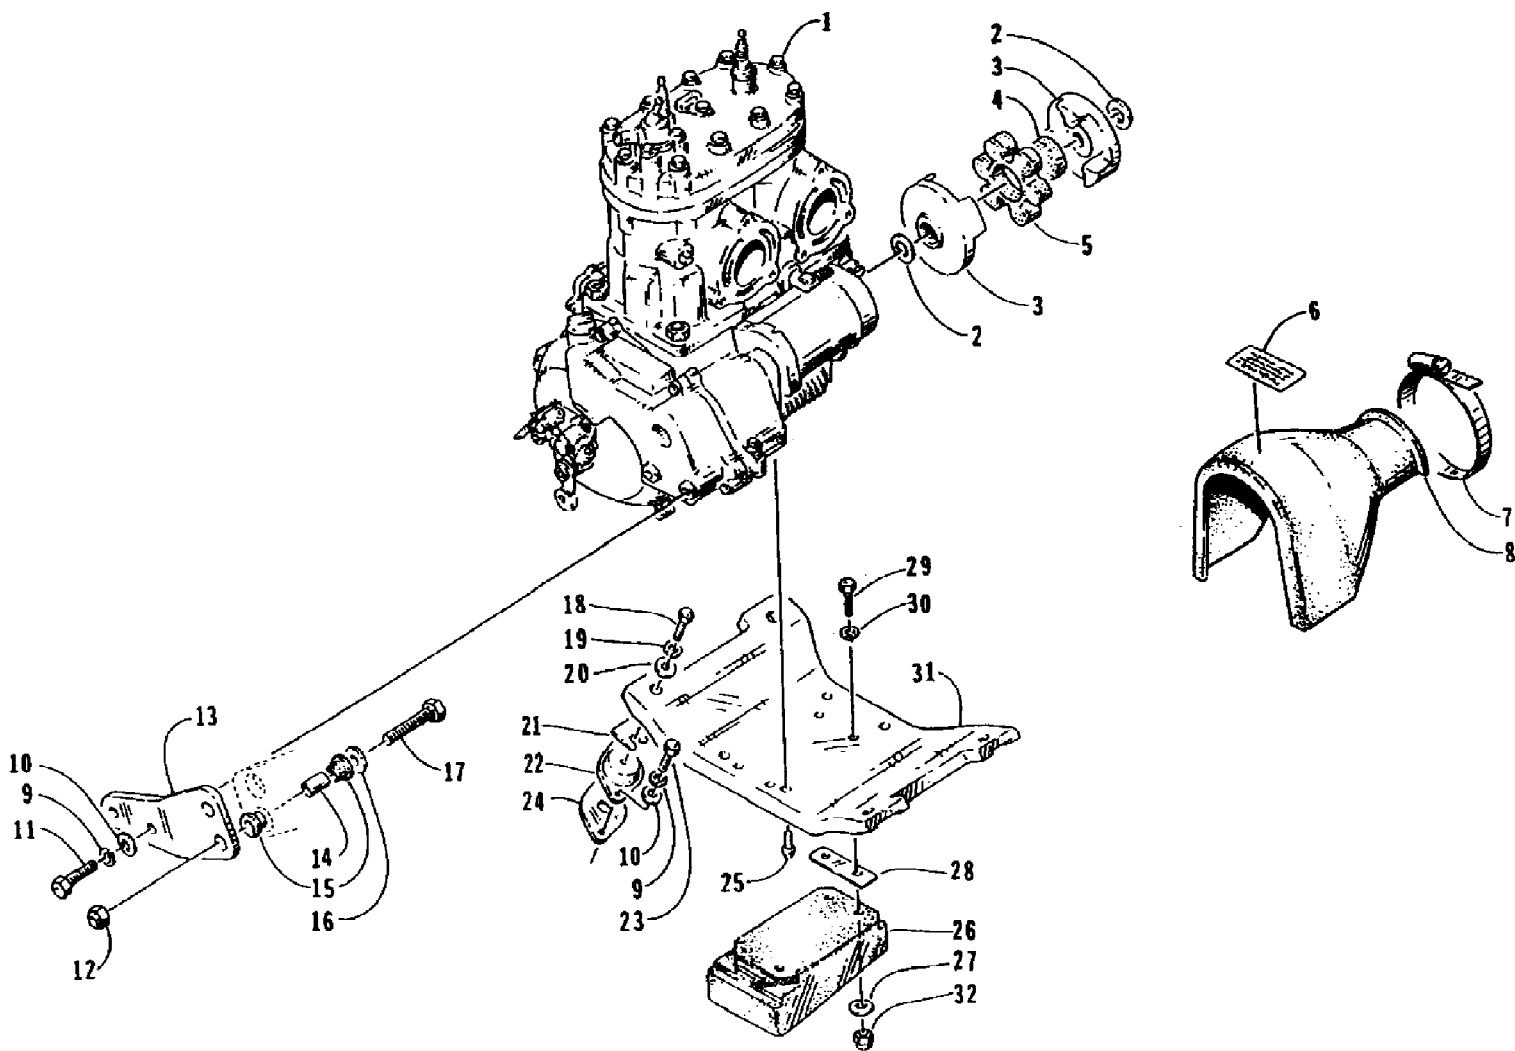

1995 MONTE CARLO (95MCA-W-1995)
ENGINE AND RELATED PARTS

Page 20 of 64

Ref #	Part Number	Qty	S/P/F	Description
1	0662-142	1	S	Engine (Serial # thru ARJ4053A595)
2	0662-148	1	S	Engine (Serial # ARJ4054A595 and up)
2	3008-018	2		Washer
3	3008-090	2	/P	Coupler, Engine
4	0673-146	1		Insert, Damper - Coupler
5	3008-091	1	S	Dampener, Coupler
6	1611-608	1		Decal, Warning
7	0624-037	1		Clamp
8	0673-469	1	S	Guard, Coupler
9	0624-027	10		Washer, Lock
10	0624-028	12		Washer
11	0624-175	2		Screw, Cap
12	0624-009	2		Nut, Lock
13	0673-456	1		Support Exhaust Pipe
14	0612-465	2		Sleeve, Mounting (Serial # thru ARJ4053A595)
14	0612-536	2		Sleeve, Mounting (Serial # ARJ4054A595 and up)
15	0612-466	4		Bushing, Isolator (Serial # thru ARJ4053A595)
15	0612-535	4	S	Bushing, Isolator (Serial # ARJ4054A595 and up)
16	0624-253	2		Washer (Serial # thru ARJ4053A595)
16	0624-253	2		Washer (Not Used on Serial # ARJ4054A595 and up)
17	0624-206	2		Screw, Cap
18	3008-240	4		Screw, Cap
19	3008-021	4		Washer, Lock
20	3008-016	4		Washer
21	0624-015	0	/P	Shim - 1.5 mm
21	0624-014	0	/P	Shim - 0.5 mm
22	3008-054	4		Damper, Engine
23	0624-026	10		Screw, Cap
24	0673-508	0	/P	Shim, Engine Mount - 0.125 in.
24	0673-509	0		Shim, Engine Mount - 0.063 in.
25	3008-203	4	/P	Screw, Cap
26	0673-709	1		Mount, Snubber
27	0624-182	4		Washer
28	0673-520	0		Shim, Engine Snubber - 18 Gauge
28	0673-521	0		Shim, Engine Snubber - 12 Gauge
29	0624-052	4		Screw, Cap
30	0624-036	4		Washer, Lock
31	0608-113	1	S	Plate, Engine Mount