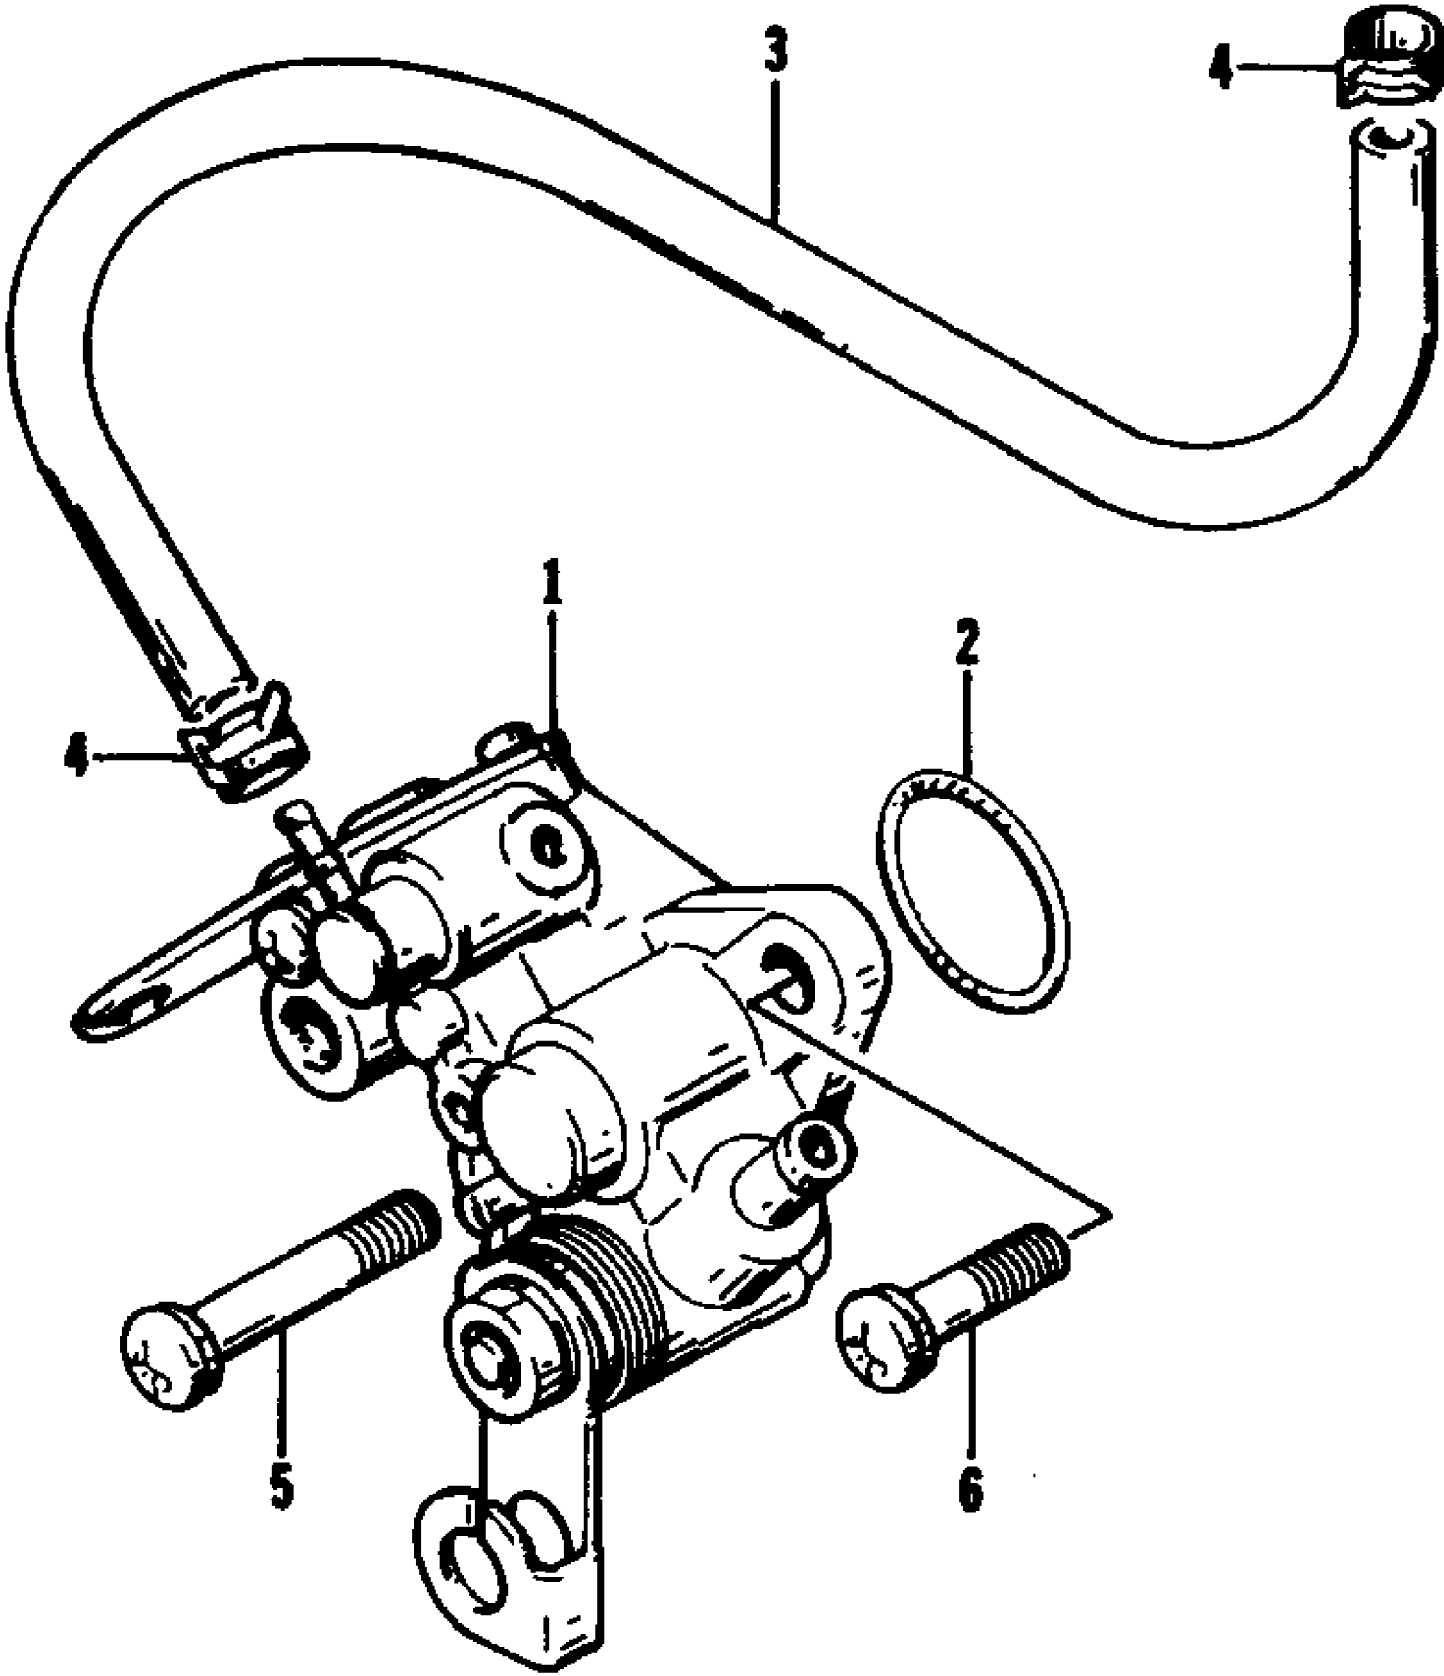

1995 MONTE CARLO (95MCA-W-1995)
OIL PUMP

1995 MONTE CARLO (95MCA-W-1995)
OIL PUMP

Page 46 of 64

Ref #	Part Number	Qty	S/P/F	Description
1	3008-241	1	S	Oil Pump Assembly
2	3008-030	1		O-Ring
3	3008-035	1	/P	Hose
4	3008-037	2	/P	Clamp
5	3008-242	1		Screw, Cap
6	3008-243	1		Screw, Cap