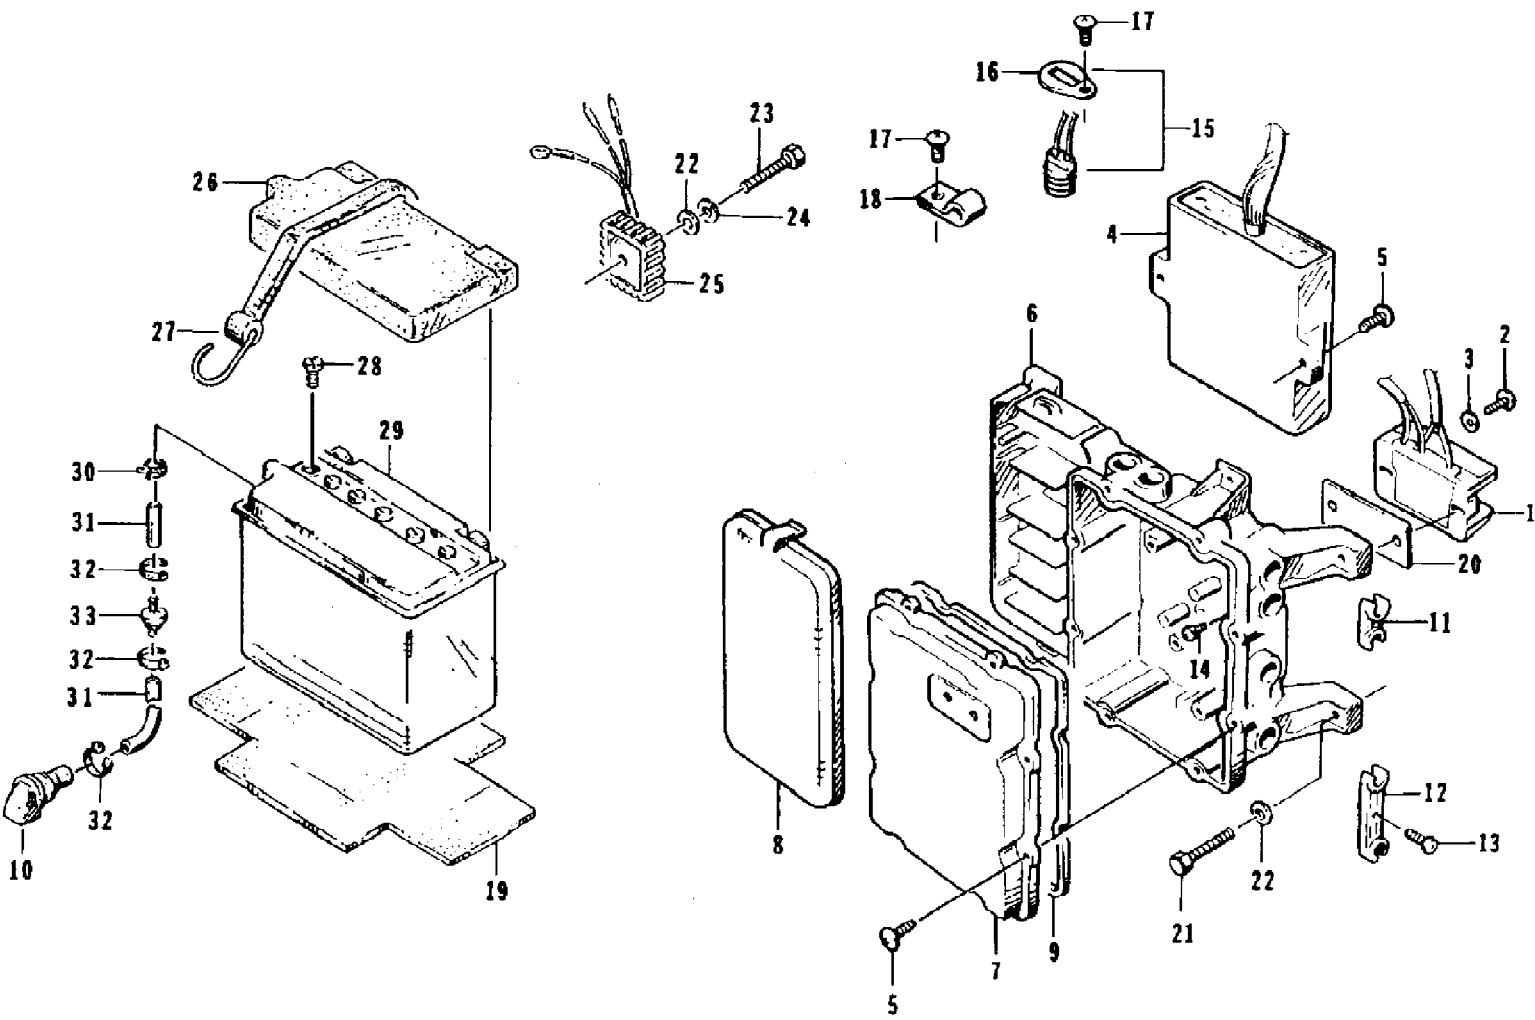

1995 MONTE CARLO (95MCA-W-1995)

ELECTRICAL MODULE AND BATTERY (SERIAL # THRU ARJ4053A595)

1995 MONTE CARLO (95MCA-W-1995)

Page 16 of 64

ELECTRICAL MODULE AND BATTERY (SERIAL # THRU ARJ4053A595)

Ref #	Part Number	Qty	S/P/F	Description
1	3008-120	1		Regulator Assembly (inc. 2)
2	3008-112	1		. Grommet
3	3008-008	7		Screw, Cap
4	3008-196	1		Unit, CDI
5	3004-341	2	S/P	Screw, Cap
6	3008-122	1		Case
7	3008-123	1		Cover
8	0	1	F	Gasket
9	0673-308	1		Pad, Battery
10	3008-007	1		Screw, Cap
11	3008-124	3		Holder
12	3008-125	1		Holder
13	3008-247	6	S	Screw, Cap
14	3008-169	1		Screw, Cap
15	3008-139	1		Holder
16	3008-034	1		Grommet
17	3008-116	1	S	Grommet
18	3008-217	2		Screw, Machine
19	3008-180	1		Case, Fuse
19	0630-024	1		Fuse, 15 Amp.
20	3008-133	1	S	Heat Sensor Assembly (inc. 21-22)
21	3008-113	1		. Grommet
22	3008-134	1		. Retainer, Sensor - Heat
23	3003-787	2		Tie, Cable
24	3008-219	2		Screw, Machine
25	3008-040	1		Clamp
26	3008-219	1		Screw, Cap
27	0624-290	4		Screw, Cap
28	0624-115	1		Washer, Lock
29	0670-295	1		Valve, Check
30	0630-023	1		Fuse, 3 Amp.
31	0624-088	1		Screw, Cap
32	0624-228	5		Washer
33	0630-059	1		Module, Bilge Pump
34	0673-454	1		Cover, Battery
35	0645-045	6		Cap, Battery
36	0645-157	1		Battery
37	0773-382	2	/P	Tiedown
38	0645-152	1		Clamp, Hose - Battery
39	0645-179	1	S	Hose, Battery Vent
40	0123-811	2		Tie, Cable