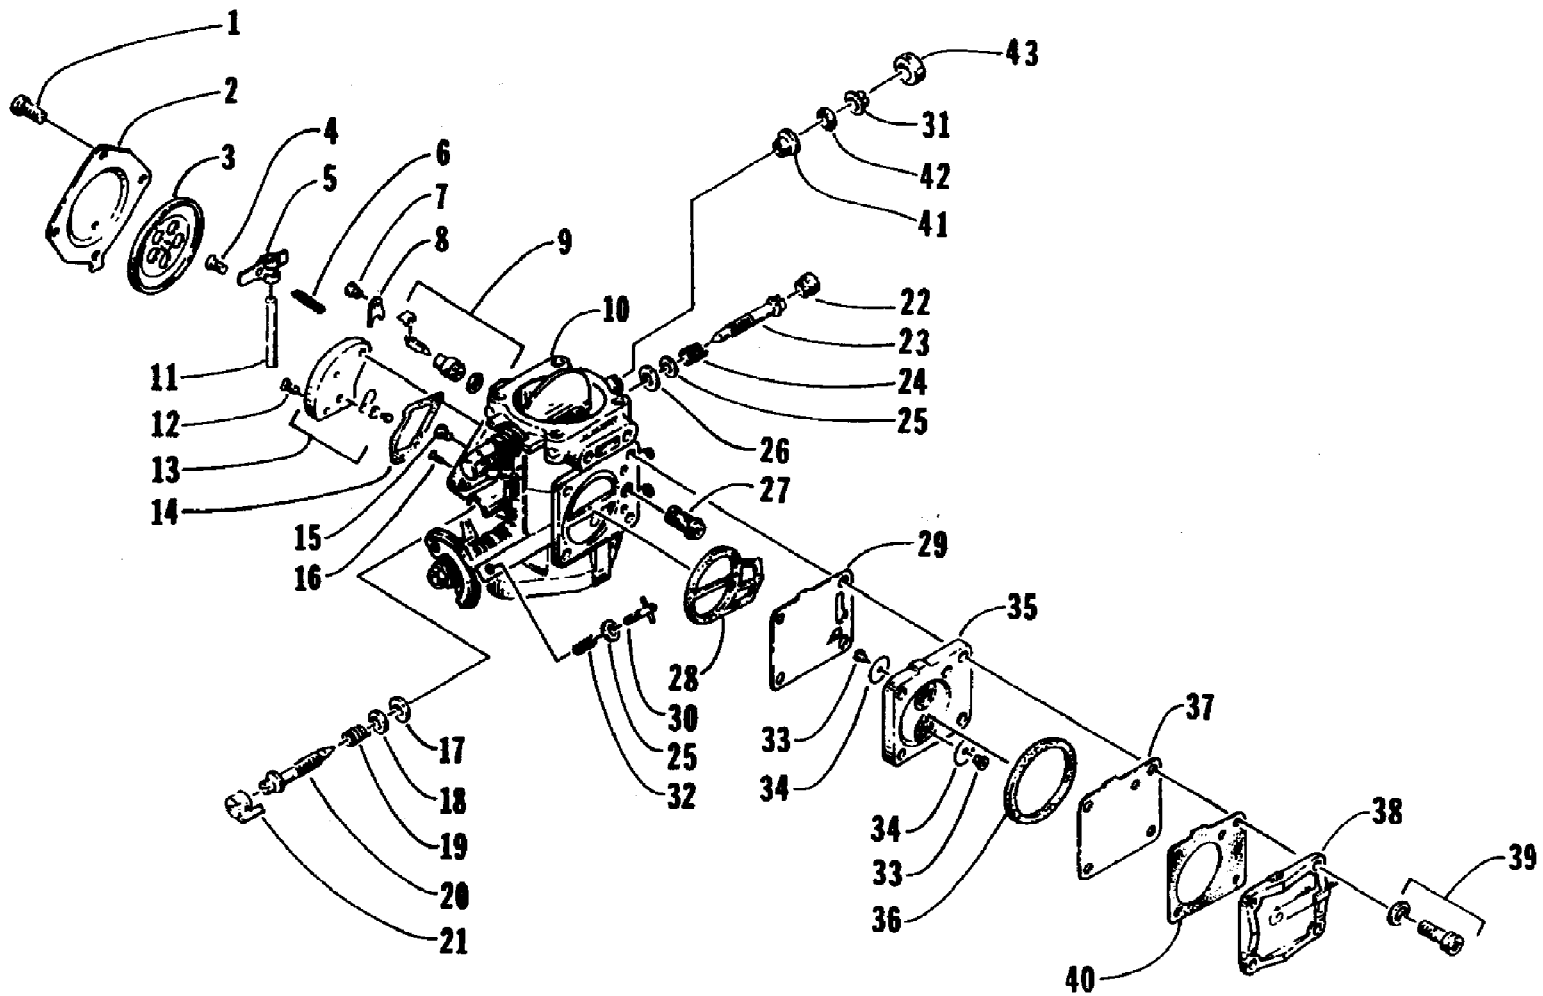

1995 MONTE CARLO (95MCA-W-1995)
CARBURETOR

1995 MONTE CARLO (95MCA-W-1995)
CARBURETOR

Page 4 of 64

Ref #	Part Number	Qty	S/P/F	Description
	0670-508	1		Carburetor Assembly
1	6505-689	4		Screw, Cap
2	6505-662	1		Cover
3	6505-663	1		Diaphragm Assembly
4	6505-692	1		Screw, Machine
5	6505-664	1		Arm
6	6505-669	1		Spring
7	6505-695	1		Screw, Machine
8	6505-682	1		Plate
9	6505-718	1		Needle Valve Assembly
10	0	1	F	Mixing Body
11	6505-681	1		Pin
12	6505-679	2		Screw, Machine
13	6505-680	1		Block, Metering
14	6505-677	1		Gasket
15	6505-834	1		Main Jet - 205
16	6505-794	1		Pilot Jet - 120
17	6505-668	1		Seal
18	6505-661	1		Washer
19	6505-660	1		Spring
20	6505-667	1		Adjuster
21	6505-659	1		Cap
22	6505-698	1		Cap
23	6505-699	1		Adjuster
24	6505-678	1		Spring
25	6505-703	1		Washer
26	6505-700	1	S	O-Ring
27	6505-676	1		Filter
28	6505-665	1		S-Gasket
29	6505-715	1	S	Diaphragm, Damper
30	6505-702	1		Screw Assembly
31	6505-703	1		Washer
32	6505-651	1		Spring
33	0	2	F	Grommet
34	0	2	F	Valve
35	6505-655	1		Body Assembly, Diaphragm
36	6505-683	1		O-Ring
37	6505-654	1		Diaphragm, Pump
38	6505-652	1		Cover, Pump
39	6505-704	4		Screw w/Washer
40	6505-653	1		Gasket
41	6505-817	1		Bushing, Choke Shaft
42	6505-701	1		Seal, Choke Shaft
43	6505-822	1		Collar, Choke Shaft