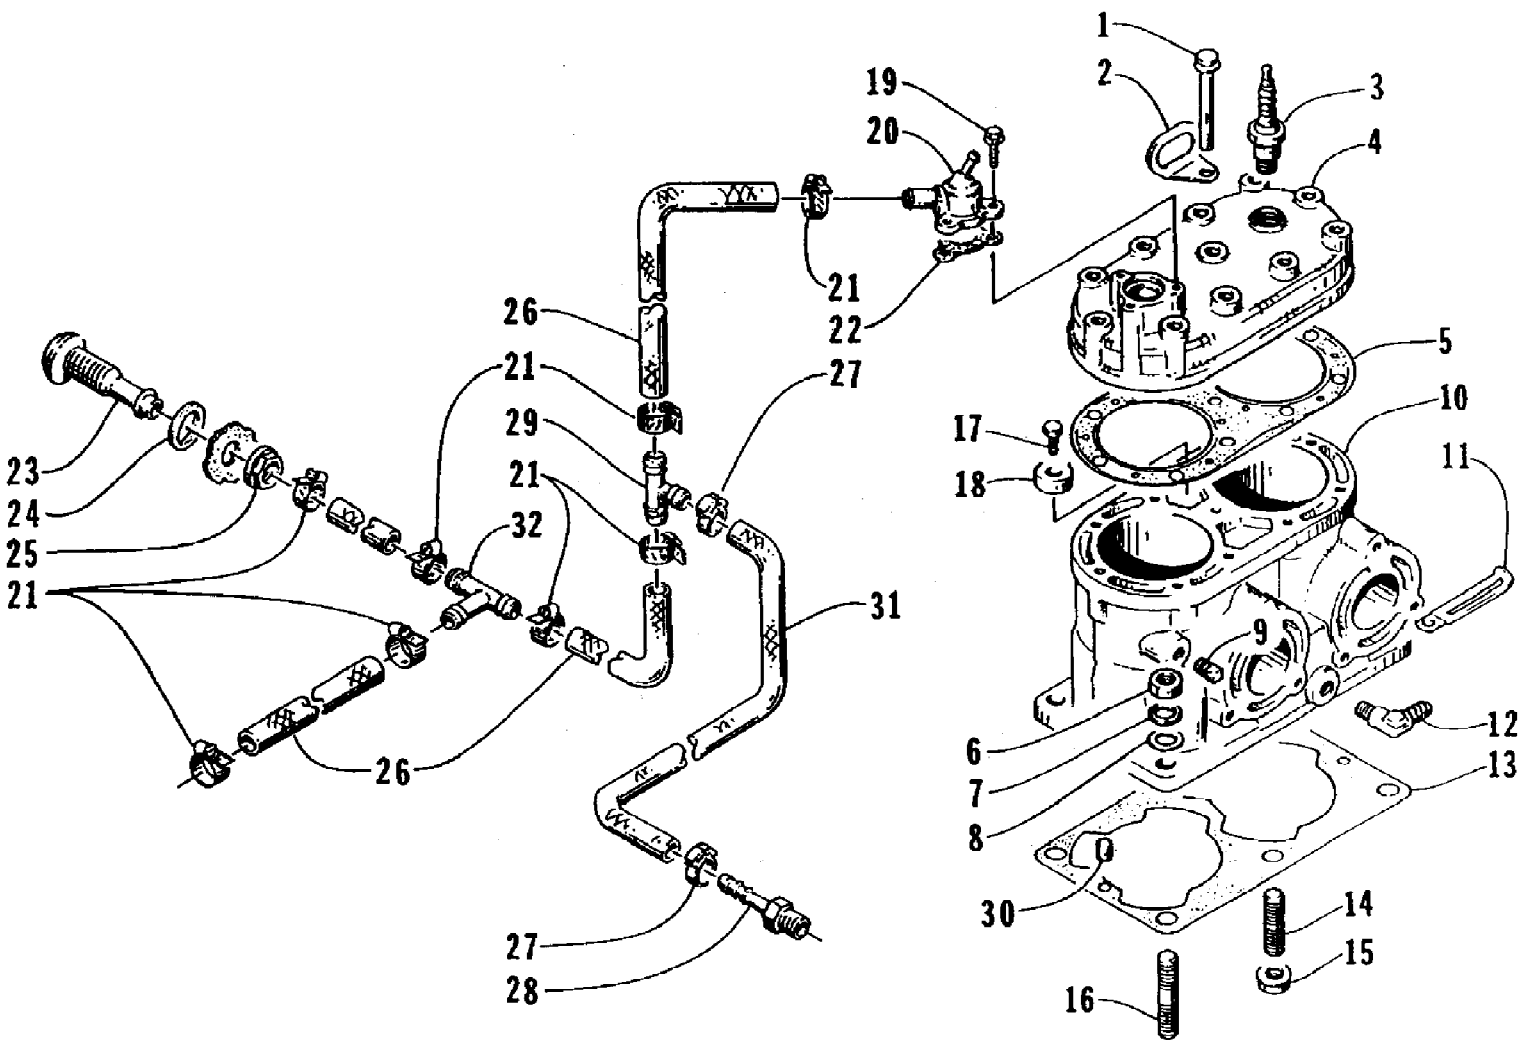

1995 MONTE CARLO (95MCA-W-1995)
CYLINDER ASSEMBLY (SERIAL # ARJ2546L495 AND UP)

1995 MONTE CARLO (95MCA-W-1995)
CYLINDER ASSEMBLY (SERIAL # ARJ2546L495 AND UP)

Page 10 of 64

Ref #	Part Number	Qty	S/P/F	Description
1	3008-206	11	/P	Screw, Cap
2	3008-059	1		Hook
3	0217-700	2		Spark Plug (BR9ES)
4	3008-194	1	S	Head, Cylinder
5	3008-174	1	S	Gasket, Cylinder Head
6	3008-209	5	/P	Nut
7	3008-207	5	/P	Washer, Lock
8	3008-237	5	S	Washer
9	3008-024	1	S	Plug
10	3008-225	1	S	Cylinder
11	3008-043	2	S	Clamp
12	3008-092	1		Union
13	3008-050	1		Gasket, Cylinder
14	3008-145	1	S	Stud
15	3008-208	1		Nut
16	3008-236	5		Stud
17	3008-013	1		Screw, Cap
18	3008-047	1		Zinc, Anode (inc. 17)
19	3008-216	3		Screw, Cap
20	3008-089	1		Cap, Thermostat
21	0624-016	8		Clamp, Hose
22	3008-230	1		Gasket, Thermostat
23	0673-374	1		Outlet, Water
24	0612-360	1		Seal, Outlet
25	0673-378	1	S	Nut, Outlet
26	0610-106	0	/P	Hose, Water
27	0623-365	2		Clamp
28	0673-524	1		Fitting, Exhaust Pipe
29	0673-137	1		T-Connection
30	3008-146	2		Pin
31	0610-183	0		Hose, Water
32	0673-136	1		T-Connection