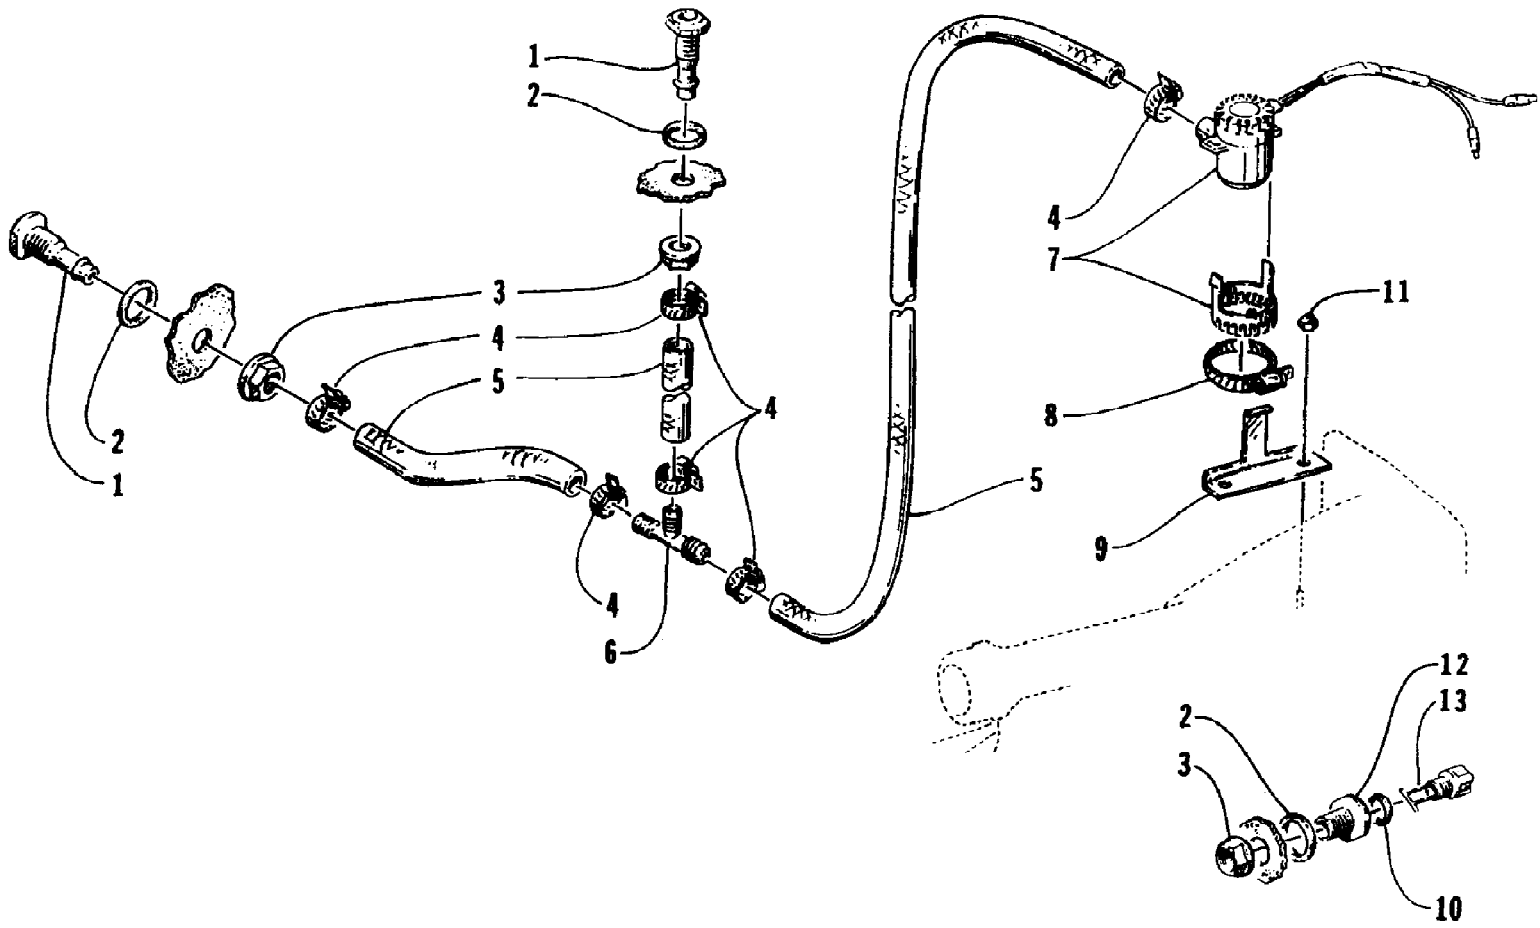

1995 MONTE CARLO (95MCA-W-1995)
BILGE PUMP ASSEMBLY

1995 MONTE CARLO (95MCA-W-1995)
BILGE PUMP ASSEMBLY

Page 2 of 64

Ref #	Part Number	Qty	S/P/F	Description
1	0673-377	2		Fitting, Outlet - Bilge
2	0612-456	3		Seal, Fitting
3	0673-378	3	S	Nut, Fitting
4	0624-018	6		Clamp, Hose
5	0610-202	0	/P	Hose, Bilge
6	0673-483	1		T-Connection
7	0673-012	1		Pump, Bilge
8	0624-037	1		Clamp
9	0673-435	1		Plate, Mounting - Bilge Pump
10	0673-459	1		Seal, Drain Plug
11	0624-021	2		Nut, Lock
12	0673-278	1		Retainer, Drain Plug
13	0673-404	1		Plug, Drain

1995 MONTE CARLO (95MCA-W-1995)
CARBURETOR

1995 MONTE CARLO (95MCA-W-1995)
CARBURETOR

Page 4 of 64

Ref #	Part Number	Qty	S/P/F	Description
	0670-508	1		Carburetor Assembly
1	6505-689	4		Screw, Cap
2	6505-662	1		Cover
3	6505-663	1		Diaphragm Assembly
4	6505-692	1		Screw, Machine
5	6505-664	1		Arm
6	6505-669	1		Spring
7	6505-695	1		Screw, Machine
8	6505-682	1		Plate
9	6505-718	1		Needle Valve Assembly
10	0	1	F	Mixing Body
11	6505-681	1		Pin
12	6505-679	2		Screw, Machine
13	6505-680	1		Block, Metering
14	6505-677	1		Gasket
15	6505-834	1		Main Jet - 205
16	6505-794	1		Pilot Jet - 120
17	6505-668	1		Seal
18	6505-661	1		Washer
19	6505-660	1		Spring
20	6505-667	1		Adjuster
21	6505-659	1		Cap
22	6505-698	1		Cap
23	6505-699	1		Adjuster
24	6505-678	1		Spring
25	6505-703	1		Washer
26	6505-700	1	S	O-Ring
27	6505-676	1		Filter
28	6505-665	1		S-Gasket
29	6505-715	1	S	Diaphragm, Damper
30	6505-702	1		Screw Assembly
31	6505-703	1		Washer
32	6505-651	1		Spring
33	0	2	F	Grommet
34	0	2	F	Valve
35	6505-655	1		Body Assembly, Diaphragm
36	6505-683	1		O-Ring
37	6505-654	1		Diaphragm, Pump
38	6505-652	1		Cover, Pump
39	6505-704	4		Screw w/Washer
40	6505-653	1		Gasket
41	6505-817	1		Bushing, Choke Shaft
42	6505-701	1		Seal, Choke Shaft
43	6505-822	1		Collar, Choke Shaft