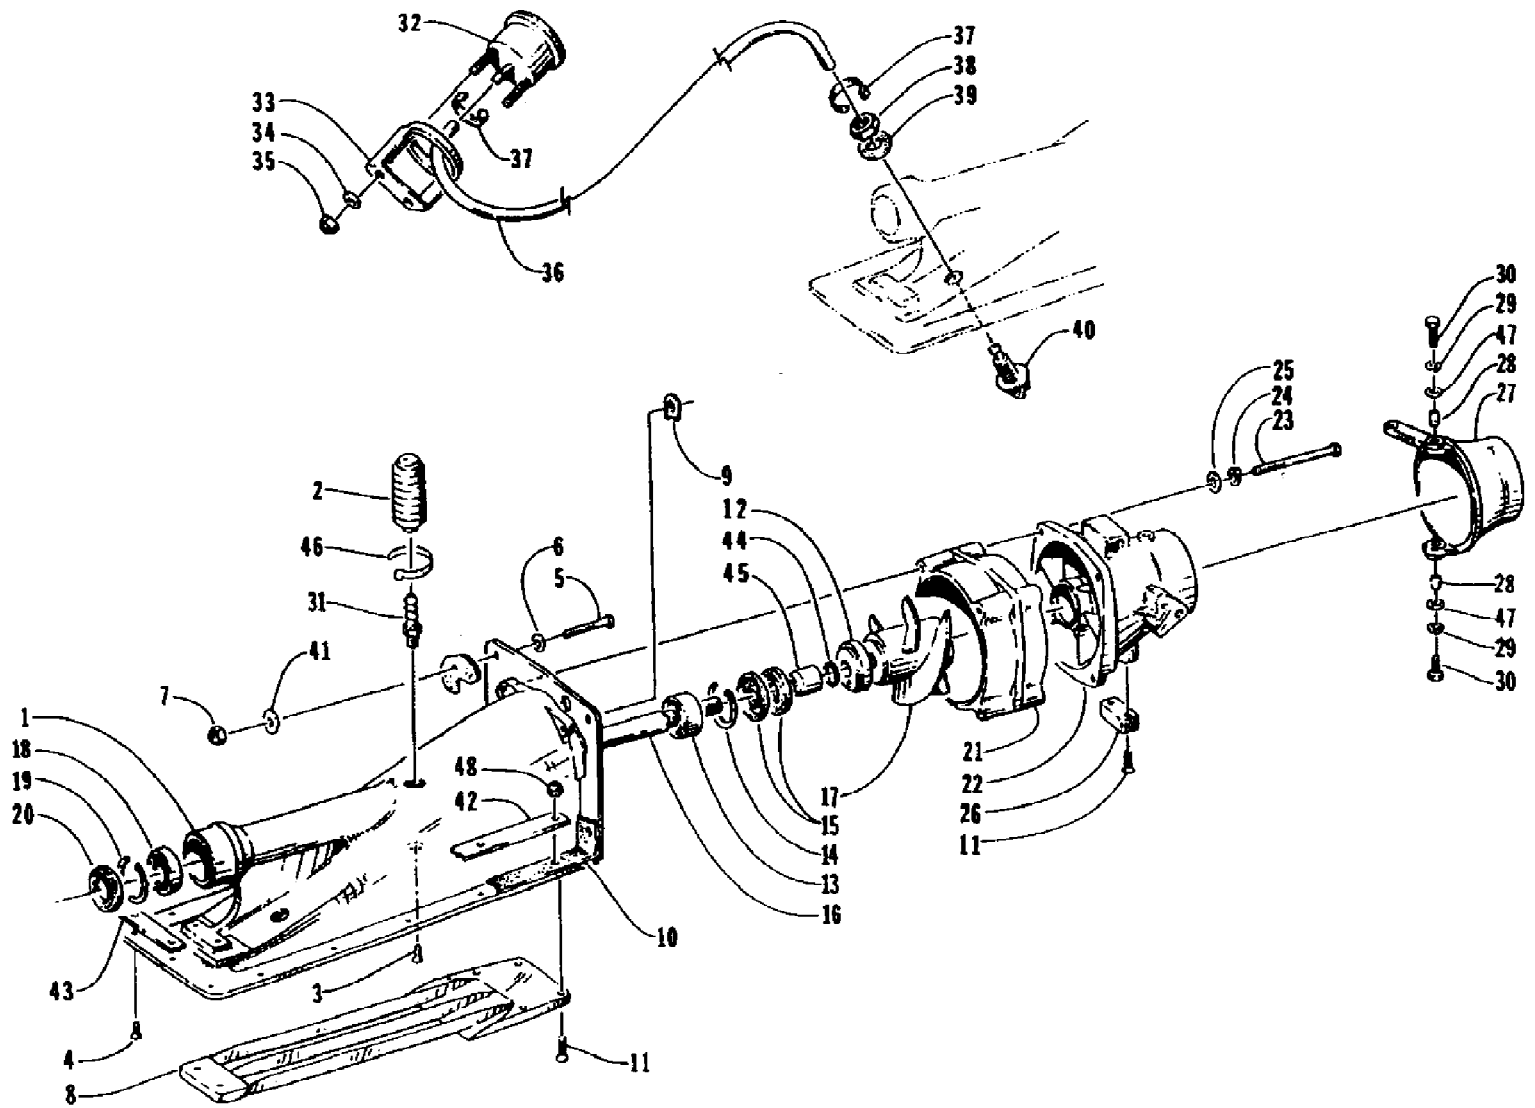

1995 MONTE CARLO (95MCA-W-1995)
IMPELLER DRIVE ASSEMBLY

1995 MONTE CARLO (95MCA-W-1995)
IMPELLER DRIVE ASSEMBLY

Page 36 of 64

Ref #	Part Number	Qty	S/P/F	Description
1	0673-665	1		Inlet, Pump
2	3008-100	1		Bladder, Case
3	0624-091	1		Screw, Machine
4	0624-186	13		Screw, Machine
5	0624-007	4		Screw, Cap
6	0624-008	4		Washer
7	0624-009	4		Nut, Lock
8	0673-367	1	S	Grate, Inlet
9	0673-770	1		Washer, Spring Mount
10	0612-532	1		Seal, Pump Inlet
11	0624-183	8		Screw, Machine
12	0673-364	1		Spacer, Impeller - Driveshaft
13	0673-032	1	/P	Bearing - Rear
14	0624-044	1		Ring, Snap - Rear
15	0673-033	2		Seal, Rear
16	0673-363	1	/P	Driveshaft
17	0773-103	1	/P	Impeller Package (inc. 44-45)
18	0673-030	1		Bearing
19	0624-043	1		Ring, Snap
20	0673-031	1		Seal
21	0673-664	1		Ring, Wear
22	0673-219	1		Venturi, Stator
23	0624-045	4		Screw, Cap
24	0624-027	4		Washer, Lock
25	0624-028	4		Washer
26	0624-084	1		Anode, Zinc
27	0673-548	1	/P	Nozzle, Steering
28	0673-083	2		Bushing, Steering Nozzle
29	0624-036	2		Washer, Lock
30	0624-046	2		Screw, Cap
31	0610-172	1		Fitting
32	0620-124	1		Speedometer
33	0620-126	1		Bracket, Speedometer
34	0624-242	2		Washer
35	0624-241	2		Nut, Lock
36	0710-029	0	S	Hose
37	0123-811	2		Tie, Cable
38	0673-348	1		Nut, Pitot
39	0673-349	1		Seal, Tube Pitot
40	0673-362	1	S	Tube, Pitot
41	0624-159	4		Washer
42	0673-008	1		Plate, Nut
43	0673-009	1		Plate, Nut
44	0673-493	1		O-Ring, Impeller
45	0673-256	1		Spacer, Impeller
46	0123-811	1		Tie, Cable
47	0624-022	2		Washer
48	0624-021	13		Nut, Lock