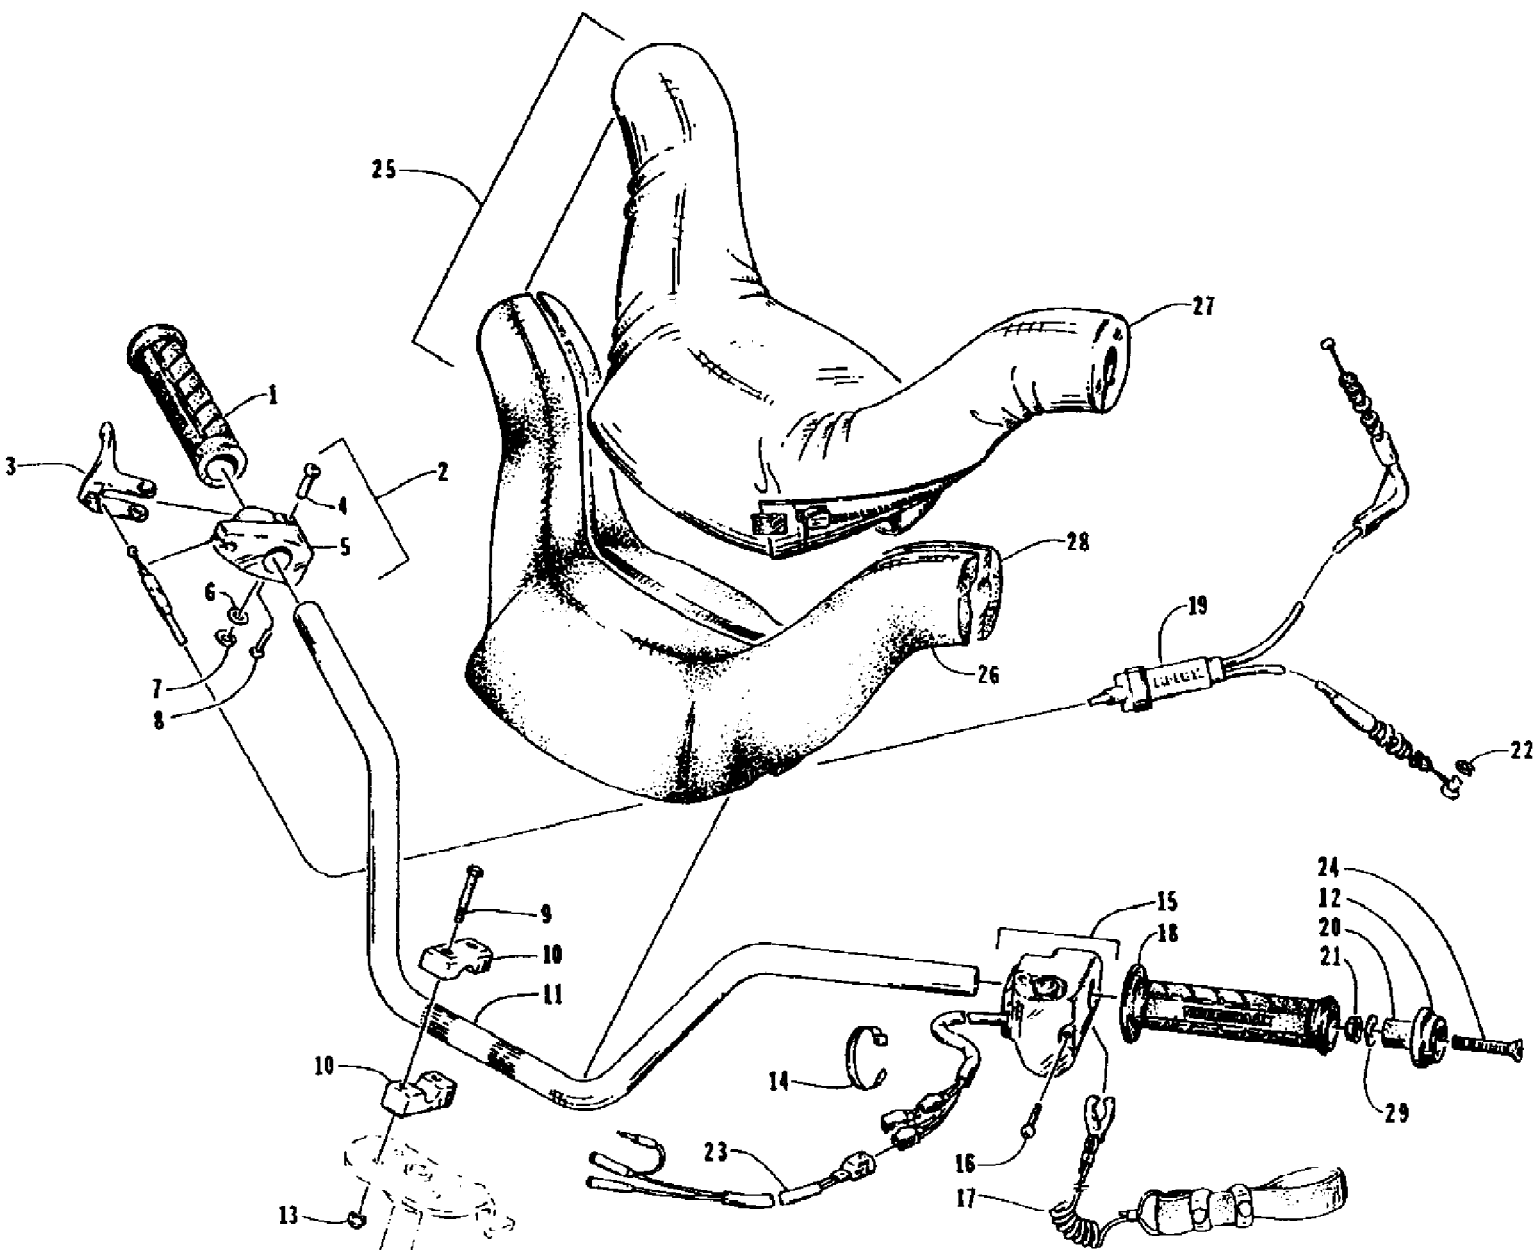

1995 MONTE CARLO (95MCA-W-1995)
HANDLEBAR ASSEMBLY

Page 28 of 64

Ref #	Part Number	Qty	S/P/F	Description
1	0673-418	1	S	Grip, Handlebar - Right
2	0773-018	1		Throttle, Assembly (inc. 3-8)
3	0605-234	1		. Lever, Throttle
4	0605-236	1		. Pin, Throttle Lever
5	0605-235	1		. Housing, Throttle
6	0624-099	1		. Washer
7	0624-113	1		. C-Clip
8	0624-091	1		. Screw, Machine
9	0624-056	4		Screw, Cap
10	0673-282	4		Cap, Steering Adjuster
11	0673-317	1	S	Handlebar
12	0673-477	2		Cap, End - Grip
13	0624-250	4		Nut, Lock
14	0123-788	1	/P	Tie, Cable
15	0609-202	1		Tether, Switch Assembly (inc. 16-17)
16	0624-148	3		. Screw, Machine
17	0609-243	1	S	. Cord, Tether
18	0673-419	1	S	Grip, Handlebar - Left
19	0687-054	1		Cable, Throttle
20	0673-587	2		Plug, Compression - Grip
21	0624-233	2		Nut, Flange
22	0624-104	1		C-Clip
23	0686-246	1		Harness, Bilge
24	0624-254	2		Screw, Machine
25	0773-284	1		Handlebar Pad - Assembly (inc. 26-28)
26	0605-244	1		. Pad, Handlebar - Front
27	0773-242	1	S	. Cover, Handlebar Pad
28	0605-253	1		. Pad, Handlebar - Rear
29	0624-303	2		Washer, Serrated