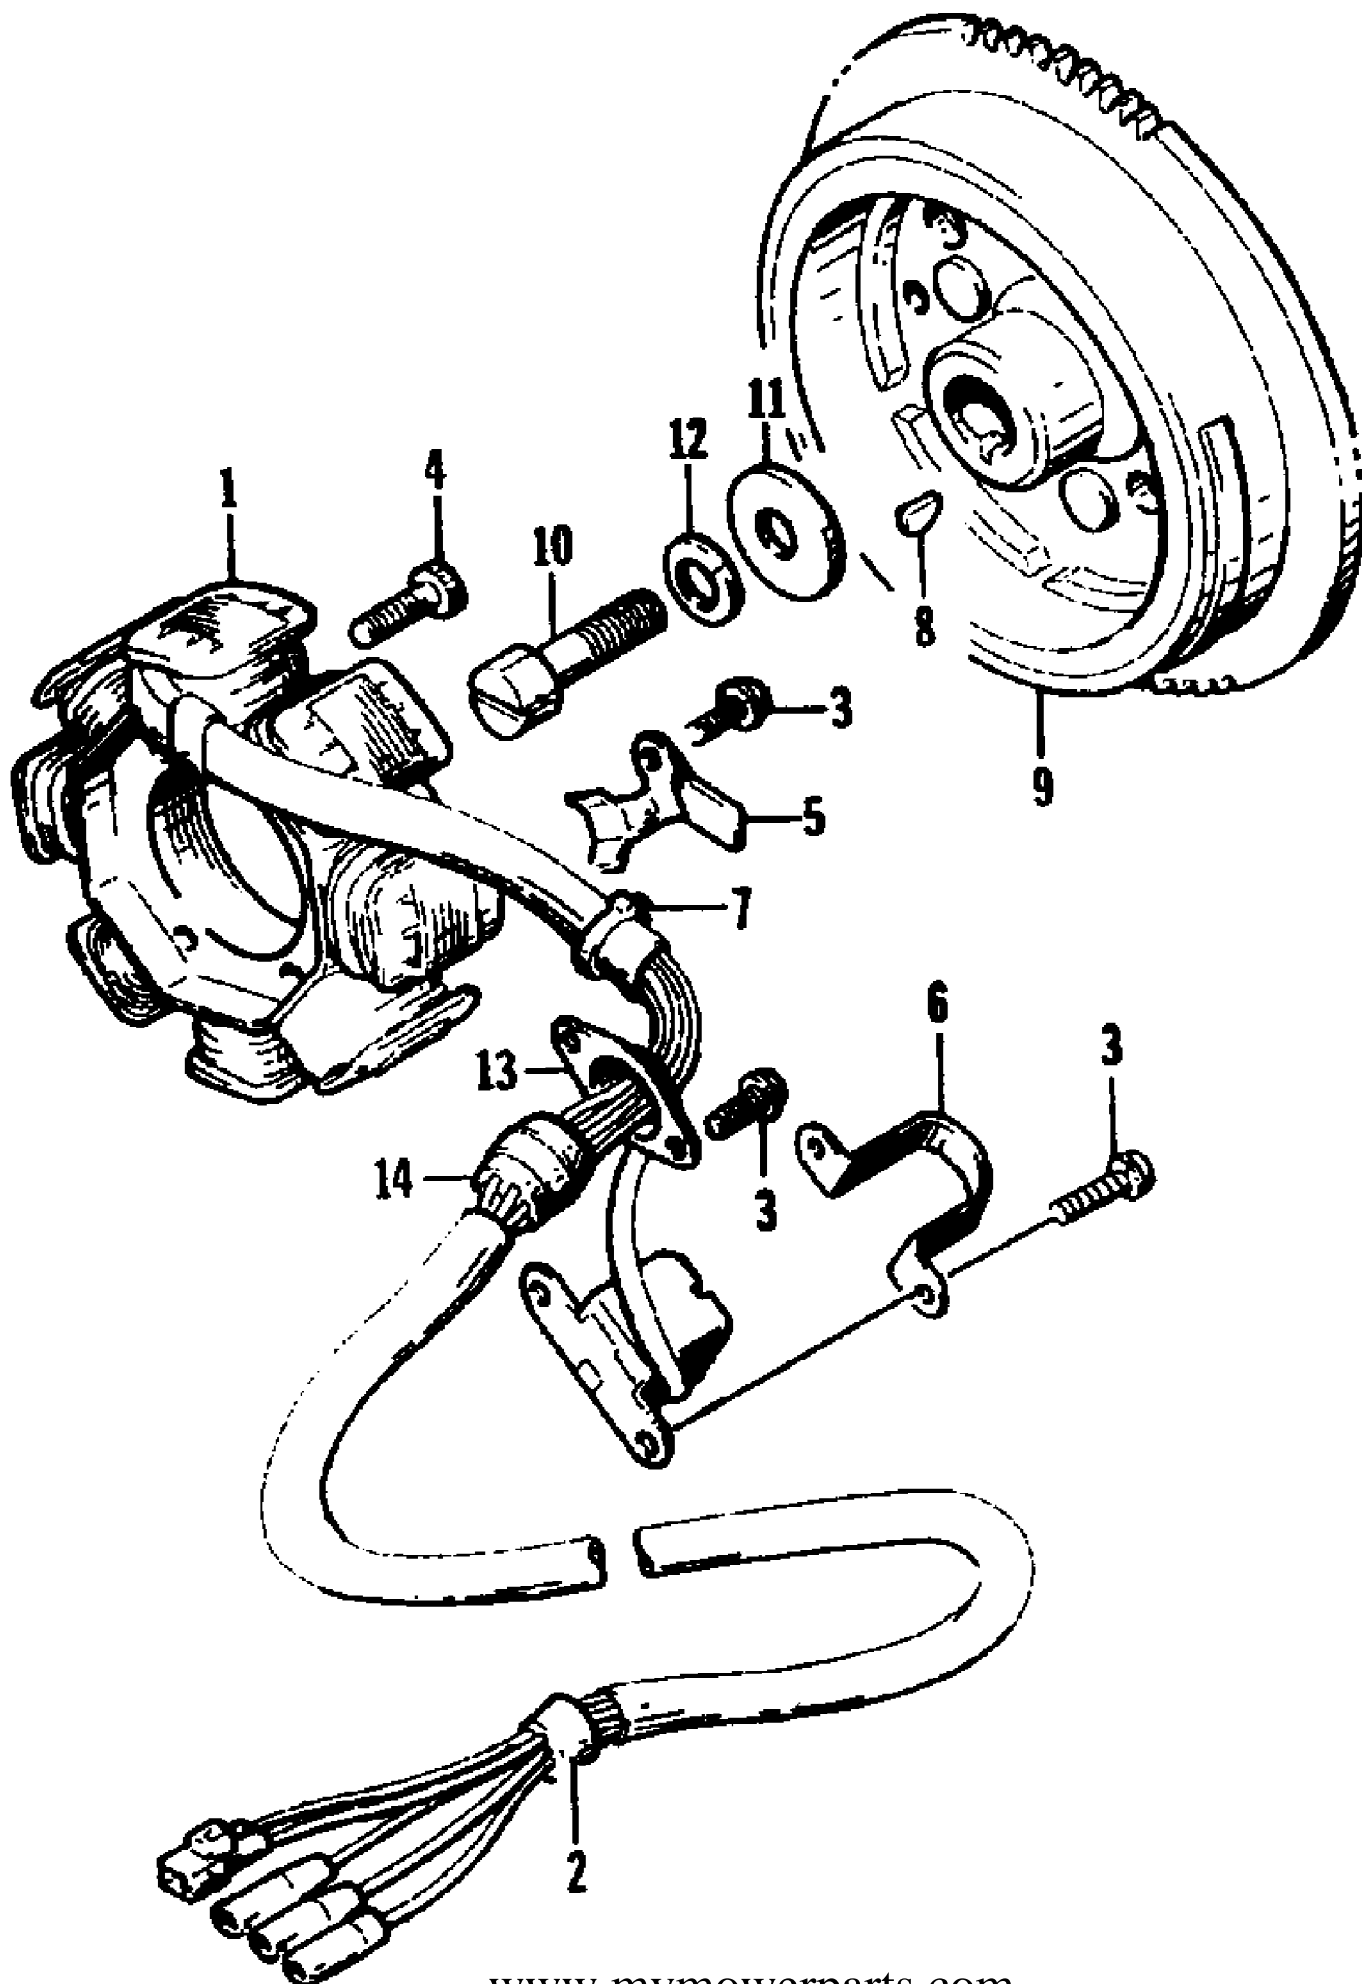

1995 MONTE CARLO (95MCA-W-1995)
MAGNETO (SERIAL # ARJ4054A595 AND UP)

1995 MONTE CARLO (95MCA-W-1995)
MAGNETO (SERIAL # ARJ4054A595 AND UP)

Page 40 of 64

Ref #	Part Number	Qty	S/P/F	Description
1	3008-329	1	S	Stator
2	3008-111	1		Grommet
3	3004-706	5	S/P	Screw, Cap
4	3004-484	3	S	Screw, Cap
5	3008-109	1		Holder
6	3008-331	1	/P	Clamp
7	3003-787	1		Clamp
8	3004-540	1	/P	Key
9	3008-108	1	S	Flywheel
10	3008-119	1	S	Screw, Cap
11	3008-017	1		Washer
12	3004-362	1	S/P	Washer, Lock
13	3008-110	1		Holder, Grommet
14	3008-118	1		Grommet