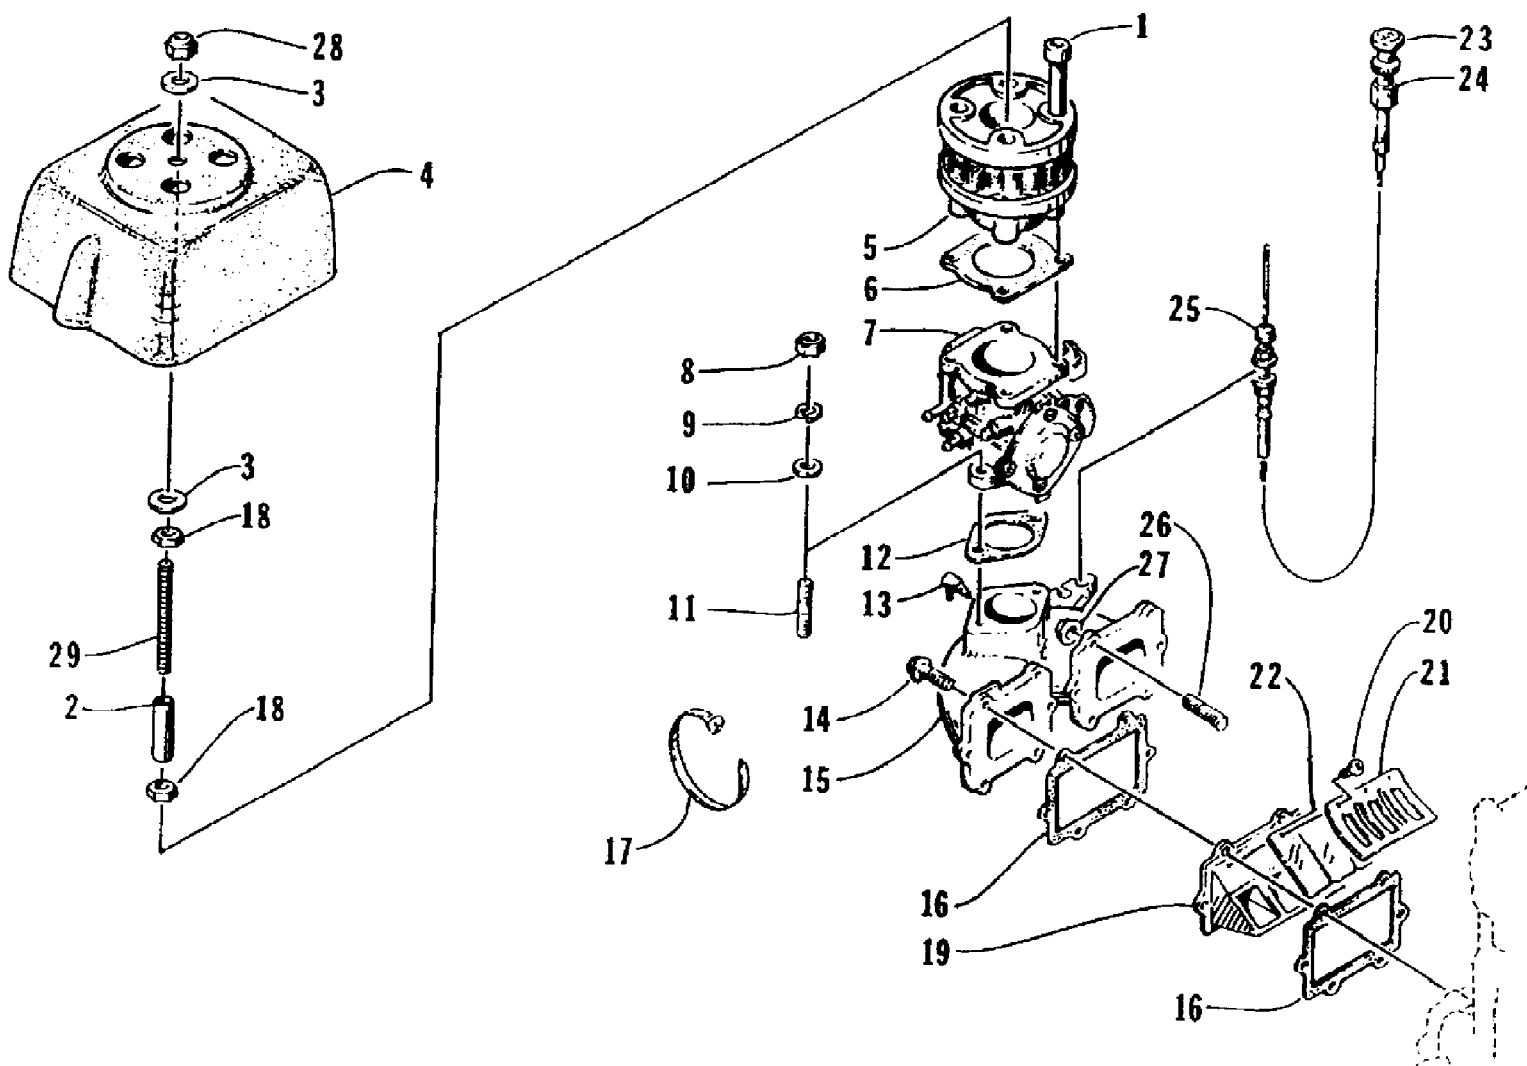

1995 MONTE CARLO (95MCA-W-1995)
INTAKE ASSEMBLY

1995 MONTE CARLO (95MCA-W-1995)
INTAKE ASSEMBLY

Page 38 of 64

Ref #	Part Number	Qty	S/P/F	Description
1	0624-162	4		Screw, Cap
2	0673-740	1		Spacer
3	0624-182	2		Washer
4	0673-411	1		Cover, Air Intake
5	0773-379	1		Arrestor, Spark
6	0673-389	1		Gasket, Spark Arrestor
7	0670-508	1		Carburetor
8	0624-061	2		Nut, Jam
9	0624-027	12		Washer, Lock
10	0624-028	12		Washer
11	0624-051	2		Bolt, Stud
12	0673-267	1		Gasket, Intake
13	3008-087	1	S	Valve, Check
14	3008-213	8	/P	Screw, Cap
15	0673-735	1	/P	Manifold, Intake
16	3008-076	4	S	Gasket, Reed Valve
17	0123-811	0		Tie, Cable
18	0624-059	2		Nut, Jam
19	3008-073	2	S	Reed Valve Assembly (inc. 20-22)
20	3004-506	12	/P	. Screw, Cap
21	3008-074	4		. Stopper, Reed Valve
22	3008-075	4		. Valve, Reed
23	0687-064	1	S	Cable, Choke
24	0687-051	1	/P	Nut
25	0687-052	2	/P	Cover, Boot
26	3008-187	4	S	Bolt, Stud
27	3008-214	4		Nut
28	0624-021	9		Nut, Lock
29	0624-285	1		Stud