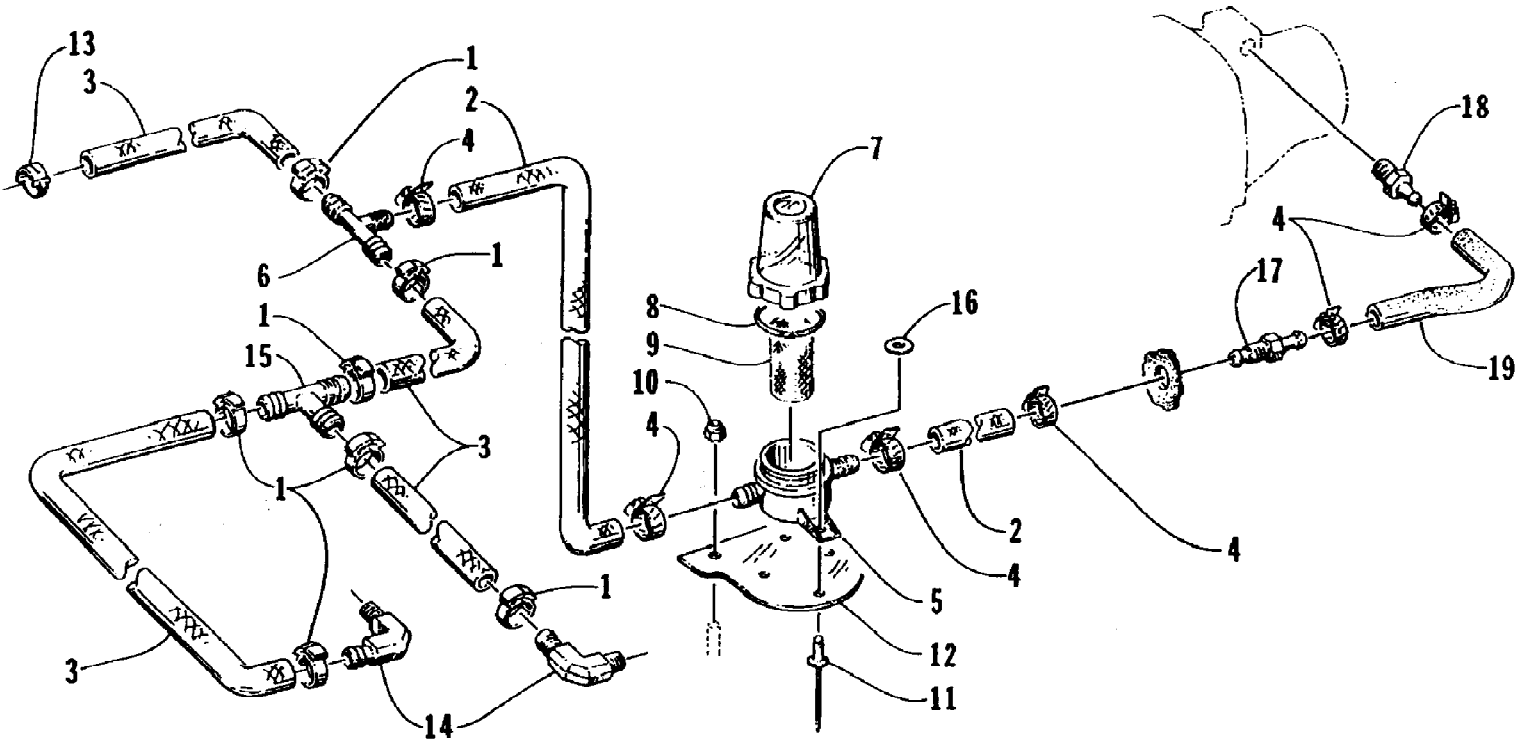

1995 MONTE CARLO (95MCA-W-1995)
WATER FILTER ASSEMBLY

1995 MONTE CARLO (95MCA-W-1995)
WATER FILTER ASSEMBLY

Page 60 of 64

Ref #	Part Number	Qty	S/P/F	Description
1	0623-365	7		Clamp
2	0610-083	0	S	Hose
3	0610-183	0		Hose, Water
4	0624-016	6		Clamp
5	0673-653	1		Filter, Water Assembly (inc. 7-9)
6	0673-484	1		T-Connection
7	0673-669	1		Cover
8	0673-670	1		O-Ring
9	0673-671	1		Screen
10	0624-021	2		Nut, Lock
11	8060-428	2		Rivet
12	0673-654	1	S	Bracket, Mounting
13	3008-235	1		Clamp
14	0610-182	2	S	Fitting, Elbow
15	0673-523	1		T-Connection
16	0624-025	2		Washer
17	0673-700	1		Fitting, Thru Pump
18	0670-118	1		Outlet, Oil Tank
19	0610-162	1		Hose, Formed