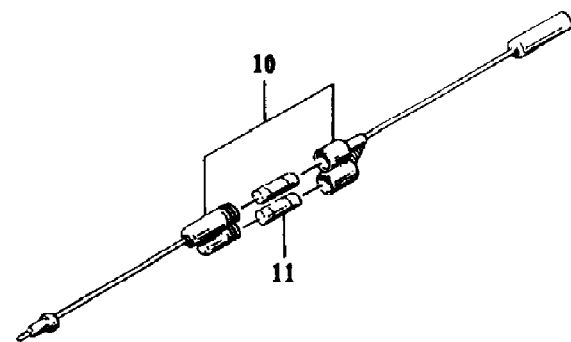

1995 MONTE CARLO (95MCA-W-1995)
WIRING HARNESS (SERIAL # ARJ4054A595 AND UP)

1995 MONTE CARLO (95MCA-W-1995)
WIRING HARNESS (SERIAL # ARJ4054A595 AND UP)

Page 62 of 64

Ref #	Part Number	Qty	S/P/F	Description
1	3008-044	1		Clamp
2	3008-332	2		Clamp
3	3008-346	1		Cable
4	3008-365	1		Cable
5	3008-334	1	/P	Grommet
6	3008-154	1		Cable, Ground
7	3008-347	1		Harness, Wiring
8	0630-081	1		Fuse Holder, Waterproof
9	0630-028	1		Fuse, 1 AMP
10	0630-082	1		Fuse Holder, Waterproof
11	0630-084	1		Fuse, 3 AMP