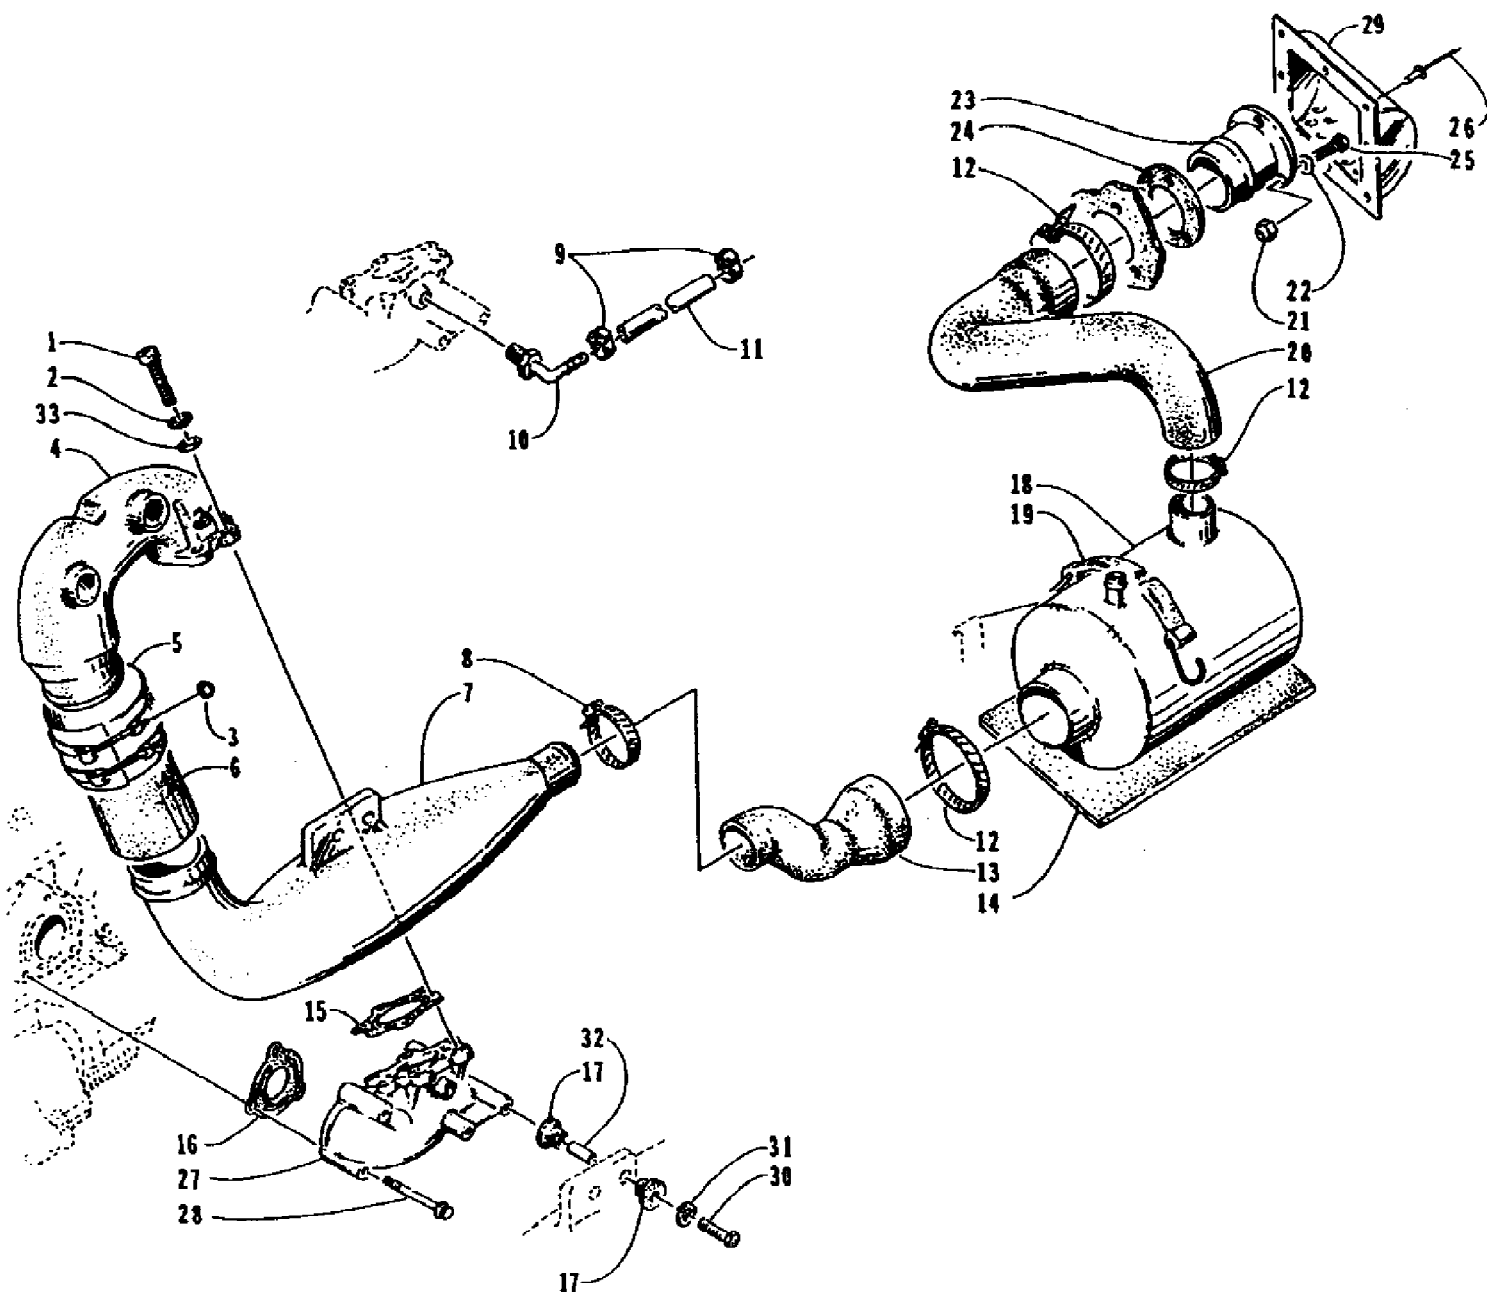

1995 MONTE CARLO (95MCA-W-1995)
EXHAUST ASSEMBLY (SERIAL # ARJ2546L495 AND UP)

1995 MONTE CARLO (95MCA-W-1995)
EXHAUST ASSEMBLY (SERIAL # ARJ2546L495 AND UP)

Page 22 of 64

Ref #	Part Number	Qty	S/P/F	Description
1	0624-157	5		Screw, Cap
2	0624-027	5		Washer, Lock
3	0624-114	2		Nut, Lock
4	0612-463	1		Pipe, Exhaust
5	0612-507	1	/P	Clamp, Hose
6	0610-180	1		Hose, Exhaust - Coupler
7	0612-587	1		Chamber, Expansion
8	0624-038	1		Clamp, Hose
9	0623-502	2		Clamp
10	0115-607	1	S	Fitting, Elbow
11	0610-008	0	/P	Hose, By-Pass
12	0624-169	3		Clamp, Hose
13	0610-146	1	/P	Hose, Exhaust - In
14	0673-309	1		Pad, Muffler
15	3008-081	1	S	Gasket, Exhaust
16	3008-080	2	S	Gasket, Exhaust
17	0612-535	4	S	Bushing, Isolator
18	0712-173	1		Muffler
19	0773-382	2	/P	Tiedown, Rubber
20	0610-145	1		Hose, Exhaust - Out
21	0624-005	5	/P	Nut, Lock
22	0624-182	5		Washer
23	0673-705	1		Fitting, Outlet - Exhaust
24	0612-391	1		Seal, Outlet - Exhaust
25	0624-102	5		Screw, Cap
26	0623-590	10		Rivet
27	3008-195	1		Manifold, Exhaust
28	3008-151	6	S	Screw, Cap
29	0673-742	1		Deflector, Exhaust
30	0624-238	2		Screw, Cap
31	3008-021	2		Washer, Lock
32	0612-536	2		Sleeve, Mounting
33	0624-028	5		Washer