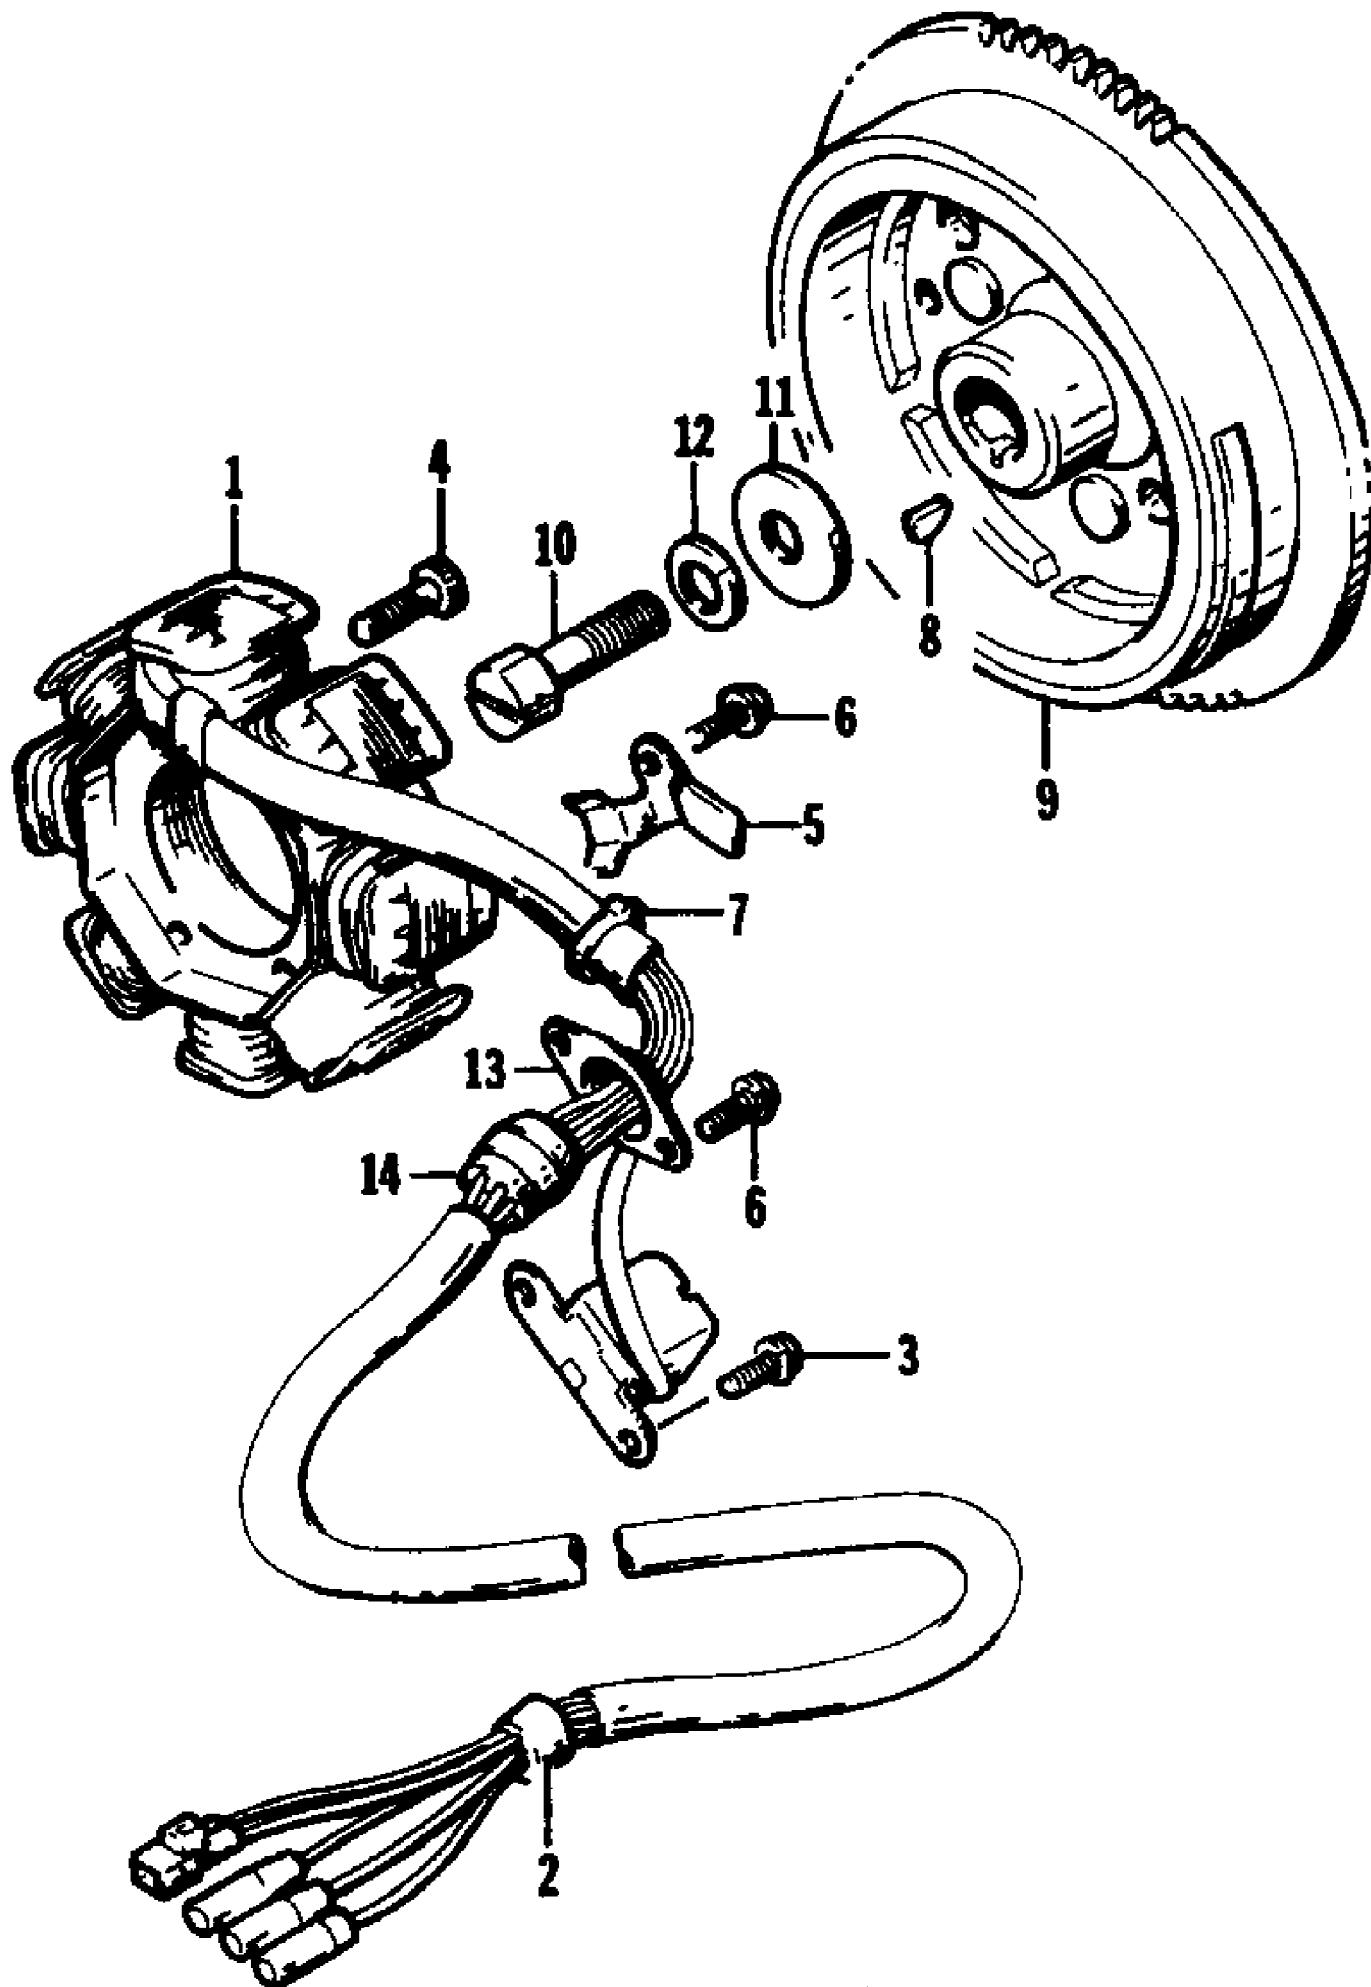

1995 MONTE CARLO (95MCA-W-1995)
MAGNETO (SERIAL # THRU ARJ4053A595)

1995 MONTE CARLO (95MCA-W-1995)
MAGNETO (SERIAL # THRU ARJ4053A595)

Page 42 of 64

Ref #	Part Number	Qty	S/P/F	Description
1	3008-244	1	/P	Stator
2	3008-111	1		Grommet
3	3004-139	2		Screw, Cap
4	3004-502	3	S	Screw, Cap
5	3008-109	1		Holder
6	3004-139	3		Screw, Cap
7	3003-787	1		Clamp
8	3002-018	1	S	Key
9	3008-108	1	S	Flywheel
10	3008-119	1	S	Screw, Cap
11	3008-017	1		Washer
12	3004-362	1	S/P	Washer, Lock
13	3008-110	1		Holder, Grommet
14	3008-118	1		Grommet