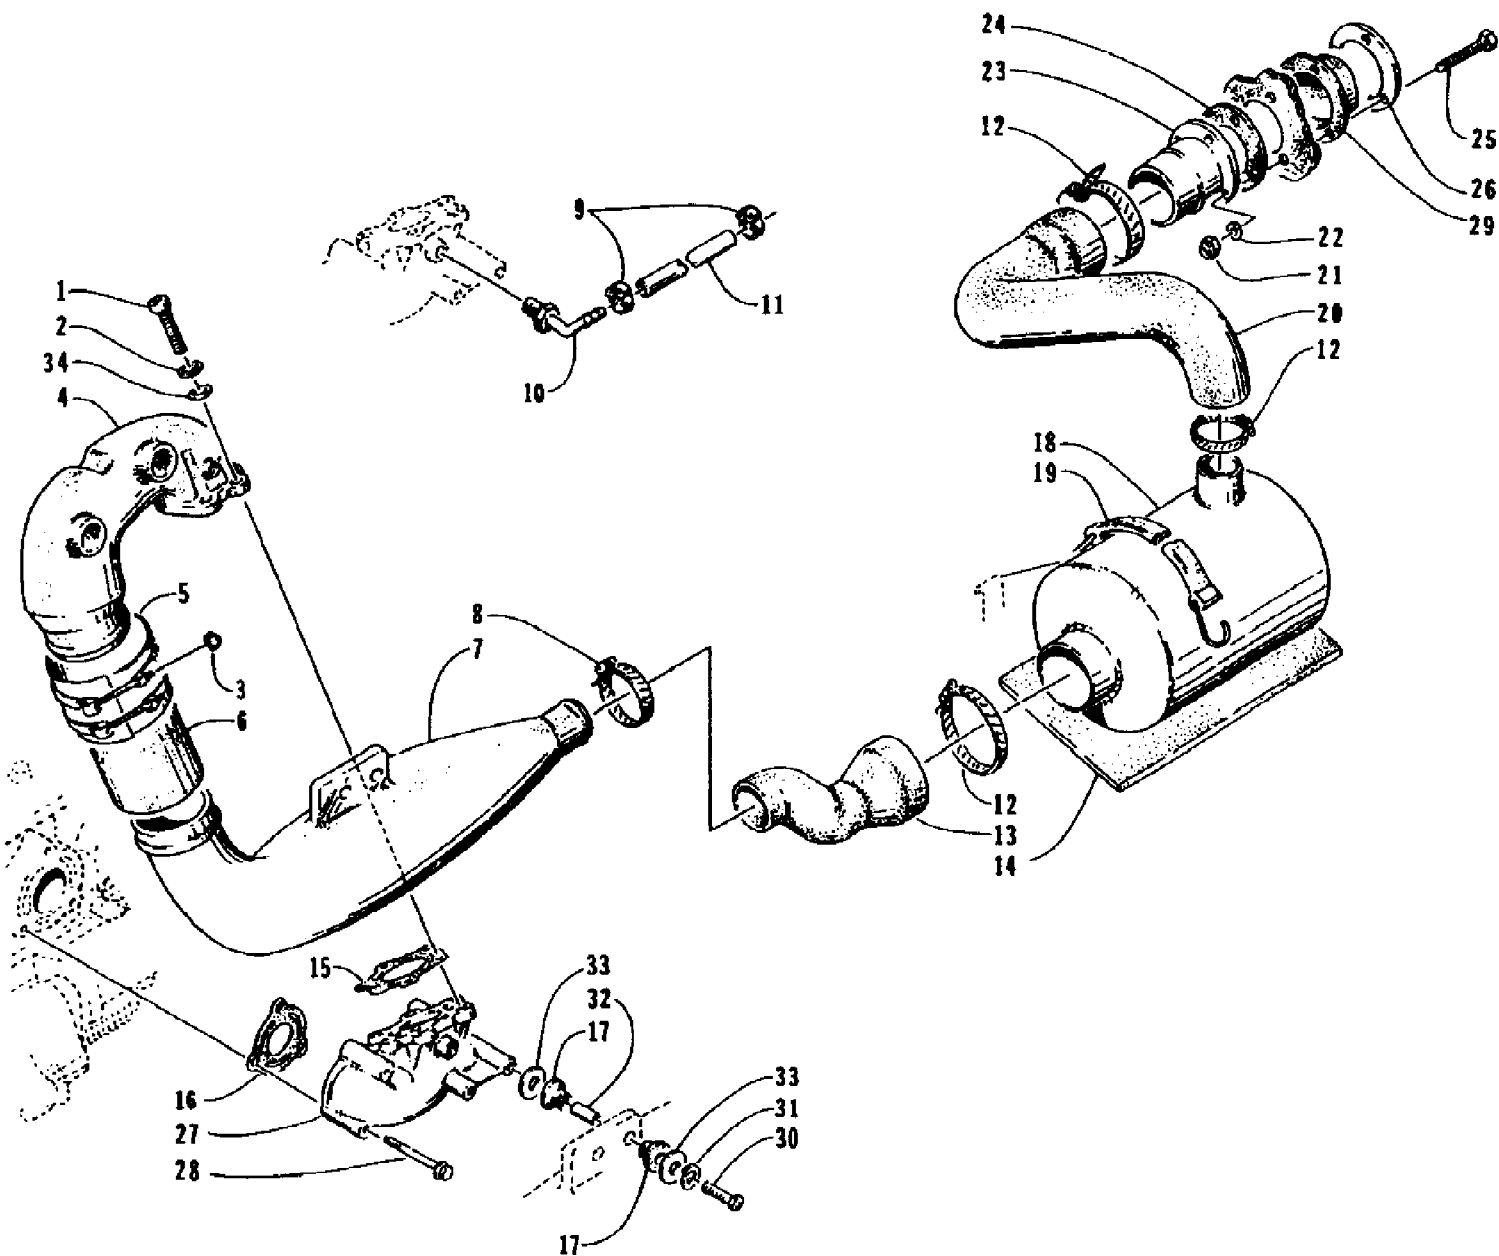

1995 MONTE CARLO (95MCA-W-1995)
EXHAUST ASSEMBLY (SERIAL # THRU ARJ2545L495)

1995 MONTE CARLO (95MCA-W-1995)
EXHAUST ASSEMBLY (SERIAL # THRU ARJ2545L495)

Page 24 of 64

Ref #	Part Number	Qty	S/P/F	Description
1	0624-157	5		Screw, Cap
2	0624-027	5		Washer, Lock
3	0624-114	2		Nut, Lock
4	0612-463	1		Pipe, Exhaust
5	0612-507	1	/P	Clamp, Hose
6	0610-180	1		Hose, Exhaust - Coupler
7	0612-464	1		Chamber, Expansion
8	0624-038	1		Clamp, Hose
9	0623-502	2		Clamp
10	0115-607	1	S	Fitting, Elbow
11	0610-008	0	/P	Hose, By-Pass
12	0624-169	3		Clamp, Hose
13	0610-146	1	/P	Hose, Exhaust - In
14	0673-309	1		Pad, Muffler
15	3008-081	1	S	Gasket, Exhaust
16	3008-080	2	S	Gasket, Exhaust
17	0612-466	4		Bushing, Isolator
18	0712-128	1		Muffler
19	0773-382	2	/P	Tiedown, Rubber
20	0610-145	1		Hose, Exhaust - Out
21	0624-005	5	/P	Nut, Lock
22	0624-004	5		Washer
23	0673-705	1		Fitting, Outlet - Exhaust
24	0612-391	1		Seal, Outlet - Exhaust
25	0624-102	5		Screw, Cap
26	0673-451	1		Ring, Stud - Deflector
27	3008-195	1		Manifold, Exhaust
28	3008-151	6	S	Screw, Cap
29	0673-436	1		Deflector, Exhaust
30	0624-238	2		Screw, Cap
31	3008-021	2		Washer, Lock
32	0612-465	2		Sleeve, Mounting
33	0624-253	4		Washer
34	0624-028	5		Washer