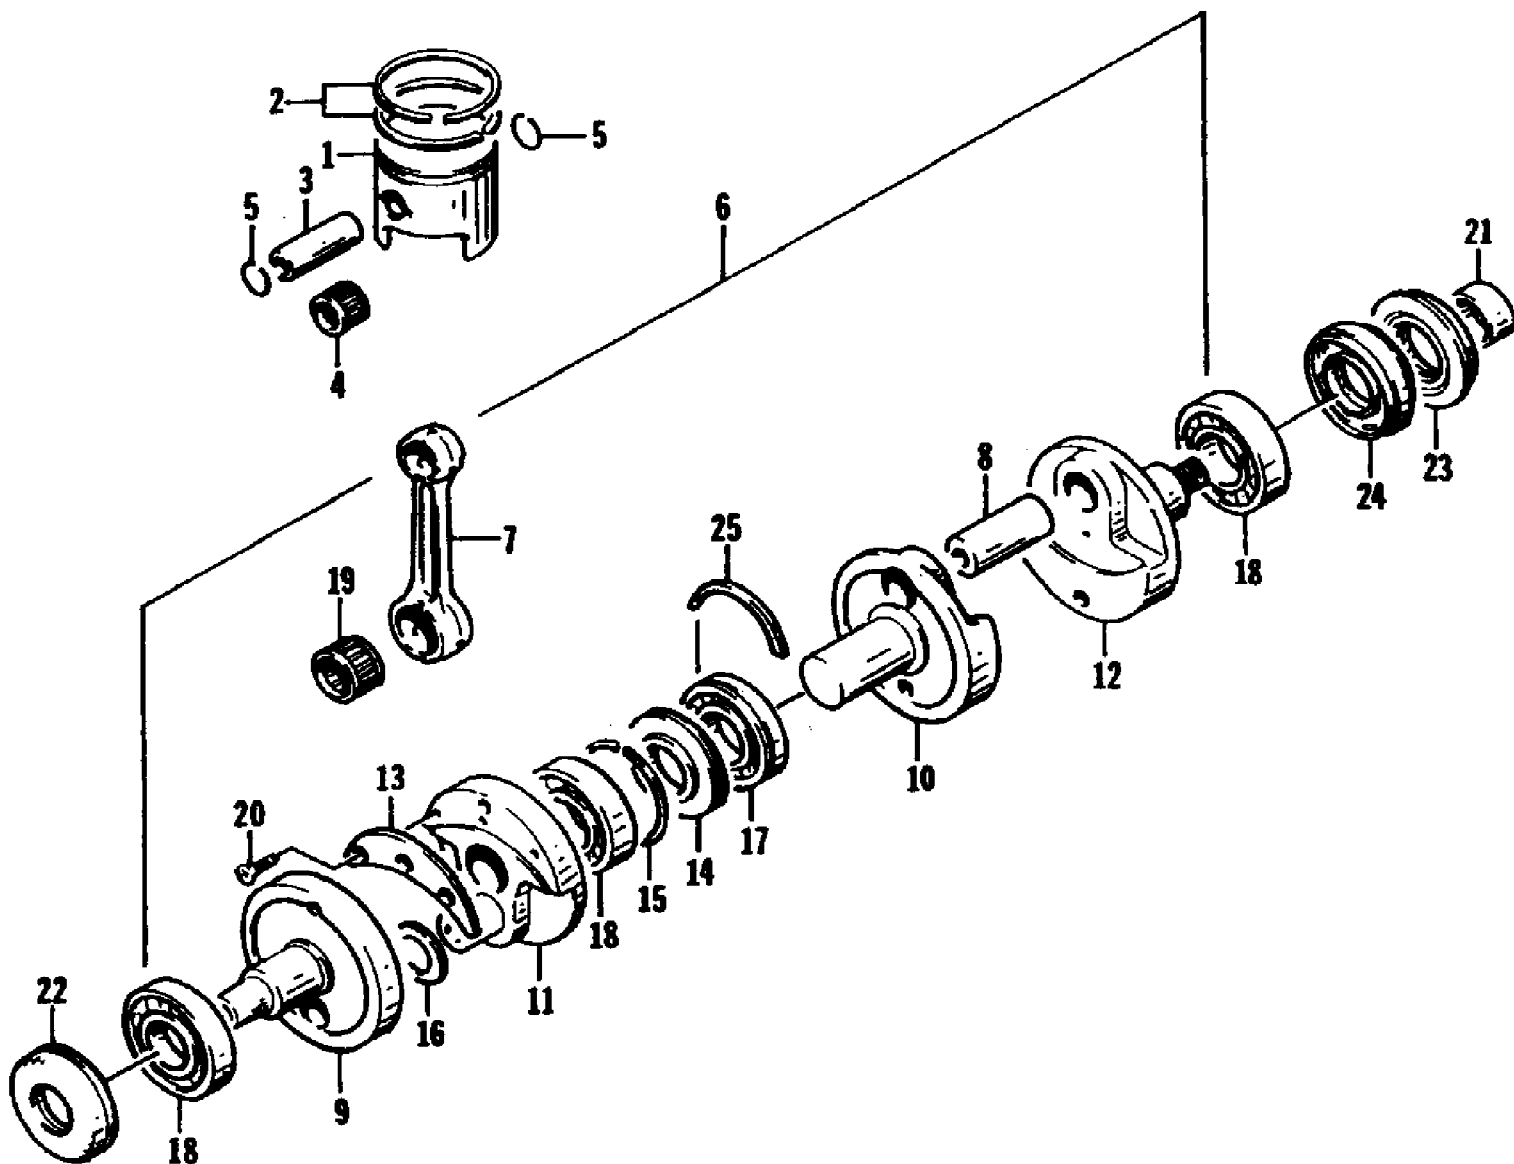

1995 MONTE CARLO (95MCA-W-1995)
CRANKSHAFT

1995 MONTE CARLO (95MCA-W-1995)
CRANKSHAFT

Page 8 of 64

Ref #	Part Number	Qty	S/P/F	Description
1	3008-223	2	S	Piston, Standard
1	3008-060	2		Piston, Optional (+ 0.012 in.)
1	3008-181	2		Piston, Optional (+ 0.022 in.)
2	3008-224	2	S	Ring Set, Standard
2	3008-143	2	/P	Ring Set, Optional (+ 0.012 in.)
2	3008-183	2		Ring Set, Optional (+ 0.022 in.)
3	3003-338	2	S	Pin
4	3003-433	2	/P	Bearing
5	3003-439	4	/P	Ring, Snap
6	3008-063	1	S	Crankshaft Assembly (inc. 7-20)
7	3008-062	2		. Connecting Rod
8	3008-064	1	S	. Crank Pin
9	3008-065	1		. Crankshaft, Right
10	3008-066	1		. Crankshaft, Center
11	3008-067	1		. Wheel
12	3008-068	1		. Crankshaft, Left
13	3008-069	1		. Balancer
14	3008-070	1		. Race, Center
15	3003-817	1	/P	. Ring, Center
16	3008-019	1		. Washer
17	3008-027	1		. Bearing
18	3008-028	3	S	. Bearing
19	3008-029	2		. Bearing
20	3004-372	3	S	. Screw, Machine
21	3008-072	1		Spacer, Crankshaft
22	3008-031	1		Seal, Oil - Right
23	3008-032	1		Seal, Oil - Left
24	3008-033	1		Seal, Oil - Center
25	3003-216	1		C-Ring