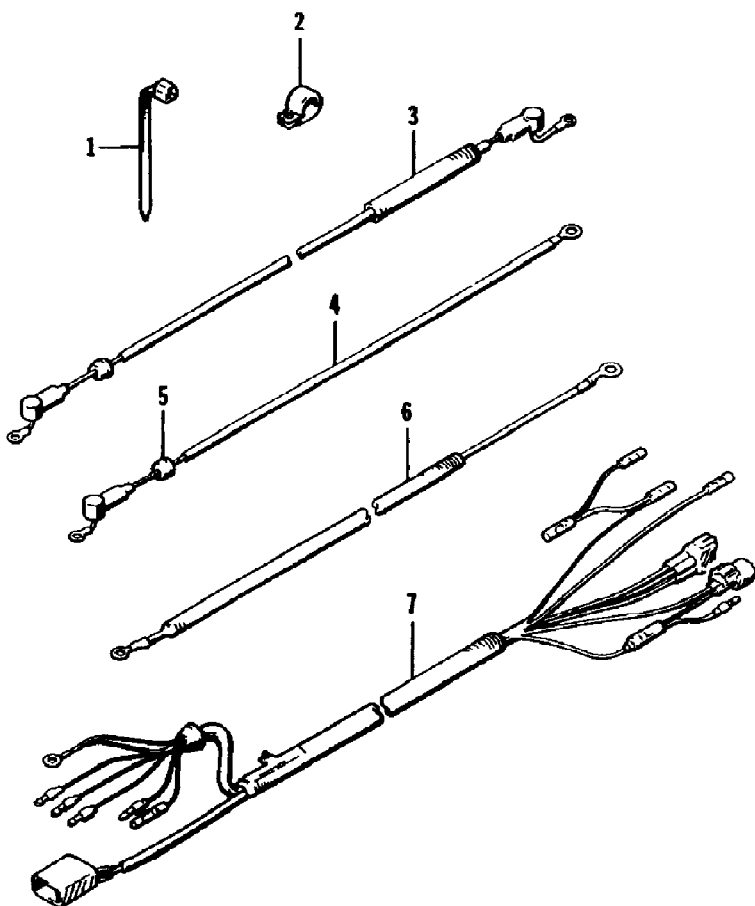

1995 MONTE CARLO (95MCA-W-1995)
WATER FILTER ASSEMBLY

1995 MONTE CARLO (95MCA-W-1995)
WATER FILTER ASSEMBLY

Page 60 of 64

Ref #	Part Number	Qty	S/P/F	Description
1	0623-365	7		Clamp
2	0610-083	0	S	Hose
3	0610-183	0		Hose, Water
4	0624-016	6		Clamp
5	0673-653	1		Filter, Water Assembly (inc. 7-9)
6	0673-484	1		T-Connection
7	0673-669	1		Cover
8	0673-670	1		O-Ring
9	0673-671	1		Screen
10	0624-021	2		Nut, Lock
11	8060-428	2		Rivet
12	0673-654	1	S	Bracket, Mounting
13	3008-235	1		Clamp
14	0610-182	2	S	Fitting, Elbow
15	0673-523	1		T-Connection
16	0624-025	2		Washer
17	0673-700	1		Fitting, Thru Pump
18	0670-118	1		Outlet, Oil Tank
19	0610-162	1		Hose, Formed

1995 MONTE CARLO (95MCA-W-1995)
WIRING HARNESS (SERIAL # ARJ4054A595 AND UP)

1995 MONTE CARLO (95MCA-W-1995)
WIRING HARNESS (SERIAL # ARJ4054A595 AND UP)

Page 62 of 64

Ref #	Part Number	Qty	S/P/F	Description
1	3008-044	1		Clamp
2	3008-332	2		Clamp
3	3008-346	1		Cable
4	3008-365	1		Cable
5	3008-334	1	/P	Grommet
6	3008-154	1		Cable, Ground
7	3008-347	1		Harness, Wiring
8	0630-081	1		Fuse Holder, Waterproof
9	0630-028	1		Fuse, 1 AMP
10	0630-082	1		Fuse Holder, Waterproof
11	0630-084	1		Fuse, 3 AMP