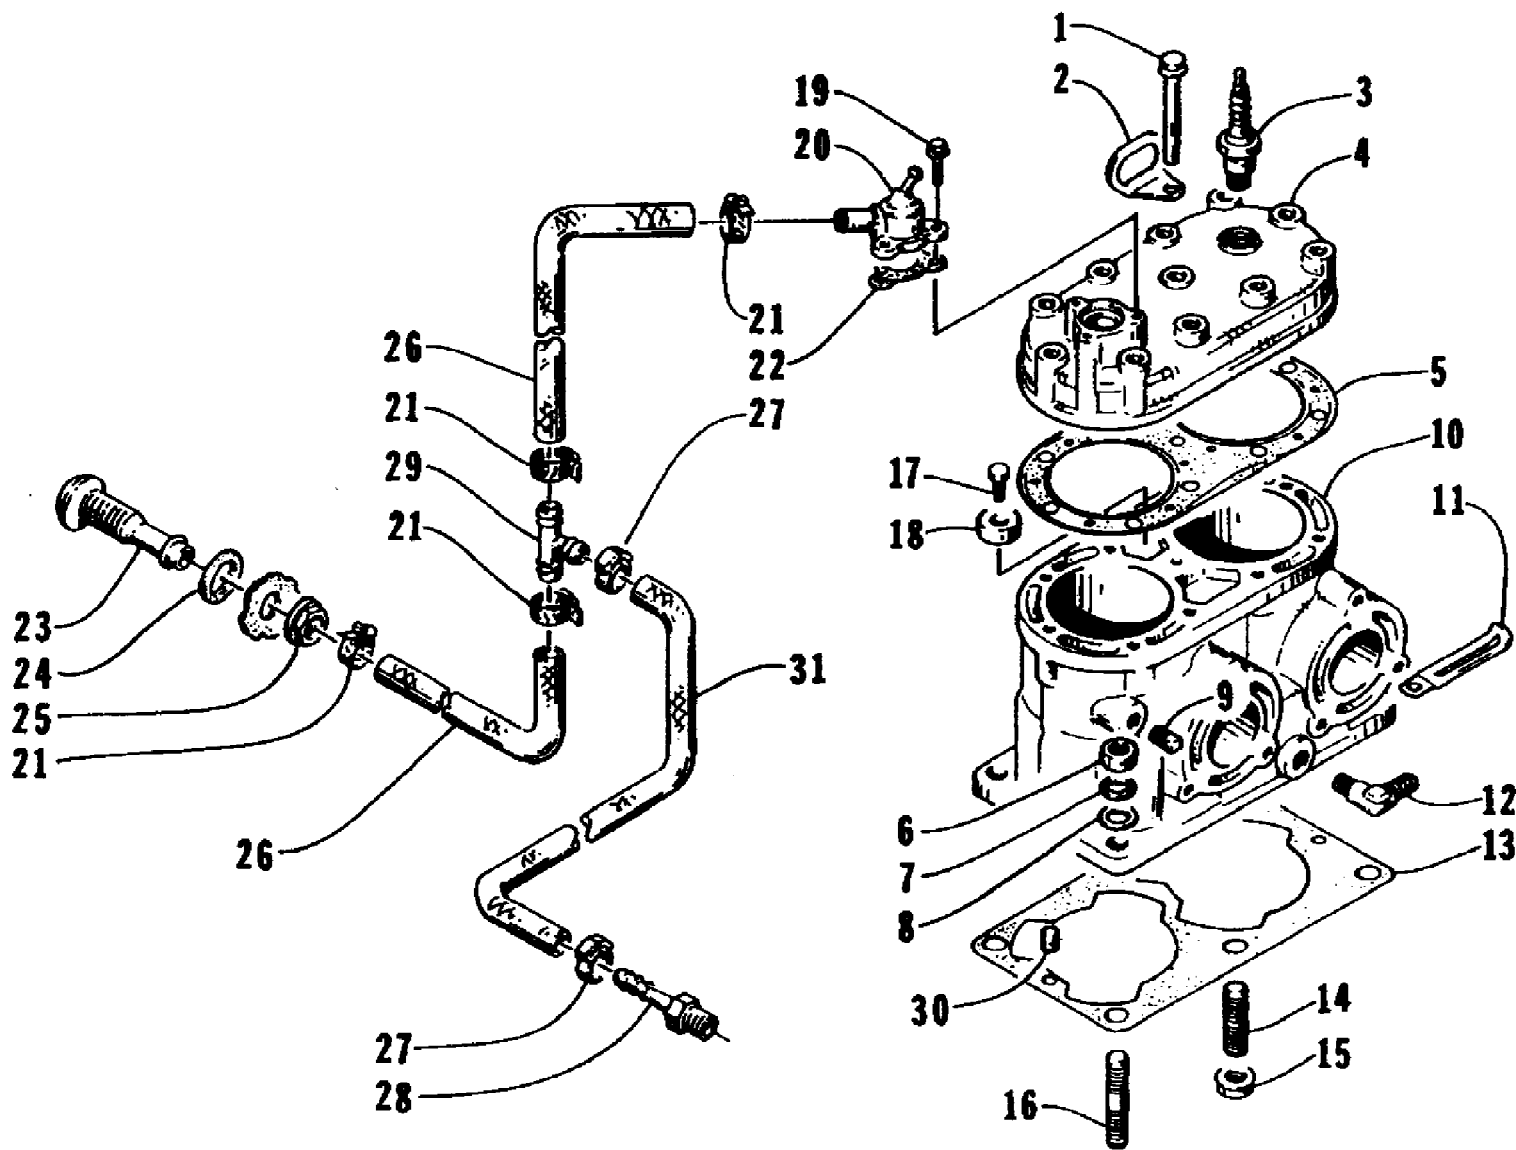

1995 MONTE CARLO (95MCA-W-1995)
CYLINDER ASSEMBLY (SERIAL # THRU ARJ2545L495)

1995 MONTE CARLO (95MCA-W-1995)
CYLINDER ASSEMBLY (SERIAL # THRU ARJ2545L495)

Page 12 of 64

Ref #	Part Number	Qty	S/P/F	Description
1	3008-206	11	/P	Screw, Cap
2	3008-059	1		Hook
3	0217-700	2		Spark Plug (BR9ES)
4	3008-194	1	S	Head, Cylinder
5	3008-174	1	S	Gasket, Cylinder Head
6	3008-209	5	/P	Nut
7	3008-207	5	/P	Washer, Lock
8	3008-237	5	S	Washer
9	3008-024	1	S	Plug
10	3008-225	1	S	Cylinder
11	3008-043	2	S	Clamp
12	3008-092	1		Union
13	3008-050	1		Gasket, Cylinder
14	3008-145	1	S	Stud
15	3008-208	1		Nut
16	3008-236	5		Stud
17	3008-013	1		Screw, Cap
18	3008-047	1		Zinc, Anode (inc. 17)
19	3008-216	3		Screw, Cap
20	3008-089	1		Cap, Thermostat
21	0624-016	4		Clamp, Hose
22	3008-230	1		Gasket, Thermostat
23	0673-374	1		Outlet, Water
24	0612-360	1		Seal, Outlet
25	0673-378	1	S	Nut, Outlet
26	0610-106	0	/P	Hose, Water
27	0623-365	2		Clamp
28	0624-524	1		Fitting, Exhaust Pipe
29	0673-137	1		T-Connection
30	3008-146	2		Pin
31	0610-183	0		Hose, Water