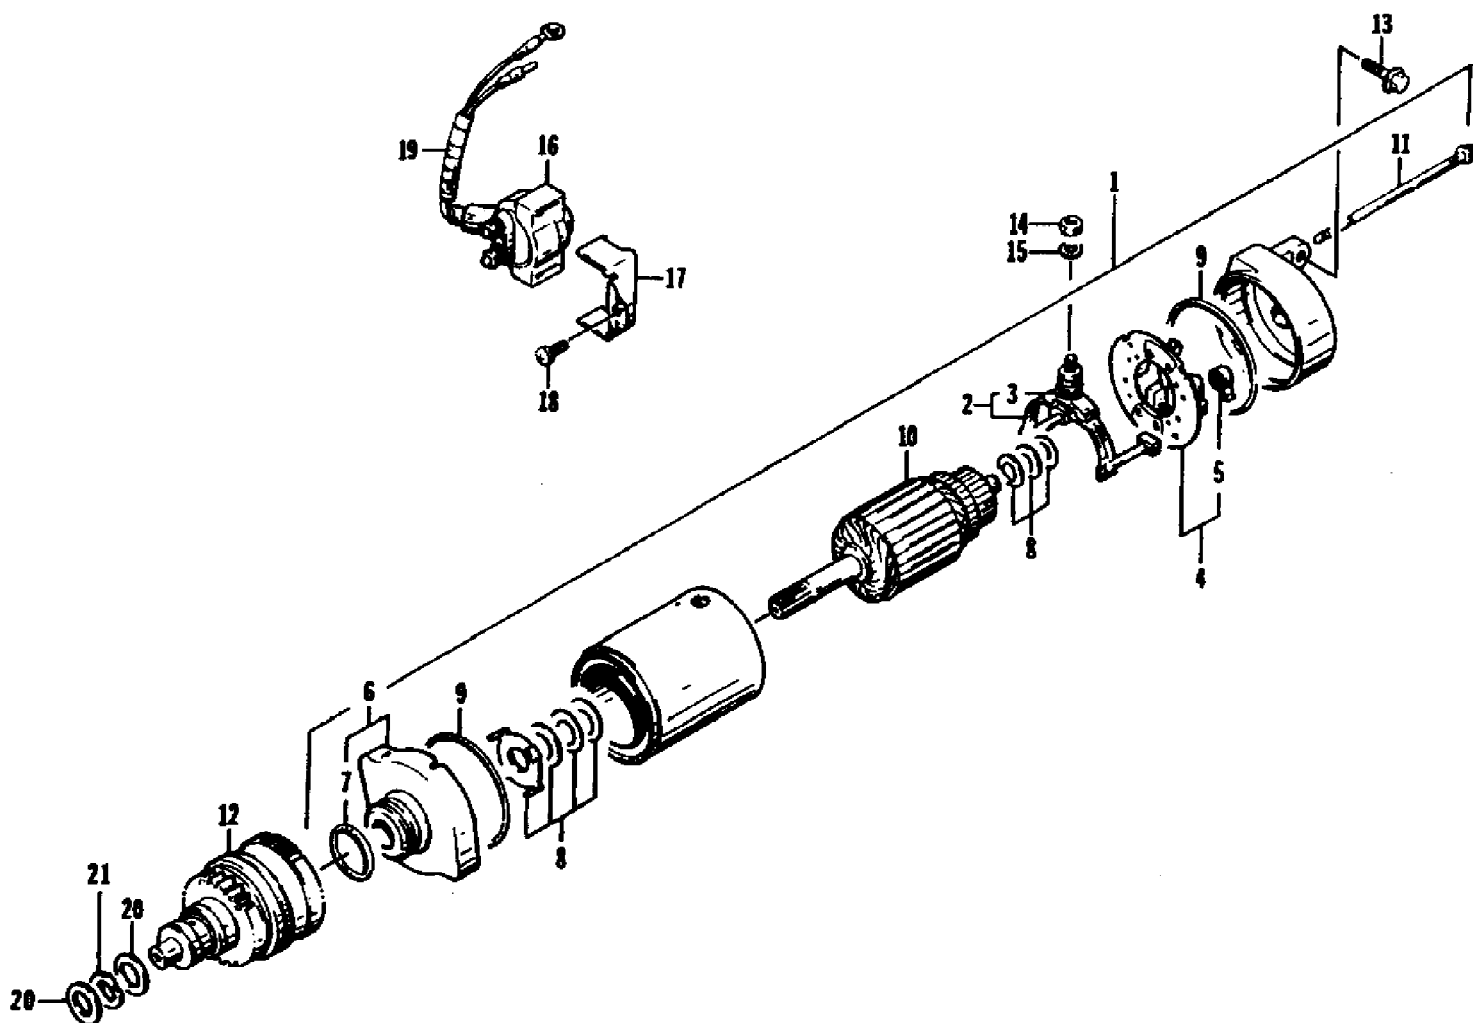

1995 MONTE CARLO (95MCA-W-1995)
STARTER MOTOR

1995 MONTE CARLO (95MCA-W-1995)
STARTER MOTOR

Page 56 of 64

Ref #	Part Number	Qty	S/P/F	Description
1	3008-093	1	S	Starter Motor Assembly (inc. 2-11)
2	3008-094	1	/P	. Terminal Set, Brush (inc. 3)
3	3008-164	1		.. O-Ring
4	3008-095	1	/P	. Holder Set, Brush (inc. 5)
5	3008-096	4		.. Spring, Brush
6	3008-097	1	S	. Front Bracket Assembly (inc. 7)
7	3008-098	1	S	.. O-Ring
8	3008-099	2		. Washer Set
9	3008-101	2	S	. O-Ring
10	3008-103	1		. Armature
11	3008-102	2		. Screw, Cap
12	3008-104	1	S	Pinion Assembly
13	3008-009	2		Screw, Cap
14	3008-014	1		Nut
15	3008-020	1		Washer
16	3008-165	1	/P	Relay
17	3008-140	1		Bracket
18	3008-217	1		Screw, Cap
19	3008-135	1	S	Tube
20	3008-193	2	S	Washer
21	3008-221	1		Washer