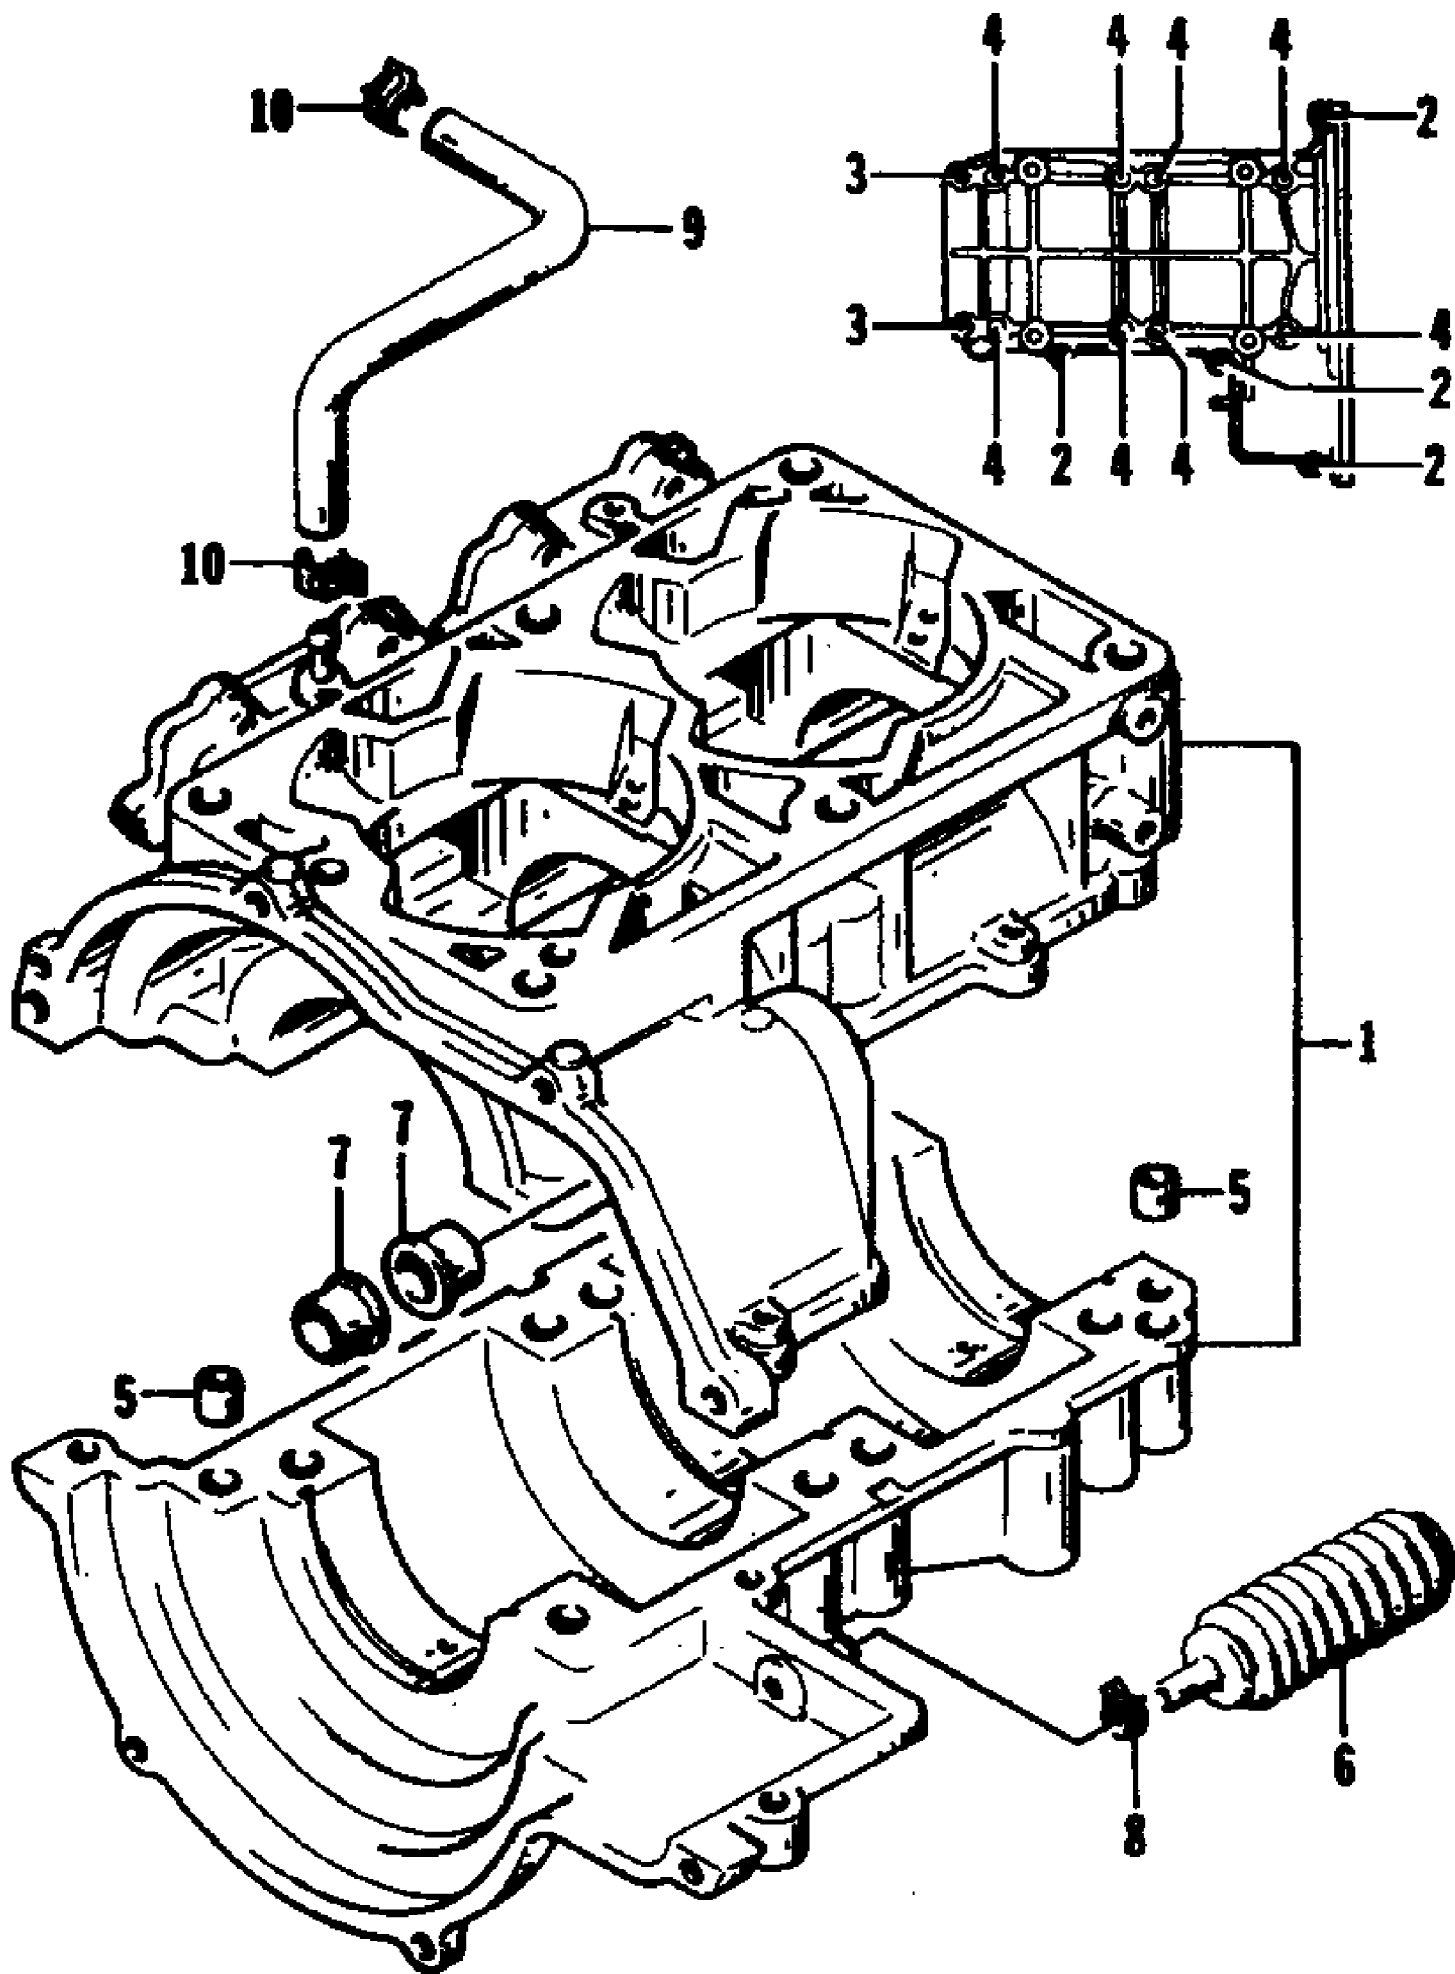

1995 MONTE CARLO (95MCA-W-1995)
CRANKCASE

Page 6 of 64

Ref #	Part Number	Qty	S/P/F	Description
1	3008-176	1		Crankcase Assembly (inc. 2-5)
2	3008-210	4	/P	. Screw, Cap
3	3008-211	2	S	. Screw, Cap
4	3008-212	8	/P	. Screw, Cap
5	0691-729	2		. Pin
6	3008-100	1		Bladder, Magneto Case
7	3008-105	2		Bushing, Pinion Shaft
8	3008-038	1		Clamp
9	0691-377	1	S	Hose, Vacuum (Serial # thru ARJ4053A595)
9	0691-033	1	S	Hose, Vacuum (Serial # ARJ4054A595 and up)
10	3008-039	2		Clamp, Hose