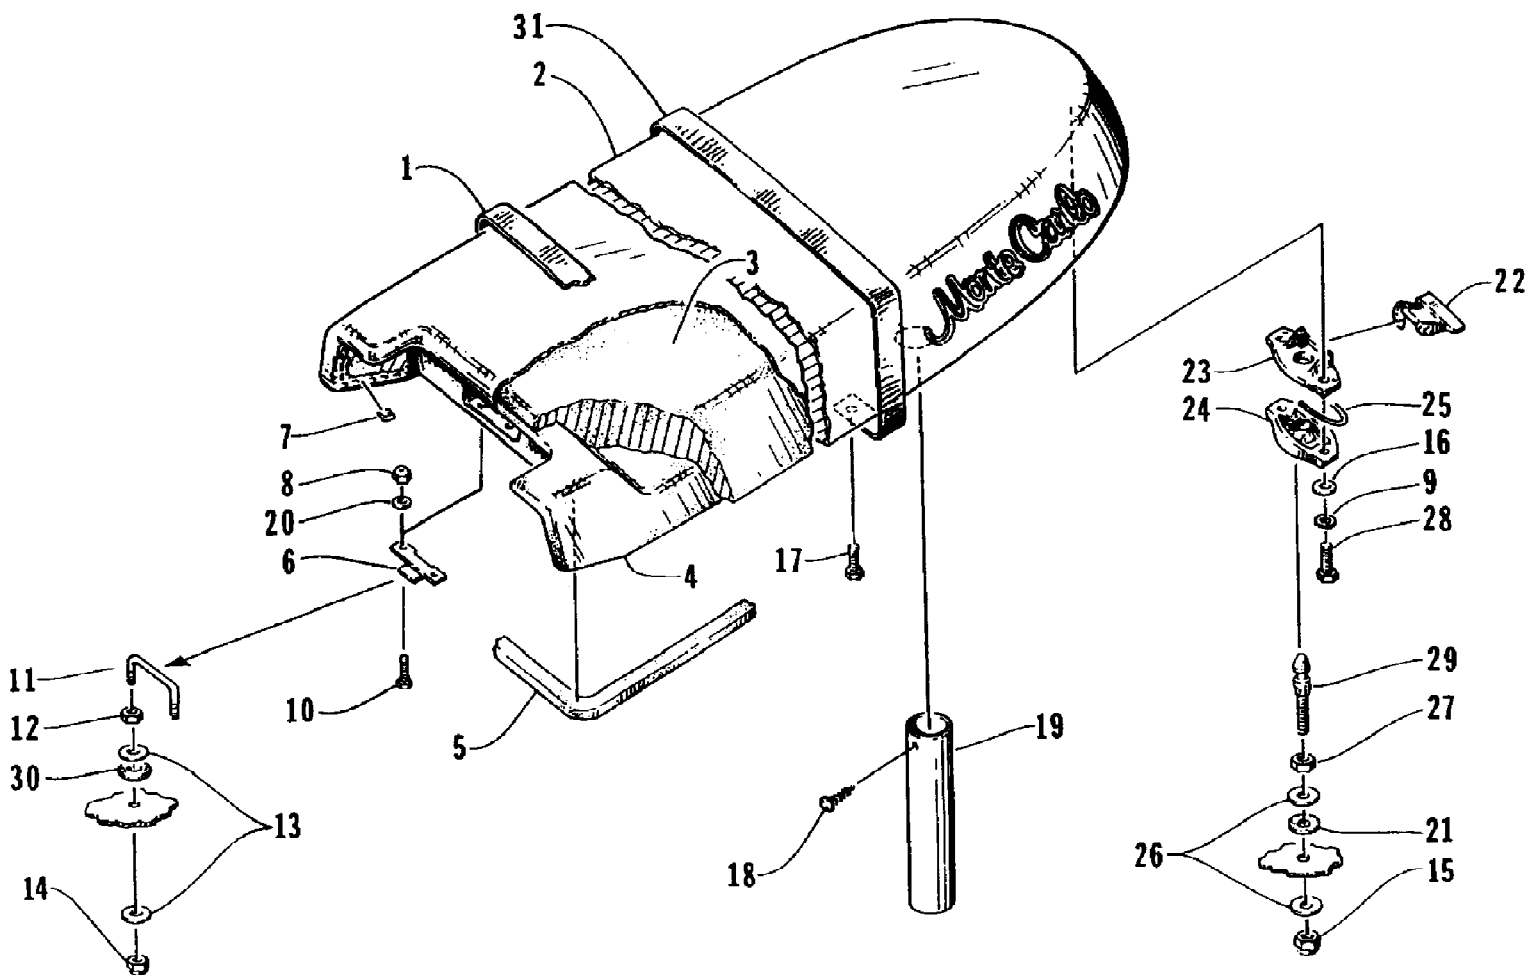

1995 MONTE CARLO (95MCA-W-1995)
SEAT ASSEMBLY

1995 MONTE CARLO (95MCA-W-1995)
SEAT ASSEMBLY

Page 52 of 64

Ref #	Part Number	Qty	S/P/F	Description
	0773-322	1	S	Seat Assembly
1	0773-355	1		Strap, Seat - 34 in.
2	0773-371	1		Cover, Seat w/Silkscreen
3	0773-236	1		Foam, Seat
4	0773-390	1	/P	Base, Seat
5	0773-440	0	S	Seal, Seat Base
6	0673-668	1		Catch, Seat
7	0624-263	0		Staple
8	0624-021	2		Nut, Lock
9	0624-036	2		Washer, Lock
10	0624-112	2	/P	Screw, Cap
11	0624-262	1		U-Bolt, Seat
12	0624-061	2		Nut, Jam
13	0624-125	4	/P	Washer
14	0624-090	2		Nut, Lock
15	0624-009	1		Nut, Lock
16	0624-022	2		Washer
17	0624-226	4		Screw, Cap
18	0623-585	3		Clip, Retaining
19	0610-171	1	/P	Air Tube, Exhaust
20	0624-182	2		Washer
21	0623-391	1		Washer, Rubber
22	0673-026	1		Lever, Release - Seat Latch
23	0673-024	1	S	Cover, Latch - Seat
24	0673-025	1		Back, Latch - Seat
25	0673-023	1		Clip, Retaining
26	0624-013	2		Washer
27	0624-047	1		Nut, Jam
28	0624-289	2		Screw, Cap
29	0673-788	1	S	Stud, Latch - Seat
30	0624-126	1		Washer, Rubber
31	0773-353	1	/P	Strap, Seat - 33 in.