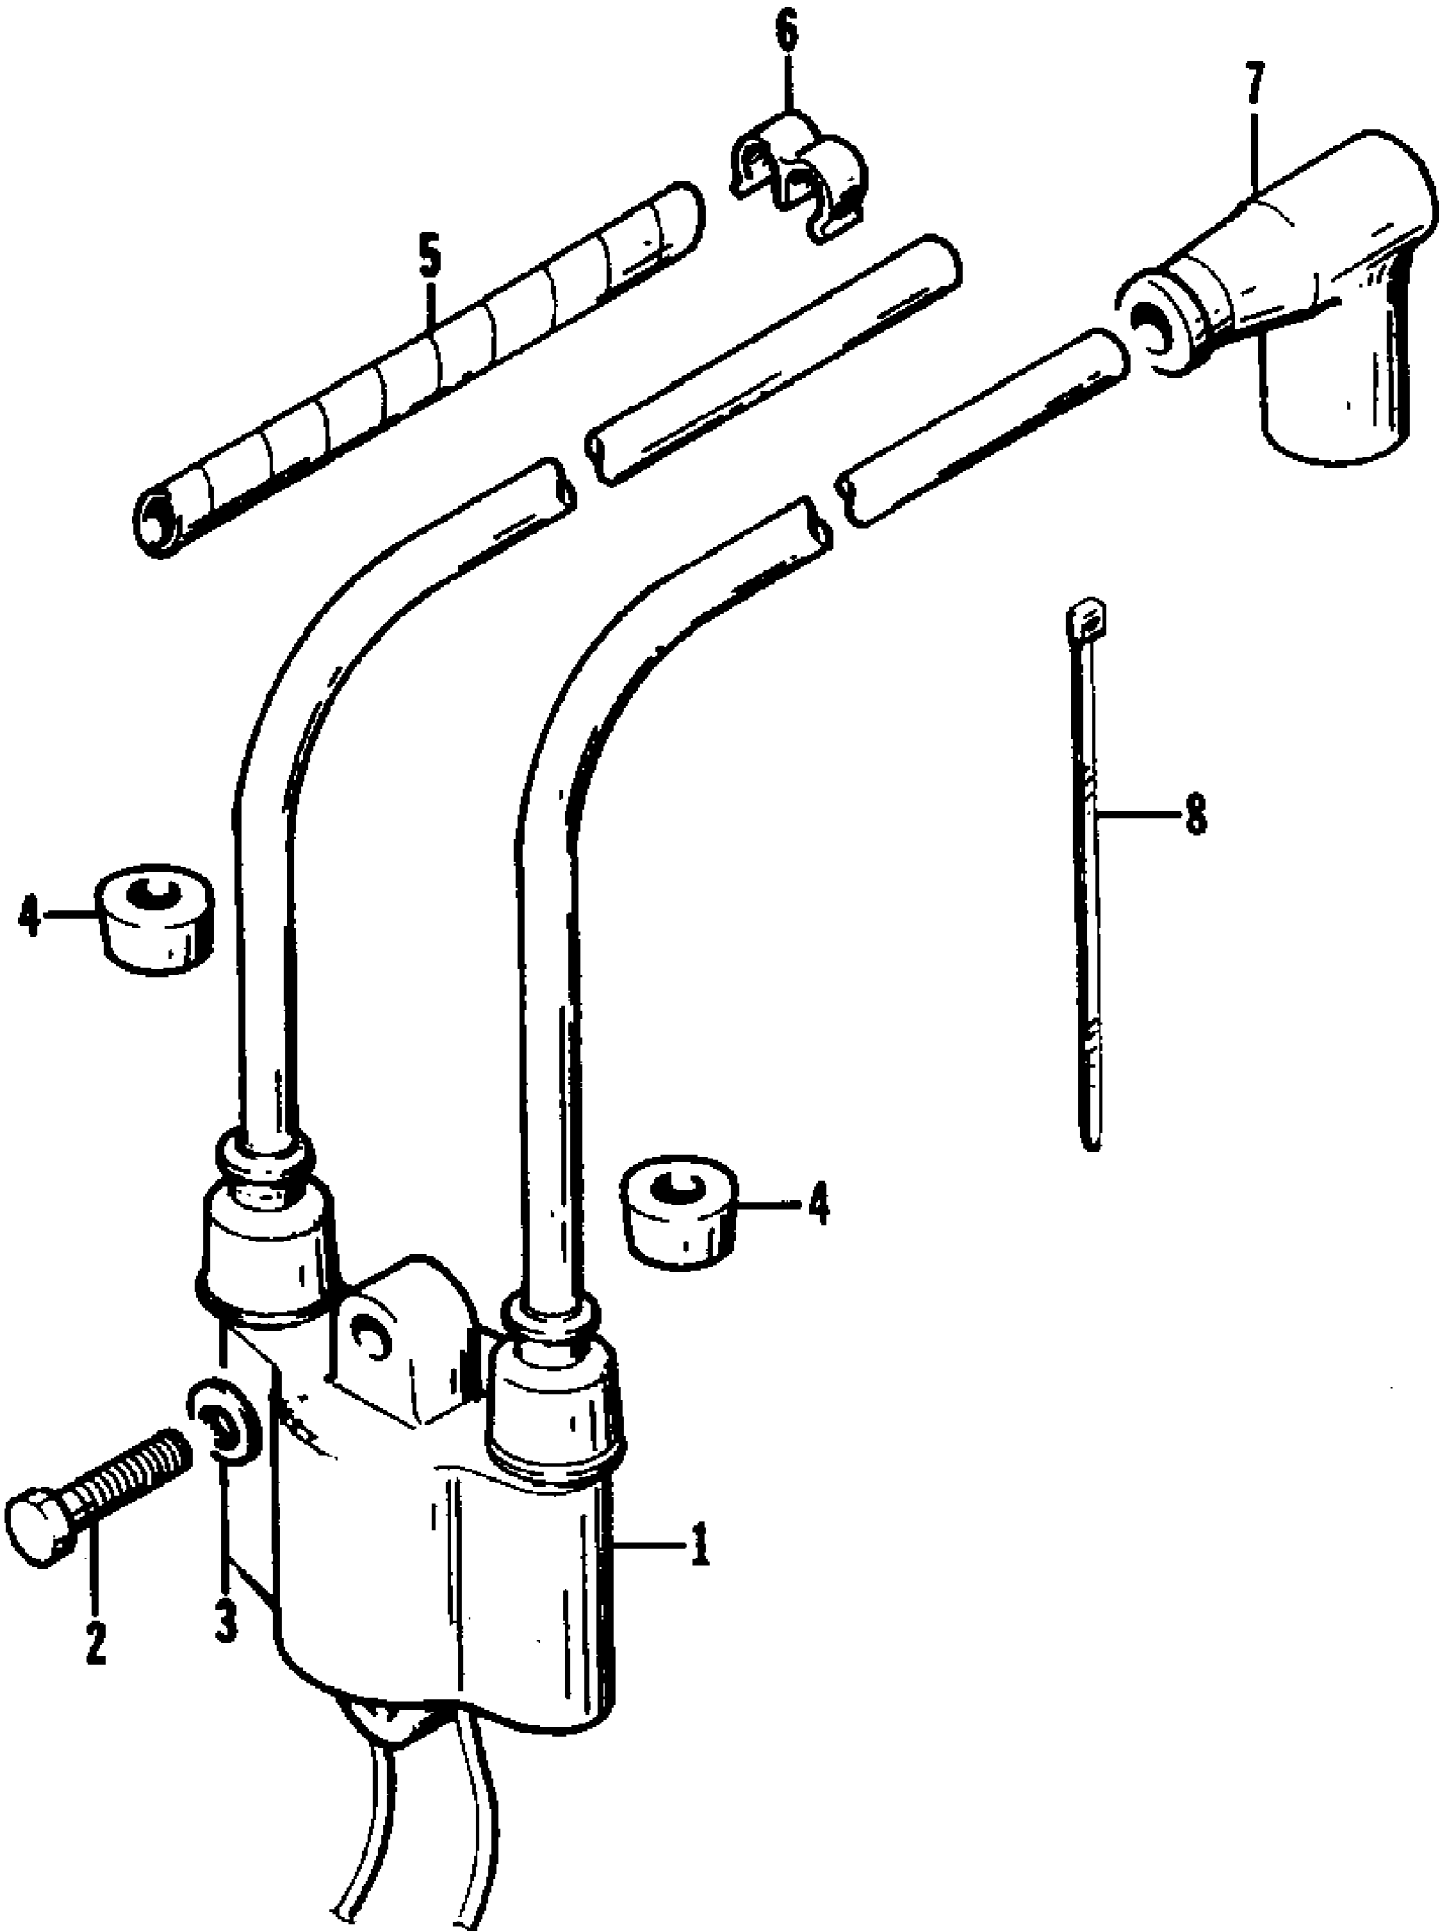

1995 MONTE CARLO (95MCA-W-1995)
IGNITION COIL

1995 MONTE CARLO (95MCA-W-1995)
IGNITION COIL

Page 34 of 64

Ref #	Part Number	Qty	S/P/F	Description
1	3008-170	1	S	Coil Assembly, Ignition (Serial # thru ARJ4053A595)
1	3008-343	1	S	Coil Assembly, Ignition (Serial # ARJ4054A595 and up)
2	3008-220	2		Screw, Cap
3	3003-023	2	/P	Washer
4	3008-114	2		Grommet (Serial # thru ARJ4053A595)
4	3008-333	2	S	Grommet (Serial # ARJ4054A595 and up)
5	3008-129	2	/P	Protector, Lead Wire (Serial # thru ARJ4053A595)
5	3008-344	2	S	Protector, Lead Wire (Serial # ARJ4054A595 and up)
6	3008-045	1		Clip
7	3003-737	2	S	Cap Assembly, Spark Plug
8	3003-787	2		Tie, Cable