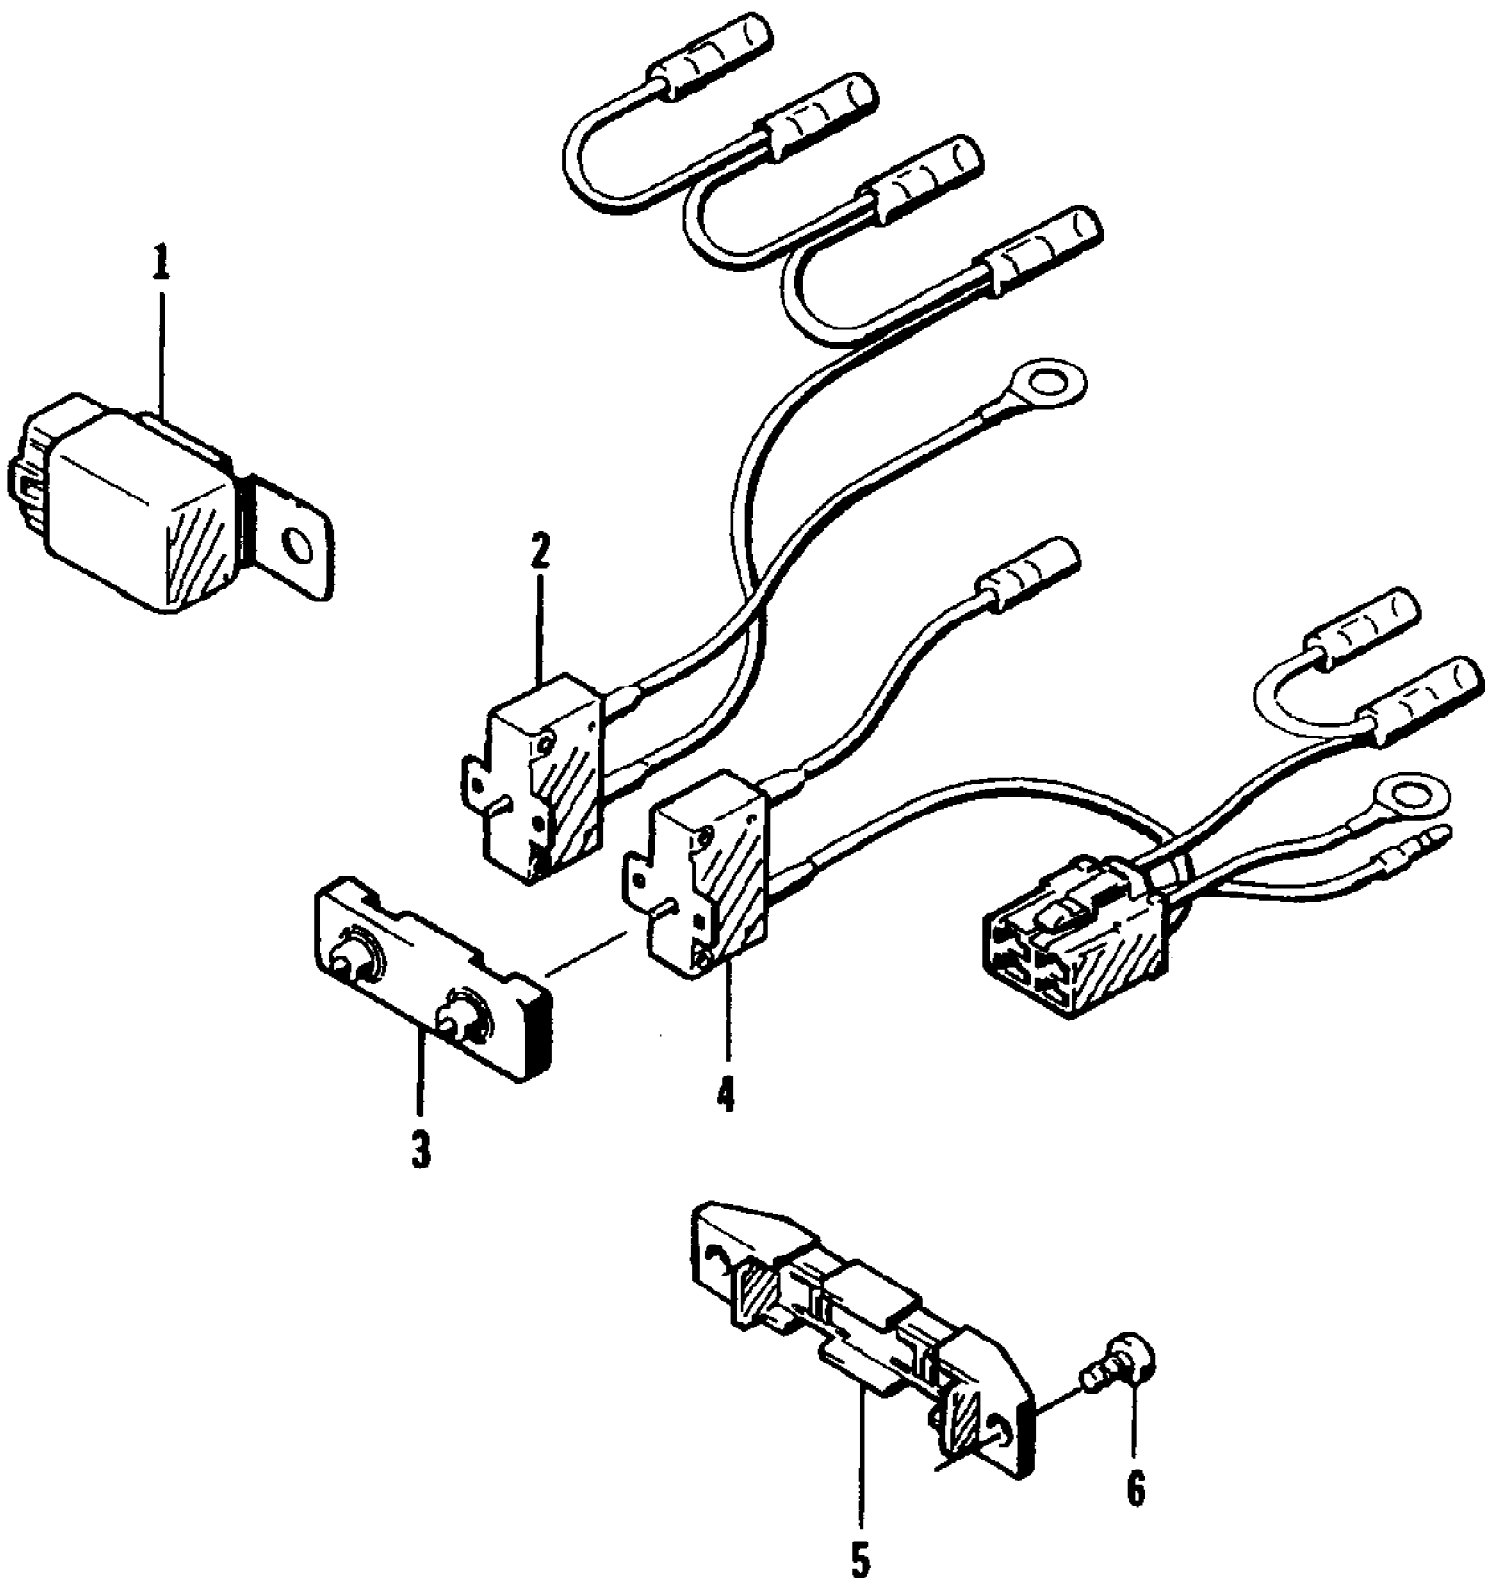

1995 MONTE CARLO (95MCA-W-1995)
SENSOR ASSEMBLY (SERIAL # ARJ4054A595 AND UP)

1995 MONTE CARLO (95MCA-W-1995)
SENSOR ASSEMBLY (SERIAL # ARJ4054A595 AND UP)

Ref #	Part Number	Qty	S/P/F	Description
1	3008-352	1	S	Relay - Assembly
2	3008-348	1	S	Protector, Circuit Charge
3	3008-351	1		Cap, Circuit Protector
4	3008-350	1	/P	Protector, Circuit Load
5	3008-349	1	S	Holder, Circuit Protector
6	3008-325	2		Screw, Cap