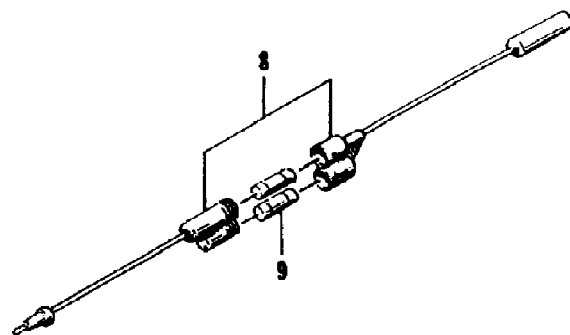

1995 MONTE CARLO (95MCA-W-1995)
WIRING HARNESS (SERIAL # ARJ4054A595 AND UP)

1995 MONTE CARLO (95MCA-W-1995)
WIRING HARNESS (SERIAL # ARJ4054A595 AND UP)

Page 62 of 64

Ref #	Part Number	Qty	S/P/F	Description
1	3008-044	1		Clamp
2	3008-332	2		Clamp
3	3008-346	1		Cable
4	3008-365	1		Cable
5	3008-334	1	/P	Grommet
6	3008-154	1		Cable, Ground
7	3008-347	1		Harness, Wiring
8	0630-081	1		Fuse Holder, Waterproof
9	0630-028	1		Fuse, 1 AMP
10	0630-082	1		Fuse Holder, Waterproof
11	0630-084	1		Fuse, 3 AMP