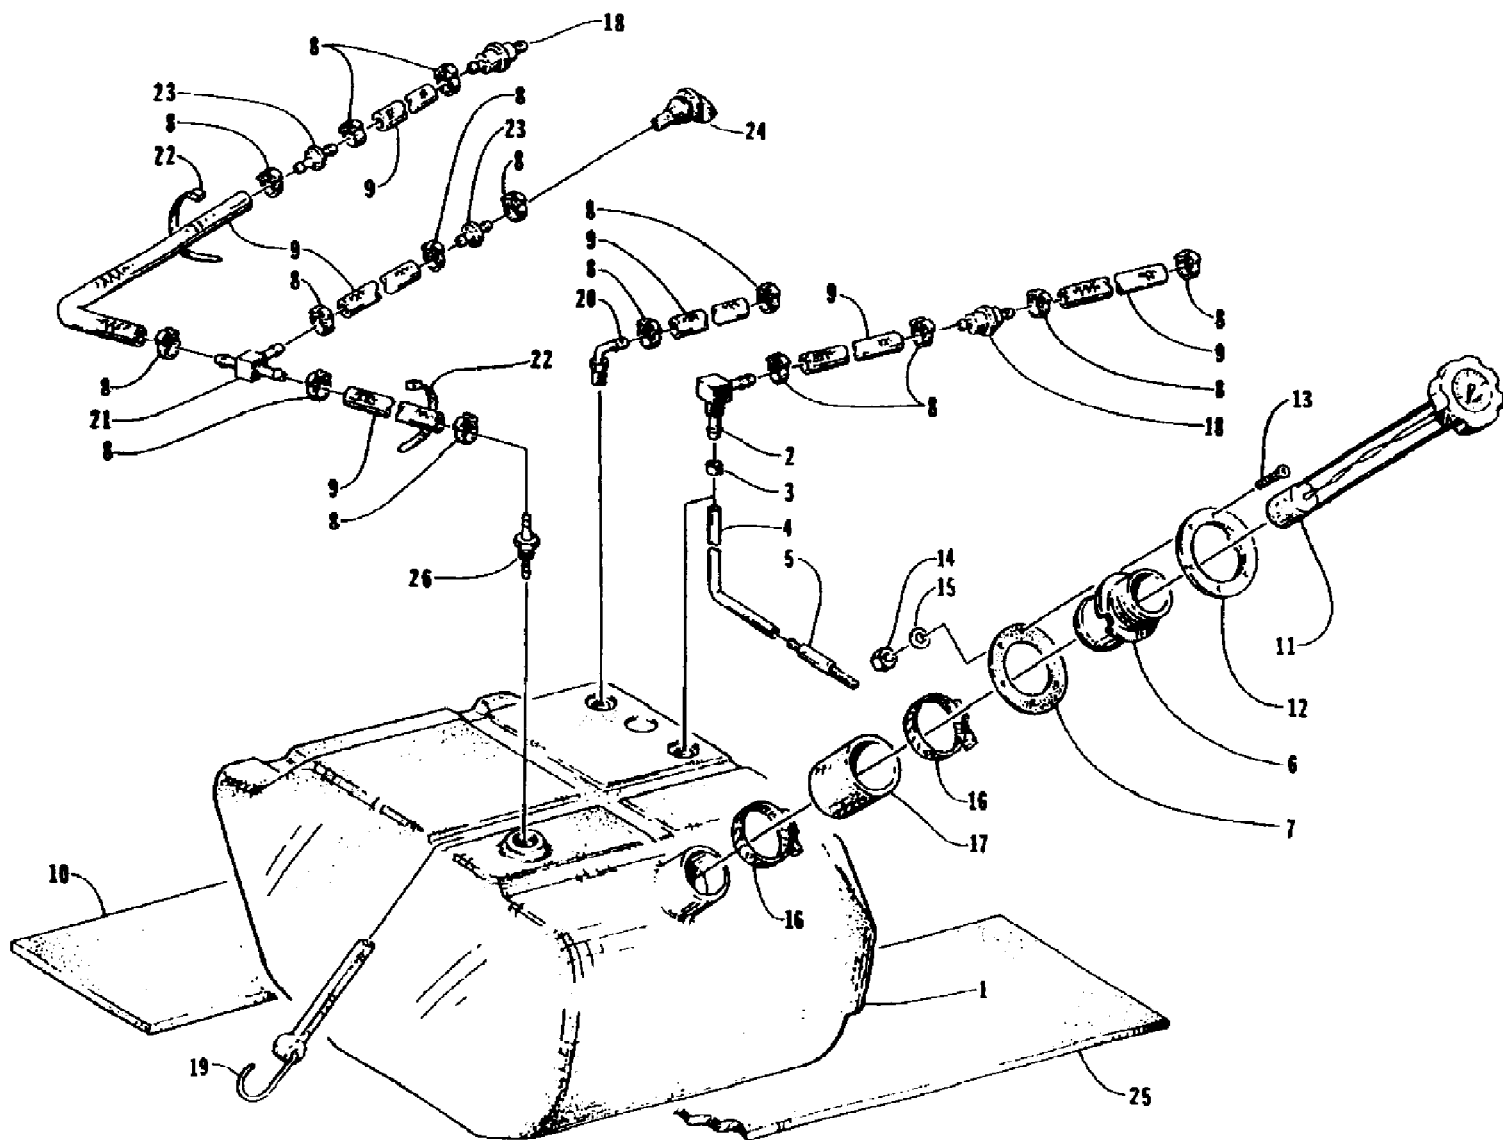

1995 MONTE CARLO (95MCA-W-1995)
GAS TANK ASSEMBLY

1995 MONTE CARLO (95MCA-W-1995)
GAS TANK ASSEMBLY

Page 26 of 64

Ref #	Part Number	Qty	S/P/F	Description
1	0770-223	1		Tank, Gas - Assembly (inc. 2-5)
2	0670-416	1		. Fitting, Elbow
3	0673-448	1		. Ring, Compression
4	0710-108	0		. Hose, Gasline
5	0510-358	1	/P	. Strainer, Gas Tank
6	0670-270	1		Neck, Filler
7	0670-271	1		Seal, Filler Neck
8	0624-120	15		Clamp, Hose
9	0610-107	0		Hose
10	0673-306	1		Pad, Gas Tank - Right
11	0670-461	1	/P	Cap, Gas Gauge
12	0670-304	1		Ring, Mounting - Filler Neck
13	0624-031	6		Screw, Machine
14	0624-005	6	/P	Nut, Lock
15	0624-004	6		Washer
16	0624-037	2		Clamp, Hose
17	0710-109	1	/P	Hose, Filler
18	0510-335	2	/P	Filter, Fuel
19	0773-383	2		Tiedown
20	0115-607	1	S	Fitting, Elbow
21	0109-332	1		T-Connection
22	0123-788	2	/P	Tie, Cable
23	0610-059	2		Valve, Check
24	0673-755	1		Vent, Fuel
25	0673-307	1	/P	Pad, Gas Tank - Left
26	0670-042	1	/P	Fitting