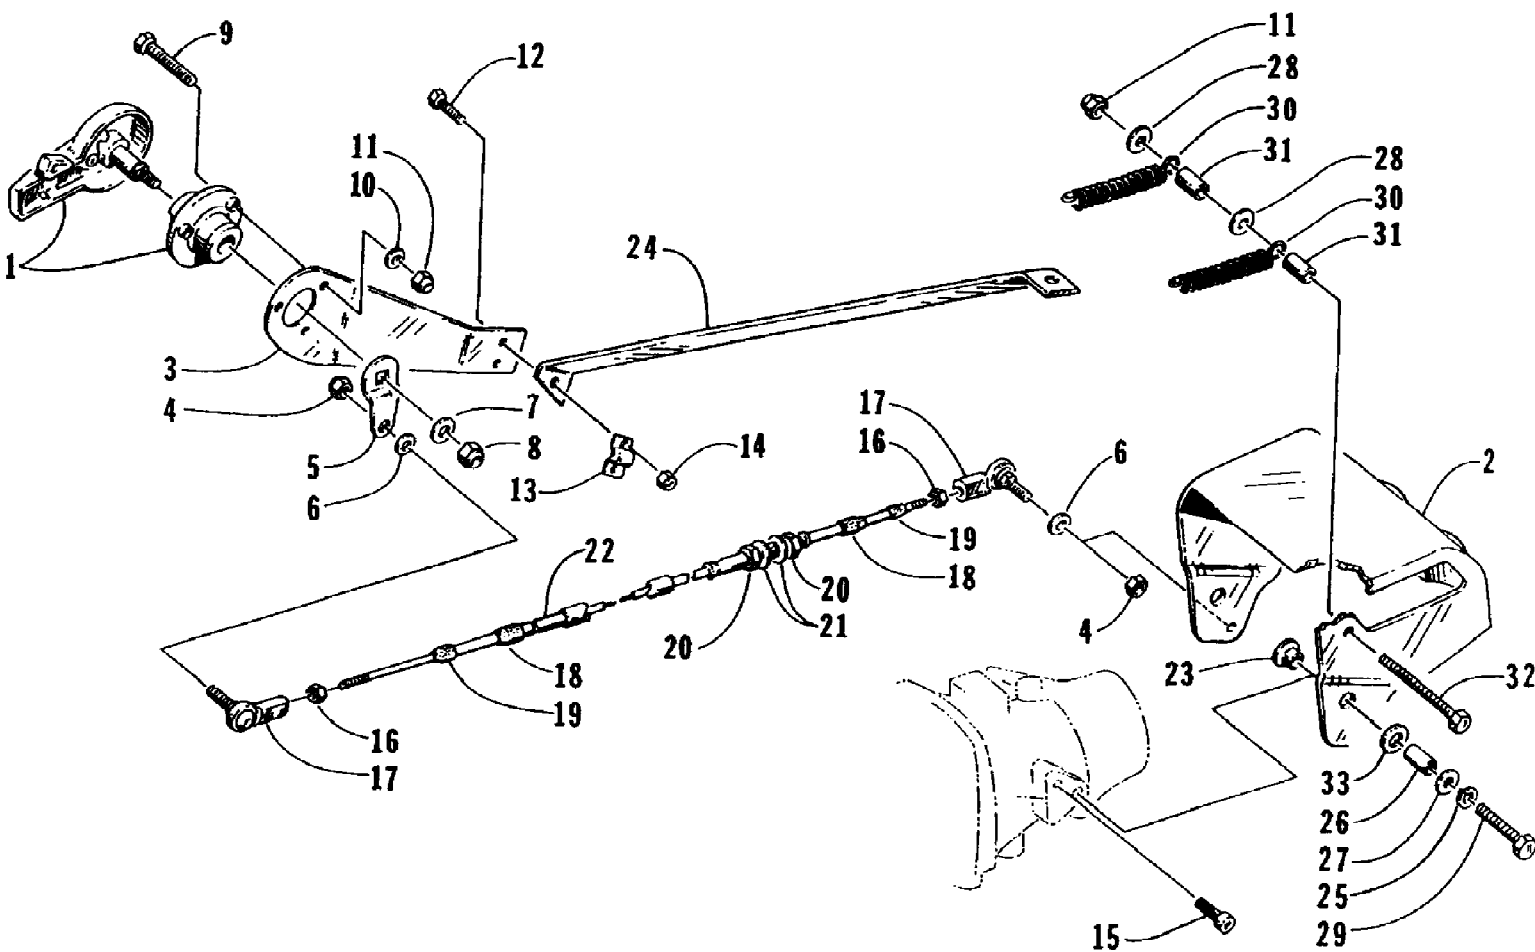

1995 MONTE CARLO (95MCA-W-1995)
REVERSE DEFLECTOR AND LEVER ASSEMBLY

1995 MONTE CARLO (95MCA-W-1995)
REVERSE DEFLECTOR AND LEVER ASSEMBLY

Page 50 of 64

Ref #	Part Number	Qty	S/P/F	Description
1	0673-503	1		Lever, Reverse
2	0773-106	1		Deflector, Reverse
3	0673-530	1		Mount, Reverse Lever
4	0624-114	2		Nut, Lock
5	0673-531	1		Arm, Reverse Lever
6	0624-115	2		Washer
7	0624-008	1		Washer
8	0624-243	1	S	Nut, Lock
9	0624-053	3	/P	Screw, Cap
10	0624-022	3		Washer
11	0624-021	4		Nut, Lock
12	0624-155	2		Screw, Cap
13	0673-556	1		Clamp, Reverse Cable
14	0624-005	2	/P	Nut, Lock
15	0624-174	4		Screw, Cap
16	0624-107	2		Nut
17	0673-028	2		End, Steering Cable
18	0612-363	2		Seal, Rod
19	0612-364	2		Seal, Steering Cable
20	0624-105	2		Nut
21	0624-106	2		Washer
22	0673-223	1		Cable, Reverse
23	0673-291	2		Bushing, Trim Ring
24	0673-701	1		Bracket, Reverse Support
25	0624-027	2		Washer, Lock
26	0673-568	2		Pivot, Reverse Deflector
27	0624-252	2	S	Washer, Flat
28	0624-182	2		Washer, Flat
29	0624-087	2		Screw, Cap
30	0624-245	2		Spring, Reverse Bucket
31	0673-083	2		Bushing
32	0624-056	1		Screw, Cap
33	0673-648	2		Spacer, Reverse Bucket