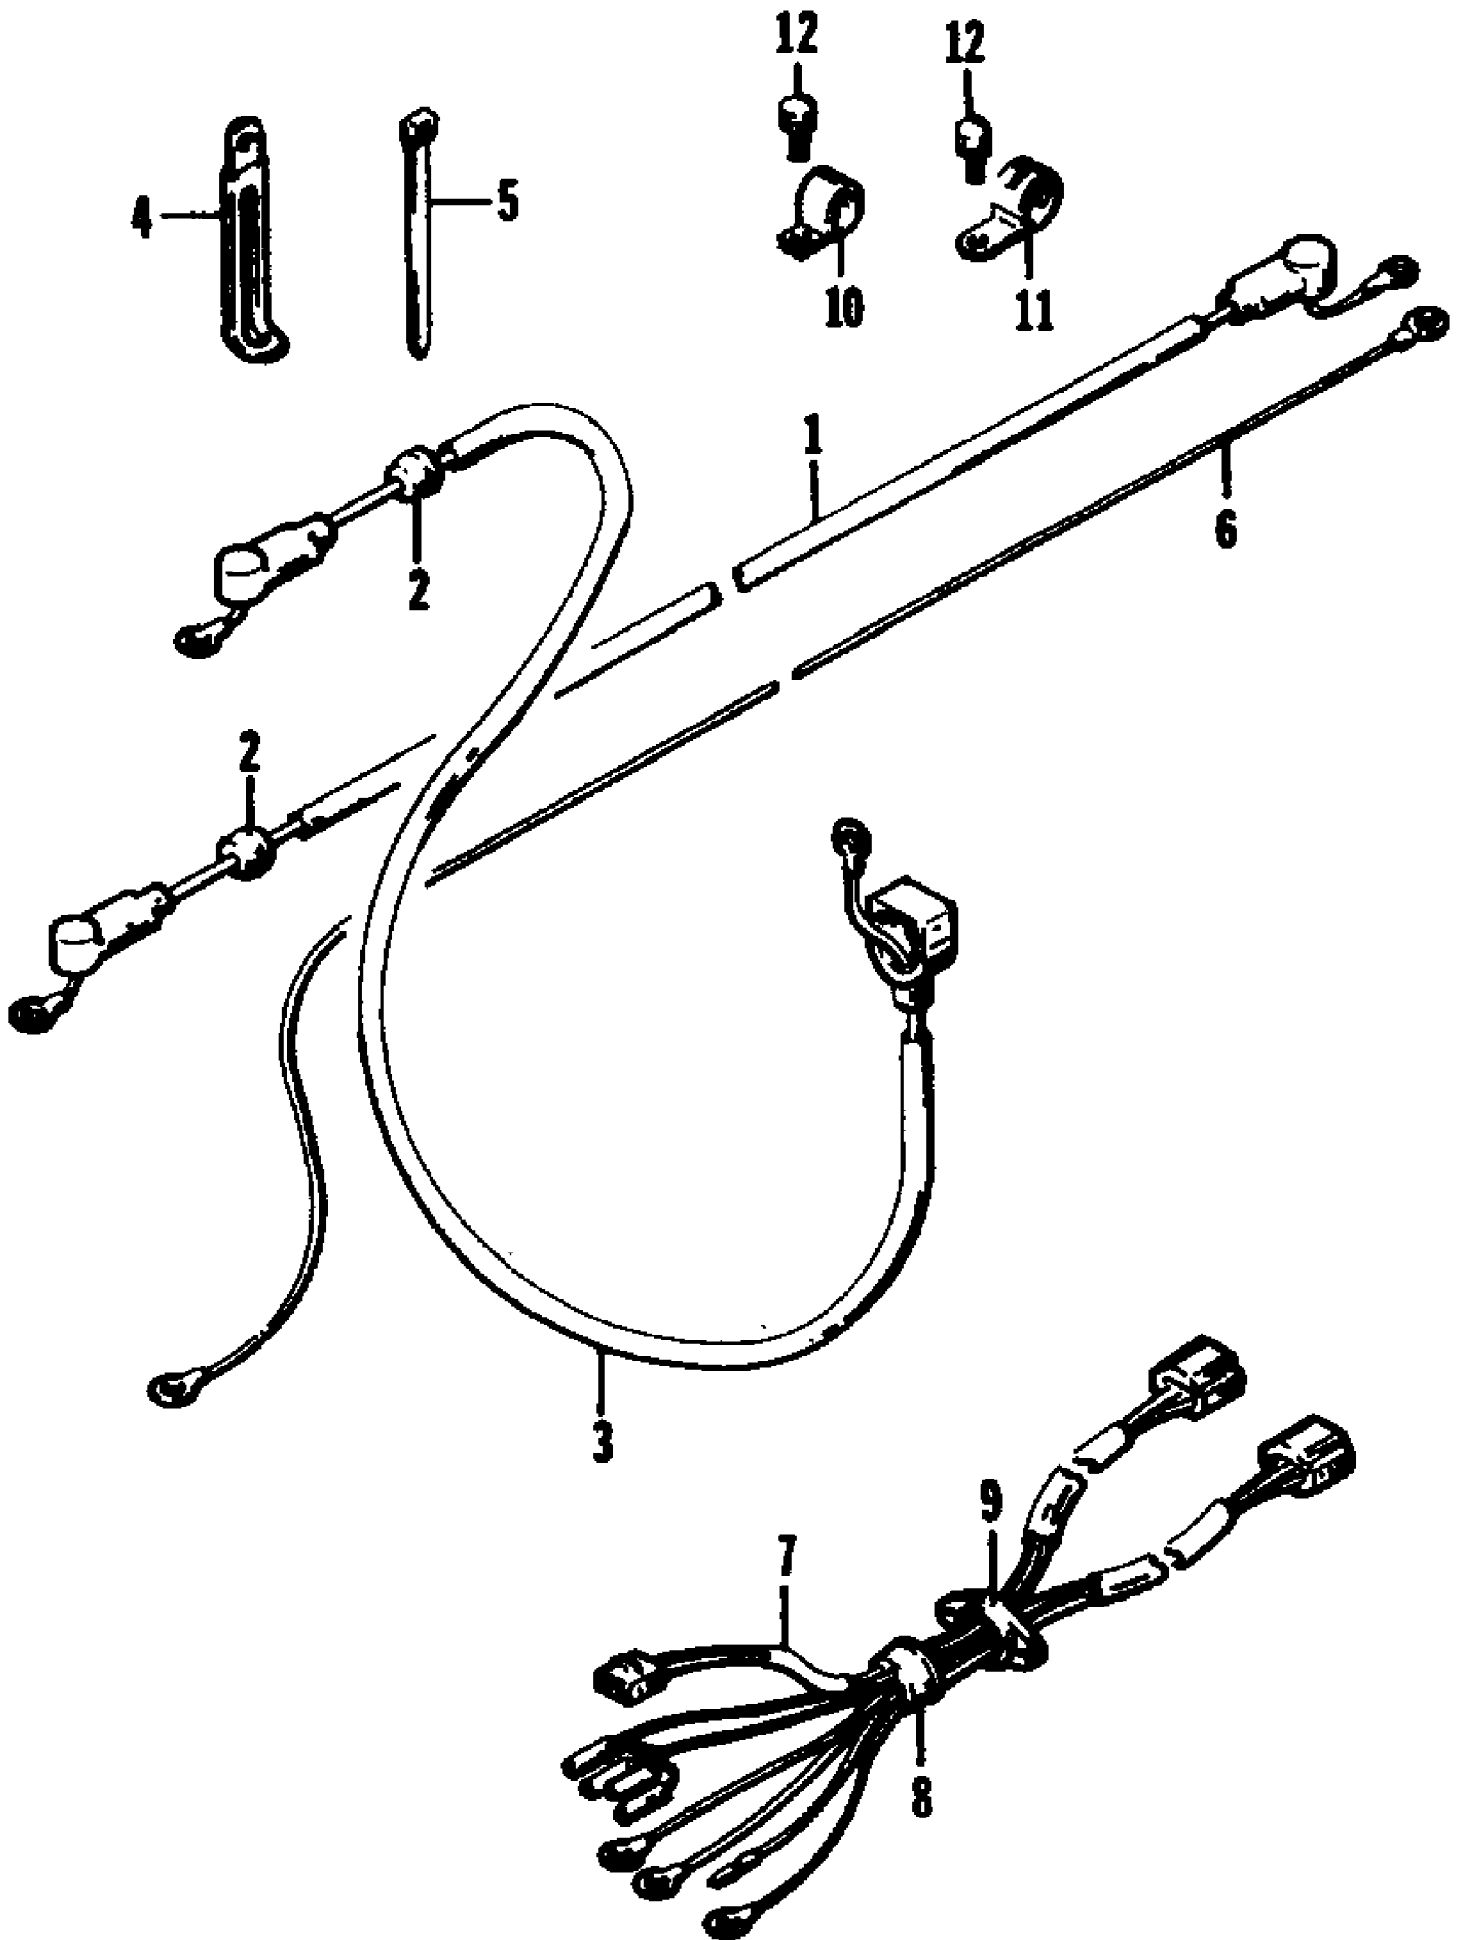

1995 MONTE CARLO (95MCA-W-1995)
WIRING HARNESS (SERIAL # ARJ4054A595 AND UP)

1995 MONTE CARLO (95MCA-W-1995)
WIRING HARNESS (SERIAL # ARJ4054A595 AND UP)

Page 62 of 64

Ref #	Part Number	Qty	S/P/F	Description
1	3008-044	1		Clamp
2	3008-332	2		Clamp
3	3008-346	1		Cable
4	3008-365	1		Cable
5	3008-334	1	/P	Grommet
6	3008-154	1		Cable, Ground
7	3008-347	1		Harness, Wiring
8	0630-081	1		Fuse Holder, Waterproof
9	0630-028	1		Fuse, 1 AMP
10	0630-082	1		Fuse Holder, Waterproof
11	0630-084	1		Fuse, 3 AMP

1995 MONTE CARLO (95MCA-W-1995)
WIRING HARNESS (SERIAL # THRU ARJ4053A595)

1995 MONTE CARLO (95MCA-W-1995)
WIRING HARNESS (SERIAL # THRU ARJ4053A595)

Page 64 of 64

Ref #	Part Number	Qty	S/P/F	Description
1	3008-130	1		Cable, Starter Motor (inc. 2)
2	3008-115	2		. Grommet
3	3008-131	1		Cable, Battery
4	3008-157	1		Clamp
5	3008-044	2		Tie, Cable
6	3008-154	1		Cable, Ground
7	3008-248	1		Harness, Main Wiring (inc. 8-9)
8	3008-117	1		. Grommet
9	3008-126	1		. Holder, Grommet
10	3008-041	1		Clamp
11	3008-042	1		Clamp
12	3008-006	2		Screw, Cap