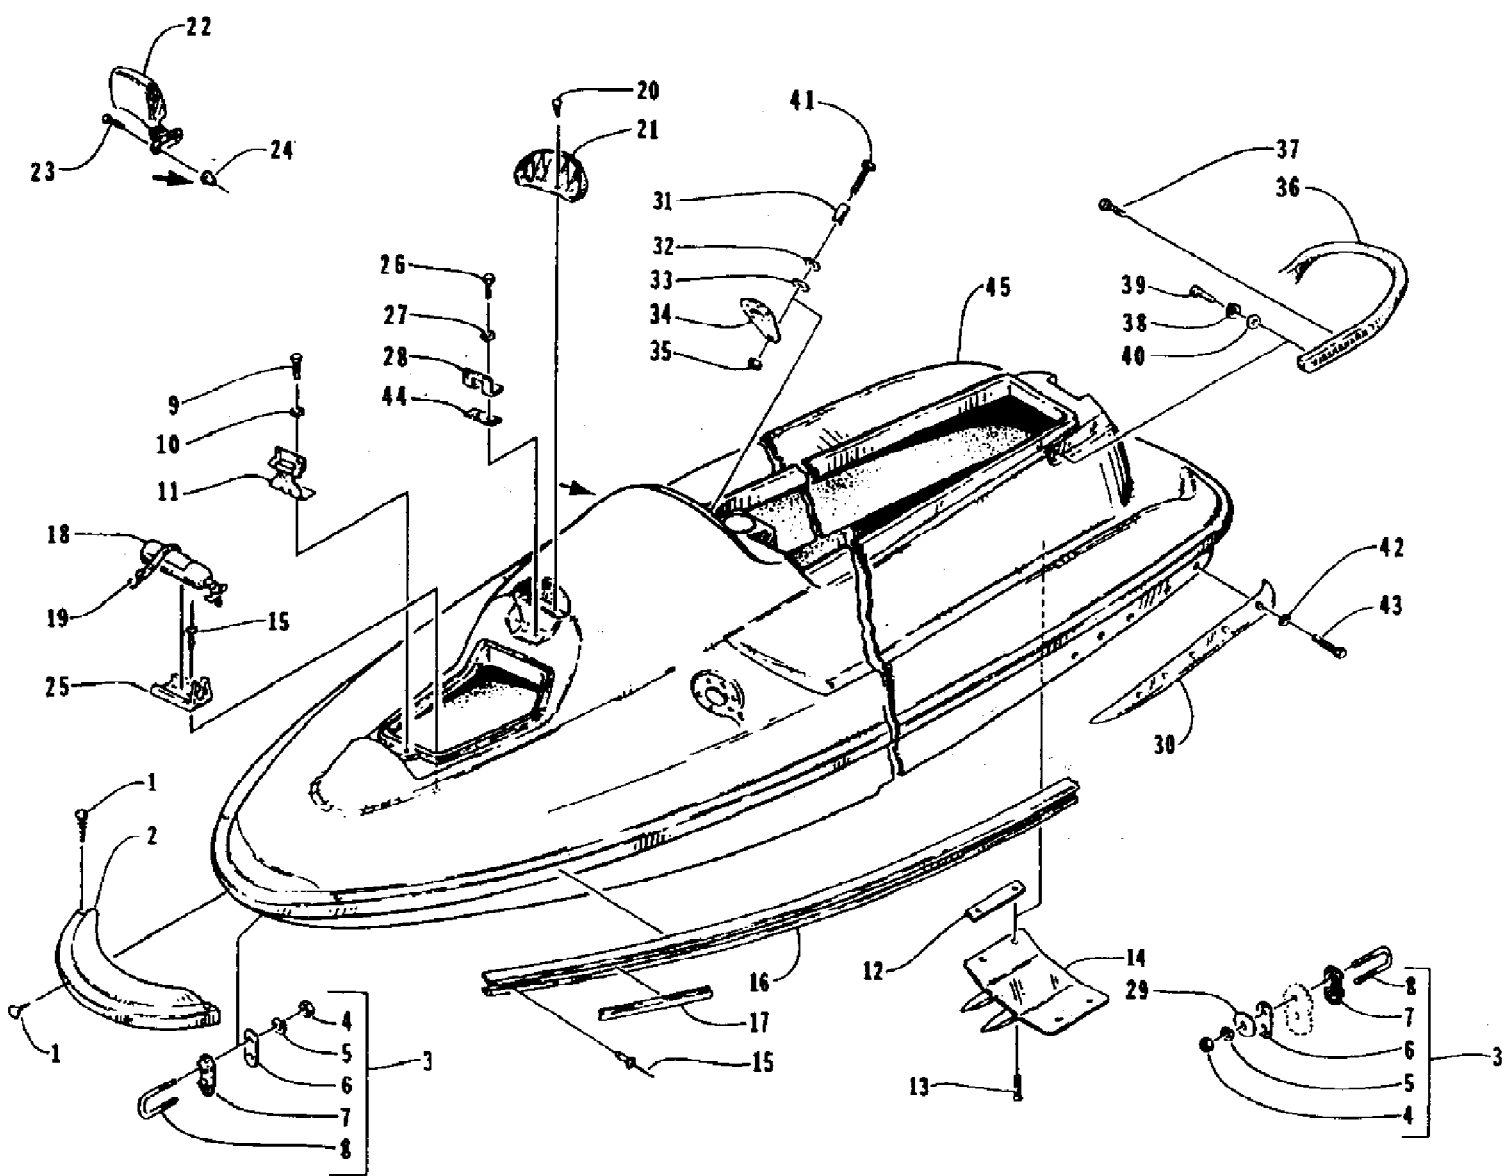

1995 MONTE CARLO (95MCA-W-1995)
HULL AND RELATED PARTS ASSEMBLY

1995 MONTE CARLO (95MCA-W-1995)
HULL AND RELATED PARTS ASSEMBLY

Page 32 of 64

Ref #	Part Number	Qty	S/P/F	Description
1	0623-585	4		Clip, Retaining
2	0673-251	1	S	Nose, Cone
3	0624-002	2		Eyehook Assembly - 1 1/2 in. (inc. 4-8)
4	0624-149	4		. Nut, Hex
5	0624-027	4		. Washer, Lock
6	0624-150	2		. Plate, Support - Eyehook
7	0624-165	2		. Gasket, Rubber - Eyehook
8	0624-151	2		. Eyehook
9	0624-053	2	/P	Screw, Cap
10	0624-036	2		Washer, Lock
11	0673-781	1	/P	Hinge, Hatch Assembly
12	0673-565	2		Plate, Nut
13	0624-184	4		Screw, Machine
14	0673-675	1		Plate, Ride
15	0624-030	50		Rivet
16	0673-322	1		Trim, Edge - Side
17	0673-728	1		Insert, Edge Trim
18	0	1	F	Extinguisher, Fire
19	0673-128	1	/P	Tiedown, Rubber
20	0623-269	2		Clip, Retaining
21	0673-245	1		Grate, Air Intake
22	0673-480	2	S	Mirror
23	0624-292	4		Screw, Cap
24	0623-570	4		Nut, Expansion
25	0673-681	1	/P	Bracket, Extinguisher
26	0624-092	2		Screw, Cap
27	0624-200	2		Washer, Lock
28	0673-297	1		Catch, Latch
29	0624-013	2		Washer
30	0673-292	1	S	Sponson - Right
30	0673-293	1	S	Sponson - Left
31	0673-485	1		Stop, Steering
32	0624-008	1		Washer
33	0623-391	1		Washer, Rubber
34	0673-417	1		Plate, Backing
35	0624-009	1		Nut, Lock
36	0773-384	1		Handle, Grab
37	0624-230	2		Screw, Cap
38	0624-115	2		Washer, Lock
39	0624-289	2		Screw, Cap
40	0624-228	4		Washer, Flat
41	0624-223	1		Screw, Cap
42	0624-247	10		Washer
43	0624-271	10		Screw, Cap
44	0673-429	1	/P	Shim, Catch
45	0773-427	1		Hull/Deck - Assembly