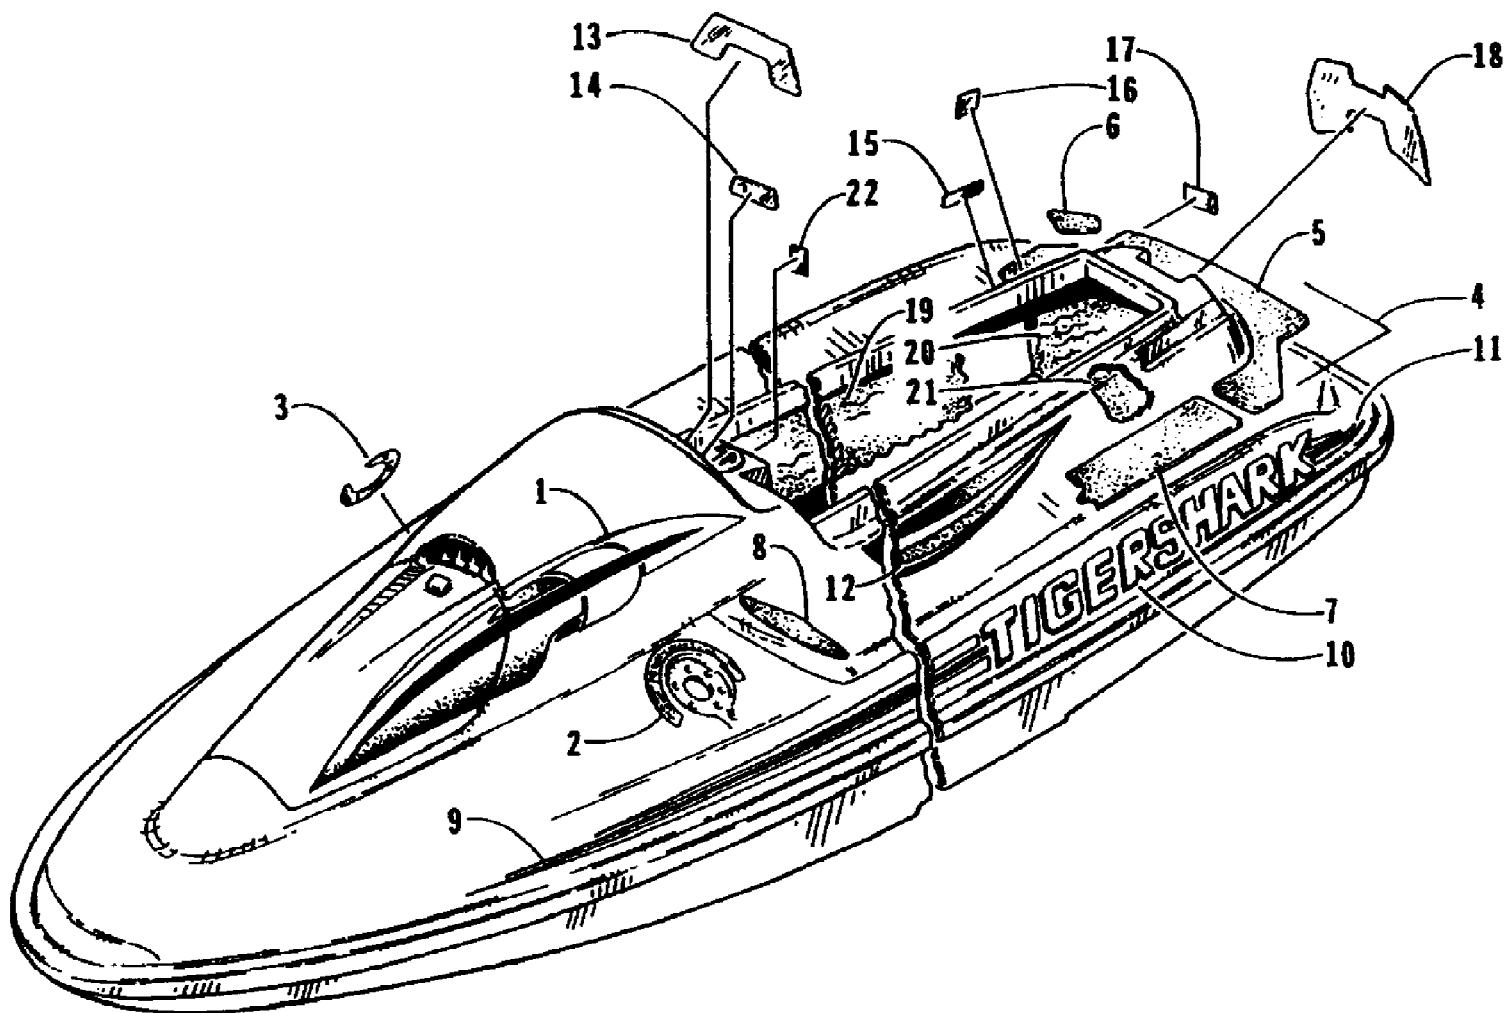

1995 MONTE CARLO (95MCA-W-1995)
DECAL AND FOOTPAD ASSEMBLY

Page 14 of 64

Ref #	Part Number	Qty	S/P/F	Description
1	0614-120	1		Decal, Hood - Right
1	0614-121	1		Decal, Hood - Left
2	1611-604	1		Decal, Warning Fuel
3	1611-605	1		Decal, Oil Filler
4	0678-097	1		Pad, Foot - Deck Assembly (inc. 5-8)
5	0680-011	1		. Pad, Foot - Rear
6	0680-017	1		. Pad, Foot - Side Left
6	0680-016	1		. Pad, Foot - Side Right
7	0680-014	1		. Pad, Foot - Right
7	0680-015	1		. Pad, Foot - Left
8	0680-012	1		. Pad, Foot - Front Right
8	0680-013	1		. Pad, Foot - Front Left
9	0614-120	1		Decal, Deck Front - Right
9	0614-121	1		Decal, Deck Front - Left
10	0614-021	2		Decal, Deck - "Tigershark"
11	0614-122	1		Decal, Deck Rear - Right
11	0614-123	1		Decal, Deck Rear - Left
12	0614-118	1		Decal, Deck - Right
12	0614-119	1		Decal, Deck - Left
13	0614-124	1		Decal, Console
14	0614-125	1		Decal, Choke
15	0614-059	1		Decal, Common Sense
16	0614-067	1		Decal, USCG Exemption
17	0614-154	1		Decal, Caution - Uprighting
18	0614-155	1		Decal, Regulation
19	0617-184	1		Foam, Deck - Right
20	0617-186	1		Foam, Deck - Rear
21	0617-185	1		Foam, Deck - Left
22	1611-866	1		Decal, Warning - Gas Vapors