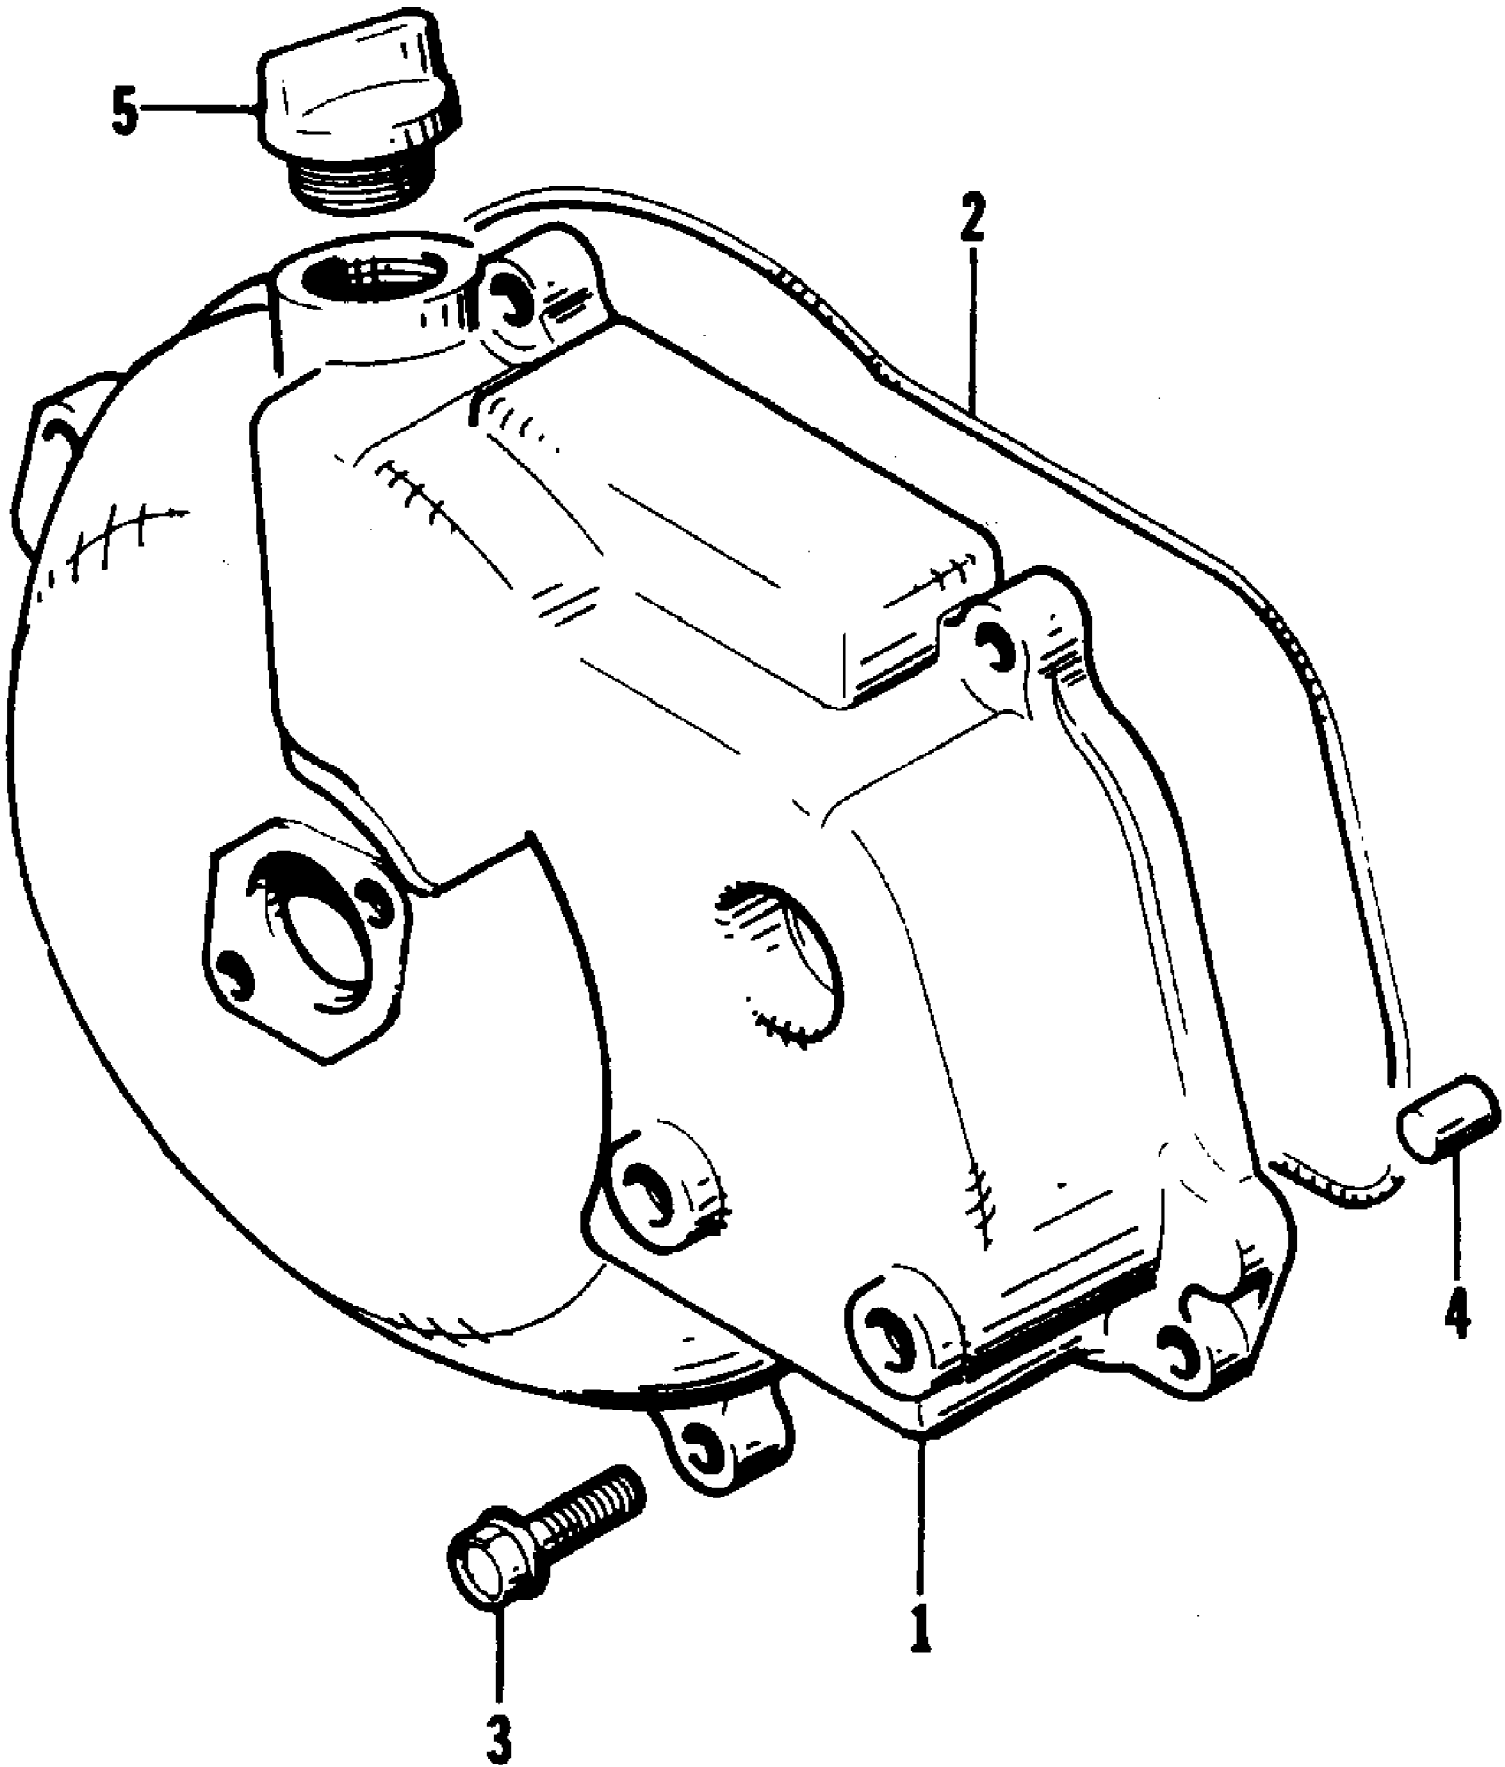

1995 MONTE CARLO (95MCA-W-1995)
MAGNETO CASE

1995 MONTE CARLO (95MCA-W-1995)
MAGNETO CASE

Ref #	Part Number	Qty	S/P/F	Description
1	3008-238	1	/P	Case, Magneto
2	3008-053	1		O-Ring
3	3008-213	6	/P	Screw, Cap
4	3008-146	2		Pin
5	3008-023	1		Plug