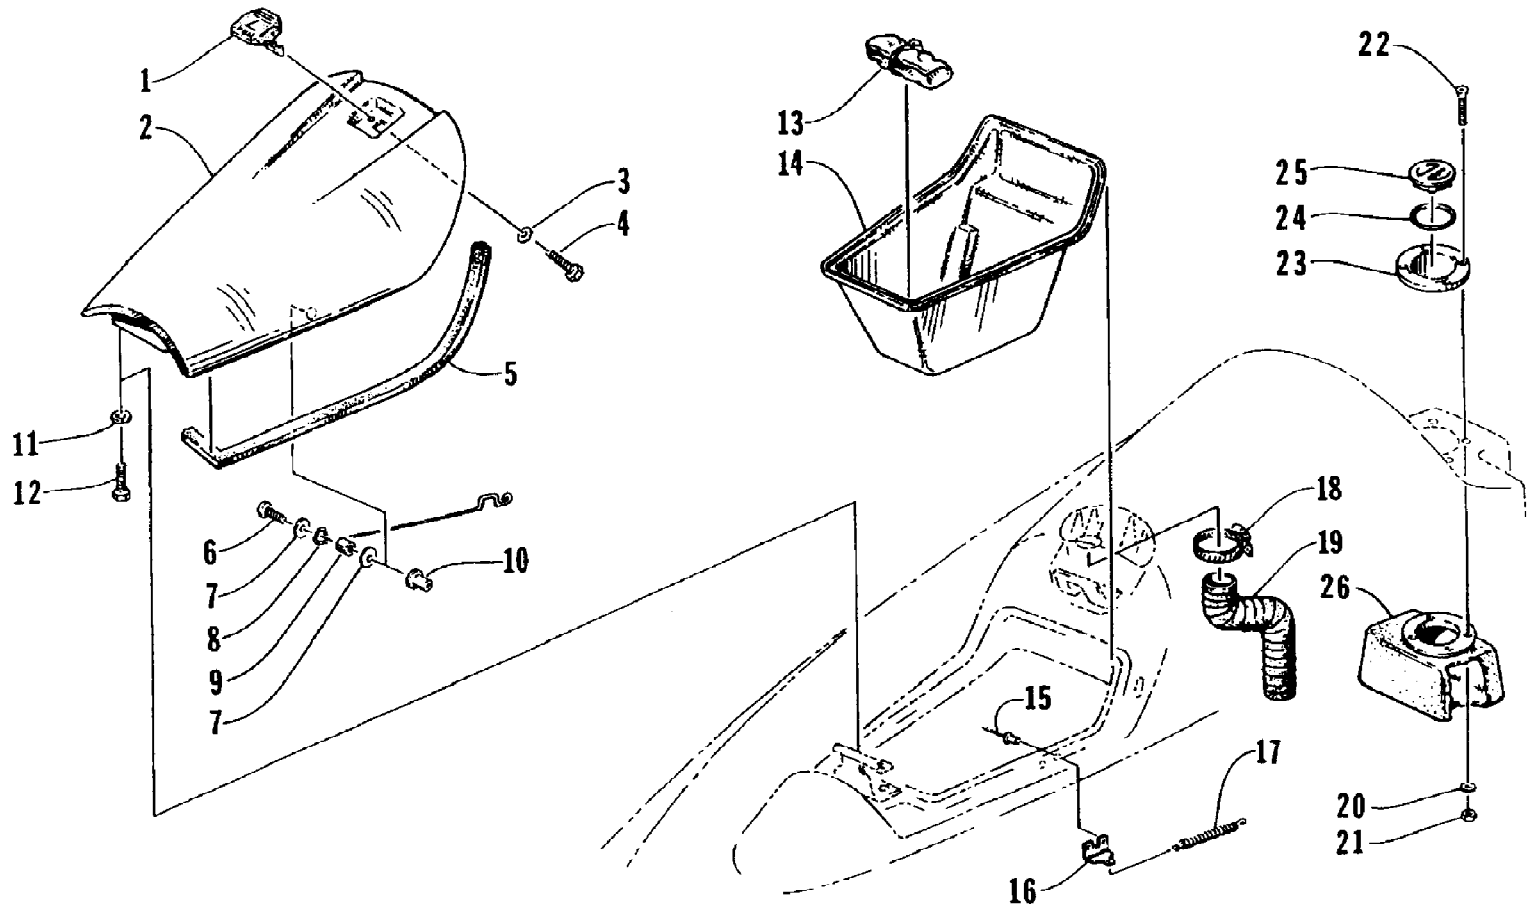

1995 MONTE CARLO (95MCA-W-1995)
HATCH COVER AND STORAGE TRAY

1995 MONTE CARLO (95MCA-W-1995)
HATCH COVER AND STORAGE TRAY

Page 30 of 64

Ref #	Part Number	Qty	S/P/F	Description
1	0673-177	1		Latch, Hatch Cover
2	0673-452	1		Cover, Hatch
3	0624-004	2		Washer
4	0624-092	2		Screw, Cap
5	0773-440	0	S	Seal, Storage Tray - 25 ft
6	0624-112	1	/P	Screw, Cap
7	0624-182	2		Washer, Lock
8	0773-220	1	/P	Rod, Hood Prop
9	0673-399	1		Spacer, Spring Rod
10	0624-083	1		Nut, Well
11	0624-036	2		Washer, Lock
12	0624-053	2	/P	Screw, Cap
13	0678-105	1		Kit, Tool
14	0673-250	1		Tray, Storage
15	0624-072	2		Rivet
16	0673-397	1		Bracket, Spring Rod
17	0673-400	1		Spring, Hood Prop
18	0624-207	1		Clamp
19	0610-211	1		Hose, Air Intake
20	0624-004	6		Washer
21	0624-005	6	/P	Nut, Lock
22	0624-031	4		Screw, Machine
23	0673-650	1		Ring, Mount
24	0673-754	1		O-Ring
25	0673-649	1	S	Cover, Storage Tube
26	0673-652	1	/P	Container, Storage