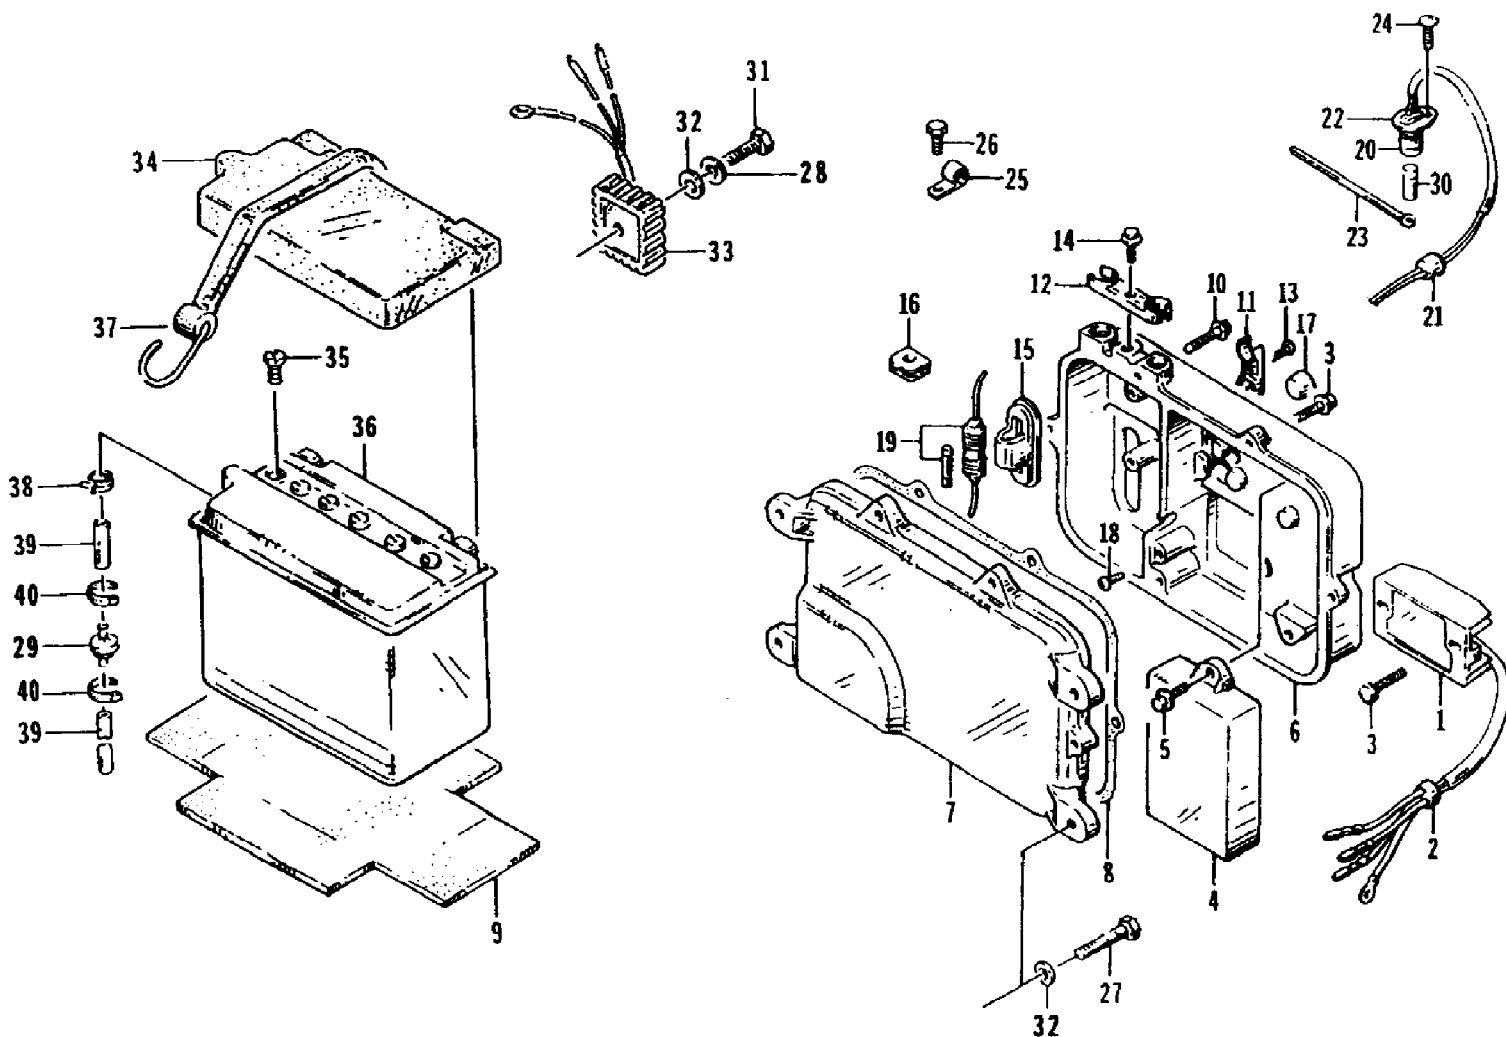

1995 MONTE CARLO (95MCA-W-1995)

ELECTRICAL MODULE AND BATTERY (SERIAL # THRU ARJ4053A595)

1995 MONTE CARLO (95MCA-W-1995)

Page 16 of 64

ELECTRICAL MODULE AND BATTERY (SERIAL # THRU ARJ4053A595)

Ref #	Part Number	Qty	S/P/F	Description
1	3008-120	1		Regulator Assembly (inc. 2)
2	3008-112	1		. Grommet
3	3008-008	7		Screw, Cap
4	3008-196	1		Unit, CDI
5	3004-341	2	S/P	Screw, Cap
6	3008-122	1		Case
7	3008-123	1		Cover
8	0	1	F	Gasket
9	0673-308	1		Pad, Battery
10	3008-007	1		Screw, Cap
11	3008-124	3		Holder
12	3008-125	1		Holder
13	3008-247	6	S	Screw, Cap
14	3008-169	1		Screw, Cap
15	3008-139	1		Holder
16	3008-034	1		Grommet
17	3008-116	1	S	Grommet
18	3008-217	2		Screw, Machine
19	3008-180	1		Case, Fuse
19	0630-024	1		Fuse, 15 Amp.
20	3008-133	1	S	Heat Sensor Assembly (inc. 21-22)
21	3008-113	1		. Grommet
22	3008-134	1		. Retainer, Sensor - Heat
23	3003-787	2		Tie, Cable
24	3008-219	2		Screw, Machine
25	3008-040	1		Clamp
26	3008-219	1		Screw, Cap
27	0624-290	4		Screw, Cap
28	0624-115	1		Washer, Lock
29	0670-295	1		Valve, Check
30	0630-023	1		Fuse, 3 Amp.
31	0624-088	1		Screw, Cap
32	0624-228	5		Washer
33	0630-059	1		Module, Bilge Pump
34	0673-454	1		Cover, Battery
35	0645-045	6		Cap, Battery
36	0645-157	1		Battery
37	0773-382	2	/P	Tiedown
38	0645-152	1		Clamp, Hose - Battery
39	0645-179	1	S	Hose, Battery Vent
40	0123-811	2		Tie, Cable