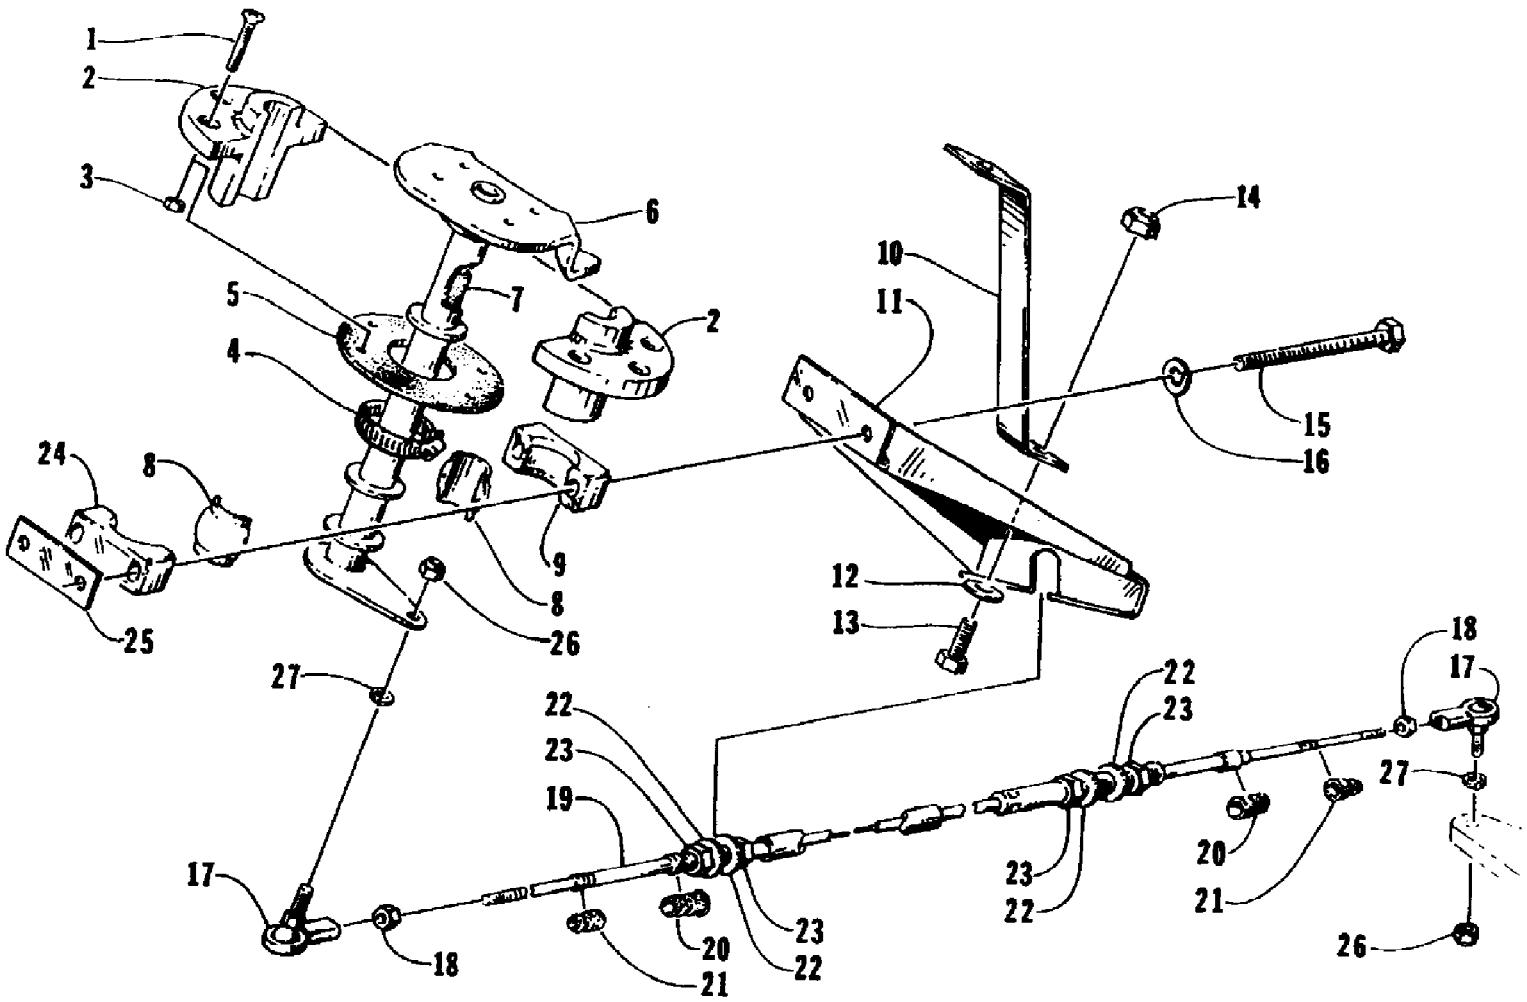

1995 MONTE CARLO (95MCA-W-1995)
STEERING POST ASSEMBLY

1995 MONTE CARLO (95MCA-W-1995)
STEERING POST ASSEMBLY

Page 58 of 64

Ref #	Part Number	Qty	S/P/F	Description
1	0624-186	6		Screw, Machine
2	0673-122	2		Bearing, Half-Steering Post
3	0624-021	6		Nut, Lock
4	0624-037	1		Clamp
5	0673-056	1		Seal, Bearing
6	0773-096	1	/P	Post, Steering
7	0619-183	0		Foam, Neoprene Tape
8	0605-149	2		Bearing, Steering Post
9	0605-171	2		Housing, Bearing
10	0673-457	1		Bracket, Support
11	0773-095	1	/P	Bracket, Steering Cable
12	0624-125	1	/P	Washer
13	0624-229	1		Screw, Cap
14	0624-090	1		Nut, Lock
15	0624-192	2		Screw, Cap
16	0624-028	2		Washer
17	0673-028	2		End, Steering Cable
18	0624-107	2		Nut, Jam
19	0673-324	1	/P	Cable, Steering
20	0612-363	2		Seal, Rod
21	0612-364	2		Seal, Steering Cable
22	0624-106	4		Washer
23	0624-105	4		Nut, Jam
24	0705-064	1	/P	Housing, Bearing
25	0673-366	1		Spacer, Bearing Housing
26	0624-114	2		Nut, Lock
27	0624-115	2		Washer, Lock