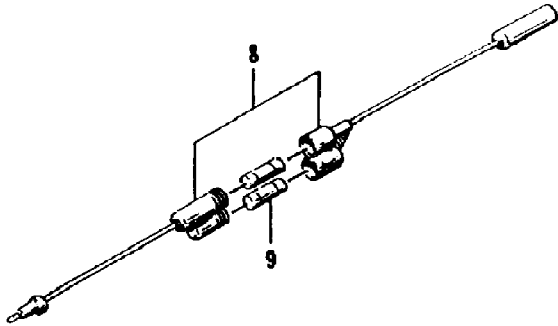

1995 DAYTONA (95DTA-W-1995)
WIRING HARNESS

1995 DAYTONA (95DTA-W-1995)
WIRING HARNESS

Page 58 of 58

Ref #	Part Number	Qty	S/P/F	Description
1	3008-044	1		Clamp
2	3008-332	2		Clamp
3	3008-346	1		Cable
4	3008-290	1	S	Cable
5	3008-334	1	/P	Grommet
6	3008-154	1		Cable, Ground
7	3008-347	1		Harness, Wiring
8	0630-081	1		Fuse Holder, Waterproof
9	0630-028	1		Fuse, 1 AMP
10	0630-082	1		Fuse Holder, Waterproof
11	0630-084	1		Fuse, 3 AMP