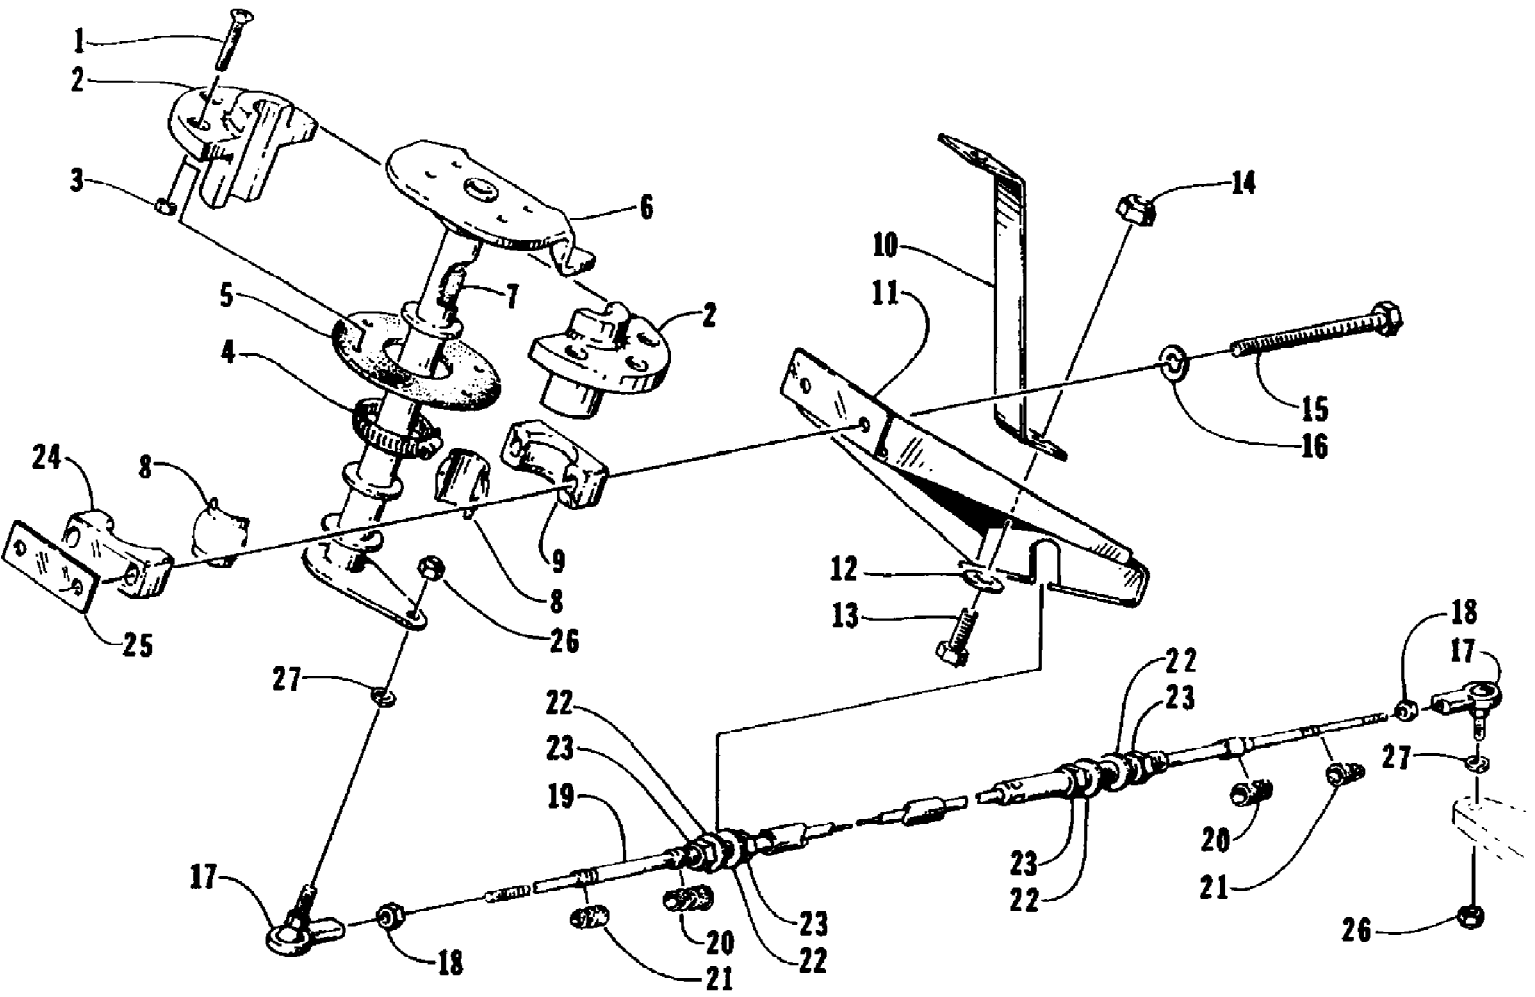

1995 DAYTONA (95DTA-W-1995)
STEERING POST ASSEMBLY

1995 DAYTONA (95DTA-W-1995)
STEERING POST ASSEMBLY

Page 52 of 58

Ref #	Part Number	Qty	S/P/F	Description
1	0624-186	6		Screw, Machine
2	0673-122	2		Bearing, Half - Steering Post
3	0624-021	6		Nut, Lock
4	0624-037	1		Clamp
5	0673-056	1		Seal, Bearing
6	0773-096	1	/P	Post, Steering
7	0717-052	0	/P	Foam, Neoprene Tape
8	0605-149	2		Bearing, Steering Post
9	0605-171	2		Housing, Bearing
10	0673-457	1		Bracket, Support
11	0773-095	1	/P	Bracket, Steering Cable
12	0624-125	1	/P	Washer
13	0624-229	1		Screw, Cap
14	0624-090	1		Nut, Lock
15	0624-192	2		Screw, Cap
16	0624-028	2		Washer
17	0673-028	2		End, Steering Cable
18	0624-107	2		Nut, Jam
19	0673-232	1	/P	Cable, Steering
20	0612-363	2		Seal, Rod
21	0612-364	2		Seal, Steering Cable
22	0624-106	4		Washer
23	0624-105	4		Nut, Jam
24	0705-064	1	/P	Housing, Bearing
25	0673-366	1		Spacer, Bearing Housing
26	0624-114	2		Nut, Lock
27	0624-115	2		Washer, Lock