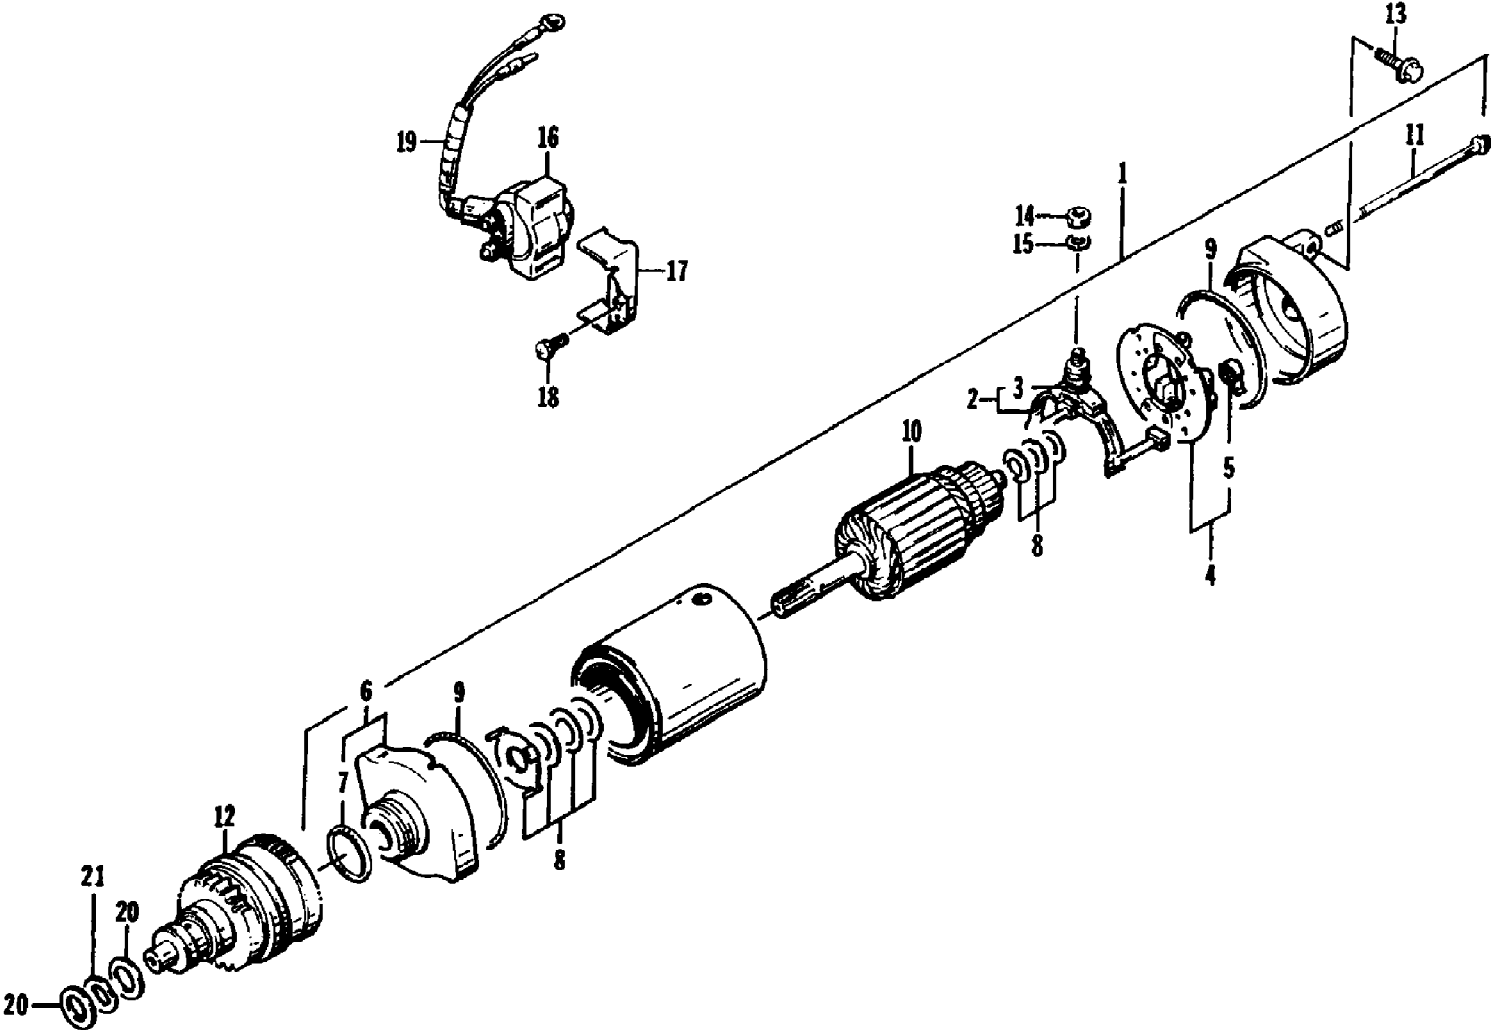

1995 DAYTONA (95DTA-W-1995)
STARTER MOTOR

1995 DAYTONA (95DTA-W-1995)
STARTER MOTOR

Page 50 of 58

Ref #	Part Number	Qty	S/P/F	Description
1	3008-327	1	S	Starter Motor Assembly (inc. 2-11)
2	3008-094	1	/P	. Terminal Set, Brush (inc. 3)
3	3008-164	1		.. O-Ring
4	3008-095	1	/P	. Holder Set, Brush (inc. 5)
5	3008-096	4		.. Spring, Brush
6	3008-328	1	/P	. Front Bracket Assembly (inc. 7)
7	3008-098	1	S	.. O-Ring
8	3008-099	2		. Washer Set
9	3008-101	2	S	. O-Ring
10	3008-103	1		. Armature
11	3008-102	2		. Cap, Screw
12	3008-104	1	S	Pinion Assembly
13	3008-009	2		Screw, Cap
14	3008-014	1		Nut
15	3008-020	1		Washer
16	3008-165	1	/P	Relay
17	3008-140	1		Bracket
18	3008-217	1		Screw, Cap
19	3008-135	1	S	Tube
20	3008-193	2	S	Washer
21	3008-221	1		Washer