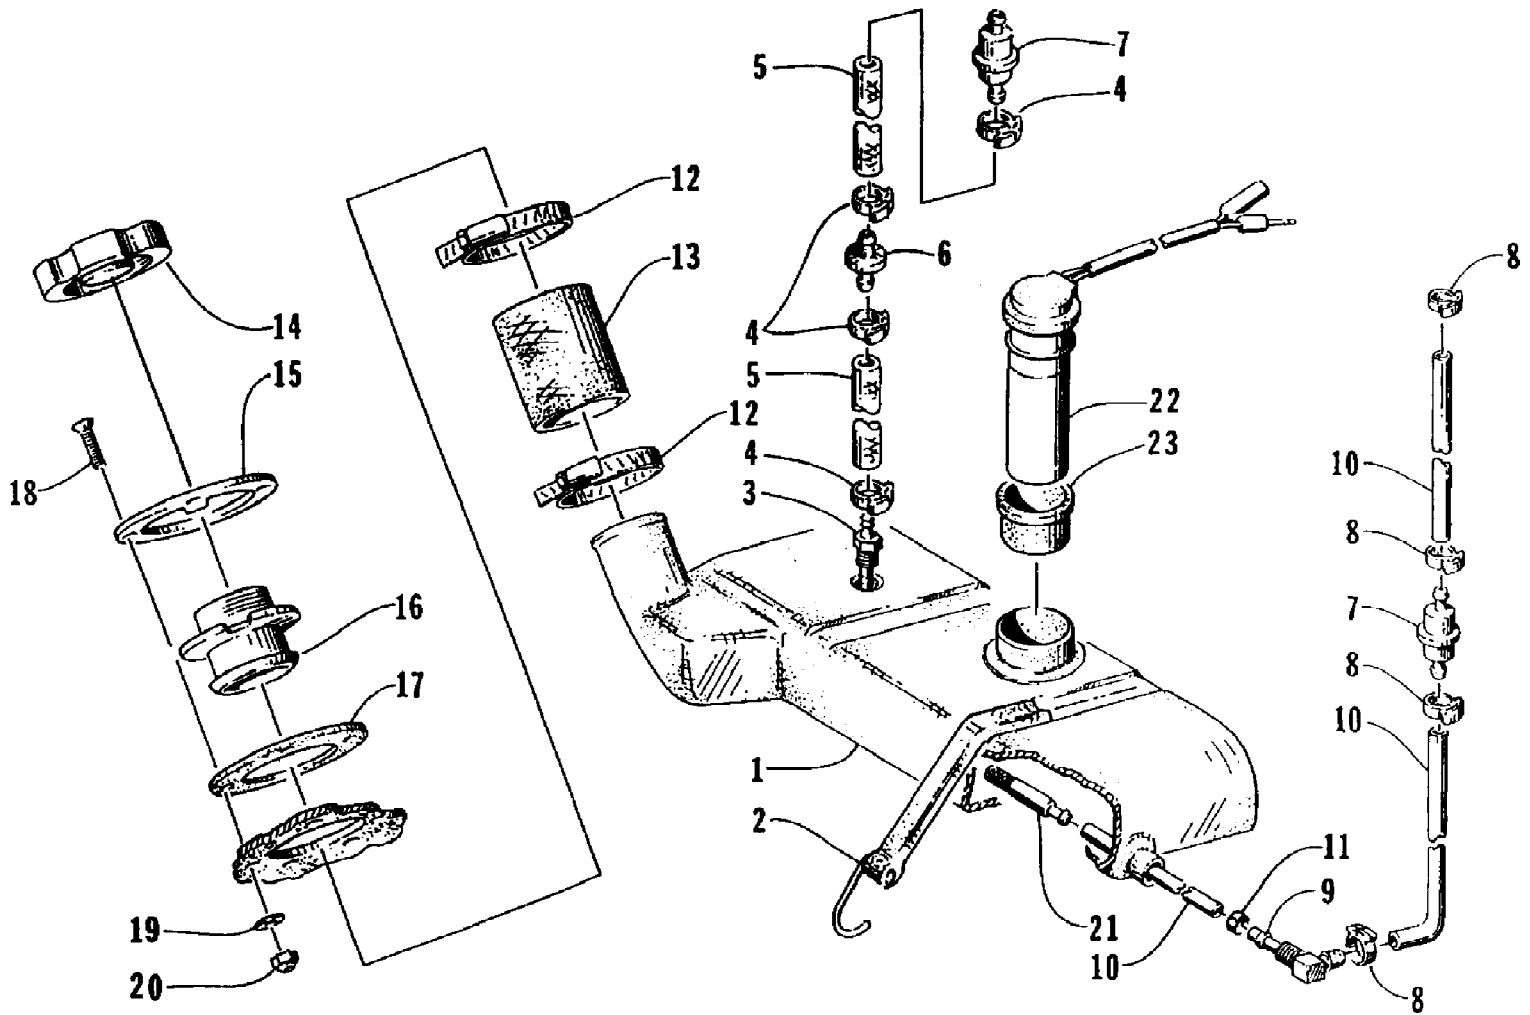

1995 DAYTONA (95DTA-W-1995)  
OIL PUMP

1995 DAYTONA (95DTA-W-1995)  
OIL PUMP

Page 40 of 58

Ref #	Part Number	Qty	S/P/F	Description
1	3008-241	1	S	Oil Pump Assembly
2	3008-030	1		O-Ring
3	3008-035	1	/P	Hose
4	3008-037	2	/P	Clamp
5	3008-242	1		Screw, Cap
6	3008-243	1		Screw, Cap