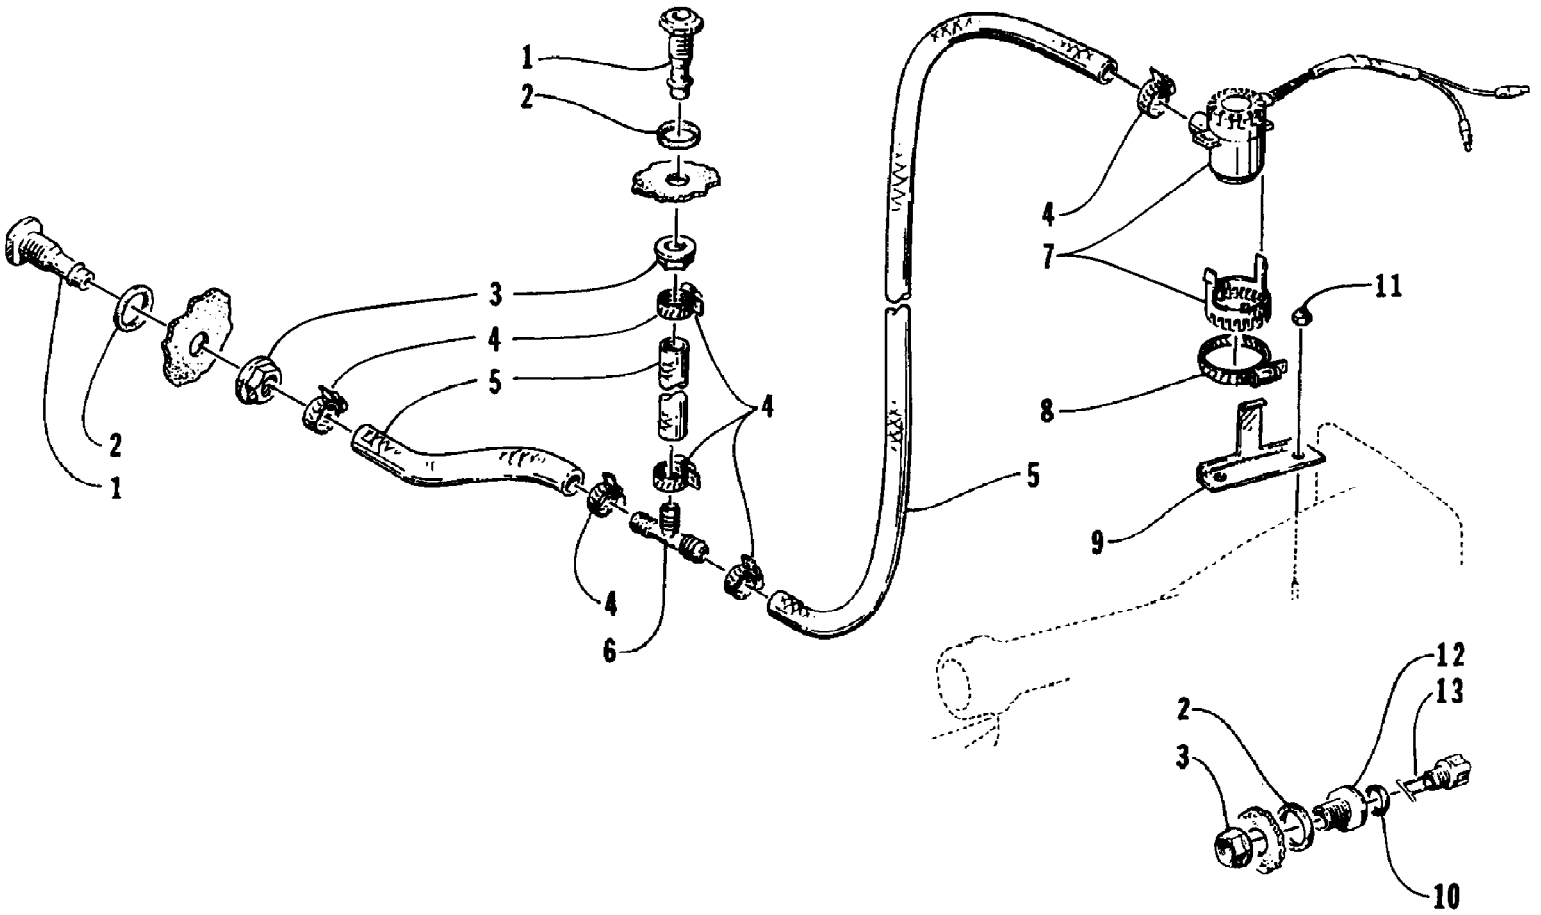

1995 DAYTONA (95DTA-W-1995)  
BILGE PUMP ASSEMBLY

1995 DAYTONA (95DTA-W-1995)  
BILGE PUMP ASSEMBLY

Page 2 of 58

Ref #	Part Number	Qty	S/P/F	Description
1	0673-377	2		Fitting, Outlet - Bilge
2	0612-456	3		Seal, Fitting
3	0673-378	3	S	Nut, Fitting
4	0624-018	6		Clamp, Hose
5	0610-202	0	/P	Hose, Bilge
6	0673-483	1		T-Connection
7	0673-012	1		Pump, Bilge
8	0624-037	1		Clamp
9	0673-435	1		Plate, Mounting - Bilge Pump
10	0673-459	1		Seal, Drain Plug
11	0624-021	2		Nut, Lock
12	0673-278	1		Retainer, Drain Plug
13	0673-404	1		Plug, Drain

1995 DAYTONA (95DTA-W-1995)  
OIL PUMP

1995 DAYTONA (95DTA-W-1995)  
OIL PUMP

Page 40 of 58

Ref #	Part Number	Qty	S/P/F	Description
1	3008-241	1	S	Oil Pump Assembly
2	3008-030	1		O-Ring
3	3008-035	1	/P	Hose
4	3008-037	2	/P	Clamp
5	3008-242	1		Screw, Cap
6	3008-243	1		Screw, Cap

1995 DAYTONA (95DTA-W-1995)  
TRIM ASSEMBLY

Page 54 of 58

Ref #	Part Number	Qty	S/P/F	Description
1	0673-772	1		Plate, Console - Trim
2	0673-518	1		Cable, Trim Indicator
3	0624-095	1		Screw, Machine
4	0624-004	1		Washer
5	0624-005	1	/P	Nut, Lock
6	0612-363	1		Seal, Rod
7	0673-512	1		End, Trim Cable
8	0624-213	1		Screw, Cap
9	0624-022	20		Washer
10	0624-250	9		Nut, Lock
11	0673-487	1		Spacer
12	0624-052	3		Screw, Cap
13	0773-214	1		Bracket, Trim Cable - Right
14	0673-463	1		Bracket, Trim Cable - Left
15	0686-290	1		Harness, Trim
16	0624-107	1		Nut, Jam
17	0673-711	1	/P	Motor, Trim
18	0624-046	4		Screw, Cap
19	0673-476	1		Retainer, Trim Cable
20	0624-053	1	/P	Screw, Cap
21	0624-105	2		Nut, Jam
22	0624-106	2		Washer
23	0624-052	1		Screw, Cap
24	0673-187	1		Cable, Trim
25	0612-364	1		Thread, Cap Cover
26	0124-065	1		Washer, Snap Cap
27	0124-066	1	S	Cover, Snap Cap