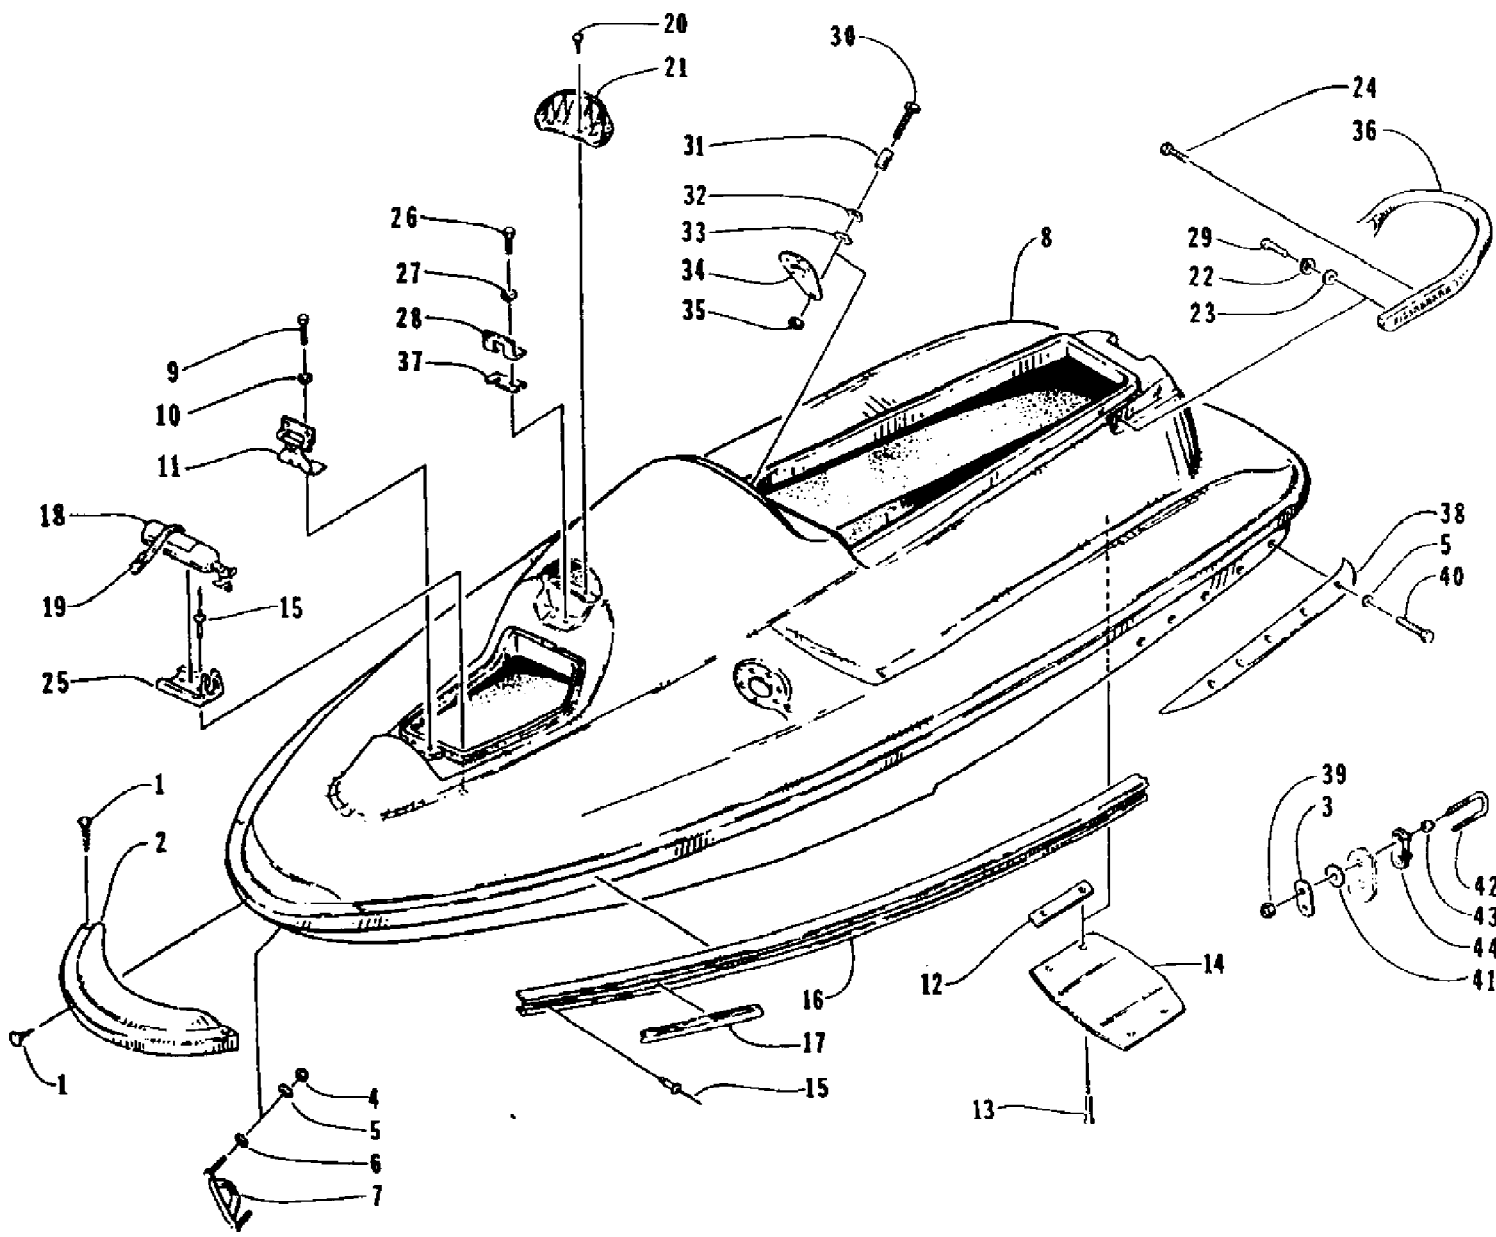

1995 DAYTONA (95DTA-W-1995)
HULL AND RELATED PARTS ASSEMBLY

1995 DAYTONA (95DTA-W-1995)
HULL AND RELATED PARTS ASSEMBLY

Page 24 of 58

Ref #	Part Number	Qty	S/P/F	Description
1	0623-585	4		Clip, Retaining
2	0673-251	1	S	Nose, Cone
3	0673-657	1		Plate, Backing
4	0624-089	2		Nut, Lock
5	0624-247	12		Washer, Flat
6	0624-299	2		Washer, Sealing
7	0773-412	1		Boweye
8	0773-200	1		Hull/Deck - Assembly
9	0624-112	2	/P	Screw, Cap
10	0624-036	2		Washer, Lock
11	0673-407	1	S	Hinge, Hatch Assembly
12	0673-688	2		Plate, Nut
13	0624-184	4		Screw, Machine
14	0673-691	1	S	Plate, Ride
15	0624-030	50		Rivet
16	0673-147	1		Trim, Edge - Side
17	0673-168	1		Insert, Edge Trim
18	0	1	F	Extinguisher, Fire
19	0773-381	1	S	Tiedown, Rubber
20	0623-269	2		Clip, Retaining
21	0680-049	1		Grate, Air Intake
22	0624-115	2		Washer, Lock
23	0624-228	4		Washer, Flat
24	0624-230	2		Screw, Cap
25	0673-299	1	S	Bracket, Extinguisher
26	0624-092	2		Screw, Cap
27	0624-200	2		Washer, Lock
28	0673-297	1		Catch, Latch
29	0624-289	2		Screw, Cap
30	0624-223	1		Screw, Cap
31	0673-485	1		Stop, Steering
32	0624-008	1		Washer
33	0623-391	1		Washer, Rubber
34	0673-417	1		Plate, Backing
35	0624-009	1		Nut, Lock
36	0673-384	1		Handle, Grab
37	0673-429	1	/P	Shim, Catch
38	0673-764	1		Sponson - Right
38	0673-765	1		Sponson - Left
39	0624-258	2		Nut, Lock
40	0624-271	10		Screw, Cap
41	0623-159	2		Washer
42	0624-260	1		U-Bolt
43	0624-259	2		Nut, Cone
44	0673-656	1		Plate, Backing