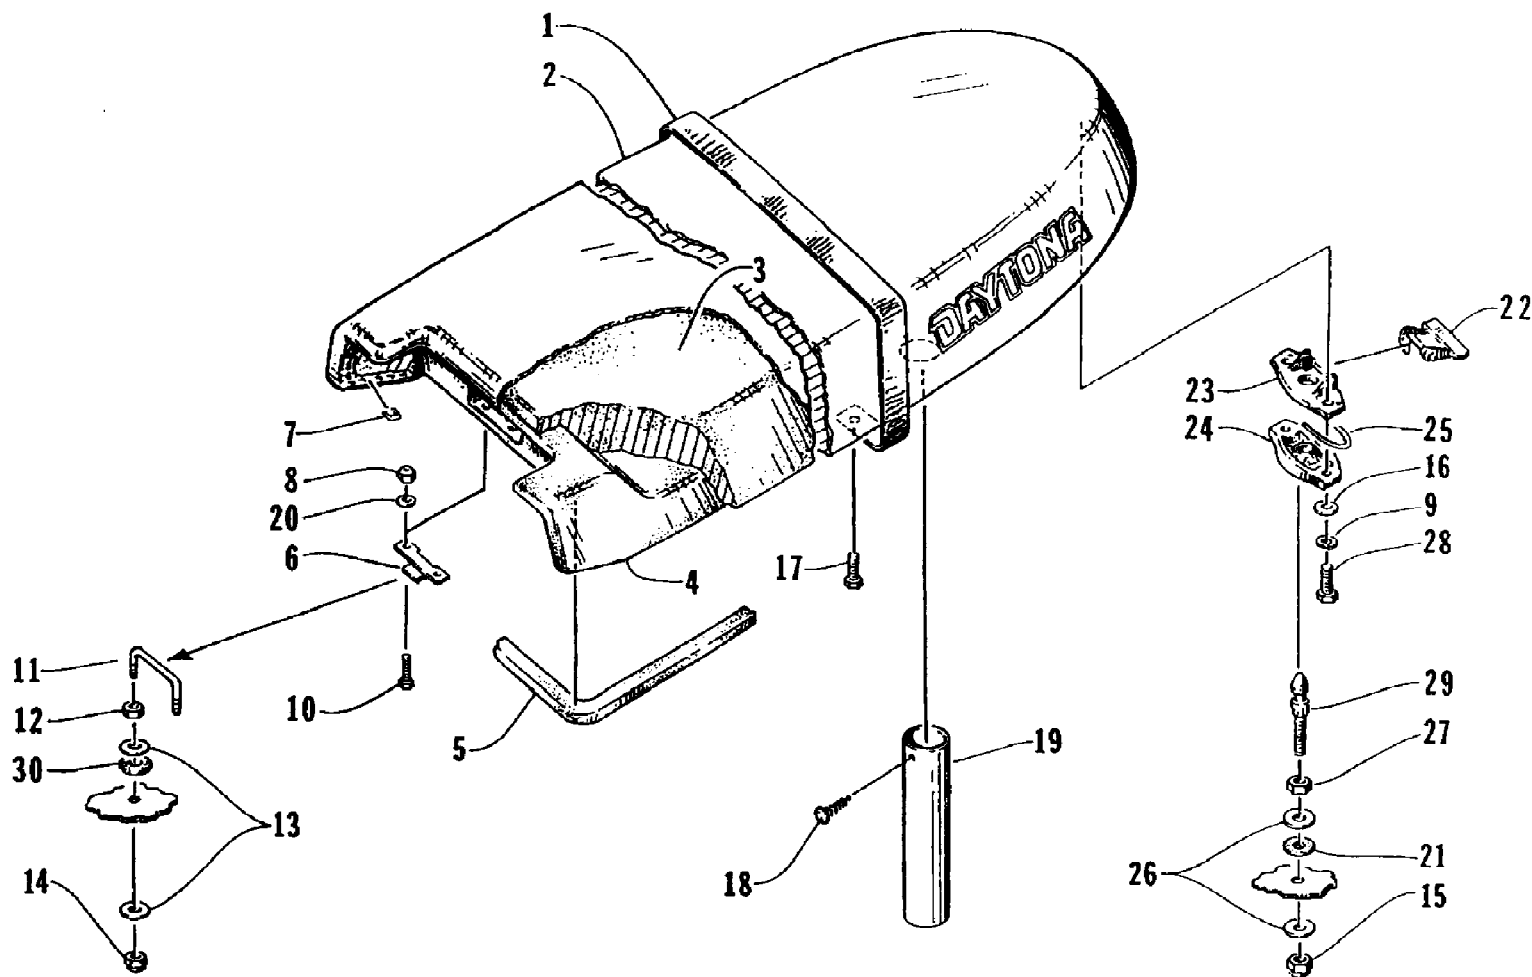

1995 DAYTONA (95DTA-W-1995)
SEAT ASSEMBLY

Page 46 of 58

Ref #	Part Number	Qty	S/P/F	Description
	0773-473	1		Seat Assembly
1	0773-352	1		Strap, Seat
2	0773-370	1		Cover, Seat w/Silkscreen
3	0773-099	1		Foam, Seat
4	0773-389	1		Base, Seat
5	0773-478	0	/P	Seal, Seat Base
6	0673-668	1		Catch, Seat
7	0624-263	0		Staple
8	0624-021	2		Nut, Lock
9	0624-036	2		Washer, Lock
10	0624-112	2	/P	Screw, Cap
11	0624-262	1		U-Bolt
12	0624-061	2		Nut, Jam
13	0624-125	4	/P	Washer
14	0624-090	2		Nut, Lock
15	0624-009	1		Nut, Lock
16	0624-022	2		Washer
17	0624-226	2		Screw, Cap
18	0623-585	3		Clip, Retainer
19	0610-171	1	/P/F	Air Tube, Exhaust
20	0624-182	2		Washer
21	0623-391	1		Washer, Rubber
22	0673-026	1	F	Lever, Release - Seat Latch
23	0673-024	1	S	Cover, Latch - Seat
24	0673-025	1		Back, Latch - Seat
25	0673-023	1		Clip, Retaining
26	0624-013	2		Washer
27	0624-047	1		Nut, Jam
28	0624-289	2		Screw, Cap
29	0673-788	1	S	Stud, Latch - Seat
30	0624-126	1		Washer, Rubber