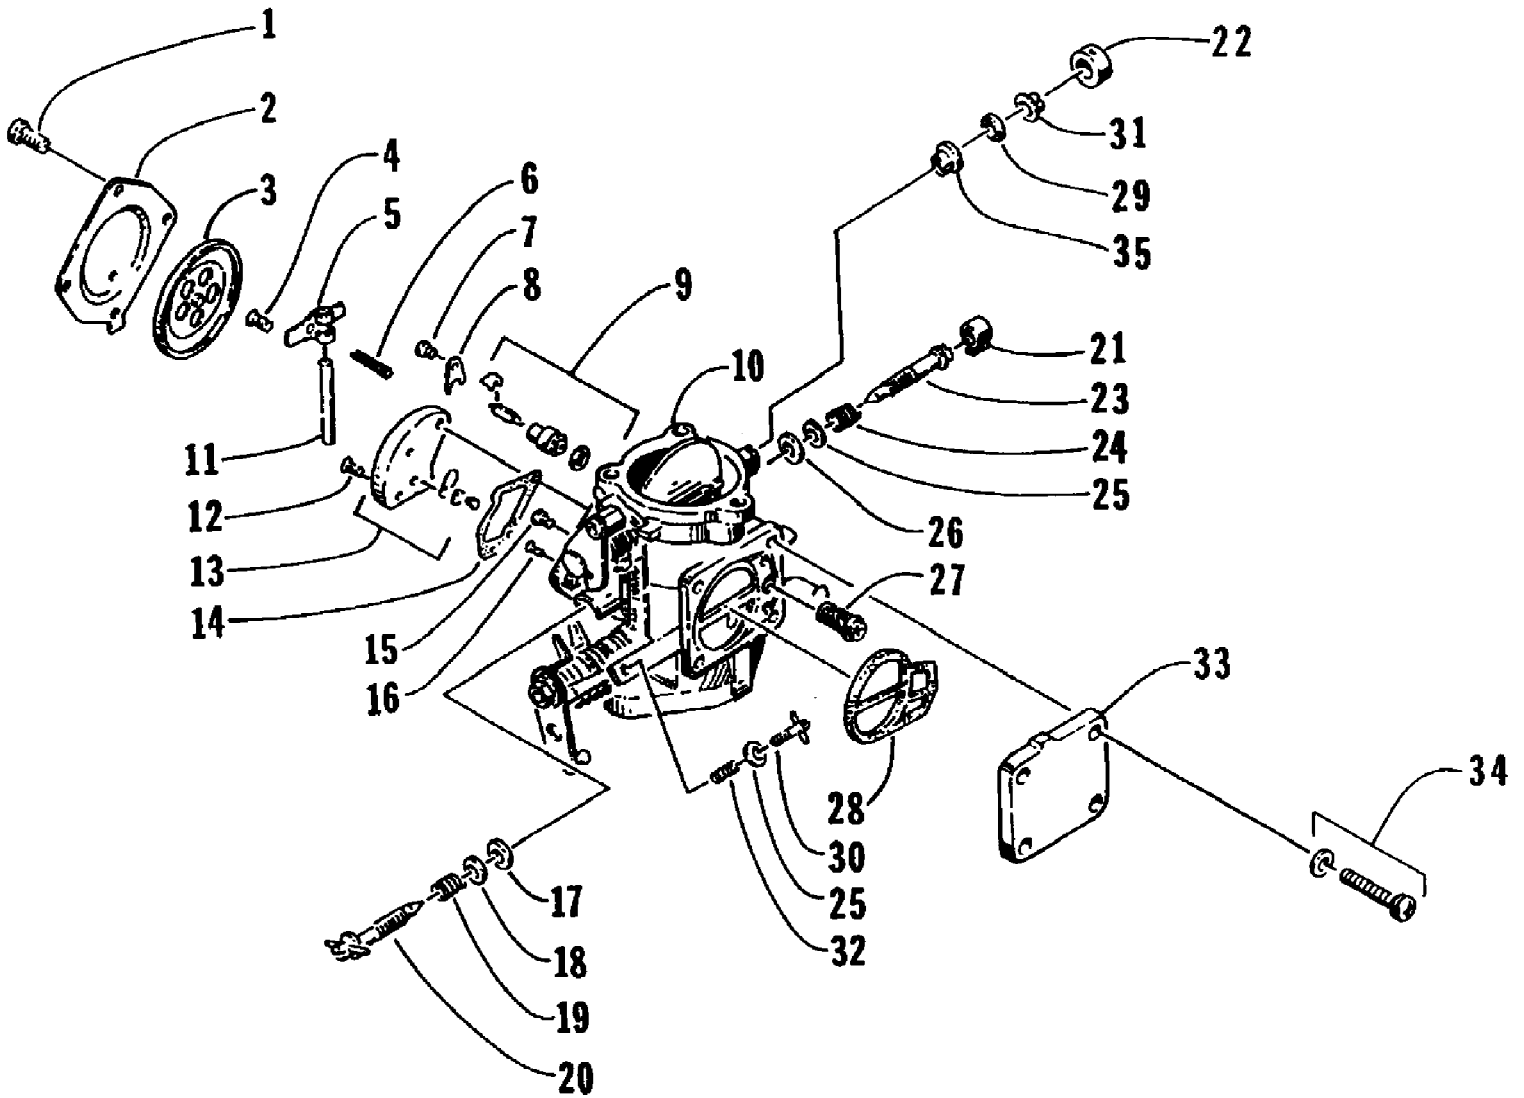

1995 DAYTONA (95DTA-W-1995)
PTO-SIDE CARBURETOR

1995 DAYTONA (95DTA-W-1995)
PTO-SIDE CARBURETOR

Page 44 of 58

Ref #	Part Number	Qty	S/P/F	Description
	0670-478	1		PTO-Side Carburetor Assembly
1	6505-850	4		Screw, Cap
2	6505-662	1		Cover
3	6505-663	1		Diaphragm Assembly
4	6505-692	1		Screw, Machine
5	6505-664	1		Arm
6	6505-669	1		Spring
7	6505-695	1		Screw, Machine
8	6505-682	1		Plate
9	6505-851	1	/P	Needle Valve Assembly
10	0	1	F	Mixing Body
11	6505-681	1		Pin
12	6505-679	2		Screw, Machine
13	6505-680	1		Block, Metering
14	6505-677	1		Gasket
15	6505-730	1		Main Jet - 100
16	6505-776	1	/P	Pilot Jet - 75
17	6505-668	1		Seal
18	6505-661	1		Washer
19	6505-660	1		Spring
20	6505-852	1		Adjuster
21	6505-659	1		Cap
22	6505-822	1		Collar, Choke Shaft
23	6505-699	1		Adjuster
24	6505-678	1		Spring
25	6505-703	1		Washer
26	6505-700	1	S	O-Ring
27	6505-676	1		Filter
28	6505-665	1		S-Gasket
29	6505-701	1		Seal, Choke Shaft
30	6505-702	1		Screw Assembly
31	6505-703	1		Washer
32	6505-651	1		Spring
33	6505-848	1		Cover
34	6505-853	4		Screw w/Washer
35	6505-817	1		Bushing, Choke Shaft