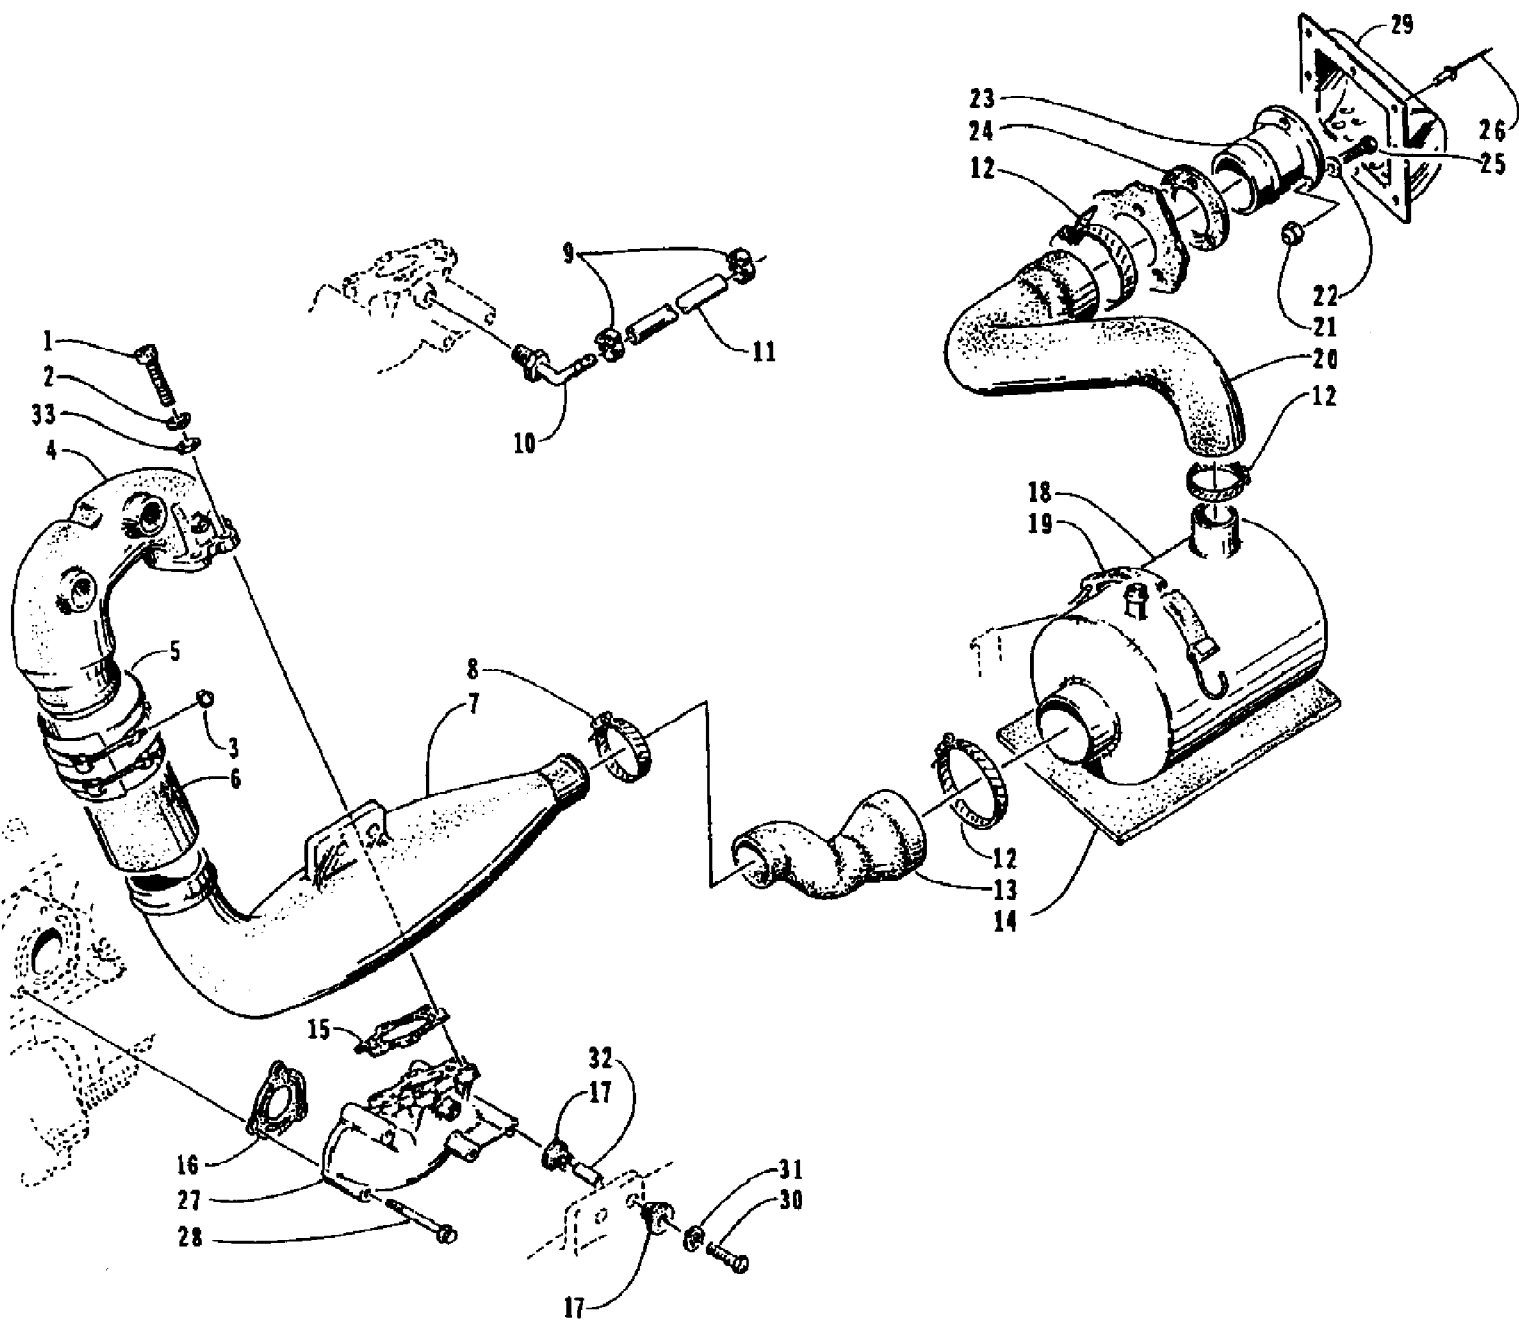

1995 DAYTONA (95DTA-W-1995)
EXHAUST ASSEMBLY

1995 DAYTONA (95DTA-W-1995)
EXHAUST ASSEMBLY

Page 16 of 58

Ref #	Part Number	Qty	S/P/F	Description
1	0624-157	5		Screw, Cap
2	0624-027	5		Washer, Lock
3	0624-114	2		Nut, Lock
4	0612-541	1		Pipe, Exhaust
5	0612-567	1	S	Clamp, Hose
6	0610-180	1		Hose, Exhaust - Coupler
7	0612-524	1		Chamber, Expansion
8	0624-038	1		Clamp, Hose
9	0623-502	2		Clamp
10	0115-607	1	S	Fitting, Elbow
11	0610-008	0	/P	Hose, By-Pass
12	0624-169	3		Clamp, Hose
13	0710-146	1	S	Hose, Exhaust - In
14	0673-309	1		Pad, Muffler
15	3008-081	1	S	Gasket, Exhaust
16	3008-080	2	S	Gasket, Exhaust
17	0612-535	2	S	Bushing, Isolator
18	0712-173	1		Muffler
19	0773-382	2	/P	Tiedown, Rubber
20	0610-151	1		Hose, Exhaust - Out
21	0624-005	5	/P	Nut, Lock
22	0624-004	5		Washer
23	0673-705	1		Fitting, Outlet - Exhaust
24	0612-391	1		Seal, Outlet Fitting
25	0624-102	5		Screw, Cap
26	0623-590	8		Rivet
27	3008-195	1		Manifold, Exhaust
28	3008-151	6	S	Screw, Cap
29	0673-776	1		Deflector, Exhaust
30	0624-238	2		Screw, Cap
31	3008-021	2		Washer, Lock
32	0612-536	2		Sleeve, Mounting
33	0624-028	5		Washer