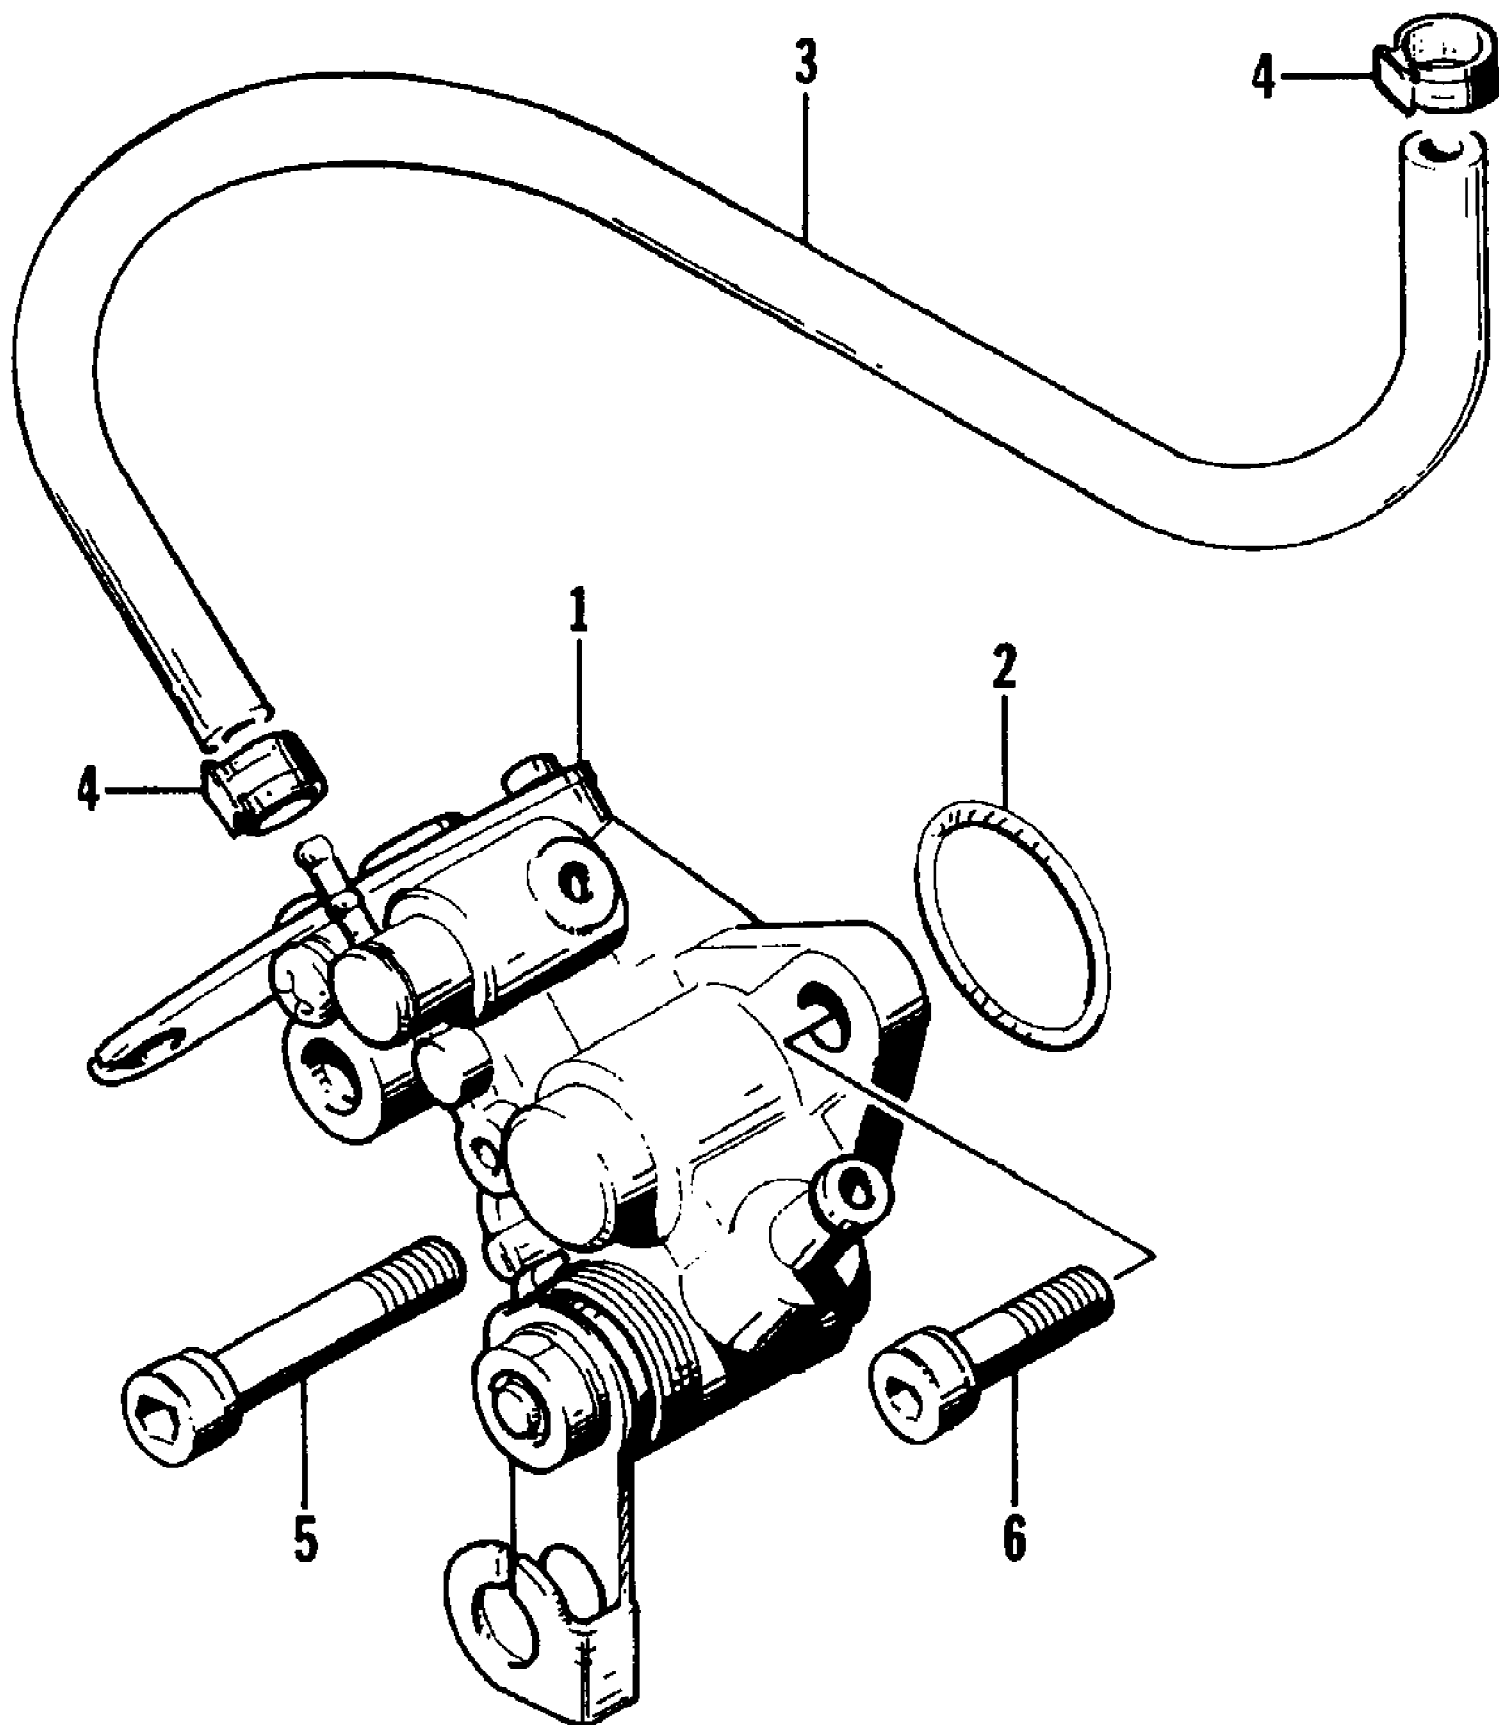

1995 DAYTONA (95DTA-W-1995)
OIL PUMP

1995 DAYTONA (95DTA-W-1995)
OIL PUMP

Page 40 of 58

Ref #	Part Number	Qty	S/P/F	Description
1	3008-241	1	S	Oil Pump Assembly
2	3008-030	1		O-Ring
3	3008-035	1	/P	Hose
4	3008-037	2	/P	Clamp
5	3008-242	1		Screw, Cap
6	3008-243	1		Screw, Cap