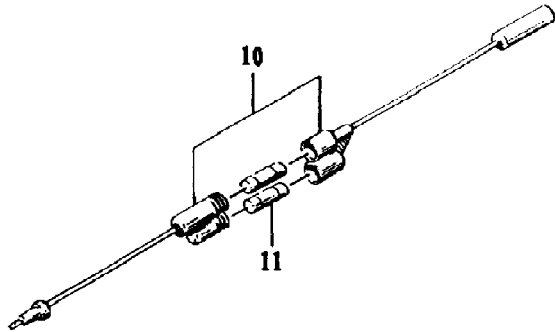

1995 DAYTONA (95DTA-W-1995)
WIRING HARNESS

1995 DAYTONA (95DTA-W-1995)
WIRING HARNESS

Page 58 of 58

Ref #	Part Number	Qty	S/P/F	Description
1	3008-044	1		Clamp
2	3008-332	2		Clamp
3	3008-346	1		Cable
4	3008-290	1	S	Cable
5	3008-334	1	/P	Grommet
6	3008-154	1		Cable, Ground
7	3008-347	1		Harness, Wiring
8	0630-081	1		Fuse Holder, Waterproof
9	0630-028	1		Fuse, 1 AMP
10	0630-082	1		Fuse Holder, Waterproof
11	0630-084	1		Fuse, 3 AMP