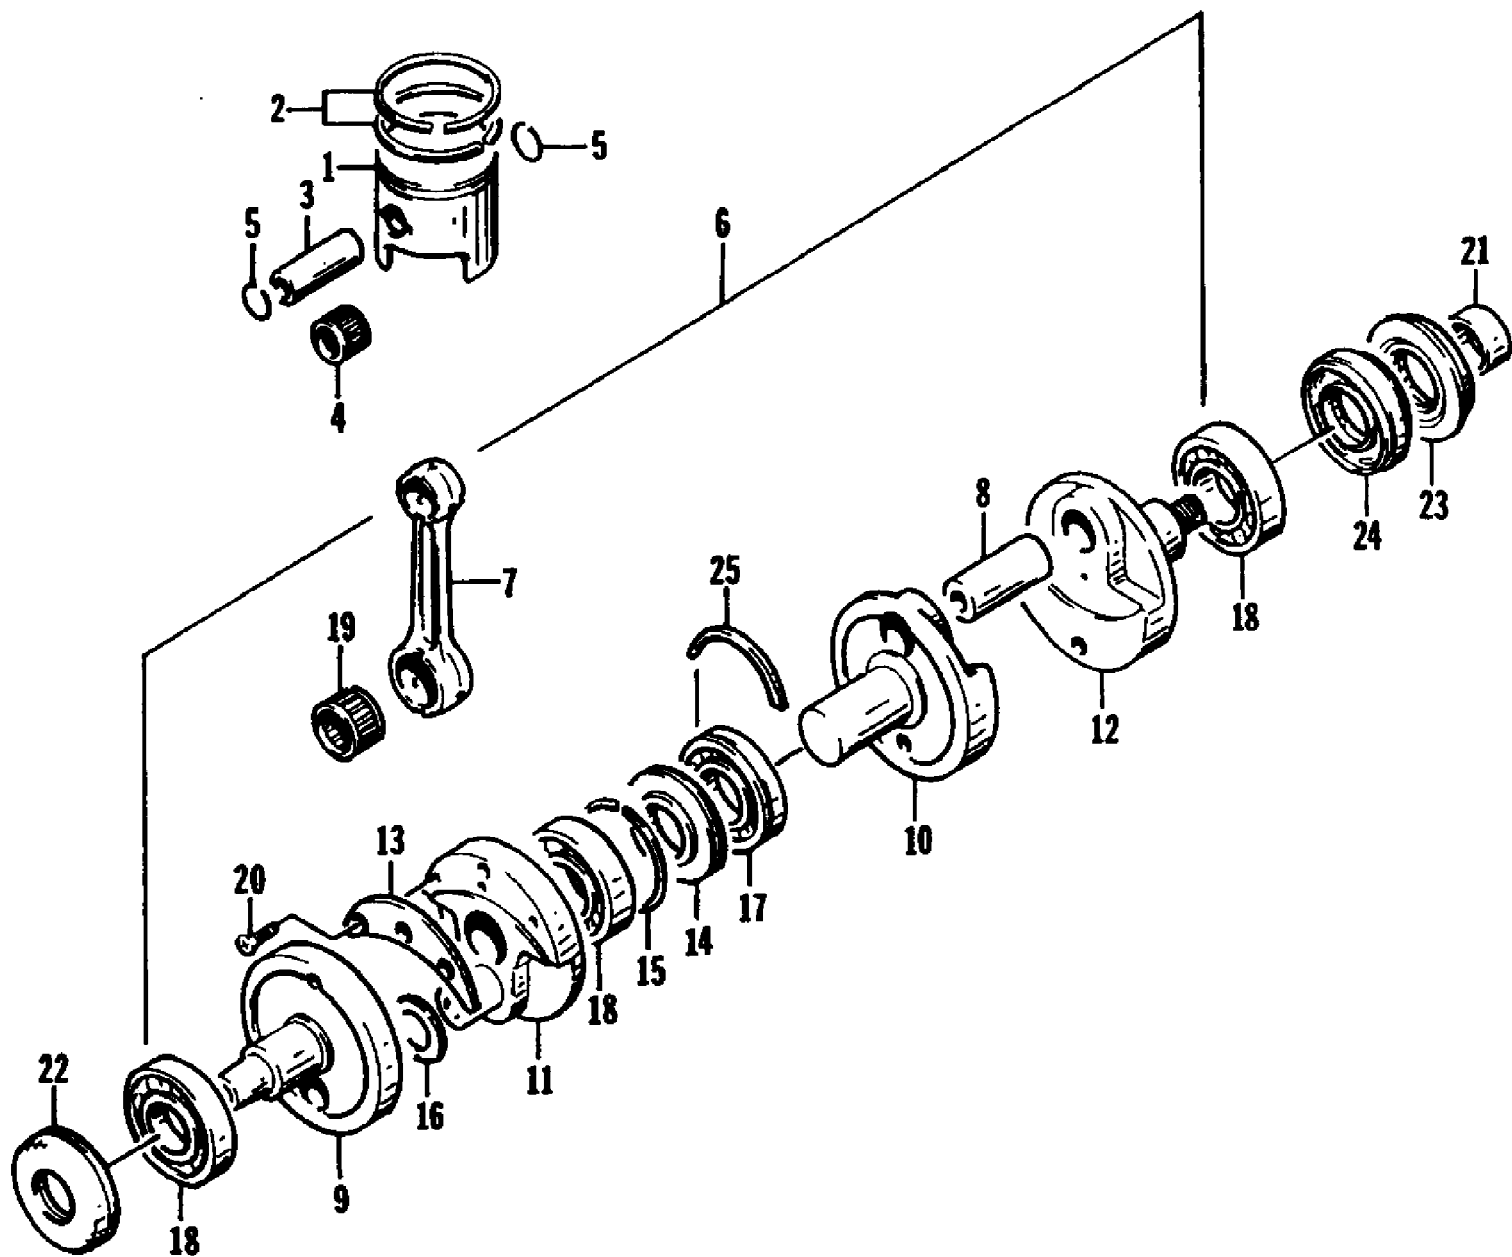

1995 DAYTONA (95DTA-W-1995)  
CRANKCASE

1995 DAYTONA (95DTA-W-1995)  
CRANKCASE

Page 4 of 58

Ref #	Part Number	Qty	S/P/F	Description
1	3008-176	1		Crankcase Assembly (inc. 2-5)
2	3008-210	4	/P	. Screw, Cap
3	3008-211	2	S	. Screw, Cap
4	3008-212	8	/P	. Screw, Cap
5	0691-729	2		. Pin
6	3008-100	1		Bladder, Magneto Case
7	3008-105	2		Bushing, Pinion Shaft
8	3008-038	1		Clamp
9	3008-200	1	/P	Hose, Vacuum
10	3008-039	2		Clamp, Hose

1995 DAYTONA (95DTA-W-1995)  
CRANKSHAFT

1995 DAYTONA (95DTA-W-1995)  
CRANKSHAFT

Page 6 of 58

Ref #	Part Number	Qty	S/P/F	Description
1	3008-223	2	S	Piston, Standard
1	3008-060	2		Piston, Optional (+ 0.012 in.)
1	3008-181	2		Piston, Optional (+ 0.022 in.)
2	3008-224	2	S	Ring Set, Standard
2	3008-143	2	/P	Ring Set, Optional (+ 0.012 in.)
2	3008-183	2		Ring Set, Optional (+ 0.022 in.)
3	3003-338	2	S	Pin
4	3003-433	2	/P	Bearing
5	3003-439	4	/P	Ring, Snap
6	3008-063	1	S	Crankshaft Assembly (inc. 7-20)
7	3008-062	2		. Connecting Rod
8	3008-064	1	S	. Crank Pin
9	3008-065	1		. Crankshaft, Right
10	3008-066	1		. Crankshaft, Center
11	3008-067	1		. Wheel
12	3008-068	1		. Crankshaft, Left
13	3008-069	1		. Balancer
14	3008-070	1		. Race, Center
15	3003-817	1	/P	. Ring, Center
16	3008-019	1		. Washer
17	3008-027	1		. Bearing
18	3008-028	3	S	. Bearing
19	3008-029	2		. Bearing
20	3004-372	3	S	. Screw, Machine
21	3008-072	1		Spacer, Crankshaft
22	3008-031	1		Seal, Oil - Right
23	3008-032	1		Seal, Oil - Left
24	3008-033	1		Seal, Oil - Center
25	3003-216	1		C-Ring