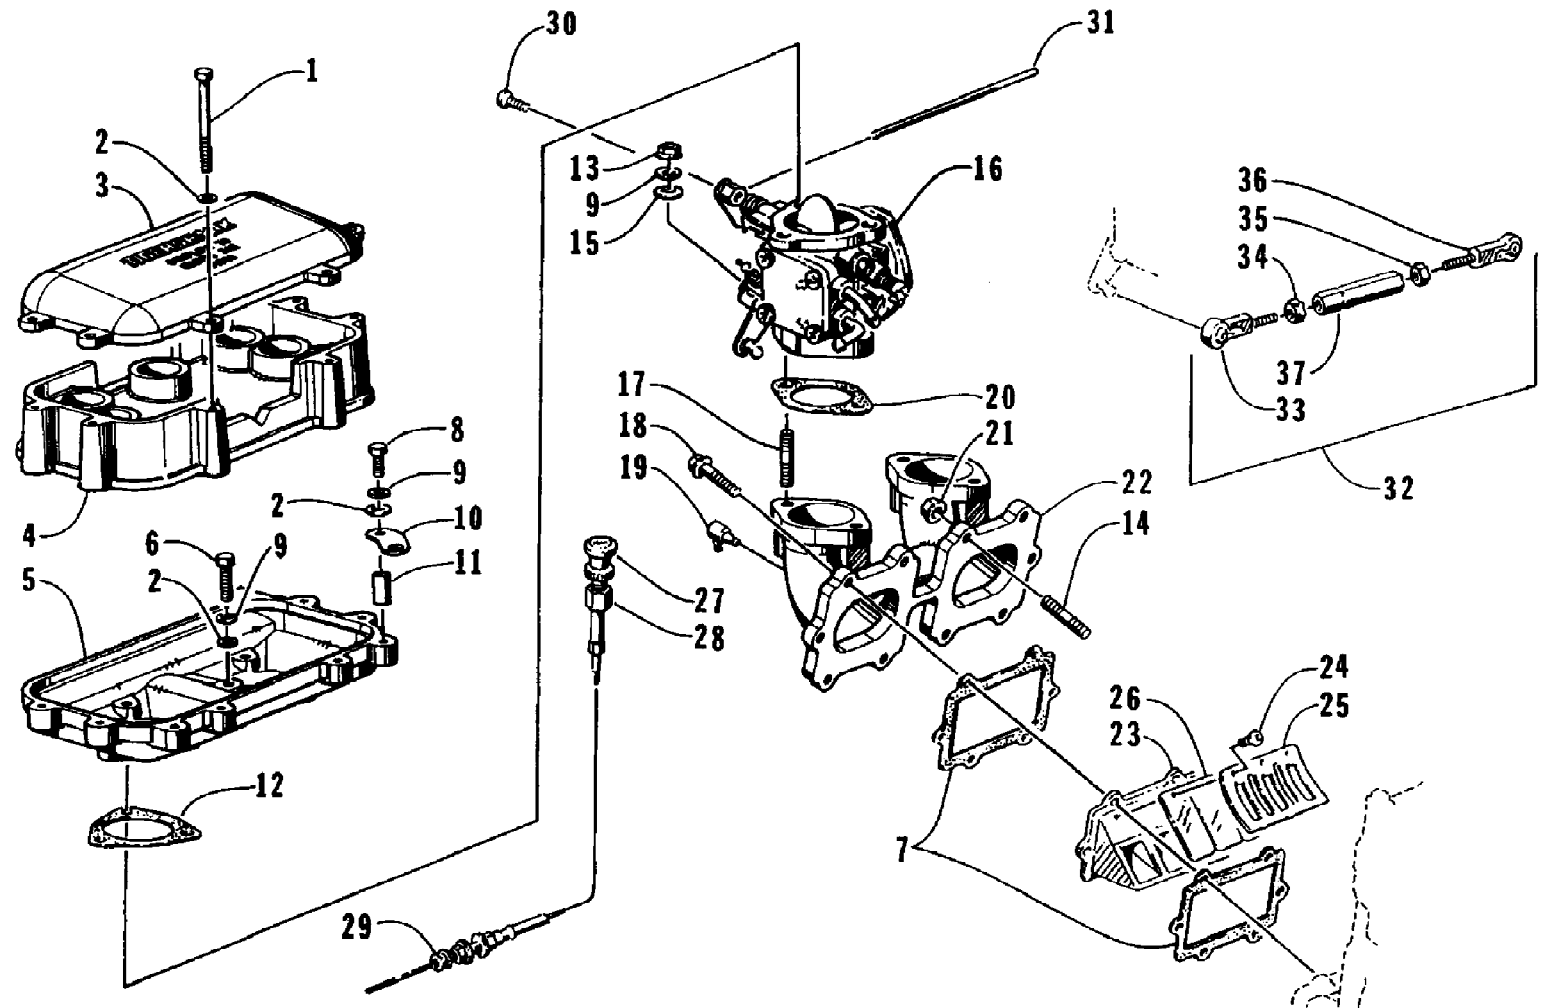

1995 DAYTONA (95DTA-W-1995)
INTAKE ASSEMBLY

1995 DAYTONA (95DTA-W-1995)
INTAKE ASSEMBLY

Page 32 of 58

Ref #	Part Number	Qty	S/P/F	Description
1	0624-213	6		Screw, Cap
2	0624-022	14		Washer
3	0673-704	1		Top, Spark Arrestor
4	0673-758	1		Center, Spark Arrestor
5	0673-706	1		Base, Spark Arrestor
6	0624-112	6	/P	Screw, Cap
7	3008-076	4	S	Gasket, Reed Valve
8	0624-052	2		Screw, Cap
9	0624-036	12		Washer, Lock
10	0673-794	2		Bracket, Support
11	0673-784	2		Spacer
12	0673-710	2		Gasket, Spark Arrestor
13	0624-061	4		Nut, Jam
14	3008-187	4	S	Bolt, Stud
15	0624-028	4		Washer
16	0670-477	1		Carburetor - Mag Side
16	0670-478	1		Carburetor - PTO Side
17	0624-051	4		Bolt, Stud
18	3008-213	6	/P	Screw, Cap
19	3008-087	2	S	Valve, Check
20	0673-708	2		Gasket, Intake
21	3008-214	4		Nut
22	0673-703	1		Manifold, Intake
23	3008-073	2	S	Reed Valve - Assembly (inc. 24-26)
24	3004-506	12	/P	. Screw, Cap
25	3008-074	4		. Stopper, Reed Valve
26	3008-075	4		. Valve, Reed
27	0687-064	1	S	Cable, Choke
28	0687-051	1	/P	Nut
29	0687-052	2	/P	Cover, Boot
30	6505-855	2		Screw, Machine
31	6505-856	1		Linkage, Choke
32	0670-479	1		Throttle Linkage
33	6505-858	1		End, Adjuster - Left
34	6505-859	1		Nut, Jam - Left
35	6505-860	1		Nut, Jam
36	6505-861	1		End, Adjuster
37	6505-857	1	S	Adjuster, Throttle Linkage