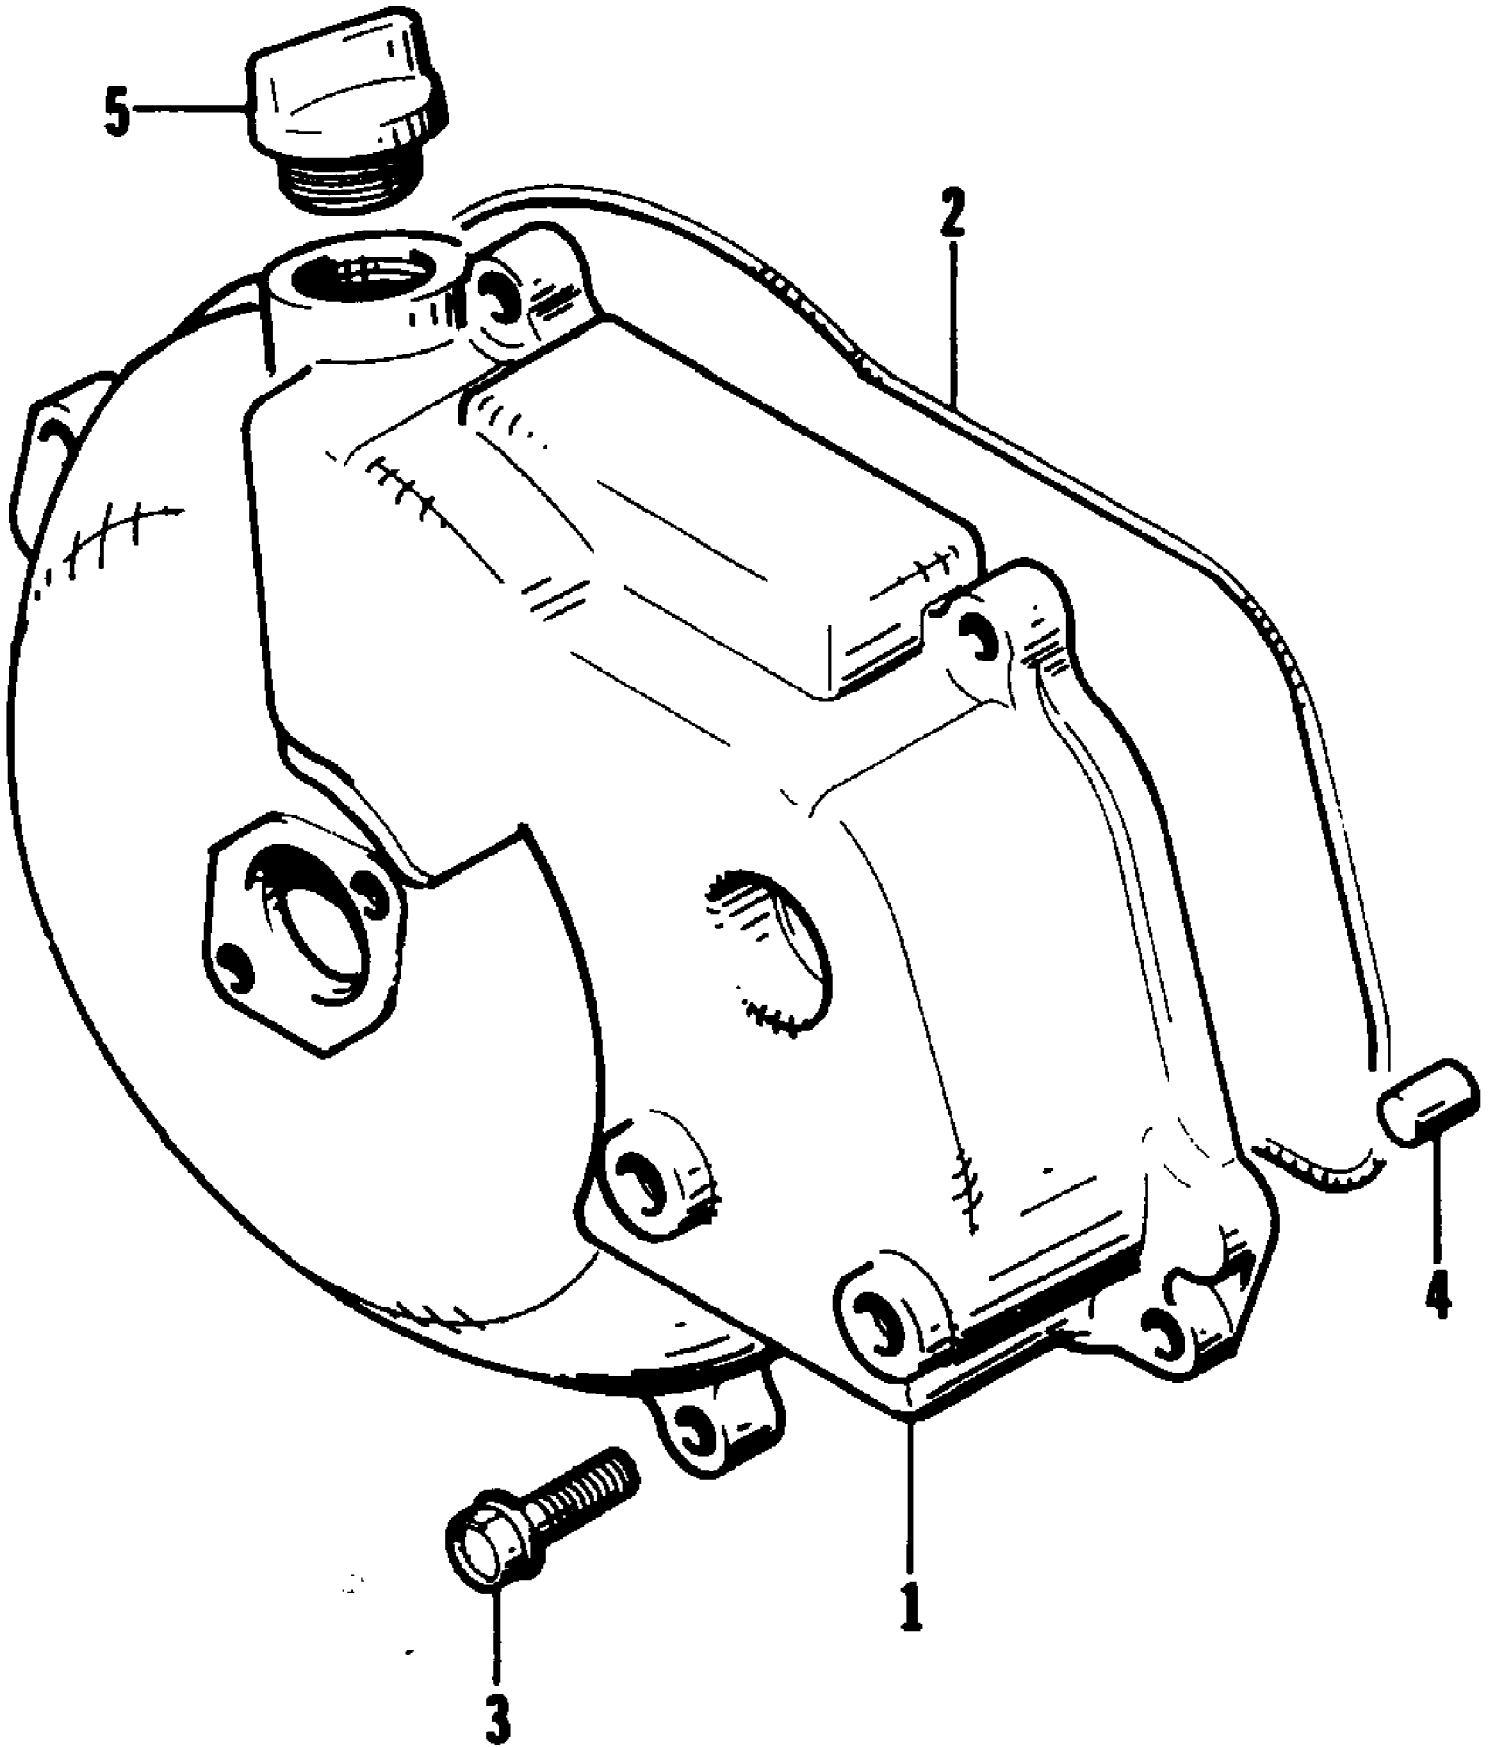

1995 DAYTONA (95DTA-W-1995)
MAGNETO CASE

1995 DAYTONA (95DTA-W-1995)
MAGNETO CASE

Ref #	Part Number	Qty	S/P/F	Description
1	3008-238	1	/P	Case, Magneto
2	3008-053	1		O-Ring
3	3008-213	6	/P	Screw, Cap
4	3008-146	2		Pin
5	3008-023	1		Plug