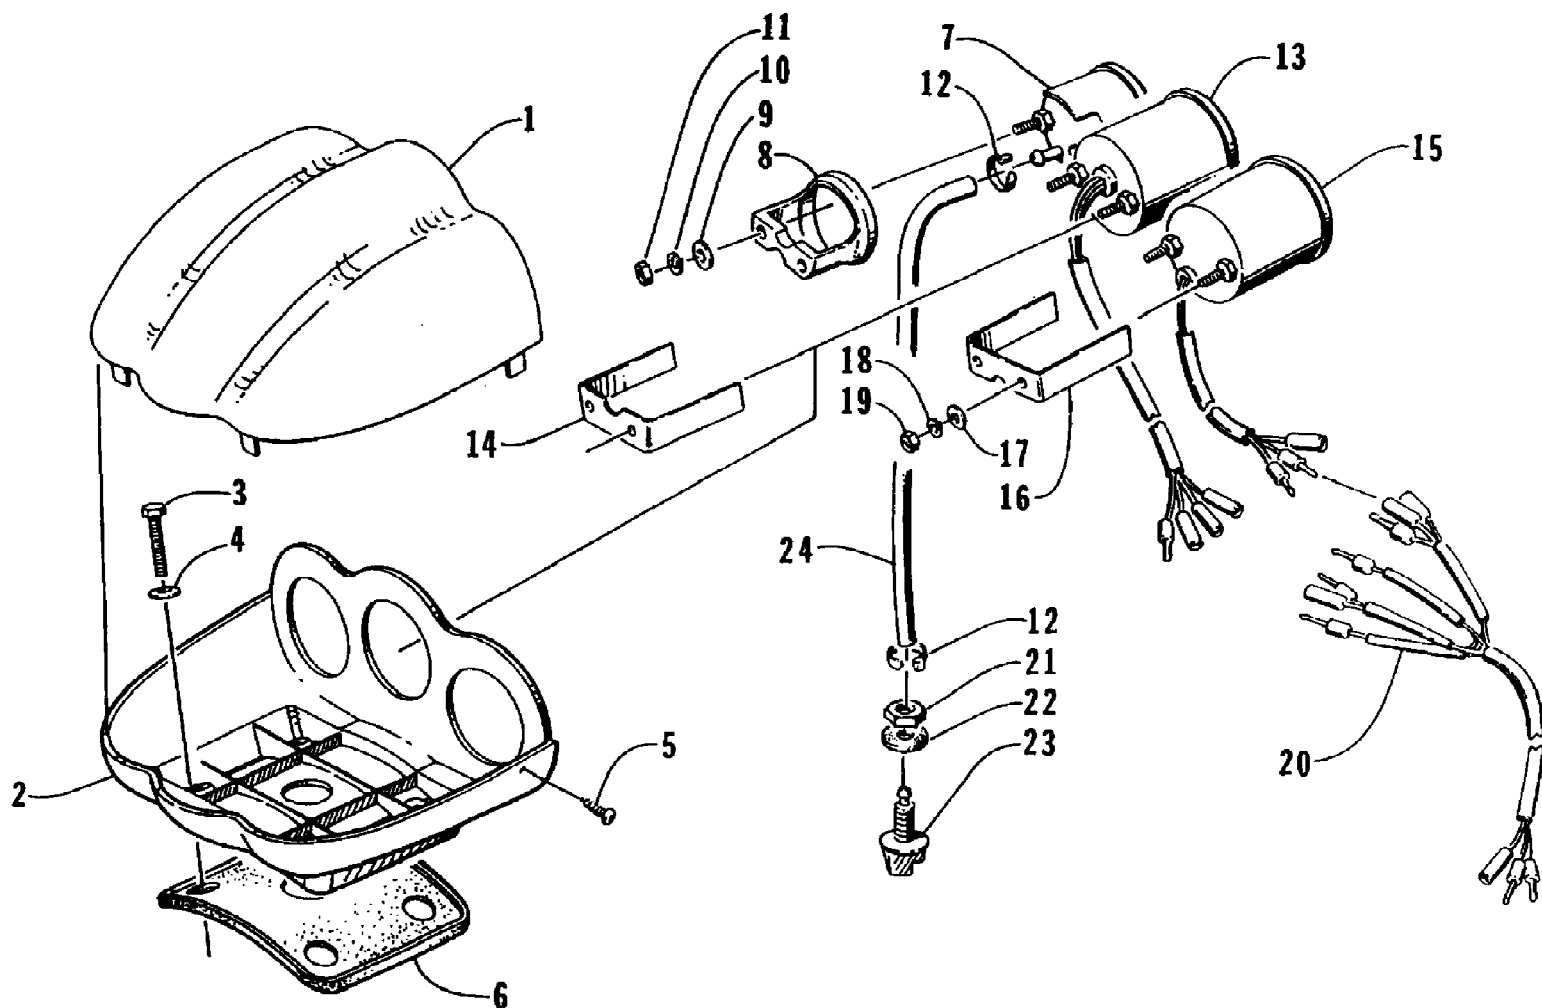

1995 DAYTONA (95DTA-W-1995)  
IGNITION COIL

1995 DAYTONA (95DTA-W-1995)  
IGNITION COIL

Page 26 of 58

Ref #	Part Number	Qty	S/P/F	Description
1	3008-343	1	S	Coil Assembly, Ignition
2	3008-220	2		Screw, Machine
3	3003-023	2	/P	Washer
4	3008-333	2	S	Grommet
5	3008-344	2	S	Protector, Lead Wire
6	3008-045	1		Clip
7	3003-737	2	S	Cap Assembly, Spark Plug
8	3003-787	2		Tie, Cable

1995 DAYTONA (95DTA-W-1995)  
IMPELLER DRIVE ASSEMBLY

1995 DAYTONA (95DTA-W-1995)  
IMPELLER DRIVE ASSEMBLY

Page 28 of 58

Ref #	Part Number	Qty	S/P/F	Description
1	0673-370	1		Inlet, Pump
2	3008-100	1		Bladder, Case
3	0624-091	1		Screw, Machine
4	0624-186	13		Screw, Machine
5	0624-007	4		Screw, Cap
6	0624-008	4		Washer
7	0624-009	4		Nut, Lock
8	0673-034	1	S	Grate, Inlet
9	0624-175	2		Screw, Cap
10	0612-435	1		Seal, Pump Inlet
11	0624-183	8		Screw, Machine
12	0624-021	13		Nut, Lock
13	0673-505	1	S	Bearing
14	0624-044	1		Ring, Snap
15	0673-033	2		Seal, Rear
16	0673-552	1	S	Driveshaft
17	0773-103	1	/P	Impeller
18	0673-030	1		Bearing
19	0624-043	1		Ring, Snap
20	0673-031	1		Seal
21	0673-126	1	/P	Ring, Wear
22	0673-699	1		Venturi, Stator
23	0624-045	4		Screw, Cap
24	0624-027	4		Washer, Lock
25	0624-028	4		Washer
26	0624-084	1		Anode, Zinc
27	0673-190	1	S	Nozzle, Steering
28	0673-291	4		Bushing, Trim Ring
29	0624-174	4		Screw, Cap
30	0673-189	1		Ring, Trim
31	0610-172	1		Fitting
32	0123-811	1		Tie, Cable
33	0624-159	4		Washer
34	0673-009	1		Plate, Nut
35	0673-493	1		O-Ring, Impeller
36	0673-256	1		Spacer, Impeller
37	0624-273	2		Screw, Machine
38	0624-272	2		Screw, Machine
39	0673-008	2		Plate, Nut
40	0673-637	2		Bracket, Trim Ring
41	0673-364	1		Spacer, Impeller - Driveshaft