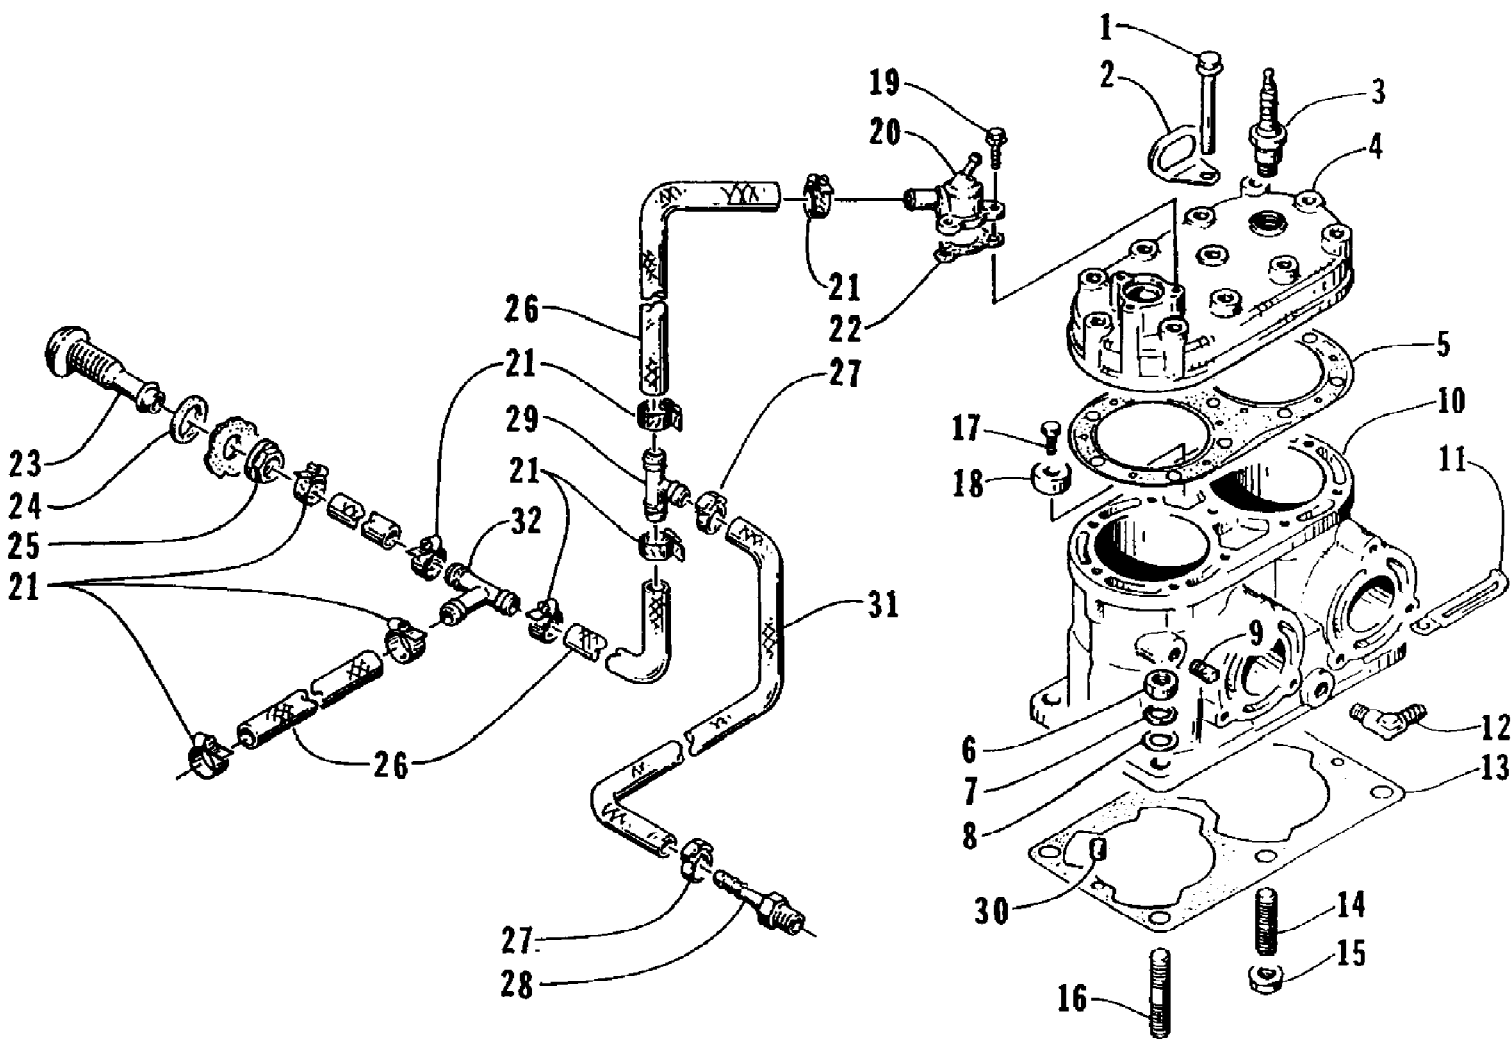

1995 DAYTONA (95DTA-W-1995)  
CRANKSHAFT

1995 DAYTONA (95DTA-W-1995)  
CRANKSHAFT

Page 6 of 58

Ref #	Part Number	Qty	S/P/F	Description
1	3008-223	2	S	Piston, Standard
1	3008-060	2		Piston, Optional (+ 0.012 in.)
1	3008-181	2		Piston, Optional (+ 0.022 in.)
2	3008-224	2	S	Ring Set, Standard
2	3008-143	2	/P	Ring Set, Optional (+ 0.012 in.)
2	3008-183	2		Ring Set, Optional (+ 0.022 in.)
3	3003-338	2	S	Pin
4	3003-433	2	/P	Bearing
5	3003-439	4	/P	Ring, Snap
6	3008-063	1	S	Crankshaft Assembly (inc. 7-20)
7	3008-062	2		. Connecting Rod
8	3008-064	1	S	. Crank Pin
9	3008-065	1		. Crankshaft, Right
10	3008-066	1		. Crankshaft, Center
11	3008-067	1		. Wheel
12	3008-068	1		. Crankshaft, Left
13	3008-069	1		. Balancer
14	3008-070	1		. Race, Center
15	3003-817	1	/P	. Ring, Center
16	3008-019	1		. Washer
17	3008-027	1		. Bearing
18	3008-028	3	S	. Bearing
19	3008-029	2		. Bearing
20	3004-372	3	S	. Screw, Machine
21	3008-072	1		Spacer, Crankshaft
22	3008-031	1		Seal, Oil - Right
23	3008-032	1		Seal, Oil - Left
24	3008-033	1		Seal, Oil - Center
25	3003-216	1		C-Ring