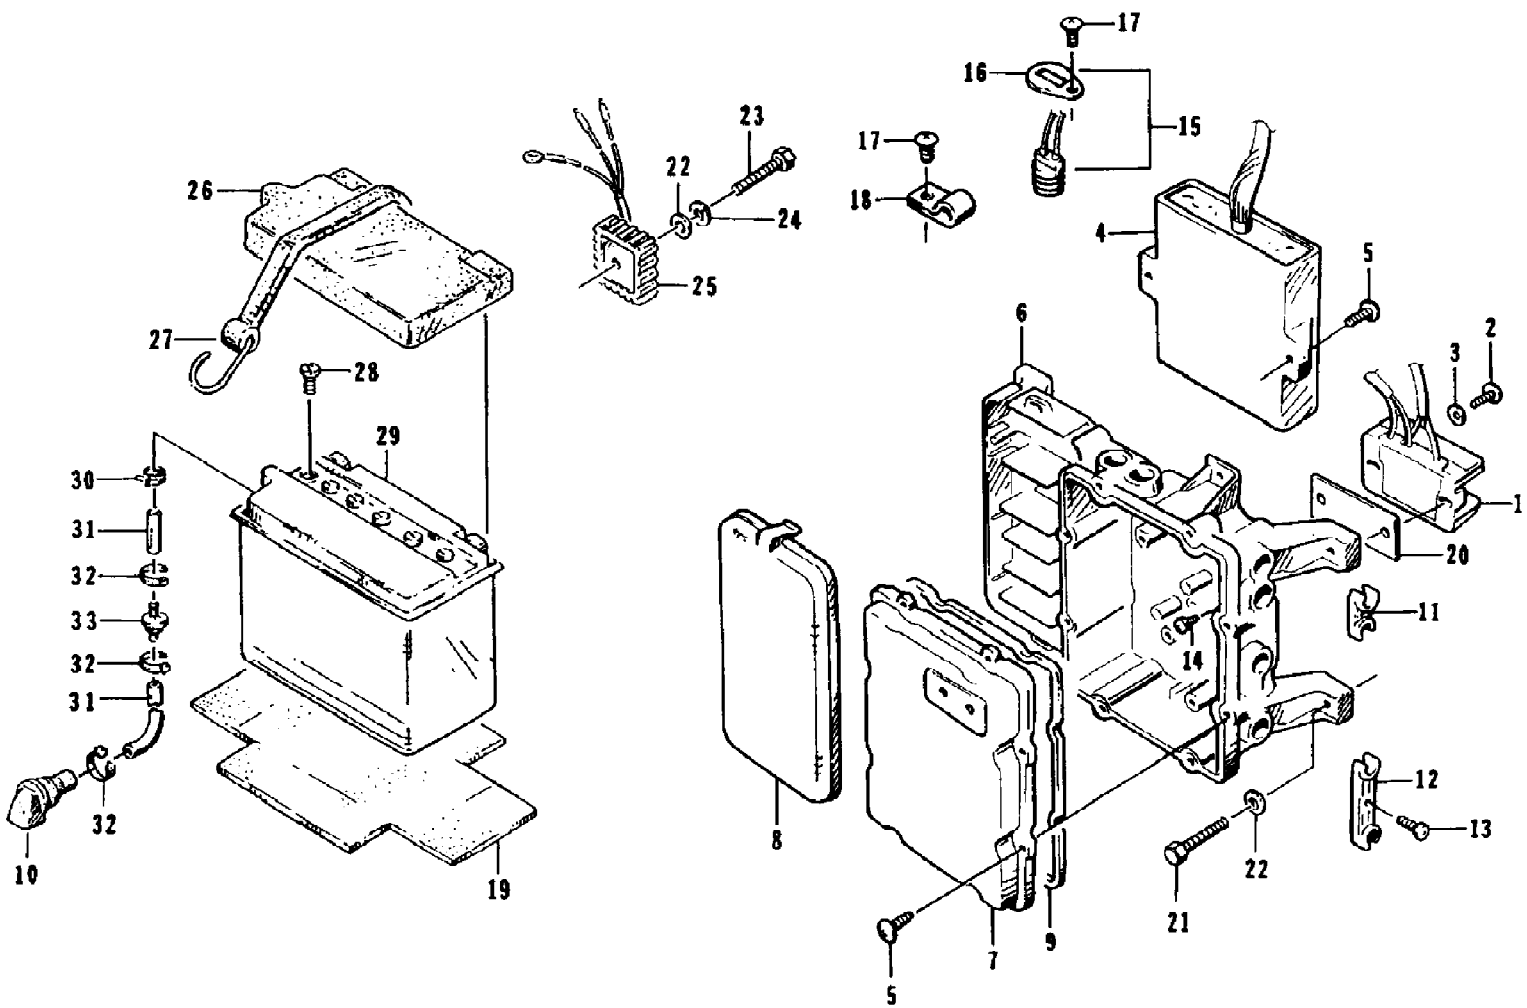

1995 DAYTONA (95DTA-W-1995)
ELECTRICAL MODULE AND BATTERY

1995 DAYTONA (95DTA-W-1995)
ELECTRICAL MODULE AND BATTERY

Page 12 of 58

Ref #	Part Number	Qty	S/P/F	Description
1	3008-335	1	S	Regulator Assembly (inc. 2)
2	3008-318	2	S	. Screw, Regulator
3	3008-337	2		Washer, Regulator
4	3008-338	1	S	Unit, CDI
5	3008-319	3		Screw, Cap
6	3008-341	1	S	Case
7	3008-340	1	S	Cover
8	3008-284	1	/P	Cover
9	3008-285	1	/P	Packing
10	0673-755	1		Vent, Fuel
11	3008-124	3		Holder
12	3008-125	1		Holder
13	3008-379	4		Screw, Cap
14	3008-217	1		Screw, Cap
15	3008-330	1	S/P	Sensor - Assembly (inc. 16)
16	3008-134	1		. Supporter
17	3008-219	3		Screw, Machine
18	3008-040	1		Clamp
19	0673-308	1		Pad, Battery
20	3008-320	1	S	Base, Regulator
21	0624-052	4		Screw, Cap
22	0624-022	5		Washer
23	0624-056	1		Screw, Cap
24	0624-115	1		Washer, Lock
25	0630-022	1		Module, Bilge Pump
26	0673-454	1		Cover, Battery
27	0773-382	2	/P	Tiedown
28	0645-045	6		Cap, Battery
29	0645-157	1		Battery (inc. 28, 30-31)
30	0645-152	1		. Clamp, Hose - Battery
31	0645-179	1	S	. Hose, Battery Vent
32	0123-811	3		Tie, Cable
33	0670-295	1		Valve, Check