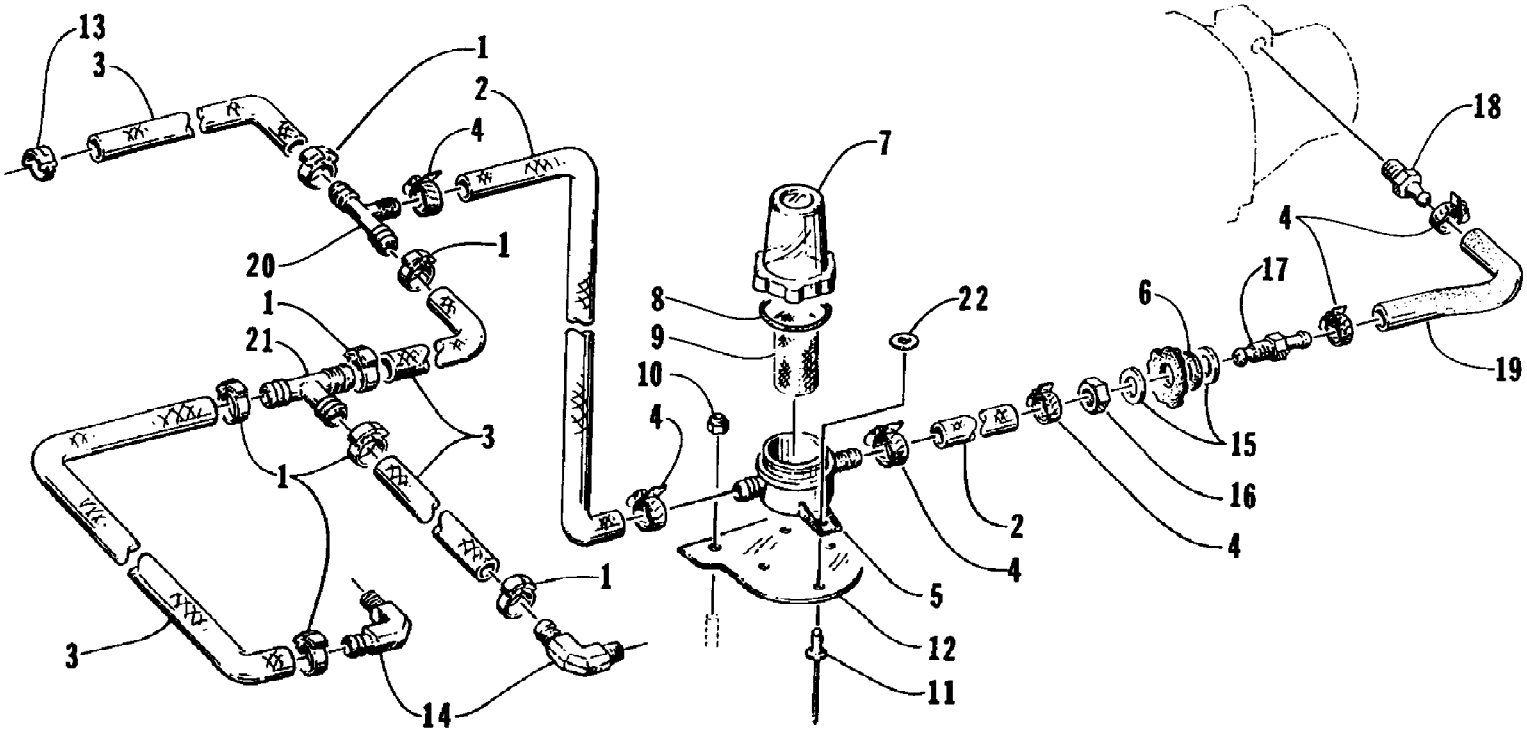

1995 DAYTONA (95DTA-W-1995)
WATER FILTER ASSEMBLY

1995 DAYTONA (95DTA-W-1995)
WATER FILTER ASSEMBLY

Page 56 of 58

Ref #	Part Number	Qty	S/P/F	Description
1	0623-365	7		Clamp
2	0610-083	0	S	Hose
3	0610-183	0		Hose, Water
4	0624-016	6		Clamp
5	0773-342	1		Filter, Water Assembly (inc. 6-9)
6	0673-516	1		. O-Ring
7	0673-669	1		. Cover
8	0673-670	1		. O-Ring
9	0673-671	1		. Screen
10	0624-021	2		Nut, Lock
11	0624-069	2		Rivet
12	0673-790	1		Bracket, Mounting
13	3008-235	1		Clamp
14	0610-182	2	S	Fitting, Elbow
15	0624-222	2		Washer
16	0624-117	1		Nut
17	0673-700	1		Fitting, Hull
18	0670-118	1		Outlet, Oil Tank
19	0610-162	1		Hose, Formed
20	0673-484	1		T-Connection
21	0673-523	1		T-Connection
22	0624-004	2		Washer