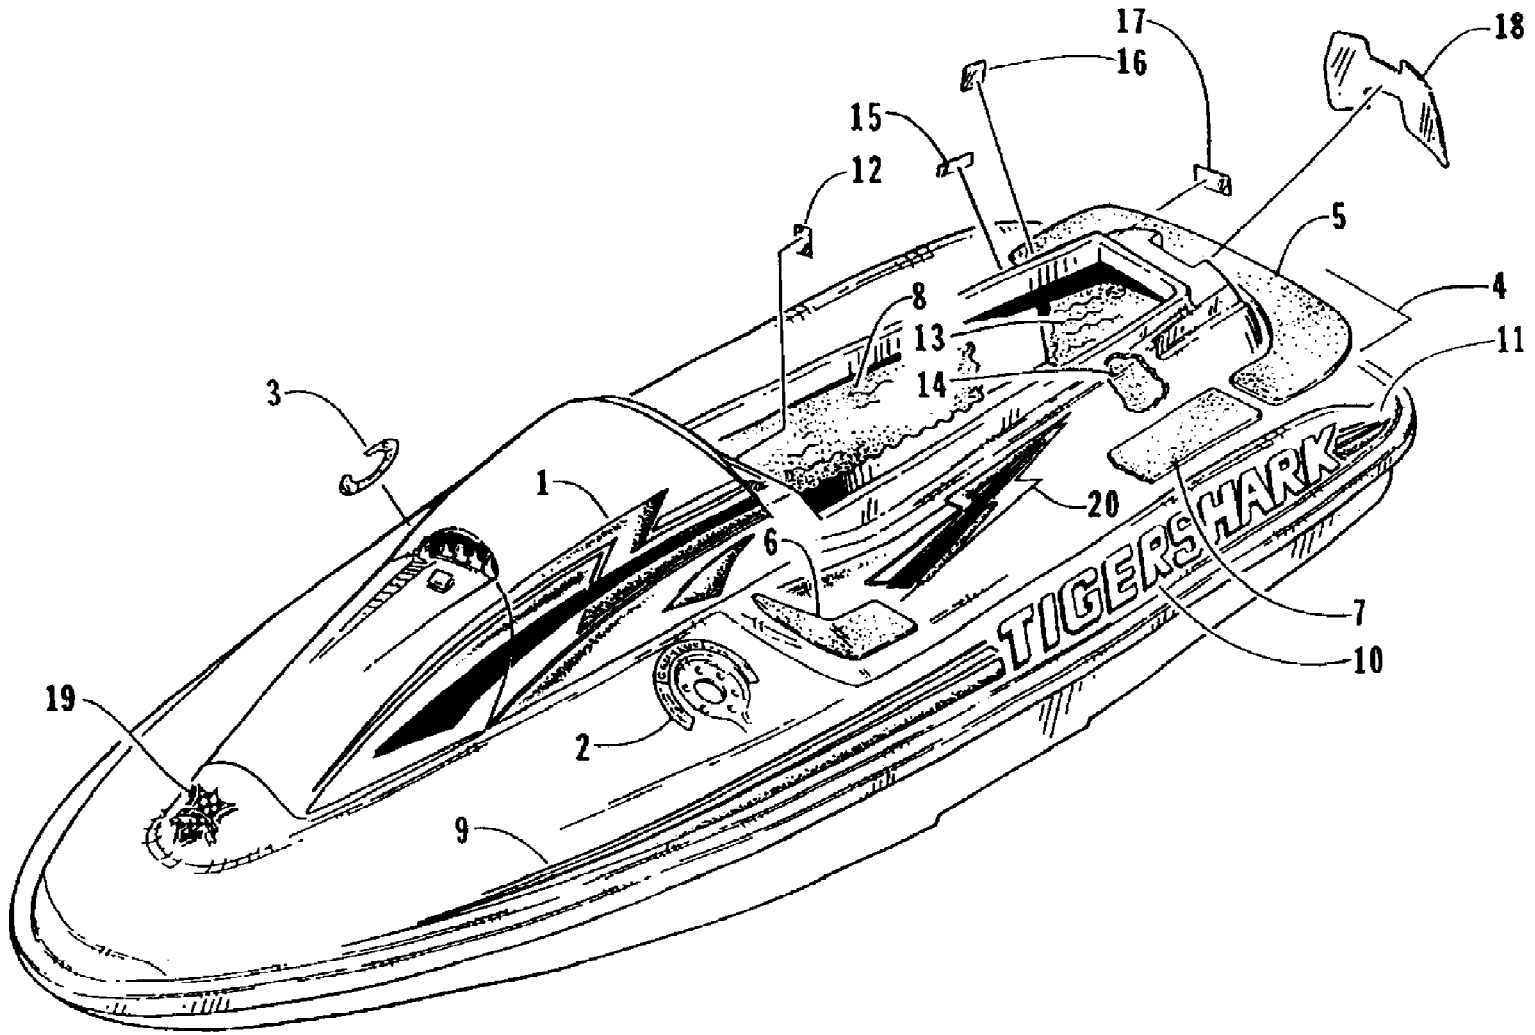

1995 DAYTONA (95DTA-W-1995)
DECAL AND FOOTPAD ASSEMBLY

Page 10 of 58

Ref #	Part Number	Qty	S/P/F	Description
1	0614-098	1		Decal, Hood - Right
1	0614-099	1		Decal, Hood - Left
2	1611-604	1		Decal, Warning Fuel
3	1611-605	1		Decal, Oil Filler
4	0773-366	1		Pad, Foot - Deck Assembly (inc. 5-7)
5	0673-571	1		. Pad, Foot - Rear
6	0673-572	1		. Pad, Foot - Front Right
6	0673-573	1		. Pad, Foot - Front Left
7	0673-574	2		. Pad, Foot - Right
7	0673-575	2		. Pad, Foot - Left
8	0617-182	1		Foam, Deck - Right
9	0614-102	1		Decal, Deck Front - Right
9	0614-103	1		Decal, Deck Front - Left
10	0614-140	2		Decal, Deck - "Tigershark"
11	0614-104	1		Decal, Deck Rear - Right
11	0614-105	1		Decal, Deck Rear - Left
12	1611-866	1		Decal, Warning - Gas Vapors
13	0617-181	1		Foam, Deck - Rear
14	0617-229	1		Foam, Deck - Left
15	0614-059	1		Decal, Common Sense
16	0614-066	1		Decal, USCG Exemption
17	0614-154	1		Decal, Caution - Uprighting
18	0614-155	1		Decal, Regulation
19	0614-097	1		Decal, Crest
20	0614-100	1		Decal, Side - Right
20	0614-101	1		Decal, Side - Left