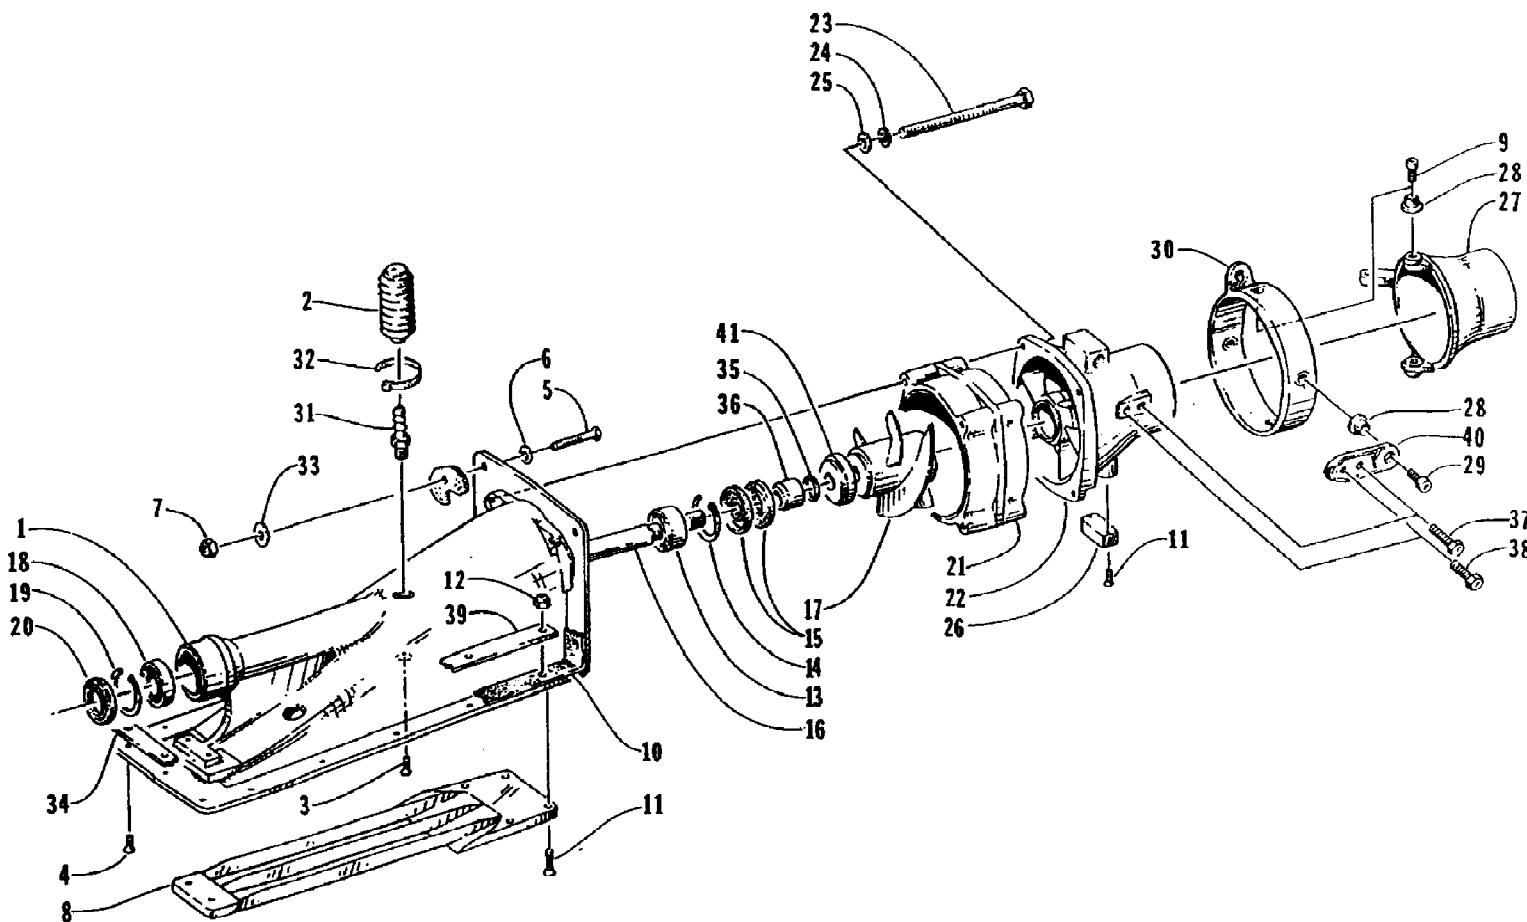

1995 DAYTONA (95DTA-W-1995)  
IGNITION COIL

1995 DAYTONA (95DTA-W-1995)  
IGNITION COIL

Page 26 of 58

Ref #	Part Number	Qty	S/P/F	Description
1	3008-343	1	S	Coil Assembly, Ignition
2	3008-220	2		Screw, Machine
3	3003-023	2	/P	Washer
4	3008-333	2	S	Grommet
5	3008-344	2	S	Protector, Lead Wire
6	3008-045	1		Clip
7	3003-737	2	S	Cap Assembly, Spark Plug
8	3003-787	2		Tie, Cable

1995 DAYTONA (95DTA-W-1995)  
IMPELLER DRIVE ASSEMBLY

1995 DAYTONA (95DTA-W-1995)  
IMPELLER DRIVE ASSEMBLY

Page 28 of 58

Ref #	Part Number	Qty	S/P/F	Description
1	0673-370	1		Inlet, Pump
2	3008-100	1		Bladder, Case
3	0624-091	1		Screw, Machine
4	0624-186	13		Screw, Machine
5	0624-007	4		Screw, Cap
6	0624-008	4		Washer
7	0624-009	4		Nut, Lock
8	0673-034	1	S	Grate, Inlet
9	0624-175	2		Screw, Cap
10	0612-435	1		Seal, Pump Inlet
11	0624-183	8		Screw, Machine
12	0624-021	13		Nut, Lock
13	0673-505	1	S	Bearing
14	0624-044	1		Ring, Snap
15	0673-033	2		Seal, Rear
16	0673-552	1	S	Driveshaft
17	0773-103	1	/P	Impeller
18	0673-030	1		Bearing
19	0624-043	1		Ring, Snap
20	0673-031	1		Seal
21	0673-126	1	/P	Ring, Wear
22	0673-699	1		Venturi, Stator
23	0624-045	4		Screw, Cap
24	0624-027	4		Washer, Lock
25	0624-028	4		Washer
26	0624-084	1		Anode, Zinc
27	0673-190	1	S	Nozzle, Steering
28	0673-291	4		Bushing, Trim Ring
29	0624-174	4		Screw, Cap
30	0673-189	1		Ring, Trim
31	0610-172	1		Fitting
32	0123-811	1		Tie, Cable
33	0624-159	4		Washer
34	0673-009	1		Plate, Nut
35	0673-493	1		O-Ring, Impeller
36	0673-256	1		Spacer, Impeller
37	0624-273	2		Screw, Machine
38	0624-272	2		Screw, Machine
39	0673-008	2		Plate, Nut
40	0673-637	2		Bracket, Trim Ring
41	0673-364	1		Spacer, Impeller - Driveshaft