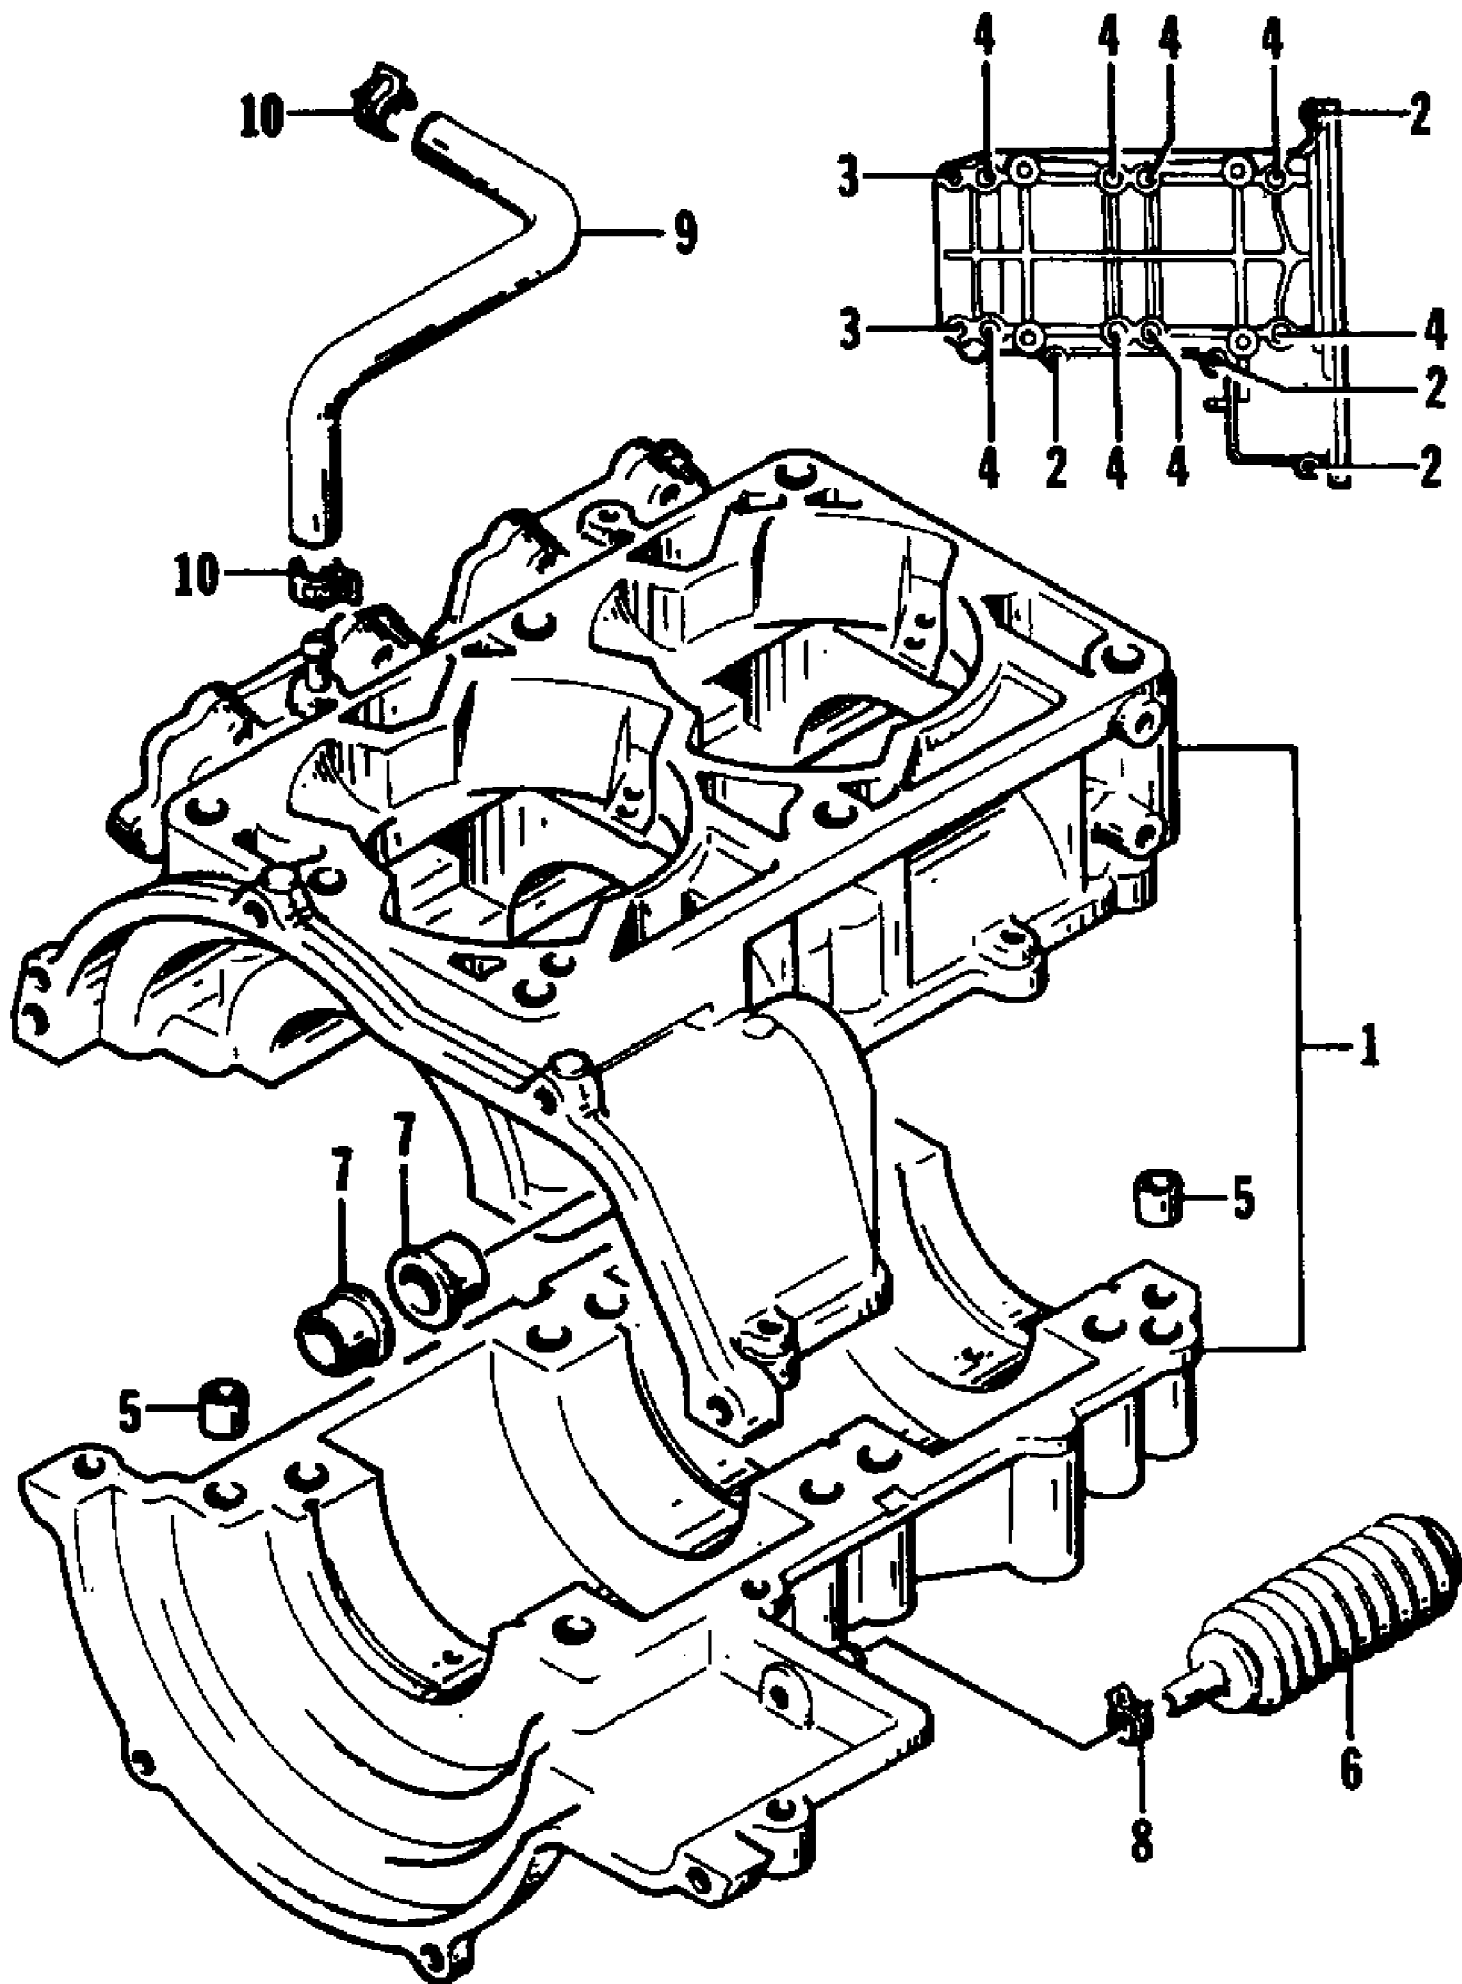

1995 DAYTONA (95DTA-W-1995)
CRANKCASE

1995 DAYTONA (95DTA-W-1995)
CRANKCASE

Page 4 of 58

Ref #	Part Number	Qty	S/P/F	Description
1	3008-176	1		Crankcase Assembly (inc. 2-5)
2	3008-210	4	/P	. Screw, Cap
3	3008-211	2	S	. Screw, Cap
4	3008-212	8	/P	. Screw, Cap
5	0691-729	2		. Pin
6	3008-100	1		Bladder, Magneto Case
7	3008-105	2		Bushing, Pinion Shaft
8	3008-038	1		Clamp
9	3008-200	1	/P	Hose, Vacuum
10	3008-039	2		Clamp, Hose