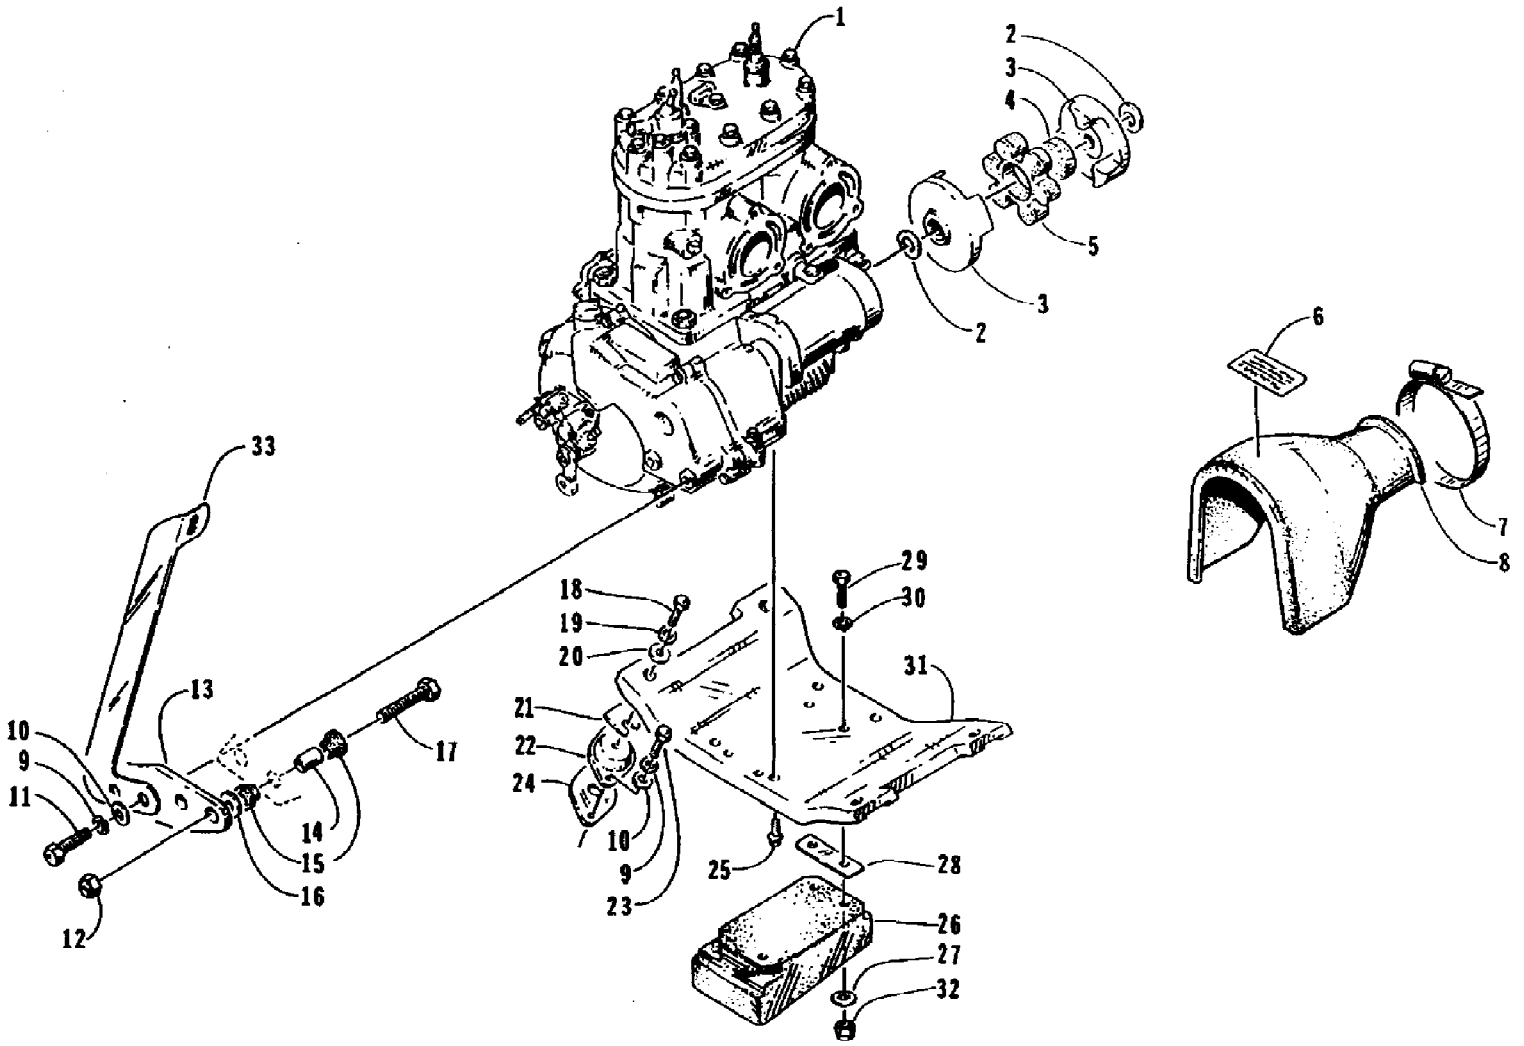

1995 DAYTONA (95DTA-W-1995)
ENGINE AND RELATED PARTS

Page 14 of 58

Ref #	Part Number	Qty	S/P/F	Description
1	0662-160	1	S	Engine
2	0624-017	2		Washer
3	3008-090	2	/P	Coupler, Engine
4	0673-146	1		Insert, Damper - Coupler
5	3008-091	1	S	Dampener, Coupler
6	1611-608	1		Decal, Warning
7	0624-037	1		Clamp, Hose
8	0673-469	1	S	Guard, Coupler
9	0624-027	10		Washer, Lock
10	0624-028	12		Washer
11	0624-026	2		Screw, Cap
12	0624-009	2		Nut, Lock
13	0673-826	1		Support, Exhaust Pipe
14	0612-536	2		Sleeve, Mounting
15	0612-535	4	S	Bushing, Isolator
16	0624-253	0		Washer
17	0624-206	2		Screw, Cap
18	3008-240	4		Screw, Cap
19	3008-021	4		Washer, Lock
20	3008-016	4		Washer
21	0624-015	0	/P	Shim - 1.5 mm
21	0624-014	0	/P	Shim - 0.5 mm
22	3008-054	4		Damper, Engine
23	0624-026	10		Screw, Cap
24	0673-508	0	/P	Shim, Engine Mount - 0.125 in.
24	0673-509	0		Shim, Engine Mount - 0.063 in.
25	3008-203	4	/P	Screw, Cap
26	0673-726	1		Mount, Snubber
27	0624-182	4		Washer
28	0673-520	0		Shim, Engine Snubber - 18 Gauge
28	0673-521	0		Shim, Engine Snubber - 12 Gauge
29	0624-052	4		Screw, Cap
30	0624-036	4		Washer, Lock
31	0608-148	1	S	Plate, Engine Mount
32	0624-021	4		Nut, Lock
33	0673-832	1		Bracket, Support - Exhaust