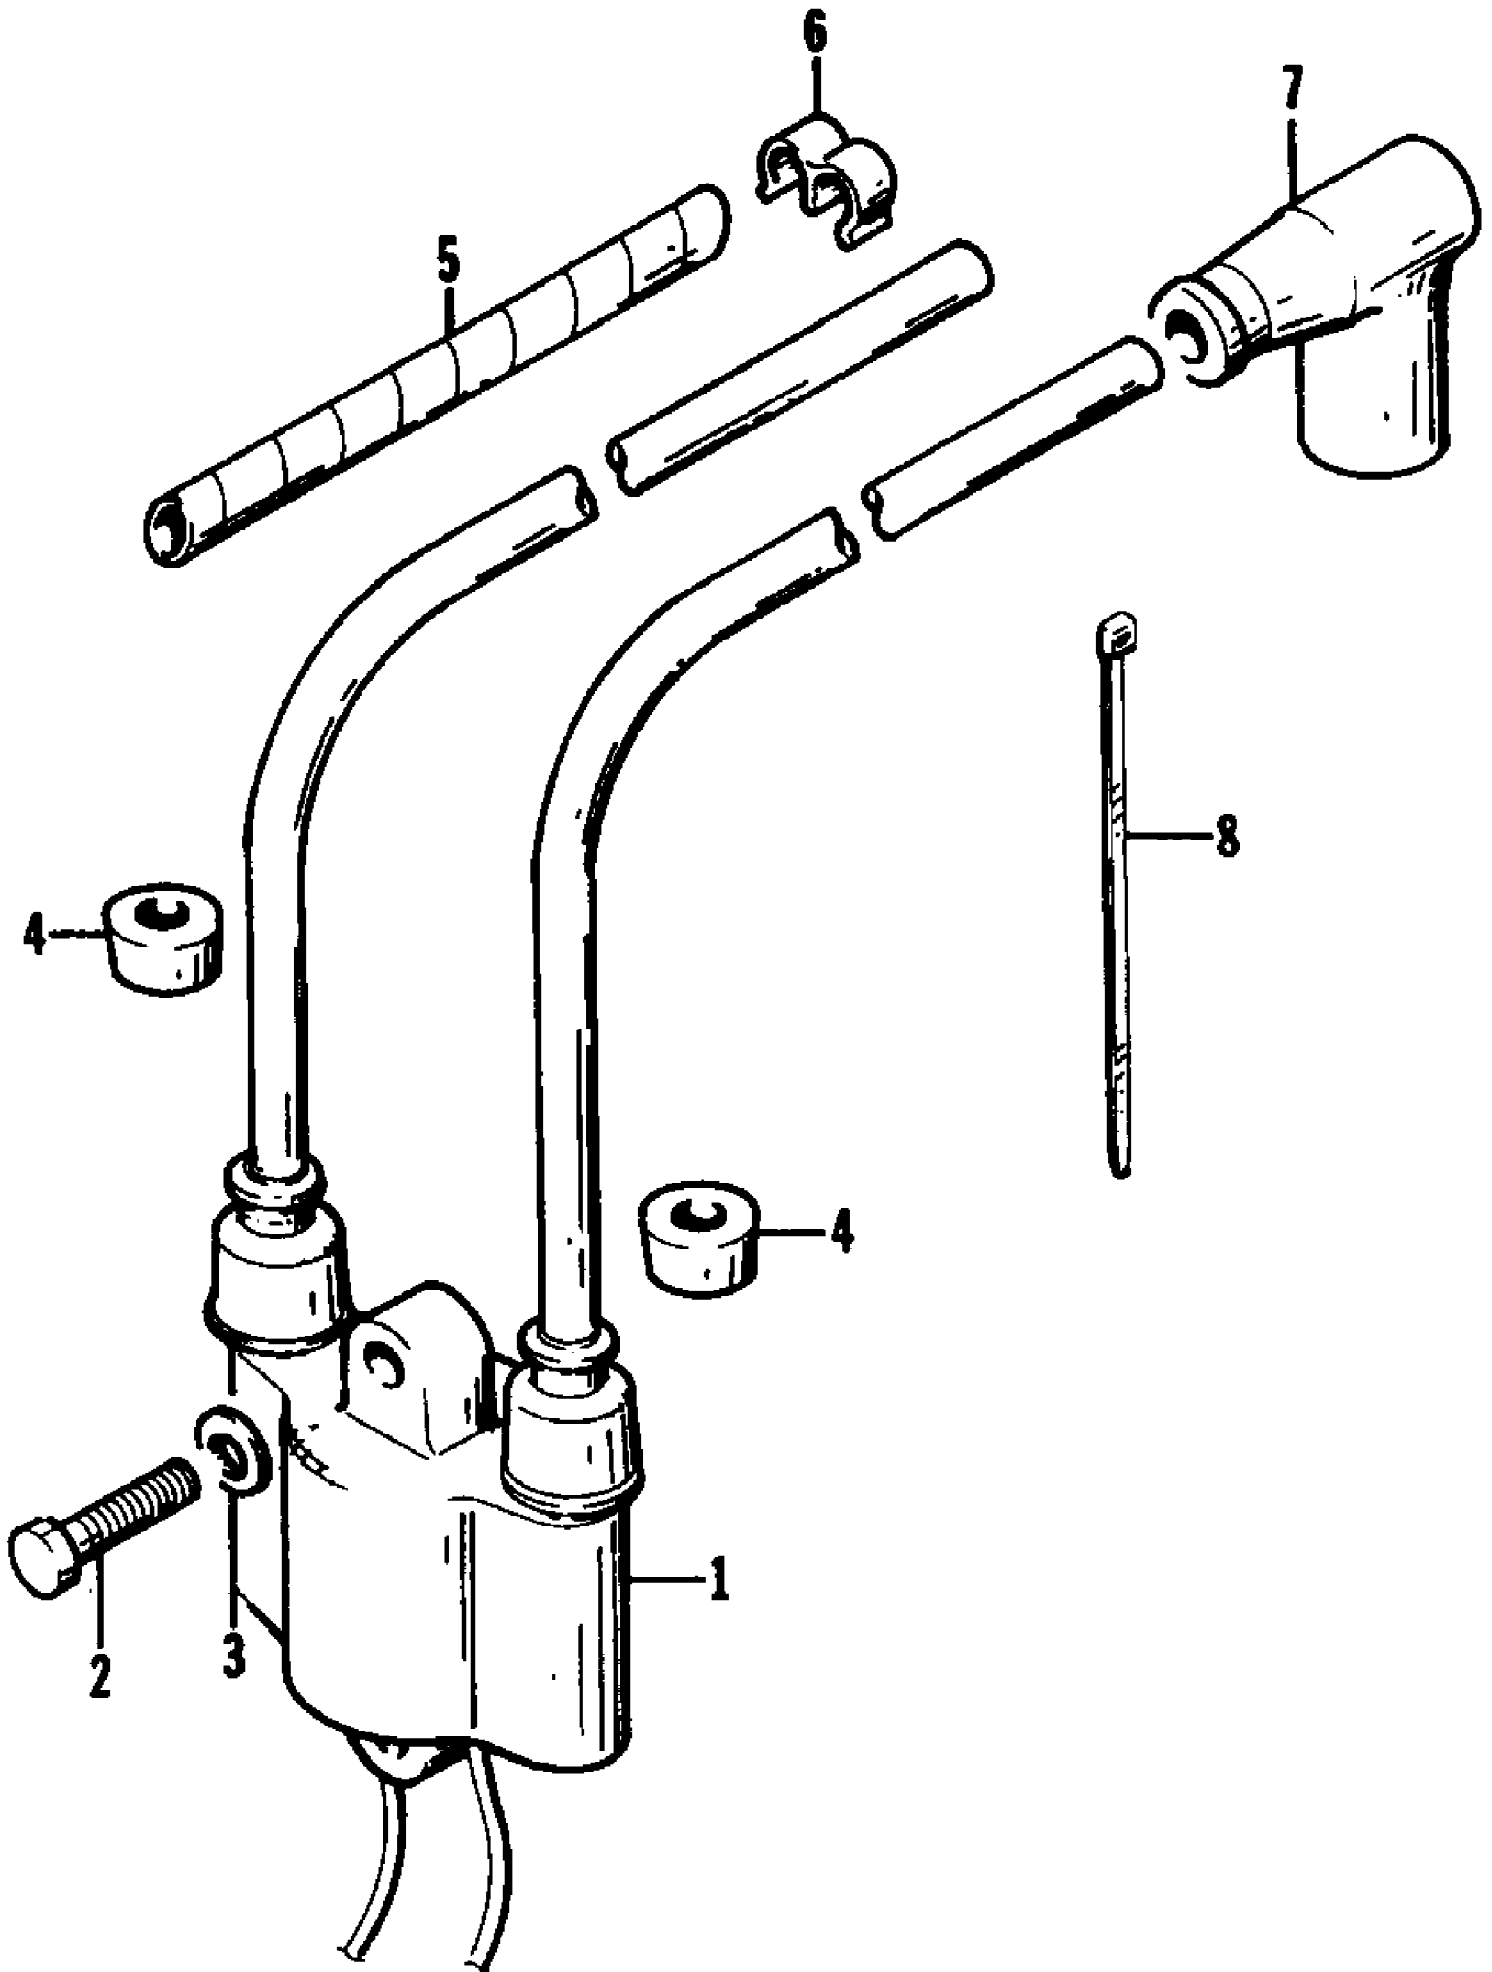

1995 DAYTONA (95DTA-W-1995)
IGNITION COIL

1995 DAYTONA (95DTA-W-1995)
IGNITION COIL

Page 26 of 58

Ref #	Part Number	Qty	S/P/F	Description
1	3008-343	1	S	Coil Assembly, Ignition
2	3008-220	2		Screw, Machine
3	3003-023	2	/P	Washer
4	3008-333	2	S	Grommet
5	3008-344	2	S	Protector, Lead Wire
6	3008-045	1		Clip
7	3003-737	2	S	Cap Assembly, Spark Plug
8	3003-787	2		Tie, Cable