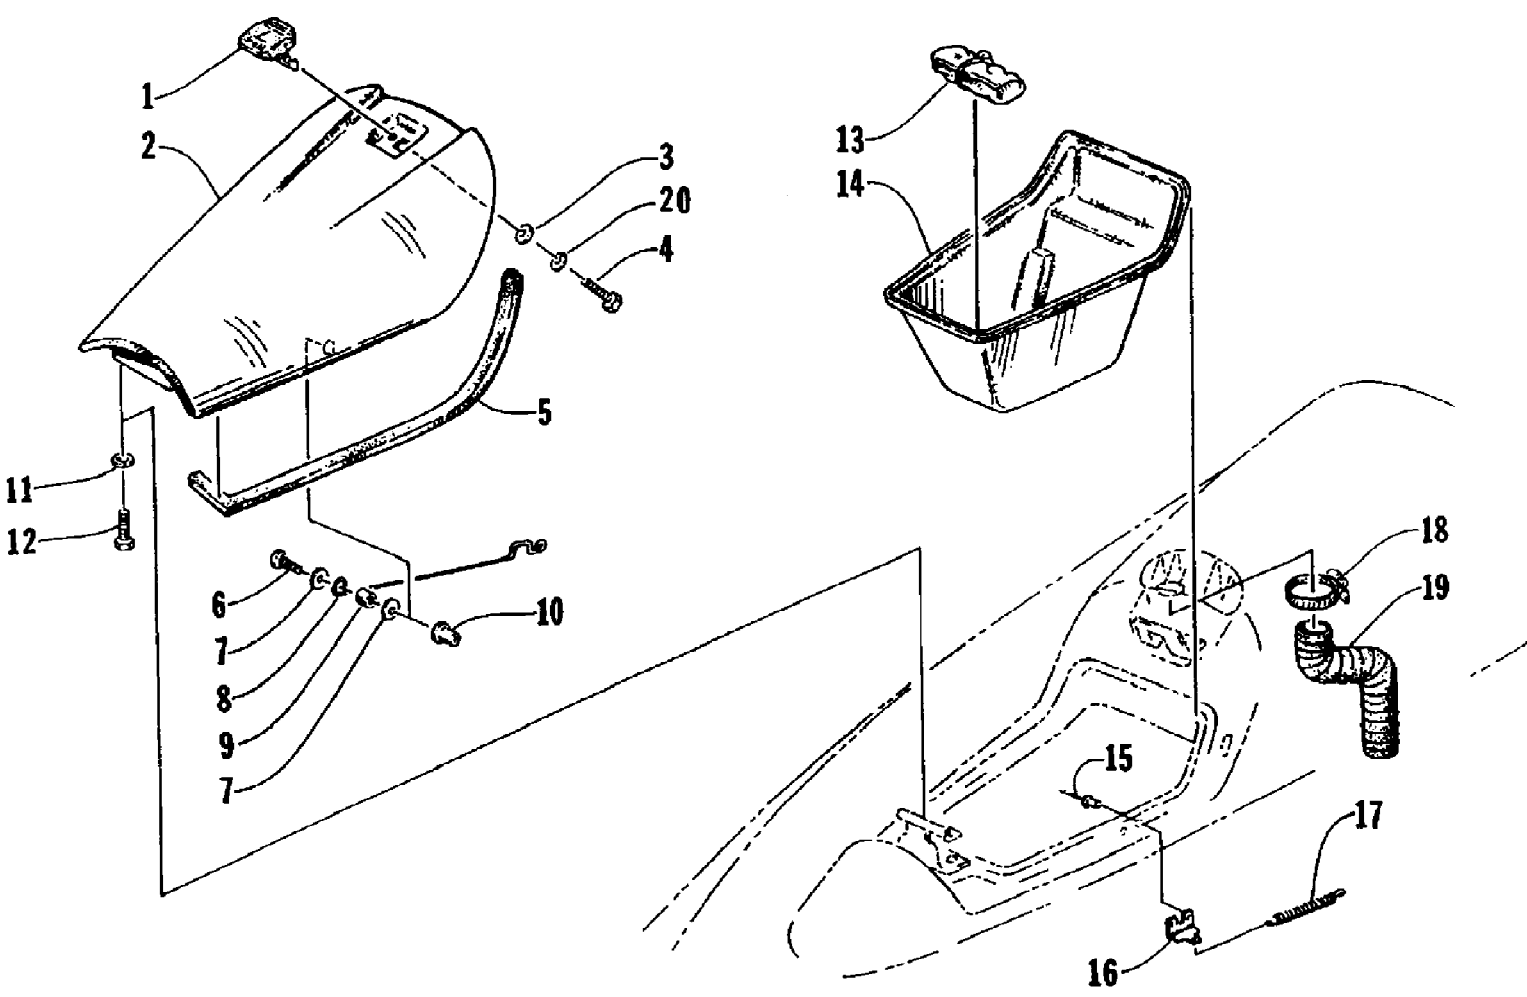

1995 DAYTONA (95DTA-W-1995)
HATCH COVER AND STORAGE TRAY

1995 DAYTONA (95DTA-W-1995)
HATCH COVER AND STORAGE TRAY

Page 22 of 58

Ref #	Part Number	Qty	S/P/F	Description
1	0673-177	1		Latch, Hatch Cover
2	0673-452	1		Cover, Hatch
3	0624-004	2		Washer, Flat
4	0624-092	2		Screw, Cap
5	0673-736	1	S	Seal, Storage Tray
6	0624-112	1	/P	Screw, Cap
7	0624-182	2		Washer, Lock
8	0673-396	1	S	Rod, Hood Prop
9	0673-399	1		Spacer, Spring Rod
10	0624-083	1		Nut, Well
11	0624-036	2		Washer, Lock
12	0624-046	2		Screw, Cap
13	0678-105	1		Kit, Tool
14	0673-774	1		Tray, Storage
15	0624-069	2		Rivet
16	0673-397	1		Bracket, Spring Rod
17	0673-400	1		Spring, Hood Prop
18	0624-207	1		Clamp
19	0610-211	1		Hose, Air Intake
20	0624-200	2		Washer, Lock