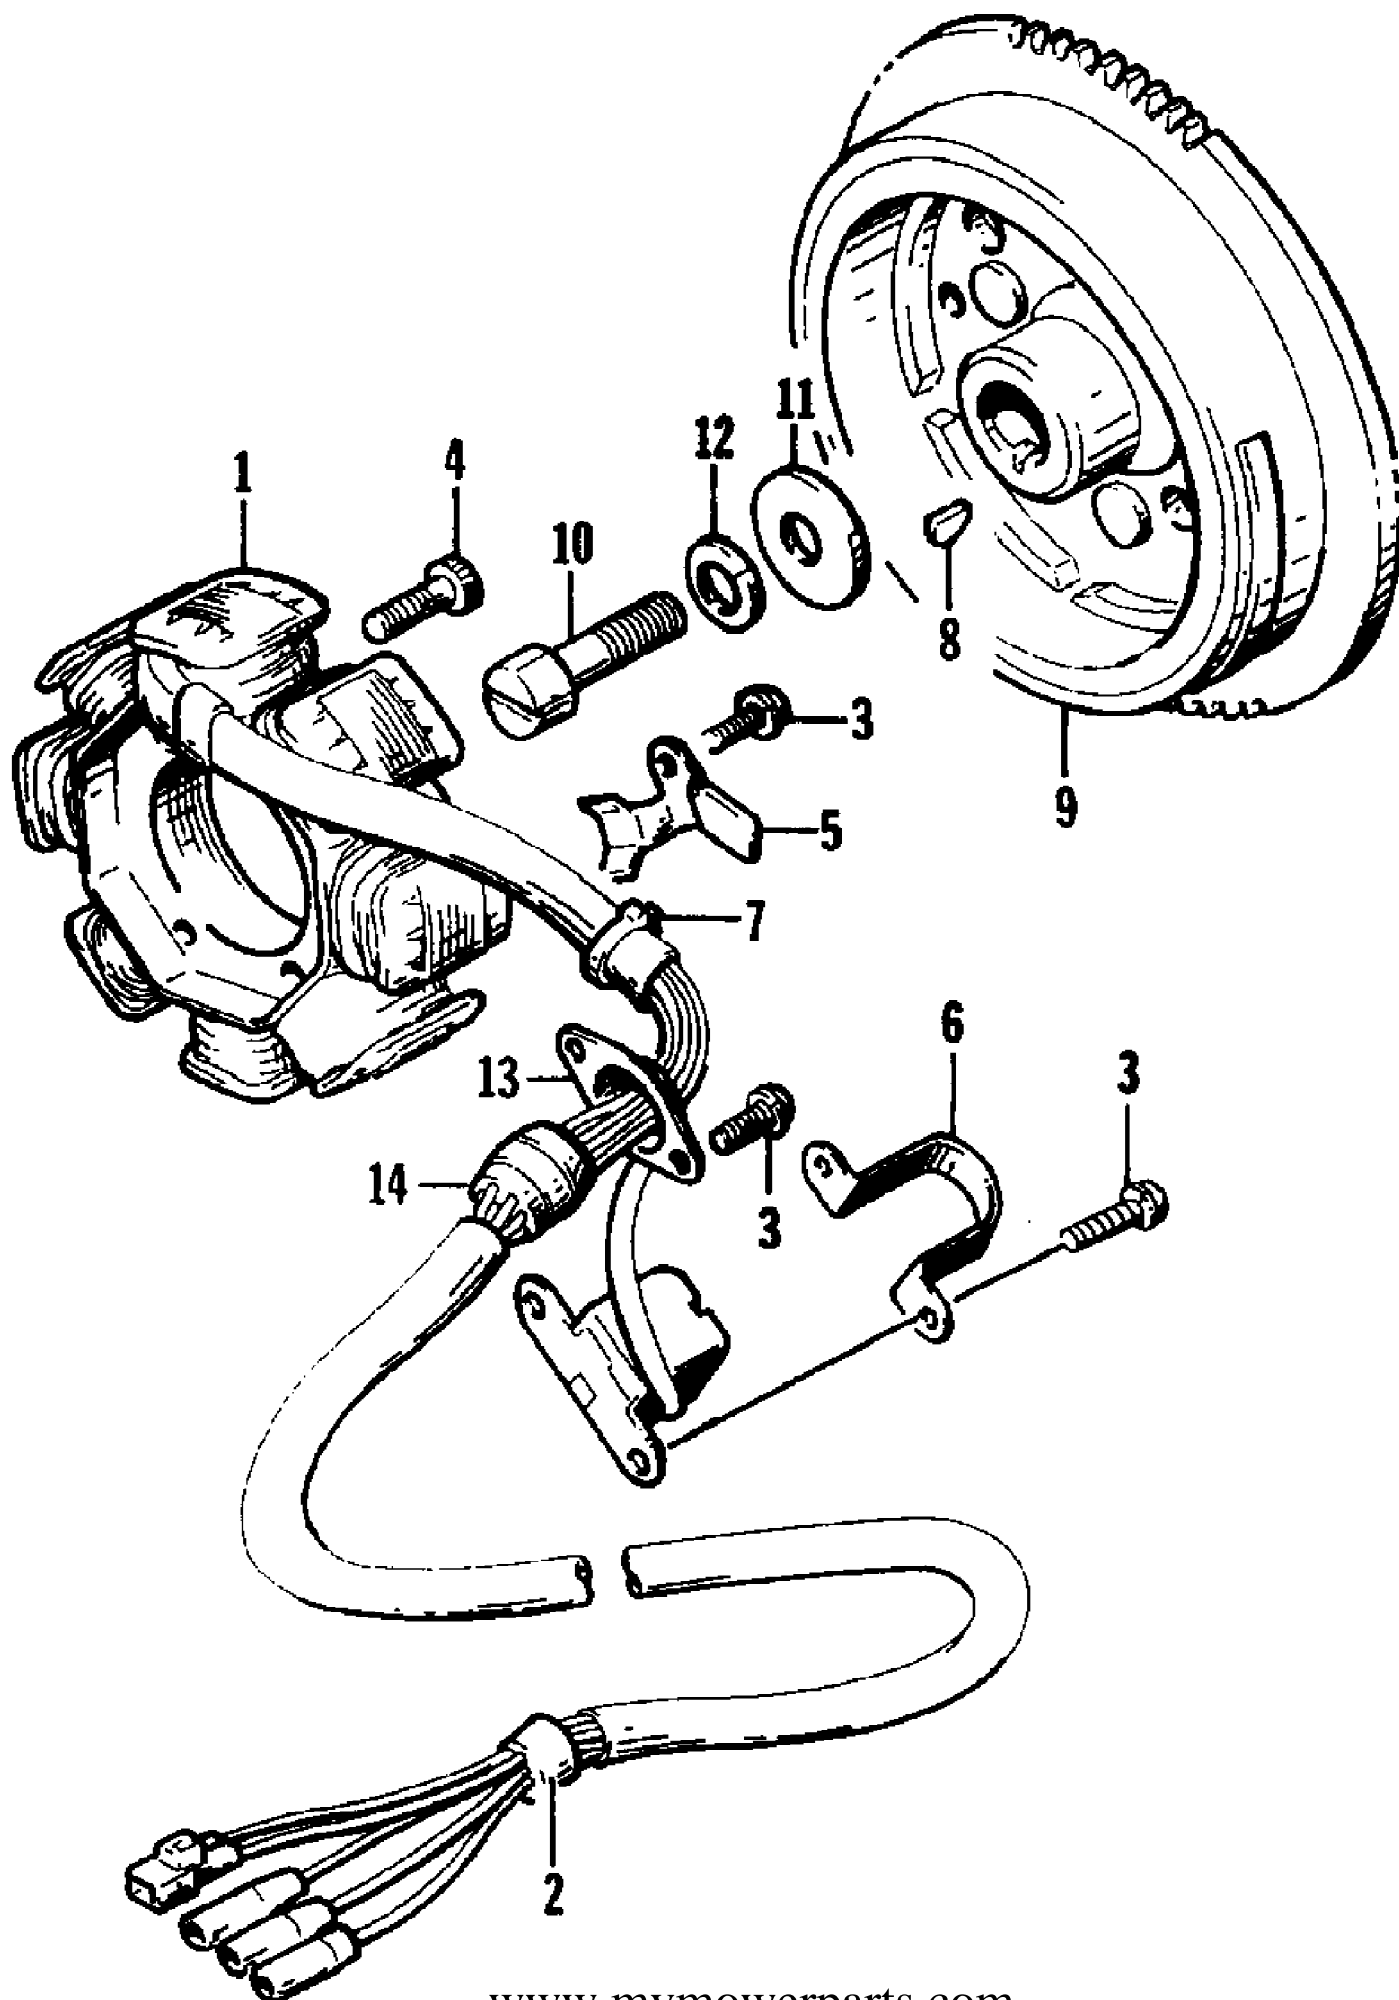

1995 DAYTONA (95DTA-W-1995)
MAGNETO

Page 34 of 58

Ref #	Part Number	Qty	S/P/F	Description
1	3008-329	1	S	Stator
2	3008-111	1		Grommet
3	3004-706	5	S/P	Screw, Cap
4	3004-484	3	S	Screw, Cap
5	3008-109	1		Holder
6	3008-331	1	/P	Clamp
7	3003-787	1		Clamp
8	3004-540	1	/P	Key
9	3008-108	1	S	Flywheel
10	3008-119	1	S	Screw, Cap
11	3008-017	1		Washer
12	3004-362	1	S/P	Washer, Lock
13	3008-110	1		Holder, Grommet
14	3008-118	1		Grommet