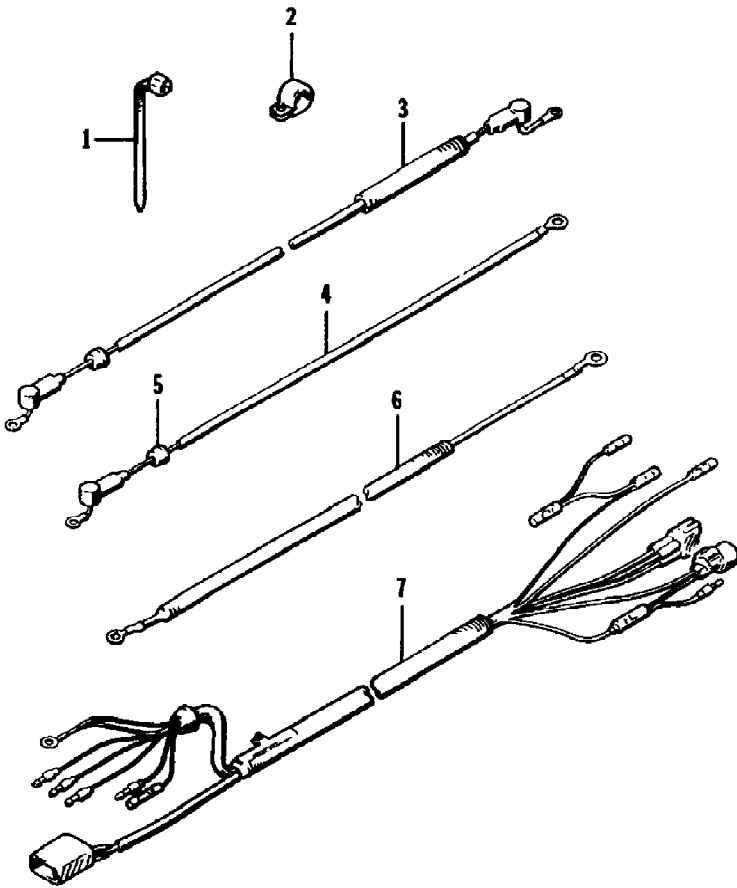

1995 DAYTONA (95DTA-W-1995)
WIRING HARNESS

1995 DAYTONA (95DTA-W-1995)
WIRING HARNESS

Page 58 of 58

Ref #	Part Number	Qty	S/P/F	Description
1	3008-044	1		Clamp
2	3008-332	2		Clamp
3	3008-346	1		Cable
4	3008-290	1	S	Cable
5	3008-334	1	/P	Grommet
6	3008-154	1		Cable, Ground
7	3008-347	1		Harness, Wiring
8	0630-081	1		Fuse Holder, Waterproof
9	0630-028	1		Fuse, 1 AMP
10	0630-082	1		Fuse Holder, Waterproof
11	0630-084	1		Fuse, 3 AMP