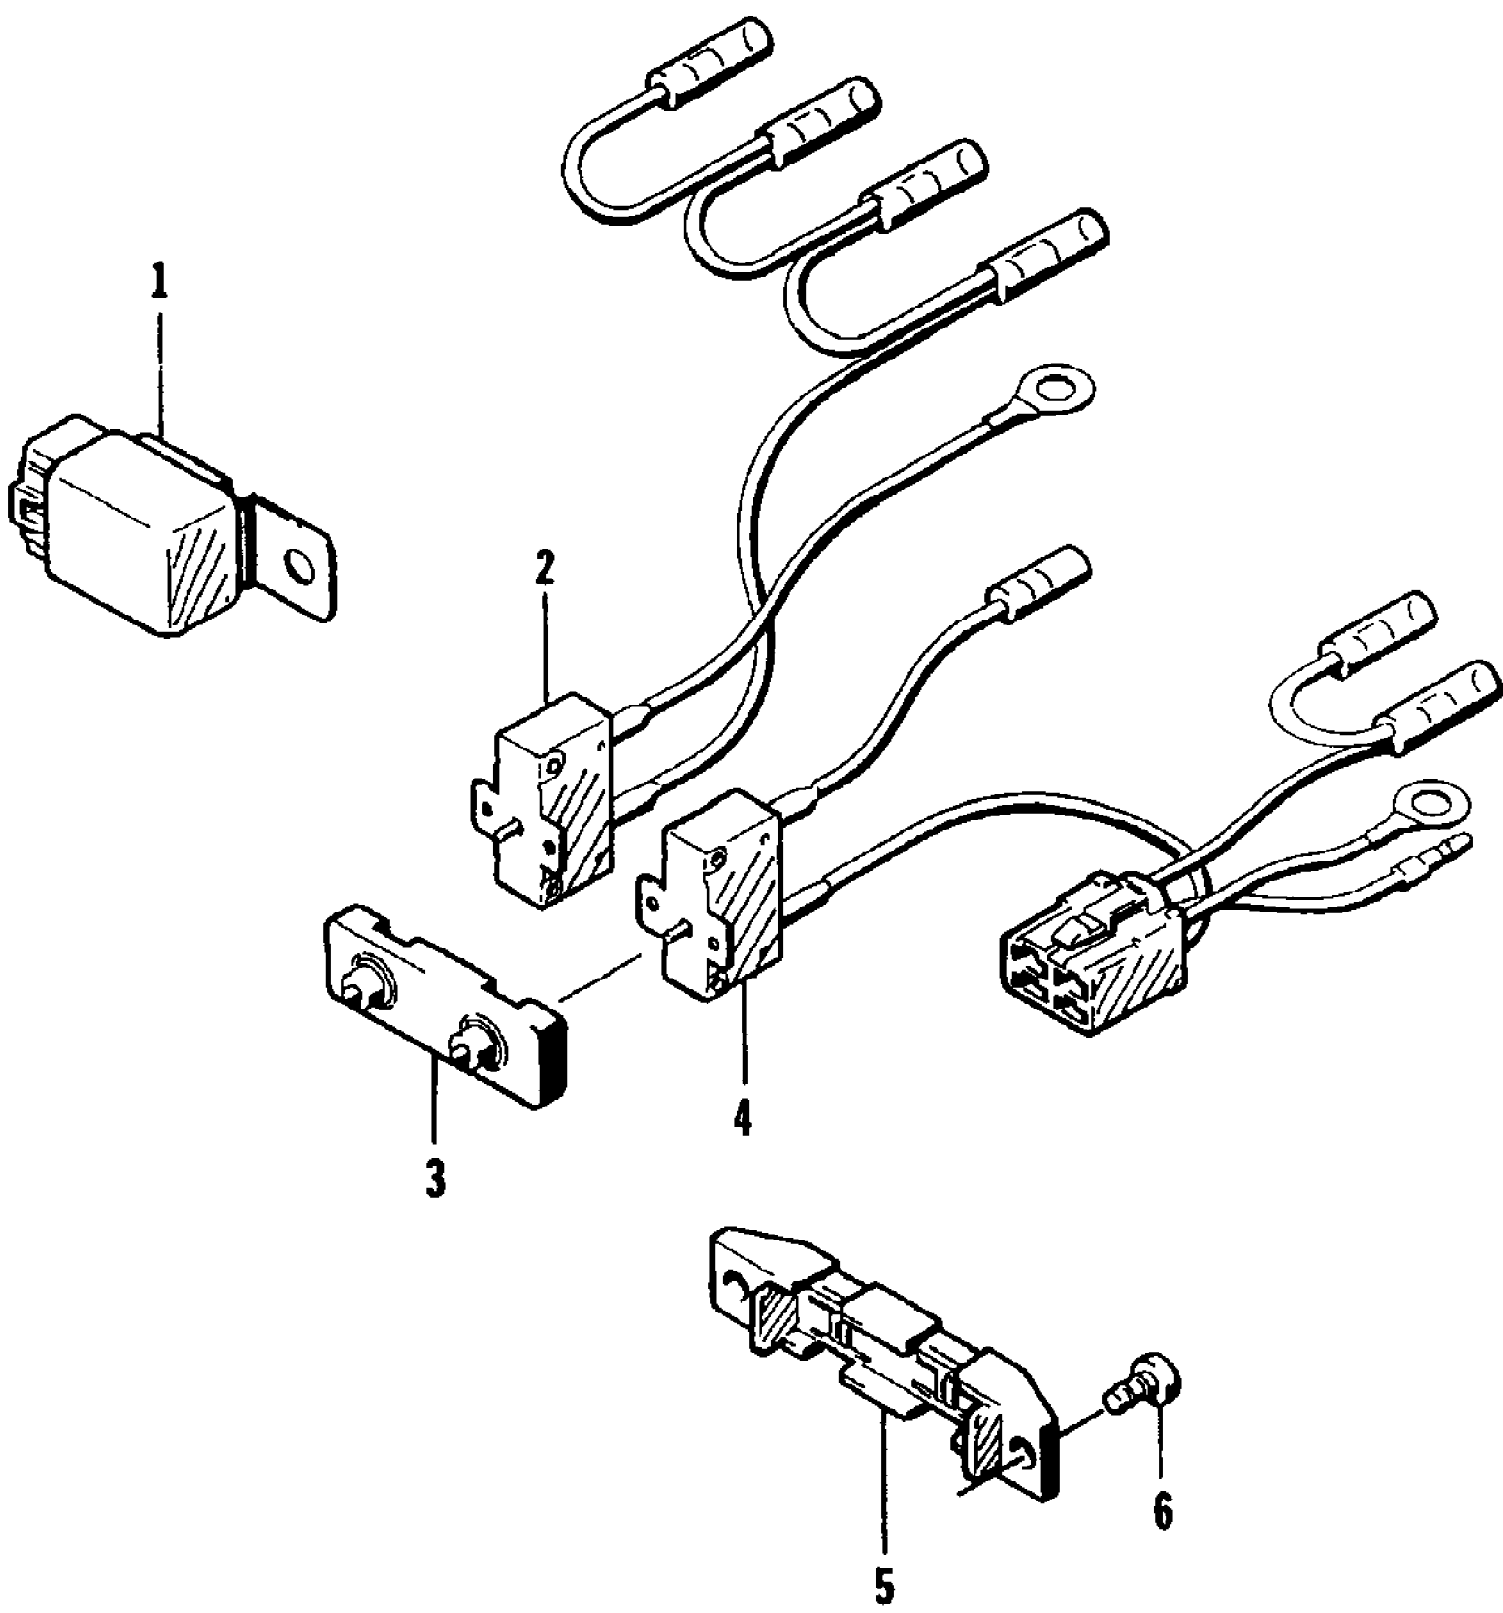

1995 DAYTONA (95DTA-W-1995)
SENSOR ASSEMBLY

Page 48 of 58

Ref #	Part Number	Qty	S/P/F	Description
1	3008-297	1	/P	Relay - Assembly
2	3008-348	1	S	Protector, Circuit Charge
3	3008-351	1		Cap, Circuit Protector
4	3008-350	1	/P	Protector, Circuit Load
5	3008-294	1	/P	Holder, Circuit Protector
6	3008-325	2		Screw, Cap