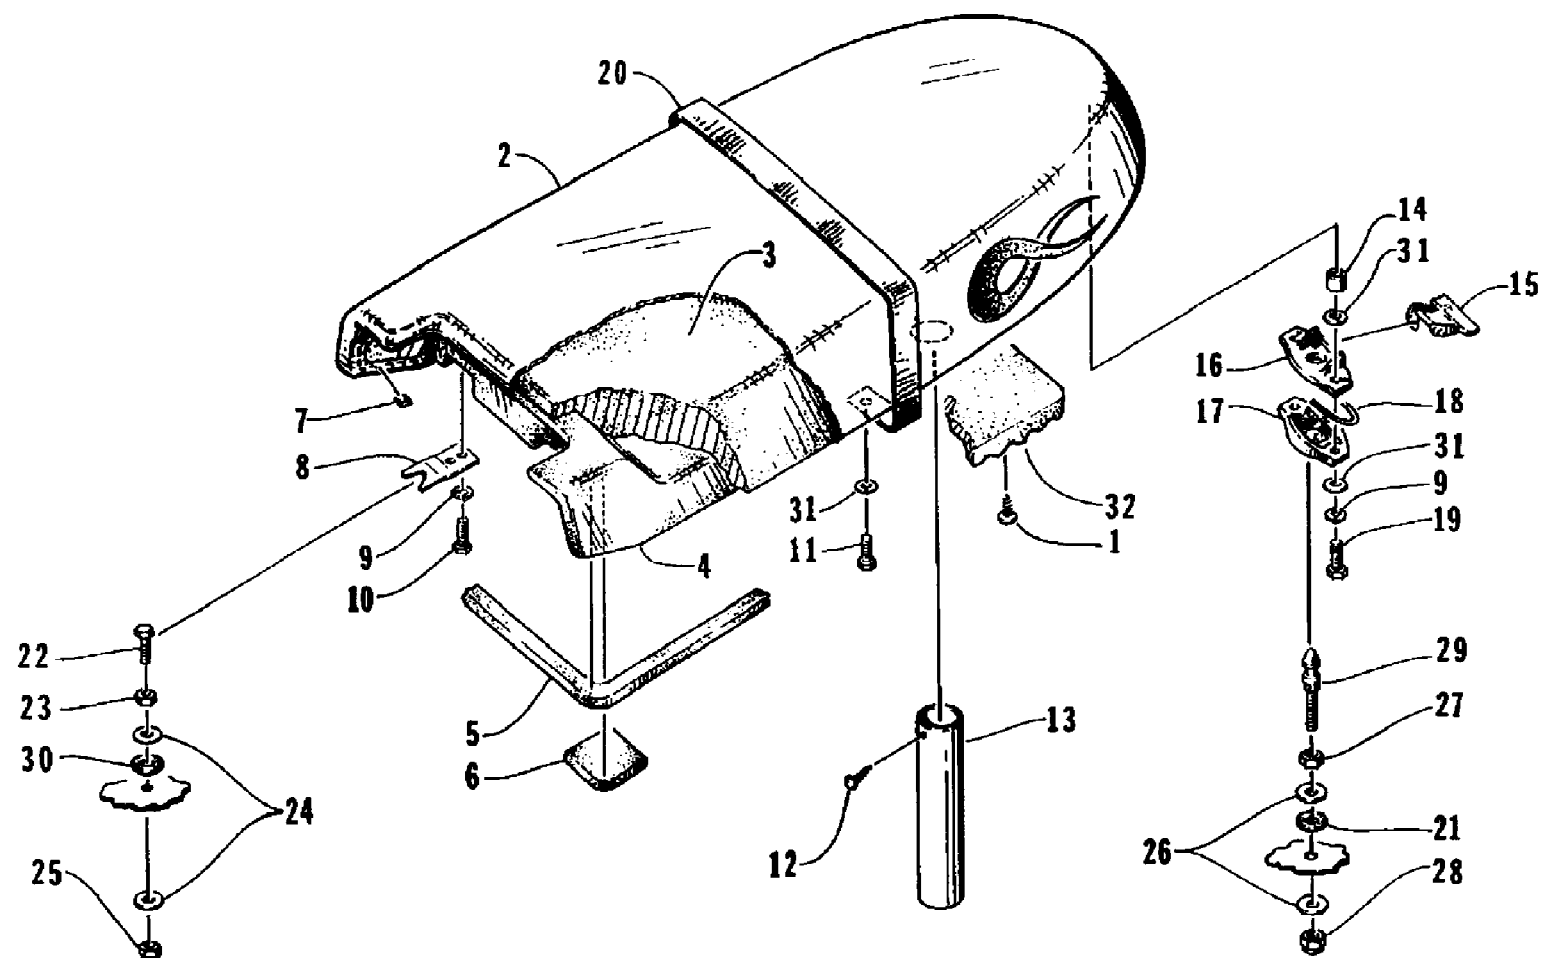

1995 BARRACUDA (95BRA-W-1995)  
OIL TANK ASSEMBLY

1995 BARRACUDA (95BRA-W-1995)  
OIL TANK ASSEMBLY

Page 40 of 52

Ref #	Part Number	Qty	S/P/F	Description
1	0670-497	1		Tank, Oil
2	0773-441	2	/P	Tiedown
3	0115-607	1	S	Fitting, Elbow
4	0624-120	4		Clamp, Hose
5	0610-107	0		Hose
6	0610-059	1		Valve, Check
7	0510-335	2	/P	Filter, Fuel
8	0623-502	3		Clamp
9	0670-042	1	/P	Outlet, Tank
10	0710-022	0	S	Hose, Oil Line
11	0623-063	1		Clamp
12	0624-037	2		Clamp, Hose
13	0710-093	1	/P	Hose, Filler
14	0670-464	1		Cap, Oil Gauge
15	0670-304	1		Ring, Mounting Filler Neck
16	0670-270	1		Neck, Filler
17	0670-271	1		Seal, Filler Neck
18	0624-031	6		Screw, Machine
19	0624-004	6		Washer
20	0624-005	6	/P	Nut, Lock