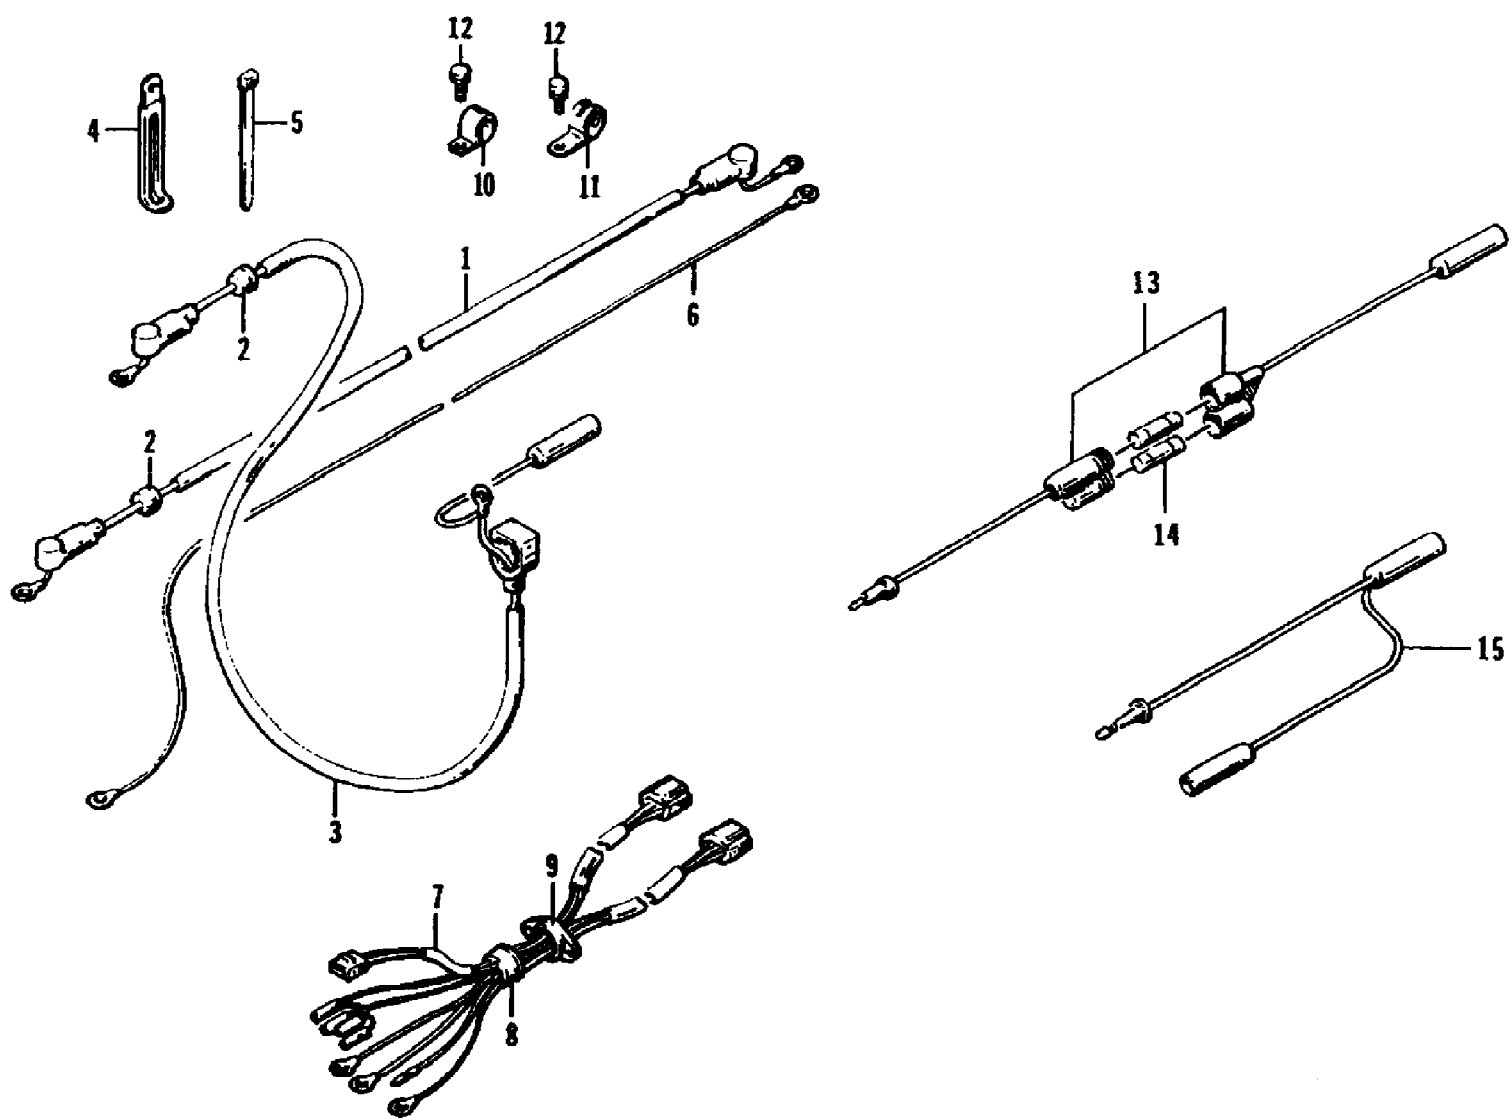

1995 BARRACUDA (95BRA-W-1995)
WIRING HARNESS

1995 BARRACUDA (95BRA-W-1995)
WIRING HARNESS

Page 52 of 52

Ref #	Part Number	Qty	S/P/F	Description
1	3008-130	1		Cable, Starter Motor (inc. 2)
2	3008-115	2		.. Grommet
3	3008-131	1		Cable, Battery
4	3008-157	1		Clamp
5	3008-044	2		Tie, Cable
6	3008-154	1		Cable, Ground
7	3008-248	1		Harness, Main Wiring (inc. 8-9)
8	3008-117	1		.. Grommet
9	3008-126	1		.. Holder, Grommet
10	3008-041	1		Clamp
11	3008-042	1		Clamp
12	3008-006	2		Screw, Cap
13	0630-054	1		Fuse Holder, Waterproof (inc. 14)
14	0630-055	2		.. Fuse, 6 Amp
15	0686-257	1		Harness, Battery - Fuseholder