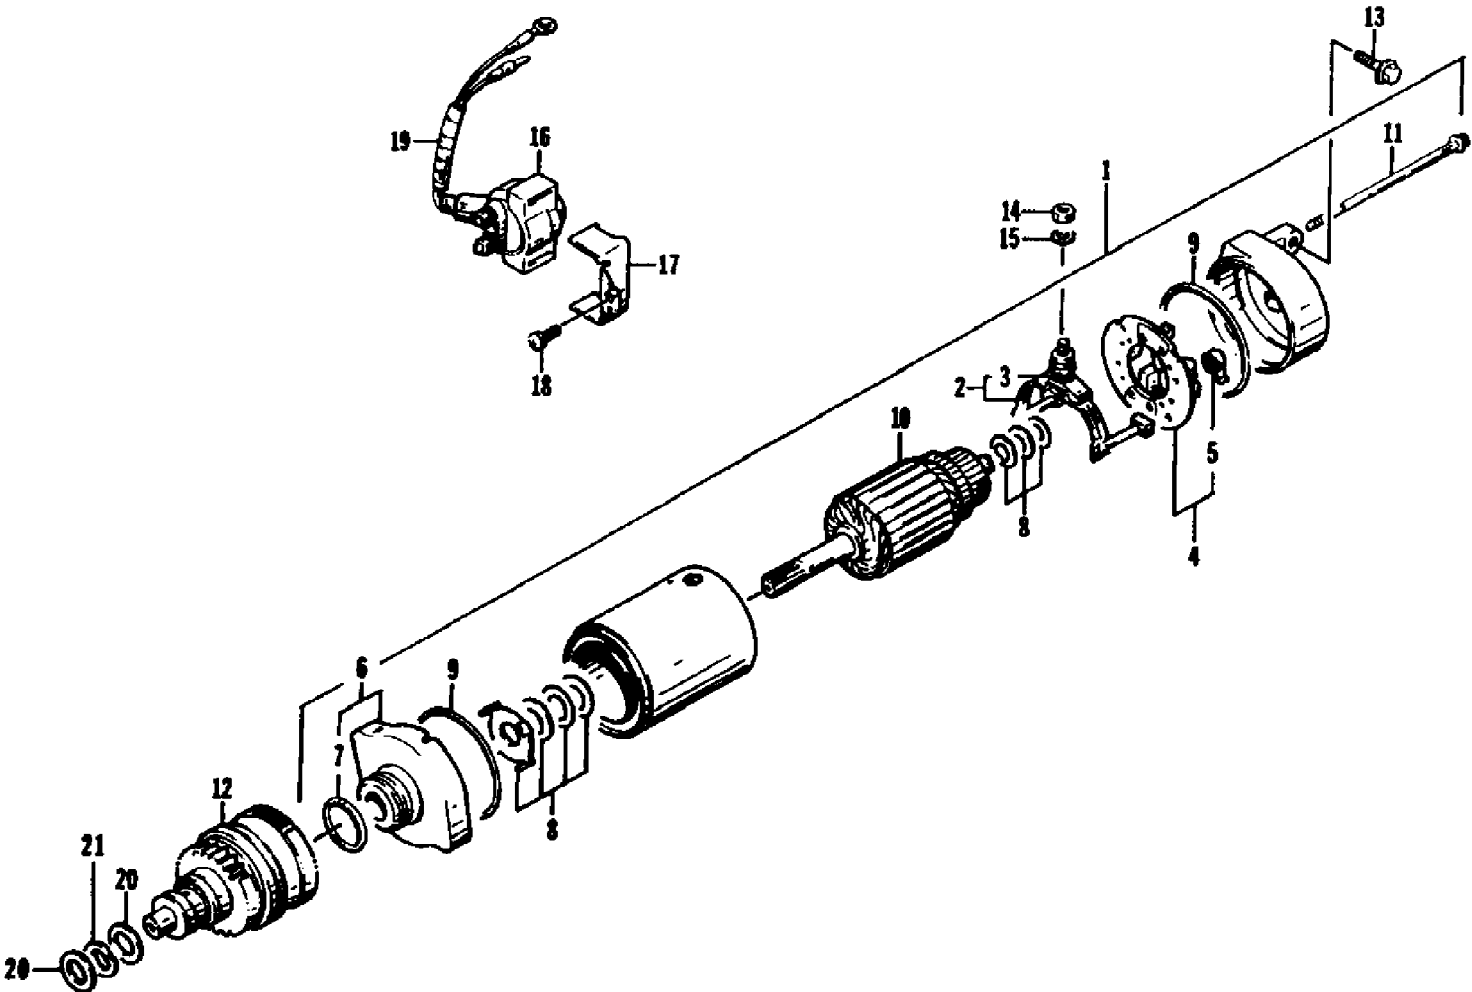

1995 BARRACUDA (95BRA-W-1995)
STARTER MOTOR

1995 BARRACUDA (95BRA-W-1995)
STARTER MOTOR

Page 44 of 52

Ref #	Part Number	Qty	S/P/F	Description
1	3008-093	1	S	Starter Motor Assembly (inc. 2-11)
2	3008-094	1	/P	.. Terminal Set, Brush (inc. 3)
3	3008-164	1		.... O-Ring
4	3008-095	1	/P	.. Holder Set, Brush (inc. 5)
5	3008-096	4		.... Spring, Brush
6	3008-097	1	S	.. Front Bracket Assembly (inc. 7)
7	3008-098	1	S	.... O-Ring
8	3008-099	2		.. Washer Set
9	3008-101	2	S	.. O-Ring
10	3008-103	1		.. Armature
11	3008-102	2		.. Screw, Cap
12	3008-104	1	S	Pinion Assembly
13	3008-009	2		Screw, Cap
14	3008-014	1		Nut
15	3008-020	1		Washer
16	3008-165	1	/P	Relay
17	3008-140	1		Bracket
18	3008-217	1		Screw, Cap
19	3008-135	1	S	Tube
20	3008-193	2	S	Washer
21	3008-221	1		Washer