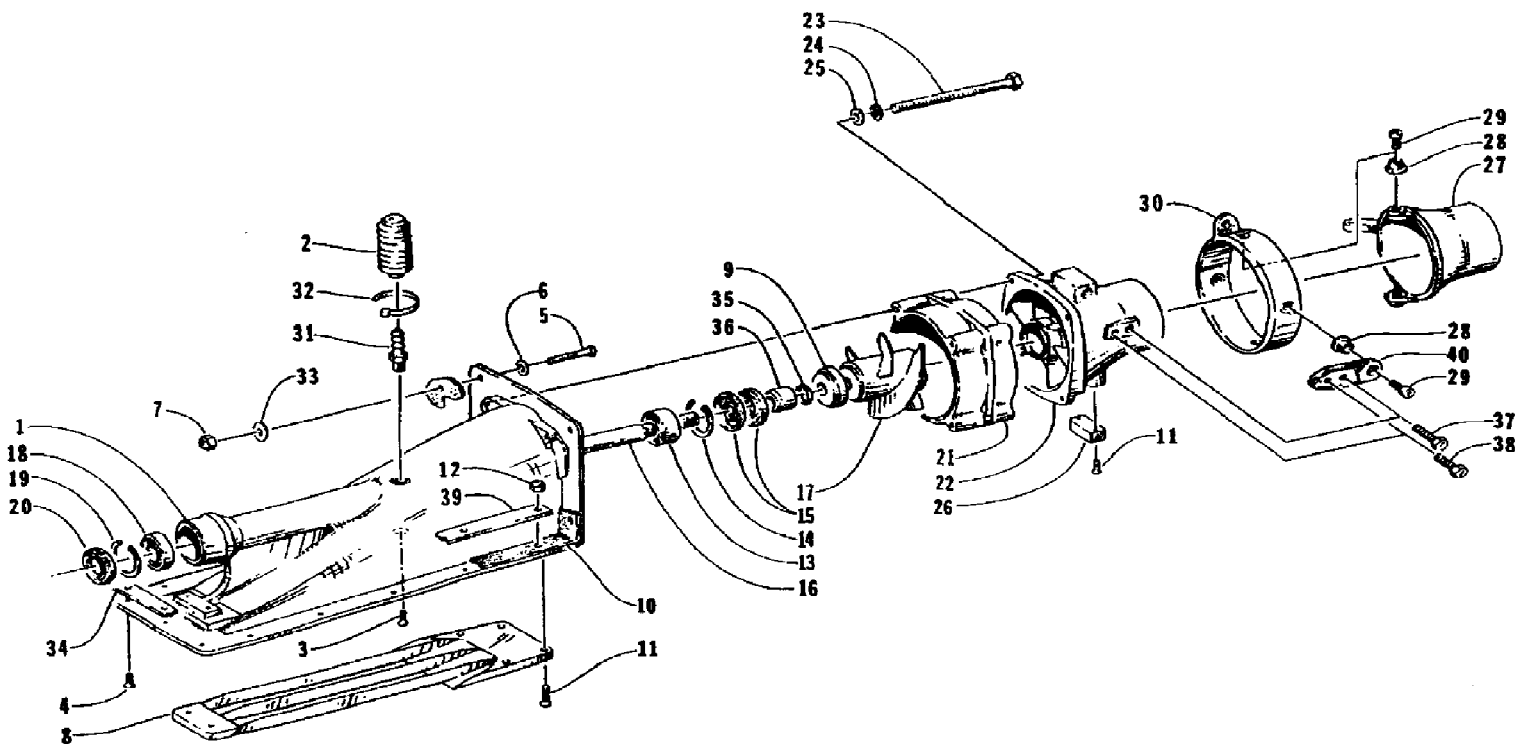

1995 BARRACUDA (95BRA-W-1995)
IMPELLER DRIVE ASSEMBLY

1995 BARRACUDA (95BRA-W-1995)
IMPELLER DRIVE ASSEMBLY

Page 30 of 52

Ref #	Part Number	Qty	S/P/F	Description
1	0673-663	1		Inlet, Pump
2	3008-100	1		Bladder, Case
3	0624-091	1		Screw, Machine
4	0624-186	13		Screw, Machine
5	0624-007	4		Screw, Cap
6	0624-008	4		Washer
7	0624-009	4		Nut, Lock
8	0673-034	1	S	Grate, Inlet
9	0673-364	1		Spacer, Impeller - Driveshaft
10	0612-531	1		Seal, Pump Inlet
11	0624-183	8		Screw, Machine
12	0624-021	13		Nut, Lock
13	0673-032	1	/P	Bearing
14	0624-044	1		Ring, Snap
15	0673-033	2		Seal, Rear
16	0673-363	1	/P	Driveshaft
17	0773-103	1	/P	Impeller (inc. 35-36)
18	0673-030	1		Bearing
19	0624-043	1		Ring, Snap
20	0673-031	1		Seal
21	0673-664	1		Ring, Wear
22	0673-669	1		Venturi, Stator
23	0624-045	4		Screw, Cap
24	0624-027	4		Washer, Lock
25	0624-028	4		Washer
26	0624-084	1		Anode, Zinc
27	0673-190	1	S	Nozzle, Steering
28	0673-291	4		Bushing, Trim Ring
29	0624-174	4		Screw, Cap
30	0673-189	1		Ring, Trim
31	0610-172	1		Fitting
32	0123-811	1		Tie, Cable
33	0624-159	4		Washer
34	0673-009	1		Plate, Nut
35	0673-493	1		O-Ring, Impeller
36	0673-256	1		Spacer, Impeller
37	0624-273	2		Screw, Cap
38	0624-272	2		Screw, Machine
39	0673-008	2		Plate, Nut
40	0673-637	2		Bracket, Trim Ring