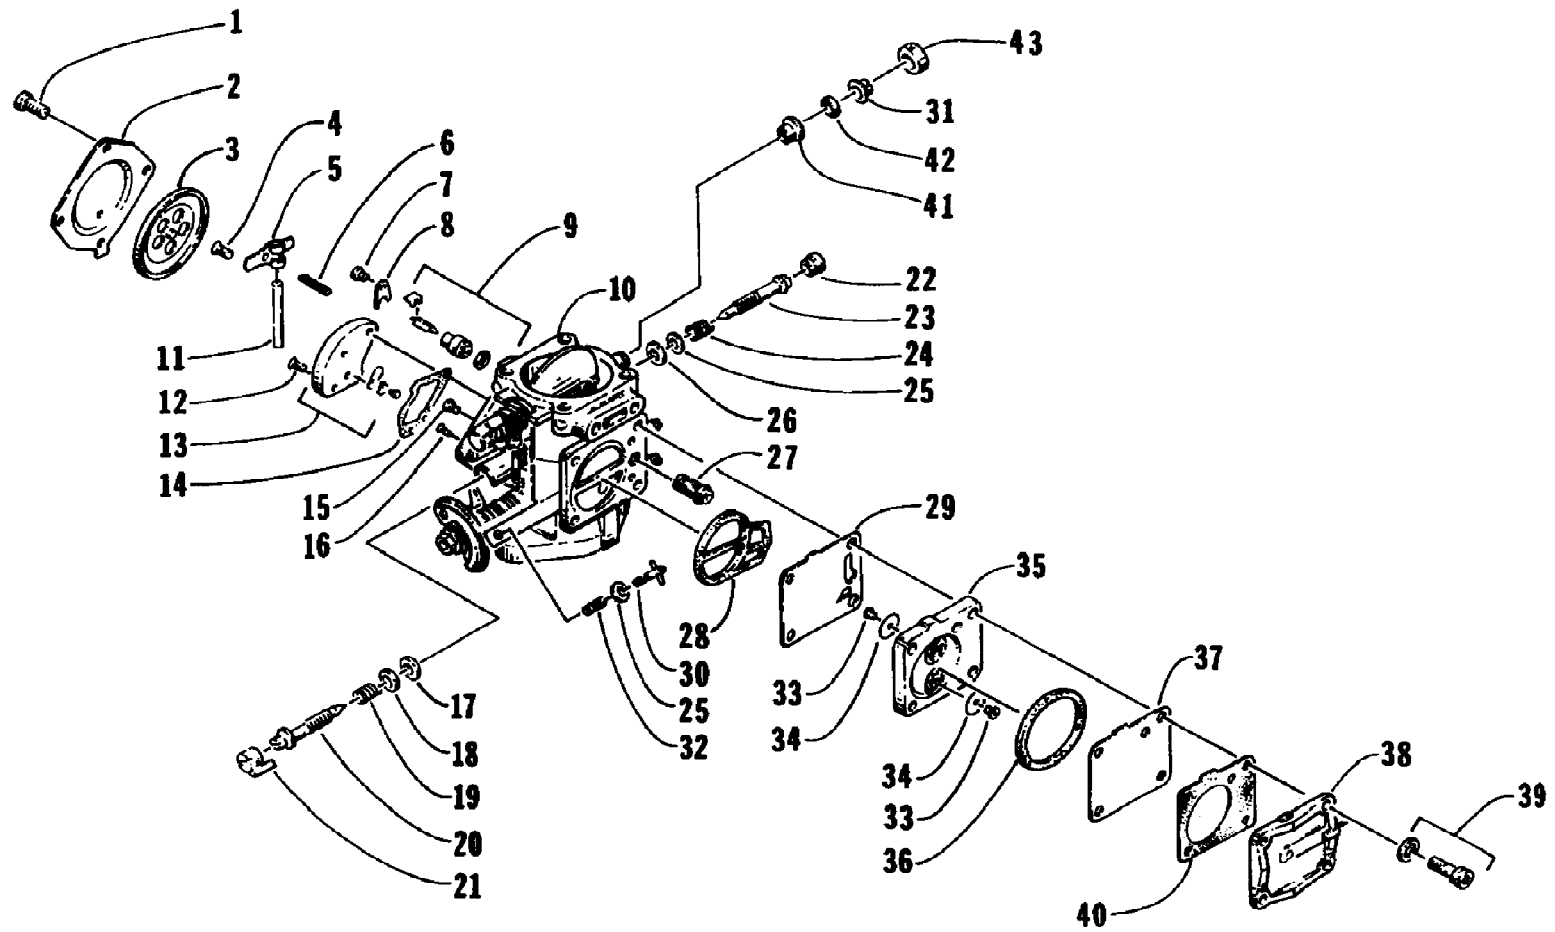

1995 BARRACUDA (95BRA-W-1995)  
BILGE PUMP ASSEMBLY

1995 BARRACUDA (95BRA-W-1995)  
BILGE PUMP ASSEMBLY

Page 2 of 52

Ref #	Part Number	Qty	S/P/F	Description
1	0673-377	2		Fitting, Outlet - Bilge
2	0612-456	3		Seal, Fitting
3	0673-378	3	S	Nut, Fitting
4	0624-018	6		Clamp, Hose
5	0610-202	0	/P	Hose, Bilge
6	0673-483	1		T-Connection
7	0673-012	1		Pump, Bilge
8	0624-037	1		Clamp
9	0673-435	1		Plate, Mounting - Bilge Pump
10	0673-459	1		Seal, Drain Plug
11	0624-021	2		Nut, Lock
12	0673-278	1		Retainer, Drain Plug
13	0673-404	1		Plug, Drain

1995 BARRACUDA (95BRA-W-1995)  
CARBURETOR

1995 BARRACUDA (95BRA-W-1995)  
CARBURETOR

Page 4 of 52

Ref #	Part Number	Qty	S/P/F	Description
	0670-369	1		Carburetor Assembly
1	6505-689	4		Screw, Cap
2	6505-662	1		Cover
3	6505-663	1		Diaphragm Assembly
4	6505-692	1		Screw, Machine
5	6505-664	1		Arm
6	6505-669	1		Spring
7	6505-695	1		Screw, Machine
8	6505-682	1		Plate
9	6505-718	1		Needle Valve Assembly
10	0	1	F	Mixing Body
11	6505-681	1		Pin
12	6505-679	2		Screw, Machine
13	6505-680	1		Block, Metering
14	6505-677	1		Gasket
15	6505-759	1		Main Jet - 175
16	6505-796	1	/P	Pilot Jet - 125
17	6505-668	1		Seal
18	6505-661	1		Washer
19	6505-660	1		Spring
20	6505-667	1		Adjuster
21	6505-659	1		Cap
22	6505-698	1		Cap
23	6505-699	1		Adjuster
24	6505-678	1		Spring
25	6505-703	2		Washer
26	6505-700	1	S	O-Ring
27	6505-676	1		Filter
28	6505-665	1		S-Gasket
29	6505-715	1	S	Diaphragm, Damper
30	6505-702	1		Screw Assembly
31	6505-697	1		Retainer
32	6505-651	1		Spring
33	0	2	F	Grommet
34	0	2	F	Valve
35	6505-655	1		Body Assembly, Diaphragm
36	6505-683	1		O-Ring
37	6505-654	1		Diaphragm, Pump
38	6505-652	1		Cover, Pump
39	6505-704	4		Screw w/Washer
40	6505-653	1		Gasket
41	6505-817	2		Bushing, Choke Shaft
42	6505-701	2		Seal, Choke Shaft
43	6505-822	1		Collar, Choke Shaft