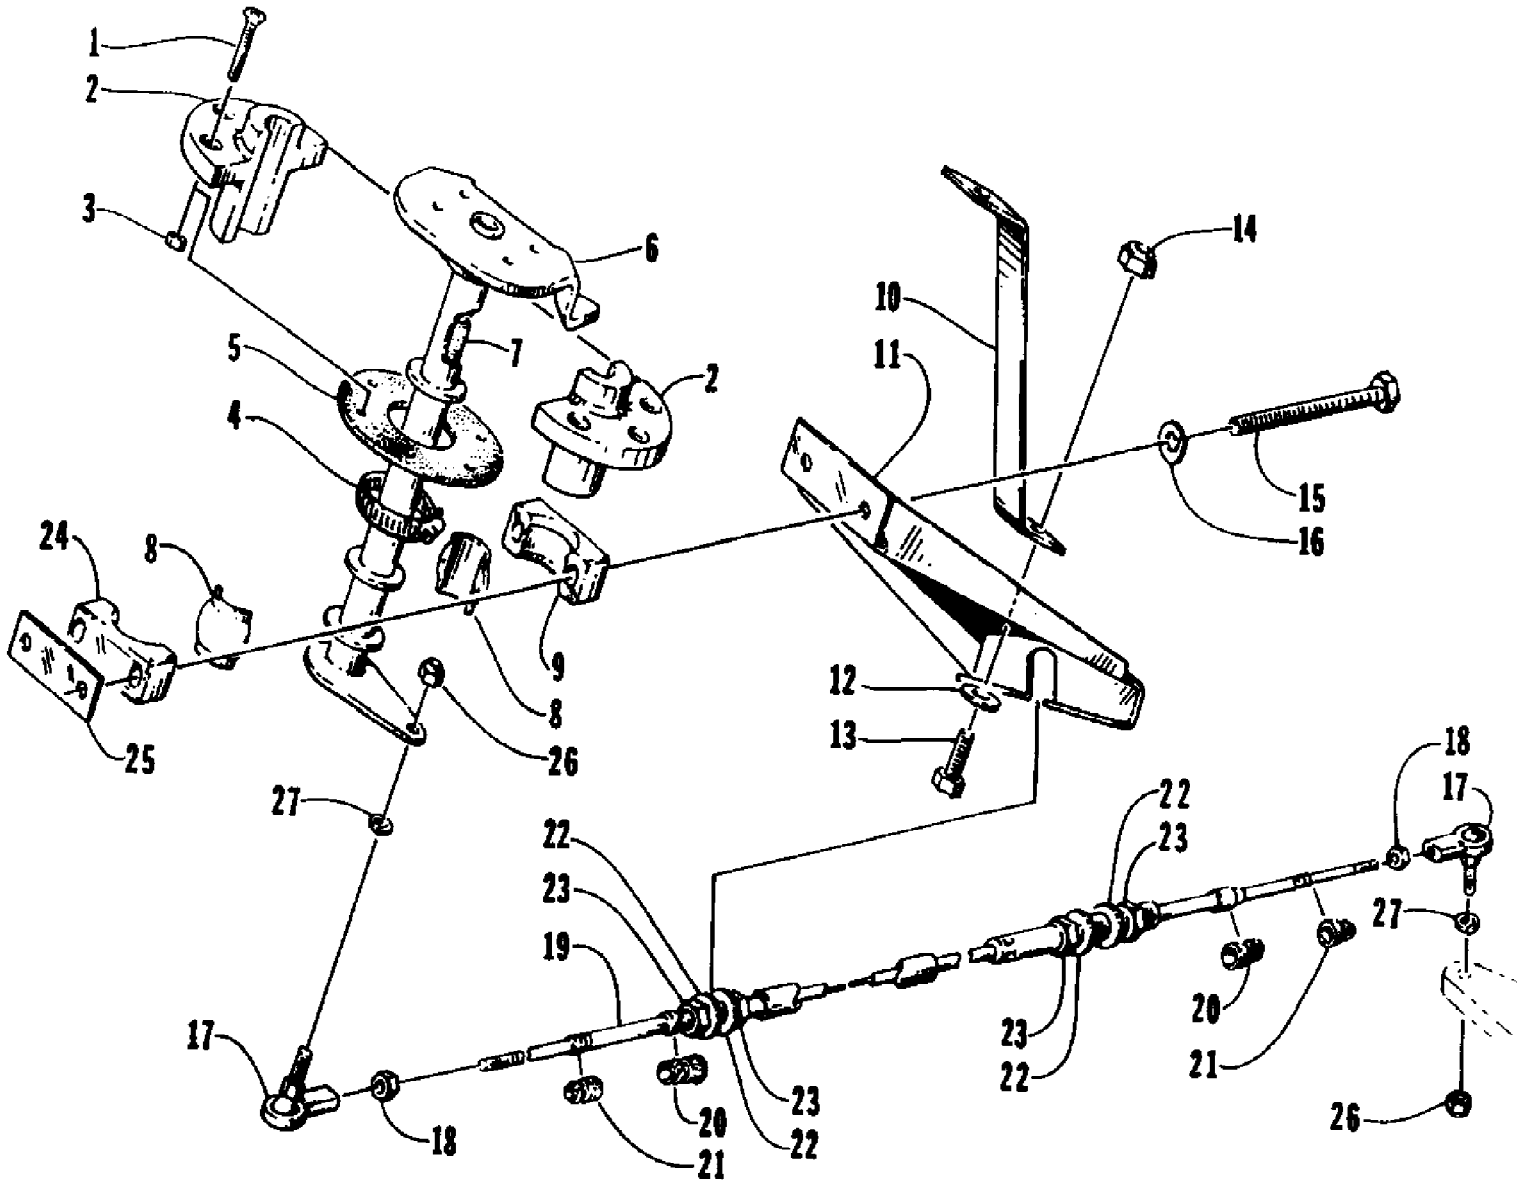

1995 BARRACUDA (95BRA-W-1995)
STEERING POST ASSEMBLY

1995 BARRACUDA (95BRA-W-1995)
STEERING POST ASSEMBLY

Page 46 of 52

Ref #	Part Number	Qty	S/P/F	Description
1	0624-186	6		Screw, Machine
2	0673-122	2		Bearing, Half-Steering Post
3	0624-021	6		Nut, Lock
4	0624-038	2		Clamp
5	0673-056	1		Seal, Bearing
6	0773-096	1	/P	Post, Steering
7	0717-052	0	/P	Foam, Neoprene Tape
8	0605-149	2		Bearing, Steering Post
9	0605-171	2		Housing, Bearing
10	0673-368	1		Bracket, Support
11	0773-095	1	/P	Bracket, Steering Cable
12	0624-125	1	/P	Washer
13	0624-229	1		Screw, Cap
14	0624-090	1		Nut, Lock
15	0624-192	2		Screw, Cap
16	0624-028	2		Washer
17	0673-028	2		End, Steering Cable
18	0624-107	2		Nut, Jam
19	0673-232	1	/P	Cable, Steering
20	0612-363	2		Seal, Rod
21	0612-364	2		Seal, Steering Cable
22	0624-106	4		Washer
23	0624-105	4		Nut, Jam
24	0705-064	1	/P	Housing, Bearing
25	0673-366	1		Spacer, Bearing Housing
26	0624-114	2		Nut, Lock
27	0624-115	2		Washer, Lock