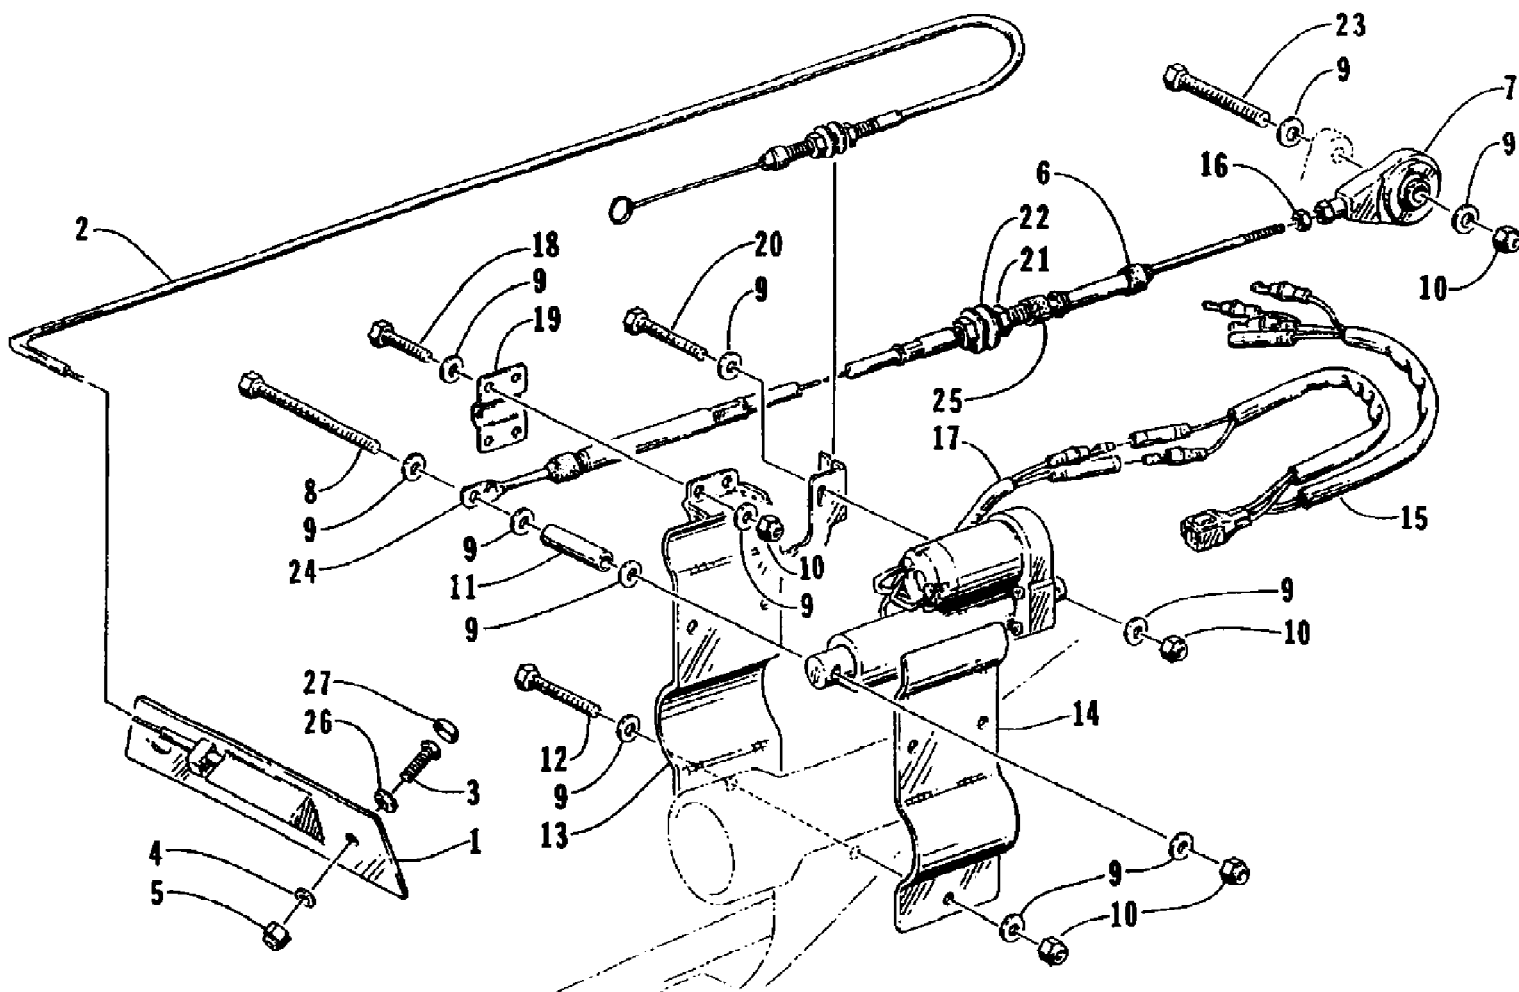

1995 BARRACUDA (95BRA-W-1995)
TRIM ASSEMBLY

Page 48 of 52

Ref #	Part Number	Qty	S/P/F	Description
1	0673-783	1		Plate, Console - Trim
2	0673-518	1		Cable, Trim Indicator
3	0624-095	1		Screw, Machine
4	0624-004	1		Washer
5	0624-005	1	/P	Nut, Lock
6	0612-363	1		Seal, Rod
7	0673-512	1		End, Trim Cable
8	0624-213	1		Screw, Cap
9	0624-022	22		Washer
10	0624-250	9		Nut, Lock
11	0673-487	1		Spacer
12	0624-052	3		Screw, Cap
13	0773-214	1		Bracket, Trim Cable - Right
14	0673-463	1		Bracket, Trim Cable - Left
15	0686-245	1		Harness, Trim
16	0624-107	1		Nut, Jam
17	0673-711	1	/P	Motor, Trim
18	0624-046	4		Screw, Cap
19	0673-476	1		Retainer, Trim Cable
20	0624-053	1	/P	Screw, Cap
21	0624-105	2		Nut, Jam
22	0624-106	2		Washer
23	0624-052	1		Screw, Cap
24	0673-187	1		Cable, Trim
25	0612-364	1		Thread, Cap Cover
26	0124-065	1		Washer, Snap Cover
27	0124-066	1	S	Snap Cap Cover