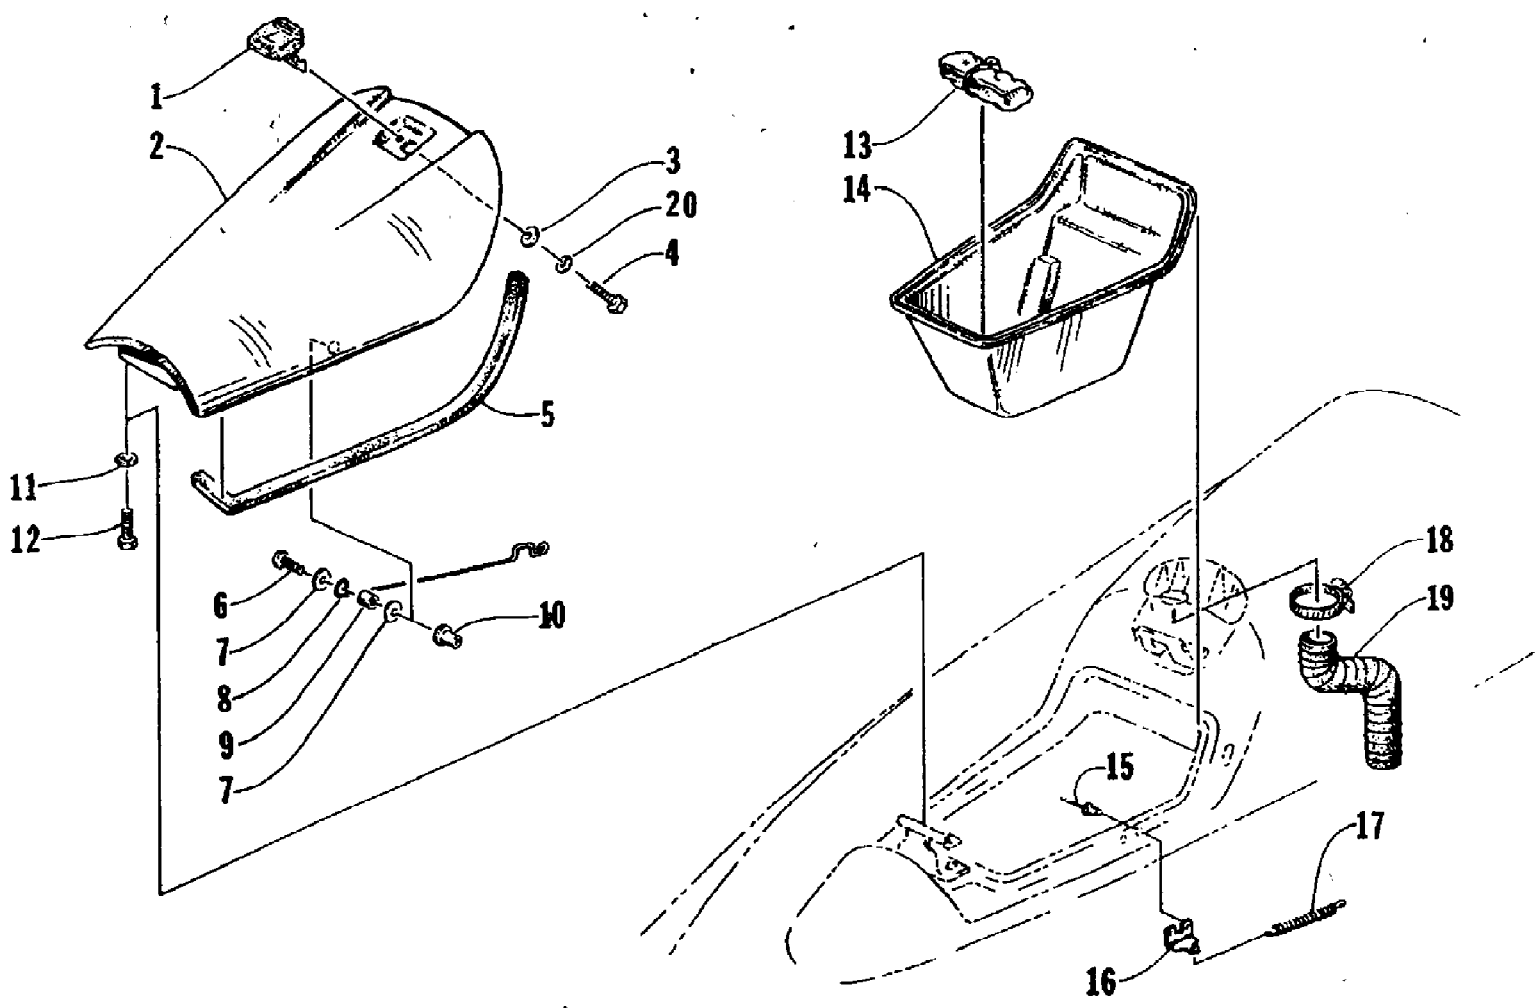

1995 BARRACUDA (95BRA-W-1995)
HATCH COVER AND STORAGE TRAY

1995 BARRACUDA (95BRA-W-1995)
HATCH COVER AND STORAGE TRAY

Page 24 of 52

Ref #	Part Number	Qty	S/P/F	Description
1	0673-647	1		Latch, Hatch Cover
2	0673-646	1		Cover, Hatch
3	0624-004	2		Washer
4	0624-092	2		Screw, Cap
5	0773-440	0	S	Seal, Storage Tray - 25 ft
6	0624-112	1	/P	Screw, Cap
7	0624-182	2		Washer, Lock
8	0673-398	1	S	Rod, Hood Prop
9	0673-399	1		Spacer, Spring Rod
10	0624-083	1		Nut, Well
11	0624-036	2		Washer, Lock
12	0624-046	2		Screw, Cap
13	0678-105	1		Kit, Tool
14	0673-199	1		Tray, Storage
15	0624-069	2		Rivet
16	0673-397	1		Bracket, Spring Rod
17	0673-400	1		Spring, Hood Prop
18	0624-207	1		Clamp
19	0710-129	1		Hose, Air Intake
20	0624-200	1		Washer, Lock