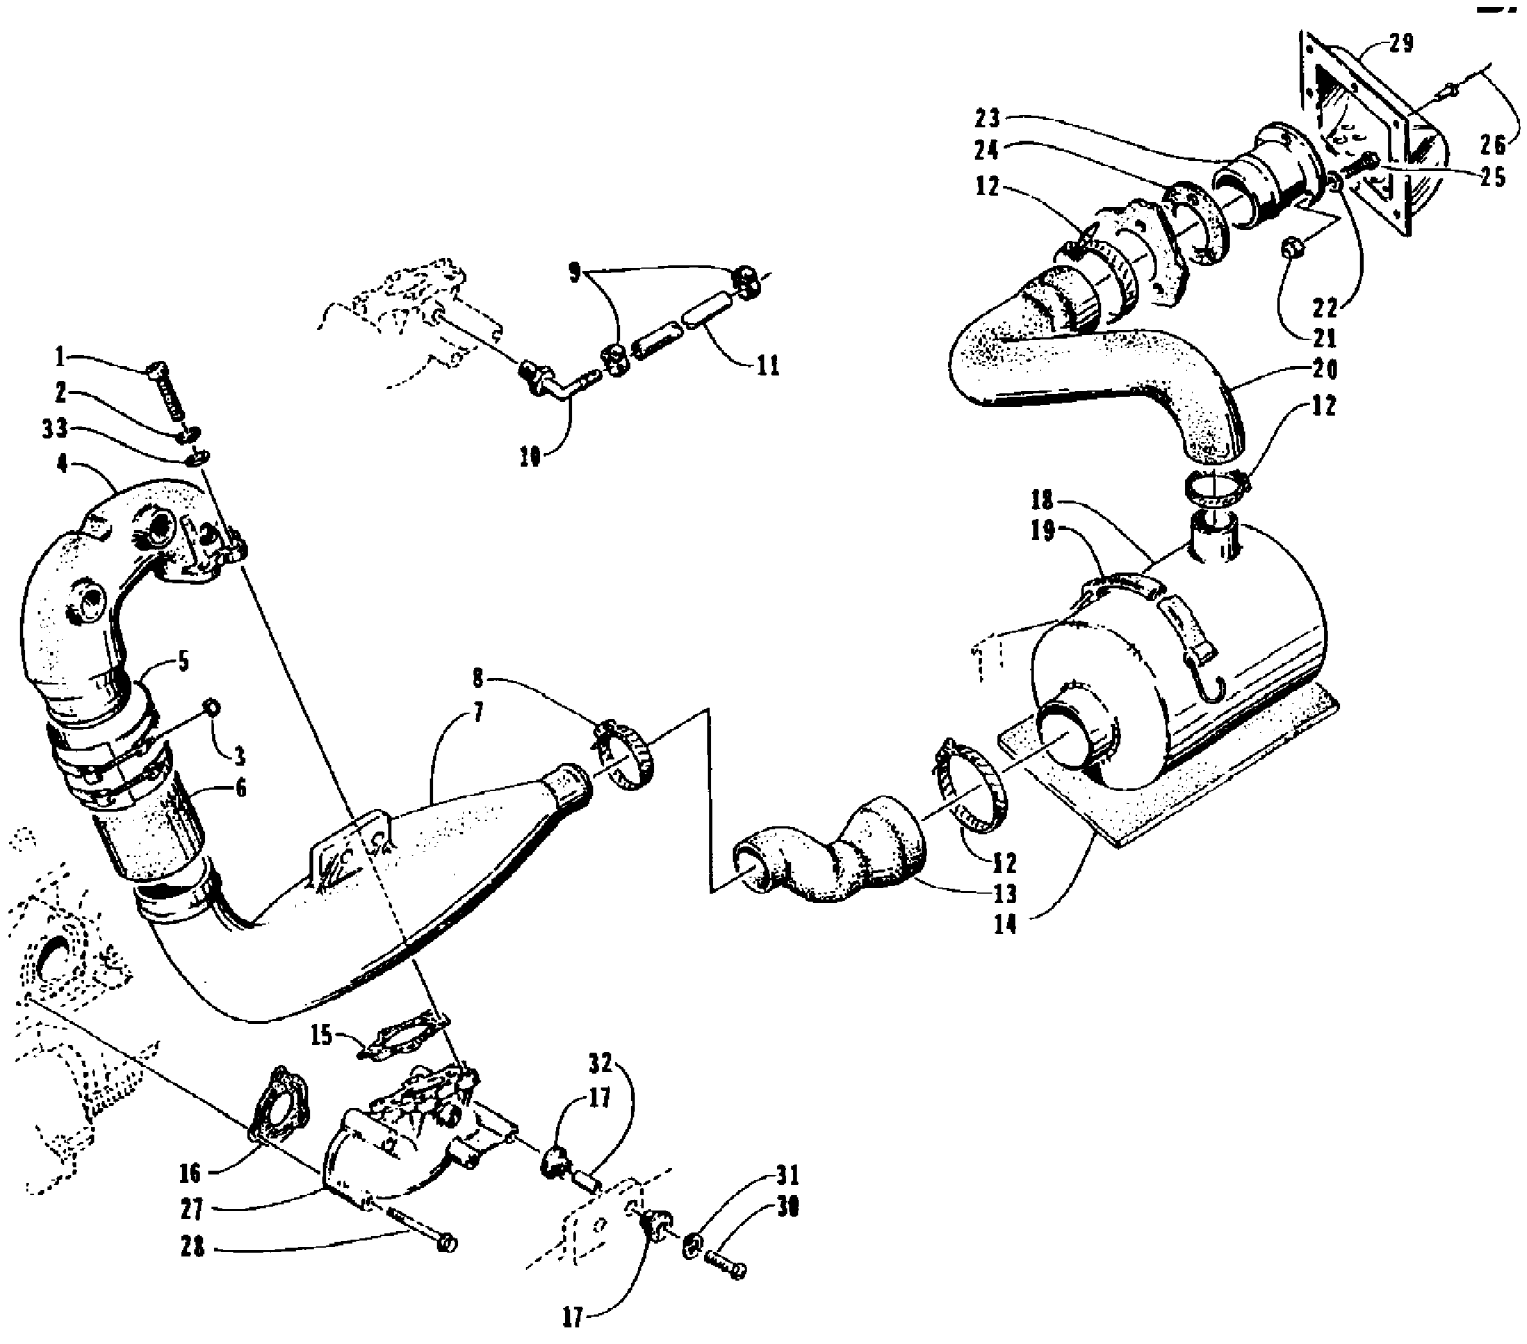

1995 BARRACUDA (95BRA-W-1995)
EXHAUST ASSEMBLY

1995 BARRACUDA (95BRA-W-1995)
EXHAUST ASSEMBLY

Page 18 of 52

Ref #	Part Number	Qty	S/P/F	Description
1	0624-157	5		Screw, Cap
2	0624-027	5		Washer, Lock
3	0624-187	2		Nut, Lock
4	0612-463	1		Pipe, Exhaust
5	0612-507	1	/P	Clamp, Hose
6	0610-180	1		Hose, Exhaust - Coupler
7	0612-537	1		Chamber, Expansion
8	0624-038	1		Clamp, Hose
9	0623-502	2		Clamp
10	0115-607	1	S	Fitting, Elbow
11	0610-008	0	/P	Hose, By-Pass
12	0624-169	3		Clamp, Hose
13	0610-146	1	/P	Hose, Exhaust - In
14	0673-311	1		Pad, Muffler
15	3008-081	1	S	Gasket, Exhaust
16	3008-080	2	S	Gasket, Exhaust
17	0612-535	8	S	Bushing, Isolator
18	0712-128	1		Muffler
19	0773-382	2	/P	Tiedown, Rubber
20	0610-151	1		Hose, Exhaust - Out
21	0624-005	5	/P	Nut, Lock
22	0624-182	5		Washer
23	0673-705	1		Fitting, Outlet - Exhaust
24	0612-391	1		Seal, Outlet - Exhaust
25	0624-102	5		Screw, Cap
26	0623-590	8		Rivet
27	3008-195	1		Manifold, Exhaust
28	3008-151	6	S	Screw, Cap
29	0673-776	1		Deflector, Exhaust
30	0624-238	2		Screw, Cap
31	3008-021	2		Washer, Lock
32	0612-465	2		Sleeve, Mounting
33	0624-028	5		Washer