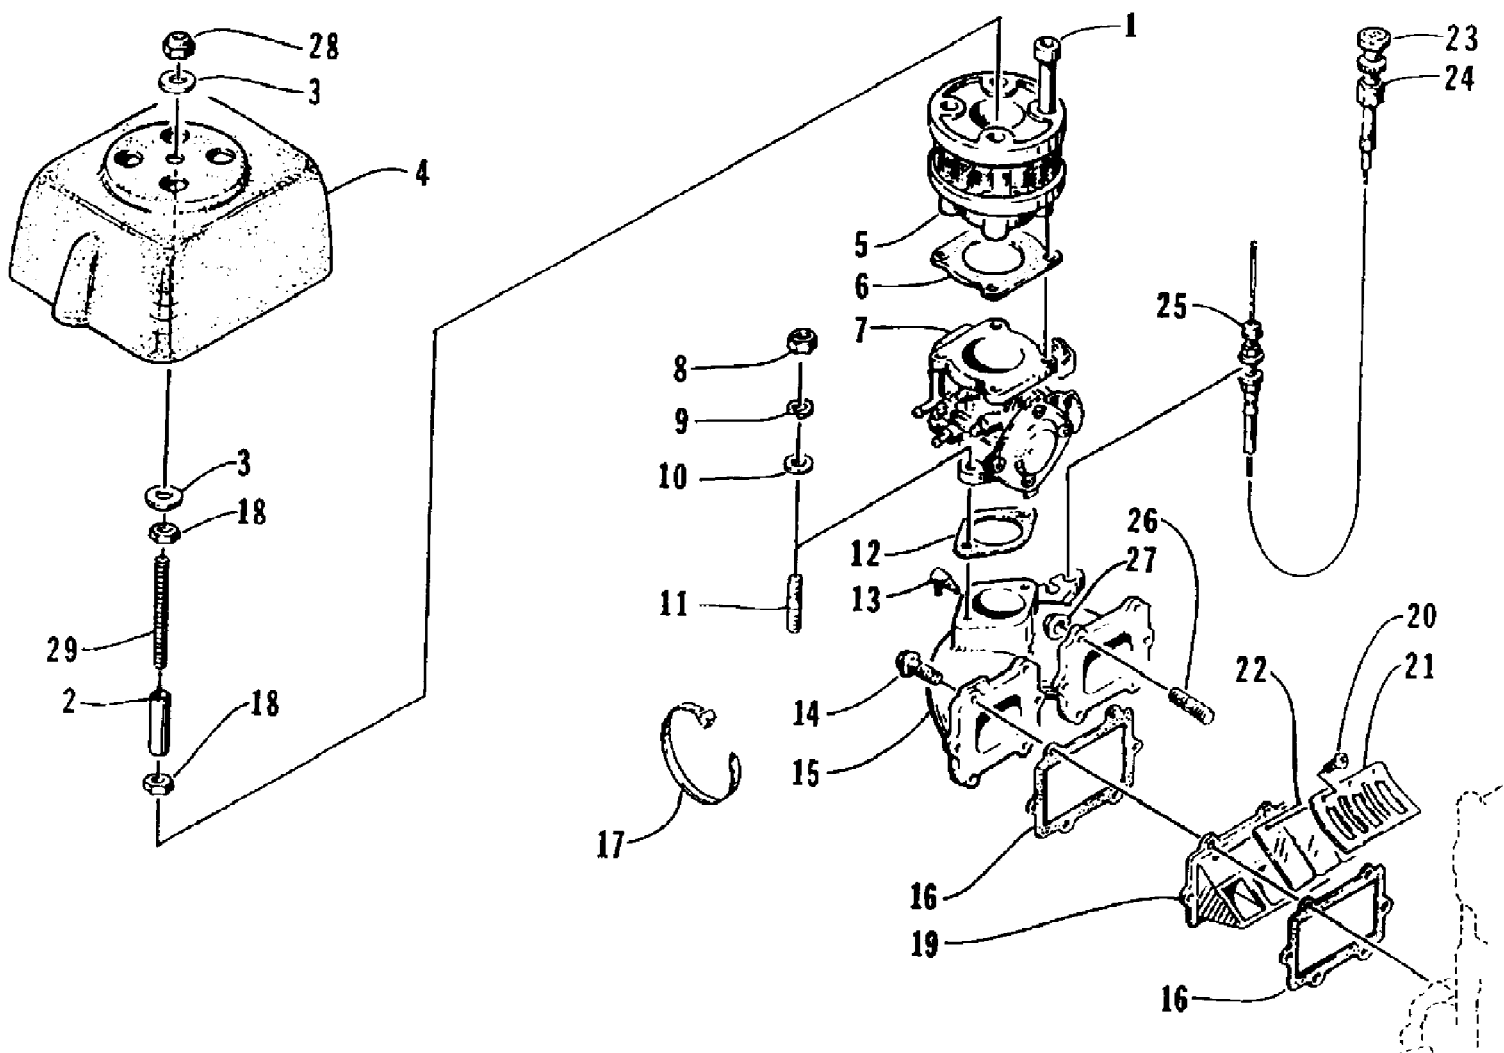

1995 BARRACUDA (95BRA-W-1995)
INTAKE ASSEMBLY

1995 BARRACUDA (95BRA-W-1995)
INTAKE ASSEMBLY

Page 32 of 52

Ref #	Part Number	Qty	S/P/F	Description
1	0624-162	4		Screw, Cap
2	0673-740	1		Spacer
3	0624-182	2		Washer
4	0673-411	1		Cover, Air Intake
5	0773-379	1		Arrestor, Spark
6	0673-389	1		Gasket, Spark Arrestor
7	0670-369	1		Carburetor
8	0624-061	2		Nut, Jam
9	0624-027	12		Washer, Lock
10	0624-028	12		Washer
11	0624-051	2		Bolt, Stud
12	0673-267	1		Gasket, Intake
13	3008-087	1	S	Valve, Check
14	3008-213	8	/P	Screw, Cap
15	0673-735	1	/P	Manifold, Intake
16	3008-076	4	S	Gasket, Reed Valve
17	0123-811	0		Tie, Cable
18	0624-059	2		Nut, Jam
19	3008-073	2	S	Reed Valve Assembly (inc. 20-22)
20	3004-506	12	/P	.. Screw, Cap
21	3008-074	4		.. Stopper, Reed Valve
22	3008-075	4		.. Valve, Reed
23	0687-069	1		Cable, Choke
24	0687-051	1	/P	Nut
25	0687-052	2	/P	Cover, Boot
26	3008-187	4	S	Bolt, Stud
27	3008-214	4		Nut
28	0624-021	9		Nut, Lock
29	0624-285	1		Stud