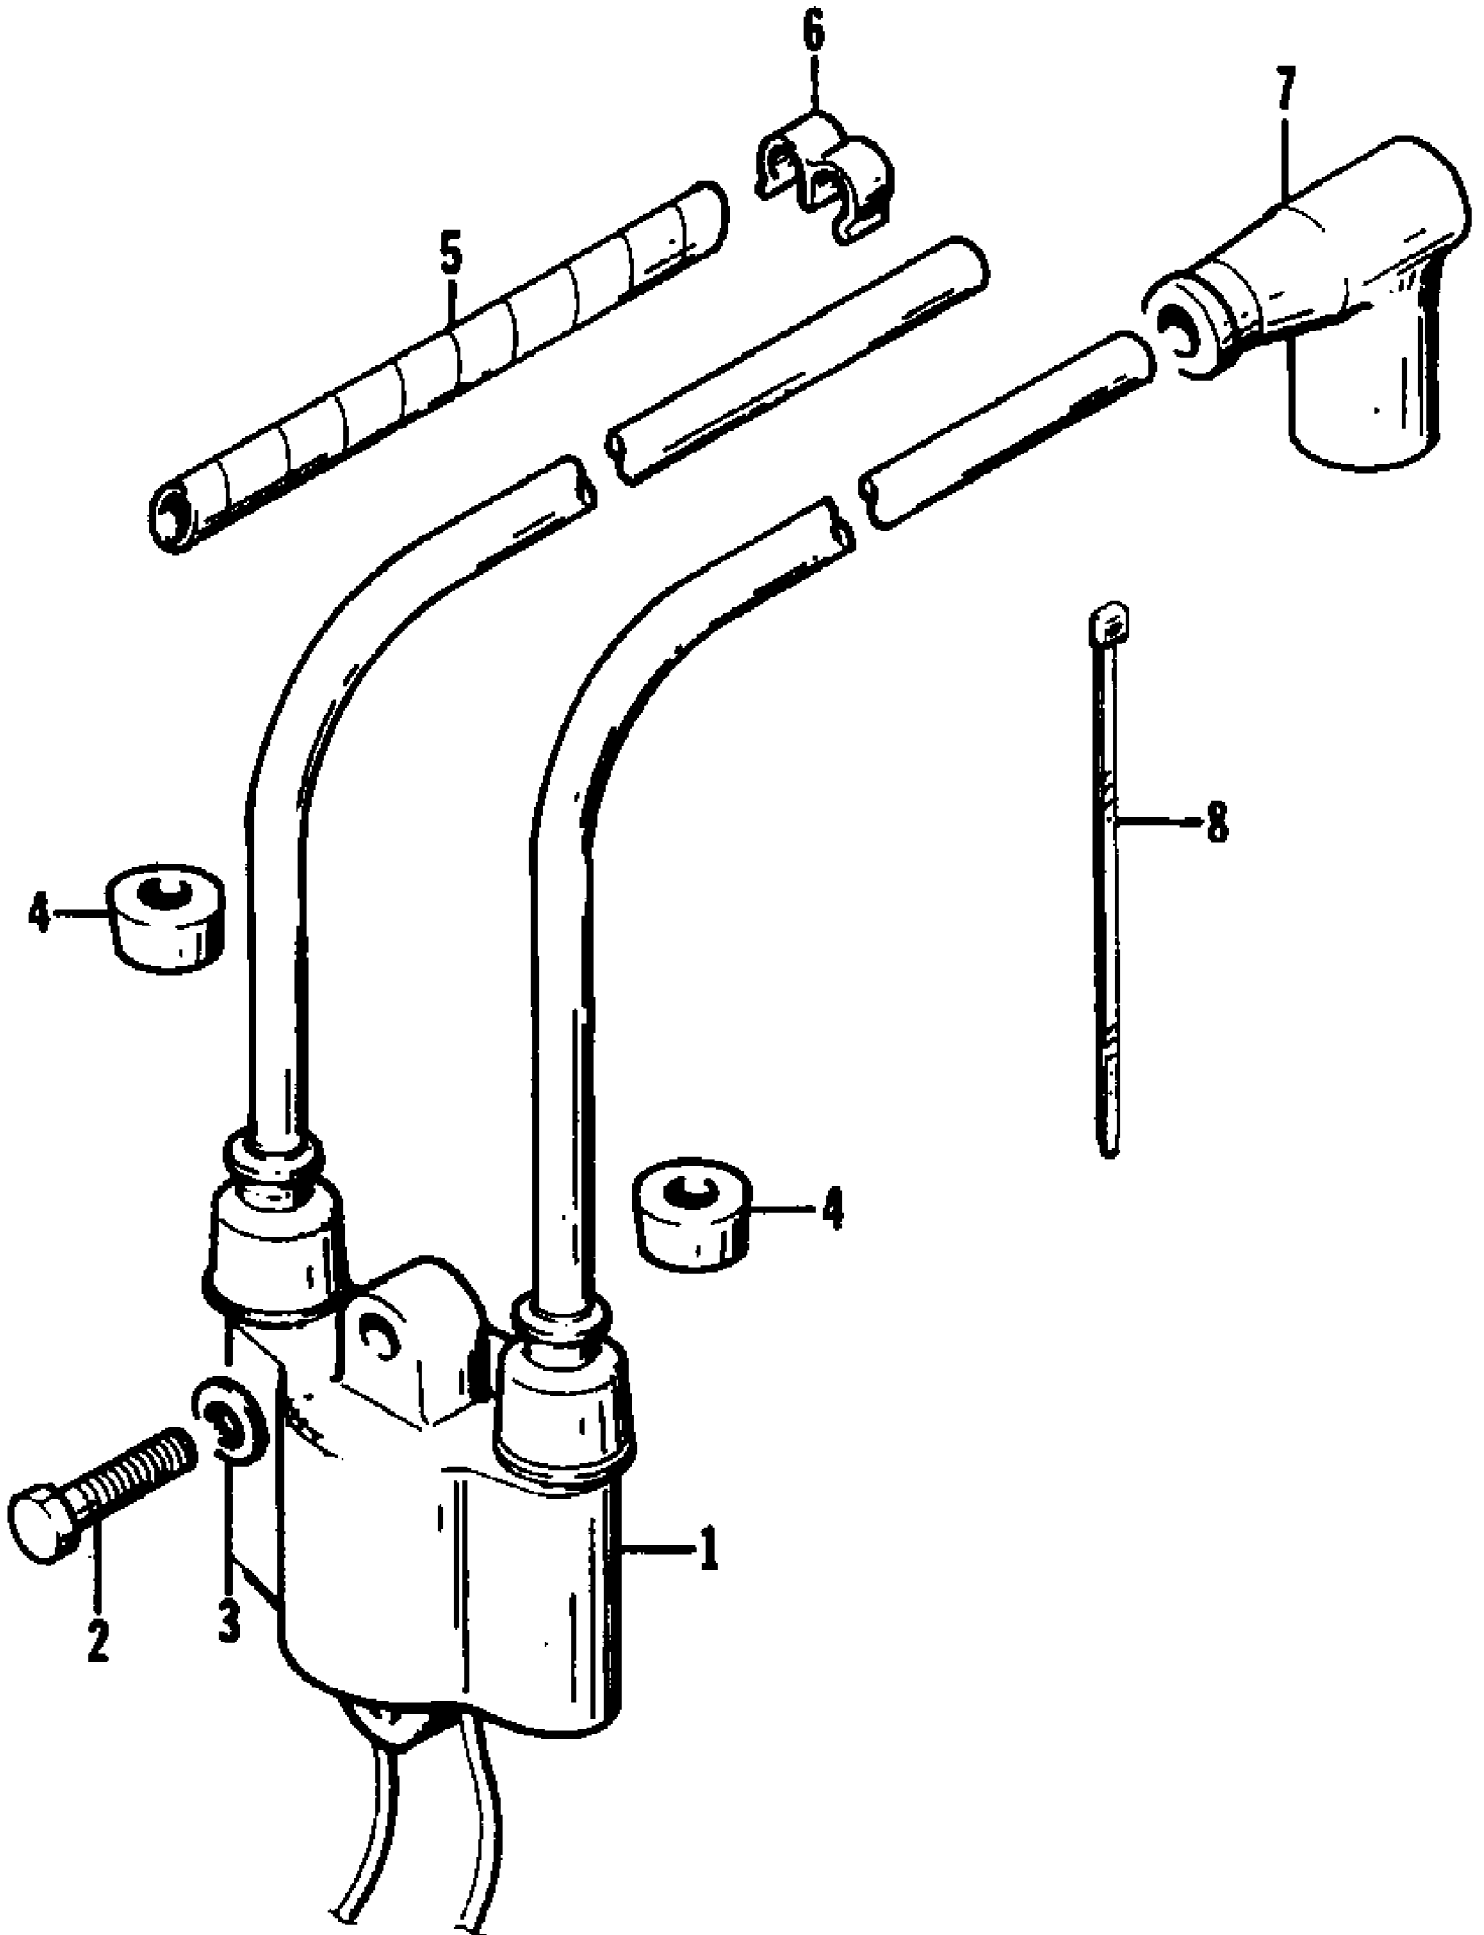

1995 BARRACUDA (95BRA-W-1995)
IGNITION COIL

1995 BARRACUDA (95BRA-W-1995)
IGNITION COIL

Page 28 of 52

Ref #	Part Number	Qty	S/P/F	Description
1	3008-170	1	S	Coil Assembly, Ignition
2	3008-220	2		Screw, Cap
3	3003-023	2	/P	Washer
4	3008-114	2		Grommet
5	3008-129	2	/P	Protector, Lead Wire
6	3008-045	1		Clip
7	3003-737	2	S	Cap Assembly, Spark Plug
8	3003-787	2		Tie, Cable