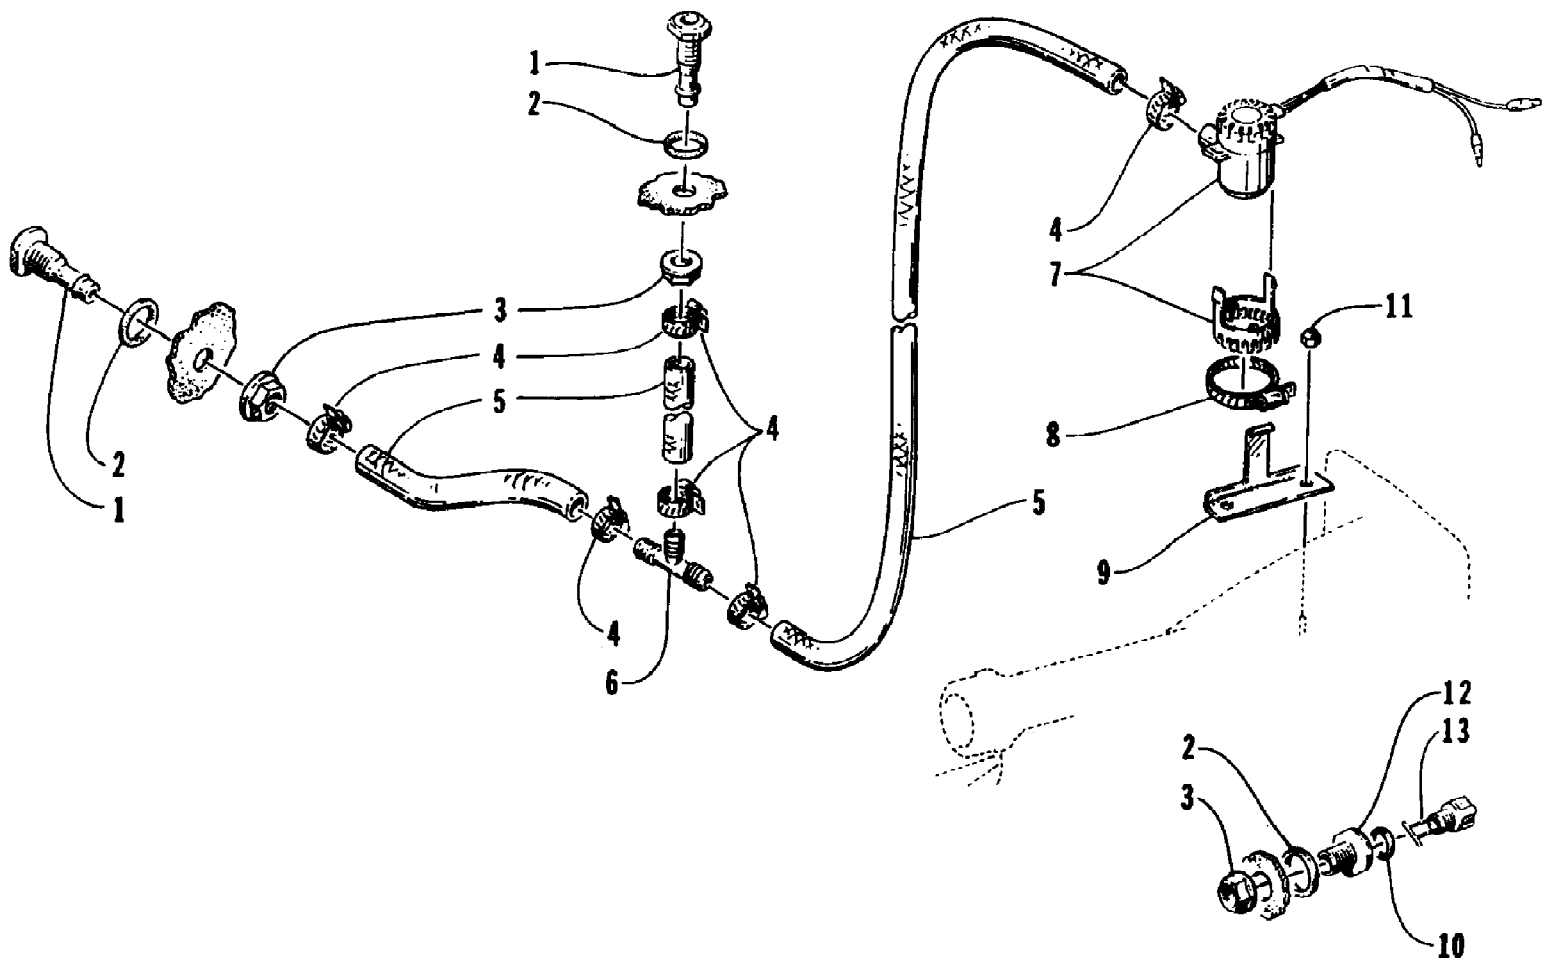

1995 BARRACUDA (95BRA-W-1995)  
BILGE PUMP ASSEMBLY

1995 BARRACUDA (95BRA-W-1995)  
BILGE PUMP ASSEMBLY

Page 2 of 52

Ref #	Part Number	Qty	S/P/F	Description
1	0673-377	2		Fitting, Outlet - Bilge
2	0612-456	3		Seal, Fitting
3	0673-378	3	S	Nut, Fitting
4	0624-018	6		Clamp, Hose
5	0610-202	0	/P	Hose, Bilge
6	0673-483	1		T-Connection
7	0673-012	1		Pump, Bilge
8	0624-037	1		Clamp
9	0673-435	1		Plate, Mounting - Bilge Pump
10	0673-459	1		Seal, Drain Plug
11	0624-021	2		Nut, Lock
12	0673-278	1		Retainer, Drain Plug
13	0673-404	1		Plug, Drain

1995 BARRACUDA (95BRA-W-1995)  
CARBURETOR

1995 BARRACUDA (95BRA-W-1995)  
CARBURETOR

Page 4 of 52

Ref #	Part Number	Qty	S/P/F	Description
	0670-369	1		Carburetor Assembly
1	6505-689	4		Screw, Cap
2	6505-662	1		Cover
3	6505-663	1		Diaphragm Assembly
4	6505-692	1		Screw, Machine
5	6505-664	1		Arm
6	6505-669	1		Spring
7	6505-695	1		Screw, Machine
8	6505-682	1		Plate
9	6505-718	1		Needle Valve Assembly
10	0	1	F	Mixing Body
11	6505-681	1		Pin
12	6505-679	2		Screw, Machine
13	6505-680	1		Block, Metering
14	6505-677	1		Gasket
15	6505-759	1		Main Jet - 175
16	6505-796	1	/P	Pilot Jet - 125
17	6505-668	1		Seal
18	6505-661	1		Washer
19	6505-660	1		Spring
20	6505-667	1		Adjuster
21	6505-659	1		Cap
22	6505-698	1		Cap
23	6505-699	1		Adjuster
24	6505-678	1		Spring
25	6505-703	2		Washer
26	6505-700	1	S	O-Ring
27	6505-676	1		Filter
28	6505-665	1		S-Gasket
29	6505-715	1	S	Diaphragm, Damper
30	6505-702	1		Screw Assembly
31	6505-697	1		Retainer
32	6505-651	1		Spring
33	0	2	F	Grommet
34	0	2	F	Valve
35	6505-655	1		Body Assembly, Diaphragm
36	6505-683	1		O-Ring
37	6505-654	1		Diaphragm, Pump
38	6505-652	1		Cover, Pump
39	6505-704	4		Screw w/Washer
40	6505-653	1		Gasket
41	6505-817	2		Bushing, Choke Shaft
42	6505-701	2		Seal, Choke Shaft
43	6505-822	1		Collar, Choke Shaft