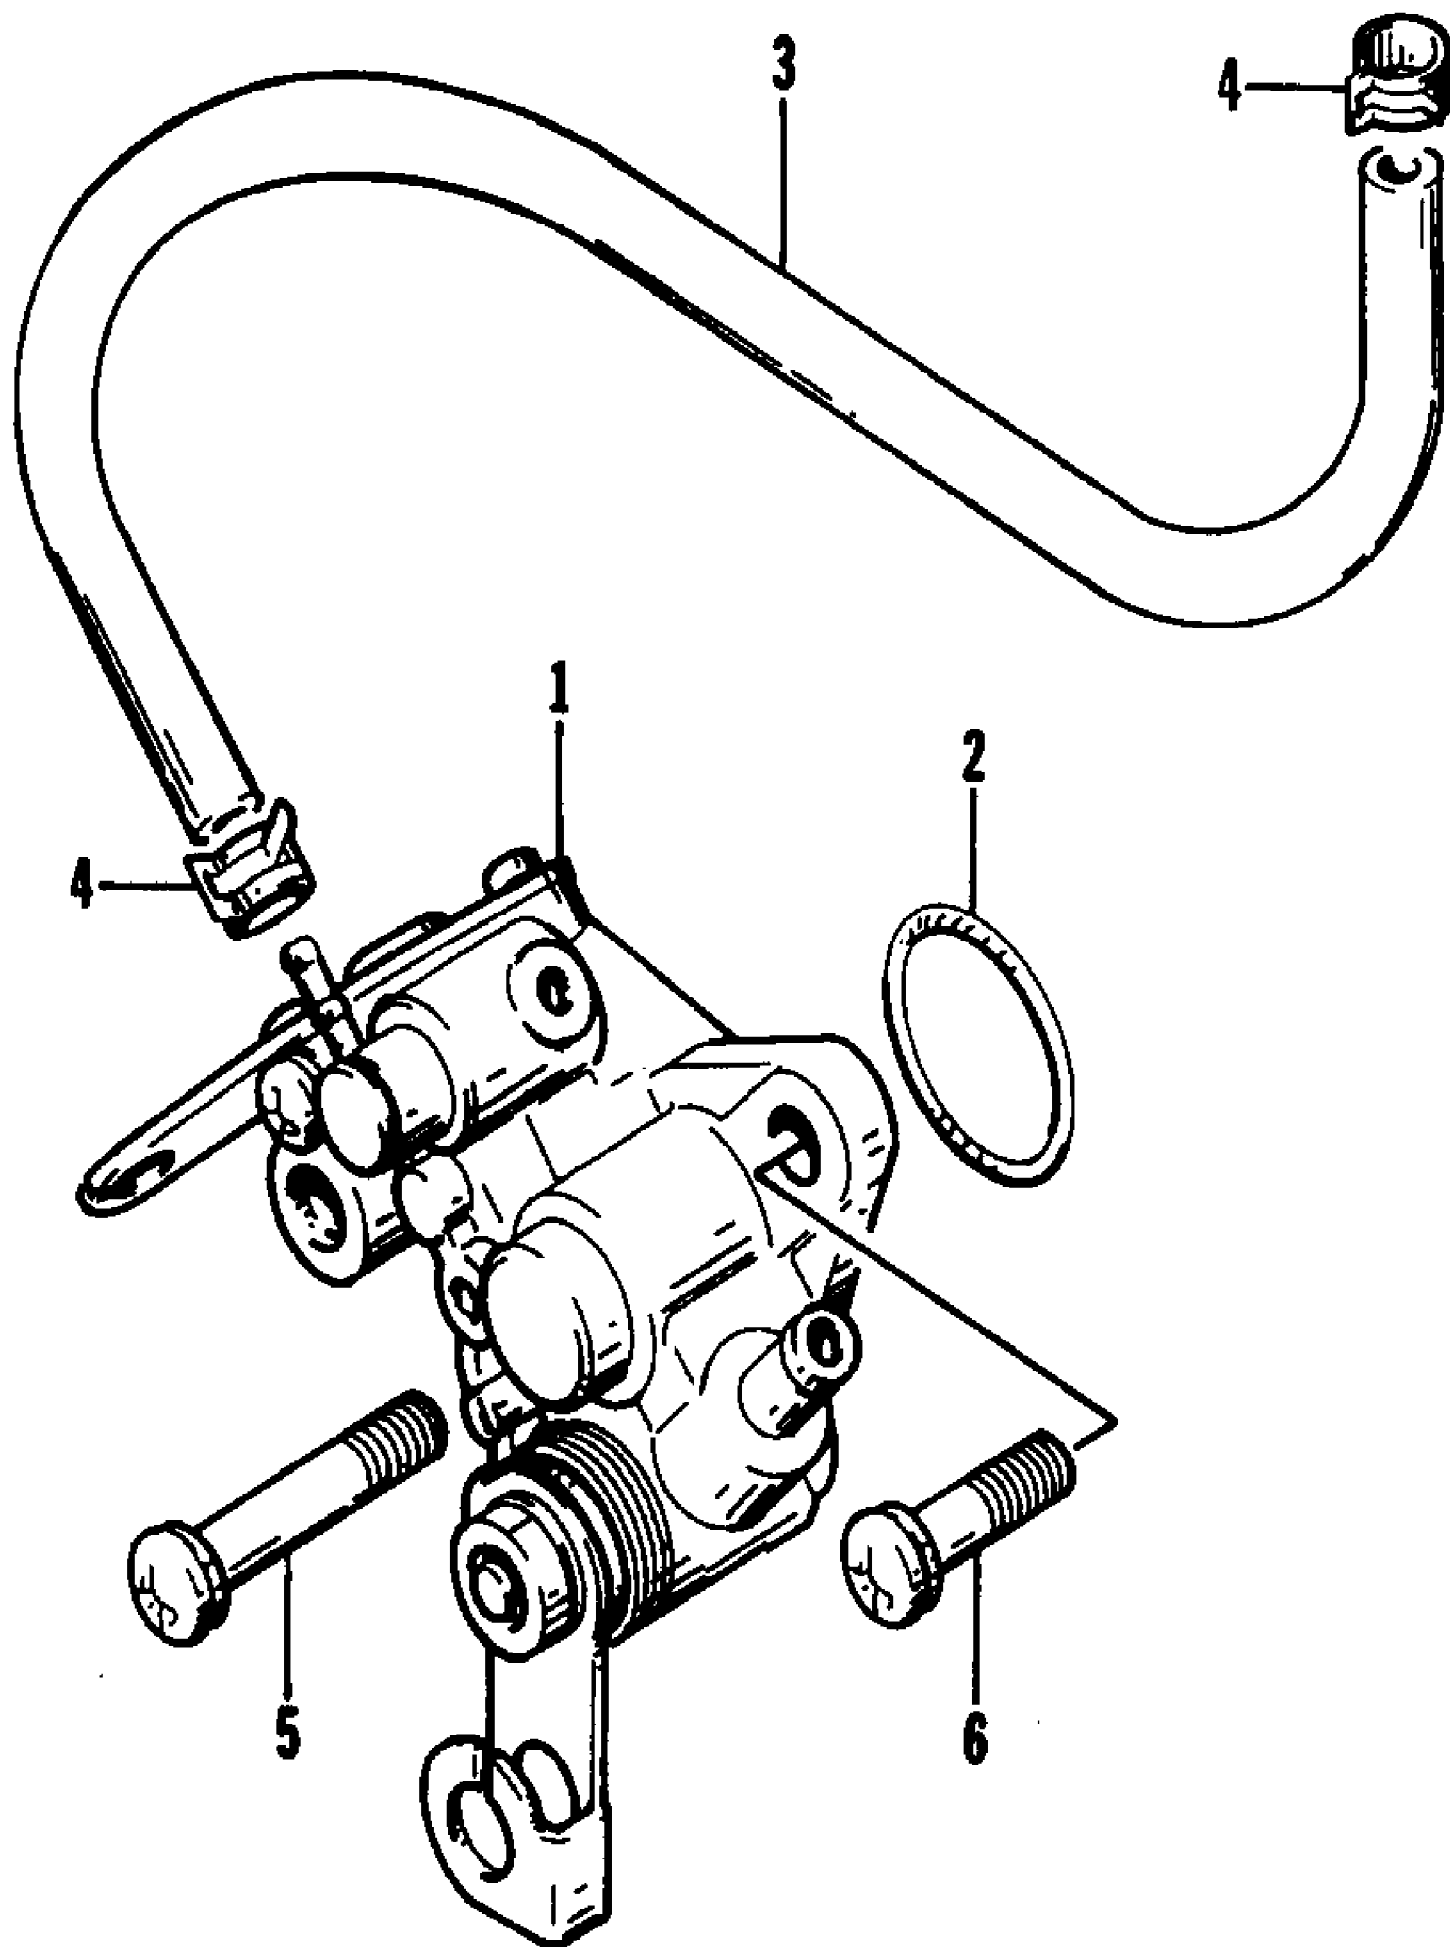

1995 BARRACUDA (95BRA-W-1995)
OIL PUMP

1995 BARRACUDA (95BRA-W-1995)
OIL PUMP

Page 38 of 52

Ref #	Part Number	Qty	S/P/F	Description
1	3008-241	1	S	Oil Pump Assembly
2	3008-030	1		O-Ring
3	3008-035	1	/P	Hose
4	3008-037	2	/P	Clamp
5	3008-242	1		Screw, Cap
6	3008-243	1		Screw, Cap