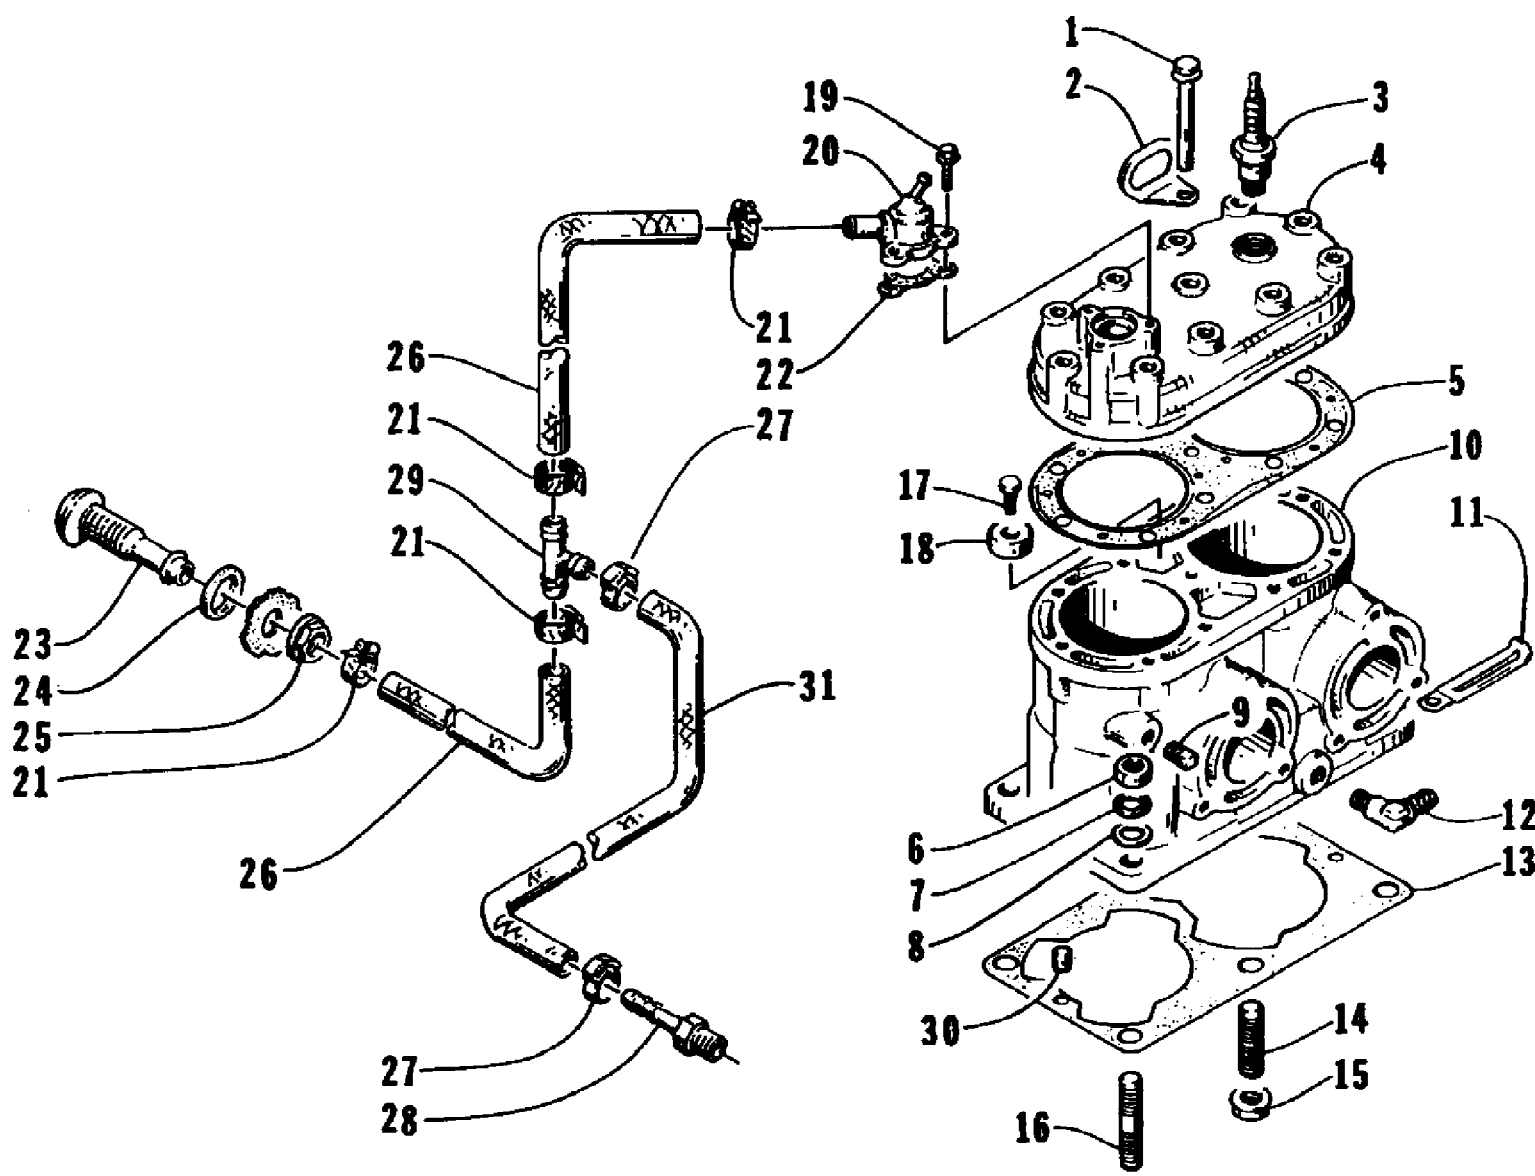

1995 BARRACUDA (95BRA-W-1995)  
CRANKSHAFT

Page 8 of 52

Ref #	Part Number	Qty	S/P/F	Description
1	3008-223	2	S	Piston, Standard
1	3008-060	2		Piston, Optional (+ 0.012 in.)
1	3008-181	2		Piston, Optional (+ 0.022 in.)
2	3008-224	2	S	Ring Set, Standard
2	3008-143	2	/P	Ring Set, Optional (+ 0.012 in.)
2	3008-183	2		Ring Set, Optional (+ 0.022 in.)
3	3003-338	2	S	Pin
4	3003-433	2	/P	Bearing
5	3003-439	4	/P	Ring, Snap
6	3008-063	1	S	Crankshaft Assembly (inc. 7-20)
7	3008-062	2		.. Connecting Rod
8	3008-064	1	S	.. Crank Pin
9	3008-065	1		.. Crankshaft, Right
10	3008-066	1		.. Crankshaft, Center
11	3008-067	1		.. Wheel
12	3008-068	1		.. Crankshaft, Left
13	3008-069	1		.. Balancer
14	3008-070	1		.. Race, Center
15	3003-817	1	/P	.. Ring, Center
16	3008-019	1		.. Washer
17	3008-027	1		.. Bearing
18	3008-028	3	S	.. Bearing
19	3008-029	2		.. Bearing
20	3004-372	3	S	.. Screw, Machine
21	3008-072	1		Spacer, Crankshaft
22	3008-031	1		Seal, Oil - Right
23	3008-032	1		Seal, Oil - Left
24	3008-033	1		Seal, Oil - Center
25	3003-216	1		C-Ring