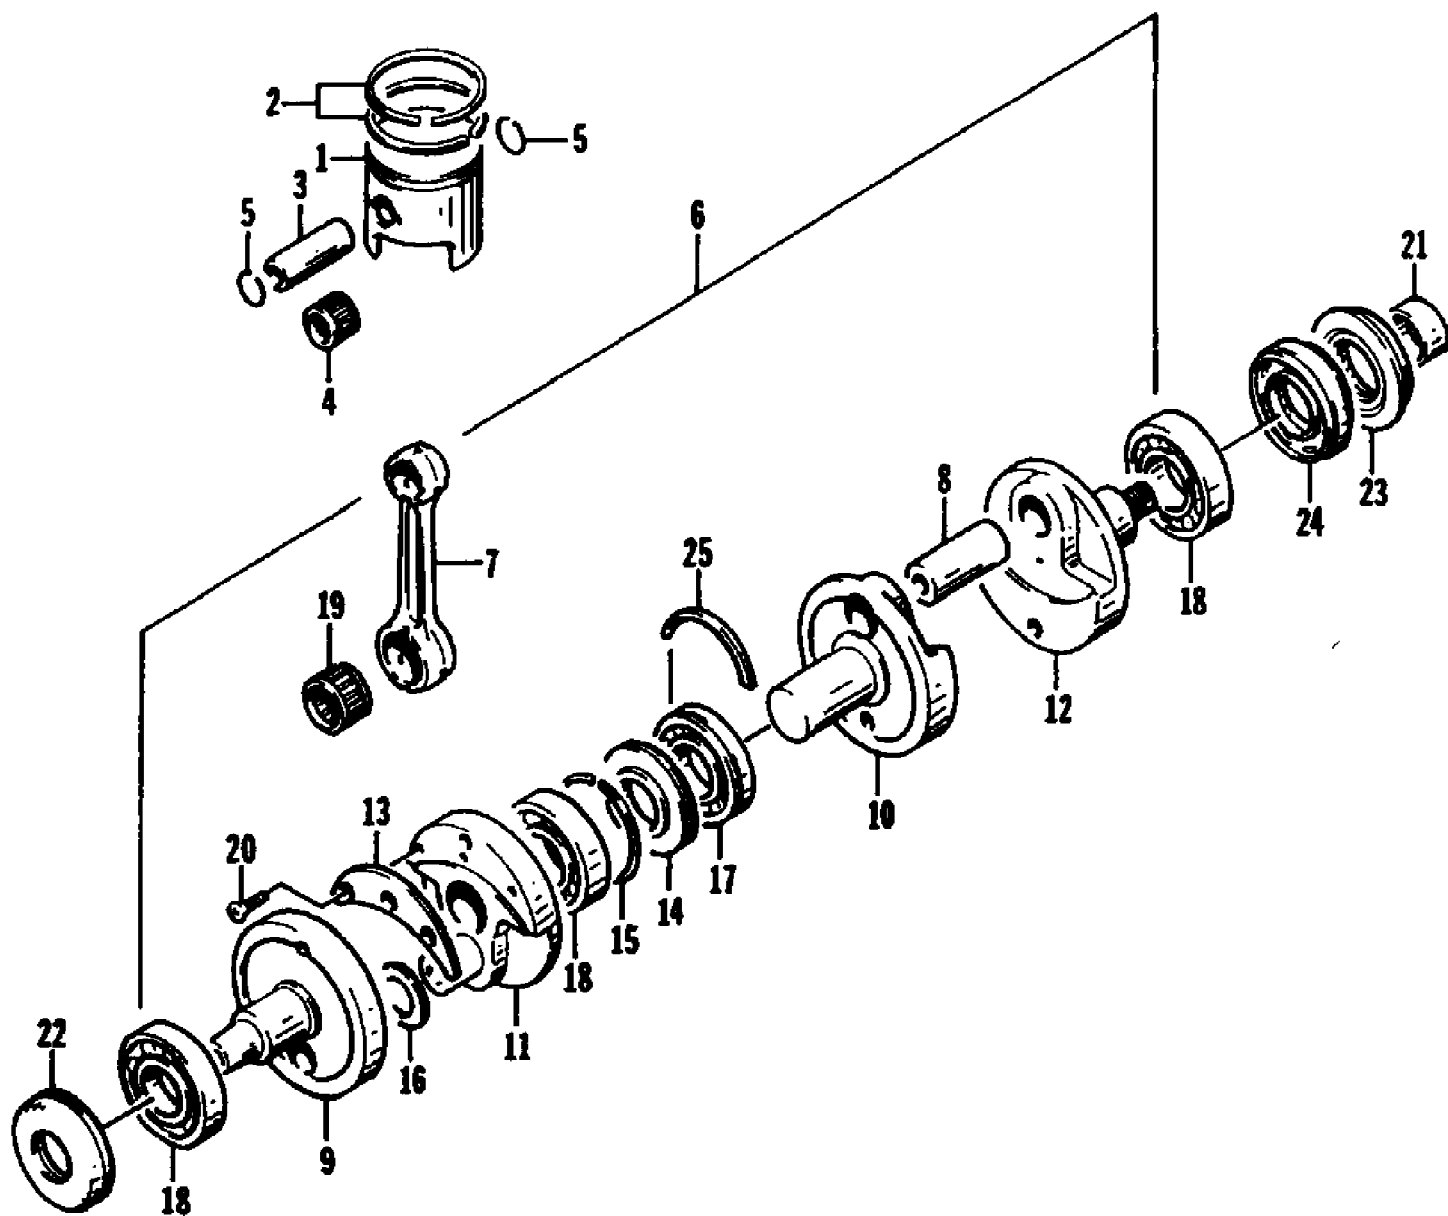

1995 BARRACUDA (95BRA-W-1995)
CRANKSHAFT

Page 8 of 52

Ref #	Part Number	Qty	S/P/F	Description
1	3008-223	2	S	Piston, Standard
1	3008-060	2		Piston, Optional (+ 0.012 in.)
1	3008-181	2		Piston, Optional (+ 0.022 in.)
2	3008-224	2	S	Ring Set, Standard
2	3008-143	2	/P	Ring Set, Optional (+ 0.012 in.)
2	3008-183	2		Ring Set, Optional (+ 0.022 in.)
3	3003-338	2	S	Pin
4	3003-433	2	/P	Bearing
5	3003-439	4	/P	Ring, Snap
6	3008-063	1	S	Crankshaft Assembly (inc. 7-20)
7	3008-062	2		.. Connecting Rod
8	3008-064	1	S	.. Crank Pin
9	3008-065	1		.. Crankshaft, Right
10	3008-066	1		.. Crankshaft, Center
11	3008-067	1		.. Wheel
12	3008-068	1		.. Crankshaft, Left
13	3008-069	1		.. Balancer
14	3008-070	1		.. Race, Center
15	3003-817	1	/P	.. Ring, Center
16	3008-019	1		.. Washer
17	3008-027	1		.. Bearing
18	3008-028	3	S	.. Bearing
19	3008-029	2		.. Bearing
20	3004-372	3	S	.. Screw, Machine
21	3008-072	1		Spacer, Crankshaft
22	3008-031	1		Seal, Oil - Right
23	3008-032	1		Seal, Oil - Left
24	3008-033	1		Seal, Oil - Center
25	3003-216	1		C-Ring