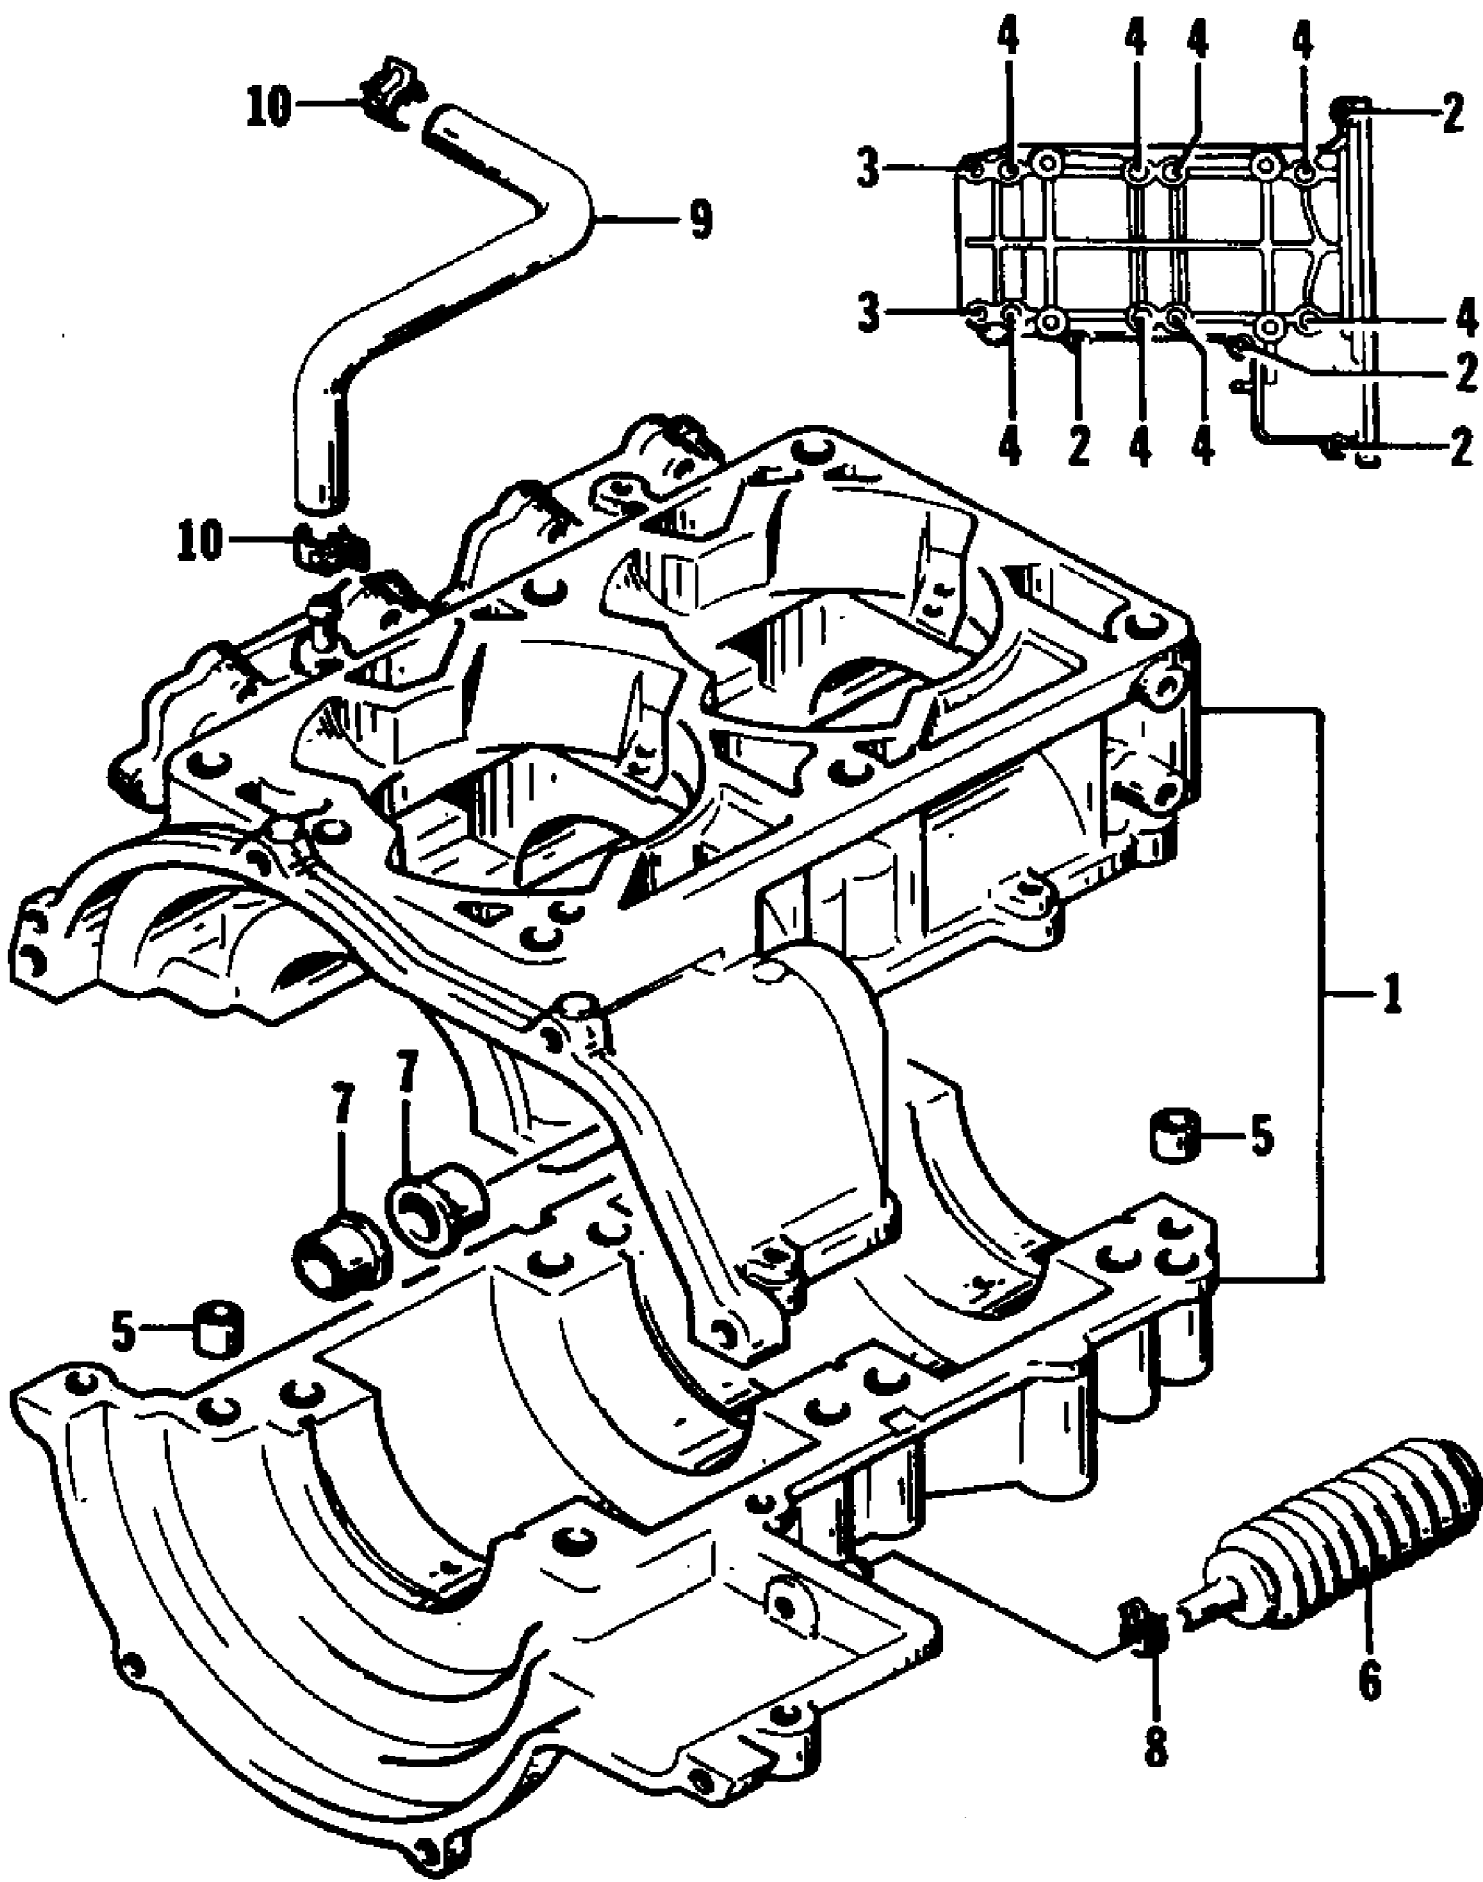

1995 BARRACUDA (95BRA-W-1995)
CRANKCASE

Page 6 of 52

Ref #	Part Number	Qty	S/P/F	Description
1	3008-176	1		Crankcase Assembly (inc. 2-5)
2	3008-210	4	/P	.. Screw, Cap
3	3008-211	2	S	.. Screw, Cap
4	3008-212	8	/P	.. Screw, Cap
5	0691-729	2		.. Pin
6	3008-100	1		Bladder, Magneto Case
7	3008-105	2		Bushing, Pinion Shaft
8	3008-038	1		Clamp
9	0691-377	1	S	Hose, Vacuum
10	3008-039	2		Clamp, Hose