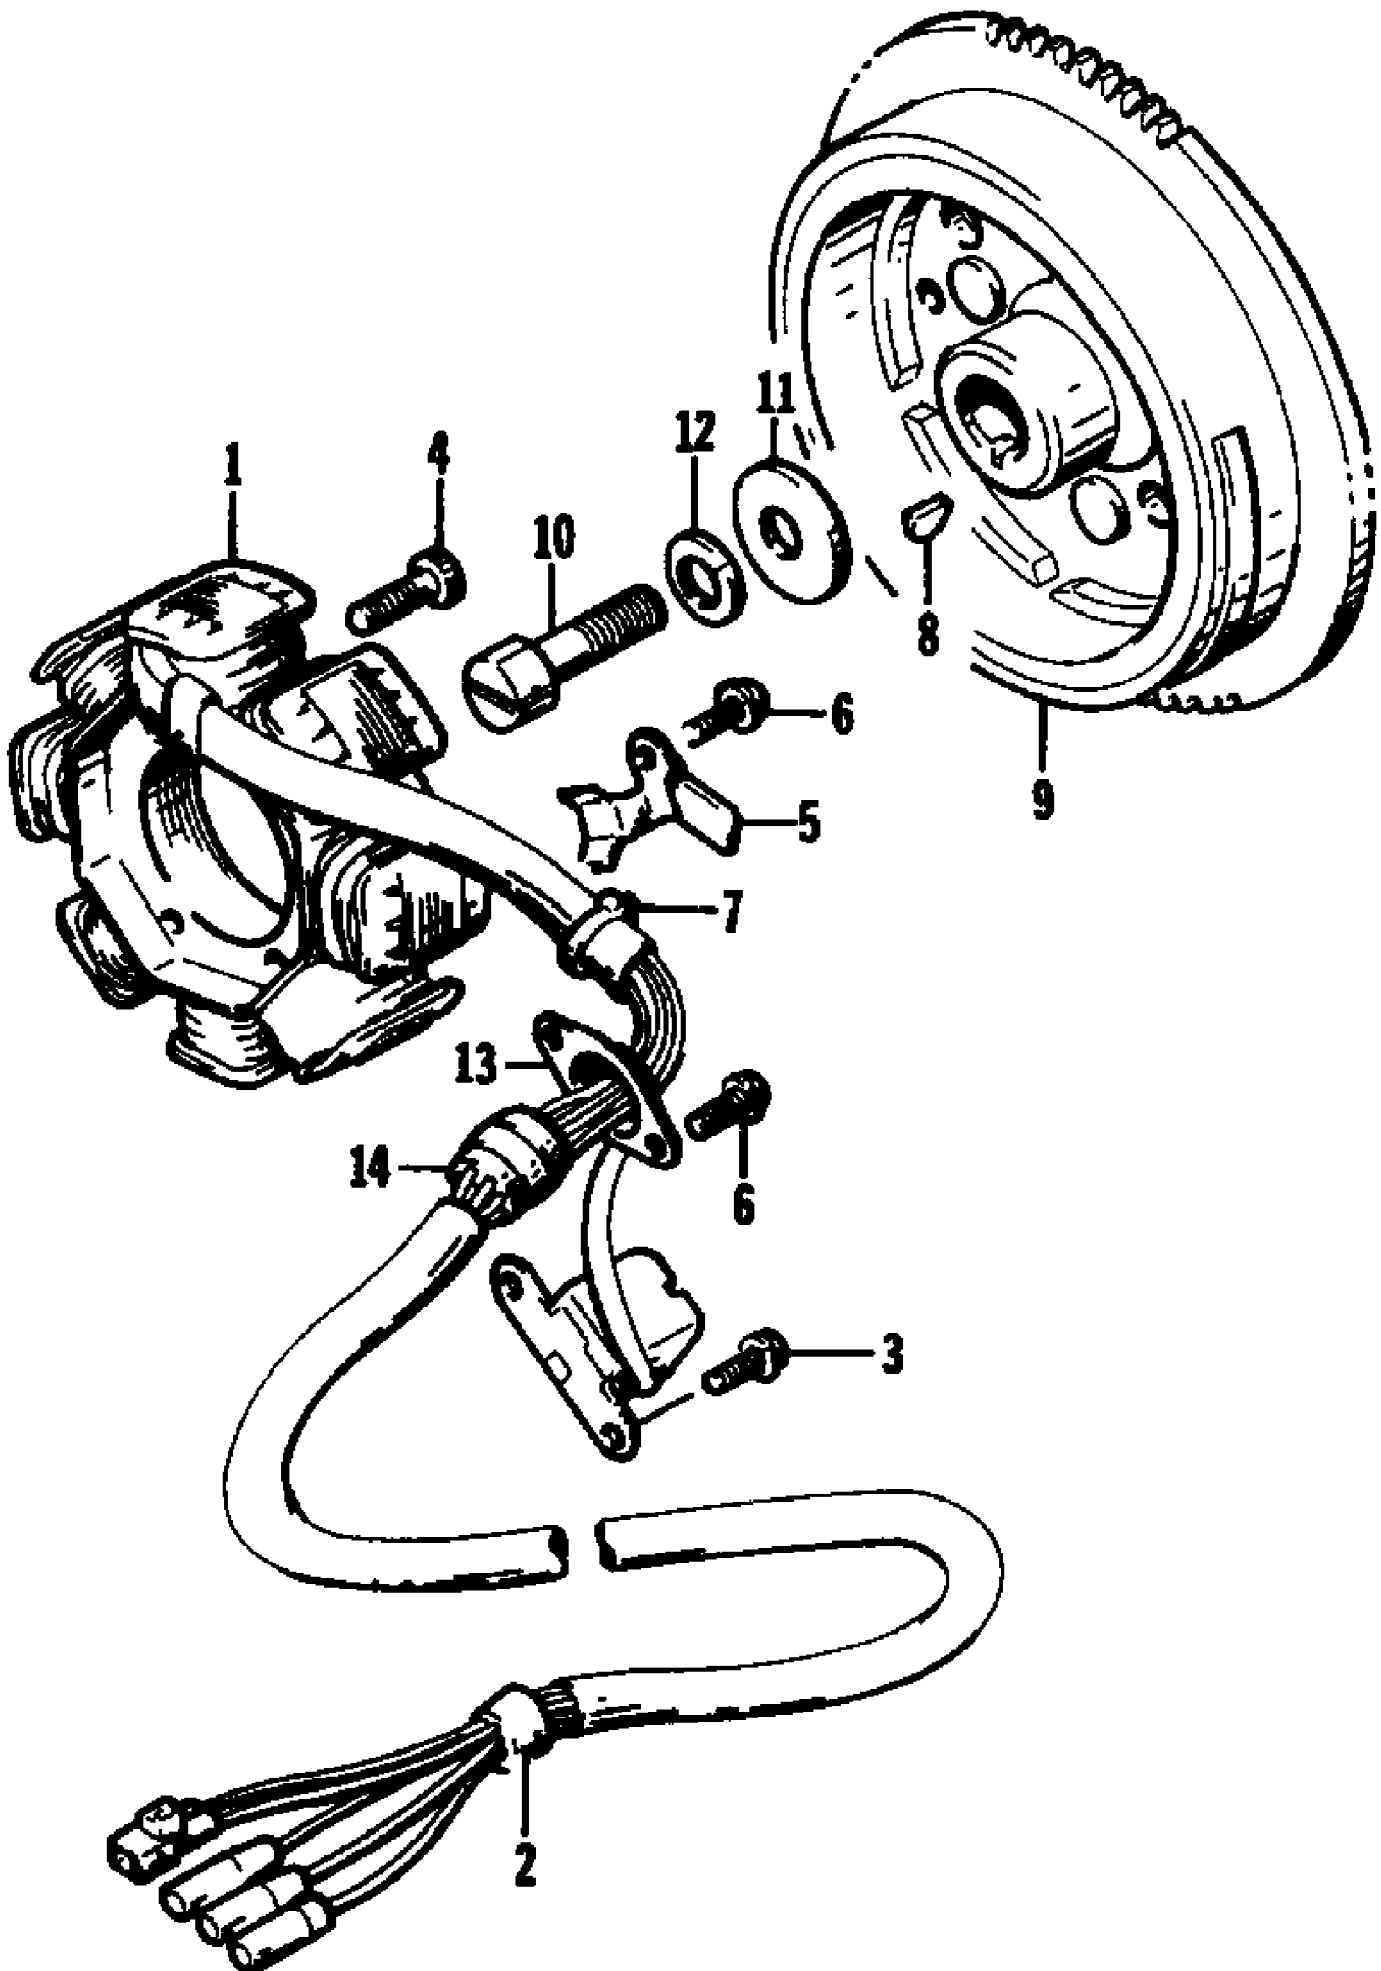

1995 BARRACUDA (95BRA-W-1995)
MAGNETO

Page 34 of 52

Ref #	Part Number	Qty	S/P/F	Description
1	3008-244	1	/P	Stator
2	3008-111	1		Grommet
3	3004-139	2		Screw, Cap
4	3004-484	3	S	Screw, Cap
5	3008-109	1		Holder
6	3004-139	3		Screw, Cap
7	3003-787	1		Clamp
8	3002-018	1	S	Key
9	3008-108	1	S	Flywheel
10	3008-119	1	S	Screw, Cap
11	3008-017	1		Washer
12	3004-362	1	S/P	Washer, Lock
13	3008-110	1		Holder, Grommet
14	3008-118	1		Grommet