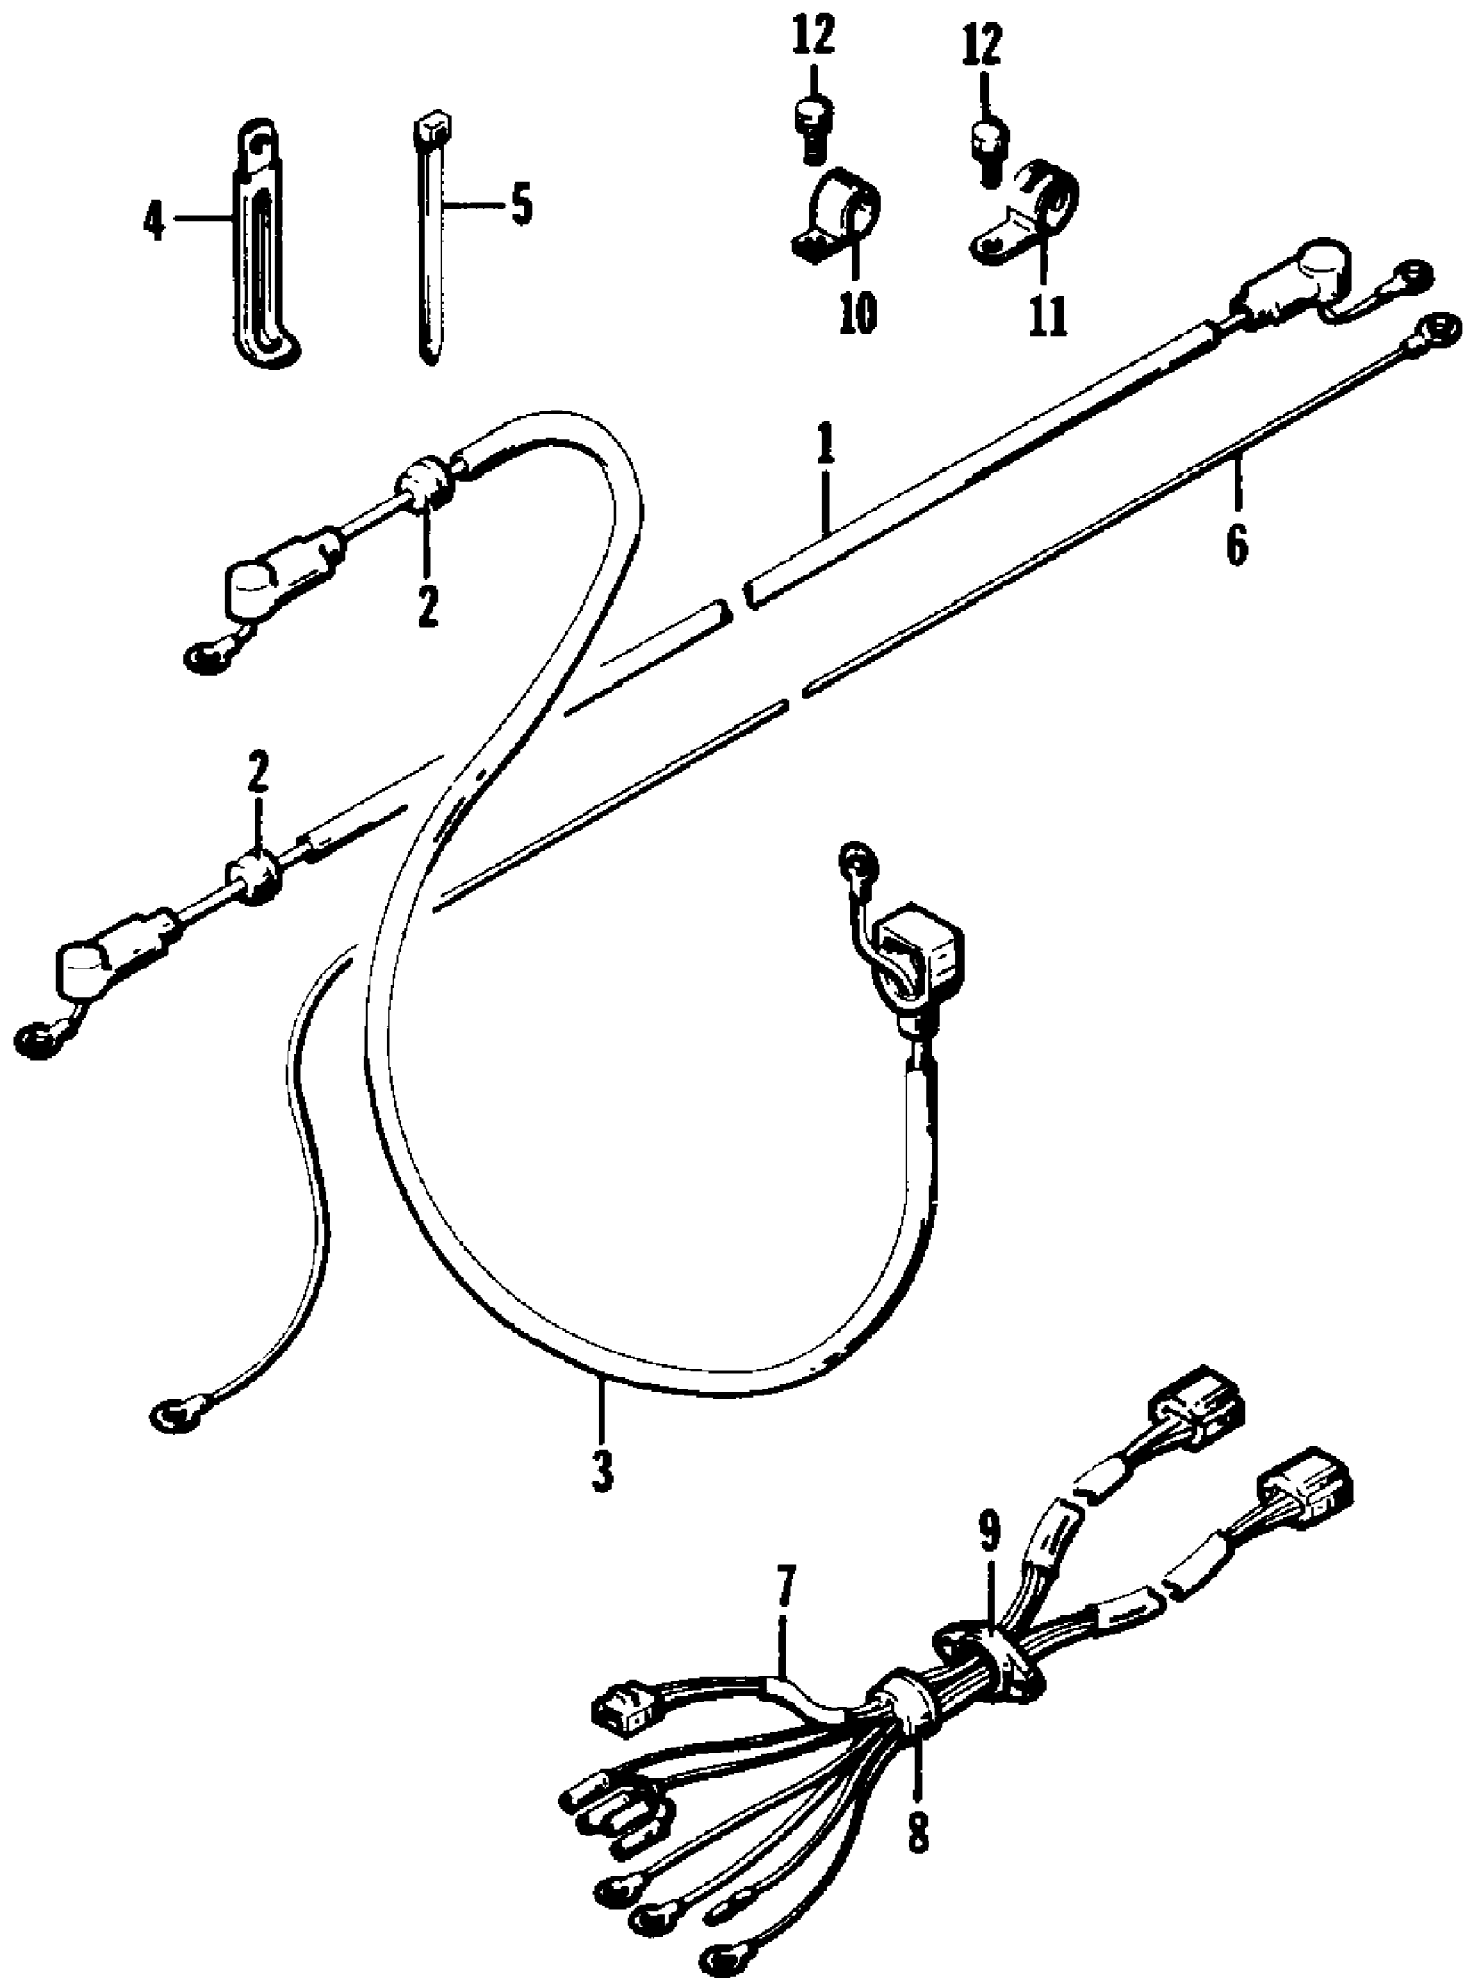

1994 MONTEGO (0672-005-1994)
STEERING POST ASSEMBLY

1994 MONTEGO (0672-005-1994)
STEERING POST ASSEMBLY

Page 44 of 46

Ref #	Part Number	Qty	S/P/F	Description
1	0624-186	6		Screw, Machine
2	0673-122	2		Bearing, Half-Steering Post
3	0624-021	6		Nut, Lock
4	0624-038	2		Clamp
5	0673-056	1		Seal, Bearing
6	0773-096	1	/P	Post, Steering
7	0717-052	0	/P	Foam, Neoprene Tape
8	0605-149	2		Bearing, Steering Post
9	0605-171	1		Housing, Bearing
10	0673-457	1		Bracket, Support
11	0773-095	1	/P	Bracket, Steering Cable
12	0624-125	1	/P	Washer
13	0624-229	1		Screw, Cap
14	0624-090	1		Nut, Lock
15	0624-192	2		Screw, Cap
16	0624-028	2		Washer, Lock
17	0673-028	2		End, Steering Cable
18	0624-107	2		Nut, Jam
19	0673-232	1	/P	Cable, Steering
20	0612-363	2		Seal, Rod
21	0612-364	2		Seal, Steering Cable
22	0624-106	4		Washer
23	0624-105	4		Nut, Jam
24	0705-064	1	/P	Housing, Bearing
25	0673-366	1		Spacer, Bearing Housing

1994 MONTEGO (0672-005-1994)
WIRING HARNESS

1994 MONTEGO (0672-005-1994)
WIRING HARNESS

Page 46 of 46

Ref #	Part Number	Qty	S/P/F	Description
1	3008-130	1		Cable, Starter Motor (inc. 2)
2	3008-115	2		. Grommet
3	3008-131	1		Cable, Battery
4	3008-157	1		Clamp
5	3008-044	2		Tie, Cable
6	3008-154	1		Cable, Ground
7	3008-179	1		Harness, Wiring (inc. 8-9)
8	3008-117	1		. Grommet
9	3008-126	1		. Holder, Grommet
10	3008-041	1		Clamp
11	3008-042	1		Clamp
12	3008-006	2		Screw, Cap