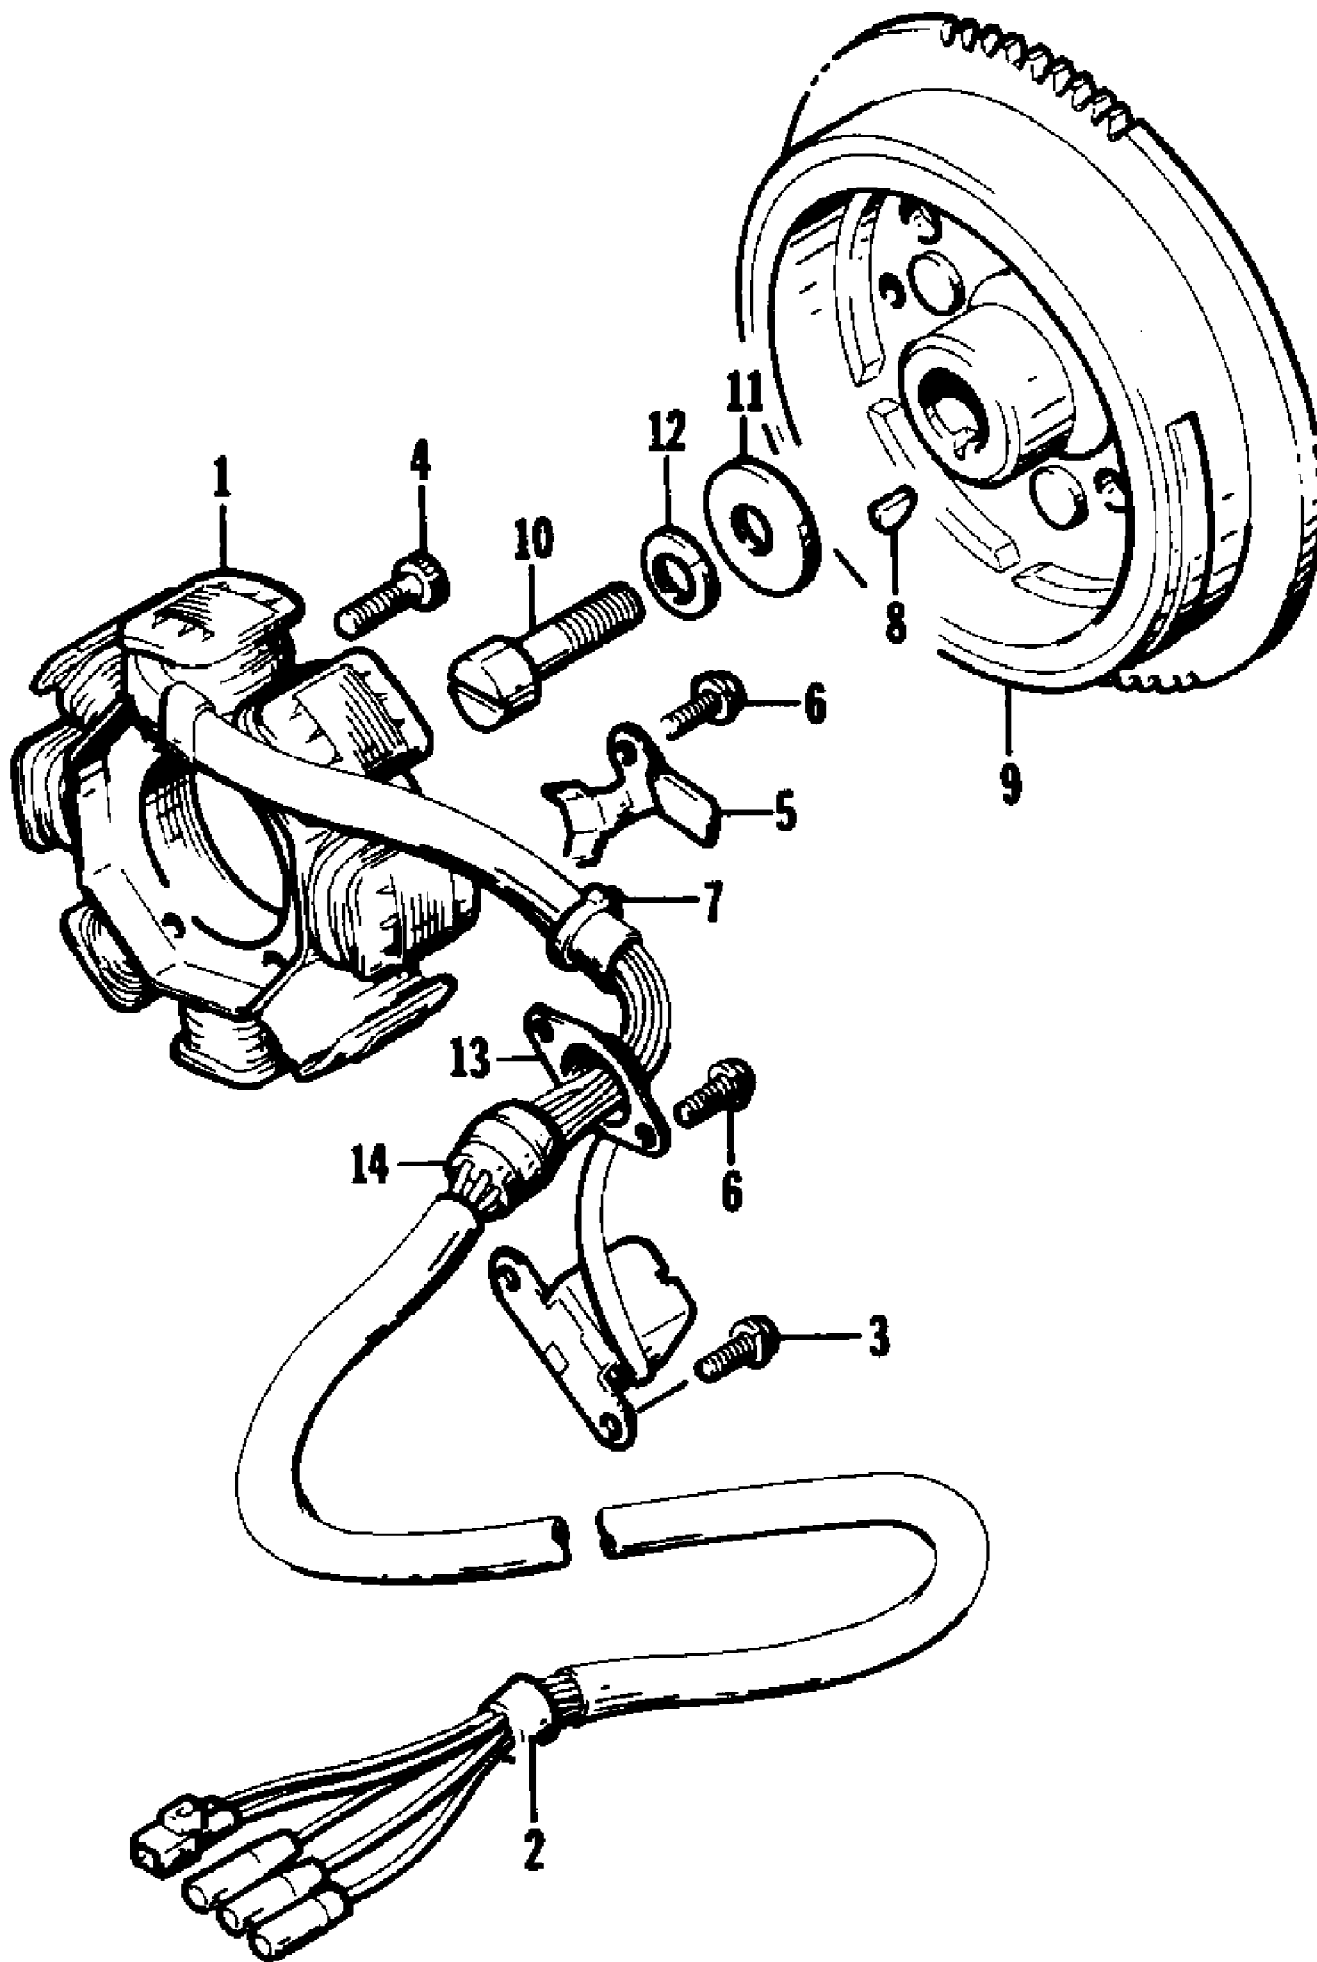

1994 MONTEGO (0672-005-1994)
MAGNETO

Page 32 of 46

Ref #	Part Number	Qty	S/P/F	Description
1	3008-107	1	S	Stator
2	3008-111	1		Grommet
3	3003-912	2		Screw, Cap
4	3008-166	3		Screw, Cap
5	3008-109	1		Holder
6	3003-912	3		Screw, Cap
7	3003-787	1		Clamp
8	3002-018	1	S	Key
9	3008-108	1	S	Flywheel
10	3008-119	1	S	Screw, Cap
11	3008-017	1		Washer
12	3008-207	1	/P	Washer, Lock
13	3008-110	1		Holder, Grommet
14	3008-118	1		Grommet