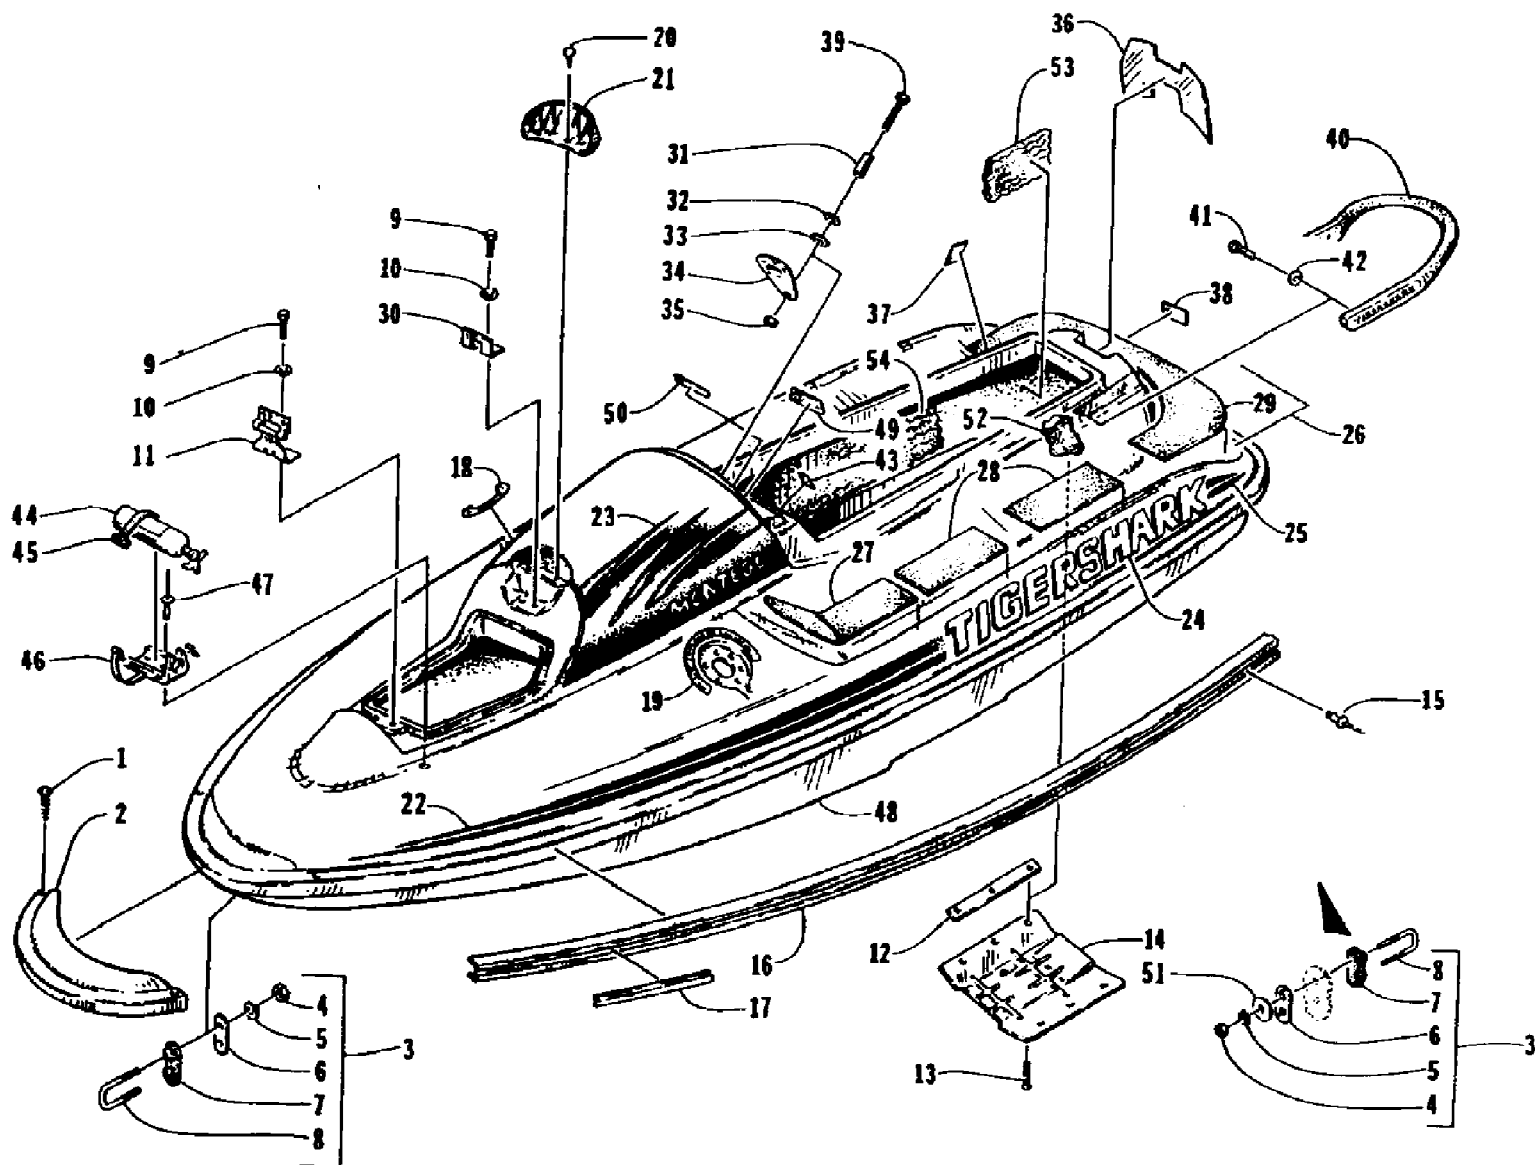

1994 MONTEGO (0672-005-1994)
HULL AND DECK ASSEMBLY

1994 MONTEGO (0672-005-1994)
HULL AND DECK ASSEMBLY

Page 25 of 46

Ref #	Part Number	Qty	S/P/F	Description
1	0623-453	2		Clip, Retaining
2	0673-251	1	S	Nose, Cone
3	0624-002	2		Eyehook Ass'y - 1 1/2" (inc. 4-8)
4	0624-149	4		. Nut, Hex
5	0624-027	4		. Washer, Lock
6	0624-150	2		. Plate, Support - Eyehook
7	0624-165	2		. Gasket, Rubber - Eyehook
8	0624-151	2		. Eyehook
9	0624-092	4		Screw, Cap
10	0624-200	4		Washer, Lock
11	0673-407	1	S	Hinge, Hatch Ass'y
12	0673-006	2		Plate, Nut
13	0624-184	6		Screw, Machine
14	0673-233	1		Plate, Ride
15	0624-030	50		Rivet
16	0673-147	1		Trim, Edge - Side
17	0673-168	1		Insert, Edge Trim
18	1611-605	1		Decal, Oil Filler
19	1611-604	1		Decal, Warning Fuel
20	0623-269	2		Clip, Retaining
21	0673-245	1		Grate, Air Intake
22	0614-034	1		Decal, Deck Front - Right
22	0614-035	1		Decal, Deck Front - Left
23	0614-032	1		Decal, Hood - Right
23	0614-033	1		Decal, Hood - Left
24	0614-038	2		Decal, Deck - "Tigershark"
25	0614-036	1		Decal, Deck Rear - Right
25	0614-037	1		Decal, Deck Rear - Left
26	0773-120	1		Pad, Foot - Deck Ass'y (inc. 27-29)
27	0673-252	1		. Pad, Foot - Right
27	0673-253	1		. Pad, Foot - Left
28	0673-302	4		. Pad, Foot
29	0673-254	1		. Pad, Foot - Rear
30	0673-297	1		Catch, Latch
31	0673-485	1		Stop, Steering
32	0624-008	1		Washer
33	0623-391	1		Washer, Rubber
34	0673-417	1		Plate, Backing
35	0624-009	1		Nut, Lock
36	0614-053	1		Decal, Regulation
37	0614-066	1		Decal, USCG Exemption
38	1611-609	1		Decal, Caution - Hull
39	0624-228	4		Washer
40	0624-223	1		Screw, Cap
41	0624-226	4		Screw, Cap
42	0673-239	1		Handle, Grab
43	1611-866	1		Decal, Warning - Gas Vapors
44	0673-093	1	S	Extinguisher, Fire
45	0673-128	1	/P	Tiedown, Rubber
46	0673-299	1	S	Bracket, Extinguisher
47	0624-030	2		Rivet
48	0773-200	1		Hull/Deck Ass'y
49	0614-068	1		Decal, Choke