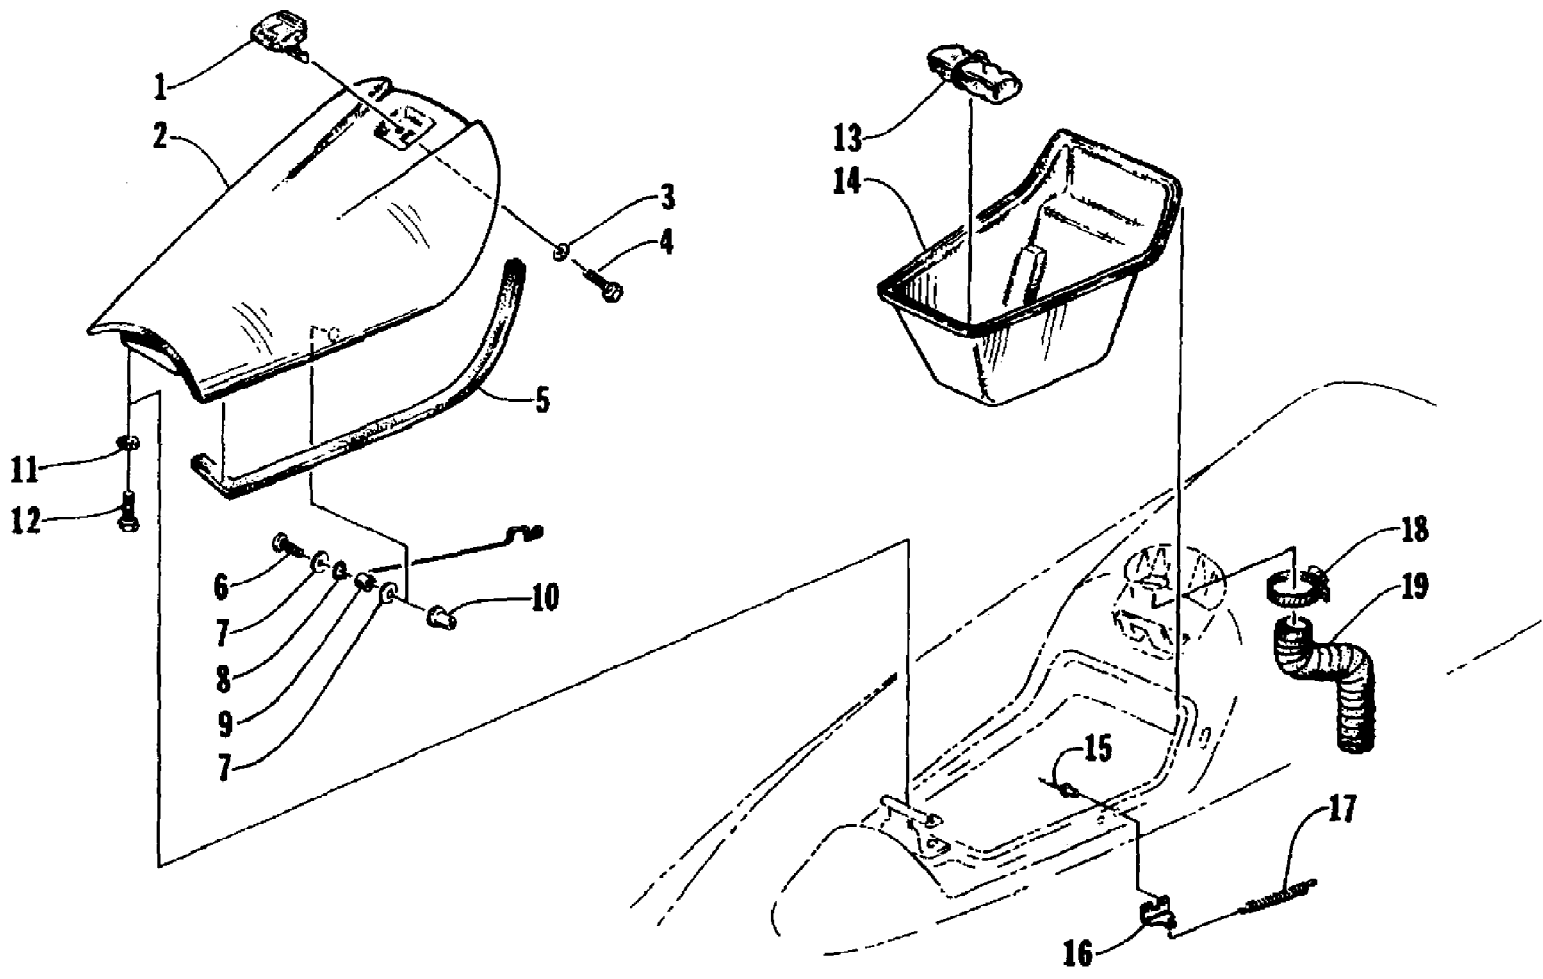

1994 MONTEGO (0672-005-1994)
HATCH COVER AND STORAGE TRAY

1994 MONTEGO (0672-005-1994)
HATCH COVER AND STORAGE TRAY

Page 23 of 46

Ref #	Part Number	Qty	S/P/F	Description
1	0673-177	1		Latch, Hatch Cover
2	0673-452	1		Cover, Hatch
3	0624-004	2		Washer
4	0624-092	2		Screw, Cap
5	0673-241	1		Seal, Storage Tray
6	0624-053	1	/P	Screw, Machine
7	0624-182	2		Washer, Lock
8	0673-396	1	S	Rod, Hood Prop
9	0673-399	1		Spacer, Spring Rod
10	0624-082	1		Nut, Well
11	0624-036	2		Washer, Lock
12	0624-046	2		Screw, Cap
13	0678-105	1		Kit, Tool
14	0673-250	1		Tray, Storage
15	0624-069	2		Rivet
16	0673-397	1		Bracket, Spring Rod
17	0673-400	1		Spring, Hood Prop
18	0624-207	1		Clamp
19	0610-176	1		Hose, Air Intake