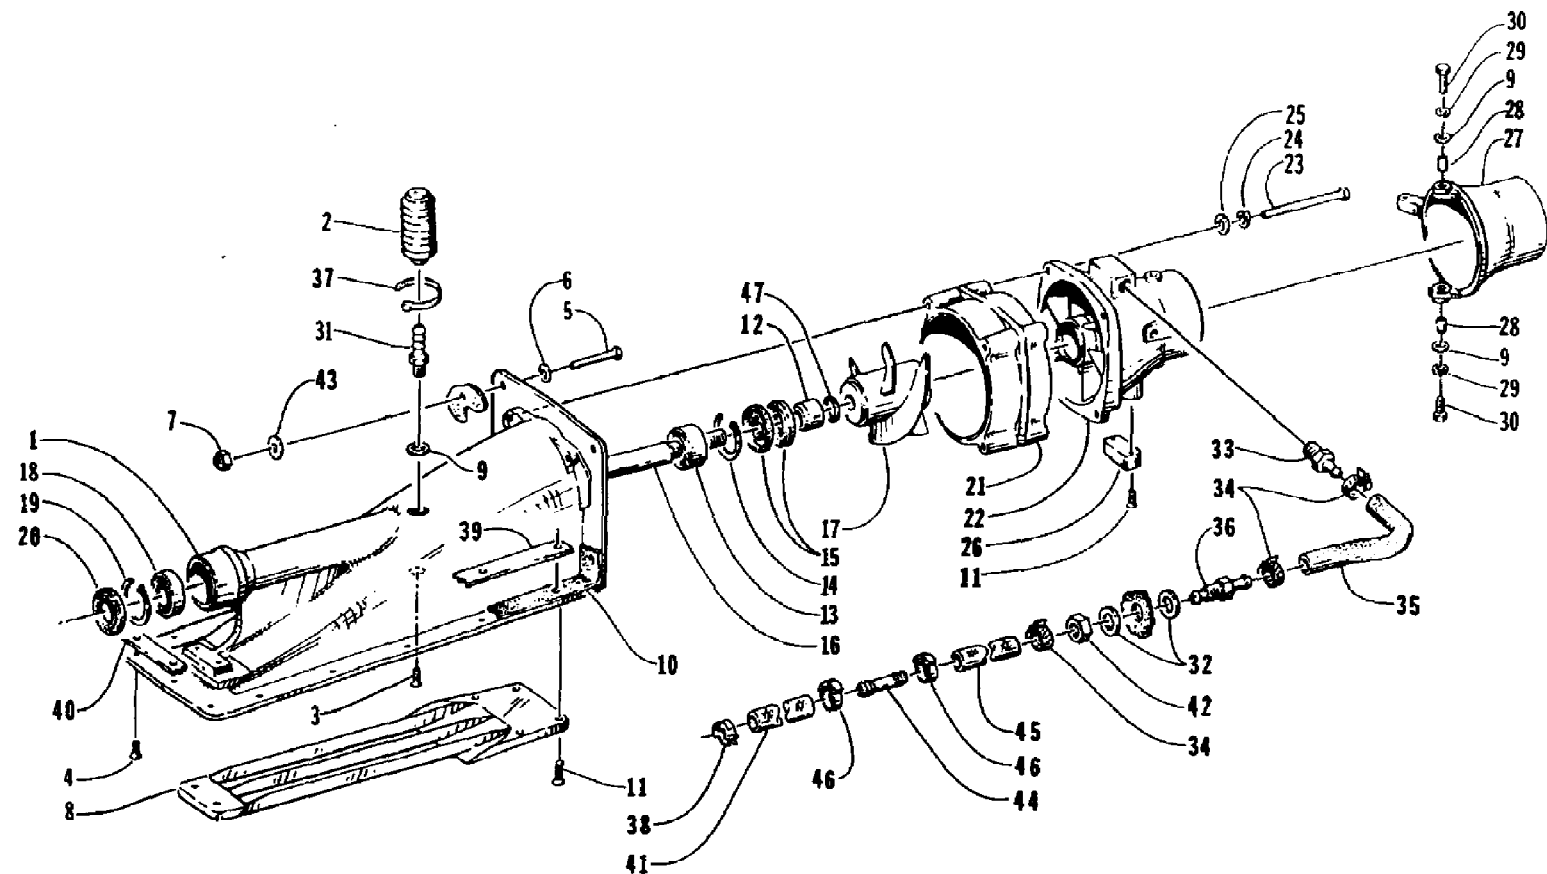

1994 MONTEGO (0672-005-1994)
IMPELLER DRIVE ASSEMBLY

Page 30 of 46

Ref #	Part Number	Qty	S/P/F	Description
1	0673-125	1	S	Inlet, Pump
2	3008-100	1		Bladder, Case
3	0624-091	1		Screw, Machine
4	0624-186	13		Screw, Machine
5	0624-007	4		Screw, Cap
6	0624-008	4		Washer
7	0624-009	4		Nut, Lock
8	0673-262	1		Grate, Inlet
9	0624-106	3		Washer
10	0612-370	1		Seal, Pump Inlet
11	0624-183	8		Screw, Machine
12	0673-256	1		Spacer, Impeller
13	0673-032	1	/P	Bearing
14	0624-044	1		Ring, Snap
15	0673-033	2		Seal, Rear
16	0673-152	1	S	Driveshaft
17	0673-263	1	S	Impeller
18	0673-030	1		Bearing
19	0624-043	1		Ring, Snap
20	0673-031	1		Seal
21	0673-231	1	S	Ring, Wear
22	0673-264	1		Venturi, Stator
23	0624-045	4		Screw, Cap
24	0624-027	4		Washer, Lock
25	0624-028	4		Washer
26	0624-084	1		Anode, Zinc
27	0673-038	1		Nozzle, Steering
28	0673-083	2		Bushing, Steering Nozzle
29	0624-036	2		Washer, Lock
30	0624-046	2		Screw, Cap
31	0670-339	1		Fitting
32	0624-116	2		Washer
33	0670-118	1		Fitting, Outlet
34	0624-016	3		Clamp
35	0610-162	1		Hose, Formed
36	0610-173	1		Fitting, Hull
37	0123-811	1		Tie, Cable
38	3008-235	1		Clamp
39	0673-008	2		Plate, Nut
40	0673-009	1		Plate, Nut
41	0710-028	0		Hose, Water (25 ft)
42	0624-117	1		Nut
43	0624-159	4		Washer
44	0673-464	1		Coupler
45	0619-147	0		Hose
46	0623-365	2		Clamp
47	0673-493	1		O-Ring, Impeller