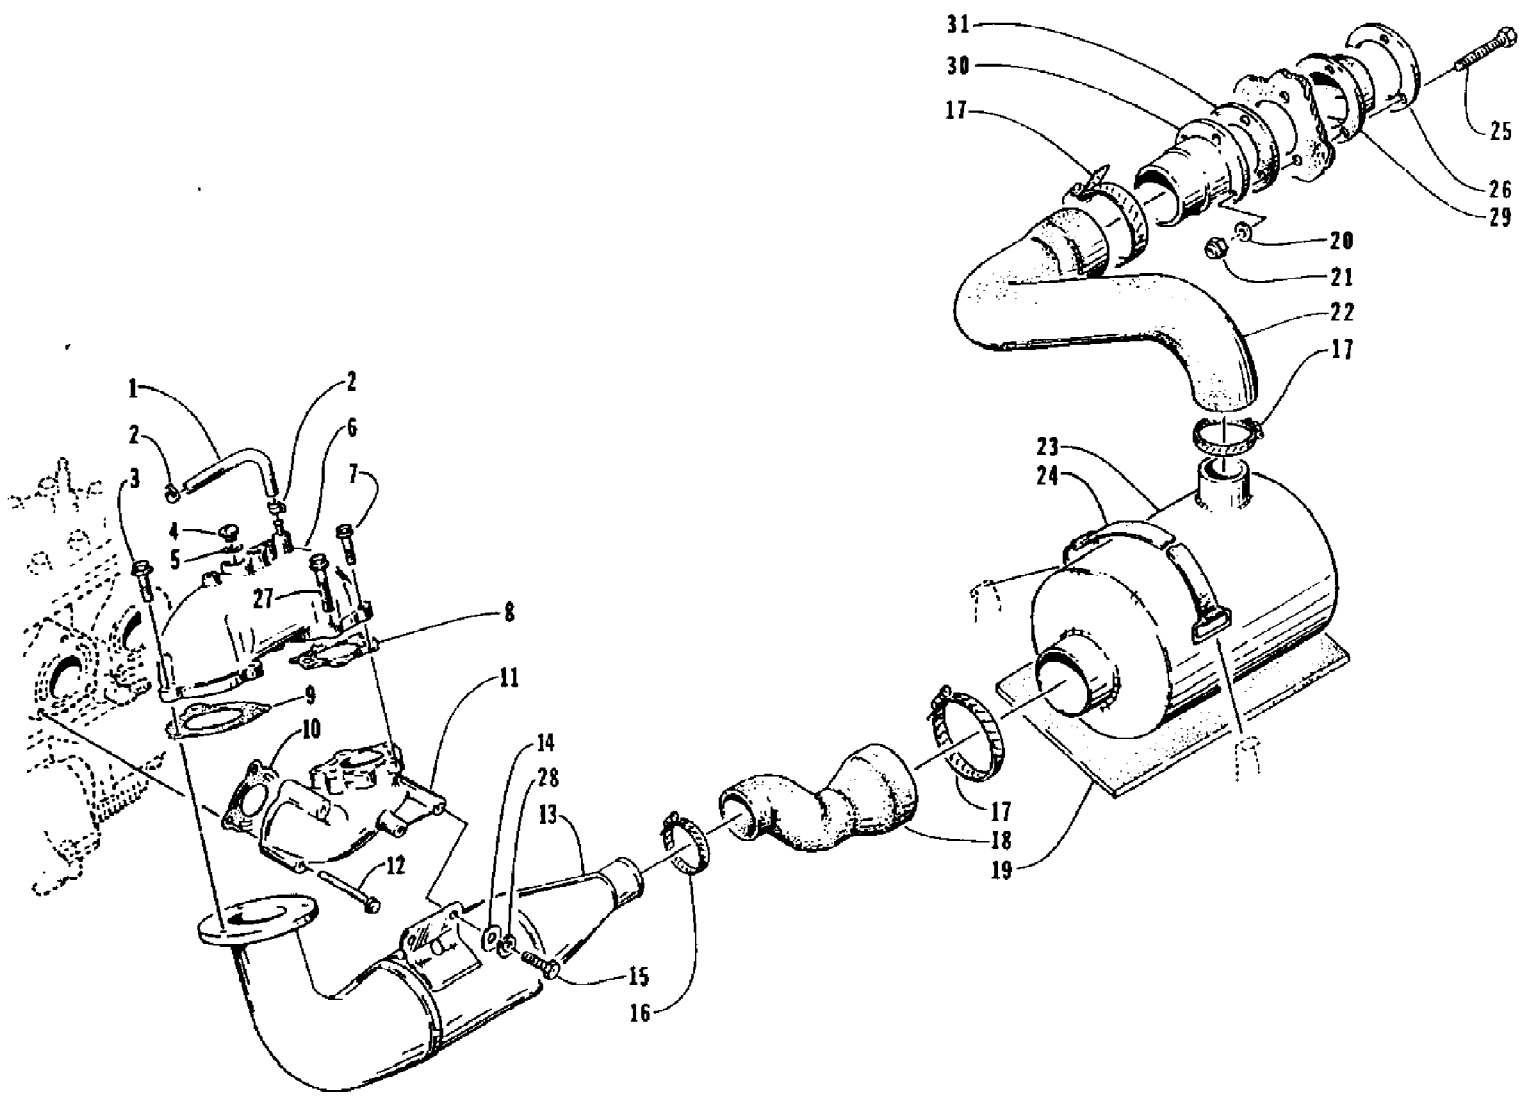

1994 MONTEGO (0672-005-1994)
EXHAUST ASSEMBLY

Page 17 of 46

Ref #	Part Number	Qty	S/P/F	Description
1	3008-036	1	S	Hose, By-Pass
2	3008-039	2		Clamp
3	3008-004	3	S	Screw, Cap
4	3008-025	1		Plug
5	3008-022	1		Gasket
6	3008-171	1		Pipe, Exhaust
7	3008-159	3	S	Screw, Cap
8	3008-081	1	S	Gasket, Exhaust Pipe
9	3008-082	1	S	Gasket, Exhaust Joint
10	3008-080	2	S	Gasket, Exhaust Manifold
11	3008-172	1	S	Manifold, Exhaust
12	3008-151	6	S	Screw, Cap
13	3008-173	1	S	Expansion Chamber
14	3008-189	2		Washer
15	3008-188	2		Screw, Cap
16	0624-038	1		Clamp, Hose
17	0624-018	2		Clamp, Hose
18	0610-144	1		Hose, Exhaust - In
19	0673-309	1		Pad, Muffler
20	0624-004	5		Washer
21	0624-005	5	/P	Nut, Lock
22	0610-145	1		Hose, Exhaust - Out
23	0712-128	1		Muffler
24	0673-392	2		Tiedown
25	0624-102	5		Screw, Cap
26	0673-451	1		Ring, Stud - Deflector
27	3008-201	2		Screw, Cap
28	3008-021	2		Washer, Lock
29	0673-436	1		Deflector, Exhaust
30	0673-135	1	/P	Fitting, Outlet - Exhaust
31	0612-455	1		Seal, Outlet Fitting