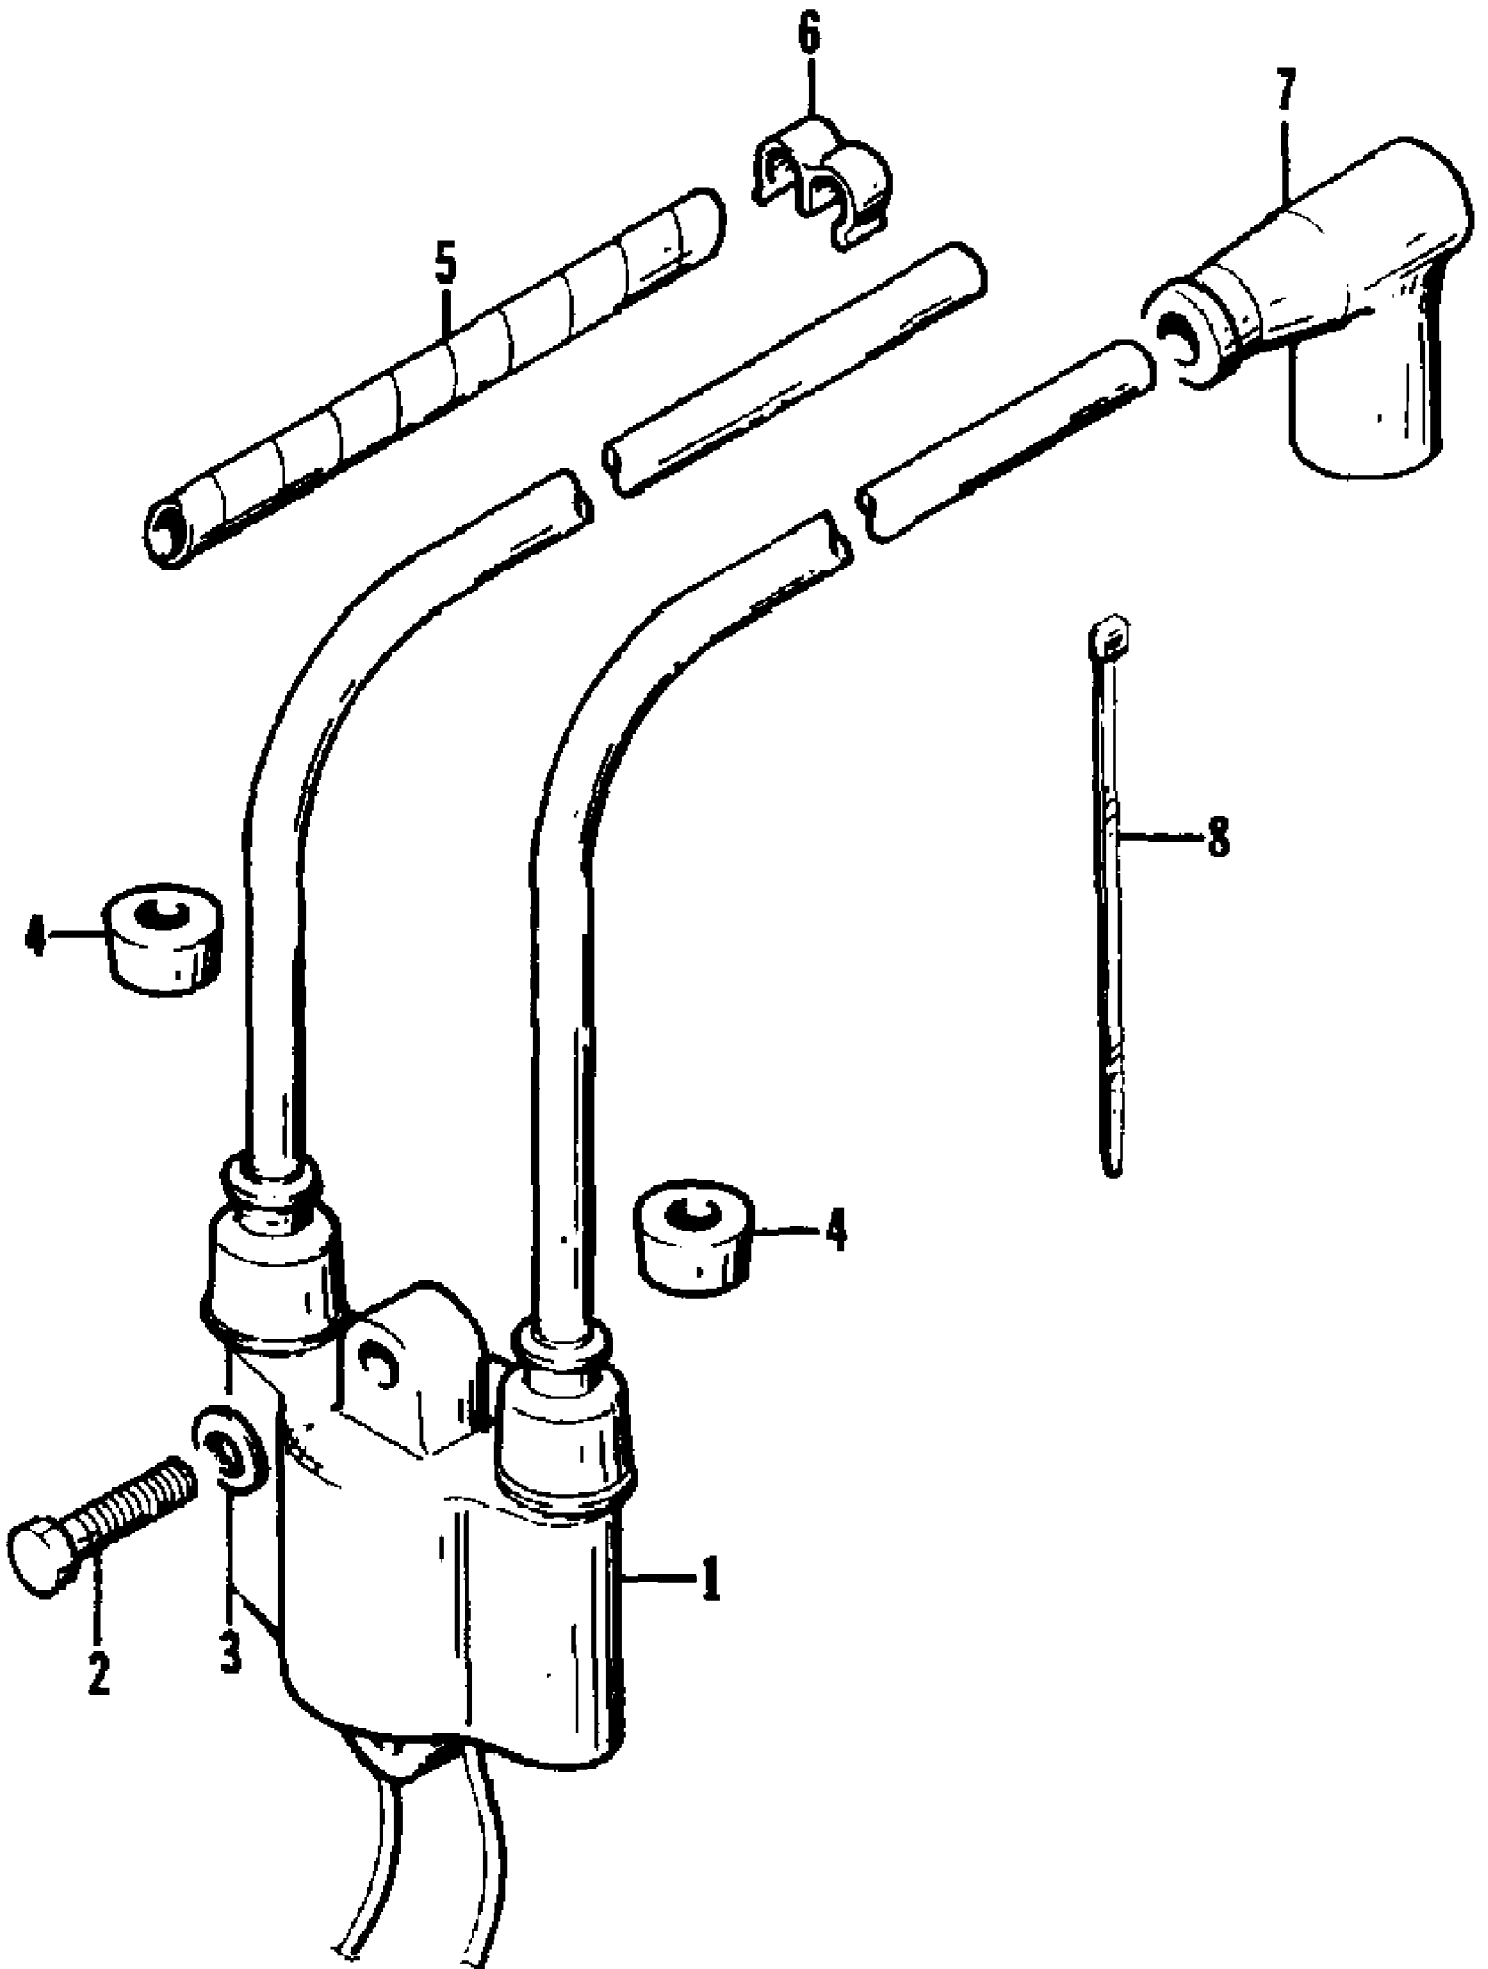

1994 MONTEGO (0672-005-1994)
IGNITION COIL

Page 28 of 46

Ref #	Part Number	Qty	S/P/F	Description
1	3008-170	1	S	Coil Ass'y, Ignition
2	3008-220	2		Screw, Cap
3	3003-023	2	/P	Washer
4	3008-114	2		Grommet
5	3008-129	2	/P	Protector, Lead Wire
6	3008-045	1		Clip
7	3003-737	2	S	Cap Ass'y, Spark Plug
8	3003-787	2		Tie, Cable