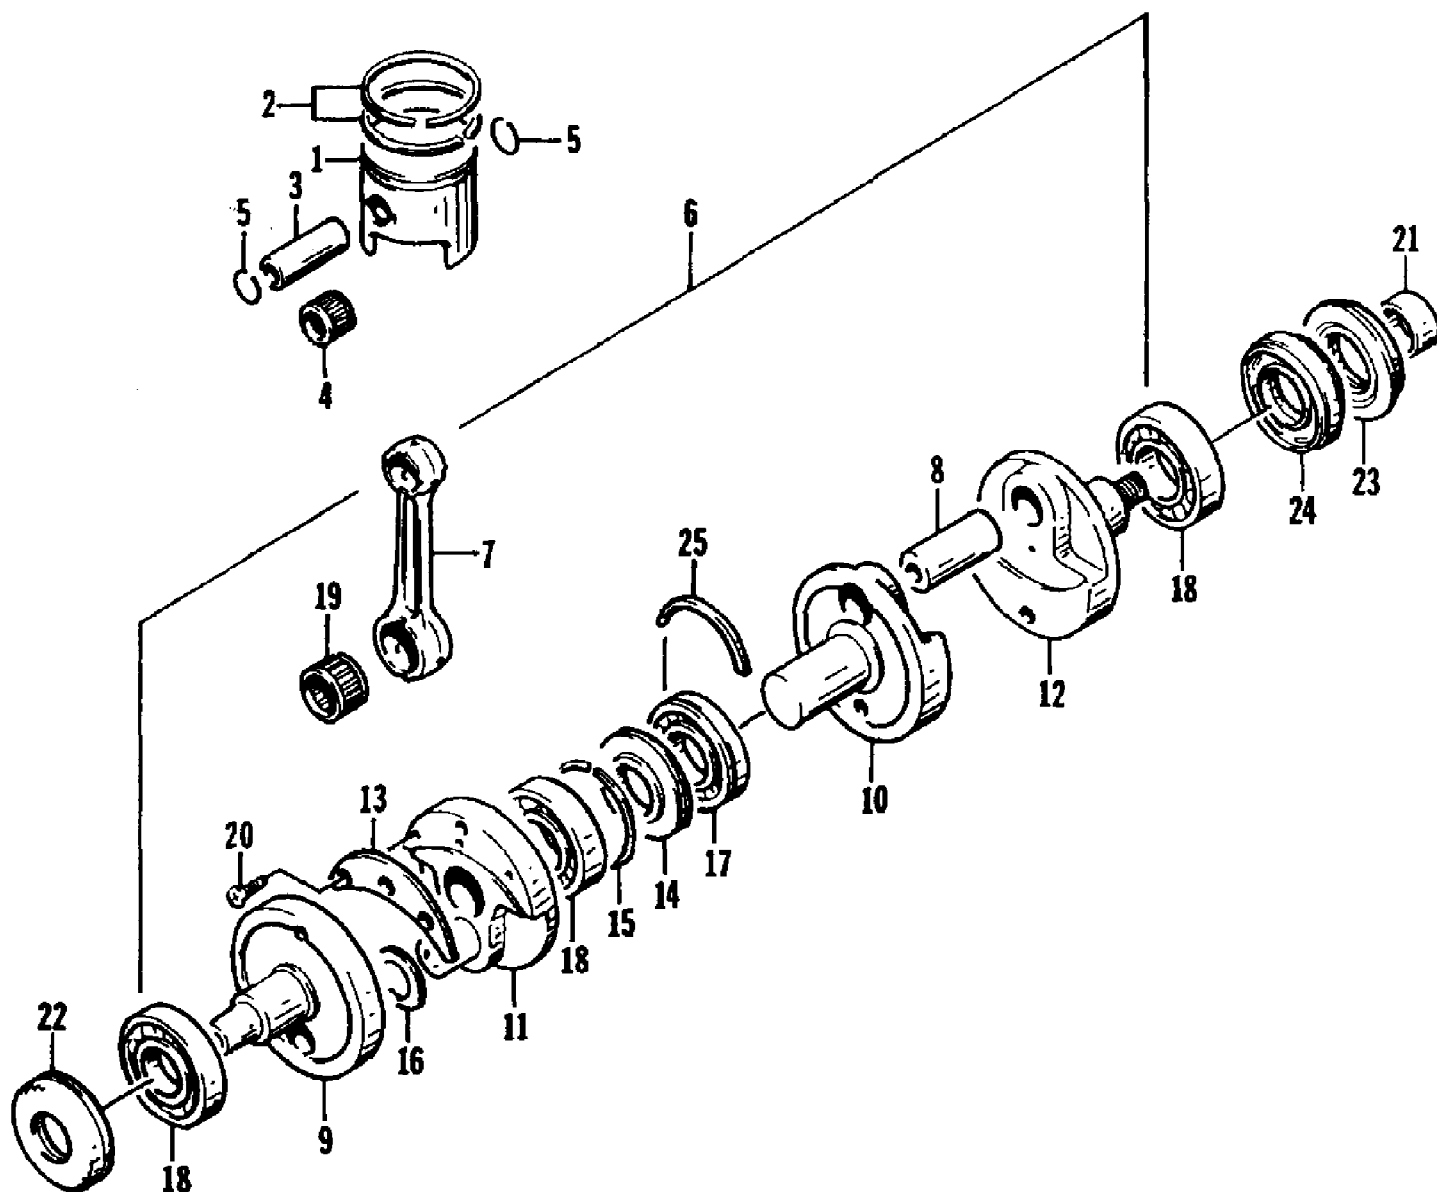

1994 MONTEGO (0672-005-1994)
CRANKSHAFT

Page 8 of 46

Ref #	Part Number	Qty	S/P/F	Description
1	3008-060	2		Piston, Standard
1	3008-181	2		Piston, Optional (+ .010")
1	3008-182	2		Piston, Optional (+ .020")
2	3008-143	2	/P	Ring Set, Standard
2	3008-183	2		Ring Set, Optional (+ .010")
2	3008-184	2		Ring Set, Optional (+ .020")
3	3003-338	2	S	Pin
4	3003-433	2	/P	Bearing
5	3003-439	4	/P	Snap Ring
6	3008-063	1	S	Crankshaft Ass'y (inc. 7-20)
7	3008-062	2		. Connecting Rod
8	3008-064	1	S	. Crank Pin
9	3008-065	1		. Crankshaft, Right
10	3008-066	1		. Crankshaft, Center
11	3008-067	1		. Wheel
12	3008-068	1		. Crankshaft, Left
13	3008-069	1		. Balancer
14	3008-070	1		. Race, Center
15	3008-071	1	S	. Ring, Center
16	3008-019	1		. Washer
17	3008-027	1		. Bearing
18	3008-028	3	S	. Bearing
19	3008-029	2		. Bearing
20	3004-372	3	S	. Screw, Machine
21	3008-072	1		Spacer, Crankshaft
22	3008-031	1		Seal, Oil - Right
23	3008-032	1		Seal, Oil - Left
24	3008-033	1		Seal, Oil - Center
25	3003-216	1		C-Ring