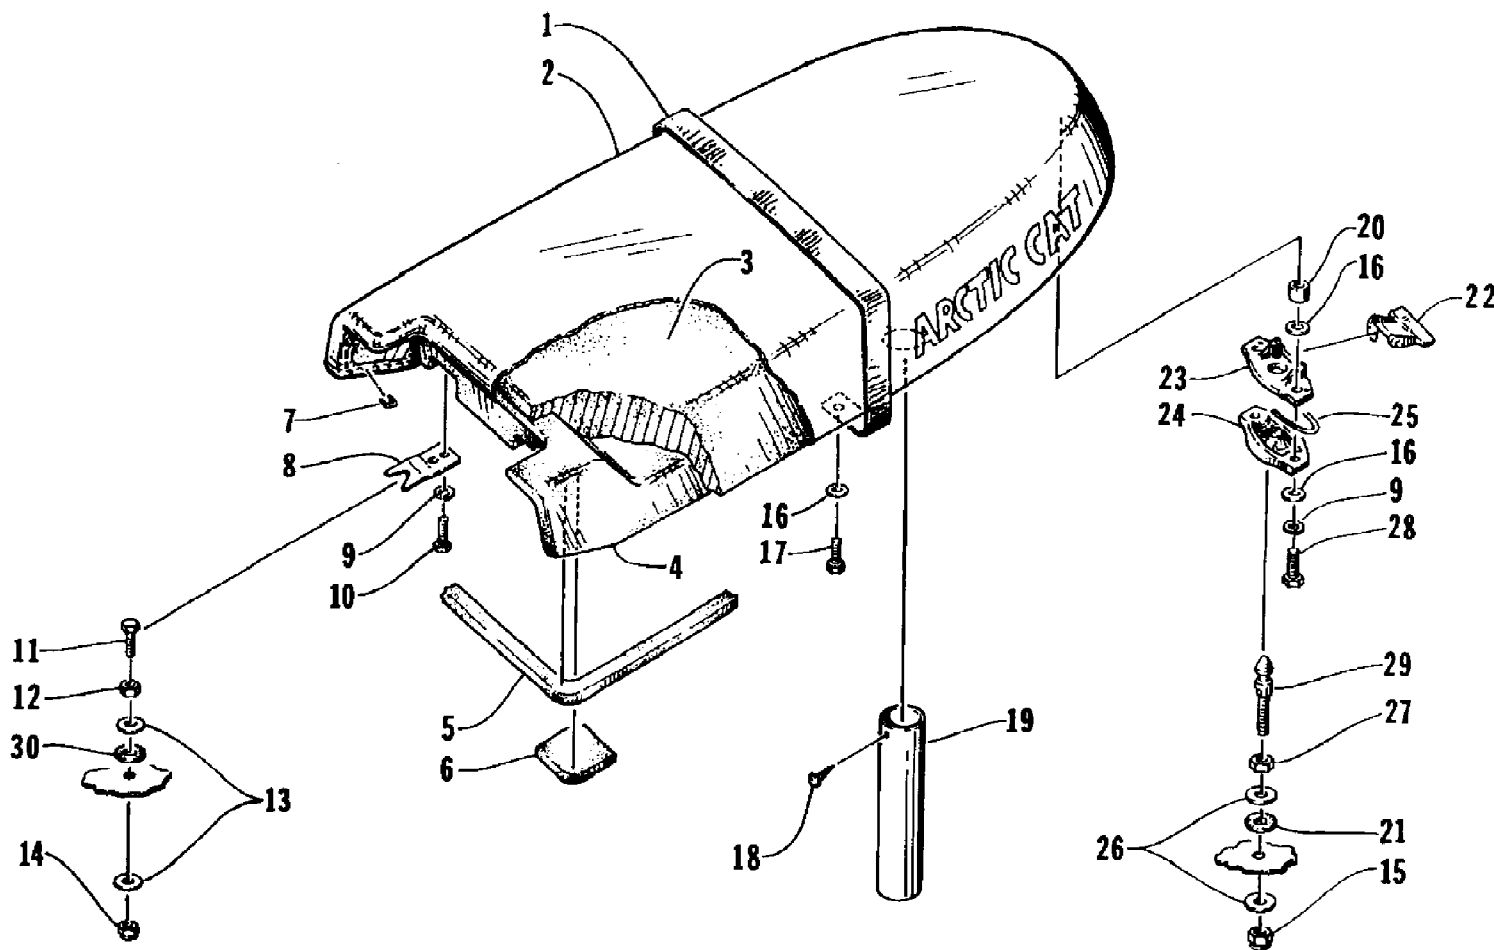

1994 MONTEGO (0672-005-1994)
SEAT ASSEMBLY

Page 40 of 46

Ref #	Part Number	Qty	S/P/F	Description
1	0673-110	1	S	Strap, Seat
2	0773-206	1		Cover, Seat w/Silkscreen
3	0773-099	1		Foam, Seat
4	0673-248	1	S	Base, Seat
5	0773-213	0	/P	Seal, Seat Base
6	0673-496	1		Support, Seat Base Seal - Right
6	0673-497	1		Support, Seat Base Seal - Left
7	0624-263	0		Staple
8	0673-412	2		Hook, Seat Base
9	0624-036	4		Washer, Lock
10	0624-046	4		Screw, Cap
11	0624-210	2		Screw, Cap
12	0624-061	2		Nut, Jam
13	0624-125	4	/P	Washer
14	0624-090	2		Nut, Lock
15	0624-009	1		Nut, Lock
16	0624-022	6		Washer
17	0624-128	2		Screw, Cap
18	0623-269	2		Clip, Retaining
19	0673-240	1	S	Air Tube, Exhaust
20	0673-083	2		Bushing
21	0623-391	1		Washer, Rubber
22	0673-026	1		Lever, Release - Seat Latch
23	0673-024	1	S	Cover, Latch - Seat
24	0673-025	1		Back, Latch - Seat
25	0673-023	1		Clip, Retaining
26	0624-013	2		Washer
27	0624-047	1		Nut, Jam
28	0624-052	2		Screw, Cap
29	0673-007	1		Stud, Latch - Seat