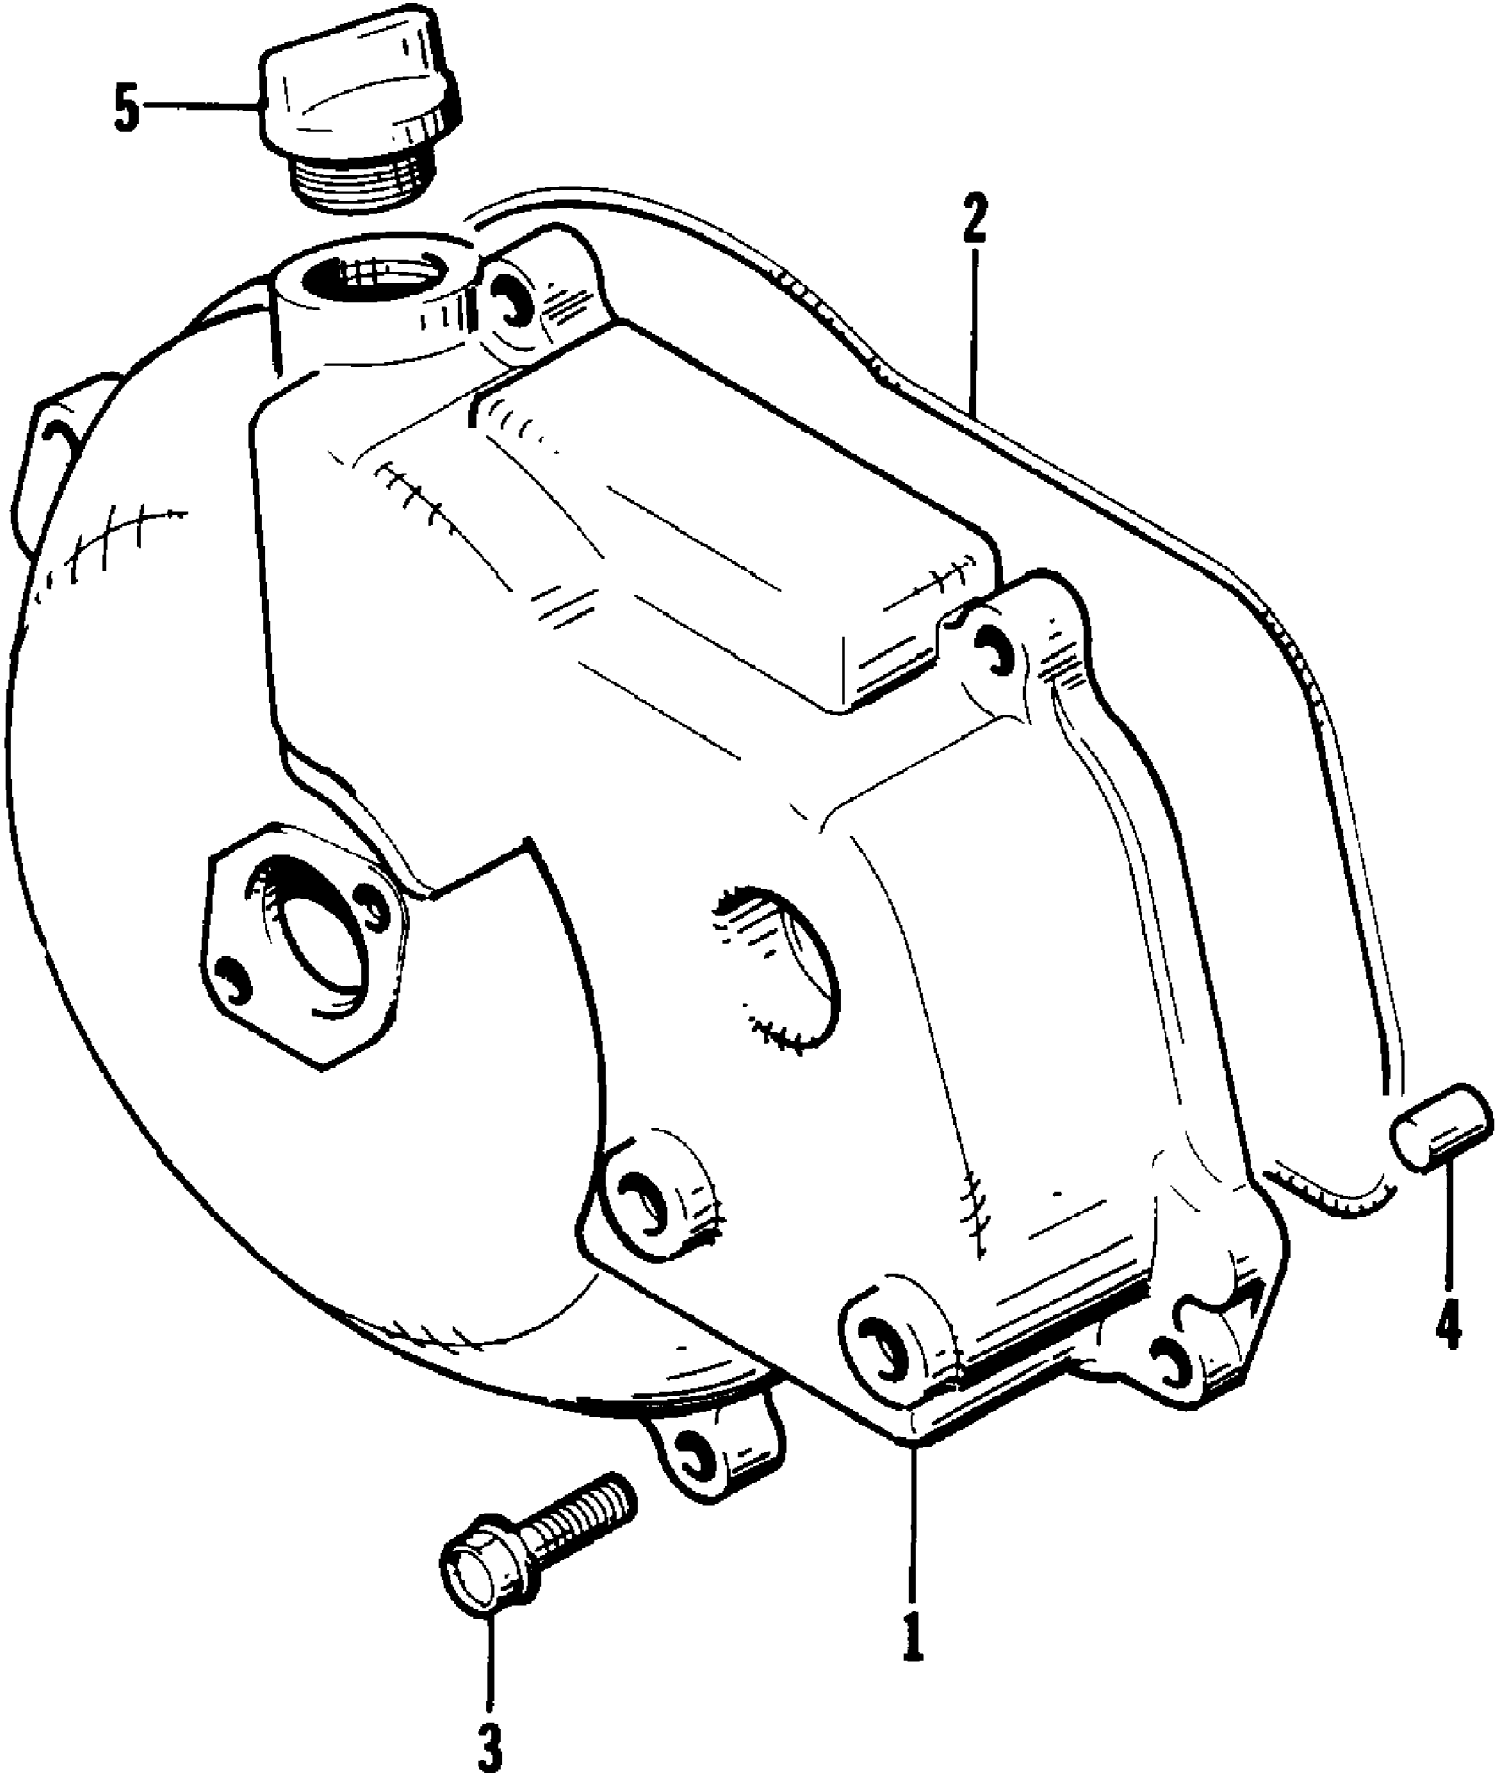

1994 MONTEGO (0672-005-1994)
MAGNETO CASE

1994 MONTEGO (0672-005-1994)
MAGNETO CASE

Ref #	Part Number	Qty	S/P/F	Description
1	3008-052	1	S	Case, Magneto
2	3008-053	1		O-Ring
3	3008-213	6	/P	Screw, Cap
4	3008-146	2		Pin
5	3008-023	1		Plug