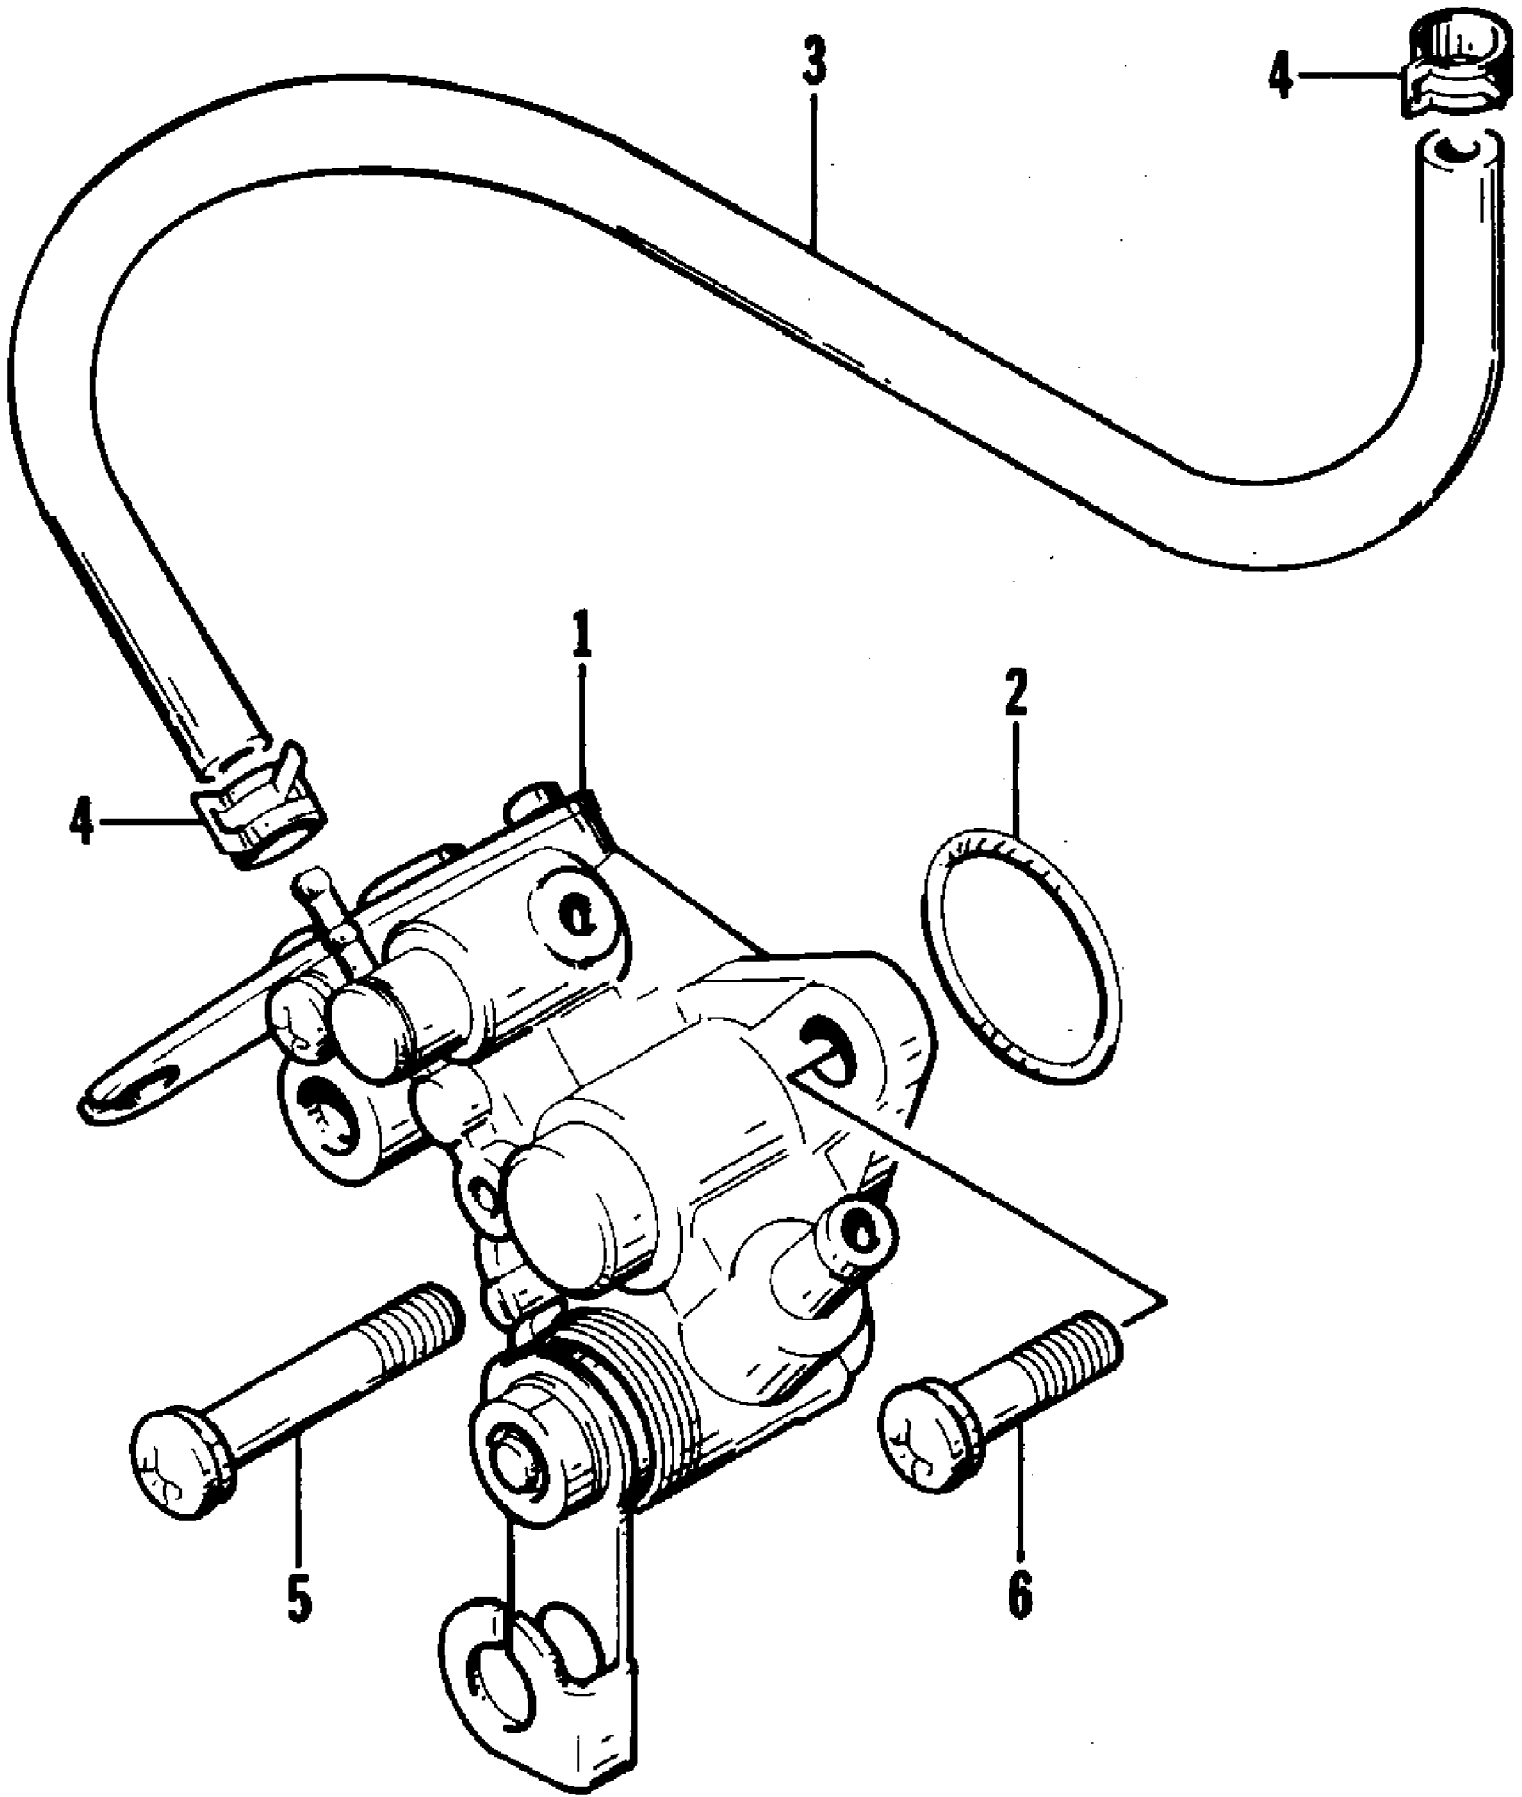

1994 MONTEGO (0672-005-1994)
OIL PUMP

1994 MONTEGO (0672-005-1994)
OIL PUMP

Page 36 of 46

Ref #	Part Number	Qty	S/P/F	Description
1	3008-191	1	S	Oil Pump Ass'y
2	3008-030	1		O-Ring
3	3008-035	1	/P	Hose
4	3008-037	2	/P	Clamp
5	3008-162	1		Screw, Cap
6	3008-192	1		Screw, Cap