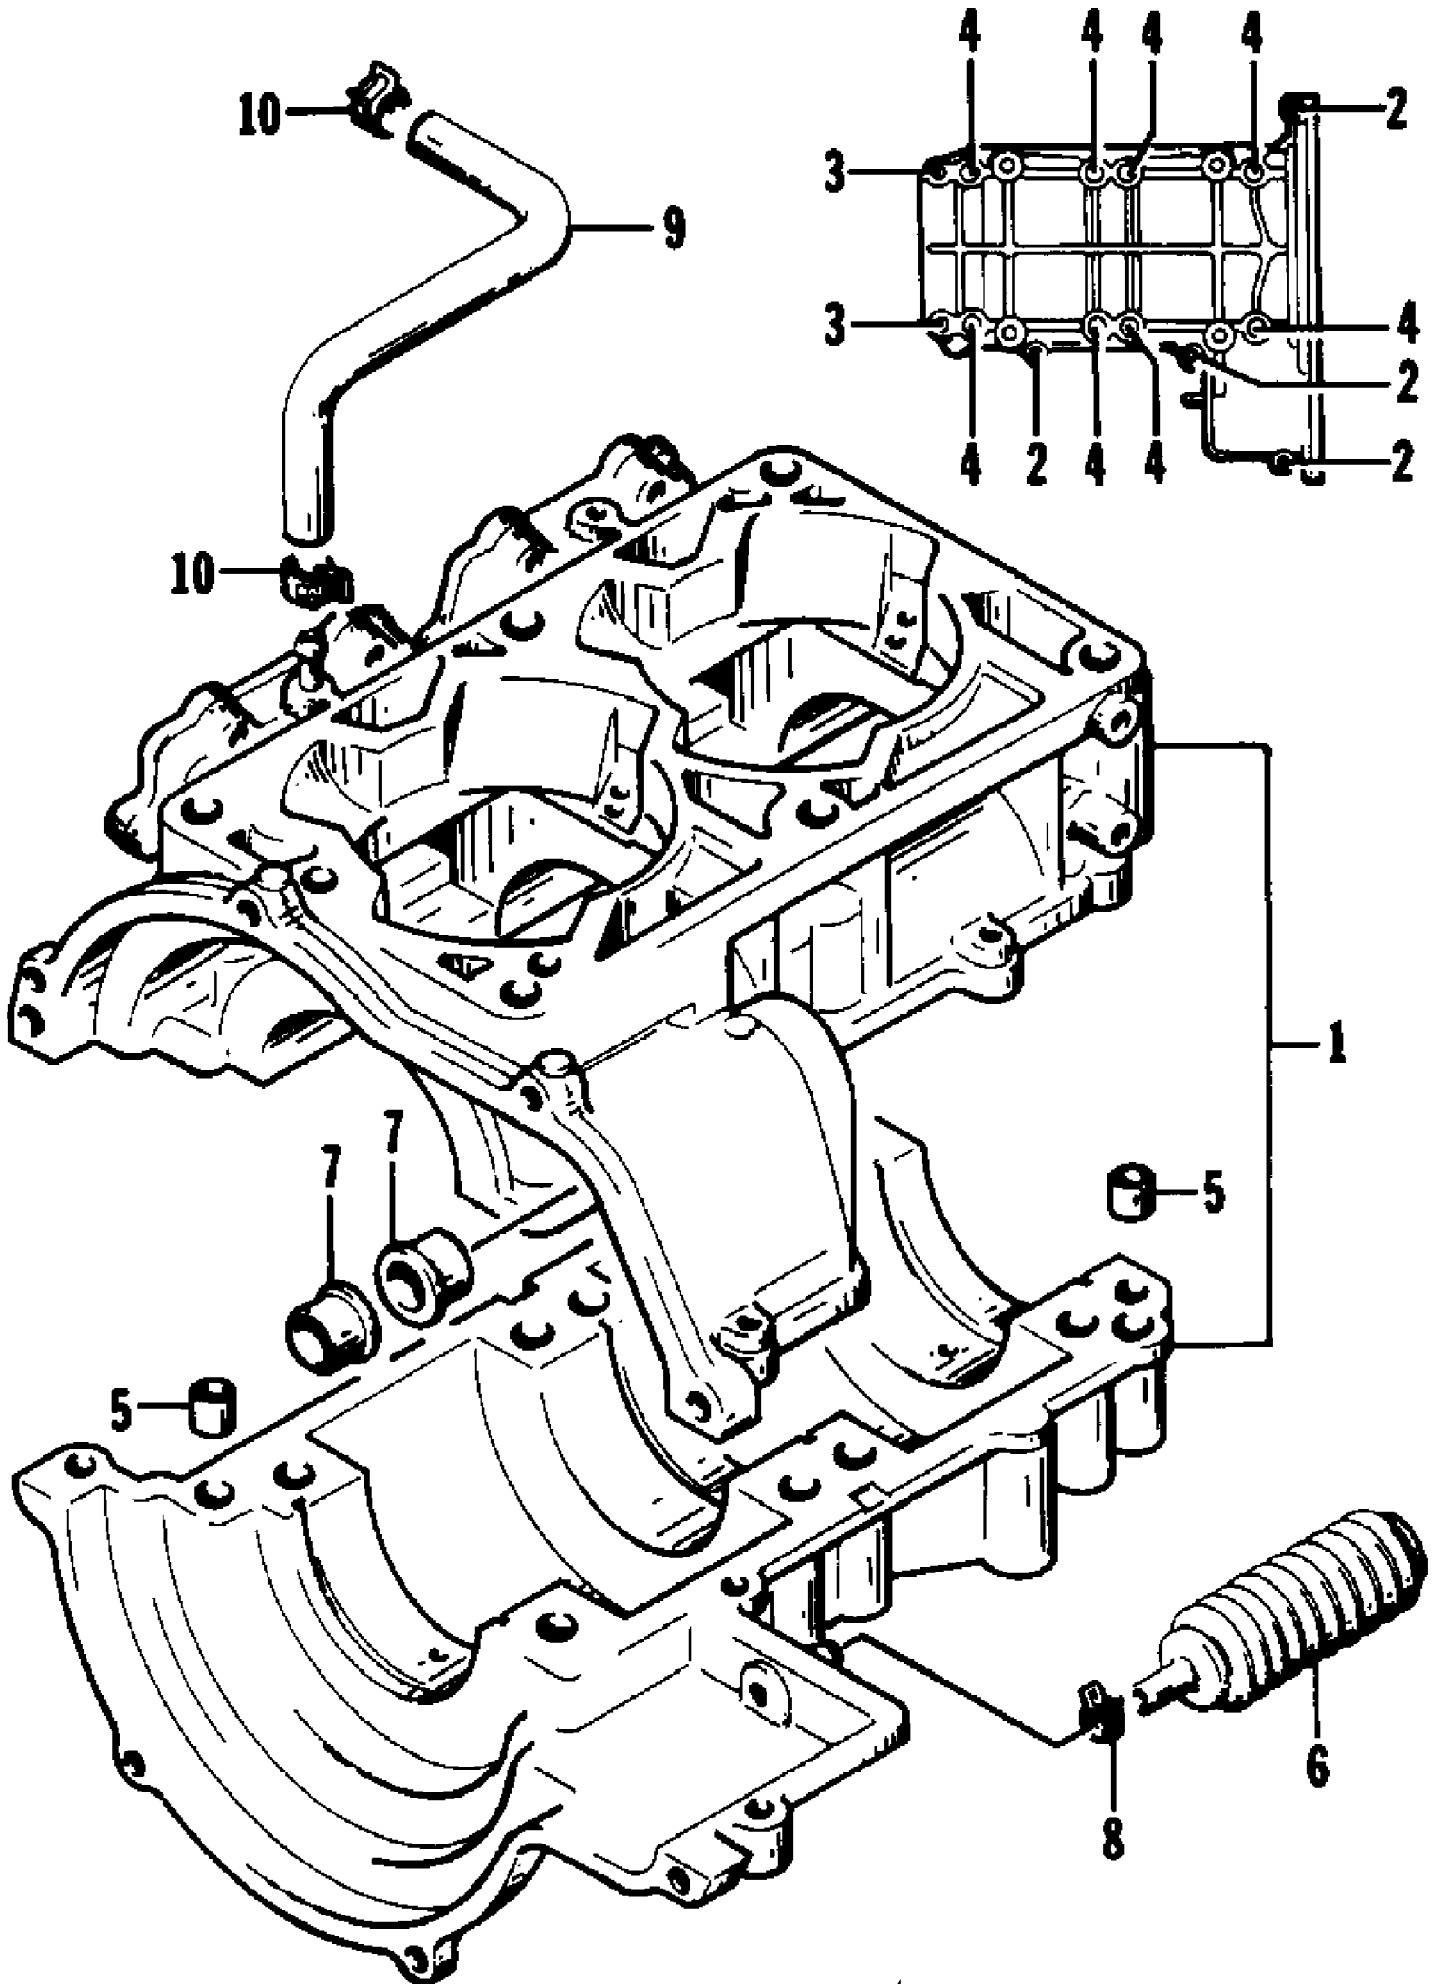

1994 MONTEGO (0672-005-1994)
CRANKCASE

1994 MONTEGO (0672-005-1994)
CRANKCASE

Page 6 of 46

Ref #	Part Number	Qty	S/P/F	Description
1	3008-176	1		Crankcase Ass'y (inc. 2-5)
2	3008-210	4	/P	. Cap, Screw
3	3008-211	2	S	. Cap, Screw
4	3008-212	8	/P	. Cap, Screw
5	3008-199	2	/P	. Pin
6	3008-100	1		Bladder, Magneto Case
7	3008-105	2		Bushing, Pinion Shaft
8	3008-038	1		Clamp
9	3008-200	1	/P	Hose, Vacuum
10	3008-039	1		Clamp, Hose