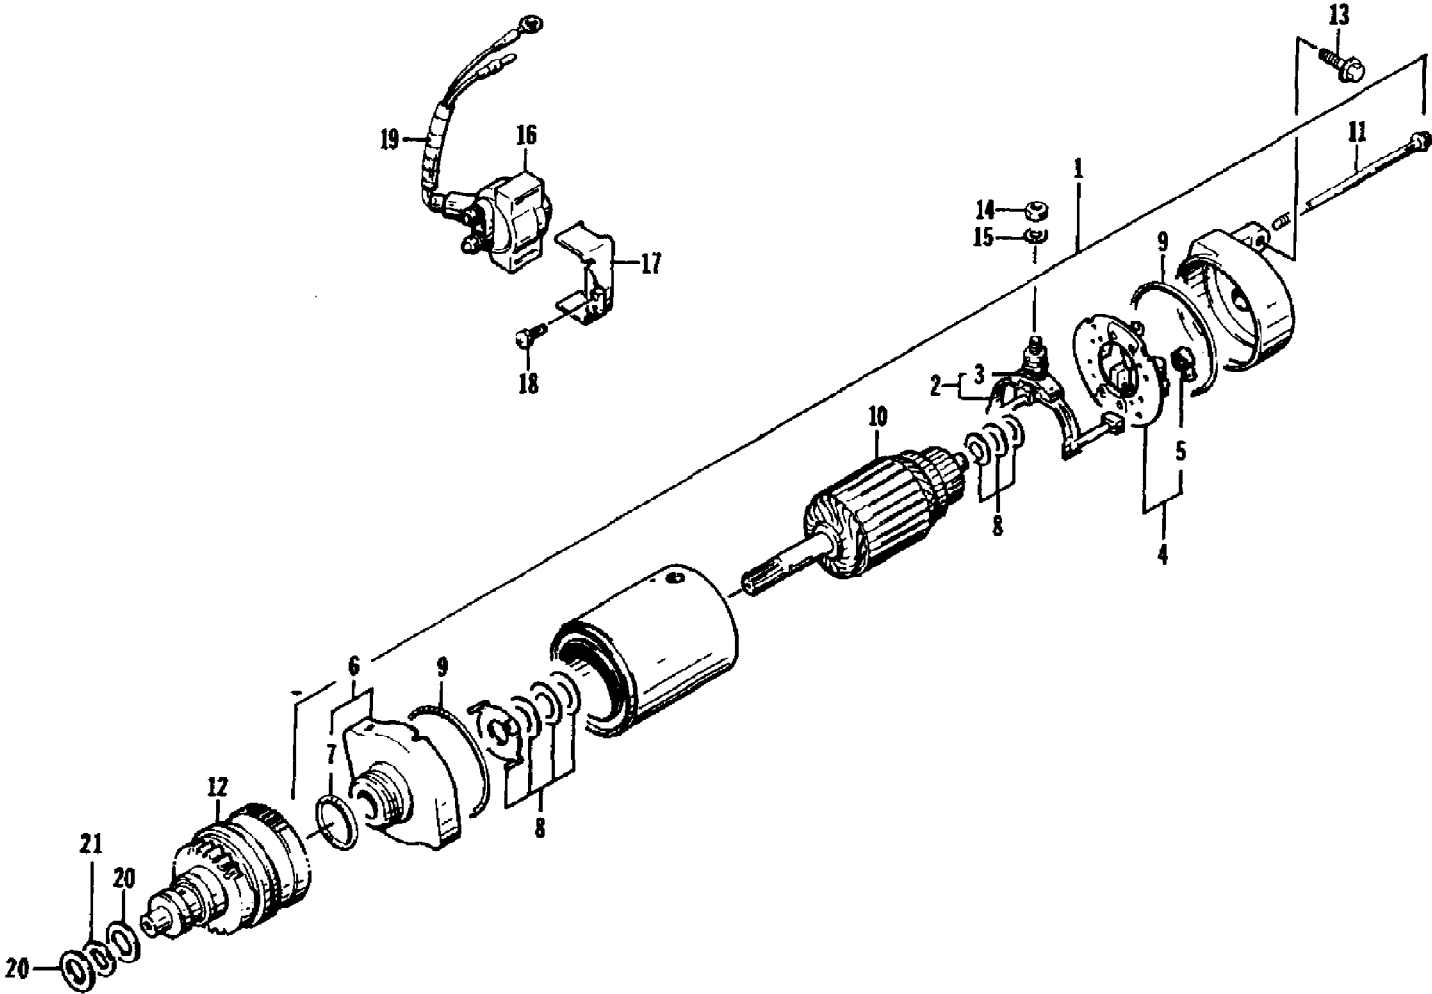

1994 MONTEGO (0672-005-1994)
STARTER MOTOR

1994 MONTEGO (0672-005-1994)
STARTER MOTOR

Page 42 of 46

Ref #	Part Number	Qty	S/P/F	Description
1	3008-093	1	S	Starter Motor Ass'y (inc. 2-11)
2	3008-094	1	/P	. Terminal Set, Brush (inc. 3)
3	3008-164	1		.. O-Ring
4	3008-095	1	/P	. Holder Set, Brush (inc. 5)
5	3008-096	4		.. Spring, Brush
6	3008-097	1	S	. Front Bracket Ass'y (inc. 7)
7	3008-098	1	S	.. O-Ring
8	3008-099	2		. Washer Set
9	3008-101	2	S	. O-Ring
10	3008-103	1		. Armature
11	3008-102	2		. Cap, Screw
12	3008-104	1	S	Pinion Ass'y
13	3008-009	2		Screw, Cap
14	3008-014	1		Nut
15	3008-020	1		Washer
16	3008-165	1	/P	Relay
17	3008-140	1		Bracket
18	3008-217	1		Screw, Cap
19	3008-135	1	S	Tube
20	3008-193	2	S	Washer
21	3008-221	1		Washer