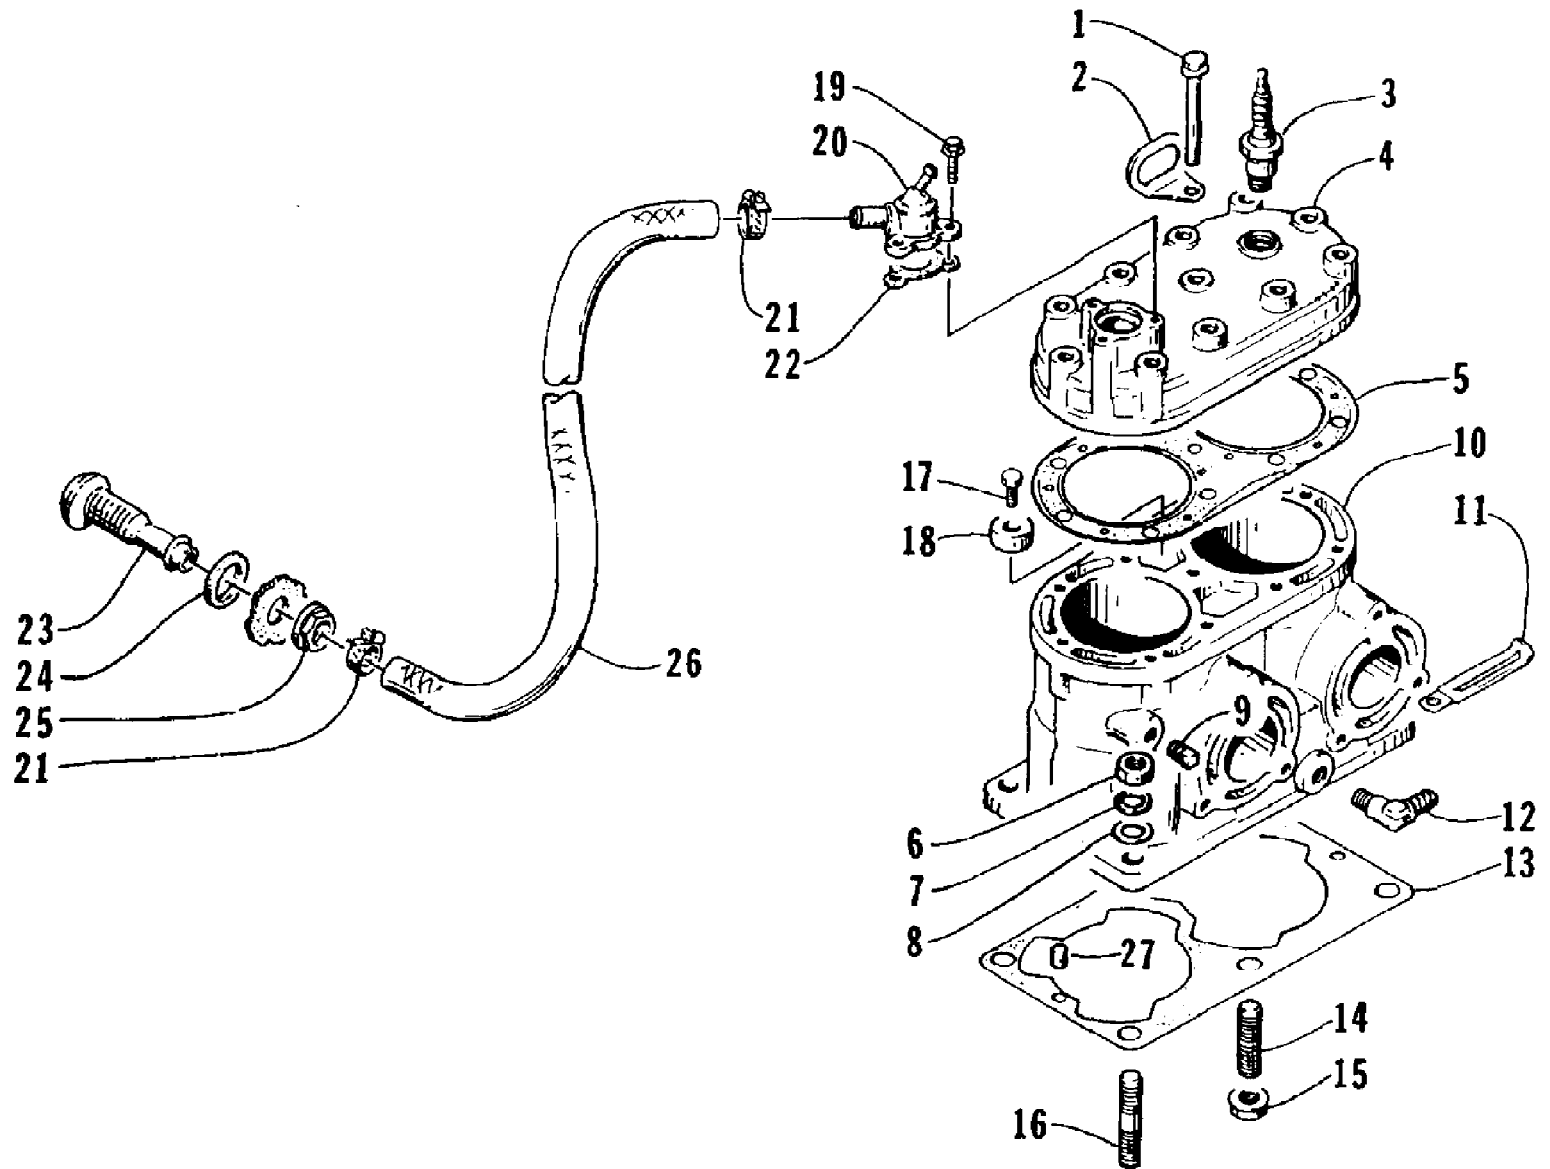

1994 MONTEGO (0672-005-1994)
CRANKSHAFT

Page 8 of 46

Ref #	Part Number	Qty	S/P/F	Description
1	3008-060	2		Piston, Standard
1	3008-181	2		Piston, Optional (+ .010")
1	3008-182	2		Piston, Optional (+ .020")
2	3008-143	2	/P	Ring Set, Standard
2	3008-183	2		Ring Set, Optional (+ .010")
2	3008-184	2		Ring Set, Optional (+ .020")
3	3003-338	2	S	Pin
4	3003-433	2	/P	Bearing
5	3003-439	4	/P	Snap Ring
6	3008-063	1	S	Crankshaft Ass'y (inc. 7-20)
7	3008-062	2		. Connecting Rod
8	3008-064	1	S	. Crank Pin
9	3008-065	1		. Crankshaft, Right
10	3008-066	1		. Crankshaft, Center
11	3008-067	1		. Wheel
12	3008-068	1		. Crankshaft, Left
13	3008-069	1		. Balancer
14	3008-070	1		. Race, Center
15	3008-071	1	S	. Ring, Center
16	3008-019	1		. Washer
17	3008-027	1		. Bearing
18	3008-028	3	S	. Bearing
19	3008-029	2		. Bearing
20	3004-372	3	S	. Screw, Machine
21	3008-072	1		Spacer, Crankshaft
22	3008-031	1		Seal, Oil - Right
23	3008-032	1		Seal, Oil - Left
24	3008-033	1		Seal, Oil - Center
25	3003-216	1		C-Ring