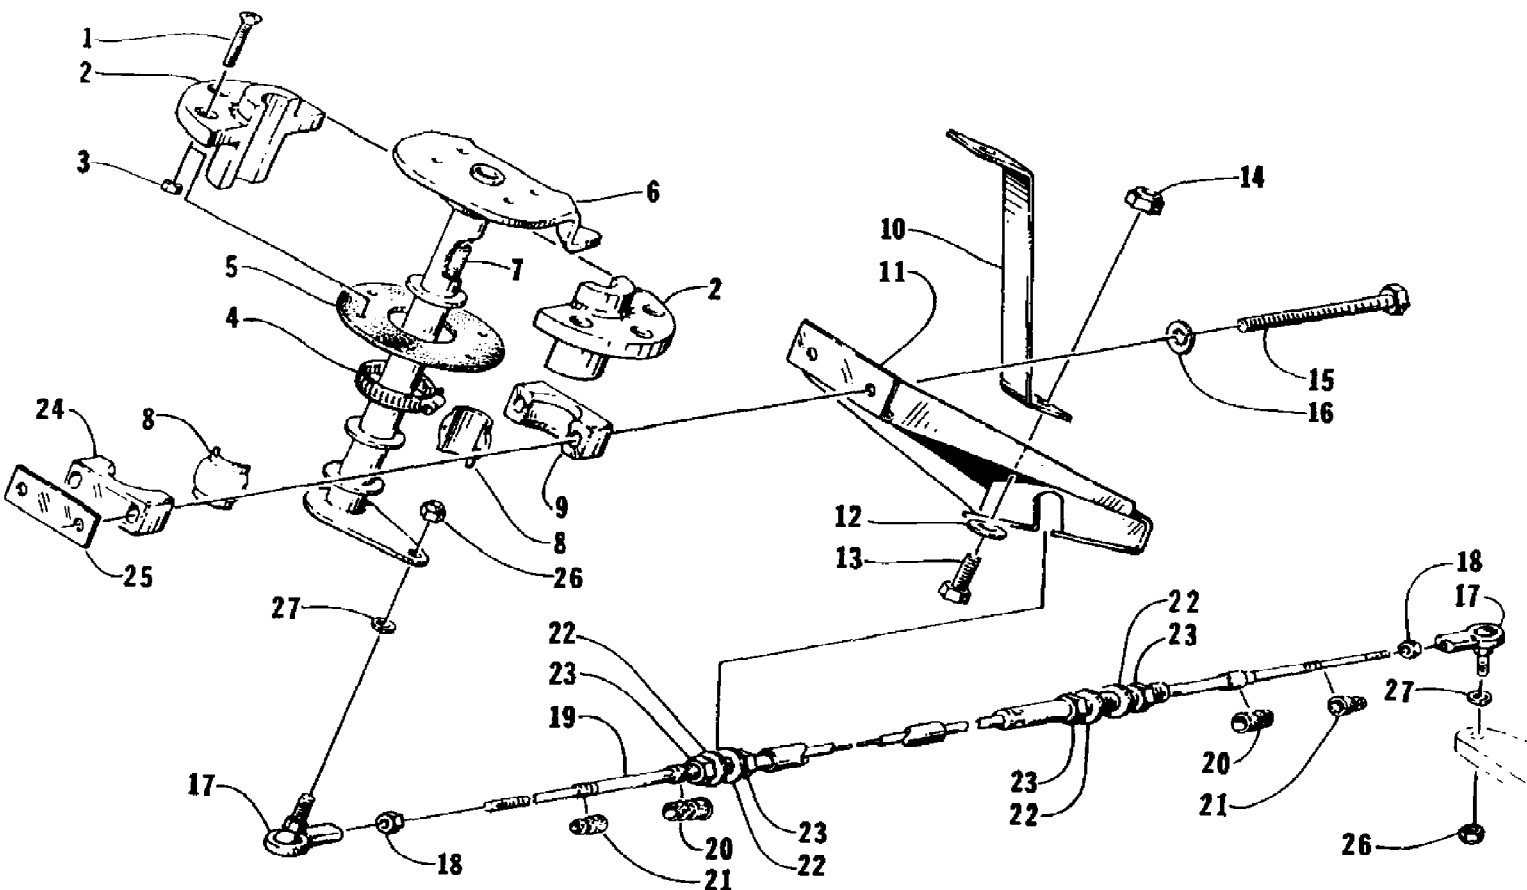

1994 MONTEGO (0672-005-1994)
STEERING POST ASSEMBLY

1994 MONTEGO (0672-005-1994)
STEERING POST ASSEMBLY

Page 44 of 46

Ref #	Part Number	Qty	S/P/F	Description
1	0624-186	6		Screw, Machine
2	0673-122	2		Bearing, Half-Steering Post
3	0624-021	6		Nut, Lock
4	0624-038	2		Clamp
5	0673-056	1		Seal, Bearing
6	0773-096	1	/P	Post, Steering
7	0717-052	0	/P	Foam, Neoprene Tape
8	0605-149	2		Bearing, Steering Post
9	0605-171	1		Housing, Bearing
10	0673-457	1		Bracket, Support
11	0773-095	1	/P	Bracket, Steering Cable
12	0624-125	1	/P	Washer
13	0624-229	1		Screw, Cap
14	0624-090	1		Nut, Lock
15	0624-192	2		Screw, Cap
16	0624-028	2		Washer, Lock
17	0673-028	2		End, Steering Cable
18	0624-107	2		Nut, Jam
19	0673-232	1	/P	Cable, Steering
20	0612-363	2		Seal, Rod
21	0612-364	2		Seal, Steering Cable
22	0624-106	4		Washer
23	0624-105	4		Nut, Jam
24	0705-064	1	/P	Housing, Bearing
25	0673-366	1		Spacer, Bearing Housing