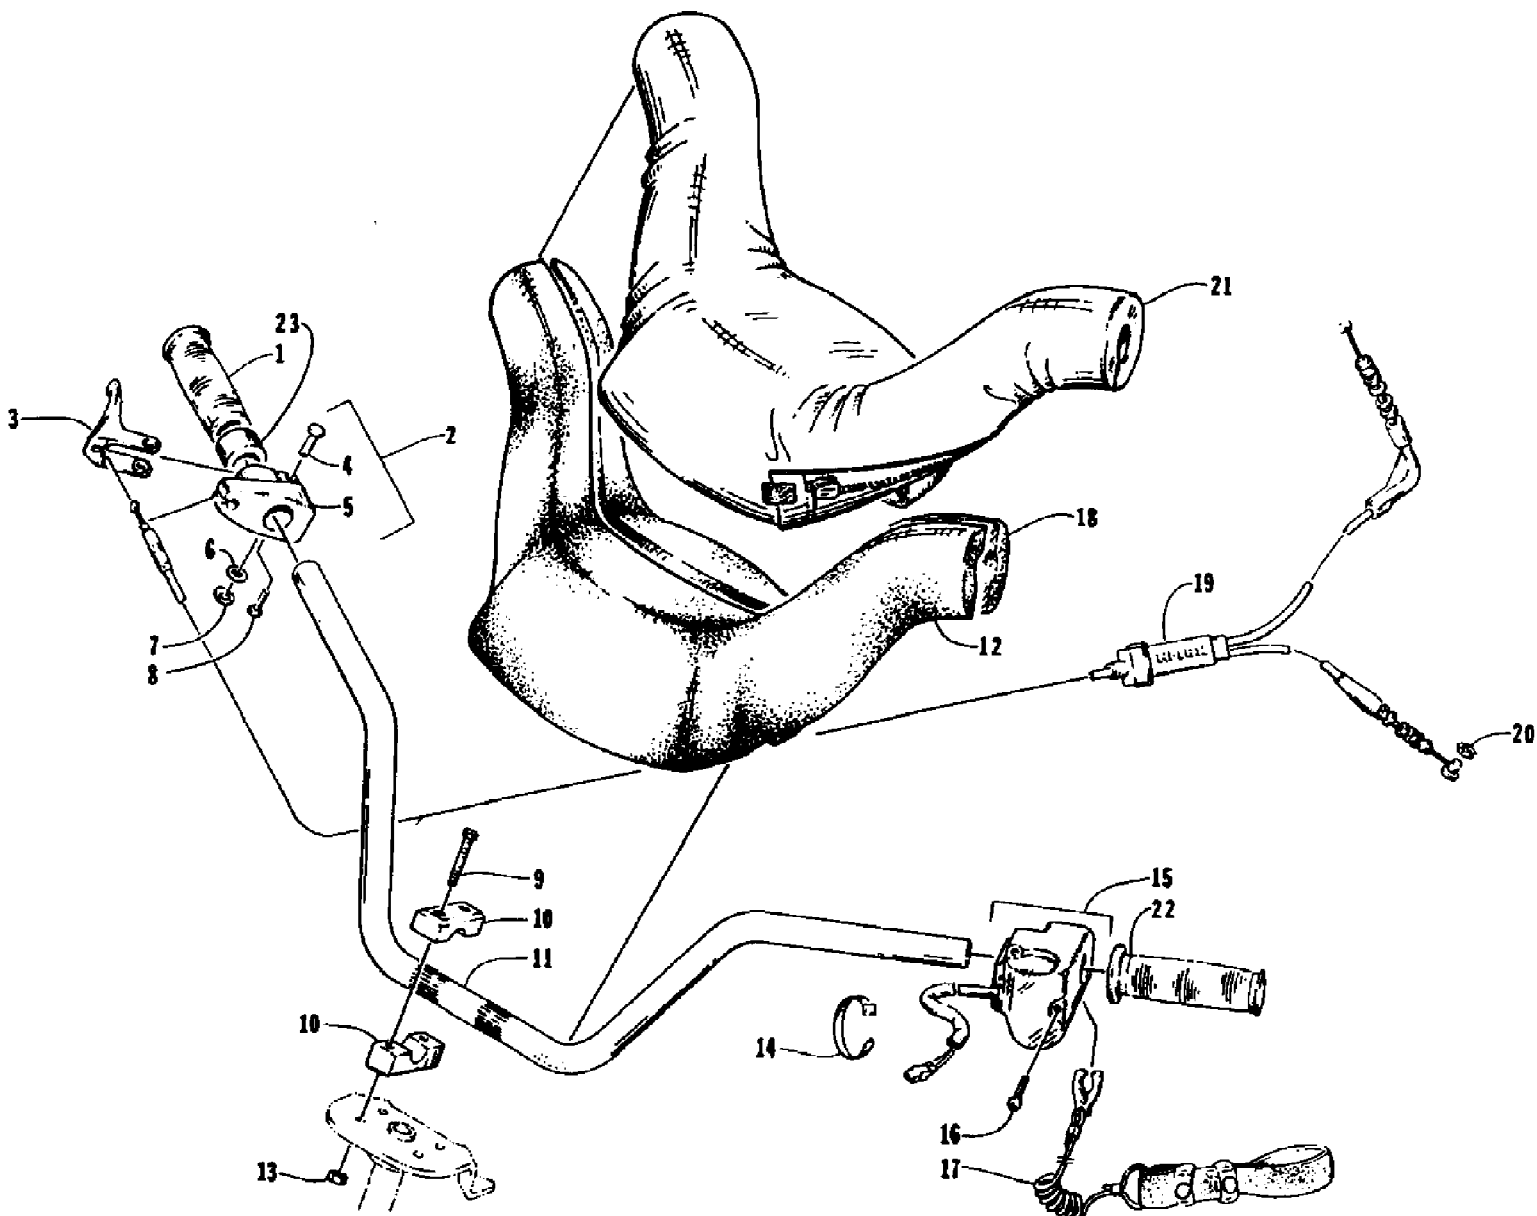

1994 MONTEGO (0672-005-1994)
HANDLEBAR ASSEMBLY

Page 21 of 46

Ref #	Part Number	Qty	S/P/F	Description
1	0673-021	1		Grip, Handlebar
2	0773-018	1		Throttle, Ass'y (inc. 3-8)
3	0605-234	1		. Lever, Throttle
4	0605-236	1		. Pin, Throttle Lever
5	0605-235	1		. Housing, Throttle
6	0624-099	1		. Washer
7	0624-113	1		. C-Clip
8	0624-091	1		. Screw, Machine
9	0624-056	4		Screw, Cap
10	0673-282	4		Cap, Steering Adjuster
11	0673-421	1		Handlebar
12	0605-244	1		Pad, Handlebar - Front
13	0624-021	4		Nut, Lock
14	0123-788	1	/P	Tie, Cable
15	0609-203	1		Tether, Switch Ass'y (inc. 16-17)
16	0624-148	3		. Screw, Machine
17	0609-176	1	S	. Cord, Tether
18	0605-253	1		Pad, Handlebar - Rear
19	0687-054	1		Cable, Throttle
20	0624-104	1		C-Clip
21	0773-181	1	/P	Cover, Handlebar Pad
22	0673-101	1		Grip, Handlebar
23	0673-318	1		Spacer, Grip