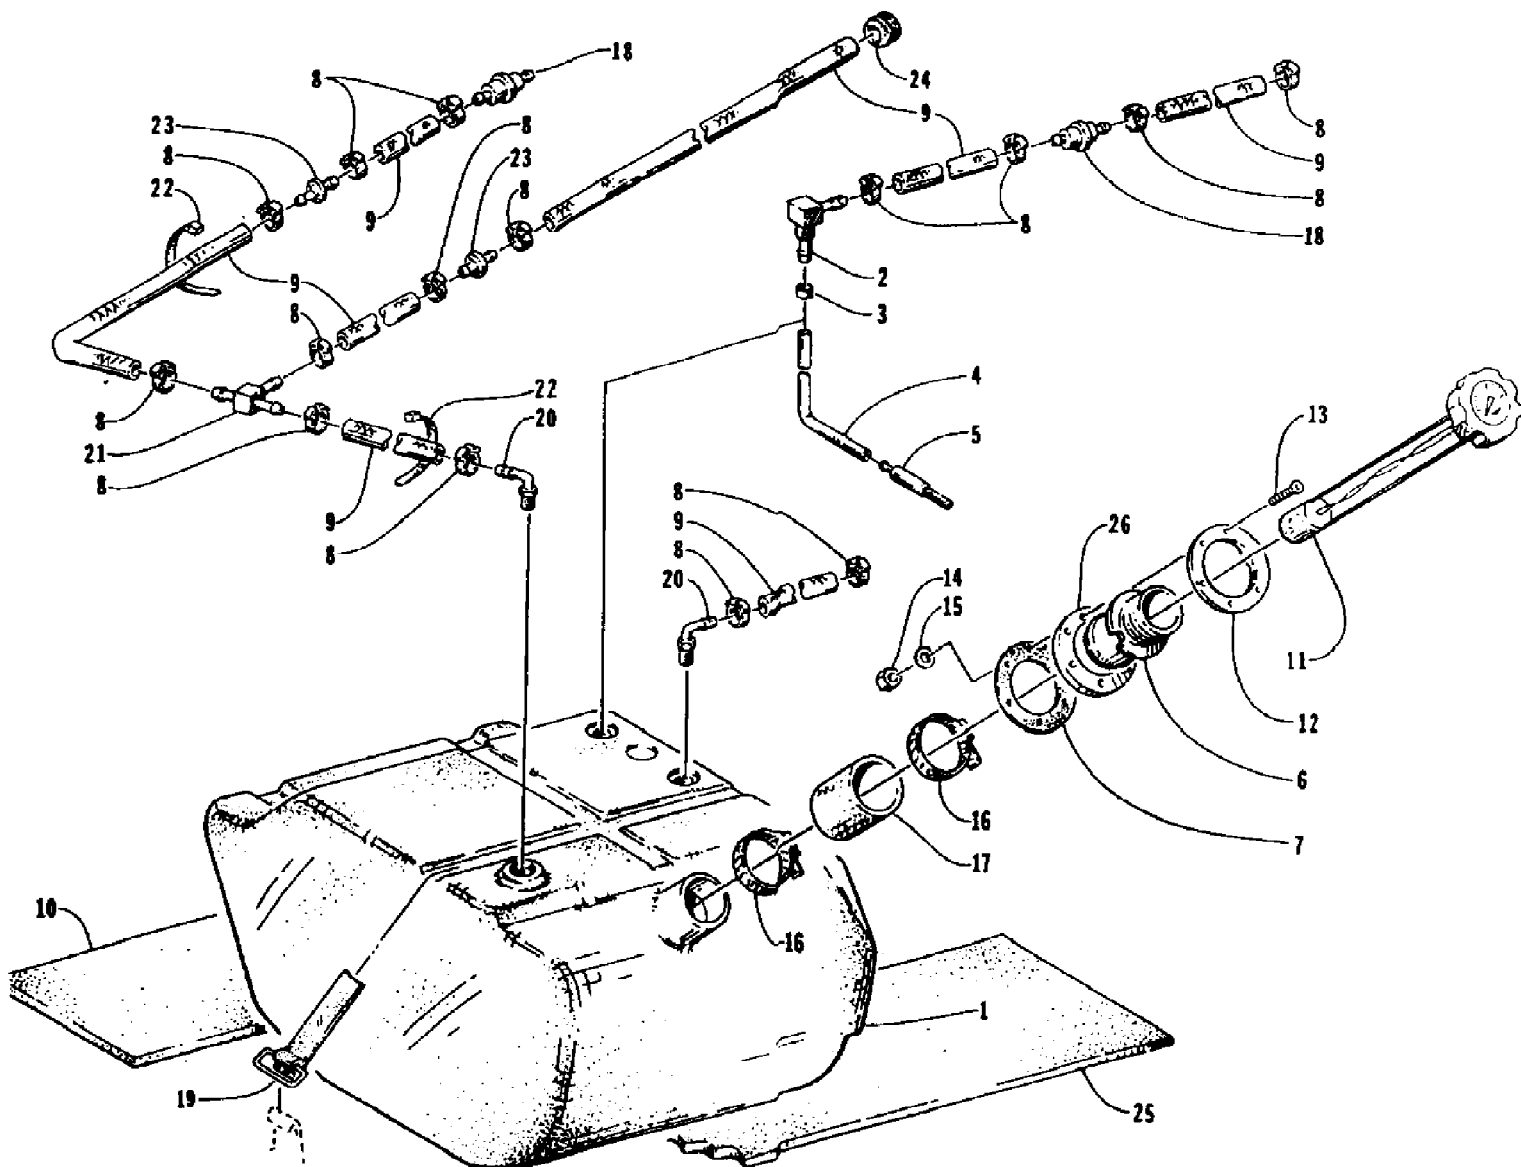

1994 MONTEGO (0672-005-1994)
GAS TANK ASSEMBLY

1994 MONTEGO (0672-005-1994)
GAS TANK ASSEMBLY

Page 19 of 46

Ref #	Part Number	Qty	S/P/F	Description
1	0773-223	1		Tank, Gas - Ass'y (inc. 2-5)
2	0670-416	1		. Fitting, Elbow
3	0673-448	1		. Ring, Compression
4	0710-108	0		. Hose, Gasline
5	0510-358	1	/P	. Strainer, Gas Tank
6	0670-270	1		Neck, Filler
7	0670-271	1		Seal, Fillerneck
8	0624-120	17		Clamp, Hose
9	0610-107	0		Hose
10	0673-306	1		Pad, Gas Tank - Right
11	0670-286	1	S	Cap, Gas Gauge
12	0670-304	1		Ring, Mounting - Fillerneck
13	0624-031	6		Screw, Machine
14	0624-005	6	/P	Nut, Lock
15	0624-004	6		Washer
16	0624-037	2		Clamp, Hose
17	0610-096	0	S	Hose, Filler
18	0510-335	3	/P	Filter, Fuel
19	0673-390	2	/P	Tiedown
20	0115-607	2	S	Fitting, Elbow
21	0109-332	1		T-Connection
22	0123-788	2	/P	Tie, Cable
23	0610-059	2		Valve, Check
24	0673-492	1		Grommet
25	0673-307	1	/P	Pad, Gas Tank - Left
26	0673-507	1		Spacer, Filler Neck