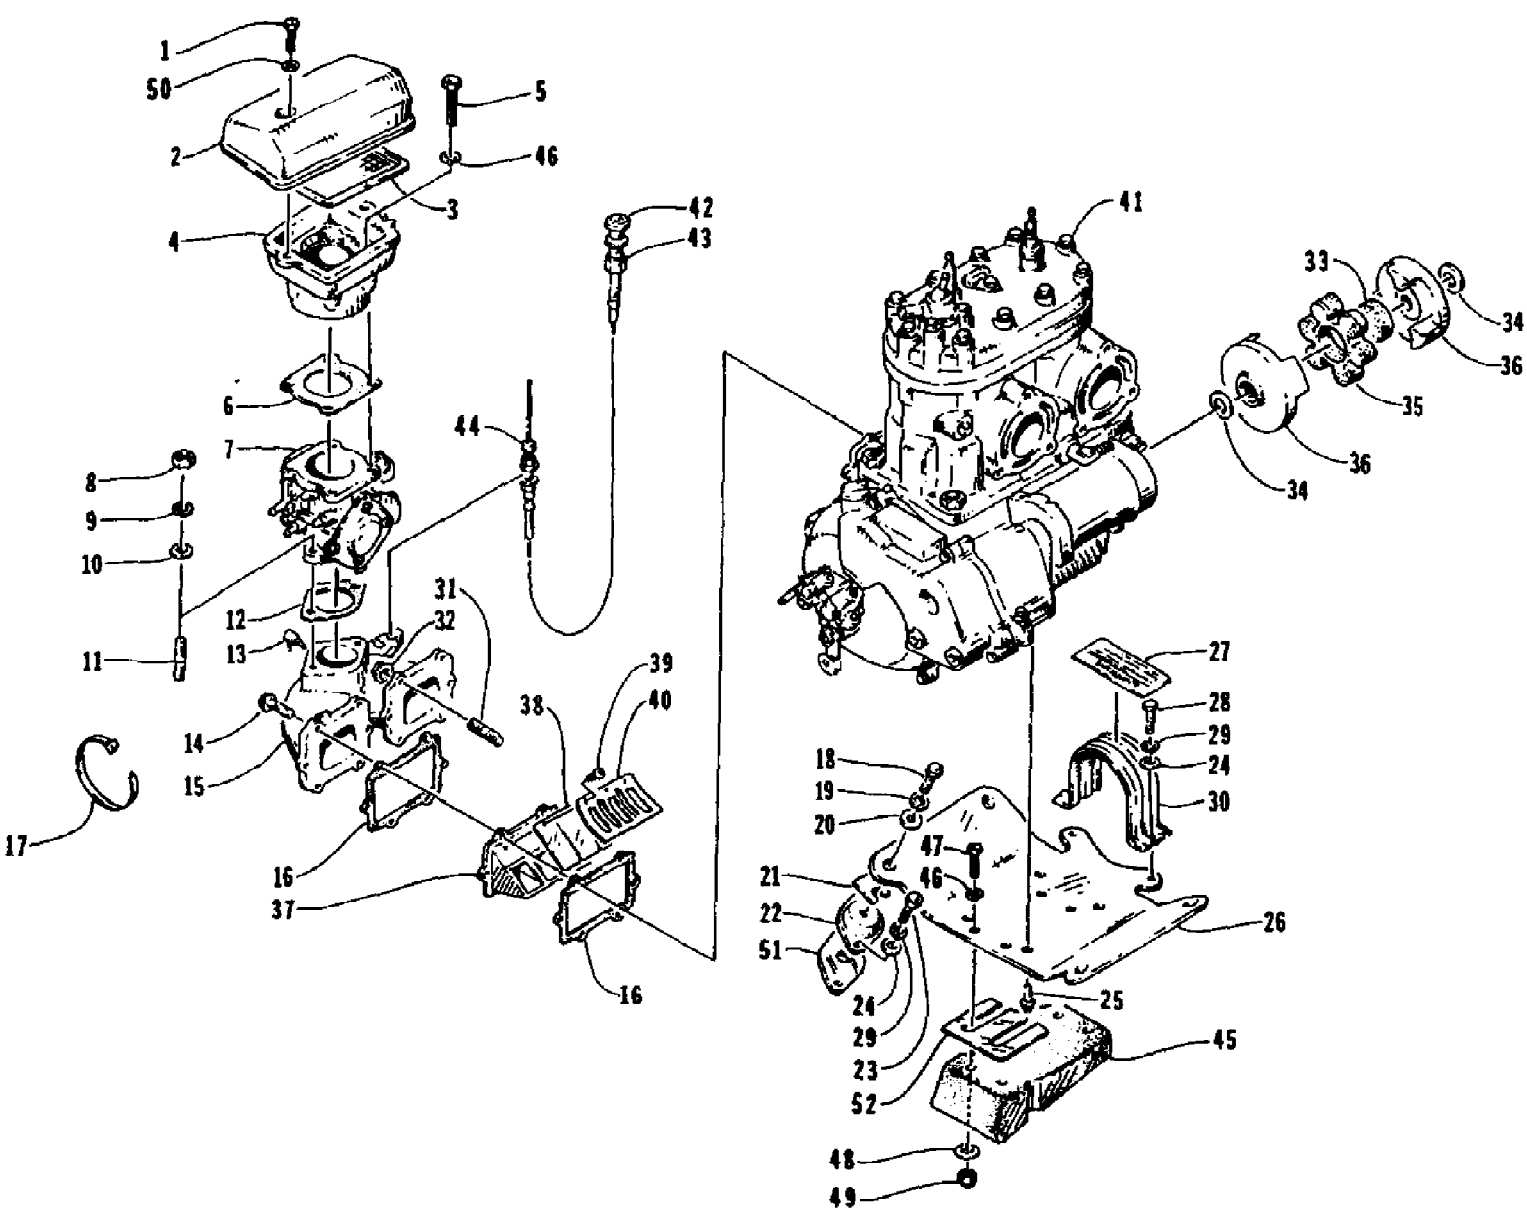

1994 MONTEGO (0672-005-1994)
ENGINE AND RELATED ASSEMBLY

Page 14 of 46

Ref #	Part Number	Qty	S/P/F	Description
1	0624-046	2		Screw, Cap
2	0673-045	1		Cover, Spark Arrestor
3	0673-046	1	S	Screen, Spark Arrestor
4	0673-044	1		Spark Arrestor - Lower
5	0624-053	4	/P	Screw, Cap
6	0673-389	1		Gasket, Spark Arrestor
7	0670-325	1		Carburetor
8	0624-061	2		Nut, Jam
9	0624-027	2		Washer, Lock
10	0624-028	2		Washer
11	0624-051	2		Bolt, Stud
12	0673-057	1		Gasket, Intake
13	3004-054	1		Valve, Check
14	3008-153	8	S	Screw, Cap
15	0673-039	1		Manifold, Intake
16	3008-076	4	S	Gasket, Reed Valve
17	0123-811	0		Tie, Cable
18	3008-188	4		Screw, Cap
19	3008-021	4		Washer, Lock
20	3008-016	4		Washer
21	0624-015	0	/P	Shim - 1.5MM
21	0624-014	0	/P	Shim - 0.5MM
22	3008-054	4		Mount, Motor
23	0624-087	8		Screw, Cap
24	0624-028	10		Washer
25	3008-198	4	S	Screw, Cap
26	0608-078	1	S	Plate, Engine Mount
27	1611-608	1		Decal, Warning
28	3008-001	2		Screw, Cap
29	0624-027	10		Washer, Lock
30	0673-506	1	/P	Shield, Safety Coupler
31	3008-156	4	S	Bolt, Stud
32	3008-158	4	/P	Nut
33	0673-146	1		Puck, Coupler Rubber
34	0624-017	2		Washer
35	3008-091	1	S	Dampener, Coupler
36	3008-090	2	/P	Coupler, Engine
37	3008-073	2	S	Reed Valve Ass'y (inc. 38-40)
38	3008-075	4		. Valve, Reed
39	3004-210	12		. Screw, Cap
40	3008-074	4		. Stopper, Reed Valve
41	0662-141	1	S	Engine
42	0687-053	1	S	Cable, Choke
43	0687-051	1	/P	Nut
44	0687-052	2	/P	Cover, Boot
45	0673-434	1	/P	Mount, Snubber
46	0624-036	8		Washer, Lock
47	0624-052	4		Screw, Cap
48	0624-056	4		Washer
49	0624-021	1		Nut, Lock
50	0624-022	2		Washer
51	0673-508	0	/P	Shim, Engine Mount - .125
51	0673-509	0	/P	Shim, Engine Mount - .063