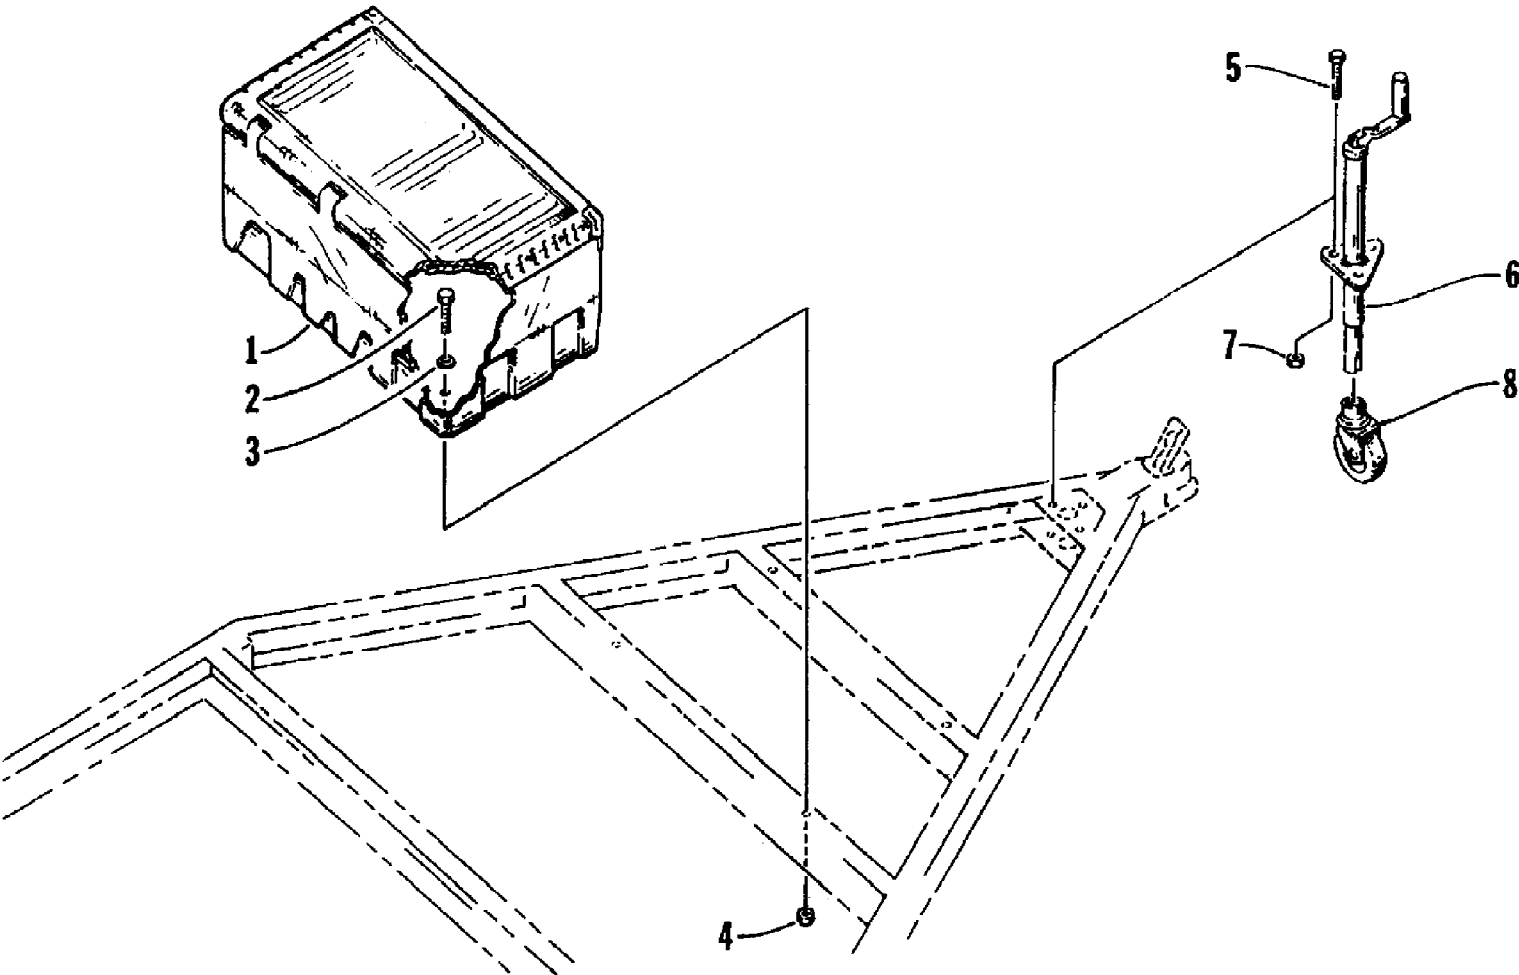

1993 TRAILER, TWO PLACE DELUXE (0695-031-1993)
STORAGE BOX AND CASTOR ASSEMBLY

1993 TRAILER, TWO PLACE DELUXE (0695-031-1993)
STORAGE BOX AND CASTOR ASSEMBLY

Ref #	Part Number	Qty	S/P/F	Description
1	0696-245	1		BOX, STORAGE
2	8002-040	4	/P	SCREW, CAP
3	8050-217	4	/P	WASHER
4	8040-396	4		NUT, LOCK
5	8002-222	3	/P	SCREW, CAP
6	0696-050	1		JACK
7	8040-486	3	/P	NUT, LOCK
8	0696-051	1		CASTER, 2"