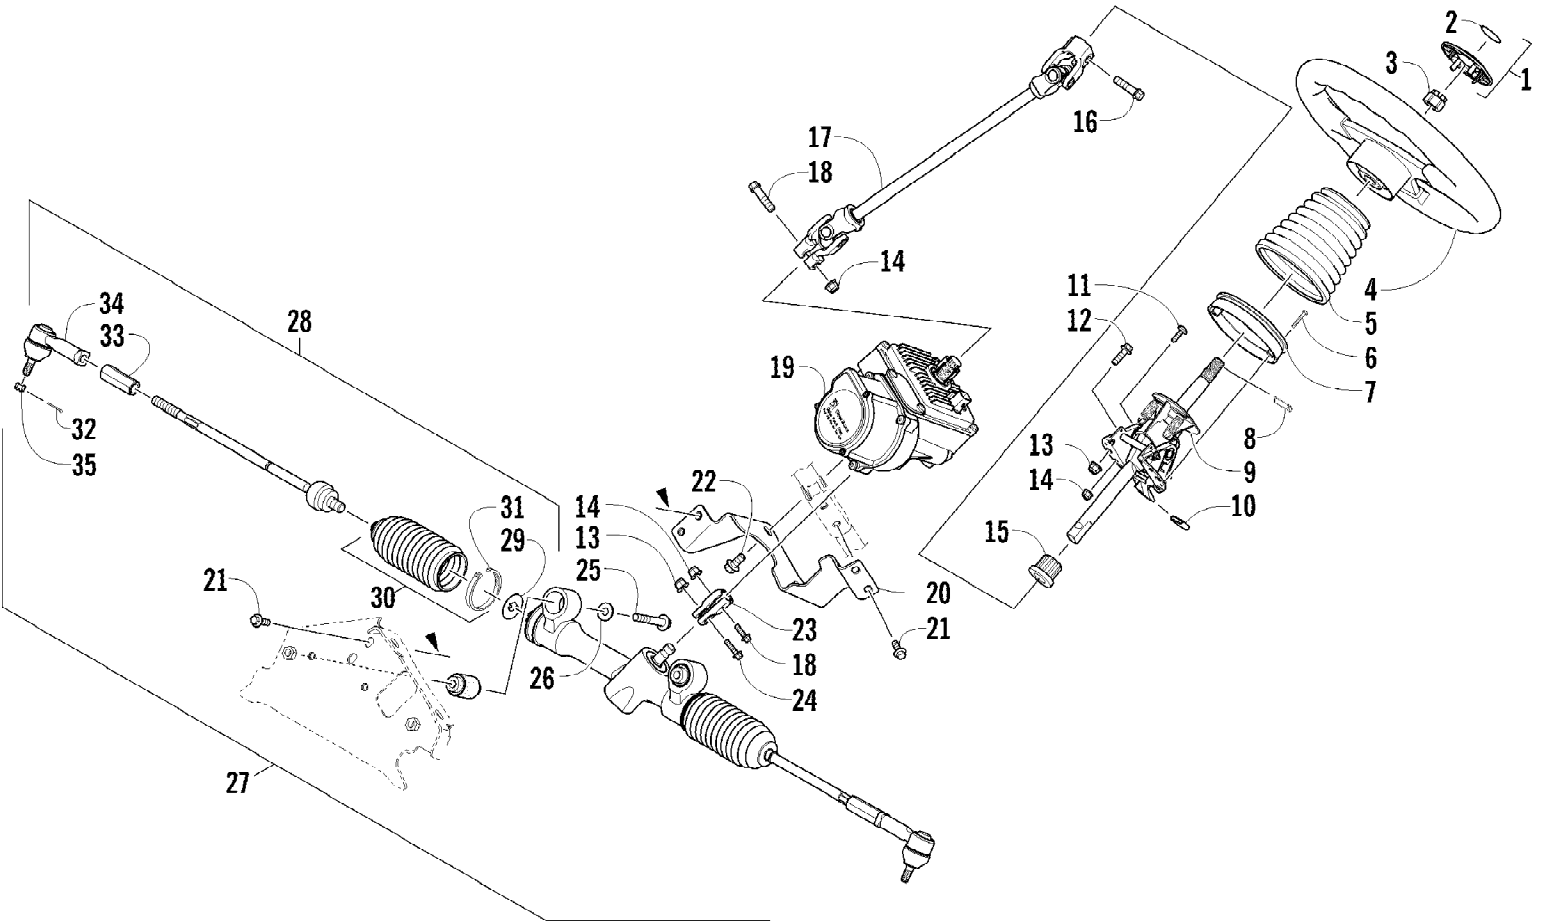

2012 PROWLER 700 XTX ORANGE (U2012P3T1PUSY)
STEERING ASSEMBLY

2012 PROWLER 700 XTX ORANGE (U2012P3T1PUSY)
STEERING ASSEMBLY

Page 71 of 85

Ref #	Part Number	Qty	S/P/F	Description
1	0505-690	1		Cap, Steering Wheel (inc. 2)
2	1411-798	1		Decal, Aircat
3	0423-884	1		Nut
4	0405-398	1		Wheel, Steering - Assembly
5	0405-339	1		Boot
6	0423-743	2		Screw, Self-Tapping
7	0405-258	1		Support
8	1423-045	1		Clip, Retaining
9	0505-588	1	/P	Mechanism, Tilt
10	2406-590	1		Cap, Tilt Lever
11	8476-620	2		Screw, Machine
12	8408-825	2		Screw, Cap
13	8427-802	3		Nut, Lock
14	8427-602	4		Nut, Lock
15	0405-155	1		Bushing
16	1423-047	1		Screw, Cap
17	0405-435	1		Shaft, Steering - Assembly
18	1423-076	2		Screw, Cap
19	0505-768	1		Assembly, Electronic Power Steering
20	4506-152	1		Bracket, Mounting
21	8408-816	4		Screw, Cap
22	8409-020	4	/P	Screw, Cap
23	0405-440	1		Coupler, Steering
24	1423-053	1		Screw, Cap
25	8408-070	2		Screw, Cap
26	0623-728	2		Washer
27	0505-689	1	/P	Housing, Rack and Pinion (inc. 28-34)
28	0505-719	2	/P	Tie Rod - Assembly (inc. 29-34)
29	0405-428	2		Plate, Retaining
30	0505-745	2		Kit, Tie Rod Boot (inc. 31-32)
31	0123-903	2		Tie, Cable - 11.5 in.
32	0623-175	2		Pin, Cotter
33	0505-744	2		Kit, Nut (inc. 32)
34	0505-743	2	/P	Kit, Tie Rod End (inc. 32)
35	0423-072	2		Nut