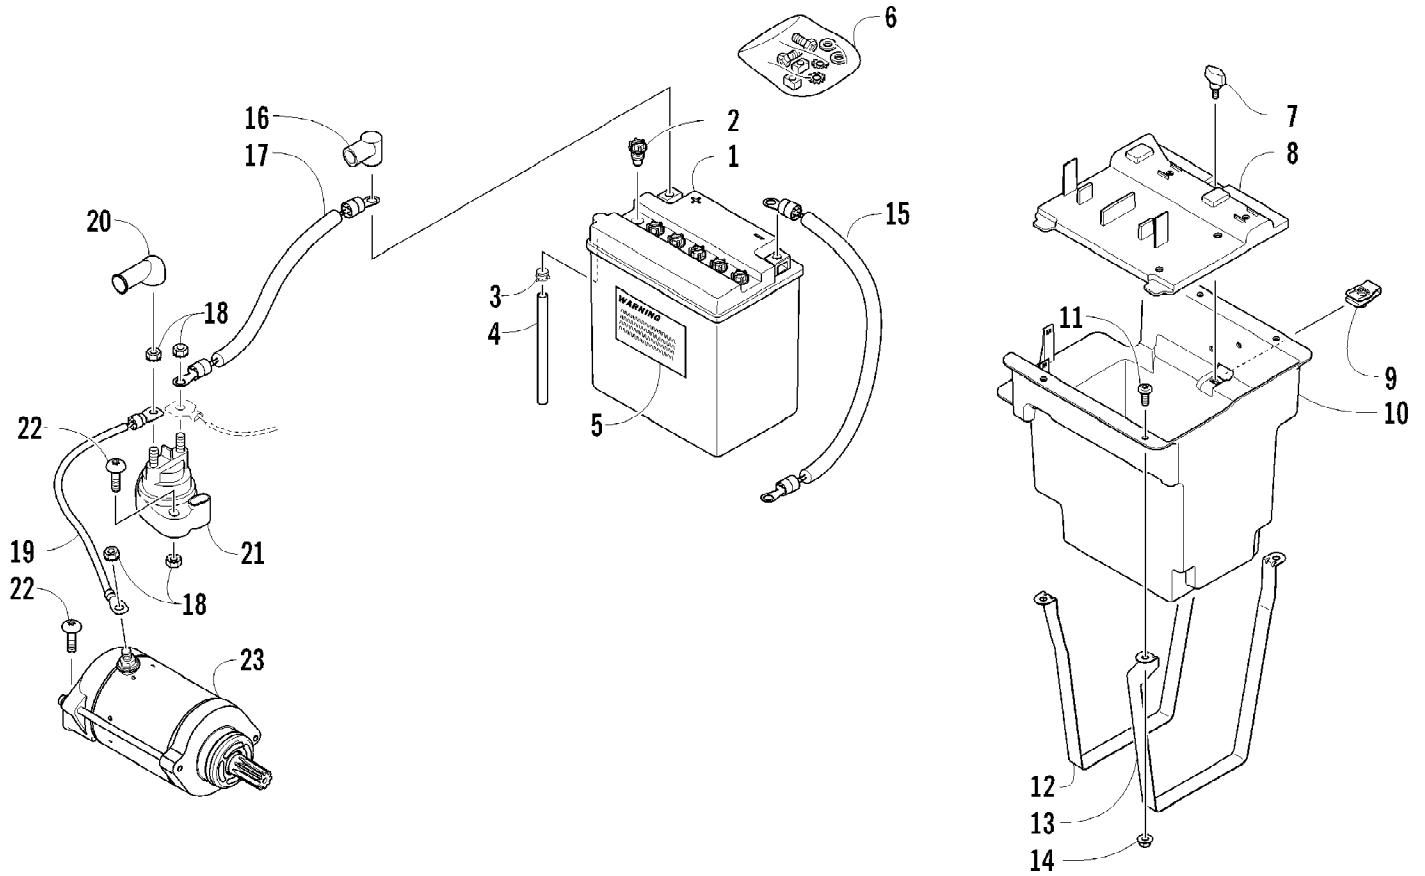

2012 PROWLER 700 XTX ORANGE (U2012P3T1PUSY)
BATTERY AND STARTER MOTOR ASSEMBLY

2012 PROWLER 700 XTX ORANGE (U2012P3T1PUSY)
BATTERY AND STARTER MOTOR ASSEMBLY

Ref #	Part Number	Qty	S/P/F	Description
1	0445-081	1		Battery (inc. 2-6)
2	0645-588	6	/P	Cap, Battery
3	0645-152	1		Clamp, Hose
4	0645-262	1		Hose, Vent
5	0645-430	2		Decal, Warning
6	0445-082	1		Kit, Hardware
7	1441-624	1		Screw, Thumb
8	2406-947	1		Cover, Battery Box
9	0423-577	1		Clip, U-Nut
10	2406-914	1		Box, Battery
11	8476-616	4		Screw, Machine
12	0470-854	1		Hold-Down, Battery Box - Right
13	0470-855	1		Hold-Down, Battery Box - Left
14	8424-602	4	/P	Nut
15	0445-050	1		Cable, Battery/Ground
16	0645-019	2		Boot, Terminal
17	0445-049	1		Cable, Battery/Solenoid
18	0623-038	5		Nut w/Washer
19	0445-061	1		Cable, Solenoid/Starter
20	0645-327	1		Boot, Terminal - Solenoid
21	0445-058	1	/P	Solenoid
22	8476-625	4		Screw, Machine
23	0825-013	1	/P	Motor, Starter - Assembly