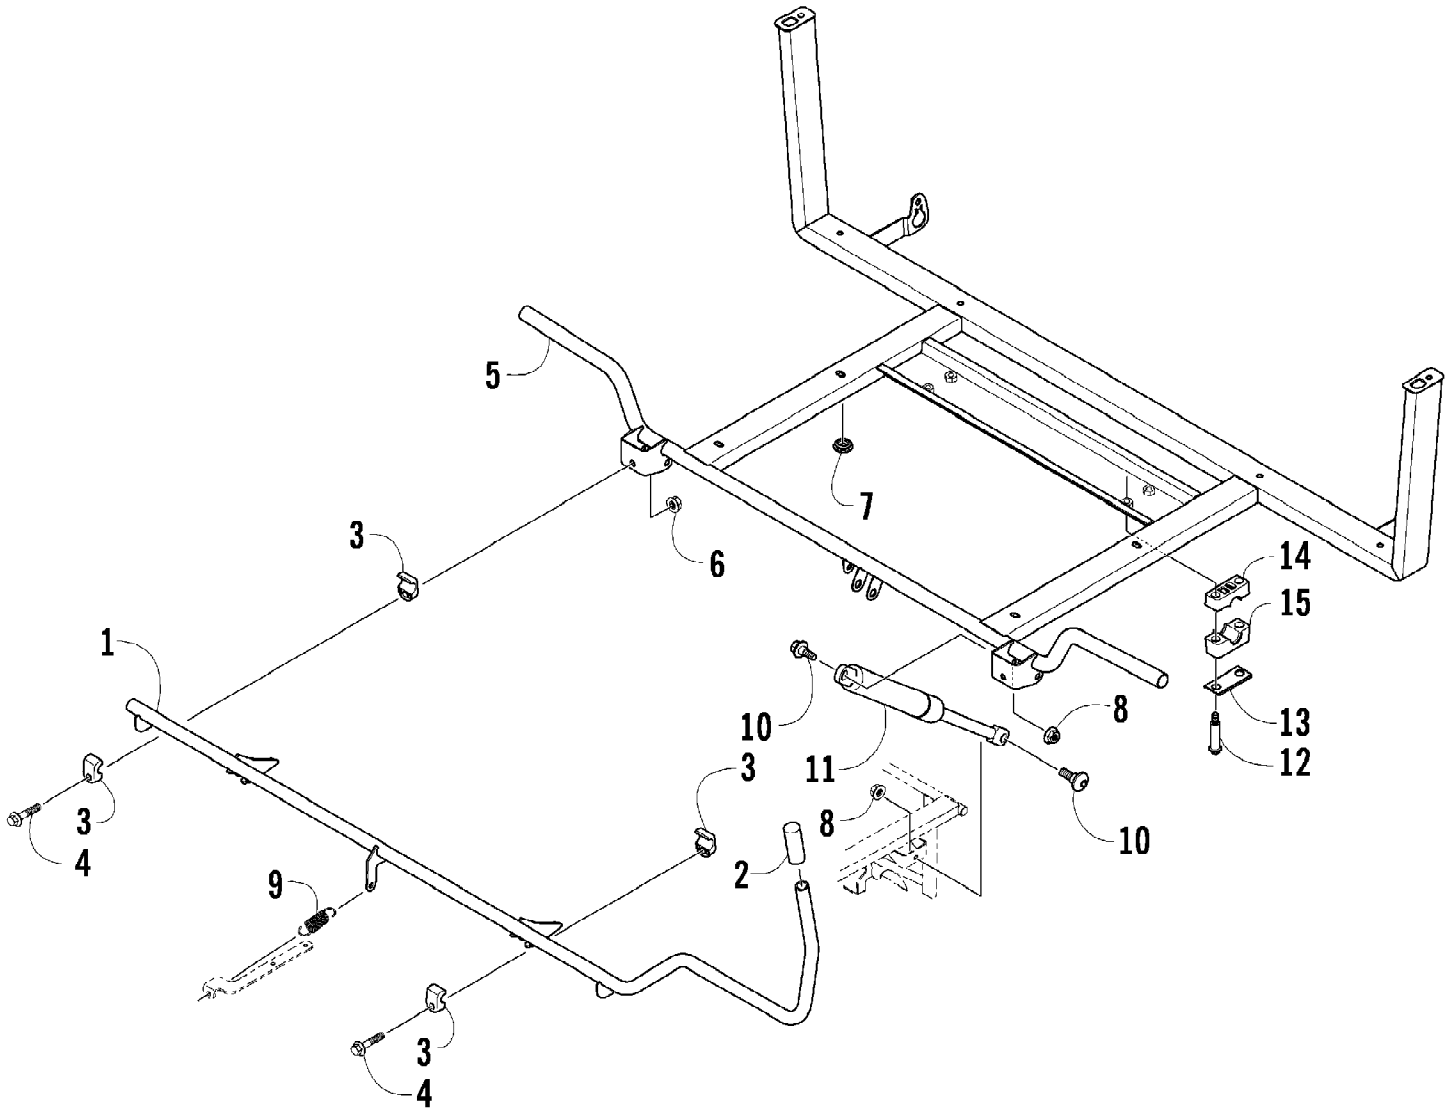

2012 PROWLER 700 XTX ORANGE (U2012P3T1PUSY)
TILT FRAME ASSEMBLY

Page 77 of 85

Ref #	Part Number	Qty	S/P/F	Description
1	2506-919	1		Rod, Cargo Box Latch
2	1406-736	1		Grip, Latch Rod
3	1406-674	4		Bushing, Pivot
4	8408-840	2		Screw, Cap
5	2506-197	1	/P	Frame, Box
6	8424-802	2		Nut
7	0423-628	4		Grommet
8	8427-602	2		Nut, Lock
9	2416-086	1		Spring
10	0423-356	2		Screw, Shoulder
11	2506-194	1		Support, Lift
12	0423-505	4		Screw, Shoulder
13	0405-166	2		Cap, Housing
14	0405-138	2		Housing, Lower
15	0405-139	2		Housing, Upper