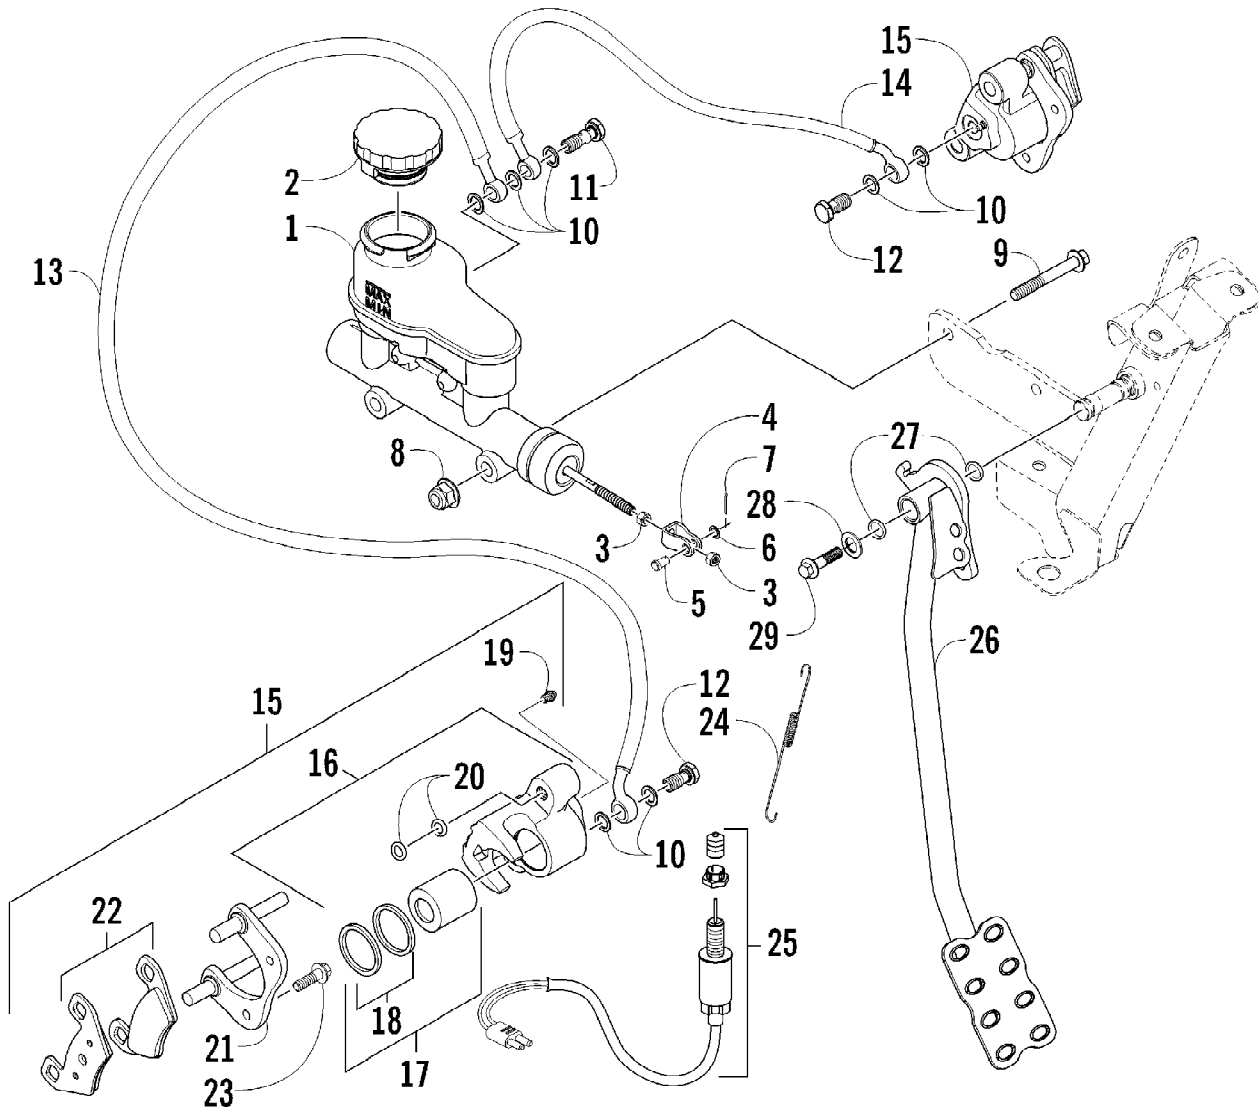

2012 PROWLER 700 XTX ORANGE (U2012P3T1PUSY)
FRONT BRAKE ASSEMBLY

2012 PROWLER 700 XTX ORANGE (U2012P3T1PUSY)
FRONT BRAKE ASSEMBLY

Page 36 of 85

Ref #	Part Number	Qty	S/P/F	Description
1	0502-786	1		Cylinder, Master Brake - Assembly (inc. 2-4)
2	0405-225	1		Cap, Reservoir
3	0402-592	2		Nut
4	1402-520	1		Clevis
5	1402-377	1		Pin, Clevis
6	8050-217	1	/P	Washer
7	0117-868	1		Pin, Cotter
8	8424-802	2		Nut
9	8408-860	2		Screw, Cap
10	0423-178	7		Washer, Crush
11	0423-610	1		Bolt, Double Banjo-Fitting
12	0423-413	2		Bolt, Banjo-Fitting
13	1402-389	1		Hose, Brake - Left
14	1402-290	1		Hose, Brake - Right
15	1502-730	1	/P	Caliper, Brake - Front Right (inc. 16-22)
15	1502-731	1	/P	Caliper, Brake - Front Left (inc. 16-22)
16	1436-160	1	/P	Housing, Caliper - Assembly - Front Right (inc. 17-19)
16	1436-161	1	/P	Housing, Caliper - Assembly - Front Left (inc. 17-19)
17	0502-606	2		Piston/Seal Set (inc. 18)
18	0502-607	2		Seal Set
19	0502-609	2	/P	Valve, Bleed
20	0502-608	2		O-Ring, Guide - Set
21	0502-960	2		Bracket Assembly
22	1502-694	2	S	Pad, Brake - Set
23	8408-826	4		Screw, Cap
24	0502-785	1		Spring, Brake Switch
25	0409-089	1		Switch, Brake - Assembly
26	1502-692	1		Lever, Brake
27	1602-213	2	/P	O-Ring
28	0623-044	1		Washer
29	8408-822	1		Screw, Cap