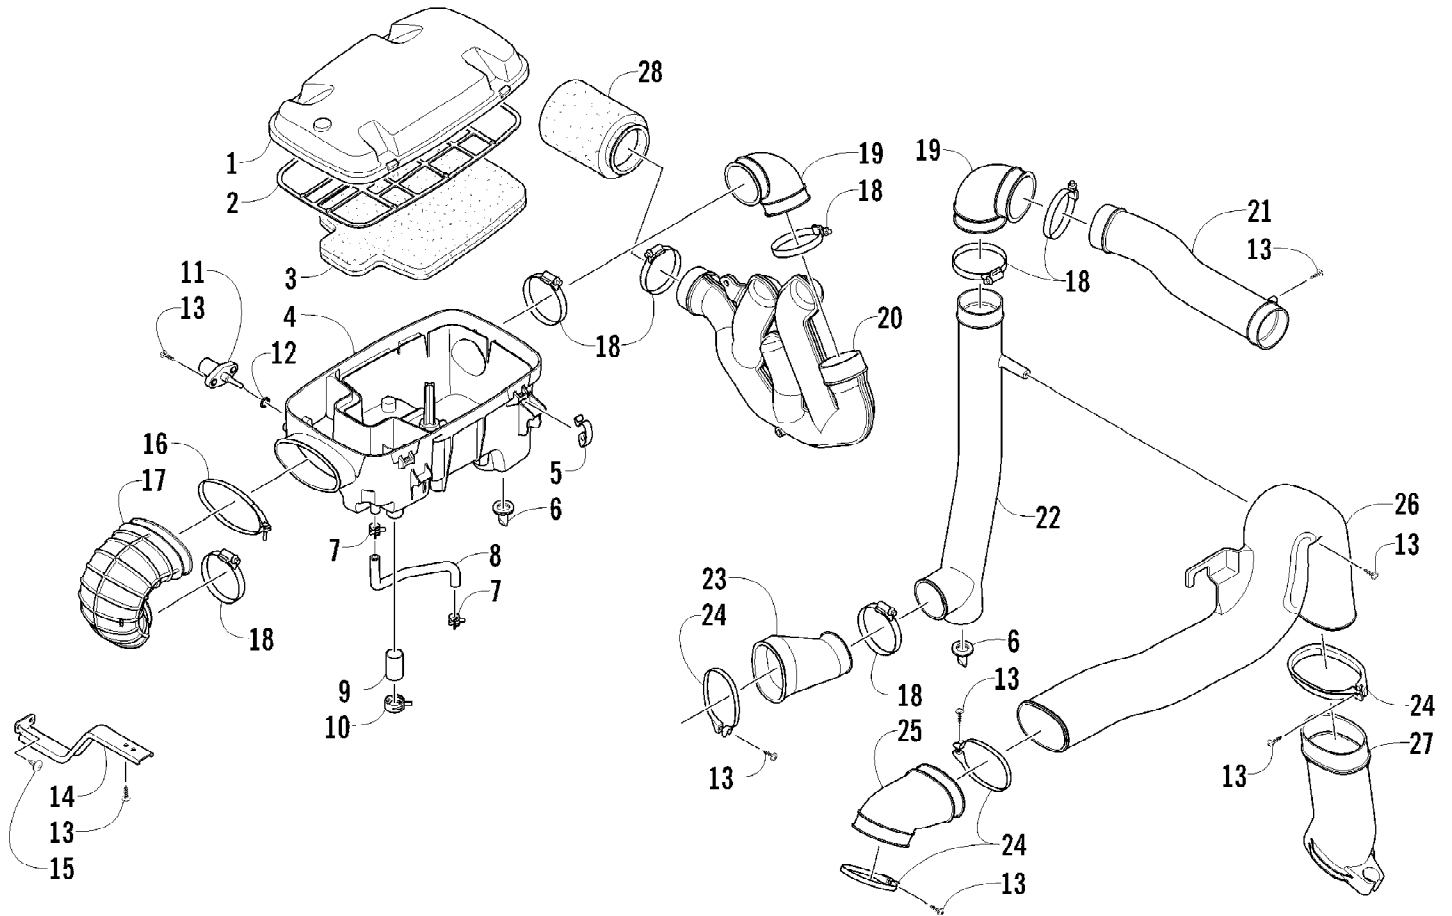

2012 PROWLER 700 XTX ORANGE (U2012P3T1PUSY)
AIR INTAKE ASSEMBLY

2012 PROWLER 700 XTX ORANGE (U2012P3T1PUSY)
AIR INTAKE ASSEMBLY

Page 4 of 85

Ref #	Part Number	Qty	S/P/F	Description
1	0470-877	1	/P	Cover, Air Intake
2	0470-560	1		Screen, Air Filter
3	0470-558	1		Filter, Air
4	0470-728	1		Housing, Air Intake
5	0423-455	4		Clip, Spring
6	0470-442	AR	/P	Valve, Drain
7	0423-045	2		Clamp, Hose
8	0410-172	1	/P	Hose, Vent - Crankcase
9	0423-766	1		Cap, Drain
10	1623-287	1		Clamp, Hose
11	0430-055	1		Sensor, Air Temperature (inc. 12)
12	5507-224	1		O-Ring
13	0423-342	9	/P	Screw, Self-Tapping
14	2506-651	1		Bracket, Support
15	0623-784	3		Screw, Self-Tapping
16	0423-554	1		Clamp
17	0470-511	1		Boot, Intake
18	0423-019	8		Clamp
19	0413-098	2		Boot, Air-In
20	0513-028	1		Duct, Air-In
21	0413-219	1		Duct
22	0413-218	1		Duct
23	0413-049	1		Boot, Duct
24	0423-550	4		Clamp
25	0413-109	1		Boot, Air-Out - Clutch
26	0413-220	1		Duct, Air-Out - Clutch
27	0413-226	1		Duct, Air-Out
28	0470-834	1		Filter, Intake