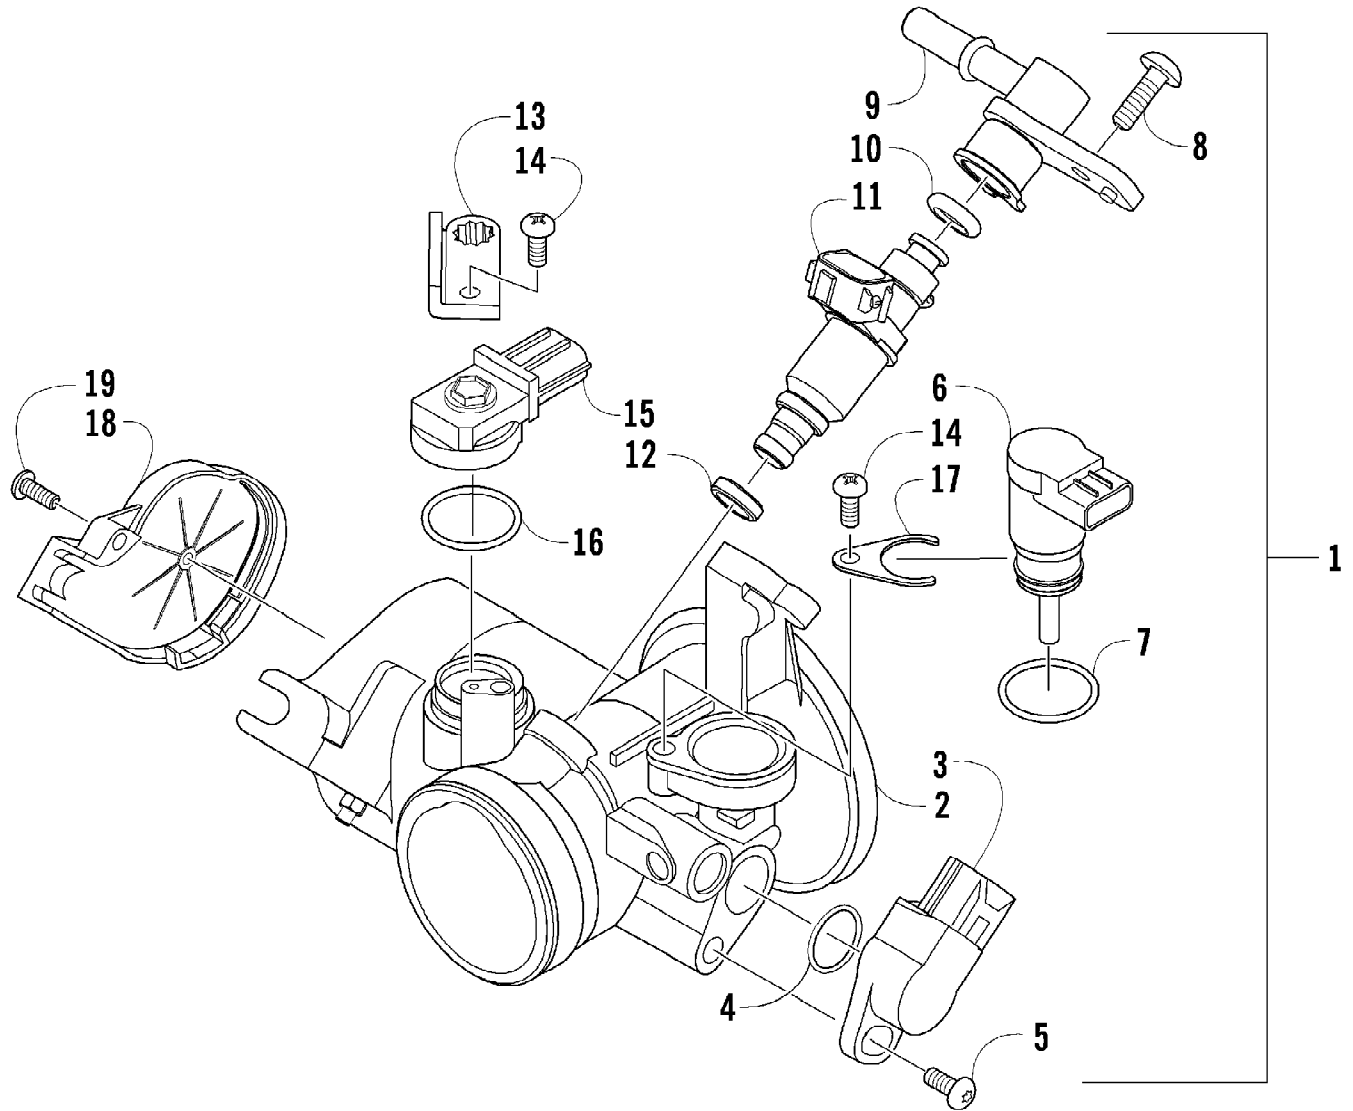

2012 PROWLER 700 XTX ORANGE (U2012P3T1PUSY)
THROTTLE BODY ASSEMBLY

Page 75 of 85

Ref #	Part Number	Qty	S/P/F	Description
1	0470-753	1		Throttle Body - Assembly (inc. 2-19)
2	0	1	F	Throttle Body
3	0430-072	1		Sensor, Throttle Position
4	5507-234	1		O-Ring, Throttle Position Sensor
5	5507-231	1		Screw, Machine
6	0430-074	1		Valve, ISC
7	5507-233	1		O-Ring, ISC Valve
8	5507-238	1		Screw, Machine
9	0470-687	1		Rail, Fuel
10	0470-767	1		O-Ring, Fuel Injector
11	0470-762	1		Injector, Fuel
12	0470-768	1		Seal, Fuel Injector
13	5507-227	1		Bracket, MAP Sensor
14	5507-117	2	/P	Screw, Machine
15	0430-073	1		Sensor, MAP
16	5507-232	1		O-Ring, MAP Sensor
17	5507-229	1		Plate, Retaining
18	5507-223	1		Cover
19	5507-037	1	/P	Screw, Machine