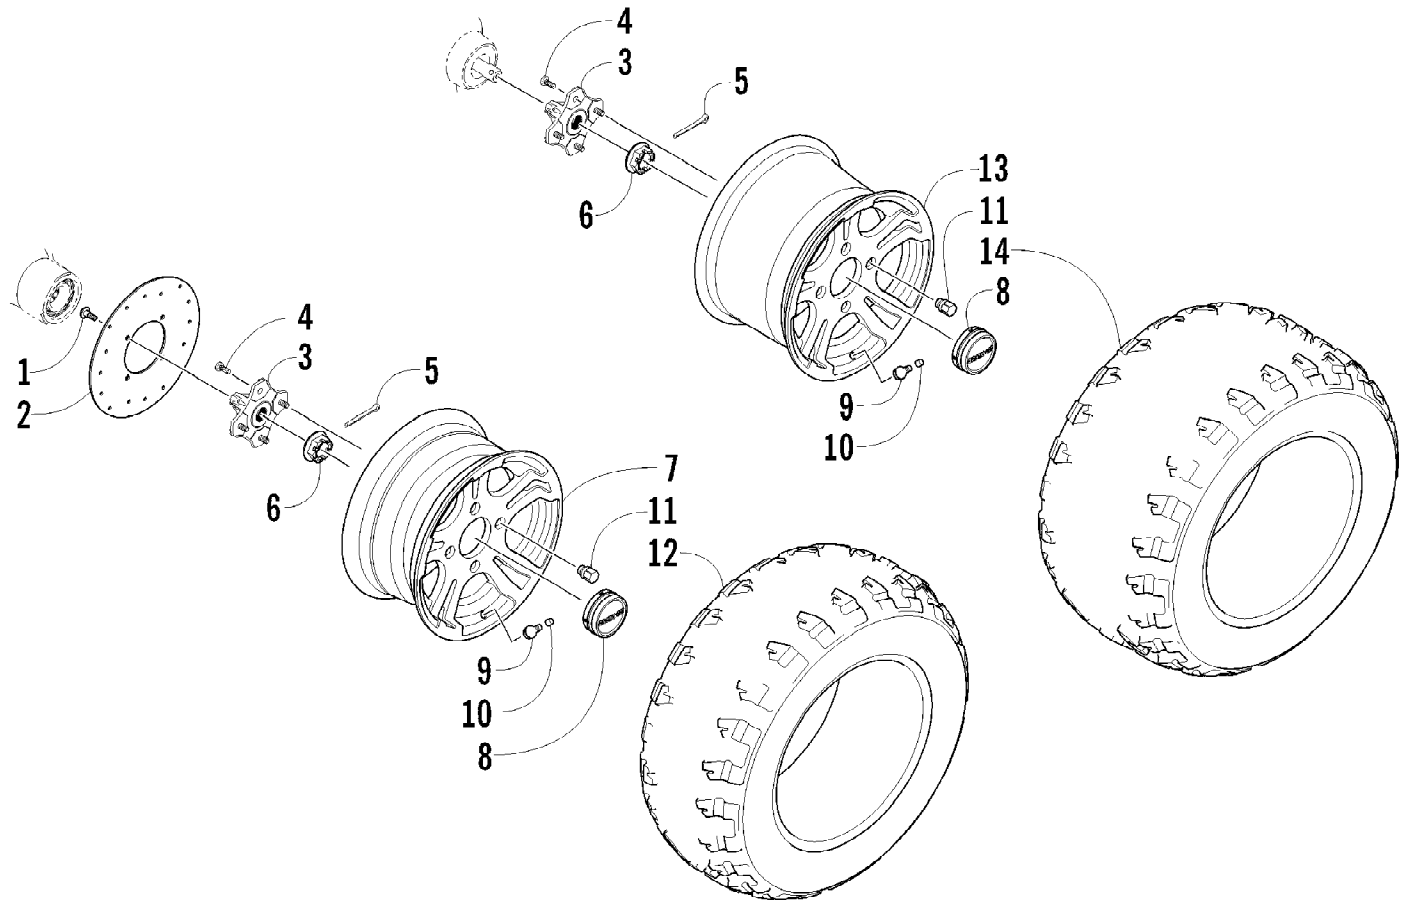

2012 PROWLER 700 XTX ORANGE (U2012P3T1PUSY)
WHEEL AND TIRE ASSEMBLY

2012 PROWLER 700 XTX ORANGE (U2012P3T1PUSY)
WHEEL AND TIRE ASSEMBLY

Page 83 of 85

Ref #	Part Number	Qty	S/P/F	Description
1	0423-557	8		Screw, Shoulder
2	1436-418	2	/P	Disc, Brake
3	1502-433	2	/P	Hub, Wheel - Front (inc. 4)
3	1502-435	2	/P	Hub, Wheel - Rear (inc. 4)
4	0402-974	16	/P	Stud
5	0423-407	4		Pin, Cotter
6	0423-607	4		Nut, Castle
7	1402-732	2		Wheel - Front (inc. 8)
8	1402-736	4		Cap, Wheel
9	0402-064	4		Stem, Valve (inc. 10)
10	0402-140	4		Cap, Valve Stem
11	0423-618	16		Nut, Lug
12	1402-860	2		Tire - Front
13	1402-918	2	/P	Wheel - Rear (inc. 8)
14	1402-861	2		Tire - Rear