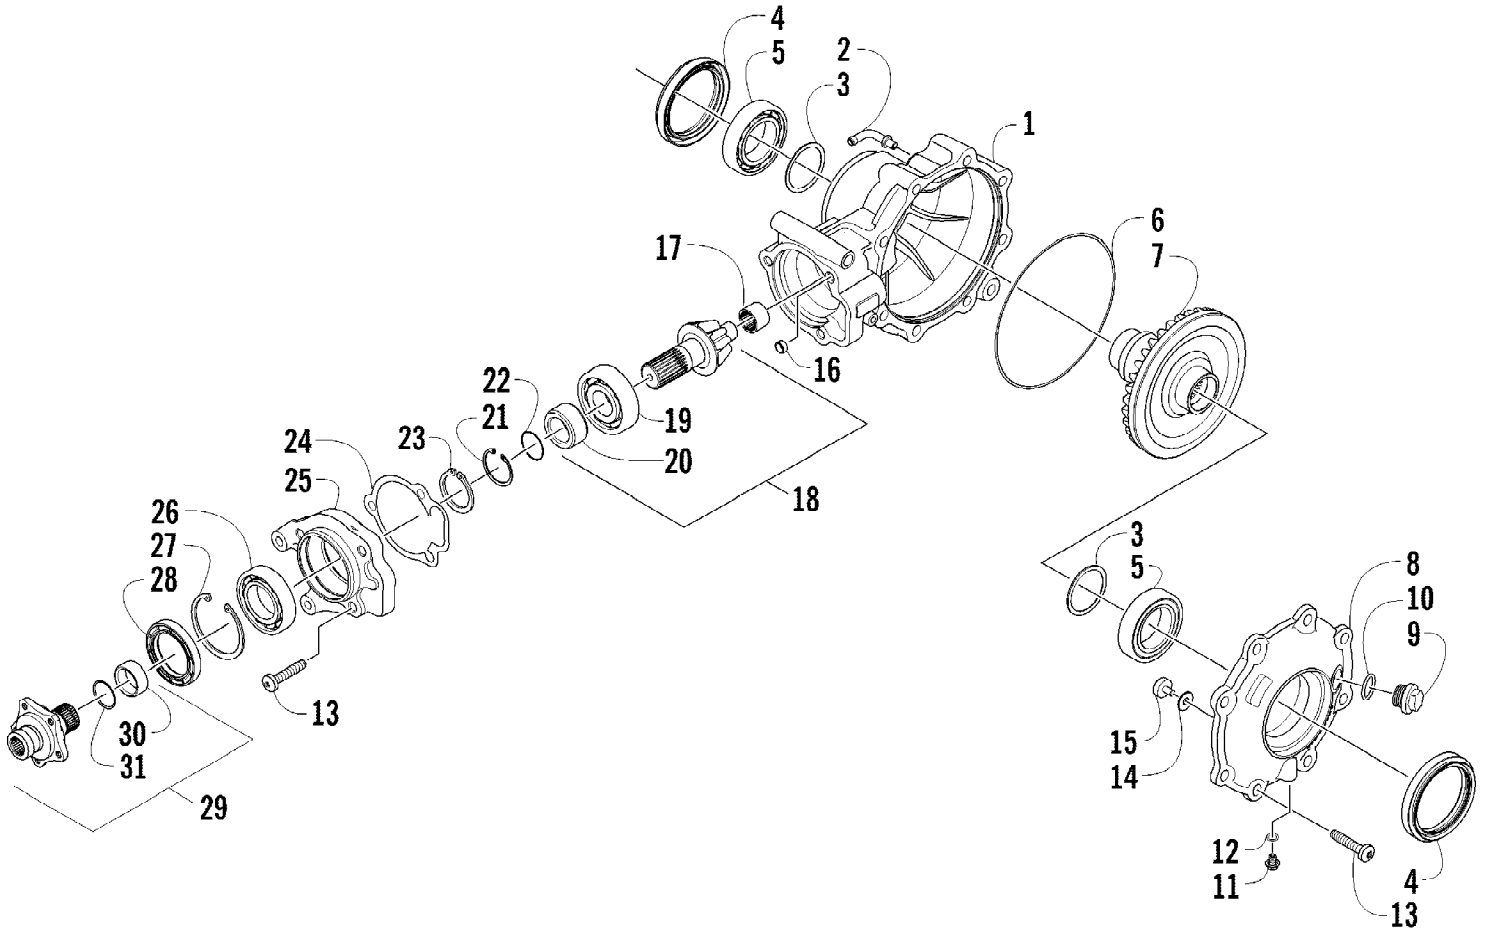

2012 PROWLER 700 XTX ORANGE (U2012P3T1PUSY)
REAR DRIVE GEARCASE ASSEMBLY

2012 PROWLER 700 XTX ORANGE (U2012P3T1PUSY)
REAR DRIVE GEARCASE ASSEMBLY

Ref #	Part Number	Qty	S/P/F	Description
	1502-887	1		Complete Rear Drive Gearcase Assembly
1	1502-898	1		Housing, Gearcase
2	1402-442	1		Fitting, Elbow
3	0402-405	AR		Shim, 41 x 49 x 1.3 mm
3	0402-406	AR		Shim, 41 x 49 x 1.4 mm
3	0402-407	AR		Shim, 41 x 49 x 1.5 mm
3	0402-408	AR		Shim, 41 x 49 x 1.6 mm
3	0402-409	AR		Shim, 41 x 49 x 1.7 mm
4	1402-950	2	/P	Seal
5	0402-393	2		Bearing
6	0423-149	1		O-Ring
7	1402-032	1		Gear, Rear - 36T
8	0502-741	1		Cover, Gearcase
9	0402-333	1	/P	Plug, Fill (inc. 10)
10	0423-154	1		O-Ring
11	1402-210	1	/P	Plug, Magnetic (inc. 12)
12	0423-153	1		O-Ring
13	0423-118	11		Screw, Self-Tapping
14	0402-429	AR		Shim, 6.3 x 18 x 1.3 mm
14	0402-430	AR		Shim, 6.3 x 18 x 1.4 mm
14	0402-431	AR		Shim, 6.3 x 18 x 1.5 mm
14	0402-432	AR		Shim, 6.3 x 18 x 1.6 mm
14	0402-433	AR		Shim, 6.3 x 18 x 1.7 mm
15	0402-326	1		Button, Thrust
16	0402-411	1		Pin, Dowel
17	0402-328	1		Bearing
18	1502-863	1		Gear, Pinion - Assembly - 10T (inc. 19-20)
19	0402-327	1		Bearing
20	1402-977	1		Collar, Retaining
21	1423-067	1		Ring, Retaining
22	0423-633	1		O-Ring
23	0423-546	1		Ring, Retaining
24	0402-947	1		Gasket
25	0502-746	1		Housing, Pinion
26	0402-324	1		Bearing
27	0402-347	1		Ring, Retaining
28	1402-314	1		Seal
29	0502-766	1		Shaft, Input - Assembly (inc. 30-31)
30	1402-345	1		Sleeve, Seal
31	0423-547	1		O-Ring