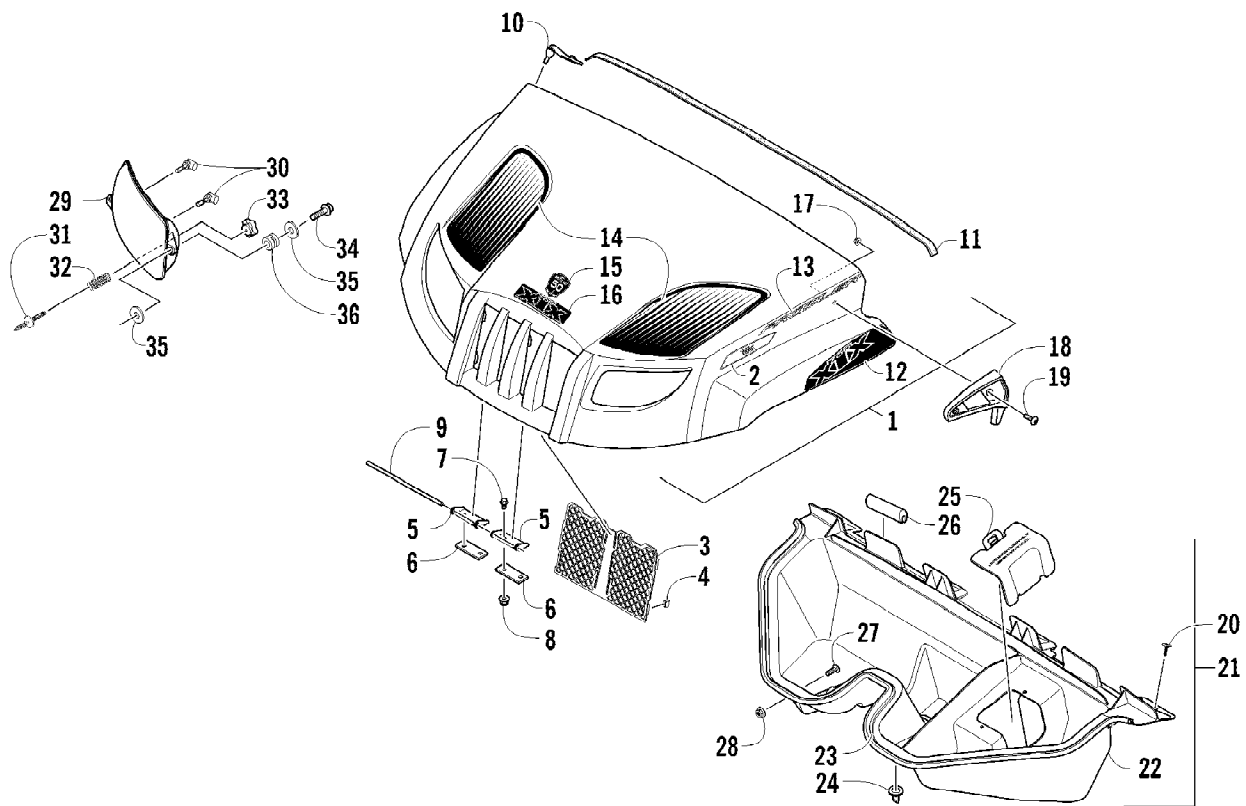

2012 PROWLER 700 XTX ORANGE (U2012P3T1PUSY)
HOOD AND HEADLIGHT ASSEMBLY

2012 PROWLER 700 XTX ORANGE (U2012P3T1PUSY)
HOOD AND HEADLIGHT ASSEMBLY

Page 47 of 85

Ref #	Part Number	Qty	S/P/F	Description
1	4506-491	1		Hood - Assembly (inc. 2)
2	0411-818	1		Decal, Reflector - Right
2	0411-819	1		Decal, Reflector - Left
3	1406-733	1	/P	Screen, Grille
4	0123-987	8		Clip, U
5	2516-606	2		Bracket, Hood
6	2506-868	AR		Shim, Hood
7	8408-820	4	/P	Screw, Cap
8	8427-802	4		Nut, Lock
9	1406-915	1		Pin, Hood
10	2606-624	2		Strap, Hold-Down
11	0417-013	1		Trim, Hood/Dash
12	2411-786	1		Decal, Hood - "XTX" - Right
12	2411-787	1		Decal, Hood - "XTX" - Left
13	2411-755	2		Decal, Hood - "Prowler"
14	2411-784	1		Decal, Hood - Front Right
14	2411-785	1		Decal, Hood - Front Left
15	9611-399	1		Decal, 50th Anniversary
16	2411-653	1		Decal, Hood - Front Center
17	0423-450	4		Nut, Lock
18	2416-512	1		Louver - Right
18	2416-513	1		Louver - Left
19	0423-356	4		Screw, Shoulder
20	0423-545	4	/P	Screw, Shoulder
21	4506-037	1	/P	Storage, Under-Hood - Assembly (inc. 22-25)
22	2416-520	1		Box, Storage
23	1406-946	1		Seal, Storage Box
24	0470-442	1	/P	Valve, Drain
25	1406-944	1		Cover, Access - Master Cylinder
26	0417-014	AR		Trim, Dash Support
27	8476-616	2		Screw, Machine
28	8424-602	2	/P	Nut
29	0509-044	1	/P	Headlight Assembly - Right (inc. 30)
29	0509-035	1		Headlight Assembly - Left (inc. 30)
30	0409-055	4		Bulb, Headlight
31	0423-514	2		Stud, Adjuster
32	0423-522	2		Spring, Adjuster
33	0423-513	2		Knob, Adjuster
34	0623-785	4		Screw, Self-Tapping
35	8050-217	8	/P	Washer
36	0423-447	4		Grommet