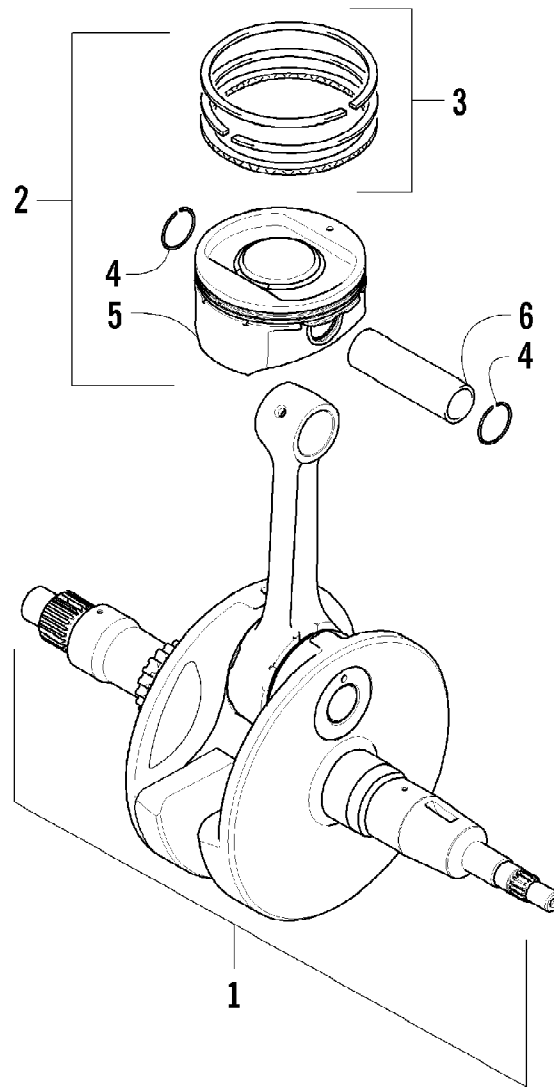

2012 PROWLER 700 XTX ORANGE (U2012P3T1PUSY)
CRANKSHAFT AND PISTON ASSEMBLY

Page 22 of 85

Ref #	Part Number	Qty	S/P/F	Description
1	0805-326	1		Crankshaft Assembly
2	0805-297	1	/P	Piston Set (inc. 3-6)
3	0805-132	1		Ring, Piston - Set
4	0831-001	2		Circlip, Piston Pin
5	0805-296	1		Piston
6	0805-210	1		Pin, Piston