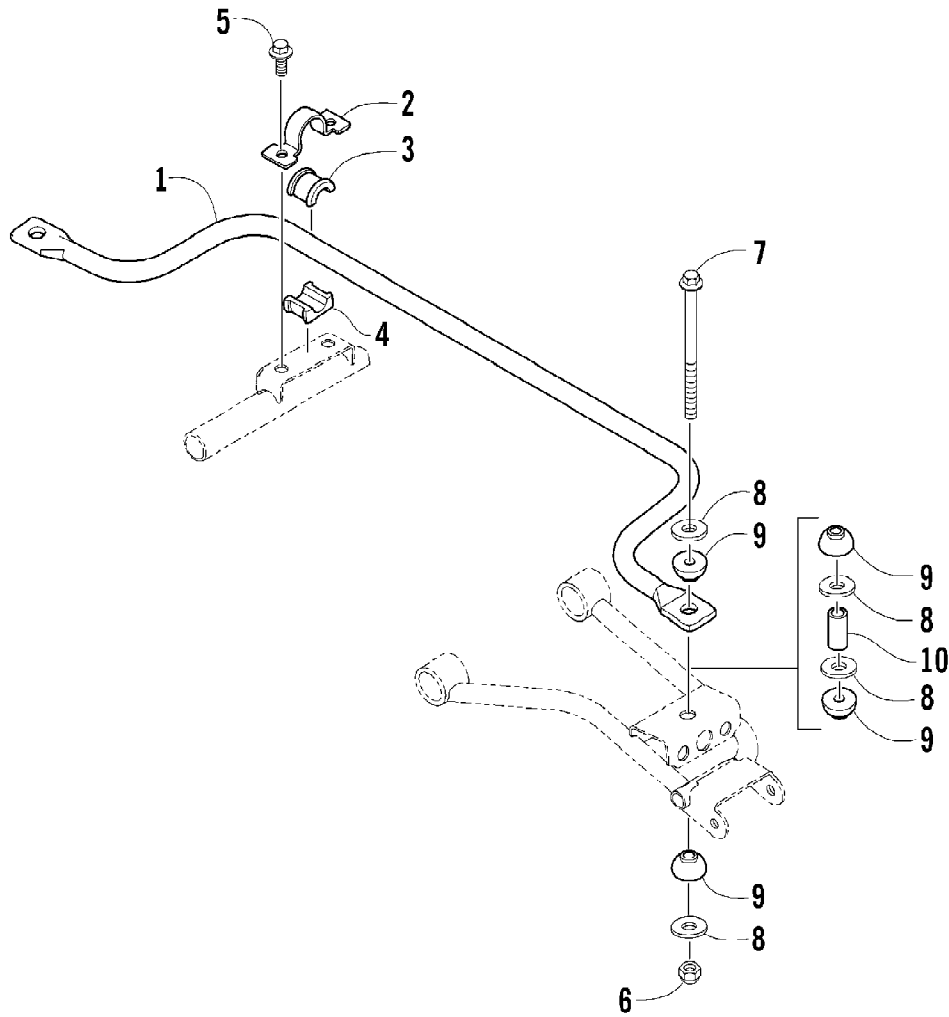

2012 PROWLER 700 XTX ORANGE (U2012P3T1PUSY)
SWAY BAR ASSEMBLY

2012 PROWLER 700 XTX ORANGE (U2012P3T1PUSY)
SWAY BAR ASSEMBLY

Page 73 of 85

Ref #	Part Number	Qty	S/P/F	Description
1	0404-110	1		Bar, Sway - Assembly
2	0404-135	2		Clamp, Bushing
3	0404-094	2		Bushing, Upper
4	0404-095	2		Bushing, Lower
5	8409-016	4		Screw, Cap
6	8422-002	2		Nut, Lock
7	0423-335	2		Screw, Cap
8	0423-073	8		Washer
9	1402-434	8		Bushing
10	0423-620	2		Spacer