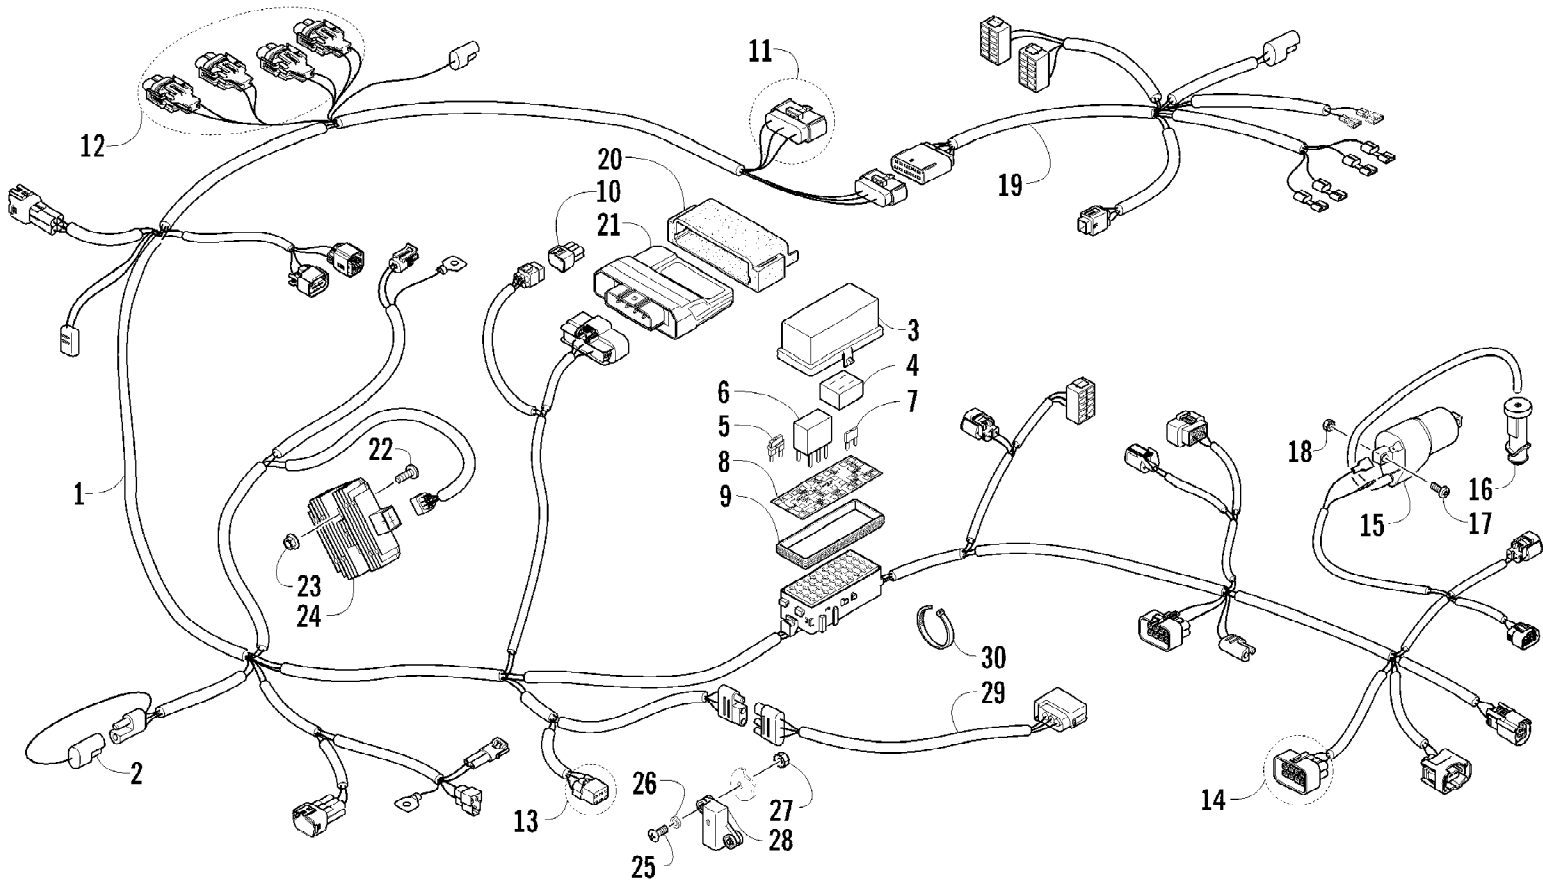

2012 PROWLER 700 XTX ORANGE (U2012P3T1PUSY)
WIRING HARNESS ASSEMBLY

2012 PROWLER 700 XTX ORANGE (U2012P3T1PUSY)
WIRING HARNESS ASSEMBLY

Page 85 of 85

Ref #	Part Number	Qty	S/P/F	Description
1	0486-389	1		Harness, Main (inc. 2-10)
2	0486-164	1		Tether, Accessory Connector
3	0430-085	1		Cover, Fuse Block
4	0430-037	1		Holder, Fuse
5	0430-034	2		Diode
6	0430-045	6	/P	Relay (4-Pin) - 20 Amp
7	0430-032	5		Fuse - 10 Amp
7	0430-031	4		Fuse - 15 Amp
7	0430-030	3		Fuse - 30 Amp
8	2411-213	1		Decal, Fuse Block
9	0430-086	1		Seal
10	0430-097	1		Cover, Diagnostics Connector
11	1436-415	1		Repair Kit, Connector - LCD Gauge
12	1436-290	AR		Repair Kit, Connector - Headlight
13	1436-416	1		Repair Kit, Connector - Tilt Sensor
14	1436-417	1		Repair Kit, Connector - Idle Speed Control
15	0824-043	1		Coil, Ignition - Assembly
16	0824-049	1	/P	Cap, Spark Plug
17	8476-620	2		Screw, Machine
18	0623-038	2		Nut w/Washer
19	0486-399	1		Harness, Console
20	0430-076	1		Cushion, ECU
21	0530-075	1		ECU
22	8476-625	2		Screw, Machine
23	8424-602	2	/P	Nut
24	0824-037	1	/P	Regulator, Voltage
25	8468-425	2		Screw, Machine
26	0123-802	2		Washer
27	0423-493	2		Nut w/Washer
28	0409-064	1		Sensor, Tilt
29	0486-403	1		Harness, Adapter - Taillight
30	0123-788	AR	/P	Tie, Cable - 8 in.
30	0123-903	AR		Tie, Cable - 11.5 in.
30	0623-144	AR		Tie, Cable - 17.5 in.