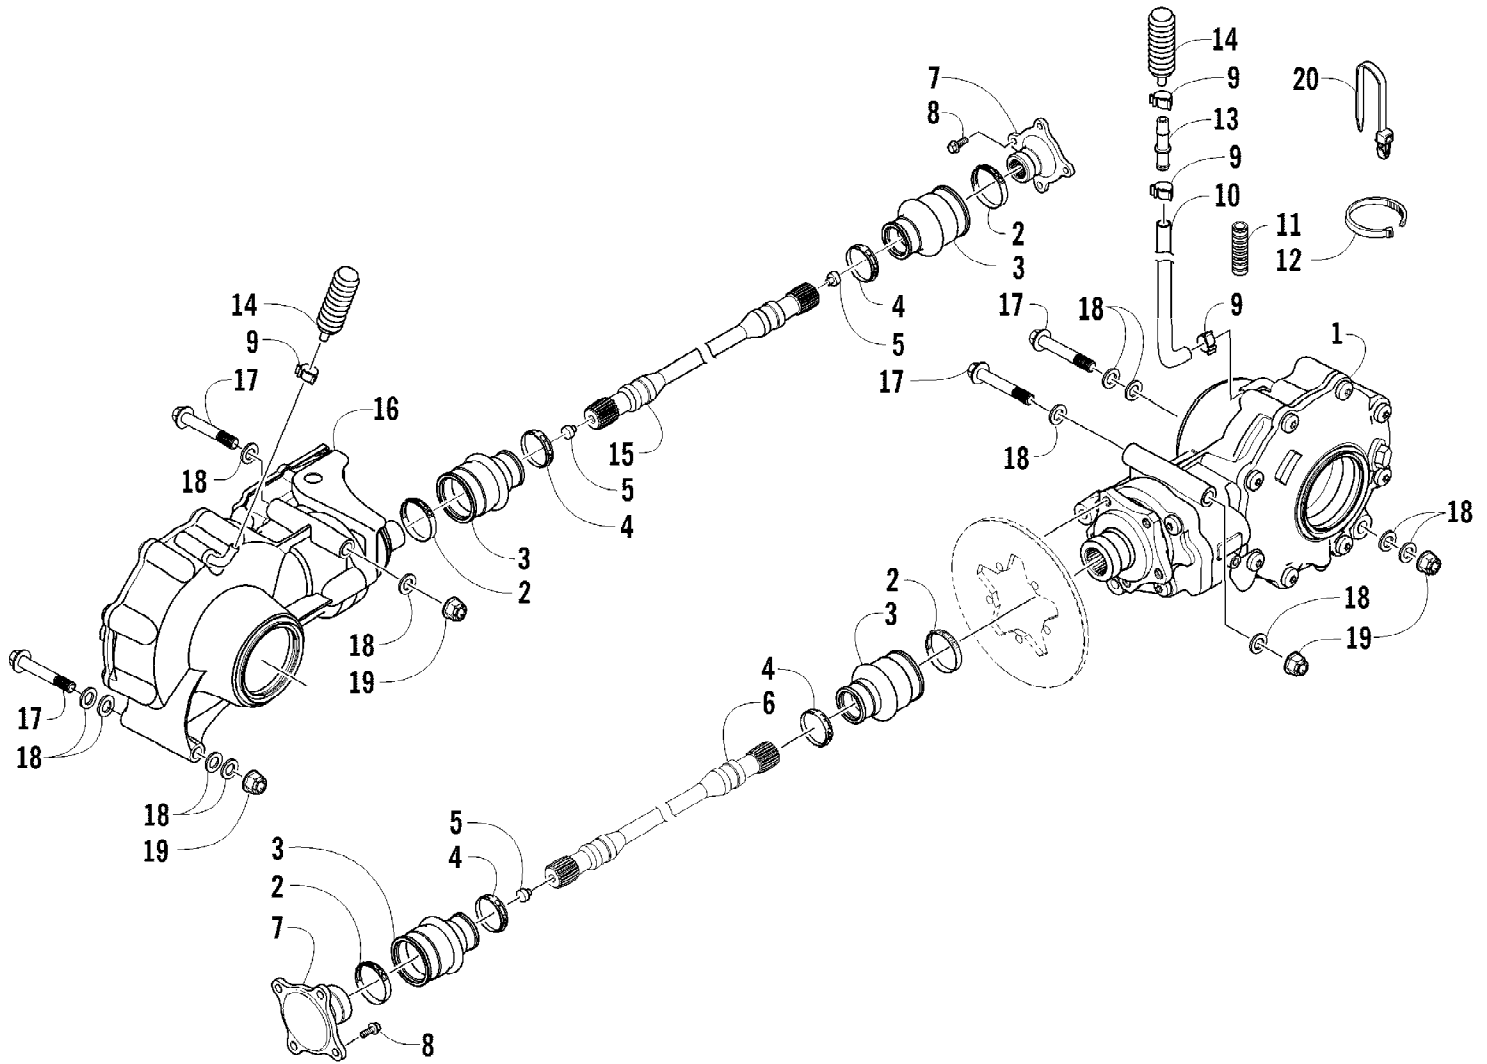

2012 PROWLER 700 XTX ORANGE (U2012P3T1PUSY)
DRIVE TRAIN ASSEMBLY

2012 PROWLER 700 XTX ORANGE (U2012P3T1PUSY)
DRIVE TRAIN ASSEMBLY

Page 30 of 85

Ref #	Part Number	Qty	S/P/F	Description
1	1502-887	1		Gearcase, Rear
2	0423-393	4		Clamp
3	0402-985	4	/P	Boot, Coupler
4	0423-411	4		Clamp
5	0673-618	4	/P	Bumper, Driveshaft
6	1402-272	1		Shaft, Propeller - Rear
7	0402-950	2		Flange, Output
8	8408-820	8	/P	Screw, Cap
9	0423-315	4		Clamp, Hose
10	0410-070	AR	/P	Hose, Vent - 25 ft
11	0419-392	AR		Conduit - 3 ft
12	0123-788	AR	/P	Tie, Cable - 8 in.
13	0470-702	1	/P	Fitting, Vent
14	1402-620	2	/P	Bladder, Gearcase
15	1402-271	1		Shaft, Propeller - Front
16	1502-886	1		Gearcase, Front
17	0423-404	4		Screw, Cap
18	0423-426	12		Washer
19	8428-002	4		Nut, Lock
20	0423-075	AR		Tie, Cable - Push-Mount