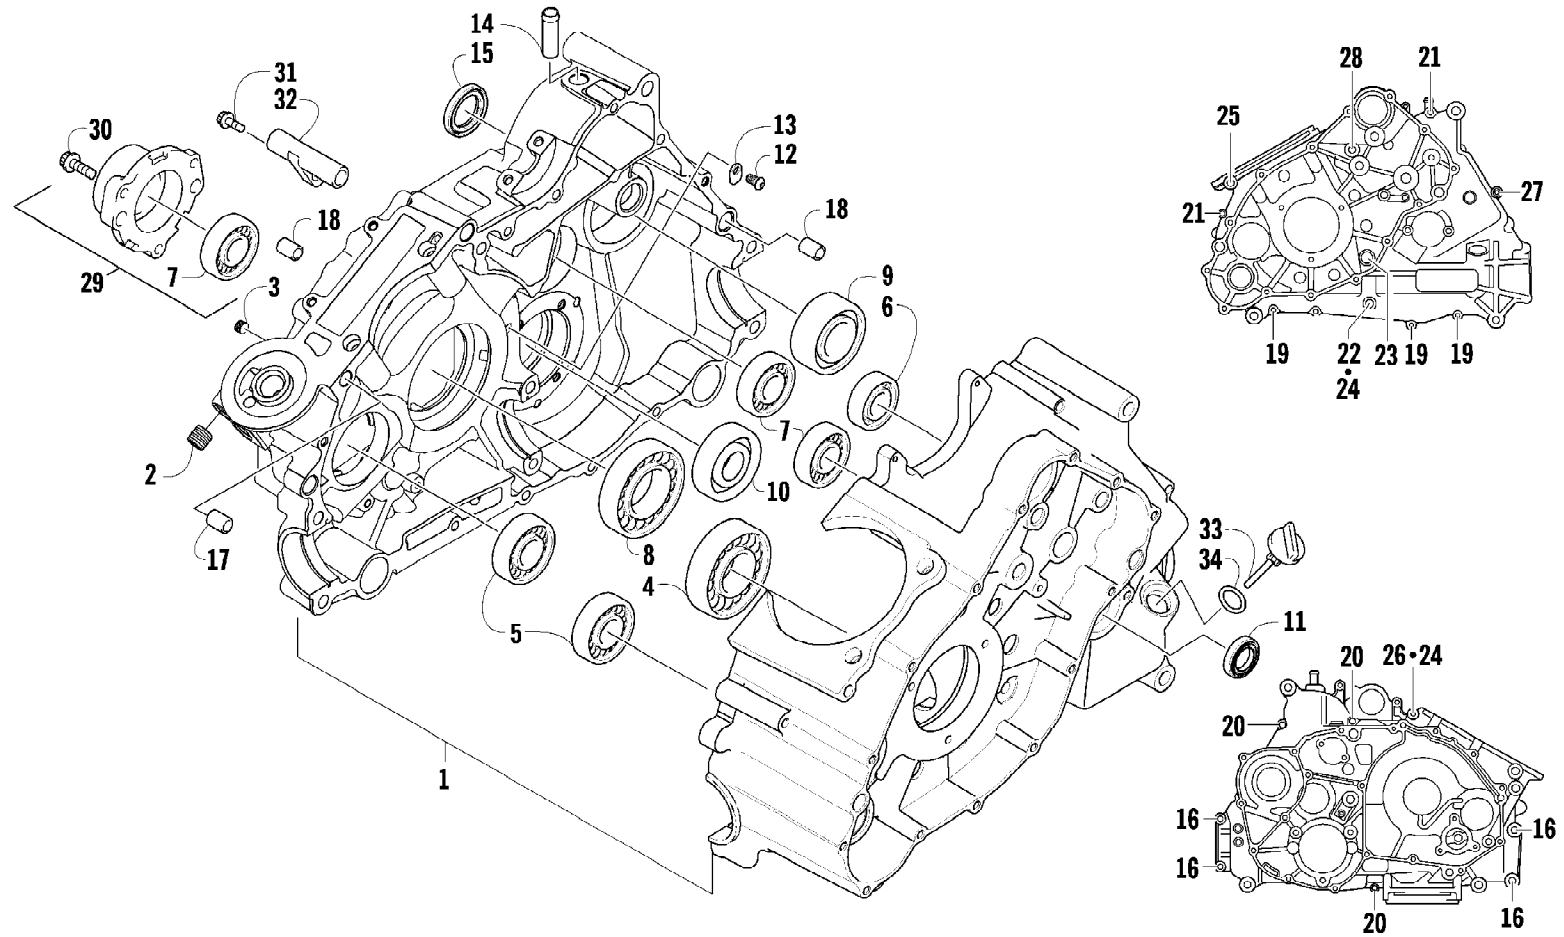

2012 PROWLER 700 XTX ORANGE (U2012P3T1PUSY)
CRANKCASE ASSEMBLY

2012 PROWLER 700 XTX ORANGE (U2012P3T1PUSY)
CRANKCASE ASSEMBLY

Ref #	Part Number	Qty	S/P/F	Description
1	0801-151	1		Crankcase Assembly (inc. 2-15)
2	0812-064	2		Plug
3	0801-002	1		Plug
4	0832-043	1	/P	Bearing
5	0832-044	2	/P	Bearing
6	0832-049	1	/P	Bearing
7	0832-050	3	/P	Bearing
8	0832-042	1	/P	Bearing
9	0832-048	1	/P	Bearing
10	0832-077	1	/P	Bearing
11	0822-052	1		Seal, Countershaft
12	0826-100	4		Screw, Machine
13	0822-010	4	/P	Retainer, Bearing
14	0801-028	1		Pipe, Breather
15	0830-035	1		Seal, Driveshaft
16	8412-850	4		Screw, Cap
17	0829-003	1		Pin, Dowel
18	0829-002	5		Pin, Dowel
19	8468-645	3		Screw, Machine
20	8468-655	3		Screw, Machine
21	8468-675	2		Screw, Machine
22	8412-860	1		Screw, Cap
23	0826-017	1		Screw, Cap
24	0830-008	2		Gasket
25	0826-019	1		Screw, Cap
26	0826-018	1		Screw, Cap
27	8468-695	1		Screw, Machine
28	8468-680	1		Screw, Machine
29	0801-029	1		Housing, Secondary Shaft (inc. one No. 7)
30	0826-105	3		Screw, Cap
31	0826-038	1		Screw, Cap
32	0801-069	1		Pipe, Breather
33	0801-073	1		Stick, Oil Level (inc. 34)
34	0830-010	1		O-Ring