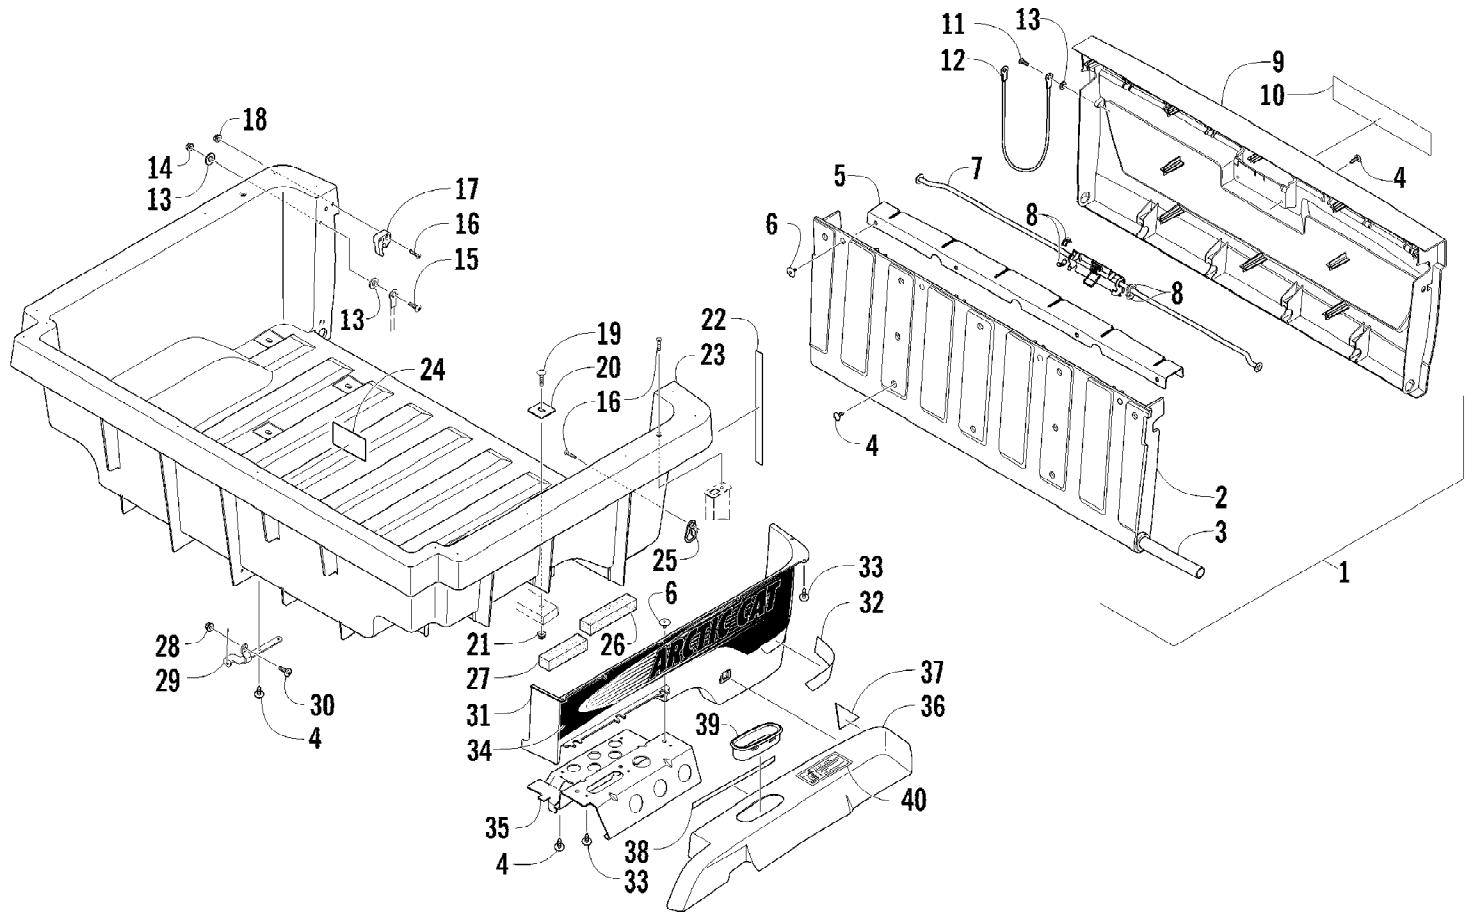

2012 PROWLER 700 XTX ORANGE (U2012P3T1PUSY)
CARGO BOX AND TAILGATE ASSEMBLY

2012 PROWLER 700 XTX ORANGE (U2012P3T1PUSY)
CARGO BOX AND TAILGATE ASSEMBLY

Ref #	Part Number	Qty	S/P/F	Description
1	2506-205	1	/P	Tailgate Assembly (inc. 2-9)
2	2406-365	1	/P	Panel, Tailgate - Inner
3	1406-927	1		Shaft, Pivot - Tailgate
4	0623-784	20		Screw, Self-Tapping
5	1506-704	1		Brace, Tailgate
6	0423-101	10		Screw, Shoulder
7	2506-056	1		Latch, Tailgate - Assembly
8	1406-706	4		Bushing
9	2406-369	1	/P	Panel, Tailgate - Outer
10	2411-442	1		Decal, Box - "Arctic Cat"
11	8476-625	2		Screw, Machine
12	0487-045	2		Cable, Tailgate
13	8050-217	6	/P	Washer
14	0624-250	2		Nut, Lock
15	8476-620	2		Screw, Machine
16	8474-630	8		Screw, Machine
17	2506-664	1		Striker, Tailgate - Right
17	2506-665	1	/P	Striker, Tailgate - Left
18	8424-602	4	/P	Nut
19	0423-623	8		Bolt, Carriage
20	1506-933	8		Plate, Retainer
21	8424-802	8		Nut
22	0417-006	2		Strip, Foam
23	2406-916	1	/P	Box, Cargo
24	1411-119	1		Decal, Warning - Cargo
25	1506-539	1		Bracket, Tailgate
26	0417-010	2		Foam, Cargo Box
27	0417-011	2		Foam, Cargo Box
28	0423-540	1		Nut, Lock
29	2516-178	1	/P	Bracket, Cargo Box Latch
30	8476-616	1		Screw, Machine
31	1406-762	1	/P	Panel, Box - Right
31	1406-761	1	/P	Panel, Box - Left
32	1411-128	1		Decal, Reflector - Right
32	1411-129	1		Decal, Reflector - Left
33	0423-342	28	/P	Screw, Self-Tapping
34	2411-788	1		Decal, Box - Right
34	2411-789	1		Decal, Box - Left
35	1506-776	1		Bracket, Fender Support - Right
35	2506-927	1		Bracket, Fender Support - Left
36	4506-068	1		Fender, Rear - Assembly - Upper Right (inc. 37-38)
36	4506-069	1		Fender, Rear - Assembly - Upper Left (inc. 37-39)
37	0417-008	2		Pad, Foam
38	0417-007	2		Strip, Foam
39	2516-037	1		Ring, Trim
40	1411-120	2		Decal, Warning - Pinch Point