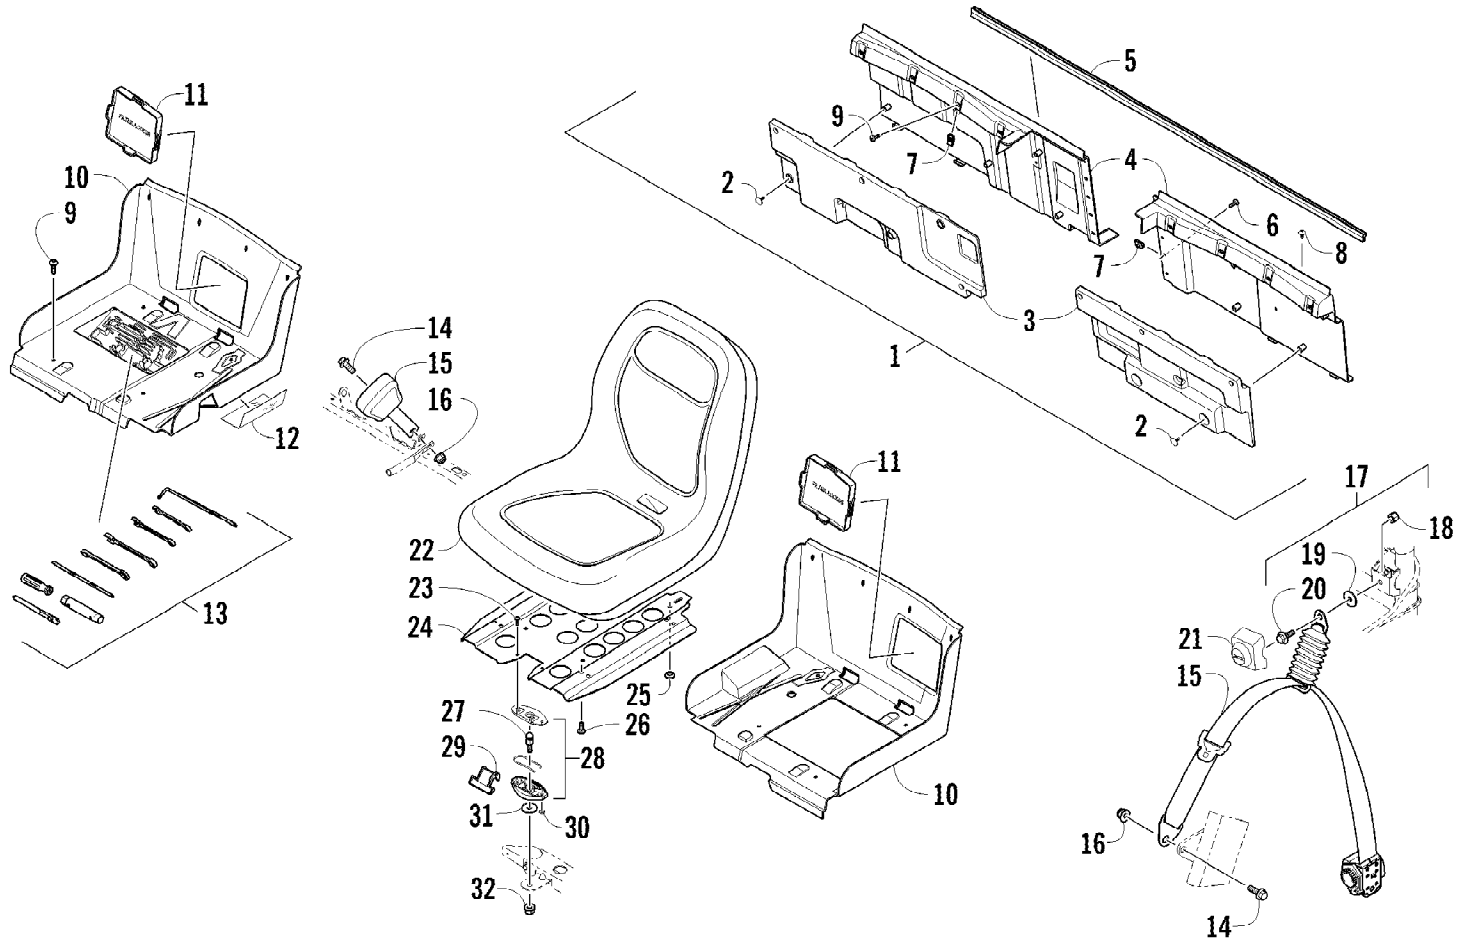

2012 PROWLER 700 XTX ORANGE (U2012P3T1PUSY)
SEAT ASSEMBLY

2012 PROWLER 700 XTX ORANGE (U2012P3T1PUSY)
SEAT ASSEMBLY

Page 61 of 85

Ref #	Part Number	Qty	S/P/F	Description
1	2516-094	1		Panel, Seat - Assembly (inc. 2-6 and five No. 7)
2	0623-544	11		Clip, Retaining
3	2516-146	1		Panel, Seat - Front Right
3	2516-147	1		Panel, Seat - Front Left
4	2406-912	1		Panel, Seat - Rear Right
4	2406-913	1		Panel, Seat - Rear Left
5	2406-915	1		Seal, Seat Panel
6	8476-620	5		Screw, Machine
7	0423-577	13		Clip, U-Nut
8	0623-784	3		Screw, Self-Tapping
9	8477-620	16		Screw, Machine
10	2406-910	1		Base, Seat - Right
10	2406-911	1		Base, Seat - Left
11	2416-091	2		Cover, Access - Air Filter
12	0412-560	AR	F	Foil, Protective
13	0444-122	1	S/P	Tool Kit - Assembly
14	8408-020	6		Screw, Cap
15	2516-325	2		Belt, Seat
16	8427-002	6		Nut, Lock
17	0423-915	2		Screw, Shoulder - Assembly (inc. 18-20)
18	0	2	F	Nut, Lock
19	0	2	F	Washer
20	0	2	F	Screw, Shoulder
21	2416-638	2		Cover, Seat Belt
22	1506-925	2		Seat, Low-Back
23	8468-620	4	/P	Screw, Machine
24	2506-780	2	/P	Plate, Base - Seat
25	0406-877	8	/P	Bumper, Seat
26	8468-820	8		Screw, Machine
27	0423-559	2		Stud, Latch - Seat
28	2706-164	2	/P	Latch - Assembly (inc. 298)
29	2606-854	2	S	Lever, Release - Seat Latch
30	0623-038	4		Nut w/Washer
31	0423-073	2		Washer
32	8424-002	2		Nut