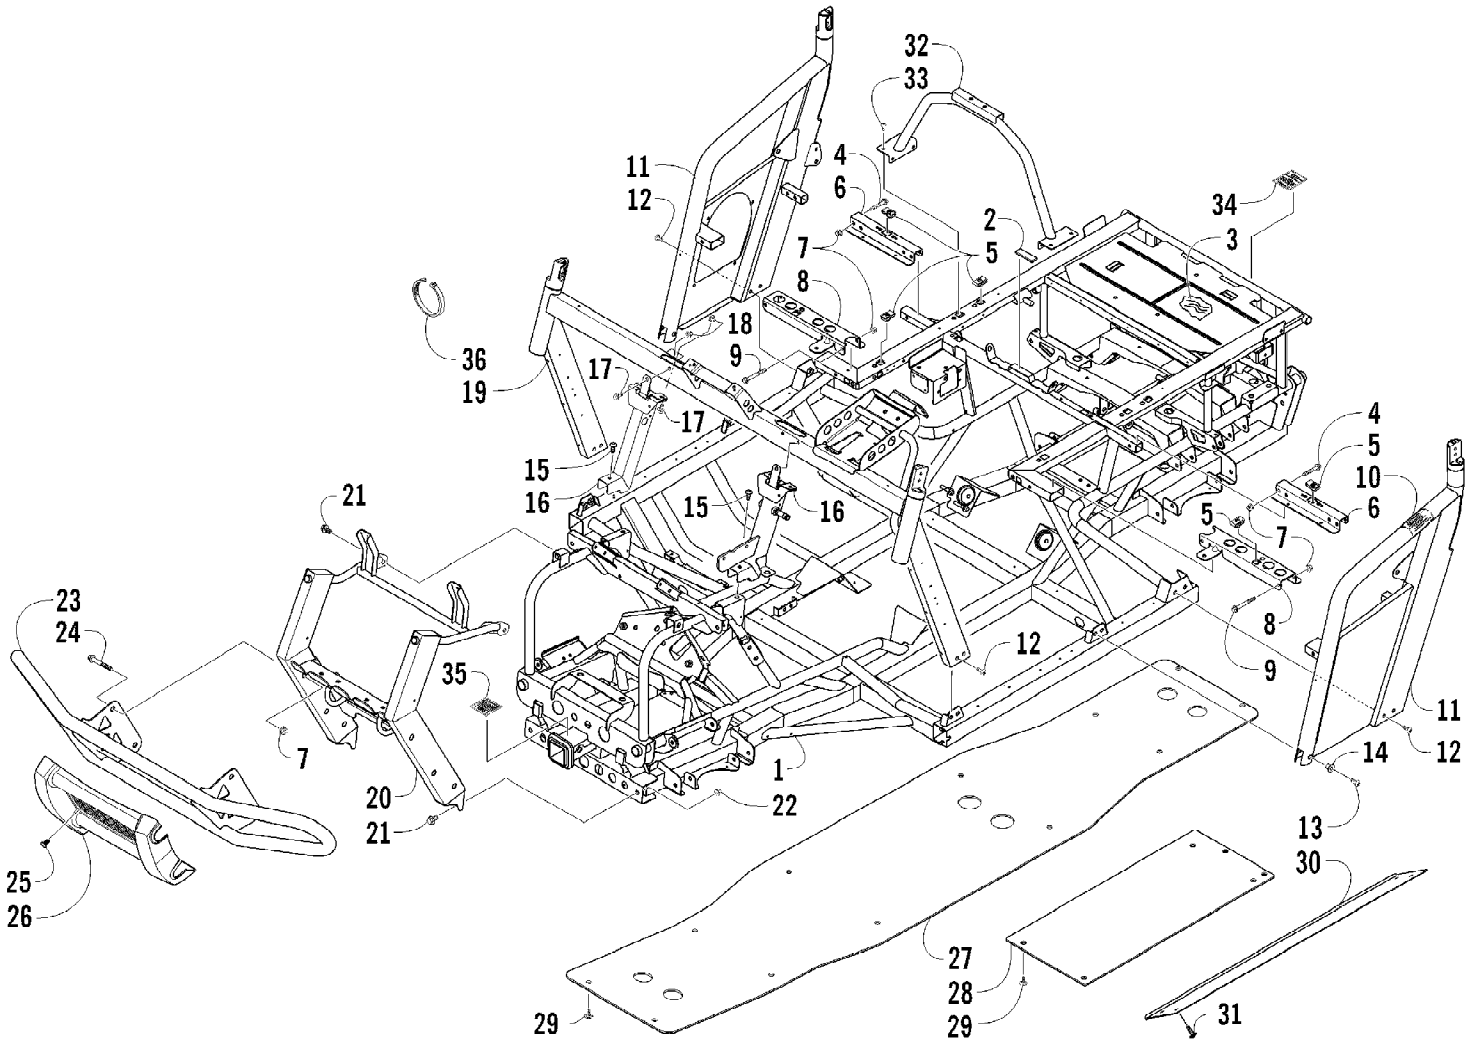

2012 PROWLER 700 XTX ORANGE (U2012P3T1PUSY)
FRAME AND RELATED PARTS

Ref #	Part Number	Qty	S/P/F	Description
1	4506-585	1		Frame, Main (inc. 2-3)
2	0406-879	1		Bumper, Seat
3	0412-461	1		Foil, Protective
4	8408-850	6		Screw, Cap
5	0423-577	12		Clip, U-Nut
6	1506-842	2		Bracket, Seat Support - Rear
7	8427-802	14		Nut, Lock
8	2516-644	1		Bracket, Seat Support - Front - Right
8	2516-645	1		Bracket, Seat Support - Front - Left
9	8408-870	4		Screw, Cap
10	2411-522	1		Decal, Warning - ROPS
11	4506-506	1		Support, Overhead - Right
11	4506-507	1		Support, Overhead - Left
12	0423-817	8		Screw, Machine
13	0423-886	2		Screw, Machine
14	1423-051	2		Spacer
15	8476-820	2		Screw, Machine
16	0505-688	1		Bracket, Steering Support - Right
16	1502-930	1		Bracket, Steering Support - Left
17	8408-820	6	/P	Screw, Cap
18	8424-802	6		Nut
19	2516-659	1		Support, Steering
20	2516-558	1	/P	Bracket, Mounting - Bumper
21	8409-020	4	/P	Screw, Cap
22	8427-002	2		Nut, Lock
23	2506-779	1		Bumper
24	8408-860	4		Screw, Cap
25	8477-616	4		Screw, Machine
26	2406-713	1		Fascia, Bumper - Front
27	2416-076	1		Plate, Skid - Center
28	1406-721	2		Panel, Belly - Side
29	0423-545	20	/P	Screw, Shoulder
30	2506-612	2		Plate, Skid - Side
31	0423-849	8		Screw, Self-Tapping
32	2506-638	1		Support, ROPS
33	8476-616	4		Screw, Machine
34	1411-123	1		Decal, Warning - Towing - Rear
35	1411-122	1		Decal, Warning - Towing - Front
36	0123-788	AR	/P	Tie, Cable - 8 in.
36	0123-903	AR		Tie, Cable - 11.5 in.