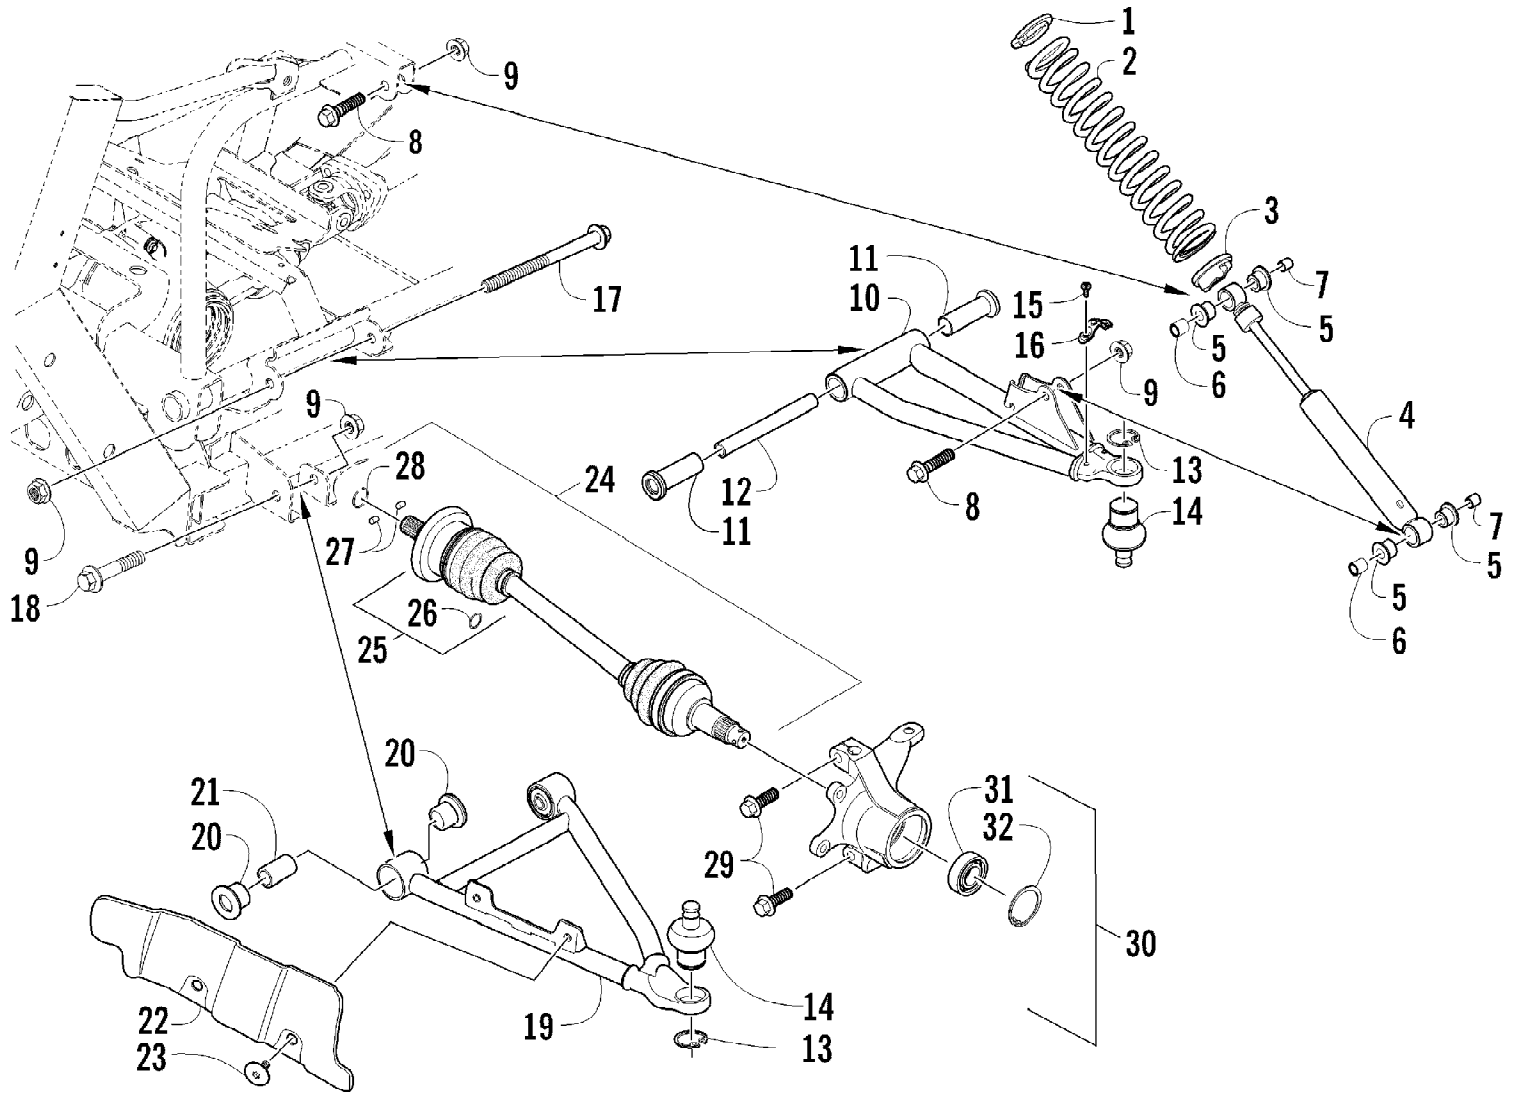

2012 PROWLER 700 XTX ORANGE (U2012P3T1PUSY)
FRONT SUSPENSION ASSEMBLY

2012 PROWLER 700 XTX ORANGE (U2012P3T1PUSY)
FRONT SUSPENSION ASSEMBLY

Ref #	Part Number	Qty	S/P/F	Description
1	1603-889	2	/P	Retainer, Spring
2	0503-469	2		Spring, Suspension
3	0403-102	2		Cam, Spring Adjuster
4	0403-147	2		Shock Absorber (inc. 5-6)
5	0603-955	8		Bushing
6	1603-209	4		Sleeve
7	0404-116	4		Sleeve
8	8409-040	4		Screw, Cap
9	8428-002	10		Nut, Lock
10	0503-416	1	/P	A-Arm, Upper Right (inc. 11-14)
10	0503-417	1	/P	A-Arm, Upper Left (inc. 11-14)
11	0403-207	4	/P	Bushing
12	0403-080	2		Axle
13	0423-009	4	/P	Ring, Retaining
14	0405-115	4	/P	Ball Joint
15	0423-946	4		Screw, Self-Tapping
16	1502-594	2		Clamp, Routing
17	0423-723	2		Screw, Cap
18	8409-075	4		Screw, Cap
19	0503-376	1	/P	A-Arm, Lower Right (inc. 13-14 and 20-21)
19	0503-377	1	/P	A-Arm, Lower Left (inc. 13-14 and 20-21)
20	0403-208	8	/P	Bushing
21	0403-214	4	/P	Axle
22	1406-034	1		Guard, Boot - Right
22	1406-035	1		Guard, Boot - Left
23	0423-545	4	/P	Screw, Shoulder
24	1502-802	1	S/P	Axle, Drive - Locking - Right (inc. 25-28)
24	1502-803	1	S	Axle, Drive - Left (inc. 25-28)
25	1436-419	2		Repair Kit, Boot (inc. 26)
26	1441-988	2		Clip, Retaining
27	1402-885	4		Pin, Detent
28	1402-889	2		Clip, Retaining
29	0423-998	4		Screw, Shoulder
30	0505-580	1	/P	Knuckle - Assembly - Right (inc. 31-32)
30	0505-581	1	/P	Knuckle - Assembly - Left (inc. 31-32)
31	1402-809	2	/P	Bearing
32	0423-423	2		Ring, Retaining