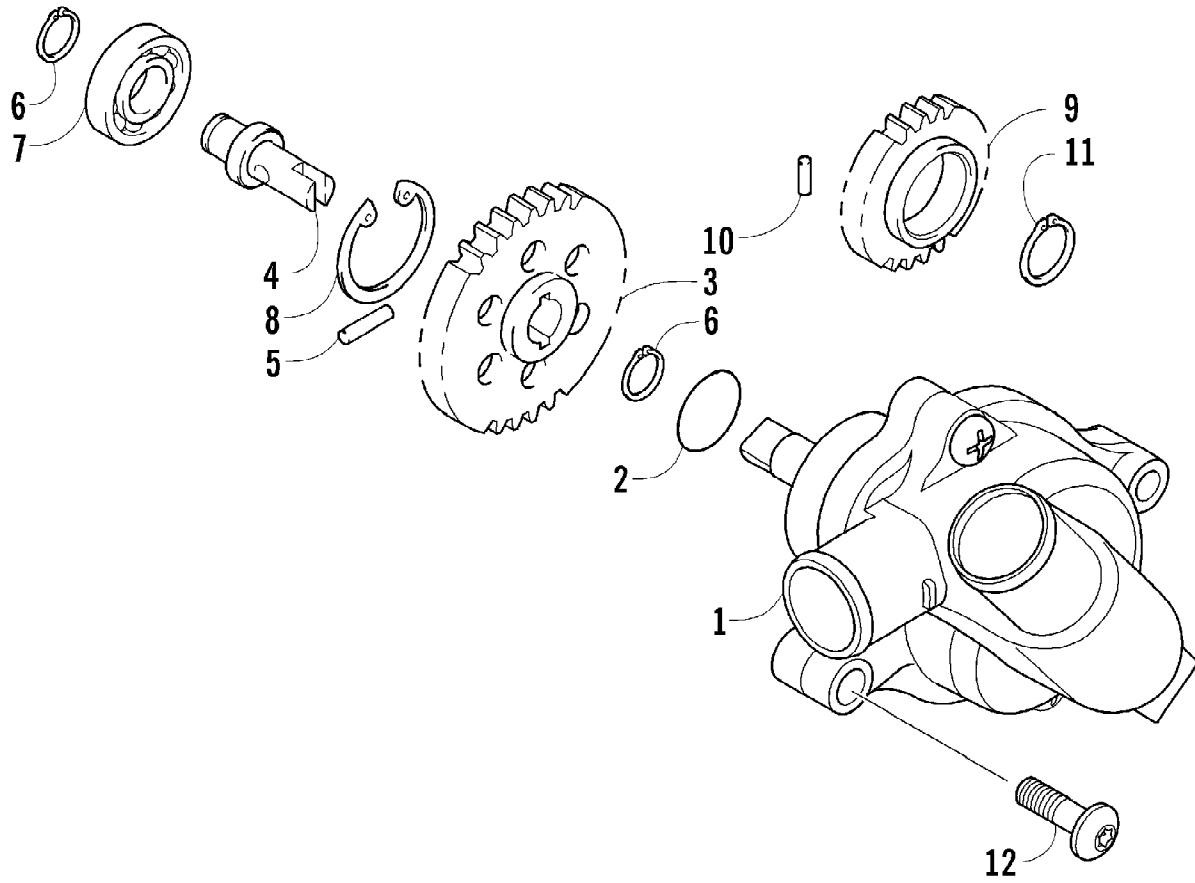

2012 PROWLER 700 XTX ORANGE (U2012P3T1PUSY)
WATER PUMP ASSEMBLY

Page 81 of 85

Ref #	Part Number	Qty	S/P/F	Description
1	0813-001	1		Pump, Water - Assembly (inc. 2)
2	0830-029	1		O-Ring
3	0813-004	1		Gear, Driven
4	0813-005	1		Shaft, Driven Gear
5	0829-009	1		Pin
6	0831-002	2		Ring, Retaining
7	0832-046	1	/P	Bearing
8	0831-004	1		Ring, Retaining
9	0811-003	1		Gear, Water Pump Drive
10	0829-007	1		Pin
11	0831-005	1		Ring, Retaining
12	8468-665	2		Screw, Machine