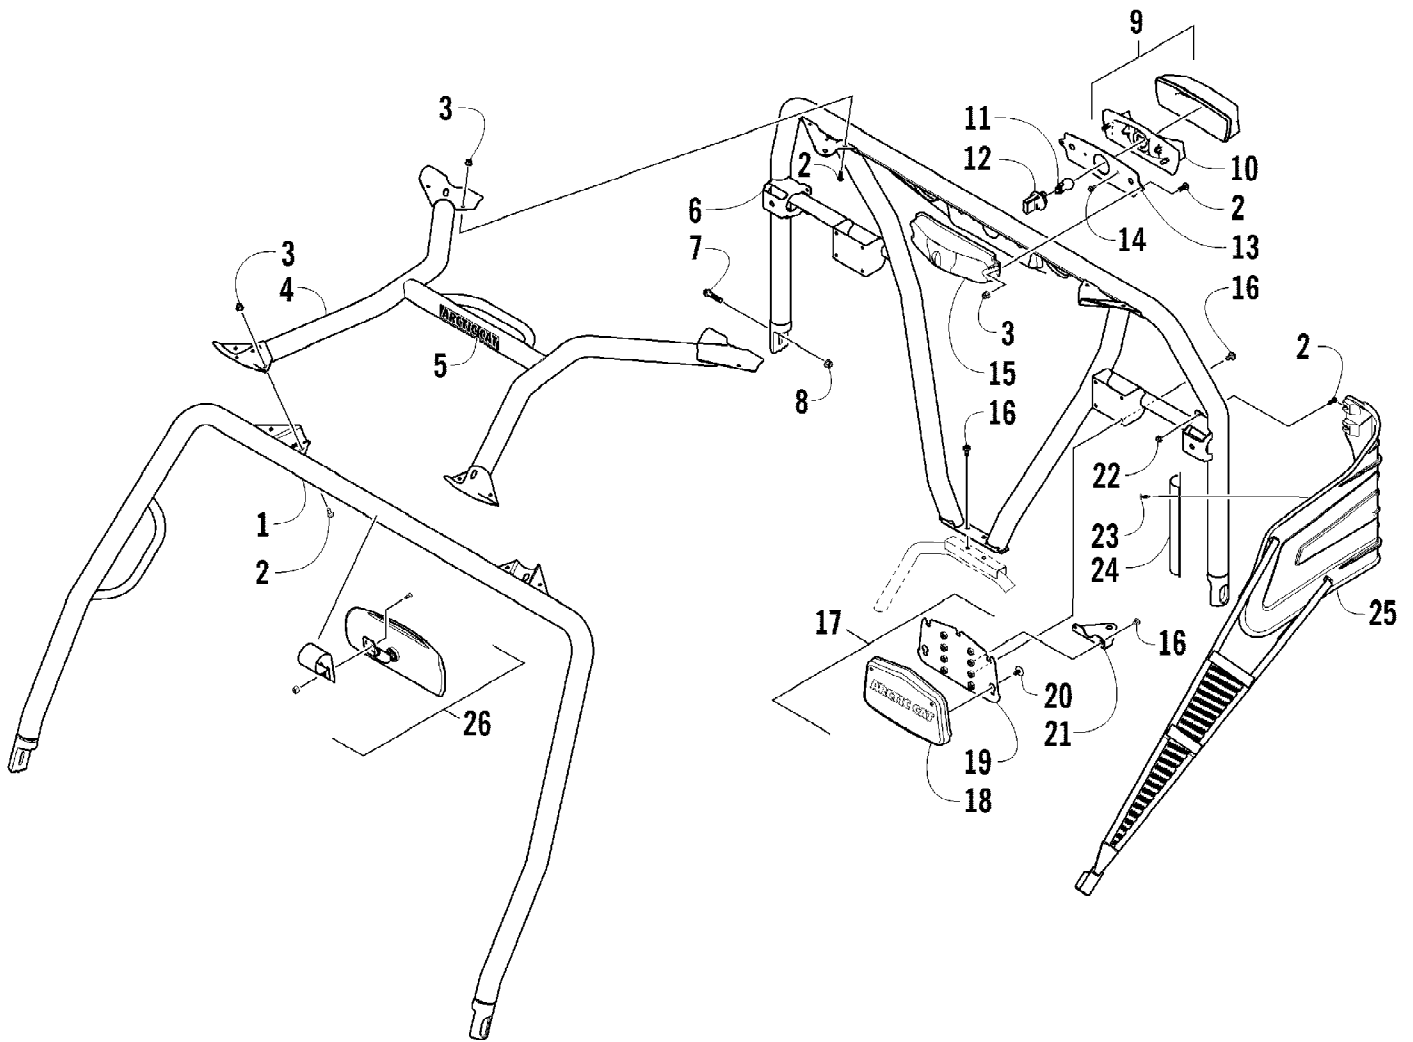

Ref #	Part Number	Qty	S/P/F	Description
1	2516-653	1		Tube, ROPS - Front
2	8468-616	14		Screw, Machine
3	8427-602	10		Nut, Lock
4	2516-658	1		Support, ROPS
5	0411-501	1		Decal, "Arctic Cat"
6	2516-656	1		Tube, ROPS - Rear
7	8410-835	8		Screw, Cap
8	8432-802	8		Nut, Lock
9	0509-022	1		Taillight Assembly (inc. 10-12)
10	0509-025	1		Housing, Taillight
11	0409-056	1		Bulb, Taillight
12	0409-057	1		Socket, Taillight
13	2406-069	1		Bracket, Taillight Mounting
14	0623-301	2	/P	Screw, Self-Tapping
15	2516-893	1		Cover, Taillight
16	0423-361	10		Screw, Machine
17	1506-795	2		Pad, Headrest - Assembly (inc. 18-20)
18	1406-884	2		Pad, Headrest
19	1506-722	2		Mount, Headrest
20	0623-544	10		Clip, Retaining
21	4506-296	1		Bracket, Mounting - Flag
22	8424-602	4	/P	Nut
23	0623-784	8		Screw, Self-Tapping
24	4506-149	2		Bracket, Mounting - Side Restraint
25	0517-146	1		Restraint, Side - Right
25	0517-147	1		Restraint, Side - Left
26	1436-414	1		Kit, Mirror