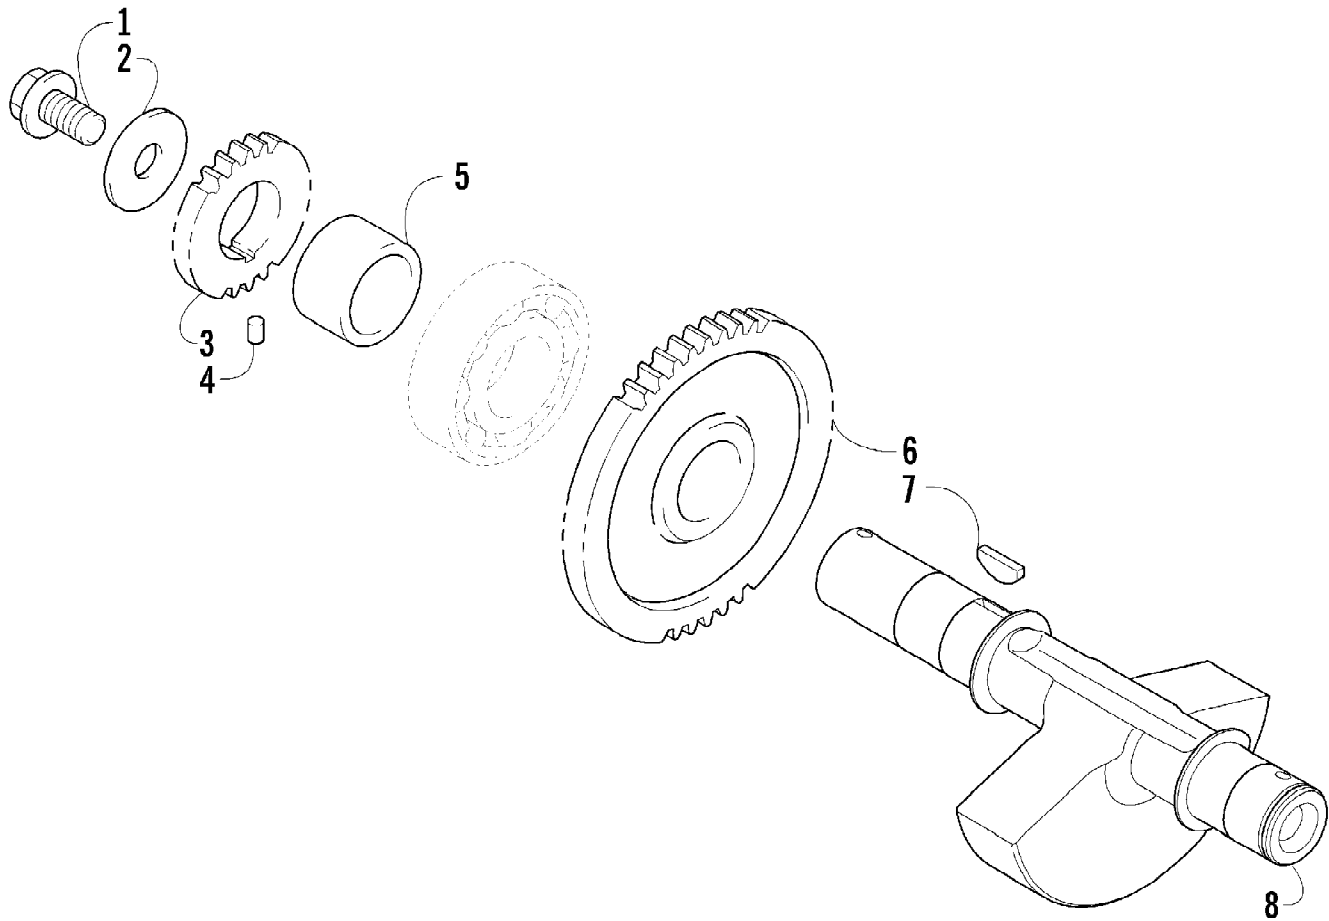

2012 PROWLER 700 XTX ORANGE (U2012P3T1PUSY)
CRANK BALANCER ASSEMBLY

Page 18 of 85

Ref #	Part Number	Qty	S/P/F	Description
1	0826-033	1		Screw, Cap
2	0828-003	1		Washer
3	0811-003	1		Gear, Oil Pump Drive
4	0829-007	1		Pin, Dowel
5	0811-004	1		Spacer
6	0811-034	1		Gear, Driven
7	0829-006	1		Key
8	0805-304	1		Balancer, Crank