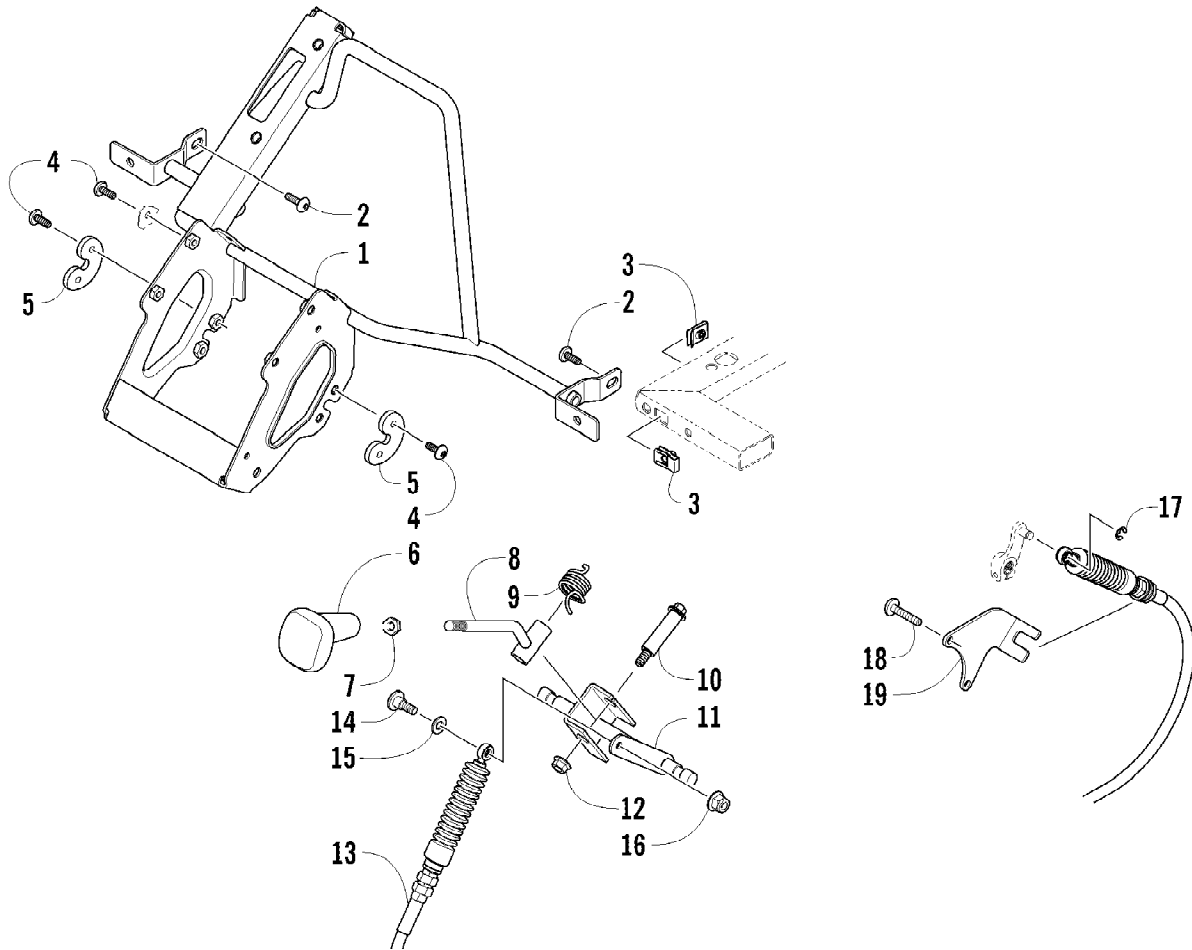

2012 PROWLER 700 XTX ORANGE (U2012P3T1PUSY)
SHIFTER ASSEMBLY

2012 PROWLER 700 XTX ORANGE (U2012P3T1PUSY)
SHIFTER ASSEMBLY

Page 67 of 85

Ref #	Part Number	Qty	S/P/F	Description
1	1502-646	1		Mount, Shift
2	8476-620	4		Screw, Machine
3	0423-577	4		Clip, U-Nut
4	8477-616	8		Screw, Machine
5	1402-275	2		Retainer, Shift Linkage
6	1402-758	1		Knob, Shift
7	0423-885	1		Nut
8	1502-510	1		Lever, Shift
9	1402-872	1		Spring
10	0423-505	1		Screw, Shoulder
11	1502-512	1		Axle, Shift
12	8424-802	1		Nut
13	0487-059	1		Cable, Shift
14	0423-356	1		Screw, Shoulder
15	0623-094	1		Washer
16	8427-602	1		Nut, Lock
17	0124-057	1	/P	E-Ring
18	8468-645	2		Screw, Machine
19	2406-894	1	/P	Bracket, Shift Cable