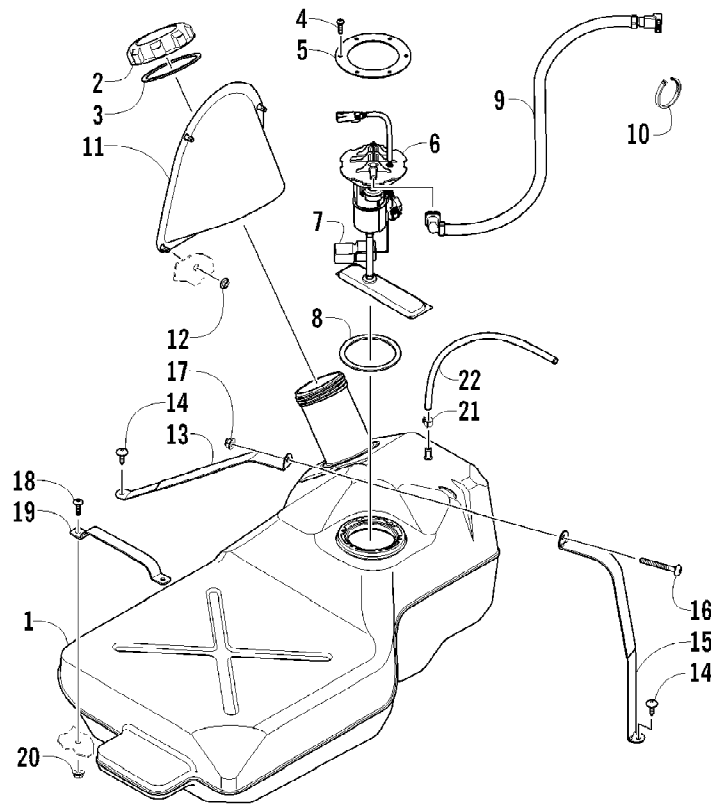

2012 PROWLER 700 XTX ORANGE (U2012P3T1PUSY)
GAS TANK ASSEMBLY

2012 PROWLER 700 XTX ORANGE (U2012P3T1PUSY)
GAS TANK ASSEMBLY

Page 43 of 85

Ref #	Part Number	Qty	S/P/F	Description
1	0570-309	1		Tank, Gas - Assembly (inc. 2-5)
2	0470-541	1	/P	Cap, Gas Tank (inc. 3)
3	1670-228	1		Gasket, Gas Tank Cap
4	0423-898	6		Screw, Self-Tapping
5	2670-042	1		Plate, Retaining
6	0570-334	1	/P	Pump, Fuel - Assembly (inc. 7-8)
7	2670-235	1		Float
8	0470-838	1		Seal
9	0470-745	1		Hose, Gasline
10	0123-788	AR	/P	Tie, Cable - 8 in.
11	1406-886	1		Insert, Gas Tank Cap
12	0423-357	4		Nut, Stamped
13	0470-829	1		Bracket, Hold-Down - Right
14	0623-784	2		Screw, Self-Tapping
15	0470-830	1		Bracket, Hold-Down - Left
16	8476-650	1		Screw, Machine
17	8427-602	1		Nut, Lock
18	8476-620	2		Screw, Machine
19	0470-544	1		Bracket, Hold-Down - Front
20	0623-038	2		Nut w/Washer
21	0423-688	1		Clamp, Hose
22	0410-070	AR	/P	Hose, Gasline - 25 ft