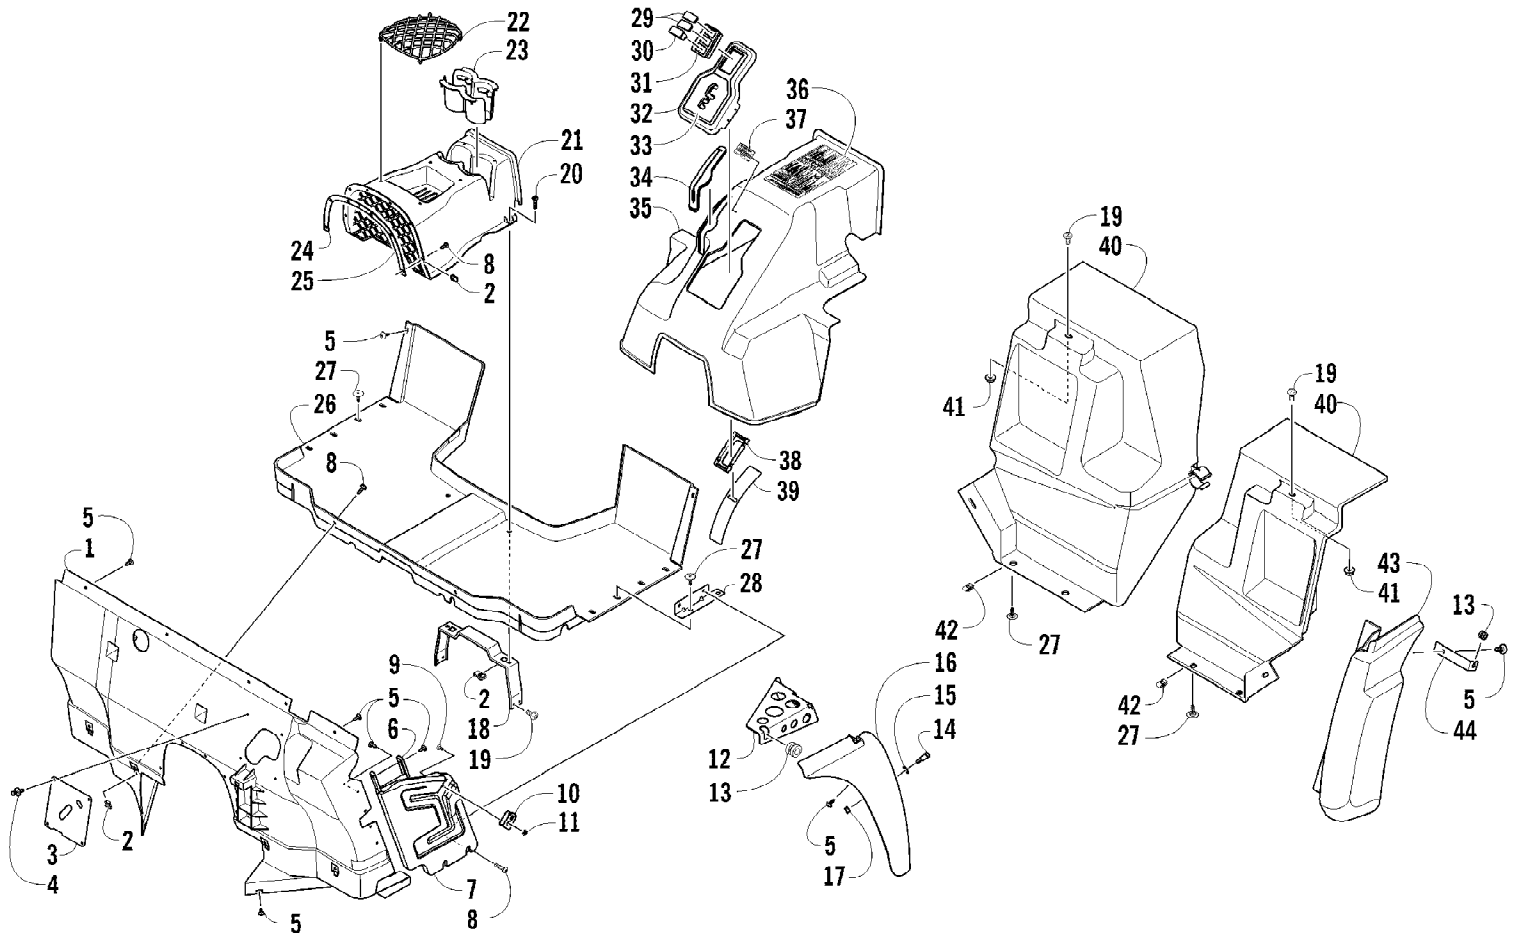

2012 PROWLER 700 XTX ORANGE (U2012P3T1PUSY)
CONSOLE AND FLOOR PANEL ASSEMBLY

2012 PROWLER 700 XTX ORANGE (U2012P3T1PUSY)
CONSOLE AND FLOOR PANEL ASSEMBLY

Page 14 of 85

Ref #	Part Number	Qty	S/P/F	Description
1	4506-021	1		Panel, Fender - Inner
2	0423-577	14		Clip, U-Nut
3	0405-427	1		Boot, Steering
4	0623-362	4		Rivet, Reinstallable
5	0623-784	34		Screw, Self-Tapping
6	4506-596	2		Cap, Reinforcement
7	2416-848	2		Panel, Side
8	8468-625	14		Screw, Machine
9	0423-419	4		Screw, Machine
10	2416-846	2		Latch, Side Restraint
11	0423-540	4		Nut, Lock
12	2506-066	1		Bracket, Support - Right
12	2506-067	1		Bracket, Support - Left
13	0423-447	4		Grommet
14	0623-855	2		Screw, Shoulder
15	8050-217	2	/P	Washer
16	4506-060	1		Fender, Front - Right
16	4506-061	1		Fender, Front - Left
17	8048-366	2		Nut, Lock
18	2516-313	1		Bracket, Support
19	8476-616	6		Screw, Machine
20	8468-670	2		Screw, Machine
21	2416-081	1		Console - Front
22	2416-111	1		Net, Storage
23	2416-109	1		Insert, Cupholder
24	0417-019	1		Foam, Console
25	0417-018	1		Foam, Console
26	2416-085	1		Floor
27	0423-545	12	/P	Screw, Shoulder
28	4506-260	1		Bracket, Side Panel - Right
28	4506-261	1		Bracket, Side Panel - Left
29	0409-070	2		Plug, Switch-Hole
30	0409-071	1		Switch, Reverse Override
31	0409-069	1		Panel, Switch-Mount
32	1502-520	1		Gate, Shift (inc. 33)
33	1411-985	1		Decal, Shift Gate
34	2406-960	1		Boot, Parking Brake Lever
35	2406-951	1		Console, Center
36	2411-879	1		Decal, Warning - Console
37	2411-094	1		Decal, Brake Lever
38	1402-793	1		Slide, Shift Gate
39	1402-794	1		Slide, Shift
40	2416-270	1		Panel, Splash - Right
40	2416-271	1		Panel, Splash - Left
41	8424-602	2	/P	Nut
42	0423-466	4		Clip, U-Nut
43	4506-044	1		Fender, Rear - Lower - Right
43	4506-045	1		Fender, Rear - Lower - Left
44	2516-326	2		Bracket, Fender Support - Lower