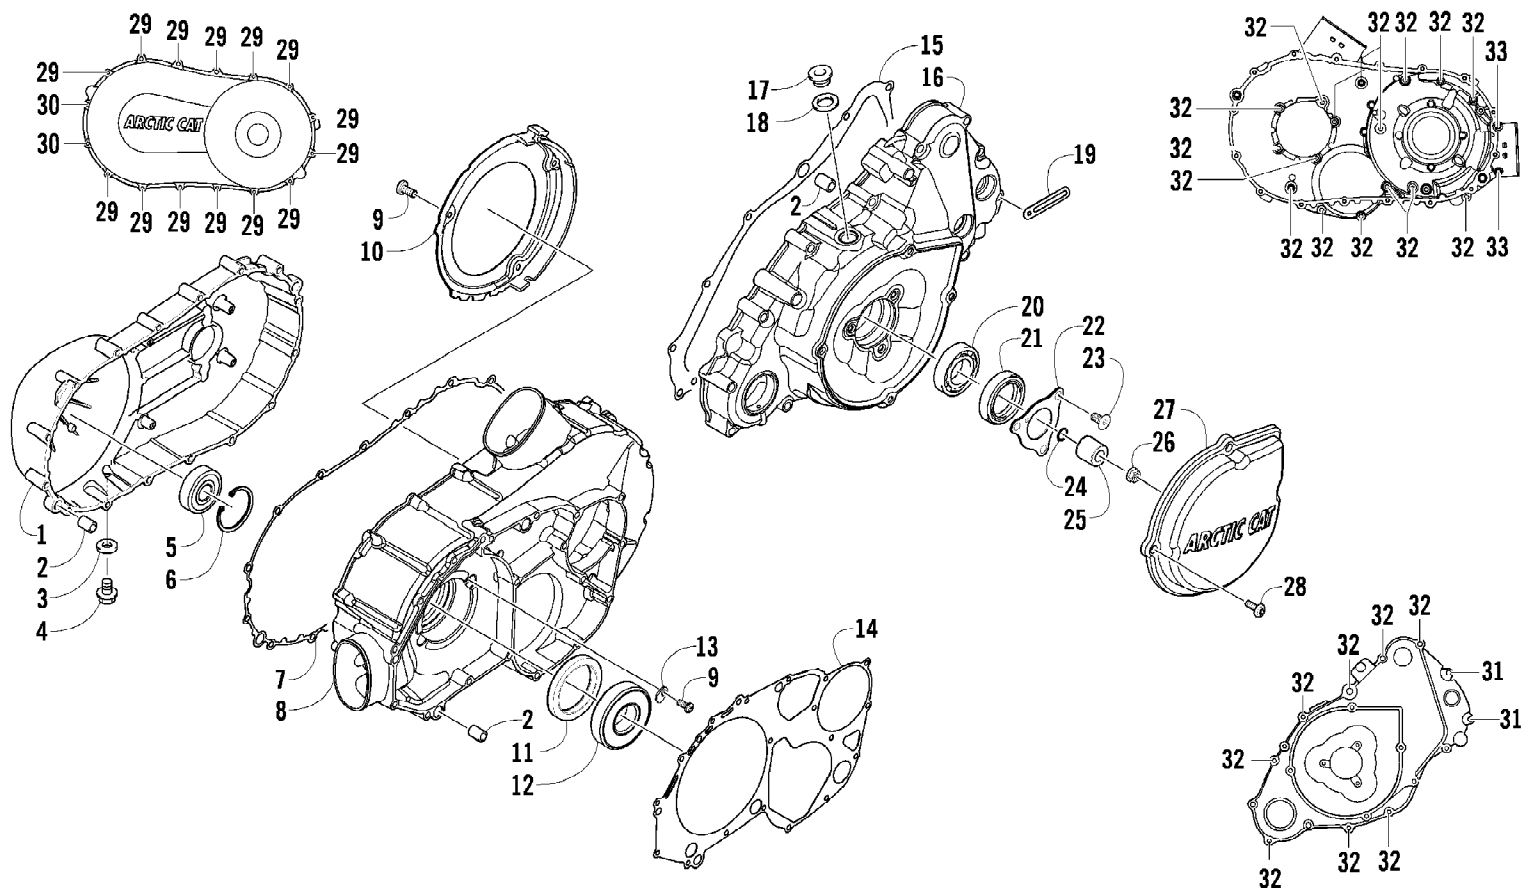

2012 PROWLER 700 XTX ORANGE (U2012P3T1PUSY)
CLUTCH/V-BELT/MAGNETO COVER ASSEMBLY

2012 PROWLER 700 XTX ORANGE (U2012P3T1PUSY)
CLUTCH/V-BELT/MAGNETO COVER ASSEMBLY

Ref #	Part Number	Qty	S/P/F	Description
1	0806-088	1	/P	Cover, V-Belt
2	0829-002	6		Pin, Dowel
3	0830-013	1		Washer, Crush
4	8408-812	1		Screw, Cap
5	0832-060	1		Bearing
6	0831-078	1		Ring, Retaining
7	0830-174	1	/P	Gasket, V-Belt Cover
8	0806-091	1		Cover, Clutch
9	0826-029	5		Screw, Machine
10	0806-048	1		Plate, Air Intake
11	0830-188	1	/P	Seal
12	0832-009	1	/P	Bearing
13	0822-010	2	/P	Retainer, Bearing
14	0830-116	1	/P	Gasket, Clutch Cover
15	0830-128	1		Gasket, Magneto Cover
16	0806-082	1	/P	Cover, Magneto - Assembly
17	0826-155	1		Plug
18	0830-015	1		Washer, Crush
19	3002-964	1	/P	Clamp, Wire
20	1602-981	1	/P	Bearing
21	0830-158	1		Seal
22	0805-008	1		Retainer, Seal
23	0826-031	3		Screw, Machine
24	0830-108	1		O-Ring
25	0820-061	1		Bushing
26	0827-008	1		Nut
27	0820-062	1		Cover, Magneto
28	8468-616	4		Screw, Machine
29	8468-645	14		Screw, Machine
30	8468-655	2		Screw, Machine
31	8468-625	2		Screw, Machine
32	8468-640	24		Screw, Machine
33	8468-675	2		Screw, Machine