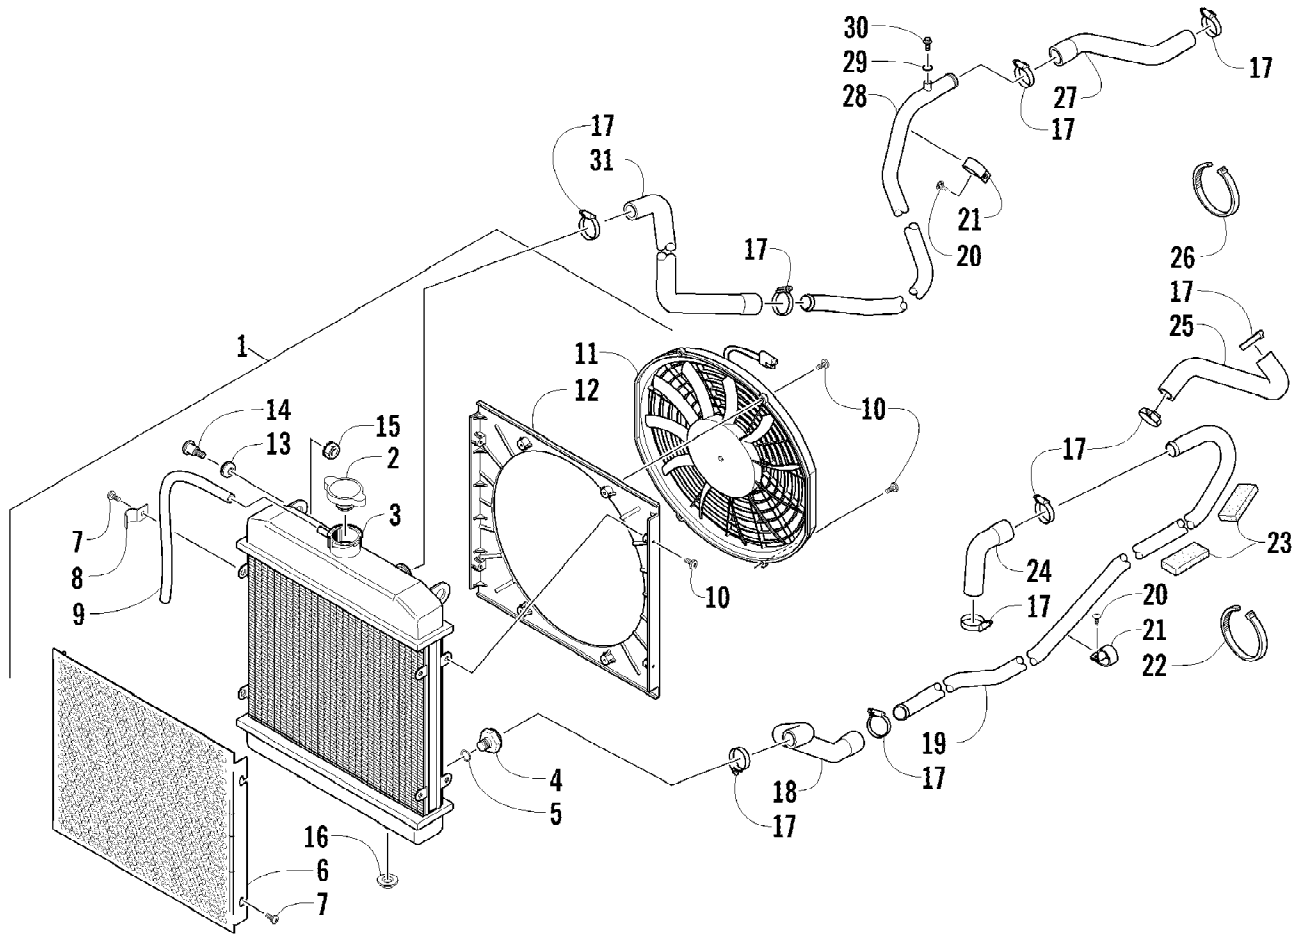

2012 PROWLER 700 XTX ORANGE (U2012P3T1PUSY)
COOLING ASSEMBLY

Page 16 of 85

Ref #	Part Number	Qty	S/P/F	Description
1	0413-256	1	/P	Radiator - Assembly (inc. 2-13)
2	0413-255	1	/P	Cap, Radiator
3	0413-205	1		Radiator
4	0413-195	1		Plug, Drain
5	1602-213	1	/P	O-Ring
6	0413-007	1		Screen, Radiator
7	8475-512	4		Screw, Machine
8	0423-351	1		Clamp, Routing
9	0610-016	AR	/P	Hose - 25 ft
9	0610-015	AR	/P	Hose - 100 ft
10	0623-378	8		Screw, Self-Tapping
11	0413-123	1	/P	Fan, Cooling
12	0413-203	1		Shroud, Fan
13	0423-030	2		Grommet
14	0423-484	2		Screw, Shoulder
15	0623-038	2		Nut w/Washer
16	0423-028	2		Bushing, Stem
17	0423-496	10		Clamp, Hose
18	0410-094	1		Hose, Coolant - Lower Radiator
19	0410-247	1		Pipe, Coolant - Lower
20	0623-784	2		Screw, Self-Tapping
21	0423-594	2		Clamp, Pipe - Coolant
22	0123-903	AR		Tie, Cable - 11.5 in.
23	0406-288	2		Pad, Foam
24	0410-093	1		Hose, Coolant - Lower Engine
25	0410-095	1		Hose, Coolant - Rear
26	0623-751	AR		Tie, Cable - Reusable
27	0410-207	1		Hose, Coolant - Upper Engine
28	0510-596	1		Pipe, Coolant - Upper
29	0423-921	1		O-Ring
30	0423-984	1	S	Screw, Bleed
31	0410-092	1		Hose, Coolant - Upper Radiator