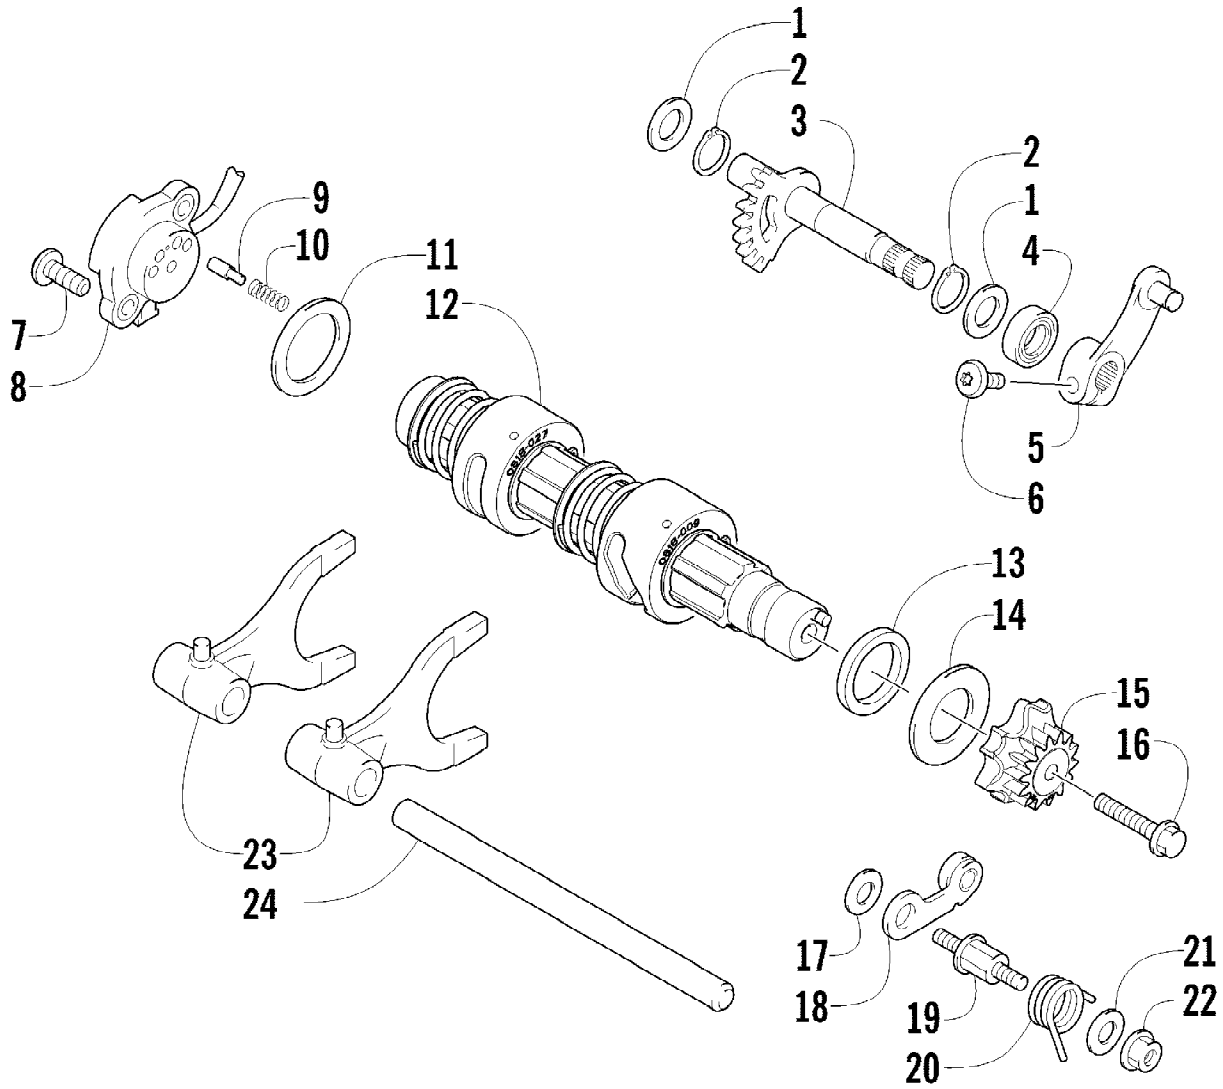

2012 PROWLER 700 XTX ORANGE (U2012P3T1PUSY)
GEAR SHIFTING ASSEMBLY

Page 45 of 85

Ref #	Part Number	Qty	S/P/F	Description
1	0828-036	2		Washer
2	0831-010	2		Ring, Retaining
3	0818-007	1	/P	Shaft, Sub-Gear Shift
4	0830-044	1		Seal, Sub-Gear Shift Shaft
5	0818-014	1		Arm, Select
6	8468-620	1	/P	Screw, Machine
7	8470-520	2		Screw, Machine
8	0409-090	1	/P	Switch, Gear Position
9	0818-013	2		Contact
10	0818-017	2		Spring
11	0828-040	1		Washer
12	0818-046	1		Shaft, Gear Shift - Assembly
13	0828-131	1		Spacer
14	0828-037	1		Washer
15	0818-089	1	/P	Plate, Gear Shift Cam
16	0826-006	1		Screw, Cap
17	0828-038	1		Washer
18	0818-002	1		Stopper, Cam
19	0818-004	1		Support, Cam Stopper
20	0818-090	1		Spring
21	0828-035	1		Washer
22	8424-602	1	/P	Nut
23	0818-072	2	/P	Fork, Shift
24	0818-006	1		Shaft, Shift Fork