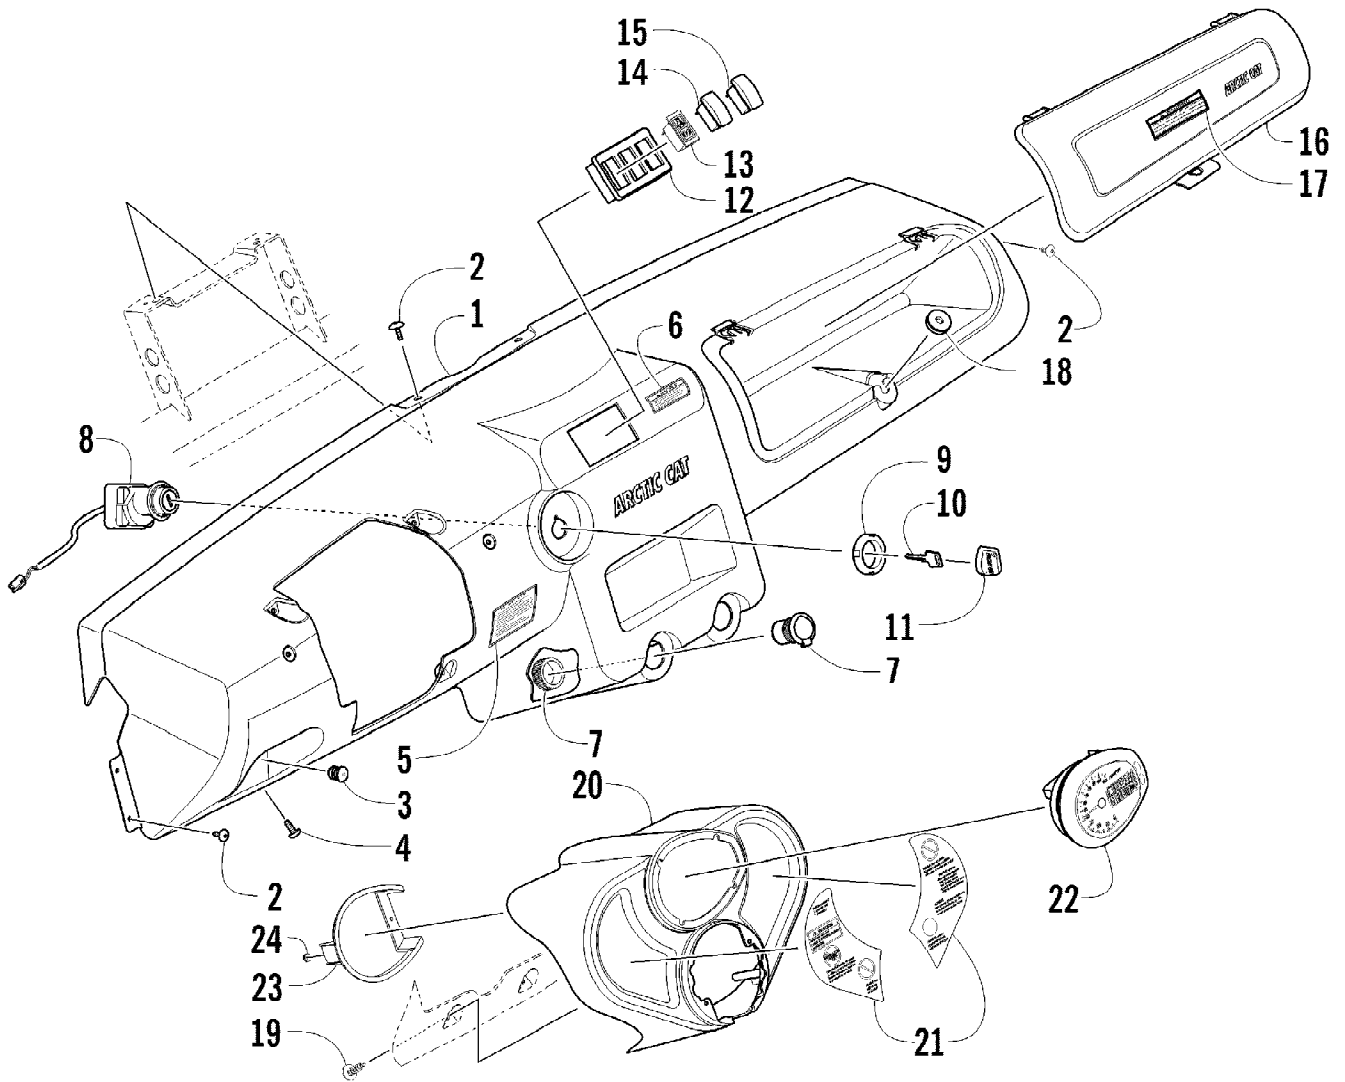

2012 PROWLER 700 XTX ORANGE (U2012P3T1PUSY)
DASH ASSEMBLY

Page 28 of 85

Ref #	Part Number	Qty	S/P/F	Description
1	4506-356	1		Panel, Dash
2	0623-784	6		Screw, Self-Tapping
3	1623-697	1		Plug, Hole
4	0423-419	3		Screw, Machine
5	1411-904	1		Decal, Starting
6	1411-124	1		Decal, Warning - Differential Lock
7	0641-897	2	/P	Outlet, Accessory - 12V
8	0430-089	1	/P	Switch, Ignition (inc. 9-11)
9	0430-050	1		Nut, Retaining
10	0430-042	1		Key, Ignition - Series (Y Series - Left-Side Cut)
10	0430-043	1		Key, Ignition - Series (Z Series - Right-Side Cut)
11	0430-054	1		Cover, Key
12	0409-069	1		Panel, Switch-Mount
13	0420-111	1		Light, Indicator
14	0409-067	1		Switch, Light
15	0409-061	1		Switch, 2WD/4WD/Differential Lock
16	4506-420	1	/P	Cover, Glove Box (inc. 17)
17	2411-512	1	/P	Decal, Warning - Passenger
18	0423-541	1		Grommet, Latch - Glove Box
19	0423-342	5	/P	Screw, Self-Tapping
20	2406-539	1		Pod, Instrument
21	1411-642	1		Decal, Warning - Dash - Right
21	1411-643	1		Decal, Warning - Dash - Left
22	0520-156	1		Gauge, Analog LCD
23	0420-065	1	/P	Bracket, Retaining
24	0423-493	2		Nut w/Washer