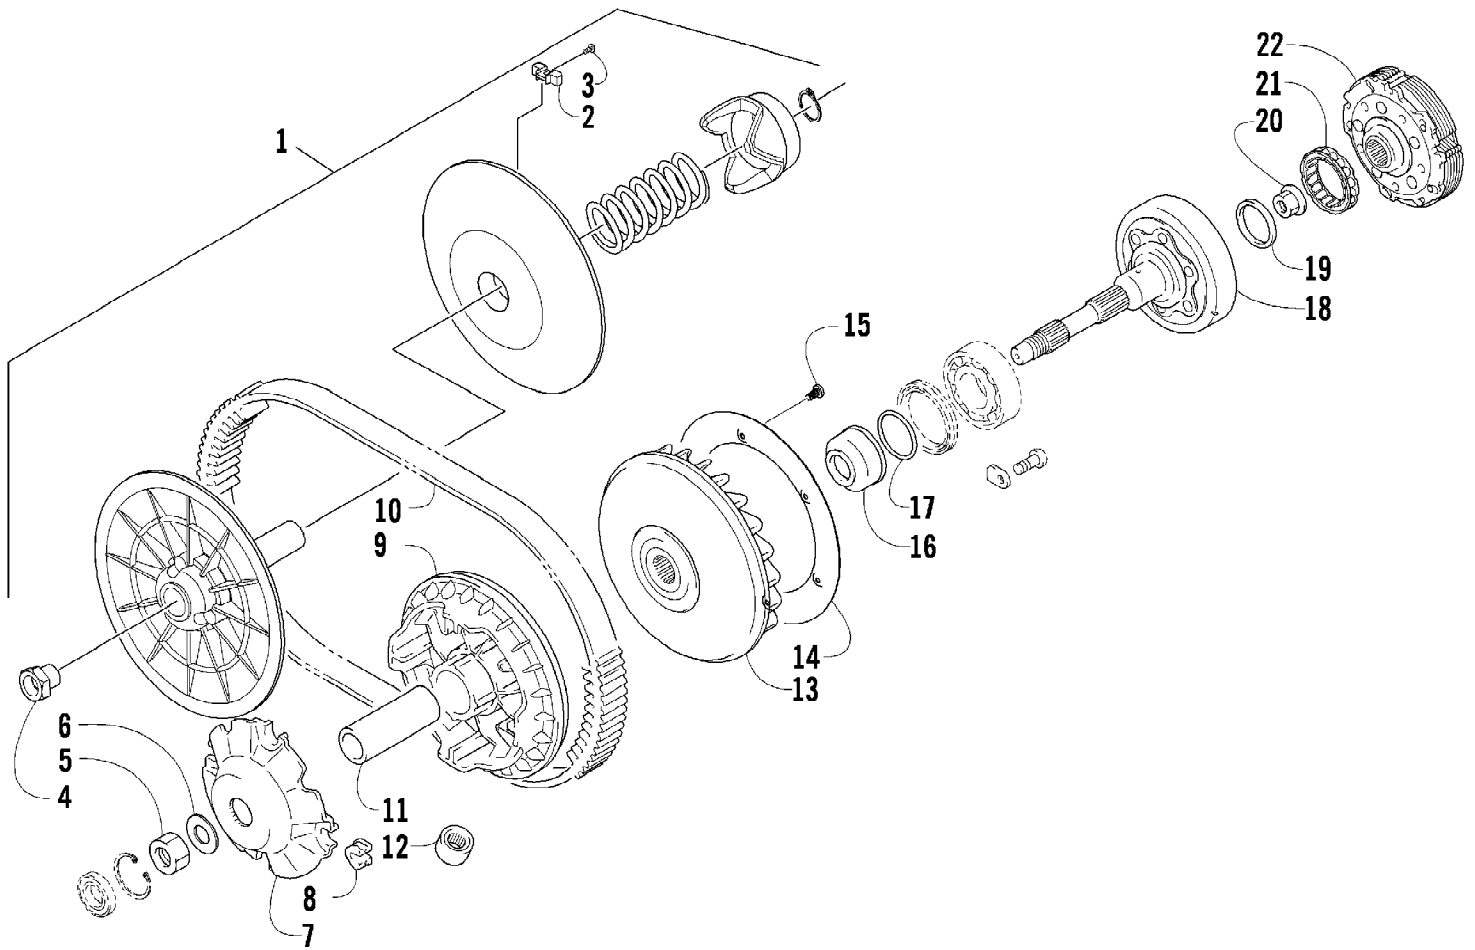

2012 PROWLER 700 XTX ORANGE (U2012P3T1PUSY)
TRANSMISSION ASSEMBLY

2012 PROWLER 700 XTX ORANGE (U2012P3T1PUSY)
TRANSMISSION ASSEMBLY

Page 79 of 85

Ref #	Part Number	Qty	S/P/F	Description
1	0823-354	1	/P	Pulley, Driven - Assembly (inc. 2-4)
2	0823-176	3	/P	Shoe, Cam
3	0823-177	3		Screw, Machine
4	0823-178	1		Nut
5	0827-010	1		Nut
6	0828-106	1		Washer
7	0823-276	1		Plate, Movable Drive Face
8	0823-277	4		Damper, Movable Drive Face
9	0823-273	1		Face, Movable Drive
10	0823-013	1		Belt, Drive
11	0823-271	1		Spacer
12	0823-164	8		Roller
13	0823-272	1		Face, Fixed Drive
14	0823-131	1		Shroud, Drive Face
15	0623-914	6		Screw, Self-Tapping
16	0823-015	1		Spacer, Fixed Drive Face
17	0470-531	1		O-Ring
18	0821-002	1	/P	Housing, Clutch - Assembly
19	0830-189	1	/P	Seal
20	0827-011	1		Nut
21	0823-018	1		Clutch, One-Way
22	0823-310	1	/P	Clutch, Centrifugal - 6 Plate