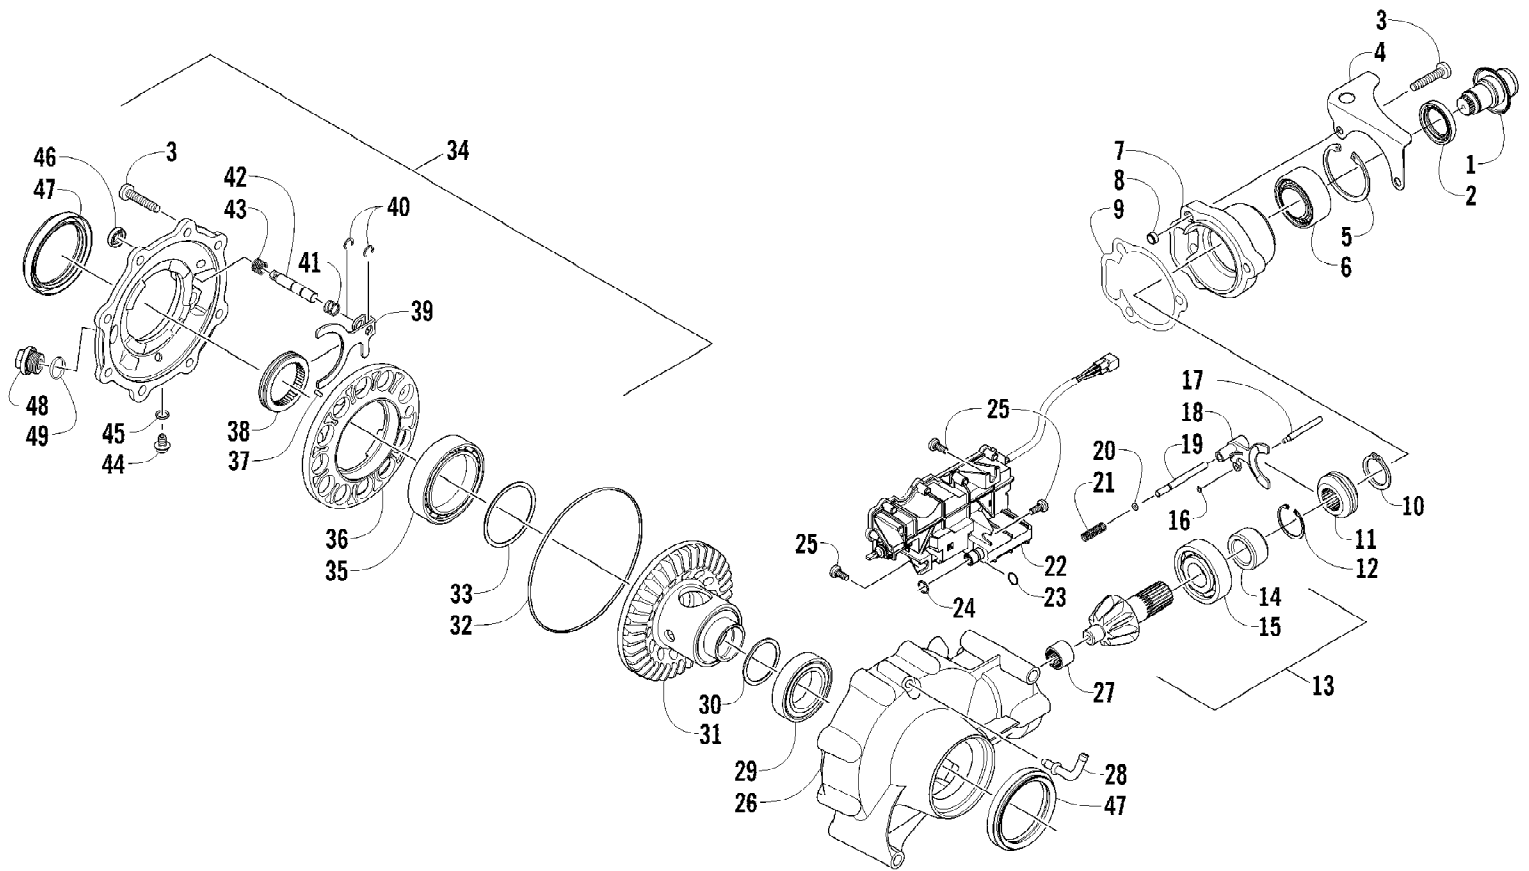

2012 PROWLER 700 XTX ORANGE (U2012P3T1PUSY)
FRONT DRIVE GEARCASE ASSEMBLY

2012 PROWLER 700 XTX ORANGE (U2012P3T1PUSY)
FRONT DRIVE GEARCASE ASSEMBLY

Page 38 of 85

Ref #	Part Number	Qty	S/P/F	Description
	1502-886	1		Complete Front Drive Gearcase Assembly
1	1502-085	1	/P	Shaft, Input - Assembly
2	1402-011	1		Seal
3	0423-118	11		Screw, Self-Tapping
4	1502-237	1		Bracket, Actuator
5	0423-423	1		Ring, Retaining
6	1402-043	1		Bearing
7	0502-528	1	/P	Housing, Pinion
8	0402-411	1		Pin, Dowel
9	0402-947	1		Gasket
10	0423-417	1		Ring, Retaining
11	0402-413	1		Coupler, Drive
12	1423-067	1		Ring, Retaining
13	1502-863	1		Gear, Pinion - Assembly - 10T (inc. 14-15)
14	1402-977	1		Collar, Retaining
15	0402-327	1		Bearing
16	0423-402	1		Ring, Retaining
17	0402-997	1		Shaft, Selector
18	0402-998	1		Fork, Selector
19	0402-417	1		Shaft, Shuttle
20	0423-147	1		O-Ring
21	0402-999	1		Spring, Return
22	1502-909	1	/P	Actuator (inc. 23)
23	1402-981	1		O-Ring
24	0423-892	1	/P	O-Ring
25	0423-396	3		Screw, Self-Tapping
26	1502-898	1		Housing, Gearcase
27	0402-328	1		Bearing
28	1402-442	1		Fitting, Elbow
29	0402-393	1		Bearing
30	0402-405	AR		Shim, 41 x 49 x 1.3 mm
30	0402-406	AR		Shim, 41 x 49 x 1.4 mm
30	0402-407	AR		Shim, 41 x 49 x 1.5 mm
30	0402-408	AR		Shim, 41 x 49 x 1.6 mm
30	0402-409	AR		Shim, 41 x 49 x 1.7 mm
31	1502-860	1		Gear, Ring - 36T
32	0423-149	1		O-Ring
33	1402-074	AR		Shim, 61 x 69 x 1.3 mm
33	1402-075	AR		Shim, 61 x 69 x 1.4 mm
33	1402-076	AR		Shim, 61 x 69 x 1.5 mm
33	1402-077	AR		Shim, 61 x 69 x 1.6 mm
33	1402-078	AR		Shim, 61 x 69 x 1.7 mm
34	1502-899	1		Cover, Gearcase (inc. 35-46 and one No. 47)
35	1402-053	1		Bearing
36	0502-413	1		Flange, Bearing
37	1402-079	1		Pin
38	1402-042	1		Collar, Sliding
39	1402-054	1		Fork
40	1402-058	2		Ring, Retaining
41	1402-057	1		Spring
42	1402-656	1		Shaft, Lock
43	1402-063	1		Spring
44	1402-210	1	/P	Pin, Drain (inc. 45)