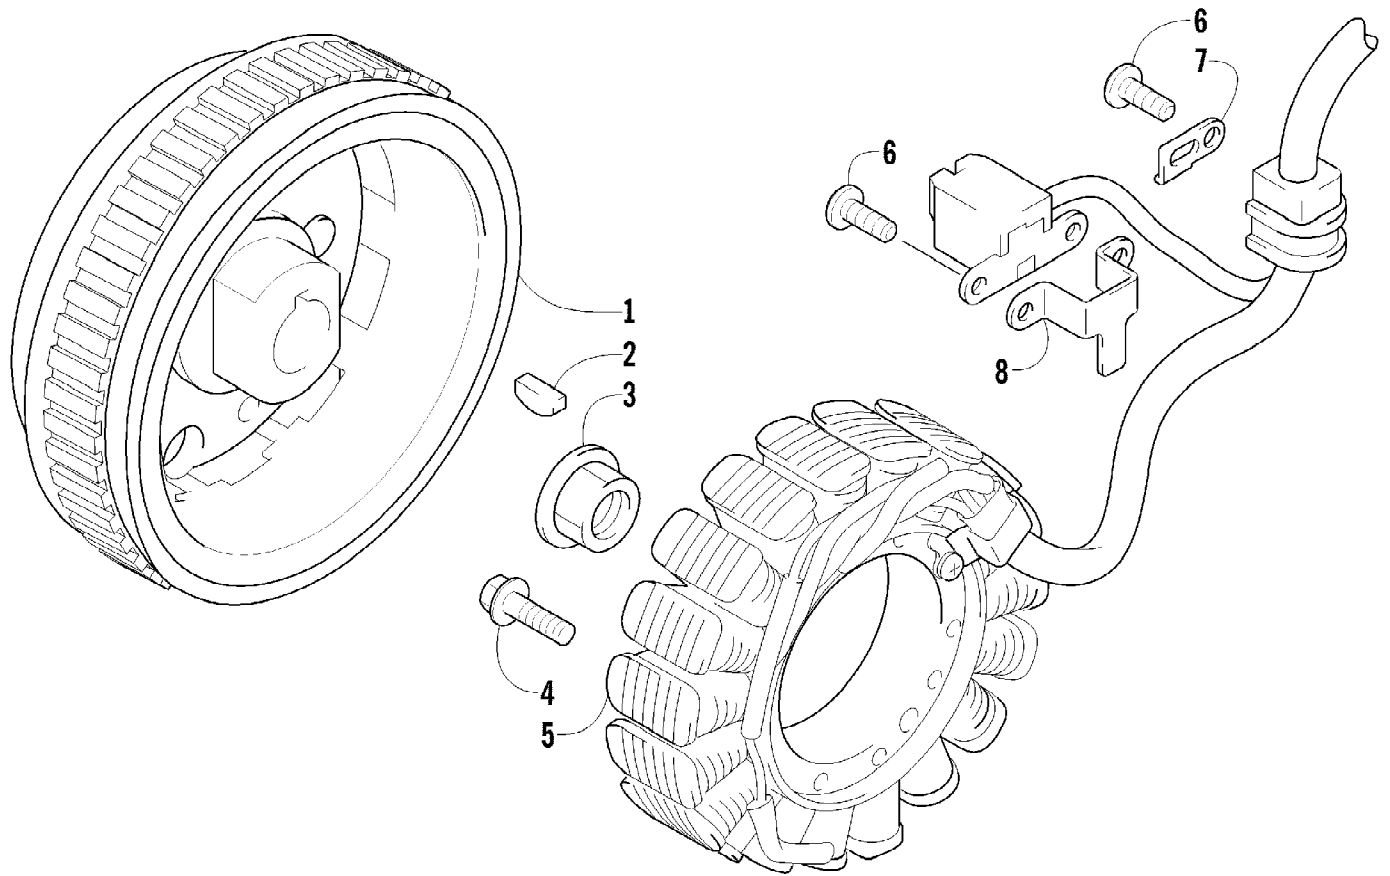

2012 PROWLER 700 XTX ORANGE (U2012P3T1PUSY)
MAGNETO ASSEMBLY

Page 49 of 85

Ref #	Part Number	Qty	S/P/F	Description
1	0802-048	1		Rotor/Flywheel
2	0829-012	1		Key
3	0827-014	1		Nut
4	8409-632	3		Screw, Cap
5	0802-041	1		Stator - Assembly
6	8470-510	3		Screw, Machine
7	0802-015	1		Clamp - No. 1
8	0802-016	1		Clamp - No. 2