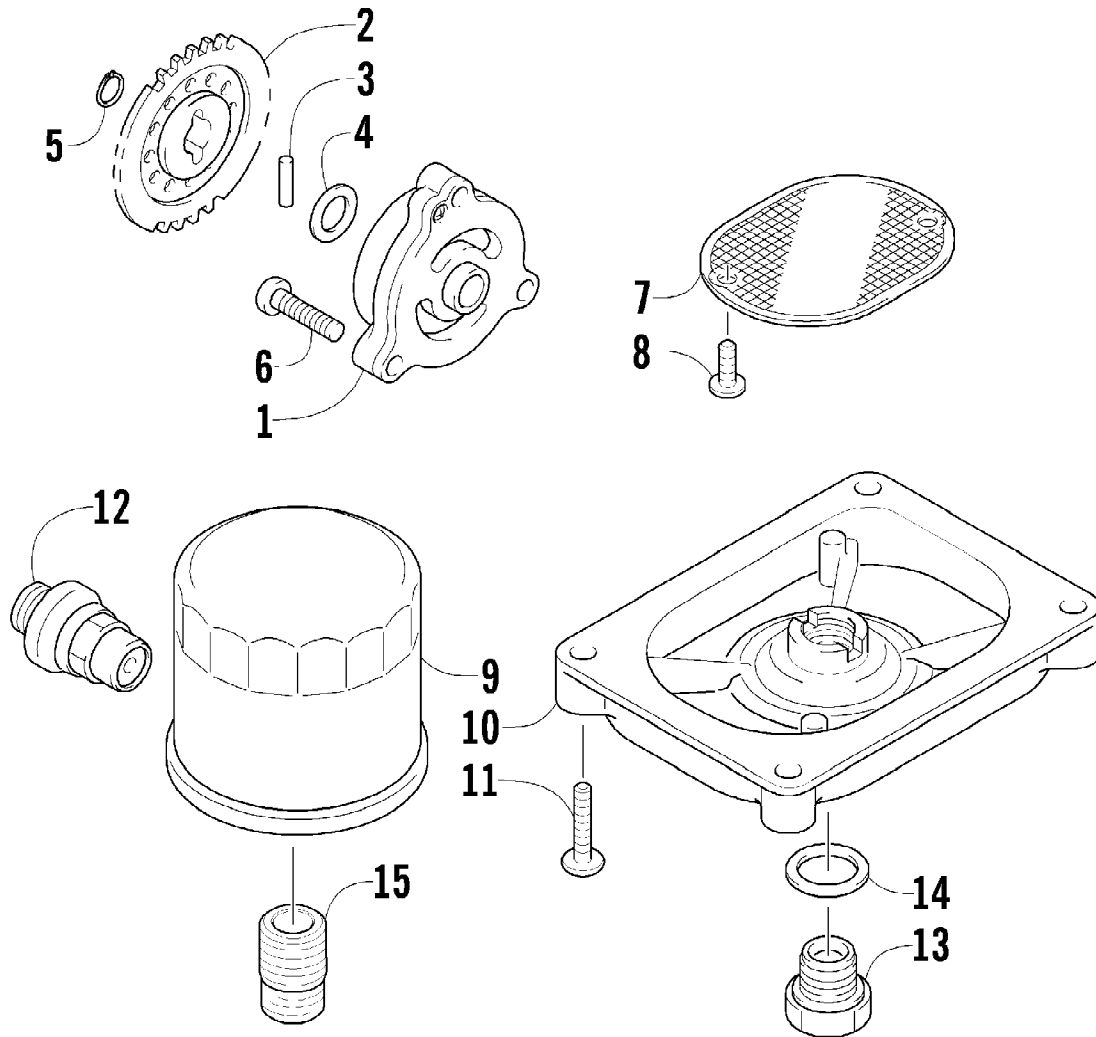

2012 PROWLER 700 XTX ORANGE (U2012P3T1PUSY)
OIL FILTER/PUMP ASSEMBLY

Page 51 of 85

Ref #	Part Number	Qty	S/P/F	Description
1	0812-023	1		Pump, Oil
2	0812-083	1	/P	Gear, Driven
3	0829-009	1		Pin
4	0828-007	1	/P	Washer
5	0831-002	1		Ring, Retaining
6	0826-039	3		Screw, Machine
7	0812-057	1	/P	Strainer, Oil
8	0826-040	2		Screw, Machine
9	0812-029	1	S	Filter, Oil
10	0812-053	1		Cap, Oil Strainer
11	8468-625	4		Screw, Machine
12	0812-007	1		Valve, Oil-Relief - Assembly
13	0812-006	1		Plug, Drain
14	0830-017	1		Gasket, Drain Plug
15	0812-008	1		Union, Oil Filter