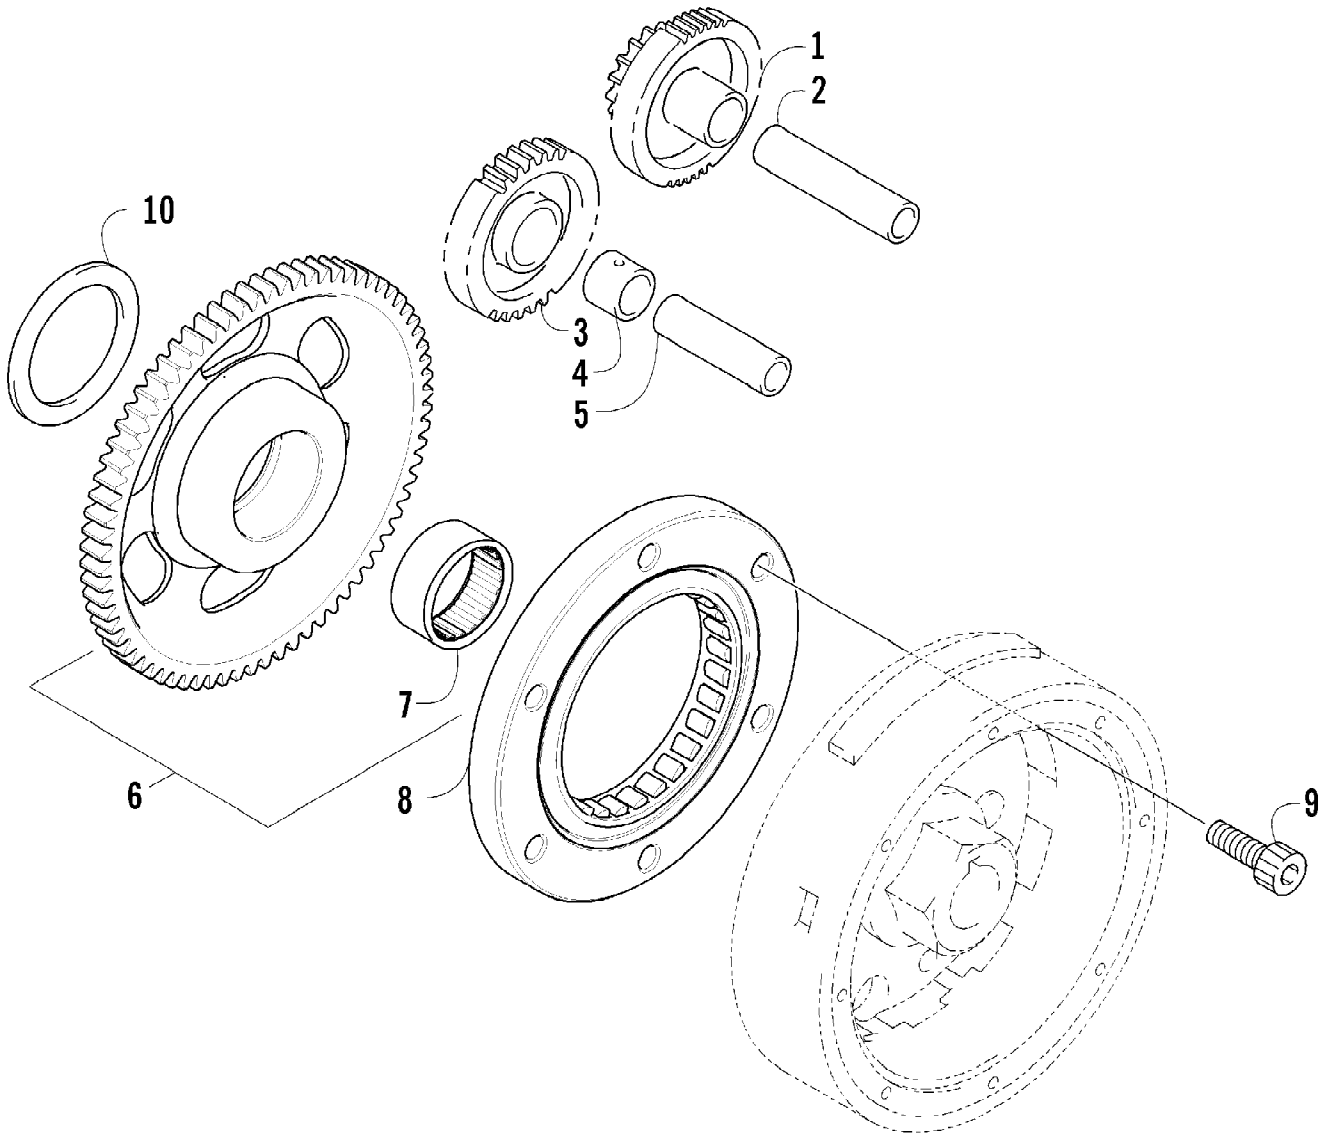

2012 PROWLER 700 XTX GRAY (U2012P3T1PUSV)
STARTER CLUTCH ASSEMBLY

Page 69 of 85

Ref #	Part Number	Qty	S/P/F	Description
1	0815-001	1		Gear, Starter Idler - No. 1
2	0829-031	1	/P	Shaft, Starter Gear
3	0815-002	1		Gear, Starter Idler - No. 2
4	0815-003	1		Spacer, Starter Idler Gear No. 2
5	0829-032	1	/P	Shaft, Starter Gear
6	0815-004	1		Gear, Starter Clutch (inc. 7)
7	0832-079	1	/P	Bearing
8	0802-035	1		Clutch, Starter
9	0826-069	6		Screw, Machine
10	0828-094	1		Washer