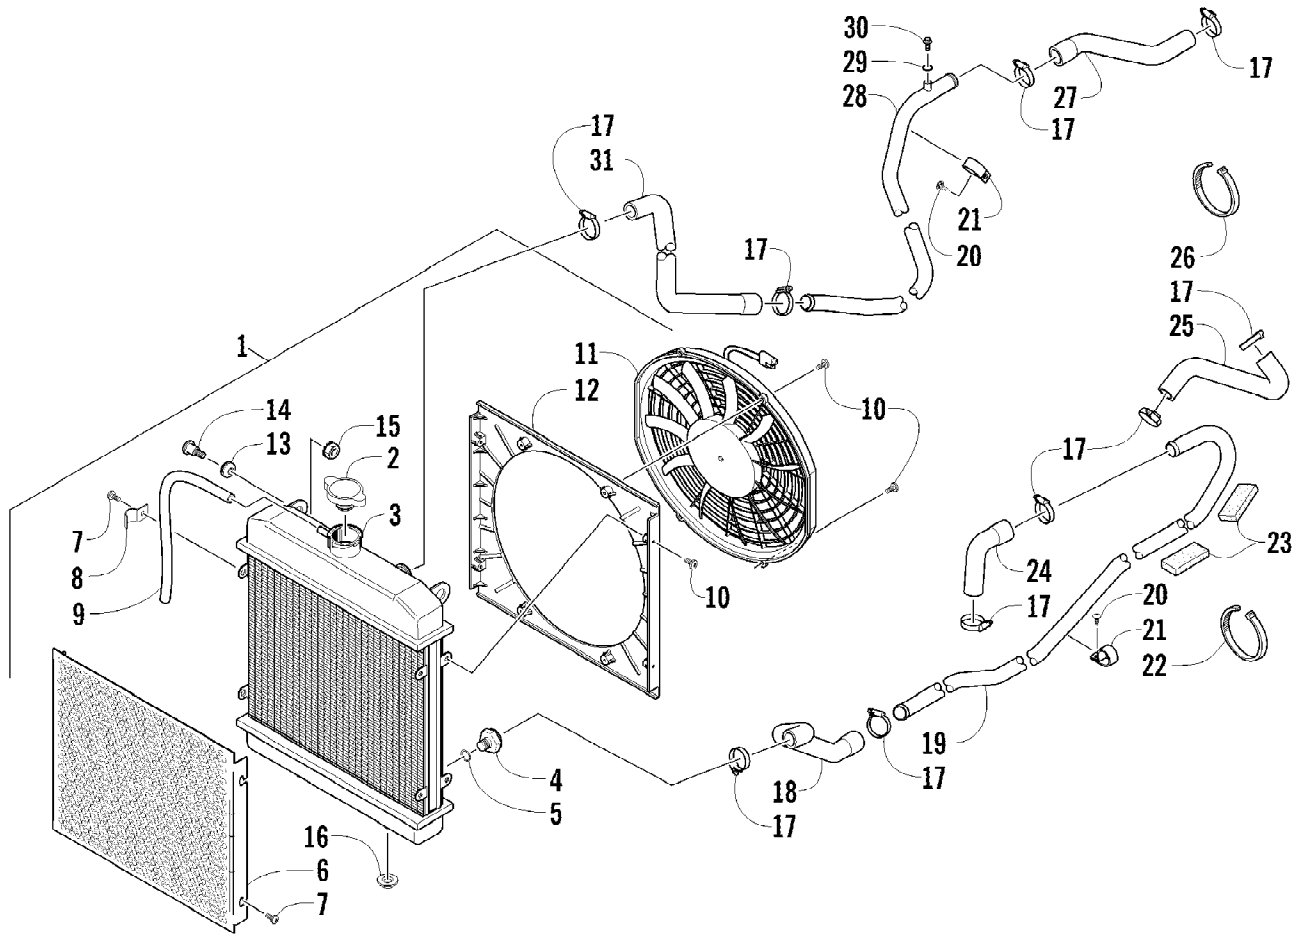

Ref #	Part Number	Qty	S/P/F	Description
1	0413-256	1	/P	Radiator - Assembly (inc. 2-13)
2	0413-255	1	/P	Cap, Radiator
3	0413-205	1		Radiator
4	0413-195	1		Plug, Drain
5	1602-213	1	/P	O-Ring
6	0413-007	1		Screen, Radiator
7	8475-512	4		Screw, Machine
8	0423-351	1		Clamp, Routing
9	0610-016	AR	/P	Hose - 25 ft
9	0610-015	AR	/P	Hose - 100 ft
10	0623-378	8		Screw, Self-Tapping
11	0413-123	1	/P	Fan, Cooling
12	0413-203	1		Shroud, Fan
13	0423-030	2		Grommet
14	0423-484	2		Screw, Shoulder
15	0623-038	2		Nut w/Washer
16	0423-028	2		Bushing, Stem
17	0423-496	10		Clamp, Hose
18	0410-094	1		Hose, Coolant - Lower Radiator
19	0410-247	1		Pipe, Coolant - Lower
20	0623-784	2		Screw, Self-Tapping
21	0423-594	2		Clamp, Pipe - Coolant
22	0123-903	AR		Tie, Cable - 11.5 in.
23	0406-288	2		Pad, Foam
24	0410-093	1		Hose, Coolant - Lower Engine
25	0410-095	1		Hose, Coolant - Rear
26	0623-751	AR		Tie, Cable - Reusable
27	0410-207	1		Hose, Coolant - Upper Engine
28	0510-596	1		Pipe, Coolant - Upper
29	0423-921	1		O-Ring
30	0423-984	1	S	Screw, Bleed
31	0410-092	1		Hose, Coolant - Upper Radiator