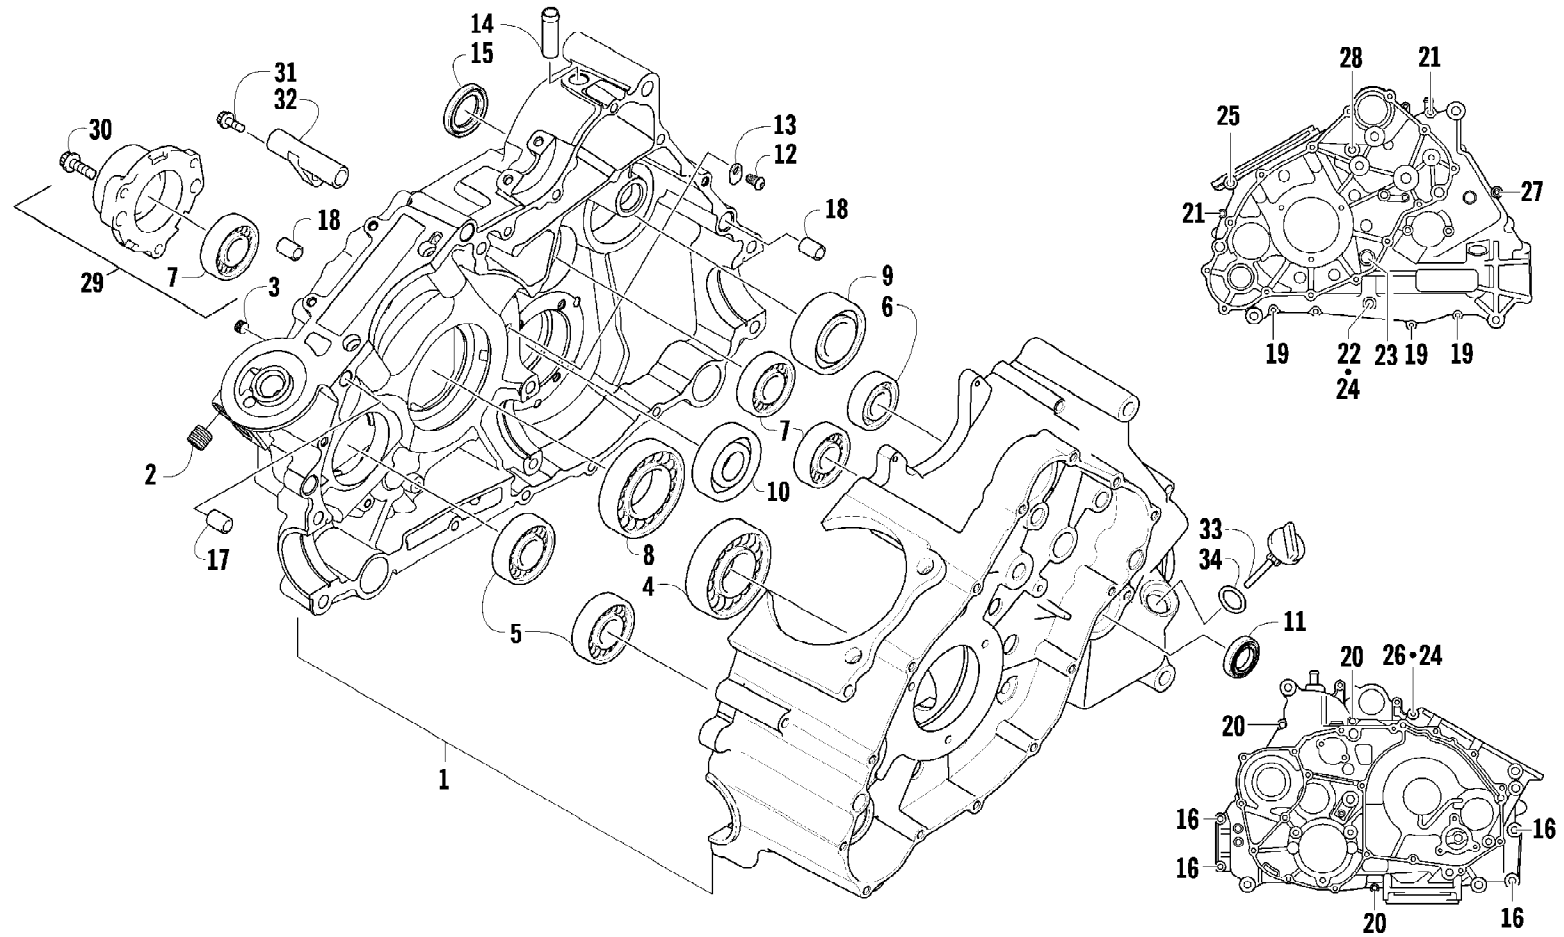

2012 PROWLER 700 XTX GRAY (U2012P3T1PUSV)
CRANKCASE ASSEMBLY

2012 PROWLER 700 XTX GRAY (U2012P3T1PUSV)
CRANKCASE ASSEMBLY

Ref #	Part Number	Qty	S/P/F	Description
1	0801-151	1		Crankcase Assembly (inc. 2-15)
2	0812-064	2		Plug
3	0801-002	1		Plug
4	0832-043	1	/P	Bearing
5	0832-044	2	/P	Bearing
6	0832-049	1	/P	Bearing
7	0832-050	3	/P	Bearing
8	0832-042	1	/P	Bearing
9	0832-048	1	/P	Bearing
10	0832-077	1	/P	Bearing
11	0822-052	1		Seal, Countershaft
12	0826-100	4		Screw, Machine
13	0822-010	4	/P	Retainer, Bearing
14	0801-028	1		Pipe, Breather
15	0830-035	1		Seal, Driveshaft
16	8412-850	4		Screw, Cap
17	0829-003	1		Pin, Dowel
18	0829-002	5		Pin, Dowel
19	8468-645	3		Screw, Machine
20	8468-655	3		Screw, Machine
21	8468-675	2		Screw, Machine
22	8412-860	1		Screw, Cap
23	0826-017	1		Screw, Cap
24	0830-008	2		Gasket
25	0826-019	1		Screw, Cap
26	0826-018	1		Screw, Cap
27	8468-695	1		Screw, Machine
28	8468-680	1		Screw, Machine
29	0801-029	1		Housing, Secondary Shaft (inc. one No. 7)
30	0826-105	3		Screw, Cap
31	0826-038	1		Screw, Cap
32	0801-069	1		Pipe, Breather
33	0801-073	1		Stick, Oil Level (inc. 34)
34	0830-010	1		O-Ring