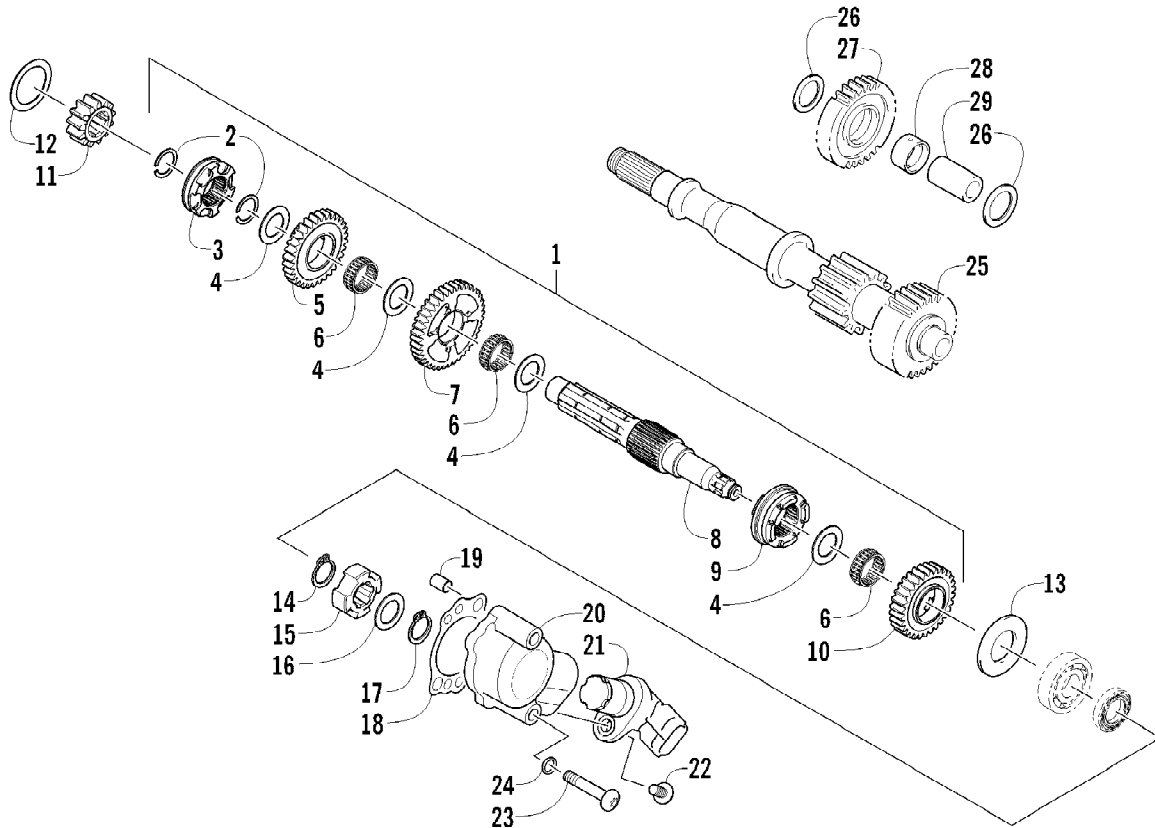

2012 PROWLER 700 XTX GRAY (U2012P3T1PUSV)
SECONDARY TRANSMISSION ASSEMBLY

2012 PROWLER 700 XTX GRAY (U2012P3T1PUSV)
SECONDARY TRANSMISSION ASSEMBLY

Page 65 of 85

Ref #	Part Number	Qty	S/P/F	Description
1	0822-124	1		Countershaft Assembly (inc. 2-10)
2	0831-085	2		Ring, Retaining
3	0822-120	1		Gear Select, Reverse
4	0822-121	4		Shim
5	0822-119	1		Gear, Reverse Driven
6	0832-082	3		Bearing
7	0822-114	1		Gear, Driven - Low
8	0822-113	1		Countershaft
9	0822-116	1		Gear Select, Sliding
10	0822-115	1		Gear, Driven - High
11	0822-125	1		Gear, Drive
12	0828-019	1		Washer, Thrust
13	0828-011	1		Washer
14	0831-040	1		Ring, Retaining
15	0822-050	1		Trigger, Speedometer Sensor
16	0828-069	1		Washer, Thrust
17	0831-039	1		Ring, Retaining
18	0830-129	1		Gasket
19	0829-023	2		Pin, Dowel
20	0822-049	1		Housing, Speedometer Sensor
21	0824-042	1	/P	Sensor, Speedometer
22	8468-620	1	/P	Screw, Machine
23	8468-645	2		Screw, Machine
24	0830-107	2		Gasket
25	0822-001	1		Driveshaft
26	0828-016	2		Washer, Thrust
27	0822-011	1		Gear, Reverse Idle
28	0822-012	1		Bushing
29	0822-015	1		Shaft, Reverse Idle