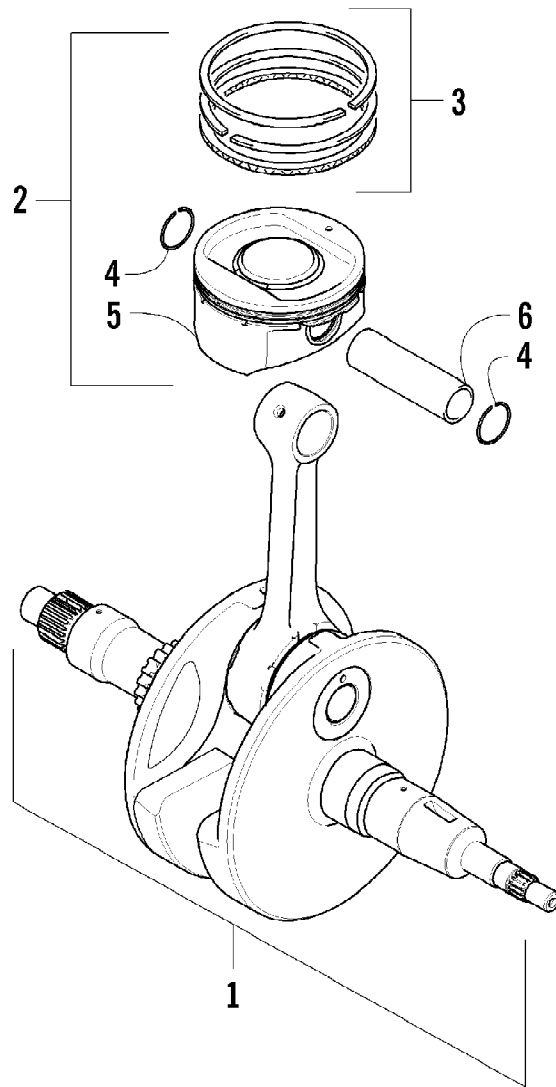

2012 PROWLER 700 XTX GRAY (U2012P3T1PUSV)
CRANKSHAFT AND PISTON ASSEMBLY

Page 22 of 85

Ref #	Part Number	Qty	S/P/F	Description
1	0805-326	1		Crankshaft Assembly
2	0805-297	1	/P	Piston Set (inc. 3-6)
3	0805-132	1		Ring, Piston - Set
4	0831-001	2		Circlip, Piston Pin
5	0805-296	1		Piston
6	0805-210	1		Pin, Piston