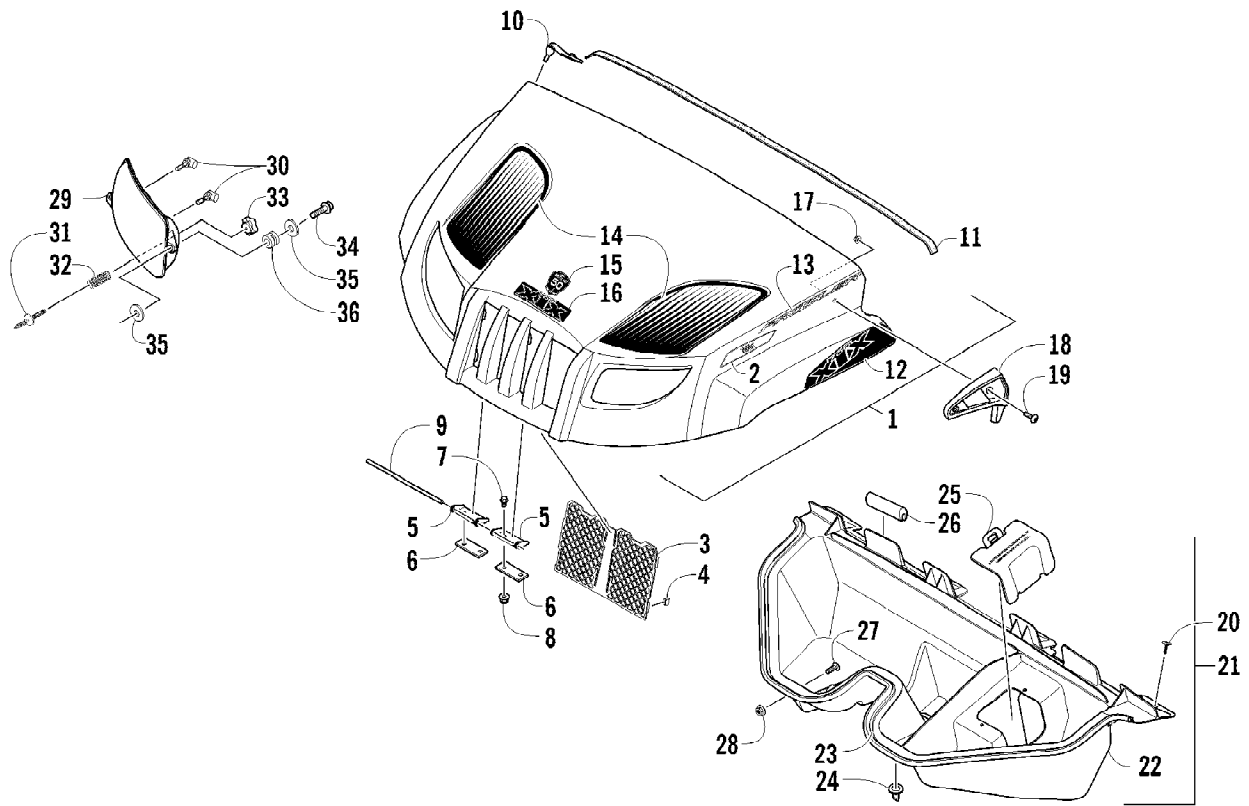

2012 PROWLER 700 XTX GRAY (U2012P3T1PUSV)
HOOD AND HEADLIGHT ASSEMBLY

2012 PROWLER 700 XTX GRAY (U2012P3T1PUSV)
HOOD AND HEADLIGHT ASSEMBLY

Page 47 of 85

Ref #	Part Number	Qty	S/P/F	Description
1	4506-482	1		Hood - Assembly (inc. 2)
2	0411-818	1		Decal, Reflector - Right
2	0411-819	1		Decal, Reflector - Left
3	1406-733	1	/P	Screen, Grille
4	0123-987	8		Clip, U
5	2516-606	2		Bracket, Hood
6	2506-868	AR		Shim, Hood
7	8408-820	4	/P	Screw, Cap
8	8427-802	4		Nut, Lock
9	1406-915	1		Pin, Hood
10	2606-624	2		Strap, Hold-Down
11	0417-013	1		Trim, Hood/Dash
12	2411-778	1		Decal, Hood - "XTX" - Right
12	2411-779	1		Decal, Hood - "XTX" - Left
13	2411-755	2		Decal, Hood - "Prowler"
14	2411-780	1		Decal, Hood - Front Right
14	2411-781	1		Decal, Hood - Front Left
15	9611-399	1		Decal, 50th Anniversary
16	2411-651	1		Decal, Hood - Front Center
17	0423-450	4		Nut, Lock
18	2416-512	1		Louver - Right
18	2416-513	1		Louver - Left
19	0423-356	4		Screw, Shoulder
20	0423-545	4	/P	Screw, Shoulder
21	4506-037	1	/P	Storage, Under-Hood - Assembly (inc. 22-25)
22	2416-520	1		Box, Storage
23	1406-946	1		Seal, Storage Box
24	0470-442	1	/P	Valve, Drain
25	1406-944	1		Cover, Access - Master Cylinder
26	0417-014	AR		Trim, Dash Support
27	8476-616	2		Screw, Machine
28	8424-602	2	/P	Nut
29	0509-044	1	/P	Headlight Assembly - Right (inc. 30)
29	0509-035	1		Headlight Assembly - Left (inc. 30)
30	0409-055	4		Bulb, Headlight
31	0423-514	2		Stud, Adjuster
32	0423-522	2		Spring, Adjuster
33	0423-513	2		Knob, Adjuster
34	0623-785	4		Screw, Self-Tapping
35	8050-217	8	/P	Washer
36	0423-447	4		Grommet