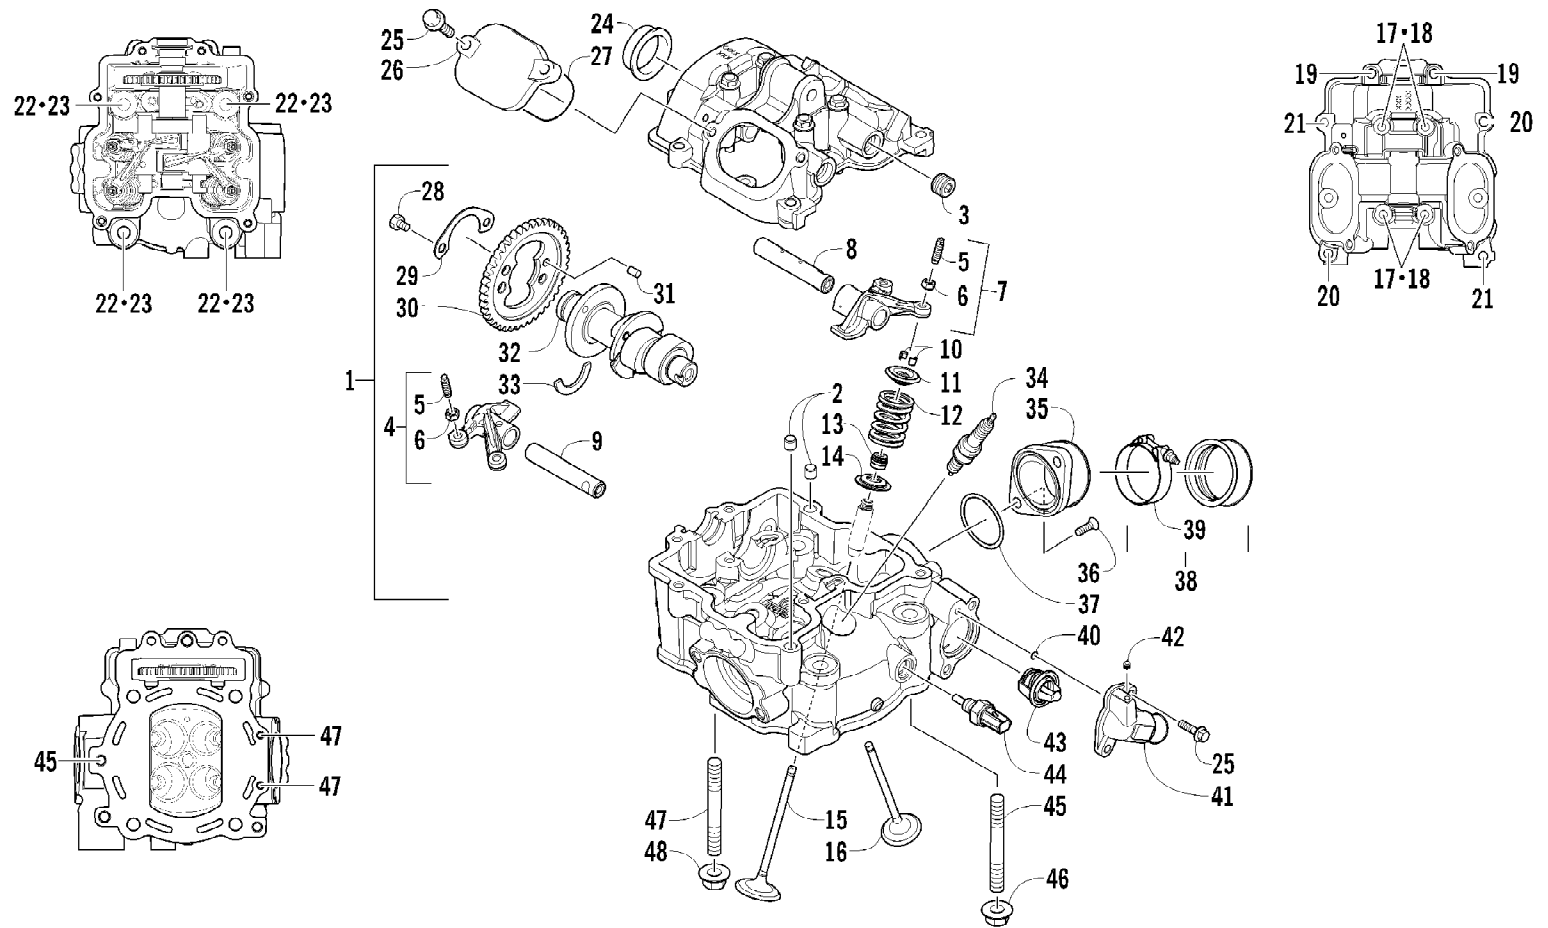

2012 PROWLER 700 XTX GRAY (U2012P3T1PUSV)
CYLINDER HEAD AND CAMSHAFT/VALVE ASSEMBLY

2012 PROWLER 700 XTX GRAY (U2012P3T1PUSV)
CYLINDER HEAD AND CAMSHAFT/VALVE ASSEMBLY

Ref #	Part Number	Qty	S/P/F	Description
1	0808-184	1		Head, Cylinder - Assembly (inc. 2-17)
2	0829-048	2	/P	Pin, Dowel
3	0831-092	2		Plug, Shaft
4	0809-237	1	/P	Arm, Valve Rocker - Exhaust (inc. two No. 5-6)
5	0809-240	4	/P	Screw, Adjuster
6	0827-059	4		Nut
7	0809-234	1	/P	Arm, Valve Rocker - Intake (inc. two No. 5-6)
8	0809-241	1		Shaft, Rocker Arm - Intake
9	0809-242	1		Shaft, Rocker Arm - Exhaust
10	0809-233	8		Cotter, Valve
11	0809-232	4		Retainer, Spring
12	0809-231	4	/P	Spring, Valve
13	0830-186	4	/P	Seal, Oil
14	0809-215	4		Seat, Spring - Valve
15	0809-228	2	/P	Valve, Intake
16	0809-229	2	/P	Valve, Exhaust
17	0826-149	4		Screw, Cap
18	0830-155	4	/P	Gasket
19	0826-002	2		Screw, Cap
20	0826-005	2		Screw, Cap
21	0826-006	2		Screw, Cap
22	0808-037	4	/P	Screw, Cap
23	0830-147	4	/P	Washer
24	0808-077	1		Plug, Cylinder Head
25	0826-007	6		Screw, Cap
26	0808-003	2		Cap, Inspection
27	0830-167	2	/P	O-Ring
28	0826-034	2		Screw, Cap
29	0828-004	1		Plate, Retainer
30	0809-212	1		Sprocket
31	0829-049	1		Pin, Dowel
32	0809-245	1	/P	Camshaft
33	0809-003	1		C-Ring
34	0217-799	1	/P/F	Spark Plug
35	0470-668	1		Flange, Intake Manifold
36	0826-008	2		Screw, Machine
37	0830-090	1		O-Ring
38	0437-069	1	/P	Boot (inc. 39)
39	1423-041	1		Clamp
40	0830-168	1	/P	O-Ring
41	0808-165	1		Cover, Thermostat
42	0830-169	1		Plug
43	0808-078	1		Thermostat
44	0808-124	1		Sensor, Engine Coolant Temperature
45	0827-031	1		Bolt, Stud
46	8424-804	1		Nut
47	0827-054	2		Bolt, Stud
48	8424-604	2		Nut