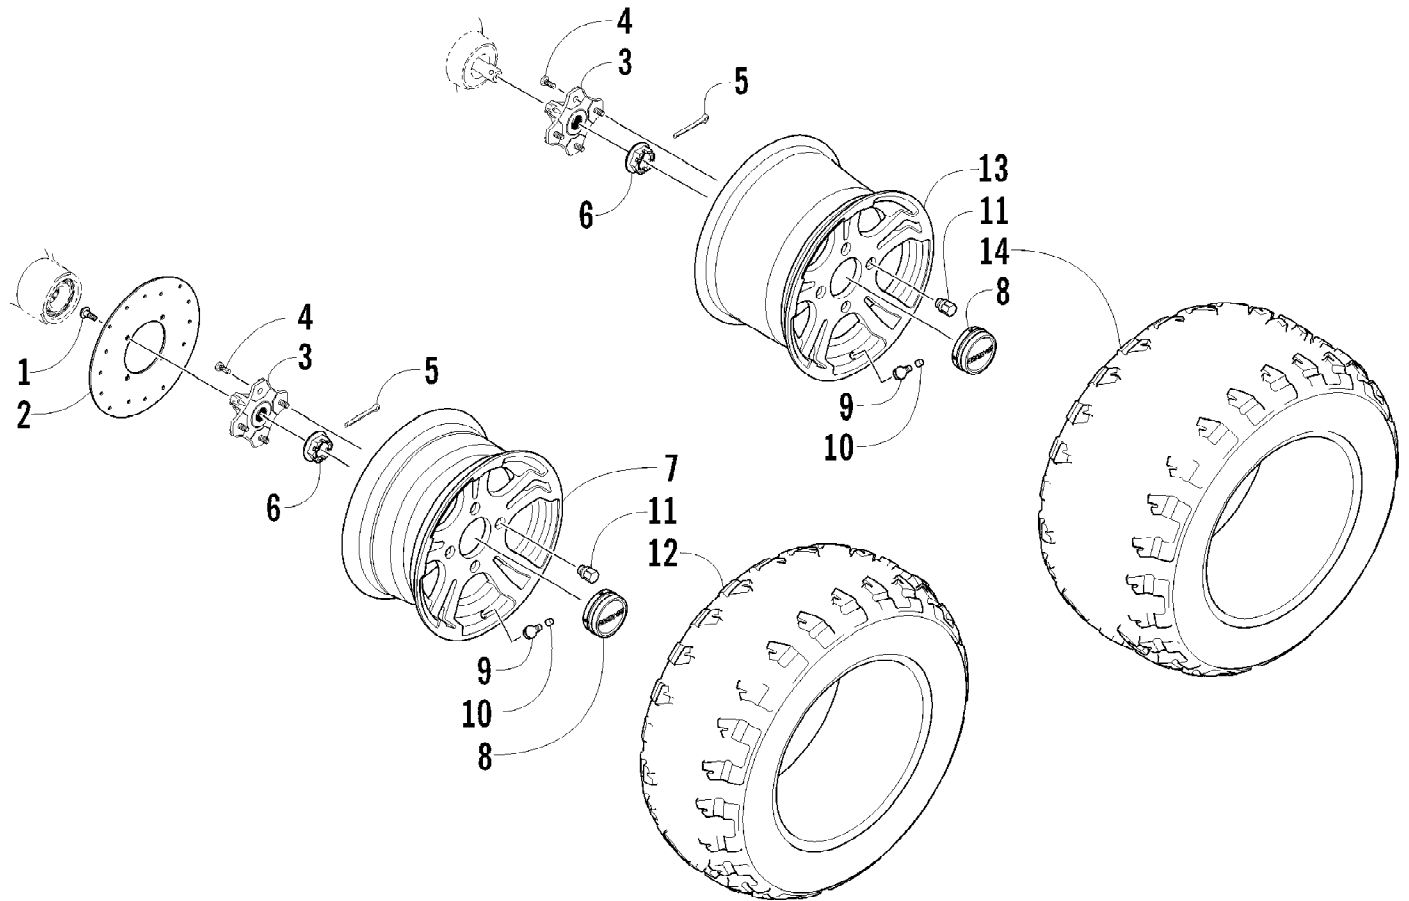

2012 PROWLER 700 XTX GRAY (U2012P3T1PUSV)
WHEEL AND TIRE ASSEMBLY

2012 PROWLER 700 XTX GRAY (U2012P3T1PUSV)
WHEEL AND TIRE ASSEMBLY

Page 83 of 85

Ref #	Part Number	Qty	S/P/F	Description
1	0423-557	8		Screw, Shoulder
2	1436-418	2	/P	Disc, Brake
3	1502-433	2	/P	Hub, Wheel - Front (inc. 4)
3	1502-435	2	/P	Hub, Wheel - Rear (inc. 4)
4	0402-974	16	/P	Stud
5	0423-407	4		Pin, Cotter
6	0423-607	4		Nut, Castle
7	1402-732	2		Wheel - Front (inc. 8)
8	1402-736	4		Cap, Wheel
9	0402-064	4		Stem, Valve (inc. 10)
10	0402-140	4		Cap, Valve Stem
11	0423-618	16		Nut, Lug
12	1402-860	2		Tire - Front
13	1402-918	2	/P	Wheel - Rear (inc. 8)
14	1402-861	2		Tire - Rear