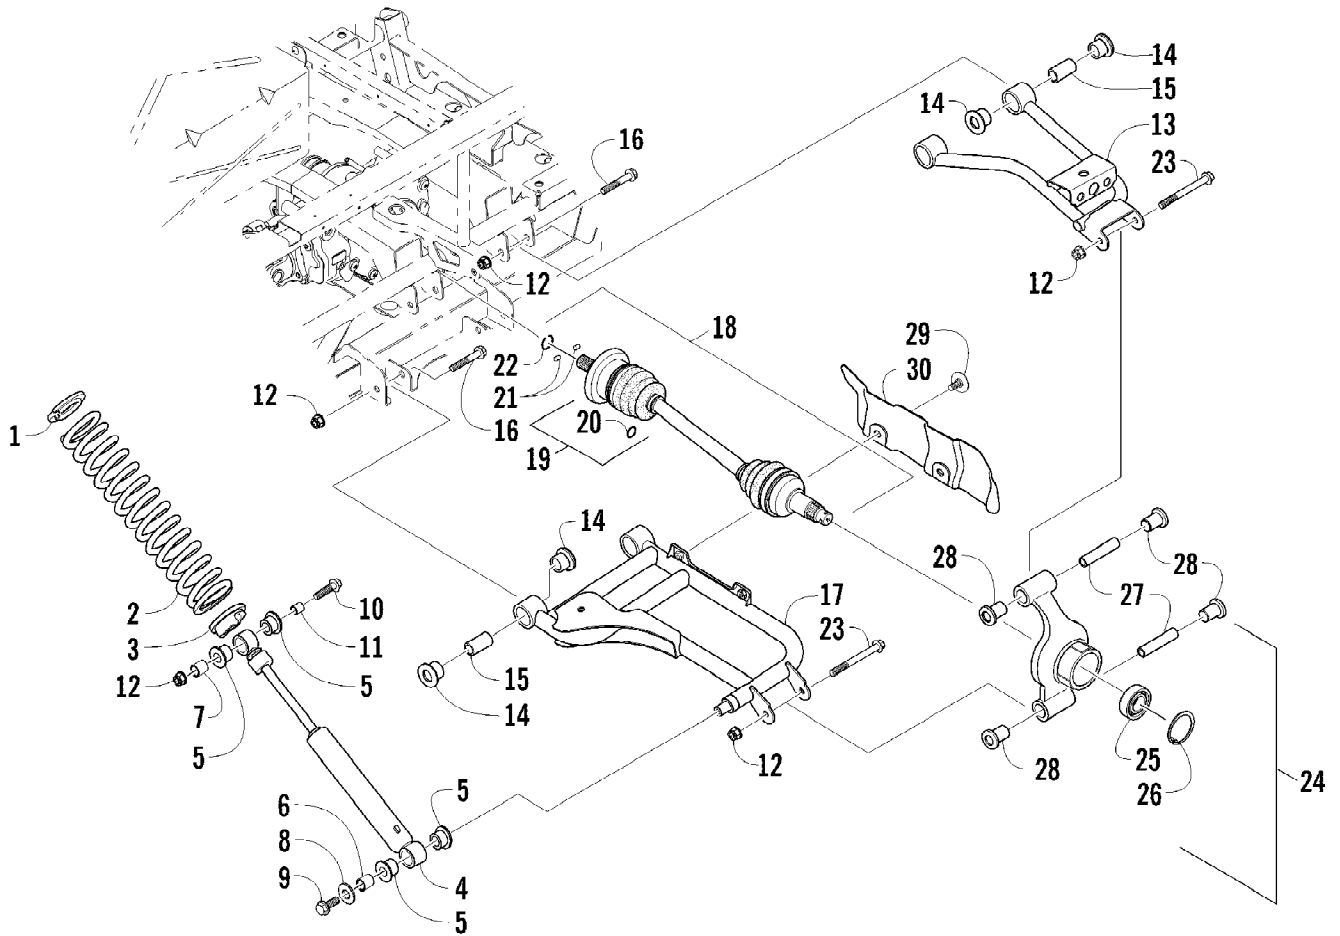

2012 PROWLER 700 XTX GRAY (U2012P3T1PUSV)
REAR SUSPENSION ASSEMBLY

2012 PROWLER 700 XTX GRAY (U2012P3T1PUSV)
REAR SUSPENSION ASSEMBLY

Ref #	Part Number	Qty	S/P/F	Description
1	1603-889	2	/P	Retainer, Spring
2	0504-653	2		Spring, Suspension
3	0404-057	2		Cam, Spring Adjuster
4	0404-115	2		Shock Absorber (inc. 5-7)
5	0603-955	8		Bushing
6	1603-219	2	S	Sleeve
7	1603-209	2		Sleeve
8	0423-087	2		Washer
9	8408-820	2	/P	Screw, Cap
10	8409-040	2		Screw, Cap
11	0404-116	2		Sleeve
12	8428-002	14		Nut, Lock
13	0504-562	1	/P	A-Arm, Rear - Upper Right (inc. 14-15)
13	0504-563	1	/P	A-Arm, Rear - Upper Left (inc. 14-15)
14	0403-208	16	/P	Bushing
15	0403-214	8	/P	Axle
16	8409-075	8		Screw, Cap
17	0504-552	1		A-Arm, Rear - Lower Right (inc. 14-15)
17	0504-553	1	/P	A-Arm, Rear - Lower Left (inc. 14-15)
18	1502-801	2	S	Axle, Drive (inc. 19-22)
19	1436-419	2		Repair Kit, Boot (inc. 20)
20	1441-988	2		Clip, Retaining
21	1402-884	4		Pin, Detent
22	1402-890	2		Clip, Retaining
23	8409-000	4		Screw, Cap
24	0504-613	2		Knuckle, Rear - Assembly (inc. 25-28)
25	1402-809	2	/P	Bearing
26	0423-423	2		Ring, Retaining
27	0403-213	4	/P	Axle
28	0403-206	8	/P	Bushing
29	0423-545	4	/P	Screw, Shoulder
30	1406-068	1		Guard, Boot - Right
30	1406-069	1		Guard, Boot - Left