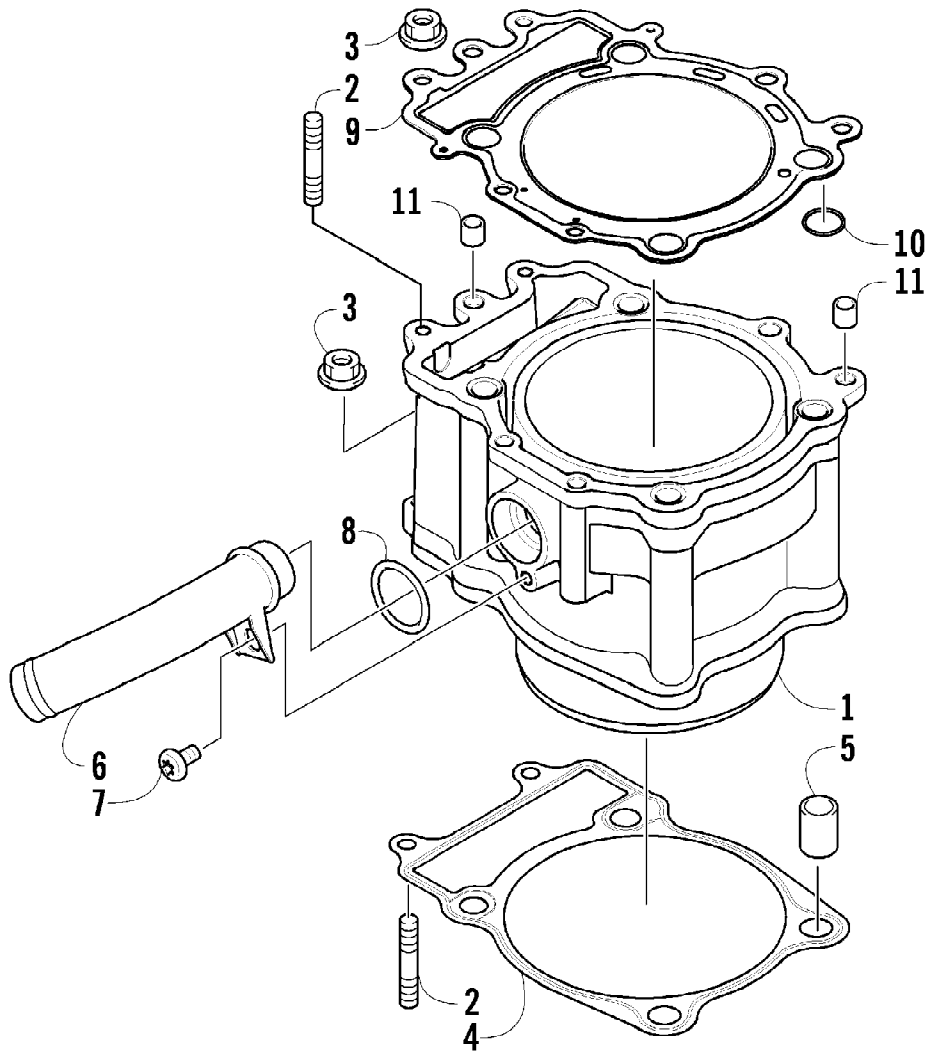

2012 PROWLER 700 XTX GRAY (U2012P3T1PUSV)
CYLINDER ASSEMBLY

Page 24 of 85

Ref #	Part Number	Qty	S/P/F	Description
1	0804-053	1	/P	Cylinder
2	0827-002	4		Bolt, Stud
3	8424-604	4		Nut
4	0830-111	1		Gasket, Base
5	0829-002	2		Pin, Dowel
6	0804-047	1	/P	Union, Coolant Hose
7	8468-612	1		Screw, Machine
8	0830-007	1		O-Ring
9	0830-112	1		Gasket, Cylinder Head
10	0830-113	4		O-Ring
11	0829-048	2	/P	Pin, Dowel