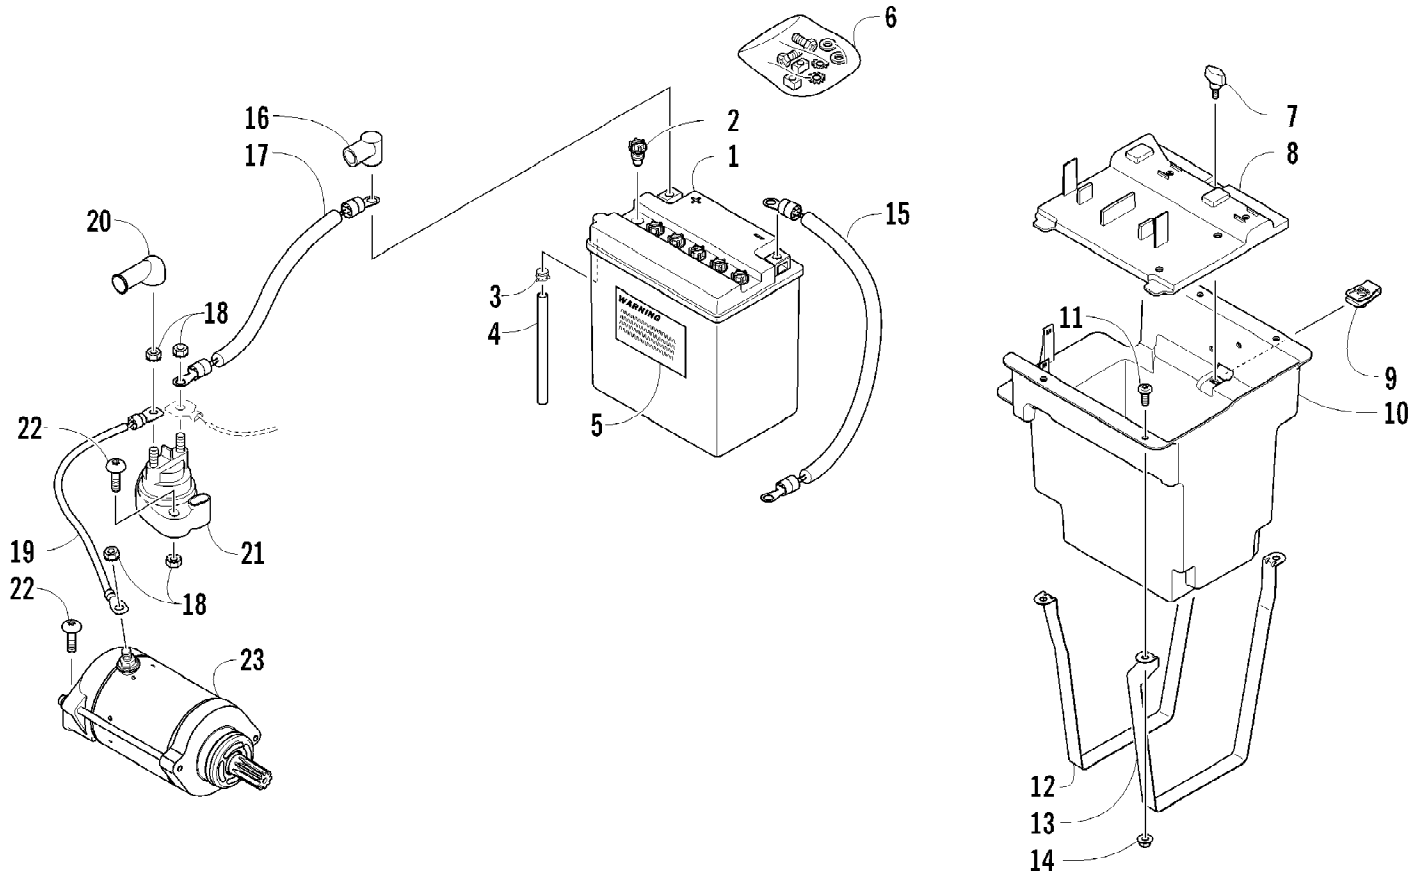

2012 PROWLER 700 XTX GRAY (U2012P3T1PUSV)
BATTERY AND STARTER MOTOR ASSEMBLY

2012 PROWLER 700 XTX GRAY (U2012P3T1PUSV)
BATTERY AND STARTER MOTOR ASSEMBLY

Ref #	Part Number	Qty	S/P/F	Description
1	0445-081	1		Battery (inc. 2-6)
2	0645-588	6	/P	Cap, Battery
3	0645-152	1		Clamp, Hose
4	0645-262	1		Hose, Vent
5	0645-430	2		Decal, Warning
6	0445-082	1		Kit, Hardware
7	1441-624	1		Screw, Thumb
8	2406-947	1		Cover, Battery Box
9	0423-577	1		Clip, U-Nut
10	2406-914	1		Box, Battery
11	8476-616	4		Screw, Machine
12	0470-854	1		Hold-Down, Battery Box - Right
13	0470-855	1		Hold-Down, Battery Box - Left
14	8424-602	4	/P	Nut
15	0445-050	1		Cable, Battery/Ground
16	0645-019	2		Boot, Terminal
17	0445-049	1		Cable, Battery/Solenoid
18	0623-038	5		Nut w/Washer
19	0445-061	1		Cable, Solenoid/Starter
20	0645-327	1		Boot, Terminal - Solenoid
21	0445-058	1	/P	Solenoid
22	8476-625	4		Screw, Machine
23	0825-013	1	/P	Motor, Starter - Assembly