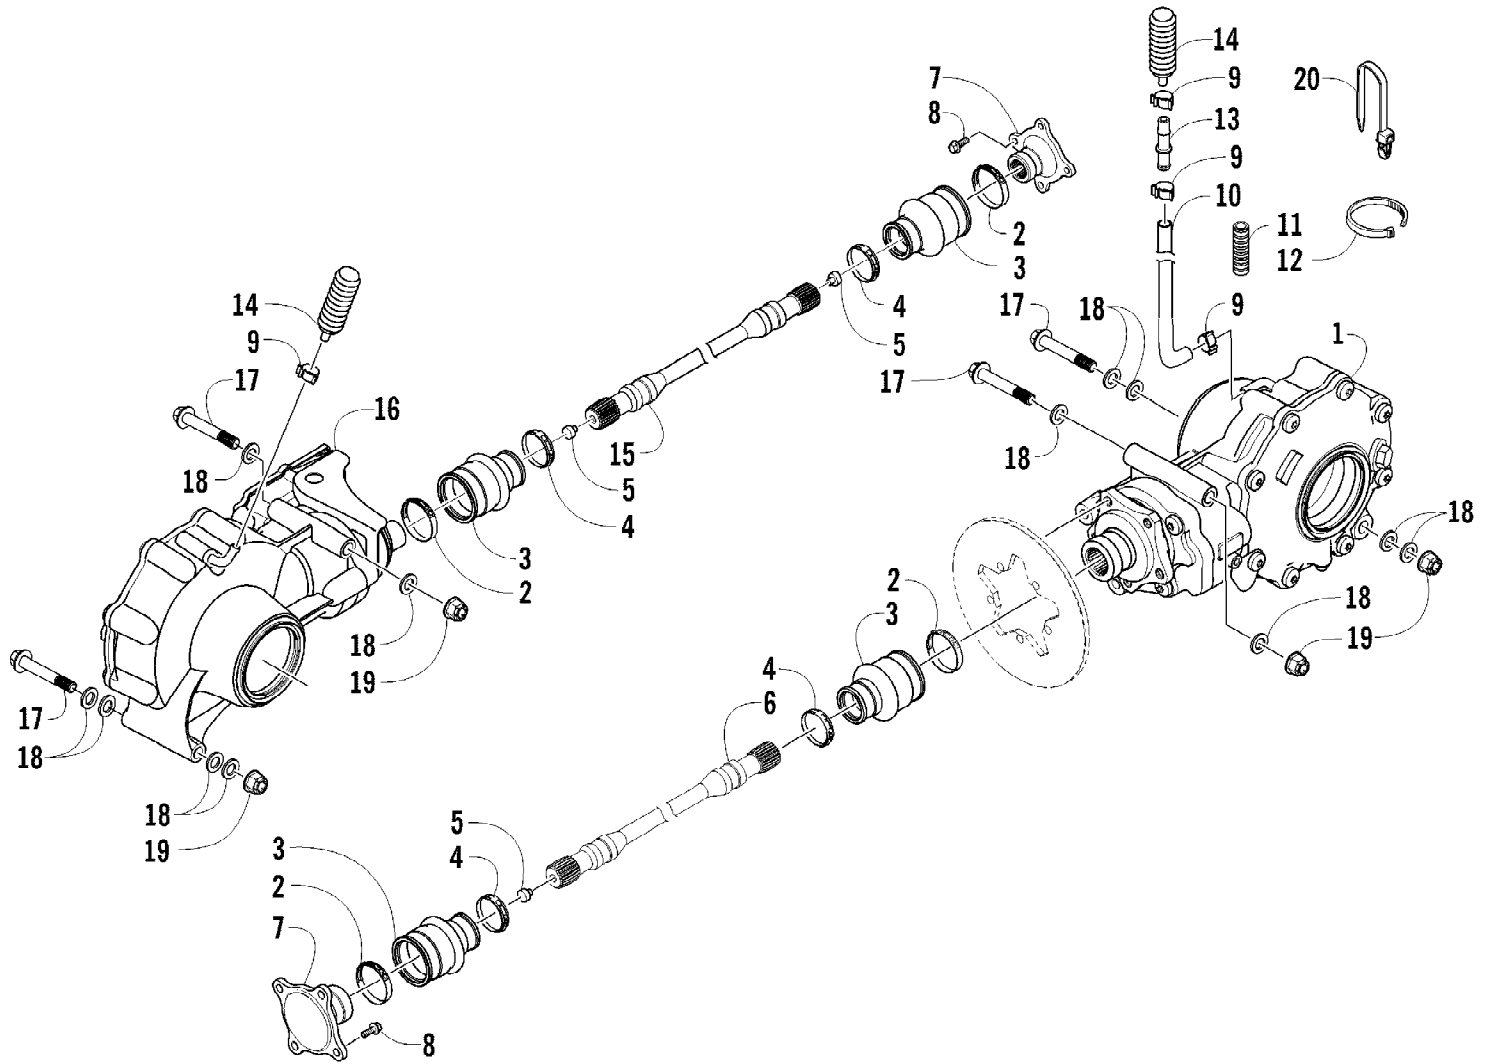

2012 PROWLER 700 XTX GRAY (U2012P3T1PUSV)
DRIVE TRAIN ASSEMBLY

Page 30 of 85

Ref #	Part Number	Qty	S/P/F	Description
1	1502-887	1		Gearcase, Rear
2	0423-393	4		Clamp
3	0402-985	4	/P	Boot, Coupler
4	0423-411	4		Clamp
5	0673-618	4	/P	Bumper, Driveshaft
6	1402-272	1		Shaft, Propeller - Rear
7	0402-950	2		Flange, Output
8	8408-820	8	/P	Screw, Cap
9	0423-315	4		Clamp, Hose
10	0410-070	AR	/P	Hose, Vent - 25 ft
11	0419-392	AR		Conduit - 3 ft
12	0123-788	AR	/P	Tie, Cable - 8 in.
13	0470-702	1	/P	Fitting, Vent
14	1402-620	2	/P	Bladder, Gearcase
15	1402-271	1		Shaft, Propeller - Front
16	1502-886	1		Gearcase, Front
17	0423-404	4		Screw, Cap
18	0423-426	12		Washer
19	8428-002	4		Nut, Lock
20	0423-075	AR		Tie, Cable - Push-Mount