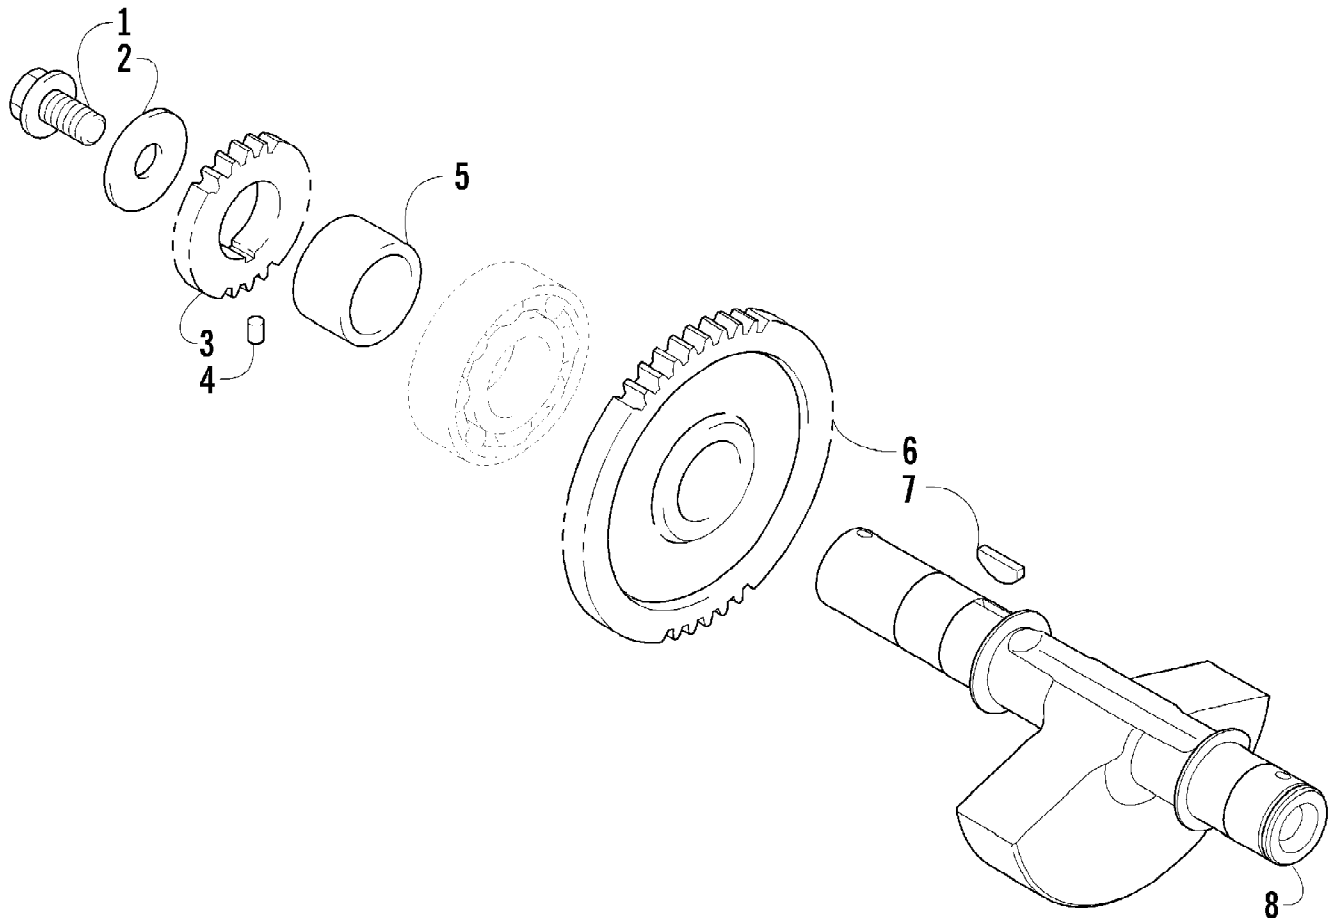

Ref #	Part Number	Qty	S/P/F	Description
1	0413-256	1	/P	Radiator - Assembly (inc. 2-13)
2	0413-255	1	/P	Cap, Radiator
3	0413-205	1		Radiator
4	0413-195	1		Plug, Drain
5	1602-213	1	/P	O-Ring
6	0413-007	1		Screen, Radiator
7	8475-512	4		Screw, Machine
8	0423-351	1		Clamp, Routing
9	0610-016	AR	/P	Hose - 25 ft
9	0610-015	AR	/P	Hose - 100 ft
10	0623-378	8		Screw, Self-Tapping
11	0413-123	1	/P	Fan, Cooling
12	0413-203	1		Shroud, Fan
13	0423-030	2		Grommet
14	0423-484	2		Screw, Shoulder
15	0623-038	2		Nut w/Washer
16	0423-028	2		Bushing, Stem
17	0423-496	10		Clamp, Hose
18	0410-094	1		Hose, Coolant - Lower Radiator
19	0410-247	1		Pipe, Coolant - Lower
20	0623-784	2		Screw, Self-Tapping
21	0423-594	2		Clamp, Pipe - Coolant
22	0123-903	AR		Tie, Cable - 11.5 in.
23	0406-288	2		Pad, Foam
24	0410-093	1		Hose, Coolant - Lower Engine
25	0410-095	1		Hose, Coolant - Rear
26	0623-751	AR		Tie, Cable - Reusable
27	0410-207	1		Hose, Coolant - Upper Engine
28	0510-596	1		Pipe, Coolant - Upper
29	0423-921	1		O-Ring
30	0423-984	1	S	Screw, Bleed
31	0410-092	1		Hose, Coolant - Upper Radiator