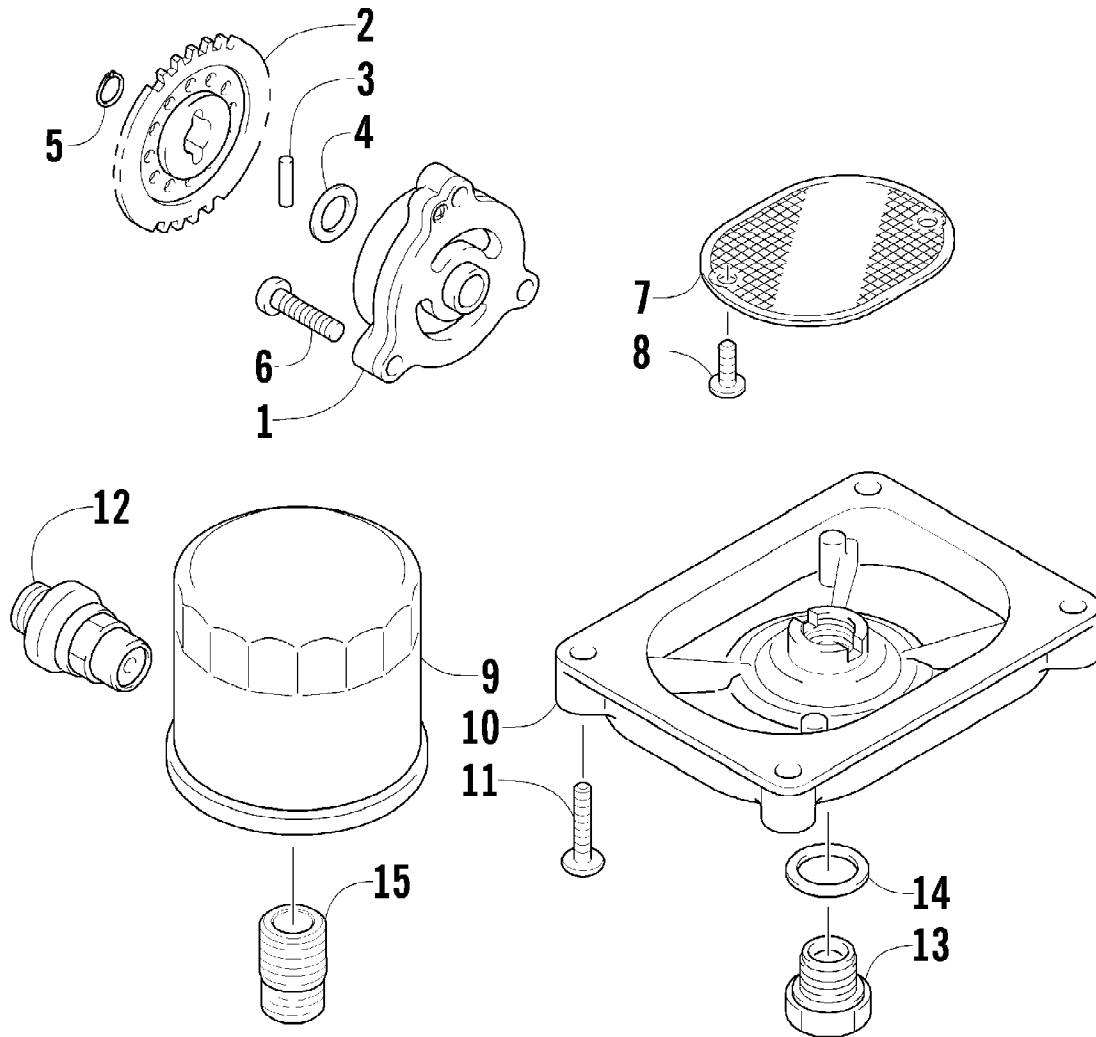

2012 PROWLER 700 XTX GRAY (U2012P3T1PUSV)
OIL FILTER/PUMP ASSEMBLY

Page 51 of 85

Ref #	Part Number	Qty	S/P/F	Description
1	0812-023	1		Pump, Oil
2	0812-083	1	/P	Gear, Driven
3	0829-009	1		Pin
4	0828-007	1	/P	Washer
5	0831-002	1		Ring, Retaining
6	0826-039	3		Screw, Machine
7	0812-057	1	/P	Strainer, Oil
8	0826-040	2		Screw, Machine
9	0812-029	1	S	Filter, Oil
10	0812-053	1		Cap, Oil Strainer
11	8468-625	4		Screw, Machine
12	0812-007	1		Valve, Oil-Relief - Assembly
13	0812-006	1		Plug, Drain
14	0830-017	1		Gasket, Drain Plug
15	0812-008	1		Union, Oil Filter