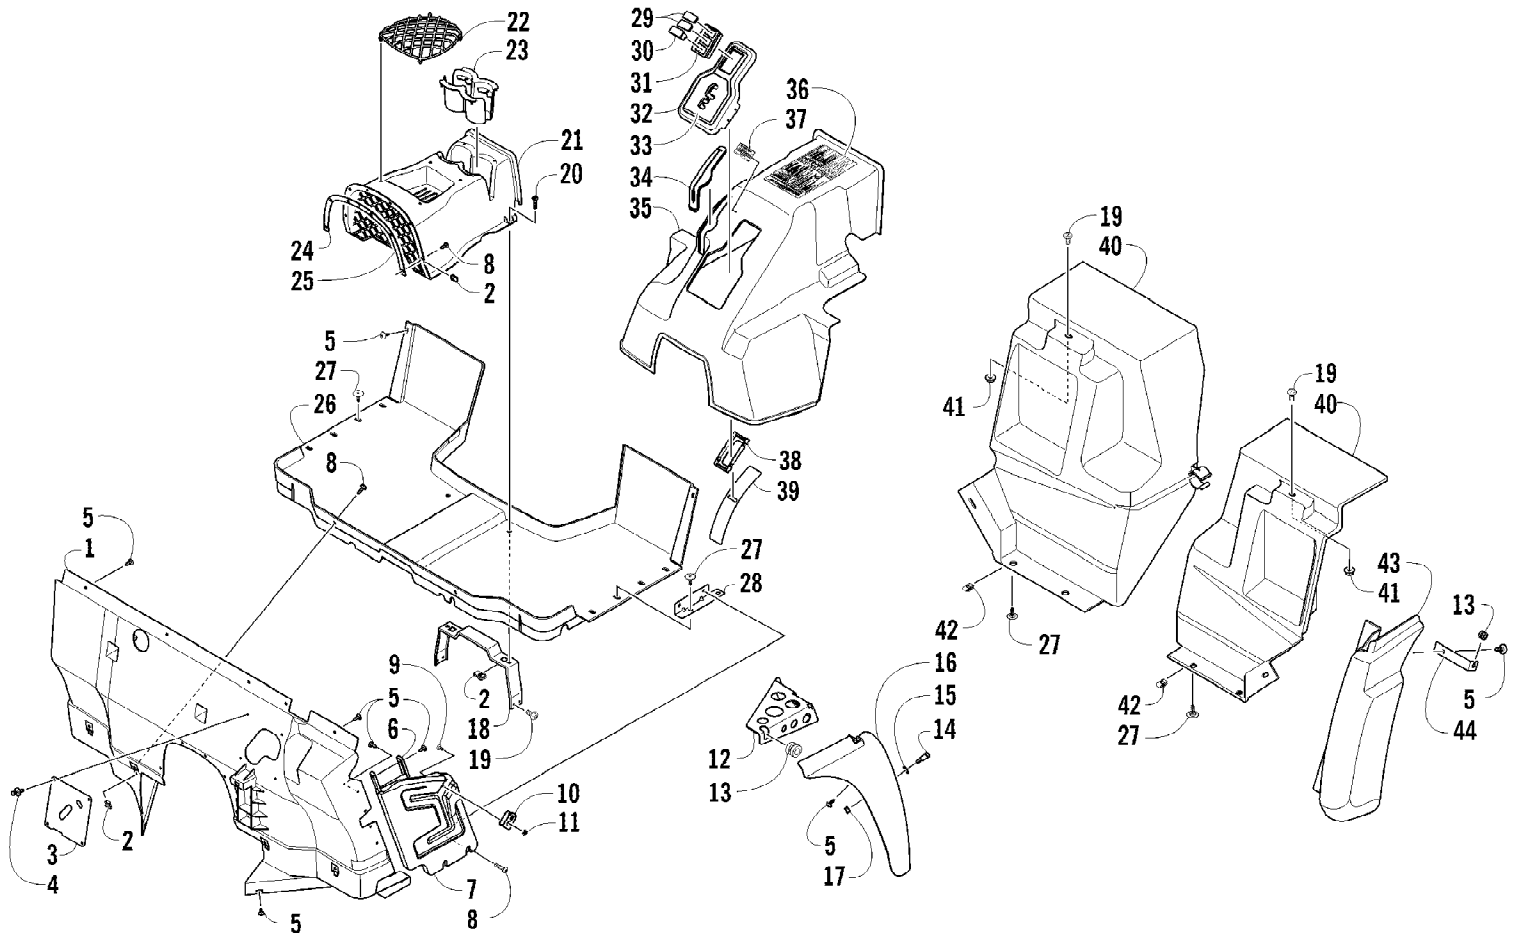

2012 PROWLER 700 XTX GRAY (U2012P3T1PUSV)
CONSOLE AND FLOOR PANEL ASSEMBLY

2012 PROWLER 700 XTX GRAY (U2012P3T1PUSV)
CONSOLE AND FLOOR PANEL ASSEMBLY

Page 14 of 85

Ref #	Part Number	Qty	S/P/F	Description
1	4506-021	1		Panel, Fender - Inner
2	0423-577	14		Clip, U-Nut
3	0405-427	1		Boot, Steering
4	0623-362	4		Rivet, Reinstallable
5	0623-784	34		Screw, Self-Tapping
6	4506-596	2		Cap, Reinforcement
7	2416-848	2		Panel, Side
8	8468-625	14		Screw, Machine
9	0423-419	4		Screw, Machine
10	2416-846	2		Latch, Side Restraint
11	0423-540	4		Nut, Lock
12	2506-066	1		Bracket, Support - Right
12	2506-067	1		Bracket, Support - Left
13	0423-447	4		Grommet
14	0623-855	2		Screw, Shoulder
15	8050-217	2	/P	Washer
16	2506-716	1		Fender, Front - Right
16	2506-717	1		Fender, Front - Left
17	8048-366	2		Nut, Lock
18	2516-313	1		Bracket, Support
19	8476-616	6		Screw, Machine
20	8468-670	2		Screw, Machine
21	2416-081	1		Console - Front
22	2416-111	1		Net, Storage
23	2416-109	1		Insert, Cupholder
24	0417-019	1		Foam, Console
25	0417-018	1		Foam, Console
26	2416-085	1		Floor
27	0423-545	12	/P	Screw, Shoulder
28	4506-260	1		Bracket, Side Panel - Right
28	4506-261	1		Bracket, Side Panel - Left
29	0409-070	2		Plug, Switch-Hole
30	0409-071	1		Switch, Reverse Override
31	0409-069	1		Panel, Switch-Mount
32	1502-520	1		Gate, Shift (inc. 33)
33	1411-985	1		Decal, Shift Gate
34	2406-960	1		Boot, Parking Brake Lever
35	2406-951	1		Console, Center
36	2411-879	1		Decal, Warning - Console
37	2411-094	1		Decal, Brake Lever
38	1402-793	1		Slide, Shift Gate
39	1402-794	1		Slide, Shift
40	2416-270	1		Panel, Splash - Right
40	2416-271	1		Panel, Splash - Left
41	8424-602	2	/P	Nut
42	0423-466	4		Clip, U-Nut
43	2516-012	1		Fender, Rear - Lower - Right
43	2516-013	1		Fender, Rear - Lower - Left
44	2516-326	2		Bracket, Fender Support - Lower