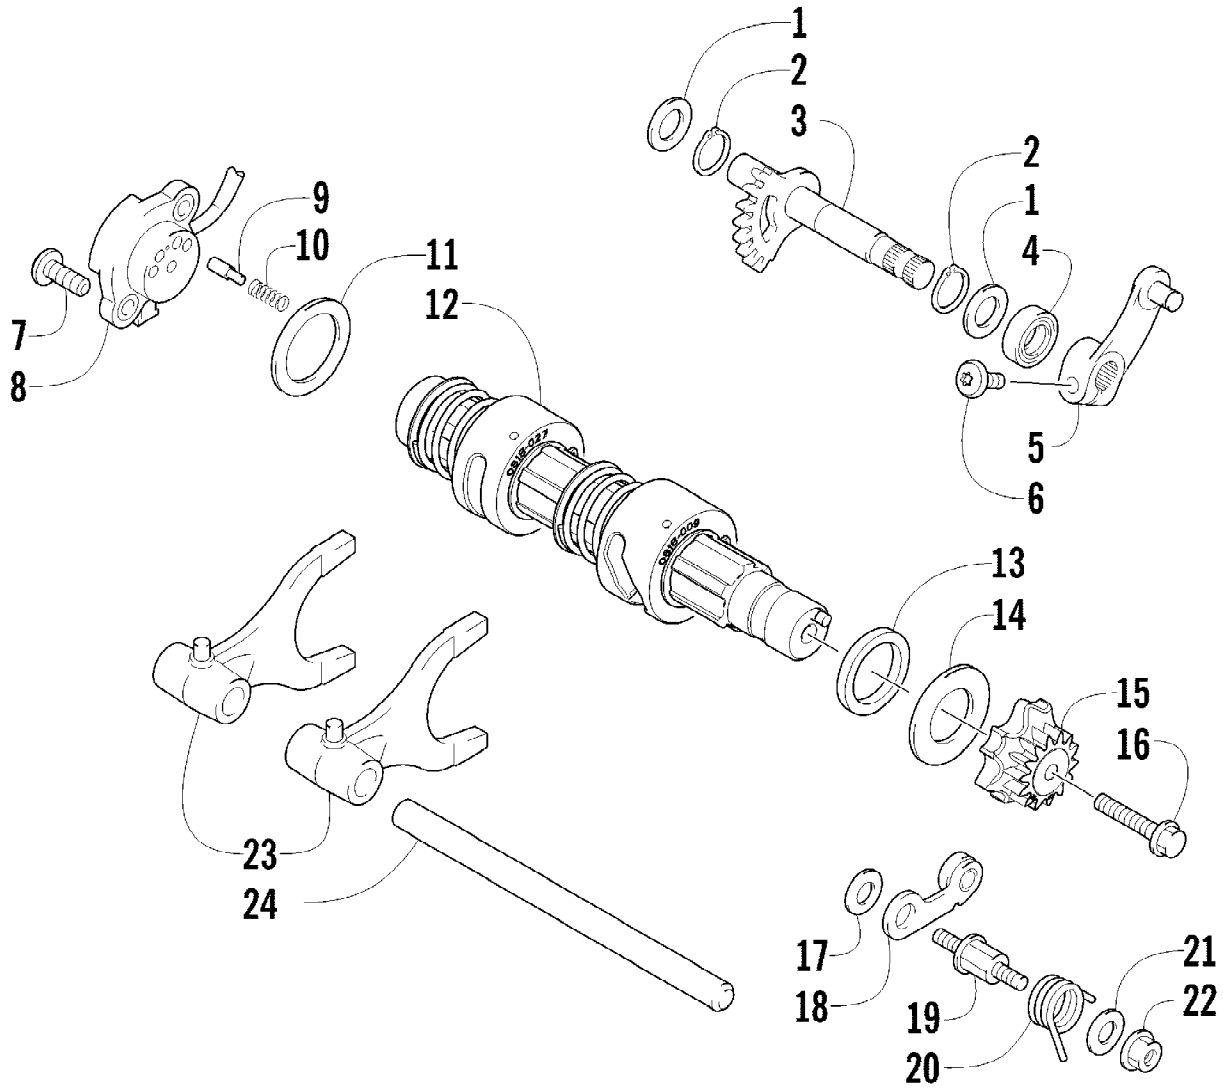

2012 PROWLER 700 XTX GRAY (U2012P3T1PUSV)
GEAR SHIFTING ASSEMBLY

Page 45 of 85

Ref #	Part Number	Qty	S/P/F	Description
1	0828-036	2		Washer
2	0831-010	2		Ring, Retaining
3	0818-007	1	/P	Shaft, Sub-Gear Shift
4	0830-044	1		Seal, Sub-Gear Shift Shaft
5	0818-014	1		Arm, Select
6	8468-620	1	/P	Screw, Machine
7	8470-520	2		Screw, Machine
8	0409-090	1	/P	Switch, Gear Position
9	0818-013	2		Contact
10	0818-017	2		Spring
11	0828-040	1		Washer
12	0818-046	1		Shaft, Gear Shift - Assembly
13	0828-131	1		Spacer
14	0828-037	1		Washer
15	0818-089	1	/P	Plate, Gear Shift Cam
16	0826-006	1		Screw, Cap
17	0828-038	1		Washer
18	0818-002	1		Stopper, Cam
19	0818-004	1		Support, Cam Stopper
20	0818-090	1		Spring
21	0828-035	1		Washer
22	8424-602	1	/P	Nut
23	0818-072	2	/P	Fork, Shift
24	0818-006	1		Shaft, Shift Fork