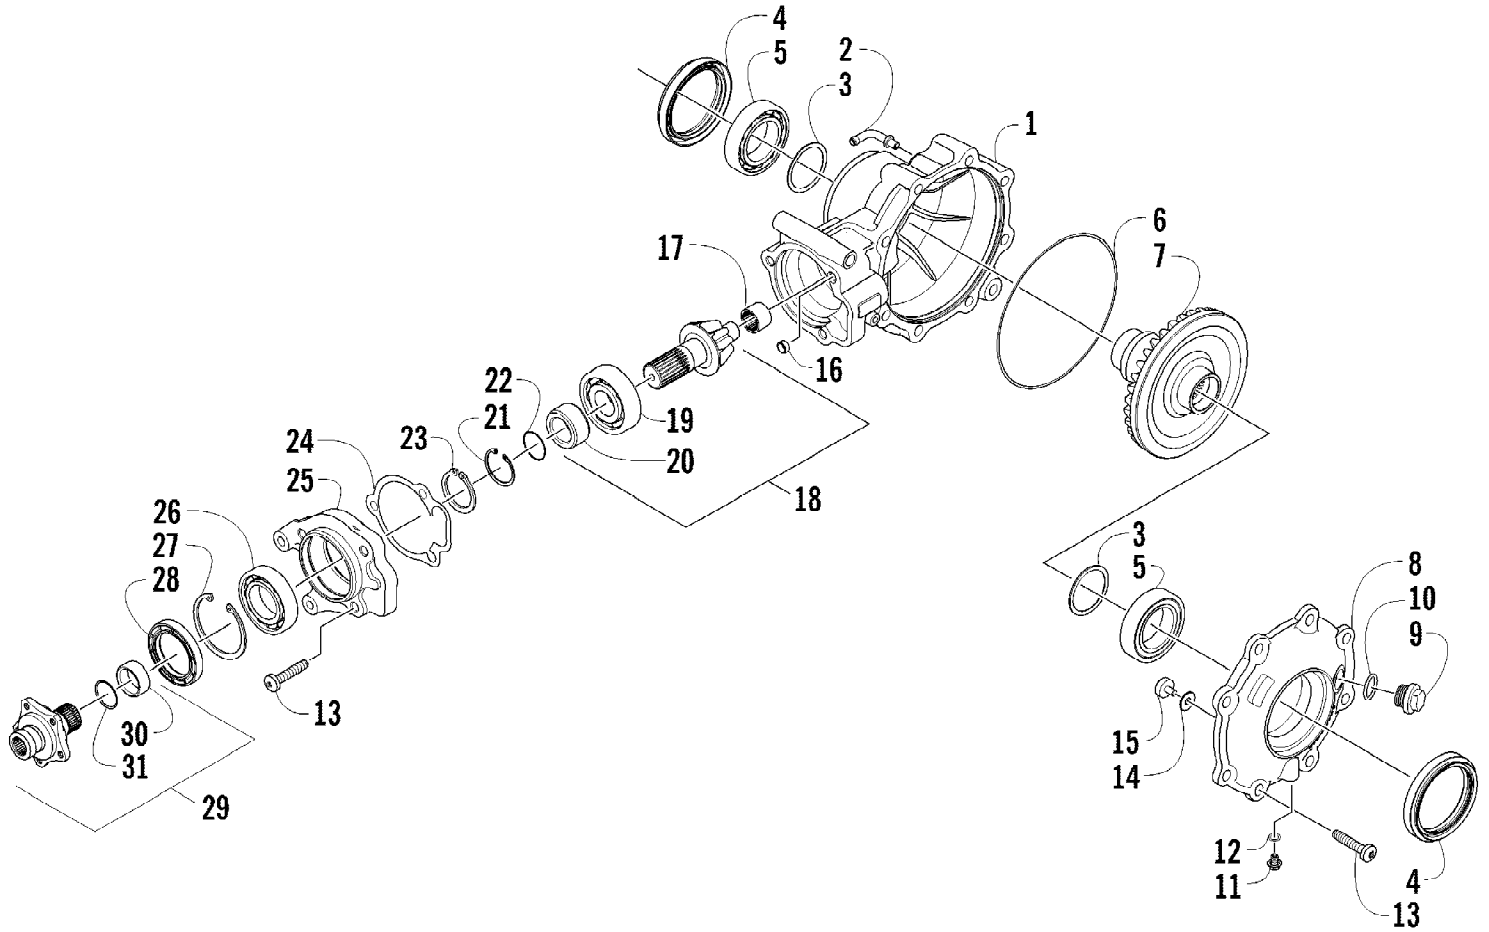

2012 PROWLER 700 XTX GRAY (U2012P3T1PUSV)
REAR DRIVE GEARCASE ASSEMBLY

2012 PROWLER 700 XTX GRAY (U2012P3T1PUSV)
REAR DRIVE GEARCASE ASSEMBLY

Page 55 of 85

Ref #	Part Number	Qty	S/P/F	Description
	1502-887	1		Complete Rear Drive Gearcase Assembly
1	1502-898	1		Housing, Gearcase
2	1402-442	1		Fitting, Elbow
3	0402-405	AR		Shim, 41 x 49 x 1.3 mm
3	0402-406	AR		Shim, 41 x 49 x 1.4 mm
3	0402-407	AR		Shim, 41 x 49 x 1.5 mm
3	0402-408	AR		Shim, 41 x 49 x 1.6 mm
3	0402-409	AR		Shim, 41 x 49 x 1.7 mm
4	1402-950	2	/P	Seal
5	0402-393	2		Bearing
6	0423-149	1		O-Ring
7	1402-032	1		Gear, Rear - 36T
8	0502-741	1		Cover, Gearcase
9	0402-333	1	/P	Plug, Fill (inc. 10)
10	0423-154	1		O-Ring
11	1402-210	1	/P	Plug, Magnetic (inc. 12)
12	0423-153	1		O-Ring
13	0423-118	11		Screw, Self-Tapping
14	0402-429	AR		Shim, 6.3 x 18 x 1.3 mm
14	0402-430	AR		Shim, 6.3 x 18 x 1.4 mm
14	0402-431	AR		Shim, 6.3 x 18 x 1.5 mm
14	0402-432	AR		Shim, 6.3 x 18 x 1.6 mm
14	0402-433	AR		Shim, 6.3 x 18 x 1.7 mm
15	0402-326	1		Button, Thrust
16	0402-411	1		Pin, Dowel
17	0402-328	1		Bearing
18	1502-863	1		Gear, Pinion - Assembly - 10T (inc. 19-20)
19	0402-327	1		Bearing
20	1402-977	1		Collar, Retaining
21	1423-067	1		Ring, Retaining
22	0423-633	1		O-Ring
23	0423-546	1		Ring, Retaining
24	0402-947	1		Gasket
25	0502-746	1		Housing, Pinion
26	0402-324	1		Bearing
27	0402-347	1		Ring, Retaining
28	1402-314	1		Seal
29	0502-766	1		Shaft, Input - Assembly (inc. 30-31)
30	1402-345	1		Sleeve, Seal
31	0423-547	1		O-Ring