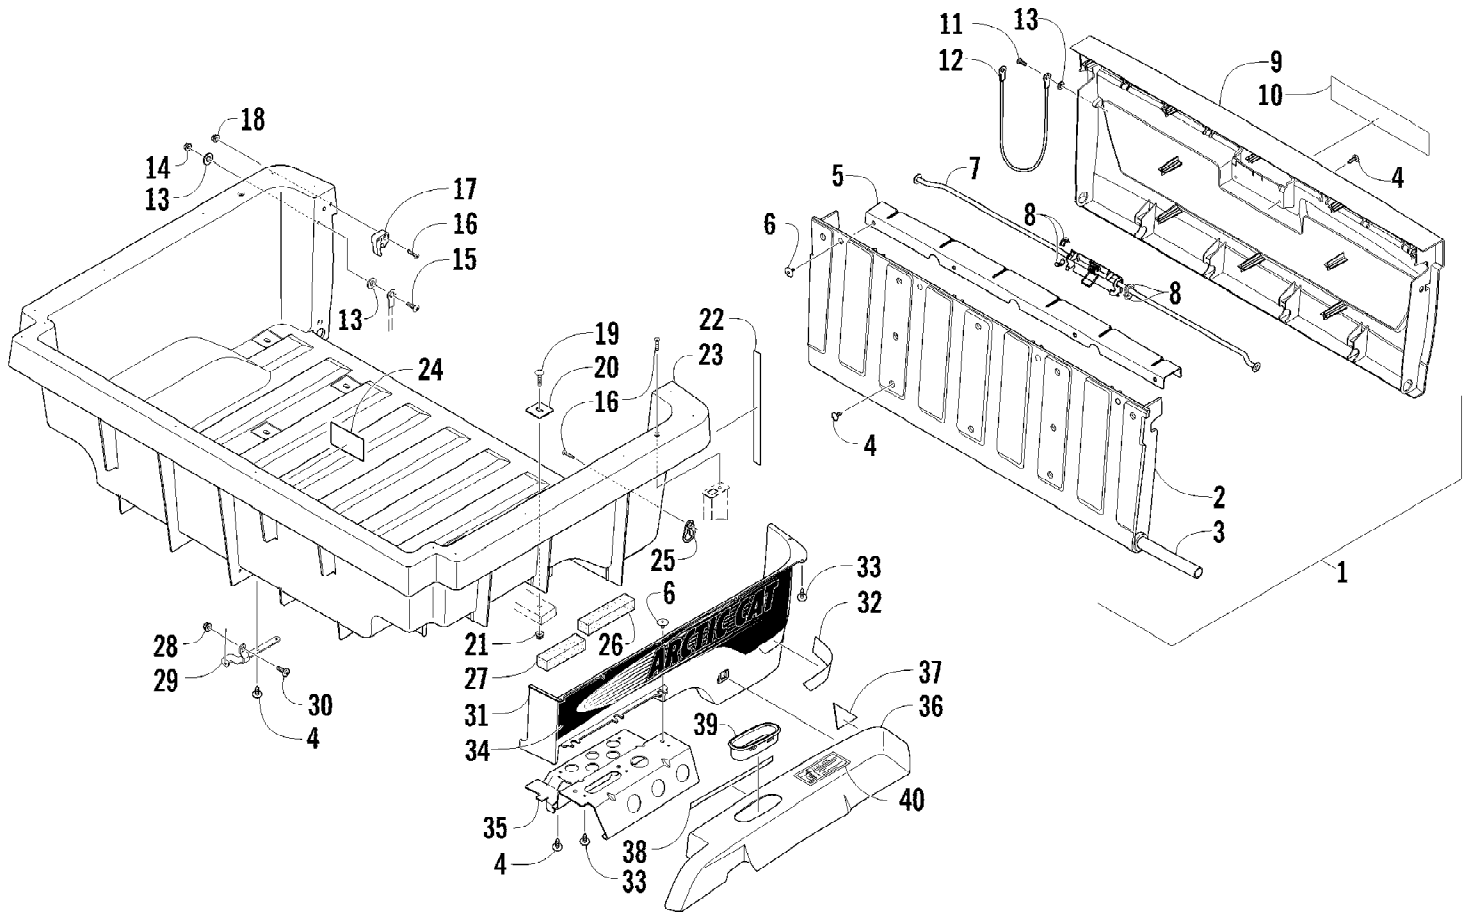

2012 PROWLER 700 XTX GRAY (U2012P3T1PUSV)  
CARGO BOX AND TAILGATE ASSEMBLY

2012 PROWLER 700 XTX GRAY (U2012P3T1PUSV)  
CARGO BOX AND TAILGATE ASSEMBLY

Ref #	Part Number	Qty	S/P/F	Description
1	2506-205	1	/P	Tailgate Assembly (inc. 2-9)
2	2406-365	1	/P	Panel, Tailgate - Inner
3	1406-927	1		Shaft, Pivot - Tailgate
4	0623-784	20		Screw, Self-Tapping
5	1506-704	1		Brace, Tailgate
6	0423-101	10		Screw, Shoulder
7	2506-056	1		Latch, Tailgate - Assembly
8	1406-706	4		Bushing
9	2406-369	1	/P	Panel, Tailgate - Outer
10	2411-442	1		Decal, Box - "Arctic Cat"
11	8476-625	2		Screw, Machine
12	0487-045	2		Cable, Tailgate
13	8050-217	6	/P	Washer
14	0624-250	2		Nut, Lock
15	8476-620	2		Screw, Machine
16	8474-630	8		Screw, Machine
17	2506-664	1		Striker, Tailgate - Right
17	2506-665	1	/P	Striker, Tailgate - Left
18	8424-602	4	/P	Nut
19	0423-623	8		Bolt, Carriage
20	1506-933	8		Plate, Retainer
21	8424-802	8		Nut
22	0417-006	2		Strip, Foam
23	2406-916	1	/P	Box, Cargo
24	1411-119	1		Decal, Warning - Cargo
25	1506-539	1		Bracket, Tailgate
26	0417-010	2		Foam, Cargo Box
27	0417-011	2		Foam, Cargo Box
28	0423-540	1		Nut, Lock
29	2516-178	1	/P	Bracket, Cargo Box Latch
30	8476-616	1		Screw, Machine
31	1406-762	1	/P	Panel, Box - Right
31	1406-761	1	/P	Panel, Box - Left
32	1411-128	1		Decal, Reflector - Right
32	1411-129	1		Decal, Reflector - Left
33	0423-342	28	/P	Screw, Self-Tapping
34	2411-782	1		Decal, Box - Right
34	2411-783	1		Decal, Box - Left
35	1506-776	1		Bracket, Fender Support - Right
35	2506-927	1		Bracket, Fender Support - Left
36	2516-004	1		Fender, Rear - Assembly - Upper Right (inc. 37-38)
36	2516-005	1		Fender, Rear - Assembly - Upper Left (inc. 37-39)
37	0417-008	2		Pad, Foam
38	0417-007	2		Strip, Foam
39	2516-037	1		Ring, Trim
40	1411-120	2		Decal, Warning - Pinch Point