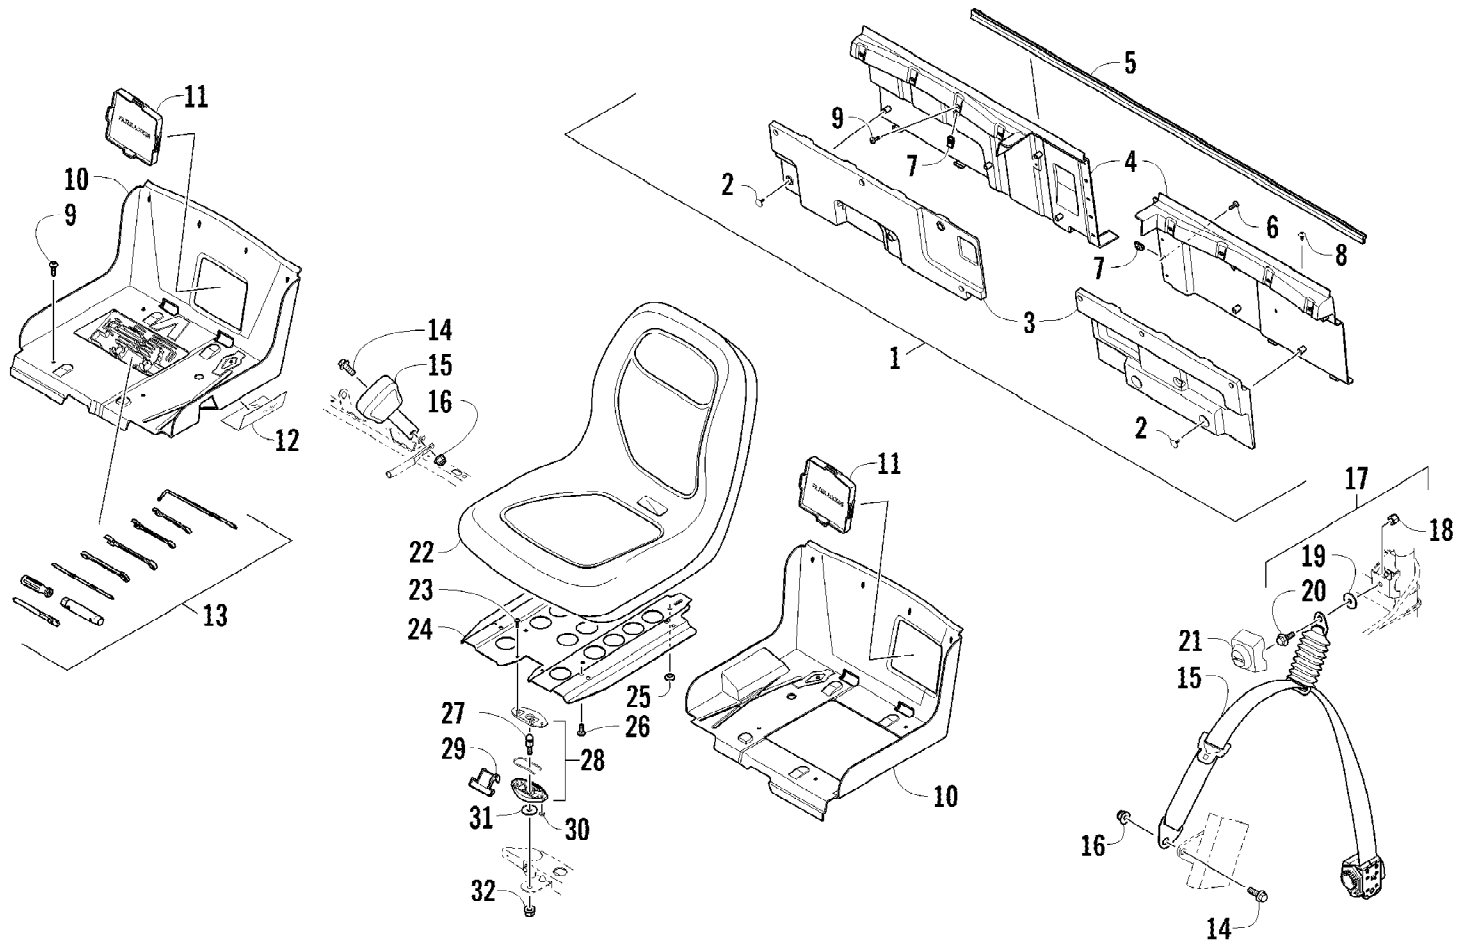

2012 PROWLER 700 XTX GRAY (U2012P3T1PUSV)
SEAT ASSEMBLY

2012 PROWLER 700 XTX GRAY (U2012P3T1PUSV)
SEAT ASSEMBLY

Page 61 of 85

Ref #	Part Number	Qty	S/P/F	Description
1	2516-094	1		Panel, Seat - Assembly (inc. 2-6 and five No. 7)
2	0623-544	11		Clip, Retaining
3	2516-146	1		Panel, Seat - Front Right
3	2516-147	1		Panel, Seat - Front Left
4	2406-912	1		Panel, Seat - Rear Right
4	2406-913	1		Panel, Seat - Rear Left
5	2406-915	1		Seal, Seat Panel
6	8476-620	5		Screw, Machine
7	0423-577	13		Clip, U-Nut
8	0623-784	3		Screw, Self-Tapping
9	8477-620	16		Screw, Machine
10	2406-910	1		Base, Seat - Right
10	2406-911	1		Base, Seat - Left
11	2416-091	2		Cover, Access - Air Filter
12	0412-560	AR	F	Foil, Protective
13	0444-122	1	S/P	Tool Kit - Assembly
14	8408-020	6		Screw, Cap
15	2516-325	2		Belt, Seat
16	8427-002	6		Nut, Lock
17	0423-915	2		Screw, Shoulder - Assembly (inc. 18-20)
18	0	2	F	Nut, Lock
19	0	2	F	Washer
20	0	2	F	Screw, Shoulder
21	2416-638	2		Cover, Seat Belt
22	1506-925	2		Seat, Low-Back
23	8468-620	4	/P	Screw, Machine
24	2506-780	2	/P	Plate, Base - Seat
25	0406-877	8	/P	Bumper, Seat
26	8468-820	8		Screw, Machine
27	0423-559	2		Stud, Latch - Seat
28	2706-164	2	/P	Latch - Assembly (inc. 298)
29	2606-854	2	S	Lever, Release - Seat Latch
30	0623-038	4		Nut w/Washer
31	0423-073	2		Washer
32	8424-002	2		Nut