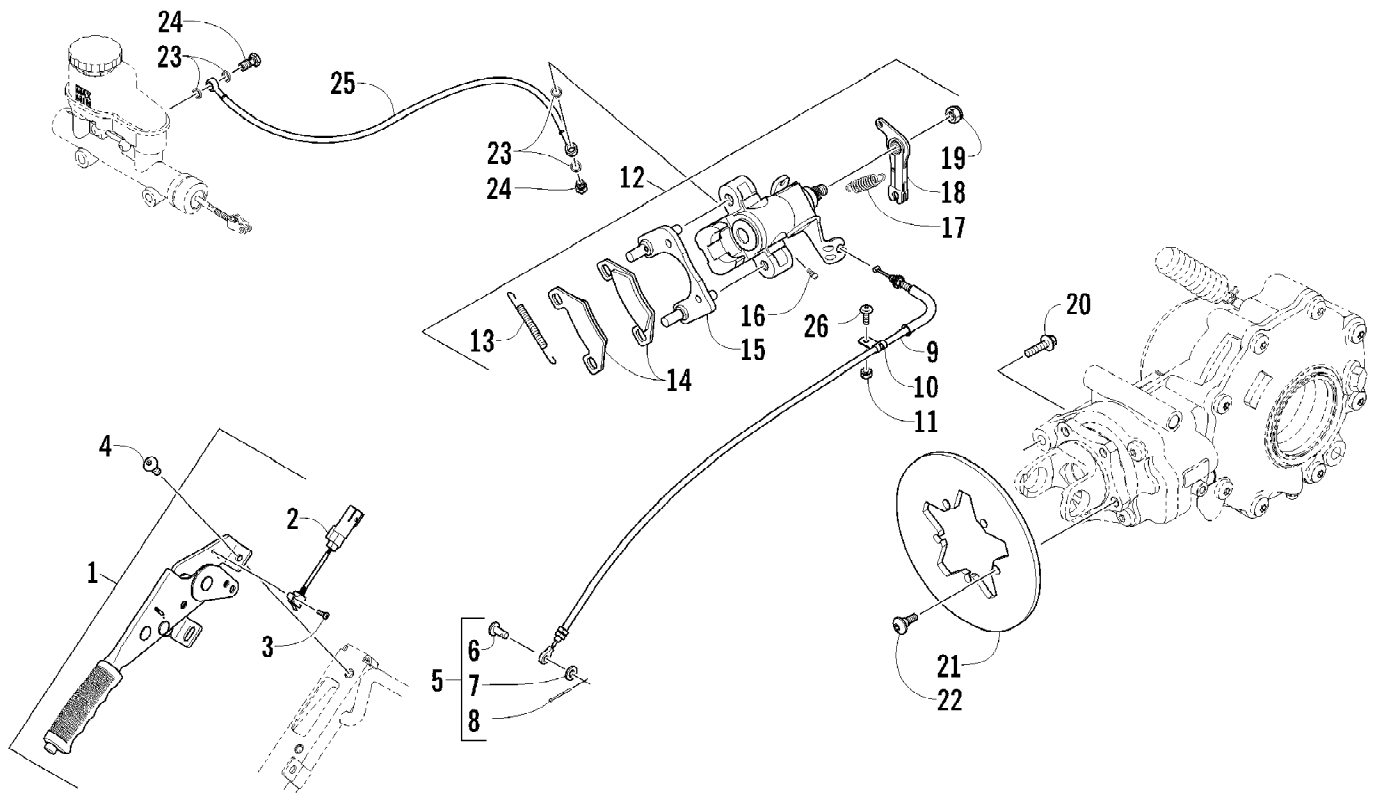

2012 PROWLER 700 XTX GRAY (U2012P3T1PUSV)
REAR AND PARKING BRAKE ASSEMBLY

2012 PROWLER 700 XTX GRAY (U2012P3T1PUSV)
REAR AND PARKING BRAKE ASSEMBLY

Page 53 of 85

Ref #	Part Number	Qty	S/P/F	Description
1	1502-497	1		Lever, Parking Brake - Assembly (inc. 2-3)
2	0409-131	1		Switch, Limiter
3	0423-992	1		Screw, Machine
4	8468-820	2		Screw, Machine
5	0423-894	1		Pin, Retaining - Assembly (inc. 6-8)
6	0423-989	1		Pin
7	0423-990	1		Washer
8	0423-991	1		Pin, Cotter
9	0487-068	1		Cable, Parking Brake (inc. 10)
10	0423-923	1		Clamp
11	0623-038	1		Nut w/Washer
12	1502-703	1		Brake - Assembly (inc. 13-19)
13	1502-161	1		Spring, Anti-Rattle
14	1502-694	1	S	Pad, Brake - Set
15	0502-605	1		Bracket Assembly
16	0502-609	1	/P	Valve, Bleed
17	0502-985	1		Spring
18	1502-160	1		Lever, Actuator
19	0502-988	1		Nut
20	8408-836	2		Screw, Cap
21	1402-710	1		Rotor
22	0423-557	5		Screw, Shoulder
23	0423-178	4		Washer, Crush
24	0423-413	2		Bolt, Banjo-Fitting
25	1402-388	1		Hose, Brake
26	8476-616	1		Screw, Machine