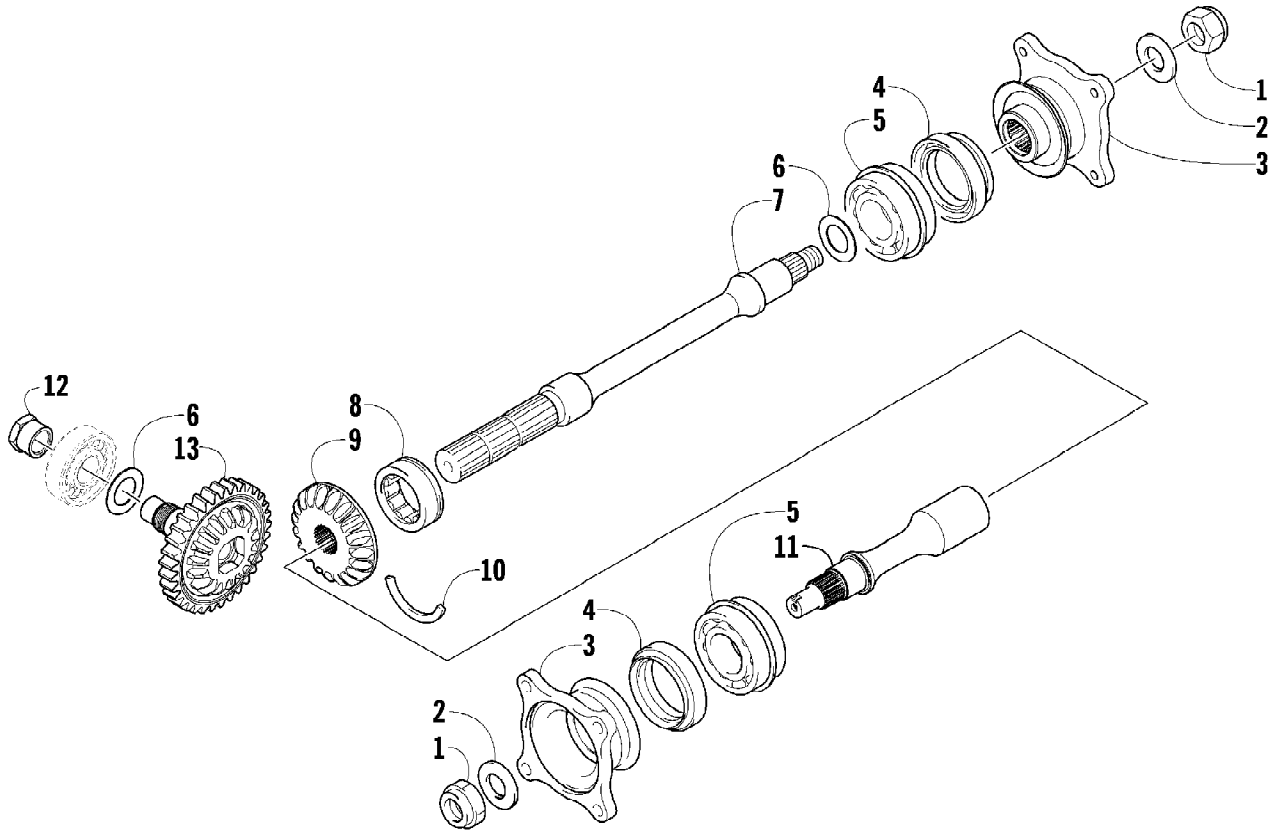

2012 PROWLER 700 XTX GRAY (U2012P3T1PUSV)
SECONDARY DRIVE ASSEMBLY

Page 63 of 85

Ref #	Part Number	Qty	S/P/F	Description
1	0827-013	2		Nut
2	0828-020	2		Washer
3	0819-005	2		Flange, Output Joint
4	0830-043	2		Seal, Oil
5	0832-017	2		Bearing
6	0828-021	AR		Shim, 25 x 34 x 0.25 mm
6	0828-022	AR		Shim, 25 x 34 x 0.30 mm
6	0828-023	AR		Shim, 25 x 34 x 0.70 mm
6	0828-024	AR		Shim, 25 x 34 x 0.90 mm
6	0828-025	AR		Shim, 25 x 34 x 0.95 mm
6	0828-026	AR		Shim, 25 x 34 x 1.00 mm
6	0828-027	AR		Shim, 25 x 34 x 1.05 mm
6	0828-028	AR		Shim, 25 x 34 x 1.10 mm
6	0828-029	AR		Shim, 25 x 34 x 1.15 mm
7	0819-089	1	/P	Shaft, Secondary Driven - Front
8	0832-016	1		Bearing
9	0822-106	1		Gear, Secondary Driven
10	0819-011	1		Ring, Driven Bearing
11	0819-053	1		Shaft, Secondary Driven - Rear
12	0827-052	1		Nut
13	0822-131	1		Gear, Secondary Drive