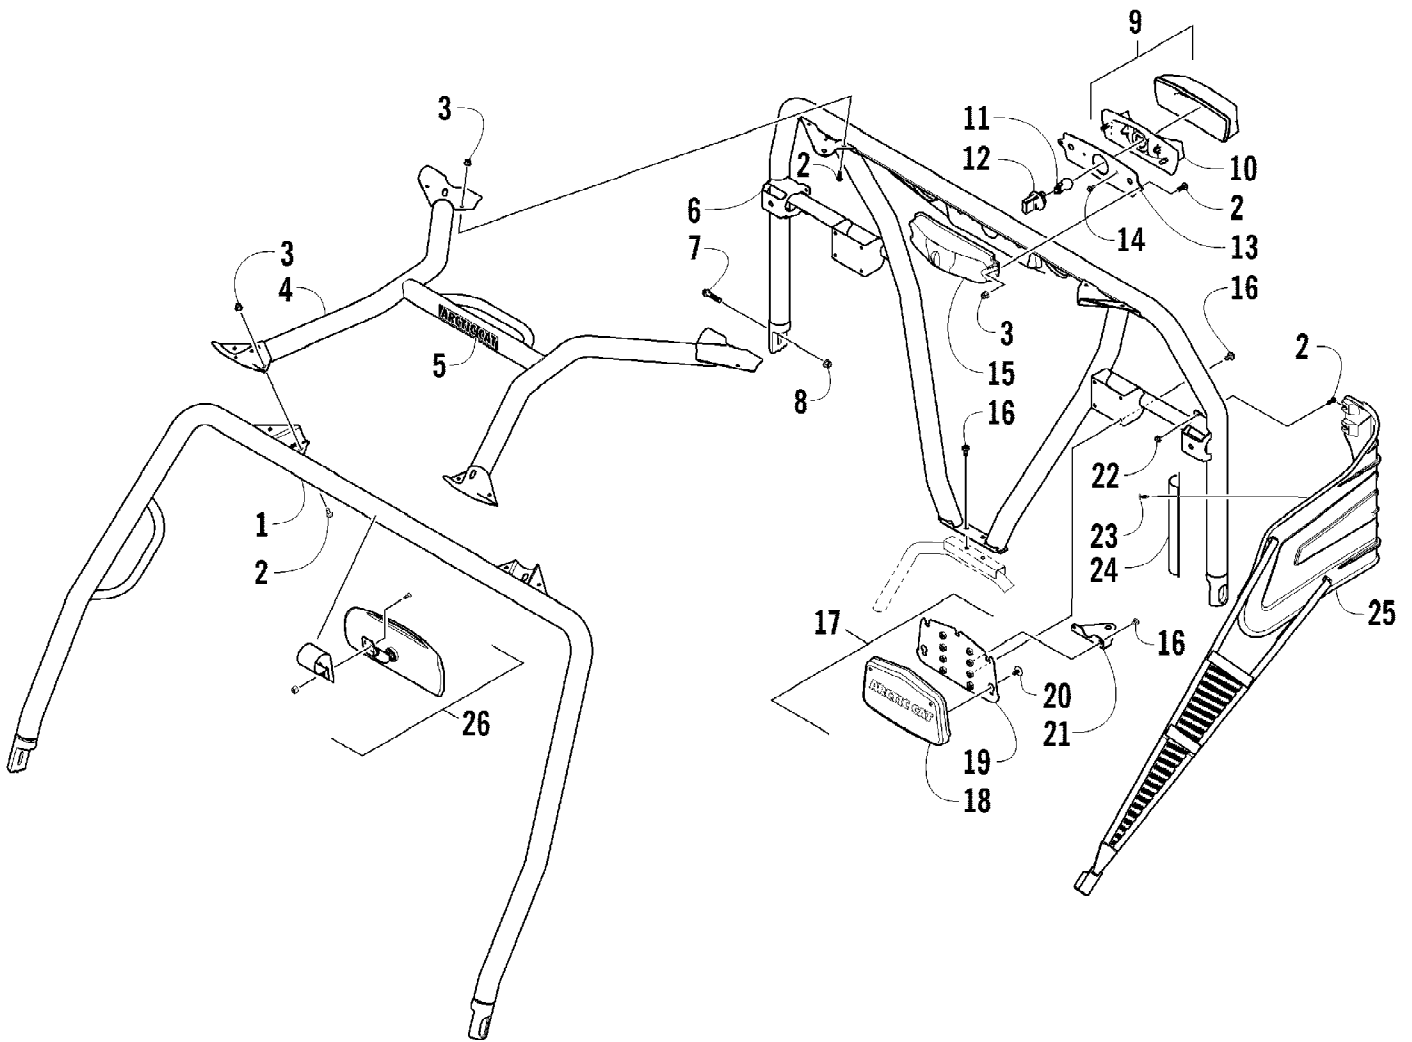

Ref #	Part Number	Qty	S/P/F	Description
1	2516-653	1		Tube, ROPS - Front
2	8468-616	14		Screw, Machine
3	8427-602	10		Nut, Lock
4	2516-658	1		Support, ROPS
5	0411-501	1		Decal, "Arctic Cat"
6	2516-656	1		Tube, ROPS - Rear
7	8410-835	8		Screw, Cap
8	8432-802	8		Nut, Lock
9	0509-022	1		Taillight Assembly (inc. 10-12)
10	0509-025	1		Housing, Taillight
11	0409-056	1		Bulb, Taillight
12	0409-057	1		Socket, Taillight
13	2406-069	1		Bracket, Taillight Mounting
14	0623-301	2	/P	Screw, Self-Tapping
15	2516-893	1		Cover, Taillight
16	0423-361	10		Screw, Machine
17	1506-795	2		Pad, Headrest - Assembly (inc. 18-20)
18	1406-884	2		Pad, Headrest
19	1506-722	2		Mount, Headrest
20	0623-544	10		Clip, Retaining
21	4506-296	1		Bracket, Mounting - Flag
22	8424-602	4	/P	Nut
23	0623-784	8		Screw, Self-Tapping
24	4506-149	2		Bracket, Mounting - Side Restraint
25	0517-146	1		Restraint, Side - Right
25	0517-147	1		Restraint, Side - Left
26	1436-414	1		Kit, Mirror