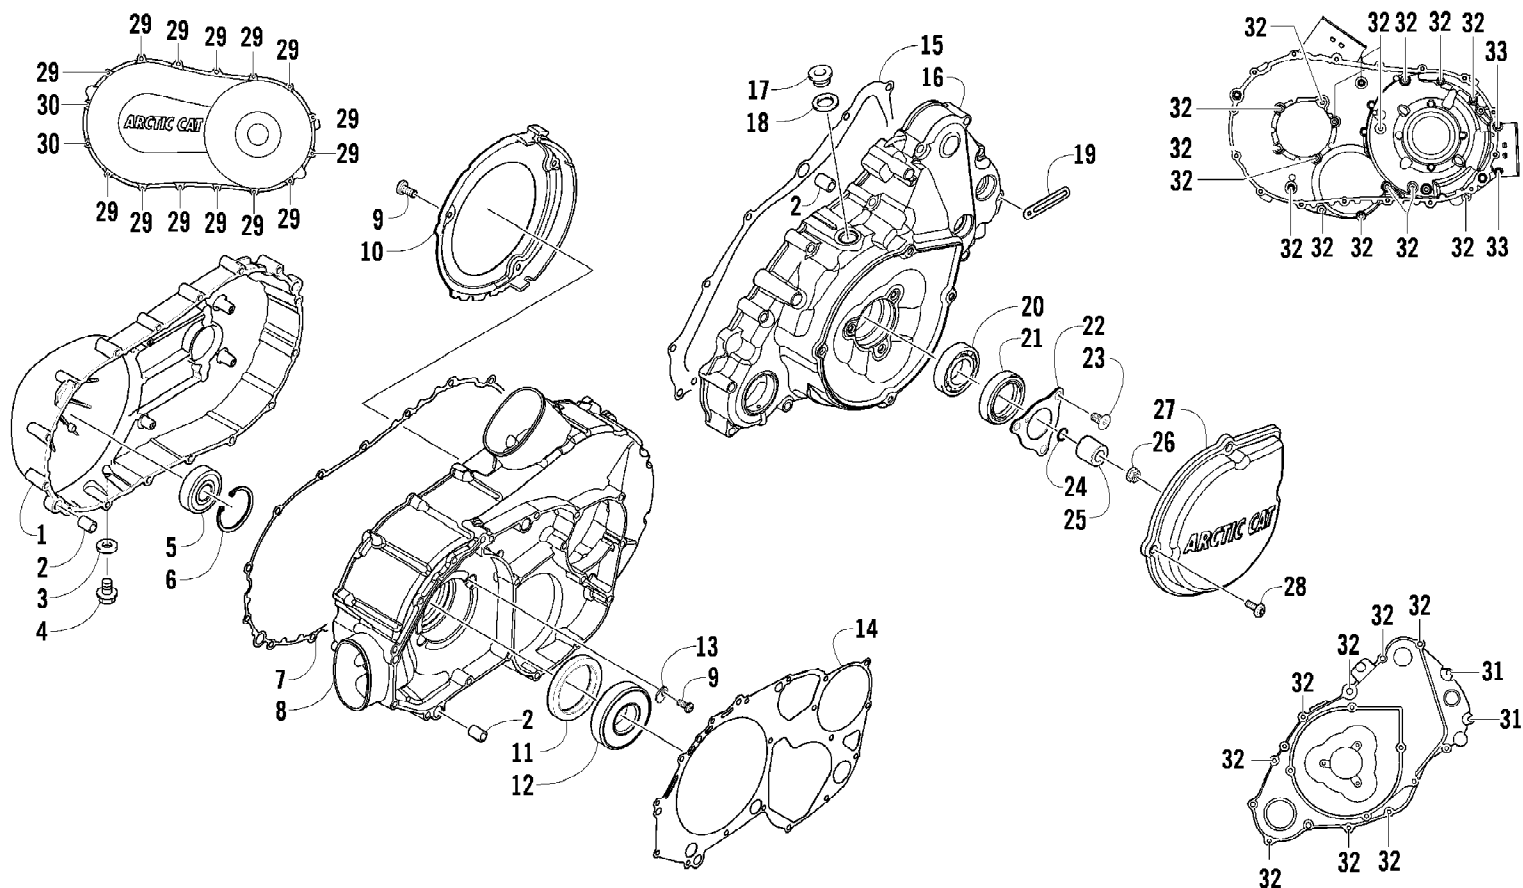

2012 PROWLER 700 XTX GRAY (U2012P3T1PUSV)
CLUTCH/V-BELT/MAGNETO COVER ASSEMBLY

2012 PROWLER 700 XTX GRAY (U2012P3T1PUSV)
CLUTCH/V-BELT/MAGNETO COVER ASSEMBLY

Page 12 of 85

Ref #	Part Number	Qty	S/P/F	Description
1	0806-088	1	/P	Cover, V-Belt
2	0829-002	6		Pin, Dowel
3	0830-013	1		Washer, Crush
4	8408-812	1		Screw, Cap
5	0832-060	1		Bearing
6	0831-078	1		Ring, Retaining
7	0830-174	1	/P	Gasket, V-Belt Cover
8	0806-091	1		Cover, Clutch
9	0826-029	5		Screw, Machine
10	0806-048	1		Plate, Air Intake
11	0830-188	1	/P	Seal
12	0832-009	1	/P	Bearing
13	0822-010	2	/P	Retainer, Bearing
14	0830-116	1	/P	Gasket, Clutch Cover
15	0830-128	1		Gasket, Magneto Cover
16	0806-082	1	/P	Cover, Magneto - Assembly
17	0826-155	1		Plug
18	0830-015	1		Washer, Crush
19	3002-964	1	/P	Clamp, Wire
20	1602-981	1	/P	Bearing
21	0830-158	1		Seal
22	0805-008	1		Retainer, Seal
23	0826-031	3		Screw, Machine
24	0830-108	1		O-Ring
25	0820-061	1		Bushing
26	0827-008	1		Nut
27	0820-062	1		Cover, Magneto
28	8468-616	4		Screw, Machine
29	8468-645	14		Screw, Machine
30	8468-655	2		Screw, Machine
31	8468-625	2		Screw, Machine
32	8468-640	24		Screw, Machine
33	8468-675	2		Screw, Machine