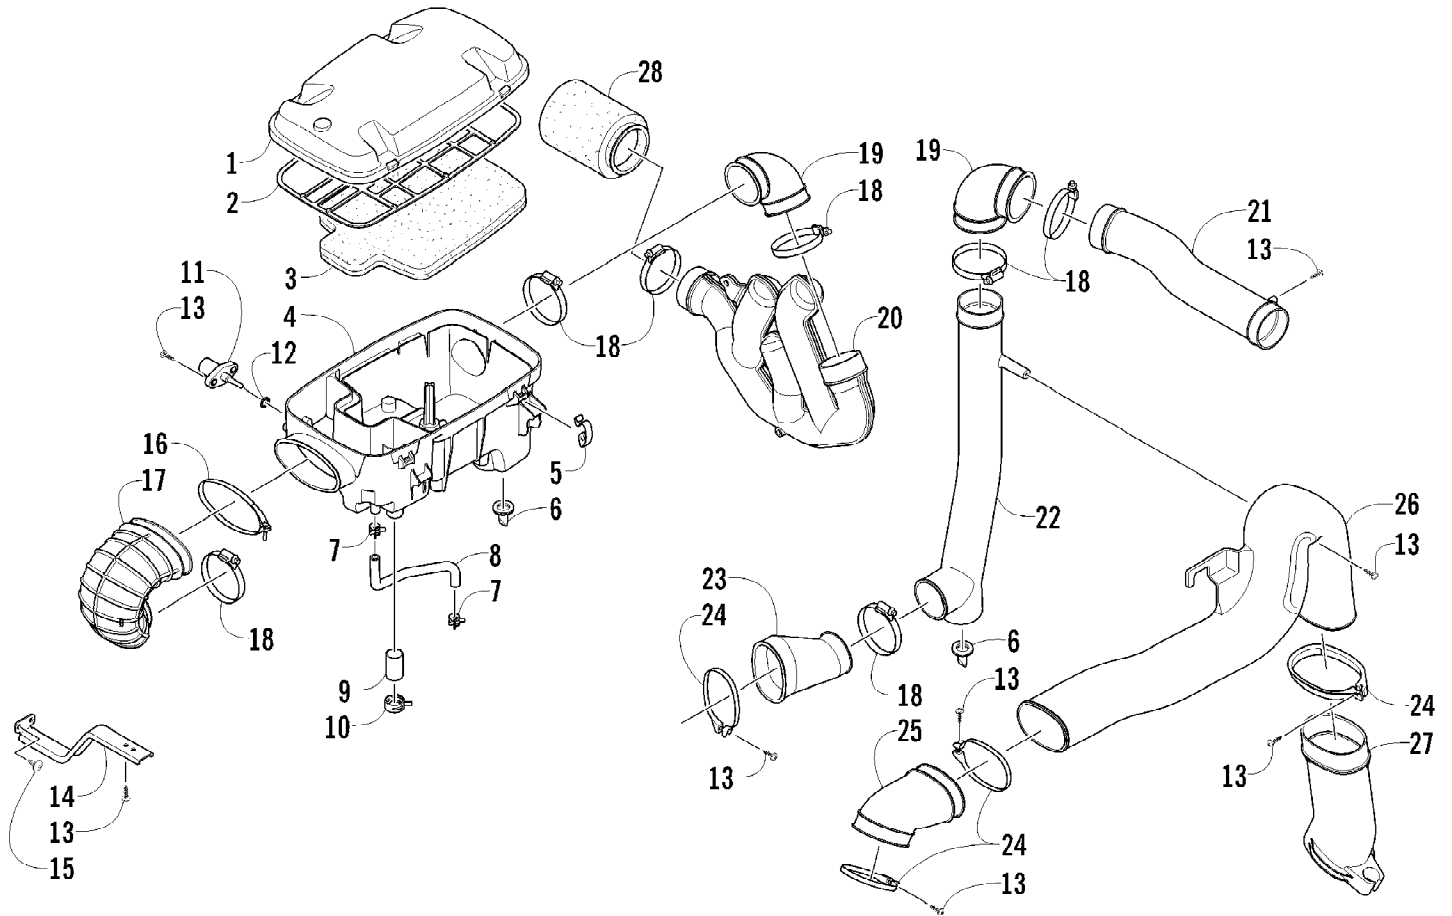

2012 PROWLER 700 XTX GRAY (U2012P3T1PUSV)
AIR INTAKE ASSEMBLY

2012 PROWLER 700 XTX GRAY (U2012P3T1PUSV)
AIR INTAKE ASSEMBLY

Page 4 of 85

Ref #	Part Number	Qty	S/P/F	Description
1	0470-877	1	/P	Cover, Air Intake
2	0470-560	1		Screen, Air Filter
3	0470-558	1		Filter, Air
4	0470-728	1		Housing, Air Intake
5	0423-455	4		Clip, Spring
6	0470-442	AR	/P	Valve, Drain
7	0423-045	2		Clamp, Hose
8	0410-172	1	/P	Hose, Vent - Crankcase
9	0423-766	1		Cap, Drain
10	1623-287	1		Clamp, Hose
11	0430-055	1		Sensor, Air Temperature (inc. 12)
12	5507-224	1		O-Ring
13	0423-342	9	/P	Screw, Self-Tapping
14	2506-651	1		Bracket, Support
15	0623-784	3		Screw, Self-Tapping
16	0423-554	1		Clamp
17	0470-511	1		Boot, Intake
18	0423-019	8		Clamp
19	0413-098	2		Boot, Air-In
20	0513-028	1		Duct, Air-In
21	0413-219	1		Duct
22	0413-218	1		Duct
23	0413-049	1		Boot, Duct
24	0423-550	4		Clamp
25	0413-109	1		Boot, Air-Out - Clutch
26	0413-220	1		Duct, Air-Out - Clutch
27	0413-226	1		Duct, Air-Out
28	0470-834	1		Filter, Intake