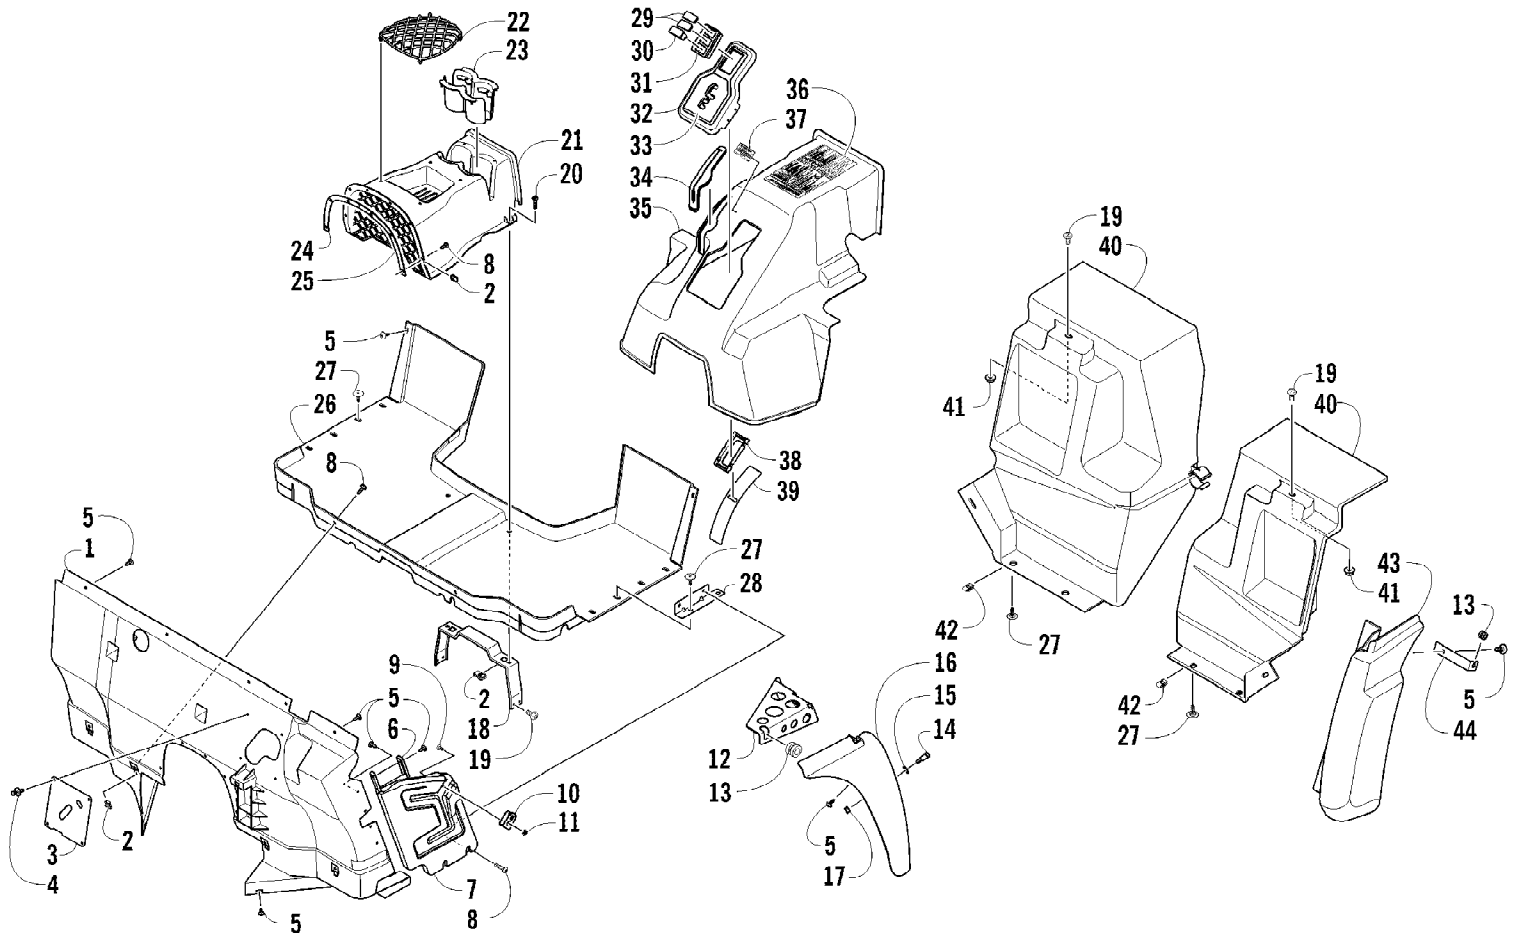

2012 PROWLER 700 XTX BLUE (U2012P3T1PUSD)
CONSOLE AND FLOOR PANEL ASSEMBLY

2012 PROWLER 700 XTX BLUE (U2012P3T1PUSD)
CONSOLE AND FLOOR PANEL ASSEMBLY

Page 14 of 85

Ref #	Part Number	Qty	S/P/F	Description
1	4506-021	1		Panel, Fender - Inner
2	0423-577	14		Clip, U-Nut
3	0405-427	1		Boot, Steering
4	0623-362	4		Rivet, Reinstallable
5	0623-784	34		Screw, Self-Tapping
6	4506-596	2		Cap, Reinforcement
7	2416-848	2		Panel, Side
8	8468-625	14		Screw, Machine
9	0423-419	4		Screw, Machine
10	2416-846	2		Latch, Side Restraint
11	0423-540	4		Nut, Lock
12	2506-066	1		Bracket, Support - Right
12	2506-067	1		Bracket, Support - Left
13	0423-447	4		Grommet
14	0623-855	2		Screw, Shoulder
15	8050-217	2	/P	Washer
16	4506-056	1		Fender, Front - Right
16	4506-057	1		Fender, Front - Left
17	8048-366	2		Nut, Lock
18	2516-313	1		Bracket, Support
19	8476-616	6		Screw, Machine
20	8468-670	2		Screw, Machine
21	2416-081	1		Console - Front
22	2416-111	1		Net, Storage
23	2416-109	1		Insert, Cupholder
24	0417-019	1		Foam, Console
25	0417-018	1		Foam, Console
26	2416-085	1		Floor
27	0423-545	12	/P	Screw, Shoulder
28	4506-260	1		Bracket, Side Panel - Right
28	4506-261	1		Bracket, Side Panel - Left
29	0409-070	2		Plug, Switch-Hole
30	0409-071	1		Switch, Reverse Override
31	0409-069	1		Panel, Switch-Mount
32	1502-520	1		Gate, Shift (inc. 33)
33	1411-985	1		Decal, Shift Gate
34	2406-960	1		Boot, Parking Brake Lever
35	2406-951	1		Console, Center
36	2411-879	1		Decal, Warning - Console
37	2411-094	1		Decal, Brake Lever
38	1402-793	1		Slide, Shift Gate
39	1402-794	1		Slide, Shift
40	2416-270	1		Panel, Splash - Right
40	2416-271	1		Panel, Splash - Left
41	8424-602	2	/P	Nut
42	0423-466	4		Clip, U-Nut
43	4506-040	1		Fender, Rear - Lower - Right
43	4506-041	1		Fender, Rear - Lower - Left
44	2516-326	2		Bracket, Fender Support - Lower