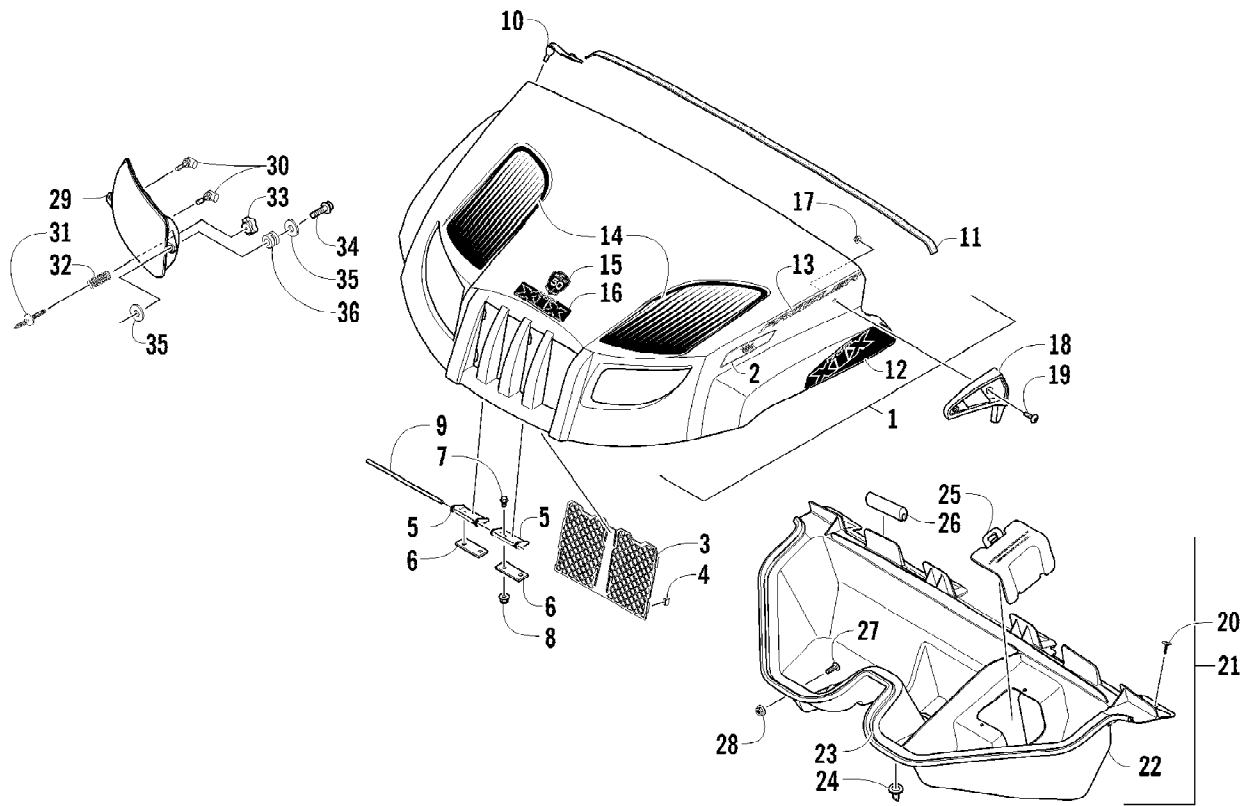

2012 PROWLER 700 XTX BLUE (U2012P3T1PUSD)
HOOD AND HEADLIGHT ASSEMBLY

2012 PROWLER 700 XTX BLUE (U2012P3T1PUSD)
HOOD AND HEADLIGHT ASSEMBLY

Page 47 of 85

Ref #	Part Number	Qty	S/P/F	Description
1	4506-489	1		Hood - Assembly (inc. 2)
2	0411-818	1		Decal, Reflector - Right
2	0411-819	1		Decal, Reflector - Left
3	1406-733	1	/P	Screen, Grille
4	0123-987	8		Clip, U
5	2516-606	2		Bracket, Hood
6	2506-868	AR		Shim, Hood
7	8408-820	4	/P	Screw, Cap
8	8427-802	4		Nut, Lock
9	1406-915	1		Pin, Hood
10	2606-624	2		Strap, Hold-Down
11	0417-013	1		Trim, Hood/Dash
12	2411-792	1		Decal, Hood - "XTX" - Right
12	2411-793	1		Decal, Hood - "XTX" - Left
13	2411-755	2		Decal, Hood - "Prowler"
14	2411-790	1		Decal, Hood - Front Right
14	2411-791	1		Decal, Hood - Front Left
15	9611-399	1		Decal, 50th Anniversary
16	2411-693	1		Decal, Hood - Front Center
17	0423-450	4		Nut, Lock
18	2416-512	1		Louver - Right
18	2416-513	1		Louver - Left
19	0423-356	4		Screw, Shoulder
20	0423-545	4	/P	Screw, Shoulder
21	4506-037	1	/P	Storage, Under-Hood - Assembly (inc. 22-25)
22	2416-520	1		Box, Storage
23	1406-946	1		Seal, Storage Box
24	0470-442	1	/P	Valve, Drain
25	1406-944	1		Cover, Access - Master Cylinder
26	0417-014	AR		Trim, Dash Support
27	8476-616	2		Screw, Machine
28	8424-602	2	/P	Nut
29	0509-044	1	/P	Headlight Assembly - Right (inc. 30)
29	0509-035	1		Headlight Assembly - Left (inc. 30)
30	0409-055	4		Bulb, Headlight
31	0423-514	2		Stud, Adjuster
32	0423-522	2		Spring, Adjuster
33	0423-513	2		Knob, Adjuster
34	0623-785	4		Screw, Self-Tapping
35	8050-217	8	/P	Washer
36	0423-447	4		Grommet