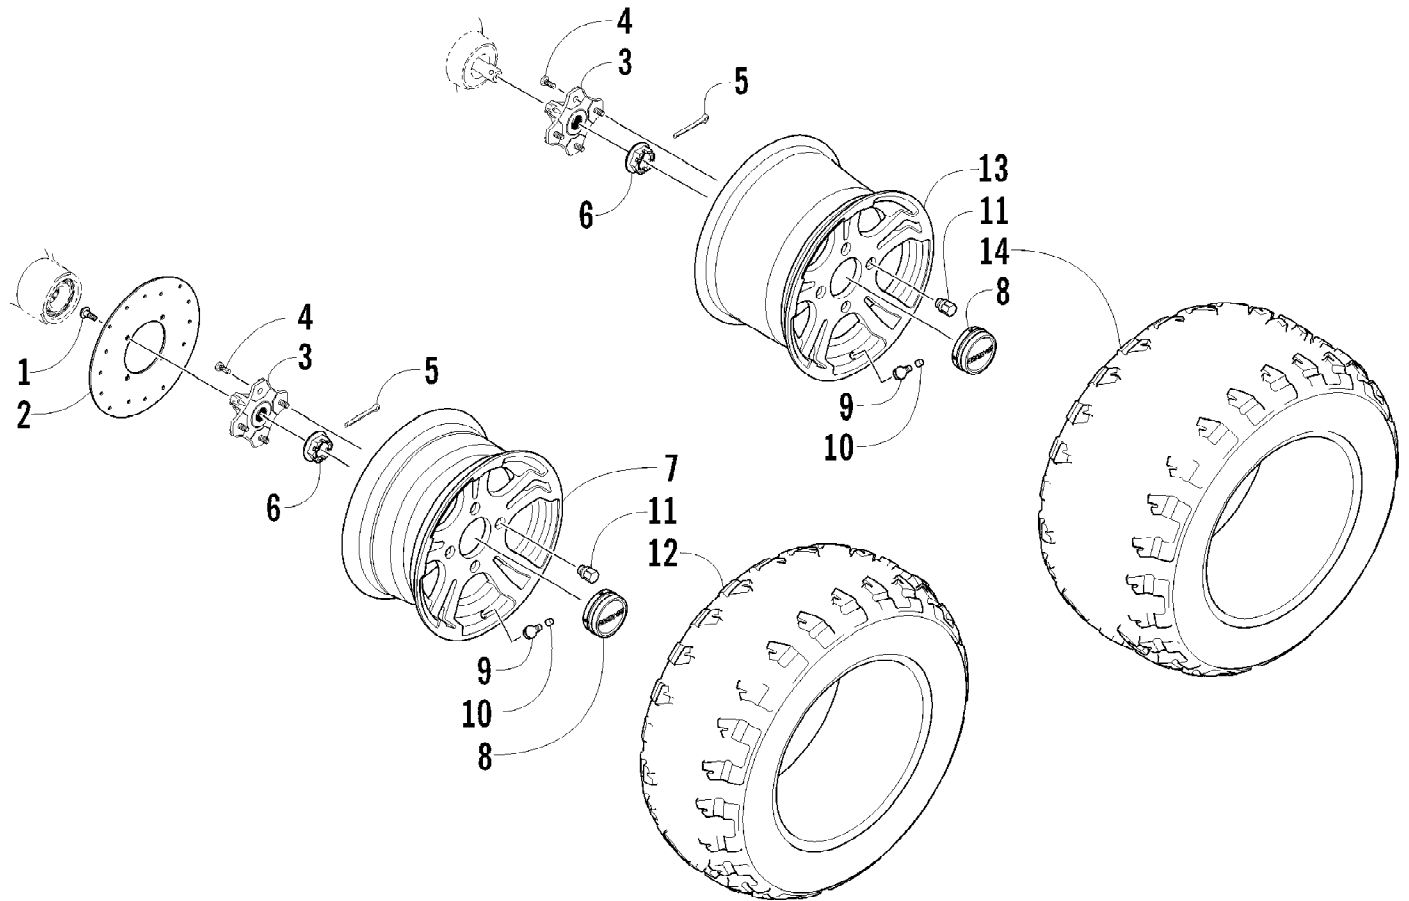

2012 PROWLER 700 XTX BLUE (U2012P3T1PUSD)
WHEEL AND TIRE ASSEMBLY

2012 PROWLER 700 XTX BLUE (U2012P3T1PUSD)
WHEEL AND TIRE ASSEMBLY

Page 83 of 85

Ref #	Part Number	Qty	S/P/F	Description
1	0423-557	8		Screw, Shoulder
2	1436-418	2	/P	Disc, Brake
3	1502-433	2	/P	Hub, Wheel - Front (inc. 4)
3	1502-435	2	/P	Hub, Wheel - Rear (inc. 4)
4	0402-974	16	/P	Stud
5	0423-407	4		Pin, Cotter
6	0423-607	4		Nut, Castle
7	1402-732	2		Wheel - Front (inc. 8)
8	1402-736	4		Cap, Wheel
9	0402-064	4		Stem, Valve (inc. 10)
10	0402-140	4		Cap, Valve Stem
11	0423-618	16		Nut, Lug
12	1402-860	2		Tire - Front
13	1402-918	2	/P	Wheel - Rear (inc. 8)
14	1402-861	2		Tire - Rear