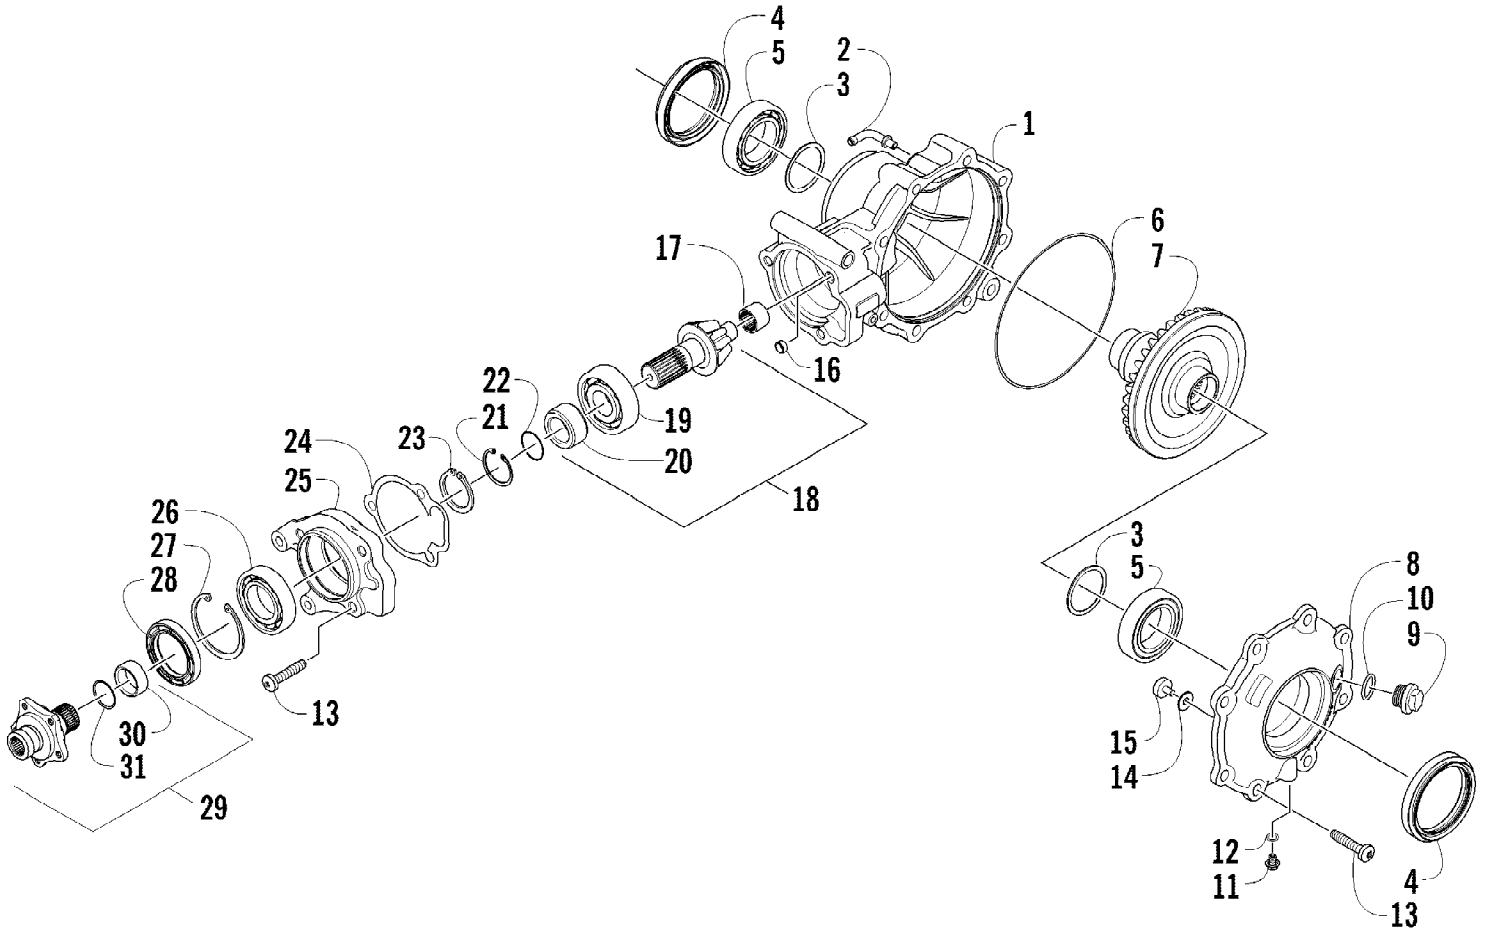

2012 PROWLER 700 XTX BLUE (U2012P3T1PUSD)
REAR DRIVE GEARCASE ASSEMBLY

2012 PROWLER 700 XTX BLUE (U2012P3T1PUSD)
REAR DRIVE GEARCASE ASSEMBLY

Page 55 of 85

Ref #	Part Number	Qty	S/P/F	Description
	1502-887	1		Complete Rear Drive Gearcase Assembly
1	1502-898	1		Housing, Gearcase
2	1402-442	1		Fitting, Elbow
3	0402-405	AR		Shim, 41 x 49 x 1.3 mm
3	0402-406	AR		Shim, 41 x 49 x 1.4 mm
3	0402-407	AR		Shim, 41 x 49 x 1.5 mm
3	0402-408	AR		Shim, 41 x 49 x 1.6 mm
3	0402-409	AR		Shim, 41 x 49 x 1.7 mm
4	1402-950	2	/P	Seal
5	0402-393	2		Bearing
6	0423-149	1		O-Ring
7	1402-032	1		Gear, Rear - 36T
8	0502-741	1		Cover, Gearcase
9	0402-333	1	/P	Plug, Fill (inc. 10)
10	0423-154	1		O-Ring
11	1402-210	1	/P	Plug, Magnetic (inc. 12)
12	0423-153	1		O-Ring
13	0423-118	11		Screw, Self-Tapping
14	0402-429	AR		Shim, 6.3 x 18 x 1.3 mm
14	0402-430	AR		Shim, 6.3 x 18 x 1.4 mm
14	0402-431	AR		Shim, 6.3 x 18 x 1.5 mm
14	0402-432	AR		Shim, 6.3 x 18 x 1.6 mm
14	0402-433	AR		Shim, 6.3 x 18 x 1.7 mm
15	0402-326	1		Button, Thrust
16	0402-411	1		Pin, Dowel
17	0402-328	1		Bearing
18	1502-863	1		Gear, Pinion - Assembly - 10T (inc. 19-20)
19	0402-327	1		Bearing
20	1402-977	1		Collar, Retaining
21	1423-067	1		Ring, Retaining
22	0423-633	1		O-Ring
23	0423-546	1		Ring, Retaining
24	0402-947	1		Gasket
25	0502-746	1		Housing, Pinion
26	0402-324	1		Bearing
27	0402-347	1		Ring, Retaining
28	1402-314	1		Seal
29	0502-766	1		Shaft, Input - Assembly (inc. 30-31)
30	1402-345	1		Sleeve, Seal
31	0423-547	1		O-Ring