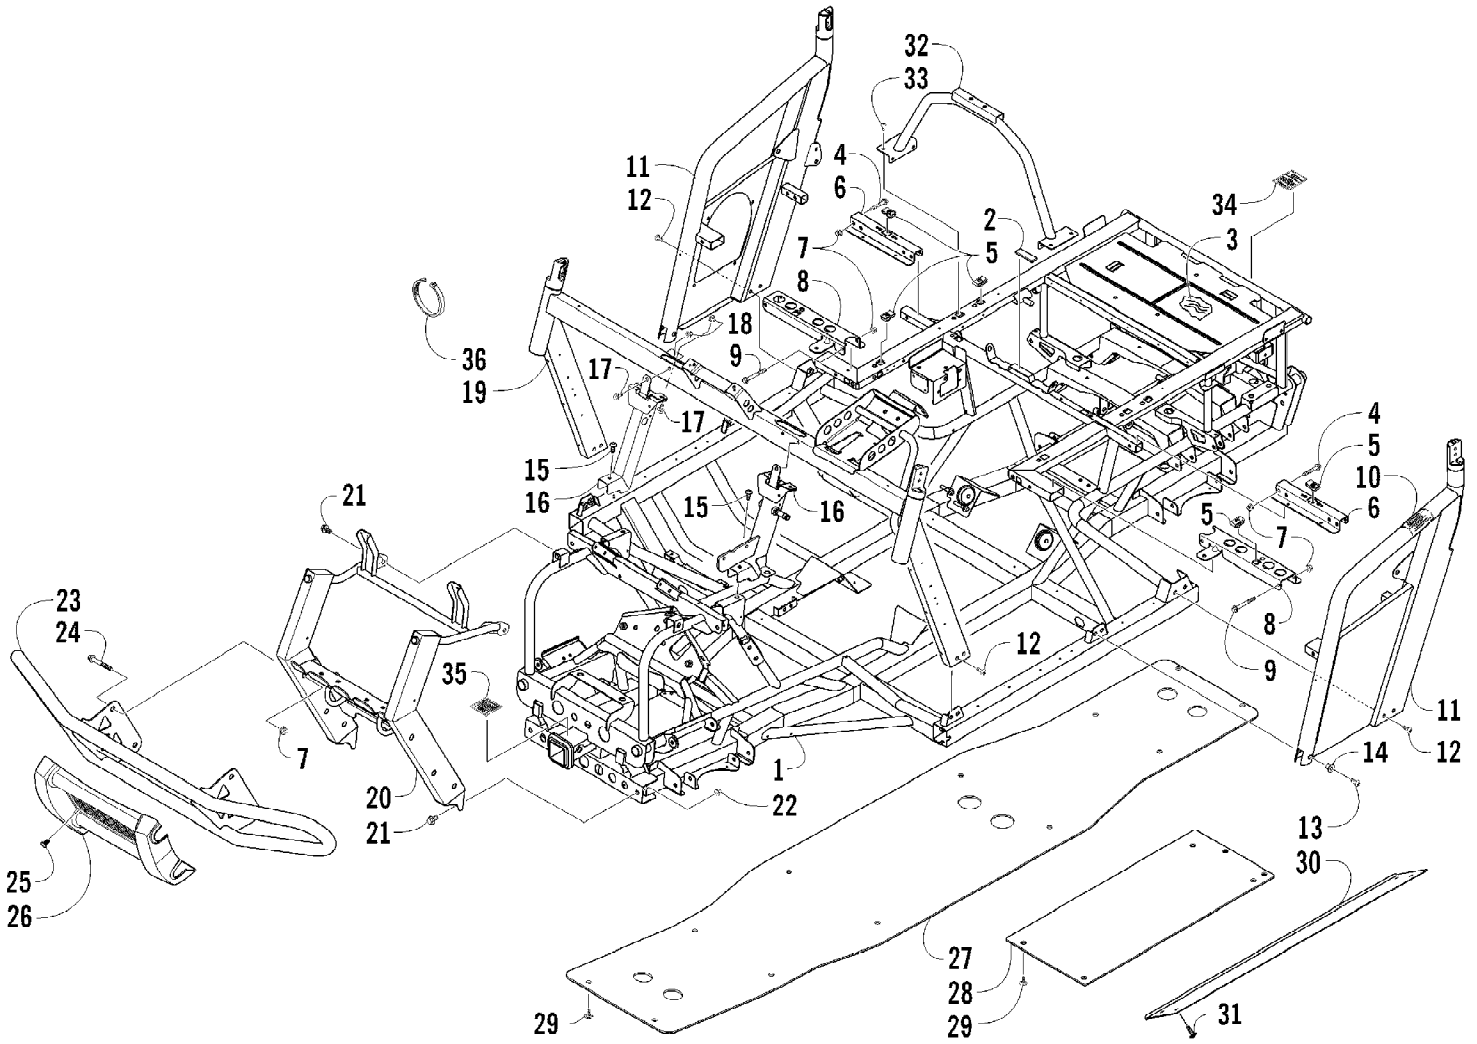

2012 PROWLER 700 XTX BLUE (U2012P3T1PUSD)
FRAME AND RELATED PARTS

Ref #	Part Number	Qty	S/P/F	Description
1	4506-585	1		Frame, Main (inc. 2-3)
2	0406-879	1		Bumper, Seat
3	0412-461	1		Foil, Protective
4	8408-850	6		Screw, Cap
5	0423-577	12		Clip, U-Nut
6	1506-842	2		Bracket, Seat Support - Rear
7	8427-802	14		Nut, Lock
8	2516-644	1		Bracket, Seat Support - Front - Right
8	2516-645	1		Bracket, Seat Support - Front - Left
9	8408-870	4		Screw, Cap
10	2411-522	1		Decal, Warning - ROPS
11	4506-506	1		Support, Overhead - Right
11	4506-507	1		Support, Overhead - Left
12	0423-817	8		Screw, Machine
13	0423-886	2		Screw, Machine
14	1423-051	2		Spacer
15	8476-820	2		Screw, Machine
16	0505-688	1		Bracket, Steering Support - Right
16	1502-930	1		Bracket, Steering Support - Left
17	8408-820	6	/P	Screw, Cap
18	8424-802	6		Nut
19	2516-659	1		Support, Steering
20	2516-558	1	/P	Bracket, Mounting - Bumper
21	8409-020	4	/P	Screw, Cap
22	8427-002	2		Nut, Lock
23	2506-779	1		Bumper
24	8408-860	4		Screw, Cap
25	8477-616	4		Screw, Machine
26	2406-713	1		Fascia, Bumper - Front
27	2416-076	1		Plate, Skid - Center
28	1406-721	2		Panel, Belly - Side
29	0423-545	20	/P	Screw, Shoulder
30	2506-612	2		Plate, Skid - Side
31	0423-849	8		Screw, Self-Tapping
32	2506-638	1		Support, ROPS
33	8476-616	4		Screw, Machine
34	1411-123	1		Decal, Warning - Towing - Rear
35	1411-122	1		Decal, Warning - Towing - Front
36	0123-788	AR	/P	Tie, Cable - 8 in.
36	0123-903	AR		Tie, Cable - 11.5 in.