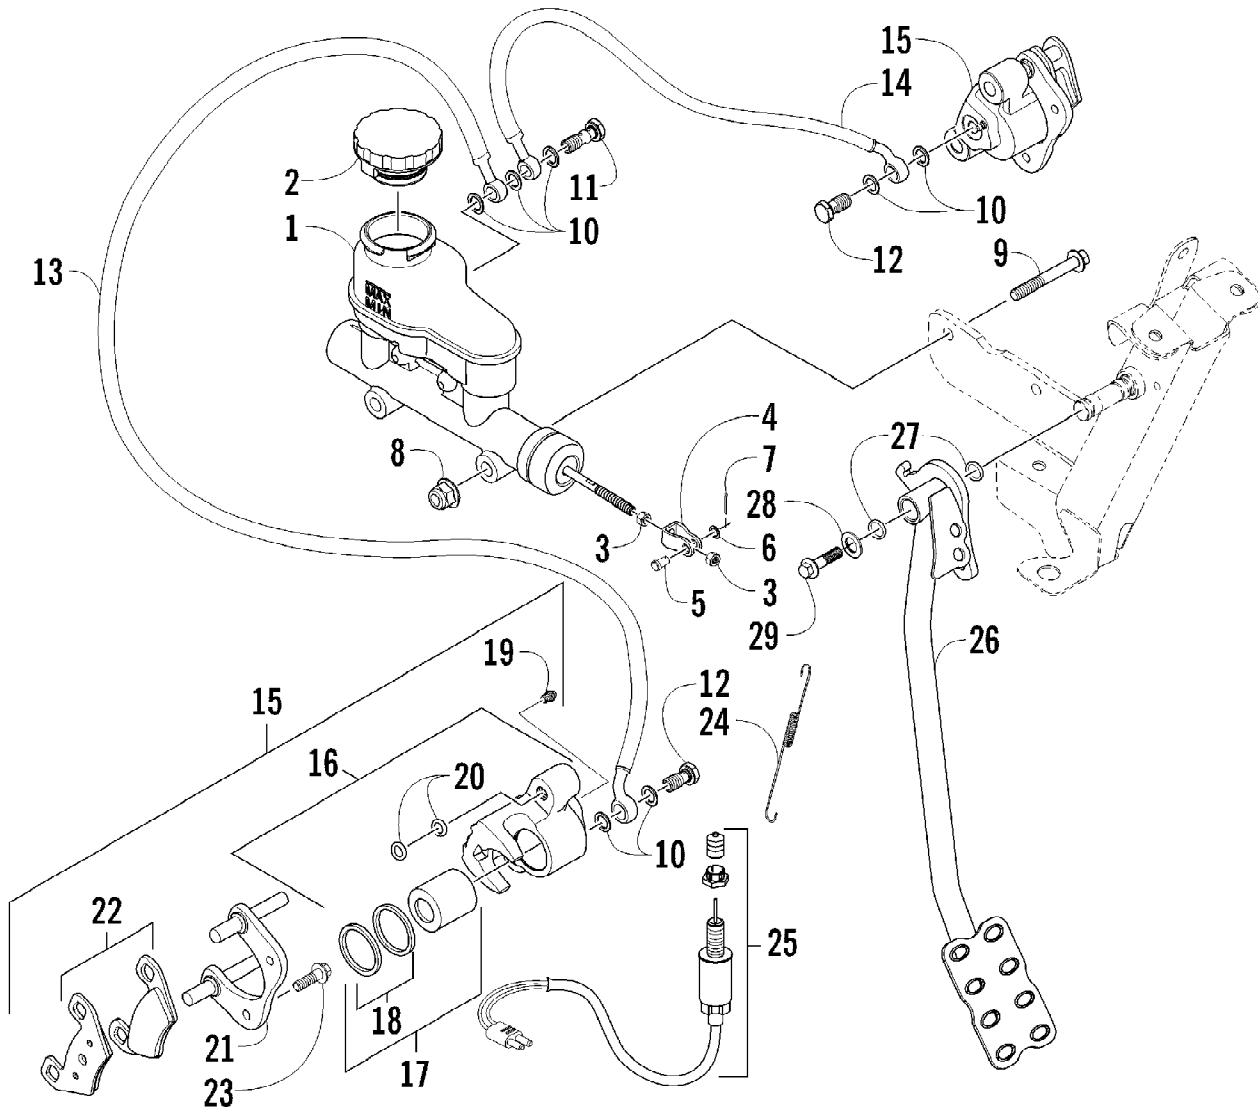

2012 PROWLER 700 XTX BLUE (U2012P3T1PUSD)
FRONT BRAKE ASSEMBLY

2012 PROWLER 700 XTX BLUE (U2012P3T1PUSD)
FRONT BRAKE ASSEMBLY

Page 36 of 85

Ref #	Part Number	Qty	S/P/F	Description
1	0502-786	1		Cylinder, Master Brake - Assembly (inc. 2-4)
2	0405-225	1		Cap, Reservoir
3	0402-592	2		Nut
4	1402-520	1		Clevis
5	1402-377	1		Pin, Clevis
6	8050-217	1	/P	Washer
7	0117-868	1		Pin, Cotter
8	8424-802	2		Nut
9	8408-860	2		Screw, Cap
10	0423-178	7		Washer, Crush
11	0423-610	1		Bolt, Double Banjo-Fitting
12	0423-413	2		Bolt, Banjo-Fitting
13	1402-389	1		Hose, Brake - Left
14	1402-290	1		Hose, Brake - Right
15	1502-730	1	/P	Caliper, Brake - Front Right (inc. 16-22)
15	1502-731	1	/P	Caliper, Brake - Front Left (inc. 16-22)
16	1436-160	1	/P	Housing, Caliper - Assembly - Front Right (inc. 17-19)
16	1436-161	1	/P	Housing, Caliper - Assembly - Front Left (inc. 17-19)
17	0502-606	2		Piston/Seal Set (inc. 18)
18	0502-607	2		Seal Set
19	0502-609	2	/P	Valve, Bleed
20	0502-608	2		O-Ring, Guide - Set
21	0502-960	2		Bracket Assembly
22	1502-694	2	S	Pad, Brake - Set
23	8408-826	4		Screw, Cap
24	0502-785	1		Spring, Brake Switch
25	0409-089	1		Switch, Brake - Assembly
26	1502-692	1		Lever, Brake
27	1602-213	2	/P	O-Ring
28	0623-044	1		Washer
29	8408-822	1		Screw, Cap