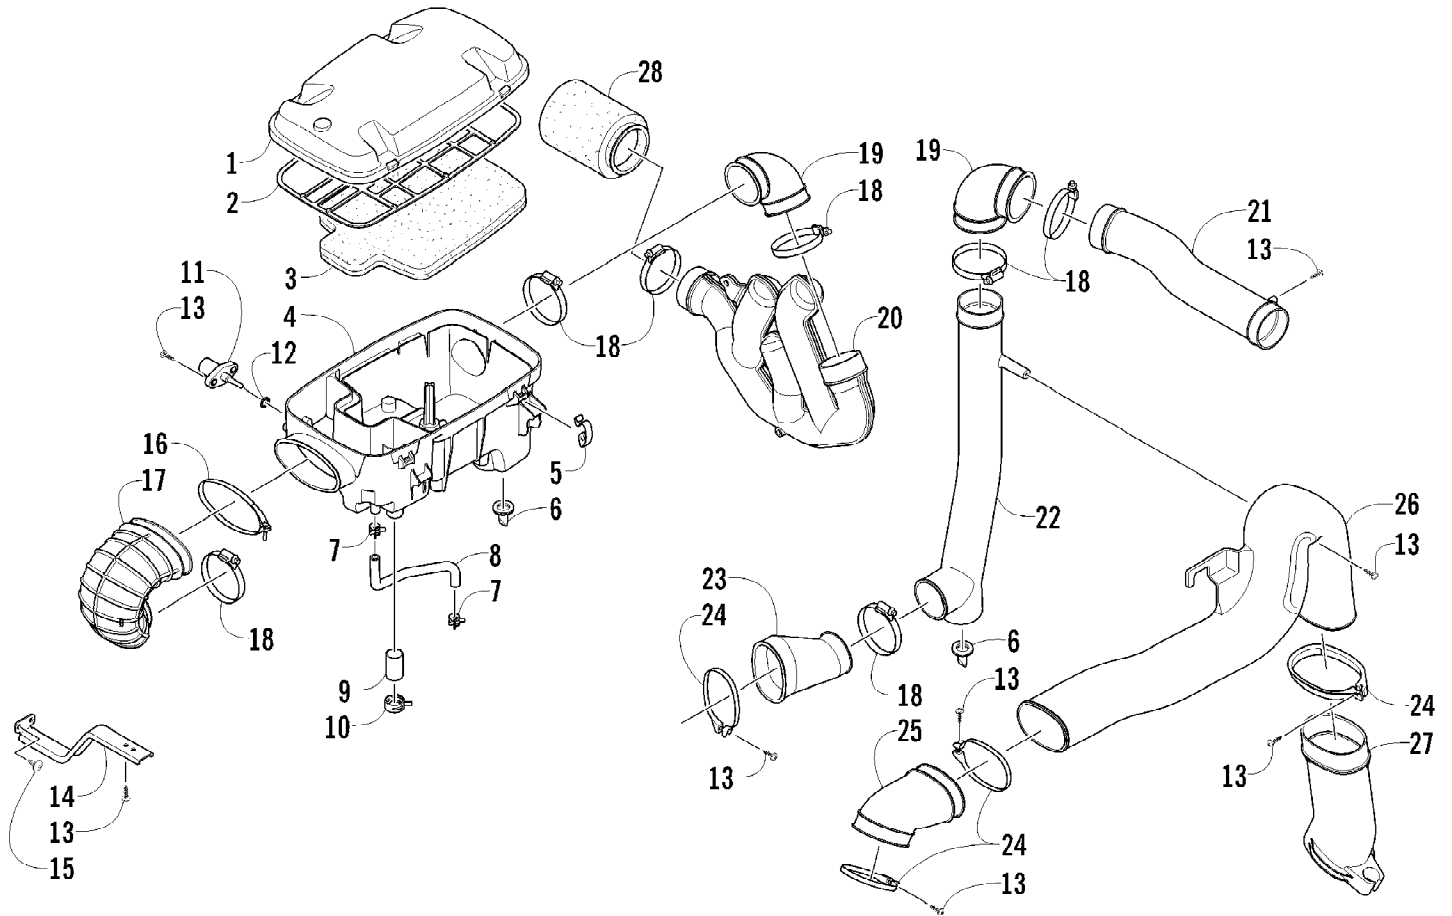

2012 PROWLER 700 XTX BLUE (U2012P3T1PUSD)
AIR INTAKE ASSEMBLY

2012 PROWLER 700 XTX BLUE (U2012P3T1PUSD)
AIR INTAKE ASSEMBLY

Page 4 of 85

Ref #	Part Number	Qty	S/P/F	Description
1	0470-877	1	/P	Cover, Air Intake
2	0470-560	1		Screen, Air Filter
3	0470-558	1		Filter, Air
4	0470-728	1		Housing, Air Intake
5	0423-455	4		Clip, Spring
6	0470-442	AR	/P	Valve, Drain
7	0423-045	2		Clamp, Hose
8	0410-172	1	/P	Hose, Vent - Crankcase
9	0423-766	1		Cap, Drain
10	1623-287	1		Clamp, Hose
11	0430-055	1		Sensor, Air Temperature (inc. 12)
12	5507-224	1		O-Ring
13	0423-342	9	/P	Screw, Self-Tapping
14	2506-651	1		Bracket, Support
15	0623-784	3		Screw, Self-Tapping
16	0423-554	1		Clamp
17	0470-511	1		Boot, Intake
18	0423-019	8		Clamp
19	0413-098	2		Boot, Air-In
20	0513-028	1		Duct, Air-In
21	0413-219	1		Duct
22	0413-218	1		Duct
23	0413-049	1		Boot, Duct
24	0423-550	4		Clamp
25	0413-109	1		Boot, Air-Out - Clutch
26	0413-220	1		Duct, Air-Out - Clutch
27	0413-226	1		Duct, Air-Out
28	0470-834	1		Filter, Intake