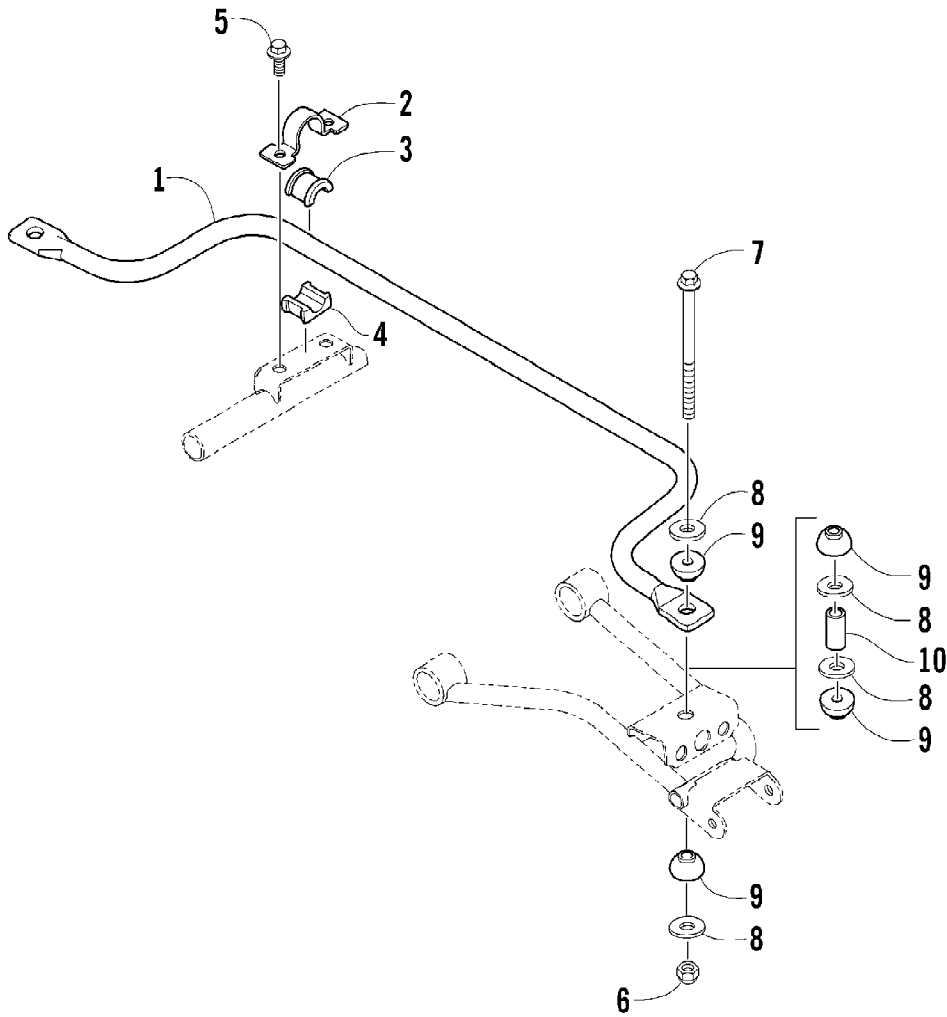

2012 PROWLER 700 XTX BLUE (U2012P3T1PUSD)
SWAY BAR ASSEMBLY

2012 PROWLER 700 XTX BLUE (U2012P3T1PUSD)
SWAY BAR ASSEMBLY

Page 73 of 85

Ref #	Part Number	Qty	S/P/F	Description
1	0404-110	1		Bar, Sway - Assembly
2	0404-135	2		Clamp, Bushing
3	0404-094	2		Bushing, Upper
4	0404-095	2		Bushing, Lower
5	8409-016	4		Screw, Cap
6	8422-002	2		Nut, Lock
7	0423-335	2		Screw, Cap
8	0423-073	8		Washer
9	1402-434	8		Bushing
10	0423-620	2		Spacer