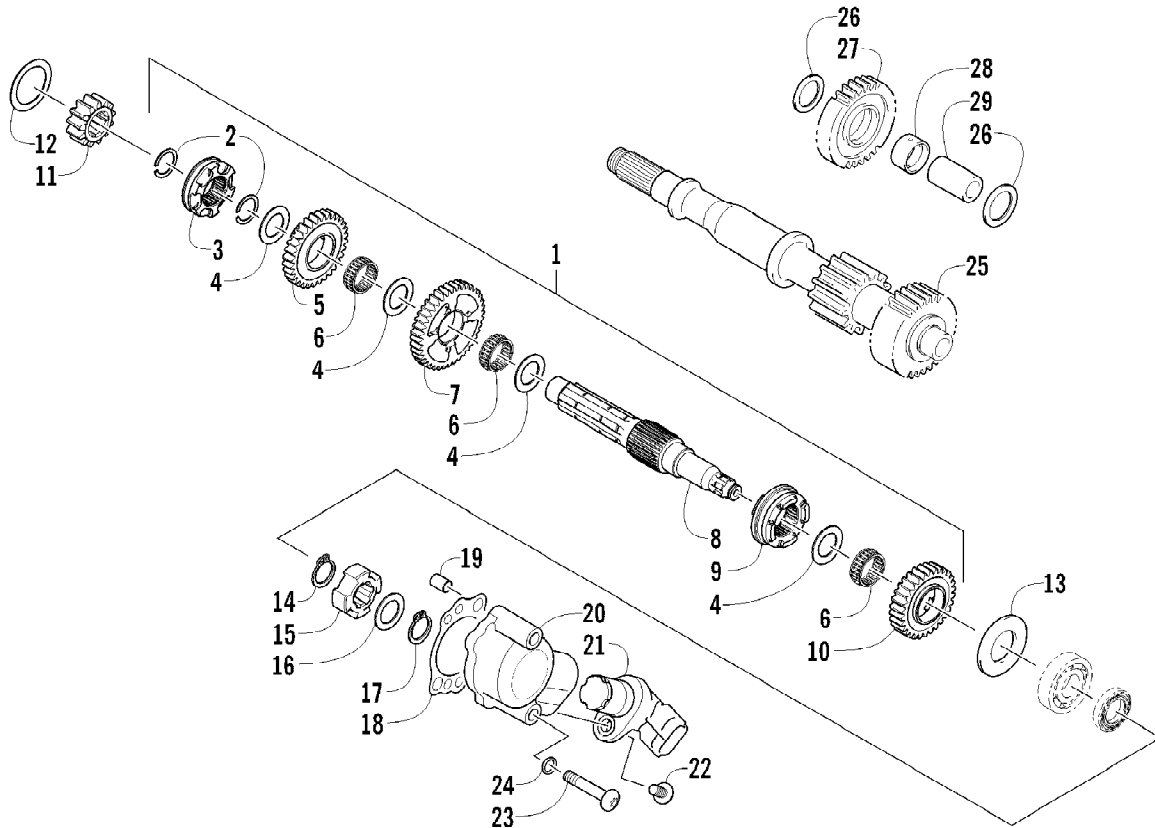

2012 PROWLER 700 XTX BLUE (U2012P3T1PUSD)
SECONDARY TRANSMISSION ASSEMBLY

2012 PROWLER 700 XTX BLUE (U2012P3T1PUSD)
SECONDARY TRANSMISSION ASSEMBLY

Page 65 of 85

Ref #	Part Number	Qty	S/P/F	Description
1	0822-124	1		Countershaft Assembly (inc. 2-10)
2	0831-085	2		Ring, Retaining
3	0822-120	1		Gear Select, Reverse
4	0822-121	4		Shim
5	0822-119	1		Gear, Reverse Driven
6	0832-082	3		Bearing
7	0822-114	1		Gear, Driven - Low
8	0822-113	1		Countershaft
9	0822-116	1		Gear Select, Sliding
10	0822-115	1		Gear, Driven - High
11	0822-125	1		Gear, Drive
12	0828-019	1		Washer, Thrust
13	0828-011	1		Washer
14	0831-040	1		Ring, Retaining
15	0822-050	1		Trigger, Speedometer Sensor
16	0828-069	1		Washer, Thrust
17	0831-039	1		Ring, Retaining
18	0830-129	1		Gasket
19	0829-023	2		Pin, Dowel
20	0822-049	1		Housing, Speedometer Sensor
21	0824-042	1	/P	Sensor, Speedometer
22	8468-620	1	/P	Screw, Machine
23	8468-645	2		Screw, Machine
24	0830-107	2		Gasket
25	0822-001	1		Driveshaft
26	0828-016	2		Washer, Thrust
27	0822-011	1		Gear, Reverse Idle
28	0822-012	1		Bushing
29	0822-015	1		Shaft, Reverse Idle