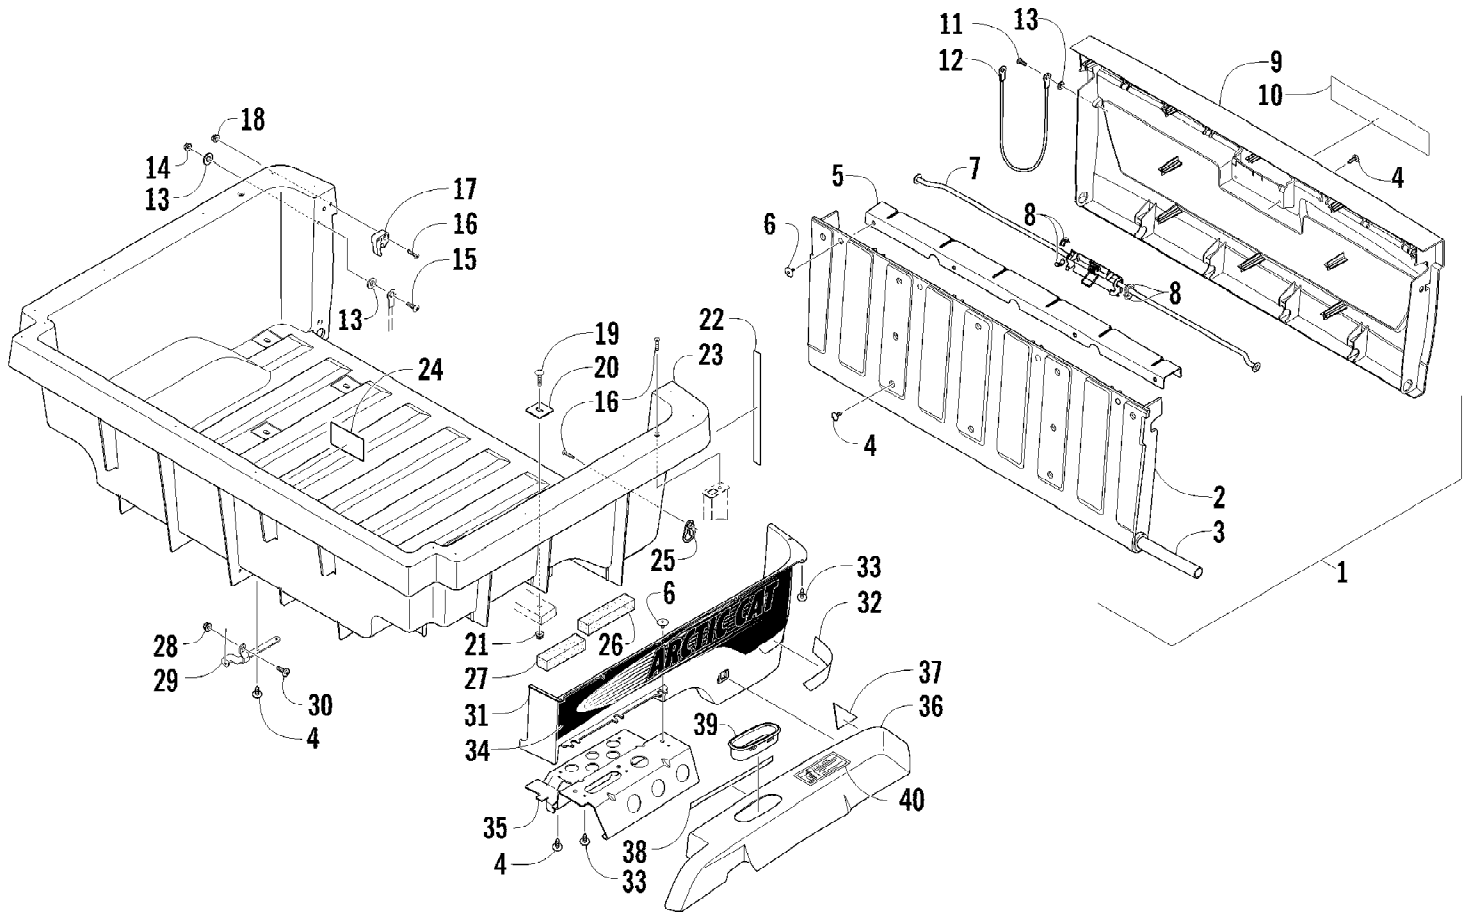

2012 PROWLER 700 XTX BLUE (U2012P3T1PUSD)
CARGO BOX AND TAILGATE ASSEMBLY

2012 PROWLER 700 XTX BLUE (U2012P3T1PUSD)
CARGO BOX AND TAILGATE ASSEMBLY

Ref #	Part Number	Qty	S/P/F	Description
1	2506-205	1	/P	Tailgate Assembly (inc. 2-9)
2	2406-365	1	/P	Panel, Tailgate - Inner
3	1406-927	1		Shaft, Pivot - Tailgate
4	0623-784	20		Screw, Self-Tapping
5	1506-704	1		Brace, Tailgate
6	0423-101	10		Screw, Shoulder
7	2506-056	1		Latch, Tailgate - Assembly
8	1406-706	4		Bushing
9	2406-369	1	/P	Panel, Tailgate - Outer
10	2411-442	1		Decal, Box - "Arctic Cat"
11	8476-625	2		Screw, Machine
12	0487-045	2		Cable, Tailgate
13	8050-217	6	/P	Washer
14	0624-250	2		Nut, Lock
15	8476-620	2		Screw, Machine
16	8474-630	8		Screw, Machine
17	2506-664	1		Striker, Tailgate - Right
17	2506-665	1	/P	Striker, Tailgate - Left
18	8424-602	4	/P	Nut
19	0423-623	8		Bolt, Carriage
20	1506-933	8		Plate, Retainer
21	8424-802	8		Nut
22	0417-006	2		Strip, Foam
23	2406-916	1	/P	Box, Cargo
24	1411-119	1		Decal, Warning - Cargo
25	1506-539	1		Bracket, Tailgate
26	0417-010	2		Foam, Cargo Box
27	0417-011	2		Foam, Cargo Box
28	0423-540	1		Nut, Lock
29	2516-178	1	/P	Bracket, Cargo Box Latch
30	8476-616	1		Screw, Machine
31	1406-762	1	/P	Panel, Box - Right
31	1406-761	1	/P	Panel, Box - Left
32	1411-128	1		Decal, Reflector - Right
32	1411-129	1		Decal, Reflector - Left
33	0423-342	28	/P	Screw, Self-Tapping
34	2411-794	1		Decal, Box - Right
34	2411-795	1		Decal, Box - Left
35	1506-776	1		Bracket, Fender Support - Right
35	2506-927	1		Bracket, Fender Support - Left
36	4506-064	1		Fender, Rear - Assembly - Upper Right (inc. 37-38)
36	4506-065	1		Fender, Rear - Assembly - Upper Left (inc. 37-39)
37	0417-008	2		Pad, Foam
38	0417-007	2		Strip, Foam
39	2516-037	1		Ring, Trim
40	1411-120	2		Decal, Warning - Pinch Point