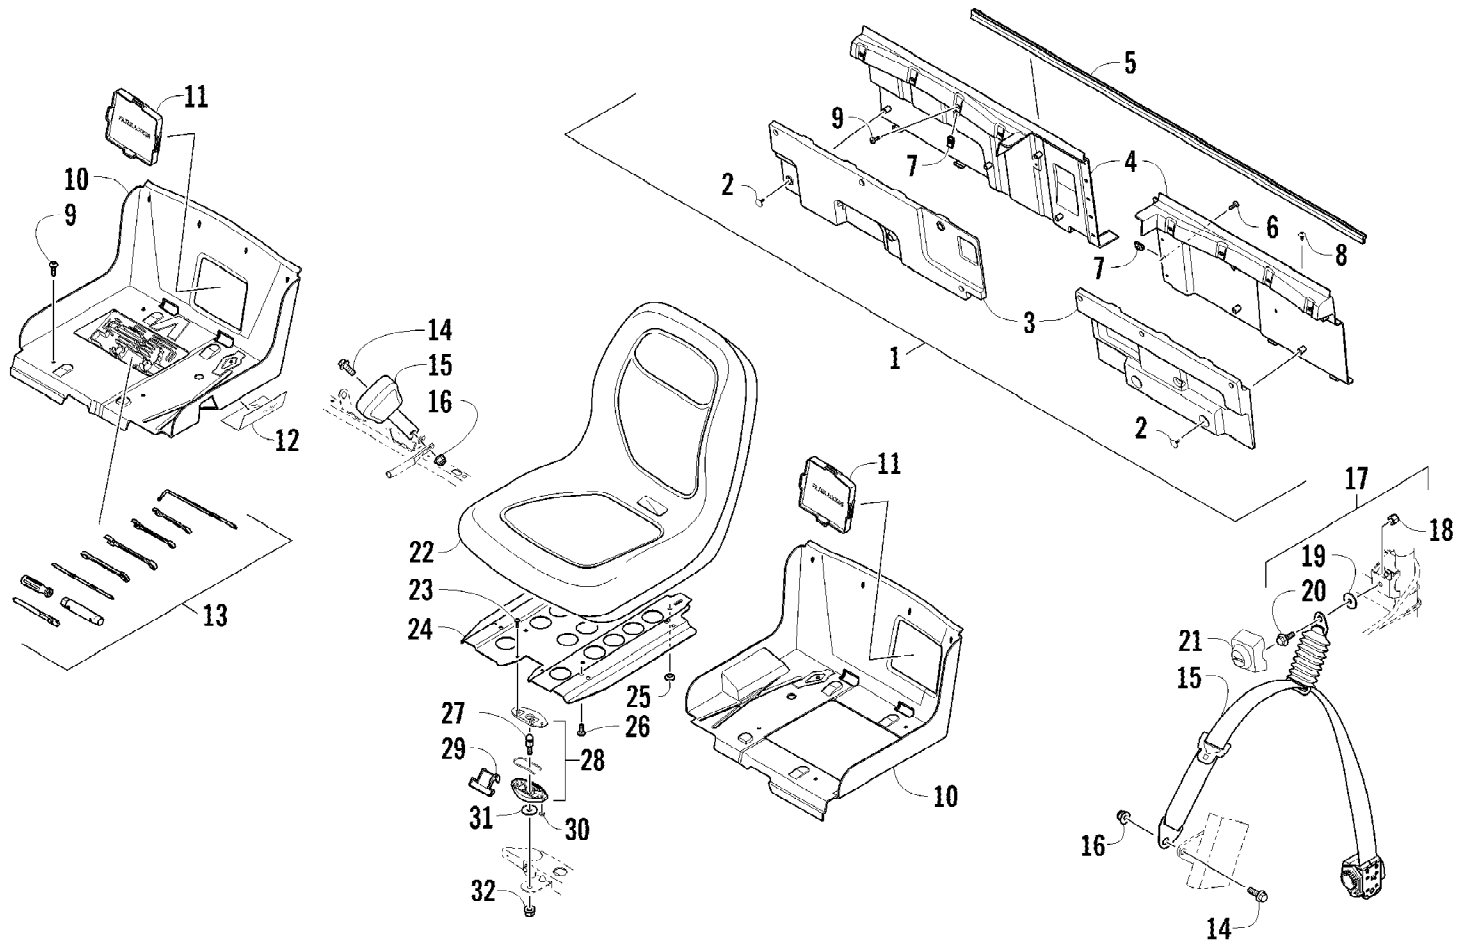

2012 PROWLER 700 XTX BLUE (U2012P3T1PUSD)
SEAT ASSEMBLY

2012 PROWLER 700 XTX BLUE (U2012P3T1PUSD)
SEAT ASSEMBLY

Page 61 of 85

Ref #	Part Number	Qty	S/P/F	Description
1	2516-094	1		Panel, Seat - Assembly (inc. 2-6 and five No. 7)
2	0623-544	11		Clip, Retaining
3	2516-146	1		Panel, Seat - Front Right
3	2516-147	1		Panel, Seat - Front Left
4	2406-912	1		Panel, Seat - Rear Right
4	2406-913	1		Panel, Seat - Rear Left
5	2406-915	1		Seal, Seat Panel
6	8476-620	5		Screw, Machine
7	0423-577	13		Clip, U-Nut
8	0623-784	3		Screw, Self-Tapping
9	8477-620	16		Screw, Machine
10	2406-910	1		Base, Seat - Right
10	2406-911	1		Base, Seat - Left
11	2416-091	2		Cover, Access - Air Filter
12	0412-560	AR	F	Foil, Protective
13	0444-122	1	S/P	Tool Kit - Assembly
14	8408-020	6		Screw, Cap
15	2516-325	2		Belt, Seat
16	8427-002	6		Nut, Lock
17	0423-915	2		Screw, Shoulder - Assembly (inc. 18-20)
18	0	2	F	Nut, Lock
19	0	2	F	Washer
20	0	2	F	Screw, Shoulder
21	2416-638	2		Cover, Seat Belt
22	1506-925	2		Seat, Low-Back
23	8468-620	4	/P	Screw, Machine
24	2506-780	2	/P	Plate, Base - Seat
25	0406-877	8	/P	Bumper, Seat
26	8468-820	8		Screw, Machine
27	0423-559	2		Stud, Latch - Seat
28	2706-164	2	/P	Latch - Assembly (inc. 298)
29	2606-854	2	S	Lever, Release - Seat Latch
30	0623-038	4		Nut w/Washer
31	0423-073	2		Washer
32	8424-002	2		Nut