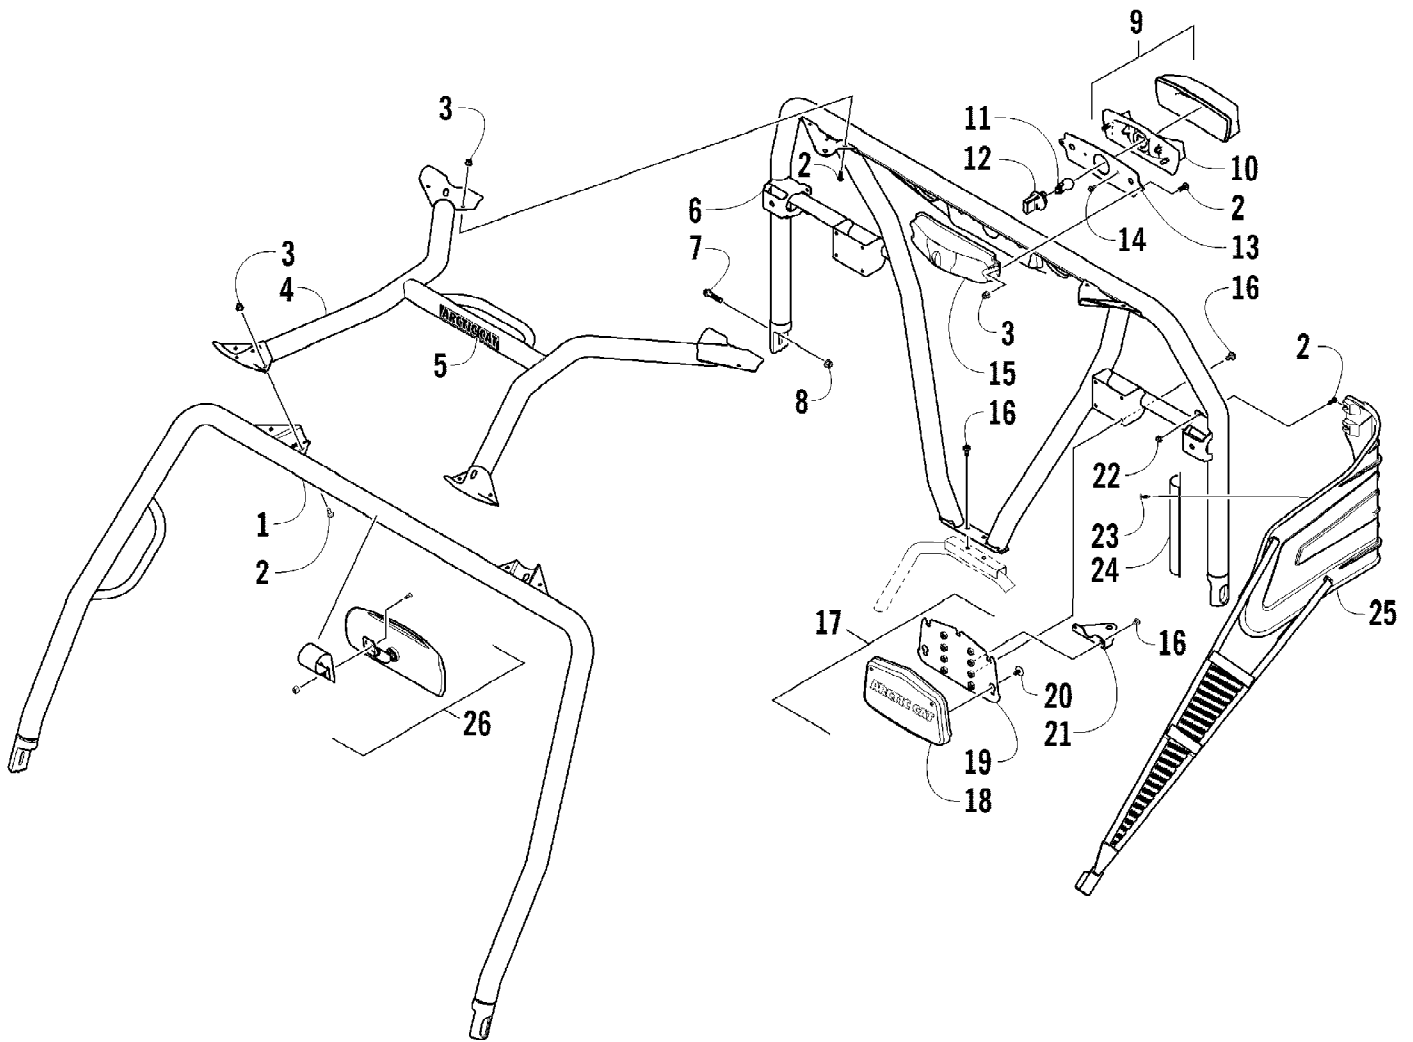

2012 PROWLER 700 XTX BLUE (U2012P3T1PUSD)
ROPS AND TAILLIGHT ASSEMBLY

Page 59 of 85

Ref #	Part Number	Qty	S/P/F	Description
1	2516-653	1		Tube, ROPS - Front
2	8468-616	14		Screw, Machine
3	8427-602	10		Nut, Lock
4	2516-658	1		Support, ROPS
5	0411-501	1		Decal, "Arctic Cat"
6	2516-656	1		Tube, ROPS - Rear
7	8410-835	8		Screw, Cap
8	8432-802	8		Nut, Lock
9	0509-022	1		Taillight Assembly (inc. 10-12)
10	0509-025	1		Housing, Taillight
11	0409-056	1		Bulb, Taillight
12	0409-057	1		Socket, Taillight
13	2406-069	1		Bracket, Taillight Mounting
14	0623-301	2	/P	Screw, Self-Tapping
15	2516-893	1		Cover, Taillight
16	0423-361	10		Screw, Machine
17	1506-795	2		Pad, Headrest - Assembly (inc. 18-20)
18	1406-884	2		Pad, Headrest
19	1506-722	2		Mount, Headrest
20	0623-544	10		Clip, Retaining
21	4506-296	1		Bracket, Mounting - Flag
22	8424-602	4	/P	Nut
23	0623-784	8		Screw, Self-Tapping
24	4506-149	2		Bracket, Mounting - Side Restraint
25	0517-146	1		Restraint, Side - Right
25	0517-147	1		Restraint, Side - Left
26	1436-414	1		Kit, Mirror