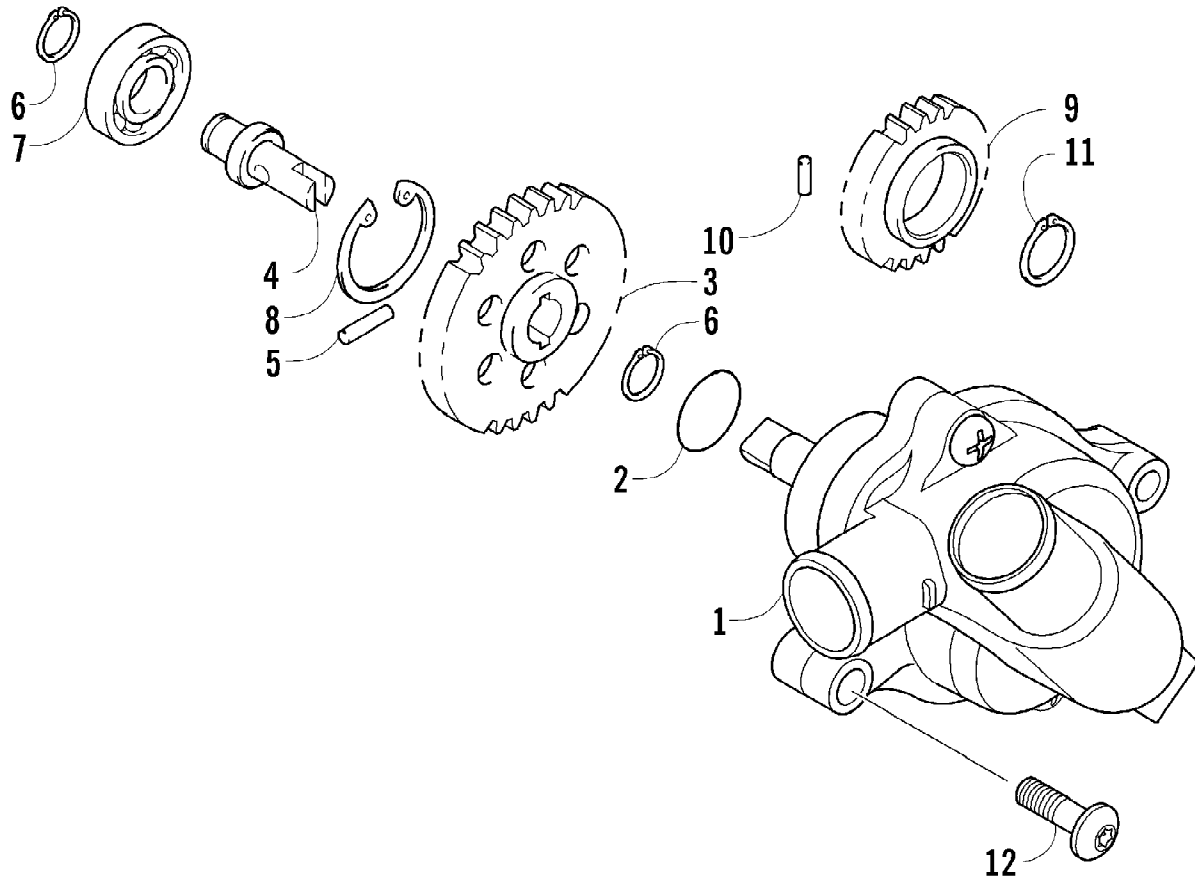

2012 PROWLER 700 XTX BLUE (U2012P3T1PUSD)
TRANSMISSION ASSEMBLY

2012 PROWLER 700 XTX BLUE (U2012P3T1PUSD)
TRANSMISSION ASSEMBLY

Page 79 of 85

Ref #	Part Number	Qty	S/P/F	Description
1	0823-354	1	/P	Pulley, Driven - Assembly (inc. 2-4)
2	0823-176	3	/P	Shoe, Cam
3	0823-177	3		Screw, Machine
4	0823-178	1		Nut
5	0827-010	1		Nut
6	0828-106	1		Washer
7	0823-276	1		Plate, Movable Drive Face
8	0823-277	4		Damper, Movable Drive Face
9	0823-273	1		Face, Movable Drive
10	0823-013	1		Belt, Drive
11	0823-271	1		Spacer
12	0823-164	8		Roller
13	0823-272	1		Face, Fixed Drive
14	0823-131	1		Shroud, Drive Face
15	0623-914	6		Screw, Self-Tapping
16	0823-015	1		Spacer, Fixed Drive Face
17	0470-531	1		O-Ring
18	0821-002	1	/P	Housing, Clutch - Assembly
19	0830-189	1	/P	Seal
20	0827-011	1		Nut
21	0823-018	1		Clutch, One-Way
22	0823-310	1	/P	Clutch, Centrifugal - 6 Plate