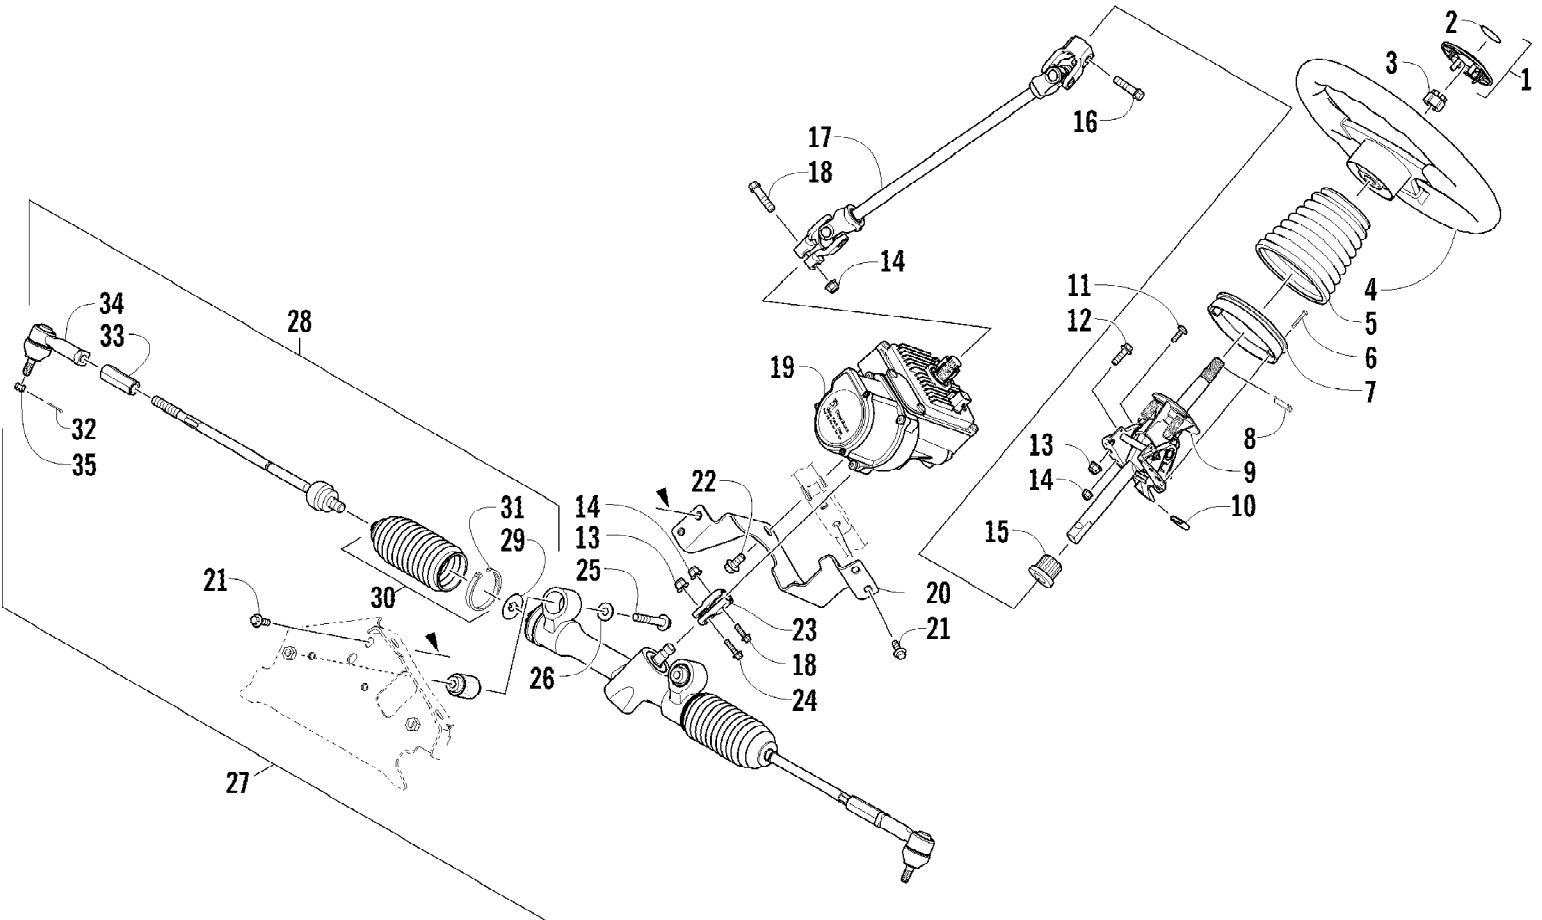

2012 PROWLER 700 XTX BLUE (U2012P3T1PUSD)
STEERING ASSEMBLY

2012 PROWLER 700 XTX BLUE (U2012P3T1PUSD)
STEERING ASSEMBLY

Page 71 of 85

Ref #	Part Number	Qty	S/P/F	Description
1	0505-690	1		Cap, Steering Wheel (inc. 2)
2	1411-798	1		Decal, Aircat
3	0423-884	1		Nut
4	0405-398	1		Wheel, Steering - Assembly
5	0405-339	1		Boot
6	0423-743	2		Screw, Self-Tapping
7	0405-258	1		Support
8	1423-045	1		Clip, Retaining
9	0505-588	1	/P	Mechanism, Tilt
10	2406-590	1		Cap, Tilt Lever
11	8476-620	2		Screw, Machine
12	8408-825	2		Screw, Cap
13	8427-802	3		Nut, Lock
14	8427-602	4		Nut, Lock
15	0405-155	1		Bushing
16	1423-047	1		Screw, Cap
17	0405-435	1		Shaft, Steering - Assembly
18	1423-076	2		Screw, Cap
19	0505-768	1		Assembly, Electronic Power Steering
20	4506-152	1		Bracket, Mounting
21	8408-816	4		Screw, Cap
22	8409-020	4	/P	Screw, Cap
23	0405-440	1		Coupler, Steering
24	1423-053	1		Screw, Cap
25	8408-070	2		Screw, Cap
26	0623-728	2		Washer
27	0505-689	1	/P	Housing, Rack and Pinion (inc. 28-34)
28	0505-719	2	/P	Tie Rod - Assembly (inc. 29-34)
29	0405-428	2		Plate, Retaining
30	0505-745	2		Kit, Tie Rod Boot (inc. 31-32)
31	0123-903	2		Tie, Cable - 11.5 in.
32	0623-175	2		Pin, Cotter
33	0505-744	2		Kit, Nut (inc. 32)
34	0505-743	2	/P	Kit, Tie Rod End (inc. 32)
35	0423-072	2		Nut