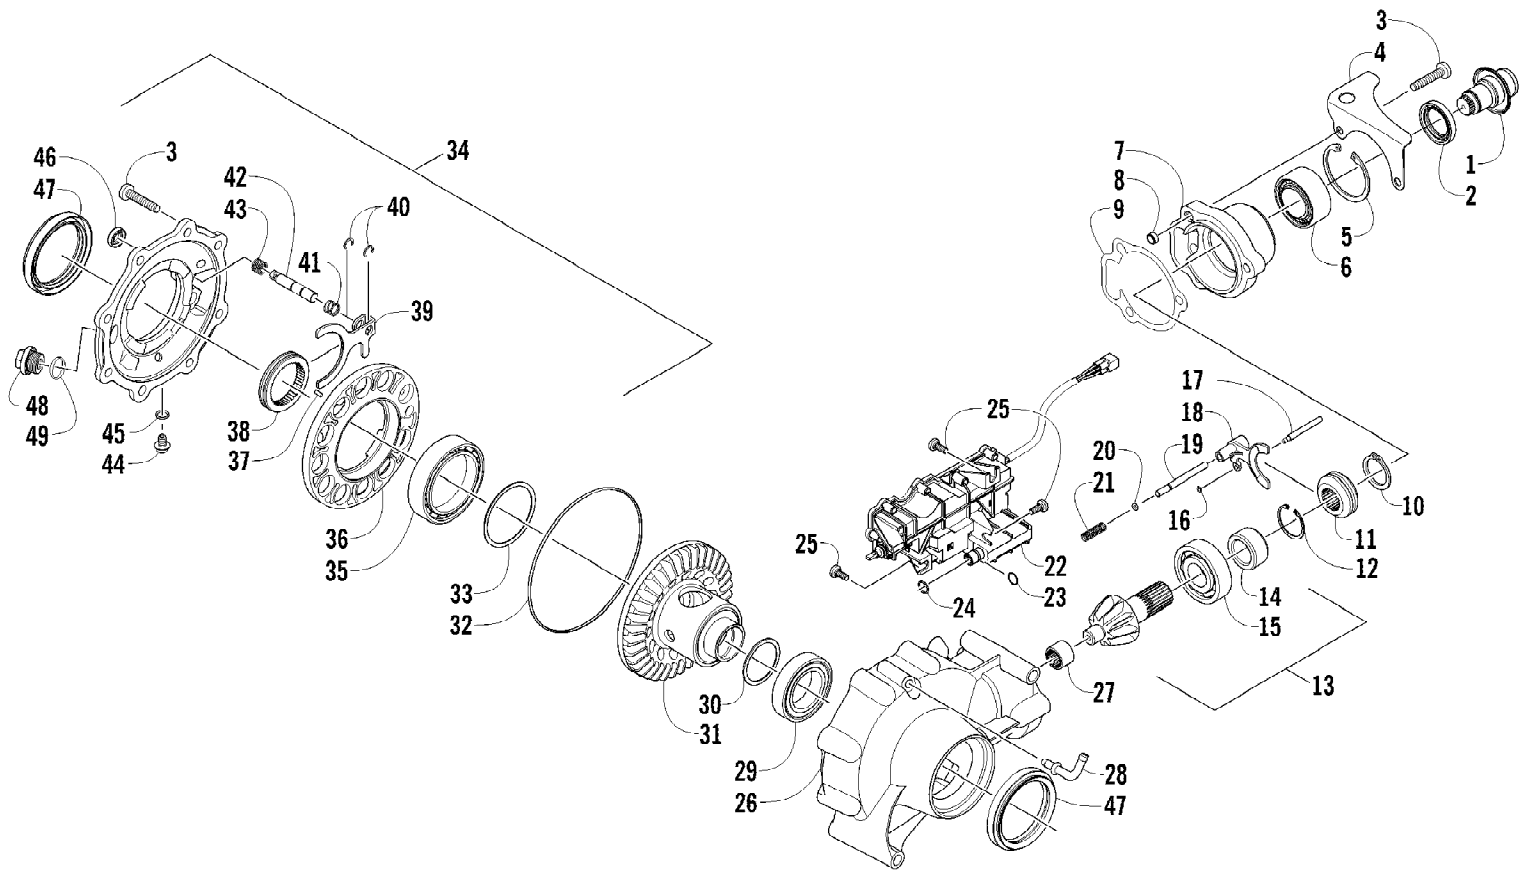

2012 PROWLER 700 XTX BLUE (U2012P3T1PUSD)
FRONT DRIVE GEARCASE ASSEMBLY

2012 PROWLER 700 XTX BLUE (U2012P3T1PUSD)
FRONT DRIVE GEARCASE ASSEMBLY

Page 38 of 85

Ref #	Part Number	Qty	S/P/F	Description
	1502-886	1		Complete Front Drive Gearcase Assembly
1	1502-085	1	/P	Shaft, Input - Assembly
2	1402-011	1		Seal
3	0423-118	11		Screw, Self-Tapping
4	1502-237	1		Bracket, Actuator
5	0423-423	1		Ring, Retaining
6	1402-043	1		Bearing
7	0502-528	1	/P	Housing, Pinion
8	0402-411	1		Pin, Dowel
9	0402-947	1		Gasket
10	0423-417	1		Ring, Retaining
11	0402-413	1		Coupler, Drive
12	1423-067	1		Ring, Retaining
13	1502-863	1		Gear, Pinion - Assembly - 10T (inc. 14-15)
14	1402-977	1		Collar, Retaining
15	0402-327	1		Bearing
16	0423-402	1		Ring, Retaining
17	0402-997	1		Shaft, Selector
18	0402-998	1		Fork, Selector
19	0402-417	1		Shaft, Shuttle
20	0423-147	1		O-Ring
21	0402-999	1		Spring, Return
22	1502-909	1	/P	Actuator (inc. 23)
23	1402-981	1		O-Ring
24	0423-892	1	/P	O-Ring
25	0423-396	3		Screw, Self-Tapping
26	1502-898	1		Housing, Gearcase
27	0402-328	1		Bearing
28	1402-442	1		Fitting, Elbow
29	0402-393	1		Bearing
30	0402-405	AR		Shim, 41 x 49 x 1.3 mm
30	0402-406	AR		Shim, 41 x 49 x 1.4 mm
30	0402-407	AR		Shim, 41 x 49 x 1.5 mm
30	0402-408	AR		Shim, 41 x 49 x 1.6 mm
30	0402-409	AR		Shim, 41 x 49 x 1.7 mm
31	1502-860	1		Gear, Ring - 36T
32	0423-149	1		O-Ring
33	1402-074	AR		Shim, 61 x 69 x 1.3 mm
33	1402-075	AR		Shim, 61 x 69 x 1.4 mm
33	1402-076	AR		Shim, 61 x 69 x 1.5 mm
33	1402-077	AR		Shim, 61 x 69 x 1.6 mm
33	1402-078	AR		Shim, 61 x 69 x 1.7 mm
34	1502-899	1		Cover, Gearcase (inc. 35-46 and one No. 47)
35	1402-053	1		Bearing
36	0502-413	1		Flange, Bearing
37	1402-079	1		Pin
38	1402-042	1		Collar, Sliding
39	1402-054	1		Fork
40	1402-058	2		Ring, Retaining
41	1402-057	1		Spring
42	1402-656	1		Shaft, Lock
43	1402-063	1		Spring
44	1402-210	1	/P	Pin, Drain (inc. 45)