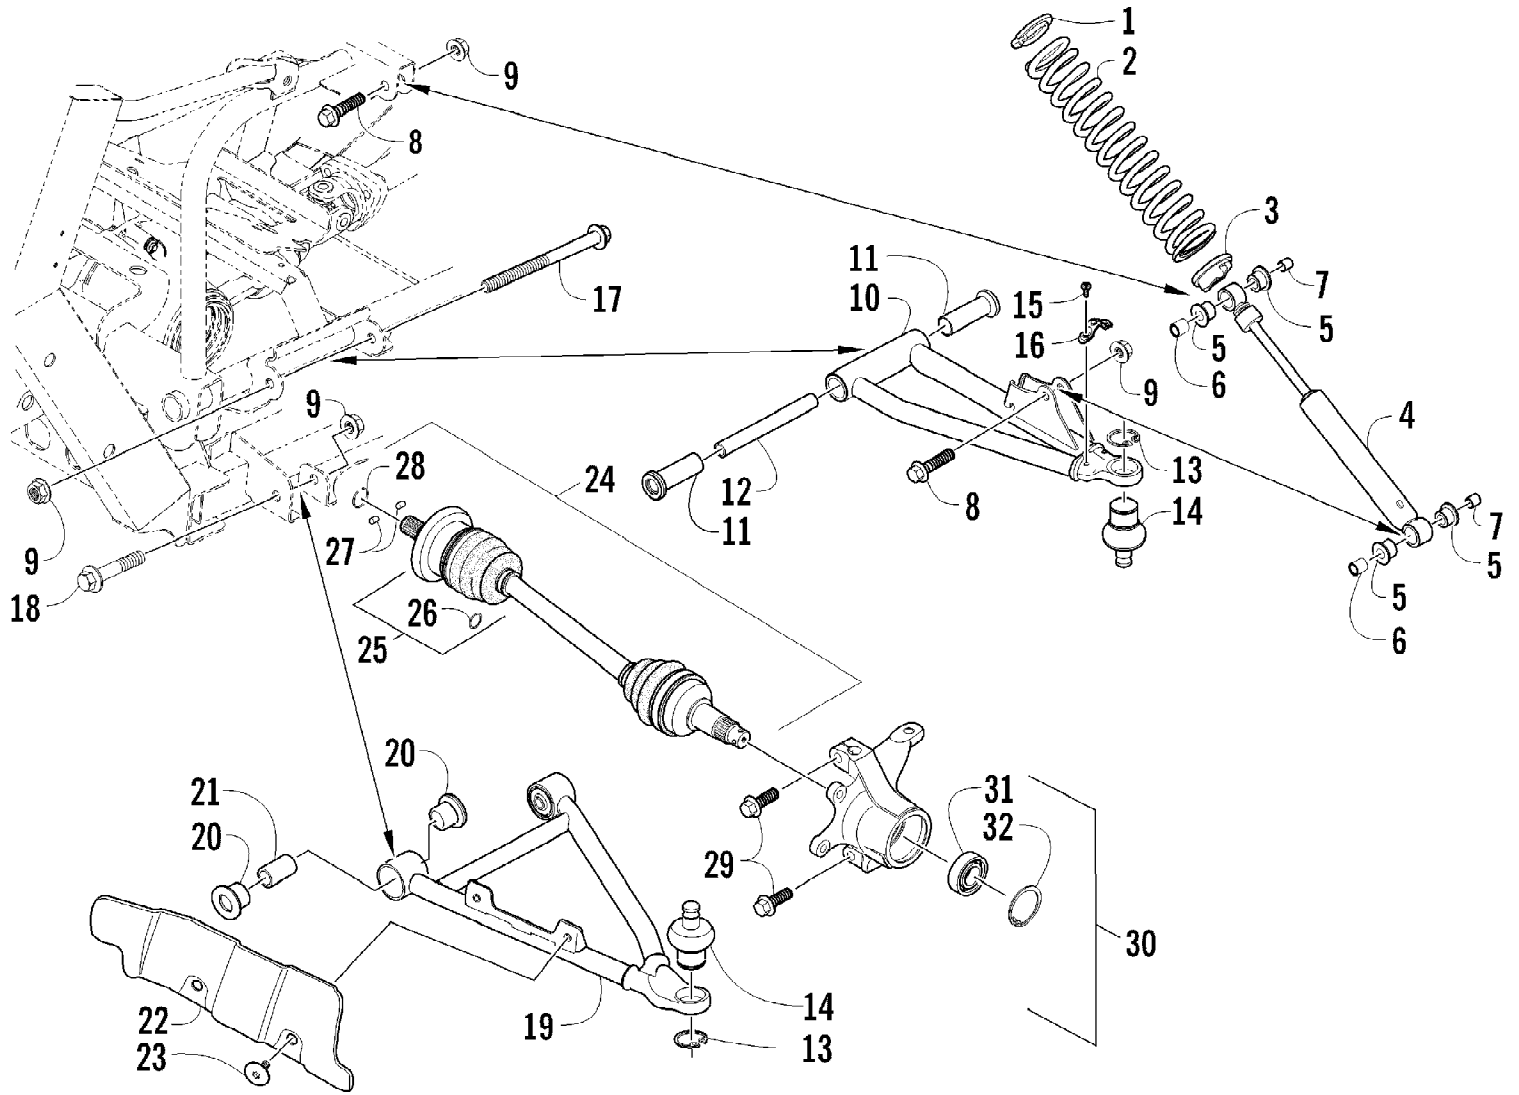

2012 PROWLER 700 XTX BLUE (U2012P3T1PUSD)
FRONT SUSPENSION ASSEMBLY

2012 PROWLER 700 XTX BLUE (U2012P3T1PUSD)
FRONT SUSPENSION ASSEMBLY

Page 41 of 85

Ref #	Part Number	Qty	S/P/F	Description
1	1603-889	2	/P	Retainer, Spring
2	0503-469	2		Spring, Suspension
3	0403-102	2		Cam, Spring Adjuster
4	0403-147	2		Shock Absorber (inc. 5-6)
5	0603-955	8		Bushing
6	1603-209	4		Sleeve
7	0404-116	4		Sleeve
8	8409-040	4		Screw, Cap
9	8428-002	10		Nut, Lock
10	0503-416	1	/P	A-Arm, Upper Right (inc. 11-14)
10	0503-417	1	/P	A-Arm, Upper Left (inc. 11-14)
11	0403-207	4	/P	Bushing
12	0403-080	2		Axle
13	0423-009	4	/P	Ring, Retaining
14	0405-115	4	/P	Ball Joint
15	0423-946	4		Screw, Self-Tapping
16	1502-594	2		Clamp, Routing
17	0423-723	2		Screw, Cap
18	8409-075	4		Screw, Cap
19	0503-376	1	/P	A-Arm, Lower Right (inc. 13-14 and 20-21)
19	0503-377	1	/P	A-Arm, Lower Left (inc. 13-14 and 20-21)
20	0403-208	8	/P	Bushing
21	0403-214	4	/P	Axle
22	1406-034	1		Guard, Boot - Right
22	1406-035	1		Guard, Boot - Left
23	0423-545	4	/P	Screw, Shoulder
24	1502-802	1	S/P	Axle, Drive - Locking - Right (inc. 25-28)
24	1502-803	1	S	Axle, Drive - Left (inc. 25-28)
25	1436-419	2		Repair Kit, Boot (inc. 26)
26	1441-988	2		Clip, Retaining
27	1402-885	4		Pin, Detent
28	1402-889	2		Clip, Retaining
29	0423-998	4		Screw, Shoulder
30	0505-580	1	/P	Knuckle - Assembly - Right (inc. 31-32)
30	0505-581	1	/P	Knuckle - Assembly - Left (inc. 31-32)
31	1402-809	2	/P	Bearing
32	0423-423	2		Ring, Retaining