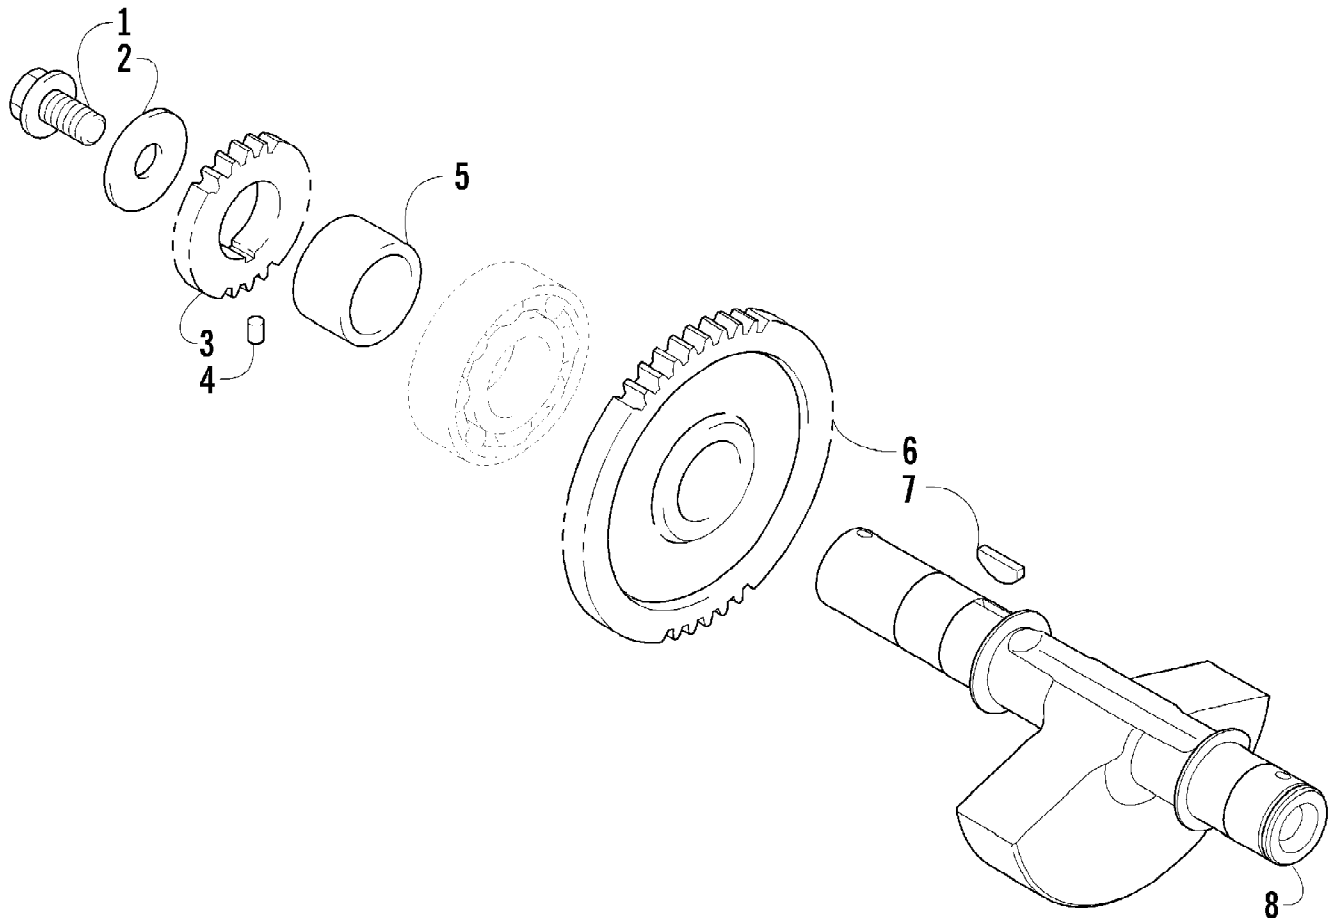

2012 PROWLER 700 XTX BLUE (U2012P3T1PUSD)
CRANK BALANCER ASSEMBLY

Page 18 of 85

Ref #	Part Number	Qty	S/P/F	Description
1	0826-033	1		Screw, Cap
2	0828-003	1		Washer
3	0811-003	1		Gear, Oil Pump Drive
4	0829-007	1		Pin, Dowel
5	0811-004	1		Spacer
6	0811-034	1		Gear, Driven
7	0829-006	1		Key
8	0805-304	1		Balancer, Crank