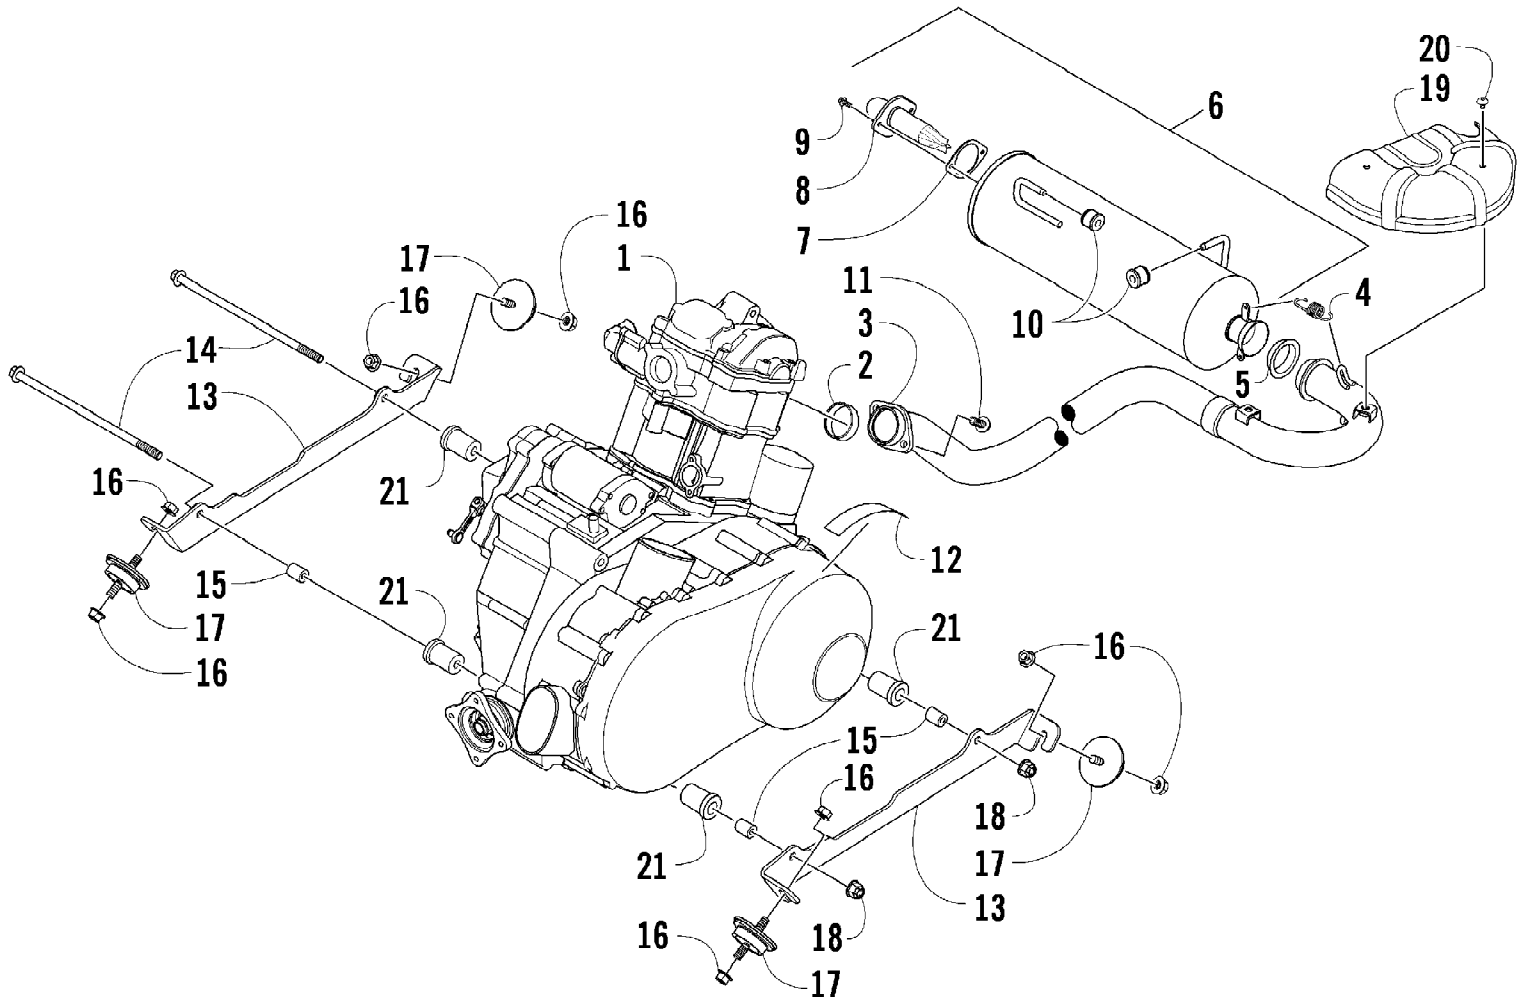

2012 PROWLER 700 XTX BLUE (U2012P3T1PUSD)
ENGINE AND EXHAUST

Page 32 of 85

Ref #	Part Number	Qty	S/P/F	Description
1	0800-119	1		Engine, A700J
2	0412-338	1	/P	Gasket, Exhaust Pipe
3	0512-427	1		Pipe, Exhaust
4	0612-668	2	/P	Spring
5	0412-375	1	/P	Seal, Exhaust
6	0512-401	1		Muffler - Assembly (inc. 7-9)
7	0412-438	1		Gasket, Spark Arrester
8	0512-432	1		Spark Arrester Assembly
9	8408-616	2		Screw, Cap
10	0412-577	2	/P	Bushing
11	8408-820	2	/P	Screw, Cap
12	0411-426	1		Decal, Warning - Clutch Cover
13	1506-998	1		Bracket, Engine - Right
13	1506-999	1		Bracket, Engine - Left
14	1423-064	2	/P	Screw, Cap
15	1423-025	3	/P	Spacer, Engine Mount
16	8424-002	8		Nut
17	0408-014	4		Mount, Engine
18	8428-002	2		Nut, Lock
19	0412-462	1		Shield, Heat
20	8477-610	2		Screw, Machine
21	0801-180	4	/P	Bushing, Engine Mount