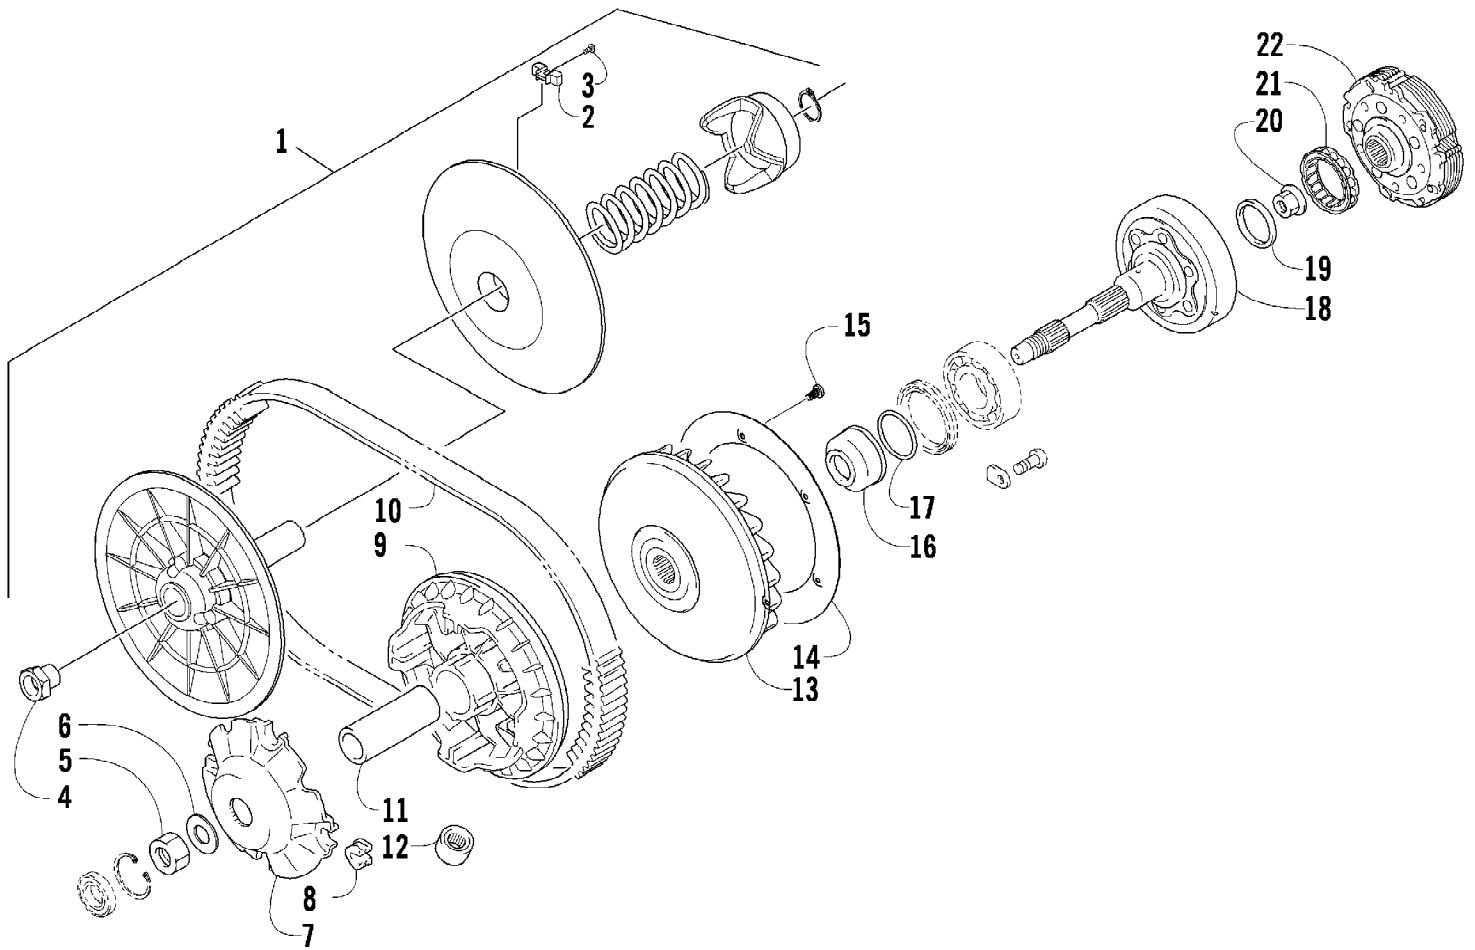

2012 PROWLER 700 XTX BLUE (U2012P3T1PUSD)
TRANSMISSION ASSEMBLY

2012 PROWLER 700 XTX BLUE (U2012P3T1PUSD)
TRANSMISSION ASSEMBLY

Page 79 of 85

Ref #	Part Number	Qty	S/P/F	Description
1	0823-354	1	/P	Pulley, Driven - Assembly (inc. 2-4)
2	0823-176	3	/P	Shoe, Cam
3	0823-177	3		Screw, Machine
4	0823-178	1		Nut
5	0827-010	1		Nut
6	0828-106	1		Washer
7	0823-276	1		Plate, Movable Drive Face
8	0823-277	4		Damper, Movable Drive Face
9	0823-273	1		Face, Movable Drive
10	0823-013	1		Belt, Drive
11	0823-271	1		Spacer
12	0823-164	8		Roller
13	0823-272	1		Face, Fixed Drive
14	0823-131	1		Shroud, Drive Face
15	0623-914	6		Screw, Self-Tapping
16	0823-015	1		Spacer, Fixed Drive Face
17	0470-531	1		O-Ring
18	0821-002	1	/P	Housing, Clutch - Assembly
19	0830-189	1	/P	Seal
20	0827-011	1		Nut
21	0823-018	1		Clutch, One-Way
22	0823-310	1	/P	Clutch, Centrifugal - 6 Plate