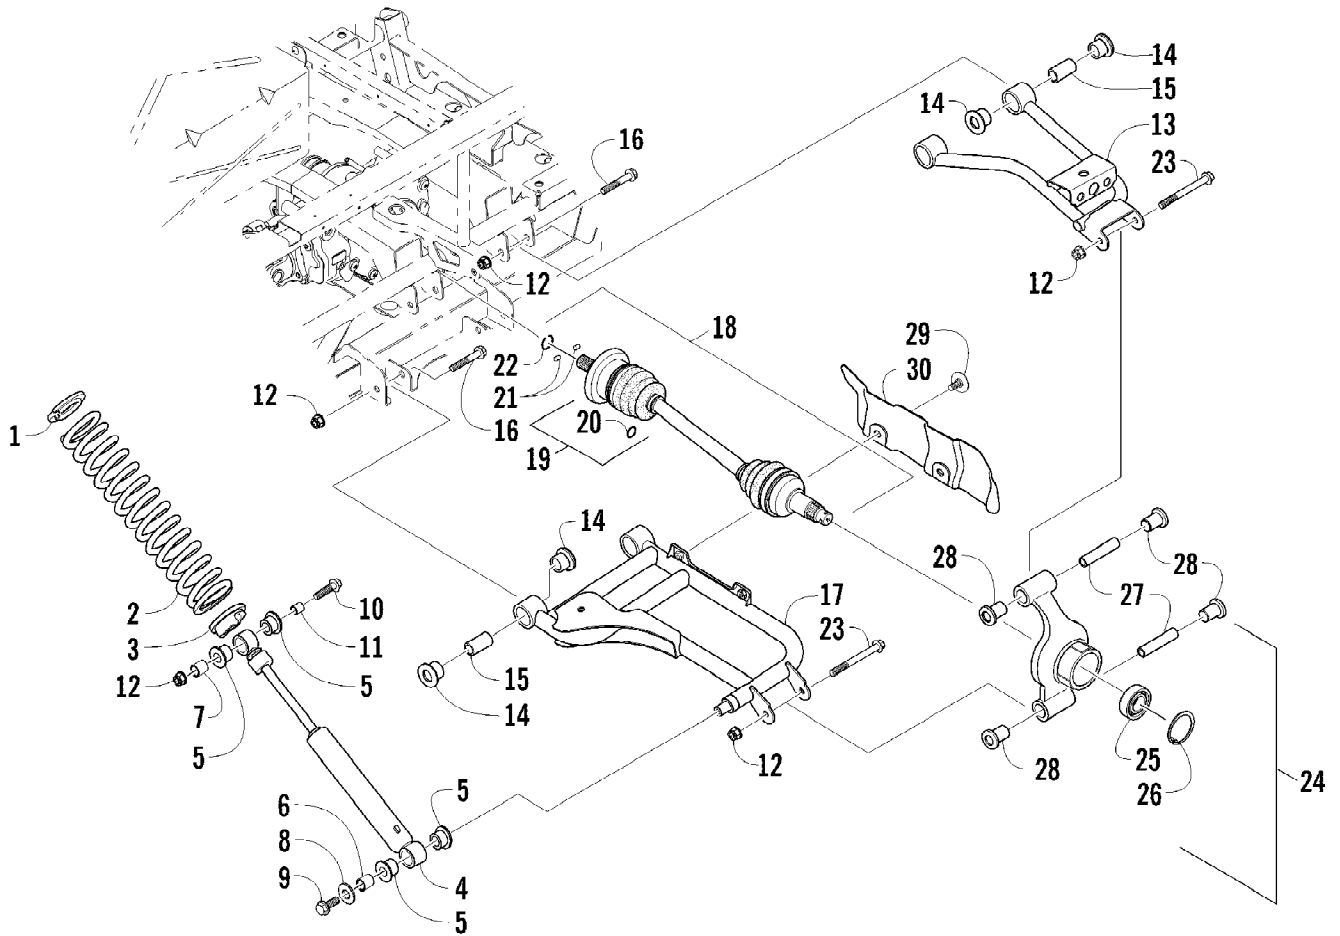

2012 PROWLER 700 XTX BLUE (U2012P3T1PUSD)
REAR SUSPENSION ASSEMBLY

2012 PROWLER 700 XTX BLUE (U2012P3T1PUSD)
REAR SUSPENSION ASSEMBLY

Page 57 of 85

Ref #	Part Number	Qty	S/P/F	Description
1	1603-889	2	/P	Retainer, Spring
2	0504-653	2		Spring, Suspension
3	0404-057	2		Cam, Spring Adjuster
4	0404-115	2		Shock Absorber (inc. 5-7)
5	0603-955	8		Bushing
6	1603-219	2	S	Sleeve
7	1603-209	2		Sleeve
8	0423-087	2		Washer
9	8408-820	2	/P	Screw, Cap
10	8409-040	2		Screw, Cap
11	0404-116	2		Sleeve
12	8428-002	14		Nut, Lock
13	0504-562	1	/P	A-Arm, Rear - Upper Right (inc. 14-15)
13	0504-563	1	/P	A-Arm, Rear - Upper Left (inc. 14-15)
14	0403-208	16	/P	Bushing
15	0403-214	8	/P	Axle
16	8409-075	8		Screw, Cap
17	0504-552	1		A-Arm, Rear - Lower Right (inc. 14-15)
17	0504-553	1	/P	A-Arm, Rear - Lower Left (inc. 14-15)
18	1502-801	2	S	Axle, Drive (inc. 19-22)
19	1436-419	2		Repair Kit, Boot (inc. 20)
20	1441-988	2		Clip, Retaining
21	1402-884	4		Pin, Detent
22	1402-890	2		Clip, Retaining
23	8409-000	4		Screw, Cap
24	0504-613	2		Knuckle, Rear - Assembly (inc. 25-28)
25	1402-809	2	/P	Bearing
26	0423-423	2		Ring, Retaining
27	0403-213	4	/P	Axle
28	0403-206	8	/P	Bushing
29	0423-545	4	/P	Screw, Shoulder
30	1406-068	1		Guard, Boot - Right
30	1406-069	1		Guard, Boot - Left