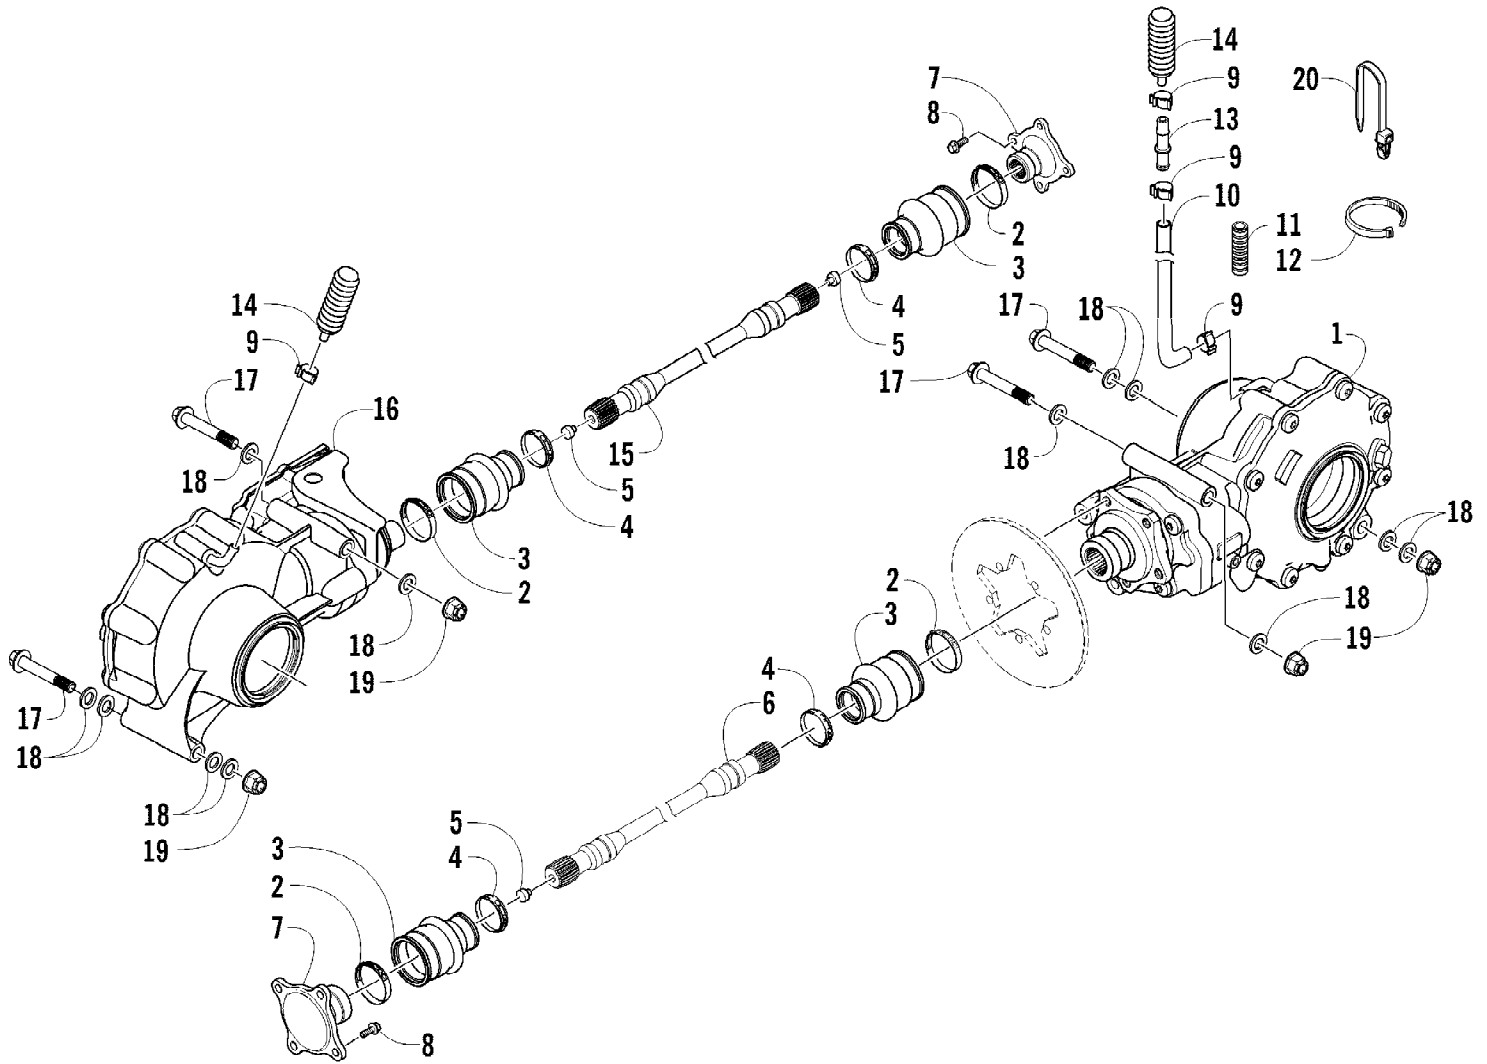

2012 PROWLER 700 XTX BLUE (U2012P3T1PUSD)
DRIVE TRAIN ASSEMBLY

2012 PROWLER 700 XTX BLUE (U2012P3T1PUSD)
DRIVE TRAIN ASSEMBLY

Page 30 of 85

Ref #	Part Number	Qty	S/P/F	Description
1	1502-887	1		Gearcase, Rear
2	0423-393	4		Clamp
3	0402-985	4	/P	Boot, Coupler
4	0423-411	4		Clamp
5	0673-618	4	/P	Bumper, Driveshaft
6	1402-272	1		Shaft, Propeller - Rear
7	0402-950	2		Flange, Output
8	8408-820	8	/P	Screw, Cap
9	0423-315	4		Clamp, Hose
10	0410-070	AR	/P	Hose, Vent - 25 ft
11	0419-392	AR		Conduit - 3 ft
12	0123-788	AR	/P	Tie, Cable - 8 in.
13	0470-702	1	/P	Fitting, Vent
14	1402-620	2	/P	Bladder, Gearcase
15	1402-271	1		Shaft, Propeller - Front
16	1502-886	1		Gearcase, Front
17	0423-404	4		Screw, Cap
18	0423-426	12		Washer
19	8428-002	4		Nut, Lock
20	0423-075	AR		Tie, Cable - Push-Mount