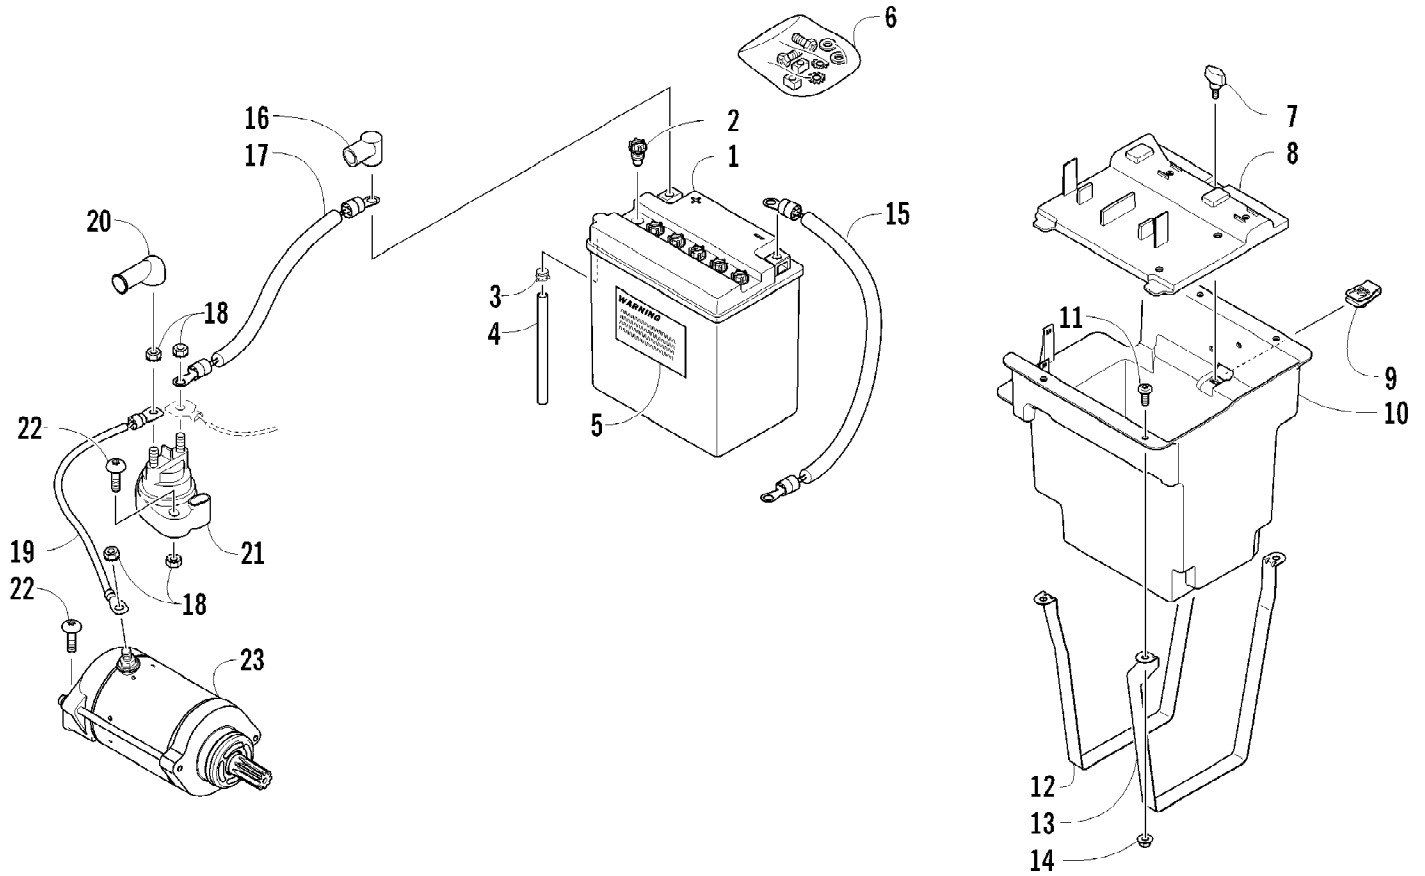

2012 PROWLER 700 XTX BLUE (U2012P3T1PUSD)
BATTERY AND STARTER MOTOR ASSEMBLY

2012 PROWLER 700 XTX BLUE (U2012P3T1PUSD)
BATTERY AND STARTER MOTOR ASSEMBLY

Page 6 of 85

Ref #	Part Number	Qty	S/P/F	Description
1	0445-081	1		Battery (inc. 2-6)
2	0645-588	6	/P	Cap, Battery
3	0645-152	1		Clamp, Hose
4	0645-262	1		Hose, Vent
5	0645-430	2		Decal, Warning
6	0445-082	1		Kit, Hardware
7	1441-624	1		Screw, Thumb
8	2406-947	1		Cover, Battery Box
9	0423-577	1		Clip, U-Nut
10	2406-914	1		Box, Battery
11	8476-616	4		Screw, Machine
12	0470-854	1		Hold-Down, Battery Box - Right
13	0470-855	1		Hold-Down, Battery Box - Left
14	8424-602	4	/P	Nut
15	0445-050	1		Cable, Battery/Ground
16	0645-019	2		Boot, Terminal
17	0445-049	1		Cable, Battery/Solenoid
18	0623-038	5		Nut w/Washer
19	0445-061	1		Cable, Solenoid/Starter
20	0645-327	1		Boot, Terminal - Solenoid
21	0445-058	1	/P	Solenoid
22	8476-625	4		Screw, Machine
23	0825-013	1	/P	Motor, Starter - Assembly