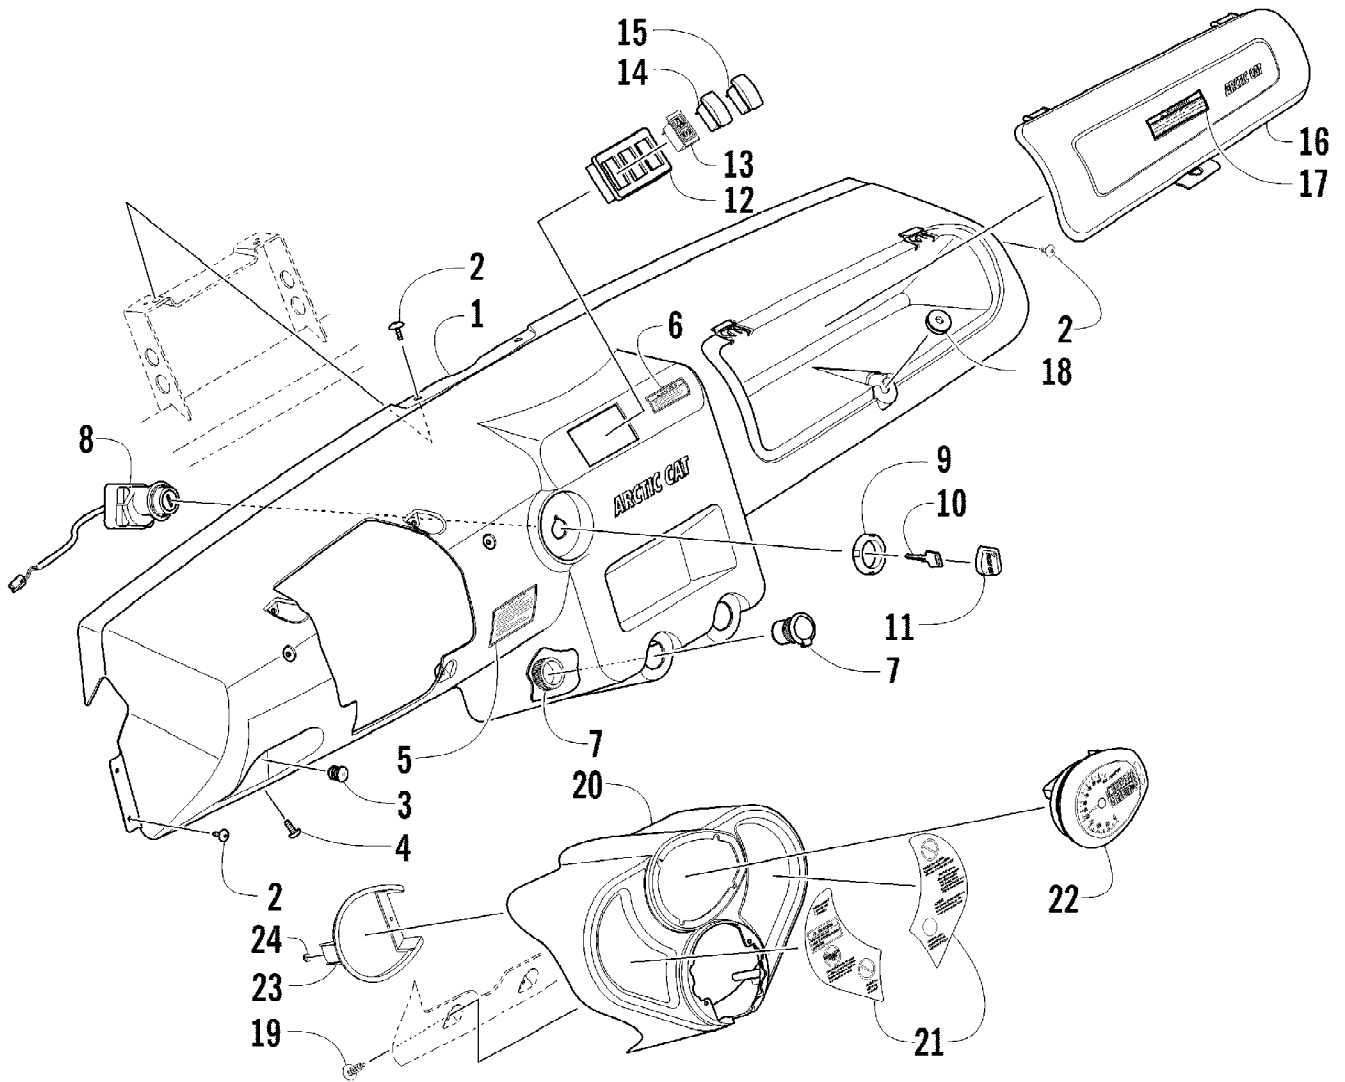

2012 PROWLER 700 XTX BLUE (U2012P3T1PUSD)
DASH ASSEMBLY

Page 28 of 85

Ref #	Part Number	Qty	S/P/F	Description
1	4506-356	1		Panel, Dash
2	0623-784	6		Screw, Self-Tapping
3	1623-697	1		Plug, Hole
4	0423-419	3		Screw, Machine
5	1411-904	1		Decal, Starting
6	1411-124	1		Decal, Warning - Differential Lock
7	0641-897	2	/P	Outlet, Accessory - 12V
8	0430-089	1	/P	Switch, Ignition (inc. 9-11)
9	0430-050	1		Nut, Retaining
10	0430-042	1		Key, Ignition - Series (Y Series - Left-Side Cut)
10	0430-043	1		Key, Ignition - Series (Z Series - Right-Side Cut)
11	0430-054	1		Cover, Key
12	0409-069	1		Panel, Switch-Mount
13	0420-111	1		Light, Indicator
14	0409-067	1		Switch, Light
15	0409-061	1		Switch, 2WD/4WD/Differential Lock
16	4506-420	1	/P	Cover, Glove Box (inc. 17)
17	2411-512	1	/P	Decal, Warning - Passenger
18	0423-541	1		Grommet, Latch - Glove Box
19	0423-342	5	/P	Screw, Self-Tapping
20	2406-539	1		Pod, Instrument
21	1411-642	1		Decal, Warning - Dash - Right
21	1411-643	1		Decal, Warning - Dash - Left
22	0520-156	1		Gauge, Analog LCD
23	0420-065	1	/P	Bracket, Retaining
24	0423-493	2		Nut w/Washer