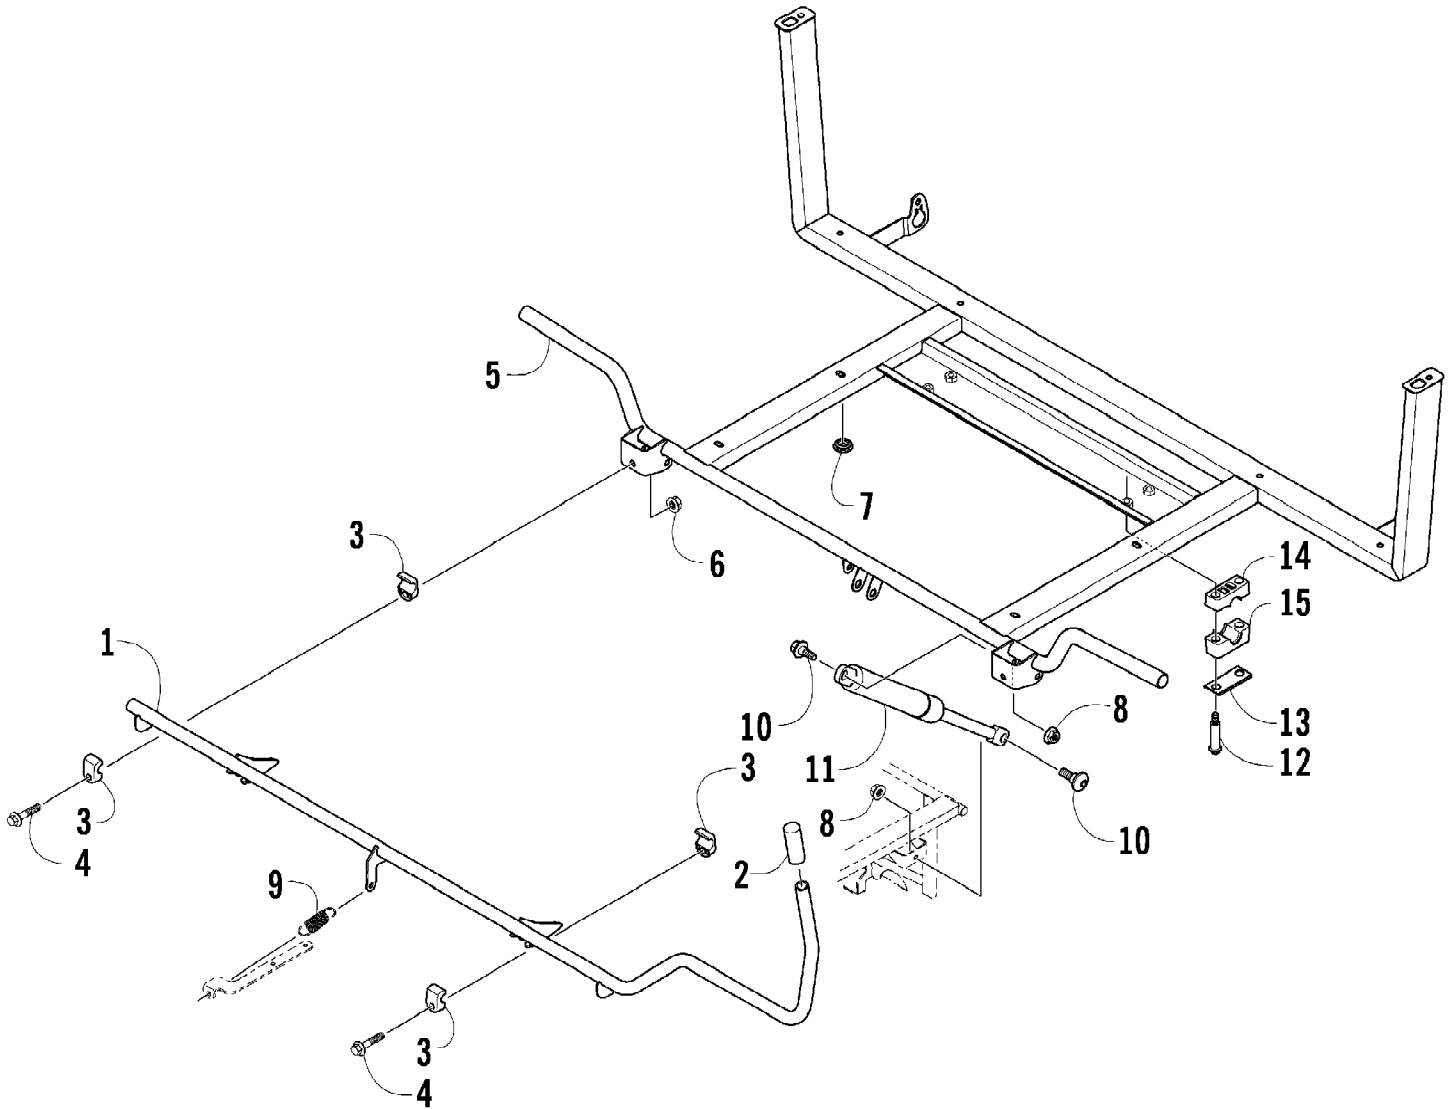

2012 PROWLER 700 XTX BLUE (U2012P3T1PUSD)
TILT FRAME ASSEMBLY

Page 77 of 85

Ref #	Part Number	Qty	S/P/F	Description
1	2506-919	1		Rod, Cargo Box Latch
2	1406-736	1		Grip, Latch Rod
3	1406-674	4		Bushing, Pivot
4	8408-840	2		Screw, Cap
5	2506-197	1	/P	Frame, Box
6	8424-802	2		Nut
7	0423-628	4		Grommet
8	8427-602	2		Nut, Lock
9	2416-086	1		Spring
10	0423-356	2		Screw, Shoulder
11	2506-194	1		Support, Lift
12	0423-505	4		Screw, Shoulder
13	0405-166	2		Cap, Housing
14	0405-138	2		Housing, Lower
15	0405-139	2		Housing, Upper