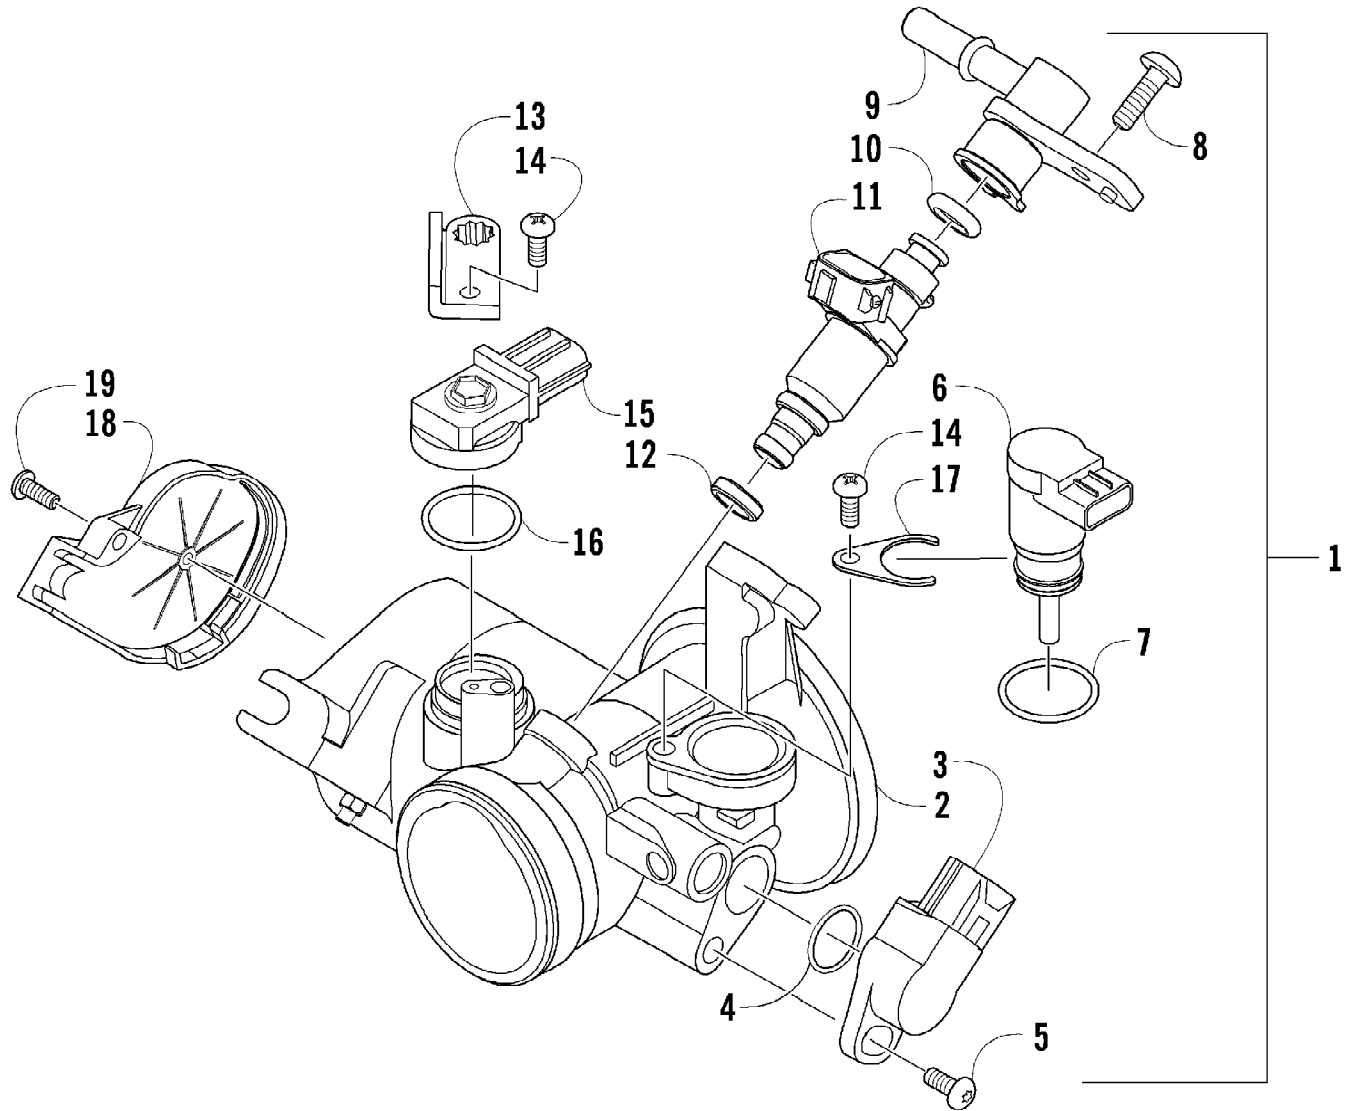

2012 PROWLER 700 XTX BLUE (U2012P3T1PUSD)
THROTTLE BODY ASSEMBLY

Page 75 of 85

Ref #	Part Number	Qty	S/P/F	Description
1	0470-753	1		Throttle Body - Assembly (inc. 2-19)
2	0	1	F	Throttle Body
3	0430-072	1		Sensor, Throttle Position
4	5507-234	1		O-Ring, Throttle Position Sensor
5	5507-231	1		Screw, Machine
6	0430-074	1		Valve, ISC
7	5507-233	1		O-Ring, ISC Valve
8	5507-238	1		Screw, Machine
9	0470-687	1		Rail, Fuel
10	0470-767	1		O-Ring, Fuel Injector
11	0470-762	1		Injector, Fuel
12	0470-768	1		Seal, Fuel Injector
13	5507-227	1		Bracket, MAP Sensor
14	5507-117	2	/P	Screw, Machine
15	0430-073	1		Sensor, MAP
16	5507-232	1		O-Ring, MAP Sensor
17	5507-229	1		Plate, Retaining
18	5507-223	1		Cover
19	5507-037	1	/P	Screw, Machine