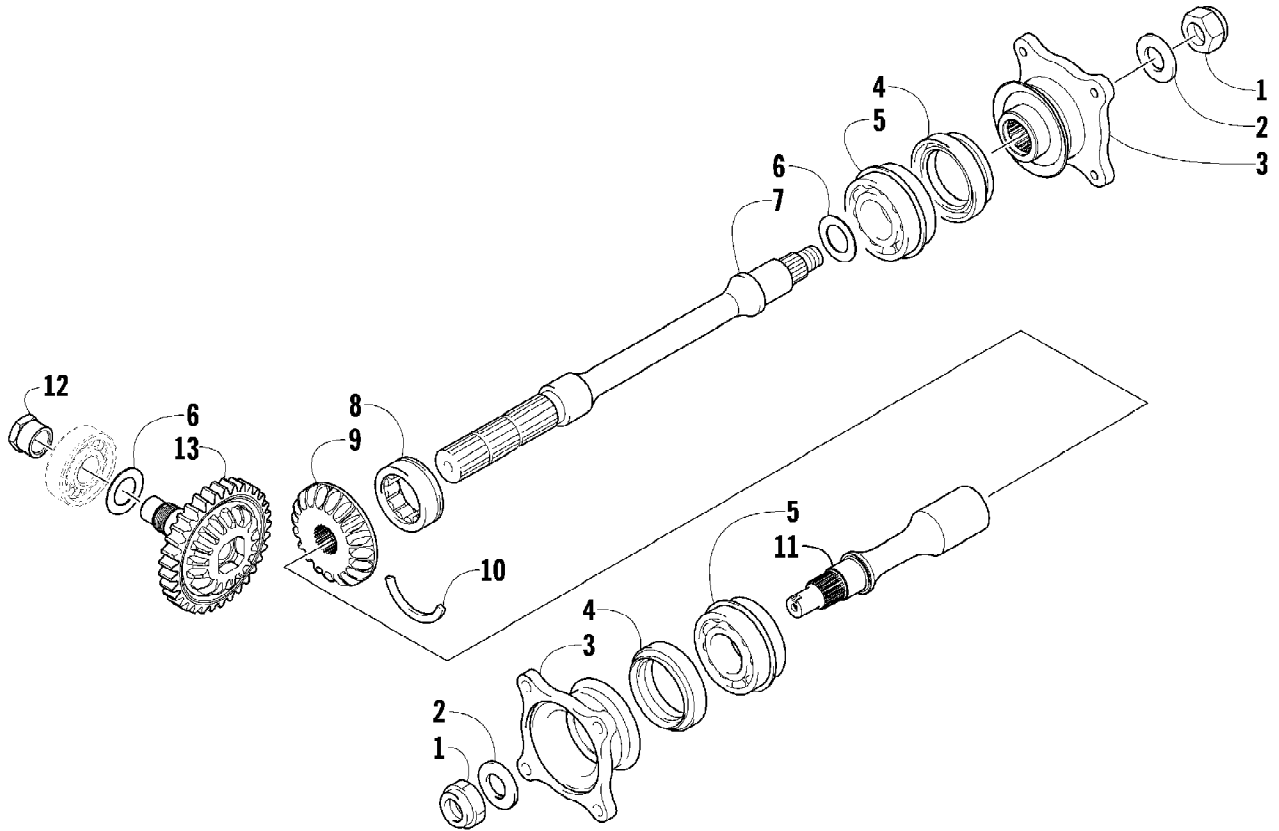

2012 PROWLER 700 XTX BLUE (U2012P3T1PUSD)
SECONDARY DRIVE ASSEMBLY

Page 63 of 85

Ref #	Part Number	Qty	S/P/F	Description
1	0827-013	2		Nut
2	0828-020	2		Washer
3	0819-005	2		Flange, Output Joint
4	0830-043	2		Seal, Oil
5	0832-017	2		Bearing
6	0828-021	AR		Shim, 25 x 34 x 0.25 mm
6	0828-022	AR		Shim, 25 x 34 x 0.30 mm
6	0828-023	AR		Shim, 25 x 34 x 0.70 mm
6	0828-024	AR		Shim, 25 x 34 x 0.90 mm
6	0828-025	AR		Shim, 25 x 34 x 0.95 mm
6	0828-026	AR		Shim, 25 x 34 x 1.00 mm
6	0828-027	AR		Shim, 25 x 34 x 1.05 mm
6	0828-028	AR		Shim, 25 x 34 x 1.10 mm
6	0828-029	AR		Shim, 25 x 34 x 1.15 mm
7	0819-089	1	/P	Shaft, Secondary Driven - Front
8	0832-016	1		Bearing
9	0822-106	1		Gear, Secondary Driven
10	0819-011	1		Ring, Driven Bearing
11	0819-053	1		Shaft, Secondary Driven - Rear
12	0827-052	1		Nut
13	0822-131	1		Gear, Secondary Drive