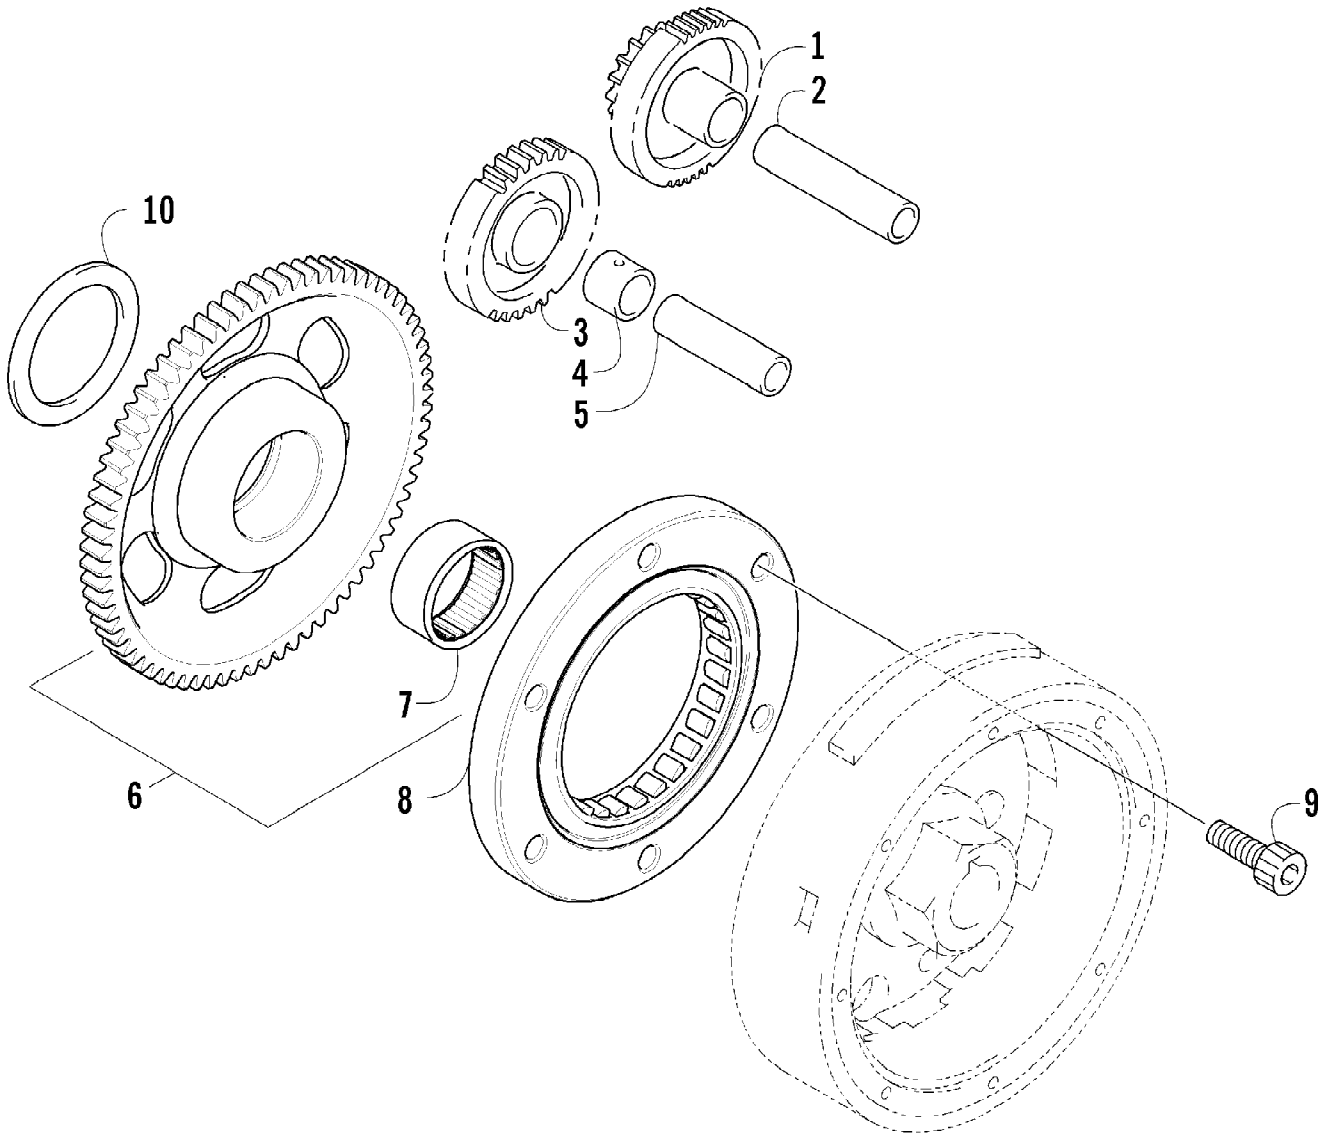

2012 PROWLER 700 XTX BLUE (U2012P3T1PUSD)
STARTER CLUTCH ASSEMBLY

2012 PROWLER 700 XTX BLUE (U2012P3T1PUSD)
STARTER CLUTCH ASSEMBLY

Page 69 of 85

Ref #	Part Number	Qty	S/P/F	Description
1	0815-001	1		Gear, Starter Idler - No. 1
2	0829-031	1	/P	Shaft, Starter Gear
3	0815-002	1		Gear, Starter Idler - No. 2
4	0815-003	1		Spacer, Starter Idler Gear No. 2
5	0829-032	1	/P	Shaft, Starter Gear
6	0815-004	1		Gear, Starter Clutch (inc. 7)
7	0832-079	1	/P	Bearing
8	0802-035	1		Clutch, Starter
9	0826-069	6		Screw, Machine
10	0828-094	1		Washer