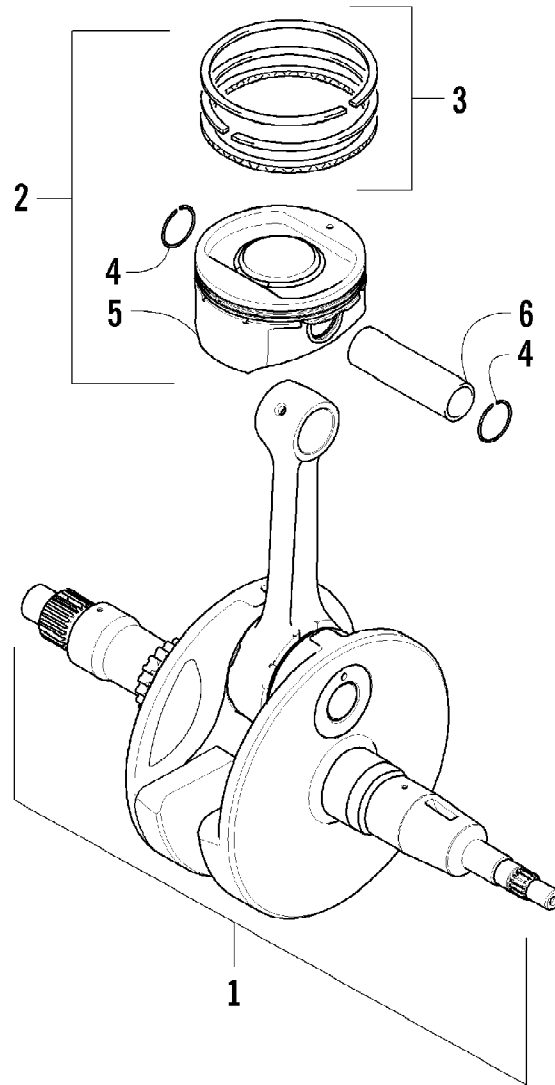

2012 PROWLER 700 XTX BLUE (U2012P3T1PUSD)
CRANKSHAFT AND PISTON ASSEMBLY

Page 22 of 85

Ref #	Part Number	Qty	S/P/F	Description
1	0805-326	1		Crankshaft Assembly
2	0805-297	1	/P	Piston Set (inc. 3-6)
3	0805-132	1		Ring, Piston - Set
4	0831-001	2		Circlip, Piston Pin
5	0805-296	1		Piston
6	0805-210	1		Pin, Piston