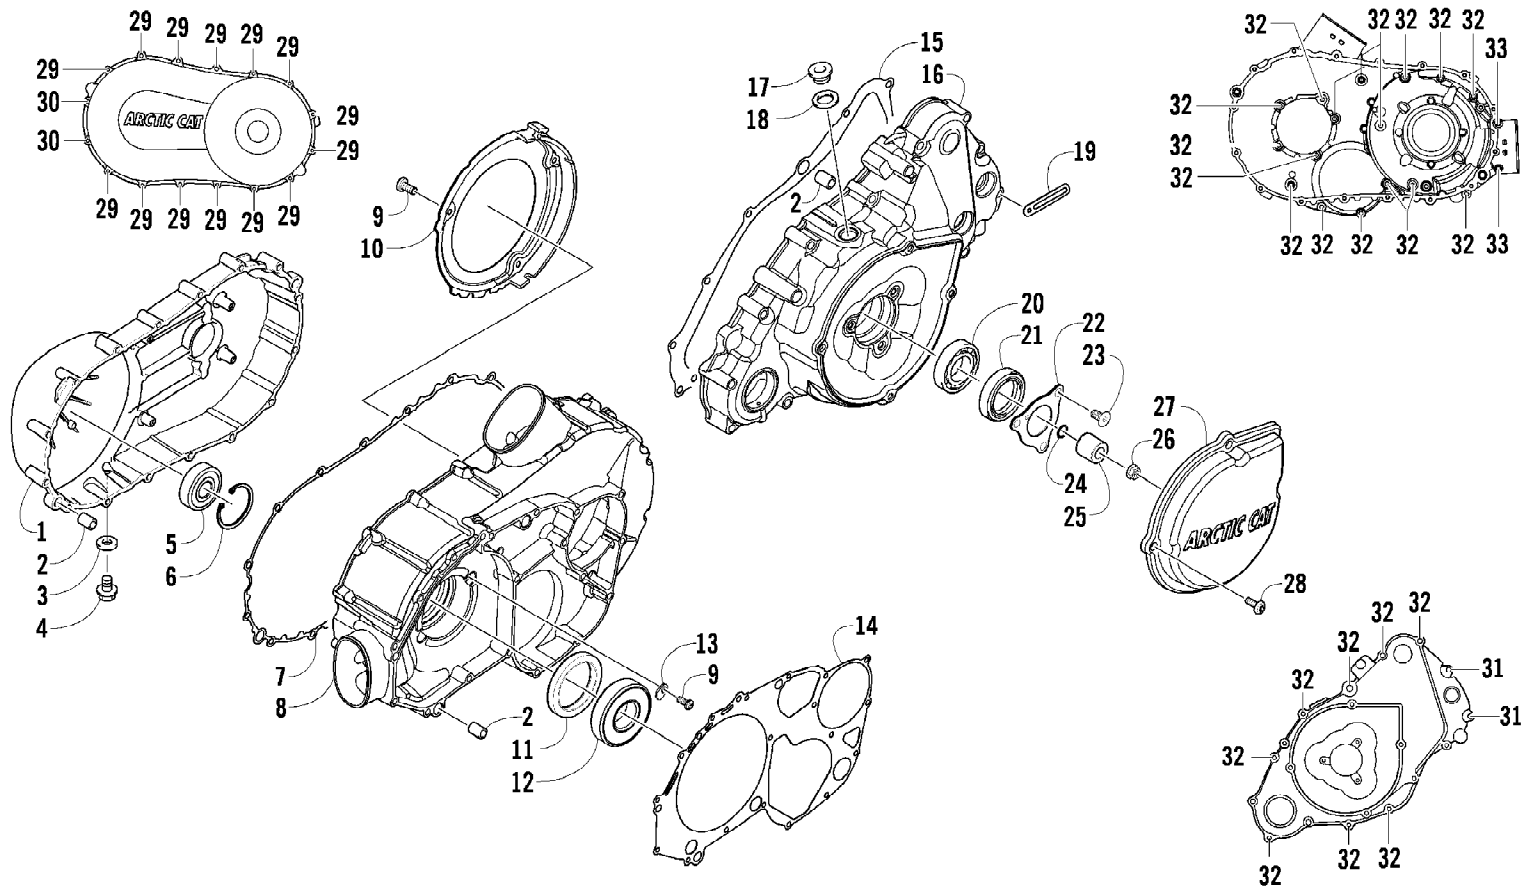

2012 PROWLER 700 XTX BLUE (U2012P3T1PUSD)
CLUTCH/V-BELT/MAGNETO COVER ASSEMBLY

2012 PROWLER 700 XTX BLUE (U2012P3T1PUSD)
CLUTCH/V-BELT/MAGNETO COVER ASSEMBLY

Page 12 of 85

Ref #	Part Number	Qty	S/P/F	Description
1	0806-088	1	/P	Cover, V-Belt
2	0829-002	6		Pin, Dowel
3	0830-013	1		Washer, Crush
4	8408-812	1		Screw, Cap
5	0832-060	1		Bearing
6	0831-078	1		Ring, Retaining
7	0830-174	1	/P	Gasket, V-Belt Cover
8	0806-091	1		Cover, Clutch
9	0826-029	5		Screw, Machine
10	0806-048	1		Plate, Air Intake
11	0830-188	1	/P	Seal
12	0832-009	1	/P	Bearing
13	0822-010	2	/P	Retainer, Bearing
14	0830-116	1	/P	Gasket, Clutch Cover
15	0830-128	1		Gasket, Magneto Cover
16	0806-082	1	/P	Cover, Magneto - Assembly
17	0826-155	1		Plug
18	0830-015	1		Washer, Crush
19	3002-964	1	/P	Clamp, Wire
20	1602-981	1	/P	Bearing
21	0830-158	1		Seal
22	0805-008	1		Retainer, Seal
23	0826-031	3		Screw, Machine
24	0830-108	1		O-Ring
25	0820-061	1		Bushing
26	0827-008	1		Nut
27	0820-062	1		Cover, Magneto
28	8468-616	4		Screw, Machine
29	8468-645	14		Screw, Machine
30	8468-655	2		Screw, Machine
31	8468-625	2		Screw, Machine
32	8468-640	24		Screw, Machine
33	8468-675	2		Screw, Machine