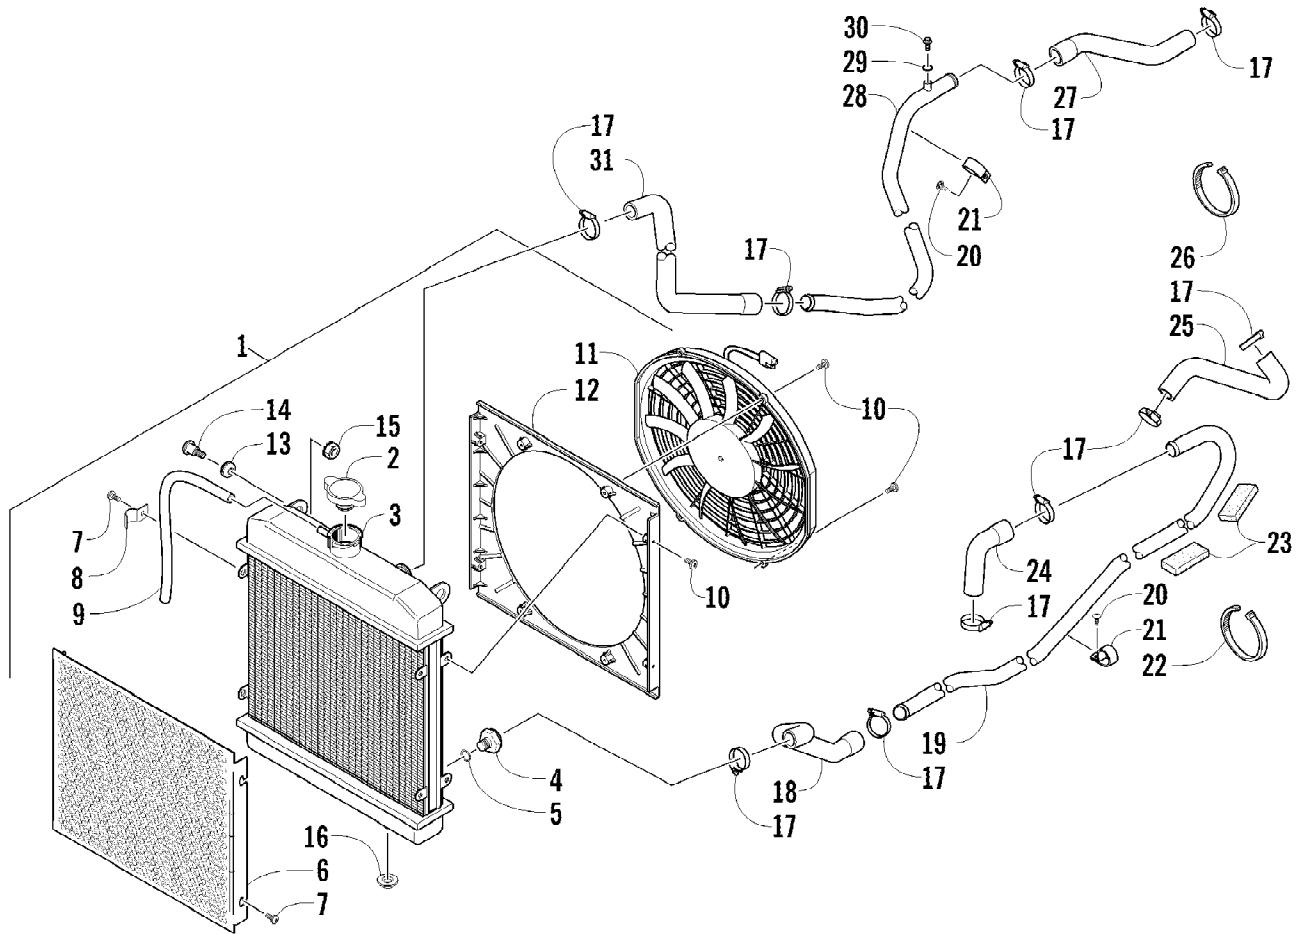

2012 PROWLER 700 XTX BLUE (U2012P3T1PUSD)
COOLING ASSEMBLY

2012 PROWLER 700 XTX BLUE (U2012P3T1PUSD)
COOLING ASSEMBLY

Page 16 of 85

Ref #	Part Number	Qty	S/P/F	Description
1	0413-256	1	/P	Radiator - Assembly (inc. 2-13)
2	0413-255	1	/P	Cap, Radiator
3	0413-205	1		Radiator
4	0413-195	1		Plug, Drain
5	1602-213	1	/P	O-Ring
6	0413-007	1		Screen, Radiator
7	8475-512	4		Screw, Machine
8	0423-351	1		Clamp, Routing
9	0610-016	AR	/P	Hose - 25 ft
9	0610-015	AR	/P	Hose - 100 ft
10	0623-378	8		Screw, Self-Tapping
11	0413-123	1	/P	Fan, Cooling
12	0413-203	1		Shroud, Fan
13	0423-030	2		Grommet
14	0423-484	2		Screw, Shoulder
15	0623-038	2		Nut w/Washer
16	0423-028	2		Bushing, Stem
17	0423-496	10		Clamp, Hose
18	0410-094	1		Hose, Coolant - Lower Radiator
19	0410-247	1		Pipe, Coolant - Lower
20	0623-784	2		Screw, Self-Tapping
21	0423-594	2		Clamp, Pipe - Coolant
22	0123-903	AR		Tie, Cable - 11.5 in.
23	0406-288	2		Pad, Foam
24	0410-093	1		Hose, Coolant - Lower Engine
25	0410-095	1		Hose, Coolant - Rear
26	0623-751	AR		Tie, Cable - Reusable
27	0410-207	1		Hose, Coolant - Upper Engine
28	0510-596	1		Pipe, Coolant - Upper
29	0423-921	1		O-Ring
30	0423-984	1	S	Screw, Bleed
31	0410-092	1		Hose, Coolant - Upper Radiator