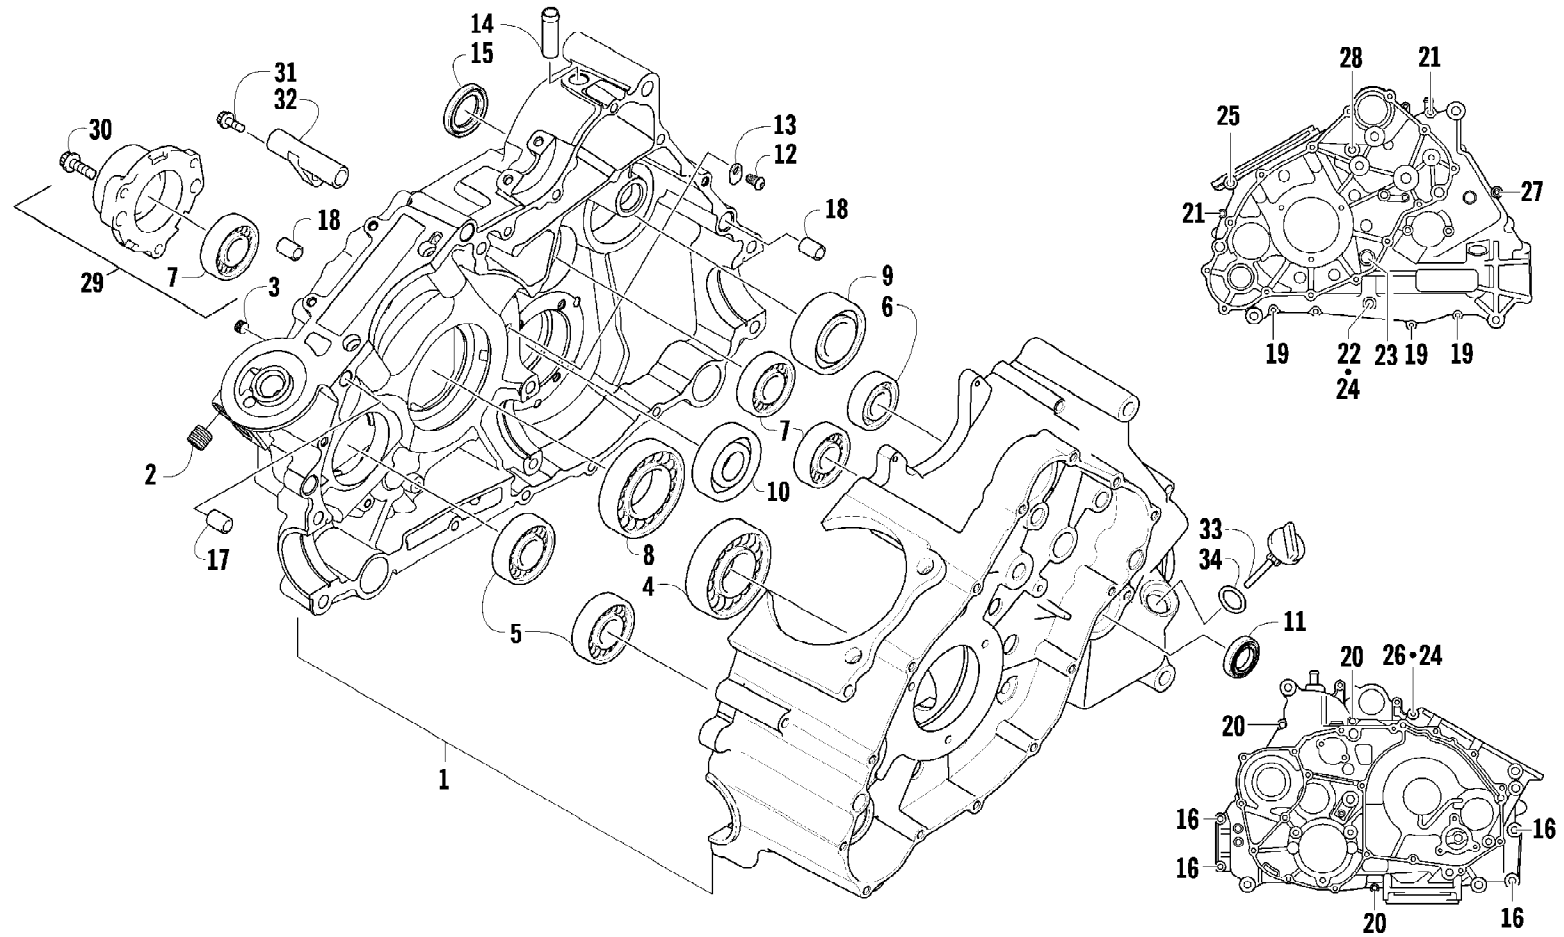

2012 PROWLER 700 XTX BLUE (U2012P3T1PUSD)
CRANKCASE ASSEMBLY

2012 PROWLER 700 XTX BLUE (U2012P3T1PUSD)
CRANKCASE ASSEMBLY

Ref #	Part Number	Qty	S/P/F	Description
1	0801-151	1		Crankcase Assembly (inc. 2-15)
2	0812-064	2		Plug
3	0801-002	1		Plug
4	0832-043	1	/P	Bearing
5	0832-044	2	/P	Bearing
6	0832-049	1	/P	Bearing
7	0832-050	3	/P	Bearing
8	0832-042	1	/P	Bearing
9	0832-048	1	/P	Bearing
10	0832-077	1	/P	Bearing
11	0822-052	1		Seal, Countershaft
12	0826-100	4		Screw, Machine
13	0822-010	4	/P	Retainer, Bearing
14	0801-028	1		Pipe, Breather
15	0830-035	1		Seal, Driveshaft
16	8412-850	4		Screw, Cap
17	0829-003	1		Pin, Dowel
18	0829-002	5		Pin, Dowel
19	8468-645	3		Screw, Machine
20	8468-655	3		Screw, Machine
21	8468-675	2		Screw, Machine
22	8412-860	1		Screw, Cap
23	0826-017	1		Screw, Cap
24	0830-008	2		Gasket
25	0826-019	1		Screw, Cap
26	0826-018	1		Screw, Cap
27	8468-695	1		Screw, Machine
28	8468-680	1		Screw, Machine
29	0801-029	1		Housing, Secondary Shaft (inc. one No. 7)
30	0826-105	3		Screw, Cap
31	0826-038	1		Screw, Cap
32	0801-069	1		Pipe, Breather
33	0801-073	1		Stick, Oil Level (inc. 34)
34	0830-010	1		O-Ring