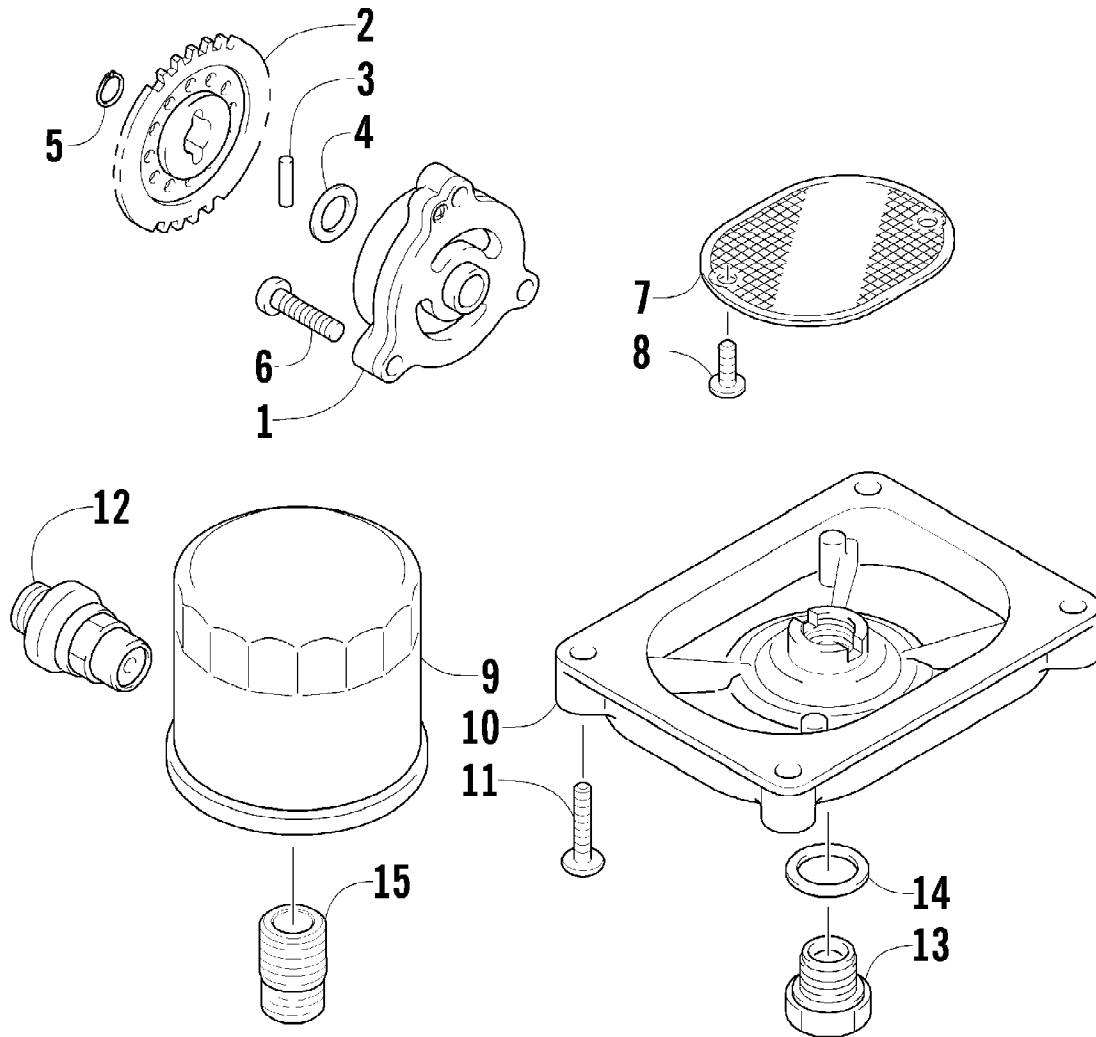

2012 PROWLER 700 XTX BLUE (U2012P3T1PUSD)
OIL FILTER/PUMP ASSEMBLY

Page 51 of 85

Ref #	Part Number	Qty	S/P/F	Description
1	0812-023	1		Pump, Oil
2	0812-083	1	/P	Gear, Driven
3	0829-009	1		Pin
4	0828-007	1	/P	Washer
5	0831-002	1		Ring, Retaining
6	0826-039	3		Screw, Machine
7	0812-057	1	/P	Strainer, Oil
8	0826-040	2		Screw, Machine
9	0812-029	1	S	Filter, Oil
10	0812-053	1		Cap, Oil Strainer
11	8468-625	4		Screw, Machine
12	0812-007	1		Valve, Oil-Relief - Assembly
13	0812-006	1		Plug, Drain
14	0830-017	1		Gasket, Drain Plug
15	0812-008	1		Union, Oil Filter