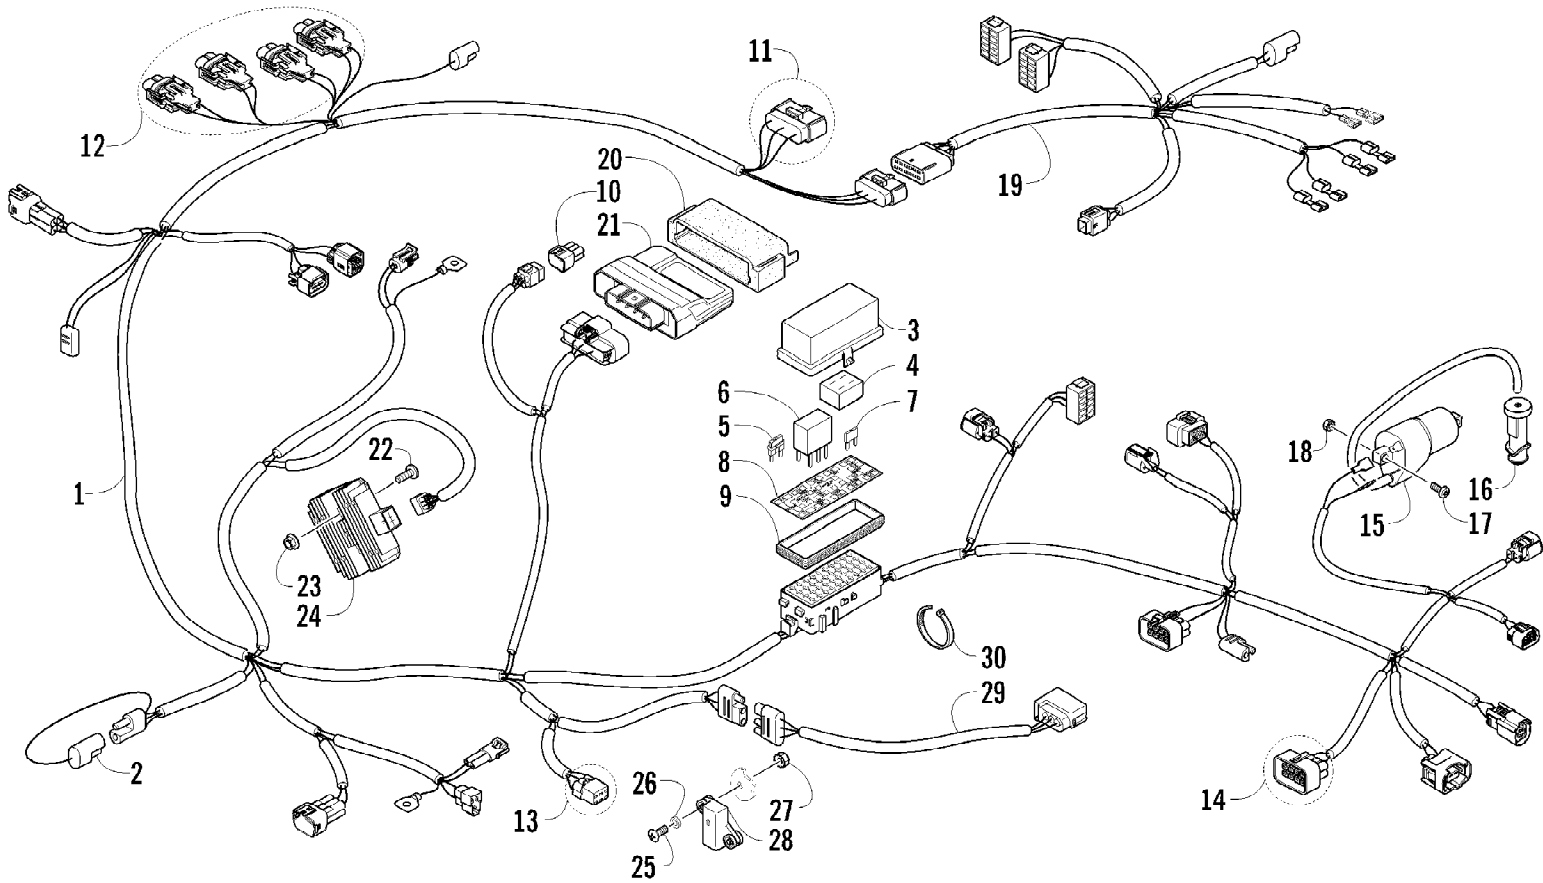

2012 PROWLER 700 XTX BLUE (U2012P3T1PUSD)
WIRING HARNESS ASSEMBLY

2012 PROWLER 700 XTX BLUE (U2012P3T1PUSD)
WIRING HARNESS ASSEMBLY

Page 85 of 85

Ref #	Part Number	Qty	S/P/F	Description
1	0486-389	1		Harness, Main (inc. 2-10)
2	0486-164	1		Tether, Accessory Connector
3	0430-085	1		Cover, Fuse Block
4	0430-037	1		Holder, Fuse
5	0430-034	2		Diode
6	0430-045	6	/P	Relay (4-Pin) - 20 Amp
7	0430-032	5		Fuse - 10 Amp
7	0430-031	4		Fuse - 15 Amp
7	0430-030	3		Fuse - 30 Amp
8	2411-213	1		Decal, Fuse Block
9	0430-086	1		Seal
10	0430-097	1		Cover, Diagnostics Connector
11	1436-415	1		Repair Kit, Connector - LCD Gauge
12	1436-290	AR		Repair Kit, Connector - Headlight
13	1436-416	1		Repair Kit, Connector - Tilt Sensor
14	1436-417	1		Repair Kit, Connector - Idle Speed Control
15	0824-043	1		Coil, Ignition - Assembly
16	0824-049	1	/P	Cap, Spark Plug
17	8476-620	2		Screw, Machine
18	0623-038	2		Nut w/Washer
19	0486-399	1		Harness, Console
20	0430-076	1		Cushion, ECU
21	0530-075	1		ECU
22	8476-625	2		Screw, Machine
23	8424-602	2	/P	Nut
24	0824-037	1	/P	Regulator, Voltage
25	8468-425	2		Screw, Machine
26	0123-802	2		Washer
27	0423-493	2		Nut w/Washer
28	0409-064	1		Sensor, Tilt
29	0486-403	1		Harness, Adapter - Taillight
30	0123-788	AR	/P	Tie, Cable - 8 in.
30	0123-903	AR		Tie, Cable - 11.5 in.
30	0623-144	AR		Tie, Cable - 17.5 in.