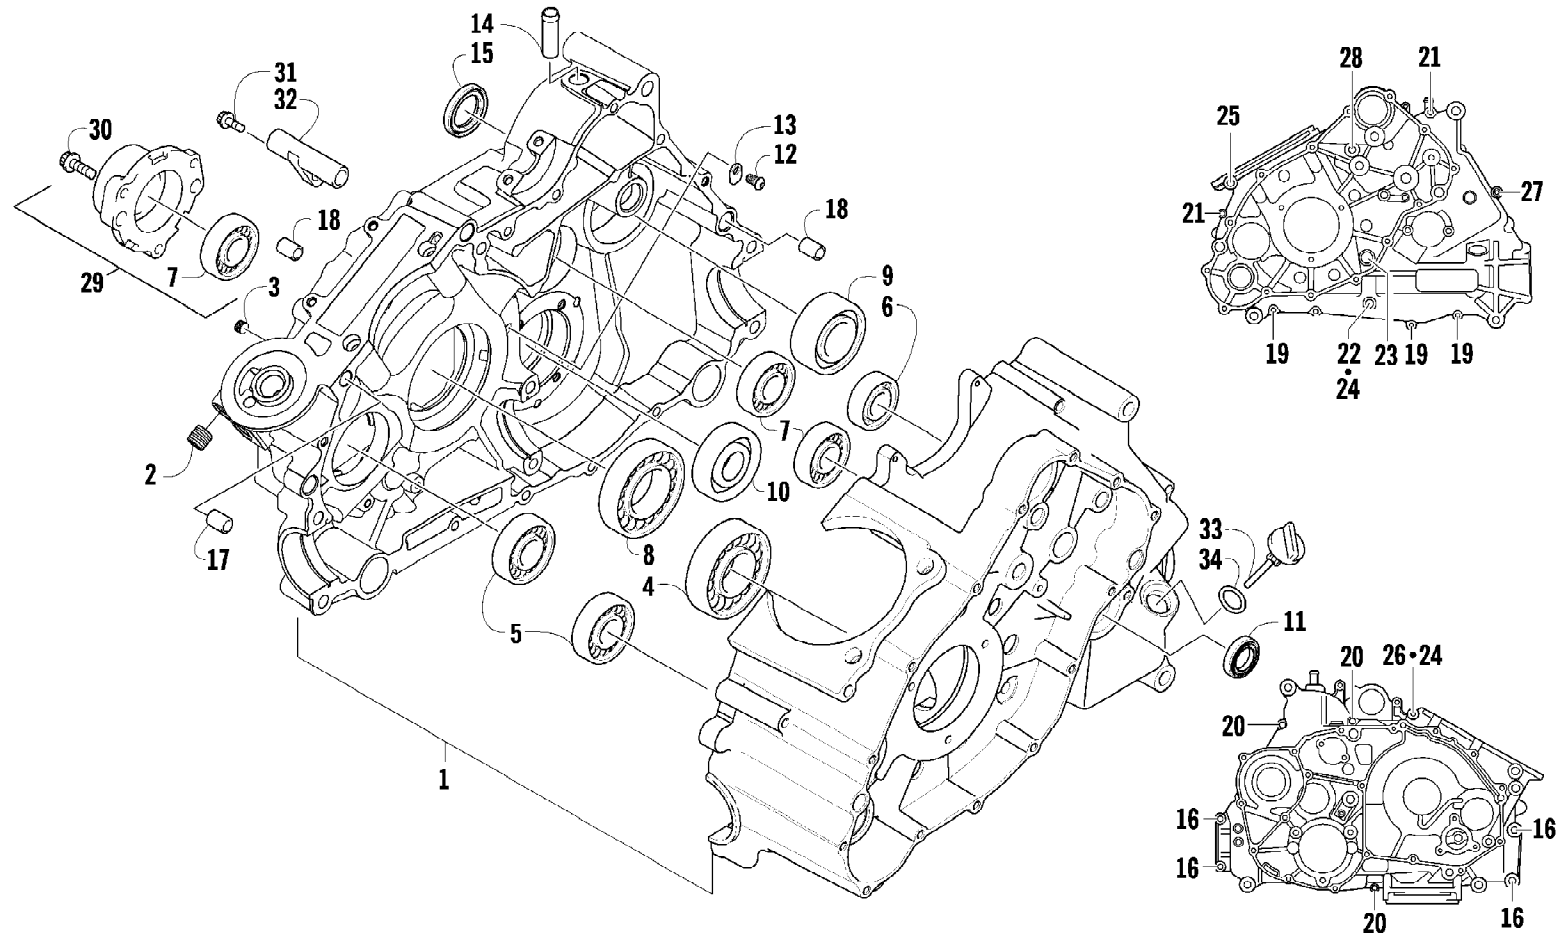

2012 PROWLER 700 HDX METALLIC GRAY (U2012P5T1PUSS)
CRANKCASE ASSEMBLY

2012 PROWLER 700 HDX METALLIC GRAY (U2012P5T1PUSS)
CRANKCASE ASSEMBLY

Ref #	Part Number	Qty	S/P/F	Description
1	0801-151	1		Crankcase Assembly (inc. 2-15)
2	0812-064	2		Plug
3	0801-002	1		Plug
4	0832-043	1	/P	Bearing
5	0832-044	2	/P	Bearing
6	0832-049	1	/P	Bearing
7	0832-050	3	/P	Bearing
8	0832-042	1	/P	Bearing
9	0832-048	1	/P	Bearing
10	0832-077	1	/P	Bearing
11	0822-052	1		Seal, Countershaft
12	0826-100	4		Screw, Machine
13	0822-010	4	/P	Retainer, Bearing
14	0801-028	1		Pipe, Breather
15	0830-035	1		Seal, Driveshaft
16	8412-850	4		Screw, Cap
17	0829-003	1		Pin, Dowel
18	0829-002	5		Pin, Dowel
19	8468-645	3		Screw, Machine
20	8468-655	3		Screw, Machine
21	8468-675	2		Screw, Machine
22	8412-860	1		Screw, Cap
23	0826-017	1		Screw, Cap
24	0830-008	2		Gasket
25	0826-019	1		Screw, Cap
26	0826-018	1		Screw, Cap
27	8468-695	1		Screw, Machine
28	8468-680	1		Screw, Machine
29	0801-029	1		Housing, Secondary Shaft (inc. one No. 7)
30	0826-105	3		Screw, Cap
31	0826-038	1		Screw, Cap
32	0801-069	1		Pipe, Breather
33	0801-073	1		Stick, Oil Level (inc. 34)
34	0830-010	1		O-Ring