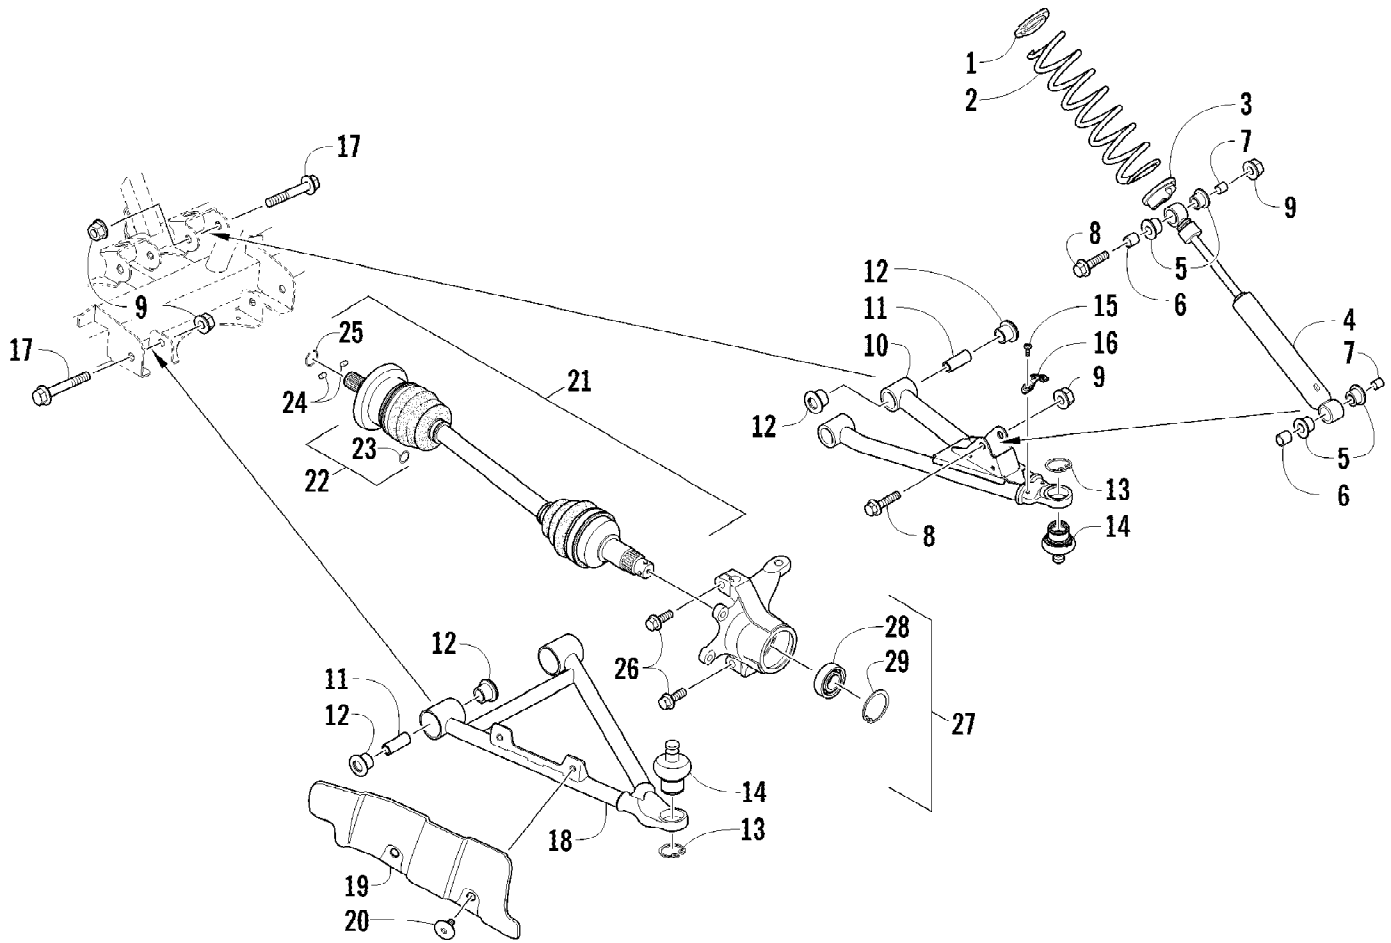

2012 PROWLER 700 HDX METALLIC GRAY (U2012P5T1PUSS)
FRONT SUSPENSION ASSEMBLY

2012 PROWLER 700 HDX METALLIC GRAY (U2012P5T1PUSS)
FRONT SUSPENSION ASSEMBLY

Ref #	Part Number	Qty	S/P/F	Description
1	1603-889	2	/P	Retainer, Spring
2	0403-211	2		Spring, Suspension
3	0404-057	2		Cam, Spring Adjuster
4	0403-256	2		Shock Absorber (inc. 5-6)
5	0603-955	8		Bushing
6	1603-209	4		Sleeve
7	0404-116	4		Sleeve
8	8409-055	4		Screw, Cap
9	8428-002	12		Nut, Lock
10	0503-432	1		A-Arm, Upper Right (inc. 11-14)
10	0503-433	1		A-Arm, Upper Left (inc. 11-14)
11	0403-214	8	/P	Axle
12	0403-208	16	/P	Bushing
13	0423-009	4	/P	Ring, Retaining
14	0405-115	4	/P	Ball Joint
15	0423-946	4		Screw, Self-Tapping
16	1502-594	2		Clamp, Routing
17	8409-075	8		Screw, Cap
18	0503-376	1	/P	A-Arm, Lower Right (inc. 11-14)
18	0503-377	1	/P	A-Arm, Lower Left (inc. 11-14)
19	1406-034	1		Guard, Boot - Right
19	1406-035	1		Guard, Boot - Left
20	0423-545	4	/P	Screw, Shoulder
21	1502-803	1	S	Axle, Drive - Right (inc. 22-25)
21	1502-802	1	S/P	Axle, Drive - Locking - Left (inc. 22-25)
22	1436-419	2		Repair Kit, Boot (inc. 23)
23	1441-988	2		Clip, Retaining
24	1402-885	4		Pin, Detent
25	1402-889	2		Clip, Retaining
26	0423-998	4		Screw, Shoulder
27	0505-580	1	/P	Knuckle - Assembly - Right (inc. 28-29)
27	0505-581	1	/P	Knuckle - Assembly - Left (inc. 28-29)
28	1402-809	2	/P	Bearing
29	0423-423	2		Ring, Retaining