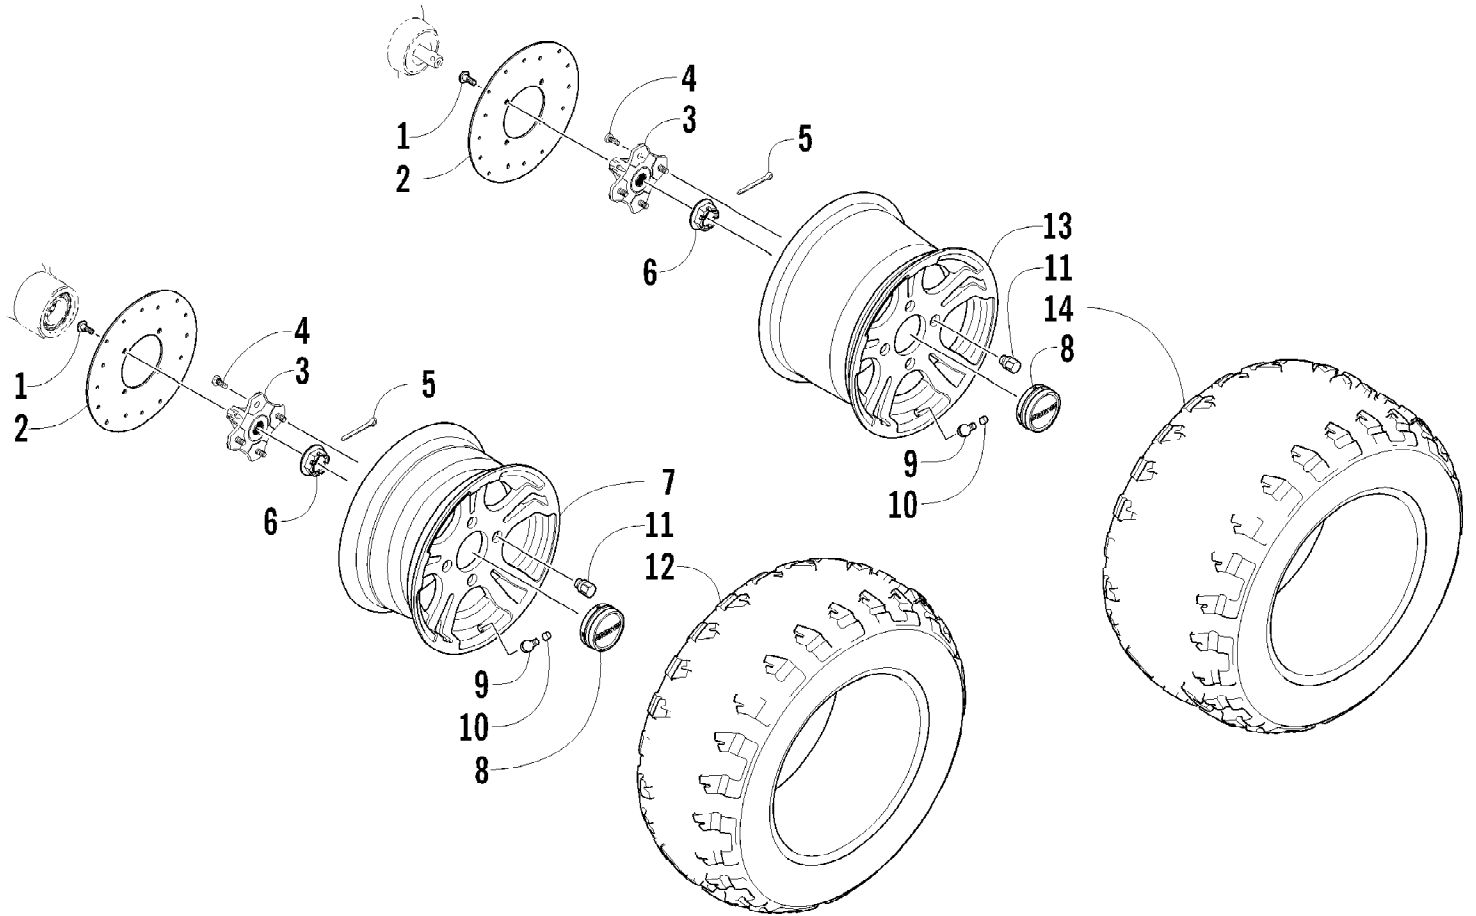

2012 PROWLER 700 HDX METALLIC GRAY (U2012P5T1PUSS)
WHEEL AND TIRE ASSEMBLY

2012 PROWLER 700 HDX METALLIC GRAY (U2012P5T1PUSS)
WHEEL AND TIRE ASSEMBLY

Page 85 of 87

Ref #	Part Number	Qty	S/P/F	Description
1	0423-557	16		Screw, Shoulder
2	1436-418	2	/P	Disc, Brake - Front
2	1436-164	2	/P	Disc, Brake - Rear
3	1502-433	2	/P	Hub, Wheel - Front (inc. 4)
3	1502-437	2		Hub, Wheel - Rear (inc. 4)
4	0402-974	16	/P	Stud
5	0423-407	4		Pin, Cotter
6	0423-607	4		Nut, Castle
7	1402-732	2		Wheel - Front (inc. 8)
8	1402-736	4		Cap, Wheel
9	0402-064	4		Stem, Valve (inc. 10)
10	0402-140	4		Cap, Valve Stem
11	0423-618	16		Nut, Lug
12	1402-860	2		Tire - Front
13	1402-918	2	/P	Wheel - Rear (inc. 8)
14	1402-861	2		Tire - Rear