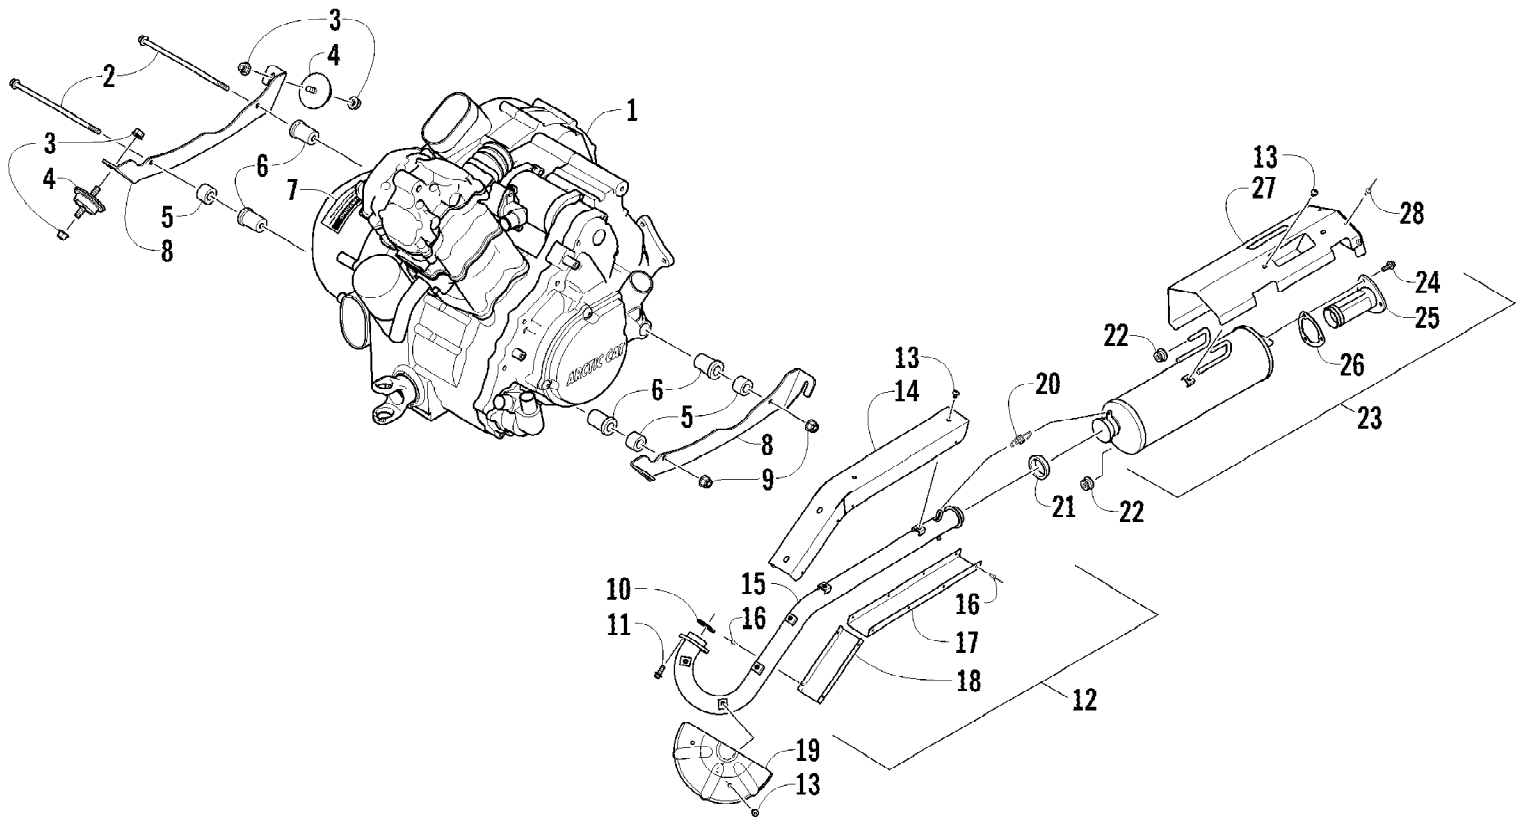

2012 PROWLER 700 HDX METALLIC GRAY (U2012P5T1PUSS)
ENGINE AND EXHAUST

Page 34 of 87

Ref #	Part Number	Qty	S/P/F	Description
1	0800-123	1		Engine, A700L
2	1423-064	2	/P	Screw, Cap
3	8424-002	8		Nut
4	0408-014	4		Mount, Engine
5	1423-025	3	/P	Spacer
6	0801-180	4	/P	Bushing
7	0411-426	1		Decal, Warning
8	2516-768	1		Bracket, Engine - Right
8	2516-769	1		Bracket, Engine - Left
9	8428-002	2		Nut, Lock
10	0412-338	1	/P	Gasket, Exhaust
11	8408-820	2	/P	Screw, Cap
12	0512-531	1		Pipe, Exhaust - Assembly (inc. four No. 13 and 14-18)
13	8477-610	9		Screw, Machine
14	0412-581	1		Shield, Pipe - Upper Rear
15	0512-532	1		Pipe, Exhaust
16	1623-130	12		Rivet
17	0412-580	1		Shield, Pipe - Lower Rear
18	0412-579	1		Shield, Pipe - Lower Front
19	0512-547	1		Shield, Pipe - Forward
20	0612-668	2	/P	Spring
21	0412-375	1	/P	Seal, Exhaust
22	0412-544	3		Bushing
23	0512-355	1	/P	Muffler - Assembly (inc. 24-26)
24	8408-616	3		Screw, Cap
25	0512-219	1	/P	Spark Arrester Assembly
26	0412-313	1		Gasket, Spark Arrester
27	0512-578	1		Shield, Heat - Muffler (inc. 28)
28	8061-486	3	/P	Rivet