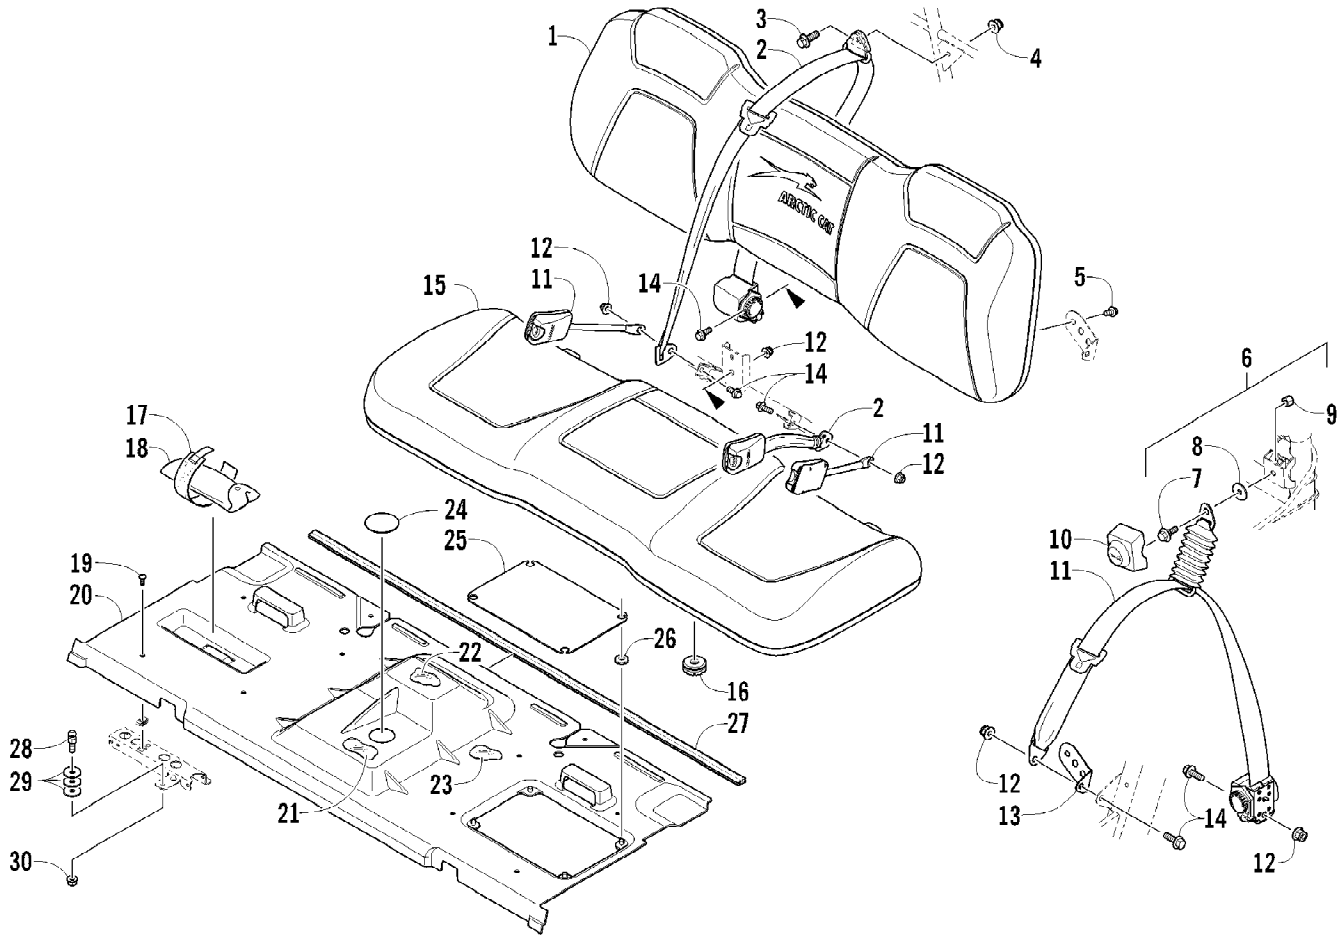

Ref #	Part Number	Qty	S/P/F	Description
1	2516-653	1		Tube, ROPS - Front
2	8468-616	14		Screw, Machine
3	8427-602	10		Nut, Lock
4	2516-658	1		Support, ROPS
5	0411-501	1		Decal, "Arctic Cat"
6	4506-612	1		Tube, ROPS - Rear
7	8410-835	8		Screw, Cap
8	8432-802	8		Nut, Lock
9	0509-022	1		Taillight Assembly (inc. 10-12)
10	0509-025	1		Housing, Taillight
11	0409-056	1		Bulb, Taillight
12	0409-057	1		Socket, Taillight
13	2406-069	1		Bracket, Taillight Mounting
14	0623-301	2	/P	Screw, Self-Tapping
15	2516-893	1		Cover, Taillight
16	0423-361	14		Screw, Machine
17	1506-795	3		Pad, Headrest - Assembly (inc. 18-20)
18	1406-884	3		Pad, Headrest
19	1506-722	3		Mount, Headrest
20	0623-544	15		Clip, Retaining
21	4506-296	1		Bracket, Mounting - Flag
22	8424-602	4	/P	Nut
23	0623-784	8		Screw, Self-Tapping
24	4506-149	2		Bracket, Mounting - Side Restraint
25	0517-146	1		Restraint, Side - Right
25	0517-147	1		Restraint, Side - Left