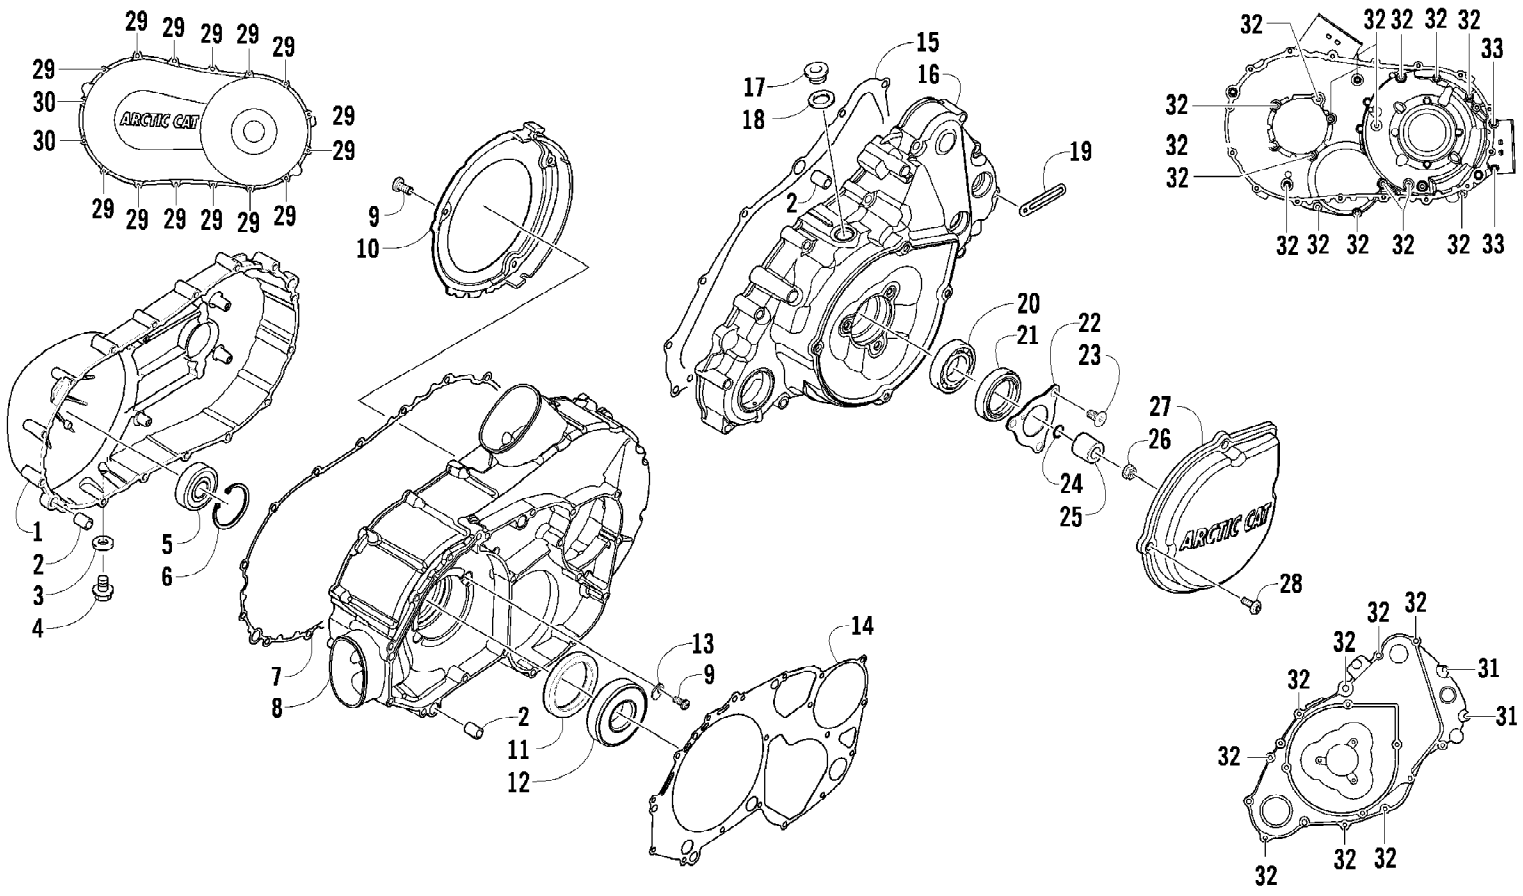

2012 PROWLER 700 HDX METALLIC GRAY (U2012P5T1PUSS)
CLUTCH/V-BELT/MAGNETO COVER ASSEMBLY

2012 PROWLER 700 HDX METALLIC GRAY (U2012P5T1PUSS)
CLUTCH/V-BELT/MAGNETO COVER ASSEMBLY

Ref #	Part Number	Qty	S/P/F	Description
1	0806-088	1	/P	Cover, V-Belt
2	0829-002	6		Pin, Dowel
3	0830-013	1		Washer, Crush
4	8408-812	1		Screw, Cap
5	0832-060	1		Bearing
6	0831-078	1		Ring, Retaining
7	0830-174	1	/P	Gasket, V-Belt Cover
8	0806-091	1		Cover, Clutch
9	0826-029	5		Screw, Machine
10	0806-048	1		Plate, Air Intake
11	0830-188	1	/P	Seal
12	0832-009	1	/P	Bearing
13	0822-010	2	/P	Retainer, Bearing
14	0830-116	1	/P	Gasket, Clutch Cover
15	0830-128	1		Gasket, Magneto Cover
16	0806-082	1	/P	Cover, Magneto - Assembly
17	0826-155	1		Plug
18	0830-015	1		Washer, Crush
19	3002-964	1	/P	Clamp, Wire
20	1602-981	1	/P	Bearing
21	0830-158	1		Seal
22	0805-008	1		Retainer, Seal
23	0826-031	3		Screw, Machine
24	0830-108	1		O-Ring
25	0820-061	1		Bushing
26	0827-008	1		Nut
27	0820-062	1		Cover, Magneto
28	8468-616	4		Screw, Machine
29	8468-645	14		Screw, Machine
30	8468-655	2		Screw, Machine
31	8468-625	2		Screw, Machine
32	8468-640	24		Screw, Machine
33	8468-675	2		Screw, Machine