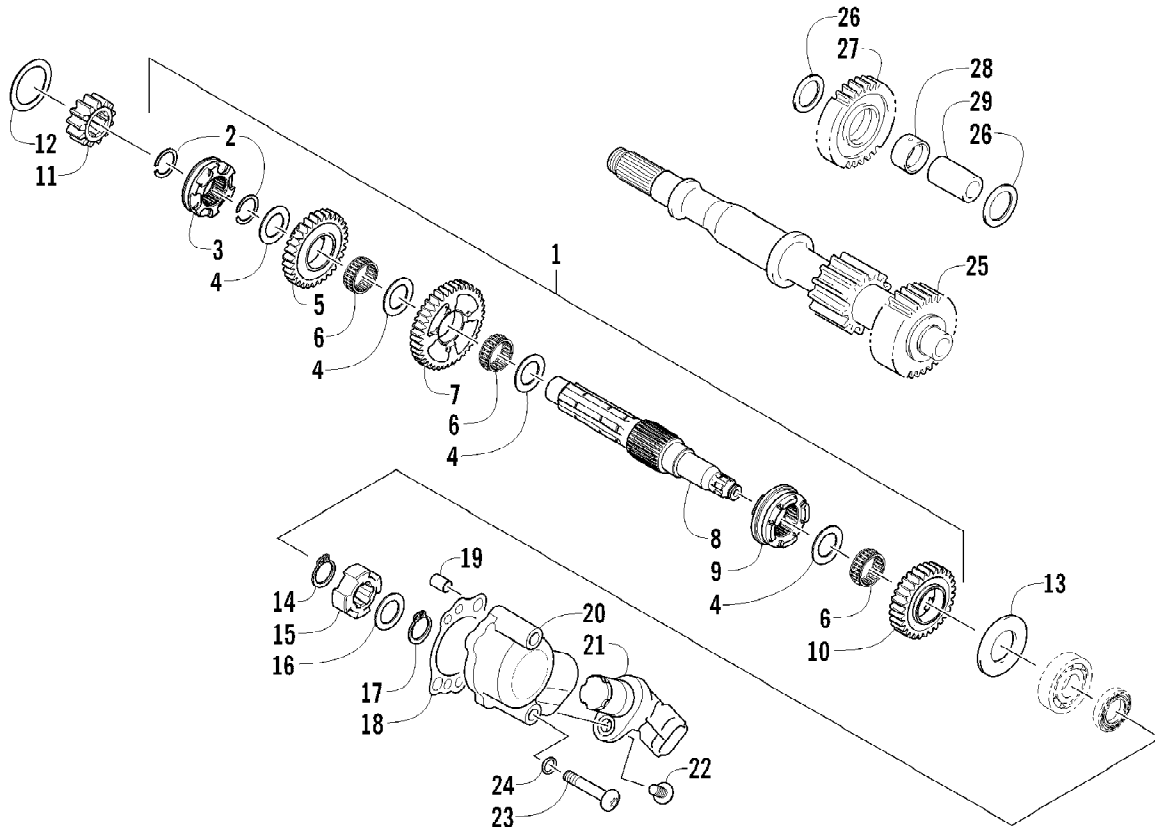

2012 PROWLER 700 HDX METALLIC GRAY (U2012P5T1PUSS)
SECONDARY TRANSMISSION ASSEMBLY

2012 PROWLER 700 HDX METALLIC GRAY (U2012P5T1PUSS)
SECONDARY TRANSMISSION ASSEMBLY

Page 67 of 87

Ref #	Part Number	Qty	S/P/F	Description
1	0822-124	1		Countershaft Assembly (inc. 2-10)
2	0831-085	2		Ring, Retaining
3	0822-120	1		Gear Select, Reverse
4	0822-121	4		Shim
5	0822-119	1		Gear, Reverse Driven
6	0832-082	3		Bearing
7	0822-114	1		Gear, Driven - Low
8	0822-113	1		Countershaft
9	0822-116	1		Gear Select, Sliding
10	0822-115	1		Gear, Driven - High
11	0822-125	1		Gear, Drive
12	0828-019	1		Washer, Thrust
13	0828-011	1		Washer
14	0831-040	1		Ring, Retaining
15	0822-050	1		Trigger, Speedometer Sensor
16	0828-069	1		Washer, Thrust
17	0831-039	1		Ring, Retaining
18	0830-129	1		Gasket
19	0829-023	2		Pin, Dowel
20	0822-049	1		Housing, Speedometer Sensor
21	0430-091	1		Sensor, Speedometer
22	8468-620	1	/P	Screw, Machine
23	8468-645	2		Screw, Machine
24	0830-107	2		Gasket
25	0822-001	1		Driveshaft
26	0828-016	2		Washer, Thrust
27	0822-011	1		Gear, Reverse Idle
28	0822-012	1		Bushing
29	0822-015	1		Shaft, Reverse Idle