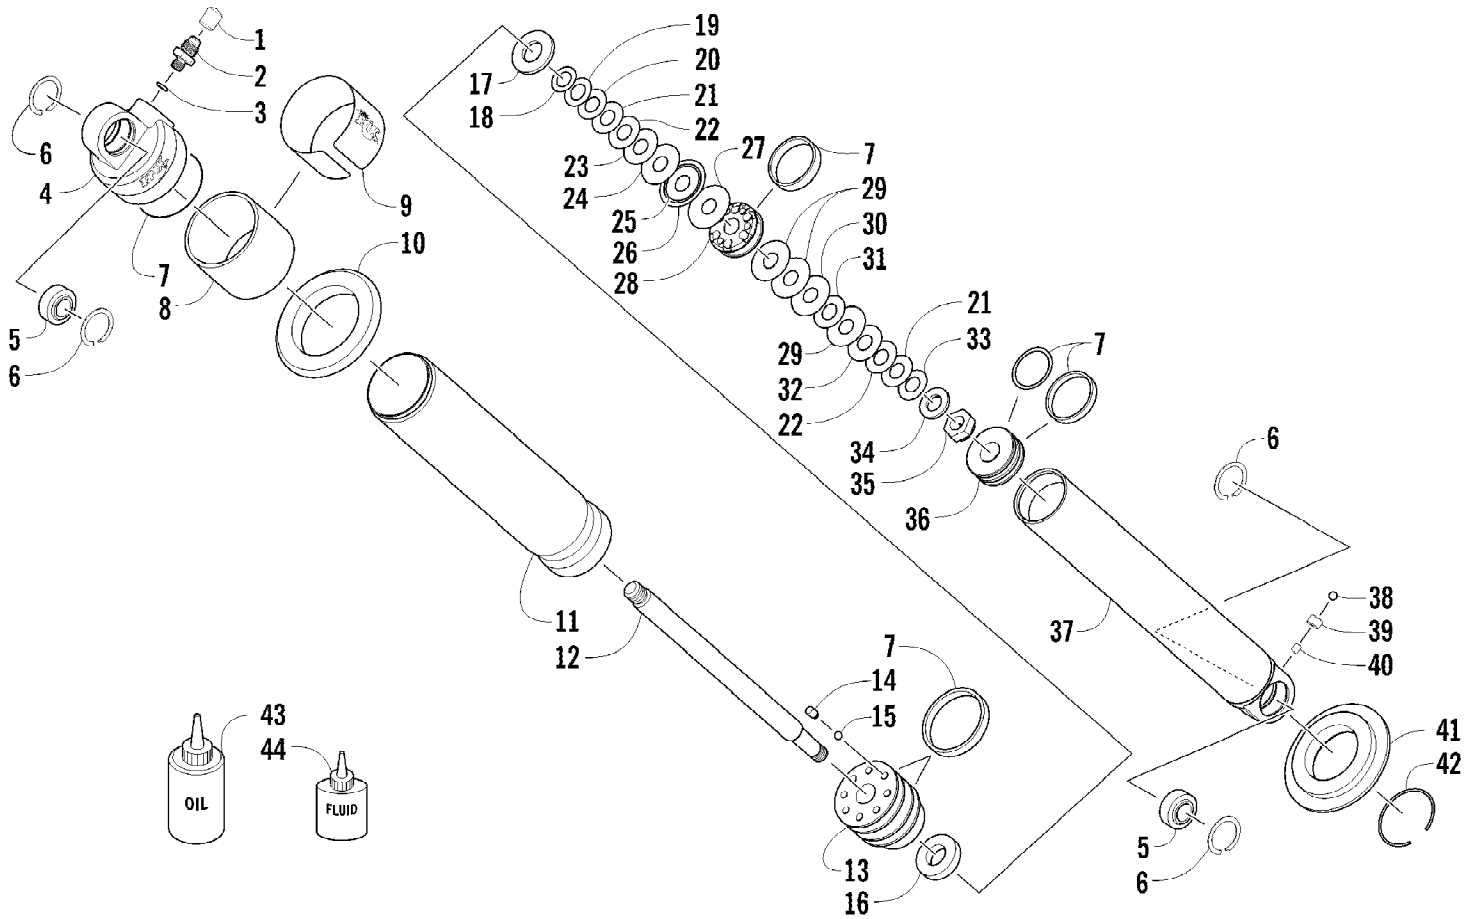

2012 PROWLER 700 HDX METALLIC GRAY (U2012P5T1PUSS)
REAR SUSPENSION SHOCK ABSORBER

2012 PROWLER 700 HDX METALLIC GRAY (U2012P5T1PUSS)
REAR SUSPENSION SHOCK ABSORBER

Ref #	Part Number	Qty	S/P/F	Description
	0404-256	1		Complete Shock Absorber
1	2603-327	1		Cap, Air Valve
2	2603-651	1		Valve, Air (inc. 3)
3	1604-318	1		O-Ring
4	0404-225	1		End Cap, Shock
5	1604-664	2		Bearing
6	3604-147	4		Ring, Retaining
7	2604-796	1		Kit, Seal/Cap Rebuild
8	0404-198	1		Sleeve, Wear
9	2411-567	1		Decal, Shock
10	0404-196	1		Spring Retainer, Upper
11	0404-234	1		Body, Shock - Upper
12	3604-481	1		Rod, Shock
13	2603-333	1		Bearing - Assembly
14	1603-940	1		Screw, Set
15	1604-315	1		Ball, Bleed
16	0603-386	1	/P	Bumper, Internal - Top Out
17	0603-540	1	/P	Washer, Top Out
18	2603-224	1		Valve, 0.620 x 0.015 in.
19	0603-878	1	/P	Valve, 0.700 x 0.012 in.
20	0603-879	1	/P	Valve, 0.800 x 0.012 in.
21	0603-338	2	/P	Valve, 0.900 x 0.010 in.
22	0603-341	2	/P	Valve, 1.000 x 0.010 in.
23	0603-344	1	/P	Valve, 1.100 x 0.010 in.
24	0603-347	1		Valve, 1.250 x 0.010 in.
25	0603-342	1	/P	Valve, 1.100 x 0.006 in.
26	2603-936	1		Valve Ring, 1.250 x 0.008 in.
27	0603-349	1	/P	Valve, 1.300 x 0.008 in.
28	0603-208	1		Piston, 0.078 in. - Orifice
29	0603-346	3	/P	Valve, 1.250 x 0.008 in.
30	0603-345	1		Valve, 1.250 x 0.006 in.
31	0603-336	1		Valve, 0.900 x 0.006 in.
32	0603-343	1		Valve, 1.100 x 0.008 in.
33	0603-335	1	/P	Valve, 0.800 x 0.010 in.
34	0603-389	1	/P	Washer, Backup
35	0603-301	1	/P	Nut
36	0404-230	1		Piston, Floating
37	0404-227	1		Body, Shock - Lower
38	2603-337	1		Ball, Air Valve
39	2603-338	1		Screw, Set
40	1604-428	1		Plug, Rubber - Valve
41	0404-197	1		Spring Retainer, Lower
42	2603-245	1		Retainer
43	5639-240	AR	S/P	Oil, Shock - 1 qt
44	4639-012	AR		Fluid, Float Shock - 8 oz