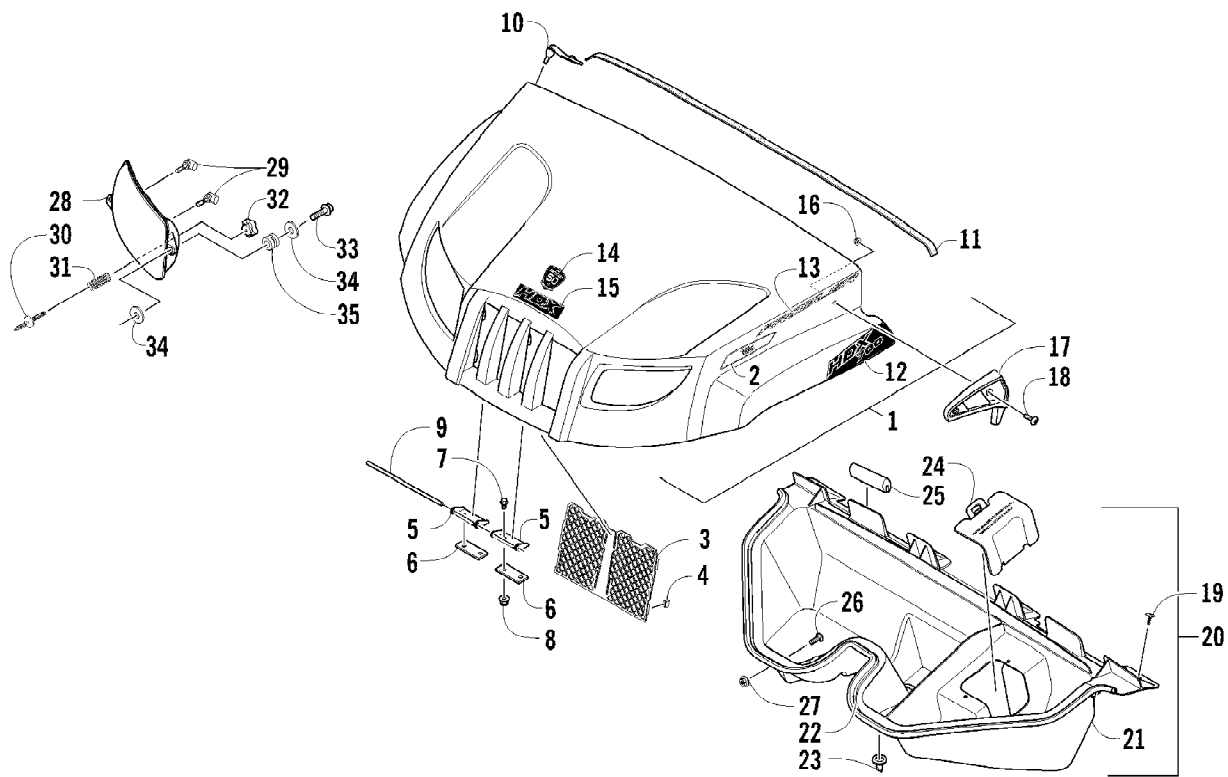

2012 PROWLER 700 HDX METALLIC GRAY (U2012P5T1PUSS)
HOOD AND HEADLIGHT ASSEMBLY

2012 PROWLER 700 HDX METALLIC GRAY (U2012P5T1PUSS)
HOOD AND HEADLIGHT ASSEMBLY

Page 47 of 87

Ref #	Part Number	Qty	S/P/F	Description
1	4506-488	1		Hood - Assembly (inc. 2)
2	0411-818	1		Decal, Reflector - Right
2	0411-819	1		Decal, Reflector - Left
3	1406-733	1	/P	Screen, Grille
4	0123-987	8		Clip, U
5	2516-606	2		Bracket, Hood
6	2506-868	AR		Shim, Hood
7	8408-820	4	/P	Screw, Cap
8	8427-802	4		Nut, Lock
9	1406-915	1		Pin, Hood
10	2606-624	2		Strap, Hold-Down
11	0417-013	1		Trim, Hood/Dash
12	2411-816	1		Decal, Hood - "HDX" - Right
12	2411-817	1		Decal, Hood - "HDX" - Left
13	2411-755	2		Decal, Hood - "Prowler"
14	9611-399	1		Decal, 50th Anniversary
15	2411-819	1		Decal, Hood - Front Center
16	0423-450	4		Nut, Lock
17	2416-512	1		Louver - Right
17	2416-513	1		Louver - Left
18	0423-356	4		Screw, Shoulder
19	0423-545	4	/P	Screw, Shoulder
20	4506-037	1	/P	Storage, Under-Hood - Assembly (inc. 21-24)
21	2416-520	1		Box, Storage
22	1406-946	1		Seal, Storage Box
23	0470-442	1	/P	Valve, Drain
24	1406-944	1		Cover, Access - Master Cylinder
25	0417-014	AR		Trim, Dash Support
26	8476-616	2		Screw, Machine
27	8424-602	2	/P	Nut
28	0509-044	1	/P	Headlight Assembly - Right (inc. 29)
28	0509-035	1		Headlight Assembly - Left (inc. 29)
29	0409-055	4		Bulb, Headlight
30	0423-514	2		Stud, Adjuster
31	0423-522	2		Spring, Adjuster
32	0423-513	2		Knob, Adjuster
33	0623-785	4		Screw, Self-Tapping
34	8050-217	8	/P	Washer
35	0423-447	4		Grommet