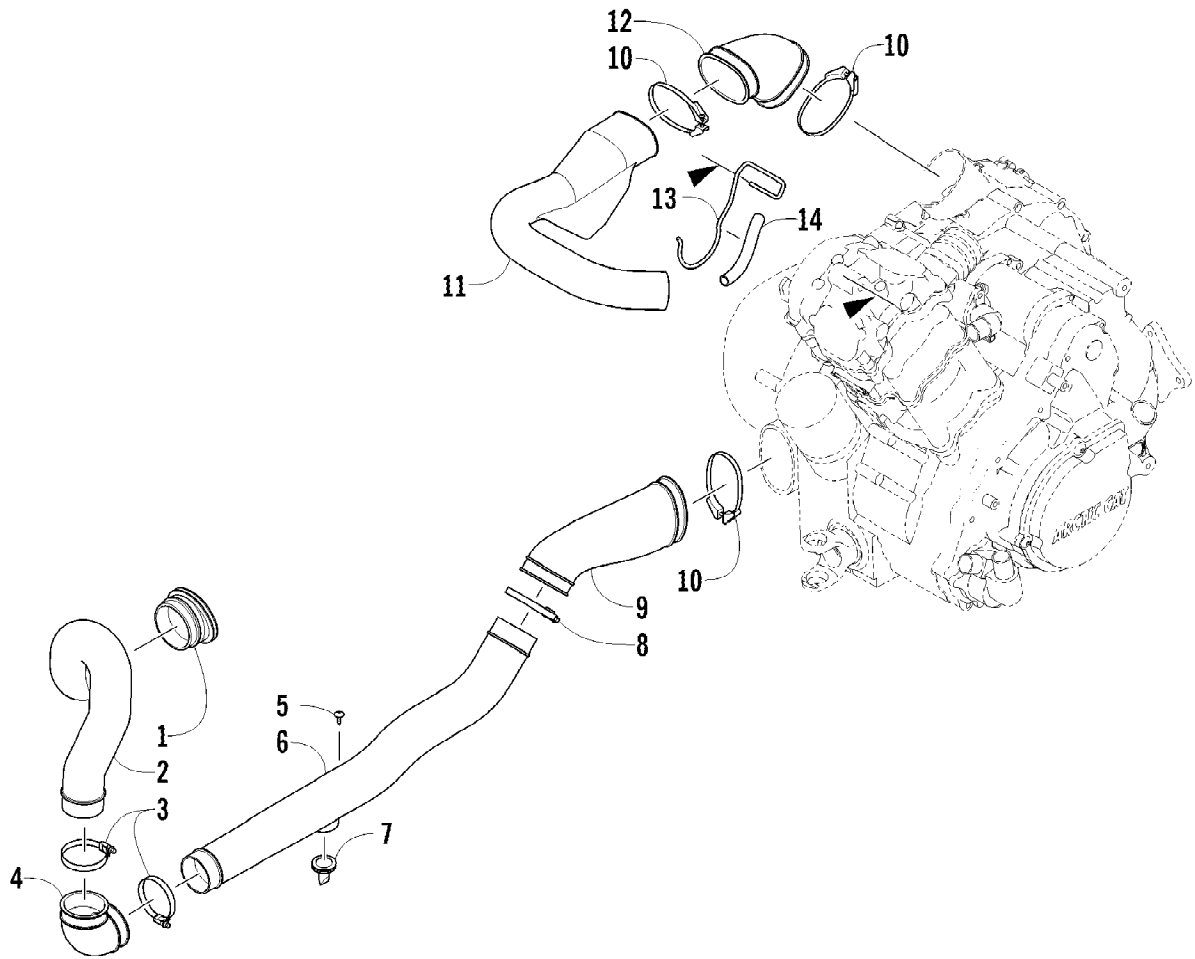

2012 PROWLER 700 HDX METALLIC GRAY (U2012P5T1PUSS)
CASE/BELT COOLING ASSEMBLY

Page 12 of 87

Ref #	Part Number	Qty	S/P/F	Description
1	2416-088	1		Boot, Air-In
2	0413-275	1		Duct, Air-In
3	0423-019	2		Clamp
4	0413-098	1		Boot, Air Duct
5	0623-784	1		Screw, Self-Tapping
6	0413-236	1		Duct, Air-In
7	0470-442	1	/P	Valve, Drain
8	0423-018	1		Clamp
9	0413-274	1		Boot, Air-In
10	0423-730	3		Clamp
11	0413-291	1	/P	Duct, Air-Out
12	0413-109	1		Duct, Air-Out
13	0413-298	1		Wire Form, Support
14	0610-513	AR		Hose - 25 ft