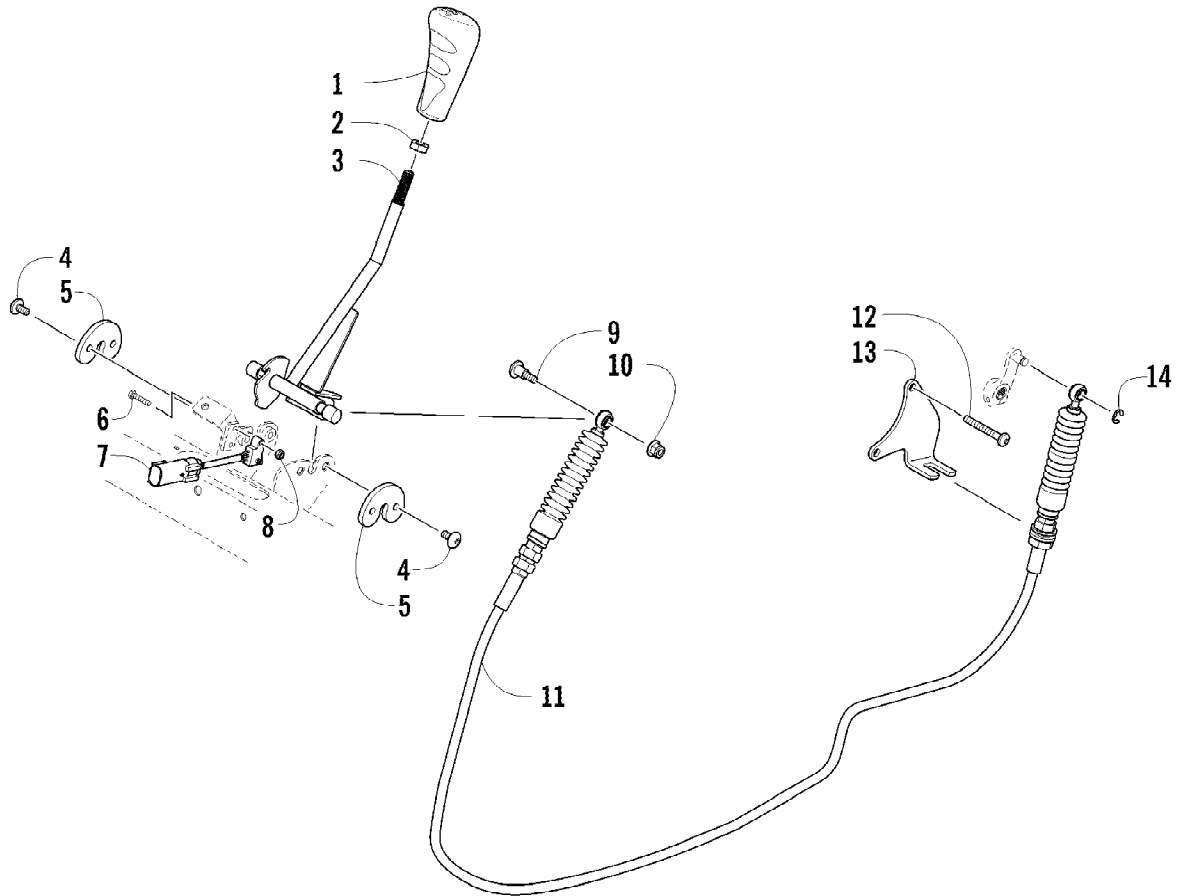

2012 PROWLER 700 HDX METALLIC GRAY (U2012P5T1PUSS)
SHIFTER ASSEMBLY

Page 69 of 87

Ref #	Part Number	Qty	S/P/F	Description
1	2402-004	1		Knob, Shift
2	0423-885	1		Nut
3	1502-916	1	/P	Lever, Shift
4	0826-029	4		Screw, Machine
5	1402-275	2		Retainer, Shift Linkage
6	1423-056	1		Screw, Machine
7	0409-131	1		Switch, Parking Brake
8	1441-328	1		Nut, Lock
9	0423-356	1		Screw, Shoulder
10	8427-602	1		Nut, Lock
11	0487-078	1		Cable, Shift
12	8468-645	2		Screw, Machine
13	2406-894	1	/P	Bracket, Shift Cable
14	0124-057	1	/P	E-Ring