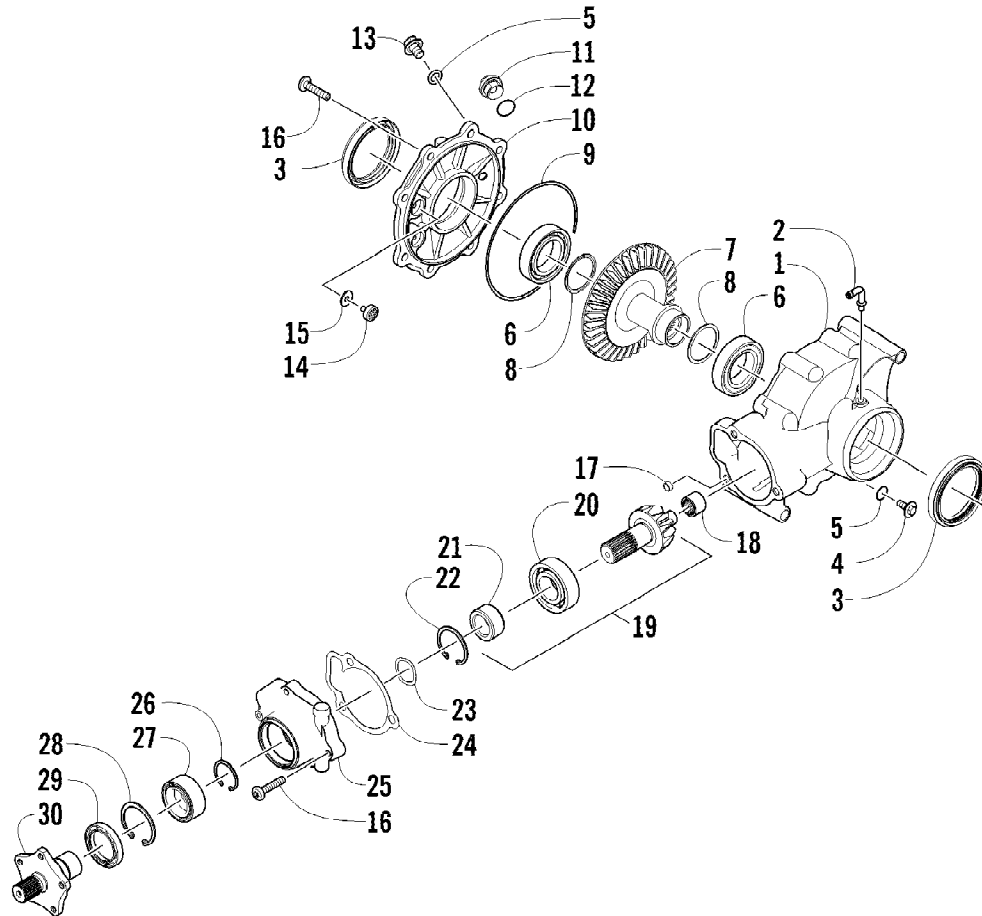

2012 PROWLER 700 HDX METALLIC GRAY (U2012P5T1PUSS)
REAR DRIVE GEARCASE ASSEMBLY

2012 PROWLER 700 HDX METALLIC GRAY (U2012P5T1PUSS)
REAR DRIVE GEARCASE ASSEMBLY

Page 55 of 87

Ref #	Part Number	Qty	S/P/F	Description
	1502-889	1		Complete Rear Drive Gearcase Assembly
1	1502-896	1		Housing, Gearcase
2	1402-442	1		Fitting, Elbow
3	1402-950	2	/P	Seal
4	1402-210	1	/P	Plug, Fill (inc. one No. 5)
5	0423-153	2		O-Ring
6	0402-393	2		Bearing
7	1402-032	1		Gear, Ring - 36T
8	0402-405	AR		Shim, 41 x 49 x 1.3 mm
8	0402-406	AR		Shim, 41 x 49 x 1.4 mm
8	0402-407	AR		Shim, 41 x 49 x 1.5 mm
8	0402-408	AR		Shim, 41 x 49 x 1.6 mm
8	0402-409	AR		Shim, 41 x 49 x 1.7 mm
9	0423-149	1		O-Ring
10	1502-897	1		Cover, Gearcase
11	0402-333	1	/P	Plug, Magnetic (inc. 12)
12	0423-154	1		O-Ring
13	1402-211	1		Plug, Oil Level (inc. one No. 5)
14	0402-326	1		Button, Thrust
15	0402-429	AR		Shim, 6.3 x 18 x 1.3 mm
15	0402-430	AR		Shim, 6.3 x 18 x 1.4 mm
15	0402-431	AR		Shim, 6.3 x 18 x 1.5 mm
15	0402-432	AR		Shim, 6.3 x 18 x 1.6 mm
15	0402-433	AR		Shim, 6.3 x 18 x 1.7 mm
16	0423-118	11		Screw, Self-Tapping
17	0402-411	1		Pin, Dowel
18	0402-328	1		Bearing
19	1502-863	1		Gear, Pinion - Assembly - 10T (inc. 20-21)
20	0402-327	1		Bearing
21	1402-977	1		Collar, Retaining
22	1423-067	1		Ring, Retaining
23	0402-982	1		Washer, Wave
24	0402-947	1		Gasket, Flange
25	0502-746	1		Housing, Pinion
26	0423-546	1		Ring, Retaining
27	0402-324	1		Bearing
28	0402-347	1		Ring, Retaining
29	1402-314	1		Seal
30	1502-748	1		Shaft, Input