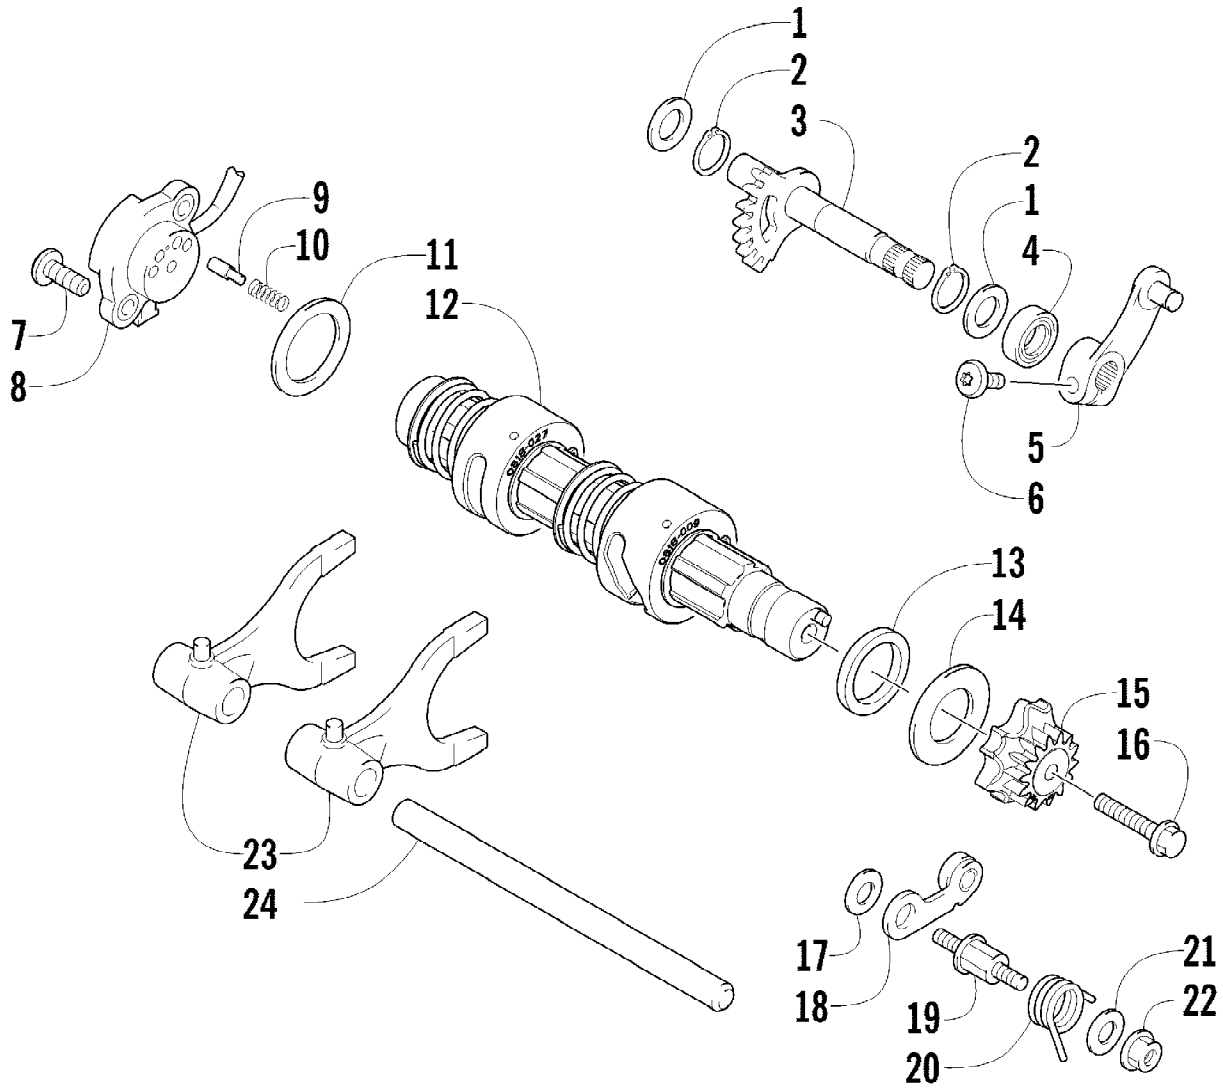

2012 PROWLER 700 HDX METALLIC GRAY (U2012P5T1PUSS)
GEAR SHIFTING ASSEMBLY

Page 45 of 87

Ref #	Part Number	Qty	S/P/F	Description
1	0828-036	2		Washer
2	0831-010	2		Ring, Retaining
3	0818-007	1	/P	Shaft, Sub-Gear Shift
4	0830-044	1		Seal, Sub-Gear Shift Shaft
5	0818-014	1		Arm, Select
6	8468-620	1	/P	Screw, Machine
7	8470-520	2		Screw, Machine
8	0409-090	1	/P	Switch, Gear Position
9	0818-013	2		Contact
10	0818-017	2		Spring
11	0828-040	1		Washer
12	0818-093	1		Shaft, Gear Shift - Assembly
13	0828-131	1		Spacer
14	0828-037	1		Washer
15	0818-143	1		Plate, Gear Shift Cam
16	0826-006	1		Screw, Cap
17	0828-038	1		Washer
18	0818-002	1		Stopper, Cam
19	0818-004	1		Support, Cam Stopper
20	0818-144	1		Spring
21	0828-035	1		Washer
22	8424-602	1	/P	Nut
23	0818-072	2	/P	Fork, Shift
24	0818-006	1		Shaft, Shift Fork