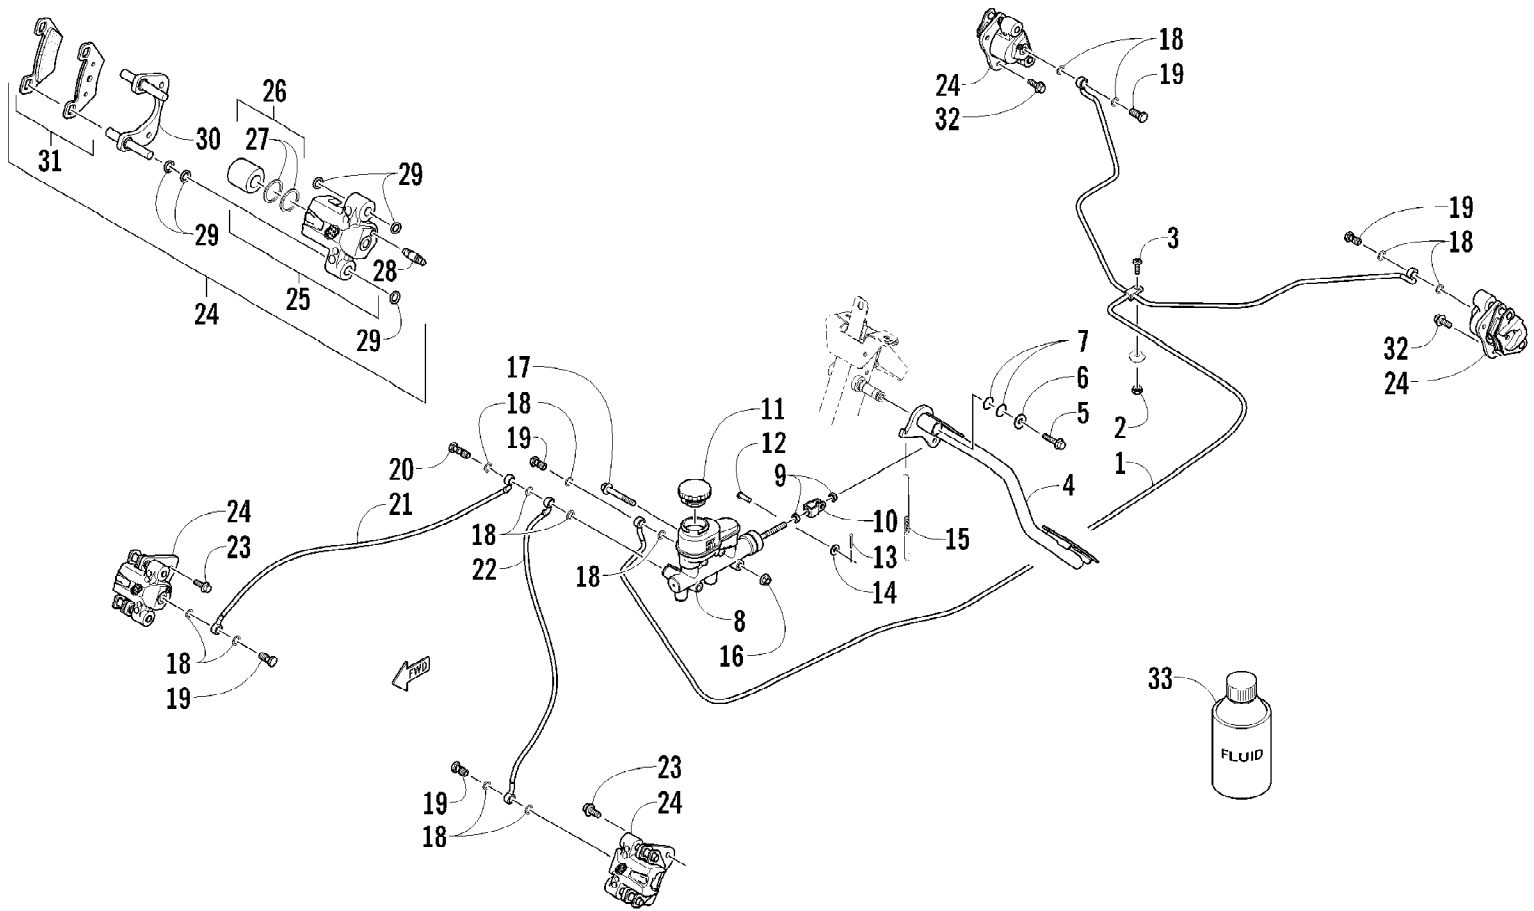

2012 PROWLER 700 HDX METALLIC GRAY (U2012P5T1PUSS)
HYDRAULIC BRAKE ASSEMBLY

Ref #	Part Number	Qty	S/P/F	Description
1	1402-893	1		Hose, Rear Brake
2	0623-038	1		Nut w/Washer
3	8476-616	1		Screw, Machine
4	1502-692	1		Lever, Brake
5	8408-822	1		Screw, Cap
6	0623-044	1		Washer
7	1602-213	2	/P	O-Ring
8	0502-786	1		Cylinder, Master Brake - Assembly (inc. 9-11)
9	0402-592	2		Nut
10	1402-520	1		Clevis
11	0405-225	1		Cap, Reservoir
12	1402-377	1		Pin, Clevis
13	0117-868	1		Pin, Cotter
14	8050-217	1	/P	Washer
15	0502-785	1		Spring, Brake Switch
16	8424-802	2		Nut
17	8408-860	2		Screw, Cap
18	0423-178	13		Washer, Crush
19	0423-413	5		Bolt, Banjo-Fitting
20	0423-610	1		Bolt, Double Banjo-Fitting
21	1402-290	1		Hose, Brake - Front Right
22	1402-389	1		Hose, Brake - Front Left
23	8408-826	4		Screw, Cap
24	1502-730	1	/P	Caliper, Brake - Front Right (inc. 25-31)
24	1502-731	1	/P	Caliper, Brake - Front Left (inc. 25-31)
24	1436-422	1	/P	Caliper, Brake - Rear Right (inc. 25-32)
24	1436-423	1	/P	Caliper, Brake - Rear Left (inc. 25-32)
25	1436-160	1	/P	Housing, Caliper - Assembly - Front Right
25	1436-161	1	/P	Housing, Caliper - Assembly - Front Left
25	1436-160	1	/P	Housing, Caliper - Assembly - Rear Right
25	1436-161	1	/P	Housing, Caliper - Assembly - Rear Left
26	0502-606	4		Piston/Seal Set (inc. 27)
27	0502-607	4		Seal Set
28	0502-609	4	/P	Valve, Bleed
29	0502-608	4		O-Ring, Guide - Set
30	0502-960	2		Bracket Assembly - Front
30	0502-605	2		Bracket Assembly - Rear
31	1502-694	4	S	Pad, Brake - Set
32	8408-821	4	/P	Screw, Cap
33	0436-902	AR	/P	Fluid, Brake - 12 oz