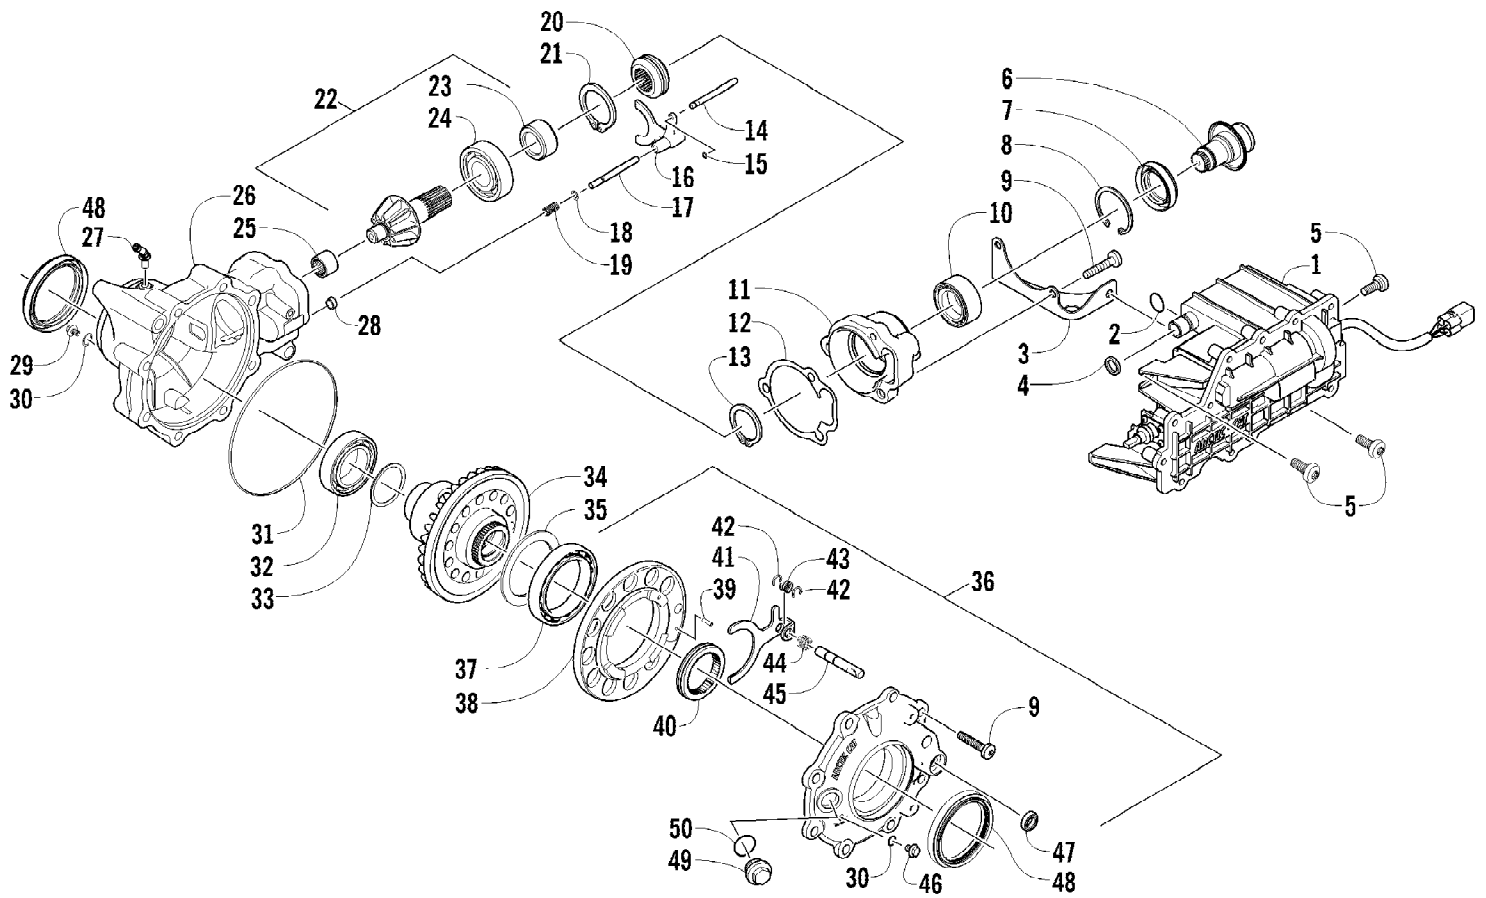

2012 PROWLER 700 HDX METALLIC GRAY (U2012P5T1PUSS)
FRONT DRIVE GEARCASE ASSEMBLY

2012 PROWLER 700 HDX METALLIC GRAY (U2012P5T1PUSS)
FRONT DRIVE GEARCASE ASSEMBLY

Page 38 of 87

Ref #	Part Number	Qty	S/P/F	Description
	1502-888	1		Complete Front Drive Gearcase Assembly
1	1502-909	1	/P	Actuator (inc. 2)
2	1402-981	1		O-Ring
3	1502-237	1		Bracket, Actuator
4	0423-892	1	/P	O-Ring
5	0423-396	3		Screw, Self-Tapping
6	1502-085	1	/P	Shaft, Input
7	1402-011	1		Seal
8	0423-423	1		Ring, Retaining
9	0423-118	11		Screw, Self-Tapping
10	1402-043	1		Bearing
11	0502-528	1	/P	Housing, Pinion
12	0402-947	1		Gasket, Flange
13	0423-417	1		Ring, Retaining
14	0402-997	1		Shaft, Selector
15	0423-402	1		Ring, Retaining
16	0402-998	1		Fork, Selector
17	0402-417	1		Shaft, Shuttle
18	0423-147	1		O-Ring
19	0402-999	1		Spring, Return
20	0402-413	1		Coupler, Drive
21	1423-067	1		Ring, Retaining
22	1502-863	1		Gear, Pinion - Assembly - 10T (inc. 23-24)
23	1402-977	1		Collar, Retaining
24	0402-327	1		Bearing
25	0402-328	1		Bearing
26	1502-856	1		Housing, Gearcase
27	1402-980	1		Fitting, Elbow
28	0402-411	1		Pin, Dowel
29	1402-210	1	/P	Plug, Magnetic (inc. one No. 30)
30	0423-153	2		O-Ring
31	0423-149	1		O-Ring
32	0402-393	1		Bearing
33	0402-405	AR		Shim, 41 x 49 x 1.3 mm
33	0402-406	AR		Shim, 41 x 49 x 1.4 mm
33	0402-407	AR		Shim, 41 x 49 x 1.5 mm
33	0402-408	AR		Shim, 41 x 49 x 1.6 mm
33	0402-409	AR		Shim, 41 x 49 x 1.7 mm
34	1502-860	1		Gear, Ring - 36T
35	1402-074	AR		Shim, 61 x 69 x 1.3 mm
35	1402-075	AR		Shim, 61 x 69 x 1.4 mm
35	1402-076	AR		Shim, 61 x 69 x 1.5 mm
35	1402-077	AR		Shim, 61 x 69 x 1.6 mm
35	1402-078	AR		Shim, 61 x 69 x 1.7 mm
36	1502-895	1		Cover, Gearcase (inc. one No. 30, 37-47, and one No. 48)
37	1402-053	1		Bearing
38	0502-413	1		Flange, Bearing
39	1402-079	1		Pin, Parallel
40	1402-042	1		Collar, Sliding
41	1402-054	1		Fork
42	1402-058	2		Ring, Retaining