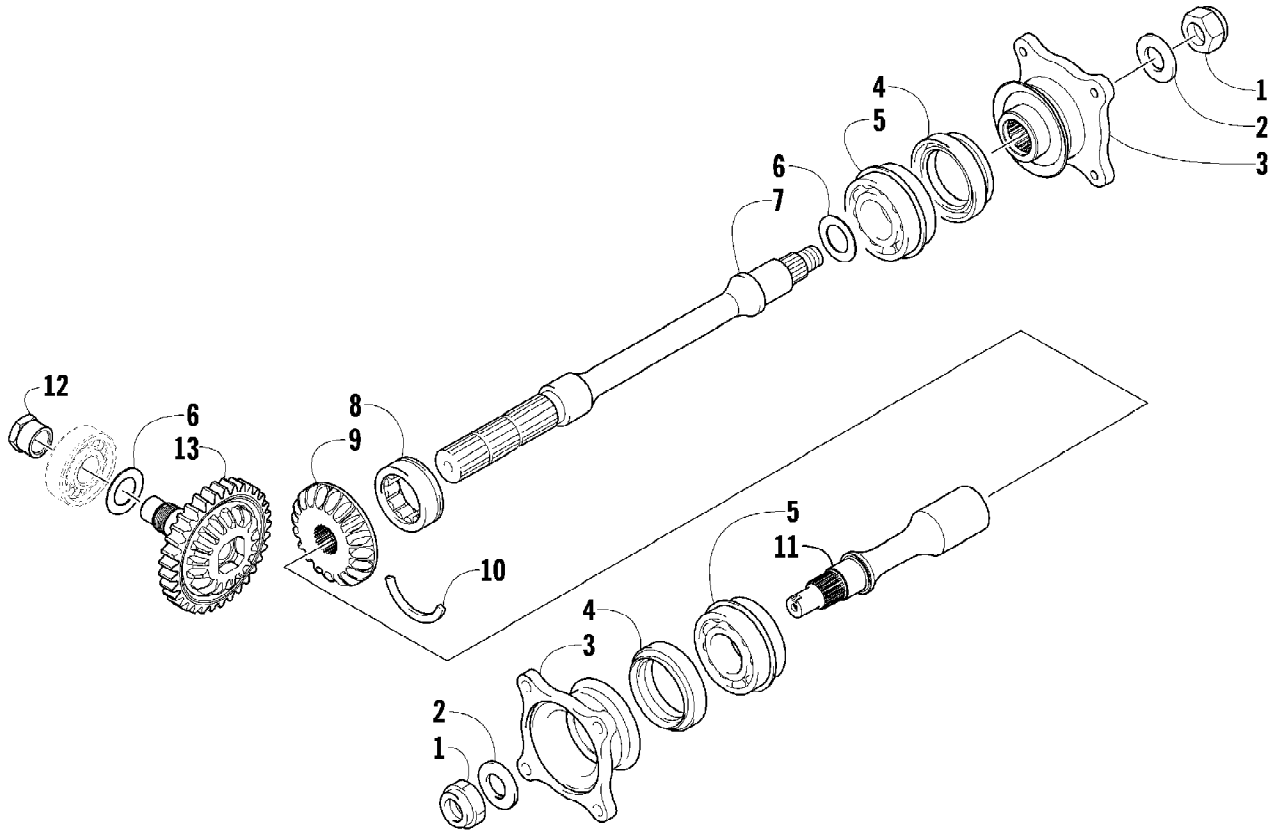

2012 PROWLER 700 HDX METALLIC GRAY (U2012P5T1PUSS)
SECONDARY DRIVE ASSEMBLY

Page 65 of 87

Ref #	Part Number	Qty	S/P/F	Description
1	0827-013	2		Nut
2	0828-020	2		Washer
3	0819-005	2		Flange, Output Joint
4	0830-043	2		Seal, Oil
5	0832-017	2		Bearing
6	0828-021	AR		Shim, 25 x 34 x 0.25 mm
6	0828-022	AR		Shim, 25 x 34 x 0.30 mm
6	0828-023	AR		Shim, 25 x 34 x 0.70 mm
6	0828-024	AR		Shim, 25 x 34 x 0.90 mm
6	0828-025	AR		Shim, 25 x 34 x 0.95 mm
6	0828-026	AR		Shim, 25 x 34 x 1.00 mm
6	0828-027	AR		Shim, 25 x 34 x 1.05 mm
6	0828-028	AR		Shim, 25 x 34 x 1.10 mm
6	0828-029	AR		Shim, 25 x 34 x 1.15 mm
7	0819-089	1	/P	Shaft, Secondary Driven - Front
8	0832-016	1		Bearing
9	0822-106	1		Gear, Secondary Driven
10	0819-011	1		Ring, Driven Bearing
11	0819-053	1		Shaft, Secondary Driven - Rear
12	0827-052	1		Nut
13	0822-131	1		Gear, Secondary Drive