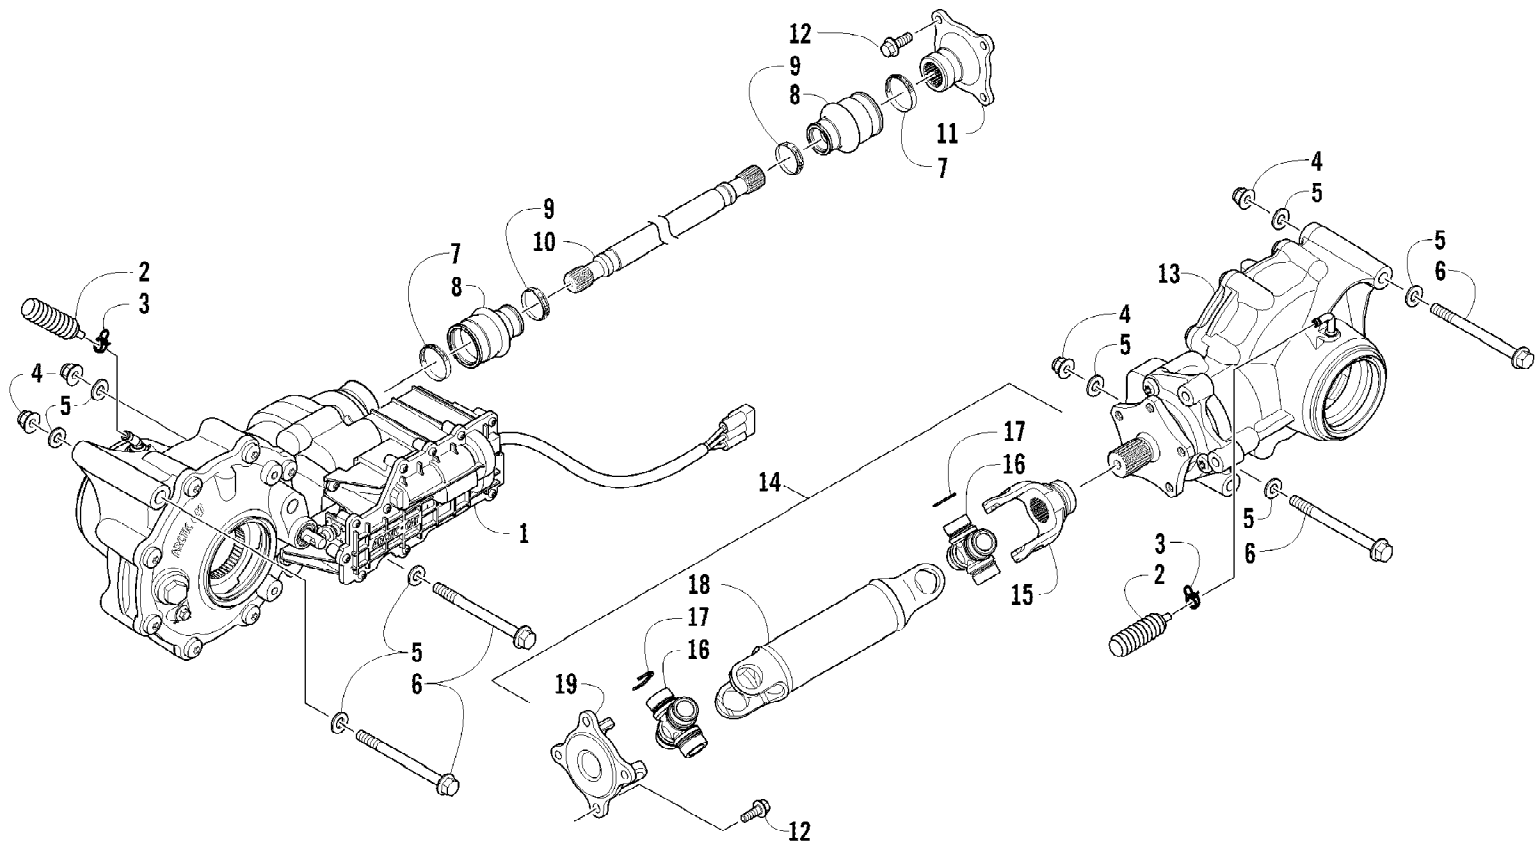

2012 PROWLER 700 HDX METALLIC GRAY (U2012P5T1PUSS)
DRIVE TRAIN ASSEMBLY

2012 PROWLER 700 HDX METALLIC GRAY (U2012P5T1PUSS)
DRIVE TRAIN ASSEMBLY

Page 32 of 87

Ref #	Part Number	Qty	S/P/F	Description
1	1502-888	1		Gearcase, Front
2	1402-620	2	/P	Bladder, Gearcase
3	0423-315	2		Clamp, Hose
4	8428-002	4		Nut, Lock
5	0423-426	8		Washer
6	0423-404	4		Screw, Cap
7	0423-393	2		Clamp
8	0402-985	2	/P	Boot
9	0423-411	2		Clamp
10	1402-904	1		Shaft, Propeller - Front
11	0402-950	1		Flange, Output
12	8408-820	8	/P	Screw, Cap
13	1502-889	1		Gearcase, Rear
14	1502-743	1		Driveshaft, Rear - Assembly (inc. 15-19)
15	1402-567	1		Yoke, Slip
16	0402-944	2	/P	Joint, Universal (inc.17)
17	0423-395	8		Ring, Retaining
18	1502-736	1		Driveshaft, Rear
19	1402-689	1		Yoke, Flange