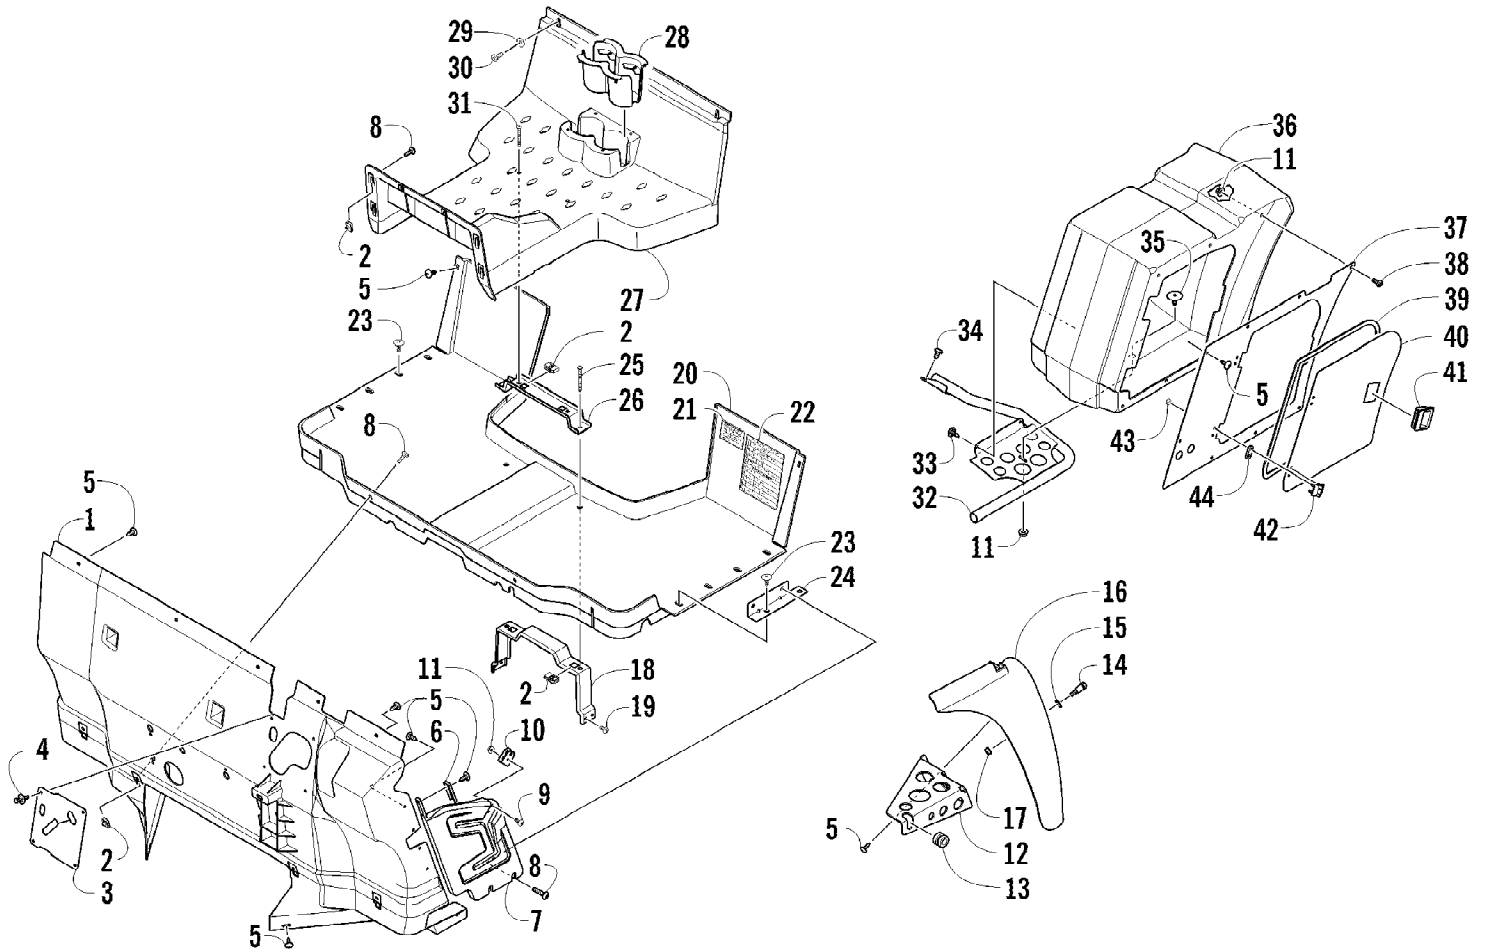

2012 PROWLER 700 HDX METALLIC GRAY (U2012P5T1PUSS)
CONSOLE, FLOOR PANEL & STORAGE BOX ASSEMBLY

2012 PROWLER 700 HDX METALLIC GRAY (U2012P5T1PUSS)
CONSOLE, FLOOR PANEL & STORAGE BOX ASSEMBLY

Page 16 of 87

Ref #	Part Number	Qty	S/P/F	Description
1	2516-798	1		Panel, Fender - Inner
2	0423-577	17		Clip, U-Nut
3	0405-407	1		Seal, Steering Column
4	0623-362	4		Rivet, Reinstallable
5	0623-784	36		Screw, Self-Tapping
6	4506-596	2		Cap, Reinforcement
7	2416-848	2		Panel, Side
8	8468-625	14		Screw, Machine
9	0423-419	4		Screw, Machine
10	2416-846	2		Latch, Side Restraint
11	0423-540	18		Nut, Lock
12	2506-066	1		Bracket, Support - Right
12	2506-067	1		Bracket, Support - Left
13	0423-447	2		Grommet
14	0623-855	2		Screw, Shoulder
15	8050-217	2	/P	Washer
16	4506-054	1		Fender, Front - Right
16	4506-055	1		Fender, Front - Left
17	8048-366	2		Nut, Lock
18	2516-313	1		Bracket, Support
19	8476-616	4		Screw, Machine
20	2416-085	1		Floor
21	2411-233	1		Decal, "Tread Lightly"
22	2411-232	1		Decal, Pre-Ride
23	0423-545	8	/P	Screw, Shoulder
24	4506-260	1		Bracket, Side Panel - Right
24	4506-261	1		Bracket, Side Panel - Left
25	8468-670	2		Screw, Machine
26	2416-483	1		Bracket, Support - Center Footrest
27	2416-412	1		Footrest, Center
28	2416-109	1		Insert, Cupholder
29	8450-133	2		Washer
30	8476-630	2		Screw, Machine
31	8468-655	2		Screw, Machine
32	2516-854	1		Bracket, Support - Storage Box - Right
32	2516-855	1		Bracket, Support - Storage Box - Left
33	0623-797	4		Screw, Self-Tapping
34	8476-816	2		Screw, Machine
35	0423-101	2		Screw, Shoulder
36	4506-528	1		Storage Box - Right - Assembly (inc. 37-44 and 12 No. 11)
36	4506-527	1		Storage Box - Left - Assembly (inc. 37-44 and 12 No. 11)
37	2516-858	2		Panel, Reinforcement
38	8477-616	12		Screw, Machine
39	2416-504	2		Seal, Access Door
40	2516-853	2		Door, Access
41	1423-035	2		Latch, Access Door
42	1423-037	4		Hinge (inc. 43)
43	1623-928	16		Nut, Stamped
44	1423-036	4		Spacer