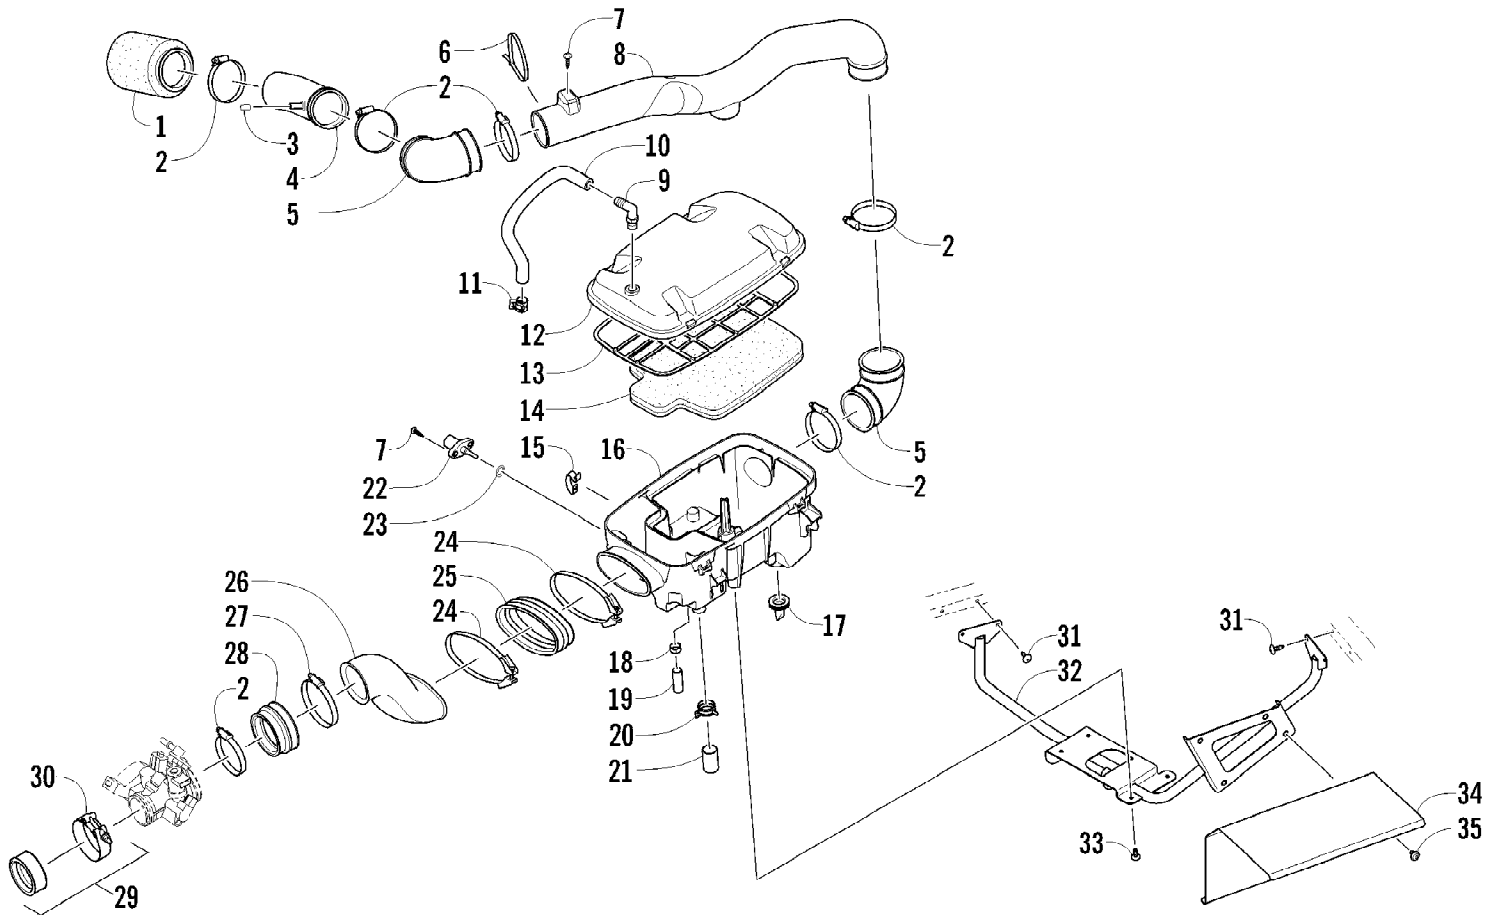

2012 PROWLER 700 HDX METALLIC GRAY (U2012P5T1PUSS)
AIR INTAKE ASSEMBLY

2012 PROWLER 700 HDX METALLIC GRAY (U2012P5T1PUSS)
AIR INTAKE ASSEMBLY

Page 4 of 87

Ref #	Part Number	Qty	S/P/F	Description
1	0470-834	1		Filter, Intake
2	0423-019	6		Clamp
3	1423-050	1		Cap
4	0513-043	1		Duct, Intake
5	0413-098	2		Boot, Air-In
6	0123-903	AR		Cable Tie - 11.5 in.
7	0423-342	4	/P	Screw, Self-Tapping
8	0470-900	1		Duct, Intake
9	0470-881	1		Fitting, Elbow
10	0410-226	1		Hose, Vent
11	1623-281	1		Clamp, Hose
12	0470-861	1		Cover, Air Intake
13	0470-560	1		Screen, Air Filter
14	0470-558	1		Filter, Air
15	0423-455	4		Clip, Spring
16	0570-327	1		Housing, Air Intake
17	0470-442	1	/P	Valve, Drain
18	0610-563	1		Clamp, Hose
19	0470-863	1		Cap, Drain
20	1623-287	1		Clamp, Hose
21	0423-766	1		Cap, Drain
22	0430-055	1		Sensor, Air Temperature (inc. 23)
23	5507-224	1		O-Ring
24	1423-074	2		Clamp
25	0470-906	1		Boot, Intake
26	0470-901	1		Boot, Intake
27	0423-018	1		Clamp
28	0470-907	1		Boot
29	0437-069	1	/P	Boot (inc. 30)
30	1423-041	1		Clamp, Manifold
31	0623-784	4		Screw, Self-Tapping
32	2516-706	1		Mount, Airbox
33	8468-612	4		Screw, Machine
34	0470-908	1		Shield, Heat
35	8477-610	4		Screw, Machine