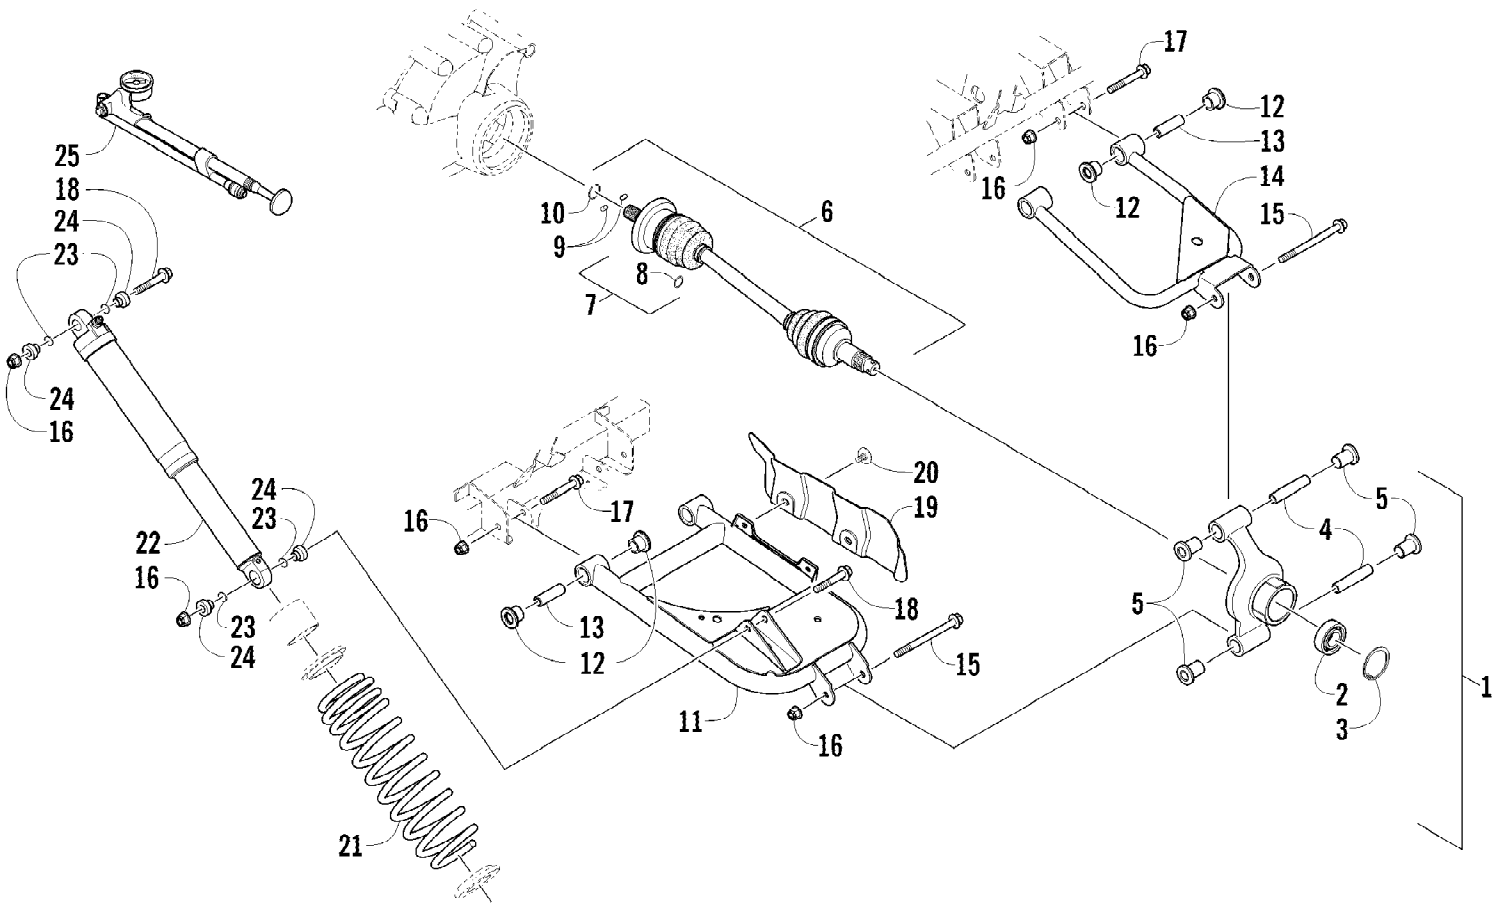

2012 PROWLER 700 HDX METALLIC GRAY (U2012P5T1PUSS)
REAR SUSPENSION ASSEMBLY

2012 PROWLER 700 HDX METALLIC GRAY (U2012P5T1PUSS)
REAR SUSPENSION ASSEMBLY

Page 57 of 87

Ref #	Part Number	Qty	S/P/F	Description
1	0504-613	2		Knuckle, Rear - Assembly (inc. 2-5)
2	1402-809	2	/P	Bearing
3	0423-423	2		Ring, Retaining
4	0403-213	4	/P	Axle
5	0403-206	8	/P	Bushing
6	1502-801	2	S	Axle, Drive (inc. 7-10)
7	1436-419	2		Repair Kit, Boot (inc. 8)
8	1441-988	2		Clip, Retaining
9	1402-884	4		Pin, Detent
10	1402-890	2		Clip, Retaining
11	0504-592	1		A-Arm, Rear - Lower Right (inc. 12-13)
11	0504-593	1		A-Arm, Rear - Lower Left (inc. 12-13)
12	0403-208	16	/P	Bushing
13	0403-214	8	/P	Axle
14	0504-598	1		A-Arm, Rear - Upper Right (inc. 12-13)
14	0504-599	1		A-Arm, Rear - Upper Left (inc. 12-13)
15	8409-000	4		Screw, Cap
16	8428-002	16		Nut, Lock
17	8409-075	8		Screw, Cap
18	8409-060	4		Screw, Cap
19	1406-068	1		Guard, Boot - Right
19	1406-069	1		Guard, Boot - Left
20	0423-545	4	/P	Screw, Shoulder
21	0504-612	2		Spring, Suspension
22	0404-256	2		Shock Absorber
23	2604-698	8		O-Ring
24	0504-684	8		Spacer
25	2603-614	1	/P	Pump, Air - Shock