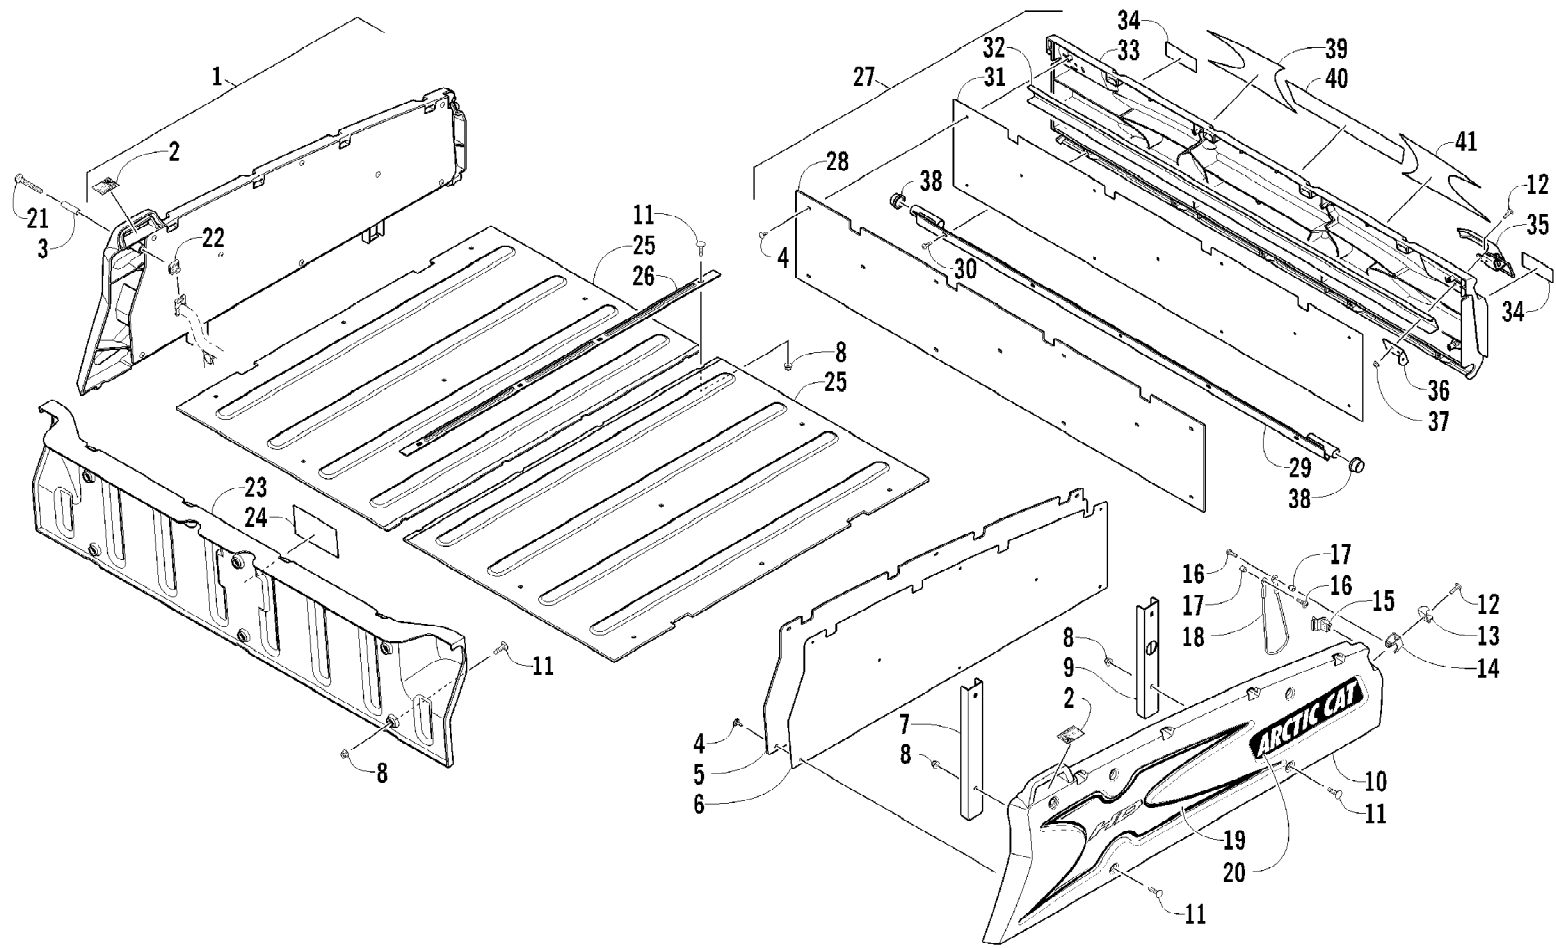

2012 PROWLER 700 HDX METALLIC GRAY (U2012P5T1PUSS)
CARGO BOX AND TAILGATE ASSEMBLY

Ref #	Part Number	Qty	S/P/F	Description
1	4506-522	1		Side, Cargo Box - Assembly - Right (inc. 2-15)
1	4506-523	1		Side, Cargo Box - Assembly - Left (inc. 2-15)
2	2411-294	2		Decal, Warning - Pinch Point
3	2416-368	2		Spacer
4	1423-011	27		Screw, Self-Tapping
5	4506-524	2		Panel, Side - Inner
6	2416-647	2		Pad, Foam
7	4506-154	2		Brace, Support - Front
8	8427-802	30		Nut, Lock
9	4506-153	2		Brace, Support - Rear
10	2416-392	1		Side, Cargo Box - Right
10	2416-393	1		Side, Cargo Box - Left
11	0423-623	30		Bolt, Carriage
12	1423-038	6		Screw, Machine
13	2516-710	2		Bracket, Retaining - Latch
14	2416-379	2		Bracket, Retaining - Cable
15	2416-390	1		Insert, Panel - Right
15	2416-391	1		Insert, Panel - Left
16	8470-520	4		Screw, Machine
17	1423-009	4		Spacer
18	0487-080	2		Cable, Tailgate
19	2411-814	1		Decal, Side Panel - Right
19	2411-815	1		Decal, Side Panel -Left
20	2411-208	1		Decal, "Arctic Cat" - Right
20	2411-209	1		Decal, "Arctic Cat" - Left
21	1423-010	2		Screw, Machine
22	2416-378	2		Clip, U-Nut
23	2416-394	1		Panel, Front
24	2411-229	1		Decal, Warning - Cargo Box
25	2416-396	2		Panel, Lower
26	2516-871	1		Bracket, Retaining - Lower Panel
27	4506-589	1		Tailgate Assembly (inc. 28-37)
28	4506-526	1		Panel, Tailgate - Inner
29	4506-626	1		Shaft, Pivot - Tailgate
30	1423-083	5		Screw, Self-Tapping
31	2416-648	1		Pad, Foam
32	2416-652	1		Brace, Support
33	2416-395	1		Panel, Tailgate - Outer
34	2411-182	2		Decal, Reflector
35	2516-729	2		Latch, Tailgate - Assembly
36	2416-370	2		Bracket, Support - Latch
37	8424-602	4	/P	Nut
38	2416-363	2		Bushing
39	2411-832	1		Decal, Tailgate - Right
40	2411-212	1		Decal, Tailgate - Center
41	2411-833	1		Decal, Tailgate - Left