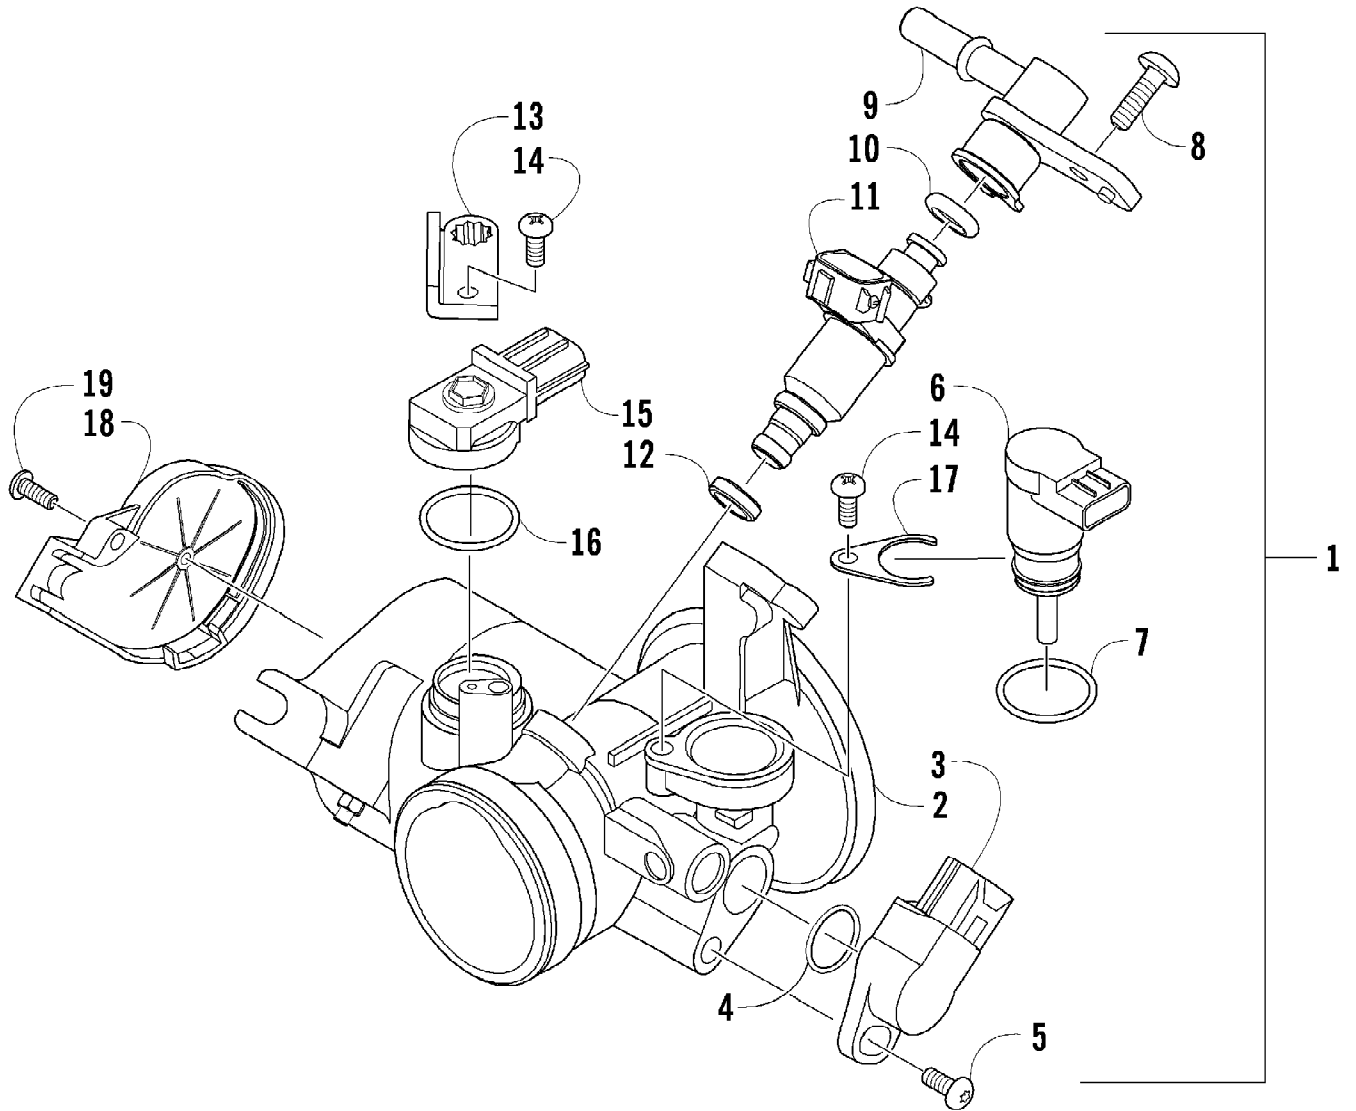

2012 PROWLER 700 HDX METALLIC GRAY (U2012P5T1PUSS)
THROTTLE BODY ASSEMBLY

Page 77 of 87

Ref #	Part Number	Qty	S/P/F	Description
1	0470-753	1		Throttle Body - Assembly (inc. 2-19)
2	0	1	F	Throttle Body
3	0430-072	1		Sensor, Throttle Position
4	5507-234	1		O-Ring, Throttle Position Sensor
5	5507-231	1		Screw, Machine
6	0430-074	1		Valve, ISC
7	5507-233	1		O-Ring, ISC Valve
8	5507-238	1		Screw, Machine
9	0470-687	1		Rail, Fuel
10	0470-767	1		O-Ring, Fuel Injector
11	0470-762	1		Injector, Fuel
12	0470-768	1		Seal, Fuel Injector
13	5507-227	1		Bracket, MAP Sensor
14	5507-117	2	/P	Screw, Machine
15	0430-073	1		Sensor, MAP
16	5507-232	1		O-Ring, MAP Sensor
17	5507-229	1		Plate, Retaining
18	5507-223	1		Cover
19	5507-037	1	/P	Screw, Machine