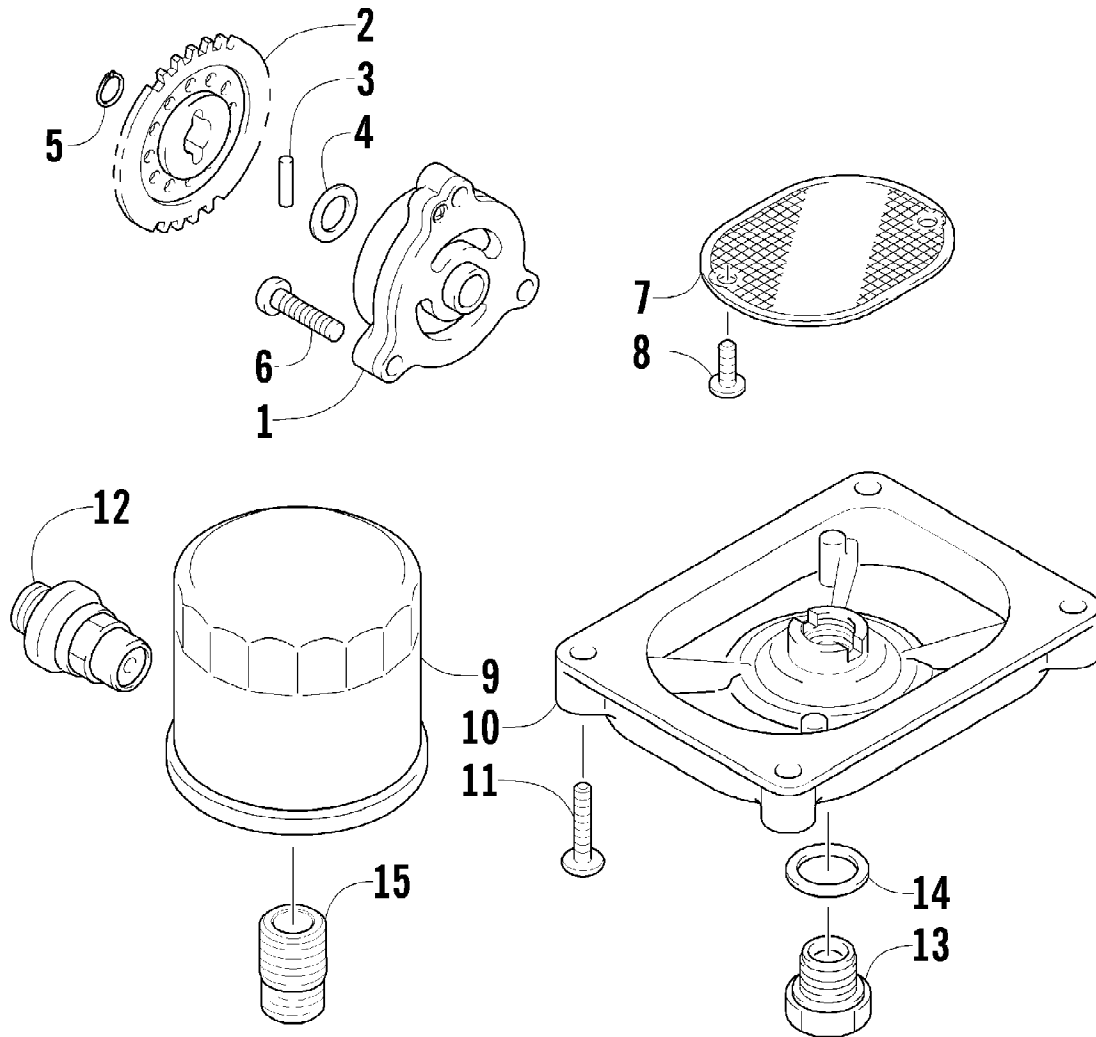

2012 PROWLER 700 HDX METALLIC GRAY (U2012P5T1PUSS)
OIL FILTER/PUMP ASSEMBLY

Page 53 of 87

Ref #	Part Number	Qty	S/P/F	Description
1	0812-023	1		Pump, Oil
2	0812-083	1	/P	Gear, Driven
3	0829-009	1		Pin
4	0828-007	1	/P	Washer
5	0831-002	1		Ring, Retaining
6	0826-039	3		Screw, Machine
7	0812-057	1	/P	Strainer, Oil
8	0826-040	2		Screw, Machine
9	0812-029	1	S	Filter, Oil
10	0812-053	1		Cap, Oil Strainer
11	8468-625	4		Screw, Machine
12	0812-007	1		Valve, Oil-Relief - Assembly
13	0812-006	1		Plug, Drain
14	0830-017	1		Gasket, Drain Plug
15	0812-008	1		Union, Oil Filter