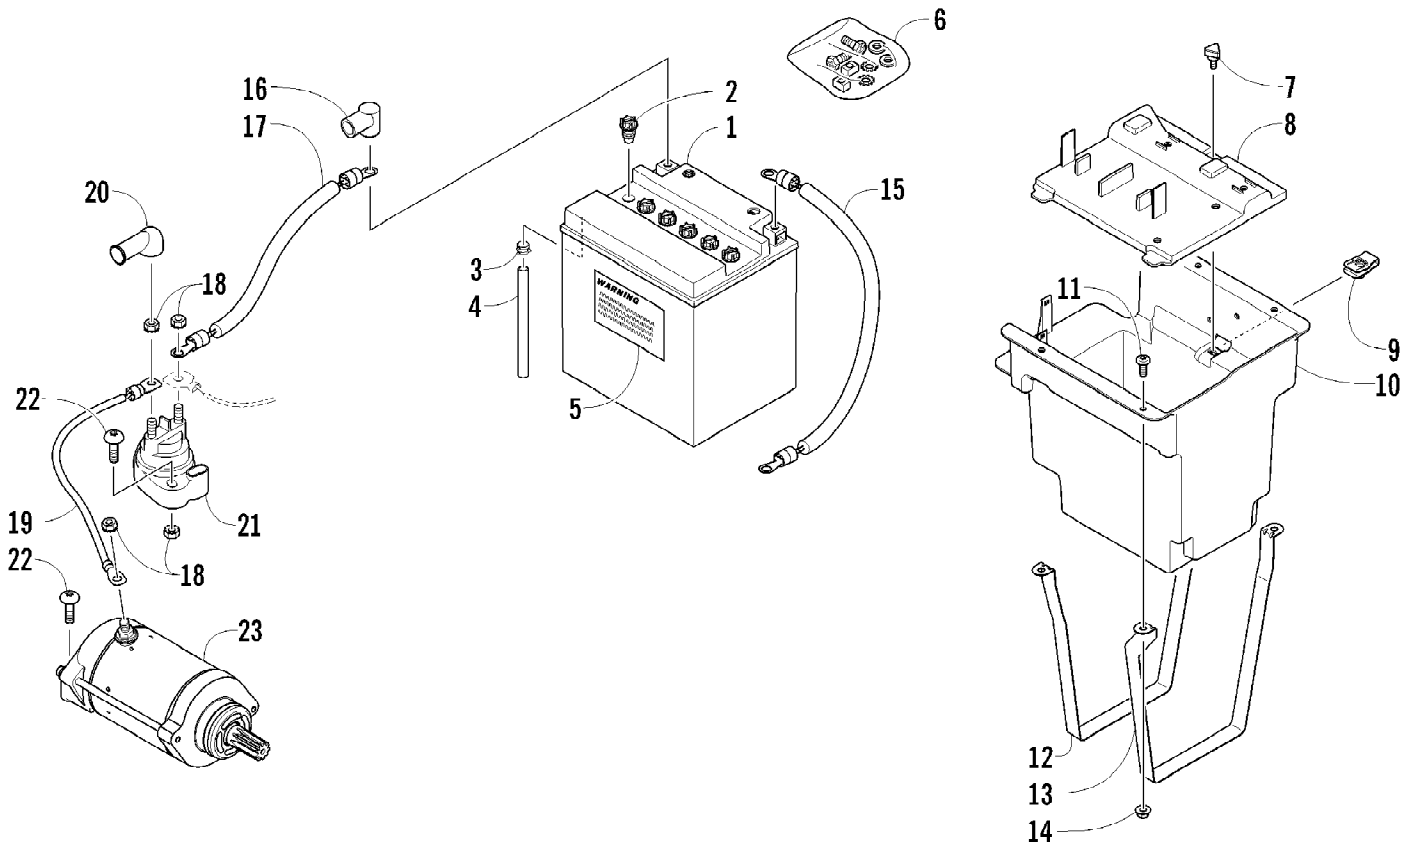

2012 PROWLER 700 HDX METALLIC GRAY (U2012P5T1PUSS)
BATTERY AND STARTER MOTOR ASSEMBLY

2012 PROWLER 700 HDX METALLIC GRAY (U2012P5T1PUSS)
BATTERY AND STARTER MOTOR ASSEMBLY

Ref #	Part Number	Qty	S/P/F	Description
1	0445-081	1		Battery (inc. 2-6)
2	0645-588	6	/P	Cap, Battery
3	0645-152	1		Clamp, Hose
4	0645-262	1		Hose, Vent
5	0645-430	2		Decal, Warning
6	0445-082	1		Kit, Hardware
7	1441-624	1		Screw, Thumb
8	2406-947	1		Cover, Battery Box
9	0423-577	1		Clip, U-Nut
10	2406-914	1		Box, Battery
11	8476-616	4		Screw, Machine
12	0470-854	1		Hold-Down, Battery Box - Right
13	0470-855	1		Hold-Down, Battery Box - Left
14	8424-602	4	/P	Nut
15	0445-050	1		Cable, Battery/Ground
16	0645-019	2		Boot, Terminal
17	0445-049	1		Cable, Battery/Solenoid
18	0623-038	5		Nut w/Washer
19	0445-061	1		Cable, Solenoid/Starter
20	0645-327	1		Boot, Terminal - Solenoid
21	0445-058	1	/P	Solenoid
22	8476-625	4		Screw, Machine
23	0825-013	1	/P	Motor, Starter - Assembly