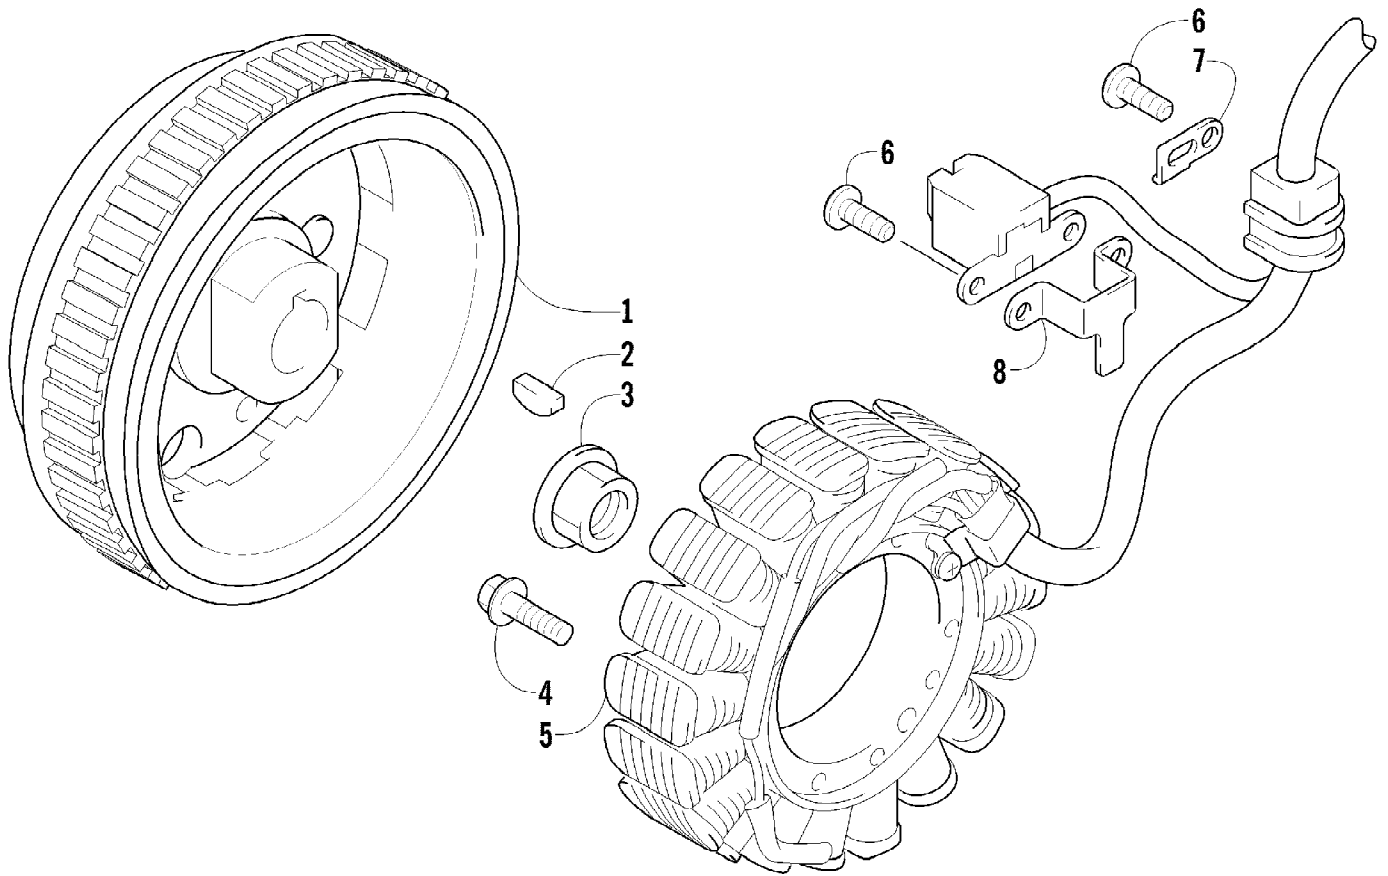

2012 PROWLER 700 HDX METALLIC GRAY (U2012P5T1PUSS)
MAGNETO ASSEMBLY

Page 51 of 87

Ref #	Part Number	Qty	S/P/F	Description
1	0802-048	1		Rotor/Flywheel
2	0829-012	1		Key
3	0827-014	1		Nut
4	8409-632	3		Screw, Cap
5	0802-041	1		Stator - Assembly
6	8470-510	3		Screw, Machine
7	0802-015	1		Clamp - No. 1
8	0802-016	1		Clamp - No. 2