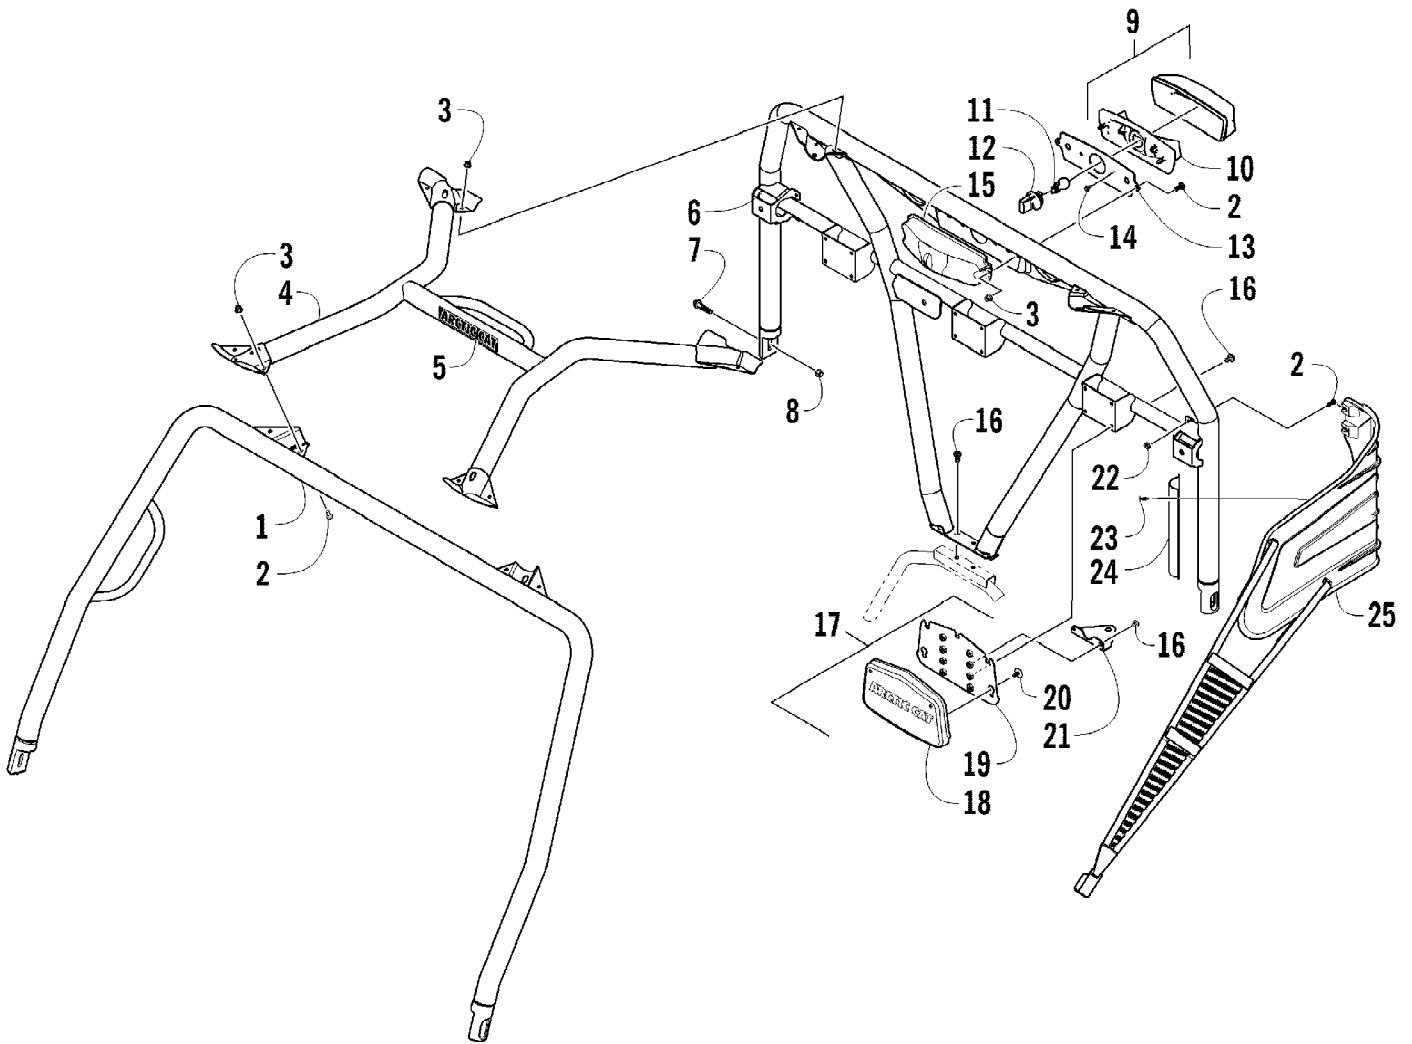

Ref #	Part Number	Qty	S/P/F	Description
1	2516-653	1		Tube, ROPS - Front
2	8468-616	14		Screw, Machine
3	8427-602	10		Nut, Lock
4	2516-658	1		Support, ROPS
5	0411-501	1		Decal, "Arctic Cat"
6	4506-612	1		Tube, ROPS - Rear
7	8410-835	8		Screw, Cap
8	8432-802	8		Nut, Lock
9	0509-022	1		Taillight Assembly (inc. 10-12)
10	0509-025	1		Housing, Taillight
11	0409-056	1		Bulb, Taillight
12	0409-057	1		Socket, Taillight
13	2406-069	1		Bracket, Taillight Mounting
14	0623-301	2	/P	Screw, Self-Tapping
15	2516-893	1		Cover, Taillight
16	0423-361	14		Screw, Machine
17	1506-795	3		Pad, Headrest - Assembly (inc. 18-20)
18	1406-884	3		Pad, Headrest
19	1506-722	3		Mount, Headrest
20	0623-544	15		Clip, Retaining
21	4506-296	1		Bracket, Mounting - Flag
22	8424-602	4	/P	Nut
23	0623-784	8		Screw, Self-Tapping
24	4506-149	2		Bracket, Mounting - Side Restraint
25	0517-146	1		Restraint, Side - Right
25	0517-147	1		Restraint, Side - Left