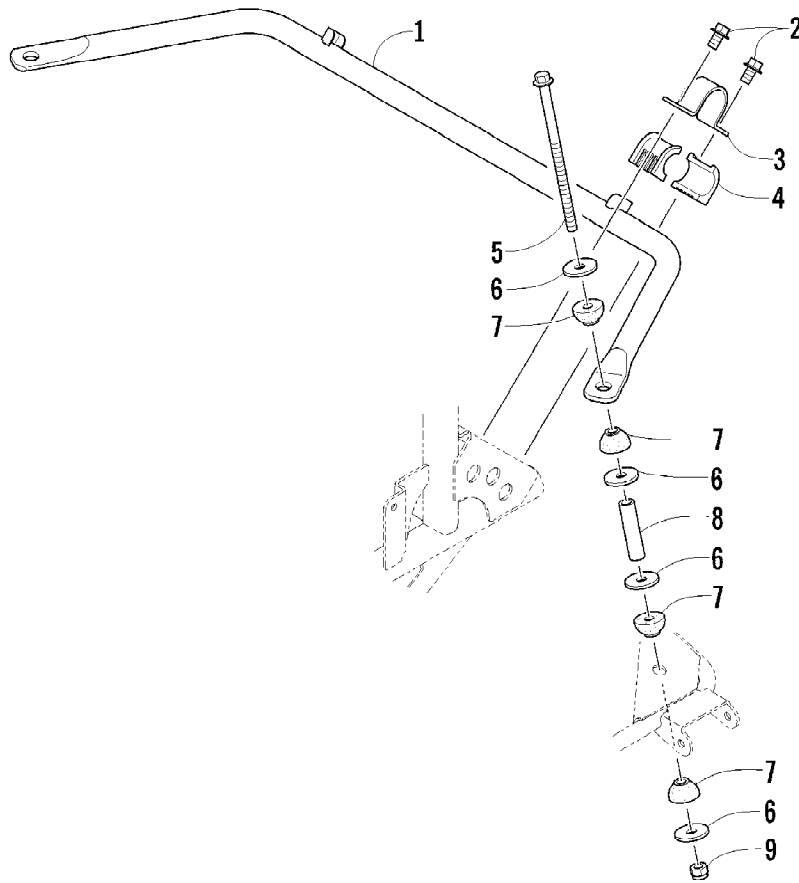

Ref #	Part Number	Qty	S/P/F	Description
1	0505-690	1		Cap, Steering Wheel (inc. 2)
2	1411-798	1		Decal, Steering Wheel
3	0423-884	1		Nut
4	0405-398	1		Wheel, Steering - Assembly
5	0405-339	1		Boot
6	0423-743	2		Screw, Self-Tapping
7	0405-258	1		Support
8	1423-045	1		Clip, Retaining
9	0505-588	1	/P	Mechanism, Tilt
10	2406-590	1		Cap, Tilt Lever
11	8476-620	2		Screw, Machine
12	8408-825	2		Screw, Cap
13	8427-802	3		Nut, Lock
14	8427-602	4		Nut, Lock
15	0405-155	1		Bushing
16	1423-047	1		Screw, Cap
17	0405-435	1		Shaft, Steering - Assembly
18	1423-076	2		Screw, Cap
19	0505-768	1		Assembly, Electronic Power Steering
20	4506-152	1		Bracket, Mounting
21	8408-816	4		Screw, Cap
22	8409-020	4	/P	Screw, Cap
23	0405-440	1		Coupler, Steering
24	1423-053	1		Screw, Cap
25	8408-070	2		Screw, Cap
26	0623-728	2		Washer
27	0505-689	1	/P	Housing, Rack and Pinion (inc. 28-34)
28	0505-719	2	/P	Tie Rod - Assembly (inc. 29-34)
29	0405-428	2		Plate, Retaining
30	0505-745	2		Kit, Tie Rod Boot (inc. 31-32)
31	0123-903	2		Tie, Cable - 11.5 in.
32	0623-175	2		Pin, Cotter
33	0505-744	2		Kit, Nut (inc. 32)
34	0505-743	2	/P	Kit, Tie Rod End (inc. 32)
35	0423-072	2		Nut