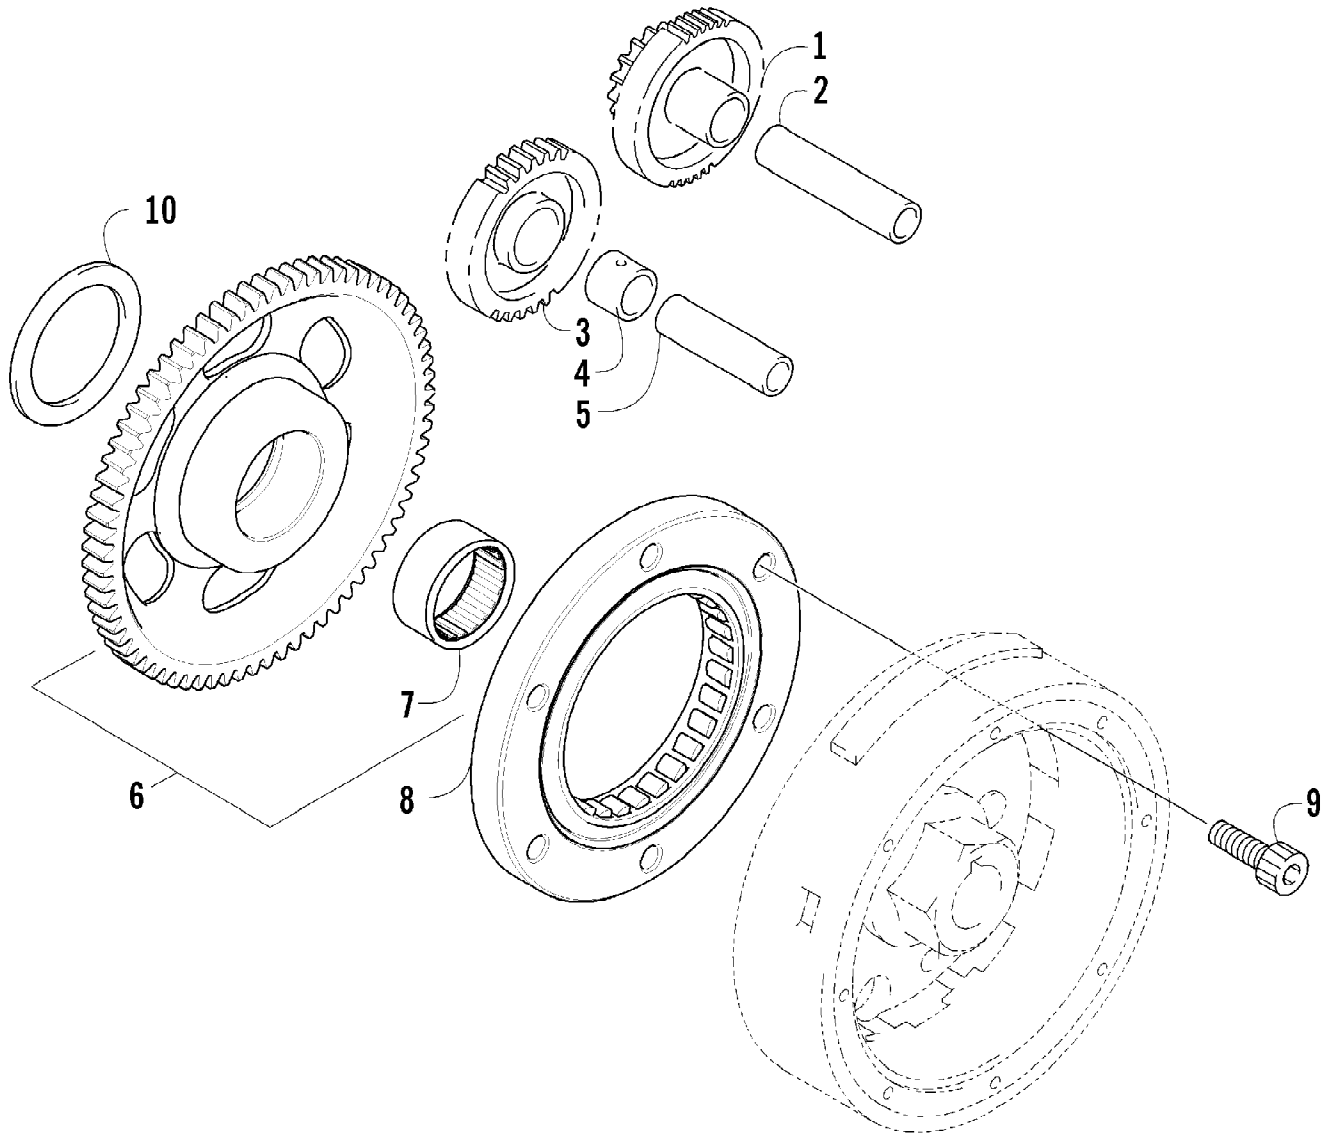

2012 PROWLER 700 HDX METALLIC GRAY (U2012P5T1PUSS)
STARTER CLUTCH ASSEMBLY

Page 71 of 87

Ref #	Part Number	Qty	S/P/F	Description
1	0815-001	1		Gear, Starter Idler - No. 1
2	0829-031	1	/P	Shaft, Starter Gear
3	0815-002	1		Gear, Starter Idler - No. 2
4	0815-003	1		Spacer, Starter Idler Gear No. 2
5	0829-032	1	/P	Shaft, Starter Gear
6	0815-004	1		Gear, Starter Clutch (inc. 7)
7	0832-079	1	/P	Bearing
8	0802-035	1		Clutch, Starter
9	0826-069	6		Screw, Machine
10	0828-094	1		Washer