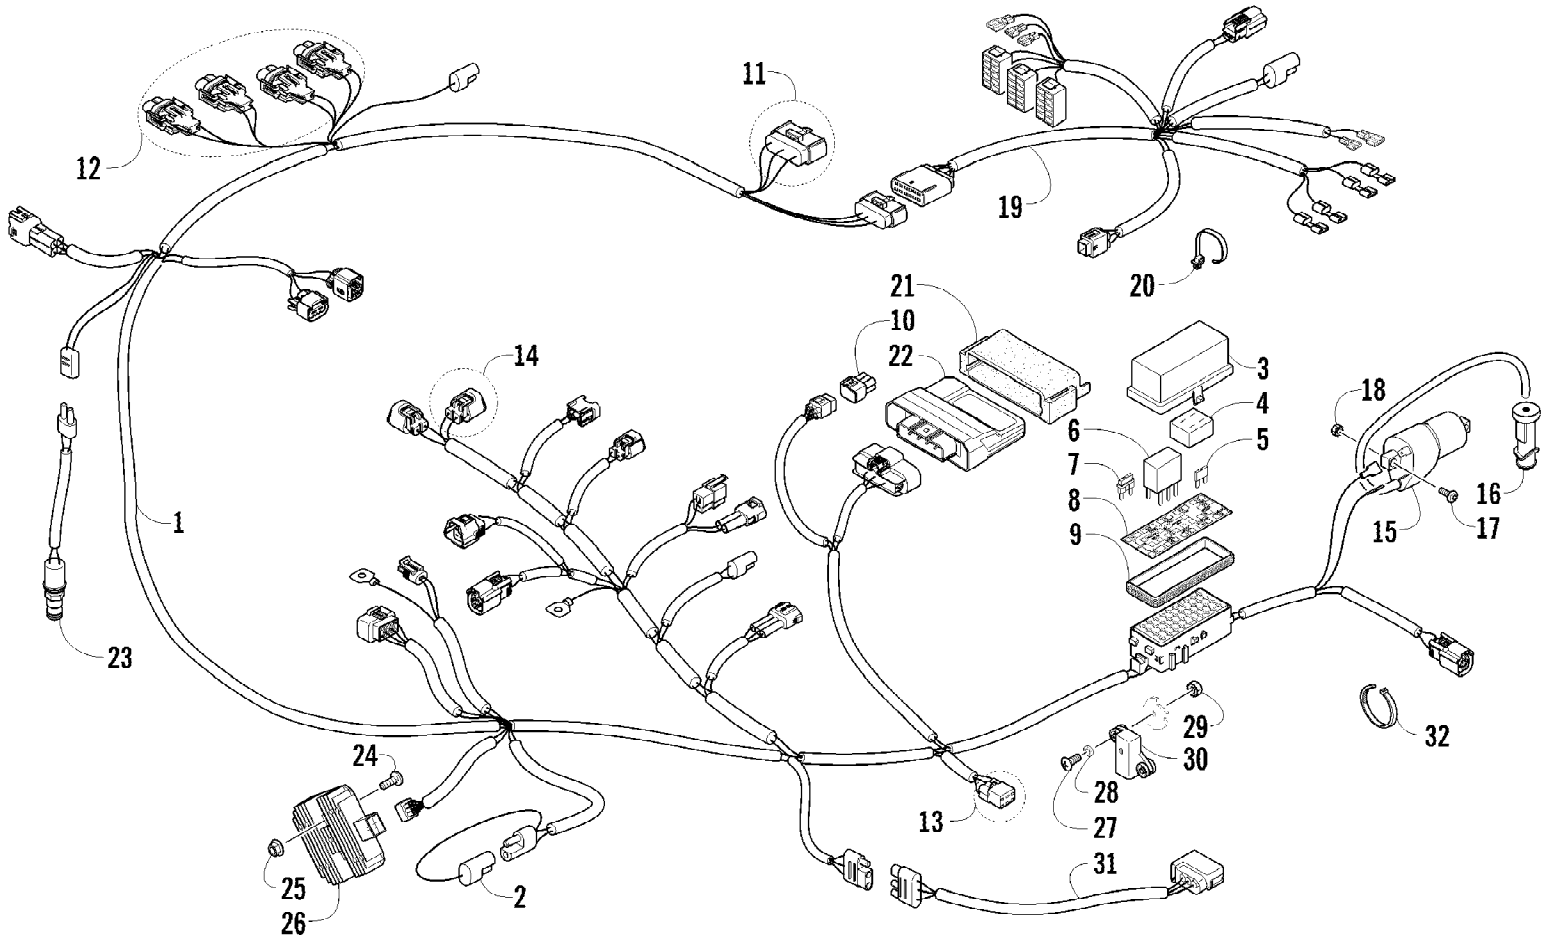

2012 PROWLER 700 HDX METALLIC GRAY (U2012P5T1PUSS)
WIRING HARNESS ASSEMBLY

2012 PROWLER 700 HDX METALLIC GRAY (U2012P5T1PUSS)
WIRING HARNESS ASSEMBLY

Page 87 of 87

Ref #	Part Number	Qty	S/P/F	Description
1	0486-426	1		Harness, Main (inc. 2-10)
2	0486-164	1		Tether, Accessory Connector
3	0430-085	1		Cover, Fuse Block
4	0430-037	1		Holder, Fuse
5	0430-032	5		Fuse - 10 Amp
5	0430-031	4		Fuse - 15 Amp
5	0430-030	3		Fuse - 30 Amp
6	0430-045	6	/P	Relay (4-Pin) - 20 Amp
7	0430-034	2		Diode
8	2411-213	1		Decal, Fuse Block
9	0430-086	1		Seal
10	0430-097	1		Cover, Diagnostics Connector
11	1436-415	1		Repair Kit, Connector - LCD Gauge
12	1436-290	AR		Repair Kit, Connector - Headlight
13	1436-416	1		Repair Kit, Connector - Tilt Sensor
14	1436-417	1		Repair Kit, Connector - Idle Speed Control
15	0824-043	1		Coil, Ignition - Assembly
16	0824-049	1	/P	Cap, Spark Plug
17	8476-620	2		Screw, Machine
18	0623-038	2		Nut w/Washer
19	0486-398	1		Harness, Console
20	0423-075	AR		Tie, Cable - Push-Mount
21	0430-076	1		Cushion, ECU
22	0530-076	1		ECU
23	0409-089	1		Switch, Brake - Assembly
24	8476-625	2		Screw, Machine
25	8424-602	2	/P	Nut
26	0824-037	1	/P	Regulator, Voltage
27	8468-425	2		Screw, Machine
28	0123-802	2		Washer
29	0423-493	2		Nut w/Washer
30	0409-064	1		Sensor, Tilt
31	0486-403	1		Harness, Adapter - Taillight
32	0123-788	AR	/P	Tie, Cable - 8 in.
32	0123-903	AR		Tie, Cable - 11.5 in.
32	0623-144	AR		Tie, Cable - 17.5 in.