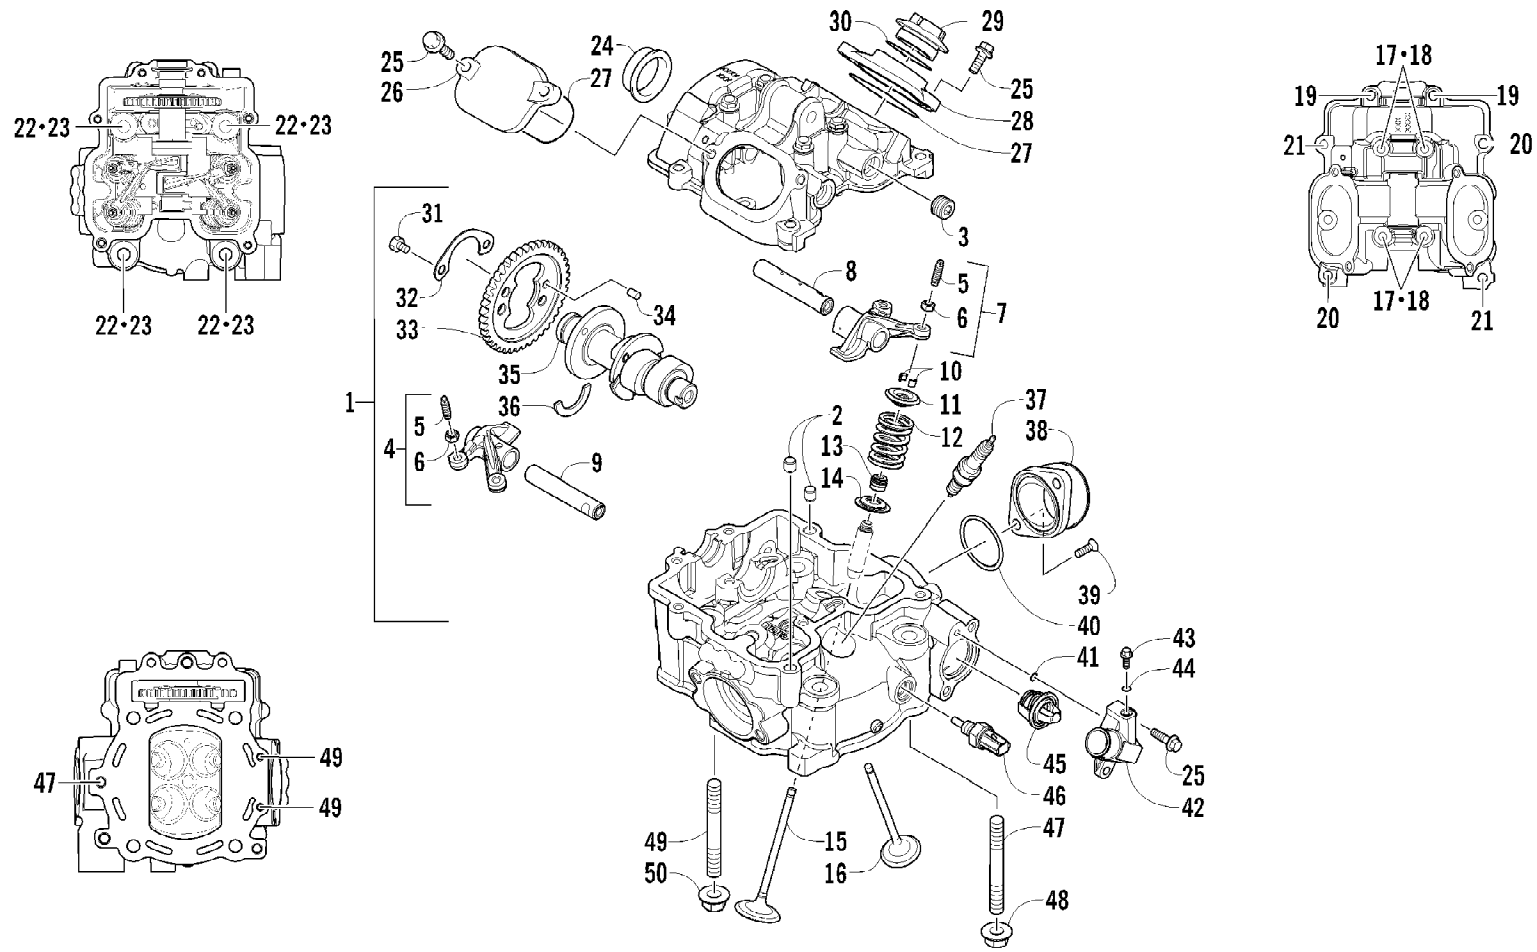

2012 PROWLER 700 HDX METALLIC GRAY (U2012P5T1PUSS)
CYLINDER HEAD AND CAMSHAFT/VALVE ASSEMBLY

2012 PROWLER 700 HDX METALLIC GRAY (U2012P5T1PUSS)
CYLINDER HEAD AND CAMSHAFT/VALVE ASSEMBLY

Ref #	Part Number	Qty	S/P/F	Description
1	0808-184	1		Head, Cylinder - Assembly (inc. 2-17)
2	0829-048	2	/P	Pin, Dowel
3	0831-092	2		Plug, Shaft
4	0809-237	1	/P	Arm, Valve Rocker - Exhaust (inc. two No. 5-6)
5	0809-240	4	/P	Screw, Adjuster
6	0827-059	4		Nut
7	0809-234	1	/P	Arm, Valve Rocker - Intake (inc. two No. 5-6)
8	0809-241	1		Shaft, Rocker Arm - Intake
9	0809-242	1		Shaft, Rocker Arm - Exhaust
10	0809-233	8		Cotter, Valve
11	0809-232	4		Retainer, Spring
12	0809-231	4	/P	Spring, Valve
13	0830-186	4	/P	Seal, Oil
14	0809-215	4		Seat, Spring - Valve
15	0809-228	2	/P	Valve, Intake
16	0809-229	2	/P	Valve, Exhaust
17	0826-149	4		Screw, Cap
18	0830-155	4	/P	Gasket
19	0826-002	2		Screw, Cap
20	0826-005	2		Screw, Cap
21	0826-006	2		Screw, Cap
22	0808-037	4	/P	Screw, Cap
23	0830-147	4	/P	Washer
24	0808-077	1		Plug, Cylinder Head
25	0826-007	6		Screw, Cap
26	0808-003	1		Cap, Inspection
27	0830-167	2	/P	O-Ring
28	0808-206	1		Cap, Inspection
29	0812-089	1		Plug, Oil Fill
30	0830-215	1		O-Ring
31	0826-034	2		Screw, Cap
32	0828-004	1		Plate, Retainer
33	0809-212	1		Sprocket
34	0829-049	1		Pin, Dowel
35	0809-245	1	/P	Camshaft
36	0809-003	1		C-Ring
37	0217-799	1	/P	Spark Plug CPR8E
38	0470-668	1		Flange, Intake Manifold
39	0826-008	2		Screw, Machine
40	0830-090	1		O-Ring
41	0830-168	1	/P	O-Ring
42	0808-208	1		Cover, Thermostat (inc. 43-44)
43	8408-512	1		Screw, Cap
44	0423-182	1	/P	O-Ring
45	0808-078	1		Thermostat
46	0808-124	1		Switch, Engine Coolant Temperature
47	0827-031	1		Bolt, Stud
48	8424-804	1		Nut
49	0827-054	2		Bolt, Stud
50	8424-604	2		Nut