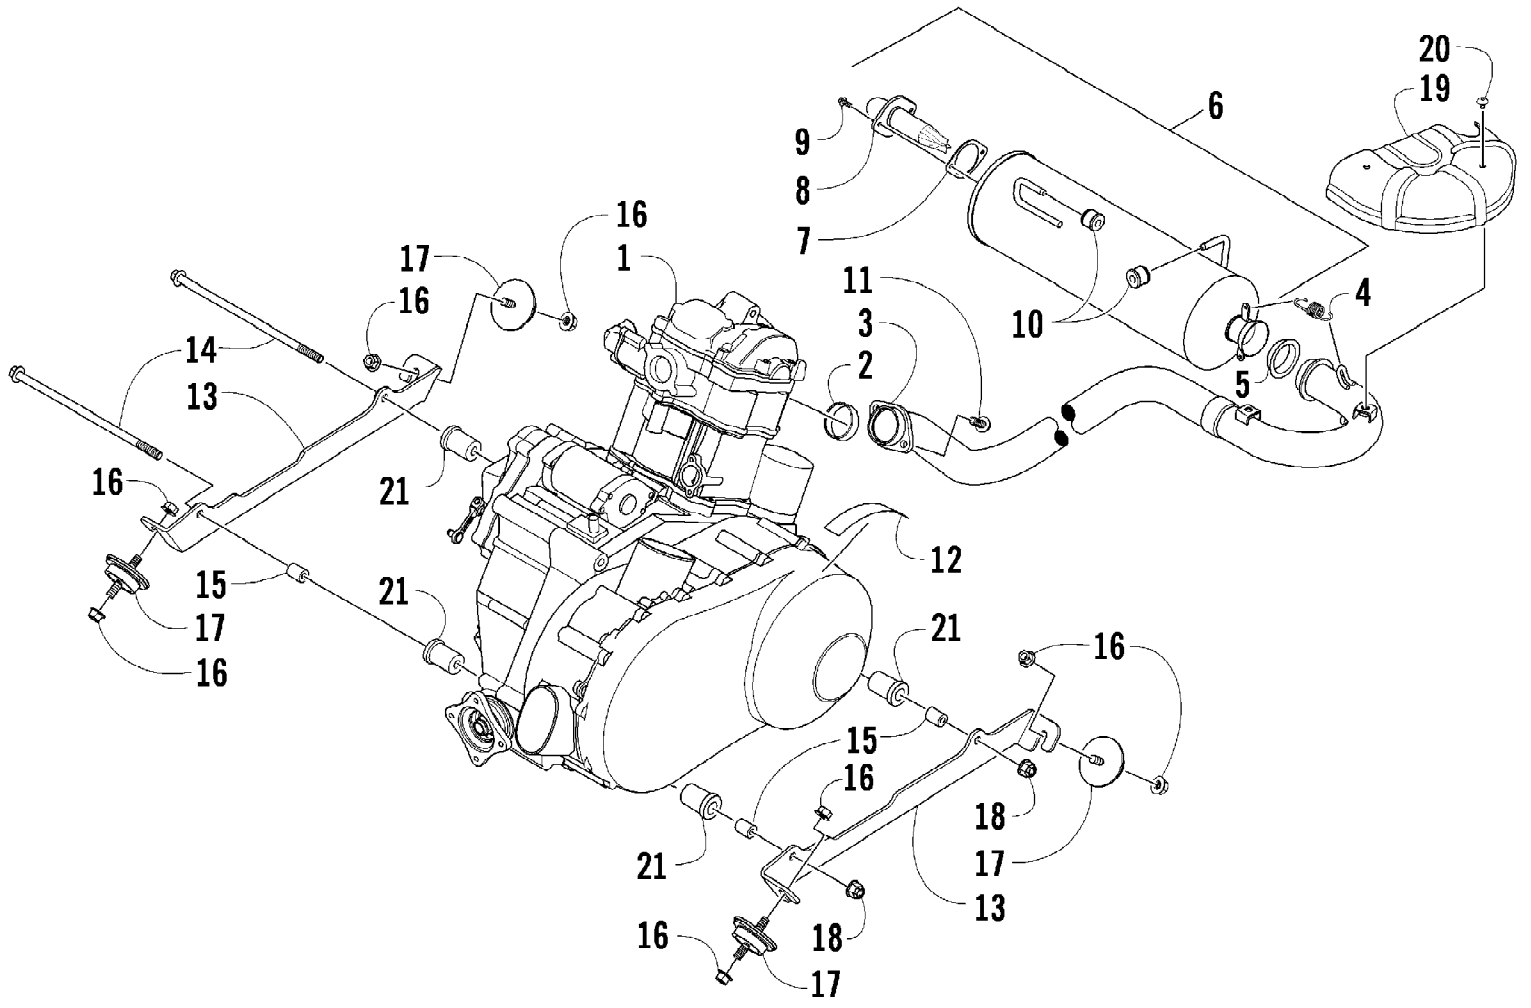

2012 PROWLER 550 XT BLUE (U2012P2O4EUSD)
ENGINE AND EXHAUST

Page 32 of 85

Ref #	Part Number	Qty	S/P/F	Description
1	0800-091	1		Engine, A550G
2	0412-338	1	/P	Gasket, Exhaust Pipe
3	0512-427	1		Pipe, Exhaust
4	0612-668	2	/P	Spring
5	0412-375	1	/P	Seal, Exhaust
6	0512-401	1		Muffler - Assembly (inc. 7-9)
7	0412-438	1		Gasket, Spark Arrester
8	0512-432	1		Spark Arrester Assembly
9	8408-616	2		Screw, Cap
10	0412-577	2	/P	Bushing
11	8408-820	2	/P	Screw, Cap
12	0411-426	1		Decal, Warning - Clutch Cover
13	1506-998	1		Bracket, Engine - Right
13	1506-999	1		Bracket, Engine - Left
14	1423-064	2	/P	Screw, Cap
15	1423-025	3	/P	Spacer, Engine Mount
16	8424-002	8		Nut
17	0408-014	4		Mount, Engine
18	8428-002	2		Nut, Lock
19	0412-462	1		Shield, Heat
20	8477-610	2		Screw, Machine
21	0801-180	4	/P	Bushing, Engine Mount