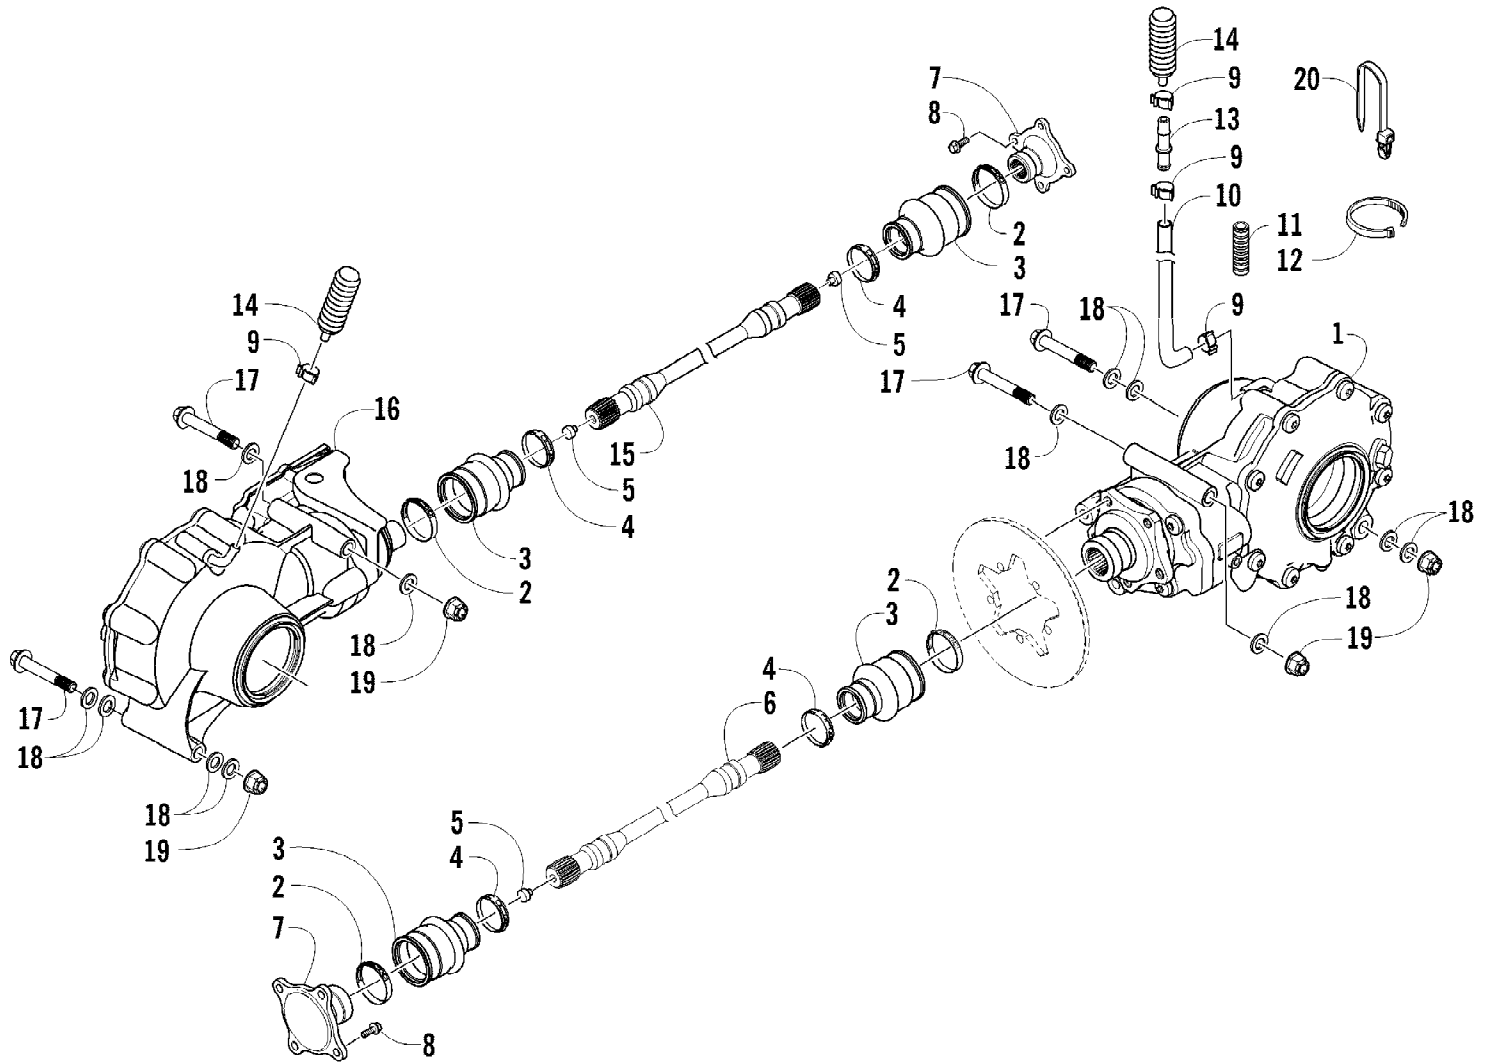

2012 PROWLER 550 XT BLUE (U2012P2O4EUSD)
DRIVE TRAIN ASSEMBLY

Page 30 of 85

Ref #	Part Number	Qty	S/P/F	Description
1	1502-885	1		Gearcase, Rear
2	0423-393	4		Clamp
3	0402-985	4	/P	Boot, Coupler
4	0423-411	4		Clamp
5	0673-618	4	/P	Bumper, Driveshaft
6	1402-272	1		Shaft, Propeller - Rear
7	0402-950	2		Flange, Output
8	8408-820	8	/P	Screw, Cap
9	0423-315	4		Clamp, Hose
10	0410-070	AR	/P	Hose, Vent - 25 ft
11	0419-392	AR		Conduit - 3 ft
12	0123-788	AR	/P	Tie, Cable - 8 in.
13	0470-702	1	/P	Fitting, Vent
14	1402-620	2	/P	Bladder, Gearcase
15	1402-271	1		Shaft, Propeller - Front
16	1502-884	1		Gearcase, Front
17	0423-404	4		Screw, Cap
18	0423-426	12		Washer
19	8428-002	4		Nut, Lock
20	0423-075	AR		Tie, Cable - Push-Mount