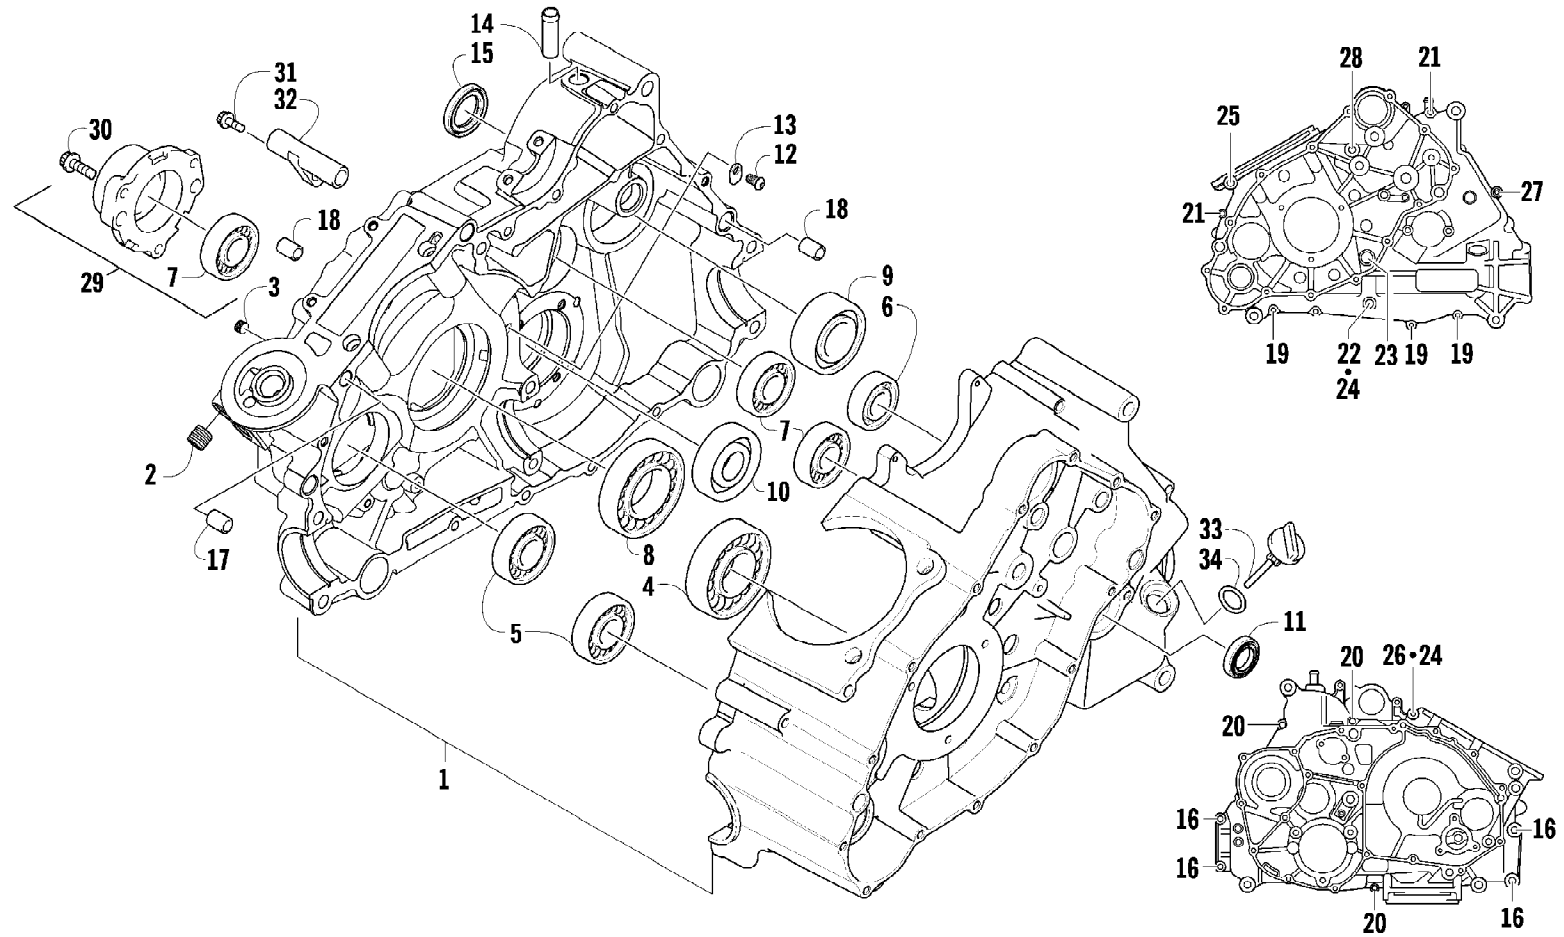

2012 PROWLER 550 XT BLUE (U2012P2O4EUSD)
CRANKCASE ASSEMBLY

2012 PROWLER 550 XT BLUE (U2012P2O4EUSD)
CRANKCASE ASSEMBLY

Page 20 of 85

Ref #	Part Number	Qty	S/P/F	Description
1	0801-151	1		Crankcase Assembly (inc. 2-15)
2	0812-064	2		Plug
3	0801-002	1		Plug
4	0832-043	1	/P	Bearing
5	0832-044	2	/P	Bearing
6	0832-049	1	/P	Bearing
7	0832-050	3	/P	Bearing
8	0832-042	1	/P	Bearing
9	0832-048	1	/P	Bearing
10	0832-077	1	/P	Bearing
11	0822-052	1		Seal, Countershaft
12	0826-100	4		Screw, Machine
13	0822-010	4	/P	Retainer, Bearing
14	0801-028	1		Pipe, Breather
15	0830-035	1		Seal, Driveshaft
16	8412-850	4		Screw, Cap
17	0829-003	1		Pin, Dowel
18	0829-002	5		Pin, Dowel
19	8468-645	3		Screw, Machine
20	8468-655	3		Screw, Machine
21	8468-675	2		Screw, Machine
22	8412-860	1		Screw, Cap
23	0826-017	1		Screw, Cap
24	0830-008	2		Gasket
25	0826-019	1		Screw, Cap
26	0826-018	1		Screw, Cap
27	8468-695	1		Screw, Machine
28	8468-680	1		Screw, Machine
29	0801-029	1		Housing, Secondary Shaft (inc. one No. 7)
30	0826-105	3		Screw, Cap
31	0826-038	1		Screw, Cap
32	0801-069	1		Pipe, Breather
33	0801-073	1		Stick, Oil Level (inc. 34)
34	0830-010	1		O-Ring