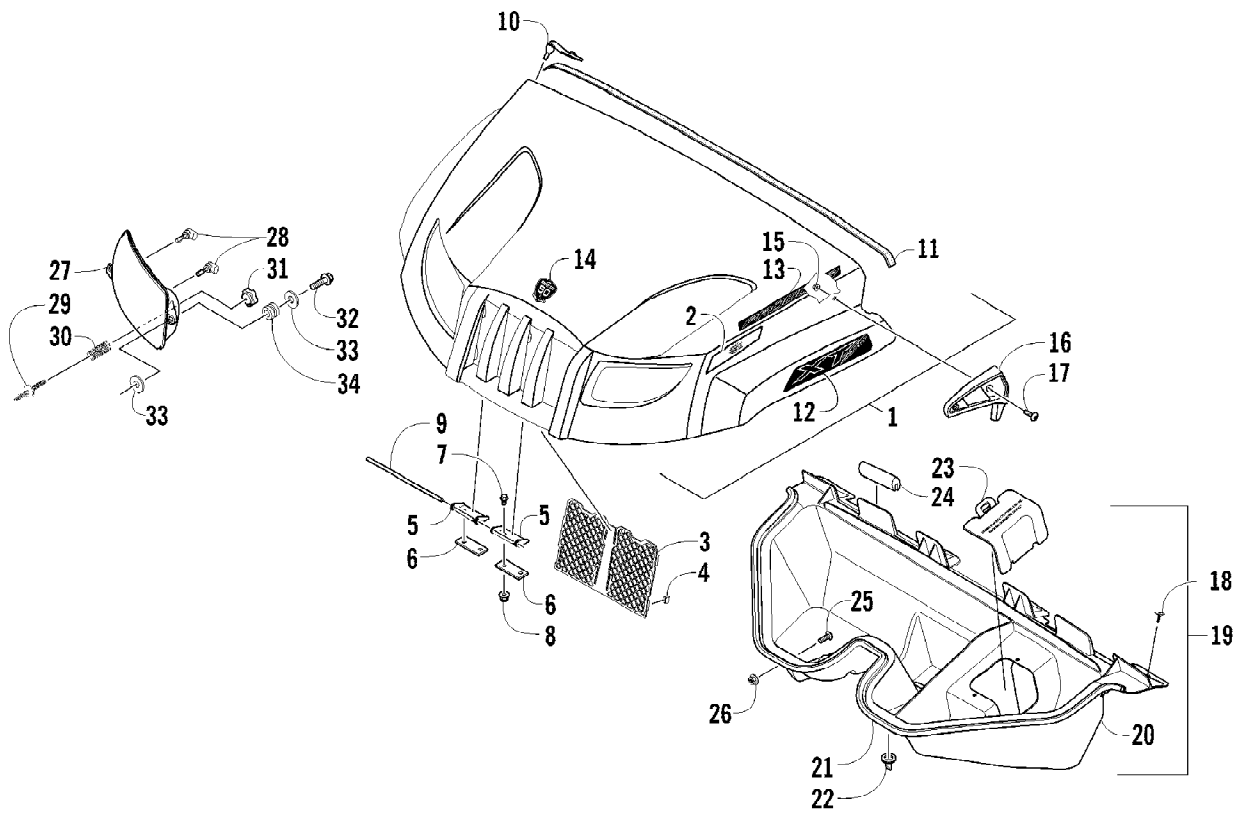

2012 PROWLER 550 XT BLUE (U2012P2O4EUSD)
HOOD AND HEADLIGHT ASSEMBLY

2012 PROWLER 550 XT BLUE (U2012P2O4EUSD)
HOOD AND HEADLIGHT ASSEMBLY

Page 47 of 85

Ref #	Part Number	Qty	S/P/F	Description
1	4506-489	1		Hood - Assembly (inc. 2)
2	0411-818	1		Decal, Reflector - Right
2	0411-819	1		Decal, Reflector - Left
3	1406-733	1	/P	Screen, Grille
4	0123-987	8		Clip, U
5	2516-606	2		Bracket, Hood
6	2506-868	AR		Shim, Hood
7	8408-820	4	/P	Screw, Cap
8	8427-802	4		Nut, Lock
9	1406-915	1		Pin, Hood
10	2606-624	2		Strap, Hold-Down
11	0417-013	1		Trim, Hood/Dash
12	2411-770	1		Decal, Hood - "XT" - Right
12	2411-771	1		Decal, Hood - "XT" - Left
13	2411-755	2		Decal, Hood - "Prowler"
14	9611-399	1		Decal, 50th Anniversary
15	0423-540	4		Nut, Lock
16	2416-512	1		Louver - Right
16	2416-513	1		Louver - Left
17	0423-356	4		Screw, Shoulder
18	0423-545	4	/P	Screw, Shoulder
19	4506-037	1	/P	Storage, Under-Hood - Assembly (inc. 20-23)
20	2416-520	1		Box, Storage
21	1406-946	1		Seal, Storage Box
22	0470-442	1	/P	Valve, Drain
23	1406-944	1		Cover, Access - Master Cylinder
24	0417-014	AR		Trim, Dash Support
25	8476-616	2		Screw, Machine
26	8424-602	2	/P	Nut
27	0509-044	1	/P	Headlight Assembly - Right (inc. 28)
27	0509-035	1		Headlight Assembly - Left (inc. 28)
28	0409-055	4		Bulb, Headlight
29	0423-514	2		Stud, Adjuster
30	0423-522	2		Spring, Adjuster
31	0423-513	2		Knob, Adjuster
32	0623-785	4		Screw, Self-Tapping
33	8050-217	8	/P	Washer
34	0423-447	4		Grommet