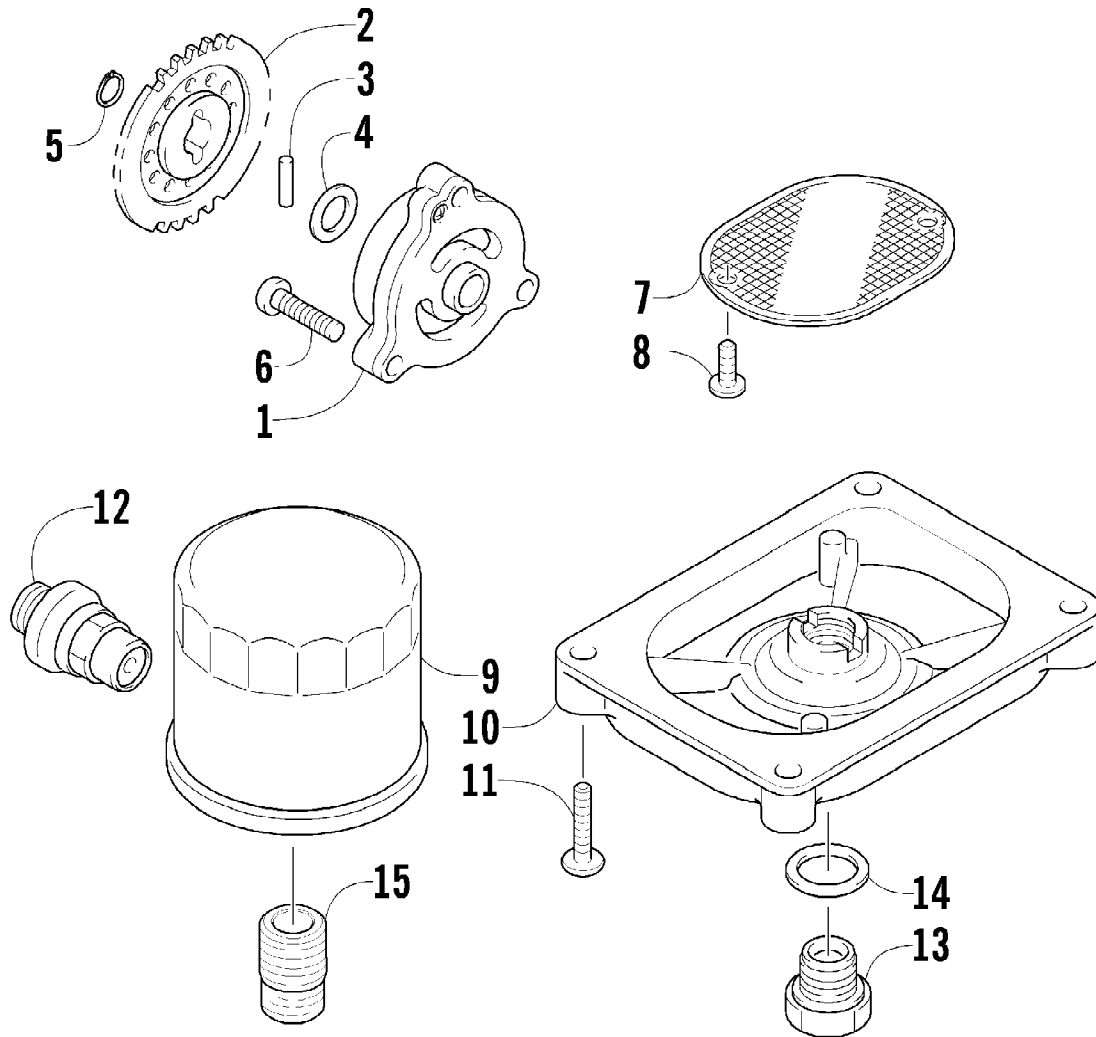

2012 PROWLER 550 XT BLUE (U2012P2O4EUSD)
OIL FILTER/PUMP ASSEMBLY

Page 51 of 85

Ref #	Part Number	Qty	S/P/F	Description
1	0812-023	1		Pump, Oil
2	0812-083	1	/P	Gear, Driven
3	0829-009	1		Pin
4	0828-007	1	/P	Washer
5	0831-002	1		Ring, Retaining
6	0826-039	3		Screw, Machine
7	0812-057	1	/P	Strainer, Oil
8	0826-040	2		Screw, Machine
9	0812-029	1	S	Filter, Oil
10	0812-053	1		Cap, Oil Strainer
11	8468-625	4		Screw, Machine
12	0812-007	1		Valve, Oil-Relief - Assembly
13	0812-006	1		Plug, Drain
14	0830-017	1		Gasket, Drain Plug
15	0812-008	1		Union, Oil Filter