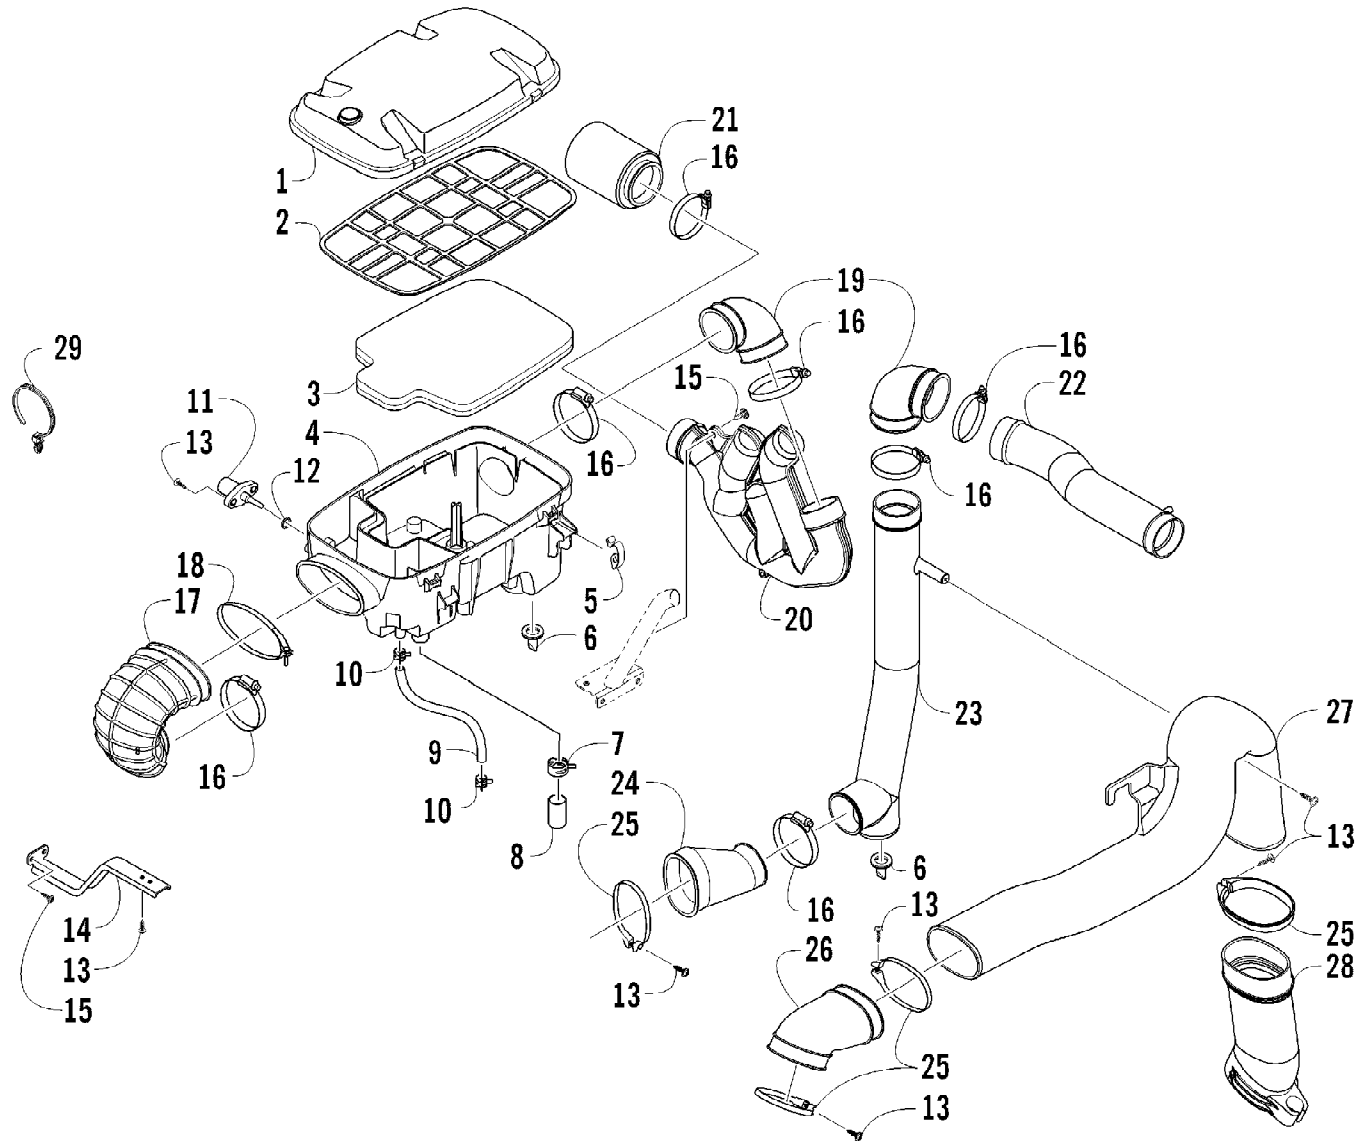

2012 PROWLER 550 XT BLUE (U2012P2O4EUSD)
AIR INTAKE ASSEMBLY

2012 PROWLER 550 XT BLUE (U2012P2O4EUSD)
AIR INTAKE ASSEMBLY

Page 4 of 85

Ref #	Part Number	Qty	S/P/F	Description
1	0470-877	1	/P	Cover, Air Intake
2	0470-560	1		Screen, Air Filter
3	0470-558	1		Filter, Air
4	0470-728	1		Housing, Air Intake
5	0423-455	4		Clip, Spring
6	0470-442	AR	/P	Valve, Drain
7	1623-287	1		Clamp, Hose
8	0423-766	1		Cap, Drain
9	0410-172	1	/P	Hose, Vent - Crankcase
10	0423-045	2		Clamp, Hose
11	0430-055	1		Sensor, Air Temperature (inc. 12)
12	5507-224	1		O-Ring
13	0423-342	9	/P	Screw, Self-Tapping
14	2506-651	1		Bracket, Support
15	0623-784	3		Screw, Self-Tapping
16	0423-019	7		Clamp
17	0470-511	1		Boot, Intake
18	0423-554	1		Clamp
19	0413-098	2		Boot, Air-In
20	0513-028	1		Duct, Air-In
21	0470-834	1		Filter, Intake
22	0413-219	1		Duct, Intake
23	0413-218	1		Duct, Intake - Lower
24	0413-049	1		Boot, Duct
25	0423-550	4		Clamp
26	0413-109	1		Boot, Air-Out - Clutch
27	0413-220	1		Duct, Air-Out - Clutch
28	0413-226	1		Duct, Air-Out - Lower
29	0423-075	AR		Tie, Cable - Push-Mount