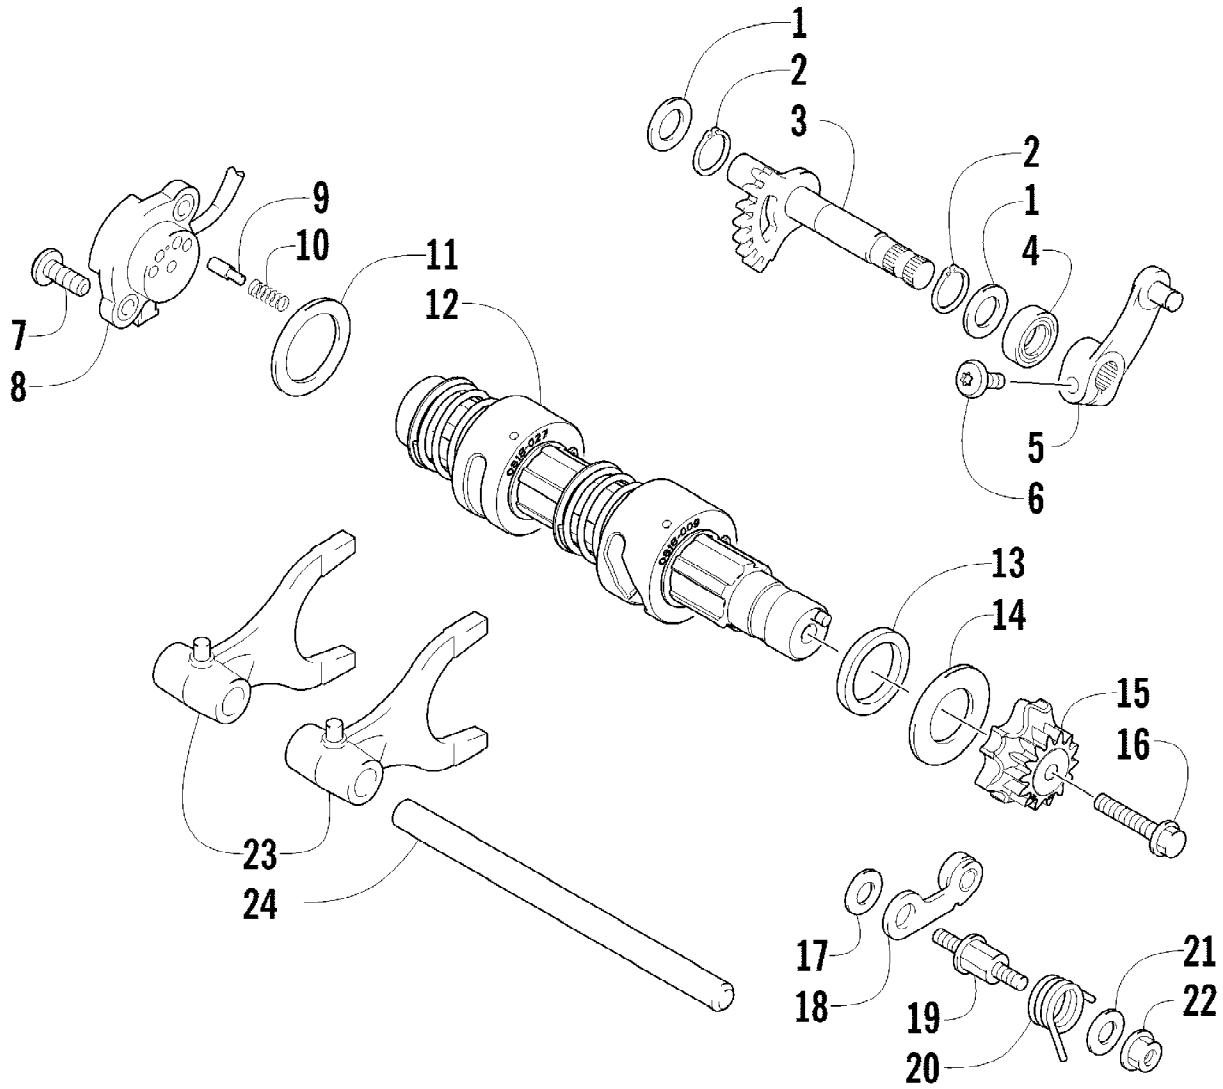

2012 PROWLER 550 XT BLUE (U2012P2O4EUSD)
GEAR SHIFTING ASSEMBLY

Page 45 of 85

Ref #	Part Number	Qty	S/P/F	Description
1	0828-036	2		Washer
2	0831-010	2		Ring, Retaining
3	0818-007	1	/P	Shaft, Sub-Gear Shift
4	0830-044	1		Seal, Sub-Gear Shift Shaft
5	0818-014	1		Arm, Select
6	8468-620	1	/P	Screw, Machine
7	8470-520	2		Screw, Machine
8	0409-090	1	/P	Switch, Gear Position
9	0818-013	2		Contact
10	0818-017	2		Spring
11	0828-040	1		Washer
12	0818-046	1		Shaft, Gear Shift - Assembly
13	0828-131	1		Spacer
14	0828-037	1		Washer
15	0818-089	1	/P	Plate, Gear Shift Cam
16	0826-006	1		Screw, Cap
17	0828-038	1		Washer
18	0818-002	1		Stopper, Cam
19	0818-004	1		Support, Cam Stopper
20	0818-090	1		Spring
21	0828-035	1		Washer
22	8424-602	1	/P	Nut
23	0818-072	2	/P	Fork, Shift
24	0818-006	1		Shaft, Shift Fork