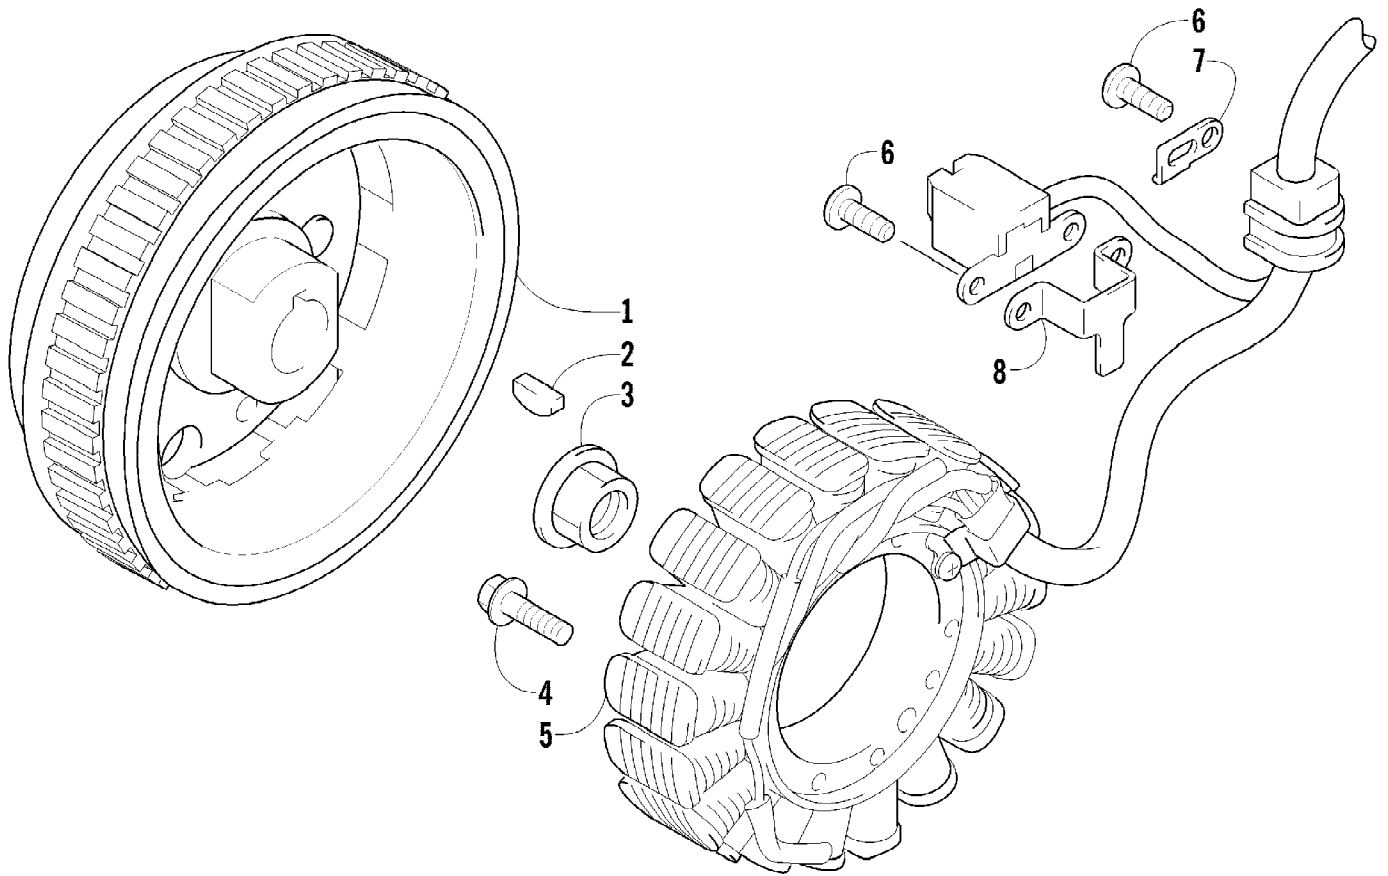

2012 PROWLER 550 XT BLUE (U2012P2O4EUSD)
MAGNETO ASSEMBLY

Page 49 of 85

Ref #	Part Number	Qty	S/P/F	Description
1	0802-048	1		Rotor/Flywheel
2	0829-012	1		Key
3	0827-014	1		Nut
4	8409-632	3		Screw, Cap
5	0802-041	1		Stator - Assembly
6	8470-510	3		Screw, Machine
7	0802-015	1		Clamp - No. 1
8	0802-016	1		Clamp - No. 2