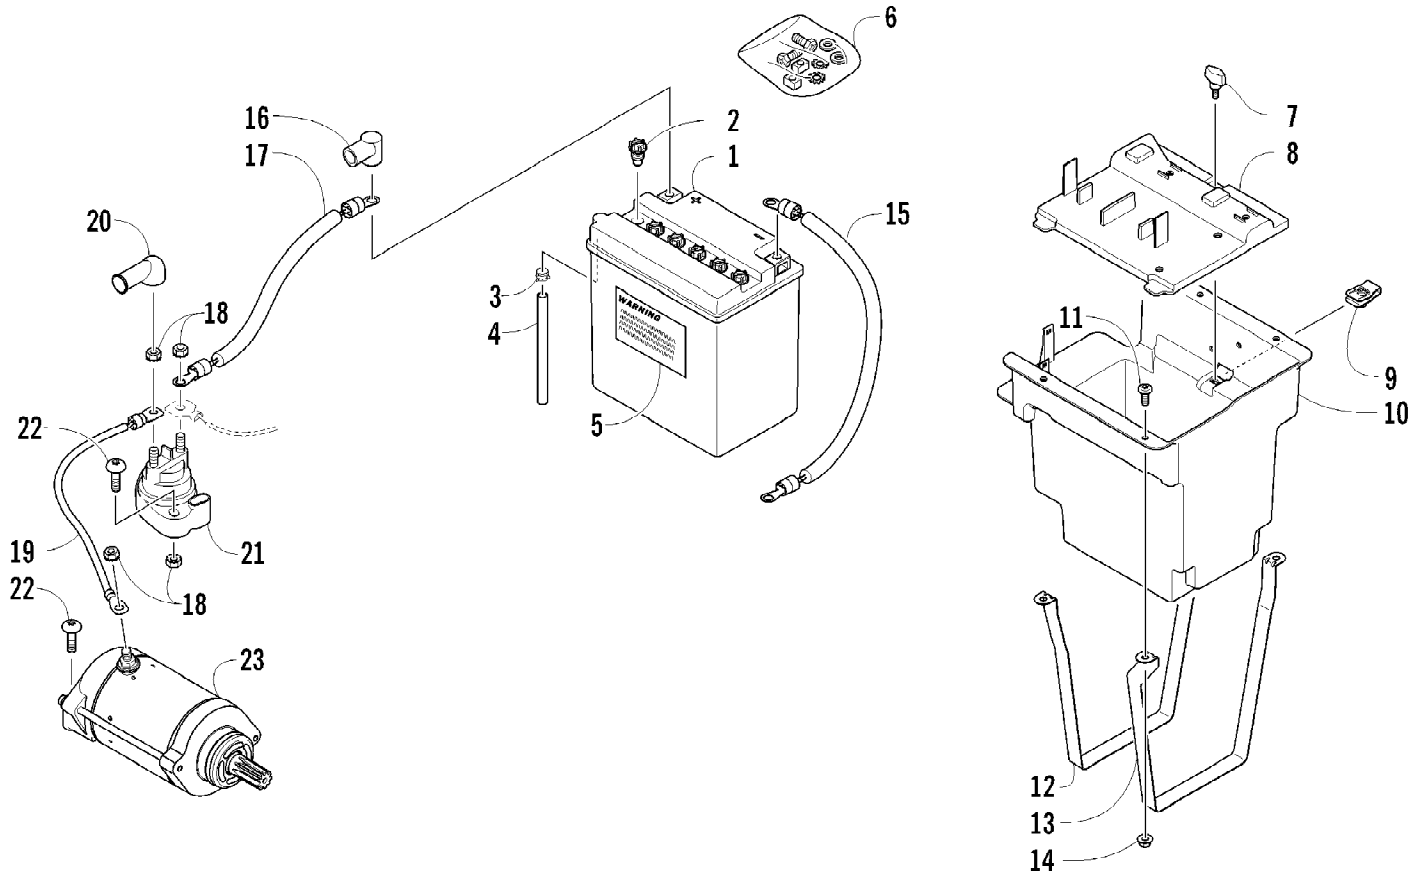

2012 PROWLER 550 XT BLUE (U2012P2O4EUSD)
BATTERY AND STARTER MOTOR ASSEMBLY

2012 PROWLER 550 XT BLUE (U2012P2O4EUSD)
BATTERY AND STARTER MOTOR ASSEMBLY

Page 6 of 85

Ref #	Part Number	Qty	S/P/F	Description
1	0445-081	1		Battery (inc. 2-6)
2	0645-588	6	/P	Cap, Battery
3	0645-152	1		Clamp, Hose
4	0645-262	1		Hose, Vent
5	0645-430	2		Decal, Warning
6	0445-082	1		Kit, Hardware
7	1441-624	1		Screw, Thumb
8	2406-947	1		Cover, Battery Box
9	0423-577	1		Clip, U-Nut
10	2406-914	1		Box, Battery
11	8476-616	4		Screw, Machine
12	0470-854	1		Hold-Down, Battery Box - Right
13	0470-855	1		Hold-Down, Battery Box - Left
14	8424-602	4	/P	Nut
15	0445-050	1		Cable, Battery/Ground
16	0645-019	2		Boot, Terminal
17	0445-049	1		Cable, Battery/Solenoid
18	0623-038	5		Nut w/Washer
19	0445-061	1		Cable, Solenoid/Starter
20	0645-327	1		Boot, Terminal - Solenoid
21	0445-058	1	/P	Solenoid
22	8476-625	4		Screw, Machine
23	0825-013	1	/P	Motor, Starter - Assembly