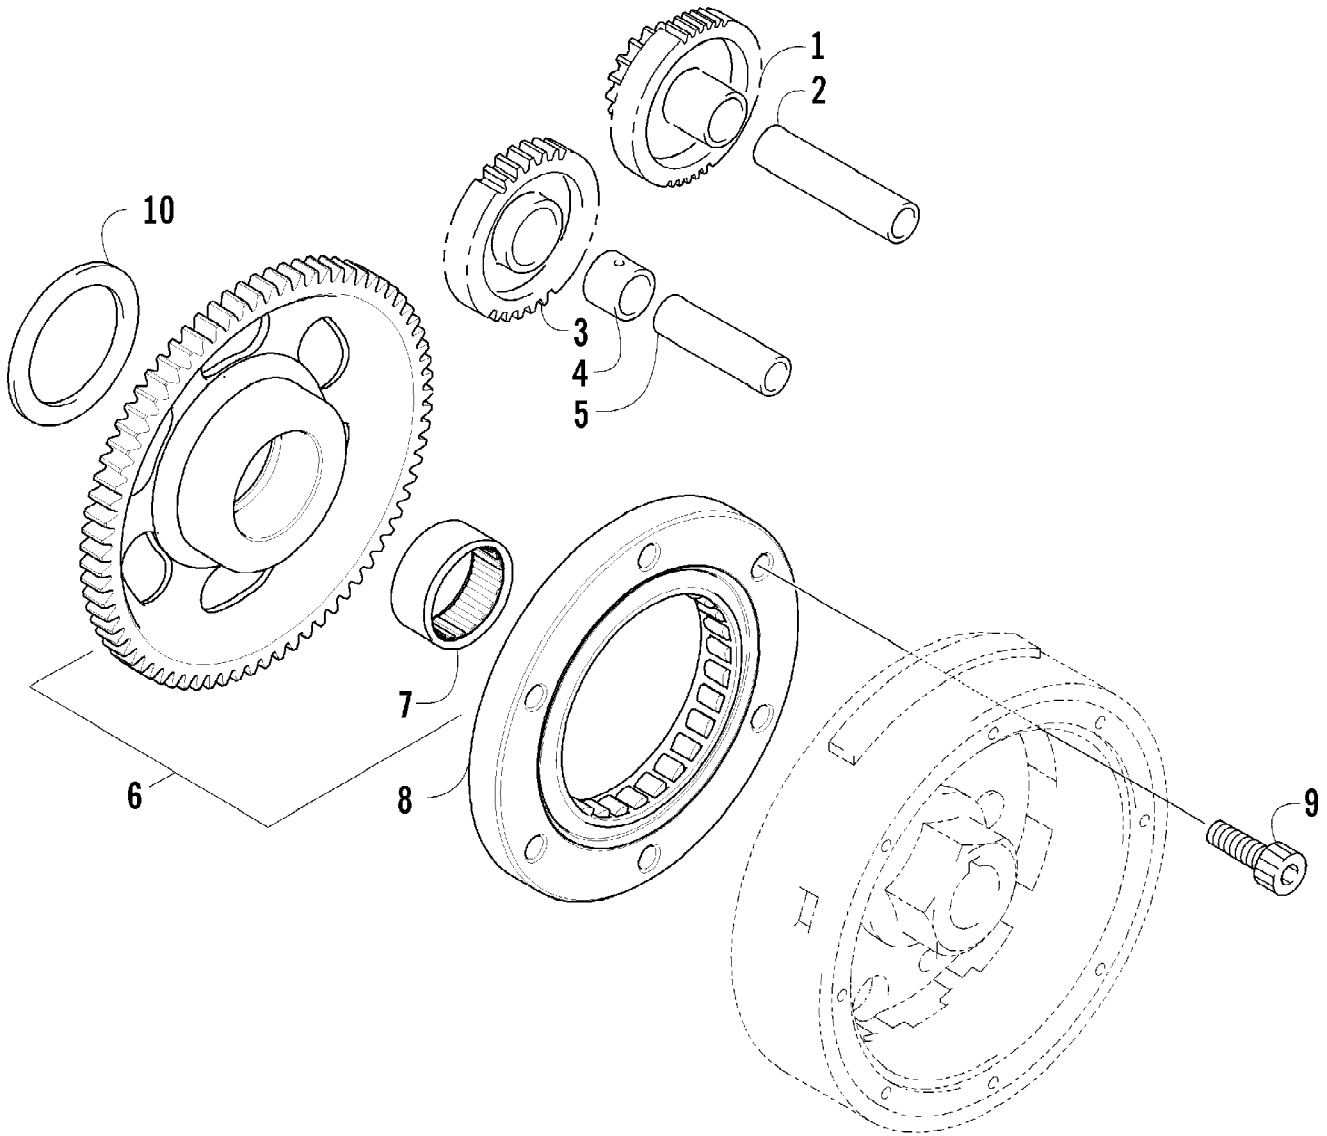

2012 PROWLER 550 XT BLUE (U2012P2O4EUSD)
STARTER CLUTCH ASSEMBLY

Page 69 of 85

Ref #	Part Number	Qty	S/P/F	Description
1	0815-001	1		Gear, Starter Idler - No. 1
2	0829-031	1	/P	Shaft, Starter Gear
3	0815-002	1		Gear, Starter Idler - No. 2
4	0815-003	1		Spacer, Starter Idler Gear No. 2
5	0829-032	1	/P	Shaft, Starter Gear
6	0815-004	1		Gear, Starter Clutch (inc. 7)
7	0832-079	1	/P	Bearing
8	0802-035	1		Clutch, Starter
9	0826-069	6		Screw, Machine
10	0828-094	1		Washer