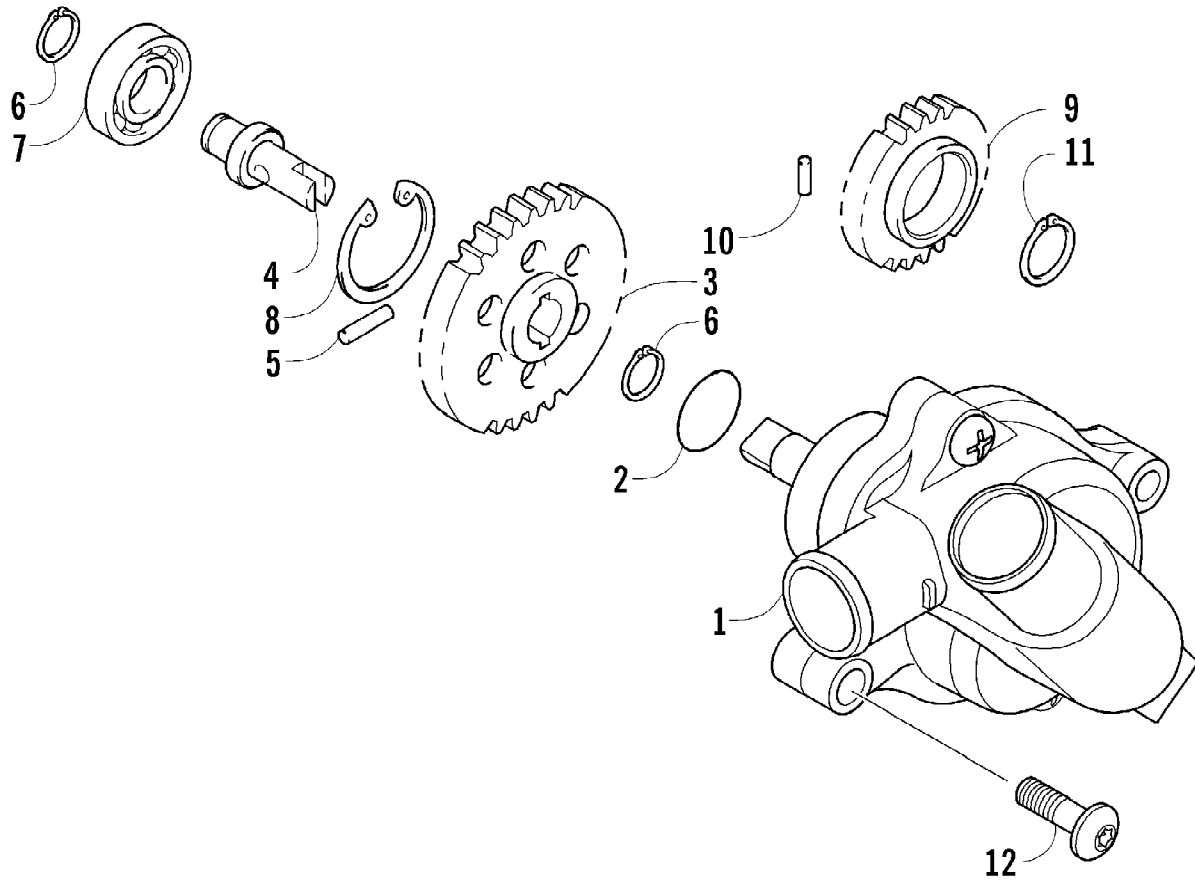

2012 PROWLER 550 XT BLUE (U2012P2O4EUSD)  
THROTTLE BODY ASSEMBLY

Page 75 of 85

Ref #	Part Number	Qty	S/P/F	Description
1	0470-753	1		Throttle Body - Assembly (inc. 2-19)
2	0	1	F	Throttle Body
3	0430-072	1		Sensor, Throttle Position
4	5507-234	1		O-Ring, Throttle Position Sensor
5	5507-231	1		Screw, Machine
6	0430-074	1		Valve, ISC
7	5507-233	1		O-Ring, ISC Valve
8	5507-238	1		Screw, Machine
9	0470-687	1		Rail, Fuel
10	0470-767	1		O-Ring, Fuel Injector
11	0470-762	1		Injector, Fuel
12	0470-768	1		Seal, Fuel Injector
13	5507-227	1		Bracket, MAP Sensor
14	5507-117	2	/P	Screw, Machine
15	0430-073	1		Sensor, MAP
16	5507-232	1		O-Ring, MAP Sensor
17	5507-229	1		Plate, Retaining
18	5507-223	1		Cover
19	5507-037	1	/P	Screw, Machine

Ref #	Part Number	Qty	S/P/F	Description
1	0823-354	1	/P	Pulley, Driven - Assembly (inc. 2-4)
2	0823-176	3	/P	Shoe, Cam
3	0823-177	3		Screw, Machine
4	0823-178	1		Nut
5	0827-010	1		Nut
6	0828-106	1		Washer
7	0823-276	1		Plate, Movable Drive Face
8	0823-277	4		Damper, Movable Drive Face
9	0823-273	1		Face, Movable Drive
10	0823-013	1		Belt, Drive
11	0823-271	1		Spacer
12	0823-164	8		Roller
13	0823-272	1		Face, Fixed Drive
14	0823-131	1		Shroud, Drive Face
15	0623-914	6		Screw, Self-Tapping
16	0823-015	1		Spacer, Fixed Drive Face
17	0470-531	1		O-Ring
18	0821-002	1	/P	Housing, Clutch - Assembly
19	0830-189	1	/P	Seal
20	0827-011	1		Nut
21	0823-018	1		Clutch, One-Way
22	0823-310	1	/P	Clutch, Centrifugal - 6 Plate