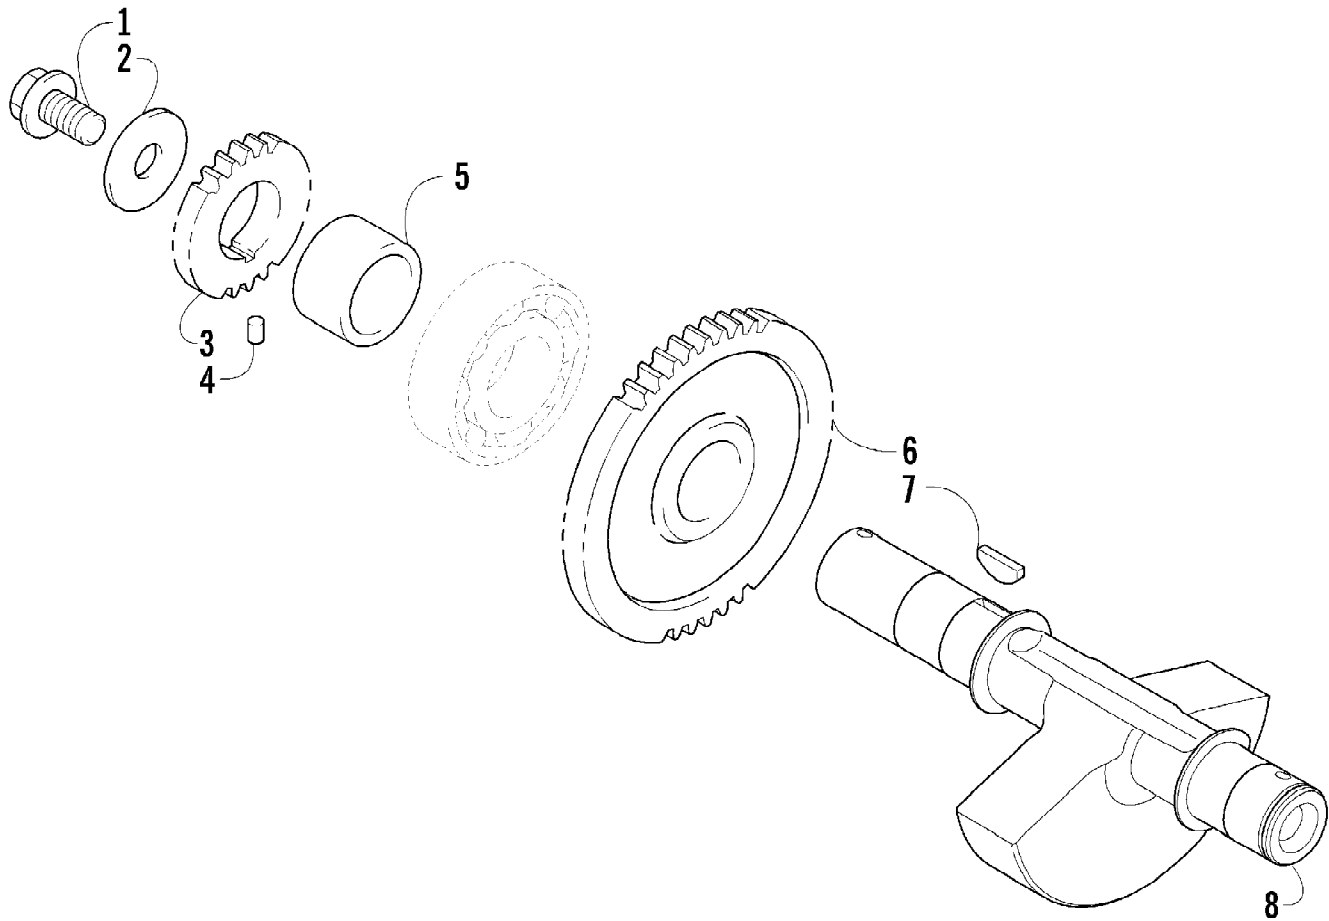

2012 PROWLER 550 XT BLUE (U2012P2O4EUSD)
CRANK BALANCER ASSEMBLY

Page 18 of 85

Ref #	Part Number	Qty	S/P/F	Description
1	0826-033	1		Screw, Cap
2	0828-003	1		Washer
3	0811-003	1		Gear, Oil Pump Drive
4	0829-007	1		Pin, Dowel
5	0811-004	1		Spacer
6	0811-034	1		Gear, Driven
7	0829-006	1		Key
8	0805-304	1		Balancer, Crank