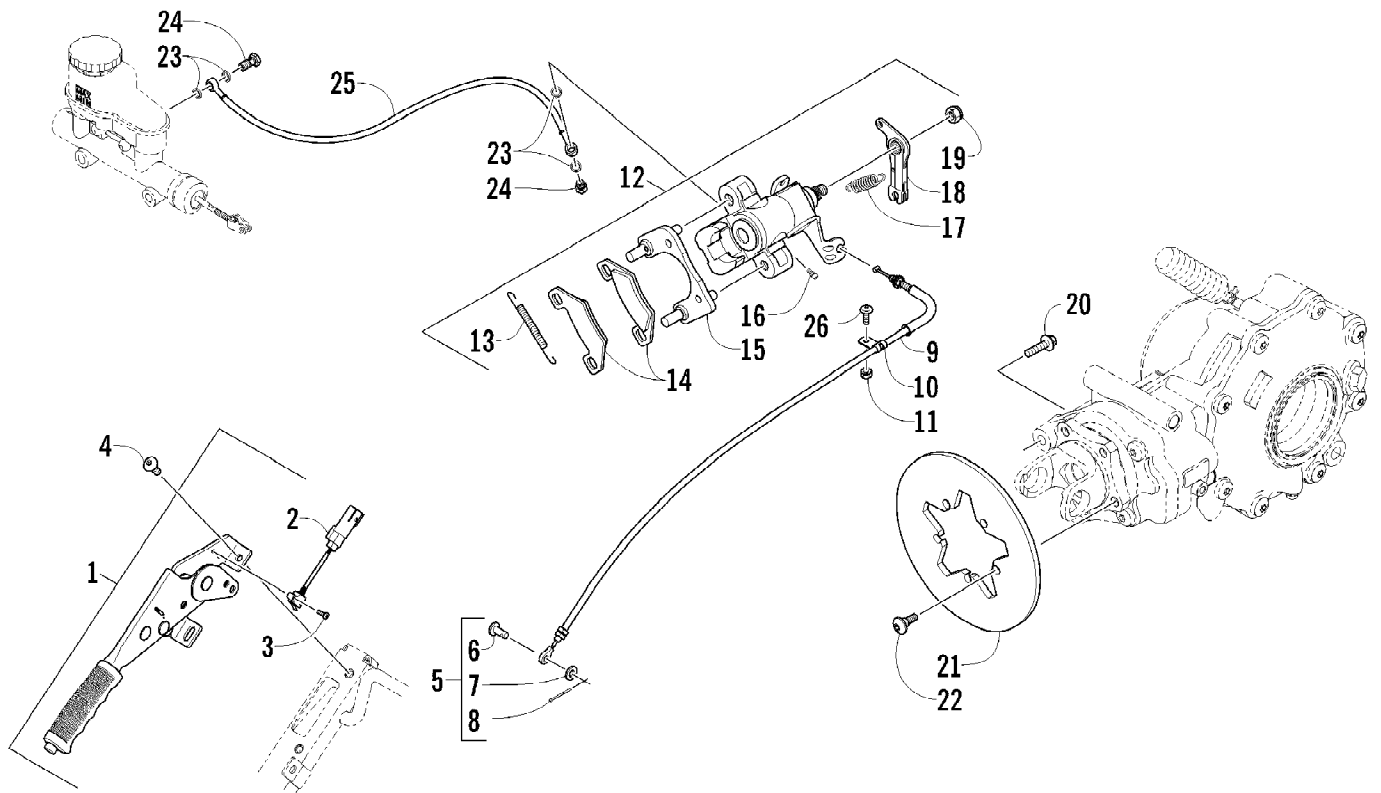

2012 PROWLER 550 XT BLUE (U2012P2O4EUSD)
REAR AND PARKING BRAKE ASSEMBLY

2012 PROWLER 550 XT BLUE (U2012P2O4EUSD)
REAR AND PARKING BRAKE ASSEMBLY

Page 53 of 85

Ref #	Part Number	Qty	S/P/F	Description
1	1502-497	1		Lever, Parking Brake - Assembly (inc. 2-3)
2	0409-131	1		Switch, Limiter
3	0423-992	1		Screw, Machine
4	8468-820	2		Screw, Machine
5	0423-894	1		Pin, Retaining - Assembly (inc. 6-8)
6	0423-989	1		Pin
7	0423-990	1		Washer
8	0423-991	1		Pin, Cotter
9	0487-068	1		Cable, Parking Brake (inc. 10)
10	0423-923	1		Clamp
11	0623-038	1		Nut w/Washer
12	1502-703	1		Brake - Assembly (inc. 13-19)
13	1502-161	1		Spring, Anti-Rattle
14	1502-694	1	S	Pad, Brake - Set
15	0502-605	1		Bracket Assembly
16	0502-609	1	/P	Valve, Bleed
17	0502-985	1		Spring
18	1502-160	1		Lever, Actuator
19	0502-988	1		Nut
20	8408-836	2		Screw, Cap
21	1402-710	1		Rotor
22	0423-557	5		Screw, Shoulder
23	0423-178	4		Washer, Crush
24	0423-413	2		Bolt, Banjo-Fitting
25	1402-388	1		Hose, Brake
26	8476-616	1		Screw, Machine