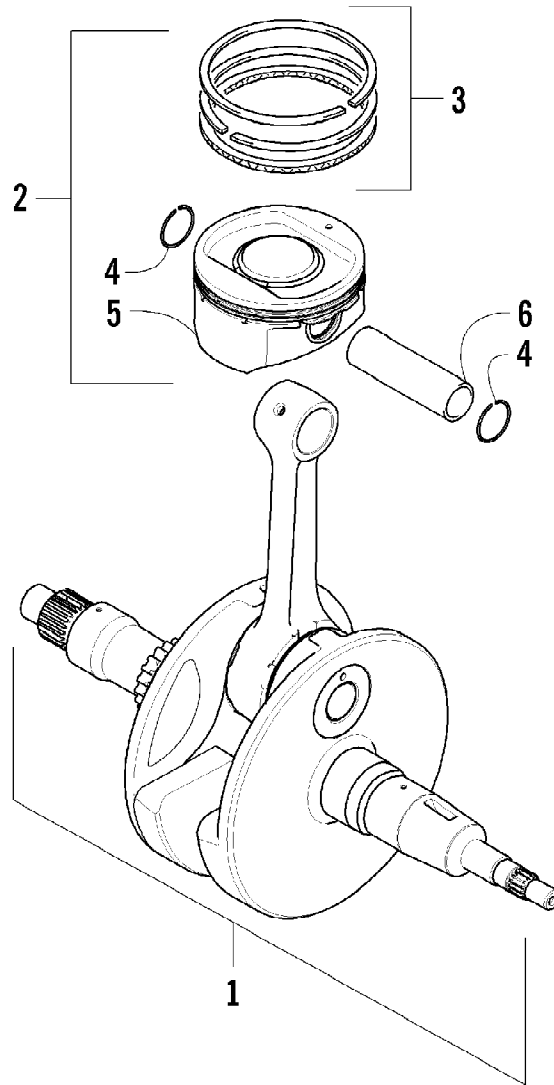

2012 PROWLER 550 XT BLUE (U2012P2O4EUSD)
CRANKSHAFT AND PISTON ASSEMBLY

Page 22 of 85

Ref #	Part Number	Qty	S/P/F	Description
1	0805-325	1		Crankshaft Assembly
2	0805-064	1		Piston Set (inc. 3-6)
3	0805-065	1		Ring, Piston - Set
4	0831-001	2		Circlip, Piston Pin
5	0	1	F	Piston
6	0805-012	1		Pin, Piston