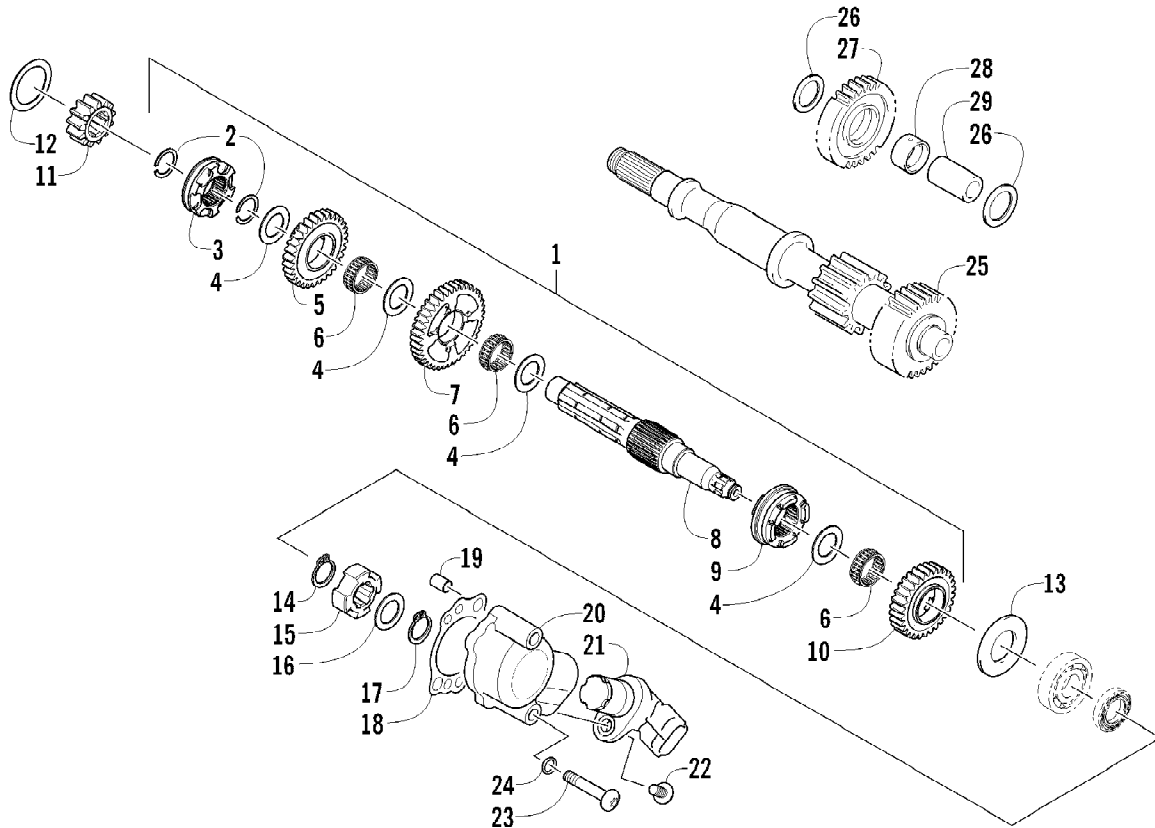

2012 PROWLER 550 XT BLUE (U2012P2O4EUSD)
SECONDARY TRANSMISSION ASSEMBLY

2012 PROWLER 550 XT BLUE (U2012P2O4EUSD)
SECONDARY TRANSMISSION ASSEMBLY

Page 65 of 85

Ref #	Part Number	Qty	S/P/F	Description
1	0822-124	1		Countershaft Assembly (inc. 2-10)
2	0831-085	2		Ring, Retaining
3	0822-120	1		Gear Select, Reverse
4	0822-121	4		Shim
5	0822-119	1		Gear, Reverse Driven
6	0832-082	3		Bearing
7	0822-114	1		Gear, Driven - Low
8	0822-113	1		Countershaft
9	0822-116	1		Gear Select, Sliding
10	0822-115	1		Gear, Driven - High
11	0822-125	1		Gear, Drive
12	0828-019	1		Washer, Thrust
13	0828-011	1		Washer
14	0831-040	1		Ring, Retaining
15	0822-050	1		Trigger, Speedometer Sensor
16	0828-069	1		Washer, Thrust
17	0831-039	1		Ring, Retaining
18	0830-129	1		Gasket
19	0829-023	2		Pin, Dowel
20	0822-049	1		Housing, Speedometer Sensor
21	0824-042	1	/P	Sensor, Speedometer
22	8468-620	1	/P	Screw, Machine
23	8468-645	2		Screw, Machine
24	0830-107	2		Gasket
25	0822-001	1		Driveshaft
26	0828-016	2		Washer, Thrust
27	0822-011	1		Gear, Reverse Idle
28	0822-012	1		Bushing
29	0822-015	1		Shaft, Reverse Idle