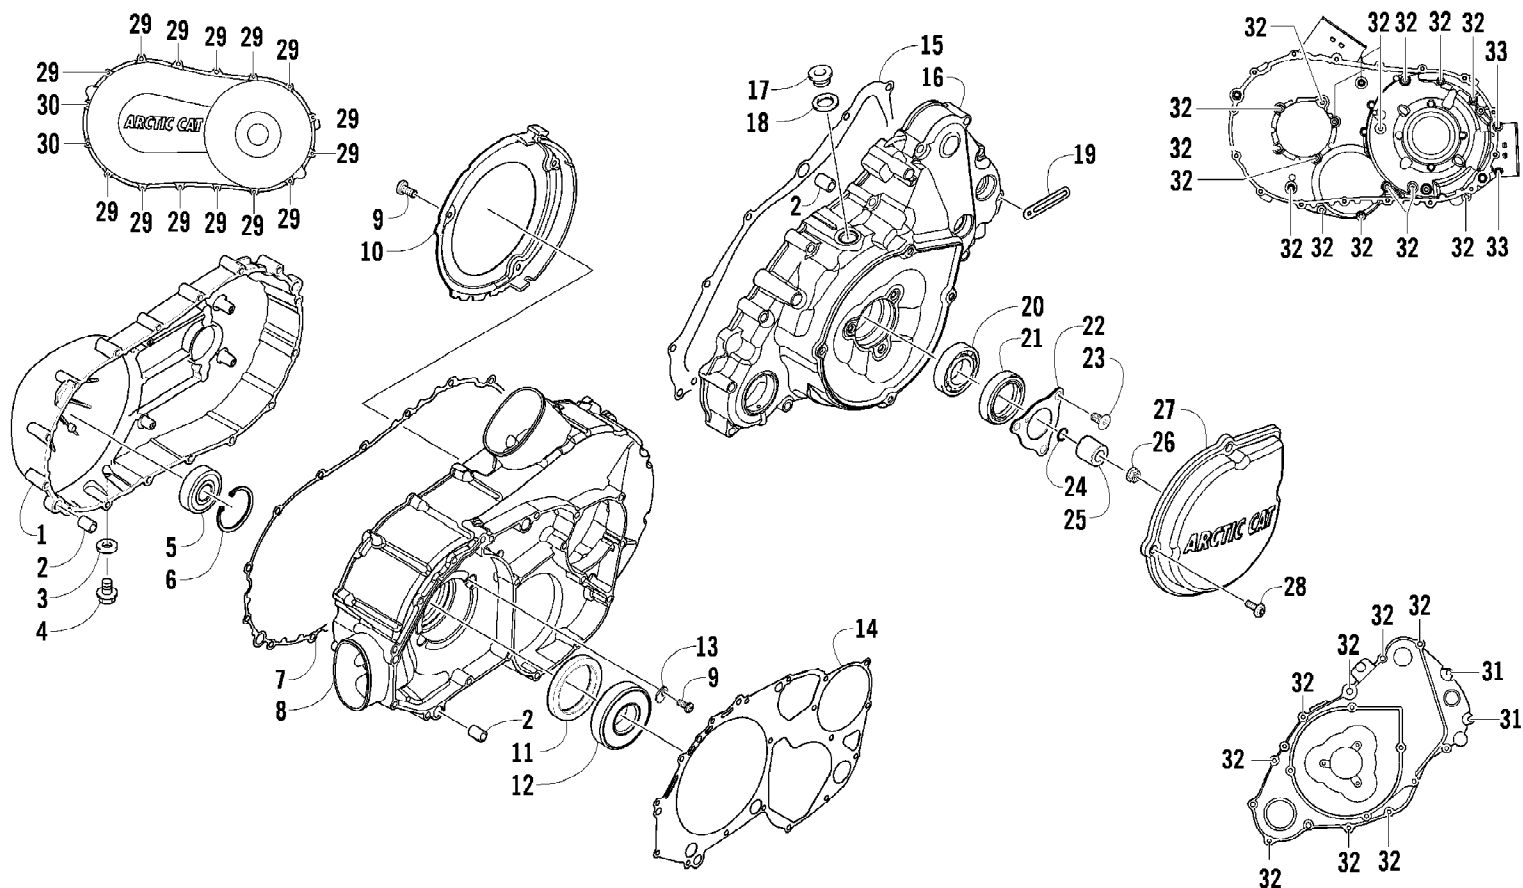

2012 PROWLER 550 XT BLUE (U2012P2O4EUSD)
CLUTCH/V-BELT/MAGNETO COVER ASSEMBLY

2012 PROWLER 550 XT BLUE (U2012P2O4EUSD)
CLUTCH/V-BELT/MAGNETO COVER ASSEMBLY

Page 12 of 85

Ref #	Part Number	Qty	S/P/F	Description
1	0806-088	1	/P	Cover, V-Belt
2	0829-002	6		Pin, Dowel
3	0830-013	1		Washer, Crush
4	8408-812	1		Screw, Cap
5	0832-060	1		Bearing
6	0831-078	1		Ring, Retaining
7	0830-174	1	/P	Gasket, V-Belt Cover
8	0806-091	1		Cover, Clutch
9	0826-029	5		Screw, Machine
10	0806-048	1		Plate, Air Intake
11	0830-188	1	/P	Seal
12	0832-009	1	/P	Bearing
13	0822-010	2	/P	Retainer, Bearing
14	0830-116	1	/P	Gasket, Clutch Cover
15	0830-128	1		Gasket, Magneto Cover
16	0806-082	1	/P	Cover, Magneto - Assembly
17	0826-155	1		Plug
18	0830-015	1		Washer, Crush
19	3002-964	1	/P	Clamp, Wire
20	1602-981	1	/P	Bearing
21	0830-158	1		Seal
22	0805-008	1		Retainer, Seal
23	0826-031	3		Screw, Machine
24	0830-108	1		O-Ring
25	0820-061	1		Bushing
26	0827-008	1		Nut
27	0820-062	1		Cover, Magneto
28	8468-616	4		Screw, Machine
29	8468-645	14		Screw, Machine
30	8468-655	2		Screw, Machine
31	8468-625	2		Screw, Machine
32	8468-640	24		Screw, Machine
33	8468-675	2		Screw, Machine