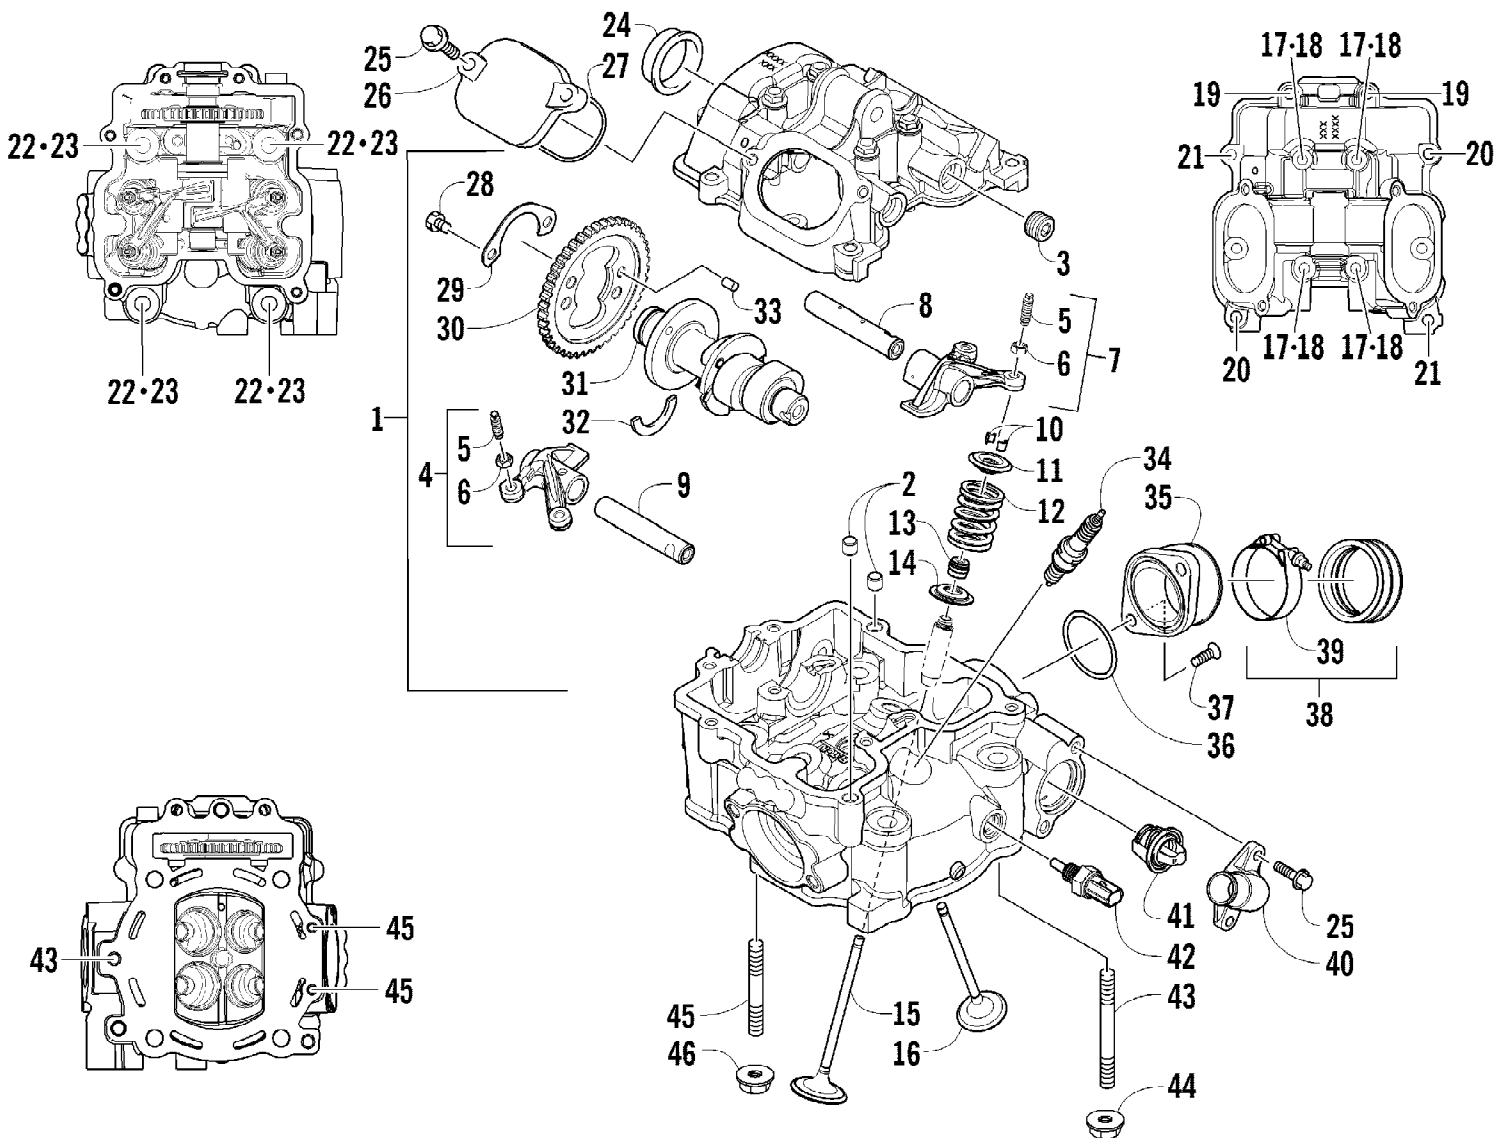

2012 PROWLER 550 XT BLUE (U2012P2O4EUSD)
CYLINDER HEAD AND CAMSHAFT/VALVE ASSEMBLY

2012 PROWLER 550 XT BLUE (U2012P2O4EUSD)
CYLINDER HEAD AND CAMSHAFT/VALVE ASSEMBLY

Ref #	Part Number	Qty	S/P/F	Description
1	0808-175	1	S	Head, Cylinder - Assembly (inc. 2-17)
2	0829-048	2	/P	Pin, Dowel
3	0831-092	2		Plug, Shaft
4	0809-237	1	/P	Arm, Valve Rocker - Exhaust (inc. two No. 5-6)
5	0809-240	4	/P	Screw, Adjuster
6	0827-059	4		Nut
7	0809-234	1	/P	Arm, Valve Rocker - Intake (inc. two No. 5-6)
8	0809-241	1		Shaft, Rocker Arm - Intake
9	0809-242	1		Shaft, Rocker Arm - Exhaust
10	0809-233	8		Cotter, Valve
11	0809-232	4		Retainer, Spring
12	0809-231	4	/P	Spring, Valve
13	0830-186	4	/P	Seal, Oil
14	0809-230	4		Seat, Spring - Valve
15	0809-228	2	/P	Valve, Intake
16	0809-229	2	/P	Valve, Exhaust
17	0826-149	4		Screw, Cap
18	0830-155	4	/P	Gasket
19	0826-002	2		Screw, Cap
20	0826-005	2		Screw, Cap
21	0826-006	2		Screw, Cap
22	0808-037	4	/P	Screw, Cap
23	0830-147	4	/P	Washer
24	0808-077	1		Plug, Cylinder Head
25	0826-007	6		Screw, Cap
26	0808-003	2		Cap, Inspection
27	0830-167	2	/P	O-Ring
28	0826-034	2		Screw, Cap
29	0828-004	1		Plate, Retainer
30	0809-212	1		Sprocket
31	0809-245	1	/P	Camshaft
32	0809-003	1		C-Ring
33	0829-049	1		Pin, Dowel
34	0217-799	1	/P/F	Spark Plug
35	0470-668	1		Flange, Intake Manifold
36	0830-090	1		O-Ring
37	0826-008	2		Screw, Machine
38	0437-069	1	/P	Boot (inc. 39)
39	1423-041	1		Clamp
40	0808-008	1		Cover, Thermostat
41	0808-078	1		Thermostat
42	0808-124	1		Sensor, Engine Coolant Temperature
43	0827-031	1		Bolt, Stud
44	8424-804	1		Nut
45	0827-030	2		Bolt, Stud
46	8424-604	2		Nut