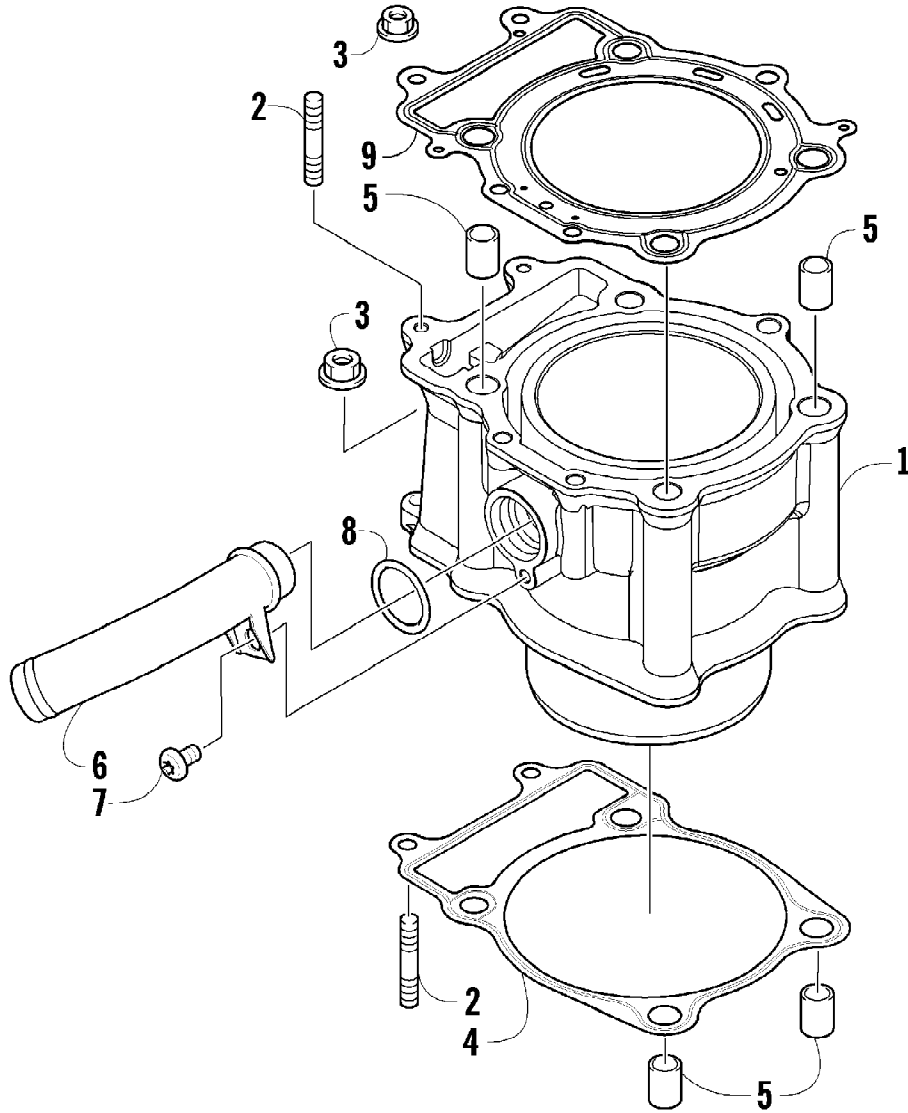

2012 PROWLER 550 XT BLUE (U2012P2O4EUSD)
CYLINDER ASSEMBLY

Page 24 of 85

Ref #	Part Number	Qty	S/P/F	Description
1	0804-051	1	/P	Cylinder
2	0827-002	4		Bolt, Stud
3	8424-604	4		Nut
4	0830-084	1		Gasket, Base
5	0829-002	4		Pin, Dowel
6	0804-047	1	/P	Union, Coolant Hose
7	8468-612	1		Screw, Machine
8	0830-007	1		O-Ring
9	0830-097	1		Gasket, Cylinder Head