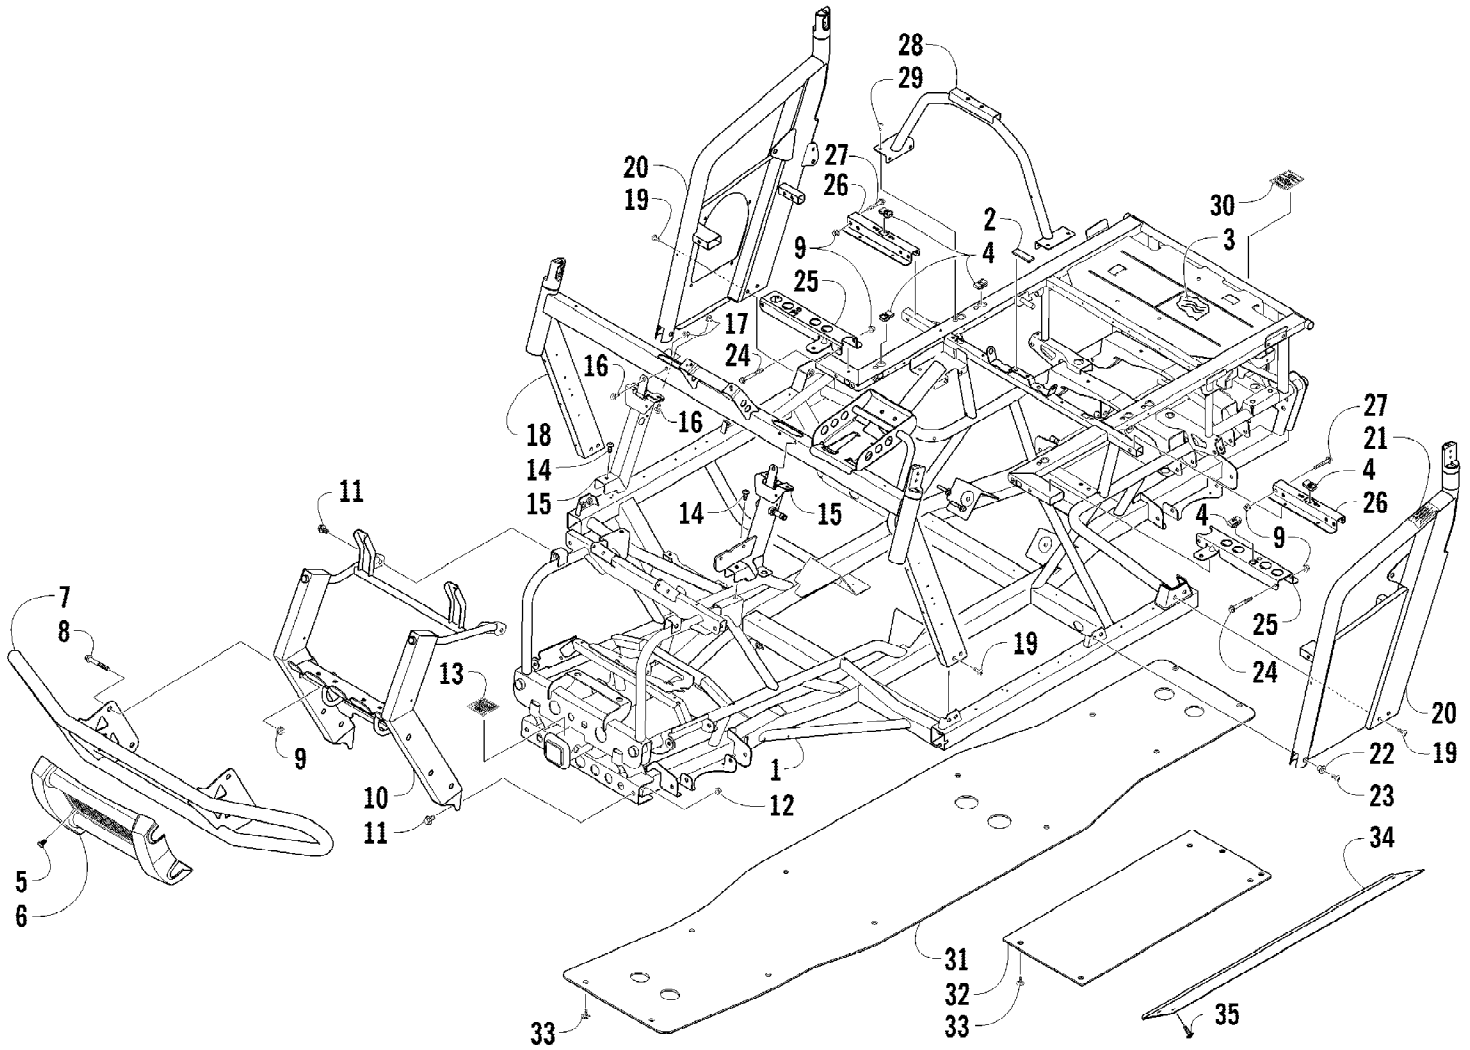

2012 PROWLER 550 XT BLUE (U2012P2O4EUSD)
FRAME AND RELATED PARTS

Page 34 of 85

Ref #	Part Number	Qty	S/P/F	Description
1	2516-497	1	/P	Frame, Main (inc. 2-3)
2	0406-879	1		Bumper, Seat
3	0412-461	1		Foil, Protective
4	0423-577	12		Clip, U-Nut
5	8477-616	4		Screw, Machine
6	2406-713	1		Fascia, Bumper - Front
7	2506-779	1		Bumper
8	8408-860	4		Screw, Cap
9	8427-802	14		Nut, Lock
10	2516-558	1	/P	Bracket, Mounting - Bumper
11	8409-020	4	/P	Screw, Cap
12	8427-002	2		Nut, Lock
13	1411-122	1		Decal, Warning - Towing - Front
14	8476-820	2		Screw, Machine
15	0505-688	1		Bracket, Steering Support - Right
15	1502-930	1		Bracket, Steering Support - Left
16	8408-820	6	/P	Screw, Cap
17	8424-802	6		Nut
18	4506-019	1		Support, Steering
19	0423-817	8		Screw, Machine
20	4506-506	1		Support, Overhead - Right
20	4506-507	1		Support, Overhead - Left
21	2411-522	1		Decal, Warning - ROPS
22	1423-051	2		Spacer
23	0423-886	2		Screw, Machine
24	8408-870	4		Screw, Cap
25	2516-644	1		Bracket, Seat Support - Front - Right
25	2516-645	1		Bracket, Seat Support - Front - Left
26	1506-842	2		Bracket, Seat Support - Rear
27	8408-850	6		Screw, Cap
28	2506-638	1		Support, Canopy
29	8476-616	4		Screw, Machine
30	1411-123	1		Decal, Warning - Towing - Rear
31	2416-076	1		Plate, Skid - Center
32	1406-721	2		Panel, Belly - Side
33	0423-545	20	/P	Screw, Shoulder
34	2506-612	2		Plate, Skid - Side
35	0423-849	8		Screw, Self-Tapping