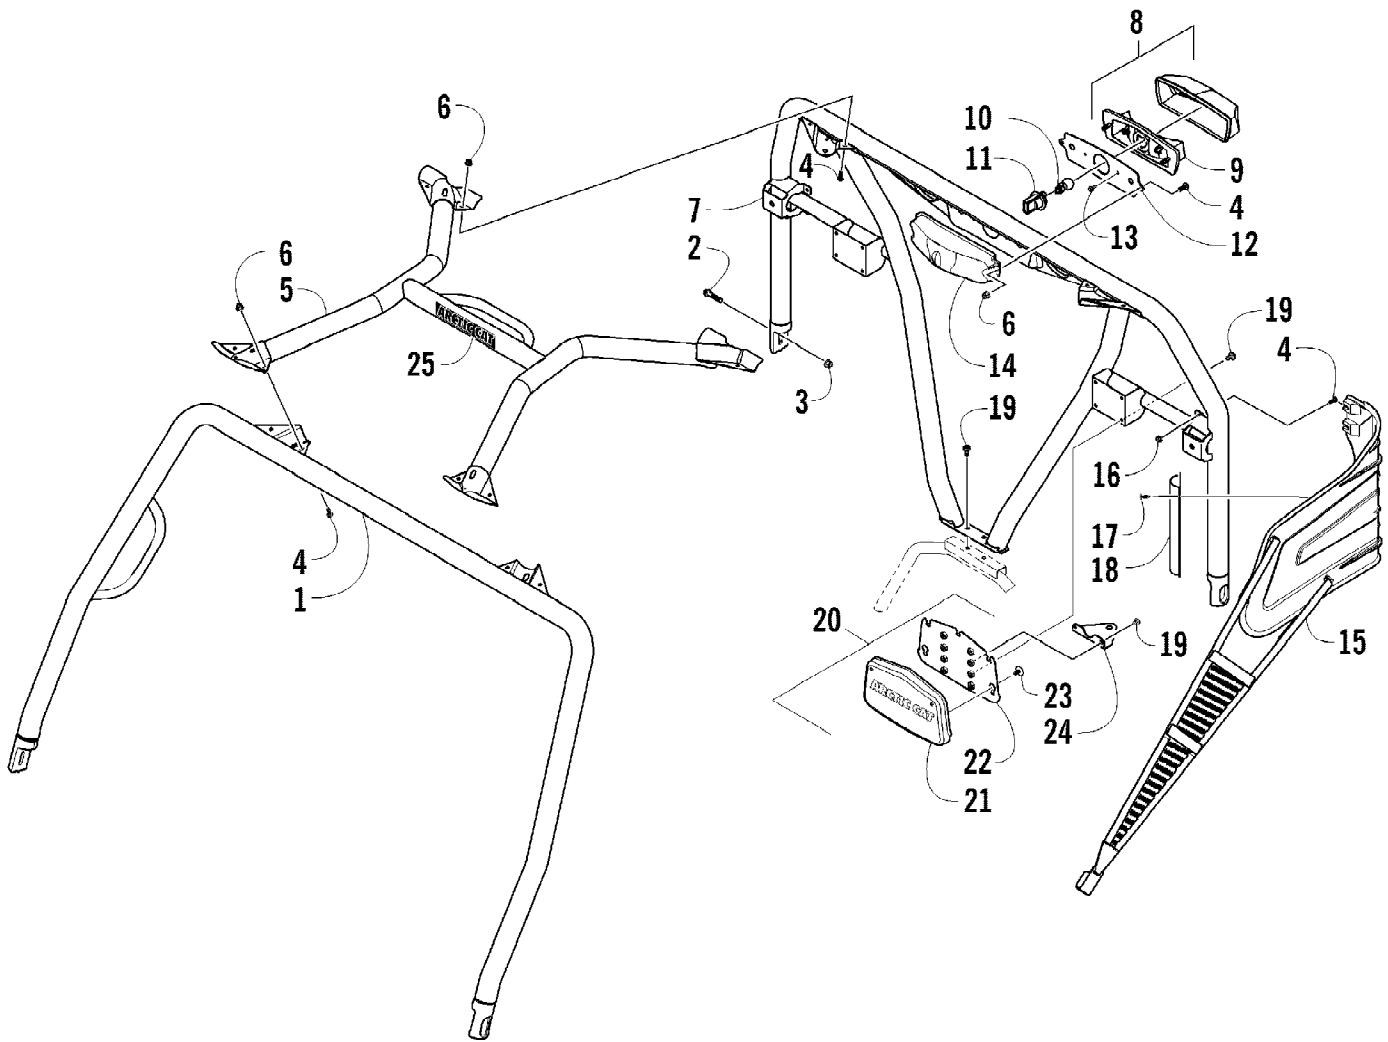

2012 PROWLER 550 XT BLUE (U2012P2O4EUSD)  
ROPS AND TAILLIGHT ASSEMBLY

Page 59 of 85

Ref #	Part Number	Qty	S/P/F	Description
1	2516-653	1		Tube, ROPS - Front
2	8410-835	8		Screw, Cap
3	8432-802	8		Nut, Lock
4	8468-616	14		Screw, Machine
5	2516-658	1		Support, ROPS
6	8427-602	10		Nut, Lock
7	2516-656	1		Tube, ROPS - Rear
8	0509-022	1		Taillight Assembly (inc. 9-11)
9	0509-025	1		Housing, Taillight
10	0409-056	1		Bulb, Taillight
11	0409-057	1		Socket, Taillight
12	2406-069	1		Bracket, Taillight Mounting
13	0623-301	2	/P	Screw, Self-Tapping
14	2516-893	1		Cover, Taillight
15	0517-146	1		Restraint, Side - Right
15	0517-147	1		Restraint, Side - Left
16	8424-602	4	/P	Nut
17	0623-784	8		Screw, Self-Tapping
18	4506-149	2		Bracket, Mounting - Side Restraint
19	0423-361	10		Screw, Machine
20	1506-795	2		Pad, Headrest - Assembly (inc. 21-23)
21	1406-884	2		Pad, Headrest
22	1506-722	2		Mount, Headrest
23	0623-544	10		Clip, Retaining
24	4506-296	1		Bracket, Mounting - Flag
25	0411-501	1		Decal, "Arctic Cat"