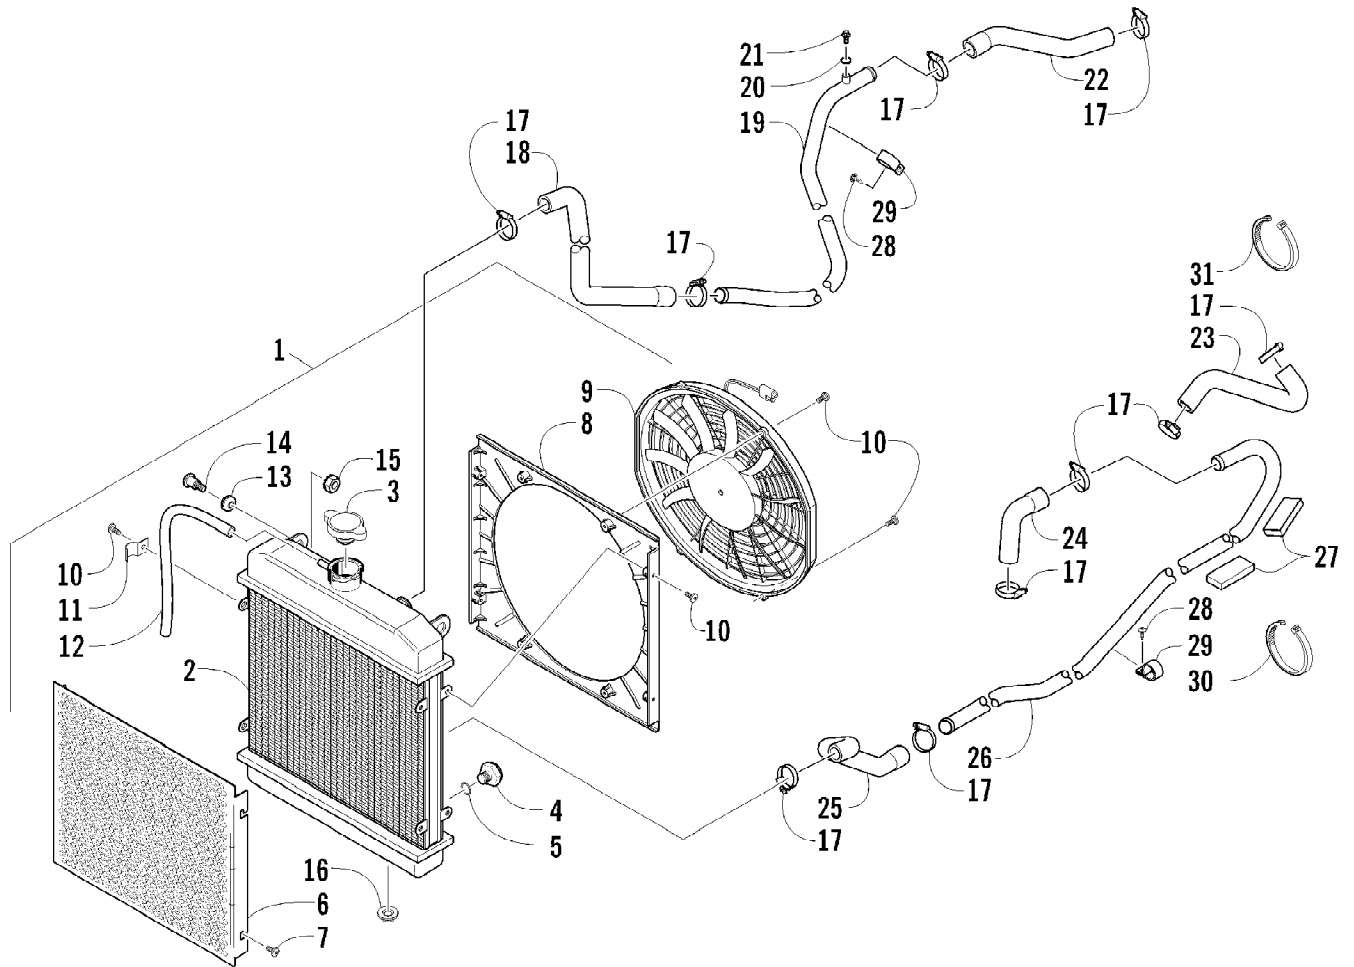

2012 PROWLER 550 XT BLUE (U2012P2O4EUSD)
COOLING ASSEMBLY

Page 16 of 85

Ref #	Part Number	Qty	S/P/F	Description
1	0413-256	1	/P	Radiator - Assembly (inc. 2-13)
2	0413-205	1		Radiator
3	0413-255	1	/P	Cap, Radiator
4	0413-195	1		Plug, Drain
5	1602-213	1	/P	O-Ring
6	0413-007	1		Screen, Radiator
7	8475-512	4		Screw, Machine
8	0413-203	1		Shroud, Fan
9	0413-123	1	/P	Fan, Cooling
10	0623-378	8		Screw, Self-Tapping
11	0423-351	1		Clamp, Wire
12	0610-016	AR	/P	Hose - 25 ft
12	0610-015	AR	/P	Hose - 100 ft
13	0423-030	2		Grommet
14	0423-484	2		Screw, Shoulder
15	0623-038	2		Nut w/Washer
16	0423-028	2		Bushing, Stem
17	0423-496	10		Clamp, Hose
18	0410-092	1		Hose, Coolant - Upper Radiator
19	0510-596	1		Pipe, Coolant - Upper
20	0423-921	1		O-Ring
21	0423-984	1	S	Screw, Bleed
22	0410-207	1		Hose, Coolant - Upper Engine
23	0410-095	1		Hose, Coolant - Rear
24	0410-093	1		Hose, Coolant - Lower Engine
25	0410-094	1		Hose, Coolant - Lower Radiator
26	0410-247	1		Pipe, Coolant - Lower
27	0406-288	2		Pad
28	0623-784	2		Screw, Self-Tapping
29	0423-594	2		Clamp, Routing
30	0123-903	AR		Cable Tie - 11.5 in.
31	0623-751	AR		Tie, Cable - Reusable