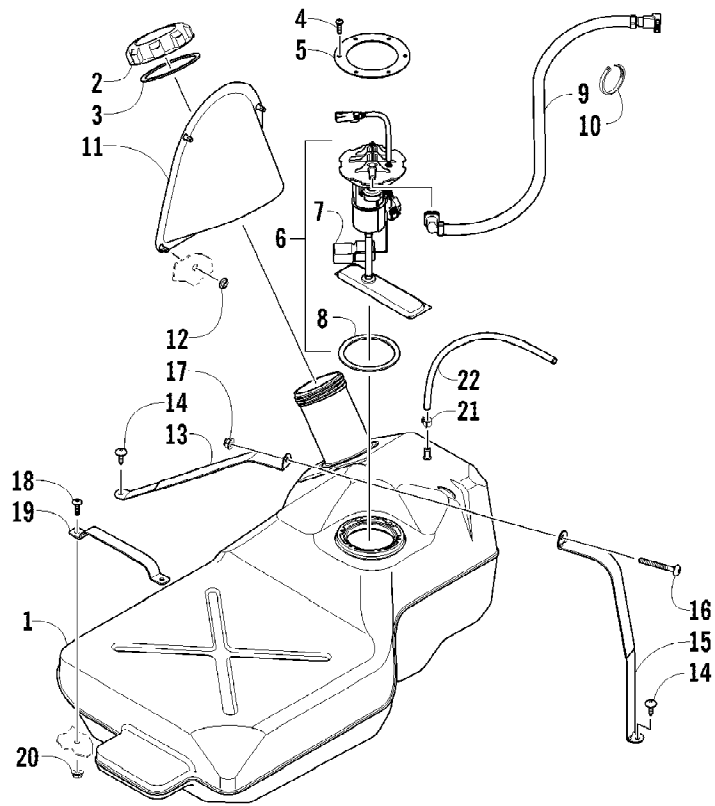

2012 PROWLER 550 XT BLUE (U2012P2O4EUSD)
GAS TANK ASSEMBLY

2012 PROWLER 550 XT BLUE (U2012P2O4EUSD)
GAS TANK ASSEMBLY

Page 43 of 85

Ref #	Part Number	Qty	S/P/F	Description
1	0570-309	1		Tank, Gas - Assembly (inc. 2-5)
2	0470-541	1	/P	Cap, Gas Tank (inc. 3)
3	1670-228	1		Gasket, Gas Tank Cap
4	0423-898	6		Screw, Self-Tapping
5	2670-042	1		Plate, Retaining
6	0570-281	1	S	Pump, Fuel - Assembly (inc. 7-8)
7	2670-235	1		Float
8	0470-838	1		Seal
9	0470-745	1		Hose, Gasline
10	0123-788	AR	/P	Tie, Cable - 8 in.
11	1406-886	1		Insert, Gas Tank Cap
12	0423-357	4		Nut, Stamped
13	0470-829	1		Bracket, Hold-Down - Right
14	0623-784	2		Screw, Self-Tapping
15	0470-830	1		Bracket, Hold-Down - Left
16	8476-650	1		Screw, Machine
17	8427-602	1		Nut, Lock
18	8476-620	2		Screw, Machine
19	0470-544	1		Bracket, Hold-Down - Front
20	0623-038	2		Nut w/Washer
21	0423-688	1		Clamp, Hose
22	0410-070	AR	/P	Hose, Gasline - 25 ft