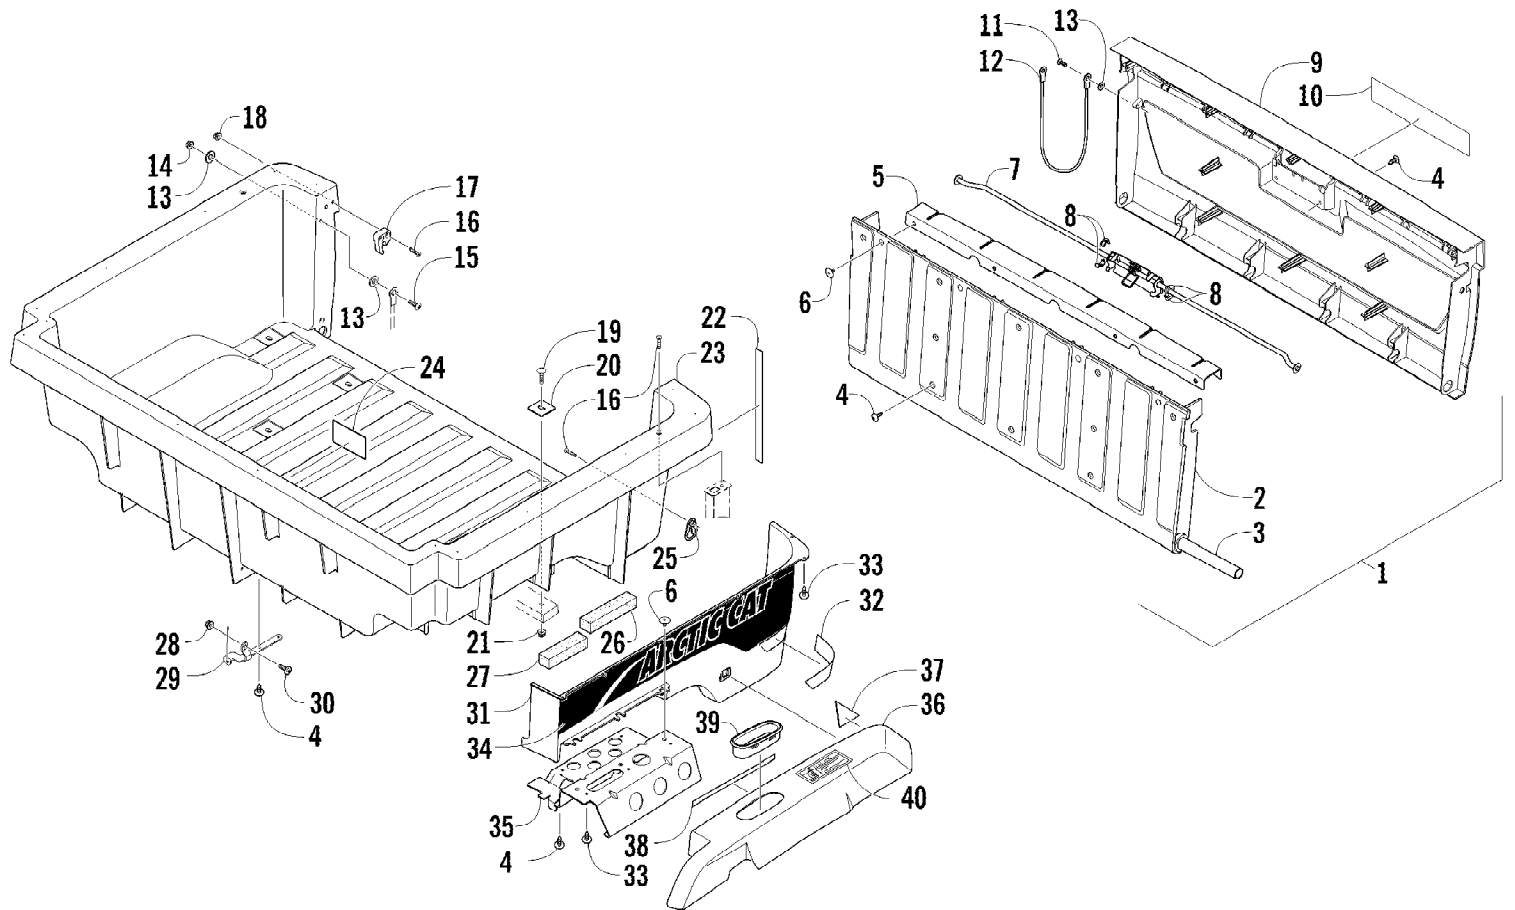

2012 PROWLER 550 XT BLUE (U2012P2O4EUSD)
CARGO BOX AND TAILGATE ASSEMBLY

2012 PROWLER 550 XT BLUE (U2012P2O4EUSD)
CARGO BOX AND TAILGATE ASSEMBLY

Ref #	Part Number	Qty	S/P/F	Description
1	2506-205	1	/P	Tailgate Assembly (inc. 2-9)
2	2406-365	1	/P	Panel, Tailgate - Inner
3	1406-927	1		Shaft, Pivot - Tailgate
4	0623-784	20		Screw, Self-Tapping
5	1506-704	1		Brace, Tailgate
6	0423-101	10		Screw, Shoulder
7	2506-056	1		Latch, Tailgate - Assembly
8	1406-706	4		Bushing
9	2406-369	1	/P	Panel, Tailgate - Outer
10	2411-442	1		Decal, Box - "Arctic Cat"
11	8476-625	2		Screw, Machine
12	0487-045	2		Cable, Tailgate
13	8050-217	6	/P	Washer
14	0624-250	2		Nut, Lock
15	8476-620	2		Screw, Machine
16	8474-630	8		Screw, Machine
17	2506-664	1		Striker, Tailgate - Right
17	2506-665	1	/P	Striker, Tailgate - Left
18	8424-602	4	/P	Nut
19	0423-623	8		Bolt, Carriage
20	1506-933	8		Plate, Retainer
21	8424-802	8		Nut
22	0417-006	2		Strip, Foam
23	2406-916	1	/P	Box, Cargo
24	1411-119	1		Decal, Warning - Cargo
25	1506-539	1		Bracket, Tailgate
26	0417-010	2		Foam, Cargo Box
27	0417-011	2		Foam, Cargo Box
28	0423-540	1		Nut, Lock
29	2516-178	1	/P	Bracket, Cargo Box Latch
30	8476-616	1		Screw, Machine
31	1406-762	1	/P	Panel, Box - Right
31	1406-761	1	/P	Panel, Box - Left
32	1411-128	1		Decal, Reflector - Right
32	1411-129	1		Decal, Reflector - Left
33	0423-342	28	/P	Screw, Self-Tapping
34	2411-774	1		Decal, Box - Right
34	2411-775	1		Decal, Box - Left
35	1506-776	1		Bracket, Fender Support - Right
35	2506-927	1		Bracket, Fender Support - Left
36	4506-064	1		Fender, Rear - Assembly - Upper Right (inc. 37-38)
36	4506-065	1		Fender, Rear - Assembly - Upper Left (inc. 37-39)
37	0417-008	2		Pad, Foam
38	0417-007	2		Strip, Foam
39	2516-037	1		Ring, Trim
40	1411-120	2		Decal, Warning - Pinch Point