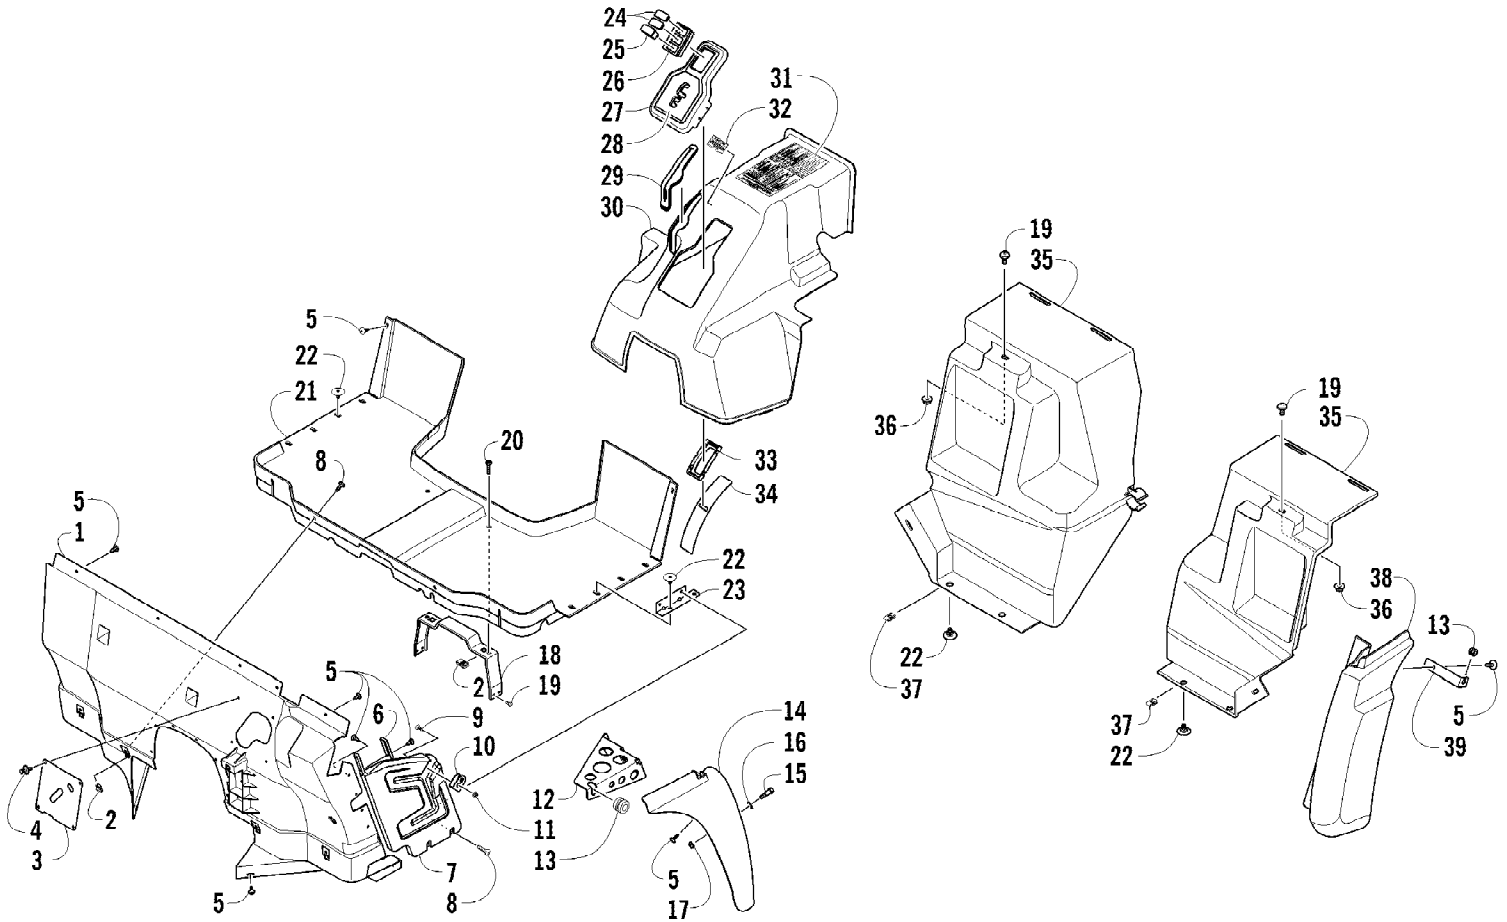

2012 PROWLER 550 XT BLUE (U2012P2O4EUSD)
CONSOLE AND FLOOR PANEL ASSEMBLY

Ref #	Part Number	Qty	S/P/F	Description
1	2516-939	1		Panel, Fender - Inner
2	0423-577	8		Clip, U-Nut
3	2406-635	1		Panel, Splash - Inner Fender
4	0623-362	4		Rivet, Reinstallable
5	0623-784	28		Screw, Self-Tapping
6	4506-596	2		Cap, Reinforcement
7	2416-848	2		Panel, Side
8	8468-625	8		Screw, Machine
9	0423-419	4		Screw, Machine
10	2416-846	2		Latch, Side Restraint
11	0423-540	4		Nut, Lock
12	2506-066	1		Bracket, Support - Right
12	2506-067	1		Bracket, Support - Left
13	0423-447	4		Grommet
14	4506-056	1		Fender, Front - Right
14	4506-057	1		Fender, Front - Left
15	0623-855	2		Screw, Shoulder
16	8050-217	2	/P	Washer
17	8048-366	2		Nut, Lock
18	2516-313	1		Bracket, Support
19	8476-616	6		Screw, Machine
20	8468-670	2		Screw, Machine
21	2416-085	1		Floor
22	0423-545	12	/P	Screw, Shoulder
23	4506-260	1		Bracket, Side Panel - Right
23	4506-261	1		Bracket, Side Panel - Left
24	0409-070	2		Plug, Switch-Hole
25	0409-071	1		Switch, Reverse Override
26	0409-069	1		Panel, Switch-Mount
27	1502-520	1		Gate, Shift (inc. 28)
28	1411-985	1		Decal, Shift Gate
29	2406-960	1		Boot, Parking Brake Lever
30	2406-952	1		Console, Center
31	2411-879	1		Decal, Warning - Console
32	2411-094	1		Decal, Brake Lever
33	1402-793	1		Slide, Shift Gate
34	1402-794	1		Slide, Shift
35	2416-270	1		Panel, Splash - Right
35	2416-271	1		Panel, Splash - Left
36	8424-602	2	/P	Nut
37	0423-466	4		Clip, U-Nut
38	4506-040	1		Fender, Rear - Lower - Right
38	4506-041	1		Fender, Rear - Lower - Left
39	2516-326	2		Bracket, Fender Support - Lower