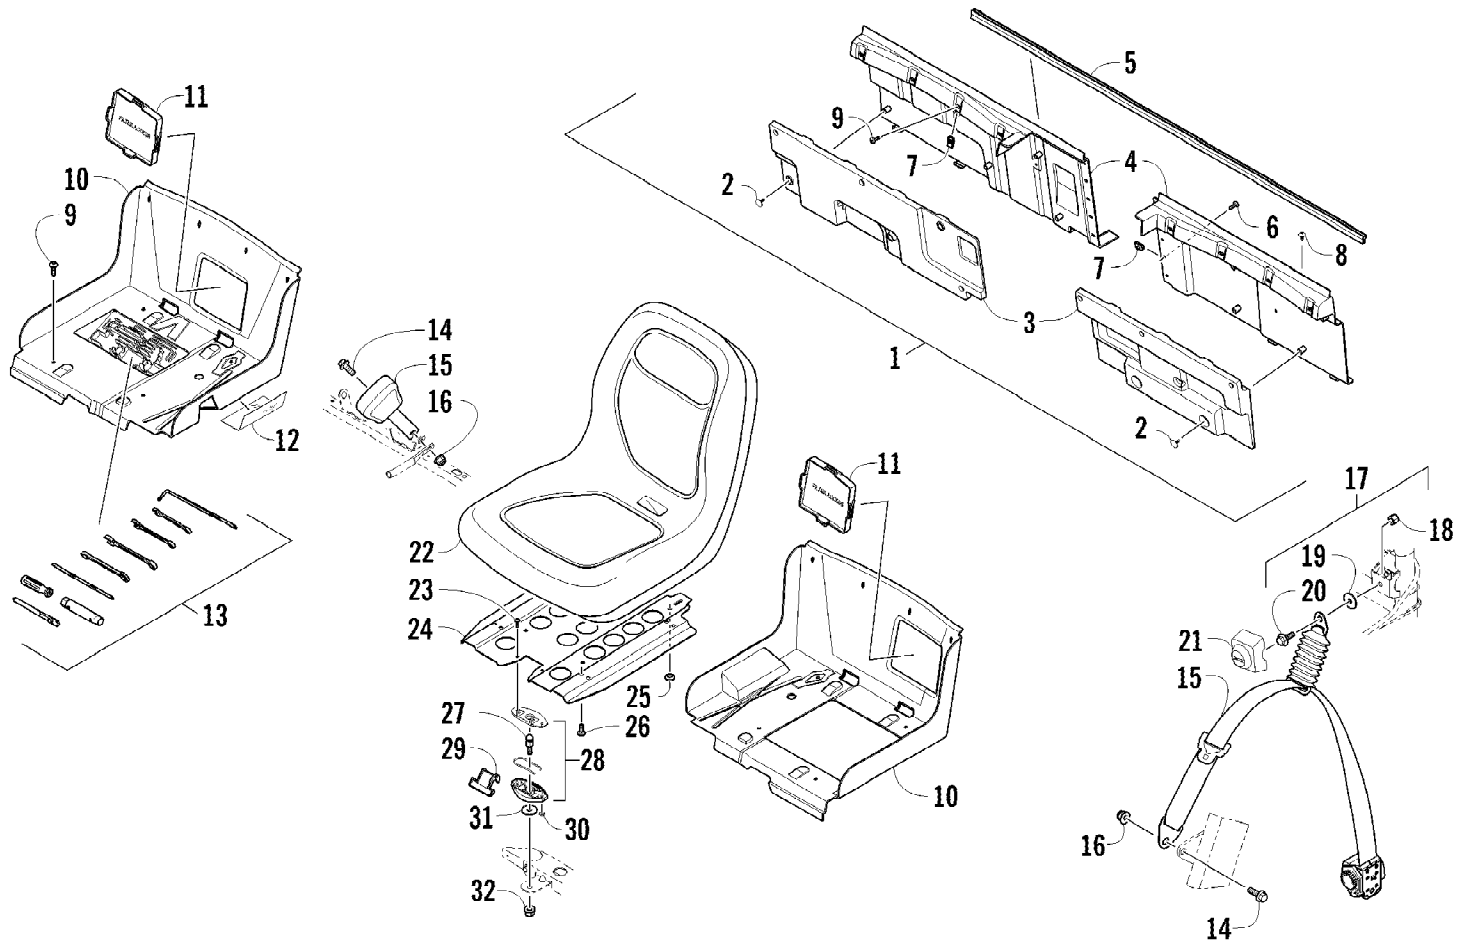

2012 PROWLER 550 XT BLUE (U2012P2O4EUSD)  
ROPS AND TAILLIGHT ASSEMBLY

Page 59 of 85

Ref #	Part Number	Qty	S/P/F	Description
1	2516-653	1		Tube, ROPS - Front
2	8410-835	8		Screw, Cap
3	8432-802	8		Nut, Lock
4	8468-616	14		Screw, Machine
5	2516-658	1		Support, ROPS
6	8427-602	10		Nut, Lock
7	2516-656	1		Tube, ROPS - Rear
8	0509-022	1		Taillight Assembly (inc. 9-11)
9	0509-025	1		Housing, Taillight
10	0409-056	1		Bulb, Taillight
11	0409-057	1		Socket, Taillight
12	2406-069	1		Bracket, Taillight Mounting
13	0623-301	2	/P	Screw, Self-Tapping
14	2516-893	1		Cover, Taillight
15	0517-146	1		Restraint, Side - Right
15	0517-147	1		Restraint, Side - Left
16	8424-602	4	/P	Nut
17	0623-784	8		Screw, Self-Tapping
18	4506-149	2		Bracket, Mounting - Side Restraint
19	0423-361	10		Screw, Machine
20	1506-795	2		Pad, Headrest - Assembly (inc. 21-23)
21	1406-884	2		Pad, Headrest
22	1506-722	2		Mount, Headrest
23	0623-544	10		Clip, Retaining
24	4506-296	1		Bracket, Mounting - Flag
25	0411-501	1		Decal, "Arctic Cat"