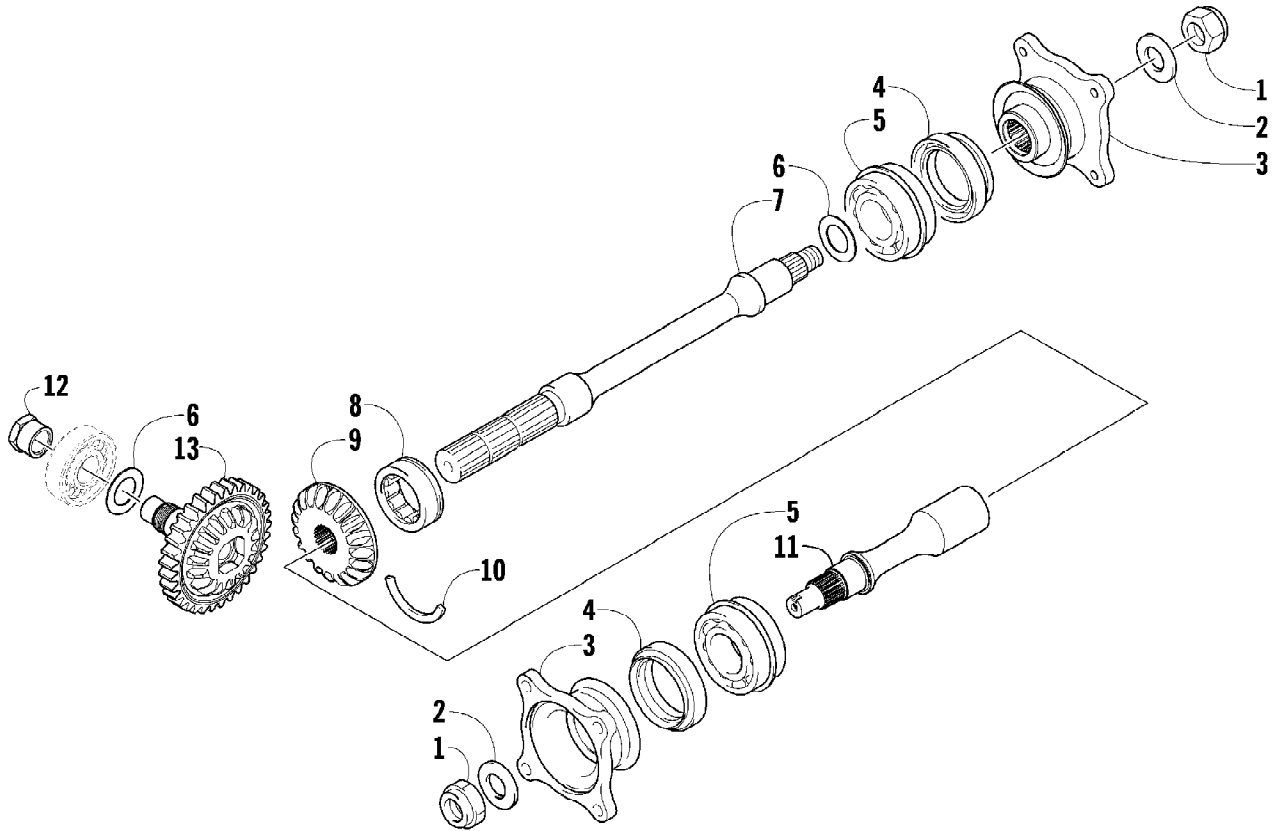

2012 PROWLER 550 XT BLUE (U2012P2O4EUSD)
SECONDARY DRIVE ASSEMBLY

Page 63 of 85

Ref #	Part Number	Qty	S/P/F	Description
1	0827-013	2		Nut
2	0828-020	2		Washer
3	0819-005	2		Flange, Output Joint
4	0830-043	2		Seal, Oil
5	0832-017	2		Bearing
6	0828-021	AR		Shim, 25 x 34 x 0.25 mm
6	0828-022	AR		Shim, 25 x 34 x 0.30 mm
6	0828-023	AR		Shim, 25 x 34 x 0.70 mm
6	0828-024	AR		Shim, 25 x 34 x 0.90 mm
6	0828-025	AR		Shim, 25 x 34 x 0.95 mm
6	0828-026	AR		Shim, 25 x 34 x 1.00 mm
6	0828-027	AR		Shim, 25 x 34 x 1.05 mm
6	0828-028	AR		Shim, 25 x 34 x 1.10 mm
6	0828-029	AR		Shim, 25 x 34 x 1.15 mm
7	0819-089	1	/P	Shaft, Secondary Driven - Front
8	0832-016	1		Bearing
9	0822-106	1		Gear, Secondary Driven
10	0819-011	1		Ring, Driven Bearing
11	0819-053	1		Shaft, Secondary Driven - Rear
12	0827-052	1		Nut
13	0822-131	1		Gear, Secondary Drive