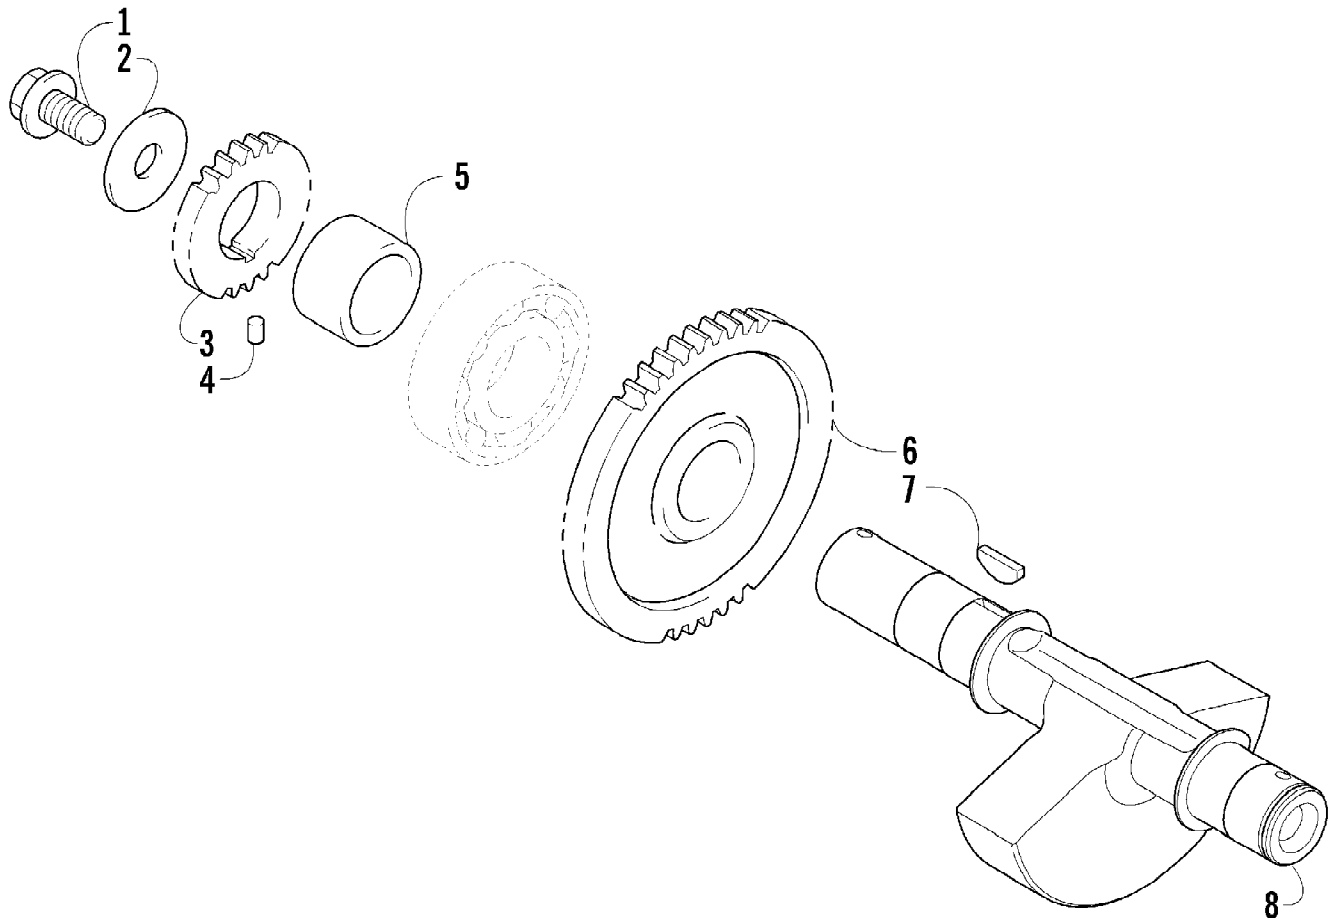

2010 PROWLER 700 XTX 4X4 SUNSET ORANGE (U2010P3T4EUSK)
CRANK BALANCER ASSEMBLY

Page 20 of 87

Ref #	Part Number	Qty	S/P/F	Description
1	0826-033	1		Screw, Cap
2	0828-003	1		Washer
3	0811-003	1		Gear, Oil Pump Drive
4	0829-007	1		Pin, Dowel
5	0811-004	1		Spacer
6	0811-002	1		Gear, Driven
7	0829-006	1		Key
8	0811-017	1		Balancer, Crank