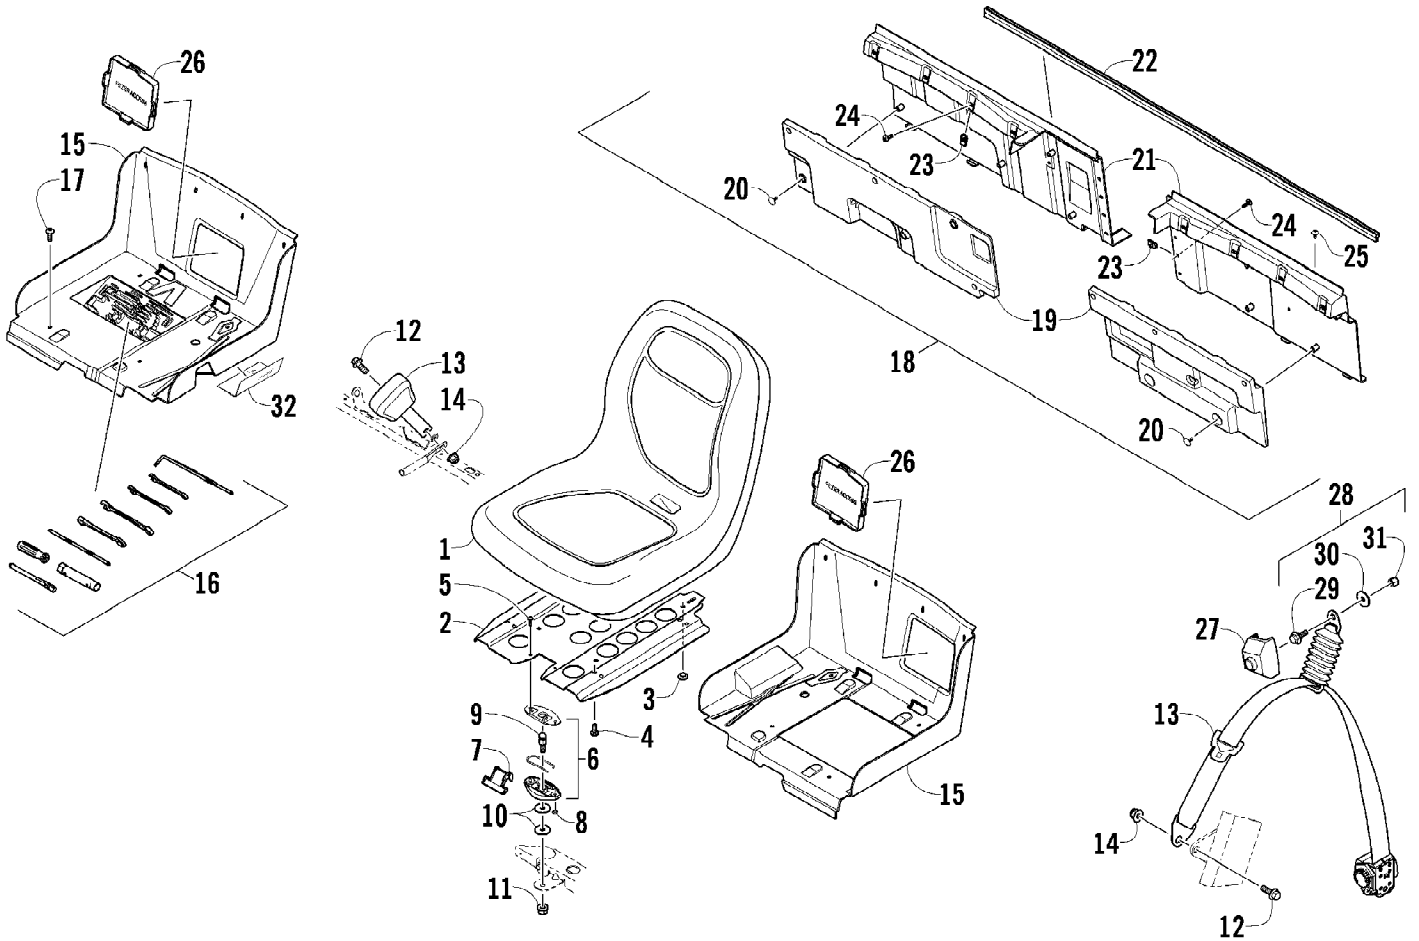

2010 PROWLER 700 XTX 4X4 SUNSET ORANGE (U2010P3T4EUSK)
SEAT ASSEMBLY

Page 63 of 87

Ref #	Part Number	Qty	S/P/F	Description
1	1506-925	2		Seat, Low-Back
2	2506-780	2	/P	Plate, Base - Seat
3	0406-877	8	/P	Bumper, Seat
4	8468-820	8		Screw, Machine
5	8468-620	4	/P	Screw, Machine
6	2706-164	2	/P	Latch - Assembly (inc. 7)
7	2606-854	2	S	Lever, Release - Seat Latch
8	0623-038	4		Nut w/Washer
9	0423-559	2		Stud, Latch - Seat
10	0423-073	4		Washer
11	8424-002	2		Nut
12	8408-020	6		Screw, Cap
13	2516-325	2		Belt, Seat
14	8427-002	6		Nut, Lock
15	2406-910	1		Base, Seat - Right
15	2406-911	1		Base, Seat - Left
16	0444-122	1	S/P	Tool Kit - Assembly
17	8477-620	8		Screw, Machine
18	2516-094	1		Panel, Seat - Assembly (inc. 19-23 and five No. 24)
19	2516-146	1		Panel, Seat - Front Right
19	2516-147	1		Panel, Seat - Front Left
20	0623-544	11		Clip, Retaining
21	2406-912	1		Panel, Seat - Rear Right
21	2406-913	1		Panel, Seat - Rear Left
22	2406-915	1		Seal, Seat Panel
23	0423-577	5		Clip, U-Nut
24	8476-620	13		Screw, Machine
25	0623-784	2		Screw, Self-Tapping
26	2416-091	2		Cover, Access - Air Filter
27	2416-148	1		Cover, Seat Belt - Right
27	2416-149	1		Cover, Seat Belt - Left
28	0423-915	2		Screw, Shoulder - Assembly (inc. 29-31)
29	0	2	F	Screw, Shoulder
30	0	2	F	Washer
31	0	2	F	Nut, Lock
32	0412-560	AR	F	Foil, Protective