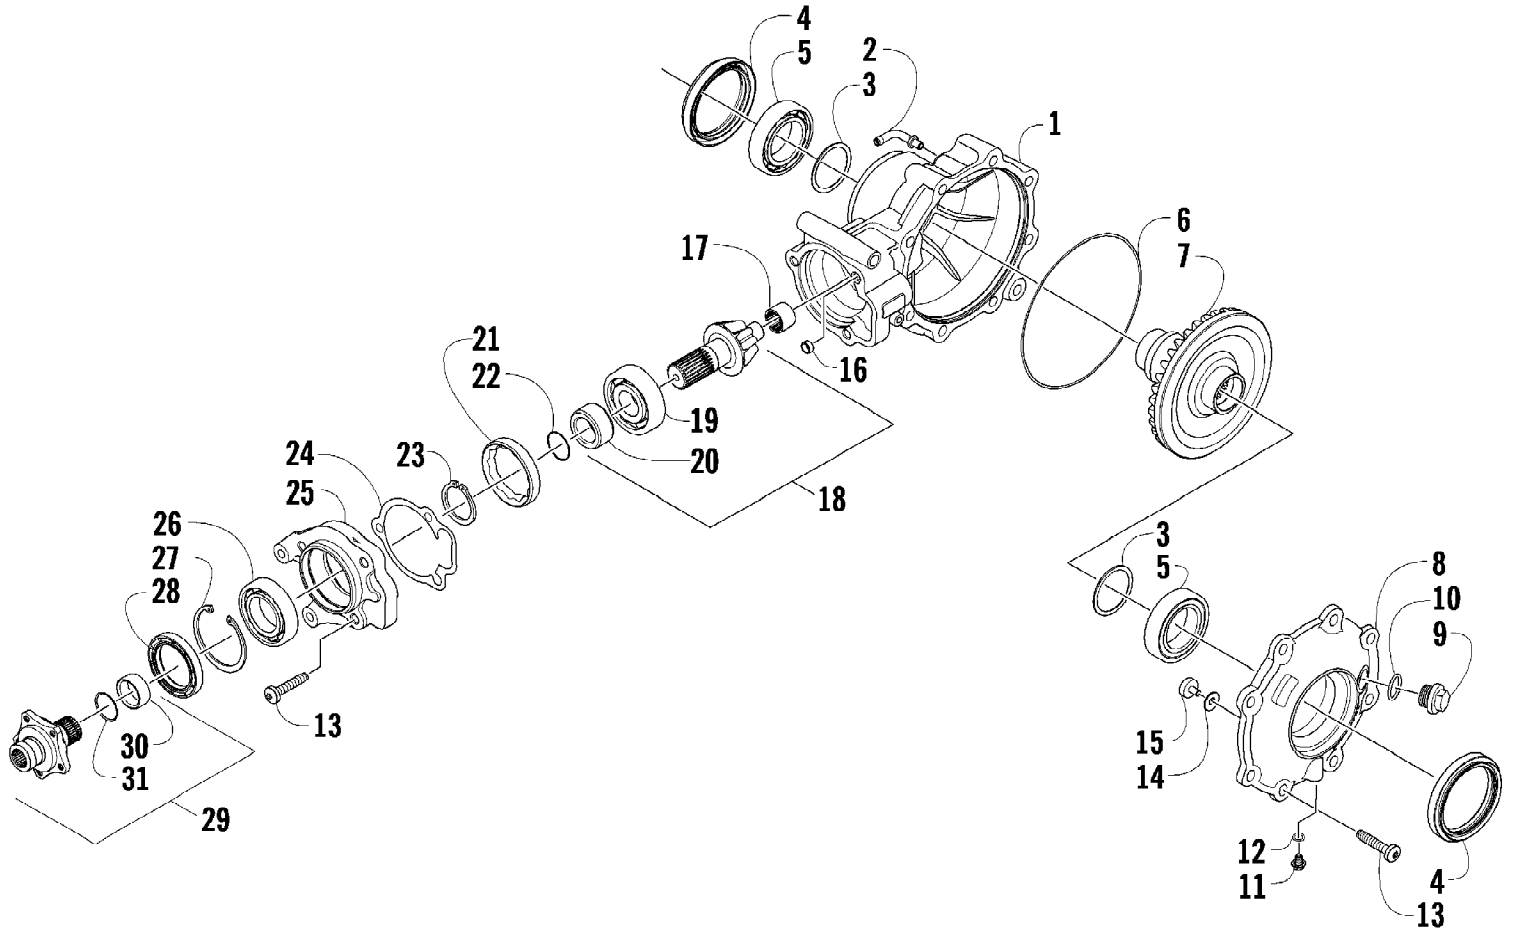

2010 PROWLER 700 XTX 4X4 SUNSET ORANGE (U2010P3T4EUSK)
REAR DRIVE GEARCASE ASSEMBLY

Page 59 of 87

Ref #	Part Number	Qty	S/P/F	Description
	0502-777	1		Compelte Rear Drive Gearcase Assembly
1	0502-548	1		Housing, Gearcase
2	1402-442	1		Fitting, 90°
3	0402-405	AR		Shim - 1.3
3	0402-406	AR		Shim - 1.4
3	0402-407	AR		Shim - 1.5
3	0402-408	AR		Shim - 1.6
3	0402-409	AR		Shim - 1.7
4	1402-713	2	S	Seal
5	0402-393	2		Bearing
6	0423-149	1		O-Ring
7	0502-825	1		Gear, Rear - 36T
8	0502-741	1		Cover, Gearcase
9	0402-333	1	/P	Plug, Fill (inc. 10)
10	0423-154	1		O-Ring
11	0402-450	1	S	Plug, Magnetic (inc. 12)
12	0423-153	1		O-Ring
13	0423-118	11		Screw, Self-Tapping
14	0402-429	AR		Shim
14	0402-430	AR		Shim
14	0402-431	AR		Shim
14	0402-432	AR		Shim
14	0402-433	AR		Shim
15	0402-326	1		Button, Thrust
16	0402-411	1		Pin, Dowel
17	0402-328	1		Bearing
18	0502-783	1		Gear, Pinion - Assembly - 10T (inc. 19-20)
19	0402-327	1		Bearing
20	0402-336	1		Collar, Retaining
21	0402-357	1		Collar, Lock
22	0423-633	1		O-Ring
23	0423-546	1		Ring, Retaining
24	0402-947	1		Gasket
25	0502-746	1		Housing, Pinion
26	0402-324	1		Bearing
27	0402-347	1		Ring, Retaining
28	1402-314	1		Seal
29	0502-766	1		Shaft, Input - Assembly (inc. 30-31)
30	1402-345	1		Sleeve, Seal
31	0423-547	1		O-Ring