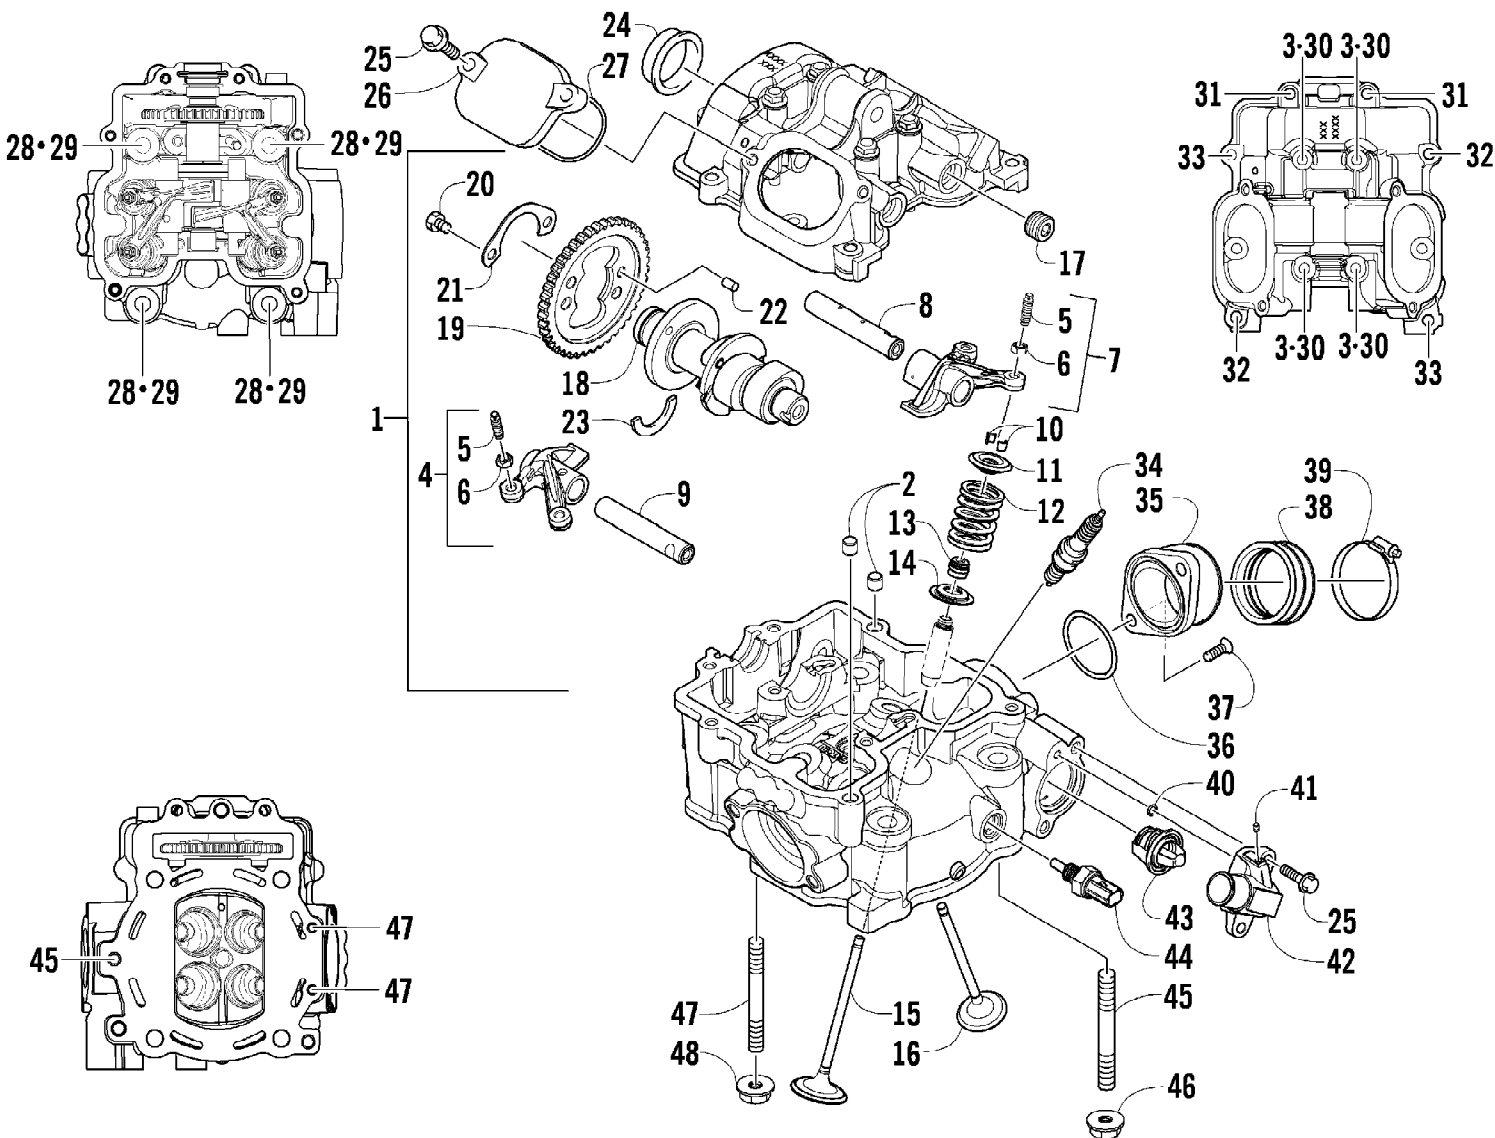

2010 PROWLER 700 XTX 4X4 SUNSET ORANGE (U2010P3T4EUSK)
CYLINDER HEAD AND CAMSHAFT/VALVE ASSEMBLY

Ref #	Part Number	Qty	S/P/F	Description
1	0808-082	1		Head, Cylinder - Assembly (inc. 2-17)
2	0829-001	2	S	Pin, Dowel
3	0826-001	4		Screw, Cap
4	0809-205	1	S	Arm, Valve Rocker - Exhaust (inc. two No. 5-6)
5	0809-033	4	S	Screw, Adjuster
6	0827-007	4		Nut
7	0809-202	1	S	Arm, Valve Rocker - Intake (inc. two No. 5-6)
8	0809-007	1		Shaft, Rocker Arm - Intake
9	0809-008	1		Shaft, Rocker Arm - Exhaust
10	0809-014	8		Cotter, Valve
11	0809-013	4		Retainer, Spring
12	0809-138	4	S	Spring, Valve
13	0830-016	4	S	Seal, Oil
14	0809-006	4		Seat, Spring - Valve
15	0809-039	2	S	Valve, Intake
16	0809-040	2	S	Valve, Exhaust
17	0831-066	2		Plug, Shaft
18	0809-245	1	/P	Camshaft
19	0809-002	1		Sprocket
20	0826-034	2		Screw, Cap
21	0828-004	1		Plate, Retainer
22	0829-008	1		Pin, Dowel
23	0809-003	1		C-Ring
24	0808-077	1		Plug, Cylinder Head
25	0826-007	6		Screw, Cap
26	0808-003	2		Cap, Inspection
27	0830-167	2	/P	O-Ring
28	0808-037	4	/P	Screw, Cap
29	0830-147	4	/P	Washer
30	0830-107	4		Gasket
31	0826-002	2		Screw, Cap
32	0826-005	2		Screw, Cap
33	0826-006	2		Screw, Cap
34	0217-799	1	/P/F	Spark Plug
35	0470-668	1		Flange, Intake Manifold
36	0830-090	1		O-Ring
37	0826-008	2		Screw, Machine
38	0470-669	1	S	Boot
39	0423-066	1		Clamp
40	0830-168	1	/P	O-Ring
41	0830-169	1		Plug
42	0808-165	1		Cover, Thermostat
43	0808-078	1		Thermostat
44	0808-124	1		Sensor, Engine Coolant Temperature
45	0827-031	1		Bolt, Stud
46	8424-804	1		Nut
47	0827-054	2		Bolt, Stud
48	8424-604	2		Nut