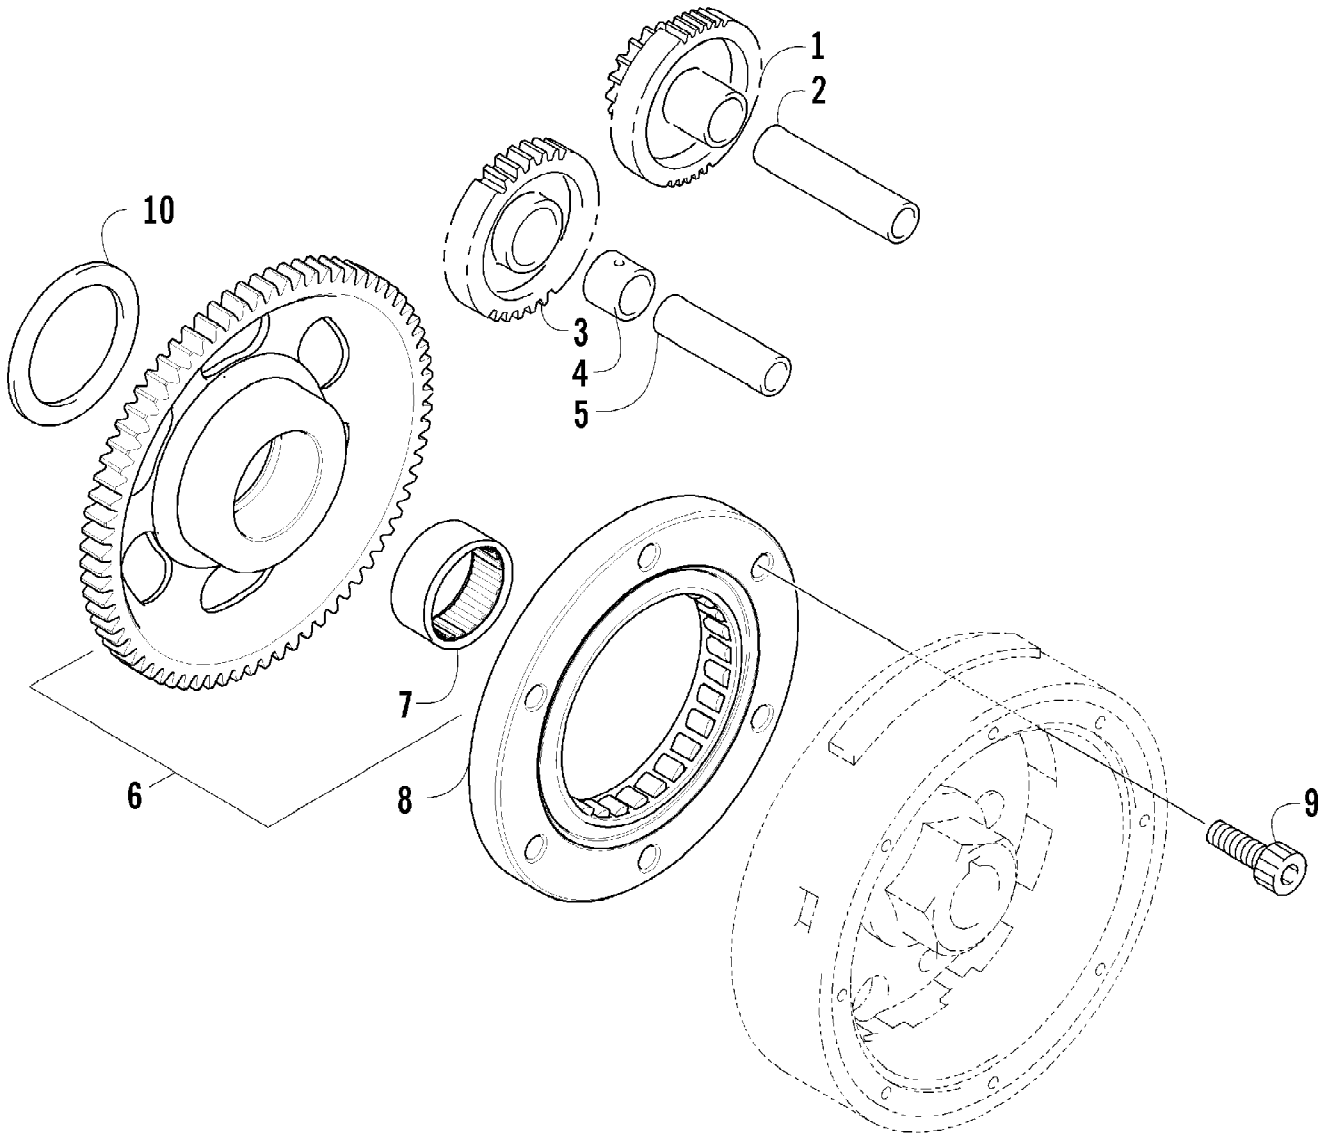

2010 PROWLER 700 XTX 4X4 SUNSET ORANGE (U2010P3T4EUSK)
STARTER CLUTCH ASSEMBLY

Page 71 of 87

Ref #	Part Number	Qty	S/P/F	Description
1	0815-001	1		Gear, Starter Idler - No. 1
2	0829-031	1	/P	Shaft, Starter Gear
3	0815-002	1		Gear, Starter Idler - No. 2
4	0815-003	1		Spacer, Starter Idler Gear No. 2
5	0829-032	1	/P	Shaft, Starter Gear
6	0815-004	1		Gear, Starter Clutch (inc. 7)
7	0832-079	1	/P	Bearing
8	0802-035	1		Clutch, Starter
9	0826-069	6		Screw, Machine
10	0828-094	1		Washer