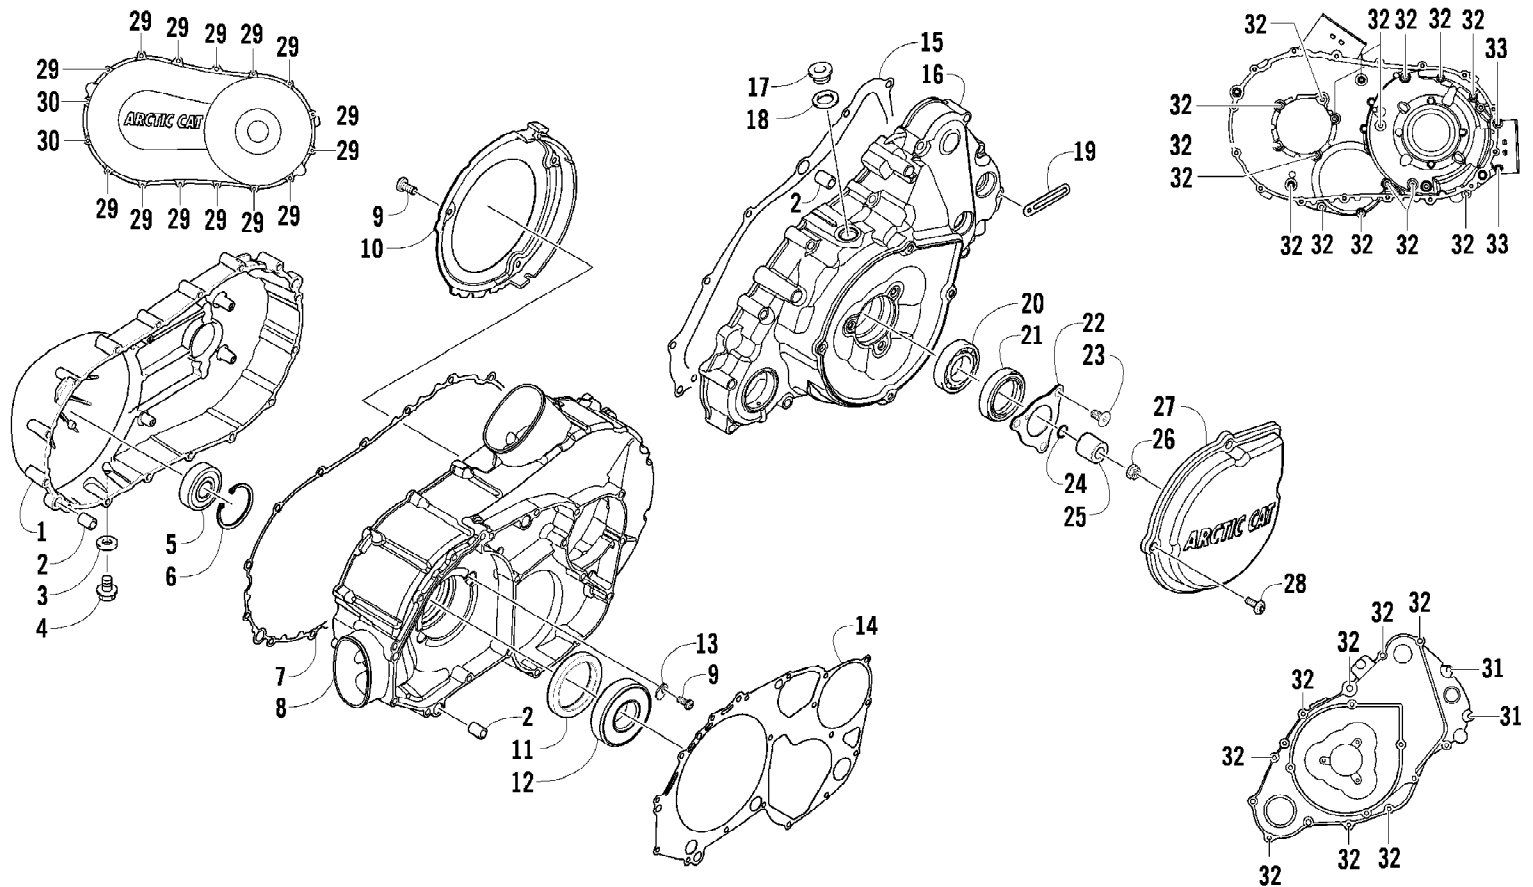

2010 PROWLER 700 XTX 4X4 SUNSET ORANGE (U2010P3T4EUSK)
CLUTCH/V-BELT/MAGNETO COVER ASSEMBLY

2010 PROWLER 700 XTX 4X4 SUNSET ORANGE (U2010P3T4EUSK)
CLUTCH/V-BELT/MAGNETO COVER ASSEMBLY

Page 14 of 87

Ref #	Part Number	Qty	S/P/F	Description
1	0806-088	1	/P	Cover, V-Belt
2	0829-002	6		Pin, Dowel
3	0830-013	1		Washer, Crush
4	8408-812	1		Screw, Cap
5	0832-060	1		Bearing
6	0831-078	1		Ring, Retaining
7	0830-174	1	/P	Gasket, V-Belt Cover
8	0806-091	1		Cover, Clutch
9	0826-029	5		Screw, Machine
10	0806-048	1		Plate, Air Intake
11	0830-188	1	/P	Seal
12	0832-047	1	S	Bearing
13	0822-010	2	/P	Retainer, Bearing
14	0830-116	1	/P	Gasket, Clutch Cover
15	0830-128	1		Gasket, Magneto Cover
16	0806-082	1	/P	Cover, Magneto - Assembly
17	0826-155	1		Plug
18	0830-015	1		Washer, Crush
19	3002-964	1	/P	Clamp, Wire
20	0832-045	1	S	Bearing
21	0830-158	1		Seal
22	0805-008	1		Retainer, Seal
23	0826-031	3		Screw, Machine
24	0830-108	1		O-Ring
25	0820-061	1		Bushing
26	0827-008	1		Nut
27	0820-062	1		Cover, Magneto
28	8468-616	4		Screw, Machine
29	8468-645	14		Screw, Machine
30	8468-655	2		Screw, Machine
31	8468-625	2		Screw, Machine
32	8468-640	24		Screw, Machine
33	8468-675	2		Screw, Machine