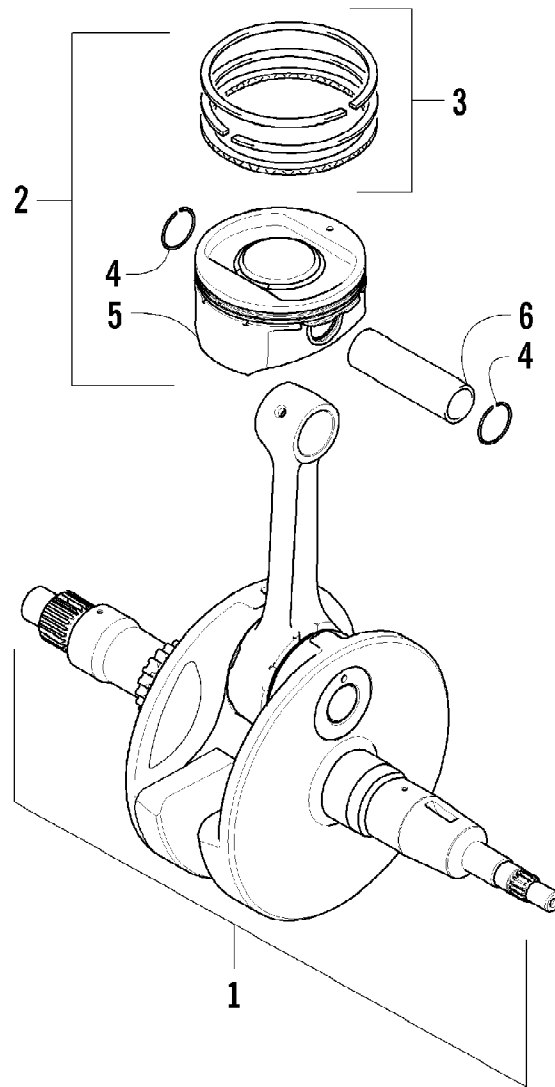

2010 PROWLER 700 XTX 4X4 SUNSET ORANGE (U2010P3T4EUSK)
CRANKSHAFT AND PISTON ASSEMBLY

Page 24 of 87

Ref #	Part Number	Qty	S/P/F	Description
1	0805-032	1	S	Crankshaft Assembly
2	0805-297	1	/P	Piston Set (inc. 3-6)
3	0805-132	1		Ring, Piston - Set
4	0831-001	2		Circlip, Piston Pin
5	0805-296	1		Piston
6	0805-210	1		Pin, Piston