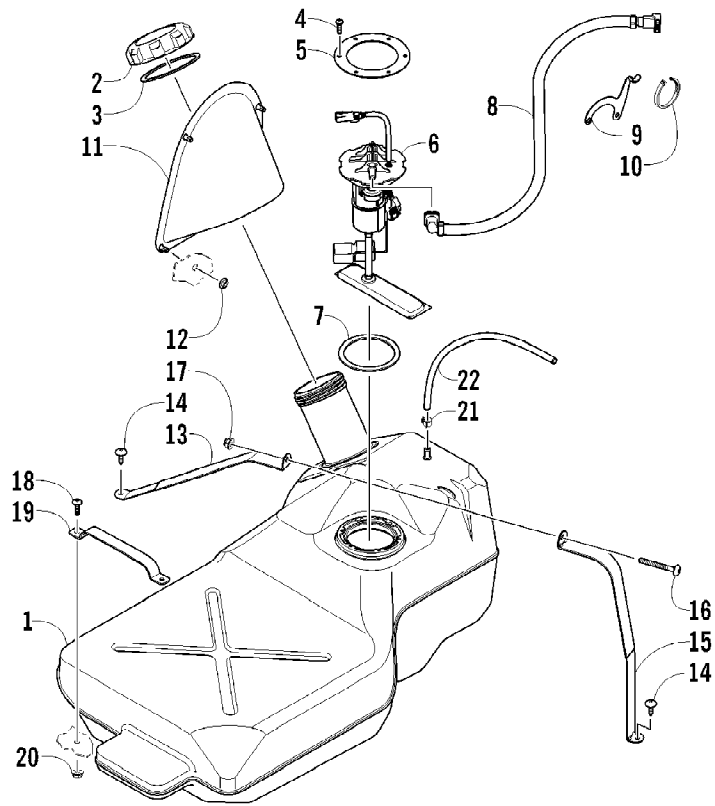

2010 PROWLER 700 XTX 4X4 SUNSET ORANGE (U2010P3T4EUSK)
GAS TANK ASSEMBLY VIN: 302025 AND UP

Page 47 of 87

Ref #	Part Number	Qty	S/P/F	Description
1	0570-309	1		Tank, Gas - Assembly (inc. 2-5)
2	0470-541	1	/P	Cap, Gas Tank (inc. 3)
3	1670-228	1		Gasket, Gas Tank Cap
4	0423-898	6		Screw, Self-Tapping
5	2670-042	1		Plate, Retaining
6	0570-334	1	/P	Pump, Fuel - Assembly (inc. 7)
7	0470-838	1		Seal
8	0470-745	1		Hose, Gasline
9	0470-796	1		Bracket, Support - Gasline Hose
10	0123-788	AR	/P	Tie, Cable - 8 in.
11	1406-886	1		Insert, Gas Tank Cap
12	0423-357	4		Nut, Stamped
13	0470-829	1		Bracket, Hold-Down - Right
14	0623-784	2		Screw, Self-Tapping
15	0470-830	1		Bracket, Hold-Down - Left
16	8476-650	1		Screw, Machine
17	8427-602	1		Nut, Lock
18	8476-620	2		Screw, Machine
19	0470-544	1		Bracket, Hold-Down - Front
20	0623-038	2		Nut w/Washer
21	0423-688	1		Clamp, Hose
22	0410-070	AR	/P	Hose, Gasline - 25 ft