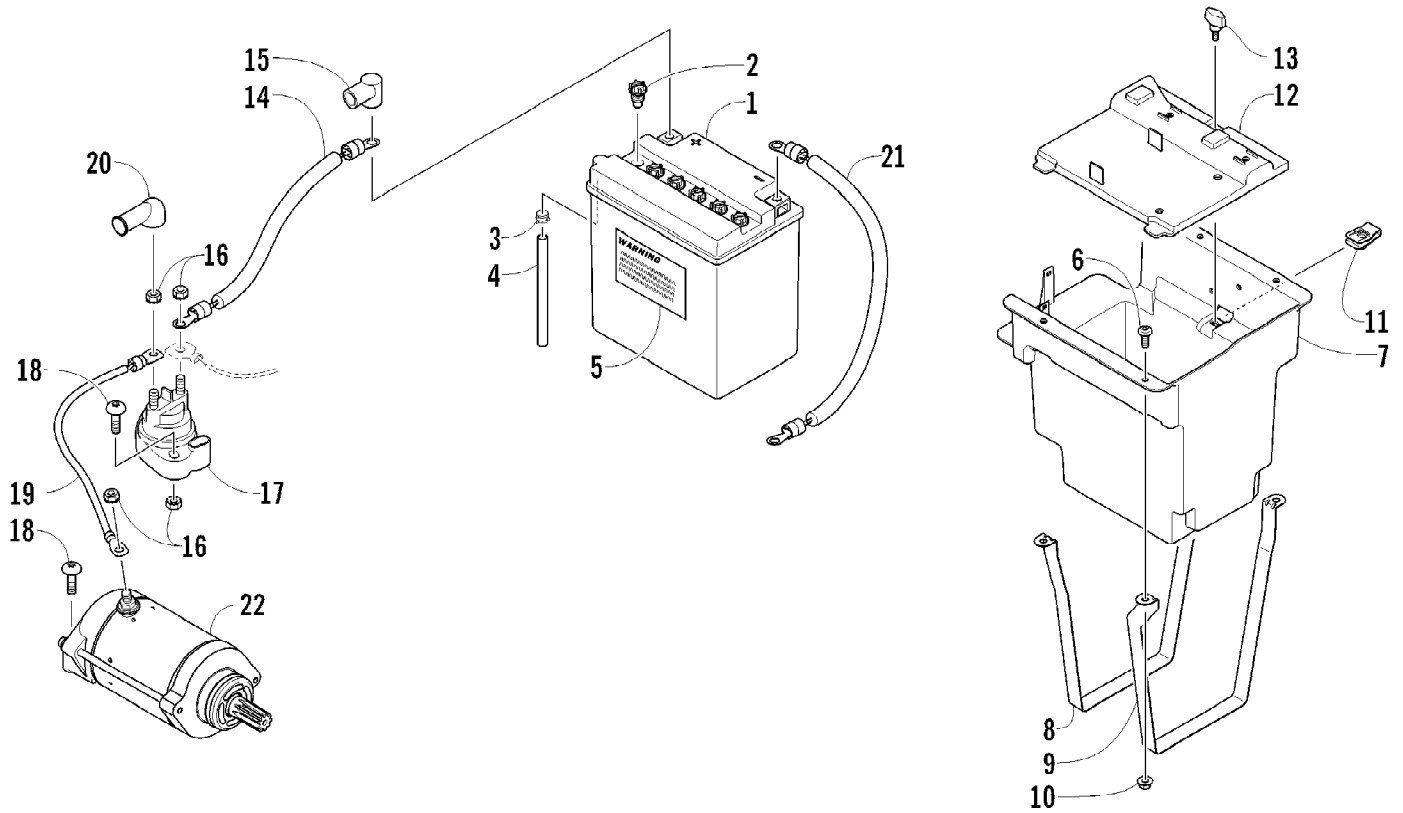

IL 0744-524

2010 PROWLER 700 XTX 4X4 SUNSET ORANGE (U2010P3T4EUSK)
BATTERY AND STARTER MOTOR ASSEMBLY

Page 6 of 87

Ref #	Part Number	Qty	S/P/F	Description
1	0445-081	1		Battery (inc. 2-5)
2	0645-588	6	/P	Cap, Battery
3	0645-152	1		Clamp, Hose
4	0645-262	1		Hose, Vent
5	0645-430	2		Decal, Warning
6	8476-616	4		Screw, Machine
7	2406-914	1		Box, Battery
8	0470-854	1		Hold-Down, Battery Box - Right
9	0470-855	1		Hold-Down, Battery Box - Left
10	8424-602	4	/P	Nut
11	0423-577	1		Clip, U-Nut
12	2406-947	1		Cover, Battery Box
13	1441-624	1		Screw, Thumb
14	0445-049	1		Cable, Battery/Solenoid
15	0645-019	2		Boot, Terminal
16	0623-038	5		Nut w/Washer
17	0445-058	1	/P	Solenoid
18	8476-625	4		Screw, Machine
19	0445-061	1		Cable, Solenoid/Starter
20	0645-327	1		Boot, Terminal - Solenoid
21	0445-050	1		Cable, Battery/Ground
22	0825-013	1	/P	Motor, Starter - Assembly