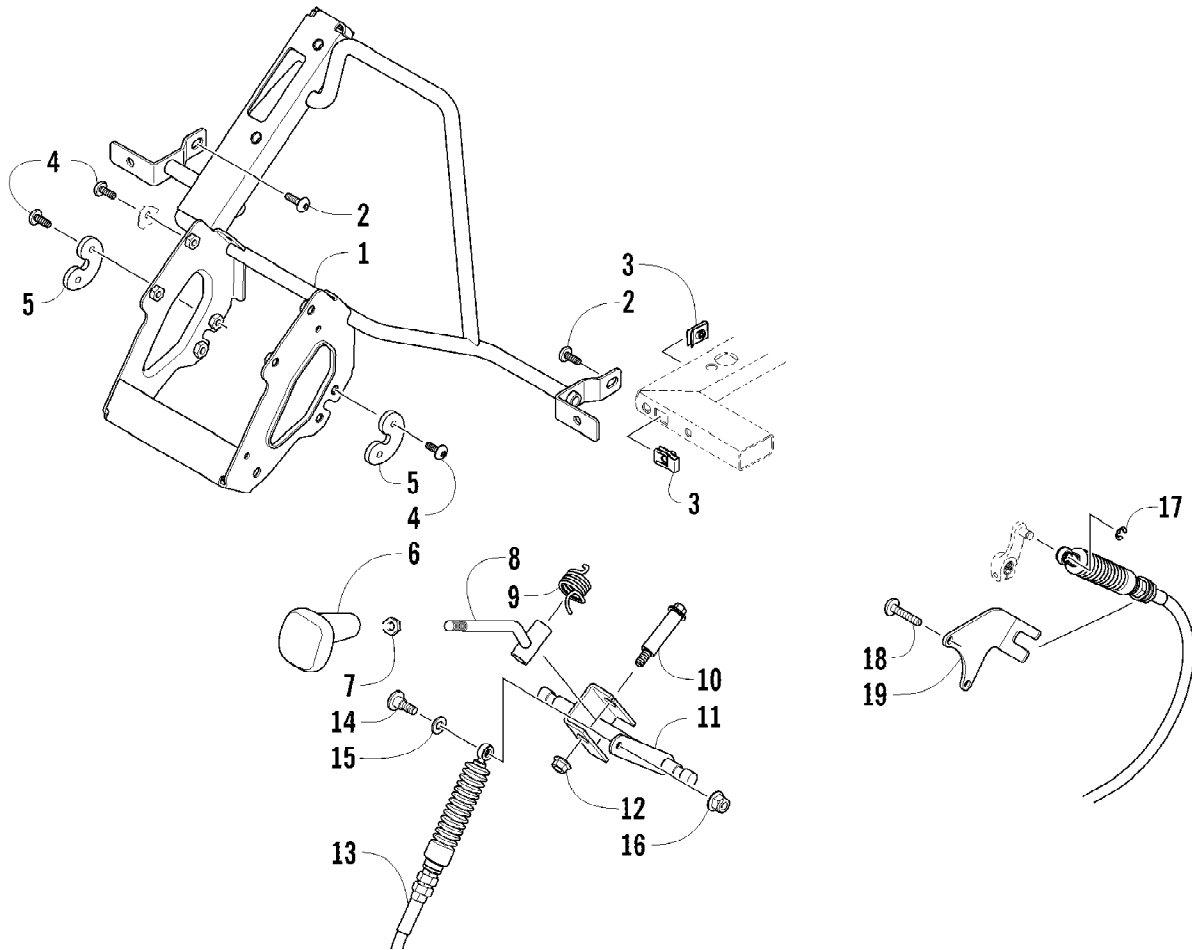

2010 PROWLER 700 XTX 4X4 SUNSET ORANGE (U2010P3T4EUSK)
SHIFTER ASSEMBLY

Page 69 of 87

Ref #	Part Number	Qty	S/P/F	Description
1	1502-646	1		Mount, Shift
2	8476-620	4		Screw, Machine
3	0423-577	4		Clip, U-Nut
4	8477-616	8		Screw, Machine
5	1402-275	2		Retainer, Shift Linkage
6	1402-758	1		Knob, Shift
7	0423-885	1		Nut
8	1502-510	1		Lever, Shift
9	1402-872	1		Spring
10	0423-505	1		Screw, Shoulder
11	1502-512	1		Axle, Shift
12	8424-802	1		Nut
13	0487-059	1		Cable, Shift
14	0423-356	1		Screw, Shoulder
15	0623-094	1		Washer
16	8427-602	1		Nut, Lock
17	0124-057	1	/P	E-Ring
18	8468-645	2		Screw, Machine
19	2406-894	1	/P	Bracket, Shift Cable