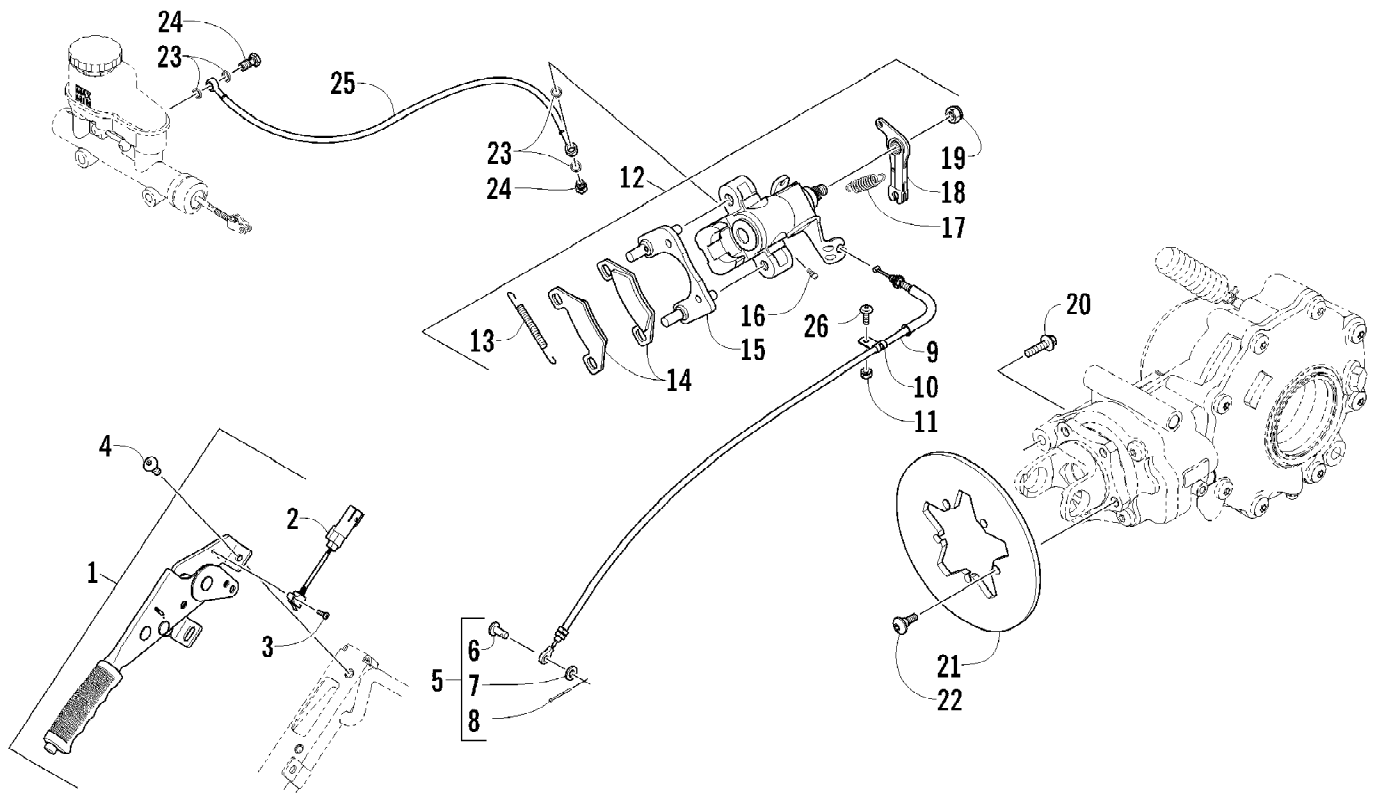

2010 PROWLER 700 XTX 4X4 SUNSET ORANGE (U2010P3T4EUSK)
REAR AND PARKING BRAKE ASSEMBLY

Page 57 of 87

Ref #	Part Number	Qty	S/P/F	Description
1	1502-497	1		Lever, Parking Brake - Assembly (inc. 2-3)
2	0409-131	1		Switch, Limiter
3	0423-992	1		Screw, Machine
4	8468-820	2		Screw, Machine
5	0423-894	1		Pin, Retaining - Assembly (inc. 6-8)
6	0423-989	1		Pin
7	0423-990	1		Washer
8	0423-991	1		Pin, Cotter
9	0487-068	1		Cable, Parking Brake (inc. 10)
10	0423-923	1		Clamp
11	0623-038	1		Nut w/Washer
12	1502-460	1		Brake - Assembly (inc. 13-19)
13	1502-161	1		Spring, Anti-Rattle
14	1436-165	1	S	Pad, Brake - Set
15	0502-605	1		Bracket Assembly
16	0502-609	1	/P	Valve, Bleed
17	0502-985	1		Spring
18	1502-160	1		Lever, Actuator
19	0502-988	1		Nut
20	8408-836	2		Screw, Cap
21	1402-710	1		Rotor
22	0423-557	5		Screw, Shoulder
23	0423-178	4		Washer, Crush
24	0423-413	2		Bolt, Banjo-Fitting
25	1402-388	1		Hose, Brake
26	8476-616	1		Screw, Machine