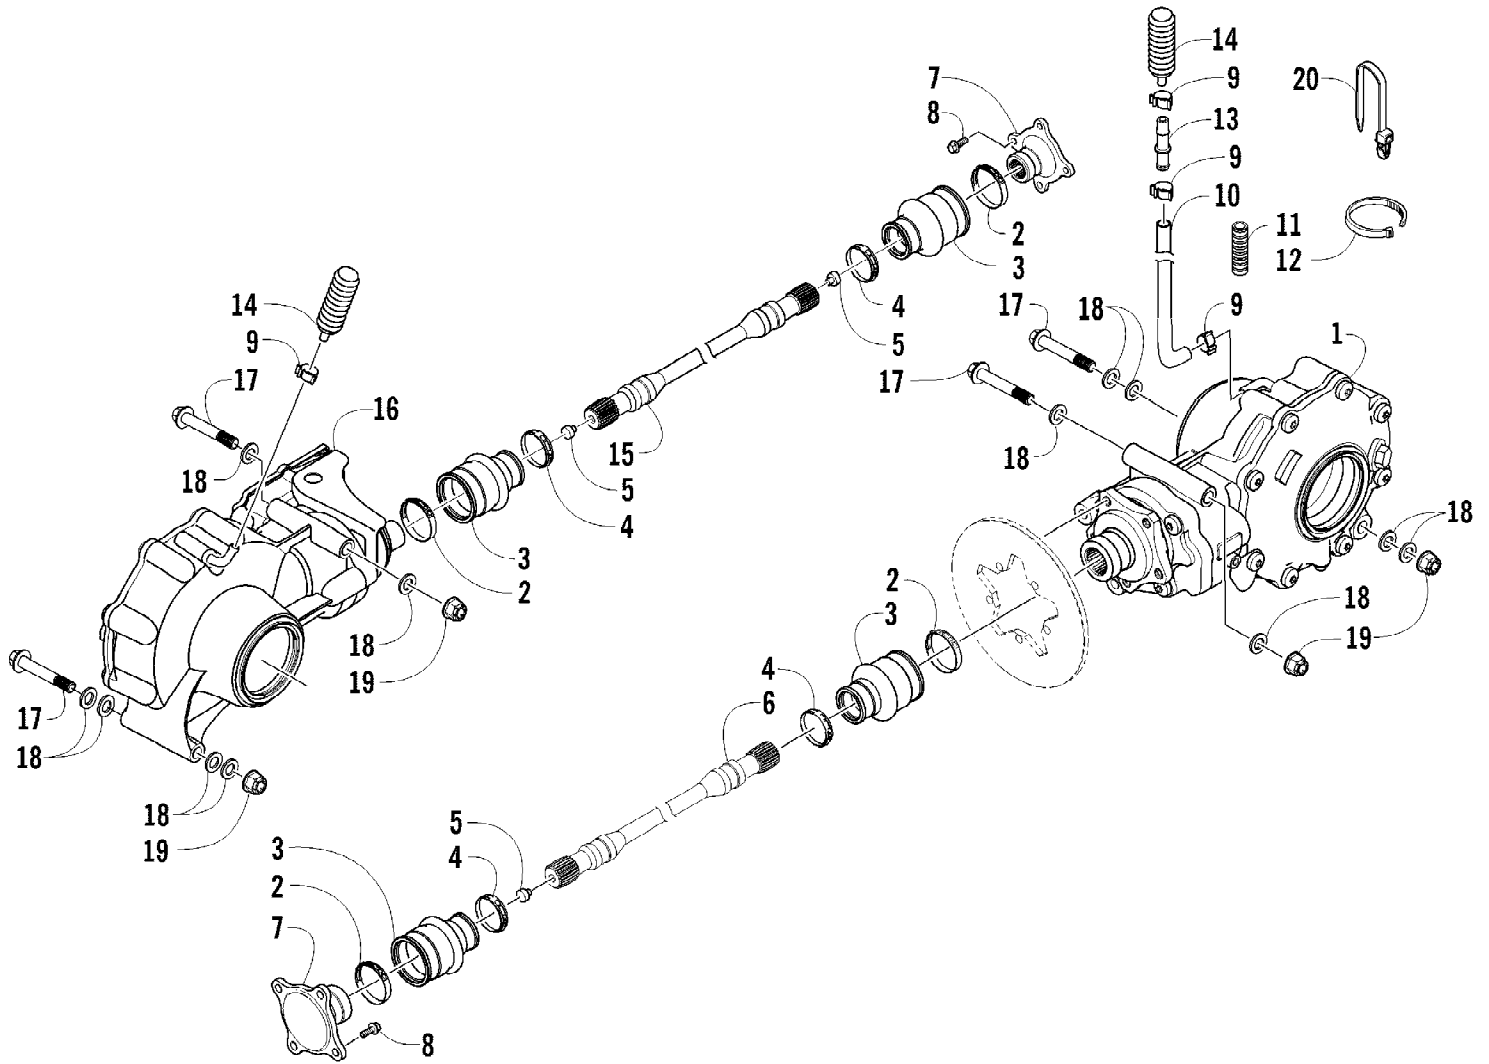

Ref #	Part Number	Qty	S/P/F	Description
1	2406-780	1		Panel, Dash
2	0623-784	AR		Screw, Self-Tapping
3	1623-697	1		Plug, Hole
4	0423-419	3		Screw, Machine
5	1411-904	1		Decal, Starting
6	1411-124	1		Decal, Warning - Differential Lock
7	0641-897	2	/P	Outlet, Accessory - 12V
8	0430-089	1	/P	Switch, Ignition (inc. 9-11)
9	0430-050	1		Nut, Flange - Ignition Switch
10	0430-042	1		Key, Ignition - Series (Y Series - Left-Side Cut)
10	0430-043	1		Key, Ignition - Series (Z Series - Right-Side Cut)
11	0430-054	1		Cover, Key
12	0420-076	1		Light, Indicator
13	0409-069	1		Panel, Switch-Mount
14	0409-067	1		Switch, Light
15	0409-061	1		Switch, 2WD/4WD/Differential Lock
16	0409-070	1		Plug, Switch Hole
17	0423-541	1		Grommet, Latch - Glove Box
18	2516-723	1	S	Cover, Glove Box (inc. 19)
19	2411-142	1	S	Decal, Warning - Passenger
20	0423-342	5	/P	Screw, Self-Tapping
21	2406-539	1		Pod, Instrument
22	1411-642	1		Decal, Warning - Dash - Right
22	1411-643	1		Decal, Warning - Dash - Left
23	0520-074	1	F	Gauge, Analog LCD
23	0520-073	1	F	Gauge, Analog LCD
24	0420-065	1	/P	Bracket, Retaining
25	0423-493	2		Nut w/Washer
26	1623-031	AR		Screw, Self-Tapping
27	0623-228	AR		Spacer