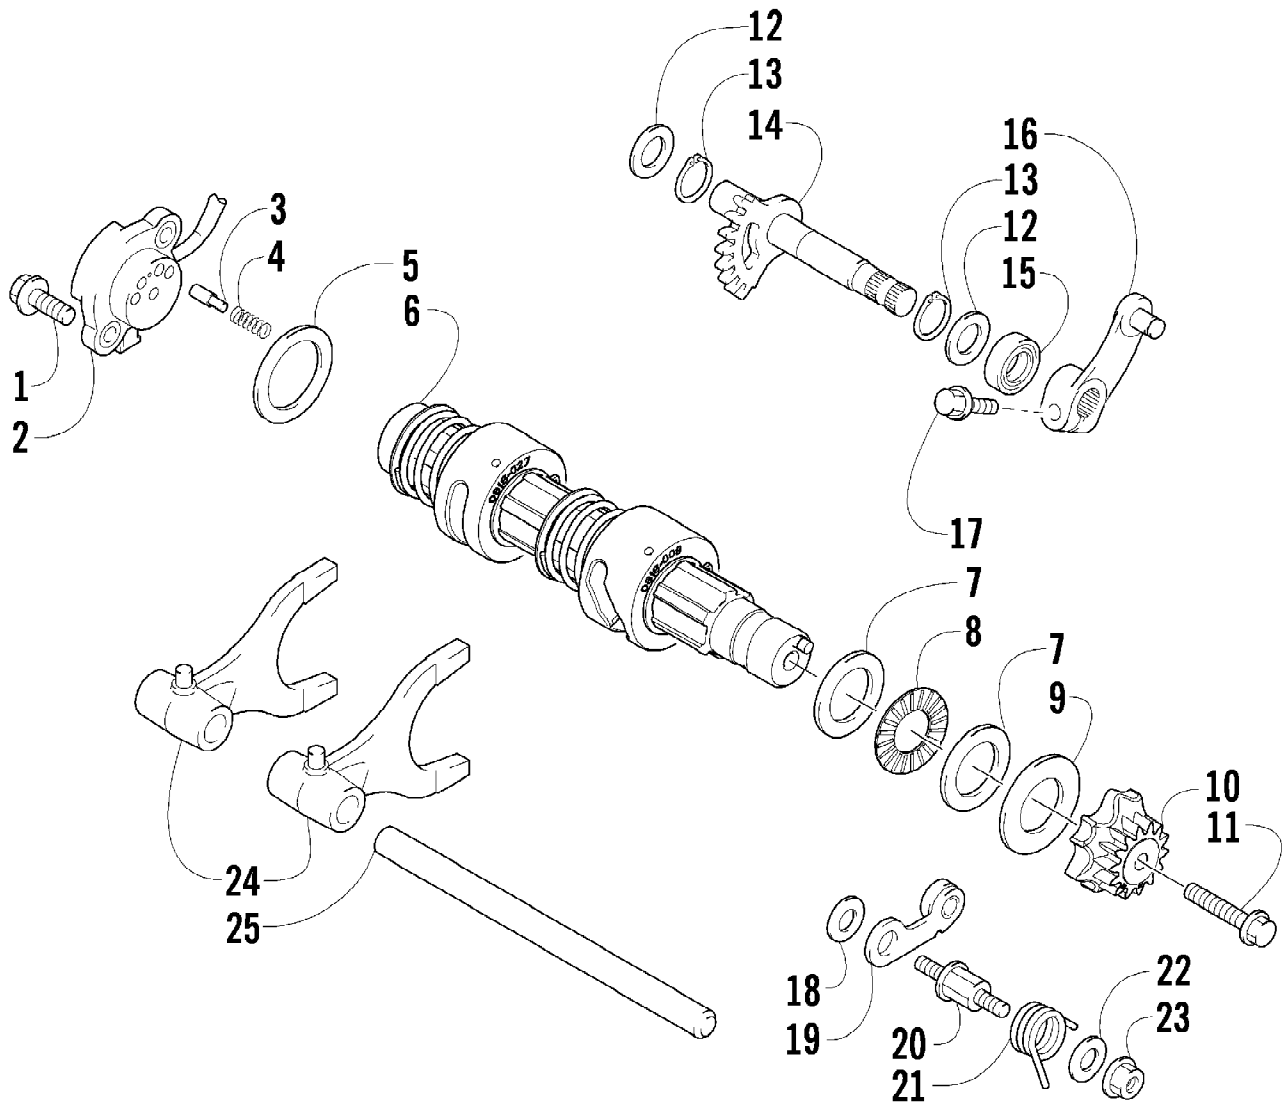

2010 PROWLER 700 XTX 4X4 SUNSET ORANGE (U2010P3T4EUSK)
GEAR SHIFTING ASSEMBLY

Page 49 of 87

Ref #	Part Number	Qty	S/P/F	Description
1	8470-520	2		Screw, Machine
2	0409-090	1	/P	Switch, Gear Position
3	0818-013	2		Contact
4	0818-017	2		Spring
5	0828-040	1		Washer
6	0818-046	1		Shaft, Gear Shift - Assembly
7	0828-095	2		Washer
8	0832-052	1	/P	Bearing, Thrust
9	0828-037	1		Washer
10	0818-089	1	/P	Plate, Gear Shift Cam
11	0826-006	1		Screw, Cap
12	0828-036	2		Washer
13	0831-010	2		Ring, Retaining
14	0818-007	1	/P	Shaft, Sub-Gear Shift
15	0830-044	1		Seal, Sub-Gear Shift Shaft
16	0818-014	1		Arm, Select
17	8468-620	1	/P	Screw, Machine
18	0828-038	1		Washer
19	0818-002	1		Stopper, Cam
20	0818-004	1		Support, Cam Stopper
21	0818-090	1		Spring
22	0828-035	1		Washer
23	8424-602	1	/P	Nut
24	0818-072	2	/P	Fork, Shift
25	0818-006	1		Shaft, Shift Fork