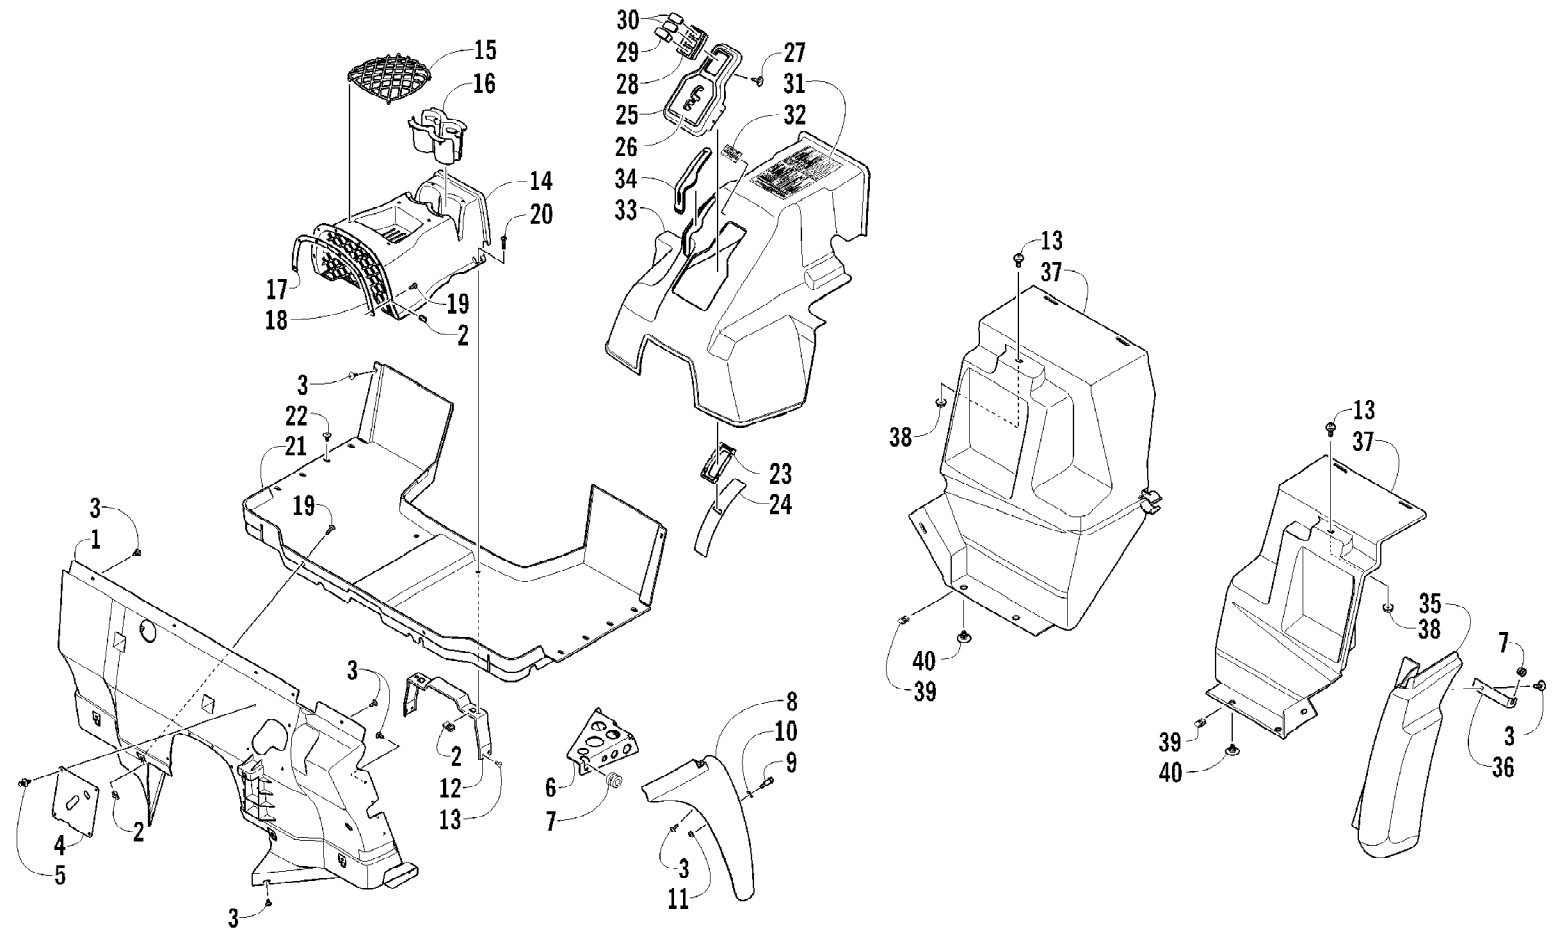

2010 PROWLER 700 XTX 4X4 SUNSET ORANGE (U2010P3T4EUSK)
CONSOLE AND FLOOR PANEL ASSEMBLY

Ref #	Part Number	Qty	S/P/F	Description
1	2516-488	1		Panel, Fender - Inner
2	0423-577	14		Clip, U-Nut
3	0623-784	24		Screw, Self-Tapping
4	2406-635	1		Panel, Splash - Inner Fender
5	0623-362	4		Rivet, Reinstallable
6	2506-066	1		Bracket, Support - Right
6	2506-067	1		Bracket, Support - Left
7	0423-447	4		Grommet
8	2506-586	1		Fender, Front - Right
8	2506-587	1		Fender, Front - Left
9	0623-855	2		Screw, Shoulder
10	8050-217	2	/P	Washer
11	8048-366	2		Nut, Lock
12	2516-313	1		Bracket, Support
13	8476-616	6		Screw, Machine
14	2416-081	1		Console - Front
15	2416-111	1		Net, Storage
16	2416-109	1		Insert, Cupholder
17	0417-019	1		Foam, Console
18	0417-018	1		Foam, Console
19	8468-625	10		Screw, Machine
20	8468-670	2		Screw, Machine
21	2416-085	1		Floor
22	0423-545	8	/P	Screw, Shoulder
23	1402-793	1		Slide, Shift Gate
24	1402-794	1		Slide, Shift
25	1502-520	1		Gate, Shift (inc. 26)
26	1411-985	1		Decal, Shift Gate
27	0423-342	3	/P	Screw, Self-Tapping
28	0409-069	1		Panel, Switch-Mount
29	0409-071	1		Switch, Reverse Override
30	0409-070	2		Plug, Switch-Hole
31	2411-095	1		Decal, Warning - Console
32	2411-094	1		Decal, Warning - Brake Lever
33	2406-951	1		Console, Center
34	2406-960	1		Boot, Parking Brake Lever
35	2516-008	1		Fender, Rear - Lower - Right
35	2516-009	1		Fender, Rear - Lower - Left
36	2516-326	2		Bracket, Fender Support - Lower
37	2416-270	1		Panel, Splash - Right
37	2416-271	1		Panel, Splash - Left
38	8424-602	2	/P	Nut
39	0423-577	4	F	Clip, U-Nut
39	0423-466	4	F	Clip, U-Nut
40	0423-101	4	F	Screw, Shoulder
40	0423-545	4	/P/F	Screw, Shoulder