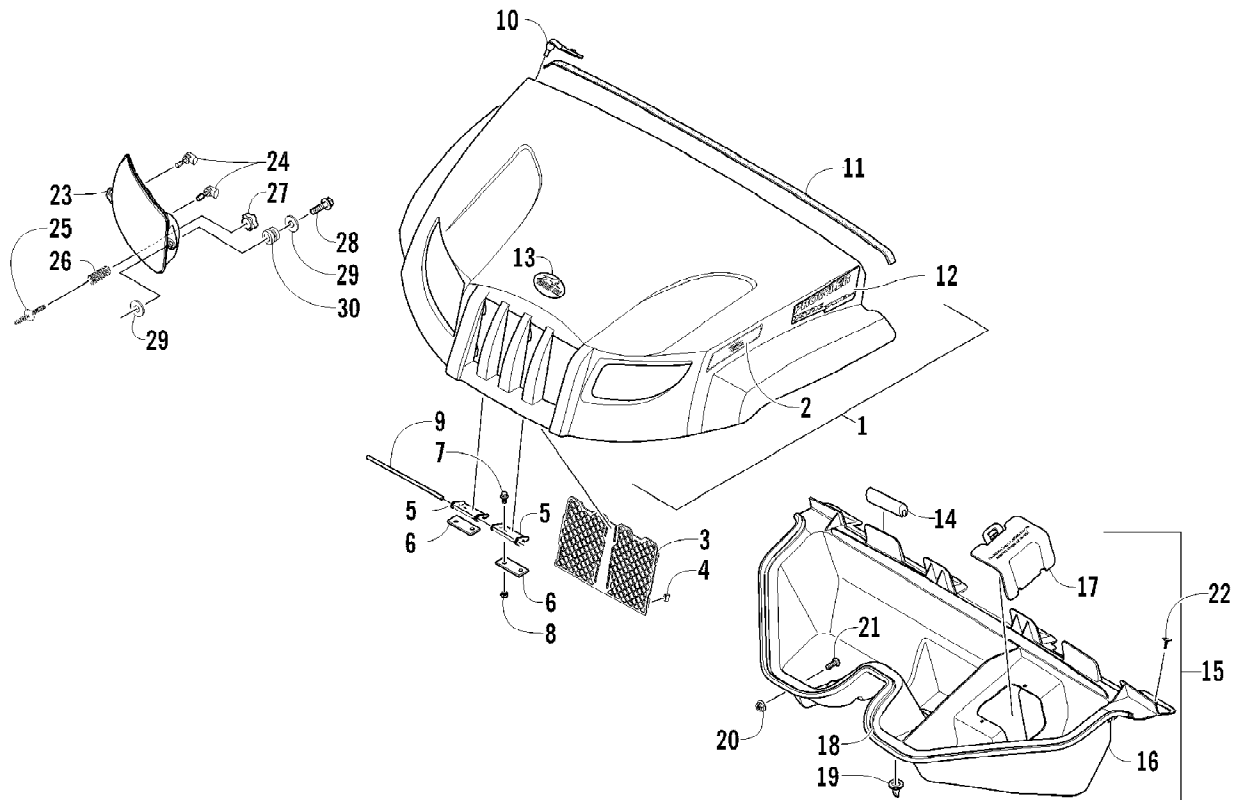

2010 PROWLER 700 XTX 4X4 SUNSET ORANGE (U2010P3T4EUSK)
HOOD AND HEADLIGHT ASSEMBLY

Page 51 of 87

Ref #	Part Number	Qty	S/P/F	Description
1	2506-685	1		Hood - Assembly (inc. 2)
2	0411-818	1		Decal, Reflector - Right
2	0411-819	1		Decal, Reflector - Left
3	1406-733	1	/P	Screen, Grille
4	0123-987	8		Clip, U
5	2516-606	2		Bracket, Hood
6	2506-868	AR		Shim, Hood
7	8408-820	4	/P	Screw, Cap
8	8427-802	4		Nut, Lock
9	1406-915	1		Pin, Hood
10	2606-624	2		Strap, Hold-Down
11	0417-013	1		Trim, Hood/Dash
12	1411-794	1		Decal, Hood - "Prowler XTX" - Right
12	1411-795	1		Decal, Hood - "Prowler XTX" - Left
13	1411-789	1		Decal, Hood
14	0417-014	AR		Trim, Dash Support
15	2516-224	1	S/P	Storage, Under-Hood - Assembly (inc. 16-19)
16	2416-041	1		Box, Storage
17	1406-944	1		Cover, Access - Master Cylinder
18	1406-946	1		Seal, Storage Box
19	0470-442	1	/P	Valve, Drain
20	8424-602	2	/P	Nut
21	8476-616	2		Screw, Machine
22	0423-545	4	/P	Screw, Shoulder
23	0509-044	1	/P	Headlight Assembly - Right (inc. 24)
23	0509-035	1		Headlight Assembly - Left (inc. 24)
24	0409-055	4		Bulb, Headlight
25	0423-514	2		Stud, Adjuster
26	0423-522	2		Spring, Adjuster
27	0423-513	2		Knob, Adjuster
28	0623-785	4		Screw, Self-Tapping
29	8050-217	8	/P	Washer
30	0423-447	4		Grommet