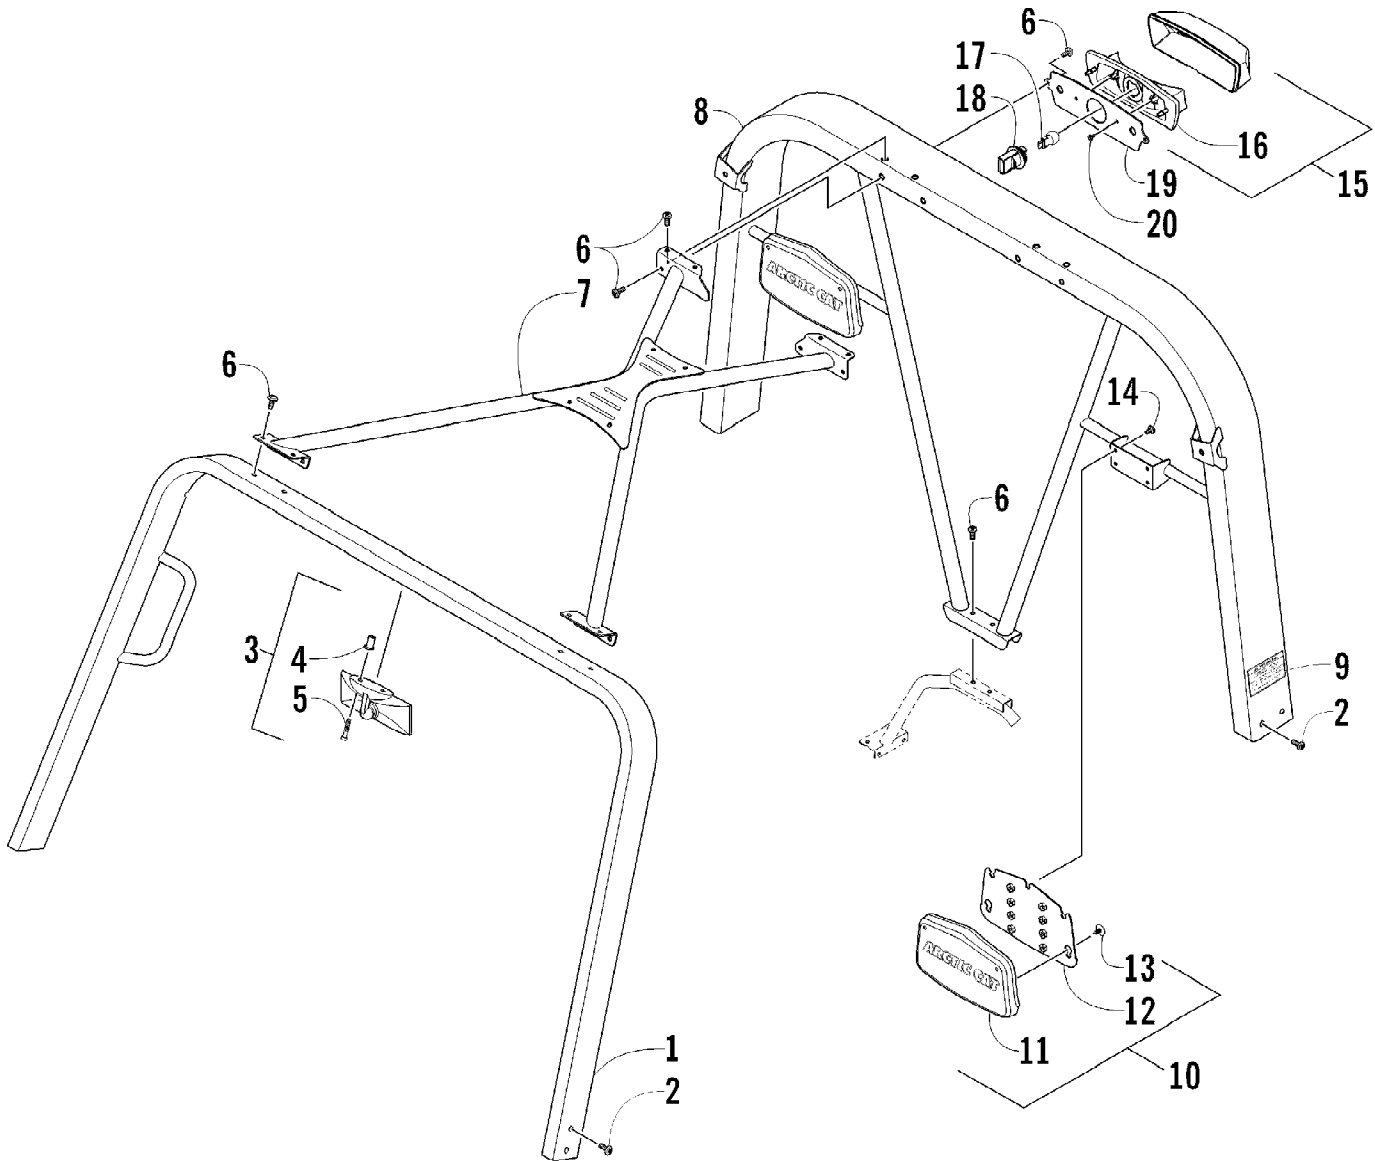

2010 PROWLER 700 XTX 4X4 SUNSET ORANGE (U2010P3T4EUSK)
CANOPY AND TAILLIGHT ASSEMBLY

Page 10 of 87

Ref #	Part Number	Qty	S/P/F	Description
1	2516-163	1		Tube, Canopy - Front
2	0423-817	8		Screw, Machine
3	1436-314	1	/P	Mirror, Rear-View - Kit (inc. 4-5)
4	0423-896	2		Nut, Expansion
5	0423-904	2		Screw, Machine
6	0423-910	20		Screw, Machine
7	2516-304	1		Support, Canopy
8	2516-599	1		Tube, Canopy - Rear
9	1411-864	1		Decal, Warning - Canopy
10	1506-795	2		Pad, Headrest - Assembly (inc. 11-13)
11	1406-884	2		Pad, Headrest
12	1506-722	2		Mount, Headrest
13	0623-544	10		Clip, Retaining
14	0423-361	8		Screw, Machine
15	0509-022	1		Taillight Assembly (inc. 16-18)
16	0509-025	1		Housing, Taillight
17	0409-056	1		Bulb, Taillight
18	0409-057	1		Socket, Taillight
19	2406-069	1		Bracket, Taillight Mounting
20	0623-301	2	/P	Screw, Self-Tapping