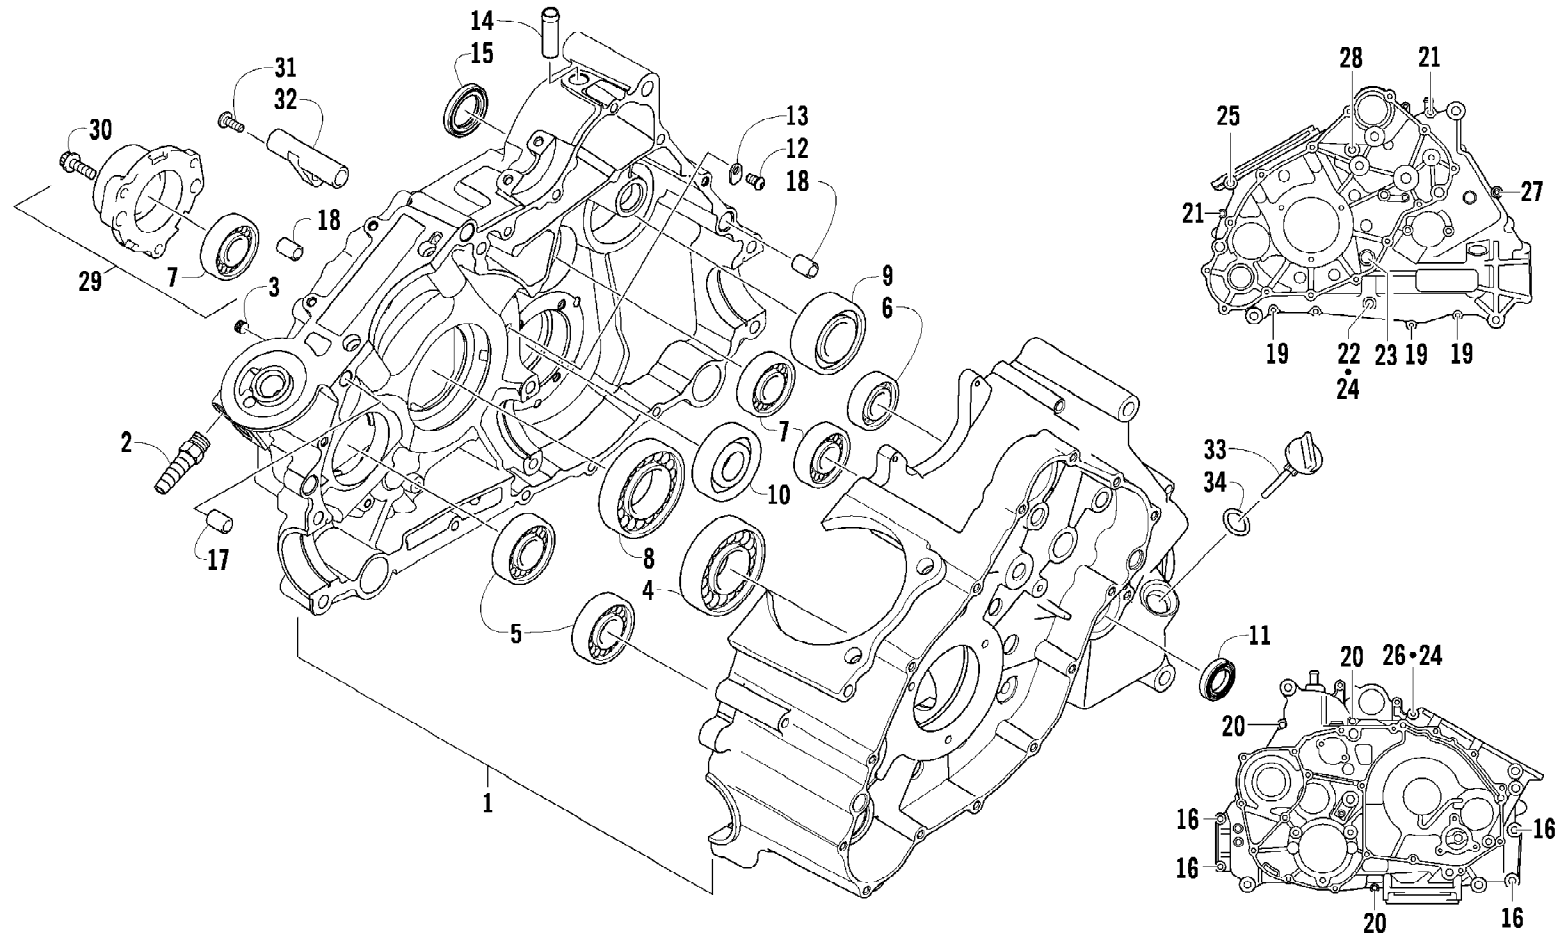

2010 PROWLER 700 XTX 4X4 SUNSET ORANGE (U2010P3T4EUSK)
CRANKCASE ASSEMBLY

2010 PROWLER 700 XTX 4X4 SUNSET ORANGE (U2010P3T4EUSK)
CRANKCASE ASSEMBLY

Page 22 of 87

Ref #	Part Number	Qty	S/P/F	Description
1	0801-146	1		Crankcase Assembly (inc. 2-15)
2	0812-061	2		Fitting, Hose
3	0801-002	2		Plug
4	0832-043	1	/P	Bearing
5	0832-044	2	/P	Bearing
6	0832-049	1	/P	Bearing
7	0832-050	3	/P	Bearing
8	0832-042	1	/P	Bearing
9	0832-048	1	/P	Bearing
10	0832-015	1	S/P	Bearing
11	0822-052	1		Seal, Countershaft
12	0826-100	4		Screw, Machine
13	0822-010	4	/P	Retainer, Bearing
14	0801-028	1		Pipe, Breather
15	0830-035	1		Seal, Driveshaft
16	8412-850	4		Screw, Cap
17	0829-003	1		Pin, Dowel
18	0829-002	5		Pin, Dowel
19	8468-645	3		Screw, Machine
20	8468-655	3		Screw, Machine
21	8468-675	2		Screw, Machine
22	8412-860	1		Screw, Cap
23	0826-017	1		Screw, Cap
24	0830-008	2		Gasket
25	0826-019	1		Screw, Cap
26	0826-018	1		Screw, Cap
27	8468-695	1		Screw, Machine
28	8468-680	1		Screw, Machine
29	0801-029	1		Housing, Secondary Shaft (inc. one No. 7)
30	0826-105	3		Screw, Cap
31	0826-038	1		Screw, Cap
32	0801-069	1		Pipe, Breather
33	0801-073	1		Stick, Oil Level (inc. 34)
34	0830-010	1		O-Ring