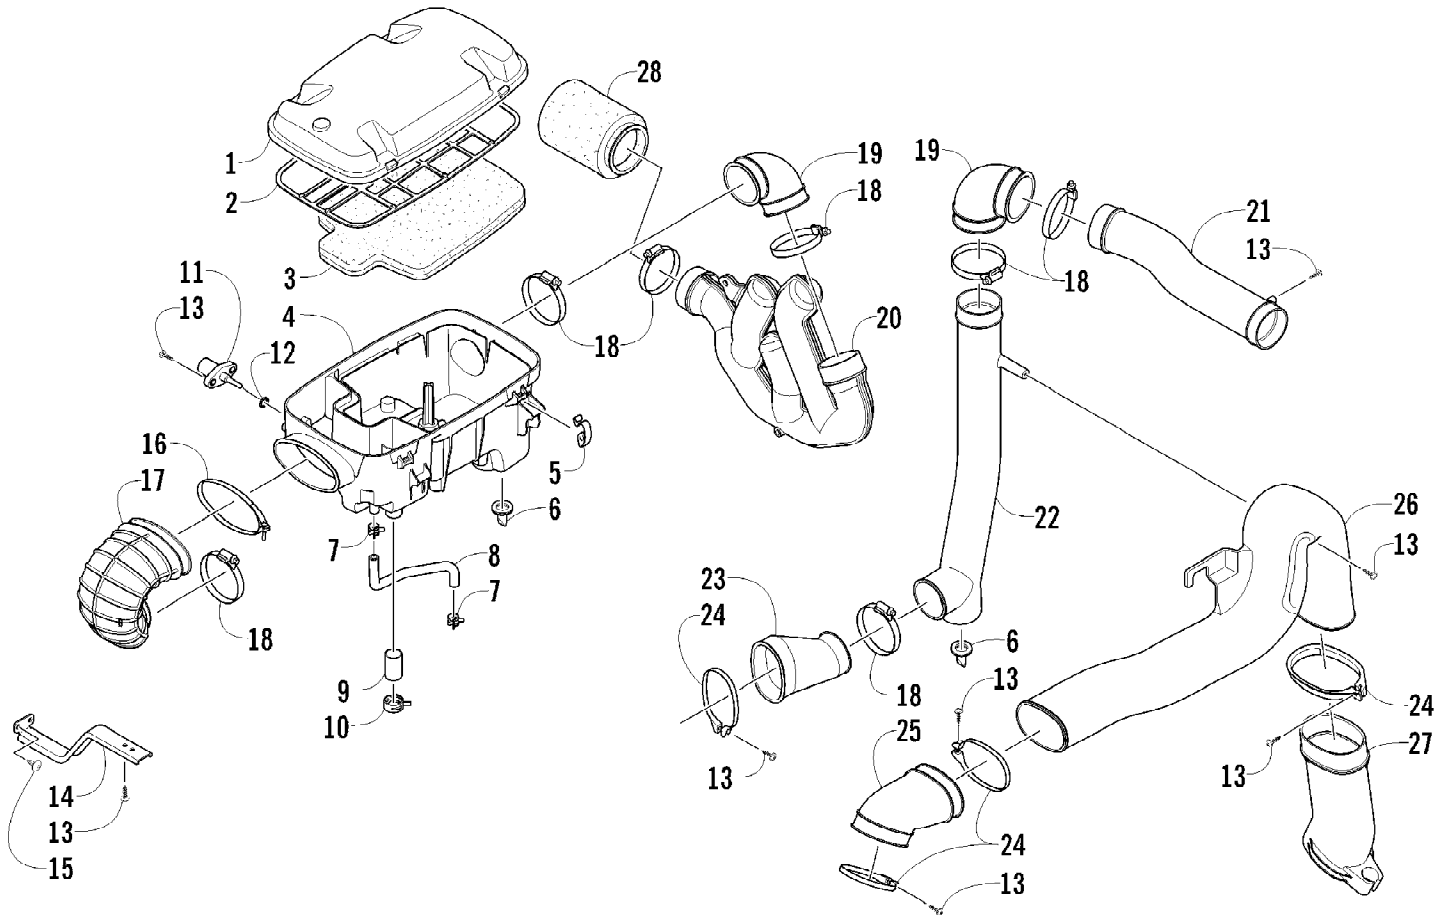

2010 PROWLER 700 XTX 4X4 SUNSET ORANGE (U2010P3T4EUSK)
AIR INTAKE ASSEMBLY

Page 4 of 87

Ref #	Part Number	Qty	S/P/F	Description
1	0470-877	1	/P	Cover, Air Intake
2	0470-560	1		Screen, Air Filter
3	0470-558	1		Filter, Air
4	0470-728	1		Housing, Air Intake
5	0423-455	4		Clip, Spring
6	0470-442	AR	/P	Valve, Drain
7	0423-045	2		Clamp, Hose
8	0410-172	1	/P	Hose, Vent - Crankcase
9	0423-766	1		Cap, Drain
10	1623-287	1		Clamp, Hose
11	0430-055	1		Sensor, Air Temperature (inc. 12)
12	5507-224	1		O-Ring
13	0423-342	9	/P	Screw, Self-Tapping
14	2506-651	1		Bracket, Support
15	0623-784	2		Screw, Self-Tapping
16	0423-554	1		Clamp
17	0470-511	1		Boot, Intake
18	0423-019	8		Clamp
19	0413-098	2		Boot, Air-In
20	0513-028	1		Duct, Air-In
21	0413-219	1		Duct
22	0413-218	1		Duct
23	0413-049	1		Boot, Duct
24	0423-550	4		Clamp
25	0413-109	1		Boot, Air-Out - Clutch
26	0413-220	1		Duct, Air-Out - Clutch
27	0413-226	1		Duct, Air-Out
28	0470-834	1		Filter, Intake