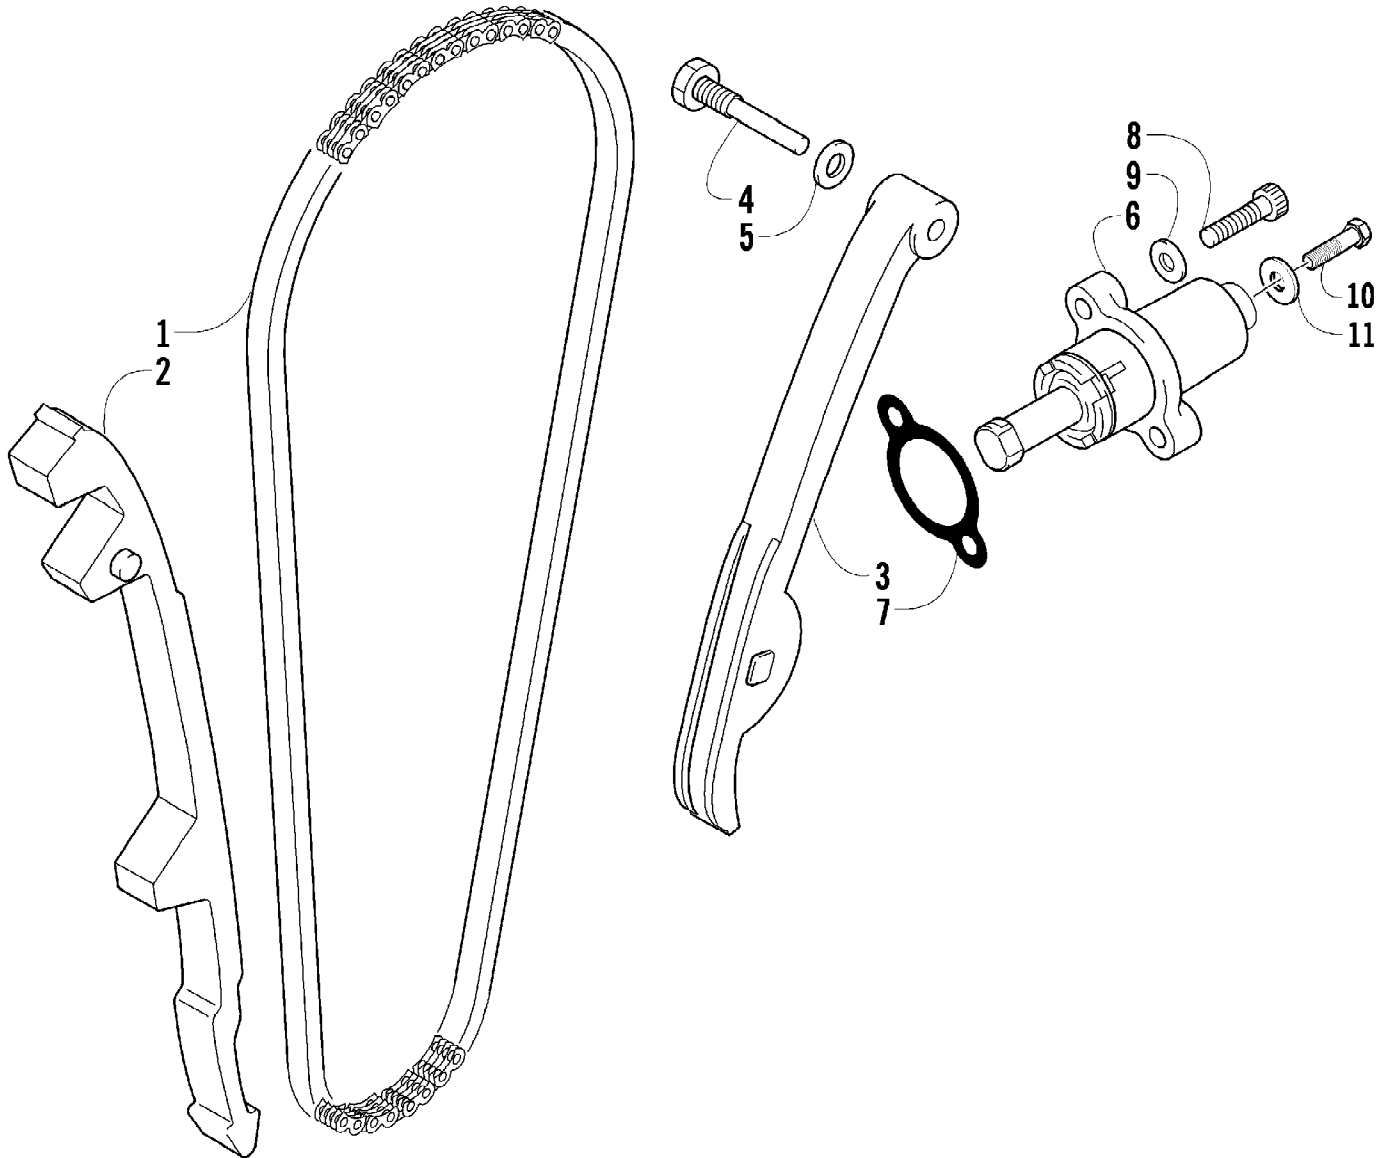

2010 PROWLER 700 XTX 4X4 SUNSET ORANGE (U2010P3T4EUSK)
CAM CHAIN ASSEMBLY

Page 8 of 87

Ref #	Part Number	Qty	S/P/F	Description
1	0810-001	1		Chain, Cam
2	0810-002	1		Guide, Chain
3	0810-003	1		Tensioner, Chain
4	0826-036	1		Pivot, Tensioner
5	0830-025	1		Washer, Crush
6	0810-004	1		Adjuster, Tensioner - Assembly
7	0830-018	1		Gasket
8	8468-625	2		Screw, Machine
9	0830-107	2		Gasket
10	8400-610	1		Screw, Cap
11	0828-129	1		Washer