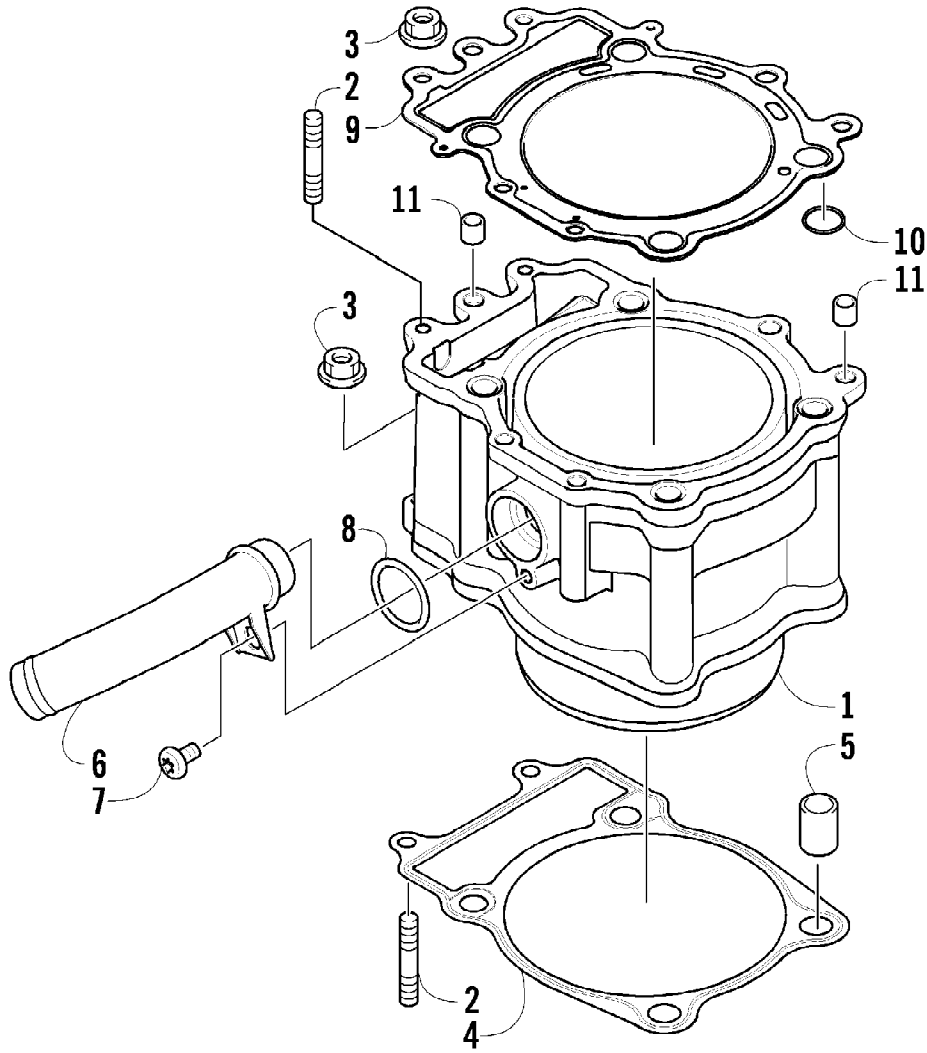

2010 PROWLER 700 XTX 4X4 SUNSET ORANGE (U2010P3T4EUSK)
CYLINDER ASSEMBLY

Page 26 of 87

Ref #	Part Number	Qty	S/P/F	Description
1	0804-024	1	S	Cylinder
2	0827-002	4		Bolt, Stud
3	8424-604	4		Nut
4	0830-111	1		Gasket, Base
5	0829-002	2		Pin, Dowel
6	0804-047	1	/P	Union, Coolant Hose
7	8468-612	1		Screw, Machine
8	0830-007	1		O-Ring
9	0830-112	1		Gasket, Cylinder Head
10	0830-113	4		O-Ring
11	0829-001	2	S	Pin, Dowel