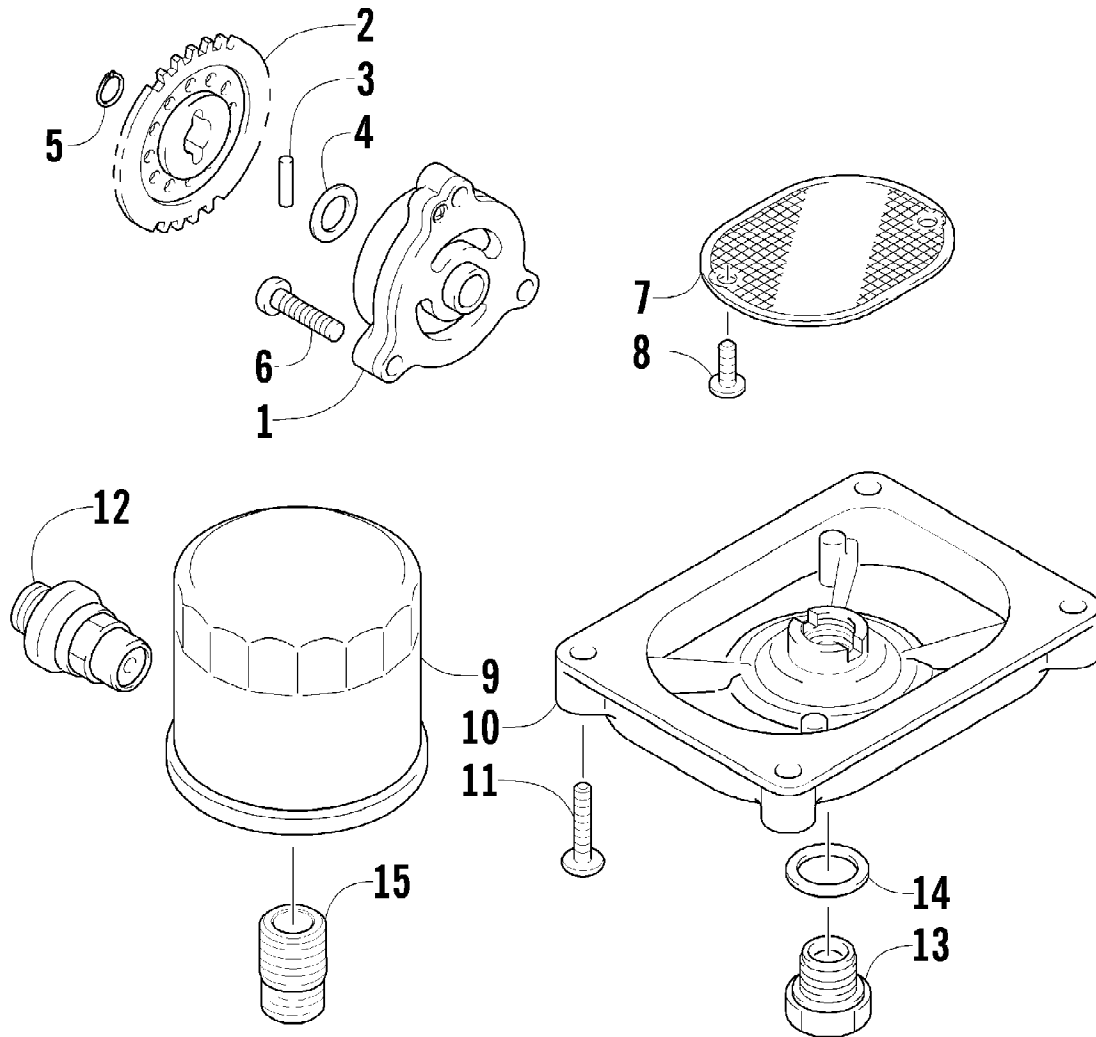

2010 PROWLER 700 XTX 4X4 SUNSET ORANGE (U2010P3T4EUSK)
OIL FILTER/PUMP ASSEMBLY

Page 55 of 87

Ref #	Part Number	Qty	S/P/F	Description
1	0812-023	1		Pump, Oil
2	0812-083	1	/P	Gear, Driven
3	0829-009	1		Pin
4	0828-007	1	/P	Washer
5	0831-002	1		Ring, Retaining
6	0826-039	3		Screw, Machine
7	0812-057	1	/P	Strainer, Oil
8	0826-040	2		Screw, Machine
9	0812-029	1	S	Filter, Oil
10	0812-053	1		Cap, Oil Strainer
11	8468-625	4		Screw, Machine
12	0812-007	1		Valve, Oil-Relief - Assembly
13	0812-006	1		Plug, Drain
14	0830-017	1		Gasket, Drain Plug
15	0812-008	1		Union, Oil Filter