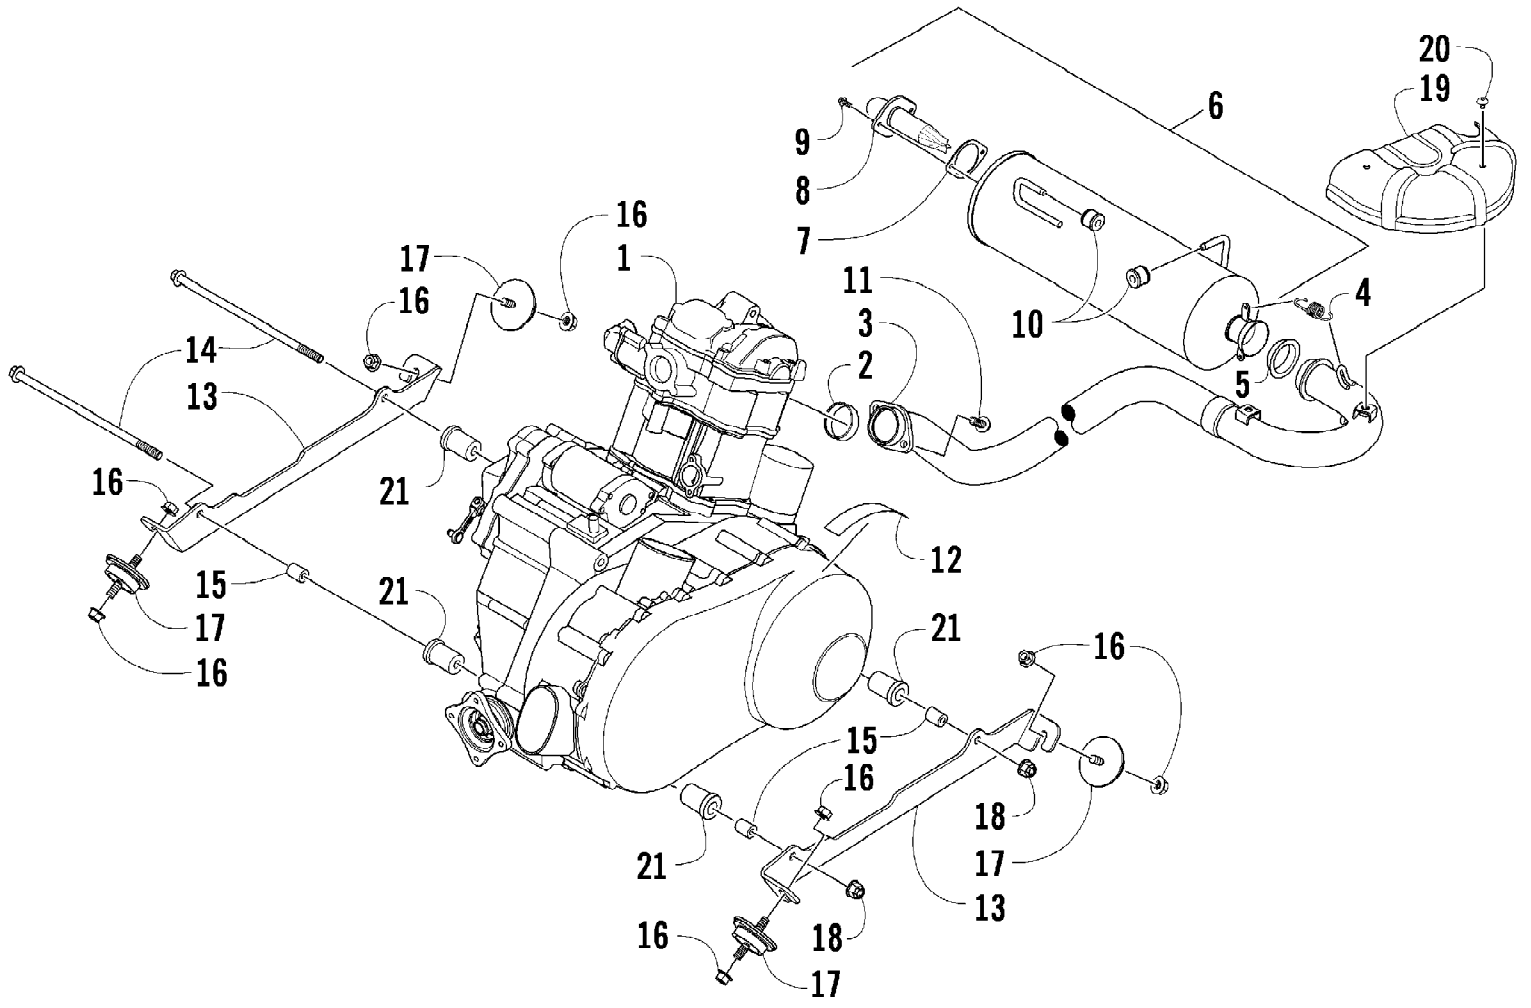

Ref #	Part Number	Qty	S/P/F	Description
1	0800-063	1	S/P	Engine
2	0412-338	1	/P	Gasket, Exhaust Pipe
3	0512-427	1		Pipe, Exhaust
4	0612-668	2	/P	Spring
5	0412-375	1	/P	Seal, Exhaust
6	0512-401	1		Muffler - Assembly (inc. 7-9)
7	0412-438	1		Gasket, Spark Arrester
8	0512-432	1		Spark Arrester Assembly
9	8408-616	2		Screw, Cap
10	0412-215	2	S	Bushing
11	8408-820	2	/P	Screw, Cap
12	0411-426	1		Decal, Warning - Clutch Cover
13	1506-998	1		Bracket, Engine - Right
13	1506-999	1		Bracket, Engine - Left
14	0423-537	2	S	Screw, Cap
15	1423-025	3	/P	Spacer, Engine Mount
16	8424-002	8		Nut
17	0408-014	4		Mount, Engine
18	8428-002	2		Nut, Lock
19	0412-462	1		Shield, Heat
20	8477-610	2		Screw, Machine
21	0801-180	4	/P	Bushing, Engine Mount