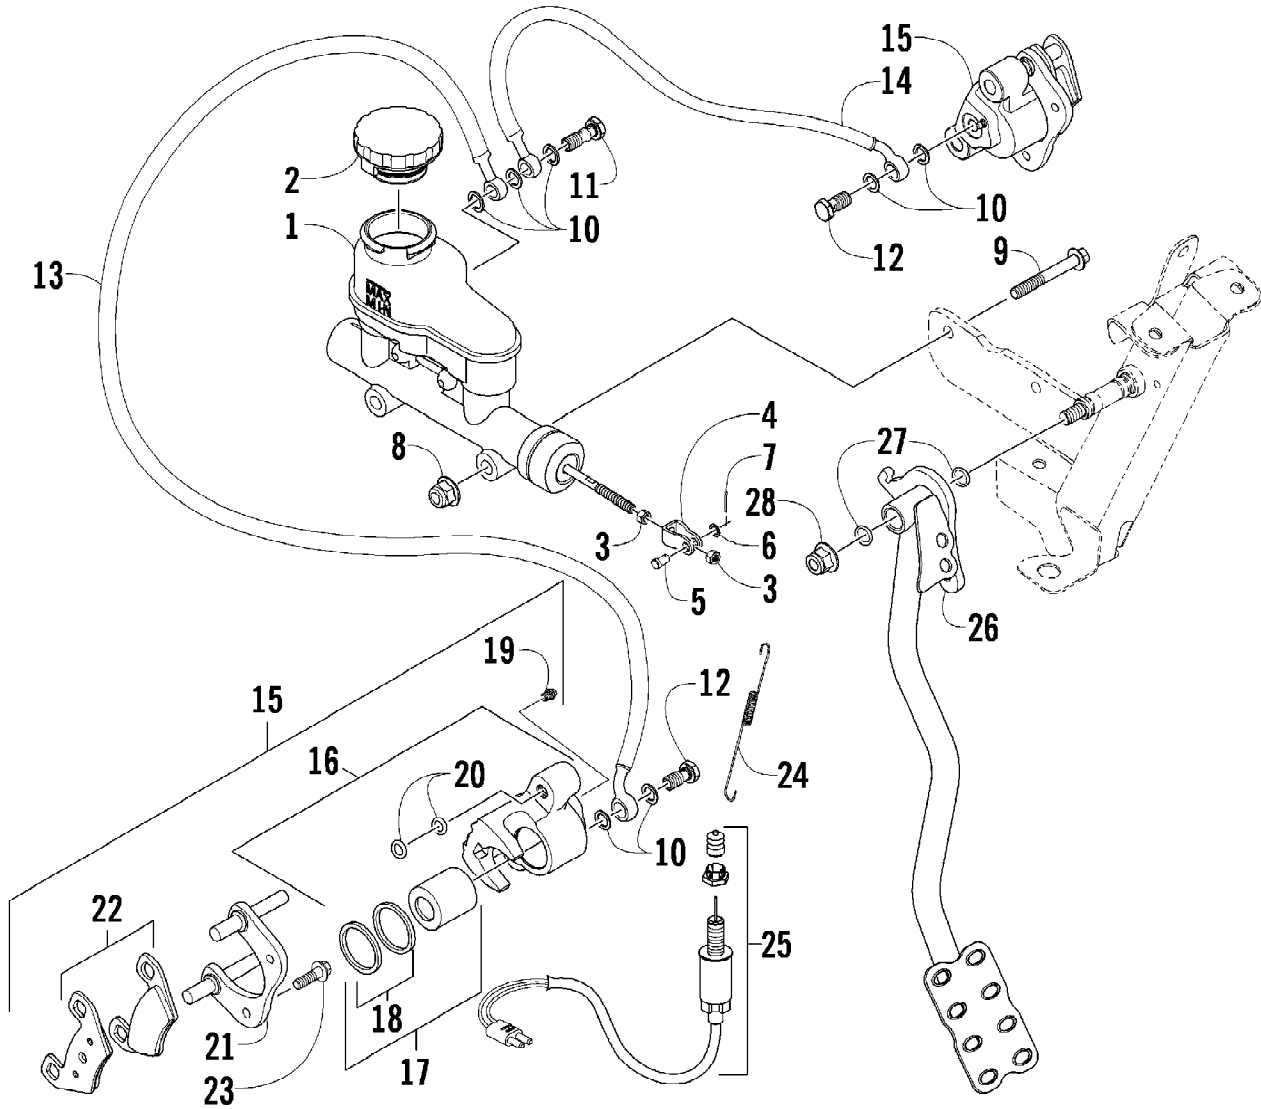

2010 PROWLER 700 XTX 4X4 SUNSET ORANGE (U2010P3T4EUSK)
FRONT BRAKE ASSEMBLY

Page 38 of 87

Ref #	Part Number	Qty	S/P/F	Description
1	0502-786	1		Cylinder, Master Brake - Assembly (inc. 2-4)
2	0405-225	1		Cap, Reservoir
3	0402-592	2		Nut
4	1402-520	1		Clevis
5	1402-377	1		Pin, Clevis
6	8050-217	1	/P	Washer
7	0117-868	1		Pin, Cotter
8	8424-802	2		Nut
9	8408-860	2		Screw, Cap
10	0423-178	7		Washer, Crush
11	0423-610	1		Bolt, Double Banjo-Fitting
12	0423-413	2		Bolt, Banjo-Fitting
13	1402-389	1		Hose, Brake - Front
14	1402-290	1		Hose, Brake - Front Right
15	1502-730	1	/P	Caliper, Brake - Front Right (inc. 16-22)
15	1502-731	1	/P	Caliper, Brake - Front Left (inc. 16-22)
16	1436-160	1	/P	Housing, Caliper - Assembly - Front Right (inc. 17-19)
16	1436-161	1	/P	Housing, Caliper - Assembly - Front Left (inc. 17-19)
17	0502-606	2		Piston/Seal Set (inc. 18)
18	0502-607	2		Seal Set
19	0502-609	2	/P	Valve, Bleed
20	0502-608	2		O-Ring, Guide - Set
21	0502-960	2		Bracket Assembly
22	1502-694	2	S	Pad, Brake - Set
23	8408-826	4		Screw, Cap
24	0502-785	1		Spring, Brake Switch
25	0409-089	1		Switch, Brake - Assembly
26	1502-692	1		Lever, Brake
27	1602-213	2	/P	O-Ring
28	8427-002	1		Nut, Lock