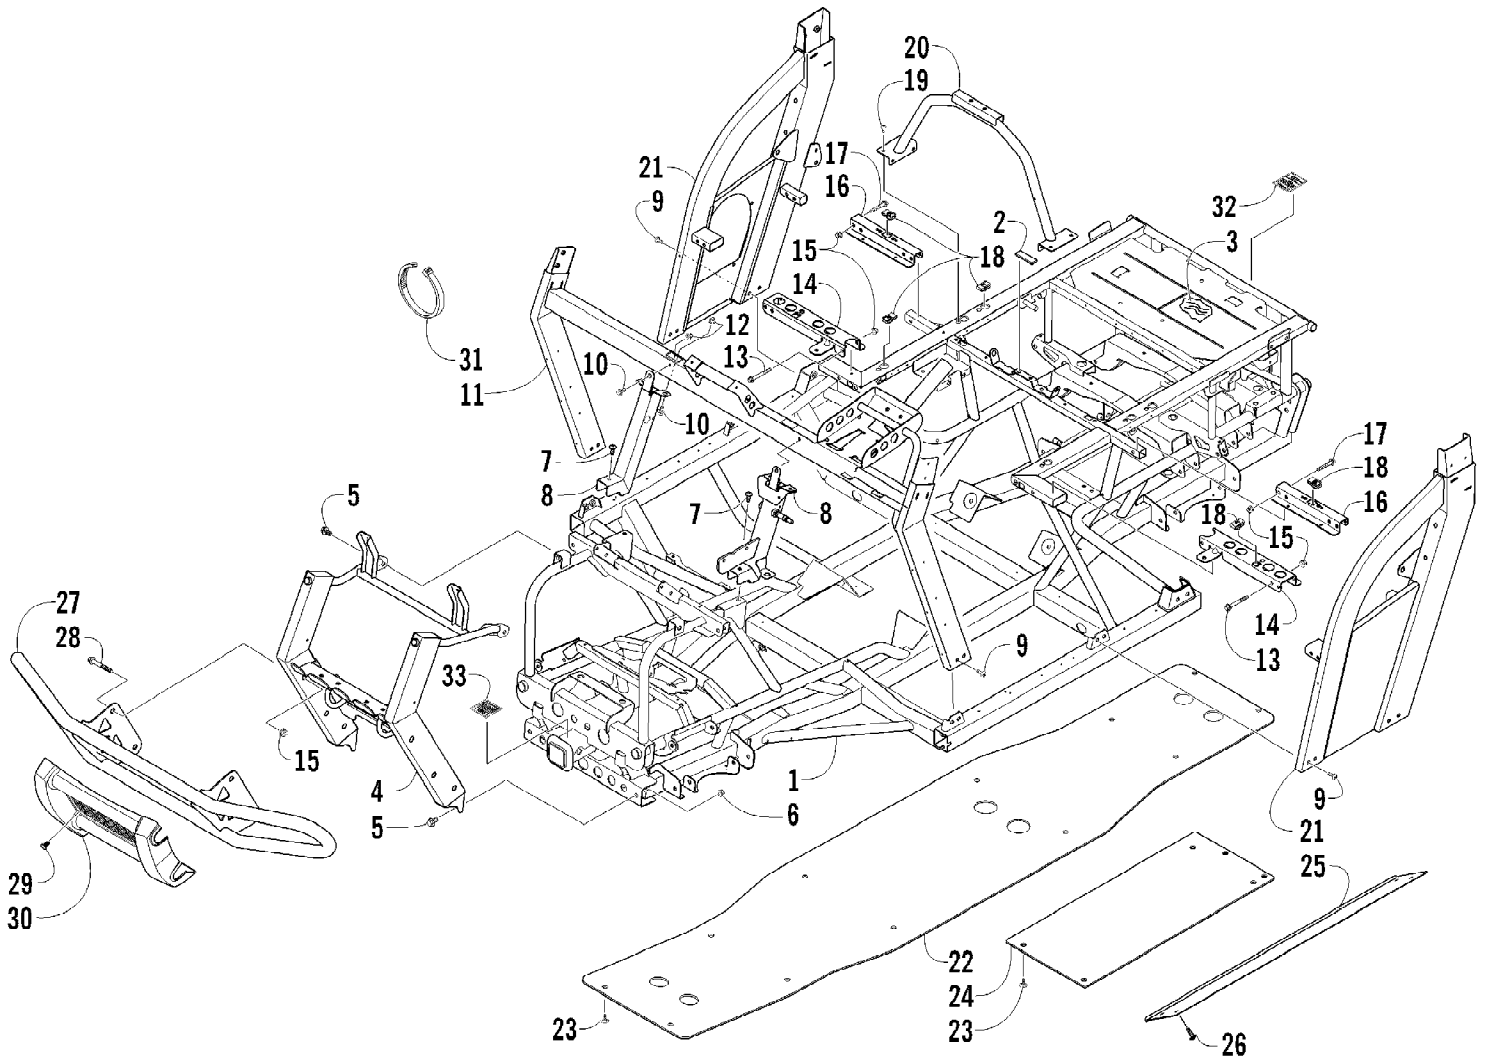

Ref #	Part Number	Qty	S/P/F	Description
1	2516-497	1	/P	Frame, Main (inc. 2-3)
2	0406-879	1		Bumper, Seat
3	0412-461	1		Foil, Protective
4	2516-558	1	/P	Bracket, Mounting - Bumper
5	8409-020	4	/P	Screw, Cap
6	8427-002	2		Nut, Lock
7	8476-820	2		Screw, Machine
8	1506-797	1		Bracket, Steering Support - Right
8	0502-853	1		Bracket, Steering Support - Left
9	0423-817	12		Screw, Machine
10	8408-820	6	/P	Screw, Cap
11	2506-436	1		Support, Steering
12	8424-802	6		Nut
13	8408-870	6		Screw, Cap
14	1506-844	1		Bracket, Seat Support - Front - Right
14	1506-845	1		Bracket, Seat Support - Front - Left
15	8427-802	16		Nut, Lock
16	1506-842	2		Bracket, Seat Support - Rear
17	8408-850	6		Screw, Cap
18	0423-577	12		Clip, U-Nut
19	8476-616	4		Screw, Machine
20	2506-638	1		Support, Canopy
21	2516-604	1		Support, Overhead - Right
21	2516-605	1		Support, Overhead - Left
22	1406-720	1		Plate, Skid - Center
23	0423-545	20	/P	Screw, Shoulder
24	1406-721	2		Panel, Belly - Side
25	2506-612	2		Plate, Skid - Side
26	0423-849	8		Screw, Self-Tapping
27	2506-779	1		Bumper
28	8408-860	4		Screw, Cap
29	8477-616	4		Screw, Machine
30	2406-713	1		Fascia, Bumper - Front
31	0123-788	AR	/P	Tie, Cable - 8 in.
32	1411-123	1		Decal, Warning - Towing - Rear
33	1411-122	1		Decal, Warning - Towing - Front