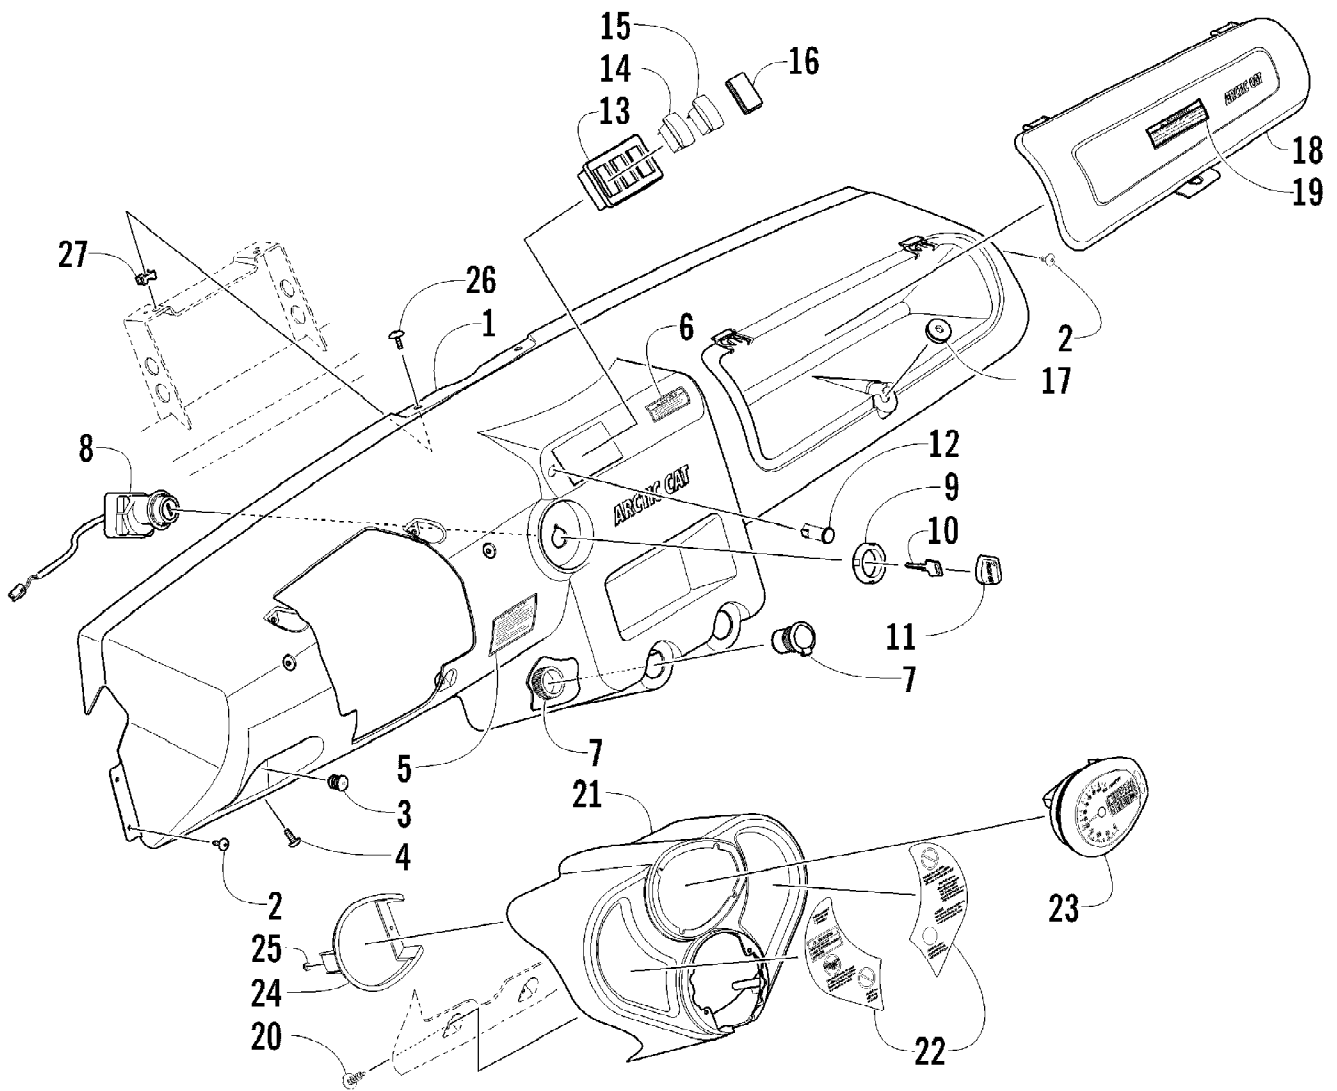

Ref #	Part Number	Qty	S/P/F	Description
1	2406-780	1		Panel, Dash
2	0623-784	AR		Screw, Self-Tapping
3	1623-697	1		Plug, Hole
4	0423-419	3		Screw, Machine
5	1411-904	1		Decal, Starting
6	1411-124	1		Decal, Warning - Differential Lock
7	0641-897	2	/P	Outlet, Accessory - 12V
8	0430-089	1	/P	Switch, Ignition (inc. 9-11)
9	0430-050	1		Nut, Flange - Ignition Switch
10	0430-042	1		Key, Ignition - Series (Y Series - Left-Side Cut)
10	0430-043	1		Key, Ignition - Series (Z Series - Right-Side Cut)
11	0430-054	1		Cover, Key
12	0420-076	1		Light, Indicator
13	0409-069	1		Panel, Switch-Mount
14	0409-067	1		Switch, Light
15	0409-061	1		Switch, 2WD/4WD/Differential Lock
16	0409-070	1		Plug, Switch Hole
17	0423-541	1		Grommet, Latch - Glove Box
18	2516-723	1	S	Cover, Glove Box (inc. 19)
19	2411-142	1	S	Decal, Warning - Passenger
20	0423-342	5	/P	Screw, Self-Tapping
21	2406-539	1		Pod, Instrument
22	1411-642	1		Decal, Warning - Dash - Right
22	1411-643	1		Decal, Warning - Dash - Left
23	0520-074	1	F	Gauge, Analog LCD
23	0520-073	1	F	Gauge, Analog LCD
24	0420-065	1	/P	Bracket, Retaining
25	0423-493	2		Nut w/Washer
26	1623-031	AR		Screw, Self-Tapping
27	0623-228	AR		Spacer