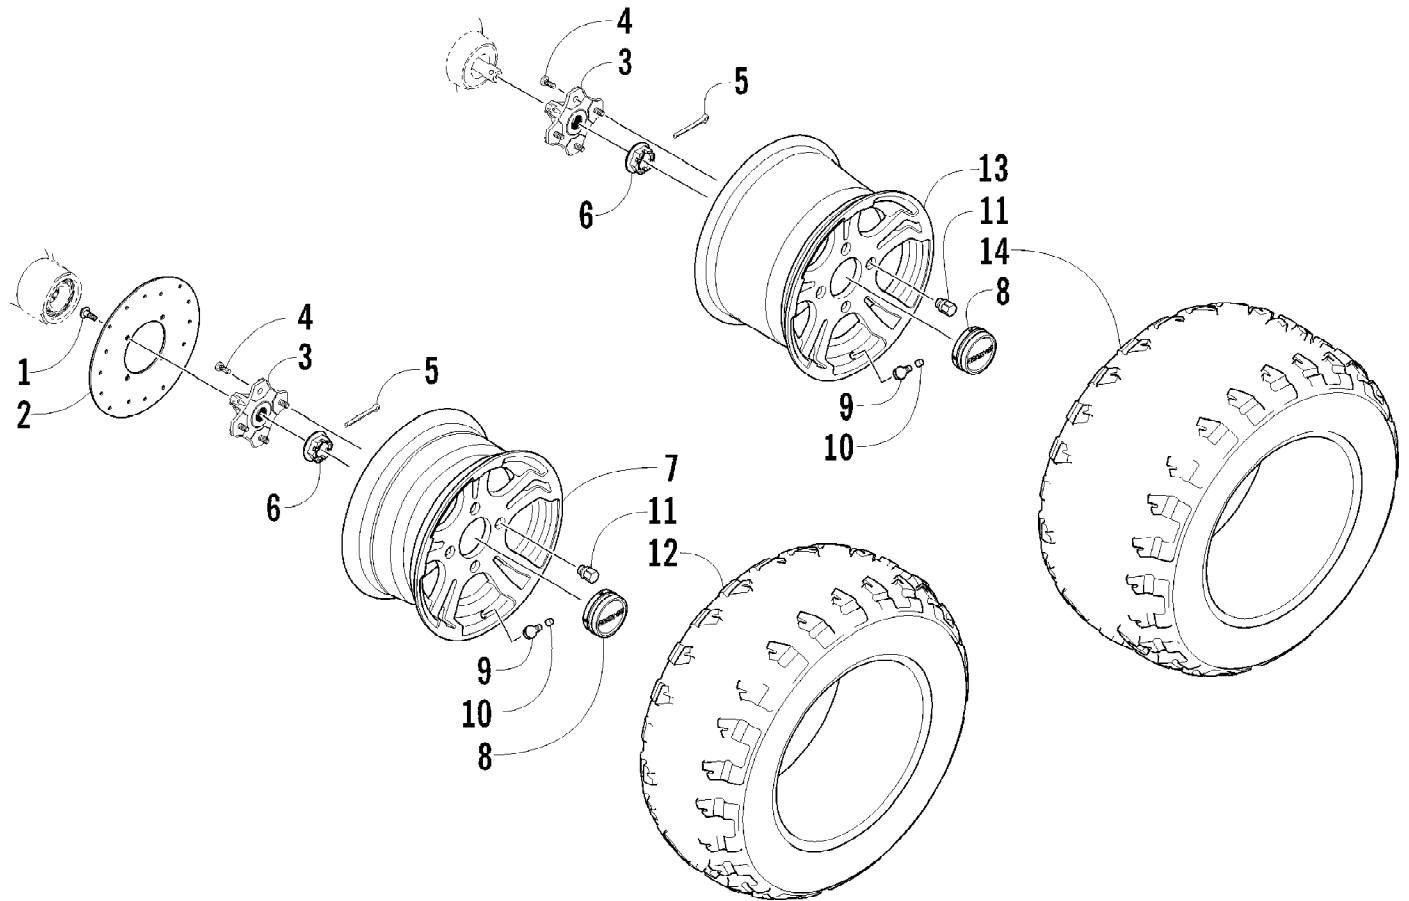

2010 PROWLER 700 XTX 4X4 SUNSET ORANGE (U2010P3T4EUSK)
WHEEL AND TIRE ASSEMBLY

Page 85 of 87

Ref #	Part Number	Qty	S/P/F	Description
1	0423-557	8		Screw, Shoulder
2	1402-455	2	S	Disc, Brake
3	1502-433	2	/P	Hub, Wheel - Front (inc. 4)
3	1502-435	2	/P	Hub, Wheel - Rear (inc. 4)
4	0402-974	16	/P	Stud
5	0423-407	4		Pin, Cotter
6	0423-607	4		Nut, Castle
7	1402-732	2		Wheel - Front (inc. 8)
8	1402-736	4		Cap, Wheel
9	0402-064	4		Stem, Valve (inc. 10)
10	0402-140	4		Cap, Valve Stem
11	0423-618	16		Nut, Lug
12	1402-860	2		Tire - Front
13	1402-733	2	S	Wheel - Rear (inc. 8)
14	1402-861	2		Tire - Rear