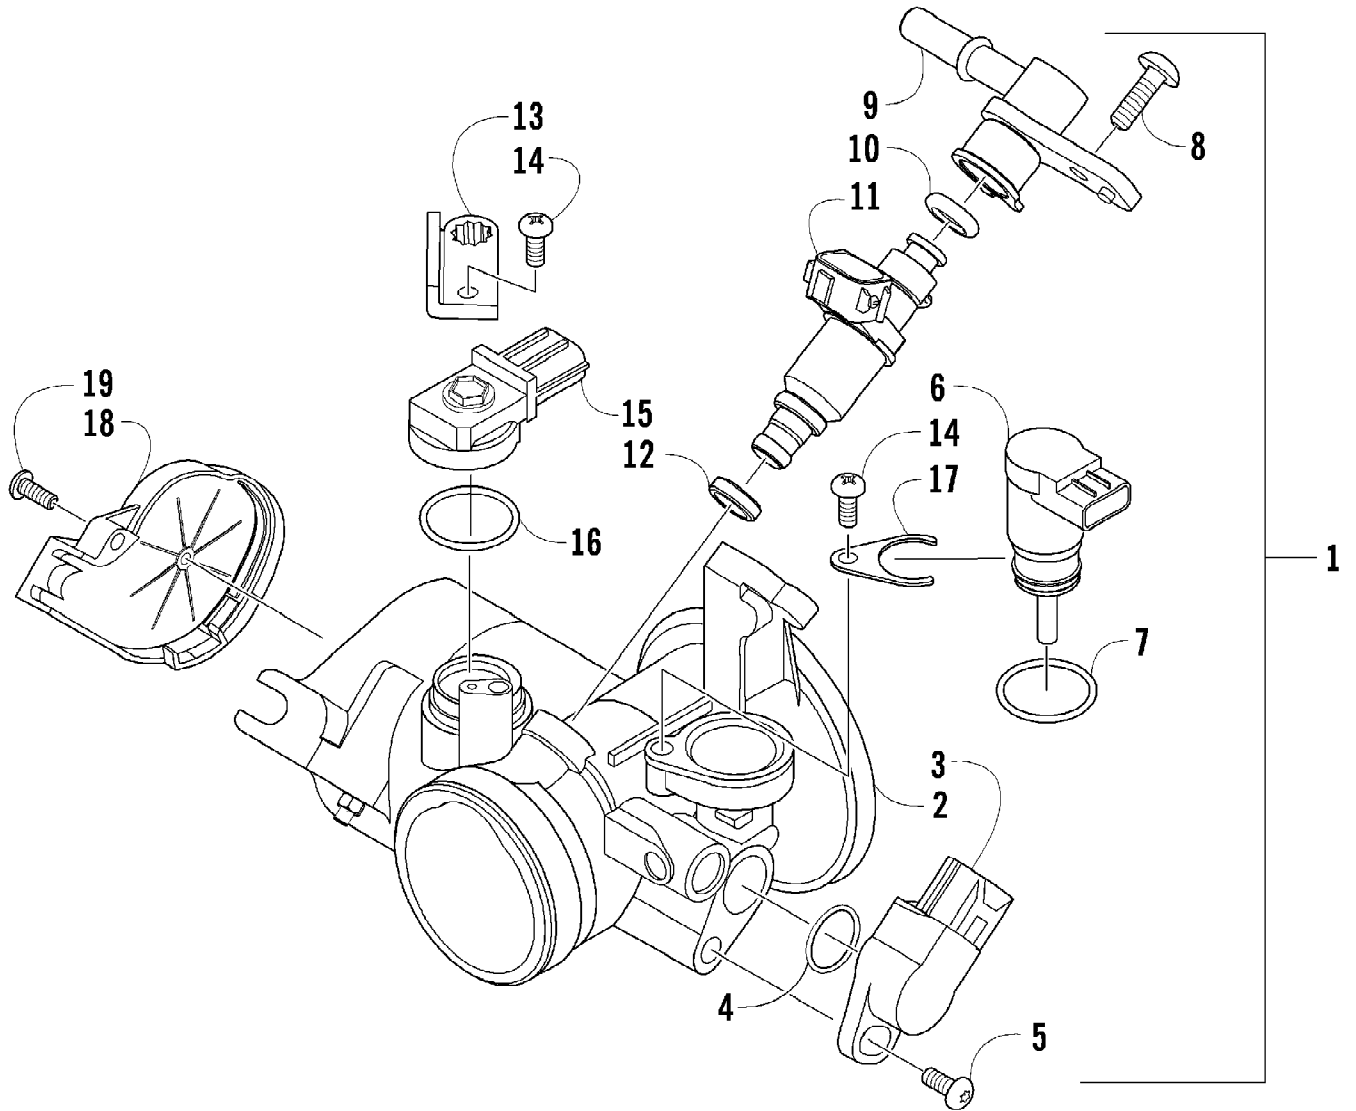

Ref #	Part Number	Qty	S/P/F	Description
1	0470-753	1		Throttle Body - Assembly (inc. 2-19)
2	0	1	F	Throttle Body
3	0430-072	1		Sensor, Throttle Position
4	5507-234	1		O-Ring, Throttle Position Sensor
5	5507-231	1		Screw, Machine
6	0430-074	1		Valve, ISC
7	5507-233	1		O-Ring, ISC Valve
8	5507-238	1		Screw, Machine
9	0470-687	1		Rail, Fuel
10	0470-767	1		O-Ring, Fuel Injector
11	0470-762	1		Injector, Fuel
12	0470-768	1		Seal, Fuel Injector
13	5507-227	1		Bracket, MAP Sensor
14	5507-117	2	/P	Screw, Machine
15	0430-073	1		Sensor, MAP
16	5507-232	1		O-Ring, MAP Sensor
17	5507-229	1		Plate, Retaining
18	5507-223	1		Cover
19	5507-037	1	/P	Screw, Machine