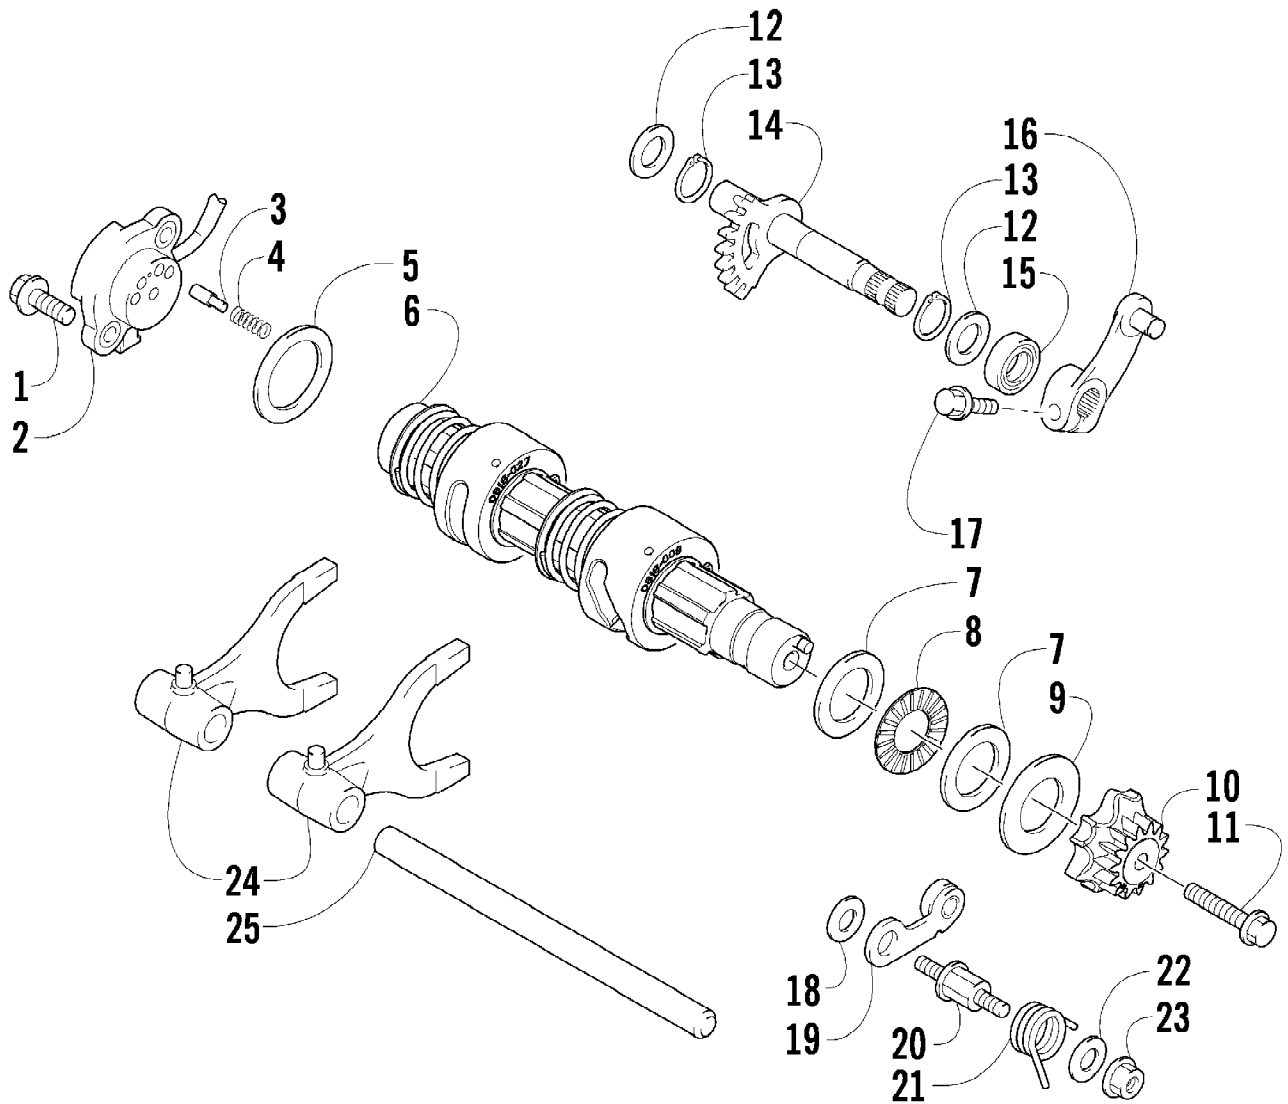

2009 PROWLER 700 XT 4X4 CAT GREEN (U2009P2T4EUSZ)
GEAR SHIFTING ASSEMBLY

Page 44 of 84

Ref #	Part Number	Qty	S/P/F	Description
1	8470-520	2		Screw, Machine
2	0409-090	1	/P	Switch, Gear Shift Position
3	0818-013	2		Contact
4	0818-017	2		Spring
5	0828-040	1		Washer
6	0818-046	1		Shaft, Gear Shift - Assembly
7	0828-095	2		Washer
8	0832-052	1	/P	Bearing, Thrust
9	0828-037	1		Washer
10	0818-089	1	/P	Plate, Gear Shift Cam
11	0826-006	1		Screw, Cap
12	0828-036	2		Washer
13	0831-010	2		Ring, Retaining
14	0818-007	1	/P	Shaft, Sub-Gear Shift
15	0830-044	1		Seal, Sub-Gear Shift Shaft
16	0818-014	1		Arm, Select
17	8468-620	1	/P	Screw, Machine
18	0828-038	1		Washer
19	0818-002	1		Stopper, Cam
20	0818-004	1		Support, Cam Stopper
21	0818-090	1		Spring
22	0828-035	1		Washer
23	8424-602	1	/P	Nut
24	0818-072	2	/P	Fork, Shift
25	0818-006	1		Shaft, Shift Fork