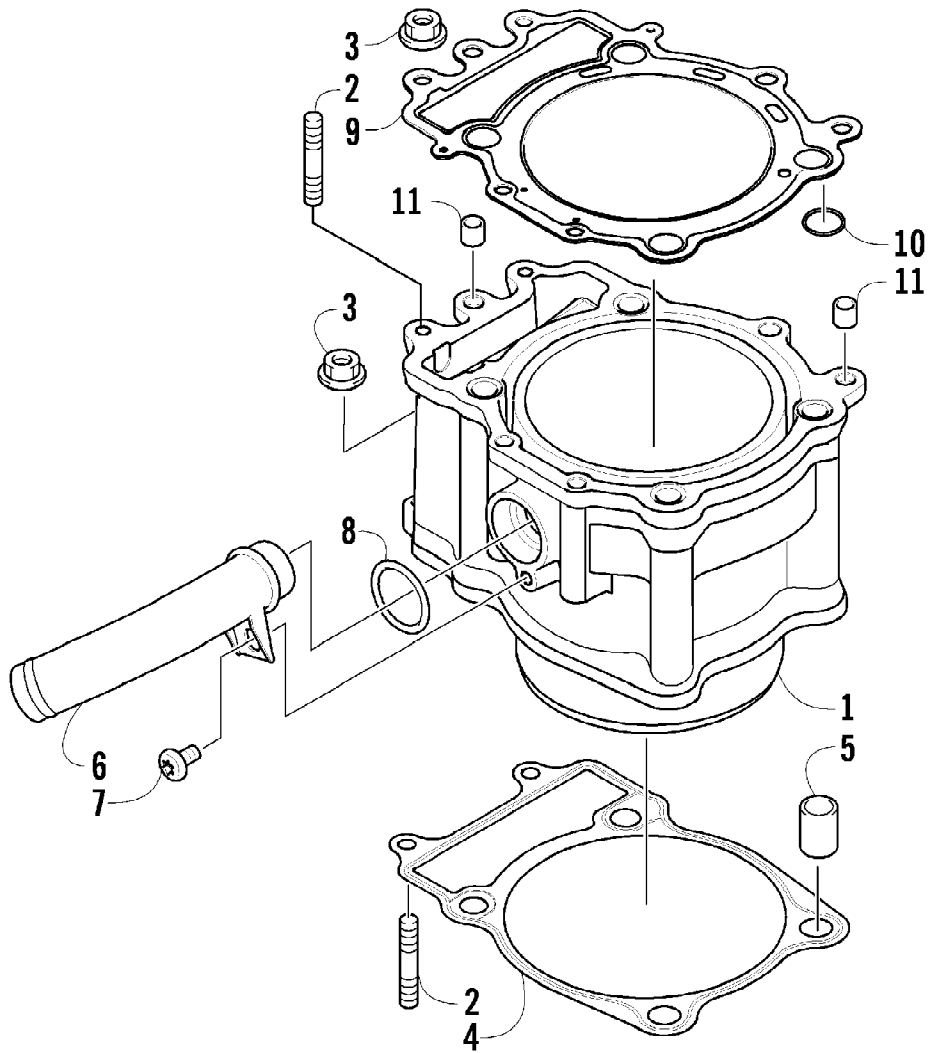

2009 PROWLER 700 XT 4X4 CAT GREEN (U2009P2T4EUSZ)
CYLINDER ASSEMBLY

Page 20 of 84

Ref #	Part Number	Qty	S/P/F	Description
1	0804-024	1	S	Cylinder
2	0827-002	4		Bolt, Stud
3	8424-604	4		Nut
4	0830-111	1		Gasket, Base
5	0829-002	2		Pin, Dowel
6	0804-047	1	/P	Union, Coolant Hose
7	8468-612	1		Screw, Machine
8	0830-007	1		O-Ring
9	0830-112	1		Gasket, Cylinder Head
10	0830-113	4		O-Ring
11	0829-001	2	S	Pin, Dowel