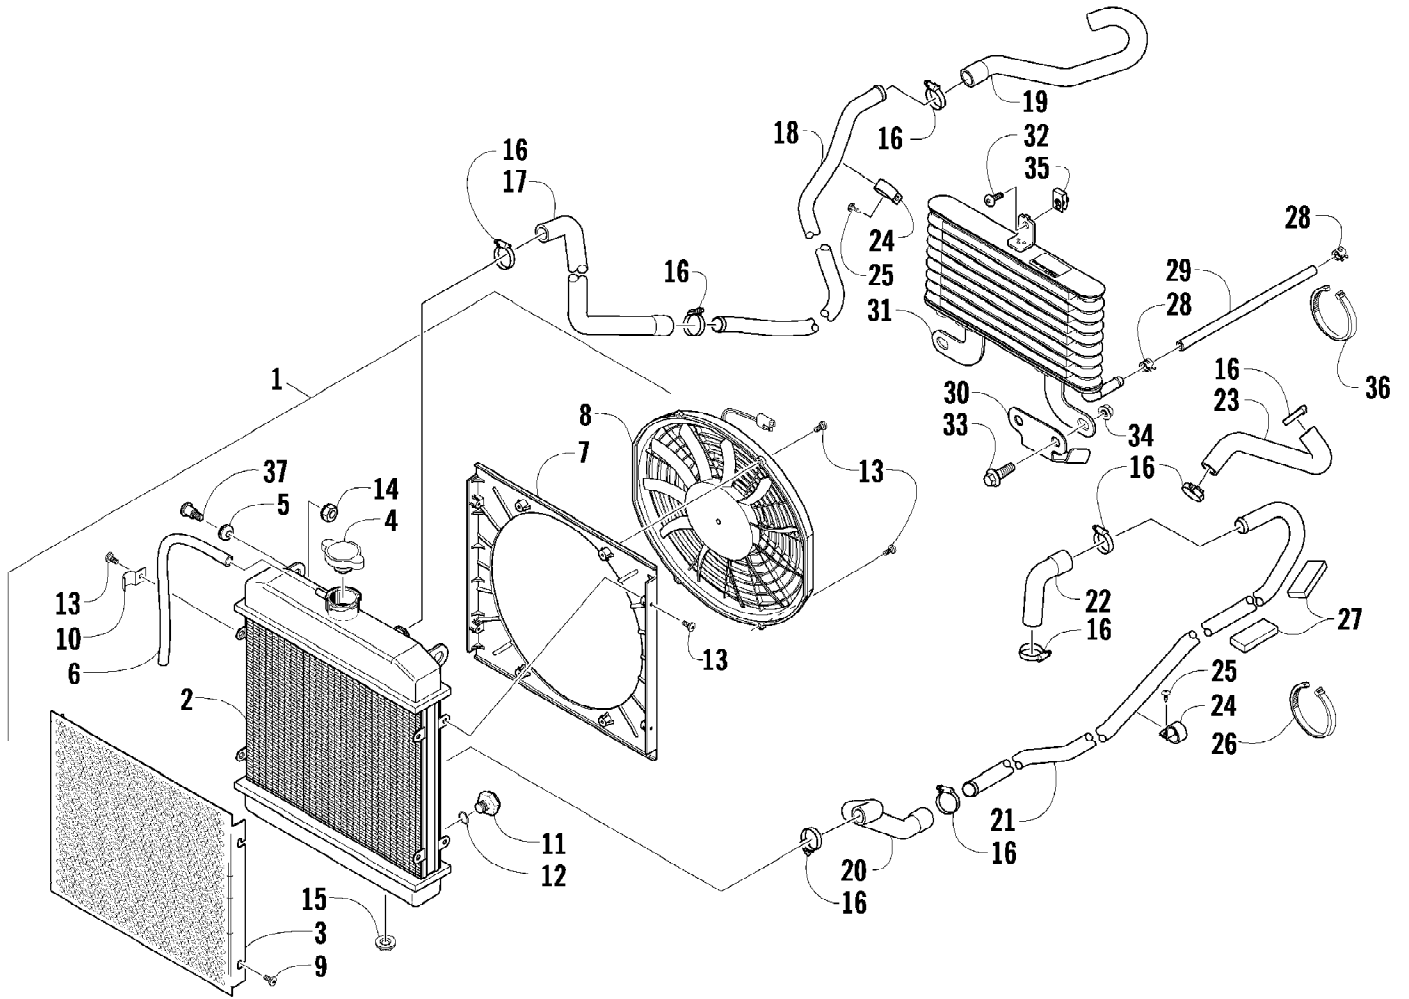

Ref #	Part Number	Qty	S/P/F	Description
1	0413-199	1	S	Radiator - Assembly (inc. 2-13)
2	0413-205	1		Radiator
3	0413-007	1		Screen, Radiator
4	0413-002	1	S	Cap, Radiator
5	0423-030	2		Grommet
6	0610-016	AR	/P	Hose - 25 ft
6	0610-015	AR	/P	Hose - 100 ft
7	0413-203	1		Shroud, Fan
8	0413-123	1	/P	Fan, Cooling
9	8475-512	4		Screw, Machine
10	0423-351	1		Clamp, Wire
11	0413-195	1		Plug, Drain
12	1602-213	1	/P	O-Ring
13	0623-378	8		Screw, Self-Tapping
14	0623-038	2		Nut w/Washer
15	0423-028	2		Bushing, Stem
16	0423-496	10		Clamp, Hose
17	0410-092	1		Hose, Coolant - Upper Radiator
18	0410-089	1		Pipe, Coolant - Upper
19	0410-091	1		Hose, Coolant - Upper Engine
20	0410-094	1		Hose, Coolant - Lower Radiator
21	0410-090	1		Pipe, Coolant - Lower
22	0410-093	1		Hose, Coolant - Lower Engine
23	0410-095	1		Hose, Coolant - Rear
24	0423-594	2		Clamp, Pipe - Coolant
25	0623-784	2		Screw, Self-Tapping
26	0123-903	AR		Cable Tie - 11.5 in.
27	0406-288	2		Pad
28	0423-632	4		Clamp, Hose
29	0410-165	1		Hose, Oil - Lower
29	0410-166	1		Hose, Oil - Upper
30	0513-023	2		Bracket, Mounting - Oil Cooler - Upper
31	0413-211	1	/P	Cooler, Oil
32	8476-620	1		Screw, Machine
33	8409-020	2	/P	Screw, Cap
34	8424-002	2		Nut
35	0423-577	1		Clip, U-Nut
36	0623-751	AR		Tie, Cable - Reusable
37	0423-484	2		Screw, Shoulder