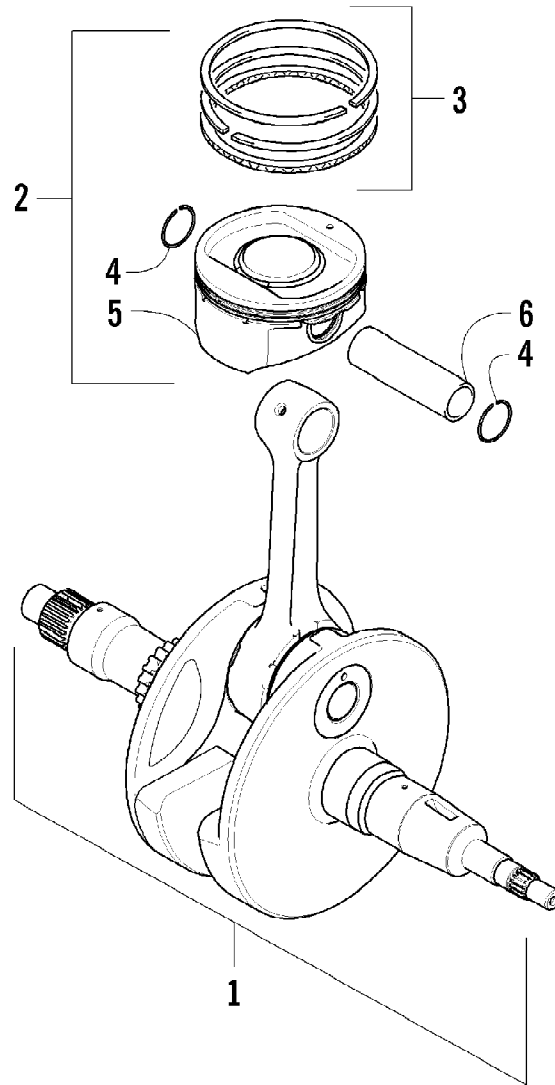

2009 PROWLER 700 XT 4X4 CAT GREEN (U2009P2T4EUSZ)
CRANKSHAFT AND PISTON ASSEMBLY

Page 18 of 84

Ref #	Part Number	Qty	S/P/F	Description
1	0805-032	1	S	Crankshaft Assembly
2	0805-297	1	/P	Piston Set (inc. 3-6)
3	0805-132	1		Ring, Piston - Set
4	0831-001	2		Circlip, Piston Pin
5	0805-296	1		Piston
6	0805-210	1		Pin, Piston