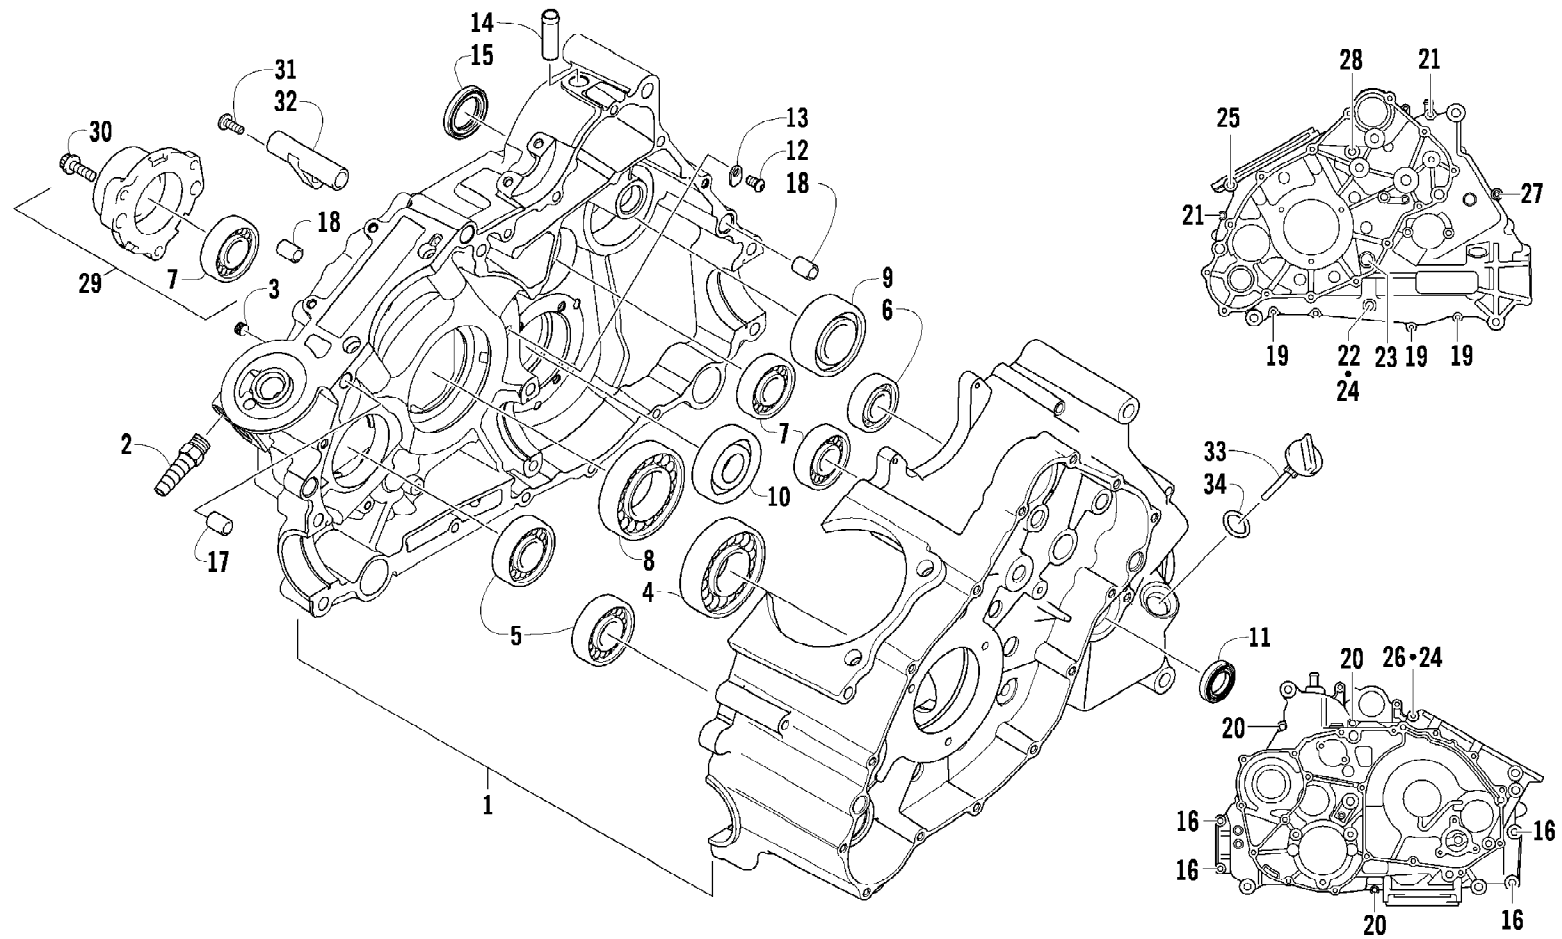

2009 PROWLER 700 XT 4X4 CAT GREEN (U2009P2T4EUSZ)
CRANKCASE ASSEMBLY

2009 PROWLER 700 XT 4X4 CAT GREEN (U2009P2T4EUSZ)
CRANKCASE ASSEMBLY

Page 16 of 84

Ref #	Part Number	Qty	S/P/F	Description
1	0801-152	1		Crankcase Assembly (inc. 2-15)
2	0812-061	2		Fitting, Hose
3	0801-002	1		Plug
4	0832-043	1	/P	Bearing
5	0832-044	2	/P	Bearing
6	0832-049	1	/P	Bearing
7	0832-050	3	/P	Bearing
8	0832-042	1	/P	Bearing
9	0832-048	1	/P	Bearing
10	0832-015	1	S/P	Bearing
11	0822-052	1		Seal, Countershaft
12	0826-100	4		Screw, Machine
13	0822-010	4	/P	Retainer, Bearing
14	0801-028	1		Pipe, Breather
15	0830-035	1		Seal, Driveshaft
16	8412-850	4		Screw, Cap
17	0829-003	1		Pin, Dowel
18	0829-002	5		Pin, Dowel
19	8468-645	3		Screw, Machine
20	8468-655	3		Screw, Machine
21	8468-675	2		Screw, Machine
22	8412-860	1		Screw, Cap
23	0826-017	1		Screw, Cap
24	0830-008	2		Gasket
25	0826-019	1		Screw, Cap
26	0826-018	1		Screw, Cap
27	8468-695	1		Screw, Machine
28	8468-680	1		Screw, Machine
29	0801-029	1		Housing, Secondary Shaft (inc. one No. 7)
30	0826-105	3		Screw, Cap
31	0826-038	1		Screw, Cap
32	0801-069	1		Pipe, Breather
33	0801-073	1		Stick, Oil Level (inc. 34)
34	0830-010	1		O-Ring