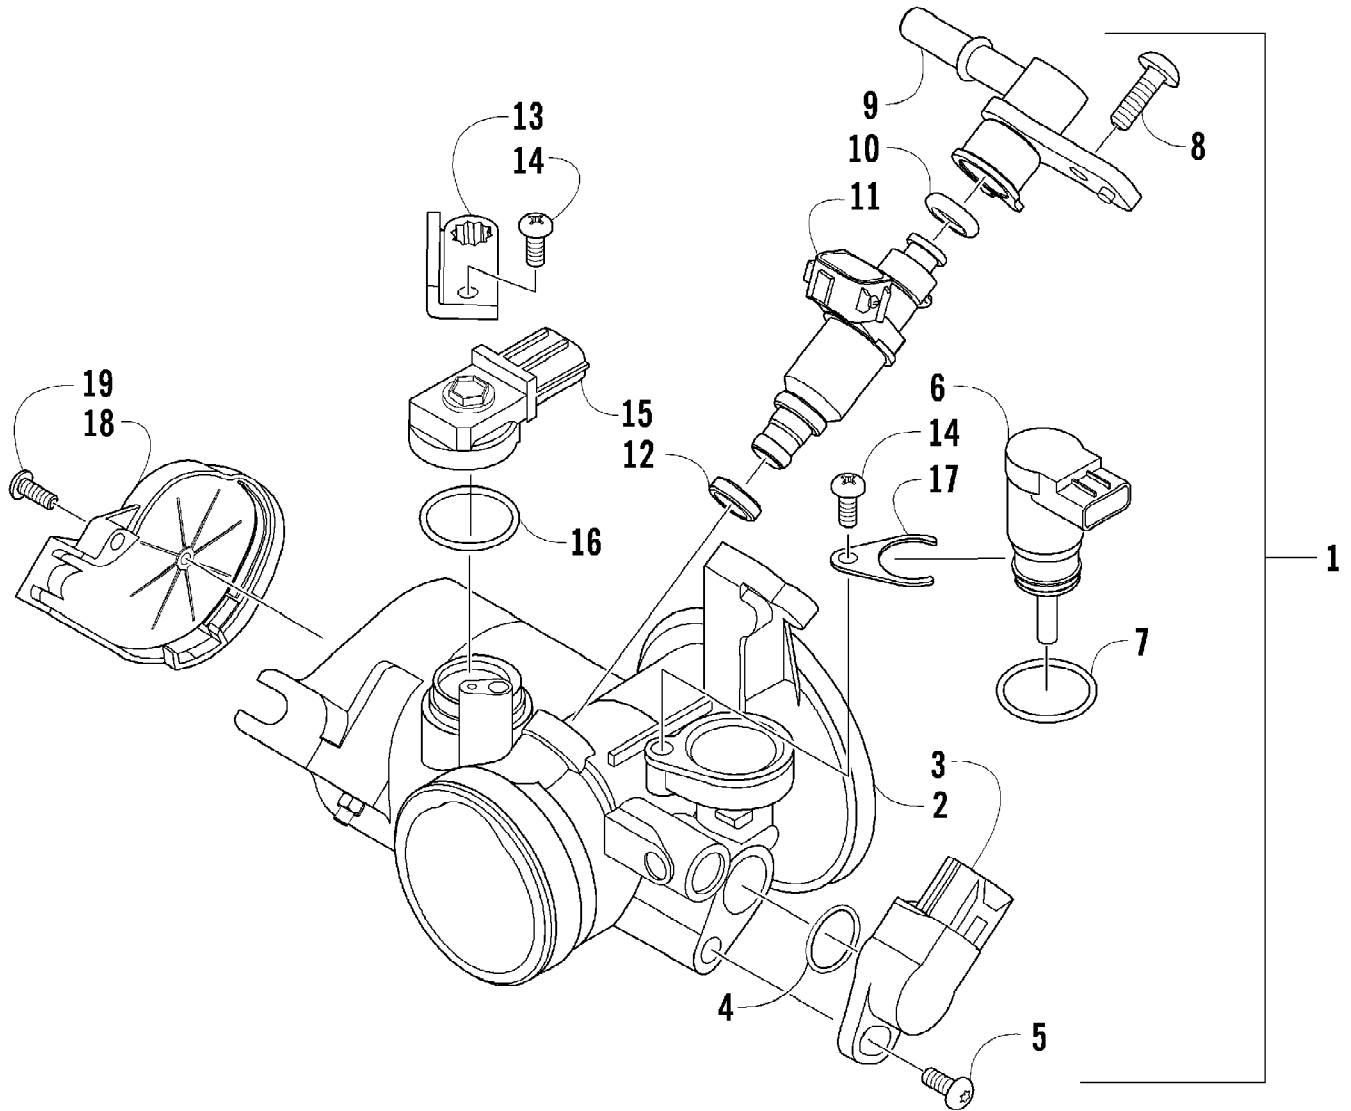

2009 PROWLER 700 XT 4X4 CAT GREEN (U2009P2T4EUSZ)
THROTTLE BODY ASSEMBLY

Page 74 of 84

Ref #	Part Number	Qty	S/P/F	Description
1	0470-753	1		Throttle Body - Assembly (inc. 2-19)
2	0	1	F	Throttle Body
3	0430-072	1		Sensor, Throttle Position
4	5507-234	1		O-Ring, Throttle Position Sensor
5	5507-231	1		Screw, Machine
6	0430-074	1		Valve, ISC
7	5507-233	1		O-Ring, ISC Valve
8	5507-238	1		Screw, Machine
9	0470-687	1		Rail, Fuel
10	0470-767	1		O-Ring, Fuel Injector
11	0470-762	1		Injector, Fuel
12	0470-768	1		Seal, Fuel Injector
13	5507-227	1		Bracket, MAP Sensor
14	5507-117	2	/P	Screw, Machine
15	0430-073	1		Sensor, MAP
16	5507-232	1		O-Ring, MAP Sensor
17	5507-229	1		Plate, Retaining
18	5507-223	1		Cover
19	5507-037	1	/P	Screw, Machine