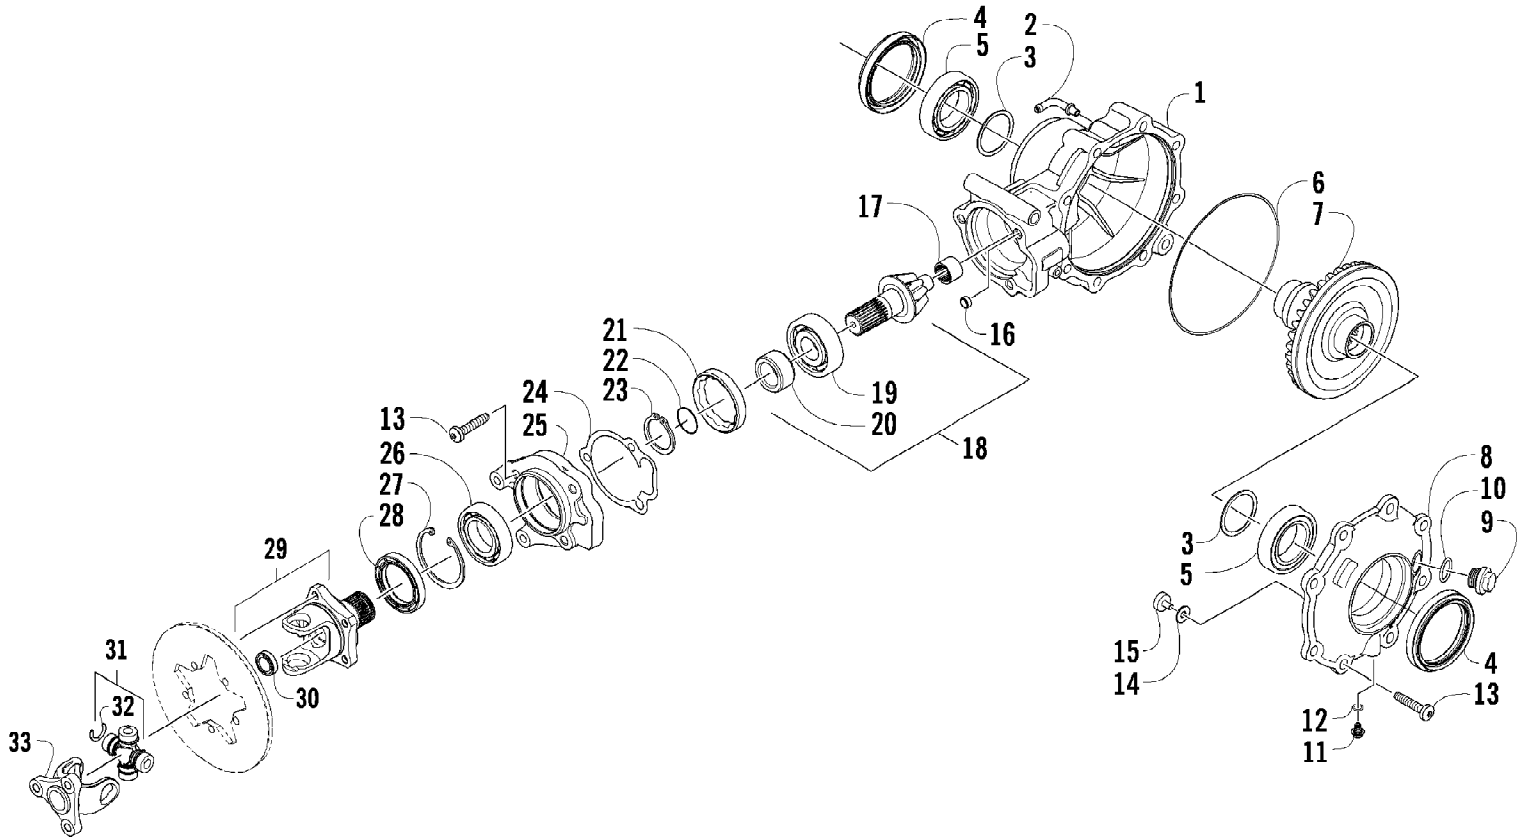

2009 PROWLER 700 XT 4X4 CAT GREEN (U2009P2T4EUSZ)
REAR DRIVE GEARCASE ASSEMBLY

2009 PROWLER 700 XT 4X4 CAT GREEN (U2009P2T4EUSZ)
REAR DRIVE GEARCASE ASSEMBLY

Page 54 of 84

Ref #	Part Number	Qty	S/P/F	Description
	1502-405	1		Complete Rear Drive Gearcase Assembly
1	0502-548	1		Housing, Gearcase
2	1402-442	1		Fitting, 90°
3	0402-405	AR		Shim
3	0402-406	AR		Shim
3	0402-407	AR		Shim
3	0402-408	AR		Shim
3	0402-409	AR		Shim
4	1402-713	2	S	Seal
5	0402-393	2		Bearing
6	0423-149	1		O-Ring
7	1402-032	1		Gear, Rear - 36T
8	0502-741	1		Cover, Gearcase
9	0402-333	1	/P	Plug, Fill (inc. 10)
10	0423-154	1		O-Ring
11	1402-210	1	/P	Plug, Magnetic (inc. 12)
12	0423-153	1		O-Ring
13	0423-118	11		Screw, Self-Tapping
14	0402-429	AR		Shim
14	0402-430	AR		Shim
14	0402-431	AR		Shim
14	0402-432	AR		Shim
14	0402-433	AR		Shim
15	0402-326	1		Button, Thrust
16	0402-411	1		Pin, Dowel
17	0402-328	1		Bearing
18	0502-783	1		Gear, Pinion - Assembly - 10T (inc. 19-20)
19	0402-327	1		Bearing
20	0402-336	1		Collar, Retaining
21	0402-357	1		Collar, Lock
22	0423-633	1		O-Ring
23	0423-546	1		Ring, Retaining
24	0402-947	1		Gasket
25	0502-746	1		Housing, Pinion
26	0402-324	1		Bearing
27	0402-347	1		Ring, Retaining
28	1402-314	1		Seal
29	1502-124	1		Shaft, Input - Assembly (inc. 30)
30	1402-322	1		Cover, End
31	0402-944	1	/P	Joint, Universal - Set (inc. 32)
32	0423-395	4		Retainer
33	0502-331	1		Yoke, Propeller Shaft