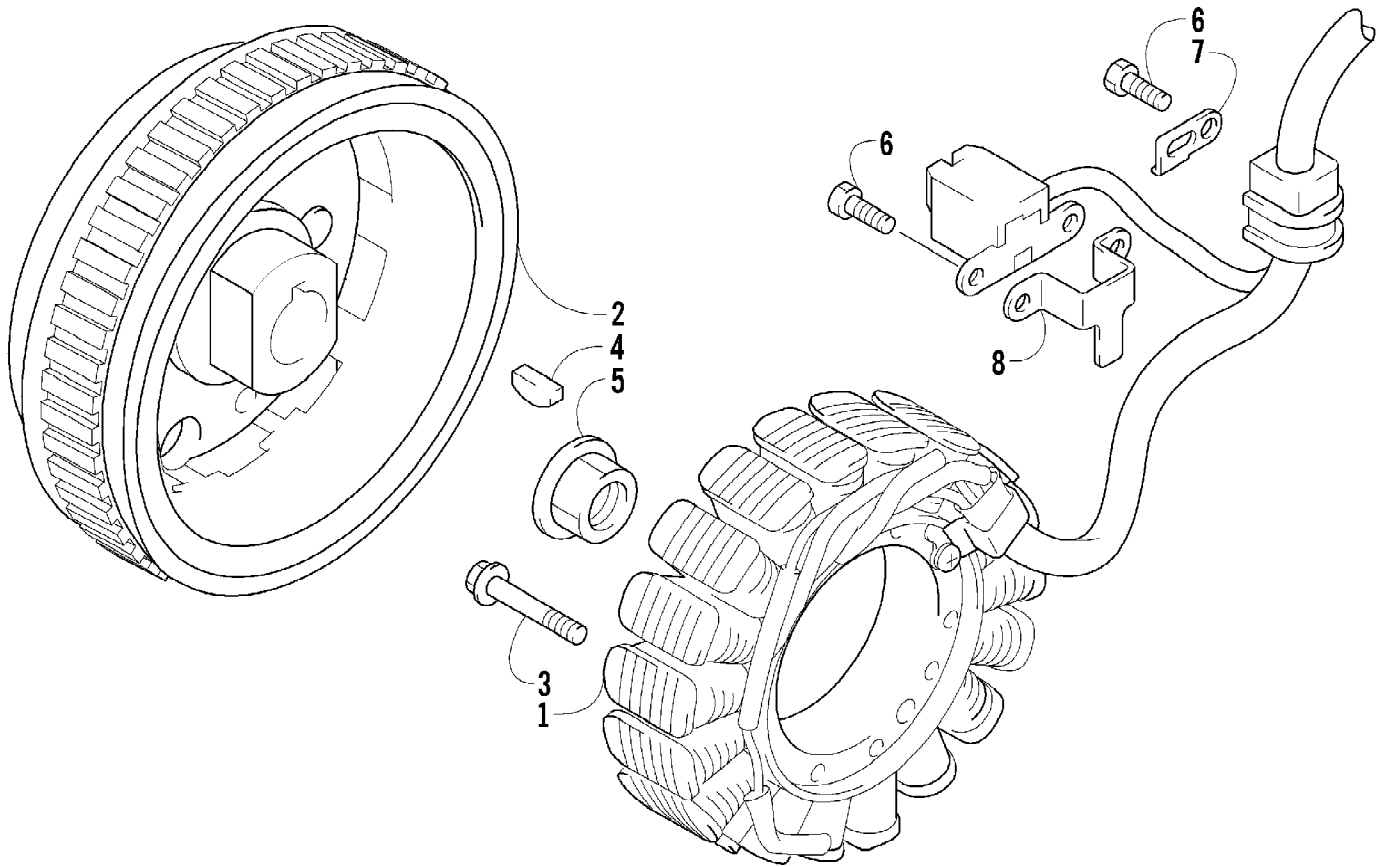

2009 PROWLER 700 XT 4X4 CAT GREEN (U2009P2T4EUSZ)
MAGNETO ASSEMBLY

Page 46 of 84

Ref #	Part Number	Qty	S/P/F	Description
1	0802-041	1		Stator - Assembly
2	0802-048	1		Rotor/Flywheel
3	0826-102	3		Screw, Machine
4	0829-012	1		Key
5	0827-014	1		Nut
6	8470-510	3		Screw, Machine
7	0802-015	1		Clamp - No. 1
8	0802-016	1		Clamp - No. 2