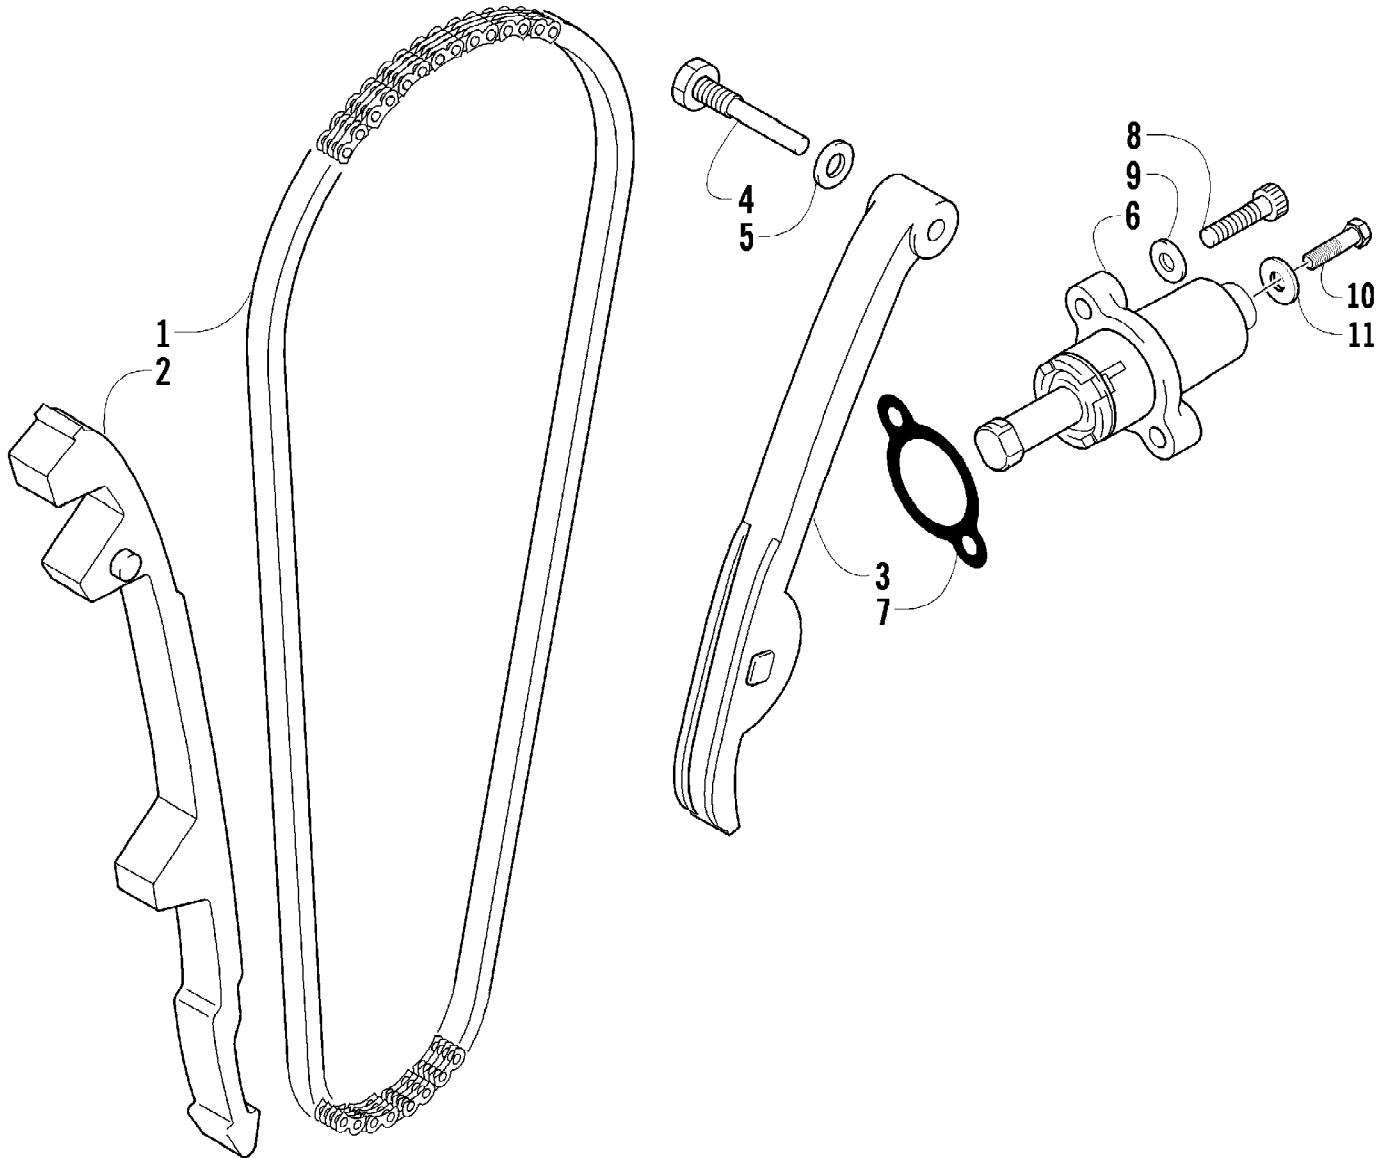

2009 PROWLER 700 XT 4X4 CAT GREEN (U2009P2T4EUSZ)
CAM CHAIN ASSEMBLY

Page 6 of 84

Ref #	Part Number	Qty	S/P/F	Description
1	0810-001	1		Chain, Cam
2	0810-002	1		Guide, Chain
3	0810-003	1		Tensioner, Chain
4	0826-036	1		Pivot, Tensioner
5	0830-025	1		Washer, Crush
6	0810-004	1		Adjuster, Tensioner - Assembly
7	0830-018	1		Gasket
8	8468-625	2		Screw, Machine
9	0830-107	2		Gasket
10	8400-610	1		Screw, Cap
11	0828-129	1		Washer