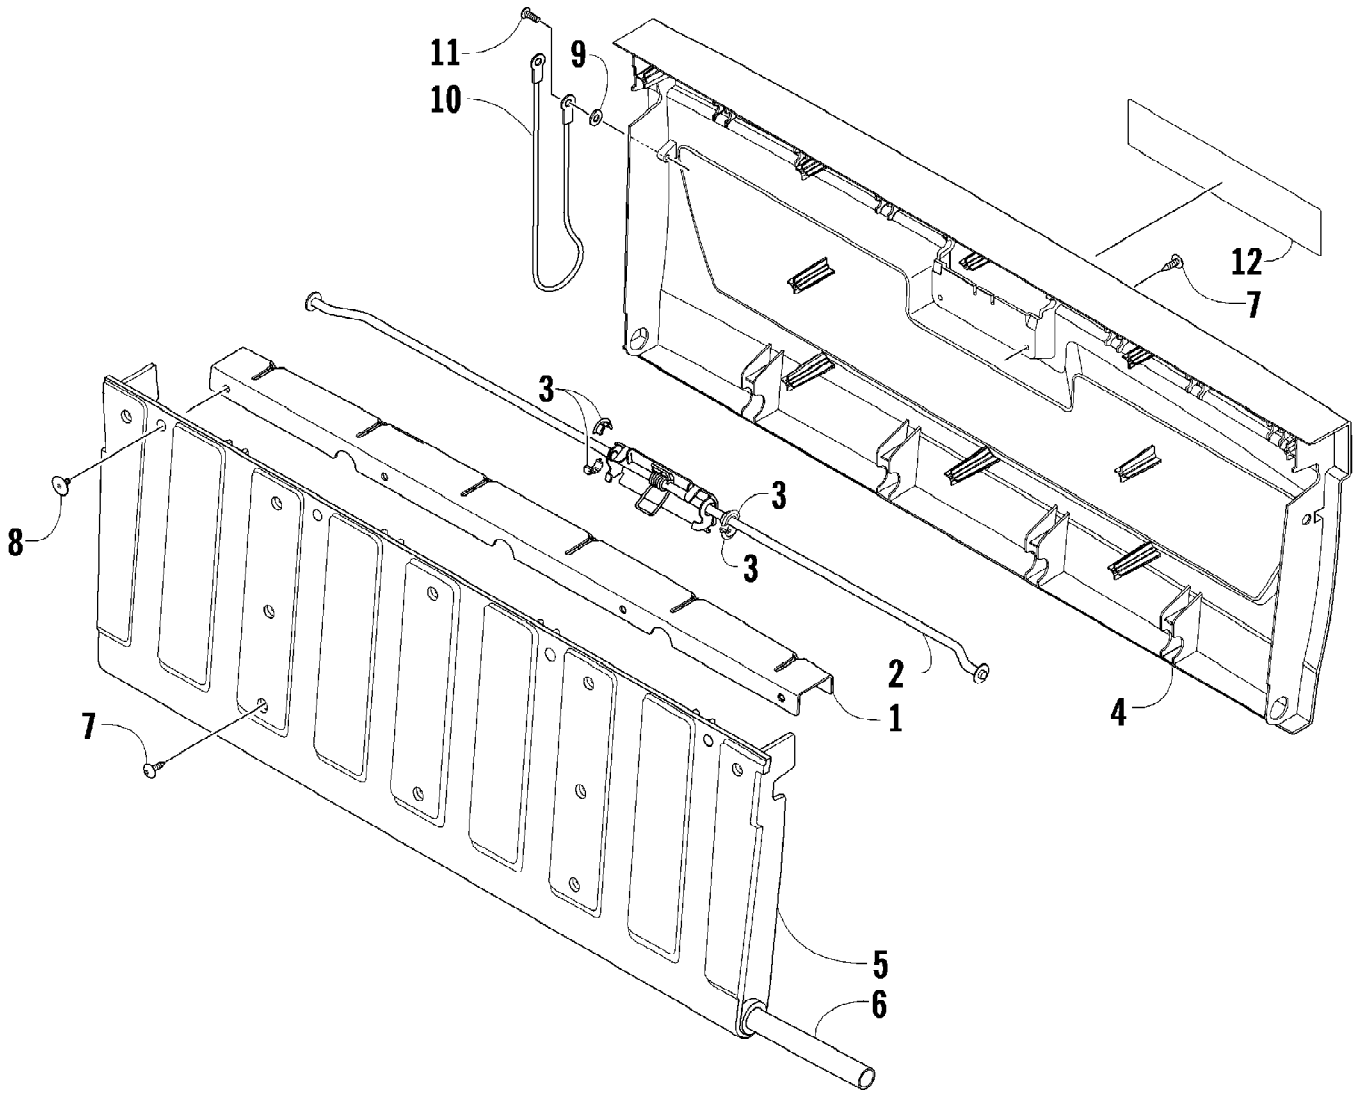

2009 PROWLER 700 XT 4X4 CAT GREEN (U2009P2T4EUSZ)
TAILGATE ASSEMBLY

Page 72 of 84

Ref #	Part Number	Qty	S/P/F	Description
	2506-205	1	/P	Complete Tailgate Assembly
1	1506-704	1		Brace
2	2506-056	1		Latch Assembly
3	1406-706	4		Bushing
4	2406-369	1	/P	Panel, Outer
5	2406-365	1	/P	Panel, Inner
6	1406-927	1		Shaft, Pivot
7	0623-784	12		Screw, Self-Tapping
8	0423-101	4		Screw, Body
9	8050-217	2	/P	Washer
10	0487-045	2		Cable
11	8476-625	2		Screw, Machine
12	1411-539	1		Decal, "Arctic Cat"