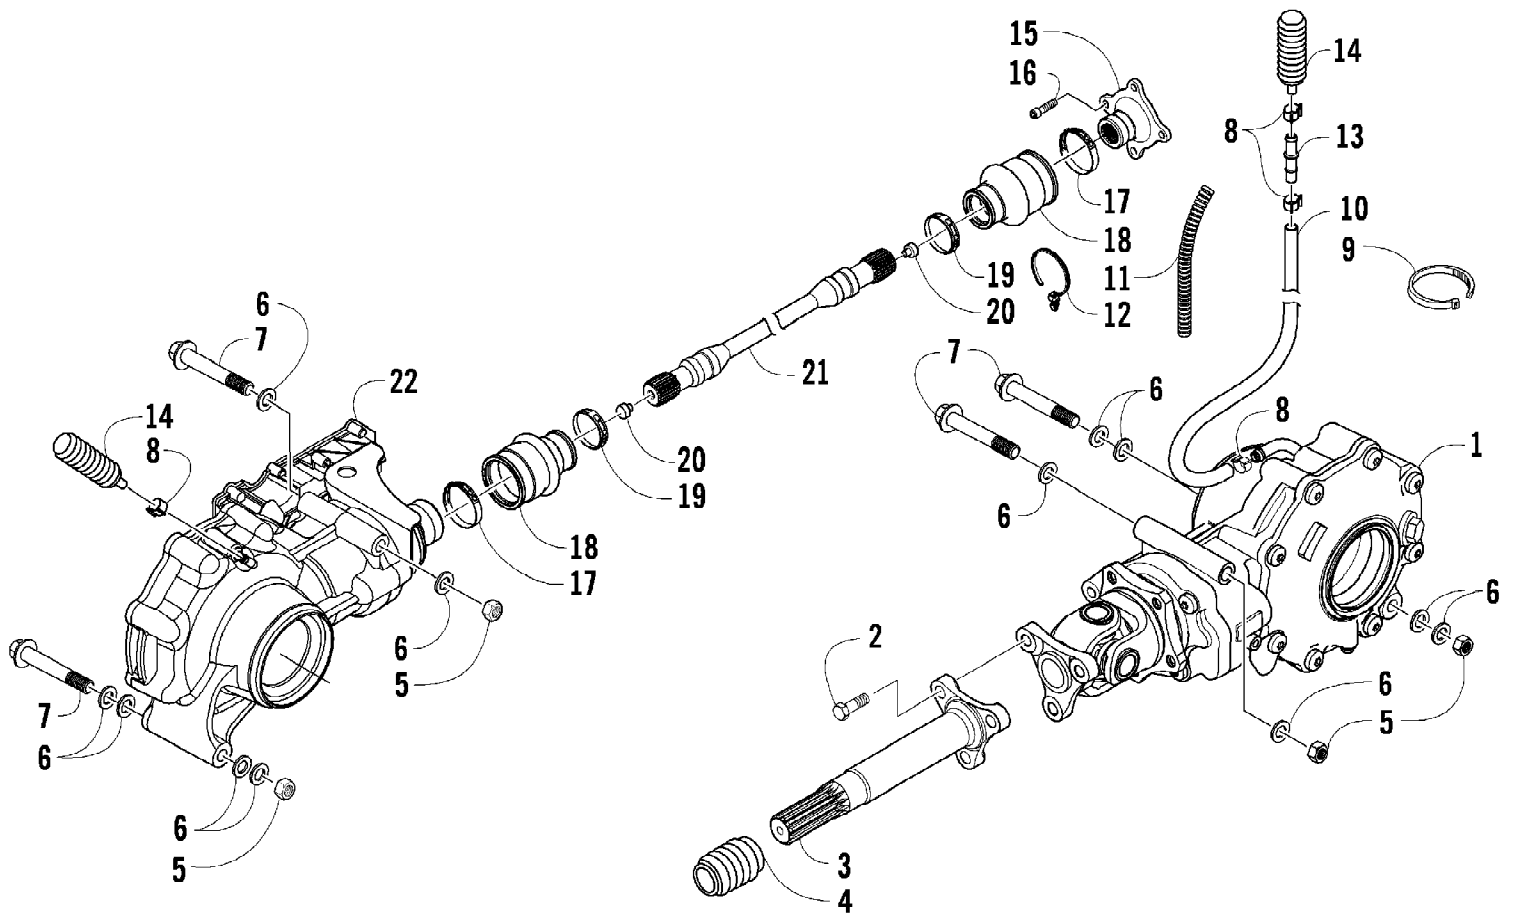

2009 PROWLER 700 XT 4X4 CAT GREEN (U2009P2T4EUSZ)
DRIVE TRAIN ASSEMBLY

Page 26 of 84

Ref #	Part Number	Qty	S/P/F	Description
1	1502-405	1		Gearcase, Rear
2	8409-025	3		Screw, Cap
3	0502-857	1		Driveshaft - Rear
4	0402-966	1		Boot, Driveshaft
5	8428-002	4		Nut, Lock
6	0423-426	12		Washer
7	0423-404	4		Screw, Cap
8	0423-670	4		Clamp, Hose
9	0123-788	AR	/P	Tie, Cable - 8 in.
10	0410-167	1		Hose, Vent
11	0419-392	AR		Conduit - 3 ft
12	0423-075	1		Tie, Cable - Push-Mount
13	0470-702	1	/P	Fitting, Vent
14	1402-620	2	/P	Bladder, Gearcase
15	0402-950	1		Flange, Output
16	8408-820	4	/P	Screw, Cap
17	0423-393	2		Clamp, Boot
18	0402-985	2	/P	Boot, Coupler
19	0423-411	2		Clamp, Boot
20	0673-618	2	/P	Bumper, Driveshaft
21	1402-271	1		Shaft, Propeller
22	1502-399	1		Gearcase, Front