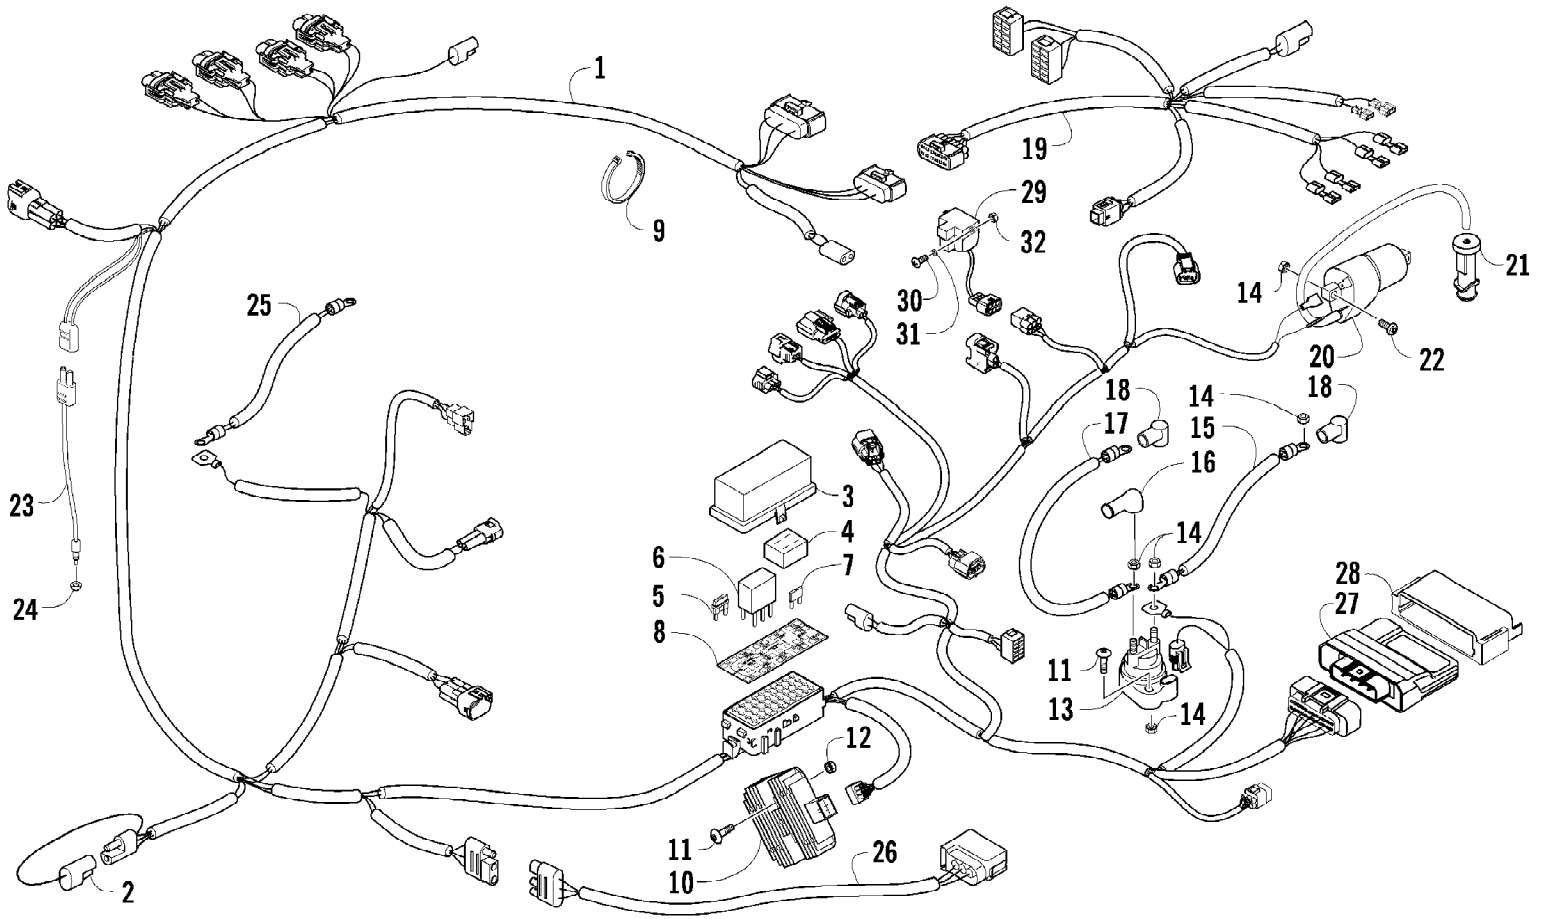

2009 PROWLER 700 XT 4X4 CAT GREEN (U2009P2T4EUSZ)
WIRING HARNESS ASSEMBLY

2009 PROWLER 700 XT 4X4 CAT GREEN (U2009P2T4EUSZ)
WIRING HARNESS ASSEMBLY

Page 84 of 84

Ref #	Part Number	Qty	S/P/F	Description
1	0486-289	1		Harness, Main (inc. 2-8)
2	0486-164	1		Tether, Accessory Connector
3	0530-008	1		Cover, Fuse Block
4	0430-037	1		Holder, Fuse
5	0430-034	1		Diode
6	0430-045	5	/P	Relay (4-Pin) - 20 Amp
7	0430-032	5		Fuse - 10 Amp
7	0430-031	3		Fuse - 15 Amp
7	0430-030	2		Fuse - 30 Amp
8	1411-526	1		Decal, Fuse Block
9	0123-903	AR		Cable Tie - 11.5 in.
10	0824-037	1	/P	Regulator, Voltage
11	8476-625	4		Screw, Machine
12	8424-602	2	/P	Nut
13	0445-058	1	/P	Solenoid
14	0623-038	9		Nut w/Washer
15	0445-061	1		Cable, Solenoid/Starter
16	0645-327	1		Boot, Terminal
17	0445-049	1		Cable, Battery/Solenoid
18	0645-019	2		Boot, Terminal
19	0486-290	1		Harness, Console
20	0824-043	1		Coil, Ignition - Assembly
21	0824-049	1	/P	Cap, Spark Plug
22	8476-620	2		Screw, Machine
23	0409-009	1		Switch, Brake - Assembly
24	0402-991	1		Retainer, Brake Switch
25	0445-050	1		Cable, Battery/Engine
26	0486-176	1		Harness Adapter, Taillight
27	0530-029	1		ECU
28	0430-076	1		Cushion, ECU
29	0409-064	1		Switch, Tilt Sensor
30	8468-425	2		Screw, Machine
31	0123-802	2		Washer
32	0423-493	2		Nut w/Washer