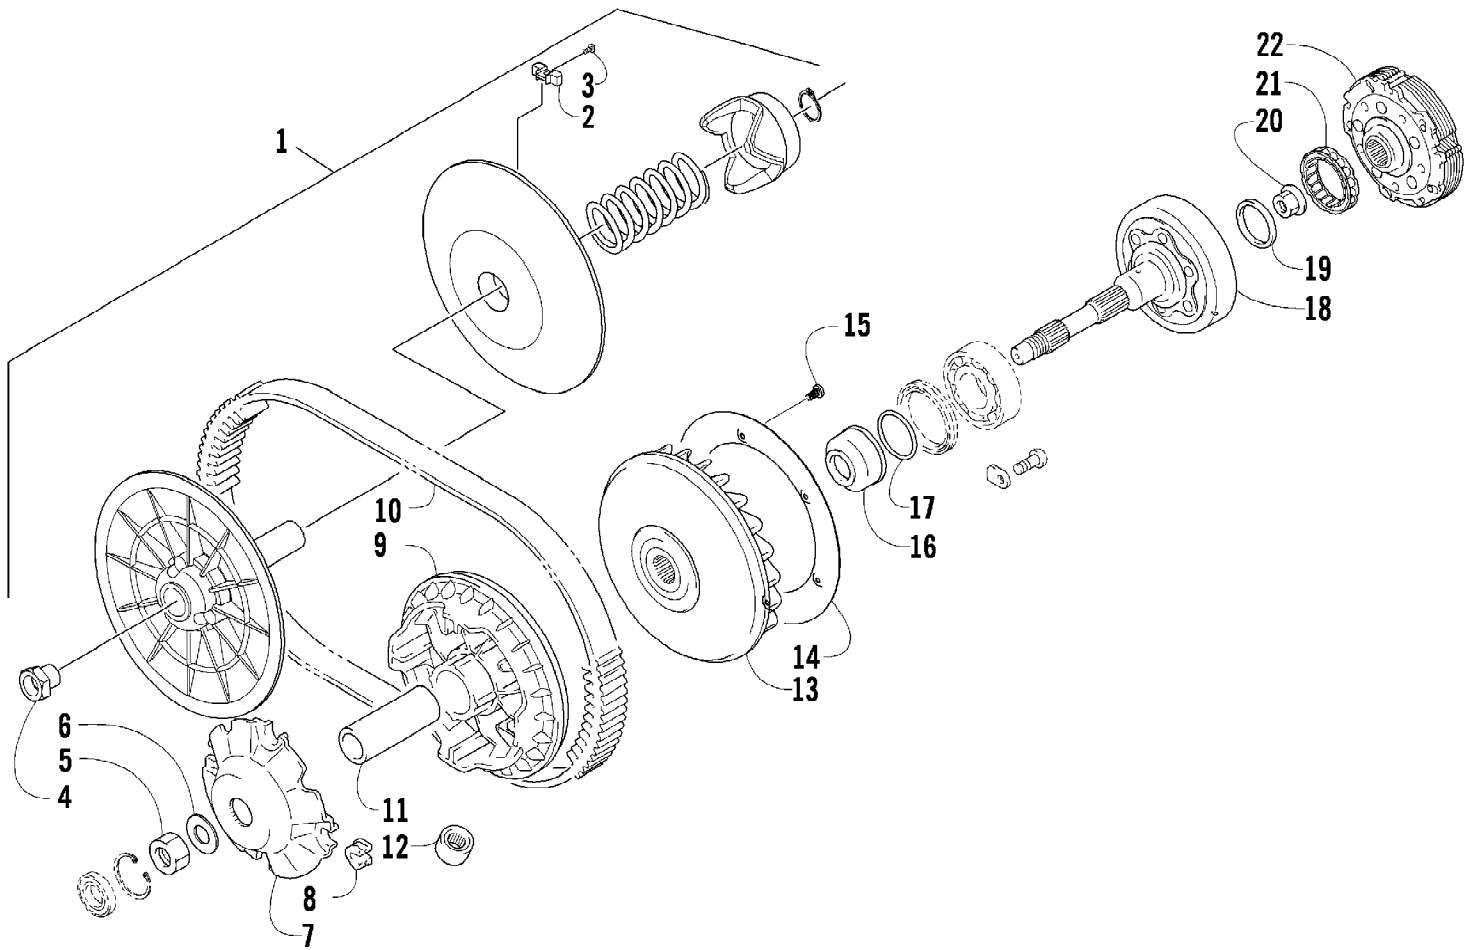

2009 PROWLER 700 XT 4X4 CAT GREEN (U2009P2T4EUSZ)
TRANSMISSION ASSEMBLY

Page 78 of 84

Ref #	Part Number	Qty	S/P/F	Description
1	0823-254	1	S	Pulley, Driven - Assembly (inc. 2-4)
2	0823-176	3	/P	Shoe, Cam
3	0823-177	3		Screw, Machine
4	0823-178	1		Nut
5	0827-010	1		Nut
6	0828-106	1		Washer
7	0823-008	1		Plate, Movable Drive Face
8	0823-010	4		Damper, Movable Drive Face
9	0823-159	1		Face, Movable Drive
10	0823-013	1		Belt, Drive
11	0823-149	1		Spacer
12	0823-164	8		Roller
13	0823-156	1	/P	Face, Fixed Drive
14	0823-131	1		Shroud, Drive Face
15	0623-914	6		Screw, Self-Tapping
16	0823-015	1		Spacer, Fixed Drive Face
17	0470-531	1		O-Ring
18	0823-096	1	S	Housing, Clutch - Assembly
19	0830-189	1	/P	Seal
20	0827-011	1		Nut
21	0823-018	1		Clutch, One-Way
22	0823-098	1	S	Clutch, Centrifugal - 6 Plate