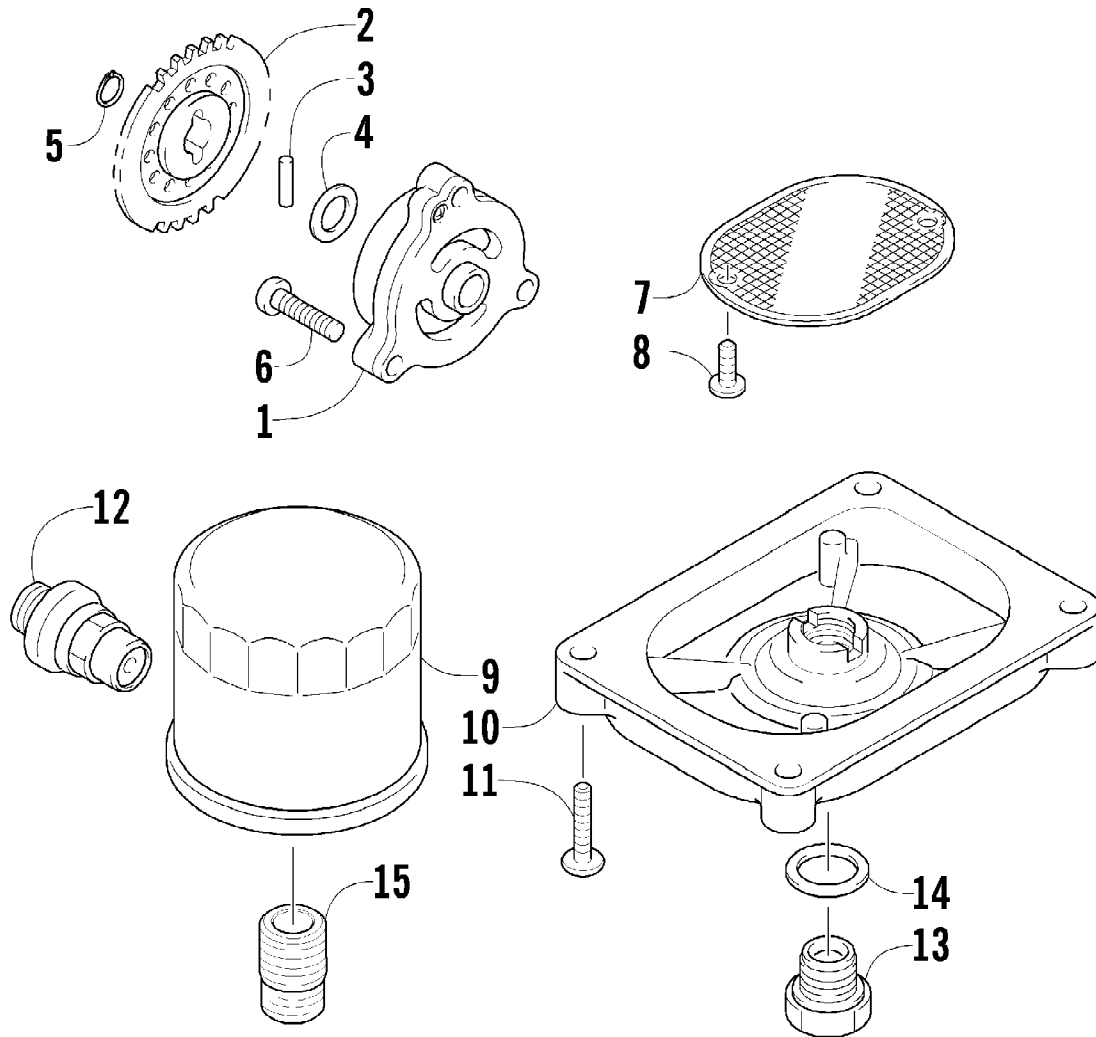

2009 PROWLER 700 XT 4X4 CAT GREEN (U2009P2T4EUSZ)
OIL FILTER/PUMP ASSEMBLY

Page 48 of 84

Ref #	Part Number	Qty	S/P/F	Description
1	0812-023	1		Pump, Oil
2	0812-002	1	S	Gear, Driven
3	0829-009	1		Pin
4	0828-007	1	/P	Washer
5	0831-002	1		Ring, Retaining
6	0826-039	3		Screw, Machine
7	0812-057	1	/P	Strainer, Oil
8	0826-040	2		Screw, Machine
9	0812-029	1	S	Filter, Oil
10	0812-053	1		Cap, Oil Strainer
11	8468-625	4		Screw, Machine
12	0812-007	1		Valve, Oil-Relief - Assembly
13	0812-006	1		Plug, Drain
14	0830-017	1		Gasket, Drain Plug
15	0812-008	1		Union, Oil Filter