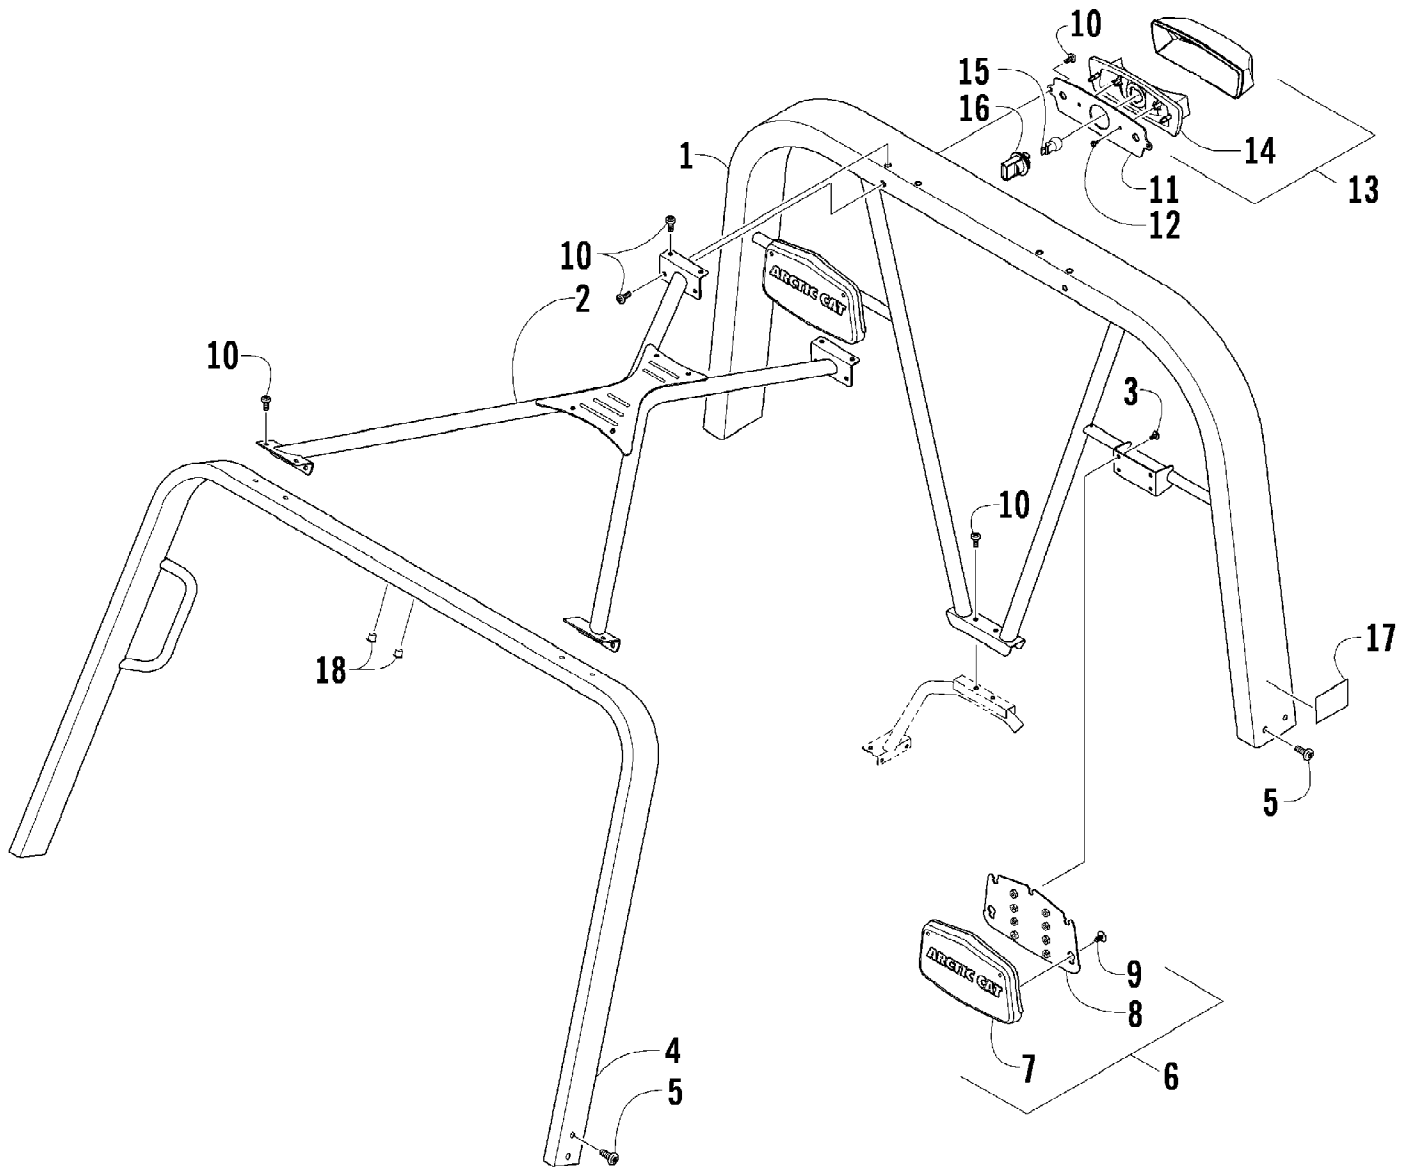

2009 PROWLER 700 XT 4X4 CAT GREEN (U2009P2T4EUSZ)
ACCELERATOR ASSEMBLY

Page 2 of 84

Ref #	Part Number	Qty	S/P/F	Description
1	1502-590	1		Pedal, Accelerator
2	0470-851	1		Spring
3	0402-872	1		Axle
4	1602-213	2	/P	O-Ring
5	8422-002	1		Nut, Lock
6	8471-616	2		Screw, Machine
7	0502-991	1		Bracket, Accelerator Pedal
8	8427-602	2		Nut, Lock
9	0487-066	1		Cable, Accelerator

2009 PROWLER 700 XT 4X4 CAT GREEN (U2009P2T4EUSZ)
CAM CHAIN ASSEMBLY

Page 6 of 84

Ref #	Part Number	Qty	S/P/F	Description
1	0810-001	1		Chain, Cam
2	0810-002	1		Guide, Chain
3	0810-003	1		Tensioner, Chain
4	0826-036	1		Pivot, Tensioner
5	0830-025	1		Washer, Crush
6	0810-004	1		Adjuster, Tensioner - Assembly
7	0830-018	1		Gasket
8	8468-625	2		Screw, Machine
9	0830-107	2		Gasket
10	8400-610	1		Screw, Cap
11	0828-129	1		Washer

2009 PROWLER 700 XT 4X4 CAT GREEN (U2009P2T4EUSZ)
CANOPY AND TAILLIGHT ASSEMBLY

Page 8 of 84

Ref #	Part Number	Qty	S/P/F	Description
1	1506-680	1		Tube, Canopy - Rear
2	1506-713	1		Support, Canopy
3	0423-361	8		Screw, Machine
4	2516-163	1		Tube, Canopy - Front
5	0423-817	8		Screw, Machine
6	1506-795	2		Pad, Headrest - Assembly (inc. 7-9)
7	1406-884	2		Pad, Headrest
8	1506-722	2		Mount, Headrest
9	0623-544	10		Clip, Retaining
10	0423-419	18		Screw, Machine
11	2406-069	1		Bracket, Taillight Mounting
12	0623-301	2	/P	Screw, Self-Tapping
13	0509-022	1		Taillight Assembly (inc. 14-16)
14	0509-025	1		Housing, Taillight
15	0409-056	1		Bulb, Taillight
16	0409-057	1		Socket, Taillight
17	1411-864	2		Decal, Warning - Canopy
18	0423-905	2		Plug