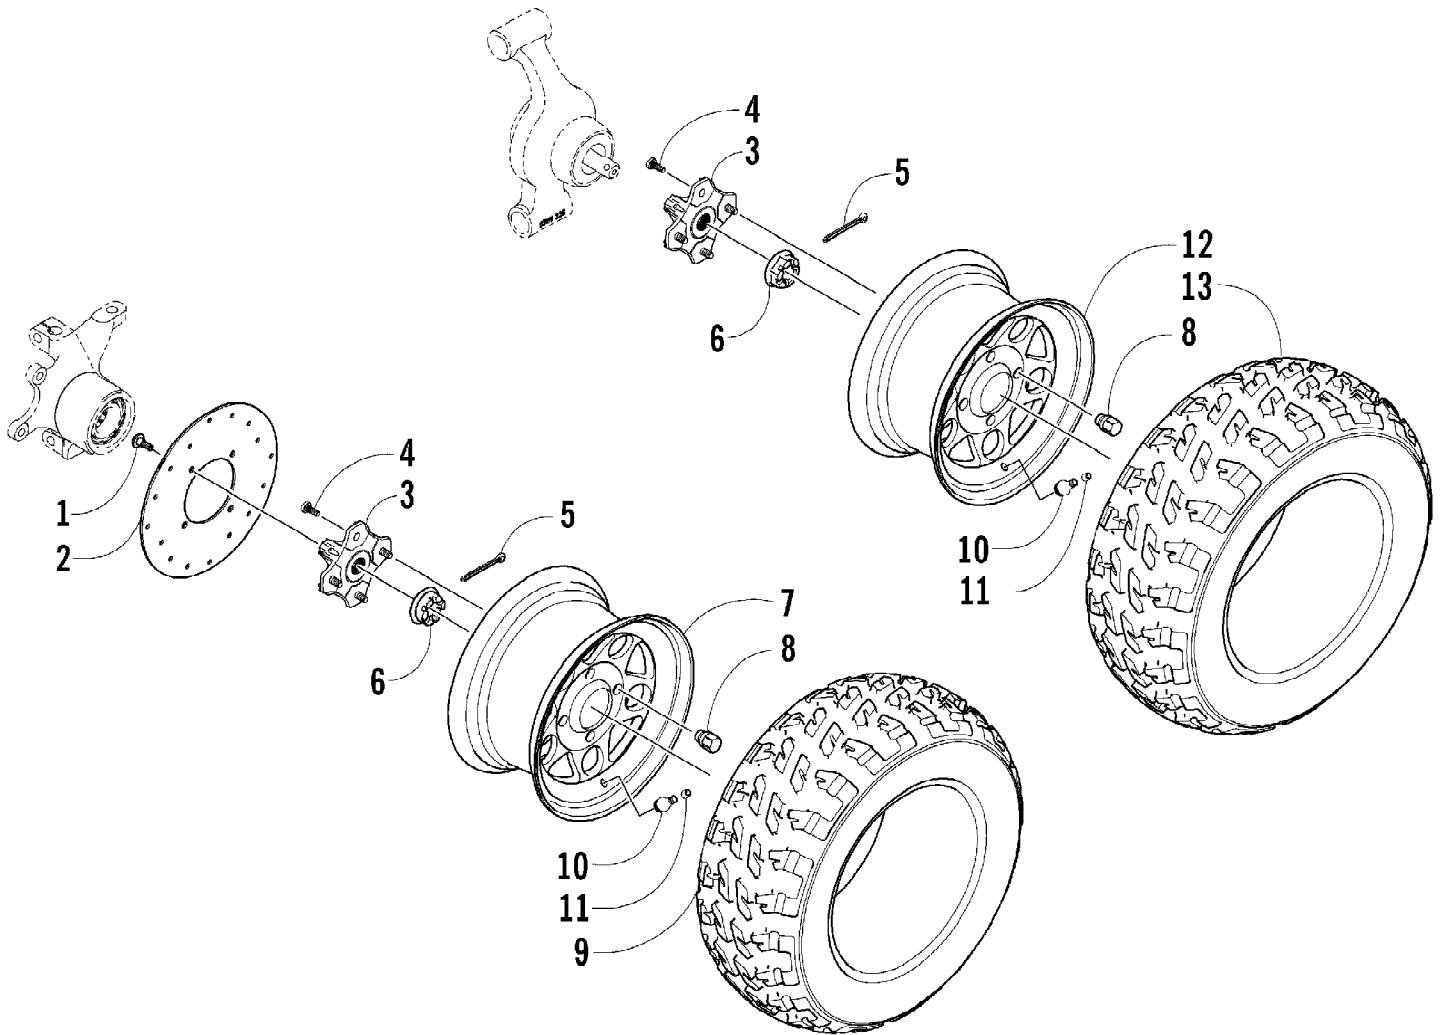

2009 PROWLER 700 XT 4X4 CAT GREEN (U2009P2T4EUSZ)
WHEEL AND TIRE ASSEMBLY

Page 82 of 84

Ref #	Part Number	Qty	S/P/F	Description
1	0423-557	8		Screw, Shoulder
2	1402-455	2	S	Disc, Brake
3	1502-433	2	/P	Hub, Wheel - Front (inc. 4)
3	1502-435	2	/P	Hub, Wheel - Rear (inc. 4)
4	0402-974	16	/P	Stud, Wheel
5	0423-407	4		Pin, Cotter
6	0423-607	4		Nut, Castle
7	1402-449	2		Wheel - Front
8	0423-618	16		Nut, Mounting - Wheel
9	1402-392	2		Tire - Front
10	0402-064	4		Stem, Valve (inc. 11)
11	0402-140	4		Cap, Valve Stem
12	1402-452	2		Wheel - Rear
13	1402-393	2		Tire - Rear