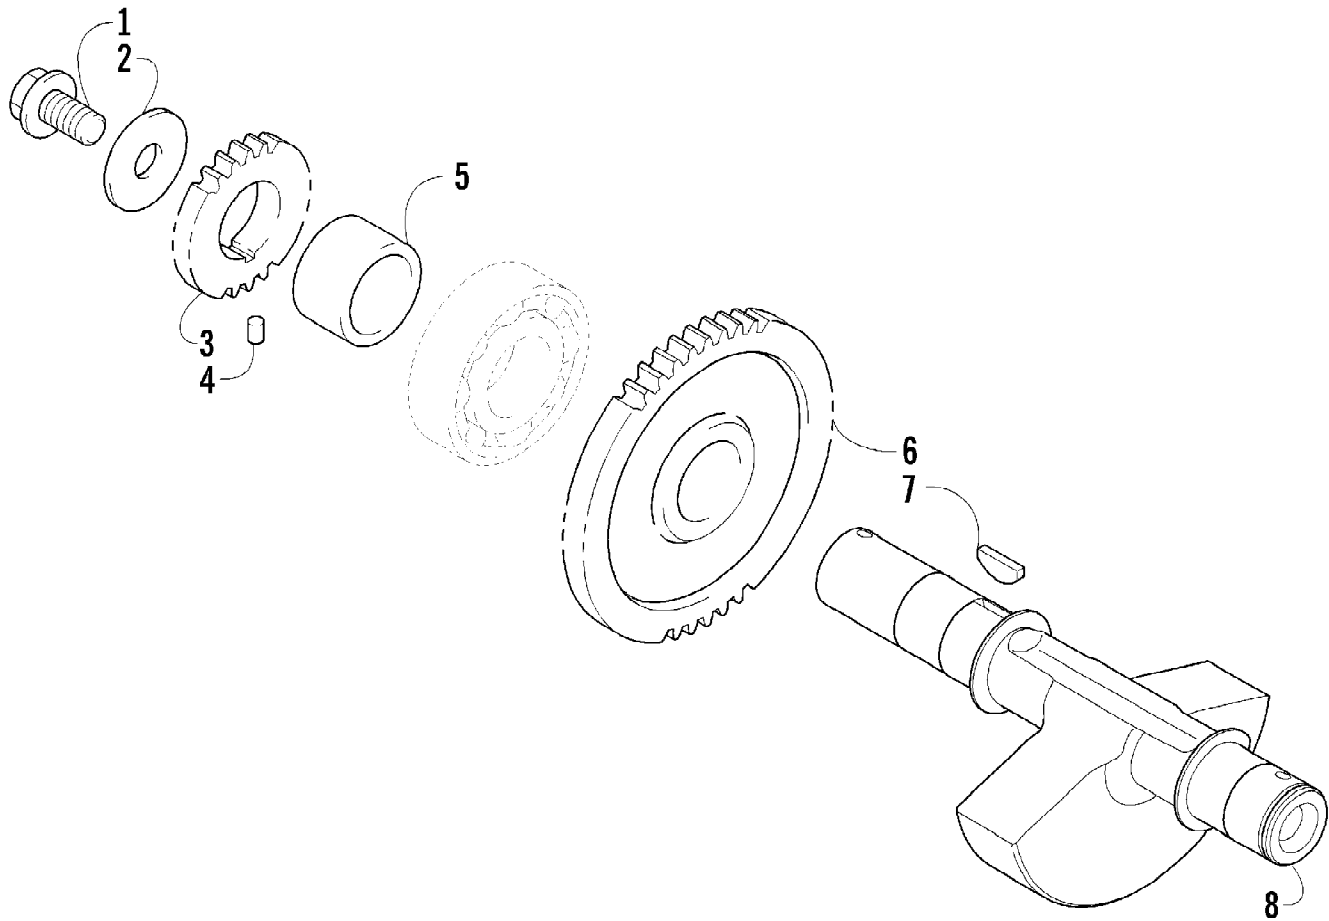

2009 PROWLER 700 XT 4X4 CAT GREEN (U2009P2T4EUSZ)
CRANK BALANCER ASSEMBLY

Page 14 of 84

Ref #	Part Number	Qty	S/P/F	Description
1	0826-033	1		Screw, Cap
2	0828-003	1		Washer
3	0811-003	1		Gear, Oil Pump Drive
4	0829-007	1		Pin, Dowel
5	0811-004	1		Spacer
6	0811-002	1		Gear, Driven
7	0829-006	1		Key
8	0811-017	1		Balancer, Crank