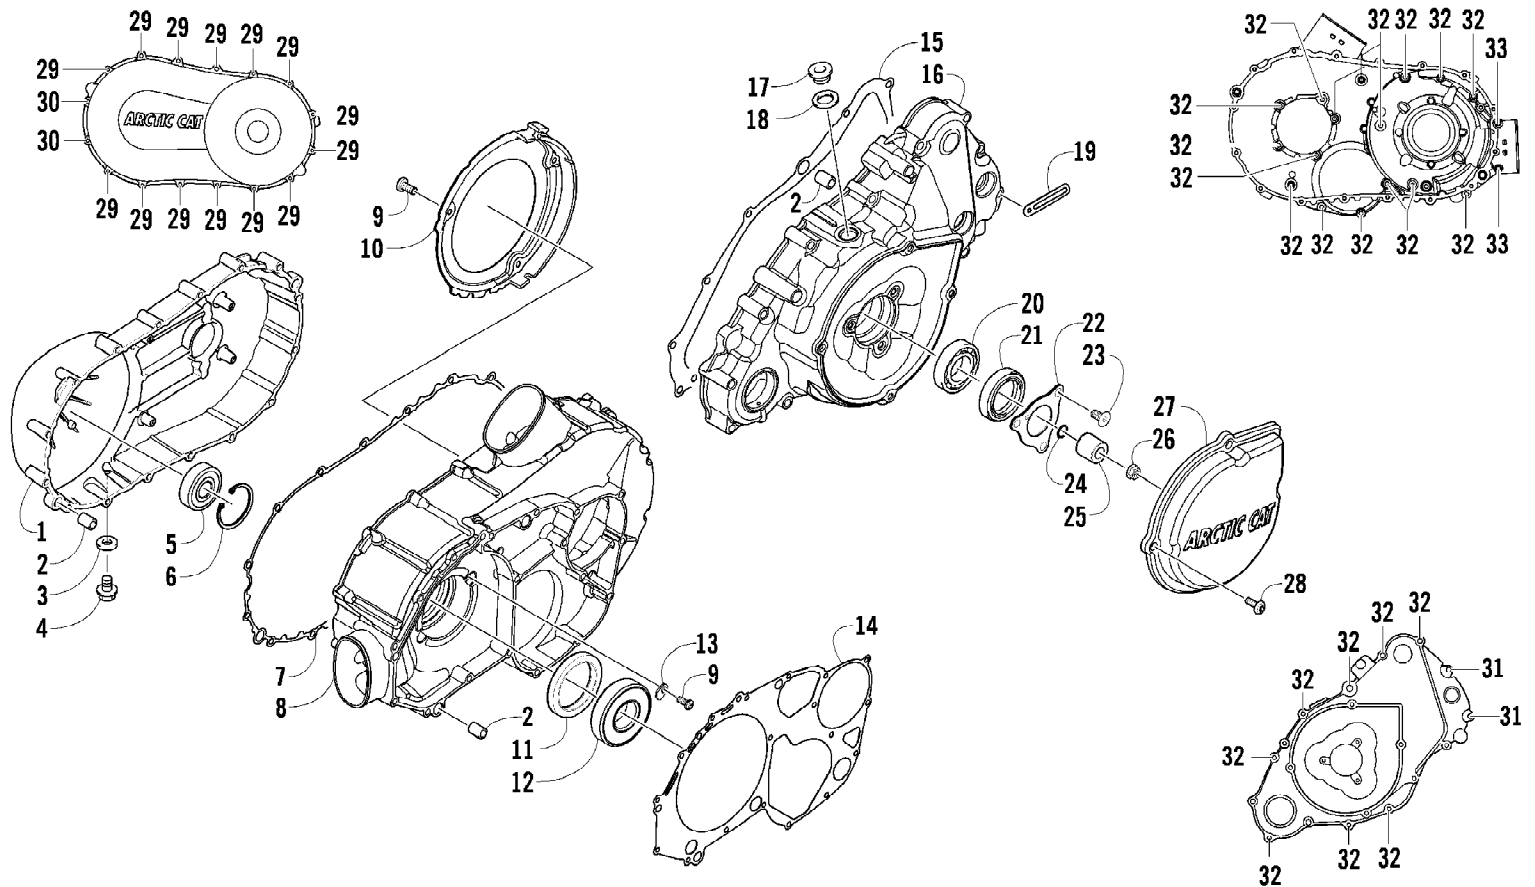

2009 PROWLER 700 XT 4X4 CAT GREEN (U2009P2T4EUSZ)
CLUTCH/V-BELT/MAGNETO COVER ASSEMBLY

2009 PROWLER 700 XT 4X4 CAT GREEN (U2009P2T4EUSZ)
CLUTCH/V-BELT/MAGNETO COVER ASSEMBLY

Page 10 of 84

Ref #	Part Number	Qty	S/P/F	Description
1	0806-088	1	/P	Cover, V-Belt
2	0829-002	6		Pin, Dowel
3	0830-013	1		Washer, Crush
4	8408-812	1		Screw, Cap
5	0832-060	1		Bearing
6	0831-078	1		Ring, Retaining
7	0830-174	1	/P	Gasket, V-Belt Cover
8	0806-091	1		Cover, Clutch
9	0826-029	5		Screw, Machine
10	0806-048	1		Plate, Air Intake
11	0830-188	1	/P	Seal
12	0832-047	1	S	Bearing
13	0822-010	2	/P	Retainer, Bearing
14	0830-116	1	/P	Gasket, Clutch Cover
15	0830-128	1		Gasket, Magneto Cover
16	0806-082	1	/P	Cover, Magneto - Assembly
17	0806-022	1		Plug
18	0830-015	1		Washer, Crush
19	3002-964	1	/P	Clamp, Wire
20	0832-045	1	S	Bearing
21	0830-158	1		Seal
22	0805-008	1		Retainer, Seal
23	0826-031	3		Screw, Machine
24	0830-108	1		O-Ring
25	0820-061	1		Bushing
26	0827-008	1		Nut
27	0820-062	1		Cover, Magneto
28	8468-616	4		Screw, Machine
29	8468-645	14		Screw, Machine
30	8468-655	2		Screw, Machine
31	8468-625	2		Screw, Machine
32	8468-640	24		Screw, Machine
33	8468-675	2		Screw, Machine