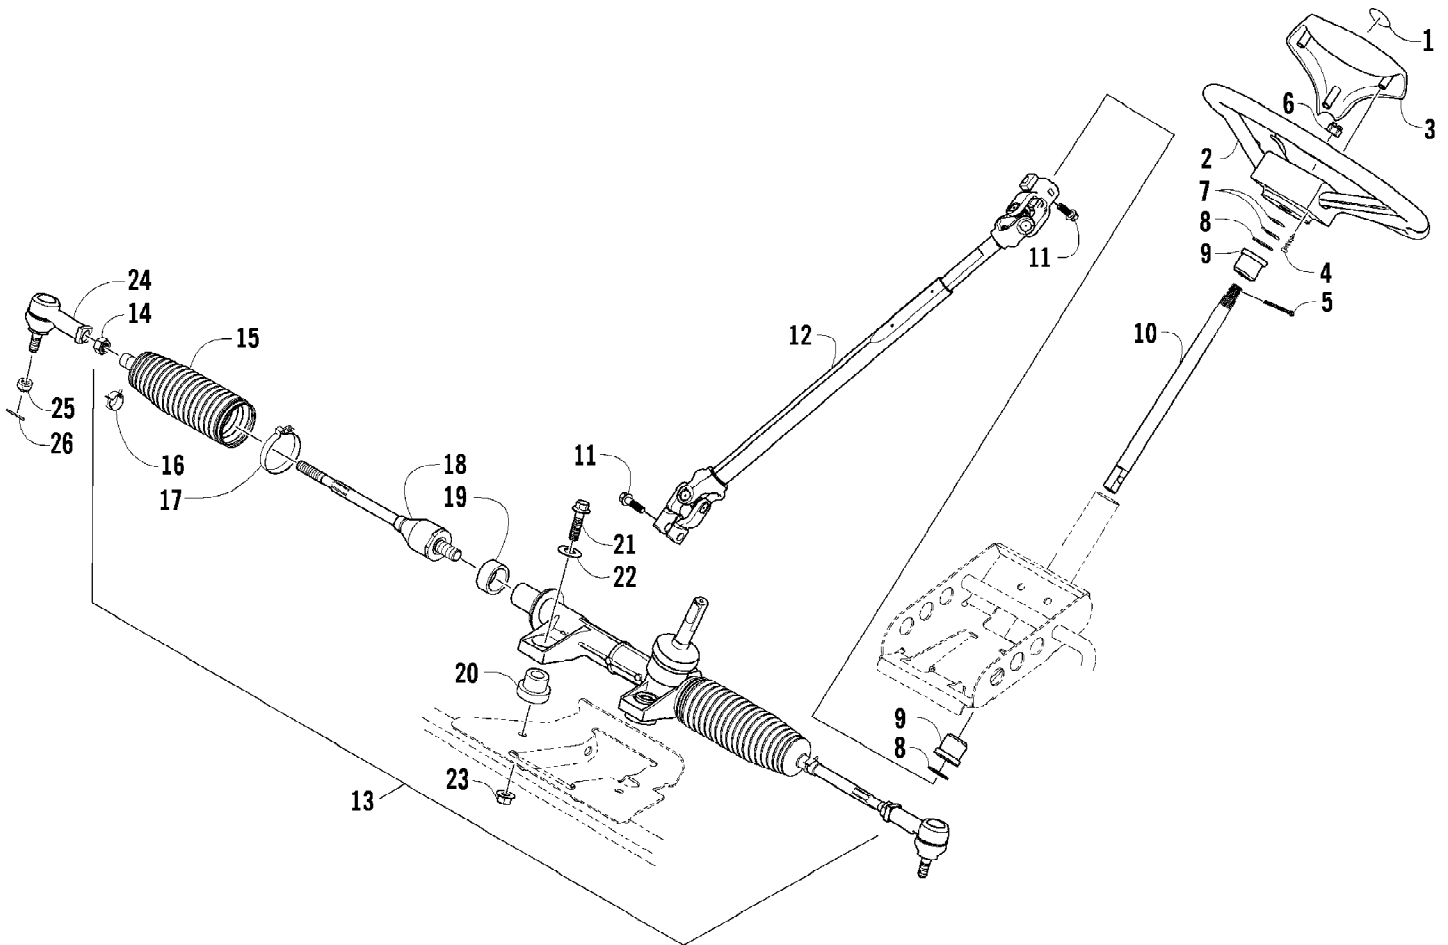

2009 PROWLER 700 XT 4X4 CAT GREEN (U2009P2T4EUSZ)
STEERING ASSEMBLY

Page 68 of 84

Ref #	Part Number	Qty	S/P/F	Description
1	1411-798	1		Decal, Steering Wheel
2	0502-884	1		Wheel, Steering - Assembly (inc. 3)
3	0405-239	1		Cover, Steering Wheel
4	0423-613	3		Screw, Self-Tapping
5	0423-407	1		Pin, Cotter
6	0423-884	1		Nut
7	0828-071	2		Washer
8	0423-558	2		Washer
9	0405-155	2		Bushing
10	0405-321	1	/P	Shaft, Upper Steering
11	0423-655	2		Screw, Cap
12	0405-156	1		Shaft, Lower Steering - Assembly
13	0405-246	1	S	Housing, Rack and Pinion (inc. 14-20)
14	0423-622	2		Nut
15	0405-216	2		Boot
16	0405-236	2		Clamp, Tie Rod End
17	0405-237	2		Clamp, Boot
18	0405-245	2	S	Tie Rod
19	0405-206	2		Spacer
20	0405-238	2		Bushing
21	8409-050	2		Screw, Cap
22	0623-728	2		Washer
23	8424-002	2		Nut
24	0405-340	2	S	End, Tie Rod
25	0423-072	2		Nut
26	0623-175	2		Pin, Cotter