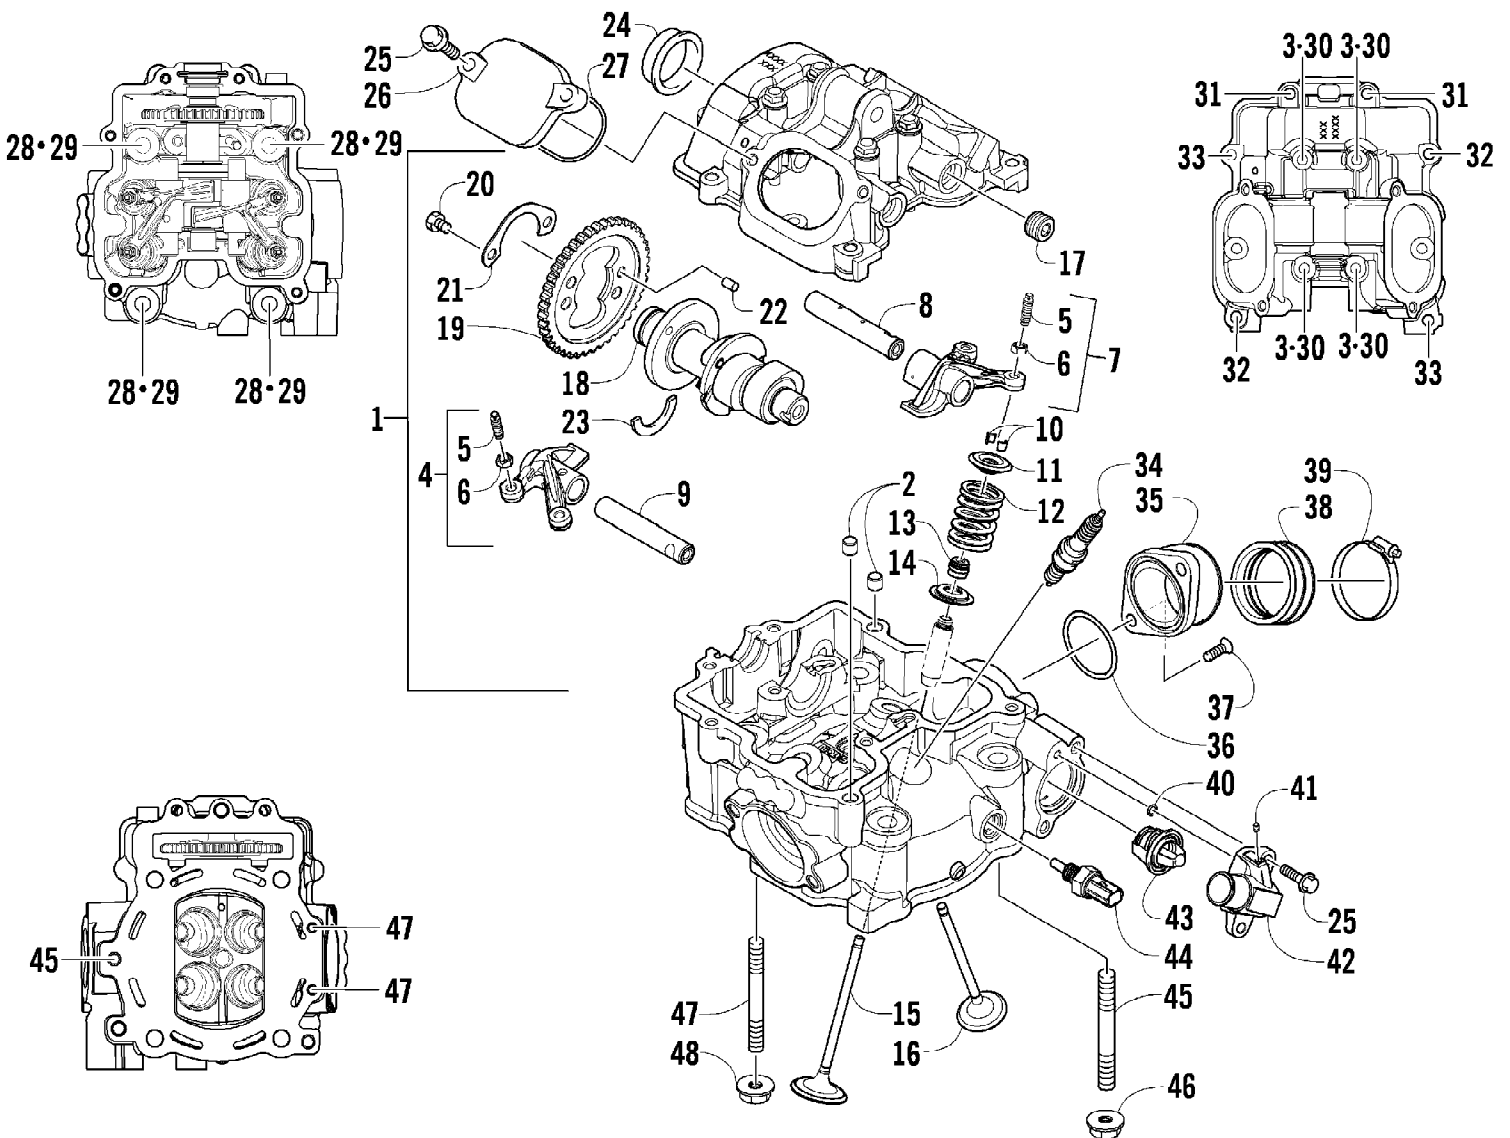

2009 PROWLER 700 XT 4X4 CAT GREEN (U2009P2T4EUSZ)
CYLINDER HEAD AND CAMSHAFT/VALVE ASSEMBLY

2009 PROWLER 700 XT 4X4 CAT GREEN (U2009P2T4EUSZ)
CYLINDER HEAD AND CAMSHAFT/VALVE ASSEMBLY

Ref #	Part Number	Qty	S/P/F	Description
1	0808-082	1		Head, Cylinder - Assembly (inc. 2-17)
2	0829-001	2	S	Pin, Dowel
3	0826-001	4		Screw, Cap
4	0809-205	1	S	Arm, Valve Rocker - Exhaust (inc. two No. 5-6)
5	0809-033	4	S	Screw, Adjuster
6	0827-007	4		Nut
7	0809-202	1	S	Arm, Valve Rocker - Intake (inc. two No. 5-6)
8	0809-007	1		Shaft, Rocker Arm - Intake
9	0809-008	1		Shaft, Rocker Arm - Exhaust
10	0809-014	8		Cotter, Valve
11	0809-013	4		Retainer, Spring
12	0809-138	4	S	Spring, Valve
13	0830-016	4	S	Seal, Oil
14	0809-006	4		Seat, Spring - Valve
15	0809-039	2	S	Valve, Intake
16	0809-040	2	S	Valve, Exhaust
17	0831-066	2		Plug, Shaft
18	0809-245	1	/P	Camshaft
19	0809-002	1		Sprocket
20	0826-034	2		Screw, Cap
21	0828-004	1		Plate, Retainer
22	0829-049	1		Pin, Dowel
23	0809-003	1		C-Ring
24	0808-077	1		Plug, Cylinder Head
25	0826-007	6		Screw, Cap
26	0808-003	2		Cap, Inspection
27	0830-167	2	/P	O-Ring
28	0808-037	4	/P	Screw, Cap
29	0830-147	4	/P	Washer
30	0830-107	4		Gasket
31	0826-002	2		Screw, Cap
32	0826-005	2		Screw, Cap
33	0826-006	2		Screw, Cap
34	0217-799	1	/P/F	Spark Plug
35	0470-668	1		Flange, Intake Manifold
36	0830-090	1		O-Ring
37	0826-008	2		Screw, Machine
38	0470-669	1	S	Boot
39	0423-066	1		Clamp
40	0830-168	1	/P	O-Ring
41	0830-169	1		Plug
42	0808-165	1		Cover, Thermostat
43	0808-078	1		Thermostat
44	0808-124	1		Sensor, Engine Coolant Temperature
45	0827-031	1		Bolt, Stud
46	8424-804	1		Nut
47	0827-054	2		Bolt, Stud
48	8424-604	2		Nut