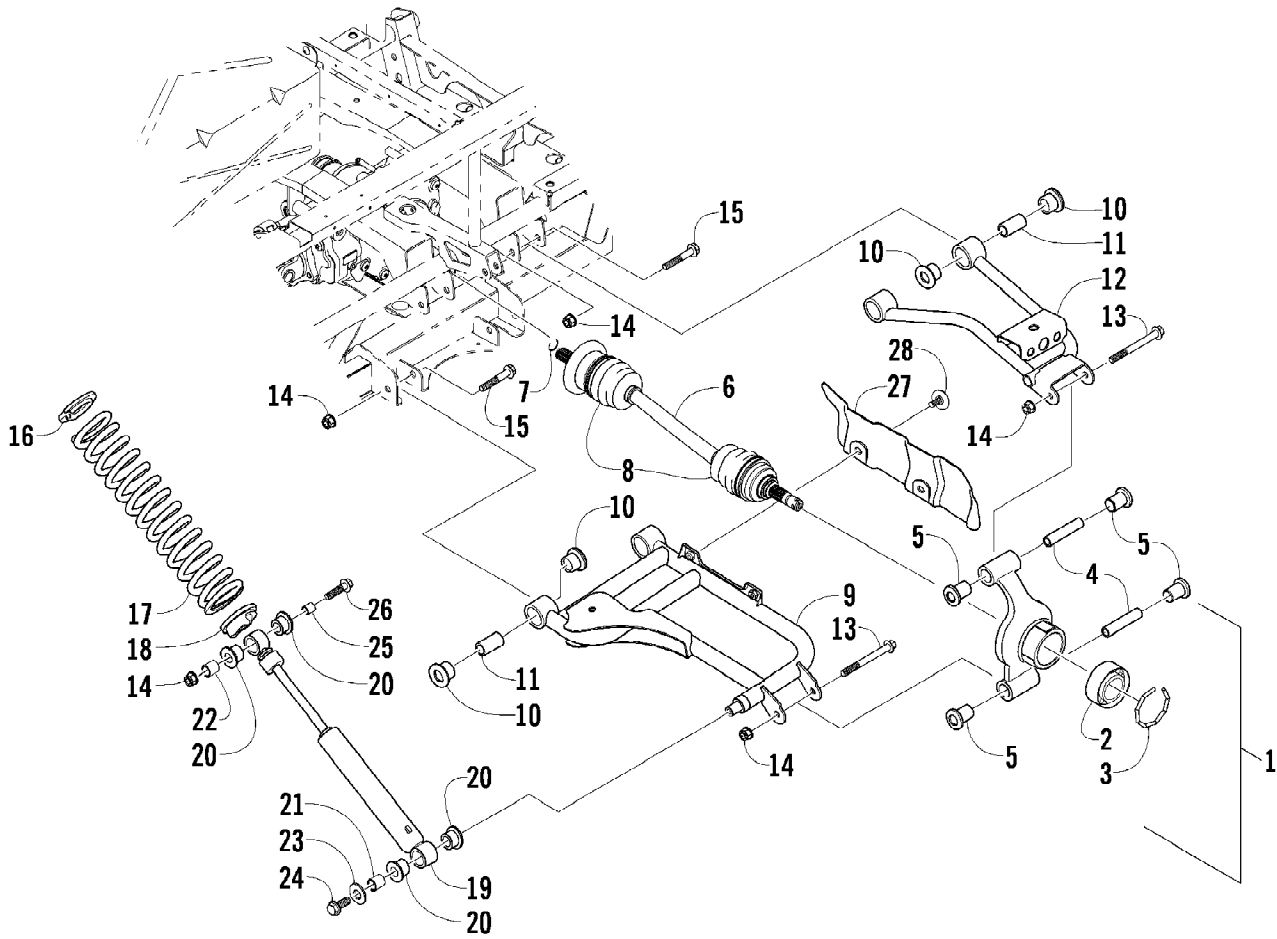

2009 PROWLER 700 XT 4X4 CAT GREEN (U2009P2T4EUSZ)
REAR SUSPENSION ASSEMBLY

2009 PROWLER 700 XT 4X4 CAT GREEN (U2009P2T4EUSZ)
REAR SUSPENSION ASSEMBLY

Page 56 of 84

Ref #	Part Number	Qty	S/P/F	Description
1	0504-551	2	/P	Knuckle, Rear - Assembly (inc. 2-5)
2	1402-809	2	/P	Bearing
3	0423-423	2		Ring, Retaining
4	0403-038	4	S/P	Axle
5	0403-032	8	S	Bushing
6	1502-346	2	S	Axle, Drive (inc. 7-8)
7	0423-845	2	/P	Clip, Retaining
8	0436-276	2	S	Repair Kit, Boot - Rear Axle
9	0504-552	1		A-Arm, Rear - Lower Right (inc. 10-11)
9	0504-553	1	/P	A-Arm, Rear - Lower Left (inc. 10-11)
10	0403-115	16	S	Bushing
11	0403-114	8	S	Axle
12	0504-562	1	/P	A-Arm, Rear - Upper Right (inc. 10-11)
12	0504-563	1	/P	A-Arm, Rear - Upper Left (inc. 10-11)
13	8409-000	4		Screw, Cap
14	0423-744	14		Nut, Lock
15	8409-075	8		Screw, Cap
16	1603-889	2	/P	Retainer, Spring
17	0404-117	2		Spring, Suspension
18	0404-057	2		Cam, Spring Adjuster
19	0404-115	2		Shock Absorber (inc. 20-22)
20	0603-955	8		Bushing
21	1603-219	2	S	Sleeve
22	1603-209	2		Sleeve
23	0423-087	2		Washer
24	8408-820	2	/P	Screw, Cap
25	0404-116	2		Sleeve
26	8409-040	2		Screw, Cap
27	0441-758	1		Guard, Boot - Right
27	0441-759	1		Guard, Boot - Left
28	0423-545	4	/P	Screw, Shoulder