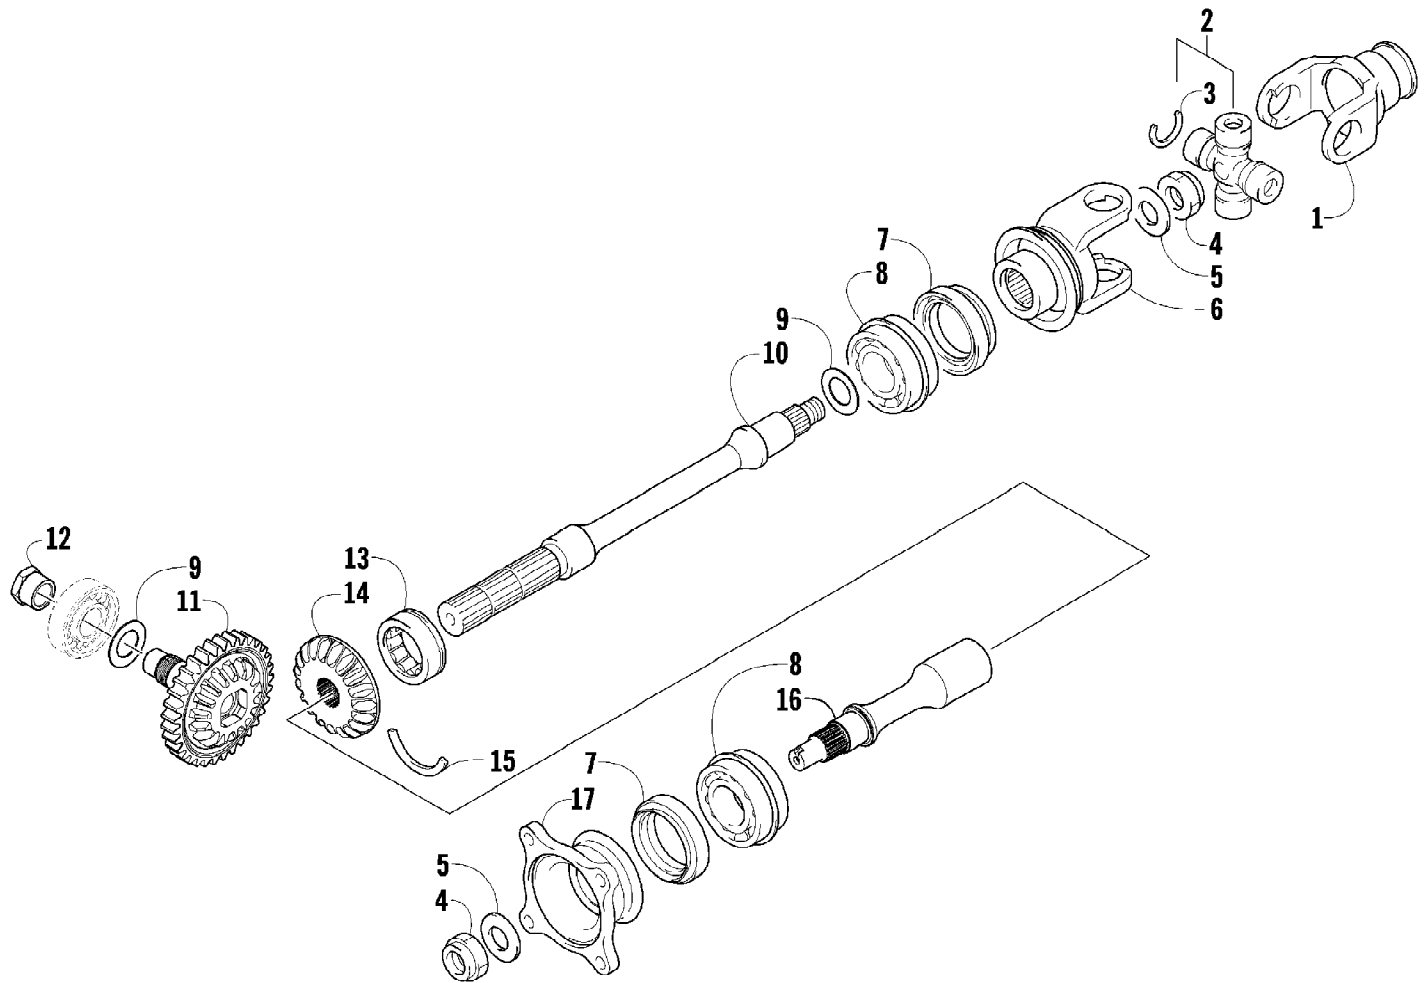

2009 PROWLER 700 XT 4X4 CAT GREEN (U2009P2T4EUSZ)
SEAT, BATTERY, AND TOOL KIT ASSEMBLY

Page 58 of 84

Ref #	Part Number	Qty	S/P/F	Description
1	1506-925	2		Seat, Low-Back
2	2506-780	2	/P	Plate, Base - Seat
3	8468-620	4	/P	Screw, Machine
4	0406-877	8	/P	Bumper, Seat
5	8468-820	8		Screw, Machine
6	2706-164	2	/P	Latch - Assembly (inc. 7)
7	2606-854	2	S	Lever, Release - Seat Latch
8	0423-559	2		Stud, Latch - Seat
9	0423-073	4		Washer
10	0623-038	4		Nut w/Washer
11	8424-002	2		Nut
12	0444-122	1	S/P	Tool Kit - Assembly
13	0745-230	1	/P	Battery, Sealed
14	0406-380	1		Pad, Battery
15	0406-227	2		Pad, Battery
16	1506-841	1		Box, Battery
17	2506-757	1		Panel, Electrical
18	8424-602	4	/P	Nut
19	8476-612	4		Screw, Machine
20	8476-616	1		Screw, Machine
21	1506-839	1		Cover, Battery Box
22	8408-025	4		Screw, Cap
23	2516-336	2	/P	Belt, Seat
24	8427-002	4		Nut, Lock