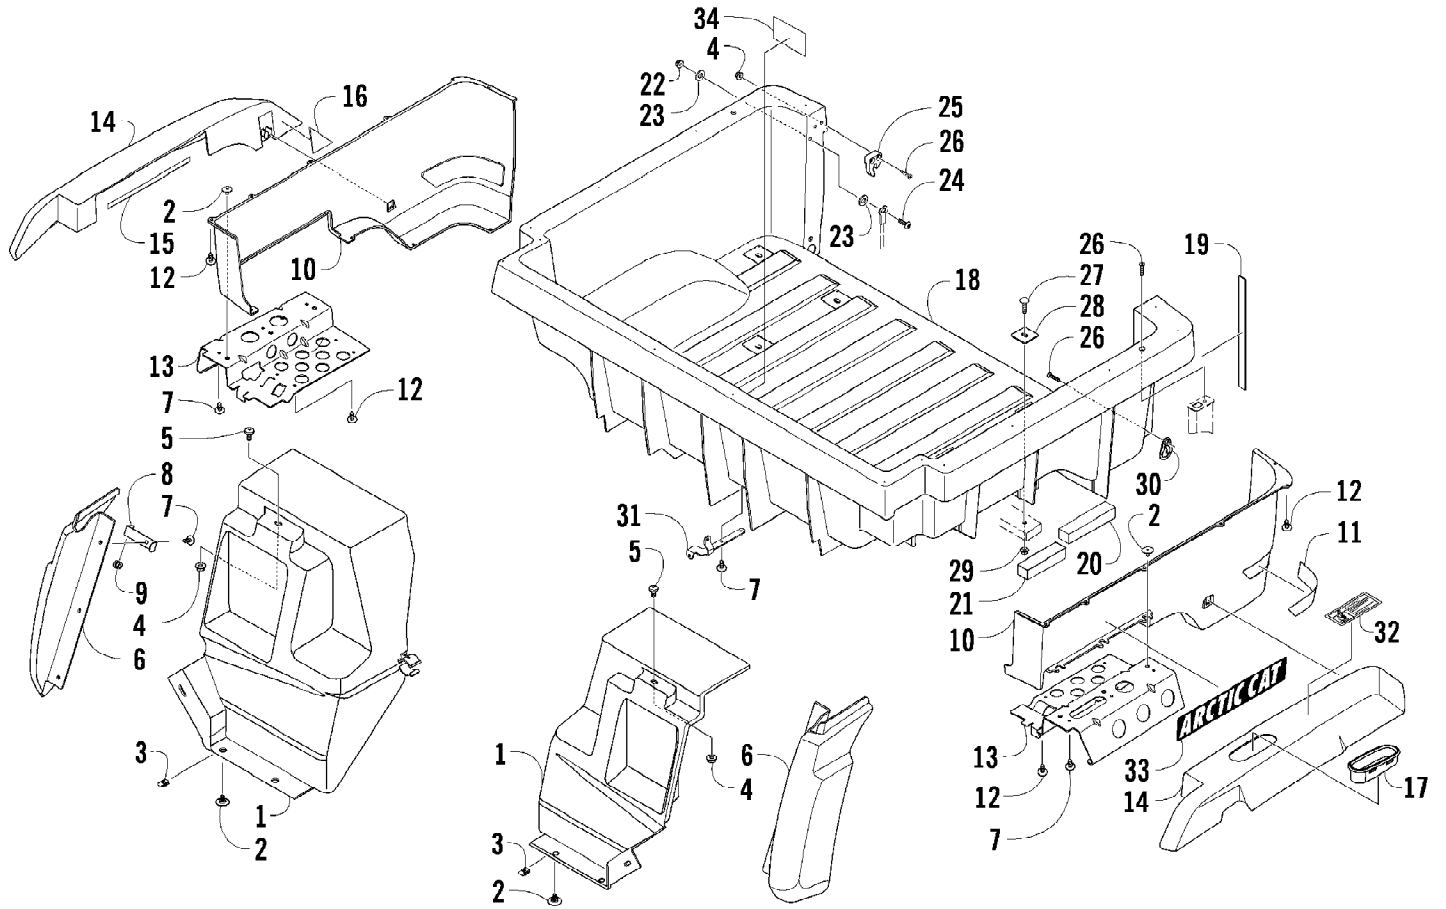

2009 PROWLER 700 XT 4X4 CAT GREEN (U2009P2T4EUSZ)
REAR BODY PANEL AND CARGO BOX ASSEMBLY

2009 PROWLER 700 XT 4X4 CAT GREEN (U2009P2T4EUSZ)
REAR BODY PANEL AND CARGO BOX ASSEMBLY

Page 52 of 84

Ref #	Part Number	Qty	S/P/F	Description
1	2406-616	1		Panel, Splash - Right
1	2406-617	1		Panel, Splash - Left
2	0423-101	10		Screw, Shoulder
3	0423-577	4		Clip, U-Nut
4	8424-602	6	/P	Nut
5	8476-616	2		Screw, Machine
6	2406-872	1		Fender, Rear - Lower - Right
6	2406-873	1		Fender, Rear - Lower - Left
7	0623-784	14		Screw, Self-Tapping
8	2516-095	2		Bracket, Fender Support - Lower
9	0423-447	2		Grommet
10	1406-762	1	/P	Panel, Box - Right
10	1406-761	1	/P	Panel, Box - Left
11	1411-128	1		Decal, Reflector - Right
11	1411-129	1		Decal, Reflector - Left
12	0423-342	28	/P	Screw, Self-Tapping
13	1506-776	1		Bracket, Fender Support - Right
13	2506-927	1		Bracket, Fender Support - Left
14	2506-994	1		Fender, Rear - Assembly - Upper Right (inc. 15-16)
14	2506-995	1		Fender, Rear - Assembly - Upper Left (inc. 15-17)
15	0417-007	2		Strip, Foam
16	0417-008	2		Pad, Foam
17	2516-037	1		Ring, Trim
18	2406-417	1	S	Box, Cargo
19	0417-006	2		Strip, Foam
20	0417-010	2		Foam, Cargo Box
21	0417-011	2		Foam, Cargo Box
22	0624-250	2		Nut, Lock
23	8050-217	4	/P	Washer
24	8476-620	2		Screw, Machine
25	2506-664	1		Striker, Tailgate - Right
25	2506-665	1	/P	Striker, Tailgate - Left
26	8474-630	8		Screw, Machine
27	0423-623	8		Bolt, Carriage
28	1506-933	8		Plate, Retainer
29	8424-802	8		Nut
30	1506-539	1		Bracket, Tailgate
31	2516-178	1	/P	Bracket, Cargo Box Latch Spring
32	1411-120	2		Decal, Warning - Pinch Point
33	1411-539	2		Decal, Box - "Arctic Cat"
34	1411-119	1		Decal, Warning - Cargo