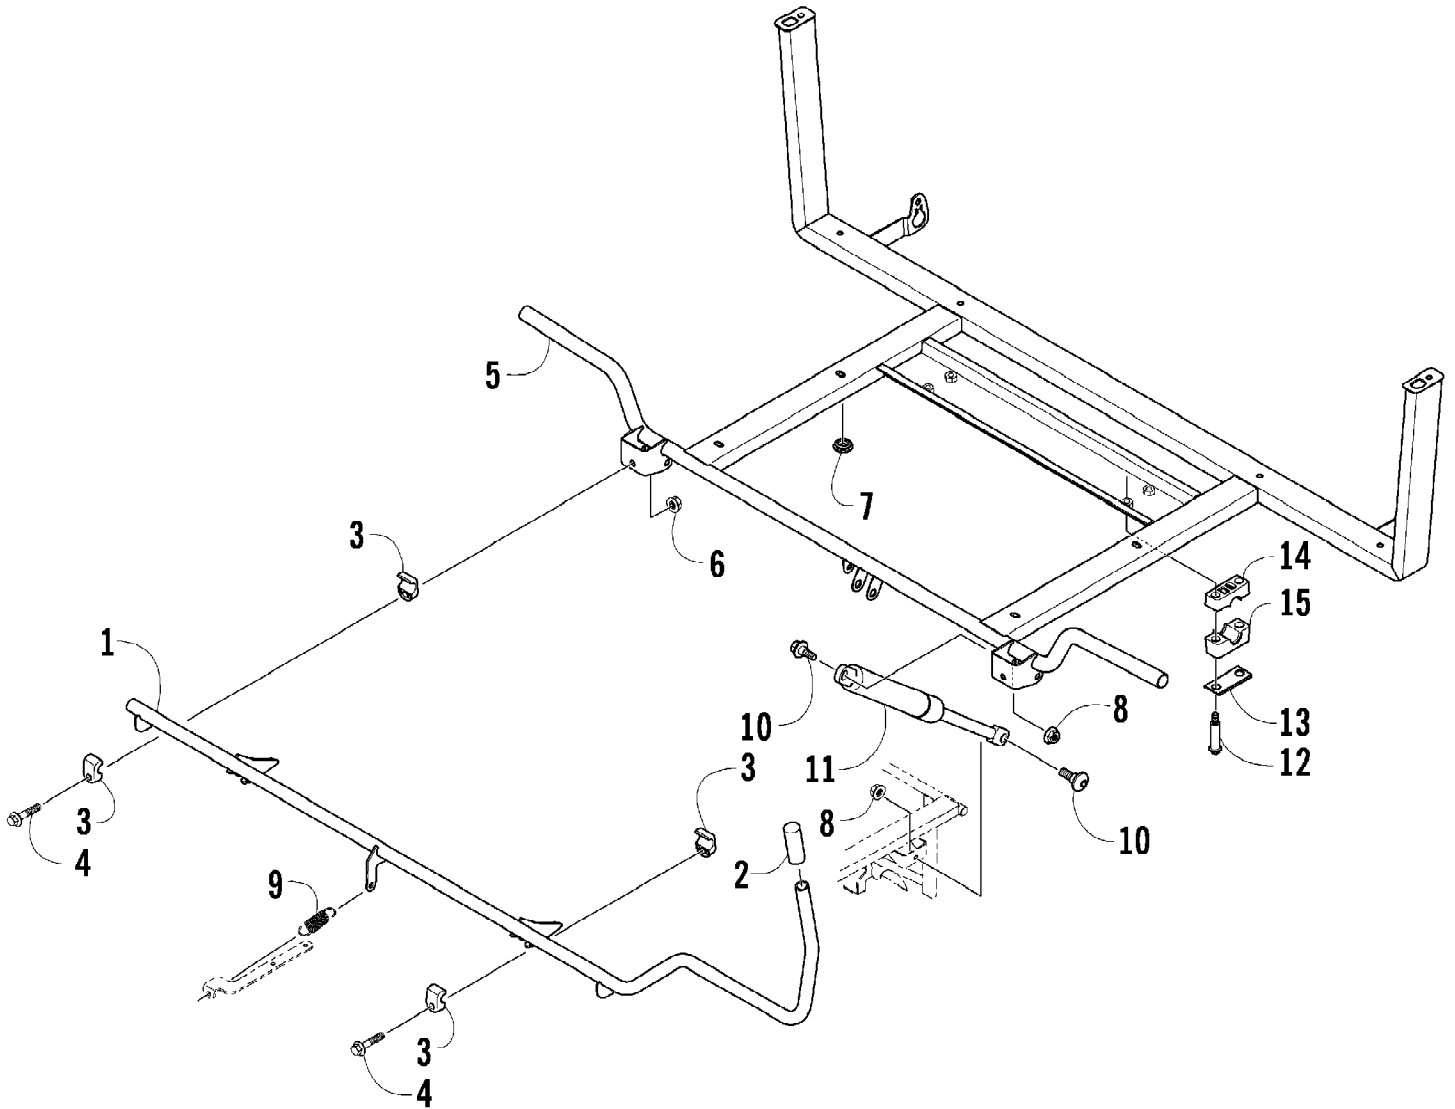

2009 PROWLER 700 XT 4X4 CAT GREEN (U2009P2T4EUSZ)
TILT FRAME ASSEMBLY

Page 76 of 84

Ref #	Part Number	Qty	S/P/F	Description
1	2506-919	1		Rod, Cargo Box Latch
2	1406-736	1		Grip, Latch Rod
3	1406-674	4		Bushing, Pivot
4	8408-840	2		Screw, Cap
5	2506-197	1	/P	Frame, Box
6	8424-802	2		Nut
7	0423-628	4		Grommet
8	8427-602	2		Nut, Lock
9	2416-086	1		Spring
10	0423-356	2		Screw, Shoulder
11	2506-194	1		Support, Lift
12	0423-505	4		Screw, Shoulder
13	0405-166	2		Cap, Housing
14	0405-138	2		Housing, Lower
15	0405-139	2		Housing, Upper