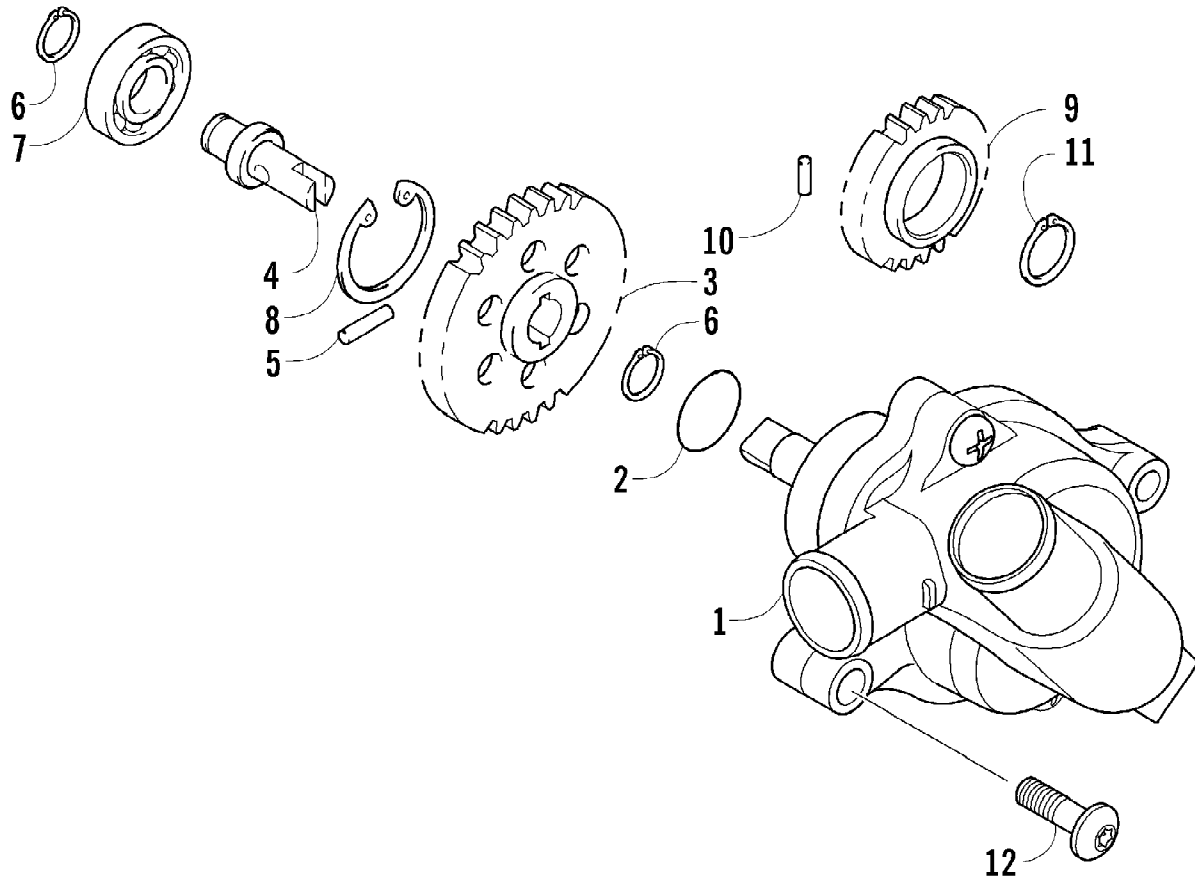

2009 PROWLER 700 XT 4X4 CAT GREEN (U2009P2T4EUSZ)
TRANSMISSION ASSEMBLY

Page 78 of 84

Ref #	Part Number	Qty	S/P/F	Description
1	0823-254	1	S	Pulley, Driven - Assembly (inc. 2-4)
2	0823-176	3	/P	Shoe, Cam
3	0823-177	3		Screw, Machine
4	0823-178	1		Nut
5	0827-010	1		Nut
6	0828-106	1		Washer
7	0823-008	1		Plate, Movable Drive Face
8	0823-010	4		Damper, Movable Drive Face
9	0823-159	1		Face, Movable Drive
10	0823-013	1		Belt, Drive
11	0823-149	1		Spacer
12	0823-164	8		Roller
13	0823-156	1	/P	Face, Fixed Drive
14	0823-131	1		Shroud, Drive Face
15	0623-914	6		Screw, Self-Tapping
16	0823-015	1		Spacer, Fixed Drive Face
17	0470-531	1		O-Ring
18	0823-096	1	S	Housing, Clutch - Assembly
19	0830-189	1	/P	Seal
20	0827-011	1		Nut
21	0823-018	1		Clutch, One-Way
22	0823-098	1	S	Clutch, Centrifugal - 6 Plate