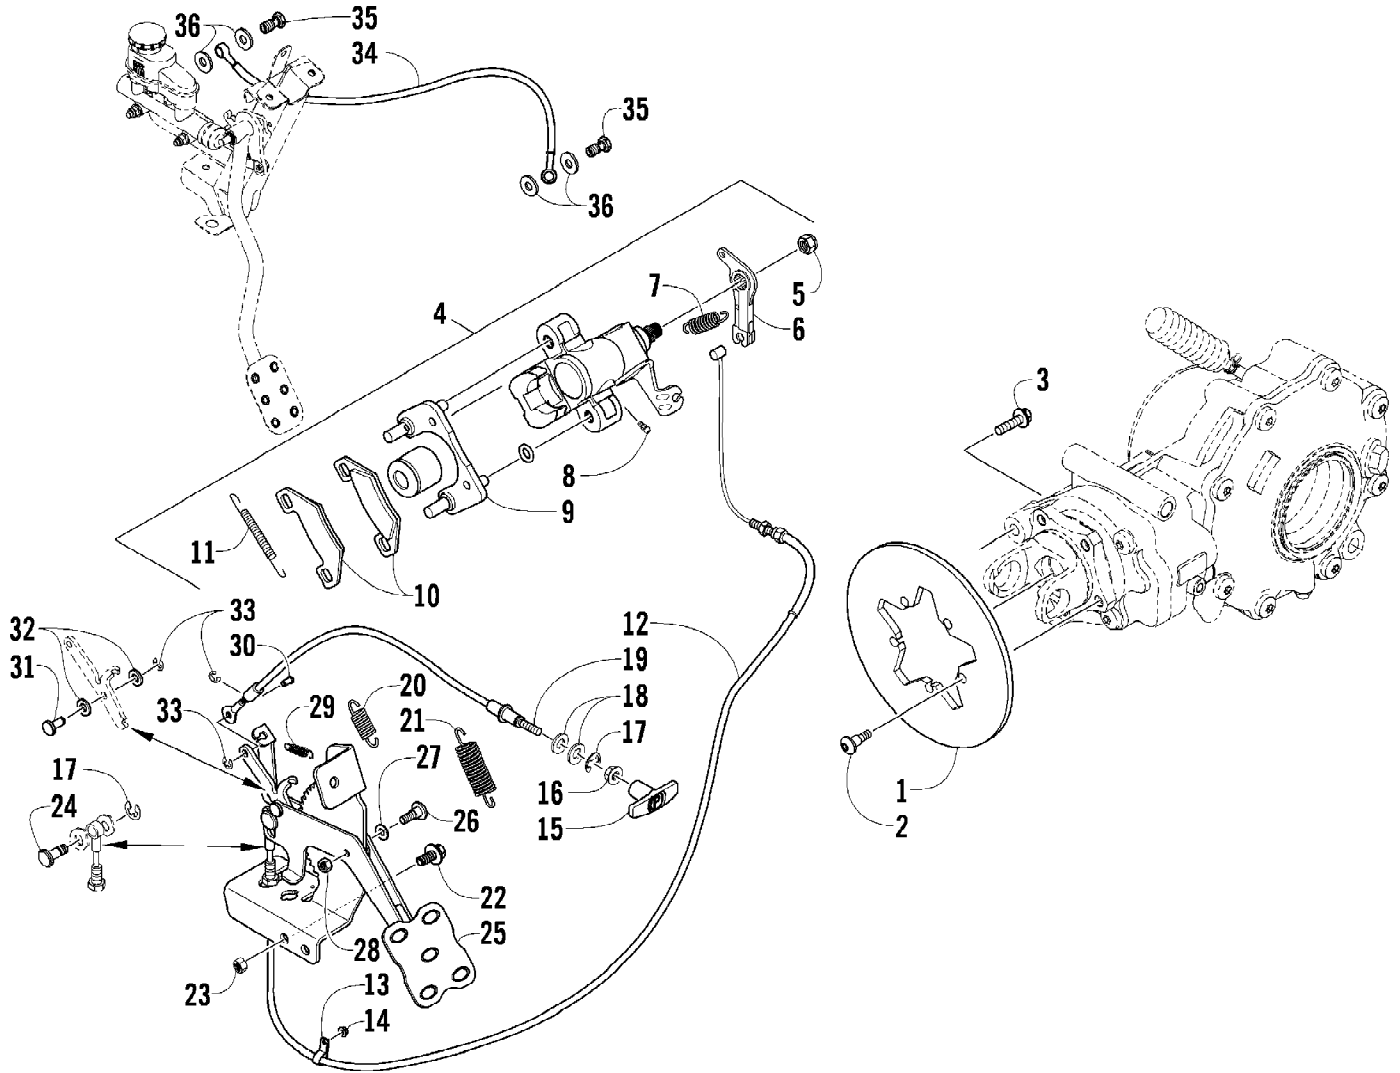

2009 PROWLER 700 XT 4X4 CAT GREEN (U2009P2T4EUSZ)
REAR AND PARKING BRAKE ASSEMBLY

2009 PROWLER 700 XT 4X4 CAT GREEN (U2009P2T4EUSZ)
REAR AND PARKING BRAKE ASSEMBLY

Page 50 of 84

Ref #	Part Number	Qty	S/P/F	Description
1	1402-710	1		Rotor
2	0423-557	5		Screw, Shoulder
3	8408-836	2		Screw, Cap
4	1502-447	1		Brake - Assembly (inc. 5-11)
5	0502-988	1		Nut
6	1502-160	1		Lever, Actuator
7	0502-985	1		Spring
8	0502-609	1	/P	Valve, Bleed
9	0502-605	1		Bracket Assembly
10	1436-165	1	S	Pad, Brake - Set
11	1502-161	1		Spring, Anti-Rattle
12	0487-036	1		Cable, Parking Brake (inc. 13)
13	0423-923	1		Clamp
14	0423-540	1		Nut, Lock
15	1502-024	1	/P	Handle, Brake Release
16	8424-605	1		Nut
17	0423-668	2		E-Clip
18	0423-913	2		Washer
19	0487-064	1	/P	Cable, Brake Release
20	1502-360	1		Spring
21	1502-026	1		Spring
22	8408-816	3		Screw, Cap
23	8424-802	3		Nut
24	1502-361	1		Pin
25	1502-476	1		Brake, Parking - Assembly (inc. 26-32 and two No. 33)
26	0423-356	1		Screw, Shoulder
27	0423-087	2		Washer
28	0624-250	1		Nut, Lock
29	1502-027	2		Spring
30	1502-030	1		Pin
31	1502-028	1		Pin
32	8050-212	2	/P	Washer
33	0423-667	3		E-Clip
34	1402-388	1		Hose, Brake
35	0423-413	2		Bolt, Banjo-Fitting
36	0423-178	4		Washer, Crush