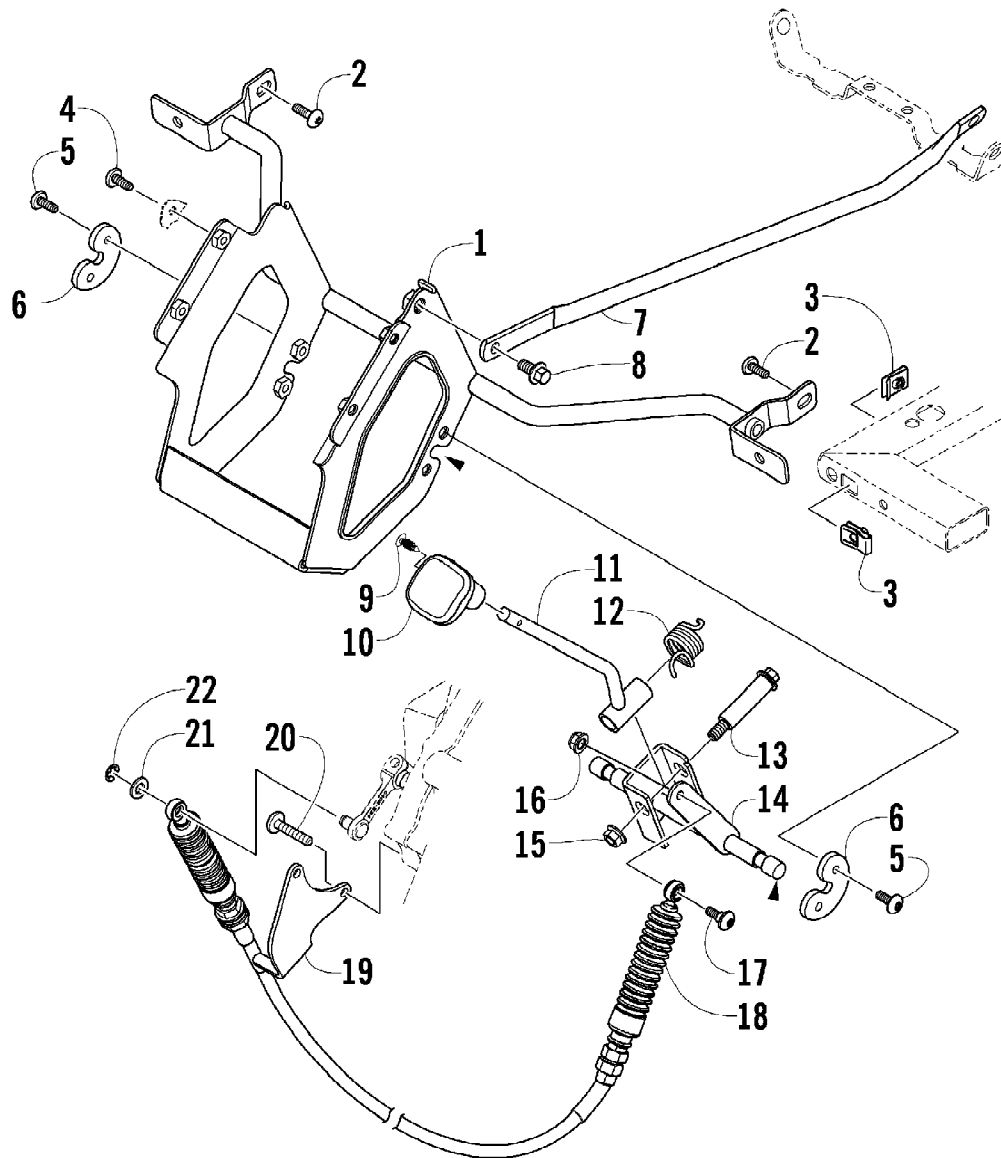

2009 PROWLER 700 XT 4X4 CAT GREEN (U2009P2T4EUSZ)
SHIFTER ASSEMBLY

Page 62 of 84

Ref #	Part Number	Qty	S/P/F	Description
1	1502-426	1		Mount, Shift
2	8476-620	4		Screw, Machine
3	0423-577	4		Clip, U-Nut
4	8477-616	4		Screw, Machine
5	8476-616	4		Screw, Machine
6	1402-275	2		Retainer, Shift Linkage
7	1502-264	1		Support, Shift Mount
8	8408-816	1		Screw, Cap
9	0623-269	1		Clip, Retainer
10	1402-752	1		Knob, Shift
11	1502-422	1		Lever, Shift
12	1402-668	1		Spring, Shift
13	0423-505	1		Screw, Shoulder
14	1502-424	1		Axle, Shift
15	8424-802	1		Nut
16	8427-602	1		Nut, Lock
17	0423-356	1		Screw, Shoulder
18	0487-059	1		Cable, Shift
19	2406-894	1	/P	Bracket, Shift Cable
20	8468-645	2		Screw, Machine
21	0623-094	1		Washer
22	0124-057	1	/P	E-Ring