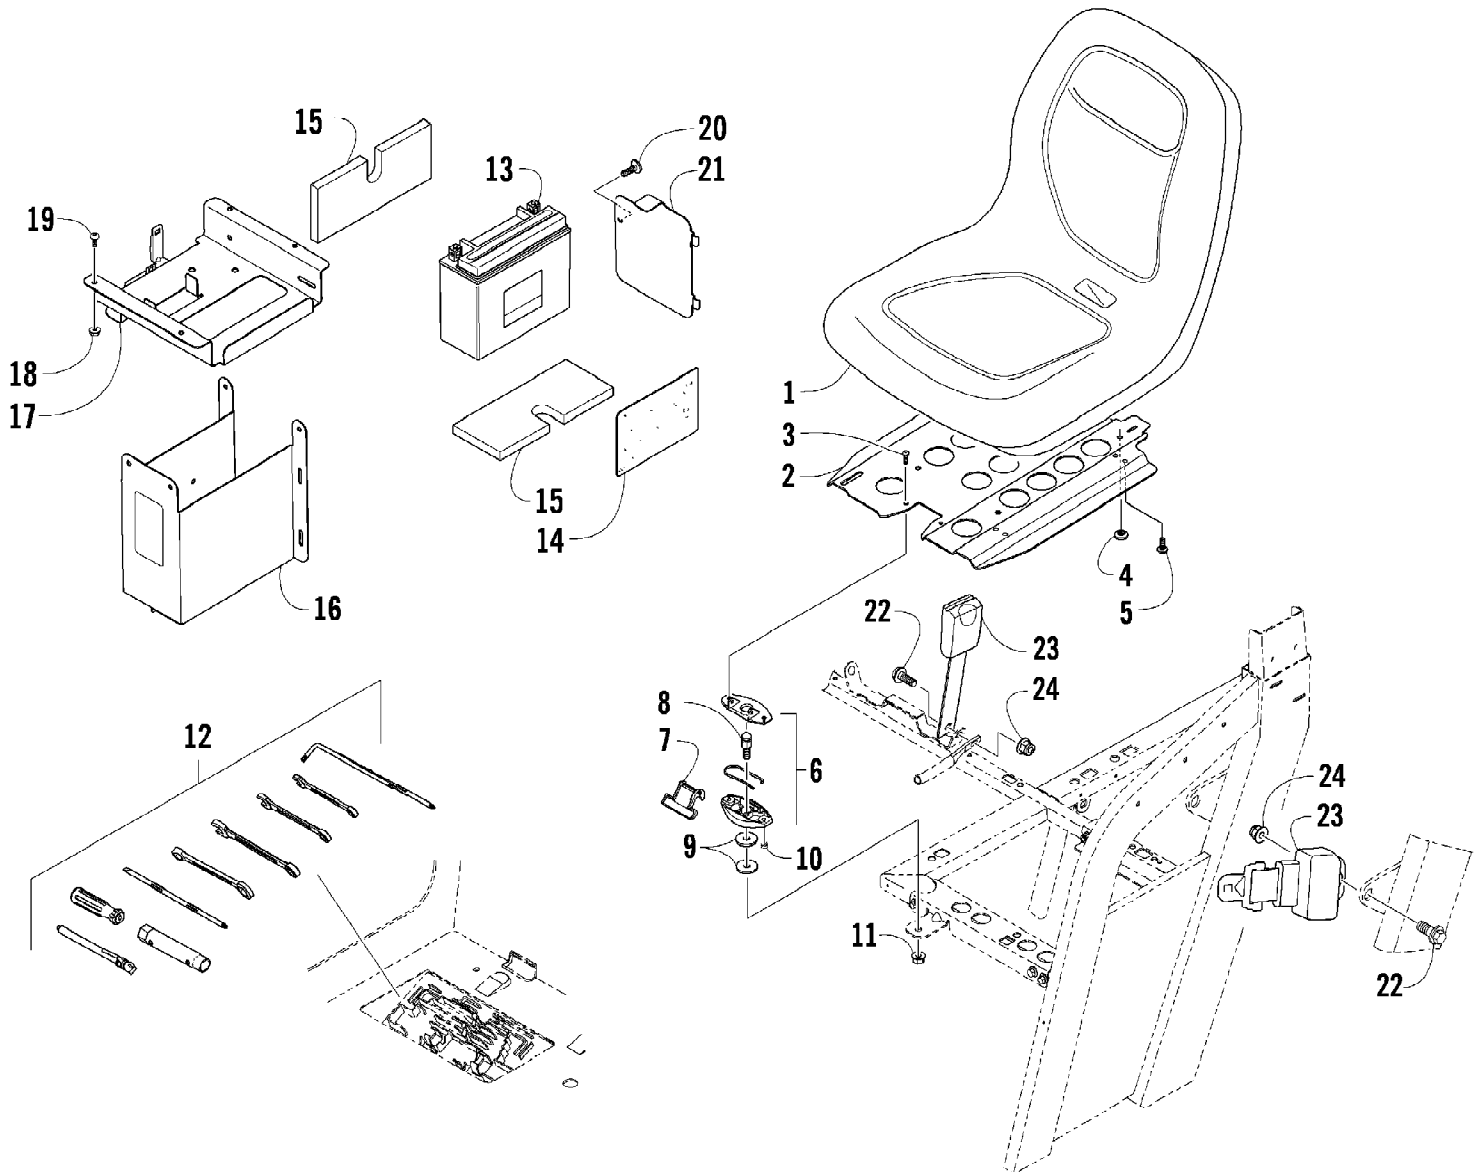

2009 PROWLER 700 XT 4X4 CAT GREEN (U2009P2T4EUSZ)
SEAT, BATTERY, AND TOOL KIT ASSEMBLY

Page 58 of 84

Ref #	Part Number	Qty	S/P/F	Description
1	1506-925	2		Seat, Low-Back
2	2506-780	2	/P	Plate, Base - Seat
3	8468-620	4	/P	Screw, Machine
4	0406-877	8	/P	Bumper, Seat
5	8468-820	8		Screw, Machine
6	2706-164	2	/P	Latch - Assembly (inc. 7)
7	2606-854	2	S	Lever, Release - Seat Latch
8	0423-559	2		Stud, Latch - Seat
9	0423-073	4		Washer
10	0623-038	4		Nut w/Washer
11	8424-002	2		Nut
12	0444-122	1	S/P	Tool Kit - Assembly
13	0745-230	1	/P	Battery, Sealed
14	0406-380	1		Pad, Battery
15	0406-227	2		Pad, Battery
16	1506-841	1		Box, Battery
17	2506-757	1		Panel, Electrical
18	8424-602	4	/P	Nut
19	8476-612	4		Screw, Machine
20	8476-616	1		Screw, Machine
21	1506-839	1		Cover, Battery Box
22	8408-025	4		Screw, Cap
23	2516-336	2	/P	Belt, Seat
24	8427-002	4		Nut, Lock