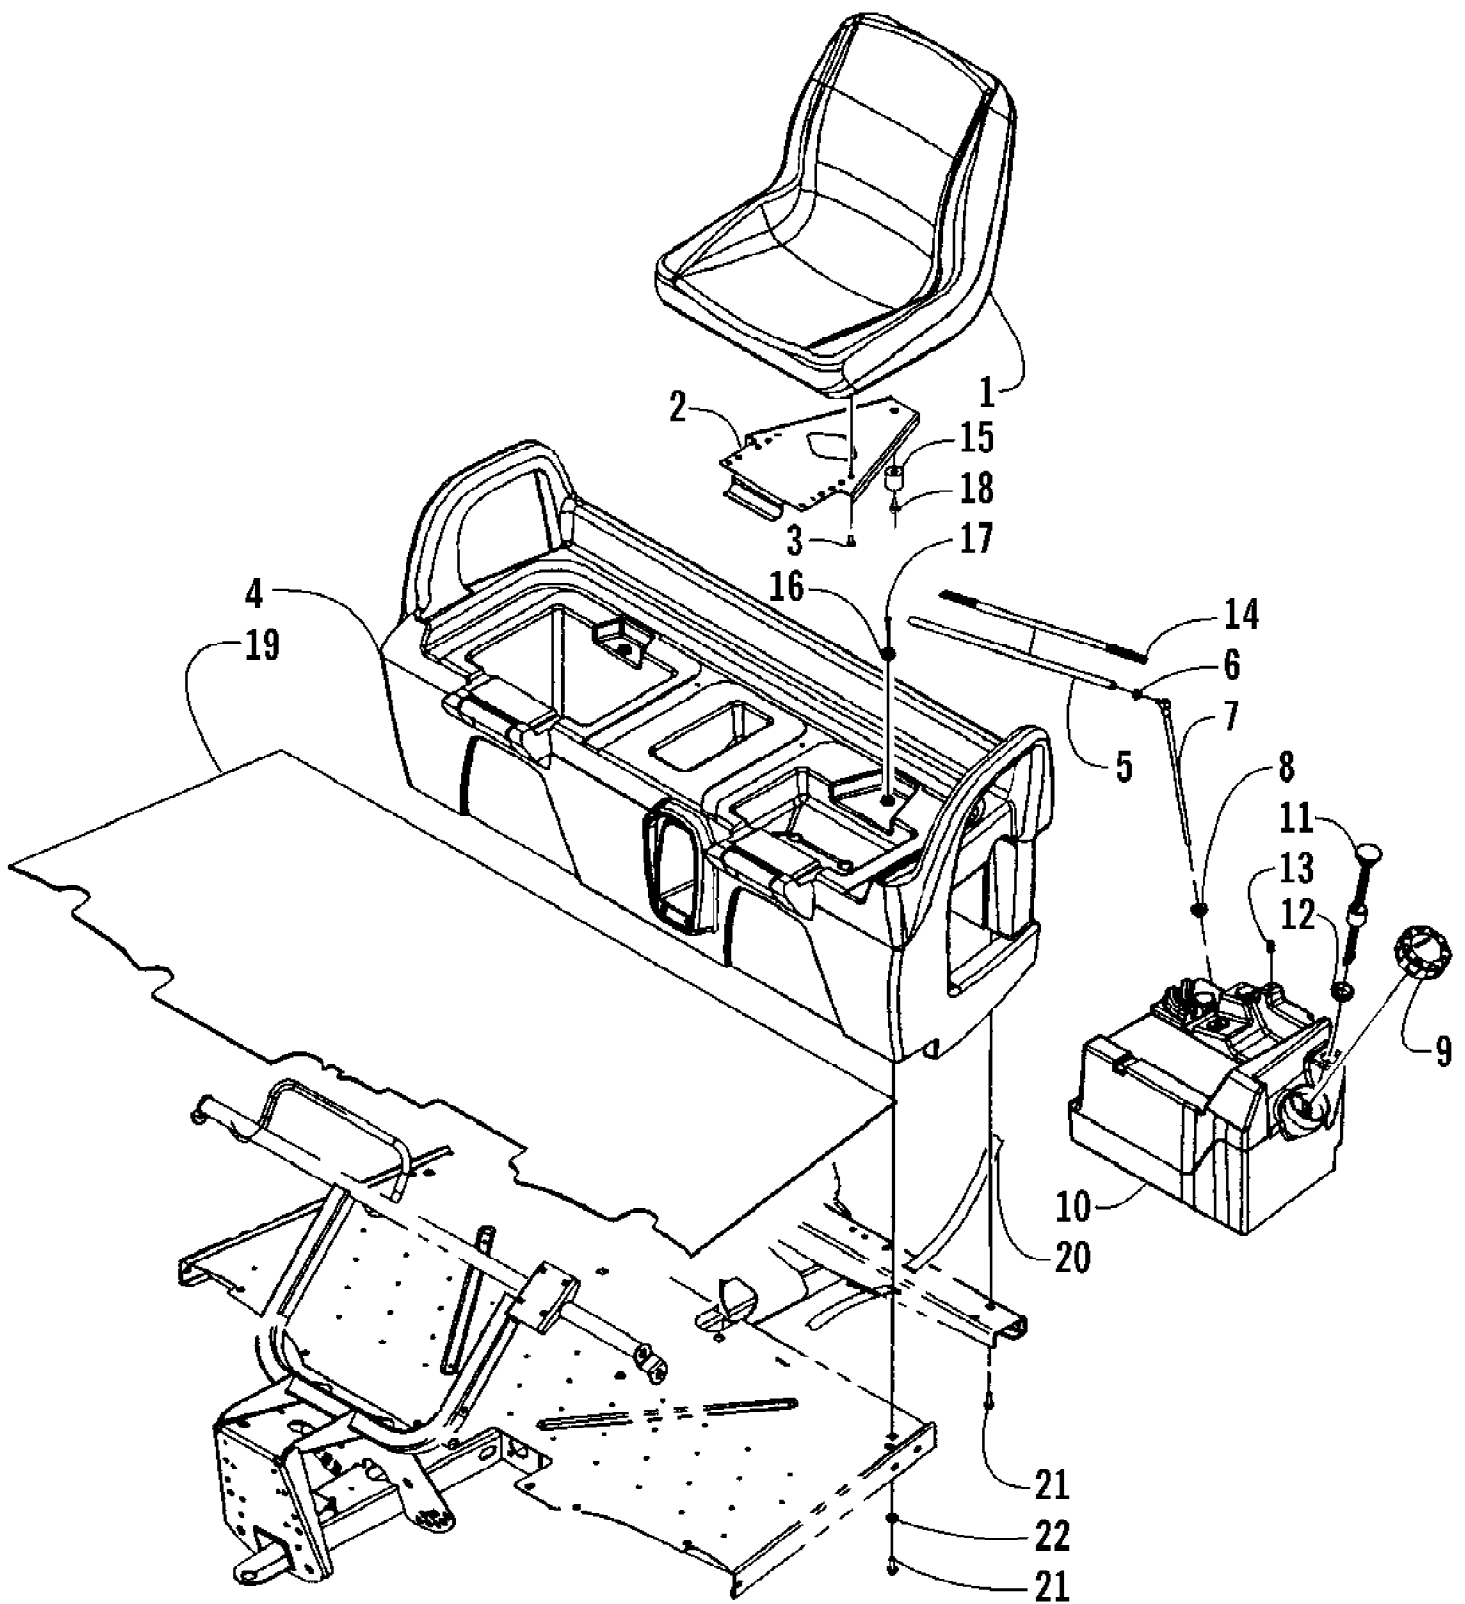

2002 SBS 1000 (U2002SBM2AUSG)
FRONT TIRE AND STEERING ASSEMBLY

Page 34 of 63

Ref #	Part Number	Qty	S/P/F	Description
1	3401-406	2		Tire
2	3401-383	2		Wheel w/Bearings - Front (inc. 3-4)
3	3401-384	2		Spacer
4	3401-385	4		Bearing
5	3401-386	2		Stem, Valve
6	3401-131	2		Nut, Lock
7	3401-390	2		Washer, Thrust
8	3401-391	1		Spindle - Right
9	3401-392	2		Ball Joint - Right (inc. two No. 10)
10	3401-393	4		Nut
11	3401-394	2		Ball Joint - Left (inc. two No. 10)
12	3401-396	2		Tie Rod
13	3401-397	2		Nut, Jam
14	3401-398	2		Nut, Jam
15	3401-399	2		Sleeve, Kingpin
16	3401-067	2		Fitting, Grease
17	3401-066	2		Fitting, Grease
18	3401-400	2		Screw, Cap
19	3401-401	1		Spindle - Left
20	3401-402	4		Pin, Cotter
21	3401-230	2		Washer
22	3401-387	2		Washer
23	3401-388	2		Screw, Cap
24	3401-389	2		Cap, Dust