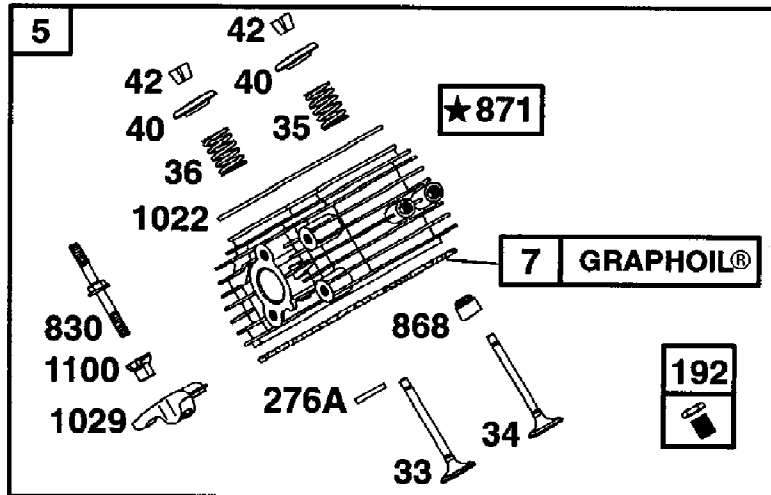

2002 SBS 1000 (U2002SBM2AUSG)
CYLINDER HEAD AND COVER ASSEMBLY

Assemblies include all parts shown in frames.

2002 SBS 1000 (U2002SBM2AUSG)
CYLINDER HEAD AND COVER ASSEMBLY

Ref #	Part Number	Qty	S/P/F	Description
5	808381	1		Head, Cylinder (Cylinder 1)
5A	808382	1		Head, Cylinder (Cylinder 2)
7	806085	1	F	Gasket, Cylinder Head
13	692059	1		Screw (Cylinder Head)
33	807681	1		Valve, Exhaust
34	807680	1		Valve, Intake
35	692084	1		Spring, Valve (Intake)
36	692084	1		Spring, Valve (Exhaust)
40	692058	1		Retainer, Valve
42	807683	1		Keeper, Valve
45	690977	1		Tappet, Valve
192	807623	1		Adjuster, Rocker Arm
276A	691766	1	F	Washer, Sealing
337	491055	1		Spark Plug
338	691312	1	F	Gasket, Oil Level Stick
383	19374	1		Wrench, Spark Plug
522	491832	1		Plug, Oil Level Stick/Fill
635	692076	1		Boot, Spark Plug
812	692055	1		Nut (Rocker Cover)
830	691544	1		Stud (Rocker Arm)
868	691963	1	F	Seal, Valve
871	692057	1		Bushing, Valve Guide
1022	806039	1	F	Gasket, Rocker Cover
1023	690758	1		Cover, Valve
1023A	691558	1		Cover, Valve
1026	691836	1		Rod, Push (Intake Valve)
1026	691758	1		Rod, Push (Exhaust Valve)
1029	691543	1		Arm, Rocker
1100	690973	1		Pivot, Rocker Arm