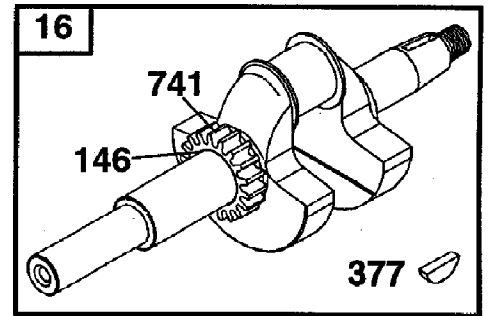

2002 SBS 1000 (U2002SBM2AUSG)
CRANKSHAFT, PISTON, AND OIL PUMP ASSEMBLY

Assemblies include all parts shown in frames.

2002 SBS 1000 (U2002SBM2AUSG)

Page 18 of 63

CRANSKSHAFT, PISTON, AND OIL PUMP ASSEMBLY

Ref #	Part Number	Qty	S/P/F	Description
16	692163	1		Crankshaft
25	807619	1		Piston Assembly (Standard)
25	807807	1		Piston Assembly (0.010 Oversize)
25	807809	1		Piston Assembly (0.020 Oversize)
25	807811	1		Piston Assembly (0.030 Oversize)
26	807620	1		Ring Set (Standard)
26	807808	1		Ring Set (0.010 Oversize)
26	807810	1		Ring Set (0.020 Oversize)
26	807812	1		Ring Set (0.030 Oversize)
27	690683	1		Lock, Piston Pin
28	807621	1		Pin, Piston
29	807900	1		Rod, Connecting (Standard)
29	807809	1		Rod, Connecting (0.020 Undersize)
32	690698	1		Screw (Connecting Rod)
39	690745	1		Deflector, Oil
46	691557	1		Camshaft
146	691639	1		Key, Timing
239	690233	1		Switch, Oil Pressure
273	690681	1	F	Seal, O-Ring (Oil Pump)
377	808095	1		Key
468	690690	1	F	Seal, O-Ring (Oil Pump Screen)
479	692537	1		Screw (Oil Pump Screen)
596	691492	1		Screw (Oil Pump)
598	807625	1		Shim, End Play
650	692539	1		Screw (Oil Deflector)
741	691530	1		Gear, Timing
1017	690900	1		Screen, Oil Pump
1024	693185	1		Pump, Oil
1025	690689	1		Slider, Governor