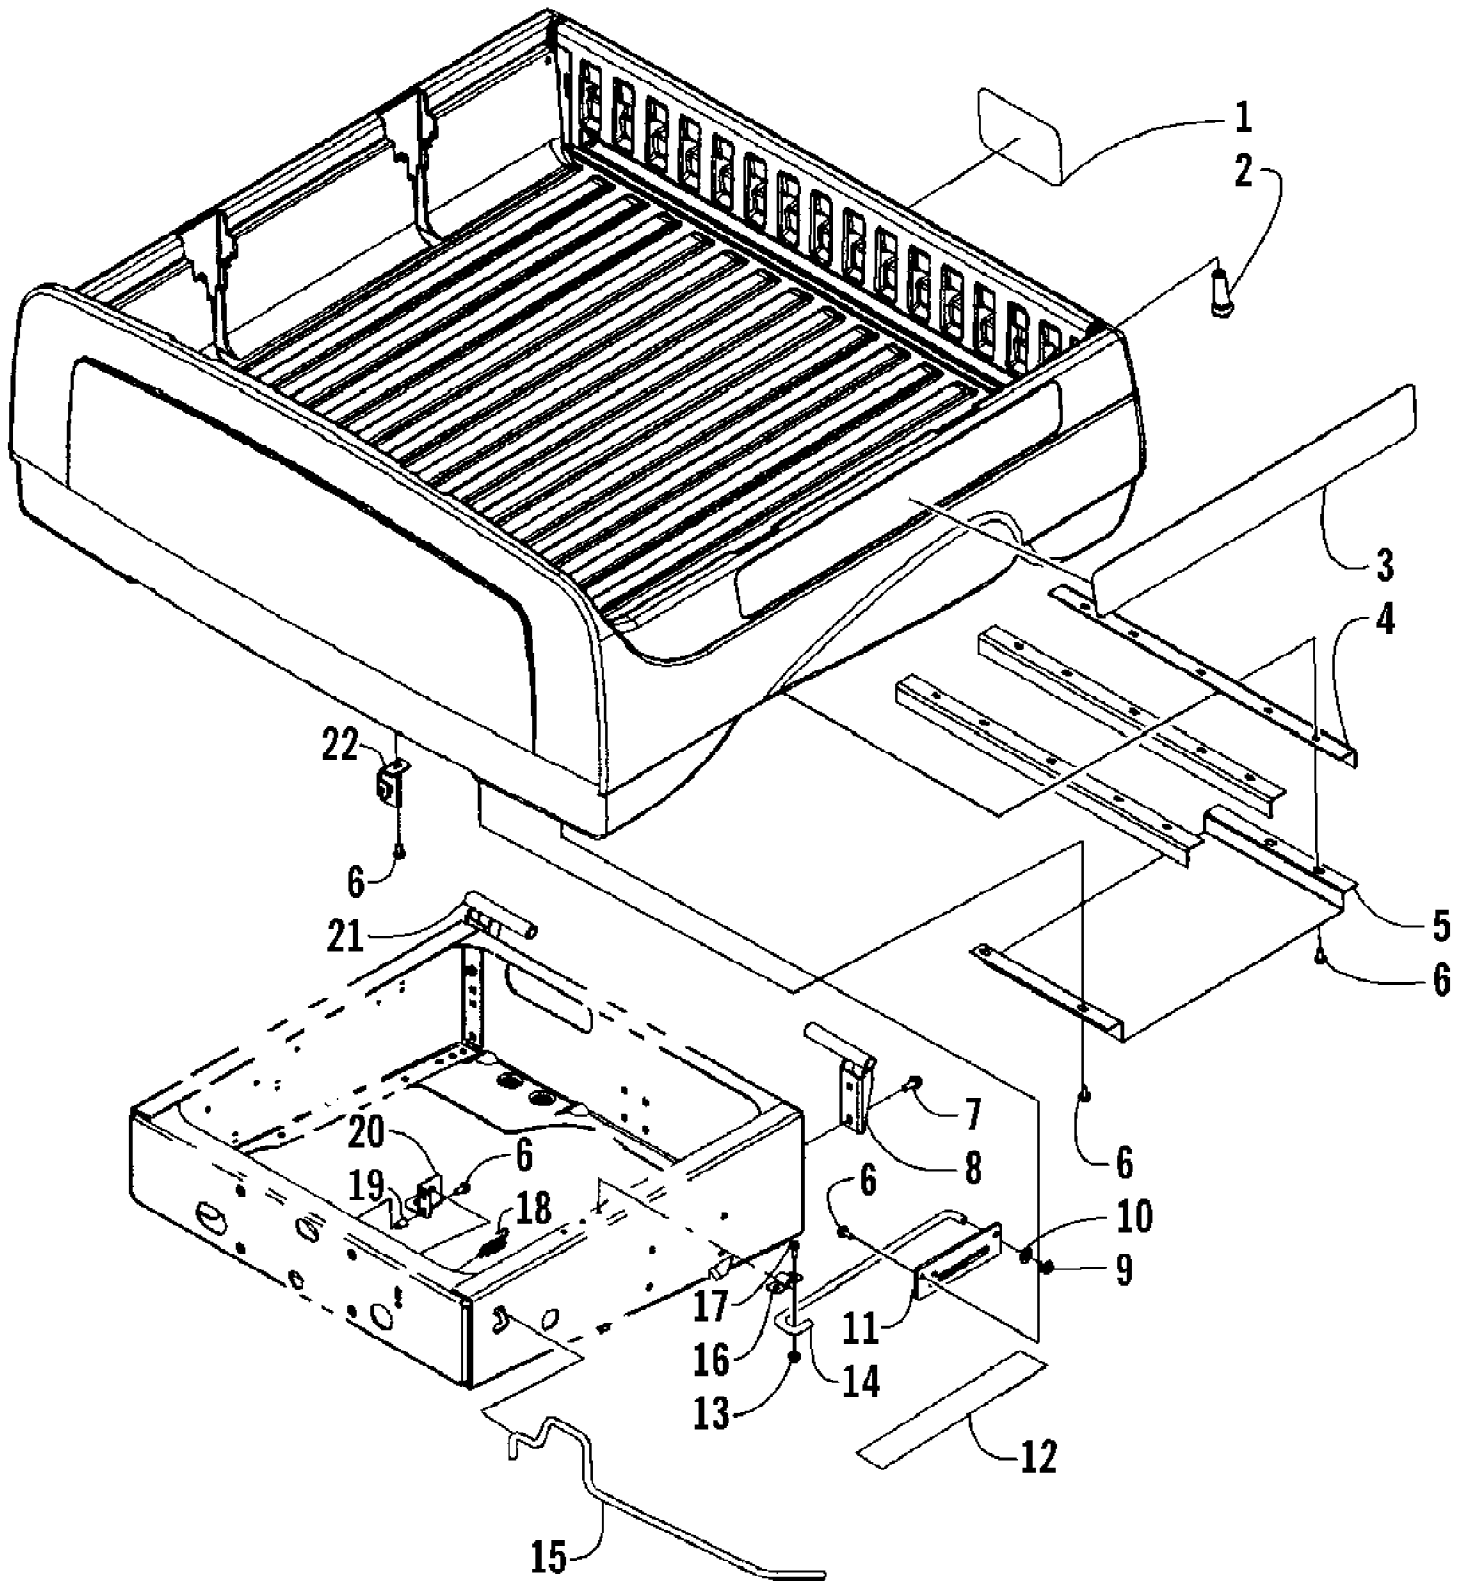

2002 SBS 1000 (U2002SBM2AUSG)
BLOWER HOUSING AND COVER ASSEMBLY

Assemblies include all parts shown in frames.

2002 SBS 1000 (U2002SBM2AUSG)
BLOWER HOUSING AND COVER ASSEMBLY

Page 6 of 63

Ref #	Part Number	Qty	S/P/F	Description
171	810056	1		Nut (Air Cleaner)
197	692539	1		Screw (Backplate)
284	93410	1		Screw (Control Wire Casing)
304	808408	1		Housing, Blower
305	692539	1		Screw (Blower Housing)
305A	692056	1		Screw (Blower Housing)
305B	692062	1		Screw (Blower Housing)
308	806547	1		Cover, Cylinder Head (Cylinder 1)
308A	806546	1		806546
322	692539	1		Screw (Cylinder Head Cover)
322A	692067	1		Screw (Cylinder Head Cover)
447	692539	1		Screw (Air Guide Cover)
573	690902	1		Plate, Back
638	691551	1		Washer (Cylinder Head Cover)
727	690714	1		Cover, Starter Drive
732	690688	1		Screw (Starter Drive Cover)
732A	692539	1		Screw (Starter Drive Cover)
865	690750	1		Cover, Air Guide
1036	806881	1		Label, Emissions
1046	692082	1		Plug, Blower Housing

2002 SBS 1000 (U2002SBM2AUSG)
BOX AND TAILGATE ASSEMBLY

Page 8 of 63

Ref #	Part Number	Qty	S/P/F	Description
1	3401-035	1		Decal, Tailgate
2	3401-262	2		Knob, Push-On
3	3401-034	1		Decal, Box - Left
3	3401-032	1		Decal, Box - Right
4	3401-244	3		Brace, Box
5	3401-246	1		Shield, Heat
6	3401-101	18		Screw
7	3401-095	4		Screw, Cap
8	3401-200	1		Pivot Bracket Assembly - Left
9	3401-072	1		Nut, Push
10	3401-109	1		Washer
11	3401-250	1		Bracket, Prop Rod
12	3401-025	1		Shield, Heat
13	3401-048	1		Nut, Flange
14	3401-251	1		Rod, Prop
15	3401-236	1		Rod, Latch
16	3401-252	1		U-Bracket, Prop Rod
17	3401-097	2		Screw, Cap
18	3401-112	1		Spring
19	3401-080	2		Nut, Insert
20	3401-235	1		Bracket, Latch
21	3401-375	1		Pivot Bracket Assembly - Right
22	3401-234	1		Hook, Latch - Right