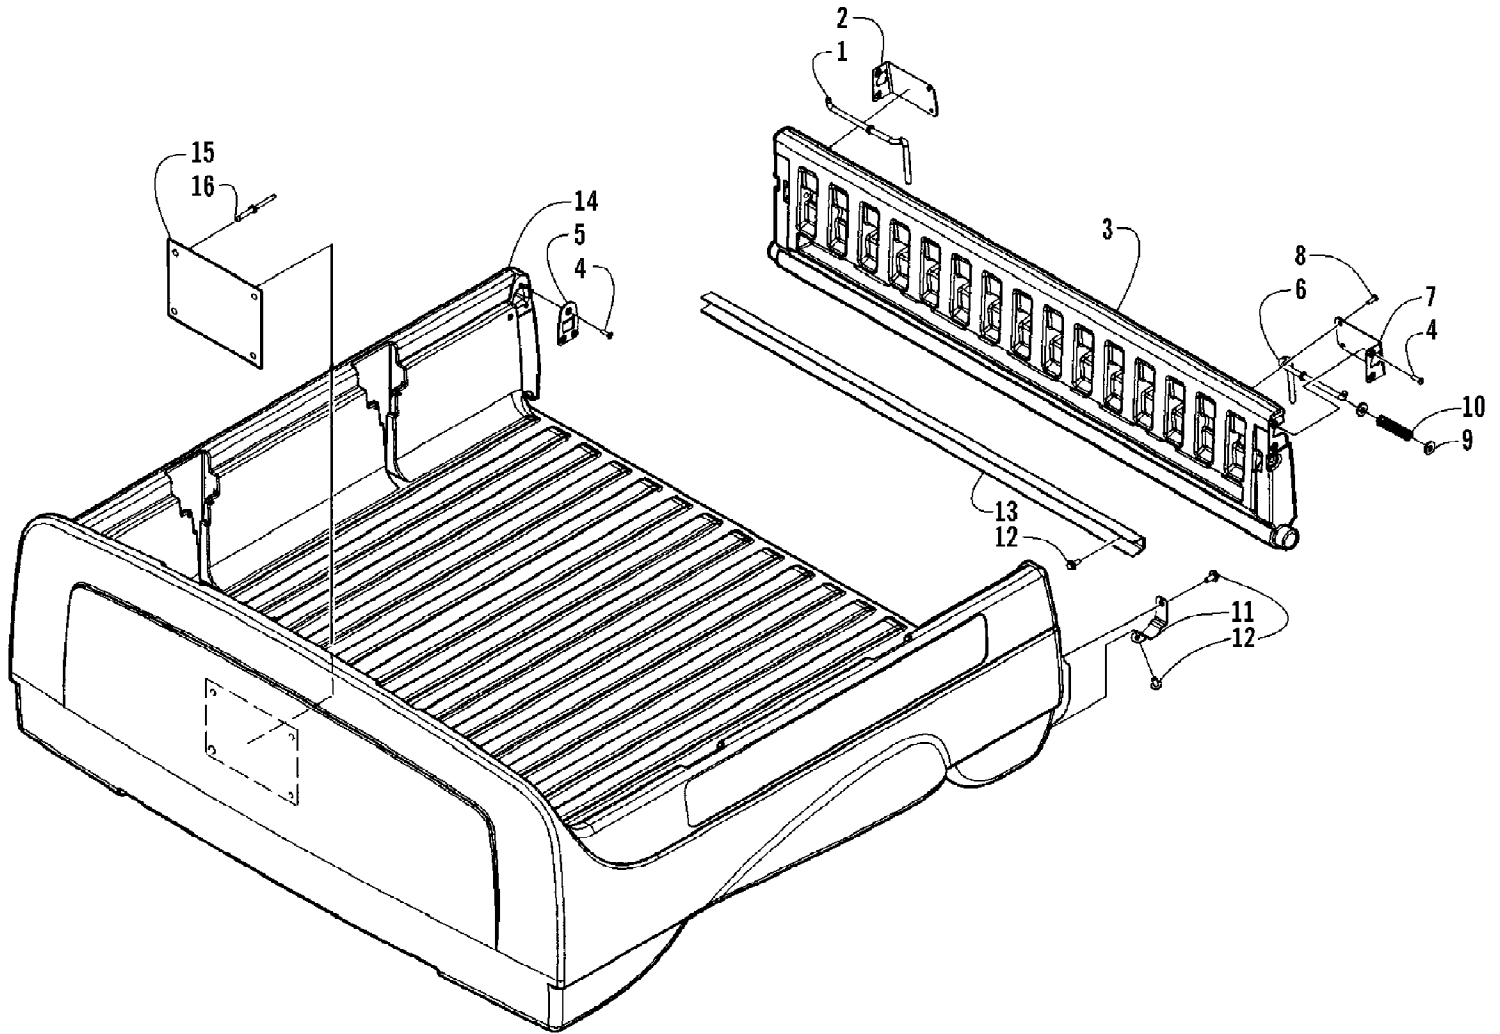

2002 SBS 1000 (U2002SBM2AUSG)
TAILGATE ASSEMBLY

Page 56 of 63

Ref #	Part Number	Qty	S/P/F	Description
1	3401-511	1		Rod, Latch - Right
2	3401-512	1		Bracket, Tailgate Latch - Right
3	3401-513	1		Tailgate Assembly
4	3401-514	10		Screw
5	3401-515	2		Plate, Striker
6	3401-516	1		Rod, Latch - Left
7	3401-517	1		Bracket, Tailgate Latch - Left
8	3401-518	4		Screw
9	3401-519	4		Washer, Latch
10	3401-520	2		Spring
11	3401-521	2		Bracket, Pivot - Tailgate
12	3401-101	10		Screw
13	3401-522	1		Channel, Tailgate
14	3401-523	1		Box Assembly (inc. 15-16)
15	3401-524	1		Decal, Plate, No Riders
16	3401-525	4		Rivet