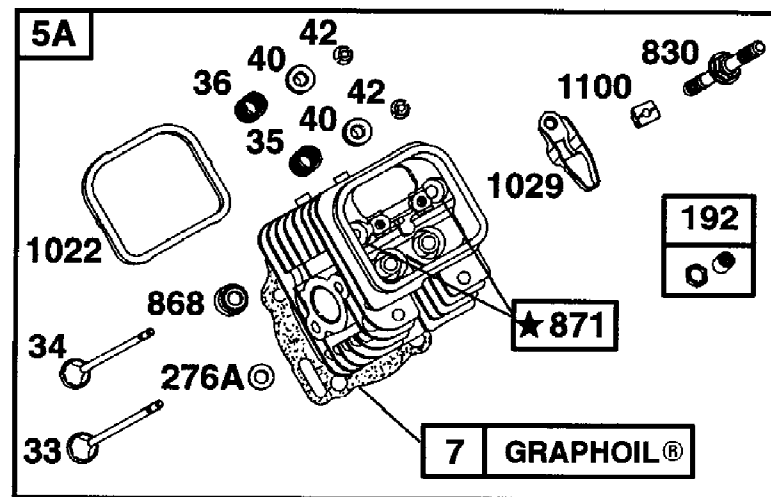

2002 SBS 1000 (U2002SBM2AUSG)
CYLINDER HEAD AND COVER ASSEMBLY

Assemblies include all parts shown in frames.

2002 SBS 1000 (U2002SBM2AUSG)
CYLINDER HEAD AND COVER ASSEMBLY

Ref #	Part Number	Qty	S/P/F	Description
5	808381	1		Head, Cylinder (Cylinder 1)
5A	808382	1		Head, Cylinder (Cylinder 2)
7	806085	1	F	Gasket, Cylinder Head
13	692059	1		Screw (Cylinder Head)
33	807681	1		Valve, Exhaust
34	807680	1		Valve, Intake
35	692084	1		Spring, Valve (Intake)
36	692084	1		Spring, Valve (Exhaust)
40	692058	1		Retainer, Valve
42	807683	1		Keeper, Valve
45	690977	1		Tappet, Valve
192	807623	1		Adjuster, Rocker Arm
276A	691766	1	F	Washer, Sealing
337	491055	1		Spark Plug
338	691312	1	F	Gasket, Oil Level Stick
383	19374	1		Wrench, Spark Plug
522	491832	1		Plug, Oil Level Stick/Fill
635	692076	1		Boot, Spark Plug
812	692055	1		Nut (Rocker Cover)
830	691544	1		Stud (Rocker Arm)
868	691963	1	F	Seal, Valve
871	692057	1		Bushing, Valve Guide
1022	806039	1	F	Gasket, Rocker Cover
1023	690758	1		Cover, Valve
1023A	691558	1		Cover, Valve
1026	691836	1		Rod, Push (Intake Valve)
1026	691758	1		Rod, Push (Exhaust Valve)
1029	691543	1		Arm, Rocker
1100	690973	1		Pivot, Rocker Arm