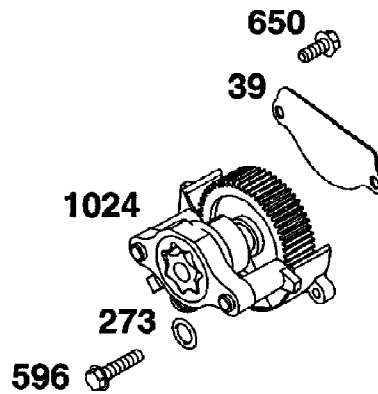

2002 SBS 1000 (U2002SBM2AUSG)
CRANKSHAFT, PISTON, AND OIL PUMP ASSEMBLY

Assemblies include all parts shown in frames.

2002 SBS 1000 (U2002SBM2AUSG)

Page 18 of 63

CRANSKSHAFT, PISTON, AND OIL PUMP ASSEMBLY

Ref #	Part Number	Qty	S/P/F	Description
16	692163	1		Crankshaft
25	807619	1		Piston Assembly (Standard)
25	807807	1		Piston Assembly (0.010 Oversize)
25	807809	1		Piston Assembly (0.020 Oversize)
25	807811	1		Piston Assembly (0.030 Oversize)
26	807620	1		Ring Set (Standard)
26	807808	1		Ring Set (0.010 Oversize)
26	807810	1		Ring Set (0.020 Oversize)
26	807812	1		Ring Set (0.030 Oversize)
27	690683	1		Lock, Piston Pin
28	807621	1		Pin, Piston
29	807900	1		Rod, Connecting (Standard)
29	807809	1		Rod, Connecting (0.020 Undersize)
32	690698	1		Screw (Connecting Rod)
39	690745	1		Deflector, Oil
46	691557	1		Camshaft
146	691639	1		Key, Timing
239	690233	1		Switch, Oil Pressure
273	690681	1	F	Seal, O-Ring (Oil Pump)
377	808095	1		Key
468	690690	1	F	Seal, O-Ring (Oil Pump Screen)
479	692537	1		Screw (Oil Pump Screen)
596	691492	1		Screw (Oil Pump)
598	807625	1		Shim, End Play
650	692539	1		Screw (Oil Deflector)
741	691530	1		Gear, Timing
1017	690900	1		Screen, Oil Pump
1024	693185	1		Pump, Oil
1025	690689	1		Slider, Governor