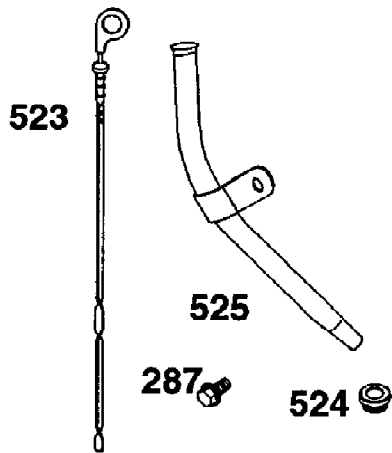

2002 SBS 1000 (U2002SBM2AUSG)
CYLINDER, OIL FILTER, AND OIL LEVEL STICK ASSEMBLY

1019 LABEL KIT

Assemblies include all parts shown in frames.

2002 SBS 1000 (U2002SBM2AUSG)

Page 22 of 63

CYLINDER, OIL FILTER, AND OIL LEVEL STICK ASSEMBLY

Ref #	Part Number	Qty	S/P/F	Description
1	692178	1		Assembly, Cylinder
2	808534	1		Kit, Bushing/Seal (Magneto Side)
3	805101	1	F	Seal, Oil
8	808984	1		Assembly, Breather
9	807893	1	F	Gasket, Breather
10	690751	1		Screw (Breather Assembly)
15	690946	1		Plug, Oil Drain
287	692062	1		Screw (Oil Level Stick Tube)
523	693175	1		Oil Level Stick
524	693172	1	F	Seal, Oil Level Stick Tube
525	693173	1		Tube, Oil Level Stick
565	690682	1		Stud (Oil Filter Adapter)
572	690686	1		Baffle, Breather
718	690684	1		Pin, Locating
737	690679	1		Screw (Oil Filter Adapter)
816	690706	1		Washer (Oil Filter Adapter)
988	692063	1	F	Gasket, Oil Filter Adapter
1019	808036	1		Kit, Label
1027	492932	1		Filter, Oil
1028	808235	1		Adapter, Oil Filter