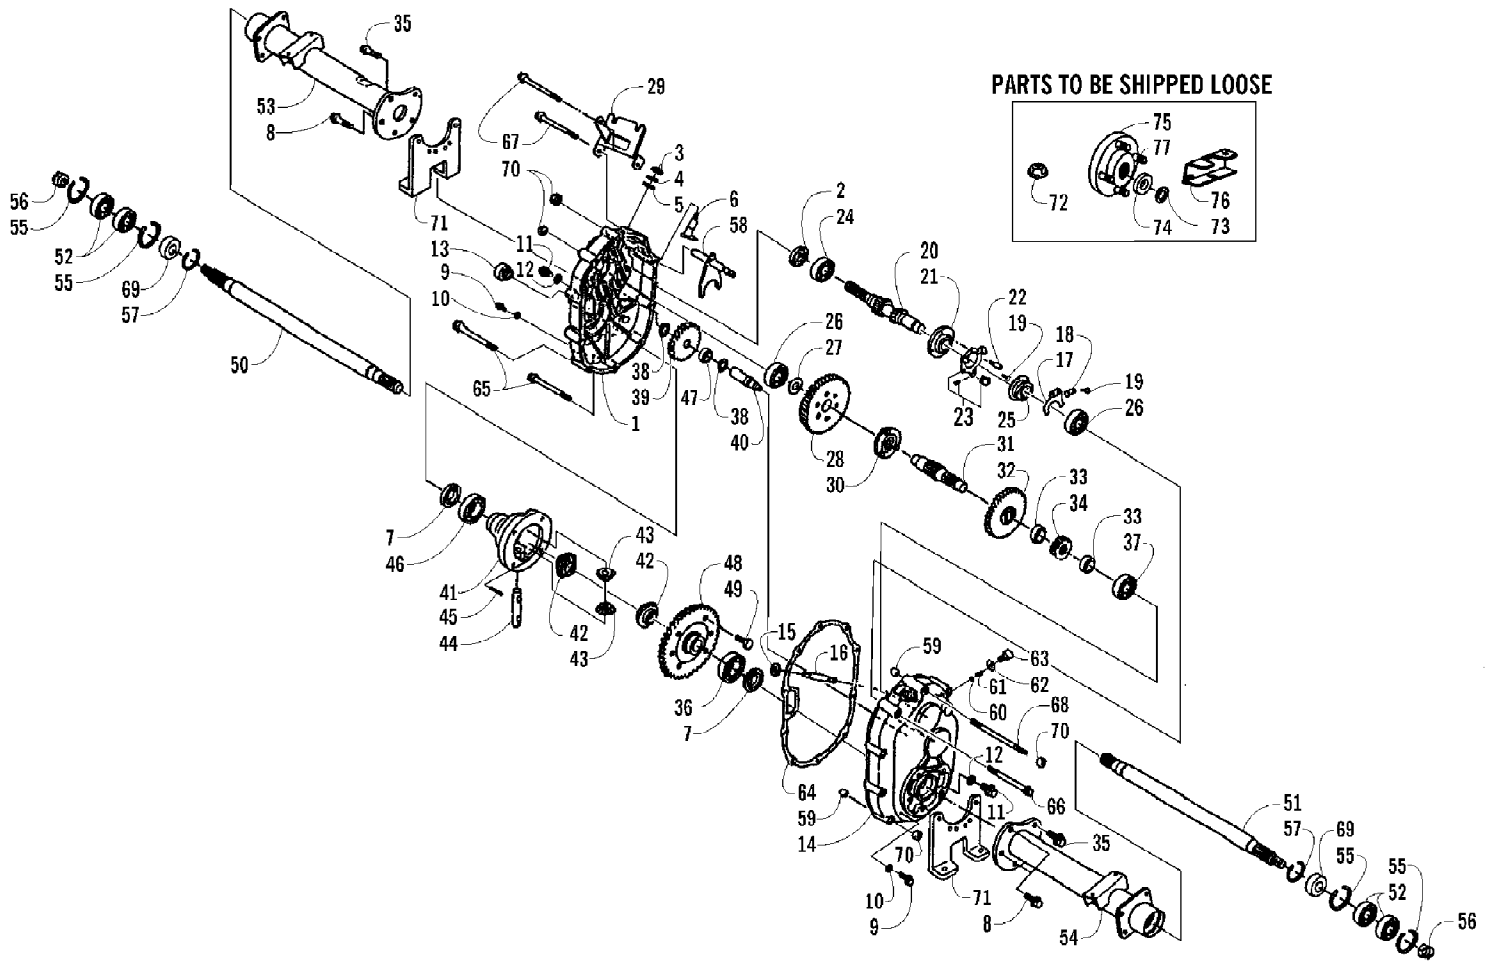

2002 SBS 1000 (U2002SBM2AUSG)
TRANSAXLE ASSEMBLY

2002 SBS 1000 (U2002SBM2AUSG)
TRANSAXLE ASSEMBLY

Page 58 of 63

Ref #	Part Number	Qty	S/P/F	Description
	3401-405	1		Complete Assembly
1	3401-412	1		Case, Complete - Left
2	3401-413	1		Seal, Oil
3	3401-414	1		Seal, Oil
4	3401-415	1		Ring, Snap
5	3401-416	1		Spacer
6	3401-417	1		Shaft, Selector
7	3401-418	2		Seal, Oil
8	3401-419	4		Bolt, Flange
9	3401-420	2		Plug, Oil Check
10	3401-421	2		Gasket
11	3401-422	2		Plug, Oil Drain
12	3401-423	2		Gasket
13	3401-424	1		Plug, Oil Filler
14	3401-425	1		Case, Complete - Right
15	3401-426	1		Seal, Oil
16	3401-427	1		Shaft, Governor
17	3401-428	1		Fork, Governor
18	3401-429	1		Stopper
19	3401-430	4		Screw w/Washer
20	3401-431	1		Shaft, Input
21	3401-432	1		Base, Governor
22	3401-433	1		Pin, Lock
23	3401-434	1		Plate Unit, Governor
24	3401-435	1		Bearing
25	3401-436	1		Sleeve, Governor
26	3401-437	2		Bearing
27	3401-438	1		Spacer
28	3401-439	1		Gear
29	3401-440	1		Bracket, Wire
30	3401-441	1		Clutch, Pin
31	3401-442	1		Shaft, Center
32	3401-443	1		Gear, 47T
33	3401-444	2		Collar
34	3401-445	1		Gear
35	3401-446	6		Bolt, Flange
36	3401-447	1		Bearing
37	3401-448	1		Bearing
38	3401-449	2		Spacer
39	3401-450	1		Gear, 34T
40	3401-451	1		Countershaft
41	3401-452	1		Case, Differential
42	3401-453	2		Gear, Side - Differential
43	3401-454	2		Pinion, Differential
44	3401-455	1		Shaft, Differential
45	3401-456	1		Pin
46	3401-457	1		Bearing
47	3401-458	1		Bearing, Needle
48	3401-459	1		Gear, 62T
49	3401-460	6		Bolt
50	3401-461	1		Shaft, Axle - Left
51	3401-462	1		Shaft, Axle - Right
52	3401-463	1		Bushing