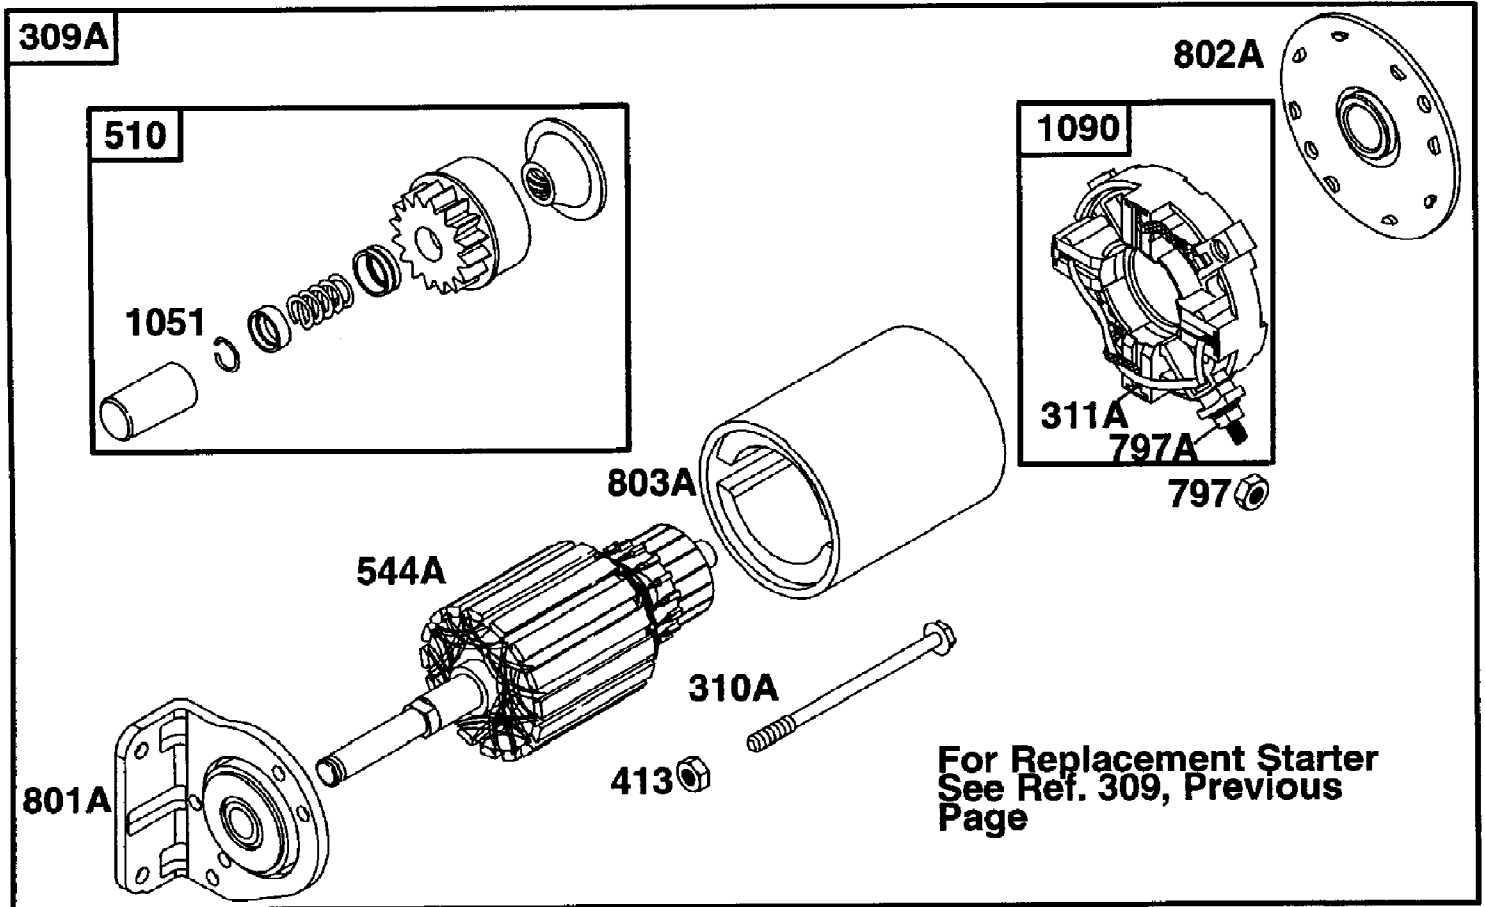

No
Diagram
Available

Parts List
Only

2002 SBS 1000 (U2002SBM2AUSG)
RELATED ITEMS

Page 44 of 63

Ref #	Part Number	Qty	S/P/F	Description
	0436-421	1		Box Lift - Electronic
	0436-423	1		Brush Guard/Bumper
	0436-424	1		Bumper - Heavy Duty
	0436-418	1		Canopy, Hard - White
	0436-420	1		Hitch - Heavy Duty
	2256-598	1		Manual, Illustrated Parts
	2256-510	1	/P	Manual, Operator's
	0436-419	1		ROPS/Seat Belt (Rollover Protection System)
	0436-422	1		Shield, Operator
	0436-417	1		Stake Sides
	0436-426	1		Windshield - Folding
	0436-425	1		Windshield - Solid