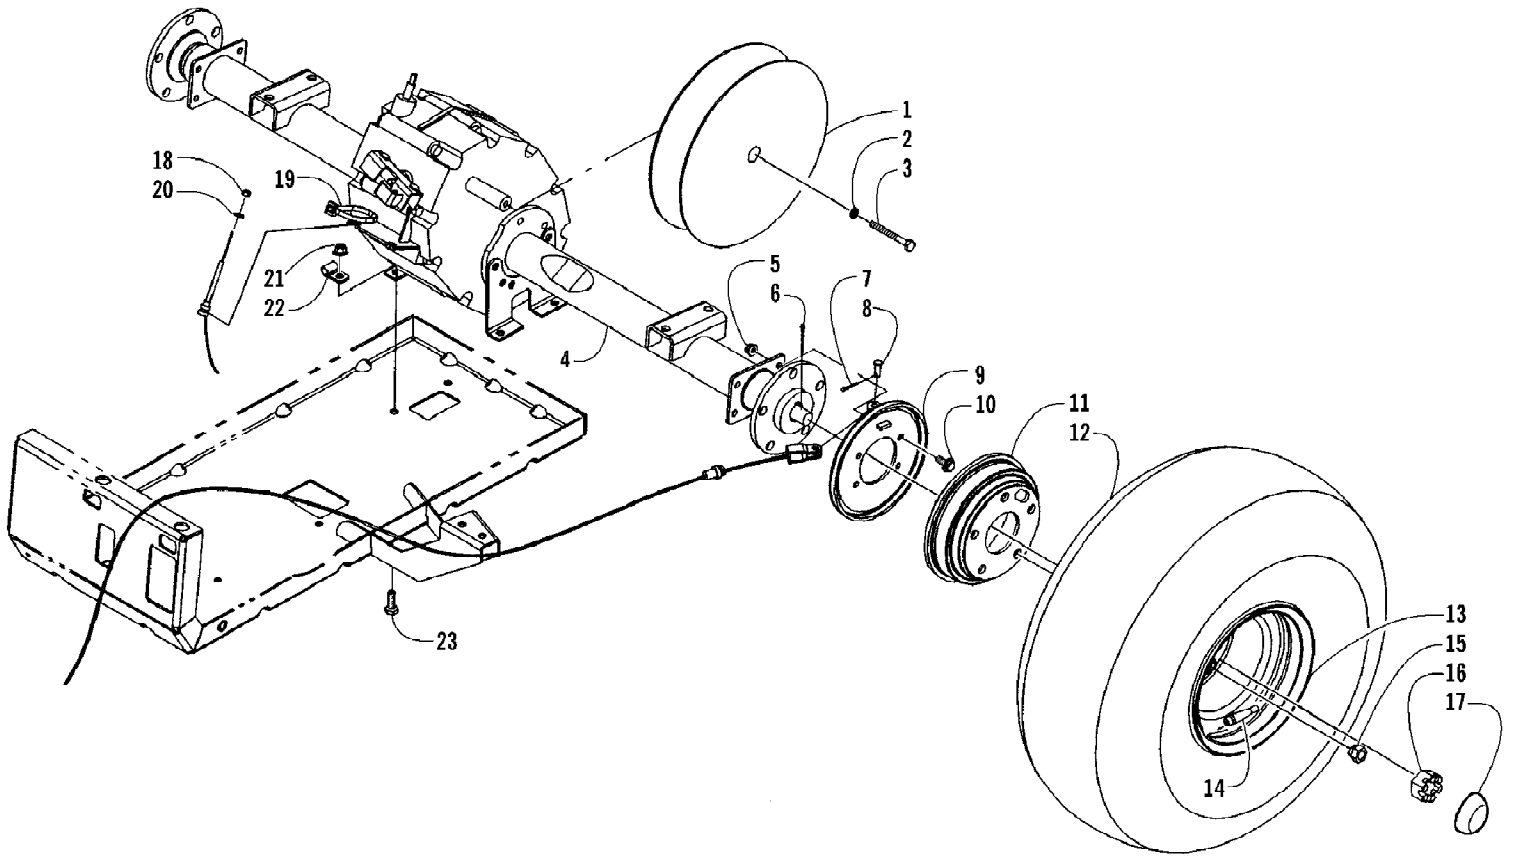

2002 SBS 1000 (U2002SBM2AUSG)
REAR TIRE AND TRANSAXLE ASSEMBLY

2002 SBS 1000 (U2002SBM2AUSG)
REAR TIRE AND TRANSAXLE ASSEMBLY

Page 42 of 63

Ref #	Part Number	Qty	S/P/F	Description
1	3401-175	1		Clutch, Driven
2	3401-403	1		Washer, Clutch
3	3401-404	1		Screw, Cap
4	3401-405	1		Transaxle
5	3401-048	8		Nut, Flange
6	3401-409	2		Pin, Cotter
7	3401-115	2		Pin, Cotter
8	3401-063	2		Pin, Clevis
9	3401-184	1		Brake - Left
9	3401-185	1		Brake - Right
10	3401-101	10		Screw
11	3401-017	2		Drum, Brake
12	3401-406	2		Tire
13	3401-407	2		Wheel - Rear
14	3401-386	2		Stem, Valve
15	3401-059	10		Nut, Lug
16	3401-410	2		Nut, Castle
17	0403-035	2	/P	Cap, Dust
18	3401-130	2		Nut, Lock
19	3401-127	1		Cable Tie
20	3401-113	2		Washer
21	3401-049	4		Nut, Flange
22	3401-053	1		R-Clamp
23	3401-099	4		Screw, Cap