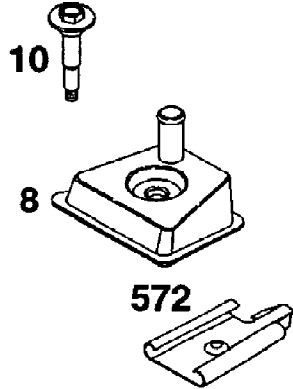

2002 SBS 1000 (U2002SBM2AUSG)
CYLINDER, OIL FILTER, AND OIL LEVEL STICK ASSEMBLY

1019 LABEL KIT

Assemblies include all parts shown in frames.

2002 SBS 1000 (U2002SBM2AUSG)

Page 22 of 63

CYLINDER, OIL FILTER, AND OIL LEVEL STICK ASSEMBLY

Ref #	Part Number	Qty	S/P/F	Description
1	692178	1		Assembly, Cylinder
2	808534	1		Kit, Bushing/Seal (Magneto Side)
3	805101	1	F	Seal, Oil
8	808984	1		Assembly, Breather
9	807893	1	F	Gasket, Breather
10	690751	1		Screw (Breather Assembly)
15	690946	1		Plug, Oil Drain
287	692062	1		Screw (Oil Level Stick Tube)
523	693175	1		Oil Level Stick
524	693172	1	F	Seal, Oil Level Stick Tube
525	693173	1		Tube, Oil Level Stick
565	690682	1		Stud (Oil Filter Adapter)
572	690686	1		Baffle, Breather
718	690684	1		Pin, Locating
737	690679	1		Screw (Oil Filter Adapter)
816	690706	1		Washer (Oil Filter Adapter)
988	692063	1	F	Gasket, Oil Filter Adapter
1019	808036	1		Kit, Label
1027	492932	1		Filter, Oil
1028	808235	1		Adapter, Oil Filter