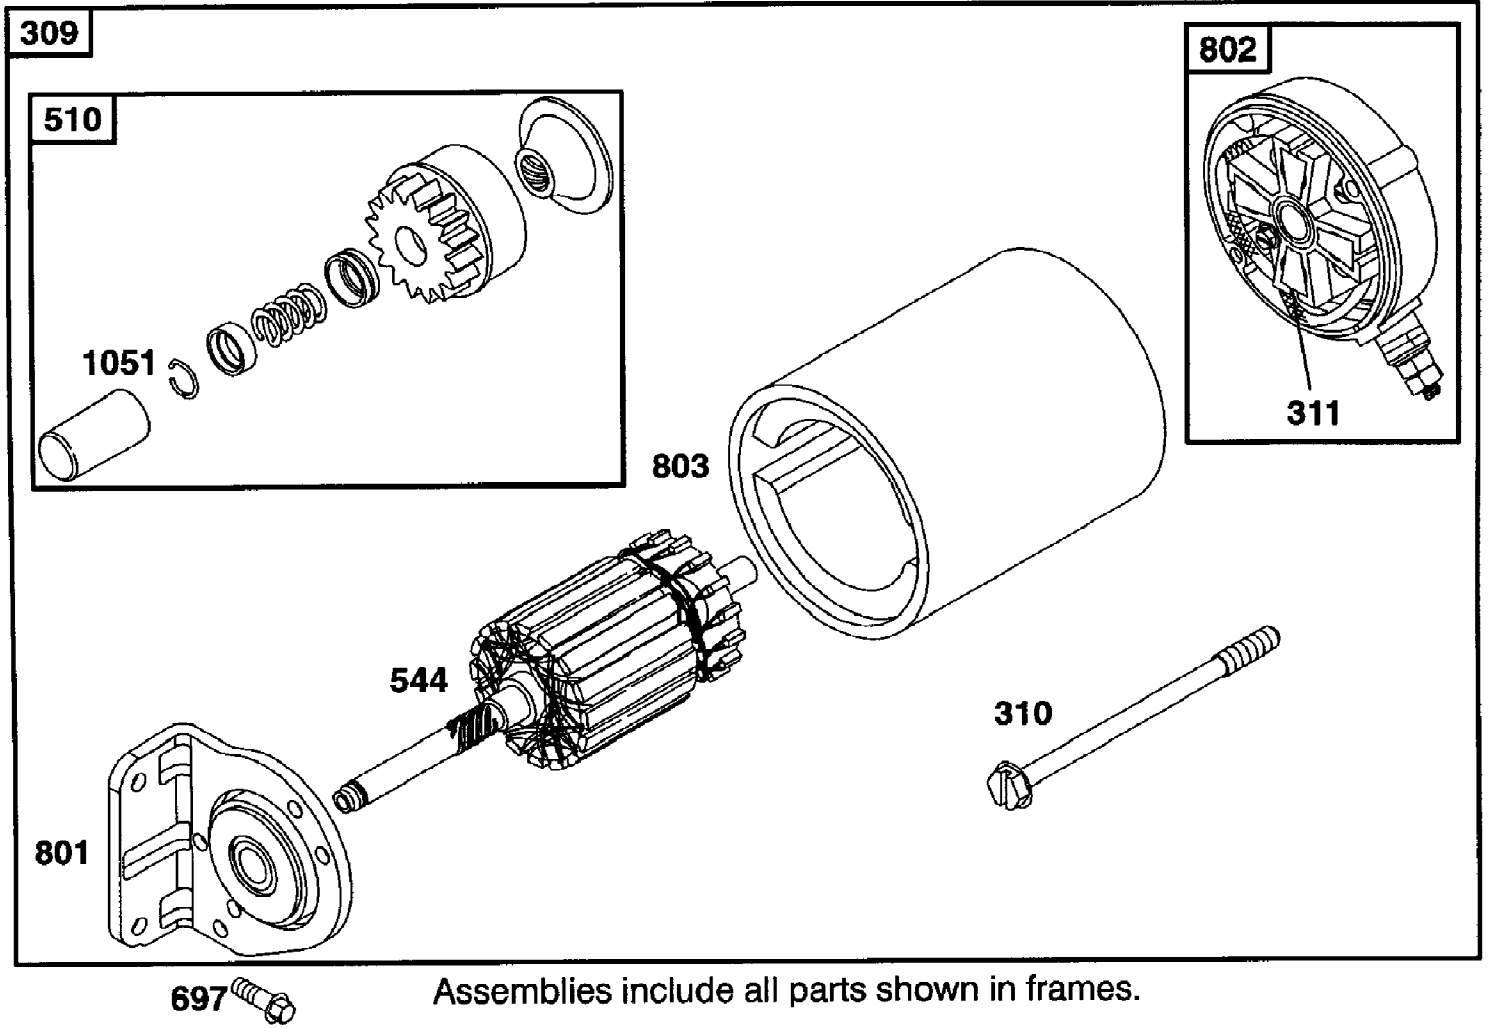

Assemblies include all parts shown in frames.

2002 SBS 1000 (U2002SBM2AUSG)
STARTER MOTOR ASSEMBLY

Page 52 of 63

Ref #	Part Number	Qty	S/P/F	Description
309	691564	1		Motor, Starter
310	496880	1		Bolt (Starter Motor)
311	496887	1		Brush Set
510	496881	1		Drive, Starter
544	690855	1		Armature, Starter
697	692062	1		Screw (Drive Cap)
801	808777	1		Cap, Drive
802	496813	1		Cap, End
803	690854	1		Housing, Starter
1051	691124	1		Ring, Retaining