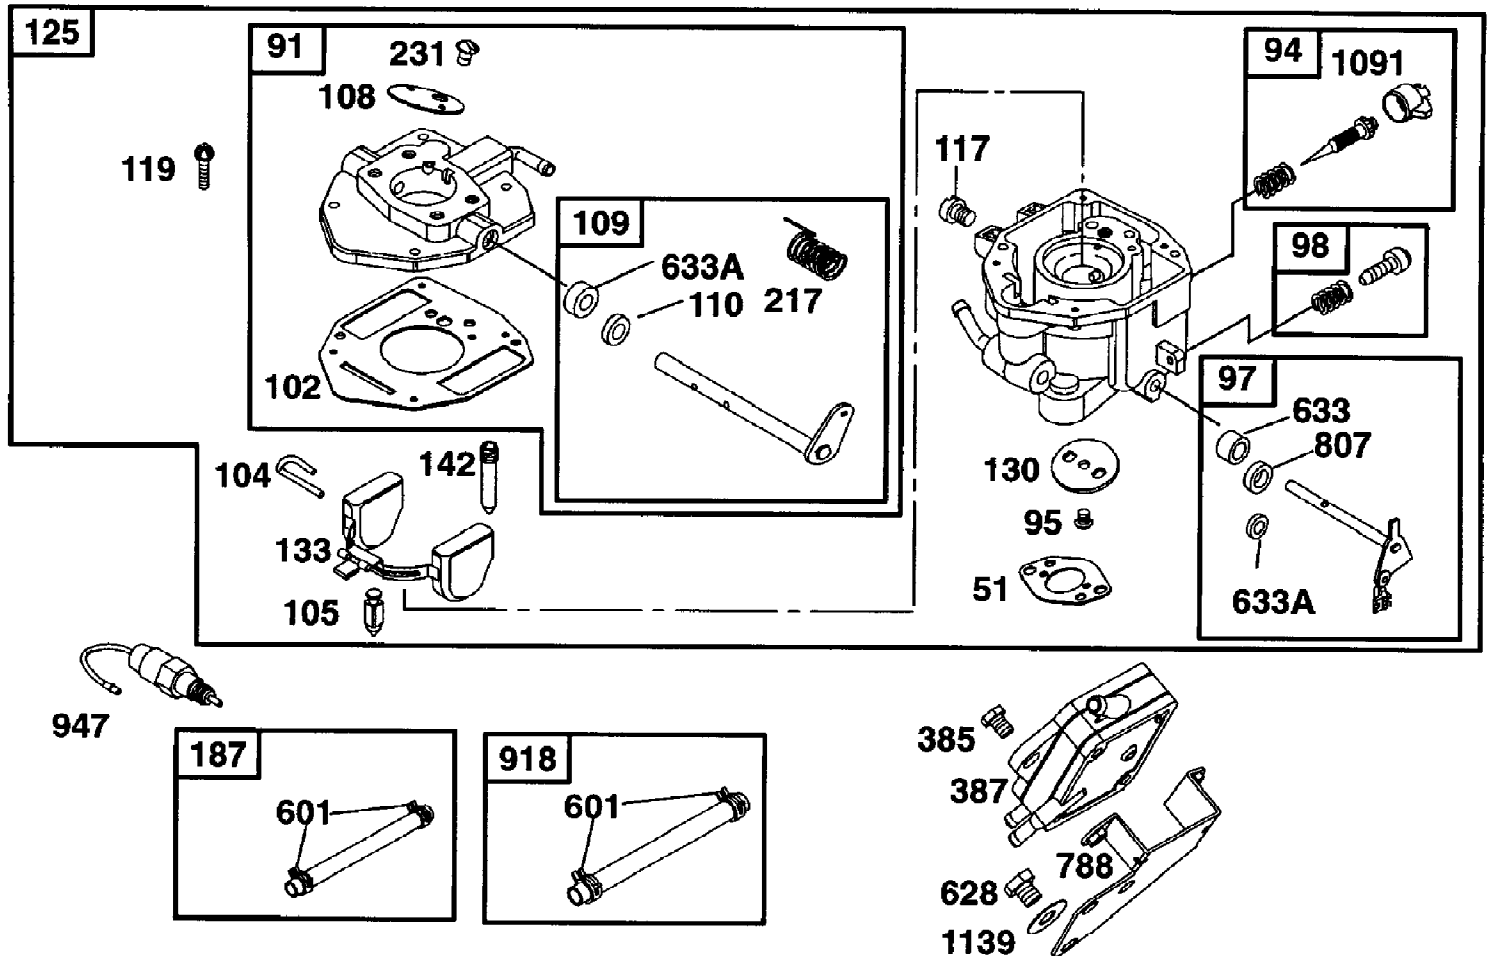

Assemblies include all parts shown in frames.

2002 SBS 1000 (U2002SBM2AUSG)

Page 38 of 63

INTAKE MANIFOLD AND GOVERNOR CONTROL ASSEMBLY

Ref #	Part Number	Qty	S/P/F	Description
50	690754	1		Manifold, Intake
51	691694	1	F	Gasket, Intake Manifold
51A	692035	1	F	Gasket, Intake Manifold
54	690676	1		Screw (Intake Manifold)
122	690691	1		Spacer, Carburetor
163	692081	1	F	Gasket, Air Cleaner
209	691507	1		Spring, Governor
211	691553	1		Spring, Governed Idle
212	690712	1		Link, Governor
222	691570	1		Bracket, Control
227	690236	1		Lever, Governor Control
232	692073	1		Spring, Governor Link
265	691024	1		Clamp, Casing
267	692083	1		Screw (Casing Clamp)
505	690238	1		Nut (Governor Control Lever)
562	690239	1		Bolt (Governor Control Lever)
883	691613	1	F	Gasket, Exhaust
1054	280275	1		Cable Tie