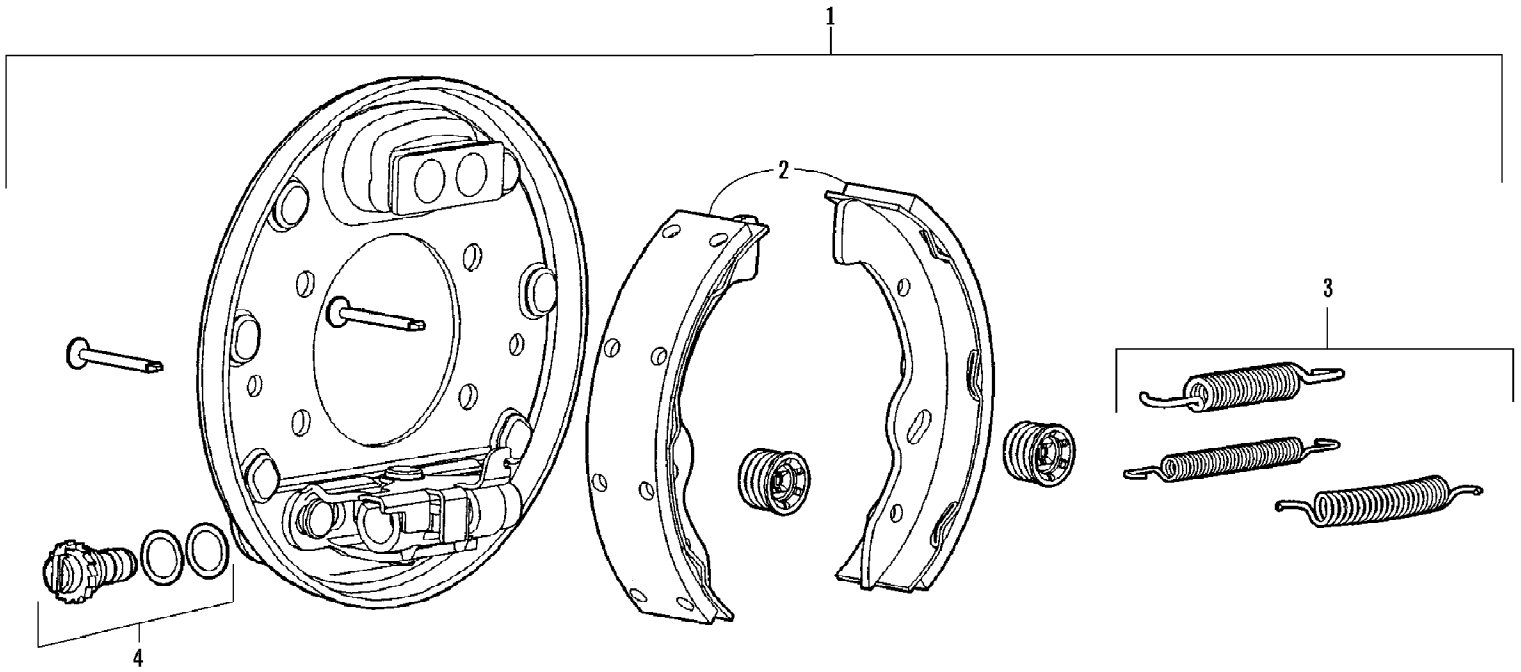

2002 SBS 1000 (U2002SBM2AUSG)
BLOWER HOUSING AND COVER ASSEMBLY

Assemblies include all parts shown in frames.

2002 SBS 1000 (U2002SBM2AUSG)
BLOWER HOUSING AND COVER ASSEMBLY

Page 6 of 63

Ref #	Part Number	Qty	S/P/F	Description
171	810056	1		Nut (Air Cleaner)
197	692539	1		Screw (Backplate)
284	93410	1		Screw (Control Wire Casing)
304	808408	1		Housing, Blower
305	692539	1		Screw (Blower Housing)
305A	692056	1		Screw (Blower Housing)
305B	692062	1		Screw (Blower Housing)
308	806547	1		Cover, Cylinder Head (Cylinder 1)
308A	806546	1		806546
322	692539	1		Screw (Cylinder Head Cover)
322A	692067	1		Screw (Cylinder Head Cover)
447	692539	1		Screw (Air Guide Cover)
573	690902	1		Plate, Back
638	691551	1		Washer (Cylinder Head Cover)
727	690714	1		Cover, Starter Drive
732	690688	1		Screw (Starter Drive Cover)
732A	692539	1		Screw (Starter Drive Cover)
865	690750	1		Cover, Air Guide
1036	806881	1		Label, Emissions
1046	692082	1		Plug, Blower Housing

2002 SBS 1000 (U2002SBM2AUSG)
BOX AND TAILGATE ASSEMBLY

Page 8 of 63

Ref #	Part Number	Qty	S/P/F	Description
1	3401-035	1		Decal, Tailgate
2	3401-262	2		Knob, Push-On
3	3401-034	1		Decal, Box - Left
3	3401-032	1		Decal, Box - Right
4	3401-244	3		Brace, Box
5	3401-246	1		Shield, Heat
6	3401-101	18		Screw
7	3401-095	4		Screw, Cap
8	3401-200	1		Pivot Bracket Assembly - Left
9	3401-072	1		Nut, Push
10	3401-109	1		Washer
11	3401-250	1		Bracket, Prop Rod
12	3401-025	1		Shield, Heat
13	3401-048	1		Nut, Flange
14	3401-251	1		Rod, Prop
15	3401-236	1		Rod, Latch
16	3401-252	1		U-Bracket, Prop Rod
17	3401-097	2		Screw, Cap
18	3401-112	1		Spring
19	3401-080	2		Nut, Insert
20	3401-235	1		Bracket, Latch
21	3401-375	1		Pivot Bracket Assembly - Right
22	3401-234	1		Hook, Latch - Right