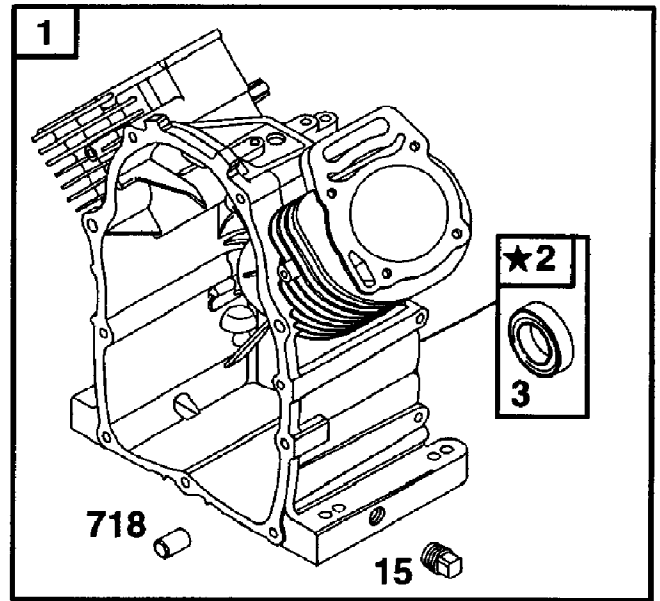

2002 SBS 1000 (U2002SBM2AUSG)
CYLINDER, OIL FILTER, AND OIL LEVEL STICK ASSEMBLY

1019 LABEL KIT

Assemblies include all parts shown in frames.

2002 SBS 1000 (U2002SBM2AUSG)

Page 22 of 63

CYLINDER, OIL FILTER, AND OIL LEVEL STICK ASSEMBLY

Ref #	Part Number	Qty	S/P/F	Description
1	692178	1		Assembly, Cylinder
2	808534	1		Kit, Bushing/Seal (Magneto Side)
3	805101	1	F	Seal, Oil
8	808984	1		Assembly, Breather
9	807893	1	F	Gasket, Breather
10	690751	1		Screw (Breather Assembly)
15	690946	1		Plug, Oil Drain
287	692062	1		Screw (Oil Level Stick Tube)
523	693175	1		Oil Level Stick
524	693172	1	F	Seal, Oil Level Stick Tube
525	693173	1		Tube, Oil Level Stick
565	690682	1		Stud (Oil Filter Adapter)
572	690686	1		Baffle, Breather
718	690684	1		Pin, Locating
737	690679	1		Screw (Oil Filter Adapter)
816	690706	1		Washer (Oil Filter Adapter)
988	692063	1	F	Gasket, Oil Filter Adapter
1019	808036	1		Kit, Label
1027	492932	1		Filter, Oil
1028	808235	1		Adapter, Oil Filter