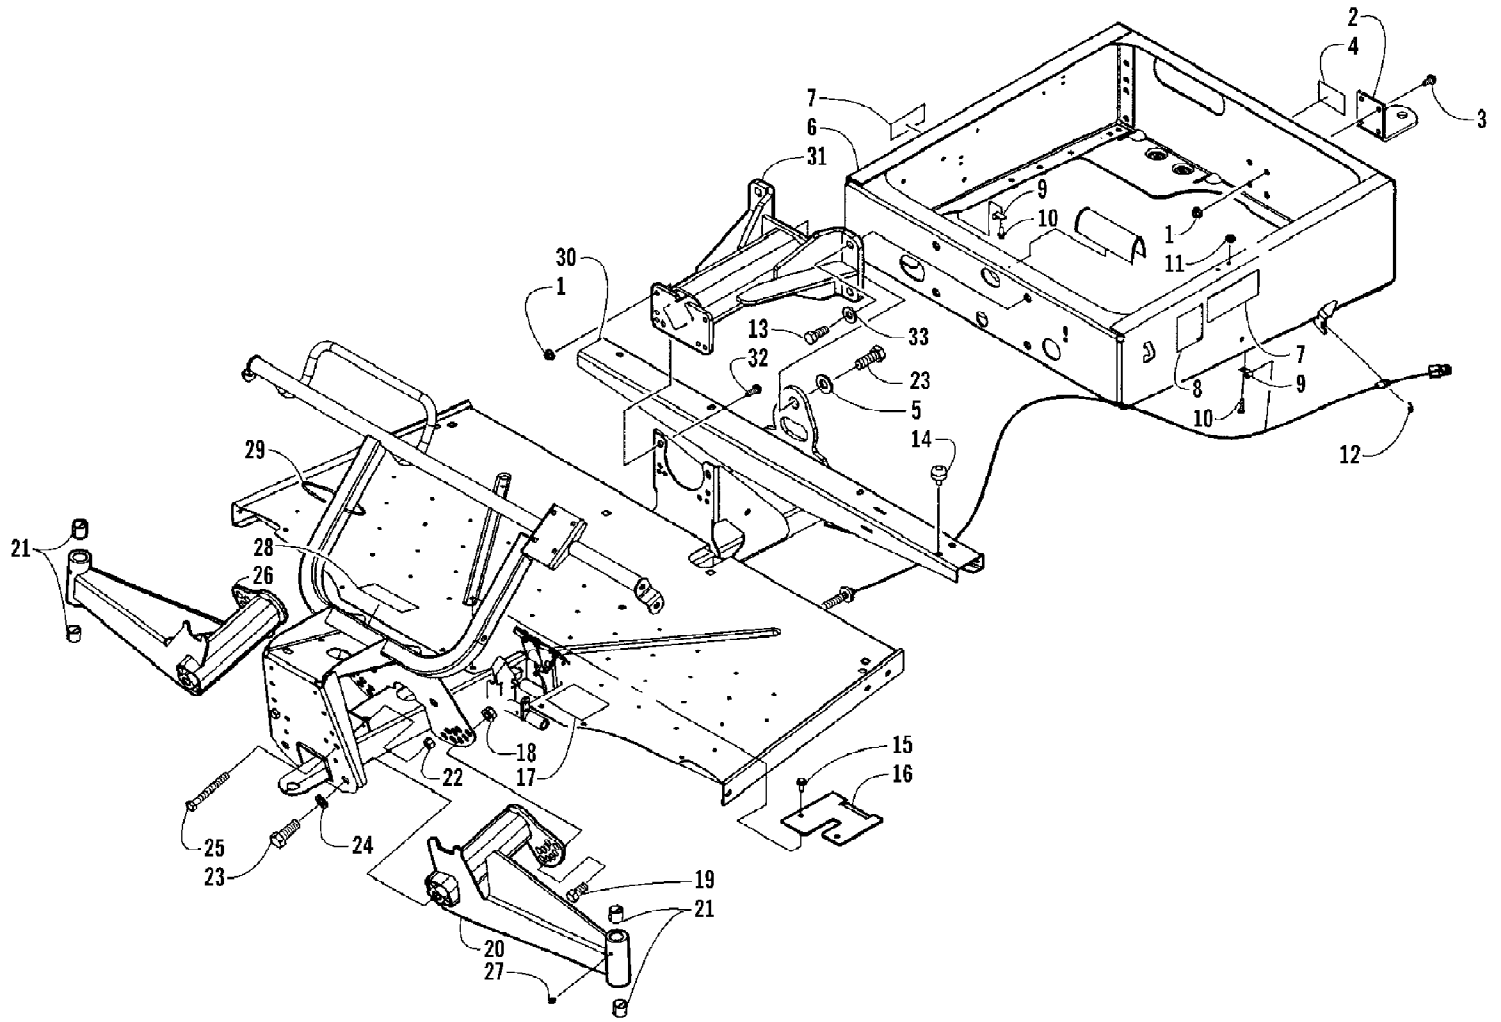

2002 SBS 1000 (U2002SBM2AUSG)
FRAME ASSEMBLY

Page 32 of 63

Ref #	Part Number	Qty	S/P/F	Description
1	3401-049	8		Nut, Flange
2	3401-228	1		Hitch, Light Duty
3	3401-099	4		Screw, Cap
4	3401-206	1		Decal, Information
5	3401-305	1		Washer
6	3401-207	1		Rear Frame Assembly (inc. 7)
7	3401-378	2		Decal, Warning
8	3401-205	1		Decal, Information - Boxlatch
9	3401-057	5		Clamp
10	3401-084	4		Screw, Cap
11	3401-075	4		Nut, Flange
12	3401-073	2		Ring, Retaining
13	3401-120	4		Screw, Cap
14	3401-156	1		Bumper, Rubber
15	3401-101	2		Screw
16	3401-198	1		Cover, Pedal
17	3401-204	1		Decal, Information - Brake
18	3401-076	2		Nut, Flange
19	3401-077	2		Screw, Cap
20	3401-232	1		A-Arm - Left (inc. two No. 21)
21	3401-379	4		Bushing
22	3401-131	2		Nut, Lock
23	3401-123	5		Screw, Cap
24	3401-106	4		Washer, Lock - Internal Tooth
25	3401-103	2		Screw, Cap
26	3401-231	1		A-Arm - Right (inc. two No. 21)
27	3401-066	2		Fitting, Grease
28	3401-376	1		Decal, Capacity
29	3401-299	11		Cable Tie
30	3401-531	1		Frame, Front
31	3401-303	1		Pivot Yoke Assembly
32	3401-095	4		Screw, Cap
33	3401-230	4		Washer
33	3401-312	1	F	Trim