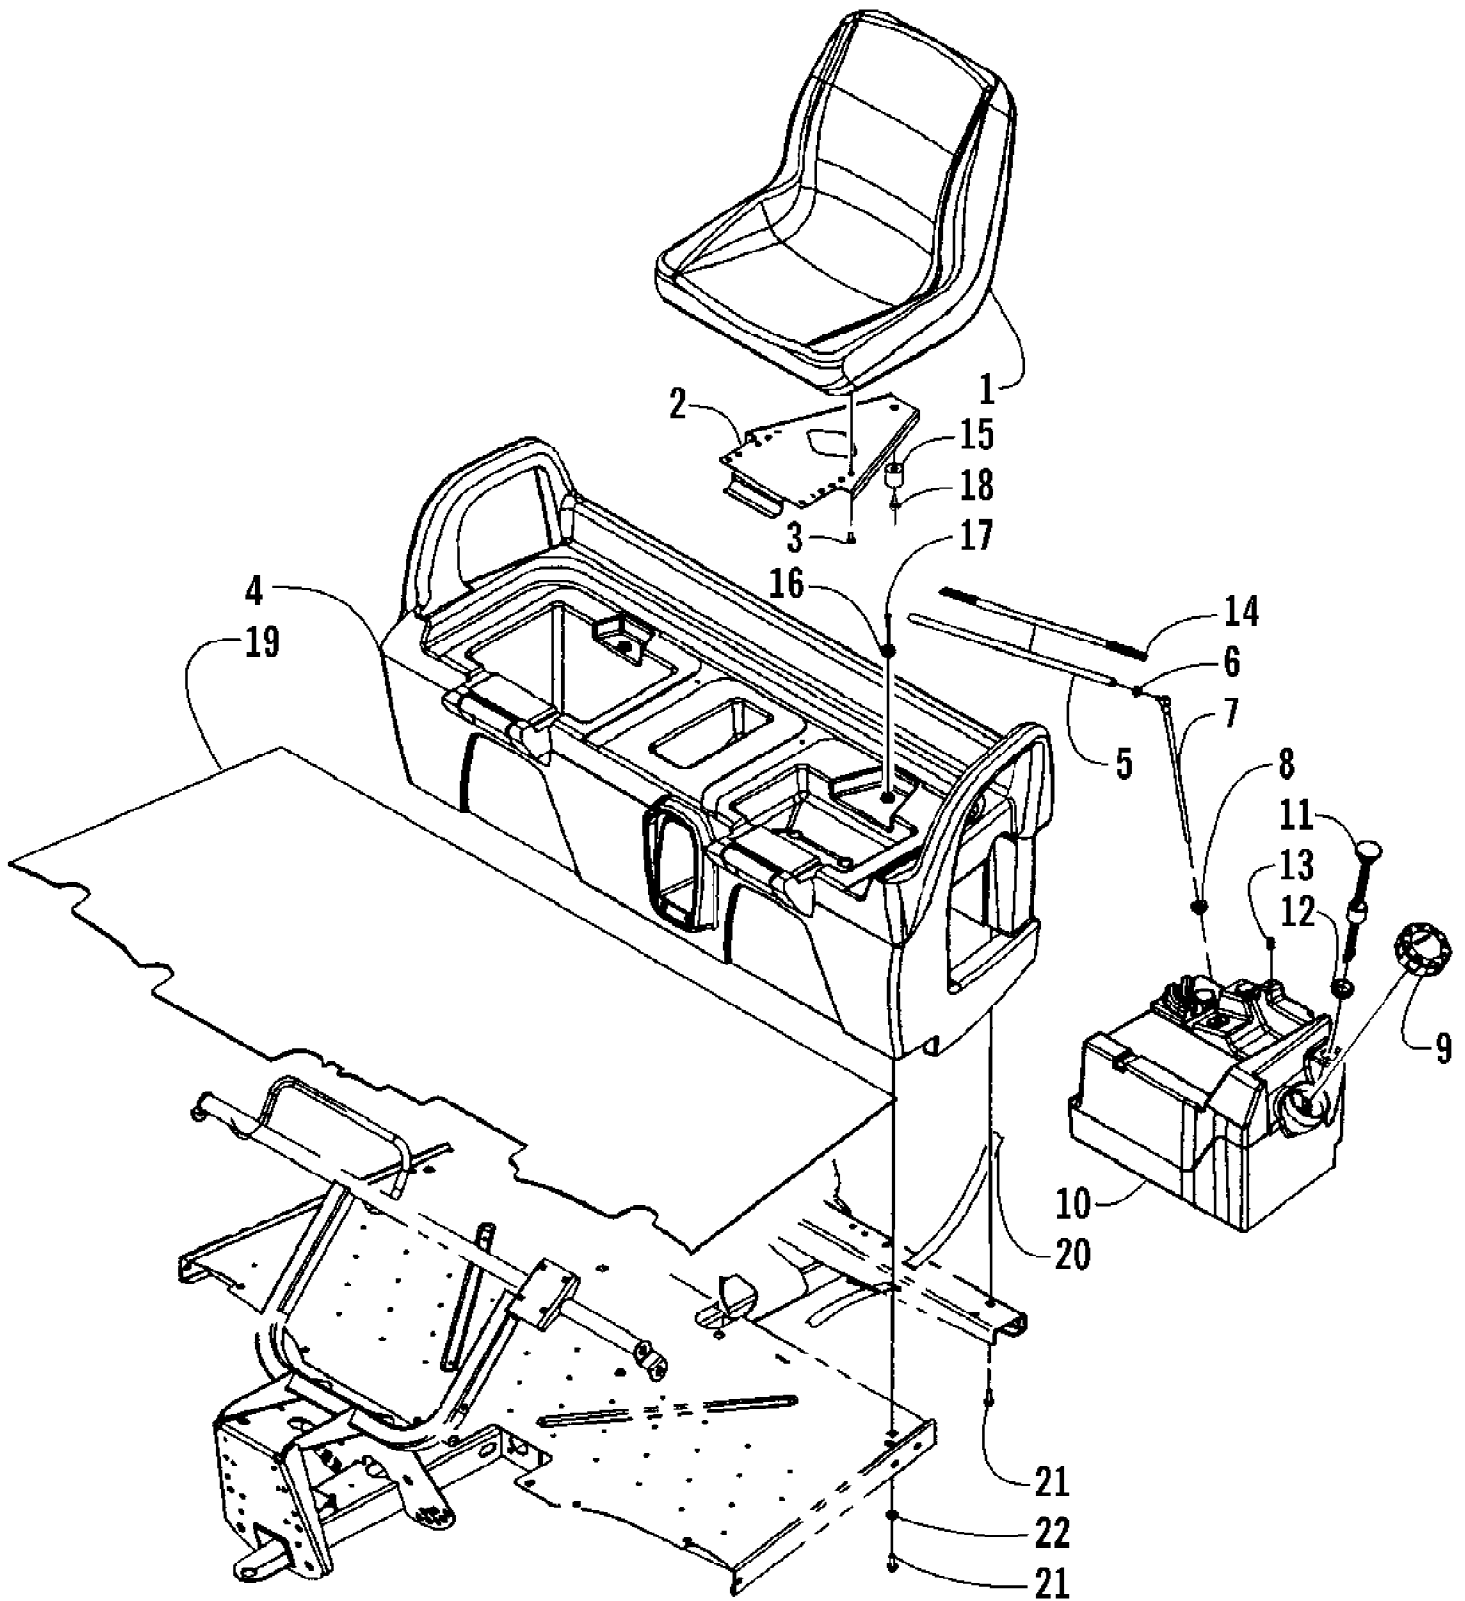

2002 SBS 1000 (U2002SBM2AUSG)
SEAT-BASE ASSEMBLY

Page 48 of 63

Ref #	Part Number	Qty	S/P/F	Description
1	3401-199	2		Seat
2	3401-237	2		Bracket, Seat
3	3401-134	8		Screw, Cap
4	3401-009	1		Seat-Base Assembly
5	3401-190	1		Hose, Gasline
6	3401-058	1		Clamp
7	3401-197	1		Pipe, Stand
8	3401-145	1		Bushing
9	3401-165	1		Gas Tank Cap Assembly
10	3401-201	1		Gas Tank Assembly (inc. 11-13)
11	3401-380	1		Gauge, Gas
12	3401-381	1		Grommet
13	3401-382	1		Vent, Air
14	3401-183	1		Conduit, Protective
15	3401-238	2		Rubber Receptical Assembly
16	3401-239	2		Post, Holding
17	3401-071	2		Screw, Machine
18	3401-128	2		Rivet
19	3401-028	1		Mat, Floor
20	3401-144	1		Strapping, Web - 48 in.
21	3401-097	8		Screw, Cap
22	3401-157	4		Washer