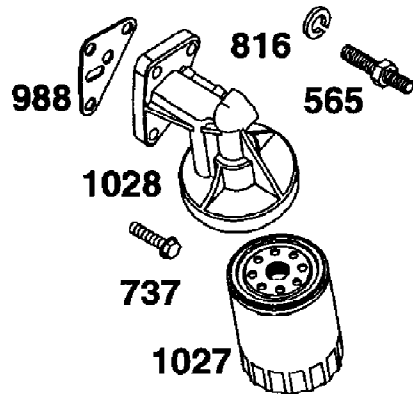

2002 SBS 1000 (U2002SBM2AUSG)
CYLINDER, OIL FILTER, AND OIL LEVEL STICK ASSEMBLY

1019 LABEL KIT

Assemblies include all parts shown in frames.

2002 SBS 1000 (U2002SBM2AUSG)

Page 22 of 63

CYLINDER, OIL FILTER, AND OIL LEVEL STICK ASSEMBLY

Ref #	Part Number	Qty	S/P/F	Description
1	692178	1		Assembly, Cylinder
2	808534	1		Kit, Bushing/Seal (Magneto Side)
3	805101	1	F	Seal, Oil
8	808984	1		Assembly, Breather
9	807893	1	F	Gasket, Breather
10	690751	1		Screw (Breather Assembly)
15	690946	1		Plug, Oil Drain
287	692062	1		Screw (Oil Level Stick Tube)
523	693175	1		Oil Level Stick
524	693172	1	F	Seal, Oil Level Stick Tube
525	693173	1		Tube, Oil Level Stick
565	690682	1		Stud (Oil Filter Adapter)
572	690686	1		Baffle, Breather
718	690684	1		Pin, Locating
737	690679	1		Screw (Oil Filter Adapter)
816	690706	1		Washer (Oil Filter Adapter)
988	692063	1	F	Gasket, Oil Filter Adapter
1019	808036	1		Kit, Label
1027	492932	1		Filter, Oil
1028	808235	1		Adapter, Oil Filter