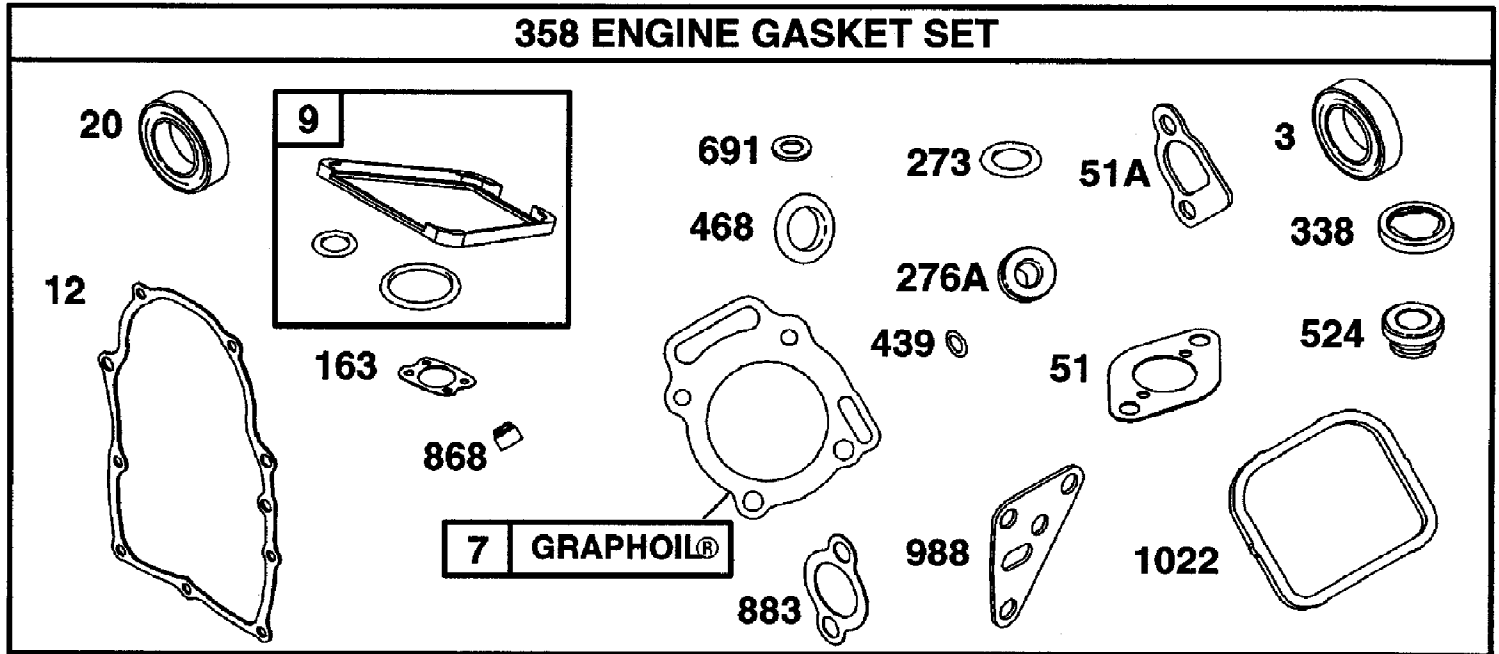

Assemblies include all parts shown in frames.

2002 SBS 1000 (U2002SBM2AUSG)
ENGINE GASKET SET

Page 30 of 63

Ref #	Part Number	Qty	S/P/F	Description
3	805101	1		Seal, Oil (Magneto Side)
7	806085	1	F	Gasket, Cylinder Head
9	807893	1		Gasket, Breather
12	691684	1		Gasket, Crankcase
20	805049	1		Seal, Oil (PTO Side)
51	691694	1	F	Gasket, Intake
51A	692035	1	F	Gasket, Intake
163	692081	1		Gasket, Air Cleaner
273	690681	1		Seal, O-Ring (Oil Pump)
276A	691766	1	F	Washer, Sealing
338	691312	1	F	Gasket, Oil Level Stick
358	808390	1		Gasket Set, Engine
439	692154	1		Seal, O-Ring (Crankcase Cover)
468	690690	1		Seal, O-Ring (Oil Pump Screen)
524	693172	1		Seal, Oil Level Stick Tube
691	690680	1		Seal, Governor Shaft
868	691963	1	F	Seal, Valve
883	691613	1	F	Gasket, Exhaust
988	692063	1		Gasket, Oil Filter Adapter
1022	806039	1	F	Gasket, Rocker Cover