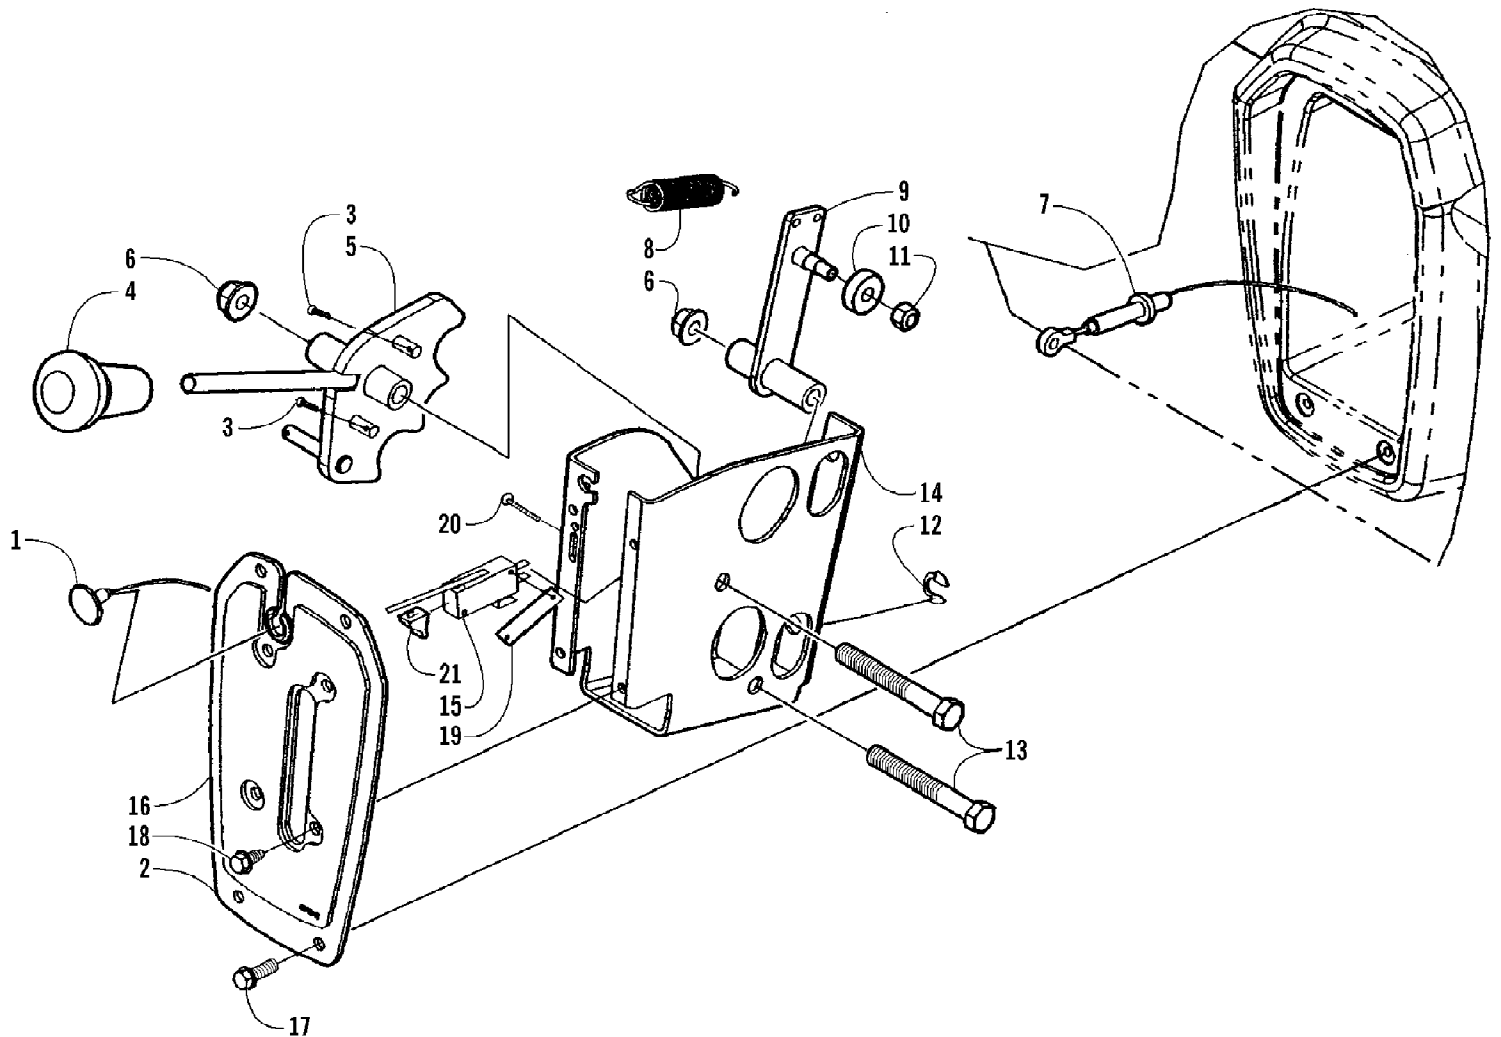

2002 SBS 1000 (U2002SBM2AUSG)
SHIFTER ASSEMBLY

2002 SBS 1000 (U2002SBM2AUSG)
SHIFTER ASSEMBLY

Page 50 of 63

Ref #	Part Number	Qty	S/P/F	Description
1	3401-178	1		Cable, Choke
2	3401-248	1		Plate, Shift
3	3401-117	2		Pin, Cotter
4	3401-261	1		Knob, Grip
5	3401-247	1		Lever, Shift
6	3401-049	2		Nut, Flange
7	3401-027	2		Cable, Shift
8	3401-011	1		Spring, Return - Pedal
9	3401-189	1		Detent
10	3401-060	1		Bearing
11	3401-132	1		Nut, Lock
12	3401-083	2		E-Ring
13	3401-094	2		Screw, Cap
14	3401-018	1		Bracket, Shift
15	3401-158	1		Microswitch
16	3401-257	1		Decal, Shift
17	3401-070	4		Screw
18	3401-242	4	/P	Screw
19	3401-126	1		Nut, Speed
20	3401-125	2		Screw, Machine
21	3401-160	1		Plunger, Seal