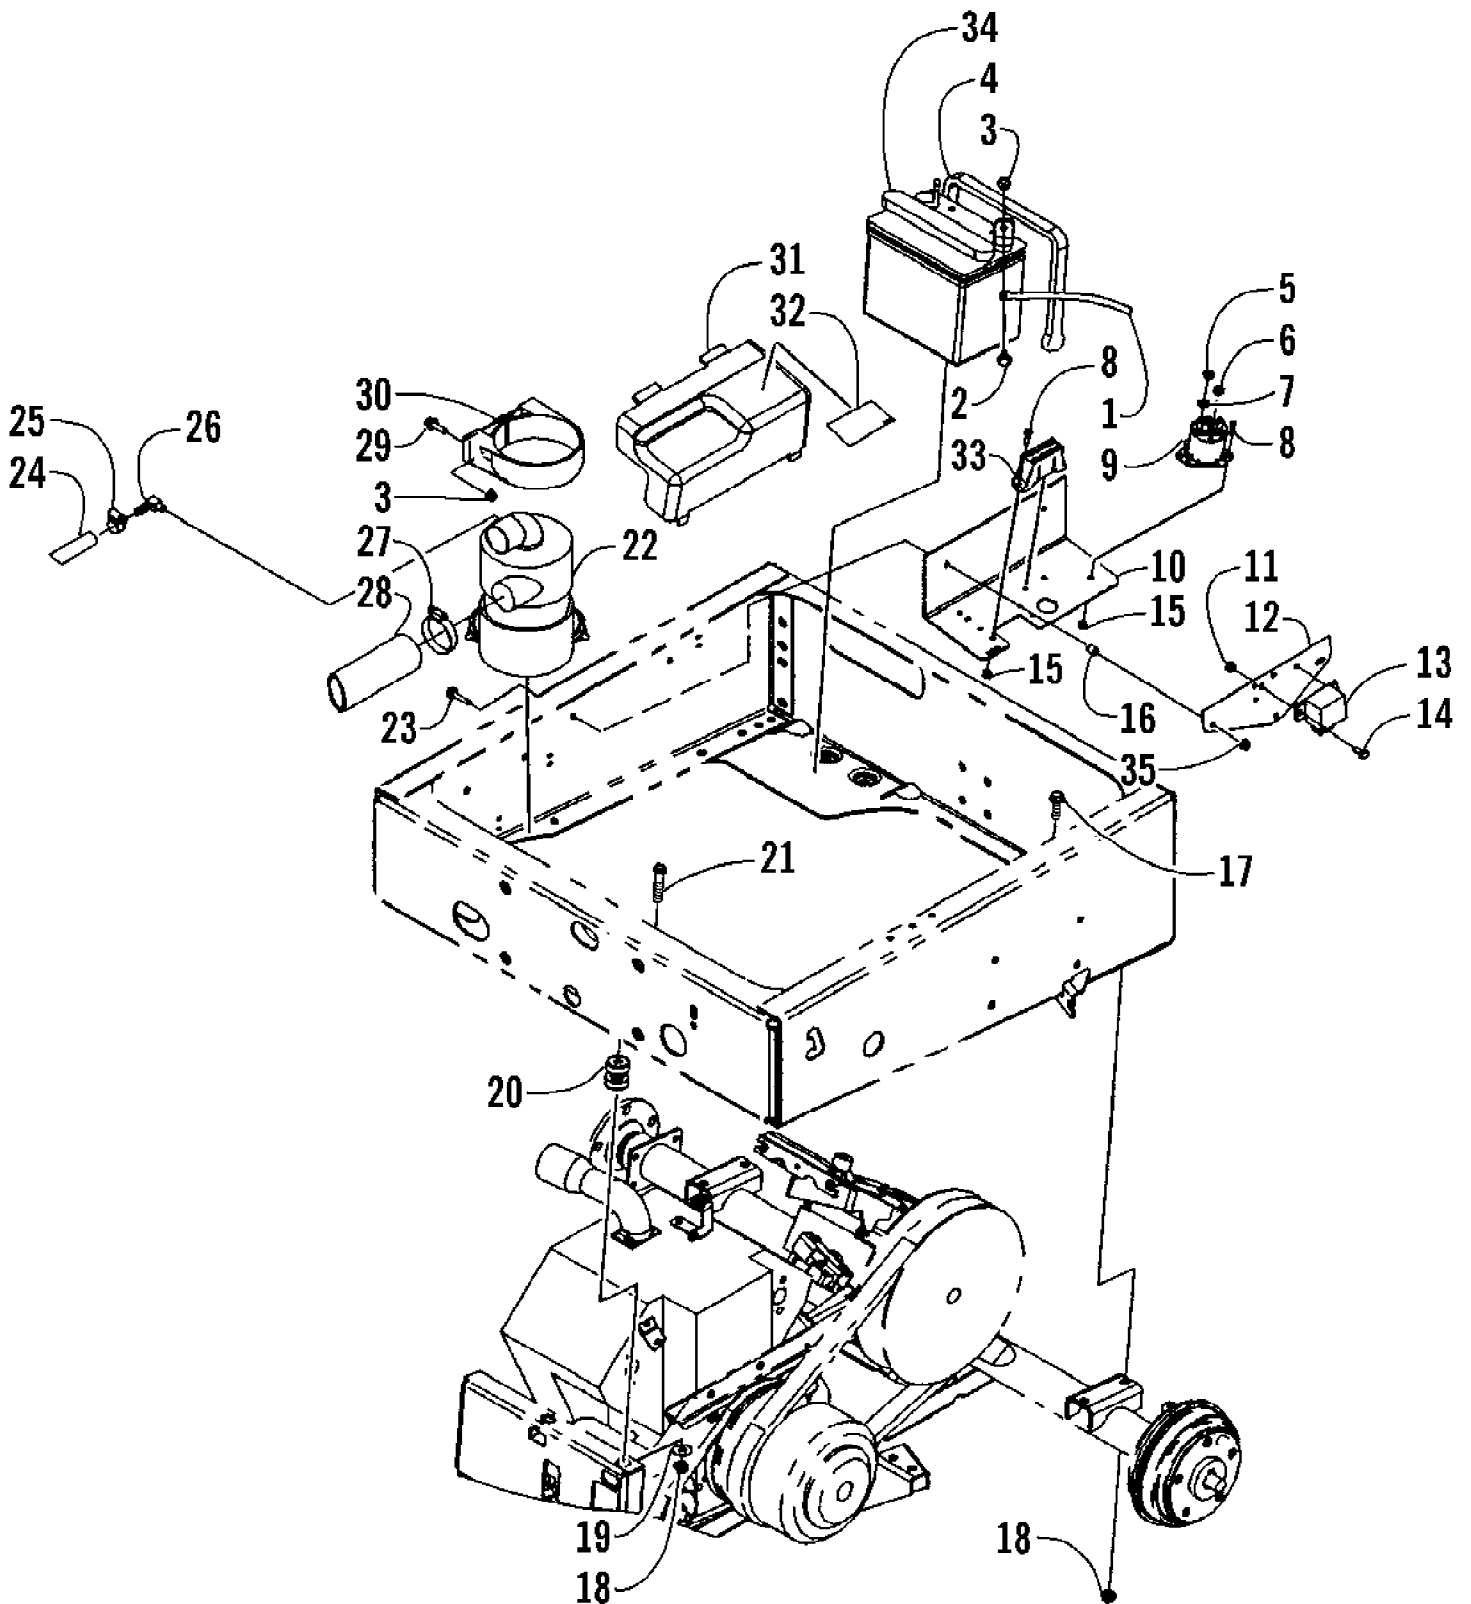

2002 SBS 1000 (U2002SBM2AUSG)
DRIVE TRAIN MOUNT ASSEMBLY

Page 26 of 63

Ref #	Part Number	Qty	S/P/F	Description
1	3401-220	1		Cable, Negative
1	3401-213	1		Cable, Positive
2	3401-101	2		Screw
3	3401-048	4		Nut, Flange
4	3401-191	1		Strap, Battery Hold-Down
5	3401-086	2		Nut, Jam
6	3401-082	2		Nut
7	3401-107	2		Washer, Lock - External Tooth
8	3401-069	4		Screw, Cap
9	3401-065	1		Solenoid
10	3401-170	1		Bracket, Component Mounting
11	3401-132	2		Nut, Lock
12	3401-208	1		Bracket, Ignition
13	3401-152	1		Relay
14	3401-096	2		Screw, Cap
15	3401-130	4		Nut, Lock
16	3401-153	2		Spacer
17	3401-099	4		Screw, Cap
18	3401-049	6		Nut, Flange
19	3401-111	2		Washer
20	3401-164	2		Mount, Isolation
21	3401-092	2		Screw, Cap
22	3401-180	1		Cleaner, Air
23	3401-098	2		Screw, Cap
24	3401-241	1		Hose, Breather
25	3401-056	2		Clamp, Hose
26	3401-196	1		Fitting, 90°
27	3401-054	1		Clamp, Hose
28	3401-019	1		Hose, Intake
29	3401-097	2		Screw, Cap
30	3401-166	1		Bracket, Mounting - Air Cleaner
31	3401-202	1		Cover, Electrical
32	3401-259	1		Decal, Information
33	3401-221	1		Harness, Main
34	3401-218	1		Battery (Wet)
35	3401-074	2		Nut, Flange