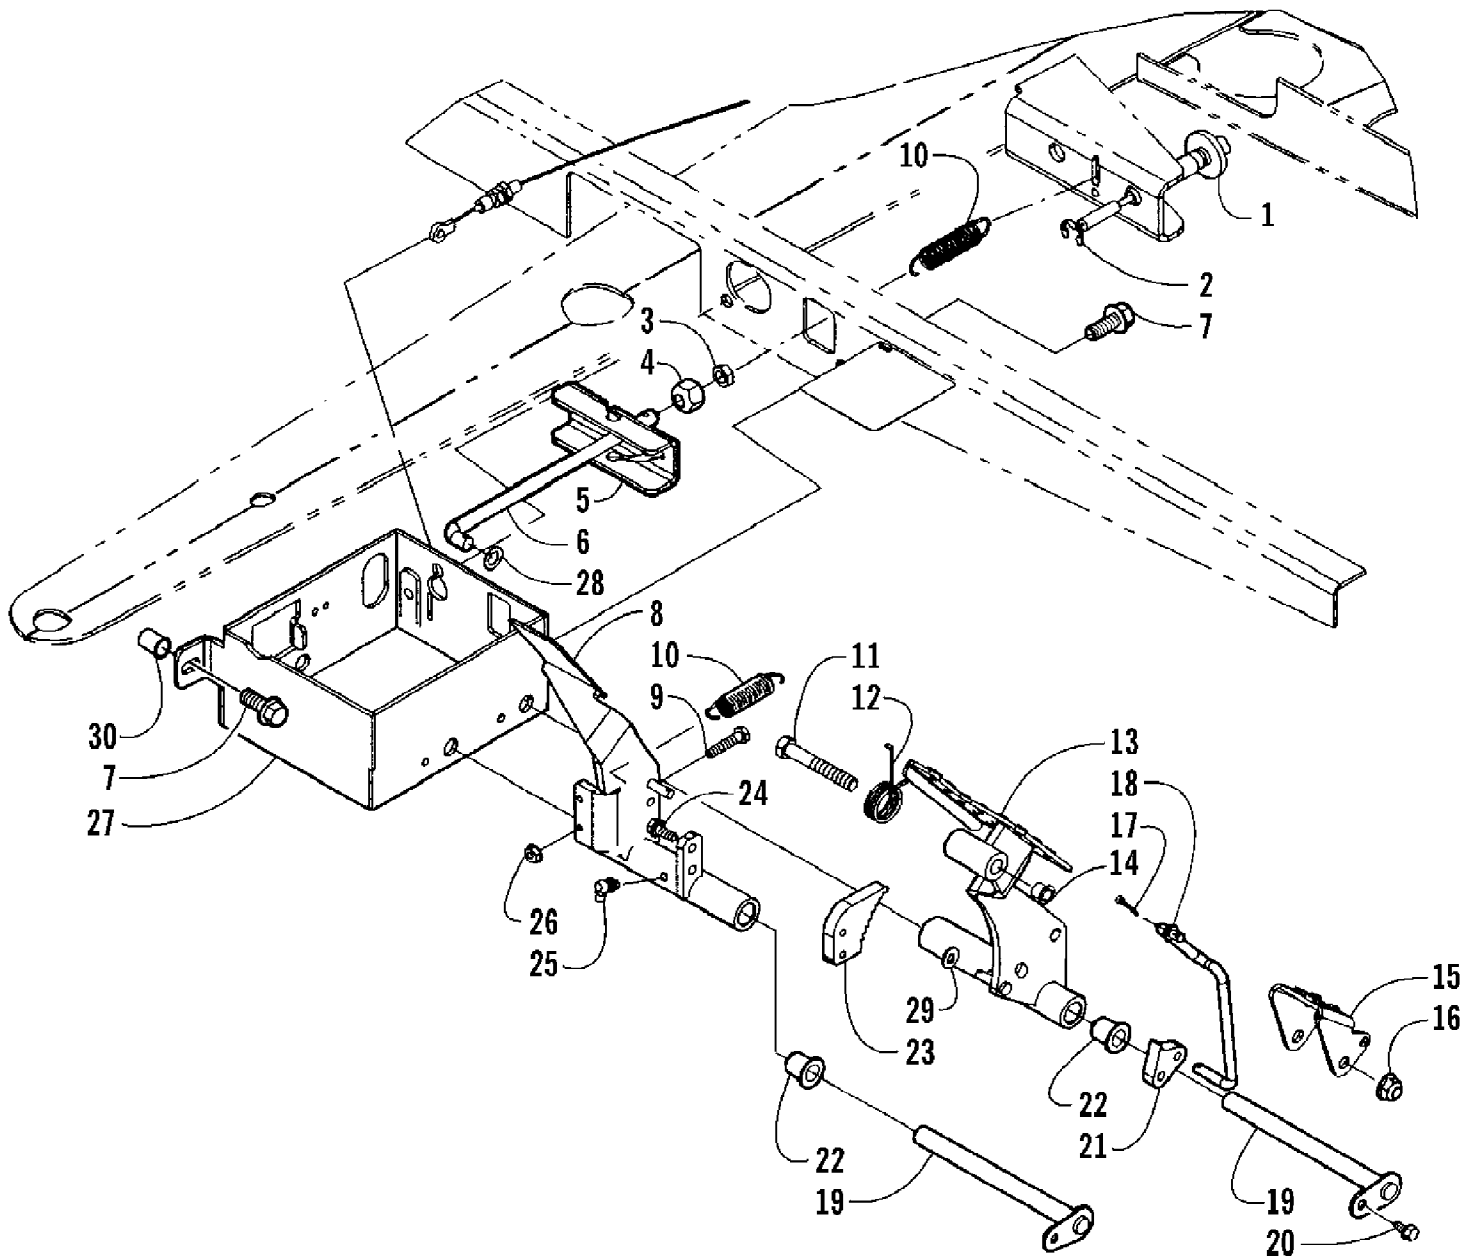

Assemblies include all parts shown in frames.

2002 SBS 1000 (U2002SBM2AUSG)

Page 38 of 63

INTAKE MANIFOLD AND GOVERNOR CONTROL ASSEMBLY

Ref #	Part Number	Qty	S/P/F	Description
50	690754	1		Manifold, Intake
51	691694	1	F	Gasket, Intake Manifold
51A	692035	1	F	Gasket, Intake Manifold
54	690676	1		Screw (Intake Manifold)
122	690691	1		Spacer, Carburetor
163	692081	1	F	Gasket, Air Cleaner
209	691507	1		Spring, Governor
211	691553	1		Spring, Governed Idle
212	690712	1		Link, Governor
222	691570	1		Bracket, Control
227	690236	1		Lever, Governor Control
232	692073	1		Spring, Governor Link
265	691024	1		Clamp, Casing
267	692083	1		Screw (Casing Clamp)
505	690238	1		Nut (Governor Control Lever)
562	690239	1		Bolt (Governor Control Lever)
883	691613	1	F	Gasket, Exhaust
1054	280275	1		Cable Tie