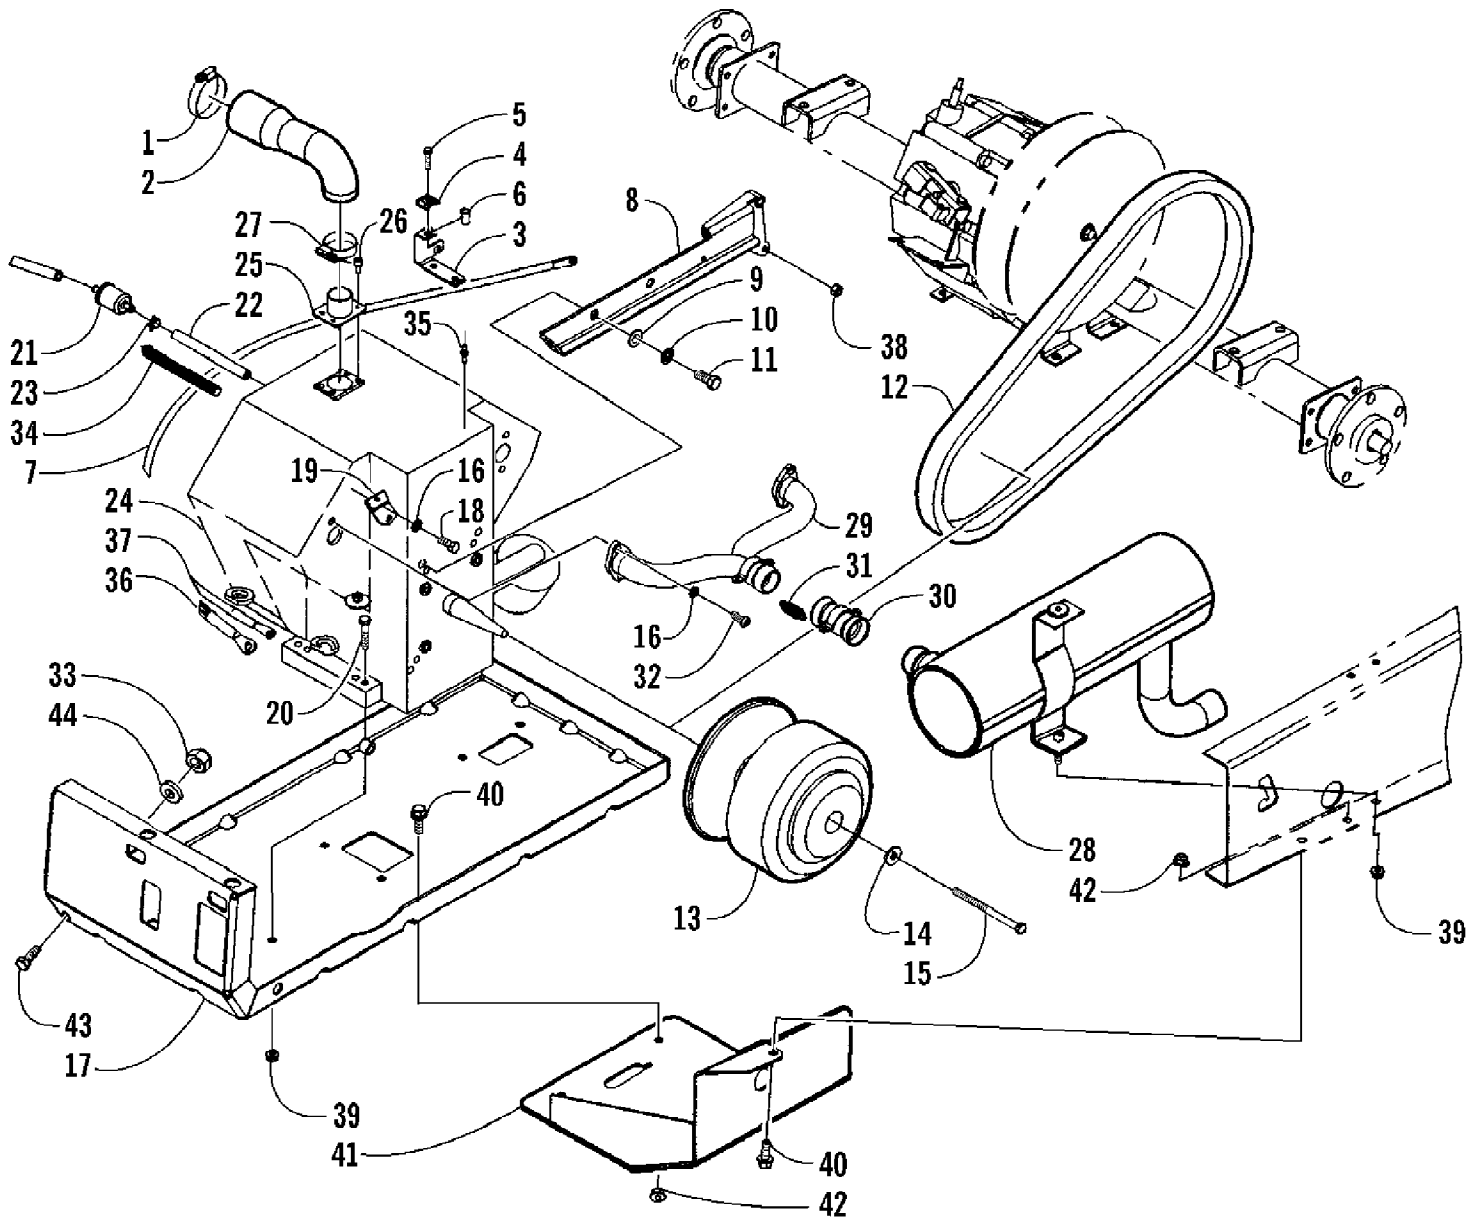

2002 SBS 1000 (U2002SBM2AUSG)
ENGINE AND CLUTCH ASSEMBLY

Page 28 of 63

Ref #	Part Number	Qty	S/P/F	Description
1	3401-054	1		Clamp, Hose
2	3401-176	1		Hose, Intake
3	3401-174	1		Bracket, Cable
4	3401-154	1		Clamp, Cable
5	3401-129	1		Screw, Cap
6	3401-079	1		Insert
7	3401-255	1		Cable, Throttle
8	3401-182	1		Arm, Torque
9	3401-108	2		Washer
10	3401-313	2		Washer, Lock
11	3401-102	2		Screw, Cap
12	3401-187	1		Belt, Drive
13	3401-253	1		Clutch, Drive
14	3401-149	1		Washer
15	3401-192	1		Screw, Cap
16	3401-105	6		Washer, Lock
17	3401-012	1		Mount, Engine
18	3401-151	2		Screw, Cap
19	3401-179	1		Bracket, Cable Tie
20	3401-090	4		Screw, Cap
21	3401-161	1		Filter, Fuel
22	3401-146	1		Hose, Gasline
23	3401-058	3		Clamp
24	3401-021	1		Engine, Briggs & Stratton - Model 303447-1319-E1
25	3401-172	1		Bracket, Intake
26	3401-193	4		Screw
27	3401-055	1		Clamp, Hose
28	3401-013	1		Muffler, Engine
29	3401-014	1		Manifold, Engine
30	3401-015	1		Coupler, Exhaust
31	3401-016	4		Spring, Exhaust Coupler
32	3401-121	4		Screw
33	3401-074	1		Nut, Flange
34	3401-209	1		Conduit, Line - Fuel
35	3401-243	1		Ball, Stud
36	3401-219	1		Harness, Engine
37	3401-064	1		Positive Red Wire Assembly
38	3401-133	2		Nut, Lock
39	3401-048	5		Nut, Flange
40	3401-095	3		Screw, Cap
41	3401-010	1		Guard, Clutch
42	3401-049	3		Nut, Flange
43	3401-526	1		Screw, Cap
44	3401-107	1		Washer, Lock