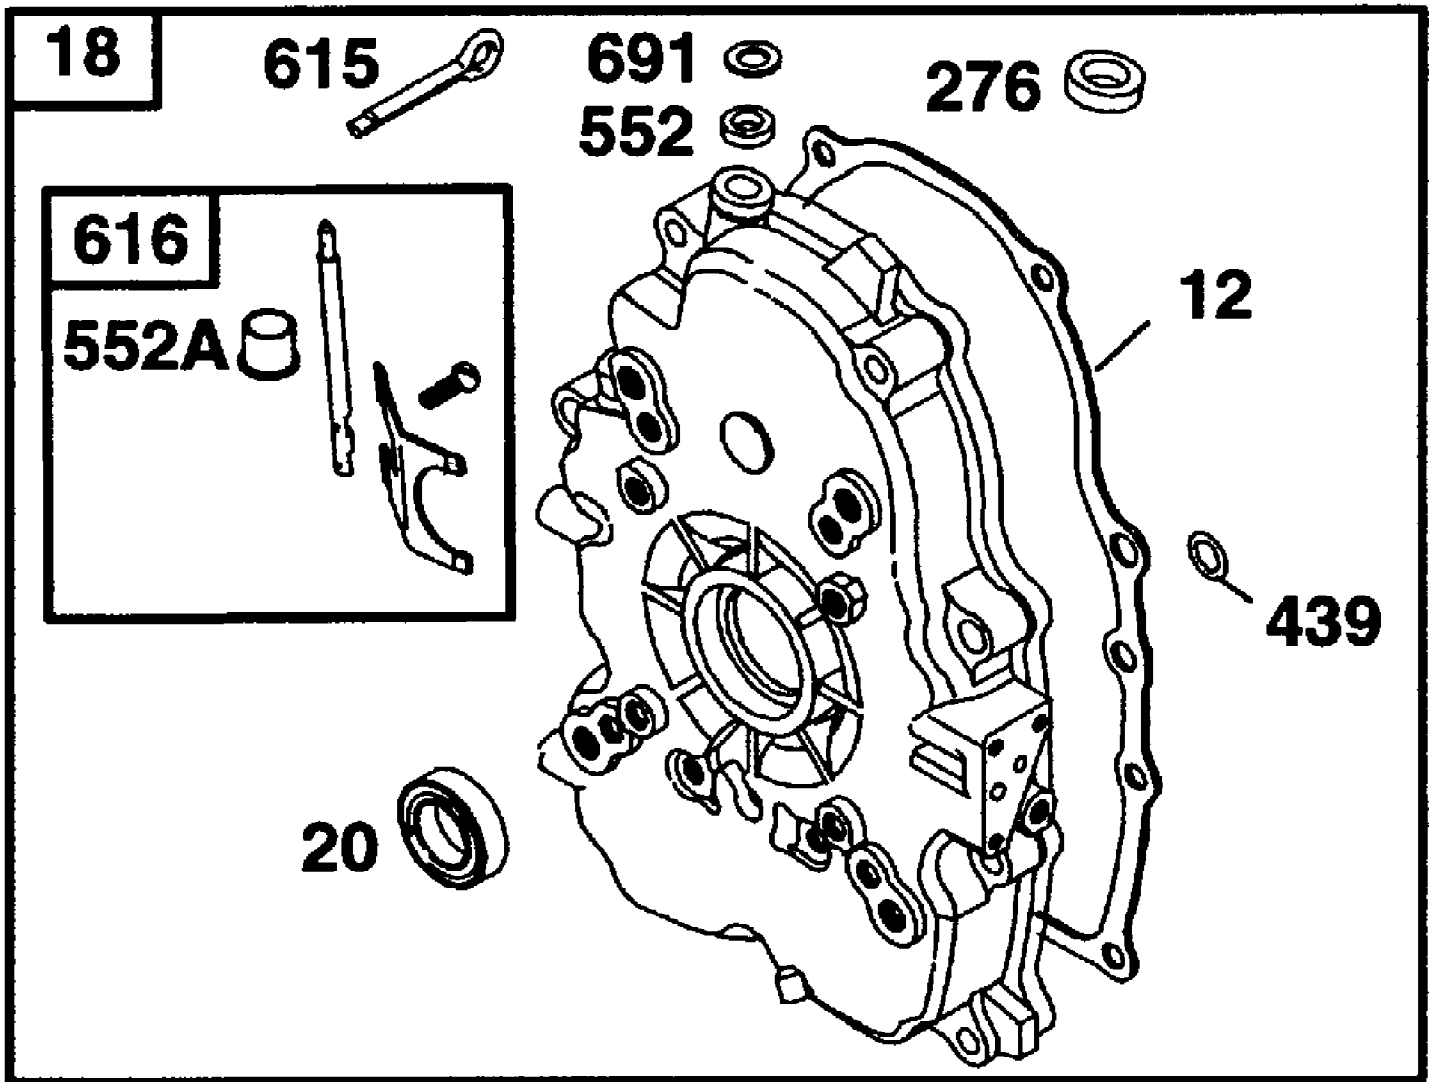

Assemblies include all parts shown in frames.

2002 SBS 1000 (U2002SBM2AUSG)
CRANKCASE ASSEMBLY

Page 16 of 63

Ref #	Part Number	Qty	S/P/F	Description
12	691684	1	F	Gasket, Crankcase
18	808847	1		Cover, Crankcase
20	805049	1	F	Seal, Oil (PTO Side)
22	692540	1		Screw (Crankcase Cover)
276	690704	1		Washer, Sealing
439	692154	1	F	Seal, O-Ring (Crankcase Cover)
552	690701	1		Bushing, Governor Crank
552A	806686	1		Bushing, Governor Crank
615	691550	1		Retainer, Governor Shaft
616	806685	1		Crank, Governor (inc. 552A)
691	690680	1	F	Seal, Governor Shaft