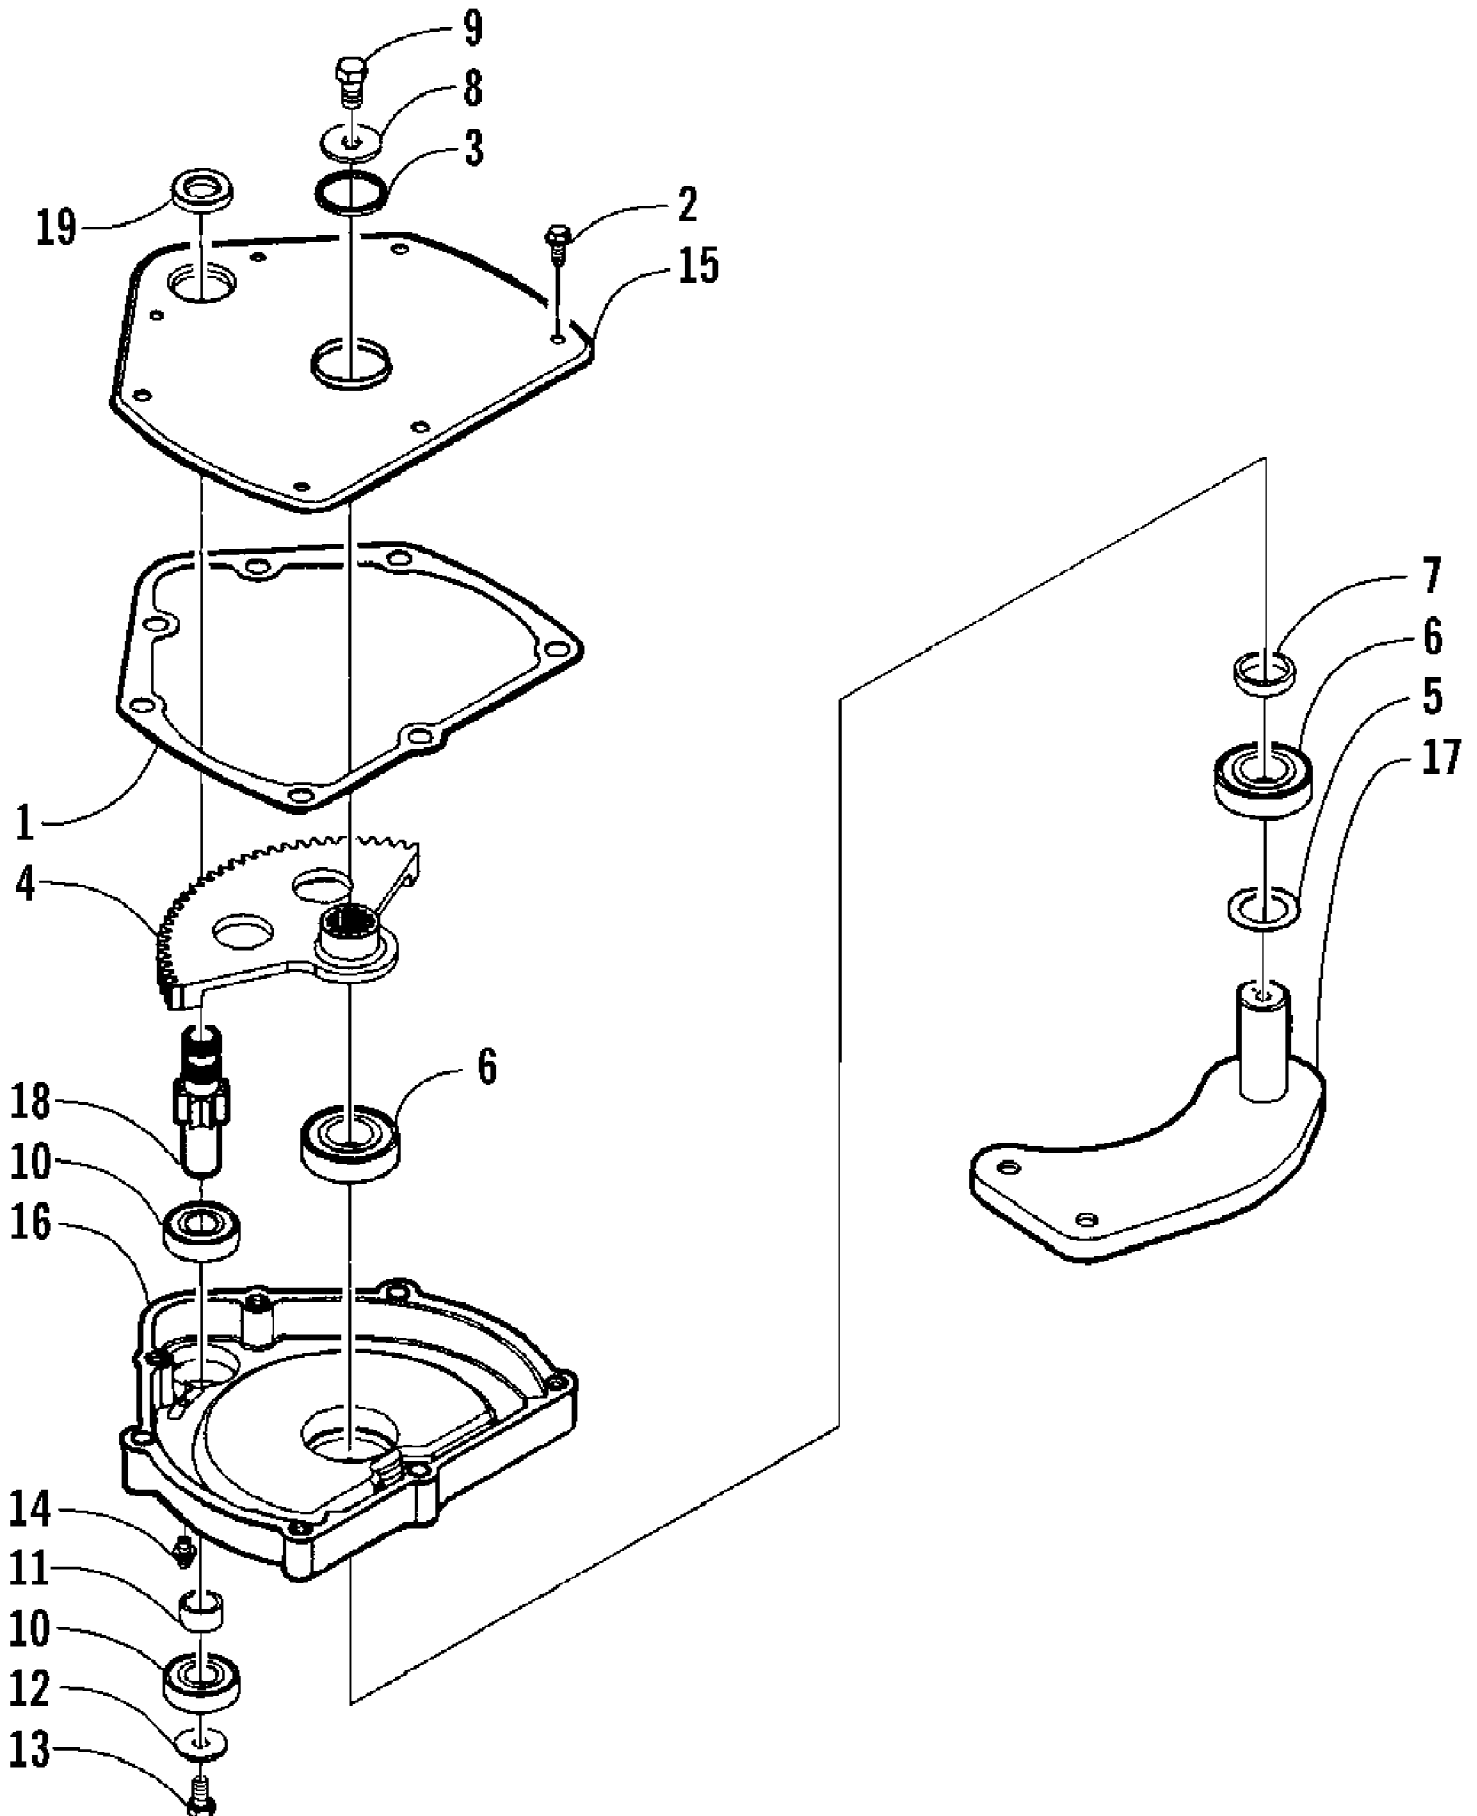

2002 SBS 1000 (U2002SBM2AUSG)
STEERING GEARBOX ASSEMBLY

2002 SBS 1000 (U2002SBM2AUSG)
STEERING GEARBOX ASSEMBLY

Page 54 of 63

Ref #	Part Number	Qty	S/P/F	Description
	3401-229	1		Complete Assembly
1	3401-493	1		Gasket
2	3401-494	4		Screw, Cap
3	3401-495	1		Seal
4	3401-496	1		Sector, Gear
5	3401-497	1		Washer
6	3401-498	2		Bearing
7	3401-499	1		Spacer, Output Shaft
8	3401-500	1		Washer
9	3401-501	1		Screw, Locking
10	3401-502	2		Bearing
11	3401-503	1		Spacer, Input Shaft
12	3401-504	1		Washer
13	3401-505	1		Screw, Cap
14	3401-066	1		Fitting, Grease
15	3401-506	1		Cover, Steering Housing
16	3401-507	1		Housing, Steering
17	3401-510	1		Arm, Pitman
18	3401-508	1		Gear, Pinion
19	3401-509	1		Seal, Oil