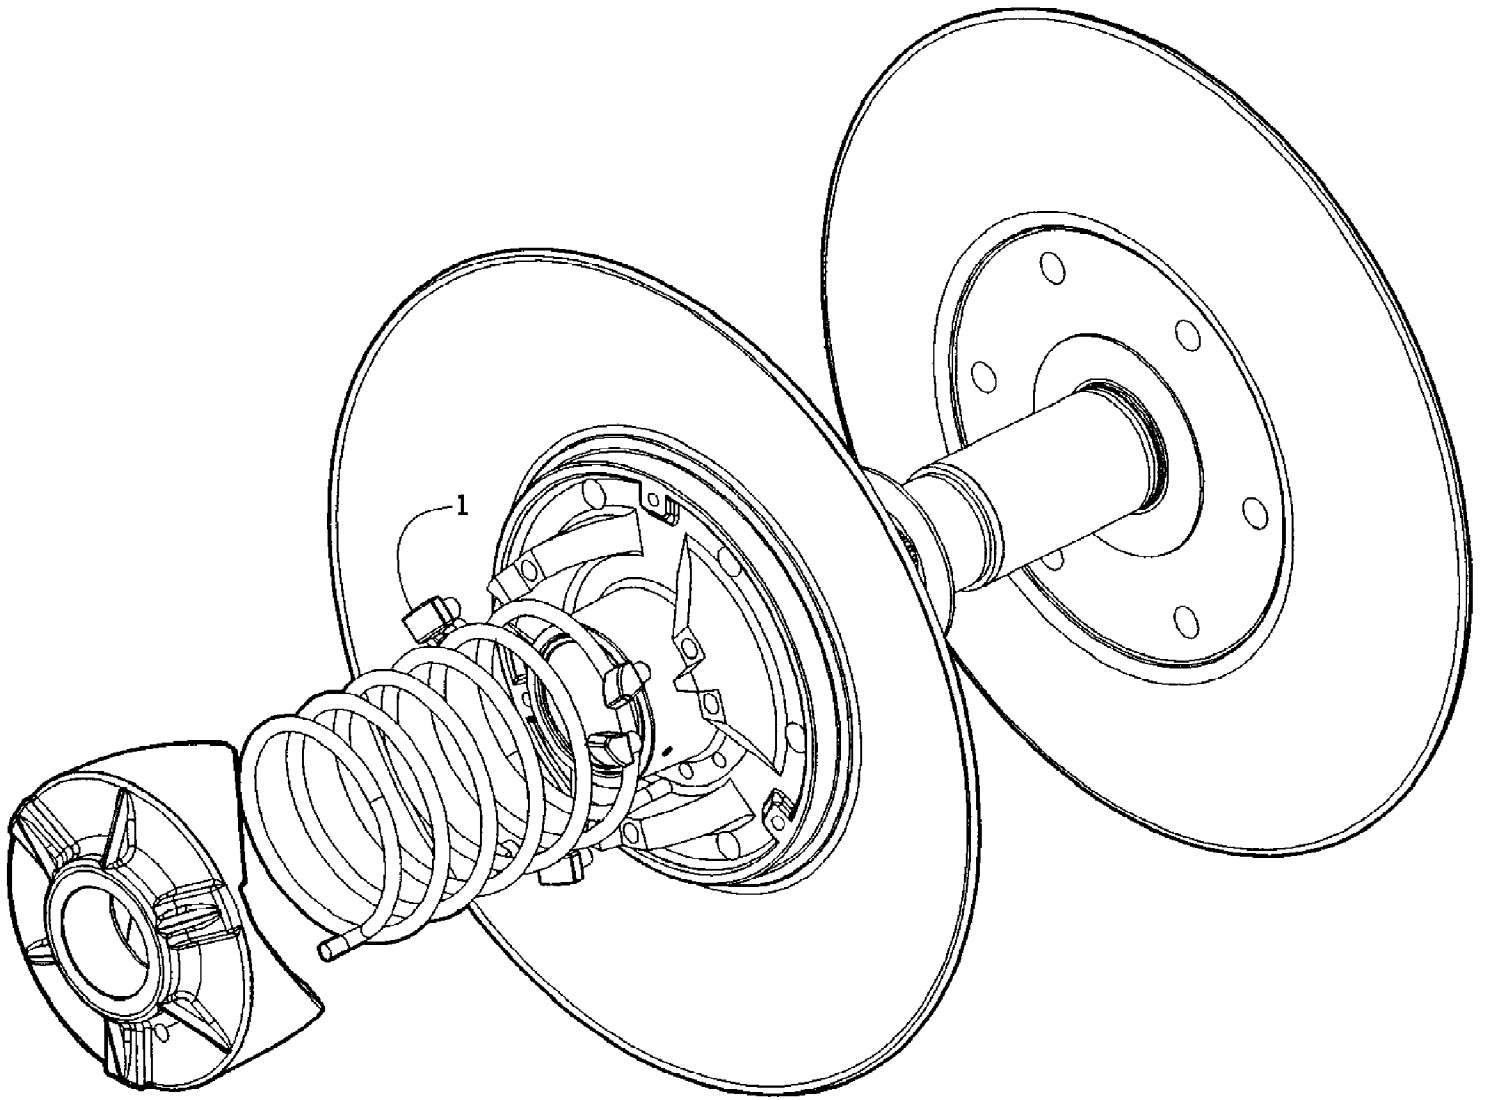

2002 SBS 1000 (U2002SBM2AUSG)
CARBURETOR AND FUEL PUMP ASSEMBLY

Page 12 of 63

Ref #	Part Number	Qty	S/P/F	Description
51	691694	1	F	Gasket, Intake
91	808964	1		Body, Upper Carburetor
94	808257	1	F	Kit, Idle Mixture
95	690718	1		Screw (Throttle Valve)
97	809007	1		Shaft, Throttle
98	808177	1		Kit, Idle Speed
102	692077	1	F	Gasket, Carburetor Body
104	690723	1	F	Pin, Float Hinge
105	692078	1	F	Valve, Float Needle
108	690719	1		Valve, Choke
109	809062	1		Shaft, Choke
110	806861	1		Washer (Choke Shaft)
117	806986	1		Jet, Main
119	690720	1		Screw (Upper to Lower Body)
125	809092	1		Carburetor
130	690726	1		Valve, Throttle
133	806961	1		Float, Carburetor
142	806987	1		Nozzle, Carburetor
187	691050	1		Line, Fuel
217	806862	1		Spring, Choke Return
231	690718	1		Screw (Choke Valve)
385	693169	1		Screw (Fuel Pump)
387	808656	1		Pump, Fuel
601	691038	1		Clamp, Hose
628	806660	1		Screw (Fuel Pump Bracket)
633	806131	1	F	Seal, Choke/Throttle Shaft
633A	690722	1	F	Seal, Choke/Throttle Shaft
788	691559	1		Bracket, Fuel Pump
807	805557	1	F	Spacer, Throttle
918	393815	1		Hose, Vacuum (Cut to Required Length)
947	692094	1		Solenoid, Fuel
1091	691561	1	F	Cap, Limiter
1139	806497	1		Washer (Fuel Pump Bracket)