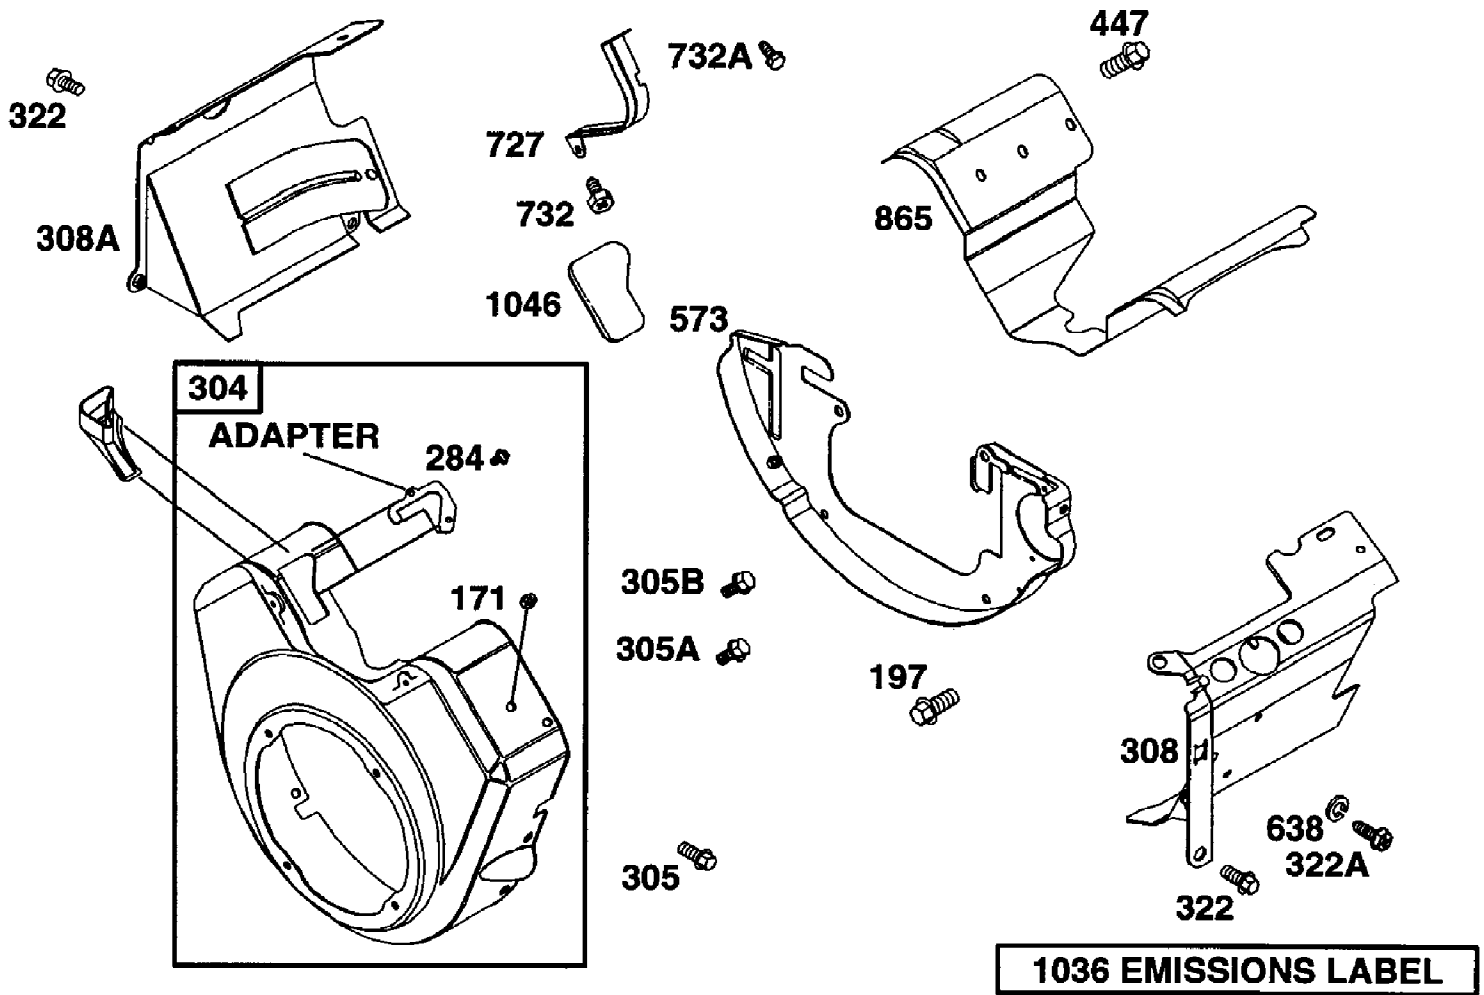

2002 SBS 1000 (U2002SBM2AUSG)
BLOWER HOUSING AND COVER ASSEMBLY

Assemblies include all parts shown in frames.

2002 SBS 1000 (U2002SBM2AUSG)
BLOWER HOUSING AND COVER ASSEMBLY

Page 6 of 63

Ref #	Part Number	Qty	S/P/F	Description
171	810056	1		Nut (Air Cleaner)
197	692539	1		Screw (Backplate)
284	93410	1		Screw (Control Wire Casing)
304	808408	1		Housing, Blower
305	692539	1		Screw (Blower Housing)
305A	692056	1		Screw (Blower Housing)
305B	692062	1		Screw (Blower Housing)
308	806547	1		Cover, Cylinder Head (Cylinder 1)
308A	806546	1		806546
322	692539	1		Screw (Cylinder Head Cover)
322A	692067	1		Screw (Cylinder Head Cover)
447	692539	1		Screw (Air Guide Cover)
573	690902	1		Plate, Back
638	691551	1		Washer (Cylinder Head Cover)
727	690714	1		Cover, Starter Drive
732	690688	1		Screw (Starter Drive Cover)
732A	692539	1		Screw (Starter Drive Cover)
865	690750	1		Cover, Air Guide
1036	806881	1		Label, Emissions
1046	692082	1		Plug, Blower Housing