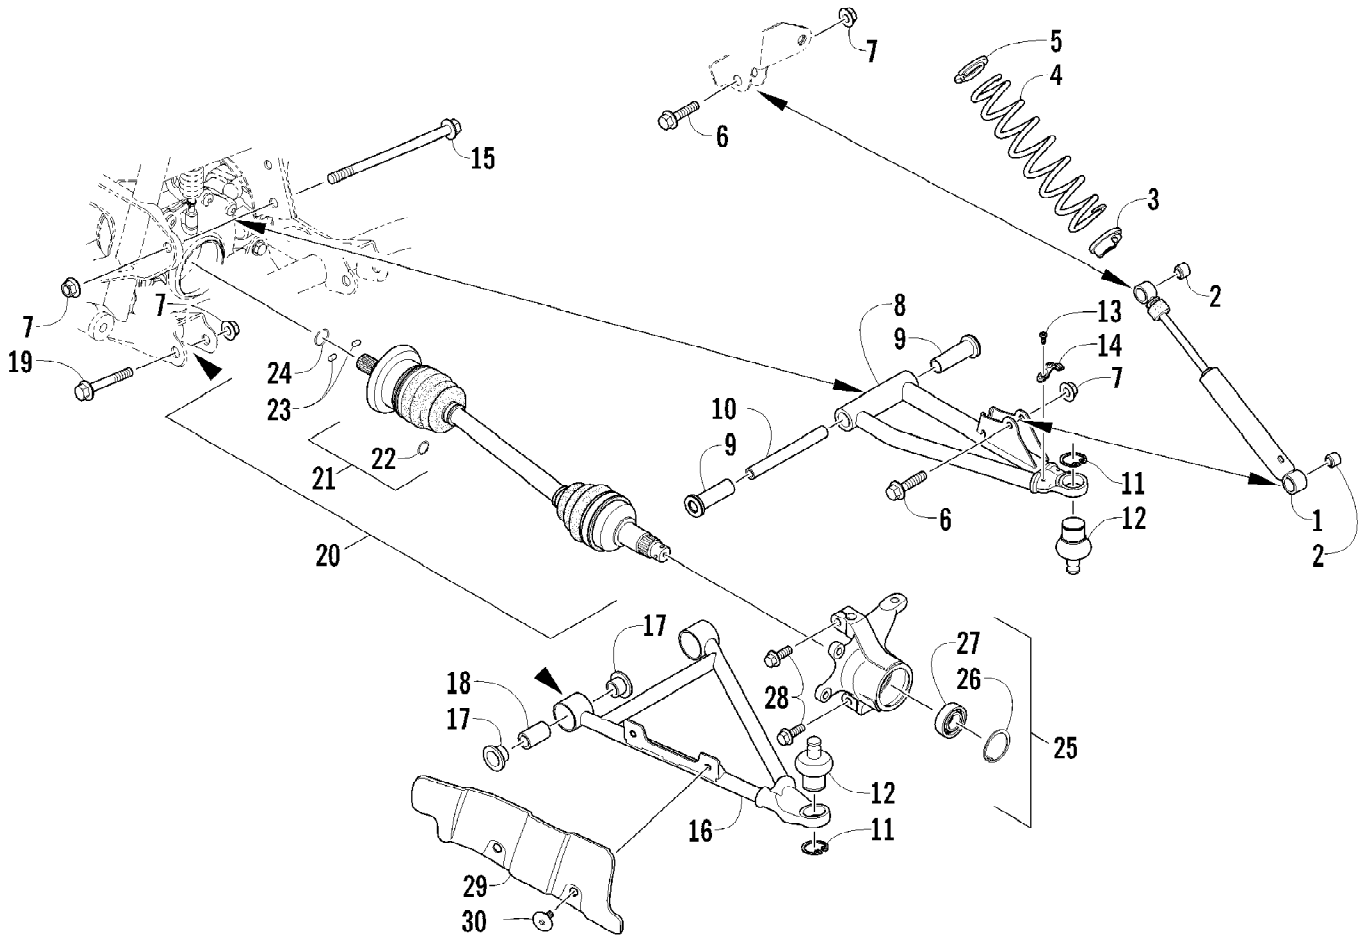

2012 TRV 700 GT ORANGE (A2012TGT1PUSU)
FRONT SUSPENSION ASSEMBLY

2012 TRV 700 GT ORANGE (A2012TGT1PUSU)
FRONT SUSPENSION ASSEMBLY

Ref #	Part Number	Qty	S/P/F	Description
1	0403-209	2		Shock Absorber (inc. 2)
2	0403-182	4		Bushing
3	0403-102	2		Cam, Spring Adjuster
4	0503-468	2		Spring, Suspension
5	1603-889	2	/P	Retainer, Spring
6	8409-040	4		Screw, Cap
7	0423-744	10		Nut, Lock
8	0503-416	1	/P	A-Arm, Upper Right (inc. 9-12)
8	0503-417	1	/P	A-Arm, Upper Left (inc. 9-12)
9	0403-207	4	/P	Bushing
10	0403-080	2		Axle
11	0423-009	4	/P	Ring, Retaining
12	0405-115	4	/P	Ball Joint
13	0423-946	4		Screw, Self-Tapping
14	1502-594	2		Clamp, Routing
15	0423-334	2		Screw, Cap
16	0503-376	1	/P	A-Arm, Lower Right (inc. 17-18 and two No. 11-12)
16	0503-377	1	/P	A-Arm, Lower Left (inc. 17-18 and two No. 11-12)
17	0403-208	8	/P	Bushing
18	0403-214	4	/P	Axle
19	8409-075	4		Screw, Cap
20	1502-800	1	S/P	Axle, Drive - Right (inc. 21-24)
20	1502-799	1	S/P	Axle, Drive - Locking - Left (inc. 21-24)
21	1436-419	2		Repair Kit, Boot (inc. 22)
22	1441-988	2		Clip, Retaining
23	1402-885	4		Pin, Detent
24	1402-889	2		Clip, Retaining
25	0505-576	1	/P	Knuckle - Assembly - Right (inc. 26-27)
25	0505-577	1	/P	Knuckle - Assembly - Left (inc. 26-27)
26	0423-423	2		Ring, Retaining
27	1402-809	2	/P	Bearing
28	0423-998	4		Screw, Shoulder
29	1406-034	1		Guard, Boot - Right
29	1406-035	1		Guard, Boot - Left
30	0423-545	4	/P	Screw, Shoulder