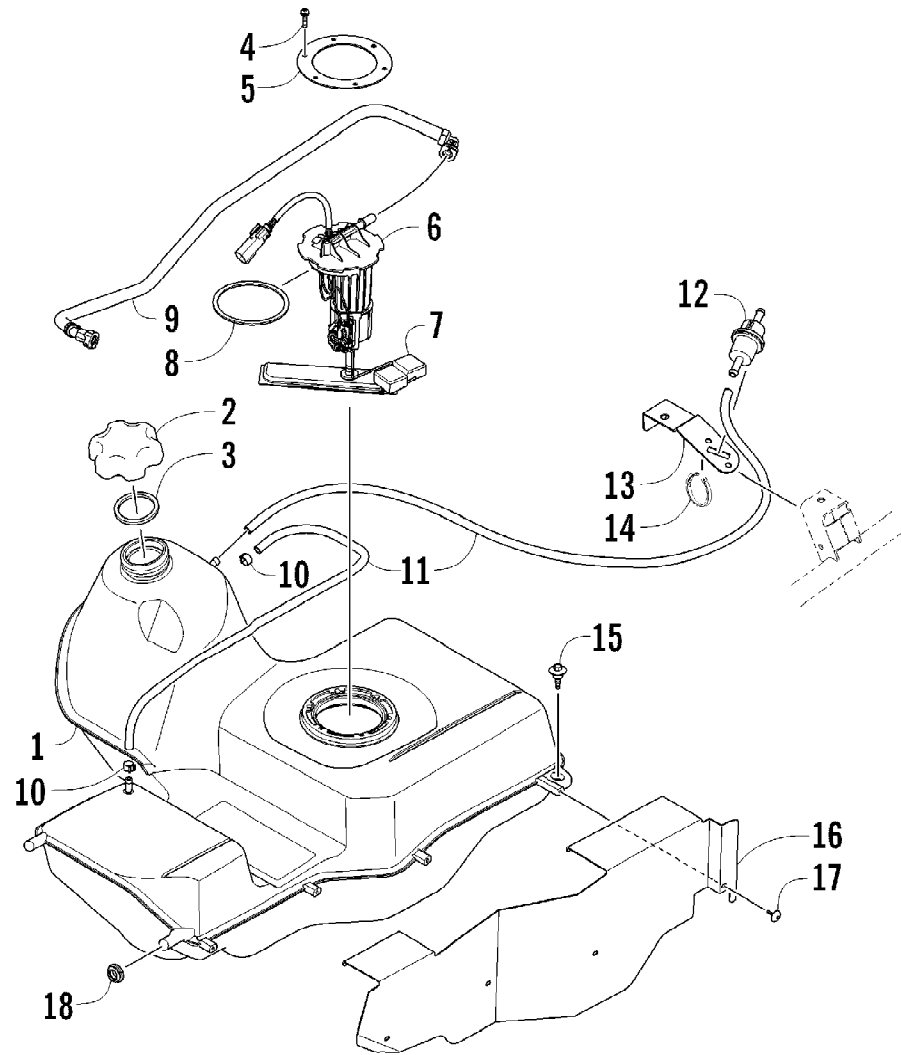

2012 TRV 700 GT ORANGE (A2012TGT1PUSU)
GAS TANK ASSEMBLY

Page 37 of 83

Ref #	Part Number	Qty	S/P/F	Description
1	0570-308	1		Tank, Gas - Assembly (inc. 2-5)
2	0470-438	1	/P	Cap, Gas Tank (inc. 3)
3	0109-733	1	/P	Gasket, Gas Tank Cap
4	0423-898	6		Screw, Self-Tapping
5	2670-042	1		Plate, Retaining
6	0570-323	1	/P	Pump, Fuel - Assembly (inc. 7-8)
7	2670-235	1		Float
8	0470-838	1		Seal
9	0570-305	1		Hose, Fuel - Assembly
10	0423-688	2		Clamp, Hose
11	0410-070	AR	/P	Hose, Gasline - 25 ft
12	0510-335	1	/P	Filter, In-Line
13	0470-794	1		Bracket, Mounting - Filter
14	0123-788	AR	/P	Tie, Cable - 8 in.
15	0423-732	2		Screw, Shoulder
16	0470-822	1		Shield, Heat
17	0623-797	4		Screw, Self-Tapping
18	0423-460	2		Grommet