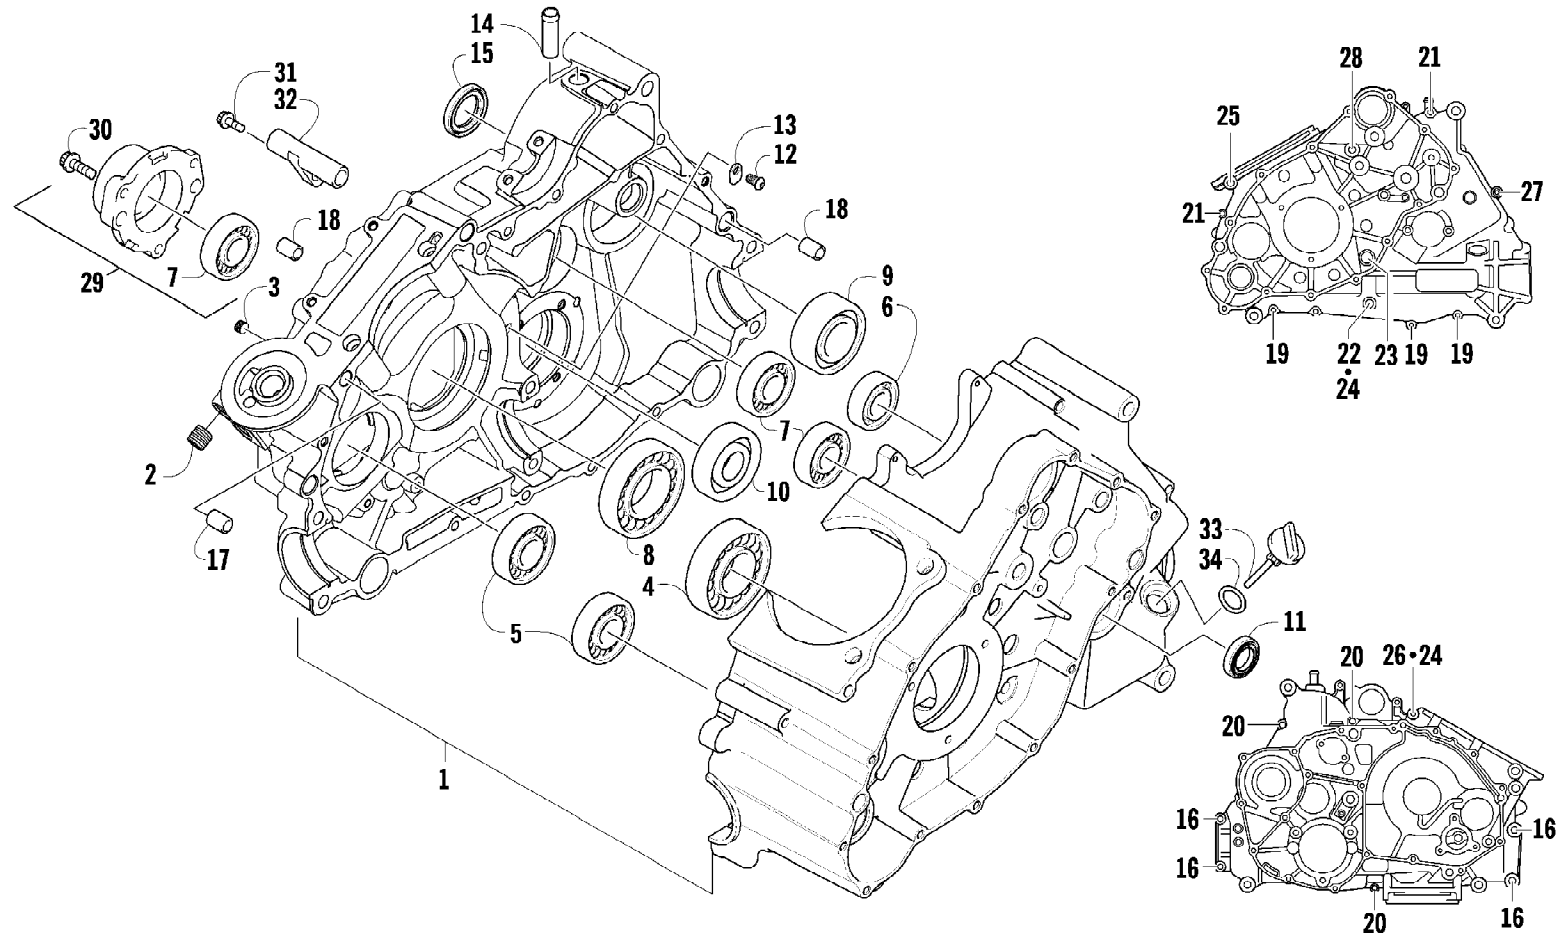

2012 TRV 700 GT ORANGE (A2012TGT1PUSU)
CRANKCASE ASSEMBLY

2012 TRV 700 GT ORANGE (A2012TGT1PUSU)
CRANKCASE ASSEMBLY

Page 16 of 83

Ref #	Part Number	Qty	S/P/F	Description
1	0801-151	1		Crankcase Assembly (inc. 2-15)
2	0812-064	2		Plug
3	0801-002	1		Plug
4	0832-043	1	/P	Bearing
5	0832-044	2	/P	Bearing
6	0832-049	1	/P	Bearing
7	0832-050	3	/P	Bearing
8	0832-042	1	/P	Bearing
9	0832-048	1	/P	Bearing
10	0832-077	1	/P	Bearing
11	0822-052	1		Seal, Countershaft
12	0826-100	4		Screw, Machine
13	0822-010	4	/P	Retainer, Bearing
14	0801-028	1		Pipe, Breather
15	0830-035	1		Seal, Driveshaft
16	8412-850	4		Screw, Cap
17	0829-003	1		Pin, Dowel
18	0829-002	5		Pin, Dowel
19	8468-645	3		Screw, Machine
20	8468-655	3		Screw, Machine
21	8468-675	2		Screw, Machine
22	8412-860	1		Screw, Cap
23	0826-017	1		Screw, Cap
24	0830-008	2		Gasket
25	0826-019	1		Screw, Cap
26	0826-018	1		Screw, Cap
27	8468-695	1		Screw, Machine
28	8468-680	1		Screw, Machine
29	0801-029	1		Housing, Secondary Shaft (inc. one No. 7)
30	0826-105	3		Screw, Cap
31	0826-038	1		Screw, Cap
32	0801-069	1		Pipe, Breather
33	0801-179	1		Stick, Oil Level
34	0830-010	1		O-Ring