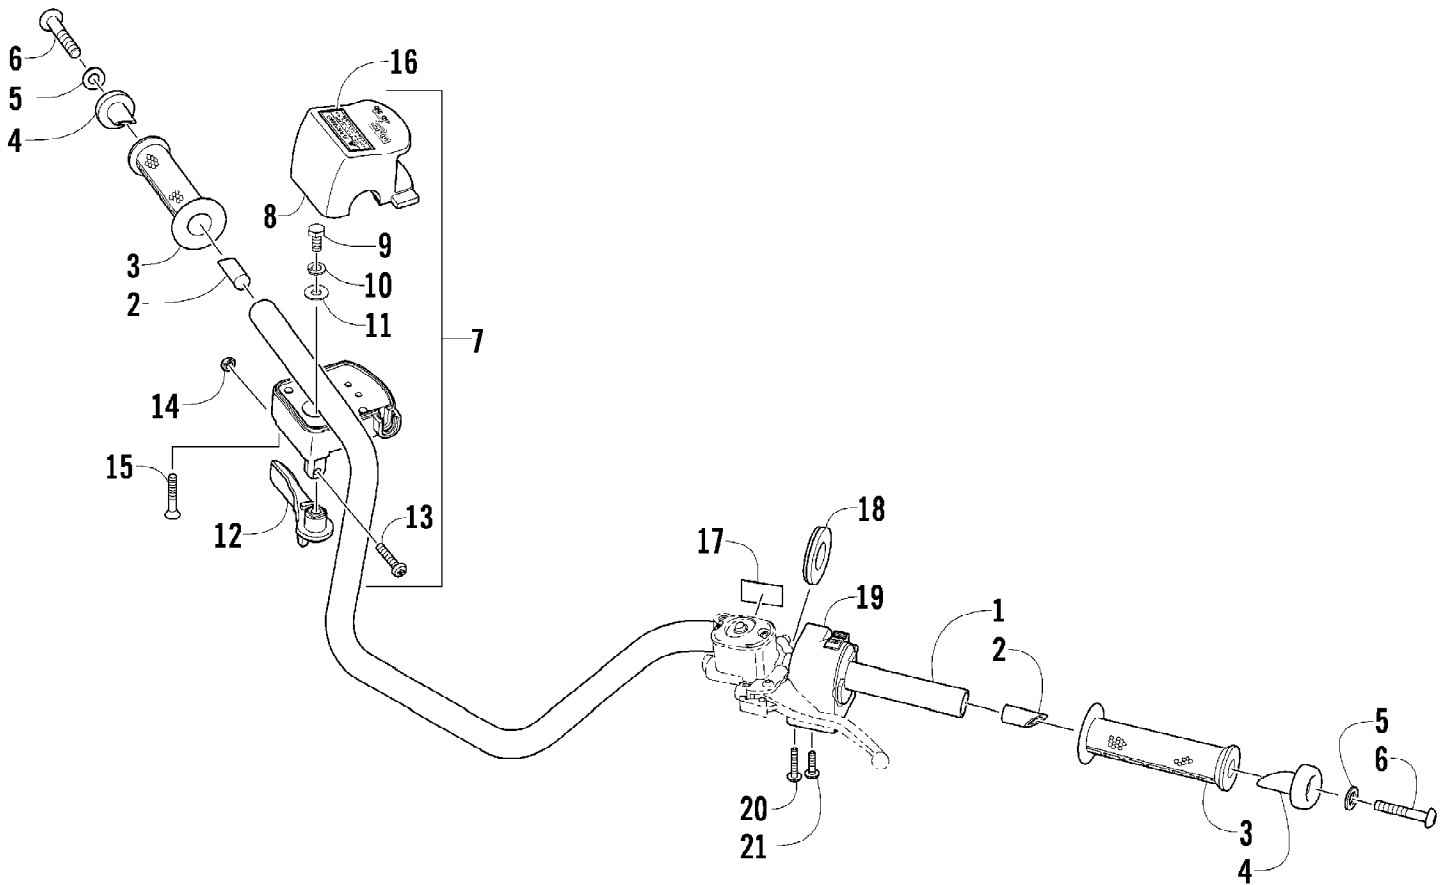

2012 TRV 700 GT ORANGE (A2012TGT1PUSU)
HANDLEBAR ASSEMBLY

Page 41 of 83

Ref #	Part Number	Qty	S/P/F	Description
1	0505-418	1	/P	Handlebar
2	0405-218	2		Plug, Handlebar
3	0405-147	2		Grip, Handlebar
4	0405-149	2		End Cap, Handlebar
5	8050-247	2	/P	Washer
6	8477-845	2		Screw, Machine
7	0509-054	1		Case, Throttle - Assembly (inc. 8-15)
8	0409-141	1		Cover, Throttle Case w/Switch
9	3007-392	1	/P	Screw, Cap
10	3004-447	1	/P	Washer, Lock
11	3003-030	1	/P	Washer
12	0409-133	1		Lever, Throttle
13	3423-014	1		Screw, Machine
14	3423-327	1		Nut
15	3423-199	2		Screw, Machine
16	0411-966	1		Decal, Warning - Differential Lock
17	1411-865	1		Decal, Warning - Brake Lever Lock
18	3409-019	1		Cover, Switch Housing
19	0509-014	1		Switch, Control - Assembly (inc. 20-21)
20	0409-028	1		Screw, Machine
21	0409-027	1		Screw, Machine