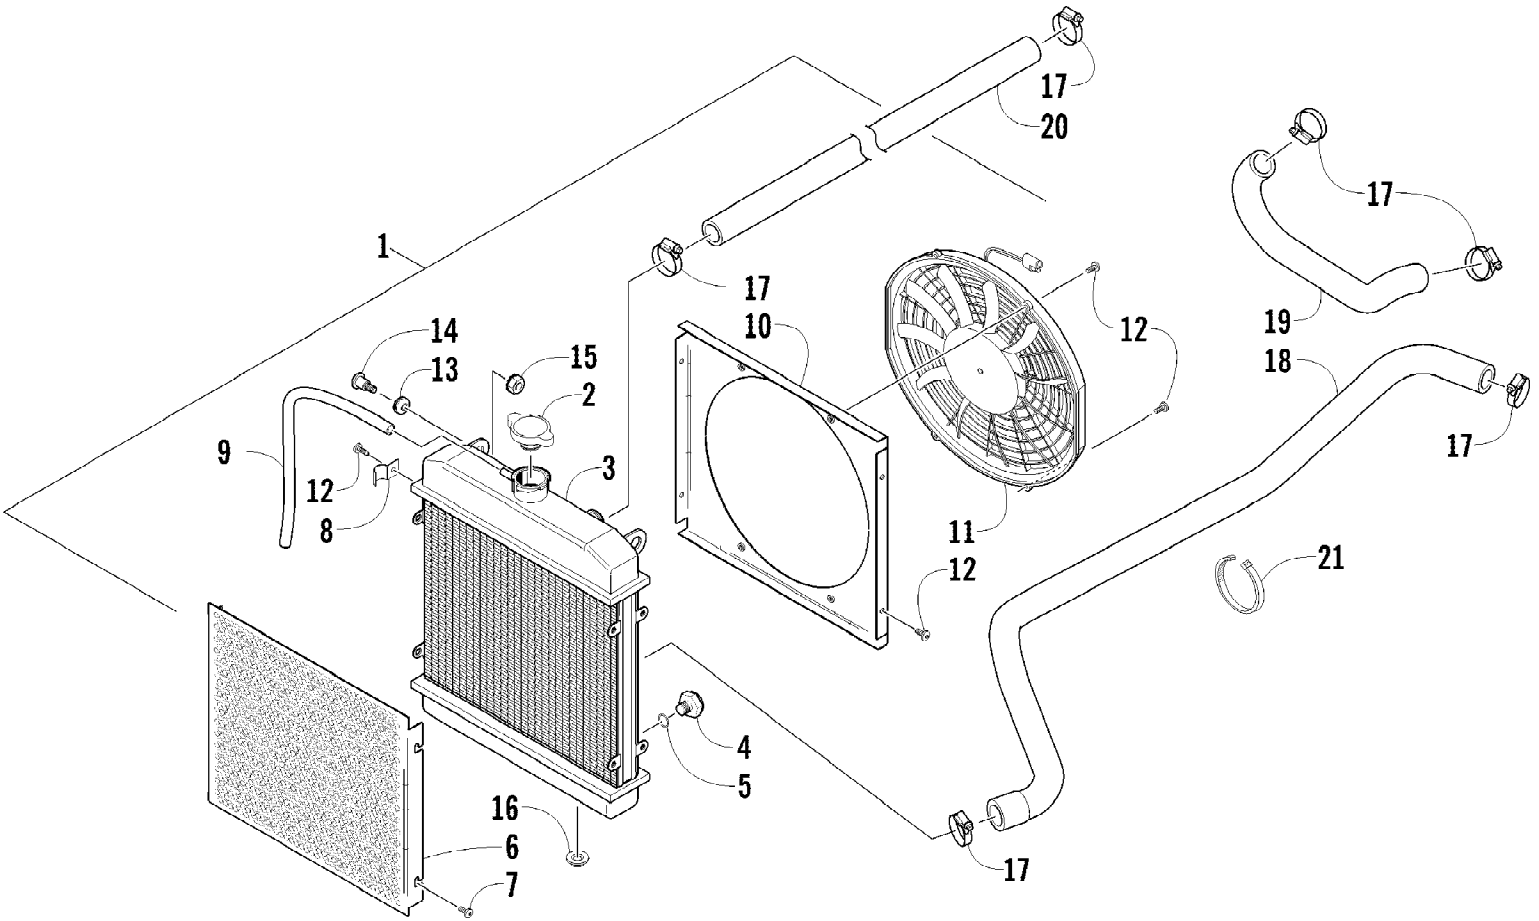

2012 TRV 700 GT ORANGE (A2012TGT1PUSU)
COOLING ASSEMBLY

Page 12 of 83

Ref #	Part Number	Qty	S/P/F	Description
1	0413-256	1	/P	Radiator Assembly (inc. 2-13)
2	0413-255	1	/P	Cap
3	0413-205	1		Radiator
4	0413-195	1		Plug, Drain
5	1602-213	1	/P	O-Ring
6	0413-007	1		Screen
7	8475-512	4		Screw, Machine
8	0423-351	1		Clamp, Wire
9	0610-016	AR	/P	Hose - 25 ft
9	0610-015	AR	/P	Hose - 100 ft
10	0413-203	1		Shroud, Fan
11	0413-123	1	/P	Fan, Cooling
12	0623-378	8		Screw, Self-Tapping
13	0423-030	2		Grommet
14	0423-484	2		Screw, Shoulder
15	0623-038	2		Nut w/Washer
16	0423-028	2		Bushing, Stem
17	0423-496	6		Clamp, Hose
18	0410-229	1		Hose, Coolant - Lower
19	0410-022	1		Hose, Coolant - Crossover
20	0410-002	1		Hose, Coolant - Upper
21	0123-903	AR		Tie, Cable - 11.5 in.