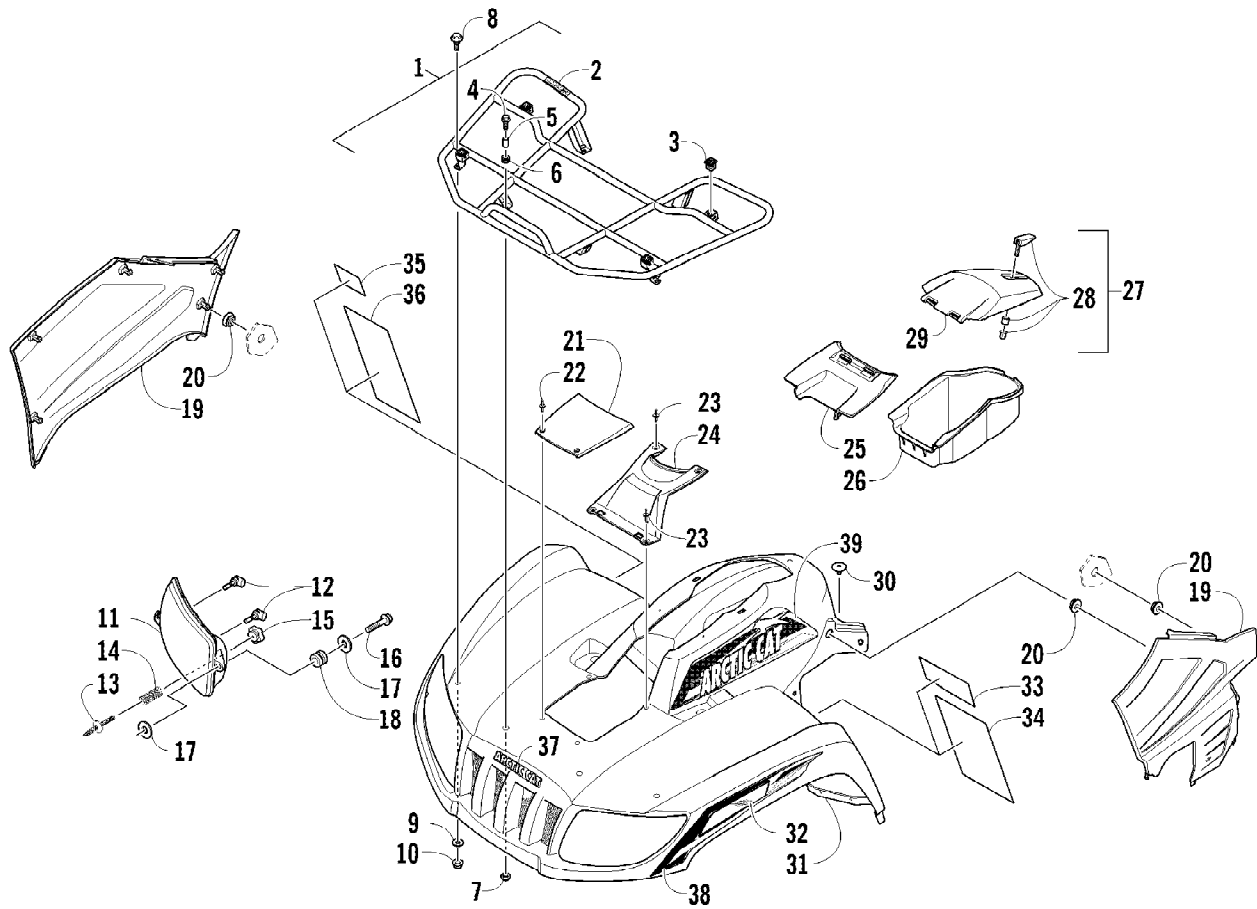

2012 TRV 700 GT ORANGE (A2012TGT1PUSU)
FRONT RACK, BODY PANEL, AND HEADLIGHT ASSEMBLIES

2012 TRV 700 GT ORANGE (A2012TGT1PUSU)
FRONT RACK, BODY PANEL, AND HEADLIGHT ASSEMBLIES

Ref #	Part Number	Qty	S/P/F	Description
1	2506-106	1		Rack, Front - Assembly (inc. 2-3)
2	0411-576	1		Decal, Warning - Load
3	0441-592	4	/P	Bushing
4	8410-830	4		Screw, Cap
5	0423-669	4		Spacer
6	0423-465	4		Grommet
7	8432-802	4		Nut, Lock
8	0423-654	2		Screw, Shoulder
9	8050-222	2	/P	Washer
10	0423-540	2		Nut, Lock
11	0509-044	1	/P	Headlight Assembly - Right (inc. 12)
11	0509-035	1		Headlight Assembly - Left (inc. 12)
12	0409-055	4		Bulb, Headlight
13	0423-514	2		Stud, Adjuster - Headlight
14	0423-522	2		Spring, Adjuster
15	0423-513	2		Knob, Adjuster
16	0623-785	4		Screw, Self-Tapping
17	8050-217	8	/P	Washer
18	0423-447	4		Grommet
19	2406-324	1		Panel, Side - Lower - Right
19	2406-421	1		Panel, Side - Lower - Left
20	0423-678	8		Grommet
21	1406-358	1		Cover, Access
22	0423-535	2		Rivet, Reinstallable
23	0623-362	4		Rivet, Reinstallable
24	1406-484	1		Cover, Steering Post
25	0470-513	1		Cover, Storage Box
26	1406-573	1		Box, Storage
27	2506-234	1		Lid, Storage Box w/Latch (inc. 28-29)
28	1406-599	1		Latch, Storage Box
29	0470-514	1		Lid, Storage Box
30	0423-101	2		Screw, Shoulder
31	4506-248	1	/P	Panel, Fender - Assembly (inc. 32-36)
32	0411-818	1		Decal, Reflector - Right
32	0411-819	1		Decal, Reflector - Left
33	1411-574	1		Decal, Warning - Off-Road Only
34	2411-259	1	/P	Decal, Warning - General/Age
35	0411-894	1		Decal, Warning - Turn/Hill
36	1411-250	1		Decal, Warning - Reverse/Pre-Ride
37	1411-725	1		Decal, "Arctic Cat"
38	2411-722	1		Decal, Side - Front Right
38	2411-723	1		Decal, Side - Front Left
39	2411-724	1		Decal, Side - Upper Right
39	2411-725	1		Decal, Side - Upper Left