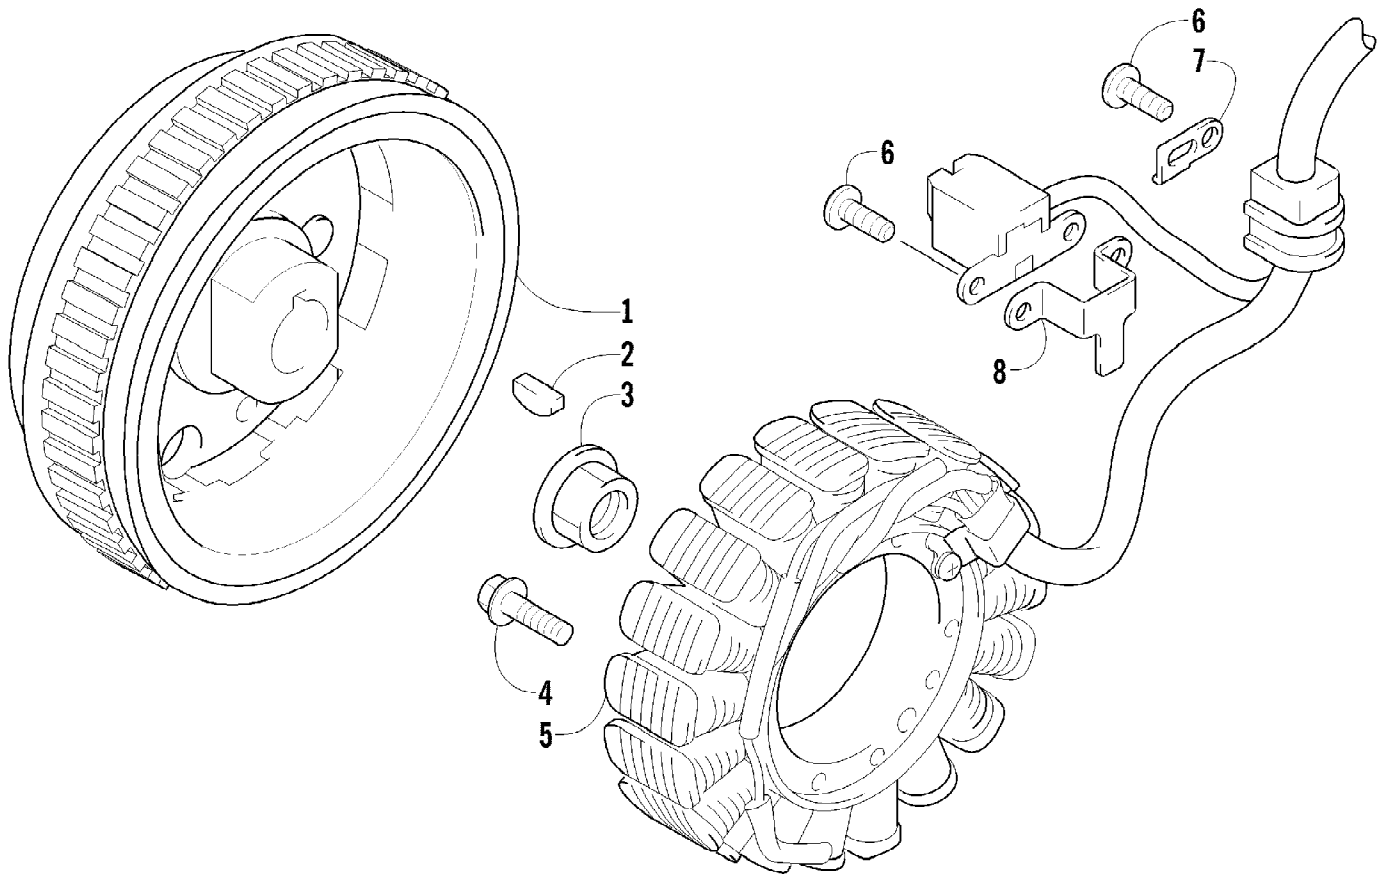

2012 TRV 700 GT ORANGE (A2012TGT1PUSU)
MAGNETO ASSEMBLY

Page 47 of 83

Ref #	Part Number	Qty	S/P/F	Description
1	0802-048	1		Rotor/Flywheel
2	0829-012	1		Key
3	0827-014	1		Nut
4	8409-632	3		Screw, Cap
5	0802-041	1		Stator - Assembly
6	8470-510	3		Screw, Machine
7	0802-015	1		Clamp - No. 1
8	0802-016	1		Clamp - No. 2