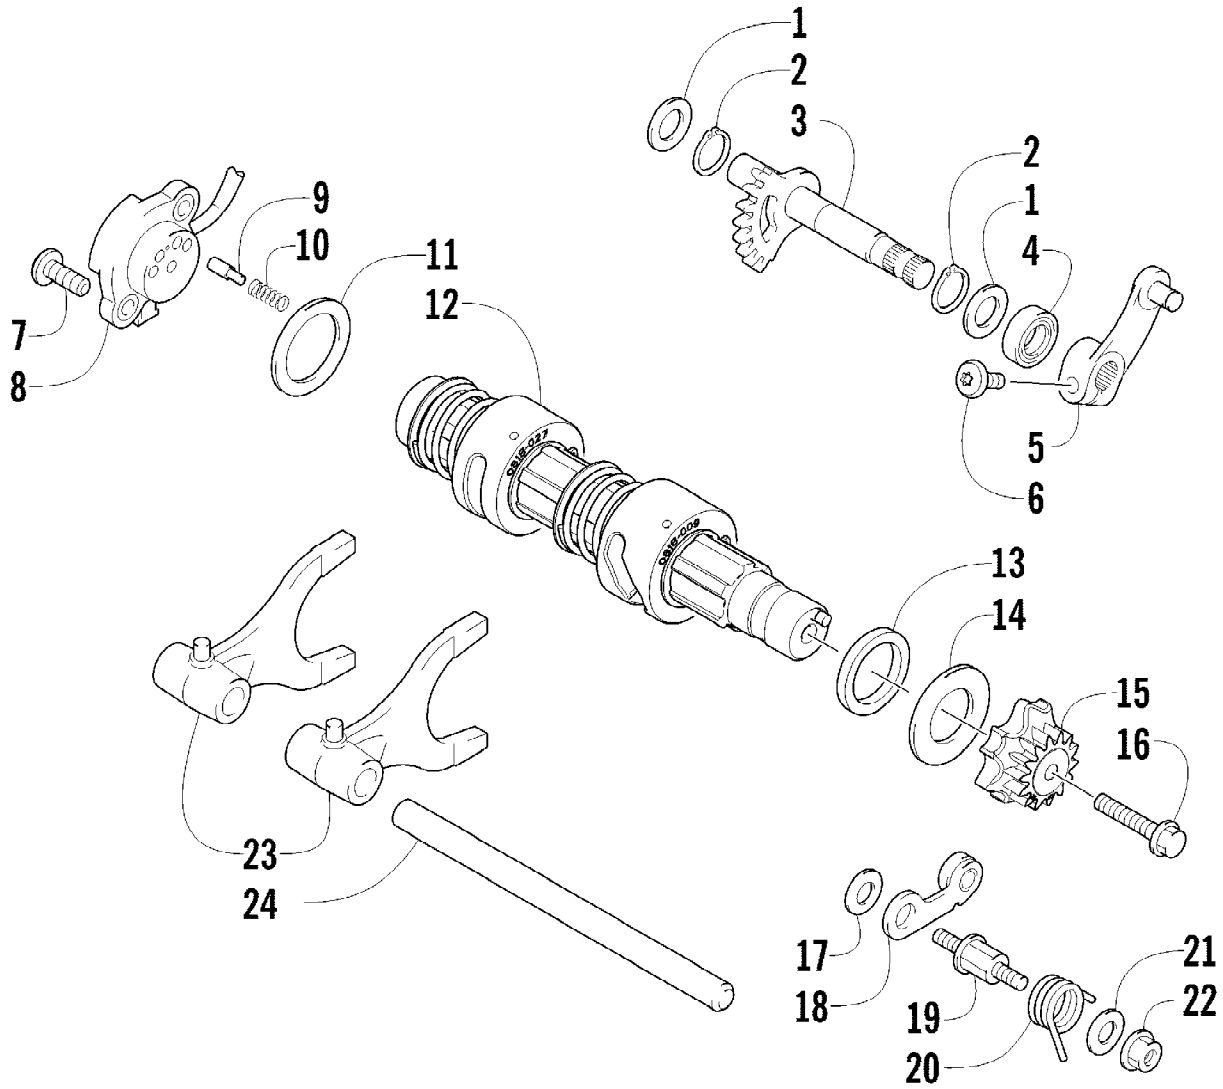

2012 TRV 700 GT ORANGE (A2012TGT1PUSU)
GEAR SHIFTING ASSEMBLY

Page 39 of 83

Ref #	Part Number	Qty	S/P/F	Description
1	0828-036	2		Washer
2	0831-010	2		Ring, Retaining
3	0818-007	1	/P	Shaft, Sub-Gear Shift
4	0830-044	1		Seal, Sub-Gear Shift Shaft
5	0818-014	1		Arm, Select
6	8468-620	1	/P	Screw, Machine
7	8470-520	2		Screw, Machine
8	0409-090	1	/P	Switch, Gear Position
9	0818-013	2		Contact
10	0818-017	2		Spring
11	0828-040	1		Washer
12	0818-046	1		Shaft, Gear Shift - Assembly
13	0828-131	1		Spacer
14	0828-037	1		Washer
15	0818-089	1	/P	Plate, Gear Shift Cam
16	0826-006	1		Screw, Cap
17	0828-038	1		Washer
18	0818-002	1		Stopper, Cam
19	0818-004	1		Support, Cam Stopper
20	0818-090	1		Spring
21	0828-035	1		Washer
22	8424-602	1	/P	Nut
23	0818-072	2	/P	Fork, Shift
24	0818-006	1		Shaft, Shift Fork