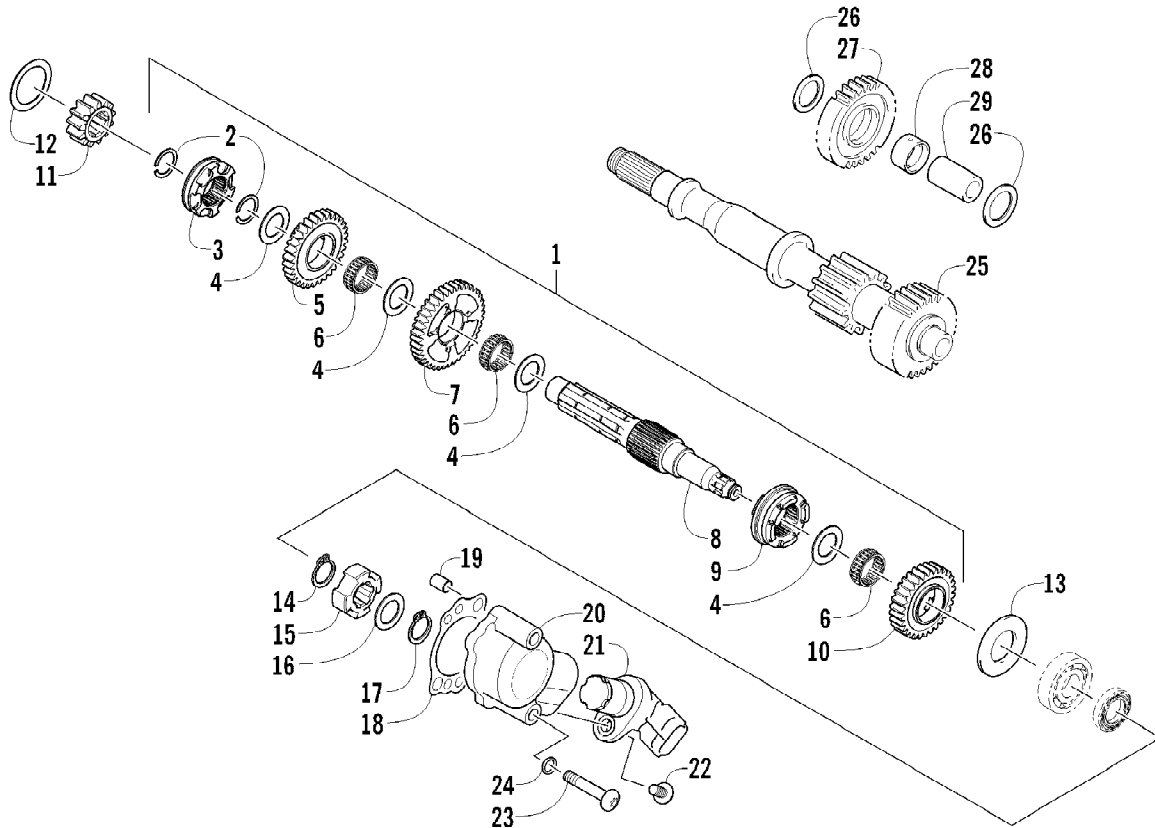

2012 TRV 700 GT ORANGE (A2012TGT1PUSU)
SECONDARY TRANSMISSION ASSEMBLY

2012 TRV 700 GT ORANGE (A2012TGT1PUSU)
SECONDARY TRANSMISSION ASSEMBLY

Page 65 of 83

Ref #	Part Number	Qty	S/P/F	Description
1	0822-124	1		Countershaft Assembly (inc. 2-10)
2	0831-085	2		Ring, Retaining
3	0822-120	1		Gear Select, Reverse
4	0822-121	4		Shim
5	0822-119	1		Gear, Reverse Driven
6	0832-082	3		Bearing
7	0822-114	1		Gear, Driven - Low
8	0822-113	1		Countershaft
9	0822-116	1		Gear Select, Sliding
10	0822-115	1		Gear, Driven - High
11	0822-125	1		Gear, Drive
12	0828-019	1		Washer, Thrust
13	0828-011	1		Washer
14	0831-040	1		Ring, Retaining
15	0822-050	1		Trigger, Speedometer Sensor
16	0828-069	1		Washer, Thrust
17	0831-039	1		Ring, Retaining
18	0830-129	1		Gasket
19	0829-023	2		Pin, Dowel
20	0822-049	1		Housing, Speedometer Sensor
21	0824-042	1	/P	Sensor, Speedometer
22	8468-620	1	/P	Screw, Machine
23	8468-645	2		Screw, Machine
24	0830-107	2		Gasket
25	0822-001	1		Driveshaft
26	0828-016	2		Washer, Thrust
27	0822-011	1		Gear, Reverse Idle
28	0822-012	1		Bushing
29	0822-015	1		Shaft, Reverse Idle