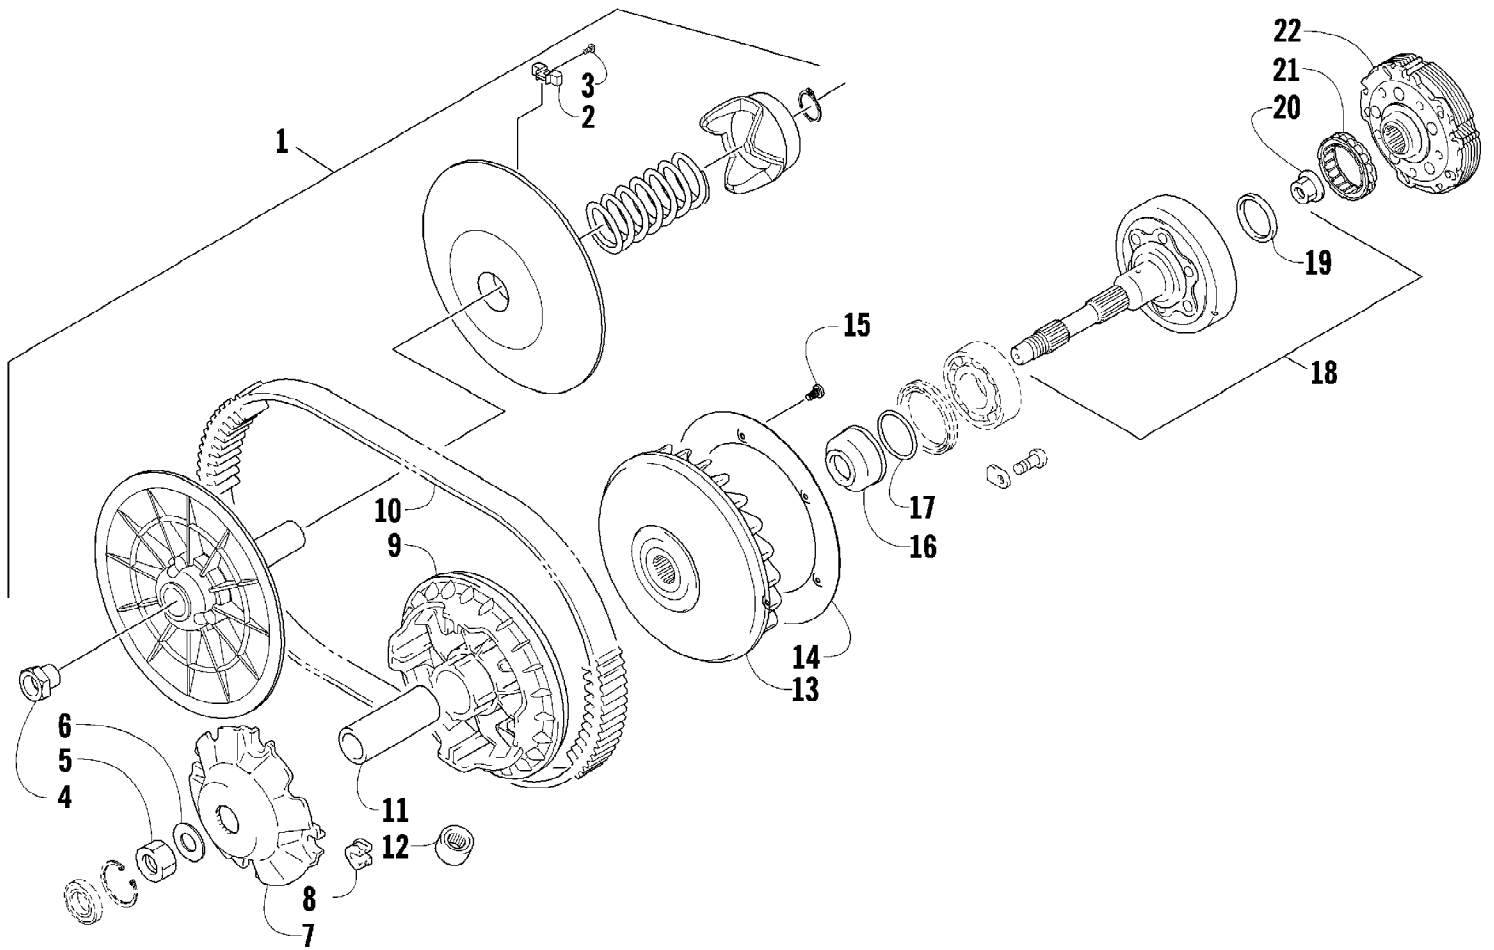

2012 TRV 700 GT ORANGE (A2012TGT1PUSU)
TRANSMISSION ASSEMBLY

2012 TRV 700 GT ORANGE (A2012TGT1PUSU)
TRANSMISSION ASSEMBLY

Page 77 of 83

Ref #	Part Number	Qty	S/P/F	Description
1	0823-353	1	/P	Pulley, Driven - Assembly (inc. 2-4)
2	0823-176	3	/P	Shoe, Cam
3	0823-177	3		Screw, Machine
4	0823-178	1		Nut
5	0827-010	1		Nut
6	0828-106	1		Washer
7	0823-276	1		Plate, Movable Drive Face
8	0823-277	4		Damper, Movable Drive Face
9	0823-273	1		Face, Movable Drive
10	0823-013	1		Belt, Drive
11	0823-271	1		Spacer
12	0823-167	8	/P	Roller
13	0823-272	1		Face, Fixed Drive
14	0823-131	1		Shroud, Drive Face
15	0623-914	6		Screw, Self-Tapping
16	0823-015	1		Spacer, Fixed Drive Face
17	0470-531	1		O-Ring
18	0821-002	1	/P	Housing, Clutch - Assembly
19	0830-189	1	/P	Seal
20	0827-011	1		Nut
21	0823-018	1		Clutch, One-Way
22	0823-310	1	/P	Clutch, Centrifugal - 6 Plate