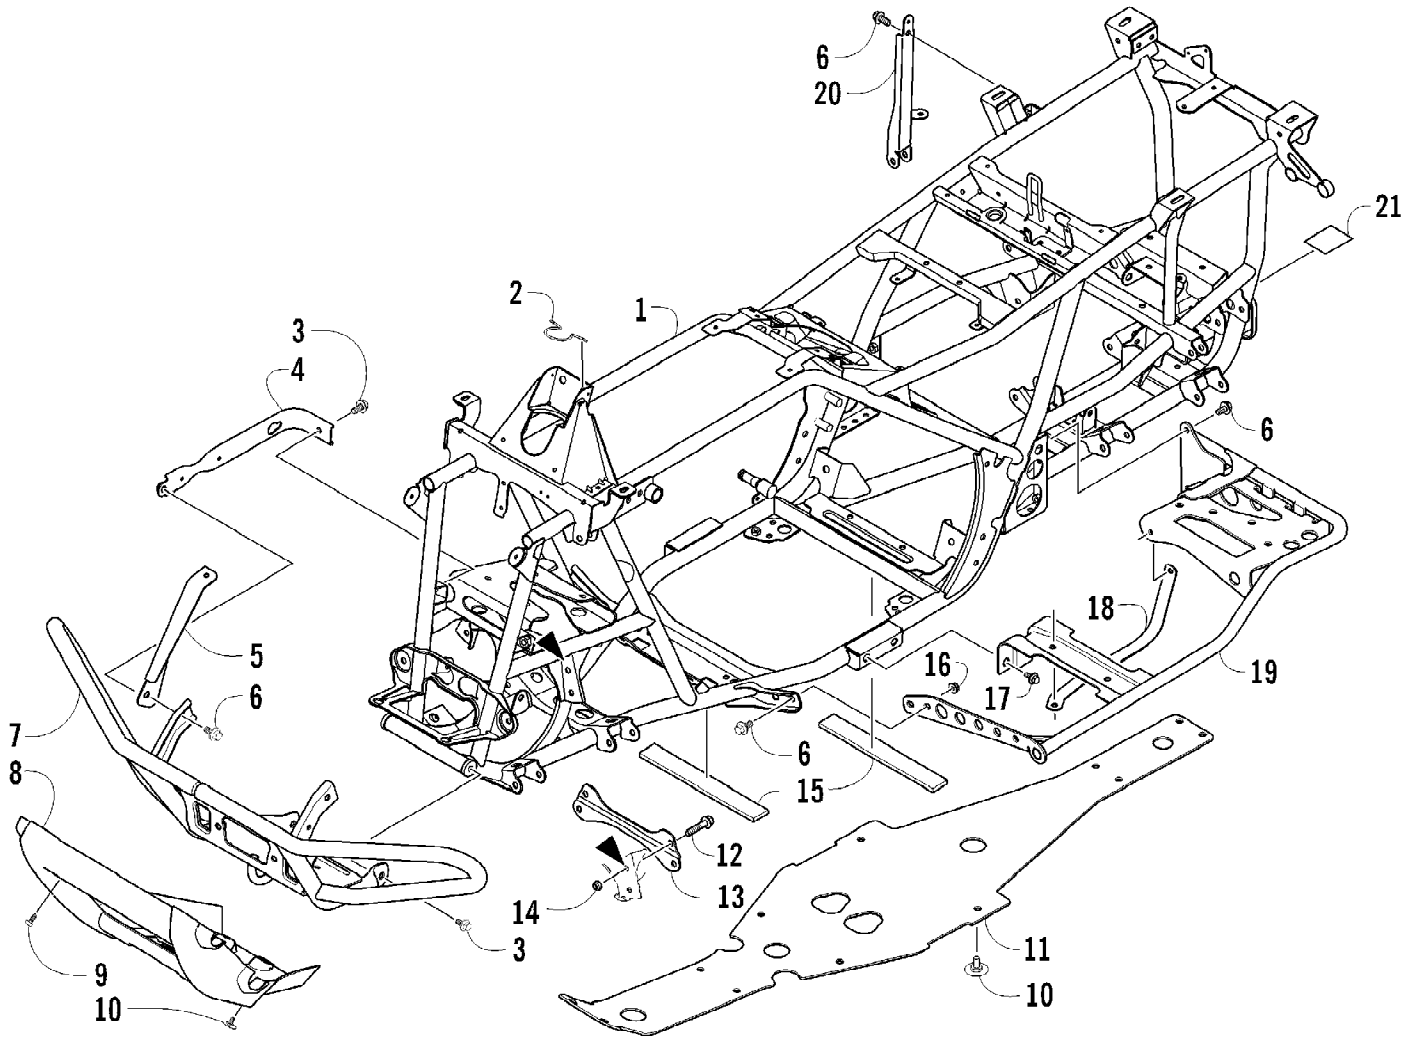

2012 TRV 700 GT ORANGE (A2012TGT1PUSU)
FRAME AND RELATED PARTS

Page 28 of 83

Ref #	Part Number	Qty	S/P/F	Description
1	4506-553	1		Frame, Main
2	2416-401	1		Clip, Routing
3	8409-020	4	/P	Screw, Cap
4	1506-596	2	/P	Channel, Bumper Mounting
5	1506-562	1		Bracket, Mounting - Bumper - Right
5	1506-563	1		Bracket, Mounting - Bumper - Left
6	8408-816	11		Screw, Cap
7	1506-855	1	/P	Bumper
8	1406-360	1		Fascia, Bumper - Front
9	0423-419	2		Screw, Machine
10	0423-101	12		Screw, Shoulder
11	2406-091	1		Panel, Belly
12	8409-025	2		Screw, Cap
13	2516-852	1	/P	Brace, A-Arm
14	0423-744	2		Nut, Lock
15	0406-289	2		Pad, Frame
16	8424-802	4		Nut
17	8409-016	4		Screw, Cap
18	2406-216	1		Strap, Footrest - Right
18	2406-217	1		Strap, Footrest - Left
19	1506-848	1		Footrest - Right
19	1506-849	1		Footrest - Left
20	2506-447	1		Bracket, Support
21	1411-077	1		Decal, Warning - Towing