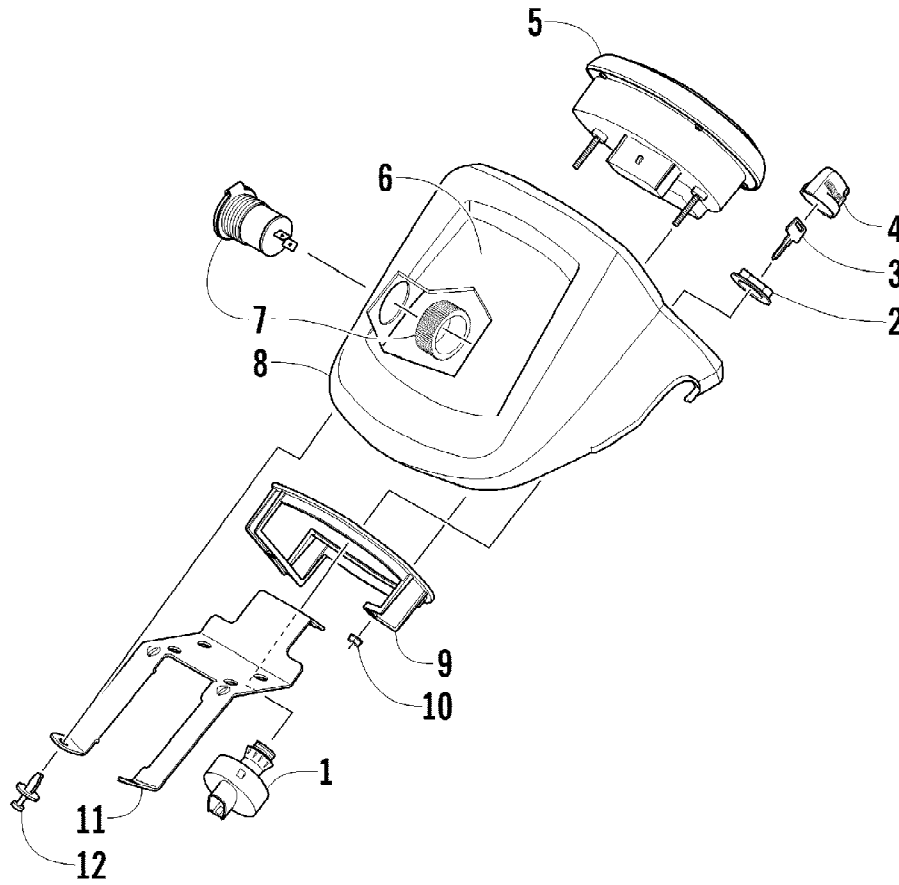

2012 TRV 700 GT ORANGE (A2012TGT1PUSU)
INSTRUMENT POD ASSEMBLY

Page 45 of 83

Ref #	Part Number	Qty	S/P/F	Description
1	0430-090	1	/P	Switch, Ignition - Assembly (inc. 2-4)
2	0430-050	1		Nut, Retaining
3	0430-042	1	F	Key, Ignition
3	0430-043	1	F	Key, Ignition
4	0430-054	1		Cover, Key
5	0520-154	1		Gauge, LCD
6	9611-399	1		Decal, 50th Anniversary
7	0641-897	1	/P	Outlet, Accessory - 12V
8	0505-498	1		Instrument Pod
9	0420-065	1	/P	Bracket, Retaining
10	0423-493	2		Nut w/Washer
11	2506-470	1		Bracket, Mounting - Instrument Pod
12	0423-535	2		Rivet, Reinstallable