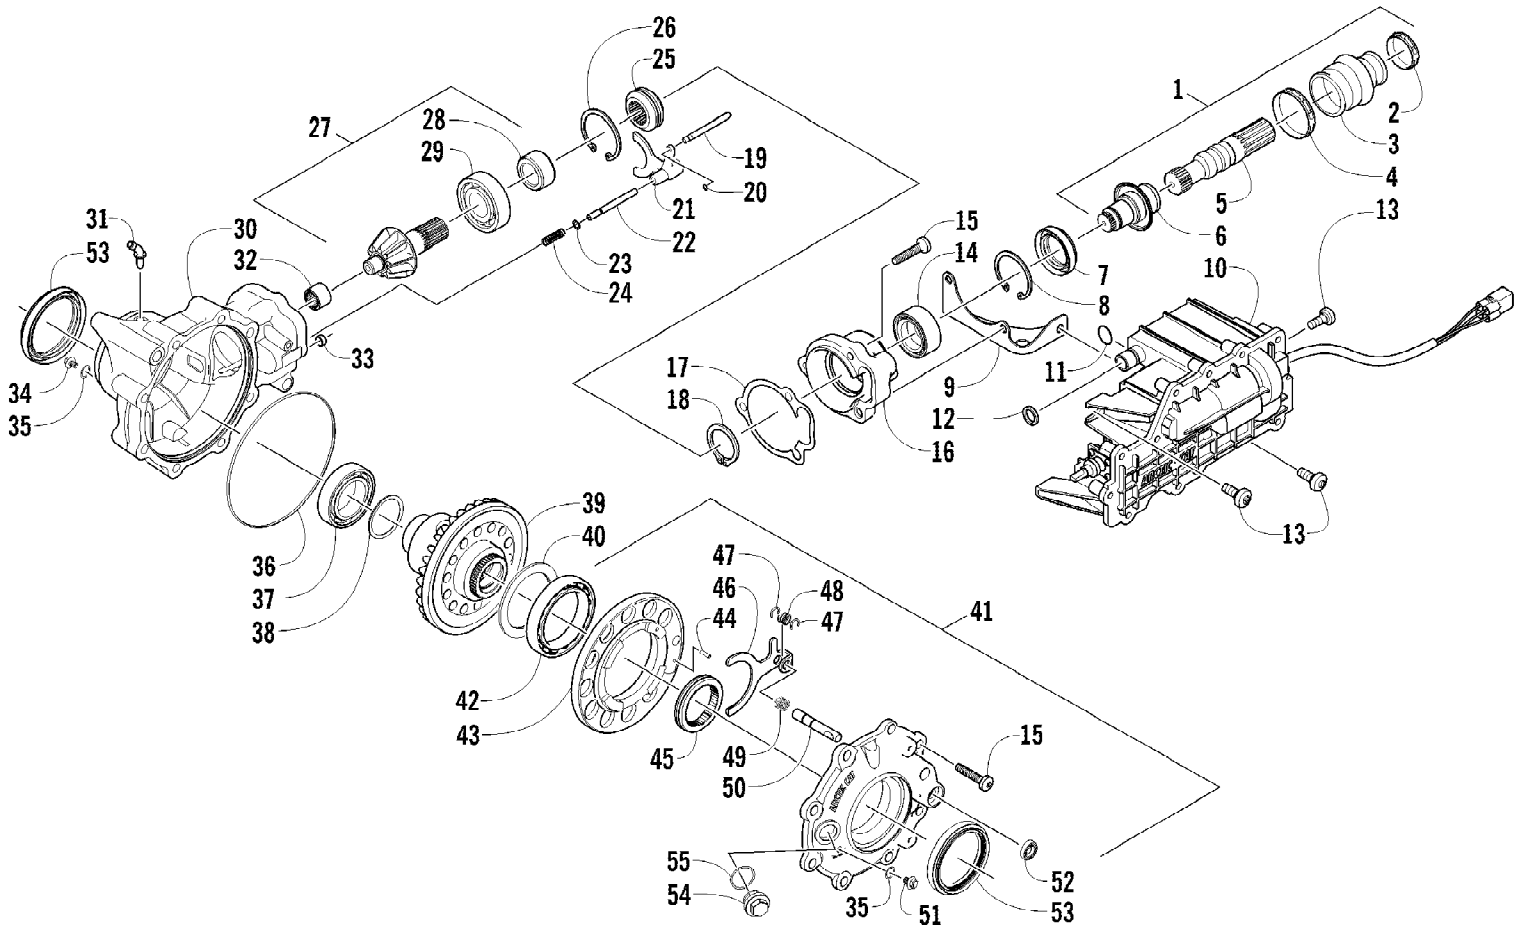

2012 TRV 700 GT ORANGE (A2012TGT1PUSU)
FRONT DRIVE GEARCASE ASSEMBLY

2012 TRV 700 GT ORANGE (A2012TGT1PUSU)
FRONT DRIVE GEARCASE ASSEMBLY

Ref #	Part Number	Qty	S/P/F	Description
	1502-877	1		Complete Front Drive Gearcase Assembly
1	1502-083	1		Shaft, Propeller - Assembly (inc. 2-6)
2	0423-411	1		Clamp
3	0402-985	1	/P	Boot, Propeller Shaft
4	0423-393	1		Clamp
5	1402-045	1		Shaft, Output
6	1502-085	1	/P	Shaft, Input
7	1402-011	1		Seal
8	0423-423	1		Ring, Retaining
9	1502-237	1		Bracket, Actuator
10	1502-909	1	/P	Actuator (inc. 11)
11	1402-981	1		O-Ring
12	0423-892	1	/P	O-Ring
13	0423-396	3		Screw, Self-Tapping
14	1402-043	1		Bearing
15	0423-118	11		Screw, Self-Tapping
16	0502-528	1	/P	Housing, Pinion
17	0402-947	1		Gasket, Flange
18	0423-417	1		Ring, Retaining
19	0402-997	1		Shaft, Selector
20	0423-402	1		Ring, Retaining
21	0402-998	1		Fork, Selector
22	0402-417	1		Shaft, Shuttle
23	0423-147	1		O-Ring
24	0402-999	1		Spring, Return
25	0402-413	1		Coupler, Drive
26	1423-067	1		Ring, Retaining
27	1502-851	1		Gear, Pinion - Assembly - 11T (inc. 28-29)
28	1402-977	1		Collar, Retaining
29	0402-327	1		Bearing
30	1502-856	1		Housing, Gearcase
31	1402-980	1		Fitting, Elbow
32	0402-328	1		Bearing
33	0402-411	1		Pin, Dowel
34	1402-210	1	/P	Plug, Magnetic (inc. one No. 35)
35	0423-153	2		O-Ring
36	0423-149	1		O-Ring
37	0402-393	1		Bearing
38	0402-405	AR		Shim, 41 x 49 x 1.3 mm
38	0402-406	AR		Shim, 41 x 49 x 1.4 mm
38	0402-407	AR		Shim, 41 x 49 x 1.5 mm
38	0402-408	AR		Shim, 41 x 49 x 1.6 mm
38	0402-409	AR		Shim, 41 x 49 x 1.7 mm
39	1502-859	1		Gear, Ring - 34T
40	1402-074	AR		Shim, 61 x 69 x 1.3 mm
40	1402-075	AR		Shim, 61 x 69 x 1.4 mm
40	1402-076	AR		Shim, 61 x 69 x 1.5 mm
40	1402-077	AR		Shim, 61 x 69 x 1.6 mm
40	1402-078	AR		Shim, 61 x 69 x 1.7 mm
41	1502-895	1		Cover, Gearcase (inc. one No. 35, 42-52, and one No. 53)
42	1402-053	1		Bearing