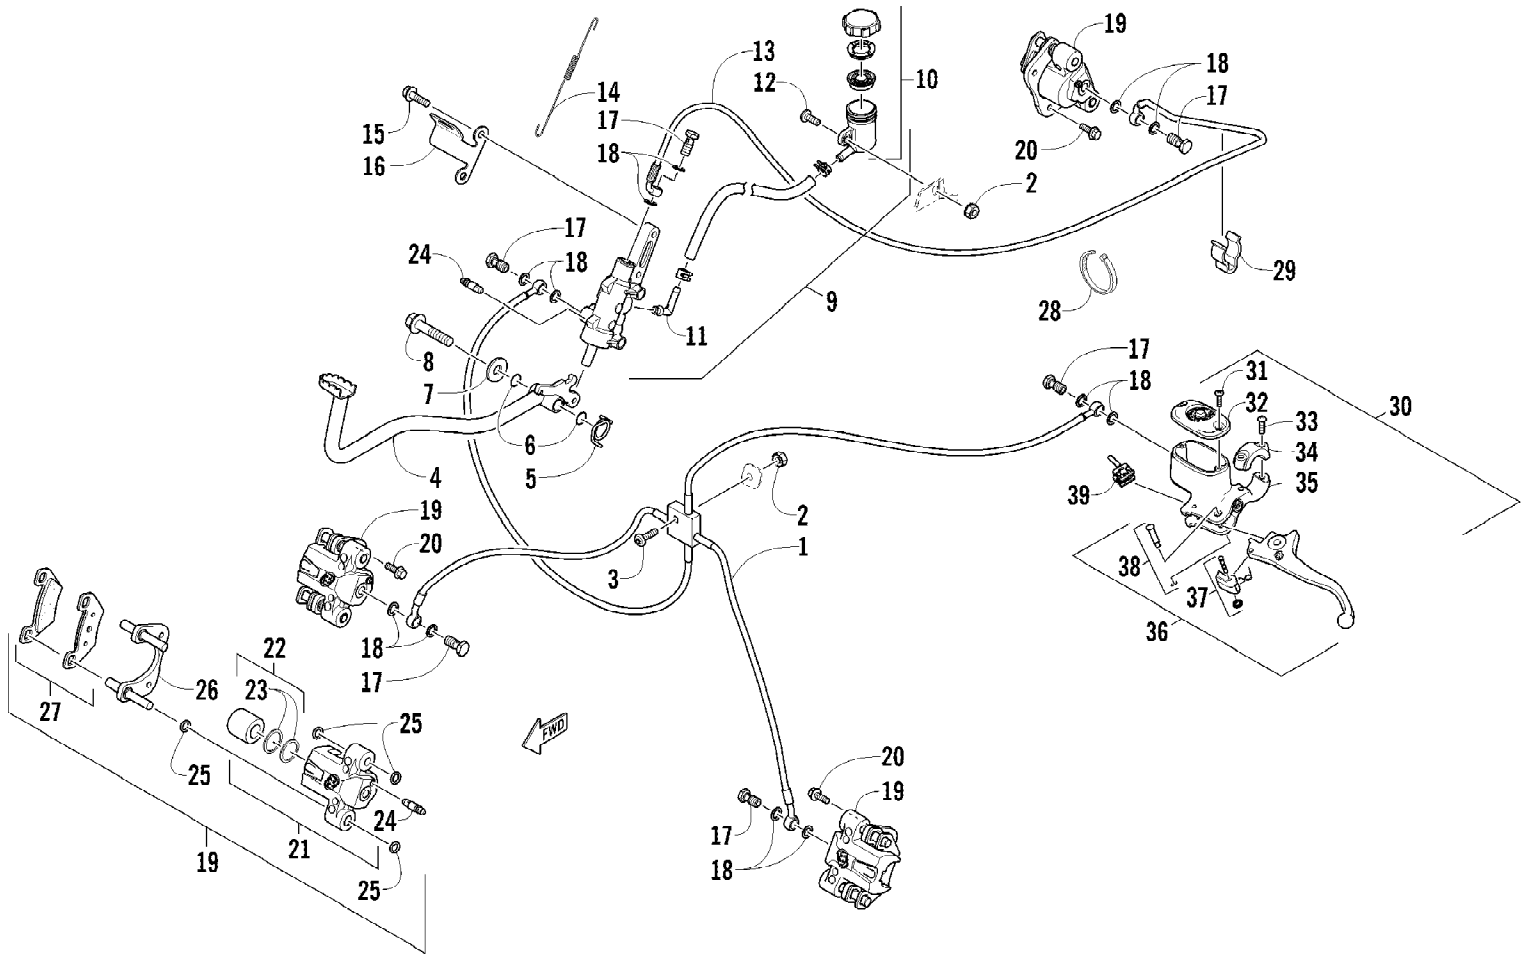

2012 TRV 700 GT ORANGE (A2012TGT1PUSU)
HYDRAULIC BRAKE ASSEMBLY

2012 TRV 700 GT ORANGE (A2012TGT1PUSU)
HYDRAULIC BRAKE ASSEMBLY

Page 43 of 83

Ref #	Part Number	Qty	S/P/F	Description
1	1502-015	1		Hose, Brakeline - Assembly
2	0623-038	2		Nut w/Washer
3	8476-625	1		Screw, Machine
4	1502-063	1		Lever, Brake
5	0502-807	1		Spring, Brake Lever
6	1602-213	2	/P	O-Ring
7	8050-252	1		Washer
8	8408-816	1		Screw, Cap
9	1502-577	1		Brake Assembly (inc. 10)
10	1502-578	1		Reservoir, Brake w/Clamp
11	1502-296	1	/P	Adapter, Hose
12	8476-616	1		Screw, Machine
13	1502-591	1		Hose, Brakeline
14	0502-785	1		Spring, Brake Switch
15	8408-625	2		Screw, Cap
16	0502-840	1		Bracket, Switch
17	0423-413	6		Bolt, Banjo-Fitting
18	0423-178	12		Washer, Crush
19	1436-422	1	/P	Caliper, Brake - Right Front (inc. two No. 20 and 21-27)
19	1436-423	1	/P	Caliper, Brake - Left Front (inc. two No. 20 and 21-27)
19	1436-423	1	/P	Caliper, Brake - Rear (inc. two No. 20 and 21-27)
20	8408-821	6	/P	Screw, Cap
21	1436-160	1	/P	Housing, Caliper - Assembly - Right Front (inc. two No. 20 and 22-24)
21	1436-161	1	/P	Housing, Caliper - Assembly - Left Front (inc. two No. 20 and 22-24)
21	1436-161	1	/P	Housing, Caliper - Assembly - Rear (inc. two No. 20 and 22-24)
22	0502-606	3		Piston/Seal Set (inc. 23)
23	0502-607	3		Seal Set
24	0502-609	4	/P	Valve, Bleed
25	0502-608	3		O-Ring, Guide - Set
26	0502-605	3		Bracket Assembly
27	1502-694	3	S	Pad, Brake - Set
28	0123-788	AR	/P	Tie, Cable - 8 in.
29	1502-115	2		Clip, Brakeline Hose
30	1502-902	1	/P	Brake Assembly (inc. 31-39)
31	0502-566	1		Screw, Machine - Kit
32	0502-868	1	/P	Cover, Reservoir
33	0502-568	1		Screw, Machine - Kit
34	0502-869	1		Clamp, Master Cylinder
35	0502-704	1		Master Cylinder Assembly
36	1502-904	1		Lever Assembly - Kit (inc. 37-38)
37	1502-905	1		Lock, Brake Lever - Kit
38	0502-580	1		Lever Pin - Kit
39	0502-564	1	/P	Switch, Brake