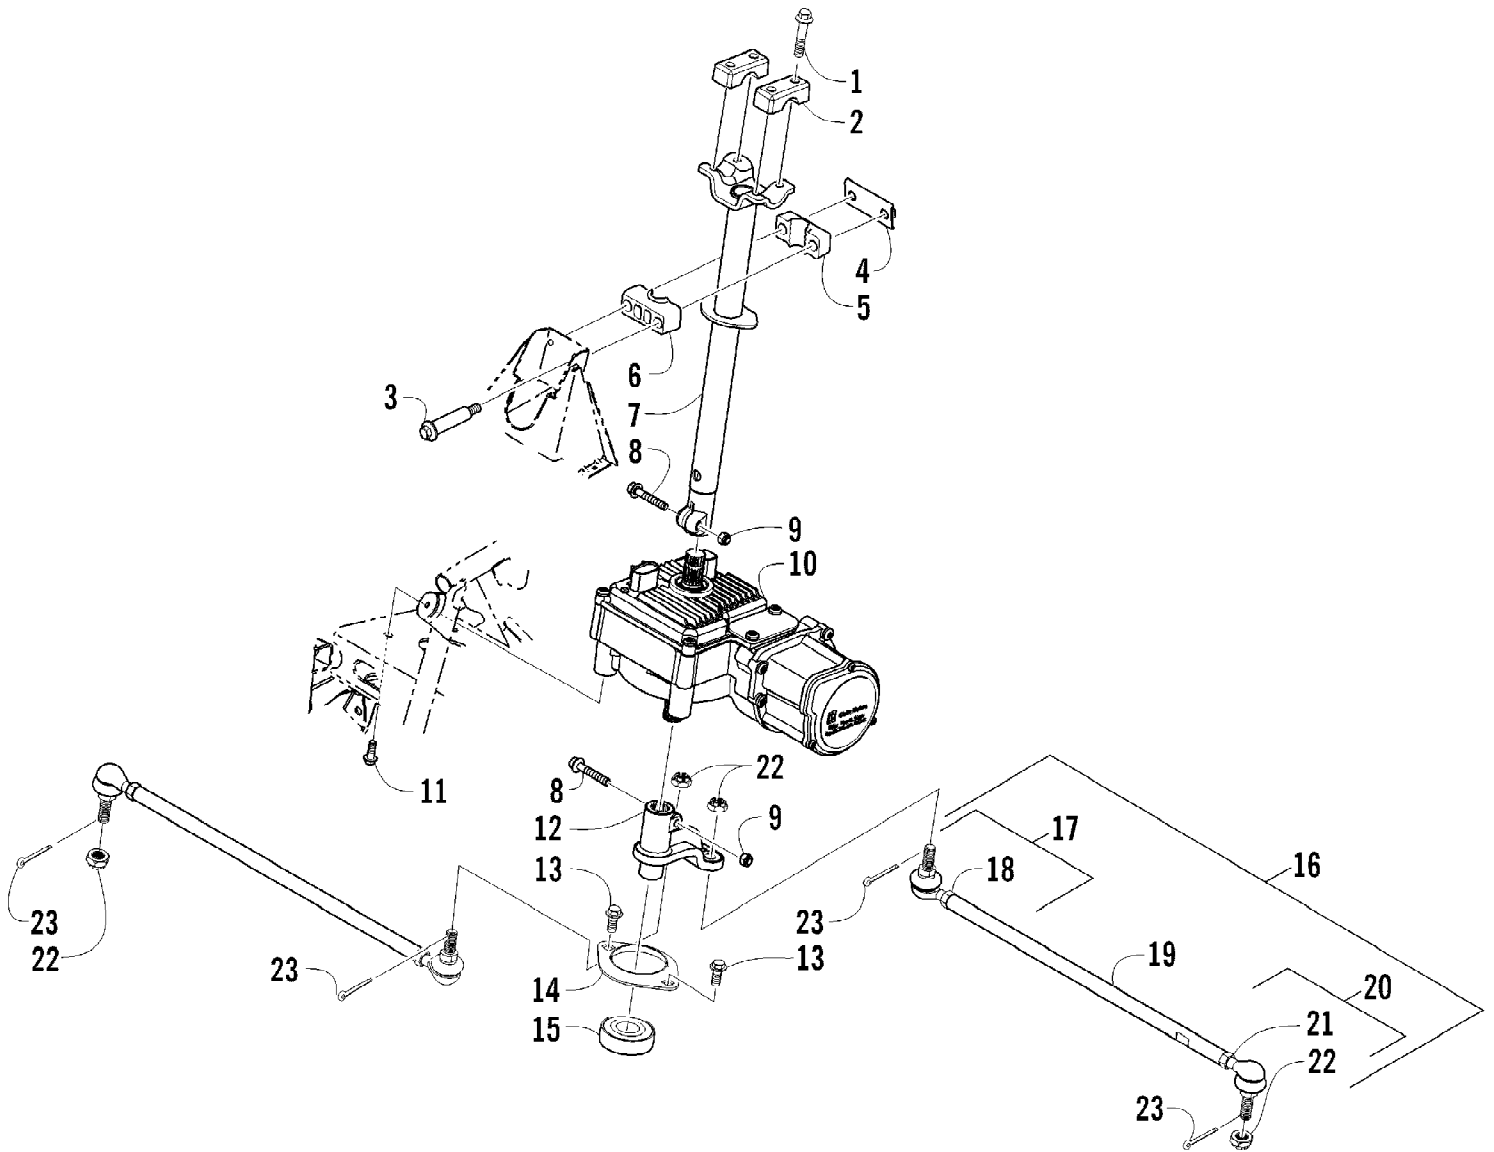

2012 TRV 700 GT ORANGE (A2012TGT1PUSU)
STEERING ASSEMBLY

Page 71 of 83

Ref #	Part Number	Qty	S/P/F	Description
1	8408-835	4		Screw, Cap
2	0405-035	2		Cap, Steering Adjuster
3	0423-505	2		Screw, Shoulder
4	0505-484	1		Cap, Housing
5	0405-260	1		Housing, Upper
6	0405-259	1		Housing, Lower
7	0505-642	1		Post, Steering
8	8020-045	2		Screw, Cap
9	8040-366	2	/P	Nut, Lock
10	0505-767	1	/P	Assembly, Electronic Power Steering
11	8409-020	4	/P	Screw, Cap
12	0505-664	1		Arm, Steering
13	8408-816	2		Screw, Cap
14	0602-233	1		Flange, Bearing
15	0405-052	1		Bearing w/Inverted Oil Seal
16	0505-499	2	/P	Tie Rod - Assembly (inc. 17-21)
17	0505-511	2	/P	End, Tie Rod - Left-Hand Thread - Kit (inc. 18)
18	0423-013	2		Nut - Left-Hand Thread
19	0405-281	2	/P	Tie Rod
20	0505-510	2	/P	End, Tie Rod - Right-Hand Thread - Kit (inc. 21)
21	8420-002	2	/P	Nut - Right-Hand Thread
22	0423-157	4		Nut, Lock
23	0623-175	4		Pin, Cotter