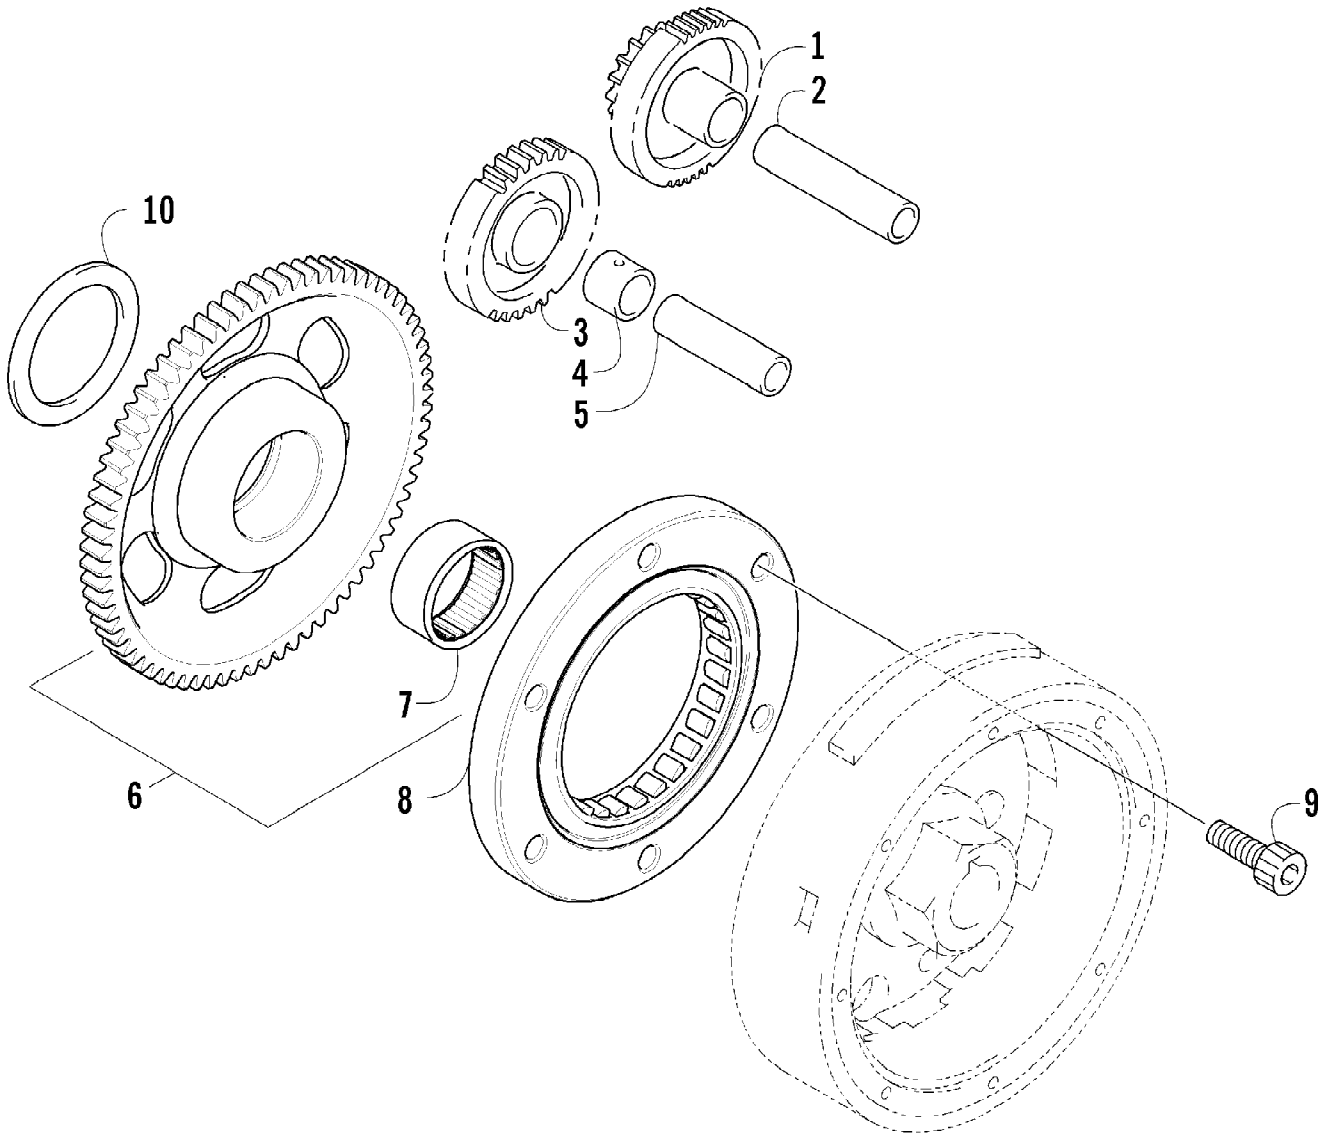

2012 TRV 700 GT ORANGE (A2012TGT1PUSU)
STARTER CLUTCH ASSEMBLY

2012 TRV 700 GT ORANGE (A2012TGT1PUSU)
STARTER CLUTCH ASSEMBLY

Page 69 of 83

Ref #	Part Number	Qty	S/P/F	Description
1	0815-001	1		Gear, Starter Idler - No. 1
2	0829-031	1	/P	Shaft, Starter Gear
3	0815-002	1		Gear, Starter Idler - No. 2
4	0815-003	1		Spacer, Starter Idler Gear No. 2
5	0829-032	1	/P	Shaft, Starter Gear
6	0815-004	1		Gear, Starter Clutch (inc. 7)
7	0832-079	1	/P	Bearing
8	0802-035	1		Clutch, Starter
9	0826-069	6		Screw, Machine
10	0828-094	1		Washer