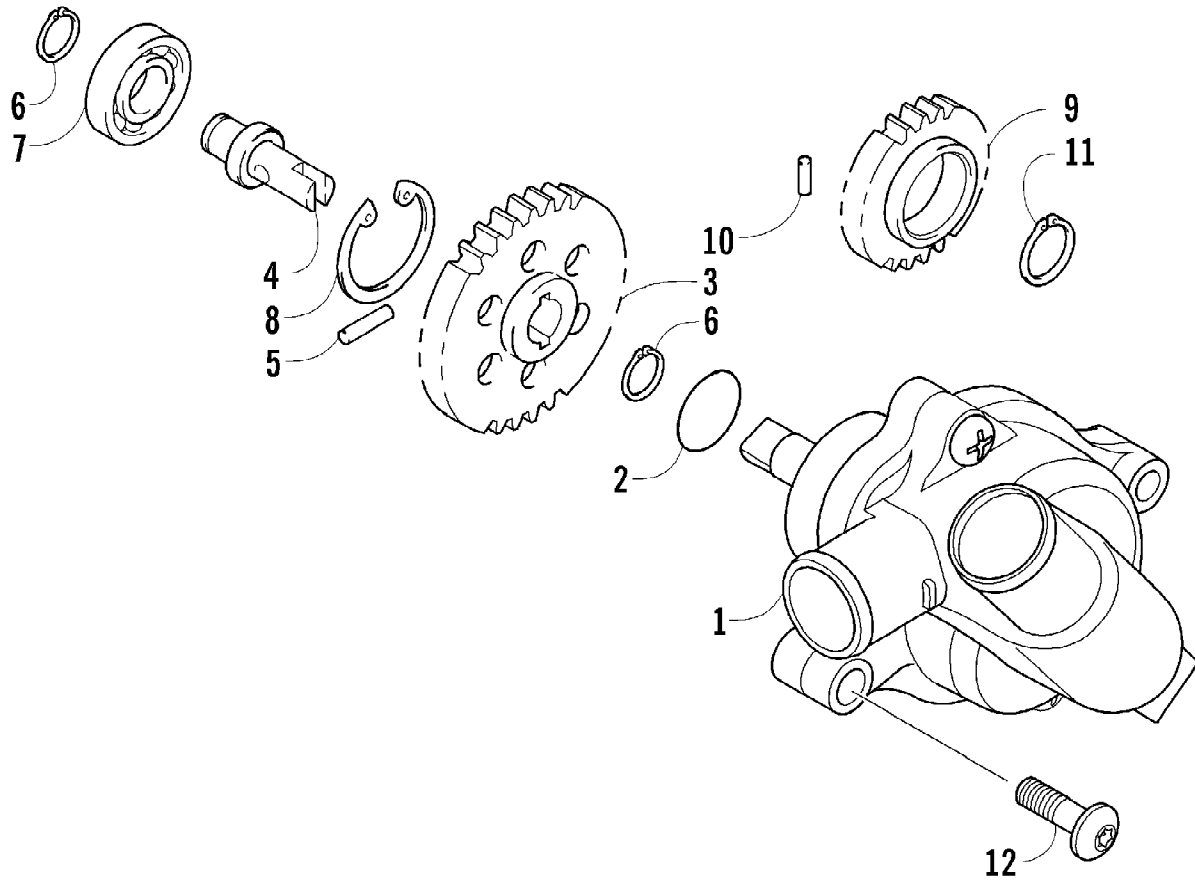

2012 TRV 700 GT ORANGE (A2012TGT1PUSU)
WATER PUMP ASSEMBLY

Page 79 of 83

Ref #	Part Number	Qty	S/P/F	Description
1	0813-001	1		Pump, Water - Assembly (inc. 2)
2	0830-029	1		O-Ring
3	0813-004	1		Gear, Driven
4	0813-005	1		Shaft, Driven Gear
5	0829-009	1		Pin
6	0831-002	2		Ring, Retaining
7	0832-046	1	/P	Bearing
8	0831-004	1		Ring, Retaining
9	0811-003	1		Gear, Water Pump Drive
10	0829-007	1		Pin
11	0831-005	1		Ring, Retaining
12	8468-665	2		Screw, Machine