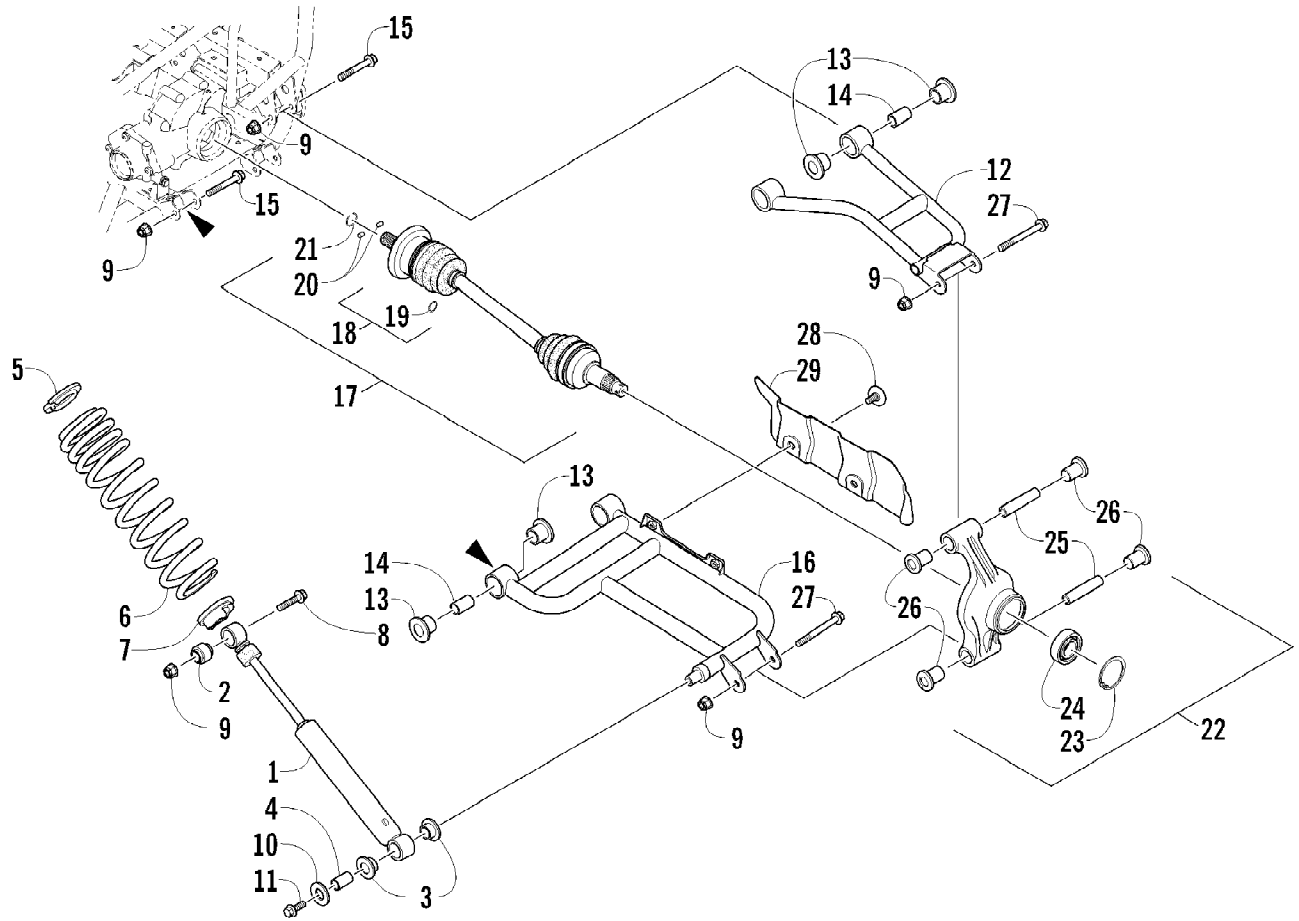

2012 TRV 700 GT ORANGE (A2012TGT1PUSU)
REAR SUSPENSION ASSEMBLY

2012 TRV 700 GT ORANGE (A2012TGT1PUSU)
REAR SUSPENSION ASSEMBLY

Page 59 of 83

Ref #	Part Number	Qty	S/P/F	Description
1	0404-158	2		Shock Absorber (inc. 2-4)
2	0403-182	2		Bushing
3	0603-955	4		Bushing
4	1603-219	2	S	Sleeve
5	1603-889	2	/P	Retainer, Spring
6	0504-638	2		Spring, Suspension
7	0404-057	2		Cam, Spring Adjuster
8	8409-050	2		Screw, Cap
9	0423-744	14		Nut, Lock
10	0423-087	2		Washer
11	8408-820	2	/P	Screw, Cap
12	0504-582	1		A-Arm, Rear - Upper Right (inc. 13-14)
12	0504-583	1	/P	A-Arm, Rear - Upper Left (inc. 13-14)
13	0403-208	16	/P	Bushing
14	0403-214	8	/P	Axle
15	8409-075	8		Screw, Cap
16	0504-572	1		A-Arm, Rear - Lower Right (inc. 13-14)
16	0504-573	1		A-Arm, Rear - Lower Left (inc. 13-14)
17	1502-798	2	S	Axle, Drive (inc. 18-21)
18	1436-419	2		Repair Kit, Boot (inc. 19)
19	1441-988	2		Clip, Retaining
20	1402-884	4		Pin, Detent
21	1402-890	2		Clip, Retaining
22	0504-548	1	/P	Knuckle, Right - Assembly (inc. 23-26)
22	0504-549	1	/P	Knuckle, Left - Assembly (inc. 23-26)
23	0423-423	2		Ring, Retaining
24	1402-809	2	/P	Bearing
25	0403-213	4	/P	Axle
26	0403-206	8	/P	Bushing
27	8409-000	4		Screw, Cap
28	0423-545	4	/P	Screw, Shoulder
29	1406-068	1		Guard, Boot - Rear - Right
29	1406-069	1		Guard, Boot - Rear - Left