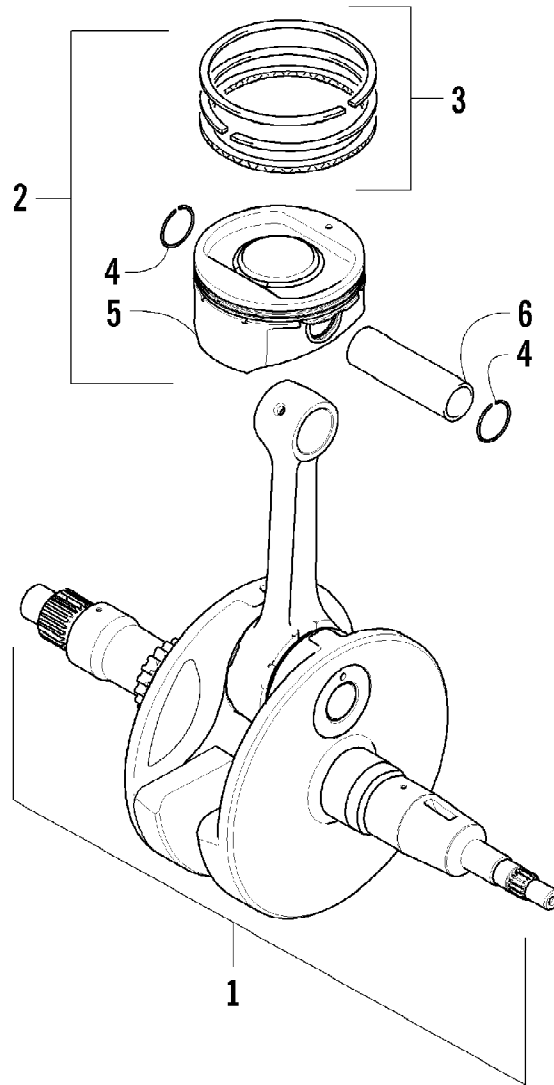

2012 TRV 700 GT ORANGE (A2012TGT1PUSU)
CRANKSHAFT AND PISTON ASSEMBLY

Page 18 of 83

Ref #	Part Number	Qty	S/P/F	Description
1	0805-326	1		Crankshaft Assembly
2	0805-297	1	/P	Piston Set (inc. 3-6)
3	0805-132	1		Ring, Piston - Set
4	0831-001	2		Circlip, Piston Pin
5	0805-296	1		Piston
6	0805-210	1		Pin, Piston