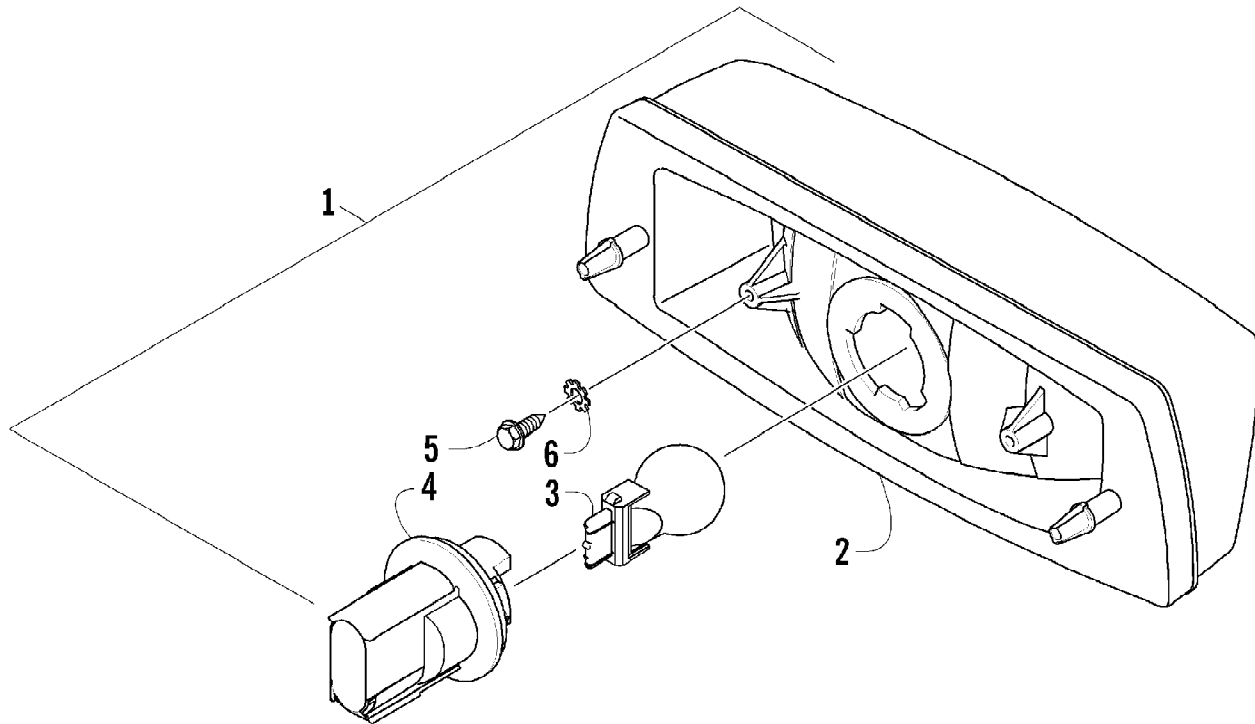

2012 TRV 700 GT ORANGE (A2012TGT1PUSU)
TAILLIGHT ASSEMBLY

Page 73 of 83

Ref #	Part Number	Qty	S/P/F	Description
1	0509-022	1		Taillight Assembly (inc. 2-4)
2	0509-025	1		Housing, Taillight
3	0409-056	1		Bulb, Taillight
4	0409-057	1		Socket, Taillight
5	0623-301	2	/P	Screw, Self-Tapping
6	8053-212	2	/P	Washer, External Tooth Lock