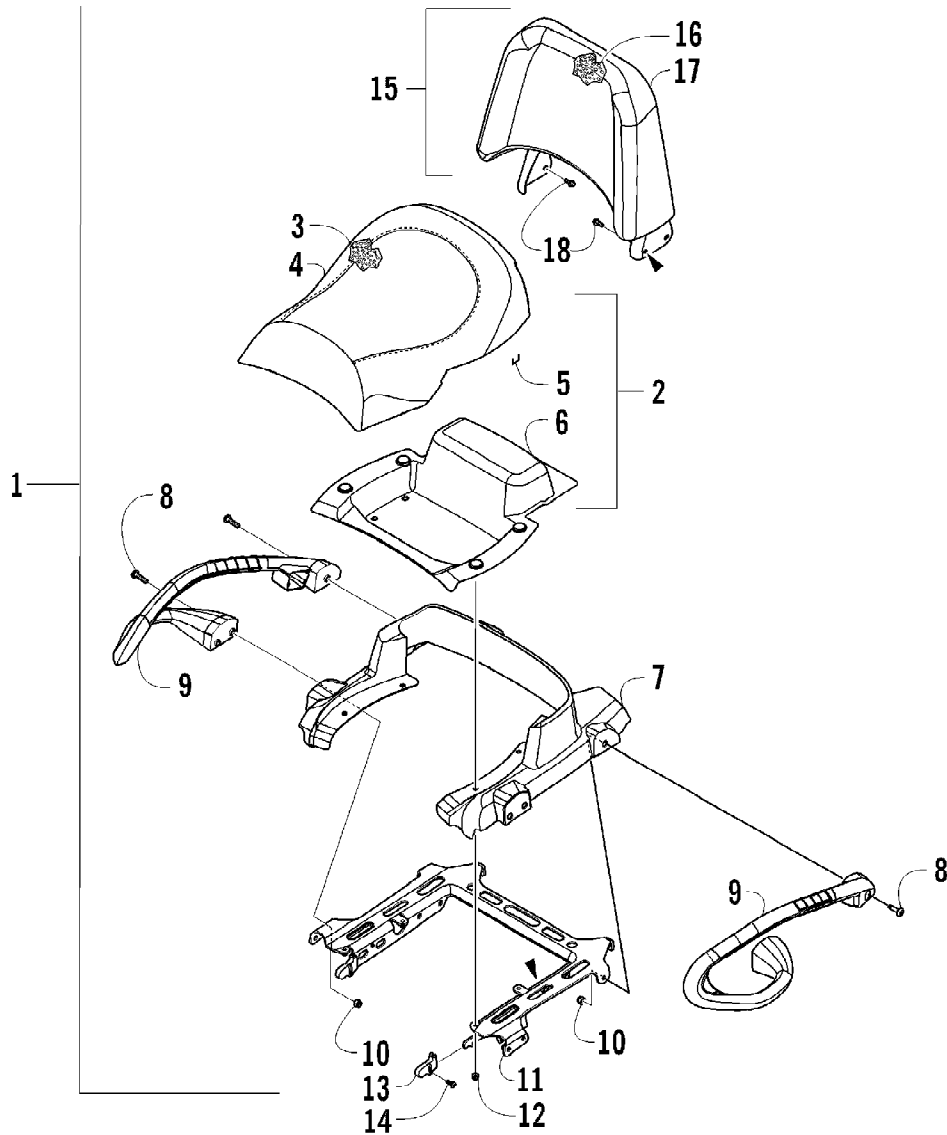

2012 TRV 700 GT ORANGE (A2012TGT1PUSU)
PASSENGER SEAT AND BACKREST ASSEMBLY

2012 TRV 700 GT ORANGE (A2012TGT1PUSU)
PASSENGER SEAT AND BACKREST ASSEMBLY

Page 51 of 83

Ref #	Part Number	Qty	S/P/F	Description
1	2516-896	1		Seat, Passenger - Assembly (inc. 2-14)
2	2506-064	1		Seat, Passenger - Sub-Assembly (inc. 3-6)
3	1506-816	1		Foam, Seat - Passenger
4	1506-815	1		Cover, Seat - Passenger
5	0624-263	AR		Staple
6	2406-110	1		Base, Seat - Inner
7	2406-044	1		Base, Seat - Passenger
8	8468-830	6		Screw, Machine
9	2406-834	1		Handhold, Passenger - Right
9	2406-835	1		Handhold, Passenger - Left
10	8432-802	6		Nut, Lock
11	2516-040	1		Bracket, Seat Support - Assembly
12	8427-602	4		Nut, Lock
13	2406-895	2		End Cap, Seat Support
14	0423-538	2		Screw, Self-Tapping
15	2516-020	1		Backrest Assembly (inc. 16-17)
16	2516-018	1		Foam, Backrest
17	2516-141	1		Cover, Backrest
18	8408-816	4		Screw, Cap