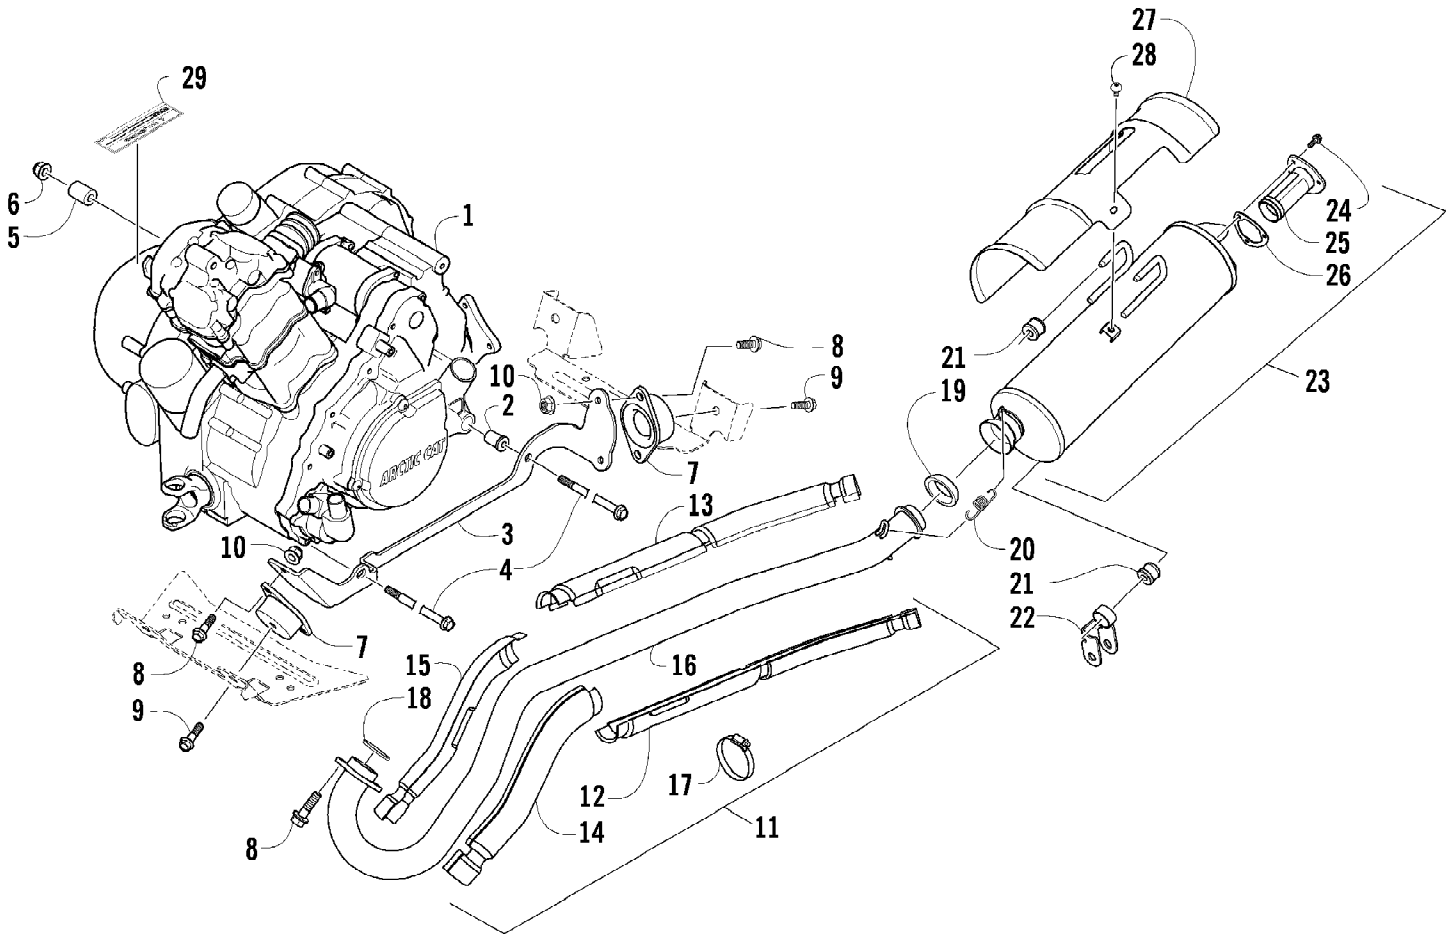

Ref #	Part Number	Qty	S/P/F	Description
1	0800-121	1		Engine, A700K
2	0801-180	4	/P	Mount, Rubber - Engine
3	1506-740	1		Bracket, Engine - Right
3	1506-741	1		Bracket, Engine - Left
4	0423-405	2		Screw, Cap
5	1423-025	1	/P	Spacer
6	8428-002	2		Nut, Lock
7	2406-065	4		Mount, Engine
8	8408-820	10	/P	Screw, Cap
9	8408-012	4		Screw, Cap
10	8432-802	8		Nut, Lock
11	0512-363	1		Pipe, Exhaust - Assembly (inc. 12-17)
12	0412-355	1		Shield, Exhaust Pipe - Lower - Rear
13	0412-354	1		Shield, Exhaust Pipe - Upper - Rear
14	0412-349	1		Shield, Exhaust Pipe - Inner - Front
15	0412-348	1		Shield, Exhaust Pipe - Outer - Front
16	0512-362	1		Pipe, Exhaust
17	0423-317	4	/P	Clamp
18	0412-338	1	/P	Gasket, Exhaust Pipe
19	0412-375	1	/P	Seal, Exhaust
20	0612-668	2	/P	Spring, Extension
21	0412-577	3	/P	Bushing
22	1506-732	1		Channel, Muffler Support
23	0512-355	1	/P	Muffler - Assembly (inc. 24-26)
24	8408-616	3		Screw, Cap
25	0512-219	1	/P	Arrester, Spark - Assembly
26	0412-313	1		Gasket, Spark Arrester
27	0412-373	1	/P	Cover, Muffler
28	8477-610	3		Screw, Machine
29	0411-426	1		Decal, Warning - Clutch Cover