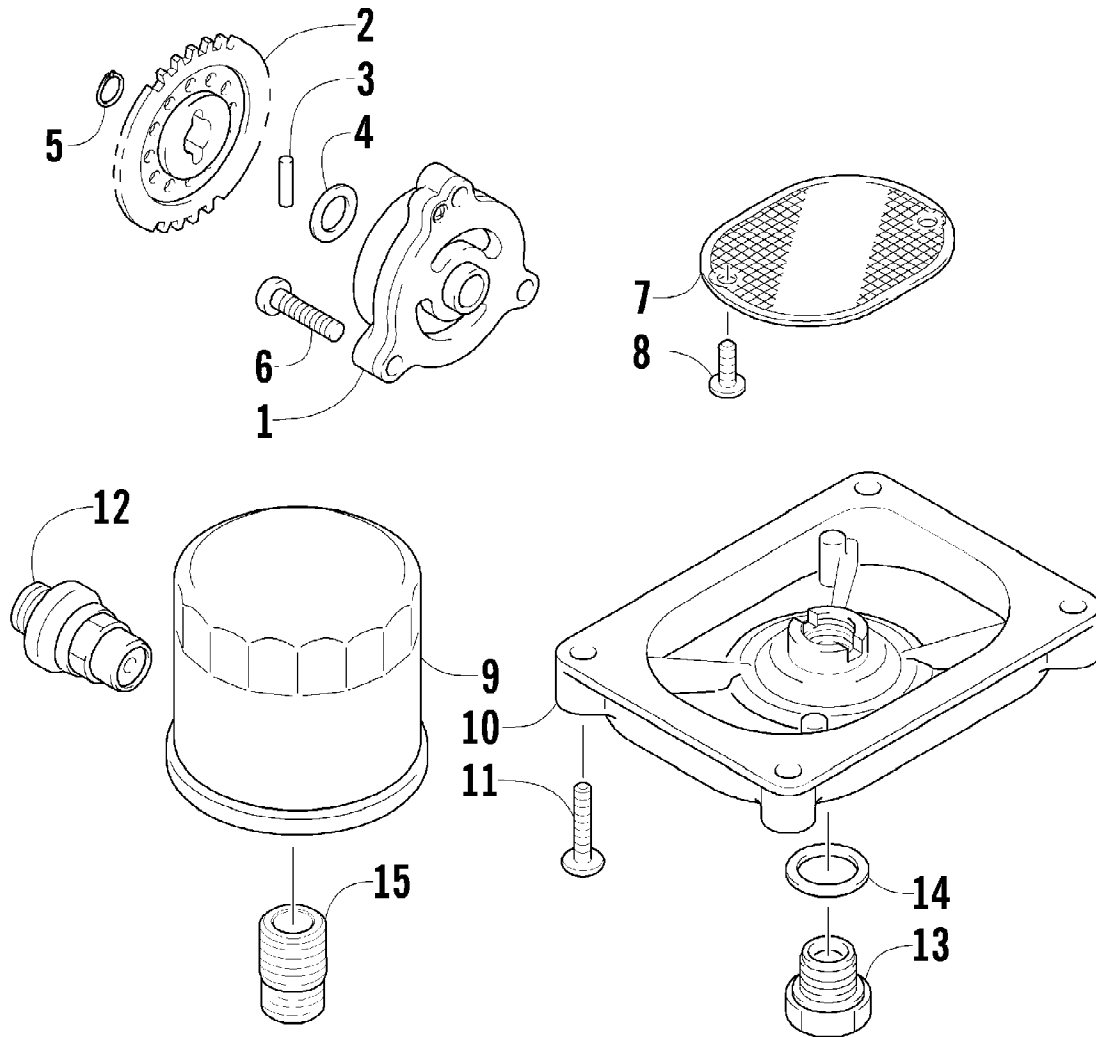

2012 TRV 700 GT ORANGE (A2012TGT1PUSU)
OIL FILTER/PUMP ASSEMBLY

Page 49 of 83

Ref #	Part Number	Qty	S/P/F	Description
1	0812-023	1		Pump, Oil
2	0812-083	1	/P	Gear, Driven
3	0829-009	1		Pin
4	0828-007	1	/P	Washer
5	0831-002	1		Ring, Retaining
6	0826-039	3		Screw, Machine
7	0812-057	1	/P	Strainer, Oil
8	0826-040	2		Screw, Machine
9	0812-029	1	S	Filter, Oil
10	0812-053	1		Cap, Oil Strainer
11	8468-625	4		Screw, Machine
12	0812-007	1		Valve, Oil-Relief - Assembly
13	0812-006	1		Plug, Drain
14	0830-017	1		Gasket, Drain Plug
15	0812-008	1		Union, Oil Filter