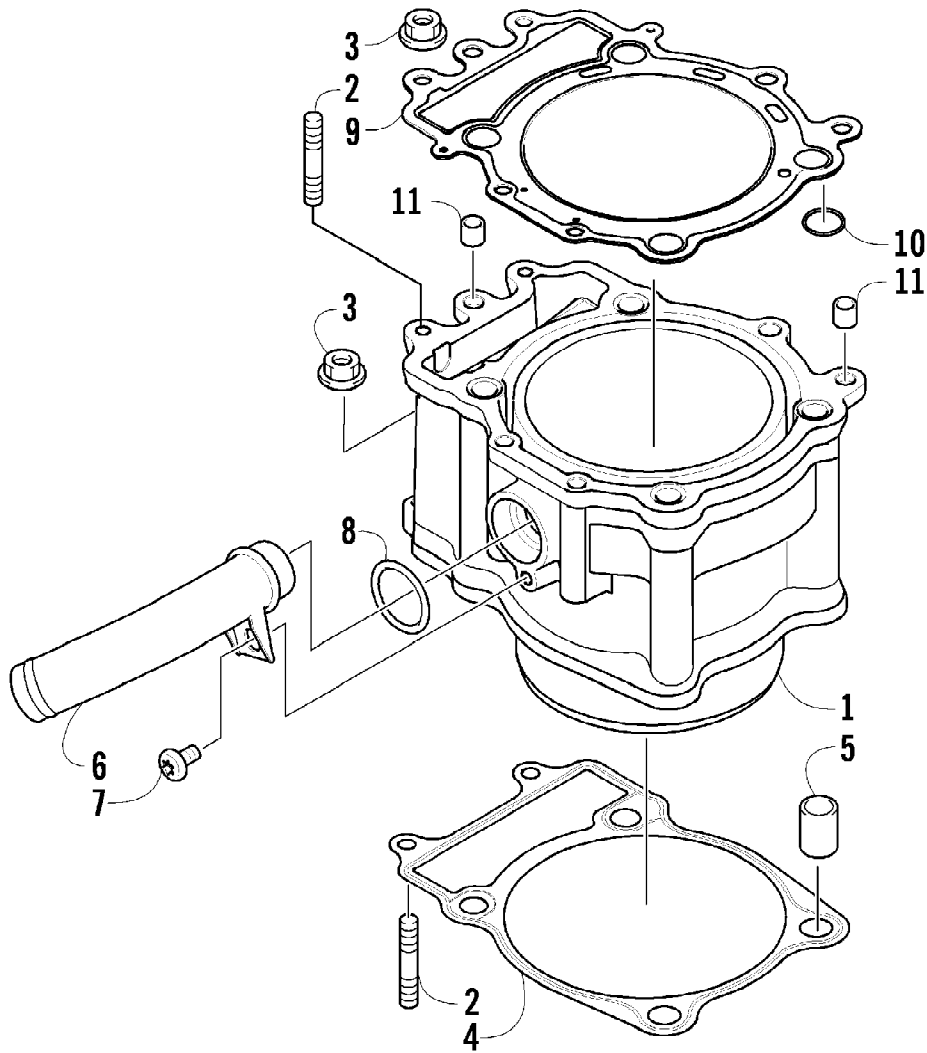

2012 TRV 700 GT ORANGE (A2012TGT1PUSU)
CYLINDER ASSEMBLY

2012 TRV 700 GT ORANGE (A2012TGT1PUSU)
CYLINDER ASSEMBLY

Page 20 of 83

Ref #	Part Number	Qty	S/P/F	Description
1	0804-053	1	/P	Cylinder
2	0827-002	4		Bolt, Stud
3	8424-604	4		Nut
4	0830-111	1		Gasket, Base
5	0829-002	2		Pin, Dowel
6	0804-047	1	/P	Union, Coolant Hose
7	8468-612	1		Screw, Machine
8	0830-007	1		O-Ring
9	0830-112	1		Gasket, Cylinder Head
10	0830-113	4		O-Ring
11	0829-048	2	/P	Pin, Dowel