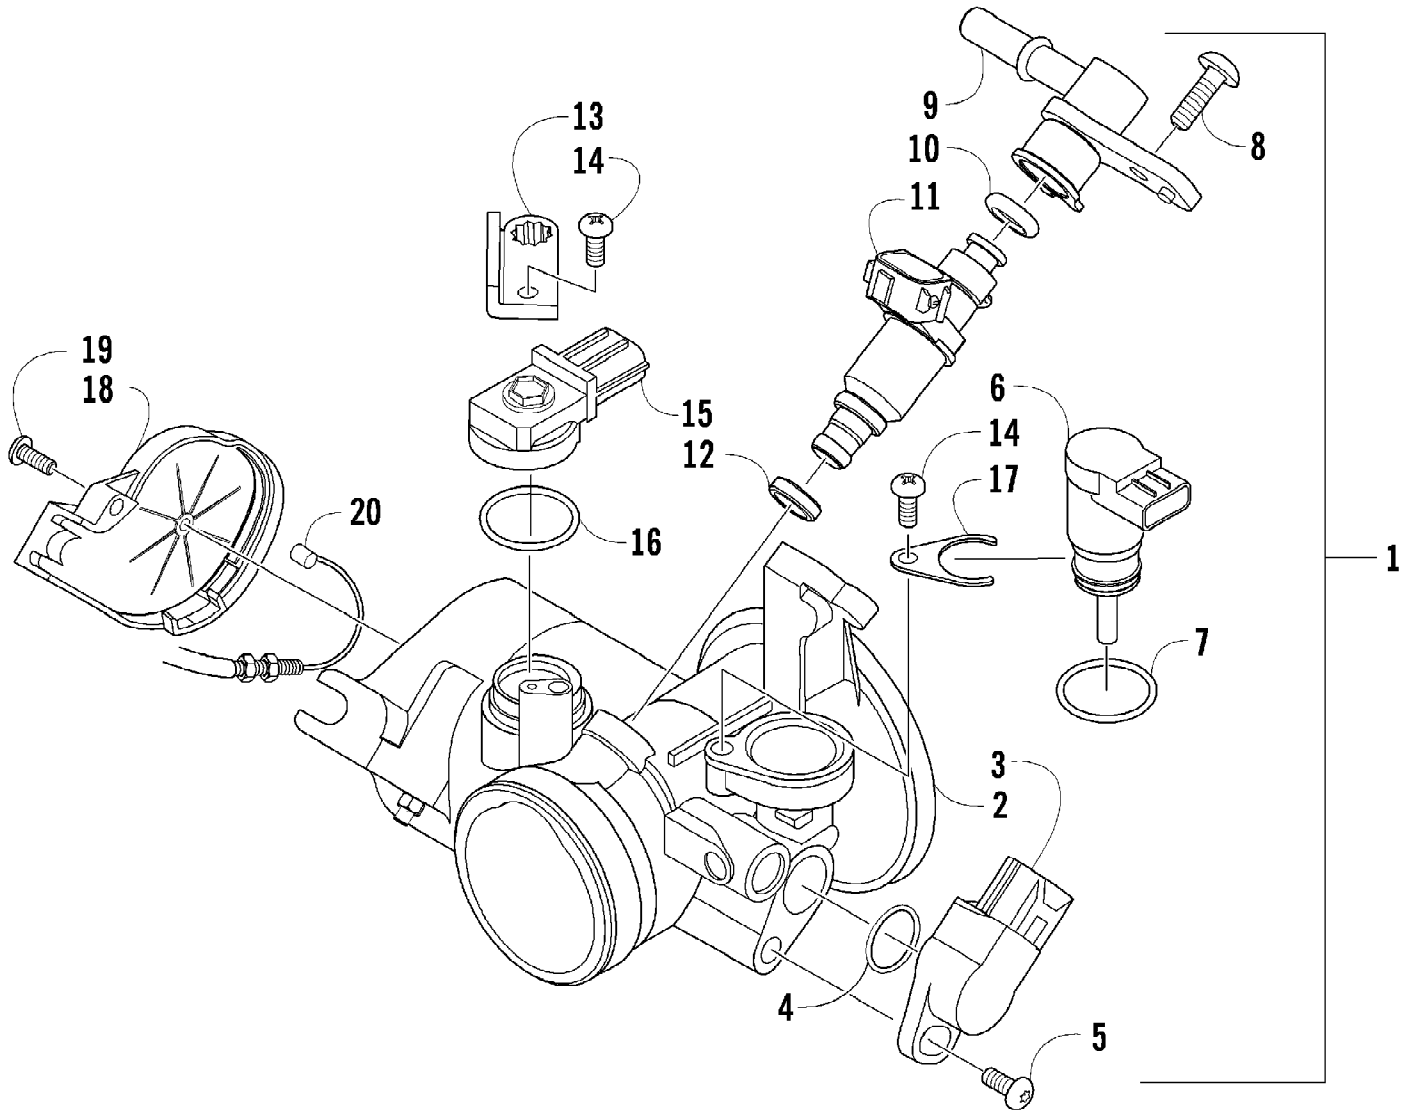

2012 TRV 700 GT ORANGE (A2012TGT1PUSU)
THROTTLE BODY ASSEMBLY

Page 75 of 83

Ref #	Part Number	Qty	S/P/F	Description
1	0470-753	1		Throttle - Assembly (inc. 2-19)
2	0	1	F	Throttle Body
3	0430-072	1		Sensor, Throttle Position
4	5507-234	1		O-Ring
5	5507-231	1		Screw, Machine
6	0430-074	1		Valve, ISC
7	5507-233	1		O-Ring
8	5507-238	1		Screw, Machine
9	0470-687	1		Rail, Fuel
10	0470-767	1		O-Ring
11	0470-762	1		Injector, Fuel
12	0470-768	1		Seal
13	5507-227	1		Bracket, MAP Sensor
14	5507-117	2	/P	Screw, Machine
15	0430-073	1		Sensor, MAP
16	5507-232	1		O-Ring
17	5507-229	1		Plate, ISC Valve
18	5507-223	1		Cover
19	5507-037	1	/P	Screw, Machine
20	0487-057	1		Cable, Throttle