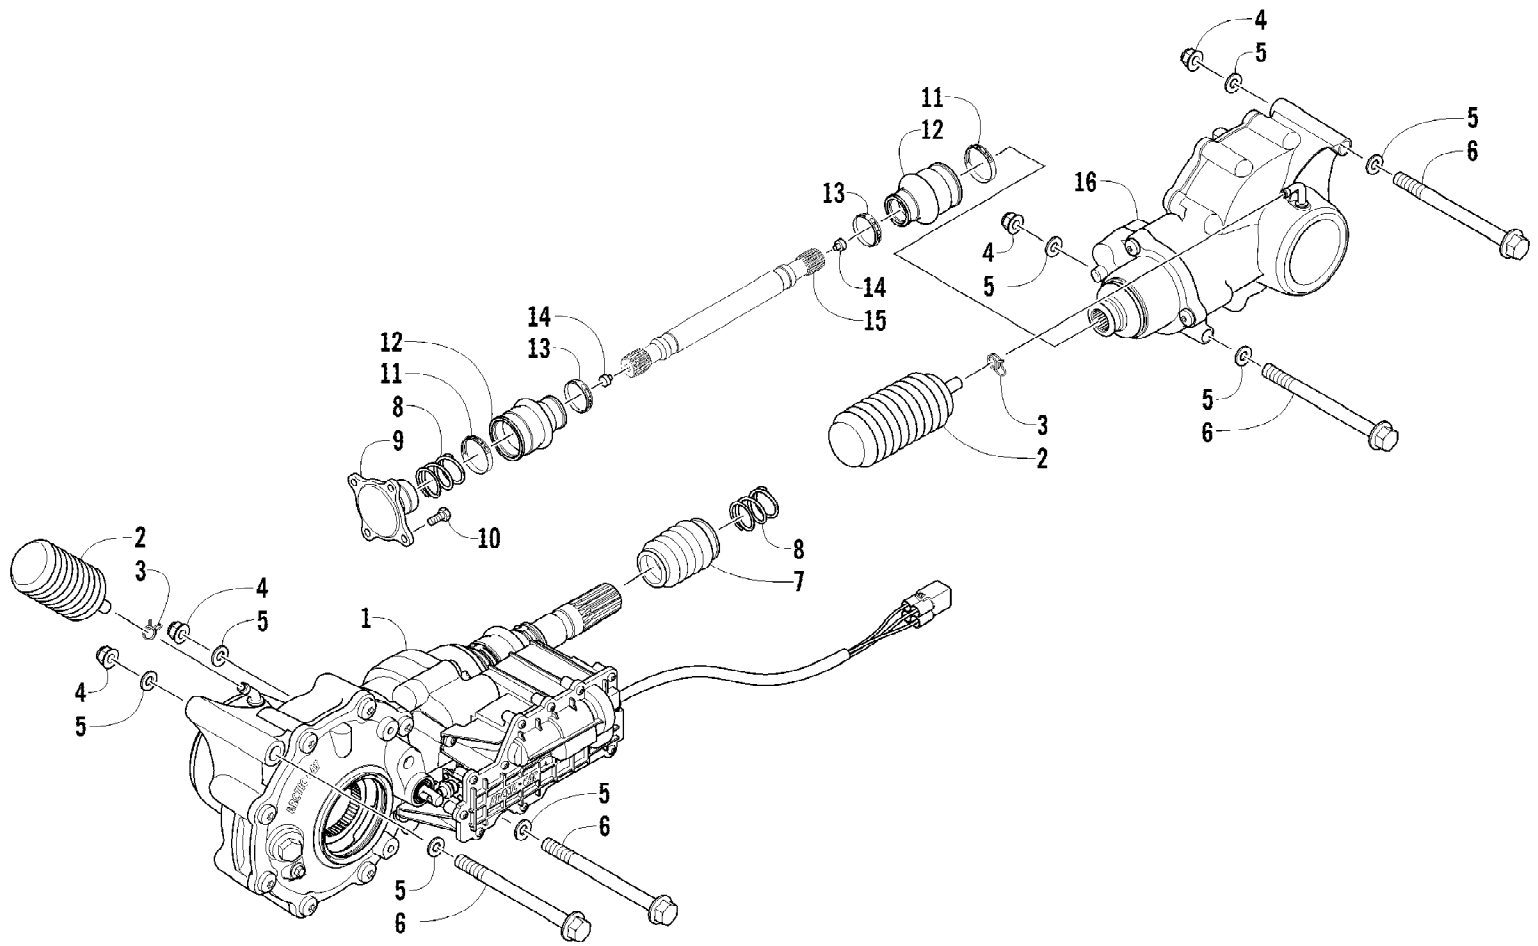

2012 TRV 700 GT ORANGE (A2012TGT1PUSU)
DRIVE TRAIN ASSEMBLY

Page 24 of 83

Ref #	Part Number	Qty	S/P/F	Description
1	1502-877	1		Gearcase, Front
2	1402-620	2	/P	Bladder, Gearcase
3	0423-315	2		Clamp, Hose
4	8428-002	4		Nut, Lock
5	0423-426	8		Washer
6	0423-404	4		Screw, Cap
7	0402-966	1		Boot, Shaft
8	1402-026	2		Spring
9	0402-950	1		Flange, Output
10	8408-820	4	/P	Screw, Cap
11	0423-393	2		Clamp
12	0402-985	2	/P	Boot
13	0423-411	2		Clamp
14	0673-618	2	/P	Bumper, Propeller Shaft
15	1402-092	1		Shaft, Propeller
16	1502-876	1		Gearcase, Rear