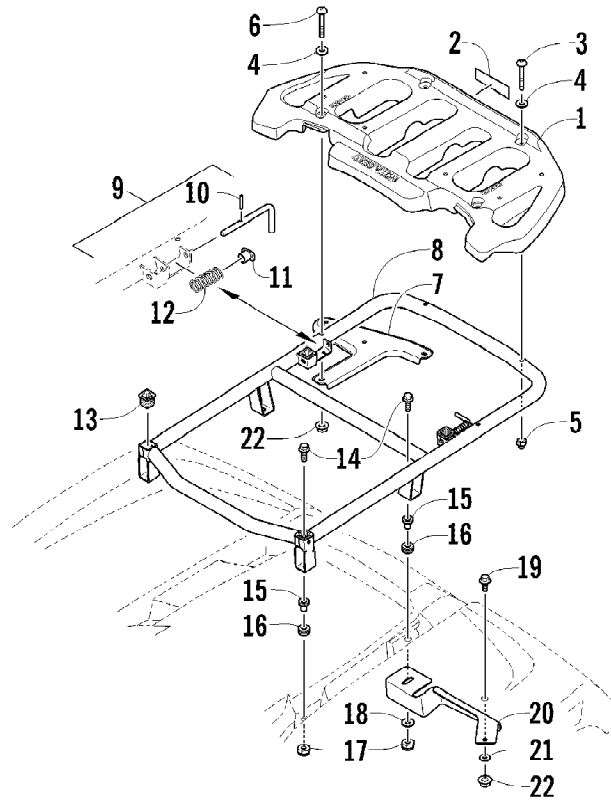

2012 TRV 700 GT ORANGE (A2012TGT1PUSU)
REAR RACK ASSEMBLY

Page 57 of 83

Ref #	Part Number	Qty	S/P/F	Description
1	2516-339	1	/P	Rack, Rear (inc. 2)
2	1411-201	1		Decal, Warning - Load
3	8410-640	3		Screw, Cap
4	8050-223	4		Washer
5	0423-891	2		Nut, Cap
6	8410-645	2		Screw, Cap
7	2506-926	1		Bracket, Mounting - Safety Flag
8	2516-169	1		Base, MRP - Assembly (inc. 9-13)
9	0541-504	2		Pin - Assembly (inc. 10-12)
10	0423-635	2		Pin, Roll
11	0423-677	2		Bushing, Flanged
12	0423-636	2		Spring
13	0441-592	4	/P	Bushing
14	8410-835	4		Screw, Cap
15	0423-669	4		Spacer
16	0423-465	4		Grommet
17	8432-802	4		Nut, Lock
18	0423-087	2		Washer
19	0423-654	2		Screw, Shoulder
20	2506-092	1		Bracket, Rear Fender - Right
20	2506-093	1		Bracket, Rear Fender - Left
21	8050-222	2	/P	Washer
22	0423-540	4		Nut, Lock