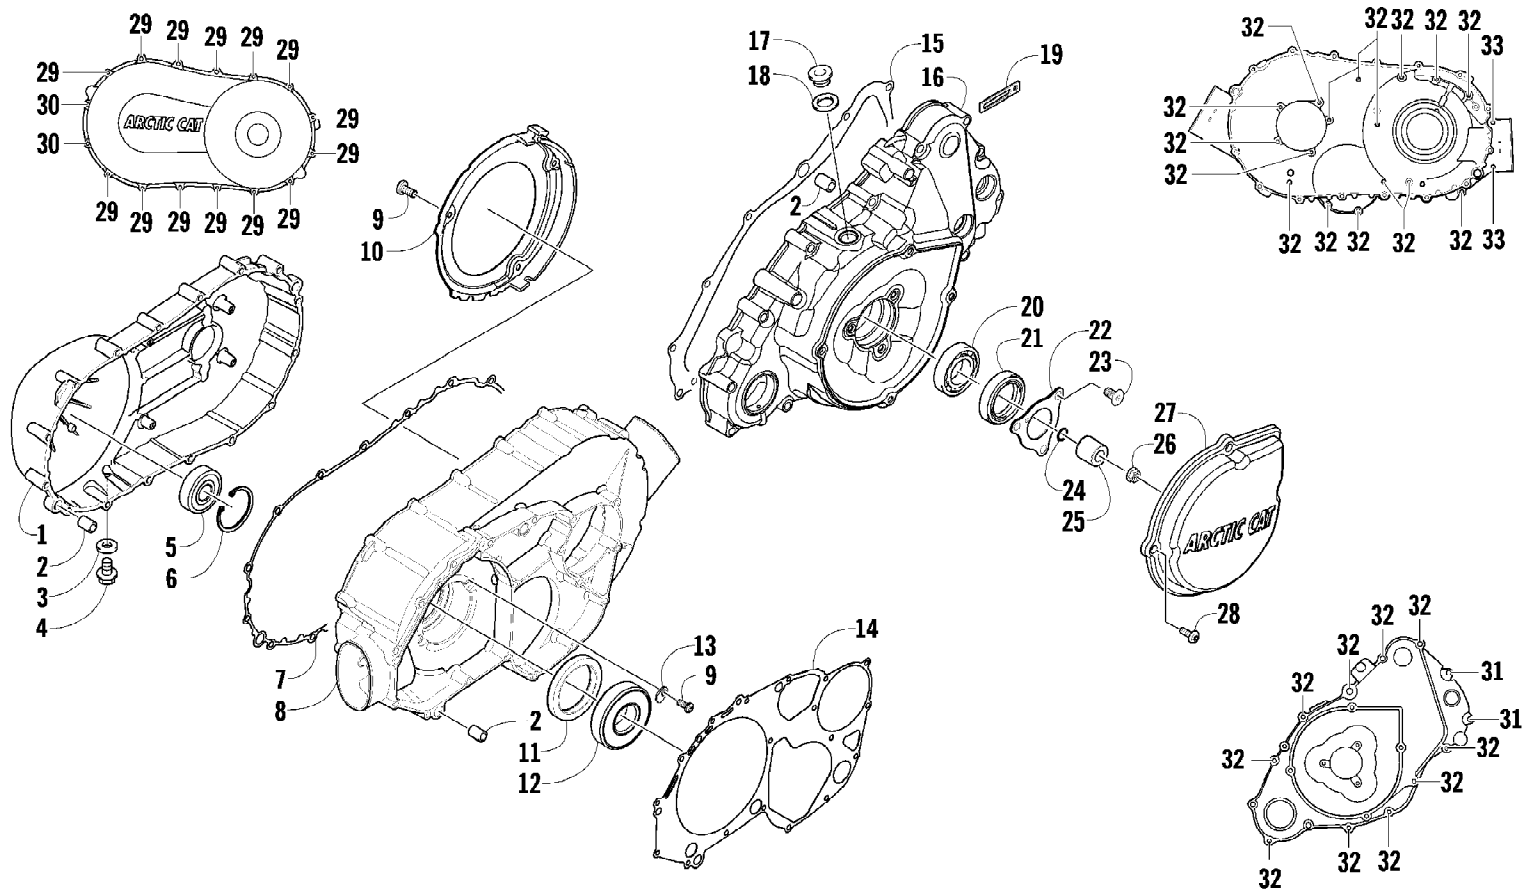

2012 TRV 700 GT ORANGE (A2012TGT1PUSU)
CLUTCH/V-BELT/MAGNETO COVER ASSEMBLY

2012 TRV 700 GT ORANGE (A2012TGT1PUSU)
CLUTCH/V-BELT/MAGNETO COVER ASSEMBLY

Page 10 of 83

Ref #	Part Number	Qty	S/P/F	Description
1	0806-089	1		Cover, V-Belt
2	0829-002	6		Pin, Dowel
3	0830-013	1		Washer, Crush
4	8408-812	1		Screw, Cap
5	0832-060	1		Bearing
6	0831-078	1		Ring, Retaining
7	0830-174	1	/P	Gasket, V-Belt Cover
8	0806-086	1		Cover, Clutch
9	0826-029	5		Screw, Machine
10	0806-048	1		Plate, Air Intake
11	0830-188	1	/P	Seal
12	0832-009	1	/P	Bearing
13	0822-010	2	/P	Retainer, Bearing
14	0830-116	1	/P	Gasket, Clutch Cover
15	0830-128	1		Gasket, Magneto Cover
16	0806-082	1	/P	Cover, Magneto - Assembly
17	0826-155	1		Plug
18	0830-015	1		Washer, Crush
19	3002-964	1	/P	Clamp, Wire
20	1602-981	1	/P	Bearing
21	0830-158	1		Seal
22	0805-008	1		Retainer, Seal
23	0826-031	3		Screw, Machine
24	0830-108	1		O-Ring
25	0820-061	1		Bushing
26	0827-008	1		Nut
27	0820-062	1		Cover, Magneto
28	8468-616	4		Screw, Machine
29	8468-645	14		Screw, Machine
30	8468-655	2		Screw, Machine
31	8468-625	2		Screw, Machine
32	8468-640	26		Screw, Machine
33	8468-675	2		Screw, Machine