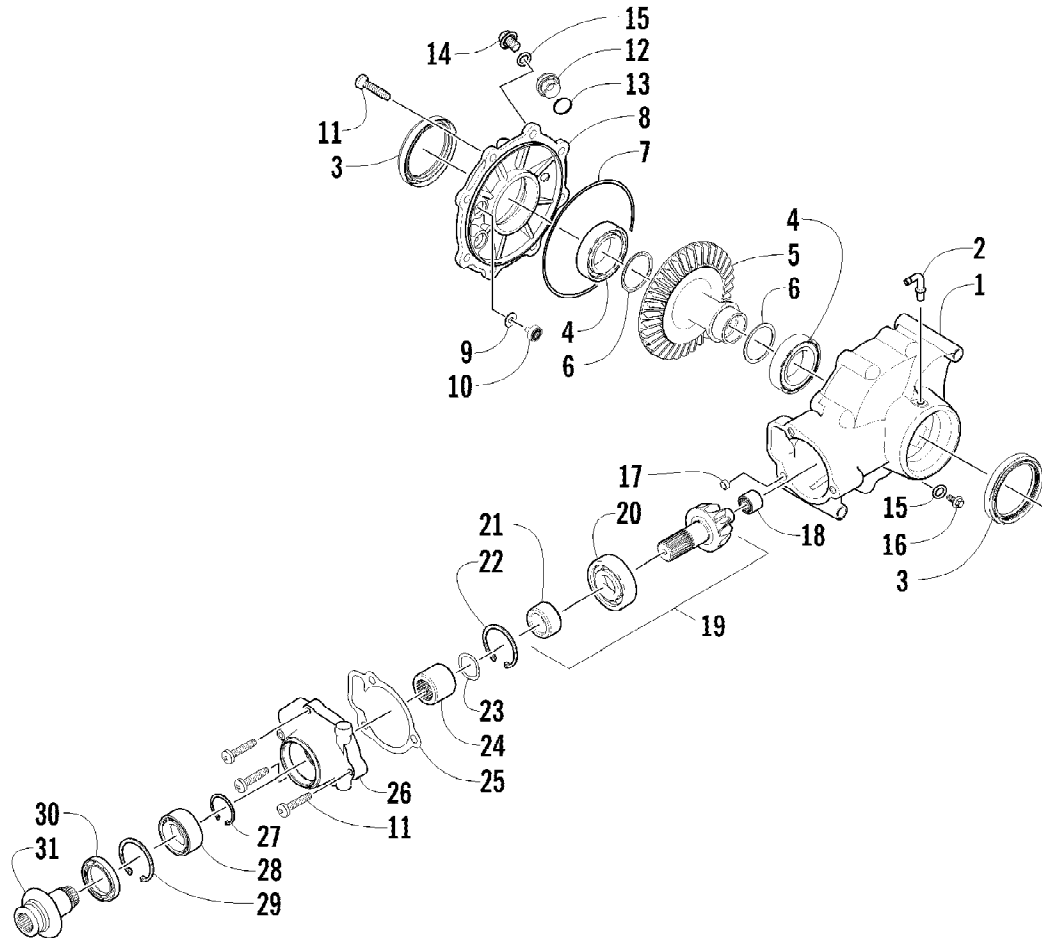

2012 TRV 700 GT ORANGE (A2012TGT1PUSU)
REAR DRIVE GEARCASE ASSEMBLY

2012 TRV 700 GT ORANGE (A2012TGT1PUSU)
REAR DRIVE GEARCASE ASSEMBLY

Ref #	Part Number	Qty	S/P/F	Description
	1502-876	1		Complete Rear Drive Gearcase Assembly
1	1502-896	1		Housing, Gearcase
2	1402-442	1		Fitting, Elbow
3	1402-950	2	/P	Seal
4	0402-393	2		Bearing
5	1402-033	1		Gear, Ring - 34T
6	0402-405	AR		Shim, 41 x 49 x 1.3 mm
6	0402-406	AR		Shim, 41 x 49 x 1.4 mm
6	0402-407	AR		Shim, 41 x 49 x 1.5 mm
6	0402-408	AR		Shim, 41 x 49 x 1.6 mm
6	0402-409	AR		Shim, 41 x 49 x 1.7 mm
7	0423-149	1		O-Ring
8	1502-897	1		Cover, Gearcase
9	0402-429	AR		Shim, 6.3 x 18 x 1.3 mm
9	0402-430	AR		Shim, 6.3 x 18 x 1.4 mm
9	0402-431	AR		Shim, 6.3 x 18 x 1.5 mm
9	0402-432	AR		Shim, 6.3 x 18 x 1.6 mm
9	0402-433	AR		Shim, 6.3 x 18 x 1.7 mm
10	0402-326	1		Button, Thrust
11	0423-118	11		Screw, Self-Tapping
12	0402-333	1	/P	Plug, Magnetic (inc. 13)
13	0423-154	1		O-Ring
14	1402-211	1		Plug, Oil Level (inc. one No. 15)
15	0423-153	2		O-Ring
16	1402-210	1	/P	Plug, Fill (inc. one No. 15)
17	0402-411	1		Pin, Dowel
18	0402-328	1		Bearing
19	1502-851	1		Gear, Pinion - Assembly - 11T (inc. 20-21)
20	0402-327	1		Bearing
21	1402-977	1		Collar, Retaining
22	1423-067	1		Ring, Retaining
23	0402-982	1		Washer, Wave
24	0402-981	1		Collar, Shaft
25	0402-947	1		Gasket, Flange
26	0502-529	1		Housing, Pinion
27	0423-417	1		Ring, Retaining
28	1402-043	1		Bearing
29	0423-423	1		Ring, Retaining
30	1402-011	1		Seal
31	1502-085	1	/P	Shaft, Input