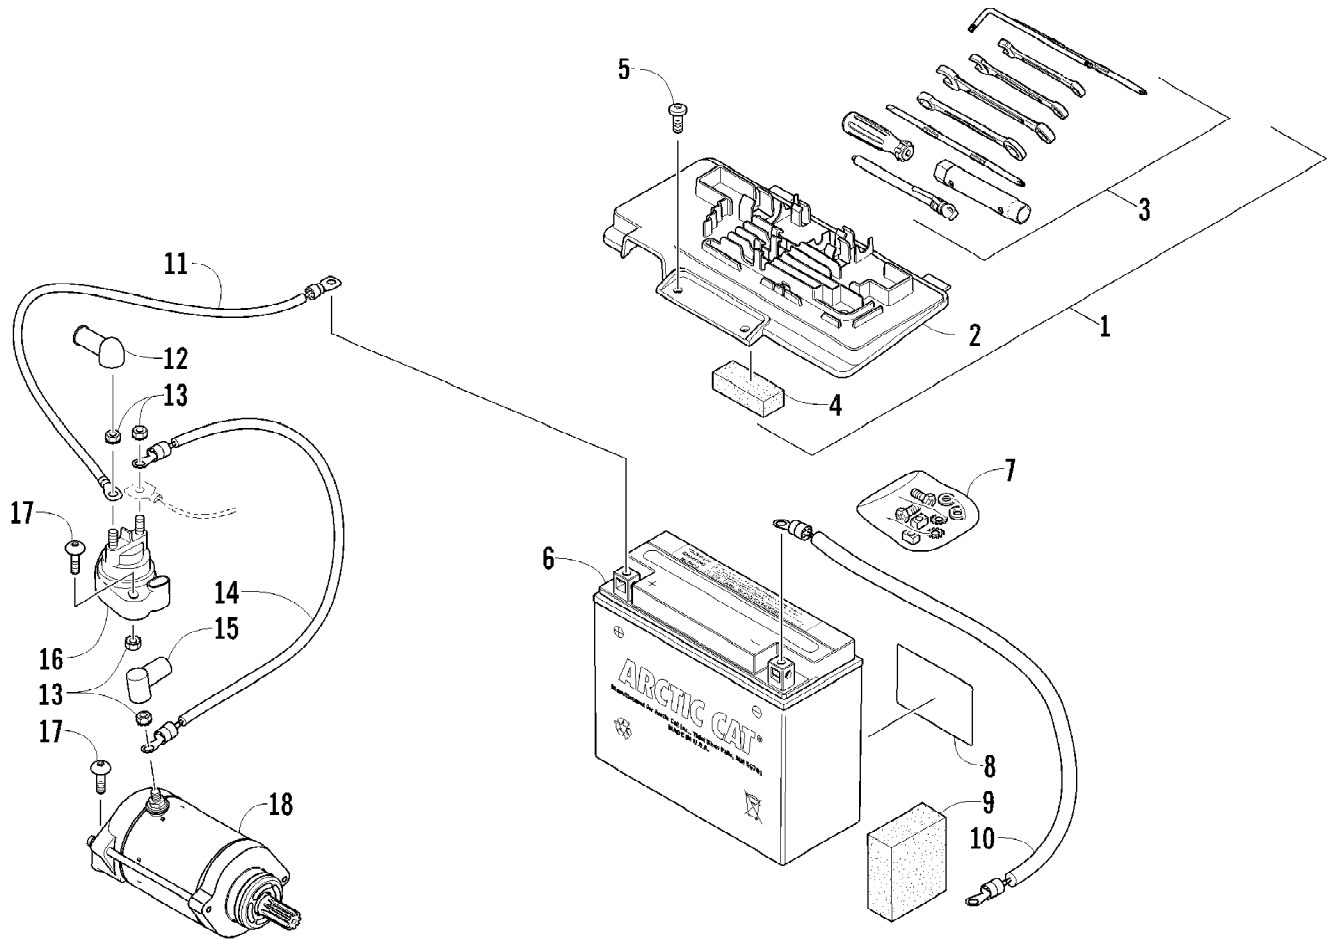

2012 TRV 700 GT ORANGE (A2012TGT1PUSU)
BATTERY AND STARTER ASSEMBLY

Page 4 of 83

Ref #	Part Number	Qty	S/P/F	Description
1	5991-655	1	/P	Battery Cover/Tool Tray Assembly (inc. 2-4)
2	2406-815	1	/P	Cover, Battery
3	0444-122	1	S/P	Kit, Tool
4	0417-016	1		Pad, Battery
5	8476-620	2		Screw, Machine
6	0645-480	1		Battery Assembly (inc. 7-8)
7	0445-082	1		Kit, Hardware
8	0645-430	1		Decal, Warning
9	0417-017	1		Foam, Battery
10	0445-070	1		Cable, Battery/Ground
11	0445-062	1		Cable, Battery/Solenoid
12	0645-327	1		Boot, Terminal
13	0623-038	5		Nut w/Washer
14	0445-064	1		Cable, Solenoid/Starter (inc. 15)
15	0645-019	1		Boot, Terminal
16	0445-058	1	/P	Solenoid
17	8476-625	4		Screw, Machine
18	0825-013	1	/P	Motor, Starter - Assembly