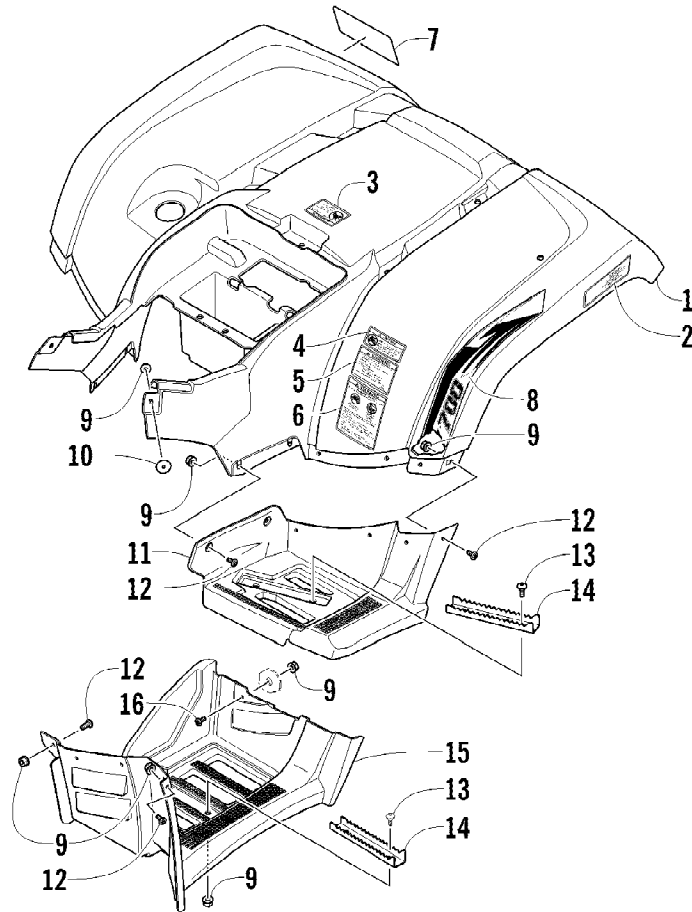

2012 TRV 700 GT ORANGE (A2012TGT1PUSU)
REAR BODY PANEL AND FOOTWELL ASSEMBLIES

2012 TRV 700 GT ORANGE (A2012TGT1PUSU)
REAR BODY PANEL AND FOOTWELL ASSEMBLIES

Ref #	Part Number	Qty	S/P/F	Description
1	4506-313	1	/P	Fender, Rear - Assembly (inc. 2-6)
2	1411-592	1	/P	Decal, Reflector - Right
2	1411-593	1	/P	Decal, Reflector - Left
3	1411-251	1		Decal, Warning - Passenger Seat
4	1411-269	1		Decal, Warning - Passenger
5	2411-138	1	/P	Decal, Warning - Tire Pressure
6	2411-257	1		Decal, Warning - Passenger Safety
7	1411-725	1		Decal, "Arctic Cat"
8	2411-738	1		Decal, Side - Lower Right
8	2411-739	1		Decal, Side - Lower Left
9	0423-540	34		Nut, Lock
10	0423-101	2		Screw, Shoulder
11	2406-042	1		Footwell, Rear - Right
11	2406-043	1		Footwell, Rear - Left
12	0423-419	22		Screw, Machine
13	0423-355	8		Screw, Shoulder
14	1506-125	4	/P	Footpeg
15	1506-813	1		Footwell - Right
15	2406-471	1	/P	Footwell - Left
16	8477-620	2		Screw, Machine