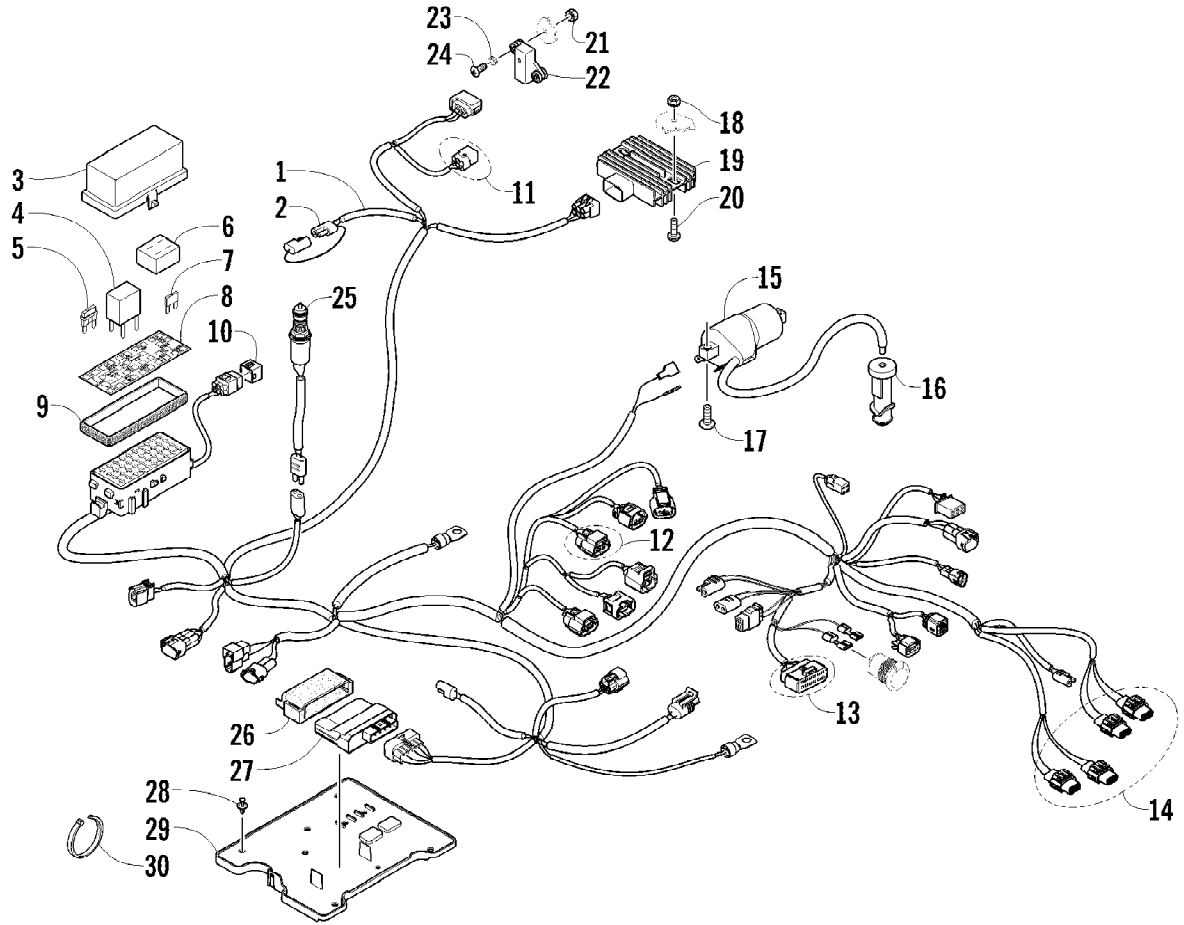

2012 TRV 700 GT ORANGE (A2012TGT1PUSU)
WIRING HARNESS ASSEMBLY

2012 TRV 700 GT ORANGE (A2012TGT1PUSU)
WIRING HARNESS ASSEMBLY

Ref #	Part Number	Qty	S/P/F	Description
1	0486-387	1		Harness, Main (inc. 2-10)
2	0486-164	1		Tether, Accessory Connector
3	0430-085	1		Cover, Fuse Block
4	0430-045	6	/P	Relay (4-Pin) - 20 Amp
5	0430-034	2		Diode
6	0430-037	1		Holder, Fuse
7	0430-032	5		Fuse - 10 Amp
7	0430-031	4		Fuse - 15 Amp
7	0430-030	3		Fuse - 30 Amp
8	2411-213	1		Decal, Fuse Block
9	0430-086	1		Seal
10	0430-097	1		Cover, Diagnostics Connector
11	1436-416	1		Repair Kit, Connector - Tilt Sensor
12	1436-417	1		Repair Kit, Connector - Idle Speed Control
13	1436-415	1		Repair Kit, Connector - LCD Gauge
14	1436-290	AR		Repair Kit, Connector - Headlight
15	0824-043	1		Coil, Ignition
16	0824-049	1	/P	Cap, Spark Plug
17	8476-620	2		Screw, Machine
18	0623-038	2		Nut w/Washer
19	0824-037	1	/P	Regulator, Voltage
20	8476-625	2		Screw, Machine
21	0423-493	2		Nut w/Washer
22	0409-064	1		Sensor, Tilt
23	0123-802	2		Washer
24	8468-425	2		Screw, Machine
25	0409-089	1		Switch, Brake - Assembly
26	0430-076	1		Cushion, ECU
27	0530-073	1		ECU
28	0623-362	3		Rivet, Reinstallable
29	2406-643	1		Tray, Electrical
30	0123-788	AR	/P	Tie, Cable - 8 in.
30	0123-903	AR		Tie, Cable - 11.5 in.