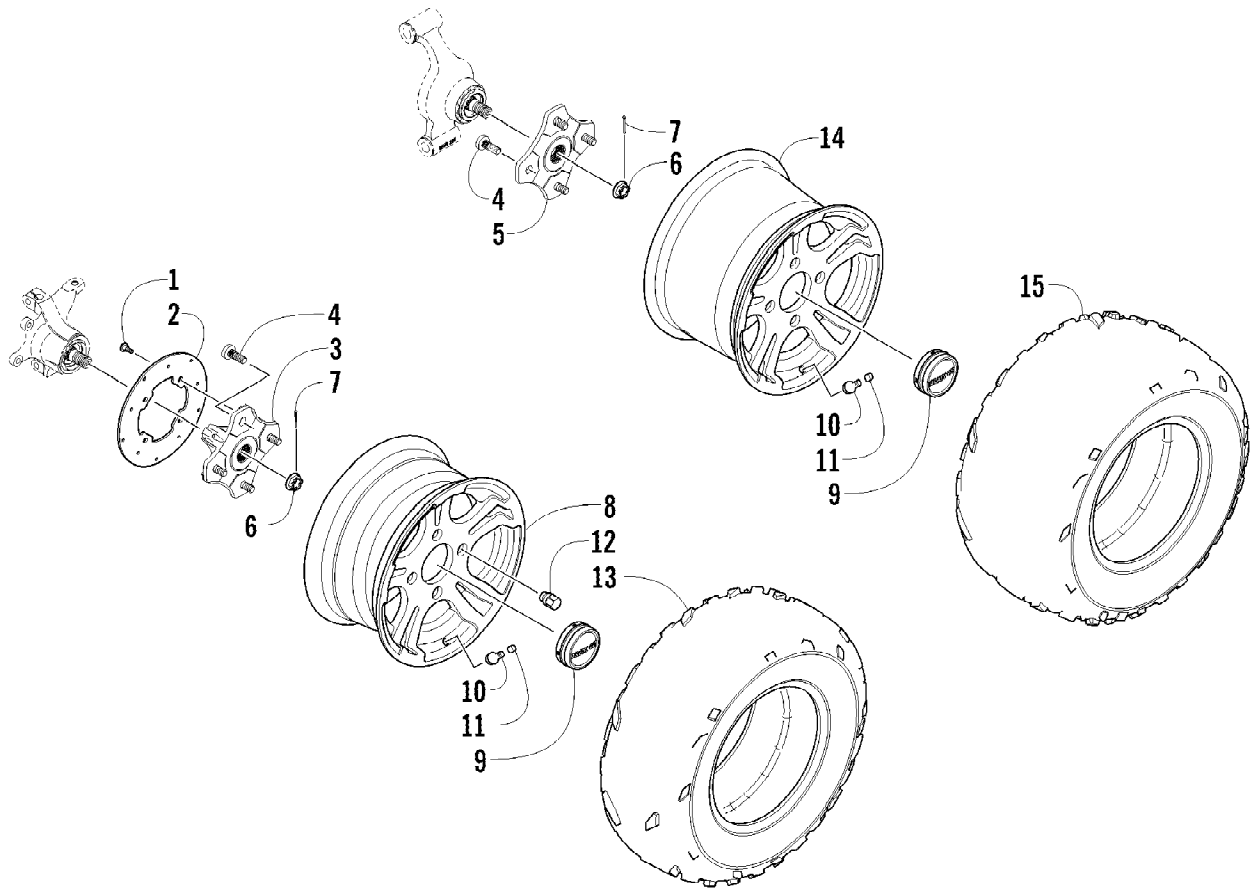

2012 TRV 700 GT ORANGE (A2012TGT1PUSU)
WHEEL AND TIRE ASSEMBLY

Page 81 of 83

Ref #	Part Number	Qty	S/P/F	Description
1	0423-557	12		Screw, Shoulder
2	2402-002	3		Disc, Brake
3	1502-462	2	/P	Hub, Wheel - Front (inc. 4)
4	0402-974	16	/P	Stud
5	1502-462	1	/P	Hub, Wheel - Rear - Right (inc. 4)
5	1502-464	1		Hub, Wheel - Rear - Left (inc. 4)
6	0423-607	4		Nut, Castle
7	0423-407	4		Pin, Cotter
8	1402-730	2		Wheel - Front (inc. 9)
9	1402-736	4		Cap, Wheel
10	0402-064	4		Stem, Valve (inc. 11)
11	0402-140	4		Cap, Valve Stem
12	0423-618	16		Nut, Lug
13	1402-894	2		Tire - Front
14	1402-731	2		Wheel - Rear (inc. 9)
15	1402-895	2		Tire - Rear