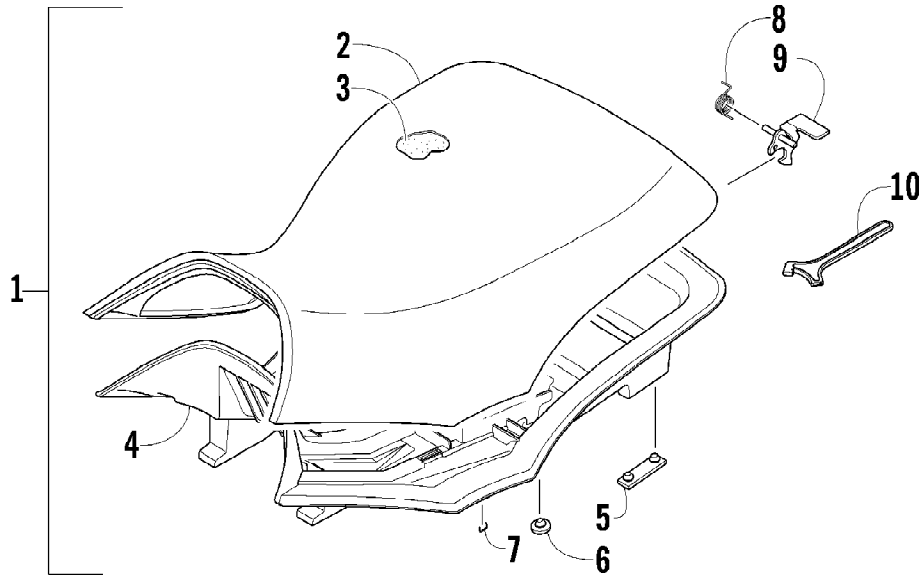

2012 TRV 700 GT ORANGE (A2012TGT1PUSU)
SEAT ASSEMBLY

Page 61 of 83

Ref #	Part Number	Qty	S/P/F	Description
1	4506-557	1	/P	Seat Assembly (inc. 2-9)
2	1506-209	1		Cover, Seat
3	0517-119	1		Foam, Seat
4	2416-826	1	/P	Base, Seat - Assembly (inc. 5-6)
5	0406-879	2		Bumper, Seat - Rear
6	0406-877	4	/P	Bumper, Seat - Front
7	0624-263	AR		Staple
8	1406-592	1	/P	Spring, Seat Latch
9	1506-156	1		Latch, Seat
10	0441-587	1		Wrench, Spanner