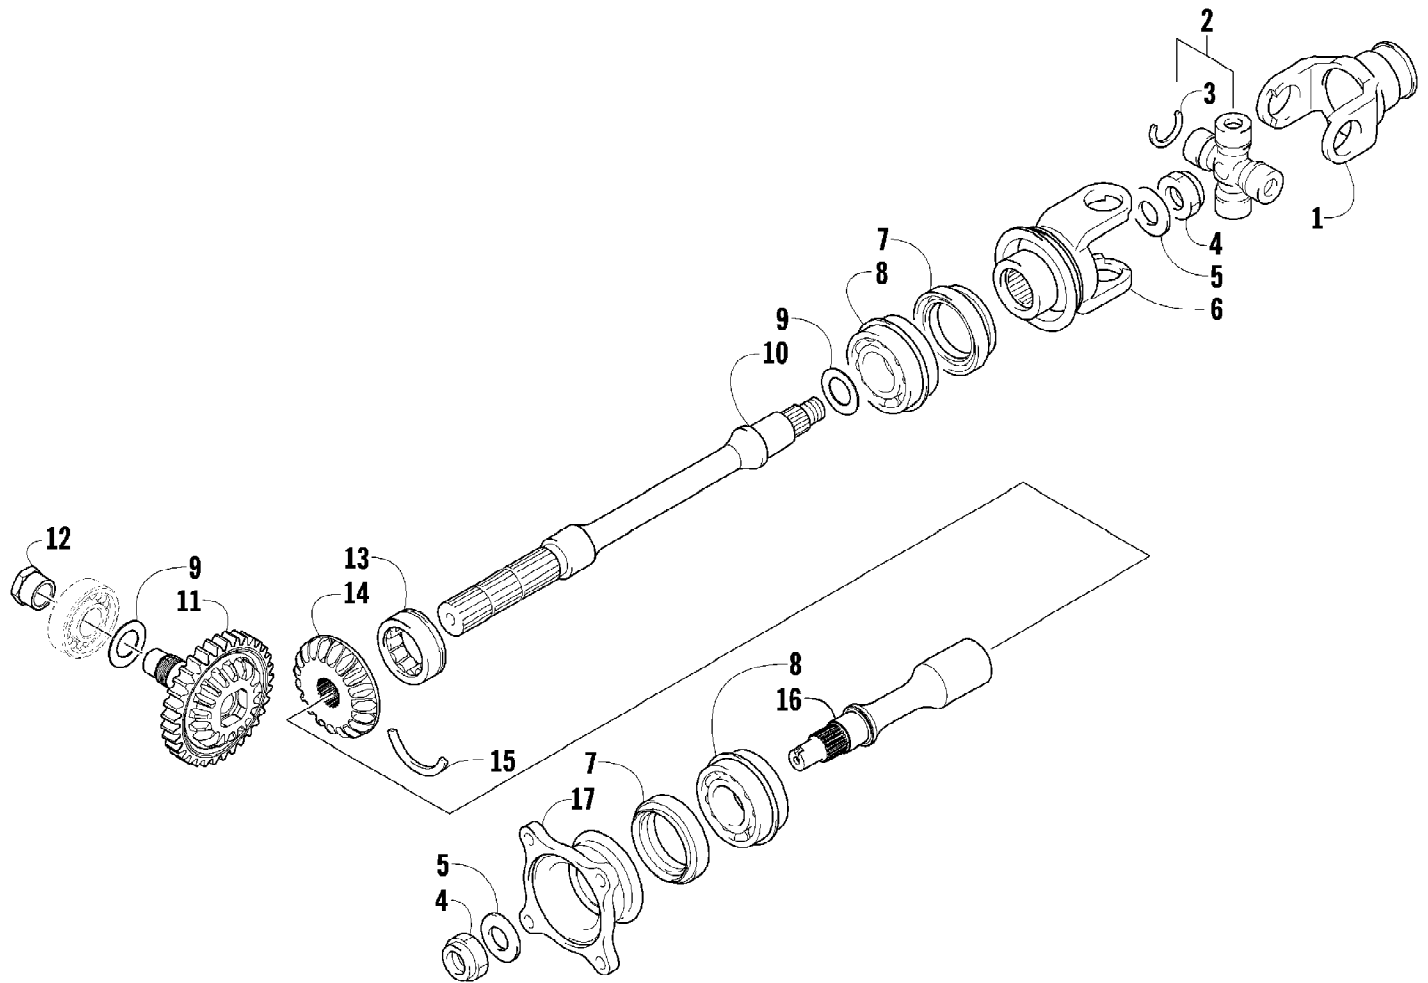

2012 TRV 700 GT ORANGE (A2012TGT1PUSU)
SECONDARY DRIVE ASSEMBLY

Ref #	Part Number	Qty	S/P/F	Description
1	0819-063	1		Yoke, Propeller Shaft Joint
2	1402-164	1	/P	Joint, Universal - Set (inc. 3)
3	0423-450	4		Ring, Retaining
4	0827-013	2		Nut
5	0828-020	2		Washer
6	0819-061	1		Yoke, Drive Output - Front
7	0830-043	2		Seal, Oil
8	0832-017	2		Bearing
9	0828-021	AR		Shim, 25 x 34 x 0.25 mm
9	0828-022	AR		Shim, 25 x 34 x 0.30 mm
9	0828-023	AR		Shim, 25 x 34 x 0.70 mm
9	0828-024	AR		Shim, 25 x 34 x 0.90 mm
9	0828-025	AR		Shim, 25 x 34 x 0.95 mm
9	0828-026	AR		Shim, 25 x 34 x 1.00 mm
9	0828-027	AR		Shim, 25 x 34 x 1.05 mm
9	0828-028	AR		Shim, 25 x 34 x 1.10 mm
9	0828-029	AR		Shim, 25 x 34 x 1.15 mm
10	0819-089	1	/P	Shaft, Secondary Driven - Front
11	0822-131	1		Gear, Secondary Drive
12	0827-052	1		Nut
13	0832-016	1		Bearing
14	0822-106	1		Gear, Secondary Driven
15	0819-011	1		Ring, Driven Bearing
16	0819-053	1		Shaft, Secondary Driven - Rear
17	0819-005	1		Flange, Output Joint - Rear