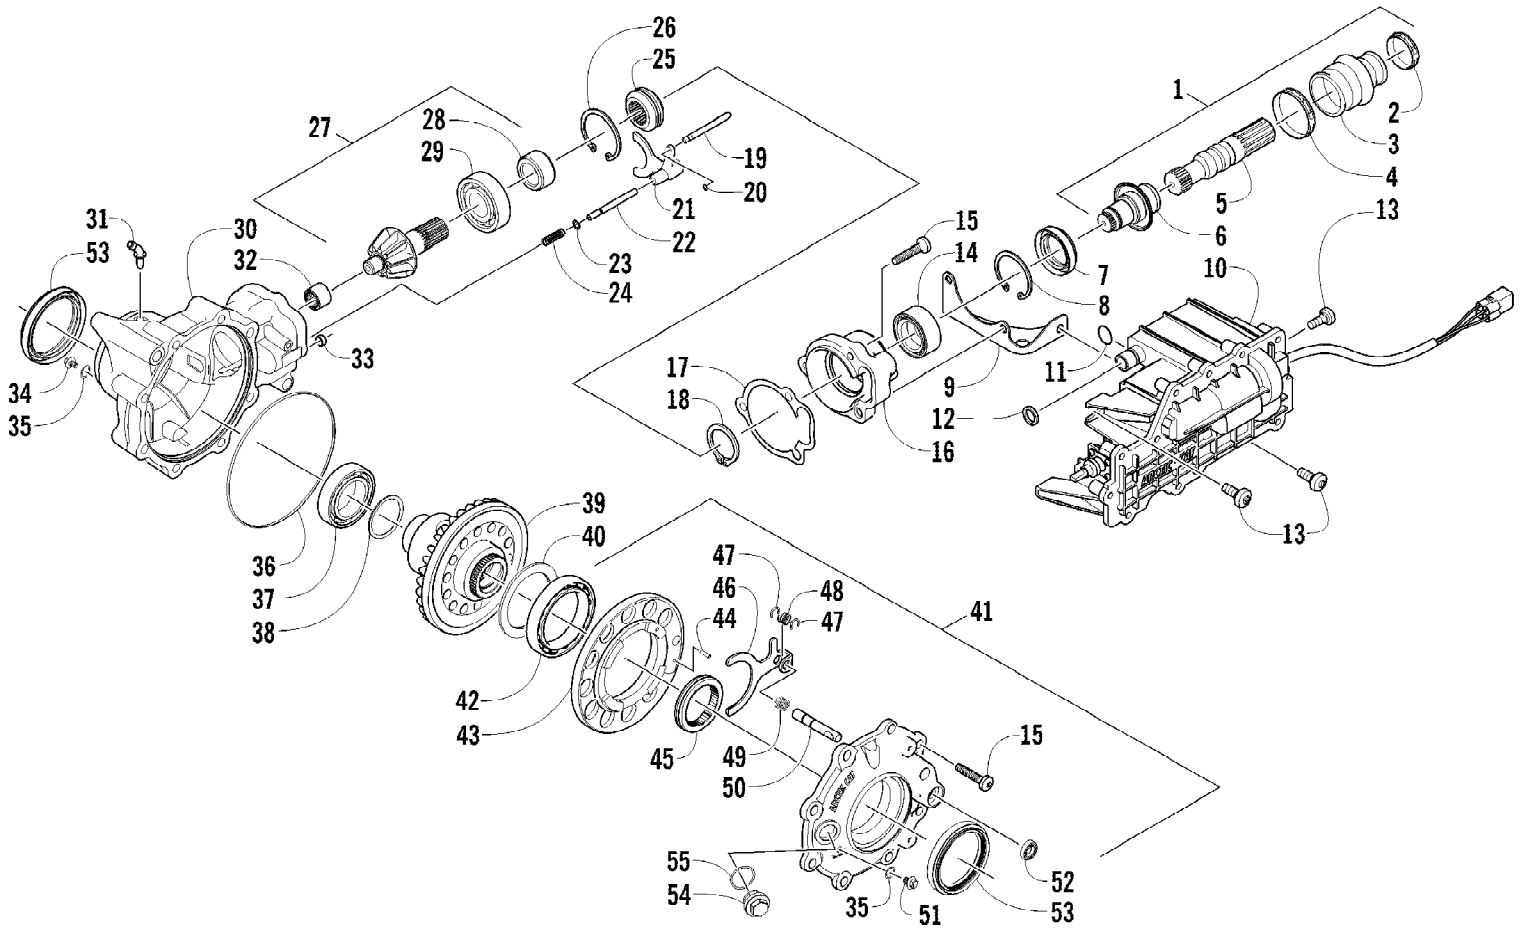

2012 TRV 700 GT INTERNATIONAL ORANGE (A2012TGT1POSU)
FRONT DRIVE GEARCASE ASSEMBLY

Ref #	Part Number	Qty	S/P/F	Description
	1502-877	1		Complete Front Drive Gearcase Assembly
1	1502-083	1		Shaft, Propeller - Assembly (inc. 2-6)
2	0423-411	1		Clamp
3	0402-985	1	/P	Boot, Propeller Shaft
4	0423-393	1		Clamp
5	1402-045	1		Shaft, Output
6	1502-085	1	/P	Shaft, Input
7	1402-011	1		Seal
8	0423-423	1		Ring, Retaining
9	1502-237	1		Bracket, Actuator
10	1502-909	1	/P	Actuator (inc. 11)
11	1402-981	1		O-Ring
12	0423-892	1	/P	O-Ring
13	0423-396	3		Screw, Self-Tapping
14	1402-043	1		Bearing
15	0423-118	11		Screw, Self-Tapping
16	0502-528	1	/P	Housing, Pinion
17	0402-947	1		Gasket, Flange
18	0423-417	1		Ring, Retaining
19	0402-997	1		Shaft, Selector
20	0423-402	1		Ring, Retaining
21	0402-998	1		Fork, Selector
22	0402-417	1		Shaft, Shuttle
23	0423-147	1		O-Ring
24	0402-999	1		Spring, Return
25	0402-413	1		Coupler, Drive
26	1423-067	1		Ring, Retaining
27	1502-851	1		Gear, Pinion - Assembly - 11T (inc. 28-29)
28	1402-977	1		Collar, Retaining
29	0402-327	1		Bearing
30	1502-856	1		Housing, Gearcase
31	1402-980	1		Fitting, Elbow
32	0402-328	1		Bearing
33	0402-411	1		Pin, Dowel
34	1402-210	1	/P	Plug, Magnetic (inc. one No. 35)
35	0423-153	2		O-Ring
36	0423-149	1		O-Ring
37	0402-393	1		Bearing
38	0402-405	AR		Shim, 41 x 49 x 1.3 mm
38	0402-406	AR		Shim, 41 x 49 x 1.4 mm
38	0402-407	AR		Shim, 41 x 49 x 1.5 mm
38	0402-408	AR		Shim, 41 x 49 x 1.6 mm
38	0402-409	AR		Shim, 41 x 49 x 1.7 mm
39	1502-859	1		Gear, Ring - 34T
40	1402-074	AR		Shim, 61 x 69 x 1.3 mm
40	1402-075	AR		Shim, 61 x 69 x 1.4 mm
40	1402-076	AR		Shim, 61 x 69 x 1.5 mm
40	1402-077	AR		Shim, 61 x 69 x 1.6 mm
40	1402-078	AR		Shim, 61 x 69 x 1.7 mm
41	1502-895	1		Cover, Gearcase (inc. one No. 35, 42-52, and one No. 53)
42	1402-053	1		Bearing