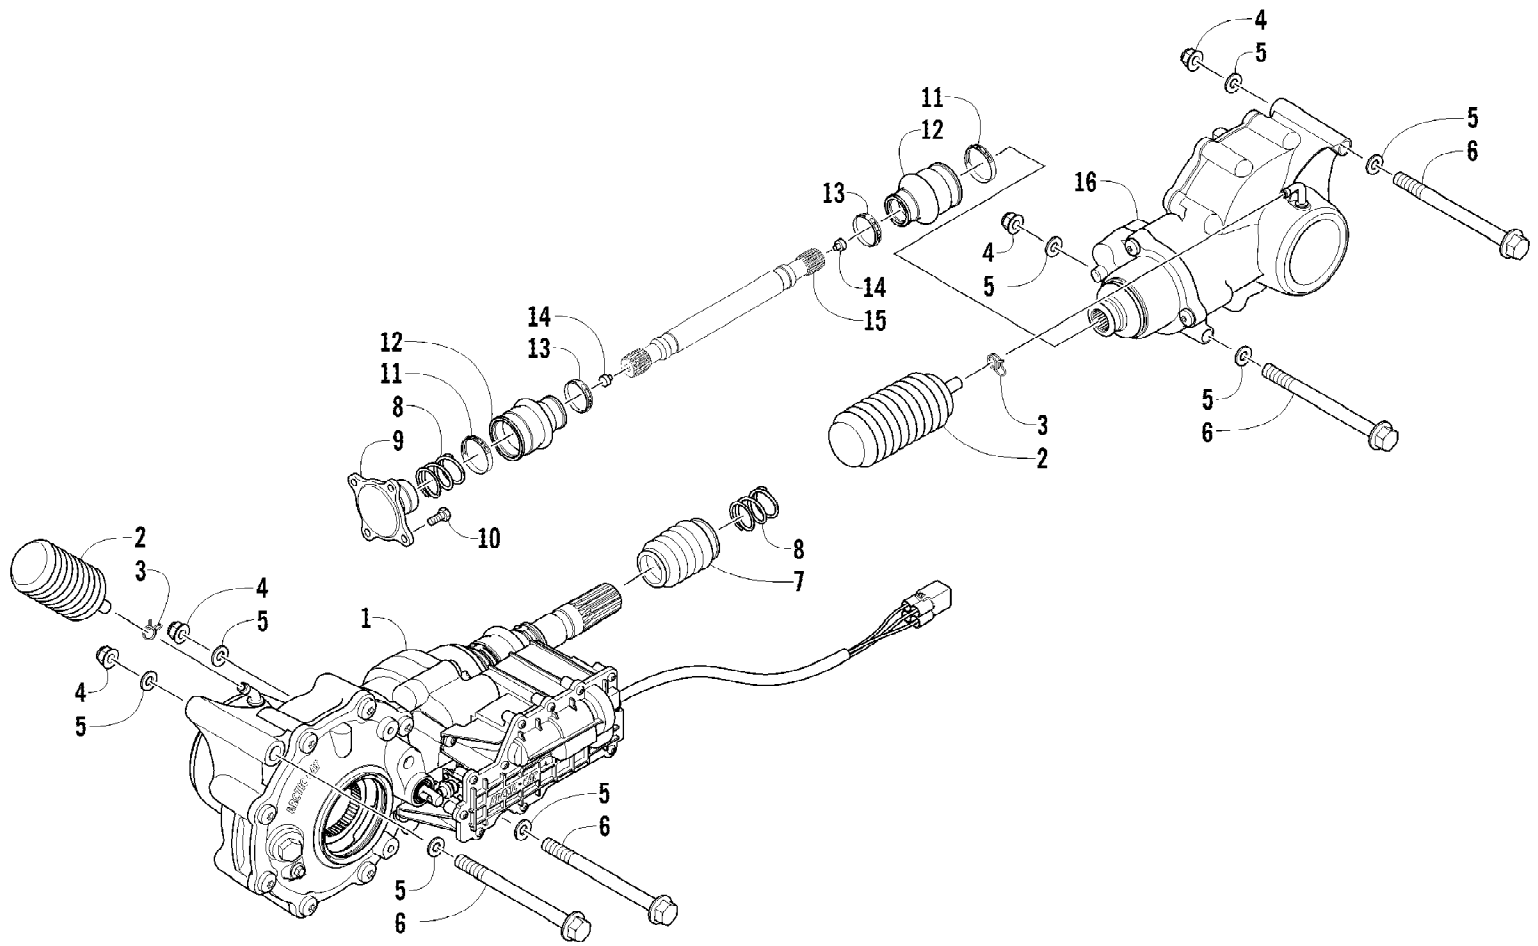

2012 TRV 700 GT INTERNATIONAL ORANGE (A2012TGT1POSU)
DRIVE TRAIN ASSEMBLY

Page 24 of 83

Ref #	Part Number	Qty	S/P/F	Description
1	1502-877	1		Gearcase, Front
2	1402-620	2	/P	Bladder, Gearcase
3	0423-315	2		Clamp, Hose
4	8428-002	4		Nut, Lock
5	0423-426	8		Washer
6	0423-404	4		Screw, Cap
7	0402-966	1		Boot, Shaft
8	1402-026	2		Spring
9	0402-950	1		Flange, Output
10	8408-820	4	/P	Screw, Cap
11	0423-393	2		Clamp
12	0402-985	2	/P	Boot
13	0423-411	2		Clamp
14	0673-618	2	/P	Bumper, Propeller Shaft
15	1402-092	1		Shaft, Propeller
16	1502-876	1		Gearcase, Rear