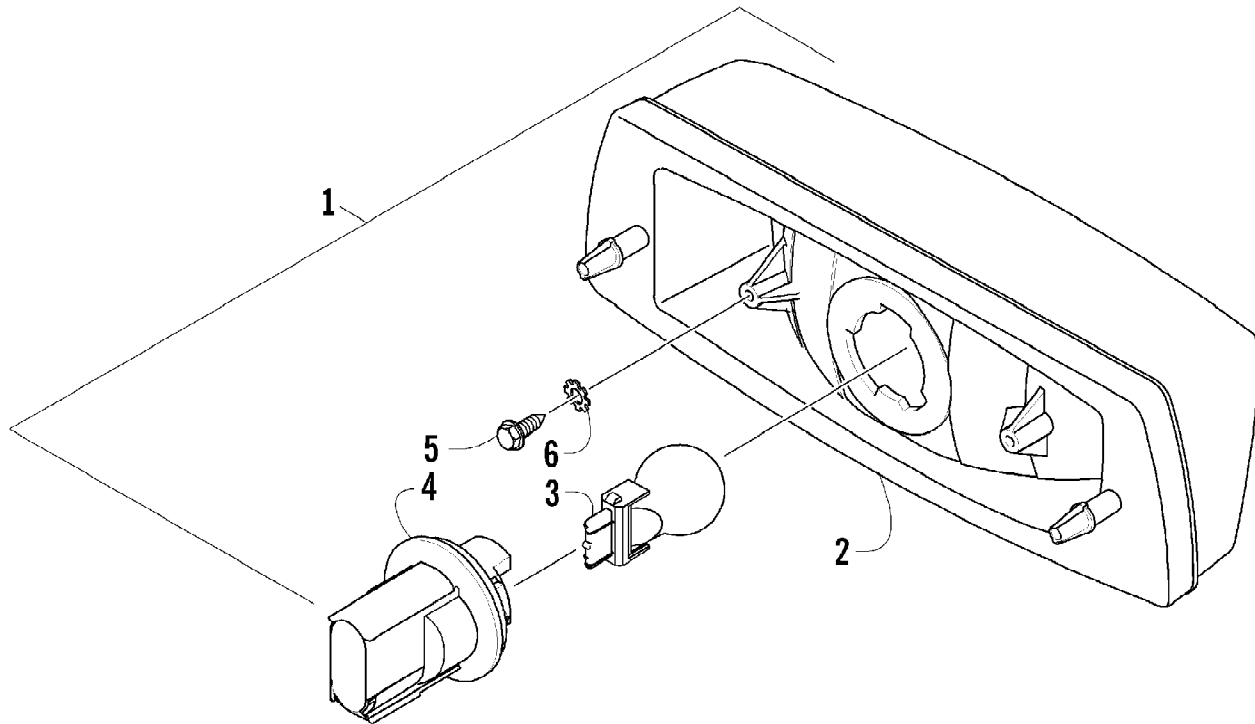

2012 TRV 700 GT INTERNATIONAL ORANGE (A2012TGT1POSU)
TAILLIGHT ASSEMBLY

Page 73 of 83

Ref #	Part Number	Qty	S/P/F	Description
1	0509-022	1		Taillight Assembly (inc. 2-4)
2	0509-025	1		Housing, Taillight
3	0409-056	1		Bulb, Taillight
4	0409-057	1		Socket, Taillight
5	0623-301	2	/P	Screw, Self-Tapping
6	8053-212	2	/P	Washer, External Tooth Lock