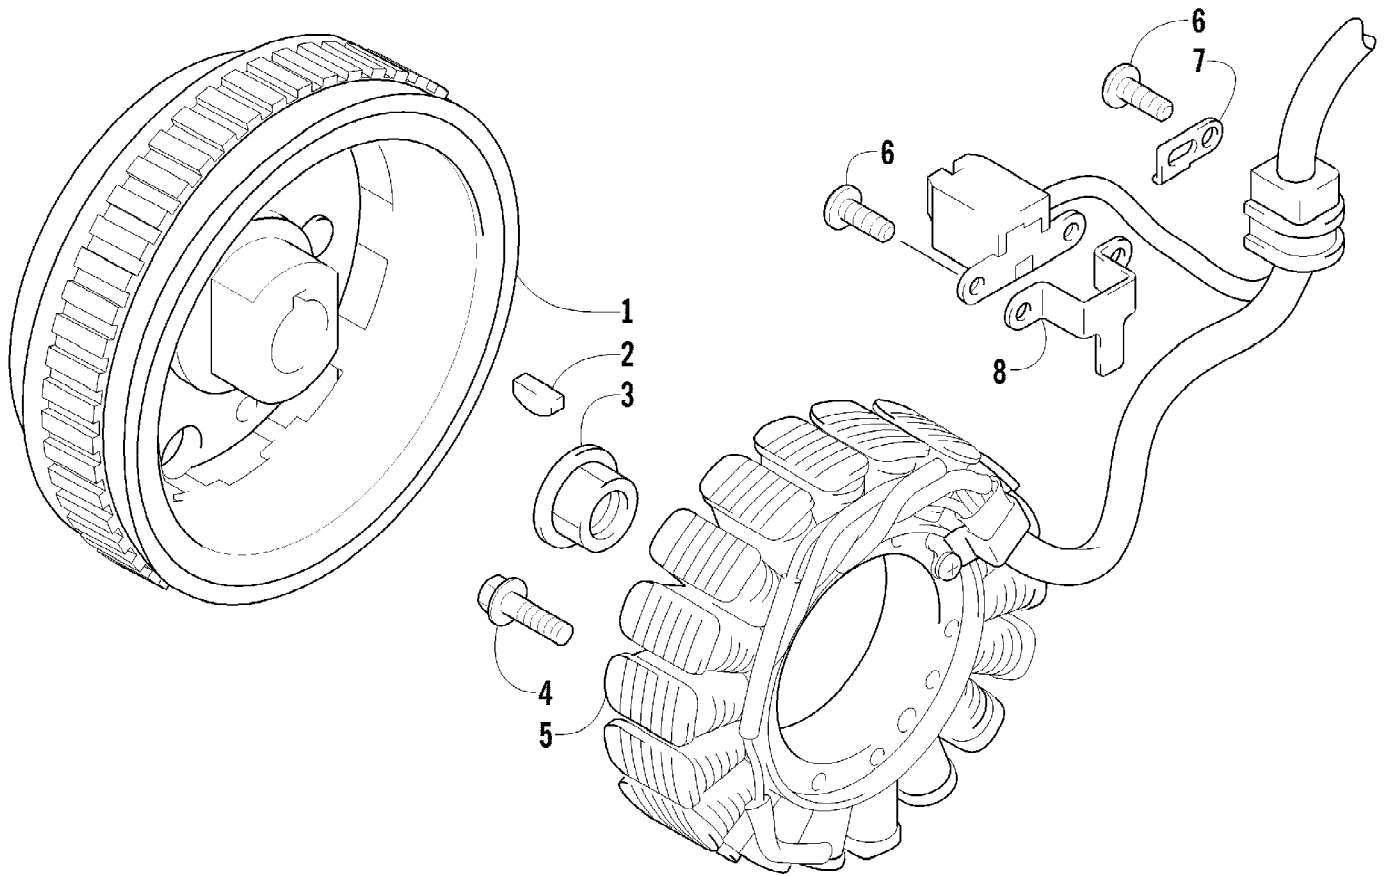

2012 TRV 700 GT INTERNATIONAL ORANGE (A2012TGT1POSU)
MAGNETO ASSEMBLY

Page 47 of 83

Ref #	Part Number	Qty	S/P/F	Description
1	0802-048	1		Rotor/Flywheel
2	0829-012	1		Key
3	0827-014	1		Nut
4	8409-632	3		Screw, Cap
5	0802-041	1		Stator - Assembly
6	8470-510	3		Screw, Machine
7	0802-015	1		Clamp - No. 1
8	0802-016	1		Clamp - No. 2