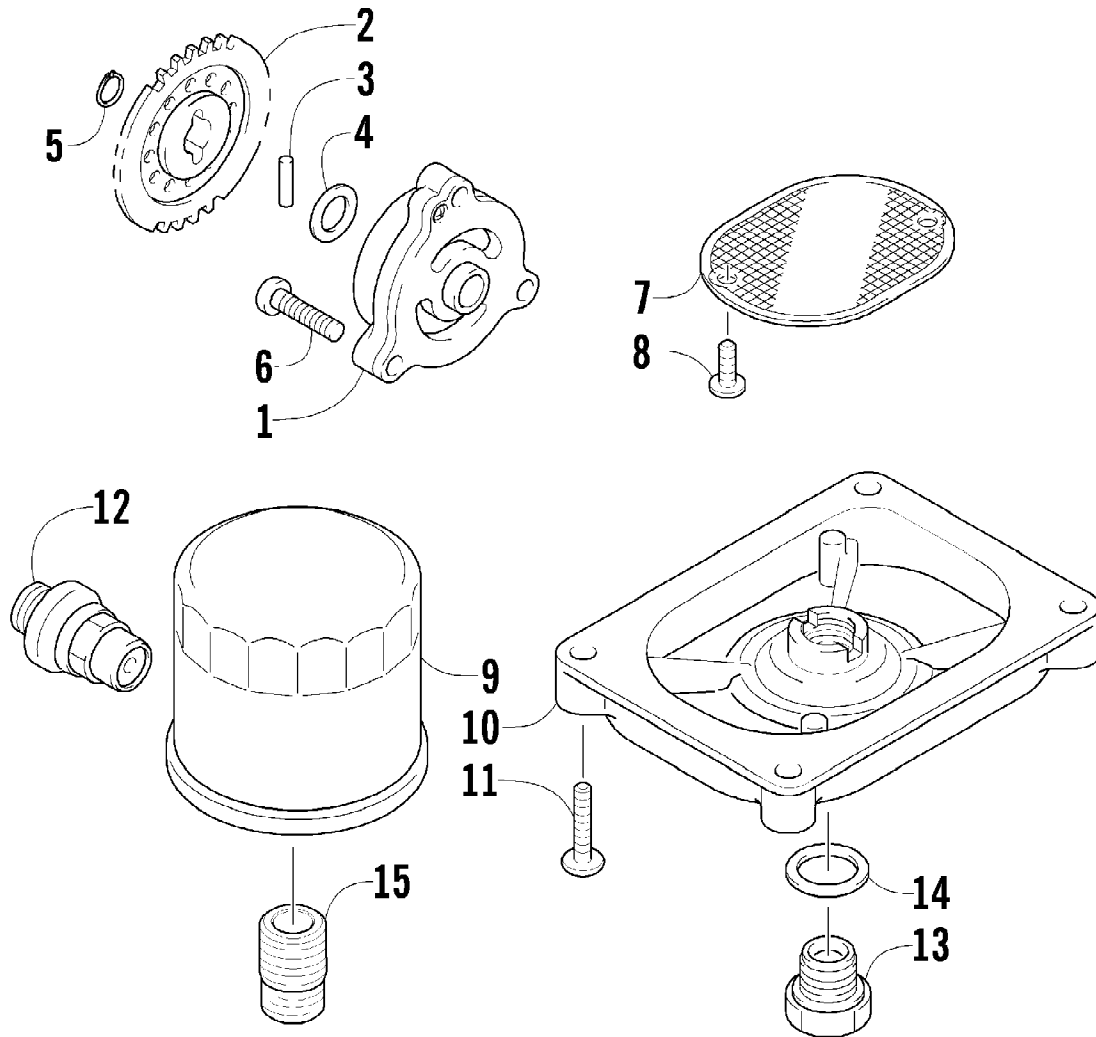

2012 TRV 700 GT INTERNATIONAL ORANGE (A2012TGT1POSU)
OIL FILTER/PUMP ASSEMBLY

Page 49 of 83

Ref #	Part Number	Qty	S/P/F	Description
1	0812-023	1		Pump, Oil
2	0812-083	1	/P	Gear, Driven
3	0829-009	1		Pin
4	0828-007	1	/P	Washer
5	0831-002	1		Ring, Retaining
6	0826-039	3		Screw, Machine
7	0812-057	1	/P	Strainer, Oil
8	0826-040	2		Screw, Machine
9	0812-029	1	S	Filter, Oil
10	0812-053	1		Cap, Oil Strainer
11	8468-625	4		Screw, Machine
12	0812-007	1		Valve, Oil-Relief - Assembly
13	0812-006	1		Plug, Drain
14	0830-017	1		Gasket, Drain Plug
15	0812-008	1		Union, Oil Filter