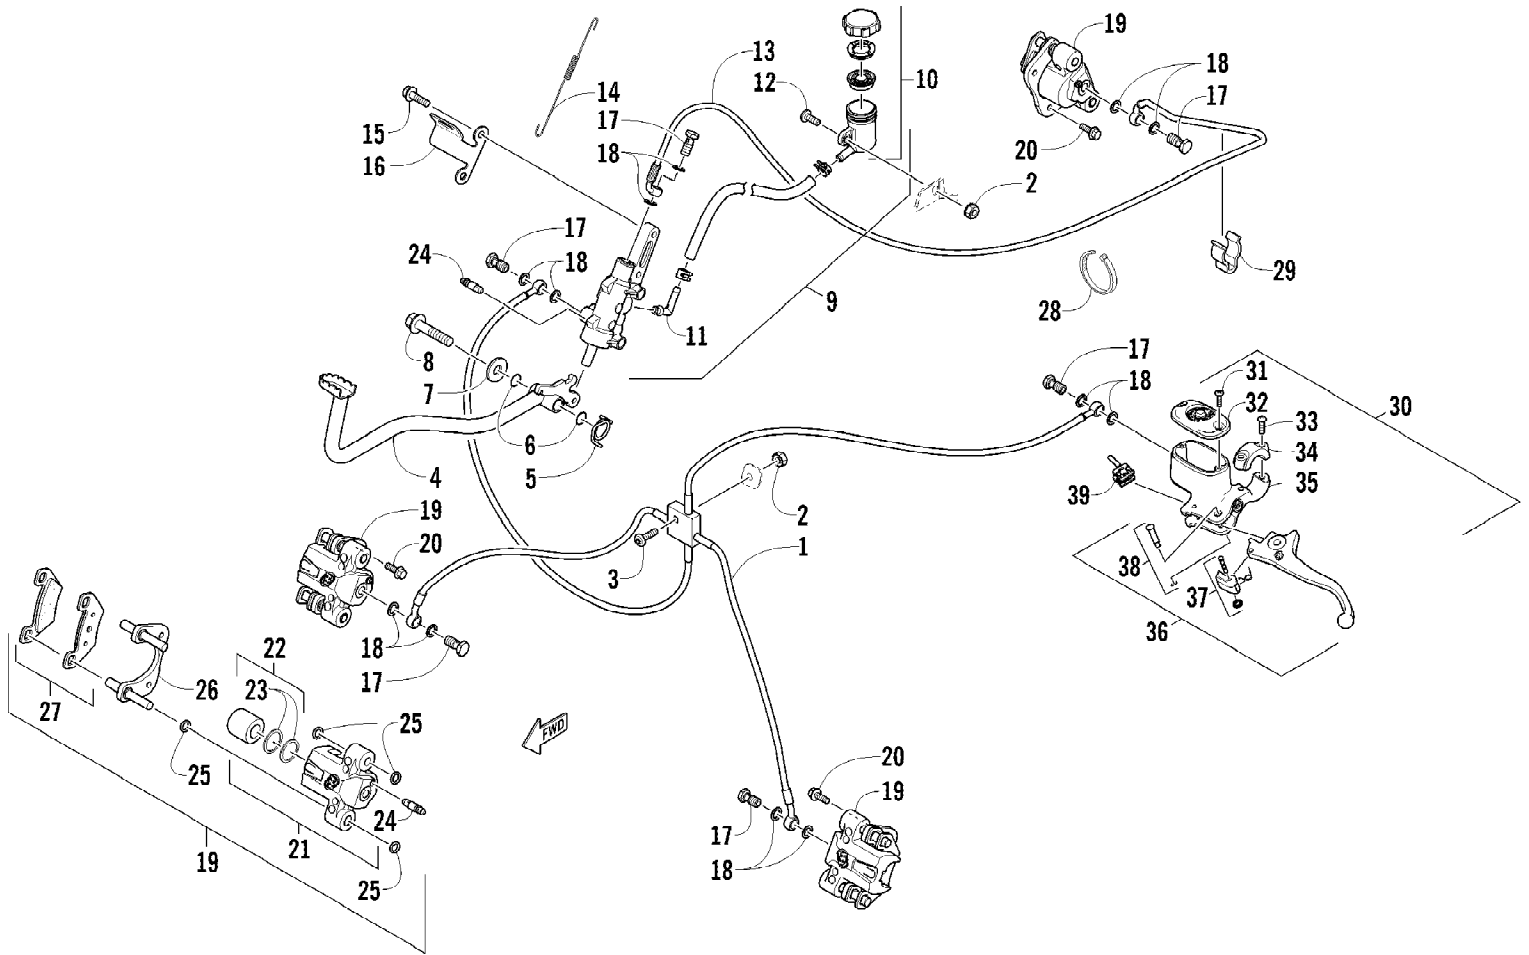

2012 TRV 700 GT INTERNATIONAL ORANGE (A2012TGT1POSU)
HYDRAULIC BRAKE ASSEMBLY

Ref #	Part Number	Qty	S/P/F	Description
1	1502-015	1		Hose, Brakeline - Assembly
2	0623-038	2		Nut w/Washer
3	8476-625	1		Screw, Machine
4	1502-063	1		Lever, Brake
5	0502-807	1		Spring, Brake Lever
6	1602-213	2	/P	O-Ring
7	8050-252	1		Washer
8	8408-816	1		Screw, Cap
9	1502-577	1		Brake Assembly (inc. 10)
10	1502-578	1		Reservoir, Brake w/Clamp
11	1502-296	1	/P	Adapter, Hose
12	8476-616	1		Screw, Machine
13	1502-591	1		Hose, Brakeline
14	0502-785	1		Spring, Brake Switch
15	8408-625	2		Screw, Cap
16	0502-840	1		Bracket, Switch
17	0423-413	6		Bolt, Banjo-Fitting
18	0423-178	12		Washer, Crush
19	1436-422	1	/P	Caliper, Brake - Right Front (inc. two No. 20 and 21-27)
19	1436-423	1	/P	Caliper, Brake - Left Front (inc. two No. 20 and 21-27)
19	1436-423	1	/P	Caliper, Brake - Rear (inc. two No. 20 and 21-27)
20	8408-821	6	/P	Screw, Cap
21	1436-160	1	/P	Housing, Caliper - Assembly - Right Front (inc. two No. 20 and 22-24)
21	1436-161	1	/P	Housing, Caliper - Assembly - Left Front (inc. two No. 20 and 22-24)
21	1436-161	1	/P	Housing, Caliper - Assembly - Rear (inc. two No. 20 and 22-24)
22	0502-606	3		Piston/Seal Set (inc. 23)
23	0502-607	3		Seal Set
24	0502-609	4	/P	Valve, Bleed
25	0502-608	3		O-Ring, Guide - Set
26	0502-605	3		Bracket Assembly
27	1502-694	3	S	Pad, Brake - Set
28	0123-788	AR	/P	Tie, Cable - 8 in.
29	1502-115	2		Clip, Brakeline Hose
30	1502-902	1	/P	Brake Assembly (inc. 31-39)
31	0502-566	1		Screw, Machine - Kit
32	0502-868	1	/P	Cover, Reservoir
33	0502-568	1		Screw, Machine - Kit
34	0502-869	1		Clamp, Master Cylinder
35	0502-704	1		Master Cylinder Assembly
36	1502-904	1		Lever Assembly - Kit (inc. 37-38)
37	1502-905	1		Lock, Brake Lever - Kit
38	0502-580	1		Lever Pin - Kit
39	0502-564	1	/P	Switch, Brake