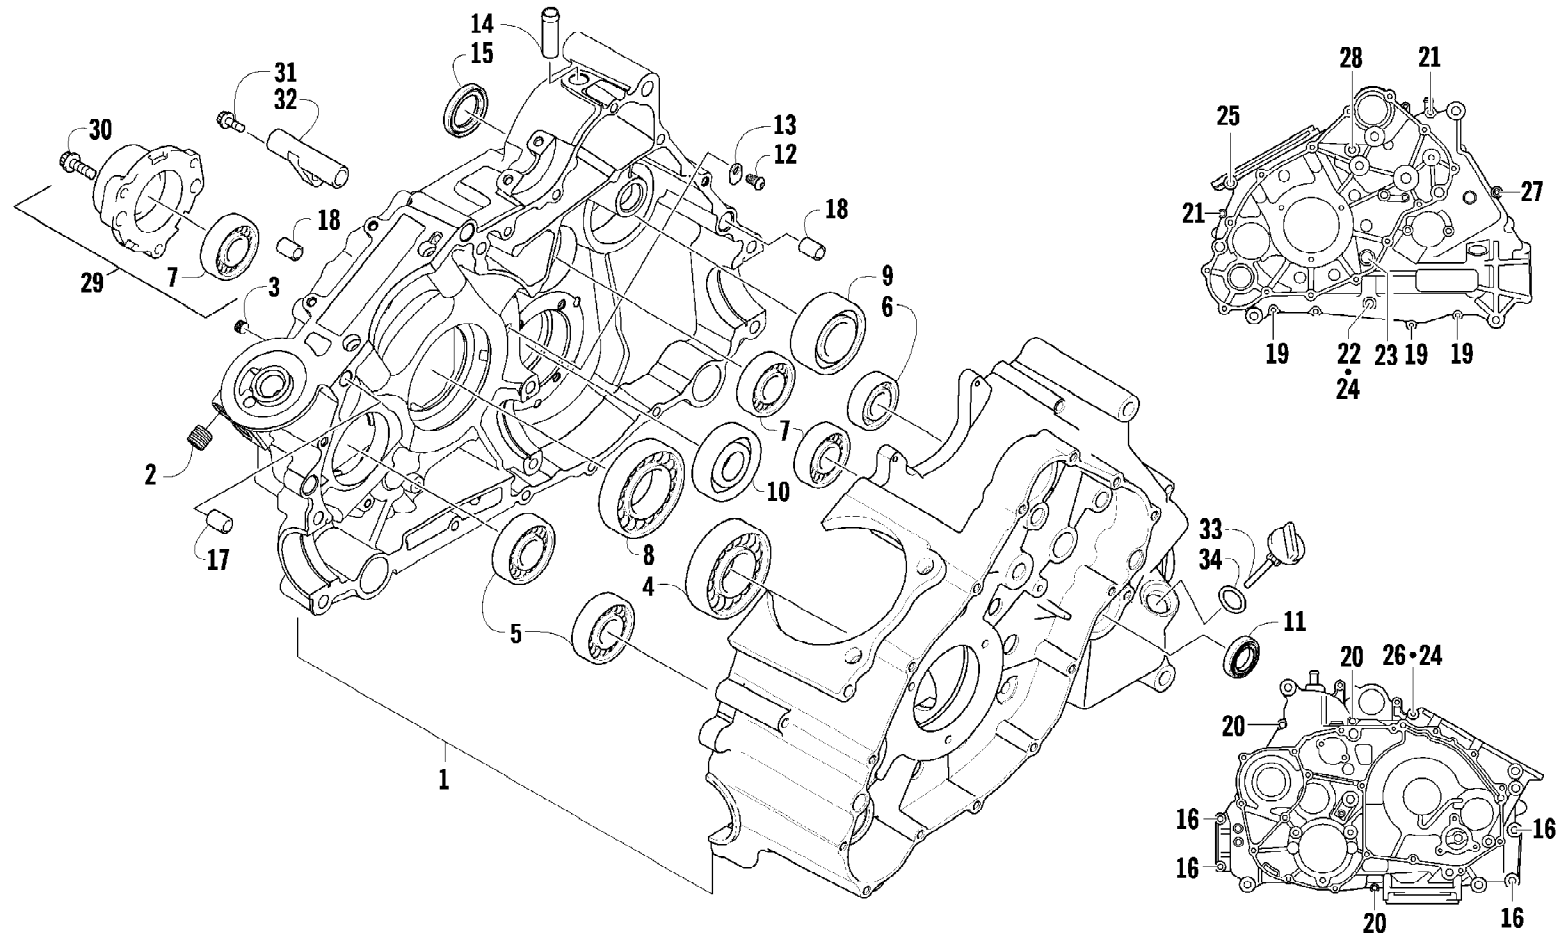

2012 TRV 700 GT INTERNATIONAL ORANGE (A2012TGT1POSU)
CRANKCASE ASSEMBLY

Ref #	Part Number	Qty	S/P/F	Description
1	0801-151	1		Crankcase Assembly (inc. 2-15)
2	0812-064	2		Plug
3	0801-002	1		Plug
4	0832-043	1	/P	Bearing
5	0832-044	2	/P	Bearing
6	0832-049	1	/P	Bearing
7	0832-050	3	/P	Bearing
8	0832-042	1	/P	Bearing
9	0832-048	1	/P	Bearing
10	0832-077	1	/P	Bearing
11	0822-052	1		Seal, Countershaft
12	0826-100	4		Screw, Machine
13	0822-010	4	/P	Retainer, Bearing
14	0801-028	1		Pipe, Breather
15	0830-035	1		Seal, Driveshaft
16	8412-850	4		Screw, Cap
17	0829-003	1		Pin, Dowel
18	0829-002	5		Pin, Dowel
19	8468-645	3		Screw, Machine
20	8468-655	3		Screw, Machine
21	8468-675	2		Screw, Machine
22	8412-860	1		Screw, Cap
23	0826-017	1		Screw, Cap
24	0830-008	2		Gasket
25	0826-019	1		Screw, Cap
26	0826-018	1		Screw, Cap
27	8468-695	1		Screw, Machine
28	8468-680	1		Screw, Machine
29	0801-029	1		Housing, Secondary Shaft (inc. one No. 7)
30	0826-105	3		Screw, Cap
31	0826-038	1		Screw, Cap
32	0801-069	1		Pipe, Breather
33	0801-179	1		Stick, Oil Level
34	0830-010	1		O-Ring