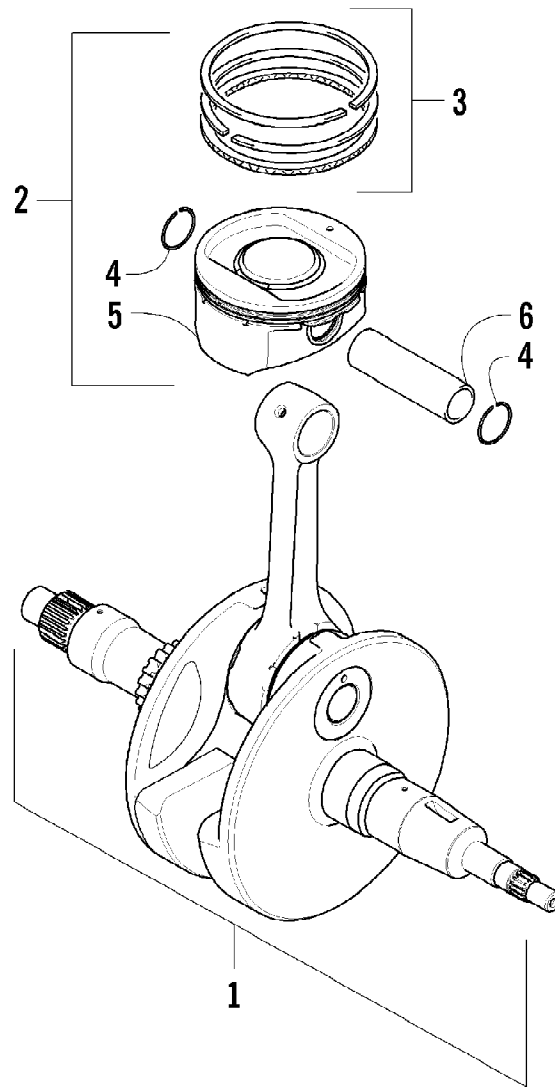

2012 TRV 700 GT INTERNATIONAL ORANGE (A2012TGT1POSU)
CRANKSHAFT AND PISTON ASSEMBLY

Page 18 of 83

Ref #	Part Number	Qty	S/P/F	Description
1	0805-326	1		Crankshaft Assembly
2	0805-297	1	/P	Piston Set (inc. 3-6)
3	0805-132	1		Ring, Piston - Set
4	0831-001	2		Circlip, Piston Pin
5	0805-296	1		Piston
6	0805-210	1		Pin, Piston