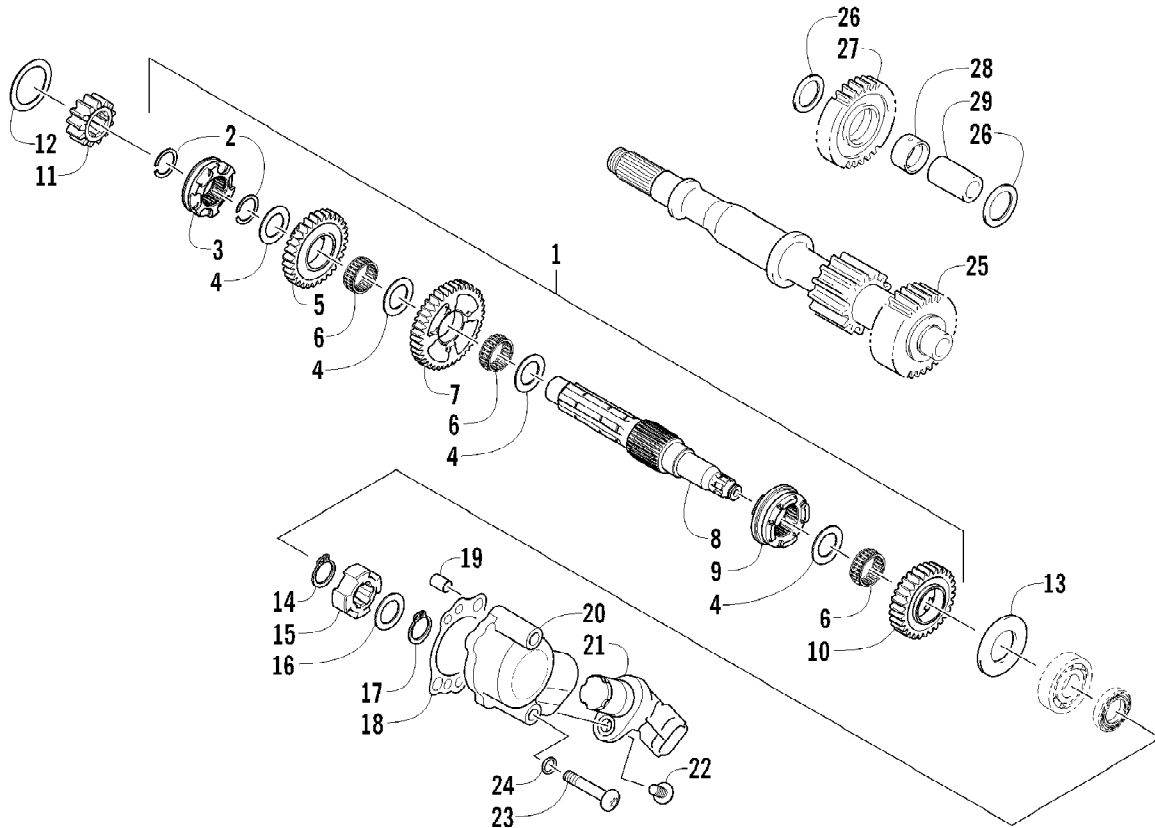

2012 TRV 700 GT INTERNATIONAL ORANGE (A2012TGT1POSU)
SECONDARY TRANSMISSION ASSEMBLY

Ref #	Part Number	Qty	S/P/F	Description
1	0822-124	1		Countershaft Assembly (inc. 2-10)
2	0831-085	2		Ring, Retaining
3	0822-120	1		Gear Select, Reverse
4	0822-121	4		Shim
5	0822-119	1		Gear, Reverse Driven
6	0832-082	3		Bearing
7	0822-114	1		Gear, Driven - Low
8	0822-113	1		Countershaft
9	0822-116	1		Gear Select, Sliding
10	0822-115	1		Gear, Driven - High
11	0822-125	1		Gear, Drive
12	0828-019	1		Washer, Thrust
13	0828-011	1		Washer
14	0831-040	1		Ring, Retaining
15	0822-050	1		Trigger, Speedometer Sensor
16	0828-069	1		Washer, Thrust
17	0831-039	1		Ring, Retaining
18	0830-129	1		Gasket
19	0829-023	2		Pin, Dowel
20	0822-049	1		Housing, Speedometer Sensor
21	0824-042	1	/P	Sensor, Speedometer
22	8468-620	1	/P	Screw, Machine
23	8468-645	2		Screw, Machine
24	0830-107	2		Gasket
25	0822-001	1		Driveshaft
26	0828-016	2		Washer, Thrust
27	0822-011	1		Gear, Reverse Idle
28	0822-012	1		Bushing
29	0822-015	1		Shaft, Reverse Idle