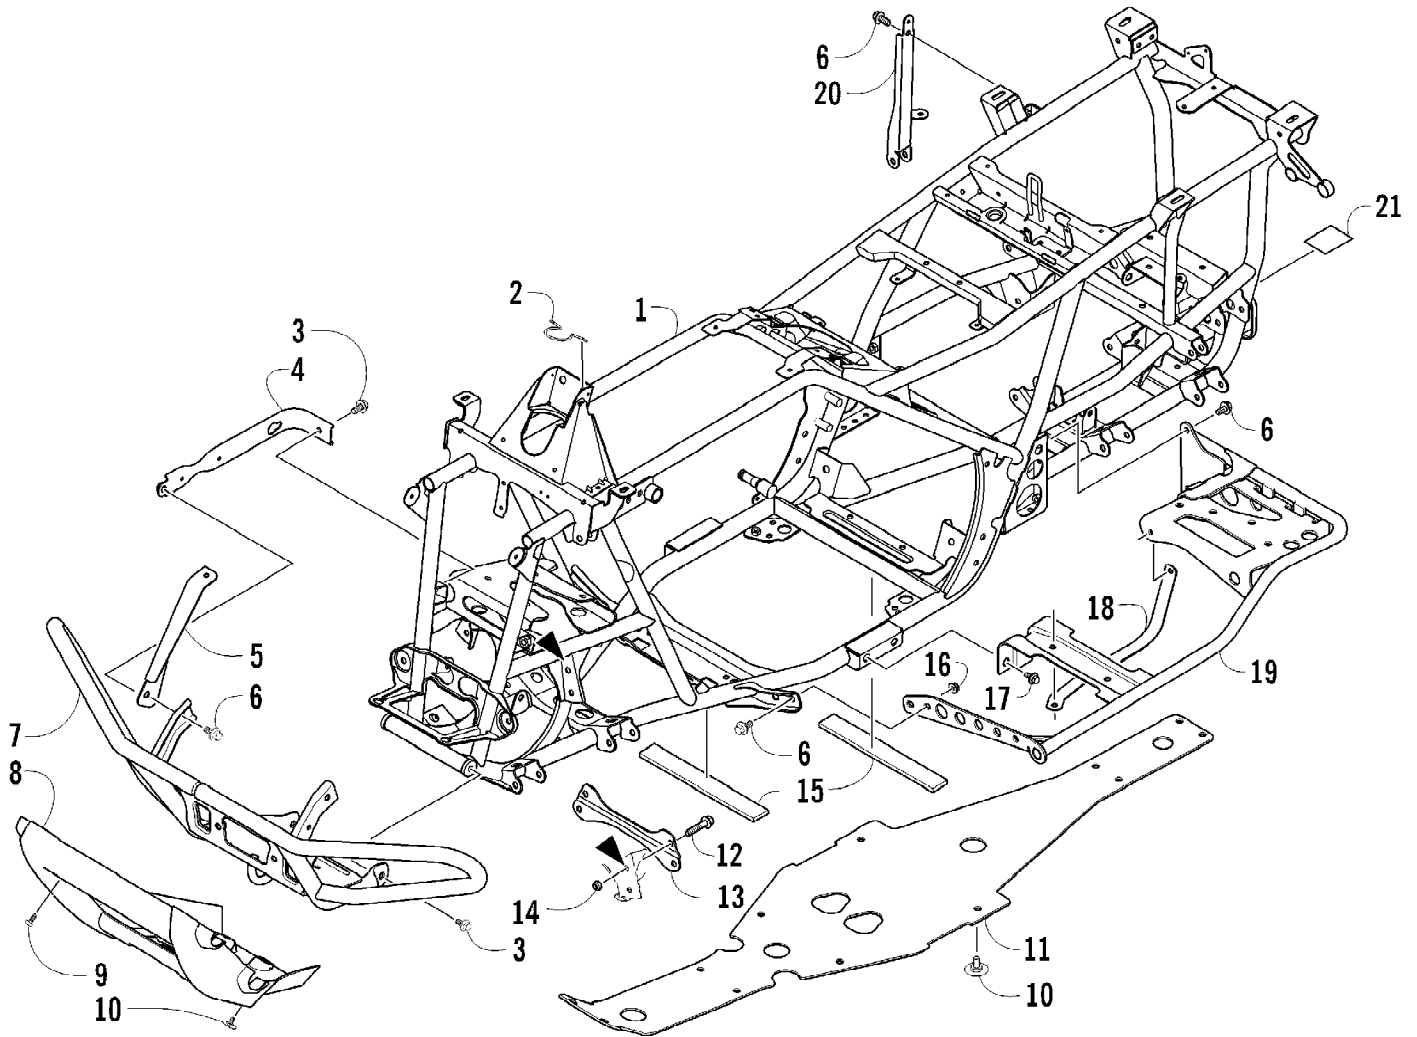

Ref #	Part Number	Qty	S/P/F	Description
1	4506-553	1		Frame, Main
2	2416-401	1		Clip, Routing
3	8409-020	4	/P	Screw, Cap
4	1506-596	2	/P	Channel, Bumper Mounting
5	1506-562	1		Bracket, Mounting - Bumper - Right
5	1506-563	1		Bracket, Mounting - Bumper - Left
6	8408-816	11		Screw, Cap
7	1506-855	1	/P	Bumper
8	1406-360	1		Fascia, Bumper - Front
9	0423-419	2		Screw, Machine
10	0423-101	12		Screw, Shoulder
11	2406-091	1		Panel, Belly
12	8409-025	2		Screw, Cap
13	2516-852	1	/P	Brace, A-Arm
14	0423-744	2		Nut, Lock
15	0406-289	2		Pad, Frame
16	8424-802	4		Nut
17	8409-016	4		Screw, Cap
18	2406-216	1		Strap, Footrest - Right
18	2406-217	1		Strap, Footrest - Left
19	1506-848	1		Footrest - Right
19	1506-849	1		Footrest - Left
20	2506-447	1		Bracket, Support
21	1411-077	1		Decal, Warning - Towing