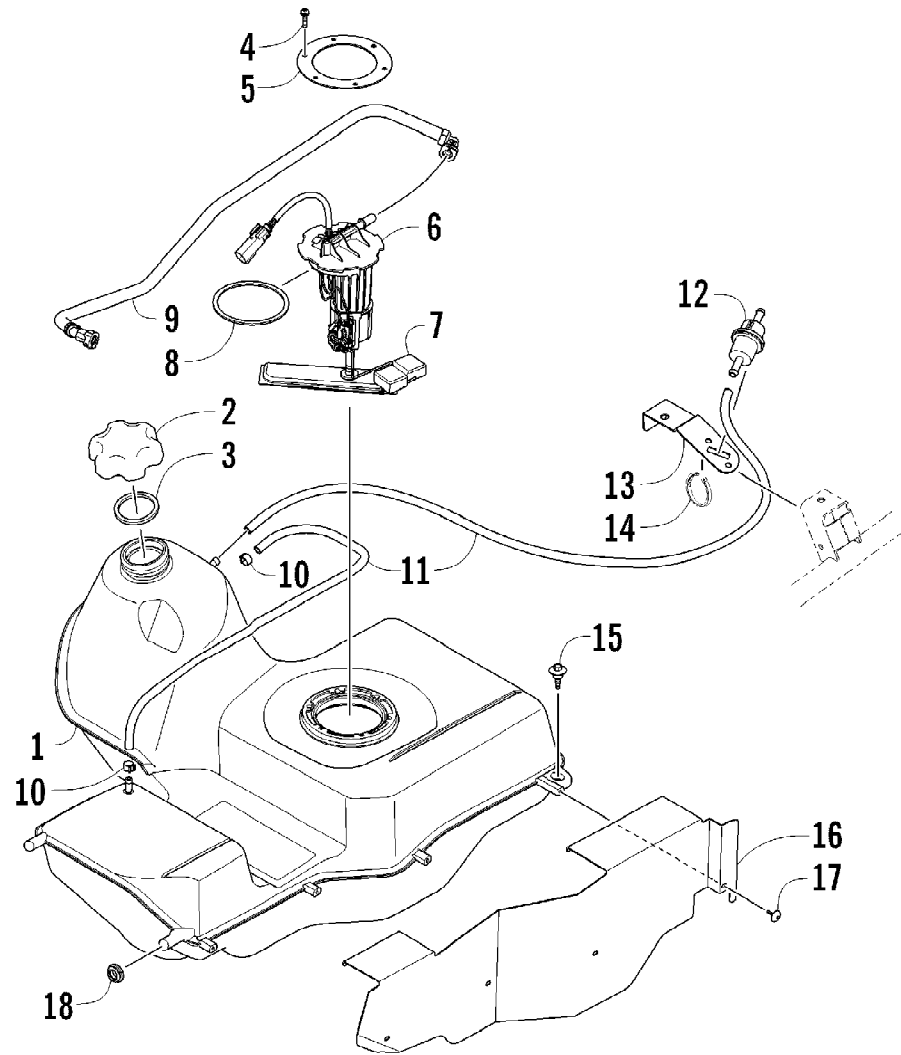

Ref #	Part Number	Qty	S/P/F	Description
1	0570-308	1		Tank, Gas - Assembly (inc. 2-5)
2	0470-438	1	/P	Cap, Gas Tank (inc. 3)
3	0109-733	1	/P	Gasket, Gas Tank Cap
4	0423-898	6		Screw, Self-Tapping
5	2670-042	1		Plate, Retaining
6	0570-323	1	/P	Pump, Fuel - Assembly (inc. 7-8)
7	2670-235	1		Float
8	0470-838	1		Seal
9	0570-305	1		Hose, Fuel - Assembly
10	0423-688	2		Clamp, Hose
11	0410-070	AR	/P	Hose, Gasline - 25 ft
12	0510-335	1	/P	Filter, In-Line
13	0470-794	1		Bracket, Mounting - Filter
14	0123-788	AR	/P	Tie, Cable - 8 in.
15	0423-732	2		Screw, Shoulder
16	0470-822	1		Shield, Heat
17	0623-797	4		Screw, Self-Tapping
18	0423-460	2		Grommet