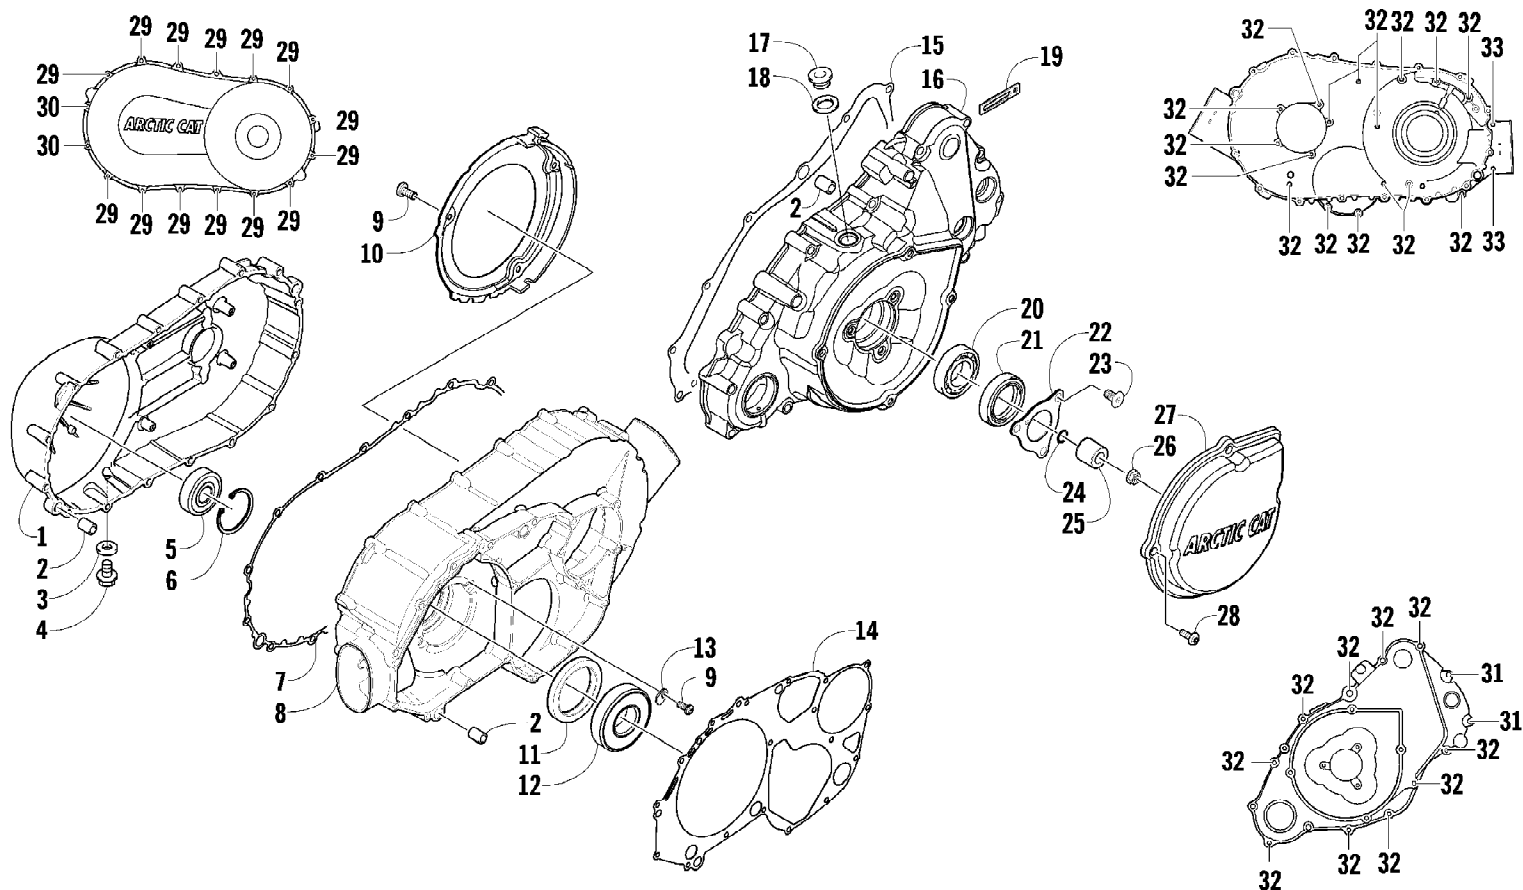

2012 TRV 700 GT INTERNATIONAL ORANGE (A2012TGT1POSU)
CLUTCH/V-BELT/MAGNETO COVER ASSEMBLY

2012 TRV 700 GT INTERNATIONAL ORANGE (A2012TGT1POSU)
CLUTCH/V-BELT/MAGNETO COVER ASSEMBLY

Page 10 of 83

Ref #	Part Number	Qty	S/P/F	Description
1	0806-089	1		Cover, V-Belt
2	0829-002	6		Pin, Dowel
3	0830-013	1		Washer, Crush
4	8408-812	1		Screw, Cap
5	0832-060	1		Bearing
6	0831-078	1		Ring, Retaining
7	0830-174	1	/P	Gasket, V-Belt Cover
8	0806-086	1		Cover, Clutch
9	0826-029	5		Screw, Machine
10	0806-048	1		Plate, Air Intake
11	0830-188	1	/P	Seal
12	0832-009	1	/P	Bearing
13	0822-010	2	/P	Retainer, Bearing
14	0830-116	1	/P	Gasket, Clutch Cover
15	0830-128	1		Gasket, Magneto Cover
16	0806-082	1	/P	Cover, Magneto - Assembly
17	0826-155	1		Plug
18	0830-015	1		Washer, Crush
19	3002-964	1	/P	Clamp, Wire
20	1602-981	1	/P	Bearing
21	0830-158	1		Seal
22	0805-008	1		Retainer, Seal
23	0826-031	3		Screw, Machine
24	0830-108	1		O-Ring
25	0820-061	1		Bushing
26	0827-008	1		Nut
27	0820-062	1		Cover, Magneto
28	8468-616	4		Screw, Machine
29	8468-645	14		Screw, Machine
30	8468-655	2		Screw, Machine
31	8468-625	2		Screw, Machine
32	8468-640	26		Screw, Machine
33	8468-675	2		Screw, Machine