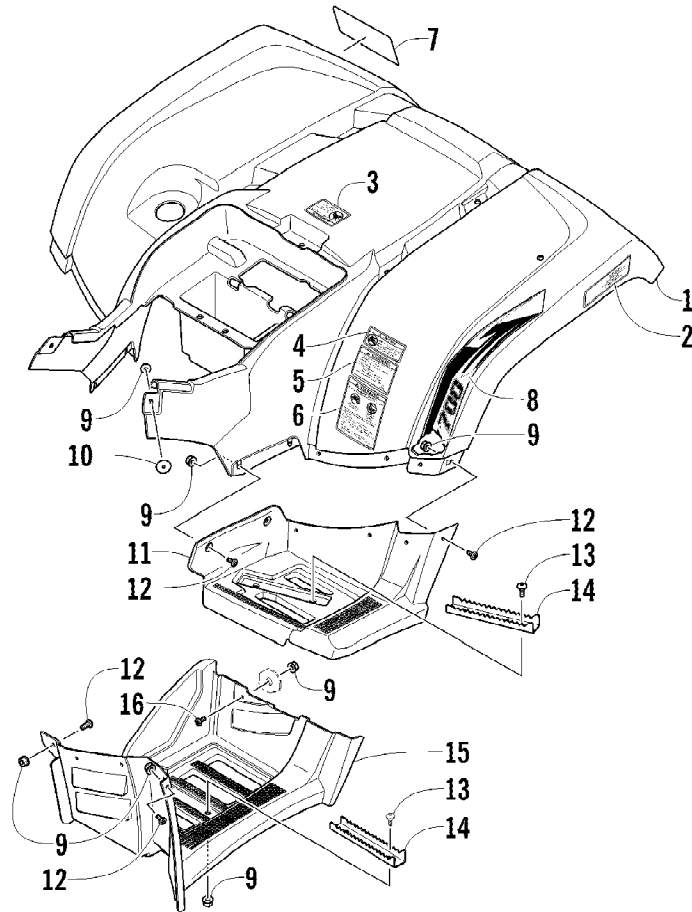

2012 TRV 700 GT INTERNATIONAL ORANGE (A2012TGT1POSU)
REAR BODY PANEL AND FOOTWELL ASSEMBLIES

Page 53 of 83

Ref #	Part Number	Qty	S/P/F	Description
1	4506-313	1	/P	Fender, Rear - Assembly (inc. 2-6)
2	1411-592	1	/P	Decal, Reflector - Right
2	1411-593	1	/P	Decal, Reflector - Left
3	1411-251	1		Decal, Warning - Passenger Seat
4	1411-269	1		Decal, Warning - Passenger
5	2411-138	1	/P	Decal, Warning - Tire Pressure
6	2411-257	1		Decal, Warning - Passenger Safety
7	1411-725	1		Decal, "Arctic Cat"
8	2411-738	1		Decal, Side - Lower Right
8	2411-739	1		Decal, Side - Lower Left
9	0423-540	34		Nut, Lock
10	0423-101	2		Screw, Shoulder
11	2406-042	1		Footwell, Rear - Right
11	2406-043	1		Footwell, Rear - Left
12	0423-419	22		Screw, Machine
13	0423-355	8		Screw, Shoulder
14	1506-125	4	/P	Footpeg
15	1506-813	1		Footwell - Right
15	2406-471	1	/P	Footwell - Left
16	8477-620	2		Screw, Machine