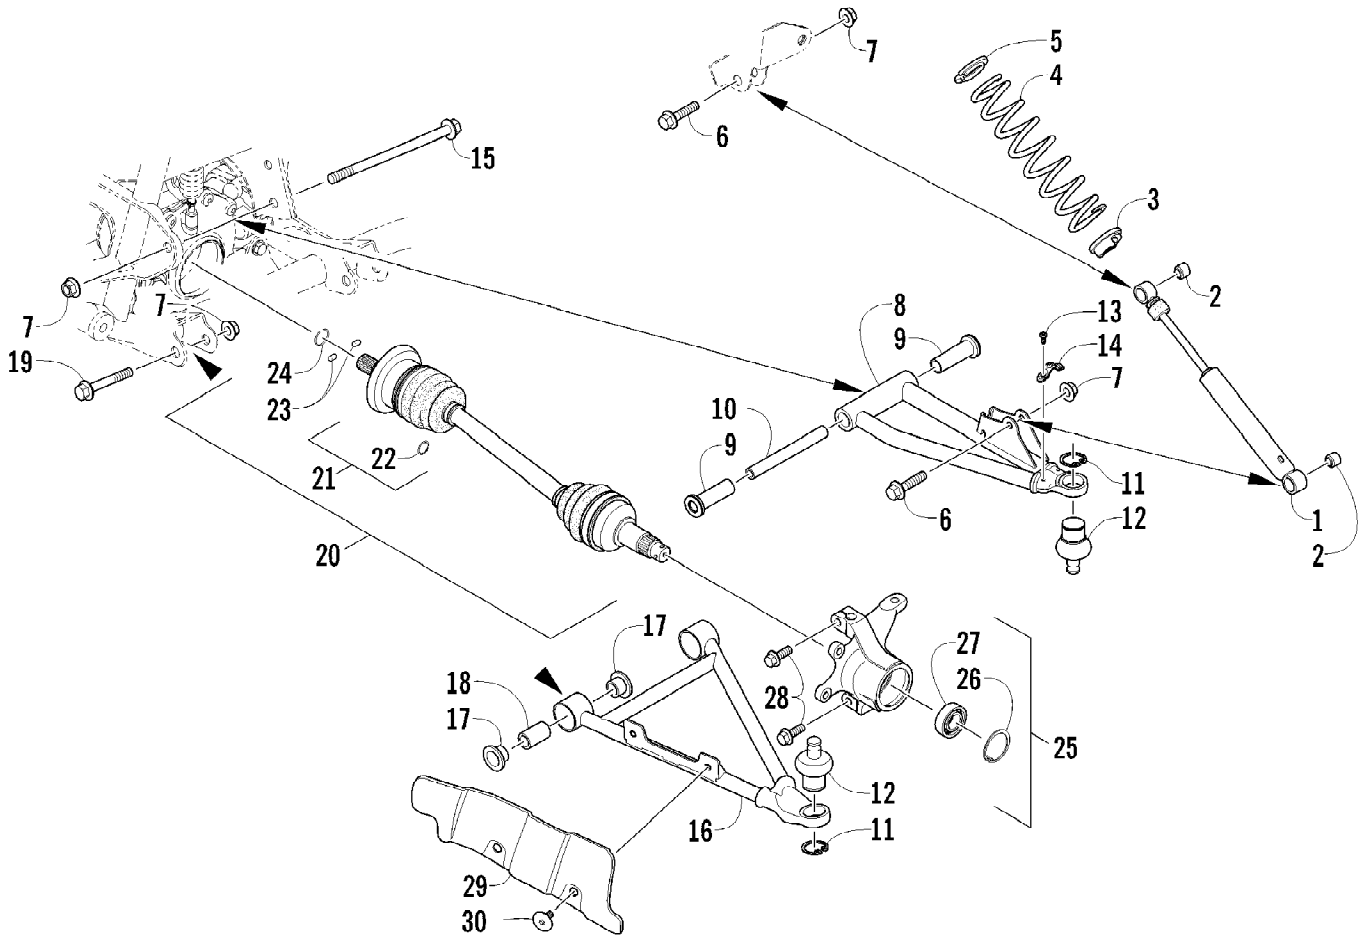

2012 TRV 700 GT INTERNATIONAL ORANGE (A2012TGT1POSU)
FRONT SUSPENSION ASSEMBLY

Ref #	Part Number	Qty	S/P/F	Description
1	0403-209	2		Shock Absorber (inc. 2)
2	0403-182	4		Bushing
3	0403-102	2		Cam, Spring Adjuster
4	0503-468	2		Spring, Suspension
5	1603-889	2	/P	Retainer, Spring
6	8409-040	4		Screw, Cap
7	0423-744	10		Nut, Lock
8	0503-416	1	/P	A-Arm, Upper Right (inc. 9-12)
8	0503-417	1	/P	A-Arm, Upper Left (inc. 9-12)
9	0403-207	4	/P	Bushing
10	0403-080	2		Axle
11	0423-009	4	/P	Ring, Retaining
12	0405-115	4	/P	Ball Joint
13	0423-946	4		Screw, Self-Tapping
14	1502-594	2		Clamp, Routing
15	0423-334	2		Screw, Cap
16	0503-376	1	/P	A-Arm, Lower Right (inc. 17-18 and two No. 11-12)
16	0503-377	1	/P	A-Arm, Lower Left (inc. 17-18 and two No. 11-12)
17	0403-208	8	/P	Bushing
18	0403-214	4	/P	Axle
19	8409-075	4		Screw, Cap
20	1502-800	1	S/P	Axle, Drive - Right (inc. 21-24)
20	1502-799	1	S/P	Axle, Drive - Locking - Left (inc. 21-24)
21	1436-419	2		Repair Kit, Boot (inc. 22)
22	1441-988	2		Clip, Retaining
23	1402-885	4		Pin, Detent
24	1402-889	2		Clip, Retaining
25	0505-576	1	/P	Knuckle - Assembly - Right (inc. 26-27)
25	0505-577	1	/P	Knuckle - Assembly - Left (inc. 26-27)
26	0423-423	2		Ring, Retaining
27	1402-809	2	/P	Bearing
28	0423-998	4		Screw, Shoulder
29	1406-034	1		Guard, Boot - Right
29	1406-035	1		Guard, Boot - Left
30	0423-545	4	/P	Screw, Shoulder