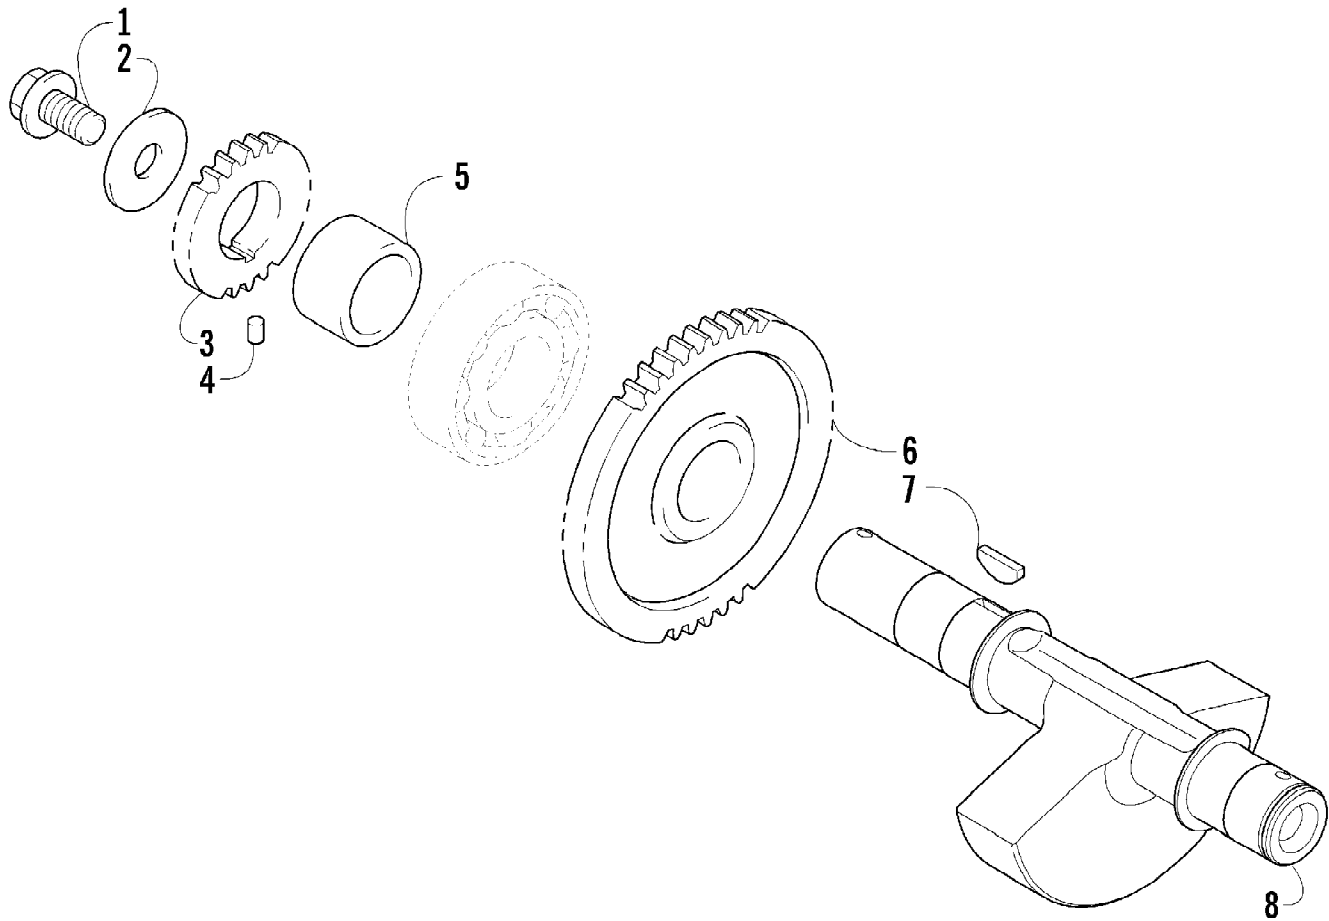

2012 TRV 700 GT INTERNATIONAL ORANGE (A2012TGT1POSU)
CRANK BALANCER ASSEMBLY

Page 14 of 83

Ref #	Part Number	Qty	S/P/F	Description
1	0826-033	1		Screw, Cap
2	0828-003	1		Washer
3	0811-003	1		Gear, Oil Pump Drive
4	0829-007	1		Pin, Dowel
5	0811-004	1		Spacer
6	0811-034	1		Gear, Driven
7	0829-006	1		Key
8	0805-304	1		Balancer, Crank