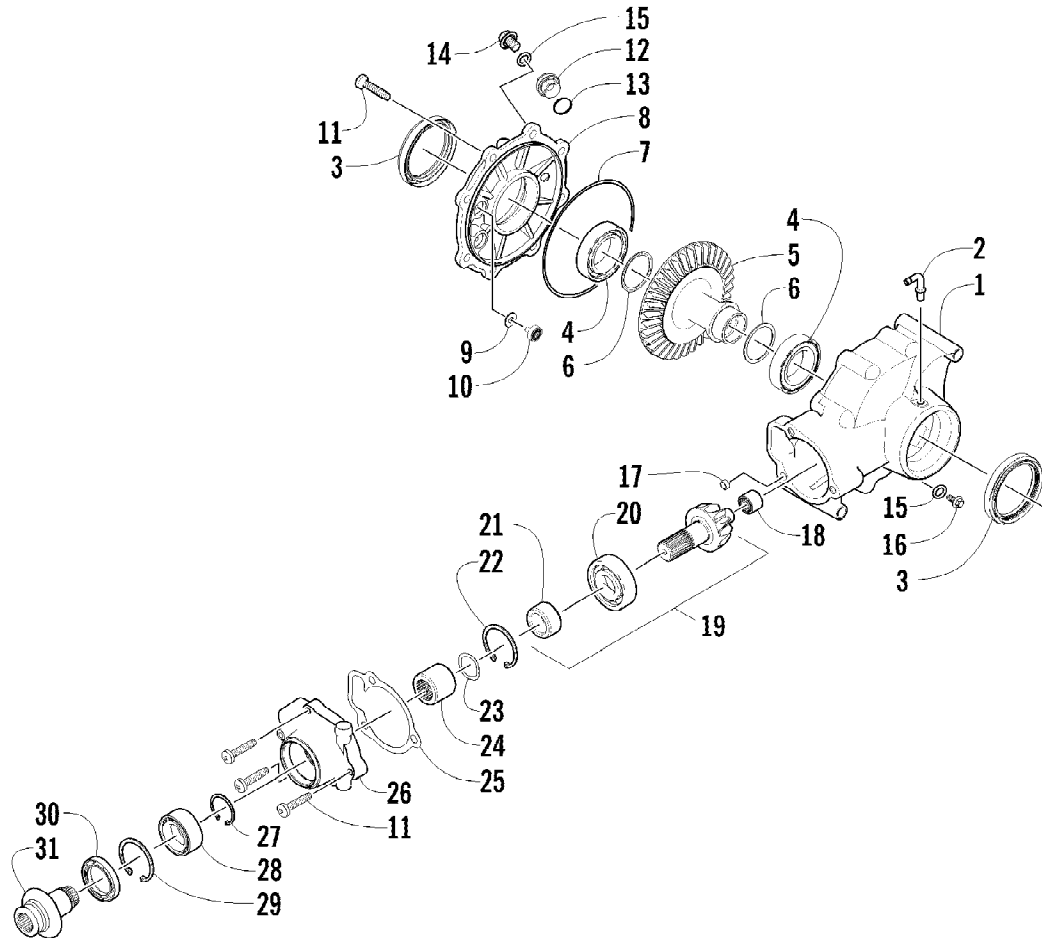

2012 TRV 700 GT INTERNATIONAL ORANGE (A2012TGT1POSU)
REAR DRIVE GEARCASE ASSEMBLY

2012 TRV 700 GT INTERNATIONAL ORANGE (A2012TGT1POSU)
REAR DRIVE GEARCASE ASSEMBLY

Page 55 of 83

Ref #	Part Number	Qty	S/P/F	Description
	1502-876	1		Complete Rear Drive Gearcase Assembly
1	1502-896	1		Housing, Gearcase
2	1402-442	1		Fitting, Elbow
3	1402-950	2	/P	Seal
4	0402-393	2		Bearing
5	1402-033	1		Gear, Ring - 34T
6	0402-405	AR		Shim, 41 x 49 x 1.3 mm
6	0402-406	AR		Shim, 41 x 49 x 1.4 mm
6	0402-407	AR		Shim, 41 x 49 x 1.5 mm
6	0402-408	AR		Shim, 41 x 49 x 1.6 mm
6	0402-409	AR		Shim, 41 x 49 x 1.7 mm
7	0423-149	1		O-Ring
8	1502-897	1		Cover, Gearcase
9	0402-429	AR		Shim, 6.3 x 18 x 1.3 mm
9	0402-430	AR		Shim, 6.3 x 18 x 1.4 mm
9	0402-431	AR		Shim, 6.3 x 18 x 1.5 mm
9	0402-432	AR		Shim, 6.3 x 18 x 1.6 mm
9	0402-433	AR		Shim, 6.3 x 18 x 1.7 mm
10	0402-326	1		Button, Thrust
11	0423-118	11		Screw, Self-Tapping
12	0402-333	1	/P	Plug, Magnetic (inc. 13)
13	0423-154	1		O-Ring
14	1402-211	1		Plug, Oil Level (inc. one No. 15)
15	0423-153	2		O-Ring
16	1402-210	1	/P	Plug, Fill (inc. one No. 15)
17	0402-411	1		Pin, Dowel
18	0402-328	1		Bearing
19	1502-851	1		Gear, Pinion - Assembly - 11T (inc. 20-21)
20	0402-327	1		Bearing
21	1402-977	1		Collar, Retaining
22	1423-067	1		Ring, Retaining
23	0402-982	1		Washer, Wave
24	0402-981	1		Collar, Shaft
25	0402-947	1		Gasket, Flange
26	0502-529	1		Housing, Pinion
27	0423-417	1		Ring, Retaining
28	1402-043	1		Bearing
29	0423-423	1		Ring, Retaining
30	1402-011	1		Seal
31	1502-085	1	/P	Shaft, Input