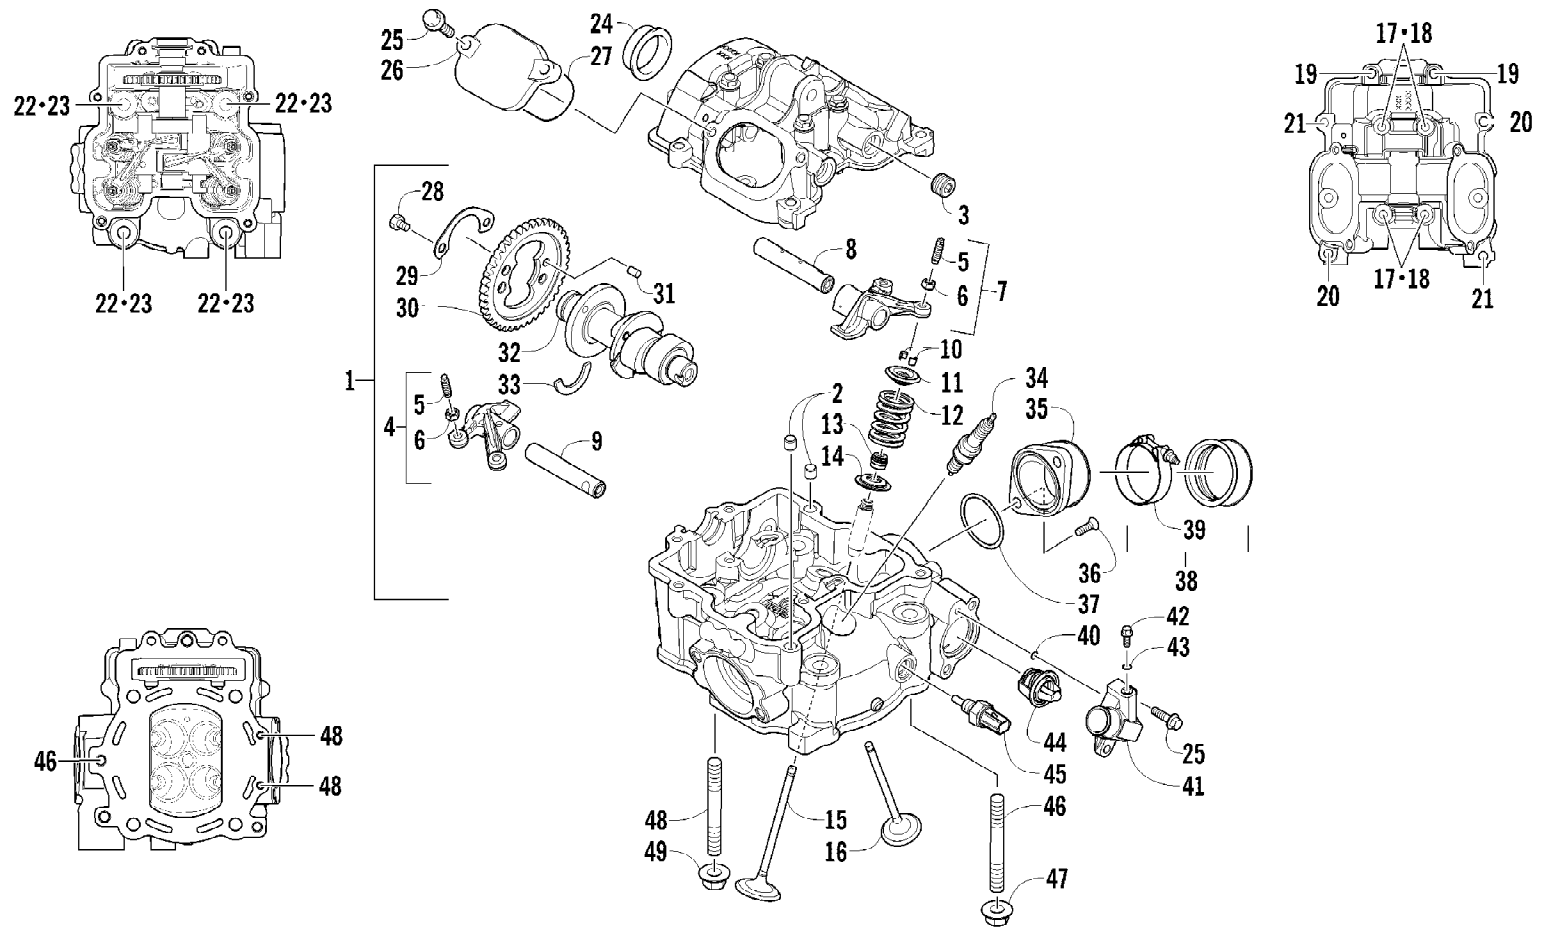

2012 TRV 700 GT INTERNATIONAL ORANGE (A2012TGT1POSU)
CYLINDER HEAD AND CAMSHAFT/VALVE ASSEMBLY

Ref #	Part Number	Qty	S/P/F	Description
1	0808-184	1		Head, Cylinder - Assembly (inc. 2-17)
2	0829-048	2	/P	Pin, Dowel
3	0831-092	2		Plug, Shaft
4	0809-237	1	/P	Arm, Valve Rocker - Exhaust (inc. two No. 5-6)
5	0809-240	4	/P	Screw, Adjuster
6	0827-059	4		Nut
7	0809-234	1	/P	Arm, Valve Rocker - Intake (inc. two No. 5-6)
8	0809-241	1		Shaft, Rocker Arm - Intake
9	0809-242	1		Shaft, Rocker Arm - Exhaust
10	0809-233	8		Cotter, Valve
11	0809-232	4		Retainer, Spring
12	0809-231	4	/P	Spring, Valve
13	0830-186	4	/P	Seal, Oil
14	0809-215	4		Seat, Spring - Valve
15	0809-228	2	/P	Valve, Intake
16	0809-229	2	/P	Valve, Exhaust
17	0826-149	4		Screw, Cap
18	0830-155	4	/P	Gasket
19	0826-002	2		Screw, Cap
20	0826-005	2		Screw, Cap
21	0826-006	2		Screw, Cap
22	0808-037	4	/P	Screw, Cap
23	0830-147	4	/P	Washer
24	0808-077	1		Plug, Cylinder Head
25	0826-007	6		Screw, Cap
26	0808-003	2		Cap, Inspection
27	0830-167	2	/P	O-Ring
28	0826-034	2		Screw, Cap
29	0828-004	1		Plate, Retainer
30	0809-212	1		Sprocket
31	0829-049	1		Pin, Dowel
32	0809-245	1	/P	Camshaft
33	0809-003	1		C-Ring
34	0217-799	1	/P/F	Spark Plug
35	0470-668	1		Flange, Intake Manifold
36	0826-008	2		Screw, Machine
37	0830-090	1		O-Ring
38	0437-069	1	/P	Boot (inc. 39)
39	1423-041	1		Clamp
40	0830-168	1	/P	O-Ring
41	0808-208	1		Cover, Thermostat (inc. 42-43)
42	8408-512	1		Screw, Cap
43	0423-182	1	/P	O-Ring
44	0808-078	1		Thermostat
45	0808-124	1		Sensor, Engine Coolant Temperature
46	0827-031	1		Bolt, Stud
47	8424-804	1		Nut
48	0827-054	2		Bolt, Stud
49	8424-604	2		Nut