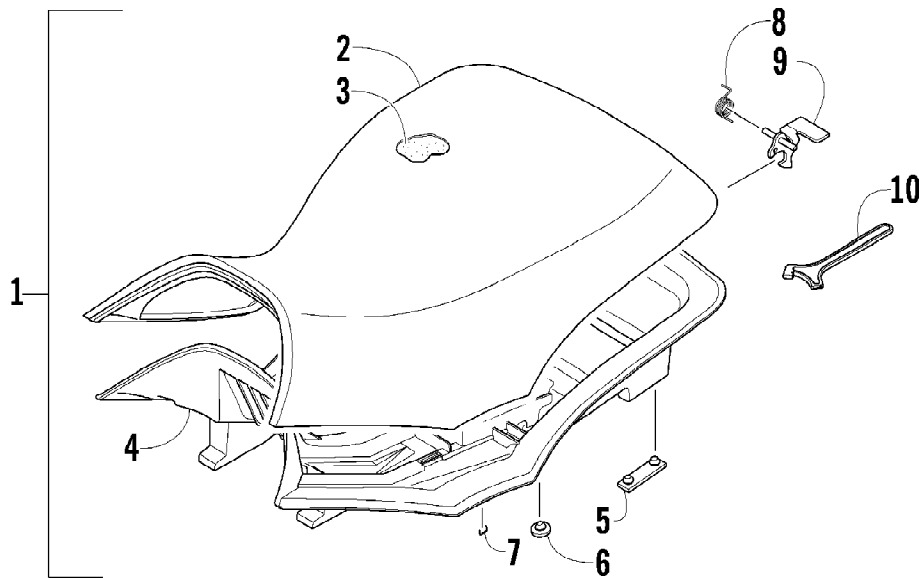

2012 TRV 700 GT INTERNATIONAL ORANGE (A2012TGT1POSU)
SEAT ASSEMBLY

Page 61 of 83

Ref #	Part Number	Qty	S/P/F	Description
1	4506-557	1	/P	Seat Assembly (inc. 2-9)
2	1506-209	1		Cover, Seat
3	0517-119	1		Foam, Seat
4	2416-826	1	/P	Base, Seat - Assembly (inc. 5-6)
5	0406-879	2		Bumper, Seat - Rear
6	0406-877	4	/P	Bumper, Seat - Front
7	0624-263	AR		Staple
8	1406-592	1	/P	Spring, Seat Latch
9	1506-156	1		Latch, Seat
10	0441-587	1		Wrench, Spanner