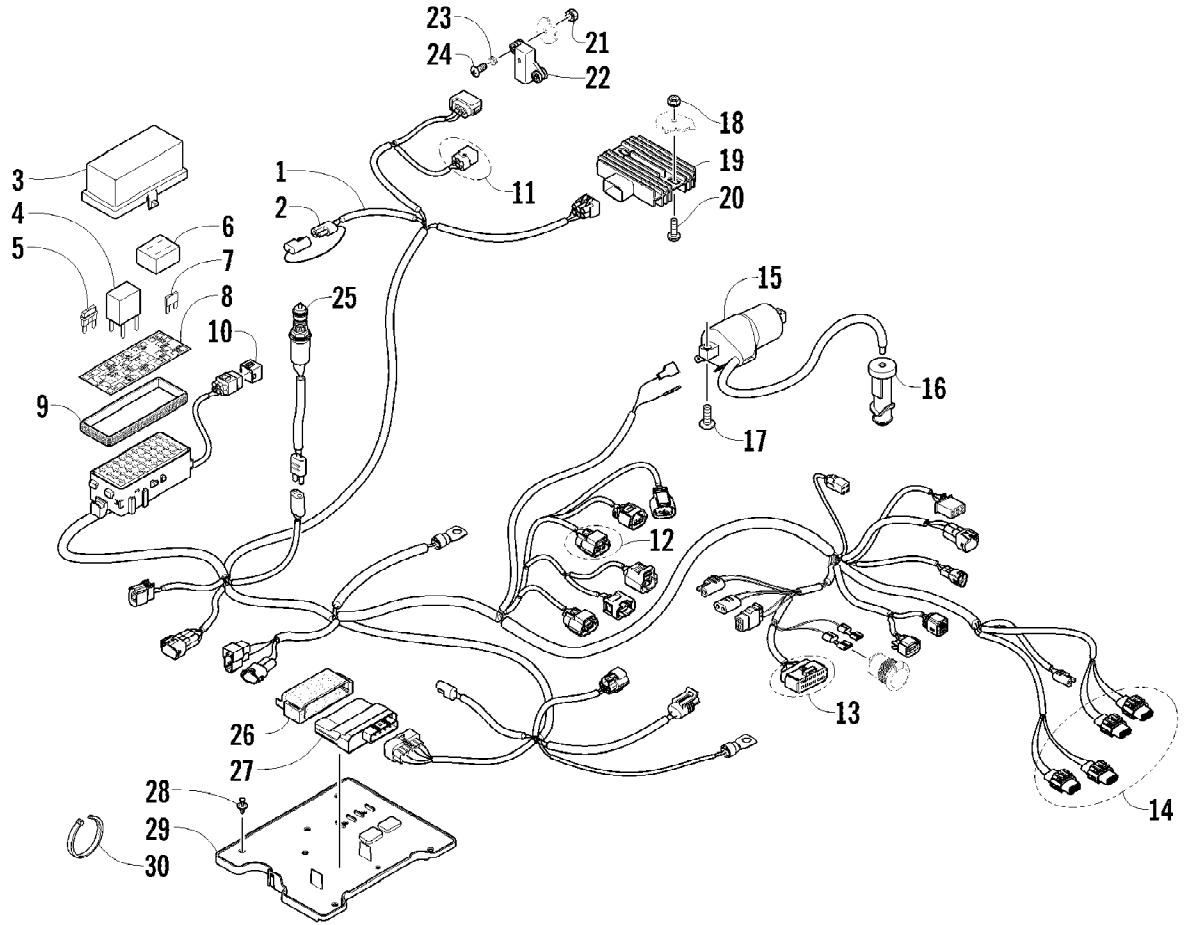

Ref #	Part Number	Qty	S/P/F	Description
1	0486-387	1		Harness, Main (inc. 2-10)
2	0486-164	1		Tether, Accessory Connector
3	0430-085	1		Cover, Fuse Block
4	0430-045	6	/P	Relay (4-Pin) - 20 Amp
5	0430-034	2		Diode
6	0430-037	1		Holder, Fuse
7	0430-032	5		Fuse - 10 Amp
7	0430-031	4		Fuse - 15 Amp
7	0430-030	3		Fuse - 30 Amp
8	2411-213	1		Decal, Fuse Block
9	0430-086	1		Seal
10	0430-097	1		Cover, Diagnostics Connector
11	1436-416	1		Repair Kit, Connector - Tilt Sensor
12	1436-417	1		Repair Kit, Connector - Idle Speed Control
13	1436-415	1		Repair Kit, Connector - LCD Gauge
14	1436-290	AR		Repair Kit, Connector - Headlight
15	0824-043	1		Coil, Ignition
16	0824-049	1	/P	Cap, Spark Plug
17	8476-620	2		Screw, Machine
18	0623-038	2		Nut w/Washer
19	0824-037	1	/P	Regulator, Voltage
20	8476-625	2		Screw, Machine
21	0423-493	2		Nut w/Washer
22	0409-064	1		Sensor, Tilt
23	0123-802	2		Washer
24	8468-425	2		Screw, Machine
25	0409-089	1		Switch, Brake - Assembly
26	0430-076	1		Cushion, ECU
27	0530-073	1		ECU
28	0623-362	3		Rivet, Reinstallable
29	2406-643	1		Tray, Electrical
30	0123-788	AR	/P	Tie, Cable - 8 in.
30	0123-903	AR		Tie, Cable - 11.5 in.