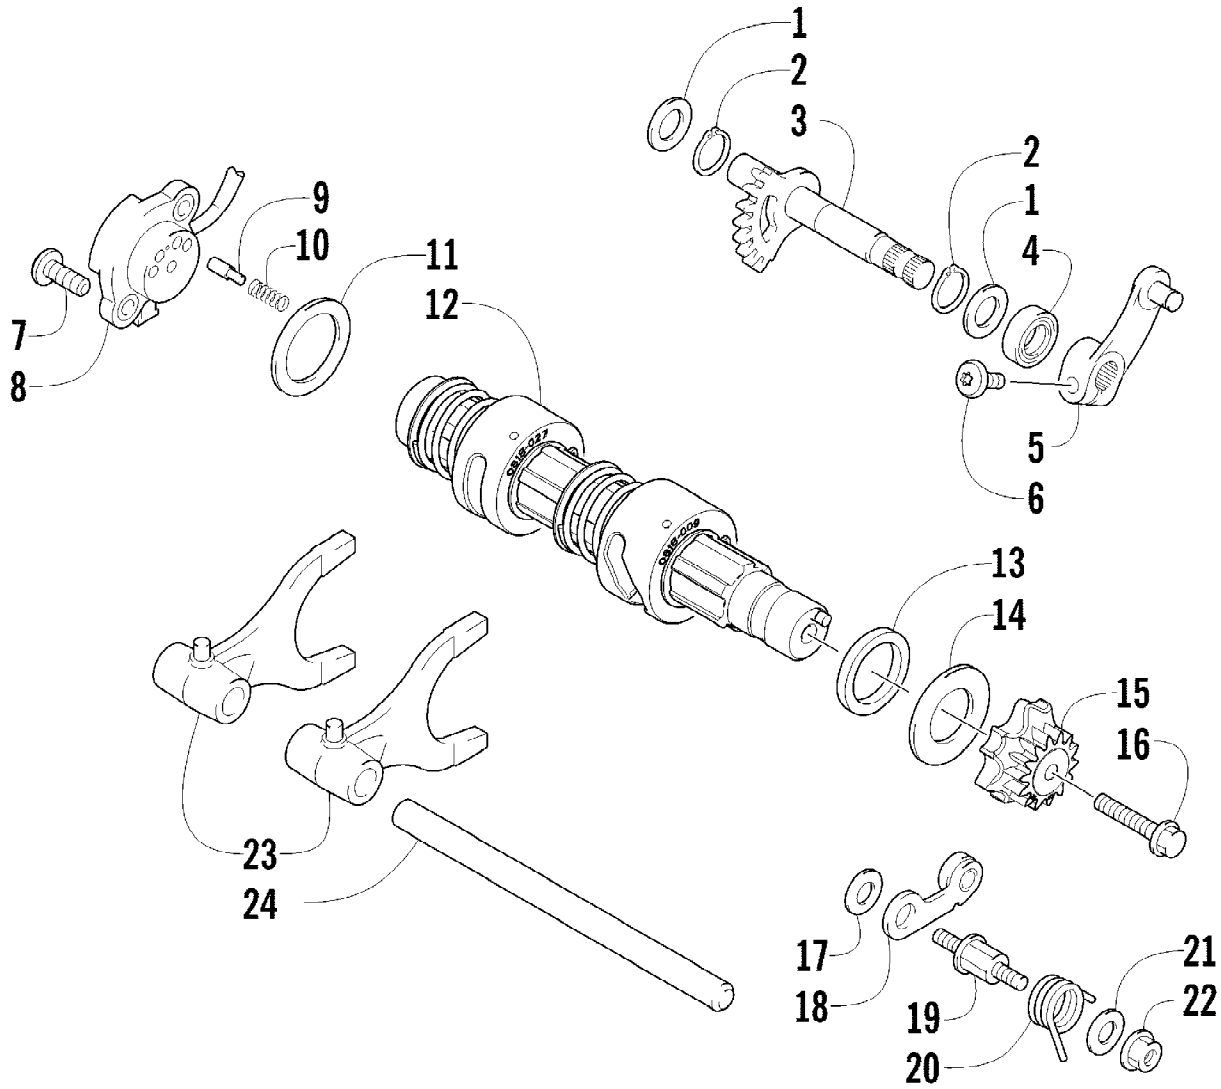

Ref #	Part Number	Qty	S/P/F	Description
1	4506-553	1		Frame, Main
2	2416-401	1		Clip, Routing
3	8409-020	4	/P	Screw, Cap
4	1506-596	2	/P	Channel, Bumper Mounting
5	1506-562	1		Bracket, Mounting - Bumper - Right
5	1506-563	1		Bracket, Mounting - Bumper - Left
6	8408-816	11		Screw, Cap
7	1506-855	1	/P	Bumper
8	1406-360	1		Fascia, Bumper - Front
9	0423-419	2		Screw, Machine
10	0423-101	12		Screw, Shoulder
11	2406-091	1		Panel, Belly
12	8409-025	2		Screw, Cap
13	2516-852	1	/P	Brace, A-Arm
14	0423-744	2		Nut, Lock
15	0406-289	2		Pad, Frame
16	8424-802	4		Nut
17	8409-016	4		Screw, Cap
18	2406-216	1		Strap, Footrest - Right
18	2406-217	1		Strap, Footrest - Left
19	1506-848	1		Footrest - Right
19	1506-849	1		Footrest - Left
20	2506-447	1		Bracket, Support
21	1411-077	1		Decal, Warning - Towing

Ref #	Part Number	Qty	S/P/F	Description
1	0570-308	1		Tank, Gas - Assembly (inc. 2-5)
2	0470-438	1	/P	Cap, Gas Tank (inc. 3)
3	0109-733	1	/P	Gasket, Gas Tank Cap
4	0423-898	6		Screw, Self-Tapping
5	2670-042	1		Plate, Retaining
6	0570-323	1	/P	Pump, Fuel - Assembly (inc. 7-8)
7	2670-235	1		Float
8	0470-838	1		Seal
9	0570-305	1		Hose, Fuel - Assembly
10	0423-688	2		Clamp, Hose
11	0410-070	AR	/P	Hose, Gasline - 25 ft
12	0510-335	1	/P	Filter, In-Line
13	0470-794	1		Bracket, Mounting - Filter
14	0123-788	AR	/P	Tie, Cable - 8 in.
15	0423-732	2		Screw, Shoulder
16	0470-822	1		Shield, Heat
17	0623-797	4		Screw, Self-Tapping
18	0423-460	2		Grommet