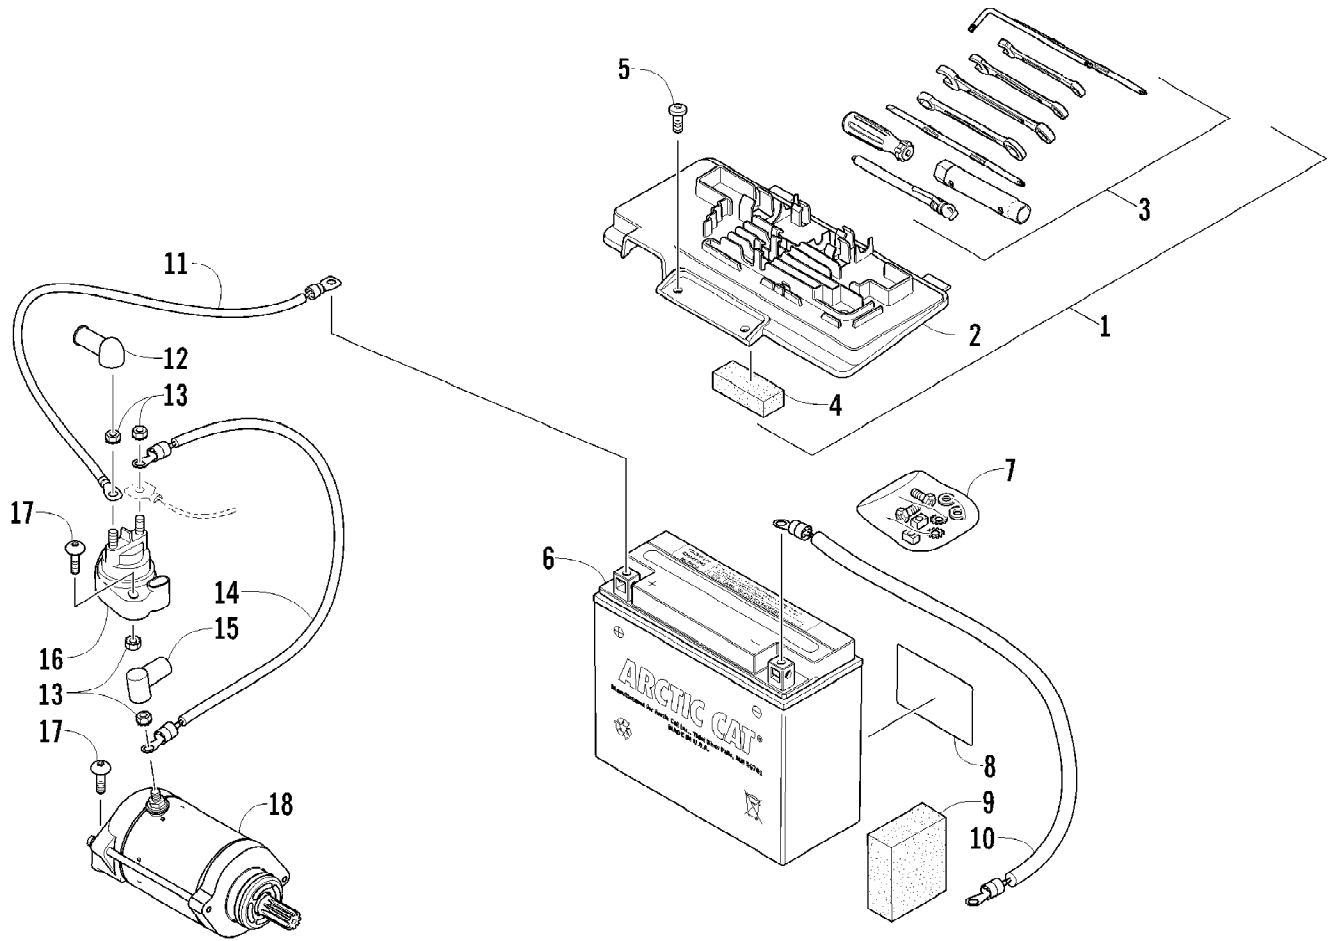

2012 TRV 700 GT INTERNATIONAL ORANGE (A2012TGT1POSU)
BATTERY AND STARTER ASSEMBLY

Page 4 of 83

Ref #	Part Number	Qty	S/P/F	Description
1	5991-655	1	/P	Battery Cover/Tool Tray Assembly (inc. 2-4)
2	2406-815	1	/P	Cover, Battery
3	0444-122	1	S/P	Kit, Tool
4	0417-016	1		Pad, Battery
5	8476-620	2		Screw, Machine
6	0645-480	1		Battery Assembly (inc. 7-8)
7	0445-082	1		Kit, Hardware
8	0645-430	1		Decal, Warning
9	0417-017	1		Foam, Battery
10	0445-070	1		Cable, Battery/Ground
11	0445-062	1		Cable, Battery/Solenoid
12	0645-327	1		Boot, Terminal
13	0623-038	5		Nut w/Washer
14	0445-064	1		Cable, Solenoid/Starter (inc. 15)
15	0645-019	1		Boot, Terminal
16	0445-058	1	/P	Solenoid
17	8476-625	4		Screw, Machine
18	0825-013	1	/P	Motor, Starter - Assembly