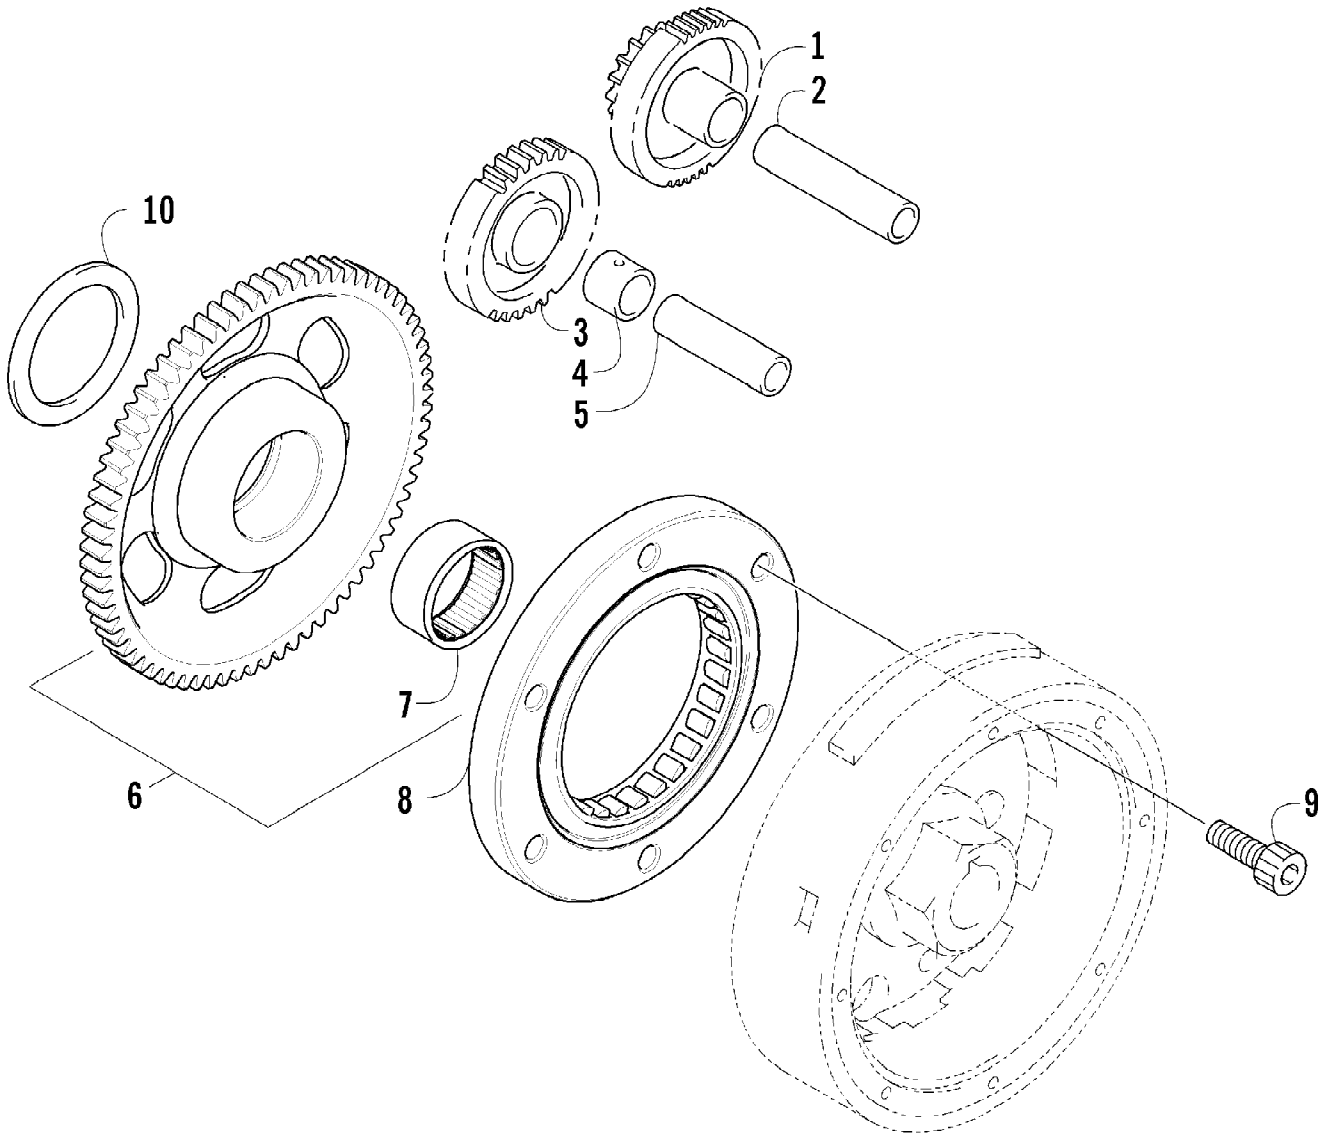

2012 TRV 700 GT INTERNATIONAL ORANGE (A2012TGT1POSU)
STARTER CLUTCH ASSEMBLY

Page 69 of 83

Ref #	Part Number	Qty	S/P/F	Description
1	0815-001	1		Gear, Starter Idler - No. 1
2	0829-031	1	/P	Shaft, Starter Gear
3	0815-002	1		Gear, Starter Idler - No. 2
4	0815-003	1		Spacer, Starter Idler Gear No. 2
5	0829-032	1	/P	Shaft, Starter Gear
6	0815-004	1		Gear, Starter Clutch (inc. 7)
7	0832-079	1	/P	Bearing
8	0802-035	1		Clutch, Starter
9	0826-069	6		Screw, Machine
10	0828-094	1		Washer