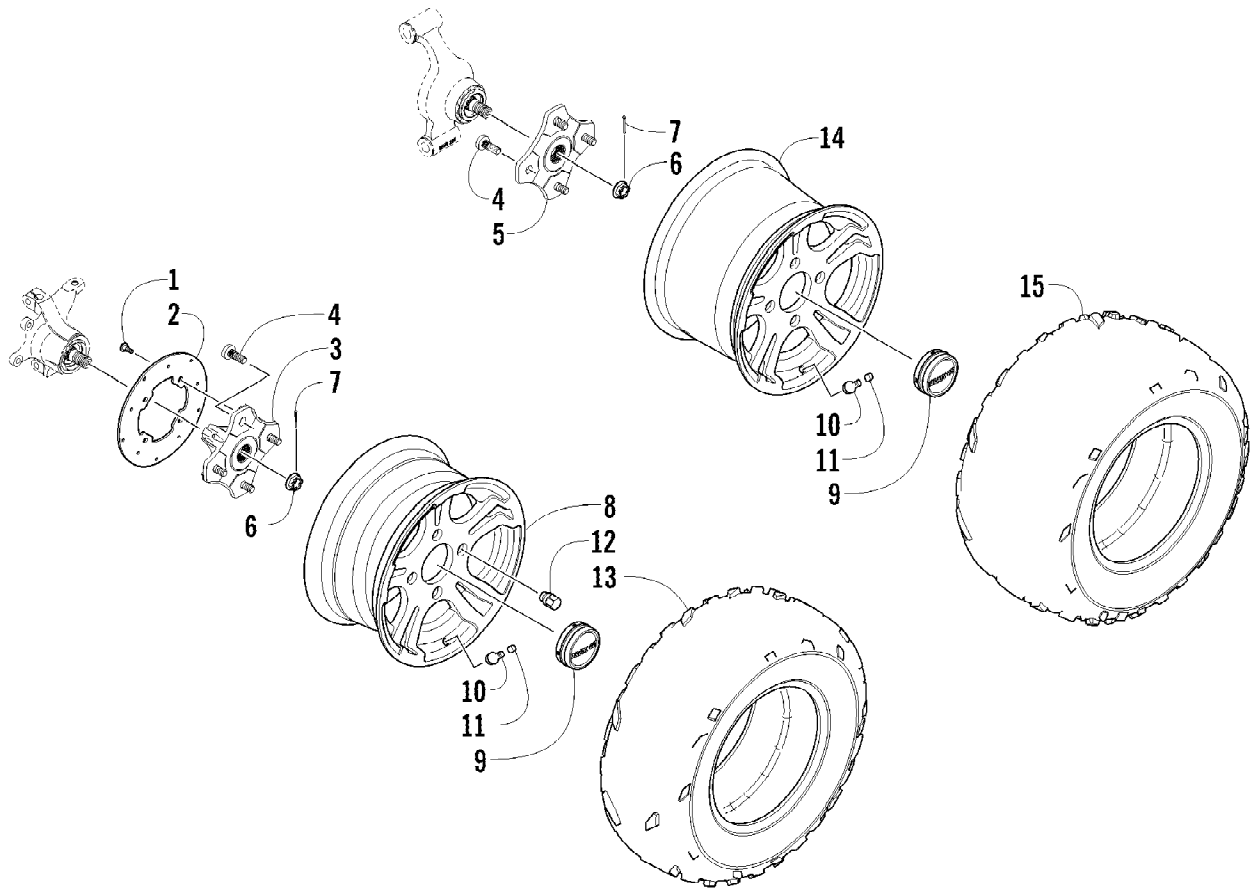

2012 TRV 700 GT INTERNATIONAL ORANGE (A2012TGT1POSU)
WHEEL AND TIRE ASSEMBLY

Page 81 of 83

Ref #	Part Number	Qty	S/P/F	Description
1	0423-557	12		Screw, Shoulder
2	2402-002	3		Disc, Brake
3	1502-462	2	/P	Hub, Wheel - Front (inc. 4)
4	0402-974	16	/P	Stud
5	1502-462	1	/P	Hub, Wheel - Rear - Right (inc. 4)
5	1502-464	1		Hub, Wheel - Rear - Left (inc. 4)
6	0423-607	4		Nut, Castle
7	0423-407	4		Pin, Cotter
8	1402-730	2		Wheel - Front (inc. 9)
9	1402-736	4		Cap, Wheel
10	0402-064	4		Stem, Valve (inc. 11)
11	0402-140	4		Cap, Valve Stem
12	0423-618	16		Nut, Lug
13	1402-894	2		Tire - Front
14	1402-731	2		Wheel - Rear (inc. 9)
15	1402-895	2		Tire - Rear