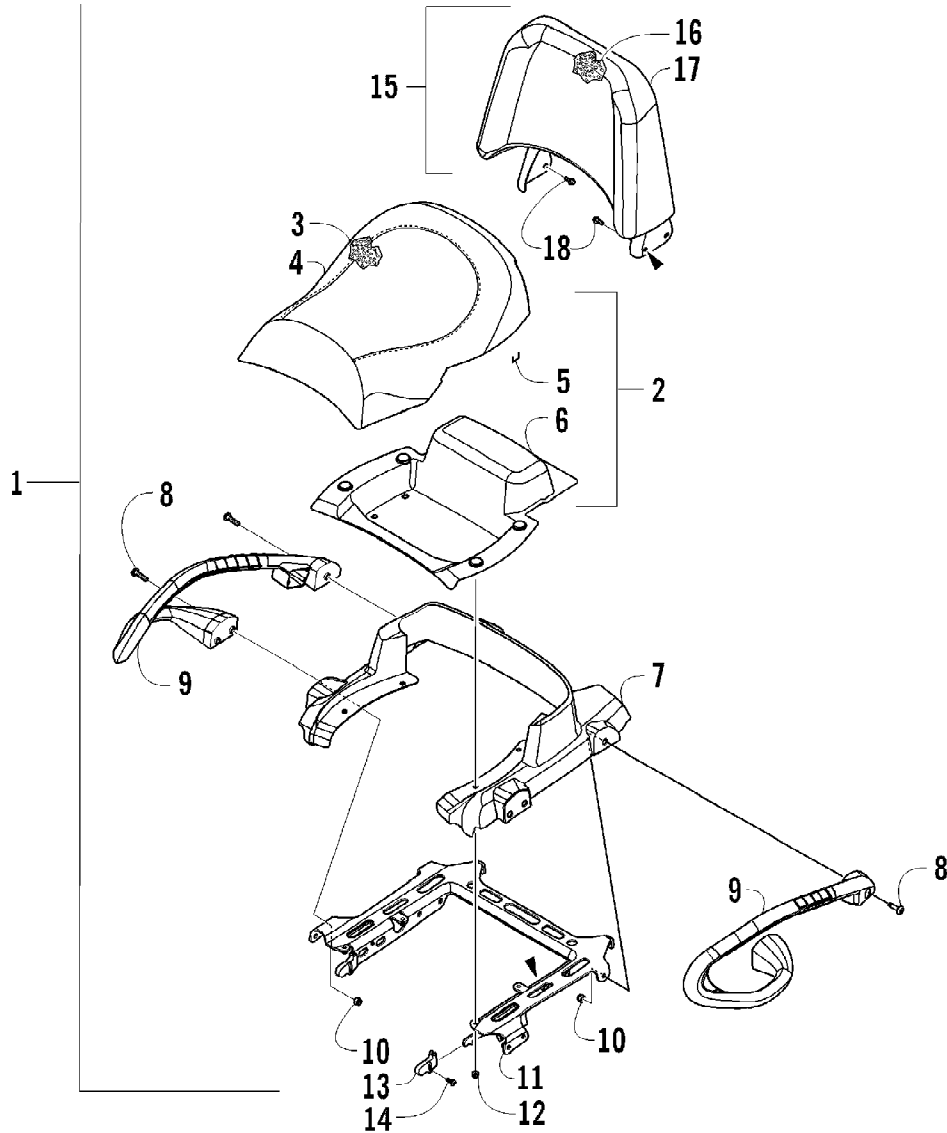

2012 TRV 700 GT INTERNATIONAL ORANGE (A2012TGT1POSU)
PASSENGER SEAT AND BACKREST ASSEMBLY

2012 TRV 700 GT INTERNATIONAL ORANGE (A2012TGT1POSU)
PASSENGER SEAT AND BACKREST ASSEMBLY

Page 51 of 83

Ref #	Part Number	Qty	S/P/F	Description
1	2516-896	1		Seat, Passenger - Assembly (inc. 2-14)
2	2506-064	1		Seat, Passenger - Sub-Assembly (inc. 3-6)
3	1506-816	1		Foam, Seat - Passenger
4	1506-815	1		Cover, Seat - Passenger
5	0624-263	AR		Staple
6	2406-110	1		Base, Seat - Inner
7	2406-044	1		Base, Seat - Passenger
8	8468-830	6		Screw, Machine
9	2406-834	1		Handhold, Passenger - Right
9	2406-835	1		Handhold, Passenger - Left
10	8432-802	6		Nut, Lock
11	2516-040	1		Bracket, Seat Support - Assembly
12	8427-602	4		Nut, Lock
13	2406-895	2		End Cap, Seat Support
14	0423-538	2		Screw, Self-Tapping
15	2516-020	1		Backrest Assembly (inc. 16-17)
16	2516-018	1		Foam, Backrest
17	2516-141	1		Cover, Backrest
18	8408-816	4		Screw, Cap