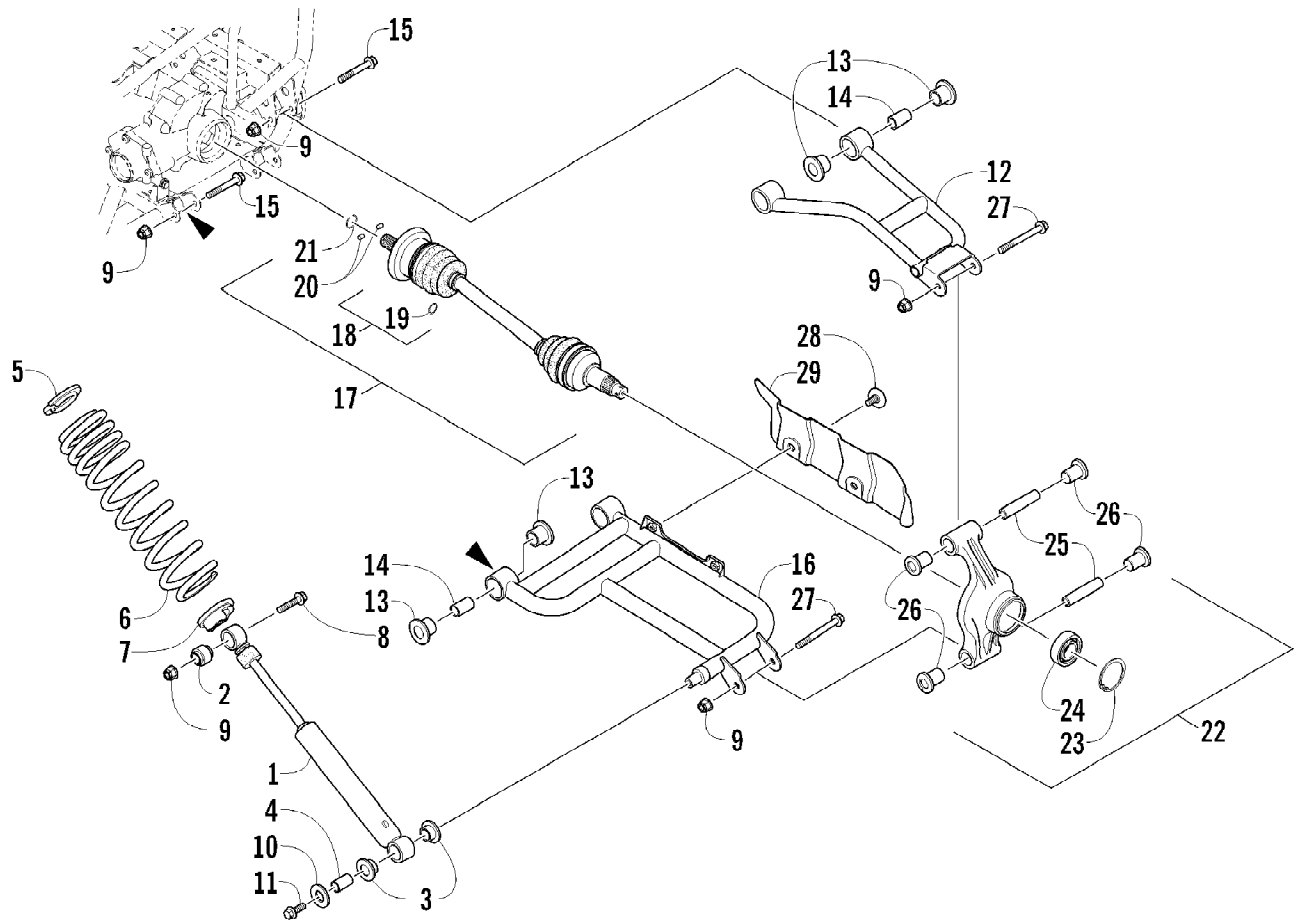

2012 TRV 700 GT INTERNATIONAL ORANGE (A2012TGT1POSU)
REAR SUSPENSION ASSEMBLY

Ref #	Part Number	Qty	S/P/F	Description
1	0404-158	2		Shock Absorber (inc. 2-4)
2	0403-182	2		Bushing
3	0603-955	4		Bushing
4	1603-219	2	S	Sleeve
5	1603-889	2	/P	Retainer, Spring
6	0504-638	2		Spring, Suspension
7	0404-057	2		Cam, Spring Adjuster
8	8409-050	2		Screw, Cap
9	0423-744	14		Nut, Lock
10	0423-087	2		Washer
11	8408-820	2	/P	Screw, Cap
12	0504-582	1		A-Arm, Rear - Upper Right (inc. 13-14)
12	0504-583	1	/P	A-Arm, Rear - Upper Left (inc. 13-14)
13	0403-208	16	/P	Bushing
14	0403-214	8	/P	Axle
15	8409-075	8		Screw, Cap
16	0504-572	1		A-Arm, Rear - Lower Right (inc. 13-14)
16	0504-573	1		A-Arm, Rear - Lower Left (inc. 13-14)
17	1502-798	2	S	Axle, Drive (inc. 18-21)
18	1436-419	2		Repair Kit, Boot (inc. 19)
19	1441-988	2		Clip, Retaining
20	1402-884	4		Pin, Detent
21	1402-890	2		Clip, Retaining
22	0504-548	1	/P	Knuckle, Right - Assembly (inc. 23-26)
22	0504-549	1	/P	Knuckle, Left - Assembly (inc. 23-26)
23	0423-423	2		Ring, Retaining
24	1402-809	2	/P	Bearing
25	0403-213	4	/P	Axle
26	0403-206	8	/P	Bushing
27	8409-000	4		Screw, Cap
28	0423-545	4	/P	Screw, Shoulder
29	1406-068	1		Guard, Boot - Rear - Right
29	1406-069	1		Guard, Boot - Rear - Left