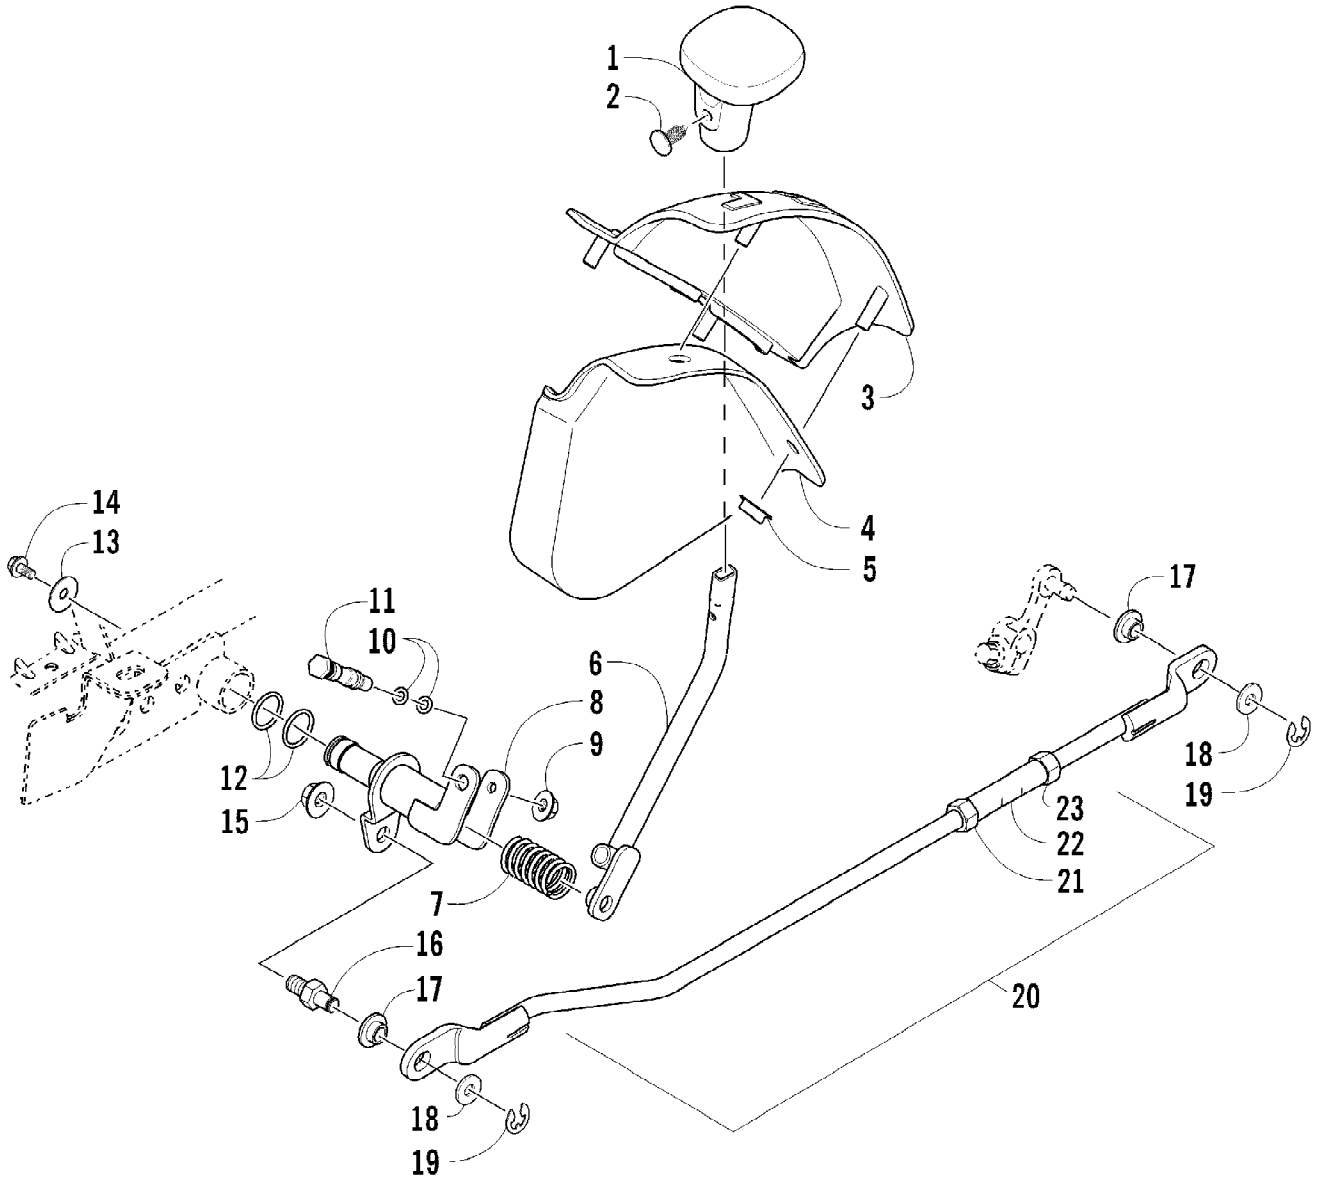

2012 TRV 700 GT INTERNATIONAL ORANGE (A2012TGT1POSU)
SHIFT LEVER ASSEMBLY

Page 67 of 83

Ref #	Part Number	Qty	S/P/F	Description
1	0402-843	1	/P	Knob, Shift
2	0423-345	1		Clip, Retaining
3	1402-576	1		Plate, Shift
4	2406-345	1		Shield, Shift Plate
5	0423-357	4		Nut, Stamped
6	0502-659	1		Lever, Shift
7	0402-678	1	/P	Spring, Shift Lever
8	1502-332	1		Actuator, Shift
9	8424-602	1	/P	Nut
10	0423-182	2	/P	O-Ring
11	0402-675	1		Axle, Pivot
12	0423-299	2	/P	O-Ring
13	0423-087	1		Washer
14	8408-812	1		Screw, Cap
15	8424-802	1		Nut
16	1402-621	1		Pin, Mounting
17	0423-091	2		Bushing
18	0623-094	2		Washer
19	0423-169	2	/P	E-Ring
20	1502-200	1		Linkage, Shift - Assembly (inc. 21-23)
21	0123-917	1	/P	Nut, Hex - Left-Hand Thread
22	1402-619	1		Coupler
23	0623-294	1		Nut, Hex - Right-Hand Thread