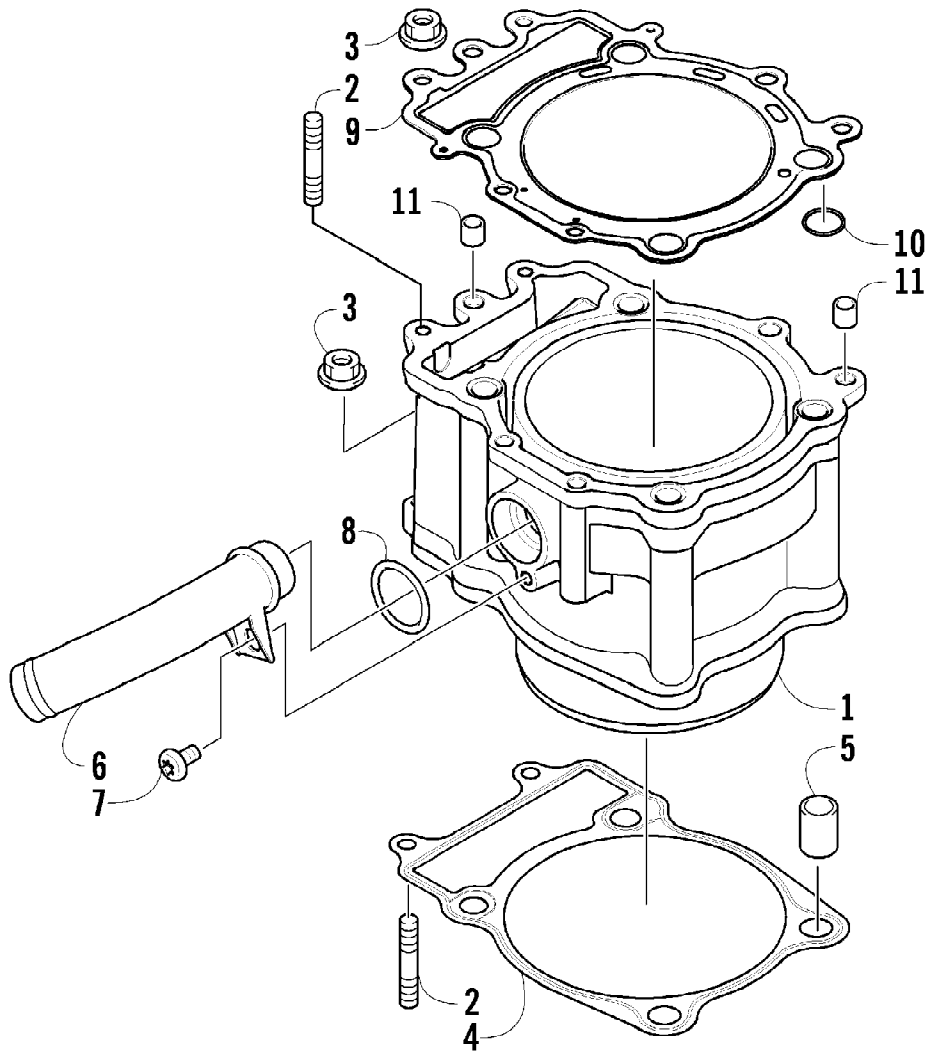

2012 TRV 700 GT INTERNATIONAL ORANGE (A2012TGT1POSU)
CYLINDER ASSEMBLY

Ref #	Part Number	Qty	S/P/F	Description
1	0804-053	1	/P	Cylinder
2	0827-002	4		Bolt, Stud
3	8424-604	4		Nut
4	0830-111	1		Gasket, Base
5	0829-002	2		Pin, Dowel
6	0804-047	1	/P	Union, Coolant Hose
7	8468-612	1		Screw, Machine
8	0830-007	1		O-Ring
9	0830-112	1		Gasket, Cylinder Head
10	0830-113	4		O-Ring
11	0829-048	2	/P	Pin, Dowel