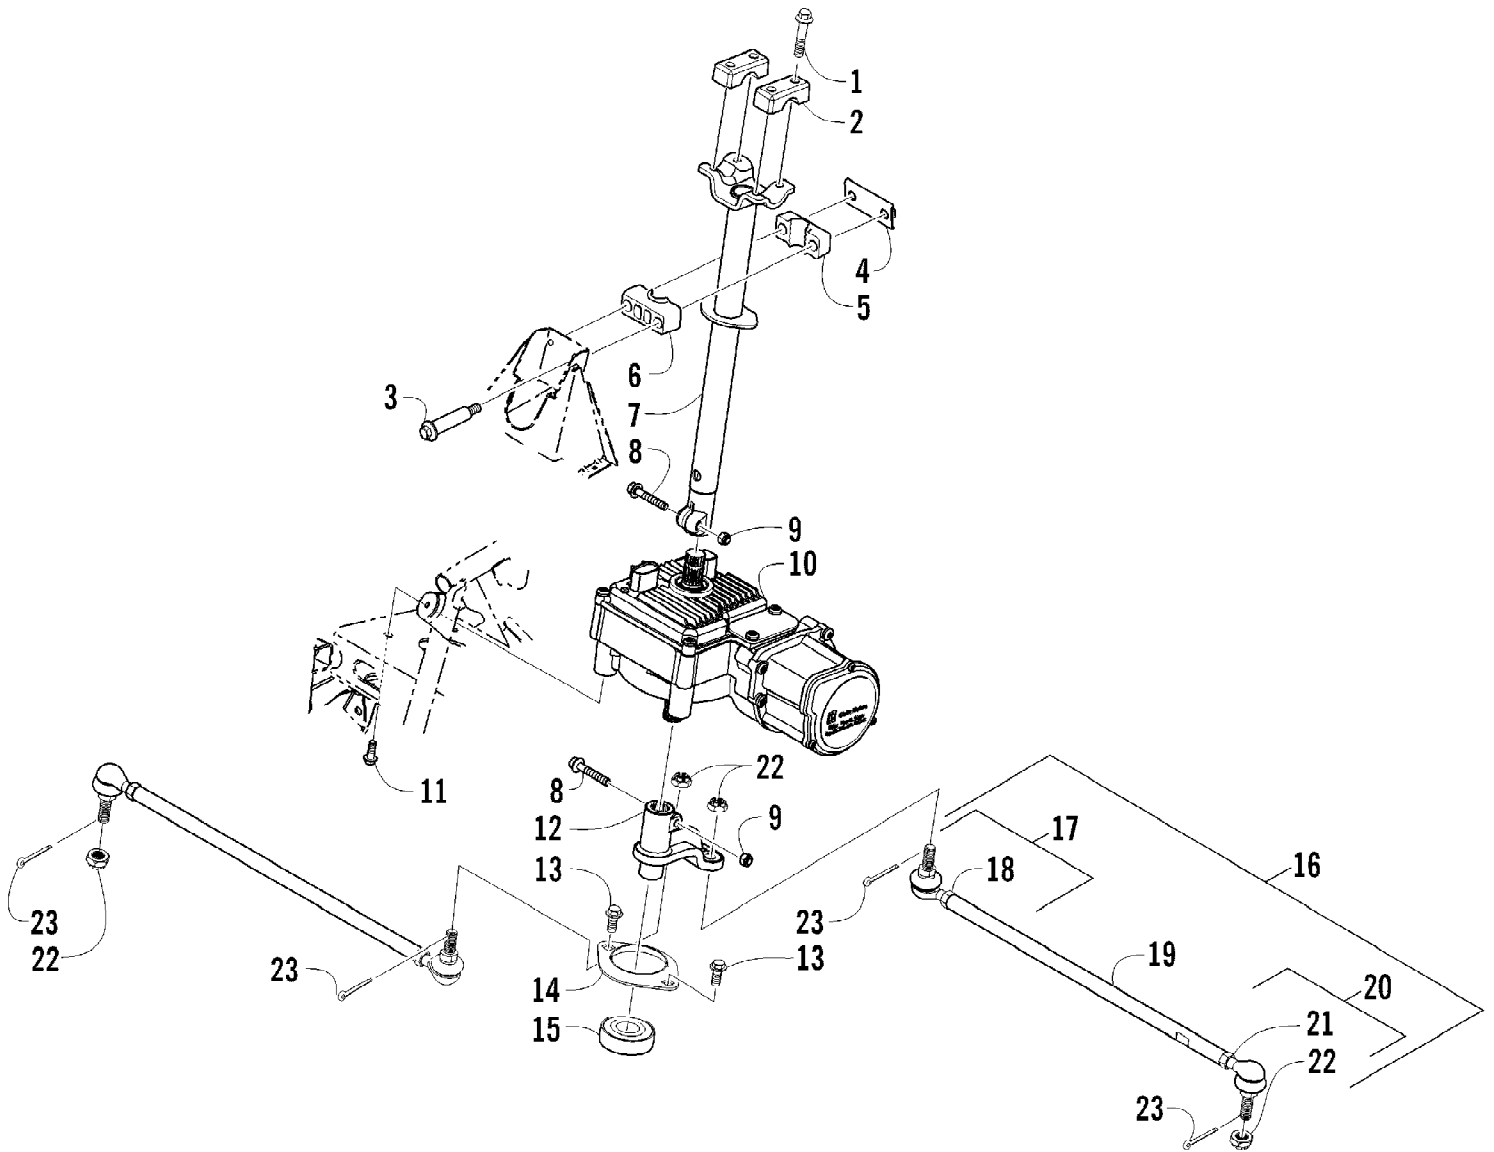

2012 TRV 700 GT INTERNATIONAL ORANGE (A2012TGT1POSU)
STEERING ASSEMBLY

Page 71 of 83

Ref #	Part Number	Qty	S/P/F	Description
1	8408-835	4		Screw, Cap
2	0405-035	2		Cap, Steering Adjuster
3	0423-505	2		Screw, Shoulder
4	0505-484	1		Cap, Housing
5	0405-260	1		Housing, Upper
6	0405-259	1		Housing, Lower
7	0505-642	1		Post, Steering
8	8020-045	2		Screw, Cap
9	8040-366	2	/P	Nut, Lock
10	0505-767	1	/P	Assembly, Electronic Power Steering
11	8409-020	4	/P	Screw, Cap
12	0505-664	1		Arm, Steering
13	8408-816	2		Screw, Cap
14	0602-233	1		Flange, Bearing
15	0405-052	1		Bearing w/Inverted Oil Seal
16	0505-499	2	/P	Tie Rod - Assembly (inc. 17-21)
17	0505-511	2	/P	End, Tie Rod - Left-Hand Thread - Kit (inc. 18)
18	0423-013	2		Nut - Left-Hand Thread
19	0405-281	2	/P	Tie Rod
20	0505-510	2	/P	End, Tie Rod - Right-Hand Thread - Kit (inc. 21)
21	8420-002	2	/P	Nut - Right-Hand Thread
22	0423-157	4		Nut, Lock
23	0623-175	4		Pin, Cotter