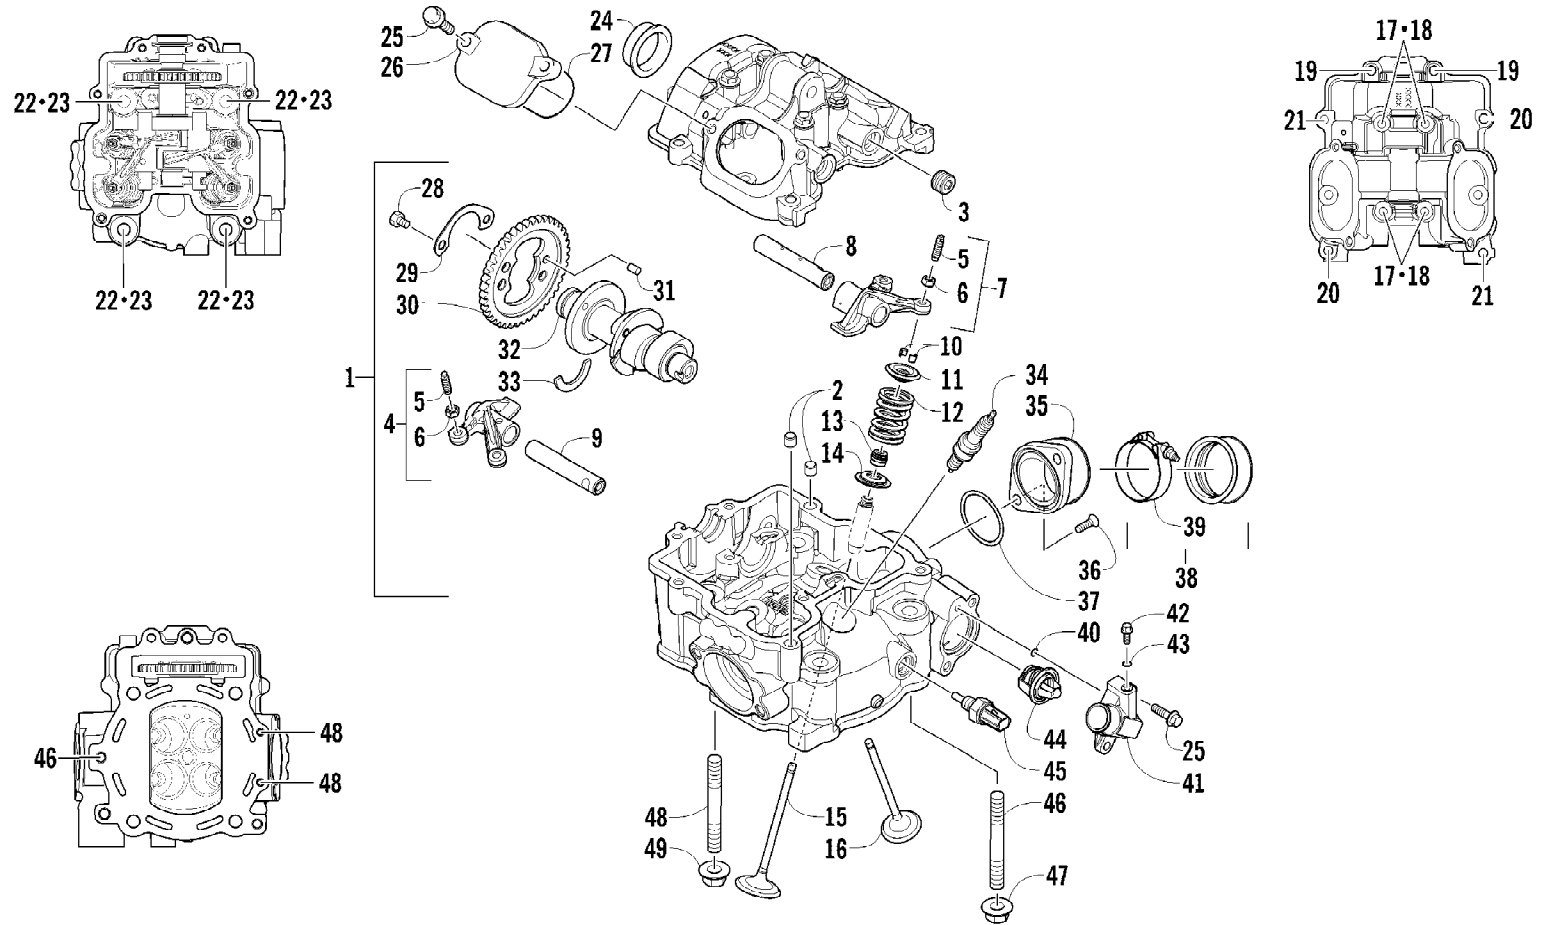

2012 TRV 700 GT INTERNATIONAL BLUE (A2012TGT1POSD)
CYLINDER HEAD AND CAMSHAFT/VALVE ASSEMBLY

Ref #	Part Number	Qty	S/P/F	Description
1	0808-184	1		Head, Cylinder - Assembly (inc. 2-17)
2	0829-048	2	/P	Pin, Dowel
3	0831-092	2		Plug, Shaft
4	0809-237	1	/P	Arm, Valve Rocker - Exhaust (inc. two No. 5-6)
5	0809-240	4	/P	Screw, Adjuster
6	0827-059	4		Nut
7	0809-234	1	/P	Arm, Valve Rocker - Intake (inc. two No. 5-6)
8	0809-241	1		Shaft, Rocker Arm - Intake
9	0809-242	1		Shaft, Rocker Arm - Exhaust
10	0809-233	8		Cotter, Valve
11	0809-232	4		Retainer, Spring
12	0809-231	4	/P	Spring, Valve
13	0830-186	4	/P	Seal, Oil
14	0809-215	4		Seat, Spring - Valve
15	0809-228	2	/P	Valve, Intake
16	0809-229	2	/P	Valve, Exhaust
17	0826-149	4		Screw, Cap
18	0830-155	4	/P	Gasket
19	0826-002	2		Screw, Cap
20	0826-005	2		Screw, Cap
21	0826-006	2		Screw, Cap
22	0808-037	4	/P	Screw, Cap
23	0830-147	4	/P	Washer
24	0808-077	1		Plug, Cylinder Head
25	0826-007	6		Screw, Cap
26	0808-003	2		Cap, Inspection
27	0830-167	2	/P	O-Ring
28	0826-034	2		Screw, Cap
29	0828-004	1		Plate, Retainer
30	0809-212	1		Sprocket
31	0829-049	1		Pin, Dowel
32	0809-245	1	/P	Camshaft
33	0809-003	1		C-Ring
34	0217-799	1	/P/F	Spark Plug
35	0470-668	1		Flange, Intake Manifold
36	0826-008	2		Screw, Machine
37	0830-090	1		O-Ring
38	0437-069	1	/P	Boot (inc. 39)
39	1423-041	1		Clamp
40	0830-168	1	/P	O-Ring
41	0808-208	1		Cover, Thermostat (inc. 42-43)
42	8408-512	1		Screw, Cap
43	0423-182	1	/P	O-Ring
44	0808-078	1		Thermostat
45	0808-124	1		Sensor, Engine Coolant Temperature
46	0827-031	1		Bolt, Stud
47	8424-804	1		Nut
48	0827-054	2		Bolt, Stud
49	8424-604	2		Nut