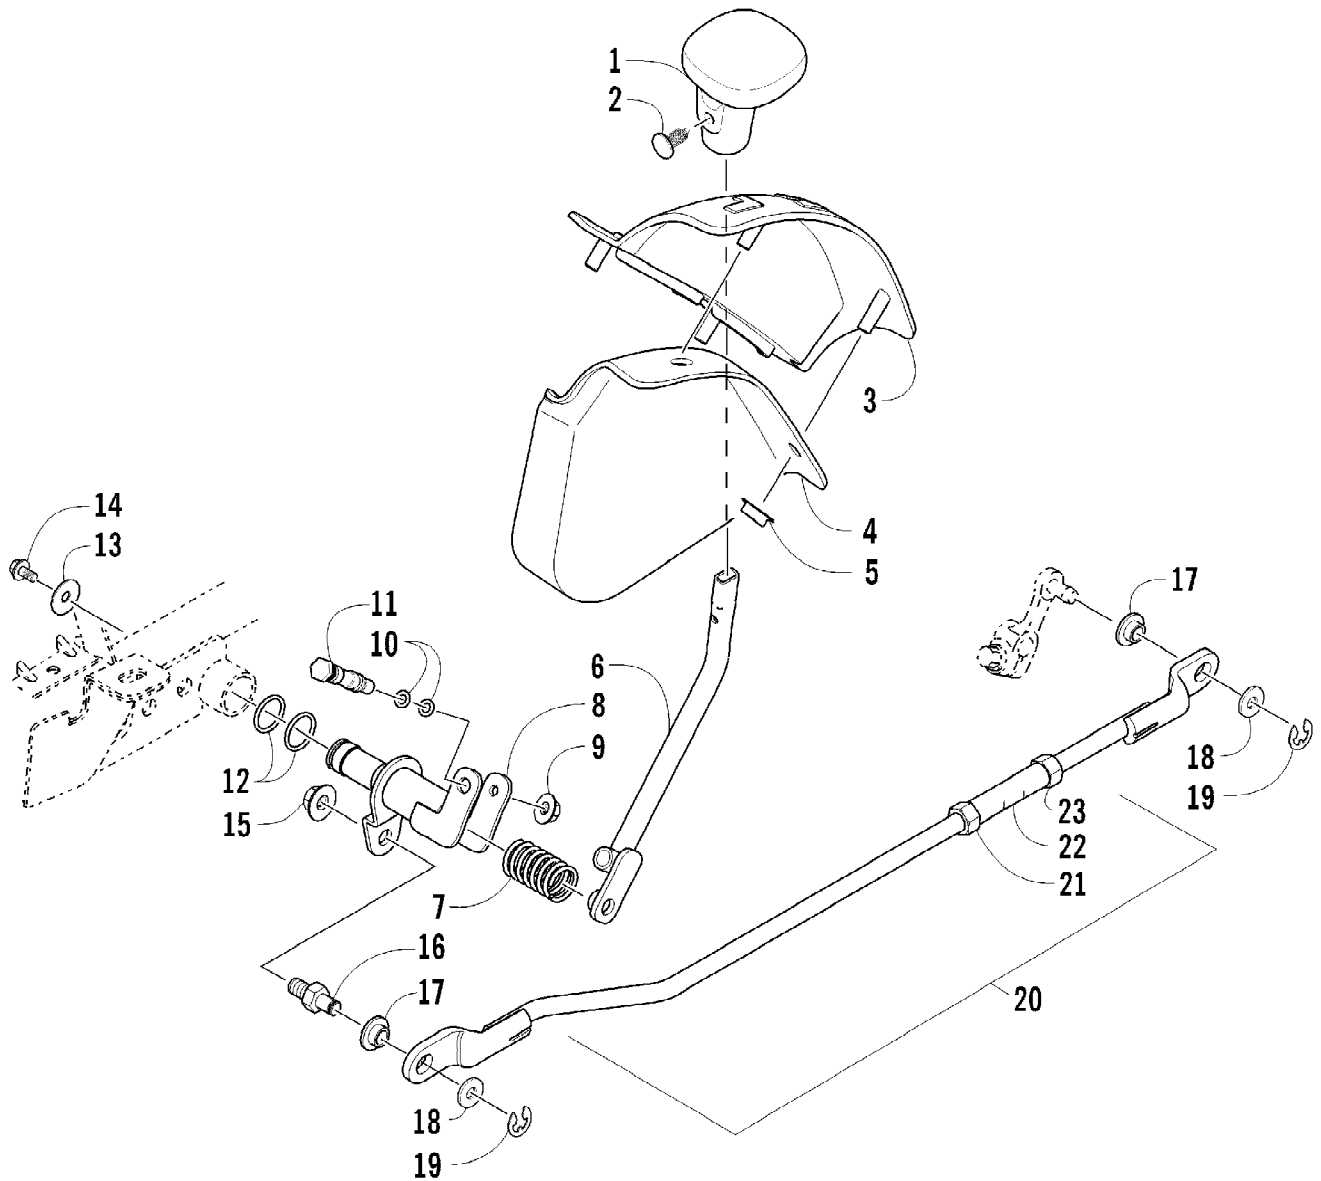

2012 TRV 700 GT INTERNATIONAL BLUE (A2012TGT1POSD)
SHIFT LEVER ASSEMBLY

Page 67 of 83

Ref #	Part Number	Qty	S/P/F	Description
1	0402-843	1	/P	Knob, Shift
2	0423-345	1		Clip, Retaining
3	1402-576	1		Plate, Shift
4	2406-345	1		Shield, Shift Plate
5	0423-357	4		Nut, Stamped
6	0502-659	1		Lever, Shift
7	0402-678	1	/P	Spring, Shift Lever
8	1502-332	1		Actuator, Shift
9	8424-602	1	/P	Nut
10	0423-182	2	/P	O-Ring
11	0402-675	1		Axle, Pivot
12	0423-299	2	/P	O-Ring
13	0423-087	1		Washer
14	8408-812	1		Screw, Cap
15	8424-802	1		Nut
16	1402-621	1		Pin, Mounting
17	0423-091	2		Bushing
18	0623-094	2		Washer
19	0423-169	2	/P	E-Ring
20	1502-200	1		Linkage, Shift - Assembly (inc. 21-23)
21	0123-917	1	/P	Nut, Hex - Left-Hand Thread
22	1402-619	1		Coupler
23	0623-294	1		Nut, Hex - Right-Hand Thread