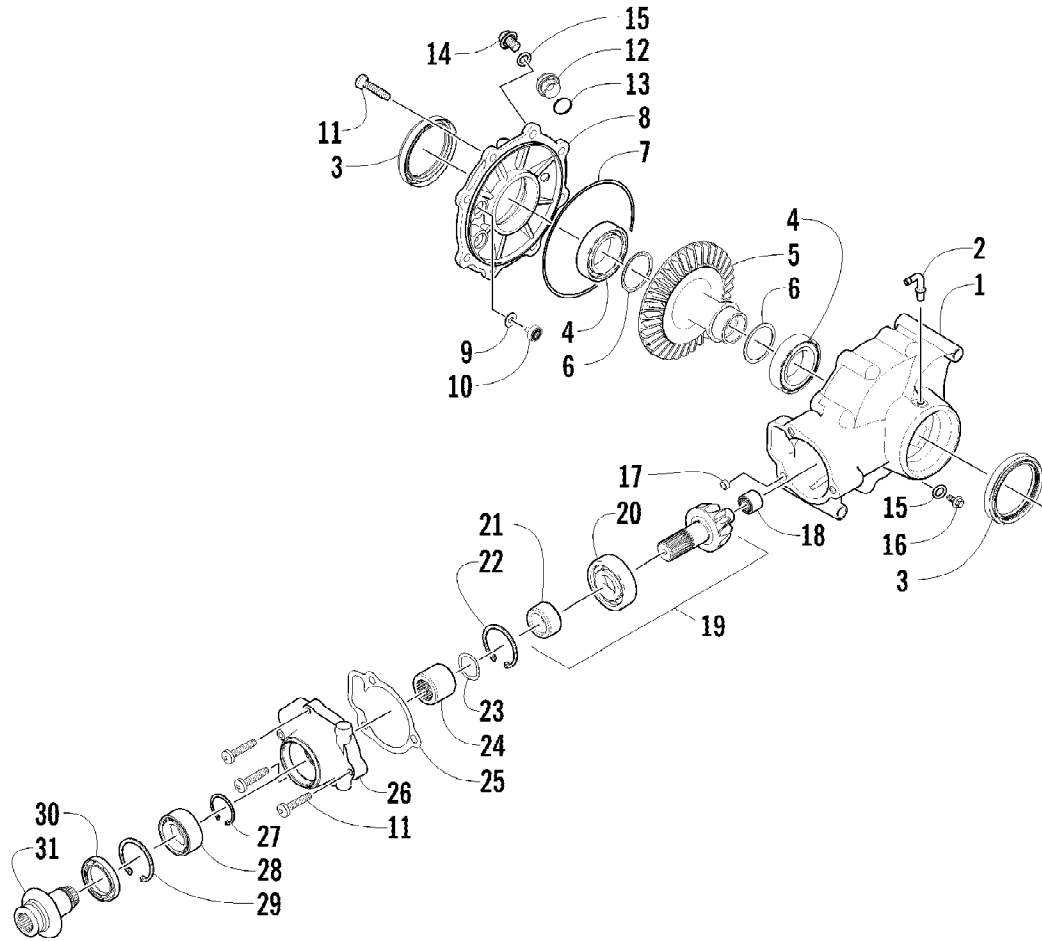

2012 TRV 700 GT INTERNATIONAL BLUE (A2012TGT1POSD)
REAR DRIVE GEARCASE ASSEMBLY

2012 TRV 700 GT INTERNATIONAL BLUE (A2012TGT1POSD)
REAR DRIVE GEARCASE ASSEMBLY

Ref #	Part Number	Qty	S/P/F	Description
	1502-876	1		Complete Rear Drive Gearcase Assembly
1	1502-896	1		Housing, Gearcase
2	1402-442	1		Fitting, Elbow
3	1402-950	2	/P	Seal
4	0402-393	2		Bearing
5	1402-033	1		Gear, Ring - 34T
6	0402-405	AR		Shim, 41 x 49 x 1.3 mm
6	0402-406	AR		Shim, 41 x 49 x 1.4 mm
6	0402-407	AR		Shim, 41 x 49 x 1.5 mm
6	0402-408	AR		Shim, 41 x 49 x 1.6 mm
6	0402-409	AR		Shim, 41 x 49 x 1.7 mm
7	0423-149	1		O-Ring
8	1502-897	1		Cover, Gearcase
9	0402-429	AR		Shim, 6.3 x 18 x 1.3 mm
9	0402-430	AR		Shim, 6.3 x 18 x 1.4 mm
9	0402-431	AR		Shim, 6.3 x 18 x 1.5 mm
9	0402-432	AR		Shim, 6.3 x 18 x 1.6 mm
9	0402-433	AR		Shim, 6.3 x 18 x 1.7 mm
10	0402-326	1		Button, Thrust
11	0423-118	11		Screw, Self-Tapping
12	0402-333	1	/P	Plug, Magnetic (inc. 13)
13	0423-154	1		O-Ring
14	1402-211	1		Plug, Oil Level (inc. one No. 15)
15	0423-153	2		O-Ring
16	1402-210	1	/P	Plug, Fill (inc. one No. 15)
17	0402-411	1		Pin, Dowel
18	0402-328	1		Bearing
19	1502-851	1		Gear, Pinion - Assembly - 11T (inc. 20-21)
20	0402-327	1		Bearing
21	1402-977	1		Collar, Retaining
22	1423-067	1		Ring, Retaining
23	0402-982	1		Washer, Wave
24	0402-981	1		Collar, Shaft
25	0402-947	1		Gasket, Flange
26	0502-529	1		Housing, Pinion
27	0423-417	1		Ring, Retaining
28	1402-043	1		Bearing
29	0423-423	1		Ring, Retaining
30	1402-011	1		Seal
31	1502-085	1	/P	Shaft, Input