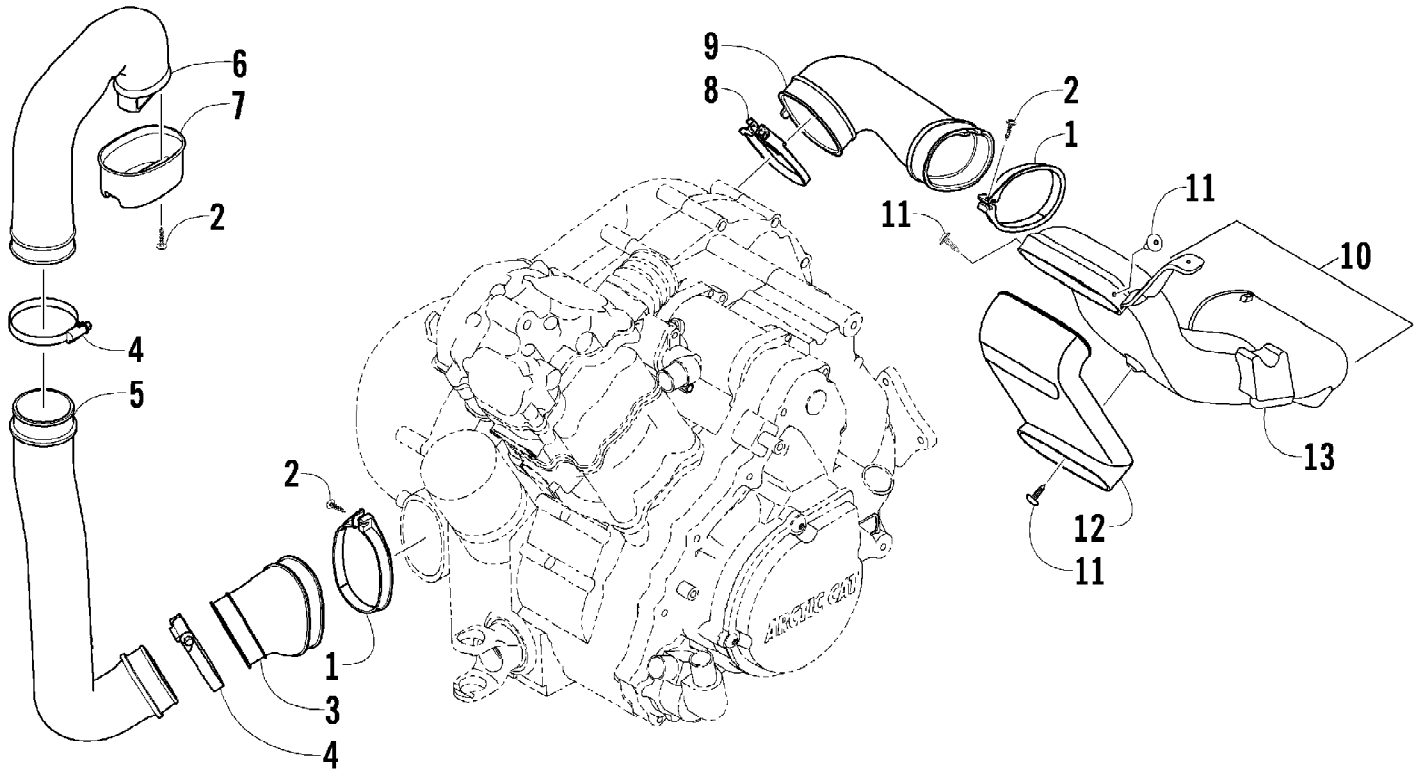

2012 TRV 700 GT INTERNATIONAL BLUE (A2012TGT1POSD)
 BATTERY AND STARTER ASSEMBLY

Page 4 of 83

Ref #	Part Number	Qty	S/P/F	Description
1	5991-655	1	/P	Battery Cover/Tool Tray Assembly (inc. 2-4)
2	2406-815	1	/P	Cover, Battery
3	0444-122	1	S/P	Kit, Tool
4	0417-016	1		Pad, Battery
5	8476-620	2		Screw, Machine
6	0645-480	1		Battery Assembly (inc. 7-8)
7	0445-082	1		Kit, Hardware
8	0645-430	1		Decal, Warning
9	0417-017	1		Foam, Battery
10	0445-070	1		Cable, Battery/Ground
11	0445-062	1		Cable, Battery/Solenoid
12	0645-327	1		Boot, Terminal
13	0623-038	5		Nut w/Washer
14	0445-064	1		Cable, Solenoid/Starter (inc. 15)
15	0645-019	1		Boot, Terminal
16	0445-058	1	/P	Solenoid
17	8476-625	4		Screw, Machine
18	0825-013	1	/P	Motor, Starter - Assembly

2012 TRV 700 GT INTERNATIONAL BLUE (A2012TGT1POSD)
CAM CHAIN ASSEMBLY

Page 6 of 83

Ref #	Part Number	Qty	S/P/F	Description
1	0810-001	1		Chain, Cam
2	0810-002	1		Guide, Chain
3	0810-003	1		Tensioner, Chain
4	0826-036	1		Pivot, Tensioner
5	0830-025	1		Washer, Crush
6	0810-004	1		Adjuster, Tensioner - Assembly
7	0830-018	1		Gasket
8	8468-625	2		Screw, Machine
9	0830-107	2		Gasket
10	8400-610	1		Screw, Cap
11	0828-129	1		Washer