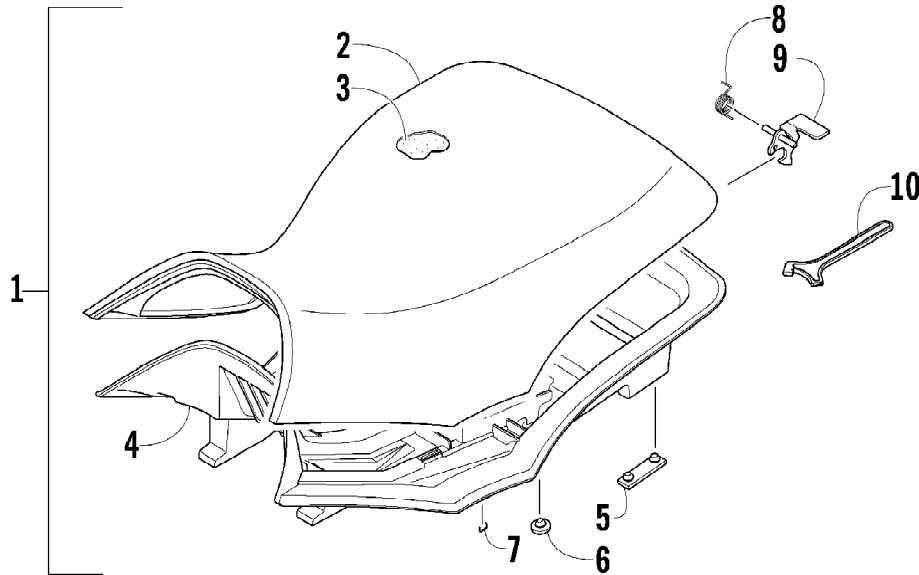

2012 TRV 700 GT INTERNATIONAL BLUE (A2012TGT1POSD)
SEAT ASSEMBLY

Page 61 of 83

Ref #	Part Number	Qty	S/P/F	Description
1	4506-557	1	/P	Seat Assembly (inc. 2-9)
2	1506-209	1		Cover, Seat
3	0517-119	1		Foam, Seat
4	2416-826	1	/P	Base, Seat - Assembly (inc. 5-6)
5	0406-879	2		Bumper, Seat - Rear
6	0406-877	4	/P	Bumper, Seat - Front
7	0624-263	AR		Staple
8	1406-592	1	/P	Spring, Seat Latch
9	1506-156	1		Latch, Seat
10	0441-587	1		Wrench, Spanner