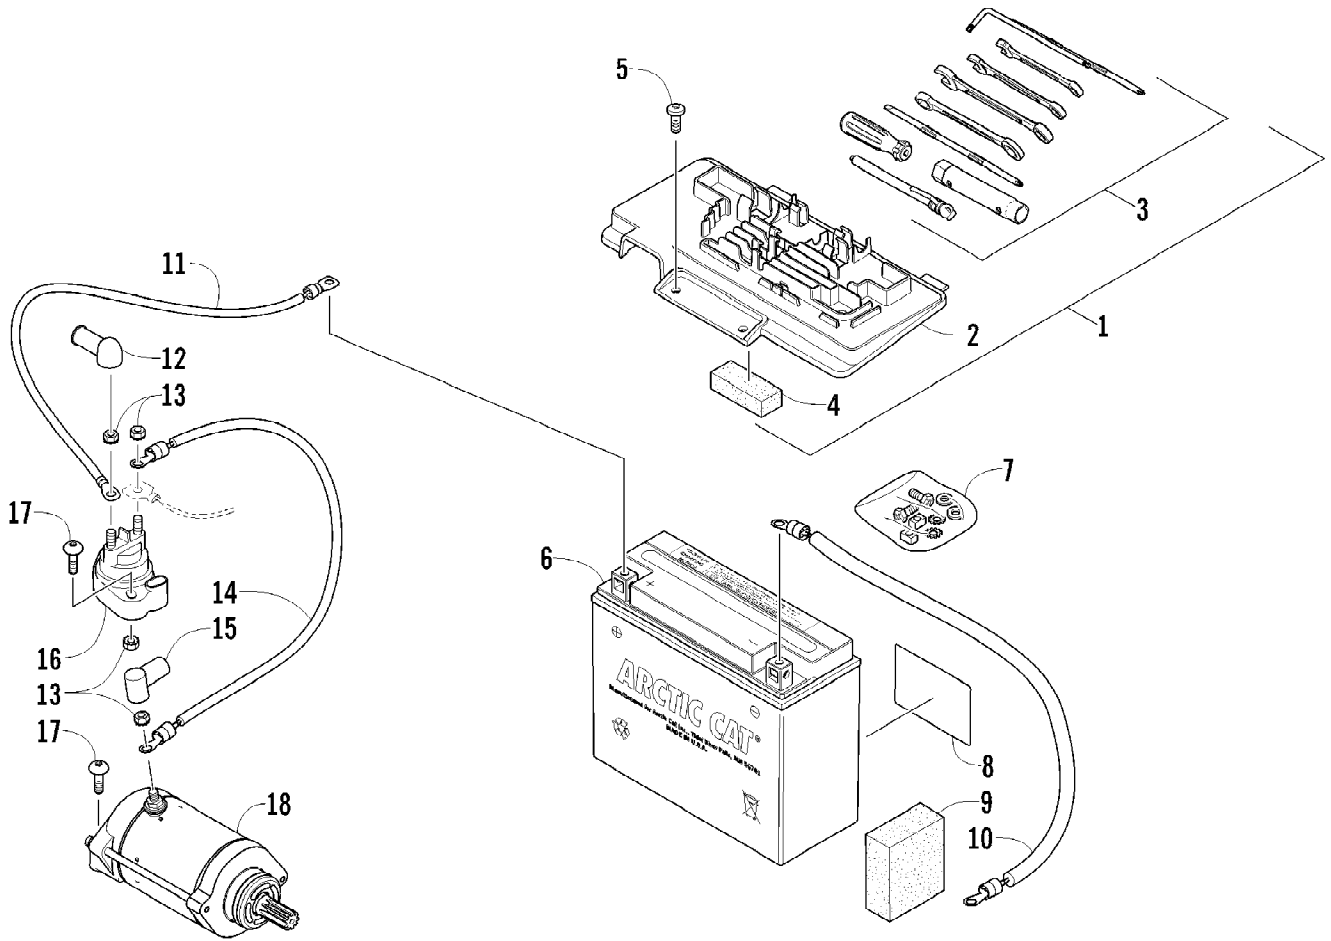

2012 TRV 700 GT INTERNATIONAL BLUE (A2012TGT1POSD)
AIR INTAKE ASSEMBLY

Page 2 of 83

Ref #	Part Number	Qty	S/P/F	Description
1	0470-877	1	/P	Cover, Intake
2	0470-560	1		Screen, Air Filter
3	0470-558	1		Filter, Air
4	0470-728	1		Housing, Intake
5	0423-455	4		Clip, Spring
6	0470-749	1		Duct, Engine Intake
7	0423-763	1		Grommet
8	0570-215	1		Resonator
9	0470-729	1		Boot
10	0423-342	4	/P	Screw, Self-Tapping
11	0423-019	2		Clamp
12	0470-442	1	/P	Valve, Drain
13	0410-172	1	/P	Hose, Vent
14	1623-281	2		Clamp, Hose
15	0423-766	1		Cap, Drain
16	1623-287	1		Clamp
17	0423-554	1		Clamp
18	0470-511	1		Boot
19	0430-055	1		Sensor, Air Temperature (inc. 20)
20	5507-224	1		O-Ring
21	2406-604	1		Panel, Shield
22	0623-362	2		Rivet, Reinstallable

2012 TRV 700 GT INTERNATIONAL BLUE (A2012TGT1POSD)
CAM CHAIN ASSEMBLY

Page 6 of 83

Ref #	Part Number	Qty	S/P/F	Description
1	0810-001	1		Chain, Cam
2	0810-002	1		Guide, Chain
3	0810-003	1		Tensioner, Chain
4	0826-036	1		Pivot, Tensioner
5	0830-025	1		Washer, Crush
6	0810-004	1		Adjuster, Tensioner - Assembly
7	0830-018	1		Gasket
8	8468-625	2		Screw, Machine
9	0830-107	2		Gasket
10	8400-610	1		Screw, Cap
11	0828-129	1		Washer