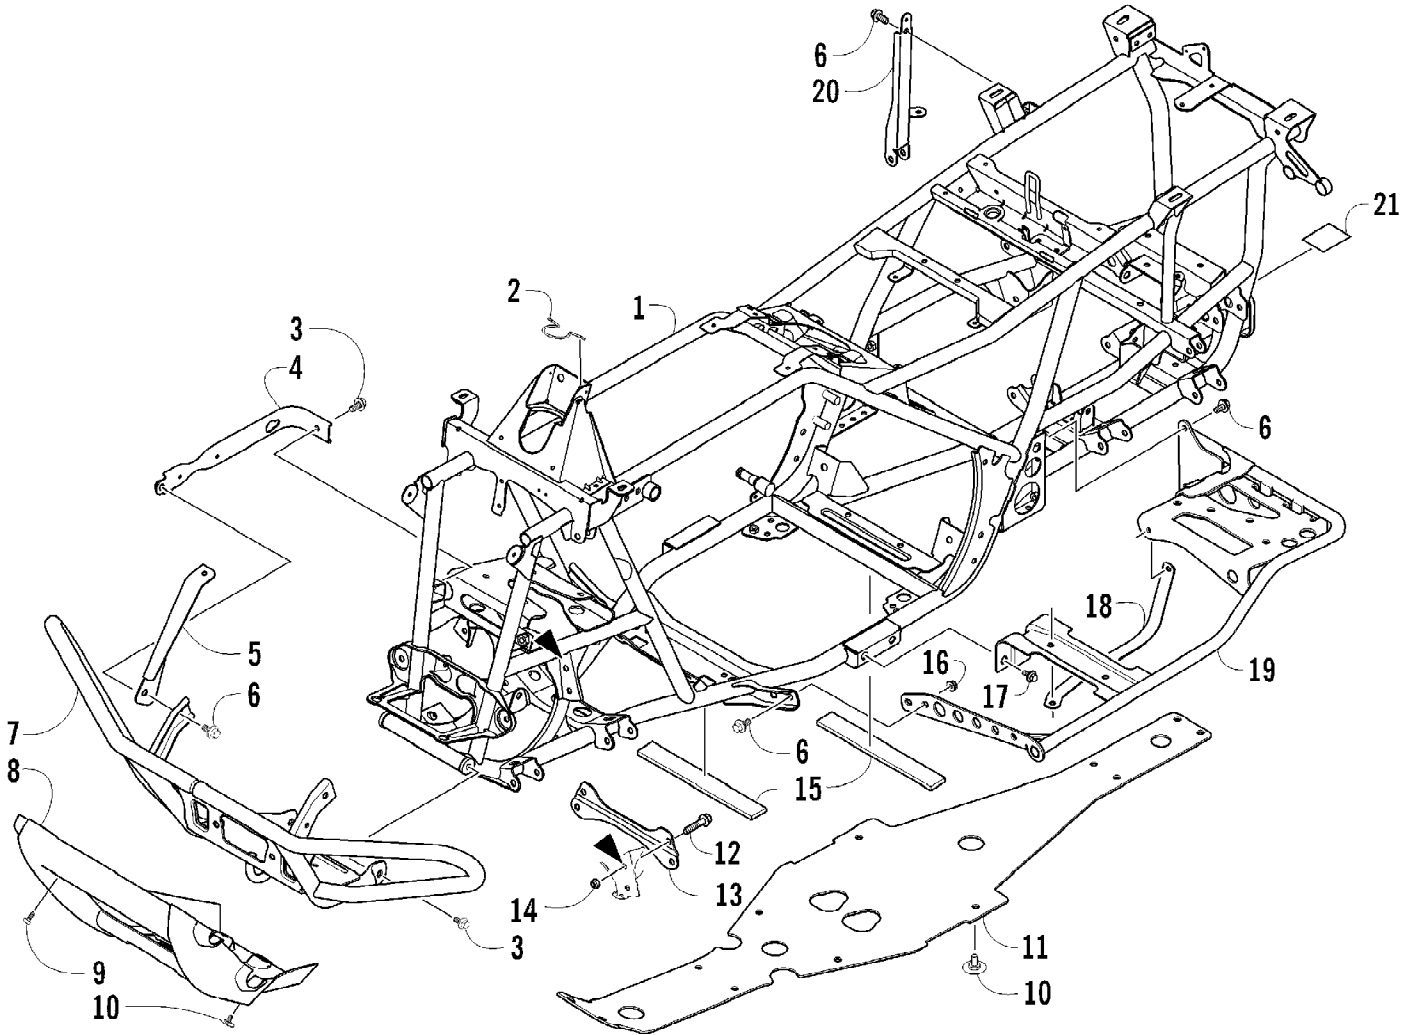

Ref #	Part Number	Qty	S/P/F	Description
1	4506-553	1		Frame, Main
2	2416-401	1		Clip, Routing
3	8409-020	4	/P	Screw, Cap
4	1506-596	2	/P	Channel, Bumper Mounting
5	1506-562	1		Bracket, Mounting - Bumper - Right
5	1506-563	1		Bracket, Mounting - Bumper - Left
6	8408-816	11		Screw, Cap
7	1506-855	1	/P	Bumper
8	1406-360	1		Fascia, Bumper - Front
9	0423-419	2		Screw, Machine
10	0423-101	12		Screw, Shoulder
11	2406-091	1		Panel, Belly
12	8409-025	2		Screw, Cap
13	2516-852	1	/P	Brace, A-Arm
14	0423-744	2		Nut, Lock
15	0406-289	2		Pad, Frame
16	8424-802	4		Nut
17	8409-016	4		Screw, Cap
18	2406-216	1		Strap, Footrest - Right
18	2406-217	1		Strap, Footrest - Left
19	1506-848	1		Footrest - Right
19	1506-849	1		Footrest - Left
20	2506-447	1		Bracket, Support
21	1411-077	1		Decal, Warning - Towing