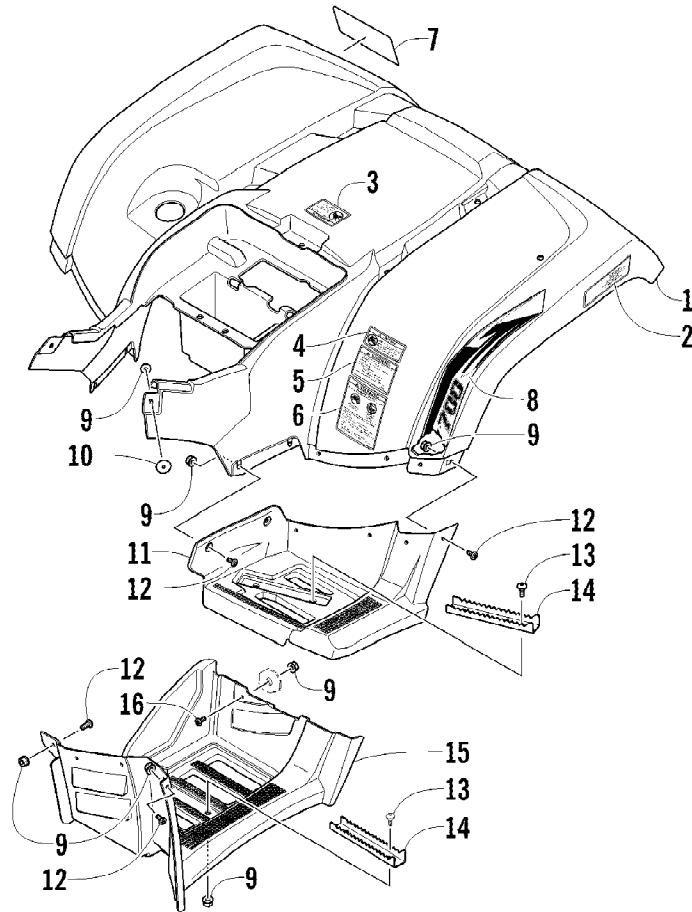

2012 TRV 700 GT INTERNATIONAL BLUE (A2012TGT1POSD)
REAR BODY PANEL AND FOOTWELL ASSEMBLIES

2012 TRV 700 GT INTERNATIONAL BLUE (A2012TGT1POSD)
REAR BODY PANEL AND FOOTWELL ASSEMBLIES

Page 53 of 83

Ref #	Part Number	Qty	S/P/F	Description
1	4506-319	1	/P	Fender, Rear - Assembly (inc. 2-6)
2	1411-592	1	/P	Decal, Reflector - Right
2	1411-593	1	/P	Decal, Reflector - Left
3	1411-251	1		Decal, Warning - Passenger Seat
4	1411-269	1		Decal, Warning - Passenger
5	2411-138	1	/P	Decal, Warning - Tire Pressure
6	2411-257	1		Decal, Warning - Passenger Safety
7	1411-725	1		Decal, "Arctic Cat"
8	2411-736	1		Decal, Side - Lower Right
8	2411-737	1		Decal, Side - Lower Left
9	0423-540	34		Nut, Lock
10	0423-101	2		Screw, Shoulder
11	2406-042	1		Footwell, Rear - Right
11	2406-043	1		Footwell, Rear - Left
12	0423-419	22		Screw, Machine
13	0423-355	8		Screw, Shoulder
14	1506-125	4	/P	Footpeg
15	1506-813	1		Footwell - Right
15	2406-471	1	/P	Footwell - Left
16	8477-620	2		Screw, Machine