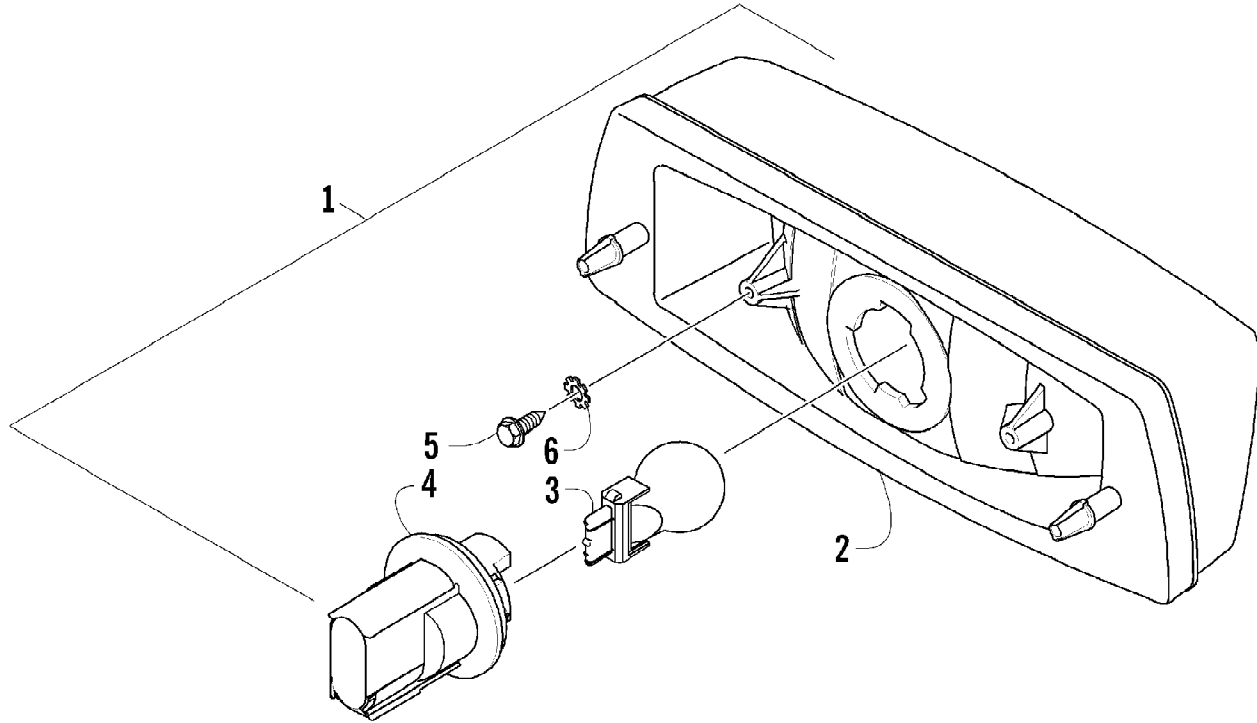

2012 TRV 700 GT INTERNATIONAL BLUE (A2012TGT1POSD)
TAILLIGHT ASSEMBLY

Page 73 of 83

Ref #	Part Number	Qty	S/P/F	Description
1	0509-022	1		Taillight Assembly (inc. 2-4)
2	0509-025	1		Housing, Taillight
3	0409-056	1		Bulb, Taillight
4	0409-057	1		Socket, Taillight
5	0623-301	2	/P	Screw, Self-Tapping
6	8053-212	2	/P	Washer, External Tooth Lock