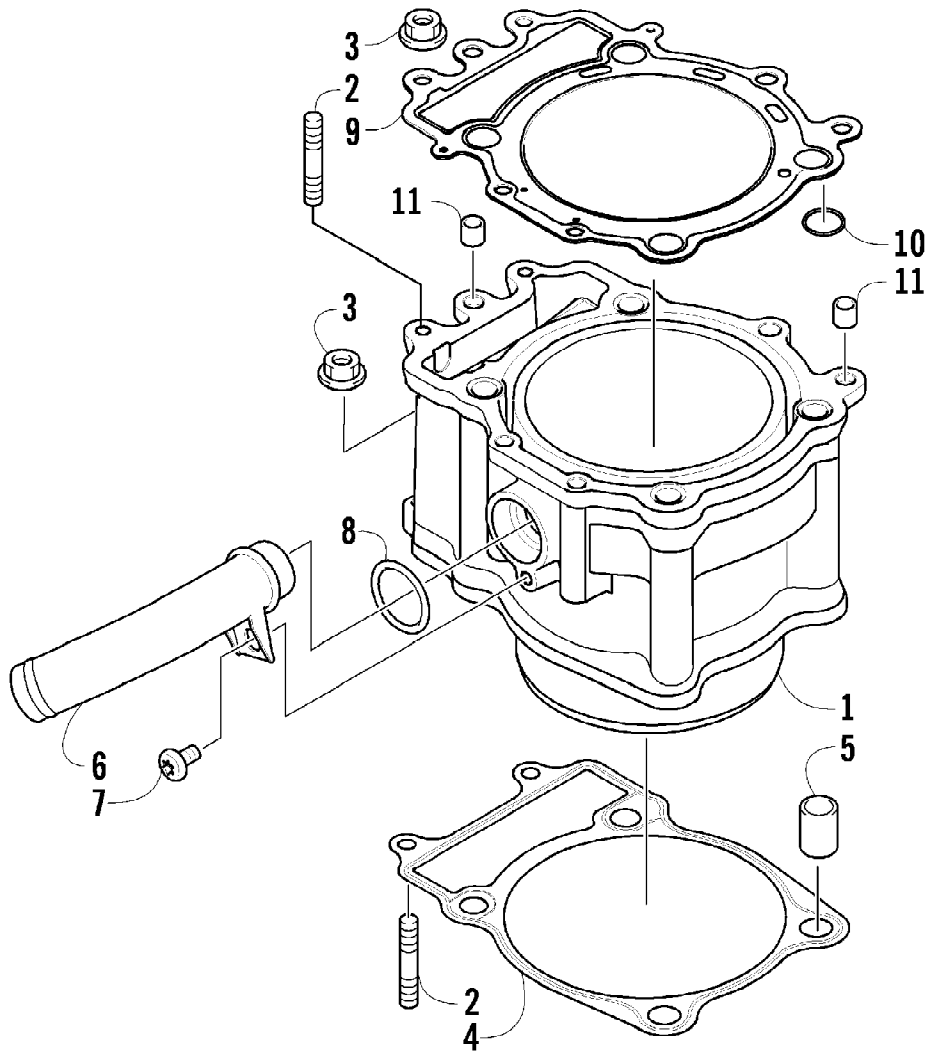

2012 TRV 700 GT INTERNATIONAL BLUE (A2012TGT1POSD)
CYLINDER ASSEMBLY

2012 TRV 700 GT INTERNATIONAL BLUE (A2012TGT1POSD)
CYLINDER ASSEMBLY

Page 20 of 83

Ref #	Part Number	Qty	S/P/F	Description
1	0804-053	1	/P	Cylinder
2	0827-002	4		Bolt, Stud
3	8424-604	4		Nut
4	0830-111	1		Gasket, Base
5	0829-002	2		Pin, Dowel
6	0804-047	1	/P	Union, Coolant Hose
7	8468-612	1		Screw, Machine
8	0830-007	1		O-Ring
9	0830-112	1		Gasket, Cylinder Head
10	0830-113	4		O-Ring
11	0829-048	2	/P	Pin, Dowel