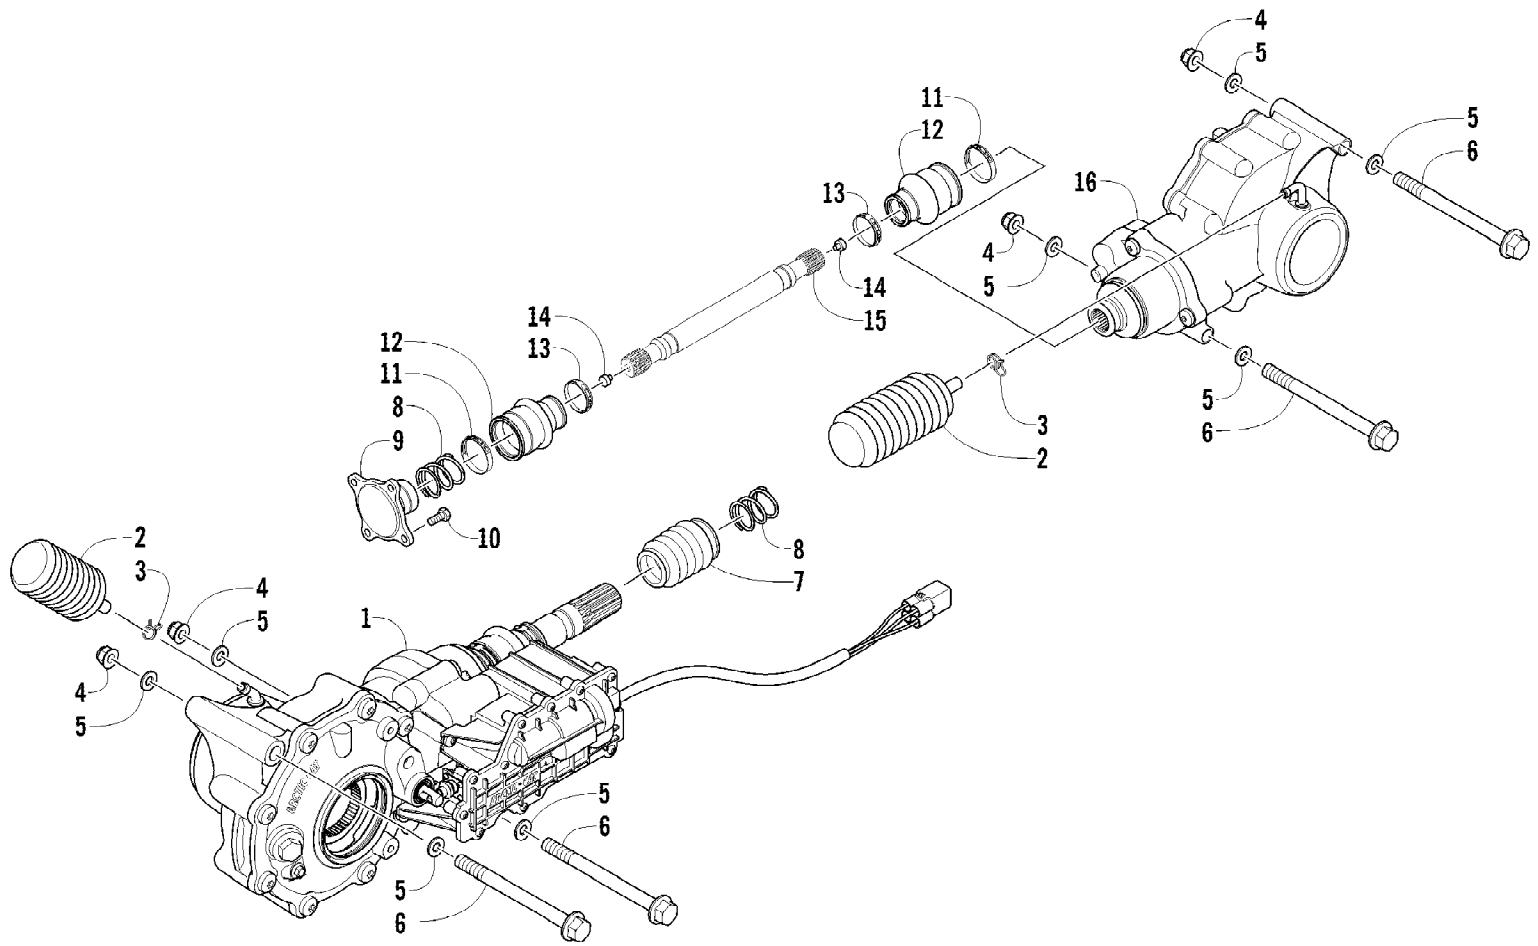

2012 TRV 700 GT INTERNATIONAL BLUE (A2012TGT1POSD)
DRIVE TRAIN ASSEMBLY

Page 24 of 83

Ref #	Part Number	Qty	S/P/F	Description
1	1502-877	1		Gearcase, Front
2	1402-620	2	/P	Bladder, Gearcase
3	0423-315	2		Clamp, Hose
4	8428-002	4		Nut, Lock
5	0423-426	8		Washer
6	0423-404	4		Screw, Cap
7	0402-966	1		Boot, Shaft
8	1402-026	2		Spring
9	0402-950	1		Flange, Output
10	8408-820	4	/P	Screw, Cap
11	0423-393	2		Clamp
12	0402-985	2	/P	Boot
13	0423-411	2		Clamp
14	0673-618	2	/P	Bumper, Propeller Shaft
15	1402-092	1		Shaft, Propeller
16	1502-876	1		Gearcase, Rear