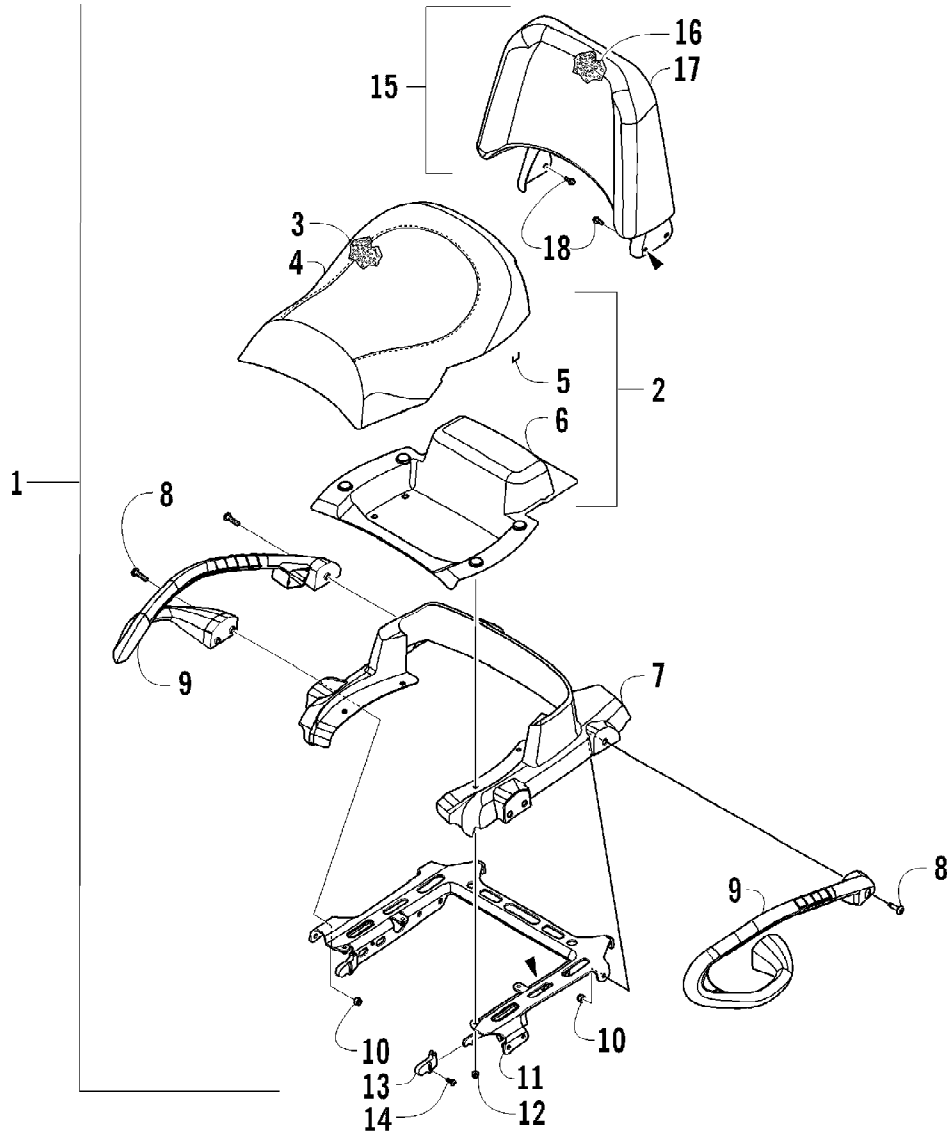

2012 TRV 700 GT INTERNATIONAL BLUE (A2012TGT1POSD)
PASSENGER SEAT AND BACKREST ASSEMBLY

2012 TRV 700 GT INTERNATIONAL BLUE (A2012TGT1POSD)
PASSENGER SEAT AND BACKREST ASSEMBLY

Page 51 of 83

Ref #	Part Number	Qty	S/P/F	Description
1	2516-896	1		Seat, Passenger - Assembly (inc. 2-14)
2	2506-064	1		Seat, Passenger - Sub-Assembly (inc. 3-6)
3	1506-816	1		Foam, Seat - Passenger
4	1506-815	1		Cover, Seat - Passenger
5	0624-263	AR		Staple
6	2406-110	1		Base, Seat - Inner
7	2406-044	1		Base, Seat - Passenger
8	8468-830	6		Screw, Machine
9	2406-834	1		Handhold, Passenger - Right
9	2406-835	1		Handhold, Passenger - Left
10	8432-802	6		Nut, Lock
11	2516-040	1		Bracket, Seat Support - Assembly
12	8427-602	4		Nut, Lock
13	2406-895	2		End Cap, Seat Support
14	0423-538	2		Screw, Self-Tapping
15	2516-020	1		Backrest Assembly (inc. 16-17)
16	2516-018	1		Foam, Backrest
17	2516-141	1		Cover, Backrest
18	8408-816	4		Screw, Cap