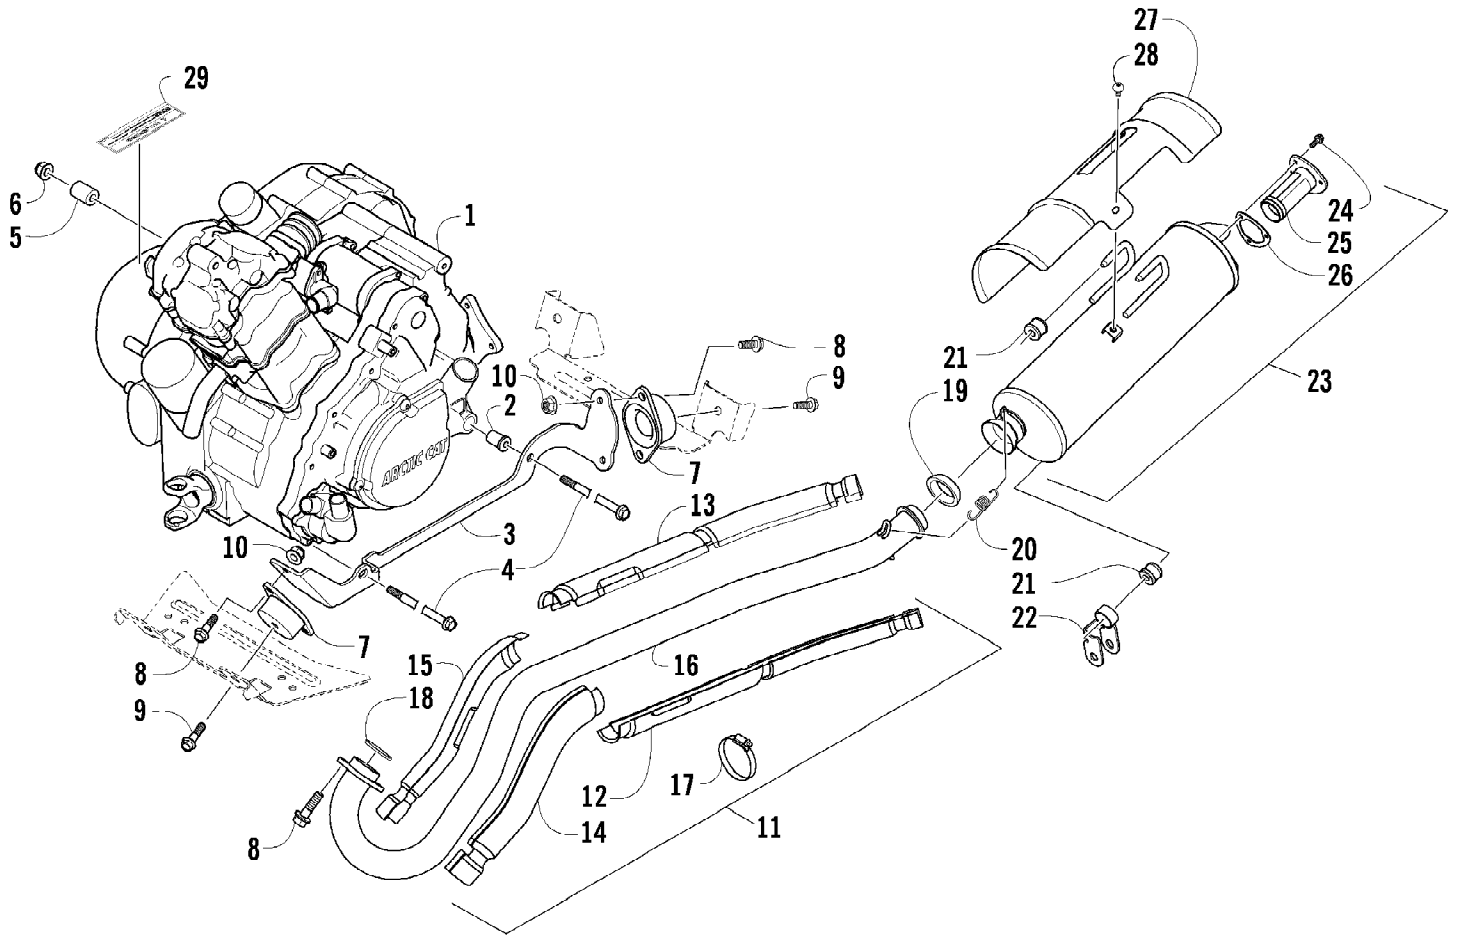

Ref #	Part Number	Qty	S/P/F	Description
1	0800-121	1		Engine, A700K
2	0801-180	4	/P	Mount, Rubber - Engine
3	1506-740	1		Bracket, Engine - Right
3	1506-741	1		Bracket, Engine - Left
4	0423-405	2		Screw, Cap
5	1423-025	1	/P	Spacer
6	8428-002	2		Nut, Lock
7	2406-065	4		Mount, Engine
8	8408-820	10	/P	Screw, Cap
9	8408-012	4		Screw, Cap
10	8432-802	8		Nut, Lock
11	0512-363	1		Pipe, Exhaust - Assembly (inc. 12-17)
12	0412-355	1		Shield, Exhaust Pipe - Lower - Rear
13	0412-354	1		Shield, Exhaust Pipe - Upper - Rear
14	0412-349	1		Shield, Exhaust Pipe - Inner - Front
15	0412-348	1		Shield, Exhaust Pipe - Outer - Front
16	0512-362	1		Pipe, Exhaust
17	0423-317	4	/P	Clamp
18	0412-338	1	/P	Gasket, Exhaust Pipe
19	0412-375	1	/P	Seal, Exhaust
20	0612-668	2	/P	Spring, Extension
21	0412-577	3	/P	Bushing
22	1506-732	1		Channel, Muffler Support
23	0512-355	1	/P	Muffler - Assembly (inc. 24-26)
24	8408-616	3		Screw, Cap
25	0512-219	1	/P	Arrester, Spark - Assembly
26	0412-313	1		Gasket, Spark Arrester
27	0412-373	1	/P	Cover, Muffler
28	8477-610	3		Screw, Machine
29	0411-426	1		Decal, Warning - Clutch Cover