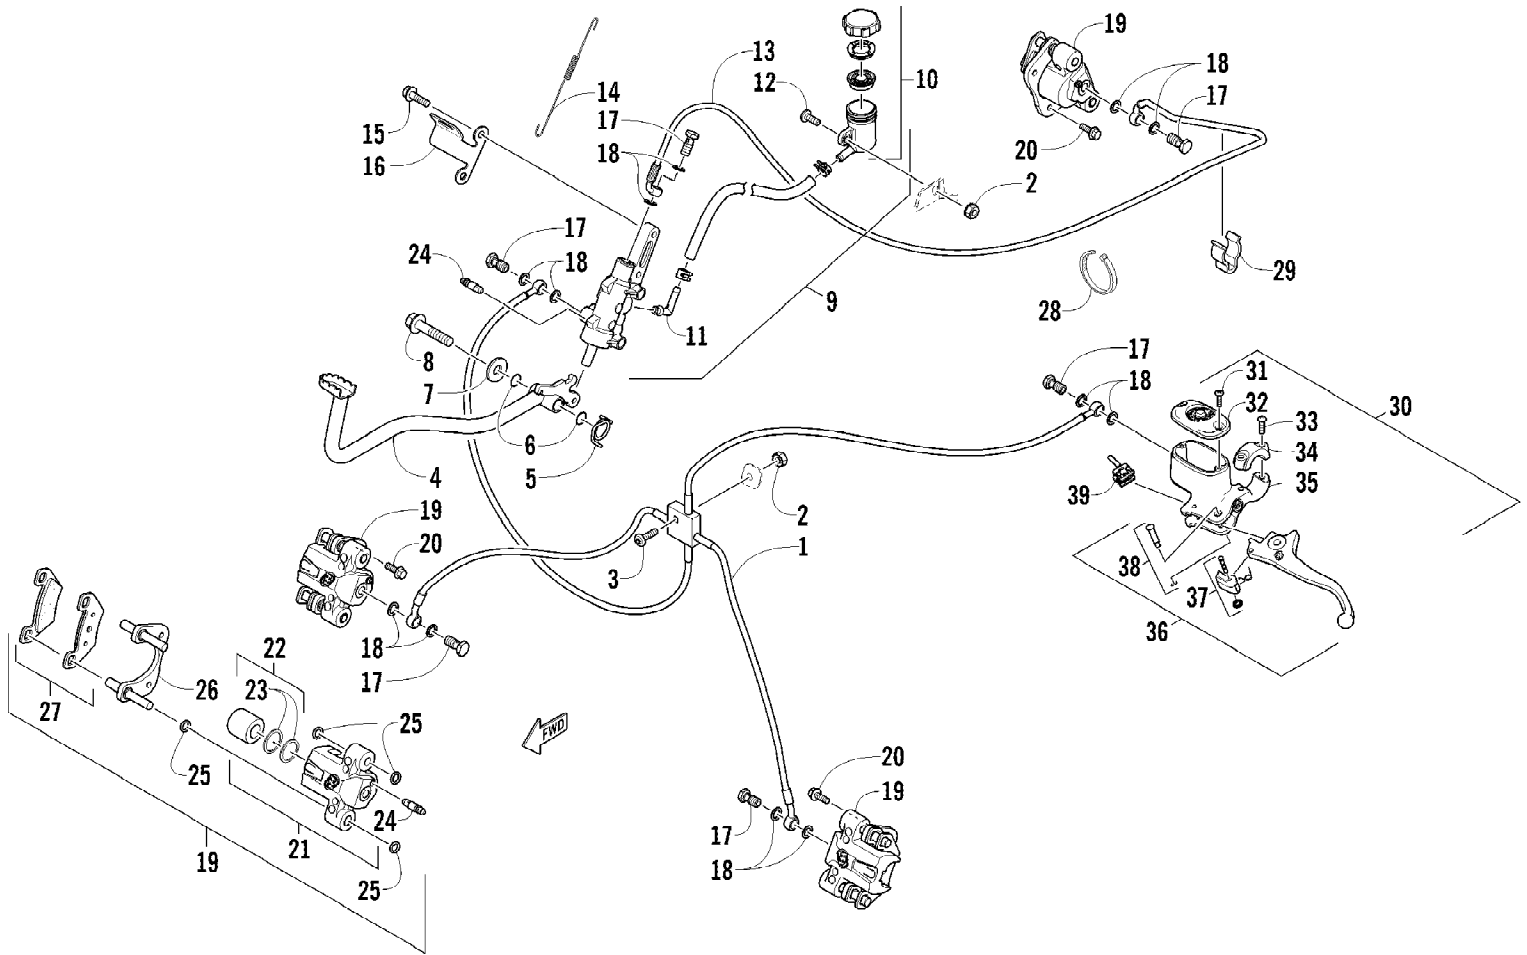

2012 TRV 700 GT INTERNATIONAL BLUE (A2012TGT1POSD)
HYDRAULIC BRAKE ASSEMBLY

2012 TRV 700 GT INTERNATIONAL BLUE (A2012TGT1POSD)
HYDRAULIC BRAKE ASSEMBLY

Page 43 of 83

Ref #	Part Number	Qty	S/P/F	Description
1	1502-015	1		Hose, Brakeline - Assembly
2	0623-038	2		Nut w/Washer
3	8476-625	1		Screw, Machine
4	1502-063	1		Lever, Brake
5	0502-807	1		Spring, Brake Lever
6	1602-213	2	/P	O-Ring
7	8050-252	1		Washer
8	8408-816	1		Screw, Cap
9	1502-577	1		Brake Assembly (inc. 10)
10	1502-578	1		Reservoir, Brake w/Clamp
11	1502-296	1	/P	Adapter, Hose
12	8476-616	1		Screw, Machine
13	1502-591	1		Hose, Brakeline
14	0502-785	1		Spring, Brake Switch
15	8408-625	2		Screw, Cap
16	0502-840	1		Bracket, Switch
17	0423-413	6		Bolt, Banjo-Fitting
18	0423-178	12		Washer, Crush
19	1436-422	1	/P	Caliper, Brake - Right Front (inc. two No. 20 and 21-27)
19	1436-423	1	/P	Caliper, Brake - Left Front (inc. two No. 20 and 21-27)
19	1436-423	1	/P	Caliper, Brake - Rear (inc. two No. 20 and 21-27)
20	8408-821	6	/P	Screw, Cap
21	1436-160	1	/P	Housing, Caliper - Assembly - Right Front (inc. two No. 20 and 22-24)
21	1436-161	1	/P	Housing, Caliper - Assembly - Left Front (inc. two No. 20 and 22-24)
21	1436-161	1	/P	Housing, Caliper - Assembly - Rear (inc. two No. 20 and 22-24)
22	0502-606	3		Piston/Seal Set (inc. 23)
23	0502-607	3		Seal Set
24	0502-609	4	/P	Valve, Bleed
25	0502-608	3		O-Ring, Guide - Set
26	0502-605	3		Bracket Assembly
27	1502-694	3	S	Pad, Brake - Set
28	0123-788	AR	/P	Tie, Cable - 8 in.
29	1502-115	2		Clip, Brakeline Hose
30	1502-902	1	/P	Brake Assembly (inc. 31-39)
31	0502-566	1		Screw, Machine - Kit
32	0502-868	1	/P	Cover, Reservoir
33	0502-568	1		Screw, Machine - Kit
34	0502-869	1		Clamp, Master Cylinder
35	0502-704	1		Master Cylinder Assembly
36	1502-904	1		Lever Assembly - Kit (inc. 37-38)
37	1502-905	1		Lock, Brake Lever - Kit
38	0502-580	1		Lever Pin - Kit
39	0502-564	1	/P	Switch, Brake