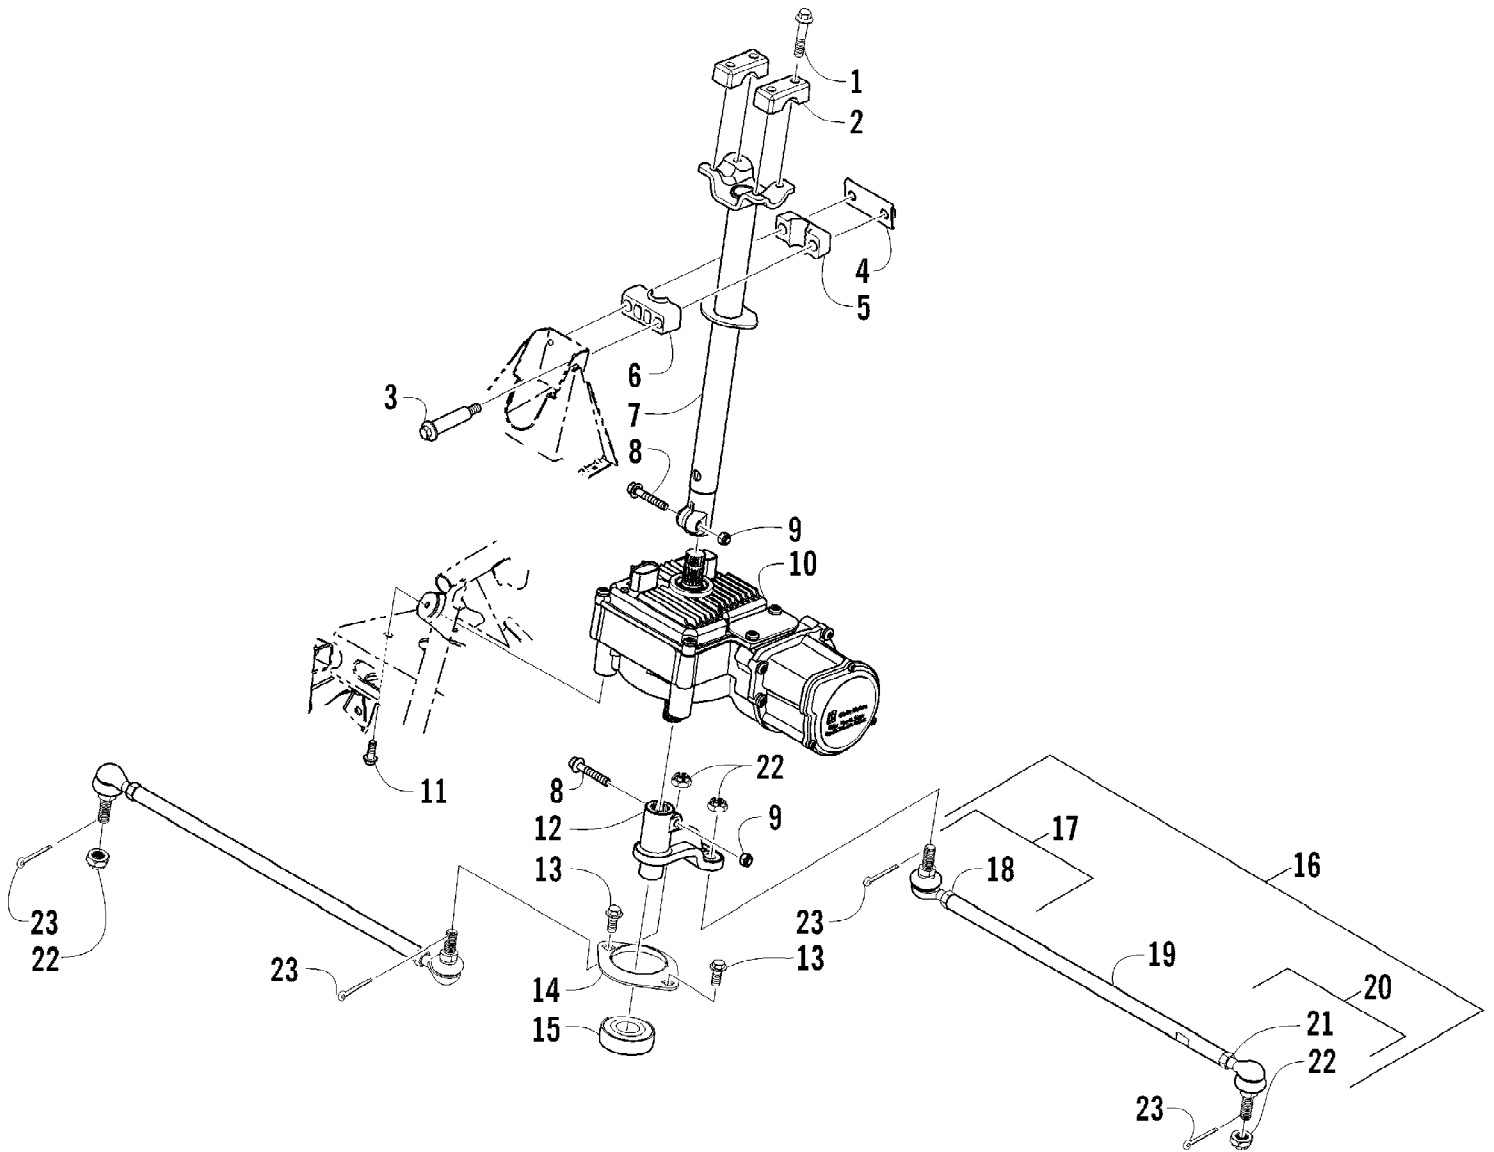

2012 TRV 700 GT INTERNATIONAL BLUE (A2012TGT1POSD)
STEERING ASSEMBLY

Page 71 of 83

Ref #	Part Number	Qty	S/P/F	Description
1	8408-835	4		Screw, Cap
2	0405-035	2		Cap, Steering Adjuster
3	0423-505	2		Screw, Shoulder
4	0505-484	1		Cap, Housing
5	0405-260	1		Housing, Upper
6	0405-259	1		Housing, Lower
7	0505-642	1		Post, Steering
8	8020-045	2		Screw, Cap
9	8040-366	2	/P	Nut, Lock
10	0505-767	1	/P	Assembly, Electronic Power Steering
11	8409-020	4	/P	Screw, Cap
12	0505-664	1		Arm, Steering
13	8408-816	2		Screw, Cap
14	0602-233	1		Flange, Bearing
15	0405-052	1		Bearing w/Inverted Oil Seal
16	0505-499	2	/P	Tie Rod - Assembly (inc. 17-21)
17	0505-511	2	/P	End, Tie Rod - Left-Hand Thread - Kit (inc. 18)
18	0423-013	2		Nut - Left-Hand Thread
19	0405-281	2	/P	Tie Rod
20	0505-510	2	/P	End, Tie Rod - Right-Hand Thread - Kit (inc. 21)
21	8420-002	2	/P	Nut - Right-Hand Thread
22	0423-157	4		Nut, Lock
23	0623-175	4		Pin, Cotter