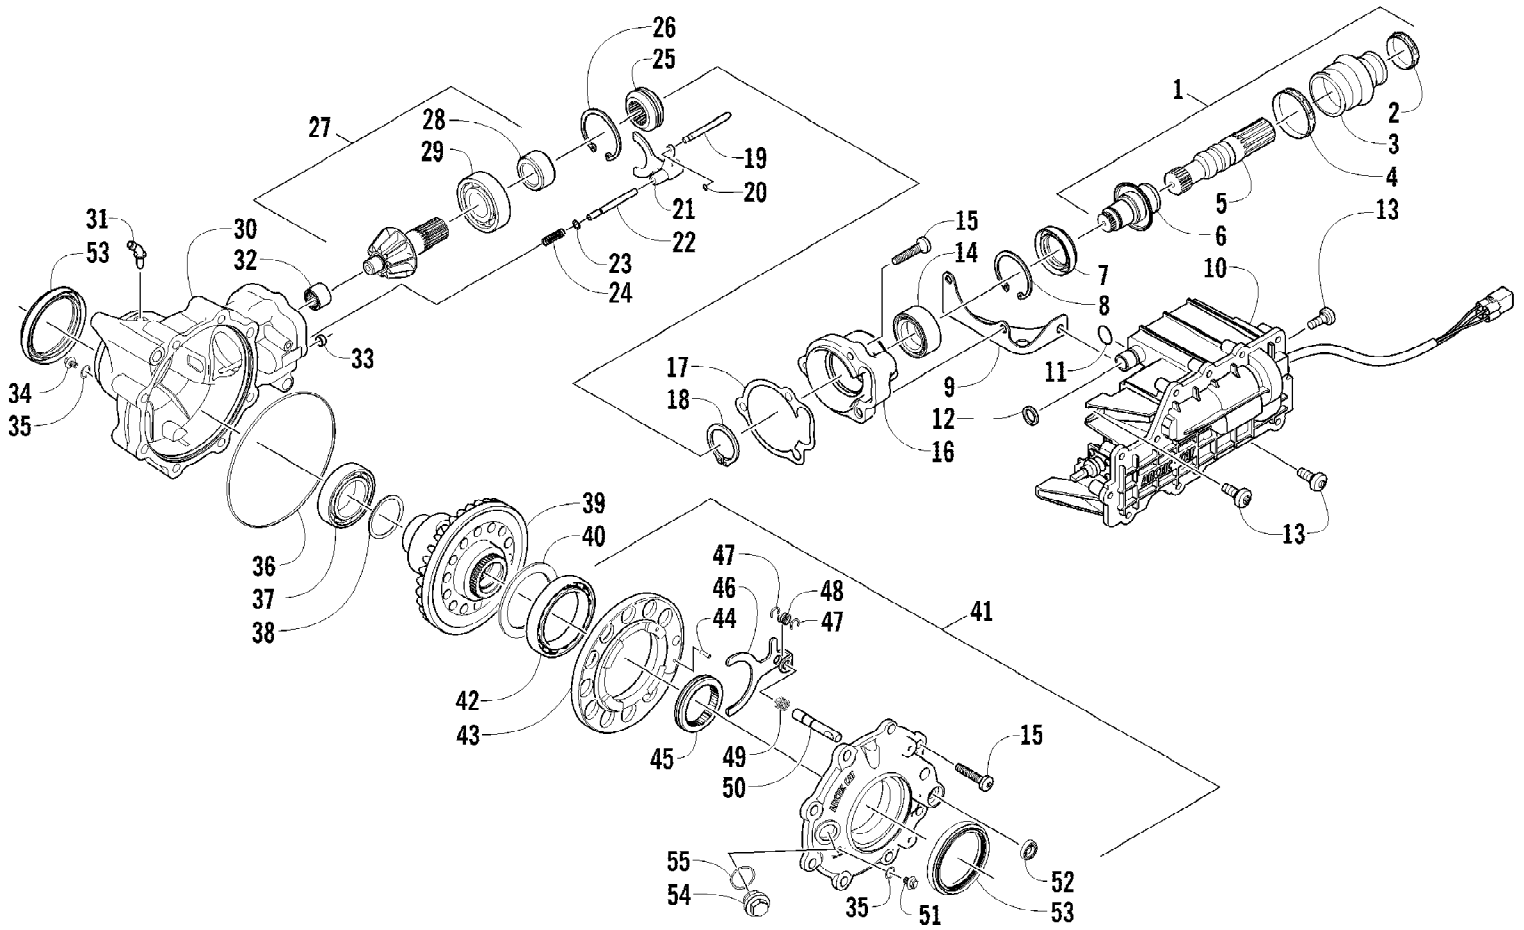

2012 TRV 700 GT INTERNATIONAL BLUE (A2012TGT1POSD)
FRONT DRIVE GEARCASE ASSEMBLY

Ref #	Part Number	Qty	S/P/F	Description
	1502-877	1		Complete Front Drive Gearcase Assembly
1	1502-083	1		Shaft, Propeller - Assembly (inc. 2-6)
2	0423-411	1		Clamp
3	0402-985	1	/P	Boot, Propeller Shaft
4	0423-393	1		Clamp
5	1402-045	1		Shaft, Output
6	1502-085	1	/P	Shaft, Input
7	1402-011	1		Seal
8	0423-423	1		Ring, Retaining
9	1502-237	1		Bracket, Actuator
10	1502-909	1	/P	Actuator (inc. 11)
11	1402-981	1		O-Ring
12	0423-892	1	/P	O-Ring
13	0423-396	3		Screw, Self-Tapping
14	1402-043	1		Bearing
15	0423-118	11		Screw, Self-Tapping
16	0502-528	1	/P	Housing, Pinion
17	0402-947	1		Gasket, Flange
18	0423-417	1		Ring, Retaining
19	0402-997	1		Shaft, Selector
20	0423-402	1		Ring, Retaining
21	0402-998	1		Fork, Selector
22	0402-417	1		Shaft, Shuttle
23	0423-147	1		O-Ring
24	0402-999	1		Spring, Return
25	0402-413	1		Coupler, Drive
26	1423-067	1		Ring, Retaining
27	1502-851	1		Gear, Pinion - Assembly - 11T (inc. 28-29)
28	1402-977	1		Collar, Retaining
29	0402-327	1		Bearing
30	1502-856	1		Housing, Gearcase
31	1402-980	1		Fitting, Elbow
32	0402-328	1		Bearing
33	0402-411	1		Pin, Dowel
34	1402-210	1	/P	Plug, Magnetic (inc. one No. 35)
35	0423-153	2		O-Ring
36	0423-149	1		O-Ring
37	0402-393	1		Bearing
38	0402-405	AR		Shim, 41 x 49 x 1.3 mm
38	0402-406	AR		Shim, 41 x 49 x 1.4 mm
38	0402-407	AR		Shim, 41 x 49 x 1.5 mm
38	0402-408	AR		Shim, 41 x 49 x 1.6 mm
38	0402-409	AR		Shim, 41 x 49 x 1.7 mm
39	1502-859	1		Gear, Ring - 34T
40	1402-074	AR		Shim, 61 x 69 x 1.3 mm
40	1402-075	AR		Shim, 61 x 69 x 1.4 mm
40	1402-076	AR		Shim, 61 x 69 x 1.5 mm
40	1402-077	AR		Shim, 61 x 69 x 1.6 mm
40	1402-078	AR		Shim, 61 x 69 x 1.7 mm
41	1502-895	1		Cover, Gearcase (inc. one No. 35, 42-52, and one No. 53)
42	1402-053	1		Bearing