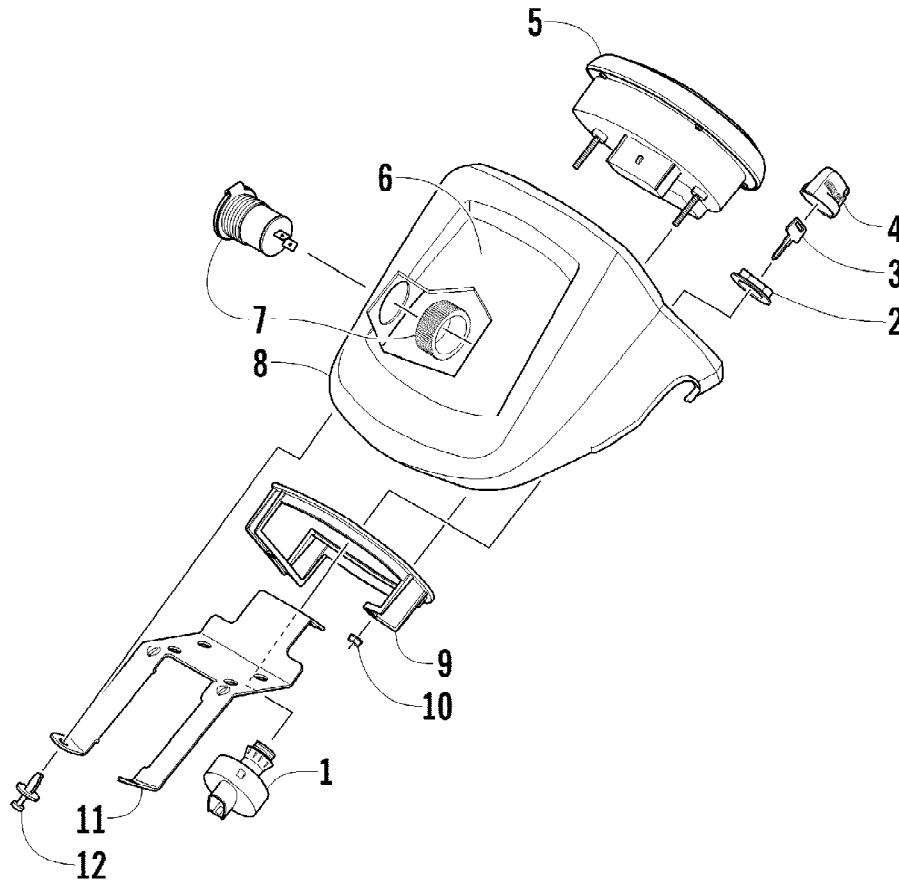

2012 TRV 700 GT INTERNATIONAL BLUE (A2012TGT1POSD)
INSTRUMENT POD ASSEMBLY

Page 45 of 83

Ref #	Part Number	Qty	S/P/F	Description
1	0430-090	1	/P	Switch, Ignition - Assembly (inc. 2-4)
2	0430-050	1		Nut, Retaining
3	0430-042	1	F	Key, Ignition
3	0430-043	1	F	Key, Ignition
4	0430-054	1		Cover, Key
5	0520-154	1		Gauge, LCD
6	9611-399	1		Decal, 50th Anniversary
7	0641-897	1	/P	Outlet, Accessory - 12V
8	0505-684	1		Instrument Pod
9	0420-065	1	/P	Bracket, Retaining
10	0423-493	2		Nut w/Washer
11	2506-470	1		Bracket, Mounting - Instrument Pod
12	0423-535	2		Rivet, Reinstallable