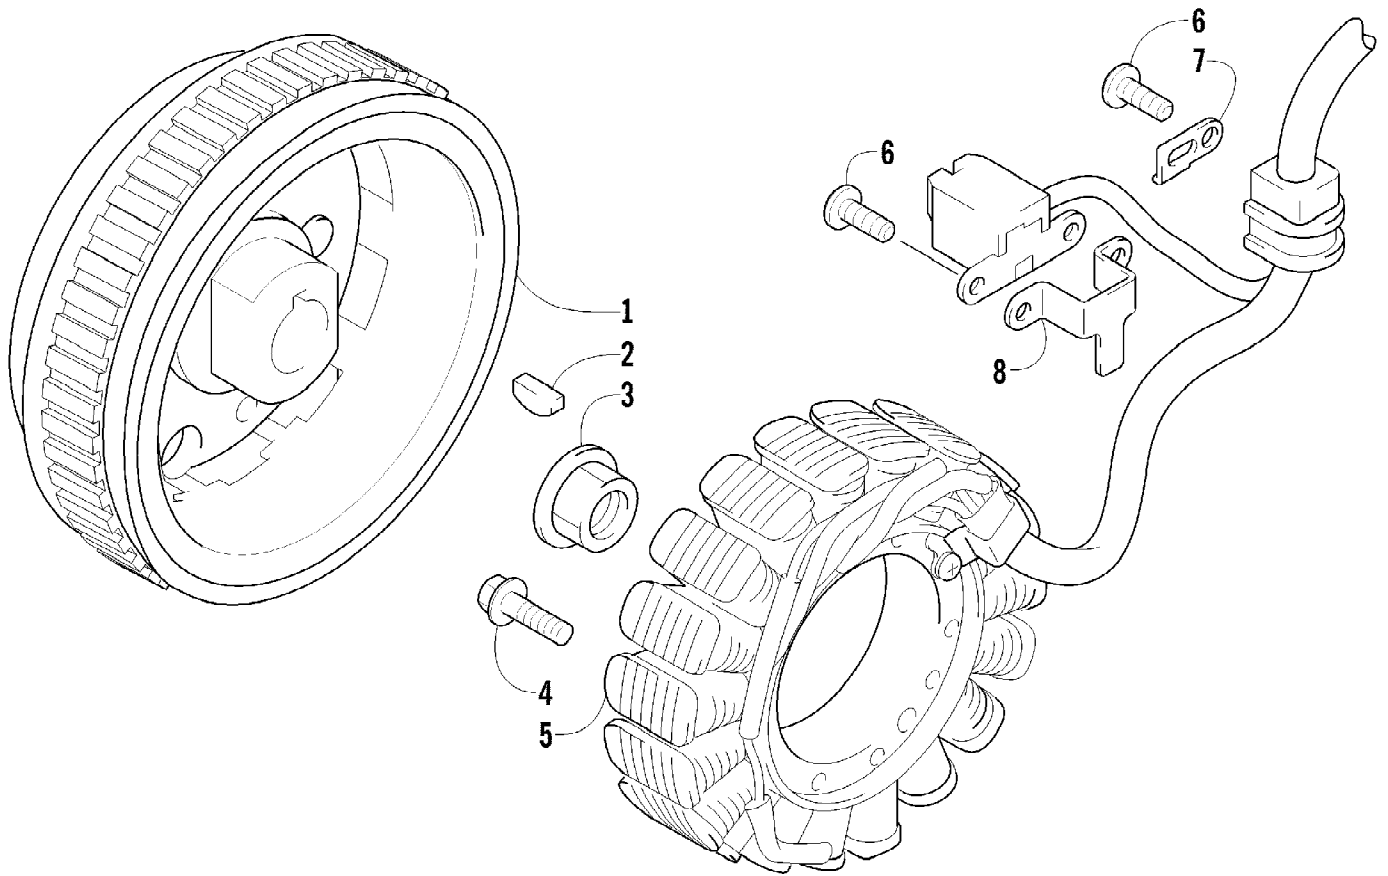

2012 TRV 700 GT INTERNATIONAL BLUE (A2012TGT1POSD)
MAGNETO ASSEMBLY

Page 47 of 83

Ref #	Part Number	Qty	S/P/F	Description
1	0802-048	1		Rotor/Flywheel
2	0829-012	1		Key
3	0827-014	1		Nut
4	8409-632	3		Screw, Cap
5	0802-041	1		Stator - Assembly
6	8470-510	3		Screw, Machine
7	0802-015	1		Clamp - No. 1
8	0802-016	1		Clamp - No. 2