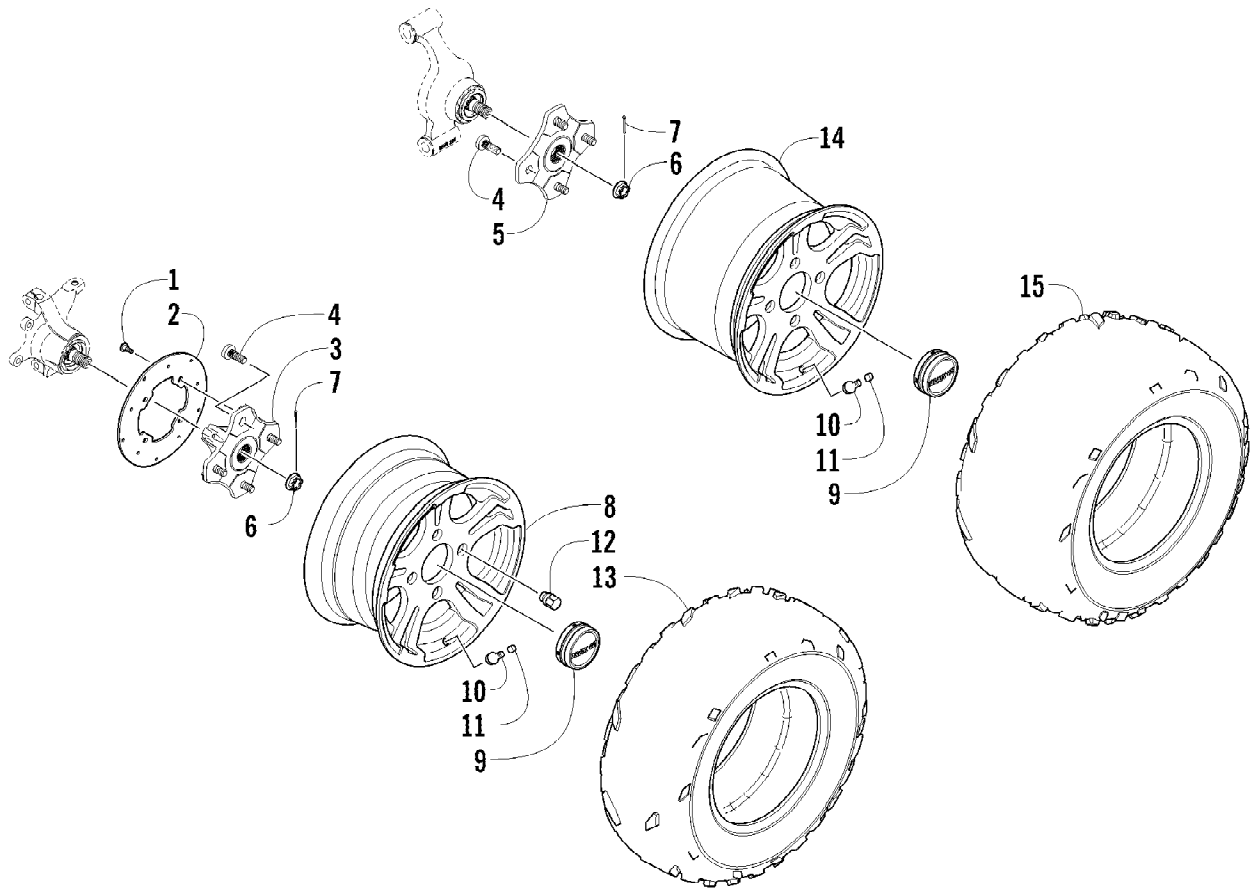

2012 TRV 700 GT INTERNATIONAL BLUE (A2012TGT1POSD)
WHEEL AND TIRE ASSEMBLY

Page 81 of 83

Ref #	Part Number	Qty	S/P/F	Description
1	0423-557	12		Screw, Shoulder
2	2402-002	3		Disc, Brake
3	1502-462	2	/P	Hub, Wheel - Front (inc. 4)
4	0402-974	16	/P	Stud
5	1502-462	1	/P	Hub, Wheel - Rear - Right (inc. 4)
5	1502-464	1		Hub, Wheel - Rear - Left (inc. 4)
6	0423-607	4		Nut, Castle
7	0423-407	4		Pin, Cotter
8	1402-730	2		Wheel - Front (inc. 9)
9	1402-736	4		Cap, Wheel
10	0402-064	4		Stem, Valve (inc. 11)
11	0402-140	4		Cap, Valve Stem
12	0423-618	16		Nut, Lug
13	1402-894	2		Tire - Front
14	1402-731	2		Wheel - Rear (inc. 9)
15	1402-895	2		Tire - Rear