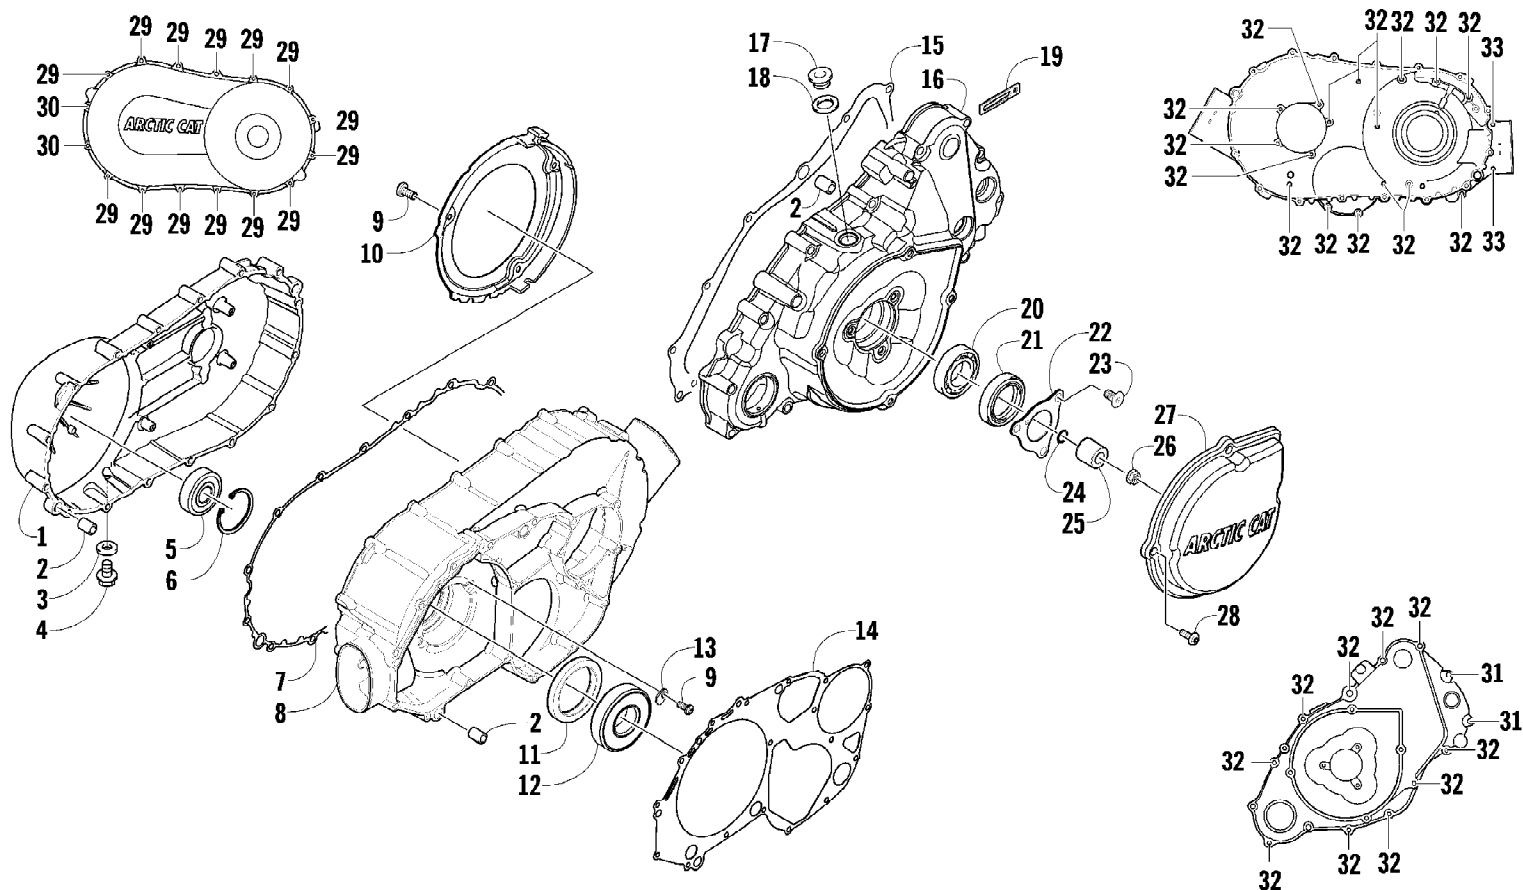

2012 TRV 700 GT INTERNATIONAL BLUE (A2012TGT1POSD)
CLUTCH/V-BELT/MAGNETO COVER ASSEMBLY

2012 TRV 700 GT INTERNATIONAL BLUE (A2012TGT1POSD)
CLUTCH/V-BELT/MAGNETO COVER ASSEMBLY

Page 10 of 83

Ref #	Part Number	Qty	S/P/F	Description
1	0806-089	1		Cover, V-Belt
2	0829-002	6		Pin, Dowel
3	0830-013	1		Washer, Crush
4	8408-812	1		Screw, Cap
5	0832-060	1		Bearing
6	0831-078	1		Ring, Retaining
7	0830-174	1	/P	Gasket, V-Belt Cover
8	0806-086	1		Cover, Clutch
9	0826-029	5		Screw, Machine
10	0806-048	1		Plate, Air Intake
11	0830-188	1	/P	Seal
12	0832-009	1	/P	Bearing
13	0822-010	2	/P	Retainer, Bearing
14	0830-116	1	/P	Gasket, Clutch Cover
15	0830-128	1		Gasket, Magneto Cover
16	0806-082	1	/P	Cover, Magneto - Assembly
17	0826-155	1		Plug
18	0830-015	1		Washer, Crush
19	3002-964	1	/P	Clamp, Wire
20	1602-981	1	/P	Bearing
21	0830-158	1		Seal
22	0805-008	1		Retainer, Seal
23	0826-031	3		Screw, Machine
24	0830-108	1		O-Ring
25	0820-061	1		Bushing
26	0827-008	1		Nut
27	0820-062	1		Cover, Magneto
28	8468-616	4		Screw, Machine
29	8468-645	14		Screw, Machine
30	8468-655	2		Screw, Machine
31	8468-625	2		Screw, Machine
32	8468-640	26		Screw, Machine
33	8468-675	2		Screw, Machine