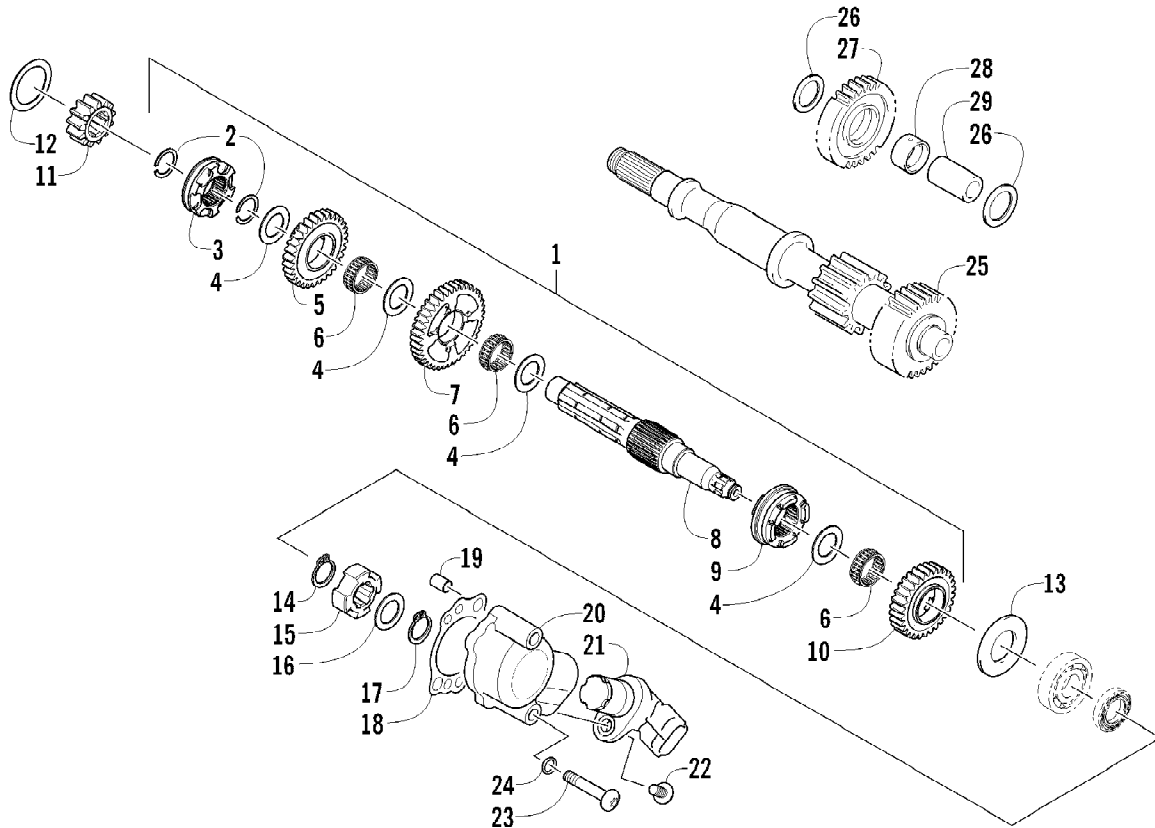

2012 TRV 700 GT INTERNATIONAL BLUE (A2012TGT1POSD)
SECONDARY TRANSMISSION ASSEMBLY

2012 TRV 700 GT INTERNATIONAL BLUE (A2012TGT1POSD)
SECONDARY TRANSMISSION ASSEMBLY

Page 65 of 83

Ref #	Part Number	Qty	S/P/F	Description
1	0822-124	1		Countershaft Assembly (inc. 2-10)
2	0831-085	2		Ring, Retaining
3	0822-120	1		Gear Select, Reverse
4	0822-121	4		Shim
5	0822-119	1		Gear, Reverse Driven
6	0832-082	3		Bearing
7	0822-114	1		Gear, Driven - Low
8	0822-113	1		Countershaft
9	0822-116	1		Gear Select, Sliding
10	0822-115	1		Gear, Driven - High
11	0822-125	1		Gear, Drive
12	0828-019	1		Washer, Thrust
13	0828-011	1		Washer
14	0831-040	1		Ring, Retaining
15	0822-050	1		Trigger, Speedometer Sensor
16	0828-069	1		Washer, Thrust
17	0831-039	1		Ring, Retaining
18	0830-129	1		Gasket
19	0829-023	2		Pin, Dowel
20	0822-049	1		Housing, Speedometer Sensor
21	0824-042	1	/P	Sensor, Speedometer
22	8468-620	1	/P	Screw, Machine
23	8468-645	2		Screw, Machine
24	0830-107	2		Gasket
25	0822-001	1		Driveshaft
26	0828-016	2		Washer, Thrust
27	0822-011	1		Gear, Reverse Idle
28	0822-012	1		Bushing
29	0822-015	1		Shaft, Reverse Idle