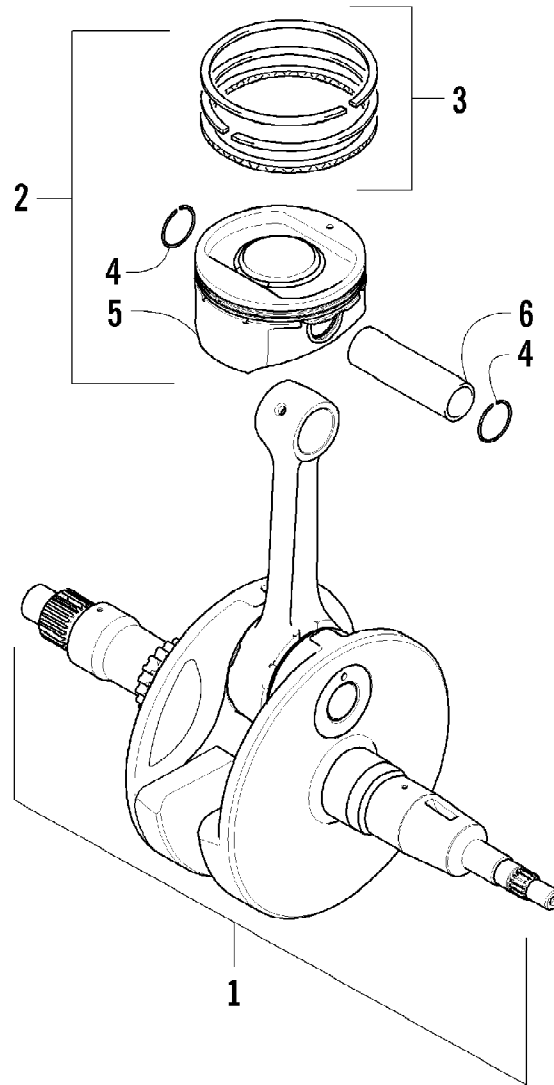

2012 TRV 700 GT INTERNATIONAL BLUE (A2012TGT1POSD)
CRANKSHAFT AND PISTON ASSEMBLY

Page 18 of 83

Ref #	Part Number	Qty	S/P/F	Description
1	0805-326	1		Crankshaft Assembly
2	0805-297	1	/P	Piston Set (inc. 3-6)
3	0805-132	1		Ring, Piston - Set
4	0831-001	2		Circlip, Piston Pin
5	0805-296	1		Piston
6	0805-210	1		Pin, Piston