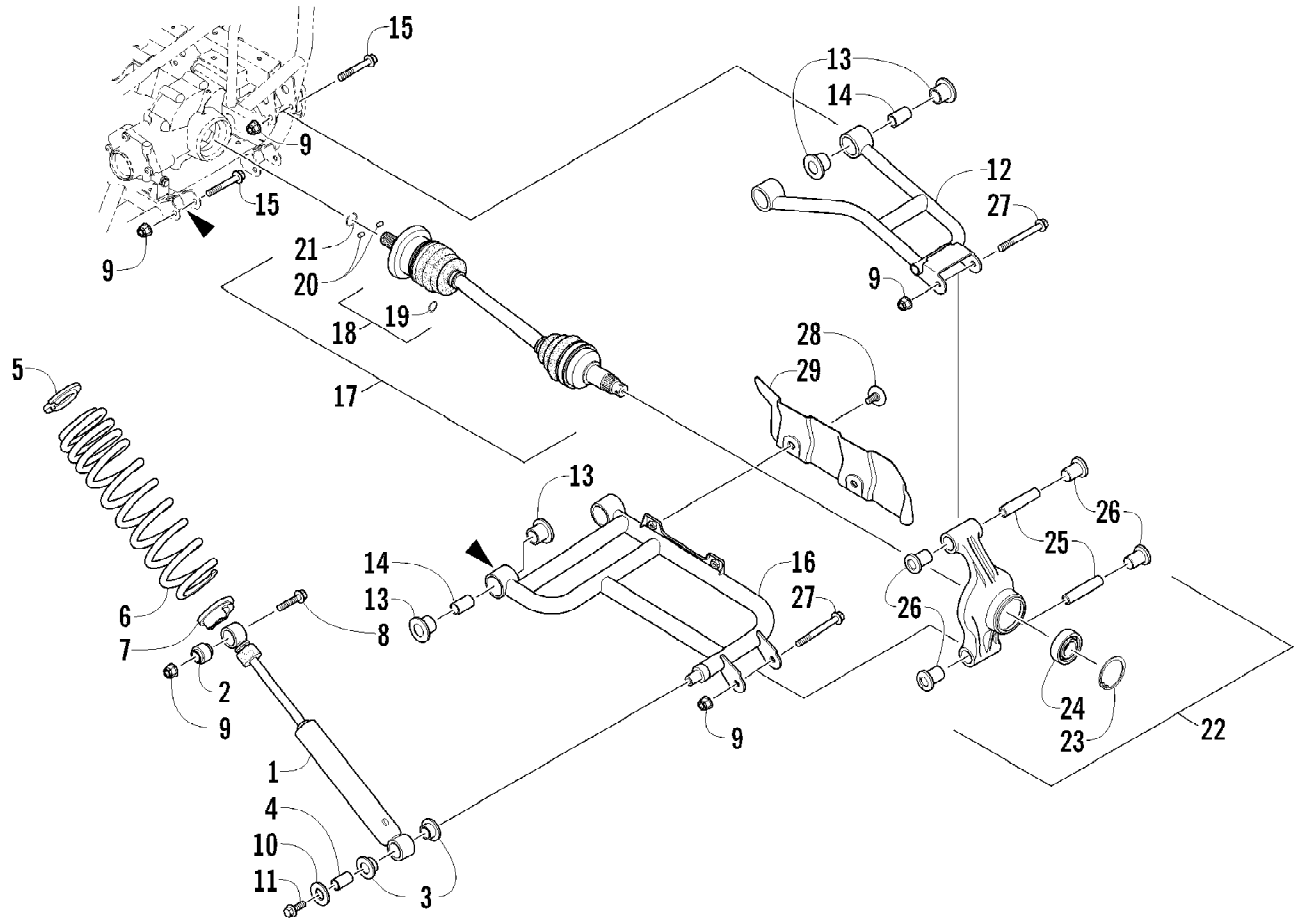

2012 TRV 700 GT INTERNATIONAL BLUE (A2012TGT1POSD)
REAR SUSPENSION ASSEMBLY

2012 TRV 700 GT INTERNATIONAL BLUE (A2012TGT1POSD)
REAR SUSPENSION ASSEMBLY

Page 59 of 83

Ref #	Part Number	Qty	S/P/F	Description
1	0404-158	2		Shock Absorber (inc. 2-4)
2	0403-182	2		Bushing
3	0603-955	4		Bushing
4	1603-219	2	S	Sleeve
5	1603-889	2	/P	Retainer, Spring
6	0504-638	2		Spring, Suspension
7	0404-057	2		Cam, Spring Adjuster
8	8409-050	2		Screw, Cap
9	0423-744	14		Nut, Lock
10	0423-087	2		Washer
11	8408-820	2	/P	Screw, Cap
12	0504-582	1		A-Arm, Rear - Upper Right (inc. 13-14)
12	0504-583	1	/P	A-Arm, Rear - Upper Left (inc. 13-14)
13	0403-208	16	/P	Bushing
14	0403-214	8	/P	Axle
15	8409-075	8		Screw, Cap
16	0504-572	1		A-Arm, Rear - Lower Right (inc. 13-14)
16	0504-573	1		A-Arm, Rear - Lower Left (inc. 13-14)
17	1502-798	2	S	Axle, Drive (inc. 18-21)
18	1436-419	2		Repair Kit, Boot (inc. 19)
19	1441-988	2		Clip, Retaining
20	1402-884	4		Pin, Detent
21	1402-890	2		Clip, Retaining
22	0504-548	1	/P	Knuckle, Right - Assembly (inc. 23-26)
22	0504-549	1	/P	Knuckle, Left - Assembly (inc. 23-26)
23	0423-423	2		Ring, Retaining
24	1402-809	2	/P	Bearing
25	0403-213	4	/P	Axle
26	0403-206	8	/P	Bushing
27	8409-000	4		Screw, Cap
28	0423-545	4	/P	Screw, Shoulder
29	1406-068	1		Guard, Boot - Rear - Right
29	1406-069	1		Guard, Boot - Rear - Left