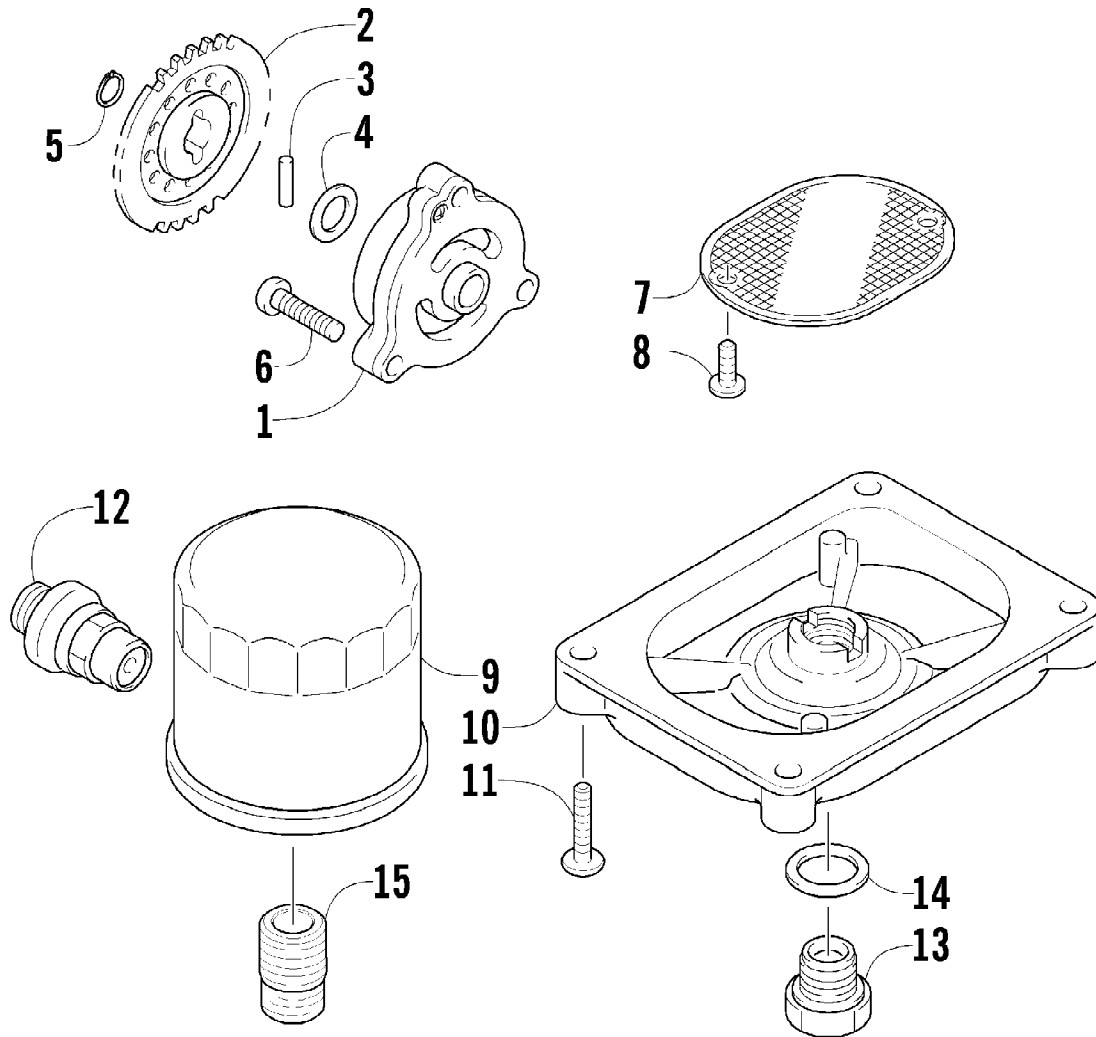

2012 TRV 700 GT INTERNATIONAL BLUE (A2012TGT1POSD)
OIL FILTER/PUMP ASSEMBLY

Page 49 of 83

Ref #	Part Number	Qty	S/P/F	Description
1	0812-023	1		Pump, Oil
2	0812-083	1	/P	Gear, Driven
3	0829-009	1		Pin
4	0828-007	1	/P	Washer
5	0831-002	1		Ring, Retaining
6	0826-039	3		Screw, Machine
7	0812-057	1	/P	Strainer, Oil
8	0826-040	2		Screw, Machine
9	0812-029	1	S	Filter, Oil
10	0812-053	1		Cap, Oil Strainer
11	8468-625	4		Screw, Machine
12	0812-007	1		Valve, Oil-Relief - Assembly
13	0812-006	1		Plug, Drain
14	0830-017	1		Gasket, Drain Plug
15	0812-008	1		Union, Oil Filter