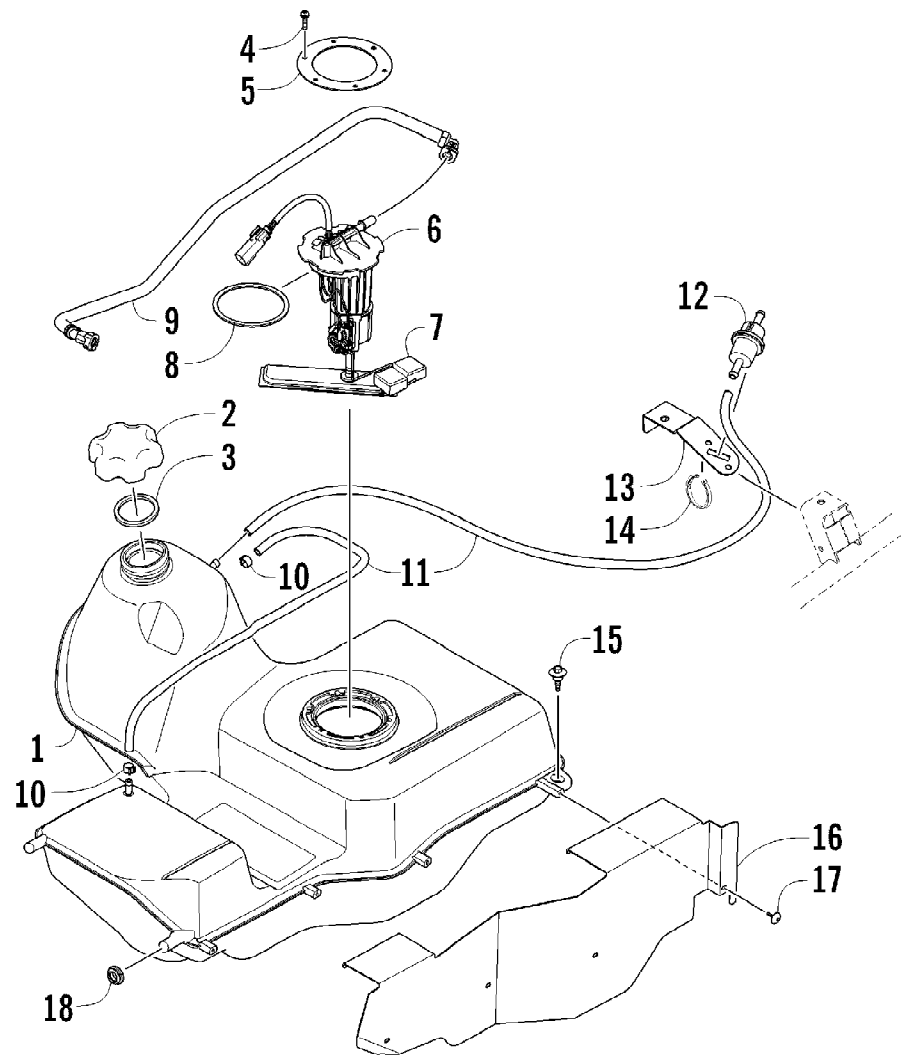

2012 TRV 700 GT INTERNATIONAL BLUE (A2012TGT1POSD)
GAS TANK ASSEMBLY

Page 37 of 83

Ref #	Part Number	Qty	S/P/F	Description
1	0570-308	1		Tank, Gas - Assembly (inc. 2-5)
2	0470-438	1	/P	Cap, Gas Tank (inc. 3)
3	0109-733	1	/P	Gasket, Gas Tank Cap
4	0423-898	6		Screw, Self-Tapping
5	2670-042	1		Plate, Retaining
6	0570-323	1	/P	Pump, Fuel - Assembly (inc. 7-8)
7	2670-235	1		Float
8	0470-838	1		Seal
9	0570-305	1		Hose, Fuel - Assembly
10	0423-688	2		Clamp, Hose
11	0410-070	AR	/P	Hose, Gasline - 25 ft
12	0510-335	1	/P	Filter, In-Line
13	0470-794	1		Bracket, Mounting - Filter
14	0123-788	AR	/P	Tie, Cable - 8 in.
15	0423-732	2		Screw, Shoulder
16	0470-822	1		Shield, Heat
17	0623-797	4		Screw, Self-Tapping
18	0423-460	2		Grommet