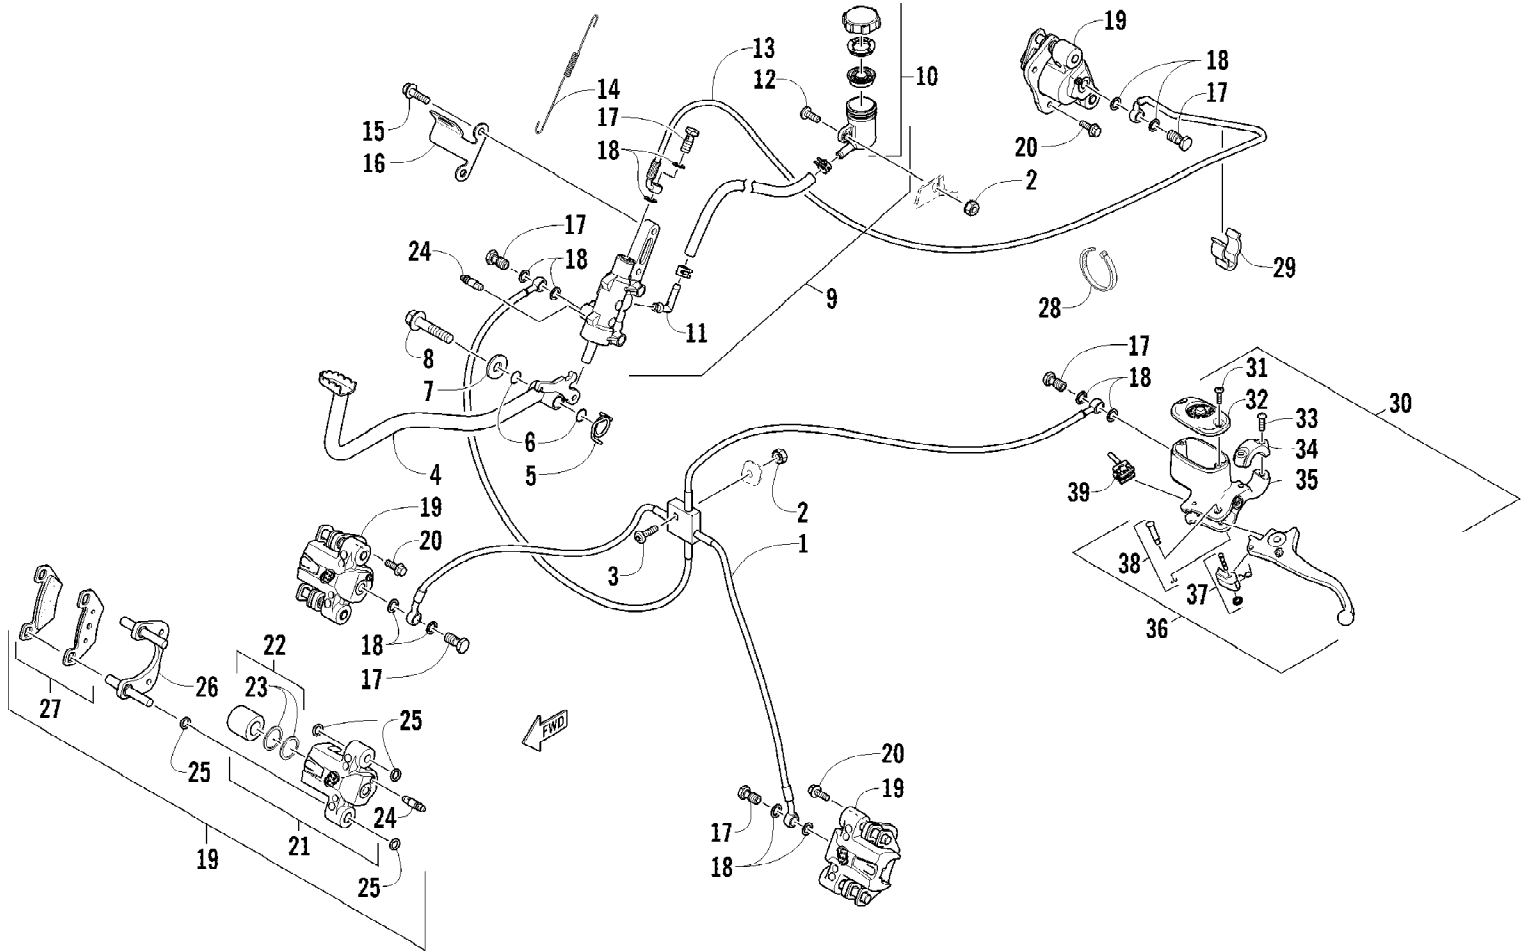

2012 TRV 700 CRUISER ORANGE (A2012TCT1PUSU)
HYDRAULIC BRAKE ASSEMBLY

2012 TRV 700 CRUISER ORANGE (A2012TCT1PUSU)
HYDRAULIC BRAKE ASSEMBLY

Page 43 of 89

Ref #	Part Number	Qty	S/P/F	Description
1	1502-015	1		Hose, Brakeline - Assembly
2	0623-038	2		Nut w/Washer
3	8476-625	1		Screw, Machine
4	1502-063	1		Lever, Brake
5	0502-807	1		Spring, Brake Lever
6	1602-213	2	/P	O-Ring
7	8050-252	1		Washer
8	8408-816	1		Screw, Cap
9	1502-577	1		Brake Assembly (inc. 10)
10	1502-578	1		Reservoir, Brake w/Clamp
11	1502-296	1	/P	Adapter, Hose
12	8476-616	1		Screw, Machine
13	1502-591	1		Hose, Brakeline
14	0502-785	1		Spring, Brake Switch
15	8408-625	2		Screw, Cap
16	0502-840	1		Bracket, Switch
17	0423-413	6		Bolt, Banjo-Fitting
18	0423-178	12		Washer, Crush
19	1436-422	1	/P	Caliper, Brake - Right Front (inc. two No. 20 and 21-27)
19	1436-423	1	/P	Caliper, Brake - Left Front (inc. two No. 20 and 21-27)
19	1436-423	1	/P	Caliper, Brake - Rear (inc. two No. 20 and 21-27)
20	8408-821	6	/P	Screw, Cap
21	1436-160	1	/P	Housing, Caliper - Assembly - Right Front (inc. two No. 20 and 22-24)
21	1436-161	1	/P	Housing, Caliper - Assembly - Left Front (inc. two No. 20 and 22-24)
21	1436-161	1	/P	Housing, Caliper - Assembly - Rear (inc. two No. 20 and 22-24)
22	0502-606	3		Piston/Seal Set (inc. 23)
23	0502-607	3		Seal Set
24	0502-609	4	/P	Valve, Bleed
25	0502-608	3		O-Ring, Guide - Set
26	0502-605	3		Bracket Assembly
27	1502-694	3	S	Pad, Brake - Set
28	0123-788	AR	/P	Tie, Cable - 8 in.
29	1502-115	2		Clip, Brakeline Hose
30	1502-902	1	/P	Brake Assembly (inc. 31-39)
31	0502-566	1		Screw, Machine - Kit
32	0502-868	1	/P	Cover, Reservoir
33	0502-568	1		Screw, Machine - Kit
34	0502-869	1		Clamp, Master Cylinder
35	0502-704	1		Master Cylinder Assembly
36	1502-904	1		Lever Assembly - Kit (inc. 37-38)
37	1502-905	1		Lock, Brake Lever - Kit
38	0502-580	1		Lever Pin - Kit
39	0502-564	1	/P	Switch, Brake