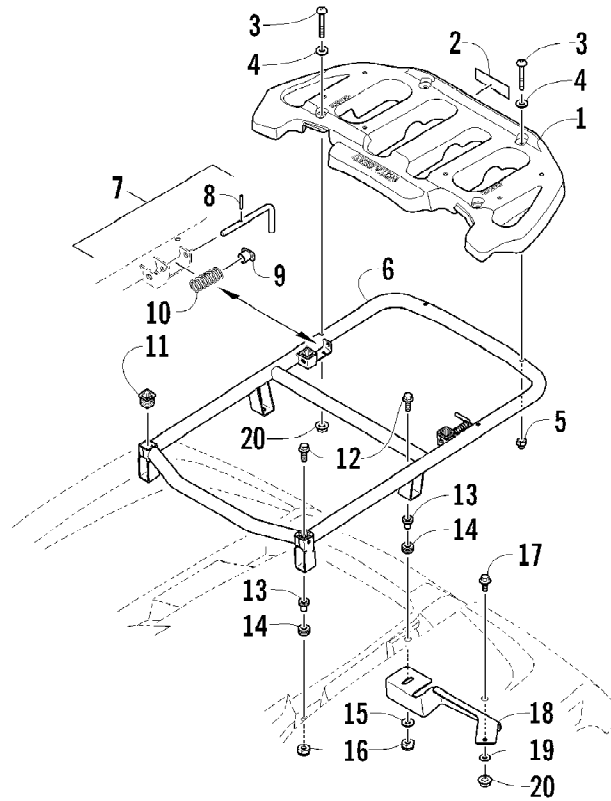

2012 TRV 700 CRUISER ORANGE (A2012TCT1PUSU)
REAR RACK ASSEMBLY

Page 57 of 89

Ref #	Part Number	Qty	S/P/F	Description
1	2516-339	1	/P	Rack, Rear (inc. 2)
2	1411-201	1		Decal, Warning - Load
3	8410-640	4		Screw, Cap
4	8050-223	4		Washer
5	0423-891	2		Nut, Cap
6	2516-169	1		Base, MRP - Assembly (inc. 7-11)
7	0541-504	2		Pin - Assembly (inc. 8-10)
8	0423-635	2		Pin, Roll
9	0423-677	2		Bushing, Flanged
10	0423-636	2		Spring
11	0441-592	4	/P	Bushing
12	8410-835	4		Screw, Cap
13	0423-669	4		Spacer
14	0423-465	4		Grommet
15	0423-087	2		Washer
16	8432-802	4		Nut, Lock
17	0423-654	2		Screw, Shoulder
18	2506-092	1		Bracket, Rear Fender - Right
18	2506-093	1		Bracket, Rear Fender - Left
19	8050-222	2	/P	Washer
20	0423-540	4		Nut, Lock