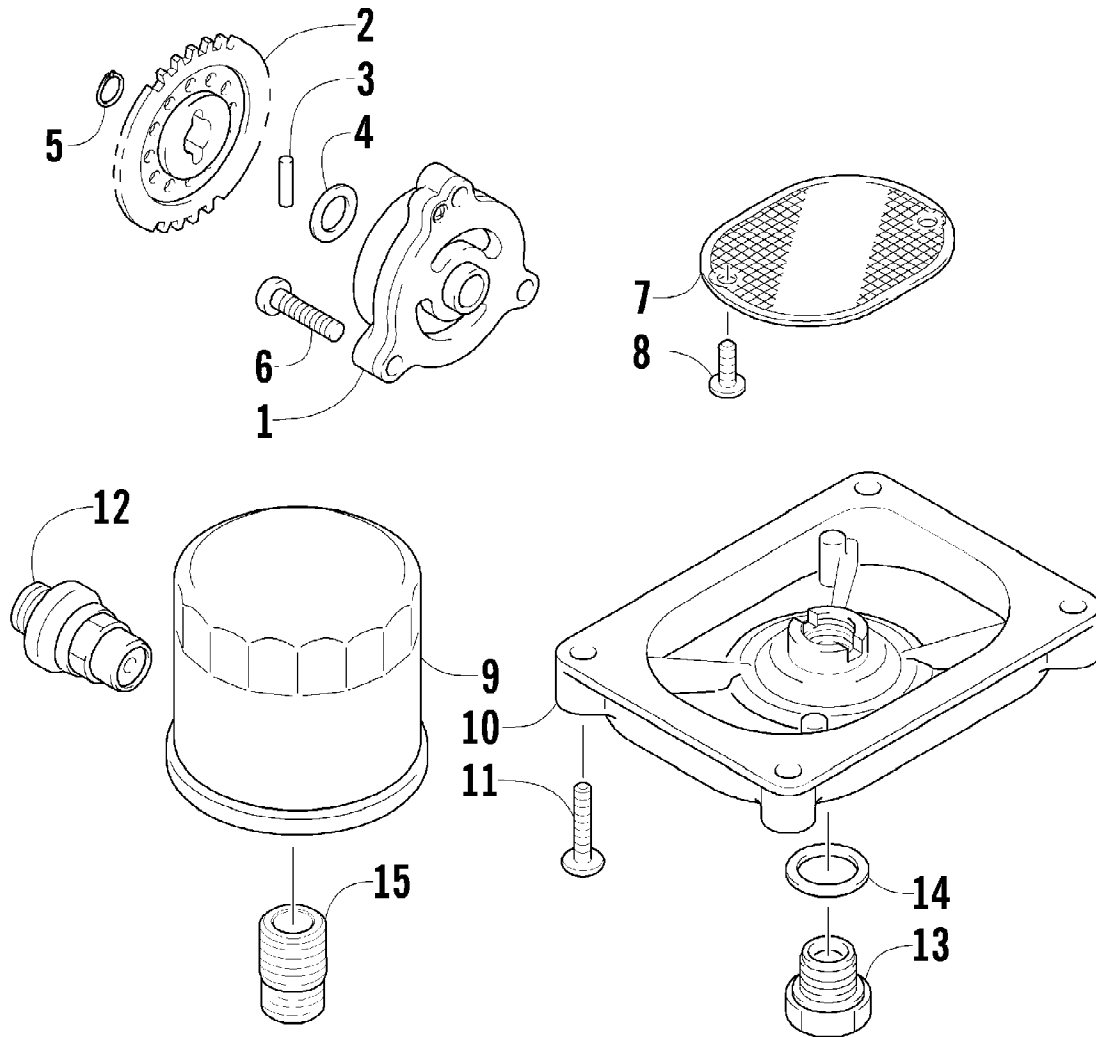

2012 TRV 700 CRUISER ORANGE (A2012TCT1PUSU)
OIL FILTER/PUMP ASSEMBLY

Page 49 of 89

Ref #	Part Number	Qty	S/P/F	Description
1	0812-023	1		Pump, Oil
2	0812-083	1	/P	Gear, Driven
3	0829-009	1		Pin
4	0828-007	1	/P	Washer
5	0831-002	1		Ring, Retaining
6	0826-039	3		Screw, Machine
7	0812-057	1	/P	Strainer, Oil
8	0826-040	2		Screw, Machine
9	0812-029	1	S	Filter, Oil
10	0812-053	1		Cap, Oil Strainer
11	8468-625	4		Screw, Machine
12	0812-007	1		Valve, Oil-Relief - Assembly
13	0812-006	1		Plug, Drain
14	0830-017	1		Gasket, Drain Plug
15	0812-008	1		Union, Oil Filter