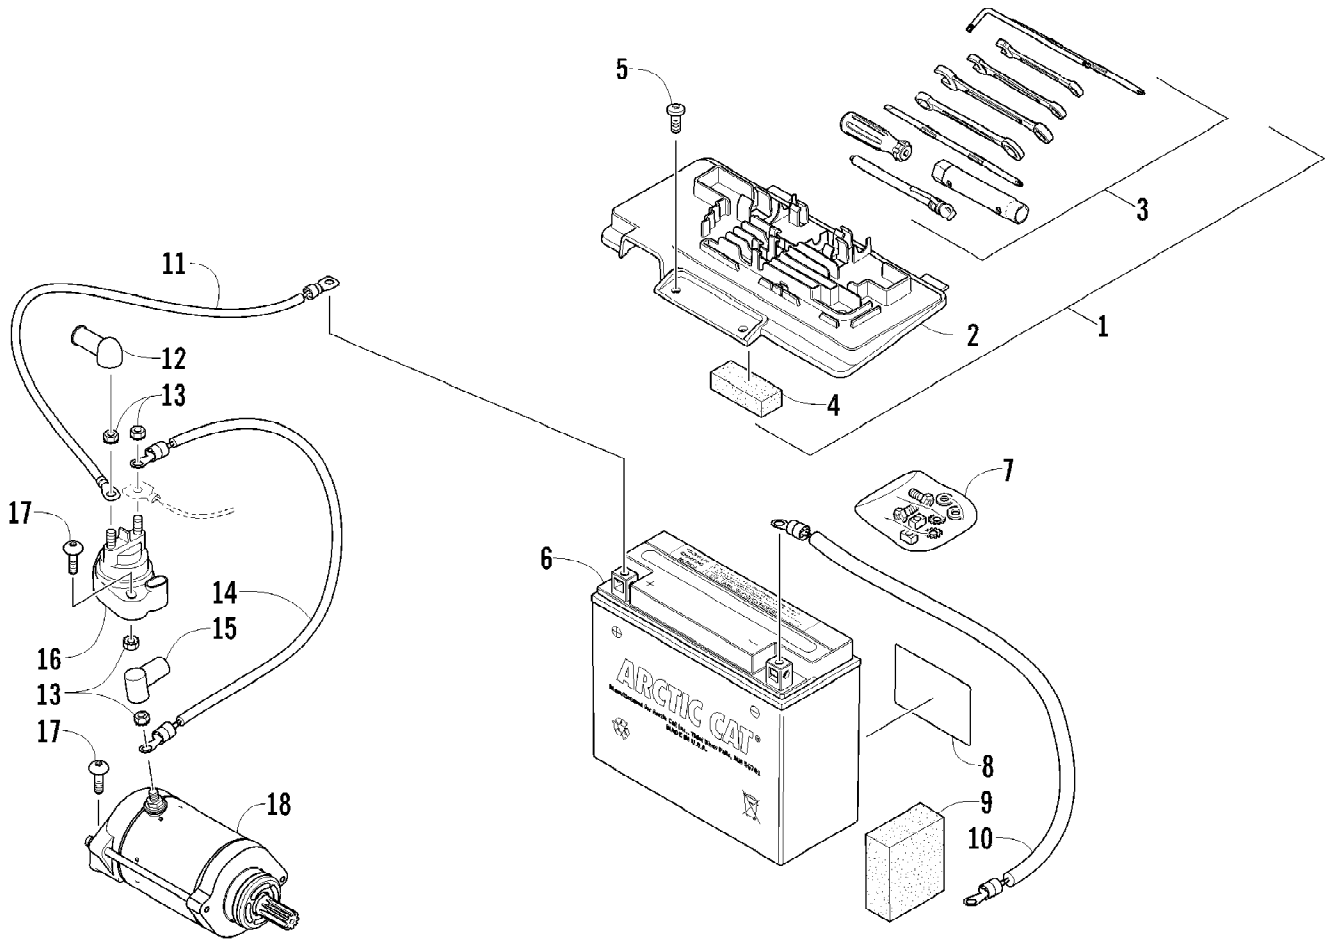

2012 TRV 700 CRUISER ORANGE (A2012TCT1PUSU)
BATTERY AND STARTER ASSEMBLY

Page 4 of 89

Ref #	Part Number	Qty	S/P/F	Description
1	5991-655	1	/P	Battery Cover/Tool Tray Assembly (inc. 2-4)
2	2406-815	1	/P	Cover, Battery
3	0444-122	1	S/P	Kit, Tool
4	0417-016	1		Pad, Battery
5	8476-620	2		Screw, Machine
6	0645-480	1		Battery Assembly (inc. 7-8)
7	0445-082	1		Kit, Hardware
8	0645-430	1		Decal, Warning
9	0417-017	1		Foam, Battery
10	0445-070	1		Cable, Battery/Ground
11	0445-062	1		Cable, Battery/Solenoid
12	0645-327	1		Boot, Terminal
13	0623-038	5		Nut w/Washer
14	0445-064	1		Cable, Solenoid/Starter (inc. 15)
15	0645-019	1		Boot, Terminal
16	0445-058	1	/P	Solenoid
17	8476-625	4		Screw, Machine
18	0825-013	1	/P	Motor, Starter - Assembly