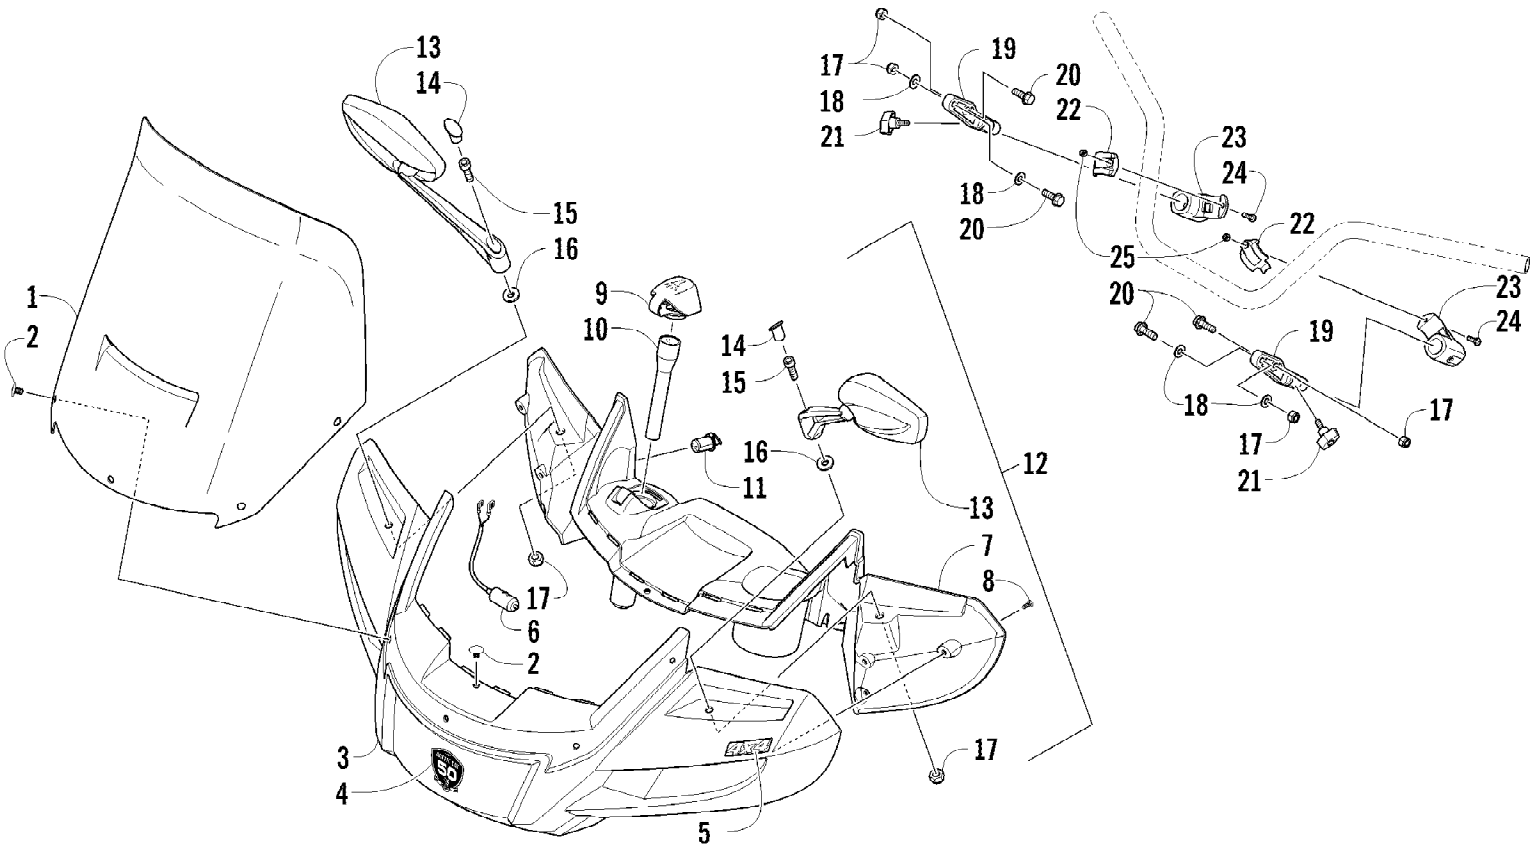

2012 TRV 700 CRUISER ORANGE (A2012TCT1PUSU)
WINDSHIELD ASSEMBLY

2012 TRV 700 CRUISER ORANGE (A2012TCT1PUSU)
WINDSHIELD ASSEMBLY

Page 87 of 89

Ref #	Part Number	Qty	S/P/F	Description
1	0405-384	1		Windshield
2	0423-767	6	S	Clip, Retaining
3	0505-554	1		Base, Windshield
4	9611-399	1		Decal, 50th Anniversary
5	1411-989	1		Decal, Base - "4x4"
6	0486-319	1		Adapter, Harness - Outlet Accessory
7	0405-332	1		Console - Black
8	0423-950	6		Screw, Self-Tapping
9	0405-353	1		Cover, Flashlight
10	1441-839	1		Flashlight
11	0641-897	1	/P	Outlet, Accessory - 12V
12	1436-326	1	/P	Kit, Mirror (inc. 13-16 and two No. 17)
13	0405-322	1	S	Mirror - Right
13	0405-323	1	S	Mirror - Left
14	0423-952	2		Plug
15	8440-835	2		Screw, Cap
16	0423-951	2		Washer, Rubber
17	8427-805	6		Nut, Lock
18	0423-948	4		Washer
19	0405-352	2	S	Pin, Mounting - Tapered
20	0423-949	4		Screw, Cap
21	1441-902	2		Knob, Adjuster
22	0405-351	2	S	Cap, Handlebar Clamp
23	0405-350	2	S	Clamp, Handlebar
24	8471-520	2		Screw, Machine
25	8431-503	2		Nut, Lock