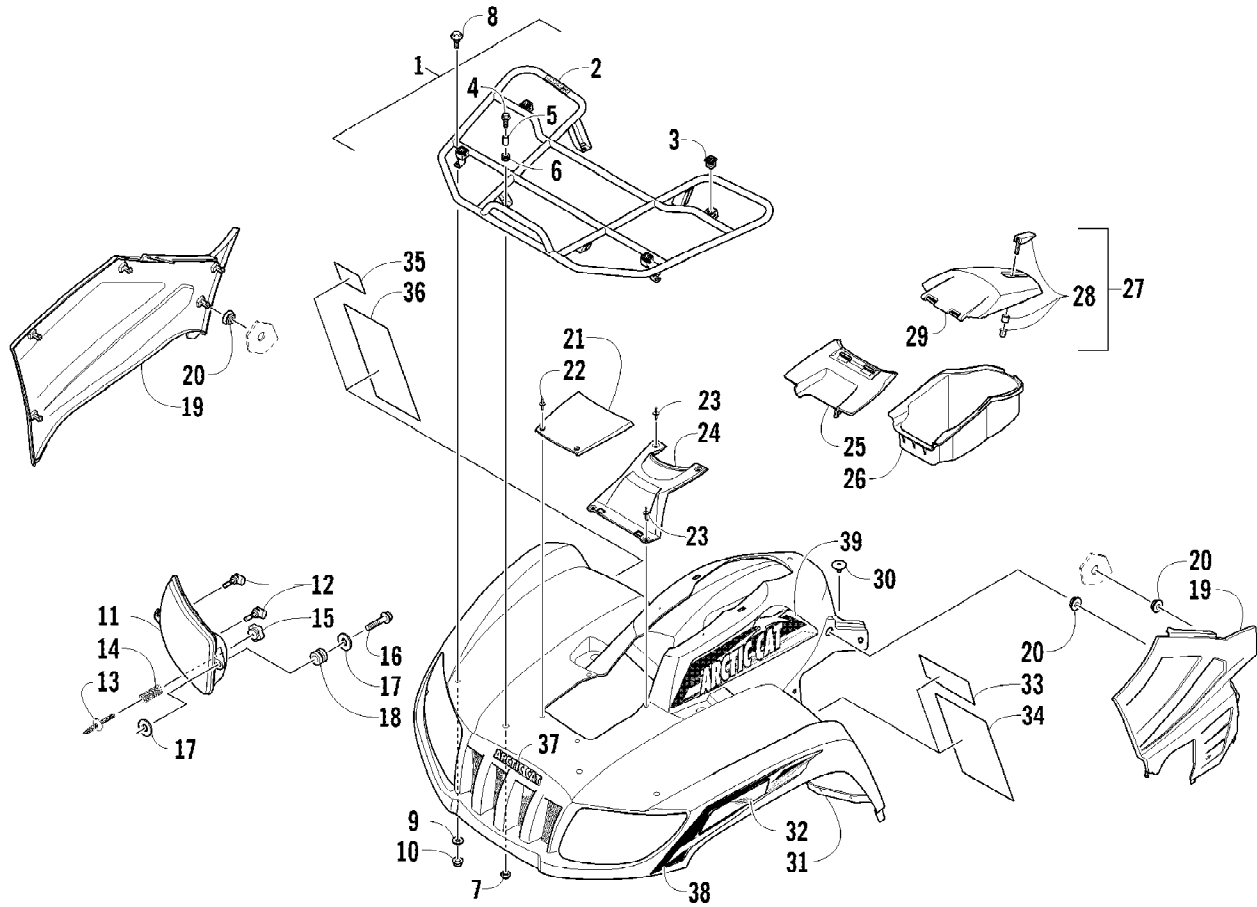

2012 TRV 700 CRUISER ORANGE (A2012TCT1PUSU)
FRONT RACK, BODY PANEL, AND HEADLIGHT ASSEMBLIES

2012 TRV 700 CRUISER ORANGE (A2012TCT1PUSU)
FRONT RACK, BODY PANEL, AND HEADLIGHT ASSEMBLIES

Ref #	Part Number	Qty	S/P/F	Description
1	2506-106	1		Rack, Front - Assembly (inc. 2-3)
2	0411-576	1		Decal, Warning - Load
3	0441-592	4	/P	Bushing
4	8410-830	4		Screw, Cap
5	0423-669	4		Spacer
6	0423-465	4		Grommet
7	8432-802	4		Nut, Lock
8	0423-654	2		Screw, Shoulder
9	8050-222	2	/P	Washer
10	0423-540	2		Nut, Lock
11	0509-044	1	/P	Headlight Assembly - Right (inc. 12)
11	0509-035	1		Headlight Assembly - Left (inc. 12)
12	0409-055	4		Bulb, Headlight
13	0423-514	2		Stud, Adjuster - Headlight
14	0423-522	2		Spring, Adjuster
15	0423-513	2		Knob, Adjuster
16	0623-785	4		Screw, Self-Tapping
17	8050-217	8	/P	Washer
18	0423-447	4		Grommet
19	2406-324	1		Panel, Side - Lower - Right
19	2406-421	1		Panel, Side - Lower - Left
20	0423-678	8		Grommet
21	1406-358	1		Cover, Access
22	0423-535	2		Rivet, Reinstallable
23	0623-362	4		Rivet, Reinstallable
24	1406-484	1		Cover, Steering Post
25	0470-513	1		Cover, Storage Box
26	1406-573	1		Box, Storage
27	2506-234	1		Lid, Storage Box w/Latch (inc. 28-29)
28	1406-599	1		Latch, Storage Box
29	0470-514	1		Lid, Storage Box
30	0423-101	2		Screw, Shoulder
31	4506-248	1	/P	Panel, Fender - Assembly (inc. 32-36)
32	0411-818	1		Decal, Reflector - Right
32	0411-819	1		Decal, Reflector - Left
33	1411-574	1		Decal, Warning - Off-Road Only
34	2411-259	1	/P	Decal, Warning - General/Age
35	0411-894	1		Decal, Warning - Turn/Hill
36	1411-250	1		Decal, Warning - Reverse/Pre-Ride
37	1411-725	1		Decal, "Arctic Cat"
38	2411-722	1		Decal, Side - Front Right
38	2411-723	1		Decal, Side - Front Left
39	2411-724	1		Decal, Side - Upper Right
39	2411-725	1		Decal, Side - Upper Left