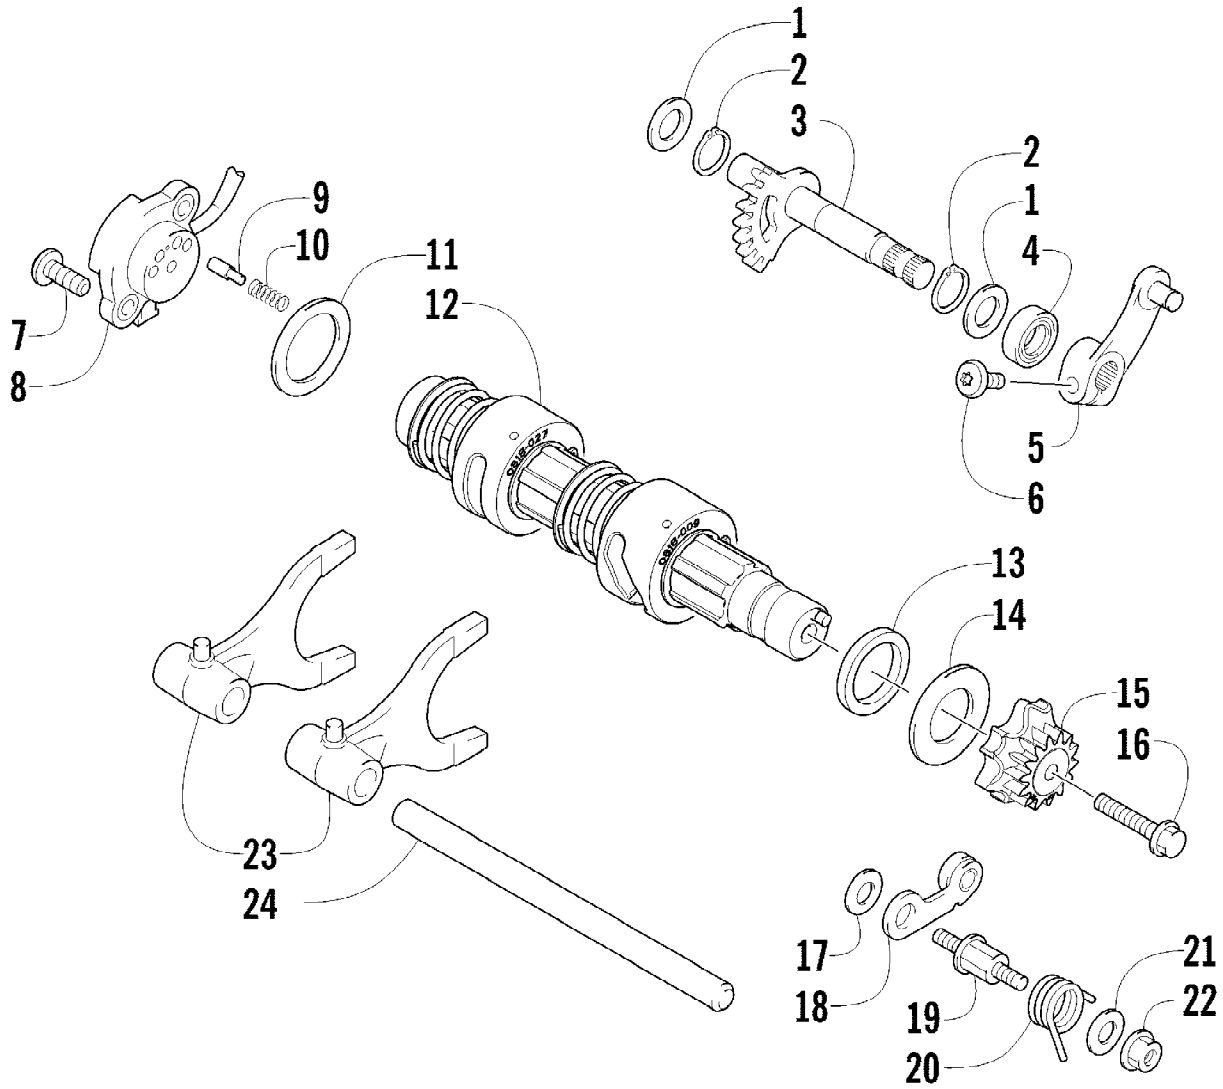

2012 TRV 700 CRUISER ORANGE (A2012TCT1PUSU)
GEAR SHIFTING ASSEMBLY

Page 39 of 89

Ref #	Part Number	Qty	S/P/F	Description
1	0828-036	2		Washer
2	0831-010	2		Ring, Retaining
3	0818-007	1	/P	Shaft, Sub-Gear Shift
4	0830-044	1		Seal, Sub-Gear Shift Shaft
5	0818-014	1		Arm, Select
6	8468-620	1	/P	Screw, Machine
7	8470-520	2		Screw, Machine
8	0409-090	1	/P	Switch, Gear Position
9	0818-013	2		Contact
10	0818-017	2		Spring
11	0828-040	1		Washer
12	0818-046	1		Shaft, Gear Shift - Assembly
13	0828-131	1		Spacer
14	0828-037	1		Washer
15	0818-089	1	/P	Plate, Gear Shift Cam
16	0826-006	1		Screw, Cap
17	0828-038	1		Washer
18	0818-002	1		Stopper, Cam
19	0818-004	1		Support, Cam Stopper
20	0818-090	1		Spring
21	0828-035	1		Washer
22	8424-602	1	/P	Nut
23	0818-072	2	/P	Fork, Shift
24	0818-006	1		Shaft, Shift Fork