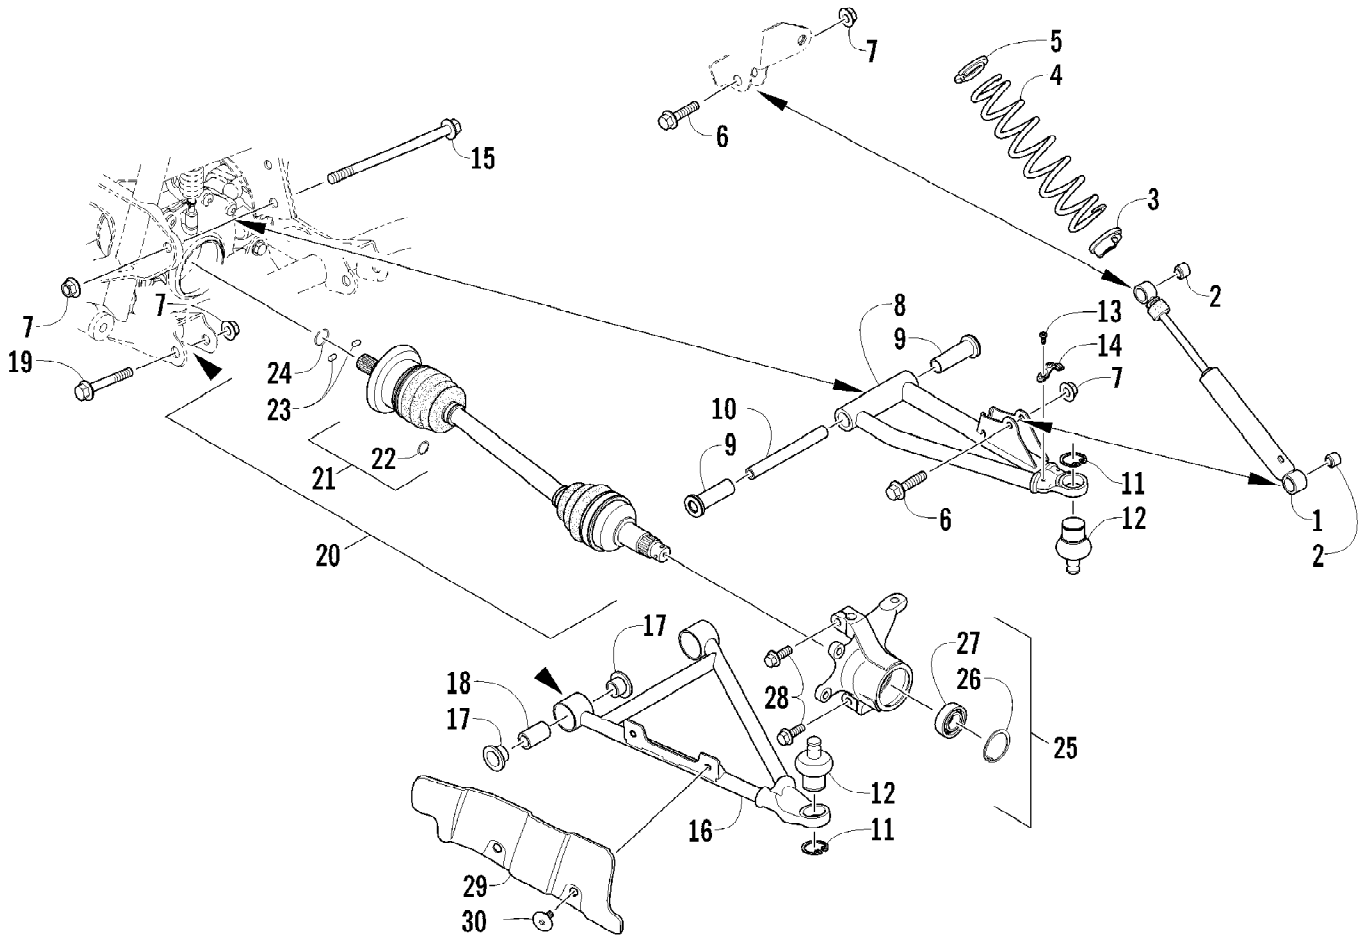

2012 TRV 700 CRUISER ORANGE (A2012TCT1PUSU)
FRONT SUSPENSION ASSEMBLY

2012 TRV 700 CRUISER ORANGE (A2012TCT1PUSU)
FRONT SUSPENSION ASSEMBLY

Page 35 of 89

Ref #	Part Number	Qty	S/P/F	Description
1	0403-209	2		Shock Absorber (inc. 2)
2	0403-182	4		Bushing
3	0403-102	2		Cam, Spring Adjuster
4	0503-468	2		Spring, Suspension
5	1603-889	2	/P	Retainer, Spring
6	8409-040	4		Screw, Cap
7	0423-744	10		Nut, Lock
8	0503-416	1	/P	A-Arm, Upper Right (inc. 9-12)
8	0503-417	1	/P	A-Arm, Upper Left (inc. 9-12)
9	0403-207	4	/P	Bushing
10	0403-080	2		Axle
11	0423-009	4	/P	Ring, Retaining
12	0405-115	4	/P	Ball Joint
13	0423-946	4		Screw, Self-Tapping
14	1502-594	2		Clamp, Routing
15	0423-334	2		Screw, Cap
16	0503-376	1	/P	A-Arm, Lower Right (inc. 17-18 and two No. 11-12)
16	0503-377	1	/P	A-Arm, Lower Left (inc. 17-18 and two No. 11-12)
17	0403-208	8	/P	Bushing
18	0403-214	4	/P	Axle
19	8409-075	4		Screw, Cap
20	1502-800	1	S/P	Axle, Drive - Right (inc. 21-24)
20	1502-799	1	S/P	Axle, Drive - Locking - Left (inc. 21-24)
21	1436-419	2		Repair Kit, Boot (inc. 22)
22	1441-988	2		Clip, Retaining
23	1402-885	4		Pin, Detent
24	1402-889	2		Clip, Retaining
25	0505-576	1	/P	Knuckle - Assembly - Right (inc. 26-27)
25	0505-577	1	/P	Knuckle - Assembly - Left (inc. 26-27)
26	0423-423	2		Ring, Retaining
27	1402-809	2	/P	Bearing
28	0423-998	4		Screw, Shoulder
29	1406-034	1		Guard, Boot - Right
29	1406-035	1		Guard, Boot - Left
30	0423-545	4	/P	Screw, Shoulder