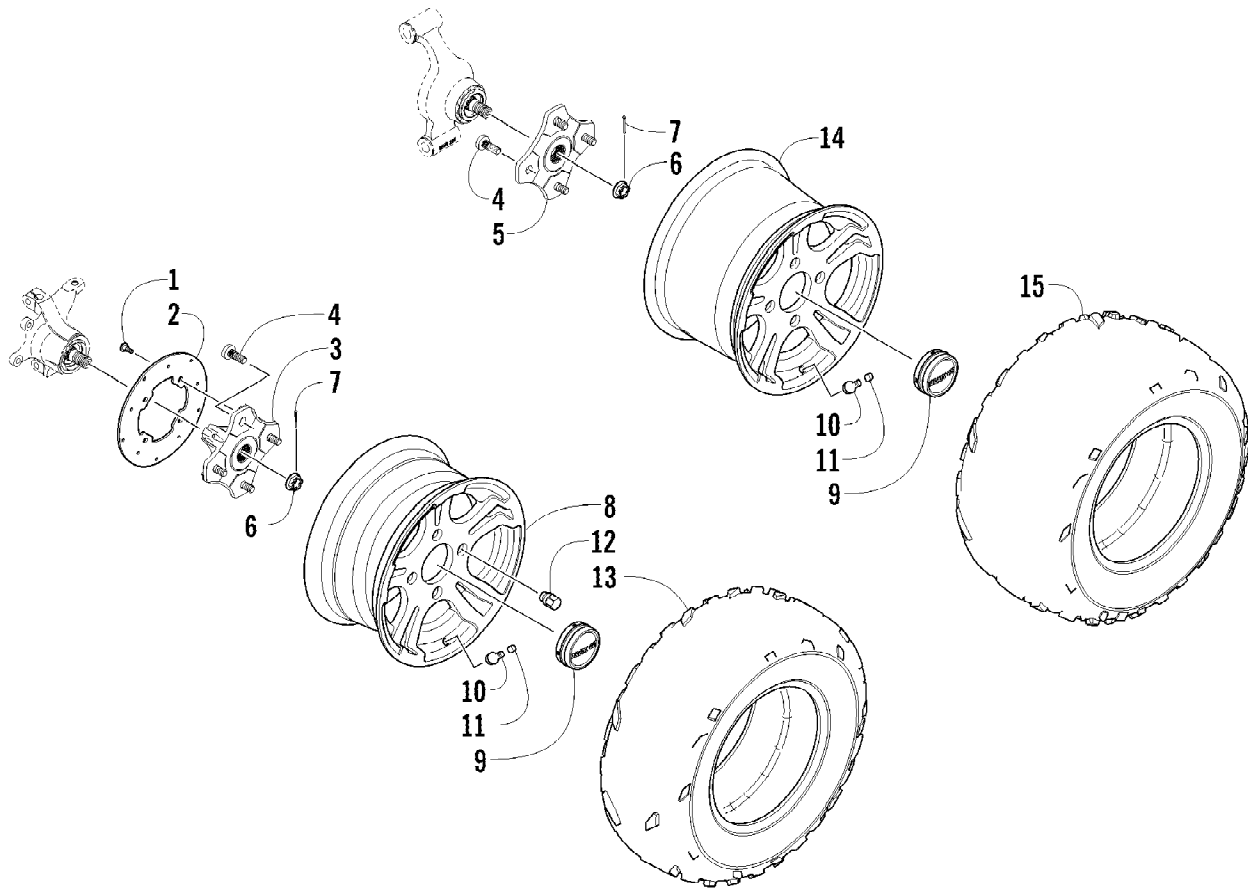

2012 TRV 700 CRUISER ORANGE (A2012TCT1PUSU)
WHEEL AND TIRE ASSEMBLY

Page 83 of 89

Ref #	Part Number	Qty	S/P/F	Description
1	0423-557	12		Screw, Shoulder
2	2402-002	3		Disc, Brake
3	1502-462	2	/P	Hub, Wheel - Front (inc. 4)
4	0402-974	16	/P	Stud
5	1502-462	1	/P	Hub, Wheel - Rear - Right (inc. 4)
5	1502-464	1		Hub, Wheel - Rear - Left (inc. 4)
6	0423-607	4		Nut, Castle
7	0423-407	4		Pin, Cotter
8	1402-730	2		Wheel - Front (inc. 9)
9	1402-736	4		Cap, Wheel
10	0402-064	4		Stem, Valve (inc. 11)
11	0402-140	4		Cap, Valve Stem
12	0423-618	16		Nut, Lug
13	1402-894	2		Tire - Front
14	1402-731	2		Wheel - Rear (inc. 9)
15	1402-895	2		Tire - Rear