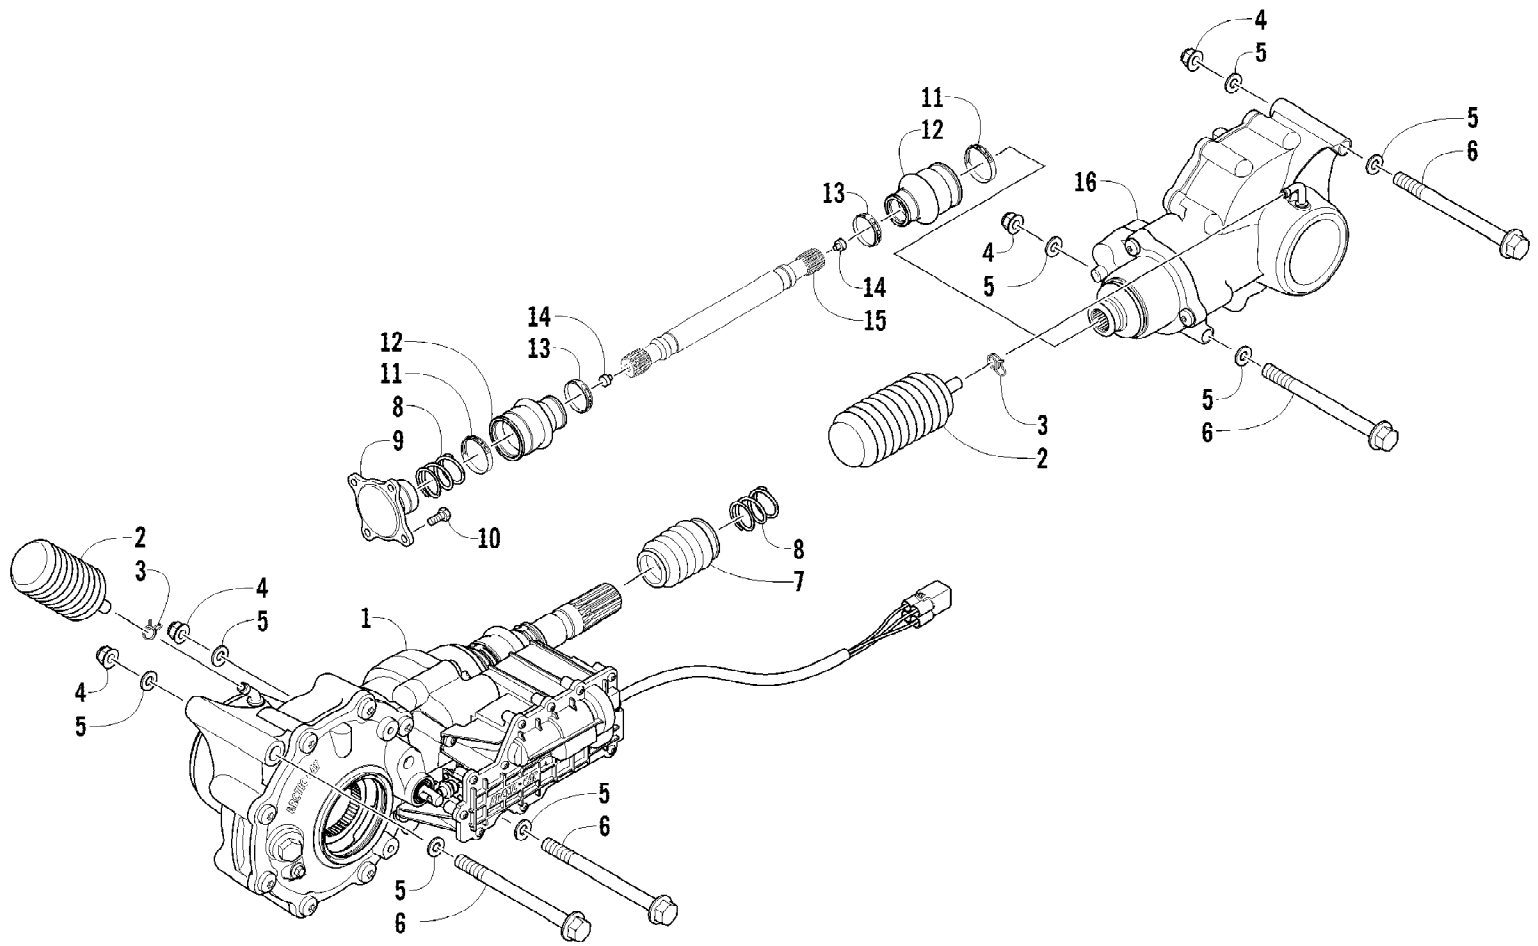

2012 TRV 700 CRUISER ORANGE (A2012TCT1PUSU)
DRIVE TRAIN ASSEMBLY

Page 24 of 89

Ref #	Part Number	Qty	S/P/F	Description
1	1502-877	1		Gearcase, Front
2	1402-620	2	/P	Bladder, Gearcase
3	0423-315	2		Clamp, Hose
4	8428-002	4		Nut, Lock
5	0423-426	8		Washer
6	0423-404	4		Screw, Cap
7	0402-966	1		Boot, Shaft
8	1402-026	2		Spring
9	0402-950	1		Flange, Output
10	8408-820	4	/P	Screw, Cap
11	0423-393	2		Clamp
12	0402-985	2	/P	Boot
13	0423-411	2		Clamp
14	0673-618	2	/P	Bumper, Propeller Shaft
15	1402-092	1		Shaft, Propeller
16	1502-876	1		Gearcase, Rear