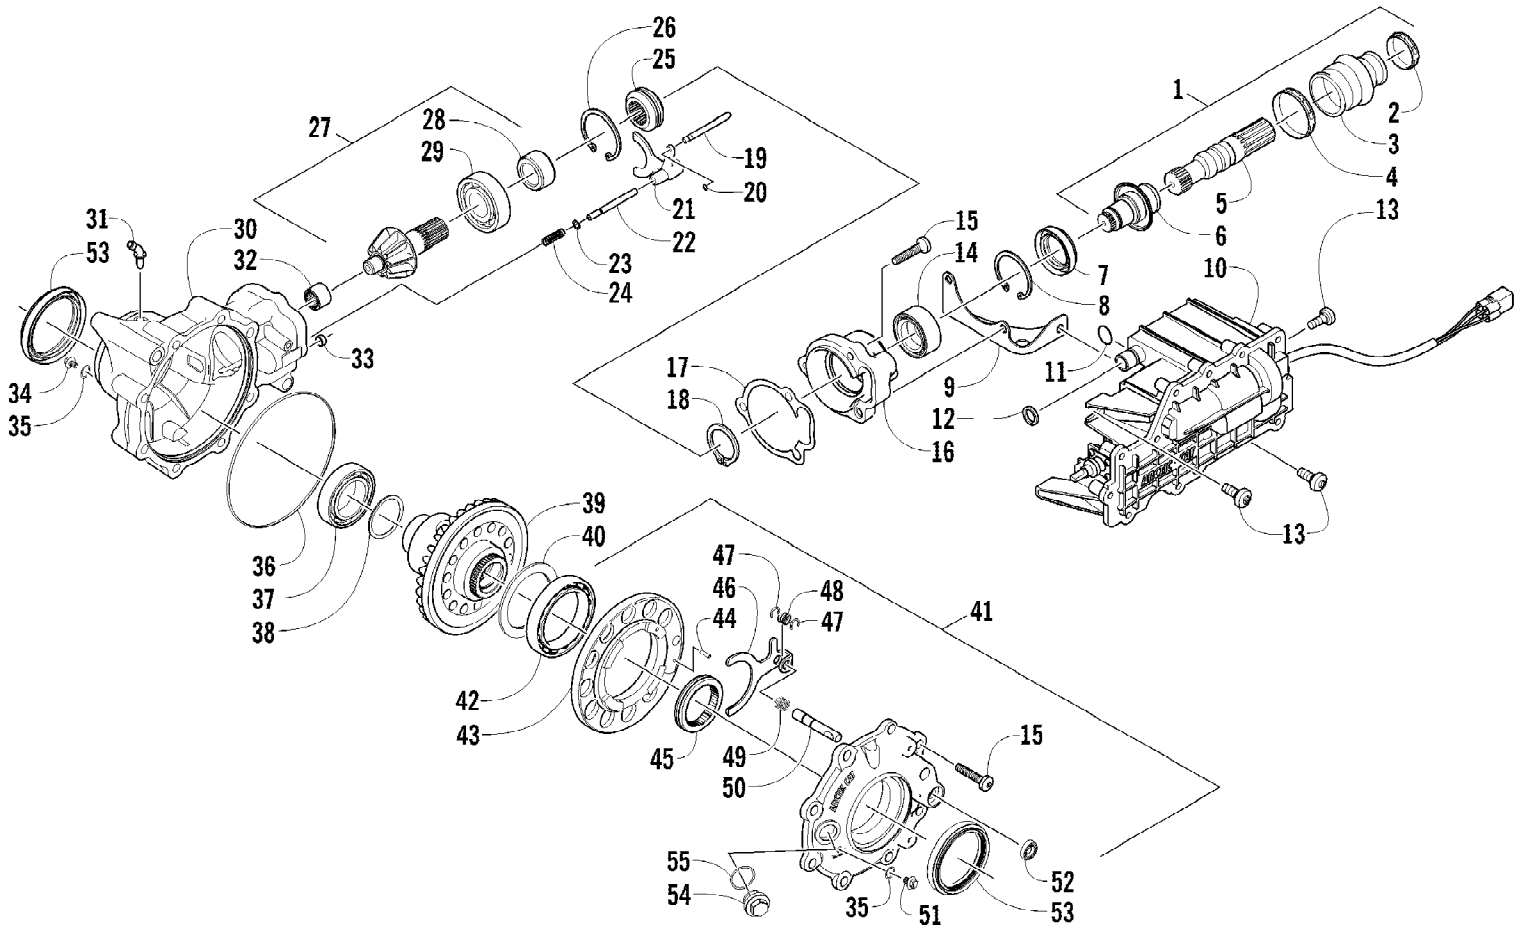

2012 TRV 700 CRUISER ORANGE (A2012TCT1PUSU)
FRONT DRIVE GEARCASE ASSEMBLY

2012 TRV 700 CRUISER ORANGE (A2012TCT1PUSU)
FRONT DRIVE GEARCASE ASSEMBLY

Page 30 of 89

Ref #	Part Number	Qty	S/P/F	Description
	1502-877	1		Complete Front Drive Gearcase Assembly
1	1502-083	1		Shaft, Propeller - Assembly (inc. 2-6)
2	0423-411	1		Clamp
3	0402-985	1	/P	Boot, Propeller Shaft
4	0423-393	1		Clamp
5	1402-045	1		Shaft, Output
6	1502-085	1	/P	Shaft, Input
7	1402-011	1		Seal
8	0423-423	1		Ring, Retaining
9	1502-237	1		Bracket, Actuator
10	1502-909	1	/P	Actuator (inc. 11)
11	1402-981	1		O-Ring
12	0423-892	1	/P	O-Ring
13	0423-396	3		Screw, Self-Tapping
14	1402-043	1		Bearing
15	0423-118	11		Screw, Self-Tapping
16	0502-528	1	/P	Housing, Pinion
17	0402-947	1		Gasket, Flange
18	0423-417	1		Ring, Retaining
19	0402-997	1		Shaft, Selector
20	0423-402	1		Ring, Retaining
21	0402-998	1		Fork, Selector
22	0402-417	1		Shaft, Shuttle
23	0423-147	1		O-Ring
24	0402-999	1		Spring, Return
25	0402-413	1		Coupler, Drive
26	1423-067	1		Ring, Retaining
27	1502-851	1		Gear, Pinion - Assembly - 11T (inc. 28-29)
28	1402-977	1		Collar, Retaining
29	0402-327	1		Bearing
30	1502-856	1		Housing, Gearcase
31	1402-980	1		Fitting, Elbow
32	0402-328	1		Bearing
33	0402-411	1		Pin, Dowel
34	1402-210	1	/P	Plug, Magnetic (inc. one No. 35)
35	0423-153	2		O-Ring
36	0423-149	1		O-Ring
37	0402-393	1		Bearing
38	0402-405	AR		Shim, 41 x 49 x 1.3 mm
38	0402-406	AR		Shim, 41 x 49 x 1.4 mm
38	0402-407	AR		Shim, 41 x 49 x 1.5 mm
38	0402-408	AR		Shim, 41 x 49 x 1.6 mm
38	0402-409	AR		Shim, 41 x 49 x 1.7 mm
39	1502-859	1		Gear, Ring - 34T
40	1402-074	AR		Shim, 61 x 69 x 1.3 mm
40	1402-075	AR		Shim, 61 x 69 x 1.4 mm
40	1402-076	AR		Shim, 61 x 69 x 1.5 mm
40	1402-077	AR		Shim, 61 x 69 x 1.6 mm
40	1402-078	AR		Shim, 61 x 69 x 1.7 mm
41	1502-895	1		Cover, Gearcase (inc. one No. 35, 42-52, and one No. 53)
42	1402-053	1		Bearing