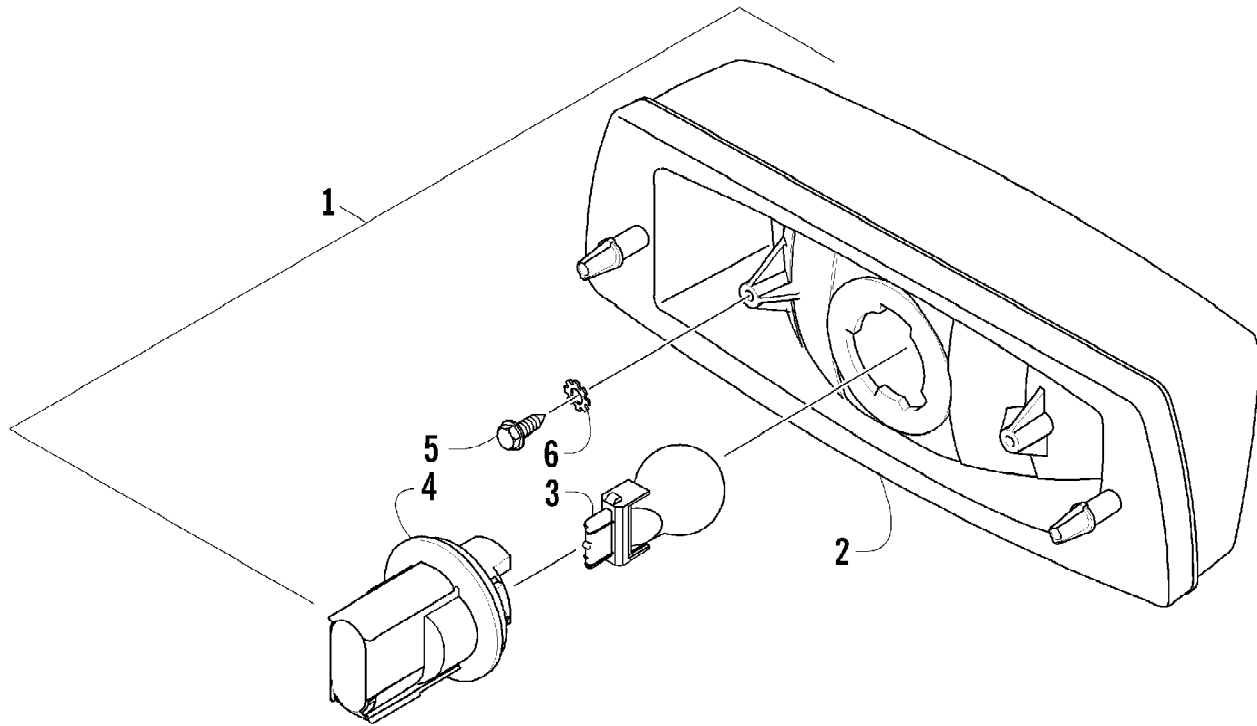

2012 TRV 700 CRUISER ORANGE (A2012TCT1PUSU)
TAILLIGHT ASSEMBLY

Page 75 of 89

Ref #	Part Number	Qty	S/P/F	Description
1	0509-022	1		Taillight Assembly (inc. 2-4)
2	0509-025	1		Housing, Taillight
3	0409-056	1		Bulb, Taillight
4	0409-057	1		Socket, Taillight
5	0623-301	2	/P	Screw, Self-Tapping
6	8053-212	2	/P	Washer, External Tooth Lock