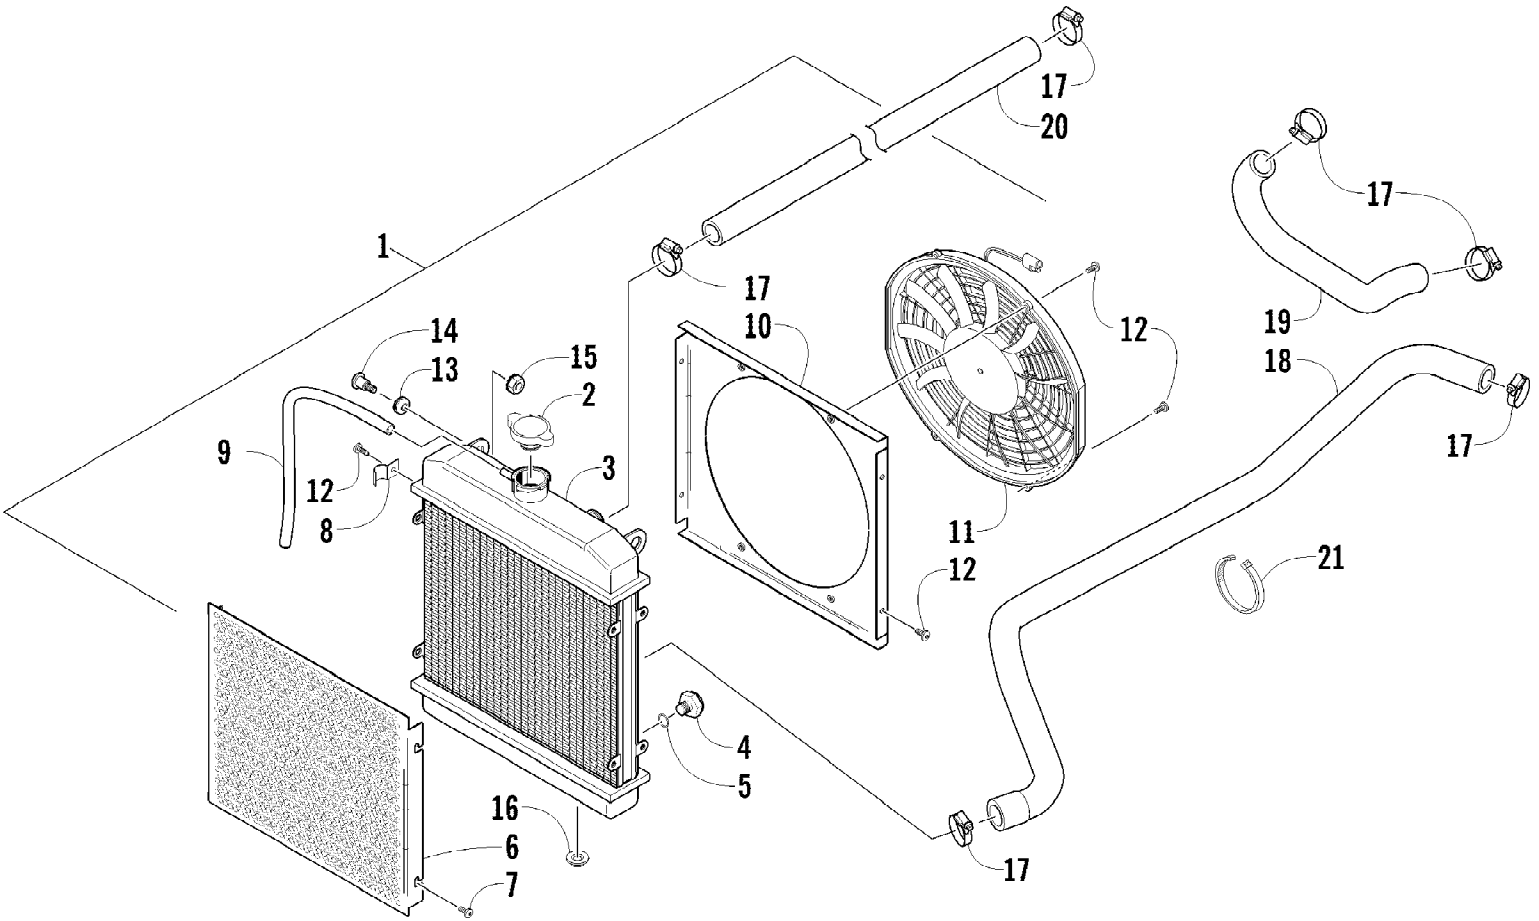

2012 TRV 700 CRUISER ORANGE (A2012TCT1PUSU)
COOLING ASSEMBLY

Page 12 of 89

Ref #	Part Number	Qty	S/P/F	Description
1	0413-256	1	/P	Radiator Assembly (inc. 2-13)
2	0413-255	1	/P	Cap
3	0413-205	1		Radiator
4	0413-195	1		Plug, Drain
5	1602-213	1	/P	O-Ring
6	0413-007	1		Screen
7	8475-512	4		Screw, Machine
8	0423-351	1		Clamp, Wire
9	0610-016	AR	/P	Hose - 25 ft
9	0610-015	AR	/P	Hose - 100 ft
10	0413-203	1		Shroud, Fan
11	0413-123	1	/P	Fan, Cooling
12	0623-378	8		Screw, Self-Tapping
13	0423-030	2		Grommet
14	0423-484	2		Screw, Shoulder
15	0623-038	2		Nut w/Washer
16	0423-028	2		Bushing, Stem
17	0423-496	6		Clamp, Hose
18	0410-229	1		Hose, Coolant - Lower
19	0410-022	1		Hose, Coolant - Crossover
20	0410-002	1		Hose, Coolant - Upper
21	0123-903	AR		Tie, Cable - 11.5 in.