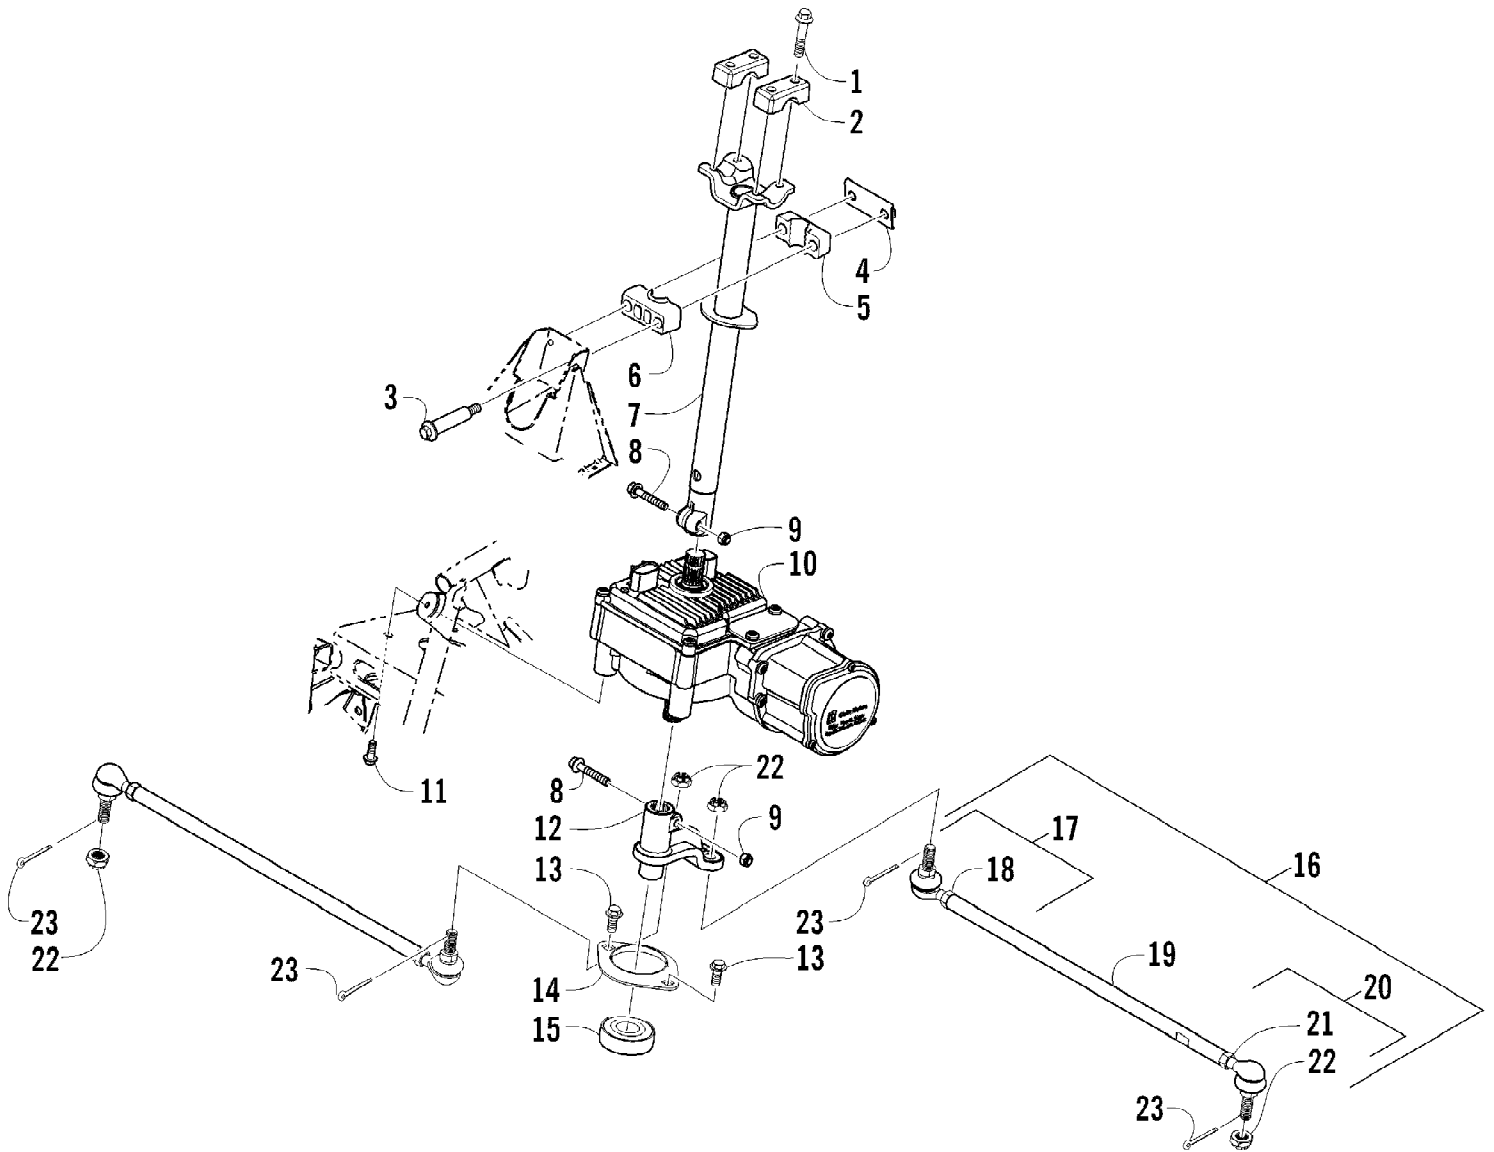

2012 TRV 700 CRUISER ORANGE (A2012TCT1PUSU)
STEERING ASSEMBLY

2012 TRV 700 CRUISER ORANGE (A2012TCT1PUSU)
STEERING ASSEMBLY

Page 71 of 89

Ref #	Part Number	Qty	S/P/F	Description
1	8408-835	4		Screw, Cap
2	0405-035	2		Cap, Steering Adjuster
3	0423-505	2		Screw, Shoulder
4	0505-484	1		Cap, Housing
5	0405-260	1		Housing, Upper
6	0405-259	1		Housing, Lower
7	0505-642	1		Post, Steering
8	8020-045	2		Screw, Cap
9	8040-366	2	/P	Nut, Lock
10	0505-767	1	/P	Assembly, Electronic Power Steering
11	8409-020	4	/P	Screw, Cap
12	0505-664	1		Arm, Steering
13	8408-816	2		Screw, Cap
14	0602-233	1		Flange, Bearing
15	0405-052	1		Bearing w/Inverted Oil Seal
16	0505-499	2	/P	Tie Rod - Assembly (inc. 17-21)
17	0505-511	2	/P	End, Tie Rod - Left-Hand Thread - Kit (inc. 18)
18	0423-013	2		Nut - Left-Hand Thread
19	0405-281	2	/P	Tie Rod
20	0505-510	2	/P	End, Tie Rod - Right-Hand Thread - Kit (inc. 21)
21	8420-002	2	/P	Nut - Right-Hand Thread
22	0423-157	4		Nut, Lock
23	0623-175	4		Pin, Cotter