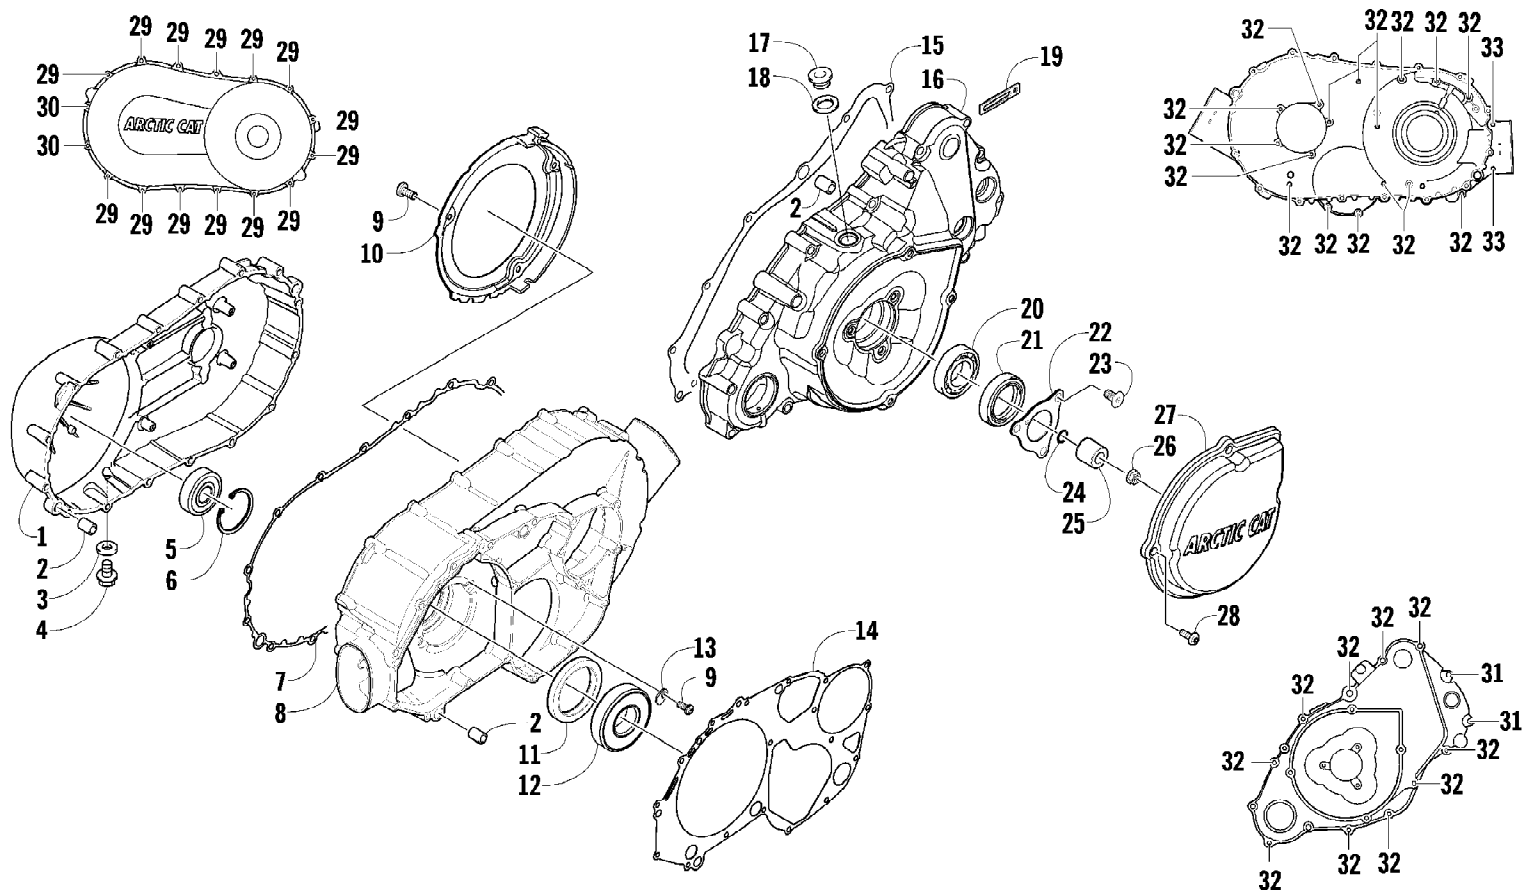

2012 TRV 700 CRUISER ORANGE (A2012TCT1PUSU)
CLUTCH/V-BELT/MAGNETO COVER ASSEMBLY

2012 TRV 700 CRUISER ORANGE (A2012TCT1PUSU)
CLUTCH/V-BELT/MAGNETO COVER ASSEMBLY

Page 10 of 89

Ref #	Part Number	Qty	S/P/F	Description
1	0806-089	1		Cover, V-Belt
2	0829-002	6		Pin, Dowel
3	0830-013	1		Washer, Crush
4	8408-812	1		Screw, Cap
5	0832-060	1		Bearing
6	0831-078	1		Ring, Retaining
7	0830-174	1	/P	Gasket, V-Belt Cover
8	0806-086	1		Cover, Clutch
9	0826-029	5		Screw, Machine
10	0806-048	1		Plate, Air Intake
11	0830-188	1	/P	Seal
12	0832-009	1	/P	Bearing
13	0822-010	2	/P	Retainer, Bearing
14	0830-116	1	/P	Gasket, Clutch Cover
15	0830-128	1		Gasket, Magneto Cover
16	0806-082	1	/P	Cover, Magneto - Assembly
17	0826-155	1		Plug
18	0830-015	1		Washer, Crush
19	3002-964	1	/P	Clamp, Wire
20	1602-981	1	/P	Bearing
21	0830-158	1		Seal
22	0805-008	1		Retainer, Seal
23	0826-031	3		Screw, Machine
24	0830-108	1		O-Ring
25	0820-061	1		Bushing
26	0827-008	1		Nut
27	0820-062	1		Cover, Magneto
28	8468-616	4		Screw, Machine
29	8468-645	14		Screw, Machine
30	8468-655	2		Screw, Machine
31	8468-625	2		Screw, Machine
32	8468-640	26		Screw, Machine
33	8468-675	2		Screw, Machine