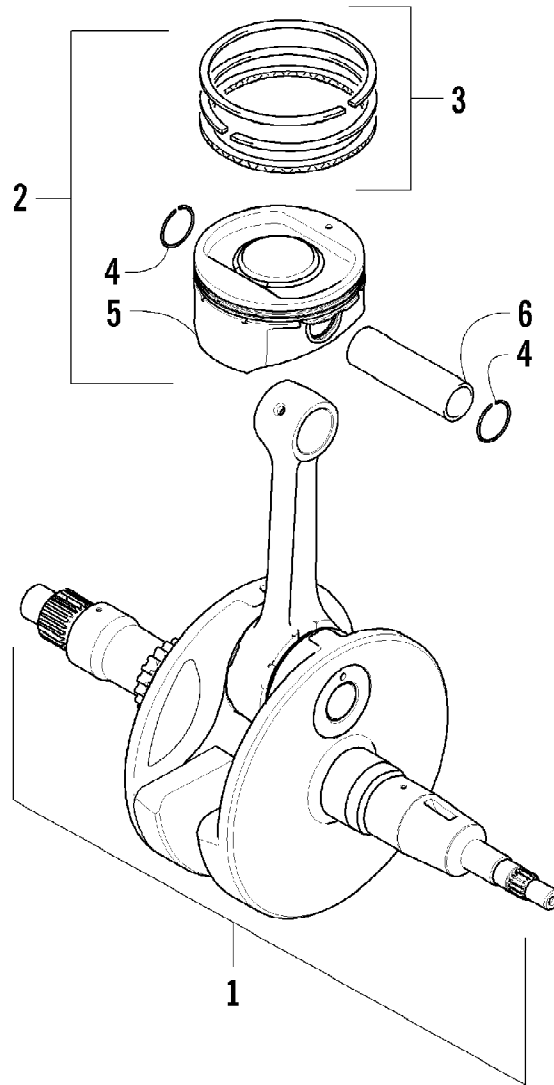

2012 TRV 700 CRUISER ORANGE (A2012TCT1PUSU)  
CRANKCASE ASSEMBLY

2012 TRV 700 CRUISER ORANGE (A2012TCT1PUSU)  
CRANKCASE ASSEMBLY

Page 16 of 89

Ref #	Part Number	Qty	S/P/F	Description
1	0801-151	1		Crankcase Assembly (inc. 2-15)
2	0812-064	2		Plug
3	0801-002	1		Plug
4	0832-043	1	/P	Bearing
5	0832-044	2	/P	Bearing
6	0832-049	1	/P	Bearing
7	0832-050	3	/P	Bearing
8	0832-042	1	/P	Bearing
9	0832-048	1	/P	Bearing
10	0832-077	1	/P	Bearing
11	0822-052	1		Seal, Countershaft
12	0826-100	4		Screw, Machine
13	0822-010	4	/P	Retainer, Bearing
14	0801-028	1		Pipe, Breather
15	0830-035	1		Seal, Driveshaft
16	8412-850	4		Screw, Cap
17	0829-003	1		Pin, Dowel
18	0829-002	5		Pin, Dowel
19	8468-645	3		Screw, Machine
20	8468-655	3		Screw, Machine
21	8468-675	2		Screw, Machine
22	8412-860	1		Screw, Cap
23	0826-017	1		Screw, Cap
24	0830-008	2		Gasket
25	0826-019	1		Screw, Cap
26	0826-018	1		Screw, Cap
27	8468-695	1		Screw, Machine
28	8468-680	1		Screw, Machine
29	0801-029	1		Housing, Secondary Shaft (inc. one No. 7)
30	0826-105	3		Screw, Cap
31	0826-038	1		Screw, Cap
32	0801-069	1		Pipe, Breather
33	0801-179	1		Stick, Oil Level
34	0830-010	1		O-Ring