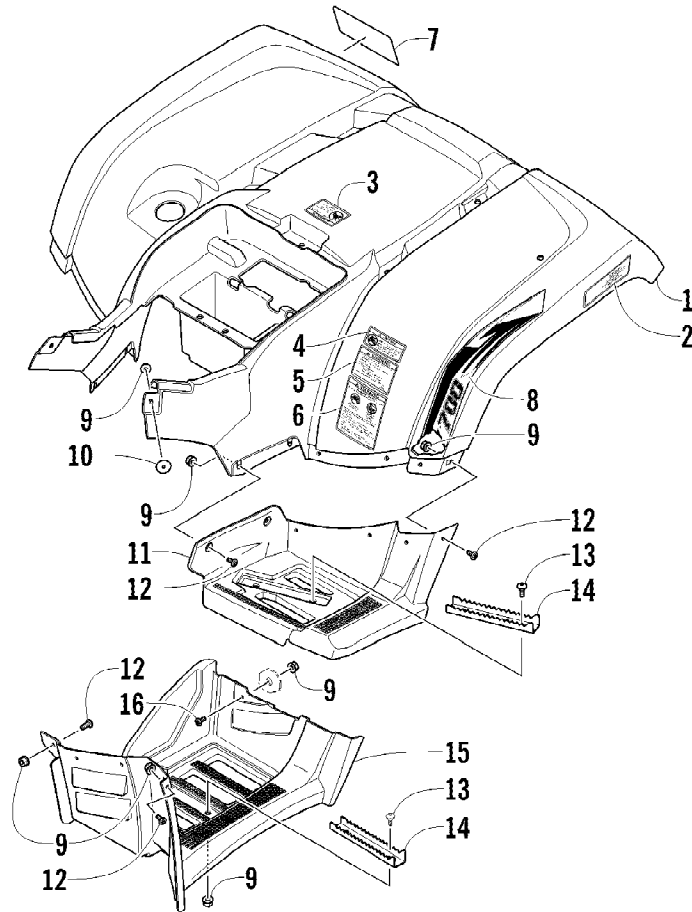

2012 TRV 700 CRUISER ORANGE (A2012TCT1PUSU)
REAR BODY PANEL AND FOOTWELL ASSEMBLIES

2012 TRV 700 CRUISER ORANGE (A2012TCT1PUSU)
REAR BODY PANEL AND FOOTWELL ASSEMBLIES

Page 53 of 89

Ref #	Part Number	Qty	S/P/F	Description
1	4506-313	1	/P	Fender, Rear - Assembly (inc. 2-6)
2	1411-592	1	/P	Decal, Reflector - Right
2	1411-593	1	/P	Decal, Reflector - Left
3	1411-251	1		Decal, Warning - Passenger Seat
4	1411-269	1		Decal, Warning - Passenger
5	2411-138	1	/P	Decal, Warning - Tire Pressure
6	2411-257	1		Decal, Warning - Passenger Safety
7	1411-725	1		Decal, "Arctic Cat"
8	2411-738	1		Decal, Side - Lower Right
8	2411-739	1		Decal, Side - Lower Left
9	0423-540	34		Nut, Lock
10	0423-101	2		Screw, Shoulder
11	2406-042	1		Footwell, Rear - Right
11	2406-043	1		Footwell, Rear - Left
12	0423-419	22		Screw, Machine
13	0423-355	8		Screw, Shoulder
14	1506-125	4	/P	Footpeg
15	1506-813	1		Footwell - Right
15	2406-471	1	/P	Footwell - Left
16	8477-620	2		Screw, Machine