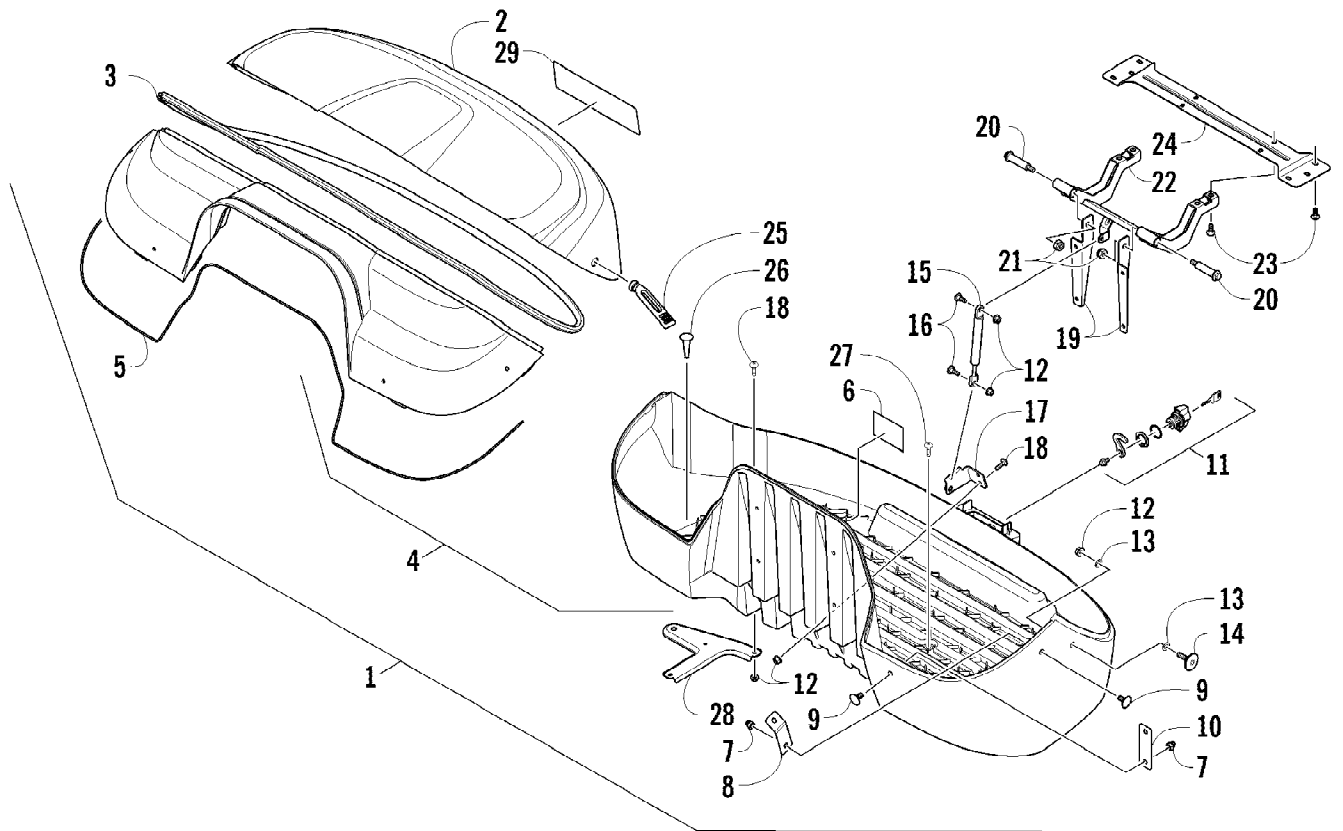

2012 TRV 700 CRUISER ORANGE (A2012TCT1PUSU)
STORAGE BOX ASSEMBLY

Page 73 of 89

Ref #	Part Number	Qty	S/P/F	Description
1	4506-511	1	/P	Complete Storage Box Assembly (inc. 2-25)
2	4506-428	1	/P	Lid, Storage Box
3	2406-787	1		Seal, Storage Box Lid
4	4506-447	1	/P	Box, Storage - Assembly (inc. 5-10)
5	2406-793	1		Seal, Storage Box Top
6	1411-877	1		Decal, Warning - Storage Box
7	0423-901	8		Nut, Cap
8	2516-117	2		Plate, Retaining
9	0423-895	8		Bolt, Carriage
10	2516-116	2		Plate, Retaining
11	2416-209	1	/P	Latch, Storage Box Lid
12	0423-540	8		Nut, Lock
13	8050-223	4		Washer
14	1423-060	2		Screw, Shoulder
15	2416-198	1		Support, Lid
16	0423-355	2		Screw, Shoulder
17	2516-511	1		Bracket, Mounting - Lid Support
18	8477-620	5		Screw, Machine
19	2416-194	1		Bracket, Support - Hinge - Right
19	2416-195	1		Bracket, Support - Hinge - Left
20	0423-505	2		Screw, Shoulder
21	8432-802	2		Nut, Lock
22	2516-514	1		Hinge, Lid
23	8477-616	10		Screw, Machine
24	2516-555	1		Brace, Lid - Storage Box
25	1606-930	2		Strap, Hold-Down
26	2406-843	4		Plug
27	0423-889	6		Screw, Cap
28	2506-926	1		Bracket, Mounting - Safety Flag
29	1411-725	1		Decal, "Arctic Cat"