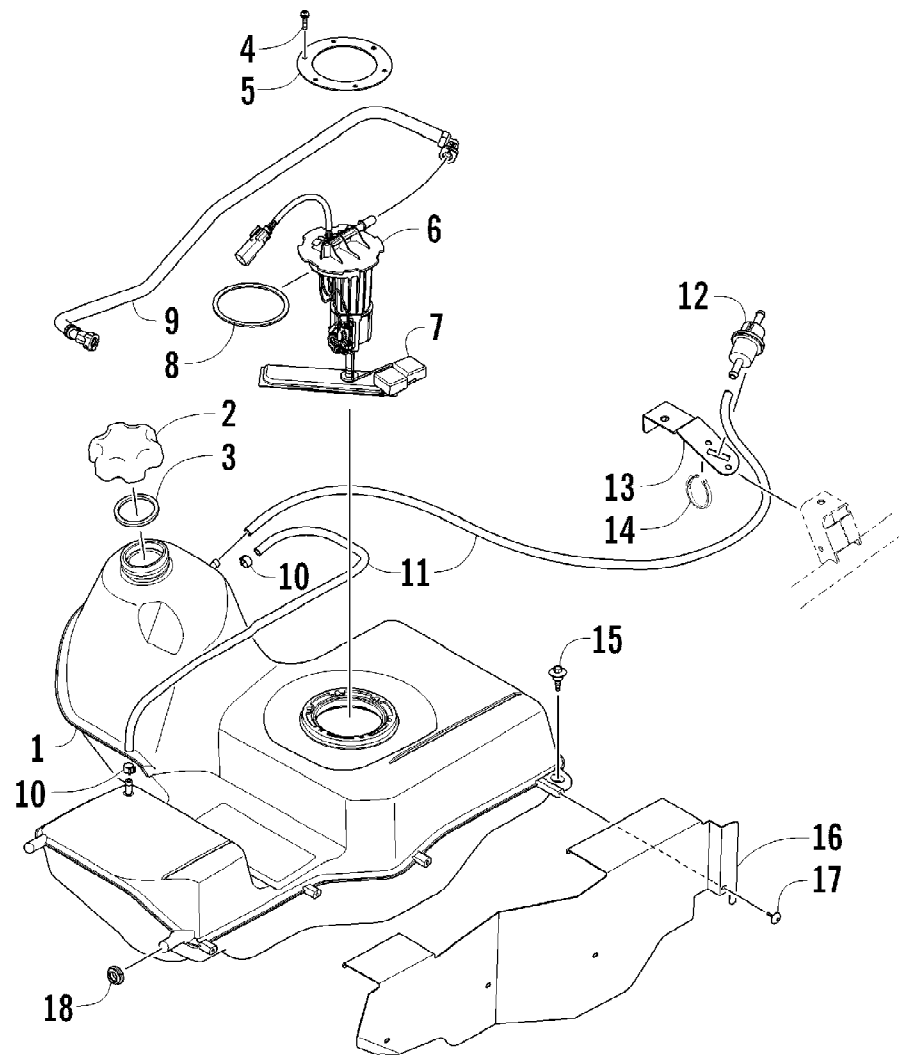

2012 TRV 700 CRUISER ORANGE (A2012TCT1PUSU)
GAS TANK ASSEMBLY

Page 37 of 89

Ref #	Part Number	Qty	S/P/F	Description
1	0570-308	1		Tank, Gas - Assembly (inc. 2-5)
2	0470-438	1	/P	Cap, Gas Tank (inc. 3)
3	0109-733	1	/P	Gasket, Gas Tank Cap
4	0423-898	6		Screw, Self-Tapping
5	2670-042	1		Plate, Retaining
6	0570-323	1	/P	Pump, Fuel - Assembly (inc. 7-8)
7	2670-235	1		Float
8	0470-838	1		Seal
9	0570-305	1		Hose, Fuel - Assembly
10	0423-688	2		Clamp, Hose
11	0410-070	AR	/P	Hose, Gasline - 25 ft
12	0510-335	1	/P	Filter, In-Line
13	0470-794	1		Bracket, Mounting - Filter
14	0123-788	AR	/P	Tie, Cable - 8 in.
15	0423-732	2		Screw, Shoulder
16	0470-822	1		Shield, Heat
17	0623-797	4		Screw, Self-Tapping
18	0423-460	2		Grommet