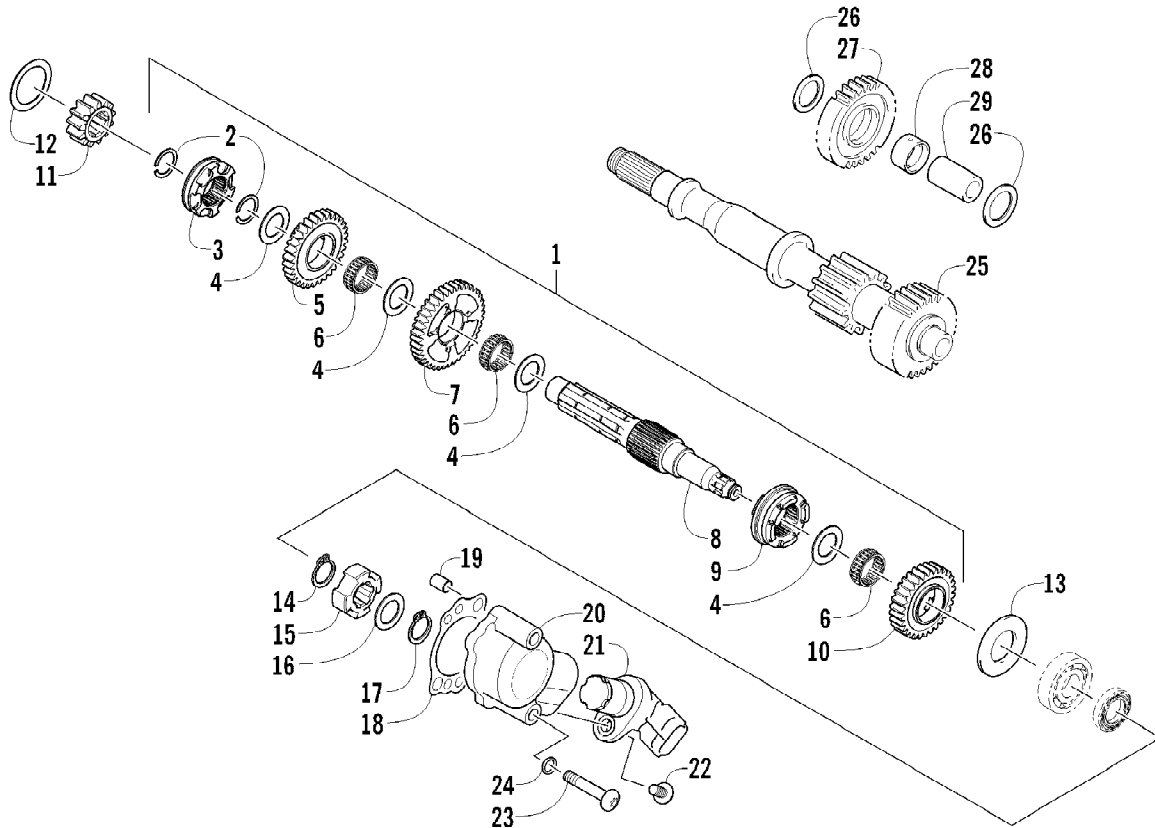

2012 TRV 700 CRUISER ORANGE (A2012TCT1PUSU)
SECONDARY TRANSMISSION ASSEMBLY

2012 TRV 700 CRUISER ORANGE (A2012TCT1PUSU)
SECONDARY TRANSMISSION ASSEMBLY

Page 65 of 89

Ref #	Part Number	Qty	S/P/F	Description
1	0822-124	1		Countershaft Assembly (inc. 2-10)
2	0831-085	2		Ring, Retaining
3	0822-120	1		Gear Select, Reverse
4	0822-121	4		Shim
5	0822-119	1		Gear, Reverse Driven
6	0832-082	3		Bearing
7	0822-114	1		Gear, Driven - Low
8	0822-113	1		Countershaft
9	0822-116	1		Gear Select, Sliding
10	0822-115	1		Gear, Driven - High
11	0822-125	1		Gear, Drive
12	0828-019	1		Washer, Thrust
13	0828-011	1		Washer
14	0831-040	1		Ring, Retaining
15	0822-050	1		Trigger, Speedometer Sensor
16	0828-069	1		Washer, Thrust
17	0831-039	1		Ring, Retaining
18	0830-129	1		Gasket
19	0829-023	2		Pin, Dowel
20	0822-049	1		Housing, Speedometer Sensor
21	0824-042	1	/P	Sensor, Speedometer
22	8468-620	1	/P	Screw, Machine
23	8468-645	2		Screw, Machine
24	0830-107	2		Gasket
25	0822-001	1		Driveshaft
26	0828-016	2		Washer, Thrust
27	0822-011	1		Gear, Reverse Idle
28	0822-012	1		Bushing
29	0822-015	1		Shaft, Reverse Idle