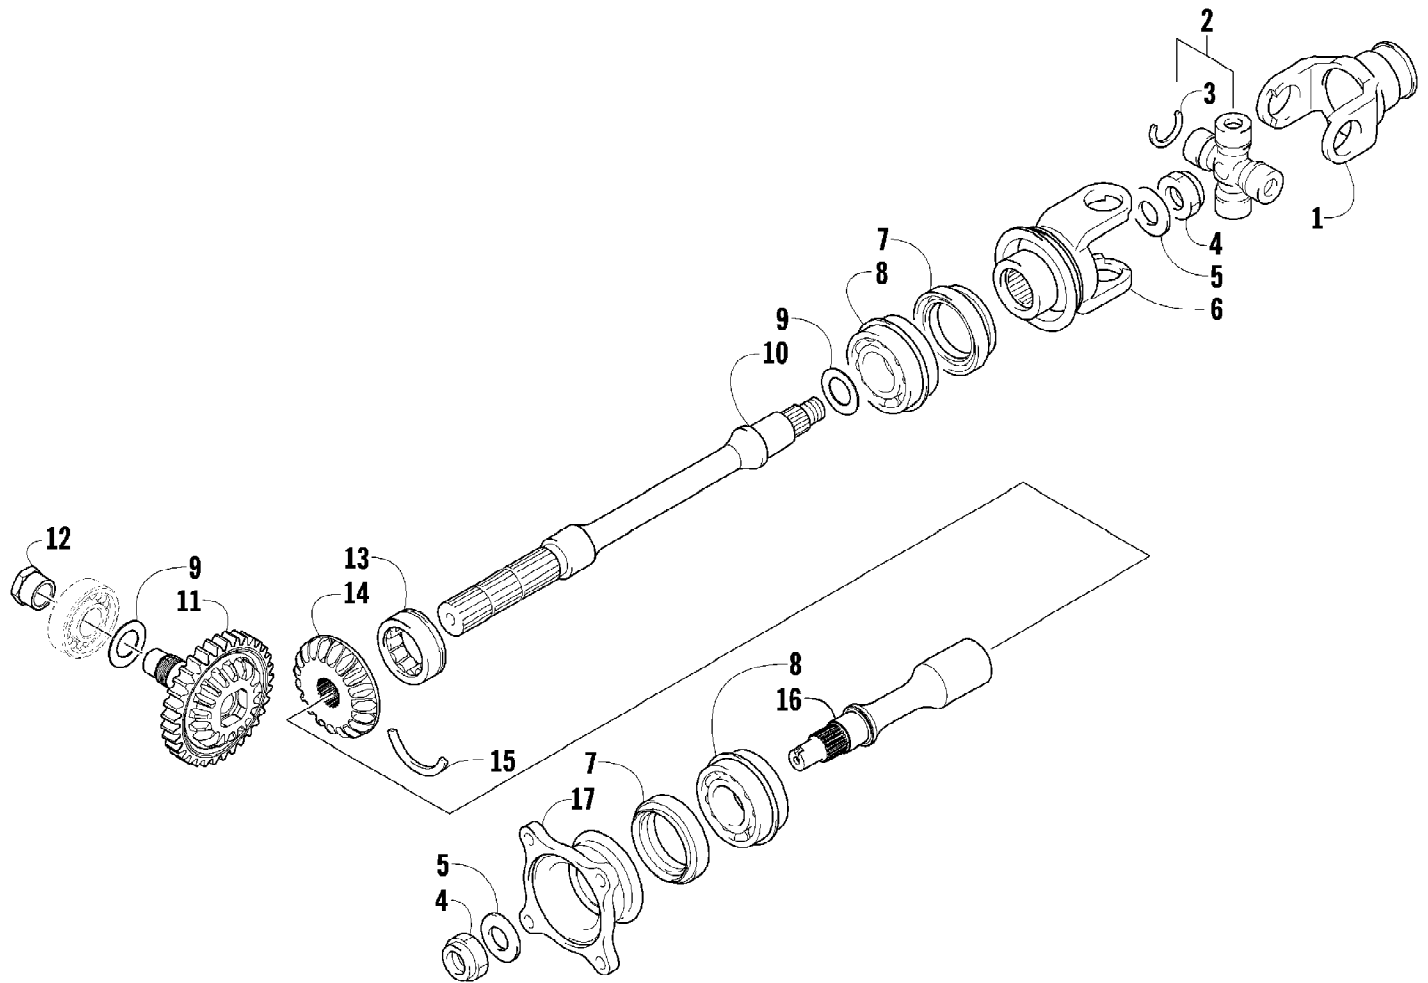

2012 TRV 700 CRUISER ORANGE (A2012TCT1PUSU)
SECONDARY DRIVE ASSEMBLY

2012 TRV 700 CRUISER ORANGE (A2012TCT1PUSU)
SECONDARY DRIVE ASSEMBLY

Page 63 of 89

Ref #	Part Number	Qty	S/P/F	Description
1	0819-063	1		Yoke, Propeller Shaft Joint
2	1402-164	1	/P	Joint, Universal - Set (inc. 3)
3	0423-450	4		Ring, Retaining
4	0827-013	2		Nut
5	0828-020	2		Washer
6	0819-061	1		Yoke, Drive Output - Front
7	0830-043	2		Seal, Oil
8	0832-017	2		Bearing
9	0828-021	AR		Shim, 25 x 34 x 0.25 mm
9	0828-022	AR		Shim, 25 x 34 x 0.30 mm
9	0828-023	AR		Shim, 25 x 34 x 0.70 mm
9	0828-024	AR		Shim, 25 x 34 x 0.90 mm
9	0828-025	AR		Shim, 25 x 34 x 0.95 mm
9	0828-026	AR		Shim, 25 x 34 x 1.00 mm
9	0828-027	AR		Shim, 25 x 34 x 1.05 mm
9	0828-028	AR		Shim, 25 x 34 x 1.10 mm
9	0828-029	AR		Shim, 25 x 34 x 1.15 mm
10	0819-089	1	/P	Shaft, Secondary Driven - Front
11	0822-131	1		Gear, Secondary Drive
12	0827-052	1		Nut
13	0832-016	1		Bearing
14	0822-106	1		Gear, Secondary Driven
15	0819-011	1		Ring, Driven Bearing
16	0819-053	1		Shaft, Secondary Driven - Rear
17	0819-005	1		Flange, Output Joint - Rear