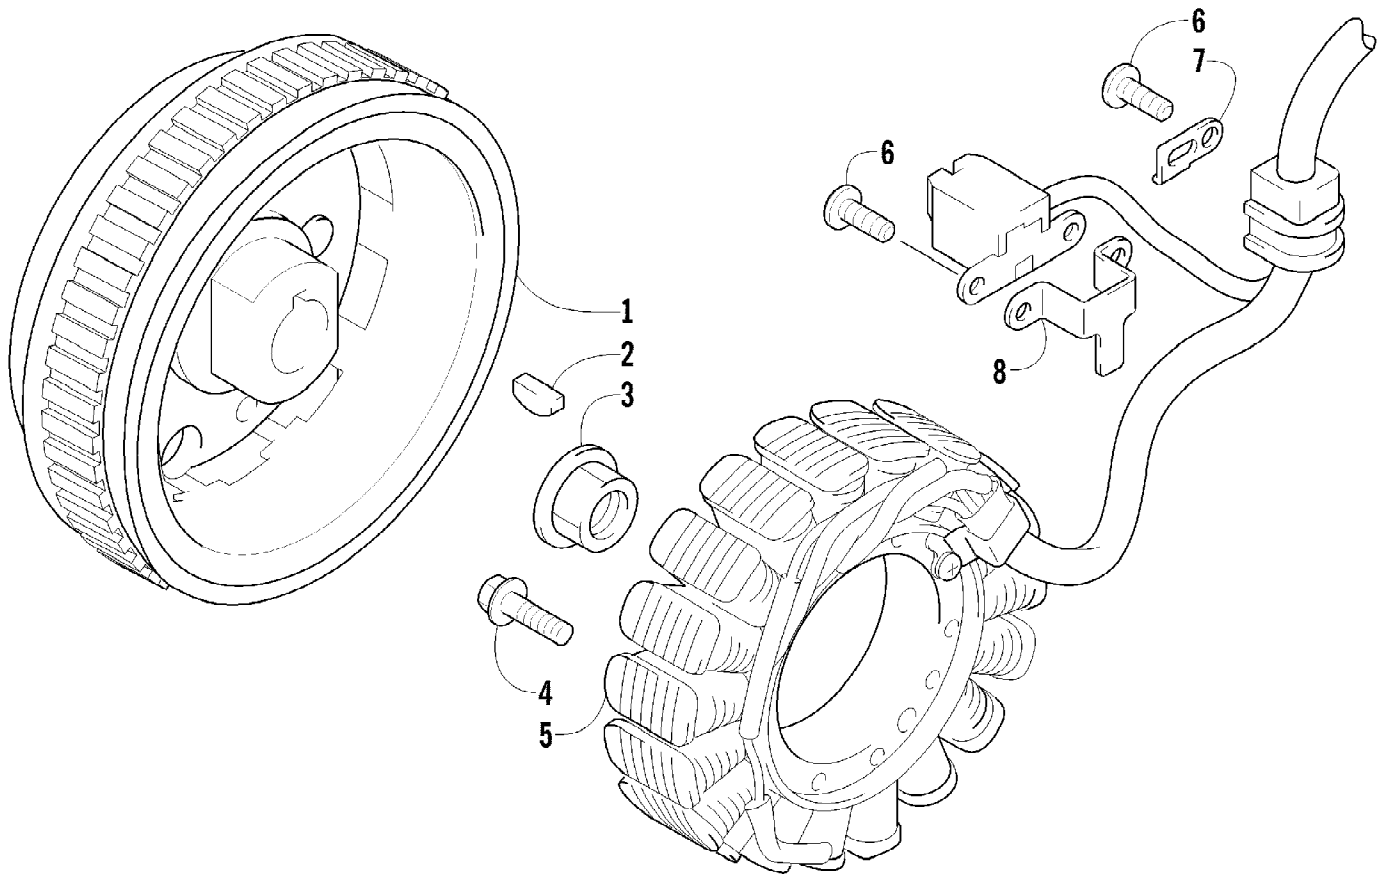

2012 TRV 700 CRUISER ORANGE (A2012TCT1PUSU)
MAGNETO ASSEMBLY

Page 47 of 89

Ref #	Part Number	Qty	S/P/F	Description
1	0802-048	1		Rotor/Flywheel
2	0829-012	1		Key
3	0827-014	1		Nut
4	8409-632	3		Screw, Cap
5	0802-041	1		Stator - Assembly
6	8470-510	3		Screw, Machine
7	0802-015	1		Clamp - No. 1
8	0802-016	1		Clamp - No. 2