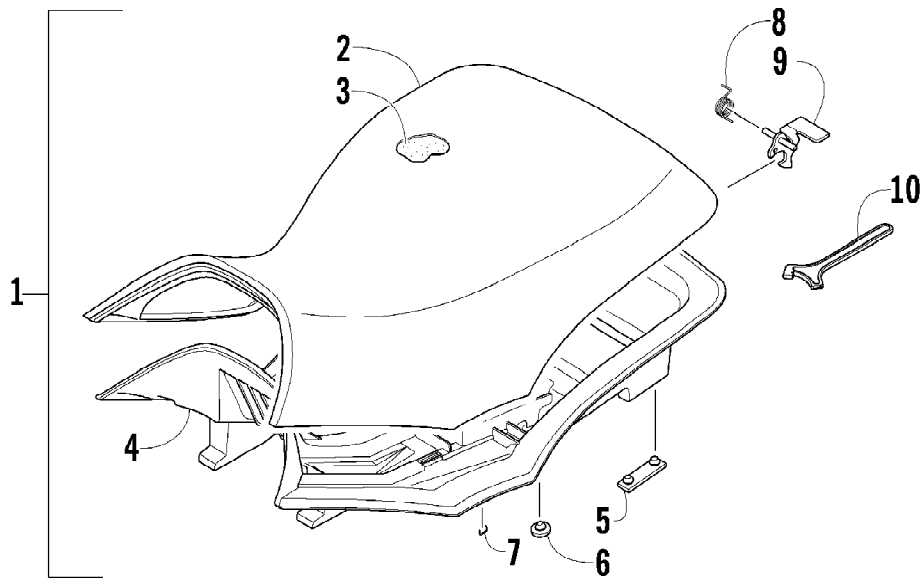

2012 TRV 700 CRUISER ORANGE (A2012TCT1PUSU)
SEAT ASSEMBLY

Page 61 of 89

Ref #	Part Number	Qty	S/P/F	Description
1	4506-557	1	/P	Seat Assembly (inc. 2-9)
2	1506-209	1		Cover, Seat
3	0517-119	1		Foam, Seat
4	2416-826	1	/P	Base, Seat - Assembly (inc. 5-6)
5	0406-879	2		Bumper, Seat - Rear
6	0406-877	4	/P	Bumper, Seat - Front
7	0624-263	AR		Staple
8	1406-592	1	/P	Spring, Seat Latch
9	1506-156	1		Latch, Seat
10	0441-587	1		Wrench, Spanner