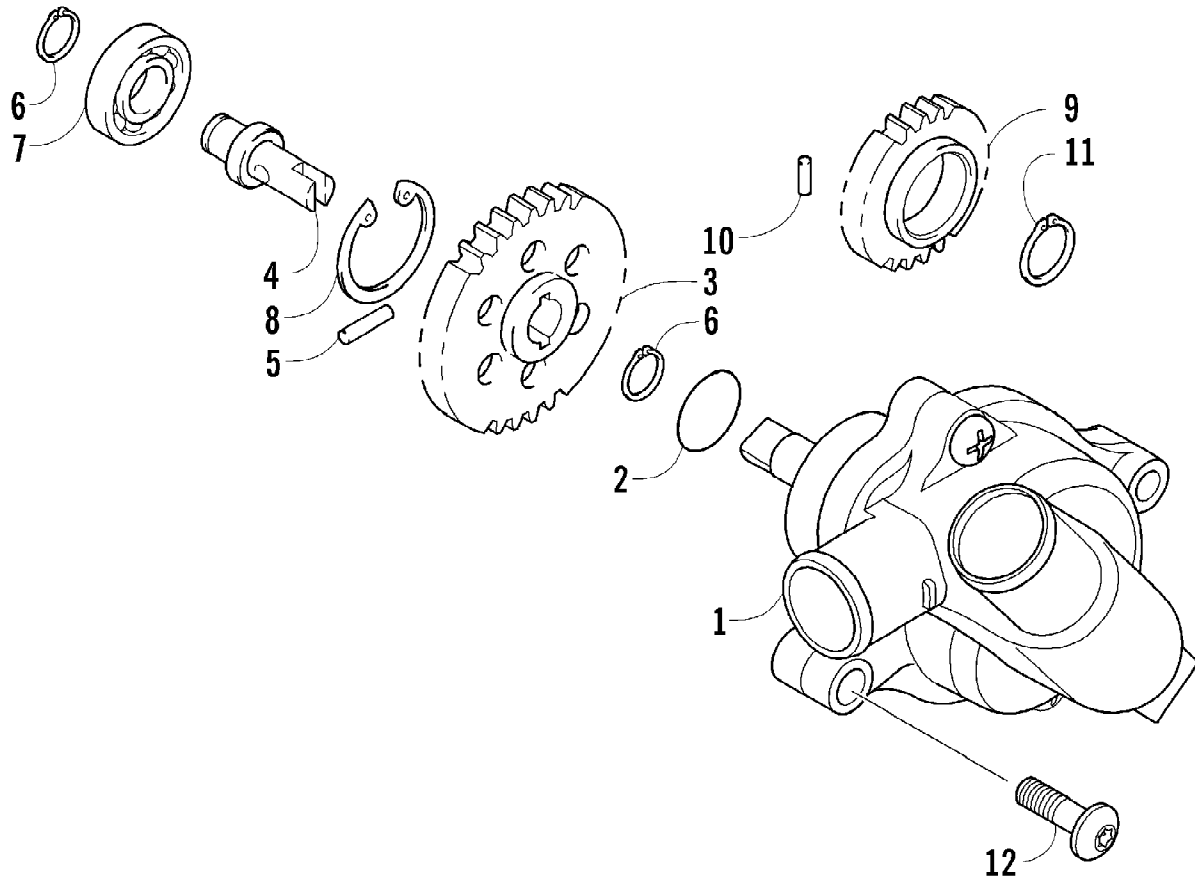

2012 TRV 700 CRUISER ORANGE (A2012TCT1PUSU)
WATER PUMP ASSEMBLY

Page 81 of 89

Ref #	Part Number	Qty	S/P/F	Description
1	0813-001	1		Pump, Water - Assembly (inc. 2)
2	0830-029	1		O-Ring
3	0813-004	1		Gear, Driven
4	0813-005	1		Shaft, Driven Gear
5	0829-009	1		Pin
6	0831-002	2		Ring, Retaining
7	0832-046	1	/P	Bearing
8	0831-004	1		Ring, Retaining
9	0811-003	1		Gear, Water Pump Drive
10	0829-007	1		Pin
11	0831-005	1		Ring, Retaining
12	8468-665	2		Screw, Machine