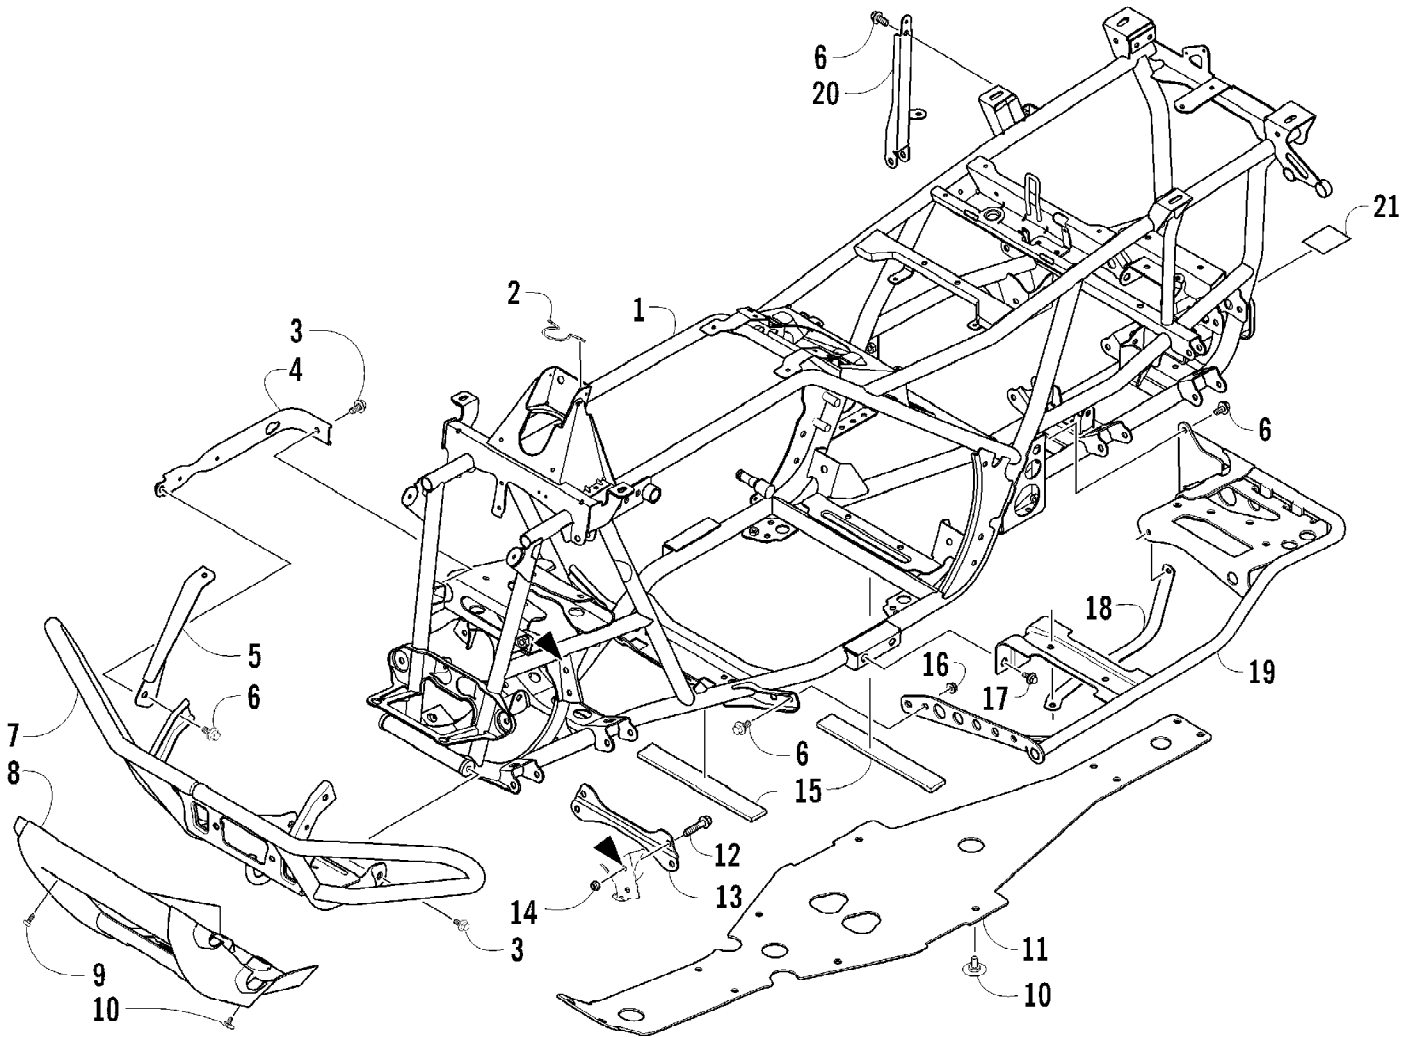

2012 TRV 700 CRUISER ORANGE (A2012TCT1PUSU)
FRAME AND RELATED PARTS

Page 28 of 89

Ref #	Part Number	Qty	S/P/F	Description
1	4506-553	1		Frame, Main
2	2416-401	1		Clip, Routing
3	8409-020	4	/P	Screw, Cap
4	1506-596	2	/P	Channel, Bumper Mounting
5	1506-562	1		Bracket, Mounting - Bumper - Right
5	1506-563	1		Bracket, Mounting - Bumper - Left
6	8408-816	11		Screw, Cap
7	1506-855	1	/P	Bumper
8	1406-360	1		Fascia, Bumper - Front
9	0423-419	2		Screw, Machine
10	0423-101	12		Screw, Shoulder
11	2406-091	1		Panel, Belly
12	8409-025	2		Screw, Cap
13	2516-852	1	/P	Brace, A-Arm
14	0423-744	2		Nut, Lock
15	0406-289	2		Pad, Frame
16	8424-802	4		Nut
17	8409-016	4		Screw, Cap
18	2406-216	1		Strap, Footrest - Right
18	2406-217	1		Strap, Footrest - Left
19	1506-848	1		Footrest - Right
19	1506-849	1		Footrest - Left
20	2506-447	1		Bracket, Support
21	1411-077	1		Decal, Warning - Towing