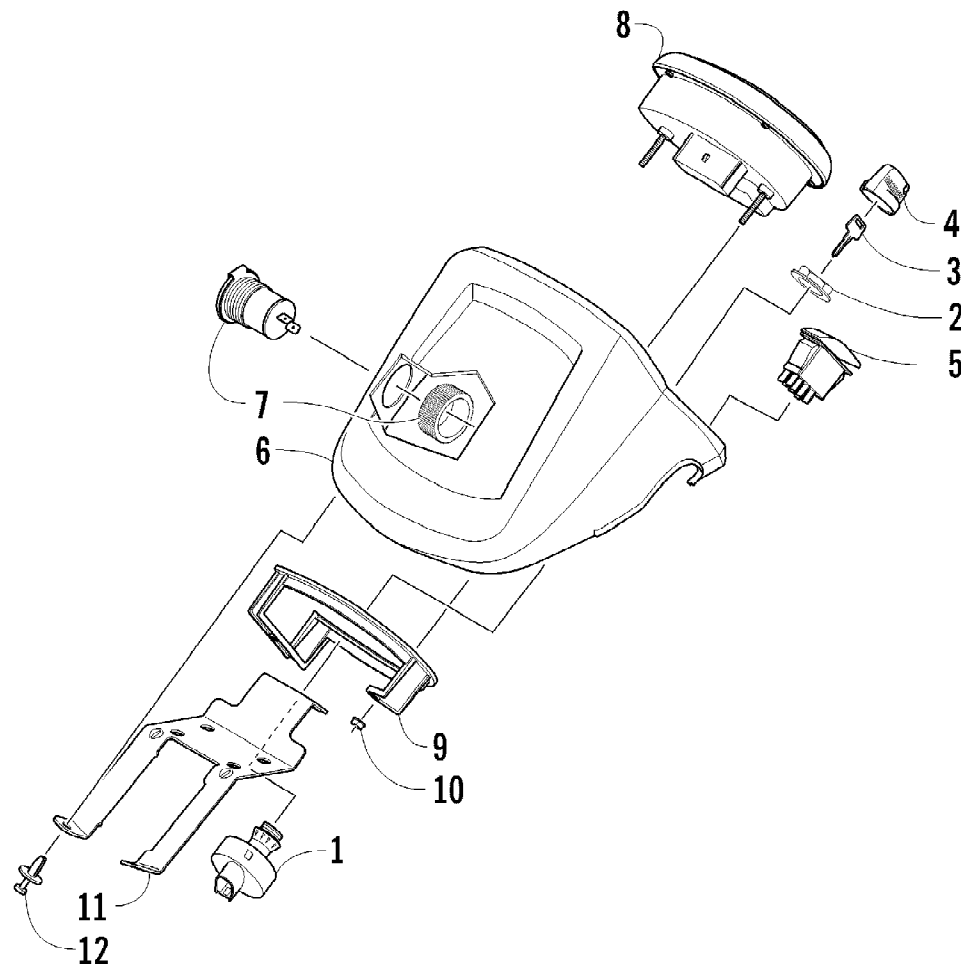

2012 TRV 700 CRUISER ORANGE (A2012TCT1PUSU)
INSTRUMENT POD ASSEMBLY

Page 45 of 89

Ref #	Part Number	Qty	S/P/F	Description
1	0430-090	1	/P	Switch, Ignition - Assembly (inc. 2-4)
2	0430-050	1		Nut, Retaining
3	0430-042	1		Key, Ignition (Y Series - Left-Side Cut)
3	0430-043	1		Key, Ignition (Z Series - Right-Side Cut)
4	0430-054	1		Cover, Key
5	0409-121	1		Switch, Handwarmer
6	0505-548	1		Instrument Pod
7	0641-897	1	/P	Outlet, Accessory - 12V
8	0520-100	1		Gauge, LCD
9	0420-065	1	/P	Bracket, Retaining
10	0423-493	2		Nut w/Washer
11	2506-470	1		Bracket, Mounting - Instrument Pod
12	0423-535	2		Rivet, Reinstallable