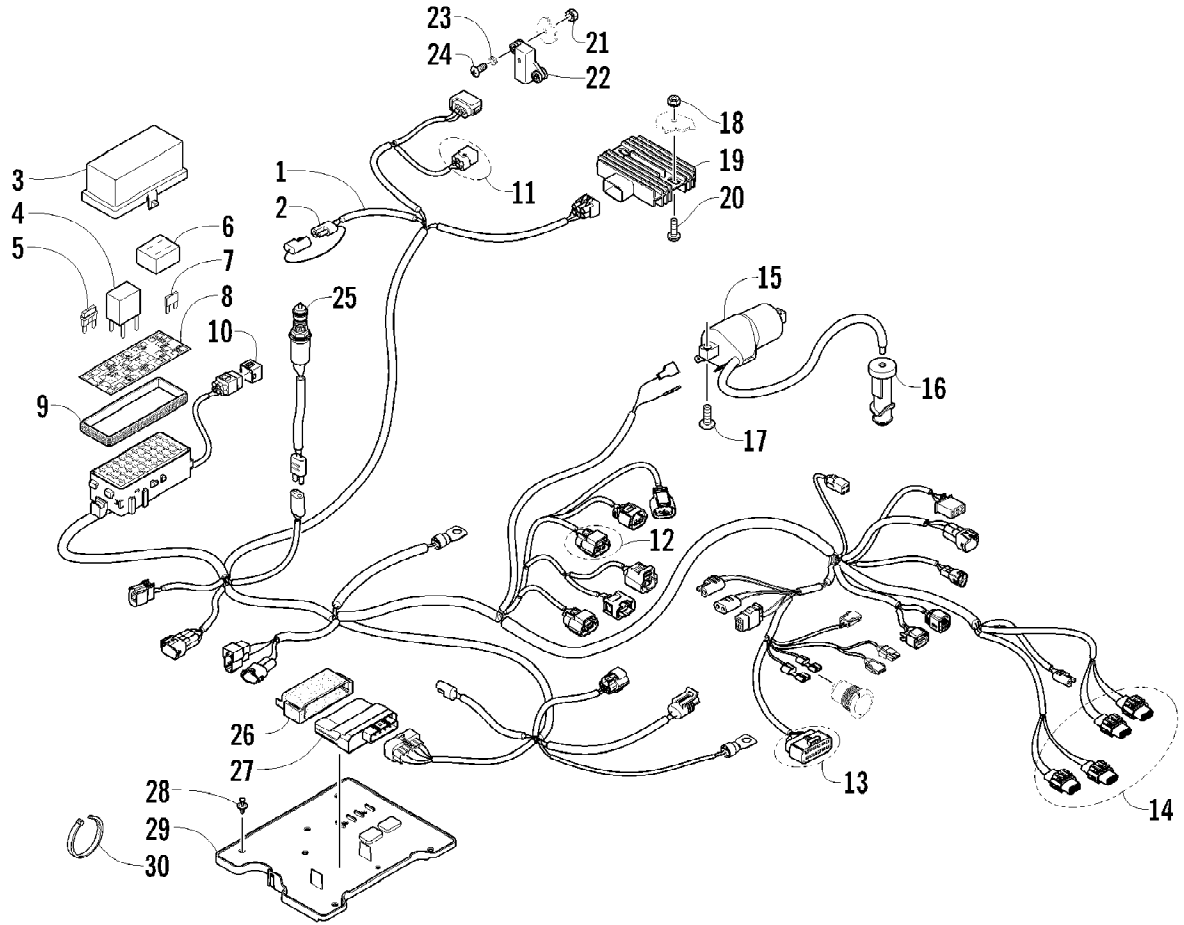

2012 TRV 700 CRUISER ORANGE (A2012TCT1PUSU)
WIRING HARNESS ASSEMBLY

2012 TRV 700 CRUISER ORANGE (A2012TCT1PUSU)
WIRING HARNESS ASSEMBLY

Page 89 of 89

Ref #	Part Number	Qty	S/P/F	Description
1	0486-379	1		Harness, Main (inc. 2-10)
2	0486-164	2		Tether, Accessory Connector
3	0430-085	1		Cover, Fuse Block
4	0430-045	6	/P	Relay (4-Pin) - 20 Amp
5	0430-034	2		Diode
6	0430-037	1		Holder, Fuse
7	0430-032	6		Fuse - 10 Amp
7	0430-031	4		Fuse - 15 Amp
7	0430-030	3		Fuse - 30 Amp
8	2411-214	1		Decal, Fuse Block
9	0430-086	1		Seal
10	0430-097	1		Cover, Diagnostics Connector
11	1436-416	1		Repair Kit, Connector - Tilt Sensor
12	1436-417	1		Repair Kit, Connector - Idle Speed Control
13	1436-415	1		Repair Kit, Connector - LCD Gauge
14	1436-289	AR		Repair Kit, Connector - Headlight
15	0824-043	1		Coil, Ignition
16	0824-049	1	/P	Cap, Spark Plug
17	8476-620	2		Screw, Machine
18	0623-038	2		Nut w/Washer
19	0824-037	1	/P	Regulator, Voltage
20	8476-625	2		Screw, Machine
21	0423-493	2		Nut w/Washer
22	0409-064	1		Sensor, Tilt
23	0123-802	2		Washer
24	8468-425	2		Screw, Machine
25	0409-089	1		Switch, Brake - Assembly
26	0430-076	1		Cushion, ECU
27	0530-073	1		ECU
28	0623-362	3		Rivet, Reinstallable
29	2406-643	1		Tray, Electrical
30	0123-788	AR	/P	Tie, Cable - 8 in.
30	0123-903	AR		Tie, Cable - 11.5 in.