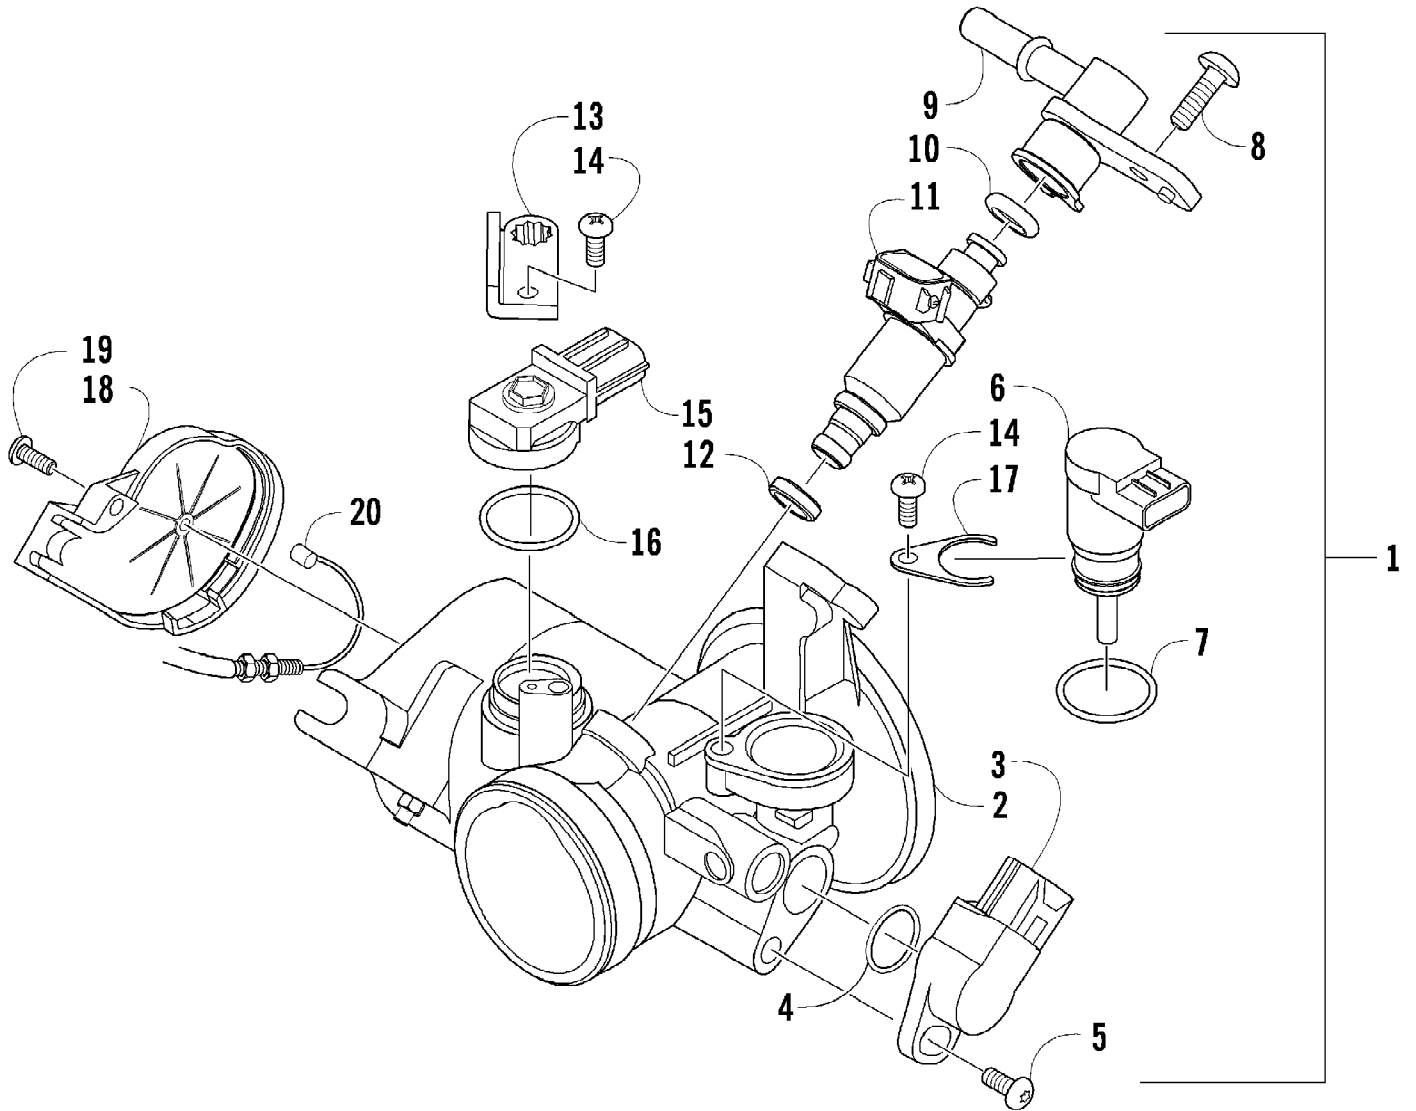

2012 TRV 700 CRUISER ORANGE (A2012TCT1PUSU)
THROTTLE BODY ASSEMBLY

2012 TRV 700 CRUISER ORANGE (A2012TCT1PUSU)
THROTTLE BODY ASSEMBLY

Page 77 of 89

Ref #	Part Number	Qty	S/P/F	Description
1	0470-753	1		Throttle - Assembly (inc. 2-19)
2	0	1	F	Throttle Body
3	0430-072	1		Sensor, Throttle Position
4	5507-234	1		O-Ring
5	5507-231	1		Screw, Machine
6	0430-074	1		Valve, ISC
7	5507-233	1		O-Ring
8	5507-238	1		Screw, Machine
9	0470-687	1		Rail, Fuel
10	0470-767	1		O-Ring
11	0470-762	1		Injector, Fuel
12	0470-768	1		Seal
13	5507-227	1		Bracket, MAP Sensor
14	5507-117	2	/P	Screw, Machine
15	0430-073	1		Sensor, MAP
16	5507-232	1		O-Ring
17	5507-229	1		Plate, ISC Valve
18	5507-223	1		Cover
19	5507-037	1	/P	Screw, Machine
20	0487-057	1		Cable, Throttle