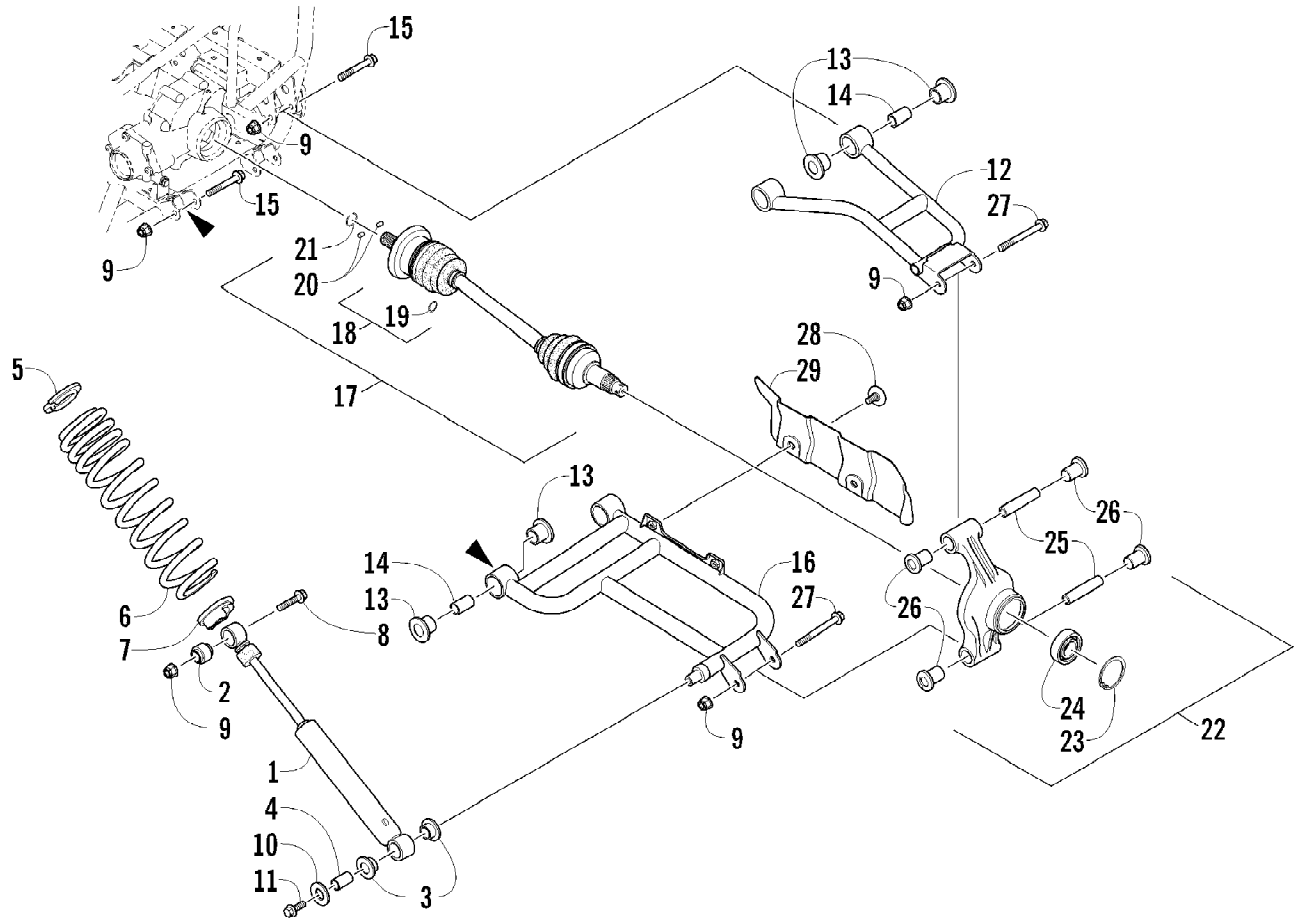

2012 TRV 700 CRUISER ORANGE (A2012TCT1PUSU)
REAR SUSPENSION ASSEMBLY

2012 TRV 700 CRUISER ORANGE (A2012TCT1PUSU)
REAR SUSPENSION ASSEMBLY

Page 59 of 89

Ref #	Part Number	Qty	S/P/F	Description
1	0404-158	2		Shock Absorber (inc. 2-4)
2	0403-182	2		Bushing
3	0603-955	4		Bushing
4	1603-219	2	S	Sleeve
5	1603-889	2	/P	Retainer, Spring
6	0504-638	2		Spring, Suspension
7	0404-057	2		Cam, Spring Adjuster
8	8409-050	2		Screw, Cap
9	0423-744	14		Nut, Lock
10	0423-087	2		Washer
11	8408-820	2	/P	Screw, Cap
12	0504-582	1		A-Arm, Rear - Upper Right (inc. 13-14)
12	0504-583	1	/P	A-Arm, Rear - Upper Left (inc. 13-14)
13	0403-208	16	/P	Bushing
14	0403-214	8	/P	Axle
15	8409-075	8		Screw, Cap
16	0504-572	1		A-Arm, Rear - Lower Right (inc. 13-14)
16	0504-573	1		A-Arm, Rear - Lower Left (inc. 13-14)
17	1502-798	2	S	Axle, Drive (inc. 18-21)
18	1436-419	2		Repair Kit, Boot (inc. 19)
19	1441-988	2		Clip, Retaining
20	1402-884	4		Pin, Detent
21	1402-890	2		Clip, Retaining
22	0504-548	1	/P	Knuckle, Right - Assembly (inc. 23-26)
22	0504-549	1	/P	Knuckle, Left - Assembly (inc. 23-26)
23	0423-423	2		Ring, Retaining
24	1402-809	2	/P	Bearing
25	0403-213	4	/P	Axle
26	0403-206	8	/P	Bushing
27	8409-000	4		Screw, Cap
28	0423-545	4	/P	Screw, Shoulder
29	1406-068	1		Guard, Boot - Rear - Right
29	1406-069	1		Guard, Boot - Rear - Left