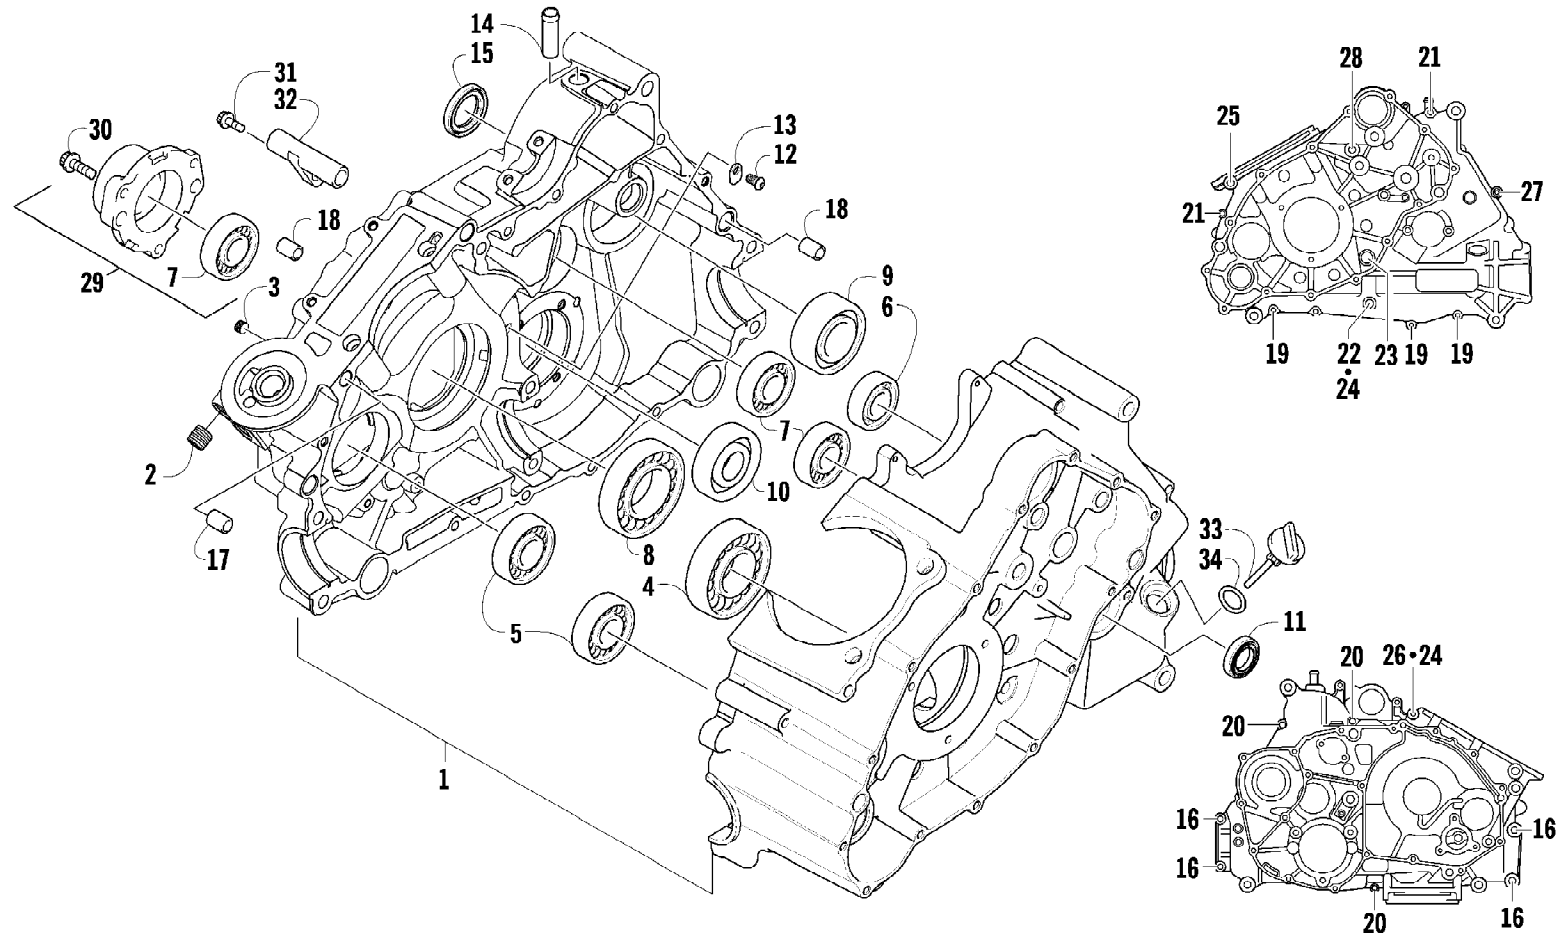

2012 TRV 700 CRUISER ORANGE (A2012TCT1PUSU)
CRANKCASE ASSEMBLY

2012 TRV 700 CRUISER ORANGE (A2012TCT1PUSU)
CRANKCASE ASSEMBLY

Page 16 of 89

Ref #	Part Number	Qty	S/P/F	Description
1	0801-151	1		Crankcase Assembly (inc. 2-15)
2	0812-064	2		Plug
3	0801-002	1		Plug
4	0832-043	1	/P	Bearing
5	0832-044	2	/P	Bearing
6	0832-049	1	/P	Bearing
7	0832-050	3	/P	Bearing
8	0832-042	1	/P	Bearing
9	0832-048	1	/P	Bearing
10	0832-077	1	/P	Bearing
11	0822-052	1		Seal, Countershaft
12	0826-100	4		Screw, Machine
13	0822-010	4	/P	Retainer, Bearing
14	0801-028	1		Pipe, Breather
15	0830-035	1		Seal, Driveshaft
16	8412-850	4		Screw, Cap
17	0829-003	1		Pin, Dowel
18	0829-002	5		Pin, Dowel
19	8468-645	3		Screw, Machine
20	8468-655	3		Screw, Machine
21	8468-675	2		Screw, Machine
22	8412-860	1		Screw, Cap
23	0826-017	1		Screw, Cap
24	0830-008	2		Gasket
25	0826-019	1		Screw, Cap
26	0826-018	1		Screw, Cap
27	8468-695	1		Screw, Machine
28	8468-680	1		Screw, Machine
29	0801-029	1		Housing, Secondary Shaft (inc. one No. 7)
30	0826-105	3		Screw, Cap
31	0826-038	1		Screw, Cap
32	0801-069	1		Pipe, Breather
33	0801-179	1		Stick, Oil Level
34	0830-010	1		O-Ring