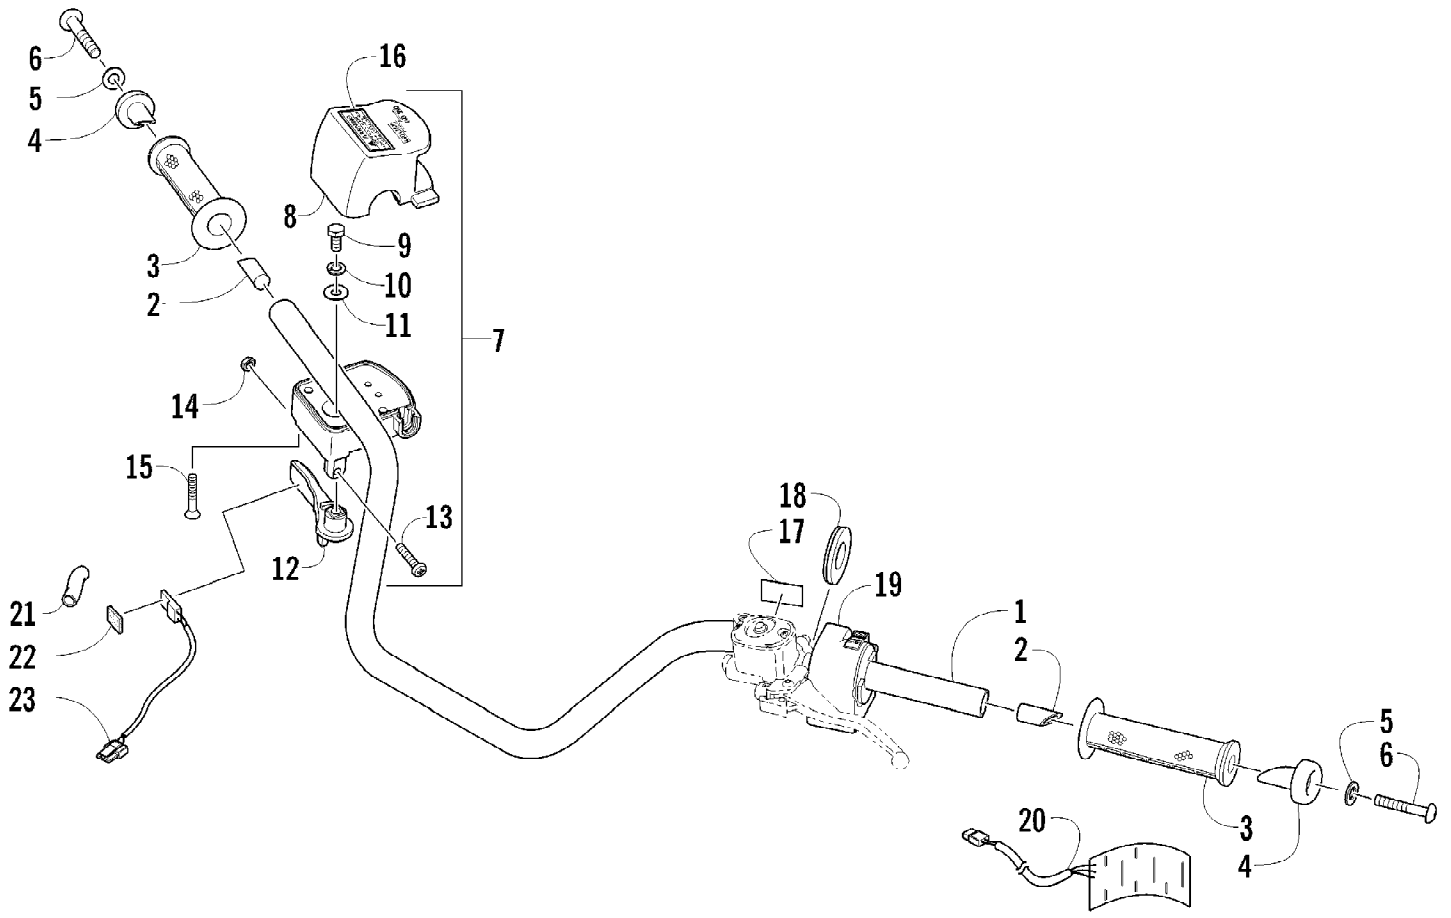

2012 TRV 700 CRUISER ORANGE (A2012TCT1PUSU)
HANDLEBAR ASSEMBLY

Page 41 of 89

Ref #	Part Number	Qty	S/P/F	Description
1	0505-418	1	/P	Handlebar
2	0405-218	2		Plug, Handlebar
3	0405-147	2		Grip, Handlebar
4	0405-149	2		End Cap, Handlebar
5	8050-247	2	/P	Washer
6	8477-845	2		Screw, Machine
7	0509-054	1		Case, Throttle - Assembly (inc. 8-15)
8	0409-141	1		Cover, Throttle Case w/Switch
9	3007-392	1	/P	Screw, Cap
10	3004-447	1	/P	Washer, Lock
11	3003-030	1	/P	Washer
12	0409-133	1		Lever, Throttle
13	3423-014	1		Screw, Machine
14	3423-327	1		Nut
15	3423-199	2		Screw, Machine
16	0411-966	1		Decal, Warning - Differential Lock
17	1411-865	1		Decal, Warning - Brake Lever Lock
18	3409-019	1		Cover, Switch Housing
19	0509-014	1		Switch, Control - Assembly
20	0609-800	2		Element, Handwarmer
21	0441-498	1		Tube, Shrink
22	0617-248	1	/P	Pad, Insulator
23	0409-134	1	/P	Element, Thumbwarmer