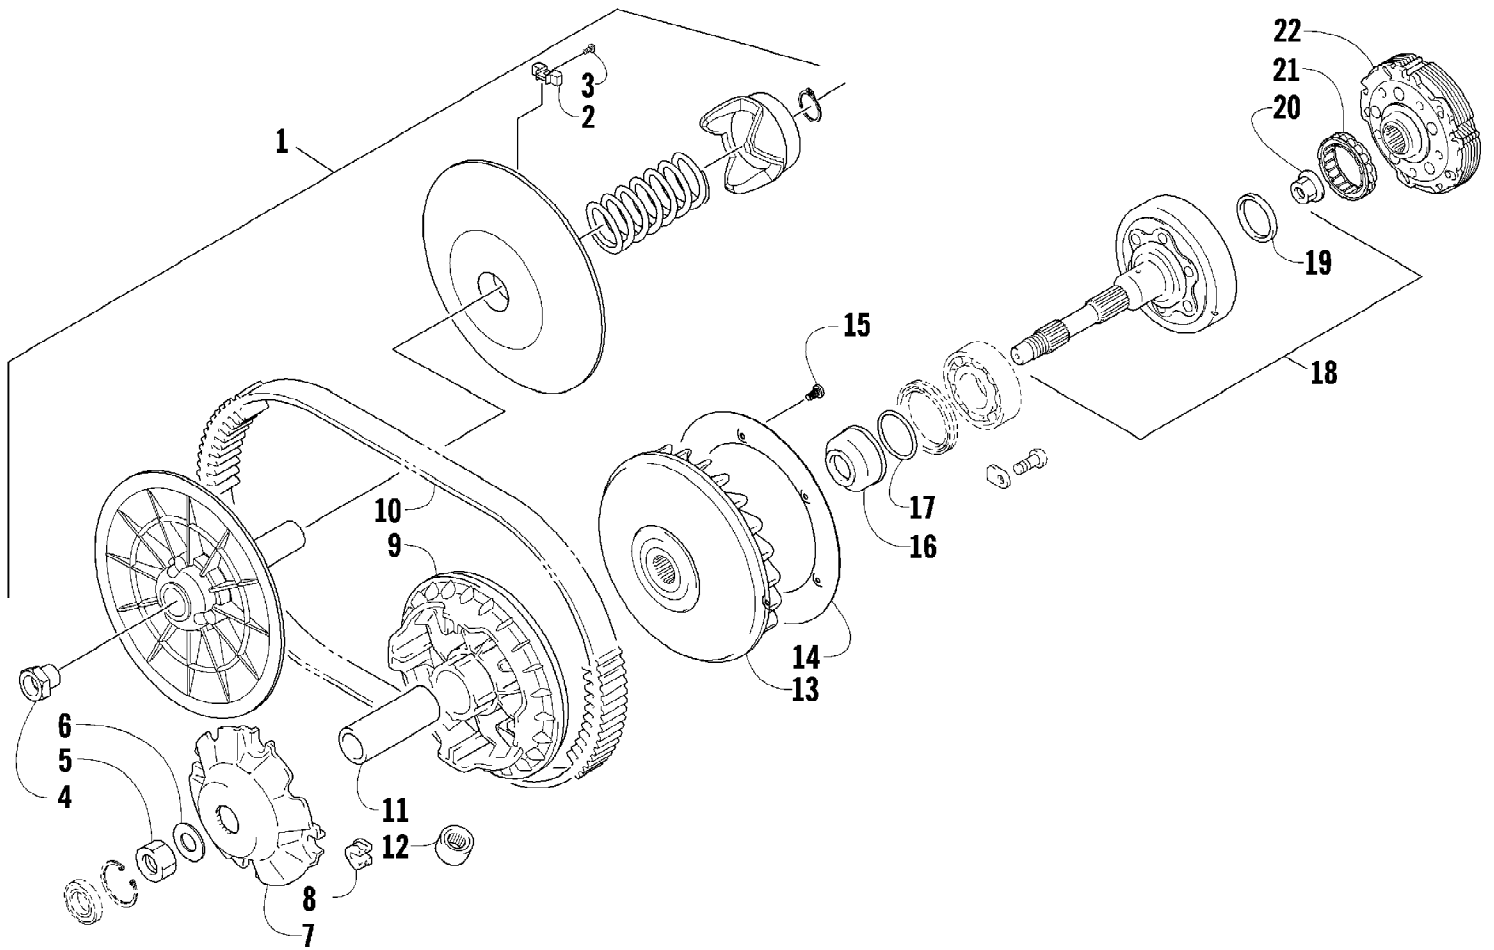

2012 TRV 700 CRUISER ORANGE (A2012TCT1PUSU)
TRANSMISSION ASSEMBLY

2012 TRV 700 CRUISER ORANGE (A2012TCT1PUSU)
TRANSMISSION ASSEMBLY

Page 79 of 89

Ref #	Part Number	Qty	S/P/F	Description
1	0823-353	1	/P	Pulley, Driven - Assembly (inc. 2-4)
2	0823-176	3	/P	Shoe, Cam
3	0823-177	3		Screw, Machine
4	0823-178	1		Nut
5	0827-010	1		Nut
6	0828-106	1		Washer
7	0823-276	1		Plate, Movable Drive Face
8	0823-277	4		Damper, Movable Drive Face
9	0823-273	1		Face, Movable Drive
10	0823-013	1		Belt, Drive
11	0823-271	1		Spacer
12	0823-167	8	/P	Roller
13	0823-272	1		Face, Fixed Drive
14	0823-131	1		Shroud, Drive Face
15	0623-914	6		Screw, Self-Tapping
16	0823-015	1		Spacer, Fixed Drive Face
17	0470-531	1		O-Ring
18	0821-002	1	/P	Housing, Clutch - Assembly
19	0830-189	1	/P	Seal
20	0827-011	1		Nut
21	0823-018	1		Clutch, One-Way
22	0823-310	1	/P	Clutch, Centrifugal - 6 Plate