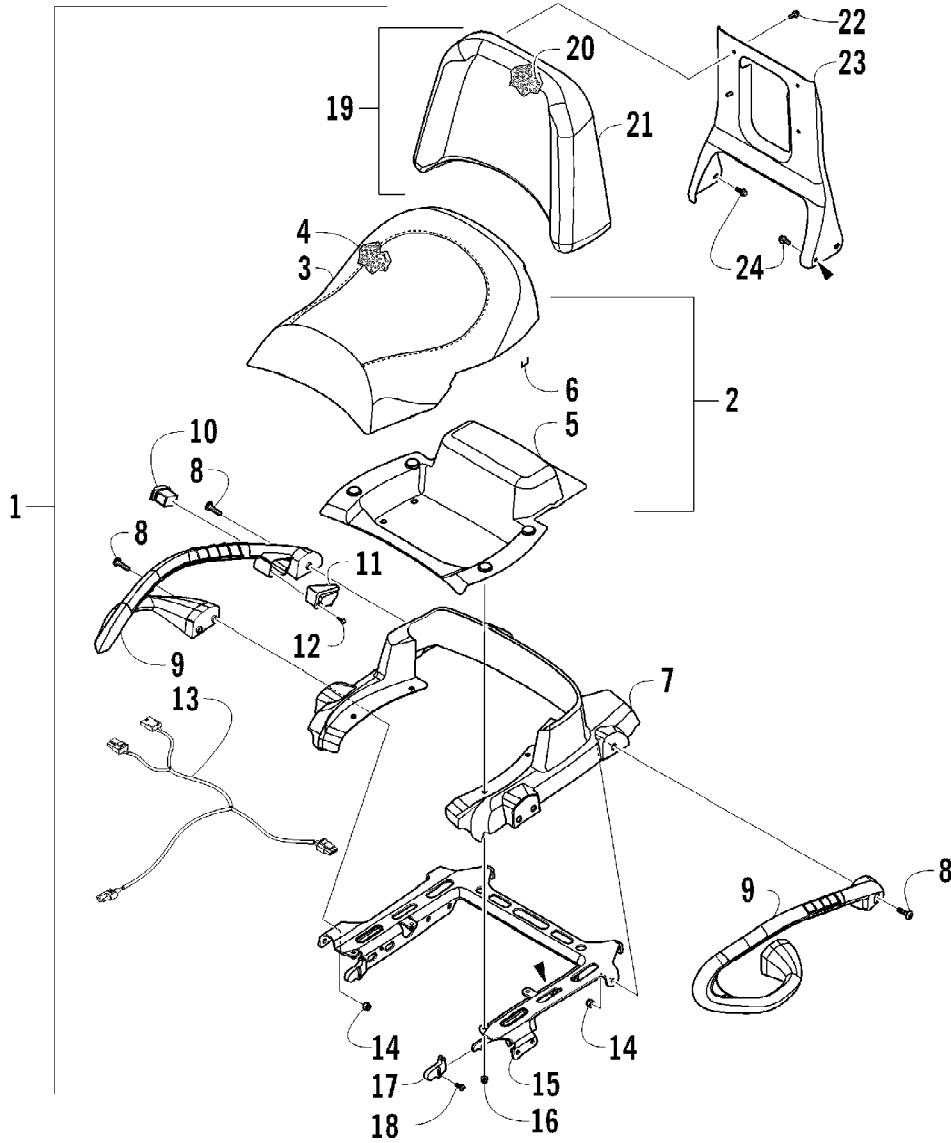

2012 TRV 700 CRUISER ORANGE (A2012TCT1PUSU)
PASSENGER SEAT AND BACKREST ASSEMBLY

2012 TRV 700 CRUISER ORANGE (A2012TCT1PUSU)
PASSENGER SEAT AND BACKREST ASSEMBLY

Page 51 of 89

Ref #	Part Number	Qty	S/P/F	Description
1	4506-338	1		Seat, Passenger - Assembly (inc. 2-18)
2	2506-064	1		Seat, Passenger - Sub-Assembly (inc. 3-6)
3	1506-815	1		Cover, Seat - Passenger
4	1506-816	1		Foam, Seat - Passenger
5	2406-110	1		Base, Seat - Inner
6	0624-263	AR		Staple
7	2406-044	1		Base, Seat - Passenger
8	8468-830	6		Screw, Machine
9	2406-744	1		Handhold, Passenger - Right
9	2406-745	1		Handhold, Passenger - Left
10	0409-126	1		Switch, Handwarmer
11	2416-042	1		Cover, Switch
12	0423-342	2	/P	Screw, Self-Tapping
13	0486-318	1		Harness, Adapter - Handwarmer
14	8432-802	6		Nut, Lock
15	2516-040	1		Bracket, Seat Support - Assembly
16	8427-602	4		Nut, Lock
17	2406-895	2		End Cap, Seat Support
18	0423-538	2		Screw, Self-Tapping
19	2506-806	1		Backrest Assembly (inc. 20-21)
20	2406-765	1		Foam, Backrest
21	2406-768	1		Cover, Backrest
22	0423-889	4		Screw, Cap
23	2506-955	1		Bracket, Backrest Support
24	8408-816	4		Screw, Cap