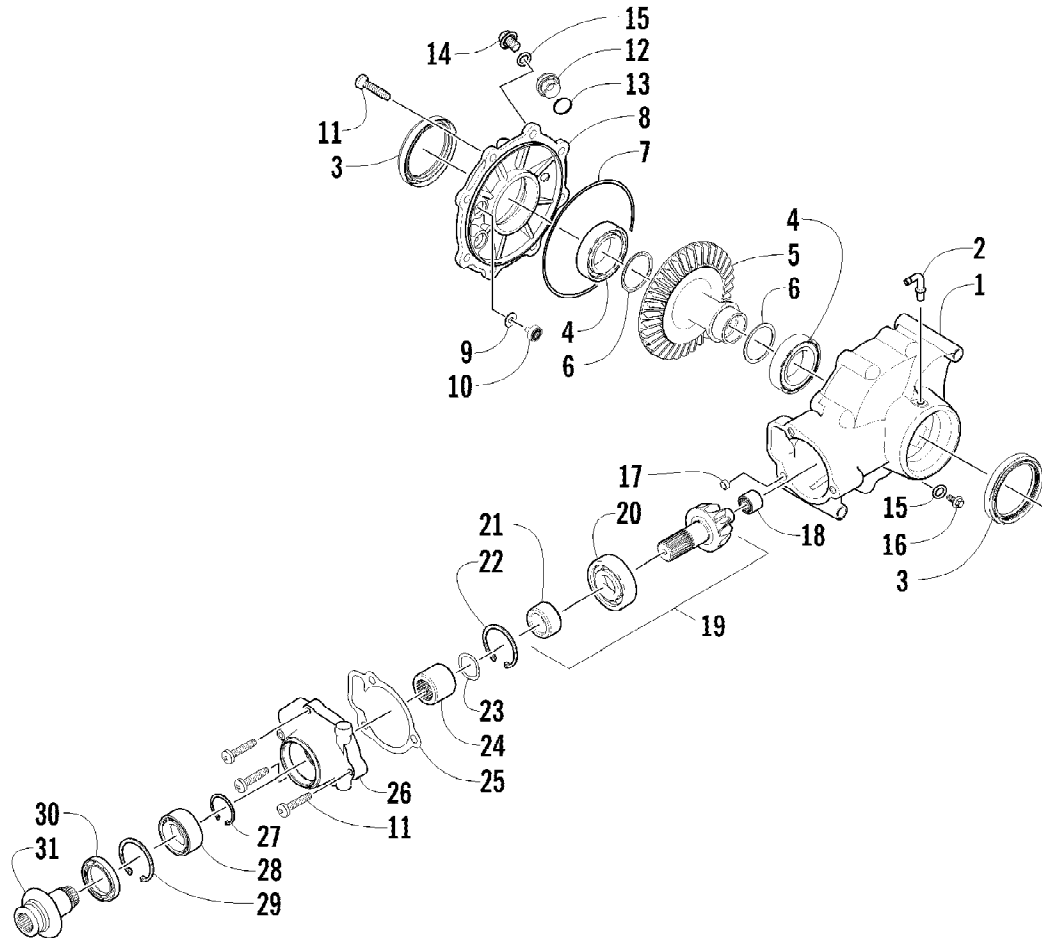

2012 TRV 700 CRUISER ORANGE (A2012TCT1PUSU)
REAR DRIVE GEARCASE ASSEMBLY

2012 TRV 700 CRUISER ORANGE (A2012TCT1PUSU)
REAR DRIVE GEARCASE ASSEMBLY

Ref #	Part Number	Qty	S/P/F	Description
	1502-876	1		Complete Rear Drive Gearcase Assembly
1	1502-896	1		Housing, Gearcase
2	1402-442	1		Fitting, Elbow
3	1402-950	2	/P	Seal
4	0402-393	2		Bearing
5	1402-033	1		Gear, Ring - 34T
6	0402-405	AR		Shim, 41 x 49 x 1.3 mm
6	0402-406	AR		Shim, 41 x 49 x 1.4 mm
6	0402-407	AR		Shim, 41 x 49 x 1.5 mm
6	0402-408	AR		Shim, 41 x 49 x 1.6 mm
6	0402-409	AR		Shim, 41 x 49 x 1.7 mm
7	0423-149	1		O-Ring
8	1502-897	1		Cover, Gearcase
9	0402-429	AR		Shim, 6.3 x 18 x 1.3 mm
9	0402-430	AR		Shim, 6.3 x 18 x 1.4 mm
9	0402-431	AR		Shim, 6.3 x 18 x 1.5 mm
9	0402-432	AR		Shim, 6.3 x 18 x 1.6 mm
9	0402-433	AR		Shim, 6.3 x 18 x 1.7 mm
10	0402-326	1		Button, Thrust
11	0423-118	11		Screw, Self-Tapping
12	0402-333	1	/P	Plug, Magnetic (inc. 13)
13	0423-154	1		O-Ring
14	1402-211	1		Plug, Oil Level (inc. one No. 15)
15	0423-153	2		O-Ring
16	1402-210	1	/P	Plug, Fill (inc. one No. 15)
17	0402-411	1		Pin, Dowel
18	0402-328	1		Bearing
19	1502-851	1		Gear, Pinion - Assembly - 11T (inc. 20-21)
20	0402-327	1		Bearing
21	1402-977	1		Collar, Retaining
22	1423-067	1		Ring, Retaining
23	0402-982	1		Washer, Wave
24	0402-981	1		Collar, Shaft
25	0402-947	1		Gasket, Flange
26	0502-529	1		Housing, Pinion
27	0423-417	1		Ring, Retaining
28	1402-043	1		Bearing
29	0423-423	1		Ring, Retaining
30	1402-011	1		Seal
31	1502-085	1	/P	Shaft, Input