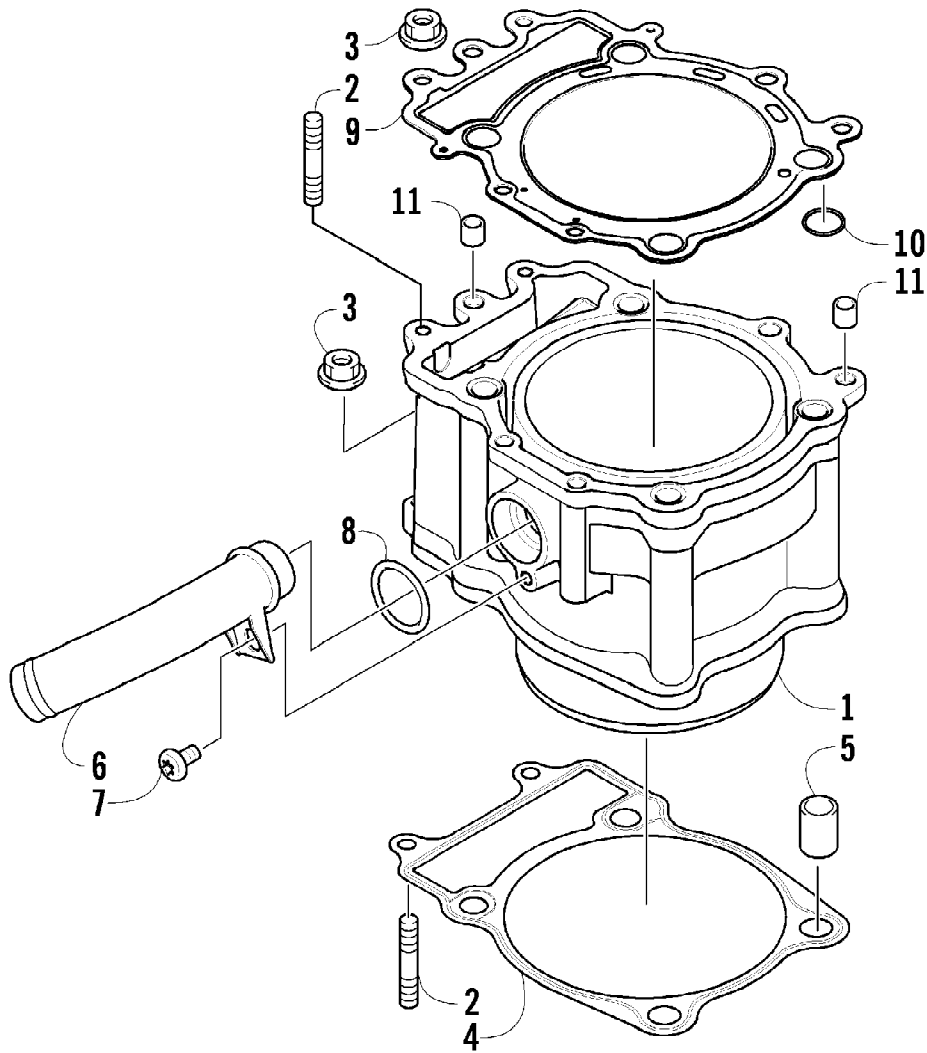

2012 TRV 700 CRUISER ORANGE (A2012TCT1PUSU)
CYLINDER ASSEMBLY

2012 TRV 700 CRUISER ORANGE (A2012TCT1PUSU)
CYLINDER ASSEMBLY

Page 20 of 89

Ref #	Part Number	Qty	S/P/F	Description
1	0804-053	1	/P	Cylinder
2	0827-002	4		Bolt, Stud
3	8424-604	4		Nut
4	0830-111	1		Gasket, Base
5	0829-002	2		Pin, Dowel
6	0804-047	1	/P	Union, Coolant Hose
7	8468-612	1		Screw, Machine
8	0830-007	1		O-Ring
9	0830-112	1		Gasket, Cylinder Head
10	0830-113	4		O-Ring
11	0829-048	2	/P	Pin, Dowel