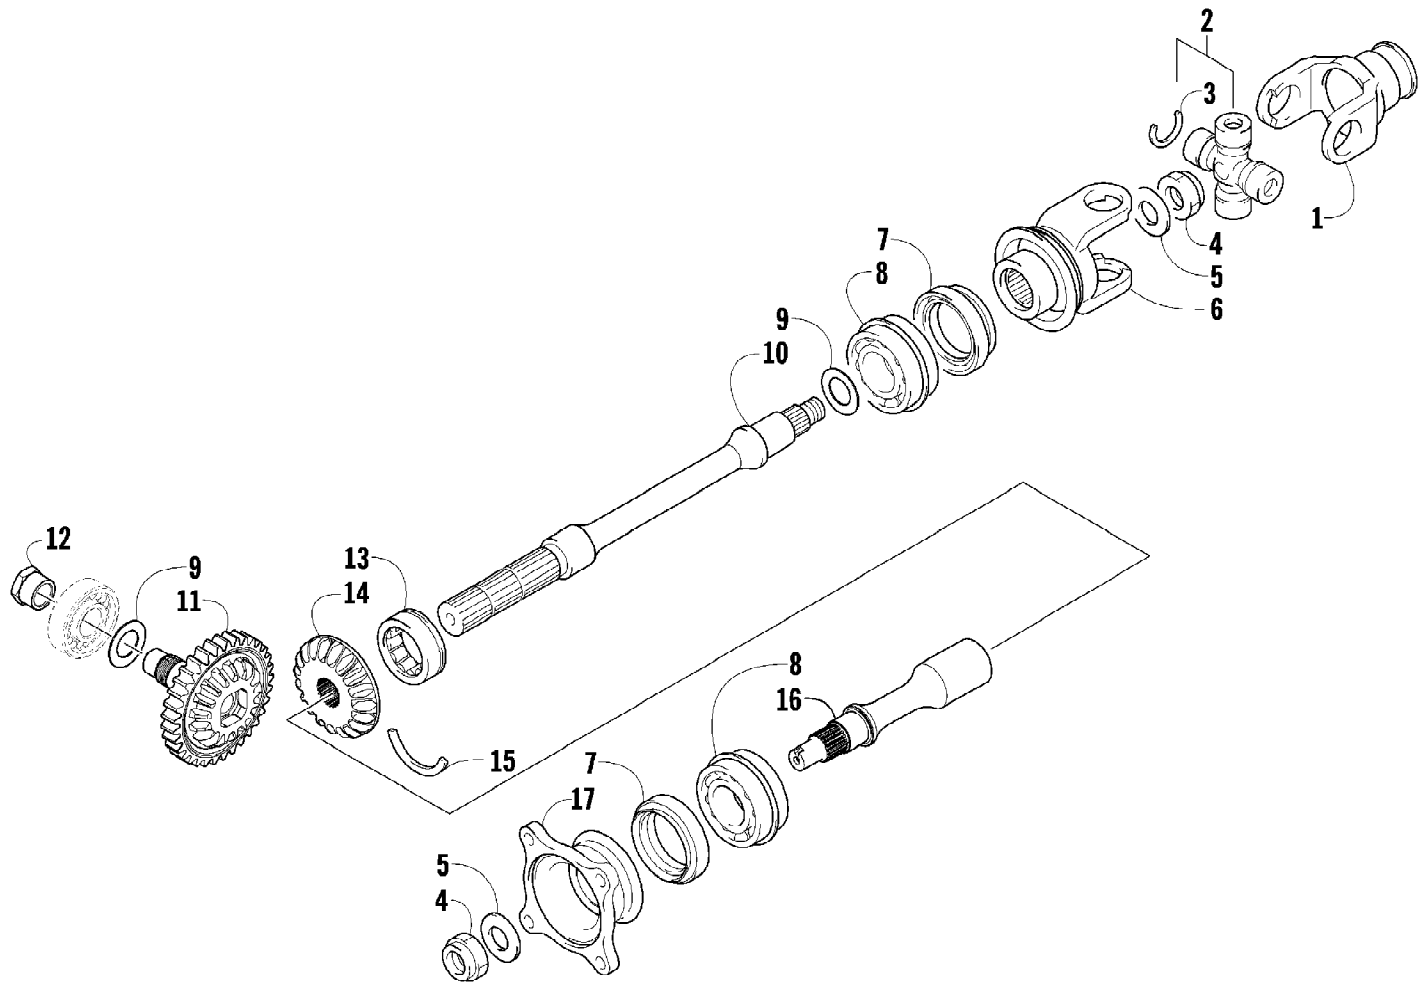

2012 TBX 700 GT METALLIC GRAY (A2012BCT1PUSS)
SEAT ASSEMBLY

Page 57 of 81

Ref #	Part Number	Qty	S/P/F	Description
1	4506-557	1	/P	Seat Assembly (inc. 2-9)
2	1506-209	1		Cover, Seat
3	0517-119	1		Foam, Seat
4	2416-826	1	/P	Base, Seat - Assembly (inc. 5-6)
5	0406-879	2		Bumper, Seat - Rear
6	0406-877	4	/P	Bumper, Seat - Front
7	0624-263	AR		Staple
8	1406-592	1	/P	Spring, Seat Latch
9	1506-156	1		Latch, Seat
10	0441-587	1		Wrench, Spanner