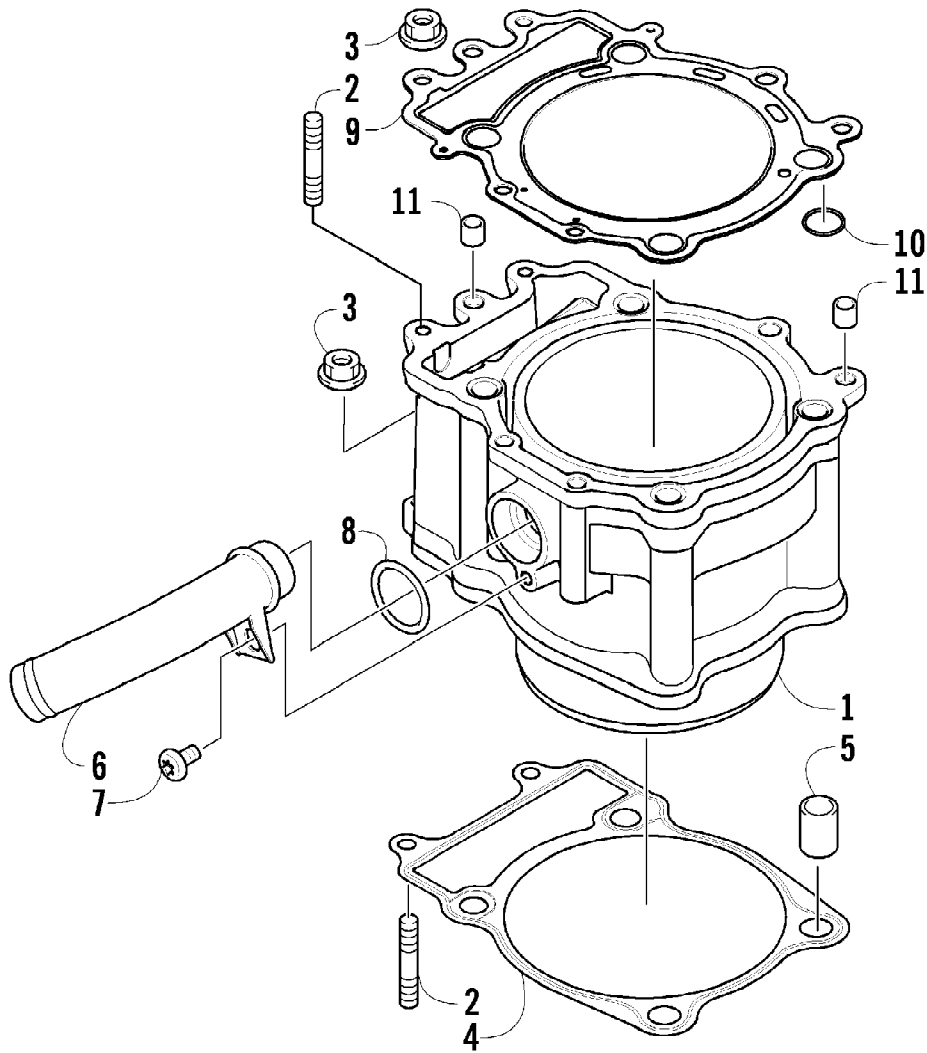

2012 TBX 700 GT METALLIC GRAY (A2012BCT1PUSS)
CYLINDER ASSEMBLY

Page 22 of 81

Ref #	Part Number	Qty	S/P/F	Description
1	0804-053	1	/P	Cylinder
2	0827-002	4		Bolt, Stud
3	8424-604	4		Nut
4	0830-111	1		Gasket, Base
5	0829-002	2		Pin, Dowel
6	0804-047	1	/P	Union, Coolant Hose
7	8468-612	1		Screw, Machine
8	0830-007	1		O-Ring
9	0830-112	1		Gasket, Cylinder Head
10	0830-113	4		O-Ring
11	0829-048	2	/P	Pin, Dowel