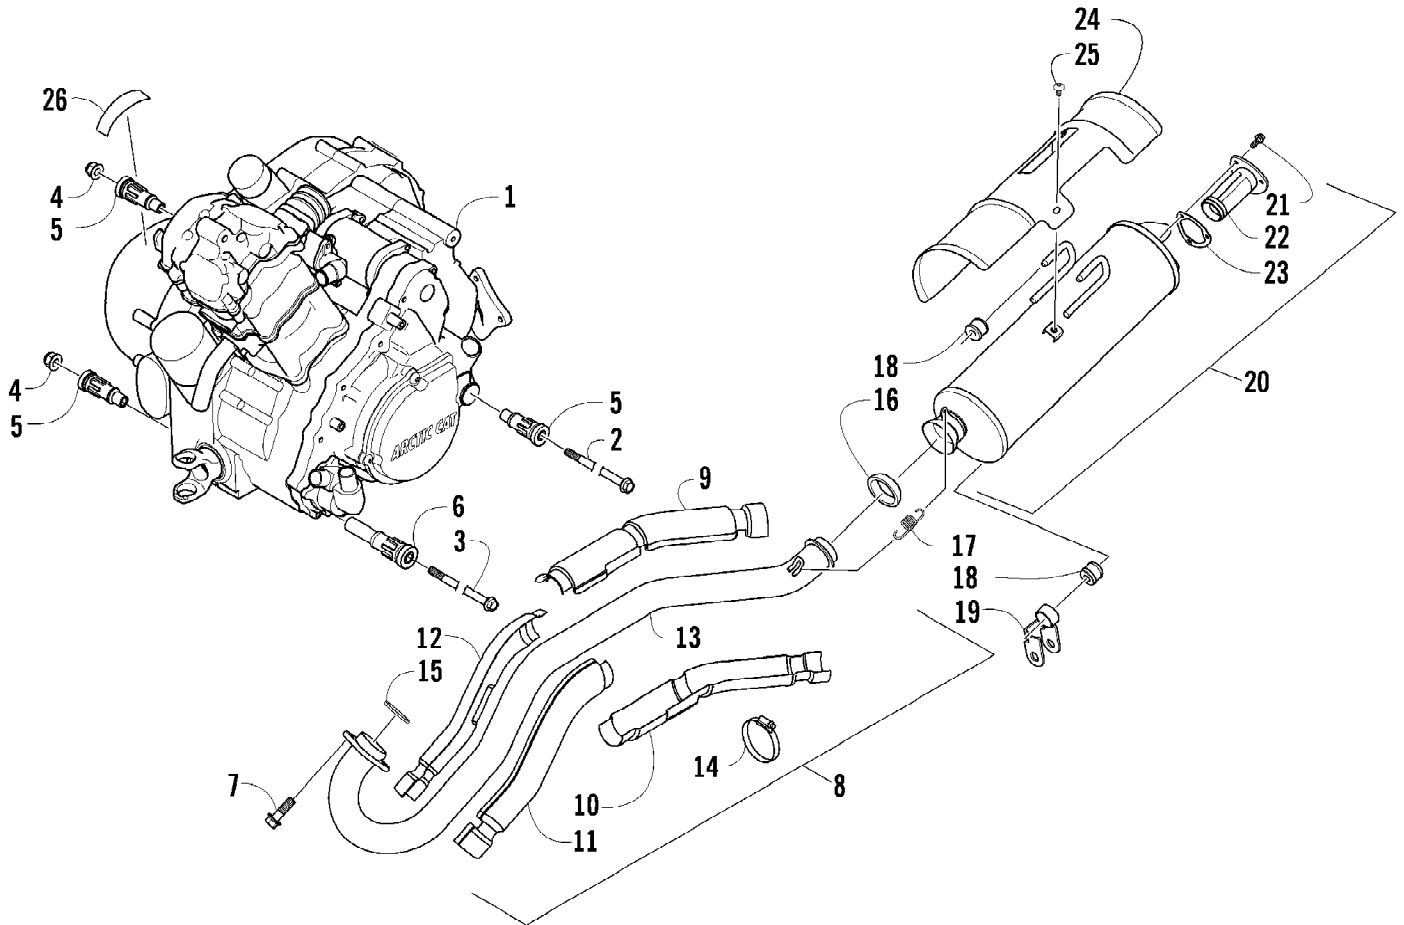

2012 TBX 700 GT METALLIC GRAY (A2012BCT1PUSS)
ENGINE AND EXHAUST

Page 28 of 81

Ref #	Part Number	Qty	S/P/F	Description
1	0800-121	1		Engine, A700K
2	0423-451	1		Screw, Cap
3	0423-405	1		Screw, Cap
4	8428-002	2		Nut, Lock
5	0801-129	3		Mount, Rubber - Engine
6	0801-122	1		Mount, Rubber - Engine
7	8408-820	2	/P	Screw, Cap
8	0512-363	1		Pipe, Exhaust - Assembly (inc. 9-14)
9	0412-354	1		Shield, Exhaust Pipe - Outer - Rear
10	0412-355	1		Shield, Exhaust Pipe - Inner - Rear
11	0412-349	1		Shield, Exhaust Pipe - Inner - Front
12	0412-348	1		Shield, Exhaust Pipe - Outer - Front
13	0512-362	1		Pipe, Exhaust
14	0423-317	4	/P	Clamp
15	0412-338	1	/P	Gasket, Exhaust
16	0412-375	1	/P	Seal, Exhaust
17	0612-668	2	/P	Spring, Extension
18	0412-577	3	/P	Bushing
19	1506-732	1		Channel, Muffler Support
20	0512-355	1	/P	Muffler - Assembly (inc. 21-23)
21	8408-616	3		Screw, Cap
22	0512-219	1	/P	Arrester, Spark - Assembly
23	0412-313	1		Gasket, Spark Arrester
24	0412-373	1	/P	Cover, Muffler
25	8477-610	3		Screw, Machine
26	0411-426	1		Decal, Warning - Clutch Cover