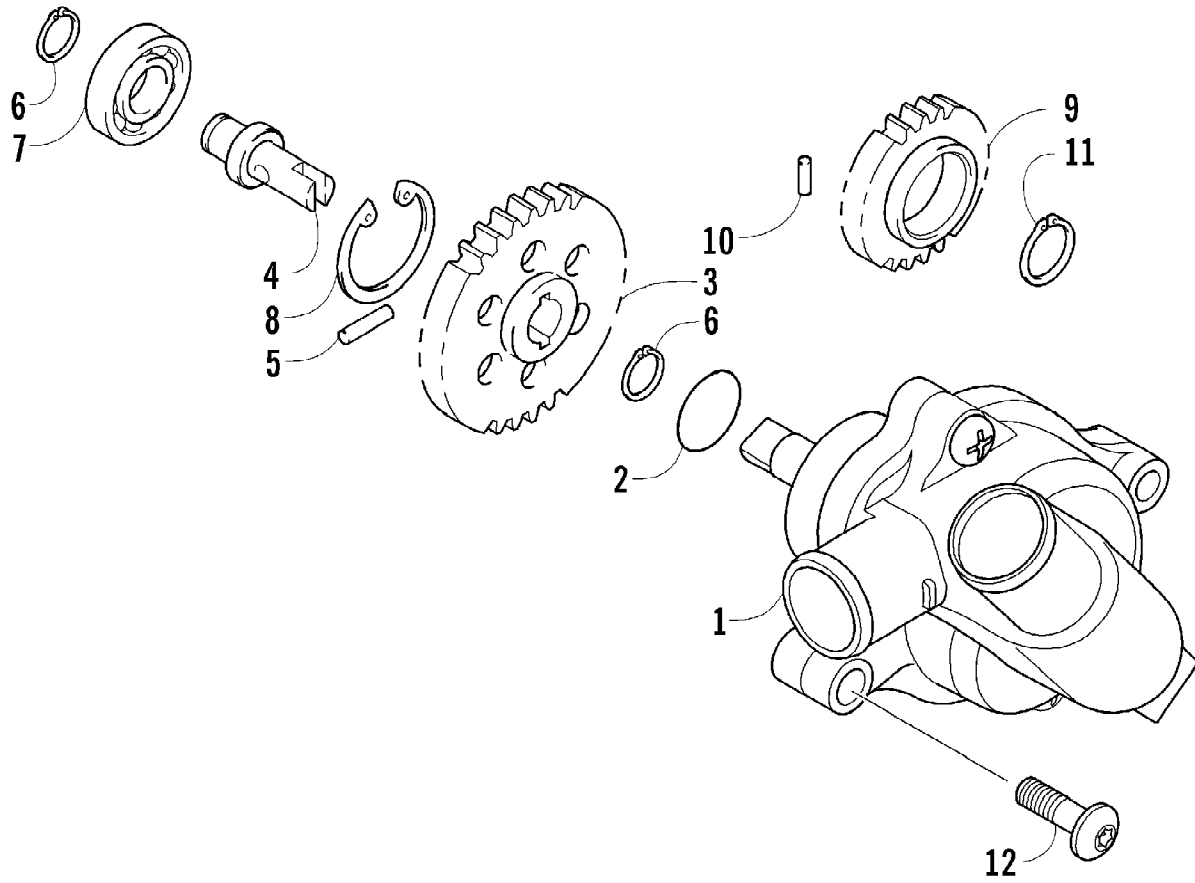

2012 TBX 700 GT METALLIC GRAY (A2012BCT1PUSS)
WATER PUMP ASSEMBLY

Page 77 of 81

Ref #	Part Number	Qty	S/P/F	Description
1	0813-001	1		Pump, Water - Assembly (inc. 2)
2	0830-029	1		O-Ring
3	0813-004	1		Gear, Driven
4	0813-005	1		Shaft, Driven Gear
5	0829-009	1		Pin
6	0831-002	2		Ring, Retaining
7	0832-046	1	/P	Bearing
8	0831-004	1		Ring, Retaining
9	0811-003	1		Gear, Water Pump Drive
10	0829-007	1		Pin
11	0831-005	1		Ring, Retaining
12	8468-665	2		Screw, Machine