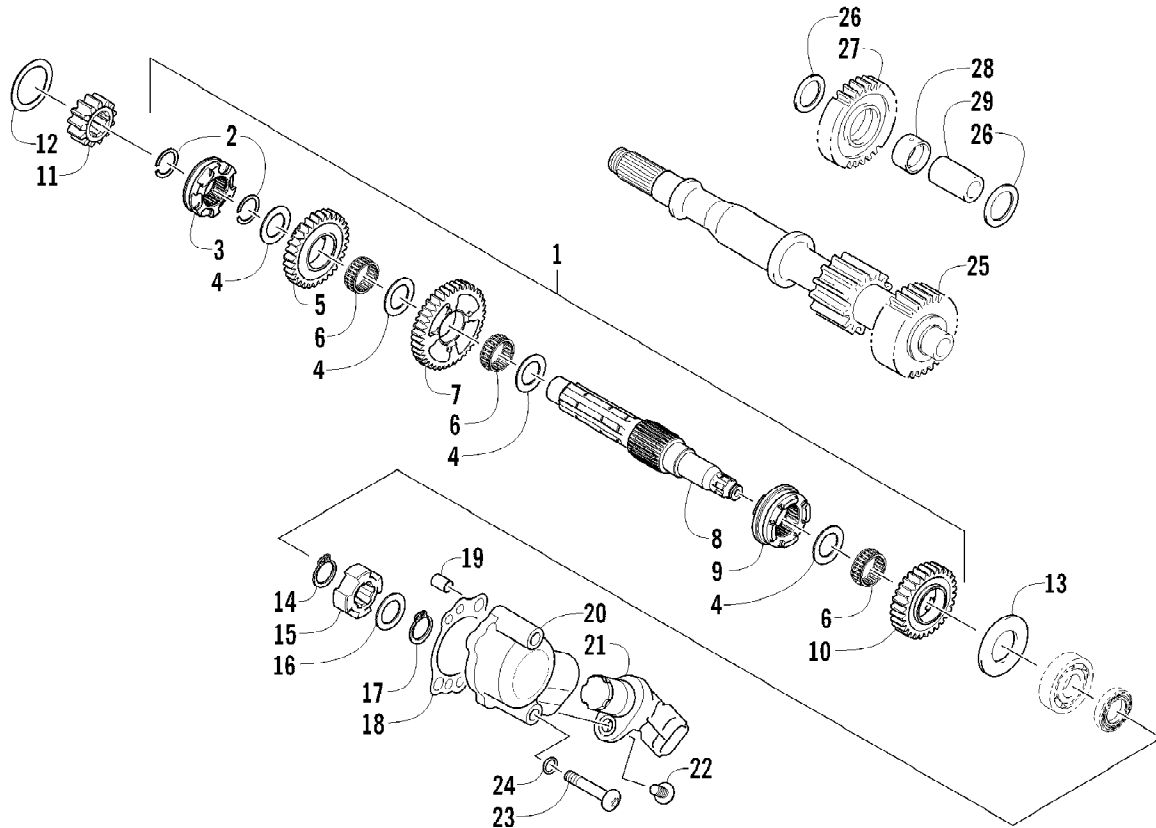

2012 TBX 700 GT METALLIC GRAY (A2012BCT1PUSS)
SECONDARY TRANSMISSION ASSEMBLY

2012 TBX 700 GT METALLIC GRAY (A2012BCT1PUSS)
SECONDARY TRANSMISSION ASSEMBLY

Page 61 of 81

Ref #	Part Number	Qty	S/P/F	Description
1	0822-124	1		Countershaft Assembly (inc. 2-10)
2	0831-085	2		Ring, Retaining
3	0822-120	1		Gear Select, Reverse
4	0822-121	4		Shim
5	0822-119	1		Gear, Reverse Driven
6	0832-082	3		Bearing
7	0822-114	1		Gear, Driven - Low
8	0822-113	1		Countershaft
9	0822-116	1		Gear Select, Sliding
10	0822-115	1		Gear, Driven - High
11	0822-125	1		Gear, Drive
12	0828-019	1		Washer, Thrust
13	0828-011	1		Washer
14	0831-040	1		Ring, Retaining
15	0822-050	1		Trigger, Speedometer Sensor
16	0828-069	1		Washer, Thrust
17	0831-039	1		Ring, Retaining
18	0830-129	1		Gasket
19	0829-023	2		Pin, Dowel
20	0822-049	1		Housing, Speedometer Sensor
21	0824-042	1	/P	Sensor, Speedometer
22	8468-620	1	/P	Screw, Machine
23	8468-645	2		Screw, Machine
24	0830-107	2		Gasket
25	0822-001	1		Driveshaft
26	0828-016	2		Washer, Thrust
27	0822-011	1		Gear, Reverse Idle
28	0822-012	1		Bushing
29	0822-015	1		Shaft, Reverse Idle