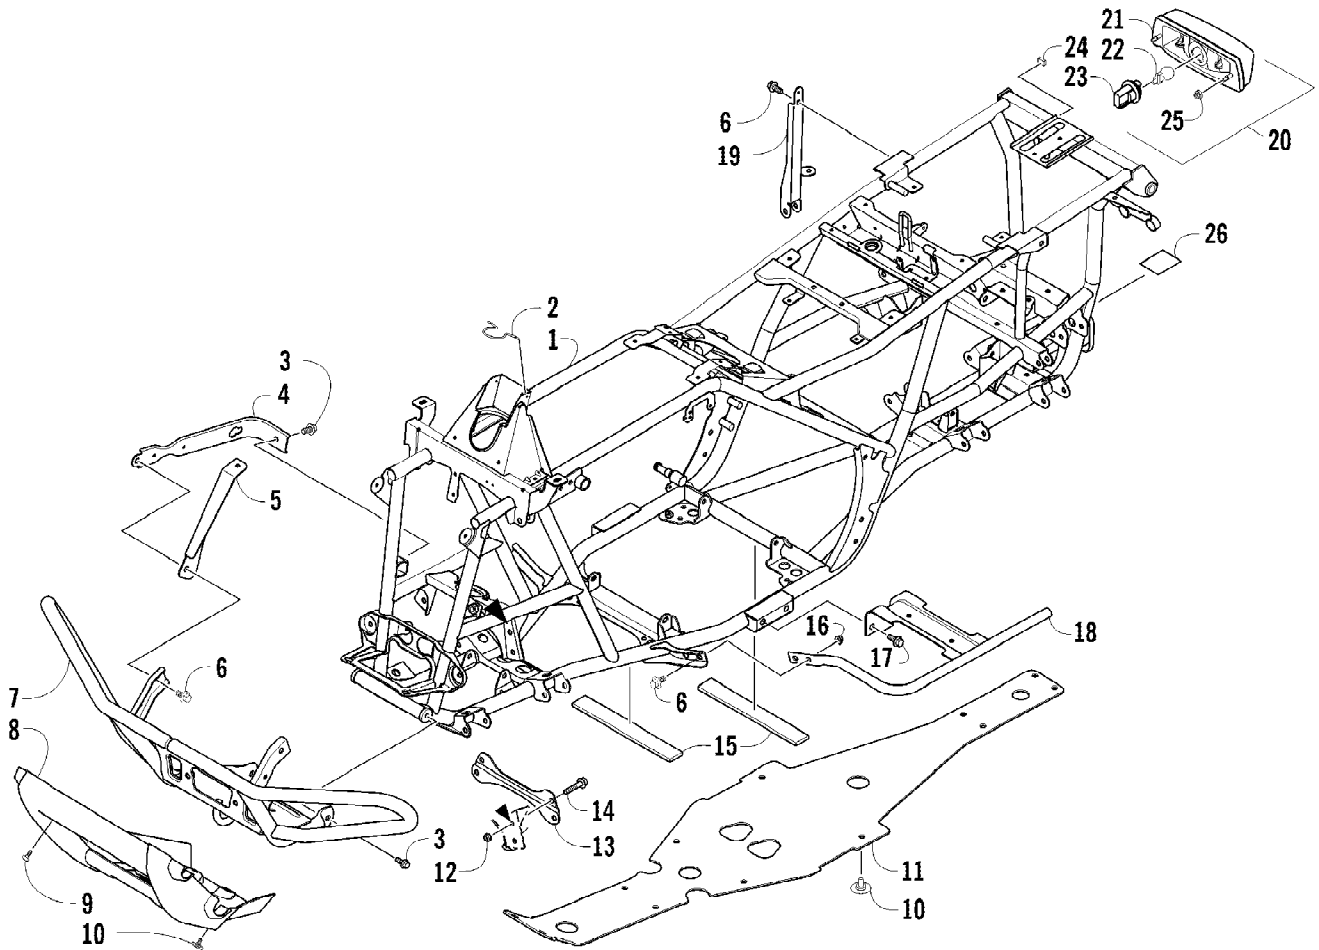

2012 TBX 700 GT METALLIC GRAY (A2012BCT1PUSS)
FRAME, TAILLIGHT, AND RELATED PARTS

Page 30 of 81

Ref #	Part Number	Qty	S/P/F	Description
1	4506-536	1		Frame, Main
2	2416-401	1		Clip, Routing
3	8409-020	4	/P	Screw, Cap
4	1506-596	2	/P	Channel, Bumper Mounting
5	1506-562	1		Bracket, Mounting - Bumper - Right
5	1506-563	1		Bracket, Mounting - Bumper - Left
6	8408-816	7		Screw, Cap
7	1506-855	1	/P	Bumper
8	1406-360	1		Fascia, Bumper - Front
9	0423-419	2		Screw, Machine
10	0423-101	12		Screw, Shoulder
11	2406-091	1		Panel, Belly
12	0423-744	2		Nut, Lock
13	2516-852	1	/P	Brace, A-Arm
14	8409-025	2		Screw, Cap
15	0406-289	2		Pad, Frame
16	8424-802	4		Nut
17	8409-016	4		Screw, Cap
18	1506-590	1		Footrest - Right
18	1506-591	1		Footrest - Left
19	2506-447	1		Bracket, Support
20	0509-022	1		Taillight Assembly (inc. 21-235)
21	0509-025	1		Housing, Taillight
22	0409-056	1		Bulb, Taillight
23	0409-057	1		Socket, Taillight
24	1406-790	4		Pad, Taillight
25	0423-534	2		Grommet
26	1411-077	1		Decal, Warning - Towing