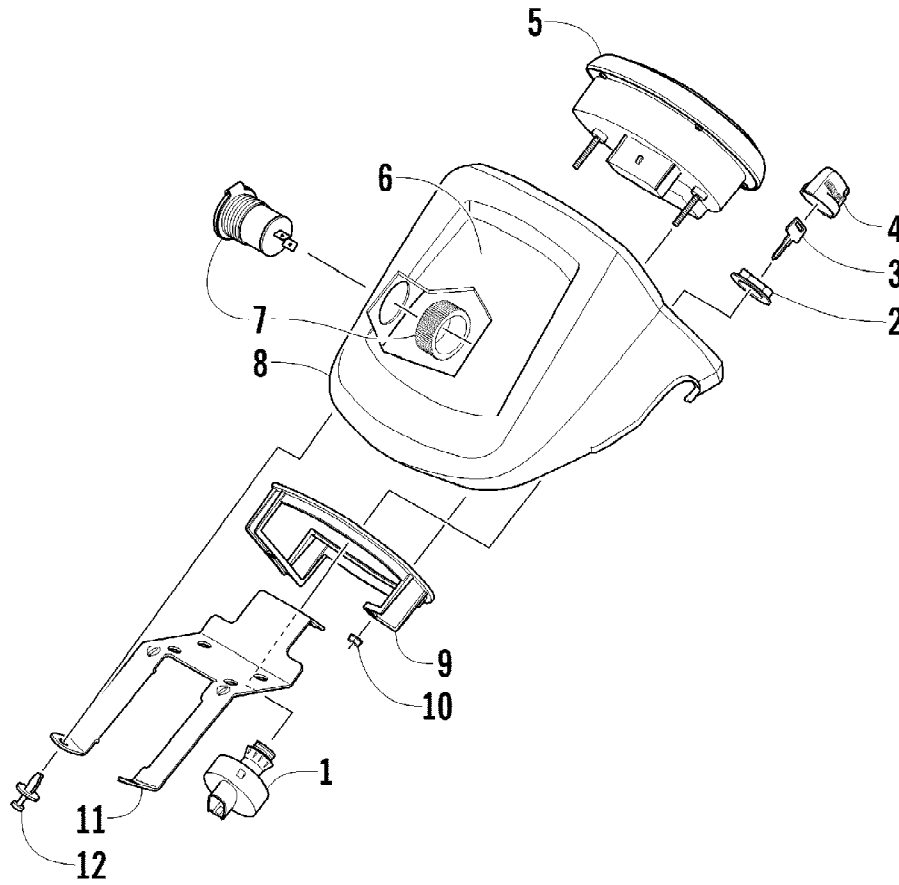

2012 TBX 700 GT METALLIC GRAY (A2012BCT1PUSS)
INSTRUMENT POD ASSEMBLY

Page 47 of 81

Ref #	Part Number	Qty	S/P/F	Description
1	0430-090	1	/P	Switch, Ignition - Assembly (inc. 2-4)
2	0430-050	1		Nut, Retaining
3	0430-042	1	F	Key, Ignition
3	0430-043	1	F	Key, Ignition
4	0430-054	1		Cover, Key
5	0520-170	1		Gauge, LCD
6	9611-399	1		Decal, 50th Anniversary
7	0641-897	1	/P	Outlet, Accessory - 12V
8	0505-665	1		Instrument Pod
9	0420-065	1	/P	Bracket, Retaining
10	0423-493	2		Nut w/Washer
11	2506-470	1		Bracket, Mounting - Instrument Pod
12	0423-535	2		Rivet, Reinstallable