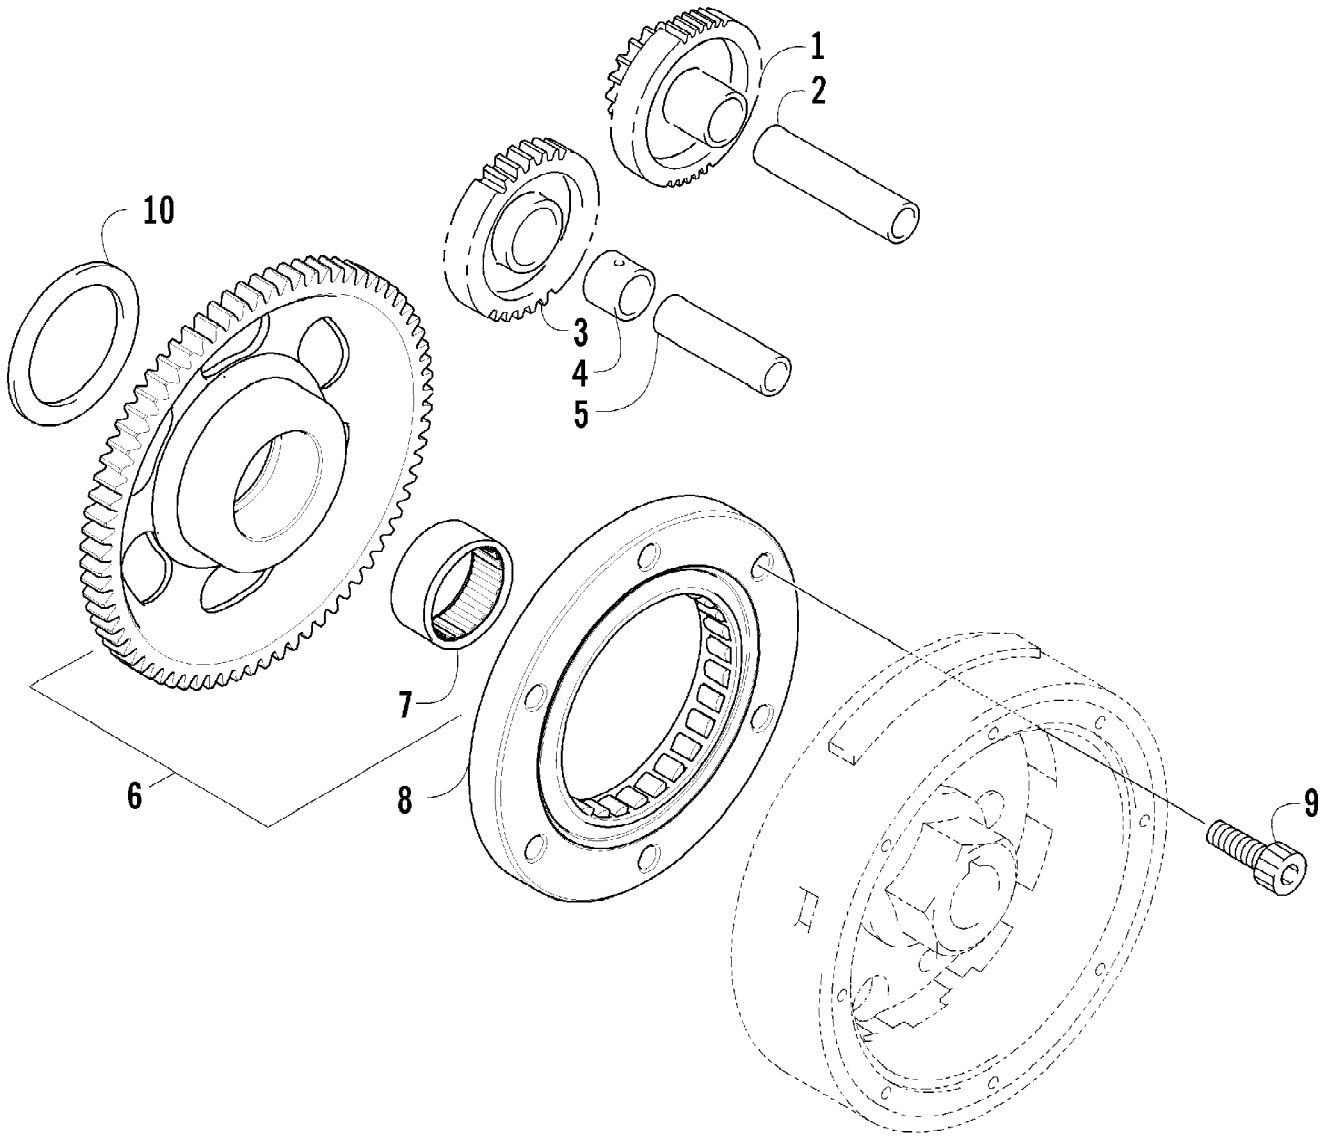

2012 TBX 700 GT METALLIC GRAY (A2012BCT1PUSS)
STARTER CLUTCH ASSEMBLY

Page 65 of 81

Ref #	Part Number	Qty	S/P/F	Description
1	0815-001	1		Gear, Starter Idler - No. 1
2	0829-031	1	/P	Shaft, Starter Gear
3	0815-002	1		Gear, Starter Idler - No. 2
4	0815-003	1		Spacer, Starter Idler Gear No. 2
5	0829-032	1	/P	Shaft, Starter Gear
6	0815-004	1		Gear, Starter Clutch (inc. 7)
7	0832-079	1	/P	Bearing
8	0802-035	1		Clutch, Starter
9	0826-069	6		Screw, Machine
10	0828-094	1		Washer