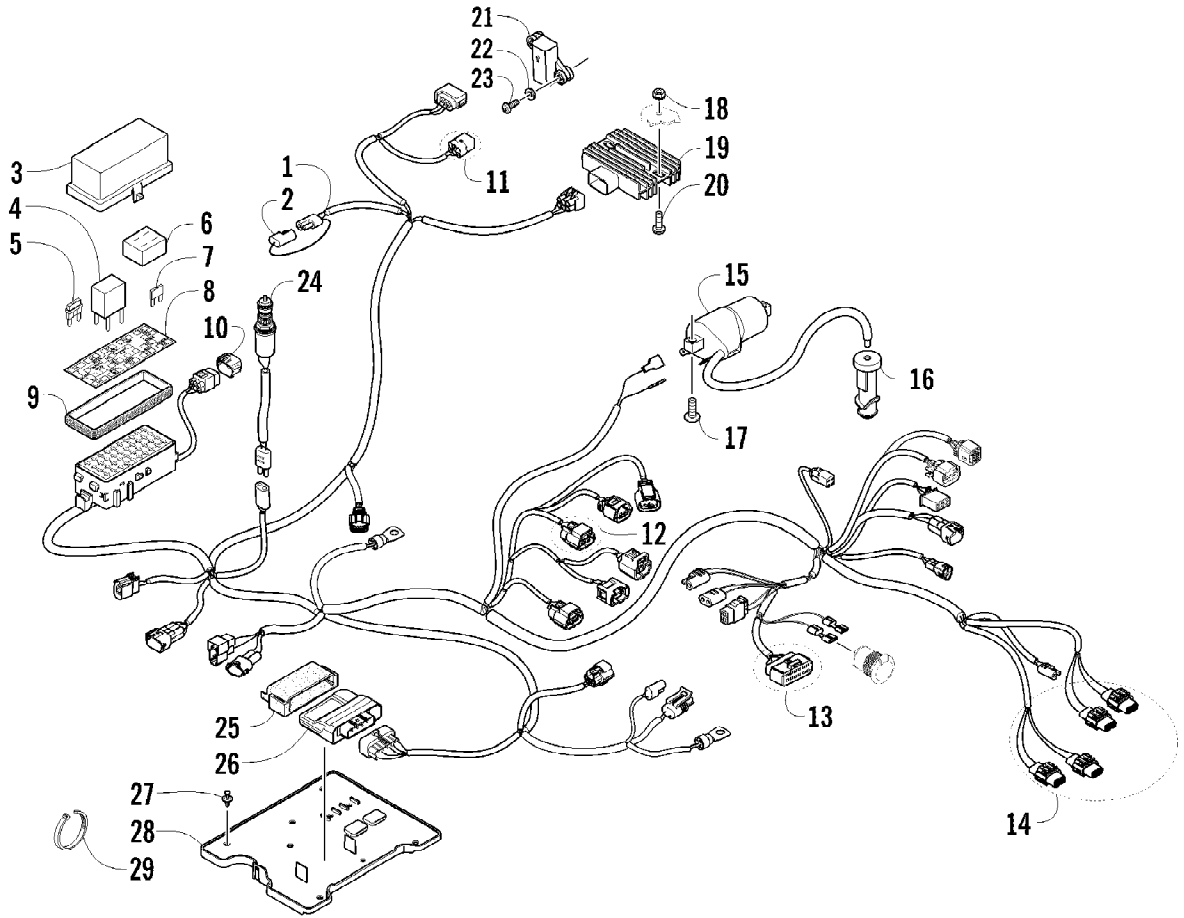

2012 TBX 700 GT METALLIC GRAY (A2012BCT1PUSS)
WIRING HARNESS ASSEMBLY

Page 81 of 81

Ref #	Part Number	Qty	S/P/F	Description
1	0486-377	1		Harness, Main (inc. 2-10)
2	0486-164	1		Tether, Accessory Connector
3	0430-085	1		Cover, Fuse Block
4	0430-045	6	/P	Relay (4-Pin) - 20 Amp
5	0430-034	2		Diode
6	0430-037	1		Holder, Fuse
7	0430-032	5		Fuse - 10 Amp
7	0430-031	4		Fuse - 15 Amp
7	0430-030	3		Fuse - 30 Amp
8	2411-213	1		Decal, Fuse Block
9	0430-086	1		Seal
10	0430-097	1		Cover, Diagnostics Connector
11	1436-416	1		Repair Kit, Connector - Tilt Sensor
12	1436-417	1		Repair Kit, Connector - Idle Speed Control
13	1436-415	1		Repair Kit, Connector - LCD Gauge
14	1436-290	AR		Repair Kit, Connector - Headlight
15	0824-043	1		Coil, Ignition
16	0824-049	1	/P	Cap, Spark Plug
17	8476-620	2		Screw, Machine
18	0623-038	2		Nut w/Washer
19	0824-037	1	/P	Regulator, Voltage
20	8476-625	2		Screw, Machine
21	0409-064	1		Sensor, Tilt
22	0123-802	2		Washer
23	0623-785	2		Screw, Self-Tapping
24	0409-089	1		Switch, Brake - Assembly
25	0430-076	1		Cushion, ECU
26	0530-073	1		ECU
27	0623-362	3		Rivet, Reinstallable
28	2406-643	1		Tray, Electrical
29	0123-788	AR	/P	Tie, Cable - 8 in.
29	0123-903	AR		Tie, Cable - 11.5 in.