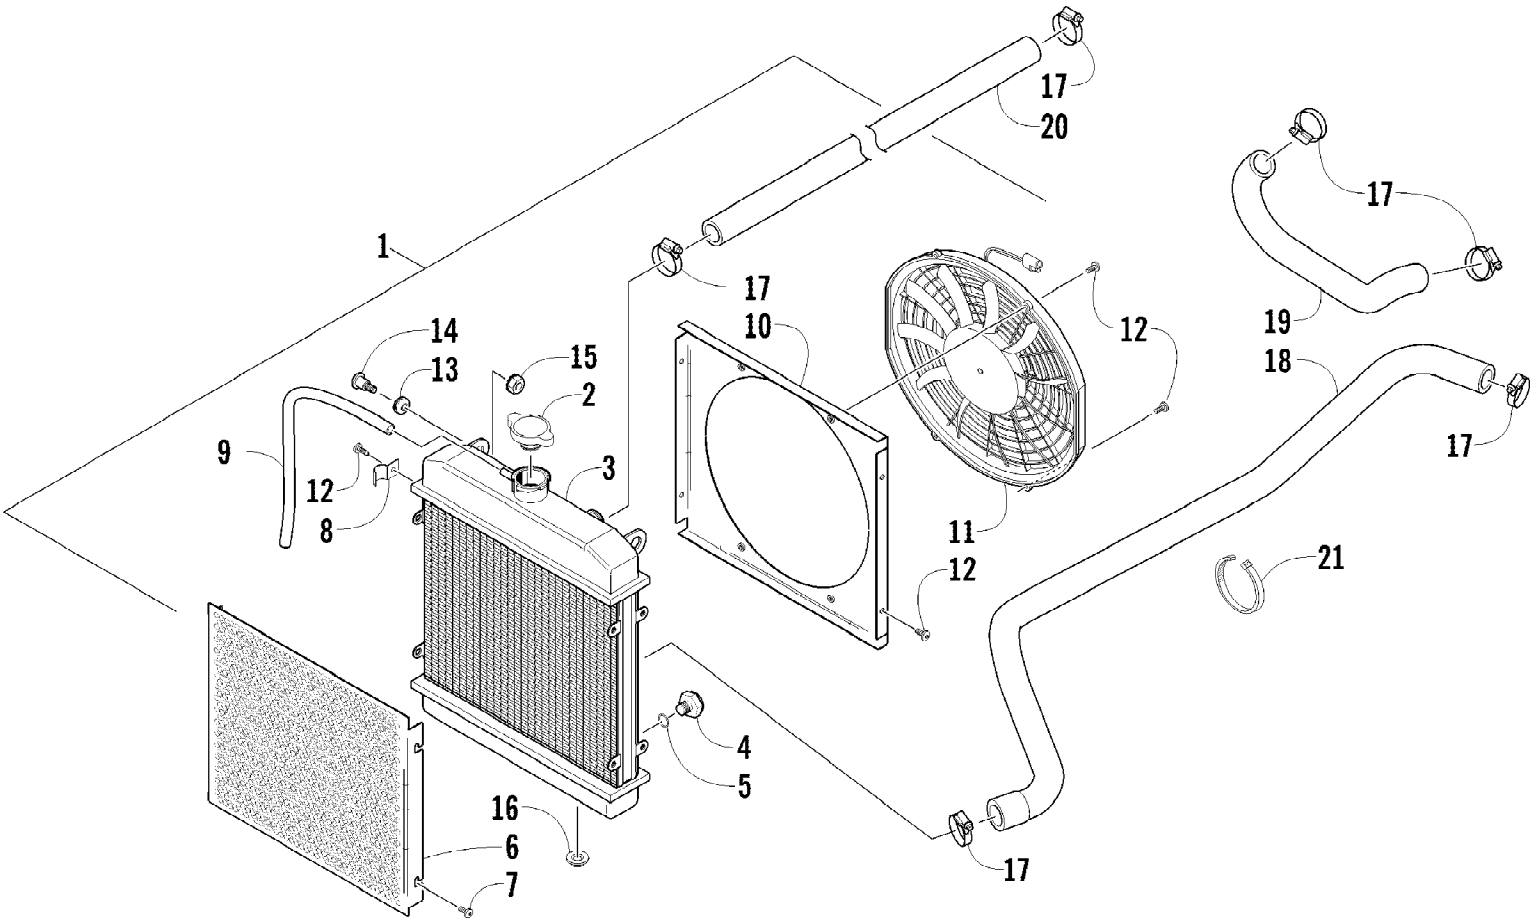

2012 TBX 700 GT METALLIC GRAY (A2012BCT1PUSS)
COOLING ASSEMBLY

Page 14 of 81

Ref #	Part Number	Qty	S/P/F	Description
1	0413-256	1	/P	Radiator Assembly (inc. 2-13)
2	0413-255	1	/P	Cap
3	0413-205	1		Radiator
4	0413-195	1		Plug, Drain
5	1602-213	1	/P	O-Ring
6	0413-007	1		Screen
7	8475-512	4		Screw, Machine
8	0423-351	1		Clamp, Wire
9	0610-016	AR	/P	Hose - 25 ft
9	0610-015	AR	/P	Hose - 100 ft
10	0413-203	1		Shroud, Fan
11	0413-123	1	/P	Fan, Cooling
12	0623-378	8		Screw, Self-Tapping
13	0423-030	2		Grommet
14	0423-484	2		Screw, Shoulder
15	0623-038	2		Nut w/Washer
16	0423-028	2		Bushing, Stem
17	0423-496	6		Clamp, Hose
18	0410-229	1		Hose, Coolant - Lower
19	0410-022	1		Hose, Coolant - Crossover
20	0410-002	1		Hose, Coolant - Upper
21	0123-903	AR		Tie, Cable - 11.5 in.