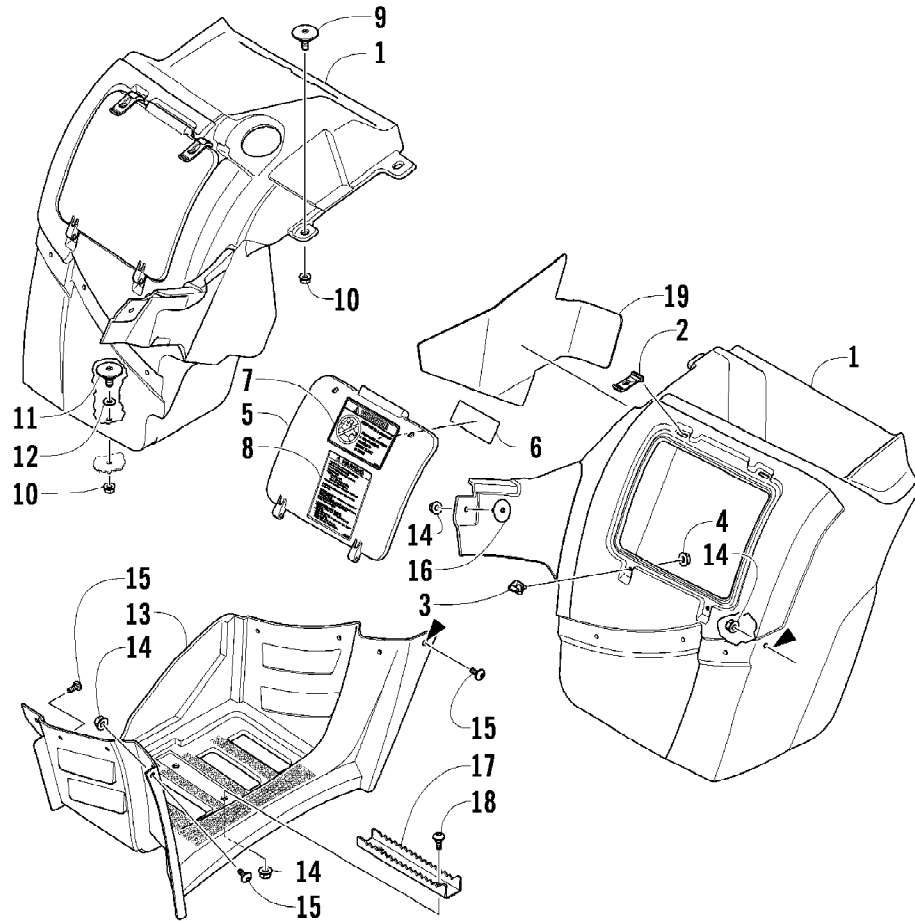

2012 TBX 700 GT METALLIC GRAY (A2012BCT1PUSS)
STORAGE BOX ASSEMBLY

Page 69 of 81

Ref #	Part Number	Qty	S/P/F	Description
1	2506-248	1		Box, Storage - Right (inc. 2-6)
1	2516-571	1		Box, Storage - Left (inc. 2-8)
2	1406-134	4		Strap, Hatch
3	0506-674	4		Hinge
4	8424-502	4		Nut
5	1506-020	2		Hatch
6	0411-487	2		Decal, Caution - Capacity
7	1411-809	1	/P	Decal, Warning - Passenger
8	2411-138	1	/P	Decal, Warning - Tire Pressure
9	0423-735	4		Screw, Shoulder
10	8424-602	8	/P	Nut
11	0423-130	4		Screw, Shoulder
12	0673-349	4		Gasket
13	1406-356	1		Footwell - Right
13	2406-429	1	/P	Footwell - Left
14	0423-540	24		Nut, Lock
15	0423-419	18		Screw, Machine
16	0423-101	2		Screw, Shoulder
17	1506-125	2	/P	Footpeg
18	0423-355	4		Screw, Shoulder
19	0412-395	1		Foil, Protective