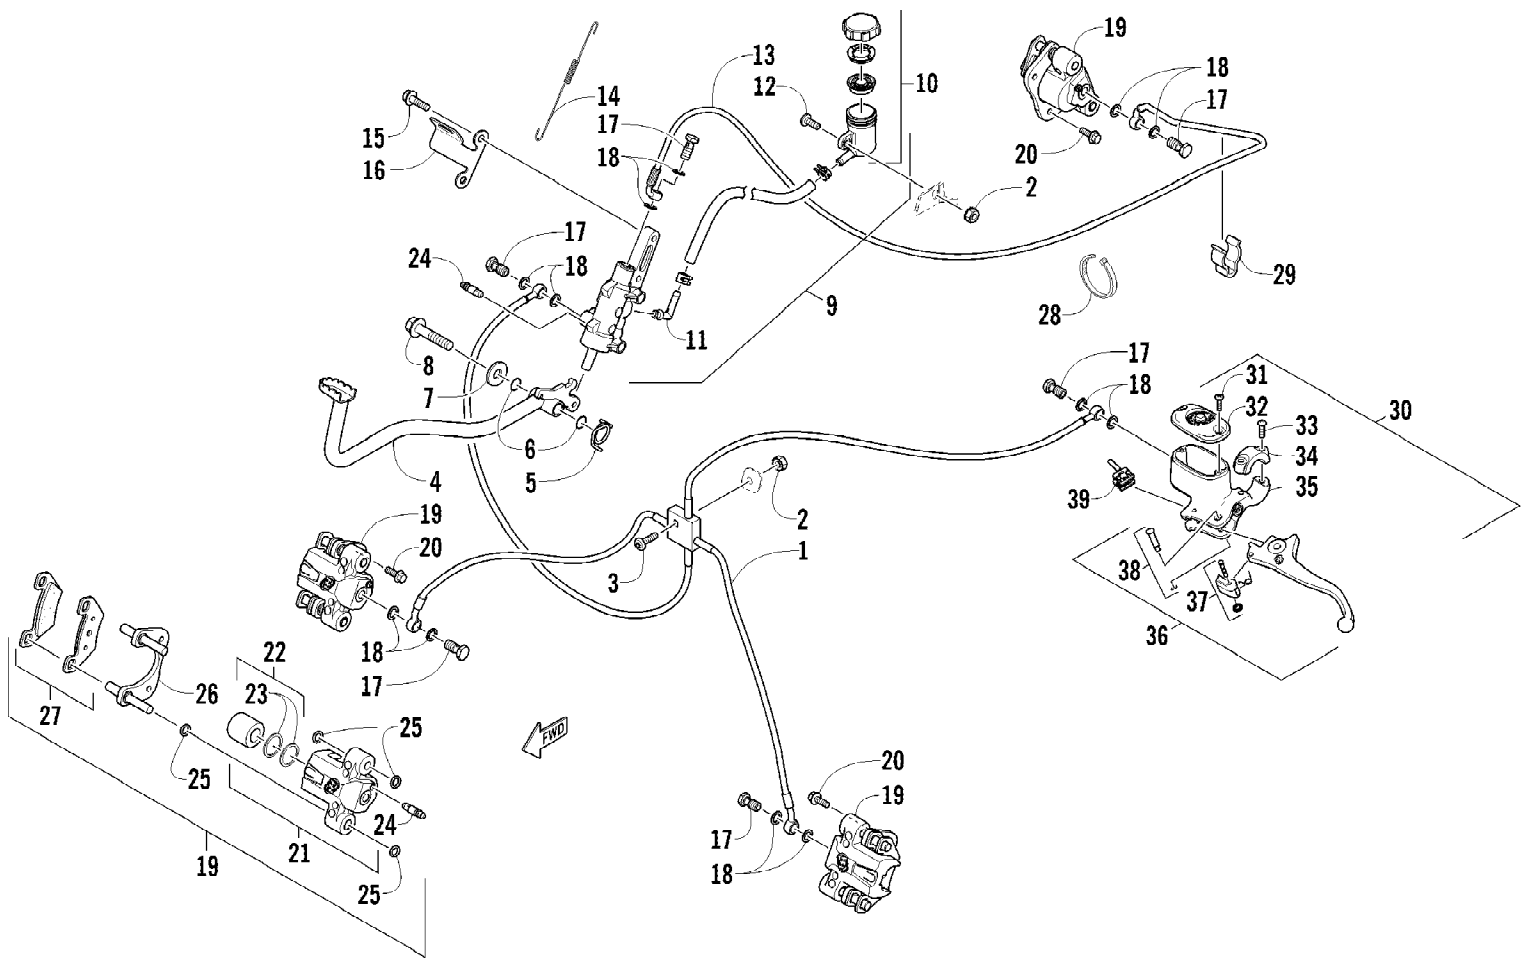

2012 TBX 700 GT METALLIC GRAY (A2012BCT1PUSS)
HYDRAULIC BRAKE ASSEMBLY

2012 TBX 700 GT METALLIC GRAY (A2012BCT1PUSS)
HYDRAULIC BRAKE ASSEMBLY

Page 45 of 81

Ref #	Part Number	Qty	S/P/F	Description
1	1502-015	1		Hose, Brakeline - Assembly
2	0623-038	2		Nut w/Washer
3	8476-625	1		Screw, Machine
4	1502-063	1		Lever, Brake
5	0502-807	1		Spring, Brake Lever
6	1602-213	2	/P	O-Ring
7	8050-252	1		Washer
8	8408-816	1		Screw, Cap
9	1502-577	1		Brake Assembly (inc. 10)
10	1502-578	1		Reservoir, Brake w/Clamp
11	1502-296	1	/P	Adapter, Hose
12	8476-616	1		Screw, Machine
13	1502-591	1		Hose, Brakeline
14	0502-785	1		Spring, Brake Switch
15	8408-625	2		Screw, Cap
16	0502-840	1		Bracket, Switch
17	0423-413	6		Bolt, Banjo-Fitting
18	0423-178	12		Washer, Crush
19	1436-422	1	/P	Caliper, Brake - Right Front (inc. two No. 20 and 21-27)
19	1436-423	1	/P	Caliper, Brake - Left Front (inc. two No. 20 and 21-27)
19	1436-423	1	/P	Caliper, Brake - Rear (inc. two No. 20 and 21-27)
20	8408-821	6	/P	Screw, Cap
21	1436-160	1	/P	Housing, Caliper - Assembly - Right Front (inc. two No. 20 and 22-24)
21	1436-161	1	/P	Housing, Caliper - Assembly - Left Front (inc. two No. 20 and 22-24)
21	1436-161	1	/P	Housing, Caliper - Assembly - Rear (inc. two No. 20 and 22-24)
22	0502-606	3		Piston/Seal Set (inc. 23)
23	0502-607	3		Seal Set
24	0502-609	4	/P	Valve, Bleed
25	0502-608	3		O-Ring, Guide - Set
26	0502-605	3		Bracket Assembly
27	1502-694	3	S	Pad, Brake - Set
28	0123-788	AR	/P	Tie, Cable - 8 in.
29	1502-115	2		Clip, Brakeline Hose
30	1502-902	1	/P	Brake Assembly (inc. 31-39)
31	0502-566	1		Screw, Machine - Kit
32	0502-868	1	/P	Cover, Reservoir
33	0502-568	1		Screw, Machine - Kit
34	0502-869	1		Clamp, Master Cylinder
35	0502-704	1		Master Cylinder Assembly
36	1502-904	1		Lever Assembly - Kit (inc. 37-38)
37	1502-905	1		Lock, Brake Lever - Kit
38	0502-580	1		Lever Pin - Kit
39	0502-564	1	/P	Switch, Brake