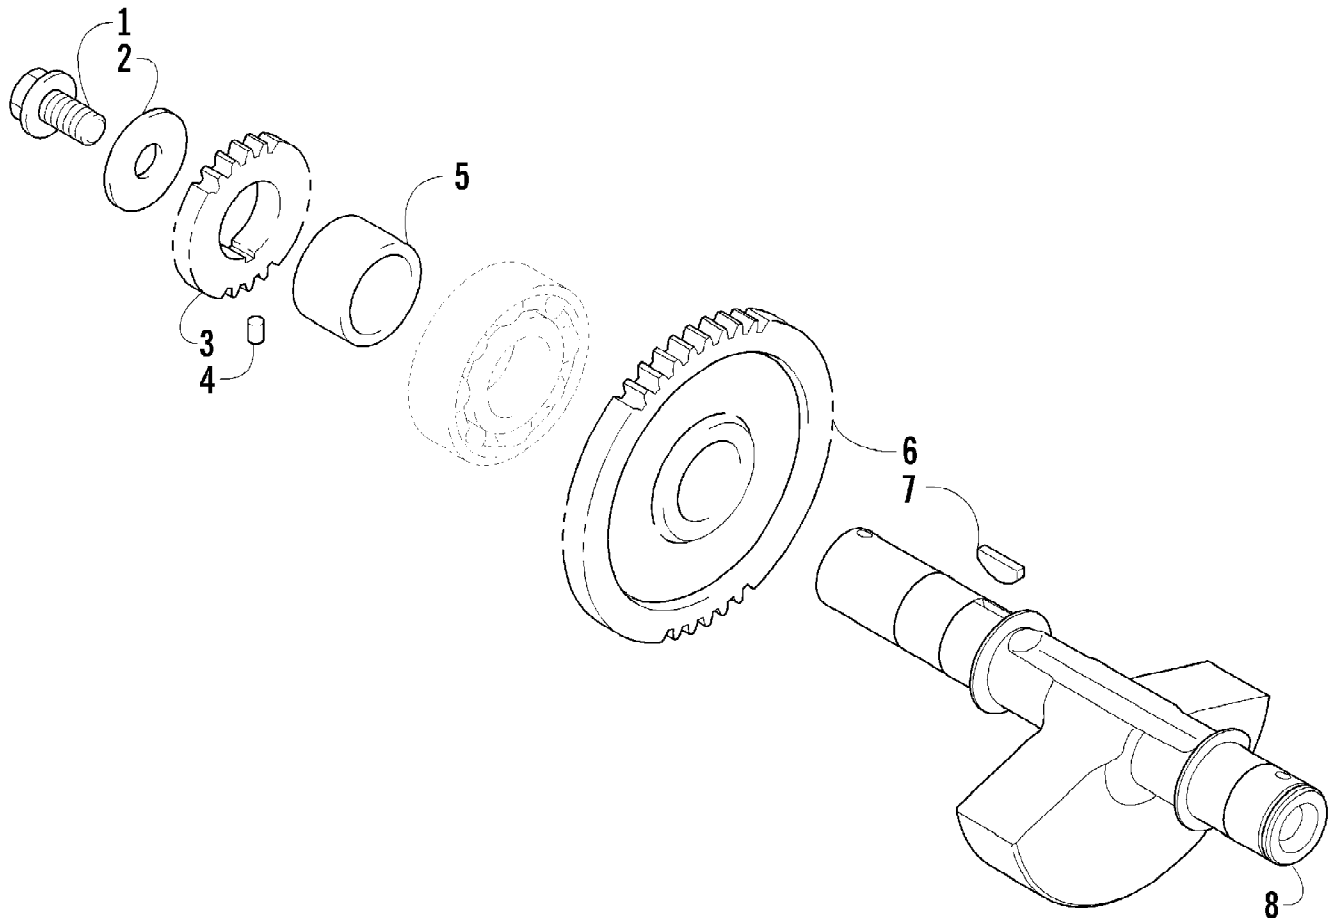

2012 TBX 700 GT METALLIC GRAY (A2012BCT1PUSS)
CRANK BALANCER ASSEMBLY

Page 16 of 81

Ref #	Part Number	Qty	S/P/F	Description
1	0826-033	1		Screw, Cap
2	0828-003	1		Washer
3	0811-003	1		Gear, Oil Pump Drive
4	0829-007	1		Pin, Dowel
5	0811-004	1		Spacer
6	0811-034	1		Gear, Driven
7	0829-006	1		Key
8	0805-304	1		Balancer, Crank