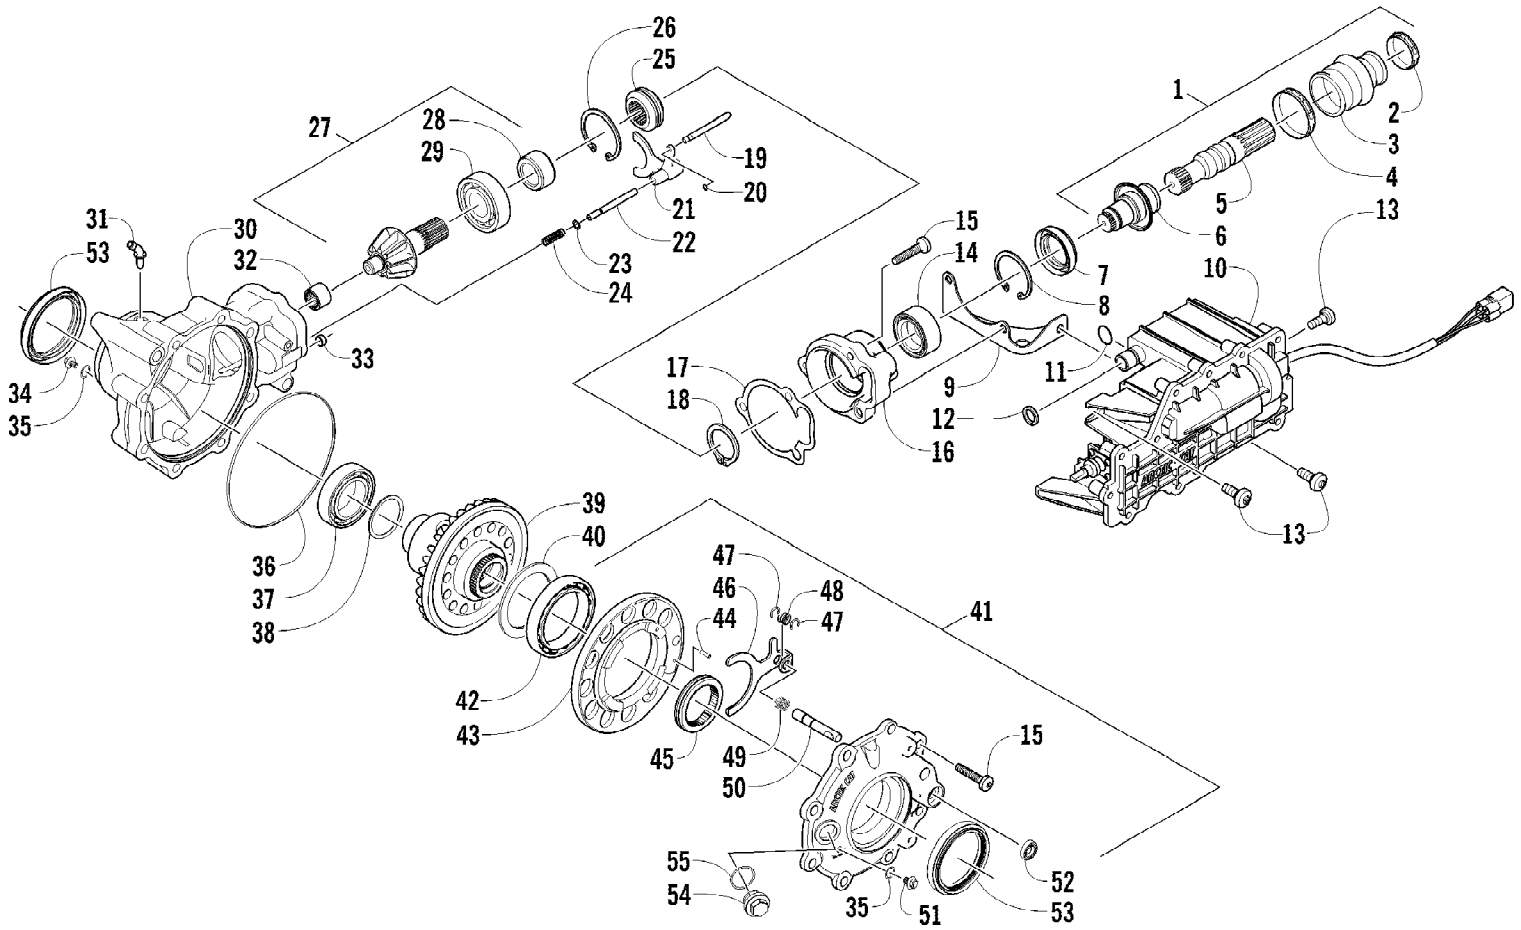

2012 TBX 700 GT METALLIC GRAY (A2012BCT1PUSS)
FRONT DRIVE GEARCASE ASSEMBLY

2012 TBX 700 GT METALLIC GRAY (A2012BCT1PUSS)
FRONT DRIVE GEARCASE ASSEMBLY

Page 32 of 81

Ref #	Part Number	Qty	S/P/F	Description
	1502-877	1		Complete Front Drive Gearcase Assembly
1	1502-083	1		Shaft, Propeller - Assembly (inc. 2-6)
2	0423-411	1		Clamp
3	0402-985	1	/P	Boot, Propeller Shaft
4	0423-393	1		Clamp
5	1402-045	1		Shaft, Output
6	1502-085	1	/P	Shaft, Input
7	1402-011	1		Seal
8	0423-423	1		Ring, Retaining
9	1502-237	1		Bracket, Actuator
10	1502-909	1	/P	Actuator (inc. 11)
11	1402-981	1		O-Ring
12	0423-892	1	/P	O-Ring
13	0423-396	3		Screw, Self-Tapping
14	1402-043	1		Bearing
15	0423-118	11		Screw, Self-Tapping
16	0502-528	1	/P	Housing, Pinion
17	0402-947	1		Gasket, Flange
18	0423-417	1		Ring, Retaining
19	0402-997	1		Shaft, Selector
20	0423-402	1		Ring, Retaining
21	0402-998	1		Fork, Selector
22	0402-417	1		Shaft, Shuttle
23	0423-147	1		O-Ring
24	0402-999	1		Spring, Return
25	0402-413	1		Coupler, Drive
26	1423-067	1		Ring, Retaining
27	1502-851	1		Gear, Pinion - Assembly - 11T (inc. 28-29)
28	1402-977	1		Collar, Retaining
29	0402-327	1		Bearing
30	1502-856	1		Housing, Gearcase
31	1402-980	1		Fitting, Elbow
32	0402-328	1		Bearing
33	0402-411	1		Pin, Dowel
34	1402-210	1	/P	Plug, Magnetic (inc. one No. 35)
35	0423-153	2		O-Ring
36	0423-149	1		O-Ring
37	0402-393	1		Bearing
38	0402-405	AR		Shim, 41 x 49 x 1.3 mm
38	0402-406	AR		Shim, 41 x 49 x 1.4 mm
38	0402-407	AR		Shim, 41 x 49 x 1.5 mm
38	0402-408	AR		Shim, 41 x 49 x 1.6 mm
38	0402-409	AR		Shim, 41 x 49 x 1.7 mm
39	1502-859	1		Gear, Ring - 34T
40	1402-074	AR		Shim, 61 x 69 x 1.3 mm
40	1402-075	AR		Shim, 61 x 69 x 1.4 mm
40	1402-076	AR		Shim, 61 x 69 x 1.5 mm
40	1402-077	AR		Shim, 61 x 69 x 1.6 mm
40	1402-078	AR		Shim, 61 x 69 x 1.7 mm
41	1502-895	1		Cover, Gearcase (inc. one No. 35, 42-52, and one No. 53)
42	1402-053	1		Bearing