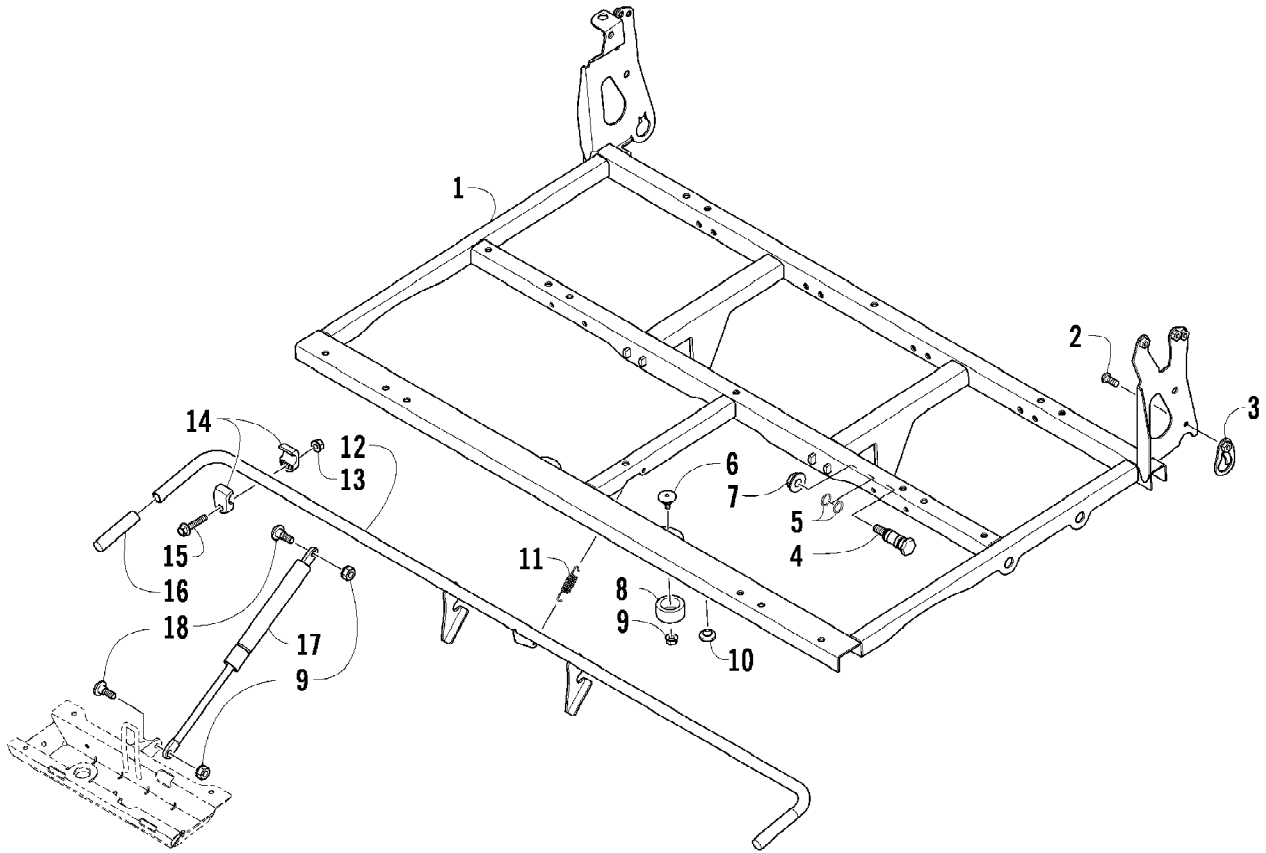

2012 TBX 700 GT METALLIC GRAY (A2012BCT1PUSS)
TILT FRAME ASSEMBLY

Page 73 of 81

Ref #	Part Number	Qty	S/P/F	Description
1	2506-175	1		Frame, Tilt
2	8471-616	1		Screw, Machine
3	1506-539	1		Bracket, Mounting - Tailgate
4	0423-433	2		Pin, Pivot - Cargo Box
5	1602-213	4	/P	O-Ring
6	0423-130	2		Screw, Shoulder
7	0423-388	2		Nut
8	1506-593	2		Bumper, Tilt Frame
9	0623-038	4		Nut w/Washer
10	0406-877	2	/P	Bumper
11	0423-569	1		Spring
12	1506-528	1		Latch, Tilt Frame
13	8424-802	4		Nut
14	1406-674	8		Bushing, Pivot
15	8408-840	4		Screw, Cap
16	1406-736	2		Grip, Latch
17	2506-194	1		Support, Lift
18	0423-355	2		Screw, Shoulder