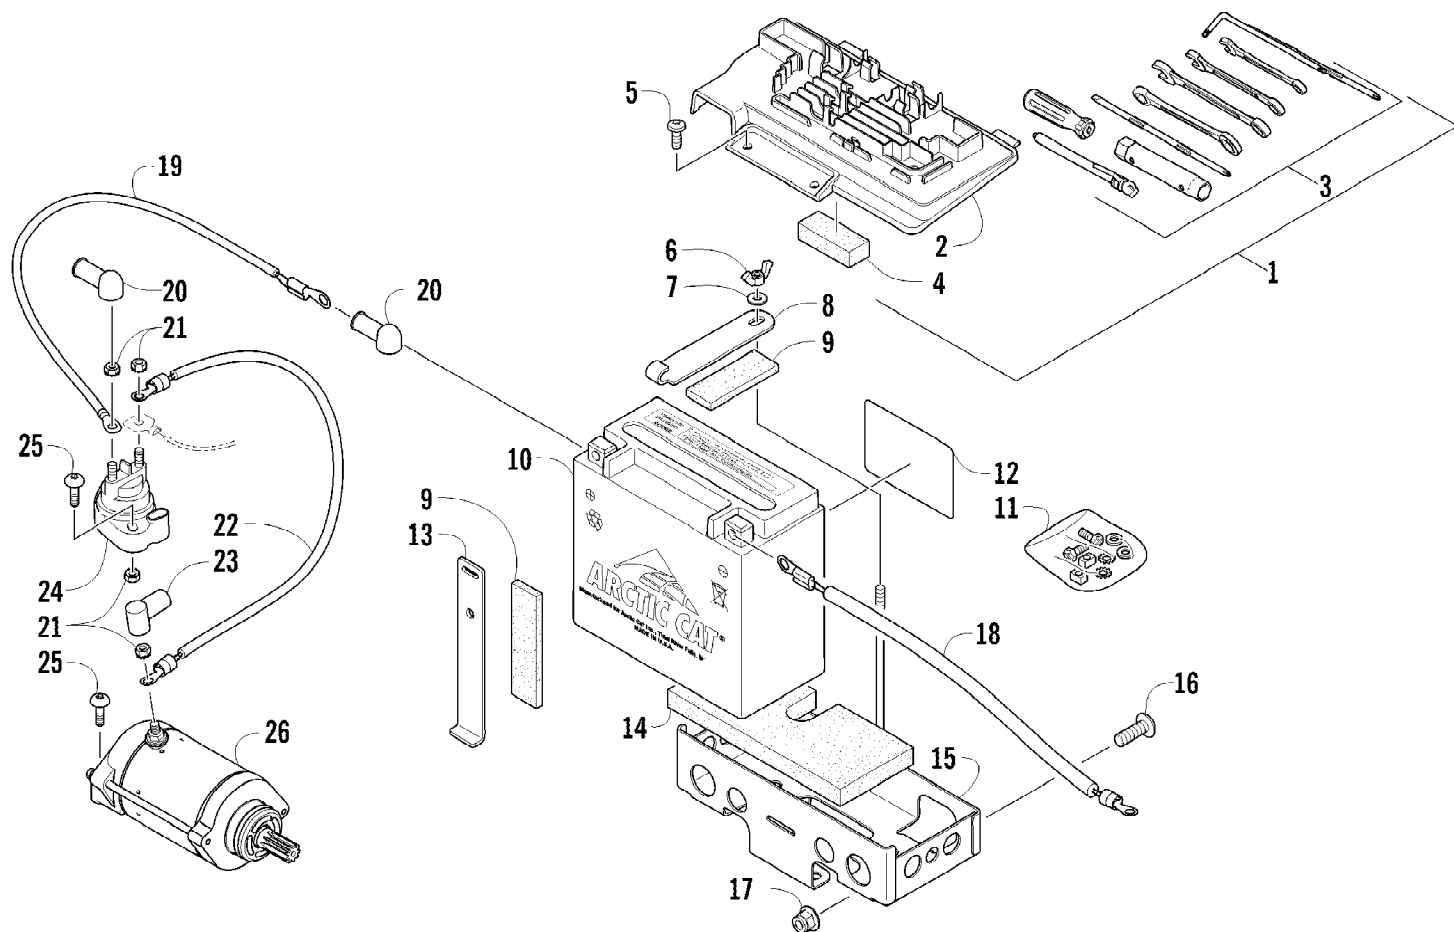

2012 TBX 700 GT METALLIC GRAY (A2012BCT1PUSS)
BATTERY AND STARTER ASSEMBLY

2012 TBX 700 GT METALLIC GRAY (A2012BCT1PUSS)
BATTERY AND STARTER ASSEMBLY

Page 4 of 81

Ref #	Part Number	Qty	S/P/F	Description
1	5992-008	1		Battery Cover/Tool Tray Assembly (inc. 2-4)
2	2506-832	1		Cover, Battery
3	0444-122	1	S/P	Kit, Tool
4	0417-016	1		Pad, Battery
5	8476-620	2		Screw, Machine
6	0623-325	1		Nut, Wing
7	8050-217	1	/P	Washer
8	0645-243	1		Hold-Down, Battery - Top
9	0406-288	2		Pad, Foam
10	0645-480	1		Battery Assembly (inc. 11-12)
11	0445-082	1		Kit, Hardware
12	0645-430	1		Decal, Warning
13	0645-311	1		Hold-Down, Battery - Side
14	0406-227	1		Pad, Foam
15	2516-591	1		Box, Battery
16	8468-820	4		Screw, Machine
17	8427-802	4		Nut, Lock
18	0445-084	1		Cable, Battery/Ground
19	0445-061	1		Cable, Battery/Solenoid
20	0645-327	2		Boot, Terminal
21	0623-038	5		Nut w/Washer
22	0445-064	1		Cable, Solenoid/Starter (inc. 23)
23	0645-019	1		Boot, Terminal
24	0445-058	1	/P	Solenoid
25	8476-625	4		Screw, Machine
26	0825-013	1	/P	Motor, Starter - Assembly