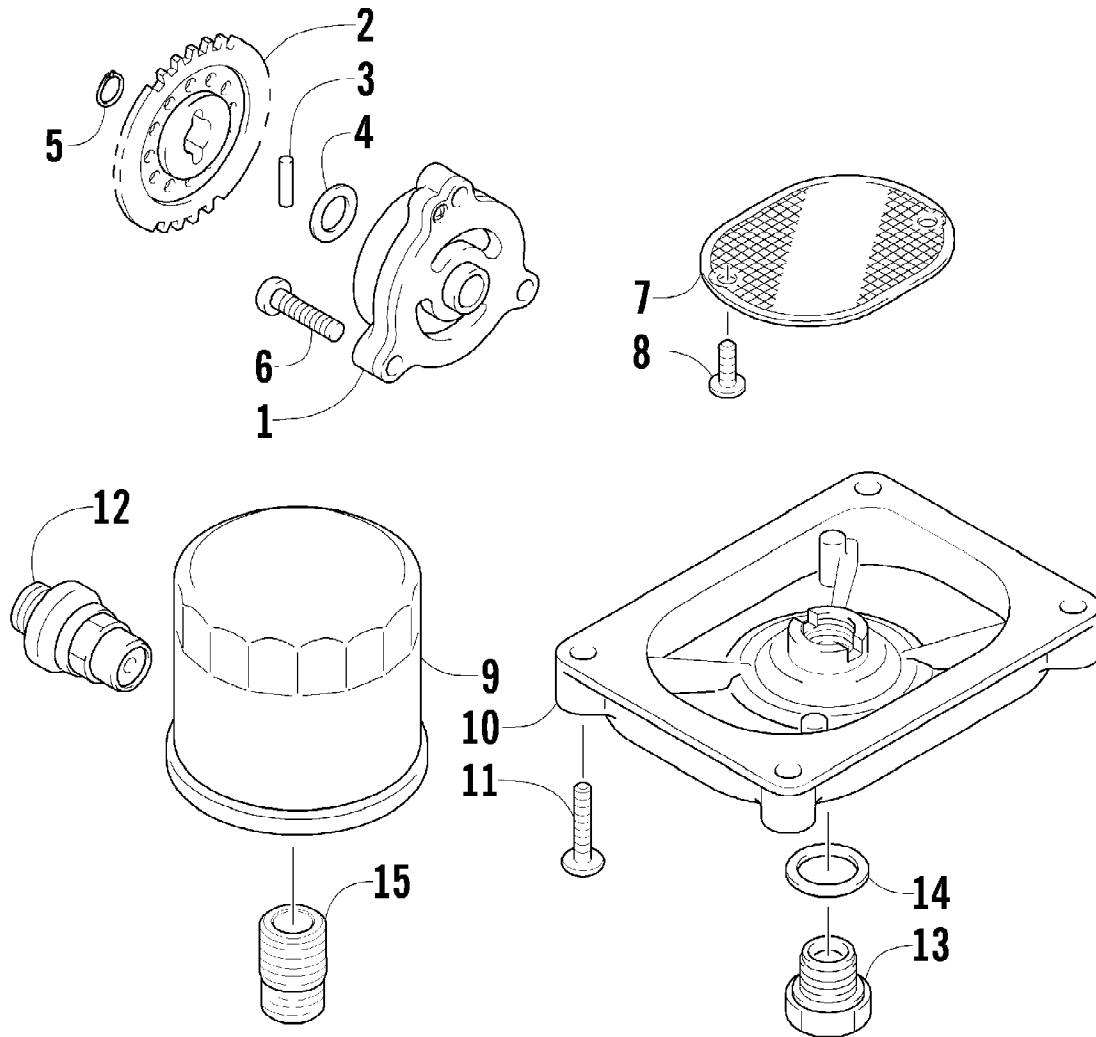

2012 TBX 700 GT METALLIC GRAY (A2012BCT1PUSS)
OIL FILTER/PUMP ASSEMBLY

Page 51 of 81

Ref #	Part Number	Qty	S/P/F	Description
1	0812-023	1		Pump, Oil
2	0812-083	1	/P	Gear, Driven
3	0829-009	1		Pin
4	0828-007	1	/P	Washer
5	0831-002	1		Ring, Retaining
6	0826-039	3		Screw, Machine
7	0812-057	1	/P	Strainer, Oil
8	0826-040	2		Screw, Machine
9	0812-029	1	S	Filter, Oil
10	0812-053	1		Cap, Oil Strainer
11	8468-625	4		Screw, Machine
12	0812-007	1		Valve, Oil-Relief - Assembly
13	0812-006	1		Plug, Drain
14	0830-017	1		Gasket, Drain Plug
15	0812-008	1		Union, Oil Filter