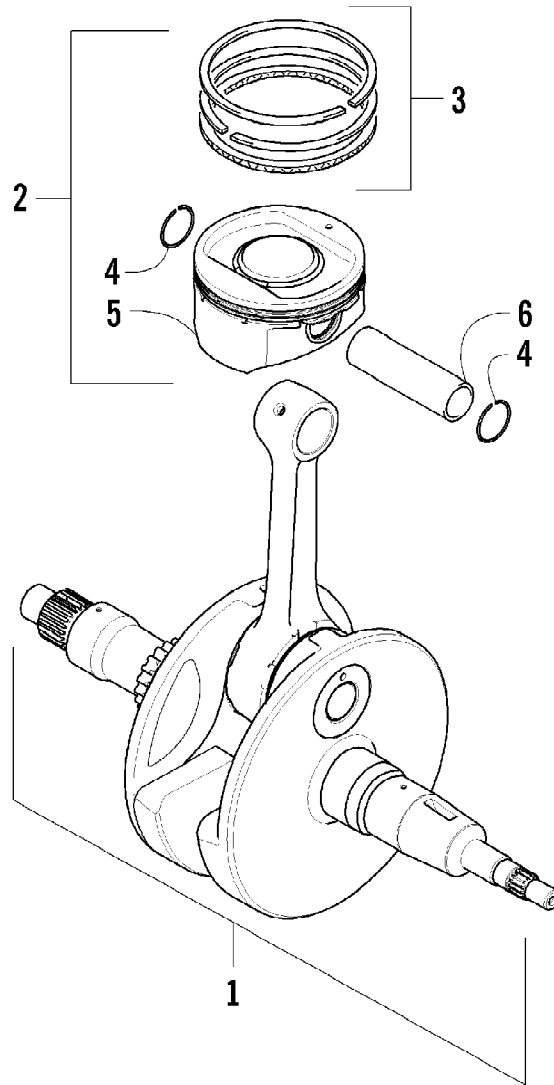

2012 TBX 700 GT METALLIC GRAY (A2012BCT1PUSS)
CRANKSHAFT AND PISTON ASSEMBLY

Page 20 of 81

Ref #	Part Number	Qty	S/P/F	Description
1	0805-326	1		Crankshaft Assembly
2	0805-297	1	/P	Piston Set (inc. 3-6)
3	0805-132	1		Ring, Piston - Set
4	0831-001	2		Circlip, Piston Pin
5	0805-296	1		Piston
6	0805-210	1		Pin, Piston