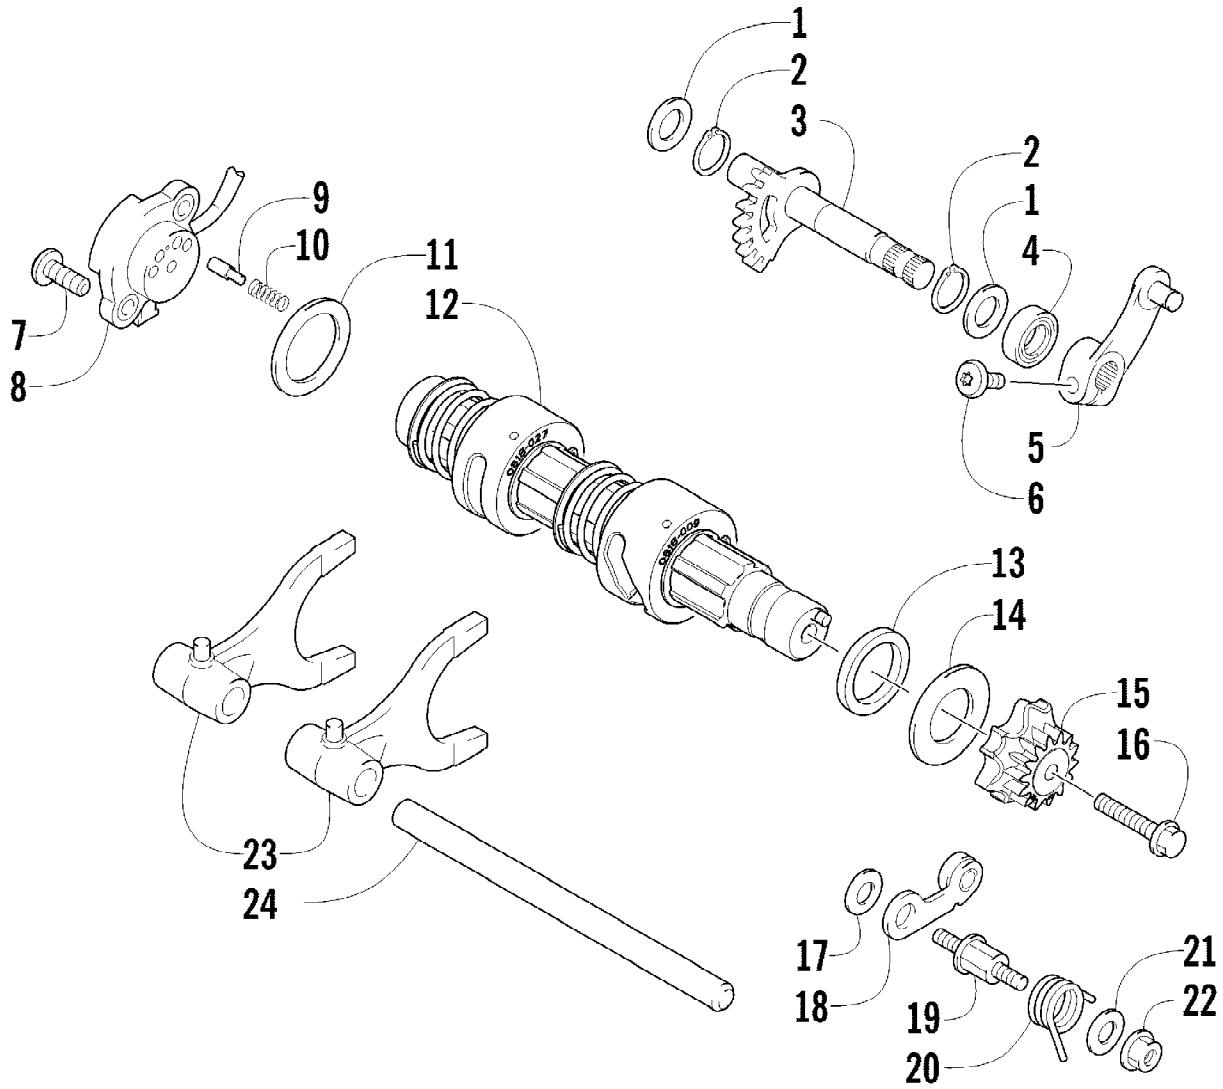

2012 TBX 700 GT METALLIC GRAY (A2012BCT1PUSS)
GEAR SHIFTING ASSEMBLY

Page 41 of 81

Ref #	Part Number	Qty	S/P/F	Description
1	0828-036	2		Washer
2	0831-010	2		Ring, Retaining
3	0818-007	1	/P	Shaft, Sub-Gear Shift
4	0830-044	1		Seal, Sub-Gear Shift Shaft
5	0818-014	1		Arm, Select
6	8468-620	1	/P	Screw, Machine
7	8470-520	2		Screw, Machine
8	0409-090	1	/P	Switch, Gear Position
9	0818-013	2		Contact
10	0818-017	2		Spring
11	0828-040	1		Washer
12	0818-046	1		Shaft, Gear Shift - Assembly
13	0828-131	1		Spacer
14	0828-037	1		Washer
15	0818-089	1	/P	Plate, Gear Shift Cam
16	0826-006	1		Screw, Cap
17	0828-038	1		Washer
18	0818-002	1		Stopper, Cam
19	0818-004	1		Support, Cam Stopper
20	0818-090	1		Spring
21	0828-035	1		Washer
22	8424-602	1	/P	Nut
23	0818-072	2	/P	Fork, Shift
24	0818-006	1		Shaft, Shift Fork