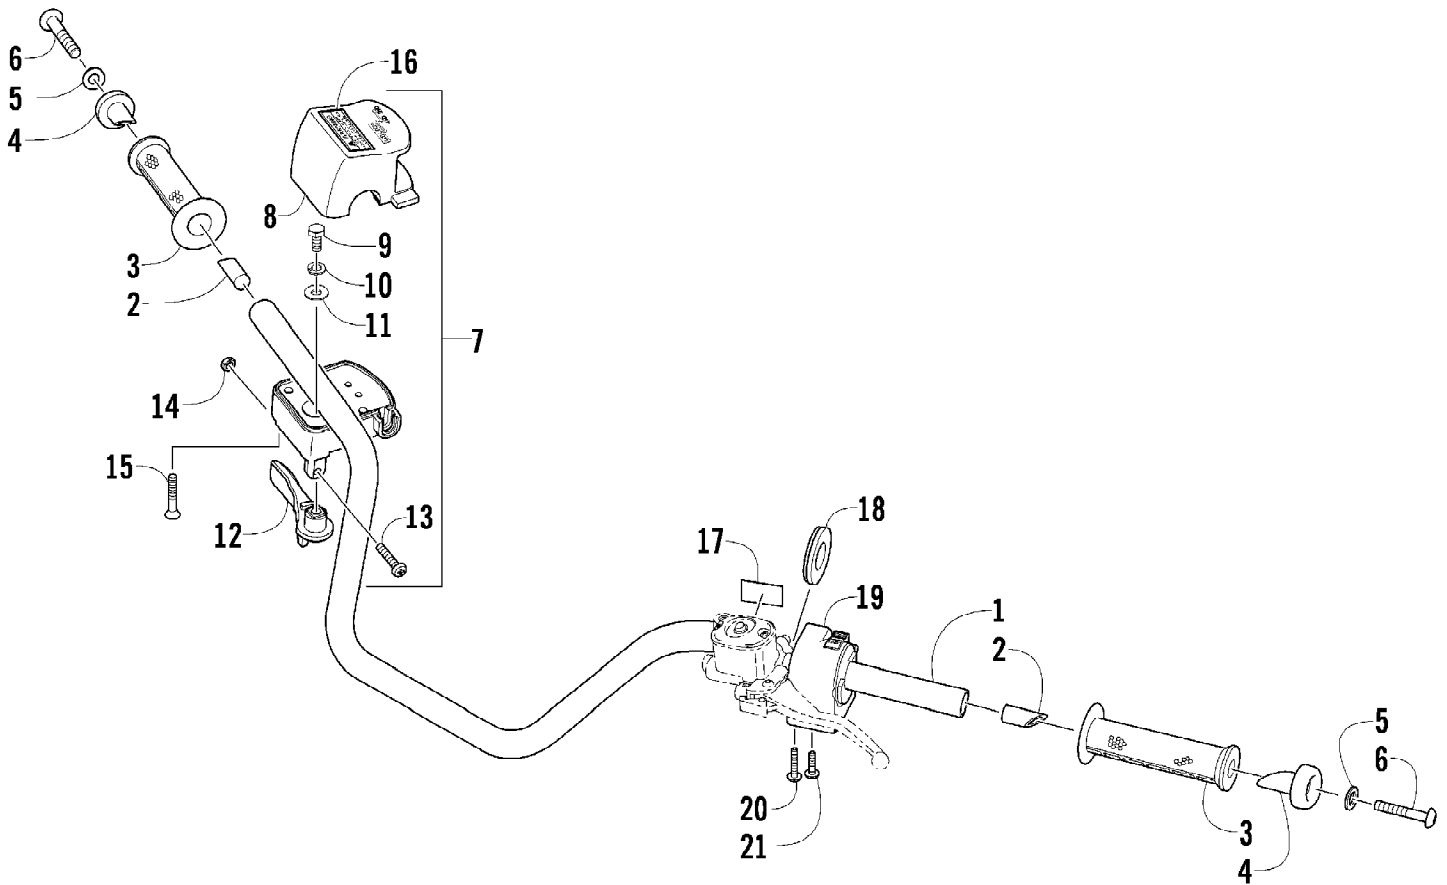

2012 TBX 700 GT METALLIC GRAY (A2012BCT1PUSS)
HANDLEBAR ASSEMBLY

Page 43 of 81

Ref #	Part Number	Qty	S/P/F	Description
1	0505-418	1	/P	Handlebar
2	0405-218	2		Plug, Handlebar
3	0405-147	2		Grip, Handlebar
4	0405-149	2		End Cap, Handlebar
5	8050-247	2	/P	Washer
6	8477-845	2		Screw, Machine
7	0509-054	1		Case, Throttle - Assembly (inc. 8-15)
8	0409-141	1		Cover, Throttle Case w/Switch
9	3007-392	1	/P	Screw, Cap
10	3004-447	1	/P	Washer, Lock
11	3003-030	1	/P	Washer
12	0409-133	1		Lever, Throttle
13	3423-014	1		Screw, Machine
14	3423-327	1		Nut
15	3423-199	2		Screw, Machine
16	0411-966	1		Decal, Warning - Differential Lock
17	1411-865	1		Decal, Warning - Brake Lever Lock
18	3409-019	1		Cover, Switch Housing
19	0509-014	1		Switch, Control - Assembly (inc. 20-21)
20	0409-028	1		Screw, Machine
21	0409-027	1		Screw, Machine