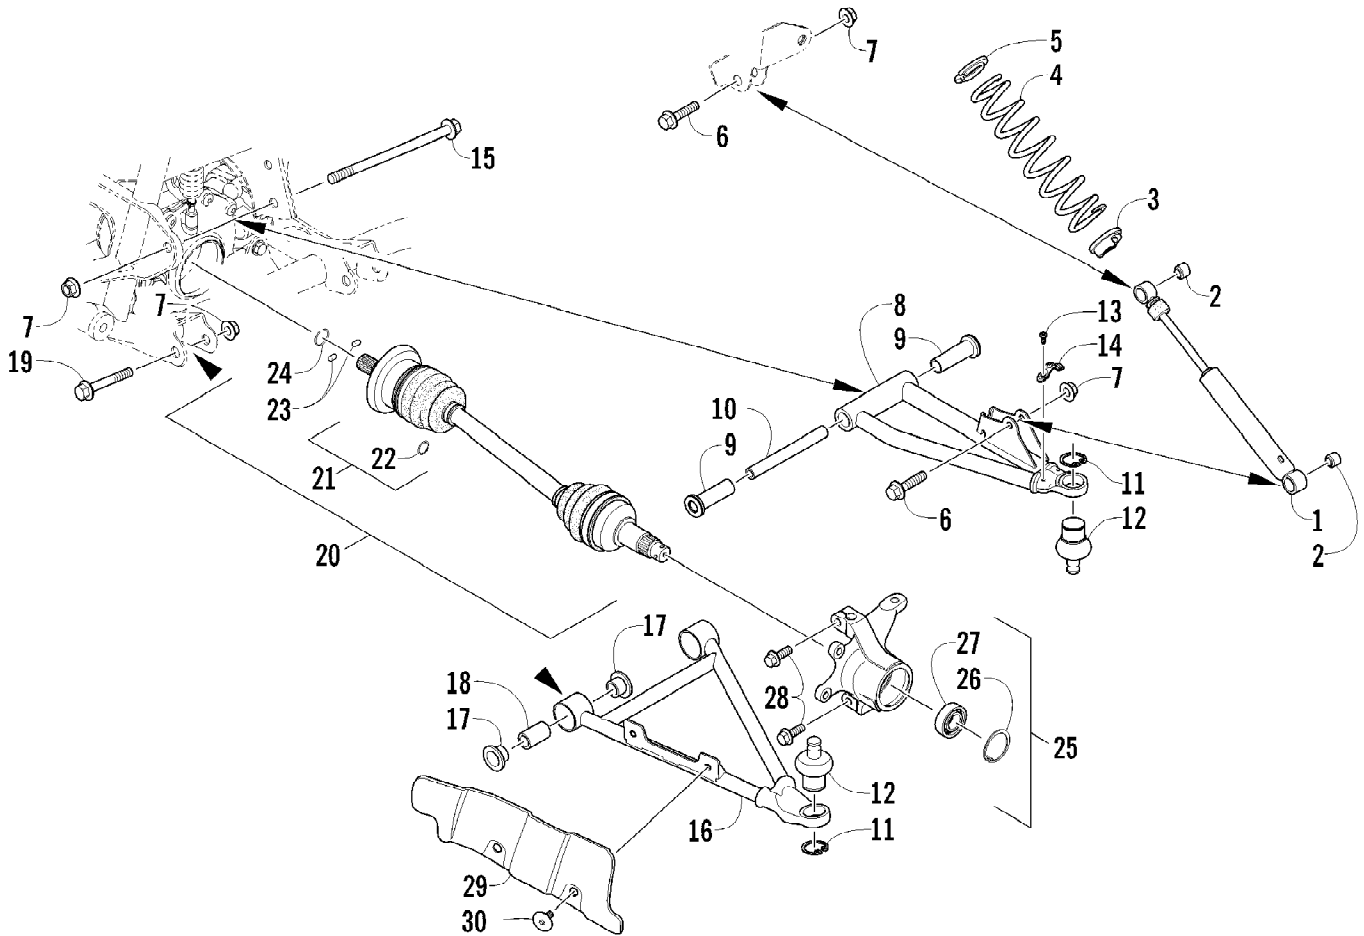

2012 TBX 700 GT METALLIC GRAY (A2012BCT1PUSS)
FRONT SUSPENSION ASSEMBLY

2012 TBX 700 GT METALLIC GRAY (A2012BCT1PUSS)
FRONT SUSPENSION ASSEMBLY

Page 37 of 81

Ref #	Part Number	Qty	S/P/F	Description
1	0403-209	2		Shock Absorber (inc. 2)
2	0403-182	4		Bushing
3	0403-102	2		Cam, Spring Adjuster
4	0503-468	2		Spring, Suspension
5	1603-889	2	/P	Retainer, Spring
6	8409-040	4		Screw, Cap
7	0423-744	10		Nut, Lock
8	0503-416	1	/P	A-Arm, Upper Right (inc. 9-12)
8	0503-417	1	/P	A-Arm, Upper Left (inc. 9-12)
9	0403-207	4	/P	Bushing
10	0403-080	2		Axle
11	0423-009	4	/P	Ring, Retaining
12	0405-115	4	/P	Ball Joint
13	0423-946	4		Screw, Self-Tapping
14	1502-594	2		Clamp, Routing
15	0423-334	2		Screw, Cap
16	0503-376	1	/P	A-Arm, Lower Right (inc. 17-18 and two No. 11-12)
16	0503-377	1	/P	A-Arm, Lower Left (inc. 17-18 and two No. 11-12)
17	0403-208	8	/P	Bushing
18	0403-214	4	/P	Axle
19	8409-075	4		Screw, Cap
20	1502-800	1	S/P	Axle, Drive - Right (inc. 21-24)
20	1502-799	1	S/P	Axle, Drive - Locking - Left (inc. 21-24)
21	1436-419	2		Repair Kit, Boot (inc. 22)
22	1441-988	2		Clip, Retaining
23	1402-885	4		Pin, Detent
24	1402-889	2		Clip, Retaining
25	0505-576	1	/P	Knuckle - Assembly - Right (inc. 26-27)
25	0505-577	1	/P	Knuckle - Assembly - Left (inc. 26-27)
26	0423-423	2		Ring, Retaining
27	1402-809	2	/P	Bearing
28	0423-998	4		Screw, Shoulder
29	1406-034	1		Guard, Boot - Right
29	1406-035	1		Guard, Boot - Left
30	0423-545	4	/P	Screw, Shoulder