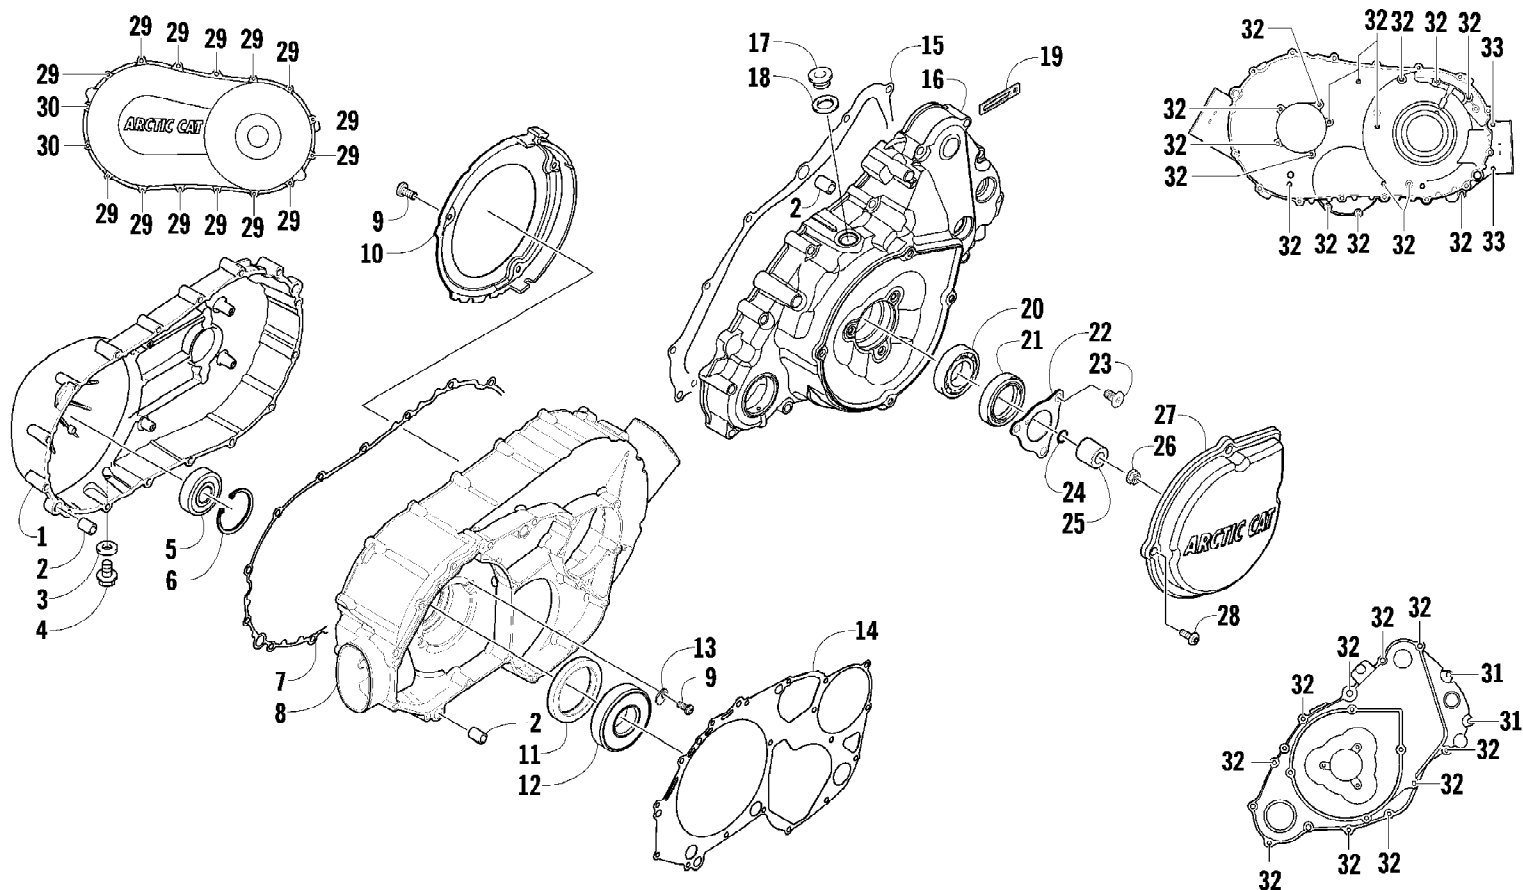

2012 TBX 700 GT METALLIC GRAY (A2012BCT1PUSS)
CLUTCH/V-BELT/MAGNETO COVER ASSEMBLY

2012 TBX 700 GT METALLIC GRAY (A2012BCT1PUSS)
CLUTCH/V-BELT/MAGNETO COVER ASSEMBLY

Page 12 of 81

Ref #	Part Number	Qty	S/P/F	Description
1	0806-089	1		Cover, V-Belt
2	0829-002	6		Pin, Dowel
3	0830-013	1		Washer, Crush
4	8408-812	1		Screw, Cap
5	0832-060	1		Bearing
6	0831-078	1		Ring, Retaining
7	0830-174	1	/P	Gasket, V-Belt Cover
8	0806-086	1		Cover, Clutch
9	0826-029	5		Screw, Machine
10	0806-048	1		Plate, Air Intake
11	0830-188	1	/P	Seal
12	0832-009	1	/P	Bearing
13	0822-010	2	/P	Retainer, Bearing
14	0830-116	1	/P	Gasket, Clutch Cover
15	0830-128	1		Gasket, Magneto Cover
16	0806-082	1	/P	Cover, Magneto - Assembly
17	0826-155	1		Plug
18	0830-015	1		Washer, Crush
19	3002-964	1	/P	Clamp, Wire
20	1602-981	1	/P	Bearing
21	0830-158	1		Seal
22	0805-008	1		Retainer, Seal
23	0826-031	3		Screw, Machine
24	0830-108	1		O-Ring
25	0820-061	1		Bushing
26	0827-008	1		Nut
27	0820-062	1		Cover, Magneto
28	8468-616	4		Screw, Machine
29	8468-645	14		Screw, Machine
30	8468-655	2		Screw, Machine
31	8468-625	2		Screw, Machine
32	8468-640	26		Screw, Machine
33	8468-675	2		Screw, Machine