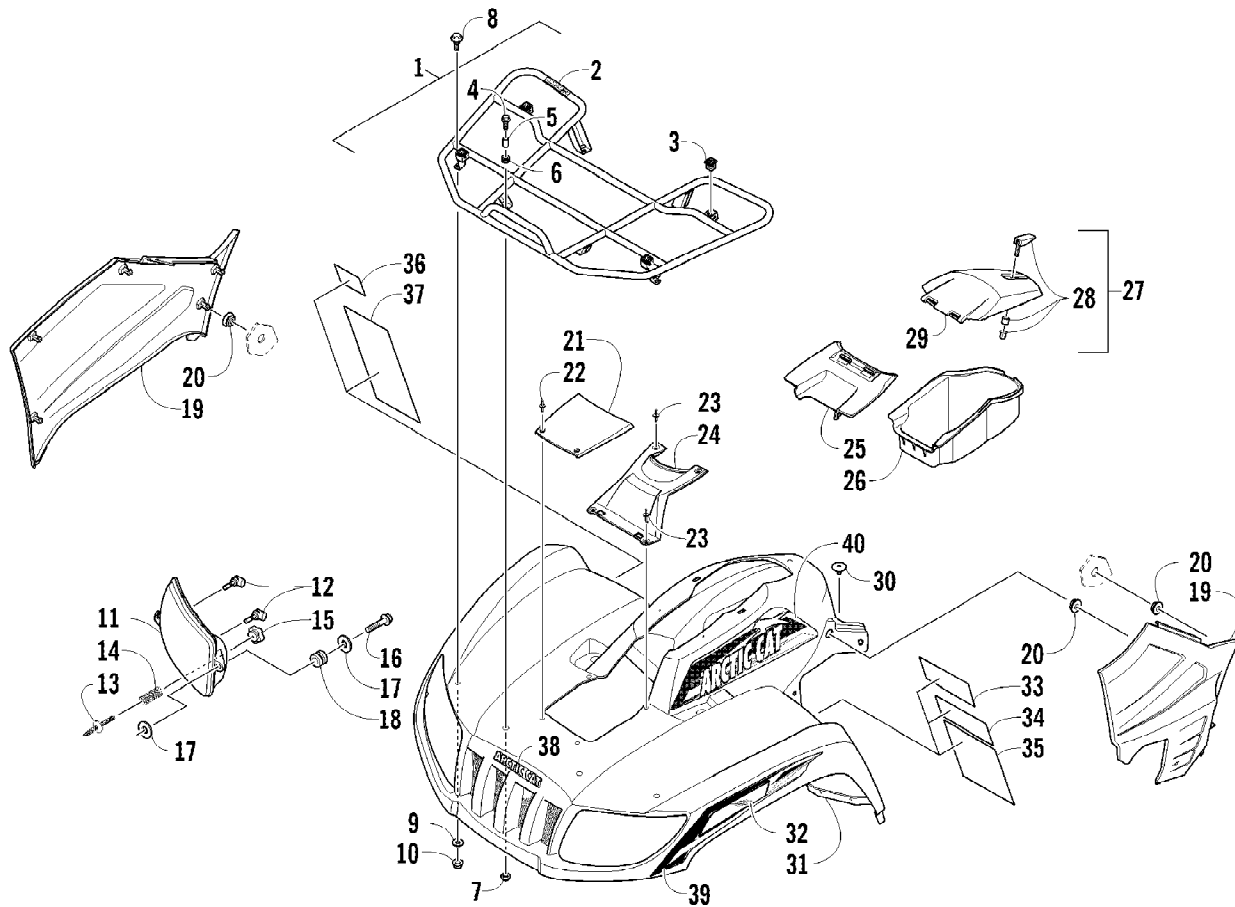

2012 TBX 700 GT METALLIC GRAY (A2012BCT1PUSS)
FRONT RACK, BODY PANEL, AND HEADLIGHT ASSEMBLIES

2012 TBX 700 GT METALLIC GRAY (A2012BCT1PUSS)
FRONT RACK, BODY PANEL, AND HEADLIGHT ASSEMBLIES

Ref #	Part Number	Qty	S/P/F	Description
1	2506-106	1		Rack, Front - Assembly (inc. 2-3)
2	0411-576	1		Decal, Warning - Load
3	0441-592	4	/P	Bushing
4	8410-830	4		Screw, Cap
5	0423-669	4		Spacer
6	0423-465	4		Grommet
7	8432-802	4		Nut, Lock
8	0423-654	2		Screw, Shoulder
9	8050-222	2	/P	Washer
10	0423-540	2		Nut, Lock
11	0509-044	1	/P	Headlight Assembly - Right (inc. 12)
11	0509-035	1		Headlight Assembly - Left (inc. 12)
12	0409-055	4		Bulb, Headlight
13	0423-514	2		Stud, Adjuster - Headlight
14	0423-522	2		Spring, Adjuster
15	0423-513	2		Knob, Adjuster
16	0623-785	4		Screw, Self-Tapping
17	8050-217	8	/P	Washer
18	0423-447	4		Grommet
19	2406-300	1		Panel, Side - Lower - Right
19	2406-419	1		Panel, Side - Lower - Left
20	0423-678	8		Grommet
21	1406-358	1		Cover, Access
22	0423-535	2		Rivet, Reinstallable
23	0623-362	4		Rivet, Reinstallable
24	1406-484	1		Cover, Steering Post
25	0470-513	1		Cover, Storage Box
26	1406-573	1		Box, Storage
27	2506-234	1		Lid, Storage Box w/Latch (inc. 28-29)
28	1406-599	1		Latch, Storage Box
29	0470-514	1		Lid, Storage Box
30	0423-101	2		Screw, Shoulder
31	2516-966	1		Panel, Fender - Assembly (inc. 32-37)
32	0411-818	1		Decal, Reflector - Right
32	0411-819	1		Decal, Reflector - Left
33	1411-574	1		Decal, Warning - Off-Road Only
34	1411-804	1	/P	Decal, Warning - Age
35	1411-932	1	/P	Decal, Warning - General
36	0411-835	1		Decal, Warning - Turn/Hill
37	1411-250	1		Decal, Warning - Reverse/Pre-Ride
38	1411-725	1		Decal, "Arctic Cat"
39	2411-712	1		Decal, Side - Front Right
39	2411-713	1		Decal, Side - Front Left
40	2411-714	1		Decal, Side - Upper Right
40	2411-715	1		Decal, Side - Upper Left