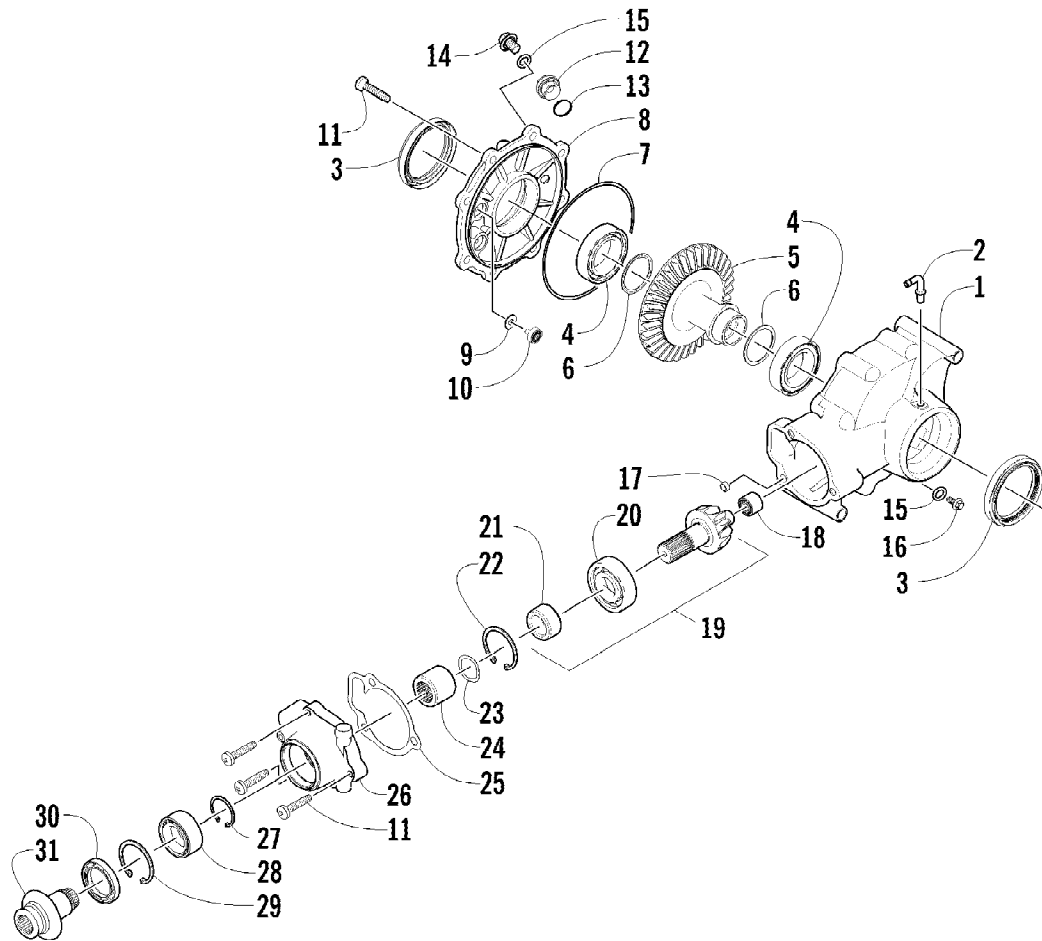

2012 TBX 700 GT METALLIC GRAY (A2012BCT1PUSS)
REAR DRIVE GEARCASE ASSEMBLY

2012 TBX 700 GT METALLIC GRAY (A2012BCT1PUSS)
REAR DRIVE GEARCASE ASSEMBLY

Page 53 of 81

Ref #	Part Number	Qty	S/P/F	Description
	1502-876	1		Complete Rear Drive Gearcase Assembly
1	1502-896	1		Housing, Gearcase
2	1402-442	1		Fitting, Elbow
3	1402-950	2	/P	Seal
4	0402-393	2		Bearing
5	1402-033	1		Gear, Ring - 34T
6	0402-405	AR		Shim, 41 x 49 x 1.3 mm
6	0402-406	AR		Shim, 41 x 49 x 1.4 mm
6	0402-407	AR		Shim, 41 x 49 x 1.5 mm
6	0402-408	AR		Shim, 41 x 49 x 1.6 mm
6	0402-409	AR		Shim, 41 x 49 x 1.7 mm
7	0423-149	1		O-Ring
8	1502-897	1		Cover, Gearcase
9	0402-429	AR		Shim, 6.3 x 18 x 1.3 mm
9	0402-430	AR		Shim, 6.3 x 18 x 1.4 mm
9	0402-431	AR		Shim, 6.3 x 18 x 1.5 mm
9	0402-432	AR		Shim, 6.3 x 18 x 1.6 mm
9	0402-433	AR		Shim, 6.3 x 18 x 1.7 mm
10	0402-326	1		Button, Thrust
11	0423-118	11		Screw, Self-Tapping
12	0402-333	1	/P	Plug, Magnetic (inc. 13)
13	0423-154	1		O-Ring
14	1402-211	1		Plug, Oil Level (inc. one No. 15)
15	0423-153	2		O-Ring
16	1402-210	1	/P	Plug, Fill (inc. one No. 15)
17	0402-411	1		Pin, Dowel
18	0402-328	1		Bearing
19	1502-851	1		Gear, Pinion - Assembly - 11T (inc. 20-21)
20	0402-327	1		Bearing
21	1402-977	1		Collar, Retaining
22	1423-067	1		Ring, Retaining
23	0402-982	1		Washer, Wave
24	0402-981	1		Collar, Shaft
25	0402-947	1		Gasket, Flange
26	0502-529	1		Housing, Pinion
27	0423-417	1		Ring, Retaining
28	1402-043	1		Bearing
29	0423-423	1		Ring, Retaining
30	1402-011	1		Seal
31	1502-085	1	/P	Shaft, Input