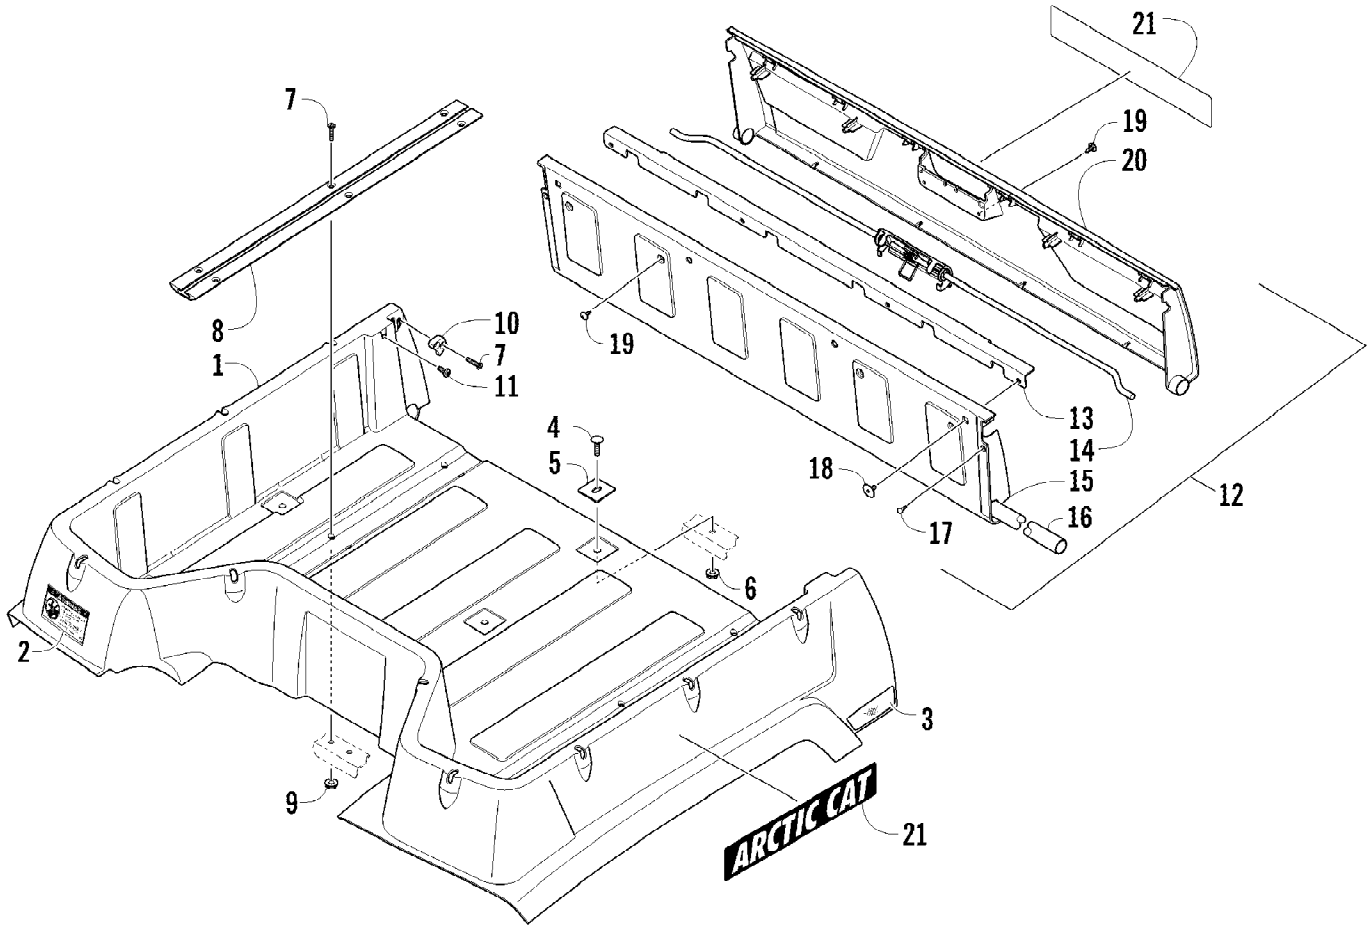

2012 TBX 700 GT METALLIC GRAY (A2012BCT1PUSS)
CARGO BOX AND TAILGATE ASSEMBLY

2012 TBX 700 GT METALLIC GRAY (A2012BCT1PUSS)
CARGO BOX AND TAILGATE ASSEMBLY

Page 8 of 81

Ref #	Part Number	Qty	S/P/F	Description
1	2506-767	1	/P	Box, Cargo (inc. 2-3)
2	0411-975	1		Decal, Warning - No Passenger/Weight Limit
3	0411-980	1		Decal, Reflector - Right
3	0411-979	1		Decal, Reflector - Left
4	0423-623	7		Bolt, Carriage
5	1506-933	7		Plate, Retainer
6	8424-802	7		Nut
7	8474-630	16		Screw, Machine
8	0541-364	2	/P	Rail, Cargo Box
9	8424-602	12	/P	Nut
10	1506-940	1		Hook, Tailgate - Right
10	1506-941	1		Hook, Tailgate - Left
11	8471-616	2		Screw, Machine
12	1506-568	1		Tailgate Assembly (inc. 13-20)
13	1506-567	1		Brace, Tailgate
14	1506-561	1		Latch, Tailgate
15	1406-709	1		Panel, Tailgate - Front
16	1406-711	1		Shaft, Pivot
17	1406-755	2		Bumper, Tailgate
18	0423-101	4		Screw, Shoulder
19	0623-784	10		Screw, Self-Tapping
20	1406-710	1		Panel, Tailgate - Rear
21	1411-157	3		Decal, "Arctic Cat"