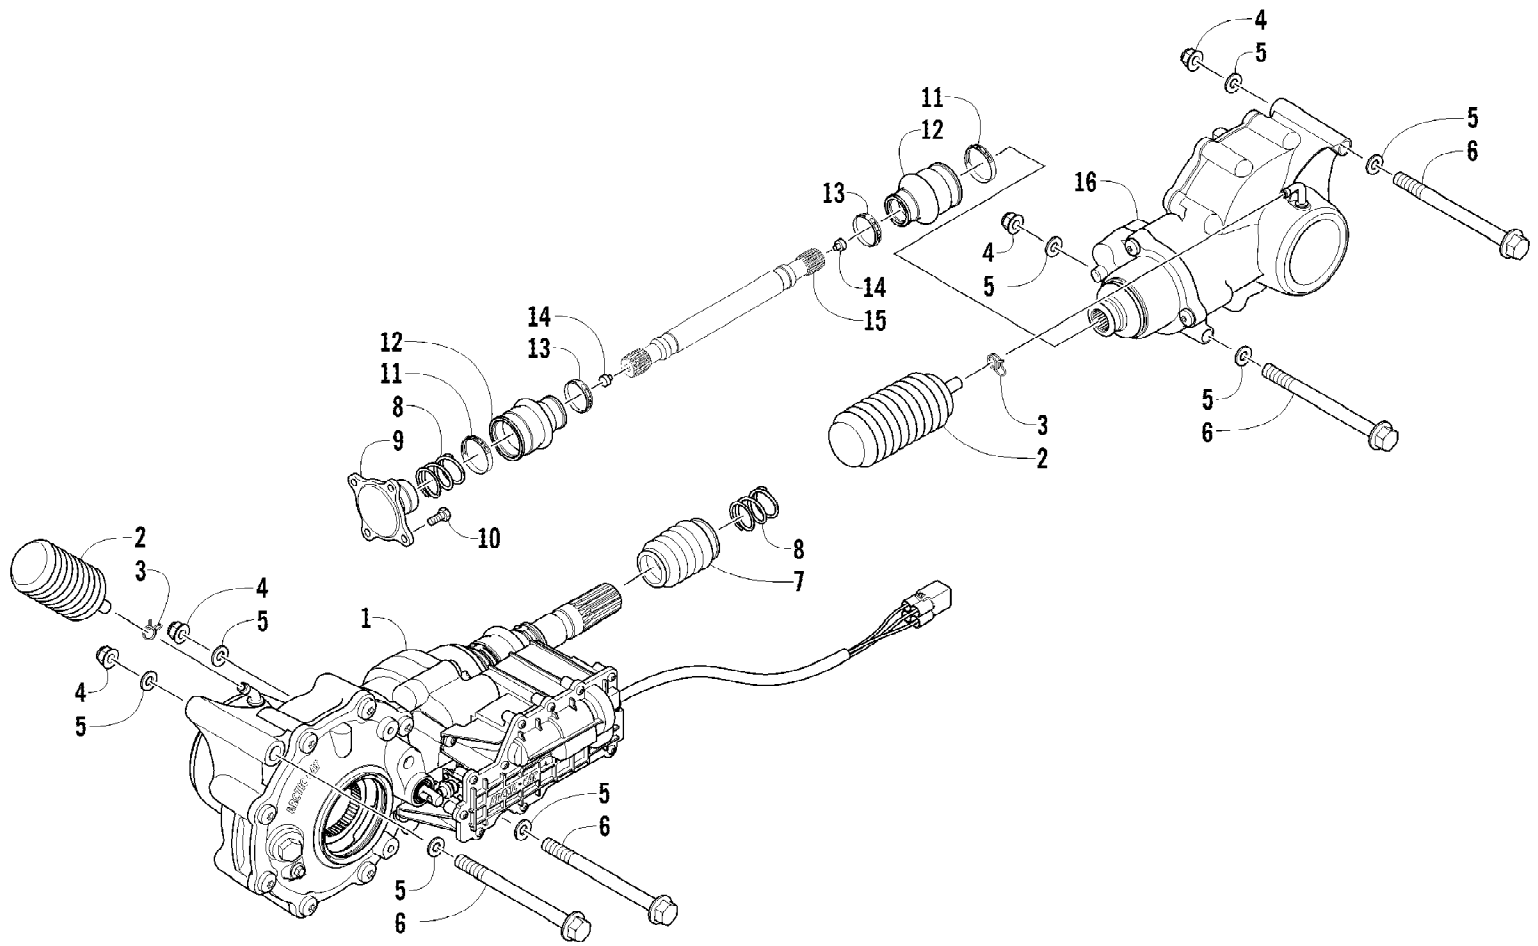

2012 TBX 700 GT METALLIC GRAY (A2012BCT1PUSS)
DRIVE TRAIN ASSEMBLY

2012 TBX 700 GT METALLIC GRAY (A2012BCT1PUSS)
DRIVE TRAIN ASSEMBLY

Page 26 of 81

Ref #	Part Number	Qty	S/P/F	Description
1	1502-877	1		Gearcase, Front
2	1402-620	2	/P	Bladder, Gearcase
3	0423-315	2		Clamp, Hose
4	8428-002	4		Nut, Lock
5	0423-426	8		Washer
6	0423-404	4		Screw, Cap
7	0402-966	1		Boot, Shaft
8	1402-026	2		Spring
9	0402-950	1		Flange, Output
10	8408-820	4	/P	Screw, Cap
11	0423-393	2		Clamp
12	0402-985	2	/P	Boot
13	0423-411	2		Clamp
14	0673-618	2	/P	Bumper, Propeller Shaft
15	1402-092	1		Shaft, Propeller
16	1502-876	1		Gearcase, Rear