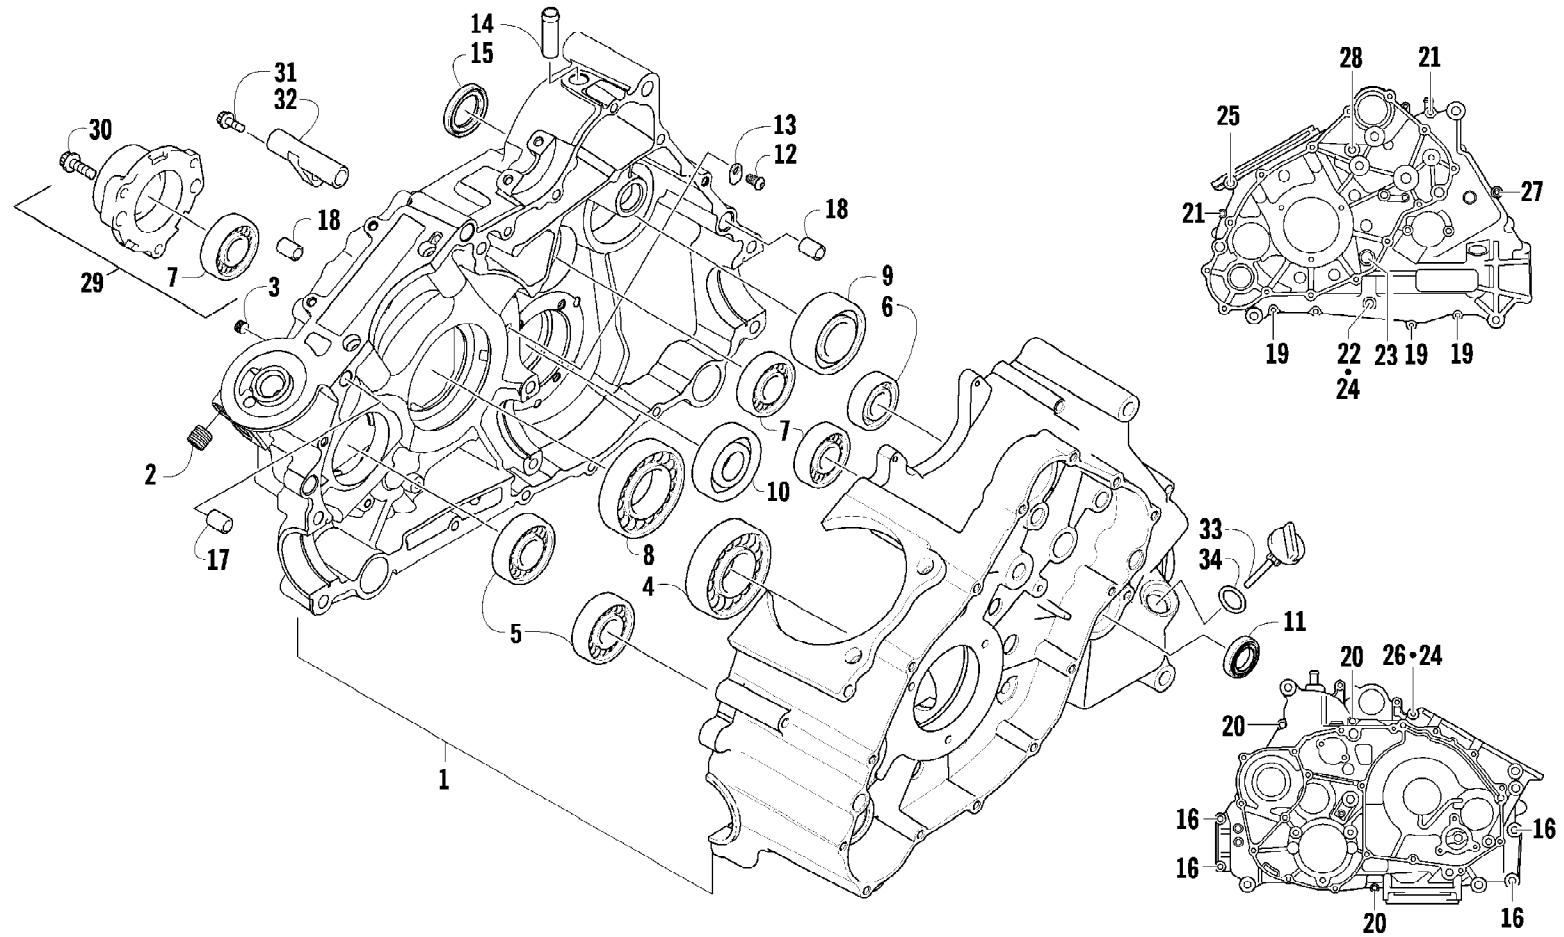

2012 TBX 700 GT METALLIC GRAY (A2012BCT1PUSS)
CRANKCASE ASSEMBLY

2012 TBX 700 GT METALLIC GRAY (A2012BCT1PUSS)
CRANKCASE ASSEMBLY

Page 18 of 81

Ref #	Part Number	Qty	S/P/F	Description
1	0801-151	1		Crankcase Assembly (inc. 2-15)
2	0812-064	2		Plug
3	0801-002	1		Plug
4	0832-043	1	/P	Bearing
5	0832-044	2	/P	Bearing
6	0832-049	1	/P	Bearing
7	0832-050	3	/P	Bearing
8	0832-042	1	/P	Bearing
9	0832-048	1	/P	Bearing
10	0832-077	1	/P	Bearing
11	0822-052	1		Seal, Countershaft
12	0826-100	4		Screw, Machine
13	0822-010	4	/P	Retainer, Bearing
14	0801-028	1		Pipe, Breather
15	0830-035	1		Seal, Driveshaft
16	8412-850	4		Screw, Cap
17	0829-003	1		Pin, Dowel
18	0829-002	5		Pin, Dowel
19	8468-645	3		Screw, Machine
20	8468-655	3		Screw, Machine
21	8468-675	2		Screw, Machine
22	8412-860	1		Screw, Cap
23	0826-017	1		Screw, Cap
24	0830-008	2		Gasket
25	0826-019	1		Screw, Cap
26	0826-018	1		Screw, Cap
27	8468-695	1		Screw, Machine
28	8468-680	1		Screw, Machine
29	0801-029	1		Housing, Secondary Shaft (inc. one No. 7)
30	0826-105	3		Screw, Cap
31	0826-038	1		Screw, Cap
32	0801-069	1		Pipe, Breather
33	0801-179	1		Stick, Oil Level
34	0830-010	1		O-Ring