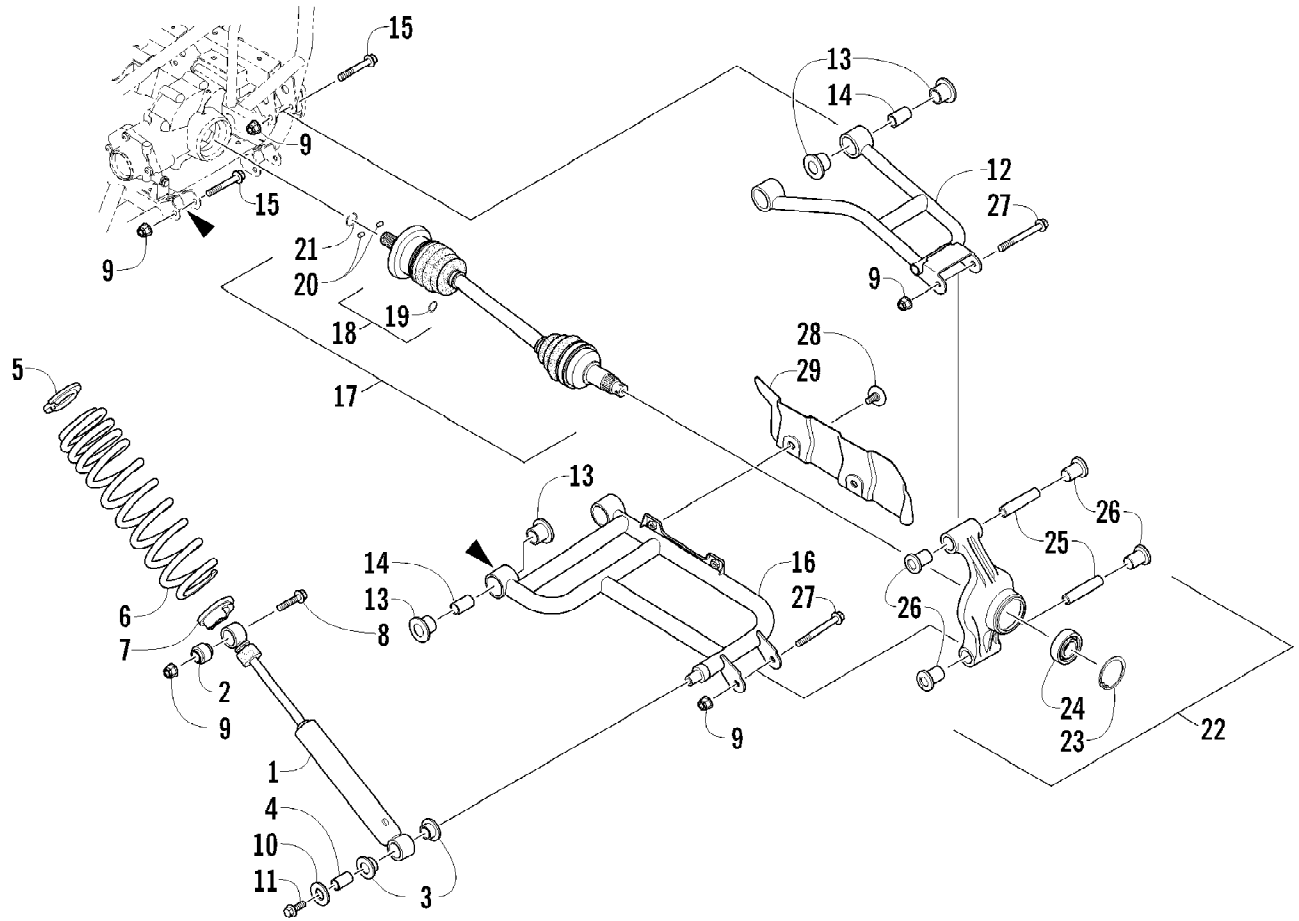

2012 TBX 700 GT METALLIC GRAY (A2012BCT1PUSS)
REAR SUSPENSION ASSEMBLY

2012 TBX 700 GT METALLIC GRAY (A2012BCT1PUSS)
REAR SUSPENSION ASSEMBLY

Page 55 of 81

Ref #	Part Number	Qty	S/P/F	Description
1	0404-158	2		Shock Absorber (inc. 2-4)
2	0403-182	2		Bushing
3	0603-955	4		Bushing
4	1603-219	2	S	Sleeve
5	1603-889	2	/P	Retainer, Spring
6	0504-659	2		Spring, Suspension
7	0404-057	2		Cam, Spring Adjuster
8	8409-050	2		Screw, Cap
9	0423-744	14		Nut, Lock
10	0423-087	2		Washer
11	8408-820	2	/P	Screw, Cap
12	0504-582	1		A-Arm, Rear - Upper Right (inc. 13-14)
12	0504-583	1	/P	A-Arm, Rear - Upper Left (inc. 13-14)
13	0403-208	16	/P	Bushing
14	0403-214	8	/P	Axle
15	8409-075	8		Screw, Cap
16	0504-572	1		A-Arm, Rear - Lower Right (inc. 13-14)
16	0504-573	1		A-Arm, Rear - Lower Left (inc. 13-14)
17	1502-798	2	S	Axle, Drive (inc. 18-21)
18	1436-419	2		Repair Kit, Boot (inc. 19)
19	1441-988	2		Clip, Retaining
20	1402-884	4		Pin, Detent
21	1402-890	2		Clip, Retaining
22	0504-548	1	/P	Knuckle, Right - Assembly (inc. 23-26)
22	0504-549	1	/P	Knuckle, Left - Assembly (inc. 23-26)
23	0423-423	2		Ring, Retaining
24	1402-809	2	/P	Bearing
25	0403-213	4	/P	Axle
26	0403-206	8	/P	Bushing
27	8409-000	4		Screw, Cap
28	0423-545	4	/P	Screw, Shoulder
29	1406-068	1		Guard, Boot - Rear - Right
29	1406-069	1		Guard, Boot - Rear - Left