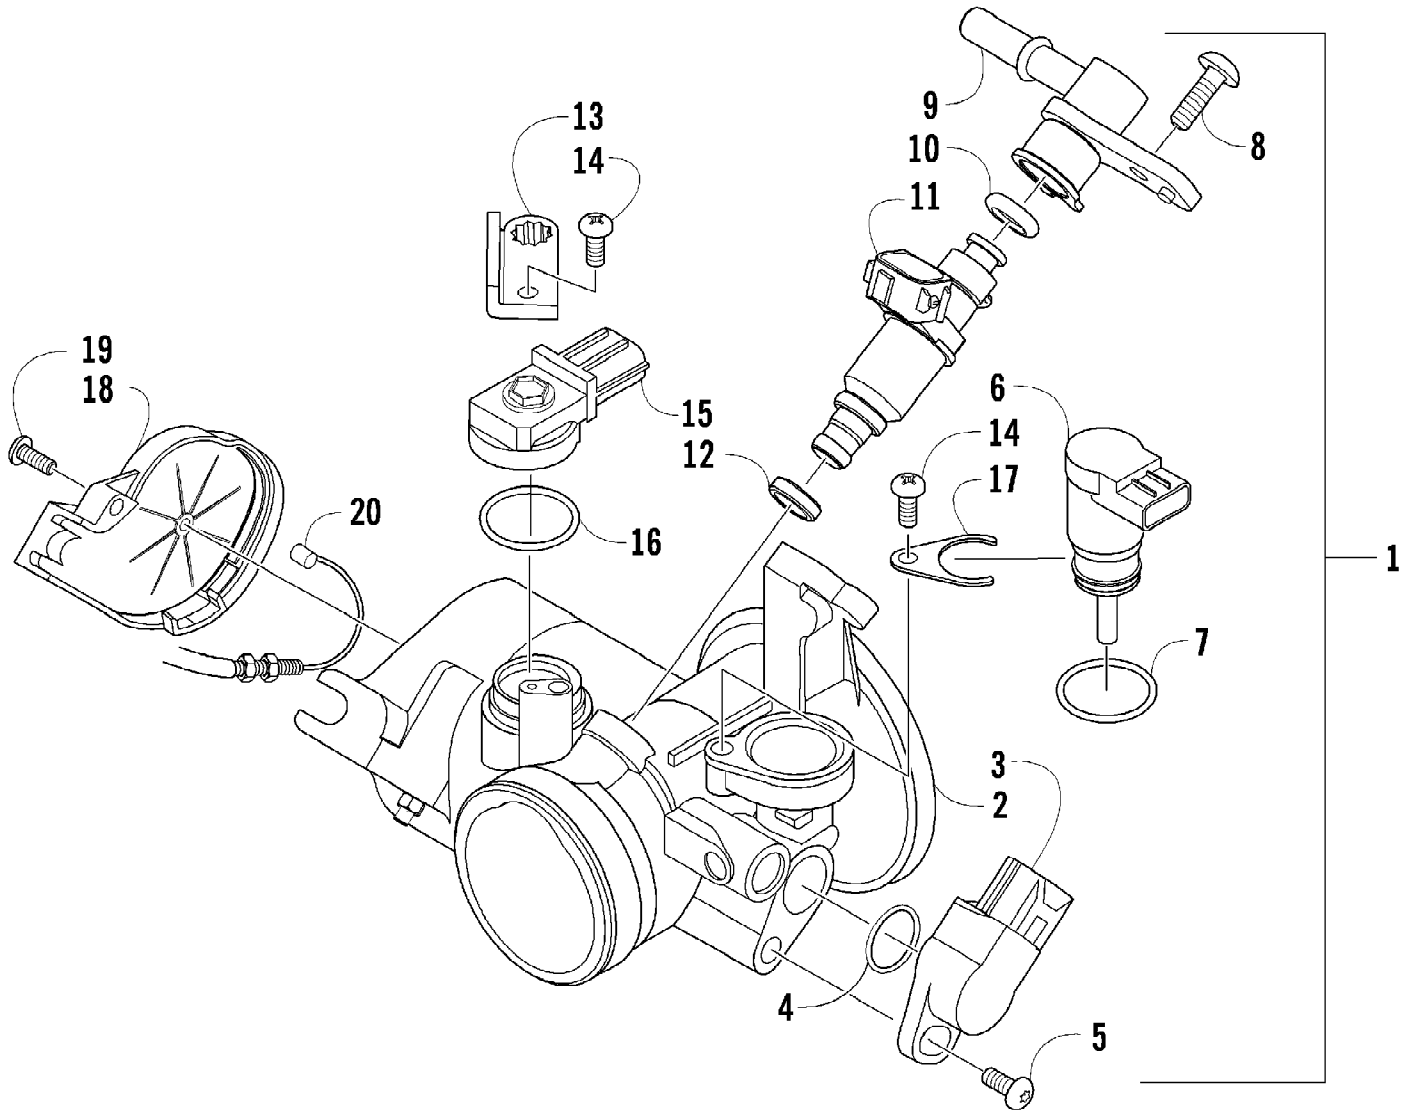

2012 TBX 700 GT METALLIC GRAY (A2012BCT1PUSS)
THROTTLE BODY ASSEMBLY

Page 71 of 81

Ref #	Part Number	Qty	S/P/F	Description
1	0470-753	1		Throttle - Assembly (inc. 2-19)
2	0	1	F	Throttle Body
3	0430-072	1		Sensor, Throttle Position
4	5507-234	1		O-Ring
5	5507-231	1		Screw, Machine
6	0430-074	1		Valve, ISC
7	5507-233	1		O-Ring
8	5507-238	1		Screw, Machine
9	0470-687	1		Rail, Fuel
10	0470-767	1		O-Ring
11	0470-762	1		Injector, Fuel
12	0470-768	1		Seal
13	5507-227	1		Bracket, MAP Sensor
14	5507-117	2	/P	Screw, Machine
15	0430-073	1		Sensor, MAP
16	5507-232	1		O-Ring
17	5507-229	1		Plate, ISC Valve
18	5507-223	1		Cover
19	5507-037	1	/P	Screw, Machine
20	0487-057	1		Cable, Throttle