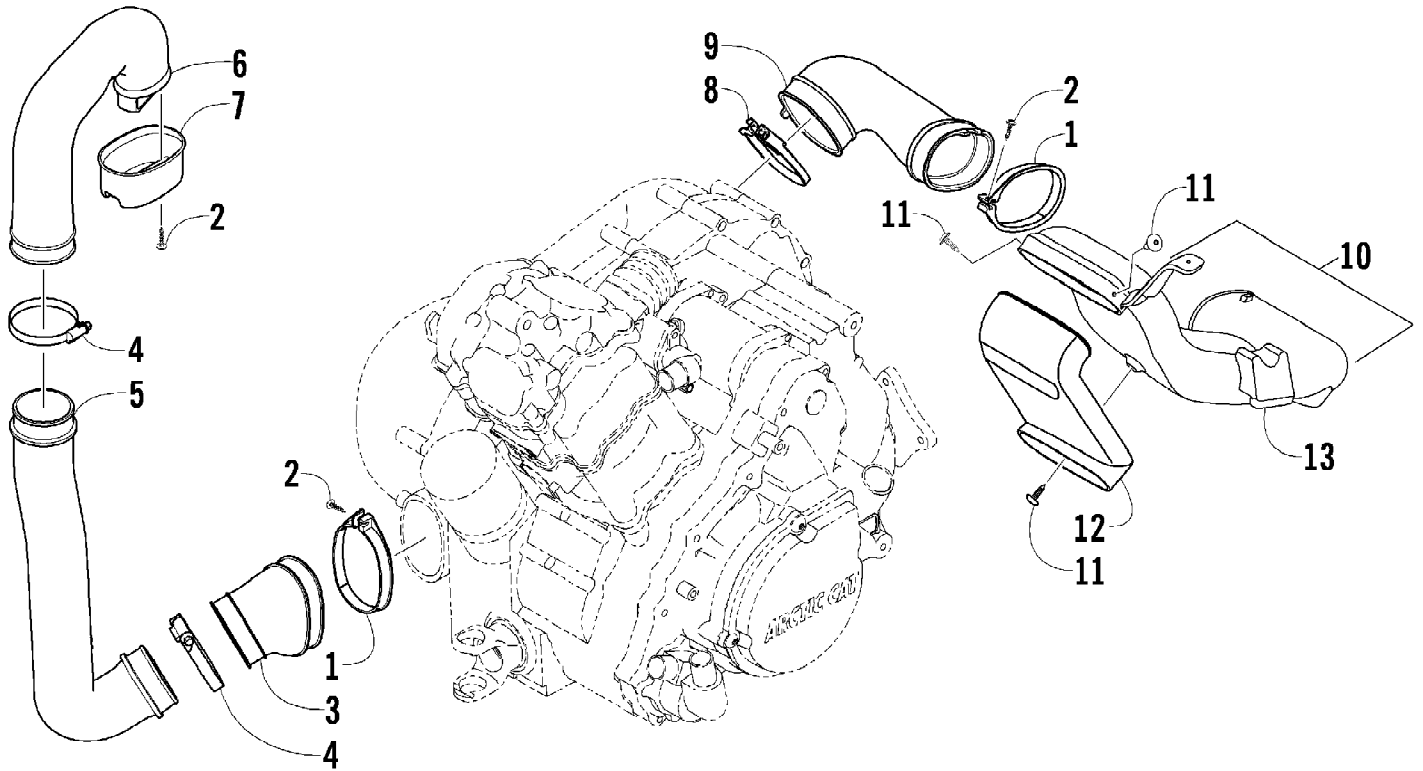

2012 TBX 700 GT METALLIC GRAY (A2012BCT1PUSS)
CASE/BELT COOLING ASSEMBLY

Page 10 of 81

Ref #	Part Number	Qty	S/P/F	Description
1	0423-550	2		Clamp, Plastic
2	0423-342	4	/P	Screw, Self-Tapping
3	0413-252	1		Boot, Duct - Air Intake - Front
4	0423-019	2		Clamp
5	0413-250	1		Duct, Air Intake - Front - Lower
6	0470-750	1		Duct, Air Intake - Front - Upper
7	0470-729	1		Cup, Air Intake
8	0423-730	1		Clamp
9	0413-206	1	/P	Boot, Duct - Air Out - Rear
10	0470-824	1	/P	Duct, Air Out - Rear (inc. three No. 11 and 12-13)
11	0623-784	4		Screw, Self-Tapping
12	0470-778	1		Duct
13	0470-825	1		Duct