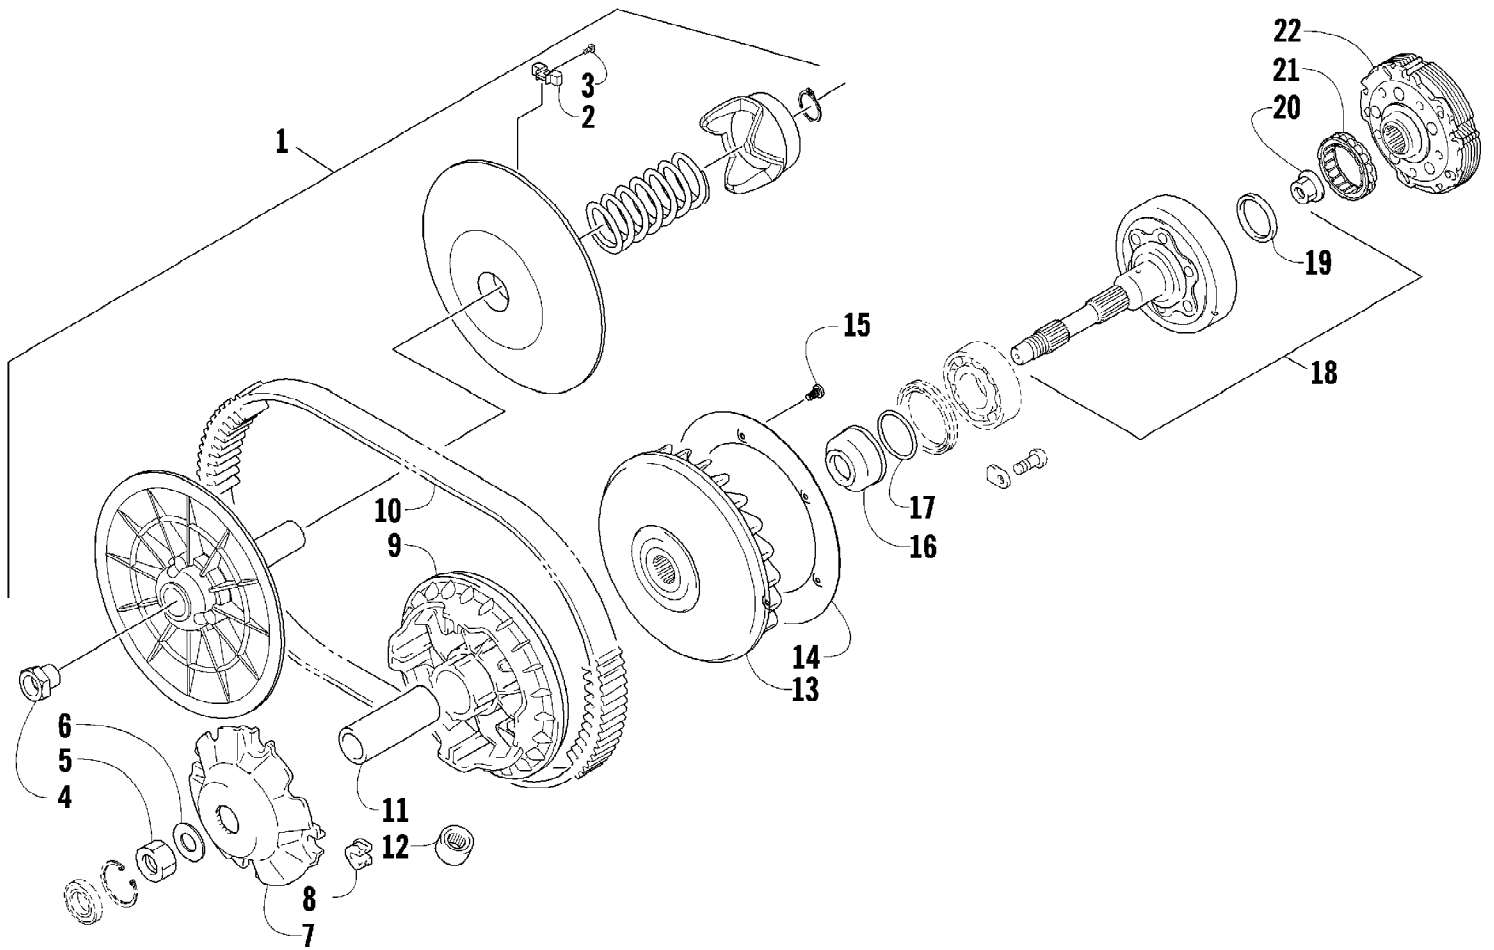

2012 TBX 700 GT METALLIC GRAY (A2012BCT1PUSS)
TRANSMISSION ASSEMBLY

2012 TBX 700 GT METALLIC GRAY (A2012BCT1PUSS)
TRANSMISSION ASSEMBLY

Page 75 of 81

Ref #	Part Number	Qty	S/P/F	Description
1	0823-353	1	/P	Pulley, Driven - Assembly (inc. 2-4)
2	0823-176	3	/P	Shoe, Cam
3	0823-177	3		Screw, Machine
4	0823-178	1		Nut
5	0827-010	1		Nut
6	0828-106	1		Washer
7	0823-276	1		Plate, Movable Drive Face
8	0823-277	4		Damper, Movable Drive Face
9	0823-273	1		Face, Movable Drive
10	0823-013	1		Belt, Drive
11	0823-271	1		Spacer
12	0823-167	8	/P	Roller
13	0823-272	1		Face, Fixed Drive
14	0823-131	1		Shroud, Drive Face
15	0623-914	6		Screw, Self-Tapping
16	0823-015	1		Spacer, Fixed Drive Face
17	0470-531	1		O-Ring
18	0821-002	1	/P	Housing, Clutch - Assembly
19	0830-189	1	/P	Seal
20	0827-011	1		Nut
21	0823-018	1		Clutch, One-Way
22	0823-310	1	/P	Clutch, Centrifugal - 6 Plate