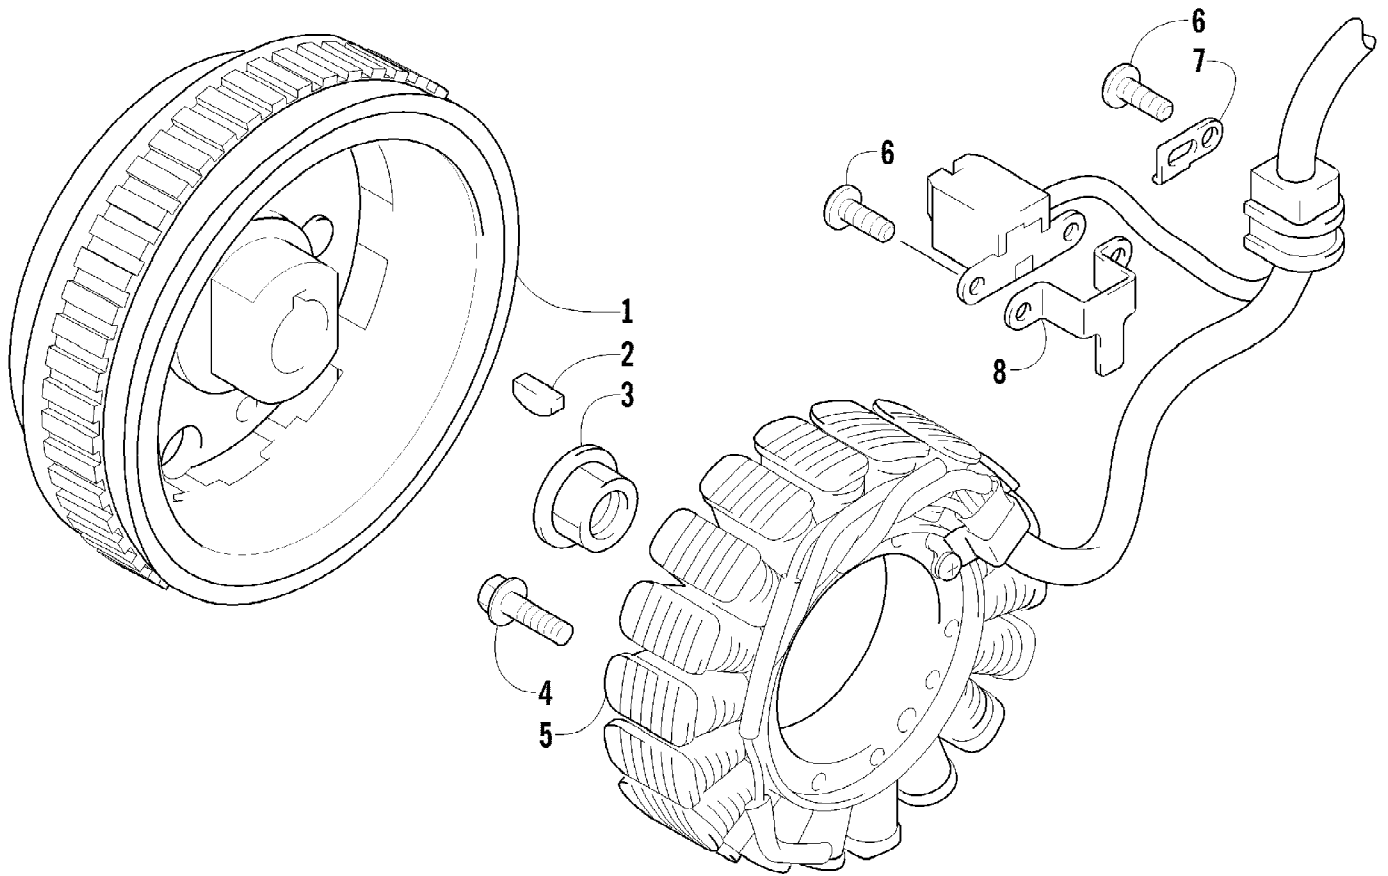

2012 TBX 700 GT METALLIC GRAY (A2012BCT1PUSS)
MAGNETO ASSEMBLY

Page 49 of 81

Ref #	Part Number	Qty	S/P/F	Description
1	0802-048	1		Rotor/Flywheel
2	0829-012	1		Key
3	0827-014	1		Nut
4	8409-632	3		Screw, Cap
5	0802-041	1		Stator - Assembly
6	8470-510	3		Screw, Machine
7	0802-015	1		Clamp - No. 1
8	0802-016	1		Clamp - No. 2