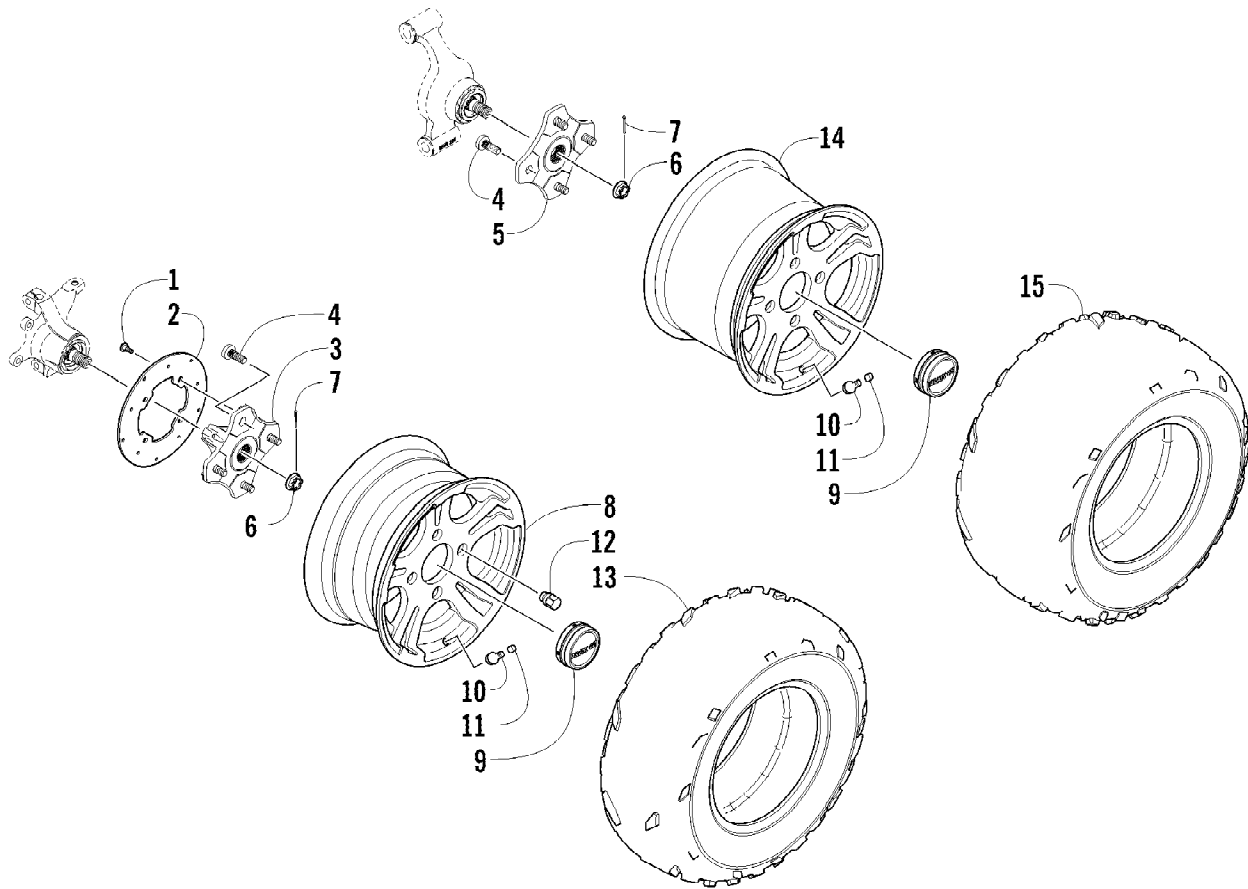

2012 TBX 700 GT METALLIC GRAY (A2012BCT1PUSS)
WHEEL AND TIRE ASSEMBLY

Page 79 of 81

Ref #	Part Number	Qty	S/P/F	Description
1	0423-557	12		Screw, Shoulder
2	2402-002	3		Disc, Brake
3	1502-462	2	/P	Hub, Wheel - Front (inc. 4)
4	0402-974	16	/P	Stud
5	1502-462	1	/P	Hub, Wheel - Rear - Right (inc. 4)
5	1502-464	1		Hub, Wheel - Rear - Left (inc. 4)
6	0423-607	4		Nut, Castle
7	0423-407	4		Pin, Cotter
8	1402-730	2		Wheel - Front (inc. 9)
9	1402-736	4		Cap, Wheel
10	0402-064	4		Stem, Valve (inc. 11)
11	0402-140	4		Cap, Valve Stem
12	0423-618	16		Nut, Lug
13	1402-894	2		Tire - Front
14	1402-731	2		Wheel - Rear (inc. 9)
15	1402-895	2		Tire - Rear