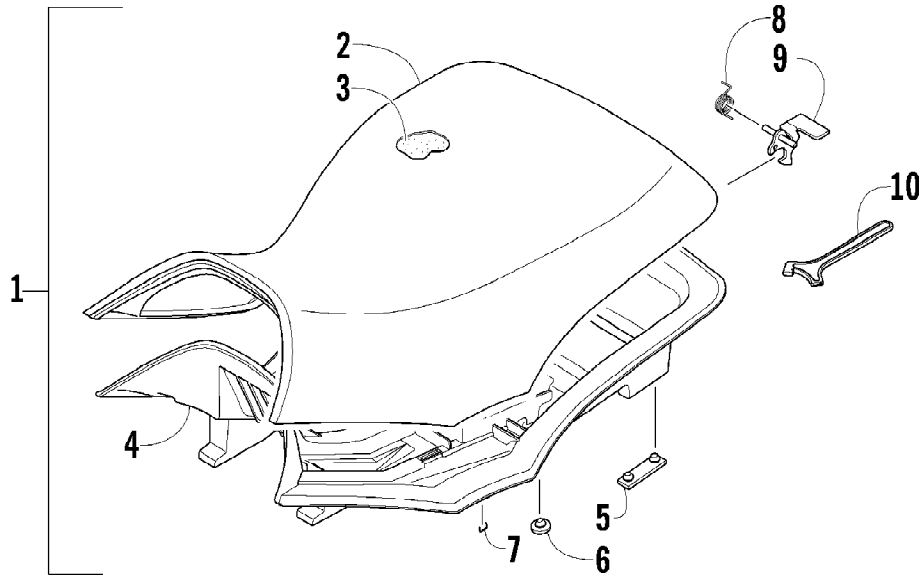

2012 TBX 700 GT METALLIC GRAY (A2012BCT1PUSS)
SEAT ASSEMBLY

Page 57 of 81

Ref #	Part Number	Qty	S/P/F	Description
1	4506-557	1	/P	Seat Assembly (inc. 2-9)
2	1506-209	1		Cover, Seat
3	0517-119	1		Foam, Seat
4	2416-826	1	/P	Base, Seat - Assembly (inc. 5-6)
5	0406-879	2		Bumper, Seat - Rear
6	0406-877	4	/P	Bumper, Seat - Front
7	0624-263	AR		Staple
8	1406-592	1	/P	Spring, Seat Latch
9	1506-156	1		Latch, Seat
10	0441-587	1		Wrench, Spanner