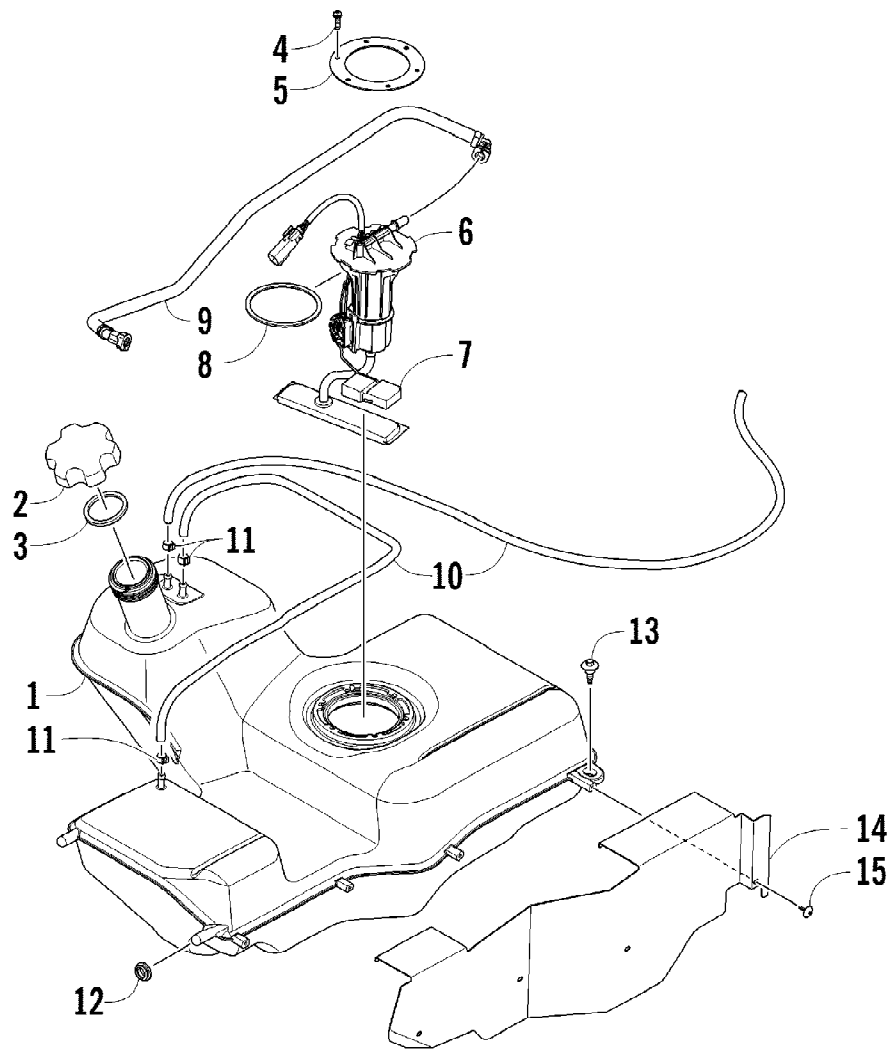

2012 TBX 700 GT METALLIC GRAY (A2012BCT1PUSS)
GAS TANK ASSEMBLY

Page 39 of 81

Ref #	Part Number	Qty	S/P/F	Description
1	0570-306	1		Tank, Gas - Assembly (inc. 2-5)
2	0470-438	1	/P	Cap, Gas Tank (inc. 3)
3	0109-733	1	/P	Gasket, Gas Tank Cap
4	0423-898	6		Screw, Self-Tapping
5	2670-042	1		Plate, Retaining
6	0570-324	1	/P	Pump, Fuel - Assembly (inc. 7-8)
7	2670-235	1		Float
8	0470-838	1		Seal
9	0570-305	1		Hose, Fuel - Assembly
10	0410-070	AR	/P	Hose, Gasline - 25 ft
11	0423-688	3		Clamp, Hose
12	0423-460	2		Grommet
13	0423-732	2		Screw, Shoulder
14	0470-715	1		Shield, Heat - Gas Tank - Front
15	0623-797	4		Screw, Self-Tapping