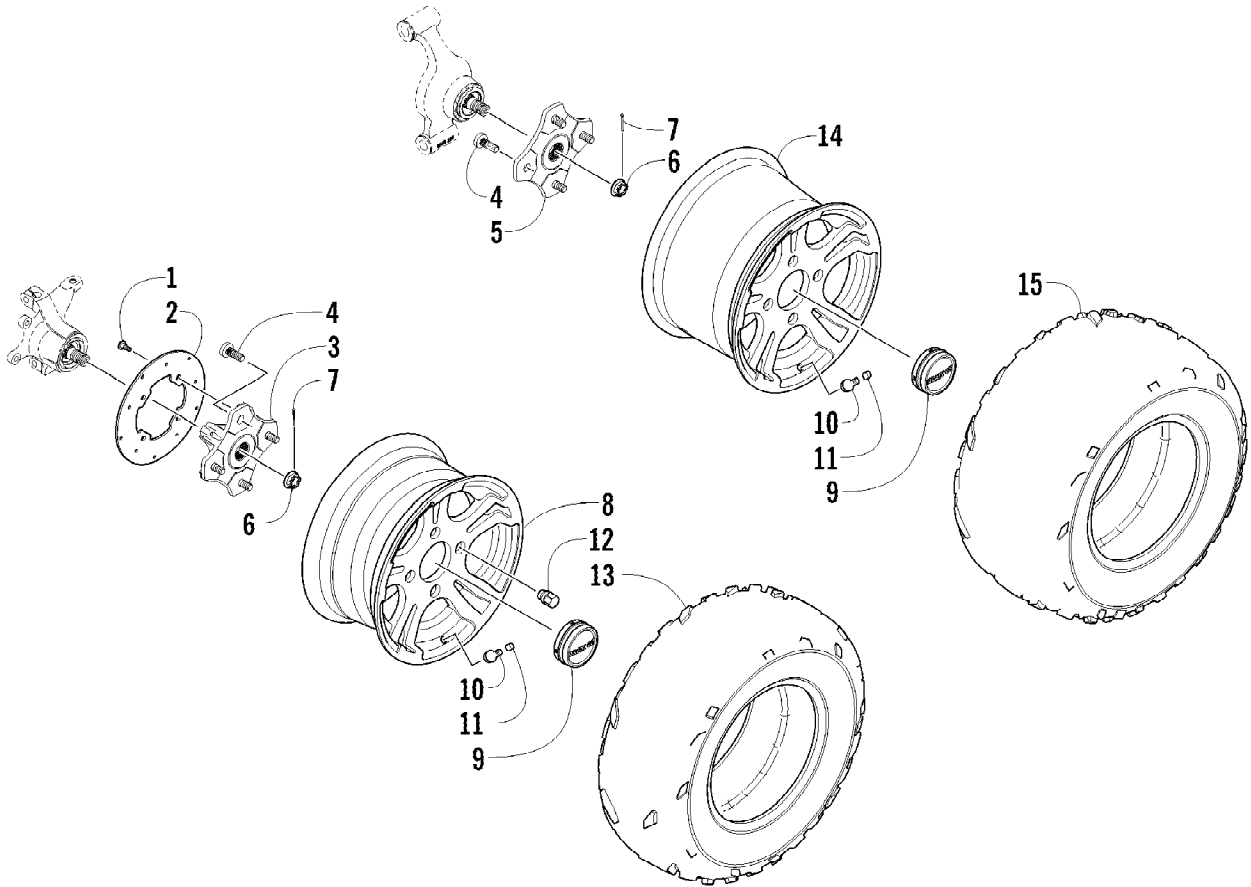

Ref #	Part Number	Qty	S/P/F	Description
1	0423-557	12		Screw, Shoulder
2	2402-002	3		Disc, Brake
3	1502-462	2	/P	Hub, Wheel - Front (inc. 4)
4	0402-974	16	/P	Stud
5	1502-462	1	/P	Hub, Wheel - Rear - Right (inc. 4)
5	1502-464	1		Hub, Wheel - Rear - Left (inc. 4)
6	0423-607	4		Nut, Castle
7	0423-407	4		Pin, Cotter
8	1402-730	2		Wheel - Front (inc. 9)
9	1402-736	4		Cap, Wheel
10	0402-064	4		Stem, Valve (inc. 11)
11	0402-140	4		Cap, Valve Stem
12	0423-618	16		Nut, Lug
13	1402-894	2		Tire - Front
14	1402-731	2		Wheel - Rear (inc. 9)
15	1402-895	2		Tire - Rear