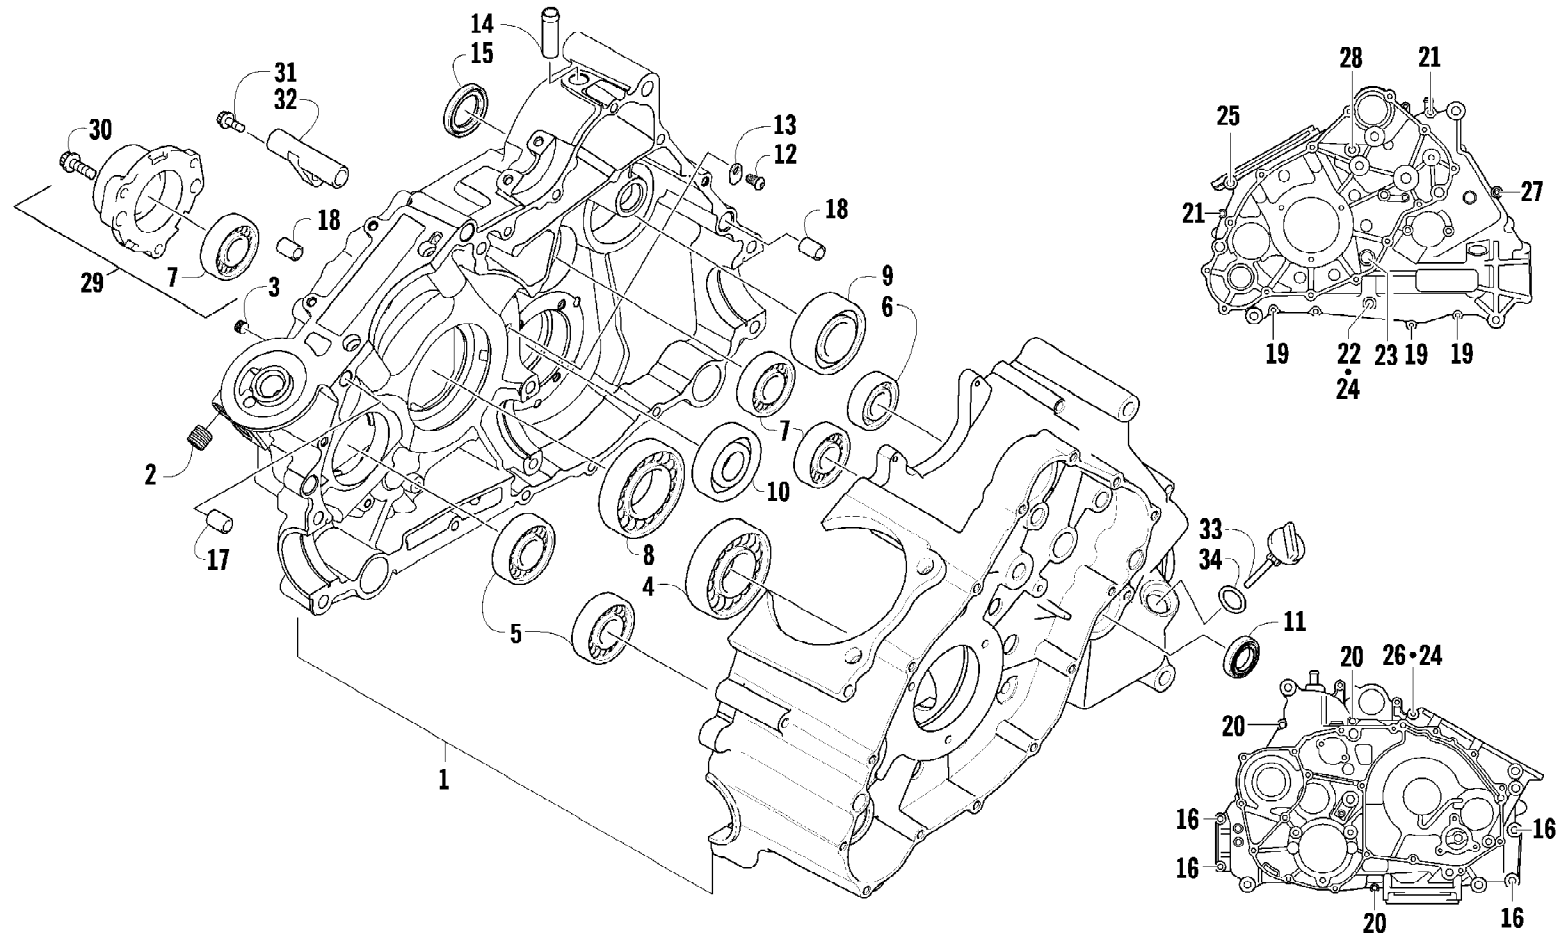

Ref #	Part Number	Qty	S/P/F	Description
1	0801-151	1		Crankcase Assembly (inc. 2-15)
2	0812-064	2		Plug
3	0801-002	1		Plug
4	0832-043	1	/P	Bearing
5	0832-044	2	/P	Bearing
6	0832-049	1	/P	Bearing
7	0832-050	3	/P	Bearing
8	0832-042	1	/P	Bearing
9	0832-048	1	/P	Bearing
10	0832-077	1	/P	Bearing
11	0822-052	1		Seal, Countershaft
12	0826-100	4		Screw, Machine
13	0822-010	4	/P	Retainer, Bearing
14	0801-028	1		Pipe, Breather
15	0830-035	1		Seal, Driveshaft
16	8412-850	4		Screw, Cap
17	0829-003	1		Pin, Dowel
18	0829-002	5		Pin, Dowel
19	8468-645	3		Screw, Machine
20	8468-655	3		Screw, Machine
21	8468-675	2		Screw, Machine
22	8412-860	1		Screw, Cap
23	0826-017	1		Screw, Cap
24	0830-008	2		Gasket
25	0826-019	1		Screw, Cap
26	0826-018	1		Screw, Cap
27	8468-695	1		Screw, Machine
28	8468-680	1		Screw, Machine
29	0801-029	1		Housing, Secondary Shaft (inc. one No. 7)
30	0826-105	3		Screw, Cap
31	0826-038	1		Screw, Cap
32	0801-069	1		Pipe, Breather
33	0801-179	1		Stick, Oil Level
34	0830-010	1		O-Ring