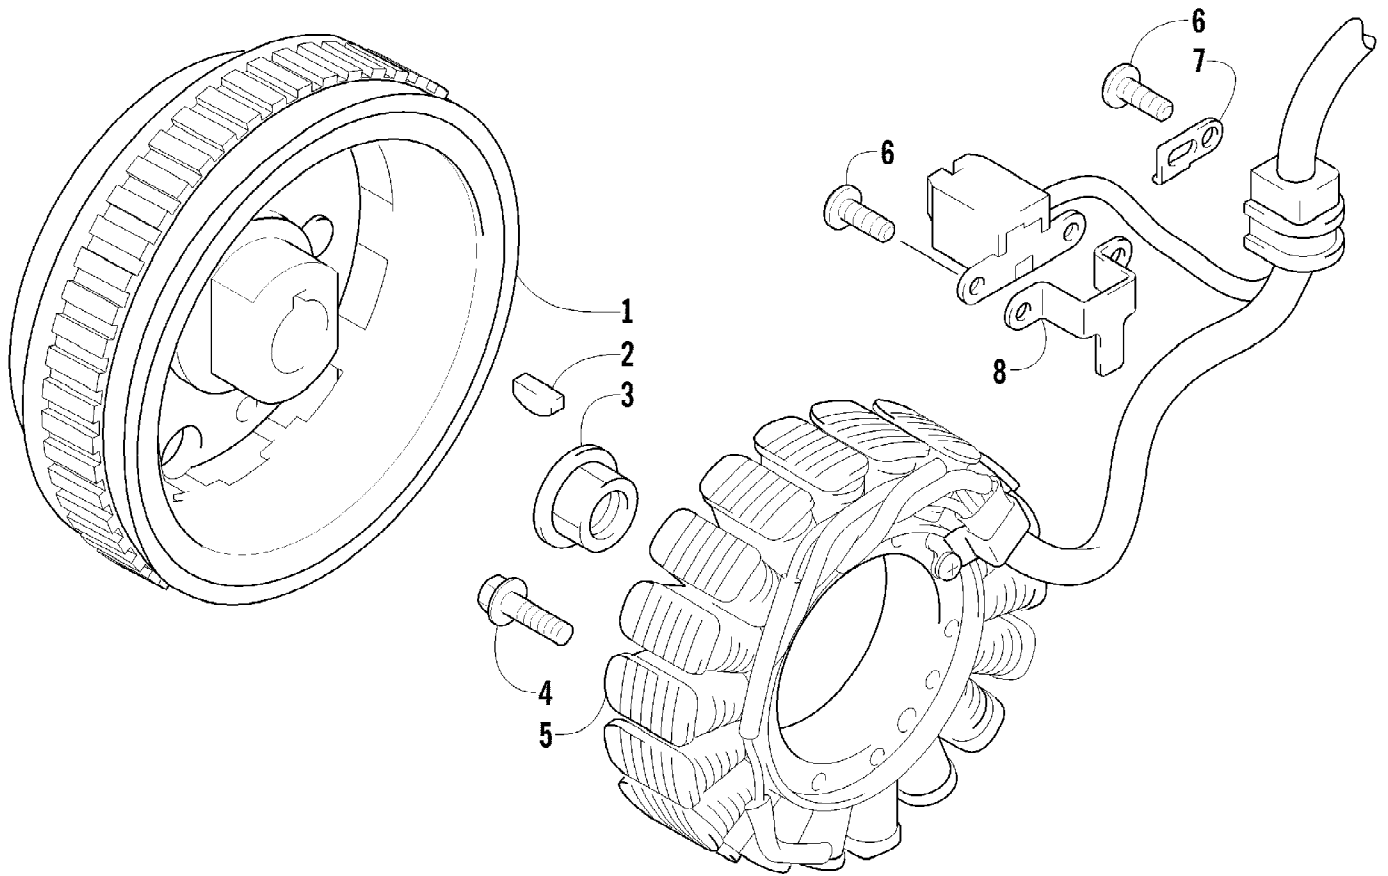

2012 TBX 700 GT INTERNATIONAL METALLIC GRAY (A2012BCT1POSS) Page 49 of 81
MAGNETO ASSEMBLY

Ref #	Part Number	Qty	S/P/F	Description
1	0802-048	1		Rotor/Flywheel
2	0829-012	1		Key
3	0827-014	1		Nut
4	8409-632	3		Screw, Cap
5	0802-041	1		Stator - Assembly
6	8470-510	3		Screw, Machine
7	0802-015	1		Clamp - No. 1
8	0802-016	1		Clamp - No. 2