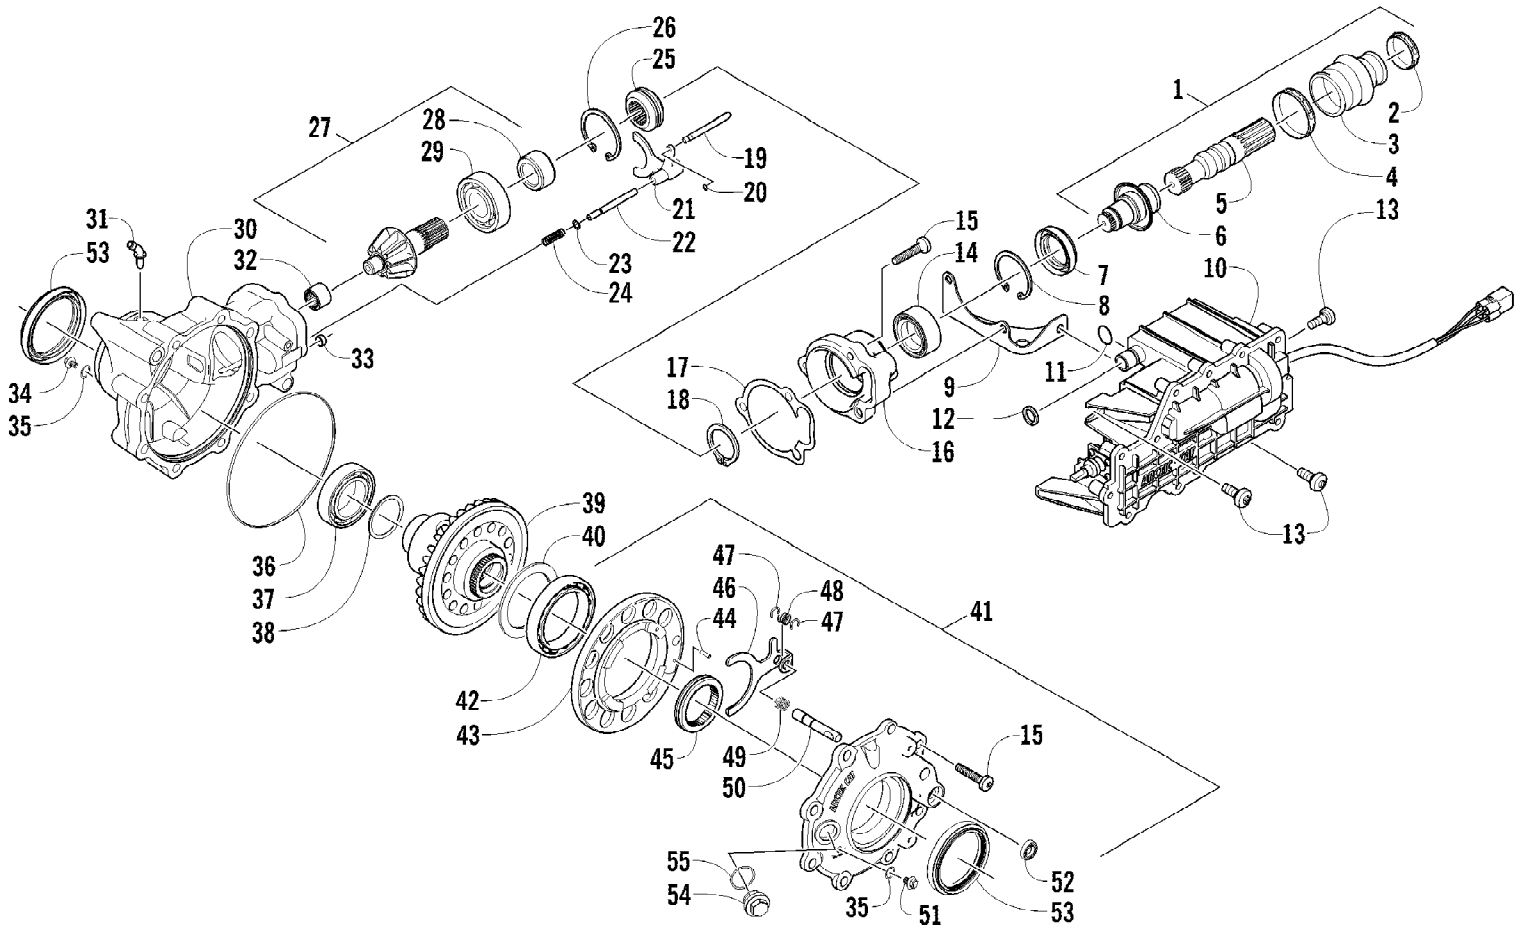

Ref #	Part Number	Qty	S/P/F	Description
	1502-877	1		Complete Front Drive Gearcase Assembly
1	1502-083	1		Shaft, Propeller - Assembly (inc. 2-6)
2	0423-411	1		Clamp
3	0402-985	1	/P	Boot, Propeller Shaft
4	0423-393	1		Clamp
5	1402-045	1		Shaft, Output
6	1502-085	1	/P	Shaft, Input
7	1402-011	1		Seal
8	0423-423	1		Ring, Retaining
9	1502-237	1		Bracket, Actuator
10	1502-909	1	/P	Actuator (inc. 11)
11	1402-981	1		O-Ring
12	0423-892	1	/P	O-Ring
13	0423-396	3		Screw, Self-Tapping
14	1402-043	1		Bearing
15	0423-118	11		Screw, Self-Tapping
16	0502-528	1	/P	Housing, Pinion
17	0402-947	1		Gasket, Flange
18	0423-417	1		Ring, Retaining
19	0402-997	1		Shaft, Selector
20	0423-402	1		Ring, Retaining
21	0402-998	1		Fork, Selector
22	0402-417	1		Shaft, Shuttle
23	0423-147	1		O-Ring
24	0402-999	1		Spring, Return
25	0402-413	1		Coupler, Drive
26	1423-067	1		Ring, Retaining
27	1502-851	1		Gear, Pinion - Assembly - 11T (inc. 28-29)
28	1402-977	1		Collar, Retaining
29	0402-327	1		Bearing
30	1502-856	1		Housing, Gearcase
31	1402-980	1		Fitting, Elbow
32	0402-328	1		Bearing
33	0402-411	1		Pin, Dowel
34	1402-210	1	/P	Plug, Magnetic (inc. one No. 35)
35	0423-153	2		O-Ring
36	0423-149	1		O-Ring
37	0402-393	1		Bearing
38	0402-405	AR		Shim, 41 x 49 x 1.3 mm
38	0402-406	AR		Shim, 41 x 49 x 1.4 mm
38	0402-407	AR		Shim, 41 x 49 x 1.5 mm
38	0402-408	AR		Shim, 41 x 49 x 1.6 mm
38	0402-409	AR		Shim, 41 x 49 x 1.7 mm
39	1502-859	1		Gear, Ring - 34T
40	1402-074	AR		Shim, 61 x 69 x 1.3 mm
40	1402-075	AR		Shim, 61 x 69 x 1.4 mm
40	1402-076	AR		Shim, 61 x 69 x 1.5 mm
40	1402-077	AR		Shim, 61 x 69 x 1.6 mm
40	1402-078	AR		Shim, 61 x 69 x 1.7 mm
41	1502-895	1		Cover, Gearcase (inc. one No. 35, 42-52, and one No. 53)
42	1402-053	1		Bearing