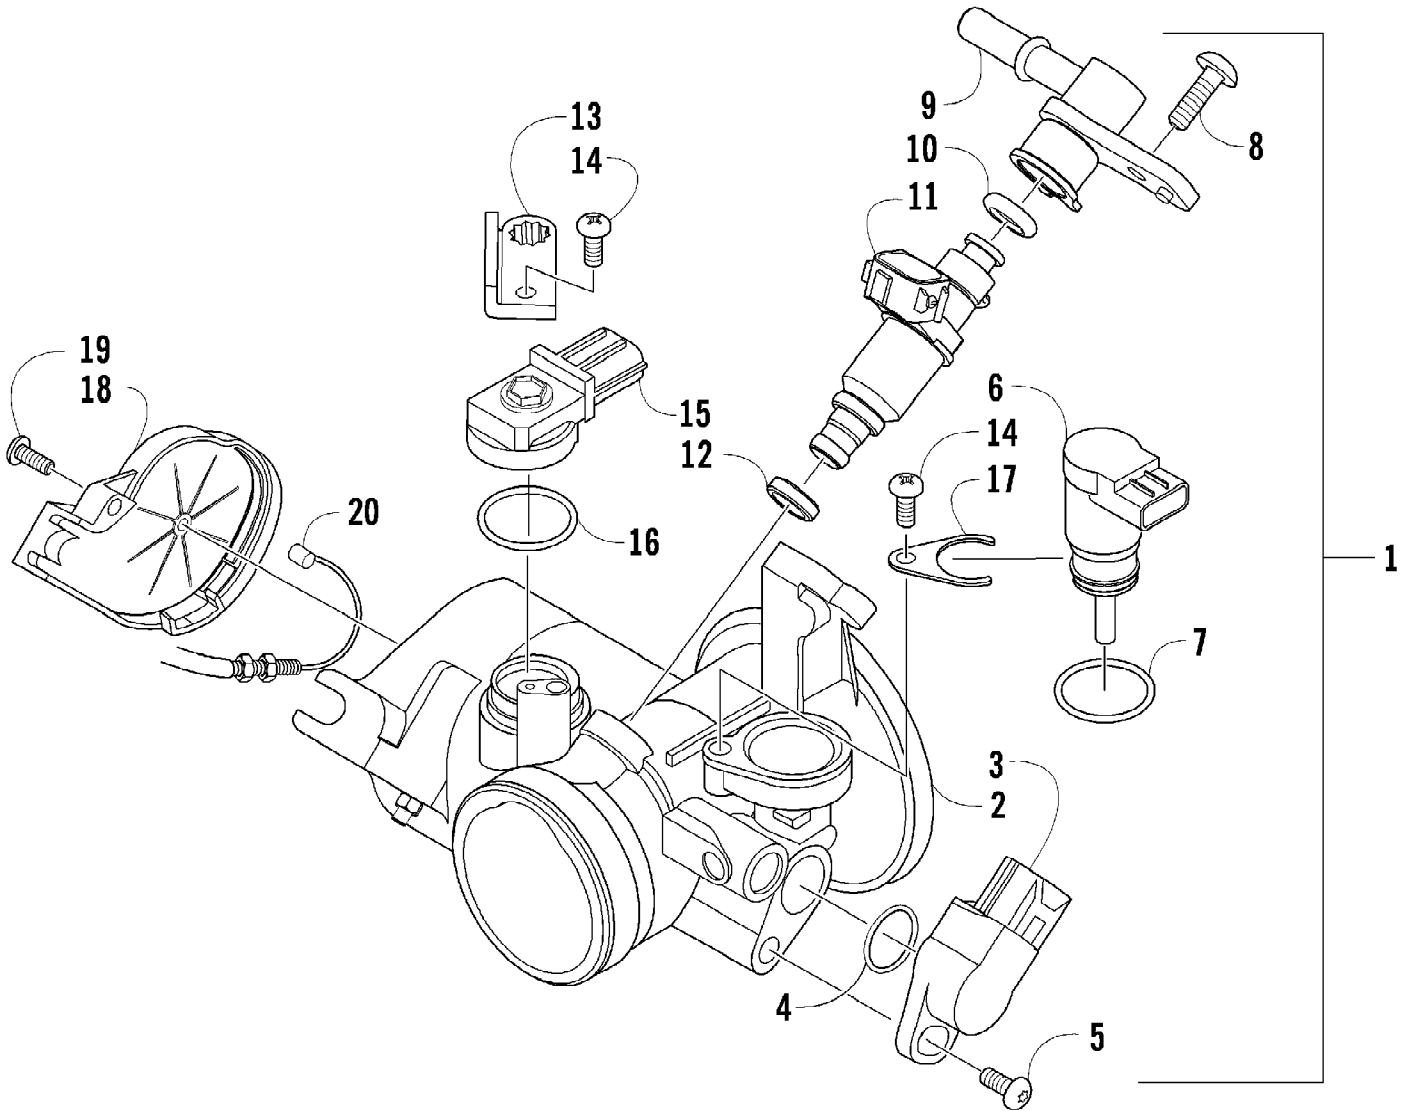

Ref #	Part Number	Qty	S/P/F	Description
1	0470-753	1		Throttle - Assembly (inc. 2-19)
2	0	1	F	Throttle Body
3	0430-072	1		Sensor, Throttle Position
4	5507-234	1		O-Ring
5	5507-231	1		Screw, Machine
6	0430-074	1		Valve, ISC
7	5507-233	1		O-Ring
8	5507-238	1		Screw, Machine
9	0470-687	1		Rail, Fuel
10	0470-767	1		O-Ring
11	0470-762	1		Injector, Fuel
12	0470-768	1		Seal
13	5507-227	1		Bracket, MAP Sensor
14	5507-117	2	/P	Screw, Machine
15	0430-073	1		Sensor, MAP
16	5507-232	1		O-Ring
17	5507-229	1		Plate, ISC Valve
18	5507-223	1		Cover
19	5507-037	1	/P	Screw, Machine
20	0487-057	1		Cable, Throttle