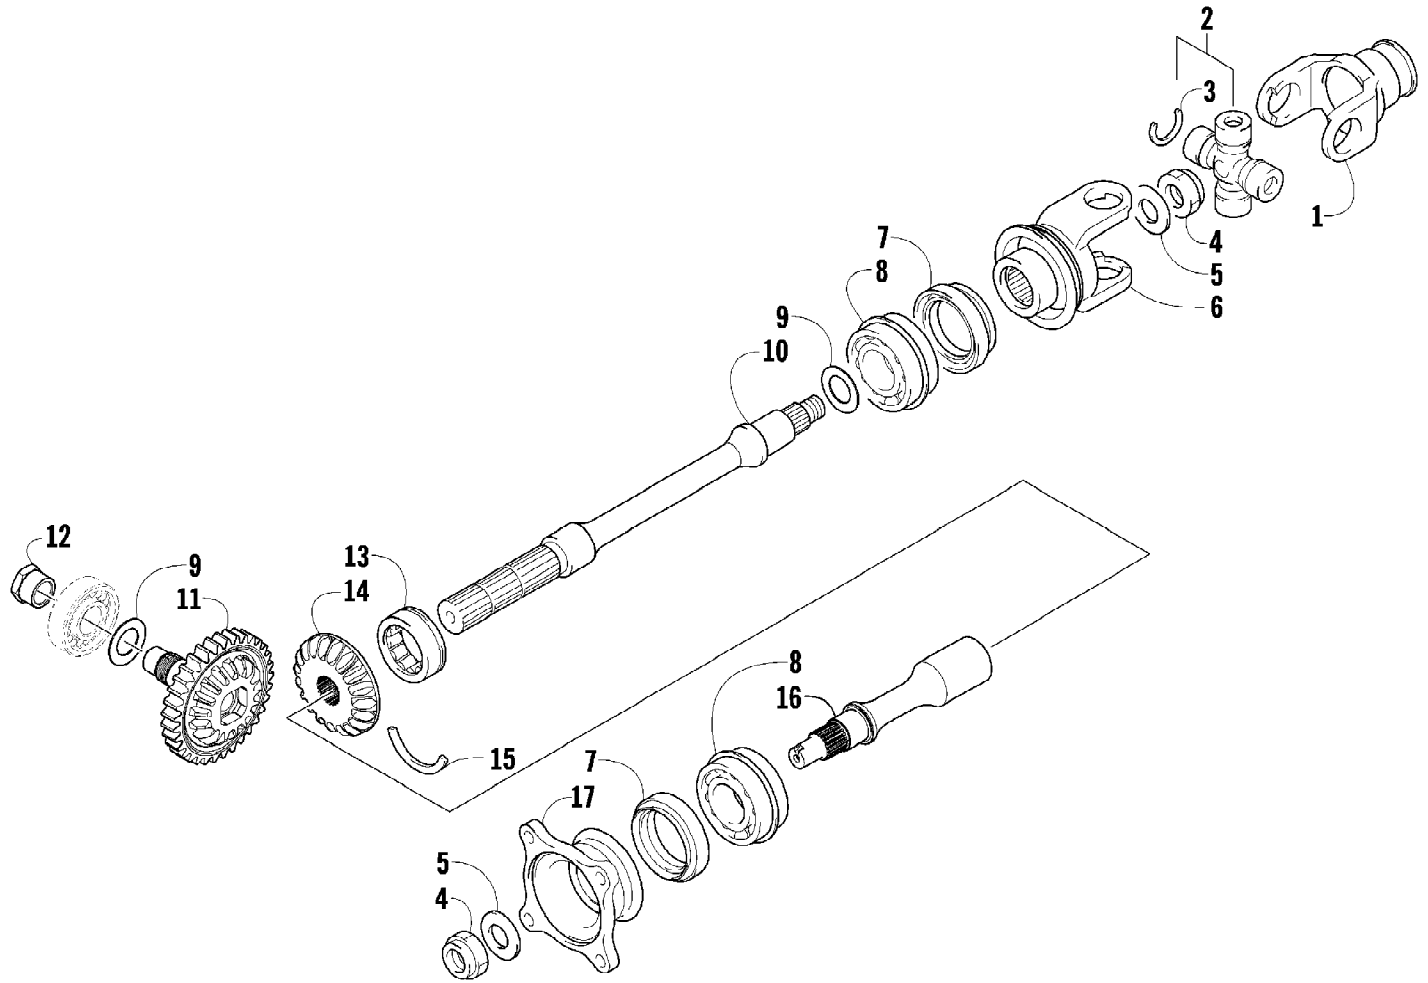

Ref #	Part Number	Qty	S/P/F	Description
1	0819-063	1		Yoke, Propeller Shaft Joint
2	1402-164	1	/P	Joint, Universal - Set (inc. 3)
3	0423-450	4		Ring, Retaining
4	0827-013	4		Nut
5	0828-020	2		Washer
6	0819-061	1		Yoke, Drive Output - Front
7	0830-043	2		Seal, Oil
8	0832-017	2		Bearing
9	0828-021	AR		Shim, 25 x 34 x 0.25 mm
9	0828-022	AR		Shim, 25 x 34 x 0.30 mm
9	0828-023	AR		Shim, 25 x 34 x 0.70 mm
9	0828-024	AR		Shim, 25 x 34 x 0.90 mm
9	0828-025	AR		Shim, 25 x 34 x 0.95 mm
9	0828-026	AR		Shim, 25 x 34 x 1.00 mm
9	0828-027	AR		Shim, 25 x 34 x 1.05 mm
9	0828-028	AR		Shim, 25 x 34 x 1.10 mm
9	0828-029	AR		Shim, 25 x 34 x 1.15 mm
10	0819-089	1	/P	Shaft, Secondary Driven - Front
11	0822-131	1		Gear, Secondary Drive
12	0827-052	1		Nut
13	0832-016	1		Bearing
14	0822-106	1		Gear, Secondary Driven
15	0819-011	1		Ring, Driven Bearing
16	0819-053	1		Shaft, Secondary Driven - Rear
17	0819-005	1		Flange, Output Joint - Rear