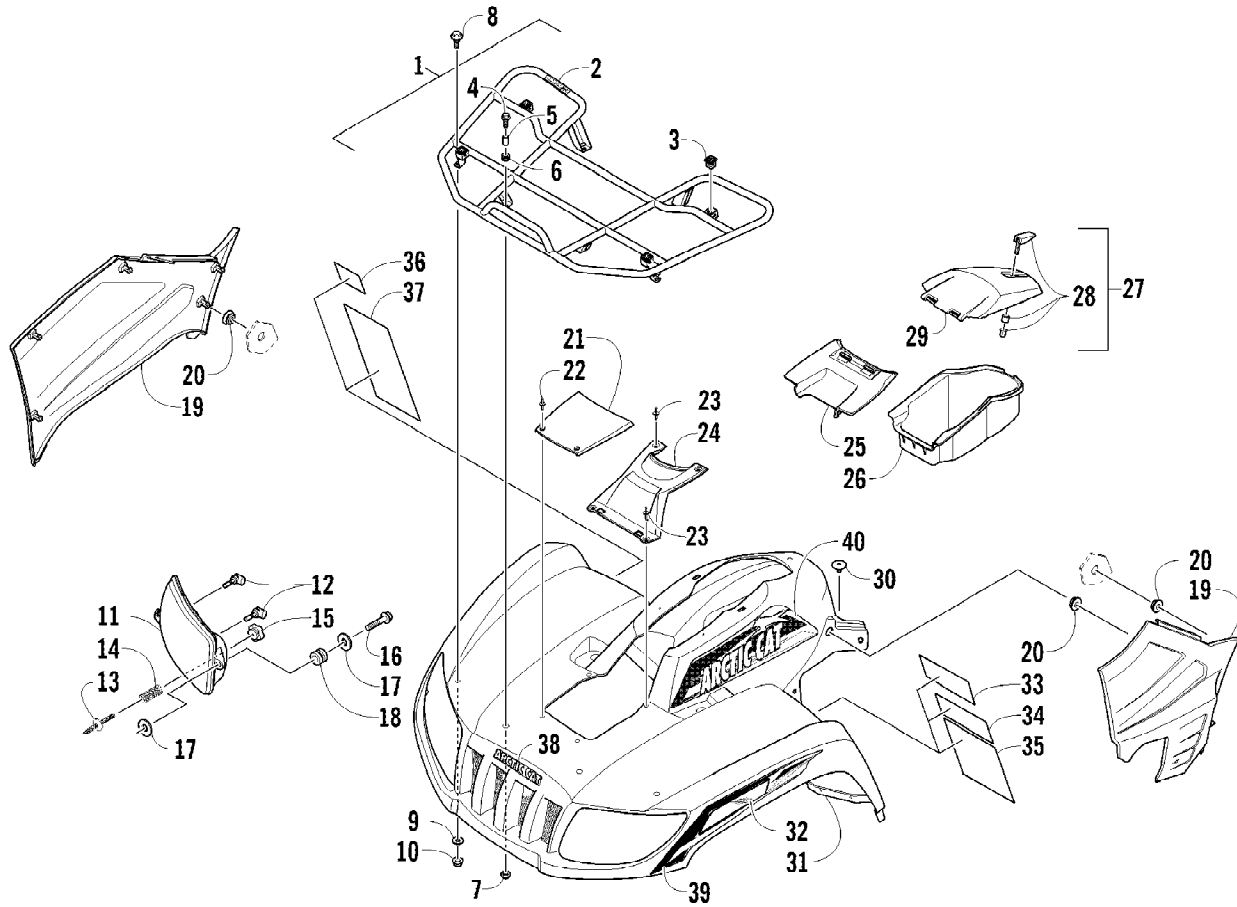

Ref #	Part Number	Qty	S/P/F	Description
1	2506-106	1		Rack, Front - Assembly (inc. 2-3)
2	0411-576	1		Decal, Warning - Load
3	0441-592	4	/P	Bushing
4	8410-830	4		Screw, Cap
5	0423-669	4		Spacer
6	0423-465	4		Grommet
7	8432-802	4		Nut, Lock
8	0423-654	2		Screw, Shoulder
9	8050-222	2	/P	Washer
10	0423-540	2		Nut, Lock
11	0509-044	1	/P	Headlight Assembly - Right (inc. 12)
11	0509-035	1		Headlight Assembly - Left (inc. 12)
12	0409-055	4		Bulb, Headlight
13	0423-514	2		Stud, Adjuster - Headlight
14	0423-522	2		Spring, Adjuster
15	0423-513	2		Knob, Adjuster
16	0623-785	4		Screw, Self-Tapping
17	8050-217	8	/P	Washer
18	0423-447	4		Grommet
19	2406-300	1		Panel, Side - Lower - Right
19	2406-419	1		Panel, Side - Lower - Left
20	0423-678	8		Grommet
21	1406-358	1		Cover, Access
22	0423-535	2		Rivet, Reinstallable
23	0623-362	4		Rivet, Reinstallable
24	1406-484	1		Cover, Steering Post
25	0470-513	1		Cover, Storage Box
26	1406-573	1		Box, Storage
27	2506-234	1		Lid, Storage Box w/Latch (inc. 28-29)
28	1406-599	1		Latch, Storage Box
29	0470-514	1		Lid, Storage Box
30	0423-101	2		Screw, Shoulder
31	2516-966	1		Panel, Fender - Assembly (inc. 32-37)
32	0411-818	1		Decal, Reflector - Right
32	0411-819	1		Decal, Reflector - Left
33	1411-574	1		Decal, Warning - Off-Road Only
34	1411-804	1	/P	Decal, Warning - Age
35	1411-932	1	/P	Decal, Warning - General
36	0411-835	1		Decal, Warning - Turn/Hill
37	1411-250	1		Decal, Warning - Reverse/Pre-Ride
38	1411-725	1		Decal, "Arctic Cat"
39	2411-712	1		Decal, Side - Front Right
39	2411-713	1		Decal, Side - Front Left
40	2411-714	1		Decal, Side - Upper Right
40	2411-715	1		Decal, Side - Upper Left