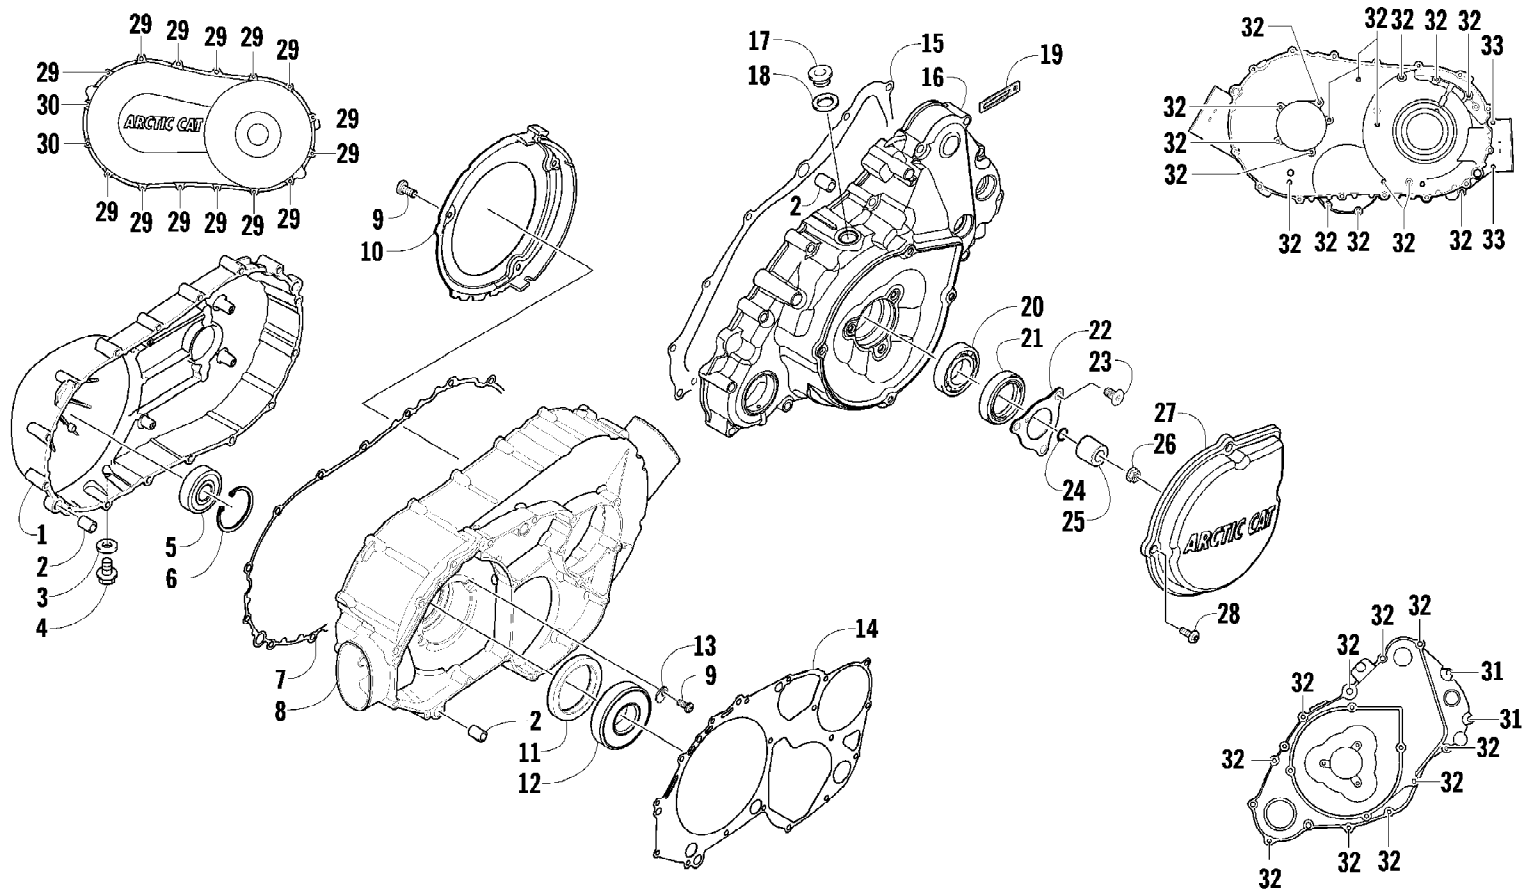

2012 TBX 700 GT INTERNATIONAL METALLIC GRAY (A2012BCT1POSS) Page 12 of 81
CLUTCH/V-BELT/MAGNETO COVER ASSEMBLY

Ref #	Part Number	Qty	S/P/F	Description
1	0806-089	1		Cover, V-Belt
2	0829-002	6		Pin, Dowel
3	0830-013	1		Washer, Crush
4	8408-812	1		Screw, Cap
5	0832-060	1		Bearing
6	0831-078	1		Ring, Retaining
7	0830-174	1	/P	Gasket, V-Belt Cover
8	0806-086	1		Cover, Clutch
9	0826-029	5		Screw, Machine
10	0806-048	1		Plate, Air Intake
11	0830-188	1	/P	Seal
12	0832-009	1	/P	Bearing
13	0822-010	2	/P	Retainer, Bearing
14	0830-116	1	/P	Gasket, Clutch Cover
15	0830-128	1		Gasket, Magneto Cover
16	0806-082	1	/P	Cover, Magneto - Assembly
17	0826-155	1		Plug
18	0830-015	1		Washer, Crush
19	3002-964	1	/P	Clamp, Wire
20	1602-981	1	/P	Bearing
21	0830-158	1		Seal
22	0805-008	1		Retainer, Seal
23	0826-031	3		Screw, Machine
24	0830-108	1		O-Ring
25	0820-061	1		Bushing
26	0827-008	1		Nut
27	0820-062	1		Cover, Magneto
28	8468-616	4		Screw, Machine
29	8468-645	14		Screw, Machine
30	8468-655	2		Screw, Machine
31	8468-625	2		Screw, Machine
32	8468-640	26		Screw, Machine
33	8468-675	2		Screw, Machine