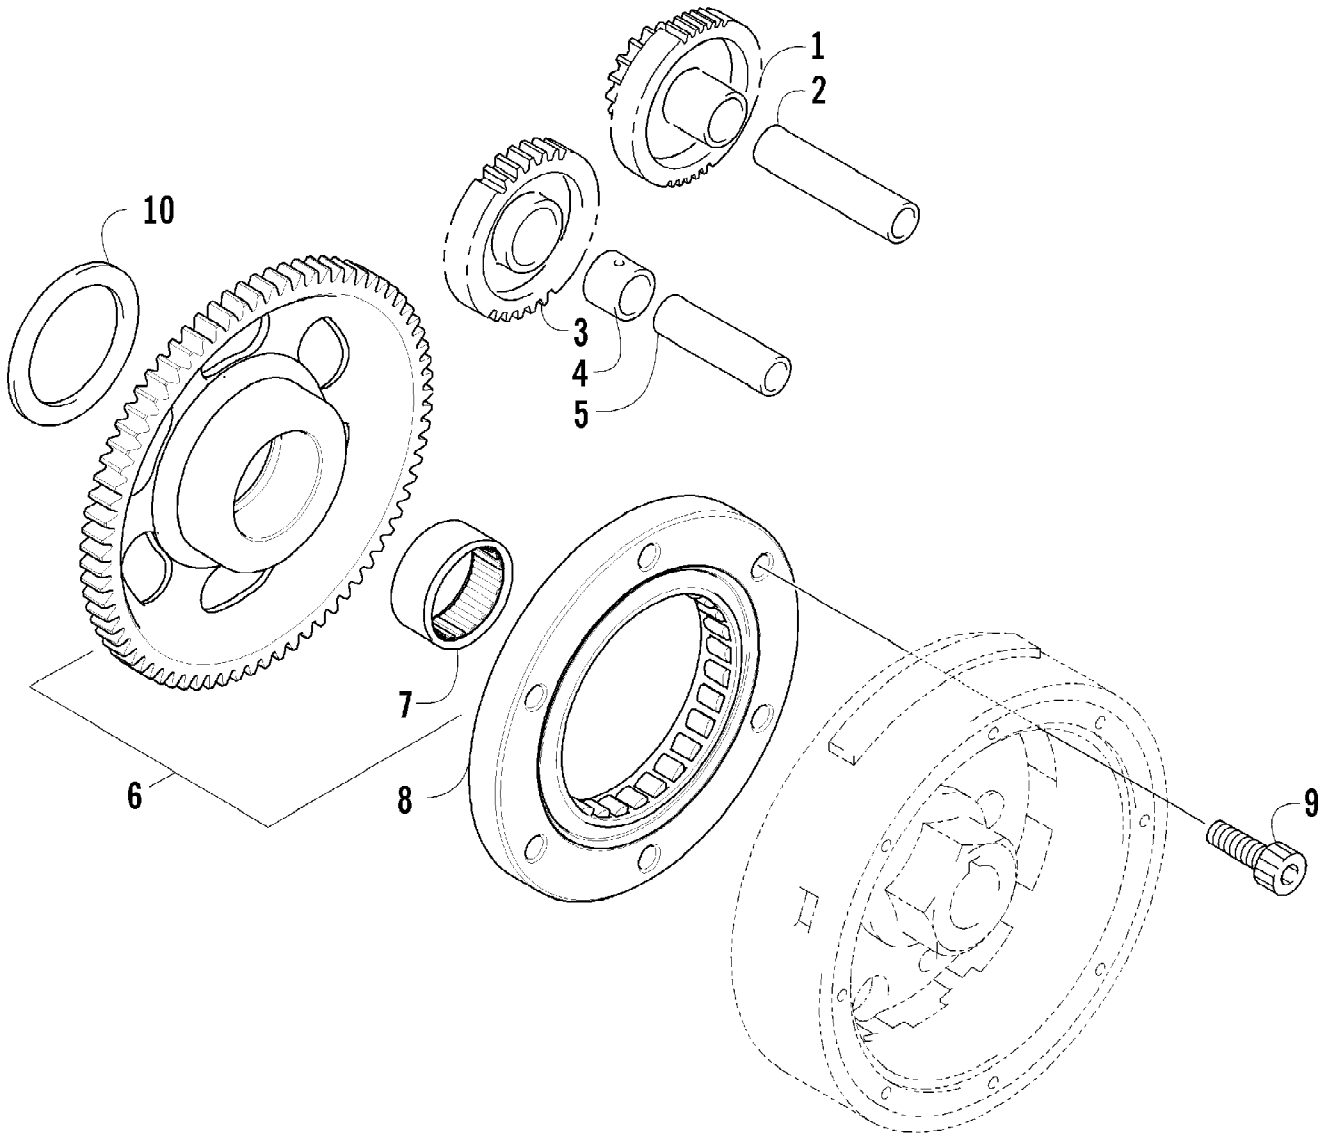

2012 TBX 700 GT INTERNATIONAL METALLIC GRAY (A2012BCT1POSS) Page 65 of 81
STARTER CLUTCH ASSEMBLY

Ref #	Part Number	Qty	S/P/F	Description
1	0815-001	1		Gear, Starter Idler - No. 1
2	0829-031	1	/P	Shaft, Starter Gear
3	0815-002	1		Gear, Starter Idler - No. 2
4	0815-003	1		Spacer, Starter Idler Gear No. 2
5	0829-032	1	/P	Shaft, Starter Gear
6	0815-004	1		Gear, Starter Clutch (inc. 7)
7	0832-079	1	/P	Bearing
8	0802-035	1		Clutch, Starter
9	0826-069	6		Screw, Machine
10	0828-094	1		Washer