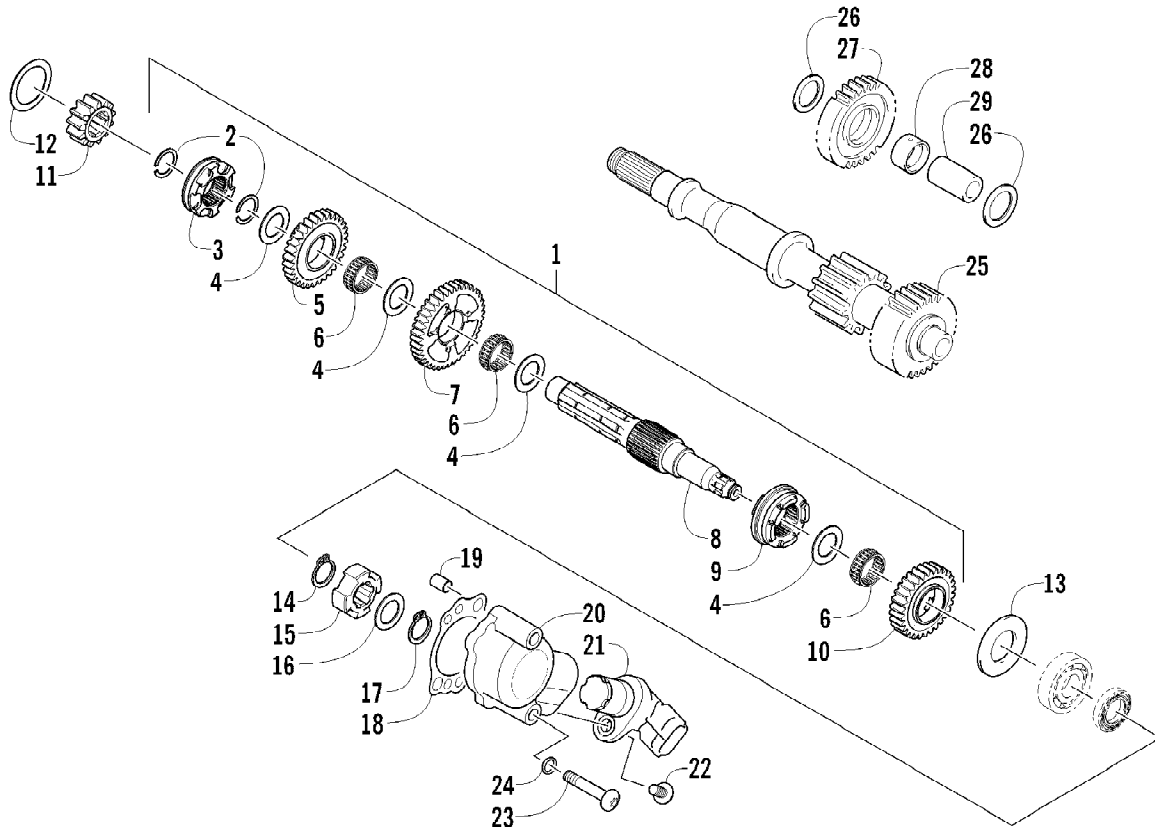

Ref #	Part Number	Qty	S/P/F	Description
1	0822-124	1		Countershaft Assembly (inc. 2-10)
2	0831-085	2		Ring, Retaining
3	0822-120	1		Gear Select, Reverse
4	0822-121	4		Shim
5	0822-119	1		Gear, Reverse Driven
6	0832-082	3		Bearing
7	0822-114	1		Gear, Driven - Low
8	0822-113	1		Countershaft
9	0822-116	1		Gear Select, Sliding
10	0822-115	1		Gear, Driven - High
11	0822-125	1		Gear, Drive
12	0828-019	1		Washer, Thrust
13	0828-011	1		Washer
14	0831-040	1		Ring, Retaining
15	0822-050	1		Trigger, Speedometer Sensor
16	0828-069	1		Washer, Thrust
17	0831-039	1		Ring, Retaining
18	0830-129	1		Gasket
19	0829-023	2		Pin, Dowel
20	0822-049	1		Housing, Speedometer Sensor
21	0824-042	1	/P	Sensor, Speedometer
22	8468-620	1	/P	Screw, Machine
23	8468-645	2		Screw, Machine
24	0830-107	2		Gasket
25	0822-001	1		Driveshaft
26	0828-016	2		Washer, Thrust
27	0822-011	1		Gear, Reverse Idle
28	0822-012	1		Bushing
29	0822-015	1		Shaft, Reverse Idle