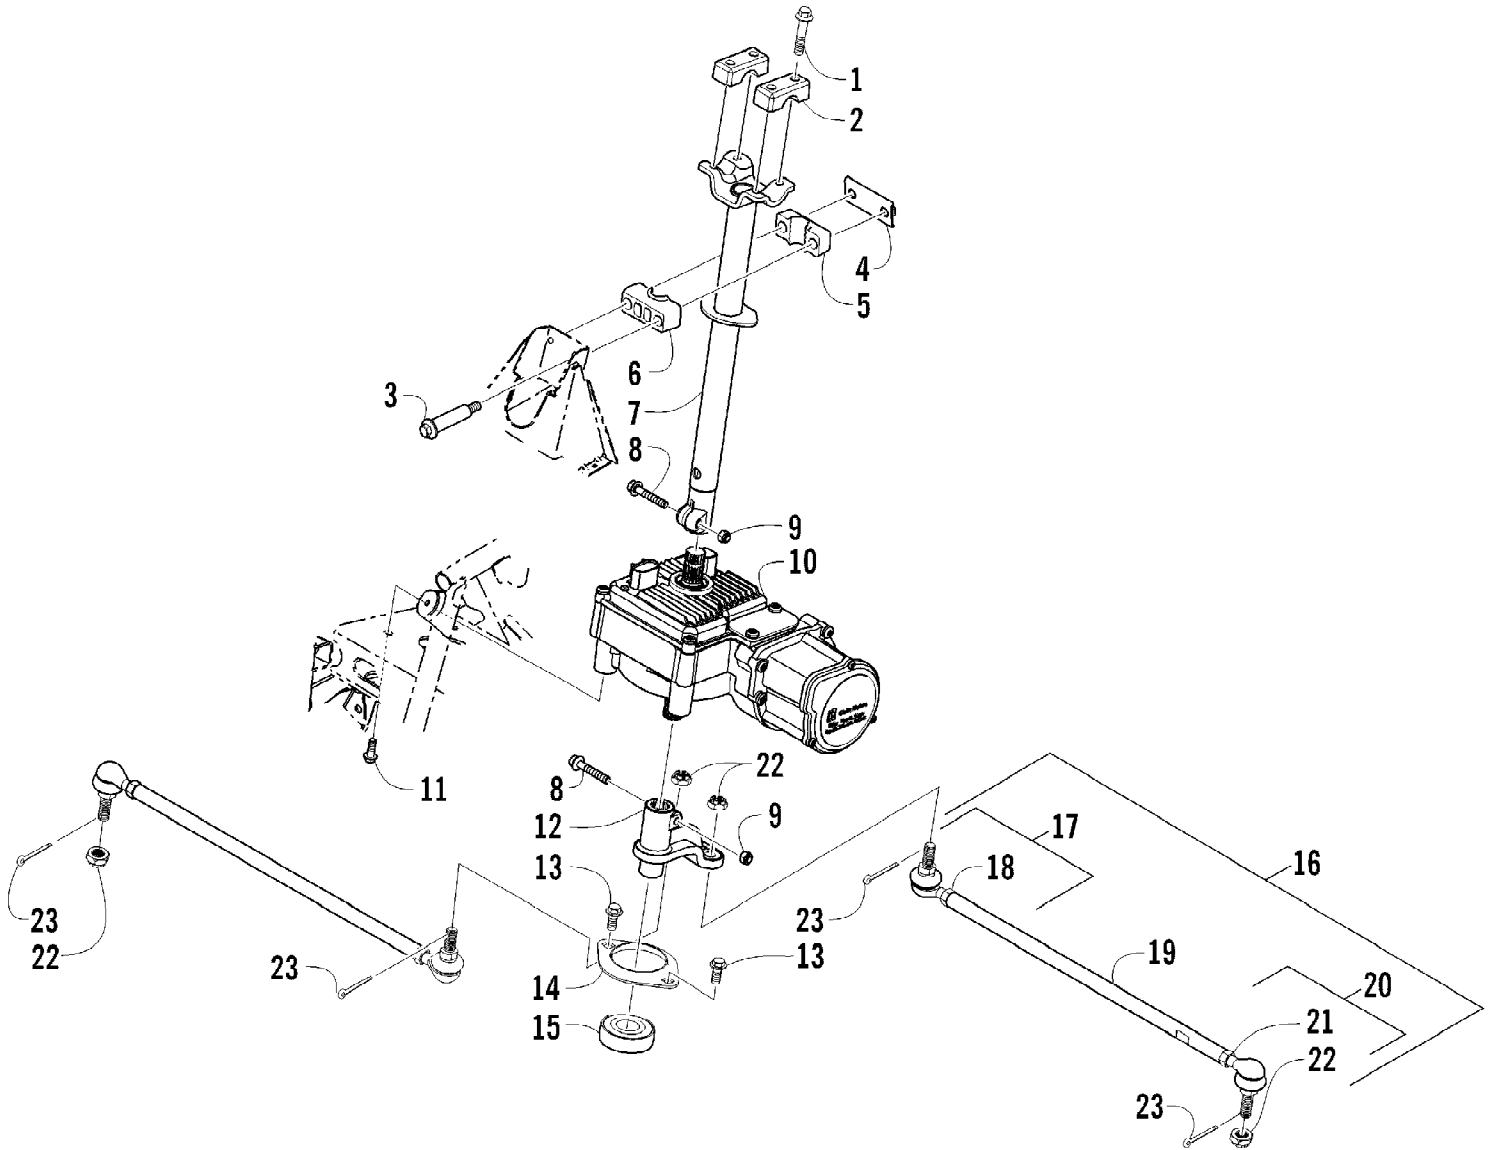

Ref #	Part Number	Qty	S/P/F	Description
1	8408-835	4		Screw, Cap
2	0405-035	2		Cap, Steering Adjuster
3	0423-505	2		Screw, Shoulder
4	0505-484	1		Cap, Housing
5	0405-260	1		Housing, Upper
6	0405-259	1		Housing, Lower
7	0505-642	1		Post, Steering
8	8020-045	2		Screw, Cap
9	8040-366	2	/P	Nut, Lock
10	0505-767	1	/P	Assembly, Electronic Power Steering
11	8409-020	4	/P	Screw, Cap
12	0505-664	1		Arm, Steering
13	8408-816	2		Screw, Cap
14	0602-233	1		Flange, Bearing
15	0405-052	1		Bearing w/Inverted Oil Seal
16	0505-499	2	/P	Tie Rod - Assembly (inc. 17-21)
17	0505-511	2	/P	End, Tie Rod - Left-Hand Thread - Kit (inc. 18)
18	0423-013	2		Nut - Left-Hand Thread
19	0405-281	2	/P	Tie Rod
20	0505-510	2	/P	End, Tie Rod - Right-Hand Thread - Kit (inc. 21)
21	8420-002	2	/P	Nut - Right-Hand Thread
22	0423-157	4		Nut, Lock
23	0623-175	4		Pin, Cotter