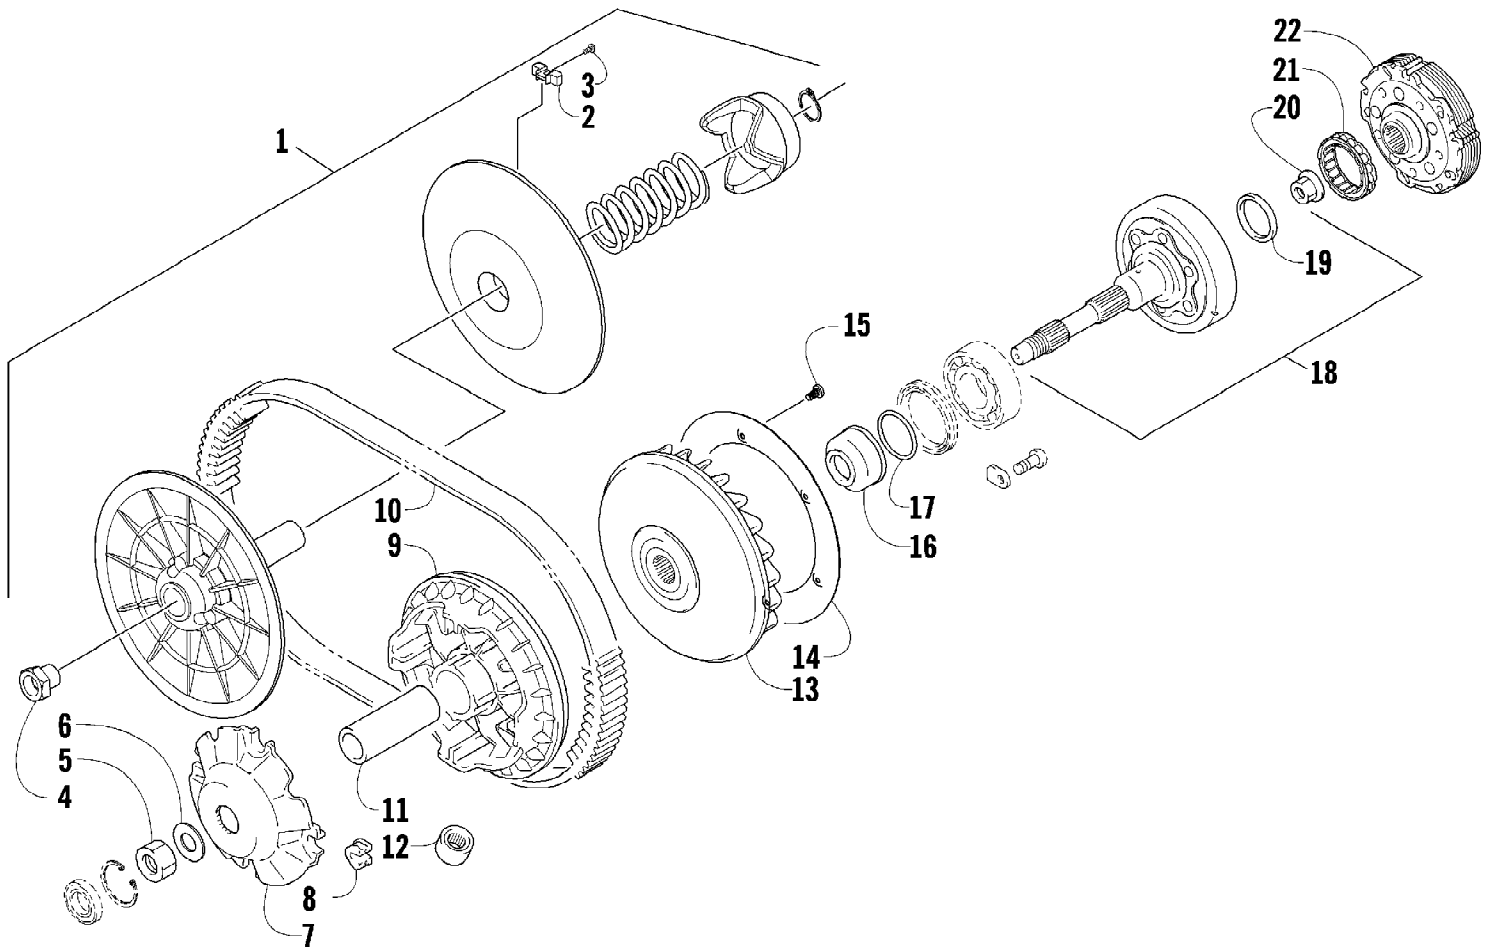

Ref #	Part Number	Qty	S/P/F	Description
1	0823-353	1	/P	Pulley, Driven - Assembly (inc. 2-4)
2	0823-176	3	/P	Shoe, Cam
3	0823-177	3		Screw, Machine
4	0823-178	1		Nut
5	0827-010	1		Nut
6	0828-106	1		Washer
7	0823-276	1		Plate, Movable Drive Face
8	0823-277	4		Damper, Movable Drive Face
9	0823-273	1		Face, Movable Drive
10	0823-013	1		Belt, Drive
11	0823-271	1		Spacer
12	0823-167	8	/P	Roller
13	0823-272	1		Face, Fixed Drive
14	0823-131	1		Shroud, Drive Face
15	0623-914	6		Screw, Self-Tapping
16	0823-015	1		Spacer, Fixed Drive Face
17	0470-531	1		O-Ring
18	0821-002	1	/P	Housing, Clutch - Assembly
19	0830-189	1	/P	Seal
20	0827-011	1		Nut
21	0823-018	1		Clutch, One-Way
22	0823-310	1	/P	Clutch, Centrifugal - 6 Plate