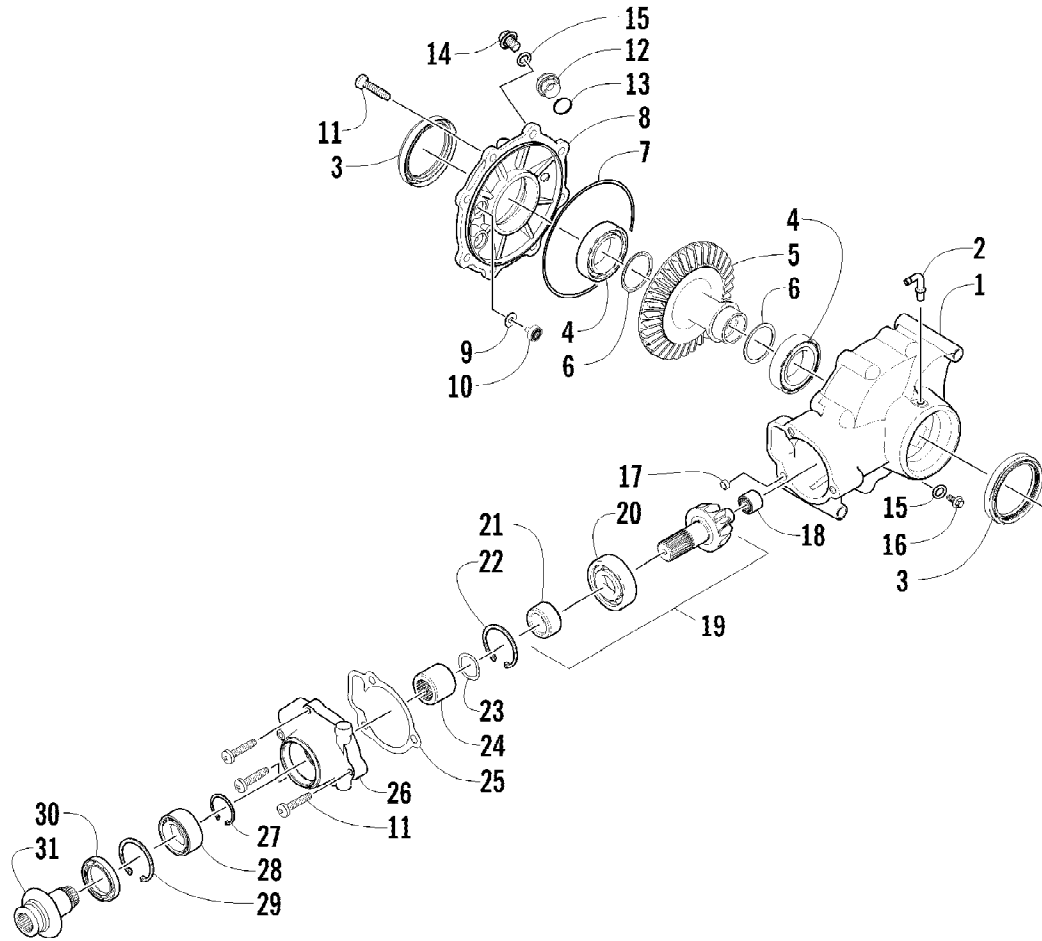

Ref #	Part Number	Qty	S/P/F	Description
	1502-876	1		Complete Rear Drive Gearcase Assembly
1	1502-896	1		Housing, Gearcase
2	1402-442	1		Fitting, Elbow
3	1402-950	2	/P	Seal
4	0402-393	2		Bearing
5	1402-033	1		Gear, Ring - 34T
6	0402-405	AR		Shim, 41 x 49 x 1.3 mm
6	0402-406	AR		Shim, 41 x 49 x 1.4 mm
6	0402-407	AR		Shim, 41 x 49 x 1.5 mm
6	0402-408	AR		Shim, 41 x 49 x 1.6 mm
6	0402-409	AR		Shim, 41 x 49 x 1.7 mm
7	0423-149	1		O-Ring
8	1502-897	1		Cover, Gearcase
9	0402-429	AR		Shim, 6.3 x 18 x 1.3 mm
9	0402-430	AR		Shim, 6.3 x 18 x 1.4 mm
9	0402-431	AR		Shim, 6.3 x 18 x 1.5 mm
9	0402-432	AR		Shim, 6.3 x 18 x 1.6 mm
9	0402-433	AR		Shim, 6.3 x 18 x 1.7 mm
10	0402-326	1		Button, Thrust
11	0423-118	11		Screw, Self-Tapping
12	0402-333	1	/P	Plug, Magnetic (inc. 13)
13	0423-154	1		O-Ring
14	1402-211	1		Plug, Oil Level (inc. one No. 15)
15	0423-153	2		O-Ring
16	1402-210	1	/P	Plug, Fill (inc. one No. 15)
17	0402-411	1		Pin, Dowel
18	0402-328	1		Bearing
19	1502-851	1		Gear, Pinion - Assembly - 11T (inc. 20-21)
20	0402-327	1		Bearing
21	1402-977	1		Collar, Retaining
22	1423-067	1		Ring, Retaining
23	0402-982	1		Washer, Wave
24	0402-981	1		Collar, Shaft
25	0402-947	1		Gasket, Flange
26	0502-529	1		Housing, Pinion
27	0423-417	1		Ring, Retaining
28	1402-043	1		Bearing
29	0423-423	1		Ring, Retaining
30	1402-011	1		Seal
31	1502-085	1	/P	Shaft, Input