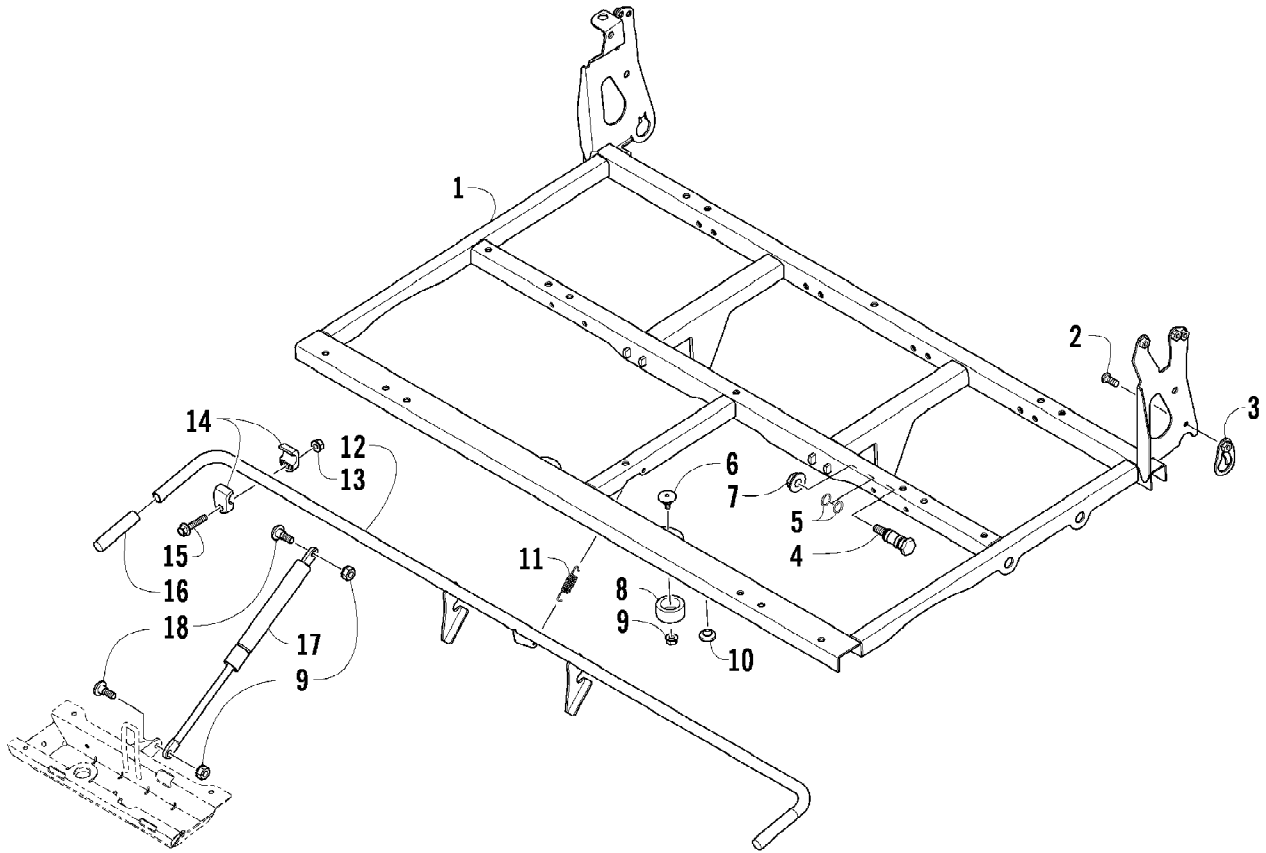

Ref #	Part Number	Qty	S/P/F	Description
1	2506-175	1		Frame, Tilt
2	8471-616	1		Screw, Machine
3	1506-539	1		Bracket, Mounting - Tailgate
4	0423-433	2		Pin, Pivot - Cargo Box
5	1602-213	4	/P	O-Ring
6	0423-130	2		Screw, Shoulder
7	0423-388	2		Nut
8	1506-593	2		Bumper, Tilt Frame
9	0623-038	4		Nut w/Washer
10	0406-877	2	/P	Bumper
11	0423-569	1		Spring
12	1506-528	1		Latch, Tilt Frame
13	8424-802	4		Nut
14	1406-674	8		Bushing, Pivot
15	8408-840	4		Screw, Cap
16	1406-736	2		Grip, Latch
17	2506-194	1		Support, Lift
18	0423-355	2		Screw, Shoulder