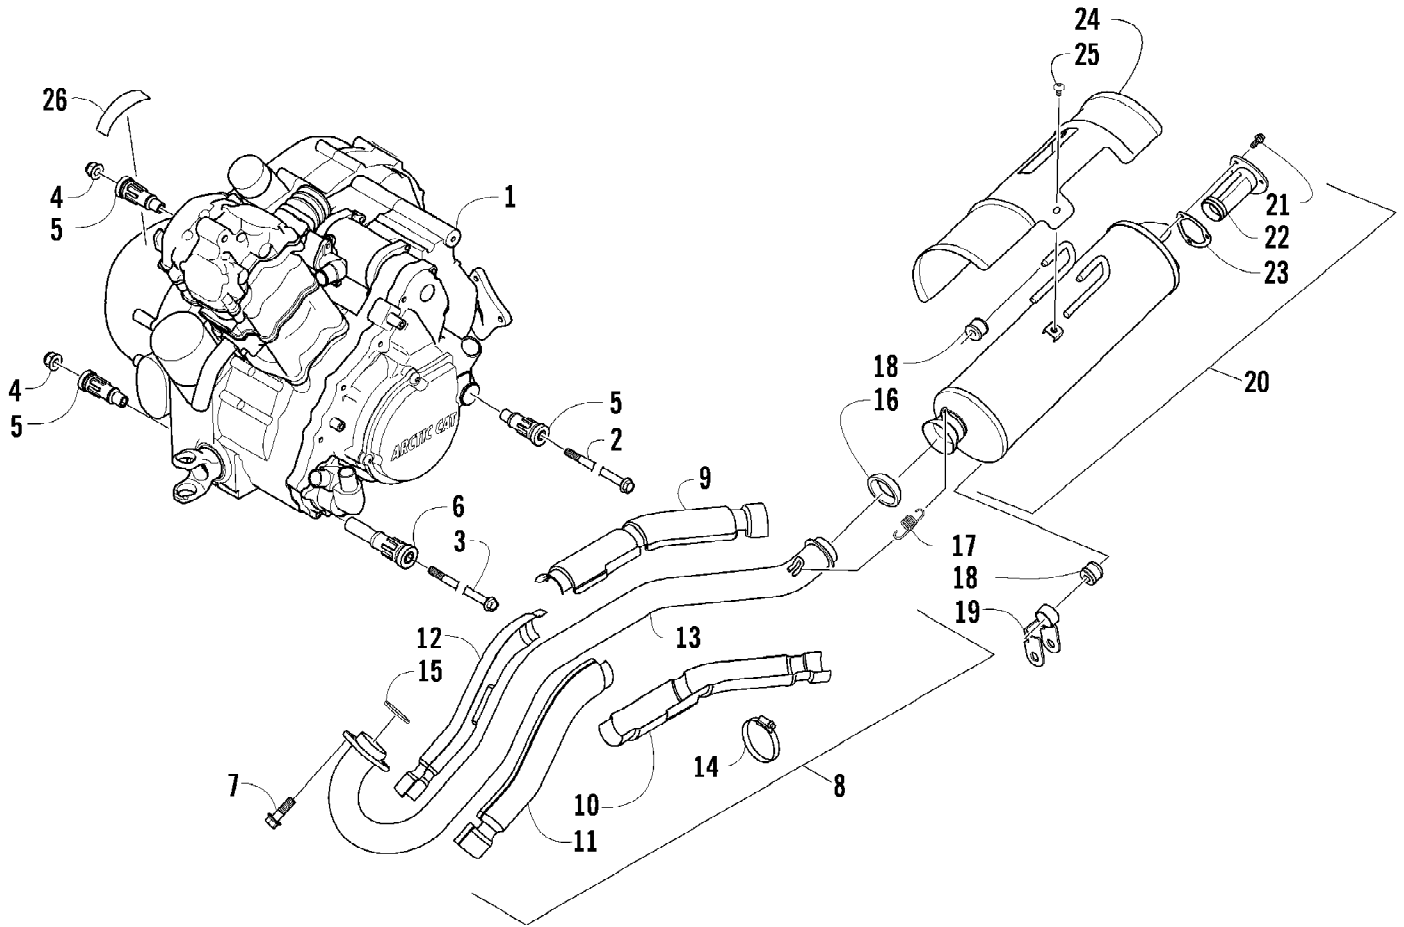

Ref #	Part Number	Qty	S/P/F	Description
1	0800-121	1		Engine, A700K
2	0423-451	1		Screw, Cap
3	0423-405	1		Screw, Cap
4	8428-002	2		Nut, Lock
5	0801-129	3		Mount, Rubber - Engine
6	0801-122	1		Mount, Rubber - Engine
7	8408-820	2	/P	Screw, Cap
8	0512-363	1		Pipe, Exhaust - Assembly (inc. 9-14)
9	0412-354	1		Shield, Exhaust Pipe - Outer - Rear
10	0412-355	1		Shield, Exhaust Pipe - Inner - Rear
11	0412-349	1		Shield, Exhaust Pipe - Inner - Front
12	0412-348	1		Shield, Exhaust Pipe - Outer - Front
13	0512-362	1		Pipe, Exhaust
14	0423-317	4	/P	Clamp
15	0412-338	1	/P	Gasket, Exhaust
16	0412-375	1	/P	Seal, Exhaust
17	0612-668	2	/P	Spring, Extension
18	0412-577	3	/P	Bushing
19	1506-732	1		Channel, Muffler Support
20	0512-355	1	/P	Muffler - Assembly (inc. 21-23)
21	8408-616	3		Screw, Cap
22	0512-219	1	/P	Arrester, Spark - Assembly
23	0412-313	1		Gasket, Spark Arrester
24	0412-373	1	/P	Cover, Muffler
25	8477-610	3		Screw, Machine
26	0411-426	1		Decal, Warning - Clutch Cover