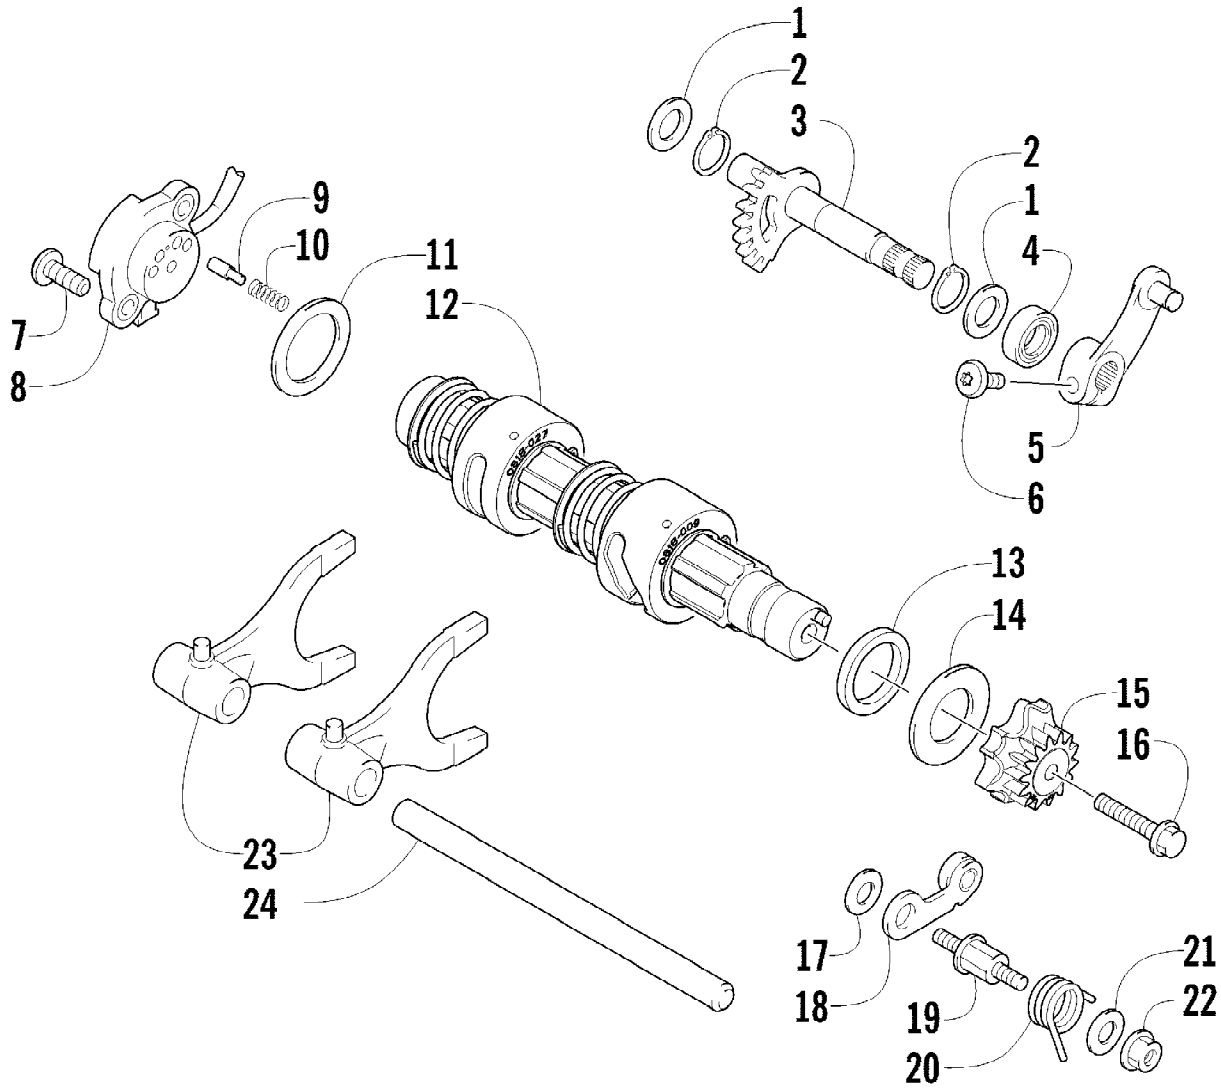

Ref #	Part Number	Qty	S/P/F	Description
1	0828-036	2		Washer
2	0831-010	2		Ring, Retaining
3	0818-007	1	/P	Shaft, Sub-Gear Shift
4	0830-044	1		Seal, Sub-Gear Shift Shaft
5	0818-014	1		Arm, Select
6	8468-620	1	/P	Screw, Machine
7	8470-520	2		Screw, Machine
8	0409-090	1	/P	Switch, Gear Position
9	0818-013	2		Contact
10	0818-017	2		Spring
11	0828-040	1		Washer
12	0818-046	1		Shaft, Gear Shift - Assembly
13	0828-131	1		Spacer
14	0828-037	1		Washer
15	0818-089	1	/P	Plate, Gear Shift Cam
16	0826-006	1		Screw, Cap
17	0828-038	1		Washer
18	0818-002	1		Stopper, Cam
19	0818-004	1		Support, Cam Stopper
20	0818-090	1		Spring
21	0828-035	1		Washer
22	8424-602	1	/P	Nut
23	0818-072	2	/P	Fork, Shift
24	0818-006	1		Shaft, Shift Fork