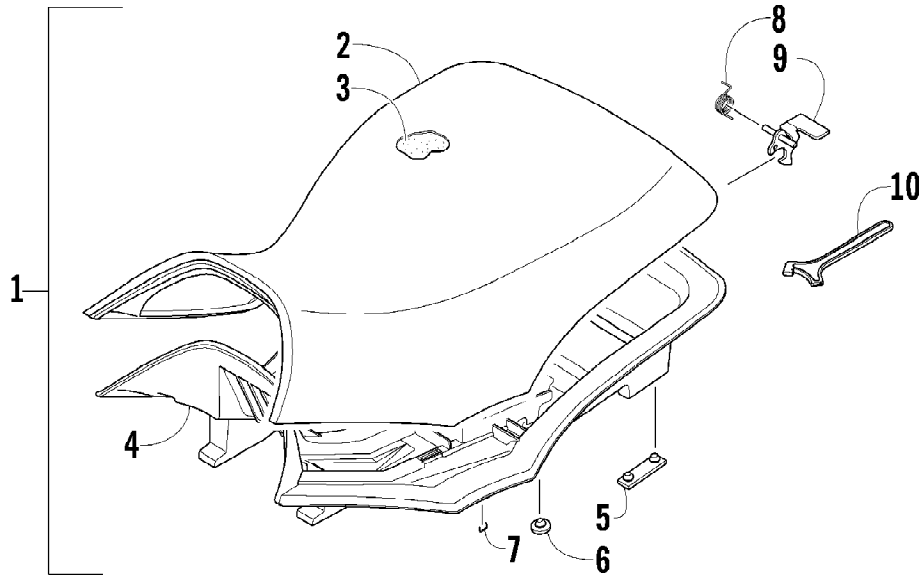

Ref #	Part Number	Qty	S/P/F	Description
1	4506-557	1	/P	Seat Assembly (inc. 2-9)
2	1506-209	1		Cover, Seat
3	0517-119	1		Foam, Seat
4	2416-826	1	/P	Base, Seat - Assembly (inc. 5-6)
5	0406-879	2		Bumper, Seat - Rear
6	0406-877	4	/P	Bumper, Seat - Front
7	0624-263	AR		Staple
8	1406-592	1	/P	Spring, Seat Latch
9	1506-156	1		Latch, Seat
10	0441-587	1		Wrench, Spanner