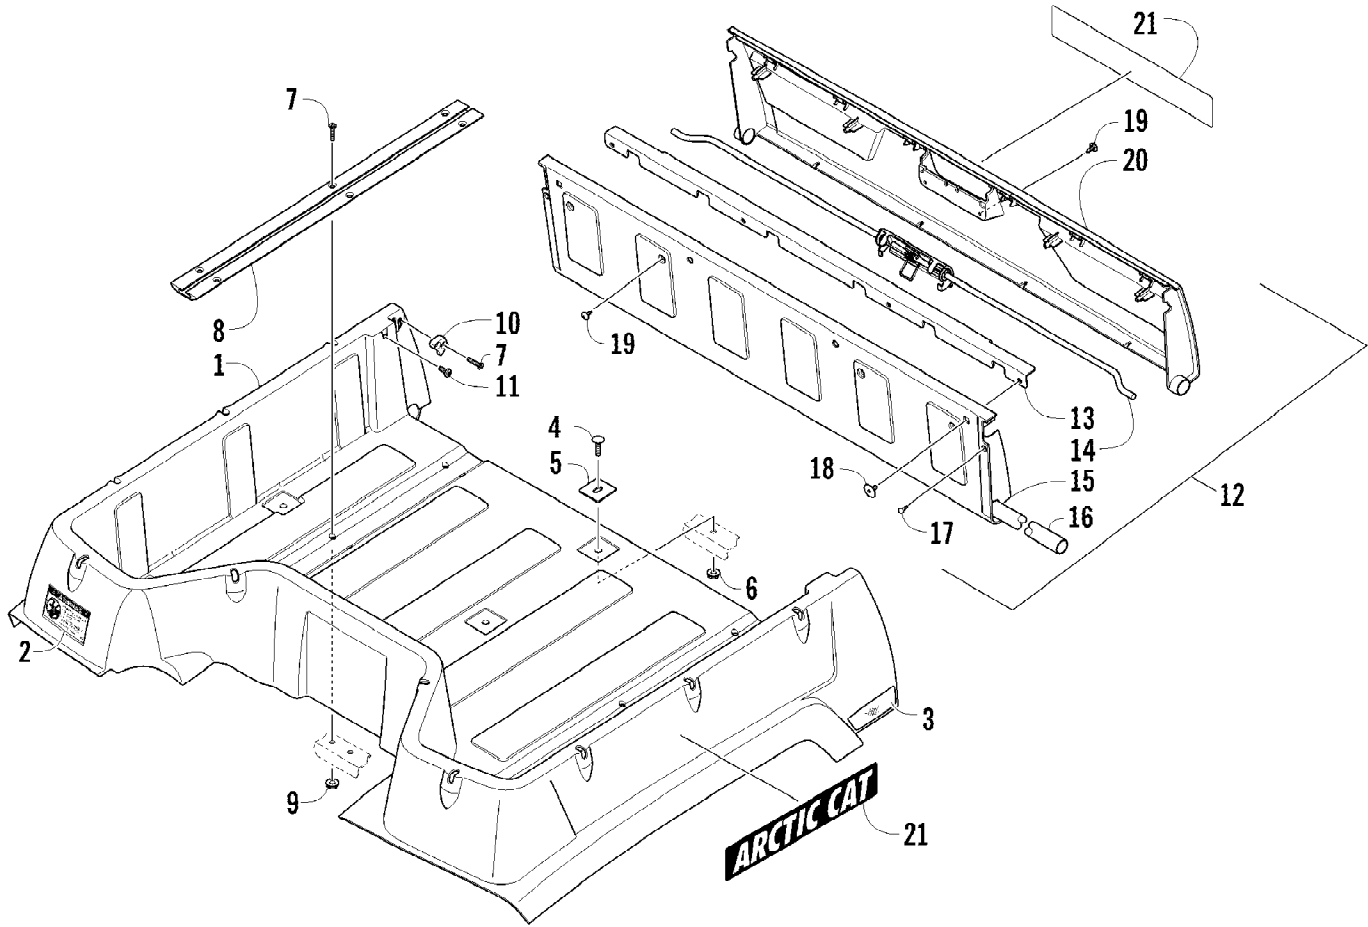

Ref #	Part Number	Qty	S/P/F	Description
1	0470-877	1	/P	Cover, Intake
2	0470-560	1		Screen, Air Filter
3	0470-558	1		Filter, Air
4	0470-728	1		Housing, Intake
5	0423-455	4		Clip, Spring
6	0470-749	1		Duct, Engine Intake
7	0423-763	1		Grommet
8	0570-215	1		Resonator
9	0470-729	1		Boot
10	0423-342	4	/P	Screw, Self-Tapping
11	0423-019	2		Clamp
12	0470-442	1	/P	Valve, Drain
13	0410-172	1	/P	Hose, Vent
14	1623-281	2		Clamp, Hose
15	0423-766	1		Cap, Drain
16	1623-287	1		Clamp
17	0423-554	1		Clamp
18	0470-511	1		Boot
19	0430-055	1		Sensor, Air Temperature (inc. 20)
20	5507-224	1		O-Ring
21	2406-604	1		Panel, Shield
22	0623-362	2		Rivet, Reinstallable

Ref #	Part Number	Qty	S/P/F	Description
1	0810-001	1		Chain, Cam
2	0810-002	1		Guide, Chain
3	0810-003	1		Tensioner, Chain
4	0826-036	1		Pivot, Tensioner
5	0830-025	1		Washer, Crush
6	0810-004	1		Adjuster, Tensioner - Assembly
7	0830-018	1		Gasket
8	8468-625	2		Screw, Machine
9	0830-107	2		Gasket
10	8400-610	1		Screw, Cap
11	0828-129	1		Washer