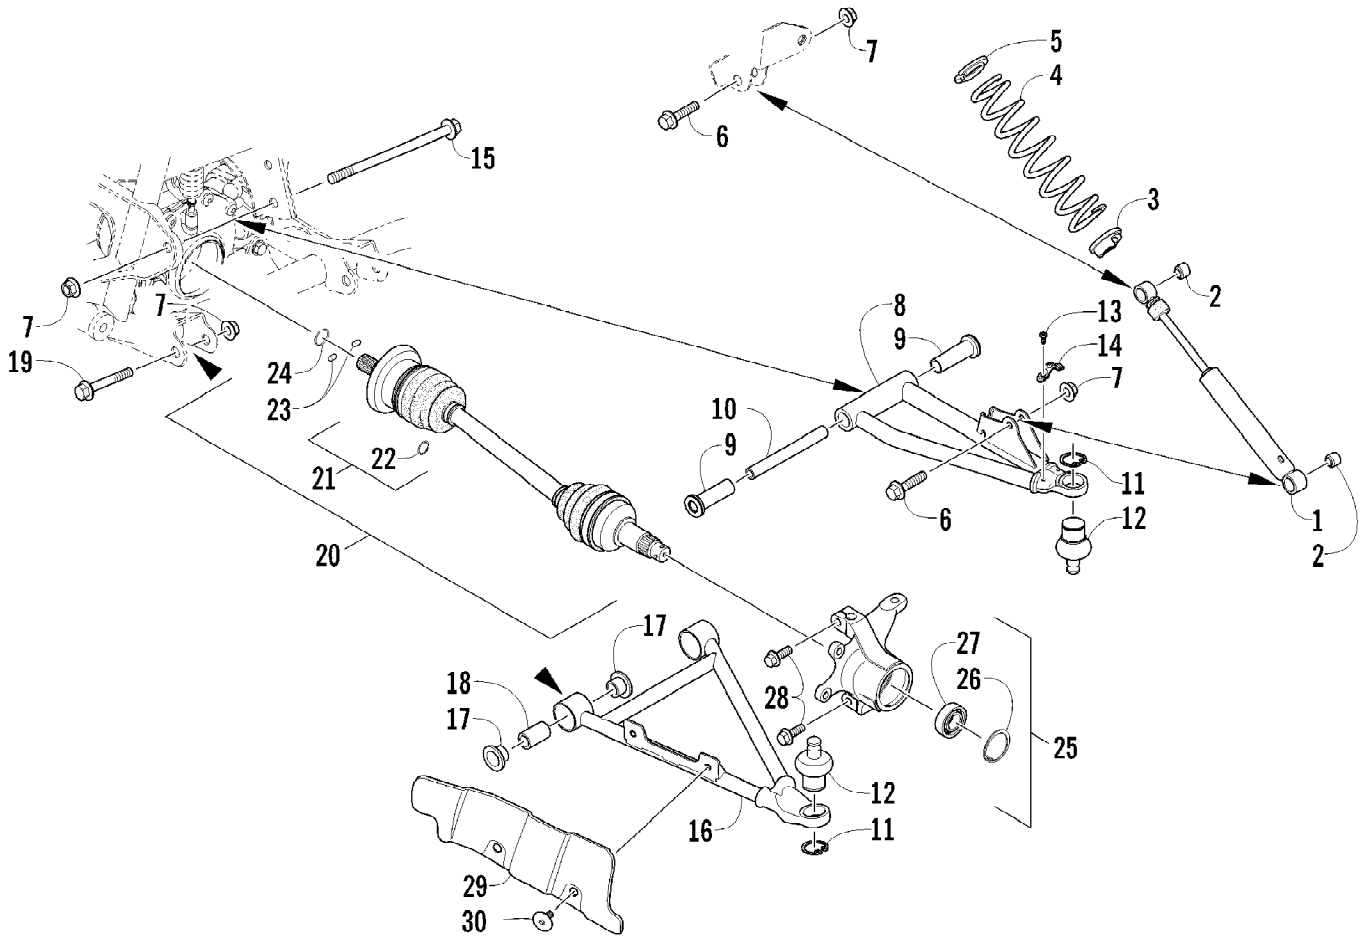

Ref #	Part Number	Qty	S/P/F	Description
1	0403-209	2		Shock Absorber (inc. 2)
2	0403-182	4		Bushing
3	0403-102	2		Cam, Spring Adjuster
4	0503-468	2		Spring, Suspension
5	1603-889	2	/P	Retainer, Spring
6	8409-040	4		Screw, Cap
7	0423-744	10		Nut, Lock
8	0503-416	1	/P	A-Arm, Upper Right (inc. 9-12)
8	0503-417	1	/P	A-Arm, Upper Left (inc. 9-12)
9	0403-207	4	/P	Bushing
10	0403-080	2		Axle
11	0423-009	4	/P	Ring, Retaining
12	0405-115	4	/P	Ball Joint
13	0423-946	4		Screw, Self-Tapping
14	1502-594	2		Clamp, Routing
15	0423-334	2		Screw, Cap
16	0503-376	1	/P	A-Arm, Lower Right (inc. 17-18 and two No. 11-12)
16	0503-377	1	/P	A-Arm, Lower Left (inc. 17-18 and two No. 11-12)
17	0403-208	8	/P	Bushing
18	0403-214	4	/P	Axle
19	8409-075	4		Screw, Cap
20	1502-800	1	S/P	Axle, Drive - Right (inc. 21-24)
20	1502-799	1	S/P	Axle, Drive - Locking - Left (inc. 21-24)
21	1436-419	2		Repair Kit, Boot (inc. 22)
22	1441-988	2		Clip, Retaining
23	1402-885	4		Pin, Detent
24	1402-889	2		Clip, Retaining
25	0505-576	1	/P	Knuckle - Assembly - Right (inc. 26-27)
25	0505-577	1	/P	Knuckle - Assembly - Left (inc. 26-27)
26	0423-423	2		Ring, Retaining
27	1402-809	2	/P	Bearing
28	0423-998	4		Screw, Shoulder
29	1406-034	1		Guard, Boot - Right
29	1406-035	1		Guard, Boot - Left
30	0423-545	4	/P	Screw, Shoulder