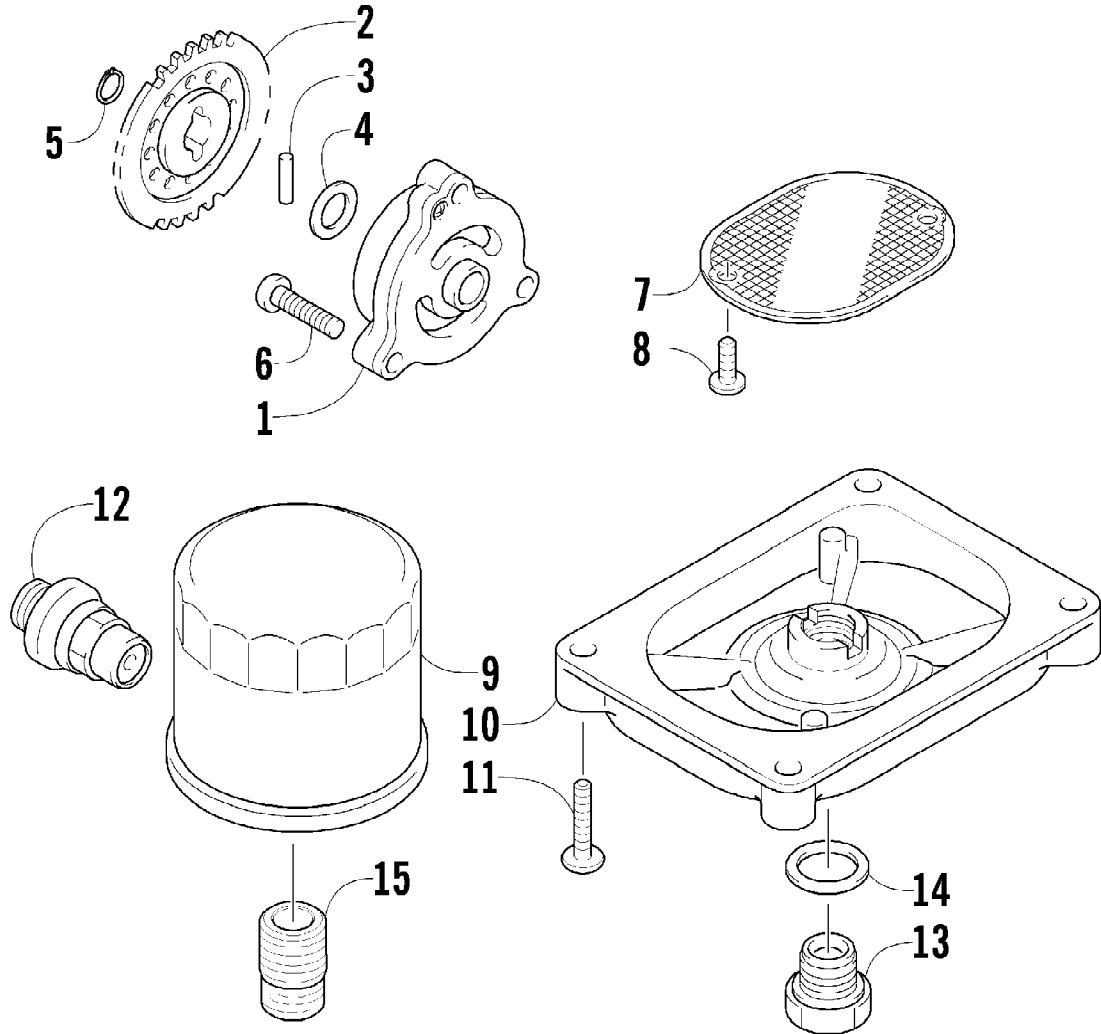

Ref #	Part Number	Qty	S/P/F	Description
1	0812-023	1		Pump, Oil
2	0812-083	1	/P	Gear, Driven
3	0829-009	1		Pin
4	0828-007	1	/P	Washer
5	0831-002	1		Ring, Retaining
6	0826-039	3		Screw, Machine
7	0812-057	1	/P	Strainer, Oil
8	0826-040	2		Screw, Machine
9	0812-029	1	S	Filter, Oil
10	0812-053	1		Cap, Oil Strainer
11	8468-625	4		Screw, Machine
12	0812-007	1		Valve, Oil-Relief - Assembly
13	0812-006	1		Plug, Drain
14	0830-017	1		Gasket, Drain Plug
15	0812-008	1		Union, Oil Filter