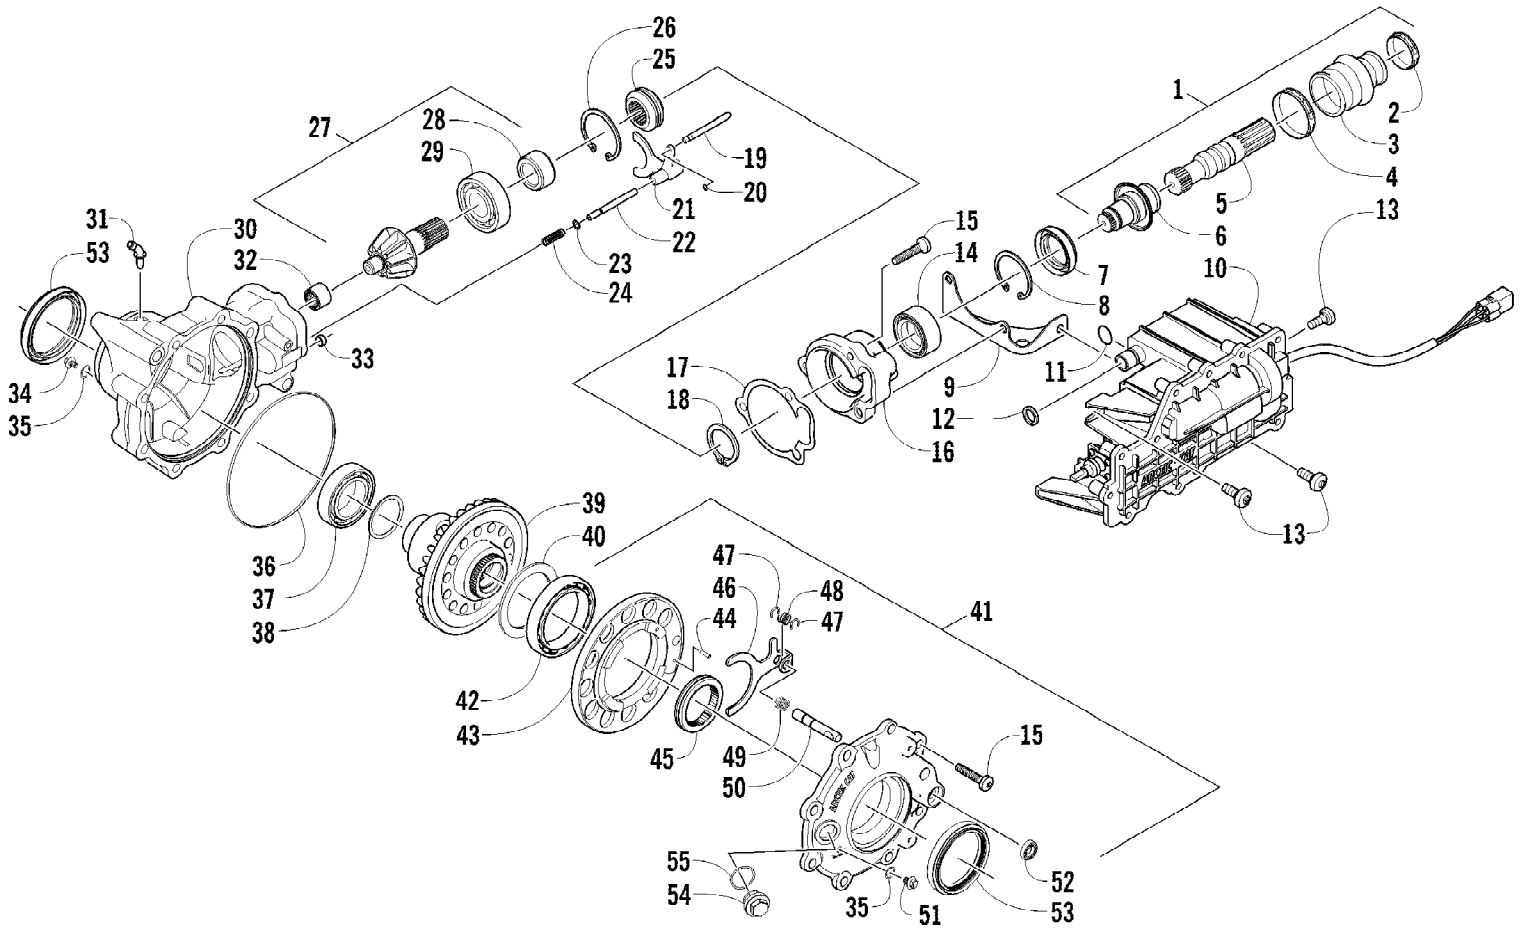

2012 ATV 700 RED (A2012IBT4EUSR)
FRONT DRIVE GEARCASE ASSEMBLY

2012 ATV 700 RED (A2012IBT4EUSR)
FRONT DRIVE GEARCASE ASSEMBLY

Ref #	Part Number	Qty	S/P/F	Description
	1502-877	1		Complete Front Drive Gearcase Assembly
1	1502-083	1		Shaft, Propeller - Assembly (inc. 2-6)
2	0423-411	1		Clamp
3	0402-985	1	/P	Boot, Propeller Shaft
4	0423-393	1		Clamp
5	1402-045	1		Shaft, Output
6	1502-085	1	/P	Shaft, Input
7	1402-011	1		Seal
8	0423-423	1		Ring, Retaining
9	1502-237	1		Bracket, Actuator
10	1502-909	1	/P	Actuator (inc. 11)
11	1402-981	1		O-Ring
12	0423-892	1	/P	O-Ring
13	0423-396	3		Screw, Self-Tapping
14	1402-043	1		Bearing
15	0423-118	11		Screw, Self-Tapping
16	0502-528	1	/P	Housing, Pinion
17	0402-947	1		Gasket, Flange
18	0423-417	1		Ring, Retaining
19	0402-997	1		Shaft, Selector
20	0423-402	1		Ring, Retaining
21	0402-998	1		Fork, Selector
22	0402-417	1		Shaft, Shuttle
23	0423-147	1		O-Ring
24	0402-999	1		Spring, Return
25	0402-413	1		Coupler, Drive
26	1423-067	1		Ring, Retaining
27	1502-851	1		Gear, Pinion - Assembly - 11T (inc. 28-29)
28	1402-977	1		Collar, Retaining
29	0402-327	1		Bearing
30	1502-856	1		Housing, Gearcase
31	1402-980	1		Fitting, Elbow
32	0402-328	1		Bearing
33	0402-411	1		Pin, Dowel
34	1402-210	1	/P	Plug, Magnetic (inc. one No. 35)
35	0423-153	2		O-Ring
36	0423-149	1		O-Ring
37	0402-393	1		Bearing
38	0402-405	AR		Shim, 41 x 49 x 1.3 mm
38	0402-406	AR		Shim, 41 x 49 x 1.4 mm
38	0402-407	AR		Shim, 41 x 49 x 1.5 mm
38	0402-408	AR		Shim, 41 x 49 x 1.6 mm
38	0402-409	AR		Shim, 41 x 49 x 1.7 mm
39	1502-859	1		Gear, Ring - 34T
40	1402-074	AR		Shim, 61 x 69 x 1.3 mm
40	1402-075	AR		Shim, 61 x 69 x 1.4 mm
40	1402-076	AR		Shim, 61 x 69 x 1.5 mm
40	1402-077	AR		Shim, 61 x 69 x 1.6 mm
40	1402-078	AR		Shim, 61 x 69 x 1.7 mm
41	1502-895	1		Cover, Gearcase (inc. one No. 35, 42-52, and one No. 53)
42	1402-053	1		Bearing