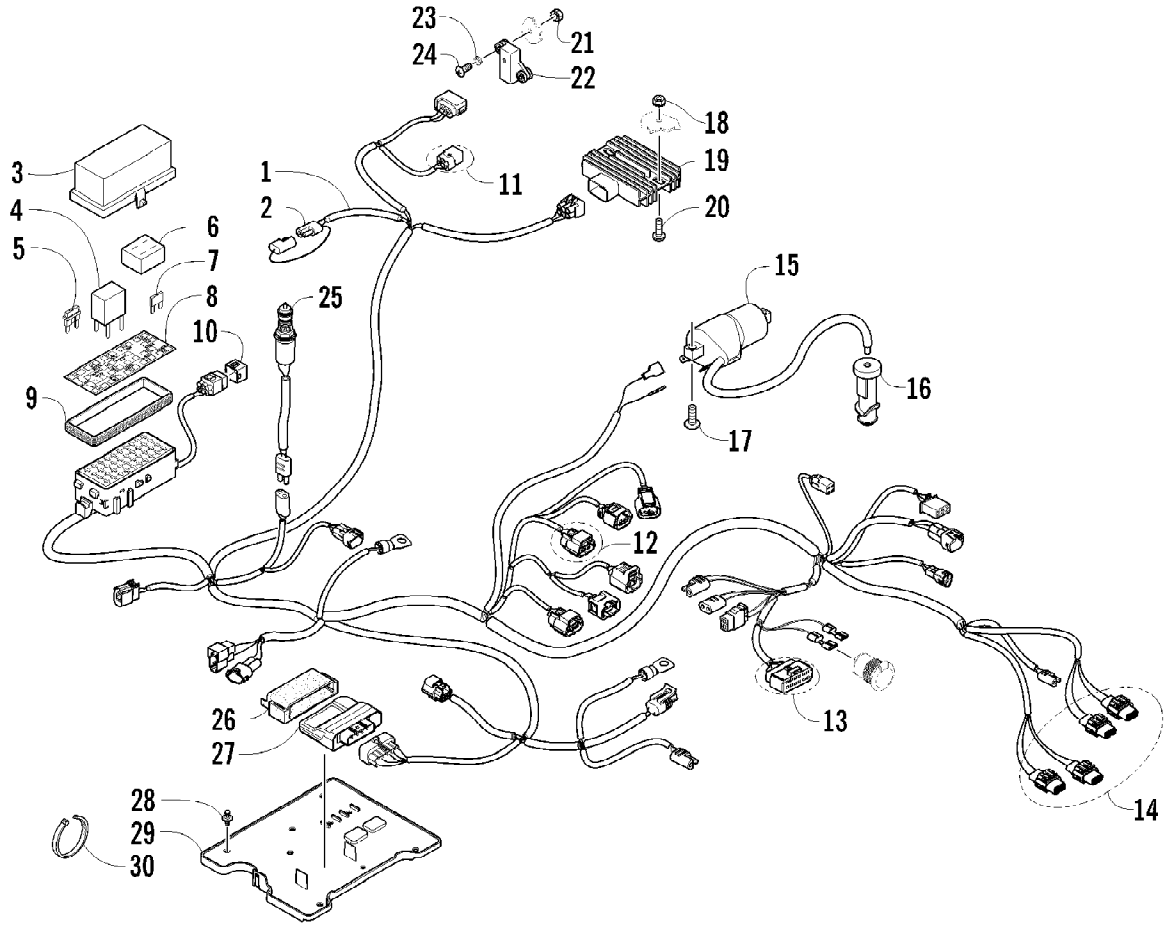

2012 ATV 700 RED (A2012IBT4EUSR)
WIRING HARNESS ASSEMBLY

Page 79 of 79

Ref #	Part Number	Qty	S/P/F	Description
1	0486-327	1		Harness, Main (inc. 2-10)
2	0486-164	1		Tether, Accessory Connector
3	0430-085	1		Cover, Fuse Block
4	0430-045	5	/P	Relay (4-Pin) - 20 Amp
5	0430-034	1		Diode
6	0430-037	1		Holder, Fuse
7	0430-032	5		Fuse - 10 Amp
7	0430-031	4		Fuse - 15 Amp
7	0430-030	2		Fuse - 30 Amp
8	2411-080	1		Decal, Fuse Block
9	0430-086	1		Seal
10	0430-097	1		Cover, Diagnostics Connector
11	1436-416	1		Repair Kit, Connector - Tilt Sensor
12	1436-417	1		Repair Kit, Connector - Idle Speed Control
13	1436-415	1		Repair Kit, Connector - LCD Gauge
14	1436-290	AR		Repair Kit, Connector - Headlight
15	0824-043	1		Coil, Ignition
16	0824-049	1	/P	Cap, Spark Plug
17	8476-620	2		Screw, Machine
18	0623-038	2		Nut w/Washer
19	0824-037	1	/P	Regulator, Voltage
20	8476-625	2		Screw, Machine
21	0423-493	2		Nut w/Washer
22	0409-064	1		Sensor, Tilt
23	0123-802	2		Washer
24	8468-425	2		Screw, Machine
25	0409-089	1		Switch, Brake - Assembly
26	0430-076	1		Cushion, ECU
27	0530-072	1		ECU
28	0623-362	3		Rivet, Reinstallable
29	2406-643	1		Tray, Electrical
30	0123-788	AR	/P	Tie, Cable - 8 in.
30	0123-903	AR		Tie, Cable - 11.5 in.