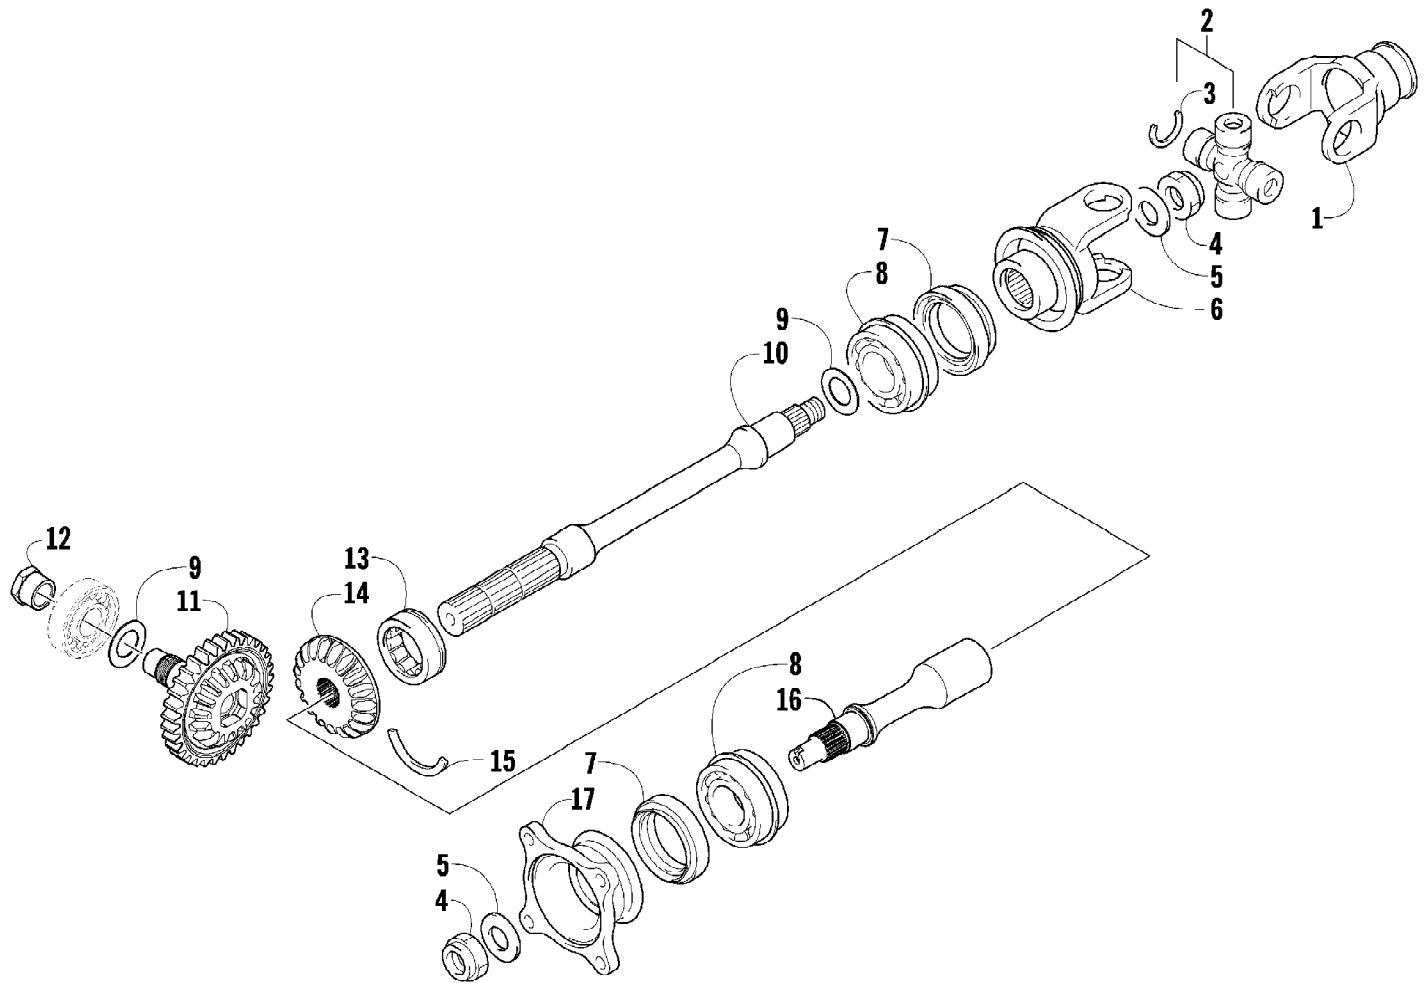

2012 ATV 700 RED (A2012IBT4EUSR)
SECONDARY DRIVE ASSEMBLY

Page 59 of 79

Ref #	Part Number	Qty	S/P/F	Description
1	0819-063	1		Yoke, Propeller Shaft Joint
2	1402-164	1	/P	Joint, Universal - Set (inc. 3)
3	0423-450	4		Ring, Retaining
4	0827-013	2		Nut
5	0828-020	2		Washer
6	0819-061	1		Yoke, Drive Output - Front
7	0830-043	2		Seal, Oil
8	0832-017	2		Bearing
9	0828-021	AR		Shim, 25 x 34 x 0.25 mm
9	0828-022	AR		Shim, 25 x 34 x 0.30 mm
9	0828-023	AR		Shim, 25 x 34 x 0.70 mm
9	0828-024	AR		Shim, 25 x 34 x 0.90 mm
9	0828-025	AR		Shim, 25 x 34 x 0.95 mm
9	0828-026	AR		Shim, 25 x 34 x 1.00 mm
9	0828-027	AR		Shim, 25 x 34 x 1.05 mm
9	0828-028	AR		Shim, 25 x 34 x 1.10 mm
9	0828-029	AR		Shim, 25 x 34 x 1.15 mm
10	0819-089	1	/P	Shaft, Secondary Driven - Front
11	0822-131	1		Gear, Secondary Drive
12	0827-052	1		Nut
13	0832-016	1		Bearing
14	0822-106	1		Gear, Secondary Driven
15	0819-011	1		Ring, Driven Bearing
16	0819-053	1		Shaft, Secondary Driven - Rear
17	0819-005	1		Flange, Output Joint - Rear