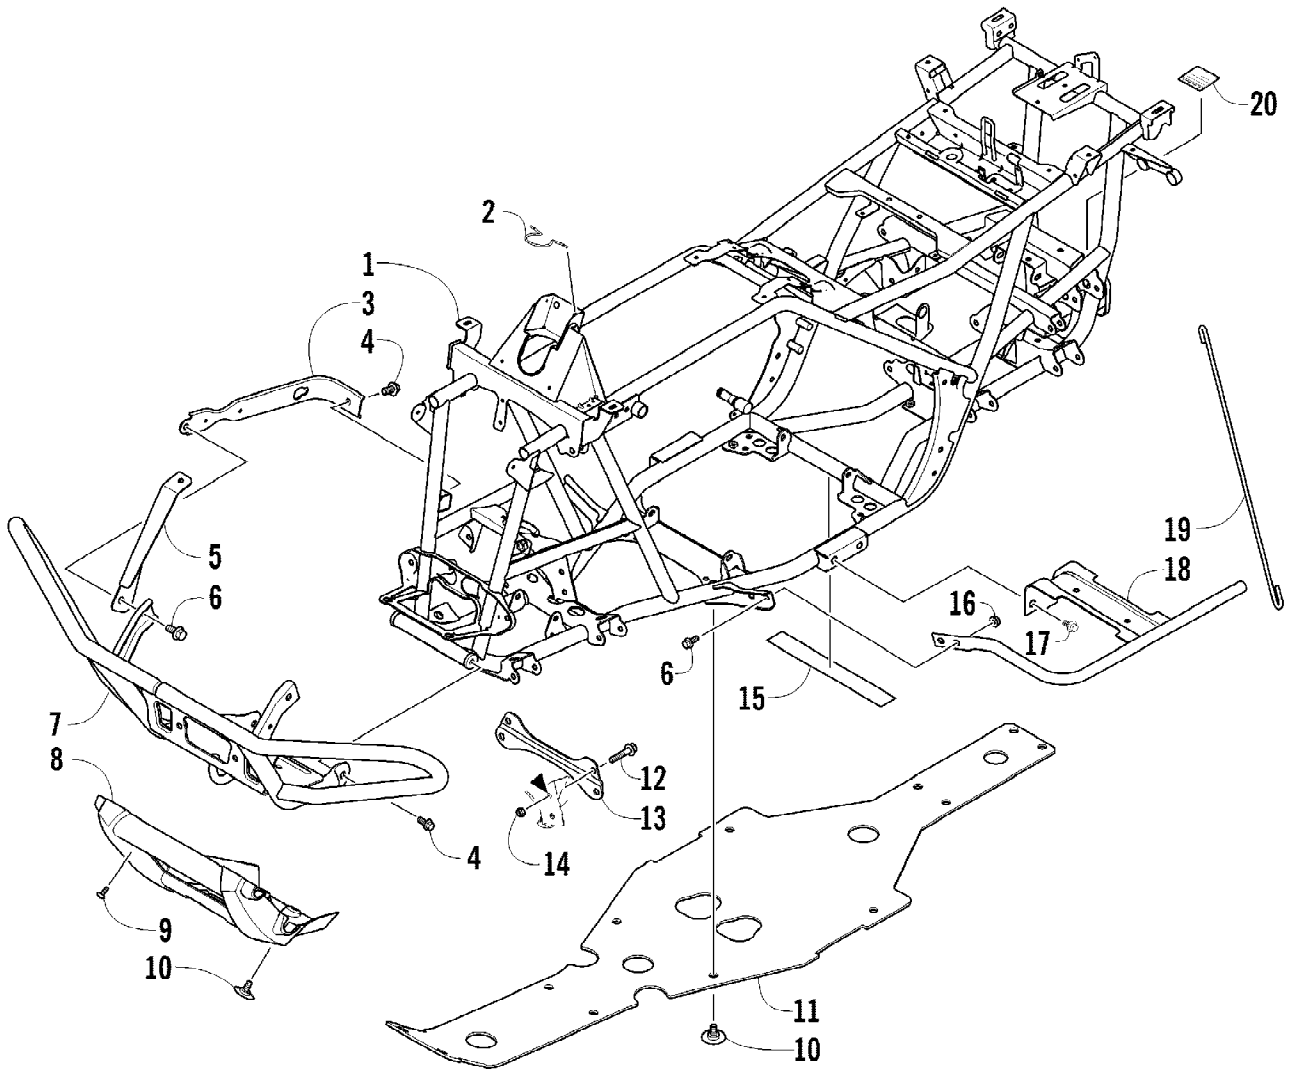

2012 ATV 700 RED (A2012IBT4EUSR)
FRAME AND RELATED PARTS

Page 28 of 79

Ref #	Part Number	Qty	S/P/F	Description
1	4506-550	1		Frame, Main
2	2416-401	1		Clip, Routing
3	1506-596	2	/P	Channel, Bumper Mounting
4	8409-020	4	/P	Screw, Cap
5	1506-562	1		Bracket, Mounting - Bumper - Right
5	1506-563	1		Bracket, Mounting - Bumper - Left
6	8408-816	6		Screw, Cap
7	1506-855	1	/P	Bumper, Front
8	1406-360	1		Fascia, Bumper - Front
9	0423-419	2		Screw, Machine
10	0423-101	12		Screw, Shoulder
11	1406-030	1		Panel, Belly
12	8409-025	2		Screw, Cap
13	2516-852	1	/P	Brace, A-Arm
14	0423-744	2		Nut, Lock
15	0406-289	2		Pad, Frame
16	8424-802	4		Nut
17	8409-016	4		Screw, Cap
18	1506-380	1		Footrest - Right
18	1506-379	1		Footrest - Left
19	2506-423	2		Rod, Support
20	1411-077	1		Decal, Warning - Towing