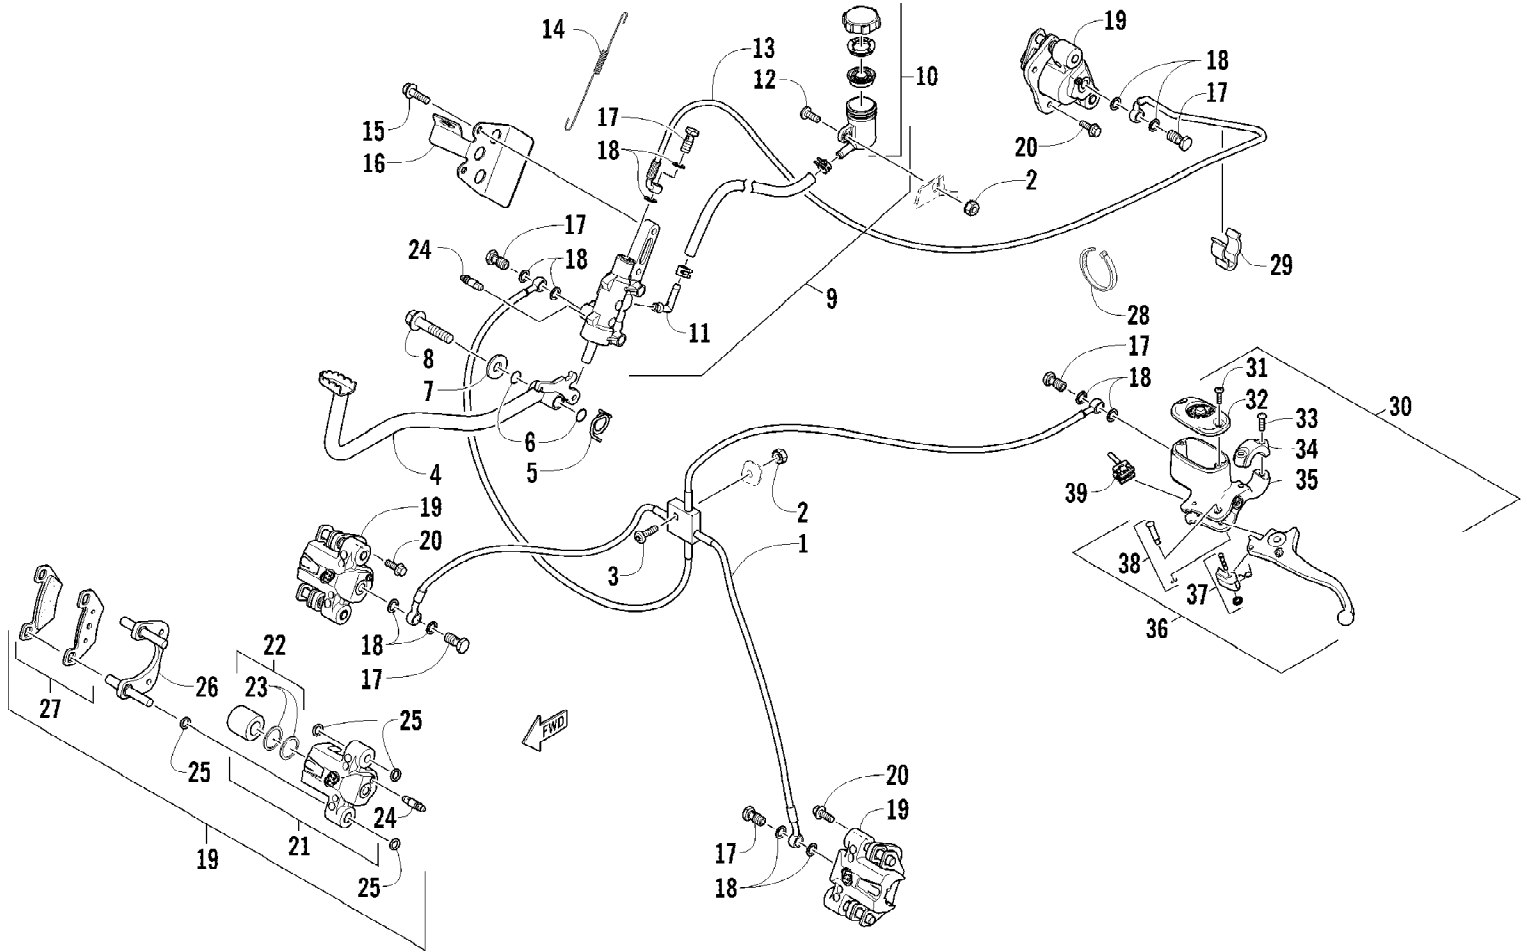

2012 ATV 700 RED (A2012IBT4EUSR)
HYDRAULIC BRAKE ASSEMBLY

2012 ATV 700 RED (A2012IBT4EUSR)
HYDRAULIC BRAKE ASSEMBLY

Page 43 of 79

Ref #	Part Number	Qty	S/P/F	Description
1	1502-015	1		Hose, Brakeline - Assembly
2	0623-038	2		Nut w/Washer
3	8476-625	1		Screw, Machine
4	1502-063	1		Lever, Brake
5	0502-807	1		Spring, Brake Lever
6	1602-213	2	/P	O-Ring
7	8050-252	1		Washer
8	8408-816	1		Screw, Cap
9	1502-293	1		Brake Assembly (inc. 10)
10	1502-155	1		Reservoir, Brake w/Clamp
11	1502-296	1	/P	Adapter, Hose
12	8476-616	1		Screw, Machine
13	1502-593	1		Hose, Brakeline
14	0502-785	1		Spring, Brake Switch
15	8408-625	2		Screw, Cap
16	1502-179	1		Bracket, Switch
17	0423-413	6		Bolt, Banjo-Fitting
18	0423-178	12		Washer, Crush
19	1436-422	1	/P	Caliper, Brake - Right Front (inc. two No. 20 and 21-27)
19	1436-423	1	/P	Caliper, Brake - Left Front (inc. two No. 20 and 21-27)
19	1436-423	1	/P	Caliper, Brake - Rear (inc. two No. 20 and 21-27)
20	8408-821	6	/P	Screw, Cap
21	1436-160	1	/P	Housing, Caliper - Assembly - Right Front (inc. two No. 20 and 22-24)
21	1436-161	1	/P	Housing, Caliper - Assembly - Left Front (inc. two No. 20 and 22-24)
21	1436-161	1	/P	Housing, Caliper - Assembly - Rear (inc. two No. 20 and 22-24)
22	0502-606	3		Piston/Seal Set (inc. 23)
23	0502-607	3		Seal Set
24	0502-609	4	/P	Valve, Bleed
25	0502-608	3		O-Ring, Guide - Set
26	0502-605	3		Bracket Assembly
27	1502-694	3	S	Pad, Brake - Set
28	0123-788	AR	/P	Tie, Cable - 8 in.
29	1502-115	2		Clip, Brakeline Hose
30	1502-902	1	/P	Brake Assembly (inc. 31-39)
31	0502-566	1		Screw, Machine - Kit
32	0502-868	1	/P	Cover, Reservoir
33	0502-568	1		Screw, Machine - Kit
34	0502-869	1		Clamp, Master Cylinder
35	0502-704	1		Master Cylinder Assembly
36	1502-904	1		Lever Assembly - Kit (inc. 37-38)
37	1502-905	1		Lock, Brake Lever - Kit
38	0502-580	1		Lever Pin - Kit
39	0502-564	1	/P	Switch, Brake