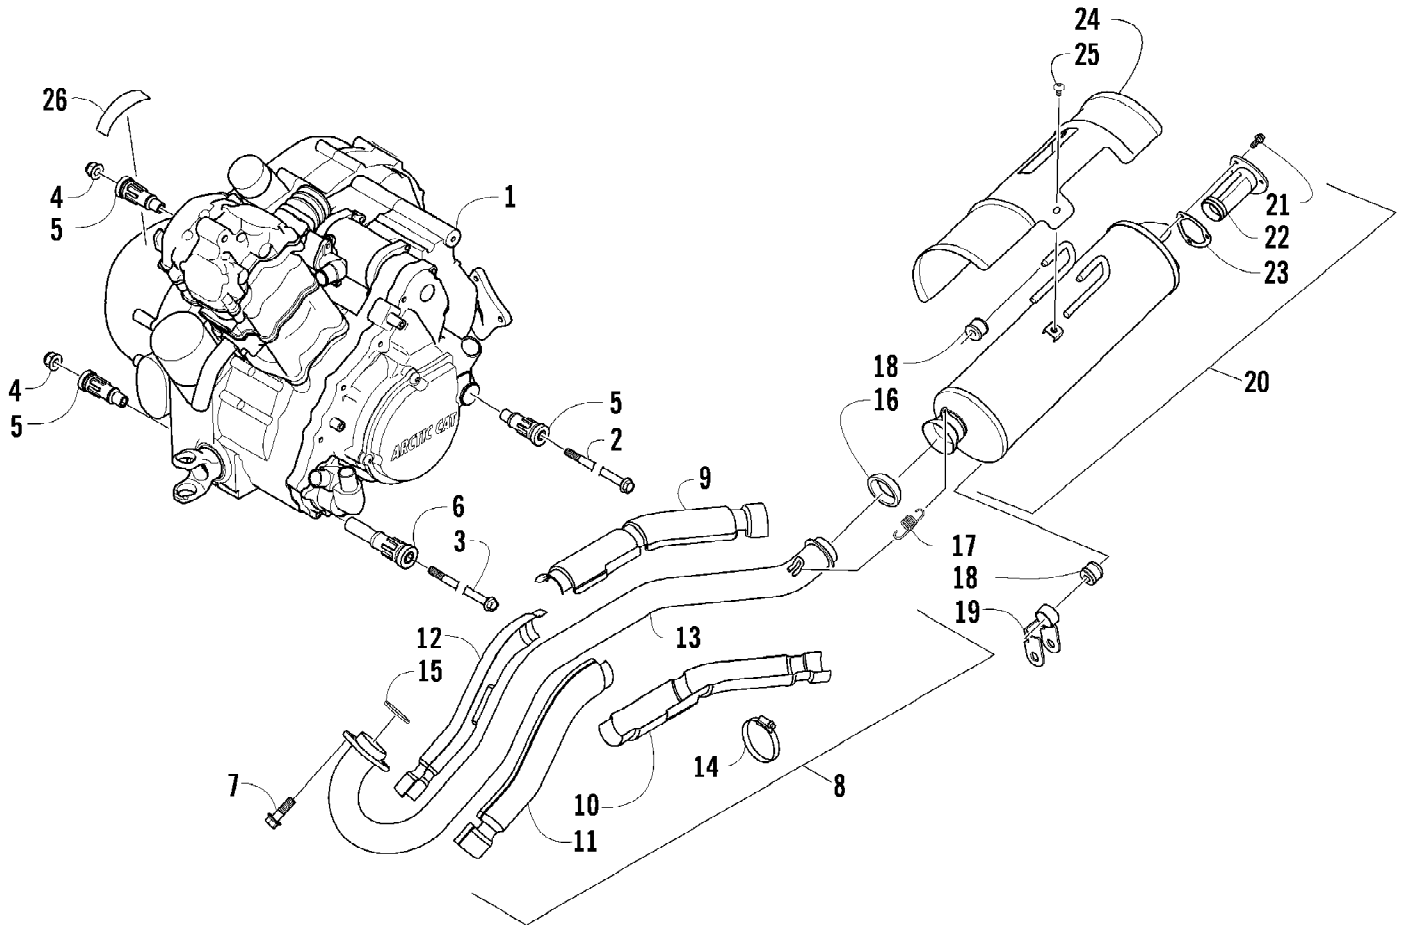

2012 ATV 700 RED (A2012IBT4EUSR)
ENGINE AND EXHAUST

Page 26 of 79

Ref #	Part Number	Qty	S/P/F	Description
1	0800-121	1		Engine, A700K
2	0423-451	1		Screw, Cap
3	0423-405	1		Screw, Cap
4	8428-002	2		Nut, Lock
5	0801-129	3		Mount, Rubber - Engine
6	0801-122	1		Mount, Rubber - Engine
7	8408-820	2	/P	Screw, Cap
8	0512-345	1	/P	Pipe, Exhaust - Assembly (inc. 9-14)
9	0412-350	1		Shield, Exhaust Pipe - Outer - Rear
10	0412-339	1		Shield, Exhaust Pipe - Inner - Rear
11	0412-349	1		Shield, Exhaust Pipe - Inner - Front
12	0412-348	1		Shield, Exhaust Pipe - Outer - Front
13	0512-344	1		Pipe, Exhaust
14	0423-317	4	/P	Clamp
15	0412-338	1	/P	Gasket, Exhaust
16	0412-375	1	/P	Seal, Exhaust
17	0612-668	2	/P	Spring, Extension
18	0412-577	3	/P	Bushing
19	1506-732	1		Channel, Muffler Support
20	0512-355	1	/P	Muffler - Assembly (inc. 21-23)
21	8408-616	3		Screw, Cap
22	0512-219	1	/P	Arrester, Spark - Assembly
23	0412-313	1		Gasket, Spark Arrester
24	0412-373	1	/P	Cover, Muffler
25	8477-610	3		Screw, Machine
26	0411-426	1		Decal, Warning - Clutch Cover