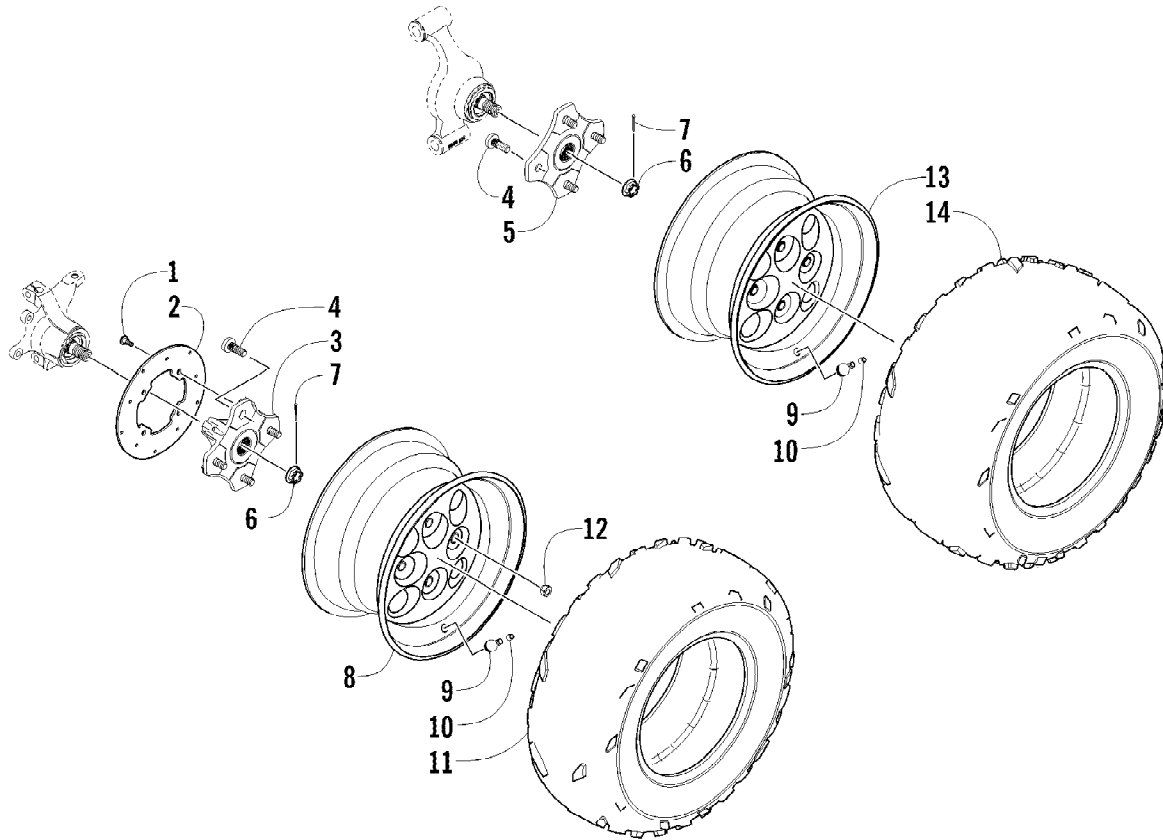

2012 ATV 700 RED (A2012IBT4EUSR)
WHEEL AND TIRE ASSEMBLY

Page 77 of 79

Ref #	Part Number	Qty	S/P/F	Description
1	0423-557	12		Screw, Shoulder
2	2402-002	3		Disc, Brake
3	1502-462	2	/P	Hub, Wheel - Front (inc. 4)
4	0402-974	16	/P	Stud
5	1502-462	1	/P	Hub, Wheel - Rear - Right (inc. 4)
5	1502-464	1		Hub, Wheel - Rear - Left (inc. 4)
6	0423-607	4		Nut, Castle
7	0423-407	4		Pin, Cotter
8	1402-776	2		Wheel - Front
9	0402-064	4		Stem, Valve (inc. 10)
10	0402-140	4		Cap, Valve Stem
11	1402-894	2		Tire - Front
12	0423-408	16	/P	Nut, Lug
13	1402-777	2		Wheel - Rear
14	1402-895	2		Tire - Rear