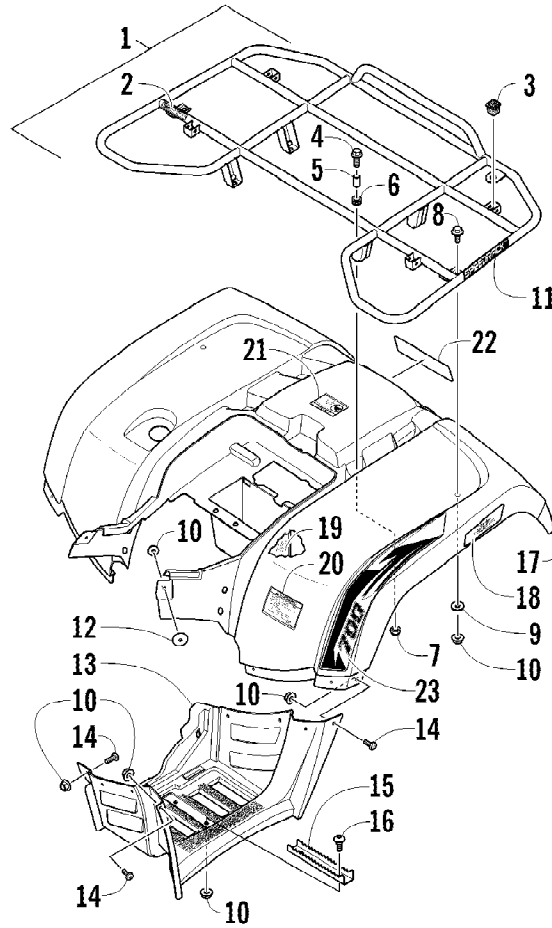

2012 ATV 700 RED (A2012IBT4EUSR)
REAR RACK, BODY PANEL, AND FOOTWELL ASSEMBLIES

2012 ATV 700 RED (A2012IBT4EUSR)

Page 53 of 79

REAR RACK, BODY PANEL, AND FOOTWELL ASSEMBLIES

Ref #	Part Number	Qty	S/P/F	Description
1	2506-125	1		Rack, Rear - Assembly (inc. 2-3)
2	0411-648	1		Decal, Warning - Load
3	0441-592	4	/P	Bushing
4	8410-830	4		Screw, Cap
5	0423-669	4		Spacer
6	0423-465	4		Grommet
7	8432-802	4		Nut, Lock
8	0423-654	2		Screw, Shoulder
9	8050-222	2	/P	Washer
10	0423-540	26		Nut, Lock
11	0411-965	2		Decal, "Speedrack"
12	0423-101	2		Screw, Shoulder
13	1406-356	1		Footwell - Right
13	2406-429	1	/P	Footwell - Left
14	0423-419	18		Screw, Machine
15	1506-125	2	/P	Footpeg
16	0423-355	4		Screw, Shoulder
17	2516-948	1		Panel, Fender - Assembly (inc. 18-21)
18	1411-592	1	/P	Decal, Reflector - Right
18	1411-593	1	/P	Decal, Reflector - Left
19	0470-658	1		Foil, Protective
20	2411-143	1	/P	Decal, Warning - Tire Pressure
21	1411-809	1	/P	Decal, Passenger
22	1411-725	1		Decal, "Arctic Cat"
23	2411-678	1		Decal, Side - Lower Right
23	2411-679	1		Decal, Side - Lower Left