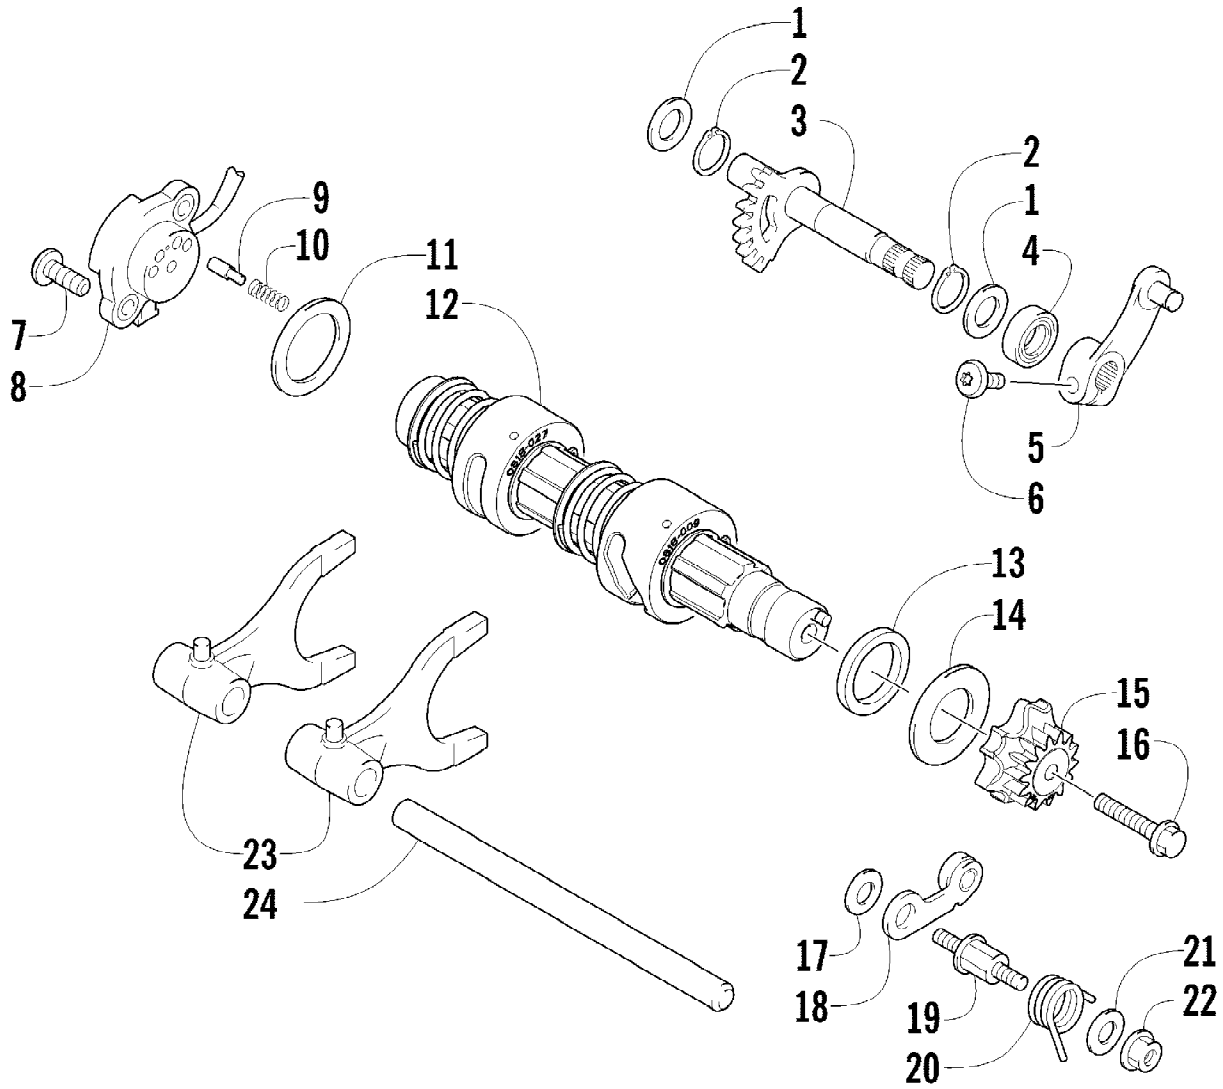

2012 ATV 700 RED (A2012IBT4EUSR)
GEAR SHIFTING ASSEMBLY

Page 39 of 79

Ref #	Part Number	Qty	S/P/F	Description
1	0828-036	2		Washer
2	0831-010	2		Ring, Retaining
3	0818-007	1	/P	Shaft, Sub-Gear Shift
4	0830-044	1		Seal, Sub-Gear Shift Shaft
5	0818-014	1		Arm, Select
6	8468-620	1	/P	Screw, Machine
7	8470-520	2		Screw, Machine
8	0409-090	1	/P	Switch, Gear Position
9	0818-013	2		Contact
10	0818-017	2		Spring
11	0828-040	1		Washer
12	0818-046	1		Shaft, Gear Shift - Assembly
13	0828-131	1		Spacer
14	0828-037	1		Washer
15	0818-089	1	/P	Plate, Gear Shift Cam
16	0826-006	1		Screw, Cap
17	0828-038	1		Washer
18	0818-002	1		Stopper, Cam
19	0818-004	1		Support, Cam Stopper
20	0818-090	1		Spring
21	0828-035	1		Washer
22	8424-602	1	/P	Nut
23	0818-072	2	/P	Fork, Shift
24	0818-006	1		Shaft, Shift Fork