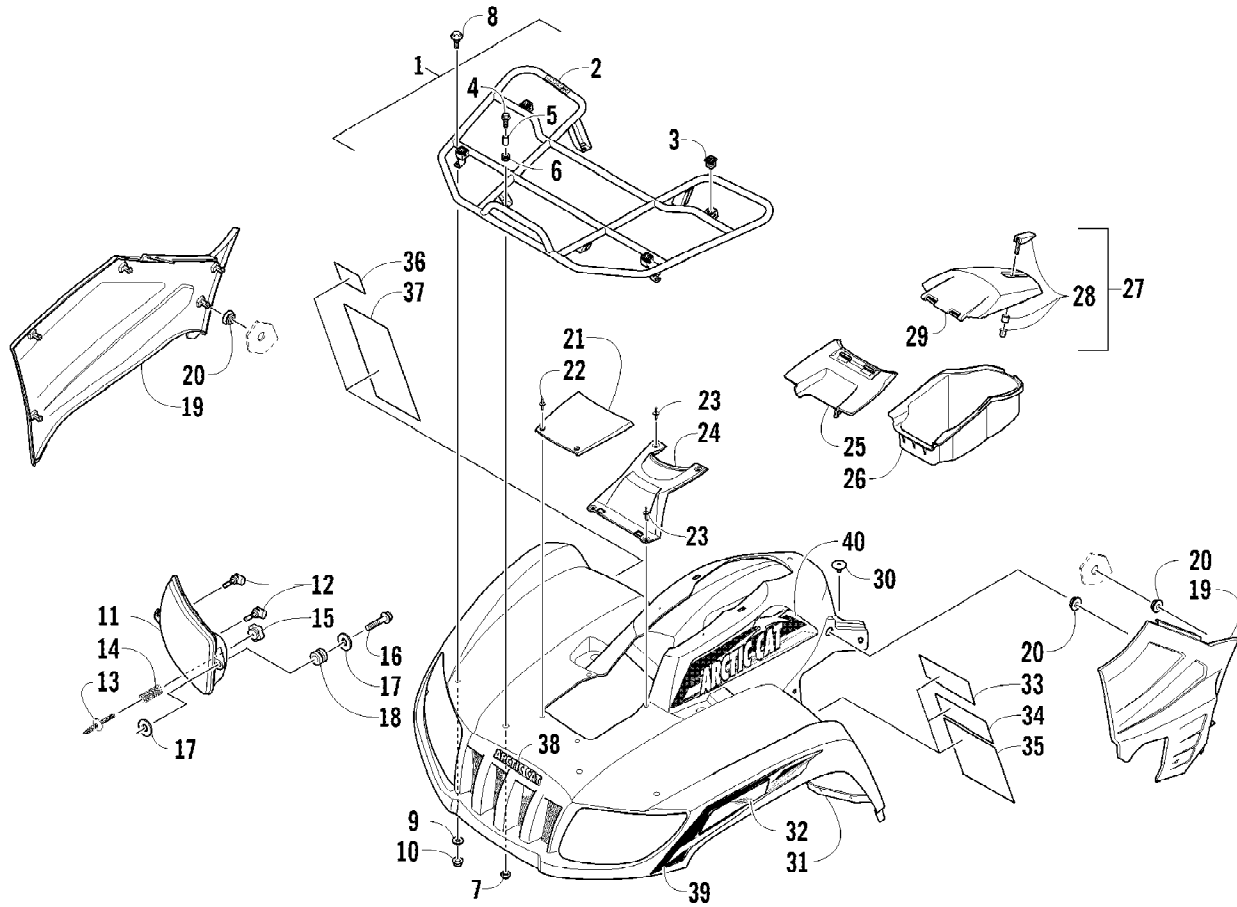

2012 ATV 700 RED (A2012IBT4EUSR)
FRONT RACK, BODY PANEL, AND HEADLIGHT ASSEMBLIES

2012 ATV 700 RED (A2012IBT4EUSR)

Page 33 of 79

FRONT RACK, BODY PANEL, AND HEADLIGHT ASSEMBLIES

Ref #	Part Number	Qty	S/P/F	Description
1	2506-106	1		Rack, Front - Assembly (inc. 2-3)
2	0411-576	1		Decal, Warning - Load
3	0441-592	4	/P	Bushing
4	8410-830	4		Screw, Cap
5	0423-669	4		Spacer
6	0423-465	4		Grommet
7	8432-802	4		Nut, Lock
8	0423-654	2		Screw, Shoulder
9	8050-222	2	/P	Washer
10	0423-540	2		Nut, Lock
11	0509-044	1	/P	Headlight Assembly - Right (inc. 12)
11	0509-035	1		Headlight Assembly - Left (inc. 12)
12	0409-055	4		Bulb, Headlight
13	0423-514	2		Stud, Adjuster - Headlight
14	0423-522	2		Spring, Adjuster
15	0423-513	2		Knob, Adjuster
16	0623-785	4		Screw, Self-Tapping
17	8050-217	8	/P	Washer
18	0423-447	4		Grommet
19	2406-300	1		Panel, Side - Lower - Right
19	2406-419	1		Panel, Side - Lower - Left
20	0423-678	8		Grommet
21	1406-358	1		Cover, Access
22	0423-535	2		Rivet, Reinstallable
23	0623-362	4		Rivet, Reinstallable
24	1406-484	1		Cover, Steering Post
25	0470-513	1		Cover, Storage Box
26	1406-573	1		Box, Storage
27	2506-234	1		Lid, Storage Box w/Latch (inc. 28-29)
28	1406-599	1		Latch, Storage Box
29	0470-514	1		Lid, Storage Box
30	0423-101	2		Screw, Shoulder
31	4506-289	1	/P	Panel, Fender - Assembly (inc. 32-37)
32	0411-818	1		Decal, Reflector - Right
32	0411-819	1		Decal, Reflector - Left
33	1411-574	1		Decal, Warning - Off-Road Only
34	1411-804	1	/P	Decal, Warning - Age
35	1411-932	1	/P	Decal, Warning - General
36	0411-835	1		Decal, Warning - Turn/Hill
37	1411-250	1		Decal, Warning - Reverse/Pre-Ride
38	1411-725	1		Decal, "Arctic Cat"
39	2411-674	1		Decal, Side - Front Right
39	2411-675	1		Decal, Side - Front Left
40	2411-676	1		Decal, Side - Upper Right
40	2411-677	1		Decal, Side - Upper Left