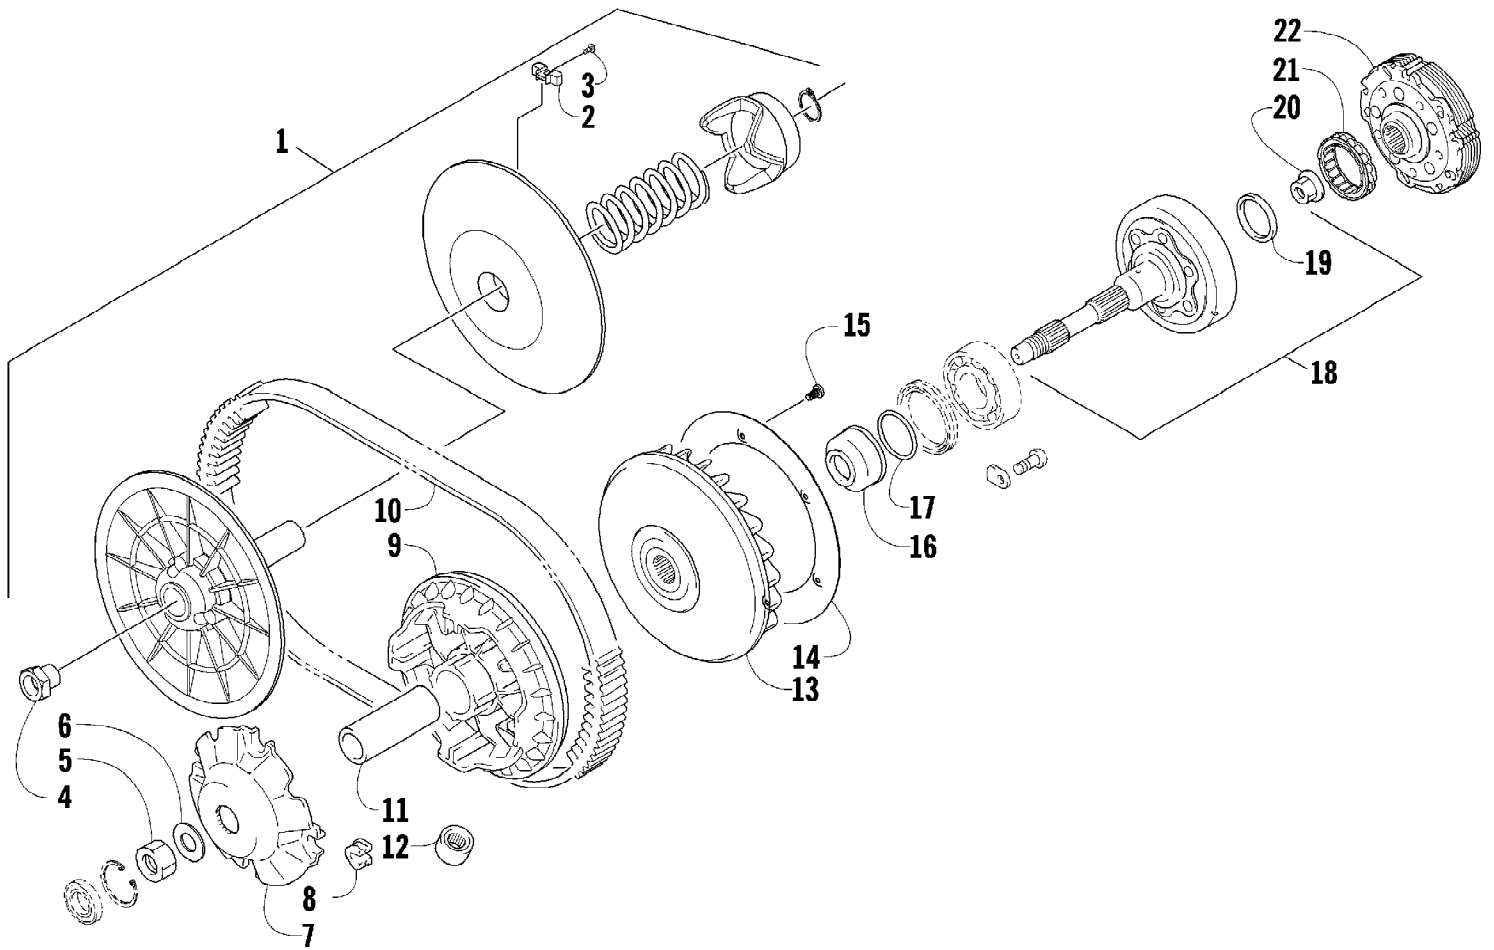

2012 ATV 700 RED (A2012IBT4EUSR)
TRANSMISSION ASSEMBLY

Page 73 of 79

Ref #	Part Number	Qty	S/P/F	Description
1	0823-353	1	/P	Pulley, Driven - Assembly (inc. 2-4)
2	0823-176	3	/P	Shoe, Cam
3	0823-177	3		Screw, Machine
4	0823-178	1		Nut
5	0827-010	1		Nut
6	0828-106	1		Washer
7	0823-276	1		Plate, Movable Drive Face
8	0823-277	4		Damper, Movable Drive Face
9	0823-273	1		Face, Movable Drive
10	0823-013	1		Belt, Drive
11	0823-271	1		Spacer
12	0823-167	8	/P	Roller
13	0823-272	1		Face, Fixed Drive
14	0823-131	1		Shroud, Drive Face
15	0623-914	6		Screw, Self-Tapping
16	0823-015	1		Spacer, Fixed Drive Face
17	0470-531	1		O-Ring
18	0821-002	1	/P	Housing, Clutch - Assembly
19	0830-189	1	/P	Seal
20	0827-011	1		Nut
21	0823-018	1		Clutch, One-Way
22	0823-310	1	/P	Clutch, Centrifugal - 6 Plate