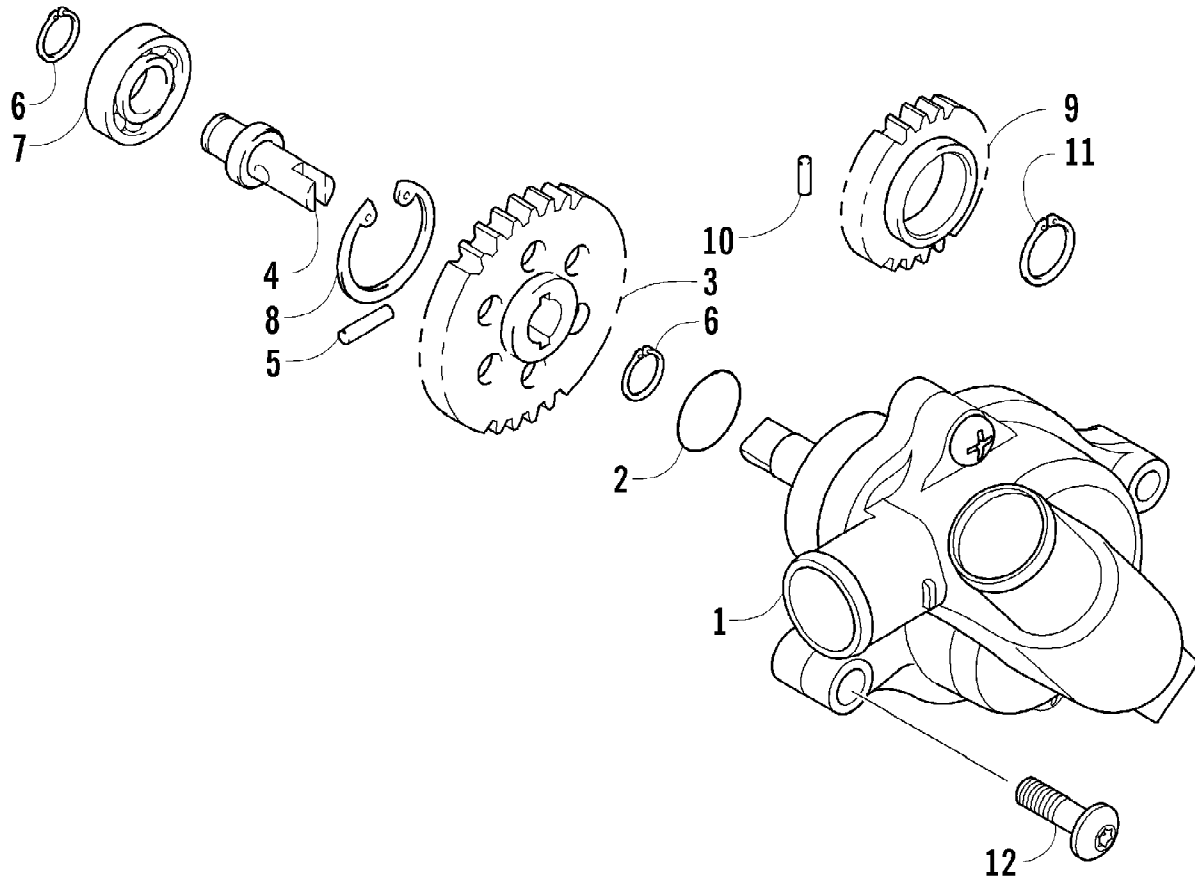

2012 ATV 700 RED (A2012IBT4EUSR)
THROTTLE BODY ASSEMBLY

Page 71 of 79

Ref #	Part Number	Qty	S/P/F	Description
1	0470-753	1		Throttle - Assembly (inc. 2-19)
2	0	1	F	Throttle Body
3	0430-072	1		Sensor, Throttle Position
4	5507-234	1		O-Ring
5	5507-231	1		Screw, Machine
6	0430-074	1		Valve, ISC
7	5507-233	1		O-Ring
8	5507-238	1		Screw, Machine
9	0470-687	1		Rail, Fuel
10	0470-767	1		O-Ring
11	0470-762	1		Injector, Fuel
12	0470-768	1		Seal
13	5507-227	1		Bracket, MAP Sensor
14	5507-117	2	/P	Screw, Machine
15	0430-073	1		Sensor, MAP
16	5507-232	1		O-Ring
17	5507-229	1		Plate, ISC Valve
18	5507-223	1		Cover
19	5507-037	1	/P	Screw, Machine
20	0487-057	1		Cable, Throttle

2012 ATV 700 RED (A2012IBT4EUSR)
TRANSMISSION ASSEMBLY

Page 73 of 79

Ref #	Part Number	Qty	S/P/F	Description
1	0823-353	1	/P	Pulley, Driven - Assembly (inc. 2-4)
2	0823-176	3	/P	Shoe, Cam
3	0823-177	3		Screw, Machine
4	0823-178	1		Nut
5	0827-010	1		Nut
6	0828-106	1		Washer
7	0823-276	1		Plate, Movable Drive Face
8	0823-277	4		Damper, Movable Drive Face
9	0823-273	1		Face, Movable Drive
10	0823-013	1		Belt, Drive
11	0823-271	1		Spacer
12	0823-167	8	/P	Roller
13	0823-272	1		Face, Fixed Drive
14	0823-131	1		Shroud, Drive Face
15	0623-914	6		Screw, Self-Tapping
16	0823-015	1		Spacer, Fixed Drive Face
17	0470-531	1		O-Ring
18	0821-002	1	/P	Housing, Clutch - Assembly
19	0830-189	1	/P	Seal
20	0827-011	1		Nut
21	0823-018	1		Clutch, One-Way
22	0823-310	1	/P	Clutch, Centrifugal - 6 Plate