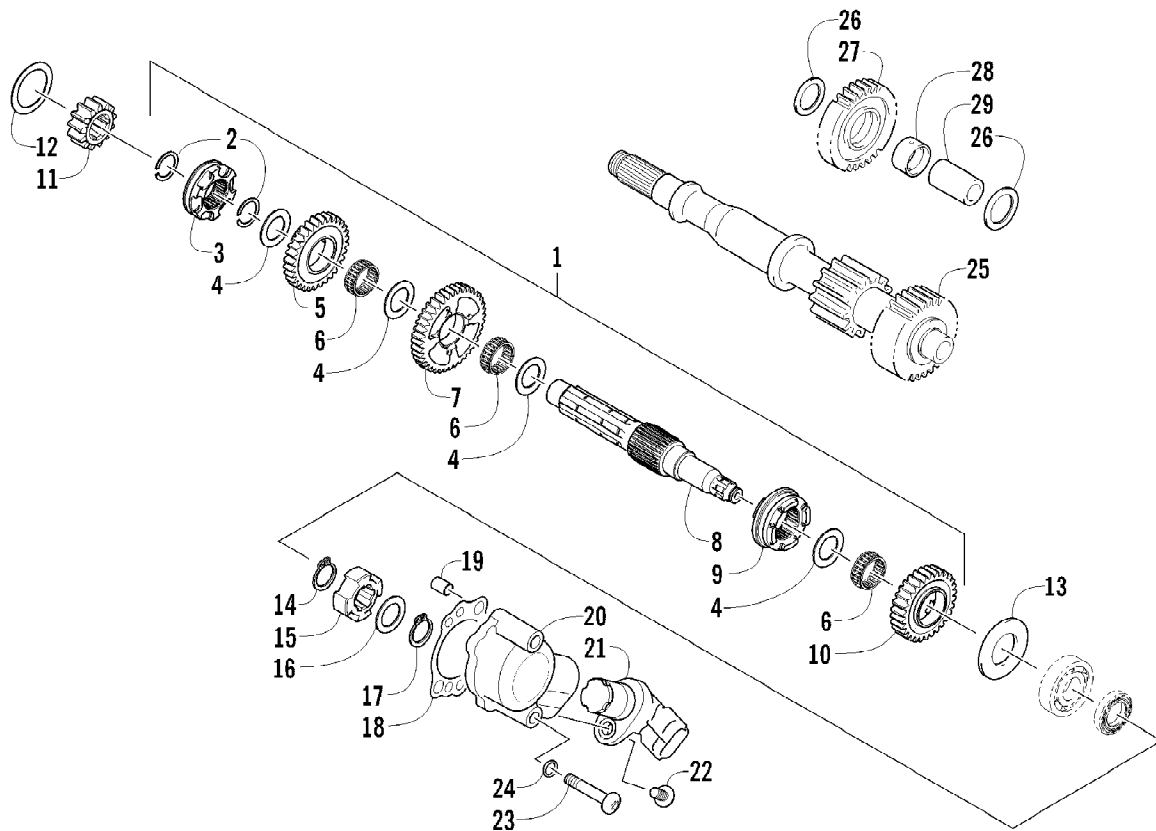

2012 ATV 700 RED (A2012IBT4EUSR)
SECONDARY TRANSMISSION ASSEMBLY

2012 ATV 700 RED (A2012IBT4EUSR)
SECONDARY TRANSMISSION ASSEMBLY

Page 61 of 79

Ref #	Part Number	Qty	S/P/F	Description
1	0822-124	1		Countershaft Assembly (inc. 2-10)
2	0831-085	2		Ring, Retaining
3	0822-120	1		Gear Select, Reverse
4	0822-121	4		Shim
5	0822-119	1		Gear, Reverse Driven
6	0832-082	3		Bearing
7	0822-114	1		Gear, Driven - Low
8	0822-113	1		Countershaft
9	0822-116	1		Gear Select, Sliding
10	0822-115	1		Gear, Driven - High
11	0822-125	1		Gear, Drive
12	0828-019	1		Washer, Thrust
13	0828-011	1		Washer
14	0831-040	1		Ring, Retaining
15	0822-050	1		Trigger, Speedometer Sensor
16	0828-069	1		Washer, Thrust
17	0831-039	1		Ring, Retaining
18	0830-129	1		Gasket
19	0829-023	2		Pin, Dowel
20	0822-049	1		Housing, Speedometer Sensor
21	0824-042	1	/P	Sensor, Speedometer
22	8468-620	1	/P	Screw, Machine
23	8468-645	2		Screw, Machine
24	0830-107	2		Gasket
25	0822-001	1		Driveshaft
26	0828-016	2		Washer, Thrust
27	0822-011	1		Gear, Reverse Idle
28	0822-012	1		Bushing
29	0822-015	1		Shaft, Reverse Idle