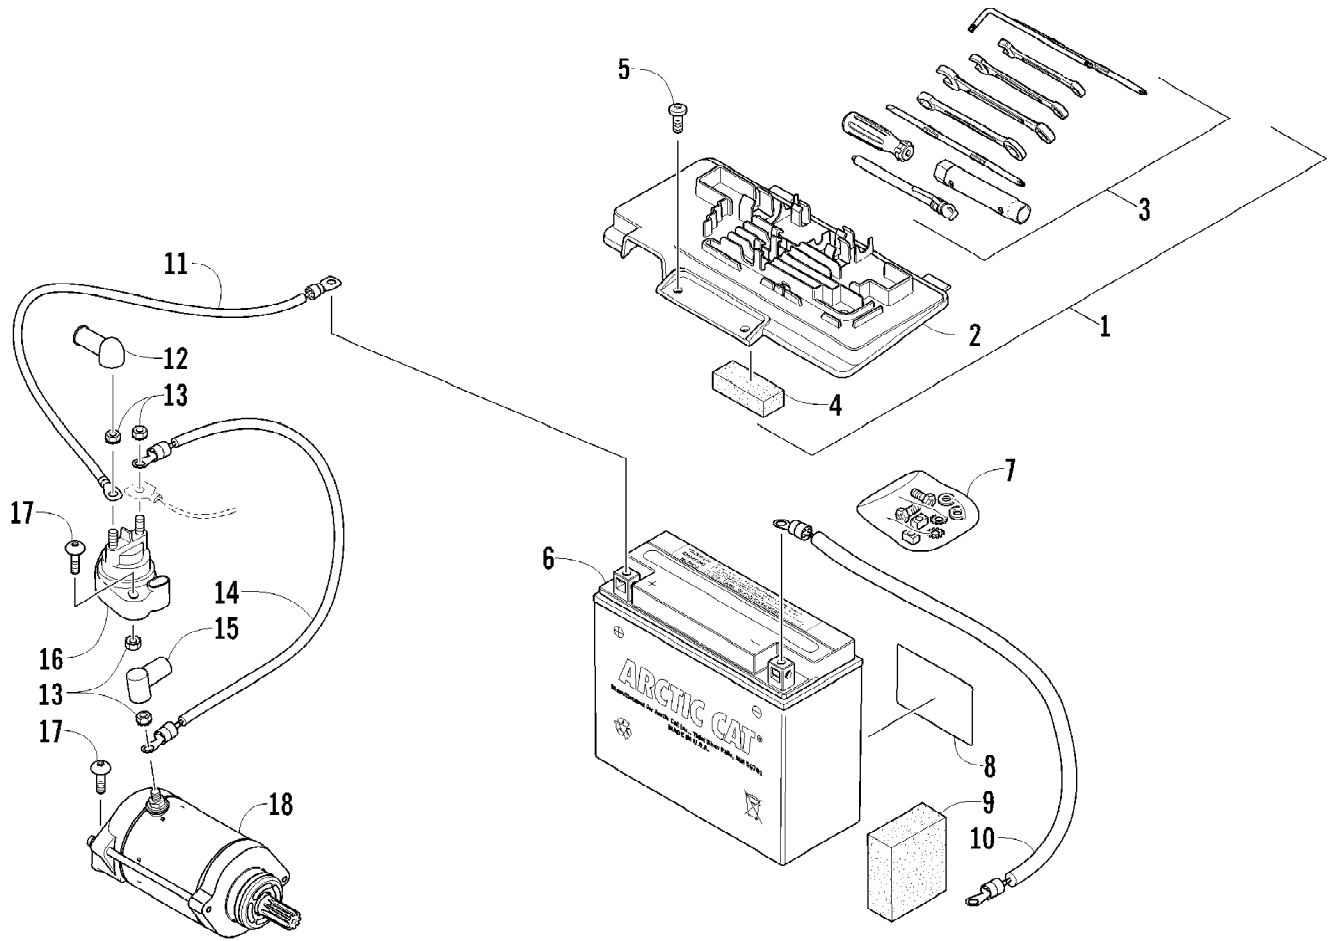

2012 ATV 700 RED (A2012IBT4EUSR)
BATTERY AND STARTER ASSEMBLY

Page 4 of 79

Ref #	Part Number	Qty	S/P/F	Description
1	5991-655	1	/P	Battery Cover/Tool Tray Assembly (inc. 2-4)
2	2406-815	1	/P	Cover, Battery
3	0444-122	1	S/P	Kit, Tool
4	0417-016	1		Pad, Battery
5	8476-620	2		Screw, Machine
6	0645-480	1		Battery Assembly (inc. 7-8)
7	0445-082	1		Kit, Hardware
8	0645-430	1		Decal, Warning
9	0417-012	1		Foam, Battery
10	0445-070	1		Cable, Battery/Ground
11	0445-062	1		Cable, Battery/Solenoid
12	0645-327	1		Boot, Terminal
13	0623-038	5		Nut w/Washer
14	0445-064	1		Cable, Solenoid/Starter (inc. 15)
15	0645-019	1		Boot, Terminal
16	0445-058	1	/P	Solenoid
17	8476-625	4		Screw, Machine
18	0825-013	1	/P	Motor, Starter - Assembly