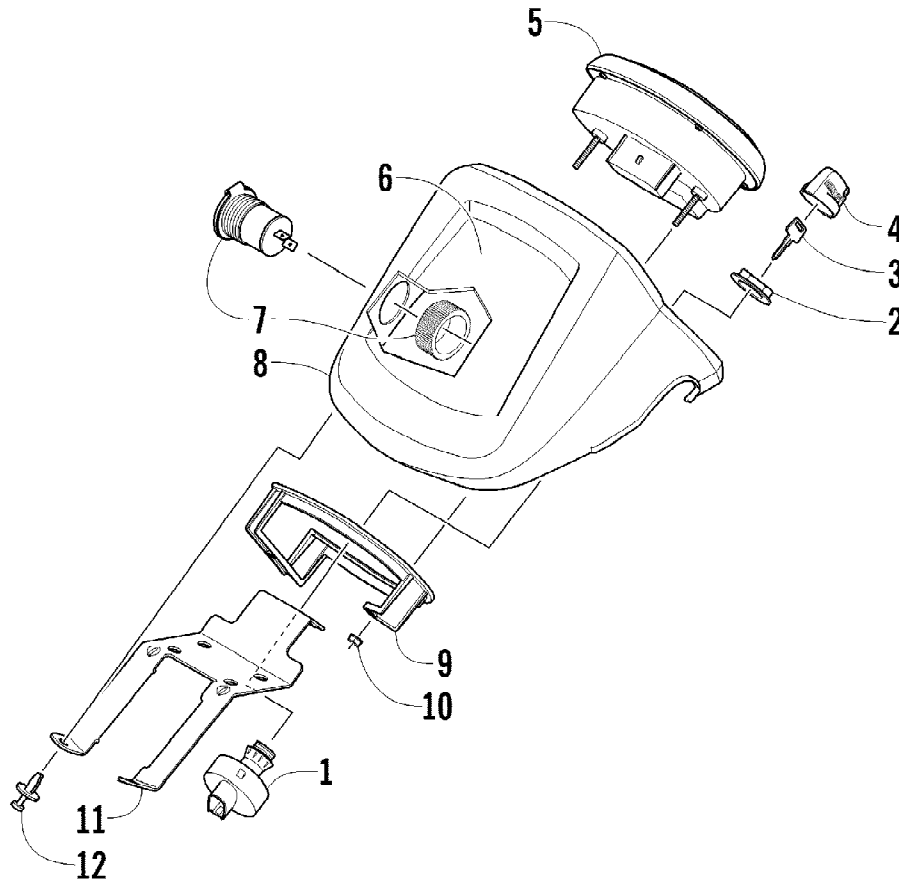

2012 ATV 700 RED (A2012IBT4EUSR)
INSTRUMENT POD ASSEMBLY

Page 45 of 79

Ref #	Part Number	Qty	S/P/F	Description
1	0430-090	1	/P	Switch, Ignition - Assembly (inc. 2-4)
2	0430-050	1		Nut, Retaining
3	0430-042	1		Key, Ignition (Y Series - Left-Side Cut)
3	0430-043	1		Key, Ignition (Z Series - Right-Side Cut)
4	0430-054	1		Cover, Key
5	0520-151	1		Gauge, LCD
6	9611-399	1		Decal, 50th Anniversary
7	0641-897	1	/P	Outlet, Accessory - 12V
8	0405-276	1		Instrument Pod
9	0420-065	1	/P	Bracket, Retaining
10	0423-493	2		Nut w/Washer
11	2506-470	1		Bracket, Mounting - Instrument Pod
12	0423-535	2		Rivet, Reinstallable