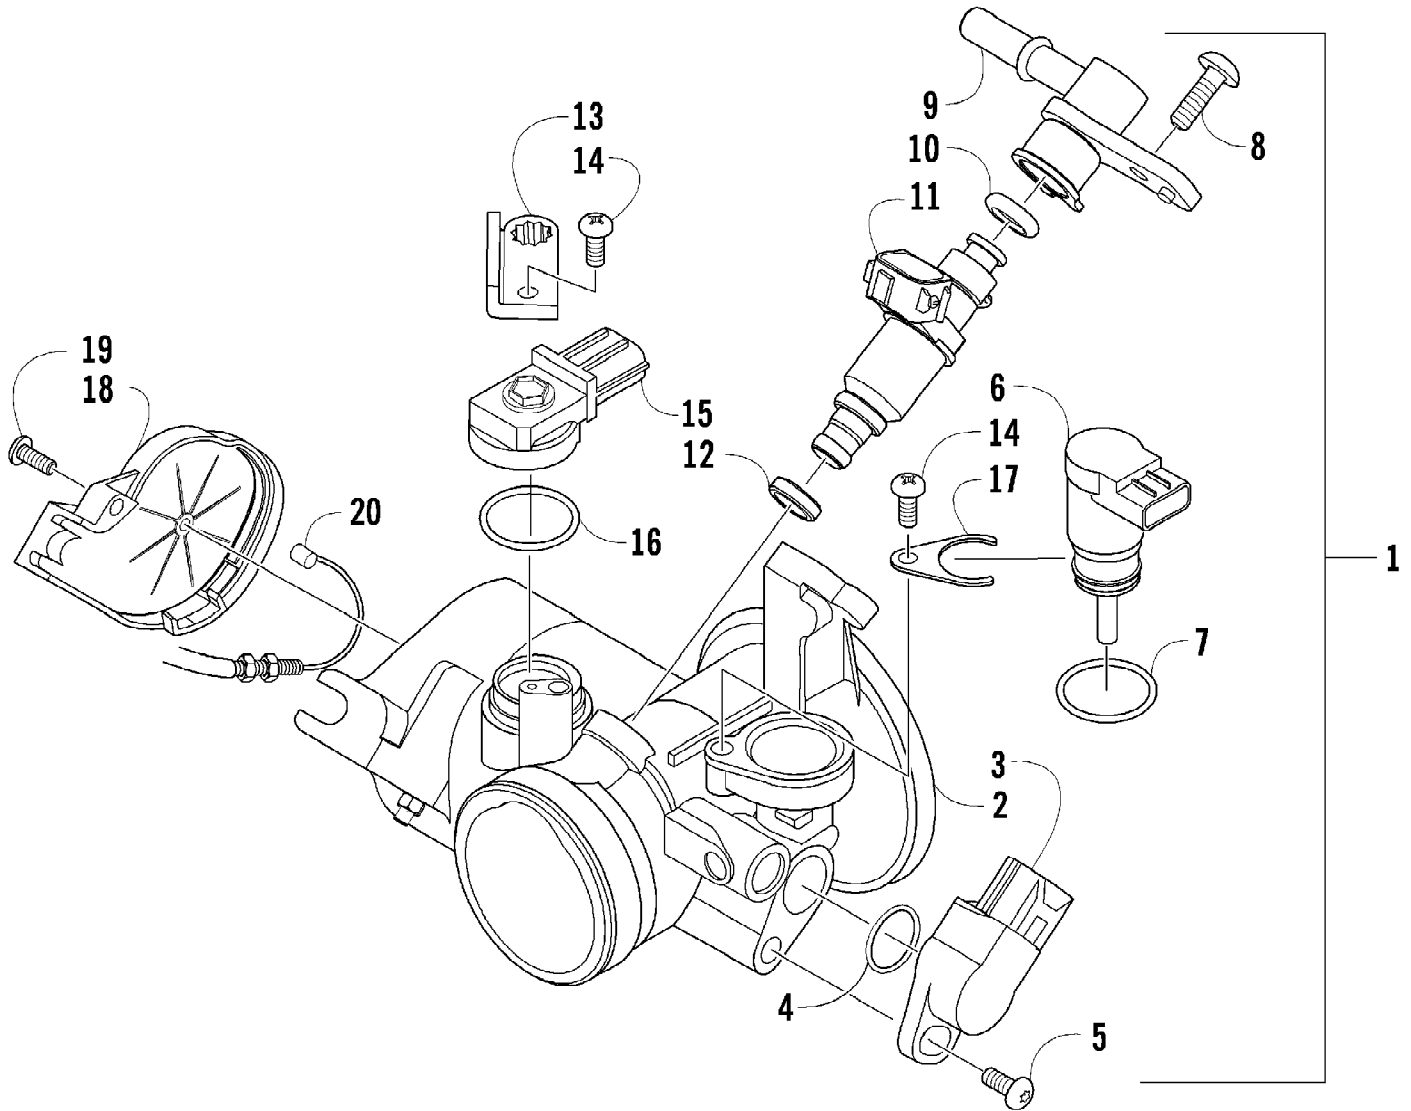

2012 ATV 700 RED (A2012IBT4EUSR)
THROTTLE BODY ASSEMBLY

Page 71 of 79

Ref #	Part Number	Qty	S/P/F	Description
1	0470-753	1		Throttle - Assembly (inc. 2-19)
2	0	1	F	Throttle Body
3	0430-072	1		Sensor, Throttle Position
4	5507-234	1		O-Ring
5	5507-231	1		Screw, Machine
6	0430-074	1		Valve, ISC
7	5507-233	1		O-Ring
8	5507-238	1		Screw, Machine
9	0470-687	1		Rail, Fuel
10	0470-767	1		O-Ring
11	0470-762	1		Injector, Fuel
12	0470-768	1		Seal
13	5507-227	1		Bracket, MAP Sensor
14	5507-117	2	/P	Screw, Machine
15	0430-073	1		Sensor, MAP
16	5507-232	1		O-Ring
17	5507-229	1		Plate, ISC Valve
18	5507-223	1		Cover
19	5507-037	1	/P	Screw, Machine
20	0487-057	1		Cable, Throttle