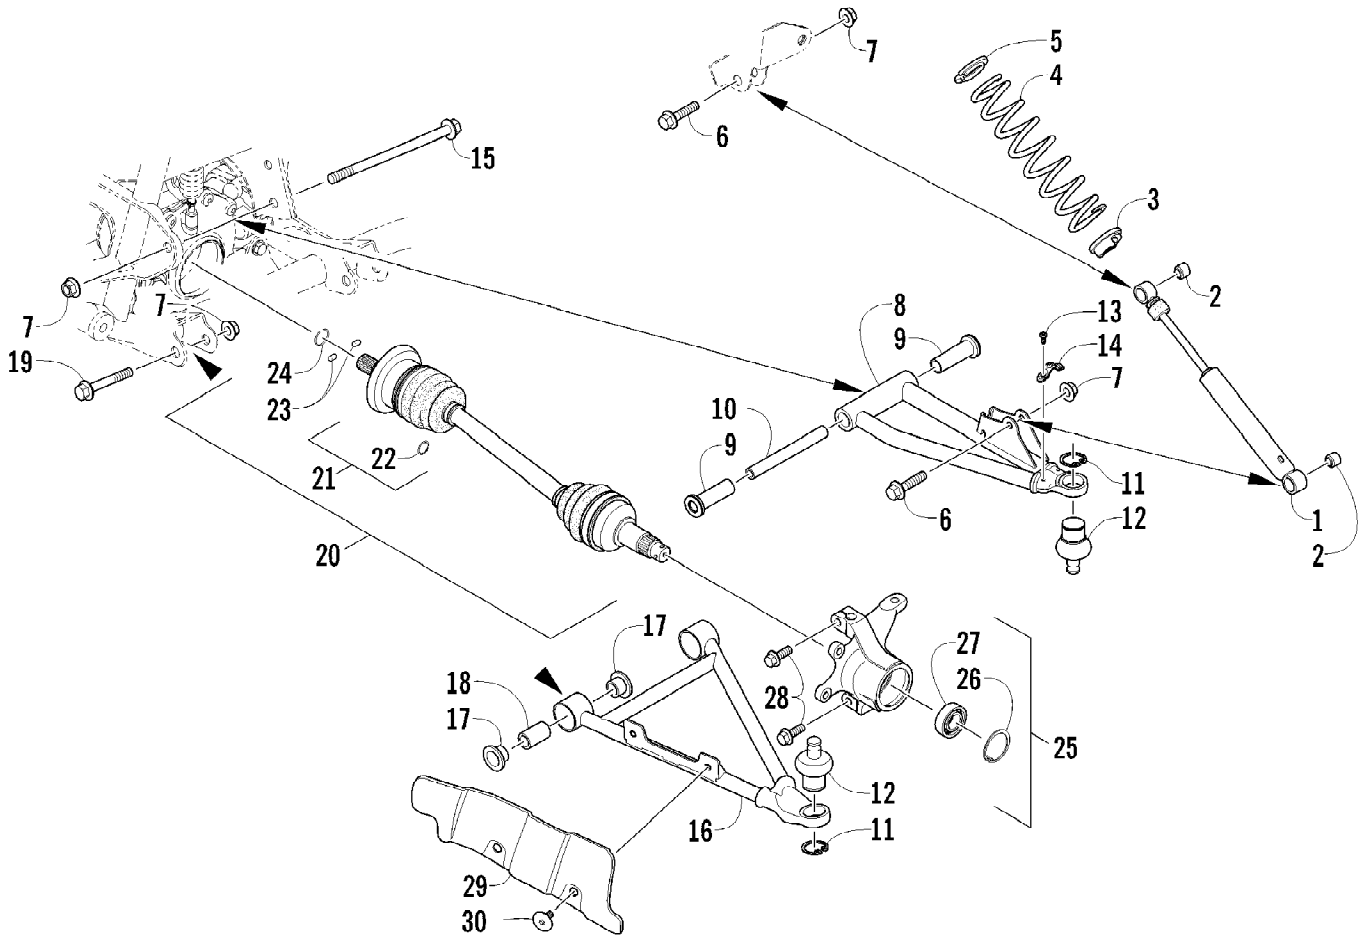

2012 ATV 700 RED (A2012IBT4EUSR)
FRONT SUSPENSION ASSEMBLY

2012 ATV 700 RED (A2012IBT4EUSR)
FRONT SUSPENSION ASSEMBLY

Page 35 of 79

Ref #	Part Number	Qty	S/P/F	Description
1	0403-209	2		Shock Absorber (inc. 2)
2	0403-182	4		Bushing
3	0403-102	2		Cam, Spring Adjuster
4	0503-468	2		Spring, Suspension
5	1603-889	2	/P	Retainer, Spring
6	8409-040	4		Screw, Cap
7	0423-744	10		Nut, Lock
8	0503-416	1	/P	A-Arm, Upper Right (inc. 9-12)
8	0503-417	1	/P	A-Arm, Upper Left (inc. 9-12)
9	0403-207	4	/P	Bushing
10	0403-080	2		Axle
11	0423-009	4	/P	Ring, Retaining
12	0405-115	4	/P	Ball Joint
13	0423-946	4		Screw, Self-Tapping
14	1502-594	2		Clamp, Routing
15	0423-334	2		Screw, Cap
16	0503-376	1	/P	A-Arm, Lower Right (inc. 17-18 and two No. 11-12)
16	0503-377	1	/P	A-Arm, Lower Left (inc. 17-18 and two No. 11-12)
17	0403-208	8	/P	Bushing
18	0403-214	4	/P	Axle
19	8409-075	4		Screw, Cap
20	1502-800	1	S/P	Axle, Drive - Right (inc. 21-24)
20	1502-799	1	S/P	Axle, Drive - Locking - Left (inc. 21-24)
21	1436-419	2		Repair Kit, Boot (inc. 22)
22	1441-988	2		Clip, Retaining
23	1402-885	4		Pin, Detent
24	1402-889	2		Clip, Retaining
25	0505-576	1	/P	Knuckle - Assembly - Right (inc. 26-27)
25	0505-577	1	/P	Knuckle - Assembly - Left (inc. 26-27)
26	0423-423	2		Ring, Retaining
27	1402-809	2	/P	Bearing
28	0423-998	4		Screw, Shoulder
29	1406-034	1		Guard, Boot - Right
29	1406-035	1		Guard, Boot - Left
30	0423-545	4	/P	Screw, Shoulder