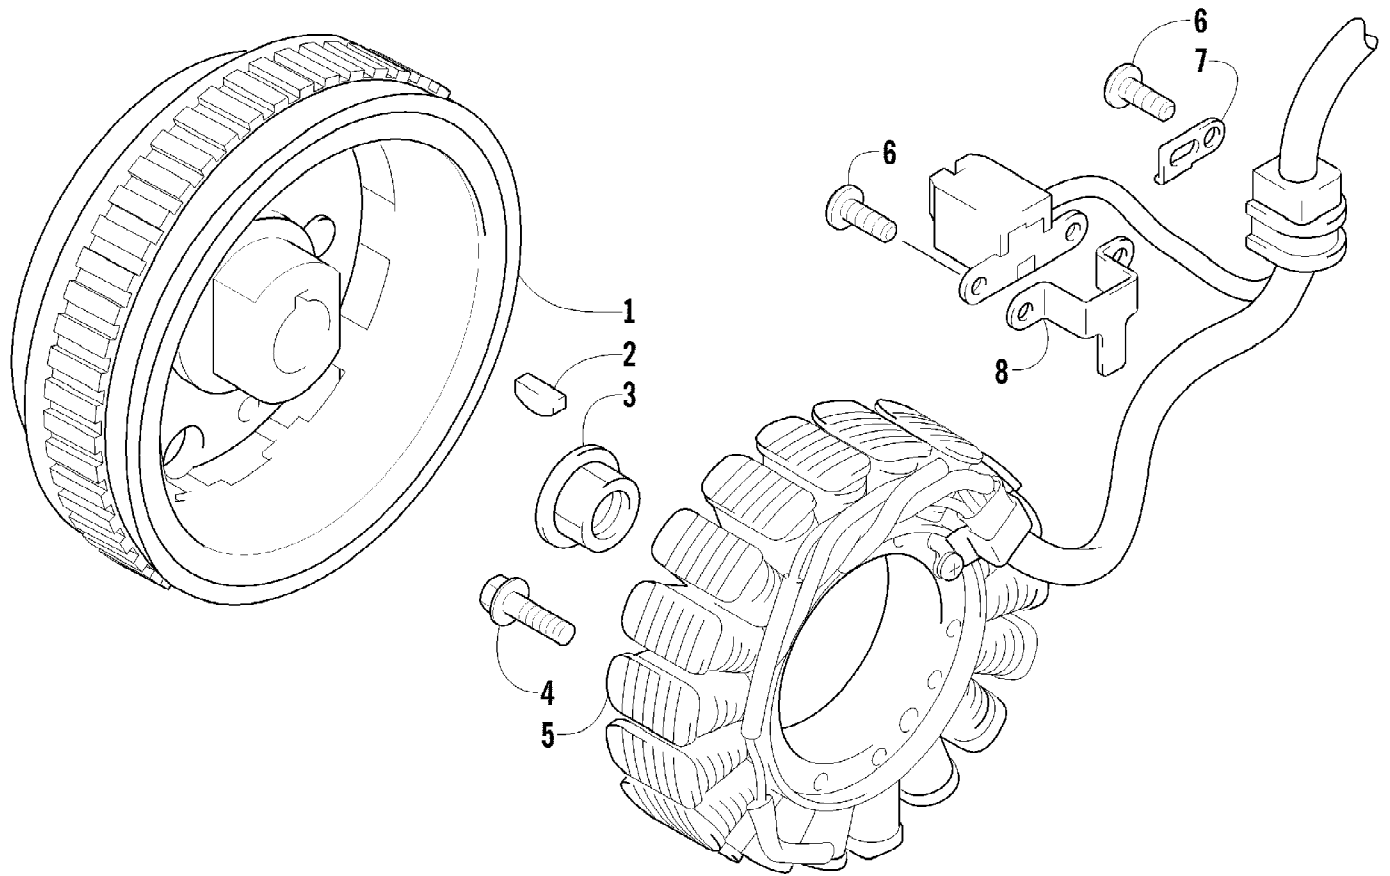

2012 ATV 700 RED (A2012IBT4EUSR)
MAGNETO ASSEMBLY

Page 47 of 79

Ref #	Part Number	Qty	S/P/F	Description
1	0802-048	1		Rotor/Flywheel
2	0829-012	1		Key
3	0827-014	1		Nut
4	8409-632	3		Screw, Cap
5	0802-041	1		Stator - Assembly
6	8470-510	3		Screw, Machine
7	0802-015	1		Clamp - No. 1
8	0802-016	1		Clamp - No. 2