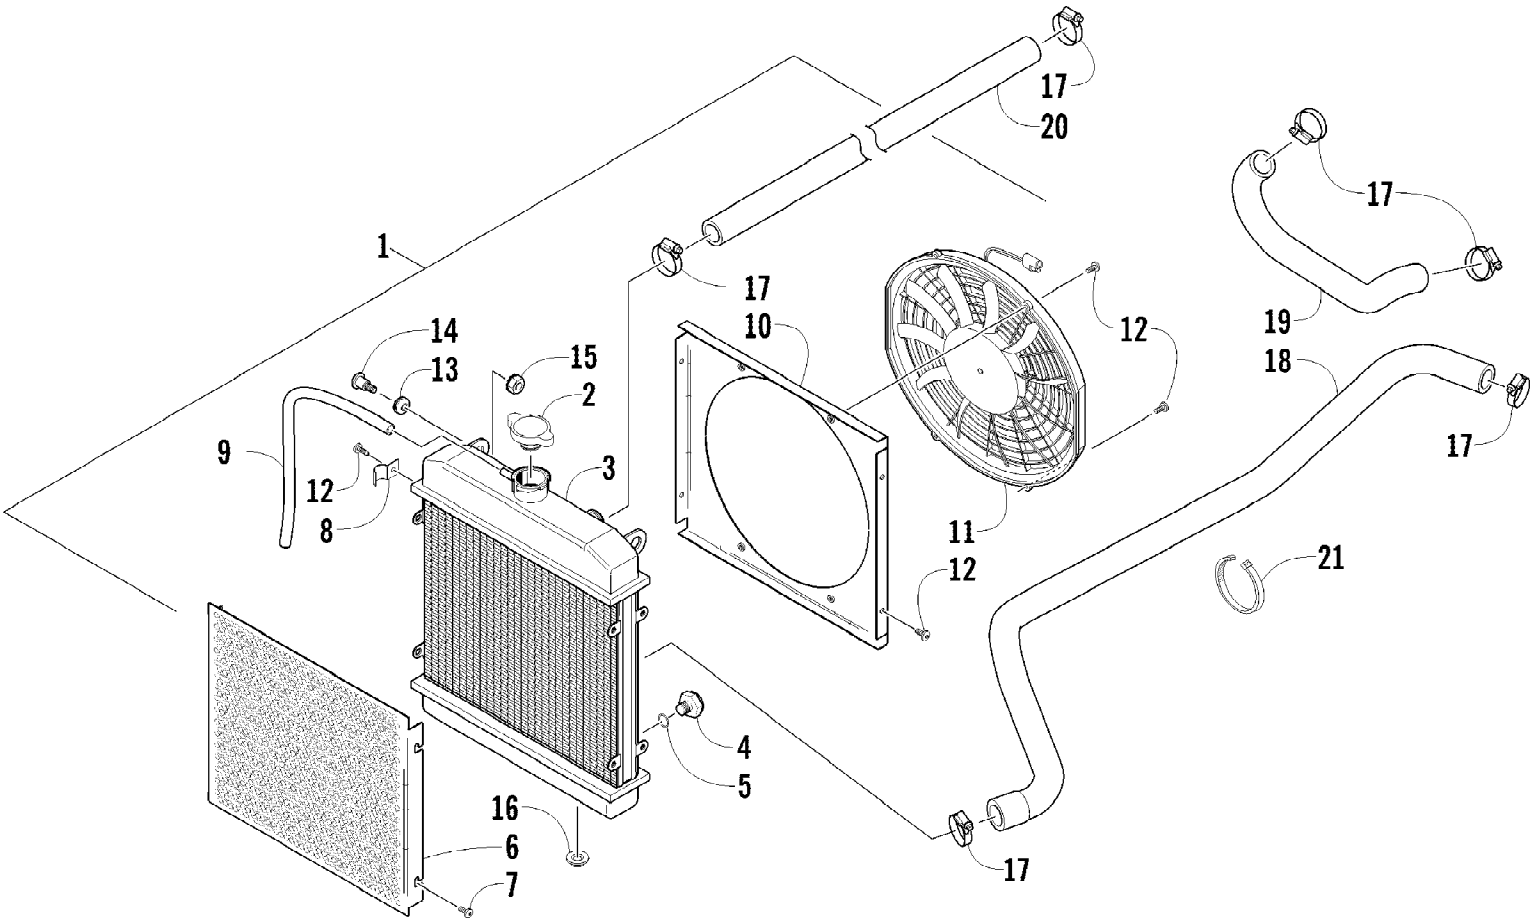

2012 ATV 700 RED (A2012IBT4EUSR)
COOLING ASSEMBLY

Page 12 of 79

Ref #	Part Number	Qty	S/P/F	Description
1	0413-256	1	/P	Radiator Assembly (inc. 2-13)
2	0413-255	1	/P	Cap
3	0413-205	1		Radiator
4	0413-195	1		Plug, Drain
5	1602-213	1	/P	O-Ring
6	0413-007	1		Screen
7	8475-512	4		Screw, Machine
8	0423-351	1		Clamp, Wire
9	0610-016	AR	/P	Hose - 25 ft
9	0610-015	AR	/P	Hose - 100 ft
10	0413-203	1		Shroud, Fan
11	0413-123	1	/P	Fan, Cooling
12	0623-378	8		Screw, Self-Tapping
13	0423-030	2		Grommet
14	0423-484	2		Screw, Shoulder
15	0623-038	2		Nut w/Washer
16	0423-028	2		Bushing, Stem
17	0423-496	6		Clamp, Hose
18	0410-229	1		Hose, Coolant - Lower
19	0410-022	1		Hose, Coolant - Crossover
20	0410-002	1		Hose, Coolant - Upper
21	0123-903	AR		Tie, Cable - 11.5 in.