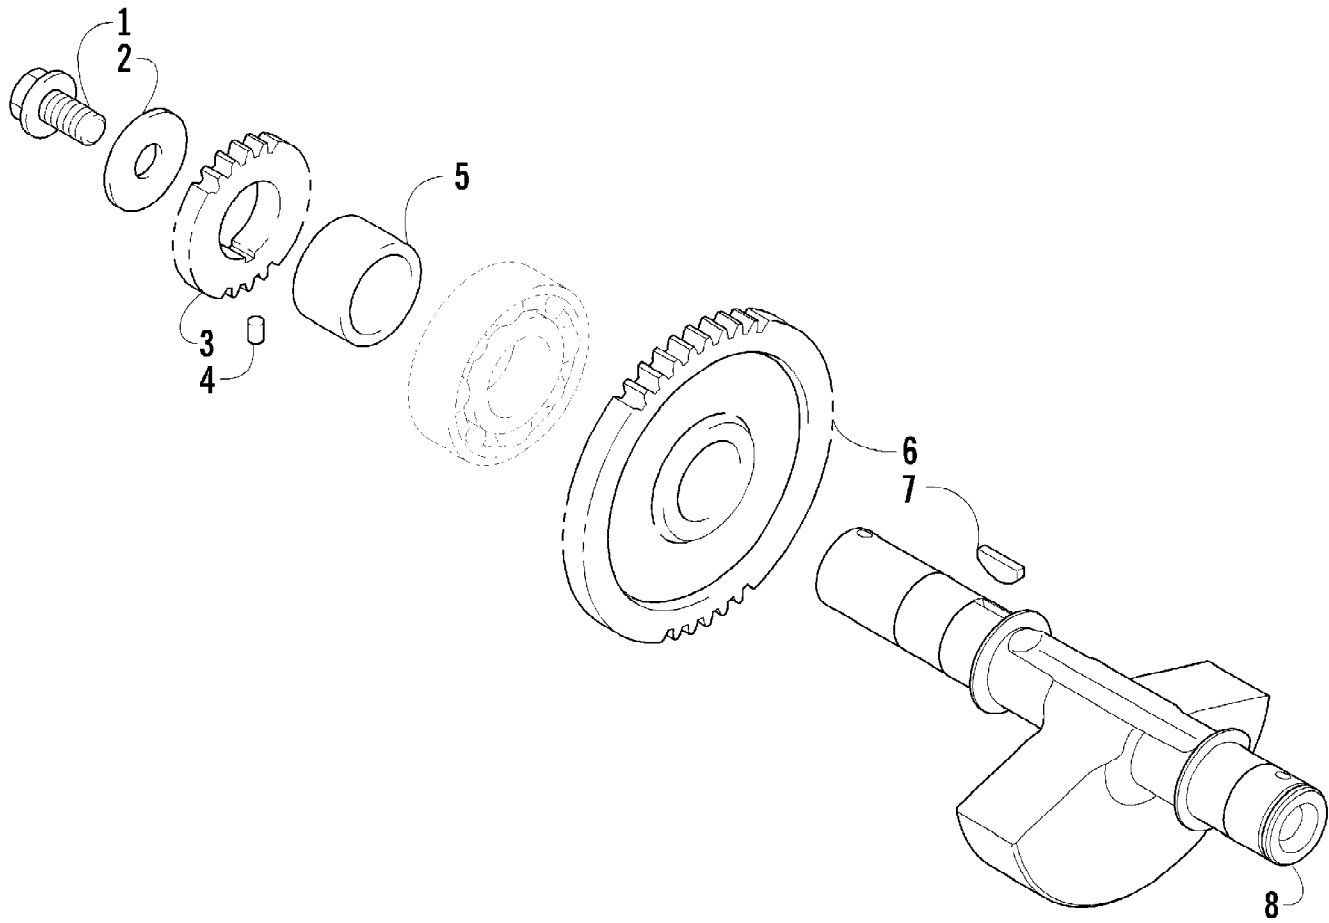

2012 ATV 700 RED (A2012IBT4EUSR)
CRANK BALANCER ASSEMBLY

Page 14 of 79

Ref #	Part Number	Qty	S/P/F	Description
1	0826-033	1		Screw, Cap
2	0828-003	1		Washer
3	0811-003	1		Gear, Oil Pump Drive
4	0829-007	1		Pin, Dowel
5	0811-004	1		Spacer
6	0811-034	1		Gear, Driven
7	0829-006	1		Key
8	0805-304	1		Balancer, Crank