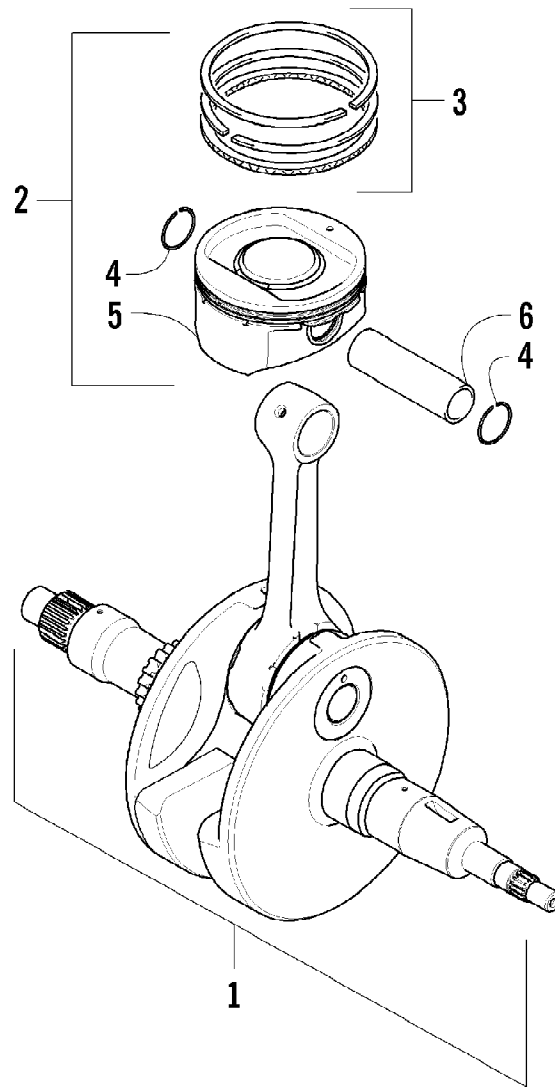

2012 ATV 700 RED (A2012IBT4EUSR)
CRANKSHAFT AND PISTON ASSEMBLY

Page 18 of 79

Ref #	Part Number	Qty	S/P/F	Description
1	0805-326	1		Crankshaft Assembly
2	0805-297	1	/P	Piston Set (inc. 3-6)
3	0805-132	1		Ring, Piston - Set
4	0831-001	2		Circlip, Piston Pin
5	0805-296	1		Piston
6	0805-210	1		Pin, Piston