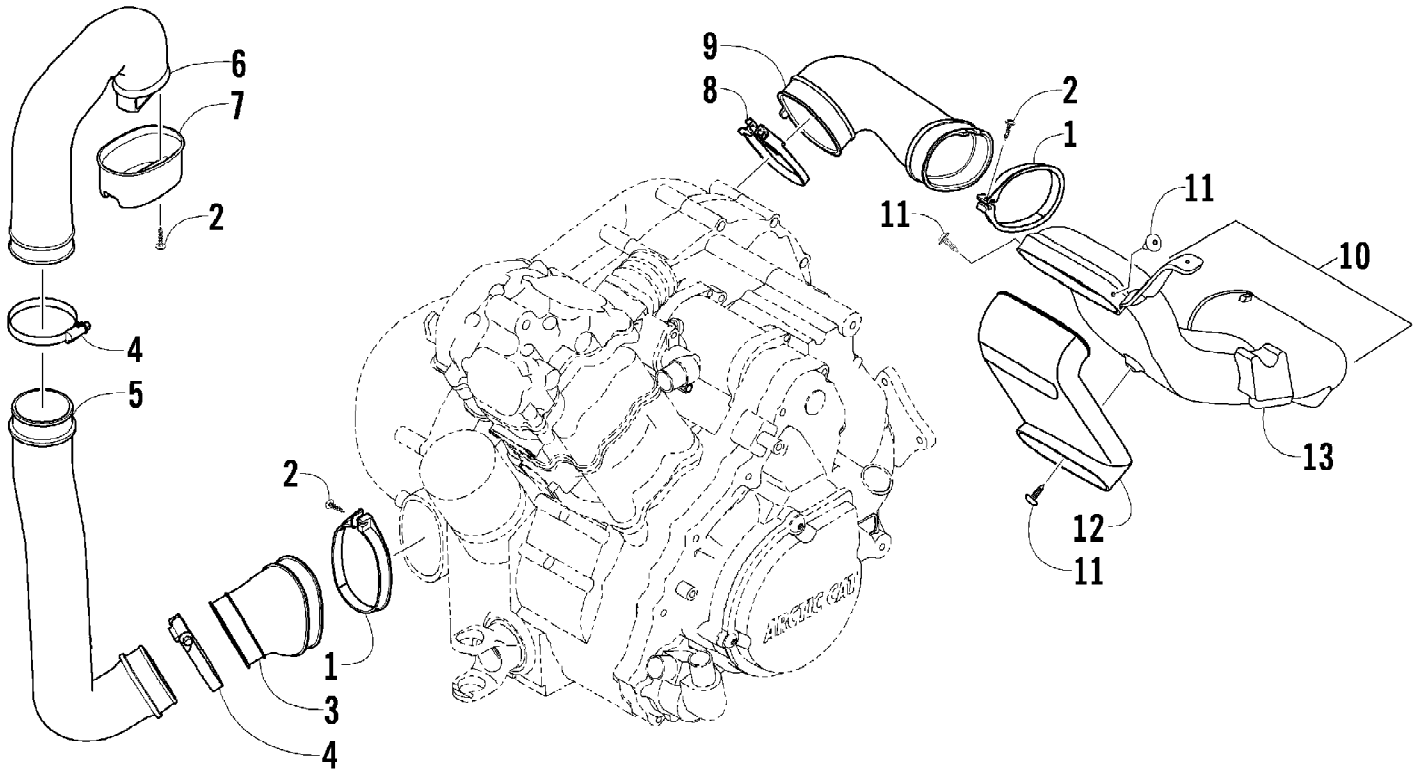

2012 ATV 700 RED (A2012IBT4EUSR)
BATTERY AND STARTER ASSEMBLY

Page 4 of 79

Ref #	Part Number	Qty	S/P/F	Description
1	5991-655	1	/P	Battery Cover/Tool Tray Assembly (inc. 2-4)
2	2406-815	1	/P	Cover, Battery
3	0444-122	1	S/P	Kit, Tool
4	0417-016	1		Pad, Battery
5	8476-620	2		Screw, Machine
6	0645-480	1		Battery Assembly (inc. 7-8)
7	0445-082	1		Kit, Hardware
8	0645-430	1		Decal, Warning
9	0417-012	1		Foam, Battery
10	0445-070	1		Cable, Battery/Ground
11	0445-062	1		Cable, Battery/Solenoid
12	0645-327	1		Boot, Terminal
13	0623-038	5		Nut w/Washer
14	0445-064	1		Cable, Solenoid/Starter (inc. 15)
15	0645-019	1		Boot, Terminal
16	0445-058	1	/P	Solenoid
17	8476-625	4		Screw, Machine
18	0825-013	1	/P	Motor, Starter - Assembly

2012 ATV 700 RED (A2012IBT4EUSR)
CAM CHAIN ASSEMBLY

Page 6 of 79

Ref #	Part Number	Qty	S/P/F	Description
1	0810-001	1		Chain, Cam
2	0810-002	1		Guide, Chain
3	0810-003	1		Tensioner, Chain
4	0826-036	1		Pivot, Tensioner
5	0830-025	1		Washer, Crush
6	0810-004	1		Adjuster, Tensioner - Assembly
7	0830-018	1		Gasket
8	8468-625	2		Screw, Machine
9	0830-107	2		Gasket
10	8400-610	1		Screw, Cap
11	0828-129	1		Washer