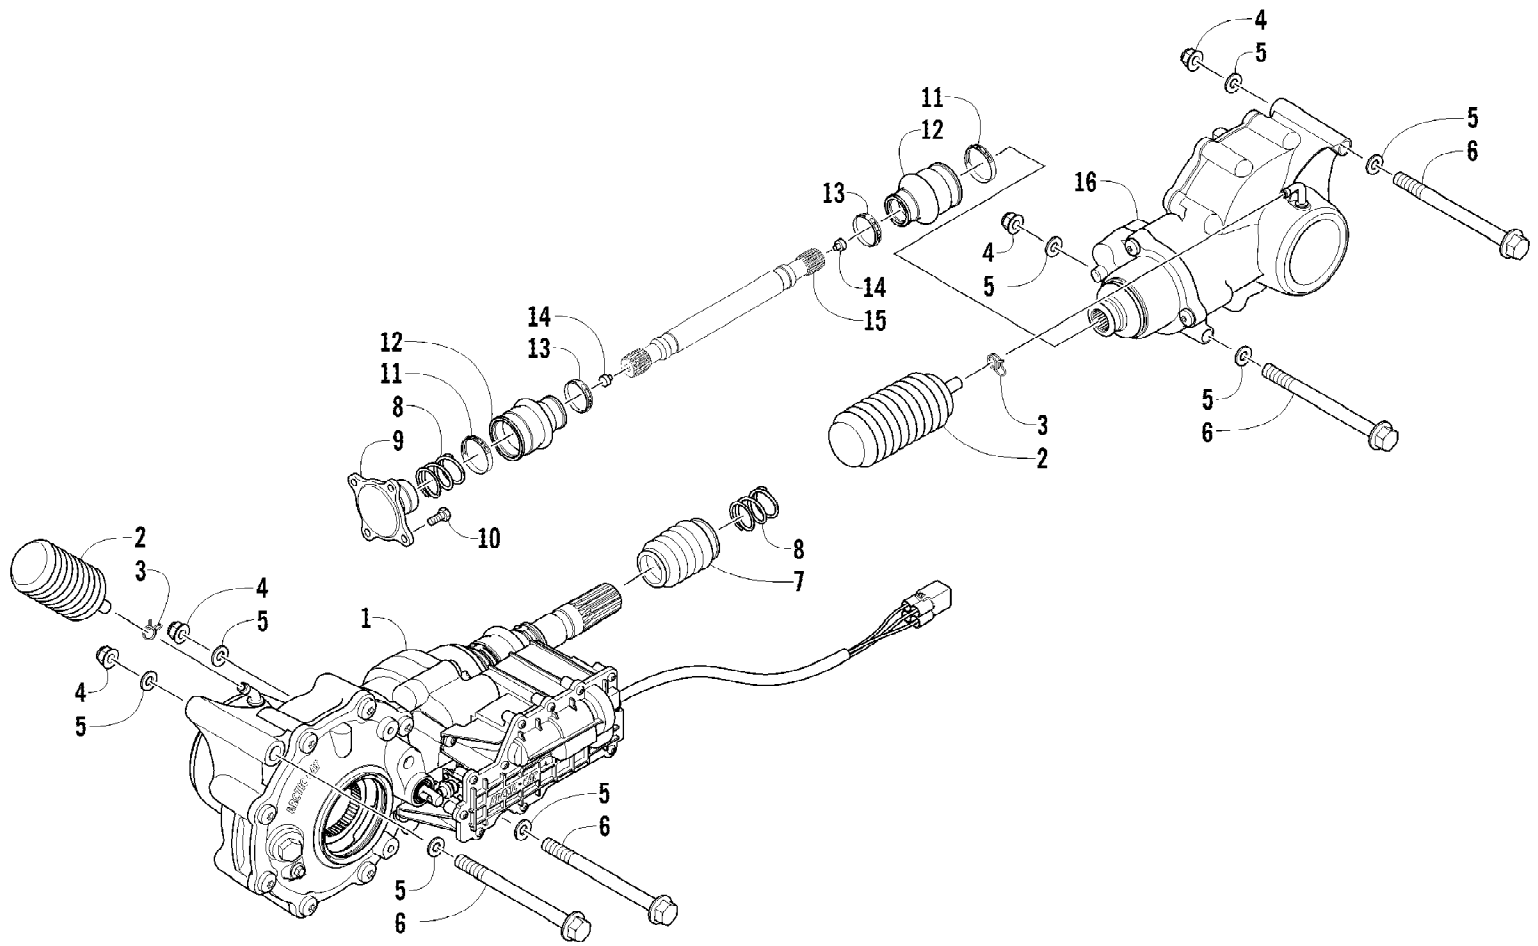

2012 ATV 700 RED (A2012IBT4EUSR)
DRIVE TRAIN ASSEMBLY

Page 24 of 79

Ref #	Part Number	Qty	S/P/F	Description
1	1502-877	1		Gearcase, Front
2	1402-620	2	/P	Bladder, Gearcase
3	0423-315	2		Clamp, Hose
4	8428-002	4		Nut, Lock
5	0423-426	8		Washer
6	0423-404	4		Screw, Cap
7	0402-966	1		Boot, Shaft
8	1402-026	2		Spring
9	0402-950	1		Flange, Output
10	8408-820	4	/P	Screw, Cap
11	0423-393	2		Clamp
12	0402-985	2	/P	Boot
13	0423-411	2		Clamp
14	0673-618	2	/P	Bumper, Propeller Shaft
15	1402-233	1		Shaft, Propeller
16	1502-876	1		Gearcase, Rear