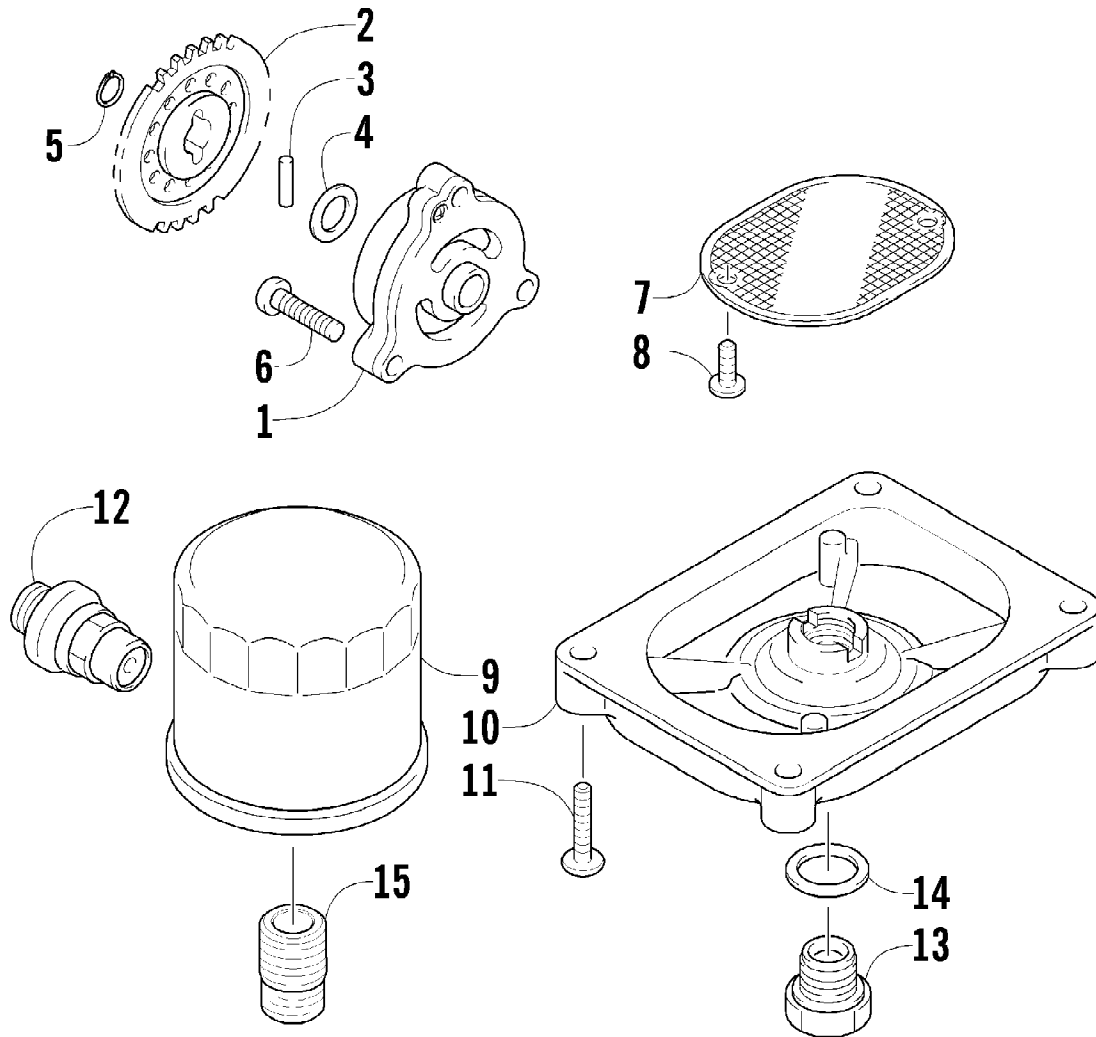

2012 ATV 700 RED (A2012IBT4EUSR)
OIL FILTER/PUMP ASSEMBLY

Page 49 of 79

Ref #	Part Number	Qty	S/P/F	Description
1	0812-023	1		Pump, Oil
2	0812-083	1	/P	Gear, Driven
3	0829-009	1		Pin
4	0828-007	1	/P	Washer
5	0831-002	1		Ring, Retaining
6	0826-039	3		Screw, Machine
7	0812-057	1	/P	Strainer, Oil
8	0826-040	2		Screw, Machine
9	0812-029	1	S	Filter, Oil
10	0812-053	1		Cap, Oil Strainer
11	8468-625	4		Screw, Machine
12	0812-007	1		Valve, Oil-Relief - Assembly
13	0812-006	1		Plug, Drain
14	0830-017	1		Gasket, Drain Plug
15	0812-008	1		Union, Oil Filter