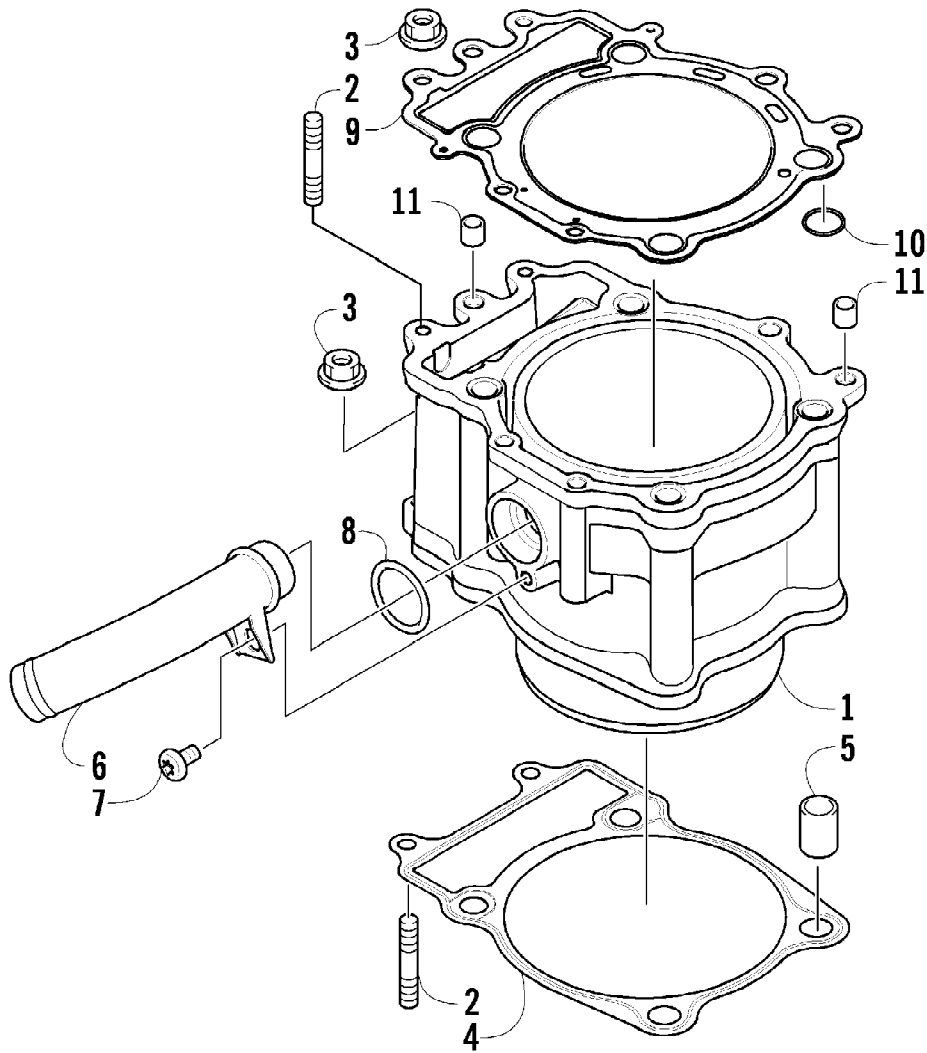

2012 ATV 700 RED (A2012IBT4EUSR)
CYLINDER ASSEMBLY

Page 20 of 79

Ref #	Part Number	Qty	S/P/F	Description
1	0804-053	1	/P	Cylinder
2	0827-002	4		Bolt, Stud
3	8424-604	4		Nut
4	0830-111	1		Gasket, Base
5	0829-002	2		Pin, Dowel
6	0804-047	1	/P	Union, Coolant Hose
7	8468-612	1		Screw, Machine
8	0830-007	1		O-Ring
9	0830-112	1		Gasket, Cylinder Head
10	0830-113	4		O-Ring
11	0829-048	2	/P	Pin, Dowel