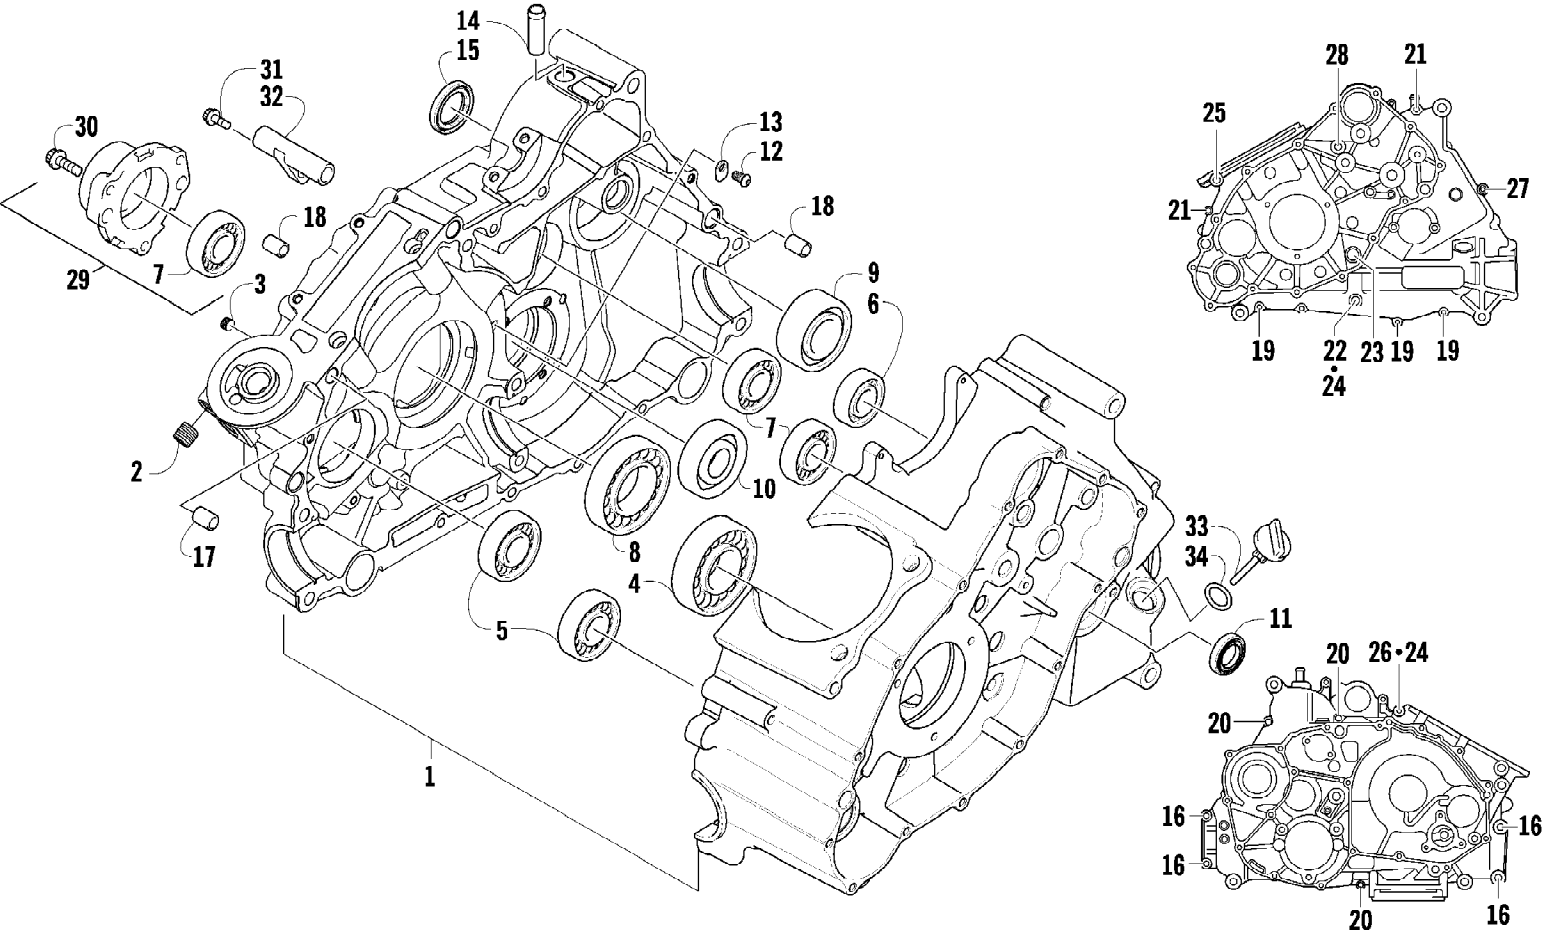

2012 ATV 700 RED (A2012IBT4EUSR)
CRANKCASE ASSEMBLY

2012 ATV 700 RED (A2012IBT4EUSR)
CRANKCASE ASSEMBLY

Page 16 of 79

Ref #	Part Number	Qty	S/P/F	Description
1	0801-151	1		Crankcase Assembly (inc. 2-15)
2	0812-064	2		Plug
3	0801-002	1		Plug
4	0832-043	1	/P	Bearing
5	0832-044	2	/P	Bearing
6	0832-049	1	/P	Bearing
7	0832-050	3	/P	Bearing
8	0832-042	1	/P	Bearing
9	0832-048	1	/P	Bearing
10	0832-077	1	/P	Bearing
11	0822-052	1		Seal, Countershaft
12	0826-100	4		Screw, Machine
13	0822-010	4	/P	Retainer, Bearing
14	0801-028	1		Pipe, Breather
15	0830-035	1		Seal, Driveshaft
16	8412-850	4		Screw, Cap
17	0829-003	1		Pin, Dowel
18	0829-002	5		Pin, Dowel
19	8468-645	3		Screw, Machine
20	8468-655	3		Screw, Machine
21	8468-675	2		Screw, Machine
22	8412-860	1		Screw, Cap
23	0826-017	1		Screw, Cap
24	0830-008	2		Gasket
25	0826-019	1		Screw, Cap
26	0826-018	1		Screw, Cap
27	8468-695	1		Screw, Machine
28	8468-680	1		Screw, Machine
29	0801-029	1		Housing, Secondary Shaft (inc. one No. 7)
30	0826-105	3		Screw, Cap
31	0826-038	1		Screw, Cap
32	0801-069	1		Pipe, Breather
33	0801-179	1		Stick, Oil Level
34	0830-010	1		O-Ring