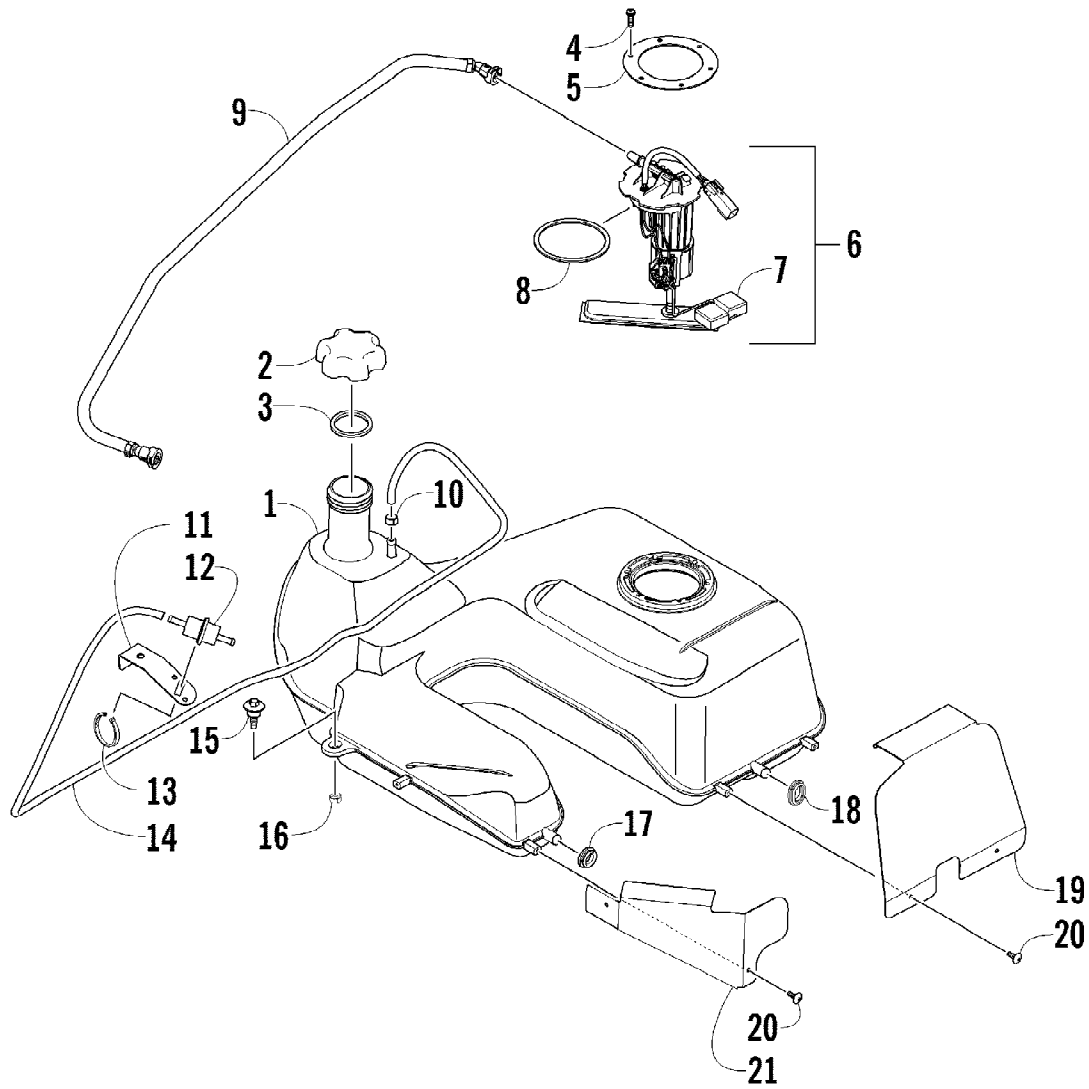

2012 ATV 700 RED (A2012IBT4EUSR)
GAS TANK ASSEMBLY

Page 37 of 79

Ref #	Part Number	Qty	S/P/F	Description
1	0570-307	1		Tank, Gas - Assembly (inc. 2-5)
2	0470-438	1	/P	Cap, Gas Tank (inc. 3)
3	0109-733	1	/P	Gasket, Gas Tank Cap
4	0423-898	6		Screw, Self-Tapping
5	2670-042	1		Plate, Retaining
6	0570-322	1	/P	Pump, Fuel - Assembly (inc. 7-8)
7	2670-235	1		Float
8	0470-838	1		Seal
9	0570-317	1		Hose, Gasline - Assembly
10	0423-688	AR		Clamp, Hose
11	0470-827	1		Bracket, Filter Mounting
12	0510-335	1	/P	Filter, In-Line
13	0123-788	AR	/P	Tie, Cable - 8 in.
14	0410-070	AR	/P	Hose, Gasline - 25 ft
15	0423-732	2		Screw, Shoulder
16	0623-038	1		Nut w/Washer
17	0423-460	1		Grommet
18	0423-806	1		Grommet
19	0470-710	1		Shield, Heat - Gas Tank - Rear
20	0623-797	4		Screw, Self-Tapping
21	0470-709	1		Shield, Heat - Gas Tank - Front