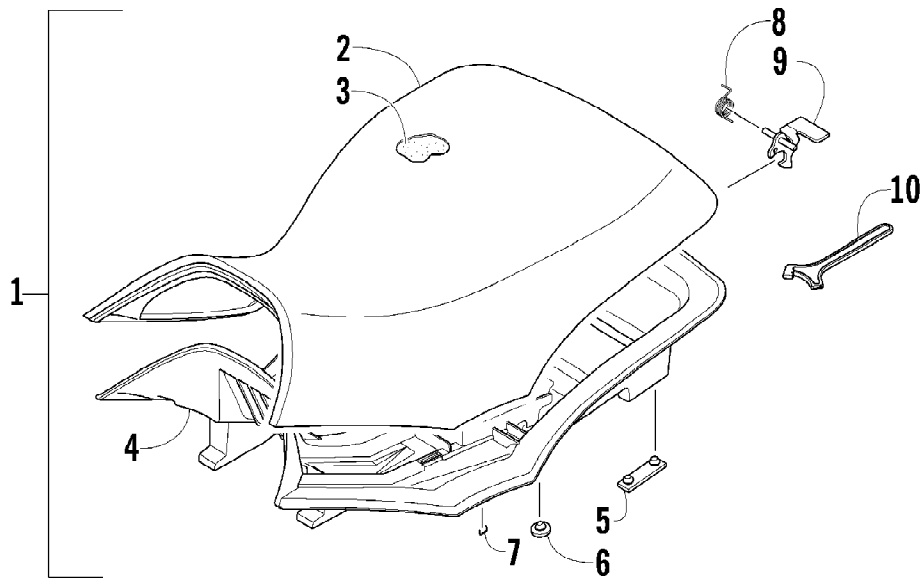

2012 ATV 700 RED (A2012IBT4EUSR)
SEAT ASSEMBLY

Page 57 of 79

Ref #	Part Number	Qty	S/P/F	Description
1	4506-557	1	/P	Seat Assembly (inc. 2-9)
2	1506-209	1		Cover, Seat
3	0517-119	1		Foam, Seat
4	2416-826	1	/P	Base, Seat - Assembly (inc. 5-6)
5	0406-879	2		Bumper, Seat - Rear
6	0406-877	4	/P	Bumper, Seat - Front
7	0624-263	AR		Staple
8	1406-592	1	/P	Spring, Seat Latch
9	1506-156	1		Latch, Seat
10	0441-587	1		Wrench, Spanner