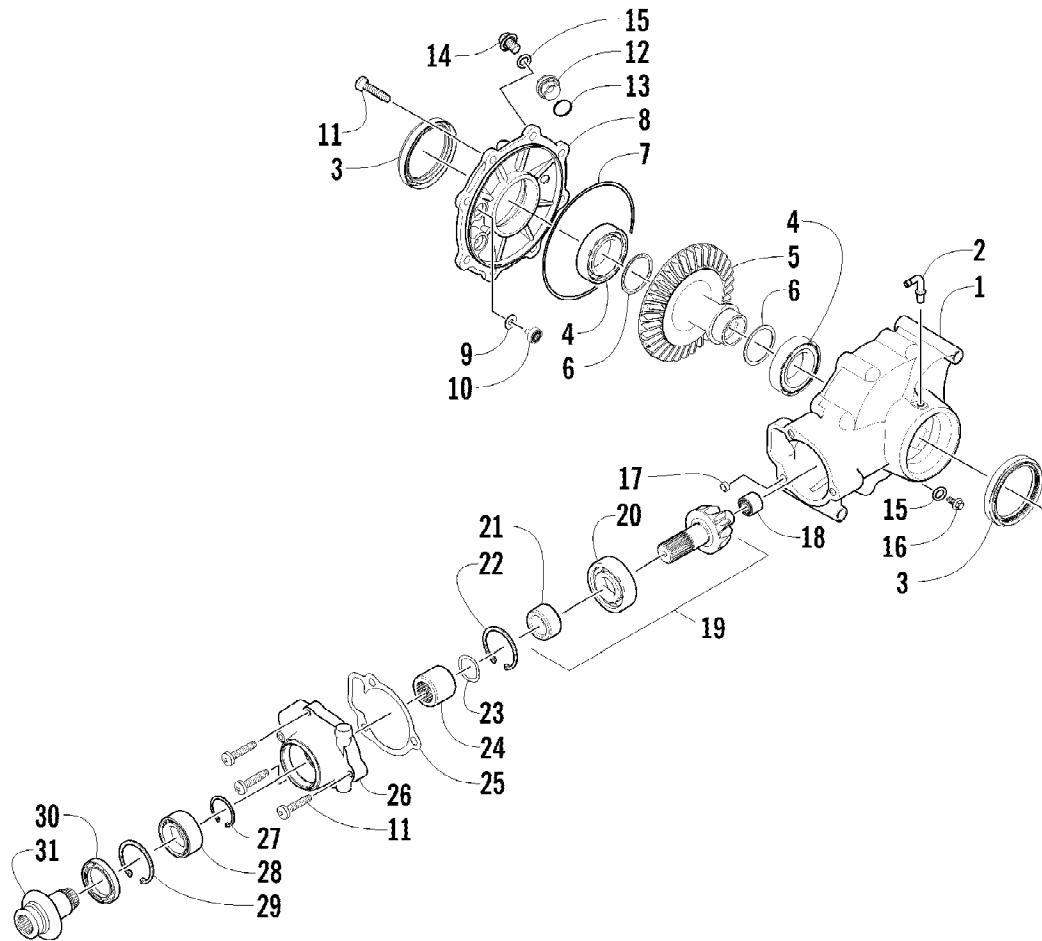

2012 ATV 700 RED (A2012IBT4EUSR)
REAR DRIVE GEARCASE ASSEMBLY

2012 ATV 700 RED (A2012IBT4EUSR)
REAR DRIVE GEARCASE ASSEMBLY

Page 51 of 79

Ref #	Part Number	Qty	S/P/F	Description
	1502-876	1		Complete Rear Drive Gearcase Assembly
1	1502-896	1		Housing, Gearcase
2	1402-442	1		Fitting, Elbow
3	1402-950	2	/P	Seal
4	0402-393	2		Bearing
5	1402-033	1		Gear, Ring - 34T
6	0402-405	AR		Shim, 41 x 49 x 1.3 mm
6	0402-406	AR		Shim, 41 x 49 x 1.4 mm
6	0402-407	AR		Shim, 41 x 49 x 1.5 mm
6	0402-408	AR		Shim, 41 x 49 x 1.6 mm
6	0402-409	AR		Shim, 41 x 49 x 1.7 mm
7	0423-149	1		O-Ring
8	1502-897	1		Cover, Gearcase
9	0402-429	AR		Shim, 6.3 x 18 x 1.3 mm
9	0402-430	AR		Shim, 6.3 x 18 x 1.4 mm
9	0402-431	AR		Shim, 6.3 x 18 x 1.5 mm
9	0402-432	AR		Shim, 6.3 x 18 x 1.6 mm
9	0402-433	AR		Shim, 6.3 x 18 x 1.7 mm
10	0402-326	1		Button, Thrust
11	0423-118	11		Screw, Self-Tapping
12	0402-333	1	/P	Plug, Magnetic (inc. 13)
13	0423-154	1		O-Ring
14	1402-211	1		Plug, Oil Level (inc. one No. 15)
15	0423-153	2		O-Ring
16	1402-210	1	/P	Plug, Fill (inc. one No. 15)
17	0402-411	1		Pin, Dowel
18	0402-328	1		Bearing
19	1502-851	1		Gear, Pinion - Assembly - 11T (inc. 20-21)
20	0402-327	1		Bearing
21	1402-977	1		Collar, Retaining
22	1423-067	1		Ring, Retaining
23	0402-982	1		Washer, Wave
24	0402-981	1		Collar, Shaft
25	0402-947	1		Gasket, Flange
26	0502-529	1		Housing, Pinion
27	0423-417	1		Ring, Retaining
28	1402-043	1		Bearing
29	0423-423	1		Ring, Retaining
30	1402-011	1		Seal
31	1502-085	1	/P	Shaft, Input