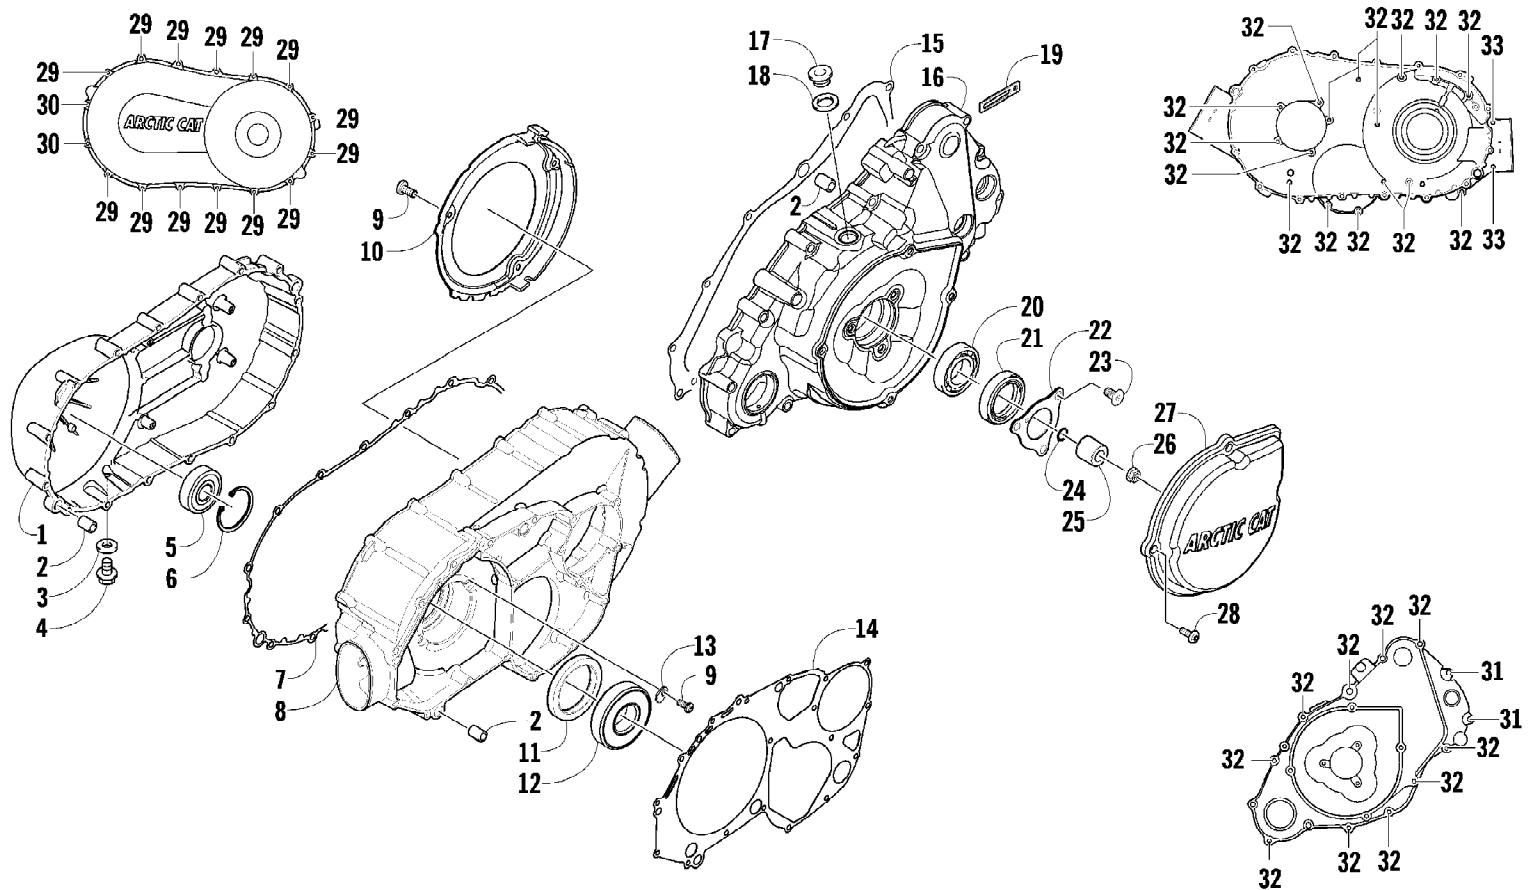

2012 ATV 700 RED (A2012IBT4EUSR)
CAM CHAIN ASSEMBLY

Page 6 of 79

Ref #	Part Number	Qty	S/P/F	Description
1	0810-001	1		Chain, Cam
2	0810-002	1		Guide, Chain
3	0810-003	1		Tensioner, Chain
4	0826-036	1		Pivot, Tensioner
5	0830-025	1		Washer, Crush
6	0810-004	1		Adjuster, Tensioner - Assembly
7	0830-018	1		Gasket
8	8468-625	2		Screw, Machine
9	0830-107	2		Gasket
10	8400-610	1		Screw, Cap
11	0828-129	1		Washer

2012 ATV 700 RED (A2012IBT4EUSR)
CLUTCH/V-BELT/MAGNETO COVER ASSEMBLY

2012 ATV 700 RED (A2012IBT4EUSR)
CLUTCH/V-BELT/MAGNETO COVER ASSEMBLY

Ref #	Part Number	Qty	S/P/F	Description
1	0806-089	1		Cover, V-Belt
2	0829-002	6		Pin, Dowel
3	0830-013	1		Washer, Crush
4	8408-812	1		Screw, Cap
5	0832-060	1		Bearing
6	0831-078	1		Ring, Retaining
7	0830-174	1	/P	Gasket, V-Belt Cover
8	0806-086	1		Cover, Clutch
9	0826-029	5		Screw, Machine
10	0806-048	1		Plate, Air Intake
11	0830-188	1	/P	Seal
12	0832-009	1	/P	Bearing
13	0822-010	2	/P	Retainer, Bearing
14	0830-116	1	/P	Gasket, Clutch Cover
15	0830-128	1		Gasket, Magneto Cover
16	0806-082	1	/P	Cover, Magneto - Assembly
17	0826-155	1		Plug
18	0830-015	1		Washer, Crush
19	3002-964	1	/P	Clamp, Wire
20	1602-981	1	/P	Bearing
21	0830-158	1		Seal
22	0805-008	1		Retainer, Seal
23	0826-031	3		Screw, Machine
24	0830-108	1		O-Ring
25	0820-061	1		Bushing
26	0827-008	1		Nut
27	0820-062	1		Cover, Magneto
28	8468-616	4		Screw, Machine
29	8468-645	14		Screw, Machine
30	8468-655	2		Screw, Machine
31	8468-625	2		Screw, Machine
32	8468-640	26		Screw, Machine
33	8468-675	2		Screw, Machine