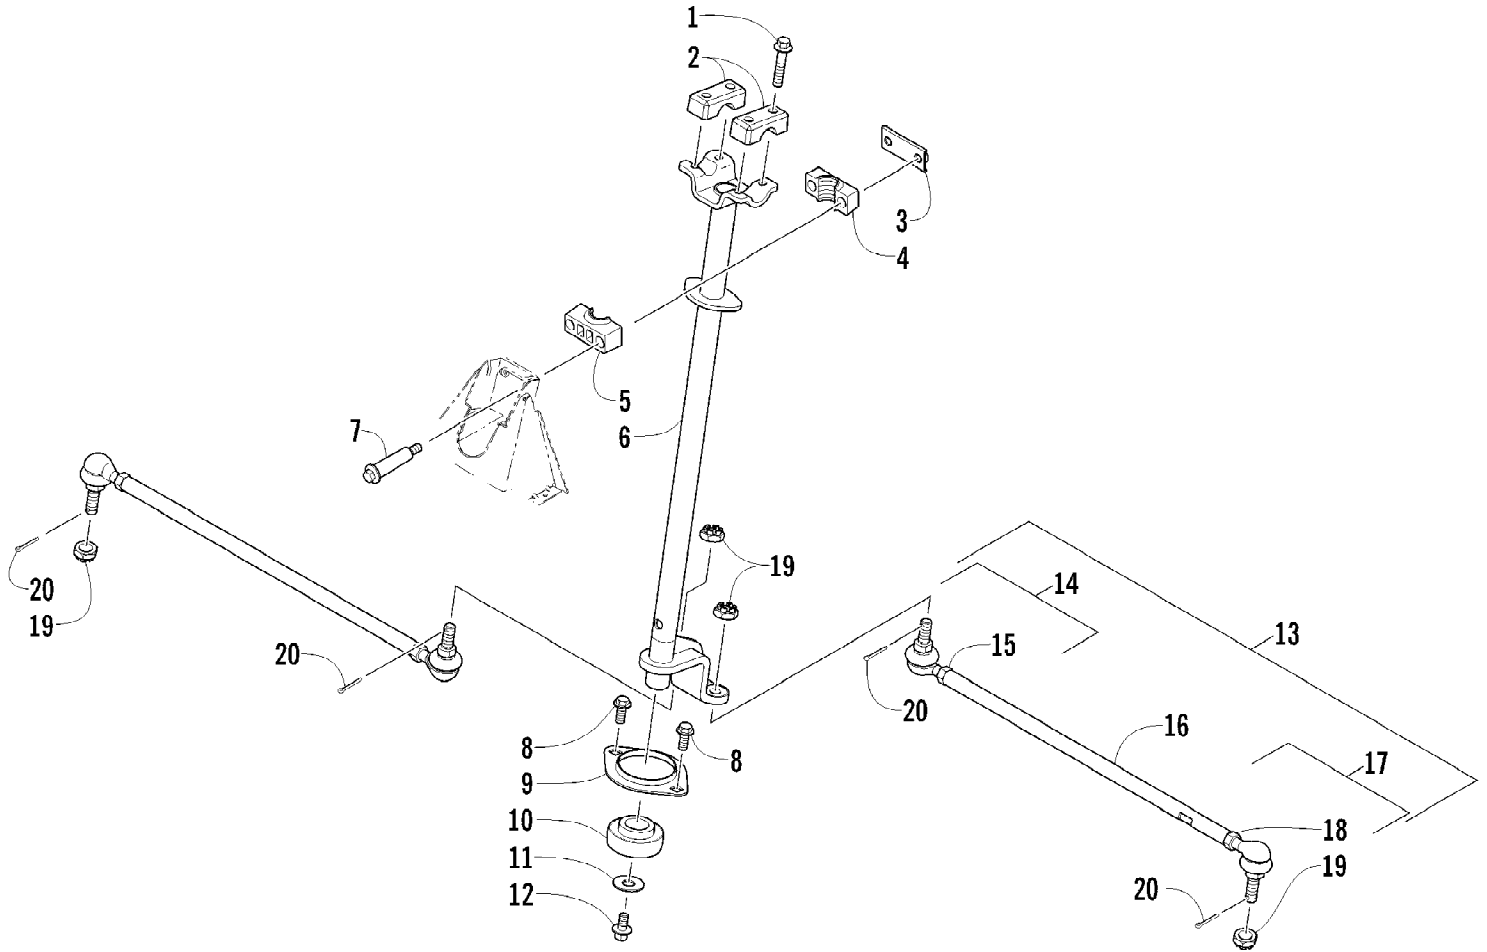

2012 ATV 700 RED (A2012IBT4EUSR)
STEERING ASSEMBLY

Page 67 of 79

Ref #	Part Number	Qty	S/P/F	Description
1	8408-835	4		Screw, Cap
2	0405-035	2		Cap, Steering Adjuster
3	0505-484	1		Cap, Housing
4	0405-260	1		Housing, Upper
5	0405-259	1		Housing, Lower
6	0505-493	1		Post, Steering
7	0423-505	2		Screw, Shoulder
8	8408-816	2		Screw, Cap
9	0602-233	1		Flange, Bearing
10	0405-052	1		Bearing w/Inverted Oil Seal
11	0423-073	1		Washer
12	8409-020	1	/P	Screw, Cap
13	0505-499	2	/P	Tie Rod - Assembly (inc. 14-18)
14	0505-511	2	/P	End, Tie Rod - Left-Hand Thread - Kit (inc. 15)
15	0423-013	2		Nut - Left-Hand Thread
16	0405-281	2	/P	Tie Rod
17	0505-510	2	/P	End, Tie Rod - Right-Hand Thread - Kit (inc. 18)
18	8420-002	2	/P	Nut - Right-Hand Thread
19	0423-157	4		Nut, Lock
20	0623-175	4		Pin, Cotter