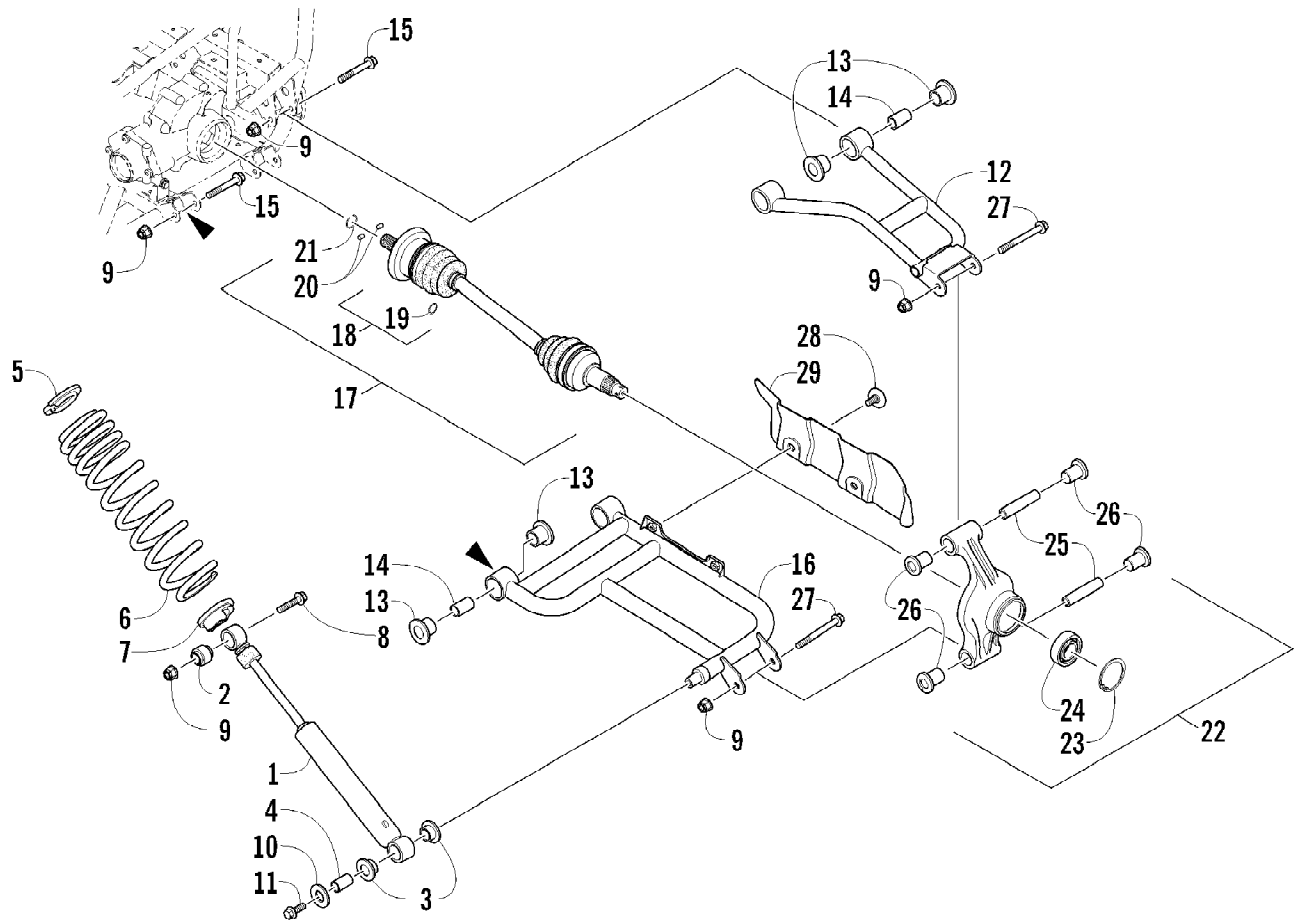

2012 ATV 700 RED (A2012IBT4EUSR)
REAR SUSPENSION ASSEMBLY

2012 ATV 700 RED (A2012IBT4EUSR)
REAR SUSPENSION ASSEMBLY

Page 55 of 79

Ref #	Part Number	Qty	S/P/F	Description
1	0404-158	2		Shock Absorber (inc. 2-4)
2	0403-182	2		Bushing
3	0603-955	4		Bushing
4	1603-219	2	S	Sleeve
5	1603-889	2	/P	Retainer, Spring
6	0504-659	2		Spring, Suspension
7	0404-057	2		Cam, Spring Adjuster
8	8409-040	1		Screw, Cap - Right
8	8409-050	1		Screw, Cap - Left
9	0423-744	14		Nut, Lock
10	0423-087	2		Washer
11	8408-820	2	/P	Screw, Cap
12	0504-582	1		A-Arm, Rear - Upper Right (inc. 13-14)
12	0504-583	1	/P	A-Arm, Rear - Upper Left (inc. 13-14)
13	0403-208	16	/P	Bushing
14	0403-214	8	/P	Axle
15	8409-075	8		Screw, Cap
16	0504-572	1		A-Arm, Rear - Lower Right (inc. 13-14)
16	0504-573	1		A-Arm, Rear - Lower Left (inc. 13-14)
17	1502-798	2	S	Axle, Drive (inc. 18-21)
18	1436-419	2		Repair Kit, Boot (inc. 19)
19	1441-988	2		Clip, Retaining
20	1402-884	4		Pin, Detent
21	1402-890	2		Clip, Retaining
22	0504-548	1	/P	Knuckle, Right - Assembly (inc. 23-26)
22	0504-549	1	/P	Knuckle, Left - Assembly (inc. 23-26)
23	0423-423	2		Ring, Retaining
24	1402-809	2	/P	Bearing
25	0403-213	4	/P	Axle
26	0403-206	8	/P	Bushing
27	8409-000	4		Screw, Cap
28	0423-545	4	/P	Screw, Shoulder
29	1406-068	1		Guard, Boot - Rear - Right
29	1406-069	1		Guard, Boot - Rear - Left