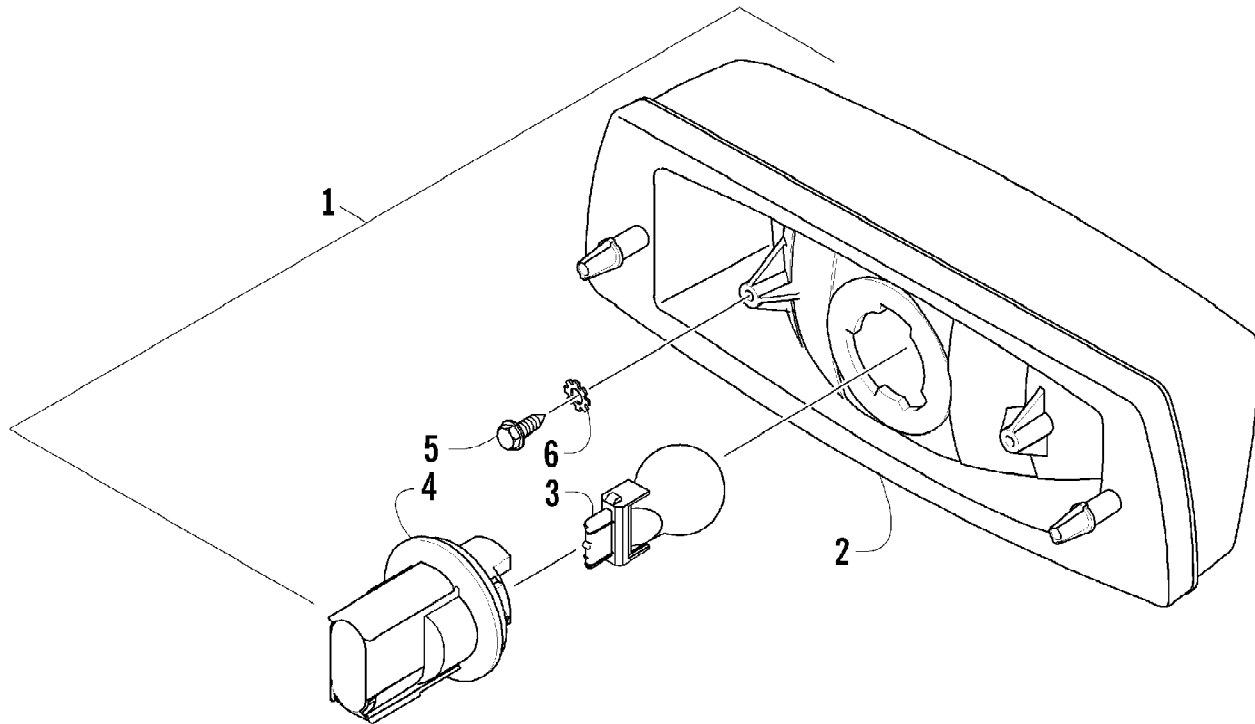

2012 ATV 700 RED (A2012IBT4EUSR)
TAILLIGHT ASSEMBLY

Page 69 of 79

Ref #	Part Number	Qty	S/P/F	Description
1	0509-022	1		Taillight Assembly (inc. 2-4)
2	0509-025	1		Housing, Taillight
3	0409-056	1		Bulb, Taillight
4	0409-057	1		Socket, Taillight
5	0623-301	2	/P	Screw, Self-Tapping
6	8053-212	2	/P	Washer, External Tooth Lock