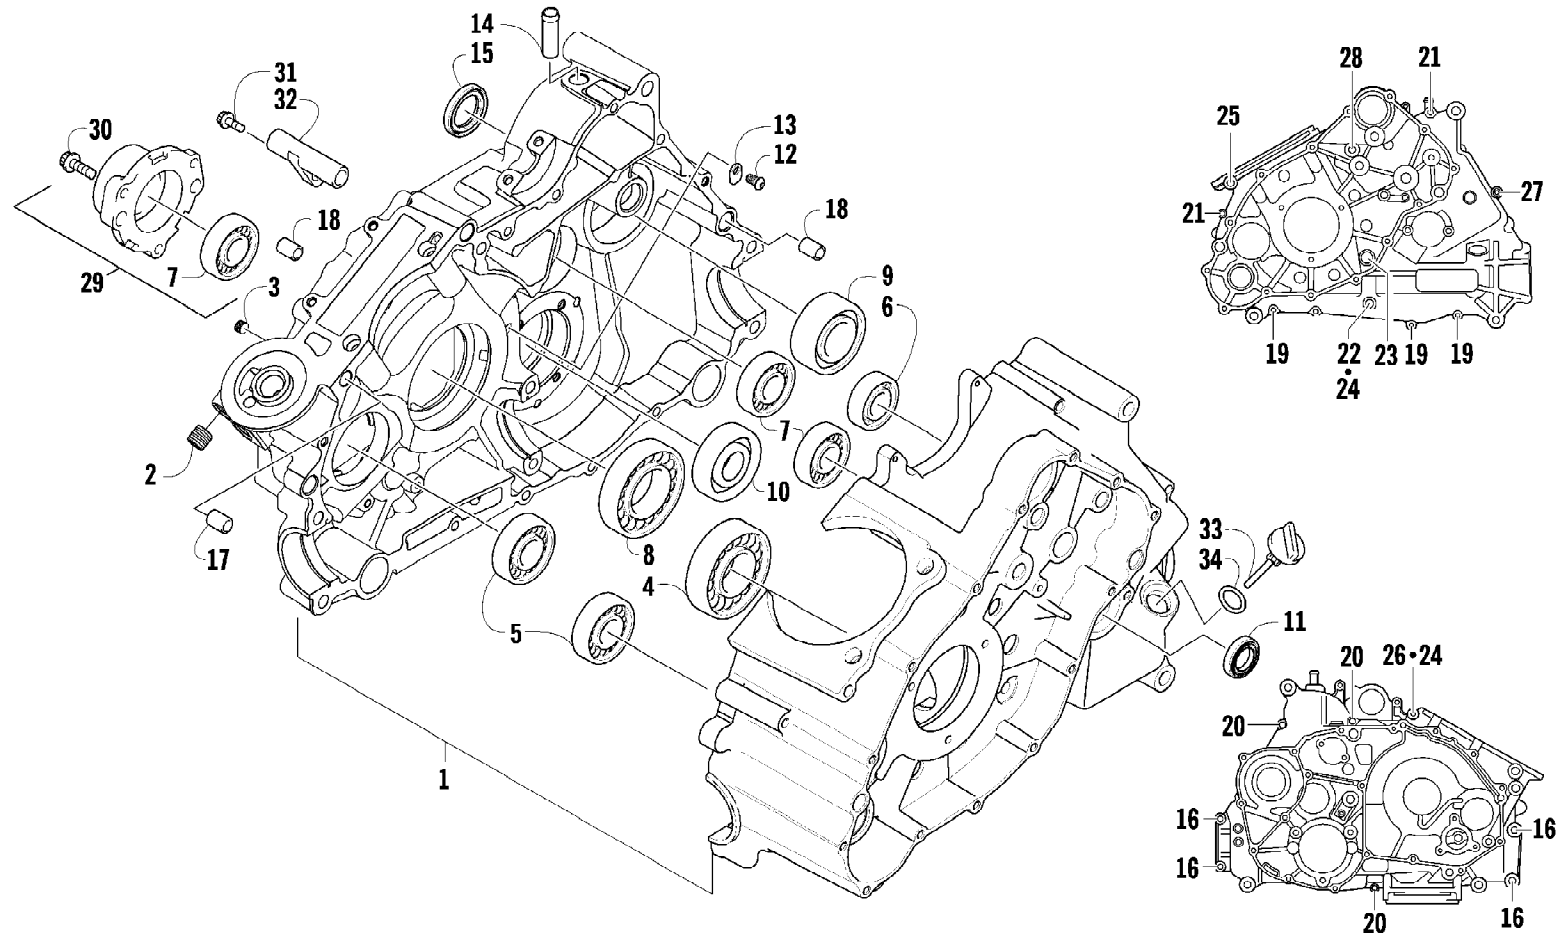

2012 ATV 700 MUD PRO METALLIC GREEN (A2012IFT4EUSA)
CRANKCASE ASSEMBLY

2012 ATV 700 MUD PRO METALLIC GREEN (A2012IFT4EUSA)
CRANKCASE ASSEMBLY

Page 16 of 80

Ref #	Part Number	Qty	S/P/F	Description
1	0801-151	1		Crankcase Assembly (inc. 2-15)
2	0812-064	2		Plug
3	0801-002	1		Plug
4	0832-043	1	/P	Bearing
5	0832-044	2	/P	Bearing
6	0832-049	1	/P	Bearing
7	0832-050	3	/P	Bearing
8	0832-042	1	/P	Bearing
9	0832-048	1	/P	Bearing
10	0832-077	1	/P	Bearing
11	0822-052	1		Seal, Countershaft
12	0826-100	4		Screw, Machine
13	0822-010	4	/P	Retainer, Bearing
14	0801-028	1		Pipe, Breather
15	0830-035	1		Seal, Driveshaft
16	8412-850	4		Screw, Cap
17	0829-003	1		Pin, Dowel
18	0829-002	5		Pin, Dowel
19	8468-645	3		Screw, Machine
20	8468-655	3		Screw, Machine
21	8468-675	2		Screw, Machine
22	8412-860	1		Screw, Cap
23	0826-017	1		Screw, Cap
24	0830-008	2		Gasket
25	0826-019	1		Screw, Cap
26	0826-018	1		Screw, Cap
27	8468-695	1		Screw, Machine
28	8468-680	1		Screw, Machine
29	0801-029	1		Housing, Secondary Shaft (inc. one No. 7)
30	0826-105	3		Screw, Cap
31	0826-038	1		Screw, Cap
32	0801-069	1		Pipe, Breather
33	0801-179	1		Stick, Oil Level
34	0830-010	1		O-Ring