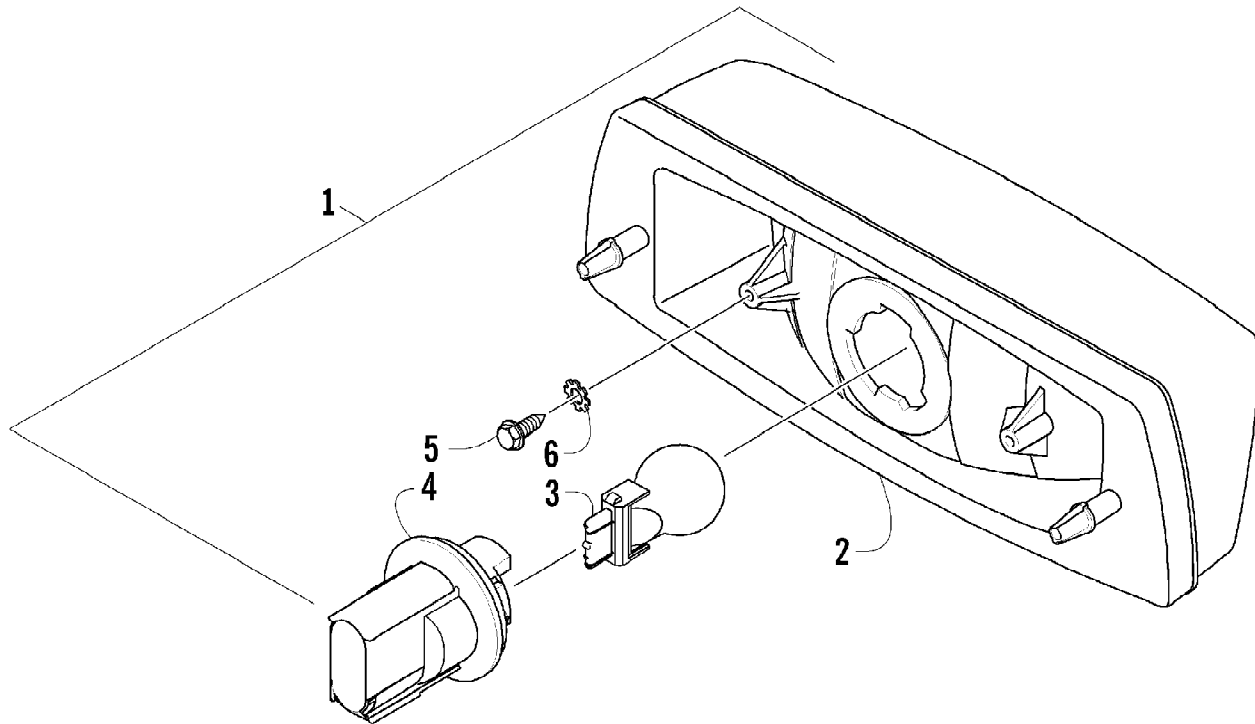

2012 ATV 700 MUD PRO METALLIC GREEN (A2012IFT4EUSA)
TAILLIGHT ASSEMBLY

Page 70 of 80

Ref #	Part Number	Qty	S/P/F	Description
1	0509-022	1		Taillight Assembly (inc. 2-4)
2	0509-025	1		Housing, Taillight
3	0409-056	1		Bulb, Taillight
4	0409-057	1		Socket, Taillight
5	0623-301	2	/P	Screw, Self-Tapping
6	8053-212	2	/P	Washer, External Tooth Lock