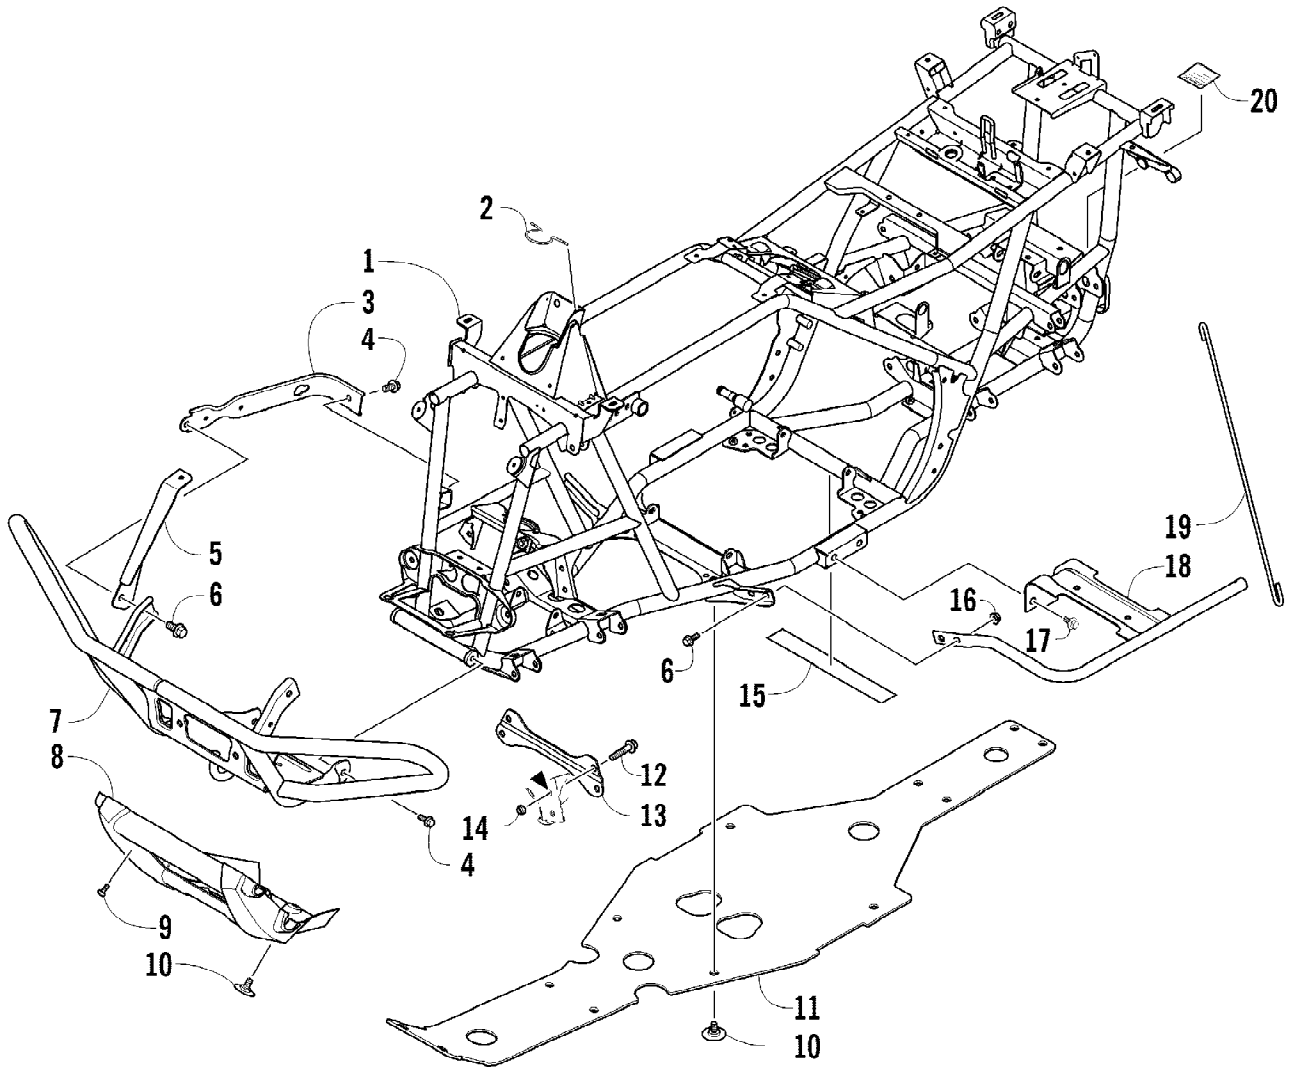

2012 ATV 700 MUD PRO METALLIC GREEN (A2012IFT4EUSA)
FRAME AND RELATED PARTS

Page 28 of 80

Ref #	Part Number	Qty	S/P/F	Description
1	4506-540	1		Frame, Main
2	2416-401	1		Clip, Routing
3	1506-596	2	/P	Channel, Bumper Mounting
4	8409-020	4	/P	Screw, Cap
5	1506-562	1		Bracket, Mounting - Bumper - Right
5	1506-563	1		Bracket, Mounting - Bumper - Left
6	8408-816	6		Screw, Cap
7	1506-855	1	/P	Bumper, Front
8	1406-360	1		Fascia, Bumper - Front
9	0423-419	2		Screw, Machine
10	0423-101	12		Screw, Shoulder
11	1406-030	1		Panel, Belly
12	8409-025	2		Screw, Cap
13	2516-852	1	/P	Brace, A-Arm
14	0423-744	2		Nut, Lock
15	0406-289	2		Pad, Frame
16	8424-802	4		Nut
17	8409-016	4		Screw, Cap
18	1506-380	1		Footrest - Right
18	1506-379	1		Footrest - Left
19	2506-423	2		Rod, Support
20	1411-077	1		Decal, Warning - Towing