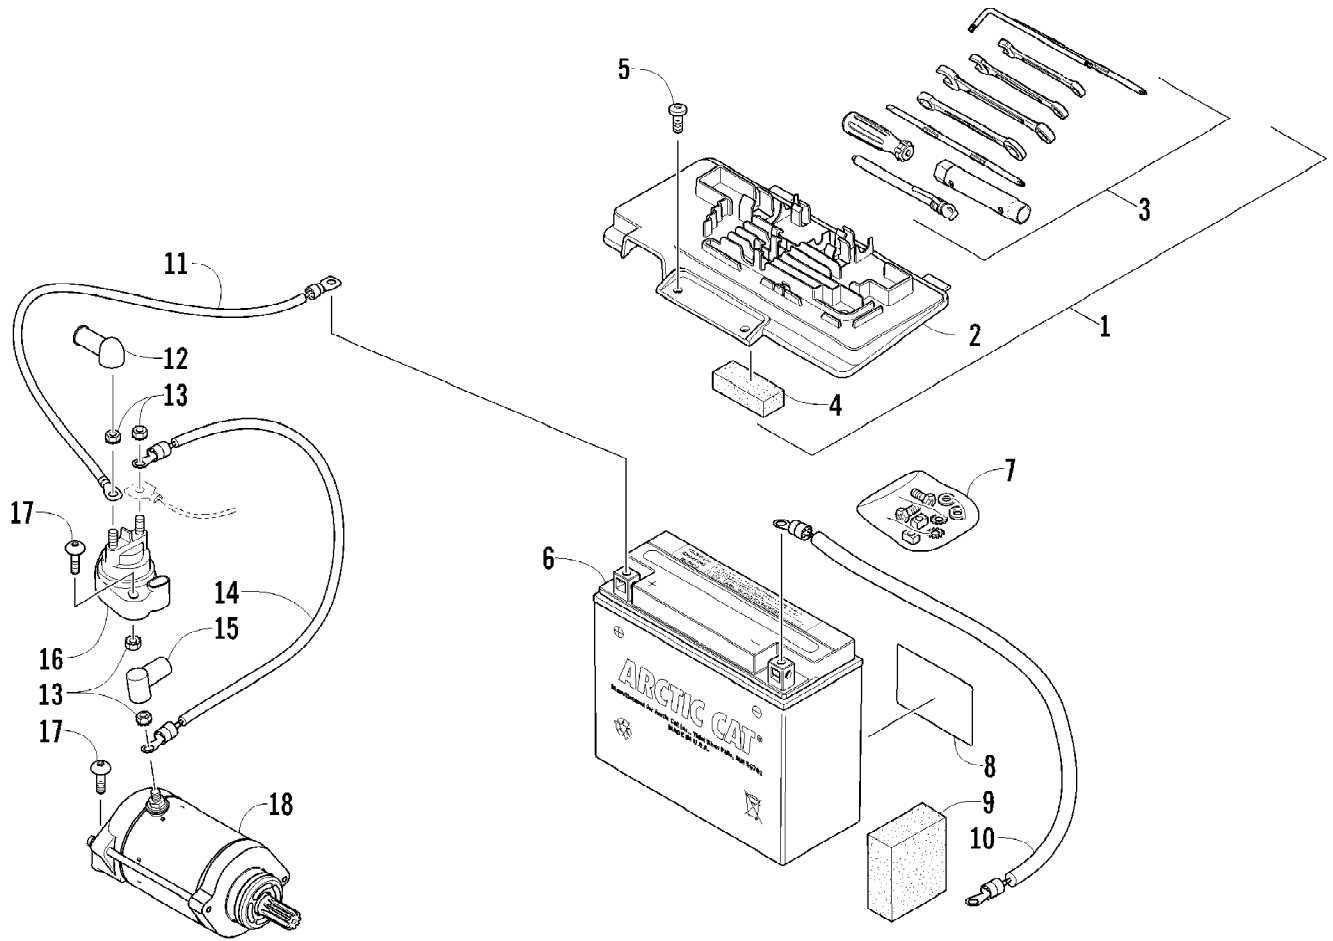

2012 ATV 700 MUD PRO METALLIC GREEN (A2012IFT4EUSA)
BATTERY AND STARTER ASSEMBLY

Page 4 of 80

Ref #	Part Number	Qty	S/P/F	Description
1	5991-655	1	/P	Battery Cover/Tool Tray Assembly (inc. 2-4)
2	2406-815	1	/P	Cover, Battery
3	0444-122	1	S/P	Kit, Tool
4	0417-016	1		Pad, Battery
5	8476-620	2		Screw, Machine
6	0645-480	1		Battery Assembly (inc. 7-8)
7	0445-082	1		Kit, Hardware
8	0645-430	1		Decal, Warning
9	0417-012	1		Foam, Battery
10	0445-070	1		Cable, Battery/Ground
11	0445-062	1		Cable, Battery/Solenoid
12	0645-327	1		Boot, Terminal
13	0623-038	5		Nut w/Washer
14	0445-064	1		Cable, Solenoid/Starter (inc. 15)
15	0645-019	1		Boot, Terminal
16	0445-058	1	/P	Solenoid
17	8476-625	4		Screw, Machine
18	0825-013	1	/P	Motor, Starter - Assembly