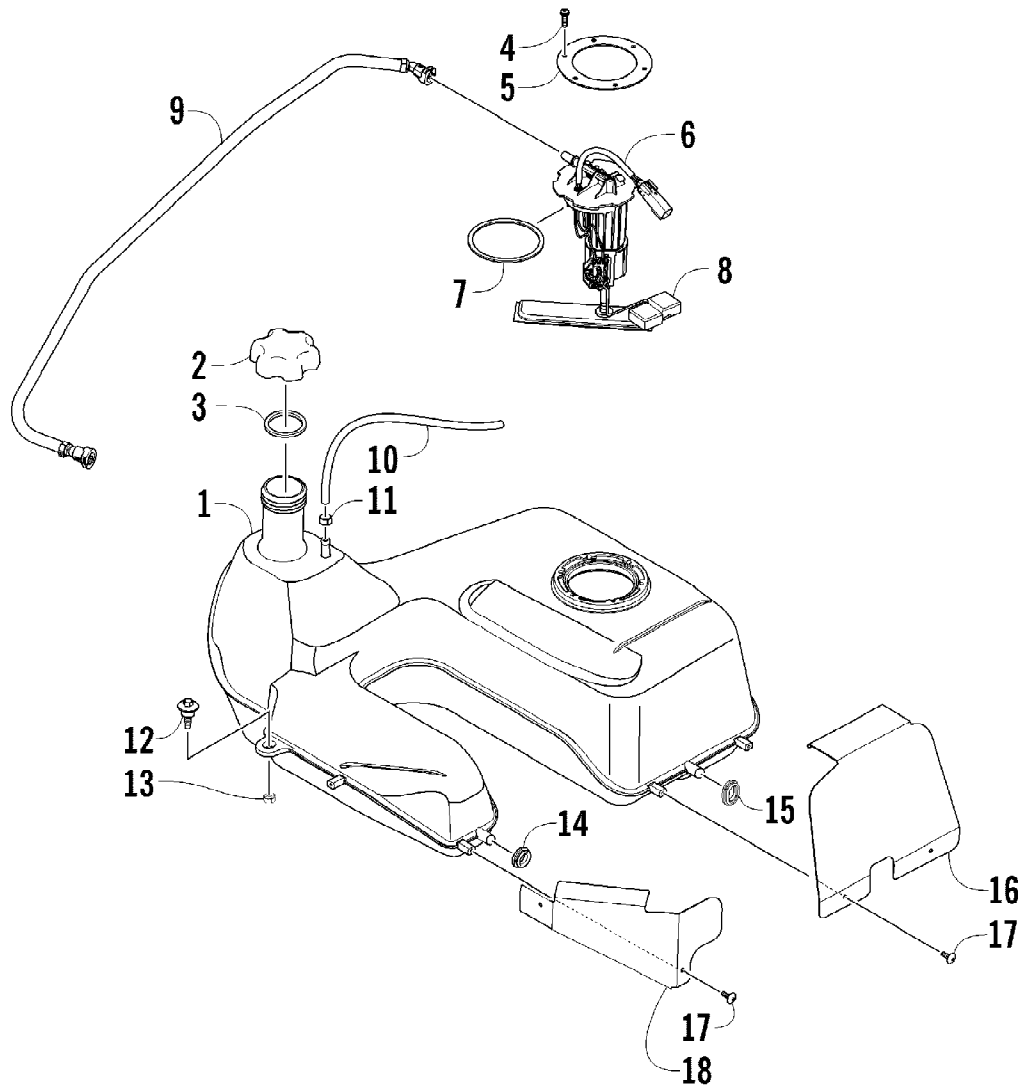

2012 ATV 700 MUD PRO METALLIC GREEN (A2012IFT4EUSA)
GAS TANK ASSEMBLY

Page 38 of 80

Ref #	Part Number	Qty	S/P/F	Description
1	0570-307	1		Tank, Gas - Assembly (inc. 2-5)
2	0470-438	1	/P	Cap, Gas Tank (inc. 3)
3	0109-733	1	/P	Gasket, Gas Tank Cap
4	0423-898	6		Screw, Self-Tapping
5	2670-042	1		Plate, Retaining
6	0570-322	1	/P	Pump, Fuel - Assembly (inc. 7-8)
7	0470-838	1		Seal
8	2670-235	1		Float
9	0570-317	1		Hose, Gasline - Assembly
10	0410-070	AR	/P	Hose, Gasline - 25 ft
11	0423-688	1		Clamp, Hose
12	0423-732	2		Screw, Shoulder
13	0623-038	1		Nut w/Washer
14	0423-460	1		Grommet
15	0423-806	1		Grommet
16	0470-710	1		Shield, Heat - Gas Tank - Rear
17	0623-797	4		Screw, Self-Tapping
18	0470-709	1		Shield, Heat - Gas Tank - Front