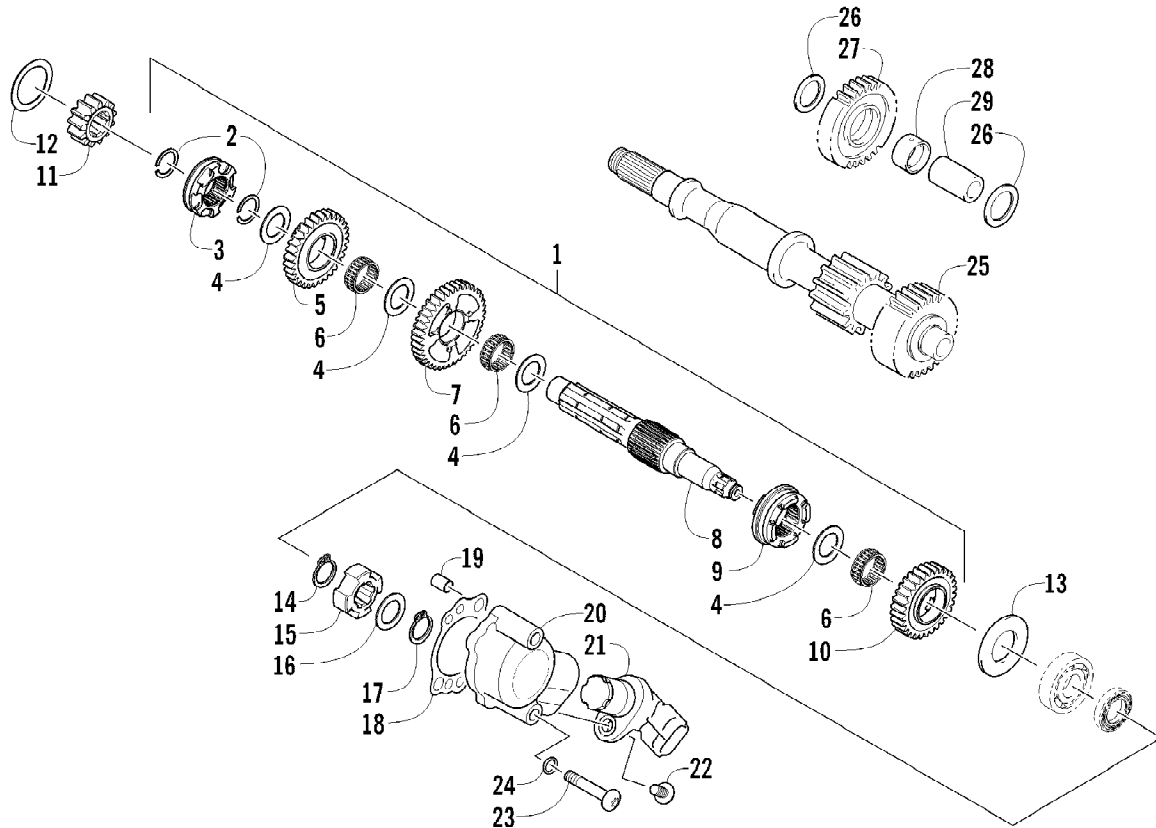

2012 ATV 700 MUD PRO METALLIC GREEN (A2012IFT4EUSA)
SECONDARY TRANSMISSION ASSEMBLY

Page 62 of 80

Ref #	Part Number	Qty	S/P/F	Description
1	0822-124	1		Countershaft Assembly (inc. 2-10)
2	0831-085	2		Ring, Retaining
3	0822-120	1		Gear Select, Reverse
4	0822-121	4		Shim
5	0822-119	1		Gear, Reverse Driven
6	0832-082	3		Bearing
7	0822-114	1		Gear, Driven - Low
8	0822-113	1		Countershaft
9	0822-116	1		Gear Select, Sliding
10	0822-115	1		Gear, Driven - High
11	0822-125	1		Gear, Drive
12	0828-019	1		Washer, Thrust
13	0828-011	1		Washer
14	0831-040	1		Ring, Retaining
15	0822-050	1		Trigger, Speedometer Sensor
16	0828-069	1		Washer, Thrust
17	0831-039	1		Ring, Retaining
18	0830-129	1		Gasket
19	0829-023	2		Pin, Dowel
20	0822-049	1		Housing, Speedometer Sensor
21	0430-091	1		Sensor, Speedometer
22	8468-620	1	/P	Screw, Machine
23	8468-645	2		Screw, Machine
24	0830-107	2		Gasket
25	0822-001	1		Driveshaft
26	0828-016	2		Washer, Thrust
27	0822-011	1		Gear, Reverse Idle
28	0822-012	1		Bushing
29	0822-015	1		Shaft, Reverse Idle