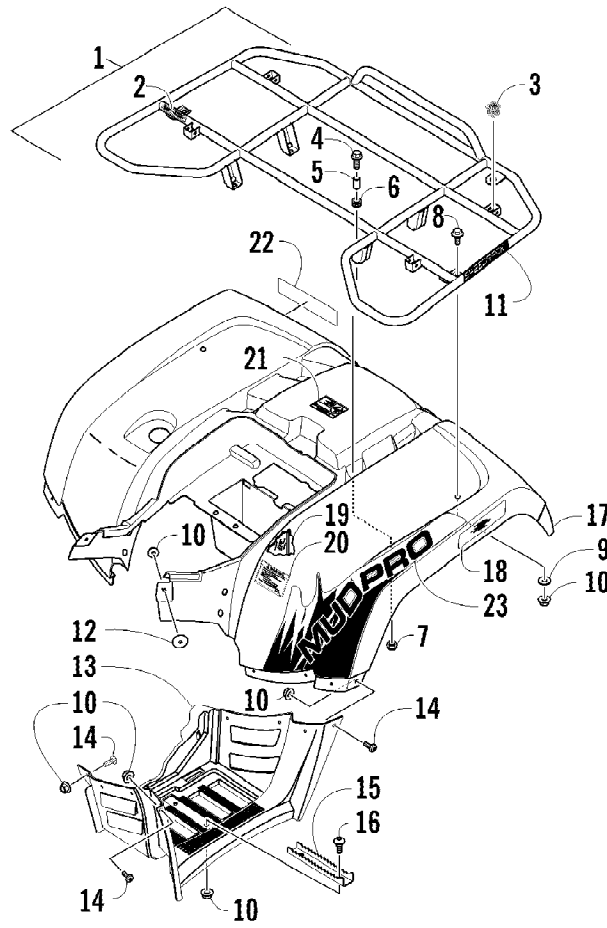

2012 ATV 700 MUD PRO METALLIC GREEN (A2012IFT4EUSA)
REAR RACK, BODY PANEL, AND FOOTWELL ASSEMBLIES

Page 54 of 80

Ref #	Part Number	Qty	S/P/F	Description
1	2506-125	1		Rack, Rear - Assembly (inc. 2-3)
2	0411-648	1		Decal, Warning - Load
3	0441-592	4	/P	Bushing, Rack
4	8410-830	4		Screw, Cap
5	0423-669	4		Spacer
6	0423-465	4		Grommet
7	8432-802	4		Nut, Lock
8	0423-654	2		Screw, Shoulder
9	8050-222	2	/P	Washer
10	0423-540	26		Nut, Lock
11	0411-965	2		Decal, "Speedrack"
12	0423-101	2		Screw, Shoulder
13	1406-356	1		Footwell - Right
13	2406-429	1	/P	Footwell - Left
14	0423-419	18		Screw, Machine
15	1506-125	2	/P	Footpeg
16	0423-355	4		Screw, Shoulder
17	2516-951	1		Panel, Fender - Assembly (inc. 18-21)
18	1411-592	1	/P	Decal, Reflector - Right
18	1411-593	1	/P	Decal, Reflector - Left
19	0470-658	1		Foil, Protective
20	2411-143	1	/P	Decal, Warning - Tire Pressure
21	1411-809	1	/P	Decal, Passenger
22	1411-725	1		Decal, "Arctic Cat"
23	2411-758	1		Decal, "Mud Pro" - Right
23	2411-759	1		Decal, "Mud Pro" - Left