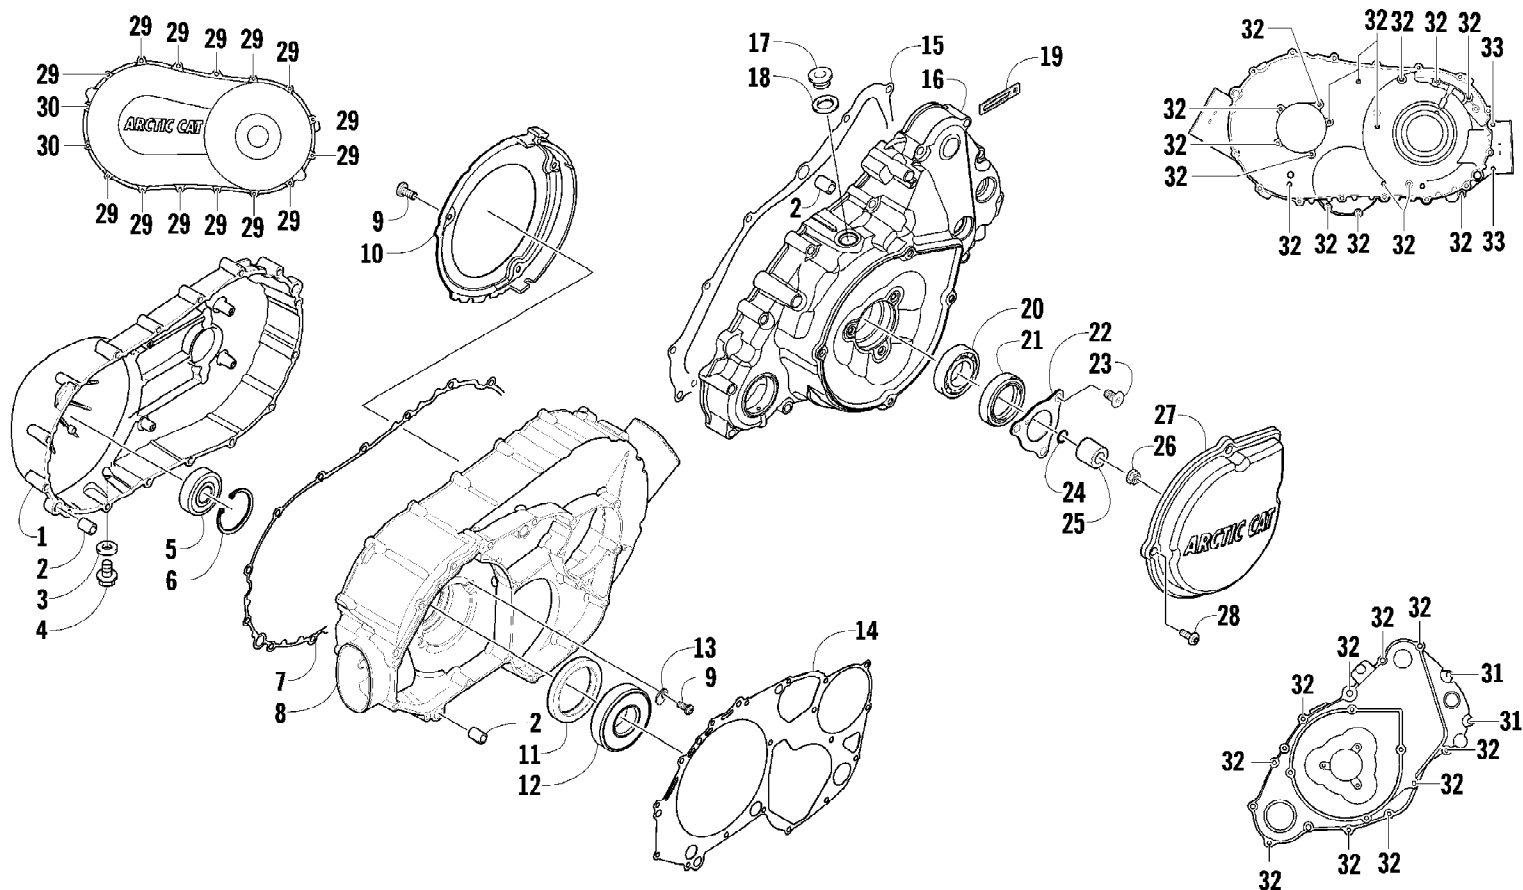

2012 ATV 700 MUD PRO METALLIC GREEN (A2012IFT4EUSA)
CLUTCH/V-BELT/MAGNETO COVER ASSEMBLY

2012 ATV 700 MUD PRO METALLIC GREEN (A2012IFT4EUSA)
CLUTCH/V-BELT/MAGNETO COVER ASSEMBLY

Page 10 of 80

Ref #	Part Number	Qty	S/P/F	Description
1	0806-089	1		Cover, V-Belt
2	0829-002	6		Pin, Dowel
3	0830-013	1		Washer, Crush
4	8408-812	1		Screw, Cap
5	0832-060	1		Bearing
6	0831-078	1		Ring, Retaining
7	0830-174	1	/P	Gasket, V-Belt Cover
8	0806-091	1		Cover, Clutch
9	0826-029	5		Screw, Machine
10	0806-048	1		Plate, Air Intake
11	0830-188	1	/P	Seal
12	0832-009	1	/P	Bearing
13	0822-010	2	/P	Retainer, Bearing
14	0830-116	1	/P	Gasket, Clutch Cover
15	0830-128	1		Gasket, Magneto Cover
16	0806-082	1	/P	Cover, Magneto - Assembly
17	0826-155	1		Plug
18	0830-015	1		Washer, Crush
19	3002-964	1	/P	Clamp, Wire
20	1602-981	1	/P	Bearing
21	0830-158	1		Seal
22	0805-008	1		Retainer, Seal
23	0826-031	3		Screw, Machine
24	0830-108	1		O-Ring
25	0820-061	1		Bushing
26	0827-008	1		Nut
27	0820-062	1		Cover, Magneto
28	8468-616	4		Screw, Machine
29	8468-645	14		Screw, Machine
30	8468-655	2		Screw, Machine
31	8468-625	2		Screw, Machine
32	8468-640	26		Screw, Machine
33	8468-675	2		Screw, Machine