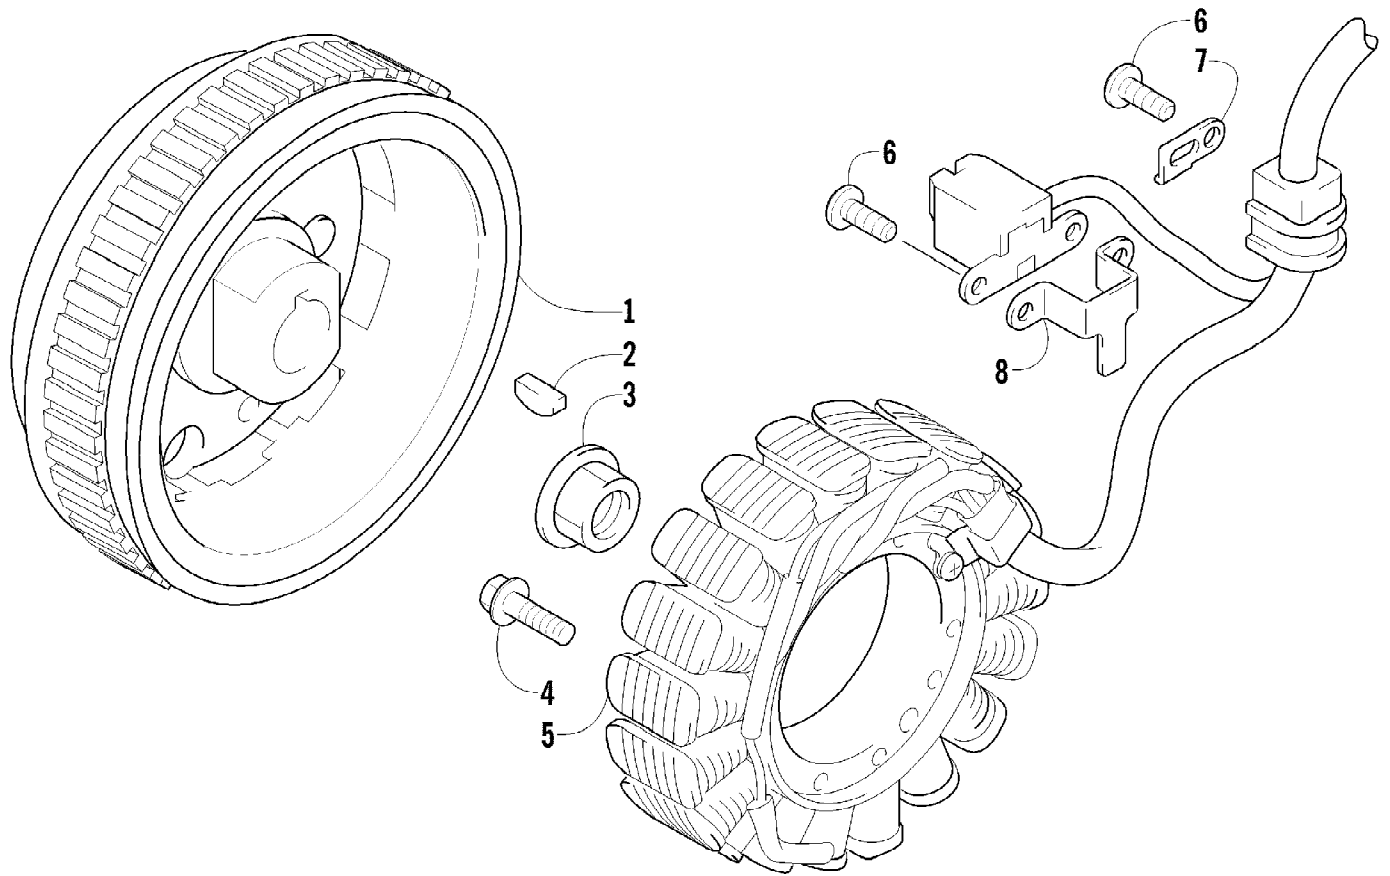

2012 ATV 700 MUD PRO METALLIC GREEN (A2012IFT4EUSA)
MAGNETO ASSEMBLY

Page 48 of 80

Ref #	Part Number	Qty	S/P/F	Description
1	0802-048	1		Rotor/Flywheel
2	0829-012	1		Key
3	0827-014	1		Nut
4	8409-632	3		Screw, Cap
5	0802-041	1		Stator - Assembly
6	8470-510	3		Screw, Machine
7	0802-015	1		Clamp - No. 1
8	0802-016	1		Clamp - No. 2