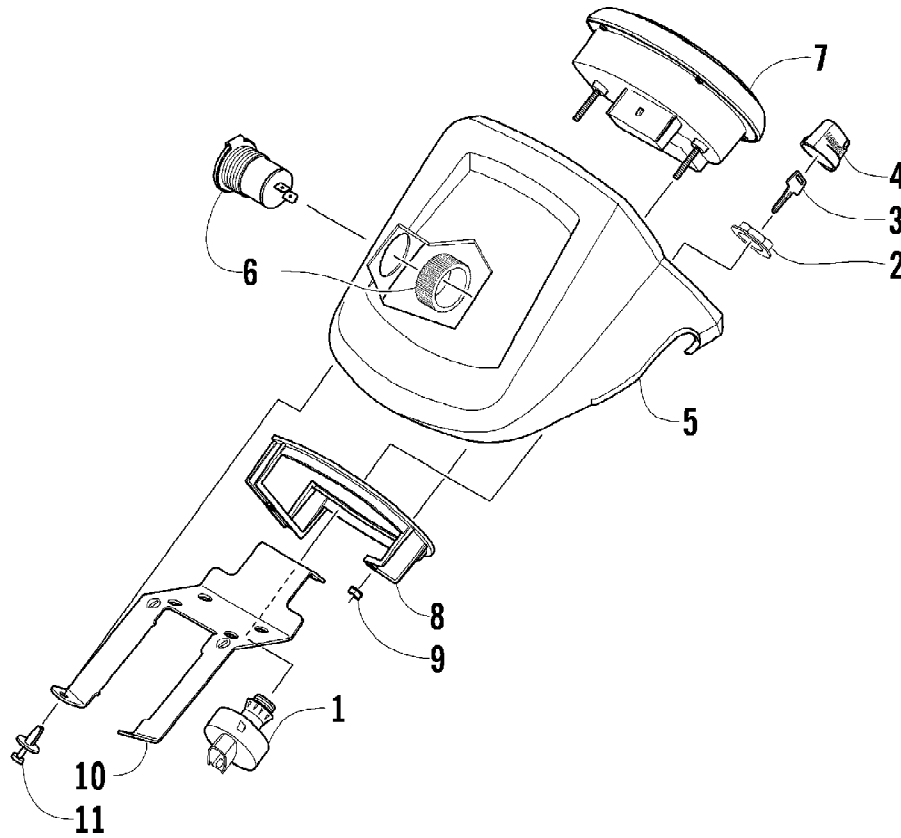

2012 ATV 700 MUD PRO METALLIC GREEN (A2012IFT4EUSA)
INSTRUMENT POD ASSEMBLY

Page 46 of 80

Ref #	Part Number	Qty	S/P/F	Description
1	0430-090	1	/P	Switch, Ignition - Assembly (inc. 2-4)
2	0430-050	1		Nut, Retaining
3	0430-042	1	F	Key, Ignition
3	0430-043	1	F	Key, Ignition
4	0430-054	1		Cover, Key
5	0505-591	1		Instrument Pod
6	0641-897	1	/P	Outlet, Accessory - 12V
7	0520-171	1		Gauge, LCD
8	0420-065	1	/P	Bracket, Retaining
9	0423-493	2		Nut w/Washer
10	2506-470	1		Bracket, Mounting - Instrument Pod
11	0423-535	2		Rivet, Reinstallable