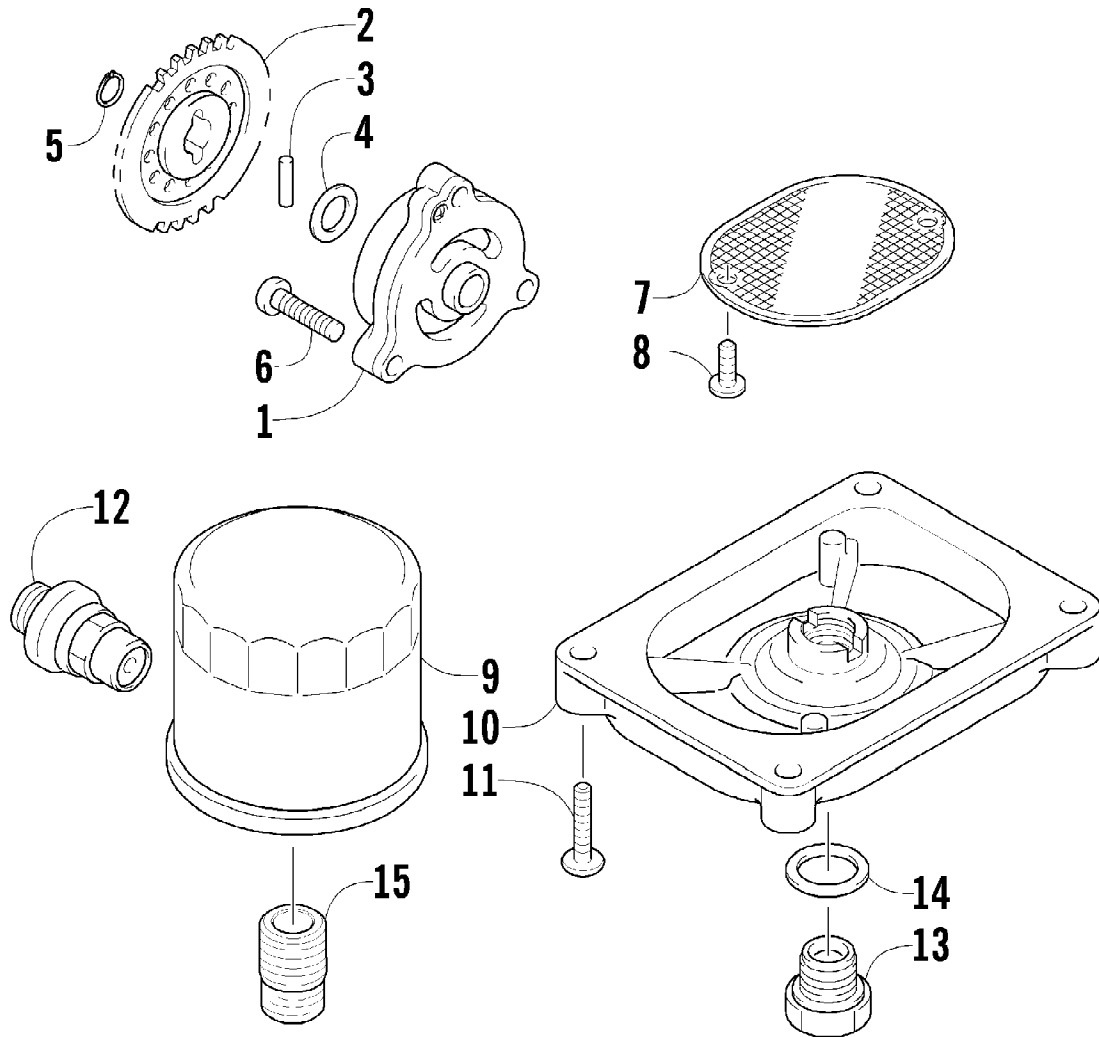

2012 ATV 700 MUD PRO METALLIC GREEN (A2012IFT4EUSA)
OIL FILTER/PUMP ASSEMBLY

Page 50 of 80

Ref #	Part Number	Qty	S/P/F	Description
1	0812-023	1		Pump, Oil
2	0812-083	1	/P	Gear, Driven
3	0829-009	1		Pin
4	0828-007	1	/P	Washer
5	0831-002	1		Ring, Retaining
6	0826-039	3		Screw, Machine
7	0812-057	1	/P	Strainer, Oil
8	0826-040	2		Screw, Machine
9	0812-029	1	S	Filter, Oil
10	0812-053	1		Cap, Oil Strainer
11	8468-625	4		Screw, Machine
12	0812-007	1		Valve, Oil-Relief - Assembly
13	0812-006	1		Plug, Drain
14	0830-017	1		Gasket, Drain Plug
15	0812-008	1		Union, Oil Filter