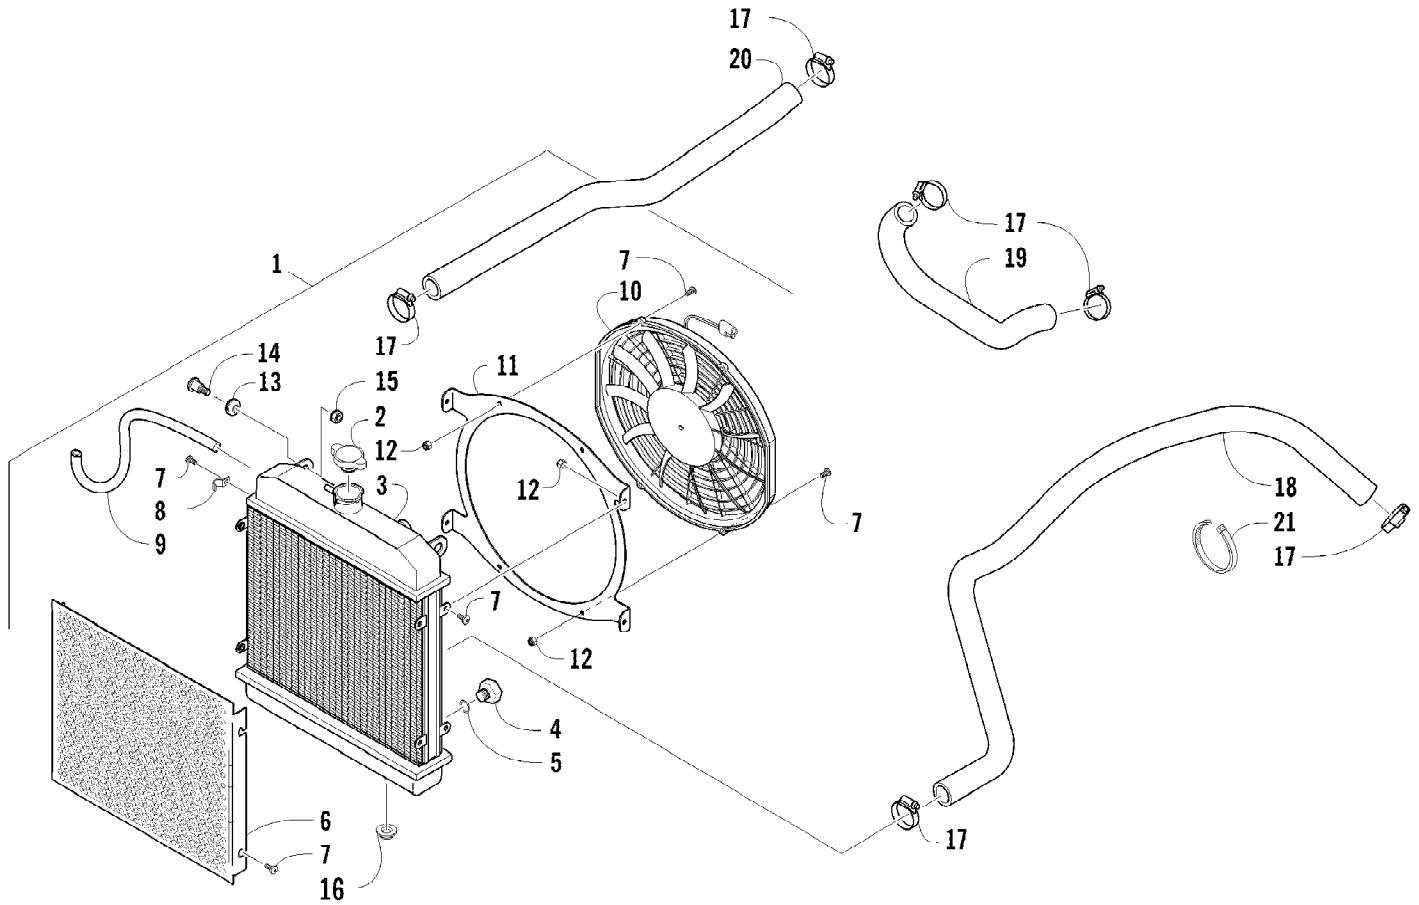

2012 ATV 700 MUD PRO METALLIC GREEN (A2012IFT4EUSA)
COOLING ASSEMBLY

Page 12 of 80

Ref #	Part Number	Qty	S/P/F	Description
1	0413-259	1		Radiator Assembly (inc. 2-13)
2	0413-255	1	/P	Cap, Radiator
3	0413-205	1		Radiator
4	0413-195	1		Plug, Drain
5	1602-213	1	/P	O-Ring
6	0413-007	1		Screen, Radiator
7	8475-512	12		Screw, Machine
8	0423-351	1		Clamp, Wire
9	0610-016	AR	/P	Hose - 25 ft
9	0610-015	AR	/P	Hose - 100 ft
10	0413-123	1	/P	Fan, Cooling
11	0413-240	1		Bracket, Retaining
12	8422-502	8		Nut, Lock
13	0423-030	2		Grommet
14	0423-484	2		Screw, Shoulder
15	0623-038	2		Nut w/Washer
16	0423-028	2		Bushing, Stem
17	0423-496	6		Clamp, Hose
18	0410-229	1		Hose, Coolant - Lower
19	0410-022	1		Hose, Coolant - Crossover
20	0410-002	1		Hose, Coolant - Upper
21	0623-751	AR		Tie, Cable - 11.75 in.