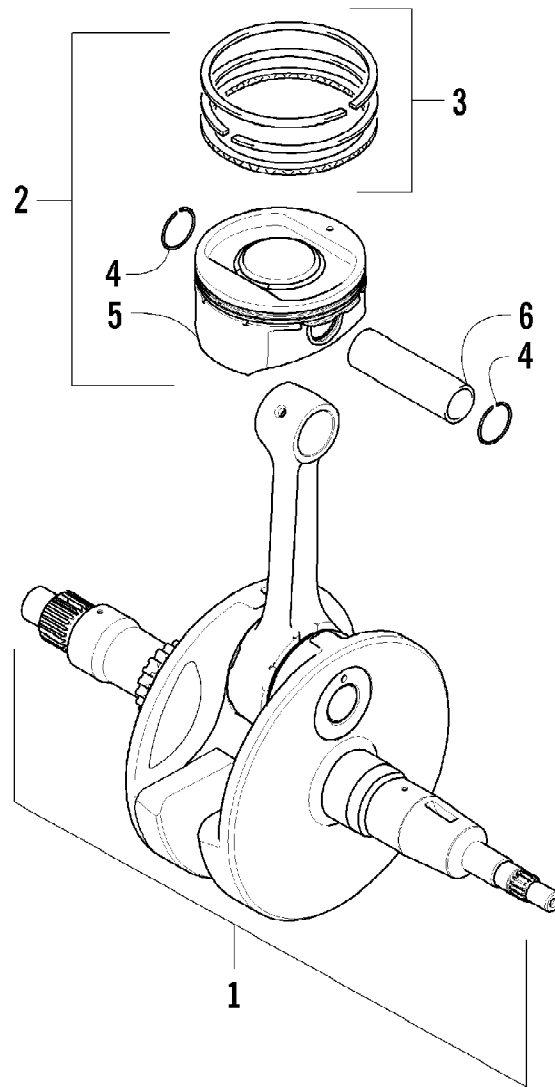

2012 ATV 700 MUD PRO METALLIC GREEN (A2012IFT4EUSA)
CRANKSHAFT AND PISTON ASSEMBLY

Page 18 of 80

Ref #	Part Number	Qty	S/P/F	Description
1	0805-326	1		Crankshaft Assembly
2	0805-297	1	/P	Piston Set (inc. 3-6)
3	0805-132	1		Ring, Piston - Set
4	0831-001	2		Circlip, Piston Pin
5	0805-296	1		Piston
6	0805-210	1		Pin, Piston