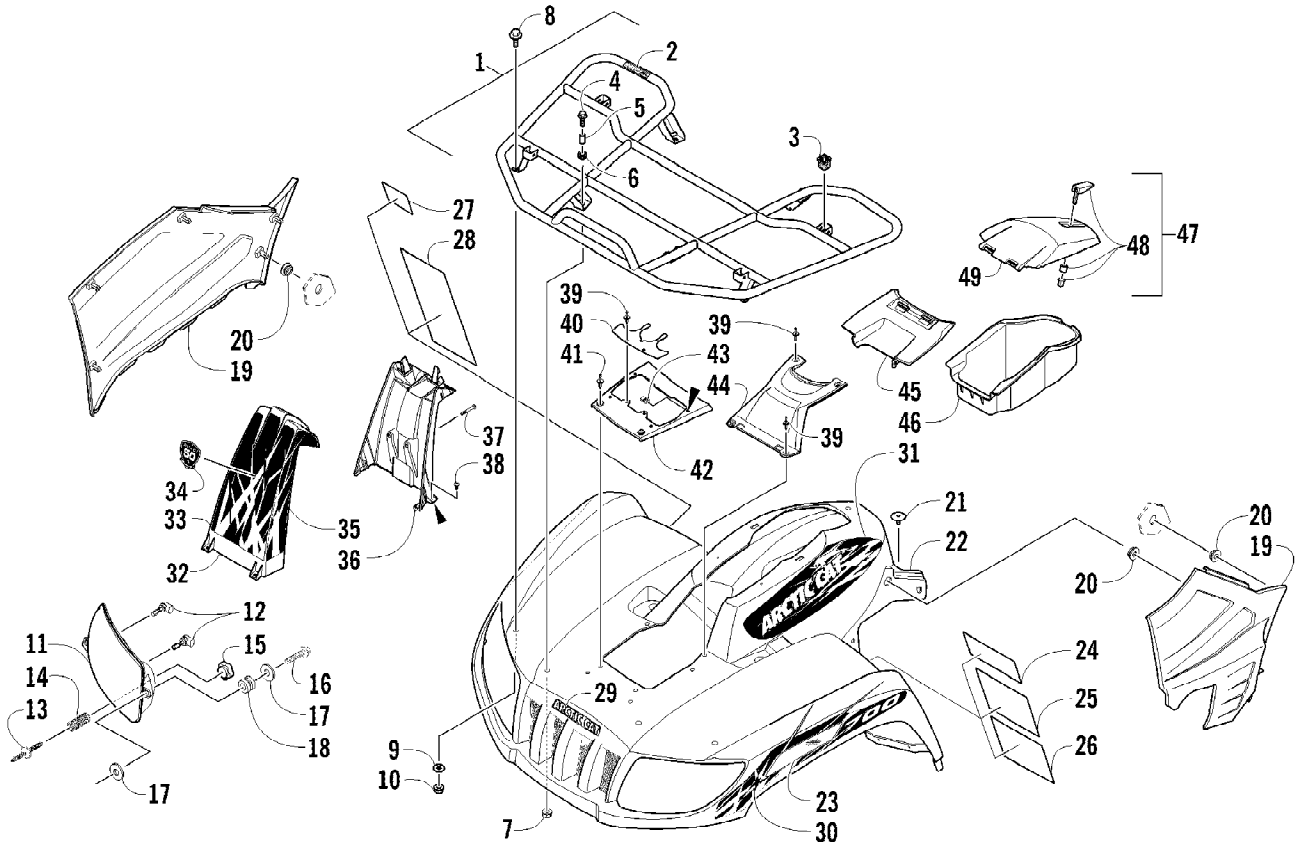

2012 ATV 700 MUD PRO METALLIC GREEN (A2012IFT4EUSA)
FRONT RACK, BODY PANEL, AND HEADLIGHT ASSEMBLIES

Ref #	Part Number	Qty	S/P/F	Description
1	2506-106	1		Rack, Front - Assembly (inc. 2-3)
2	0411-576	1		Decal, Warning - Load
3	0441-592	4	/P	Bushing, Rack
4	8410-830	4		Screw, Cap
5	0423-669	4		Spacer
6	0423-465	4		Grommet
7	8432-802	4		Nut, Lock
8	0423-654	2		Screw, Shoulder
9	8050-222	2	/P	Washer
10	0423-540	2		Nut, Lock
11	0509-044	1	/P	Headlight Assembly - Right (inc. 12)
11	0509-035	1		Headlight Assembly - Left (inc. 12)
12	0409-055	4		Bulb, Headlight
13	0423-514	2		Stud, Adjuster - Headlight
14	0423-522	2		Spring, Adjuster
15	0423-513	2		Knob, Adjuster
16	0623-785	4		Screw, Self-Tapping
17	8050-217	8	/P	Washer
18	0423-447	4		Grommet
19	2406-300	1		Panel, Side - Lower - Right
19	2406-419	1		Panel, Side - Lower - Left
20	0423-678	8		Grommet
21	0423-101	2		Screw, Shoulder
22	2516-132	1		Panel, Fender - Assembly (inc. 23-28)
23	0411-818	1		Decal, Reflector - Right
23	0411-819	1		Decal, Reflector - Left
24	1411-574	1		Decal, Warning - Off-Road Only
25	1411-804	1	/P	Decal, Warning - Age
26	1411-932	1	/P	Decal, Warning - General
27	0411-835	1		Decal, Warning - Turn/Hill
28	1411-250	1		Decal, Warning - Reverse/Pre-Ride
29	1411-725	1		Decal, "Arctic Cat"
30	2411-838	1		Decal, Side - Front Right
30	2411-839	1		Decal, Side - Front Left
31	2411-840	1		Decal, Side - Upper Right
31	2411-841	1		Decal, Side - Upper Left
32	4506-301	1		Cover, Intake - Front
33	2411-866	1		Decal, Intake - Front
34	9611-603	1		Decal, 50th Anniversary
35	2411-867	1		Decal, Intake - Side
36	4506-306	1		Cover, Intake - Rear
37	8468-645	2		Screw, Machine
38	8468-616	4		Screw, Machine
39	0623-362	6		Rivet, Reinstallable
40	2416-100	1		Shield, Splash
41	0423-535	2		Rivet, Reinstallable
42	2516-170	1		Cover, Access
43	0423-577	4		Clip, U-Nut
44	1406-484	1		Cover, Steering Post
45	0470-513	1		Cover, Storage Box
46	1406-573	1		Box, Storage
47	2506-234	1		Lid, Storage Box w/Latch (inc. 48-49)
48	1406-599	1		Box, Storage