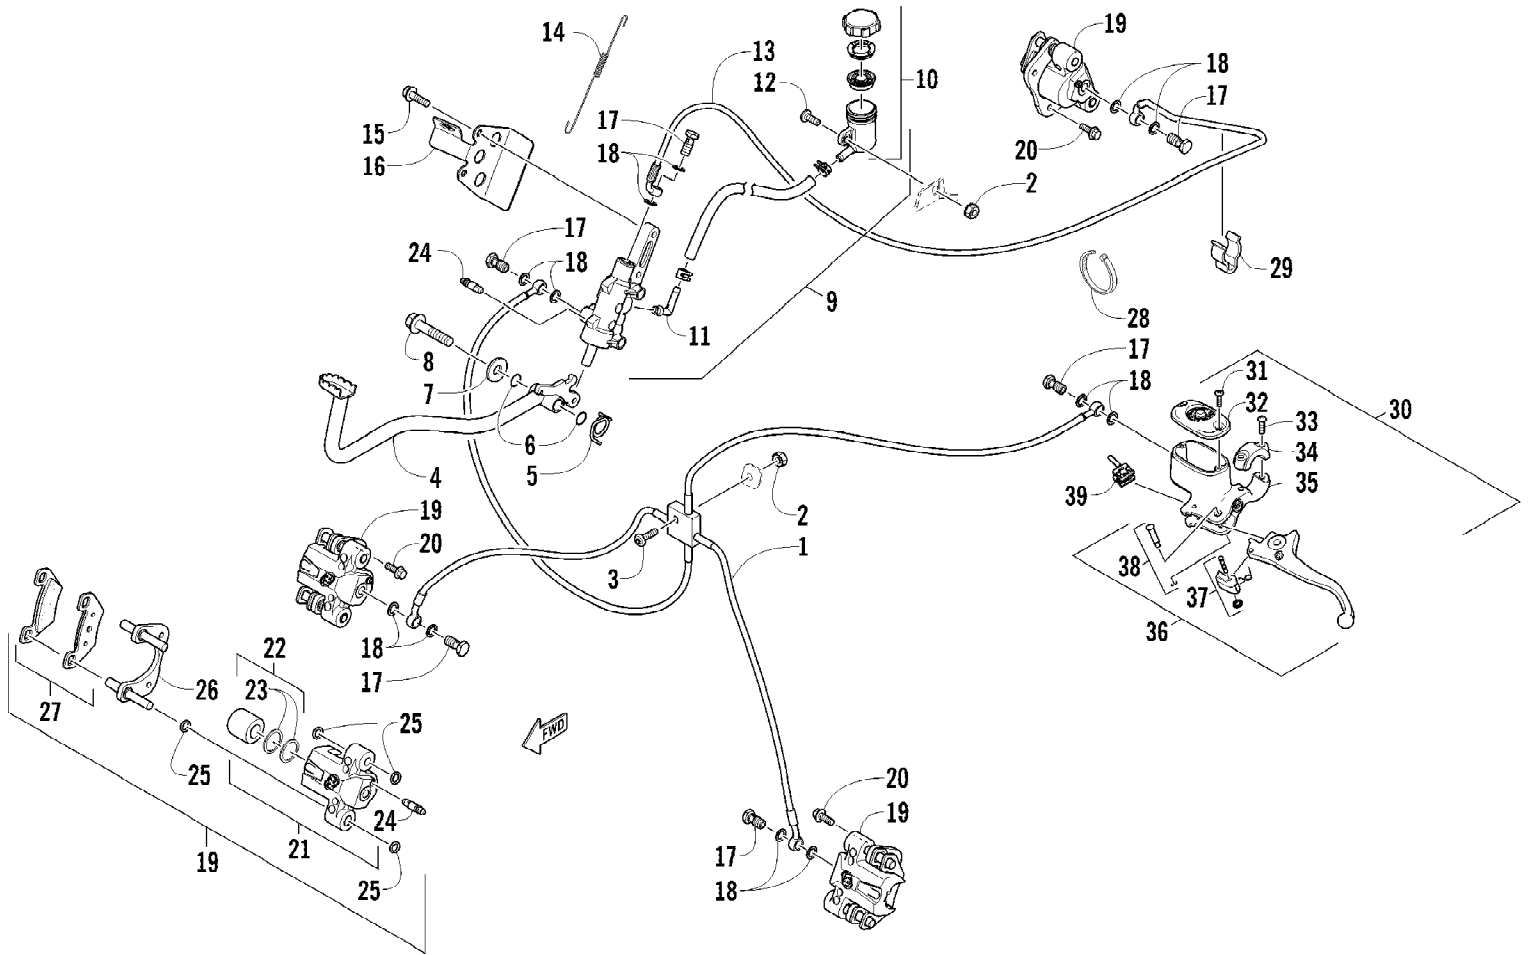

2012 ATV 700 MUD PRO METALLIC GREEN (A2012IFT4EUSA)
HYDRAULIC BRAKE ASSEMBLY

Ref #	Part Number	Qty	S/P/F	Description
1	1502-015	1		Hose, Brakeline - Assembly
2	0623-038	2		Nut w/Washer
3	8476-625	1		Screw, Machine
4	1502-063	1		Lever, Brake
5	0502-807	1		Spring, Brake Lever
6	1602-213	2	/P	O-Ring
7	8050-252	1		Washer
8	8408-816	1		Screw, Cap
9	1502-293	1		Brake Assembly (inc. 10)
10	1502-155	1		Reservoir, Brake w/Clamp
11	1502-296	1	/P	Adapter, Hose
12	8476-616	1		Screw, Machine
13	1502-593	1		Hose, Brakeline
14	0502-785	1		Spring, Brake Switch
15	8408-625	2		Screw, Cap
16	1502-179	1		Bracket, Switch
17	0423-413	6		Bolt, Banjo-Fitting
18	0423-178	12		Washer, Crush
19	1502-730	1	/P	Caliper, Brake - Right Front (inc. two No. 20 and 21-27)
19	1502-731	1	/P	Caliper, Brake - Left Front (inc. two No. 20 and 21-27)
19	1502-731	1	/P	Caliper, Brake - Rear (inc. two No. 20 and 21-27)
20	8408-821	6	/P	Screw, Cap
21	1436-160	1	/P	Housing, Caliper - Assembly - Right Front (inc. two No. 20 and 22-24)
21	1436-161	1	/P	Housing, Caliper - Assembly - Left Front (inc. two No. 20 and 22-24)
21	1436-161	1	/P	Housing, Caliper - Assembly - Rear (inc. two No. 20 and 22-24)
22	0502-606	3		Piston/Seal Set (inc. 23)
23	0502-607	3		Seal Set
24	0502-609	4	/P	Valve, Bleed
25	0502-608	3		O-Ring, Guide - Set
26	0502-960	3		Bracket Assembly
27	1502-694	3	S	Pad, Brake - Set
28	0123-788	AR	/P	Tie, Cable - 8 in.
29	1502-115	2		Clip, Brakeline Hose
30	1502-902	1	/P	Brake Assembly (inc. 31-39)
31	0502-566	1		Screw, Machine - Kit
32	0502-868	1	/P	Cover, Reservoir
33	0502-568	1		Screw, Machine - Kit
34	0502-869	1		Clamp, Master Cylinder
35	0502-704	1		Master Cylinder Assembly
36	1502-904	1		Lever Assembly - Kit (inc. 37-38)
37	1502-905	1		Lock, Brake Lever - Kit
38	0502-580	1		Lever Pin - Kit
39	0502-564	1	/P	Switch, Brake