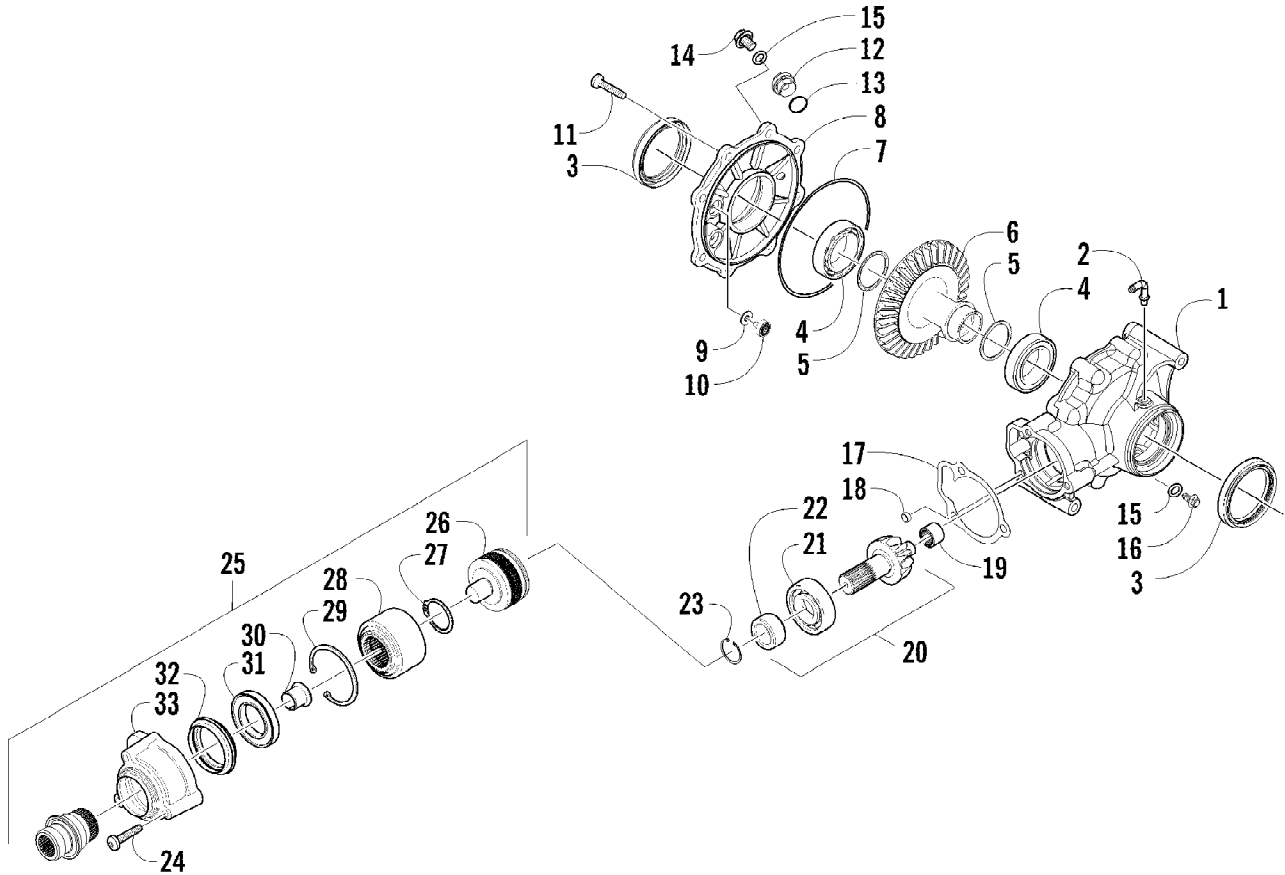

Ref #	Part Number	Qty	S/P/F	Description
	1502-880	1		Complete Rear Drive Gearcase Assembly
1	1502-896	1		Housing, Gearcase
2	1402-442	1		Fitting, Elbow
3	1402-950	2	/P	Seal
4	0402-393	2		Bearing
5	0402-405	AR		Shim, 41 x 49 x 1.3 mm
5	0402-406	AR		Shim, 41 x 49 x 1.4 mm
5	0402-407	AR		Shim, 41 x 49 x 1.5 mm
5	0402-408	AR		Shim, 41 x 49 x 1.6 mm
5	0402-409	AR		Shim, 41 x 49 x 1.7 mm
6	1402-033	1		Gear, Ring - 34T
7	0423-149	1		O-Ring
8	1502-897	1		Cover, Gearcase
9	0402-429	AR		Shim, 6.3 x 18 x 1.3 mm
9	0402-430	AR		Shim, 6.3 x 18 x 1.4 mm
9	0402-431	AR		Shim, 6.3 x 18 x 1.5 mm
9	0402-432	AR		Shim, 6.3 x 18 x 1.6 mm
9	0402-433	AR		Shim, 6.3 x 18 x 1.7 mm
10	0402-326	1		Button, Thrust
11	0423-118	8		Screw, Self-Tapping
12	0402-333	1	/P	Plug, Fill (inc. 13)
13	0423-154	1		O-Ring
14	1402-211	1		Plug, Oil Level (inc. one No. 15)
15	0423-153	2		O-Ring
16	0402-450	1	S	Plug, Magnetic (inc. one No. 15)
17	0402-947	1		Gasket
18	0402-411	1		Pin, Dowel
19	0402-328	1		Bearing
20	1502-851	1		Gear, Pinion - Assembly - 11T (inc. 21-22)
21	0402-327	1		Bearing
22	1402-977	1		Collar, Retaining
23	1423-067	1		Ring, Retaining
24	0423-834	3		Screw, Self-Tapping
25	1502-829	1		Shaft, Input (inc. 26-33)
26	1502-564	1	/P	Cartridge, Clutch - Assembly
27	0423-799	1		Ring, Retaining - External
28	1402-682	1		Basket, Clutch
29	0423-798	1		Ring, Retaining - Internal
30	1402-678	1		Bearing, Flange
31	1402-677	1		Bearing
32	1402-687	1		Seal
33	1502-285	1		Housing, Input