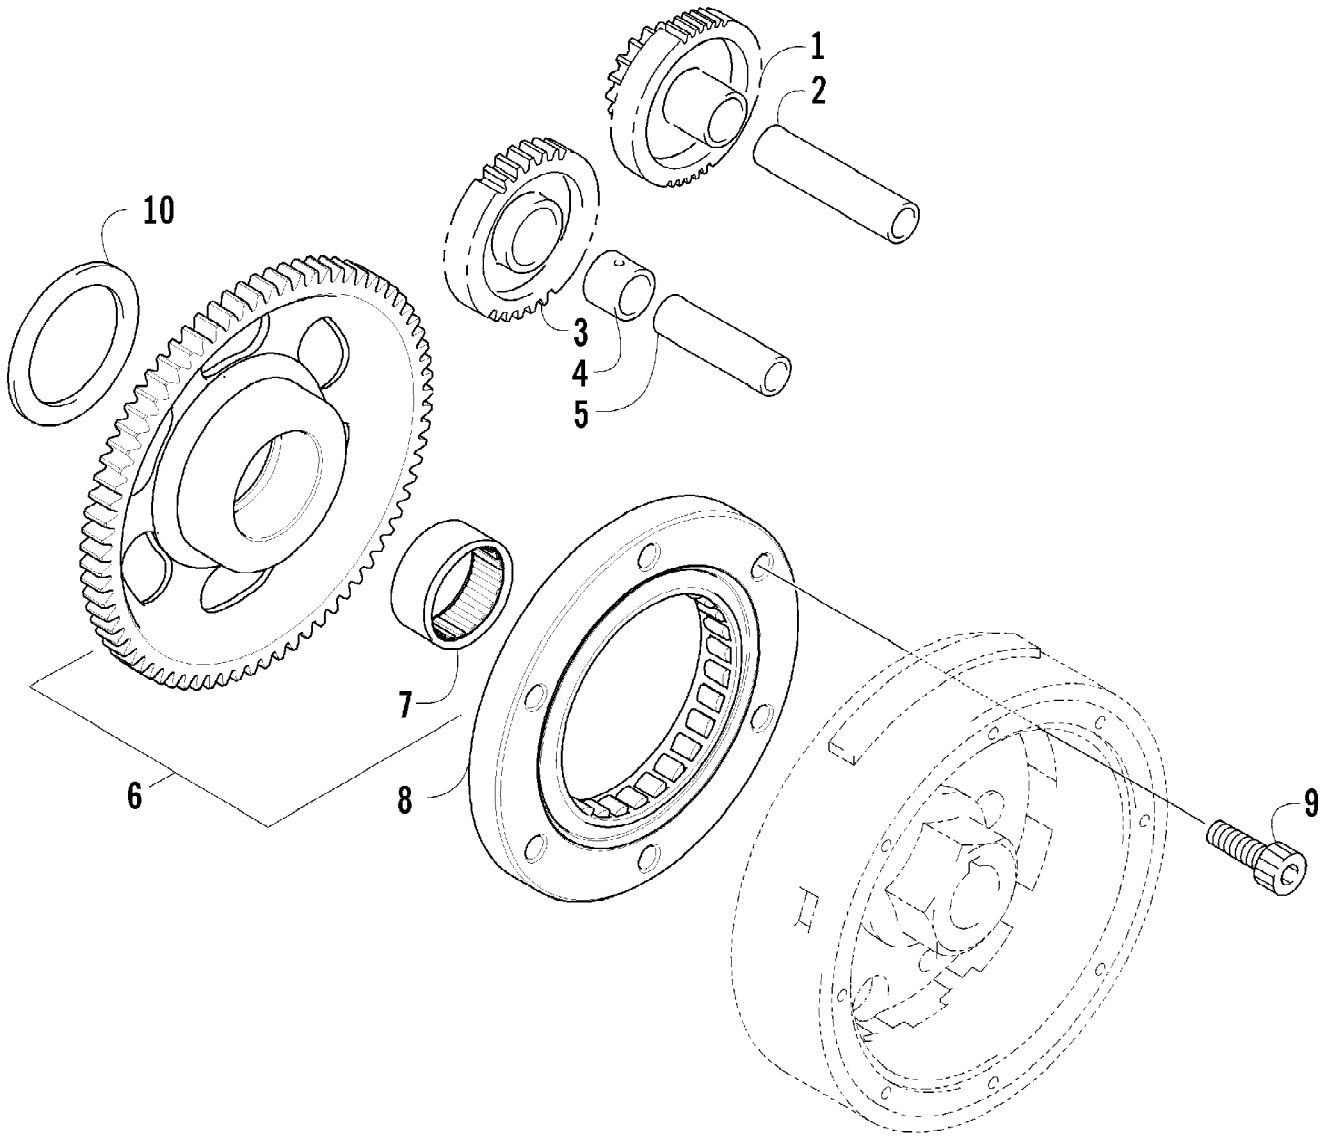

2012 ATV 700 MUD PRO LTD ORANGE (A2012MLT1PUSY)
STARTER CLUTCH ASSEMBLY

Page 65 of 81

Ref #	Part Number	Qty	S/P/F	Description
1	0815-001	1		Gear, Starter Idler - No. 1
2	0829-031	1	/P	Shaft, Starter Gear
3	0815-002	1		Gear, Starter Idler - No. 2
4	0815-003	1		Spacer, Starter Idler Gear No. 2
5	0829-032	1	/P	Shaft, Starter Gear
6	0815-004	1		Gear, Starter Clutch (inc. 7)
7	0832-079	1	/P	Bearing
8	0802-035	1		Clutch, Starter
9	0826-069	6		Screw, Machine
10	0828-094	1		Washer