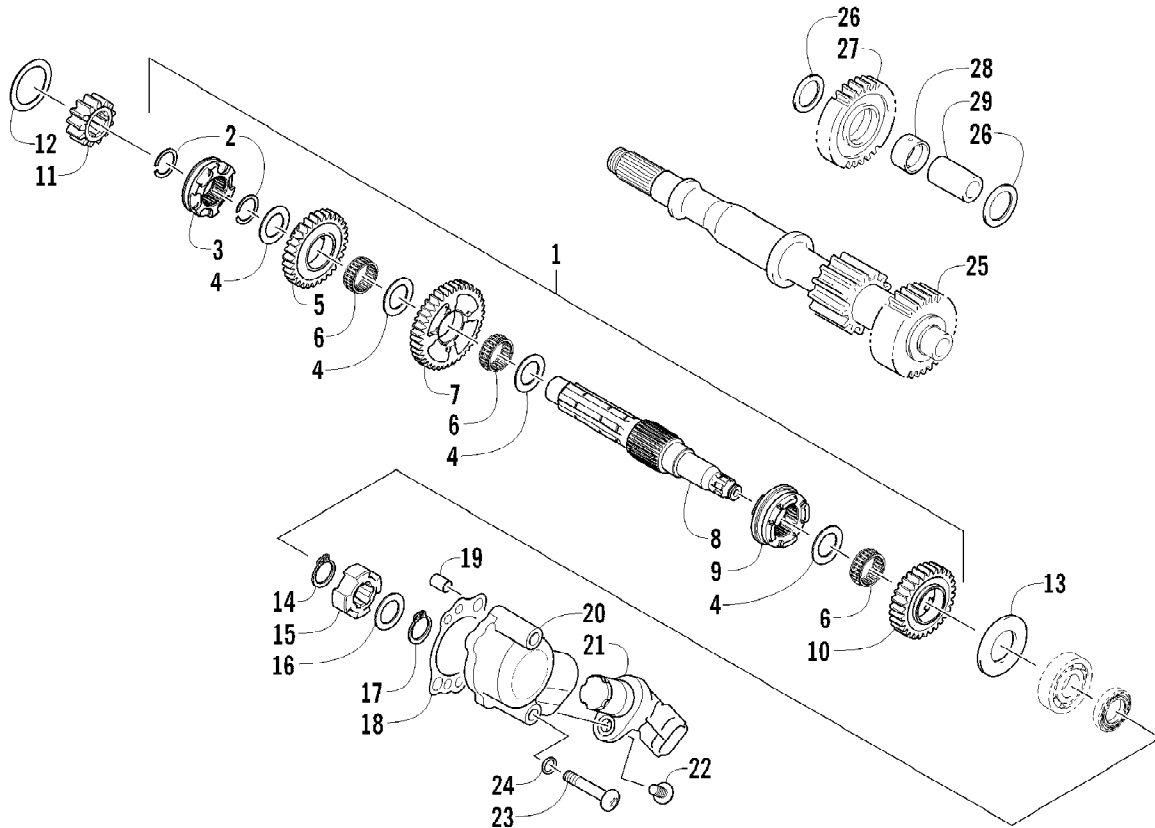

2012 ATV 700 MUD PRO LTD ORANGE (A2012MLT1PUSY)
SECONDARY TRANSMISSION ASSEMBLY

2012 ATV 700 MUD PRO LTD ORANGE (A2012MLT1PUSY)
SECONDARY TRANSMISSION ASSEMBLY

Page 61 of 81

Ref #	Part Number	Qty	S/P/F	Description
1	0822-124	1		Countershaft Assembly (inc. 2-10)
2	0831-085	2		Ring, Retaining
3	0822-120	1		Gear Select, Reverse
4	0822-121	4		Shim
5	0822-119	1		Gear, Reverse Driven
6	0832-082	3		Bearing
7	0822-114	1		Gear, Driven - Low
8	0822-113	1		Countershaft
9	0822-116	1		Gear Select, Sliding
10	0822-115	1		Gear, Driven - High
11	0822-125	1		Gear, Drive
12	0828-019	1		Washer, Thrust
13	0828-011	1		Washer
14	0831-040	1		Ring, Retaining
15	0822-050	1		Trigger, Speedometer Sensor
16	0828-069	1		Washer, Thrust
17	0831-039	1		Ring, Retaining
18	0830-129	1		Gasket
19	0829-023	2		Pin, Dowel
20	0822-049	1		Housing, Speedometer Sensor
21	0430-091	1		Sensor, Speedometer
22	8468-620	1	/P	Screw, Machine
23	8468-645	2		Screw, Machine
24	0830-107	2		Gasket
25	0822-001	1		Driveshaft
26	0828-016	2		Washer, Thrust
27	0822-011	1		Gear, Reverse Idle
28	0822-012	1		Bushing
29	0822-015	1		Shaft, Reverse Idle