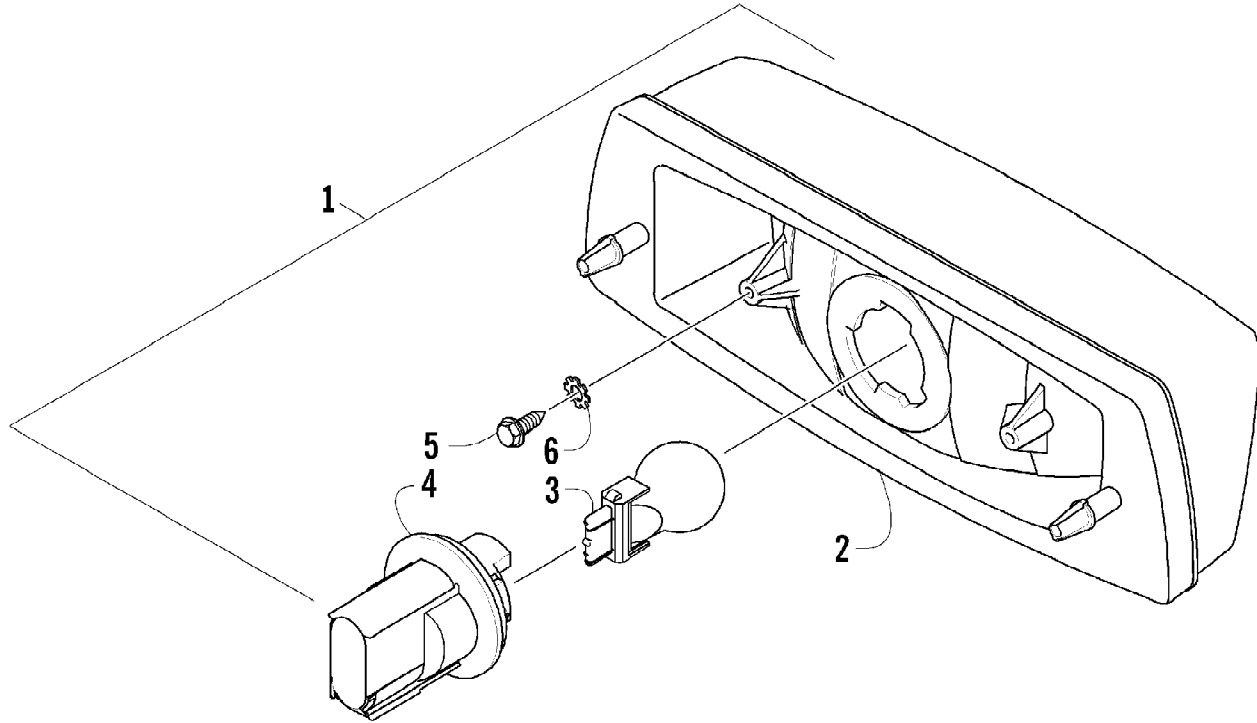

2012 ATV 700 MUD PRO LTD ORANGE (A2012MLT1PUSY)
TAILLIGHT ASSEMBLY

Page 69 of 81

Ref #	Part Number	Qty	S/P/F	Description
1	0509-022	1		Taillight Assembly (inc. 2-4)
2	0509-025	1		Housing, Taillight
3	0409-056	1		Bulb, Taillight
4	0409-057	1		Socket, Taillight
5	0623-301	2	/P	Screw, Self-Tapping
6	8053-212	2	/P	Washer, External Tooth Lock