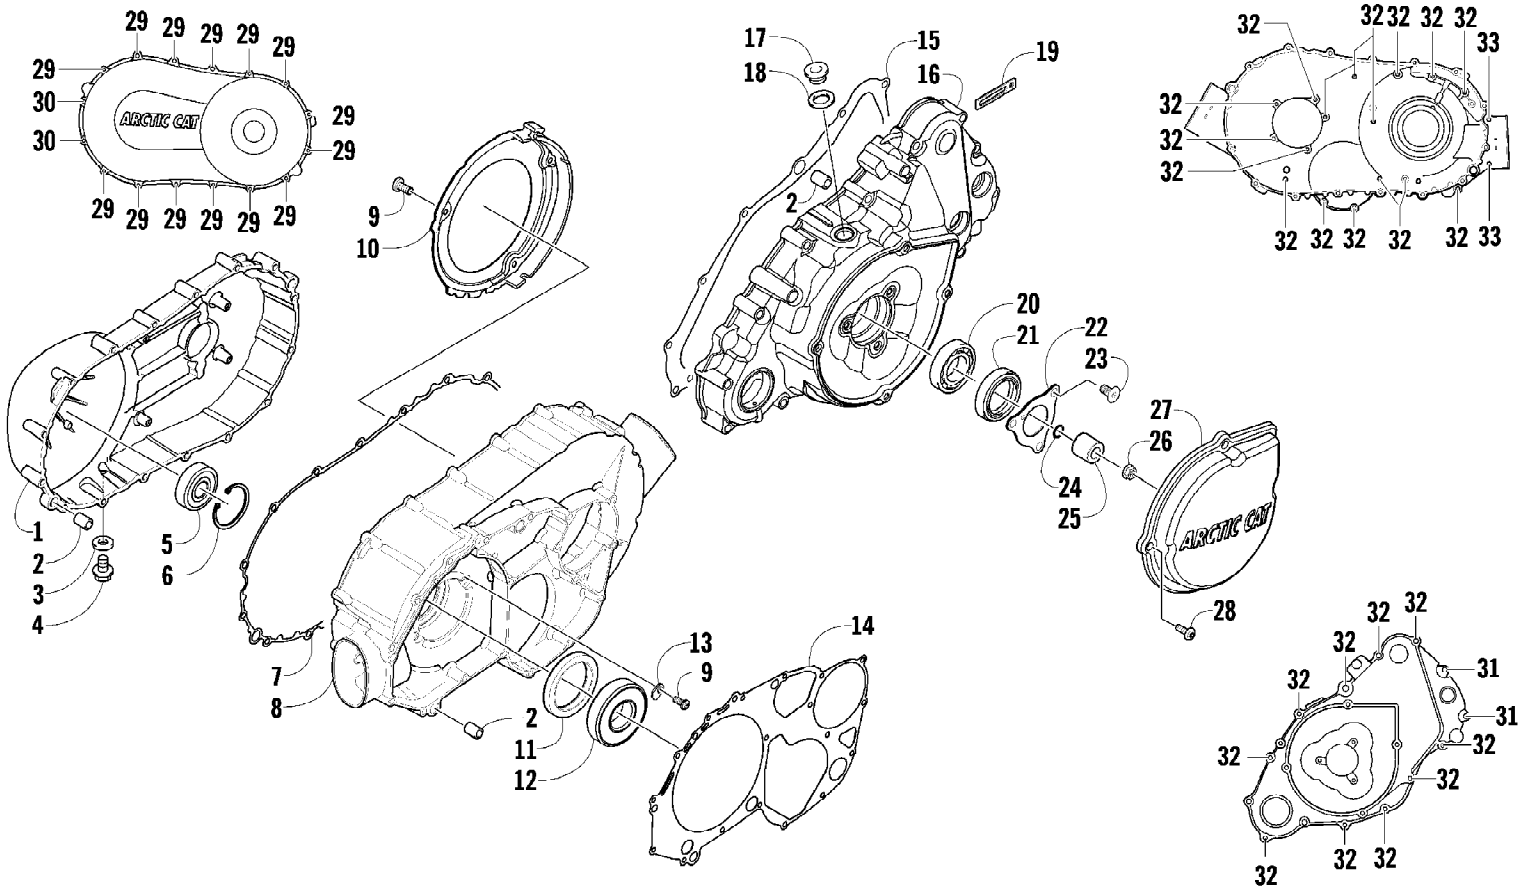

2012 ATV 700 MUD PRO LTD ORANGE (A2012MLT1PUSY)
CLUTCH/V-BELT/MAGNETO COVER ASSEMBLY

2012 ATV 700 MUD PRO LTD ORANGE (A2012MLT1PUSY)
CLUTCH/V-BELT/MAGNETO COVER ASSEMBLY

Page 10 of 81

Ref #	Part Number	Qty	S/P/F	Description
1	0806-089	1		Cover, V-Belt
2	0829-002	6		Pin, Dowel
3	0830-013	1		Washer, Crush
4	8408-812	1		Screw, Cap
5	0832-060	1		Bearing
6	0831-078	1		Ring, Retaining
7	0830-174	1	/P	Gasket, V-Belt Cover
8	0806-091	1		Cover, Clutch
9	0826-029	5		Screw, Machine
10	0806-048	1		Plate, Air Intake
11	0830-188	1	/P	Seal
12	0832-009	1	/P	Bearing
13	0822-010	2	/P	Retainer, Bearing
14	0830-116	1	/P	Gasket, Clutch Cover
15	0830-128	1		Gasket, Magneto Cover
16	0806-082	1	/P	Cover, Magneto - Assembly
17	0826-155	1		Plug
18	0830-015	1		Washer, Crush
19	3002-964	1	/P	Clamp, Wire
20	1602-981	1	/P	Bearing
21	0830-158	1		Seal
22	0805-008	1		Retainer, Seal
23	0826-031	3		Screw, Machine
24	0830-108	1		O-Ring
25	0820-061	1		Bushing
26	0827-008	1		Nut
27	0820-062	1		Cover, Magneto
28	8468-616	4		Screw, Machine
29	8468-645	14		Screw, Machine
30	8468-655	2		Screw, Machine
31	8468-625	2		Screw, Machine
32	8468-640	26		Screw, Machine
33	8468-675	2		Screw, Machine