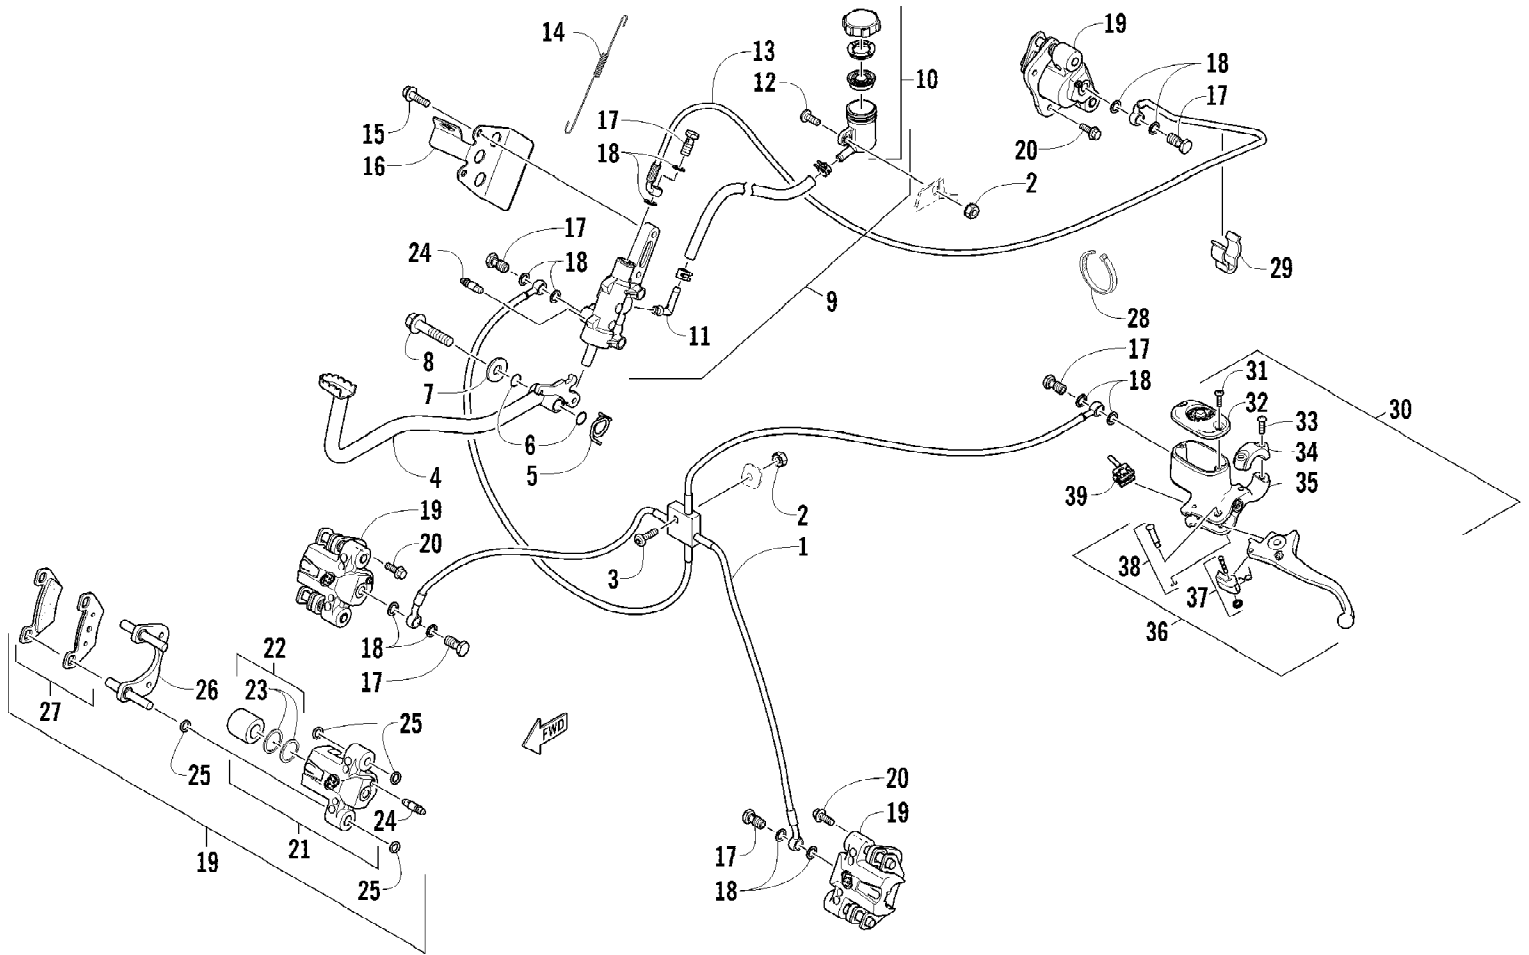

2012 ATV 700 MUD PRO LTD ORANGE (A2012MLT1PUSY)
HYDRAULIC BRAKE ASSEMBLY

Ref #	Part Number	Qty	S/P/F	Description
1	1502-015	1		Hose, Brakeline - Assembly
2	0623-038	2		Nut w/Washer
3	8476-625	1		Screw, Machine
4	1502-063	1		Lever, Brake
5	0502-807	1		Spring, Brake Lever
6	1602-213	2	/P	O-Ring
7	8050-252	1		Washer
8	8408-816	1		Screw, Cap
9	1502-293	1		Brake Assembly (inc. 10)
10	1502-155	1		Reservoir, Brake w/Clamp
11	1502-296	1	/P	Adapter, Hose
12	8476-616	1		Screw, Machine
13	1502-593	1		Hose, Brakeline
14	0502-785	1		Spring, Brake Switch
15	8408-625	2		Screw, Cap
16	1502-179	1		Bracket, Switch
17	0423-413	6		Bolt, Banjo-Fitting
18	0423-178	12		Washer, Crush
19	1502-730	1	/P	Caliper, Brake - Right Front (inc. two No. 20 and 21-27)
19	1502-731	1	/P	Caliper, Brake - Left Front (inc. two No. 20 and 21-27)
19	1502-731	1	/P	Caliper, Brake - Rear (inc. two No. 20 and 21-27)
20	8408-821	6	/P	Screw, Cap
21	1436-160	1	/P	Housing, Caliper - Assembly - Right Front (inc. two No. 20 and 22-24)
21	1436-161	1	/P	Housing, Caliper - Assembly - Left Front (inc. two No. 20 and 22-24)
21	1436-161	1	/P	Housing, Caliper - Assembly - Rear (inc. two No. 20 and 22-24)
22	0502-606	3		Piston/Seal Set (inc. 23)
23	0502-607	3		Seal Set
24	0502-609	4	/P	Valve, Bleed
25	0502-608	3		O-Ring, Guide - Set
26	0502-960	3		Bracket Assembly
27	1502-694	3	S	Pad, Brake - Set
28	0123-788	AR	/P	Tie, Cable - 8 in.
29	1502-115	2		Clip, Brakeline Hose
30	1502-902	1	/P	Brake Assembly (inc. 31-39)
31	0502-566	1		Screw, Machine - Kit
32	0502-868	1	/P	Cover, Reservoir
33	0502-568	1		Screw, Machine - Kit
34	0502-869	1		Clamp, Master Cylinder
35	0502-704	1		Master Cylinder Assembly
36	1502-904	1		Lever Assembly - Kit (inc. 37-38)
37	1502-905	1		Lock, Brake Lever - Kit
38	0502-580	1		Lever Pin - Kit
39	0502-564	1	/P	Switch, Brake