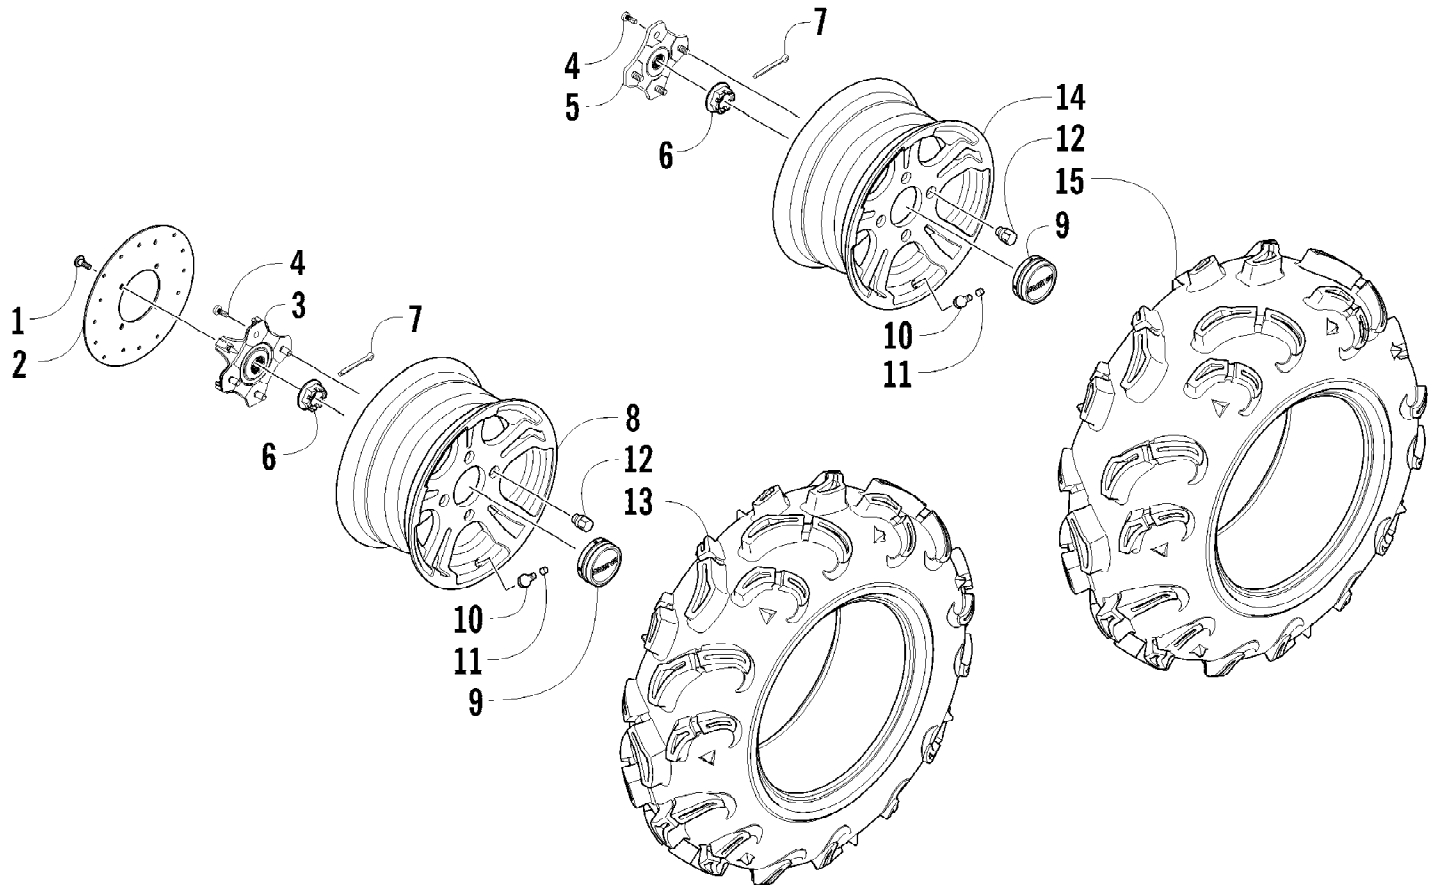

2012 ATV 700 MUD PRO LTD ORANGE (A2012MLT1PUSY)
WHEEL AND TIRE ASSEMBLY

Page 77 of 81

Ref #	Part Number	Qty	S/P/F	Description
1	0423-557	12		Screw, Shoulder
2	1436-418	3	/P	Disc, Brake
3	1502-462	2	/P	Hub, Wheel - Front (inc. 4)
4	0402-974	16	/P	Stud
5	1502-462	1	/P	Hub, Wheel - Rear - Right (inc. 4)
5	1502-464	1		Hub, Wheel - Rear - Left (inc. 4)
6	0423-607	4		Nut, Castle
7	0423-407	4		Pin, Cotter
8	1402-732	2		Wheel - Front (inc. 9)
9	1402-736	4		Cap, Wheel
10	0402-064	4		Stem, Valve (inc. 11)
11	0402-140	4		Cap, Valve Stem
12	0423-618	16		Nut, Lug
13	1402-855	2		Tire - Front
14	1402-918	2	/P	Wheel - Rear (inc. 9)
15	1402-901	2		Tire - Rear