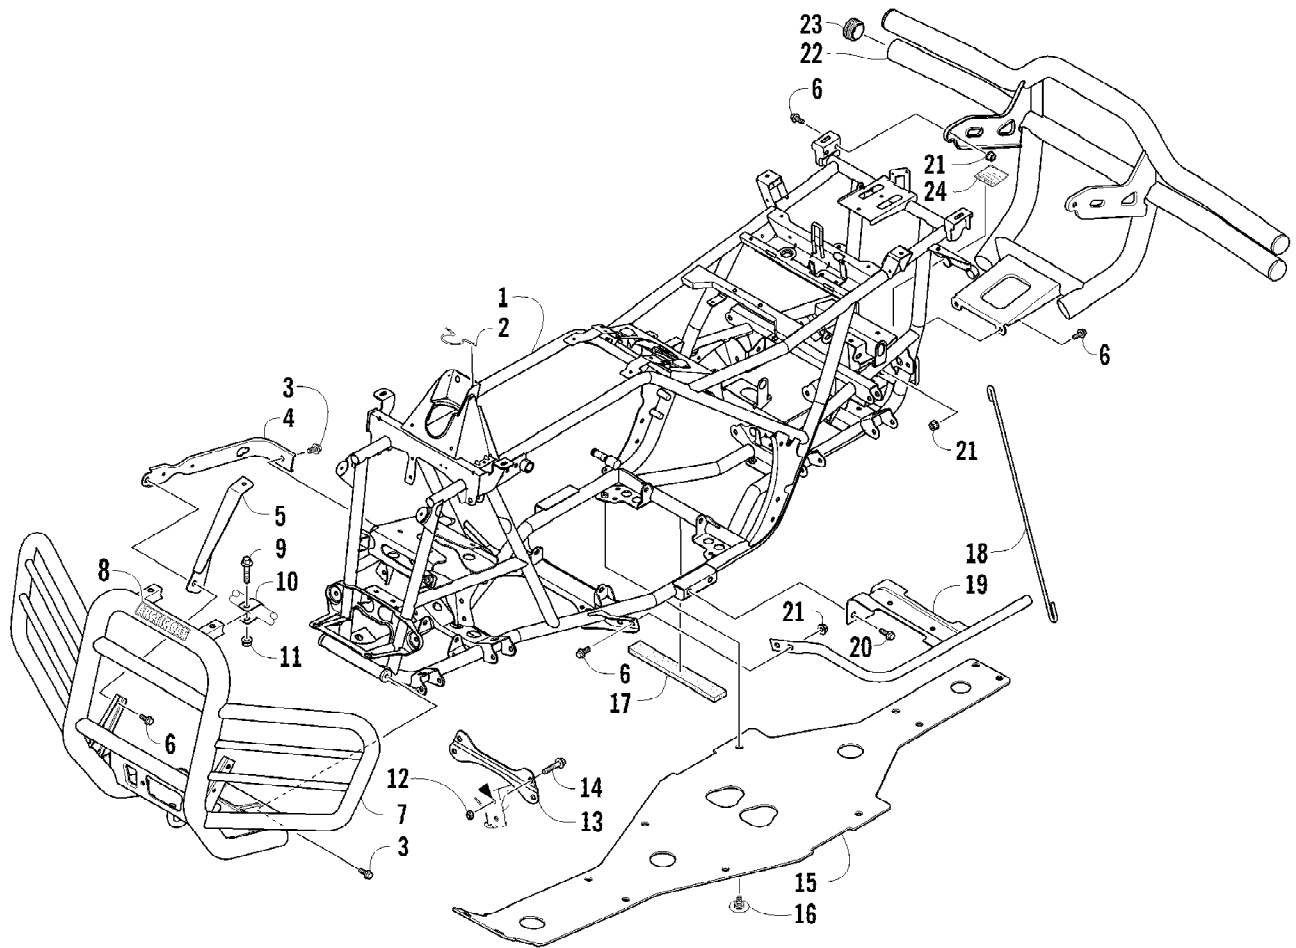

2012 ATV 700 MUD PRO LTD ORANGE (A2012MLT1PUSY)
FRAME AND RELATED PARTS

Page 28 of 81

Ref #	Part Number	Qty	S/P/F	Description
1	4506-543	1		Frame, Main
2	2416-401	1		Clip, Routing
3	8409-020	4	/P	Screw, Cap
4	1506-596	2	/P	Channel, Bumper Mounting
5	1506-562	1		Bracket, Mounting - Bumper - Right
5	1506-563	1		Bracket, Mounting - Bumper - Left
6	8408-816	10		Screw, Cap
7	2506-639	1		Bumper, Front
8	0411-501	1		Decal, Bumper - "Arctic Cat"
9	8410-835	2		Screw, Cap
10	2506-641	2		Strap, Support
11	8424-805	2		Nut
12	0423-744	2		Nut, Lock
13	2516-852	1	/P	Brace, A-Arm
14	8409-025	2		Screw, Cap
15	1406-030	1		Panel, Belly
16	0423-101	12		Screw, Shoulder
17	0406-289	2		Pad, Frame
18	2506-423	2		Rod, Support
19	1506-380	1		Footrest - Right
19	1506-379	1		Footrest - Left
20	8409-016	4		Screw, Cap
21	8424-802	8		Nut
22	1506-615	1		Bumper, Rear (inc. 23)
23	0406-130	4		Plug
24	1411-077	1		Decal, Warning - Towing