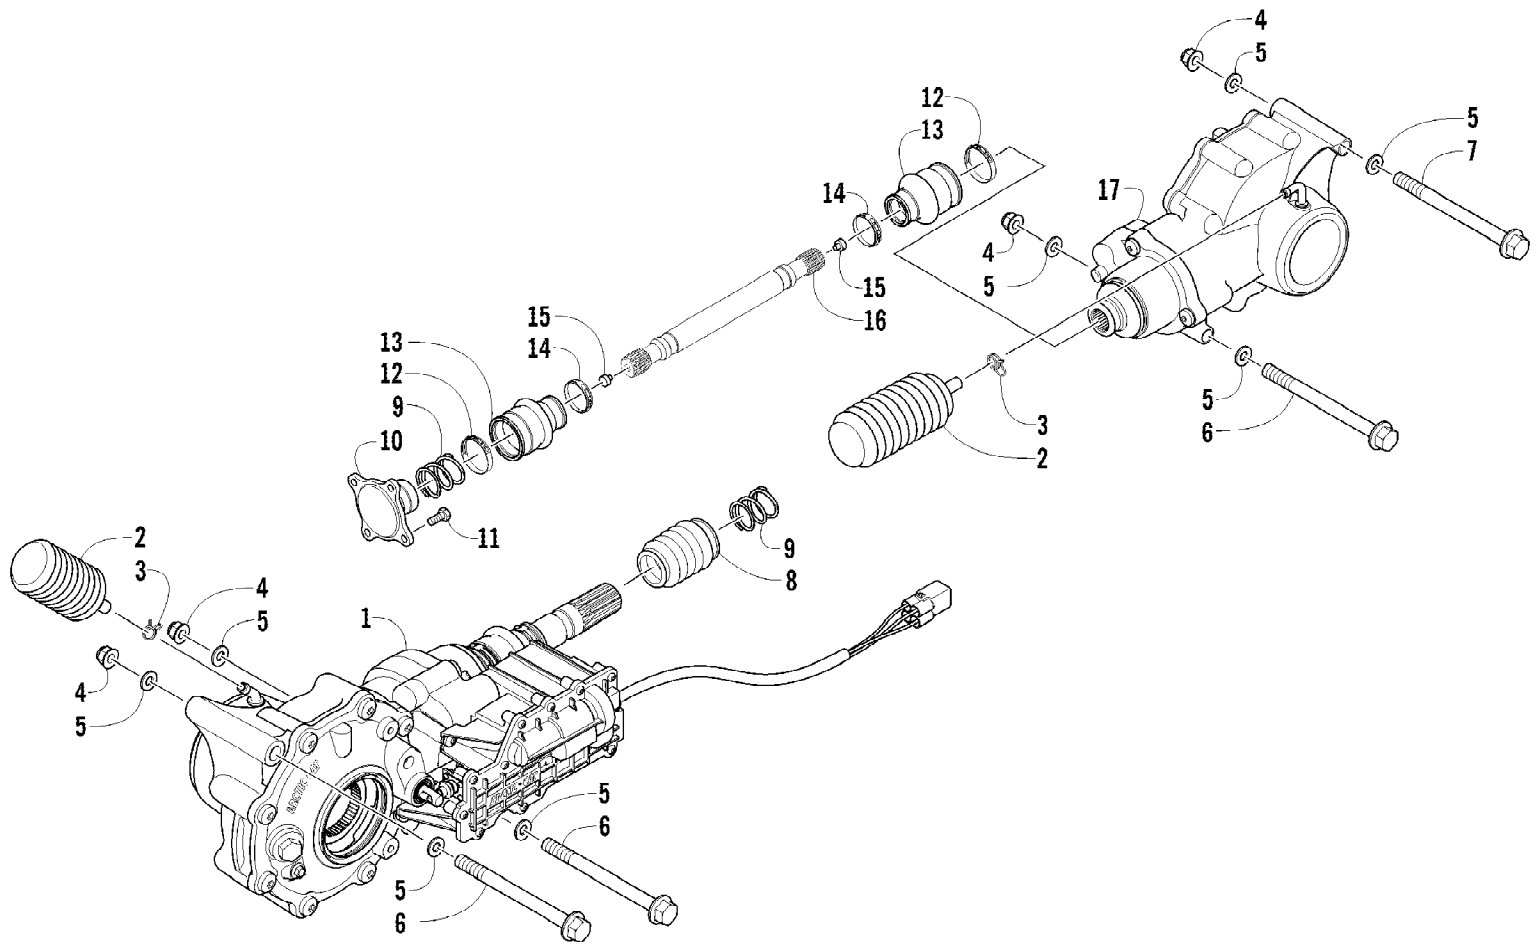

2012 ATV 700 MUD PRO LTD ORANGE (A2012MLT1PUSY)
DRIVE TRAIN ASSEMBLY

Page 24 of 81

Ref #	Part Number	Qty	S/P/F	Description
1	1502-877	1		Gearcase, Front
2	1402-620	2	/P	Bladder, Gearcase
3	0423-315	2		Clamp, Hose
4	8428-002	4		Nut, Lock
5	0423-426	8		Washer
6	0423-404	3		Screw, Cap
7	0423-830	1		Screw, Cap
8	0402-966	1		Boot, Shaft
9	1402-026	2		Spring
10	0402-950	1		Flange, Output
11	8408-820	4	/P	Screw, Cap
12	0423-393	2		Clamp
13	0402-985	2	/P	Boot
14	0423-411	2		Clamp
15	0673-618	2	/P	Bumper, Propeller Shaft
16	1402-233	1		Shaft, Propeller
17	1502-880	1		Gearcase, Rear