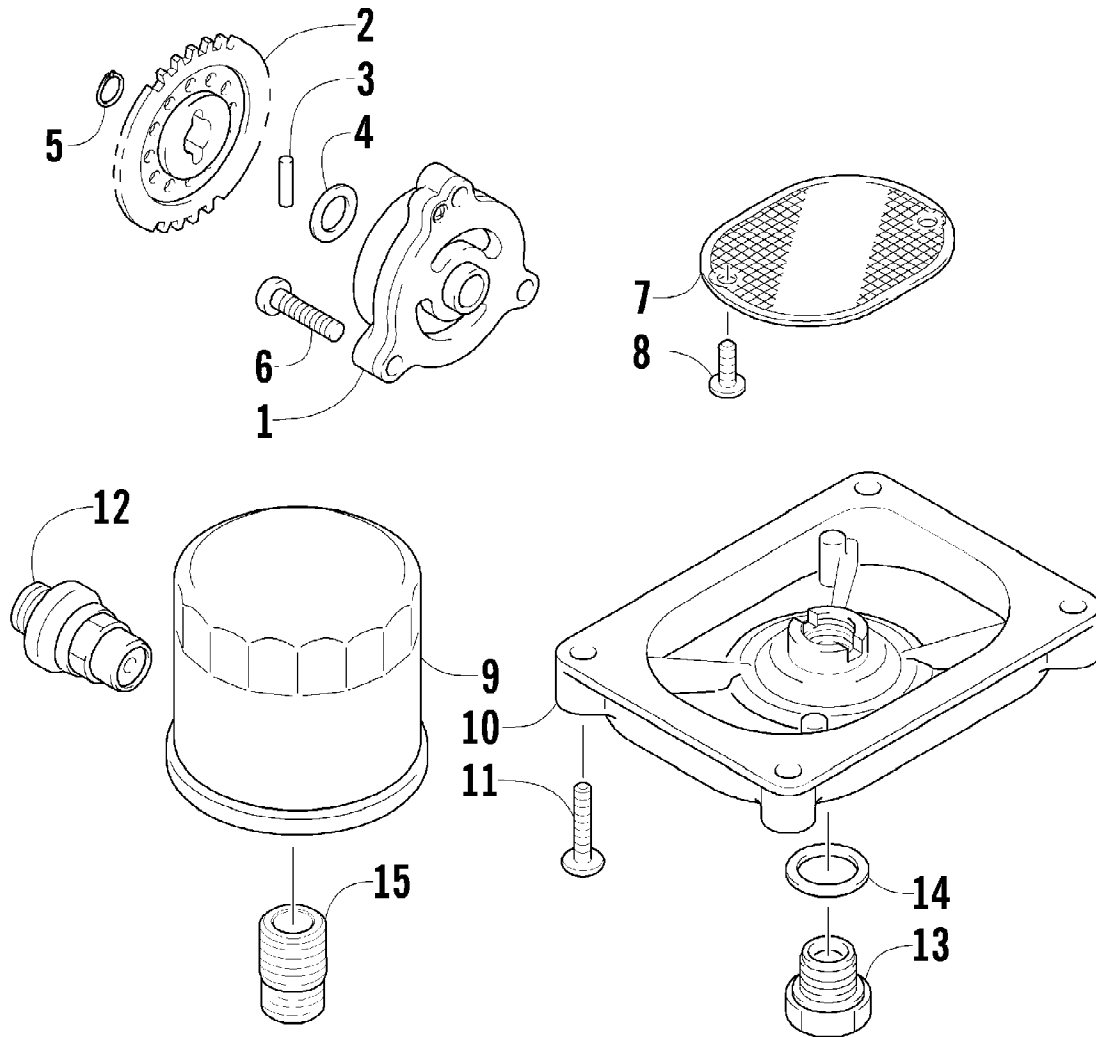

2012 ATV 700 MUD PRO LTD ORANGE (A2012MLT1PUSY)
OIL FILTER/PUMP ASSEMBLY

Page 49 of 81

Ref #	Part Number	Qty	S/P/F	Description
1	0812-023	1		Pump, Oil
2	0812-083	1	/P	Gear, Driven
3	0829-009	1		Pin
4	0828-007	1	/P	Washer
5	0831-002	1		Ring, Retaining
6	0826-039	3		Screw, Machine
7	0812-057	1	/P	Strainer, Oil
8	0826-040	2		Screw, Machine
9	0812-029	1	S	Filter, Oil
10	0812-053	1		Cap, Oil Strainer
11	8468-625	4		Screw, Machine
12	0812-007	1		Valve, Oil-Relief - Assembly
13	0812-006	1		Plug, Drain
14	0830-017	1		Gasket, Drain Plug
15	0812-008	1		Union, Oil Filter