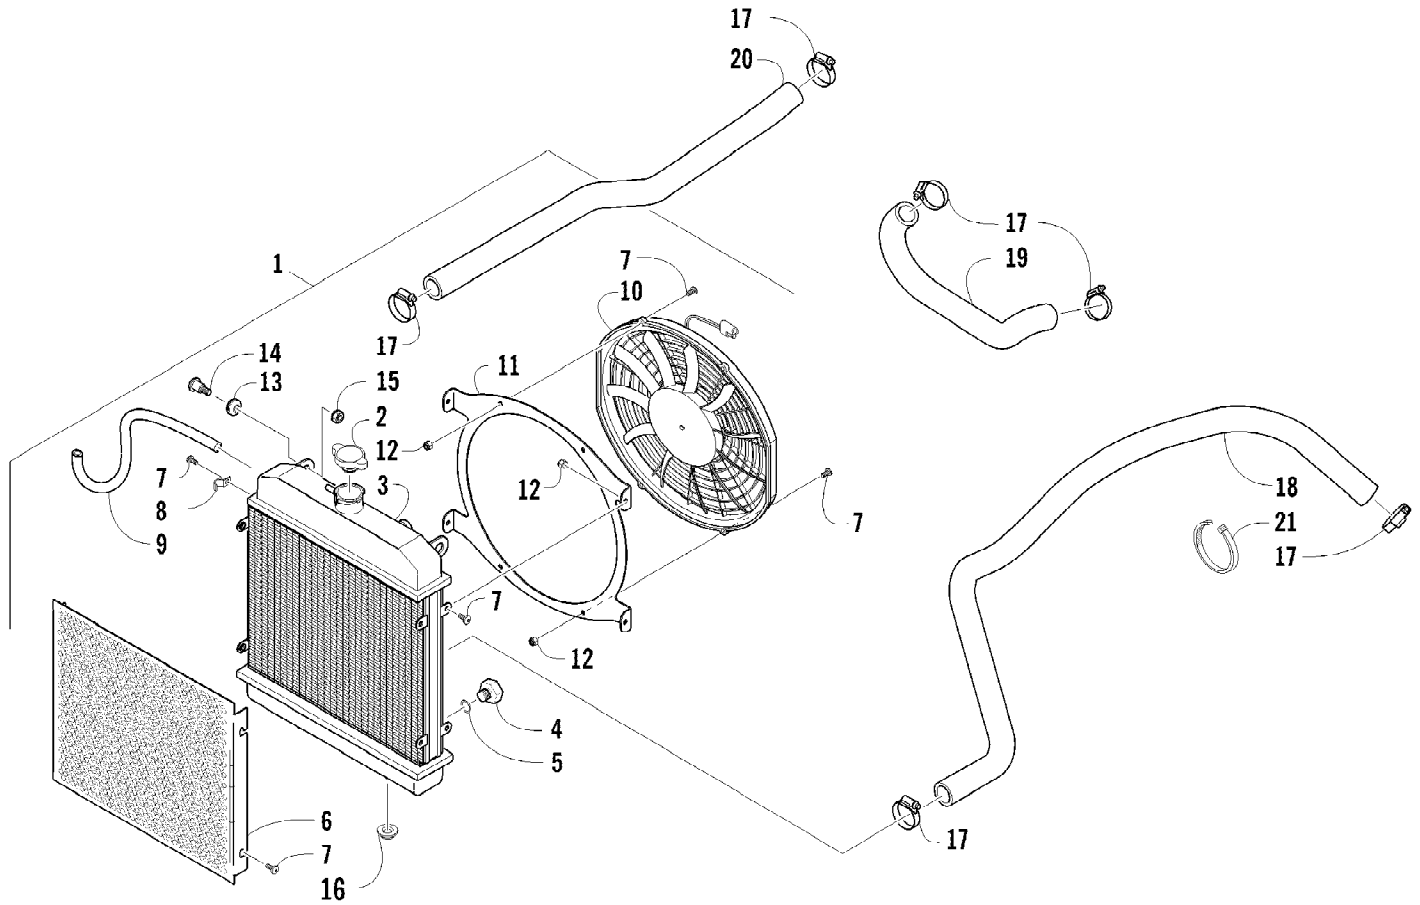

2012 ATV 700 MUD PRO LTD ORANGE (A2012MLT1PUSY)
COOLING ASSEMBLY

Page 12 of 81

Ref #	Part Number	Qty	S/P/F	Description
1	0413-259	1		Radiator Assembly (inc. 2-13)
2	0413-255	1	/P	Cap, Radiator
3	0413-205	1		Radiator
4	0413-195	1		Plug, Drain
5	1602-213	1	/P	O-Ring
6	0413-007	1		Screen, Radiator
7	8475-512	12		Screw, Machine
8	0423-351	1		Clamp, Wire
9	0610-016	AR	/P	Hose - 25 ft
9	0610-015	AR	/P	Hose - 100 ft
10	0413-123	1	/P	Fan, Cooling
11	0413-240	1		Bracket, Retaining
12	8422-502	8		Nut, Lock
13	0423-030	2		Grommet
14	0423-484	2		Screw, Shoulder
15	0623-038	2		Nut w/Washer
16	0423-028	2		Bushing, Stem
17	0423-496	6		Clamp, Hose
18	0410-229	1		Hose, Coolant - Lower
19	0410-022	1		Hose, Coolant - Crossover
20	0410-002	1		Hose, Coolant - Upper
21	0623-751	AR		Tie, Cable - 11.75 in.