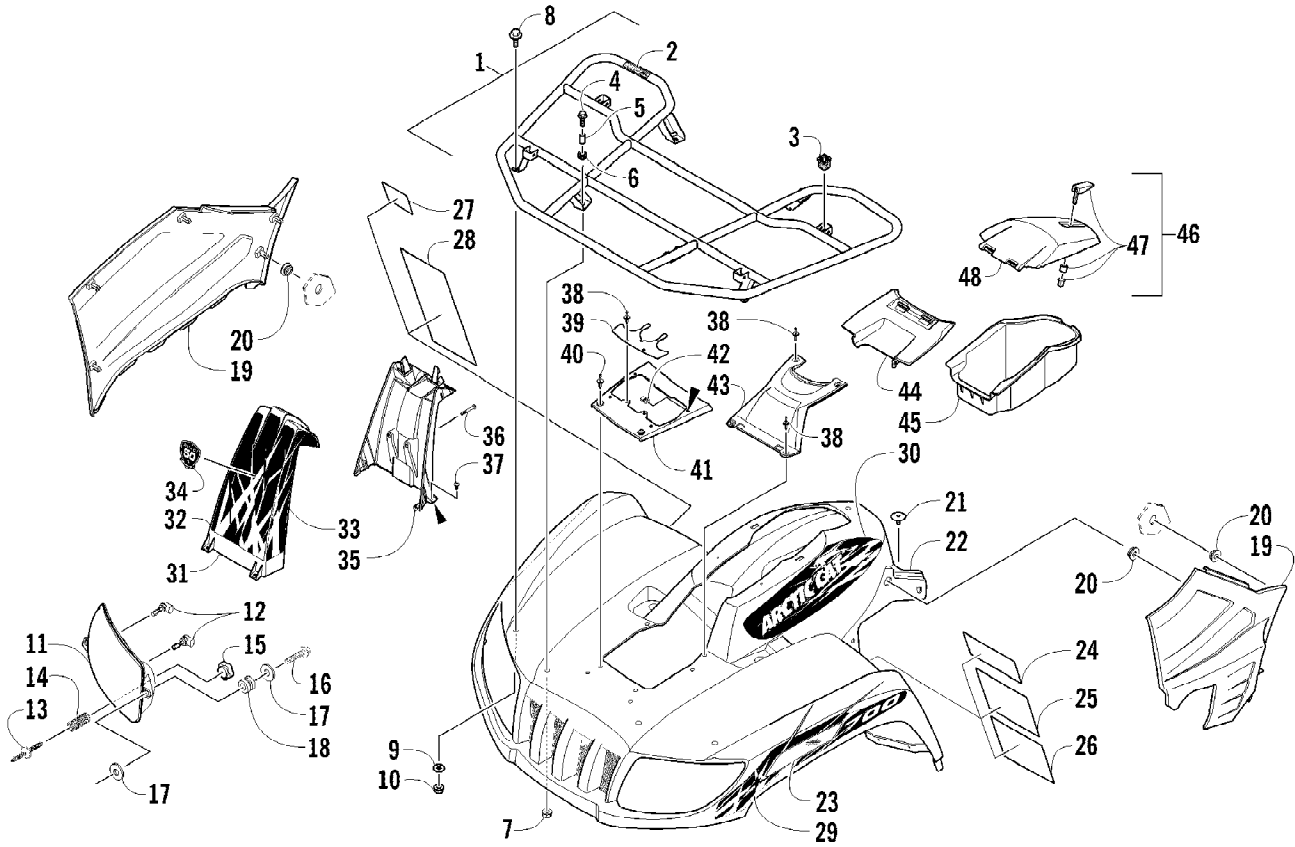

2012 ATV 700 MUD PRO LTD ORANGE (A2012MLT1PUSY)
FRONT RACK, BODY PANEL, AND HEADLIGHT ASSEMBLIES

2012 ATV 700 MUD PRO LTD ORANGE (A2012MLT1PUSY)
FRONT RACK, BODY PANEL, AND HEADLIGHT ASSEMBLIES

Ref #	Part Number	Qty	S/P/F	Description
1	2506-643	1		Rack, Front - Assembly (inc. 2-3)
2	0411-576	1		Decal, Warning - Load
3	0441-592	4	/P	Bushing, Rack
4	8410-830	4		Screw, Cap
5	0423-669	4		Spacer
6	0423-465	4		Grommet
7	8432-802	4		Nut, Lock
8	0423-654	2		Screw, Shoulder
9	8050-222	2	/P	Washer
10	0423-540	2		Nut, Lock
11	0509-044	1	/P	Headlight Assembly - Right (inc. 12)
11	0509-035	1		Headlight Assembly - Left (inc. 12)
12	0409-055	4		Bulb, Headlight
13	0423-514	2		Stud, Adjuster - Headlight
14	0423-522	2		Spring, Adjuster
15	0423-513	2		Knob, Adjuster
16	0623-785	4		Screw, Self-Tapping
17	8050-217	8	/P	Washer
18	0423-447	4		Grommet
19	2406-300	1		Panel, Side - Lower - Right
19	2406-419	1		Panel, Side - Lower - Left
20	0423-678	8		Grommet
21	0423-101	2		Screw, Shoulder
22	2516-211	1		Panel, Fender - Assembly (inc. 23-28)
23	0411-818	1		Decal, Reflector - Right
23	0411-819	1		Decal, Reflector - Left
24	1411-574	1		Decal, Warning - Off-Road Only
25	1411-804	1	/P	Decal, Warning - Age
26	1411-932	1	/P	Decal, Warning - General
27	0411-835	1		Decal, Warning - Turn/Hill
28	1411-250	1		Decal, Warning - Reverse/Pre-Ride
29	2411-760	1		Decal, Side - Front Right
29	2411-761	1		Decal, Side - Front Left
30	2411-764	1		Decal, Side - Upper Right
30	2411-765	1		Decal, Side - Upper Left
31	4506-301	1		Cover, Intake - Front
32	2411-754	1		Decal, Intake - Front
33	2411-753	1		Decal, Intake - Side
34	9611-399	1		Decal, 50th Anniversary
35	4506-306	1		Cover, Intake - Rear
36	8468-645	2		Screw, Machine
37	8468-616	4		Screw, Machine
38	0623-362	6		Rivet, Reinstallable
39	2416-100	1		Shield, Splash
40	0423-535	2		Rivet, Reinstallable
41	2516-170	1		Cover, Access
42	0423-577	4		Clip, U-Nut
43	1406-484	1		Cover, Steering Post
44	0470-513	1		Cover, Storage Box
45	1406-573	1		Box, Storage
46	2506-234	1		Lid, Storage Box w/Latch (inc. 47-48)
47	1406-599	1		Latch, Storage Box
48	0470-514	1		Box, Storage