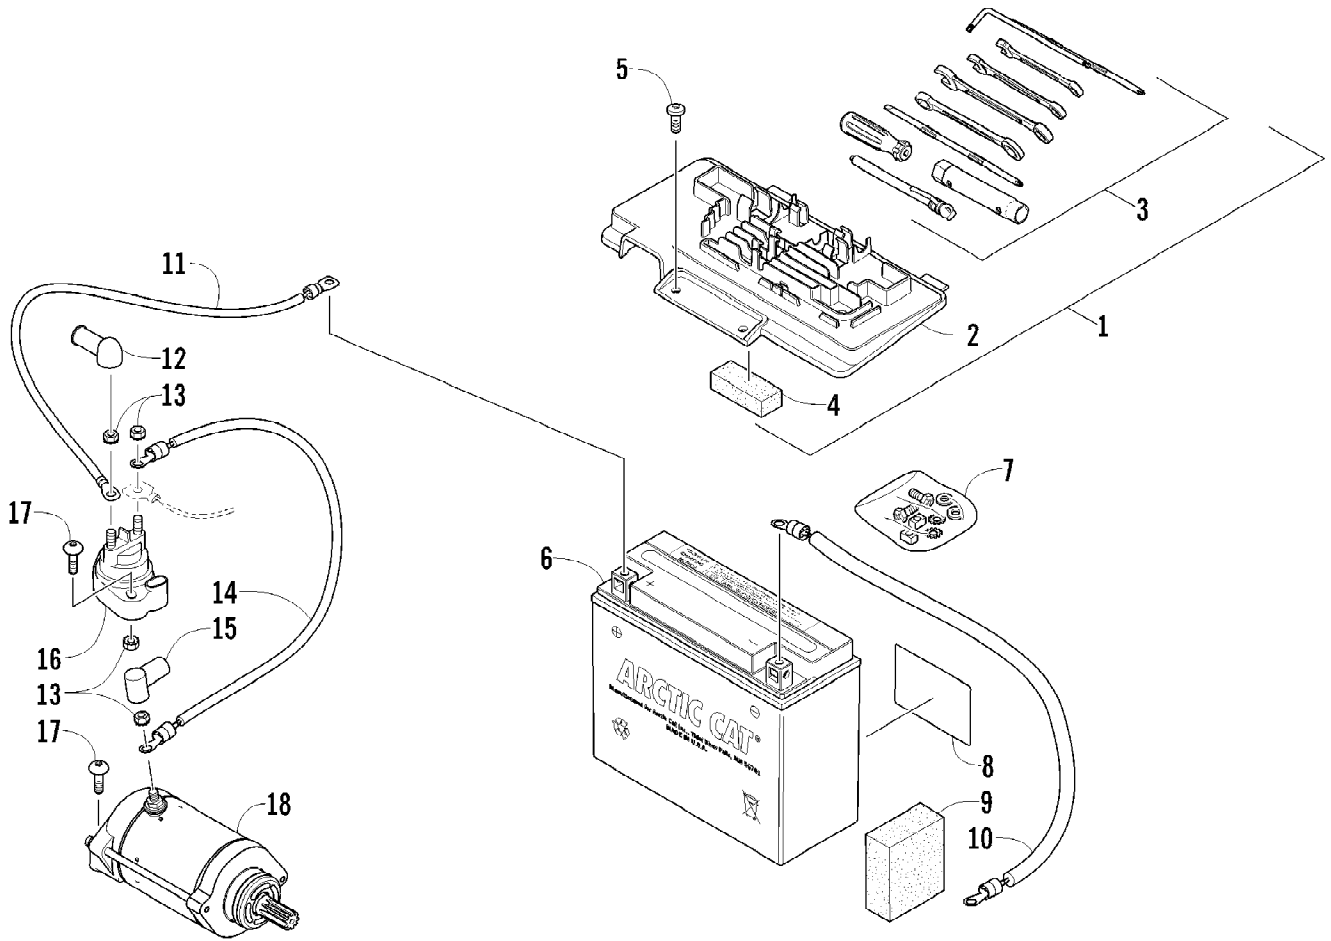

2012 ATV 700 MUD PRO LTD ORANGE (A2012MLT1PUSY)
BATTERY AND STARTER ASSEMBLY

Page 4 of 81

Ref #	Part Number	Qty	S/P/F	Description
1	5991-655	1	/P	Battery Cover/Tool Tray Assembly (inc. 2-4)
2	2406-815	1	/P	Cover, Battery
3	0444-122	1	S/P	Kit, Tool
4	0417-016	1		Pad, Battery
5	8476-620	2		Screw, Machine
6	0645-480	1		Battery Assembly (inc. 7-8)
7	0445-082	1		Kit, Hardware
8	0645-430	1		Decal, Warning
9	0417-012	1		Foam, Battery
10	0445-070	1		Cable, Battery/Ground
11	0445-062	1		Cable, Battery/Solenoid
12	0645-327	1		Boot, Terminal
13	0623-038	5		Nut w/Washer
14	0445-064	1		Cable, Solenoid/Starter (inc. 15)
15	0645-019	1		Boot, Terminal
16	0445-058	1	/P	Solenoid
17	8476-625	4		Screw, Machine
18	0825-013	1	/P	Motor, Starter - Assembly