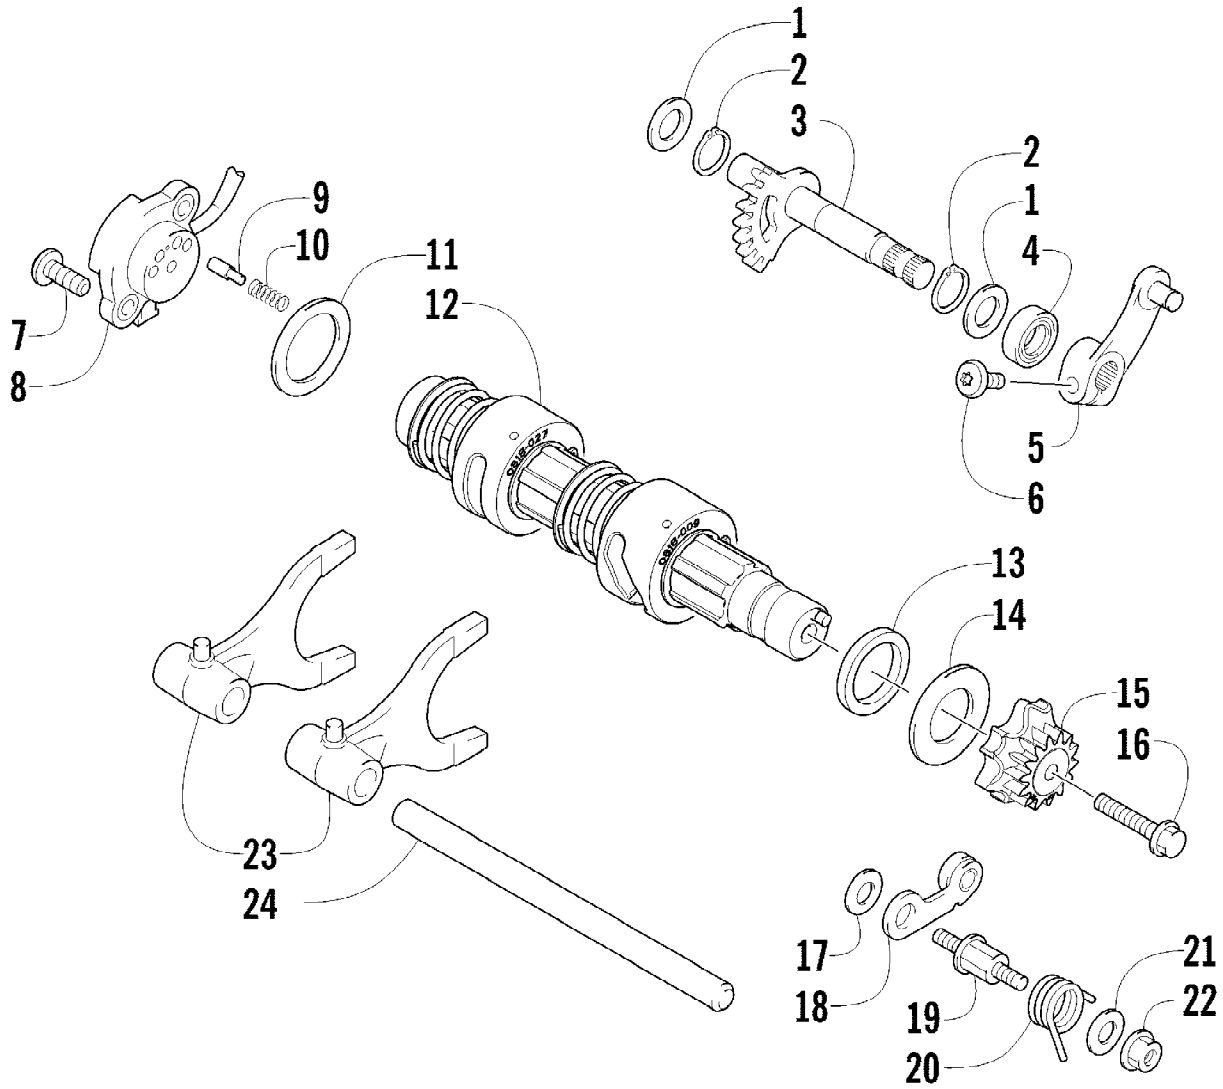

2012 ATV 700 MUD PRO LTD ORANGE (A2012MLT1PUSY)
GEAR SHIFTING ASSEMBLY

Page 39 of 81

Ref #	Part Number	Qty	S/P/F	Description
1	0828-036	2		Washer
2	0831-010	2		Ring, Retaining
3	0818-007	1	/P	Shaft, Sub-Gear Shift
4	0830-044	1		Seal, Sub-Gear Shift Shaft
5	0818-014	1		Arm, Select
6	8468-620	1	/P	Screw, Machine
7	8470-520	2		Screw, Machine
8	0409-090	1	/P	Switch, Gear Position
9	0818-013	2		Contact
10	0818-017	2		Spring
11	0828-040	1		Washer
12	0818-046	1		Shaft, Gear Shift - Assembly
13	0828-131	1		Spacer
14	0828-037	1		Washer
15	0818-089	1	/P	Plate, Gear Shift Cam
16	0826-006	1		Screw, Cap
17	0828-038	1		Washer
18	0818-002	1		Stopper, Cam
19	0818-004	1		Support, Cam Stopper
20	0818-090	1		Spring
21	0828-035	1		Washer
22	8424-602	1	/P	Nut
23	0818-072	2	/P	Fork, Shift
24	0818-006	1		Shaft, Shift Fork