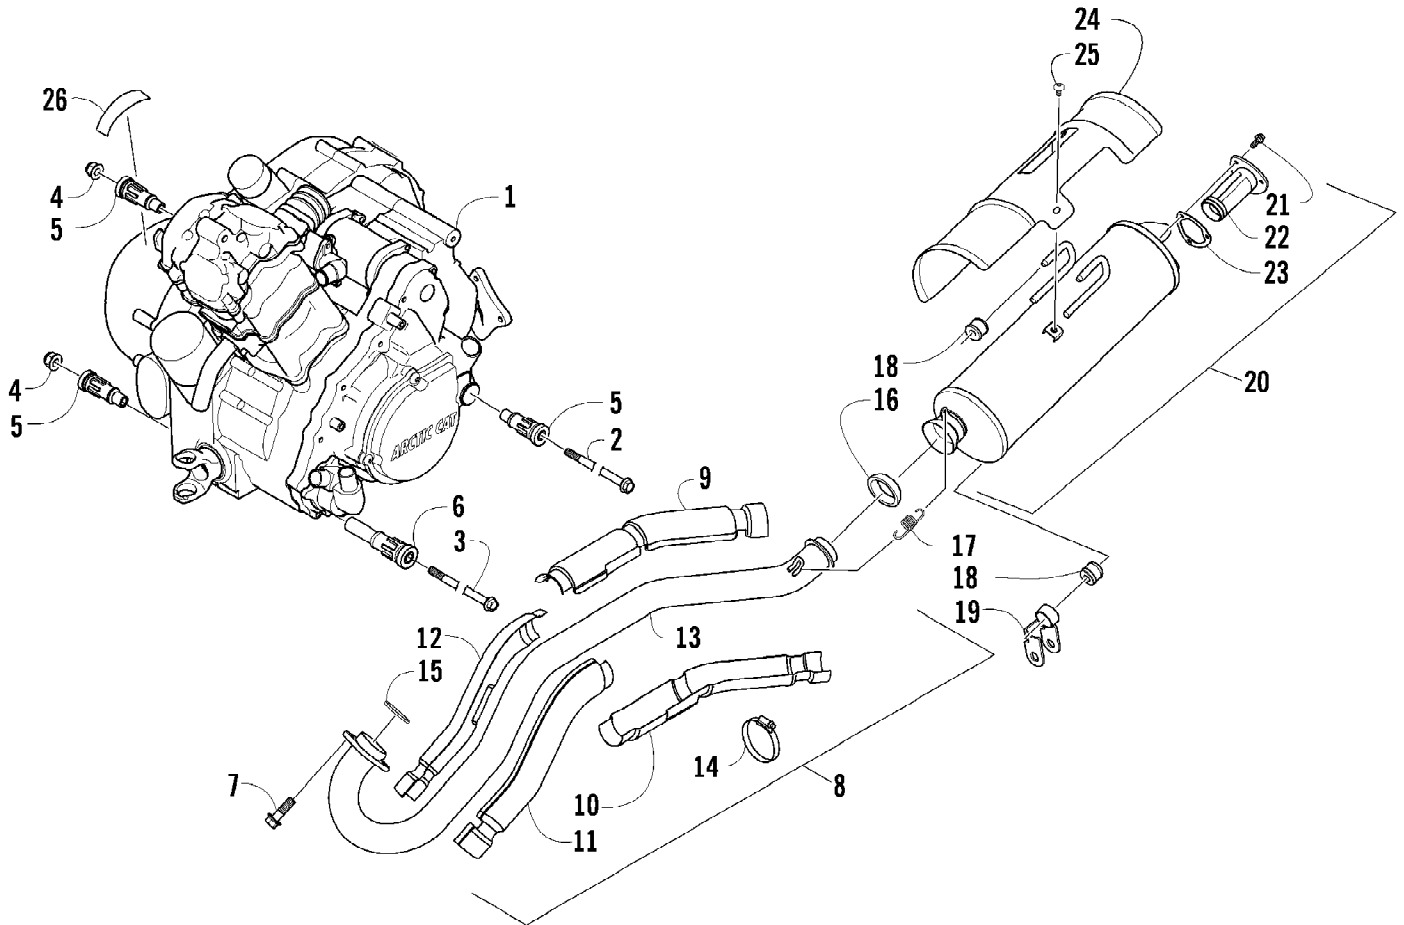

Ref #	Part Number	Qty	S/P/F	Description
1	0800-125	1		Engine, A700M
2	0423-451	1		Screw, Cap
3	0423-405	1		Screw, Cap
4	8428-002	2		Nut, Lock
5	0801-129	3		Mount, Engine
6	0801-122	1		Mount, Engine
7	8408-820	2	/P	Screw, Cap
8	0512-345	1	/P	Pipe, Exhaust - Assembly (inc. 9-14)
9	0412-350	1		Shield, Exhaust Pipe - Outer - Rear
10	0412-339	1		Shield, Exhaust Pipe - Inner - Rear
11	0412-349	1		Shield, Exhaust Pipe - Inner - Front
12	0412-348	1		Shield, Exhaust Pipe - Outer - Front
13	0512-344	1		Pipe, Exhaust
14	0423-317	4	/P	Clamp
15	0412-338	1	/P	Gasket, Exhaust
16	0412-375	1	/P	Seal, Exhaust
17	0612-668	2	/P	Spring, Extension
18	0412-577	3	/P	Bushing
19	1506-732	1		Channel, Support
20	0512-355	1	/P	Muffler - Assembly (inc. 21-23)
21	8408-616	3		Screw, Cap
22	0512-219	1	/P	Arrester, Spark - Assembly
23	0412-313	1		Gasket
24	0412-373	1	/P	Cover, Muffler
25	8477-610	3		Screw, Machine
26	0411-426	1		Decal, Warning - Clutch Cover