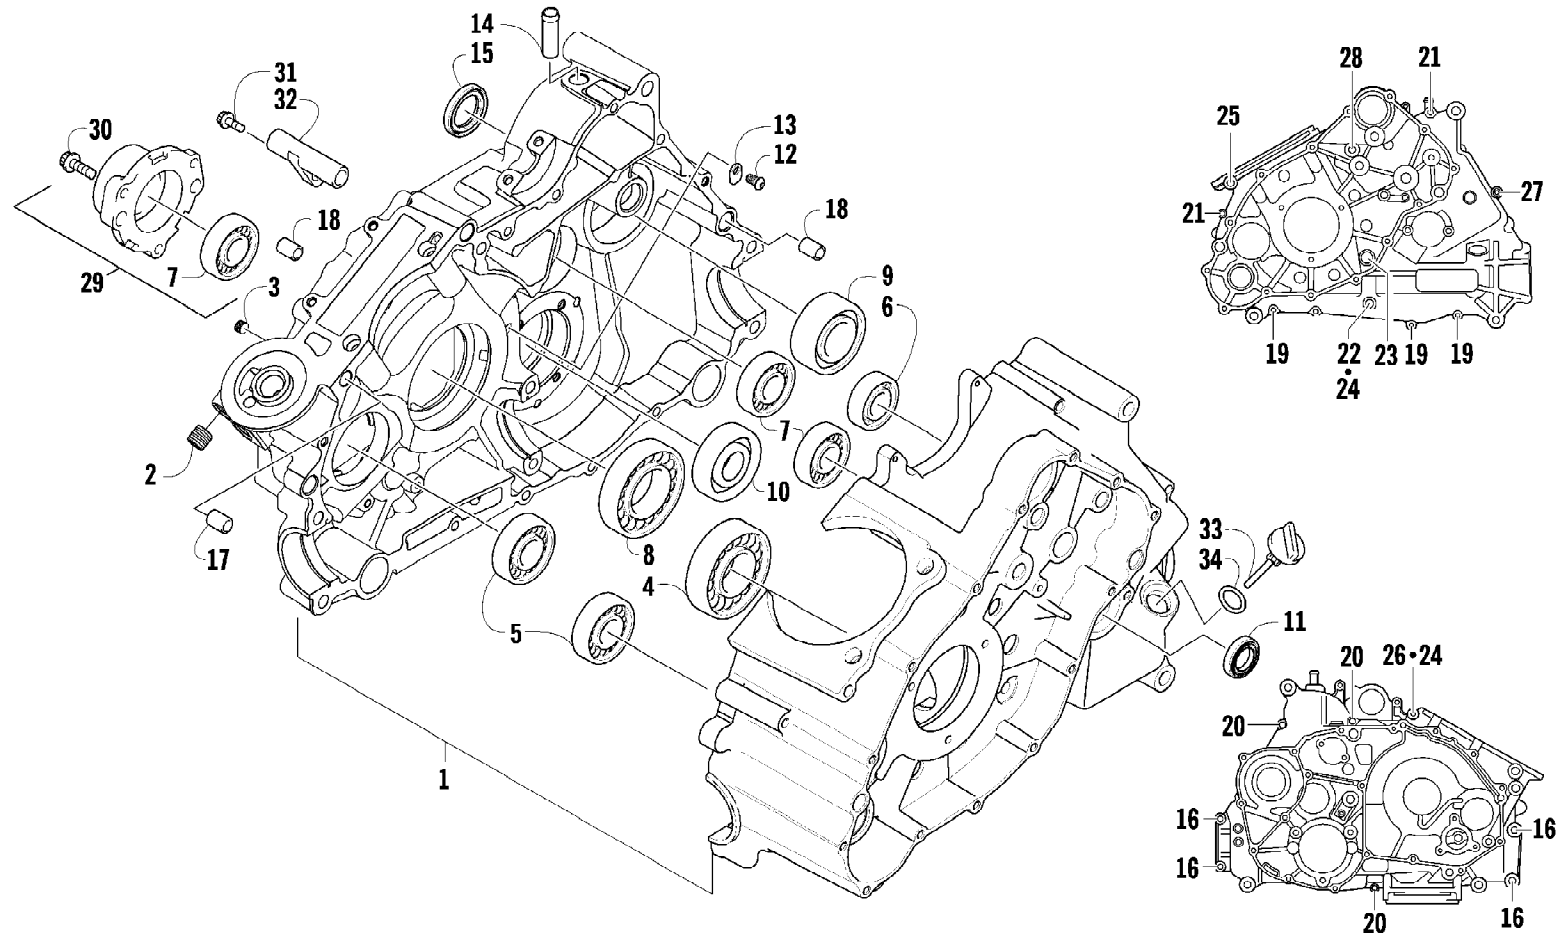

2012 ATV 700 MUD PRO LTD ORANGE (A2012MLT1PUSY)
CRANKCASE ASSEMBLY

2012 ATV 700 MUD PRO LTD ORANGE (A2012MLT1PUSY)
CRANKCASE ASSEMBLY

Page 16 of 81

Ref #	Part Number	Qty	S/P/F	Description
1	0801-151	1		Crankcase Assembly (inc. 2-15)
2	0812-064	2		Plug
3	0801-002	1		Plug
4	0832-043	1	/P	Bearing
5	0832-044	2	/P	Bearing
6	0832-049	1	/P	Bearing
7	0832-050	3	/P	Bearing
8	0832-042	1	/P	Bearing
9	0832-048	1	/P	Bearing
10	0832-077	1	/P	Bearing
11	0822-052	1		Seal, Countershaft
12	0826-100	4		Screw, Machine
13	0822-010	4	/P	Retainer, Bearing
14	0801-028	1		Pipe, Breather
15	0830-035	1		Seal, Driveshaft
16	8412-850	4		Screw, Cap
17	0829-003	1		Pin, Dowel
18	0829-002	5		Pin, Dowel
19	8468-645	3		Screw, Machine
20	8468-655	3		Screw, Machine
21	8468-675	2		Screw, Machine
22	8412-860	1		Screw, Cap
23	0826-017	1		Screw, Cap
24	0830-008	2		Gasket
25	0826-019	1		Screw, Cap
26	0826-018	1		Screw, Cap
27	8468-695	1		Screw, Machine
28	8468-680	1		Screw, Machine
29	0801-029	1		Housing, Secondary Shaft (inc. one No. 7)
30	0826-105	3		Screw, Cap
31	0826-038	1		Screw, Cap
32	0801-069	1		Pipe, Breather
33	0801-179	1		Stick, Oil Level
34	0830-010	1		O-Ring