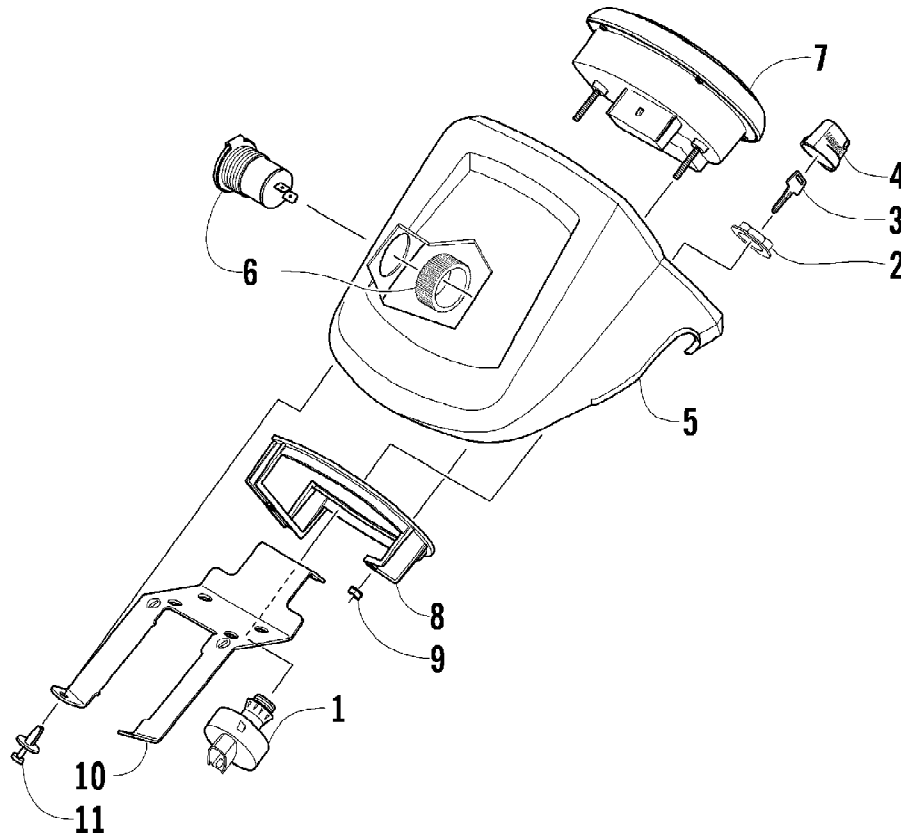

2012 ATV 700 MUD PRO LTD ORANGE (A2012MLT1PUSY)
INSTRUMENT POD ASSEMBLY

Page 45 of 81

Ref #	Part Number	Qty	S/P/F	Description
1	0430-090	1	/P	Switch, Ignition - Assembly (inc. 2-4)
2	0430-050	1		Nut, Retaining
3	0430-042	1	F	Key, Ignition
3	0430-043	1	F	Key, Ignition
4	0430-054	1		Cover, Key
5	0505-591	1		Instrument Pod
6	0641-897	1	/P	Outlet, Accessory - 12V
7	0520-155	1		Gauge, LCD
8	0420-065	1	/P	Bracket, Retaining
9	0423-493	2		Nut w/Washer
10	2506-470	1		Bracket, Mounting - Instrument Pod
11	0423-535	2		Rivet, Reinstallable