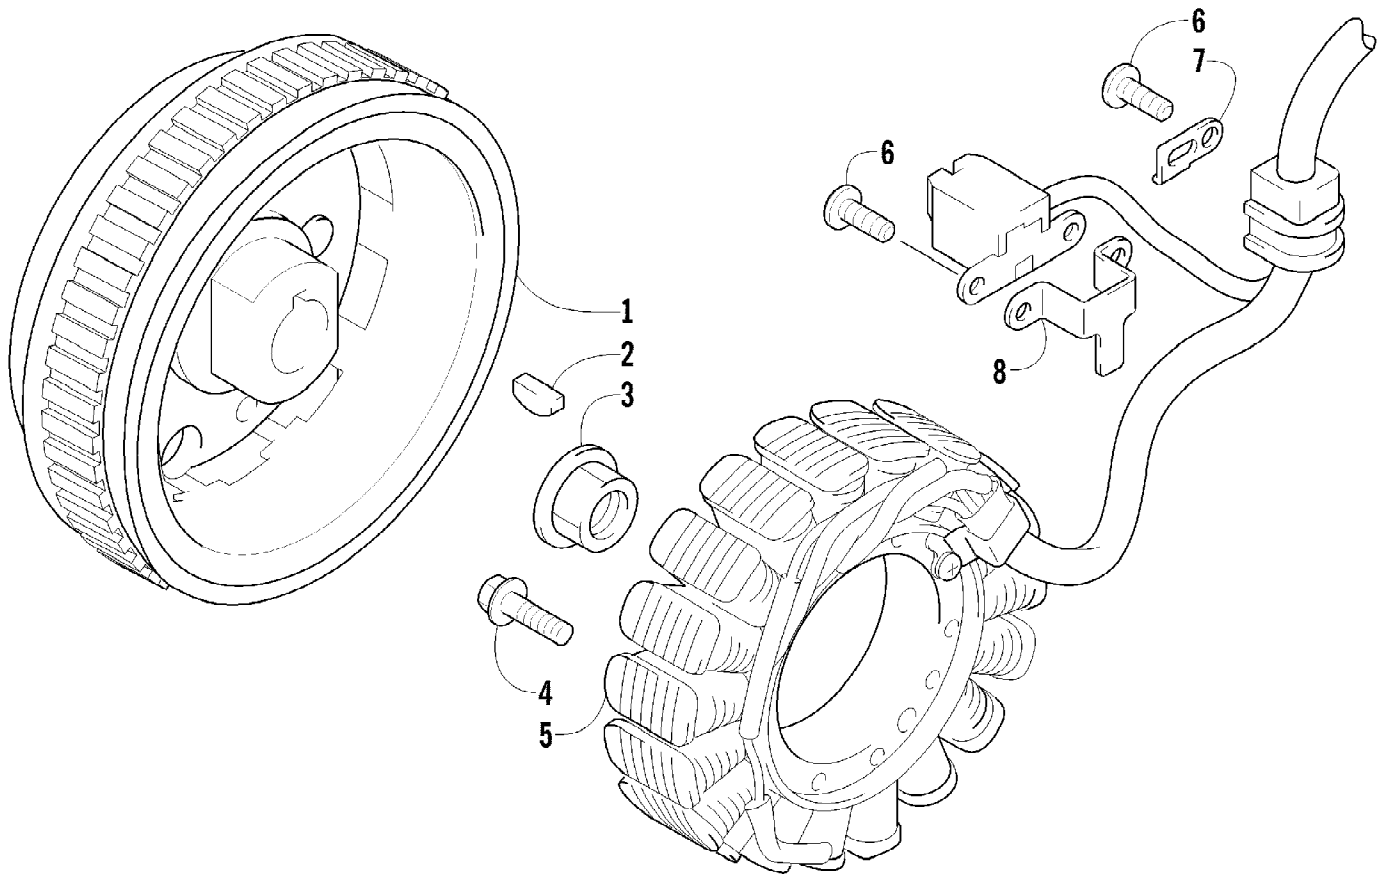

2012 ATV 700 MUD PRO LTD ORANGE (A2012MLT1PUSY)
MAGNETO ASSEMBLY

Page 47 of 81

Ref #	Part Number	Qty	S/P/F	Description
1	0802-048	1		Rotor/Flywheel
2	0829-012	1		Key
3	0827-014	1		Nut
4	8409-632	3		Screw, Cap
5	0802-041	1		Stator - Assembly
6	8470-510	3		Screw, Machine
7	0802-015	1		Clamp - No. 1
8	0802-016	1		Clamp - No. 2