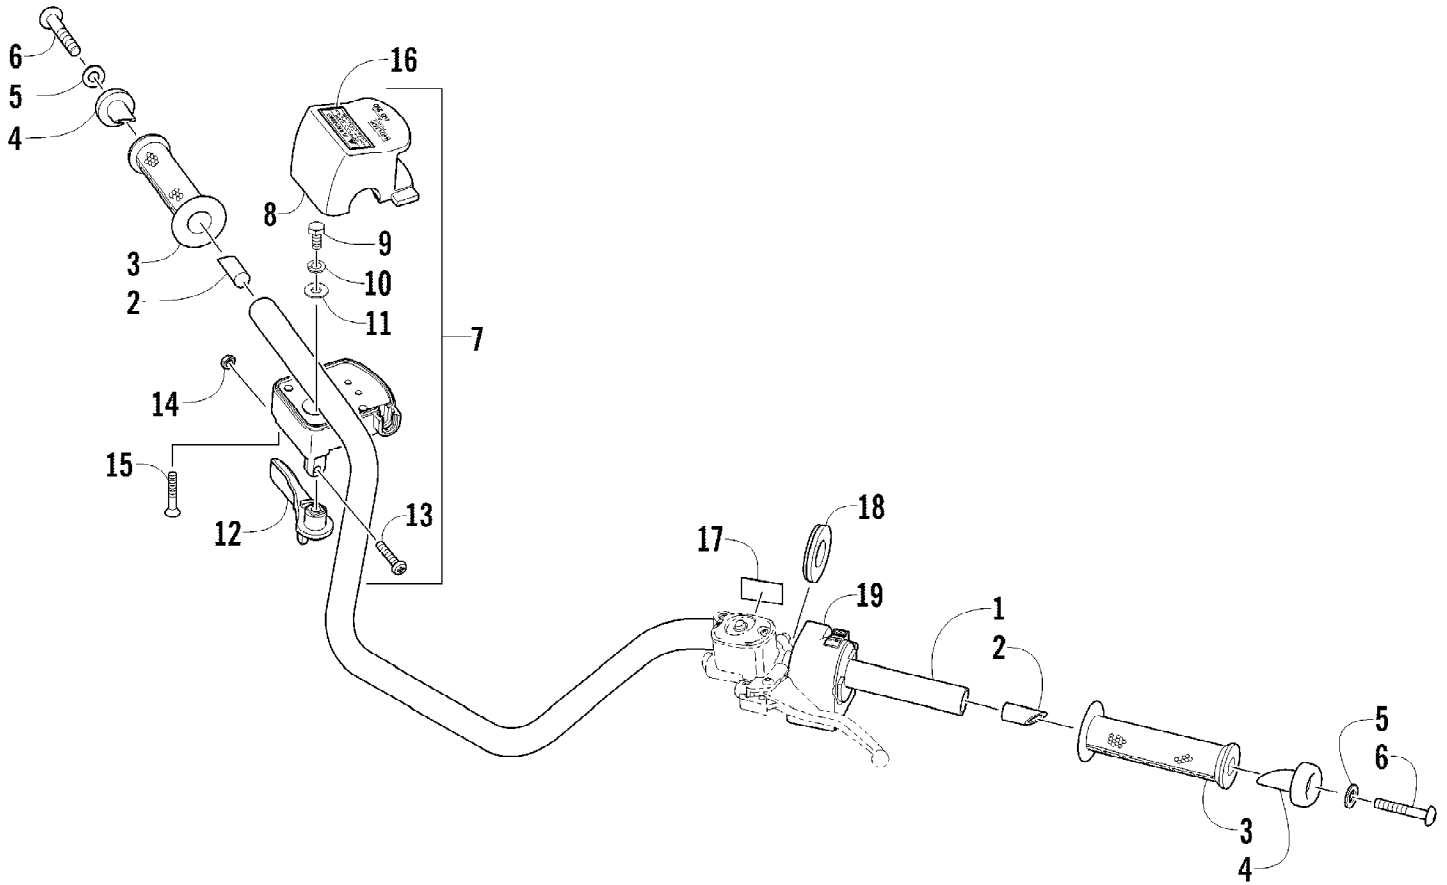

2012 ATV 700 MUD PRO LTD ORANGE (A2012MLT1PUSY)
HANDLEBAR ASSEMBLY

Page 41 of 81

Ref #	Part Number	Qty	S/P/F	Description
1	0505-537	1		Handlebar
2	0405-218	2		Plug, Handlebar
3	0405-147	2		Grip, Handlebar
4	0405-149	2		End Cap, Handlebar
5	8050-247	2	/P	Washer
6	8477-845	2		Screw, Machine
7	0509-054	1		Case, Throttle - Assembly (inc. 8-15)
8	0409-141	1		Cover, Throttle Case w/Switch
9	3007-392	1	/P	Screw, Cap
10	3004-447	1	/P	Washer, Lock
11	3003-030	1	/P	Washer
12	0409-133	1		Lever, Throttle
13	3423-014	1		Screw, Machine
14	3423-327	1		Nut
15	3423-199	2		Screw, Machine
16	0411-966	1		Decal, Warning - Differential Lock
17	1411-865	1		Decal, Warning - Brake Lever Lock
18	3409-019	1		Cover, Switch Housing
19	0509-014	1		Switch, Control - Assembly