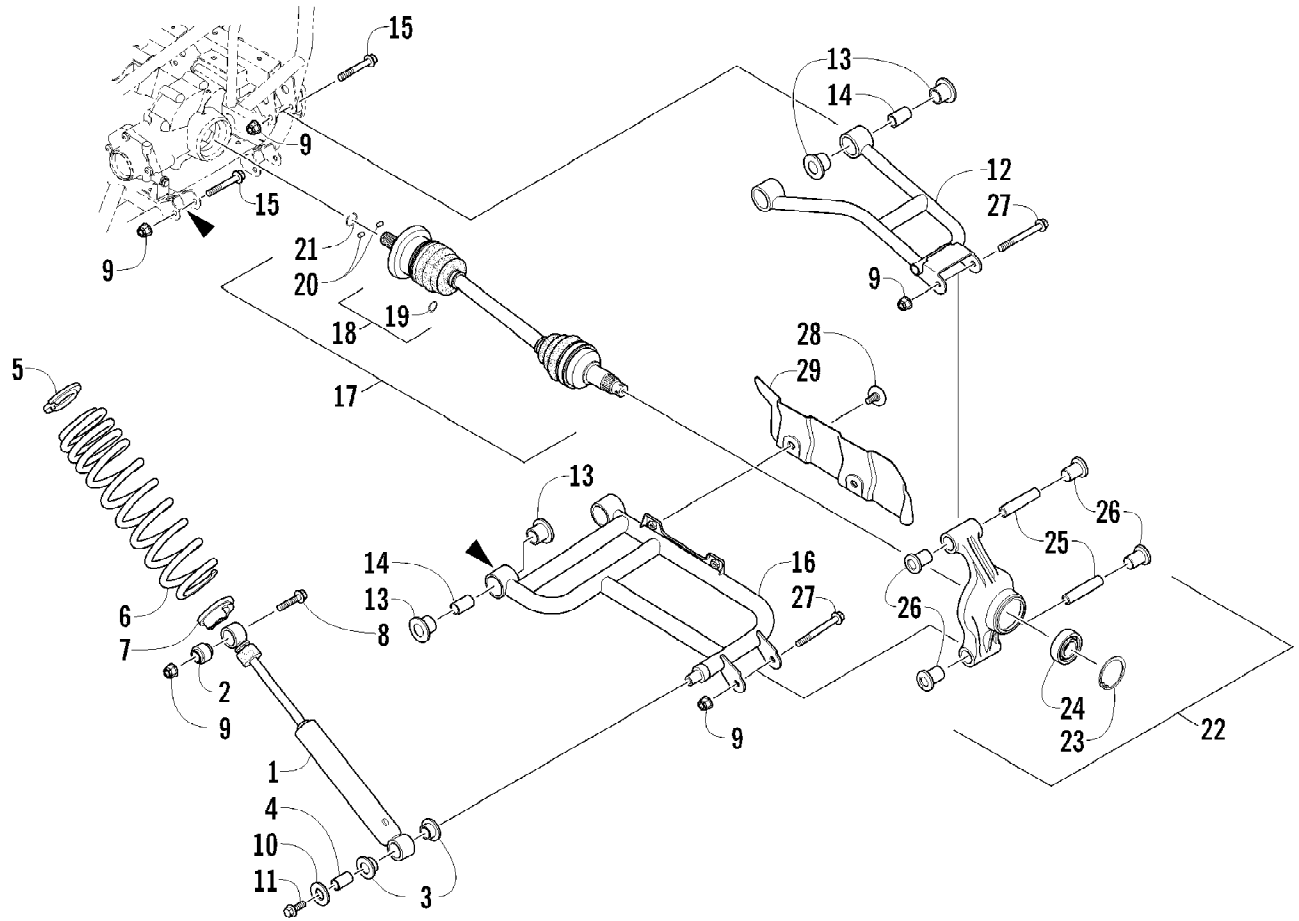

2012 ATV 700 MUD PRO LTD ORANGE (A2012MLT1PUSY)
REAR SUSPENSION ASSEMBLY

2012 ATV 700 MUD PRO LTD ORANGE (A2012MLT1PUSY)
REAR SUSPENSION ASSEMBLY

Page 55 of 81

Ref #	Part Number	Qty	S/P/F	Description
1	0404-150	2		Shock Absorber (inc. 2-4)
2	0403-182	2		Bushing
3	0603-955	4		Bushing
4	1603-219	2	S	Sleeve
5	1603-889	2	/P	Retainer, Spring
6	0404-171	2		Spring, Suspension
7	0404-057	2		Cam, Spring Adjuster
8	8409-040	1		Screw, Cap - Right
8	8409-050	1		Screw, Cap - Left
9	0423-744	14		Nut, Lock
10	0423-087	2		Washer
11	8408-820	2	/P	Screw, Cap
12	0504-582	1		A-Arm, Rear - Upper Right (inc. 13-14)
12	0504-583	1	/P	A-Arm, Rear - Upper Left (inc. 13-14)
13	0403-208	16	/P	Bushing
14	0403-214	8	/P	Axle
15	8409-075	8		Screw, Cap
16	0504-572	1		A-Arm, Rear - Lower Right (inc. 13-14)
16	0504-573	1		A-Arm, Rear - Lower Left (inc. 13-14)
17	1502-804	2	S	Axle, Drive (inc. 18-21)
18	1436-410	2		Repair Kit, Boot (inc. 19)
19	1441-988	2		Clip, Retaining
20	1402-884	4		Pin, Detent
21	1402-890	2		Clip, Retaining
22	0504-548	1	/P	Knuckle, Right - Assembly (inc. 23-26)
22	0504-549	1	/P	Knuckle, Left - Assembly (inc. 23-26)
23	0423-423	2		Ring, Retaining
24	1402-809	2	/P	Bearing
25	0403-213	4	/P	Axle
26	0403-206	8	/P	Bushing
27	8409-000	4		Screw, Cap
28	0423-545	4	/P	Screw, Shoulder
29	1406-068	1		Guard, Boot - Rear - Right
29	1406-069	1		Guard, Boot - Rear - Left