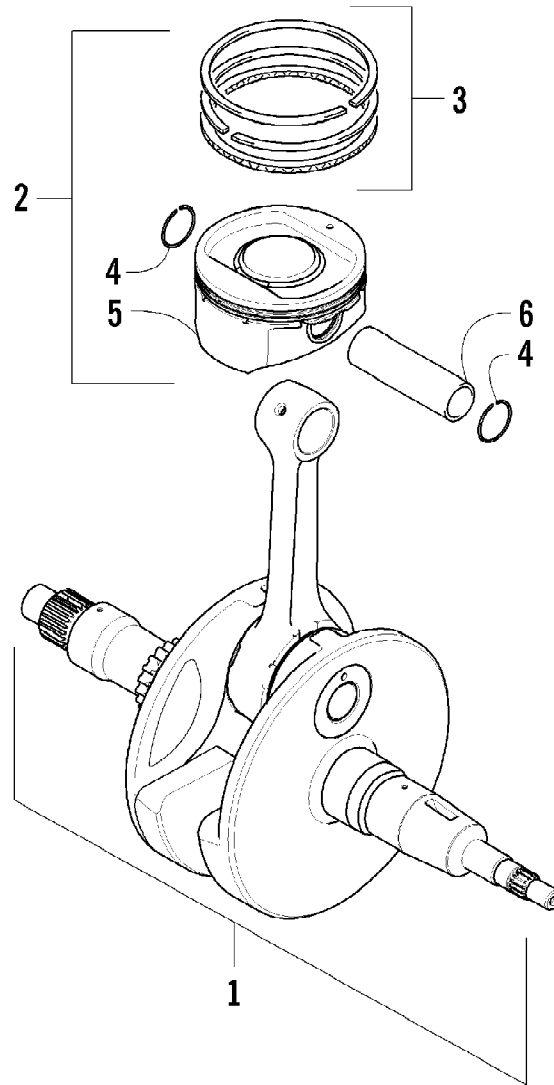

2012 ATV 700 MUD PRO LTD ORANGE (A2012MLT1PUSY)
CRANKSHAFT AND PISTON ASSEMBLY

Page 18 of 81

Ref #	Part Number	Qty	S/P/F	Description
1	0805-326	1		Crankshaft Assembly
2	0805-297	1	/P	Piston Set (inc. 3-6)
3	0805-132	1		Ring, Piston - Set
4	0831-001	2		Circlip, Piston Pin
5	0805-296	1		Piston
6	0805-210	1		Pin, Piston