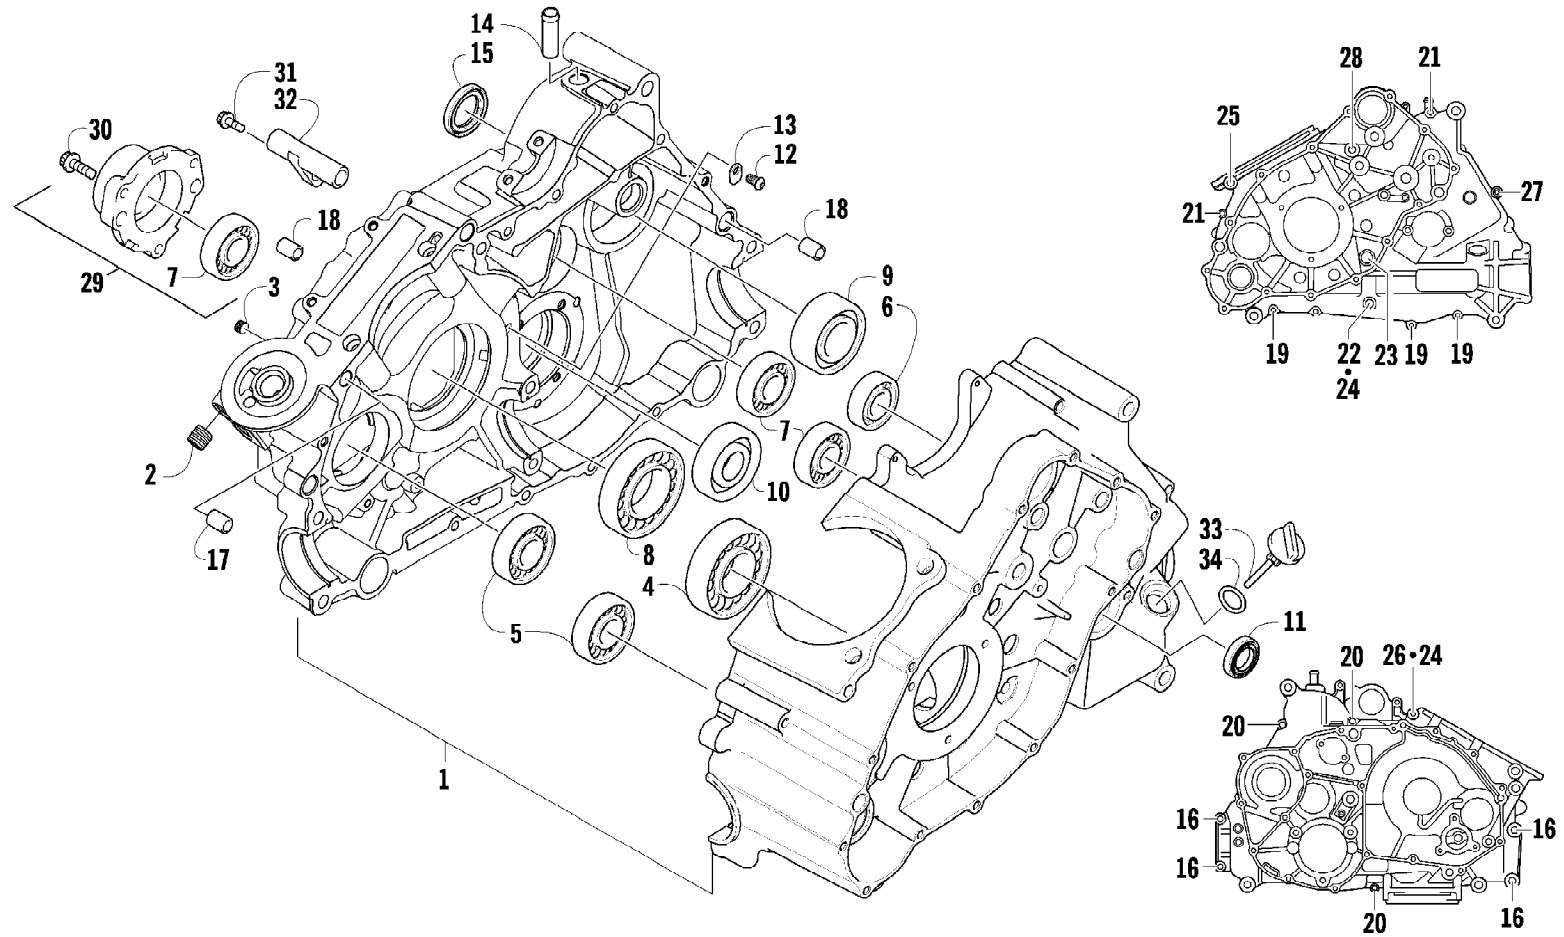

2012 ATV 700 MUD PRO LTD INTERNATIONAL ORANGE (A2012MLT1POSY) Page 15 of 81
CRANKCASE ASSEMBLY

2012 ATV 700 MUD PRO LTD INTERNATIONAL ORANGE (A2012MLT1POSY) Page 16 of 81
CRANKCASE ASSEMBLY

Ref #	Part Number	Qty	S/P/F	Description
1	0801-151	1		Crankcase Assembly (inc. 2-15)
2	0812-064	2		Plug
3	0801-002	1		Plug
4	0832-043	1	/P	Bearing
5	0832-044	2	/P	Bearing
6	0832-049	1	/P	Bearing
7	0832-050	3	/P	Bearing
8	0832-042	1	/P	Bearing
9	0832-048	1	/P	Bearing
10	0832-077	1	/P	Bearing
11	0822-052	1		Seal, Countershaft
12	0826-100	4		Screw, Machine
13	0822-010	4	/P	Retainer, Bearing
14	0801-028	1		Pipe, Breather
15	0830-035	1		Seal, Driveshaft
16	8412-850	4		Screw, Cap
17	0829-003	1		Pin, Dowel
18	0829-002	5		Pin, Dowel
19	8468-645	3		Screw, Machine
20	8468-655	3		Screw, Machine
21	8468-675	2		Screw, Machine
22	8412-860	1		Screw, Cap
23	0826-017	1		Screw, Cap
24	0830-008	2		Gasket
25	0826-019	1		Screw, Cap
26	0826-018	1		Screw, Cap
27	8468-695	1		Screw, Machine
28	8468-680	1		Screw, Machine
29	0801-029	1		Housing, Secondary Shaft (inc. one No. 7)
30	0826-105	3		Screw, Cap
31	0826-038	1		Screw, Cap
32	0801-069	1		Pipe, Breather
33	0801-179	1		Stick, Oil Level
34	0830-010	1		O-Ring