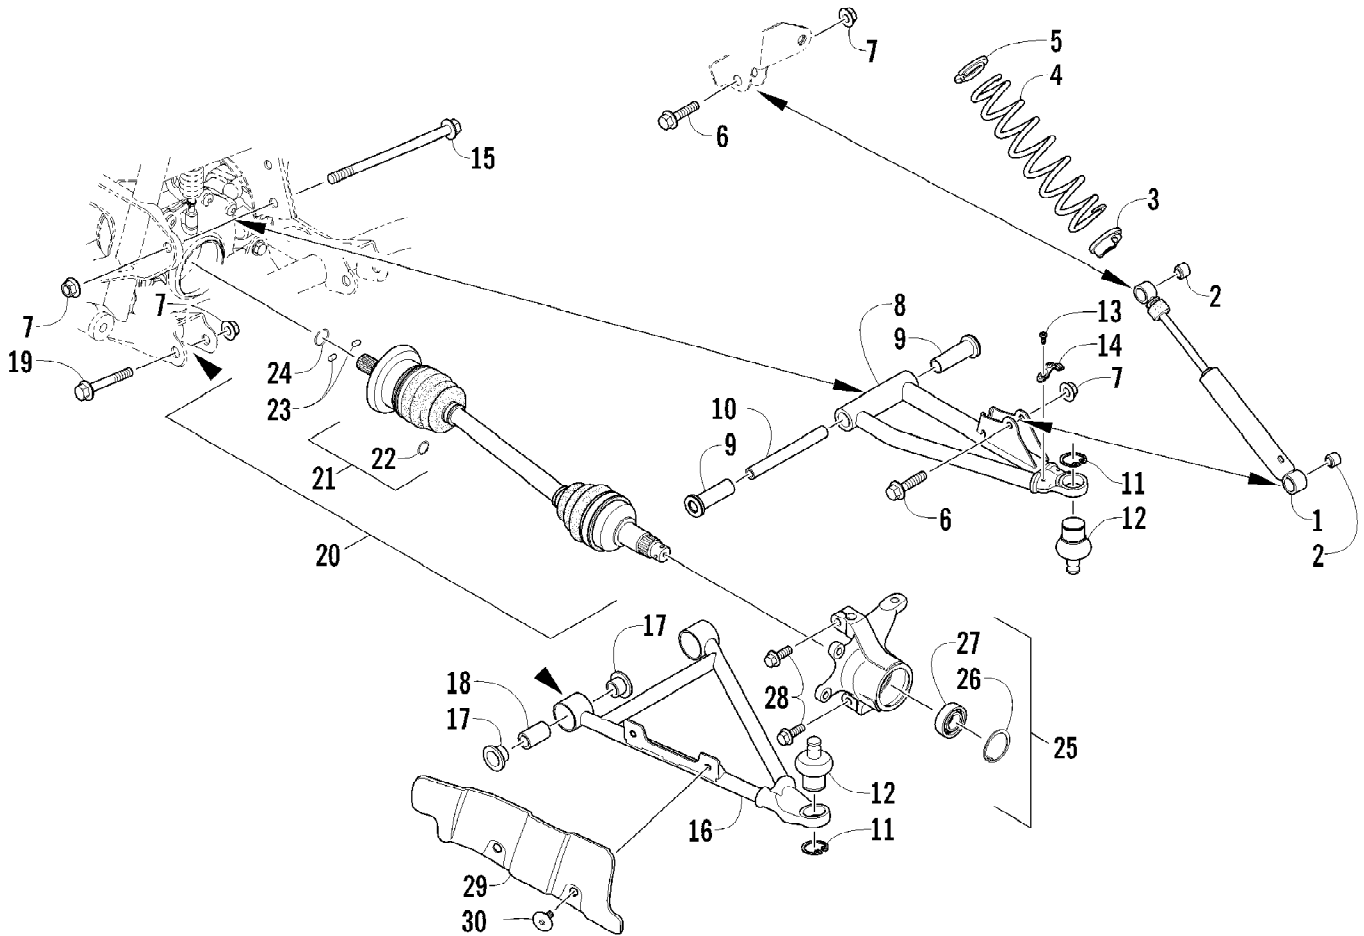

2012 ATV 700 MUD PRO LTD INTERNATIONAL ORANGE (A2012MLT1POSY) Page 34 of 81
FRONT SUSPENSION ASSEMBLY

2012 ATV 700 MUD PRO LTD INTERNATIONAL ORANGE (A2012MLT1POSY) Page 35 of 81
FRONT SUSPENSION ASSEMBLY

Ref #	Part Number	Qty	S/P/F	Description
1	0403-180	2		Shock Absorber (inc. 2)
2	0403-182	4		Bushing
3	0403-102	2		Cam, Spring Adjuster
4	0403-210	2		Spring, Suspension
5	1603-889	2	/P	Retainer, Spring
6	8409-040	4		Screw, Cap
7	0423-744	10		Nut, Lock
8	0503-416	1	/P	A-Arm, Upper Right (inc. 9-12)
8	0503-417	1	/P	A-Arm, Upper Left (inc. 9-12)
9	0403-207	4	/P	Bushing
10	0403-080	2		Axle
11	0423-009	4	/P	Ring, Retaining
12	0405-115	4	/P	Ball Joint
13	0423-946	4		Screw, Self-Tapping
14	1502-594	2		Clamp, Routing
15	0423-334	2		Screw, Cap
16	0503-376	1	/P	A-Arm, Lower Right (inc. 17-18 and two No. 11-12)
16	0503-377	1	/P	A-Arm, Lower Left (inc. 17-18 and two No. 11-12)
17	0403-208	8	/P	Bushing
18	0403-214	4	/P	Axle
19	8409-075	4		Screw, Cap
20	1502-806	1	S	Axle, Drive - Right (inc. 21-24)
20	1502-805	1	S	Axle, Drive - Locking - Left (inc. 21-24)
21	1436-410	2		Repair Kit, Boot (inc. 22)
22	1441-988	2		Clip, Retaining
23	1402-885	4		Pin, Detent
24	1402-889	2		Clip, Retaining
25	0505-576	1	/P	Knuckle - Assembly - Right (inc. 26-27)
25	0505-577	1	/P	Knuckle - Assembly - Left (inc. 26-27)
26	0423-423	2		Ring, Retaining
27	1402-809	2	/P	Bearing
28	0423-998	4		Screw, Shoulder
29	1406-034	1		Guard, Boot - Right
29	1406-035	1		Guard, Boot - Left
30	0423-545	4	/P	Screw, Shoulder