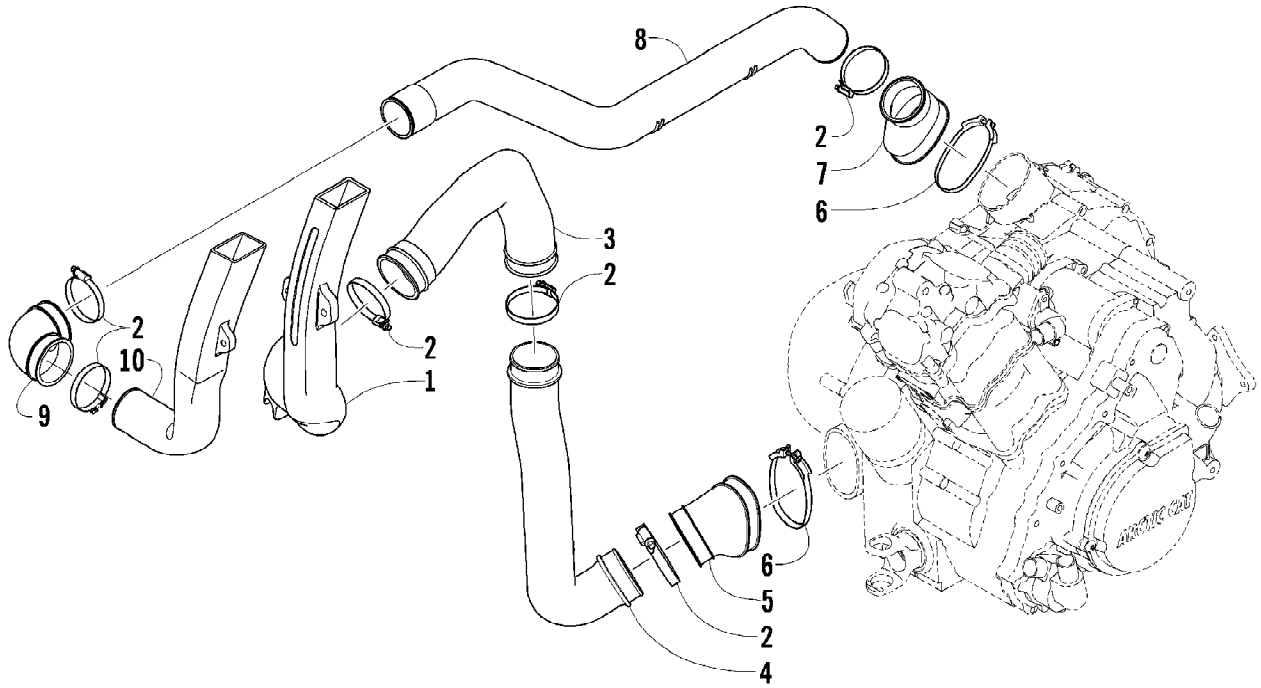

Ref #	Part Number	Qty	S/P/F	Description
1	0470-877	1	/P	Cover, Air Intake
2	0470-560	1		Screen, Air Filter
3	0470-558	1		Filter, Air
4	0470-728	1		Housing, Air Intake
5	0423-455	4		Clip, Spring
6	1623-281	2		Clamp, Hose
7	0410-172	1	/P	Hose, Vent
8	0470-858	1		Valve, Drain
9	1623-287	1		Clamp
10	0423-766	1		Cap, Drain
11	0423-342	2	/P	Screw, Self-Tapping
12	0430-055	1		Sensor, Air Temperature (inc. 13)
13	5507-224	1		O-Ring
14	0423-554	1		Clamp
15	0470-511	1		Boot, Air Intake
16	0423-019	3		Clamp
17	0470-529	1		Duct, Air Intake
18	0513-032	1	S	Duct, Air Intake

2012 ATV 700 MUD PRO LTD INTERNATIONAL ORANGE (A2012MLT1POSY) Page 6 of 81
CAM CHAIN ASSEMBLY

Ref #	Part Number	Qty	S/P/F	Description
1	0810-001	1		Chain, Cam
2	0810-002	1		Guide, Chain
3	0810-003	1		Tensioner, Chain
4	0826-036	1		Pivot, Tensioner
5	0830-025	1		Washer, Crush
6	0810-004	1		Adjuster, Tensioner - Assembly
7	0830-018	1		Gasket
8	8468-625	2		Screw, Machine
9	0830-107	2		Gasket
10	8400-610	1		Screw, Cap
11	0828-129	1		Washer