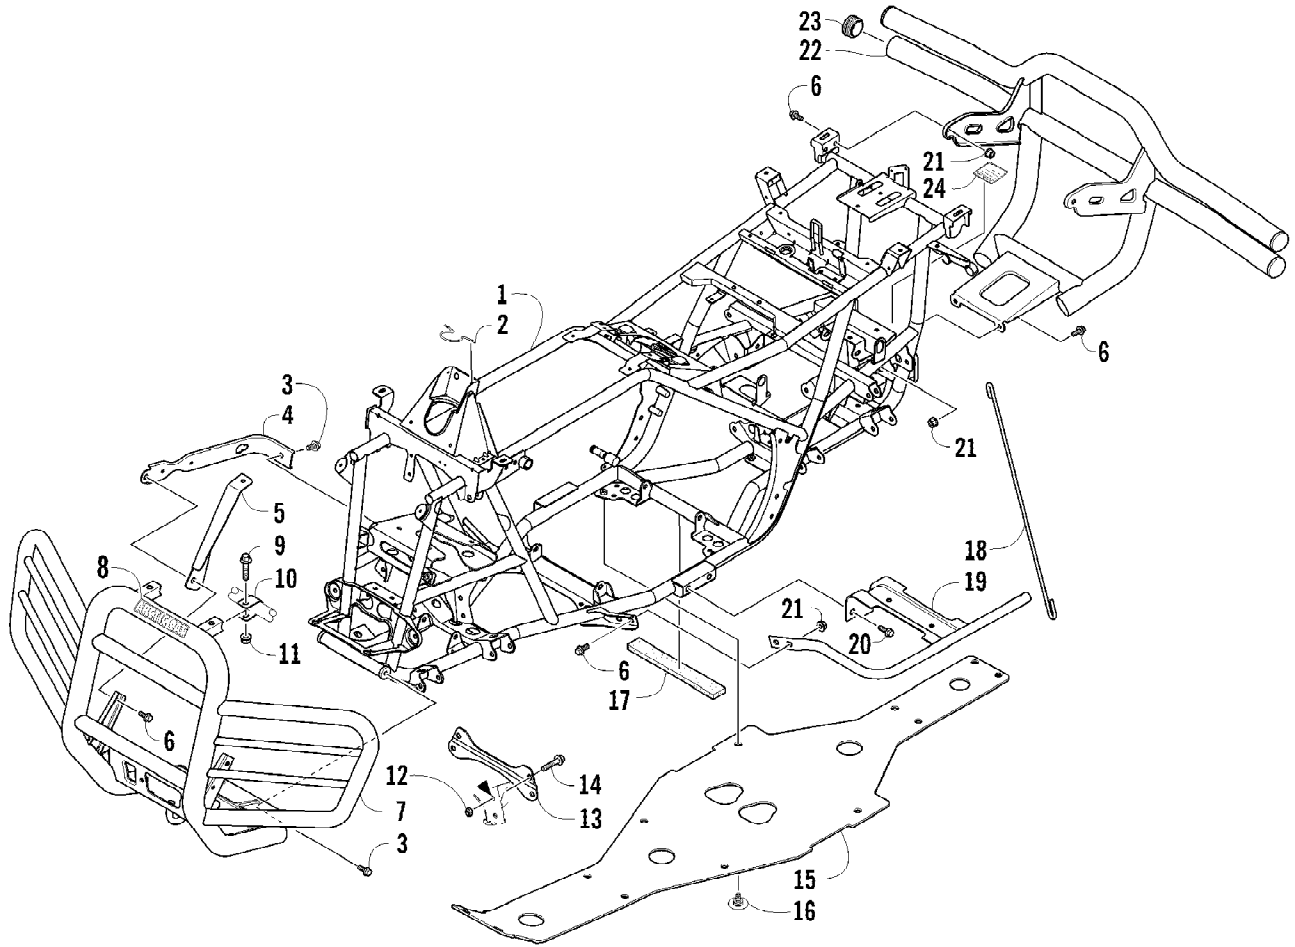

2012 ATV 700 MUD PRO LTD INTERNATIONAL ORANGE (A2012MLT1POSY)Page 28 of 81
FRAME AND RELATED PARTS

Ref #	Part Number	Qty	S/P/F	Description
1	4506-543	1		Frame, Main
2	2416-401	1		Clip, Routing
3	8409-020	4	/P	Screw, Cap
4	1506-596	2	/P	Channel, Bumper Mounting
5	1506-562	1		Bracket, Mounting - Bumper - Right
5	1506-563	1		Bracket, Mounting - Bumper - Left
6	8408-816	10		Screw, Cap
7	2506-639	1		Bumper, Front
8	0411-501	1		Decal, Bumper - "Arctic Cat"
9	8410-835	2		Screw, Cap
10	2506-641	2		Strap, Support
11	8424-805	2		Nut
12	0423-744	2		Nut, Lock
13	2516-852	1	/P	Brace, A-Arm
14	8409-025	2		Screw, Cap
15	1406-030	1		Panel, Belly
16	0423-101	12		Screw, Shoulder
17	0406-289	2		Pad, Frame
18	2506-423	2		Rod, Support
19	1506-380	1		Footrest - Right
19	1506-379	1		Footrest - Left
20	8409-016	4		Screw, Cap
21	8424-802	8		Nut
22	1506-615	1		Bumper, Rear (inc. 23)
23	0406-130	4		Plug
24	1411-077	1		Decal, Warning - Towing