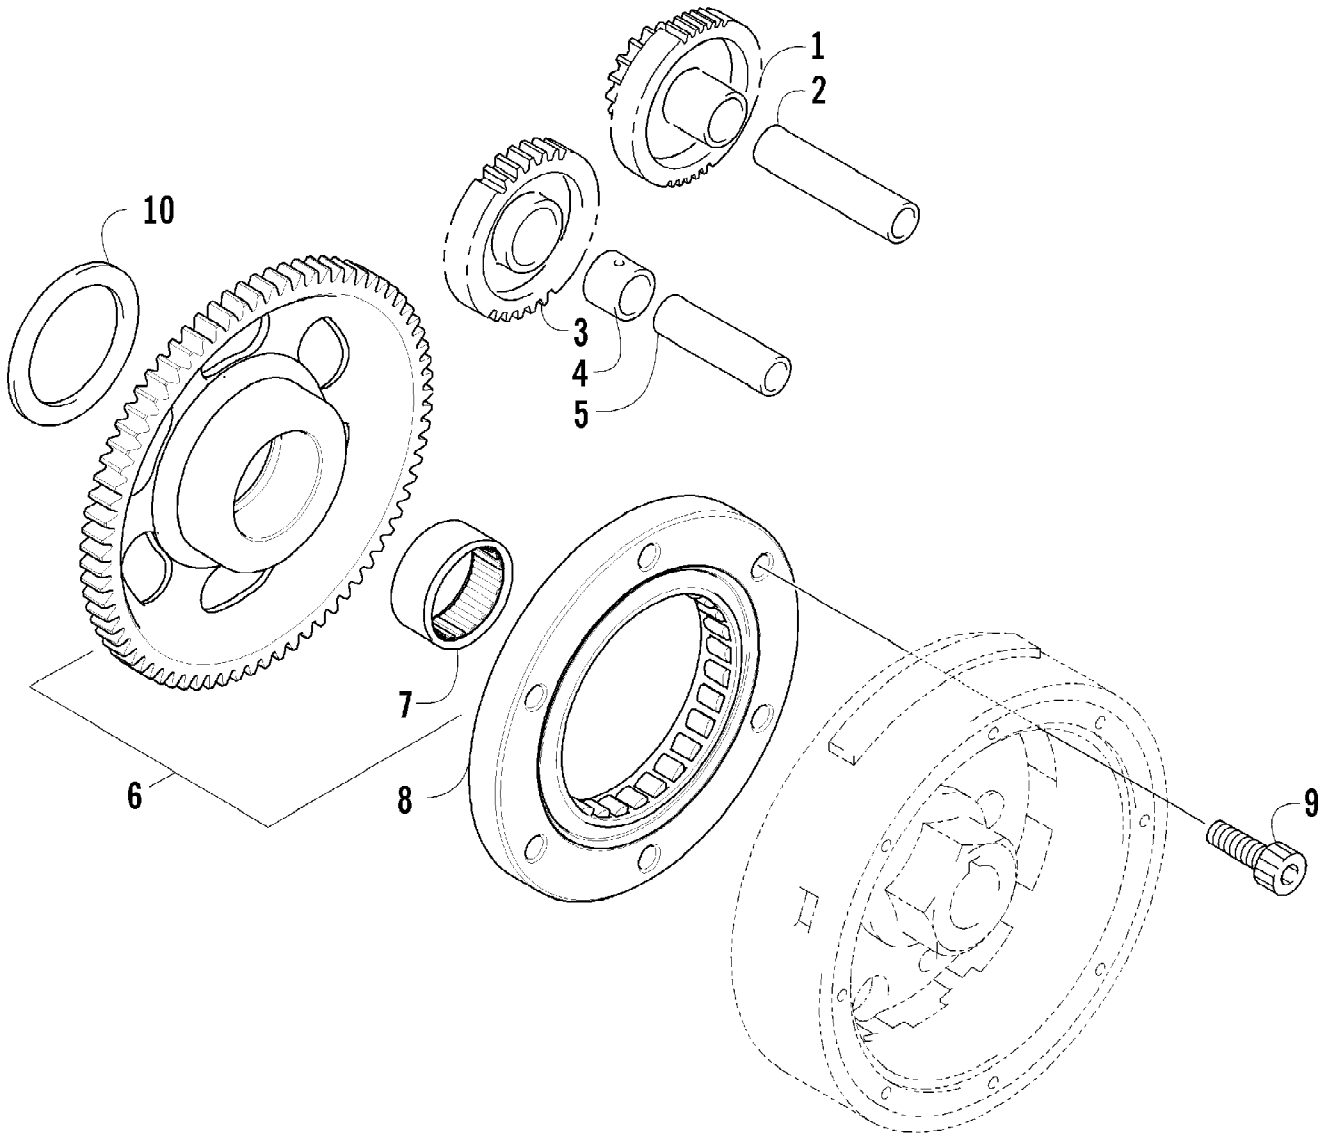

2012 ATV 700 MUD PRO LTD INTERNATIONAL ORANGE (A2012MLT1POSY)Page 65 of 81
STARTER CLUTCH ASSEMBLY

Ref #	Part Number	Qty	S/P/F	Description
1	0815-001	1		Gear, Starter Idler - No. 1
2	0829-031	1	/P	Shaft, Starter Gear
3	0815-002	1		Gear, Starter Idler - No. 2
4	0815-003	1		Spacer, Starter Idler Gear No. 2
5	0829-032	1	/P	Shaft, Starter Gear
6	0815-004	1		Gear, Starter Clutch (inc. 7)
7	0832-079	1	/P	Bearing
8	0802-035	1		Clutch, Starter
9	0826-069	6		Screw, Machine
10	0828-094	1		Washer