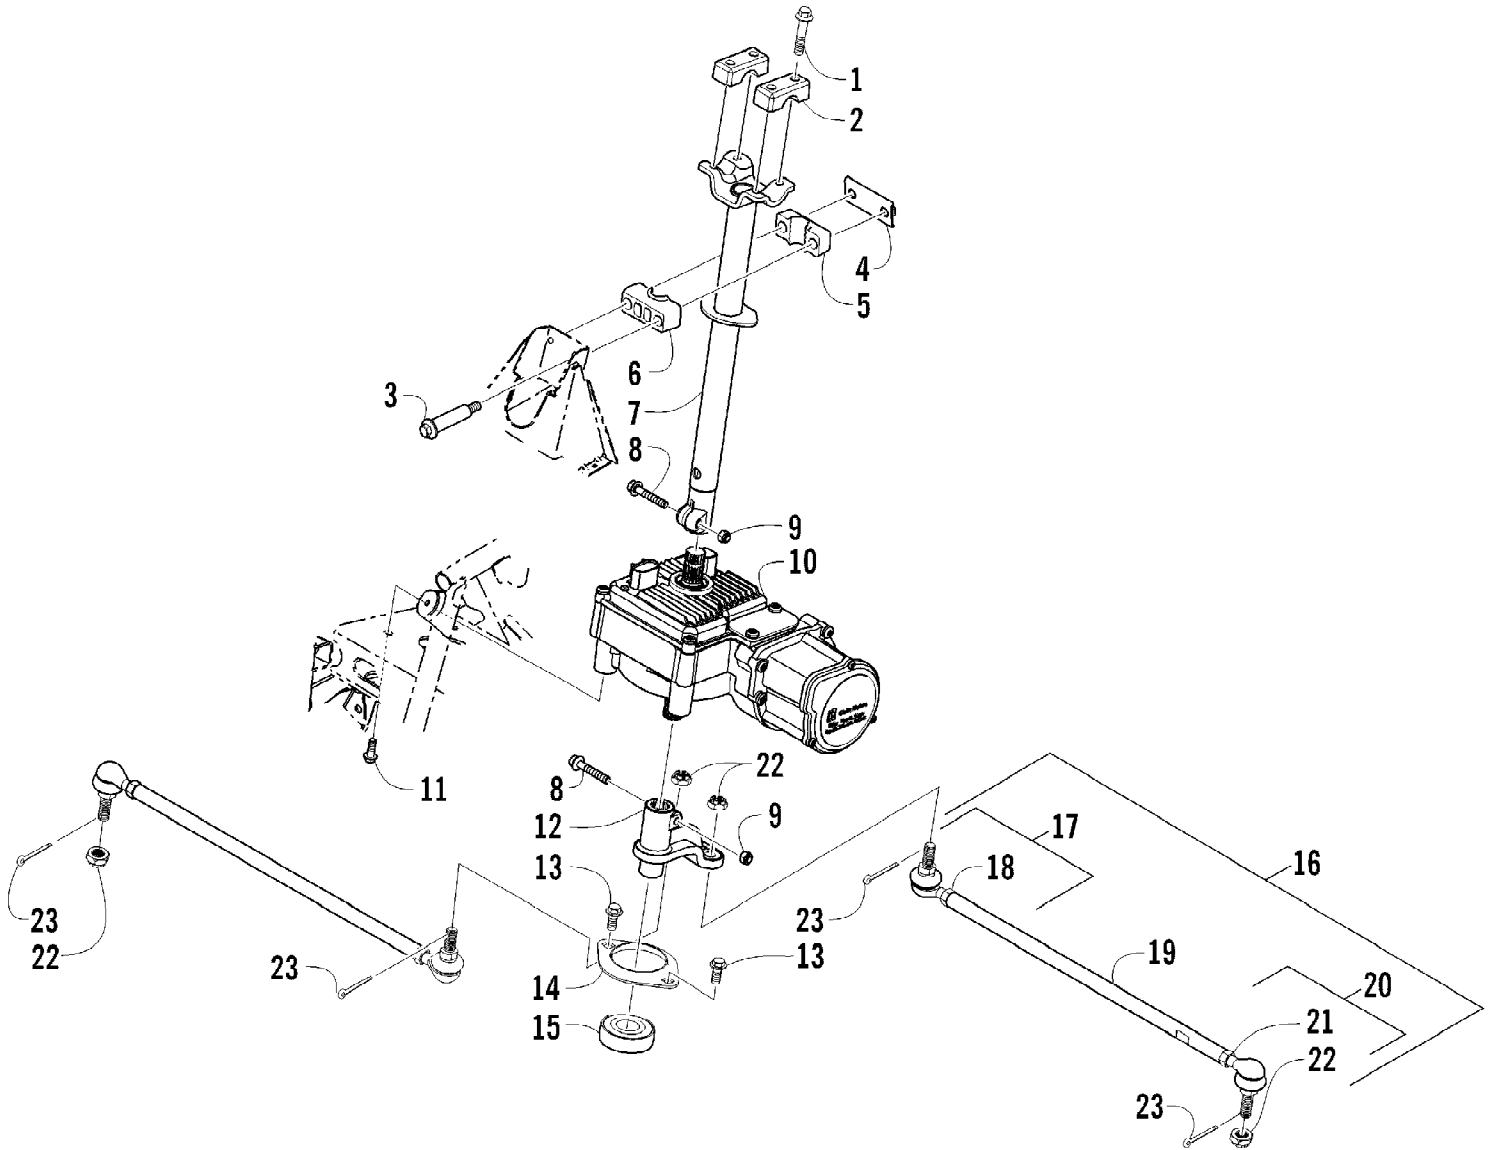

2012 ATV 700 MUD PRO LTD INTERNATIONAL ORANGE (A2012MLT1POSY)Page 67 of 81
STEERING ASSEMBLY

Ref #	Part Number	Qty	S/P/F	Description
1	8408-835	4		Screw, Cap
2	0405-035	2		Cap, Steering Adjuster
3	0423-505	2		Screw, Shoulder
4	0505-484	1		Cap, Housing
5	0405-260	1		Housing, Upper
6	0405-259	1		Housing, Lower
7	0505-642	1		Post, Steering
8	8020-045	2		Screw, Cap
9	8040-366	2	/P	Nut, Lock
10	0505-767	1	/P	Assembly, Electronic Power Steering
11	8409-020	4	/P	Screw, Cap
12	0505-664	1		Arm, Steering
13	8408-816	2		Screw, Cap
14	0602-233	1		Flange, Bearing
15	0405-052	1		Bearing w/Inverted Oil Seal
16	0505-499	2	/P	Tie Rod - Assembly (inc. 17-21)
17	0505-511	2	/P	End, Tie Rod - Left-Hand Thread - Kit (inc. 18)
18	0423-013	2		Nut - Left-Hand Thread
19	0405-281	2	/P	Tie Rod
20	0505-510	2	/P	End, Tie Rod - Right-Hand Thread - Kit (inc. 21)
21	8420-002	2	/P	Nut - Right-Hand Thread
22	0423-157	4		Nut, Lock
23	0623-175	4		Pin, Cotter