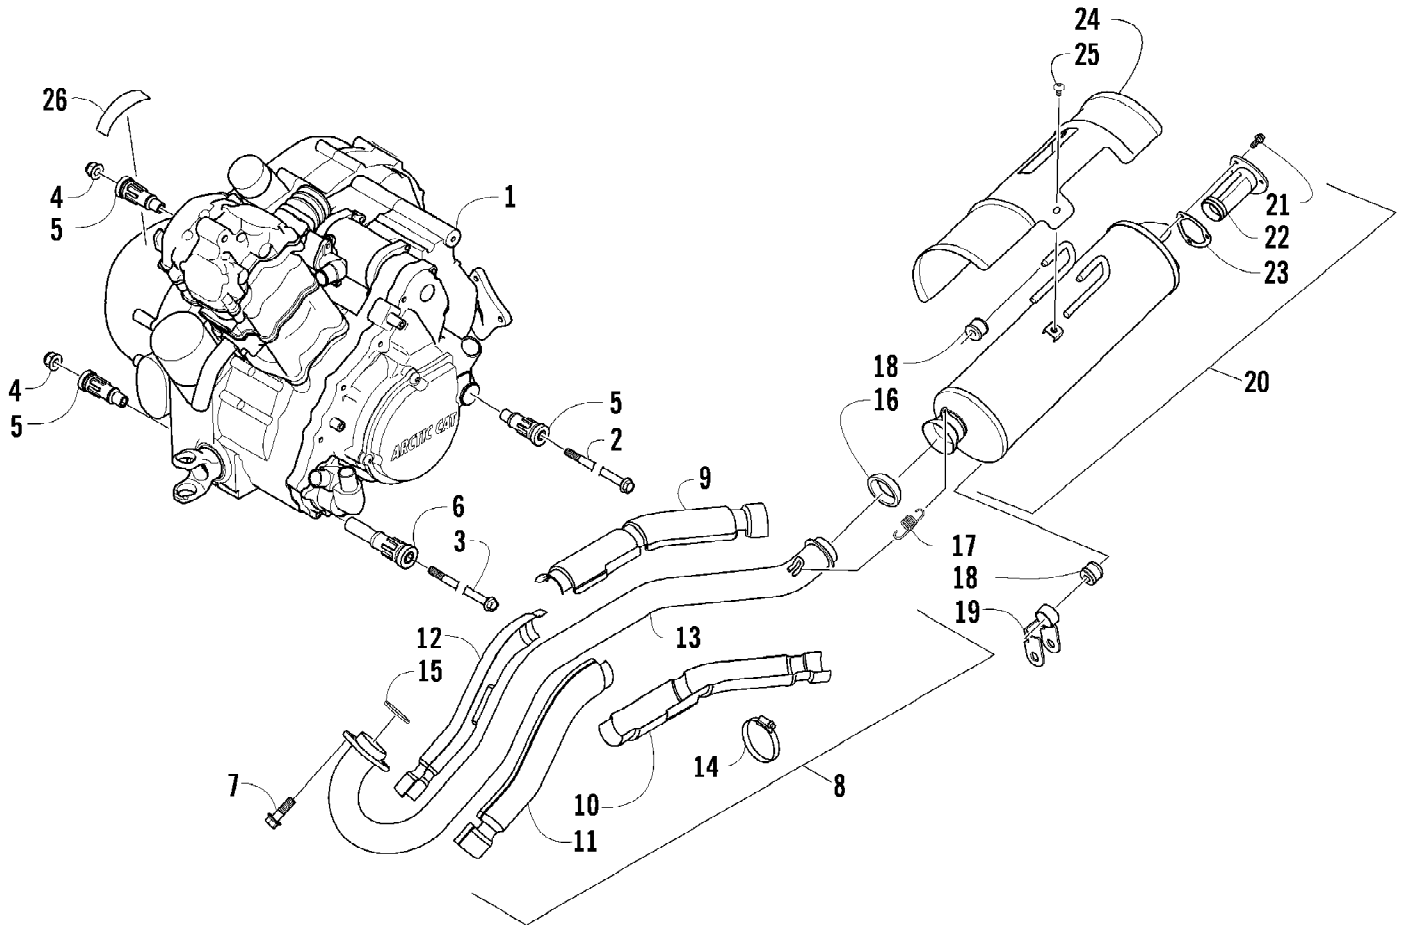

2012 ATV 700 MUD PRO LTD INTERNATIONAL ORANGE (A2012MLT1POSY)Page 26 of 81
ENGINE AND EXHAUST

Ref #	Part Number	Qty	S/P/F	Description
1	0800-125	1		Engine, A700M
2	0423-451	1		Screw, Cap
3	0423-405	1		Screw, Cap
4	8428-002	2		Nut, Lock
5	0801-129	3		Mount, Engine
6	0801-122	1		Mount, Engine
7	8408-820	2	/P	Screw, Cap
8	0512-345	1	/P	Pipe, Exhaust - Assembly (inc. 9-14)
9	0412-350	1		Shield, Exhaust Pipe - Outer - Rear
10	0412-339	1		Shield, Exhaust Pipe - Inner - Rear
11	0412-349	1		Shield, Exhaust Pipe - Inner - Front
12	0412-348	1		Shield, Exhaust Pipe - Outer - Front
13	0512-344	1		Pipe, Exhaust
14	0423-317	4	/P	Clamp
15	0412-338	1	/P	Gasket, Exhaust
16	0412-375	1	/P	Seal, Exhaust
17	0612-668	2	/P	Spring, Extension
18	0412-577	3	/P	Bushing
19	1506-732	1		Channel, Support
20	0512-355	1	/P	Muffler - Assembly (inc. 21-23)
21	8408-616	3		Screw, Cap
22	0512-219	1	/P	Arrester, Spark - Assembly
23	0412-313	1		Gasket
24	0412-373	1	/P	Cover, Muffler
25	8477-610	3		Screw, Machine
26	0411-426	1		Decal, Warning - Clutch Cover