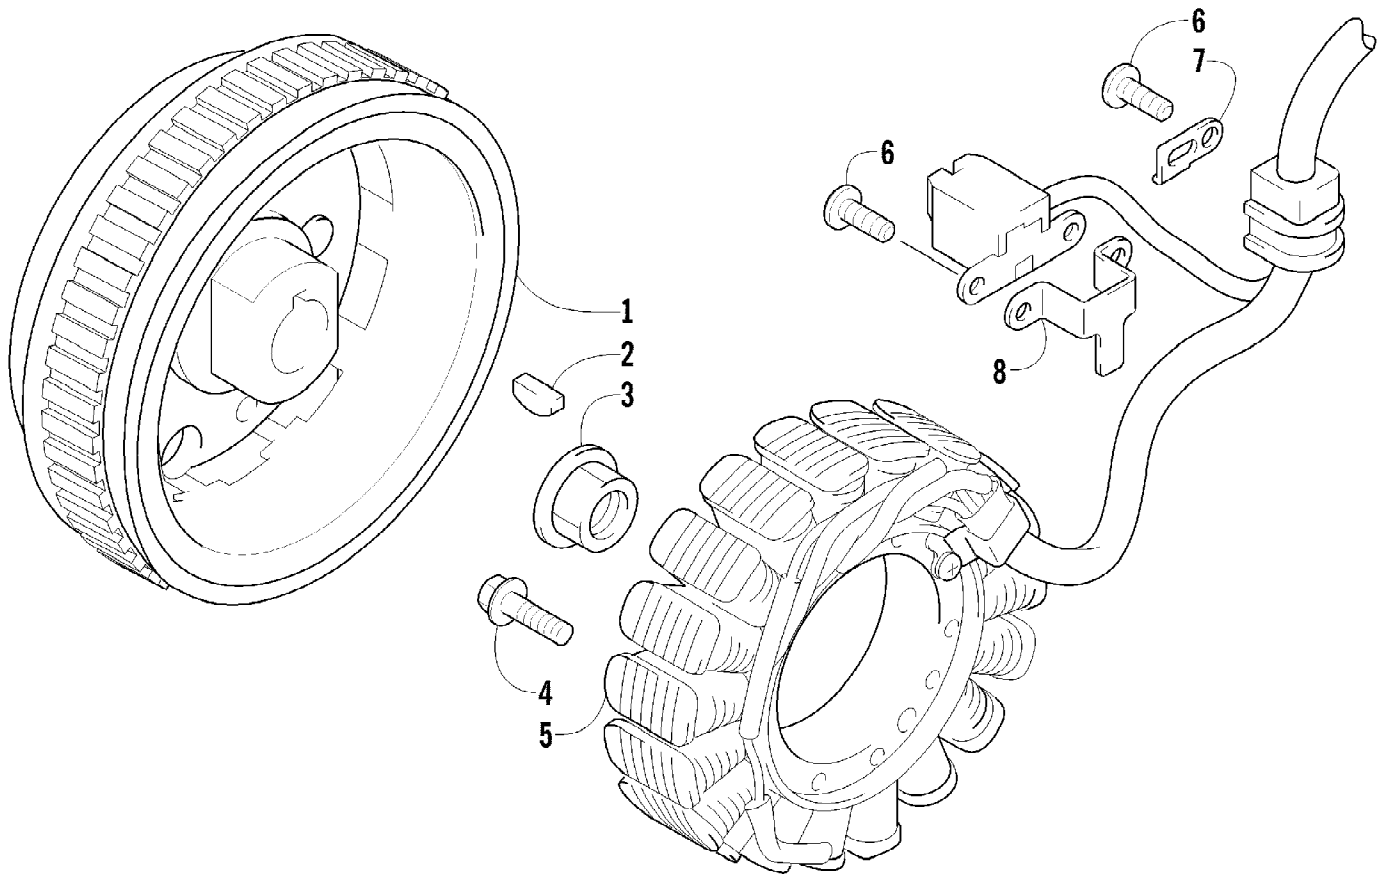

2012 ATV 700 MUD PRO LTD INTERNATIONAL ORANGE (A2012MLT1POSY)Page 47 of 81
MAGNETO ASSEMBLY

Ref #	Part Number	Qty	S/P/F	Description
1	0802-048	1		Rotor/Flywheel
2	0829-012	1		Key
3	0827-014	1		Nut
4	8409-632	3		Screw, Cap
5	0802-041	1		Stator - Assembly
6	8470-510	3		Screw, Machine
7	0802-015	1		Clamp - No. 1
8	0802-016	1		Clamp - No. 2