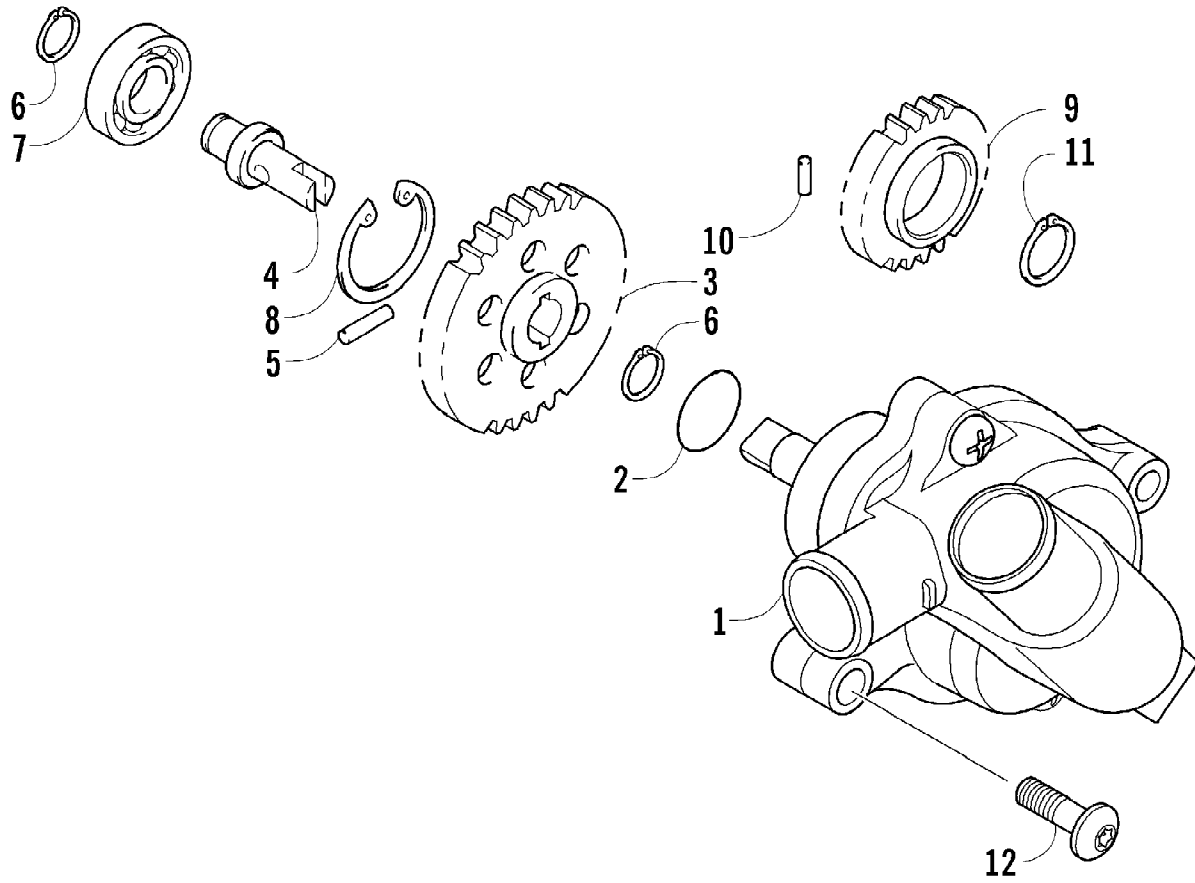

2012 ATV 700 MUD PRO LTD INTERNATIONAL ORANGE (A2012MLT1POSY)Page 75 of 81
WATER PUMP ASSEMBLY

Ref #	Part Number	Qty	S/P/F	Description
1	0813-001	1		Pump, Water - Assembly (inc. 2)
2	0830-029	1		O-Ring
3	0813-004	1		Gear, Driven
4	0813-005	1		Shaft, Driven Gear
5	0829-009	1		Pin
6	0831-002	2		Ring, Retaining
7	0832-046	1	/P	Bearing
8	0831-004	1		Ring, Retaining
9	0811-003	1		Gear, Water Pump Drive
10	0829-007	1		Pin
11	0831-005	1		Ring, Retaining
12	8468-665	2		Screw, Machine