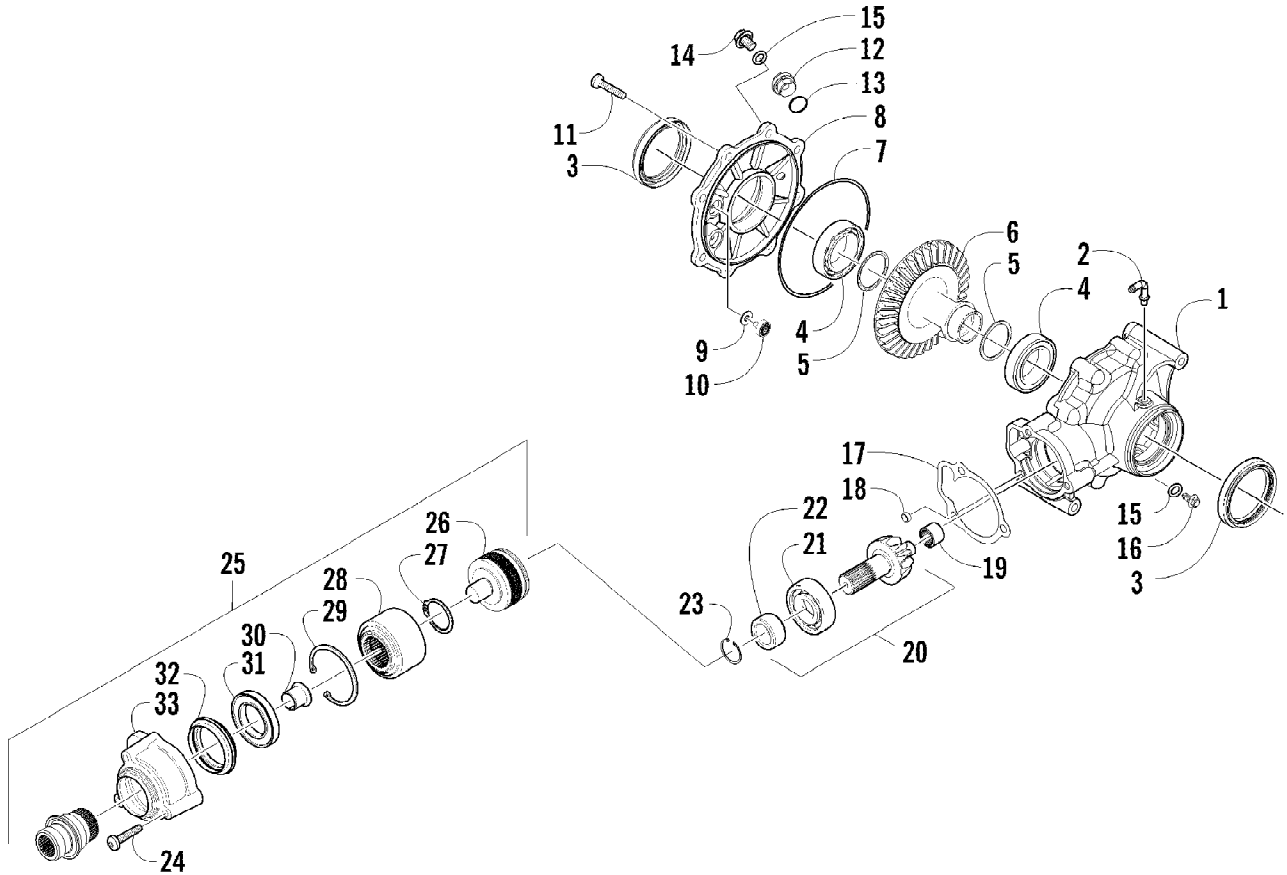

2012 ATV 700 MUD PRO LTD INTERNATIONAL ORANGE (A2012MLT1POSY)Page 51 of 81
REAR DRIVE GEARCASE ASSEMBLY

Ref #	Part Number	Qty	S/P/F	Description
	1502-880	1		Complete Rear Drive Gearcase Assembly
1	1502-896	1		Housing, Gearcase
2	1402-442	1		Fitting, Elbow
3	1402-950	2	/P	Seal
4	0402-393	2		Bearing
5	0402-405	AR		Shim, 41 x 49 x 1.3 mm
5	0402-406	AR		Shim, 41 x 49 x 1.4 mm
5	0402-407	AR		Shim, 41 x 49 x 1.5 mm
5	0402-408	AR		Shim, 41 x 49 x 1.6 mm
5	0402-409	AR		Shim, 41 x 49 x 1.7 mm
6	1402-033	1		Gear, Ring - 34T
7	0423-149	1		O-Ring
8	1502-897	1		Cover, Gearcase
9	0402-429	AR		Shim, 6.3 x 18 x 1.3 mm
9	0402-430	AR		Shim, 6.3 x 18 x 1.4 mm
9	0402-431	AR		Shim, 6.3 x 18 x 1.5 mm
9	0402-432	AR		Shim, 6.3 x 18 x 1.6 mm
9	0402-433	AR		Shim, 6.3 x 18 x 1.7 mm
10	0402-326	1		Button, Thrust
11	0423-118	8		Screw, Self-Tapping
12	0402-333	1	/P	Plug, Fill (inc. 13)
13	0423-154	1		O-Ring
14	1402-211	1		Plug, Oil Level (inc. one No. 15)
15	0423-153	2		O-Ring
16	0402-450	1	S	Plug, Magnetic (inc. one No. 15)
17	0402-947	1		Gasket
18	0402-411	1		Pin, Dowel
19	0402-328	1		Bearing
20	1502-851	1		Gear, Pinion - Assembly - 11T (inc. 21-22)
21	0402-327	1		Bearing
22	1402-977	1		Collar, Retaining
23	1423-067	1		Ring, Retaining
24	0423-834	3		Screw, Self-Tapping
25	1502-829	1		Shaft, Input (inc. 26-33)
26	1502-564	1	/P	Cartridge, Clutch - Assembly
27	0423-799	1		Ring, Retaining - External
28	1402-682	1		Basket, Clutch
29	0423-798	1		Ring, Retaining - Internal
30	1402-678	1		Bearing, Flange
31	1402-677	1		Bearing
32	1402-687	1		Seal
33	1502-285	1		Housing, Input