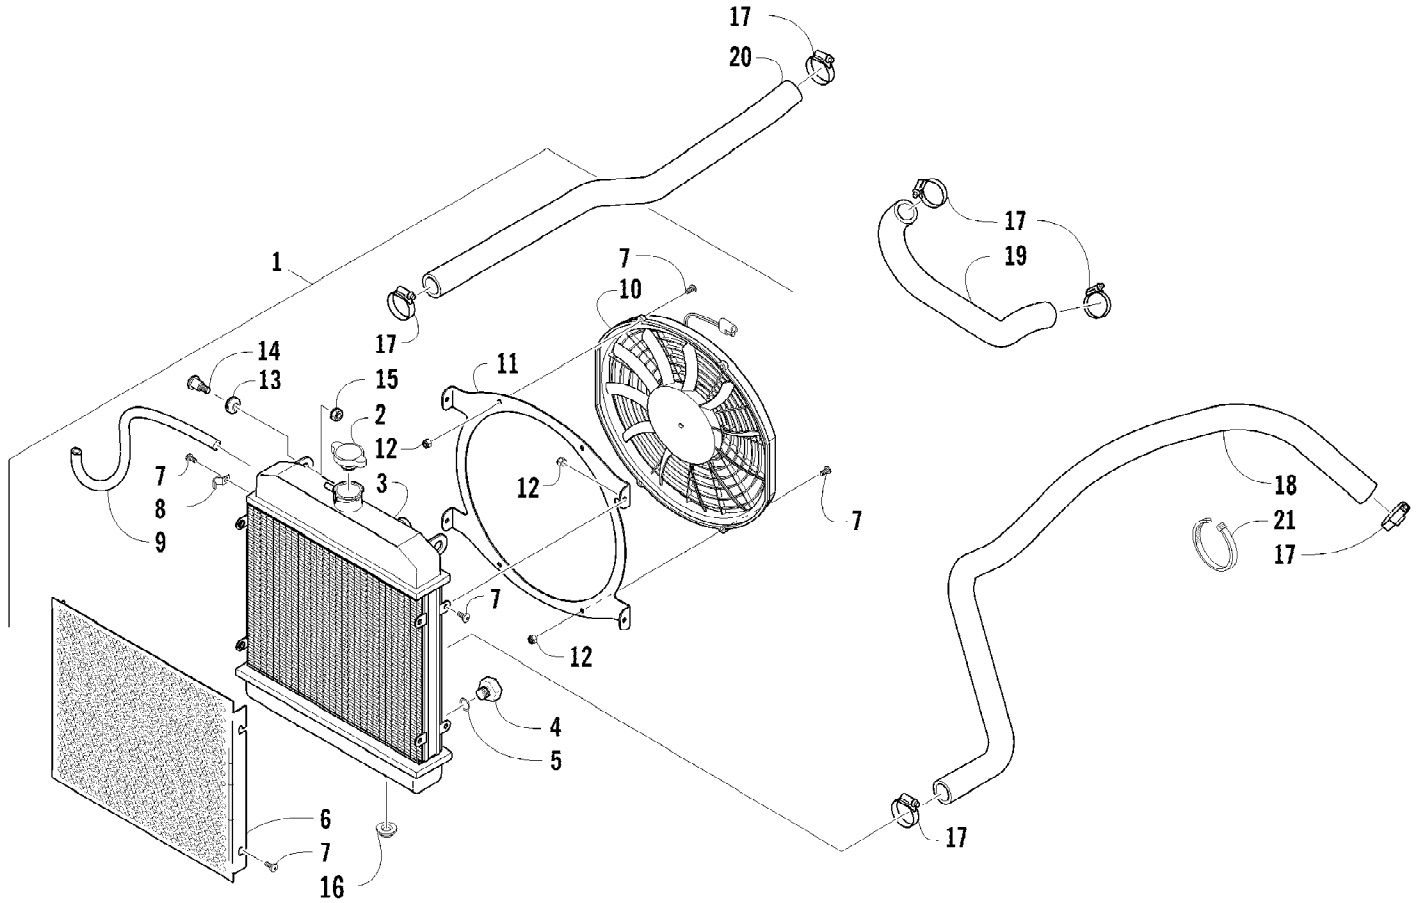

2012 ATV 700 MUD PRO LTD INTERNATIONAL ORANGE (A2012MLT1POSY)Page 12 of 81
COOLING ASSEMBLY

Ref #	Part Number	Qty	S/P/F	Description
1	0413-259	1		Radiator Assembly (inc. 2-13)
2	0413-255	1	/P	Cap, Radiator
3	0413-205	1		Radiator
4	0413-195	1		Plug, Drain
5	1602-213	1	/P	O-Ring
6	0413-007	1		Screen, Radiator
7	8475-512	12		Screw, Machine
8	0423-351	1		Clamp, Wire
9	0610-016	AR	/P	Hose - 25 ft
9	0610-015	AR	/P	Hose - 100 ft
10	0413-123	1	/P	Fan, Cooling
11	0413-240	1		Bracket, Retaining
12	8422-502	8		Nut, Lock
13	0423-030	2		Grommet
14	0423-484	2		Screw, Shoulder
15	0623-038	2		Nut w/Washer
16	0423-028	2		Bushing, Stem
17	0423-496	6		Clamp, Hose
18	0410-229	1		Hose, Coolant - Lower
19	0410-022	1		Hose, Coolant - Crossover
20	0410-002	1		Hose, Coolant - Upper
21	0623-751	AR		Tie, Cable - 11.75 in.