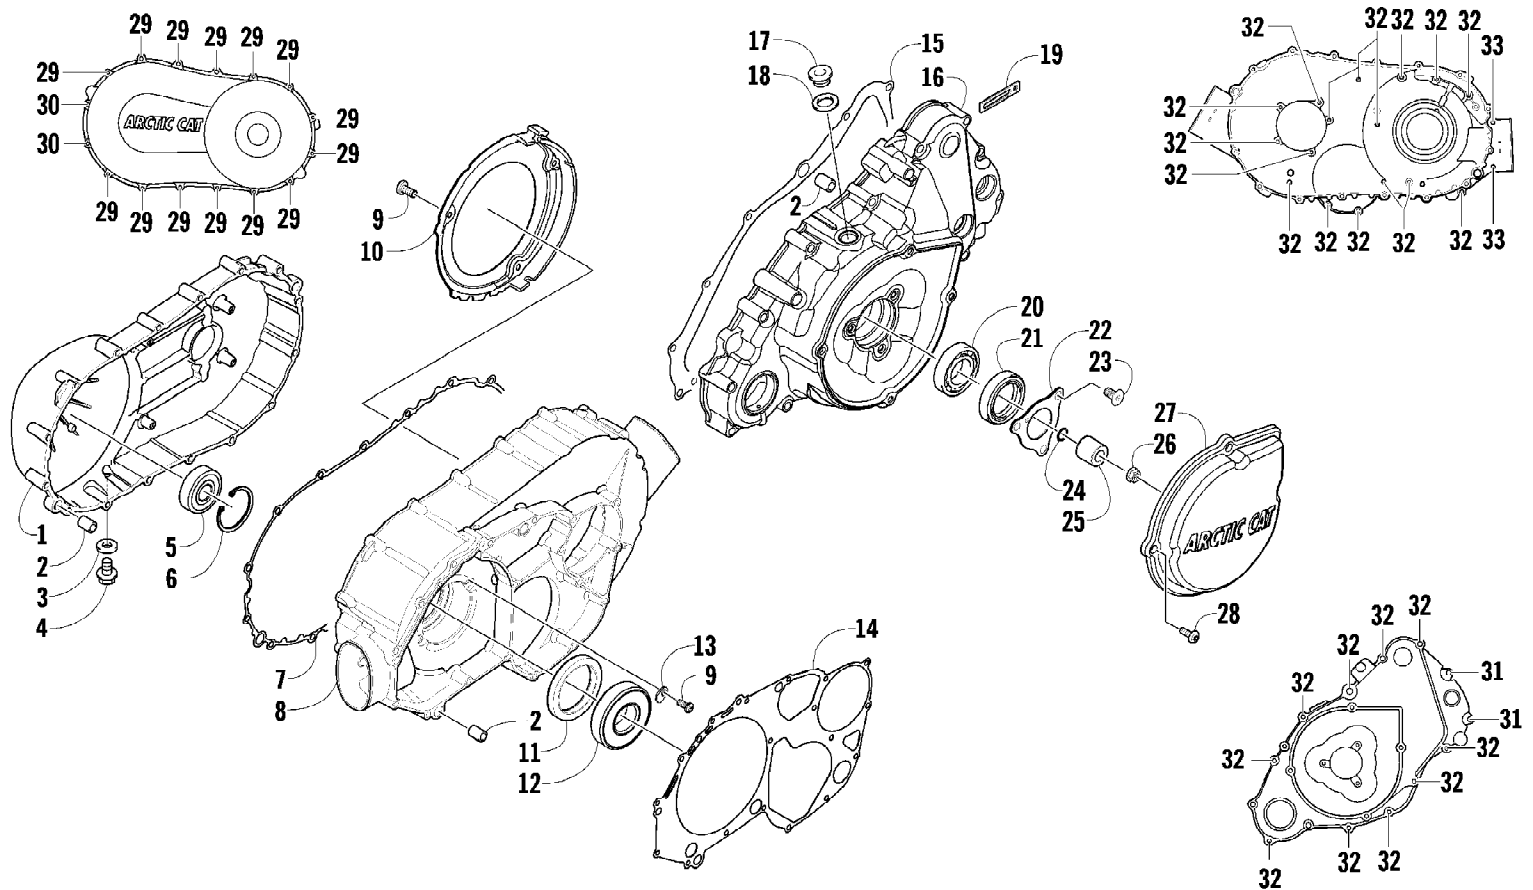

2012 ATV 700 MUD PRO LTD INTERNATIONAL ORANGE (A2012MLT1POSY) Page 9 of 81
CLUTCH/V-BELT/MAGNETO COVER ASSEMBLY

2012 ATV 700 MUD PRO LTD INTERNATIONAL ORANGE (A2012MLT1POSY)Page 10 of 81
CLUTCH/V-BELT/MAGNETO COVER ASSEMBLY

Ref #	Part Number	Qty	S/P/F	Description
1	0806-089	1		Cover, V-Belt
2	0829-002	6		Pin, Dowel
3	0830-013	1		Washer, Crush
4	8408-812	1		Screw, Cap
5	0832-060	1		Bearing
6	0831-078	1		Ring, Retaining
7	0830-174	1	/P	Gasket, V-Belt Cover
8	0806-091	1		Cover, Clutch
9	0826-029	5		Screw, Machine
10	0806-048	1		Plate, Air Intake
11	0830-188	1	/P	Seal
12	0832-009	1	/P	Bearing
13	0822-010	2	/P	Retainer, Bearing
14	0830-116	1	/P	Gasket, Clutch Cover
15	0830-128	1		Gasket, Magneto Cover
16	0806-082	1	/P	Cover, Magneto - Assembly
17	0826-155	1		Plug
18	0830-015	1		Washer, Crush
19	3002-964	1	/P	Clamp, Wire
20	1602-981	1	/P	Bearing
21	0830-158	1		Seal
22	0805-008	1		Retainer, Seal
23	0826-031	3		Screw, Machine
24	0830-108	1		O-Ring
25	0820-061	1		Bushing
26	0827-008	1		Nut
27	0820-062	1		Cover, Magneto
28	8468-616	4		Screw, Machine
29	8468-645	14		Screw, Machine
30	8468-655	2		Screw, Machine
31	8468-625	2		Screw, Machine
32	8468-640	26		Screw, Machine
33	8468-675	2		Screw, Machine