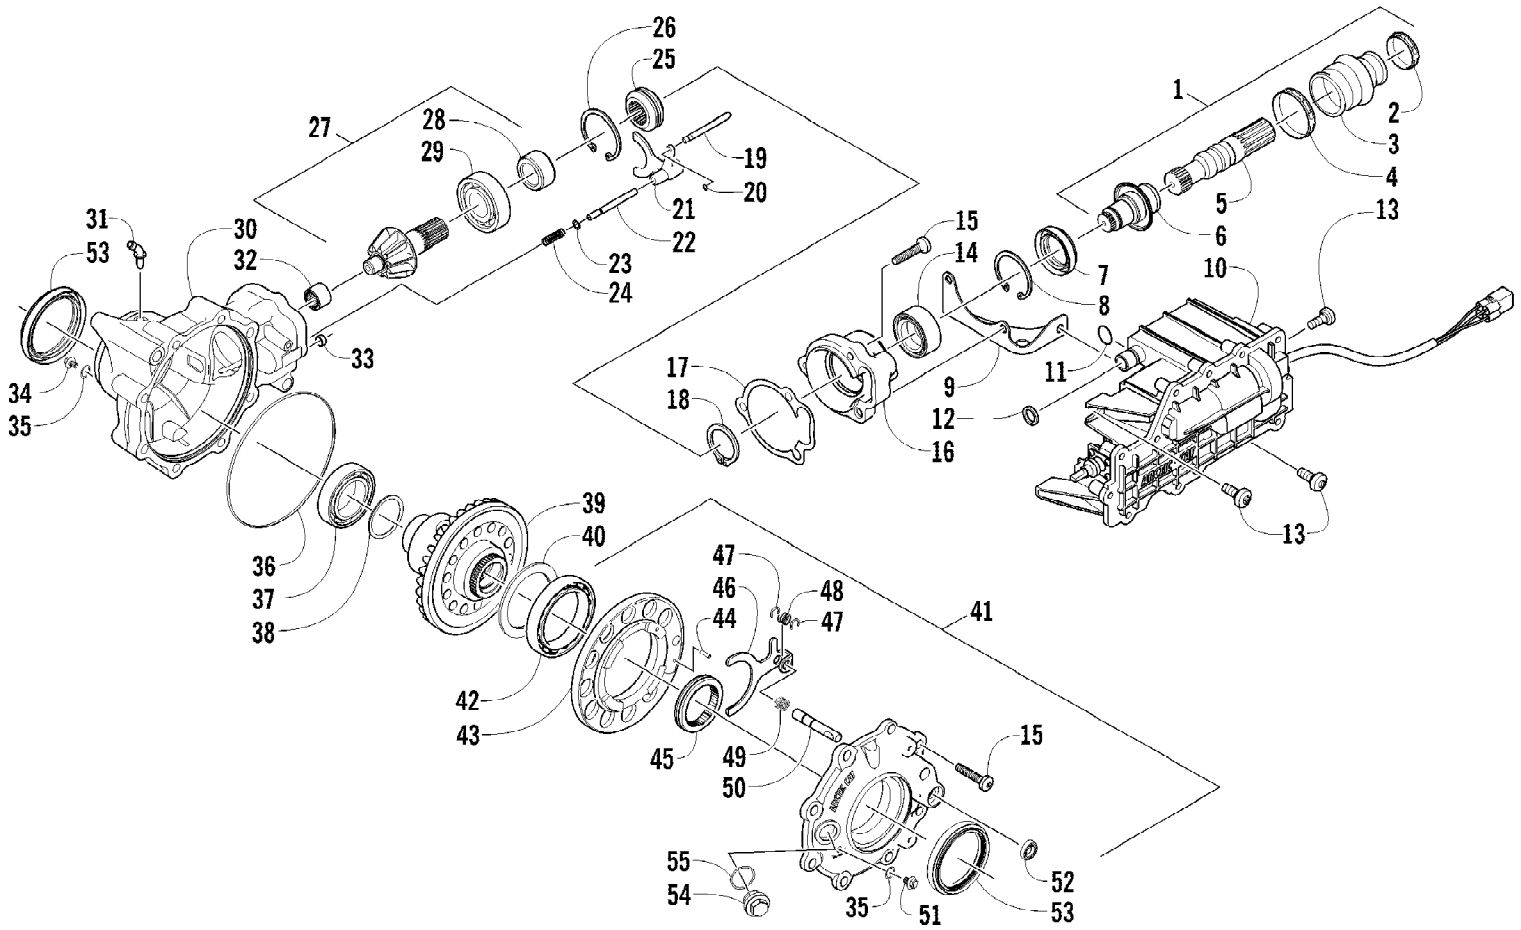

2012 ATV 700 MUD PRO LTD INTERNATIONAL ORANGE (A2012MLT1POSY) Page 29 of 81
FRONT DRIVE GEARCASE ASSEMBLY

2012 ATV 700 MUD PRO LTD INTERNATIONAL ORANGE (A2012MLT1POSY) Page 30 of 81
FRONT DRIVE GEARCASE ASSEMBLY

Ref #	Part Number	Qty	S/P/F	Description
	1502-877	1		Complete Front Drive Gearcase Assembly
1	1502-083	1		Shaft, Propeller - Assembly (inc. 2-6)
2	0423-411	1		Clamp
3	0402-985	1	/P	Boot, Propeller Shaft
4	0423-393	1		Clamp
5	1402-045	1		Shaft, Output
6	1502-085	1	/P	Shaft, Input
7	1402-011	1		Seal
8	0423-423	1		Ring, Retaining
9	1502-237	1		Bracket, Actuator
10	1502-909	1	/P	Actuator (inc. 11)
11	1402-981	1		O-Ring
12	0423-892	1	/P	O-Ring
13	0423-396	3		Screw, Self-Tapping
14	1402-043	1		Bearing
15	0423-118	11		Screw, Self-Tapping
16	0502-528	1	/P	Housing, Pinion
17	0402-947	1		Gasket, Flange
18	0423-417	1		Ring, Retaining
19	0402-997	1		Shaft, Selector
20	0423-402	1		Ring, Retaining
21	0402-998	1		Fork, Selector
22	0402-417	1		Shaft, Shuttle
23	0423-147	1		O-Ring
24	0402-999	1		Spring, Return
25	0402-413	1		Coupler, Drive
26	1423-067	1		Ring, Retaining
27	1502-851	1		Gear, Pinion - Assembly - 11T (inc. 28-29)
28	1402-977	1		Collar, Retaining
29	0402-327	1		Bearing
30	1502-856	1		Housing, Gearcase
31	1402-980	1		Fitting, Elbow
32	0402-328	1		Bearing
33	0402-411	1		Pin, Dowel
34	1402-210	1	/P	Plug, Magnetic (inc. one No. 35)
35	0423-153	2		O-Ring
36	0423-149	1		O-Ring
37	0402-393	1		Bearing
38	0402-405	AR		Shim, 41 x 49 x 1.3 mm
38	0402-406	AR		Shim, 41 x 49 x 1.4 mm
38	0402-407	AR		Shim, 41 x 49 x 1.5 mm
38	0402-408	AR		Shim, 41 x 49 x 1.6 mm
38	0402-409	AR		Shim, 41 x 49 x 1.7 mm
39	1502-859	1		Gear, Ring - 34T
40	1402-074	AR		Shim, 61 x 69 x 1.3 mm
40	1402-075	AR		Shim, 61 x 69 x 1.4 mm
40	1402-076	AR		Shim, 61 x 69 x 1.5 mm
40	1402-077	AR		Shim, 61 x 69 x 1.6 mm
40	1402-078	AR		Shim, 61 x 69 x 1.7 mm
41	1502-895	1		Cover, Gearcase (inc. one No. 35, 42-52, and one No. 53)
42	1402-053	1		Bearing