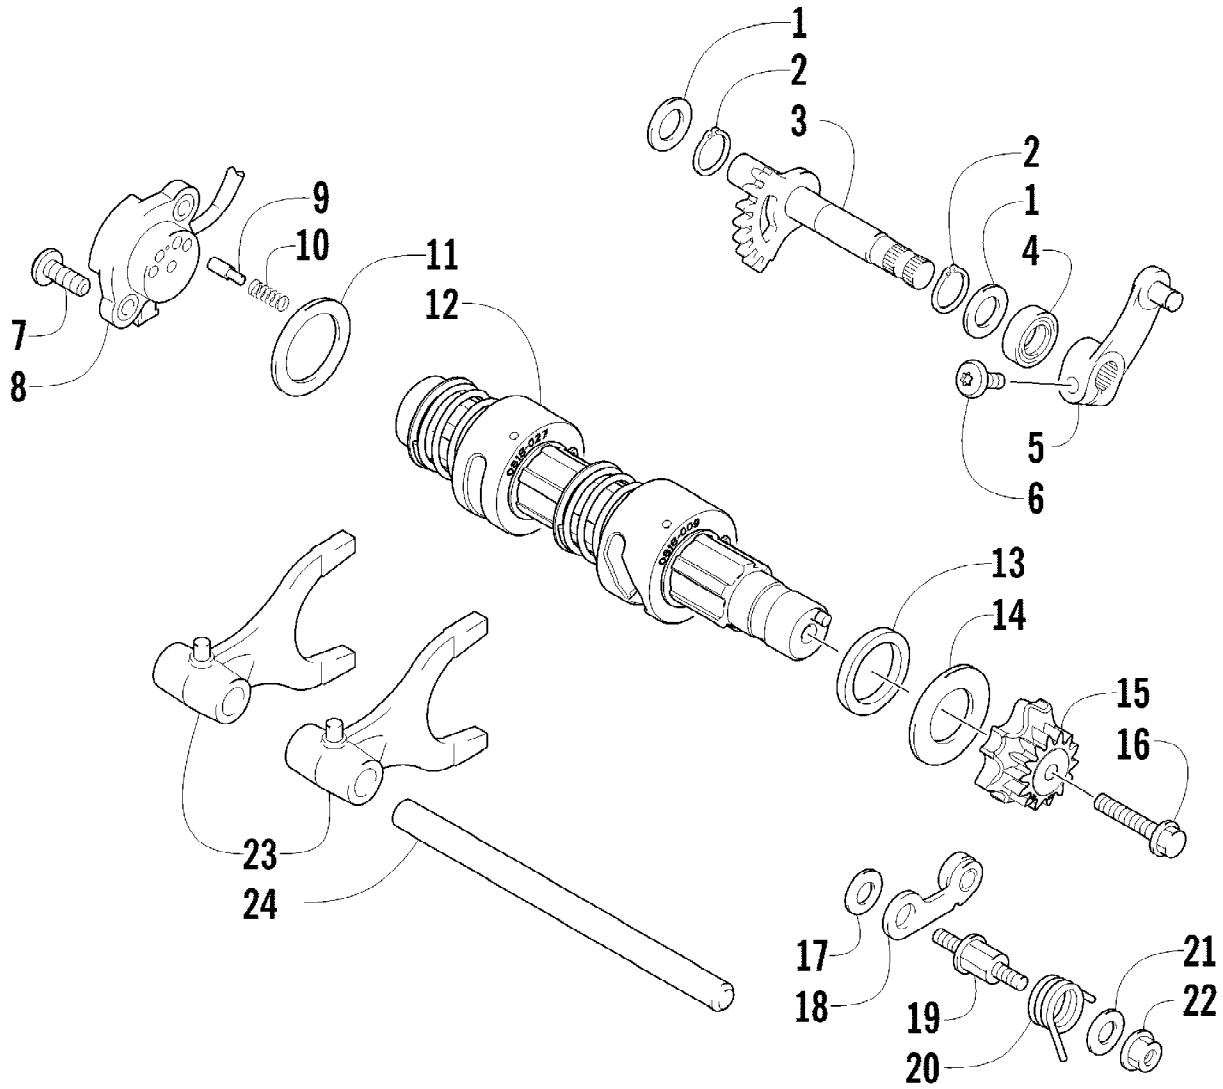

2012 ATV 700 MUD PRO LTD INTERNATIONAL ORANGE (A2012MLT1POSY) Page 39 of 81
GEAR SHIFTING ASSEMBLY

Ref #	Part Number	Qty	S/P/F	Description
1	0828-036	2		Washer
2	0831-010	2		Ring, Retaining
3	0818-007	1	/P	Shaft, Sub-Gear Shift
4	0830-044	1		Seal, Sub-Gear Shift Shaft
5	0818-014	1		Arm, Select
6	8468-620	1	/P	Screw, Machine
7	8470-520	2		Screw, Machine
8	0409-090	1	/P	Switch, Gear Position
9	0818-013	2		Contact
10	0818-017	2		Spring
11	0828-040	1		Washer
12	0818-046	1		Shaft, Gear Shift - Assembly
13	0828-131	1		Spacer
14	0828-037	1		Washer
15	0818-089	1	/P	Plate, Gear Shift Cam
16	0826-006	1		Screw, Cap
17	0828-038	1		Washer
18	0818-002	1		Stopper, Cam
19	0818-004	1		Support, Cam Stopper
20	0818-090	1		Spring
21	0828-035	1		Washer
22	8424-602	1	/P	Nut
23	0818-072	2	/P	Fork, Shift
24	0818-006	1		Shaft, Shift Fork