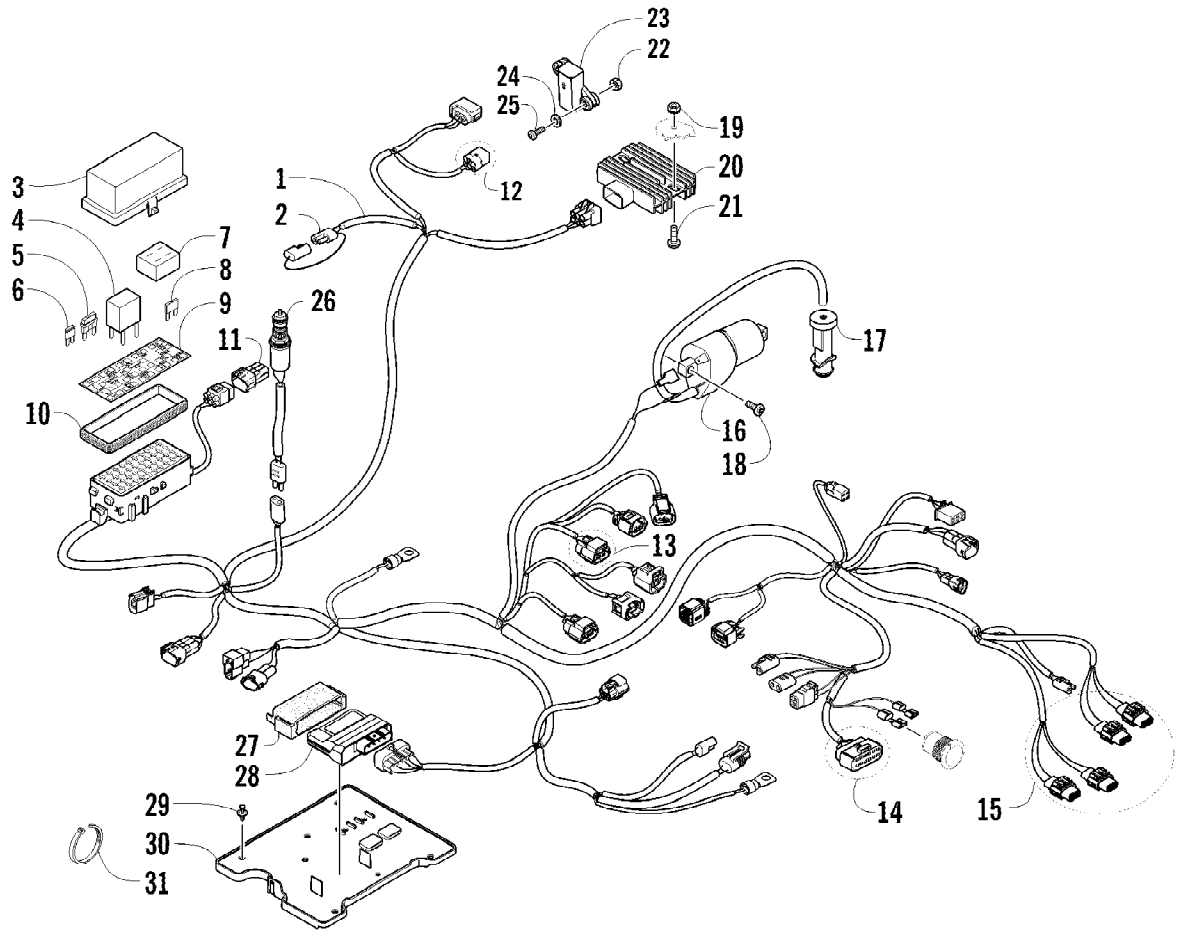

2012 ATV 700 MUD PRO LTD INTERNATIONAL ORANGE (A2012MLT1POSY) Page 81 of 81
WIRING HARNESS ASSEMBLY

Ref #	Part Number	Qty	S/P/F	Description
1	0486-422	1		Harness, Main (inc. 2-11)
2	0486-164	1		Tether, Accessory Connector
3	0430-085	1		Cover, Fuse Block
4	0430-045	6	/P	Relay (4-Pin) - 20 Amp
5	0430-034	2		Diode
6	0430-100	1		Breaker, Circuit - 15 Amp
7	0430-037	1		Holder, Fuse
8	0430-032	5		Fuse - 10 Amp
8	0430-031	3		Fuse - 15 Amp
8	0430-030	3		Fuse - 30 Amp
9	2411-213	1		Decal, Fuse Block
10	0430-086	1		Seal
11	0430-097	1		Cover, Diagnostics Connector
12	1436-416	1		Repair Kit, Connector - Tilt Sensor
13	1436-417	1		Repair Kit, Connector - Idle Speed Control
14	1436-415	1		Repair Kit, Connector - LCD Gauge
15	1436-289	AR		Repair Kit, Connector - Headlight
16	0824-043	1		Coil, Ignition
17	0824-049	1	/P	Cap, Spark Plug
18	8476-620	2		Screw, Machine
19	0623-038	2		Nut w/Washer
20	0824-037	1	/P	Regulator, Voltage
21	8476-625	2		Screw, Machine
22	0423-493	2		Nut w/Washer
23	0409-064	1		Sensor, Tilt
24	0123-802	2		Washer
25	8468-425	2		Screw, Machine
26	0409-089	1		Switch, Brake - Assembly
27	0430-076	1		Cushion, ECU
28	0530-074	1		ECU
29	0623-362	4		Rivet, Reinstallable
30	2406-643	1		Tray, Electrical
31	0123-788	AR	/P	Tie, Cable - 8 in.
31	0123-903	AR		Tie, Cable - 11.5 in.