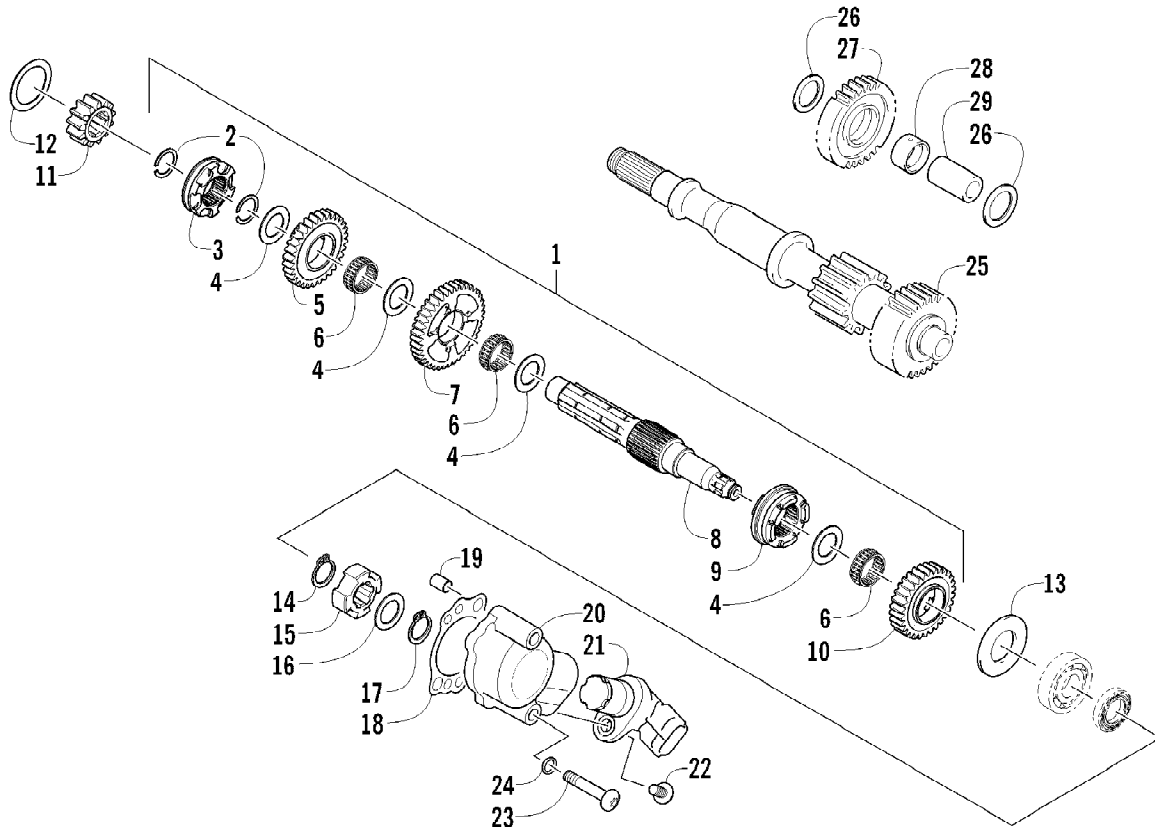

2012 ATV 700 MUD PRO LTD INTERNATIONAL ORANGE (A2012MLT1POSY) Page 60 of 81
SECONDARY TRANSMISSION ASSEMBLY

2012 ATV 700 MUD PRO LTD INTERNATIONAL ORANGE (A2012MLT1POSY)Page 61 of 81
SECONDARY TRANSMISSION ASSEMBLY

Ref #	Part Number	Qty	S/P/F	Description
1	0822-124	1		Countershaft Assembly (inc. 2-10)
2	0831-085	2		Ring, Retaining
3	0822-120	1		Gear Select, Reverse
4	0822-121	4		Shim
5	0822-119	1		Gear, Reverse Driven
6	0832-082	3		Bearing
7	0822-114	1		Gear, Driven - Low
8	0822-113	1		Countershaft
9	0822-116	1		Gear Select, Sliding
10	0822-115	1		Gear, Driven - High
11	0822-125	1		Gear, Drive
12	0828-019	1		Washer, Thrust
13	0828-011	1		Washer
14	0831-040	1		Ring, Retaining
15	0822-050	1		Trigger, Speedometer Sensor
16	0828-069	1		Washer, Thrust
17	0831-039	1		Ring, Retaining
18	0830-129	1		Gasket
19	0829-023	2		Pin, Dowel
20	0822-049	1		Housing, Speedometer Sensor
21	0430-091	1		Sensor, Speedometer
22	8468-620	1	/P	Screw, Machine
23	8468-645	2		Screw, Machine
24	0830-107	2		Gasket
25	0822-001	1		Driveshaft
26	0828-016	2		Washer, Thrust
27	0822-011	1		Gear, Reverse Idle
28	0822-012	1		Bushing
29	0822-015	1		Shaft, Reverse Idle