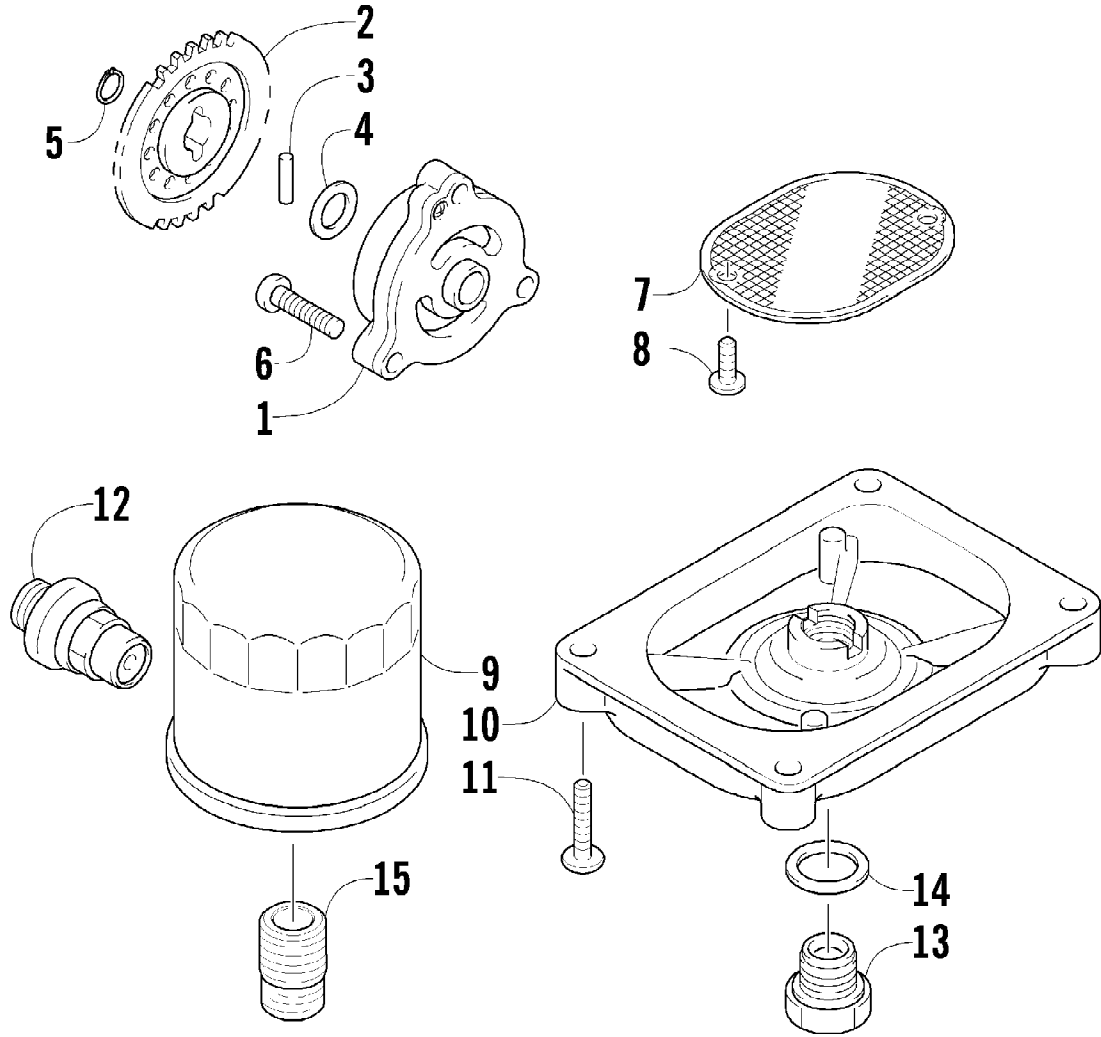

2012 ATV 700 MUD PRO LTD INTERNATIONAL ORANGE (A2012MLT1POSY)Page 49 of 81
OIL FILTER/PUMP ASSEMBLY

Ref #	Part Number	Qty	S/P/F	Description
1	0812-023	1		Pump, Oil
2	0812-083	1	/P	Gear, Driven
3	0829-009	1		Pin
4	0828-007	1	/P	Washer
5	0831-002	1		Ring, Retaining
6	0826-039	3		Screw, Machine
7	0812-057	1	/P	Strainer, Oil
8	0826-040	2		Screw, Machine
9	0812-029	1	S	Filter, Oil
10	0812-053	1		Cap, Oil Strainer
11	8468-625	4		Screw, Machine
12	0812-007	1		Valve, Oil-Relief - Assembly
13	0812-006	1		Plug, Drain
14	0830-017	1		Gasket, Drain Plug
15	0812-008	1		Union, Oil Filter