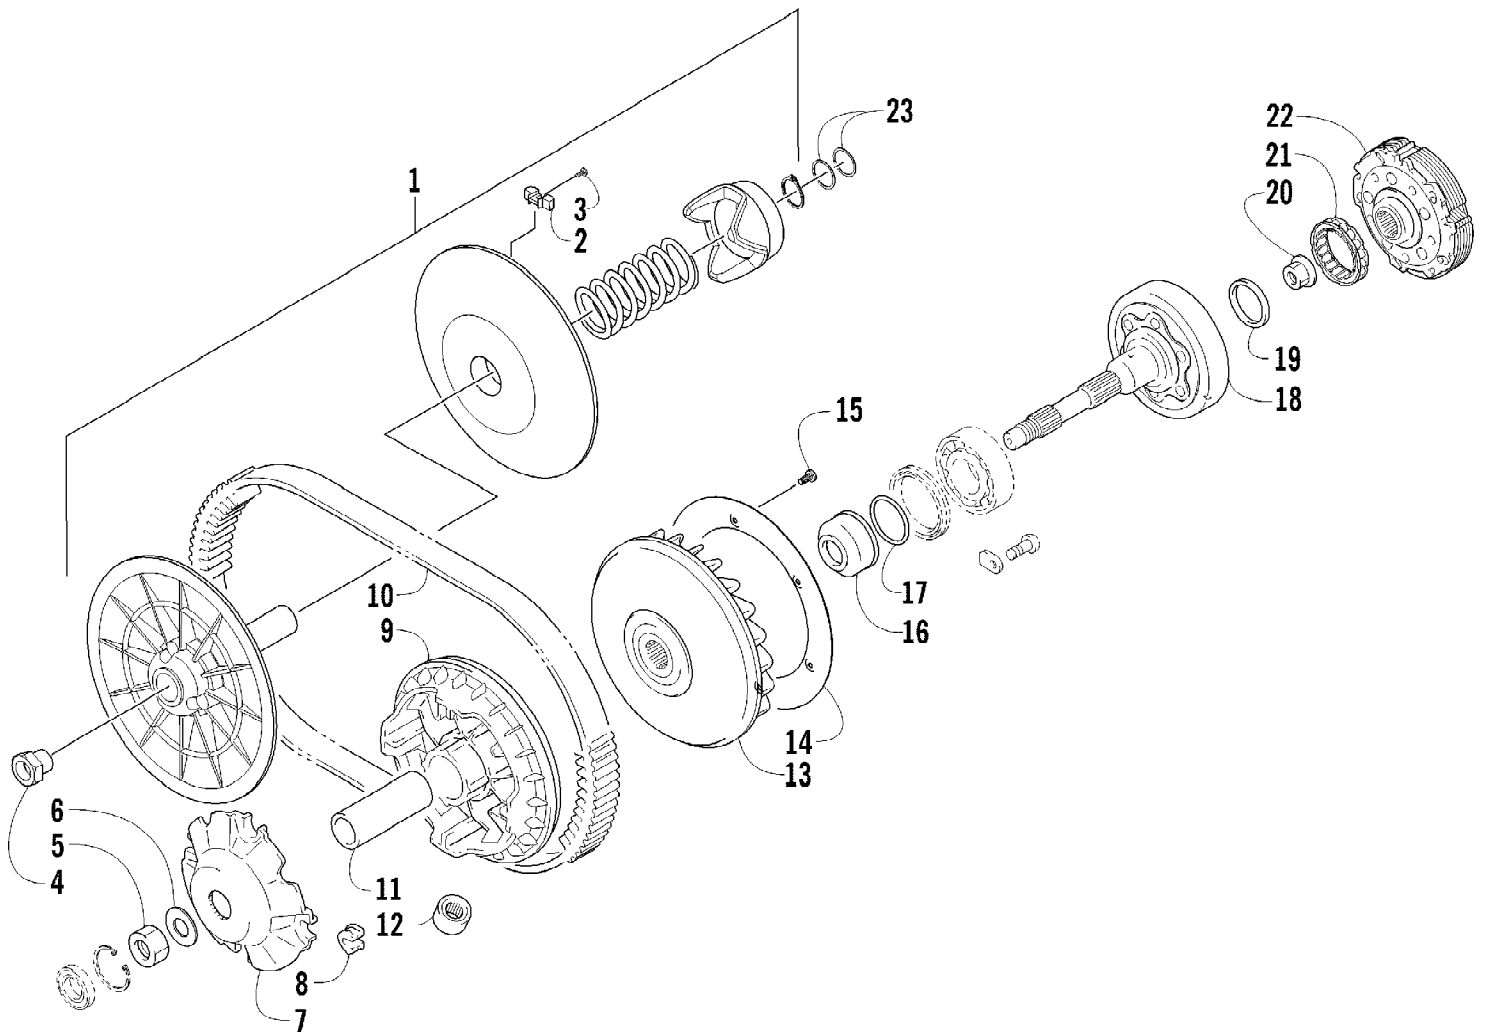

2012 ATV 700 MUD PRO LTD INTERNATIONAL ORANGE (A2012MLT1POSY) Page 73 of 81
TRANSMISSION ASSEMBLY

Ref #	Part Number	Qty	S/P/F	Description
1	0823-355	1		Pulley, Driven - Assembly (inc. 2-4)
2	0823-176	3	/P	Shoe, Cam
3	0823-177	3		Screw, Machine
4	0823-178	1		Nut
5	0827-010	1		Nut
6	0828-106	1		Washer
7	0823-276	1		Plate, Movable Drive Face
8	0823-277	4		Damper, Movable Drive Face
9	0823-273	1		Face, Movable Drive
10	0823-013	1		Belt, Drive
11	0823-360	1		Spacer
12	0823-295	8		Roller
13	0823-272	1		Face, Fixed Drive
14	0823-131	1		Shroud, Drive Face
15	0623-914	6		Screw, Self-Tapping
16	0823-015	1		Spacer, Fixed Drive Face
17	0470-531	1		O-Ring
18	0821-002	1	/P	Housing, Clutch - Assembly
19	0830-189	1	/P	Seal
20	0827-011	1		Nut
21	0823-018	1		Clutch, One-Way
22	0823-310	1	/P	Clutch, Centrifugal - 6 Plate
23	0828-076	2		Shim, 25 x 30 x 0.90 mm