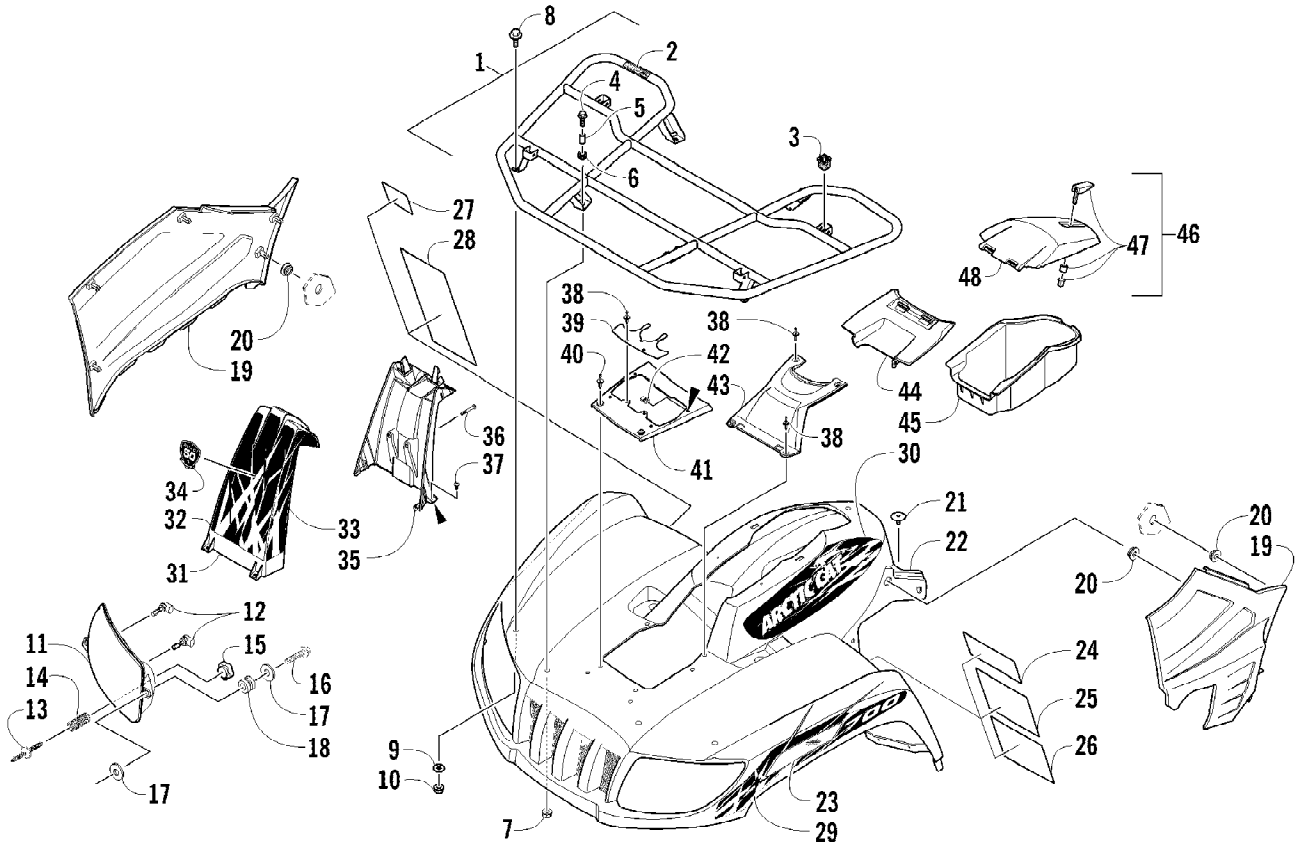

2012 ATV 700 MUD PRO LTD INTERNATIONAL ORANGE (A2012MLT1POSY) Page 33 of 81
FRONT RACK, BODY PANEL, AND HEADLIGHT ASSEMBLIES

Ref #	Part Number	Qty	S/P/F	Description
1	2506-643	1		Rack, Front - Assembly (inc. 2-3)
2	0411-576	1		Decal, Warning - Load
3	0441-592	4	/P	Bushing, Rack
4	8410-830	4		Screw, Cap
5	0423-669	4		Spacer
6	0423-465	4		Grommet
7	8432-802	4		Nut, Lock
8	0423-654	2		Screw, Shoulder
9	8050-222	2	/P	Washer
10	0423-540	2		Nut, Lock
11	0509-044	1	/P	Headlight Assembly - Right (inc. 12)
11	0509-035	1		Headlight Assembly - Left (inc. 12)
12	0409-055	4		Bulb, Headlight
13	0423-514	2		Stud, Adjuster - Headlight
14	0423-522	2		Spring, Adjuster
15	0423-513	2		Knob, Adjuster
16	0623-785	4		Screw, Self-Tapping
17	8050-217	8	/P	Washer
18	0423-447	4		Grommet
19	2406-300	1		Panel, Side - Lower - Right
19	2406-419	1		Panel, Side - Lower - Left
20	0423-678	8		Grommet
21	0423-101	2		Screw, Shoulder
22	2516-211	1		Panel, Fender - Assembly (inc. 23-28)
23	0411-818	1		Decal, Reflector - Right
23	0411-819	1		Decal, Reflector - Left
24	1411-574	1		Decal, Warning - Off-Road Only
25	1411-804	1	/P	Decal, Warning - Age
26	1411-932	1	/P	Decal, Warning - General
27	0411-835	1		Decal, Warning - Turn/Hill
28	1411-250	1		Decal, Warning - Reverse/Pre-Ride
29	2411-760	1		Decal, Side - Front Right
29	2411-761	1		Decal, Side - Front Left
30	2411-764	1		Decal, Side - Upper Right
30	2411-765	1		Decal, Side - Upper Left
31	4506-301	1		Cover, Intake - Front
32	2411-754	1		Decal, Intake - Front
33	2411-753	1		Decal, Intake - Side
34	9611-399	1		Decal, 50th Anniversary
35	4506-306	1		Cover, Intake - Rear
36	8468-645	2		Screw, Machine
37	8468-616	4		Screw, Machine
38	0623-362	6		Rivet, Reinstallable
39	2416-100	1		Shield, Splash
40	0423-535	2		Rivet, Reinstallable
41	2516-170	1		Cover, Access
42	0423-577	4		Clip, U-Nut
43	1406-484	1		Cover, Steering Post
44	0470-513	1		Cover, Storage Box
45	1406-573	1		Box, Storage
46	2506-234	1		Lid, Storage Box w/Latch (inc. 47-48)
47	1406-599	1		Latch, Storage Box
48	0470-514	1		Box, Storage