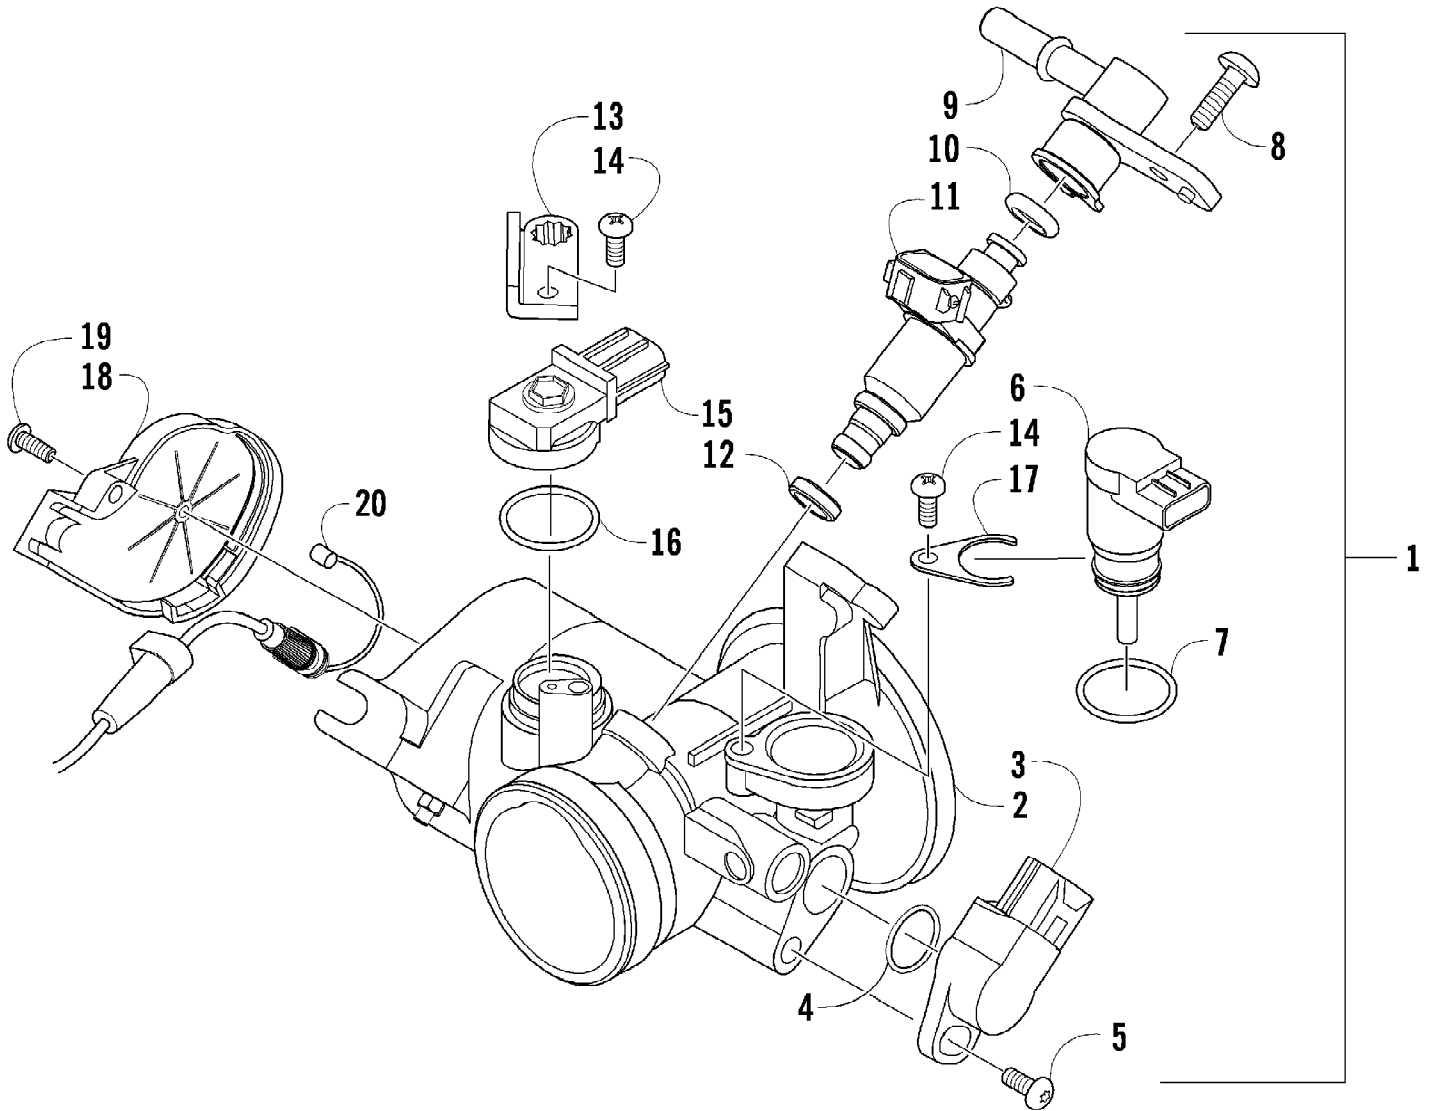

2012 ATV 700 MUD PRO LTD INTERNATIONAL ORANGE (A2012MLT1POSY) Page 71 of 81
THROTTLE BODY ASSEMBLY

Ref #	Part Number	Qty	S/P/F	Description
1	0470-753	1		Throttle - Assembly (inc. 2-19)
2	0	1	F	Throttle Body
3	0430-072	1		Sensor, Throttle Position
4	5507-234	1		O-Ring
5	5507-231	1		Screw, Machine
6	0430-074	1		Valve, ISC
7	5507-233	1		O-Ring
8	5507-238	1		Screw, Machine
9	0470-687	1		Rail, Fuel
10	0470-767	1		O-Ring
11	0470-762	1		Injector, Fuel
12	0470-768	1		Seal
13	5507-227	1		Bracket, MAP Sensor
14	5507-117	2	/P	Screw, Machine
15	0430-073	1		Sensor, MAP
16	5507-232	1		O-Ring
17	5507-229	1		Plate, ISC Valve
18	5507-223	1		Cover
19	5507-037	1	/P	Screw, Machine
20	0487-065	1		Cable, Throttle