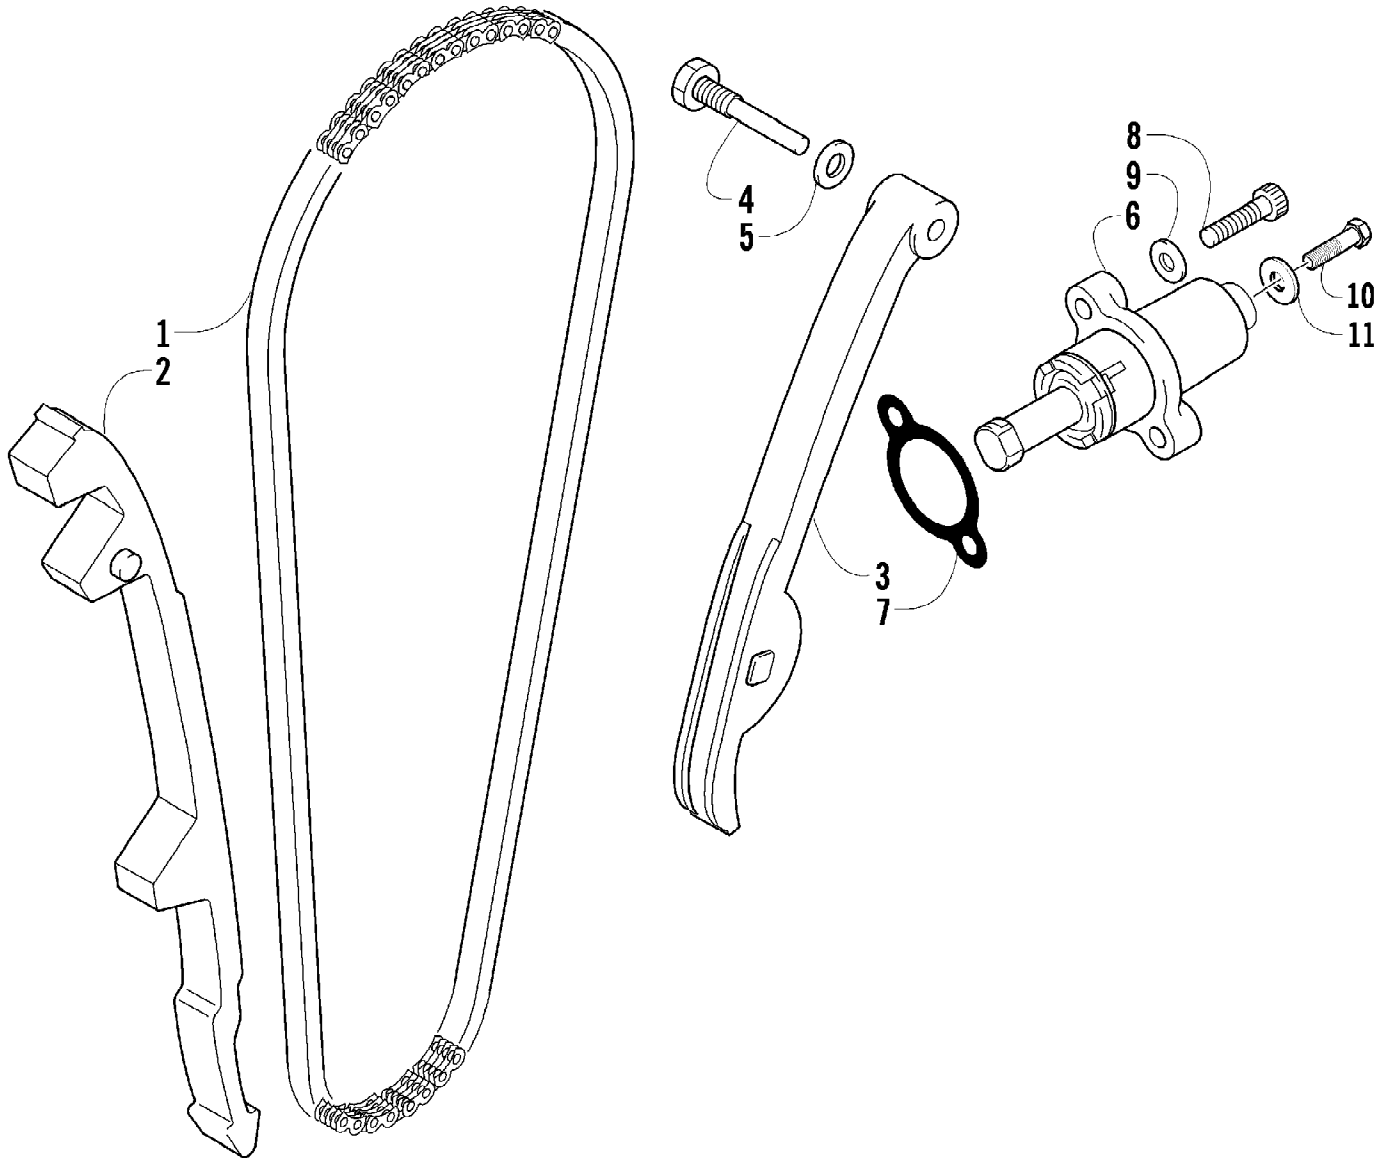

2012 ATV 700 MUD PRO LTD INTERNATIONAL ORANGE (A2012MLT1POSY) Page 6 of 81
CAM CHAIN ASSEMBLY

Ref #	Part Number	Qty	S/P/F	Description
1	0810-001	1		Chain, Cam
2	0810-002	1		Guide, Chain
3	0810-003	1		Tensioner, Chain
4	0826-036	1		Pivot, Tensioner
5	0830-025	1		Washer, Crush
6	0810-004	1		Adjuster, Tensioner - Assembly
7	0830-018	1		Gasket
8	8468-625	2		Screw, Machine
9	0830-107	2		Gasket
10	8400-610	1		Screw, Cap
11	0828-129	1		Washer