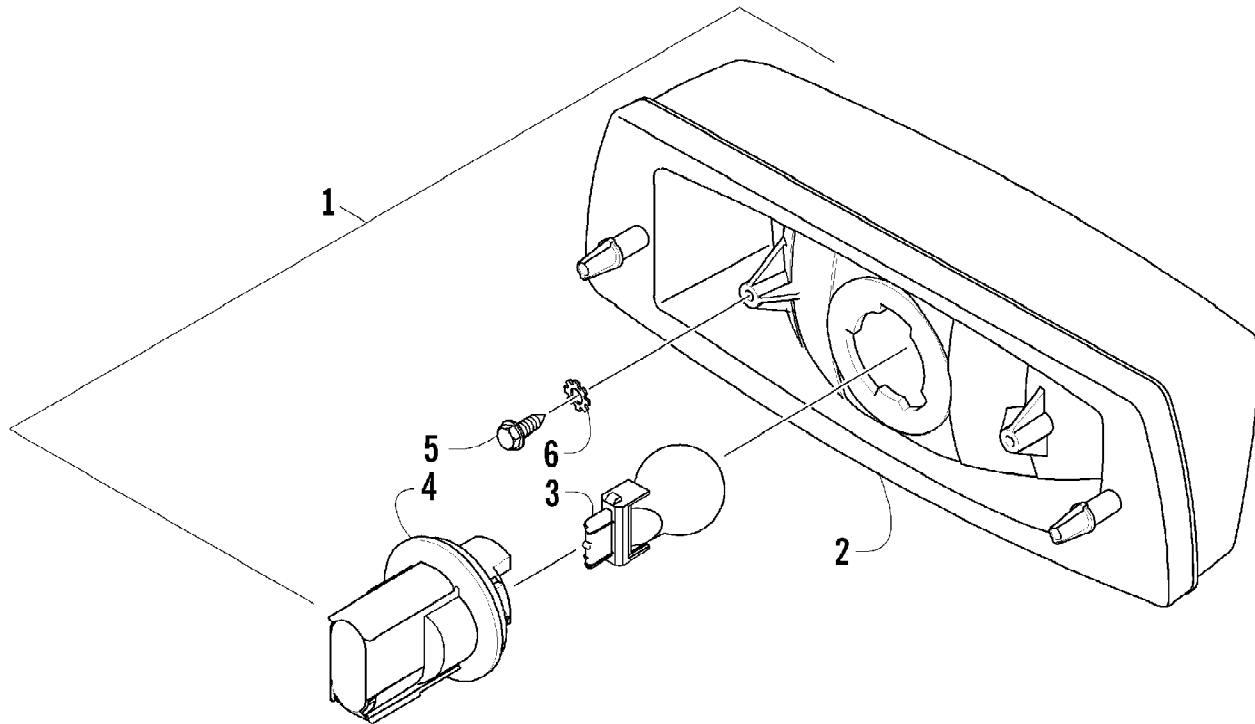

2012 ATV 700 MUD PRO LTD INTERNATIONAL ORANGE (A2012MLT1POSY)Page 69 of 81
TAILLIGHT ASSEMBLY

Ref #	Part Number	Qty	S/P/F	Description
1	0509-022	1		Taillight Assembly (inc. 2-4)
2	0509-025	1		Housing, Taillight
3	0409-056	1		Bulb, Taillight
4	0409-057	1		Socket, Taillight
5	0623-301	2	/P	Screw, Self-Tapping
6	8053-212	2	/P	Washer, External Tooth Lock