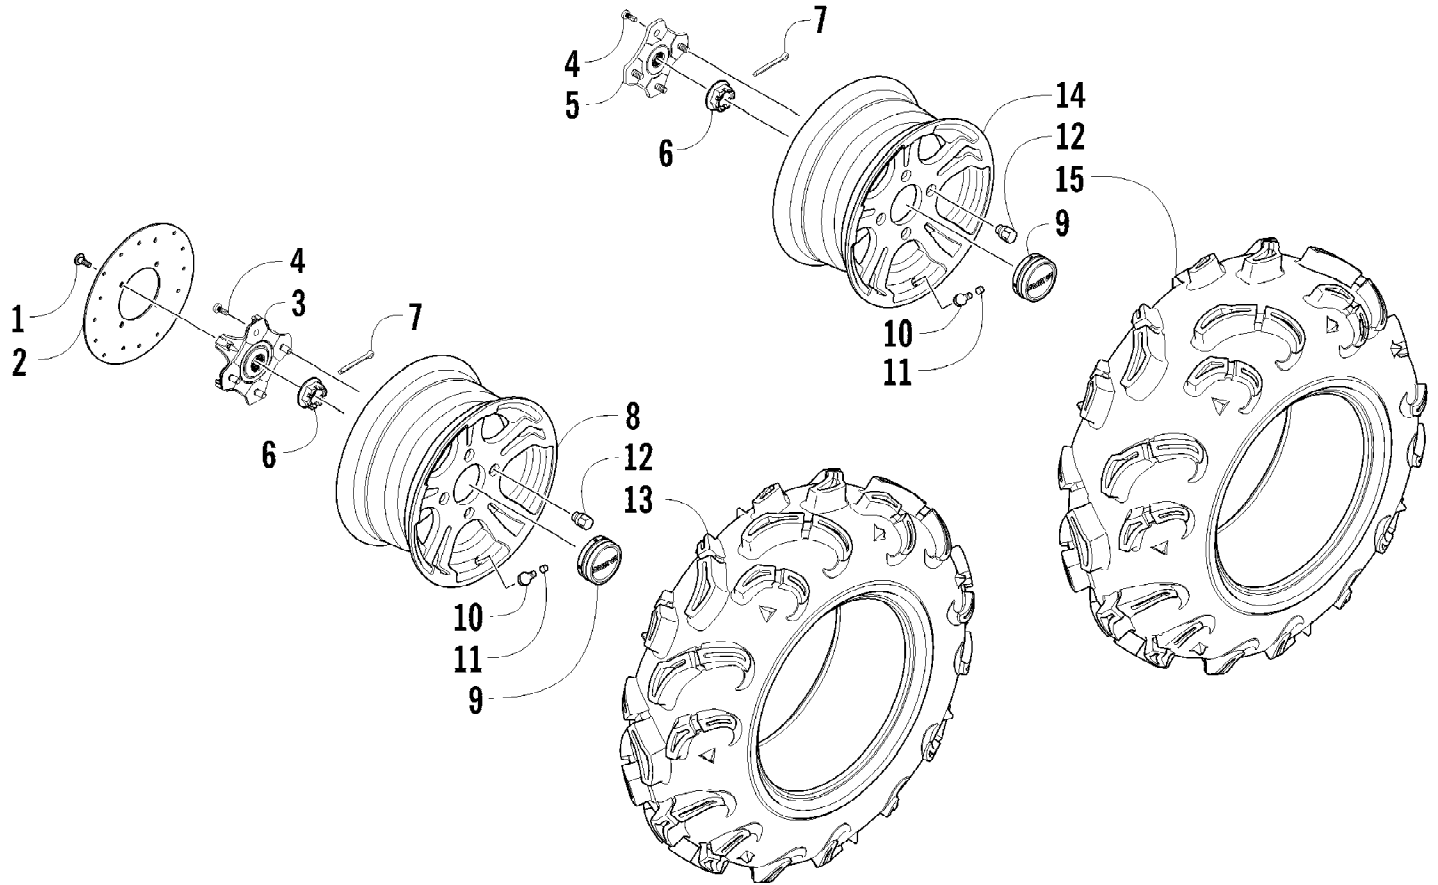

2012 ATV 700 MUD PRO LTD INTERNATIONAL ORANGE (A2012MLT1POSY)Page 77 of 81
WHEEL AND TIRE ASSEMBLY

Ref #	Part Number	Qty	S/P/F	Description
1	0423-557	12		Screw, Shoulder
2	1436-418	3	/P	Disc, Brake
3	1502-462	2	/P	Hub, Wheel - Front (inc. 4)
4	0402-974	16	/P	Stud
5	1502-462	1	/P	Hub, Wheel - Rear - Right (inc. 4)
5	1502-464	1		Hub, Wheel - Rear - Left (inc. 4)
6	0423-607	4		Nut, Castle
7	0423-407	4		Pin, Cotter
8	1402-732	2		Wheel - Front (inc. 9)
9	1402-736	4		Cap, Wheel
10	0402-064	4		Stem, Valve (inc. 11)
11	0402-140	4		Cap, Valve Stem
12	0423-618	16		Nut, Lug
13	1402-855	2		Tire - Front
14	1402-918	2	/P	Wheel - Rear (inc. 9)
15	1402-901	2		Tire - Rear