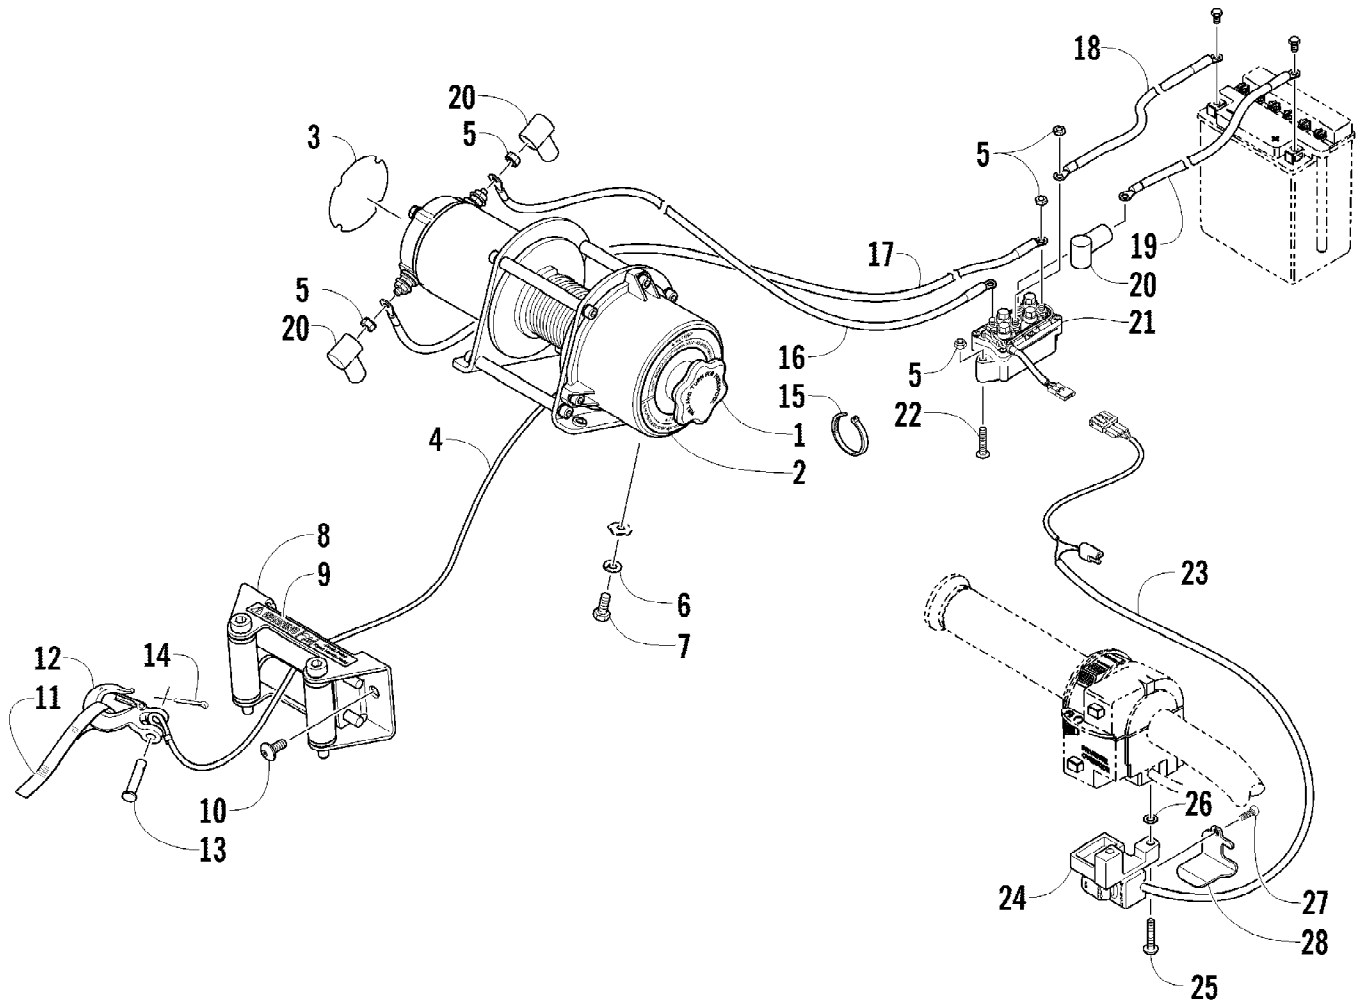

2012 ATV 700 MUD PRO LTD INTERNATIONAL ORANGE (A2012MLT1POSY)Page 79 of 81
WINCH ASSEMBLY

Ref #	Part Number	Qty	S/P/F	Description
1	2441-250	1		Winch (inc. 2-4 and two No. 5)
2	2411-141	1		Decal, Warning - Tension
3	2411-140	1		Decal, Warning - Operation
4	1441-831	1		Cable, Winch
5	0623-038	8		Nut w/Washer
6	8051-246	4		Washer, Lock
7	8408-820	4	/P	Screw, Cap
8	0441-403	1	/P	Roller, Winch (inc. 9)
9	0411-474	1		Decal, Warning - Pinch Point
10	8468-820	2		Screw, Machine
11	1441-781	1		Strap
12	1441-833	1		Hook, Winch
13	1441-834	1		Pin
14	0623-175	1		Pin, Cotter
15	0123-903	AR		Tie, Cable - 11.5 in.
16	0445-068	1		Cable, Winch/Solenoid - Yellow
17	0445-069	1		Cable, Winch/Solenoid - Blue
18	1441-112	1		Cable, Solenoid/Battery - Black
19	0445-087	1		Cable, Solenoid/Battery - Red
20	0645-019	3		Boot, Terminal
21	0409-066	1	/P	Solenoid
22	8476-625	2		Screw, Machine
23	0409-087	1		Switch, Control
24	0409-034	1		Retainer, Control Switch
25	8464-560	2		Screw, Machine
26	0423-593	1		Washer
27	0423-382	1		Screw, Self-Tapping
28	0409-106	1		Cover, Switch