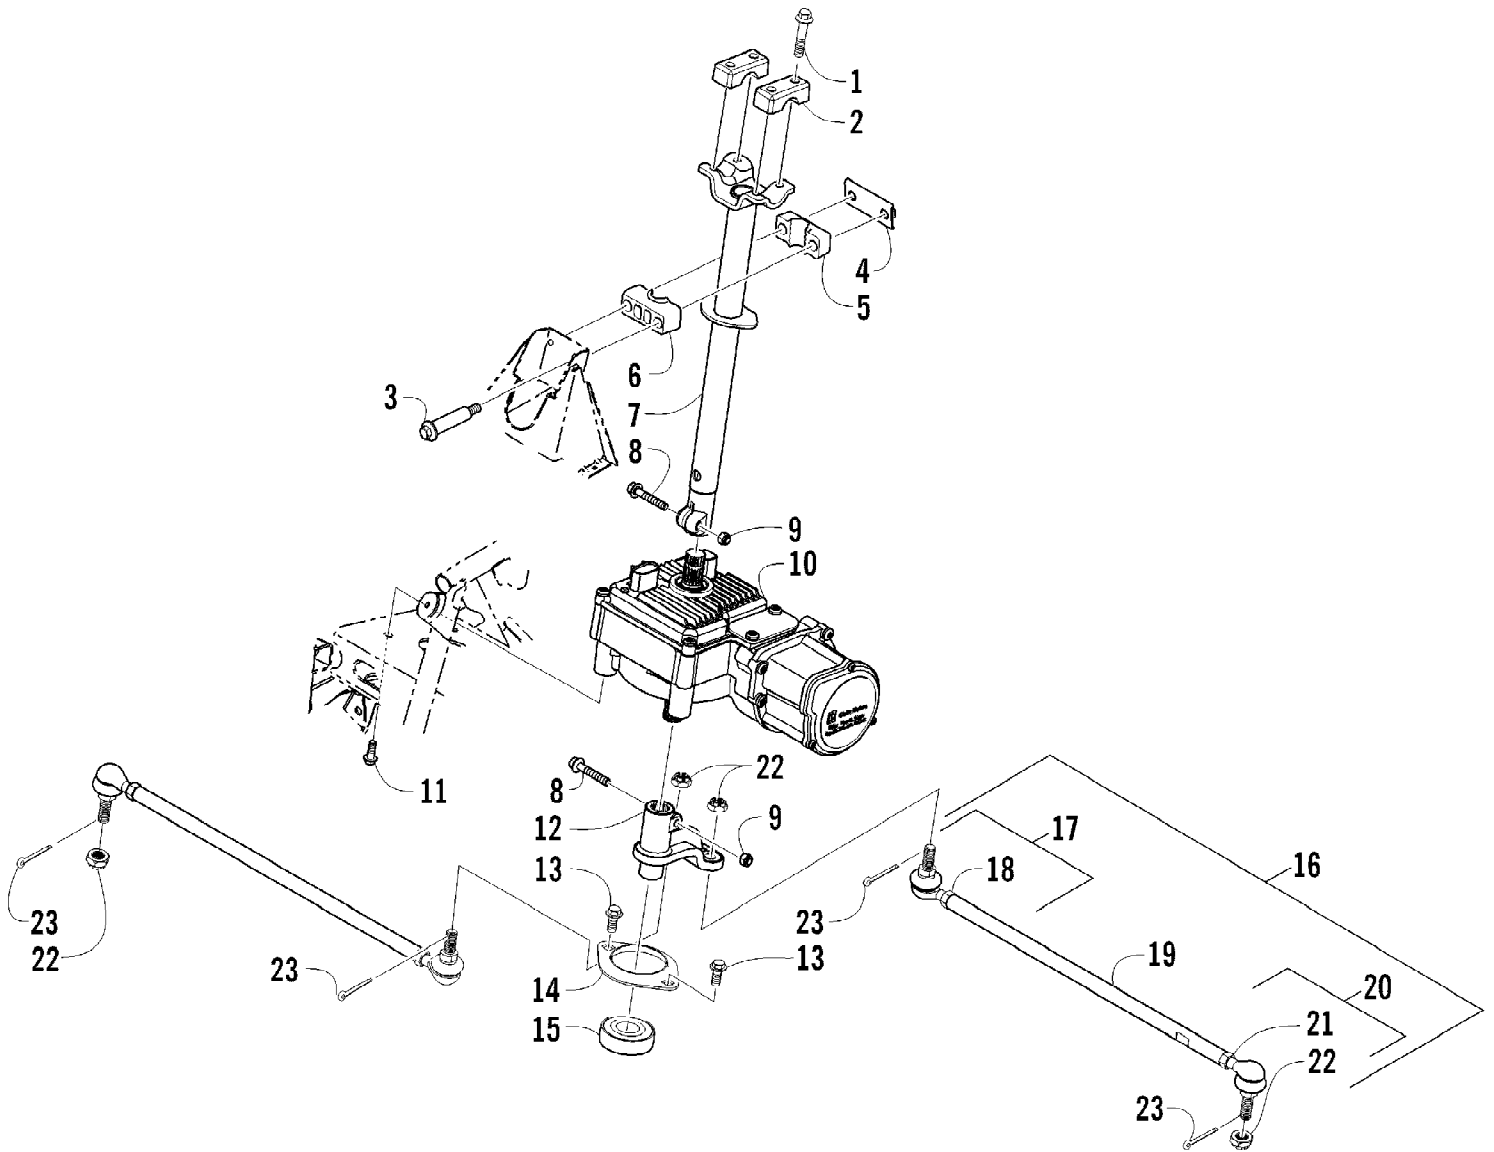

2012 ATV 700 LTD METALLIC GREEN (A2012ALT1PUSA)
STEERING ASSEMBLY

Page 67 of 81

Ref #	Part Number	Qty	S/P/F	Description
1	8408-835	4		Screw, Cap
2	0405-035	2		Cap, Steering Adjuster
3	0423-505	2		Screw, Shoulder
4	0505-484	1		Cap, Housing
5	0405-260	1		Housing, Upper
6	0405-259	1		Housing, Lower
7	0505-642	1		Post, Steering
8	8020-045	2		Screw, Cap
9	8040-366	2	/P	Nut, Lock
10	0505-767	1	/P	Assembly, Electronic Power Steering
11	8409-020	4	/P	Screw, Cap
12	0505-664	1		Arm, Steering
13	8408-816	2		Screw, Cap
14	0602-233	1		Flange, Bearing
15	0405-052	1		Bearing w/Inverted Oil Seal
16	0505-499	2	/P	Tie Rod - Assembly (inc. 17-21)
17	0505-511	2	/P	End, Tie Rod - Left-Hand Thread - Kit (inc. 18)
18	0423-013	2		Nut - Left-Hand Thread
19	0405-281	2	/P	Tie Rod
20	0505-510	2	/P	End, Tie Rod - Right-Hand Thread - Kit (inc. 21)
21	8420-002	2	/P	Nut - Right-Hand Thread
22	0423-157	4		Nut, Lock
23	0623-175	4		Pin, Cotter