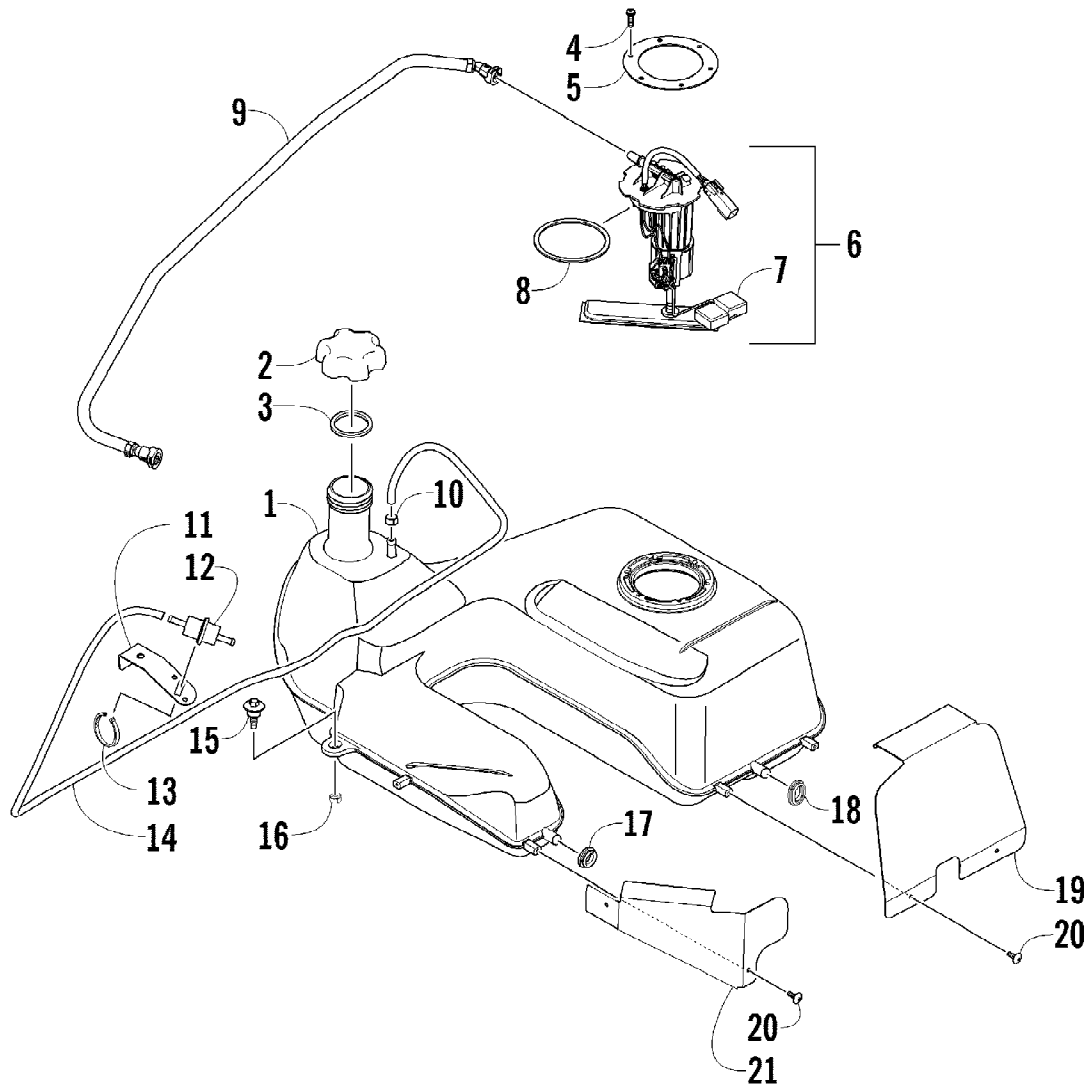

2012 ATV 700 LTD METALLIC GREEN (A2012ALT1PUSA)
GAS TANK ASSEMBLY

Page 37 of 81

Ref #	Part Number	Qty	S/P/F	Description
1	0570-307	1		Tank, Gas - Assembly (inc. 2-5)
2	0470-438	1	/P	Cap, Gas Tank (inc. 3)
3	0109-733	1	/P	Gasket, Gas Tank Cap
4	0423-898	6		Screw, Self-Tapping
5	2670-042	1		Plate, Retaining
6	0570-322	1	/P	Pump, Fuel - Assembly (inc. 7-8)
7	2670-235	1		Float
8	0470-838	1		Seal
9	0570-317	1		Hose, Gasline - Assembly
10	0423-688	AR		Clamp, Hose
11	0470-827	1		Bracket, Filter Mounting
12	0510-335	1	/P	Filter, In-Line
13	0123-788	AR	/P	Tie, Cable - 8 in.
14	0410-070	AR	/P	Hose, Gasline - 25 ft
15	0423-732	2		Screw, Shoulder
16	0623-038	1		Nut w/Washer
17	0423-460	1		Grommet
18	0423-806	1		Grommet
19	0470-710	1		Shield, Heat - Gas Tank - Rear
20	0623-797	4		Screw, Self-Tapping
21	0470-709	1		Shield, Heat - Gas Tank - Front