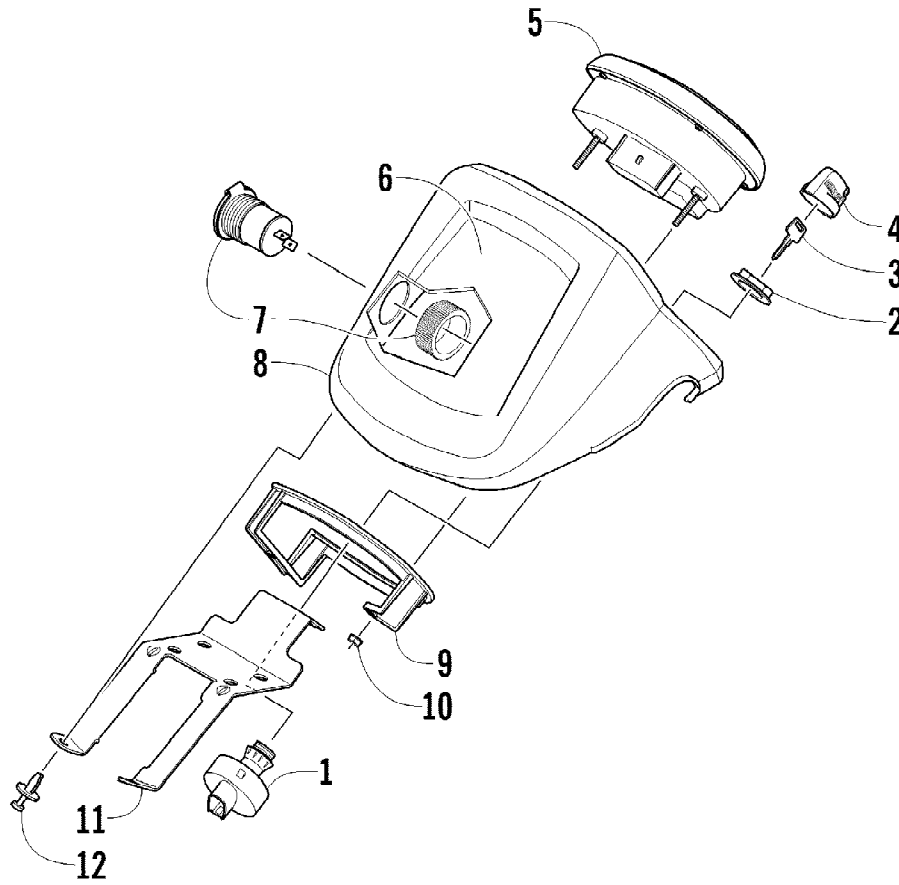

2012 ATV 700 LTD METALLIC GREEN (A2012ALT1PUSA)
INSTRUMENT POD ASSEMBLY

Page 45 of 81

Ref #	Part Number	Qty	S/P/F	Description
1	0430-090	1	/P	Switch, Ignition - Assembly (inc. 2-4)
2	0430-050	1		Nut, Retaining
3	0430-042	1		Key, Ignition (Y Series - Left-Side Cut)
3	0430-043	1		Key, Ignition (Z Series - Right-Side Cut)
4	0430-054	1		Cover, Key
5	0520-104	1		Gauge, LCD
6	9611-603	1		Decal, 50th Anniversary
7	0641-897	1	/P	Outlet, Accessory - 12V
8	0505-590	1		Instrument Pod
9	0420-065	1	/P	Bracket, Retaining
10	0423-493	2		Nut w/Washer
11	2506-470	1		Bracket, Mounting - Instrument Pod
12	0423-535	2		Rivet, Reinstallable