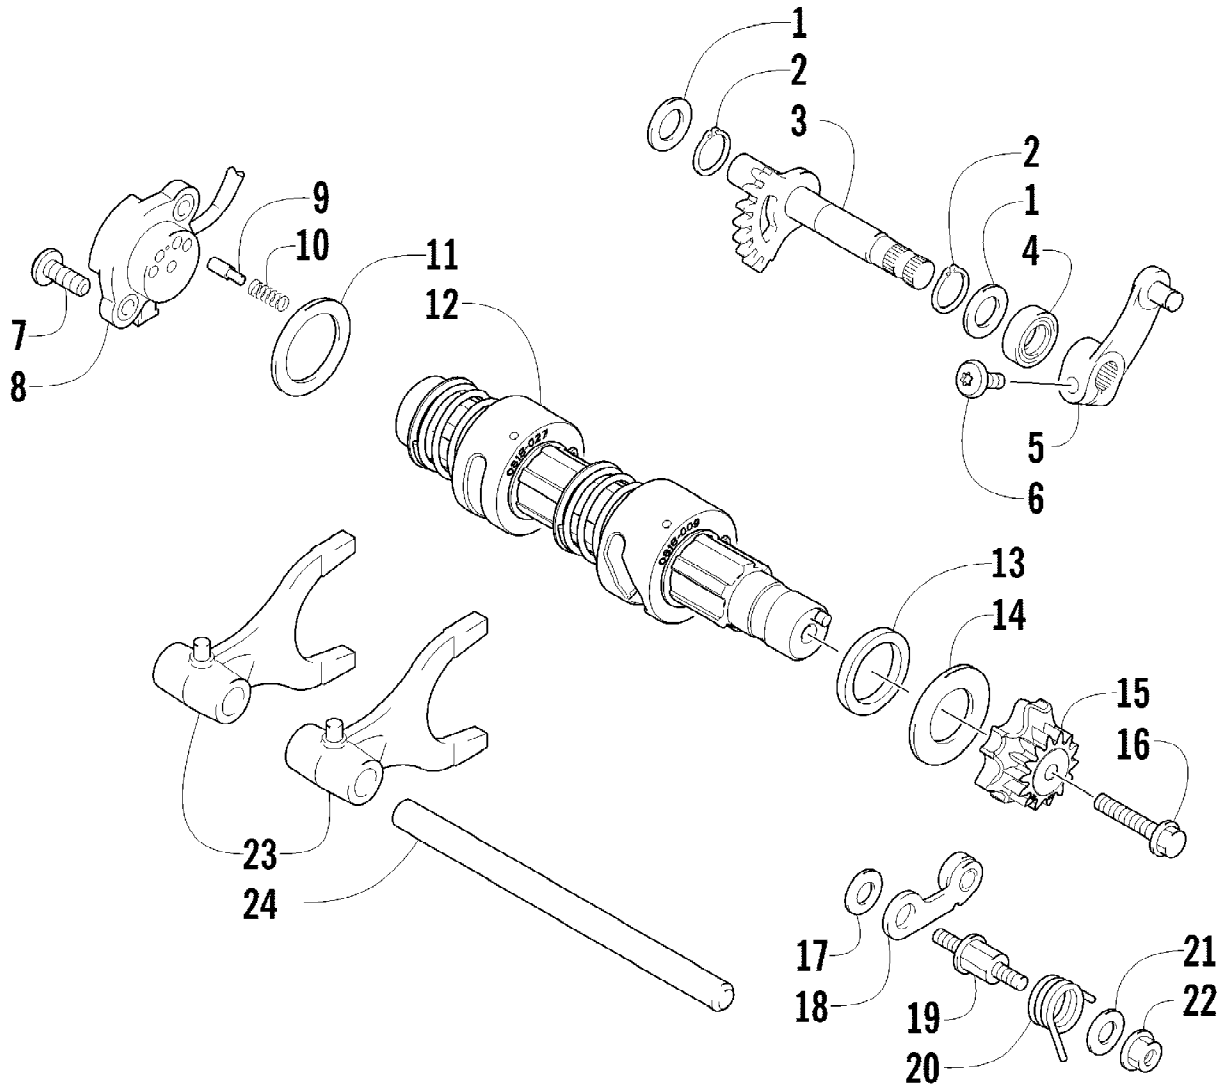

2012 ATV 700 LTD METALLIC GREEN (A2012ALT1PUSA)
GEAR SHIFTING ASSEMBLY

Page 39 of 81

Ref #	Part Number	Qty	S/P/F	Description
1	0828-036	2		Washer
2	0831-010	2		Ring, Retaining
3	0818-007	1	/P	Shaft, Sub-Gear Shift
4	0830-044	1		Seal, Sub-Gear Shift Shaft
5	0818-014	1		Arm, Select
6	8468-620	1	/P	Screw, Machine
7	8470-520	2		Screw, Machine
8	0409-090	1	/P	Switch, Gear Position
9	0818-013	2		Contact
10	0818-017	2		Spring
11	0828-040	1		Washer
12	0818-046	1		Shaft, Gear Shift - Assembly
13	0828-131	1		Spacer
14	0828-037	1		Washer
15	0818-089	1	/P	Plate, Gear Shift Cam
16	0826-006	1		Screw, Cap
17	0828-038	1		Washer
18	0818-002	1		Stopper, Cam
19	0818-004	1		Support, Cam Stopper
20	0818-090	1		Spring
21	0828-035	1		Washer
22	8424-602	1	/P	Nut
23	0818-072	2	/P	Fork, Shift
24	0818-006	1		Shaft, Shift Fork