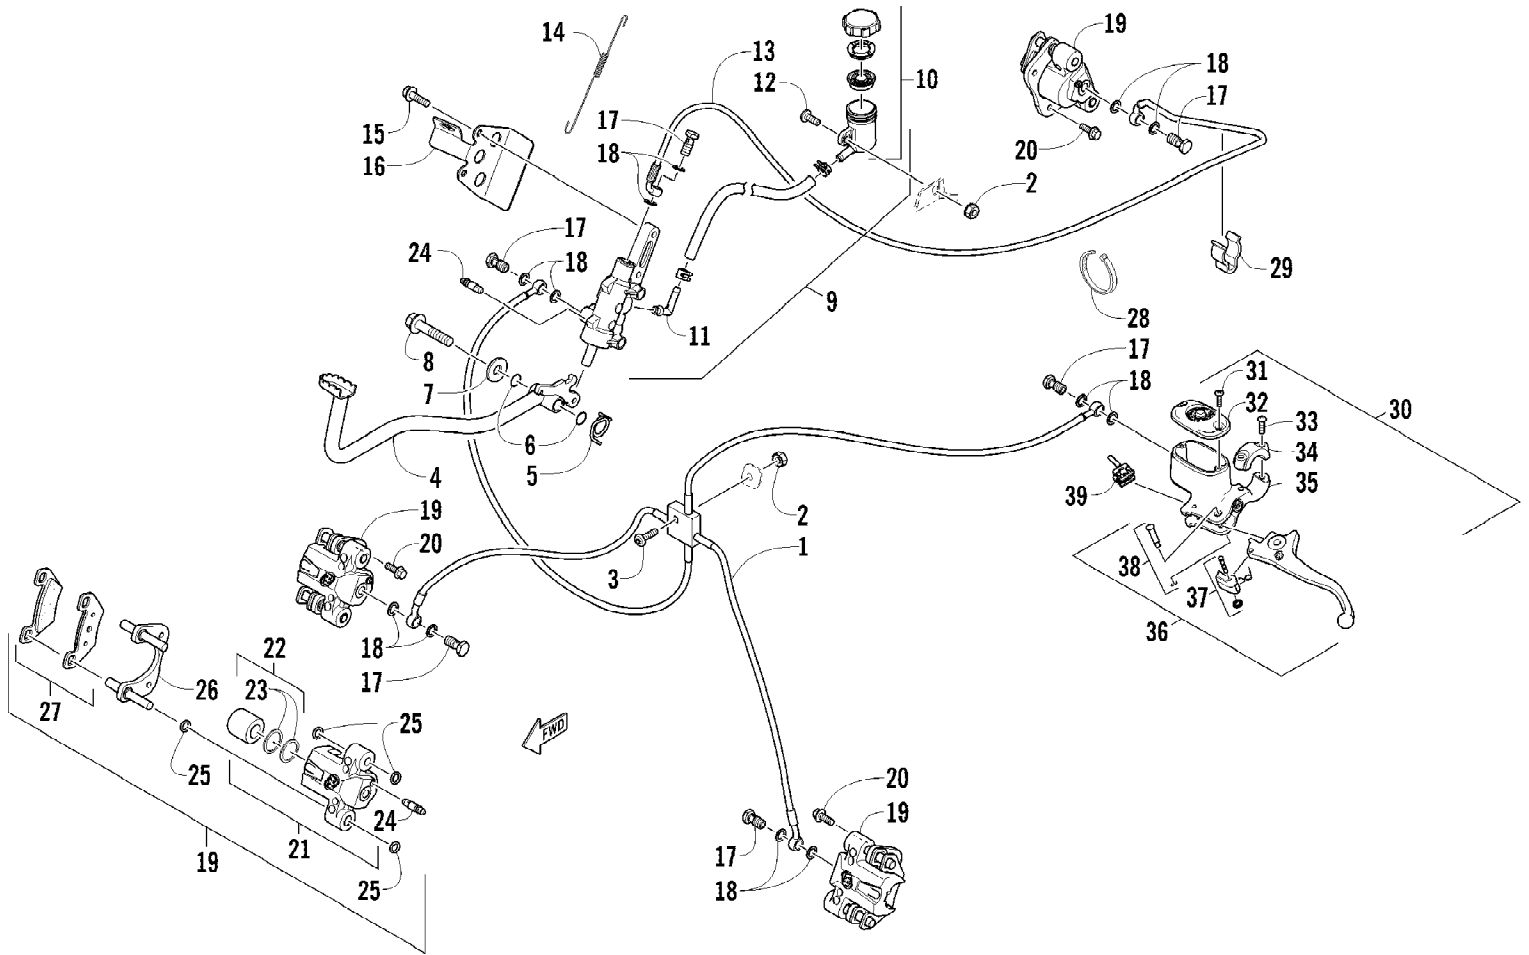

2012 ATV 700 LTD METALLIC GREEN (A2012ALT1PUSA)
HYDRAULIC BRAKE ASSEMBLY

Ref #	Part Number	Qty	S/P/F	Description
1	1502-015	1		Hose, Brakeline - Assembly
2	0623-038	2		Nut w/Washer
3	8476-625	1		Screw, Machine
4	1502-063	1		Lever, Brake
5	0502-807	1		Spring, Brake Lever
6	1602-213	2	/P	O-Ring
7	8050-252	1		Washer
8	8408-816	1		Screw, Cap
9	1502-293	1		Brake Assembly (inc. 10)
10	1502-155	1		Reservoir, Brake w/Clamp
11	1502-296	1	/P	Adapter, Hose
12	8476-616	1		Screw, Machine
13	1502-593	1		Hose, Brakeline
14	0502-785	1		Spring, Brake Switch
15	8408-625	2		Screw, Cap
16	1502-179	1		Bracket, Switch
17	0423-413	6		Bolt, Banjo-Fitting
18	0423-178	12		Washer, Crush
19	1436-422	1	/P	Caliper, Brake - Right Front (inc. two No. 20 and 21-27)
19	1436-423	1	/P	Caliper, Brake - Left Front (inc. two No. 20 and 21-27)
19	1436-423	1	/P	Caliper, Brake - Rear (inc. two No. 20 and 21-27)
20	8408-821	6	/P	Screw, Cap
21	1436-160	1	/P	Housing, Caliper - Assembly - Right Front (inc. two No. 20 and 22-24)
21	1436-161	1	/P	Housing, Caliper - Assembly - Left Front (inc. two No. 20 and 22-24)
21	1436-161	1	/P	Housing, Caliper - Assembly - Rear (inc. two No. 20 and 22-24)
22	0502-606	3		Piston/Seal Set (inc. 23)
23	0502-607	3		Seal Set
24	0502-609	4	/P	Valve, Bleed
25	0502-608	3		O-Ring, Guide - Set
26	0502-605	3		Bracket Assembly
27	1502-694	3	S	Pad, Brake - Set
28	0123-788	AR	/P	Tie, Cable - 8 in.
29	1502-115	2		Clip, Brakeline Hose
30	1502-902	1	/P	Brake Assembly (inc. 31-39)
31	0502-566	1		Screw, Machine - Kit
32	0502-868	1	/P	Cover, Reservoir
33	0502-568	1		Screw, Machine - Kit
34	0502-869	1		Clamp, Master Cylinder
35	0502-704	1		Master Cylinder Assembly
36	1502-904	1		Lever Assembly - Kit (inc. 37-38)
37	1502-905	1		Lock, Brake Lever - Kit
38	0502-580	1		Lever Pin - Kit
39	0502-564	1	/P	Switch, Brake