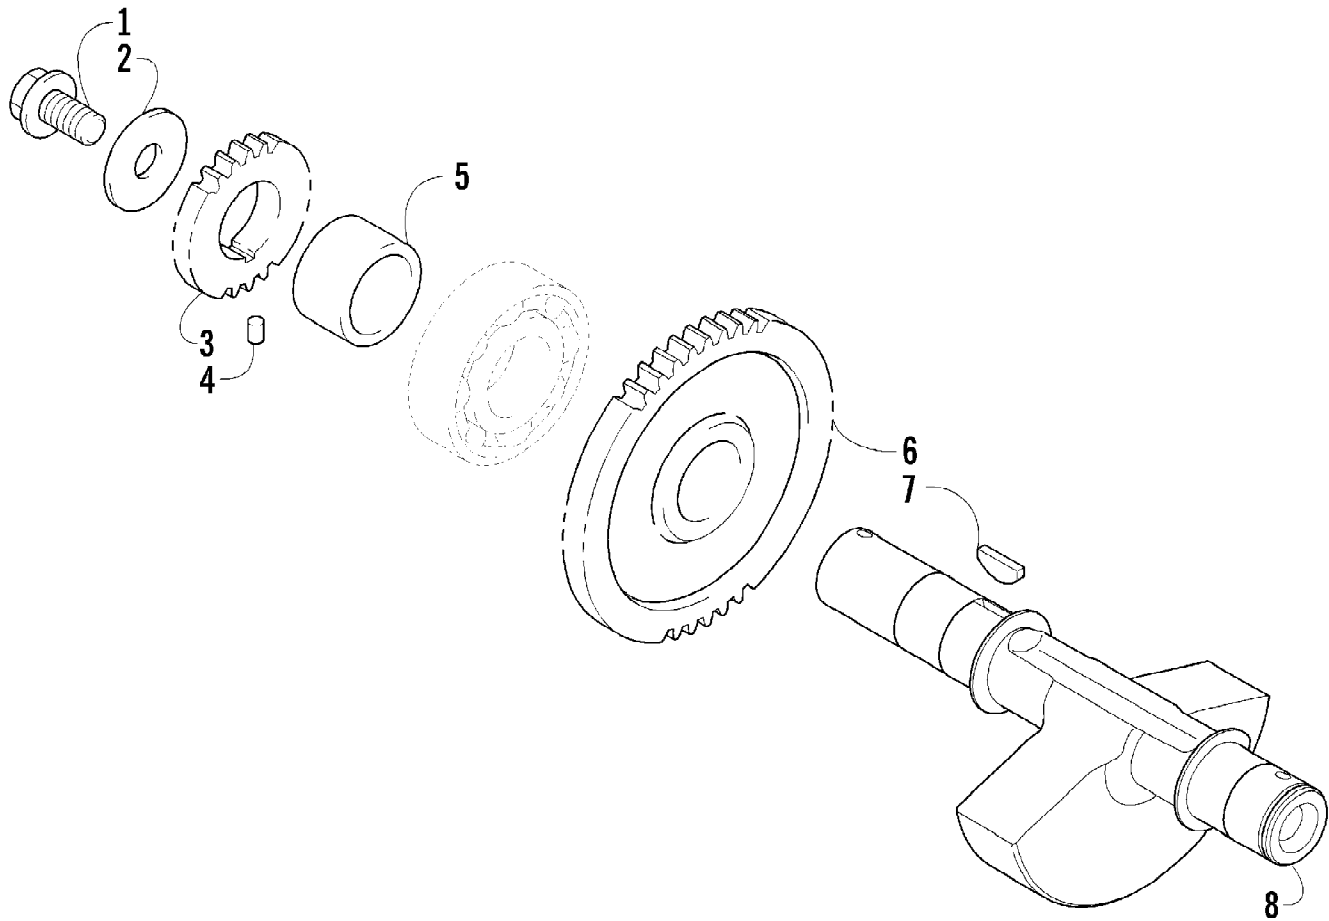

2012 ATV 700 LTD METALLIC GREEN (A2012ALT1PUSA)
CRANK BALANCER ASSEMBLY

Page 14 of 81

Ref #	Part Number	Qty	S/P/F	Description
1	0826-033	1		Screw, Cap
2	0828-003	1		Washer
3	0811-003	1		Gear, Oil Pump Drive
4	0829-007	1		Pin, Dowel
5	0811-004	1		Spacer
6	0811-034	1		Gear, Driven
7	0829-006	1		Key
8	0805-304	1		Balancer, Crank