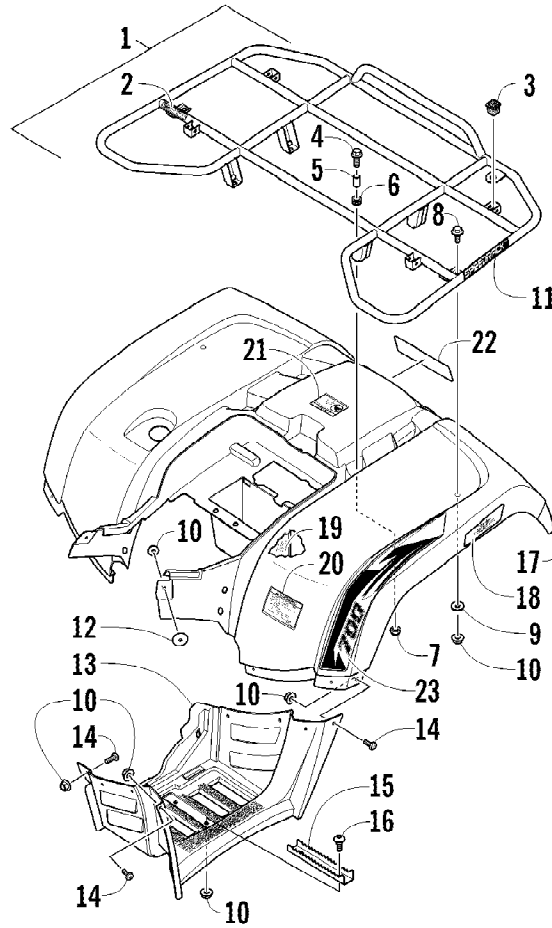

2012 ATV 700 LTD METALLIC GREEN (A2012ALT1PUSA)
REAR RACK, BODY PANEL, AND FOOTWELL ASSEMBLIES

2012 ATV 700 LTD METALLIC GREEN (A2012ALT1PUSA)
REAR RACK, BODY PANEL, AND FOOTWELL ASSEMBLIES

Ref #	Part Number	Qty	S/P/F	Description
1	2506-125	1		Rack, Rear - Assembly (inc. 2-3)
2	0411-648	1		Decal, Warning - Load
3	0441-592	4	/P	Bushing
4	8410-830	4		Screw, Cap
5	0423-669	4		Spacer
6	0423-465	4		Grommet
7	8432-802	4		Nut, Lock
8	0423-654	2		Screw, Shoulder
9	8050-222	2	/P	Washer
10	0423-540	26		Nut, Lock
11	0411-965	2		Decal, "Speedrack"
12	0423-101	2		Screw, Shoulder
13	1406-356	1		Footwell - Right
13	2406-429	1	/P	Footwell - Left
14	0423-419	18		Screw, Machine
15	1506-125	2	/P	Footpeg
16	0423-355	4		Screw, Shoulder
17	2516-952	1		Panel, Fender - Assembly - Rear (inc. 18-21)
18	1411-592	1	/P	Decal, Reflector - Right
18	1411-593	1	/P	Decal, Reflector - Left
19	0470-658	1		Foil, Protective
20	2411-143	1	/P	Decal, Warning - Tire Pressure
21	1411-809	1	/P	Decal, Passenger
22	1411-725	1		Decal, "Arctic Cat"
23	2411-698	1		Decal, Side - Lower Right
23	2411-699	1		Decal, Side - Lower Left