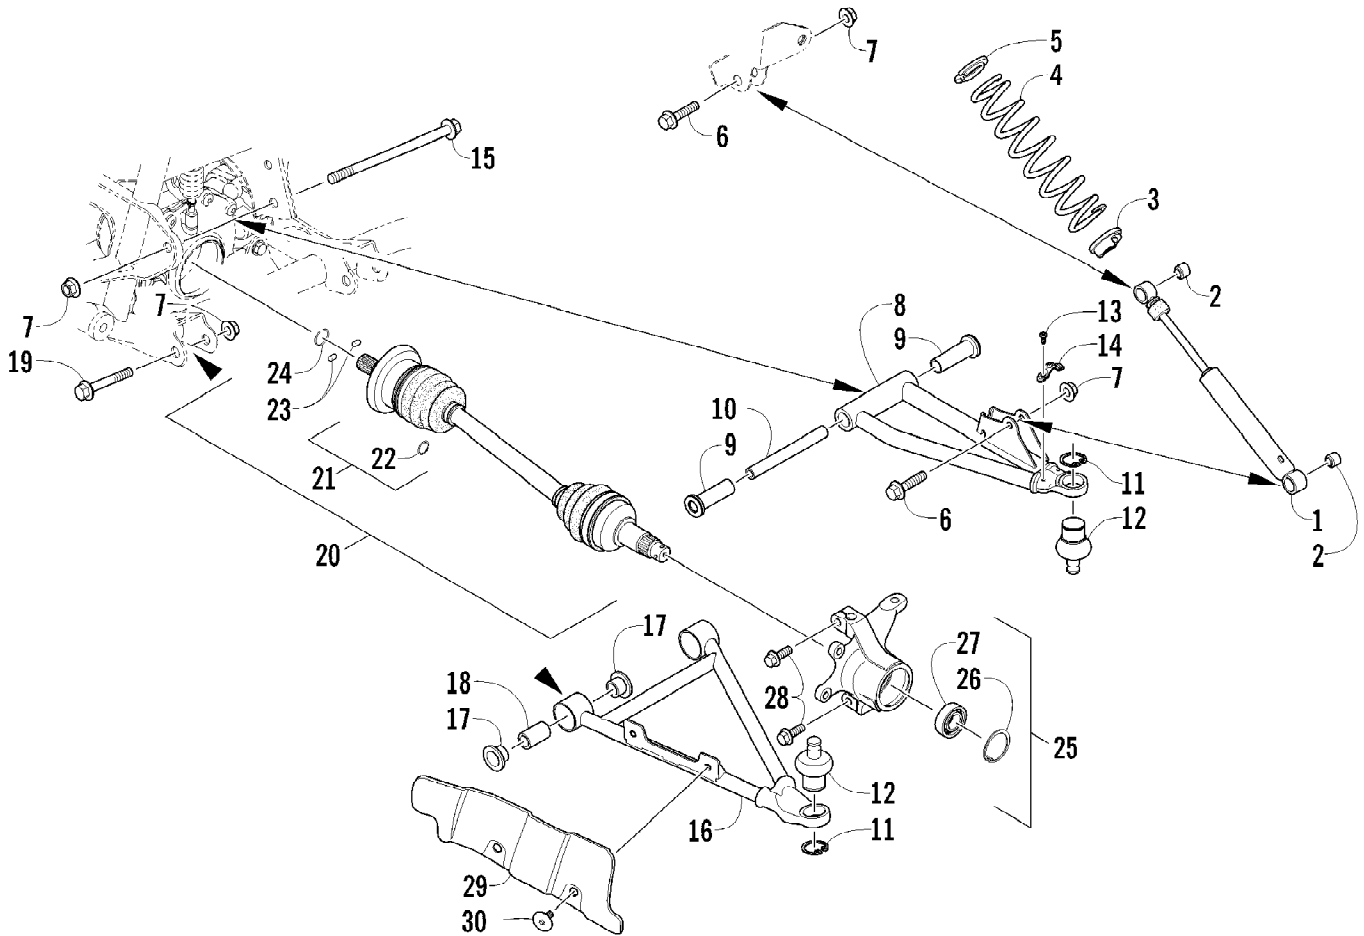

2012 ATV 700 LTD METALLIC GREEN (A2012ALT1PUSA)
FRONT SUSPENSION ASSEMBLY

2012 ATV 700 LTD METALLIC GREEN (A2012ALT1PUSA)
FRONT SUSPENSION ASSEMBLY

Ref #	Part Number	Qty	S/P/F	Description
1	0403-209	2		Shock Absorber (inc. 2)
2	0403-182	4		Bushing
3	0403-102	2		Cam, Spring Adjuster
4	0503-468	2		Spring, Suspension
5	1603-889	2	/P	Retainer, Spring
6	8409-040	4		Screw, Cap
7	0423-744	10		Nut, Lock
8	0503-416	1	/P	A-Arm, Upper Right (inc. 9-12)
8	0503-417	1	/P	A-Arm, Upper Left (inc. 9-12)
9	0403-207	4	/P	Bushing
10	0403-080	2		Axle
11	0423-009	4	/P	Ring, Retaining
12	0405-115	4	/P	Ball Joint
13	0423-946	4		Screw, Self-Tapping
14	1502-594	2		Clamp, Routing
15	0423-334	2		Screw, Cap
16	0503-376	1	/P	A-Arm, Lower Right (inc. 17-18 and two No. 11-12)
16	0503-377	1	/P	A-Arm, Lower Left (inc. 17-18 and two No. 11-12)
17	0403-208	8	/P	Bushing
18	0403-214	4	/P	Axle
19	8409-075	4		Screw, Cap
20	1502-800	1	S/P	Axle, Drive - Right (inc. 21-24)
20	1502-799	1	S/P	Axle, Drive - Locking - Left (inc. 21-24)
21	1436-419	2		Repair Kit, Boot (inc. 22)
22	1441-988	2		Clip, Retaining
23	1402-885	4		Pin, Detent
24	1402-889	2		Clip, Retaining
25	0505-576	1	/P	Knuckle - Assembly - Right (inc. 26-27)
25	0505-577	1	/P	Knuckle - Assembly - Left (inc. 26-27)
26	0423-423	2		Ring, Retaining
27	1402-809	2	/P	Bearing
28	0423-998	4		Screw, Shoulder
29	1406-034	1		Guard, Boot - Right
29	1406-035	1		Guard, Boot - Left
30	0423-545	4	/P	Screw, Shoulder