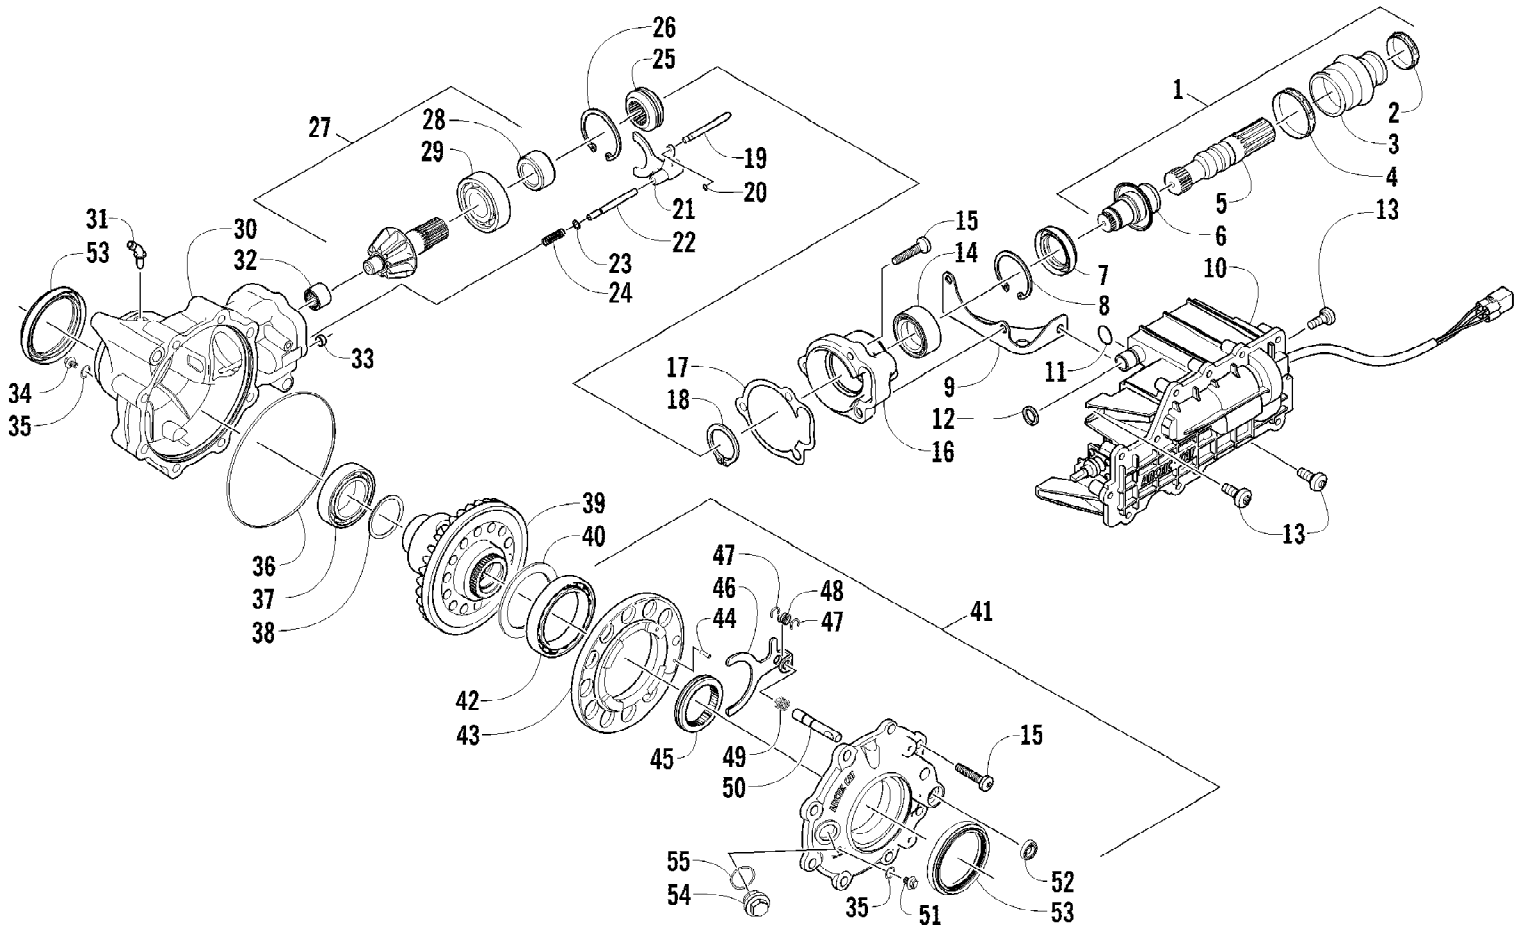

2012 ATV 700 LTD METALLIC GREEN (A2012ALT1PUSA)
FRONT DRIVE GEARCASE ASSEMBLY

2012 ATV 700 LTD METALLIC GREEN (A2012ALT1PUSA)
FRONT DRIVE GEARCASE ASSEMBLY

Page 30 of 81

Ref #	Part Number	Qty	S/P/F	Description
	1502-877	1		Complete Front Drive Gearcase Assembly
1	1502-083	1		Shaft, Propeller - Assembly (inc. 2-6)
2	0423-411	1		Clamp
3	0402-985	1	/P	Boot, Propeller Shaft
4	0423-393	1		Clamp
5	1402-045	1		Shaft, Output
6	1502-085	1	/P	Shaft, Input
7	1402-011	1		Seal
8	0423-423	1		Ring, Retaining
9	1502-237	1		Bracket, Actuator
10	1502-909	1	/P	Actuator (inc. 11)
11	1402-981	1		O-Ring
12	0423-892	1	/P	O-Ring
13	0423-396	3		Screw, Self-Tapping
14	1402-043	1		Bearing
15	0423-118	11		Screw, Self-Tapping
16	0502-528	1	/P	Housing, Pinion
17	0402-947	1		Gasket, Flange
18	0423-417	1		Ring, Retaining
19	0402-997	1		Shaft, Selector
20	0423-402	1		Ring, Retaining
21	0402-998	1		Fork, Selector
22	0402-417	1		Shaft, Shuttle
23	0423-147	1		O-Ring
24	0402-999	1		Spring, Return
25	0402-413	1		Coupler, Drive
26	1423-067	1		Ring, Retaining
27	1502-851	1		Gear, Pinion - Assembly - 11T (inc. 28-29)
28	1402-977	1		Collar, Retaining
29	0402-327	1		Bearing
30	1502-856	1		Housing, Gearcase
31	1402-980	1		Fitting, Elbow
32	0402-328	1		Bearing
33	0402-411	1		Pin, Dowel
34	1402-210	1	/P	Plug, Magnetic (inc. one No. 35)
35	0423-153	2		O-Ring
36	0423-149	1		O-Ring
37	0402-393	1		Bearing
38	0402-405	AR		Shim, 41 x 49 x 1.3 mm
38	0402-406	AR		Shim, 41 x 49 x 1.4 mm
38	0402-407	AR		Shim, 41 x 49 x 1.5 mm
38	0402-408	AR		Shim, 41 x 49 x 1.6 mm
38	0402-409	AR		Shim, 41 x 49 x 1.7 mm
39	1502-859	1		Gear, Ring - 34T
40	1402-074	AR		Shim, 61 x 69 x 1.3 mm
40	1402-075	AR		Shim, 61 x 69 x 1.4 mm
40	1402-076	AR		Shim, 61 x 69 x 1.5 mm
40	1402-077	AR		Shim, 61 x 69 x 1.6 mm
40	1402-078	AR		Shim, 61 x 69 x 1.7 mm
41	1502-895	1		Cover, Gearcase (inc. one No. 35, 42-52, and one No. 53)
42	1402-053	1		Bearing