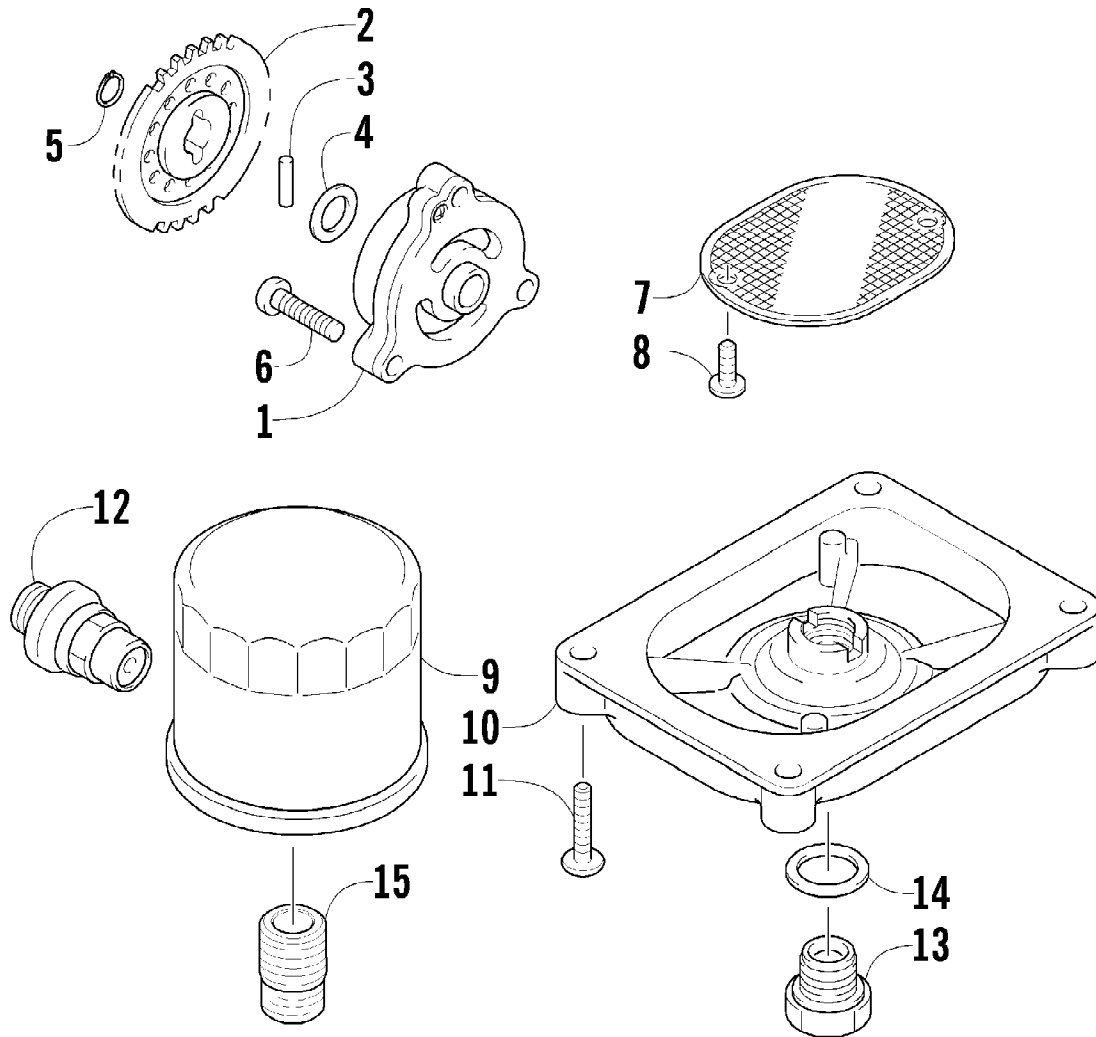

2012 ATV 700 LTD METALLIC GREEN (A2012ALT1PUSA)
OIL FILTER/PUMP ASSEMBLY

Page 49 of 81

Ref #	Part Number	Qty	S/P/F	Description
1	0812-023	1		Pump, Oil
2	0812-083	1	/P	Gear, Driven
3	0829-009	1		Pin
4	0828-007	1	/P	Washer
5	0831-002	1		Ring, Retaining
6	0826-039	3		Screw, Machine
7	0812-057	1	/P	Strainer, Oil
8	0826-040	2		Screw, Machine
9	0812-029	1	S	Filter, Oil
10	0812-053	1		Cap, Oil Strainer
11	8468-625	4		Screw, Machine
12	0812-007	1		Valve, Oil-Relief - Assembly
13	0812-006	1		Plug, Drain
14	0830-017	1		Gasket, Drain Plug
15	0812-008	1		Union, Oil Filter