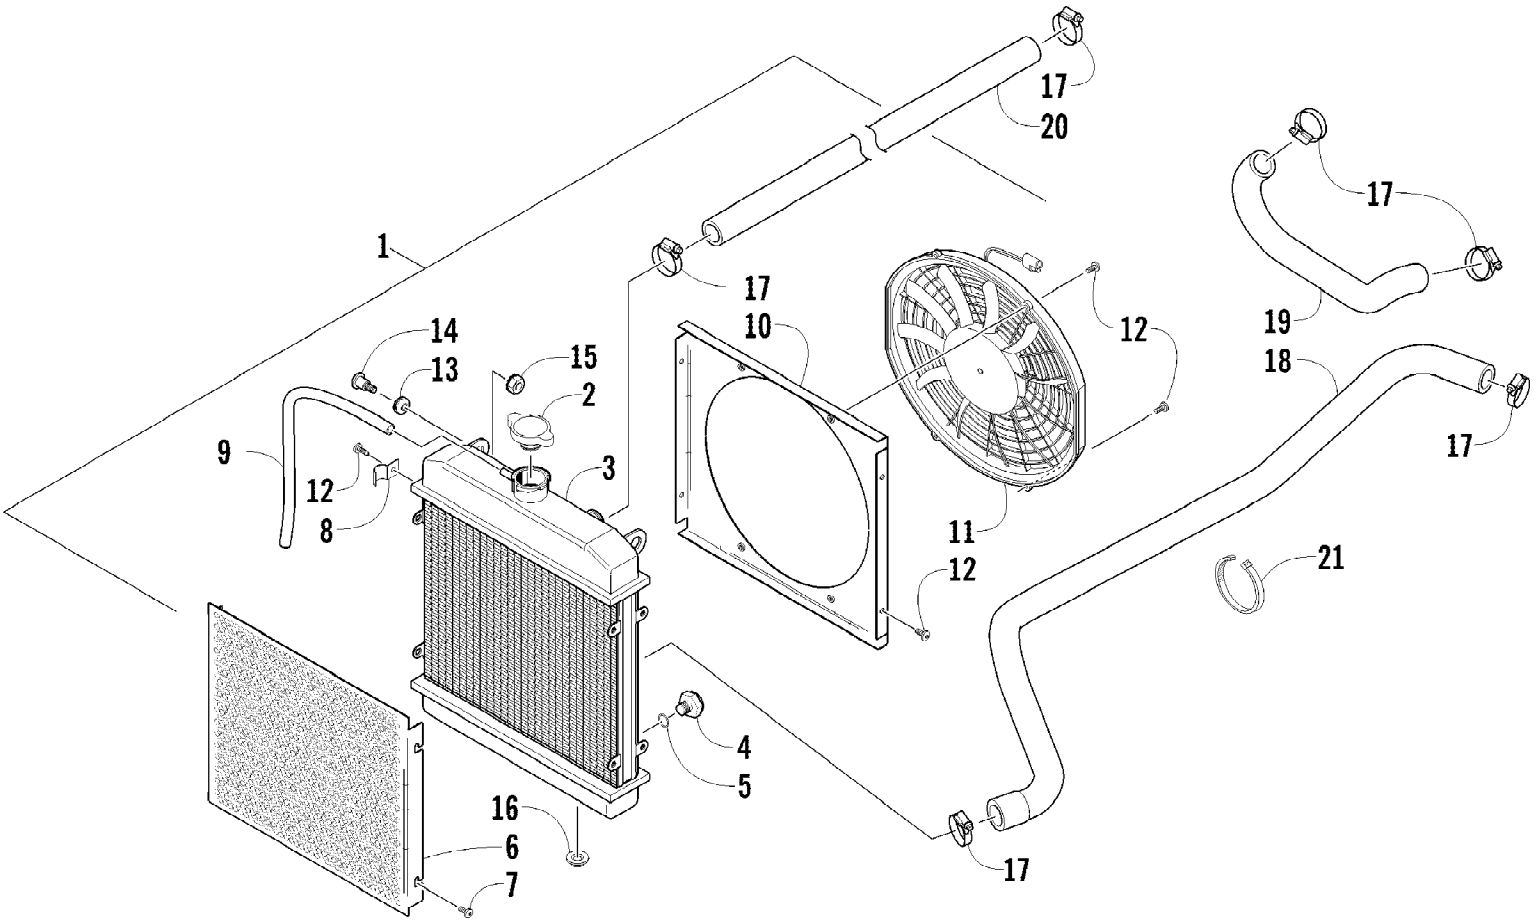

2012 ATV 700 LTD METALLIC GREEN (A2012ALT1PUSA)
COOLING ASSEMBLY

Page 12 of 81

Ref #	Part Number	Qty	S/P/F	Description
1	0413-256	1	/P	Radiator Assembly (inc. 2-13)
2	0413-255	1	/P	Cap
3	0413-205	1		Radiator
4	0413-195	1		Plug, Drain
5	1602-213	1	/P	O-Ring
6	0413-007	1		Screen
7	8475-512	4		Screw, Machine
8	0423-351	1		Clamp, Wire
9	0610-016	AR	/P	Hose - 25 ft
9	0610-015	AR	/P	Hose - 100 ft
10	0413-203	1		Shroud, Fan
11	0413-123	1	/P	Fan, Cooling
12	0623-378	8		Screw, Self-Tapping
13	0423-030	2		Grommet
14	0423-484	2		Screw, Shoulder
15	0623-038	2		Nut w/Washer
16	0423-028	2		Bushing, Stem
17	0423-496	6		Clamp, Hose
18	0410-229	1		Hose, Coolant - Lower
19	0410-022	1		Hose, Coolant - Crossover
20	0410-002	1		Hose, Coolant - Upper
21	0123-903	AR		Tie, Cable - 11.5 in.