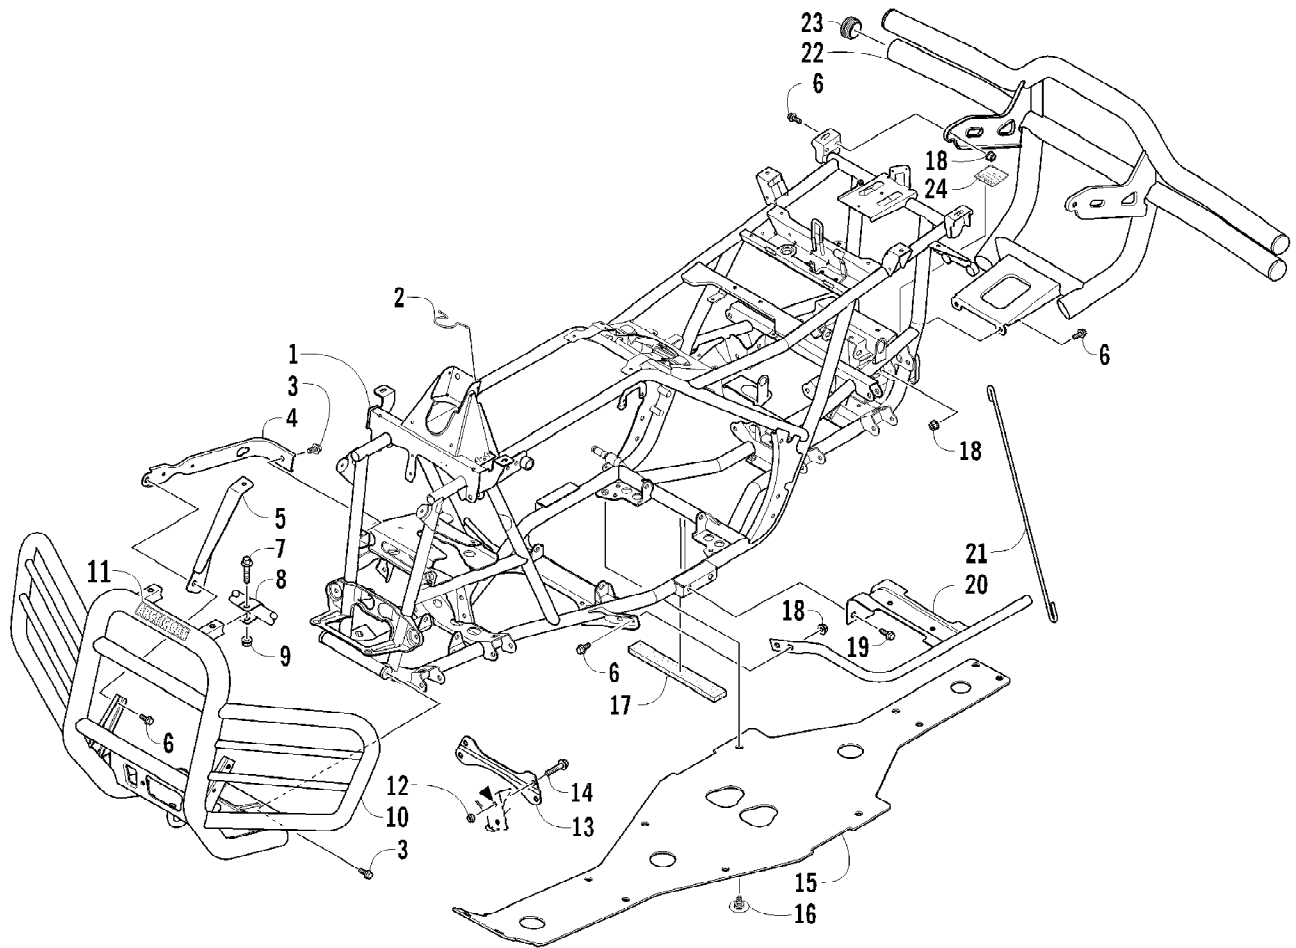

2012 ATV 700 LTD METALLIC GREEN (A2012ALT1PUSA)
FRAME AND RELATED PARTS

Page 28 of 81

Ref #	Part Number	Qty	S/P/F	Description
1	4506-551	1		Frame, Main
2	2416-401	1		Clip, Routing
3	8409-020	4	/P	Screw, Cap
4	1506-596	2	/P	Channel, Bumper Mounting
5	1506-562	1		Bracket, Mounting - Bumper - Right
5	1506-563	1		Bracket, Mounting - Bumper - Left
6	8408-816	10		Screw, Cap
7	8410-835	2		Screw, Cap
8	2506-641	2		Strap, Support
9	8424-805	2		Nut
10	2506-639	1		Bumper, Front
11	0411-501	1		Decal, Bumper - "Arctic Cat"
12	0423-744	2		Nut, Lock
13	2516-852	1	/P	Brace, A-Arm
14	8409-025	2		Screw, Cap
15	1406-030	1		Panel, Belly
16	0423-101	12		Screw, Shoulder
17	0406-289	2		Pad, Frame
18	8424-802	8		Nut
19	8409-016	4		Screw, Cap
20	1506-380	1		Footrest - Right
20	1506-379	1		Footrest - Left
21	2506-423	2		Rod, Support
22	1506-615	1		Bumper, Rear (inc. 23)
23	0406-130	4		Plug
24	1411-077	1		Decal, Warning - Towing