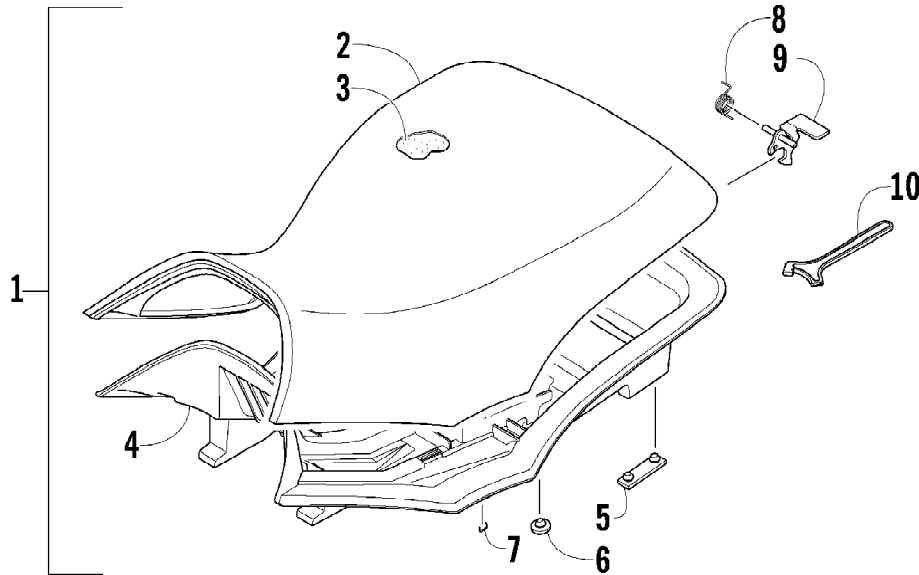

2012 ATV 700 LTD METALLIC GREEN (A2012ALT1PUSA)
SEAT ASSEMBLY

Page 57 of 81

Ref #	Part Number	Qty	S/P/F	Description
1	4506-557	1	/P	Seat Assembly (inc. 2-9)
2	1506-209	1		Cover, Seat
3	0517-119	1		Foam, Seat
4	2416-826	1	/P	Base, Seat - Assembly (inc. 5-6)
5	0406-879	2		Bumper, Seat - Rear
6	0406-877	4	/P	Bumper, Seat - Front
7	0624-263	AR		Staple
8	1406-592	1	/P	Spring, Seat Latch
9	1506-156	1		Latch, Seat
10	0441-587	1		Wrench, Spanner