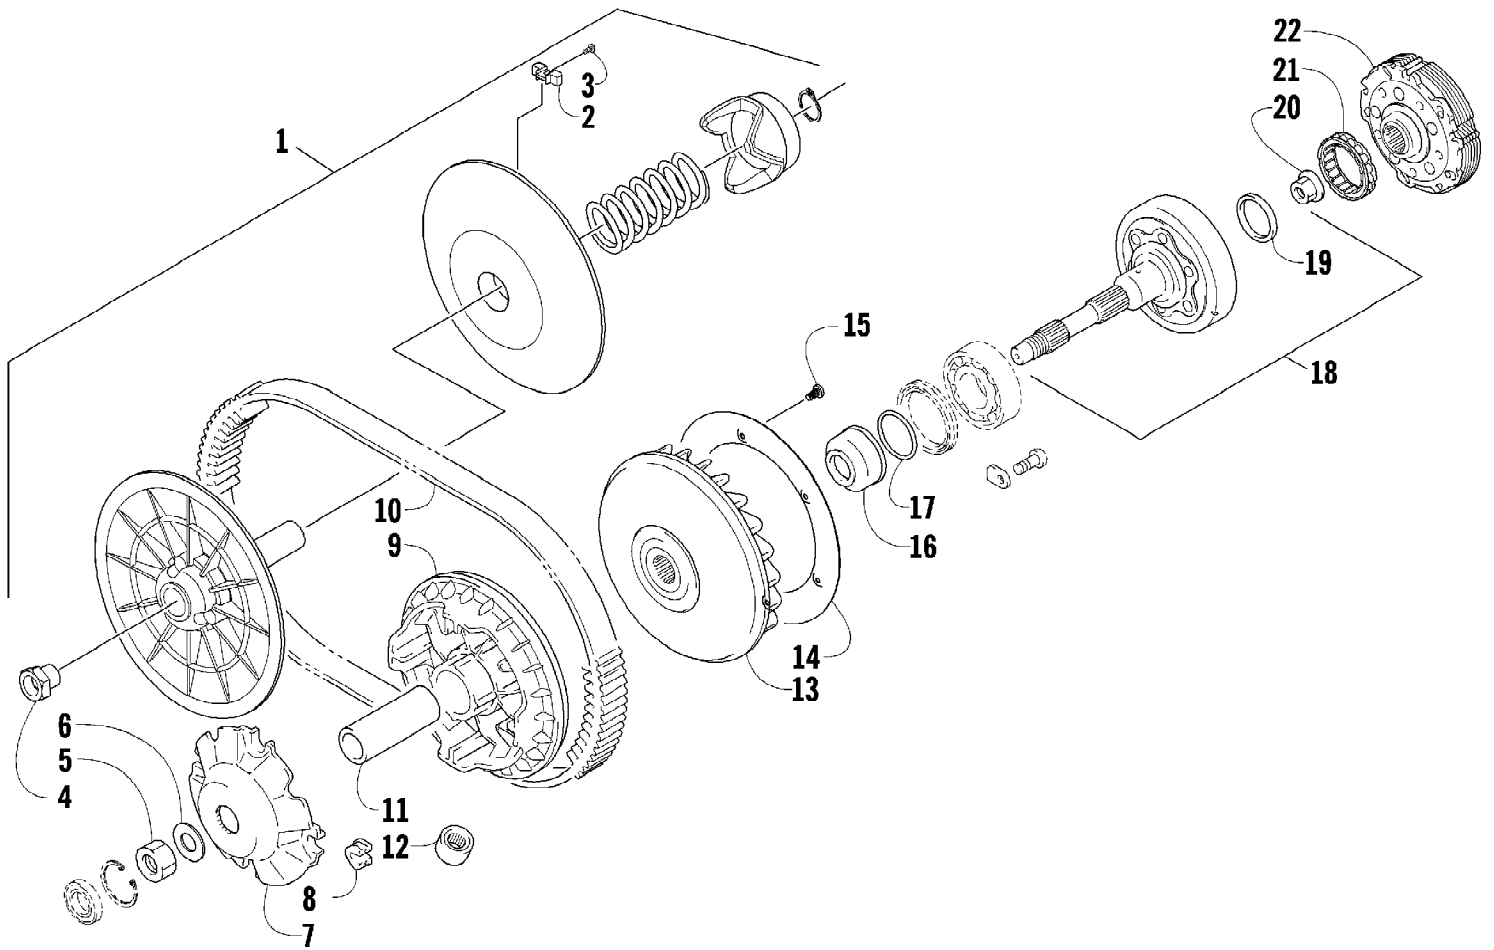

2012 ATV 700 LTD METALLIC GREEN (A2012ALT1PUSA)
TRANSMISSION ASSEMBLY

Page 73 of 81

Ref #	Part Number	Qty	S/P/F	Description
1	0823-353	1	/P	Pulley, Driven - Assembly (inc. 2-4)
2	0823-176	3	/P	Shoe, Cam
3	0823-177	3		Screw, Machine
4	0823-178	1		Nut
5	0827-010	1		Nut
6	0828-106	1		Washer
7	0823-276	1		Plate, Movable Drive Face
8	0823-277	4		Damper, Movable Drive Face
9	0823-273	1		Face, Movable Drive
10	0823-013	1		Belt, Drive
11	0823-271	1		Spacer
12	0823-167	8	/P	Roller
13	0823-272	1		Face, Fixed Drive
14	0823-131	1		Shroud, Drive Face
15	0623-914	6		Screw, Self-Tapping
16	0823-015	1		Spacer, Fixed Drive Face
17	0470-531	1		O-Ring
18	0821-002	1	/P	Housing, Clutch - Assembly
19	0830-189	1	/P	Seal
20	0827-011	1		Nut
21	0823-018	1		Clutch, One-Way
22	0823-310	1	/P	Clutch, Centrifugal - 6 Plate