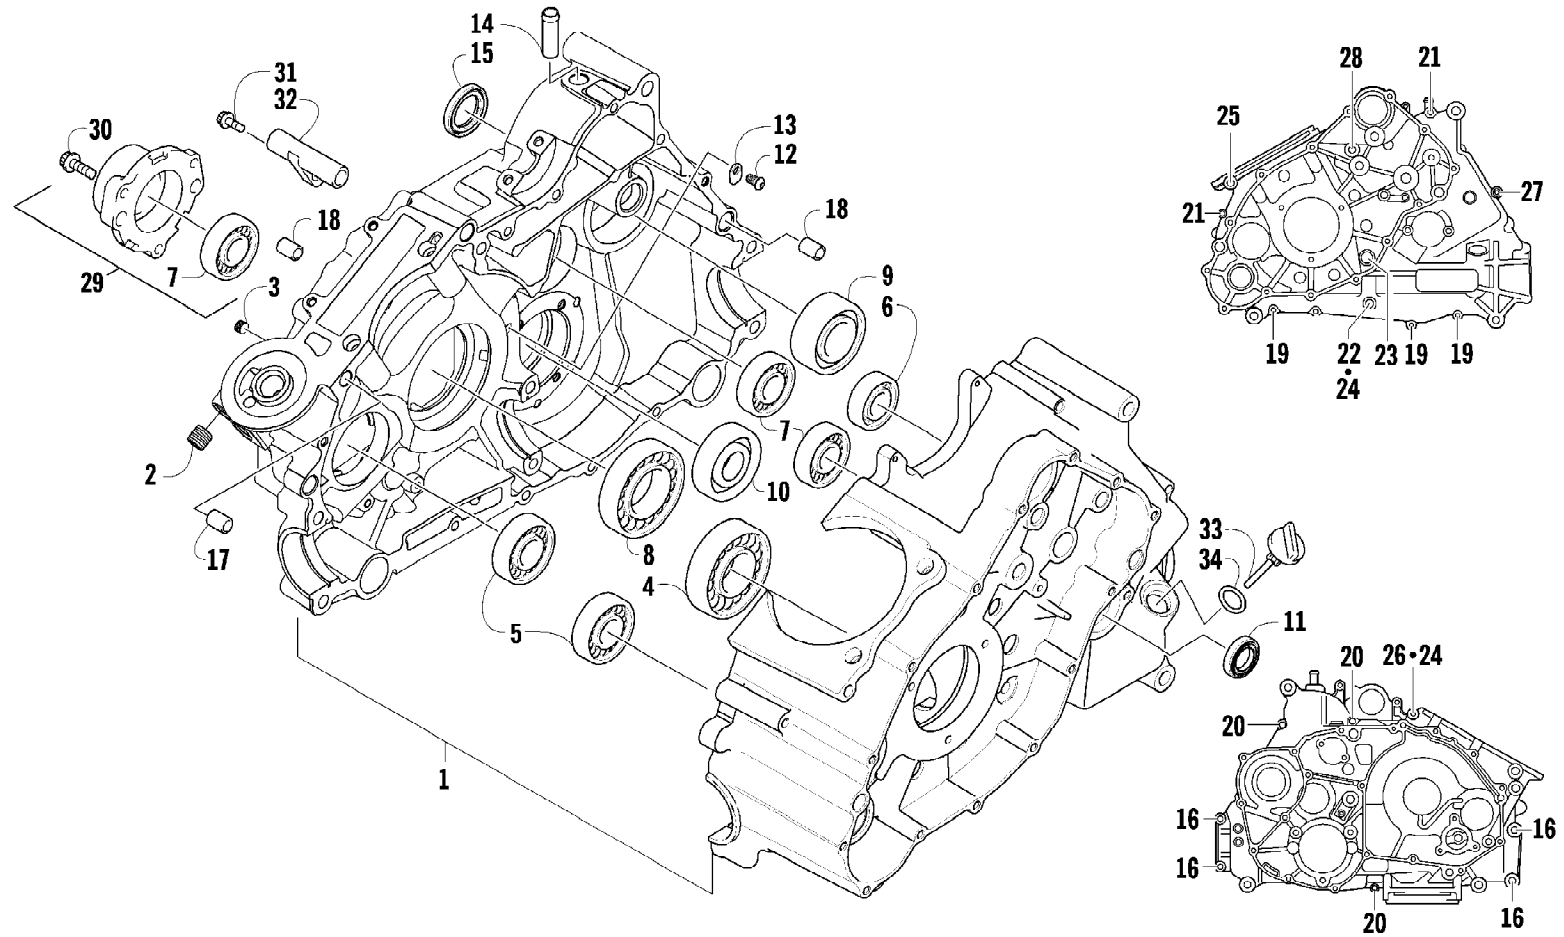

2012 ATV 700 LTD METALLIC GREEN (A2012ALT1PUSA)
CRANKCASE ASSEMBLY

2012 ATV 700 LTD METALLIC GREEN (A2012ALT1PUSA)
CRANKCASE ASSEMBLY

Page 16 of 81

Ref #	Part Number	Qty	S/P/F	Description
1	0801-151	1		Crankcase Assembly (inc. 2-15)
2	0812-064	2		Plug
3	0801-002	1		Plug
4	0832-043	1	/P	Bearing
5	0832-044	2	/P	Bearing
6	0832-049	1	/P	Bearing
7	0832-050	3	/P	Bearing
8	0832-042	1	/P	Bearing
9	0832-048	1	/P	Bearing
10	0832-077	1	/P	Bearing
11	0822-052	1		Seal, Countershaft
12	0826-100	4		Screw, Machine
13	0822-010	4	/P	Retainer, Bearing
14	0801-028	1		Pipe, Breather
15	0830-035	1		Seal, Driveshaft
16	8412-850	4		Screw, Cap
17	0829-003	1		Pin, Dowel
18	0829-002	5		Pin, Dowel
19	8468-645	3		Screw, Machine
20	8468-655	3		Screw, Machine
21	8468-675	2		Screw, Machine
22	8412-860	1		Screw, Cap
23	0826-017	1		Screw, Cap
24	0830-008	2		Gasket
25	0826-019	1		Screw, Cap
26	0826-018	1		Screw, Cap
27	8468-695	1		Screw, Machine
28	8468-680	1		Screw, Machine
29	0801-029	1		Housing, Secondary Shaft (inc. one No. 7)
30	0826-105	3		Screw, Cap
31	0826-038	1		Screw, Cap
32	0801-069	1		Pipe, Breather
33	0801-179	1		Stick, Oil Level
34	0830-010	1		O-Ring