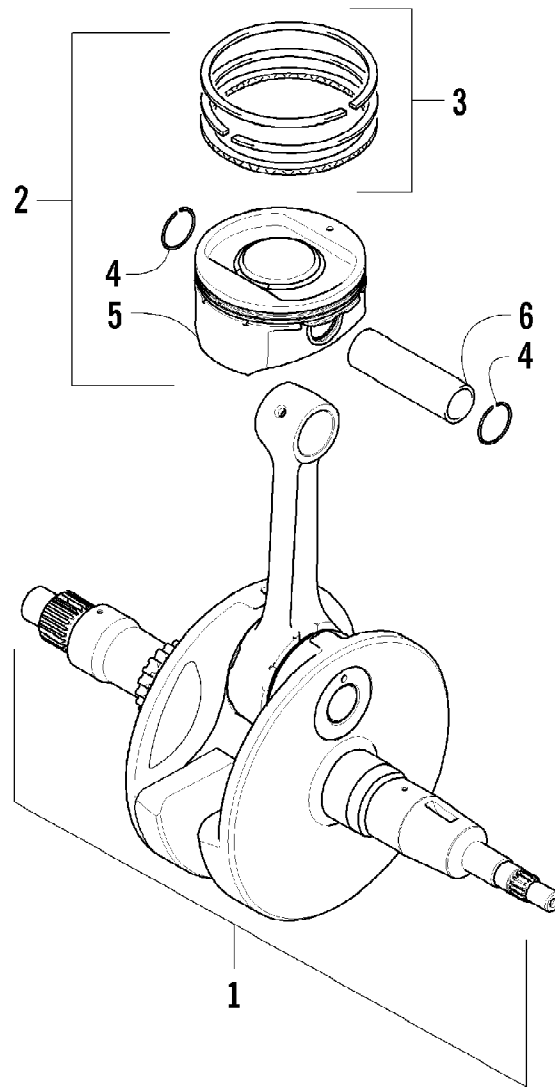

2012 ATV 700 LTD METALLIC GREEN (A2012ALT1PUSA)
CRANKSHAFT AND PISTON ASSEMBLY

Page 18 of 81

Ref #	Part Number	Qty	S/P/F	Description
1	0805-326	1		Crankshaft Assembly
2	0805-297	1	/P	Piston Set (inc. 3-6)
3	0805-132	1		Ring, Piston - Set
4	0831-001	2		Circlip, Piston Pin
5	0805-296	1		Piston
6	0805-210	1		Pin, Piston