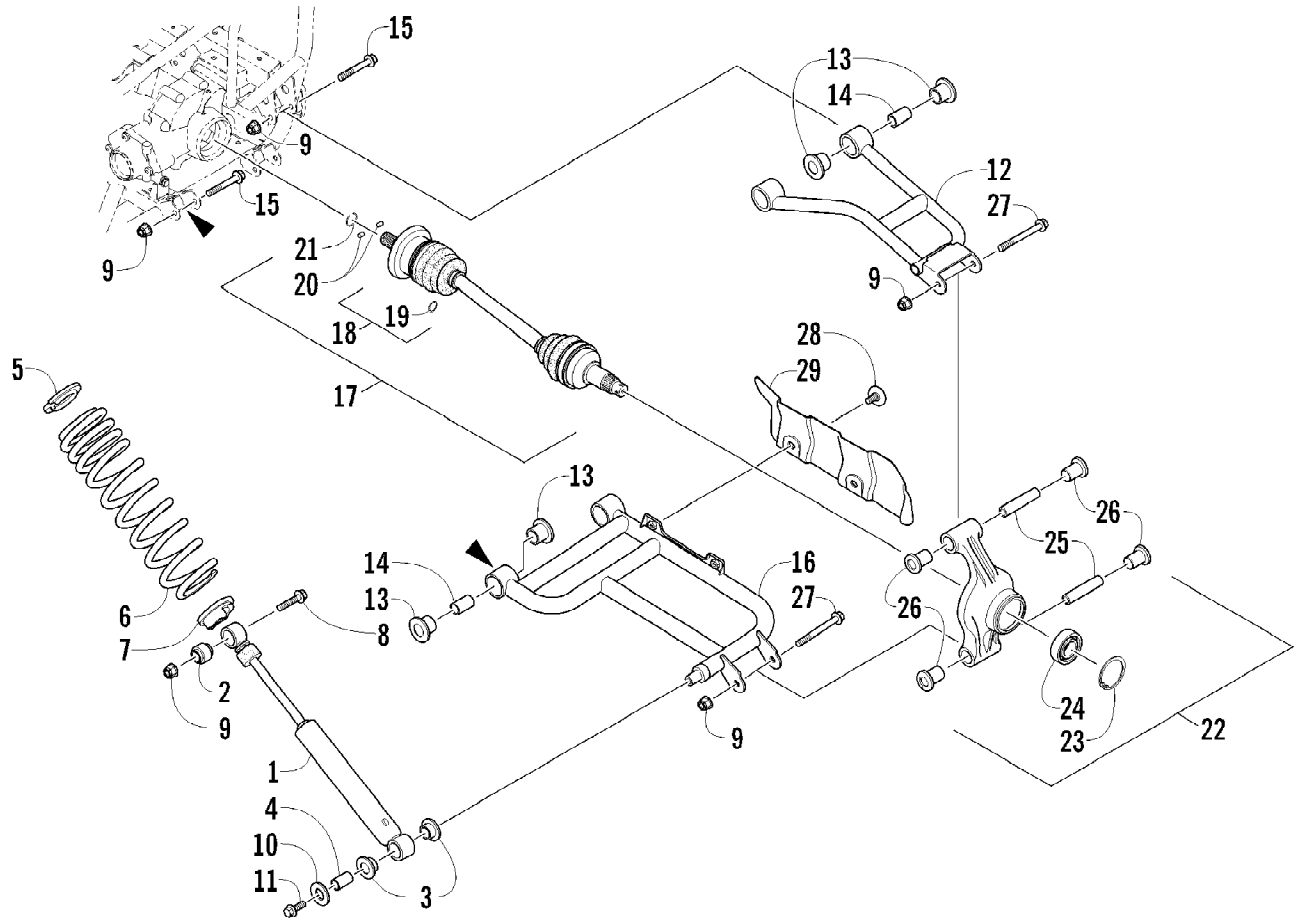

2012 ATV 700 LTD METALLIC GREEN (A2012ALT1PUSA)
REAR SUSPENSION ASSEMBLY

2012 ATV 700 LTD METALLIC GREEN (A2012ALT1PUSA)
REAR SUSPENSION ASSEMBLY

Ref #	Part Number	Qty	S/P/F	Description
1	0404-158	2		Shock Absorber (inc. 2-4)
2	0403-182	2		Bushing
3	0603-955	4		Bushing
4	1603-219	2	S	Sleeve
5	1603-889	2	/P	Retainer, Spring
6	0504-659	2		Spring, Suspension
7	0404-057	2		Cam, Spring Adjuster
8	8409-040	1		Screw, Cap - Right
8	8409-050	1		Screw, Cap - Left
9	0423-744	14		Nut, Lock
10	0423-087	2		Washer
11	8408-820	2	/P	Screw, Cap
12	0504-582	1		A-Arm, Rear - Upper Right (inc. 13-14)
12	0504-583	1	/P	A-Arm, Rear - Upper Left (inc. 13-14)
13	0403-208	16	/P	Bushing
14	0403-214	8	/P	Axle
15	8409-075	8		Screw, Cap
16	0504-572	1		A-Arm, Rear - Lower Right (inc. 13-14)
16	0504-573	1		A-Arm, Rear - Lower Left (inc. 13-14)
17	1502-798	2	S	Axle, Drive (inc. 18-21)
18	1436-419	2		Repair Kit, Boot (inc. 19)
19	1441-988	2		Clip, Retaining
20	1402-884	4		Pin, Detent
21	1402-890	2		Clip, Retaining
22	0504-548	1	/P	Knuckle, Right - Assembly (inc. 23-26)
22	0504-549	1	/P	Knuckle, Left - Assembly (inc. 23-26)
23	0423-423	2		Ring, Retaining
24	1402-809	2	/P	Bearing
25	0403-213	4	/P	Axle
26	0403-206	8	/P	Bushing
27	8409-000	4		Screw, Cap
28	0423-545	4	/P	Screw, Shoulder
29	1406-068	1		Guard, Boot - Rear - Right
29	1406-069	1		Guard, Boot - Rear - Left