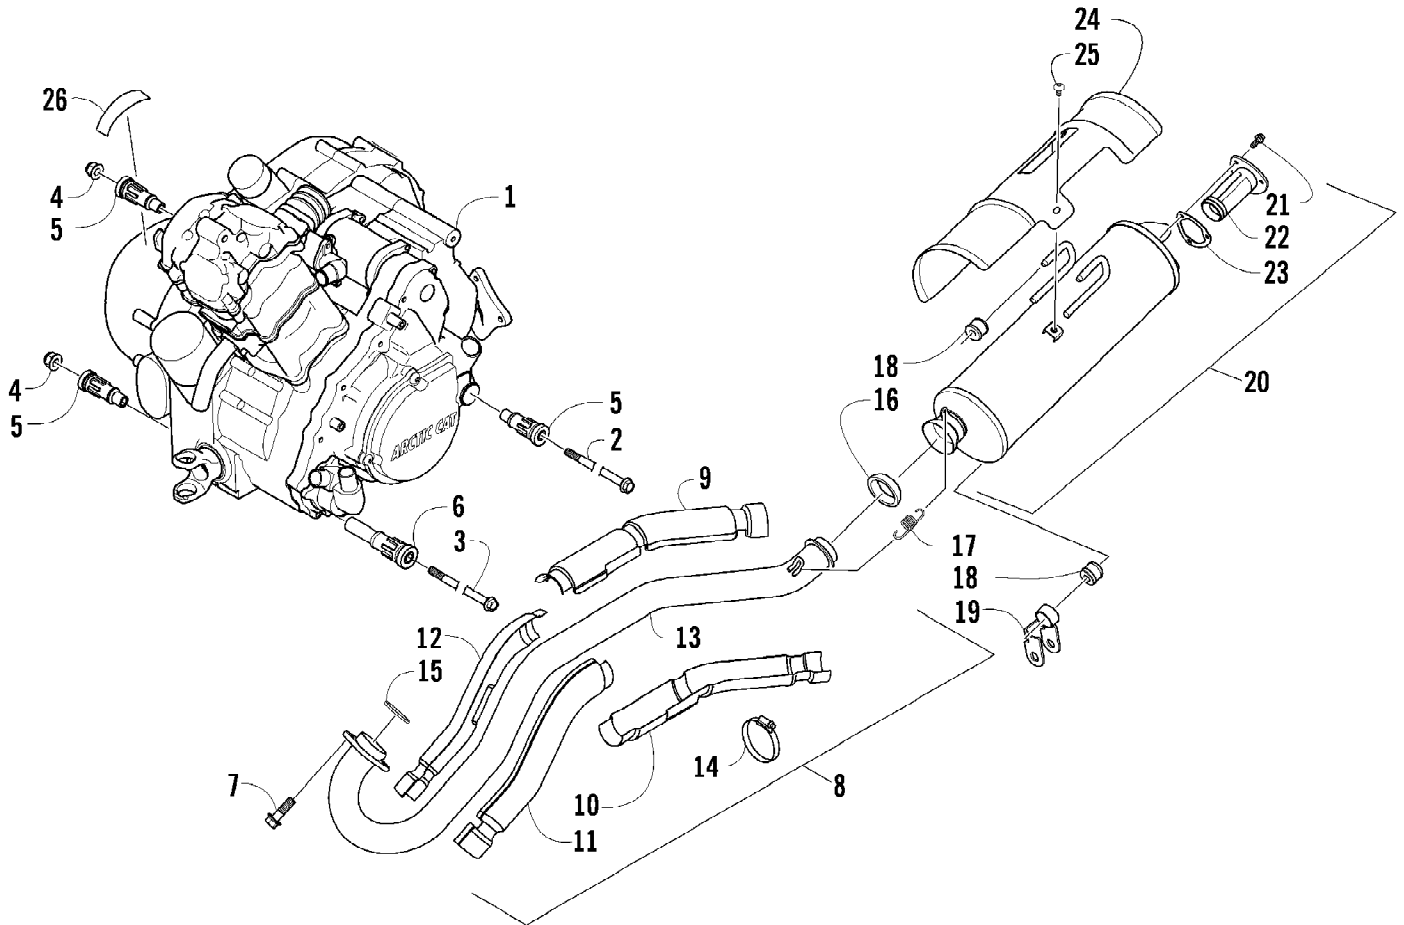

Ref #	Part Number	Qty	S/P/F	Description
1	0800-121	1		Engine, A700K
2	0423-451	1		Screw, Cap
3	0423-405	1		Screw, Cap
4	8428-002	2		Nut, Lock
5	0801-129	3		Mount, Rubber - Engine
6	0801-122	1		Mount, Rubber - Engine
7	8408-820	2	/P	Screw, Cap
8	0512-345	1	/P	Pipe, Exhaust - Assembly (inc. 9-14)
9	0412-350	1		Shield, Exhaust Pipe - Outer - Rear
10	0412-339	1		Shield, Exhaust Pipe - Inner - Rear
11	0412-349	1		Shield, Exhaust Pipe - Inner - Front
12	0412-348	1		Shield, Exhaust Pipe - Outer - Front
13	0512-344	1		Pipe, Exhaust
14	0423-317	4	/P	Clamp
15	0412-338	1	/P	Gasket, Exhaust
16	0412-375	1	/P	Seal, Exhaust
17	0612-668	2	/P	Spring, Extension
18	0412-577	3	/P	Bushing
19	1506-732	1		Channel, Muffler Support
20	0512-355	1	/P	Muffler - Assembly (inc. 21-23)
21	8408-616	3		Screw, Cap
22	0512-219	1	/P	Arrester, Spark - Assembly
23	0412-313	1		Gasket, Spark Arrester
24	0412-373	1	/P	Cover, Muffler
25	8477-610	3		Screw, Machine
26	0411-426	1		Decal, Warning - Clutch Cover