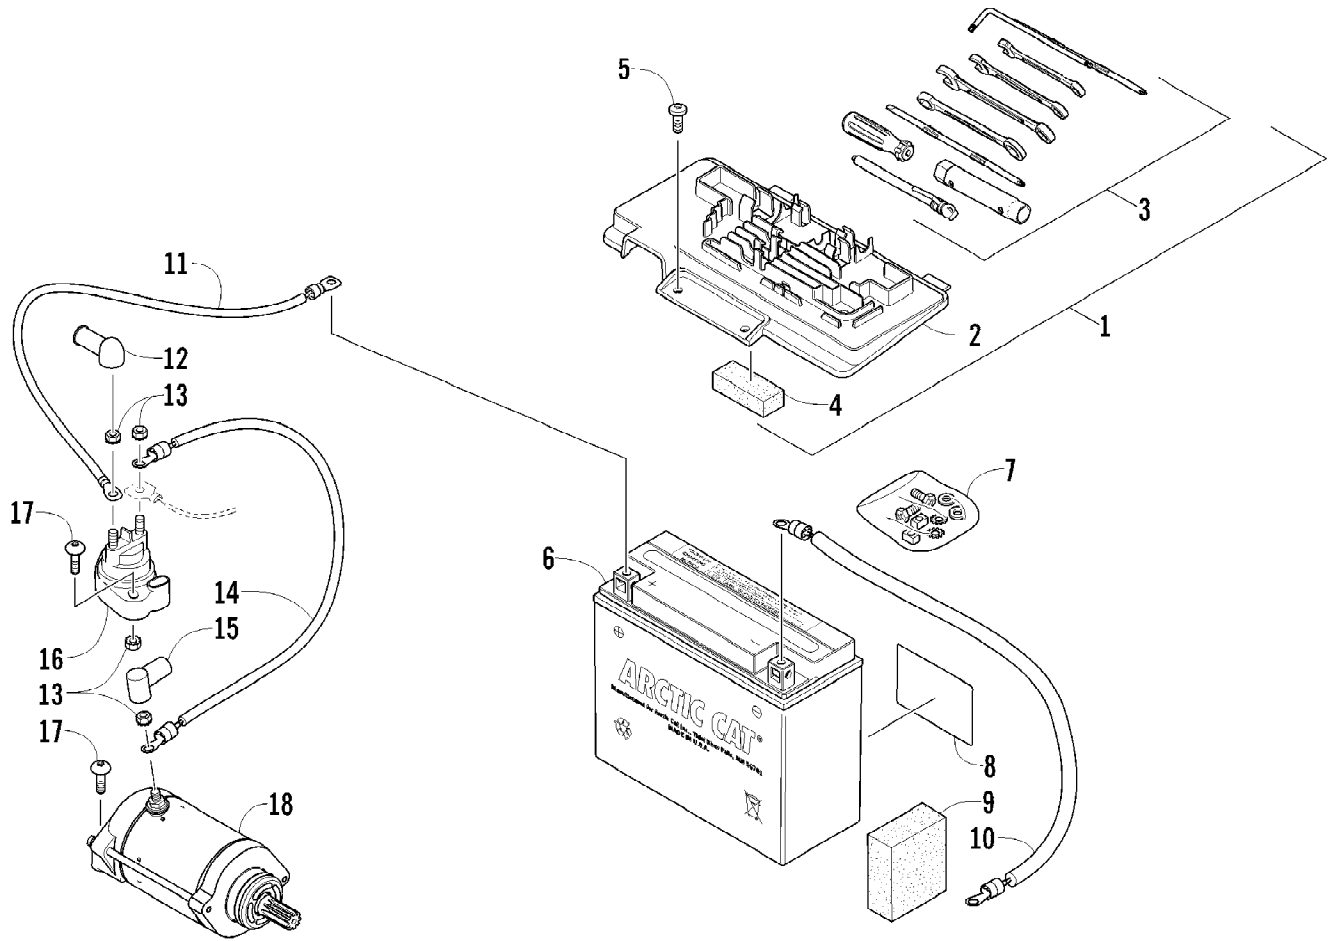

2012 ATV 700 LTD METALLIC GREEN (A2012ALT1PUSA)
BATTERY AND STARTER ASSEMBLY

Page 4 of 81

Ref #	Part Number	Qty	S/P/F	Description
1	5991-655	1	/P	Battery Cover/Tool Tray Assembly (inc. 2-4)
2	2406-815	1	/P	Cover, Battery
3	0444-122	1	S/P	Kit, Tool
4	0417-016	1		Pad, Battery
5	8476-620	2		Screw, Machine
6	0645-480	1		Battery Assembly (inc. 7-8)
7	0445-082	1		Kit, Hardware
8	0645-430	1		Decal, Warning
9	0417-012	1		Foam, Battery
10	0445-070	1		Cable, Battery/Ground
11	0445-062	1		Cable, Battery/Solenoid
12	0645-327	1		Boot, Terminal
13	0623-038	5		Nut w/Washer
14	0445-064	1		Cable, Solenoid/Starter (inc. 15)
15	0645-019	1		Boot, Terminal
16	0445-058	1	/P	Solenoid
17	8476-625	4		Screw, Machine
18	0825-013	1	/P	Motor, Starter - Assembly