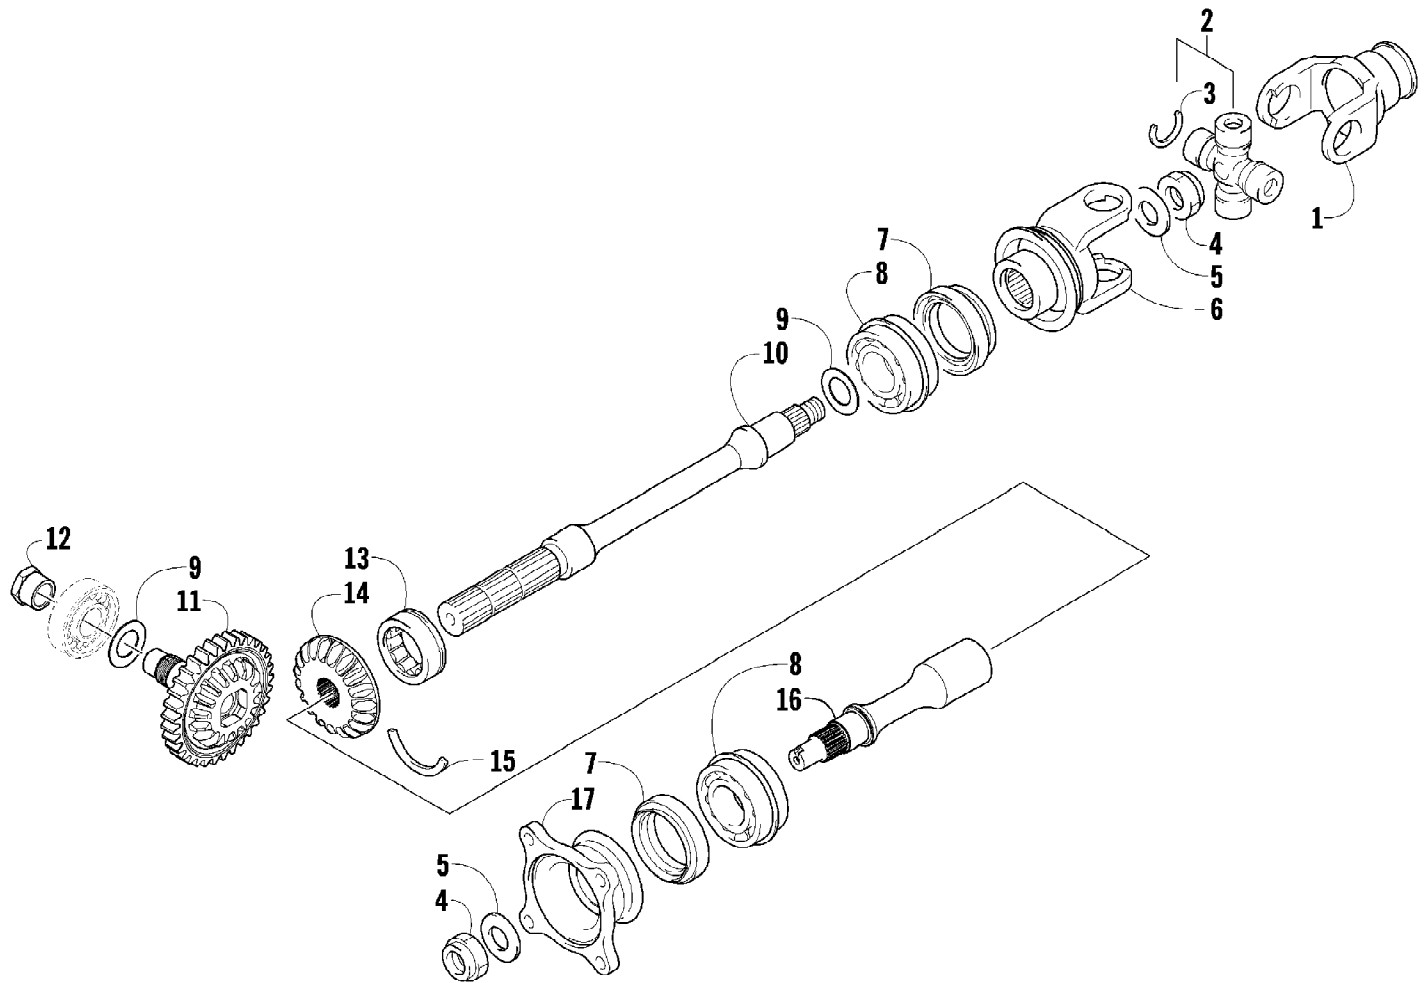

2012 ATV 700 LTD METALLIC GREEN (A2012ALT1PUSA)
SEAT ASSEMBLY

Page 57 of 81

Ref #	Part Number	Qty	S/P/F	Description
1	4506-557	1	/P	Seat Assembly (inc. 2-9)
2	1506-209	1		Cover, Seat
3	0517-119	1		Foam, Seat
4	2416-826	1	/P	Base, Seat - Assembly (inc. 5-6)
5	0406-879	2		Bumper, Seat - Rear
6	0406-877	4	/P	Bumper, Seat - Front
7	0624-263	AR		Staple
8	1406-592	1	/P	Spring, Seat Latch
9	1506-156	1		Latch, Seat
10	0441-587	1		Wrench, Spanner