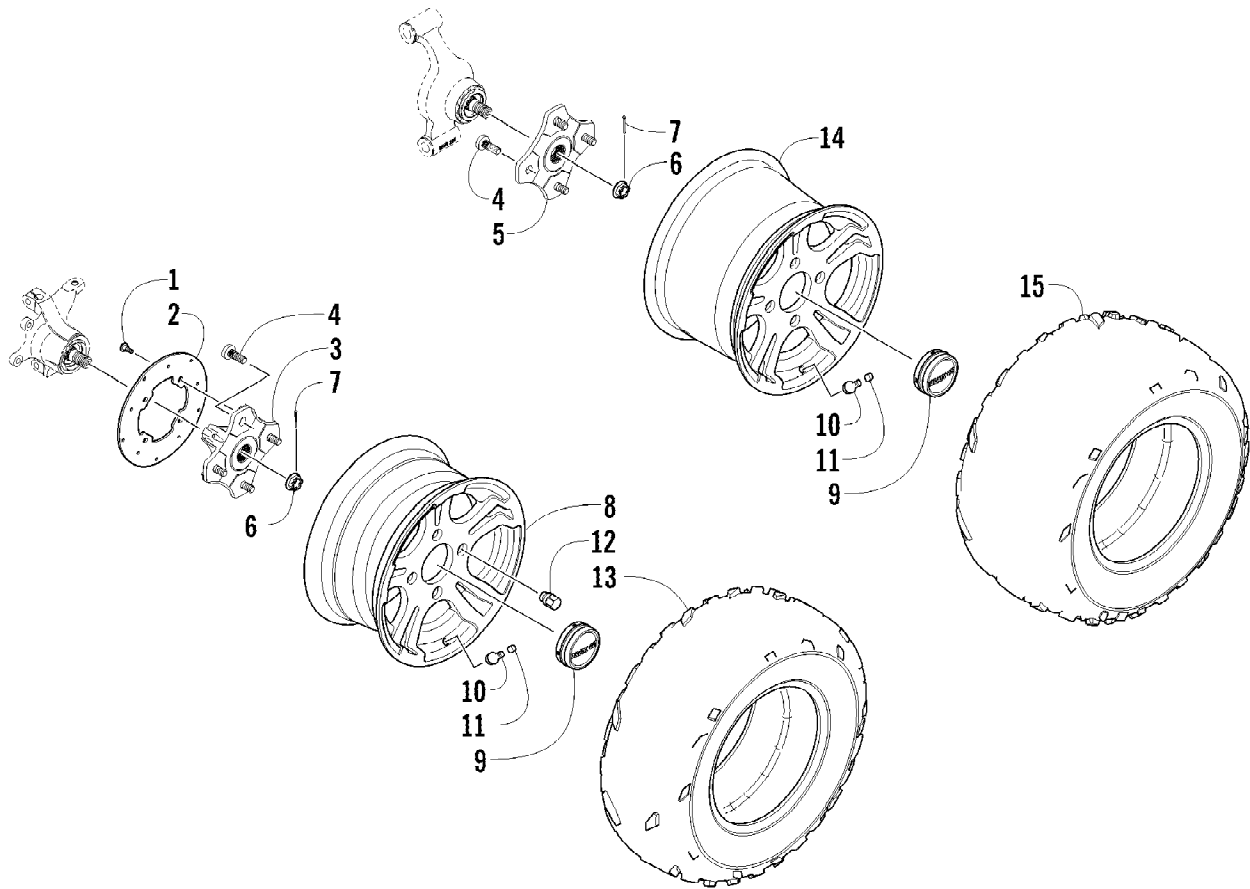

2012 ATV 700 LTD METALLIC GREEN (A2012ALT1PUSA)
WHEEL AND TIRE ASSEMBLY

Page 77 of 81

Ref #	Part Number	Qty	S/P/F	Description
1	0423-557	12		Screw, Shoulder
2	2402-002	3		Disc, Brake
3	1502-462	2	/P	Hub, Wheel - Front (inc. 4)
4	0402-974	16	/P	Stud
5	1502-462	1	/P	Hub, Wheel - Rear - Right (inc. 4)
5	1502-464	1		Hub, Wheel - Rear - Left (inc. 4)
6	0423-607	4		Nut, Castle
7	0423-407	4		Pin, Cotter
8	1402-730	2		Wheel - Front (inc. 9)
9	1402-736	4		Cap, Wheel
10	0402-064	4		Stem, Valve (inc. 11)
11	0402-140	4		Cap, Valve Stem
12	0423-618	16		Nut, Lug
13	1402-894	2		Tire - Front
14	1402-731	2		Wheel - Rear (inc. 9)
15	1402-895	2		Tire - Rear