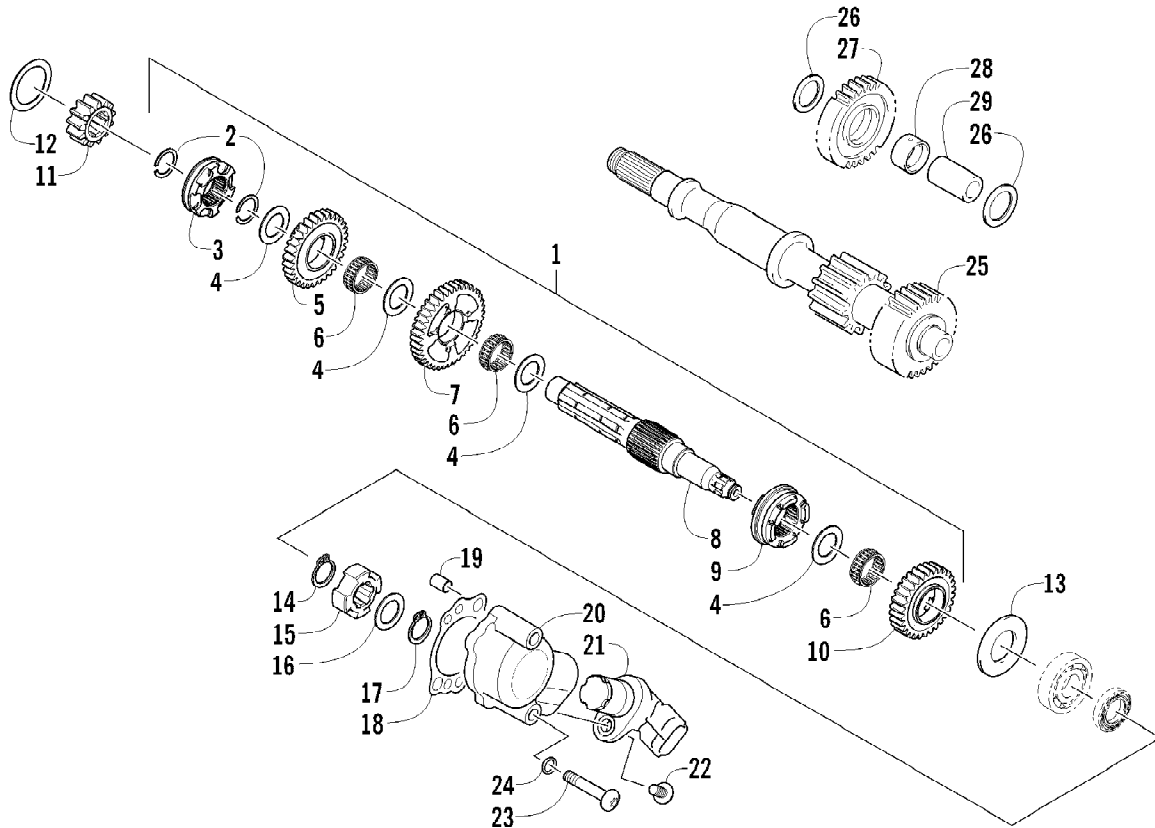

2012 ATV 700 LTD METALLIC GREEN (A2012ALT1PUSA)
SECONDARY TRANSMISSION ASSEMBLY

Page 61 of 81

Ref #	Part Number	Qty	S/P/F	Description
1	0822-124	1		Countershaft Assembly (inc. 2-10)
2	0831-085	2		Ring, Retaining
3	0822-120	1		Gear Select, Reverse
4	0822-121	4		Shim
5	0822-119	1		Gear, Reverse Driven
6	0832-082	3		Bearing
7	0822-114	1		Gear, Driven - Low
8	0822-113	1		Countershaft
9	0822-116	1		Gear Select, Sliding
10	0822-115	1		Gear, Driven - High
11	0822-125	1		Gear, Drive
12	0828-019	1		Washer, Thrust
13	0828-011	1		Washer
14	0831-040	1		Ring, Retaining
15	0822-050	1		Trigger, Speedometer Sensor
16	0828-069	1		Washer, Thrust
17	0831-039	1		Ring, Retaining
18	0830-129	1		Gasket
19	0829-023	2		Pin, Dowel
20	0822-049	1		Housing, Speedometer Sensor
21	0824-042	1	/P	Sensor, Speedometer
22	8468-620	1	/P	Screw, Machine
23	8468-645	2		Screw, Machine
24	0830-107	2		Gasket
25	0822-001	1		Driveshaft
26	0828-016	2		Washer, Thrust
27	0822-011	1		Gear, Reverse Idle
28	0822-012	1		Bushing
29	0822-015	1		Shaft, Reverse Idle