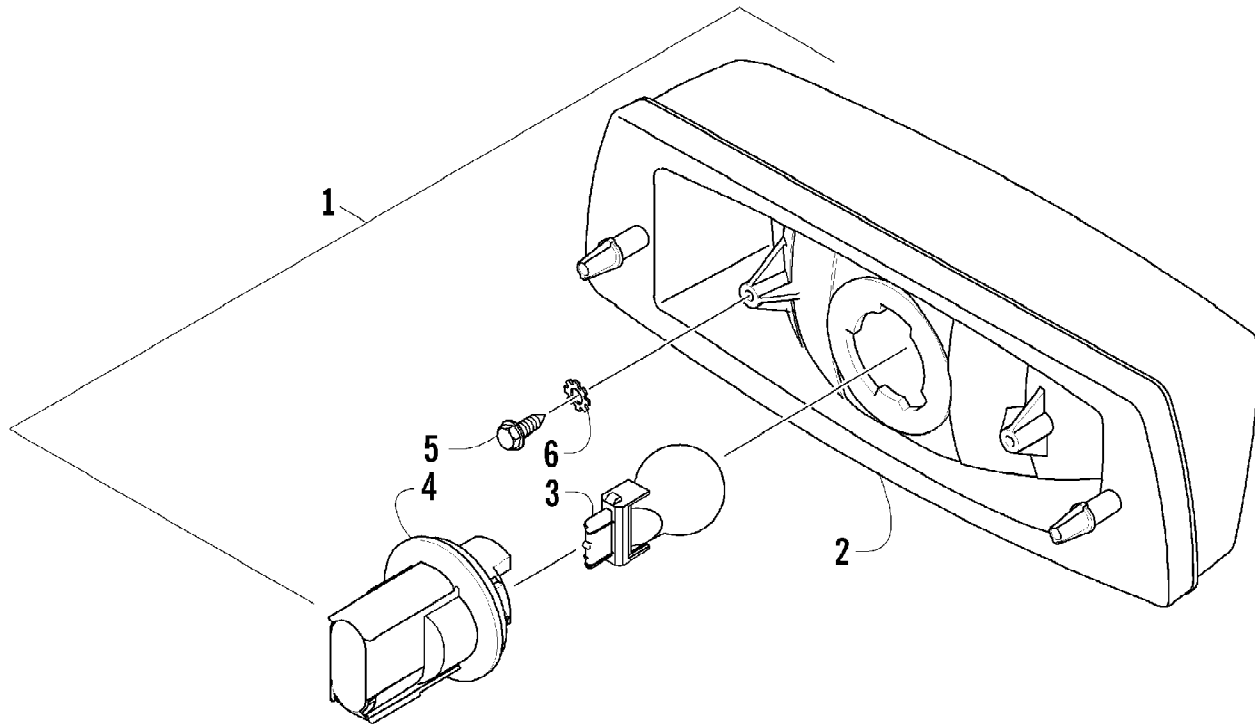

2012 ATV 700 LTD METALLIC GREEN (A2012ALT1PUSA)
TAILLIGHT ASSEMBLY

Page 69 of 81

Ref #	Part Number	Qty	S/P/F	Description
1	0509-022	1		Taillight Assembly (inc. 2-4)
2	0509-025	1		Housing, Taillight
3	0409-056	1		Bulb, Taillight
4	0409-057	1		Socket, Taillight
5	0623-301	2	/P	Screw, Self-Tapping
6	8053-212	2	/P	Washer, External Tooth Lock