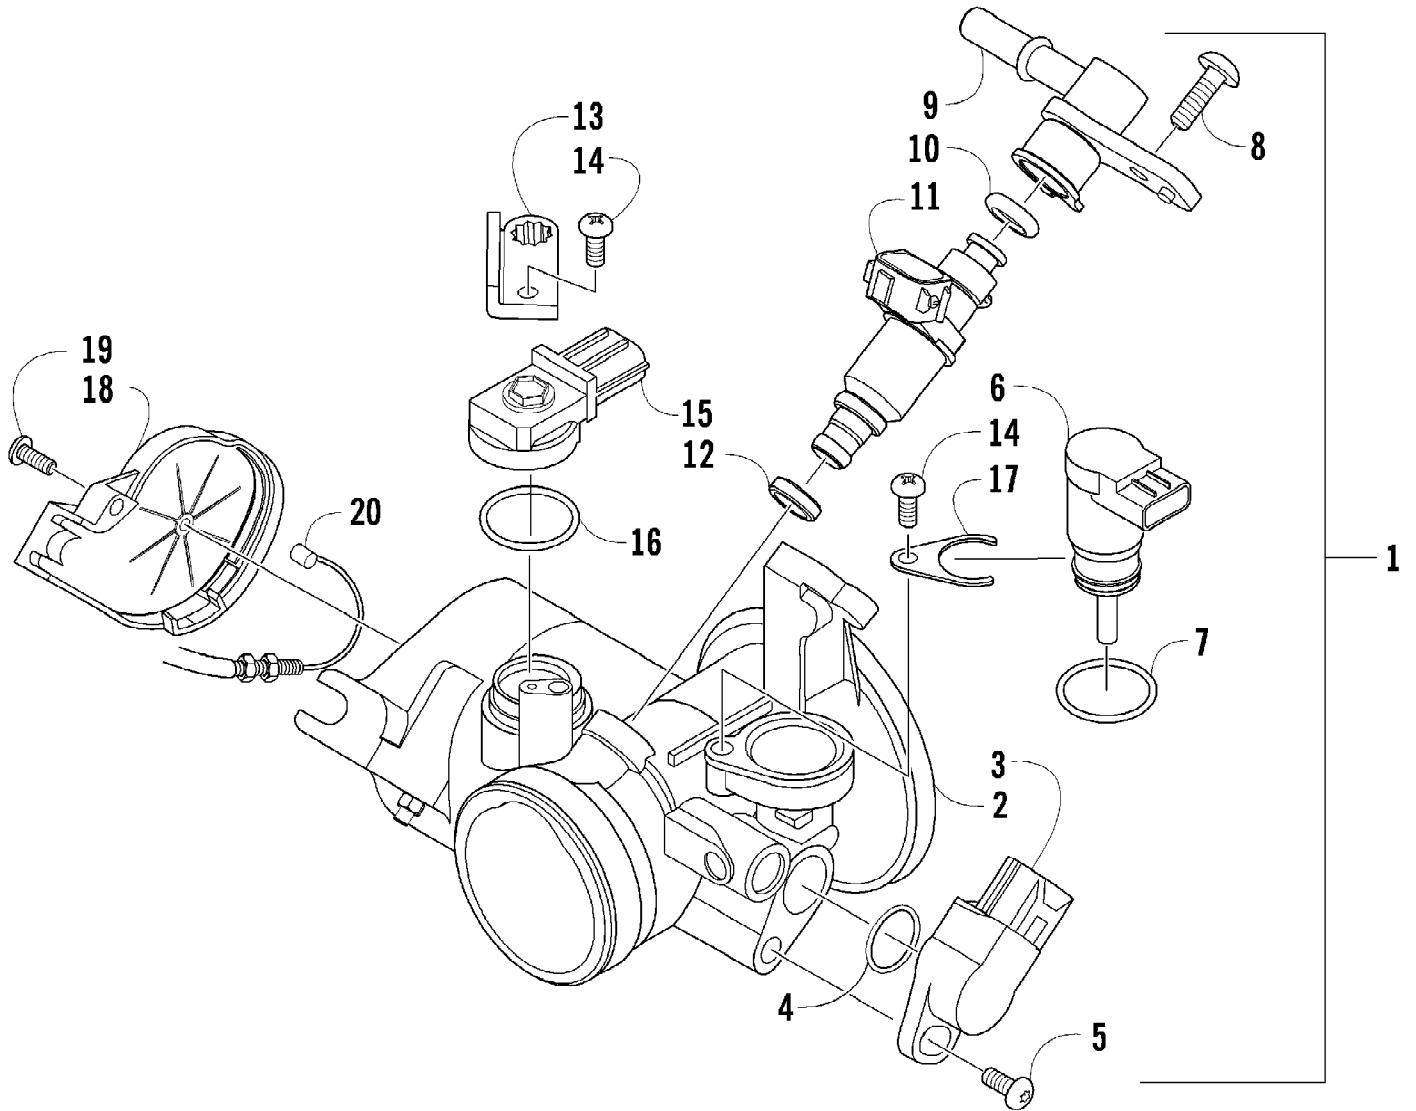

2012 ATV 700 LTD METALLIC GREEN (A2012ALT1PUSA)
THROTTLE BODY ASSEMBLY

Page 71 of 81

Ref #	Part Number	Qty	S/P/F	Description
1	0470-753	1		Throttle - Assembly (inc. 2-19)
2	0	1	F	Throttle Body
3	0430-072	1		Sensor, Throttle Position
4	5507-234	1		O-Ring
5	5507-231	1		Screw, Machine
6	0430-074	1		Valve, ISC
7	5507-233	1		O-Ring
8	5507-238	1		Screw, Machine
9	0470-687	1		Rail, Fuel
10	0470-767	1		O-Ring
11	0470-762	1		Injector, Fuel
12	0470-768	1		Seal
13	5507-227	1		Bracket, MAP Sensor
14	5507-117	2	/P	Screw, Machine
15	0430-073	1		Sensor, MAP
16	5507-232	1		O-Ring
17	5507-229	1		Plate, ISC Valve
18	5507-223	1		Cover
19	5507-037	1	/P	Screw, Machine
20	0487-057	1		Cable, Throttle