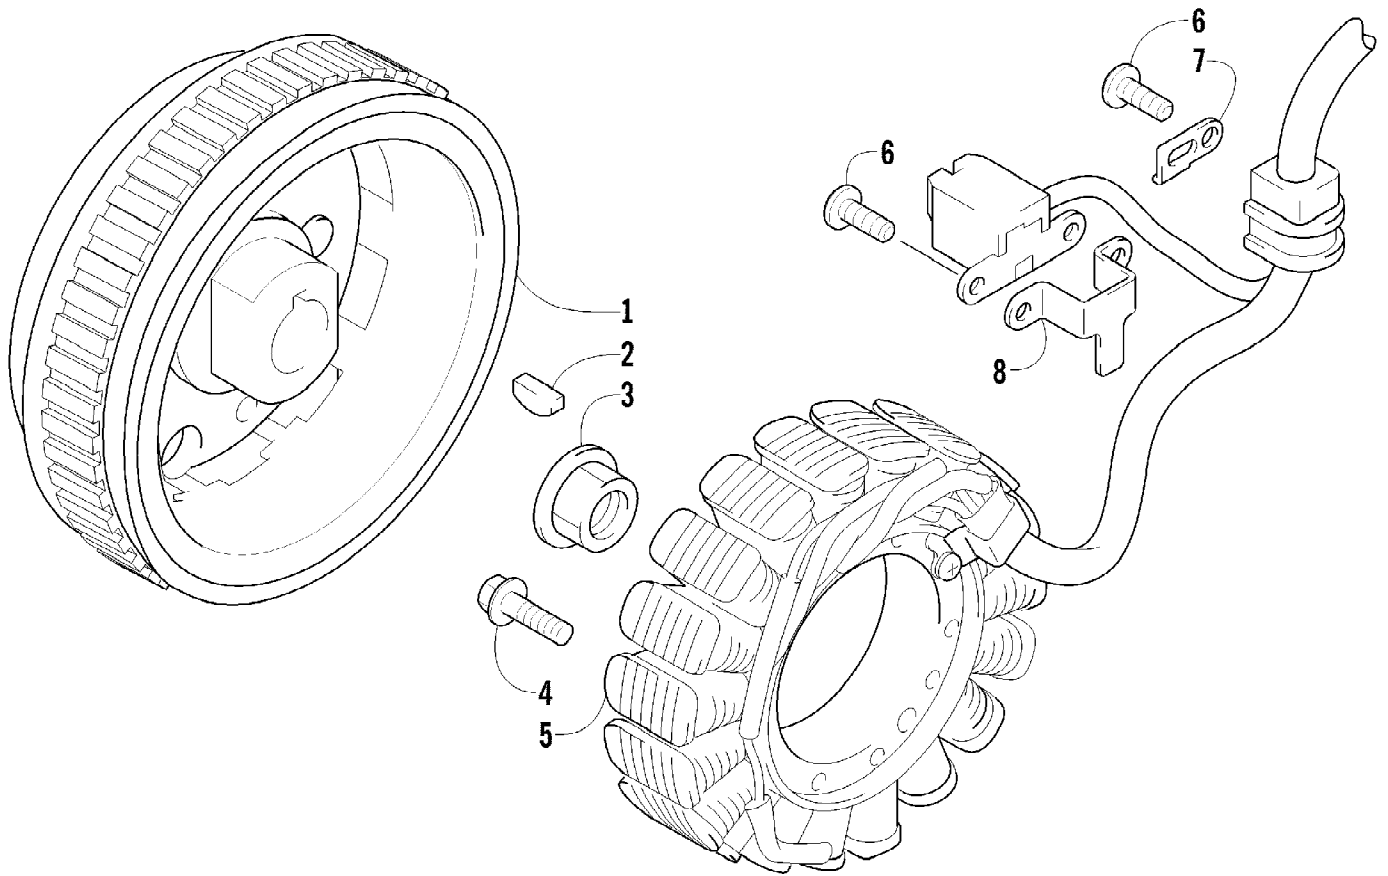

2012 ATV 700 LTD METALLIC GREEN (A2012ALT1PUSA)
MAGNETO ASSEMBLY

Page 47 of 81

Ref #	Part Number	Qty	S/P/F	Description
1	0802-048	1		Rotor/Flywheel
2	0829-012	1		Key
3	0827-014	1		Nut
4	8409-632	3		Screw, Cap
5	0802-041	1		Stator - Assembly
6	8470-510	3		Screw, Machine
7	0802-015	1		Clamp - No. 1
8	0802-016	1		Clamp - No. 2