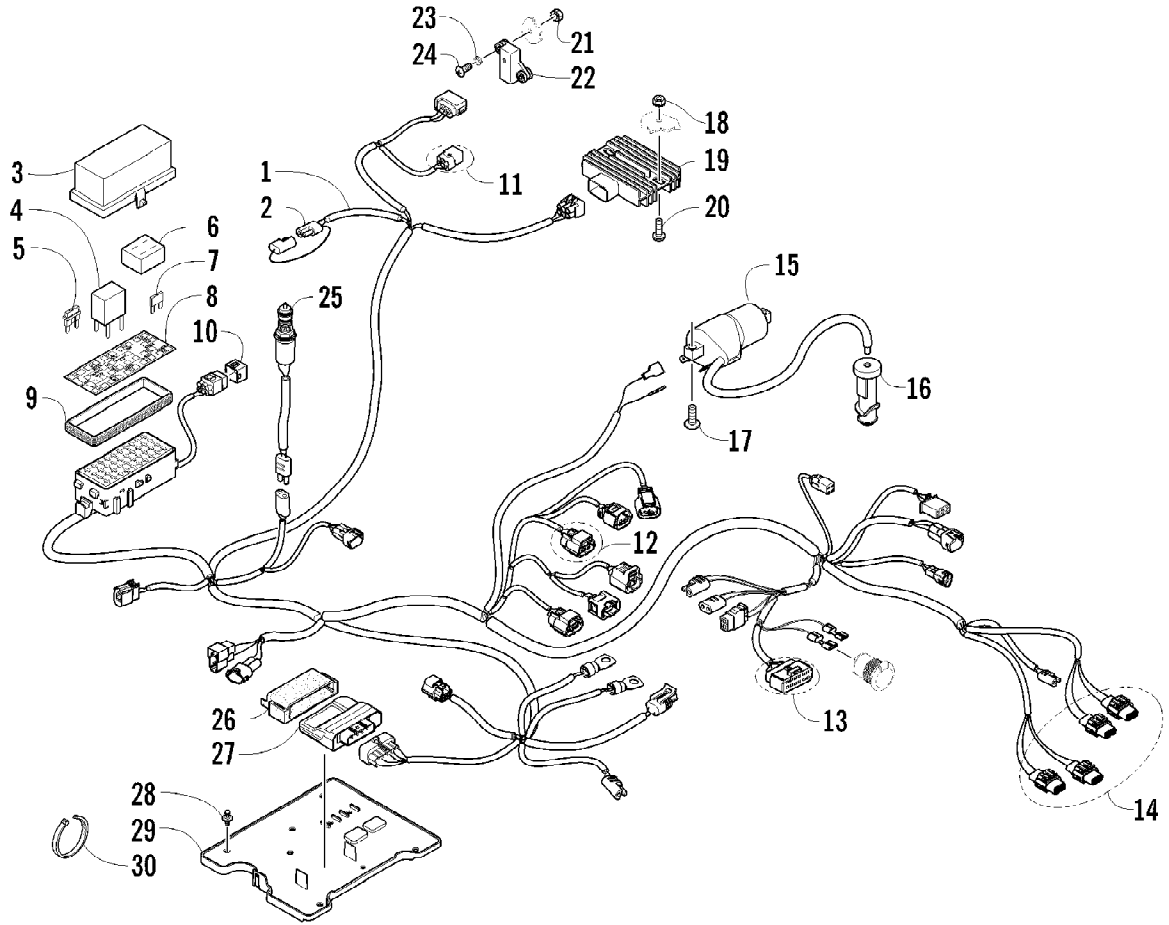

2012 ATV 700 LTD METALLIC GREEN (A2012ALT1PUSA)
WINCH ASSEMBLY

Page 79 of 81

Ref #	Part Number	Qty	S/P/F	Description
1	2441-250	1		Winch (inc. 2-4 and two No. 5)
2	2411-141	1		Decal, Warning - Tension
3	2411-140	1		Decal, Warning - Operation
4	1441-831	1		Cable, Winch
5	0623-038	8		Nut w/Washer
6	8051-246	4		Washer, Lock
7	8408-820	4	/P	Screw, Cap
8	0441-403	1	/P	Roller, Winch (inc. 9)
9	0411-474	1		Decal, Warning - Pinch Point
10	8468-820	2		Screw, Machine
11	1441-781	1		Strap
12	1441-833	1		Hook, Winch
13	1441-834	1		Pin
14	0623-175	1		Pin, Cotter
15	0123-903	AR		Tie, Cable - 11.5 in.
16	0445-068	1		Cable, Winch/Solenoid - Yellow
17	0445-069	1		Cable, Winch/Solenoid - Blue
18	1441-112	1		Cable, Solenoid/Battery - Black
19	0445-087	1		Cable, Solenoid/Battery - Red
20	0645-019	3		Boot, Terminal
21	0409-066	1	/P	Solenoid
22	8476-625	2		Screw, Machine
23	0409-087	1		Switch, Control
24	0409-034	1		Retainer, Control Switch
25	8464-560	2		Screw, Machine
26	0423-593	1		Washer
27	0423-382	1		Screw, Self-Tapping
28	0409-106	1		Cover, Switch