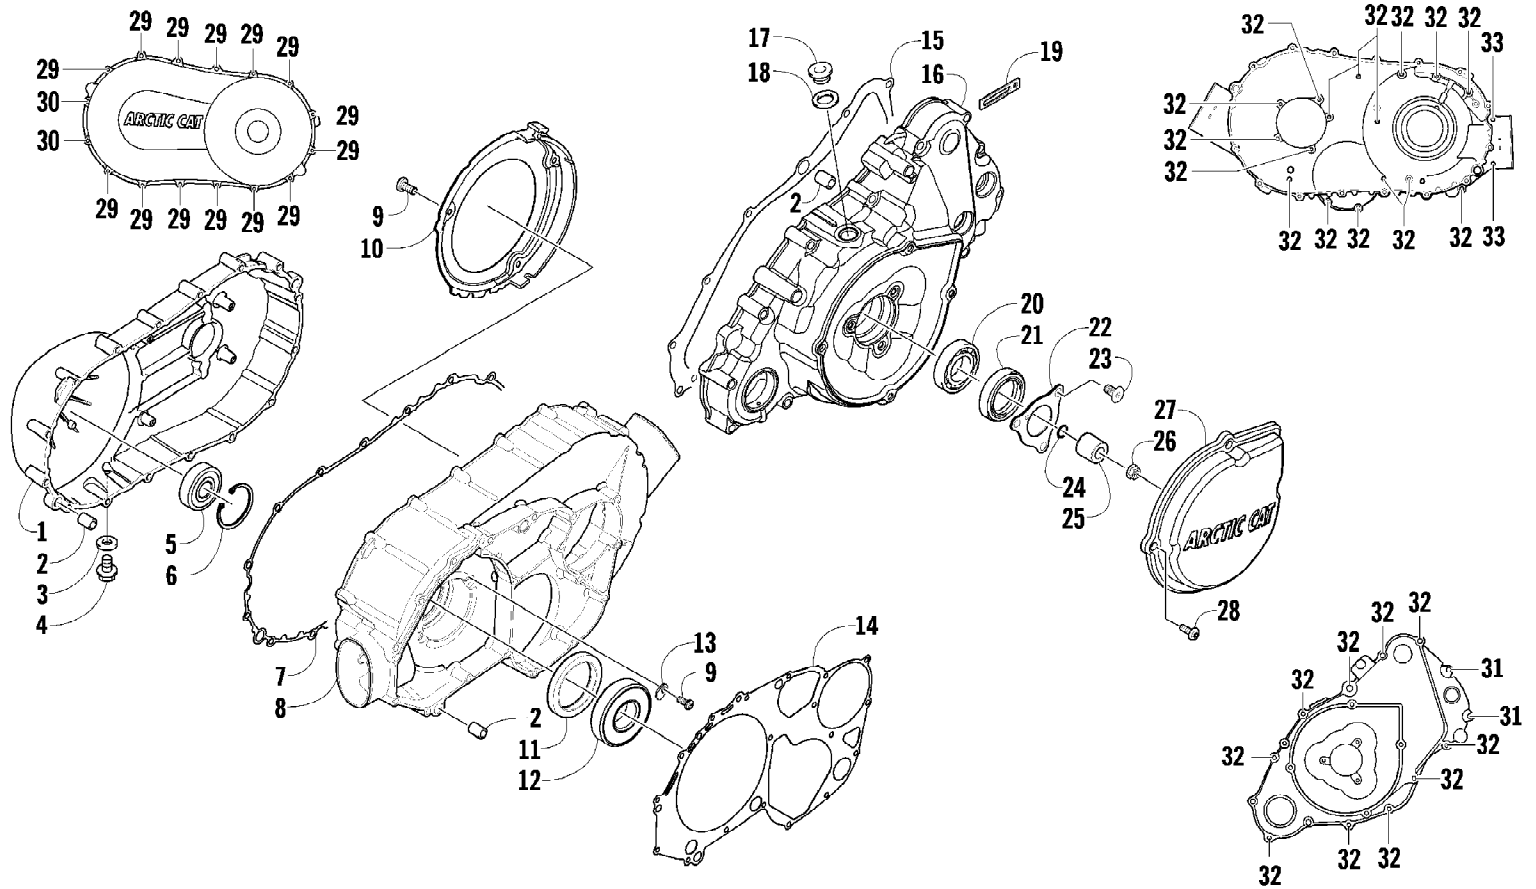

2012 ATV 700 LTD METALLIC GREEN (A2012ALT1PUSA)
CLUTCH/V-BELT/MAGNETO COVER ASSEMBLY

2012 ATV 700 LTD METALLIC GREEN (A2012ALT1PUSA)
CLUTCH/V-BELT/MAGNETO COVER ASSEMBLY

Ref #	Part Number	Qty	S/P/F	Description
1	0806-089	1		Cover, V-Belt
2	0829-002	6		Pin, Dowel
3	0830-013	1		Washer, Crush
4	8408-812	1		Screw, Cap
5	0832-060	1		Bearing
6	0831-078	1		Ring, Retaining
7	0830-174	1	/P	Gasket, V-Belt Cover
8	0806-086	1		Cover, Clutch
9	0826-029	5		Screw, Machine
10	0806-048	1		Plate, Air Intake
11	0830-188	1	/P	Seal
12	0832-009	1	/P	Bearing
13	0822-010	2	/P	Retainer, Bearing
14	0830-116	1	/P	Gasket, Clutch Cover
15	0830-128	1		Gasket, Magneto Cover
16	0806-082	1	/P	Cover, Magneto - Assembly
17	0826-155	1		Plug
18	0830-015	1		Washer, Crush
19	3002-964	1	/P	Clamp, Wire
20	1602-981	1	/P	Bearing
21	0830-158	1		Seal
22	0805-008	1		Retainer, Seal
23	0826-031	3		Screw, Machine
24	0830-108	1		O-Ring
25	0820-061	1		Bushing
26	0827-008	1		Nut
27	0820-062	1		Cover, Magneto
28	8468-616	4		Screw, Machine
29	8468-645	14		Screw, Machine
30	8468-655	2		Screw, Machine
31	8468-625	2		Screw, Machine
32	8468-640	26		Screw, Machine
33	8468-675	2		Screw, Machine