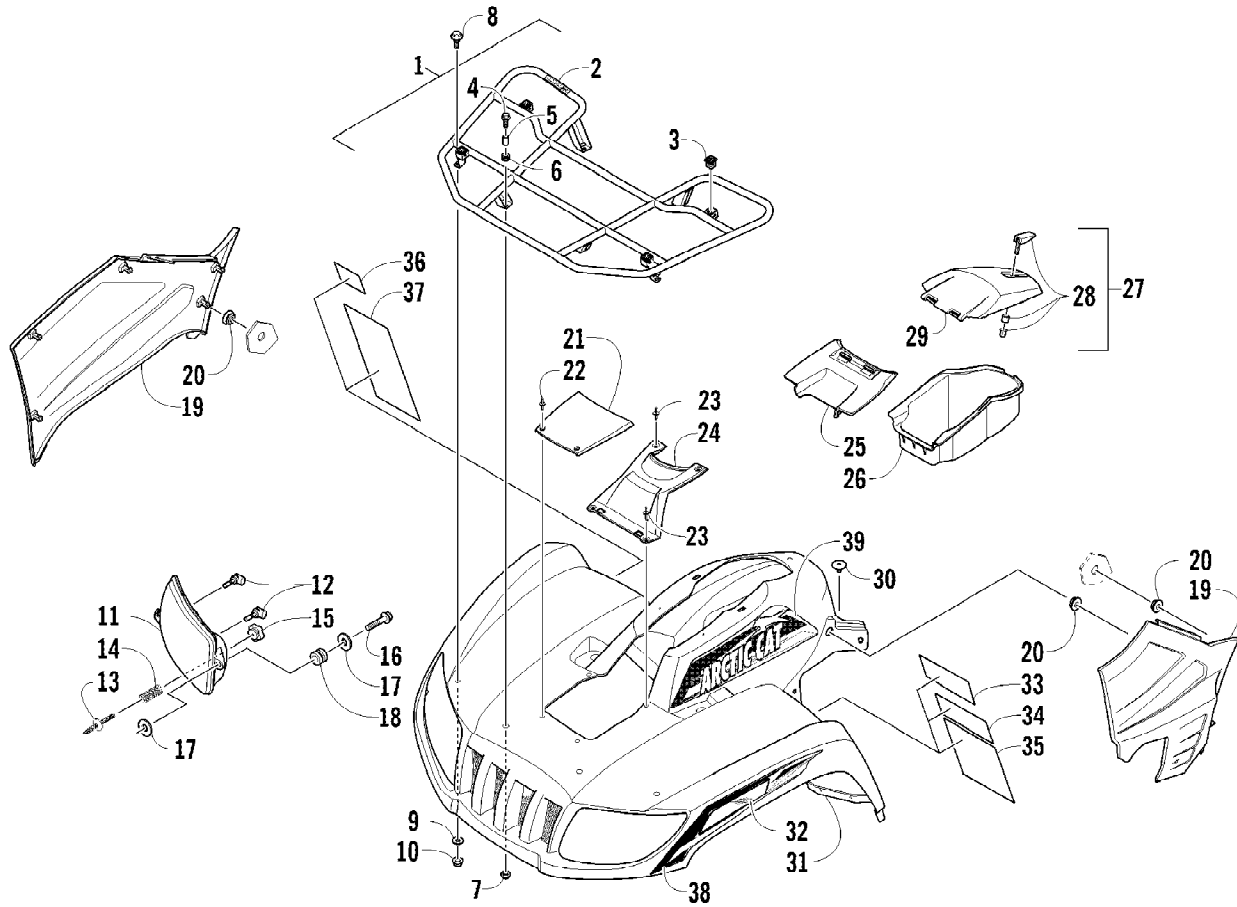

2012 ATV 700 LTD METALLIC GREEN (A2012ALT1PUSA)
FRONT RACK, BODY PANEL, AND HEADLIGHT ASSEMBLIES

2012 ATV 700 LTD METALLIC GREEN (A2012ALT1PUSA)
FRONT RACK, BODY PANEL, AND HEADLIGHT ASSEMBLIES

Ref #	Part Number	Qty	S/P/F	Description
1	2506-643	1		Rack, Front - Assembly (inc. 2-3)
2	0411-576	1		Decal, Warning - Load
3	0441-592	4	/P	Bushing
4	8410-830	4		Screw, Cap
5	0423-669	4		Spacer
6	0423-465	4		Grommet
7	8432-802	4		Nut, Lock
8	0423-654	2		Screw, Shoulder
9	8050-222	2	/P	Washer
10	0423-540	2		Nut, Lock
11	0509-044	1	/P	Headlight Assembly - Right (inc. 12)
11	0509-035	1		Headlight Assembly - Left (inc. 12)
12	0409-055	4		Bulb, Headlight
13	0423-514	2		Stud, Adjuster - Headlight
14	0423-522	2		Spring, Adjuster
15	0423-513	2		Knob, Adjuster
16	0623-785	4		Screw, Self-Tapping
17	8050-217	8	/P	Washer
18	0423-447	4		Grommet
19	2406-300	1		Panel, Side - Lower - Right
19	2406-419	1		Panel, Side - Lower - Left
20	0423-678	8		Grommet
21	1406-358	1		Cover, Access
22	0423-535	2		Rivet, Reinstallable
23	0623-362	4		Rivet, Reinstallable
24	1406-484	1		Cover, Steering Post
25	0470-513	1		Cover, Storage Box
26	1406-573	1		Box, Storage
27	2506-234	1		Lid, Storage Box w/Latch (inc. 28-29)
28	1406-599	1		Latch, Storage Box
29	0470-514	1		Lid, Storage Box
30	0423-101	2		Screw, Shoulder
31	2516-132	1		Panel, Fender - Assembly - Front (inc. 32-37)
32	0411-818	1		Decal, Reflector - Right
32	0411-819	1		Decal, Reflector - Left
33	1411-574	1		Decal, Warning - Off-Road Only
34	1411-804	1	/P	Decal, Warning - Age
35	1411-932	1	/P	Decal, Warning - General
36	0411-835	1		Decal, Warning - Turn/Hill
37	1411-250	1		Decal, Warning - Reverse/Pre-Ride
38	2411-694	1		Decal, Side - Front Right
38	2411-695	1		Decal, Side - Front Left
39	2411-696	1		Decal, Side - Upper Right
39	2411-697	1		Decal, Side - Upper Left