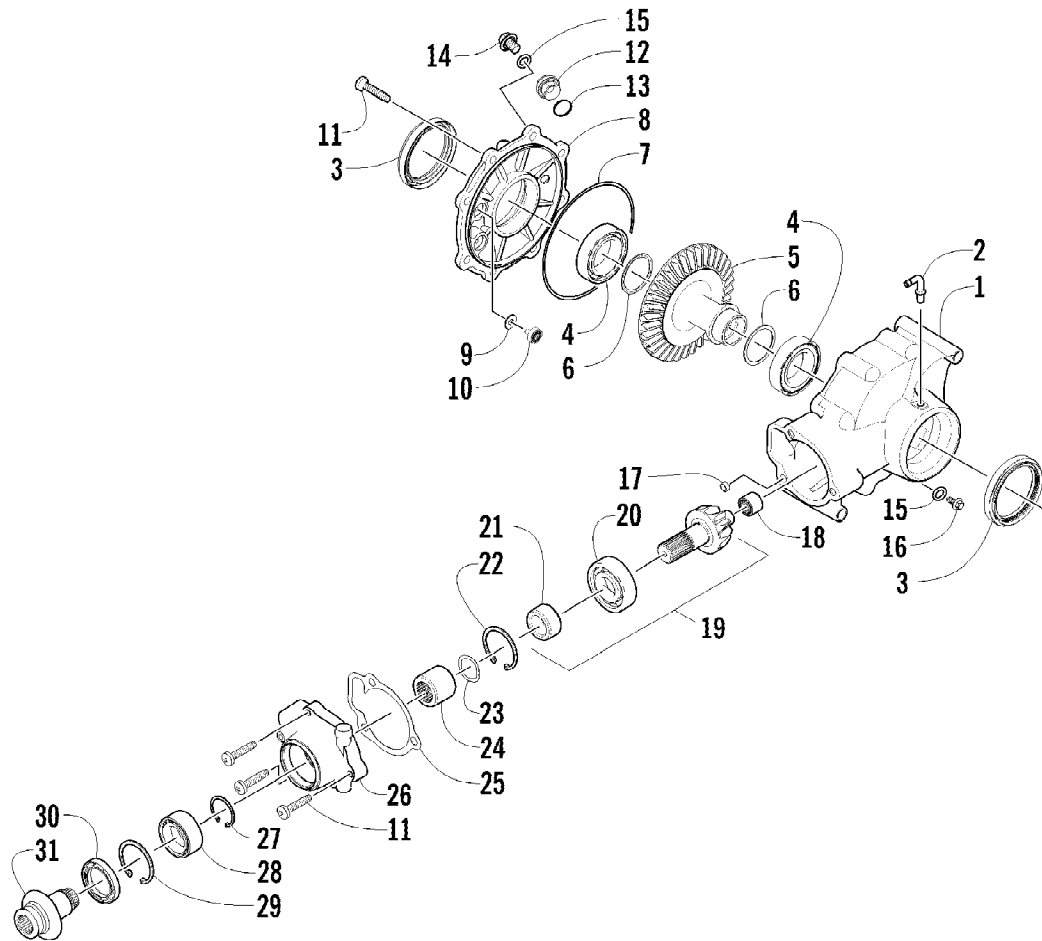

2012 ATV 700 LTD METALLIC GREEN (A2012ALT1PUSA)
REAR DRIVE GEARCASE ASSEMBLY

Ref #	Part Number	Qty	S/P/F	Description
	1502-876	1		Complete Rear Drive Gearcase Assembly
1	1502-896	1		Housing, Gearcase
2	1402-442	1		Fitting, Elbow
3	1402-950	2	/P	Seal
4	0402-393	2		Bearing
5	1402-033	1		Gear, Ring - 34T
6	0402-405	AR		Shim, 41 x 49 x 1.3 mm
6	0402-406	AR		Shim, 41 x 49 x 1.4 mm
6	0402-407	AR		Shim, 41 x 49 x 1.5 mm
6	0402-408	AR		Shim, 41 x 49 x 1.6 mm
6	0402-409	AR		Shim, 41 x 49 x 1.7 mm
7	0423-149	1		O-Ring
8	1502-897	1		Cover, Gearcase
9	0402-429	AR		Shim, 6.3 x 18 x 1.3 mm
9	0402-430	AR		Shim, 6.3 x 18 x 1.4 mm
9	0402-431	AR		Shim, 6.3 x 18 x 1.5 mm
9	0402-432	AR		Shim, 6.3 x 18 x 1.6 mm
9	0402-433	AR		Shim, 6.3 x 18 x 1.7 mm
10	0402-326	1		Button, Thrust
11	0423-118	11		Screw, Self-Tapping
12	0402-333	1	/P	Plug, Magnetic (inc. 13)
13	0423-154	1		O-Ring
14	1402-211	1		Plug, Oil Level (inc. one No. 15)
15	0423-153	2		O-Ring
16	1402-210	1	/P	Plug, Fill (inc. one No. 15)
17	0402-411	1		Pin, Dowel
18	0402-328	1		Bearing
19	1502-851	1		Gear, Pinion - Assembly - 11T (inc. 20-21)
20	0402-327	1		Bearing
21	1402-977	1		Collar, Retaining
22	1423-067	1		Ring, Retaining
23	0402-982	1		Washer, Wave
24	0402-981	1		Collar, Shaft
25	0402-947	1		Gasket, Flange
26	0502-529	1		Housing, Pinion
27	0423-417	1		Ring, Retaining
28	1402-043	1		Bearing
29	0423-423	1		Ring, Retaining
30	1402-011	1		Seal
31	1502-085	1	/P	Shaft, Input