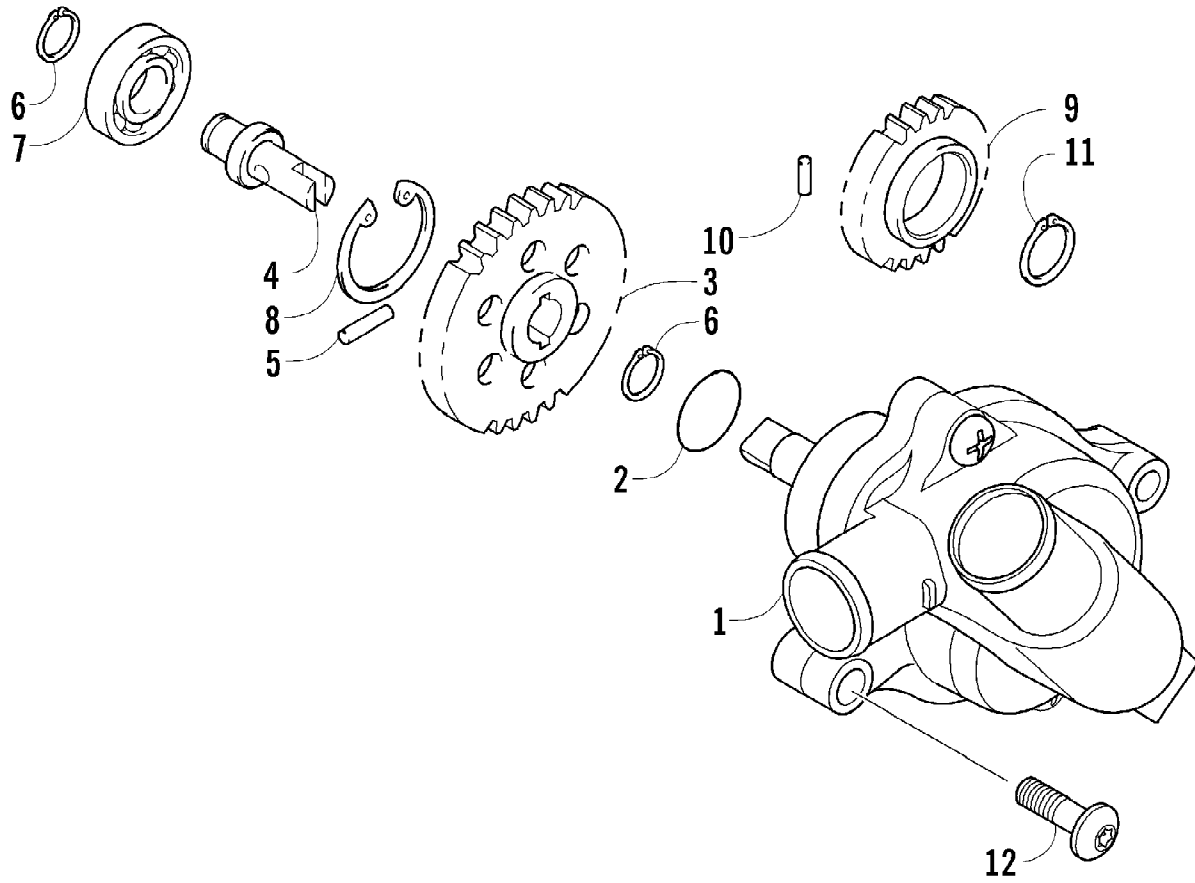

2012 ATV 700 LTD METALLIC GREEN (A2012ALT1PUSA)
WATER PUMP ASSEMBLY

Page 75 of 81

Ref #	Part Number	Qty	S/P/F	Description
1	0813-001	1		Pump, Water - Assembly (inc. 2)
2	0830-029	1		O-Ring
3	0813-004	1		Gear, Driven
4	0813-005	1		Shaft, Driven Gear
5	0829-009	1		Pin
6	0831-002	2		Ring, Retaining
7	0832-046	1	/P	Bearing
8	0831-004	1		Ring, Retaining
9	0811-003	1		Gear, Water Pump Drive
10	0829-007	1		Pin
11	0831-005	1		Ring, Retaining
12	8468-665	2		Screw, Machine