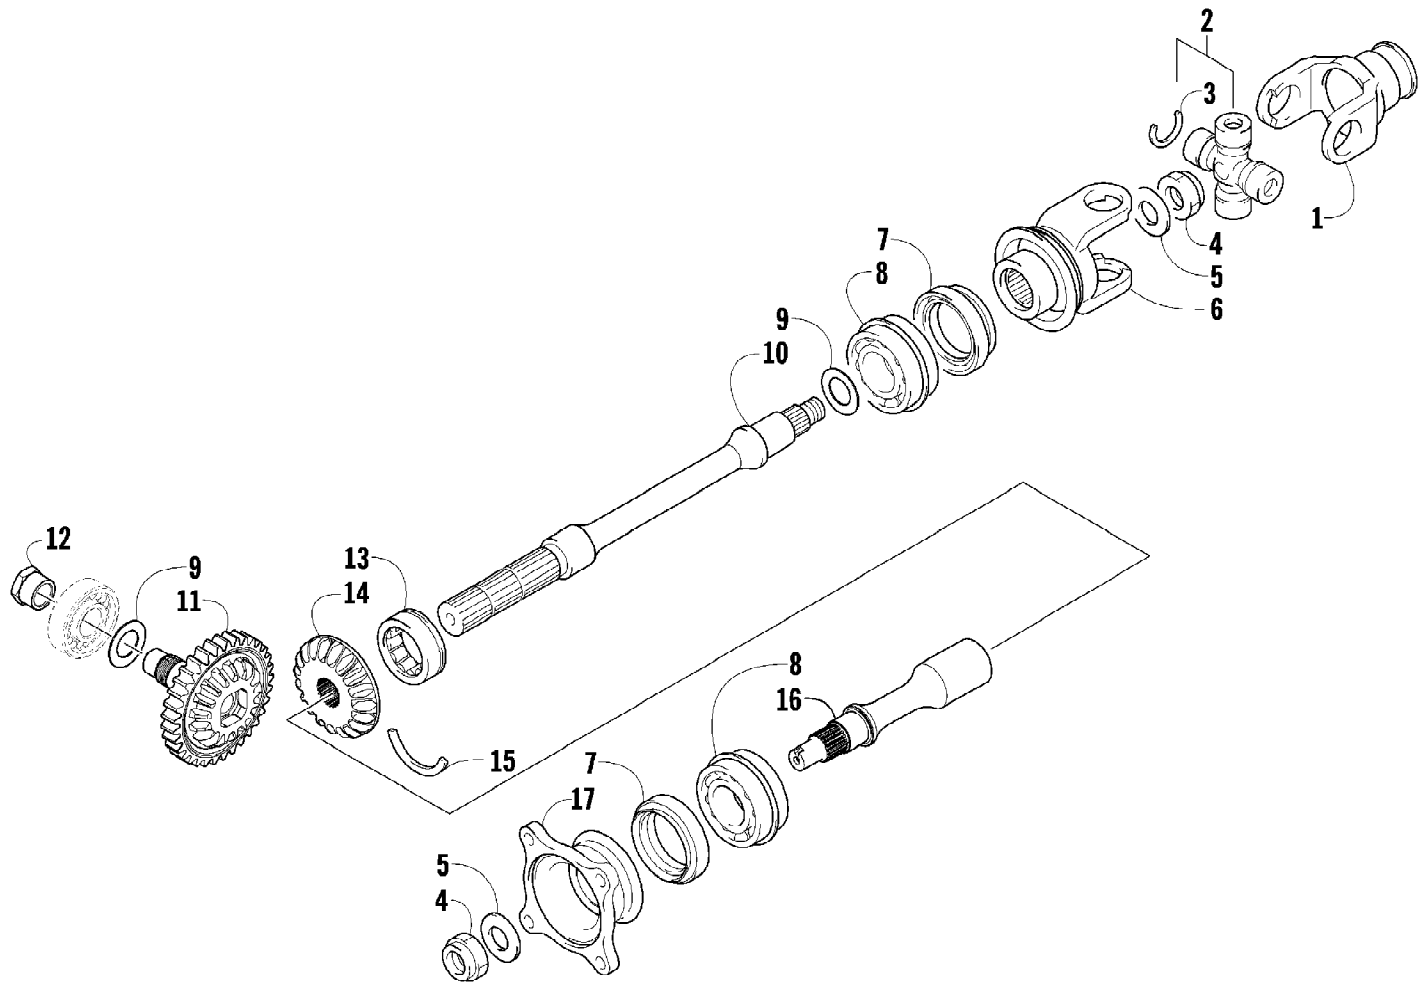

Ref #	Part Number	Qty	S/P/F	Description
1	0819-063	1		Yoke, Propeller Shaft Joint
2	1402-164	1	/P	Joint, Universal - Set (inc. 3)
3	0423-450	4		Ring, Retaining
4	0827-013	2		Nut
5	0828-020	2		Washer
6	0819-061	1		Yoke, Drive Output - Front
7	0830-043	2		Seal, Oil
8	0832-017	2		Bearing
9	0828-021	AR		Shim, 25 x 34 x 0.25 mm
9	0828-022	AR		Shim, 25 x 34 x 0.30 mm
9	0828-023	AR		Shim, 25 x 34 x 0.70 mm
9	0828-024	AR		Shim, 25 x 34 x 0.90 mm
9	0828-025	AR		Shim, 25 x 34 x 0.95 mm
9	0828-026	AR		Shim, 25 x 34 x 1.00 mm
9	0828-027	AR		Shim, 25 x 34 x 1.05 mm
9	0828-028	AR		Shim, 25 x 34 x 1.10 mm
9	0828-029	AR		Shim, 25 x 34 x 1.15 mm
10	0819-089	1	/P	Shaft, Secondary Driven - Front
11	0822-131	1		Gear, Secondary Drive
12	0827-052	1		Nut
13	0832-016	1		Bearing
14	0822-106	1		Gear, Secondary Driven
15	0819-011	1		Ring, Driven Bearing
16	0819-053	1		Shaft, Secondary Driven - Rear
17	0819-005	1		Flange, Output Joint - Rear