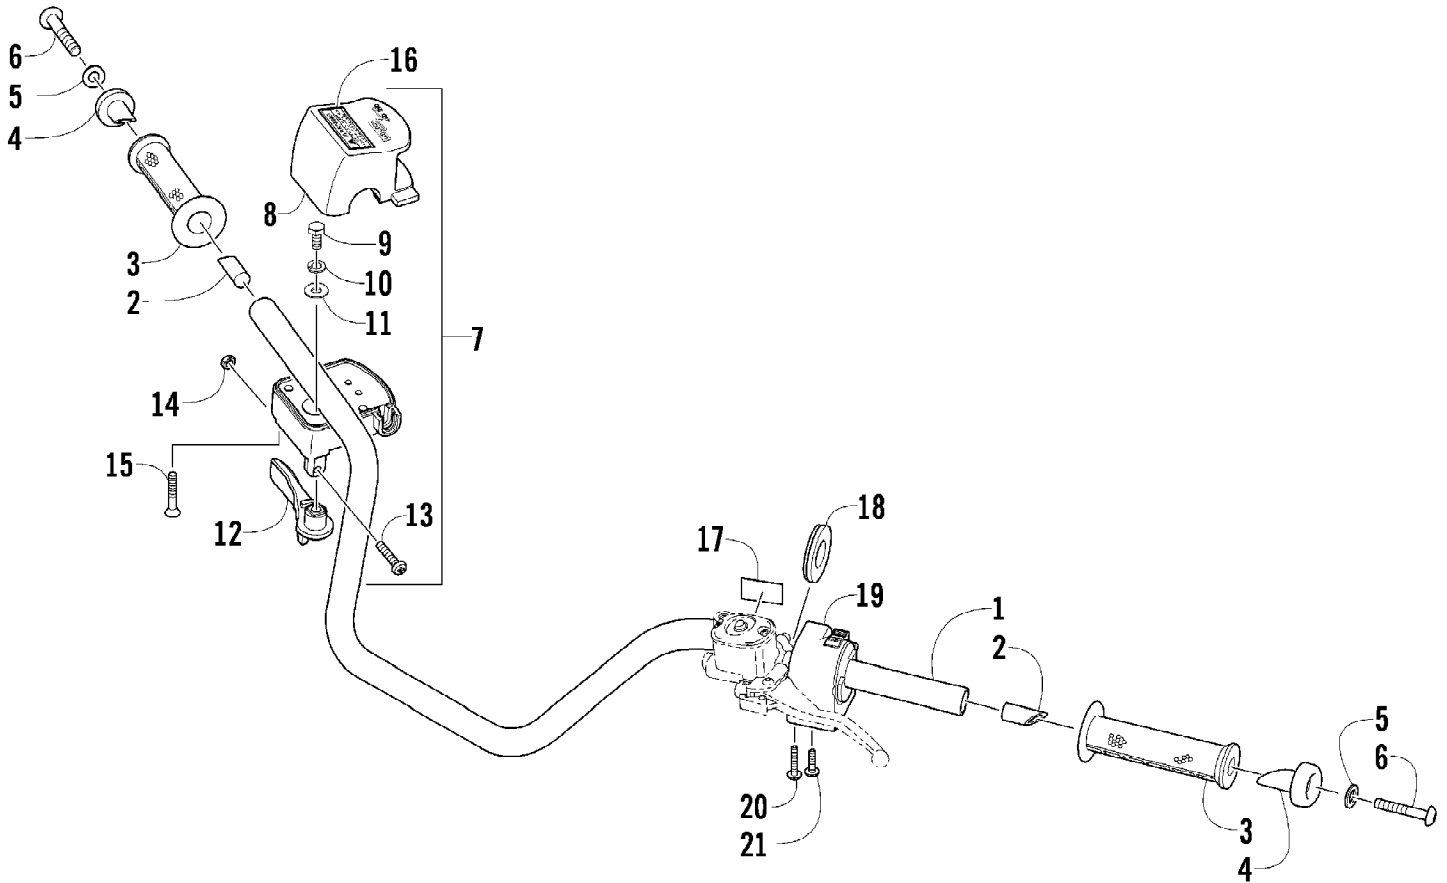

2012 ATV 700 INTERNATIONAL RED (A2012IBT4EOSR)
HANDLEBAR ASSEMBLY

Page 41 of 79

Ref #	Part Number	Qty	S/P/F	Description
1	0505-418	1	/P	Handlebar
2	0405-218	2		Plug, Handlebar
3	0405-147	2		Grip, Handlebar
4	0405-149	2		End Cap, Handlebar
5	8050-247	2	/P	Washer
6	8477-845	2		Screw, Machine
7	0509-054	1		Case, Throttle - Assembly (inc. 8-15)
8	0409-141	1		Cover, Throttle Case w/Switch
9	3007-392	1	/P	Screw, Cap
10	3004-447	1	/P	Washer, Lock
11	3003-030	1	/P	Washer
12	0409-133	1		Lever, Throttle
13	3423-014	1		Screw, Machine
14	3423-327	1		Nut
15	3423-199	2		Screw, Machine
16	0411-966	1		Decal, Warning - Differential Lock
17	1411-865	1		Decal, Warning - Brake Lever Lock
18	3409-019	1		Cover, Switch Housing
19	0509-014	1		Switch, Control - Assembly (inc. 20-21)
20	0409-028	1		Screw, Machine
21	0409-027	1		Screw, Machine