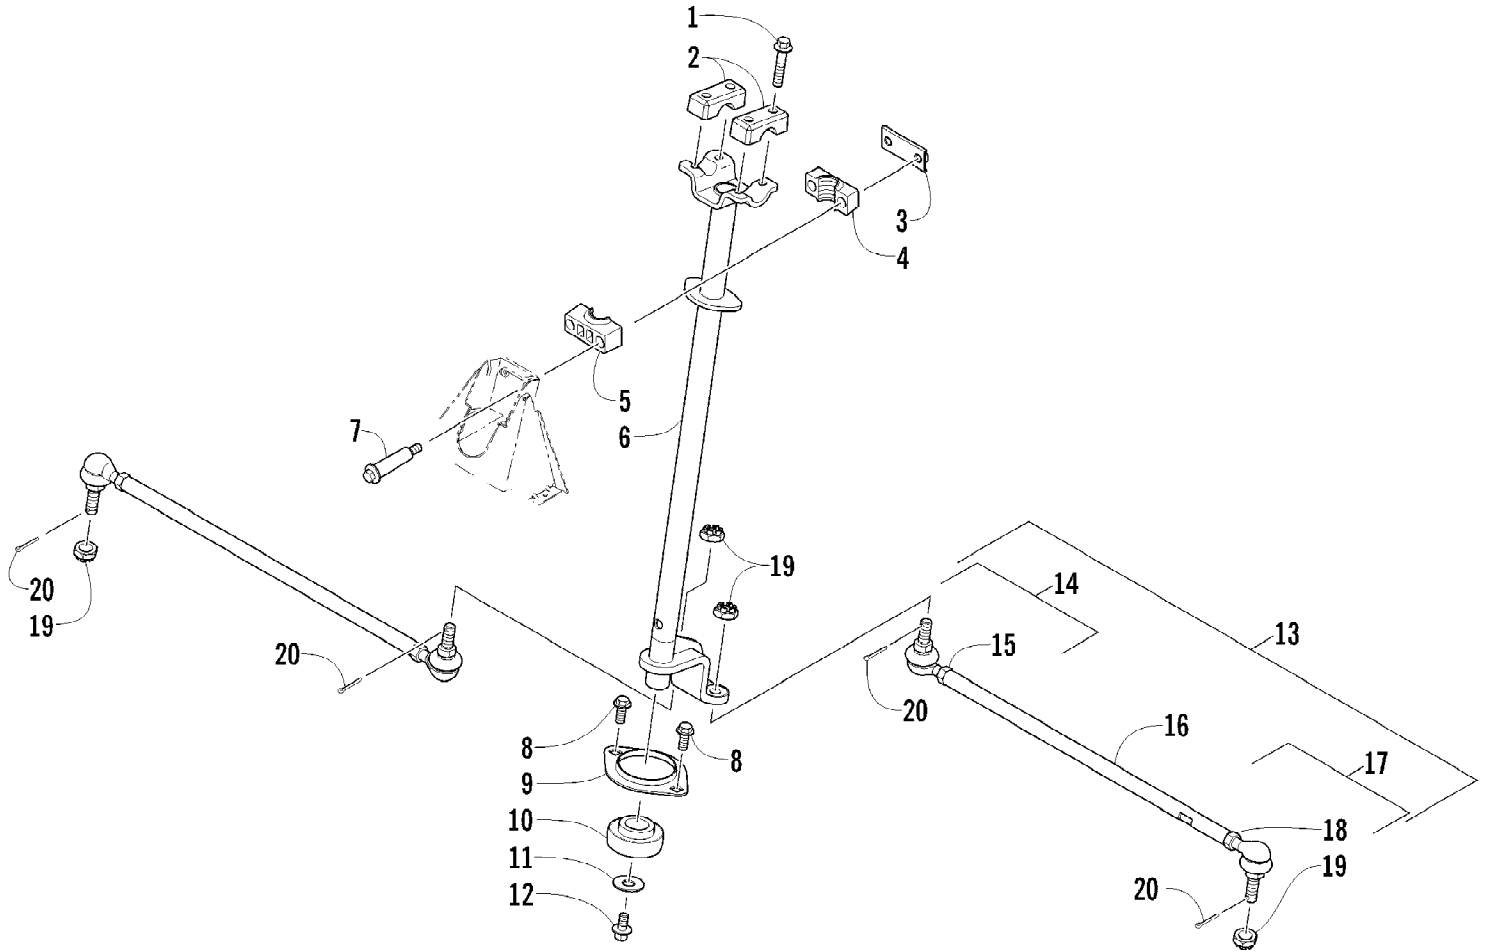

Ref #	Part Number	Qty	S/P/F	Description
1	8408-835	4		Screw, Cap
2	0405-035	2		Cap, Steering Adjuster
3	0505-484	1		Cap, Housing
4	0405-260	1		Housing, Upper
5	0405-259	1		Housing, Lower
6	0505-493	1		Post, Steering
7	0423-505	2		Screw, Shoulder
8	8408-816	2		Screw, Cap
9	0602-233	1		Flange, Bearing
10	0405-052	1		Bearing w/Inverted Oil Seal
11	0423-073	1		Washer
12	8409-020	1	/P	Screw, Cap
13	0505-499	2	/P	Tie Rod - Assembly (inc. 14-18)
14	0505-511	2	/P	End, Tie Rod - Left-Hand Thread - Kit (inc. 15)
15	0423-013	2		Nut - Left-Hand Thread
16	0405-281	2	/P	Tie Rod
17	0505-510	2	/P	End, Tie Rod - Right-Hand Thread - Kit (inc. 18)
18	8420-002	2	/P	Nut - Right-Hand Thread
19	0423-157	4		Nut, Lock
20	0623-175	4		Pin, Cotter