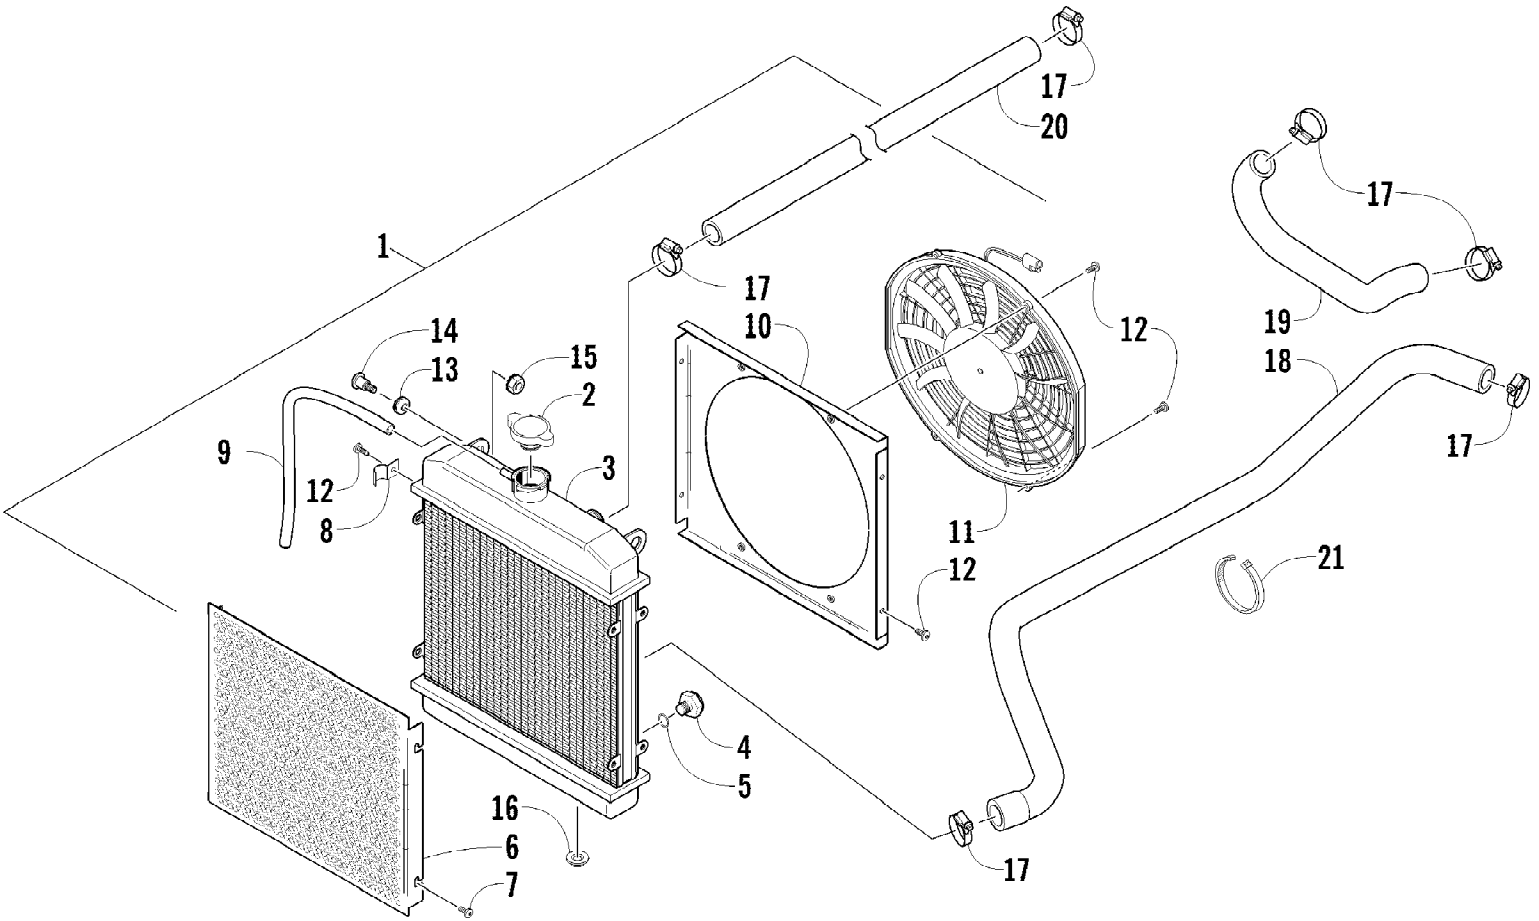

Ref #	Part Number	Qty	S/P/F	Description
1	0413-256	1	/P	Radiator Assembly (inc. 2-13)
2	0413-255	1	/P	Cap
3	0413-205	1		Radiator
4	0413-195	1		Plug, Drain
5	1602-213	1	/P	O-Ring
6	0413-007	1		Screen
7	8475-512	4		Screw, Machine
8	0423-351	1		Clamp, Wire
9	0610-016	AR	/P	Hose - 25 ft
9	0610-015	AR	/P	Hose - 100 ft
10	0413-203	1		Shroud, Fan
11	0413-123	1	/P	Fan, Cooling
12	0623-378	8		Screw, Self-Tapping
13	0423-030	2		Grommet
14	0423-484	2		Screw, Shoulder
15	0623-038	2		Nut w/Washer
16	0423-028	2		Bushing, Stem
17	0423-496	6		Clamp, Hose
18	0410-229	1		Hose, Coolant - Lower
19	0410-022	1		Hose, Coolant - Crossover
20	0410-002	1		Hose, Coolant - Upper
21	0123-903	AR		Tie, Cable - 11.5 in.