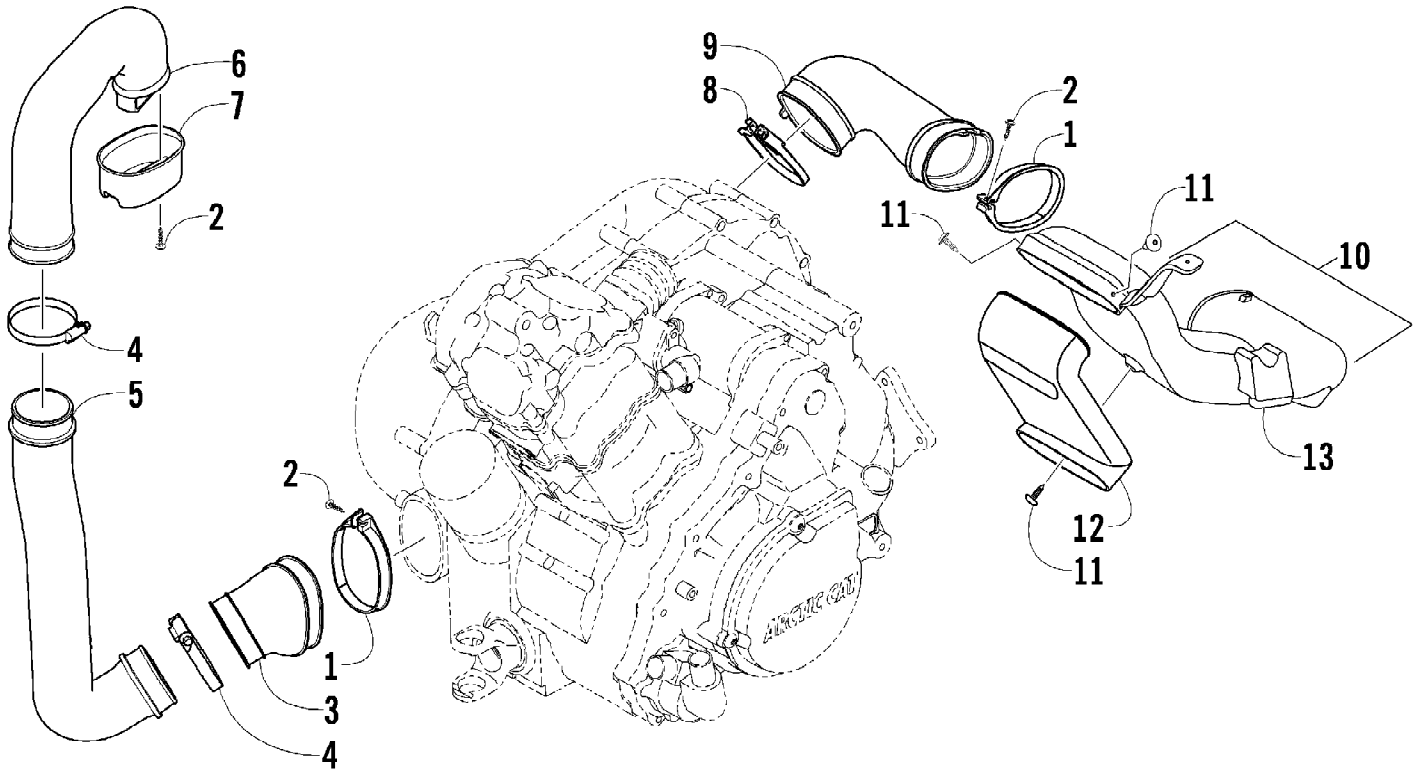

2012 ATV 700 INTERNATIONAL RED (A2012IBT4EOSR)
BATTERY AND STARTER ASSEMBLY

Page 4 of 79

Ref #	Part Number	Qty	S/P/F	Description
1	5991-655	1	/P	Battery Cover/Tool Tray Assembly (inc. 2-4)
2	2406-815	1	/P	Cover, Battery
3	0444-122	1	S/P	Kit, Tool
4	0417-016	1		Pad, Battery
5	8476-620	2		Screw, Machine
6	0645-480	1		Battery Assembly (inc. 7-8)
7	0445-082	1		Kit, Hardware
8	0645-430	1		Decal, Warning
9	0417-012	1		Foam, Battery
10	0445-070	1		Cable, Battery/Ground
11	0445-062	1		Cable, Battery/Solenoid
12	0645-327	1		Boot, Terminal
13	0623-038	5		Nut w/Washer
14	0445-064	1		Cable, Solenoid/Starter (inc. 15)
15	0645-019	1		Boot, Terminal
16	0445-058	1	/P	Solenoid
17	8476-625	4		Screw, Machine
18	0825-013	1	/P	Motor, Starter - Assembly

2012 ATV 700 INTERNATIONAL RED (A2012IBT4EOSR)
CAM CHAIN ASSEMBLY

Page 6 of 79

Ref #	Part Number	Qty	S/P/F	Description
1	0810-001	1		Chain, Cam
2	0810-002	1		Guide, Chain
3	0810-003	1		Tensioner, Chain
4	0826-036	1		Pivot, Tensioner
5	0830-025	1		Washer, Crush
6	0810-004	1		Adjuster, Tensioner - Assembly
7	0830-018	1		Gasket
8	8468-625	2		Screw, Machine
9	0830-107	2		Gasket
10	8400-610	1		Screw, Cap
11	0828-129	1		Washer