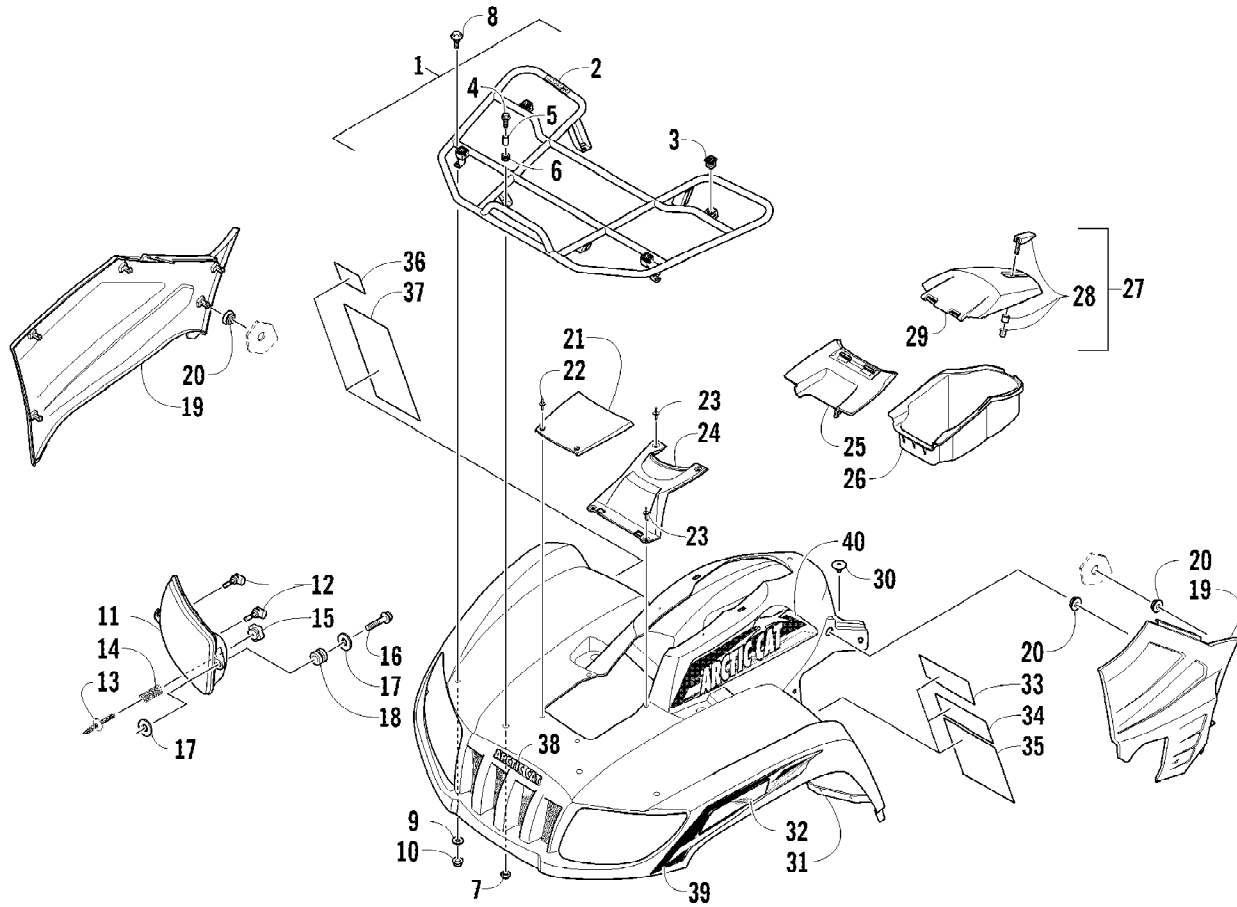

2012 ATV 700 INTERNATIONAL RED (A2012IBT4EOSR)
FRONT RACK, BODY PANEL, AND HEADLIGHT ASSEMBLIES

2012 ATV 700 INTERNATIONAL RED (A2012IBT4EOSR)
FRONT RACK, BODY PANEL, AND HEADLIGHT ASSEMBLIES

Ref #	Part Number	Qty	S/P/F	Description
1	2506-106	1		Rack, Front - Assembly (inc. 2-3)
2	0411-576	1		Decal, Warning - Load
3	0441-592	4	/P	Bushing
4	8410-830	4		Screw, Cap
5	0423-669	4		Spacer
6	0423-465	4		Grommet
7	8432-802	4		Nut, Lock
8	0423-654	2		Screw, Shoulder
9	8050-222	2	/P	Washer
10	0423-540	2		Nut, Lock
11	0509-044	1	/P	Headlight Assembly - Right (inc. 12)
11	0509-035	1		Headlight Assembly - Left (inc. 12)
12	0409-055	4		Bulb, Headlight
13	0423-514	2		Stud, Adjuster - Headlight
14	0423-522	2		Spring, Adjuster
15	0423-513	2		Knob, Adjuster
16	0623-785	4		Screw, Self-Tapping
17	8050-217	8	/P	Washer
18	0423-447	4		Grommet
19	2406-300	1		Panel, Side - Lower - Right
19	2406-419	1		Panel, Side - Lower - Left
20	0423-678	8		Grommet
21	1406-358	1		Cover, Access
22	0423-535	2		Rivet, Reinstallable
23	0623-362	4		Rivet, Reinstallable
24	1406-484	1		Cover, Steering Post
25	0470-513	1		Cover, Storage Box
26	1406-573	1		Box, Storage
27	2506-234	1		Lid, Storage Box w/Latch (inc. 28-29)
28	1406-599	1		Latch, Storage Box
29	0470-514	1		Lid, Storage Box
30	0423-101	2		Screw, Shoulder
31	4506-289	1	/P	Panel, Fender - Assembly (inc. 32-37)
32	0411-818	1		Decal, Reflector - Right
32	0411-819	1		Decal, Reflector - Left
33	1411-574	1		Decal, Warning - Off-Road Only
34	1411-804	1	/P	Decal, Warning - Age
35	1411-932	1	/P	Decal, Warning - General
36	0411-835	1		Decal, Warning - Turn/Hill
37	1411-250	1		Decal, Warning - Reverse/Pre-Ride
38	1411-725	1		Decal, "Arctic Cat"
39	2411-674	1		Decal, Side - Front Right
39	2411-675	1		Decal, Side - Front Left
40	2411-676	1		Decal, Side - Upper Right
40	2411-677	1		Decal, Side - Upper Left