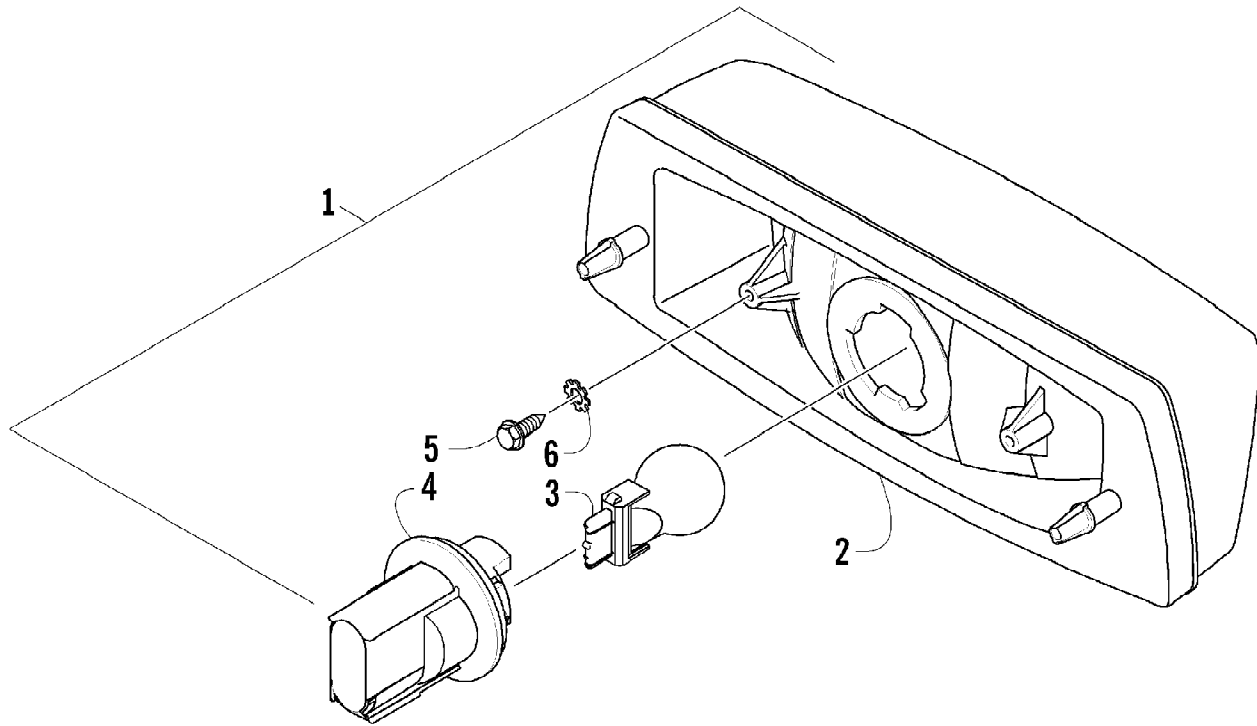

2012 ATV 700 INTERNATIONAL RED (A2012IBT4EOSR)
TAILLIGHT ASSEMBLY

Page 69 of 79

Ref #	Part Number	Qty	S/P/F	Description
1	0509-022	1		Taillight Assembly (inc. 2-4)
2	0509-025	1		Housing, Taillight
3	0409-056	1		Bulb, Taillight
4	0409-057	1		Socket, Taillight
5	0623-301	2	/P	Screw, Self-Tapping
6	8053-212	2	/P	Washer, External Tooth Lock