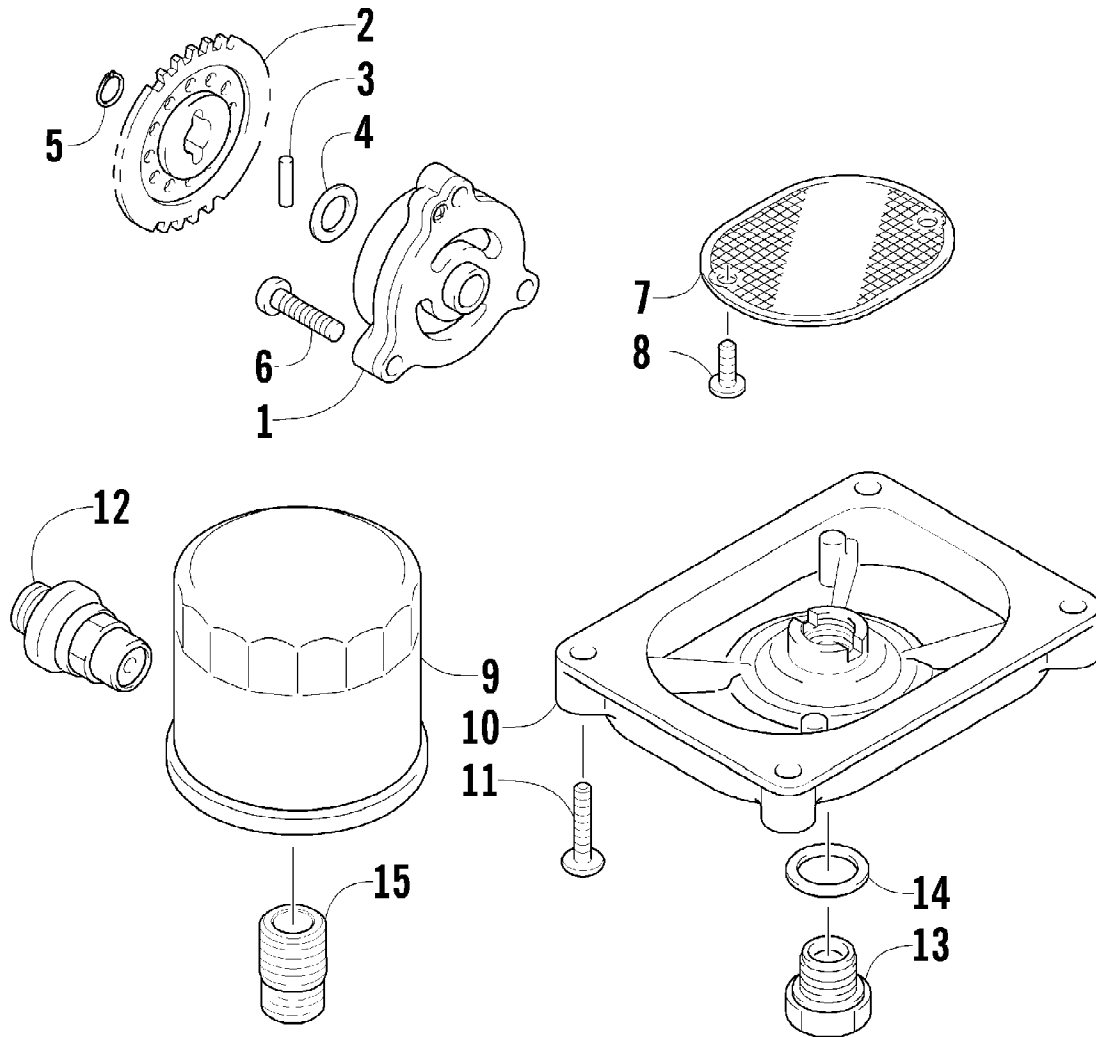

2012 ATV 700 INTERNATIONAL RED (A2012IBT4EOSR)
OIL FILTER/PUMP ASSEMBLY

Page 49 of 79

Ref #	Part Number	Qty	S/P/F	Description
1	0812-023	1		Pump, Oil
2	0812-083	1	/P	Gear, Driven
3	0829-009	1		Pin
4	0828-007	1	/P	Washer
5	0831-002	1		Ring, Retaining
6	0826-039	3		Screw, Machine
7	0812-057	1	/P	Strainer, Oil
8	0826-040	2		Screw, Machine
9	0812-029	1	S	Filter, Oil
10	0812-053	1		Cap, Oil Strainer
11	8468-625	4		Screw, Machine
12	0812-007	1		Valve, Oil-Relief - Assembly
13	0812-006	1		Plug, Drain
14	0830-017	1		Gasket, Drain Plug
15	0812-008	1		Union, Oil Filter