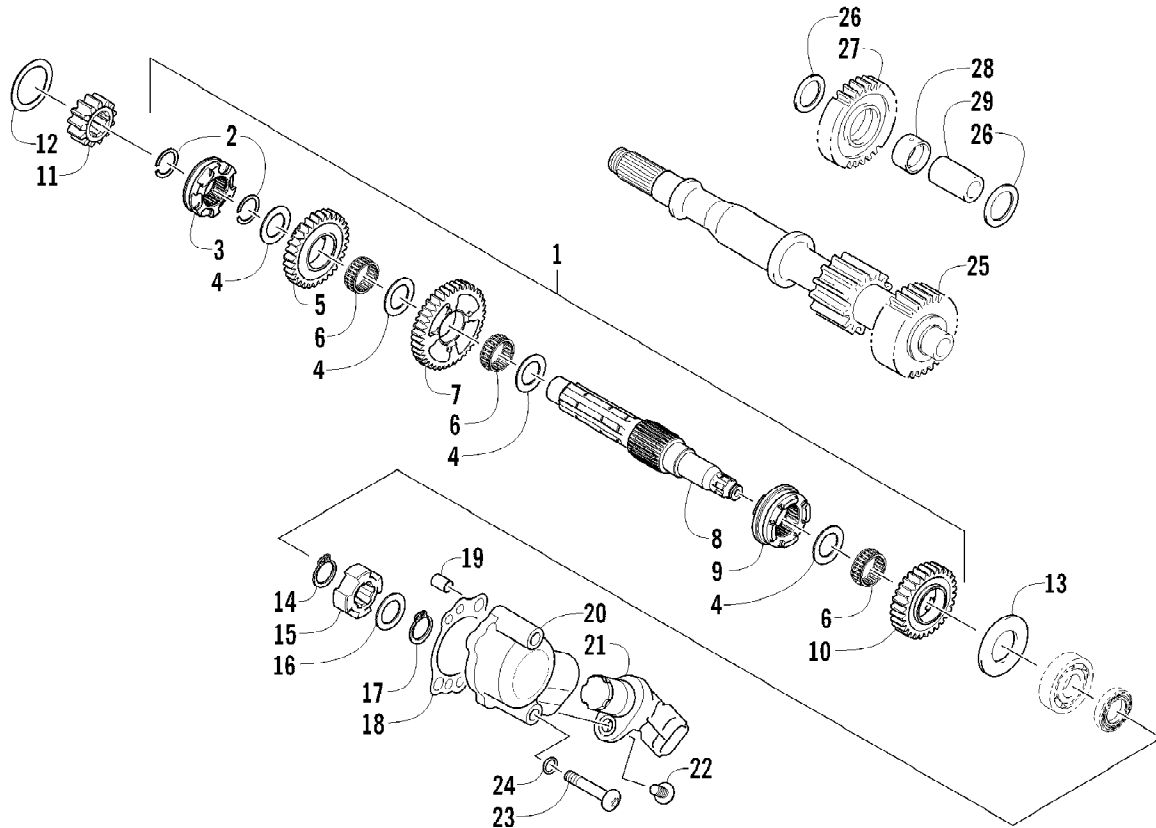

2012 ATV 700 INTERNATIONAL RED (A2012IBT4EOSR)
SECONDARY TRANSMISSION ASSEMBLY

Page 61 of 79

Ref #	Part Number	Qty	S/P/F	Description
1	0822-124	1		Countershaft Assembly (inc. 2-10)
2	0831-085	2		Ring, Retaining
3	0822-120	1		Gear Select, Reverse
4	0822-121	4		Shim
5	0822-119	1		Gear, Reverse Driven
6	0832-082	3		Bearing
7	0822-114	1		Gear, Driven - Low
8	0822-113	1		Countershaft
9	0822-116	1		Gear Select, Sliding
10	0822-115	1		Gear, Driven - High
11	0822-125	1		Gear, Drive
12	0828-019	1		Washer, Thrust
13	0828-011	1		Washer
14	0831-040	1		Ring, Retaining
15	0822-050	1		Trigger, Speedometer Sensor
16	0828-069	1		Washer, Thrust
17	0831-039	1		Ring, Retaining
18	0830-129	1		Gasket
19	0829-023	2		Pin, Dowel
20	0822-049	1		Housing, Speedometer Sensor
21	0824-042	1	/P	Sensor, Speedometer
22	8468-620	1	/P	Screw, Machine
23	8468-645	2		Screw, Machine
24	0830-107	2		Gasket
25	0822-001	1		Driveshaft
26	0828-016	2		Washer, Thrust
27	0822-011	1		Gear, Reverse Idle
28	0822-012	1		Bushing
29	0822-015	1		Shaft, Reverse Idle