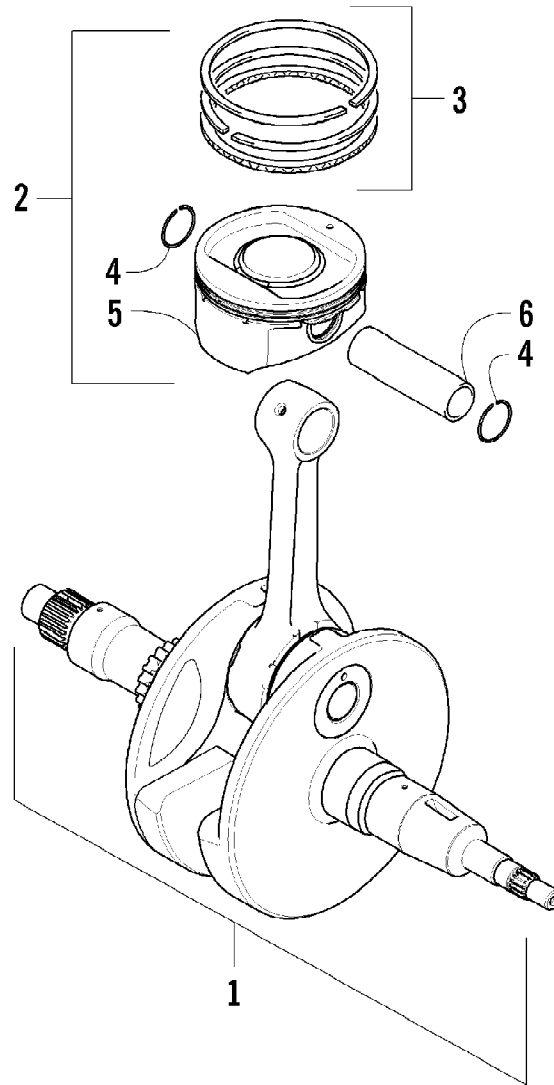

2012 ATV 700 INTERNATIONAL RED (A2012IBT4EOSR)
CRANKSHAFT AND PISTON ASSEMBLY

Page 18 of 79

Ref #	Part Number	Qty	S/P/F	Description
1	0805-326	1		Crankshaft Assembly
2	0805-297	1	/P	Piston Set (inc. 3-6)
3	0805-132	1		Ring, Piston - Set
4	0831-001	2		Circlip, Piston Pin
5	0805-296	1		Piston
6	0805-210	1		Pin, Piston