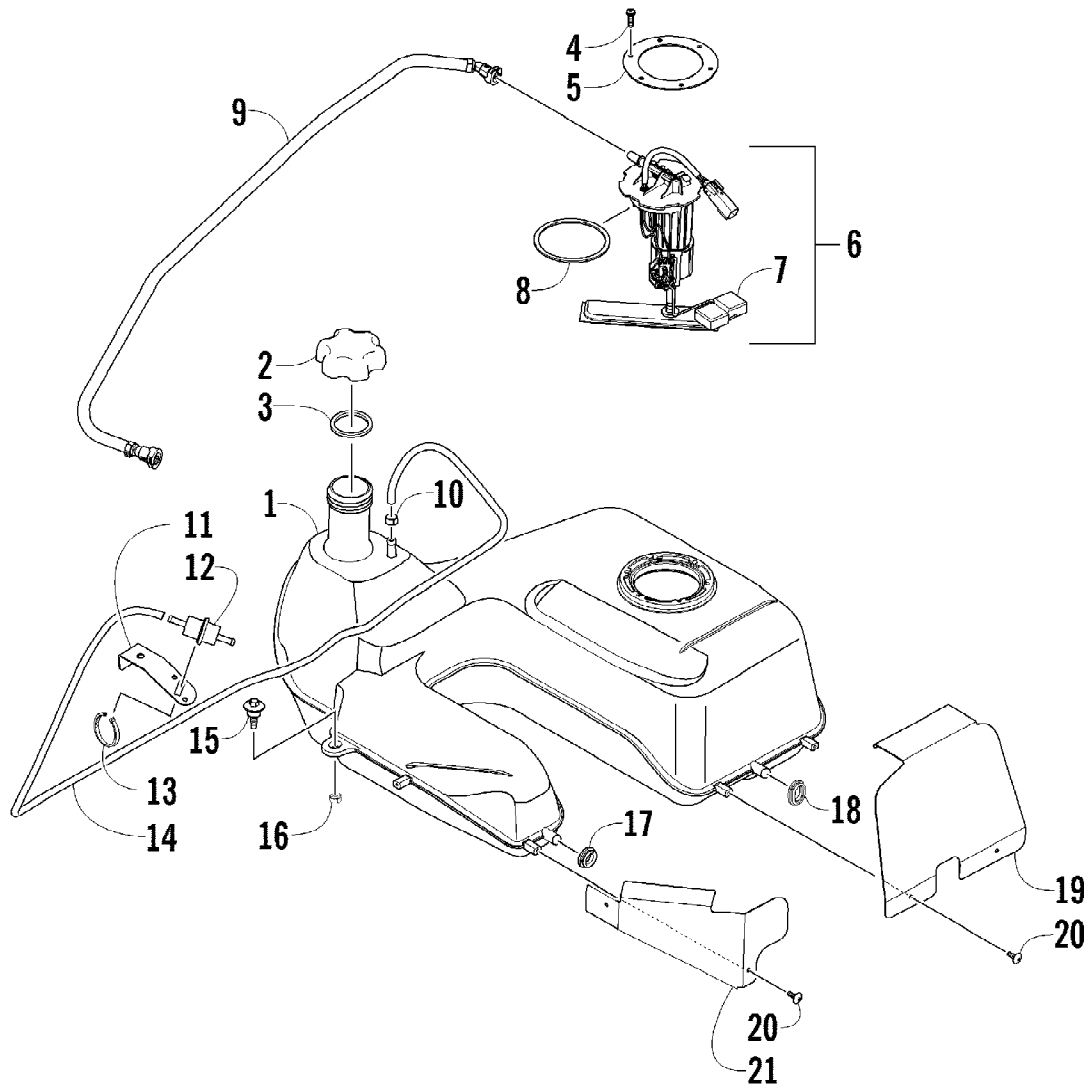

Ref #	Part Number	Qty	S/P/F	Description
1	0570-307	1		Tank, Gas - Assembly (inc. 2-5)
2	0470-438	1	/P	Cap, Gas Tank (inc. 3)
3	0109-733	1	/P	Gasket, Gas Tank Cap
4	0423-898	6		Screw, Self-Tapping
5	2670-042	1		Plate, Retaining
6	0570-322	1	/P	Pump, Fuel - Assembly (inc. 7-8)
7	2670-235	1		Float
8	0470-838	1		Seal
9	0570-317	1		Hose, Gasline - Assembly
10	0423-688	AR		Clamp, Hose
11	0470-827	1		Bracket, Filter Mounting
12	0510-335	1	/P	Filter, In-Line
13	0123-788	AR	/P	Tie, Cable - 8 in.
14	0410-070	AR	/P	Hose, Gasline - 25 ft
15	0423-732	2		Screw, Shoulder
16	0623-038	1		Nut w/Washer
17	0423-460	1		Grommet
18	0423-806	1		Grommet
19	0470-710	1		Shield, Heat - Gas Tank - Rear
20	0623-797	4		Screw, Self-Tapping
21	0470-709	1		Shield, Heat - Gas Tank - Front