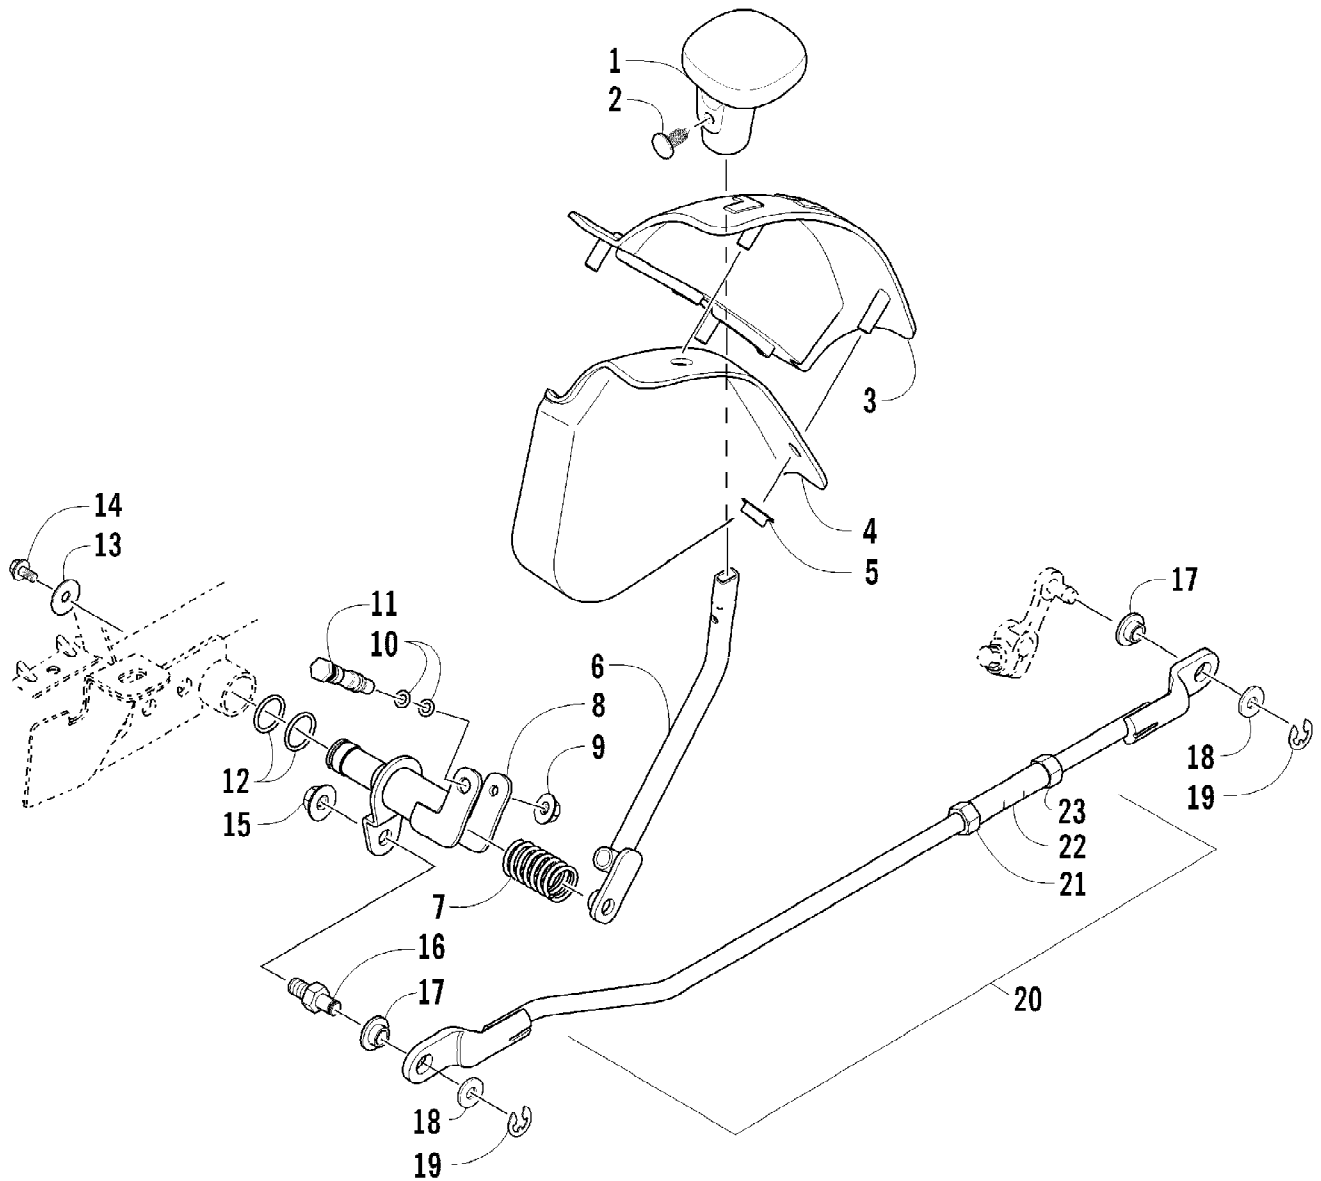

2012 ATV 700 INTERNATIONAL RED (A2012IBT4EOSR)
SHIFT LEVER ASSEMBLY

Page 63 of 79

Ref #	Part Number	Qty	S/P/F	Description
1	0402-843	1	/P	Knob, Shift
2	0423-345	1		Clip, Retaining
3	1402-576	1		Plate, Shift
4	2406-345	1		Shield, Shift Plate
5	0423-357	4		Nut, Stamped
6	0502-659	1		Lever, Shift
7	0402-678	1	/P	Spring, Shift Lever
8	1502-332	1		Actuator, Shift
9	8424-602	1	/P	Nut
10	0423-182	2	/P	O-Ring
11	0402-675	1		Axle, Pivot
12	0423-299	2	/P	O-Ring
13	0423-087	1		Washer
14	8408-812	1		Screw, Cap
15	8424-802	1		Nut
16	1402-621	1		Pin, Mounting
17	0423-091	2		Bushing
18	0623-094	2		Washer
19	0423-169	2	/P	E-Ring
20	1502-200	1		Linkage, Shift - Assembly (inc. 21-23)
21	0123-917	1	/P	Nut, Hex - Left-Hand Thread
22	1402-619	1		Coupler
23	0623-294	1		Nut, Hex - Right-Hand Thread