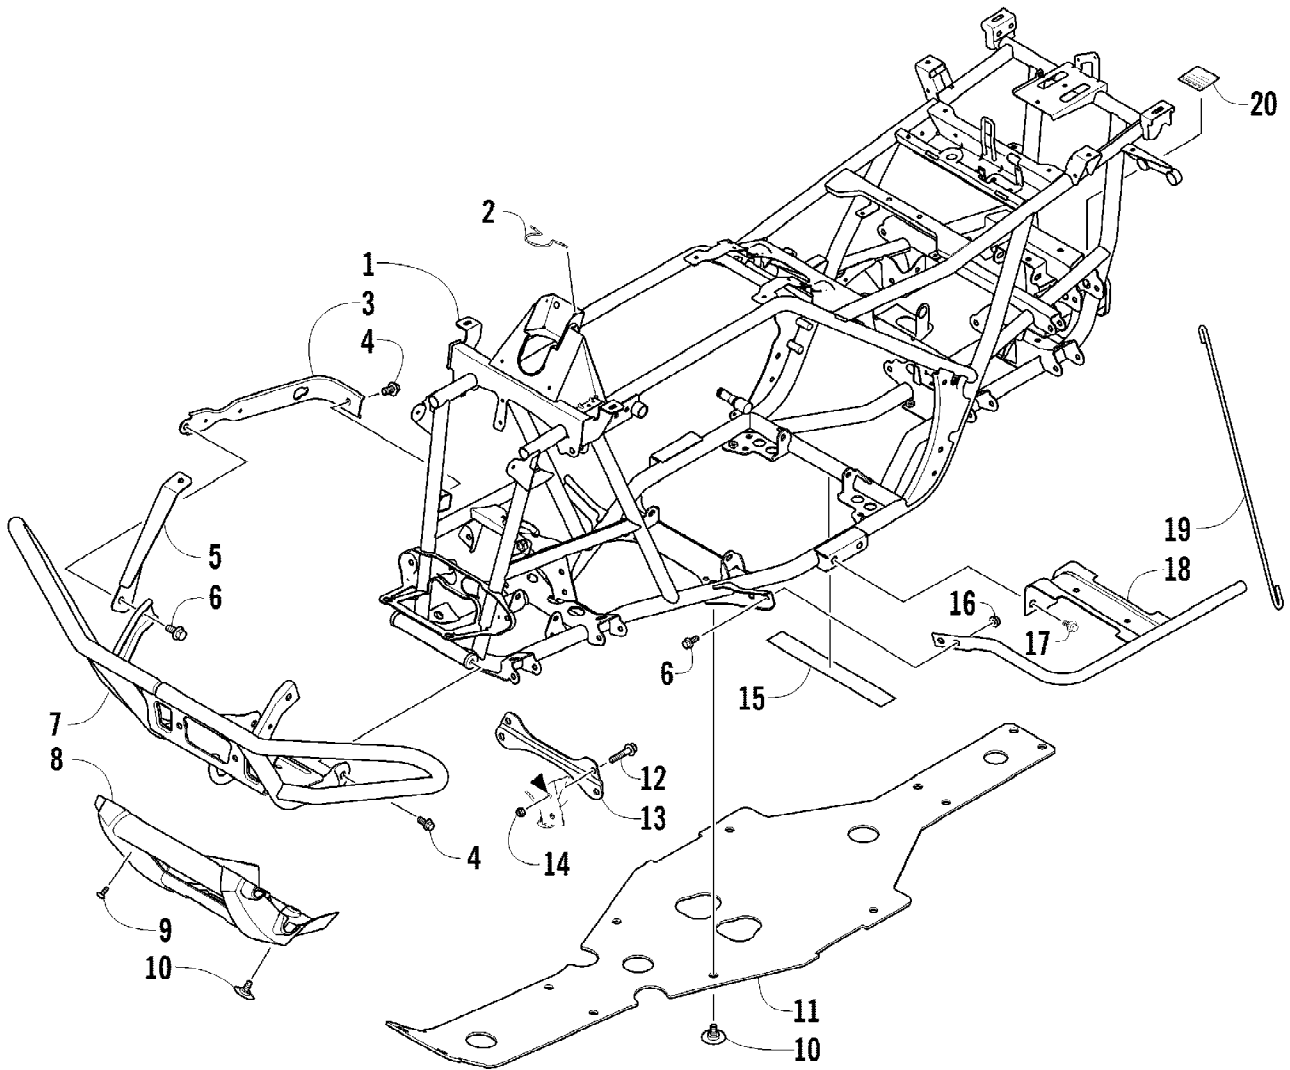

2012 ATV 700 INTERNATIONAL RED (A2012IBT4EOSR)
FRAME AND RELATED PARTS

Page 28 of 79

Ref #	Part Number	Qty	S/P/F	Description
1	4506-550	1		Frame, Main
2	2416-401	1		Clip, Routing
3	1506-596	2	/P	Channel, Bumper Mounting
4	8409-020	4	/P	Screw, Cap
5	1506-562	1		Bracket, Mounting - Bumper - Right
5	1506-563	1		Bracket, Mounting - Bumper - Left
6	8408-816	6		Screw, Cap
7	1506-855	1	/P	Bumper, Front
8	1406-360	1		Fascia, Bumper - Front
9	0423-419	2		Screw, Machine
10	0423-101	12		Screw, Shoulder
11	1406-030	1		Panel, Belly
12	8409-025	2		Screw, Cap
13	2516-852	1	/P	Brace, A-Arm
14	0423-744	2		Nut, Lock
15	0406-289	2		Pad, Frame
16	8424-802	4		Nut
17	8409-016	4		Screw, Cap
18	1506-380	1		Footrest - Right
18	1506-379	1		Footrest - Left
19	2506-423	2		Rod, Support
20	1411-077	1		Decal, Warning - Towing