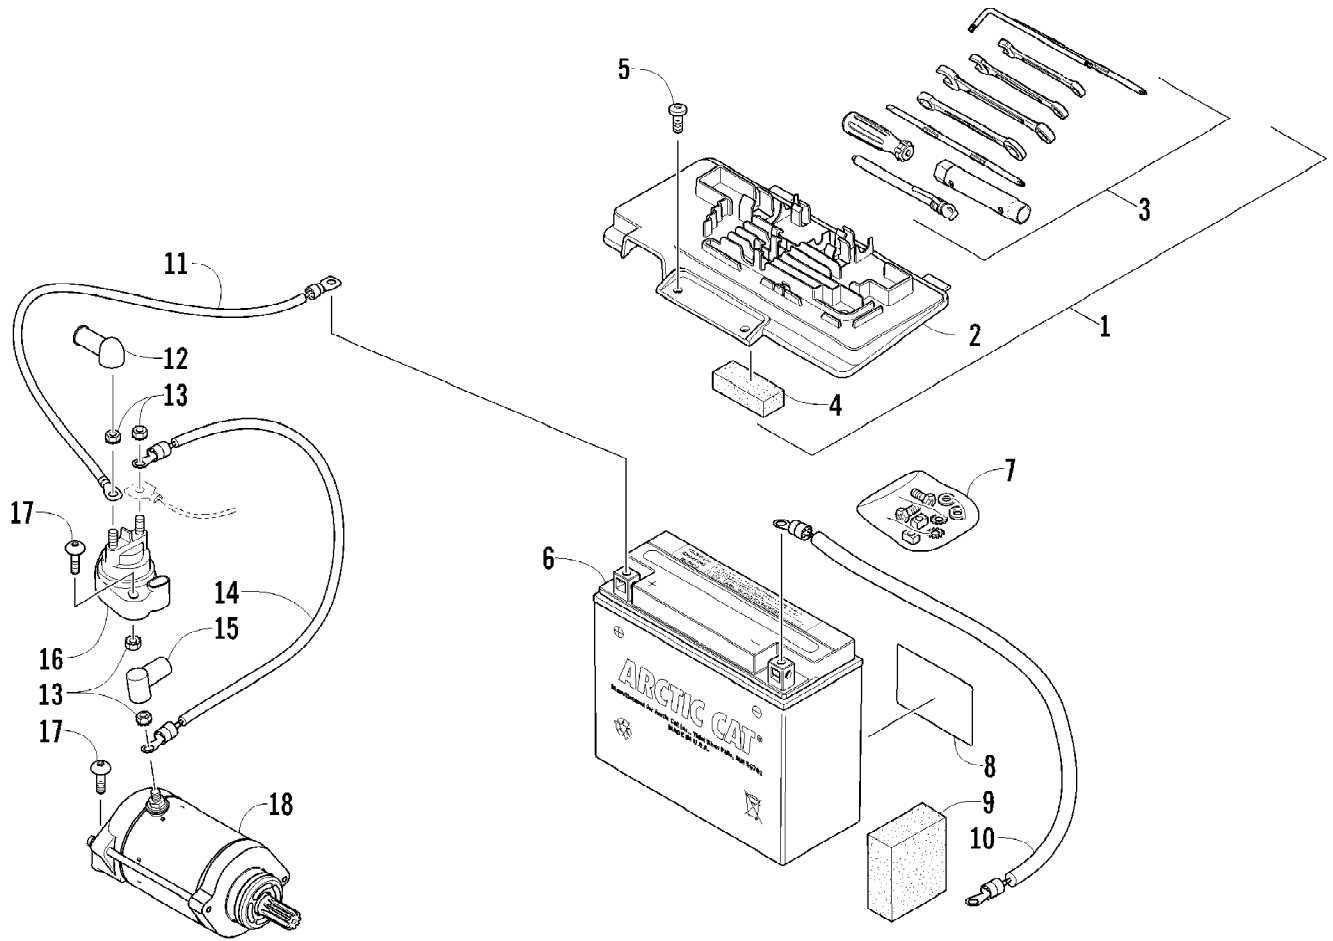

2012 ATV 700 INTERNATIONAL RED (A2012IBT4EOSR)
AIR INTAKE ASSEMBLY

Page 2 of 79

Ref #	Part Number	Qty	S/P/F	Description
1	0470-877	1	/P	Cover, Intake
2	0470-560	1		Screen, Air Filter
3	0470-558	1		Filter, Air
4	0470-728	1		Housing, Intake
5	0423-455	4		Clip, Spring
6	0470-749	1		Duct, Engine Intake
7	0423-763	1		Grommet
8	0570-215	1		Resonator
9	0470-729	1		Boot
10	0423-342	4	/P	Screw, Self-Tapping
11	0423-019	2		Clamp
12	0470-442	1	/P	Valve, Drain
13	0410-172	1	/P	Hose, Vent
14	1623-281	2		Clamp, Hose
15	0423-766	1		Cap, Drain
16	1623-287	1		Clamp
17	0423-554	1		Clamp
18	0470-511	1		Boot
19	0430-055	1		Sensor, Air Temperature (inc. 20)
20	5507-224	1		O-Ring
21	2406-604	1		Panel, Shield
22	0623-362	2		Rivet, Reinstallable

2012 ATV 700 INTERNATIONAL RED (A2012IBT4EOSR)
CAM CHAIN ASSEMBLY

Page 6 of 79

Ref #	Part Number	Qty	S/P/F	Description
1	0810-001	1		Chain, Cam
2	0810-002	1		Guide, Chain
3	0810-003	1		Tensioner, Chain
4	0826-036	1		Pivot, Tensioner
5	0830-025	1		Washer, Crush
6	0810-004	1		Adjuster, Tensioner - Assembly
7	0830-018	1		Gasket
8	8468-625	2		Screw, Machine
9	0830-107	2		Gasket
10	8400-610	1		Screw, Cap
11	0828-129	1		Washer