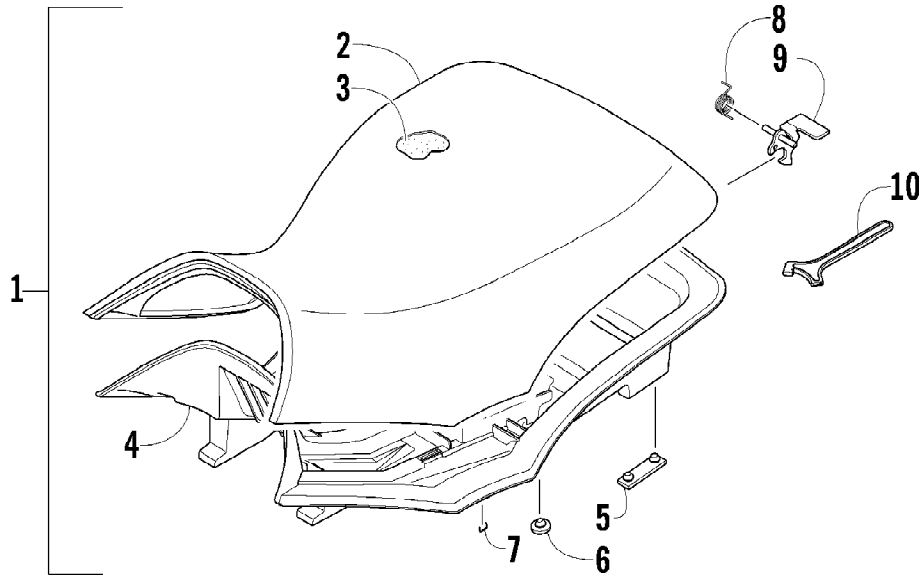

2012 ATV 700 INTERNATIONAL RED (A2012IBT4EOSR)
SEAT ASSEMBLY

Page 57 of 79

Ref #	Part Number	Qty	S/P/F	Description
1	4506-557	1	/P	Seat Assembly (inc. 2-9)
2	1506-209	1		Cover, Seat
3	0517-119	1		Foam, Seat
4	2416-826	1	/P	Base, Seat - Assembly (inc. 5-6)
5	0406-879	2		Bumper, Seat - Rear
6	0406-877	4	/P	Bumper, Seat - Front
7	0624-263	AR		Staple
8	1406-592	1	/P	Spring, Seat Latch
9	1506-156	1		Latch, Seat
10	0441-587	1		Wrench, Spanner