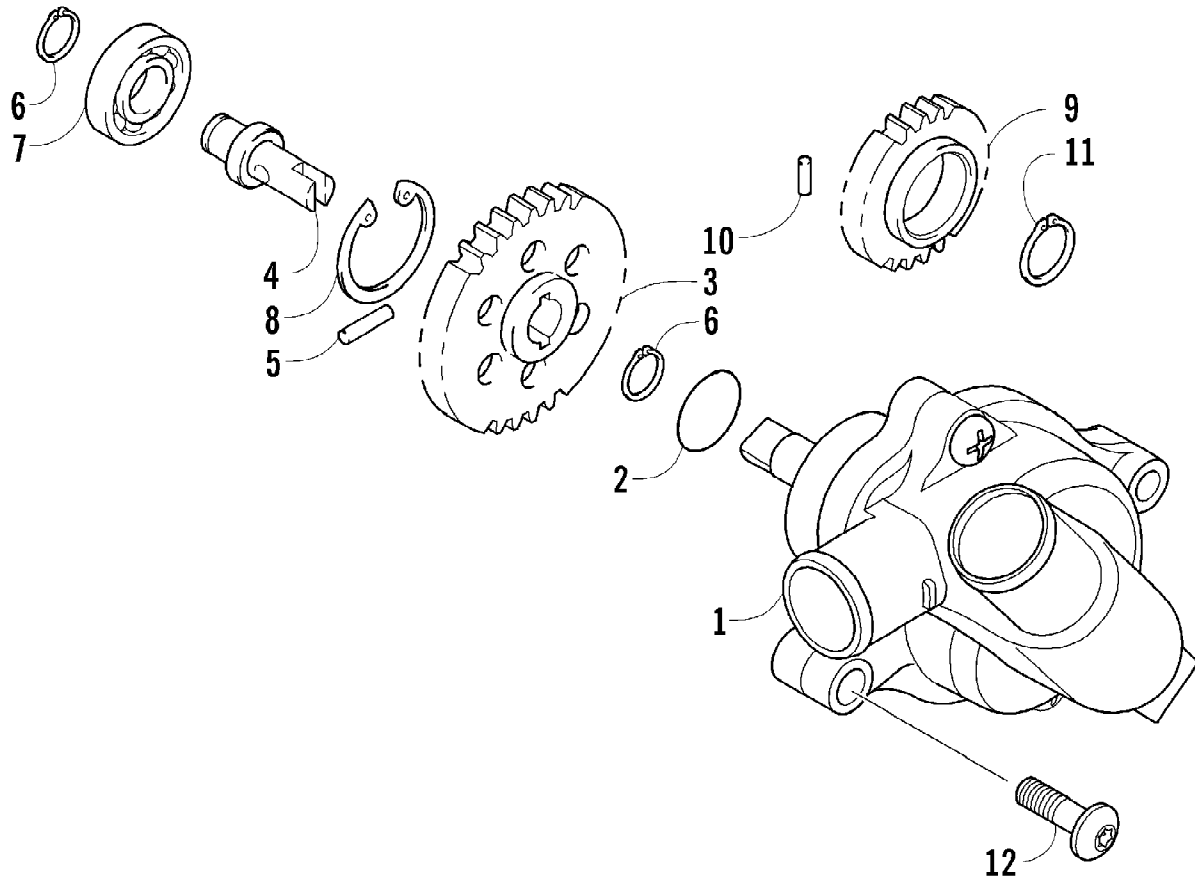

2012 ATV 700 INTERNATIONAL RED (A2012IBT4EOSR)
TAILLIGHT ASSEMBLY

Page 69 of 79

Ref #	Part Number	Qty	S/P/F	Description
1	0509-022	1		Taillight Assembly (inc. 2-4)
2	0509-025	1		Housing, Taillight
3	0409-056	1		Bulb, Taillight
4	0409-057	1		Socket, Taillight
5	0623-301	2	/P	Screw, Self-Tapping
6	8053-212	2	/P	Washer, External Tooth Lock

2012 ATV 700 INTERNATIONAL RED (A2012IBT4EOSR)
THROTTLE BODY ASSEMBLY

Page 71 of 79

Ref #	Part Number	Qty	S/P/F	Description
1	0470-753	1		Throttle - Assembly (inc. 2-19)
2	0	1	F	Throttle Body
3	0430-072	1		Sensor, Throttle Position
4	5507-234	1		O-Ring
5	5507-231	1		Screw, Machine
6	0430-074	1		Valve, ISC
7	5507-233	1		O-Ring
8	5507-238	1		Screw, Machine
9	0470-687	1		Rail, Fuel
10	0470-767	1		O-Ring
11	0470-762	1		Injector, Fuel
12	0470-768	1		Seal
13	5507-227	1		Bracket, MAP Sensor
14	5507-117	2	/P	Screw, Machine
15	0430-073	1		Sensor, MAP
16	5507-232	1		O-Ring
17	5507-229	1		Plate, ISC Valve
18	5507-223	1		Cover
19	5507-037	1	/P	Screw, Machine
20	0487-057	1		Cable, Throttle

Ref #	Part Number	Qty	S/P/F	Description
1	0823-353	1	/P	Pulley, Driven - Assembly (inc. 2-4)
2	0823-176	3	/P	Shoe, Cam
3	0823-177	3		Screw, Machine
4	0823-178	1		Nut
5	0827-010	1		Nut
6	0828-106	1		Washer
7	0823-276	1		Plate, Movable Drive Face
8	0823-277	4		Damper, Movable Drive Face
9	0823-273	1		Face, Movable Drive
10	0823-013	1		Belt, Drive
11	0823-271	1		Spacer
12	0823-167	8	/P	Roller
13	0823-272	1		Face, Fixed Drive
14	0823-131	1		Shroud, Drive Face
15	0623-914	6		Screw, Self-Tapping
16	0823-015	1		Spacer, Fixed Drive Face
17	0470-531	1		O-Ring
18	0821-002	1	/P	Housing, Clutch - Assembly
19	0830-189	1	/P	Seal
20	0827-011	1		Nut
21	0823-018	1		Clutch, One-Way
22	0823-310	1	/P	Clutch, Centrifugal - 6 Plate