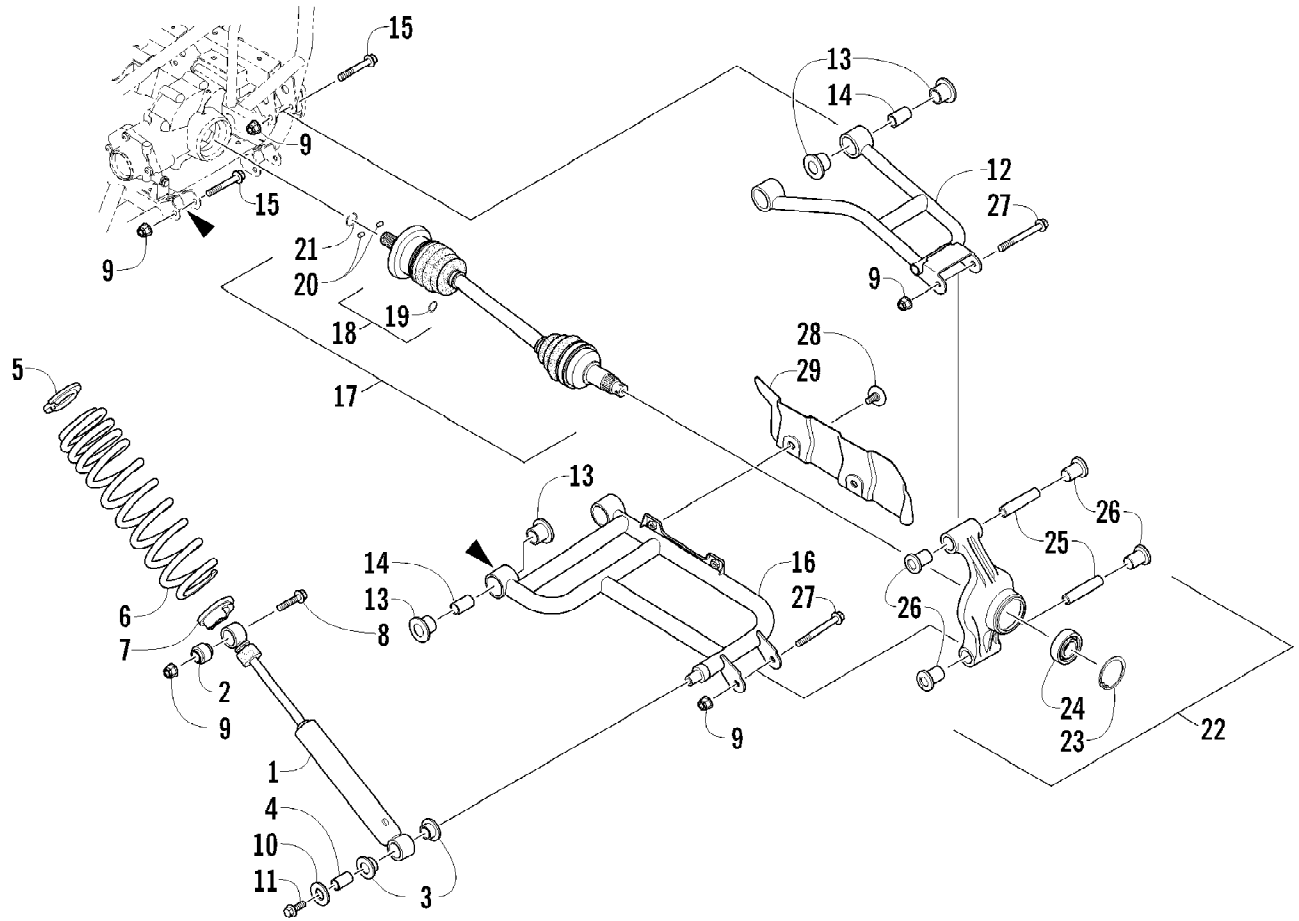

2012 ATV 700 INTERNATIONAL RED (A2012IBT4EOSR)
REAR SUSPENSION ASSEMBLY

Ref #	Part Number	Qty	S/P/F	Description
1	0404-158	2		Shock Absorber (inc. 2-4)
2	0403-182	2		Bushing
3	0603-955	4		Bushing
4	1603-219	2	S	Sleeve
5	1603-889	2	/P	Retainer, Spring
6	0504-659	2		Spring, Suspension
7	0404-057	2		Cam, Spring Adjuster
8	8409-040	1		Screw, Cap - Right
8	8409-050	1		Screw, Cap - Left
9	0423-744	14		Nut, Lock
10	0423-087	2		Washer
11	8408-820	2	/P	Screw, Cap
12	0504-582	1		A-Arm, Rear - Upper Right (inc. 13-14)
12	0504-583	1	/P	A-Arm, Rear - Upper Left (inc. 13-14)
13	0403-208	16	/P	Bushing
14	0403-214	8	/P	Axle
15	8409-075	8		Screw, Cap
16	0504-572	1		A-Arm, Rear - Lower Right (inc. 13-14)
16	0504-573	1		A-Arm, Rear - Lower Left (inc. 13-14)
17	1502-798	2	S	Axle, Drive (inc. 18-21)
18	1436-419	2		Repair Kit, Boot (inc. 19)
19	1441-988	2		Clip, Retaining
20	1402-884	4		Pin, Detent
21	1402-890	2		Clip, Retaining
22	0504-548	1	/P	Knuckle, Right - Assembly (inc. 23-26)
22	0504-549	1	/P	Knuckle, Left - Assembly (inc. 23-26)
23	0423-423	2		Ring, Retaining
24	1402-809	2	/P	Bearing
25	0403-213	4	/P	Axle
26	0403-206	8	/P	Bushing
27	8409-000	4		Screw, Cap
28	0423-545	4	/P	Screw, Shoulder
29	1406-068	1		Guard, Boot - Rear - Right
29	1406-069	1		Guard, Boot - Rear - Left