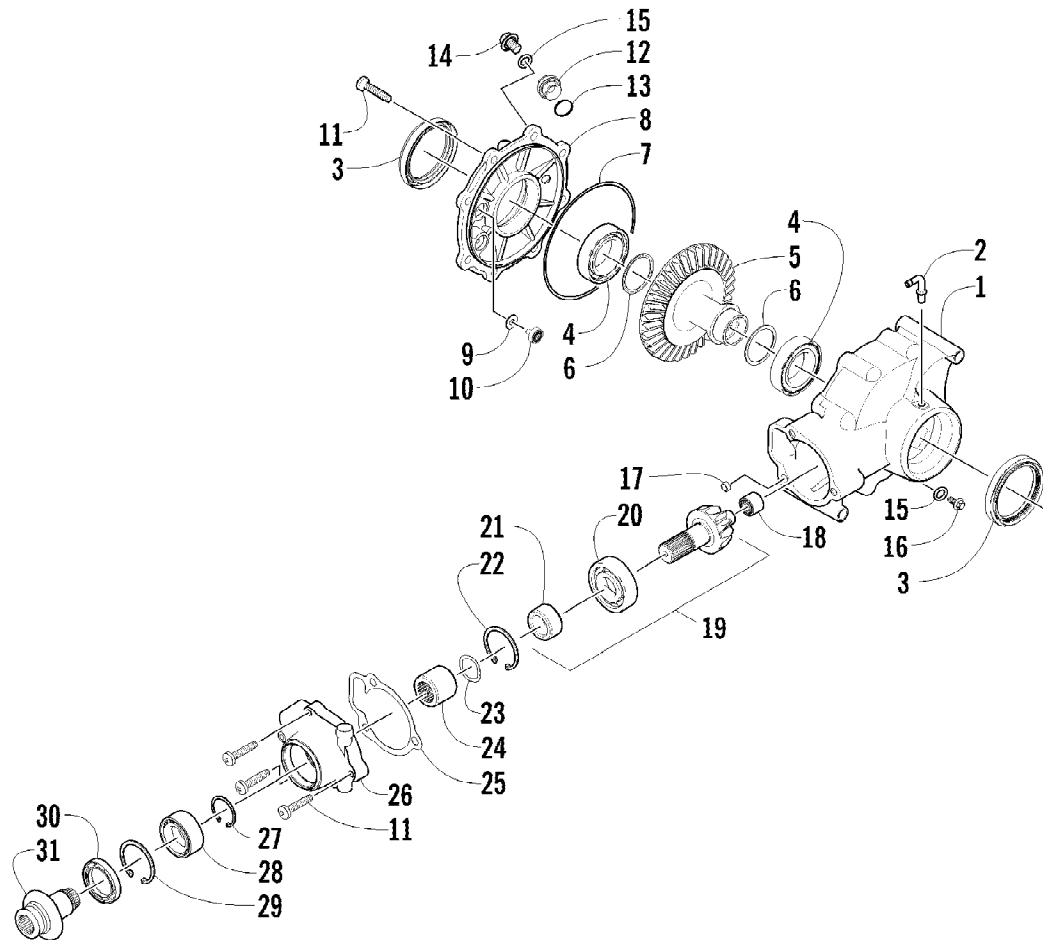

2012 ATV 700 INTERNATIONAL RED (A2012IBT4EOSR)
REAR DRIVE GEARCASE ASSEMBLY

Page 51 of 79

Ref #	Part Number	Qty	S/P/F	Description
	1502-876	1		Complete Rear Drive Gearcase Assembly
1	1502-896	1		Housing, Gearcase
2	1402-442	1		Fitting, Elbow
3	1402-950	2	/P	Seal
4	0402-393	2		Bearing
5	1402-033	1		Gear, Ring - 34T
6	0402-405	AR		Shim, 41 x 49 x 1.3 mm
6	0402-406	AR		Shim, 41 x 49 x 1.4 mm
6	0402-407	AR		Shim, 41 x 49 x 1.5 mm
6	0402-408	AR		Shim, 41 x 49 x 1.6 mm
6	0402-409	AR		Shim, 41 x 49 x 1.7 mm
7	0423-149	1		O-Ring
8	1502-897	1		Cover, Gearcase
9	0402-429	AR		Shim, 6.3 x 18 x 1.3 mm
9	0402-430	AR		Shim, 6.3 x 18 x 1.4 mm
9	0402-431	AR		Shim, 6.3 x 18 x 1.5 mm
9	0402-432	AR		Shim, 6.3 x 18 x 1.6 mm
9	0402-433	AR		Shim, 6.3 x 18 x 1.7 mm
10	0402-326	1		Button, Thrust
11	0423-118	11		Screw, Self-Tapping
12	0402-333	1	/P	Plug, Magnetic (inc. 13)
13	0423-154	1		O-Ring
14	1402-211	1		Plug, Oil Level (inc. one No. 15)
15	0423-153	2		O-Ring
16	1402-210	1	/P	Plug, Fill (inc. one No. 15)
17	0402-411	1		Pin, Dowel
18	0402-328	1		Bearing
19	1502-851	1		Gear, Pinion - Assembly - 11T (inc. 20-21)
20	0402-327	1		Bearing
21	1402-977	1		Collar, Retaining
22	1423-067	1		Ring, Retaining
23	0402-982	1		Washer, Wave
24	0402-981	1		Collar, Shaft
25	0402-947	1		Gasket, Flange
26	0502-529	1		Housing, Pinion
27	0423-417	1		Ring, Retaining
28	1402-043	1		Bearing
29	0423-423	1		Ring, Retaining
30	1402-011	1		Seal
31	1502-085	1	/P	Shaft, Input