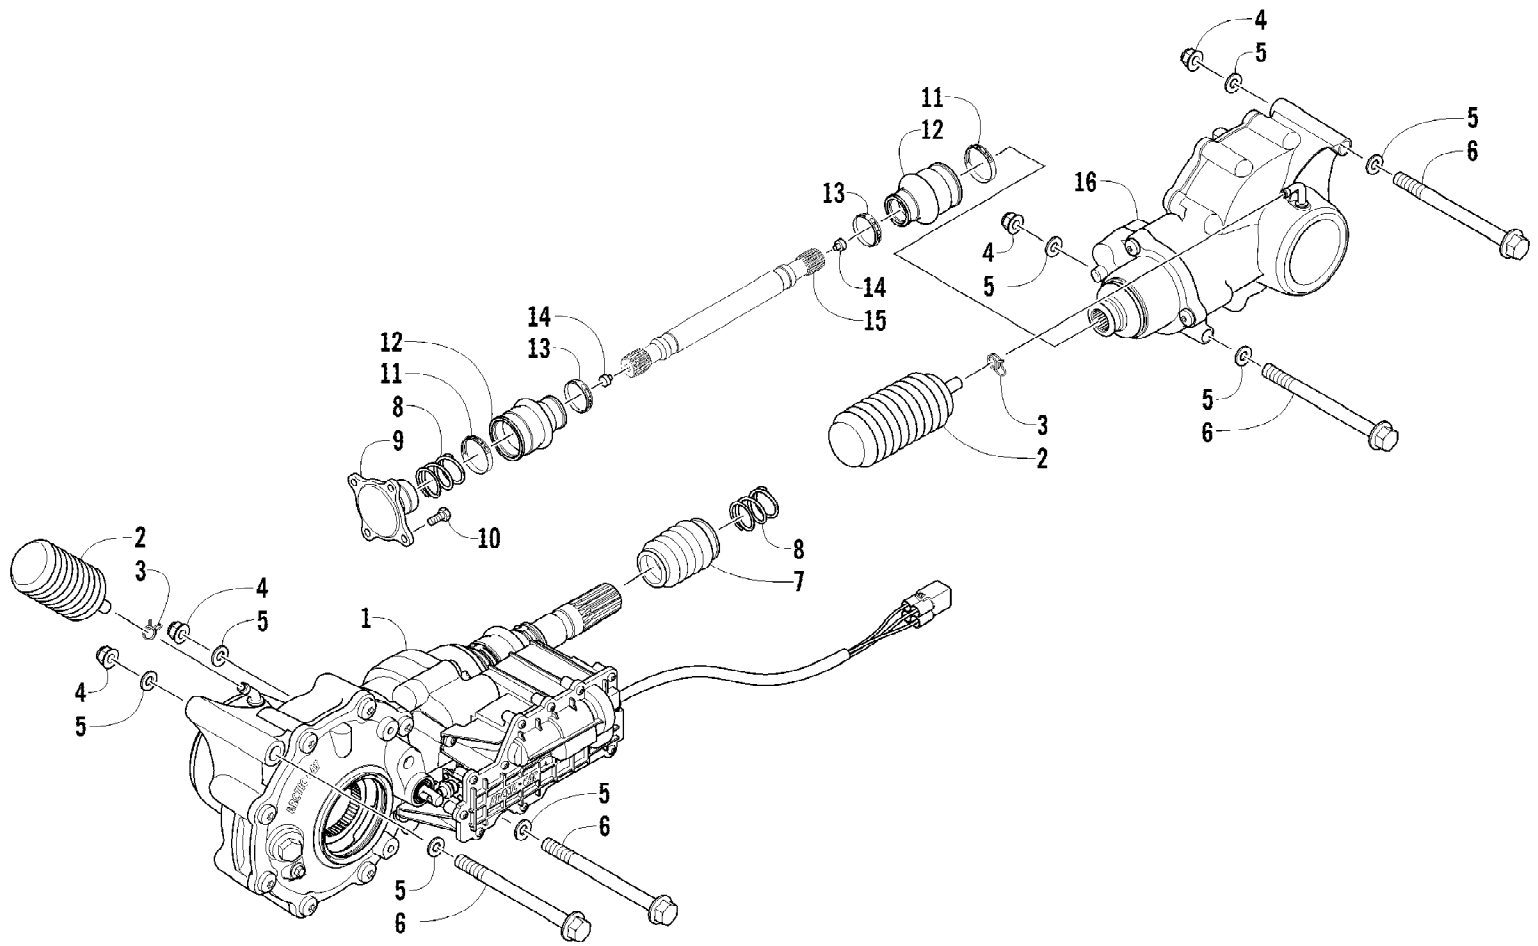

2012 ATV 700 INTERNATIONAL RED (A2012IBT4EOSR)
DRIVE TRAIN ASSEMBLY

Page 24 of 79

Ref #	Part Number	Qty	S/P/F	Description
1	1502-877	1		Gearcase, Front
2	1402-620	2	/P	Bladder, Gearcase
3	0423-315	2		Clamp, Hose
4	8428-002	4		Nut, Lock
5	0423-426	8		Washer
6	0423-404	4		Screw, Cap
7	0402-966	1		Boot, Shaft
8	1402-026	2		Spring
9	0402-950	1		Flange, Output
10	8408-820	4	/P	Screw, Cap
11	0423-393	2		Clamp
12	0402-985	2	/P	Boot
13	0423-411	2		Clamp
14	0673-618	2	/P	Bumper, Propeller Shaft
15	1402-233	1		Shaft, Propeller
16	1502-876	1		Gearcase, Rear