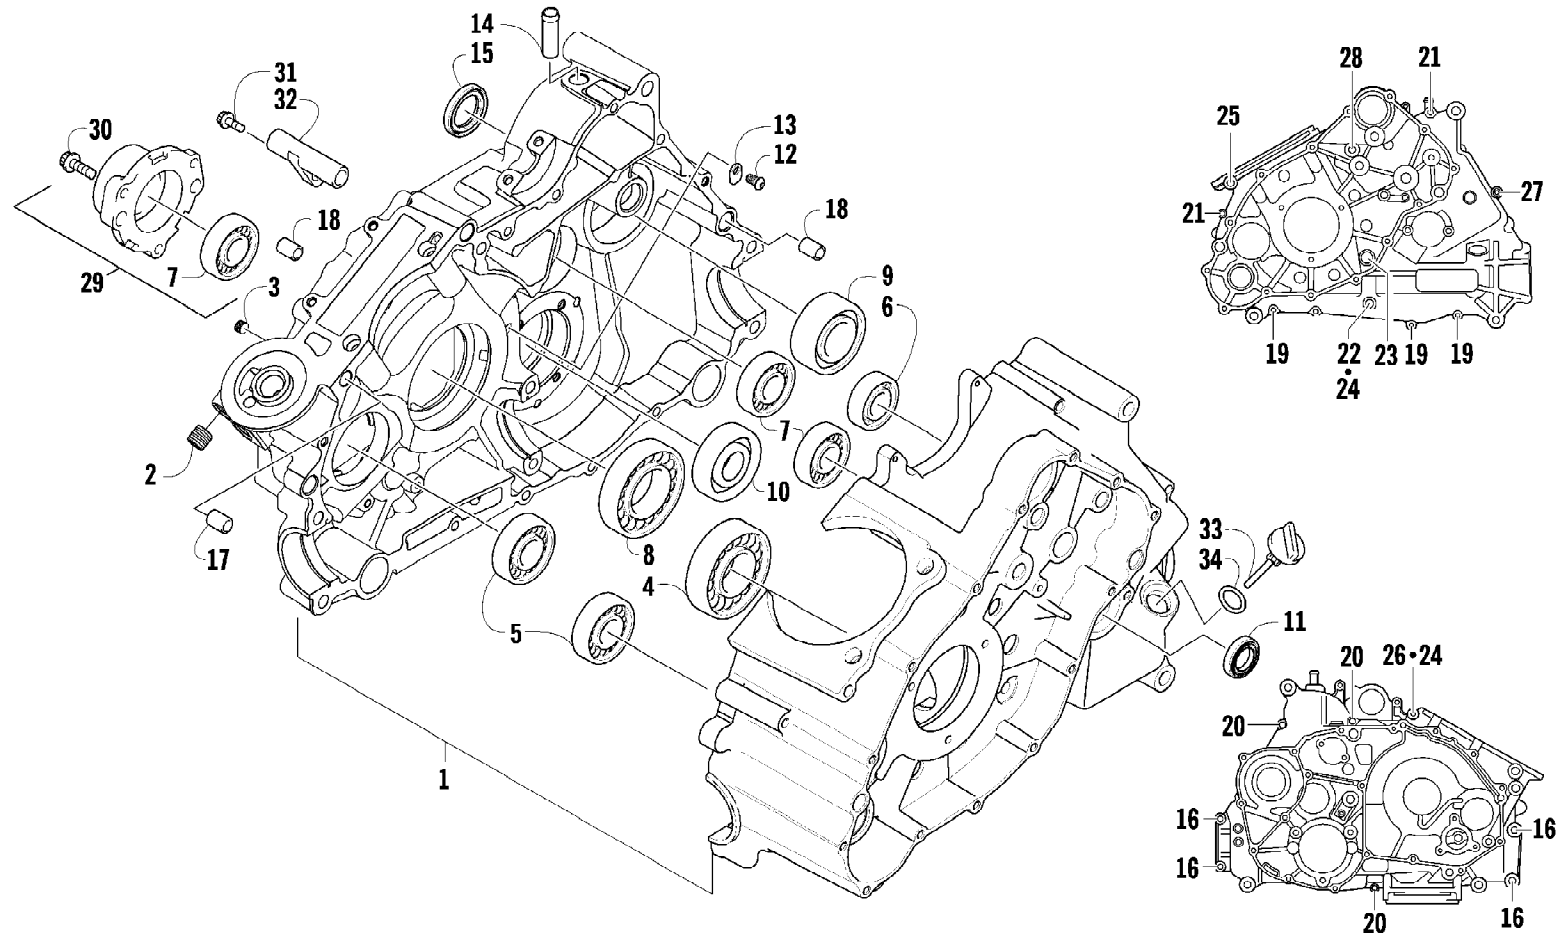

2012 ATV 700 INTERNATIONAL RED (A2012IBT4EOSR)
CRANKCASE ASSEMBLY

2012 ATV 700 INTERNATIONAL RED (A2012IBT4EOSR)
CRANKCASE ASSEMBLY

Page 16 of 79

Ref #	Part Number	Qty	S/P/F	Description
1	0801-151	1		Crankcase Assembly (inc. 2-15)
2	0812-064	2		Plug
3	0801-002	1		Plug
4	0832-043	1	/P	Bearing
5	0832-044	2	/P	Bearing
6	0832-049	1	/P	Bearing
7	0832-050	3	/P	Bearing
8	0832-042	1	/P	Bearing
9	0832-048	1	/P	Bearing
10	0832-077	1	/P	Bearing
11	0822-052	1		Seal, Countershaft
12	0826-100	4		Screw, Machine
13	0822-010	4	/P	Retainer, Bearing
14	0801-028	1		Pipe, Breather
15	0830-035	1		Seal, Driveshaft
16	8412-850	4		Screw, Cap
17	0829-003	1		Pin, Dowel
18	0829-002	5		Pin, Dowel
19	8468-645	3		Screw, Machine
20	8468-655	3		Screw, Machine
21	8468-675	2		Screw, Machine
22	8412-860	1		Screw, Cap
23	0826-017	1		Screw, Cap
24	0830-008	2		Gasket
25	0826-019	1		Screw, Cap
26	0826-018	1		Screw, Cap
27	8468-695	1		Screw, Machine
28	8468-680	1		Screw, Machine
29	0801-029	1		Housing, Secondary Shaft (inc. one No. 7)
30	0826-105	3		Screw, Cap
31	0826-038	1		Screw, Cap
32	0801-069	1		Pipe, Breather
33	0801-179	1		Stick, Oil Level
34	0830-010	1		O-Ring