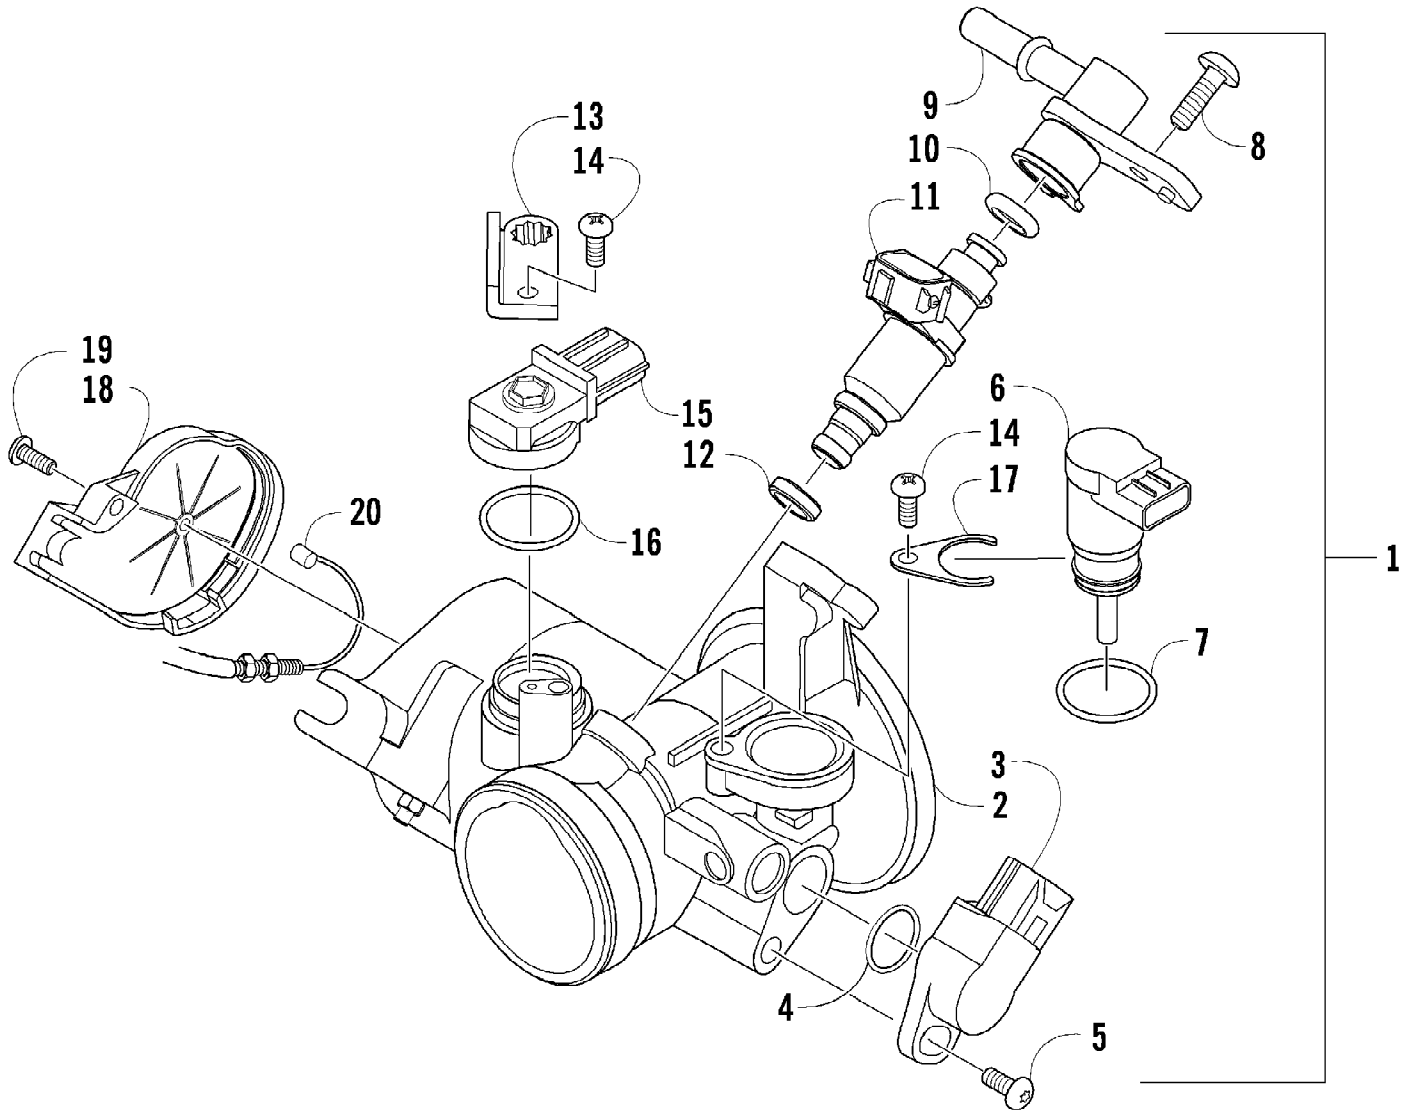

2012 ATV 700 INTERNATIONAL RED (A2012IBT4EOSR)
THROTTLE BODY ASSEMBLY

Page 71 of 79

Ref #	Part Number	Qty	S/P/F	Description
1	0470-753	1		Throttle - Assembly (inc. 2-19)
2	0	1	F	Throttle Body
3	0430-072	1		Sensor, Throttle Position
4	5507-234	1		O-Ring
5	5507-231	1		Screw, Machine
6	0430-074	1		Valve, ISC
7	5507-233	1		O-Ring
8	5507-238	1		Screw, Machine
9	0470-687	1		Rail, Fuel
10	0470-767	1		O-Ring
11	0470-762	1		Injector, Fuel
12	0470-768	1		Seal
13	5507-227	1		Bracket, MAP Sensor
14	5507-117	2	/P	Screw, Machine
15	0430-073	1		Sensor, MAP
16	5507-232	1		O-Ring
17	5507-229	1		Plate, ISC Valve
18	5507-223	1		Cover
19	5507-037	1	/P	Screw, Machine
20	0487-057	1		Cable, Throttle