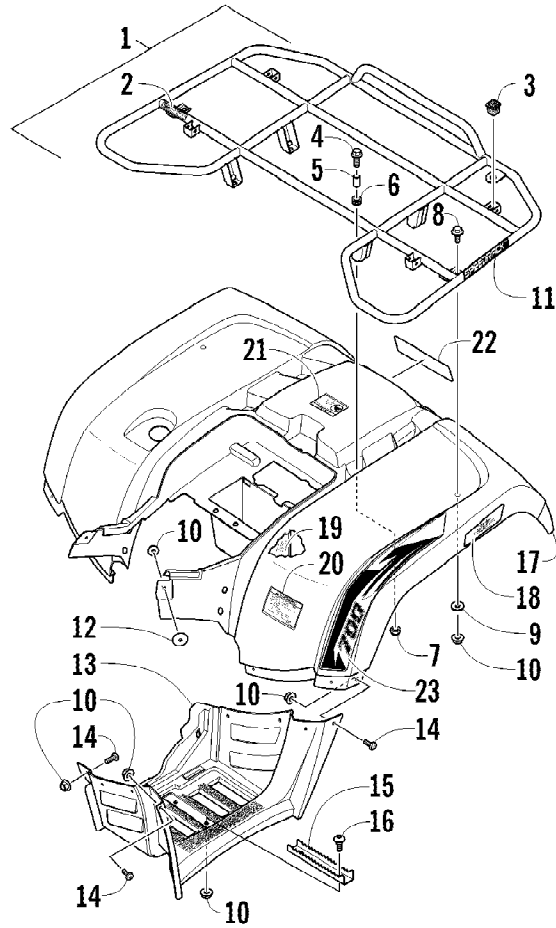

2012 ATV 700 INTERNATIONAL RED (A2012IBT4EOSR)
REAR RACK, BODY PANEL, AND FOOTWELL ASSEMBLIES

2012 ATV 700 INTERNATIONAL RED (A2012IBT4EOSR)
REAR RACK, BODY PANEL, AND FOOTWELL ASSEMBLIES

Ref #	Part Number	Qty	S/P/F	Description
1	2506-125	1		Rack, Rear - Assembly (inc. 2-3)
2	0411-648	1		Decal, Warning - Load
3	0441-592	4	/P	Bushing
4	8410-830	4		Screw, Cap
5	0423-669	4		Spacer
6	0423-465	4		Grommet
7	8432-802	4		Nut, Lock
8	0423-654	2		Screw, Shoulder
9	8050-222	2	/P	Washer
10	0423-540	26		Nut, Lock
11	0411-965	2		Decal, "Speedrack"
12	0423-101	2		Screw, Shoulder
13	1406-356	1		Footwell - Right
13	2406-429	1	/P	Footwell - Left
14	0423-419	18		Screw, Machine
15	1506-125	2	/P	Footpeg
16	0423-355	4		Screw, Shoulder
17	2516-948	1		Panel, Fender - Assembly (inc. 18-21)
18	1411-592	1	/P	Decal, Reflector - Right
18	1411-593	1	/P	Decal, Reflector - Left
19	0470-658	1		Foil, Protective
20	2411-143	1	/P	Decal, Warning - Tire Pressure
21	1411-809	1	/P	Decal, Passenger
22	1411-725	1		Decal, "Arctic Cat"
23	2411-678	1		Decal, Side - Lower Right
23	2411-679	1		Decal, Side - Lower Left