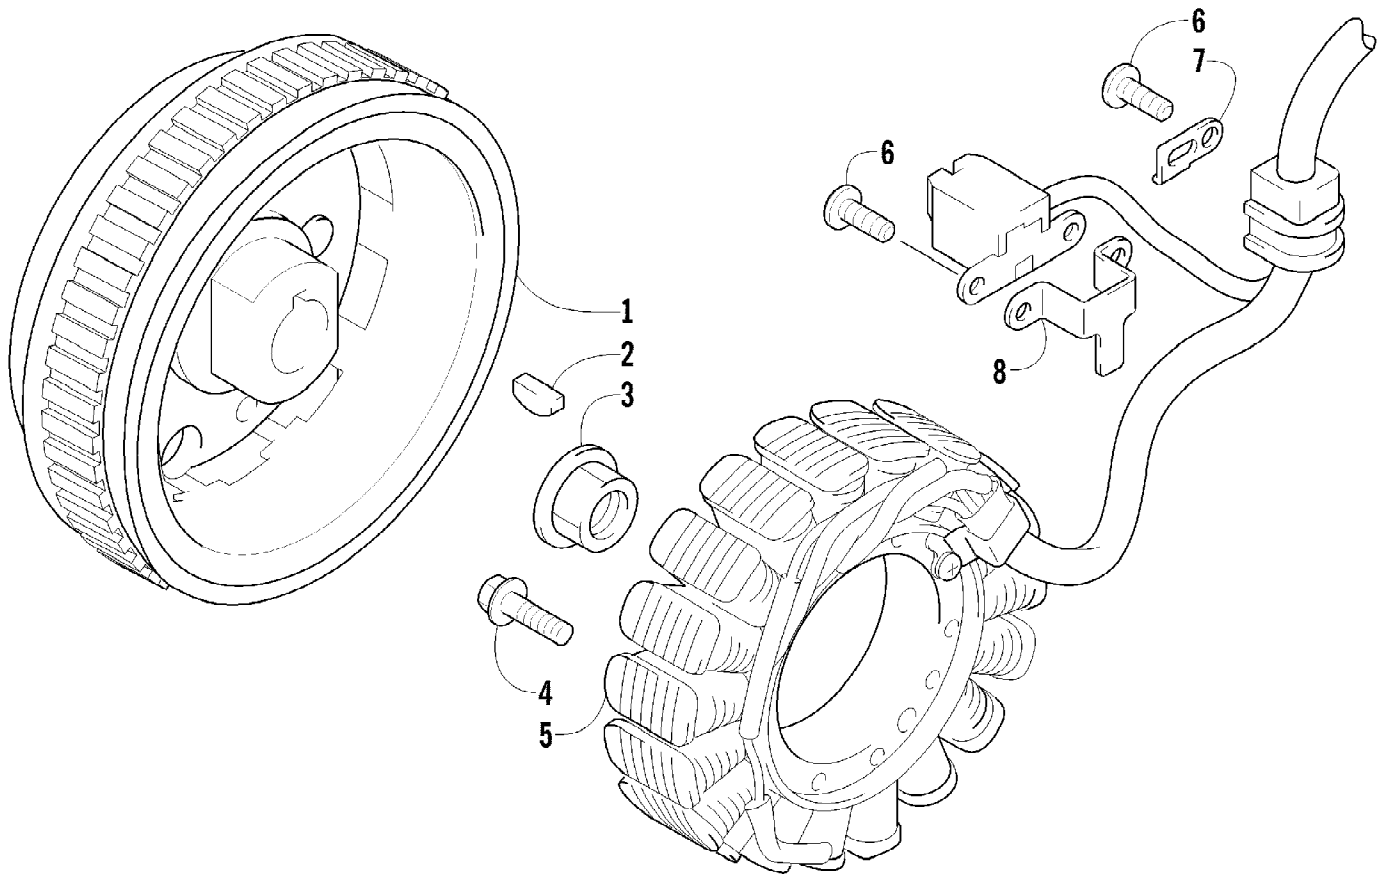

2012 ATV 700 INTERNATIONAL RED (A2012IBT4EOSR)
MAGNETO ASSEMBLY

Page 47 of 79

Ref #	Part Number	Qty	S/P/F	Description
1	0802-048	1		Rotor/Flywheel
2	0829-012	1		Key
3	0827-014	1		Nut
4	8409-632	3		Screw, Cap
5	0802-041	1		Stator - Assembly
6	8470-510	3		Screw, Machine
7	0802-015	1		Clamp - No. 1
8	0802-016	1		Clamp - No. 2