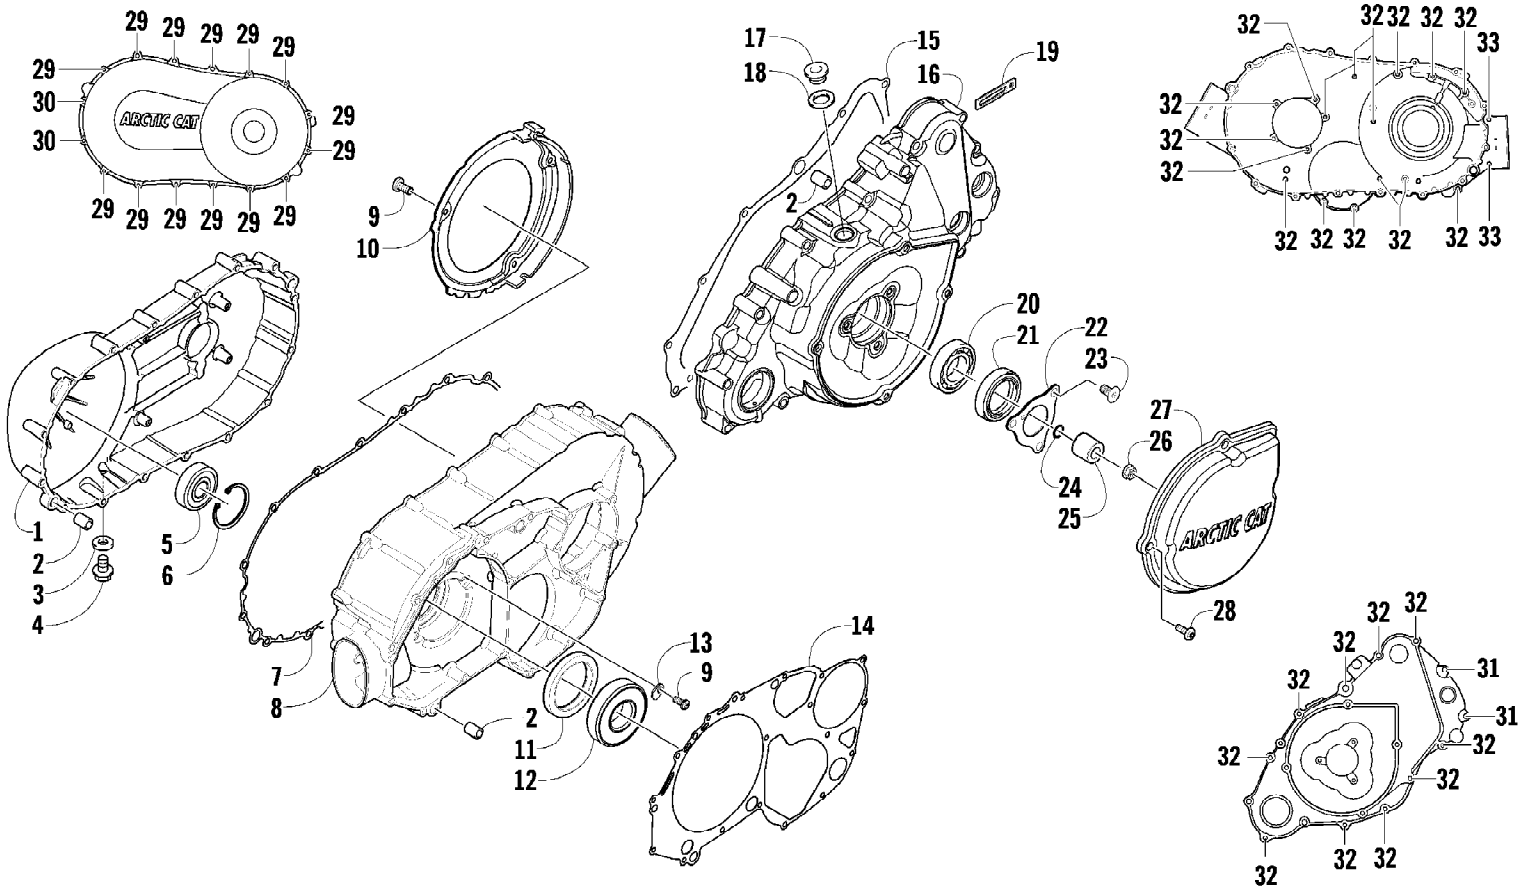

2012 ATV 700 INTERNATIONAL RED (A2012IBT4EOSR)
CAM CHAIN ASSEMBLY

Page 6 of 79

Ref #	Part Number	Qty	S/P/F	Description
1	0810-001	1		Chain, Cam
2	0810-002	1		Guide, Chain
3	0810-003	1		Tensioner, Chain
4	0826-036	1		Pivot, Tensioner
5	0830-025	1		Washer, Crush
6	0810-004	1		Adjuster, Tensioner - Assembly
7	0830-018	1		Gasket
8	8468-625	2		Screw, Machine
9	0830-107	2		Gasket
10	8400-610	1		Screw, Cap
11	0828-129	1		Washer

2012 ATV 700 INTERNATIONAL RED (A2012IBT4EOSR)
CLUTCH/V-BELT/MAGNETO COVER ASSEMBLY

2012 ATV 700 INTERNATIONAL RED (A2012IBT4EOSR)
CLUTCH/V-BELT/MAGNETO COVER ASSEMBLY

Page 10 of 79

Ref #	Part Number	Qty	S/P/F	Description
1	0806-089	1		Cover, V-Belt
2	0829-002	6		Pin, Dowel
3	0830-013	1		Washer, Crush
4	8408-812	1		Screw, Cap
5	0832-060	1		Bearing
6	0831-078	1		Ring, Retaining
7	0830-174	1	/P	Gasket, V-Belt Cover
8	0806-086	1		Cover, Clutch
9	0826-029	5		Screw, Machine
10	0806-048	1		Plate, Air Intake
11	0830-188	1	/P	Seal
12	0832-009	1	/P	Bearing
13	0822-010	2	/P	Retainer, Bearing
14	0830-116	1	/P	Gasket, Clutch Cover
15	0830-128	1		Gasket, Magneto Cover
16	0806-082	1	/P	Cover, Magneto - Assembly
17	0826-155	1		Plug
18	0830-015	1		Washer, Crush
19	3002-964	1	/P	Clamp, Wire
20	1602-981	1	/P	Bearing
21	0830-158	1		Seal
22	0805-008	1		Retainer, Seal
23	0826-031	3		Screw, Machine
24	0830-108	1		O-Ring
25	0820-061	1		Bushing
26	0827-008	1		Nut
27	0820-062	1		Cover, Magneto
28	8468-616	4		Screw, Machine
29	8468-645	14		Screw, Machine
30	8468-655	2		Screw, Machine
31	8468-625	2		Screw, Machine
32	8468-640	26		Screw, Machine
33	8468-675	2		Screw, Machine

2012 ATV 700 INTERNATIONAL RED (A2012IBT4EOSR)
CRANK BALANCER ASSEMBLY

Page 14 of 79

Ref #	Part Number	Qty	S/P/F	Description
1	0826-033	1		Screw, Cap
2	0828-003	1		Washer
3	0811-003	1		Gear, Oil Pump Drive
4	0829-007	1		Pin, Dowel
5	0811-004	1		Spacer
6	0811-034	1		Gear, Driven
7	0829-006	1		Key
8	0805-304	1		Balancer, Crank