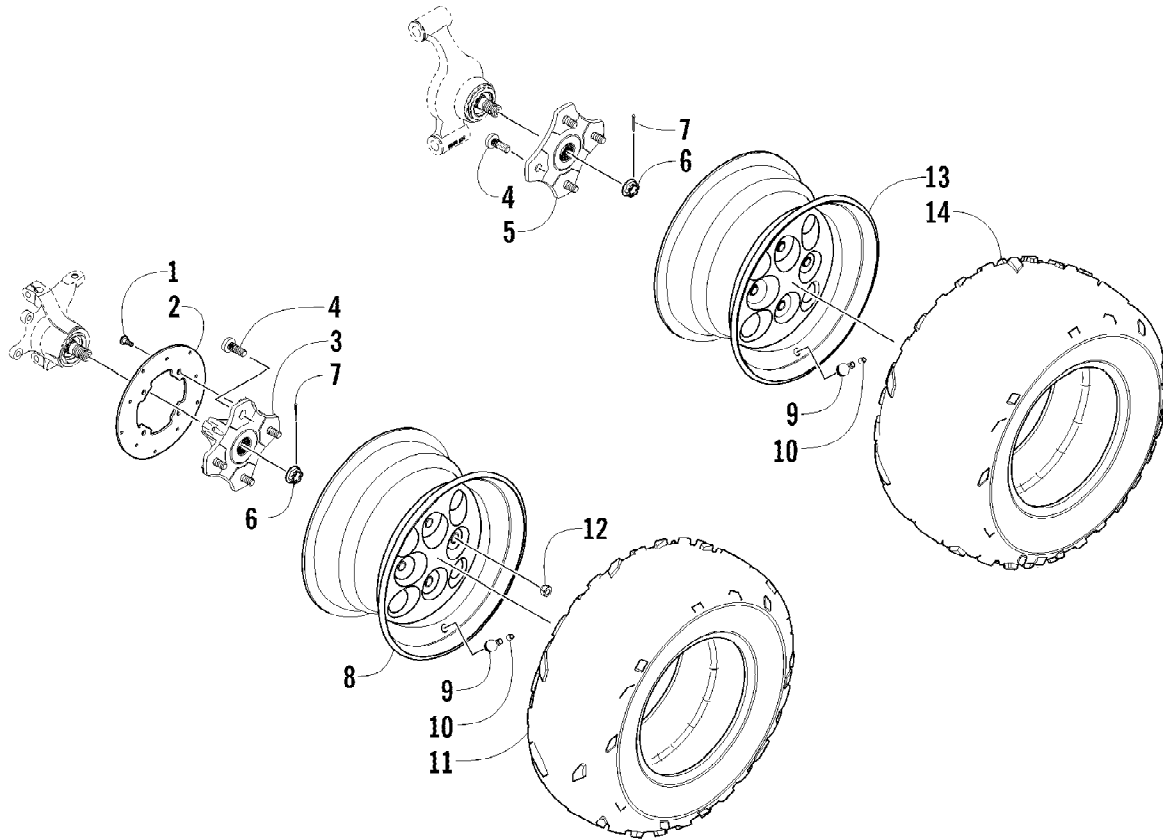

2012 ATV 700 INTERNATIONAL RED (A2012IBT4EOSR)
WHEEL AND TIRE ASSEMBLY

Page 77 of 79

Ref #	Part Number	Qty	S/P/F	Description
1	0423-557	12		Screw, Shoulder
2	2402-002	3		Disc, Brake
3	1502-462	2	/P	Hub, Wheel - Front (inc. 4)
4	0402-974	16	/P	Stud
5	1502-462	1	/P	Hub, Wheel - Rear - Right (inc. 4)
5	1502-464	1		Hub, Wheel - Rear - Left (inc. 4)
6	0423-607	4		Nut, Castle
7	0423-407	4		Pin, Cotter
8	1402-776	2		Wheel - Front
9	0402-064	4		Stem, Valve (inc. 10)
10	0402-140	4		Cap, Valve Stem
11	1402-894	2		Tire - Front
12	0423-408	16	/P	Nut, Lug
13	1402-777	2		Wheel - Rear
14	1402-895	2		Tire - Rear