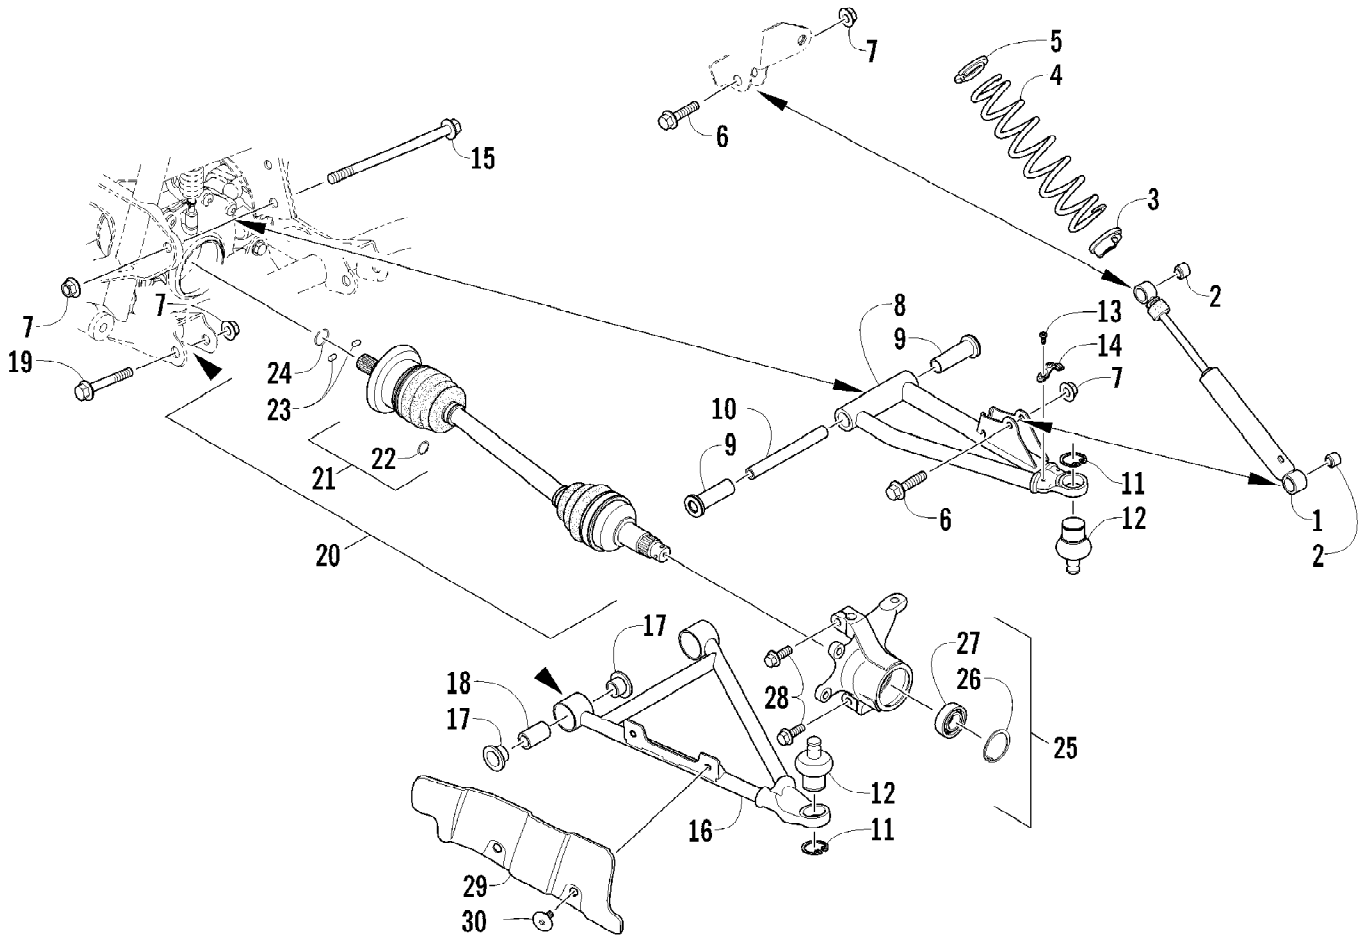

2012 ATV 700 INTERNATIONAL RED (A2012IBT4EOSR)
FRONT SUSPENSION ASSEMBLY

2012 ATV 700 INTERNATIONAL RED (A2012IBT4EOSR)
FRONT SUSPENSION ASSEMBLY

Ref #	Part Number	Qty	S/P/F	Description
1	0403-209	2		Shock Absorber (inc. 2)
2	0403-182	4		Bushing
3	0403-102	2		Cam, Spring Adjuster
4	0503-468	2		Spring, Suspension
5	1603-889	2	/P	Retainer, Spring
6	8409-040	4		Screw, Cap
7	0423-744	10		Nut, Lock
8	0503-416	1	/P	A-Arm, Upper Right (inc. 9-12)
8	0503-417	1	/P	A-Arm, Upper Left (inc. 9-12)
9	0403-207	4	/P	Bushing
10	0403-080	2		Axle
11	0423-009	4	/P	Ring, Retaining
12	0405-115	4	/P	Ball Joint
13	0423-946	4		Screw, Self-Tapping
14	1502-594	2		Clamp, Routing
15	0423-334	2		Screw, Cap
16	0503-376	1	/P	A-Arm, Lower Right (inc. 17-18 and two No. 11-12)
16	0503-377	1	/P	A-Arm, Lower Left (inc. 17-18 and two No. 11-12)
17	0403-208	8	/P	Bushing
18	0403-214	4	/P	Axle
19	8409-075	4		Screw, Cap
20	1502-800	1	S/P	Axle, Drive - Right (inc. 21-24)
20	1502-799	1	S/P	Axle, Drive - Locking - Left (inc. 21-24)
21	1436-419	2		Repair Kit, Boot (inc. 22)
22	1441-988	2		Clip, Retaining
23	1402-885	4		Pin, Detent
24	1402-889	2		Clip, Retaining
25	0505-576	1	/P	Knuckle - Assembly - Right (inc. 26-27)
25	0505-577	1	/P	Knuckle - Assembly - Left (inc. 26-27)
26	0423-423	2		Ring, Retaining
27	1402-809	2	/P	Bearing
28	0423-998	4		Screw, Shoulder
29	1406-034	1		Guard, Boot - Right
29	1406-035	1		Guard, Boot - Left
30	0423-545	4	/P	Screw, Shoulder