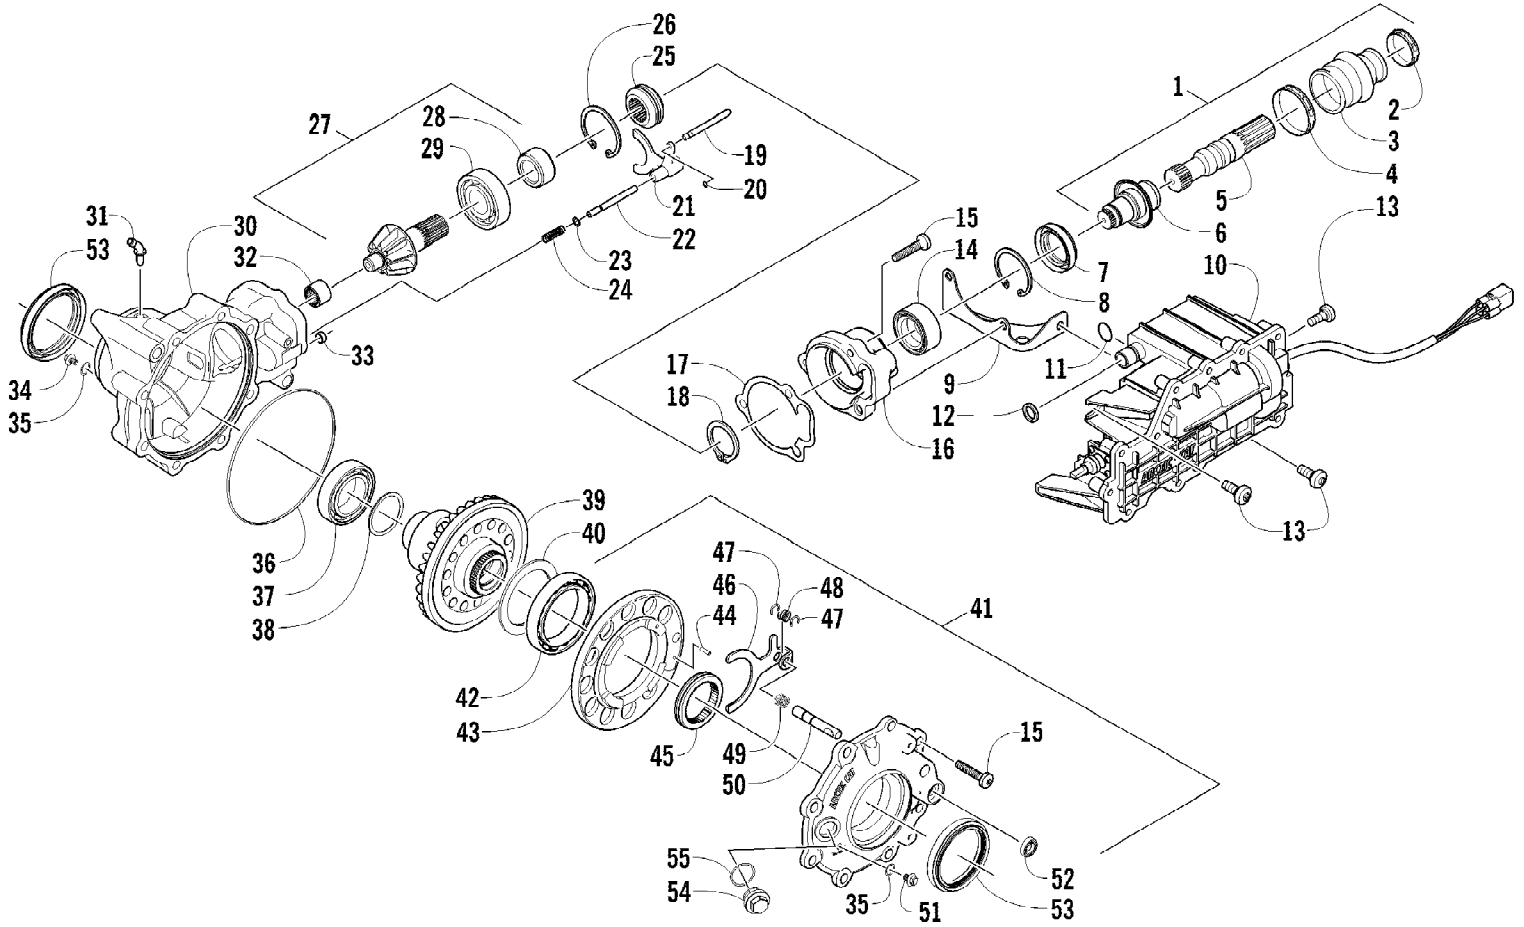

2012 ATV 700 INTERNATIONAL RED (A2012IBT4EOSR)
FRONT DRIVE GEARCASE ASSEMBLY

Ref #	Part Number	Qty	S/P/F	Description
	1502-877	1		Complete Front Drive Gearcase Assembly
1	1502-083	1		Shaft, Propeller - Assembly (inc. 2-6)
2	0423-411	1		Clamp
3	0402-985	1	/P	Boot, Propeller Shaft
4	0423-393	1		Clamp
5	1402-045	1		Shaft, Output
6	1502-085	1	/P	Shaft, Input
7	1402-011	1		Seal
8	0423-423	1		Ring, Retaining
9	1502-237	1		Bracket, Actuator
10	1502-909	1	/P	Actuator (inc. 11)
11	1402-981	1		O-Ring
12	0423-892	1	/P	O-Ring
13	0423-396	3		Screw, Self-Tapping
14	1402-043	1		Bearing
15	0423-118	11		Screw, Self-Tapping
16	0502-528	1	/P	Housing, Pinion
17	0402-947	1		Gasket, Flange
18	0423-417	1		Ring, Retaining
19	0402-997	1		Shaft, Selector
20	0423-402	1		Ring, Retaining
21	0402-998	1		Fork, Selector
22	0402-417	1		Shaft, Shuttle
23	0423-147	1		O-Ring
24	0402-999	1		Spring, Return
25	0402-413	1		Coupler, Drive
26	1423-067	1		Ring, Retaining
27	1502-851	1		Gear, Pinion - Assembly - 11T (inc. 28-29)
28	1402-977	1		Collar, Retaining
29	0402-327	1		Bearing
30	1502-856	1		Housing, Gearcase
31	1402-980	1		Fitting, Elbow
32	0402-328	1		Bearing
33	0402-411	1		Pin, Dowel
34	1402-210	1	/P	Plug, Magnetic (inc. one No. 35)
35	0423-153	2		O-Ring
36	0423-149	1		O-Ring
37	0402-393	1		Bearing
38	0402-405	AR		Shim, 41 x 49 x 1.3 mm
38	0402-406	AR		Shim, 41 x 49 x 1.4 mm
38	0402-407	AR		Shim, 41 x 49 x 1.5 mm
38	0402-408	AR		Shim, 41 x 49 x 1.6 mm
38	0402-409	AR		Shim, 41 x 49 x 1.7 mm
39	1502-859	1		Gear, Ring - 34T
40	1402-074	AR		Shim, 61 x 69 x 1.3 mm
40	1402-075	AR		Shim, 61 x 69 x 1.4 mm
40	1402-076	AR		Shim, 61 x 69 x 1.5 mm
40	1402-077	AR		Shim, 61 x 69 x 1.6 mm
40	1402-078	AR		Shim, 61 x 69 x 1.7 mm
41	1502-895	1		Cover, Gearcase (inc. one No. 35, 42-52, and one No. 53)
42	1402-053	1		Bearing