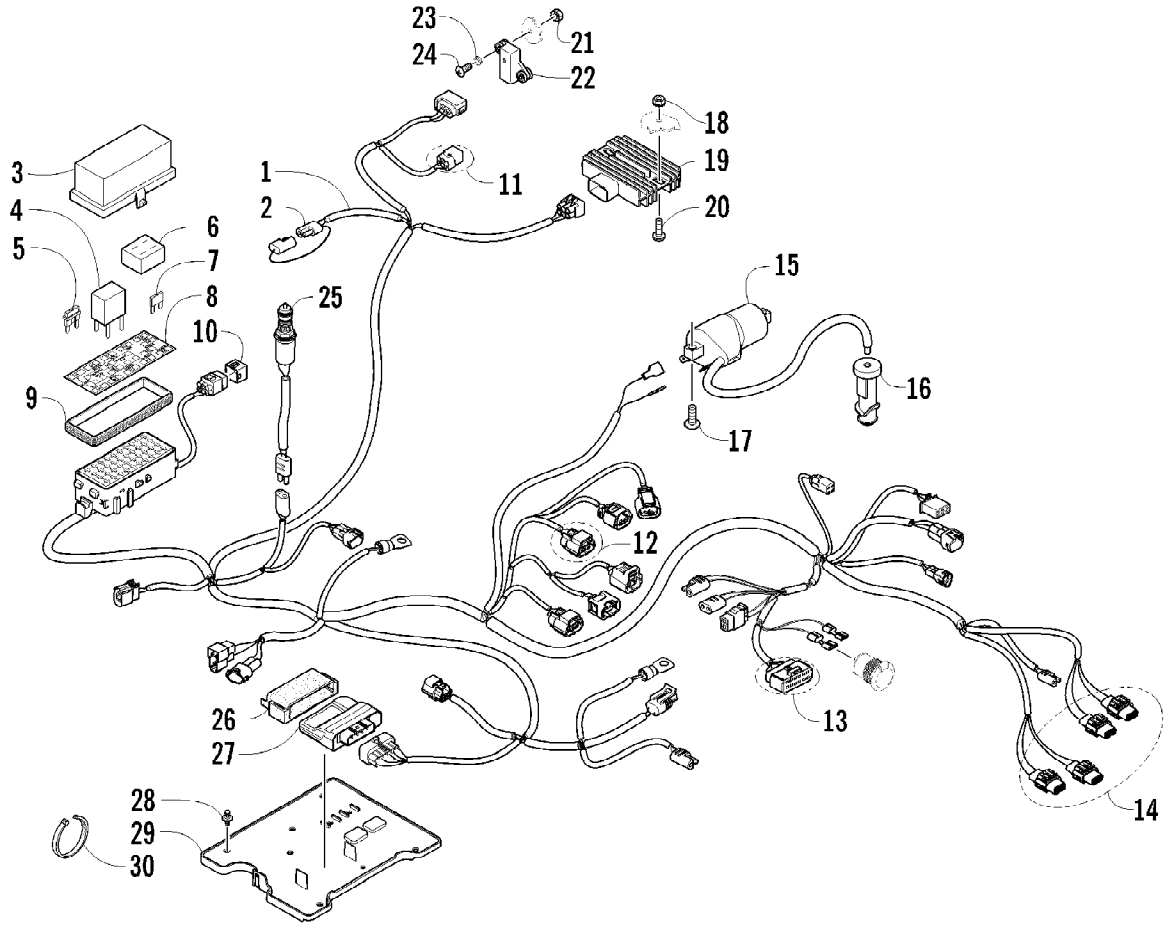

Ref #	Part Number	Qty	S/P/F	Description
1	0486-327	1		Harness, Main (inc. 2-10)
2	0486-164	1		Tether, Accessory Connector
3	0430-085	1		Cover, Fuse Block
4	0430-045	5	/P	Relay (4-Pin) - 20 Amp
5	0430-034	1		Diode
6	0430-037	1		Holder, Fuse
7	0430-032	5		Fuse - 10 Amp
7	0430-031	4		Fuse - 15 Amp
7	0430-030	2		Fuse - 30 Amp
8	2411-080	1		Decal, Fuse Block
9	0430-086	1		Seal
10	0430-097	1		Cover, Diagnostics Connector
11	1436-416	1		Repair Kit, Connector - Tilt Sensor
12	1436-417	1		Repair Kit, Connector - Idle Speed Control
13	1436-415	1		Repair Kit, Connector - LCD Gauge
14	1436-290	AR		Repair Kit, Connector - Headlight
15	0824-043	1		Coil, Ignition
16	0824-049	1	/P	Cap, Spark Plug
17	8476-620	2		Screw, Machine
18	0623-038	2		Nut w/Washer
19	0824-037	1	/P	Regulator, Voltage
20	8476-625	2		Screw, Machine
21	0423-493	2		Nut w/Washer
22	0409-064	1		Sensor, Tilt
23	0123-802	2		Washer
24	8468-425	2		Screw, Machine
25	0409-089	1		Switch, Brake - Assembly
26	0430-076	1		Cushion, ECU
27	0530-072	1		ECU
28	0623-362	3		Rivet, Reinstallable
29	2406-643	1		Tray, Electrical
30	0123-788	AR	/P	Tie, Cable - 8 in.
30	0123-903	AR		Tie, Cable - 11.5 in.