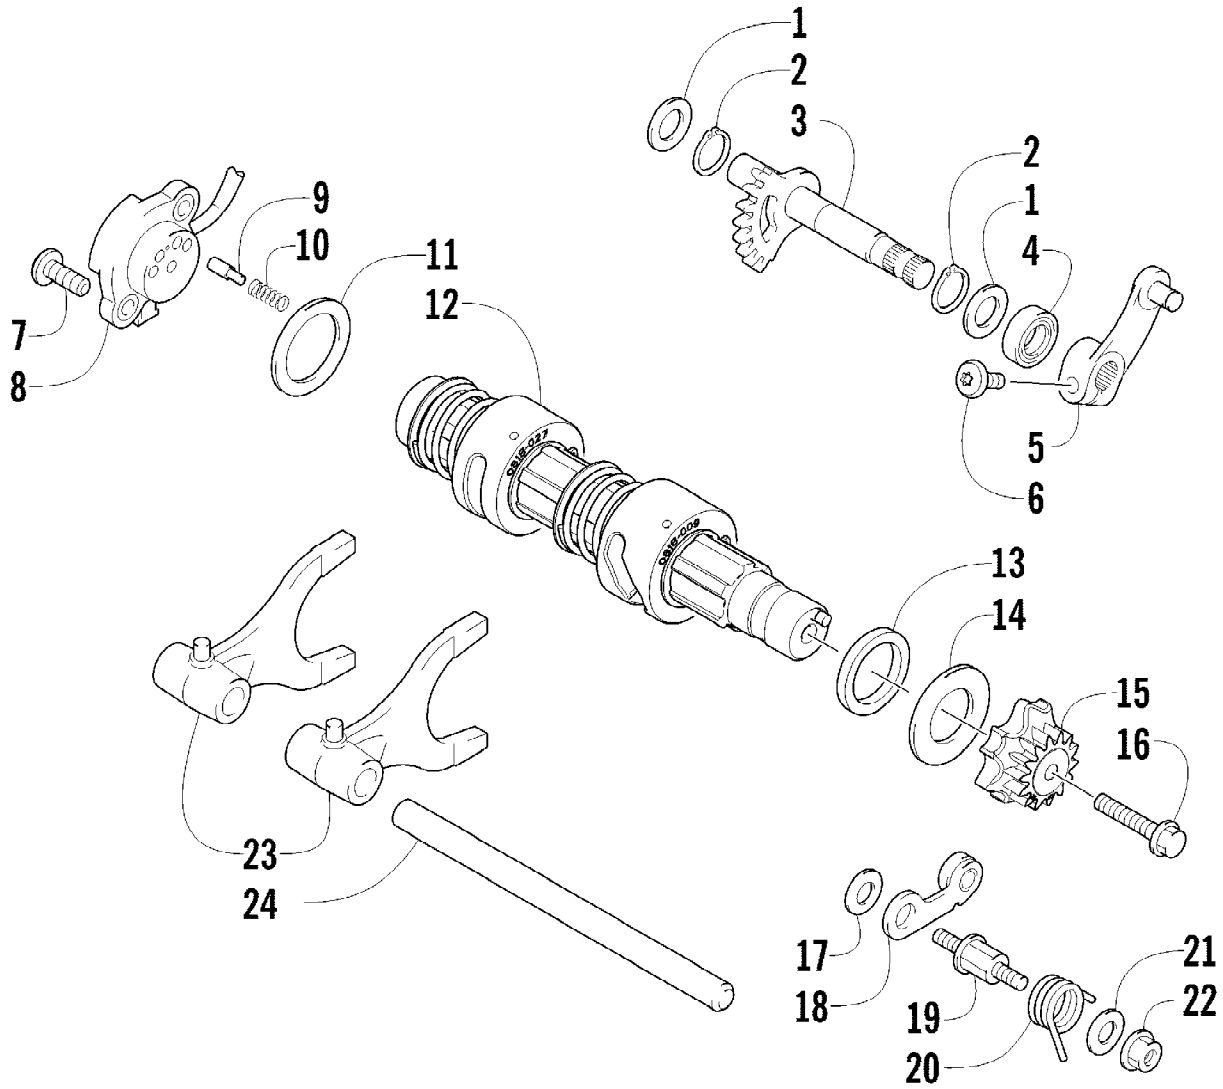

Ref #	Part Number	Qty	S/P/F	Description
1	0570-307	1		Tank, Gas - Assembly (inc. 2-5)
2	0470-438	1	/P	Cap, Gas Tank (inc. 3)
3	0109-733	1	/P	Gasket, Gas Tank Cap
4	0423-898	6		Screw, Self-Tapping
5	2670-042	1		Plate, Retaining
6	0570-322	1	/P	Pump, Fuel - Assembly (inc. 7-8)
7	2670-235	1		Float
8	0470-838	1		Seal
9	0570-317	1		Hose, Gasline - Assembly
10	0423-688	AR		Clamp, Hose
11	0470-827	1		Bracket, Filter Mounting
12	0510-335	1	/P	Filter, In-Line
13	0123-788	AR	/P	Tie, Cable - 8 in.
14	0410-070	AR	/P	Hose, Gasline - 25 ft
15	0423-732	2		Screw, Shoulder
16	0623-038	1		Nut w/Washer
17	0423-460	1		Grommet
18	0423-806	1		Grommet
19	0470-710	1		Shield, Heat - Gas Tank - Rear
20	0623-797	4		Screw, Self-Tapping
21	0470-709	1		Shield, Heat - Gas Tank - Front