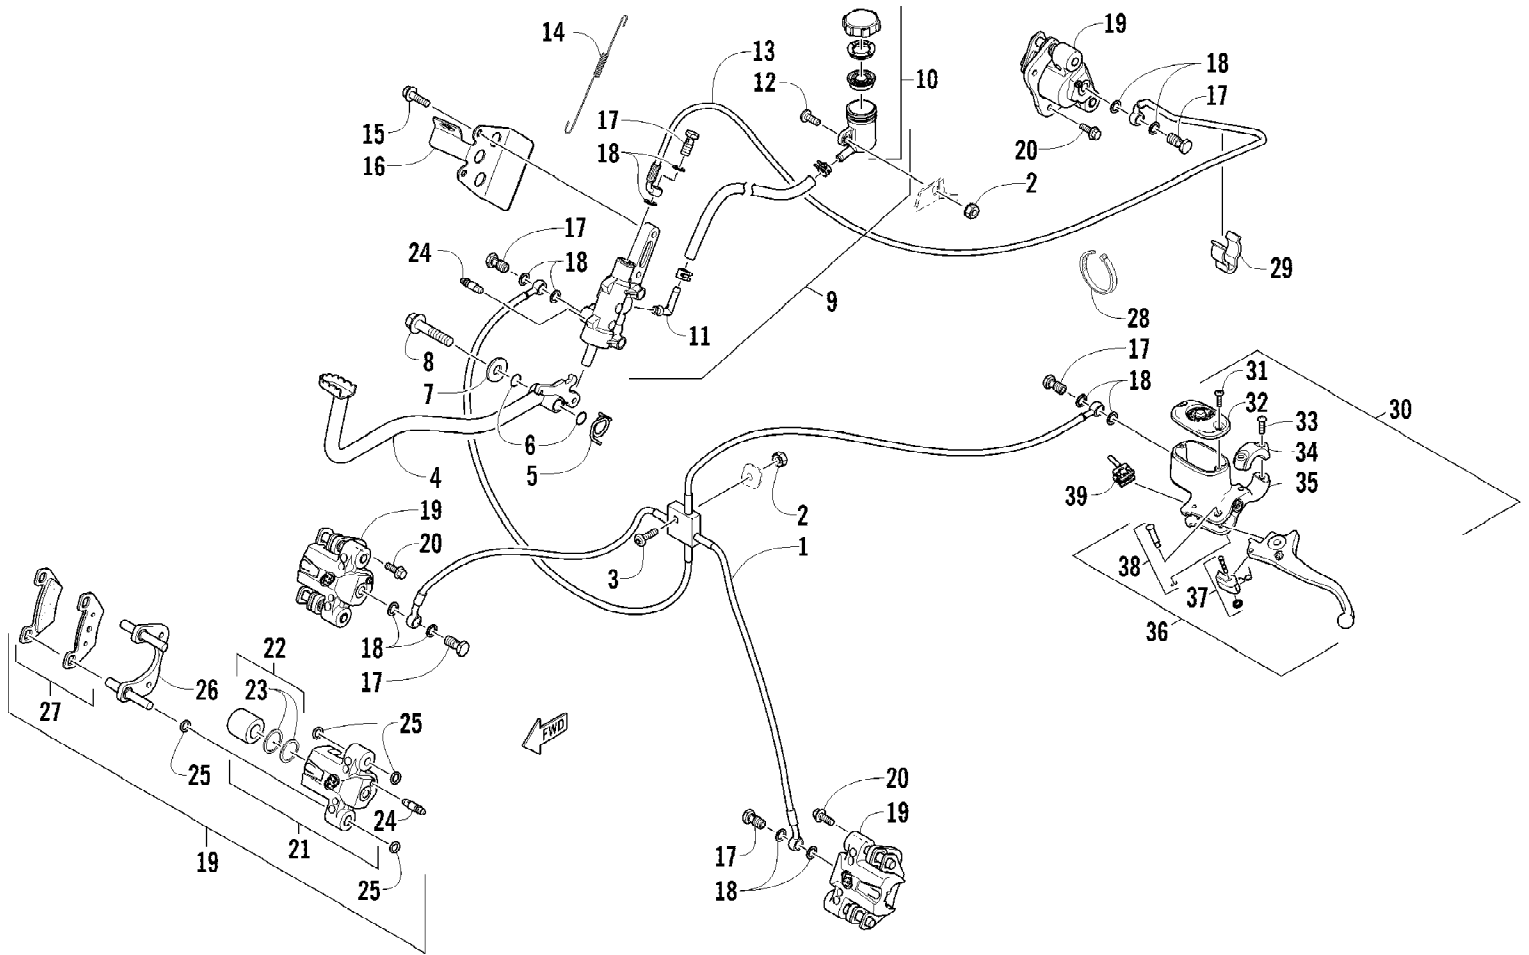

2012 ATV 700 INTERNATIONAL RED (A2012IBT4EOSR)
HYDRAULIC BRAKE ASSEMBLY

Ref #	Part Number	Qty	S/P/F	Description
1	1502-015	1		Hose, Brakeline - Assembly
2	0623-038	2		Nut w/Washer
3	8476-625	1		Screw, Machine
4	1502-063	1		Lever, Brake
5	0502-807	1		Spring, Brake Lever
6	1602-213	2	/P	O-Ring
7	8050-252	1		Washer
8	8408-816	1		Screw, Cap
9	1502-293	1		Brake Assembly (inc. 10)
10	1502-155	1		Reservoir, Brake w/Clamp
11	1502-296	1	/P	Adapter, Hose
12	8476-616	1		Screw, Machine
13	1502-593	1		Hose, Brakeline
14	0502-785	1		Spring, Brake Switch
15	8408-625	2		Screw, Cap
16	1502-179	1		Bracket, Switch
17	0423-413	6		Bolt, Banjo-Fitting
18	0423-178	12		Washer, Crush
19	1436-422	1	/P	Caliper, Brake - Right Front (inc. two No. 20 and 21-27)
19	1436-423	1	/P	Caliper, Brake - Left Front (inc. two No. 20 and 21-27)
19	1436-423	1	/P	Caliper, Brake - Rear (inc. two No. 20 and 21-27)
20	8408-821	6	/P	Screw, Cap
21	1436-160	1	/P	Housing, Caliper - Assembly - Right Front (inc. two No. 20 and 22-24)
21	1436-161	1	/P	Housing, Caliper - Assembly - Left Front (inc. two No. 20 and 22-24)
21	1436-161	1	/P	Housing, Caliper - Assembly - Rear (inc. two No. 20 and 22-24)
22	0502-606	3		Piston/Seal Set (inc. 23)
23	0502-607	3		Seal Set
24	0502-609	4	/P	Valve, Bleed
25	0502-608	3		O-Ring, Guide - Set
26	0502-605	3		Bracket Assembly
27	1502-694	3	S	Pad, Brake - Set
28	0123-788	AR	/P	Tie, Cable - 8 in.
29	1502-115	2		Clip, Brakeline Hose
30	1502-902	1	/P	Brake Assembly (inc. 31-39)
31	0502-566	1		Screw, Machine - Kit
32	0502-868	1	/P	Cover, Reservoir
33	0502-568	1		Screw, Machine - Kit
34	0502-869	1		Clamp, Master Cylinder
35	0502-704	1		Master Cylinder Assembly
36	1502-904	1		Lever Assembly - Kit (inc. 37-38)
37	1502-905	1		Lock, Brake Lever - Kit
38	0502-580	1		Lever Pin - Kit
39	0502-564	1	/P	Switch, Brake