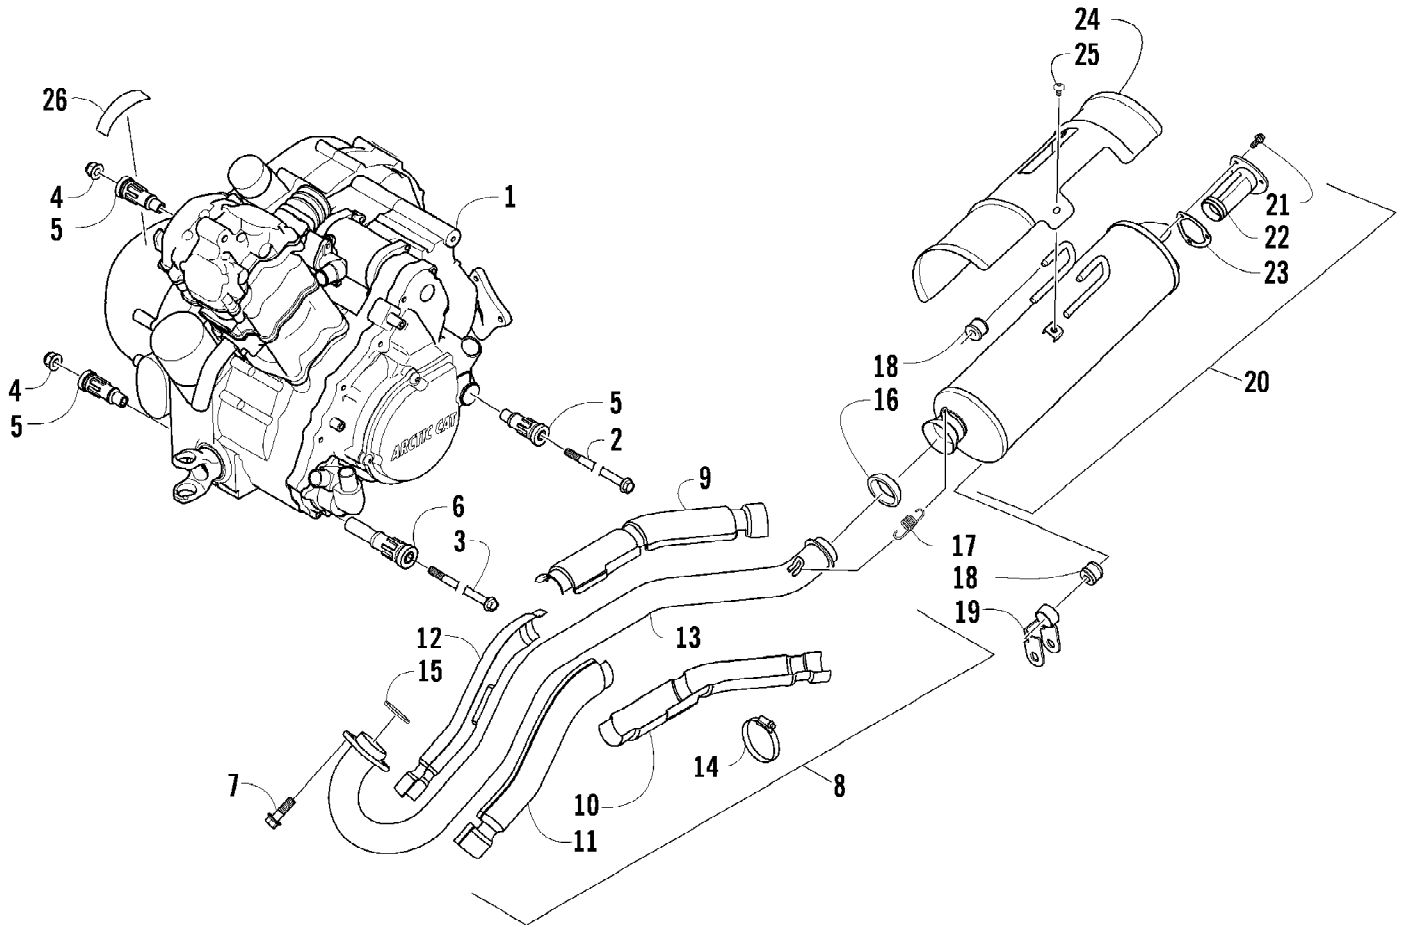

Ref #	Part Number	Qty	S/P/F	Description
1	0800-121	1		Engine, A700K
2	0423-451	1		Screw, Cap
3	0423-405	1		Screw, Cap
4	8428-002	2		Nut, Lock
5	0801-129	3		Mount, Rubber - Engine
6	0801-122	1		Mount, Rubber - Engine
7	8408-820	2	/P	Screw, Cap
8	0512-345	1	/P	Pipe, Exhaust - Assembly (inc. 9-14)
9	0412-350	1		Shield, Exhaust Pipe - Outer - Rear
10	0412-339	1		Shield, Exhaust Pipe - Inner - Rear
11	0412-349	1		Shield, Exhaust Pipe - Inner - Front
12	0412-348	1		Shield, Exhaust Pipe - Outer - Front
13	0512-344	1		Pipe, Exhaust
14	0423-317	4	/P	Clamp
15	0412-338	1	/P	Gasket, Exhaust
16	0412-375	1	/P	Seal, Exhaust
17	0612-668	2	/P	Spring, Extension
18	0412-577	3	/P	Bushing
19	1506-732	1		Channel, Muffler Support
20	0512-355	1	/P	Muffler - Assembly (inc. 21-23)
21	8408-616	3		Screw, Cap
22	0512-219	1	/P	Arrester, Spark - Assembly
23	0412-313	1		Gasket, Spark Arrester
24	0412-373	1	/P	Cover, Muffler
25	8477-610	3		Screw, Machine
26	0411-426	1		Decal, Warning - Clutch Cover