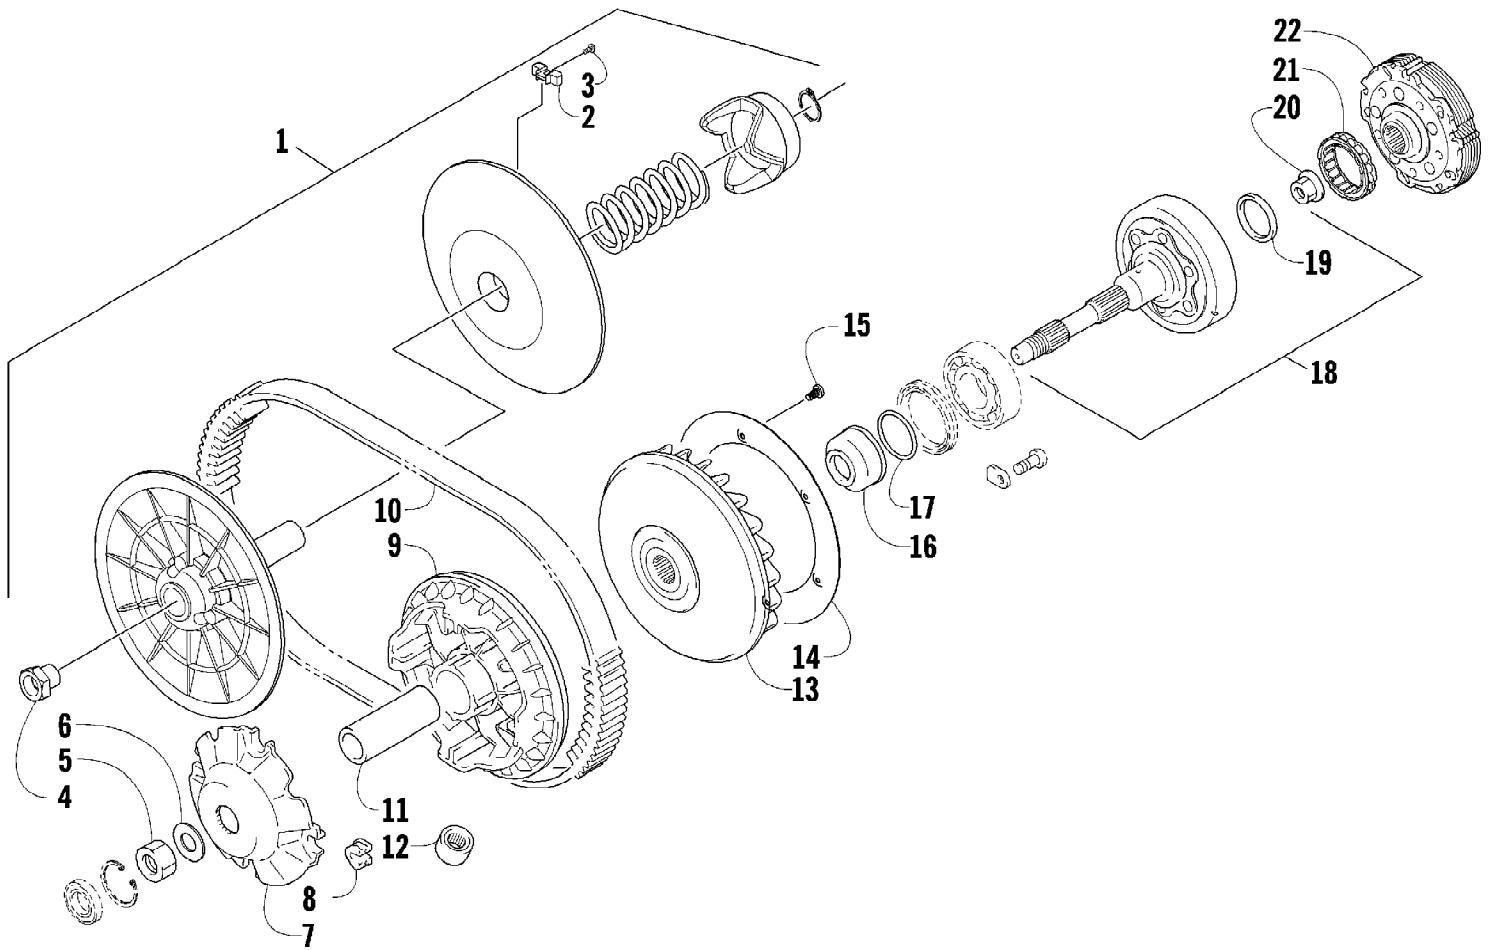

2012 ATV 700 INTERNATIONAL RED (A2012IBT4EOSR)
TAILLIGHT ASSEMBLY

Page 69 of 79

Ref #	Part Number	Qty	S/P/F	Description
1	0509-022	1		Taillight Assembly (inc. 2-4)
2	0509-025	1		Housing, Taillight
3	0409-056	1		Bulb, Taillight
4	0409-057	1		Socket, Taillight
5	0623-301	2	/P	Screw, Self-Tapping
6	8053-212	2	/P	Washer, External Tooth Lock

Ref #	Part Number	Qty	S/P/F	Description
1	0823-353	1	/P	Pulley, Driven - Assembly (inc. 2-4)
2	0823-176	3	/P	Shoe, Cam
3	0823-177	3		Screw, Machine
4	0823-178	1		Nut
5	0827-010	1		Nut
6	0828-106	1		Washer
7	0823-276	1		Plate, Movable Drive Face
8	0823-277	4		Damper, Movable Drive Face
9	0823-273	1		Face, Movable Drive
10	0823-013	1		Belt, Drive
11	0823-271	1		Spacer
12	0823-167	8	/P	Roller
13	0823-272	1		Face, Fixed Drive
14	0823-131	1		Shroud, Drive Face
15	0623-914	6		Screw, Self-Tapping
16	0823-015	1		Spacer, Fixed Drive Face
17	0470-531	1		O-Ring
18	0821-002	1	/P	Housing, Clutch - Assembly
19	0830-189	1	/P	Seal
20	0827-011	1		Nut
21	0823-018	1		Clutch, One-Way
22	0823-310	1	/P	Clutch, Centrifugal - 6 Plate