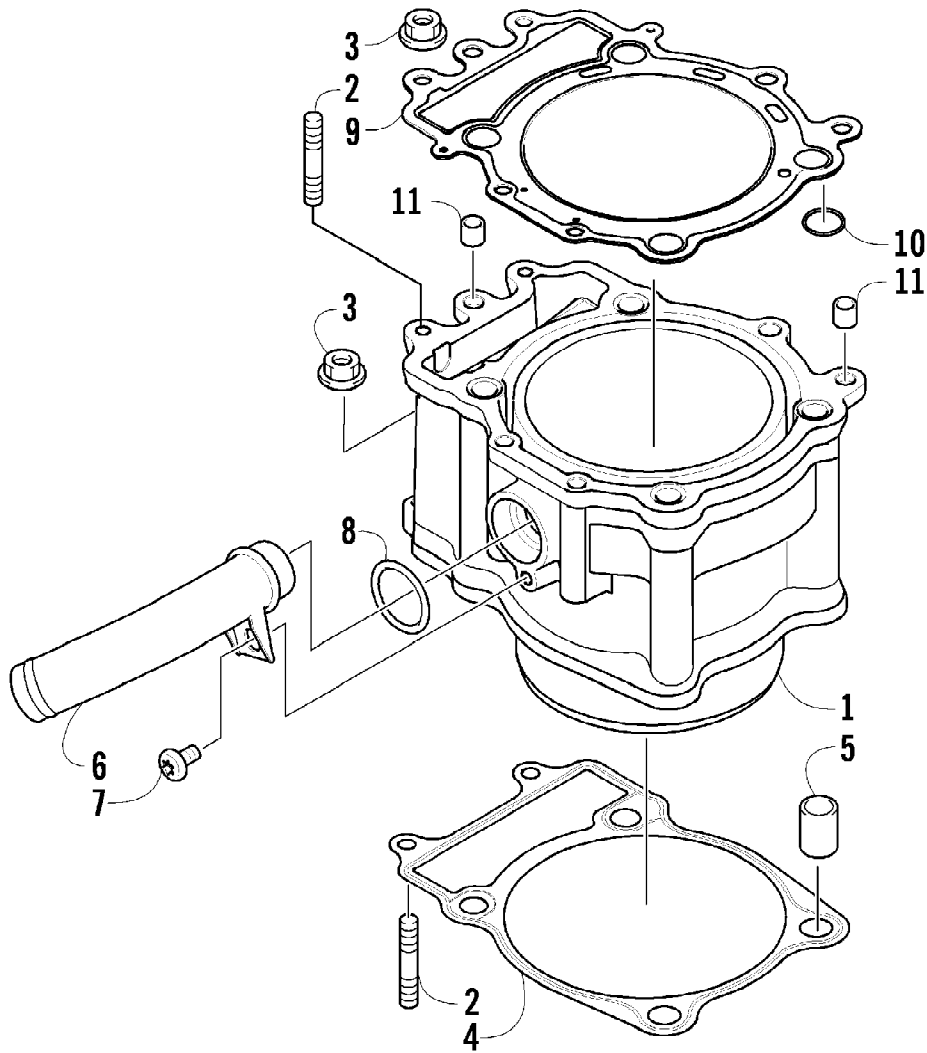

2012 ATV 700 INTERNATIONAL RED (A2012IBT4EOSR)
CYLINDER ASSEMBLY

Page 20 of 79

Ref #	Part Number	Qty	S/P/F	Description
1	0804-053	1	/P	Cylinder
2	0827-002	4		Bolt, Stud
3	8424-604	4		Nut
4	0830-111	1		Gasket, Base
5	0829-002	2		Pin, Dowel
6	0804-047	1	/P	Union, Coolant Hose
7	8468-612	1		Screw, Machine
8	0830-007	1		O-Ring
9	0830-112	1		Gasket, Cylinder Head
10	0830-113	4		O-Ring
11	0829-048	2	/P	Pin, Dowel