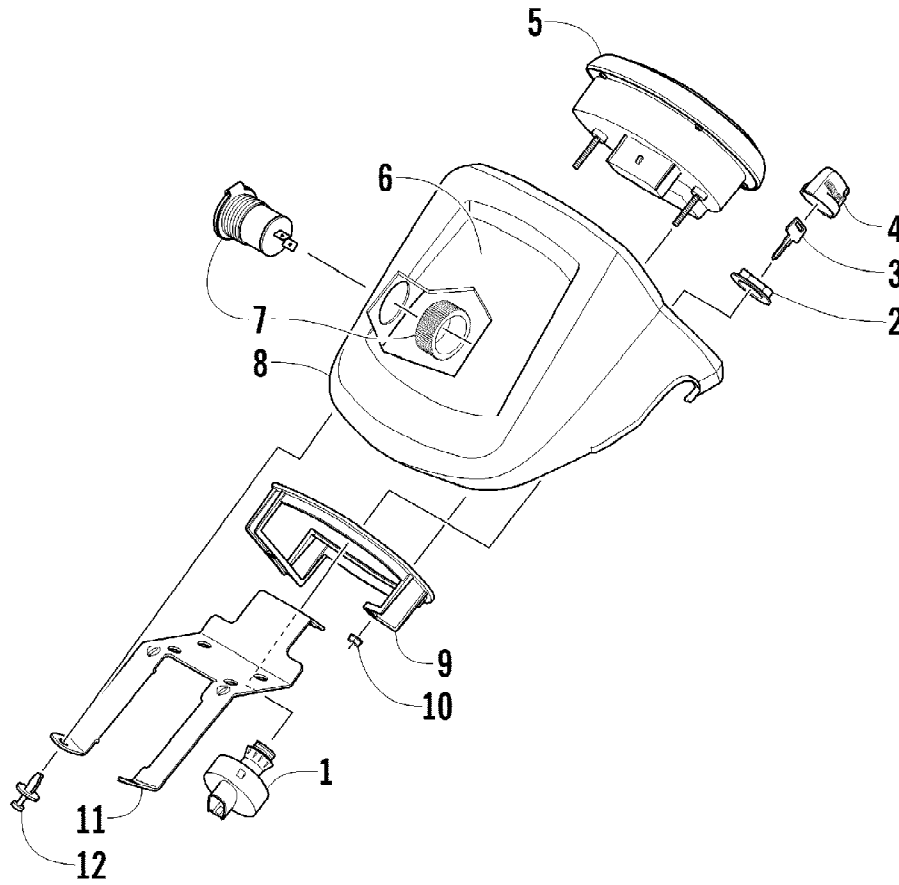

Ref #	Part Number	Qty	S/P/F	Description
1	0430-090	1	/P	Switch, Ignition - Assembly (inc. 2-4)
2	0430-050	1		Nut, Retaining
3	0430-042	1		Key, Ignition (Y Series - Left-Side Cut)
3	0430-043	1		Key, Ignition (Z Series - Right-Side Cut)
4	0430-054	1		Cover, Key
5	0520-151	1		Gauge, LCD
6	9611-399	1		Decal, 50th Anniversary
7	0641-897	1	/P	Outlet, Accessory - 12V
8	0405-276	1		Instrument Pod
9	0420-065	1	/P	Bracket, Retaining
10	0423-493	2		Nut w/Washer
11	2506-470	1		Bracket, Mounting - Instrument Pod
12	0423-535	2		Rivet, Reinstallable