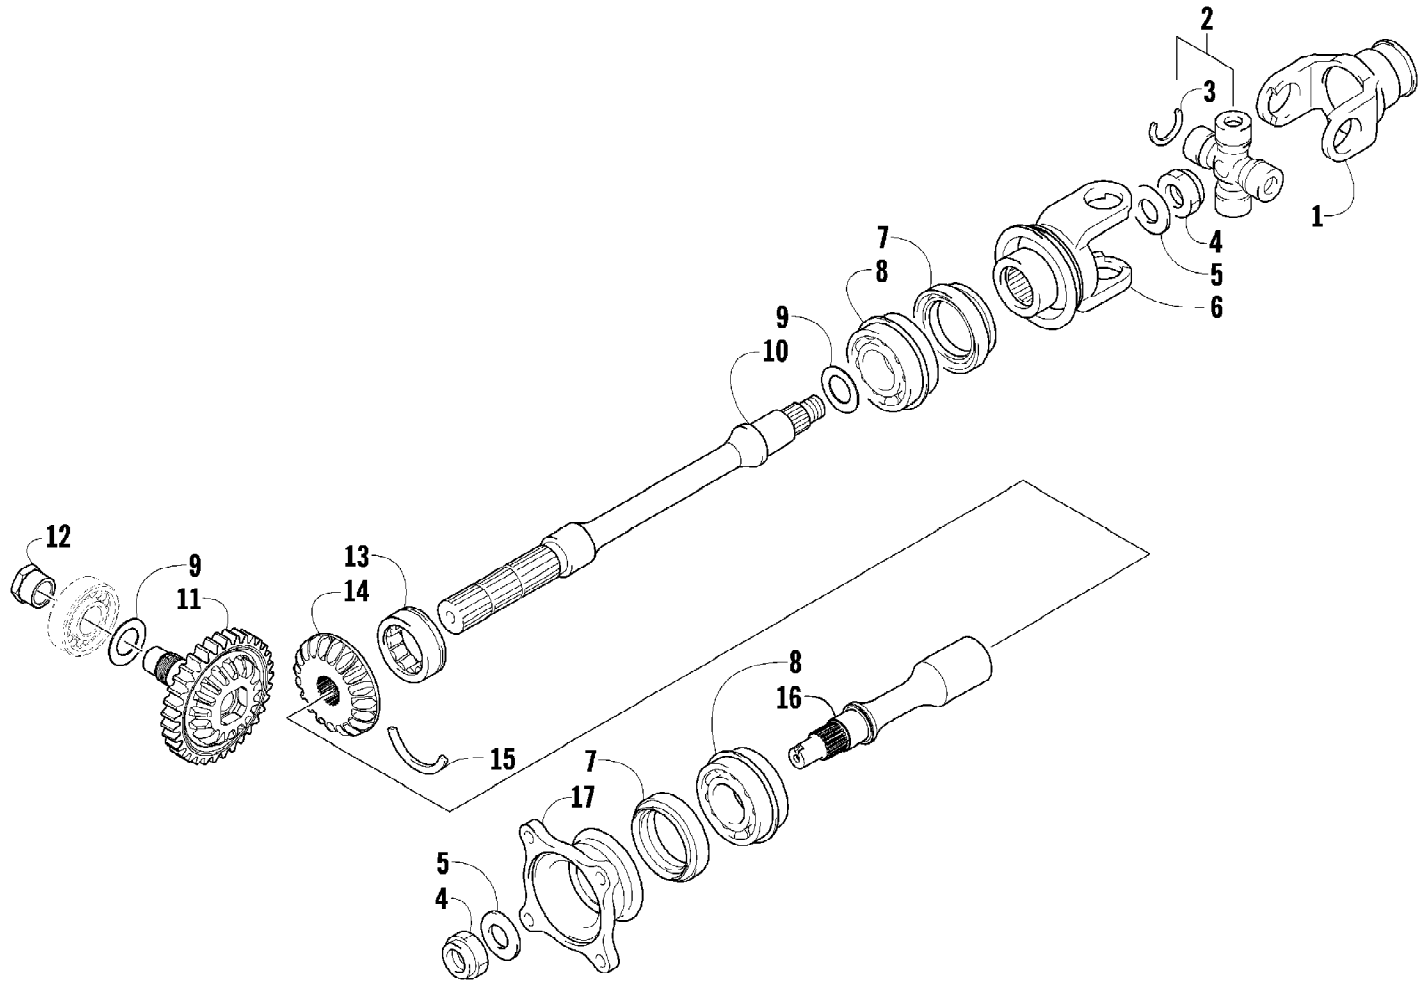

2012 ATV 700 GT METALLIC GRAY (A2012AGT1PUSS)
SEAT ASSEMBLY

Page 57 of 79

Ref #	Part Number	Qty	S/P/F	Description
1	4506-557	1	/P	Seat Assembly (inc. 2-9)
2	1506-209	1		Cover, Seat
3	0517-119	1		Foam, Seat
4	2416-826	1	/P	Base, Seat - Assembly (inc. 5-6)
5	0406-879	2		Bumper, Seat - Rear
6	0406-877	4	/P	Bumper, Seat - Front
7	0624-263	AR		Staple
8	1406-592	1	/P	Spring, Seat Latch
9	1506-156	1		Latch, Seat
10	0441-587	1		Wrench, Spanner