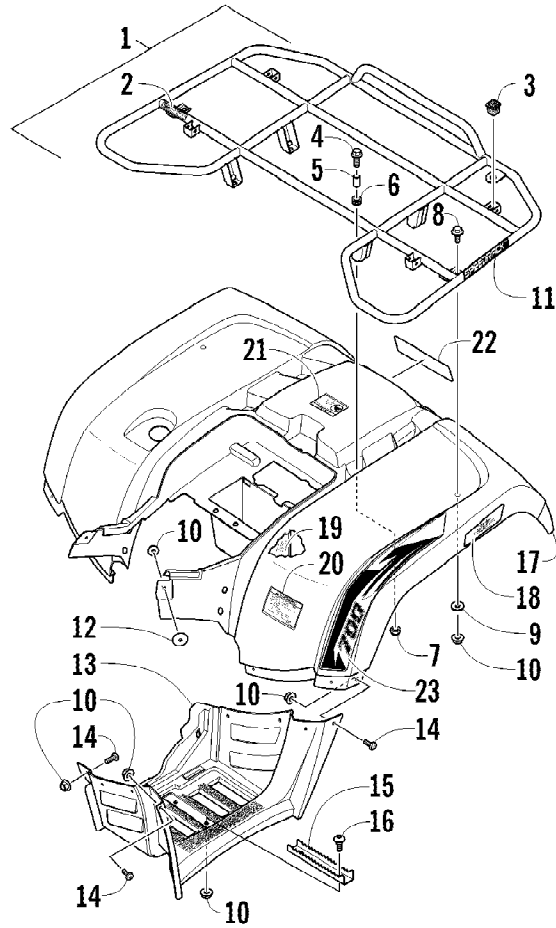

2012 ATV 700 GT METALLIC GRAY (A2012AGT1PUSS)
REAR RACK, BODY PANEL, AND FOOTWELL ASSEMBLIES

2012 ATV 700 GT METALLIC GRAY (A2012AGT1PUSS)
REAR RACK, BODY PANEL, AND FOOTWELL ASSEMBLIES

Ref #	Part Number	Qty	S/P/F	Description
1	2506-125	1		Rack, Rear - Assembly (inc. 2-3)
2	0411-648	1		Decal, Warning - Load
3	0441-592	4	/P	Bushing
4	8410-830	4		Screw, Cap
5	0423-669	4		Spacer
6	0423-465	4		Grommet
7	8432-802	4		Nut, Lock
8	0423-654	2		Screw, Shoulder
9	8050-222	2	/P	Washer
10	0423-540	26		Nut, Lock
11	0411-965	2		Decal, "Speedrack"
12	0423-101	2		Screw, Shoulder
13	1406-356	1		Footwell - Right
13	2406-429	1	/P	Footwell - Left
14	0423-419	18		Screw, Machine
15	1506-125	2	/P	Footpeg
16	0423-355	4		Screw, Shoulder
17	2516-952	1		Panel, Fender - Assembly (inc. 18-21)
18	1411-592	1	/P	Decal, Reflector - Right
18	1411-593	1	/P	Decal, Reflector - Left
19	0470-658	1		Foil, Protective
20	2411-143	1	/P	Decal, Warning - Tire Pressure
21	1411-809	1	/P	Decal, Passenger
22	1411-725	1		Decal, "Arctic Cat"
23	2411-690	1		Decal, Side - Lower Right
23	2411-691	1		Decal, Side - Lower Left