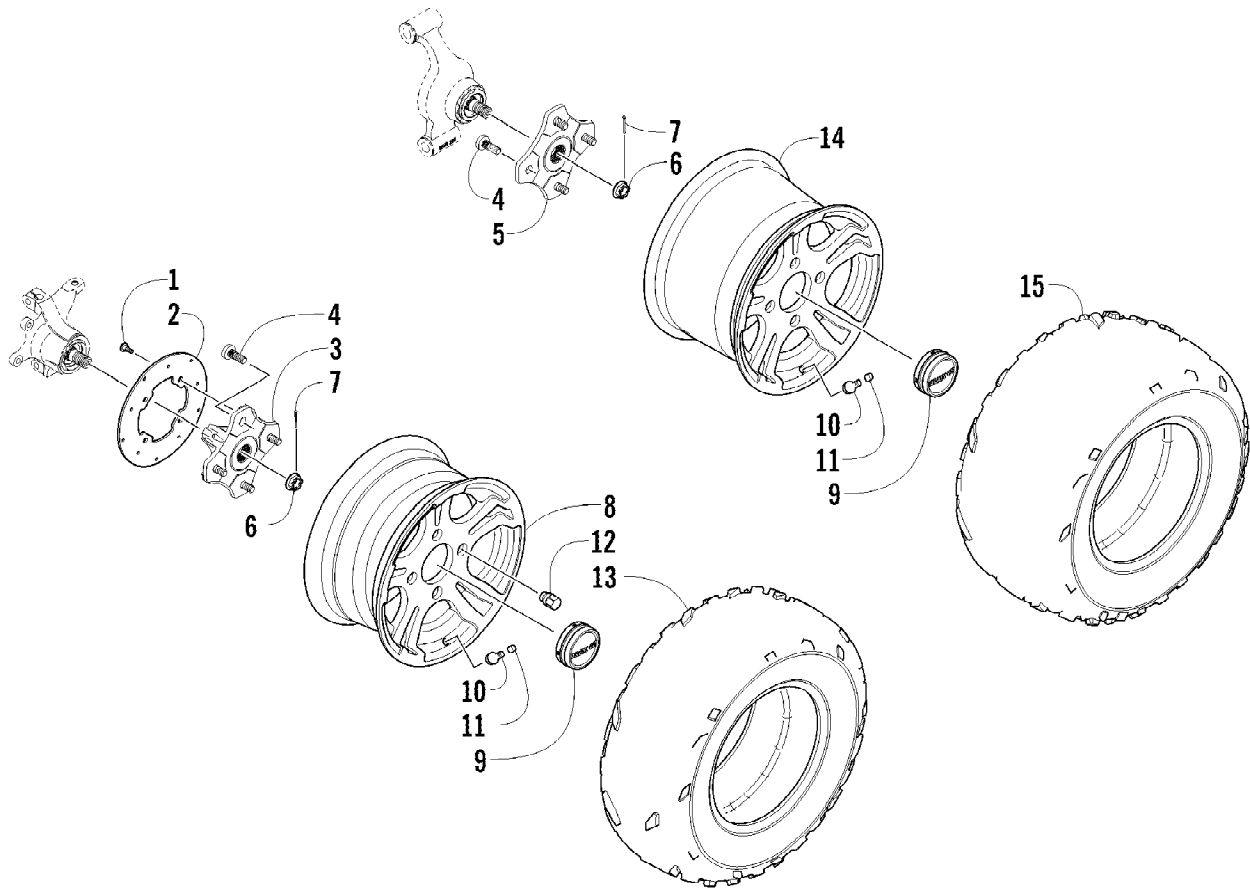

2012 ATV 700 GT METALLIC GRAY (A2012AGT1PUSS)
WHEEL AND TIRE ASSEMBLY

Page 77 of 79

Ref #	Part Number	Qty	S/P/F	Description
1	0423-557	12		Screw, Shoulder
2	2402-002	3		Disc, Brake
3	1502-462	2	/P	Hub, Wheel - Front (inc. 4)
4	0402-974	16	/P	Stud
5	1502-462	1	/P	Hub, Wheel - Rear - Right (inc. 4)
5	1502-464	1		Hub, Wheel - Rear - Left (inc. 4)
6	0423-607	4		Nut, Castle
7	0423-407	4		Pin, Cotter
8	1402-730	2		Wheel - Front (inc. 9)
9	1402-736	4		Cap, Wheel
10	0402-064	4		Stem, Valve (inc. 11)
11	0402-140	4		Cap, Valve Stem
12	0423-618	16		Nut, Lug
13	1402-894	2		Tire - Front
14	1402-731	2		Wheel - Rear (inc. 9)
15	1402-895	2		Tire - Rear