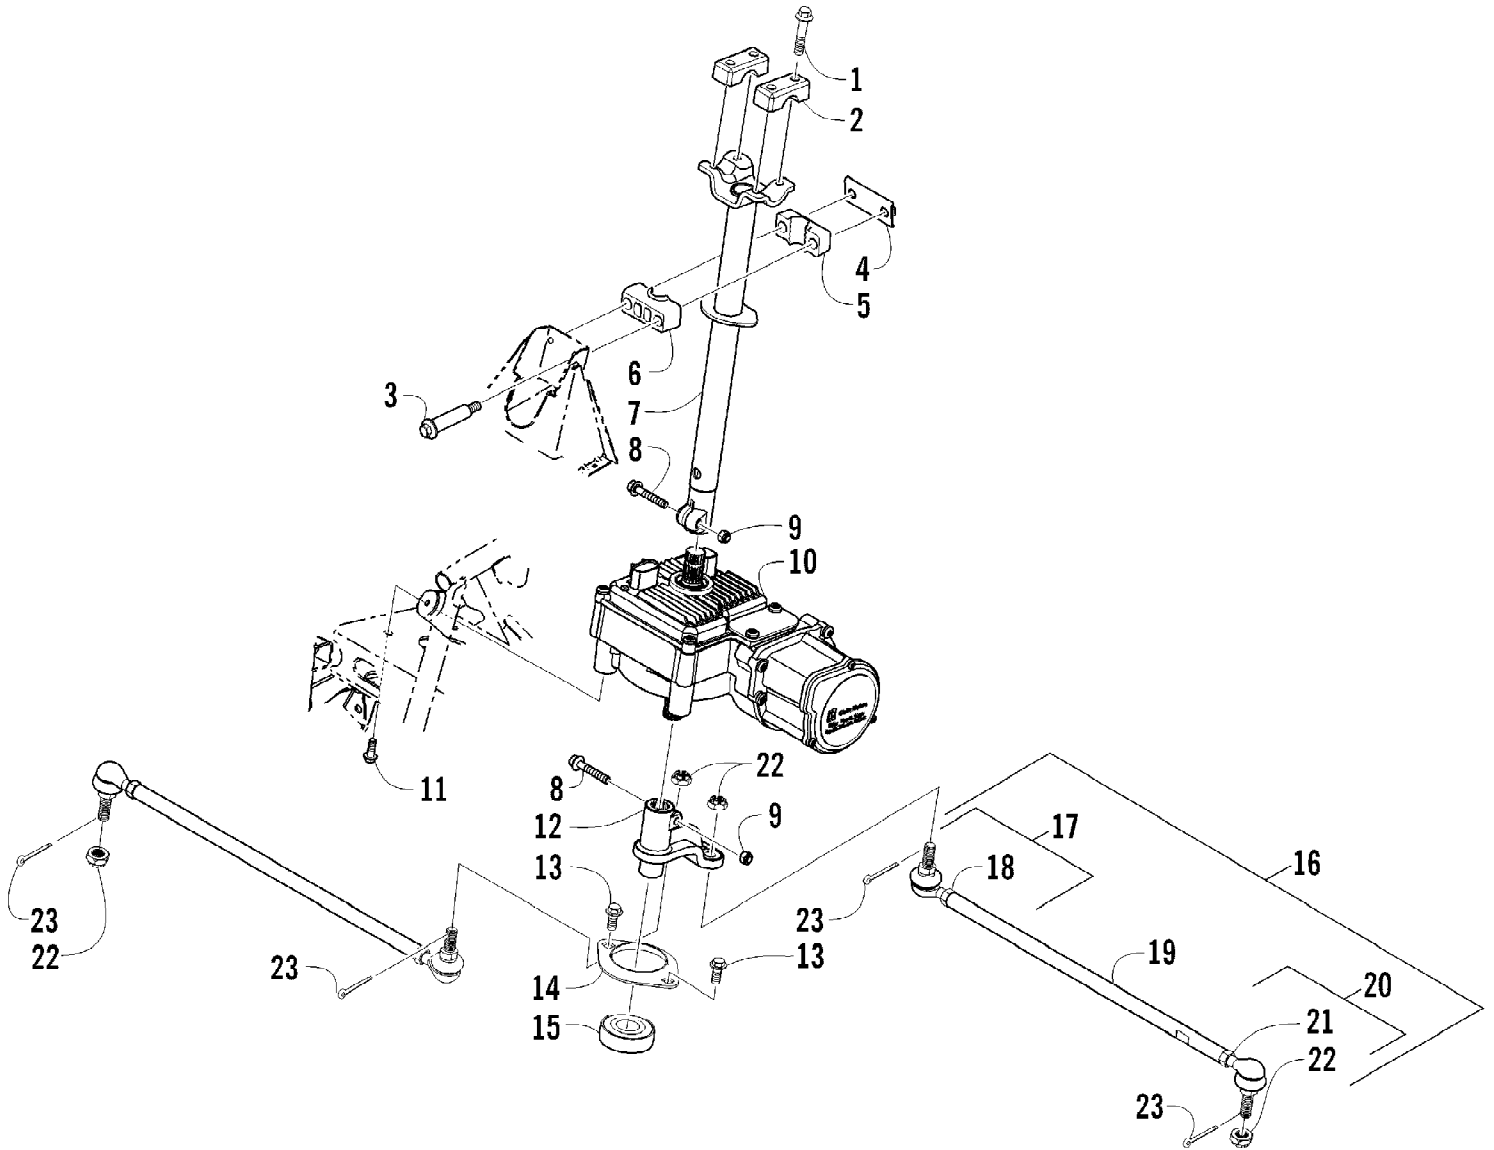

2012 ATV 700 GT METALLIC GRAY (A2012AGT1PUSS)
STEERING ASSEMBLY

2012 ATV 700 GT METALLIC GRAY (A2012AGT1PUSS)
STEERING ASSEMBLY

Page 67 of 79

Ref #	Part Number	Qty	S/P/F	Description
1	8408-835	4		Screw, Cap
2	0405-035	2		Cap, Steering Adjuster
3	0423-505	2		Screw, Shoulder
4	0505-484	1		Cap, Housing
5	0405-260	1		Housing, Upper
6	0405-259	1		Housing, Lower
7	0505-642	1		Post, Steering
8	8020-045	2		Screw, Cap
9	8040-366	2	/P	Nut, Lock
10	0505-767	1	/P	Assembly, Electronic Power Steering
11	8409-020	4	/P	Screw, Cap
12	0505-664	1		Arm, Steering
13	8408-816	2		Screw, Cap
14	0602-233	1		Flange, Bearing
15	0405-052	1		Bearing w/Inverted Oil Seal
16	0505-499	2	/P	Tie Rod - Assembly (inc. 17-21)
17	0505-511	2	/P	End, Tie Rod - Left-Hand Thread - Kit (inc. 18)
18	0423-013	2		Nut - Left-Hand Thread
19	0405-281	2	/P	Tie Rod
20	0505-510	2	/P	End, Tie Rod - Right-Hand Thread - Kit (inc. 21)
21	8420-002	2	/P	Nut - Right-Hand Thread
22	0423-157	4		Nut, Lock
23	0623-175	4		Pin, Cotter