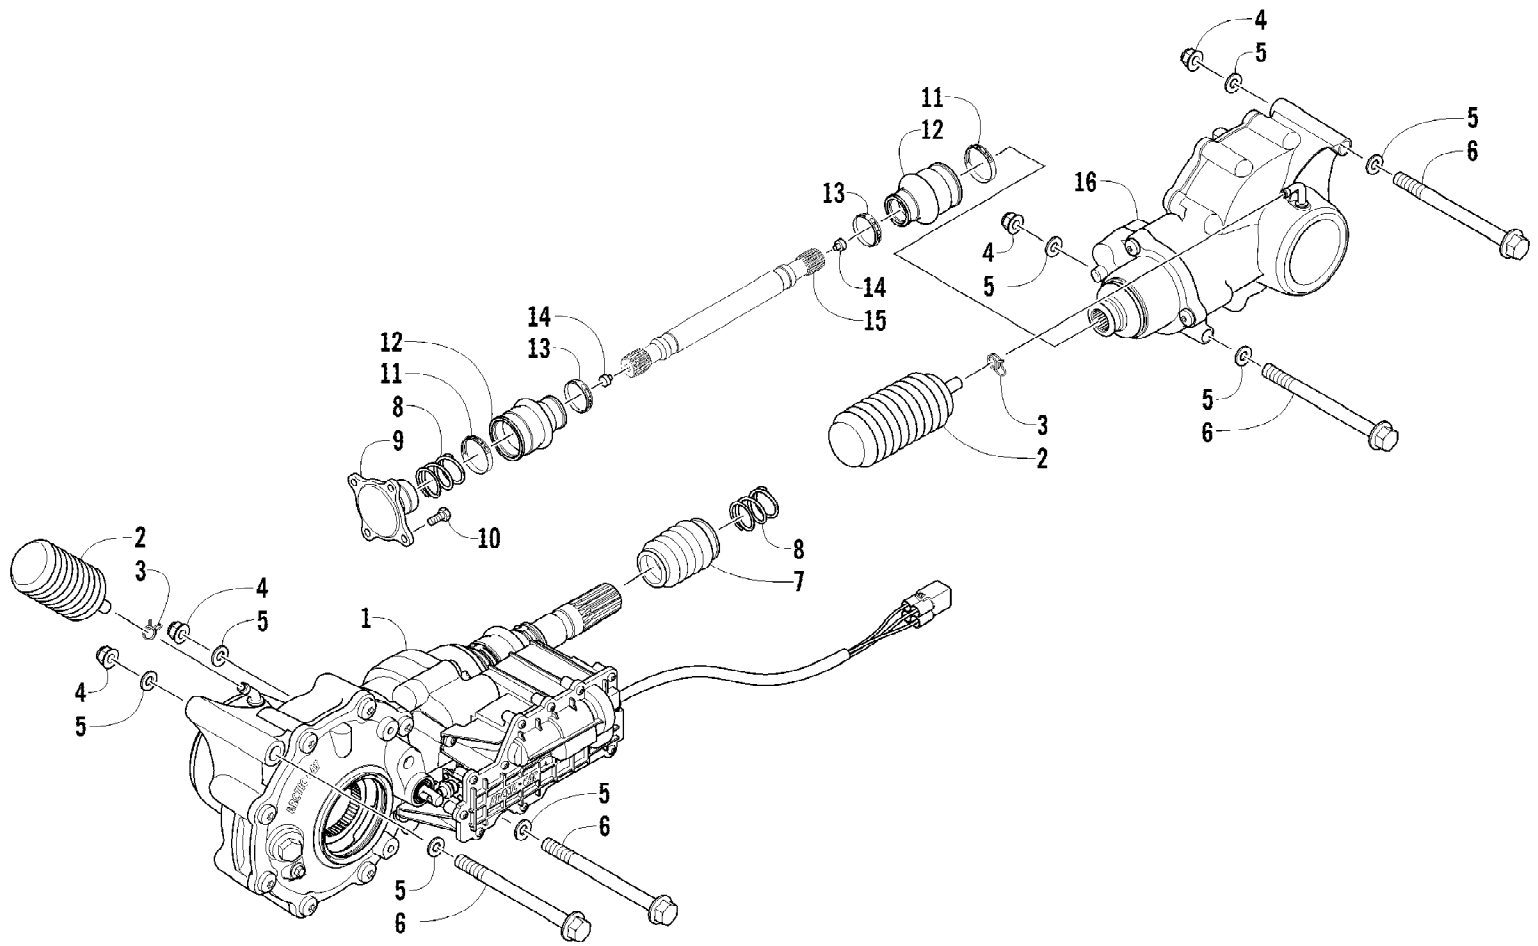

2012 ATV 700 GT METALLIC GRAY (A2012AGT1PUSS)
DRIVE TRAIN ASSEMBLY

Page 24 of 79

Ref #	Part Number	Qty	S/P/F	Description
1	1502-877	1		Gearcase, Front
2	1402-620	2	/P	Bladder, Gearcase
3	0423-315	2		Clamp, Hose
4	8428-002	4		Nut, Lock
5	0423-426	8		Washer
6	0423-404	4		Screw, Cap
7	0402-966	1		Boot, Shaft
8	1402-026	2		Spring
9	0402-950	1		Flange, Output
10	8408-820	4	/P	Screw, Cap
11	0423-393	2		Clamp
12	0402-985	2	/P	Boot
13	0423-411	2		Clamp
14	0673-618	2	/P	Bumper, Propeller Shaft
15	1402-233	1		Shaft, Propeller
16	1502-876	1		Gearcase, Rear