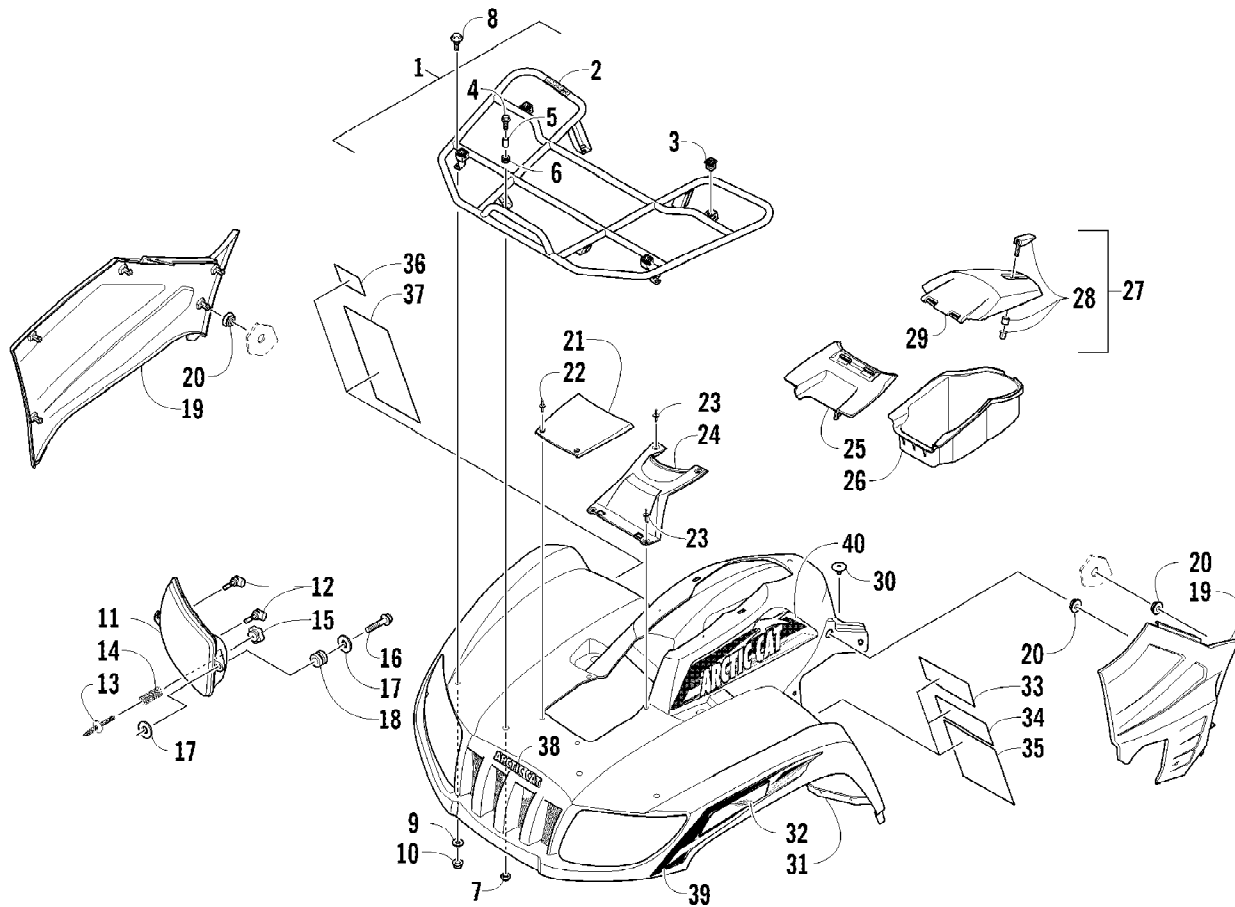

2012 ATV 700 GT METALLIC GRAY (A2012AGT1PUSS)
FRONT RACK, BODY PANEL, AND HEADLIGHT ASSEMBLIES

2012 ATV 700 GT METALLIC GRAY (A2012AGT1PUSS)
FRONT RACK, BODY PANEL, AND HEADLIGHT ASSEMBLIES

Ref #	Part Number	Qty	S/P/F	Description
1	2506-106	1		Rack, Front - Assembly (inc. 2-3)
2	0411-576	1		Decal, Warning - Load
3	0441-592	4	/P	Bushing
4	8410-830	4		Screw, Cap
5	0423-669	4		Spacer
6	0423-465	4		Grommet
7	8432-802	4		Nut, Lock
8	0423-654	2		Screw, Shoulder
9	8050-222	2	/P	Washer
10	0423-540	2		Nut, Lock
11	0509-044	1	/P	Headlight Assembly - Right (inc. 12)
11	0509-035	1		Headlight Assembly - Left (inc. 12)
12	0409-055	4		Bulb, Headlight
13	0423-514	2		Stud, Adjuster - Headlight
14	0423-522	2		Spring, Adjuster
15	0423-513	2		Knob, Adjuster
16	0623-785	4		Screw, Self-Tapping
17	8050-217	8	/P	Washer
18	0423-447	4		Grommet
19	2406-300	1		Panel, Side - Lower - Right
19	2406-419	1		Panel, Side - Lower - Left
20	0423-678	8		Grommet
21	1406-358	1		Cover, Access
22	0423-535	2		Rivet, Reinstallable
23	0623-362	4		Rivet, Reinstallable
24	1406-484	1		Cover, Steering Post
25	0470-513	1		Cover, Storage Box
26	1406-573	1		Box, Storage
27	2506-234	1		Lid, Storage Box w/Latch (inc. 28-29)
28	1406-599	1		Latch, Storage Box
29	0470-514	1		Lid, Storage Box
30	0423-101	2		Screw, Shoulder
31	2516-966	1		Panel, Fender - Assembly (inc. 32-37)
32	0411-818	1		Decal, Reflector - Right
32	0411-819	1		Decal, Reflector - Left
33	1411-574	1		Decal, Warning - Off-Road Only
34	1411-804	1	/P	Decal, Warning - Age
35	1411-932	1	/P	Decal, Warning - General
36	0411-835	1		Decal, Warning - Turn/Hill
37	1411-250	1		Decal, Warning - Reverse/Pre-Ride
38	1411-725	1		Decal, "Arctic Cat"
39	2411-686	1		Decal, Side - Front Right
39	2411-687	1		Decal, Side - Front Left
40	2411-688	1		Decal, Side - Upper Right
40	2411-689	1		Decal, Side - Upper Left