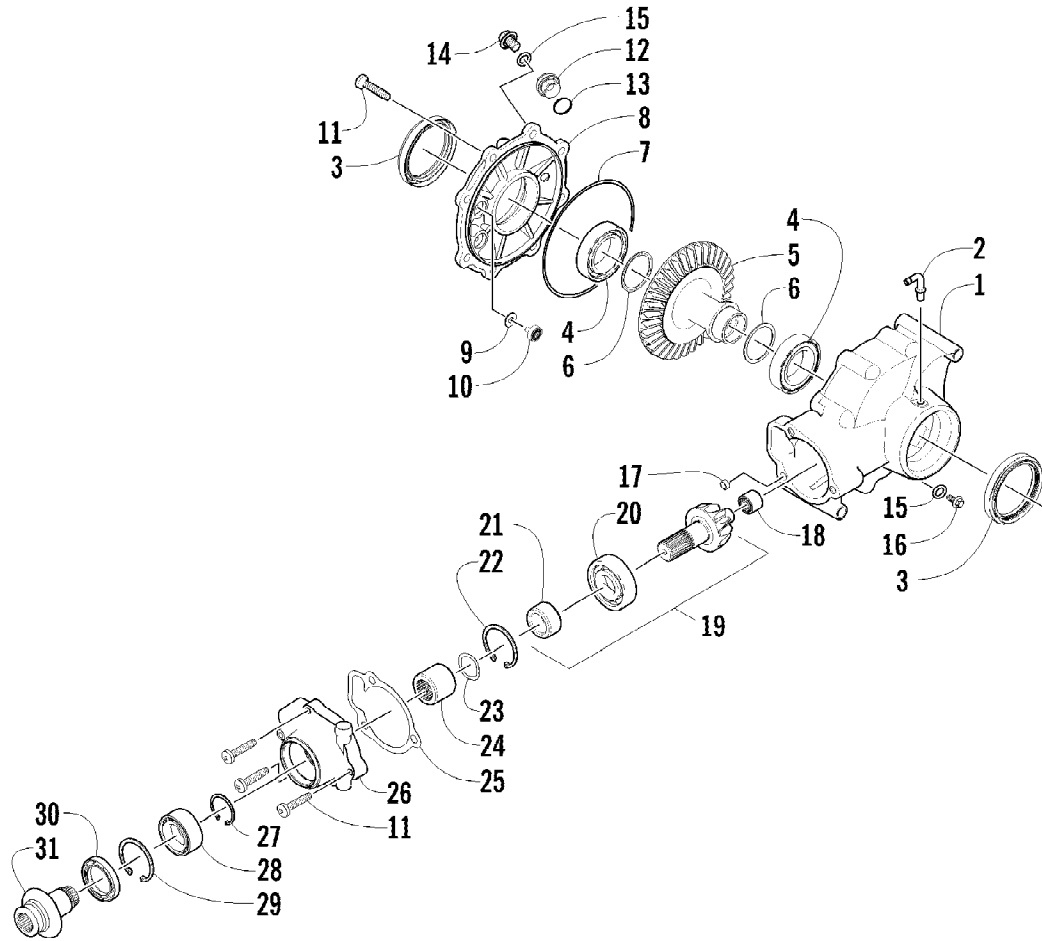

2012 ATV 700 GT METALLIC GRAY (A2012AGT1PUSS)
REAR DRIVE GEARCASE ASSEMBLY

2012 ATV 700 GT METALLIC GRAY (A2012AGT1PUSS)
REAR DRIVE GEARCASE ASSEMBLY

Page 51 of 79

Ref #	Part Number	Qty	S/P/F	Description
	1502-876	1		Complete Rear Drive Gearcase Assembly
1	1502-896	1		Housing, Gearcase
2	1402-442	1		Fitting, Elbow
3	1402-950	2	/P	Seal
4	0402-393	2		Bearing
5	1402-033	1		Gear, Ring - 34T
6	0402-405	AR		Shim, 41 x 49 x 1.3 mm
6	0402-406	AR		Shim, 41 x 49 x 1.4 mm
6	0402-407	AR		Shim, 41 x 49 x 1.5 mm
6	0402-408	AR		Shim, 41 x 49 x 1.6 mm
6	0402-409	AR		Shim, 41 x 49 x 1.7 mm
7	0423-149	1		O-Ring
8	1502-897	1		Cover, Gearcase
9	0402-429	AR		Shim, 6.3 x 18 x 1.3 mm
9	0402-430	AR		Shim, 6.3 x 18 x 1.4 mm
9	0402-431	AR		Shim, 6.3 x 18 x 1.5 mm
9	0402-432	AR		Shim, 6.3 x 18 x 1.6 mm
9	0402-433	AR		Shim, 6.3 x 18 x 1.7 mm
10	0402-326	1		Button, Thrust
11	0423-118	11		Screw, Self-Tapping
12	0402-333	1	/P	Plug, Magnetic (inc. 13)
13	0423-154	1		O-Ring
14	1402-211	1		Plug, Oil Level (inc. one No. 15)
15	0423-153	2		O-Ring
16	1402-210	1	/P	Plug, Fill (inc. one No. 15)
17	0402-411	1		Pin, Dowel
18	0402-328	1		Bearing
19	1502-851	1		Gear, Pinion - Assembly - 11T (inc. 20-21)
20	0402-327	1		Bearing
21	1402-977	1		Collar, Retaining
22	1423-067	1		Ring, Retaining
23	0402-982	1		Washer, Wave
24	0402-981	1		Collar, Shaft
25	0402-947	1		Gasket, Flange
26	0502-529	1		Housing, Pinion
27	0423-417	1		Ring, Retaining
28	1402-043	1		Bearing
29	0423-423	1		Ring, Retaining
30	1402-011	1		Seal
31	1502-085	1	/P	Shaft, Input