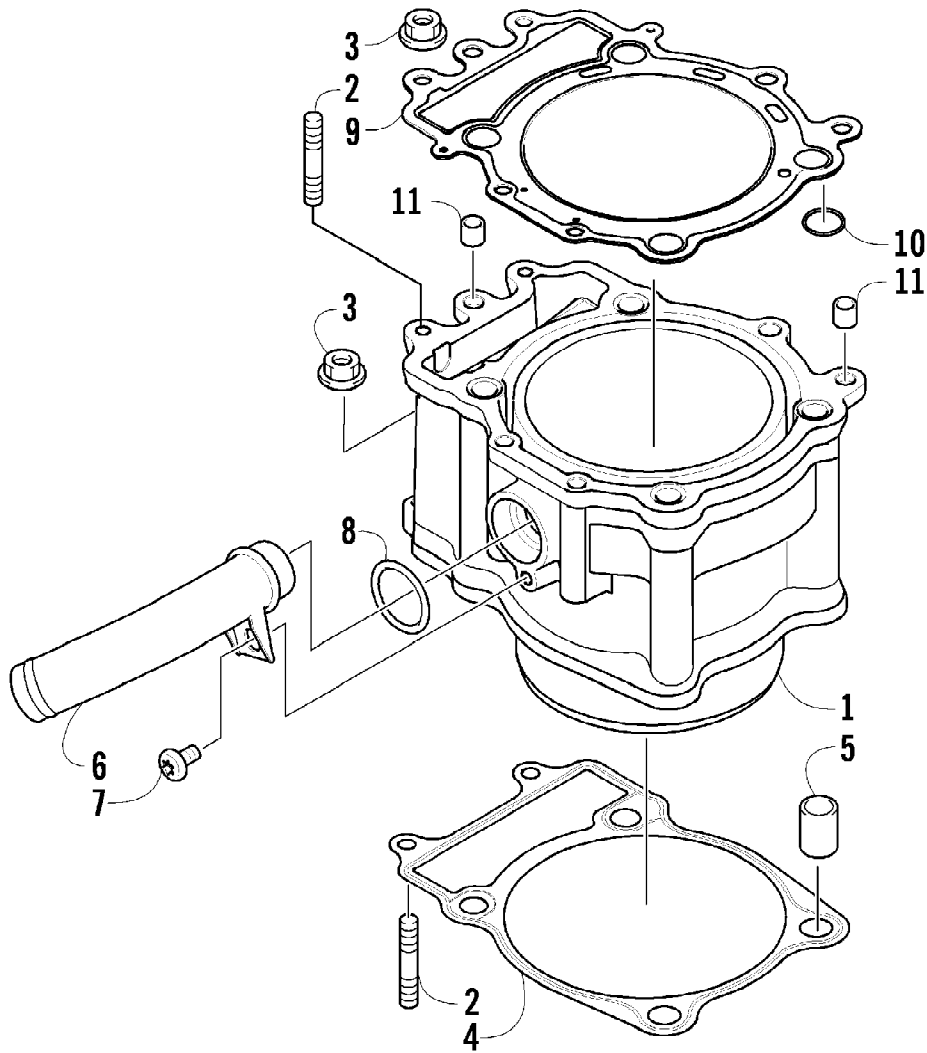

2012 ATV 700 GT METALLIC GRAY (A2012AGT1PUSS)
CYLINDER ASSEMBLY

Page 20 of 79

Ref #	Part Number	Qty	S/P/F	Description
1	0804-053	1	/P	Cylinder
2	0827-002	4		Bolt, Stud
3	8424-604	4		Nut
4	0830-111	1		Gasket, Base
5	0829-002	2		Pin, Dowel
6	0804-047	1	/P	Union, Coolant Hose
7	8468-612	1		Screw, Machine
8	0830-007	1		O-Ring
9	0830-112	1		Gasket, Cylinder Head
10	0830-113	4		O-Ring
11	0829-048	2	/P	Pin, Dowel