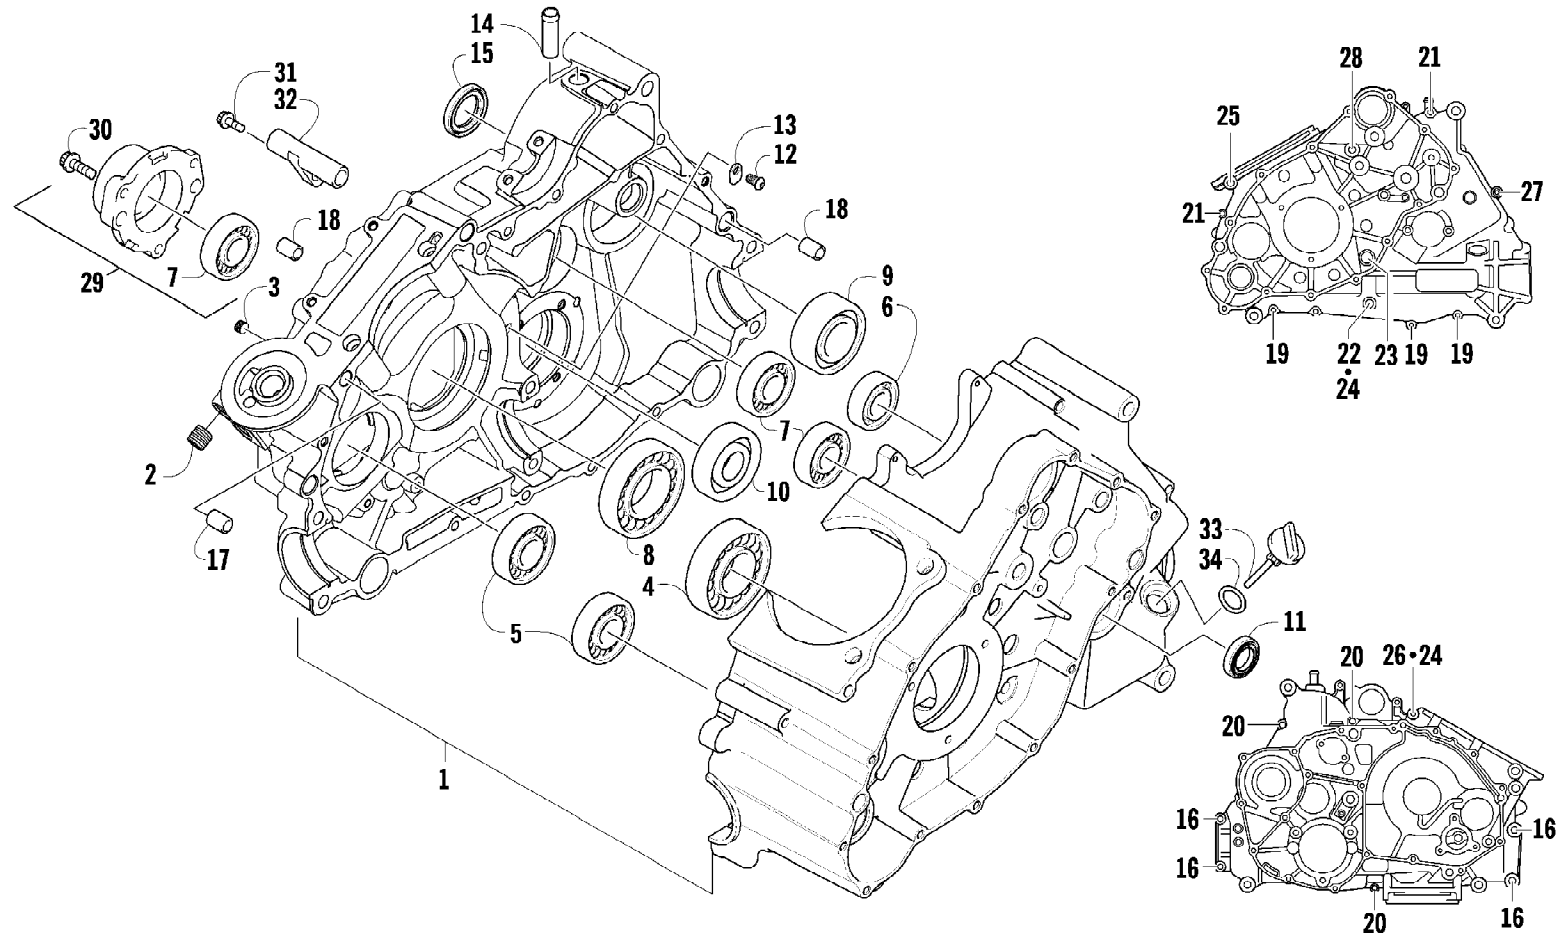

2012 ATV 700 GT METALLIC GRAY (A2012AGT1PUSS)
CRANKCASE ASSEMBLY

2012 ATV 700 GT METALLIC GRAY (A2012AGT1PUSS)
CRANKCASE ASSEMBLY

Page 16 of 79

Ref #	Part Number	Qty	S/P/F	Description
1	0801-151	1		Crankcase Assembly (inc. 2-15)
2	0812-064	2		Plug
3	0801-002	1		Plug
4	0832-043	1	/P	Bearing
5	0832-044	2	/P	Bearing
6	0832-049	1	/P	Bearing
7	0832-050	3	/P	Bearing
8	0832-042	1	/P	Bearing
9	0832-048	1	/P	Bearing
10	0832-077	1	/P	Bearing
11	0822-052	1		Seal, Countershaft
12	0826-100	4		Screw, Machine
13	0822-010	4	/P	Retainer, Bearing
14	0801-028	1		Pipe, Breather
15	0830-035	1		Seal, Driveshaft
16	8412-850	4		Screw, Cap
17	0829-003	1		Pin, Dowel
18	0829-002	5		Pin, Dowel
19	8468-645	3		Screw, Machine
20	8468-655	3		Screw, Machine
21	8468-675	2		Screw, Machine
22	8412-860	1		Screw, Cap
23	0826-017	1		Screw, Cap
24	0830-008	2		Gasket
25	0826-019	1		Screw, Cap
26	0826-018	1		Screw, Cap
27	8468-695	1		Screw, Machine
28	8468-680	1		Screw, Machine
29	0801-029	1		Housing, Secondary Shaft (inc. one No. 7)
30	0826-105	3		Screw, Cap
31	0826-038	1		Screw, Cap
32	0801-069	1		Pipe, Breather
33	0801-179	1		Stick, Oil Level
34	0830-010	1		O-Ring