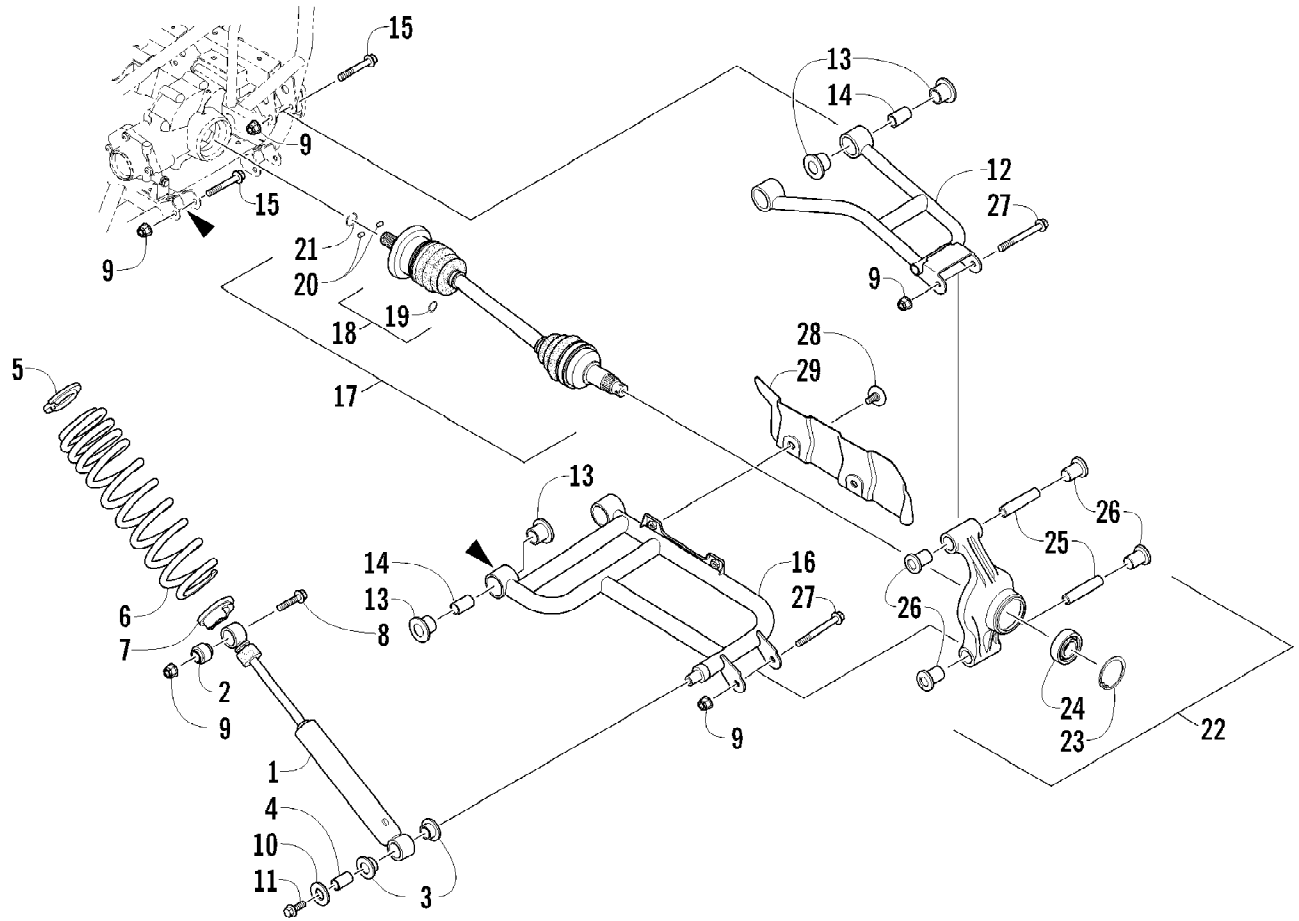

2012 ATV 700 GT METALLIC GRAY (A2012AGT1PUSS)
REAR SUSPENSION ASSEMBLY

2012 ATV 700 GT METALLIC GRAY (A2012AGT1PUSS)
REAR SUSPENSION ASSEMBLY

Page 55 of 79

Ref #	Part Number	Qty	S/P/F	Description
1	0404-158	2		Shock Absorber (inc. 2-4)
2	0403-182	2		Bushing
3	0603-955	4		Bushing
4	1603-219	2	S	Sleeve
5	1603-889	2	/P	Retainer, Spring
6	0504-659	2		Spring, Suspension
7	0404-057	2		Cam, Spring Adjuster
8	8409-040	1		Screw, Cap - Right
8	8409-050	1		Screw, Cap - Left
9	0423-744	14		Nut, Lock
10	0423-087	2		Washer
11	8408-820	2	/P	Screw, Cap
12	0504-582	1		A-Arm, Rear - Upper Right (inc. 13-14)
12	0504-583	1	/P	A-Arm, Rear - Upper Left (inc. 13-14)
13	0403-208	16	/P	Bushing
14	0403-214	8	/P	Axle
15	8409-075	8		Screw, Cap
16	0504-572	1		A-Arm, Rear - Lower Right (inc. 13-14)
16	0504-573	1		A-Arm, Rear - Lower Left (inc. 13-14)
17	1502-798	2	S	Axle, Drive (inc. 18-21)
18	1436-419	2		Repair Kit, Boot (inc. 19)
19	1441-988	2		Clip, Retaining
20	1402-884	4		Pin, Detent
21	1402-890	2		Clip, Retaining
22	0504-548	1	/P	Knuckle, Right - Assembly (inc. 23-26)
22	0504-549	1	/P	Knuckle, Left - Assembly (inc. 23-26)
23	0423-423	2		Ring, Retaining
24	1402-809	2	/P	Bearing
25	0403-213	4	/P	Axle
26	0403-206	8	/P	Bushing
27	8409-000	4		Screw, Cap
28	0423-545	4	/P	Screw, Shoulder
29	1406-068	1		Guard, Boot - Rear - Right
29	1406-069	1		Guard, Boot - Rear - Left