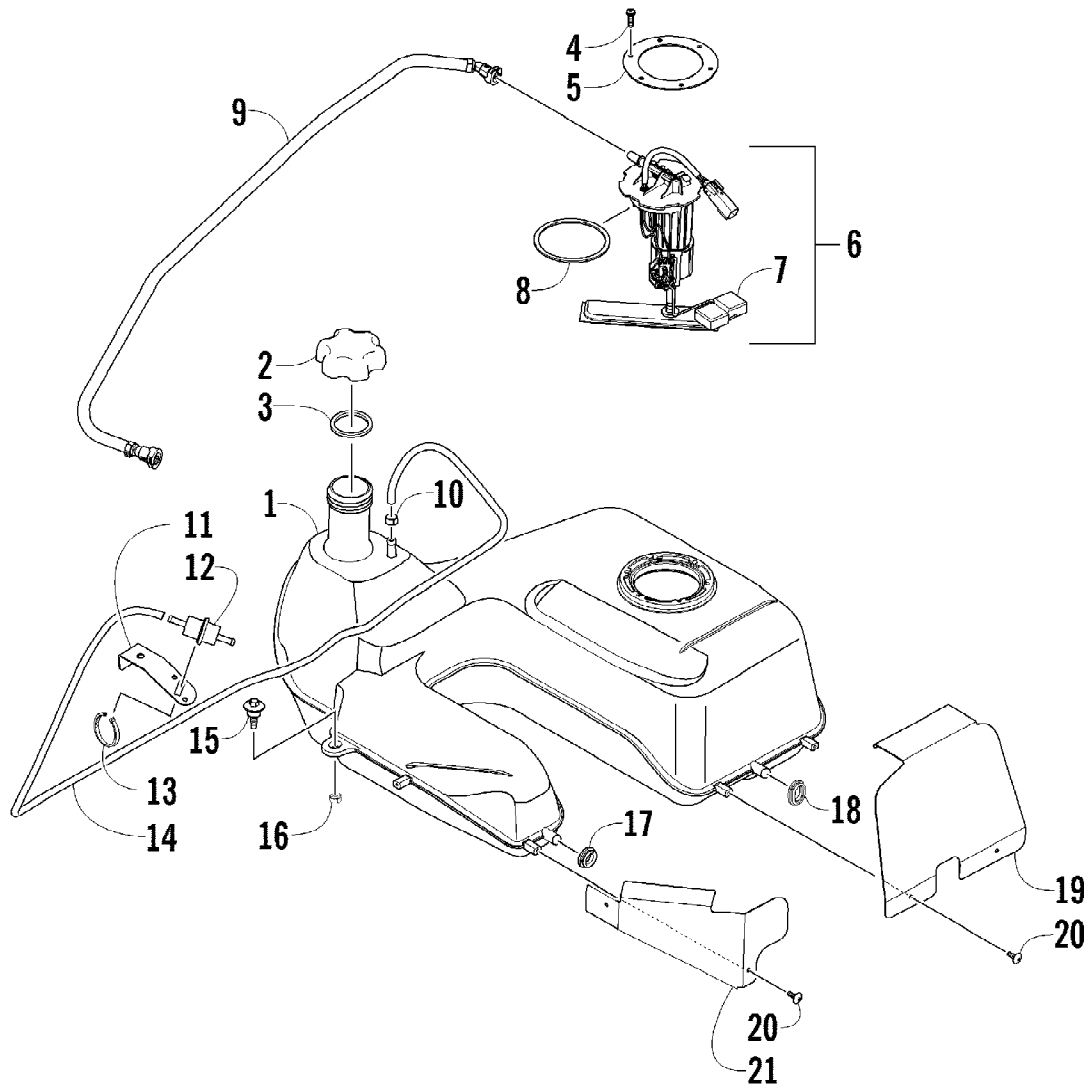

2012 ATV 700 GT METALLIC GRAY (A2012AGT1PUSS)
GAS TANK ASSEMBLY

Page 37 of 79

Ref #	Part Number	Qty	S/P/F	Description
1	0570-307	1		Tank, Gas - Assembly (inc. 2-5)
2	0470-438	1	/P	Cap, Gas Tank (inc. 3)
3	0109-733	1	/P	Gasket, Gas Tank Cap
4	0423-898	6		Screw, Self-Tapping
5	2670-042	1		Plate, Retaining
6	0570-322	1	/P	Pump, Fuel - Assembly (inc. 7-8)
7	2670-235	1		Float
8	0470-838	1		Seal
9	0570-317	1		Hose, Gasline - Assembly
10	0423-688	AR		Clamp, Hose
11	0470-827	1		Bracket, Filter Mounting
12	0510-335	1	/P	Filter, In-Line
13	0123-788	AR	/P	Tie, Cable - 8 in.
14	0410-070	AR	/P	Hose, Gasline - 25 ft
15	0423-732	2		Screw, Shoulder
16	0623-038	1		Nut w/Washer
17	0423-460	1		Grommet
18	0423-806	1		Grommet
19	0470-710	1		Shield, Heat - Gas Tank - Rear
20	0623-797	4		Screw, Self-Tapping
21	0470-709	1		Shield, Heat - Gas Tank - Front