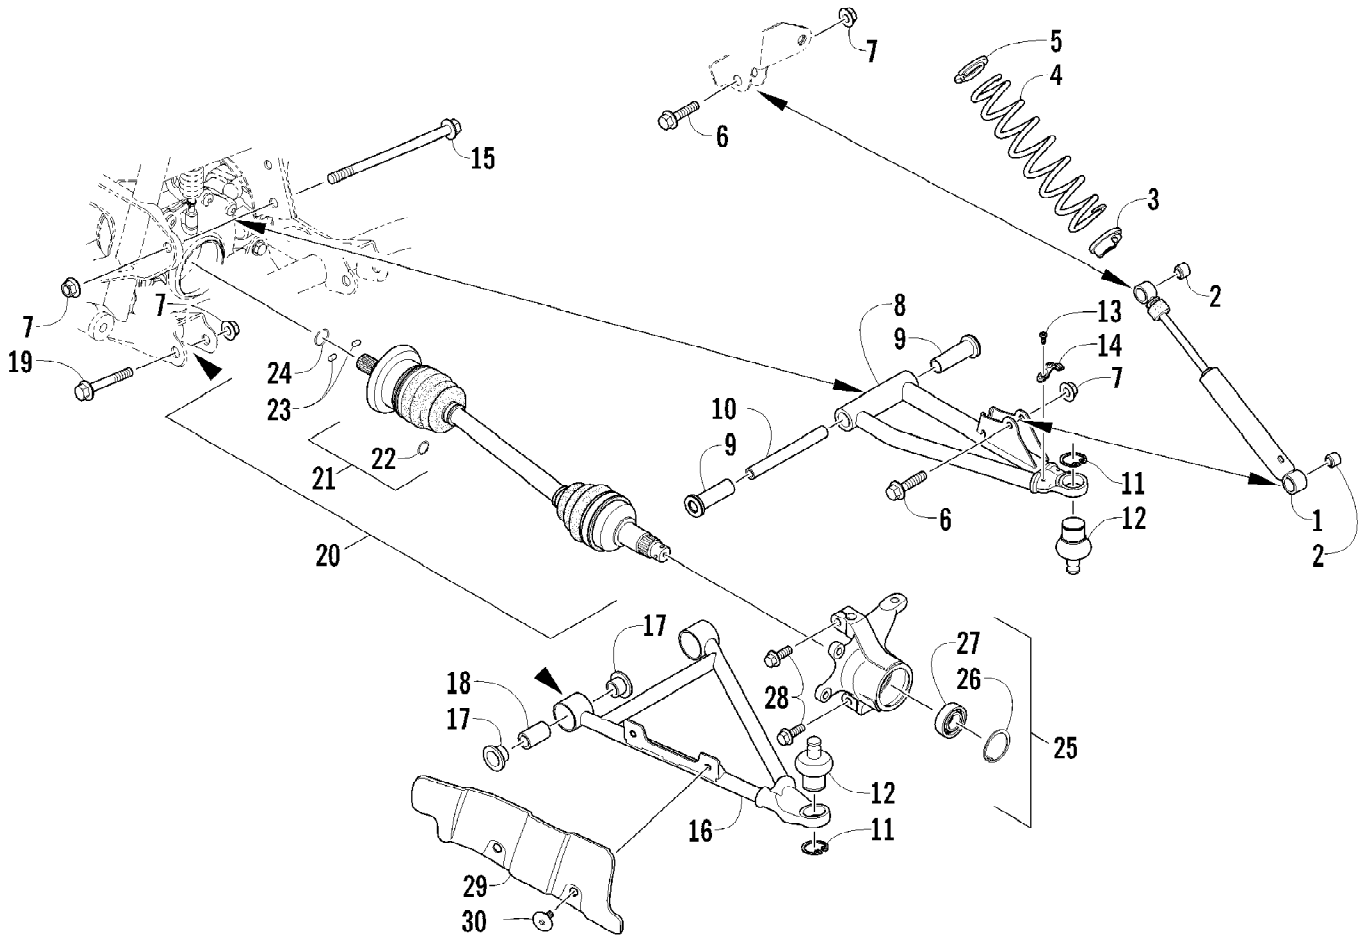

2012 ATV 700 GT METALLIC GRAY (A2012AGT1PUSS)
FRONT SUSPENSION ASSEMBLY

2012 ATV 700 GT METALLIC GRAY (A2012AGT1PUSS)
FRONT SUSPENSION ASSEMBLY

Page 35 of 79

Ref #	Part Number	Qty	S/P/F	Description
1	0403-209	2		Shock Absorber (inc. 2)
2	0403-182	4		Bushing
3	0403-102	2		Cam, Spring Adjuster
4	0503-468	2		Spring, Suspension
5	1603-889	2	/P	Retainer, Spring
6	8409-040	4		Screw, Cap
7	0423-744	10		Nut, Lock
8	0503-416	1	/P	A-Arm, Upper Right (inc. 9-12)
8	0503-417	1	/P	A-Arm, Upper Left (inc. 9-12)
9	0403-207	4	/P	Bushing
10	0403-080	2		Axle
11	0423-009	4	/P	Ring, Retaining
12	0405-115	4	/P	Ball Joint
13	0423-946	4		Screw, Self-Tapping
14	1502-594	2		Clamp, Routing
15	0423-334	2		Screw, Cap
16	0503-376	1	/P	A-Arm, Lower Right (inc. 17-18 and two No. 11-12)
16	0503-377	1	/P	A-Arm, Lower Left (inc. 17-18 and two No. 11-12)
17	0403-208	8	/P	Bushing
18	0403-214	4	/P	Axle
19	8409-075	4		Screw, Cap
20	1502-800	1	S/P	Axle, Drive - Right (inc. 21-24)
20	1502-799	1	S/P	Axle, Drive - Locking - Left (inc. 21-24)
21	1436-419	2		Repair Kit, Boot (inc. 22)
22	1441-988	2		Clip, Retaining
23	1402-885	4		Pin, Detent
24	1402-889	2		Clip, Retaining
25	0505-576	1	/P	Knuckle - Assembly - Right (inc. 26-27)
25	0505-577	1	/P	Knuckle - Assembly - Left (inc. 26-27)
26	0423-423	2		Ring, Retaining
27	1402-809	2	/P	Bearing
28	0423-998	4		Screw, Shoulder
29	1406-034	1		Guard, Boot - Right
29	1406-035	1		Guard, Boot - Left
30	0423-545	4	/P	Screw, Shoulder