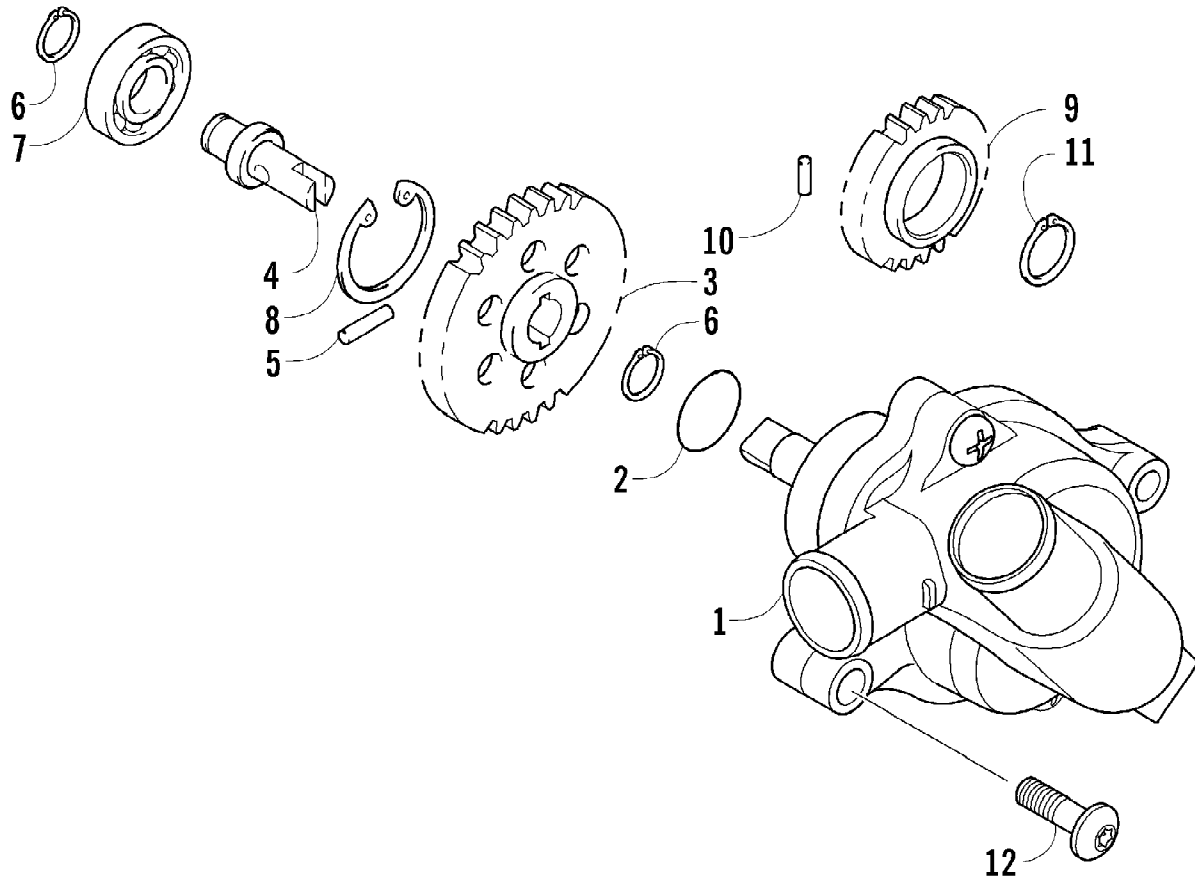

2012 ATV 700 GT METALLIC GRAY (A2012AGT1PUSS)
WATER PUMP ASSEMBLY

Page 75 of 79

Ref #	Part Number	Qty	S/P/F	Description
1	0813-001	1		Pump, Water - Assembly (inc. 2)
2	0830-029	1		O-Ring
3	0813-004	1		Gear, Driven
4	0813-005	1		Shaft, Driven Gear
5	0829-009	1		Pin
6	0831-002	2		Ring, Retaining
7	0832-046	1	/P	Bearing
8	0831-004	1		Ring, Retaining
9	0811-003	1		Gear, Water Pump Drive
10	0829-007	1		Pin
11	0831-005	1		Ring, Retaining
12	8468-665	2		Screw, Machine