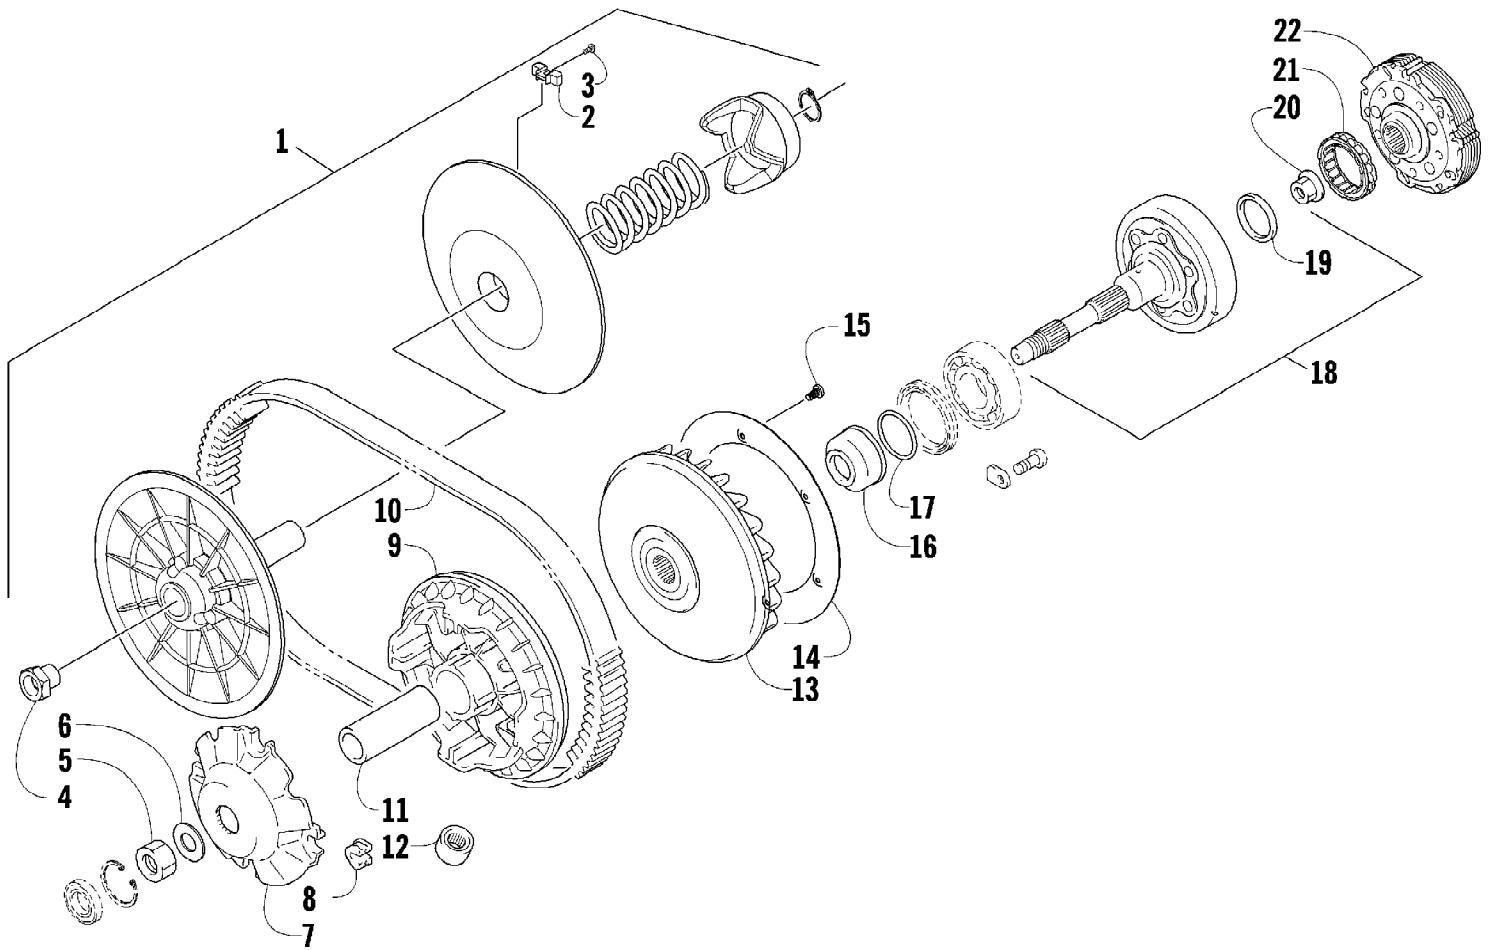

2012 ATV 700 GT METALLIC GRAY (A2012AGT1PUSS)
TRANSMISSION ASSEMBLY

2012 ATV 700 GT METALLIC GRAY (A2012AGT1PUSS)
TRANSMISSION ASSEMBLY

Page 73 of 79

Ref #	Part Number	Qty	S/P/F	Description
1	0823-353	1	/P	Pulley, Driven - Assembly (inc. 2-4)
2	0823-176	3	/P	Shoe, Cam
3	0823-177	3		Screw, Machine
4	0823-178	1		Nut
5	0827-010	1		Nut
6	0828-106	1		Washer
7	0823-276	1		Plate, Movable Drive Face
8	0823-277	4		Damper, Movable Drive Face
9	0823-273	1		Face, Movable Drive
10	0823-013	1		Belt, Drive
11	0823-271	1		Spacer
12	0823-167	8	/P	Roller
13	0823-272	1		Face, Fixed Drive
14	0823-131	1		Shroud, Drive Face
15	0623-914	6		Screw, Self-Tapping
16	0823-015	1		Spacer, Fixed Drive Face
17	0470-531	1		O-Ring
18	0821-002	1	/P	Housing, Clutch - Assembly
19	0830-189	1	/P	Seal
20	0827-011	1		Nut
21	0823-018	1		Clutch, One-Way
22	0823-310	1	/P	Clutch, Centrifugal - 6 Plate