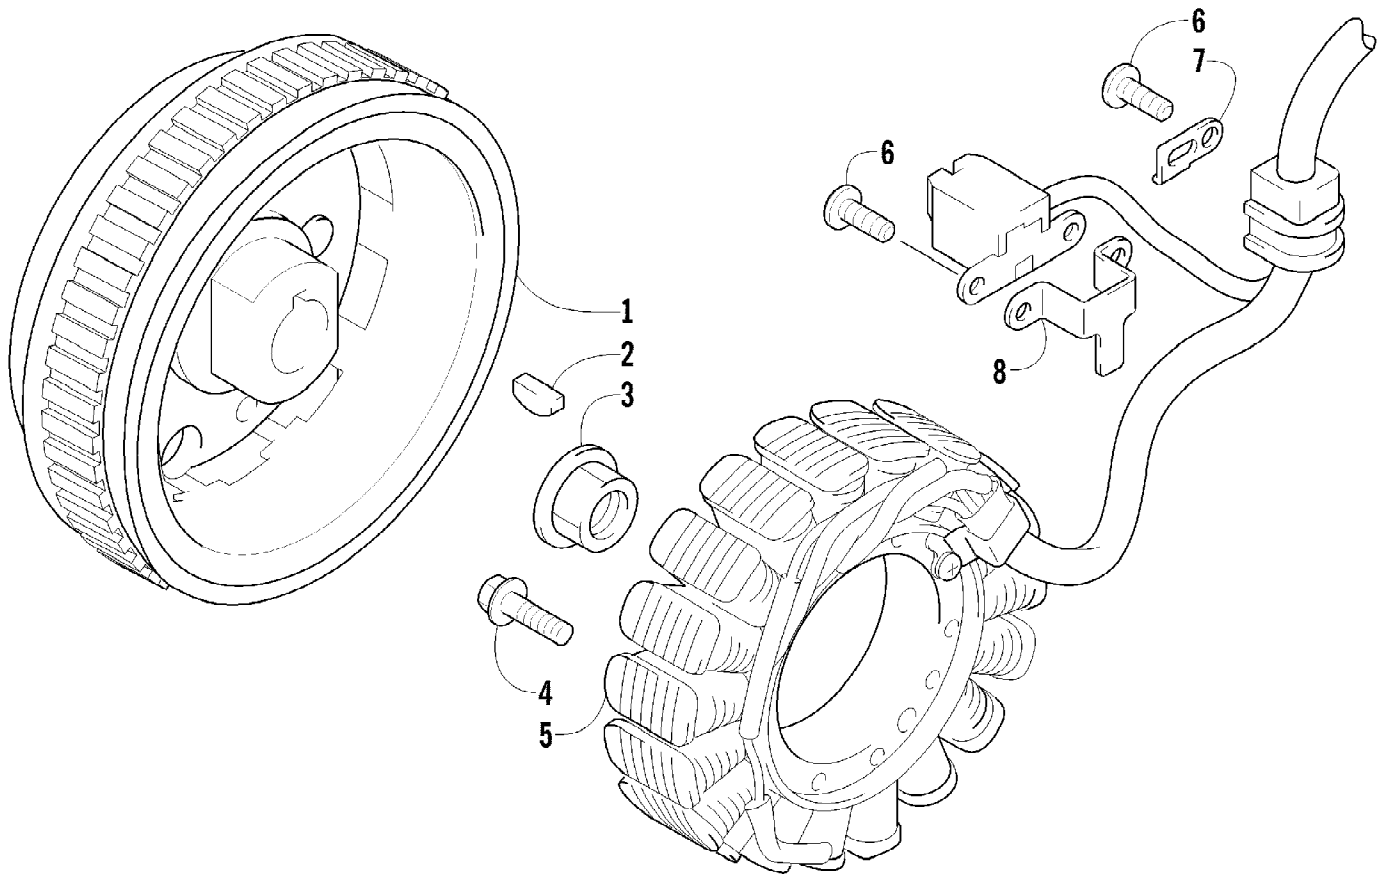

2012 ATV 700 GT METALLIC GRAY (A2012AGT1PUSS)
MAGNETO ASSEMBLY

Page 47 of 79

Ref #	Part Number	Qty	S/P/F	Description
1	0802-048	1		Rotor/Flywheel
2	0829-012	1		Key
3	0827-014	1		Nut
4	8409-632	3		Screw, Cap
5	0802-041	1		Stator - Assembly
6	8470-510	3		Screw, Machine
7	0802-015	1		Clamp - No. 1
8	0802-016	1		Clamp - No. 2