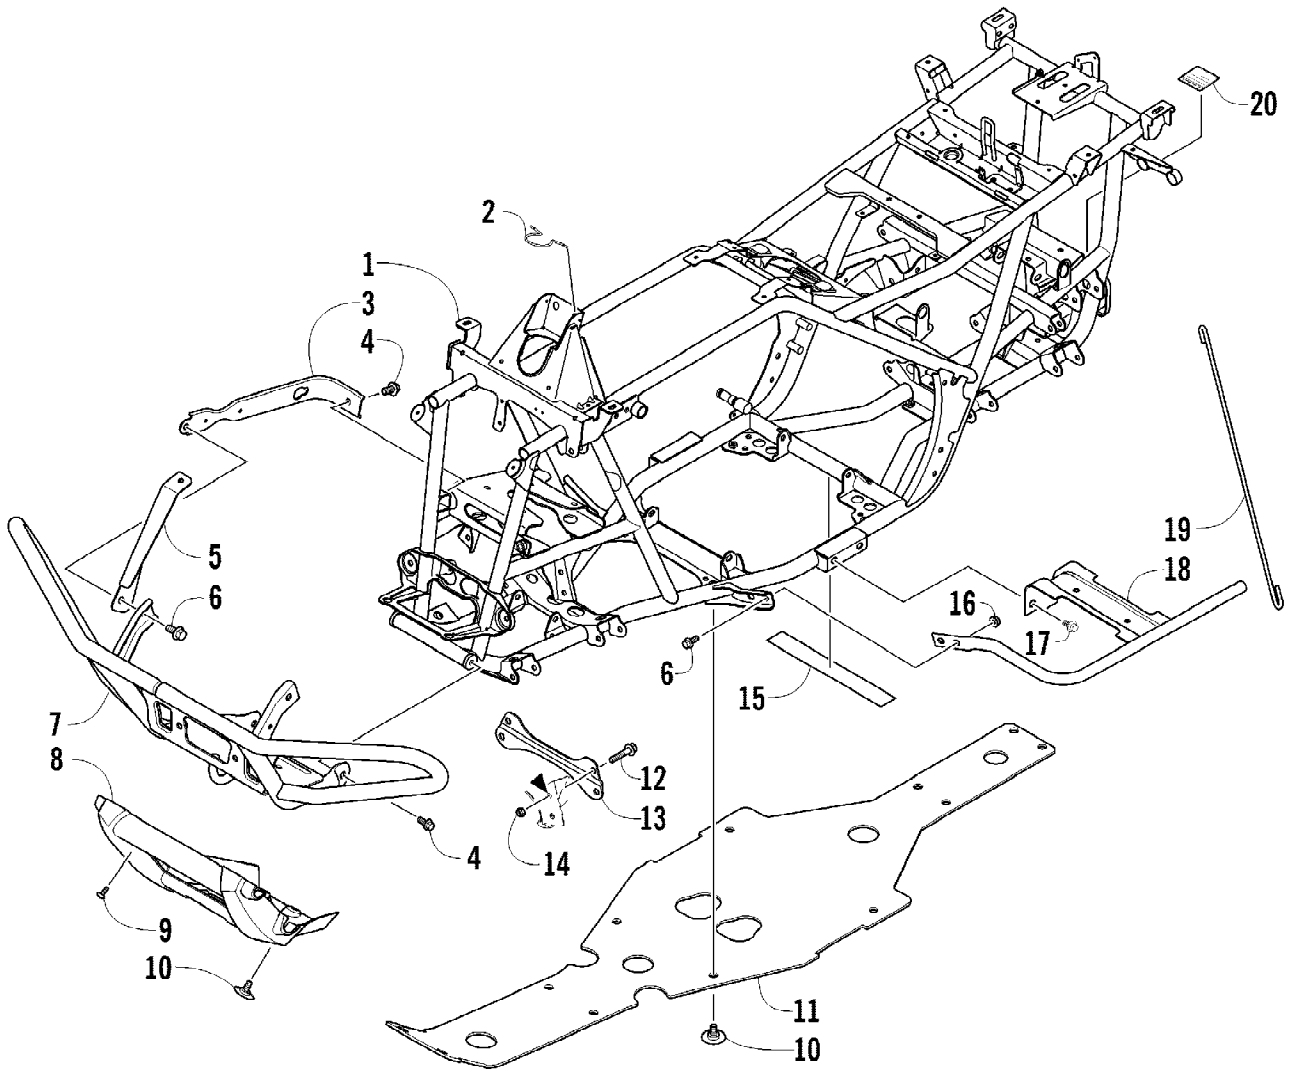

2012 ATV 700 GT METALLIC GRAY (A2012AGT1PUSS)
FRAME AND RELATED PARTS

Page 28 of 79

Ref #	Part Number	Qty	S/P/F	Description
1	4506-551	1		Frame, Main
2	2416-401	1		Clip, Routing
3	1506-596	2	/P	Channel, Bumper Mounting
4	8409-020	4	/P	Screw, Cap
5	1506-562	1		Bracket, Mounting - Bumper - Right
5	1506-563	1		Bracket, Mounting - Bumper - Left
6	8408-816	6		Screw, Cap
7	1506-855	1	/P	Bumper, Front
8	1406-360	1		Fascia, Bumper - Front
9	0423-419	2		Screw, Machine
10	0423-101	12		Screw, Shoulder
11	1406-030	1		Panel, Belly
12	8409-025	2		Screw, Cap
13	2516-852	1	/P	Brace, A-Arm
14	0423-744	2		Nut, Lock
15	0406-289	2		Pad, Frame
16	8424-802	4		Nut
17	8409-016	4		Screw, Cap
18	1506-380	1		Footrest - Right
18	1506-379	1		Footrest - Left
19	2506-423	2		Rod, Support
20	1411-077	1		Decal, Warning - Towing