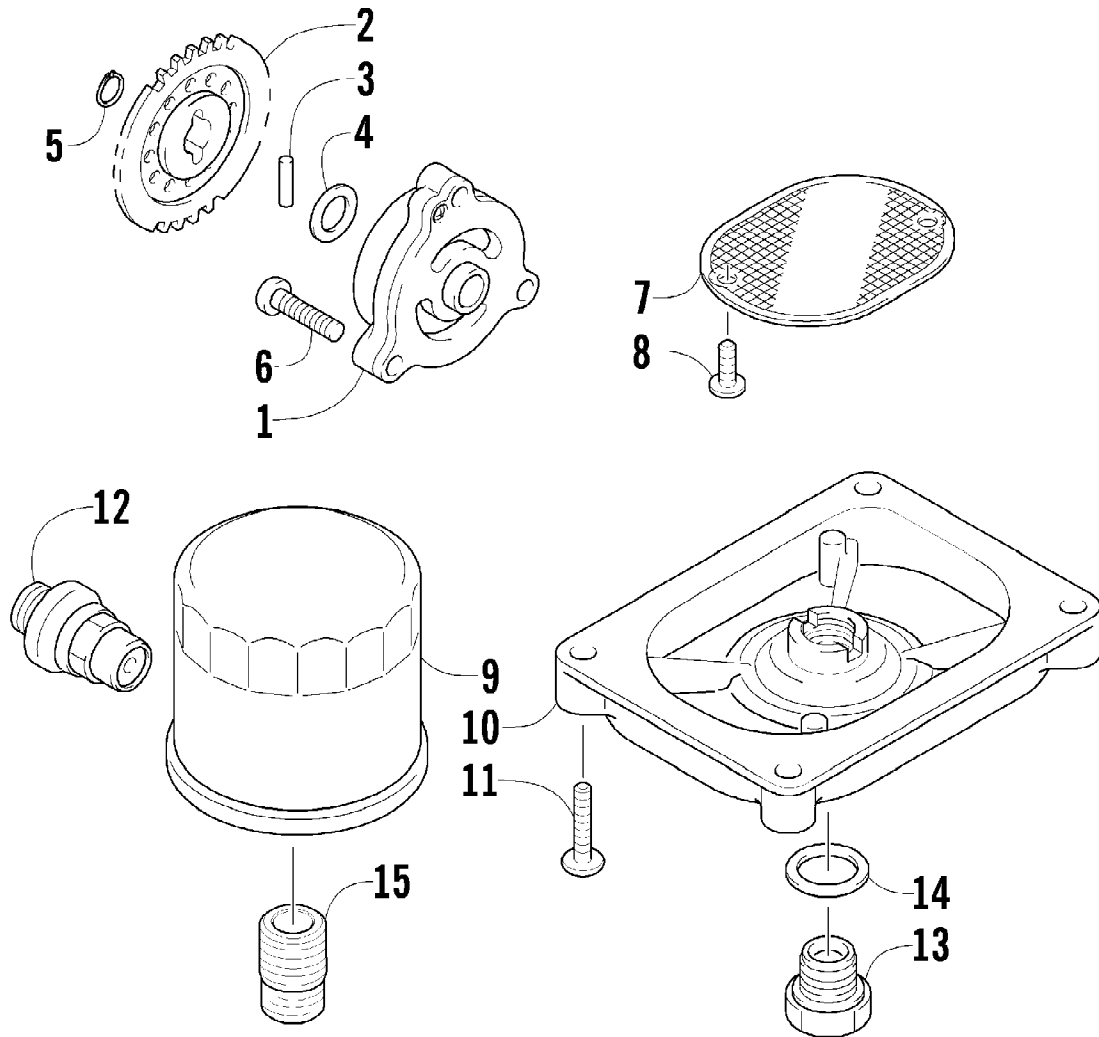

2012 ATV 700 GT METALLIC GRAY (A2012AGT1PUSS)
OIL FILTER/PUMP ASSEMBLY

Page 49 of 79

Ref #	Part Number	Qty	S/P/F	Description
1	0812-023	1		Pump, Oil
2	0812-083	1	/P	Gear, Driven
3	0829-009	1		Pin
4	0828-007	1	/P	Washer
5	0831-002	1		Ring, Retaining
6	0826-039	3		Screw, Machine
7	0812-057	1	/P	Strainer, Oil
8	0826-040	2		Screw, Machine
9	0812-029	1	S	Filter, Oil
10	0812-053	1		Cap, Oil Strainer
11	8468-625	4		Screw, Machine
12	0812-007	1		Valve, Oil-Relief - Assembly
13	0812-006	1		Plug, Drain
14	0830-017	1		Gasket, Drain Plug
15	0812-008	1		Union, Oil Filter