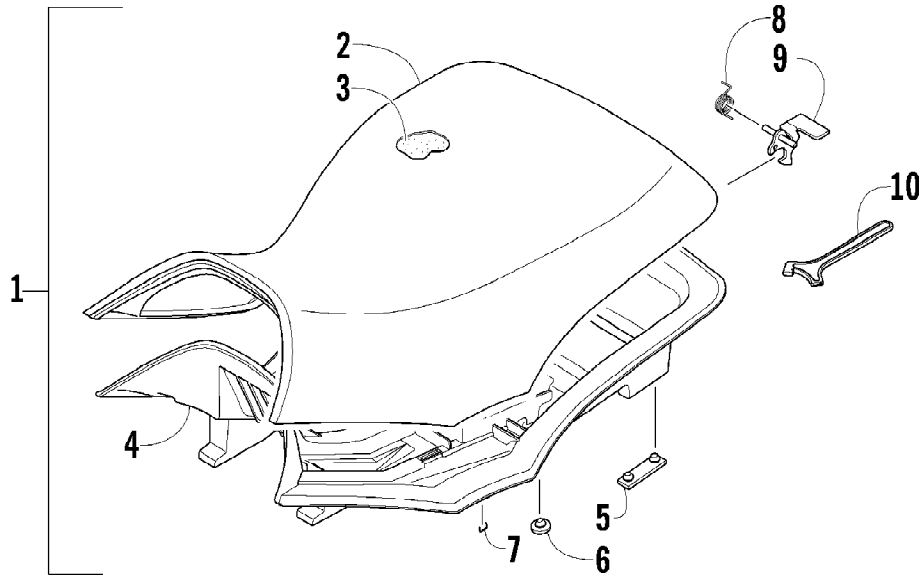

2012 ATV 700 GT METALLIC GRAY (A2012AGT1PUSS)
SEAT ASSEMBLY

Page 57 of 79

Ref #	Part Number	Qty	S/P/F	Description
1	4506-557	1	/P	Seat Assembly (inc. 2-9)
2	1506-209	1		Cover, Seat
3	0517-119	1		Foam, Seat
4	2416-826	1	/P	Base, Seat - Assembly (inc. 5-6)
5	0406-879	2		Bumper, Seat - Rear
6	0406-877	4	/P	Bumper, Seat - Front
7	0624-263	AR		Staple
8	1406-592	1	/P	Spring, Seat Latch
9	1506-156	1		Latch, Seat
10	0441-587	1		Wrench, Spanner