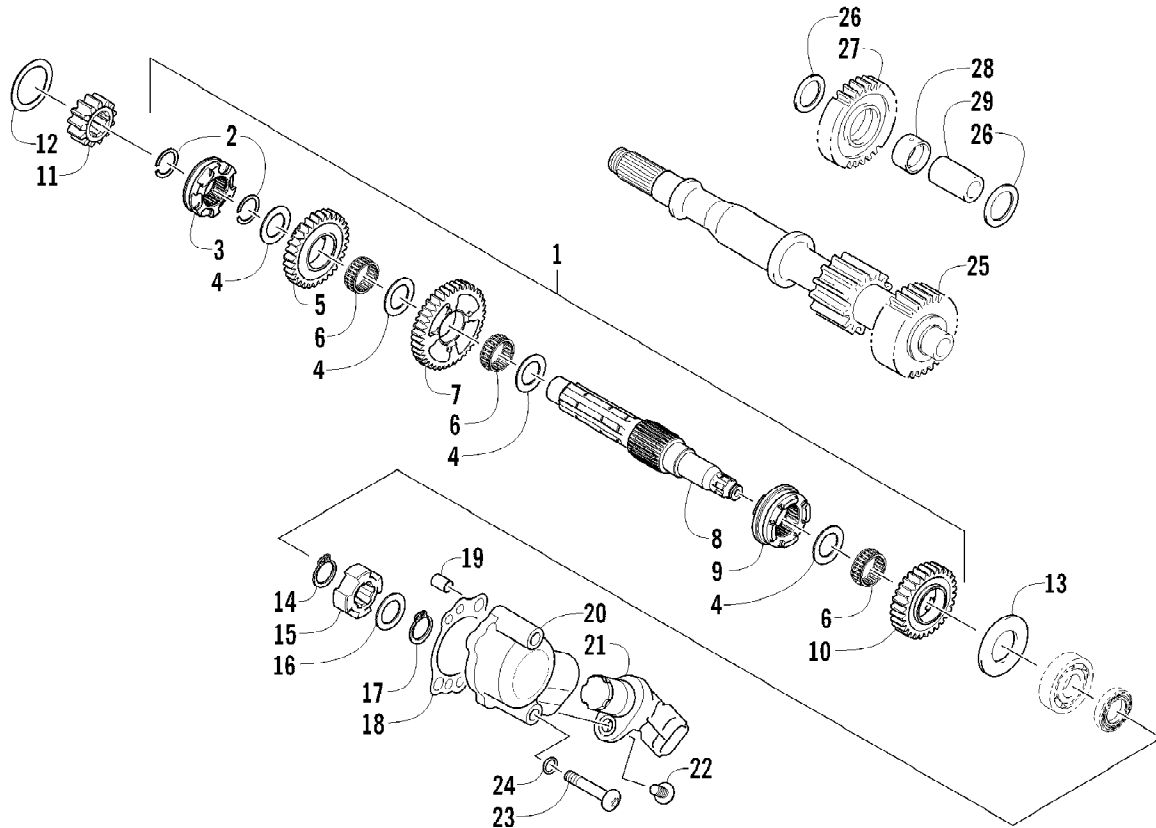

2012 ATV 700 GT METALLIC GRAY (A2012AGT1PUSS)
SECONDARY TRANSMISSION ASSEMBLY

2012 ATV 700 GT METALLIC GRAY (A2012AGT1PUSS)
SECONDARY TRANSMISSION ASSEMBLY

Page 61 of 79

Ref #	Part Number	Qty	S/P/F	Description
1	0822-124	1		Countershaft Assembly (inc. 2-10)
2	0831-085	2		Ring, Retaining
3	0822-120	1		Gear Select, Reverse
4	0822-121	4		Shim
5	0822-119	1		Gear, Reverse Driven
6	0832-082	3		Bearing
7	0822-114	1		Gear, Driven - Low
8	0822-113	1		Countershaft
9	0822-116	1		Gear Select, Sliding
10	0822-115	1		Gear, Driven - High
11	0822-125	1		Gear, Drive
12	0828-019	1		Washer, Thrust
13	0828-011	1		Washer
14	0831-040	1		Ring, Retaining
15	0822-050	1		Trigger, Speedometer Sensor
16	0828-069	1		Washer, Thrust
17	0831-039	1		Ring, Retaining
18	0830-129	1		Gasket
19	0829-023	2		Pin, Dowel
20	0822-049	1		Housing, Speedometer Sensor
21	0824-042	1	/P	Sensor, Speedometer
22	8468-620	1	/P	Screw, Machine
23	8468-645	2		Screw, Machine
24	0830-107	2		Gasket
25	0822-001	1		Driveshaft
26	0828-016	2		Washer, Thrust
27	0822-011	1		Gear, Reverse Idle
28	0822-012	1		Bushing
29	0822-015	1		Shaft, Reverse Idle