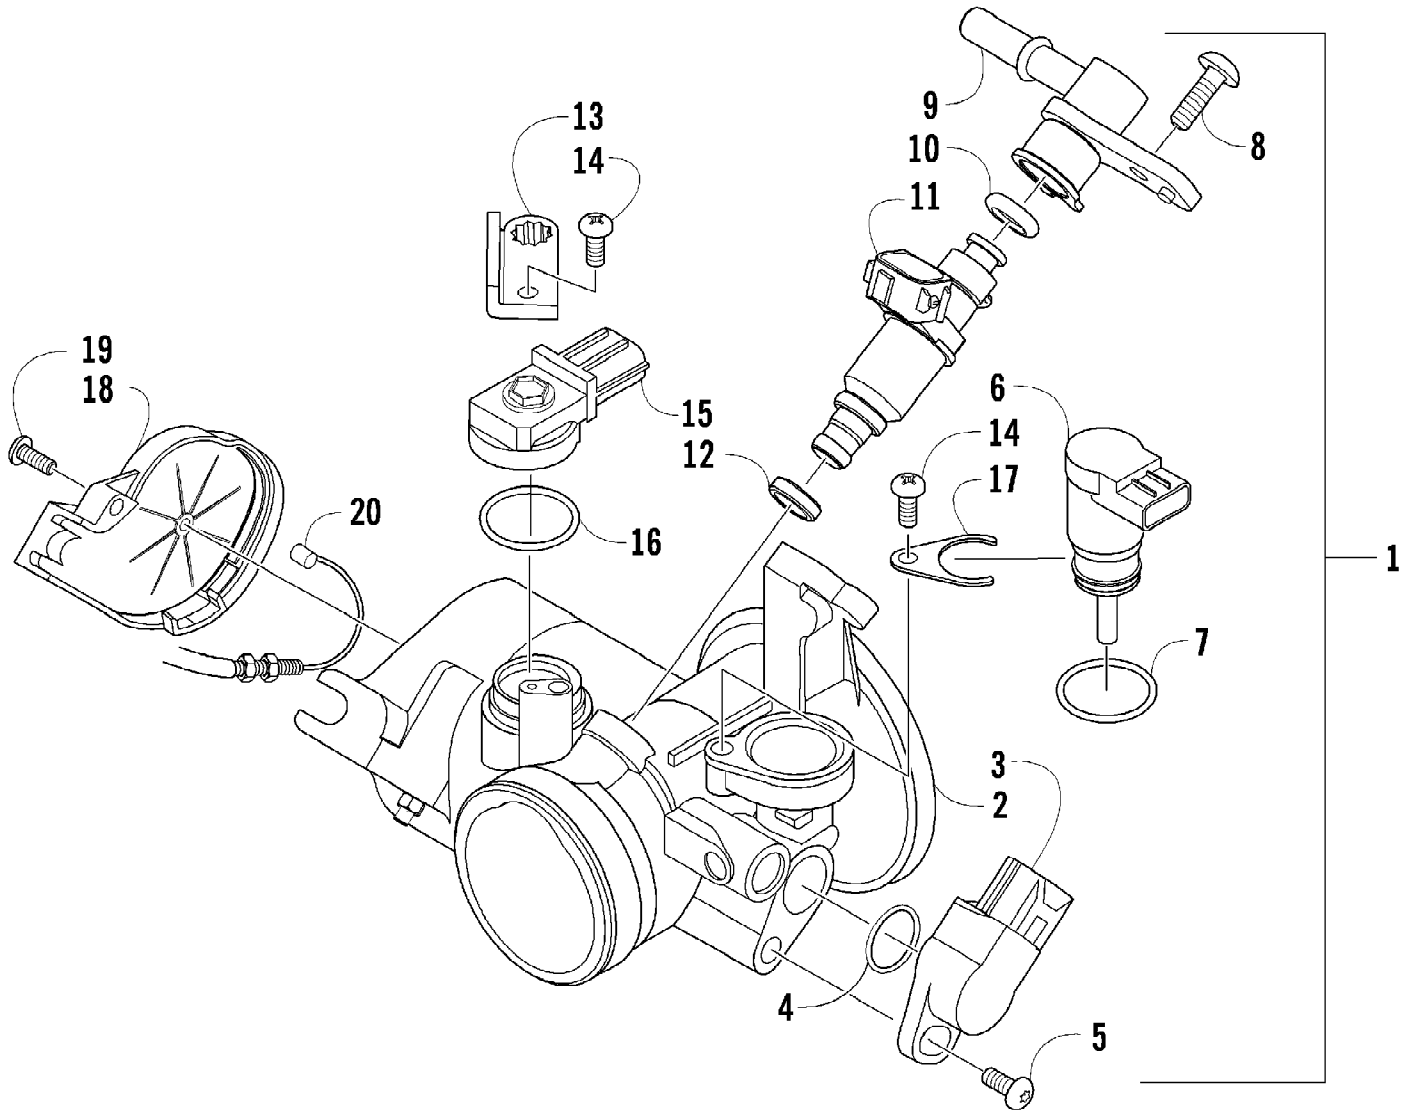

2012 ATV 700 GT METALLIC GRAY (A2012AGT1PUSS)
THROTTLE BODY ASSEMBLY

Page 71 of 79

Ref #	Part Number	Qty	S/P/F	Description
1	0470-753	1		Throttle - Assembly (inc. 2-19)
2	0	1	F	Throttle Body
3	0430-072	1		Sensor, Throttle Position
4	5507-234	1		O-Ring
5	5507-231	1		Screw, Machine
6	0430-074	1		Valve, ISC
7	5507-233	1		O-Ring
8	5507-238	1		Screw, Machine
9	0470-687	1		Rail, Fuel
10	0470-767	1		O-Ring
11	0470-762	1		Injector, Fuel
12	0470-768	1		Seal
13	5507-227	1		Bracket, MAP Sensor
14	5507-117	2	/P	Screw, Machine
15	0430-073	1		Sensor, MAP
16	5507-232	1		O-Ring
17	5507-229	1		Plate, ISC Valve
18	5507-223	1		Cover
19	5507-037	1	/P	Screw, Machine
20	0487-057	1		Cable, Throttle