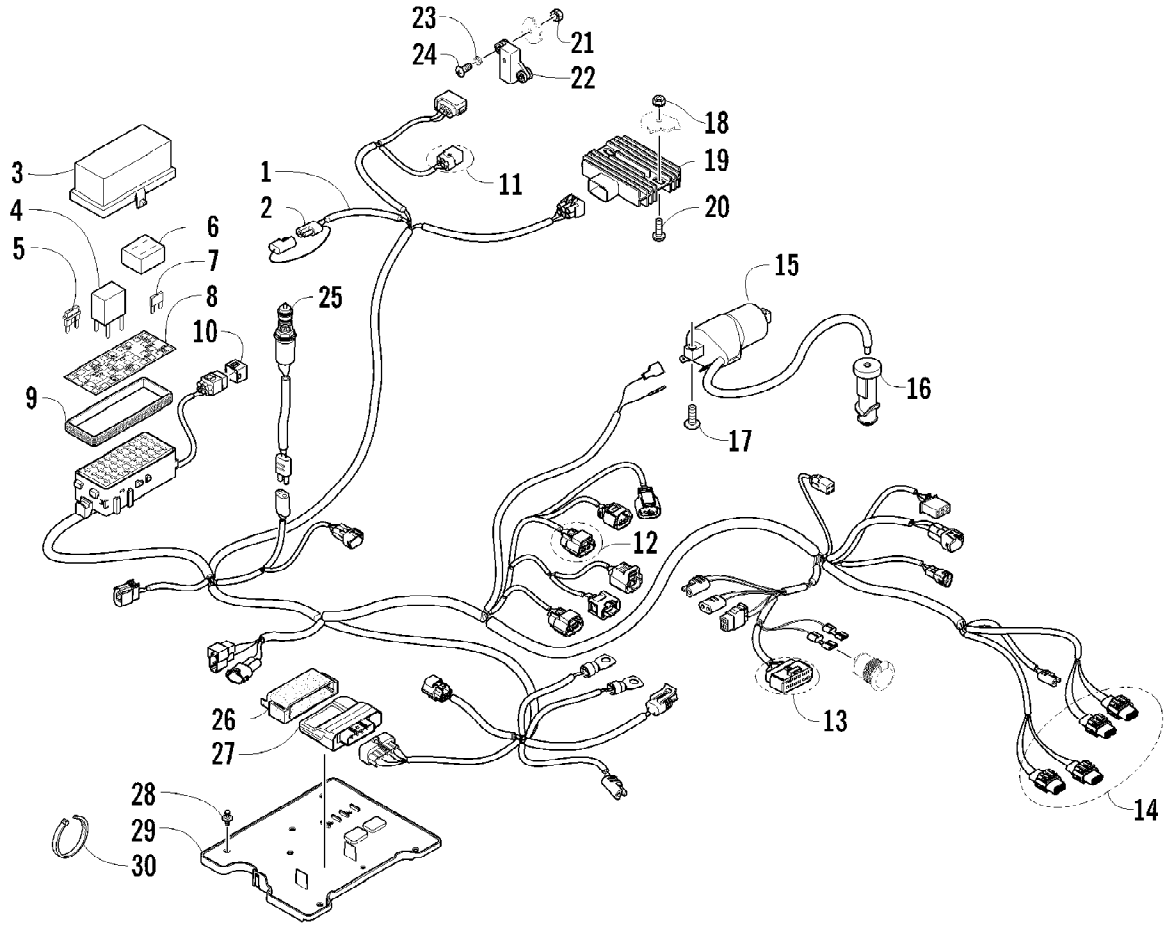

2012 ATV 700 GT METALLIC GRAY (A2012AGT1PUSS)
WIRING HARNESS ASSEMBLY

Page 79 of 79

Ref #	Part Number	Qty	S/P/F	Description
1	0486-386	1		Harness, Main (inc. 2-10)
2	0486-164	1		Tether, Accessory Connector
3	0430-085	1		Cover, Fuse Block
4	0430-045	6	/P	Relay (4-Pin) - 20 Amp
5	0430-034	2		Diode
6	0430-037	1		Holder, Fuse
7	0430-032	5		Fuse - 10 Amp
7	0430-031	4		Fuse - 15 Amp
7	0430-030	3		Fuse - 30 Amp
8	2411-213	1		Decal, Fuse Block
9	0430-086	1		Seal
10	0430-097	1		Cover, Diagnostics Connector
11	1436-416	1		Repair Kit, Connector - Tilt Sensor
12	1436-417	1		Repair Kit, Connector - Idle Speed Control
13	1436-415	1		Repair Kit, Connector - LCD Gauge
14	1436-290	AR		Repair Kit, Connector - Headlight
15	0824-043	1		Coil, Ignition
16	0824-049	1	/P	Cap, Spark Plug
17	8476-620	2		Screw, Machine
18	0623-038	2		Nut w/Washer
19	0824-037	1	/P	Regulator, Voltage
20	8476-625	2		Screw, Machine
21	0423-493	2		Nut w/Washer
22	0409-064	1		Sensor, Tilt
23	0123-802	2		Washer
24	8468-425	2		Screw, Machine
25	0409-089	1		Switch, Brake - Assembly
26	0430-076	1		Cushion, ECU
27	0530-072	1		ECU
28	0623-362	3		Rivet, Reinstallable
29	2406-643	1		Tray, Electrical
30	0123-788	AR	/P	Tie, Cable - 8 in.
30	0123-903	AR		Tie, Cable - 11.5 in.