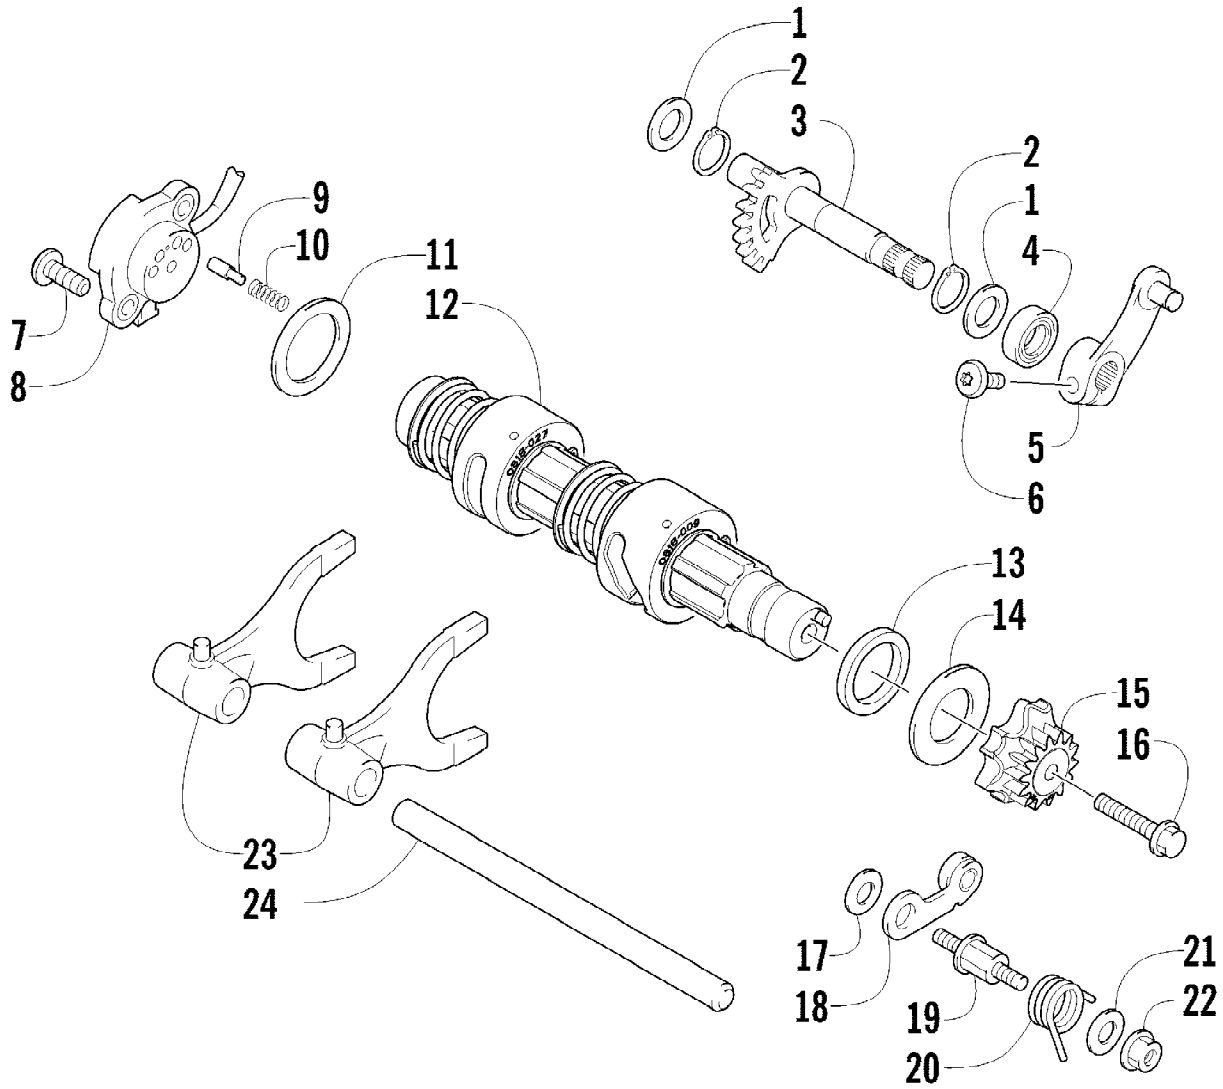

2012 ATV 700 GT METALLIC GRAY (A2012AGT1PUSS)
GEAR SHIFTING ASSEMBLY

Page 39 of 79

Ref #	Part Number	Qty	S/P/F	Description
1	0828-036	2		Washer
2	0831-010	2		Ring, Retaining
3	0818-007	1	/P	Shaft, Sub-Gear Shift
4	0830-044	1		Seal, Sub-Gear Shift Shaft
5	0818-014	1		Arm, Select
6	8468-620	1	/P	Screw, Machine
7	8470-520	2		Screw, Machine
8	0409-090	1	/P	Switch, Gear Position
9	0818-013	2		Contact
10	0818-017	2		Spring
11	0828-040	1		Washer
12	0818-046	1		Shaft, Gear Shift - Assembly
13	0828-131	1		Spacer
14	0828-037	1		Washer
15	0818-089	1	/P	Plate, Gear Shift Cam
16	0826-006	1		Screw, Cap
17	0828-038	1		Washer
18	0818-002	1		Stopper, Cam
19	0818-004	1		Support, Cam Stopper
20	0818-090	1		Spring
21	0828-035	1		Washer
22	8424-602	1	/P	Nut
23	0818-072	2	/P	Fork, Shift
24	0818-006	1		Shaft, Shift Fork