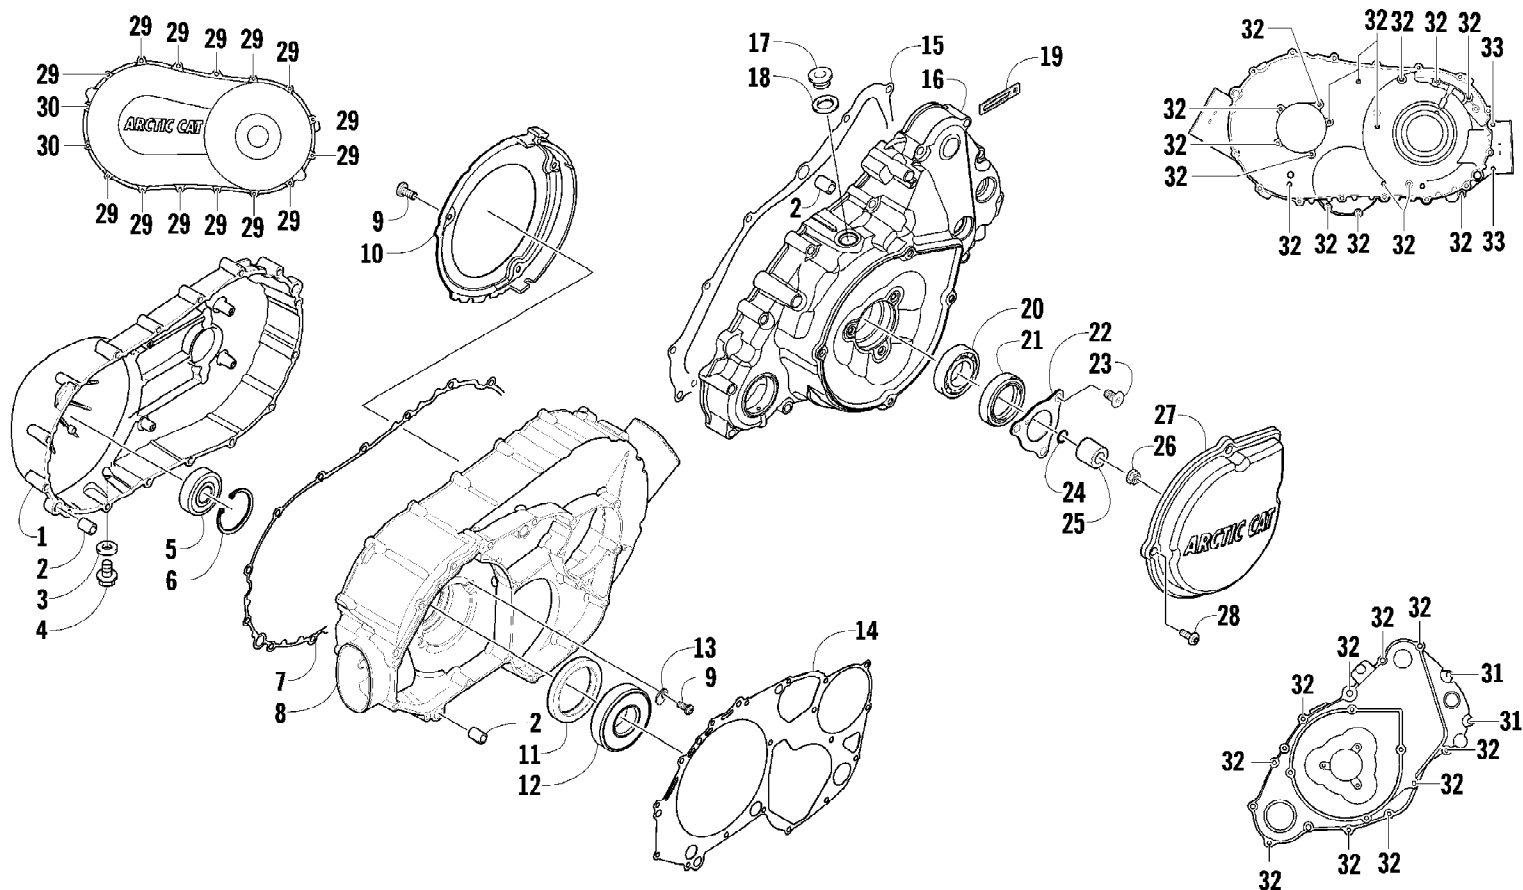

2012 ATV 700 GT METALLIC GRAY (A2012AGT1PUSS)
CLUTCH/V-BELT/MAGNETO COVER ASSEMBLY

2012 ATV 700 GT METALLIC GRAY (A2012AGT1PUSS)
CLUTCH/V-BELT/MAGNETO COVER ASSEMBLY

Page 10 of 79

Ref #	Part Number	Qty	S/P/F	Description
1	0806-089	1		Cover, V-Belt
2	0829-002	6		Pin, Dowel
3	0830-013	1		Washer, Crush
4	8408-812	1		Screw, Cap
5	0832-060	1		Bearing
6	0831-078	1		Ring, Retaining
7	0830-174	1	/P	Gasket, V-Belt Cover
8	0806-086	1		Cover, Clutch
9	0826-029	5		Screw, Machine
10	0806-048	1		Plate, Air Intake
11	0830-188	1	/P	Seal
12	0832-009	1	/P	Bearing
13	0822-010	2	/P	Retainer, Bearing
14	0830-116	1	/P	Gasket, Clutch Cover
15	0830-128	1		Gasket, Magneto Cover
16	0806-082	1	/P	Cover, Magneto - Assembly
17	0826-155	1		Plug
18	0830-015	1		Washer, Crush
19	3002-964	1	/P	Clamp, Wire
20	1602-981	1	/P	Bearing
21	0830-158	1		Seal
22	0805-008	1		Retainer, Seal
23	0826-031	3		Screw, Machine
24	0830-108	1		O-Ring
25	0820-061	1		Bushing
26	0827-008	1		Nut
27	0820-062	1		Cover, Magneto
28	8468-616	4		Screw, Machine
29	8468-645	14		Screw, Machine
30	8468-655	2		Screw, Machine
31	8468-625	2		Screw, Machine
32	8468-640	26		Screw, Machine
33	8468-675	2		Screw, Machine