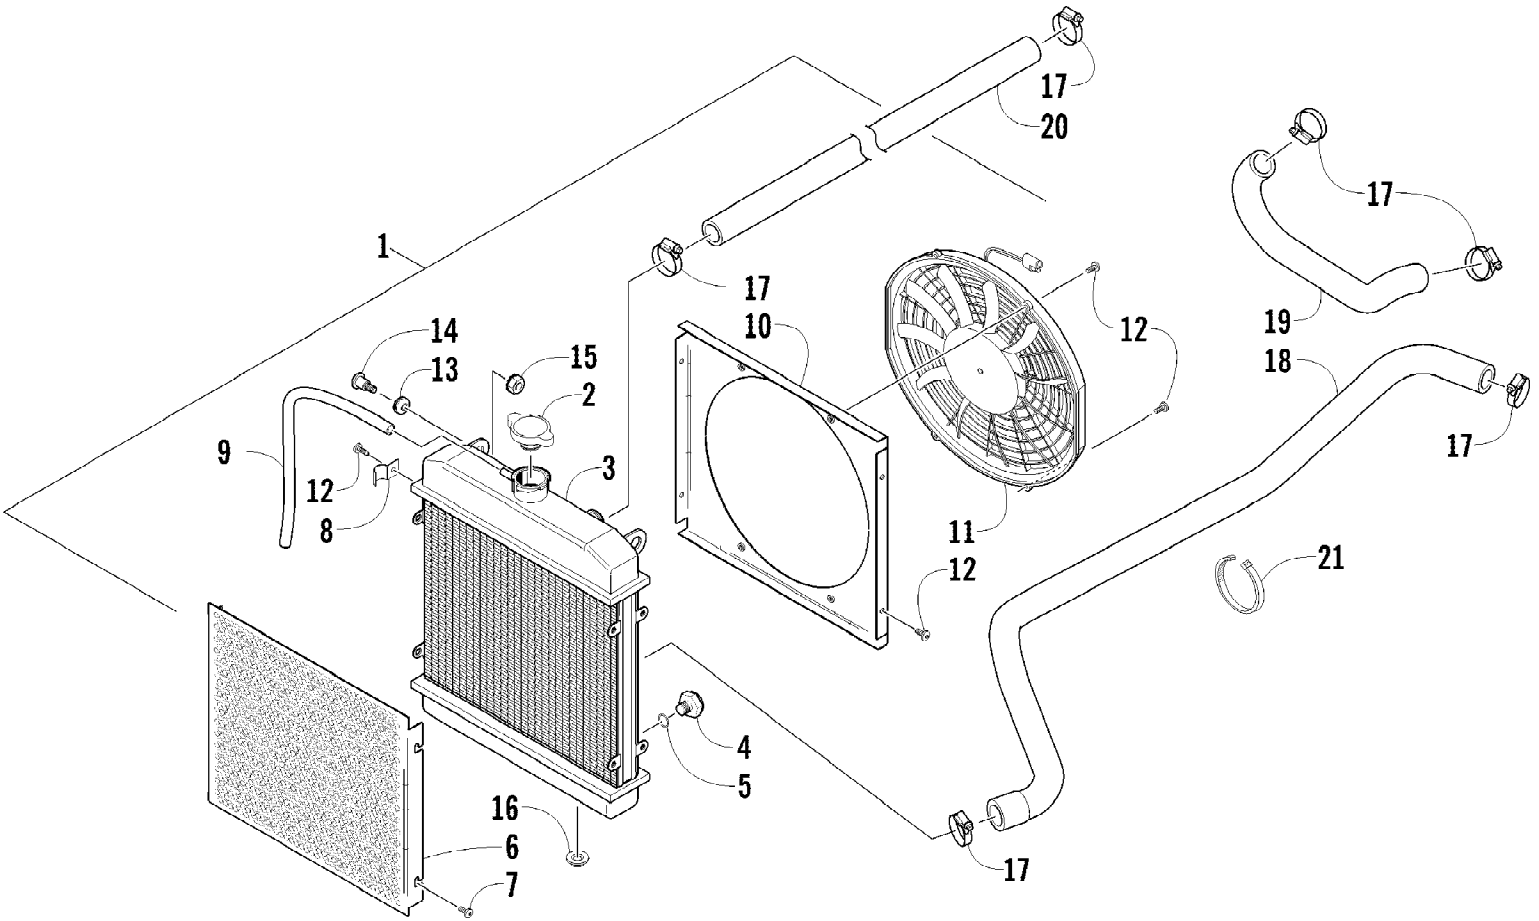

2012 ATV 700 GT METALLIC GRAY (A2012AGT1PUSS)
COOLING ASSEMBLY

Page 12 of 79

Ref #	Part Number	Qty	S/P/F	Description
1	0413-256	1	/P	Radiator Assembly (inc. 2-13)
2	0413-255	1	/P	Cap
3	0413-205	1		Radiator
4	0413-195	1		Plug, Drain
5	1602-213	1	/P	O-Ring
6	0413-007	1		Screen
7	8475-512	4		Screw, Machine
8	0423-351	1		Clamp, Wire
9	0610-016	AR	/P	Hose - 25 ft
9	0610-015	AR	/P	Hose - 100 ft
10	0413-203	1		Shroud, Fan
11	0413-123	1	/P	Fan, Cooling
12	0623-378	8		Screw, Self-Tapping
13	0423-030	2		Grommet
14	0423-484	2		Screw, Shoulder
15	0623-038	2		Nut w/Washer
16	0423-028	2		Bushing, Stem
17	0423-496	6		Clamp, Hose
18	0410-229	1		Hose, Coolant - Lower
19	0410-022	1		Hose, Coolant - Crossover
20	0410-002	1		Hose, Coolant - Upper
21	0123-903	AR		Tie, Cable - 11.5 in.