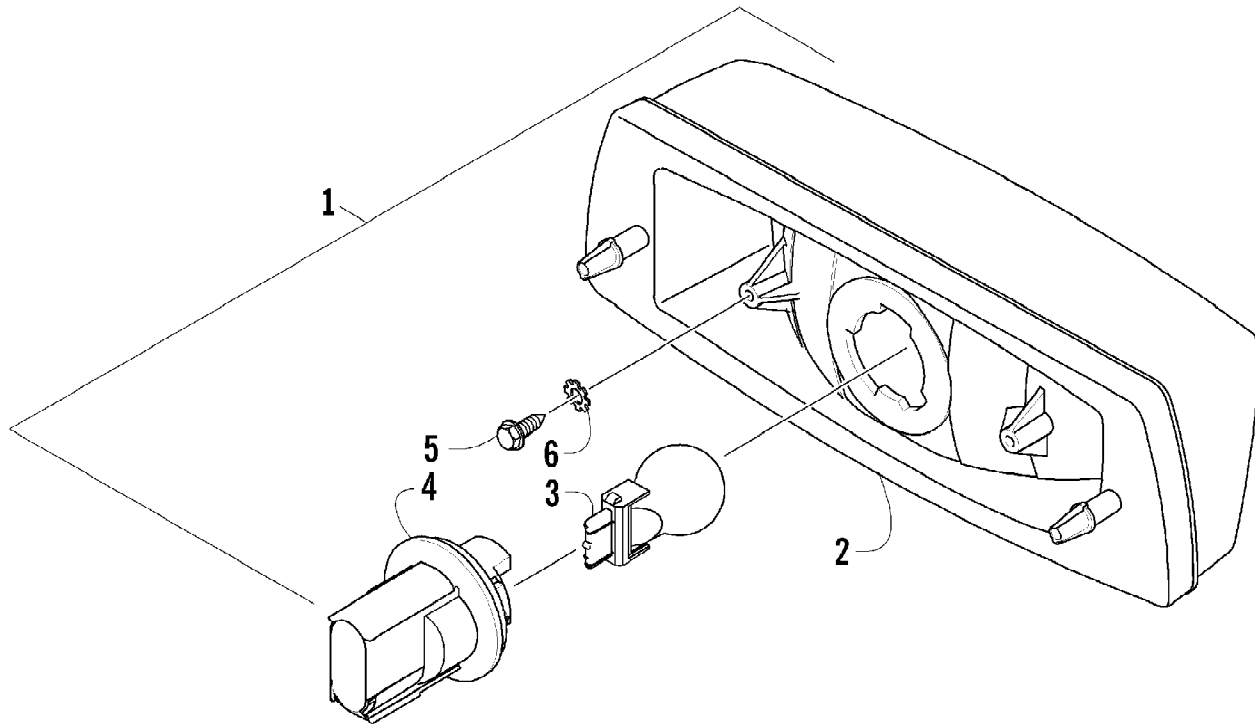

2012 ATV 700 GT METALLIC GRAY (A2012AGT1PUSS)
TAILLIGHT ASSEMBLY

Page 69 of 79

Ref #	Part Number	Qty	S/P/F	Description
1	0509-022	1		Taillight Assembly (inc. 2-4)
2	0509-025	1		Housing, Taillight
3	0409-056	1		Bulb, Taillight
4	0409-057	1		Socket, Taillight
5	0623-301	2	/P	Screw, Self-Tapping
6	8053-212	2	/P	Washer, External Tooth Lock