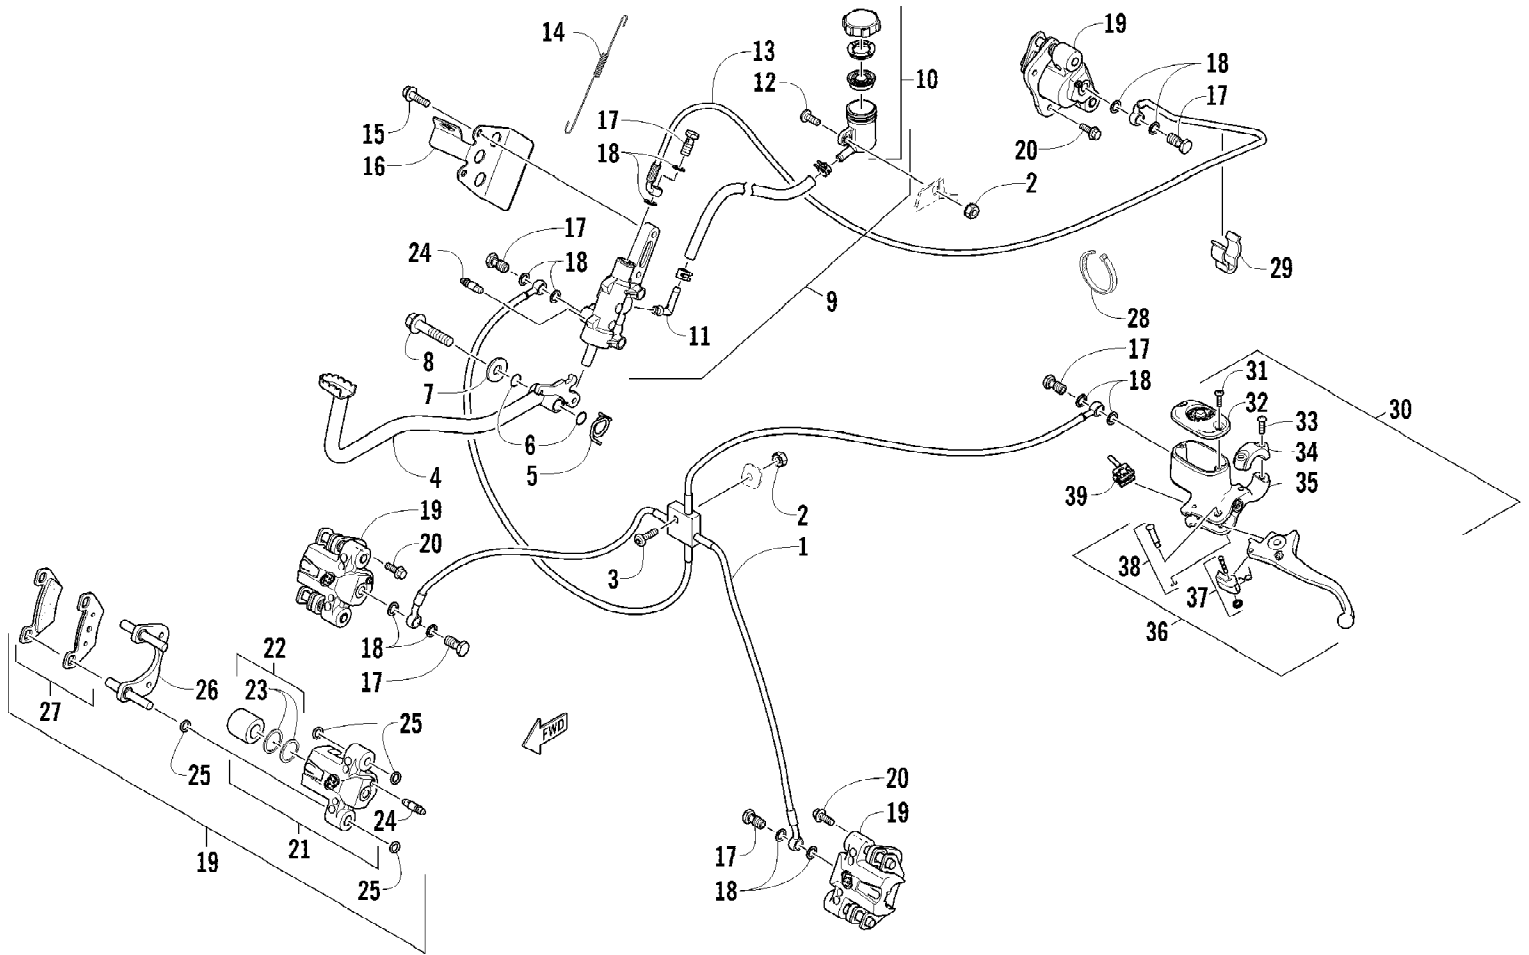

2012 ATV 700 GT METALLIC GRAY (A2012AGT1PUSS)
HYDRAULIC BRAKE ASSEMBLY

2012 ATV 700 GT METALLIC GRAY (A2012AGT1PUSS)
HYDRAULIC BRAKE ASSEMBLY

Page 43 of 79

Ref #	Part Number	Qty	S/P/F	Description
1	1502-015	1		Hose, Brakeline - Assembly
2	0623-038	2		Nut w/Washer
3	8476-625	1		Screw, Machine
4	1502-063	1		Lever, Brake
5	0502-807	1		Spring, Brake Lever
6	1602-213	2	/P	O-Ring
7	8050-252	1		Washer
8	8408-816	1		Screw, Cap
9	1502-293	1		Brake Assembly (inc. 10)
10	1502-155	1		Reservoir, Brake w/Clamp
11	1502-296	1	/P	Adapter, Hose
12	8476-616	1		Screw, Machine
13	1502-593	1		Hose, Brakeline
14	0502-785	1		Spring, Brake Switch
15	8408-625	2		Screw, Cap
16	1502-179	1		Bracket, Switch
17	0423-413	6		Bolt, Banjo-Fitting
18	0423-178	12		Washer, Crush
19	1436-422	1	/P	Caliper, Brake - Right Front (inc. two No. 20 and 21-27)
19	1436-423	1	/P	Caliper, Brake - Left Front (inc. two No. 20 and 21-27)
19	1436-423	1	/P	Caliper, Brake - Rear (inc. two No. 20 and 21-27)
20	8408-821	6	/P	Screw, Cap
21	1436-160	1	/P	Housing, Caliper - Assembly - Right Front (inc. two No. 20 and 22-24)
21	1436-161	1	/P	Housing, Caliper - Assembly - Left Front (inc. two No. 20 and 22-24)
21	1436-161	1	/P	Housing, Caliper - Assembly - Rear (inc. two No. 20 and 22-24)
22	0502-606	3		Piston/Seal Set (inc. 23)
23	0502-607	3		Seal Set
24	0502-609	4	/P	Valve, Bleed
25	0502-608	3		O-Ring, Guide - Set
26	0502-605	3		Bracket Assembly
27	1502-694	3	S	Pad, Brake - Set
28	0123-788	AR	/P	Tie, Cable - 8 in.
29	1502-115	2		Clip, Brakeline Hose
30	1502-902	1	/P	Brake Assembly (inc. 31-39)
31	0502-566	1		Screw, Machine - Kit
32	0502-868	1	/P	Cover, Reservoir
33	0502-568	1		Screw, Machine - Kit
34	0502-869	1		Clamp, Master Cylinder
35	0502-704	1		Master Cylinder Assembly
36	1502-904	1		Lever Assembly - Kit (inc. 37-38)
37	1502-905	1		Lock, Brake Lever - Kit
38	0502-580	1		Lever Pin - Kit
39	0502-564	1	/P	Switch, Brake