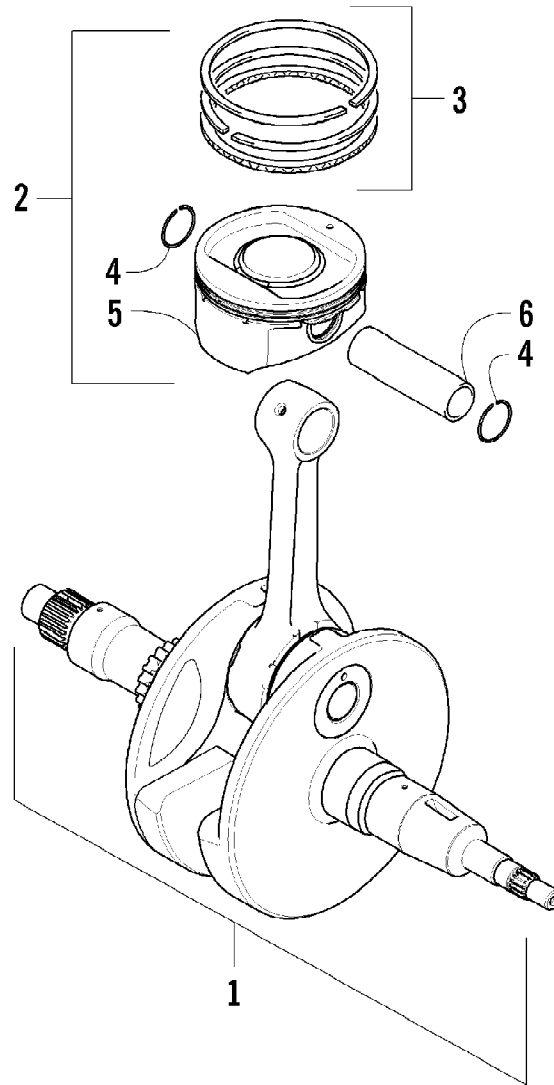

2012 ATV 700 GT METALLIC GRAY (A2012AGT1PUSS)
CRANKSHAFT AND PISTON ASSEMBLY

Page 18 of 79

Ref #	Part Number	Qty	S/P/F	Description
1	0805-326	1		Crankshaft Assembly
2	0805-297	1	/P	Piston Set (inc. 3-6)
3	0805-132	1		Ring, Piston - Set
4	0831-001	2		Circlip, Piston Pin
5	0805-296	1		Piston
6	0805-210	1		Pin, Piston