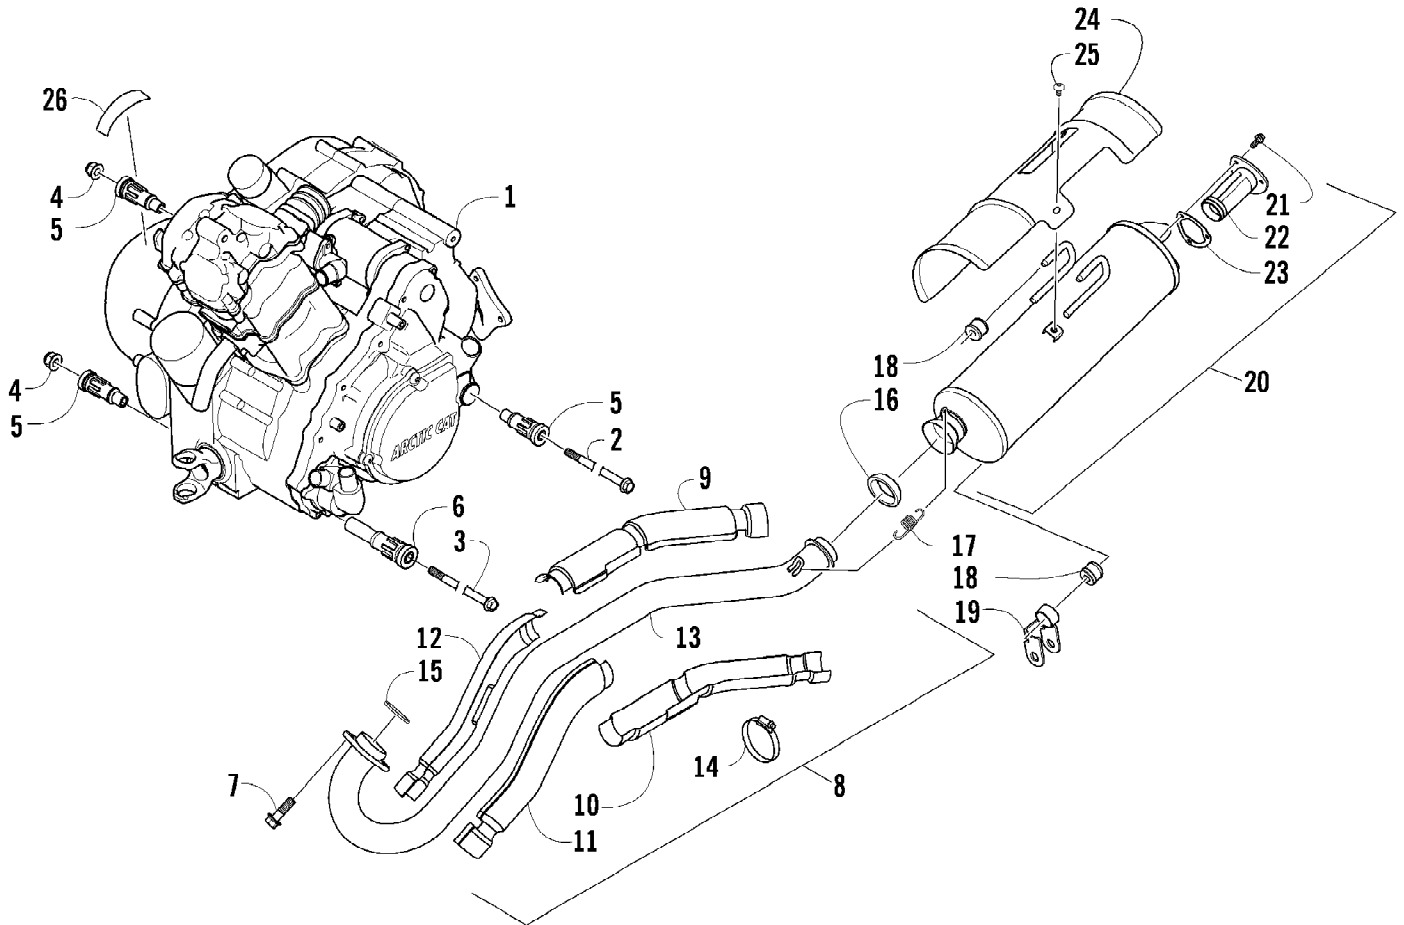

2012 ATV 700 GT METALLIC GRAY (A2012AGT1PUSS)
ENGINE AND EXHAUST

Page 26 of 79

Ref #	Part Number	Qty	S/P/F	Description
1	0800-121	1		Engine, A700K
2	0423-451	1		Screw, Cap
3	0423-405	1		Screw, Cap
4	8428-002	2		Nut, Lock
5	0801-129	3		Mount, Rubber - Engine
6	0801-122	1		Mount, Rubber - Engine
7	8408-820	2	/P	Screw, Cap
8	0512-345	1	/P	Pipe, Exhaust - Assembly (inc. 9-14)
9	0412-350	1		Shield, Exhaust Pipe - Outer - Rear
10	0412-339	1		Shield, Exhaust Pipe - Inner - Rear
11	0412-349	1		Shield, Exhaust Pipe - Inner - Front
12	0412-348	1		Shield, Exhaust Pipe - Outer - Front
13	0512-344	1		Pipe, Exhaust
14	0423-317	4	/P	Clamp
15	0412-338	1	/P	Gasket, Exhaust
16	0412-375	1	/P	Seal, Exhaust
17	0612-668	2	/P	Spring, Extension
18	0412-577	3	/P	Bushing
19	1506-732	1		Channel, Muffler Support
20	0512-355	1	/P	Muffler - Assembly (inc. 21-23)
21	8408-616	3		Screw, Cap
22	0512-219	1	/P	Arrester, Spark - Assembly
23	0412-313	1		Gasket, Spark Arrester
24	0412-373	1	/P	Cover, Muffler
25	8477-610	3		Screw, Machine
26	0411-426	1		Decal, Warning - Clutch Cover