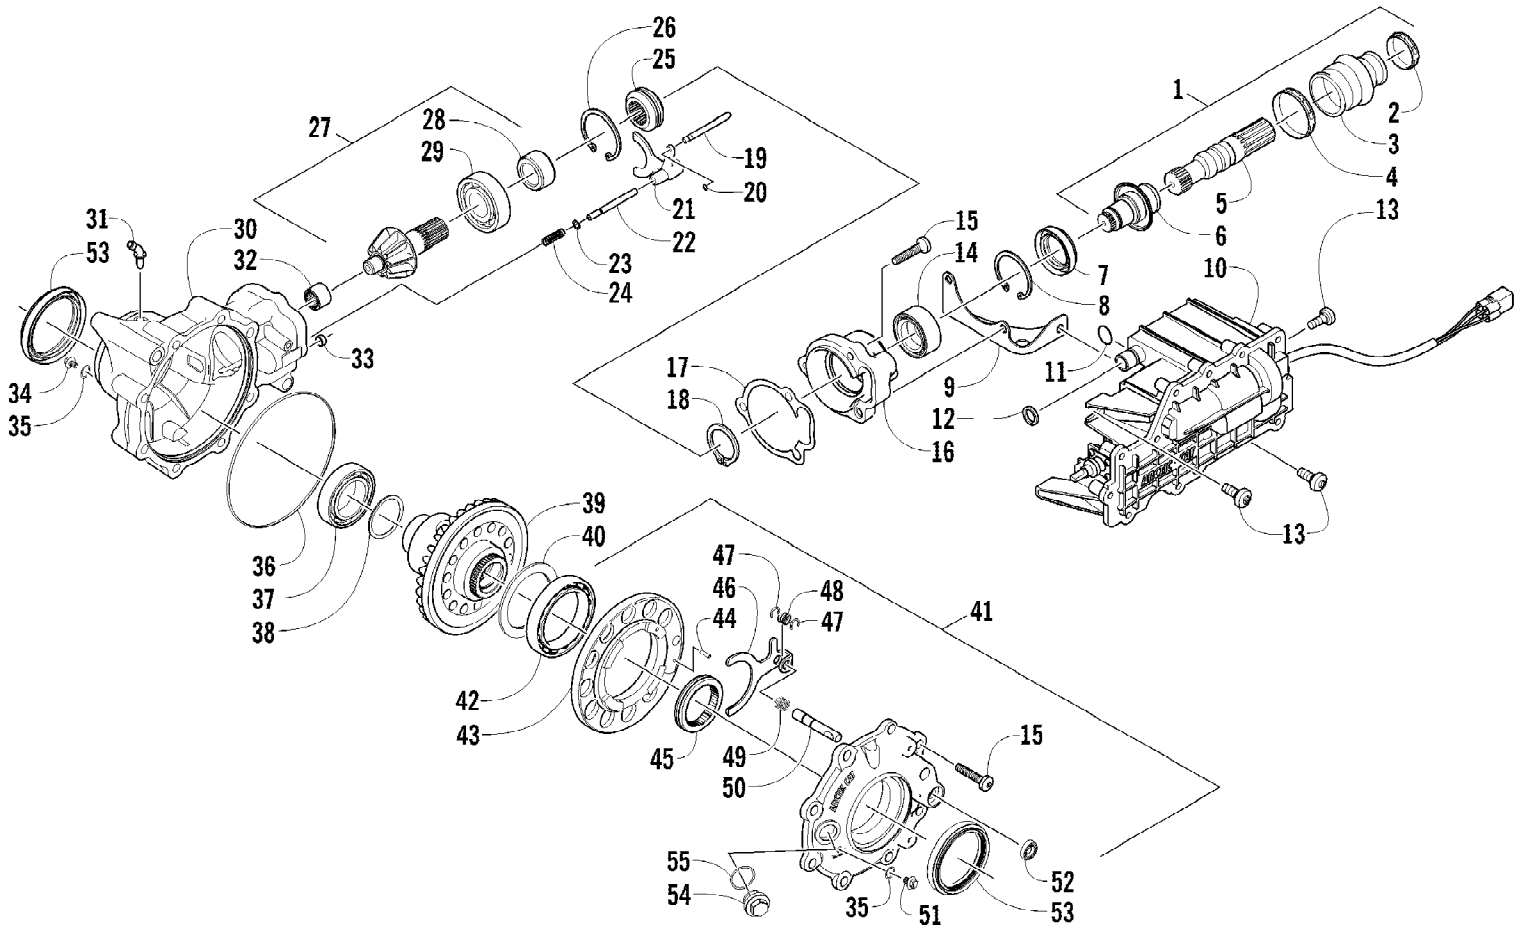

2012 ATV 700 GT METALLIC GRAY (A2012AGT1PUSS)
FRONT DRIVE GEARCASE ASSEMBLY

2012 ATV 700 GT METALLIC GRAY (A2012AGT1PUSS)
FRONT DRIVE GEARCASE ASSEMBLY

Page 30 of 79

Ref #	Part Number	Qty	S/P/F	Description
	1502-877	1		Complete Front Drive Gearcase Assembly
1	1502-083	1		Shaft, Propeller - Assembly (inc. 2-6)
2	0423-411	1		Clamp
3	0402-985	1	/P	Boot, Propeller Shaft
4	0423-393	1		Clamp
5	1402-045	1		Shaft, Output
6	1502-085	1	/P	Shaft, Input
7	1402-011	1		Seal
8	0423-423	1		Ring, Retaining
9	1502-237	1		Bracket, Actuator
10	1502-909	1	/P	Actuator (inc. 11)
11	1402-981	1		O-Ring
12	0423-892	1	/P	O-Ring
13	0423-396	3		Screw, Self-Tapping
14	1402-043	1		Bearing
15	0423-118	11		Screw, Self-Tapping
16	0502-528	1	/P	Housing, Pinion
17	0402-947	1		Gasket, Flange
18	0423-417	1		Ring, Retaining
19	0402-997	1		Shaft, Selector
20	0423-402	1		Ring, Retaining
21	0402-998	1		Fork, Selector
22	0402-417	1		Shaft, Shuttle
23	0423-147	1		O-Ring
24	0402-999	1		Spring, Return
25	0402-413	1		Coupler, Drive
26	1423-067	1		Ring, Retaining
27	1502-851	1		Gear, Pinion - Assembly - 11T (inc. 28-29)
28	1402-977	1		Collar, Retaining
29	0402-327	1		Bearing
30	1502-856	1		Housing, Gearcase
31	1402-980	1		Fitting, Elbow
32	0402-328	1		Bearing
33	0402-411	1		Pin, Dowel
34	1402-210	1	/P	Plug, Magnetic (inc. one No. 35)
35	0423-153	2		O-Ring
36	0423-149	1		O-Ring
37	0402-393	1		Bearing
38	0402-405	AR		Shim, 41 x 49 x 1.3 mm
38	0402-406	AR		Shim, 41 x 49 x 1.4 mm
38	0402-407	AR		Shim, 41 x 49 x 1.5 mm
38	0402-408	AR		Shim, 41 x 49 x 1.6 mm
38	0402-409	AR		Shim, 41 x 49 x 1.7 mm
39	1502-859	1		Gear, Ring - 34T
40	1402-074	AR		Shim, 61 x 69 x 1.3 mm
40	1402-075	AR		Shim, 61 x 69 x 1.4 mm
40	1402-076	AR		Shim, 61 x 69 x 1.5 mm
40	1402-077	AR		Shim, 61 x 69 x 1.6 mm
40	1402-078	AR		Shim, 61 x 69 x 1.7 mm
41	1502-895	1		Cover, Gearcase (inc. one No. 35, 42-52, and one No. 53)
42	1402-053	1		Bearing