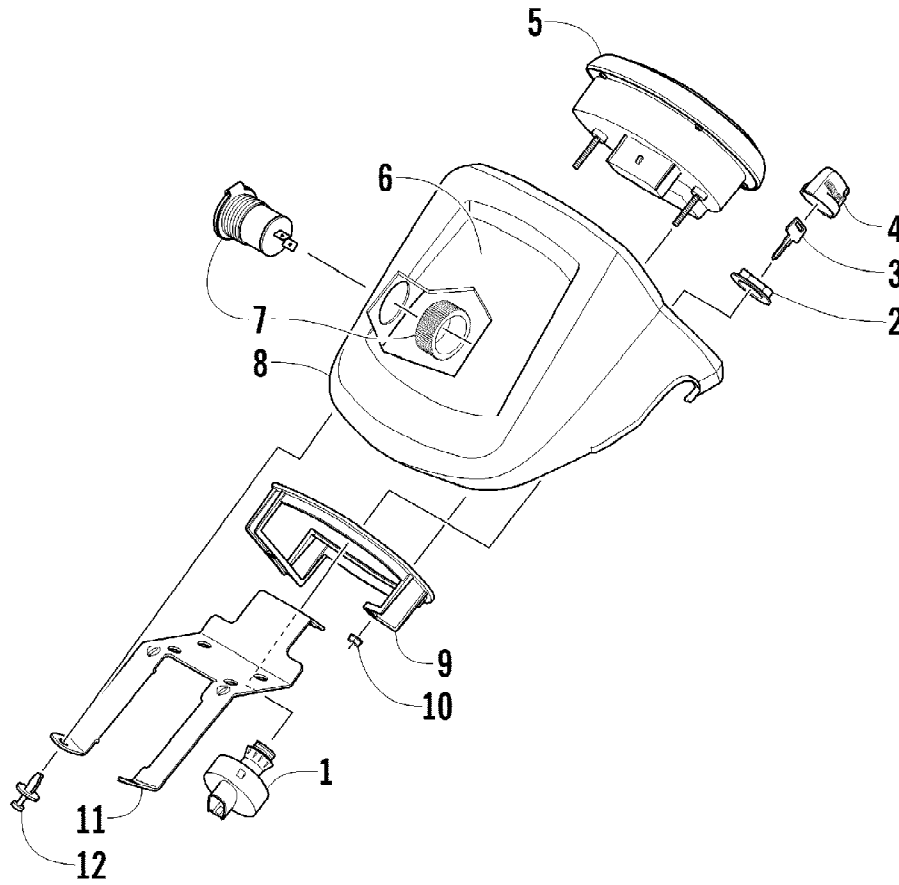

2012 ATV 700 GT METALLIC GRAY (A2012AGT1PUSS)
INSTRUMENT POD ASSEMBLY

Page 45 of 79

Ref #	Part Number	Qty	S/P/F	Description
1	0430-090	1	/P	Switch, Ignition - Assembly (inc. 2-4)
2	0430-050	1		Nut, Retaining
3	0430-042	1		Key, Ignition (Y Series - Left-Side Cut)
3	0430-043	1		Key, Ignition (Z Series - Right-Side Cut)
4	0430-054	1		Cover, Key
5	0520-152	1		Gauge, LCD
6	9611-399	1		Decal, 50th Anniversary
7	0641-897	1	/P	Outlet, Accessory - 12V
8	0505-590	1		Instrument Pod
9	0420-065	1	/P	Bracket, Retaining
10	0423-493	2		Nut w/Washer
11	2506-470	1		Bracket, Mounting - Instrument Pod
12	0423-535	2		Rivet, Reinstallable