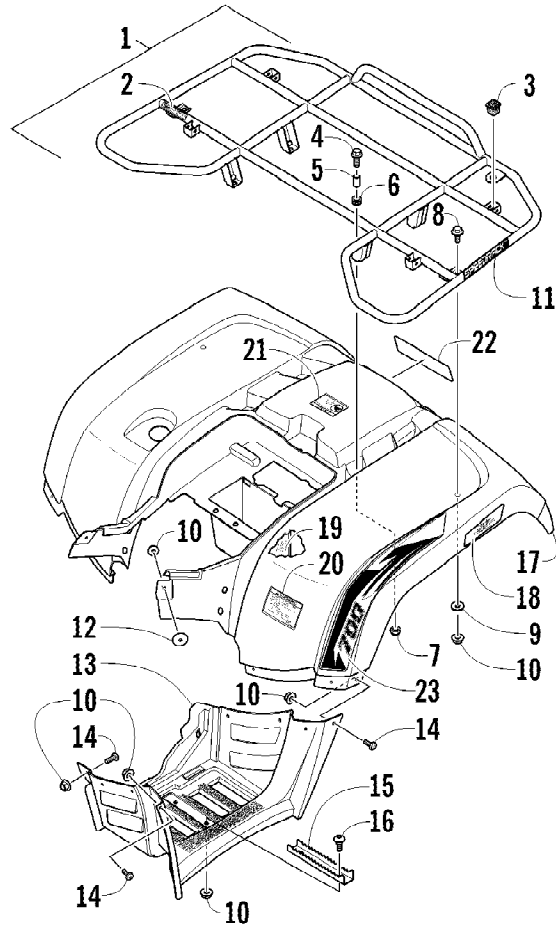

2012 ATV 700 GT INTERNATIONAL METALLIC GRAY (A2012AGT1POSS) Page 53 of 79
REAR RACK, BODY PANEL, AND FOOTWELL ASSEMBLIES

Ref #	Part Number	Qty	S/P/F	Description
1	2506-125	1		Rack, Rear - Assembly (inc. 2-3)
2	0411-648	1		Decal, Warning - Load
3	0441-592	4	/P	Bushing
4	8410-830	4		Screw, Cap
5	0423-669	4		Spacer
6	0423-465	4		Grommet
7	8432-802	4		Nut, Lock
8	0423-654	2		Screw, Shoulder
9	8050-222	2	/P	Washer
10	0423-540	26		Nut, Lock
11	0411-965	2		Decal, "Speedrack"
12	0423-101	2		Screw, Shoulder
13	1406-356	1		Footwell - Right
13	2406-429	1	/P	Footwell - Left
14	0423-419	18		Screw, Machine
15	1506-125	2	/P	Footpeg
16	0423-355	4		Screw, Shoulder
17	2516-952	1		Panel, Fender - Assembly (inc. 18-21)
18	1411-592	1	/P	Decal, Reflector - Right
18	1411-593	1	/P	Decal, Reflector - Left
19	0470-658	1		Foil, Protective
20	2411-143	1	/P	Decal, Warning - Tire Pressure
21	1411-809	1	/P	Decal, Passenger
22	1411-725	1		Decal, "Arctic Cat"
23	2411-690	1		Decal, Side - Lower Right
23	2411-691	1		Decal, Side - Lower Left