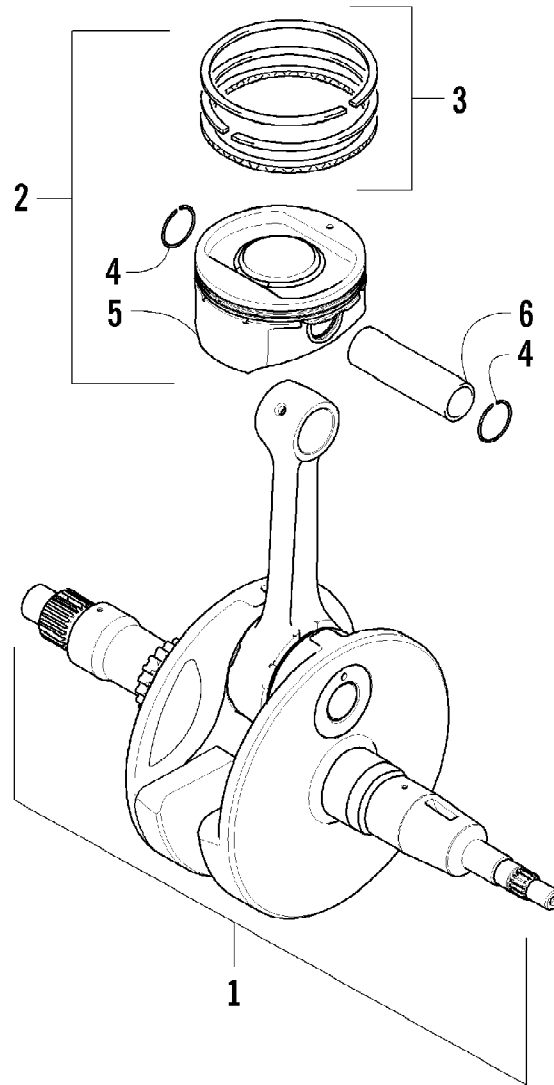

2012 ATV 700 GT INTERNATIONAL METALLIC GRAY (A2012AGT1POSS) Page 18 of 79
CRANKSHAFT AND PISTON ASSEMBLY

Ref #	Part Number	Qty	S/P/F	Description
1	0805-326	1		Crankshaft Assembly
2	0805-297	1	/P	Piston Set (inc. 3-6)
3	0805-132	1		Ring, Piston - Set
4	0831-001	2		Circlip, Piston Pin
5	0805-296	1		Piston
6	0805-210	1		Pin, Piston