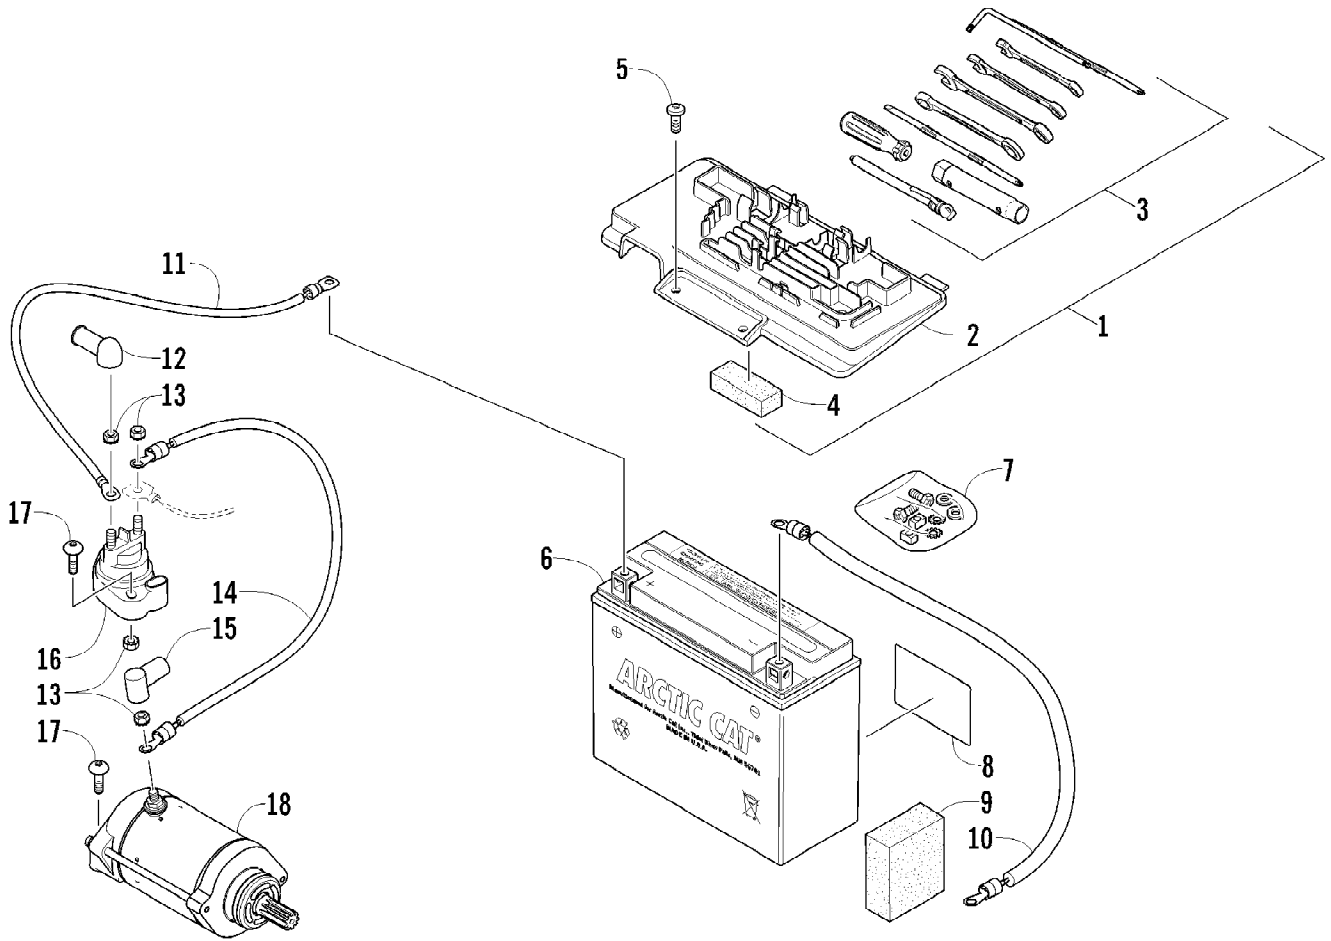

Ref #	Part Number	Qty	S/P/F	Description
1	0470-877	1	/P	Cover, Intake
2	0470-560	1		Screen, Air Filter
3	0470-558	1		Filter, Air
4	0470-728	1		Housing, Intake
5	0423-455	4		Clip, Spring
6	0470-749	1		Duct, Engine Intake
7	0423-763	1		Grommet
8	0570-215	1		Resonator
9	0470-729	1		Boot
10	0423-342	4	/P	Screw, Self-Tapping
11	0423-019	2		Clamp
12	0470-442	1	/P	Valve, Drain
13	0410-172	1	/P	Hose, Vent
14	1623-281	2		Clamp, Hose
15	0423-766	1		Cap, Drain
16	1623-287	1		Clamp
17	0423-554	1		Clamp
18	0470-511	1		Boot
19	0430-055	1		Sensor, Air Temperature (inc. 20)
20	5507-224	1		O-Ring
21	2406-604	1		Panel, Shield
22	0623-362	2		Rivet, Reinstallable

2012 ATV 700 GT INTERNATIONAL METALLIC GRAY (A2012AGT1POSS)
CAM CHAIN ASSEMBLY

Page 6 of 79

Ref #	Part Number	Qty	S/P/F	Description
1	0810-001	1		Chain, Cam
2	0810-002	1		Guide, Chain
3	0810-003	1		Tensioner, Chain
4	0826-036	1		Pivot, Tensioner
5	0830-025	1		Washer, Crush
6	0810-004	1		Adjuster, Tensioner - Assembly
7	0830-018	1		Gasket
8	8468-625	2		Screw, Machine
9	0830-107	2		Gasket
10	8400-610	1		Screw, Cap
11	0828-129	1		Washer