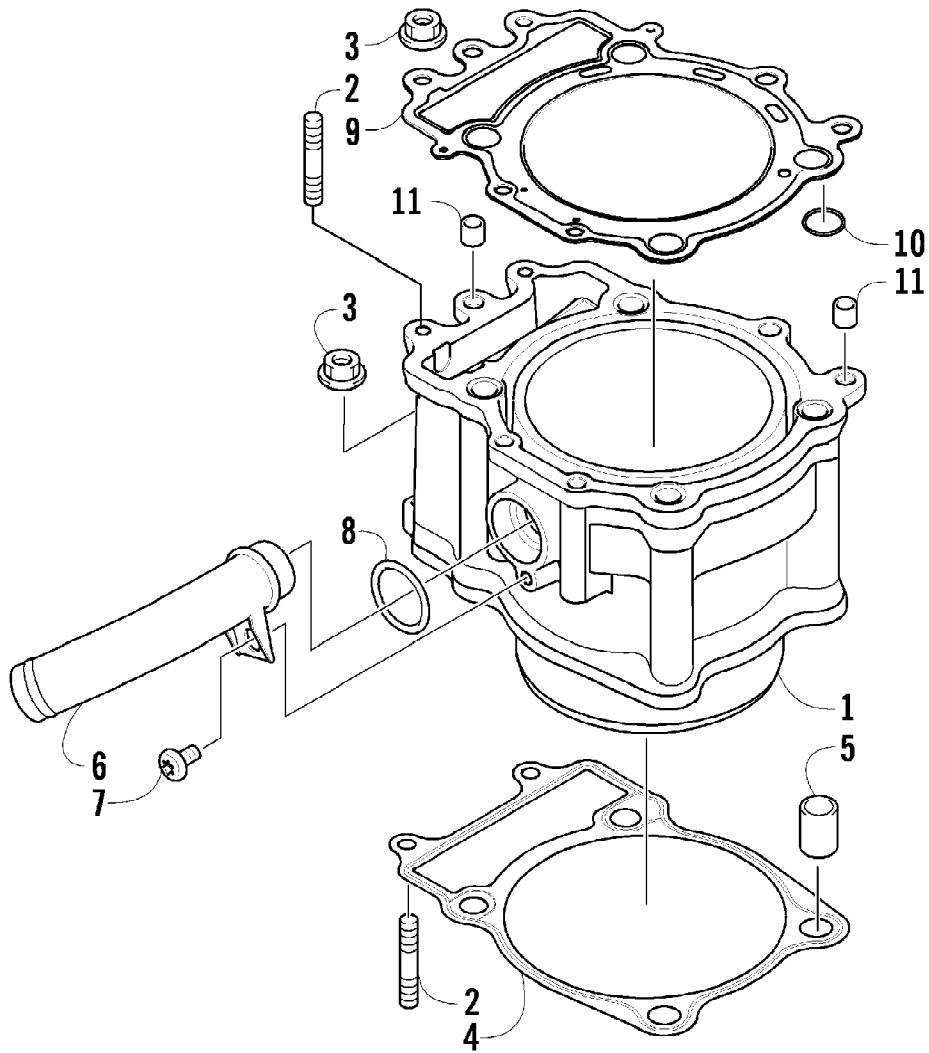

Ref #	Part Number	Qty	S/P/F	Description
1	0470-877	1	/P	Cover, Intake
2	0470-560	1		Screen, Air Filter
3	0470-558	1		Filter, Air
4	0470-728	1		Housing, Intake
5	0423-455	4		Clip, Spring
6	0470-749	1		Duct, Engine Intake
7	0423-763	1		Grommet
8	0570-215	1		Resonator
9	0470-729	1		Boot
10	0423-342	4	/P	Screw, Self-Tapping
11	0423-019	2		Clamp
12	0470-442	1	/P	Valve, Drain
13	0410-172	1	/P	Hose, Vent
14	1623-281	2		Clamp, Hose
15	0423-766	1		Cap, Drain
16	1623-287	1		Clamp
17	0423-554	1		Clamp
18	0470-511	1		Boot
19	0430-055	1		Sensor, Air Temperature (inc. 20)
20	5507-224	1		O-Ring
21	2406-604	1		Panel, Shield
22	0623-362	2		Rivet, Reinstallable

Ref #	Part Number	Qty	S/P/F	Description
1	0423-550	2		Clamp, Plastic
2	0423-342	4	/P	Screw, Self-Tapping
3	0413-252	1		Boot, Duct - Air Intake - Front
4	0423-019	2		Clamp
5	0413-250	1		Duct, Air Intake - Front - Lower
6	0470-750	1		Duct, Air Intake - Front - Upper
7	0470-729	1		Cup, Air Intake
8	0423-730	1		Clamp
9	0413-206	1	/P	Boot, Duct - Air Out - Rear
10	0470-824	1	/P	Duct, Air Out - Rear (inc. three No. 11 and 12-13)
11	0623-784	4		Screw, Self-Tapping
12	0470-778	1		Duct
13	0470-825	1		Duct

2012 ATV 700 GT INTERNATIONAL METALLIC GRAY (A2012AGT1POSS) Page 14 of 79
CRANK BALANCER ASSEMBLY

Ref #	Part Number	Qty	S/P/F	Description
1	0826-033	1		Screw, Cap
2	0828-003	1		Washer
3	0811-003	1		Gear, Oil Pump Drive
4	0829-007	1		Pin, Dowel
5	0811-004	1		Spacer
6	0811-034	1		Gear, Driven
7	0829-006	1		Key
8	0805-304	1		Balancer, Crank

Ref #	Part Number	Qty	S/P/F	Description
1	0804-053	1	/P	Cylinder
2	0827-002	4		Bolt, Stud
3	8424-604	4		Nut
4	0830-111	1		Gasket, Base
5	0829-002	2		Pin, Dowel
6	0804-047	1	/P	Union, Coolant Hose
7	8468-612	1		Screw, Machine
8	0830-007	1		O-Ring
9	0830-112	1		Gasket, Cylinder Head
10	0830-113	4		O-Ring
11	0829-048	2	/P	Pin, Dowel