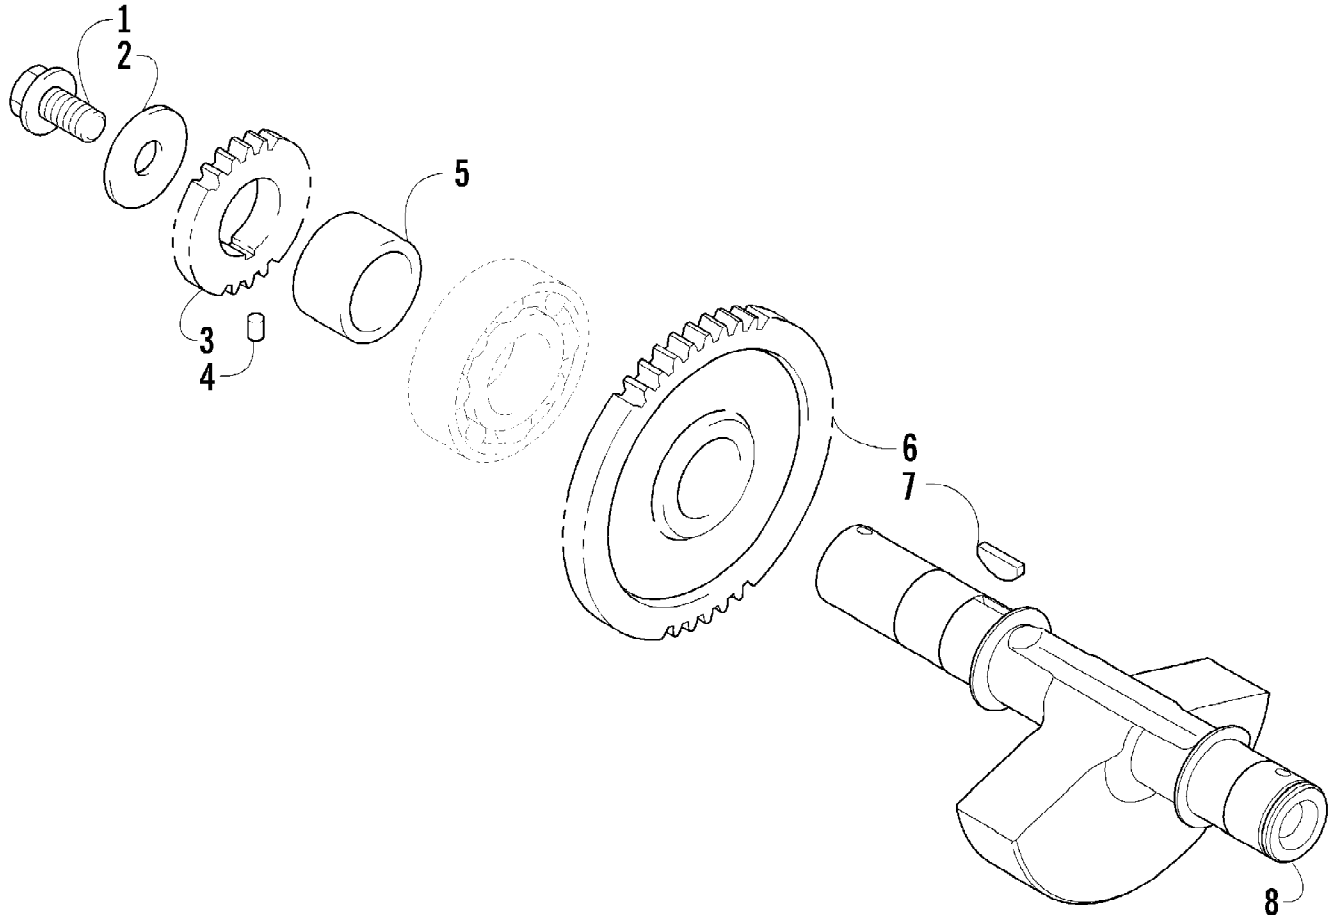

2012 ATV 700 GT INTERNATIONAL METALLIC GRAY (A2012AGT1POSS) Page 14 of 79
CRANK BALANCER ASSEMBLY

Ref #	Part Number	Qty	S/P/F	Description
1	0826-033	1		Screw, Cap
2	0828-003	1		Washer
3	0811-003	1		Gear, Oil Pump Drive
4	0829-007	1		Pin, Dowel
5	0811-004	1		Spacer
6	0811-034	1		Gear, Driven
7	0829-006	1		Key
8	0805-304	1		Balancer, Crank