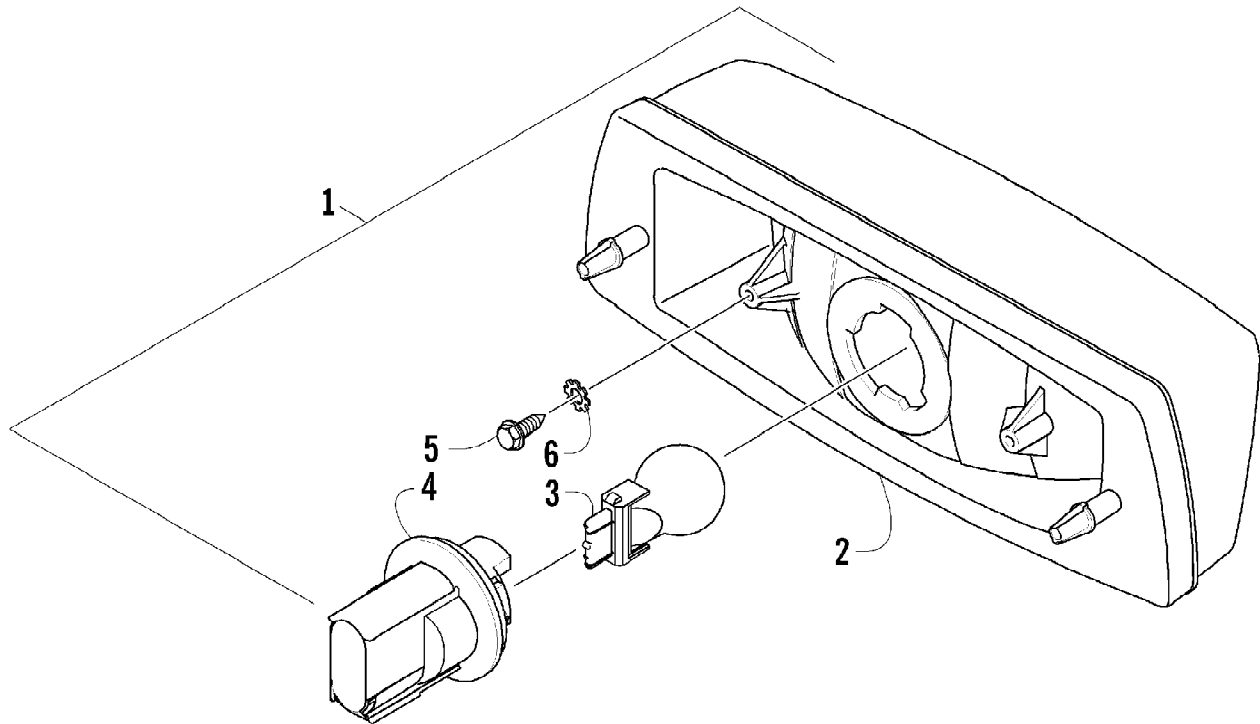

2012 ATV 700 GT INTERNATIONAL METALLIC GRAY (A2012AGT1POSS) Page 69 of 79
TAILLIGHT ASSEMBLY

Ref #	Part Number	Qty	S/P/F	Description
1	0509-022	1		Taillight Assembly (inc. 2-4)
2	0509-025	1		Housing, Taillight
3	0409-056	1		Bulb, Taillight
4	0409-057	1		Socket, Taillight
5	0623-301	2	/P	Screw, Self-Tapping
6	8053-212	2	/P	Washer, External Tooth Lock