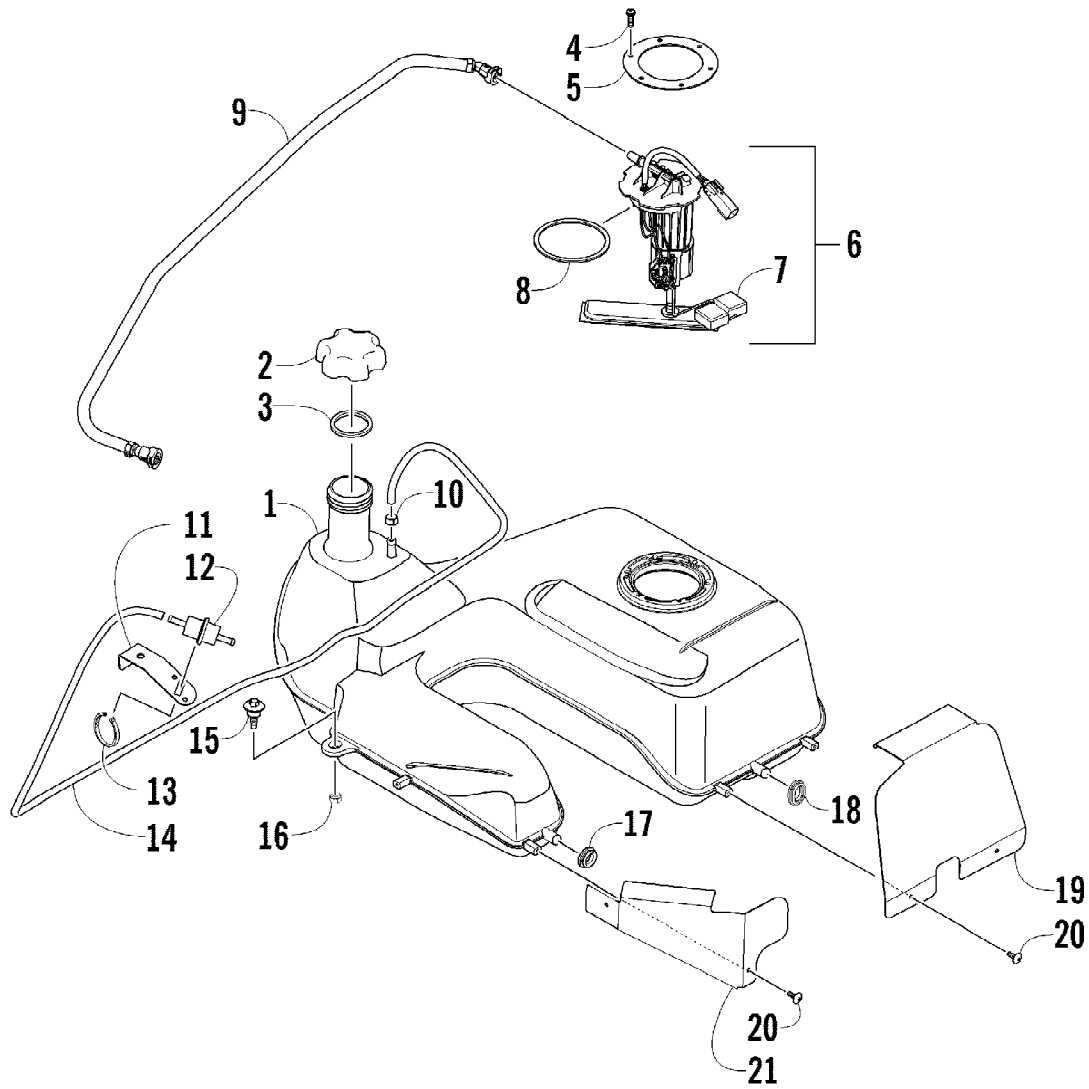

2012 ATV 700 GT INTERNATIONAL METALLIC GRAY (A2012AGT1POSS) Page 37 of 79
GAS TANK ASSEMBLY

Ref #	Part Number	Qty	S/P/F	Description
1	0570-307	1		Tank, Gas - Assembly (inc. 2-5)
2	0470-438	1	/P	Cap, Gas Tank (inc. 3)
3	0109-733	1	/P	Gasket, Gas Tank Cap
4	0423-898	6		Screw, Self-Tapping
5	2670-042	1		Plate, Retaining
6	0570-322	1	/P	Pump, Fuel - Assembly (inc. 7-8)
7	2670-235	1		Float
8	0470-838	1		Seal
9	0570-317	1		Hose, Gasline - Assembly
10	0423-688	AR		Clamp, Hose
11	0470-827	1		Bracket, Filter Mounting
12	0510-335	1	/P	Filter, In-Line
13	0123-788	AR	/P	Tie, Cable - 8 in.
14	0410-070	AR	/P	Hose, Gasline - 25 ft
15	0423-732	2		Screw, Shoulder
16	0623-038	1		Nut w/Washer
17	0423-460	1		Grommet
18	0423-806	1		Grommet
19	0470-710	1		Shield, Heat - Gas Tank - Rear
20	0623-797	4		Screw, Self-Tapping
21	0470-709	1		Shield, Heat - Gas Tank - Front