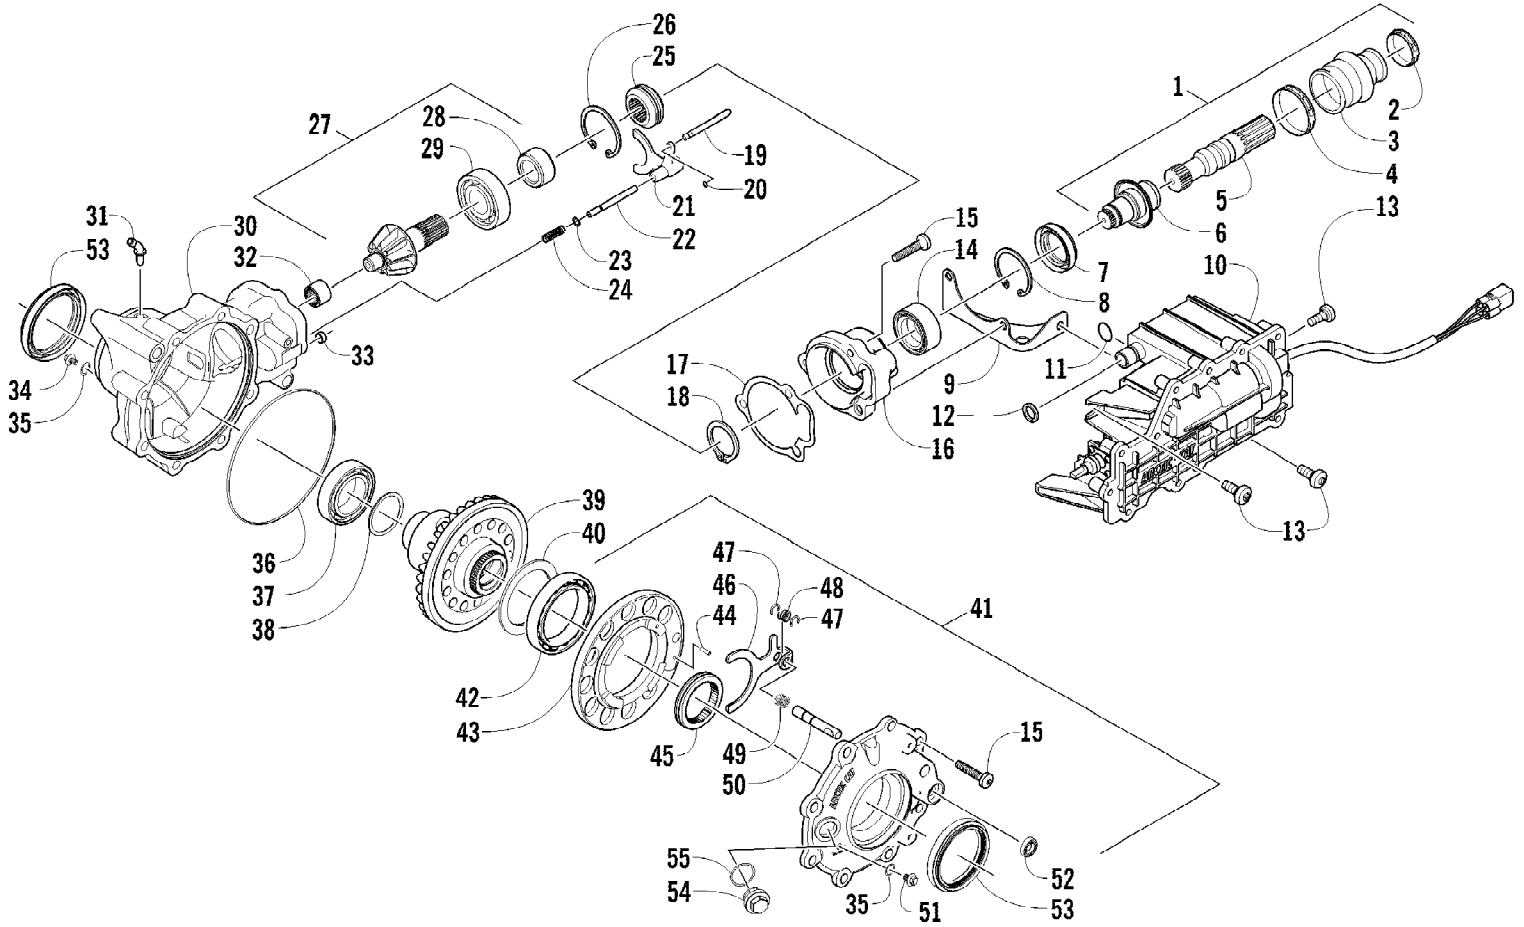

Ref #	Part Number	Qty	S/P/F	Description
	1502-877	1		Complete Front Drive Gearcase Assembly
1	1502-083	1		Shaft, Propeller - Assembly (inc. 2-6)
2	0423-411	1		Clamp
3	0402-985	1	/P	Boot, Propeller Shaft
4	0423-393	1		Clamp
5	1402-045	1		Shaft, Output
6	1502-085	1	/P	Shaft, Input
7	1402-011	1		Seal
8	0423-423	1		Ring, Retaining
9	1502-237	1		Bracket, Actuator
10	1502-909	1	/P	Actuator (inc. 11)
11	1402-981	1		O-Ring
12	0423-892	1	/P	O-Ring
13	0423-396	3		Screw, Self-Tapping
14	1402-043	1		Bearing
15	0423-118	11		Screw, Self-Tapping
16	0502-528	1	/P	Housing, Pinion
17	0402-947	1		Gasket, Flange
18	0423-417	1		Ring, Retaining
19	0402-997	1		Shaft, Selector
20	0423-402	1		Ring, Retaining
21	0402-998	1		Fork, Selector
22	0402-417	1		Shaft, Shuttle
23	0423-147	1		O-Ring
24	0402-999	1		Spring, Return
25	0402-413	1		Coupler, Drive
26	1423-067	1		Ring, Retaining
27	1502-851	1		Gear, Pinion - Assembly - 11T (inc. 28-29)
28	1402-977	1		Collar, Retaining
29	0402-327	1		Bearing
30	1502-856	1		Housing, Gearcase
31	1402-980	1		Fitting, Elbow
32	0402-328	1		Bearing
33	0402-411	1		Pin, Dowel
34	1402-210	1	/P	Plug, Magnetic (inc. one No. 35)
35	0423-153	2		O-Ring
36	0423-149	1		O-Ring
37	0402-393	1		Bearing
38	0402-405	AR		Shim, 41 x 49 x 1.3 mm
38	0402-406	AR		Shim, 41 x 49 x 1.4 mm
38	0402-407	AR		Shim, 41 x 49 x 1.5 mm
38	0402-408	AR		Shim, 41 x 49 x 1.6 mm
38	0402-409	AR		Shim, 41 x 49 x 1.7 mm
39	1502-859	1		Gear, Ring - 34T
40	1402-074	AR		Shim, 61 x 69 x 1.3 mm
40	1402-075	AR		Shim, 61 x 69 x 1.4 mm
40	1402-076	AR		Shim, 61 x 69 x 1.5 mm
40	1402-077	AR		Shim, 61 x 69 x 1.6 mm
40	1402-078	AR		Shim, 61 x 69 x 1.7 mm
41	1502-895	1		Cover, Gearcase (inc. one No. 35, 42-52, and one No. 53)
42	1402-053	1		Bearing