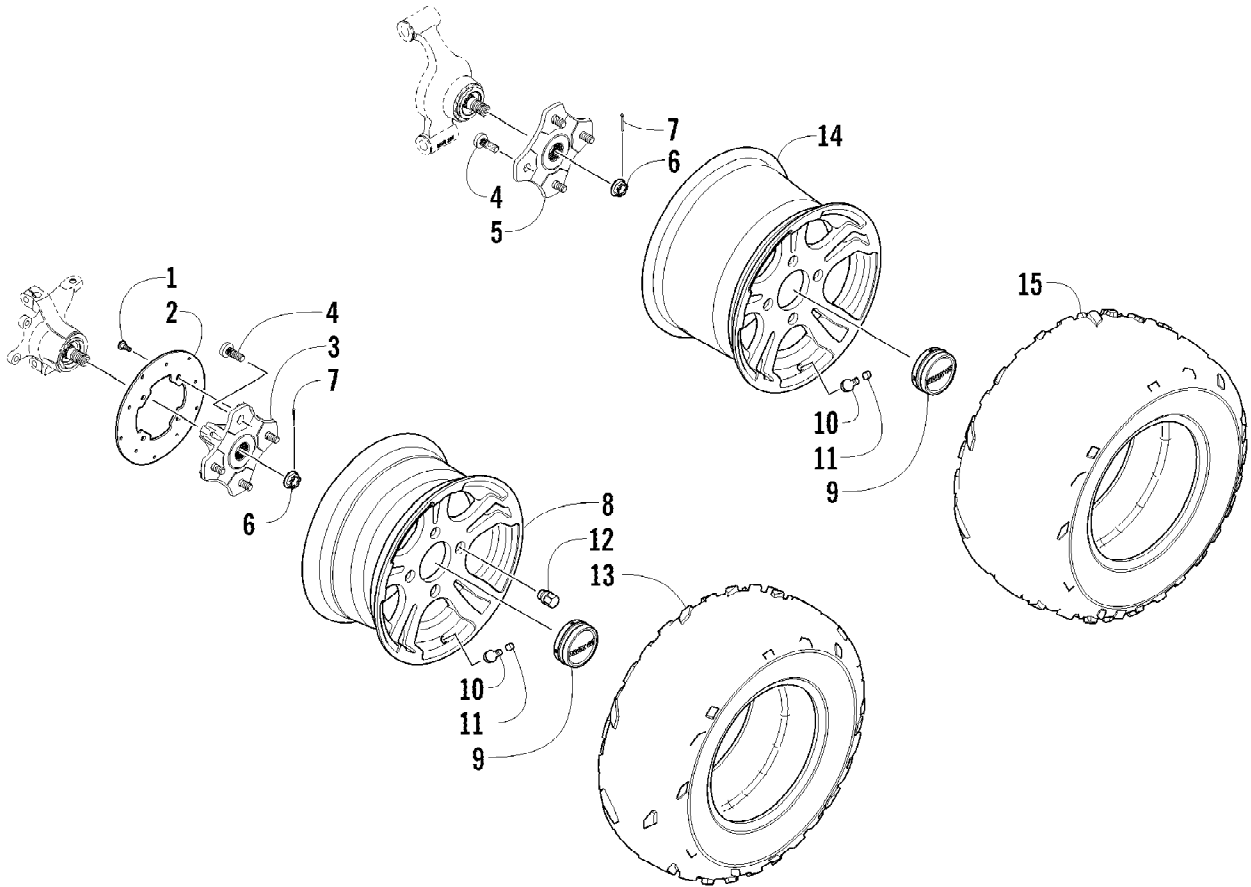

2012 ATV 700 GT INTERNATIONAL METALLIC GRAY (A2012AGT1POSS) Page 77 of 79
WHEEL AND TIRE ASSEMBLY

Ref #	Part Number	Qty	S/P/F	Description
1	0423-557	12		Screw, Shoulder
2	2402-002	3		Disc, Brake
3	1502-462	2	/P	Hub, Wheel - Front (inc. 4)
4	0402-974	16	/P	Stud
5	1502-462	1	/P	Hub, Wheel - Rear - Right (inc. 4)
5	1502-464	1		Hub, Wheel - Rear - Left (inc. 4)
6	0423-607	4		Nut, Castle
7	0423-407	4		Pin, Cotter
8	1402-730	2		Wheel - Front (inc. 9)
9	1402-736	4		Cap, Wheel
10	0402-064	4		Stem, Valve (inc. 11)
11	0402-140	4		Cap, Valve Stem
12	0423-618	16		Nut, Lug
13	1402-894	2		Tire - Front
14	1402-731	2		Wheel - Rear (inc. 9)
15	1402-895	2		Tire - Rear