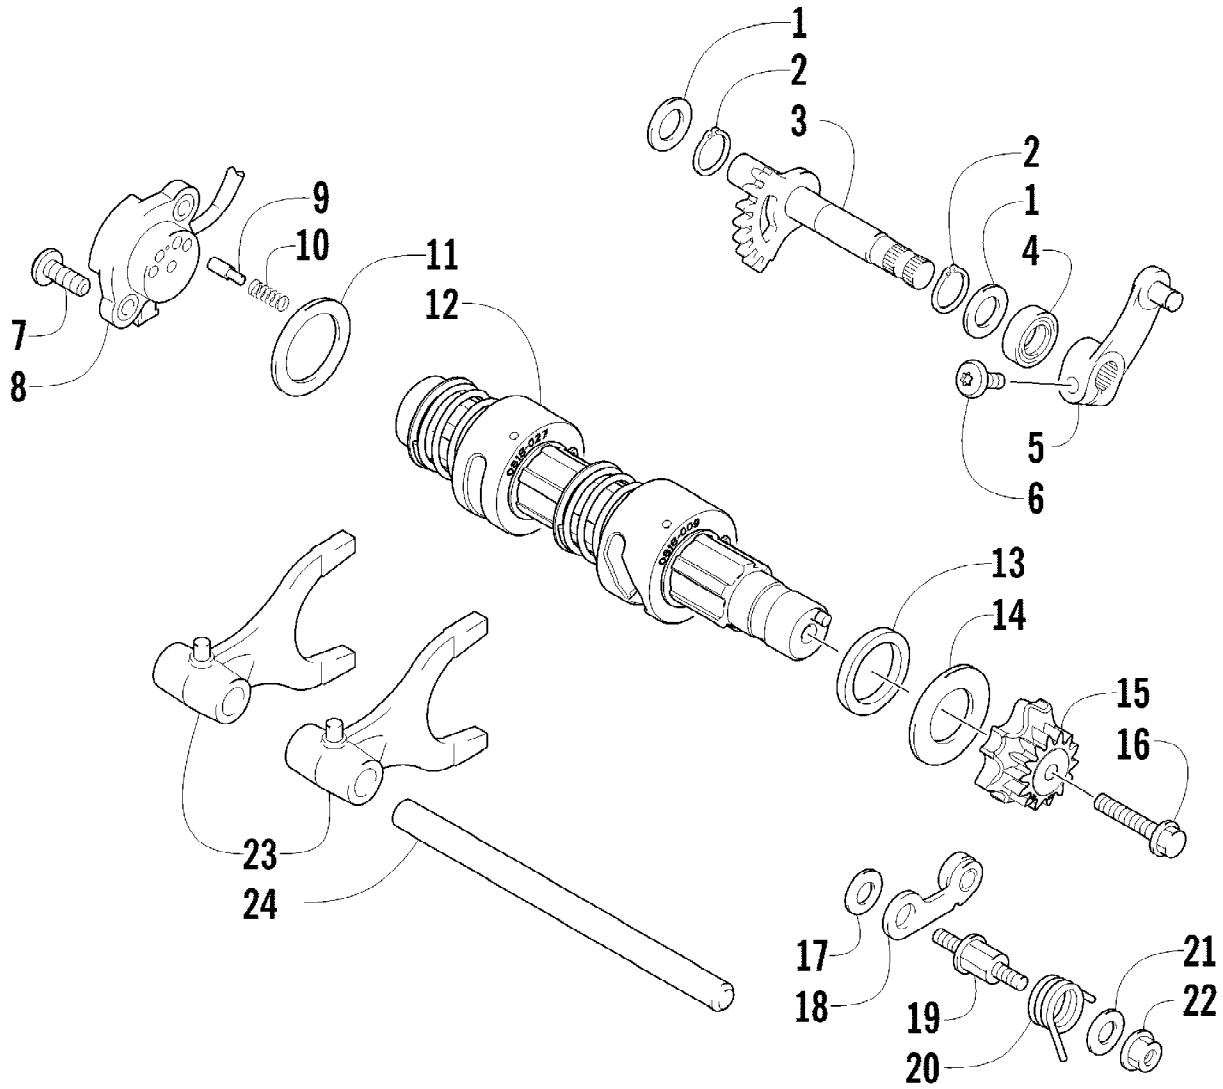

Ref #	Part Number	Qty	S/P/F	Description
1	0828-036	2		Washer
2	0831-010	2		Ring, Retaining
3	0818-007	1	/P	Shaft, Sub-Gear Shift
4	0830-044	1		Seal, Sub-Gear Shift Shaft
5	0818-014	1		Arm, Select
6	8468-620	1	/P	Screw, Machine
7	8470-520	2		Screw, Machine
8	0409-090	1	/P	Switch, Gear Position
9	0818-013	2		Contact
10	0818-017	2		Spring
11	0828-040	1		Washer
12	0818-046	1		Shaft, Gear Shift - Assembly
13	0828-131	1		Spacer
14	0828-037	1		Washer
15	0818-089	1	/P	Plate, Gear Shift Cam
16	0826-006	1		Screw, Cap
17	0828-038	1		Washer
18	0818-002	1		Stopper, Cam
19	0818-004	1		Support, Cam Stopper
20	0818-090	1		Spring
21	0828-035	1		Washer
22	8424-602	1	/P	Nut
23	0818-072	2	/P	Fork, Shift
24	0818-006	1		Shaft, Shift Fork