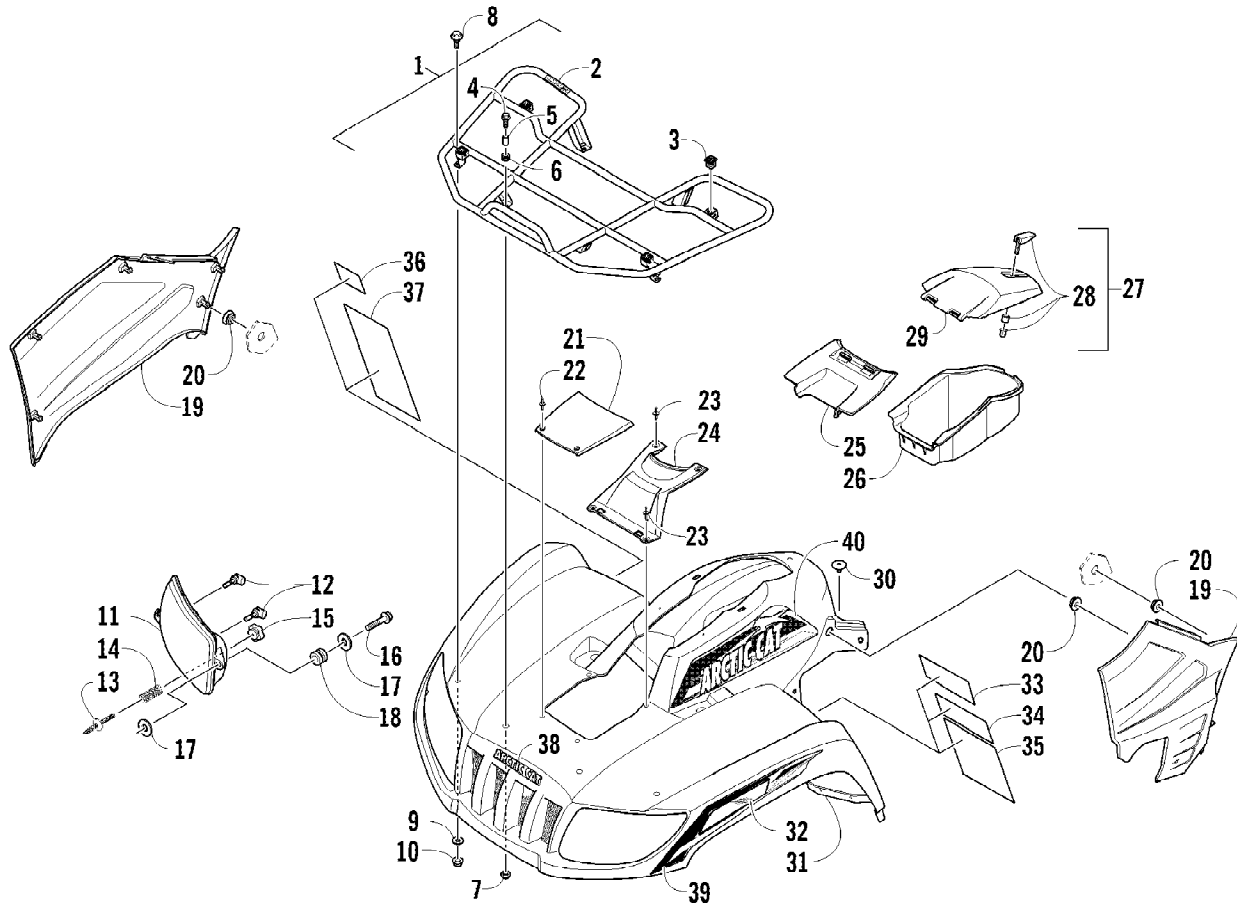

2012 ATV 700 GT INTERNATIONAL METALLIC GRAY (A2012AGT1POSS) Page 33 of 79
FRONT RACK, BODY PANEL, AND HEADLIGHT ASSEMBLIES

Ref #	Part Number	Qty	S/P/F	Description
1	2506-106	1		Rack, Front - Assembly (inc. 2-3)
2	0411-576	1		Decal, Warning - Load
3	0441-592	4	/P	Bushing
4	8410-830	4		Screw, Cap
5	0423-669	4		Spacer
6	0423-465	4		Grommet
7	8432-802	4		Nut, Lock
8	0423-654	2		Screw, Shoulder
9	8050-222	2	/P	Washer
10	0423-540	2		Nut, Lock
11	0509-044	1	/P	Headlight Assembly - Right (inc. 12)
11	0509-035	1		Headlight Assembly - Left (inc. 12)
12	0409-055	4		Bulb, Headlight
13	0423-514	2		Stud, Adjuster - Headlight
14	0423-522	2		Spring, Adjuster
15	0423-513	2		Knob, Adjuster
16	0623-785	4		Screw, Self-Tapping
17	8050-217	8	/P	Washer
18	0423-447	4		Grommet
19	2406-300	1		Panel, Side - Lower - Right
19	2406-419	1		Panel, Side - Lower - Left
20	0423-678	8		Grommet
21	1406-358	1		Cover, Access
22	0423-535	2		Rivet, Reinstallable
23	0623-362	4		Rivet, Reinstallable
24	1406-484	1		Cover, Steering Post
25	0470-513	1		Cover, Storage Box
26	1406-573	1		Box, Storage
27	2506-234	1		Lid, Storage Box w/Latch (inc. 28-29)
28	1406-599	1		Latch, Storage Box
29	0470-514	1		Lid, Storage Box
30	0423-101	2		Screw, Shoulder
31	2516-966	1		Panel, Fender - Assembly (inc. 32-37)
32	0411-818	1		Decal, Reflector - Right
32	0411-819	1		Decal, Reflector - Left
33	1411-574	1		Decal, Warning - Off-Road Only
34	1411-804	1	/P	Decal, Warning - Age
35	1411-932	1	/P	Decal, Warning - General
36	0411-835	1		Decal, Warning - Turn/Hill
37	1411-250	1		Decal, Warning - Reverse/Pre-Ride
38	1411-725	1		Decal, "Arctic Cat"
39	2411-686	1		Decal, Side - Front Right
39	2411-687	1		Decal, Side - Front Left
40	2411-688	1		Decal, Side - Upper Right
40	2411-689	1		Decal, Side - Upper Left