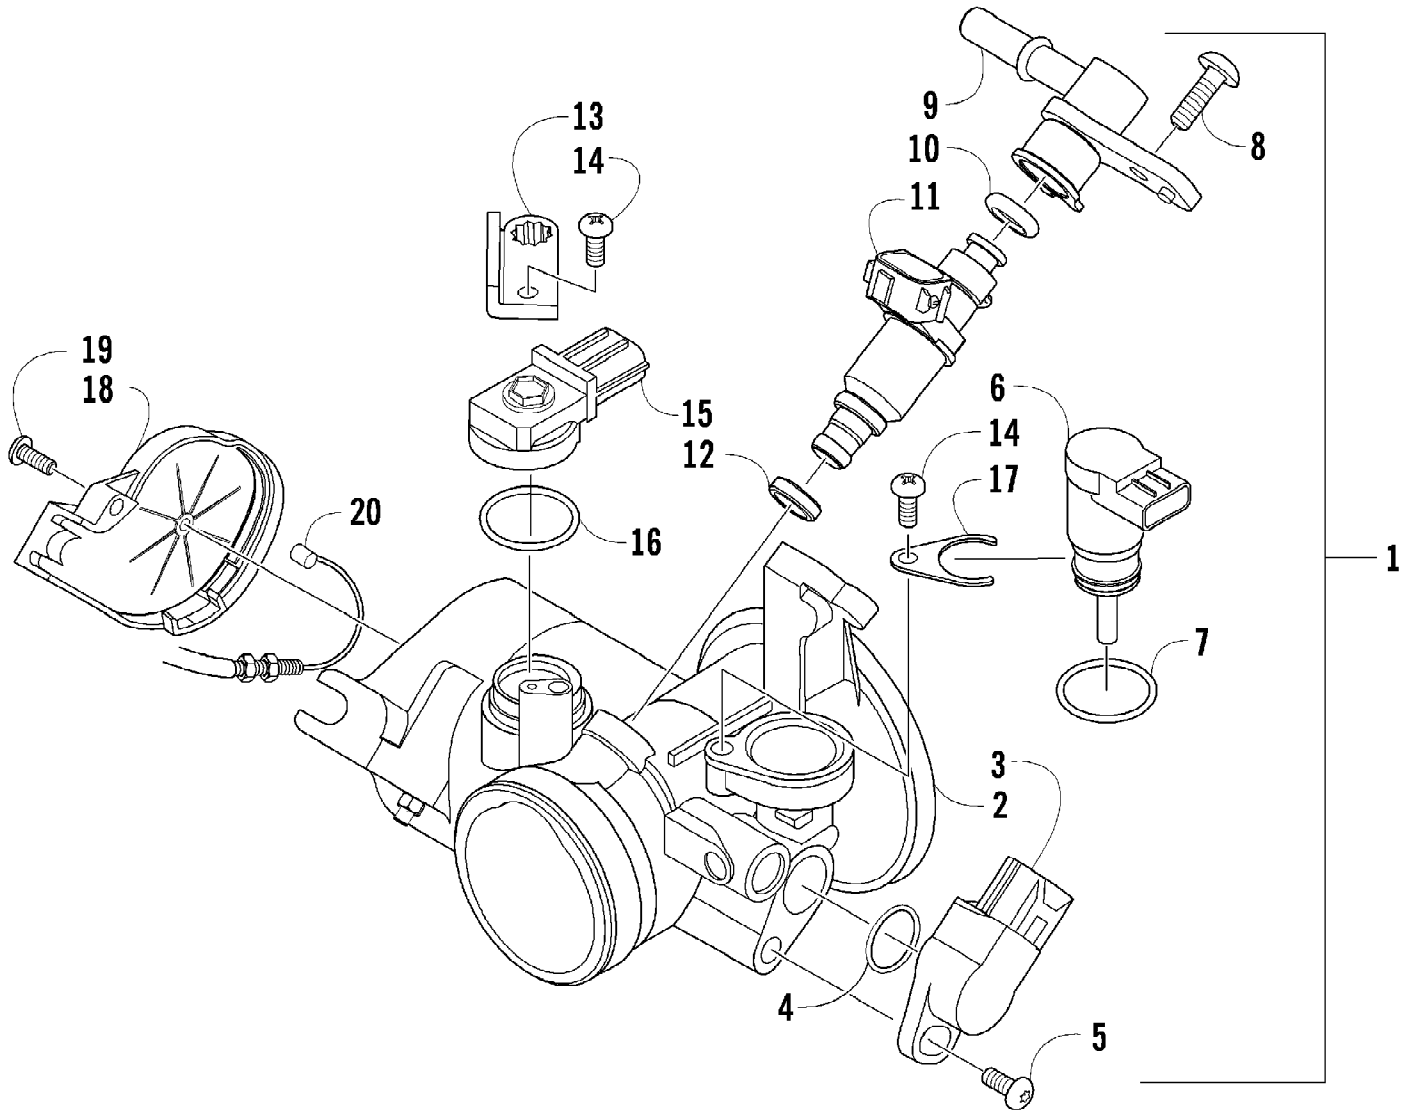

2012 ATV 700 GT INTERNATIONAL METALLIC GRAY (A2012AGT1POSS) Page 71 of 79
THROTTLE BODY ASSEMBLY

Ref #	Part Number	Qty	S/P/F	Description
1	0470-753	1		Throttle - Assembly (inc. 2-19)
2	0	1	F	Throttle Body
3	0430-072	1		Sensor, Throttle Position
4	5507-234	1		O-Ring
5	5507-231	1		Screw, Machine
6	0430-074	1		Valve, ISC
7	5507-233	1		O-Ring
8	5507-238	1		Screw, Machine
9	0470-687	1		Rail, Fuel
10	0470-767	1		O-Ring
11	0470-762	1		Injector, Fuel
12	0470-768	1		Seal
13	5507-227	1		Bracket, MAP Sensor
14	5507-117	2	/P	Screw, Machine
15	0430-073	1		Sensor, MAP
16	5507-232	1		O-Ring
17	5507-229	1		Plate, ISC Valve
18	5507-223	1		Cover
19	5507-037	1	/P	Screw, Machine
20	0487-057	1		Cable, Throttle