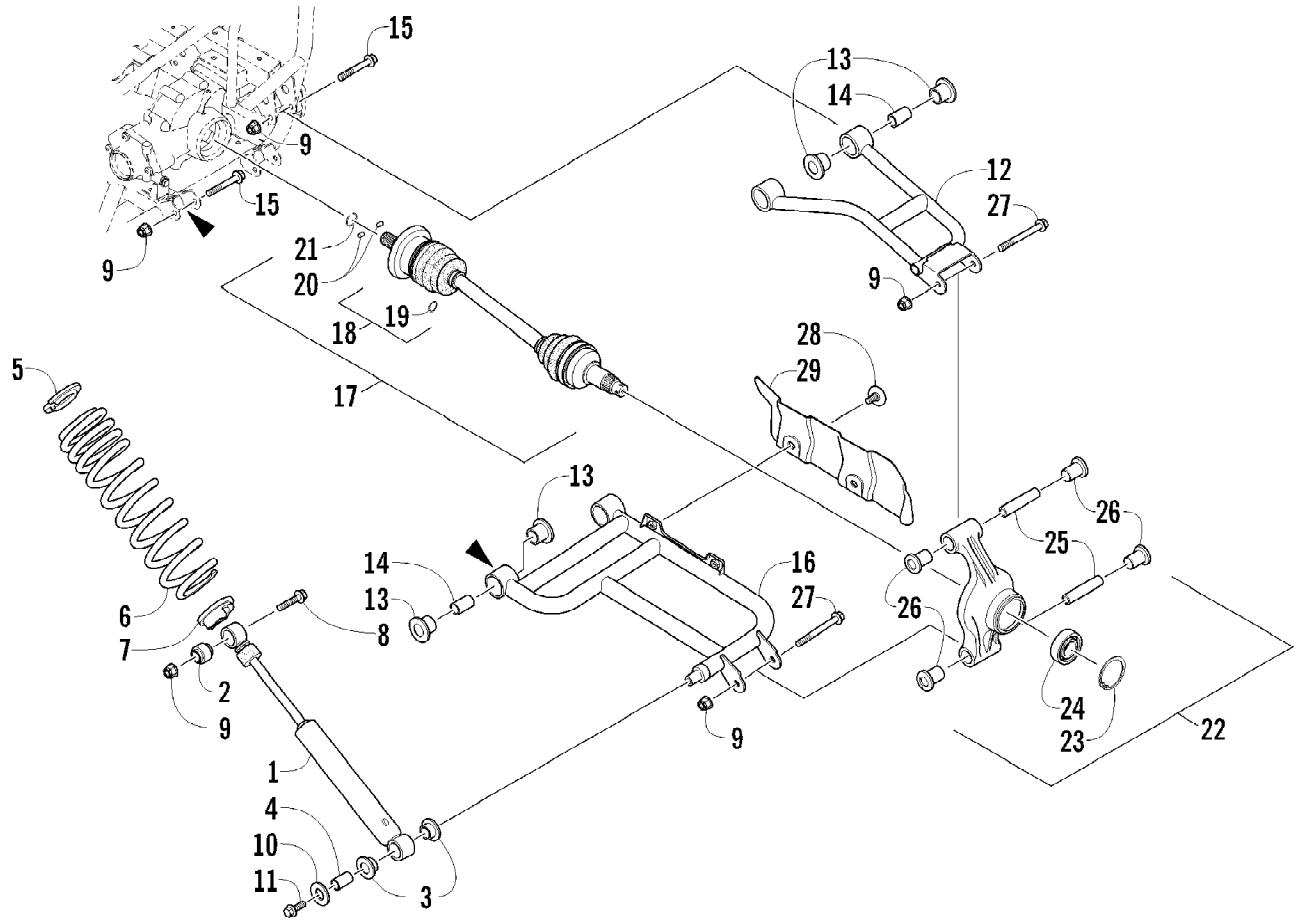

Ref #	Part Number	Qty	S/P/F	Description
1	0404-158	2		Shock Absorber (inc. 2-4)
2	0403-182	2		Bushing
3	0603-955	4		Bushing
4	1603-219	2	S	Sleeve
5	1603-889	2	/P	Retainer, Spring
6	0504-659	2		Spring, Suspension
7	0404-057	2		Cam, Spring Adjuster
8	8409-040	1		Screw, Cap - Right
8	8409-050	1		Screw, Cap - Left
9	0423-744	14		Nut, Lock
10	0423-087	2		Washer
11	8408-820	2	/P	Screw, Cap
12	0504-582	1		A-Arm, Rear - Upper Right (inc. 13-14)
12	0504-583	1	/P	A-Arm, Rear - Upper Left (inc. 13-14)
13	0403-208	16	/P	Bushing
14	0403-214	8	/P	Axle
15	8409-075	8		Screw, Cap
16	0504-572	1		A-Arm, Rear - Lower Right (inc. 13-14)
16	0504-573	1		A-Arm, Rear - Lower Left (inc. 13-14)
17	1502-798	2	S	Axle, Drive (inc. 18-21)
18	1436-419	2		Repair Kit, Boot (inc. 19)
19	1441-988	2		Clip, Retaining
20	1402-884	4		Pin, Detent
21	1402-890	2		Clip, Retaining
22	0504-548	1	/P	Knuckle, Right - Assembly (inc. 23-26)
22	0504-549	1	/P	Knuckle, Left - Assembly (inc. 23-26)
23	0423-423	2		Ring, Retaining
24	1402-809	2	/P	Bearing
25	0403-213	4	/P	Axle
26	0403-206	8	/P	Bushing
27	8409-000	4		Screw, Cap
28	0423-545	4	/P	Screw, Shoulder
29	1406-068	1		Guard, Boot - Rear - Right
29	1406-069	1		Guard, Boot - Rear - Left