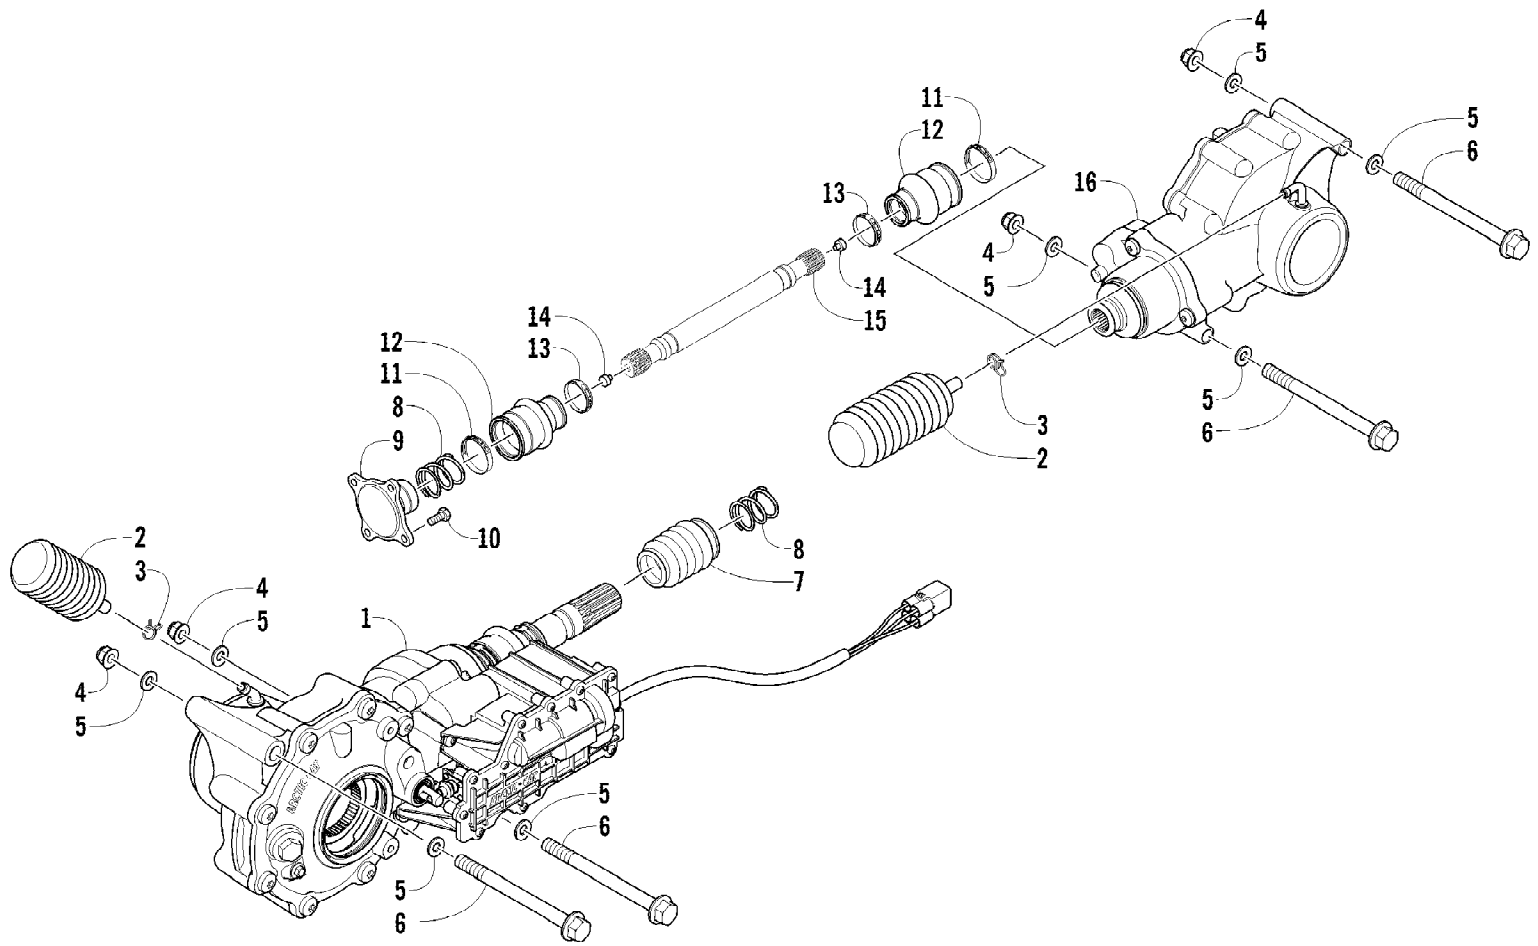

2012 ATV 700 GT INTERNATIONAL METALLIC GRAY (A2012AGT1POSS) Page 24 of 79
DRIVE TRAIN ASSEMBLY

Ref #	Part Number	Qty	S/P/F	Description
1	1502-877	1		Gearcase, Front
2	1402-620	2	/P	Bladder, Gearcase
3	0423-315	2		Clamp, Hose
4	8428-002	4		Nut, Lock
5	0423-426	8		Washer
6	0423-404	4		Screw, Cap
7	0402-966	1		Boot, Shaft
8	1402-026	2		Spring
9	0402-950	1		Flange, Output
10	8408-820	4	/P	Screw, Cap
11	0423-393	2		Clamp
12	0402-985	2	/P	Boot
13	0423-411	2		Clamp
14	0673-618	2	/P	Bumper, Propeller Shaft
15	1402-233	1		Shaft, Propeller
16	1502-876	1		Gearcase, Rear