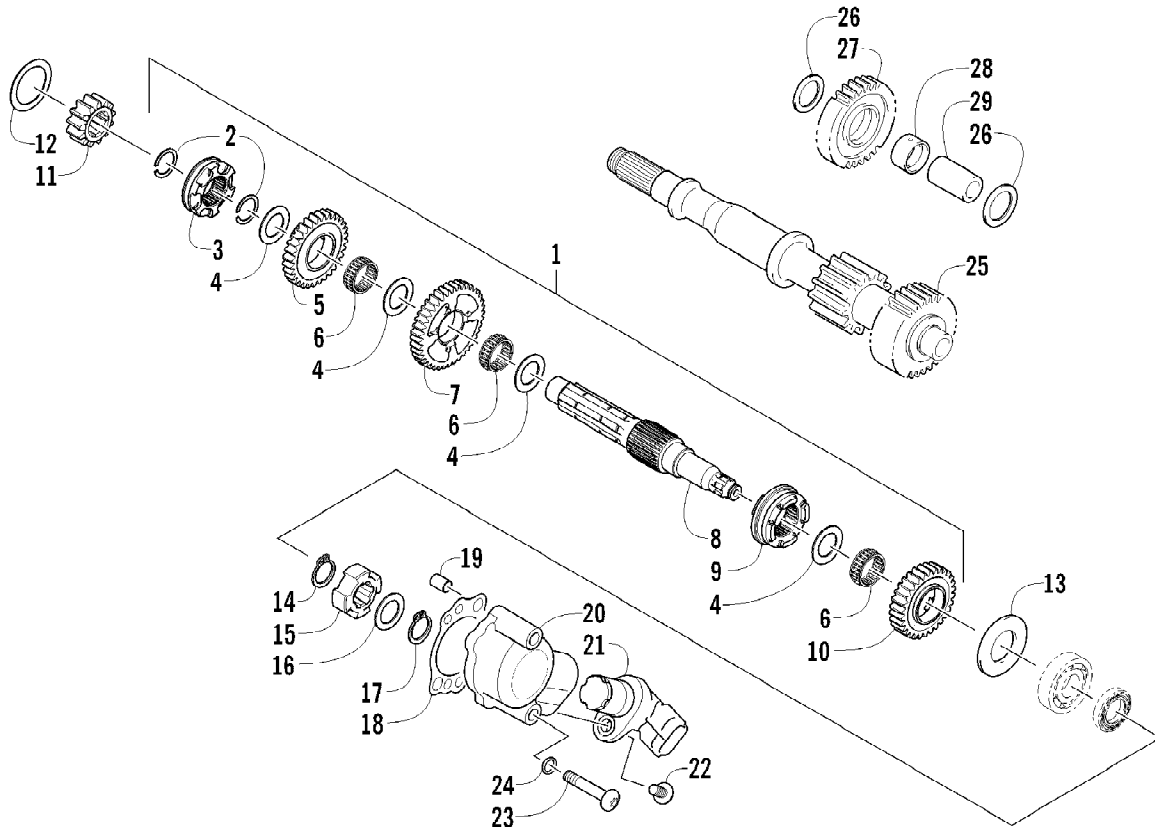

2012 ATV 700 GT INTERNATIONAL METALLIC GRAY (A2012AGT1POSS) Page 61 of 79
SECONDARY TRANSMISSION ASSEMBLY

Ref #	Part Number	Qty	S/P/F	Description
1	0822-124	1		Countershaft Assembly (inc. 2-10)
2	0831-085	2		Ring, Retaining
3	0822-120	1		Gear Select, Reverse
4	0822-121	4		Shim
5	0822-119	1		Gear, Reverse Driven
6	0832-082	3		Bearing
7	0822-114	1		Gear, Driven - Low
8	0822-113	1		Countershaft
9	0822-116	1		Gear Select, Sliding
10	0822-115	1		Gear, Driven - High
11	0822-125	1		Gear, Drive
12	0828-019	1		Washer, Thrust
13	0828-011	1		Washer
14	0831-040	1		Ring, Retaining
15	0822-050	1		Trigger, Speedometer Sensor
16	0828-069	1		Washer, Thrust
17	0831-039	1		Ring, Retaining
18	0830-129	1		Gasket
19	0829-023	2		Pin, Dowel
20	0822-049	1		Housing, Speedometer Sensor
21	0824-042	1	/P	Sensor, Speedometer
22	8468-620	1	/P	Screw, Machine
23	8468-645	2		Screw, Machine
24	0830-107	2		Gasket
25	0822-001	1		Driveshaft
26	0828-016	2		Washer, Thrust
27	0822-011	1		Gear, Reverse Idle
28	0822-012	1		Bushing
29	0822-015	1		Shaft, Reverse Idle