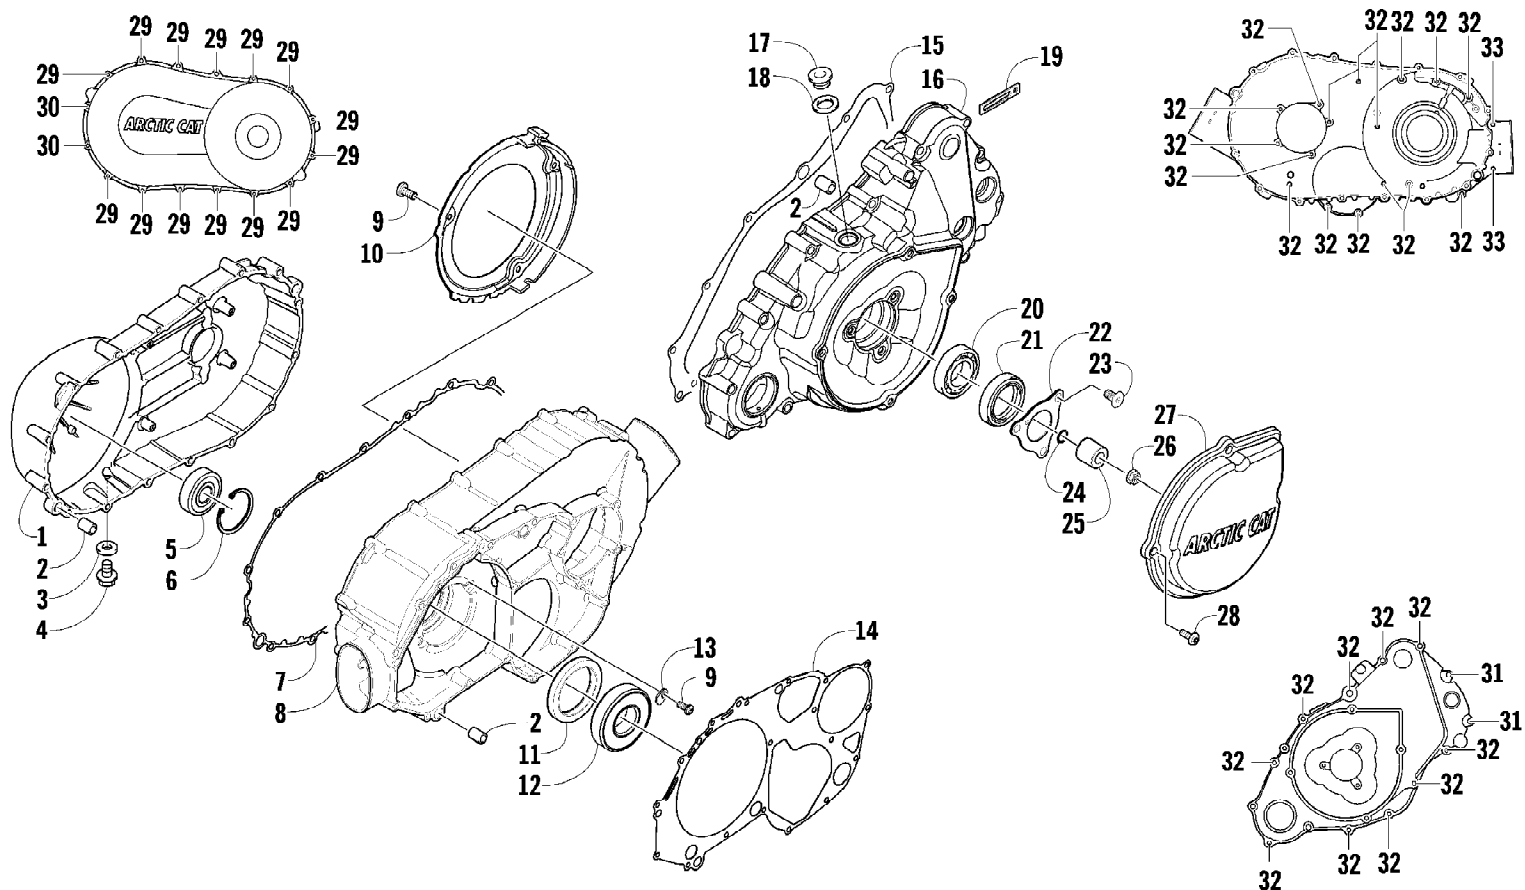

2012 ATV 700 GT INTERNATIONAL METALLIC GRAY (A2012AGT1POSS) Page 10 of 79
CLUTCH/V-BELT/MAGNETO COVER ASSEMBLY

Ref #	Part Number	Qty	S/P/F	Description
1	0806-089	1		Cover, V-Belt
2	0829-002	6		Pin, Dowel
3	0830-013	1		Washer, Crush
4	8408-812	1		Screw, Cap
5	0832-060	1		Bearing
6	0831-078	1		Ring, Retaining
7	0830-174	1	/P	Gasket, V-Belt Cover
8	0806-086	1		Cover, Clutch
9	0826-029	5		Screw, Machine
10	0806-048	1		Plate, Air Intake
11	0830-188	1	/P	Seal
12	0832-009	1	/P	Bearing
13	0822-010	2	/P	Retainer, Bearing
14	0830-116	1	/P	Gasket, Clutch Cover
15	0830-128	1		Gasket, Magneto Cover
16	0806-082	1	/P	Cover, Magneto - Assembly
17	0826-155	1		Plug
18	0830-015	1		Washer, Crush
19	3002-964	1	/P	Clamp, Wire
20	1602-981	1	/P	Bearing
21	0830-158	1		Seal
22	0805-008	1		Retainer, Seal
23	0826-031	3		Screw, Machine
24	0830-108	1		O-Ring
25	0820-061	1		Bushing
26	0827-008	1		Nut
27	0820-062	1		Cover, Magneto
28	8468-616	4		Screw, Machine
29	8468-645	14		Screw, Machine
30	8468-655	2		Screw, Machine
31	8468-625	2		Screw, Machine
32	8468-640	26		Screw, Machine
33	8468-675	2		Screw, Machine