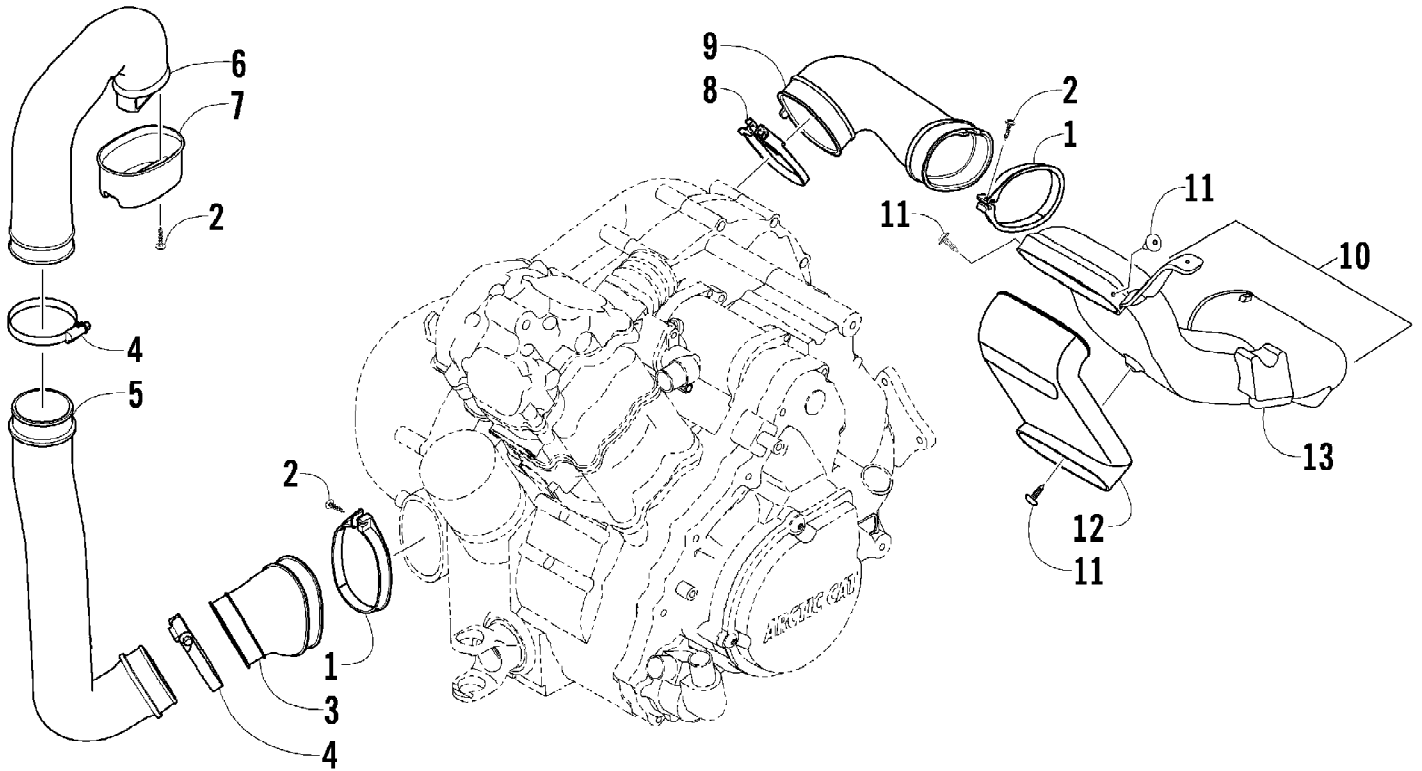

Ref #	Part Number	Qty	S/P/F	Description
1	0470-877	1	/P	Cover, Intake
2	0470-560	1		Screen, Air Filter
3	0470-558	1		Filter, Air
4	0470-728	1		Housing, Intake
5	0423-455	4		Clip, Spring
6	0470-749	1		Duct, Engine Intake
7	0423-763	1		Grommet
8	0570-215	1		Resonator
9	0470-729	1		Boot
10	0423-342	4	/P	Screw, Self-Tapping
11	0423-019	2		Clamp
12	0470-442	1	/P	Valve, Drain
13	0410-172	1	/P	Hose, Vent
14	1623-281	2		Clamp, Hose
15	0423-766	1		Cap, Drain
16	1623-287	1		Clamp
17	0423-554	1		Clamp
18	0470-511	1		Boot
19	0430-055	1		Sensor, Air Temperature (inc. 20)
20	5507-224	1		O-Ring
21	2406-604	1		Panel, Shield
22	0623-362	2		Rivet, Reinstallable

2012 ATV 700 GT INTERNATIONAL METALLIC GRAY (A2012AGT1POSS)
CAM CHAIN ASSEMBLY

Page 6 of 79

Ref #	Part Number	Qty	S/P/F	Description
1	0810-001	1		Chain, Cam
2	0810-002	1		Guide, Chain
3	0810-003	1		Tensioner, Chain
4	0826-036	1		Pivot, Tensioner
5	0830-025	1		Washer, Crush
6	0810-004	1		Adjuster, Tensioner - Assembly
7	0830-018	1		Gasket
8	8468-625	2		Screw, Machine
9	0830-107	2		Gasket
10	8400-610	1		Screw, Cap
11	0828-129	1		Washer