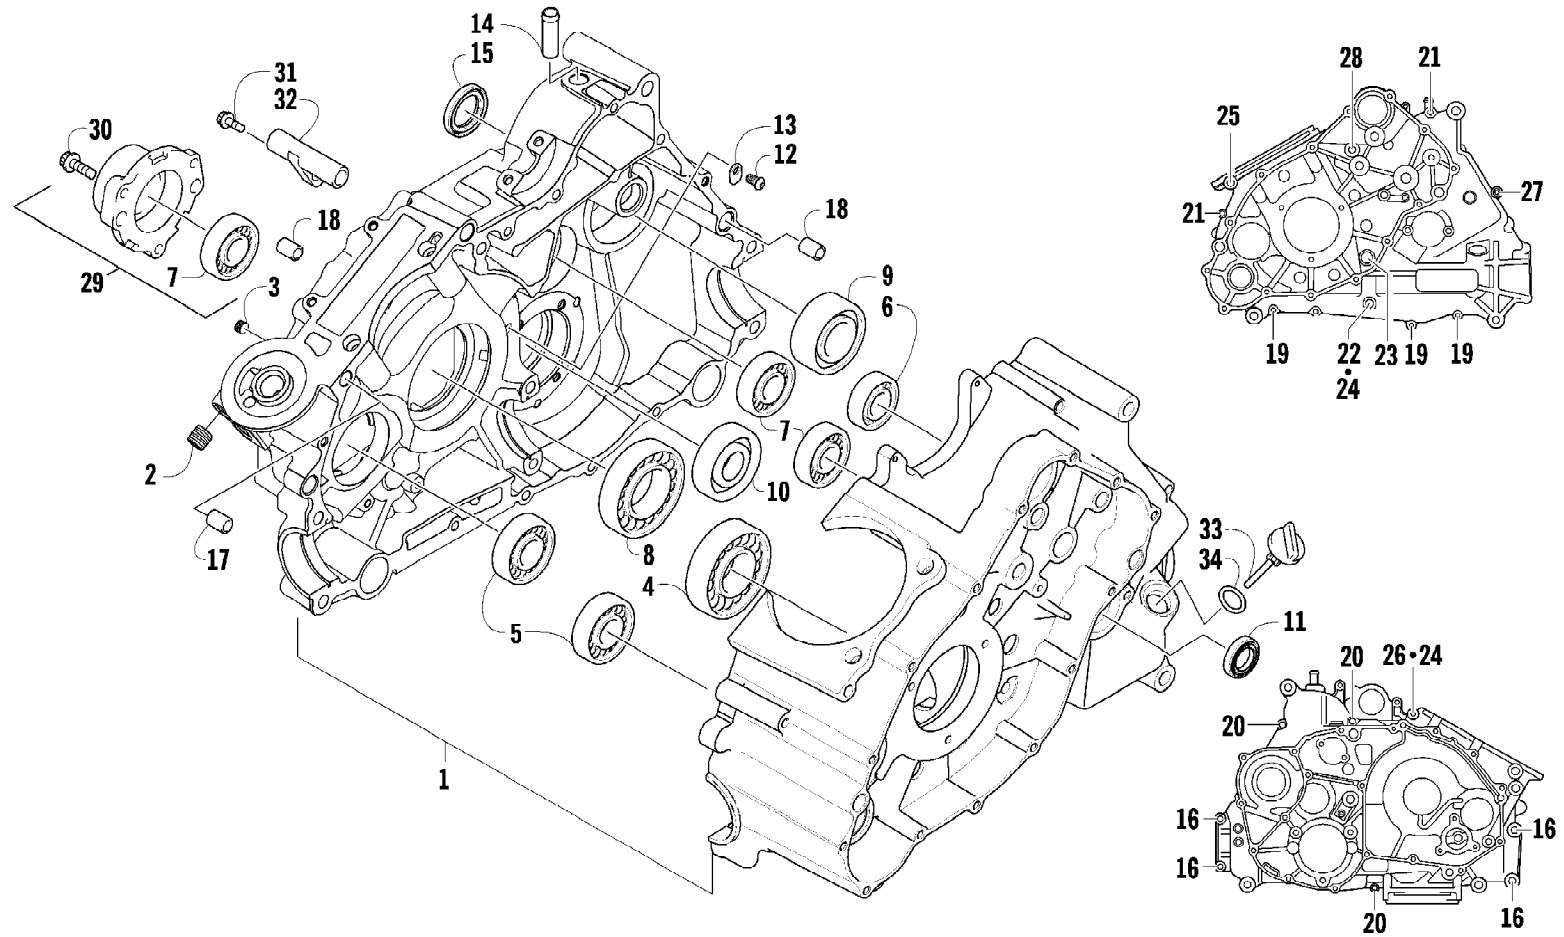

2012 ATV 700 GT INTERNATIONAL METALLIC GRAY (A2012AGT1POSS) Page 16 of 79
CRANKCASE ASSEMBLY

Ref #	Part Number	Qty	S/P/F	Description
1	0801-151	1		Crankcase Assembly (inc. 2-15)
2	0812-064	2		Plug
3	0801-002	1		Plug
4	0832-043	1	/P	Bearing
5	0832-044	2	/P	Bearing
6	0832-049	1	/P	Bearing
7	0832-050	3	/P	Bearing
8	0832-042	1	/P	Bearing
9	0832-048	1	/P	Bearing
10	0832-077	1	/P	Bearing
11	0822-052	1		Seal, Countershaft
12	0826-100	4		Screw, Machine
13	0822-010	4	/P	Retainer, Bearing
14	0801-028	1		Pipe, Breather
15	0830-035	1		Seal, Driveshaft
16	8412-850	4		Screw, Cap
17	0829-003	1		Pin, Dowel
18	0829-002	5		Pin, Dowel
19	8468-645	3		Screw, Machine
20	8468-655	3		Screw, Machine
21	8468-675	2		Screw, Machine
22	8412-860	1		Screw, Cap
23	0826-017	1		Screw, Cap
24	0830-008	2		Gasket
25	0826-019	1		Screw, Cap
26	0826-018	1		Screw, Cap
27	8468-695	1		Screw, Machine
28	8468-680	1		Screw, Machine
29	0801-029	1		Housing, Secondary Shaft (inc. one No. 7)
30	0826-105	3		Screw, Cap
31	0826-038	1		Screw, Cap
32	0801-069	1		Pipe, Breather
33	0801-179	1		Stick, Oil Level
34	0830-010	1		O-Ring