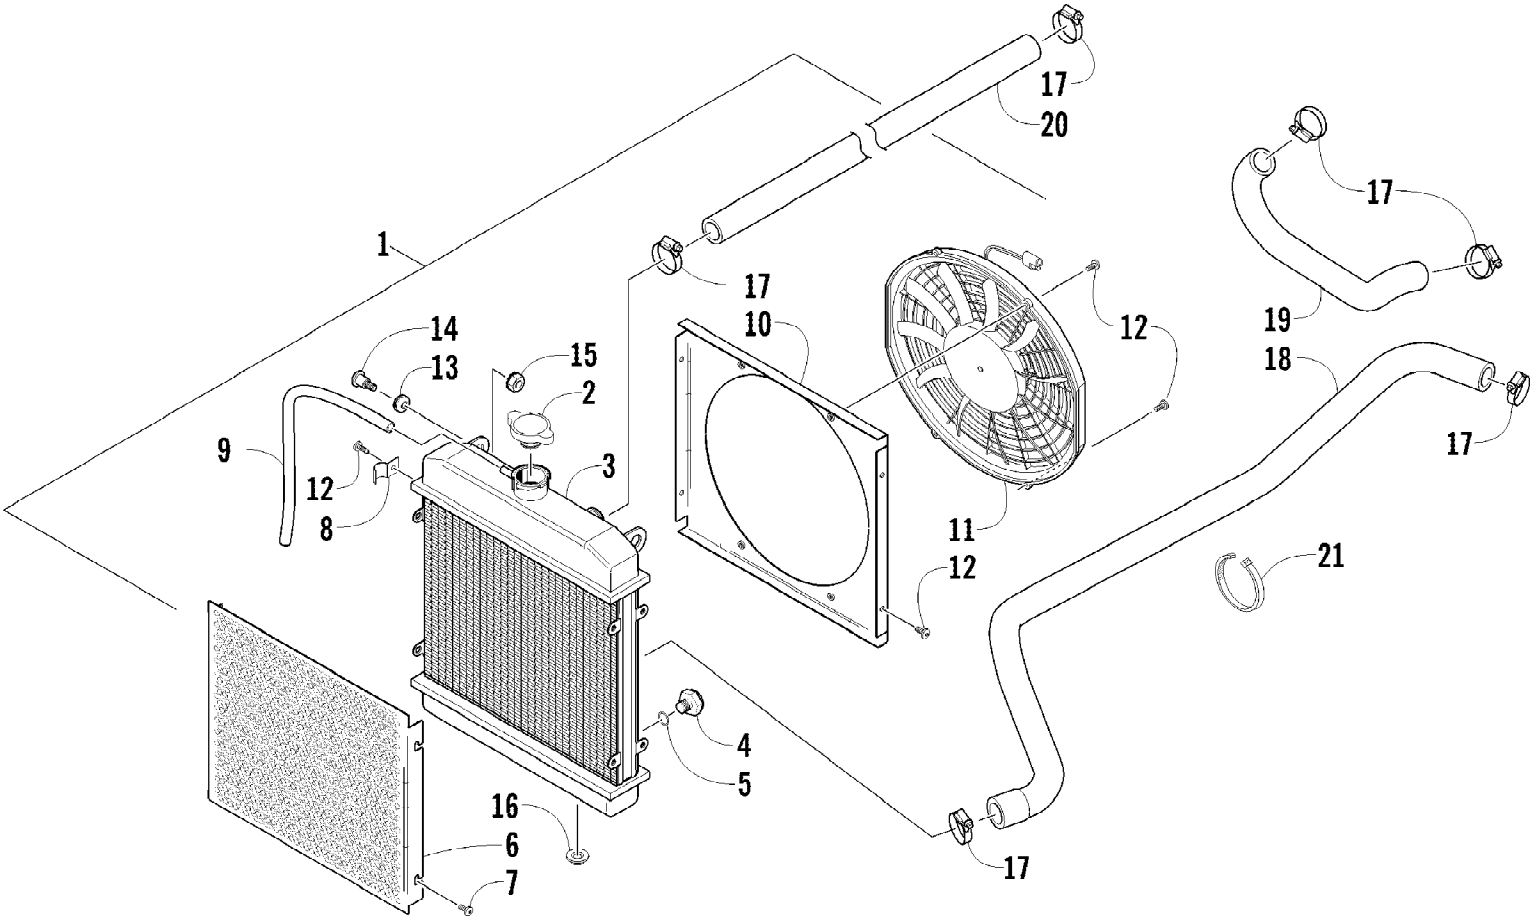

2012 ATV 700 GT INTERNATIONAL METALLIC GRAY (A2012AGT1POSS) Page 12 of 79
COOLING ASSEMBLY

Ref #	Part Number	Qty	S/P/F	Description
1	0413-256	1	/P	Radiator Assembly (inc. 2-13)
2	0413-255	1	/P	Cap
3	0413-205	1		Radiator
4	0413-195	1		Plug, Drain
5	1602-213	1	/P	O-Ring
6	0413-007	1		Screen
7	8475-512	4		Screw, Machine
8	0423-351	1		Clamp, Wire
9	0610-016	AR	/P	Hose - 25 ft
9	0610-015	AR	/P	Hose - 100 ft
10	0413-203	1		Shroud, Fan
11	0413-123	1	/P	Fan, Cooling
12	0623-378	8		Screw, Self-Tapping
13	0423-030	2		Grommet
14	0423-484	2		Screw, Shoulder
15	0623-038	2		Nut w/Washer
16	0423-028	2		Bushing, Stem
17	0423-496	6		Clamp, Hose
18	0410-229	1		Hose, Coolant - Lower
19	0410-022	1		Hose, Coolant - Crossover
20	0410-002	1		Hose, Coolant - Upper
21	0123-903	AR		Tie, Cable - 11.5 in.