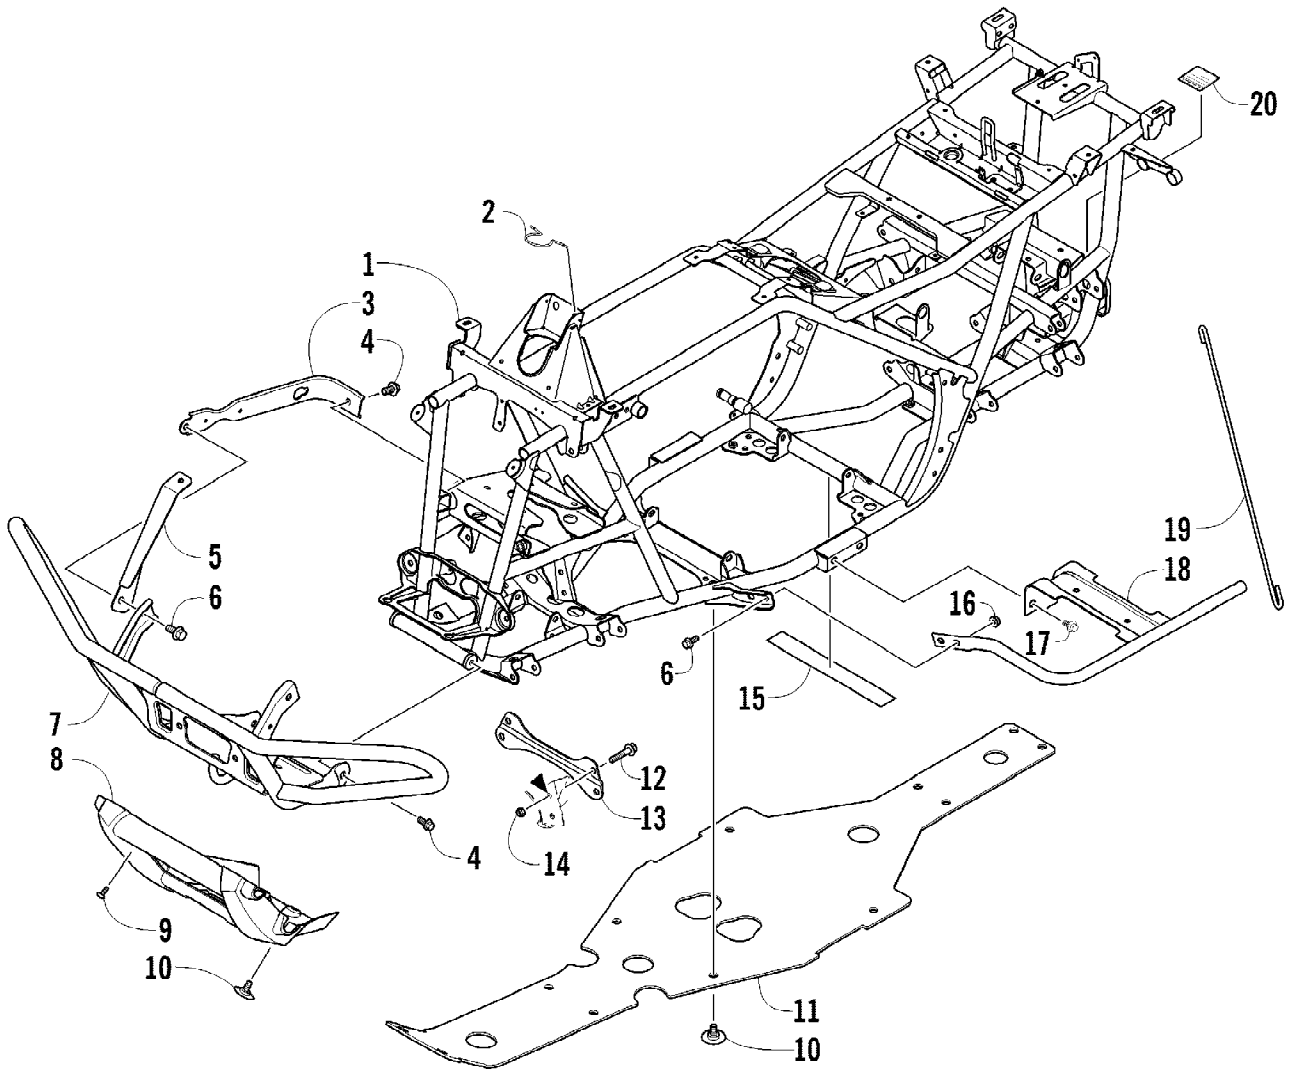

2012 ATV 700 GT INTERNATIONAL METALLIC GRAY (A2012AGT1POSS) Page 28 of 79
FRAME AND RELATED PARTS

Ref #	Part Number	Qty	S/P/F	Description
1	4506-551	1		Frame, Main
2	2416-401	1		Clip, Routing
3	1506-596	2	/P	Channel, Bumper Mounting
4	8409-020	4	/P	Screw, Cap
5	1506-562	1		Bracket, Mounting - Bumper - Right
5	1506-563	1		Bracket, Mounting - Bumper - Left
6	8408-816	6		Screw, Cap
7	1506-855	1	/P	Bumper, Front
8	1406-360	1		Fascia, Bumper - Front
9	0423-419	2		Screw, Machine
10	0423-101	12		Screw, Shoulder
11	1406-030	1		Panel, Belly
12	8409-025	2		Screw, Cap
13	2516-852	1	/P	Brace, A-Arm
14	0423-744	2		Nut, Lock
15	0406-289	2		Pad, Frame
16	8424-802	4		Nut
17	8409-016	4		Screw, Cap
18	1506-380	1		Footrest - Right
18	1506-379	1		Footrest - Left
19	2506-423	2		Rod, Support
20	1411-077	1		Decal, Warning - Towing