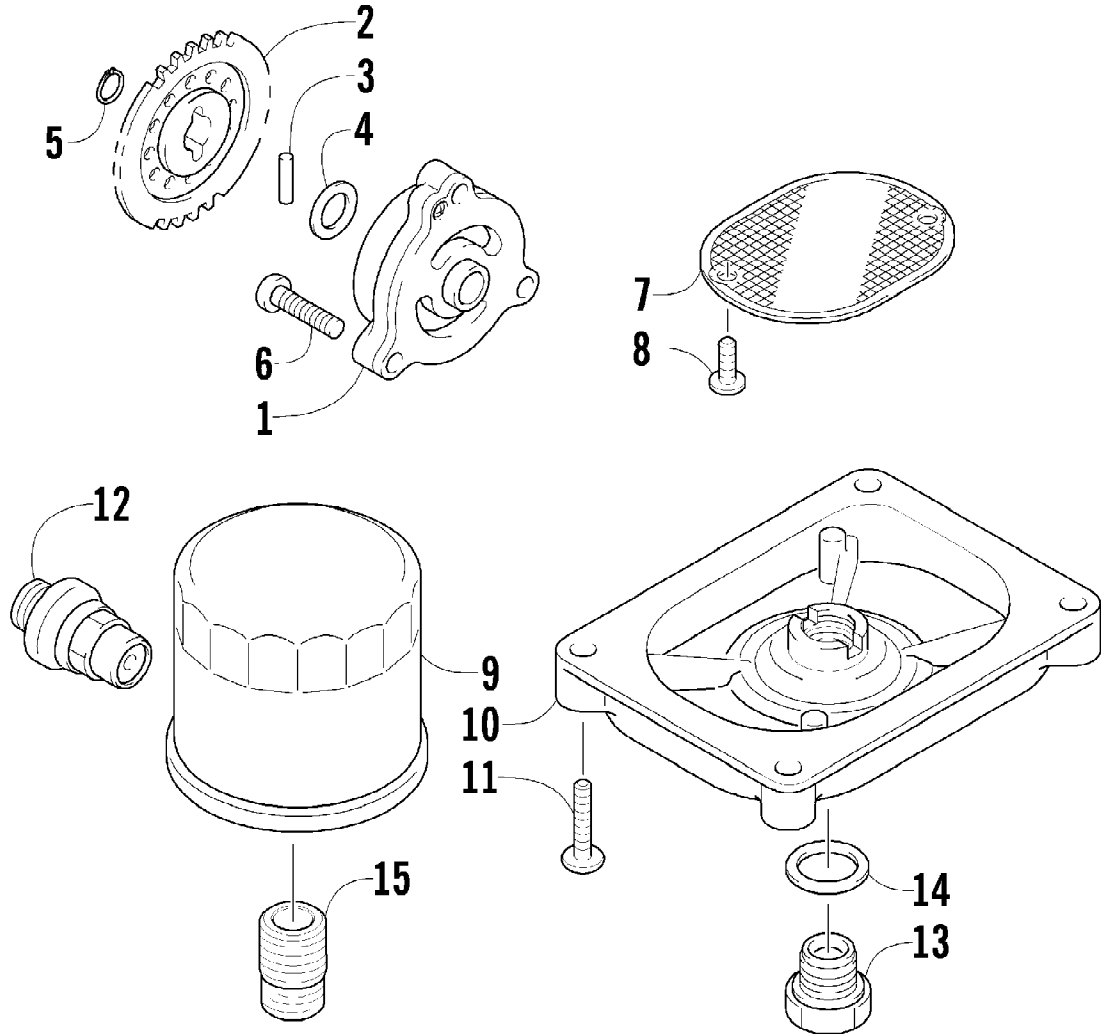

2012 ATV 700 GT INTERNATIONAL METALLIC GRAY (A2012AGT1POSS) Page 49 of 79
OIL FILTER/PUMP ASSEMBLY

Ref #	Part Number	Qty	S/P/F	Description
1	0812-023	1		Pump, Oil
2	0812-083	1	/P	Gear, Driven
3	0829-009	1		Pin
4	0828-007	1	/P	Washer
5	0831-002	1		Ring, Retaining
6	0826-039	3		Screw, Machine
7	0812-057	1	/P	Strainer, Oil
8	0826-040	2		Screw, Machine
9	0812-029	1	S	Filter, Oil
10	0812-053	1		Cap, Oil Strainer
11	8468-625	4		Screw, Machine
12	0812-007	1		Valve, Oil-Relief - Assembly
13	0812-006	1		Plug, Drain
14	0830-017	1		Gasket, Drain Plug
15	0812-008	1		Union, Oil Filter