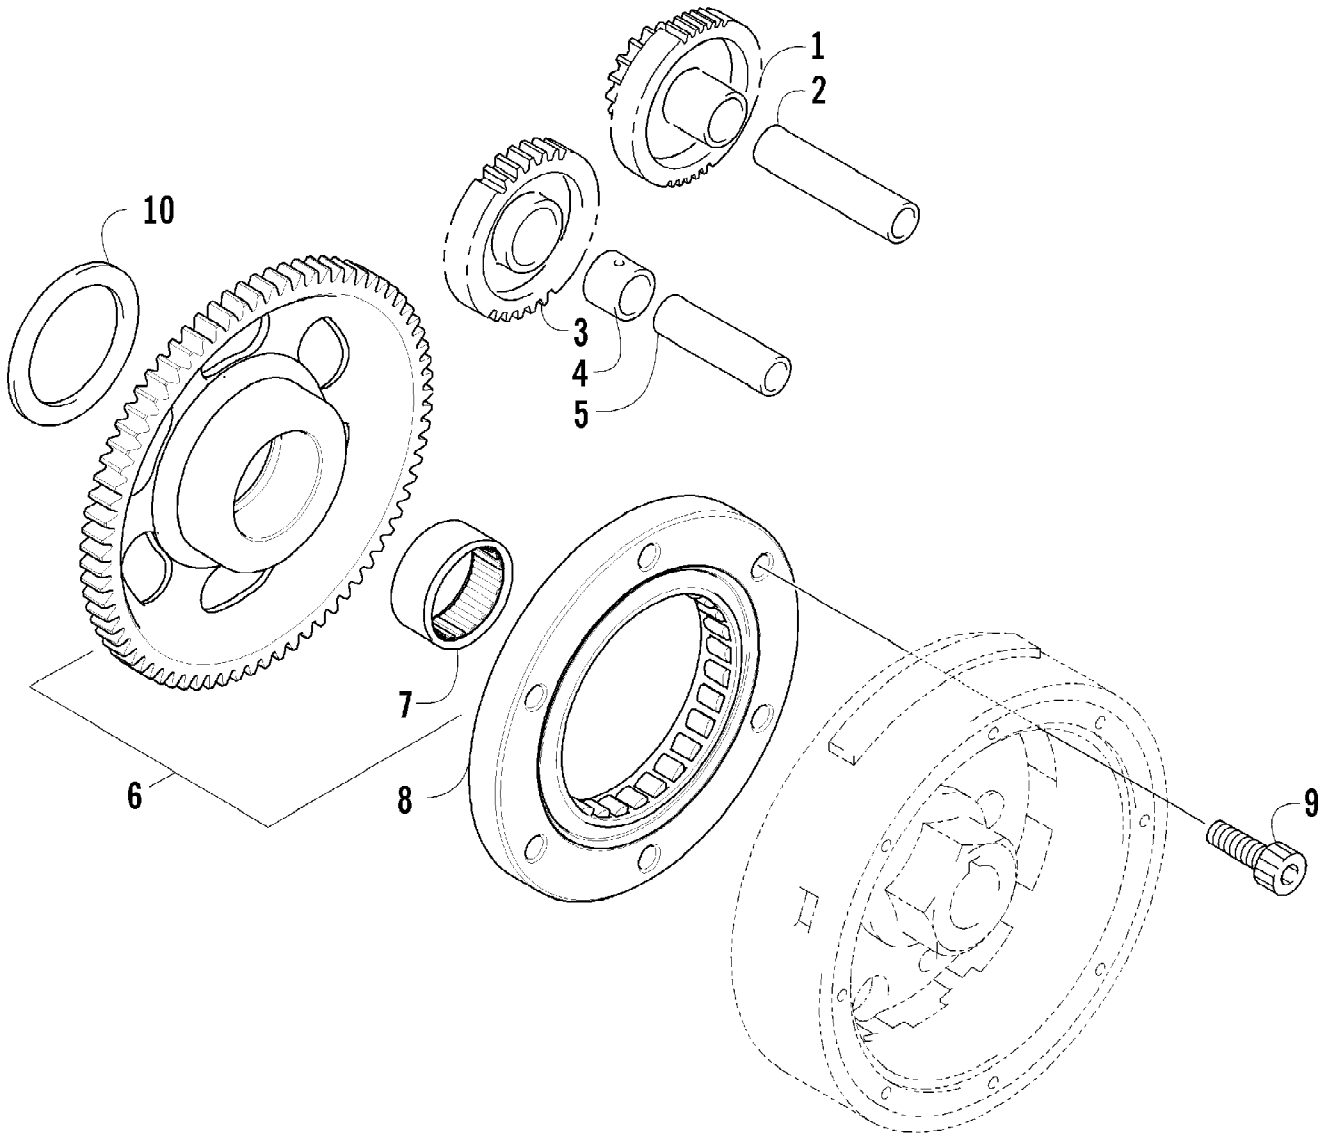

2012 ATV 700 GT INTERNATIONAL METALLIC GRAY (A2012AGT1POSS) Page 65 of 79
STARTER CLUTCH ASSEMBLY

Ref #	Part Number	Qty	S/P/F	Description
1	0815-001	1		Gear, Starter Idler - No. 1
2	0829-031	1	/P	Shaft, Starter Gear
3	0815-002	1		Gear, Starter Idler - No. 2
4	0815-003	1		Spacer, Starter Idler Gear No. 2
5	0829-032	1	/P	Shaft, Starter Gear
6	0815-004	1		Gear, Starter Clutch (inc. 7)
7	0832-079	1	/P	Bearing
8	0802-035	1		Clutch, Starter
9	0826-069	6		Screw, Machine
10	0828-094	1		Washer