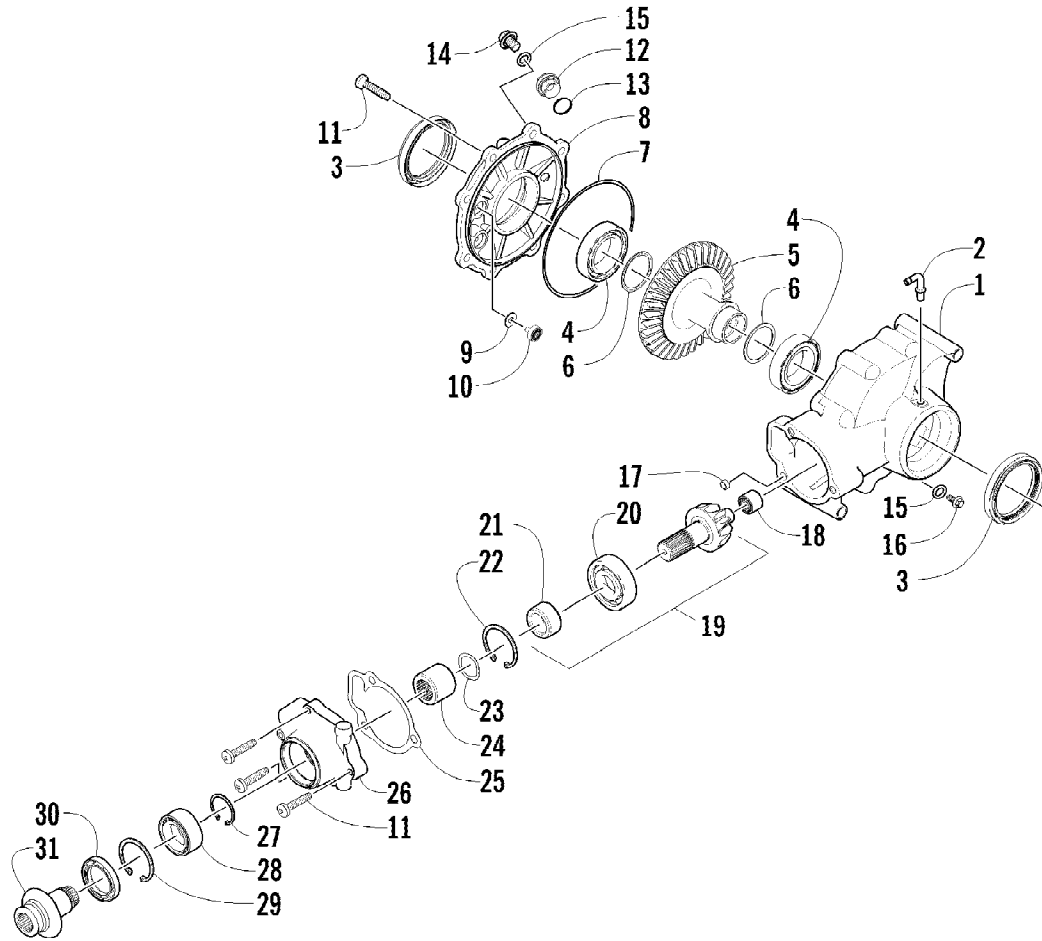

2012 ATV 700 GT INTERNATIONAL METALLIC GRAY (A2012AGT1POSS) Page 51 of 79
REAR DRIVE GEARCASE ASSEMBLY

Ref #	Part Number	Qty	S/P/F	Description
	1502-876	1		Complete Rear Drive Gearcase Assembly
1	1502-896	1		Housing, Gearcase
2	1402-442	1		Fitting, Elbow
3	1402-950	2	/P	Seal
4	0402-393	2		Bearing
5	1402-033	1		Gear, Ring - 34T
6	0402-405	AR		Shim, 41 x 49 x 1.3 mm
6	0402-406	AR		Shim, 41 x 49 x 1.4 mm
6	0402-407	AR		Shim, 41 x 49 x 1.5 mm
6	0402-408	AR		Shim, 41 x 49 x 1.6 mm
6	0402-409	AR		Shim, 41 x 49 x 1.7 mm
7	0423-149	1		O-Ring
8	1502-897	1		Cover, Gearcase
9	0402-429	AR		Shim, 6.3 x 18 x 1.3 mm
9	0402-430	AR		Shim, 6.3 x 18 x 1.4 mm
9	0402-431	AR		Shim, 6.3 x 18 x 1.5 mm
9	0402-432	AR		Shim, 6.3 x 18 x 1.6 mm
9	0402-433	AR		Shim, 6.3 x 18 x 1.7 mm
10	0402-326	1		Button, Thrust
11	0423-118	11		Screw, Self-Tapping
12	0402-333	1	/P	Plug, Magnetic (inc. 13)
13	0423-154	1		O-Ring
14	1402-211	1		Plug, Oil Level (inc. one No. 15)
15	0423-153	2		O-Ring
16	1402-210	1	/P	Plug, Fill (inc. one No. 15)
17	0402-411	1		Pin, Dowel
18	0402-328	1		Bearing
19	1502-851	1		Gear, Pinion - Assembly - 11T (inc. 20-21)
20	0402-327	1		Bearing
21	1402-977	1		Collar, Retaining
22	1423-067	1		Ring, Retaining
23	0402-982	1		Washer, Wave
24	0402-981	1		Collar, Shaft
25	0402-947	1		Gasket, Flange
26	0502-529	1		Housing, Pinion
27	0423-417	1		Ring, Retaining
28	1402-043	1		Bearing
29	0423-423	1		Ring, Retaining
30	1402-011	1		Seal
31	1502-085	1	/P	Shaft, Input