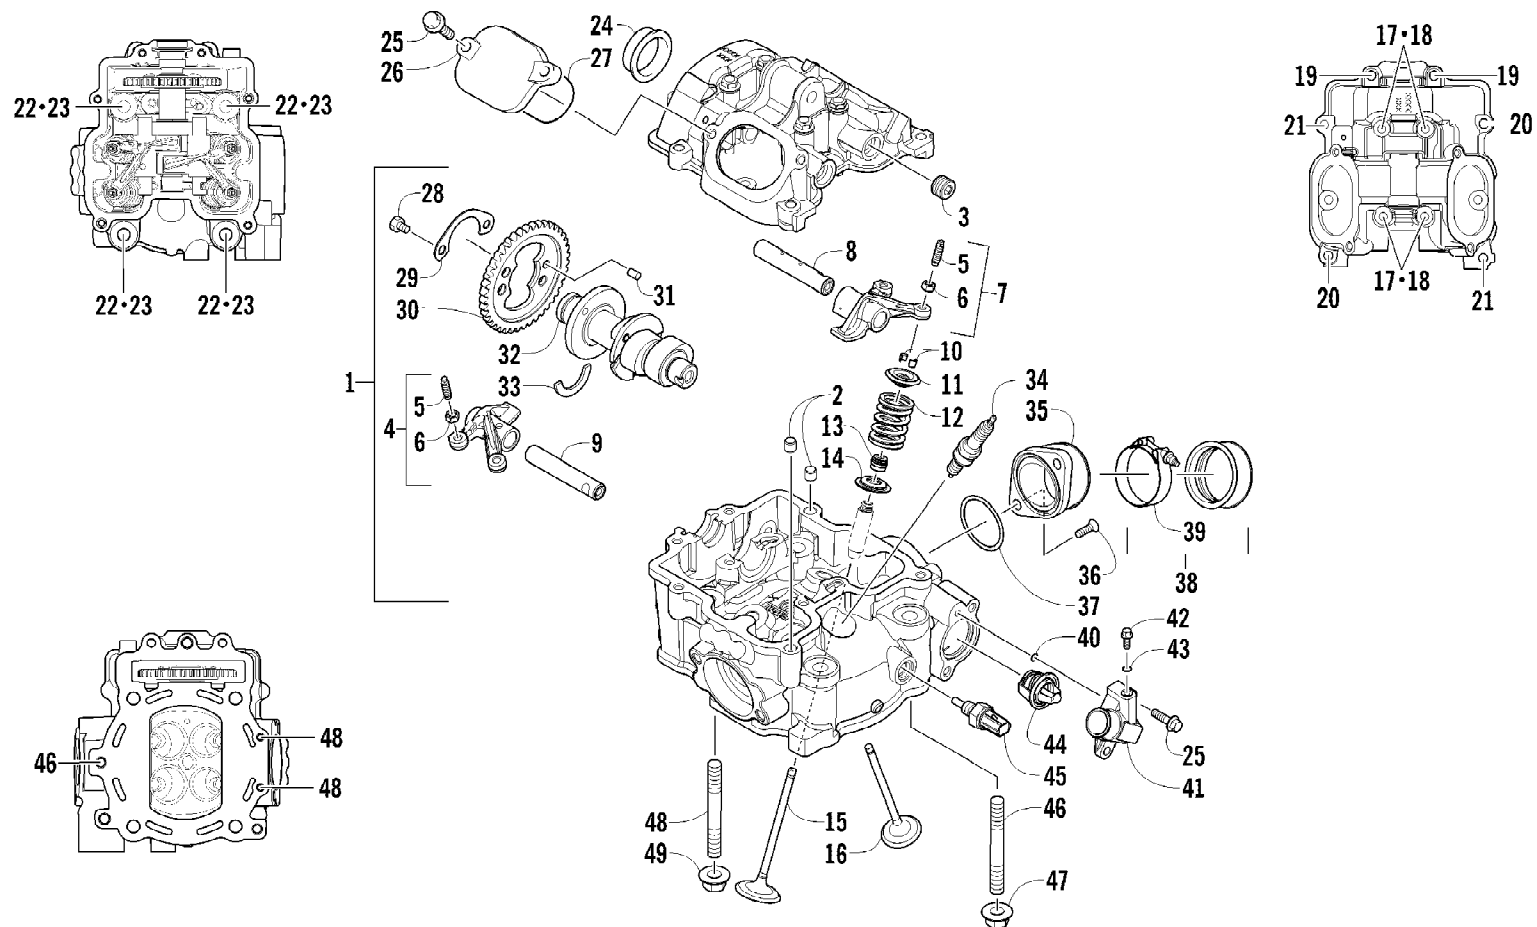

2012 ATV 700 GT INTERNATIONAL METALLIC GRAY (A2012AGT1POSS)
CYLINDER HEAD AND CAMSHAFT/VALVE ASSEMBLY

Ref #	Part Number	Qty	S/P/F	Description
1	0808-184	1		Head, Cylinder - Assembly (inc. 2-17)
2	0829-048	2	/P	Pin, Dowel
3	0831-092	2		Plug, Shaft
4	0809-237	1	/P	Arm, Valve Rocker - Exhaust (inc. two No. 5-6)
5	0809-240	4	/P	Screw, Adjuster
6	0827-059	4		Nut
7	0809-234	1	/P	Arm, Valve Rocker - Intake (inc. two No. 5-6)
8	0809-241	1		Shaft, Rocker Arm - Intake
9	0809-242	1		Shaft, Rocker Arm - Exhaust
10	0809-233	8		Cotter, Valve
11	0809-232	4		Retainer, Spring
12	0809-231	4	/P	Spring, Valve
13	0830-186	4	/P	Seal, Oil
14	0809-215	4		Seat, Spring - Valve
15	0809-228	2	/P	Valve, Intake
16	0809-229	2	/P	Valve, Exhaust
17	0826-149	4		Screw, Cap
18	0830-155	4	/P	Gasket
19	0826-002	2		Screw, Cap
20	0826-005	2		Screw, Cap
21	0826-006	2		Screw, Cap
22	0808-037	4	/P	Screw, Cap
23	0830-147	4	/P	Washer
24	0808-077	1		Plug, Cylinder Head
25	0826-007	6		Screw, Cap
26	0808-003	2		Cap, Inspection
27	0830-167	2	/P	O-Ring
28	0826-034	2		Screw, Cap
29	0828-004	1		Plate, Retainer
30	0809-212	1		Sprocket
31	0829-049	1		Pin, Dowel
32	0809-245	1	/P	Camshaft
33	0809-003	1		C-Ring
34	0217-799	1	/P/F	Spark Plug
35	0470-668	1		Flange, Intake Manifold
36	0826-008	2		Screw, Machine
37	0830-090	1		O-Ring
38	0437-069	1	/P	Boot (inc. 39)
39	1423-041	1		Clamp
40	0830-168	1	/P	O-Ring
41	0808-208	1		Cover, Thermostat (inc. 42-43)
42	8408-512	1		Screw, Cap
43	0423-182	1	/P	O-Ring
44	0808-078	1		Thermostat
45	0808-124	1		Sensor, Engine Coolant Temperature
46	0827-031	1		Bolt, Stud
47	8424-804	1		Nut
48	0827-054	2		Bolt, Stud
49	8424-604	2		Nut