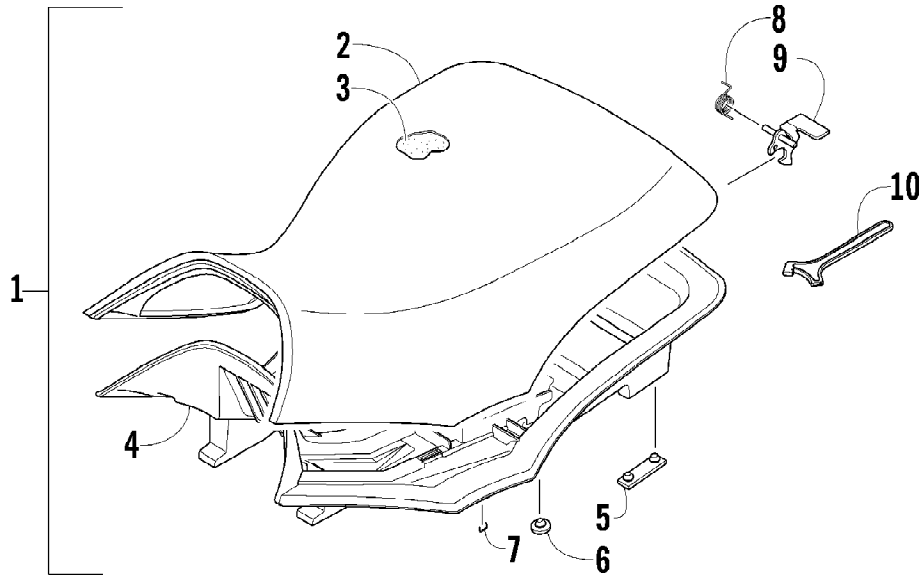

2012 ATV 700 GT INTERNATIONAL METALLIC GRAY (A2012AGT1POSS) Page 57 of 79
SEAT ASSEMBLY

Ref #	Part Number	Qty	S/P/F	Description
1	4506-557	1	/P	Seat Assembly (inc. 2-9)
2	1506-209	1		Cover, Seat
3	0517-119	1		Foam, Seat
4	2416-826	1	/P	Base, Seat - Assembly (inc. 5-6)
5	0406-879	2		Bumper, Seat - Rear
6	0406-877	4	/P	Bumper, Seat - Front
7	0624-263	AR		Staple
8	1406-592	1	/P	Spring, Seat Latch
9	1506-156	1		Latch, Seat
10	0441-587	1		Wrench, Spanner