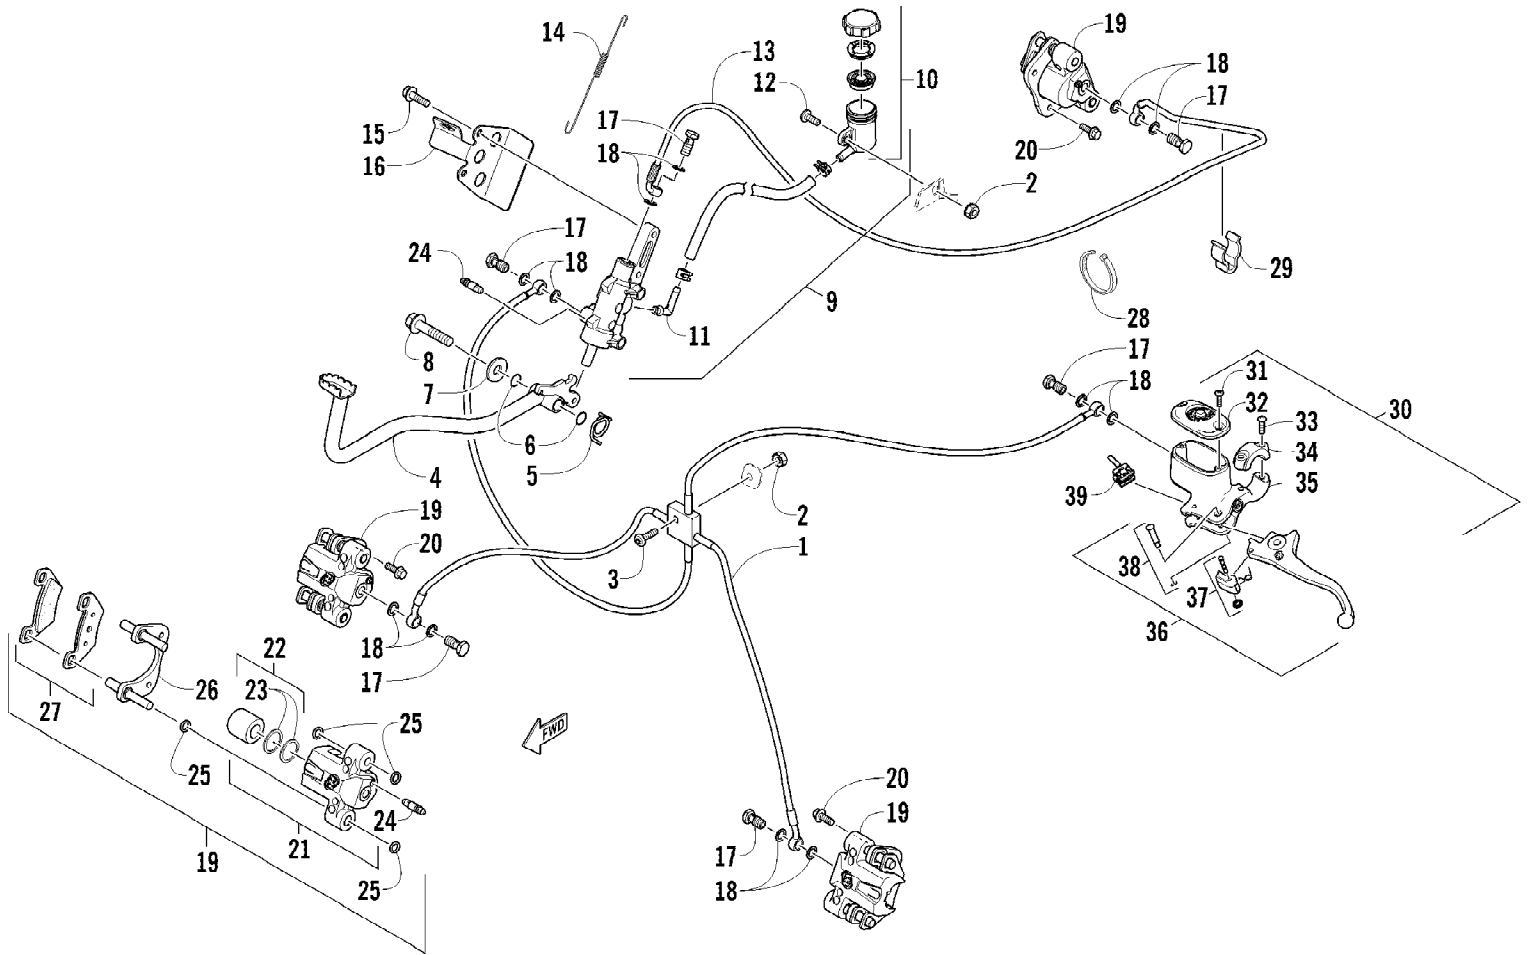

2012 ATV 700 GT INTERNATIONAL BLUE (A2012AGT1POSD)
HYDRAULIC BRAKE ASSEMBLY

Ref #	Part Number	Qty	S/P/F	Description
1	1502-015	1		Hose, Brakeline - Assembly
2	0623-038	2		Nut w/Washer
3	8476-625	1		Screw, Machine
4	1502-063	1		Lever, Brake
5	0502-807	1		Spring, Brake Lever
6	1602-213	2	/P	O-Ring
7	8050-252	1		Washer
8	8408-816	1		Screw, Cap
9	1502-293	1		Brake Assembly (inc. 10)
10	1502-155	1		Reservoir, Brake w/Clamp
11	1502-296	1	/P	Adapter, Hose
12	8476-616	1		Screw, Machine
13	1502-593	1		Hose, Brakeline
14	0502-785	1		Spring, Brake Switch
15	8408-625	2		Screw, Cap
16	1502-179	1		Bracket, Switch
17	0423-413	6		Bolt, Banjo-Fitting
18	0423-178	12		Washer, Crush
19	1436-422	1	/P	Caliper, Brake - Right Front (inc. two No. 20 and 21-27)
19	1436-423	1	/P	Caliper, Brake - Left Front (inc. two No. 20 and 21-27)
19	1436-423	1	/P	Caliper, Brake - Rear (inc. two No. 20 and 21-27)
20	8408-821	6	/P	Screw, Cap
21	1436-160	1	/P	Housing, Caliper - Assembly - Right Front (inc. two No. 20 and 22-24)
21	1436-161	1	/P	Housing, Caliper - Assembly - Left Front (inc. two No. 20 and 22-24)
21	1436-161	1	/P	Housing, Caliper - Assembly - Rear (inc. two No. 20 and 22-24)
22	0502-606	3		Piston/Seal Set (inc. 23)
23	0502-607	3		Seal Set
24	0502-609	4	/P	Valve, Bleed
25	0502-608	3		O-Ring, Guide - Set
26	0502-605	3		Bracket Assembly
27	1502-694	3	S	Pad, Brake - Set
28	0123-788	AR	/P	Tie, Cable - 8 in.
29	1502-115	2		Clip, Brakeline Hose
30	1502-902	1	/P	Brake Assembly (inc. 31-39)
31	0502-566	1		Screw, Machine - Kit
32	0502-868	1	/P	Cover, Reservoir
33	0502-568	1		Screw, Machine - Kit
34	0502-869	1		Clamp, Master Cylinder
35	0502-704	1		Master Cylinder Assembly
36	1502-904	1		Lever Assembly - Kit (inc. 37-38)
37	1502-905	1		Lock, Brake Lever - Kit
38	0502-580	1		Lever Pin - Kit
39	0502-564	1	/P	Switch, Brake