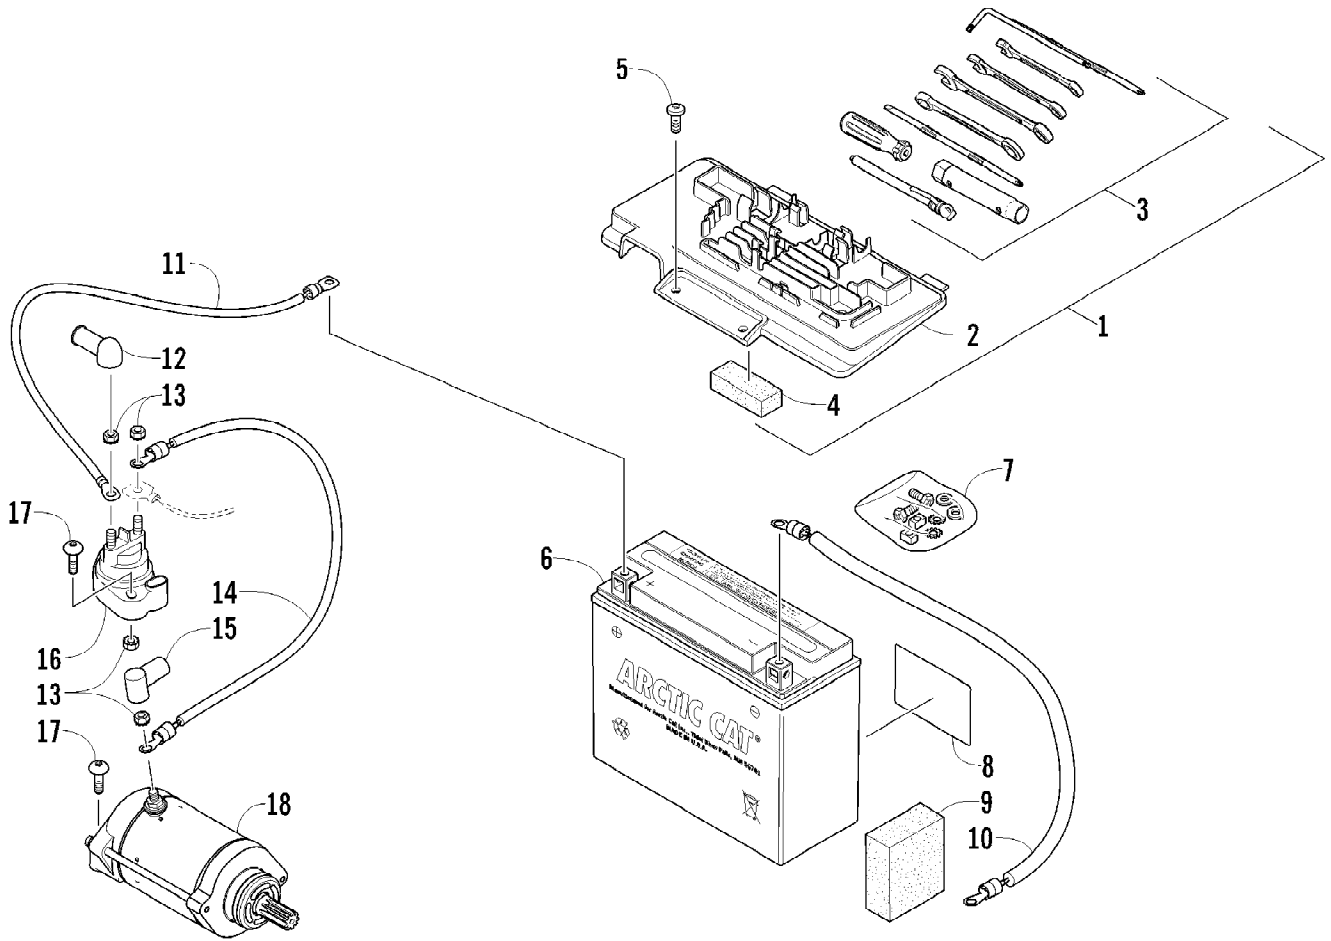

2012 ATV 700 GT INTERNATIONAL BLUE (A2012AGT1POSD)
BATTERY AND STARTER ASSEMBLY

Page 4 of 79

Ref #	Part Number	Qty	S/P/F	Description
1	5991-655	1	/P	Battery Cover/Tool Tray Assembly (inc. 2-4)
2	2406-815	1	/P	Cover, Battery
3	0444-122	1	S/P	Kit, Tool
4	0417-016	1		Pad, Battery
5	8476-620	2		Screw, Machine
6	0645-480	1		Battery Assembly (inc. 7-8)
7	0445-082	1		Kit, Hardware
8	0645-430	1		Decal, Warning
9	0417-012	1		Foam, Battery
10	0445-070	1		Cable, Battery/Ground
11	0445-062	1		Cable, Battery/Solenoid
12	0645-327	1		Boot, Terminal
13	0623-038	5		Nut w/Washer
14	0445-064	1		Cable, Solenoid/Starter (inc. 15)
15	0645-019	1		Boot, Terminal
16	0445-058	1	/P	Solenoid
17	8476-625	4		Screw, Machine
18	0825-013	1	/P	Motor, Starter - Assembly