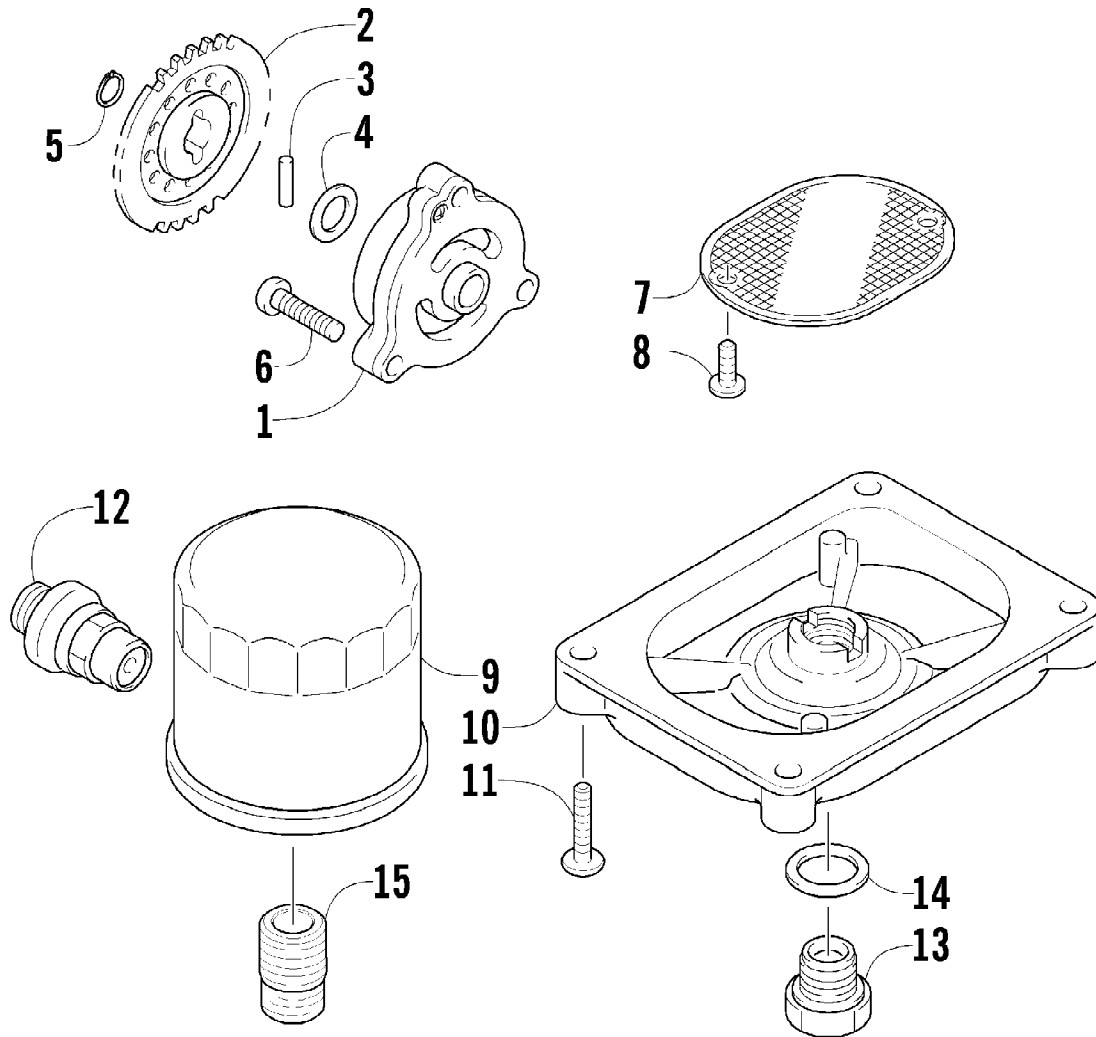

2012 ATV 700 GT INTERNATIONAL BLUE (A2012AGT1POSD)
OIL FILTER/PUMP ASSEMBLY

Page 49 of 79

Ref #	Part Number	Qty	S/P/F	Description
1	0812-023	1		Pump, Oil
2	0812-083	1	/P	Gear, Driven
3	0829-009	1		Pin
4	0828-007	1	/P	Washer
5	0831-002	1		Ring, Retaining
6	0826-039	3		Screw, Machine
7	0812-057	1	/P	Strainer, Oil
8	0826-040	2		Screw, Machine
9	0812-029	1	S	Filter, Oil
10	0812-053	1		Cap, Oil Strainer
11	8468-625	4		Screw, Machine
12	0812-007	1		Valve, Oil-Relief - Assembly
13	0812-006	1		Plug, Drain
14	0830-017	1		Gasket, Drain Plug
15	0812-008	1		Union, Oil Filter