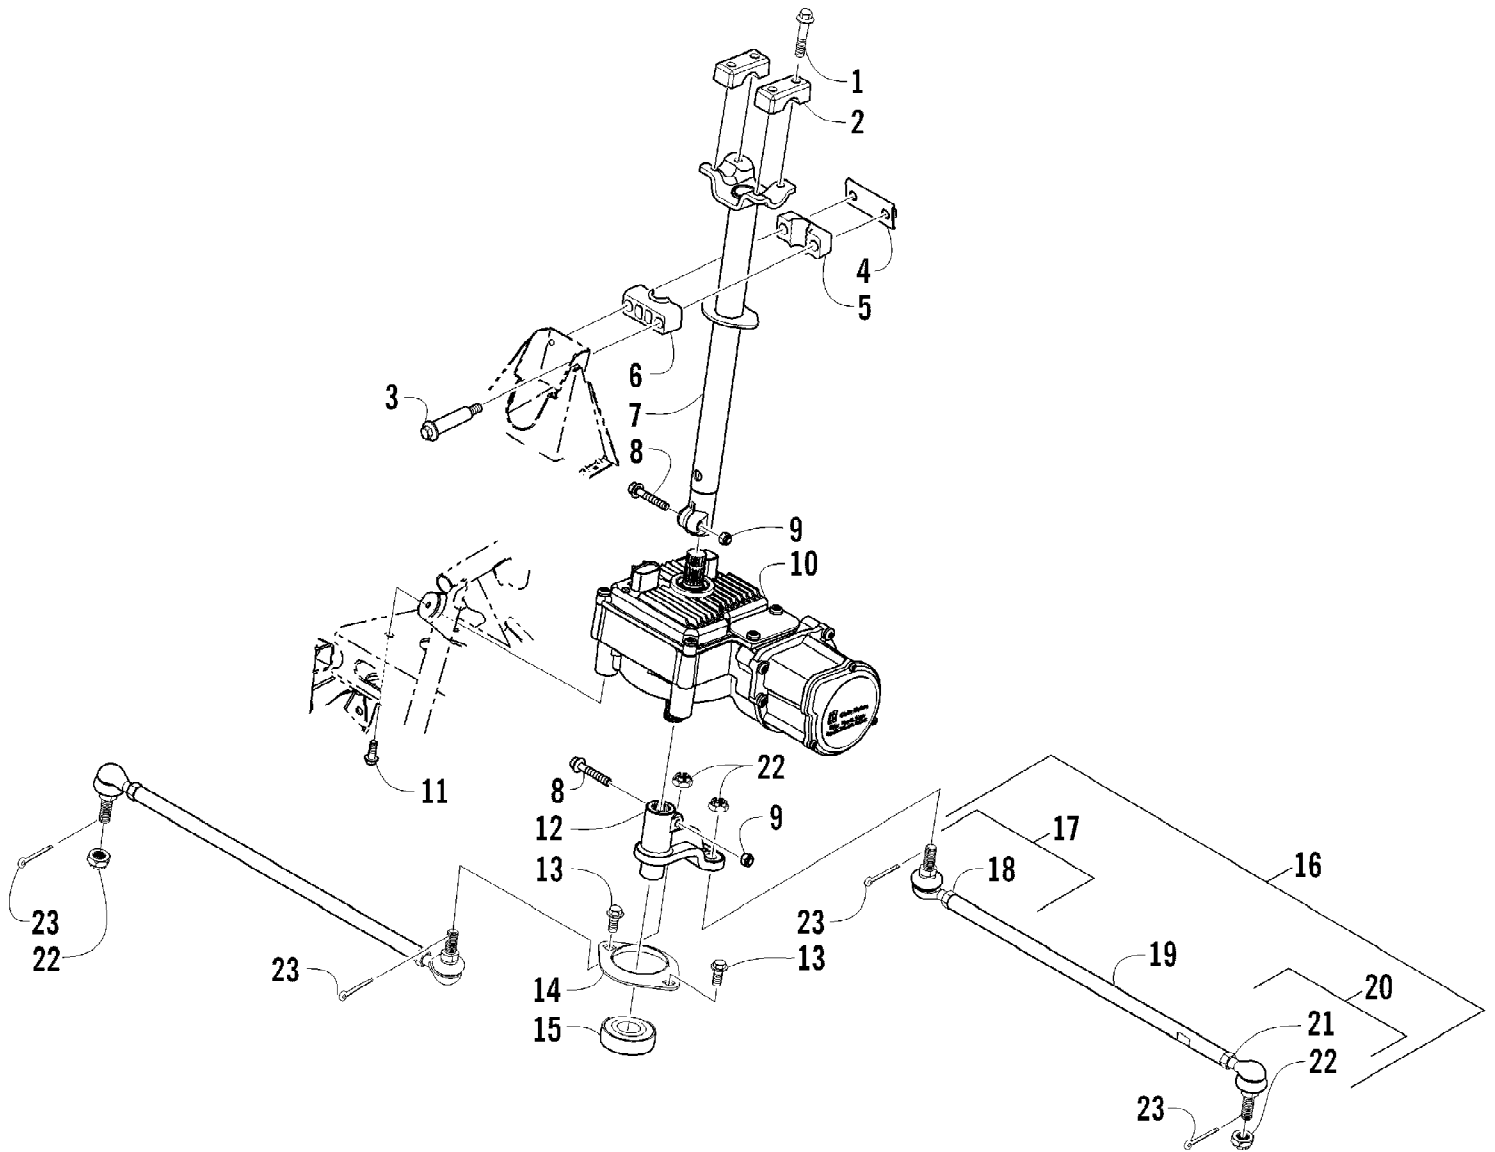

Ref #	Part Number	Qty	S/P/F	Description
1	8408-835	4		Screw, Cap
2	0405-035	2		Cap, Steering Adjuster
3	0423-505	2		Screw, Shoulder
4	0505-484	1		Cap, Housing
5	0405-260	1		Housing, Upper
6	0405-259	1		Housing, Lower
7	0505-642	1		Post, Steering
8	8020-045	2		Screw, Cap
9	8040-366	2	/P	Nut, Lock
10	0505-767	1	/P	Assembly, Electronic Power Steering
11	8409-020	4	/P	Screw, Cap
12	0505-664	1		Arm, Steering
13	8408-816	2		Screw, Cap
14	0602-233	1		Flange, Bearing
15	0405-052	1		Bearing w/Inverted Oil Seal
16	0505-499	2	/P	Tie Rod - Assembly (inc. 17-21)
17	0505-511	2	/P	End, Tie Rod - Left-Hand Thread - Kit (inc. 18)
18	0423-013	2		Nut - Left-Hand Thread
19	0405-281	2	/P	Tie Rod
20	0505-510	2	/P	End, Tie Rod - Right-Hand Thread - Kit (inc. 21)
21	8420-002	2	/P	Nut - Right-Hand Thread
22	0423-157	4		Nut, Lock
23	0623-175	4		Pin, Cotter