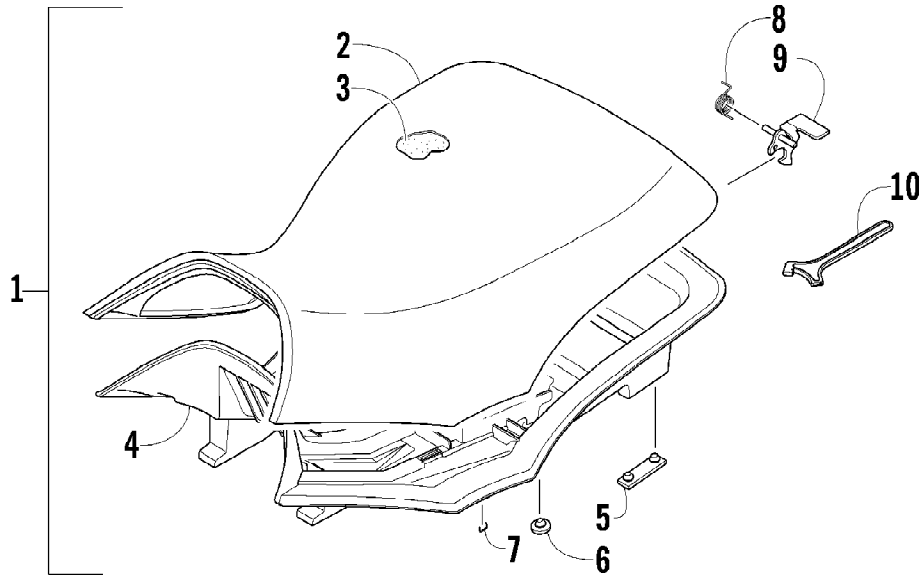

2012 ATV 700 GT INTERNATIONAL BLUE (A2012AGT1POSD)
SEAT ASSEMBLY

Page 57 of 79

Ref #	Part Number	Qty	S/P/F	Description
1	4506-557	1	/P	Seat Assembly (inc. 2-9)
2	1506-209	1		Cover, Seat
3	0517-119	1		Foam, Seat
4	2416-826	1	/P	Base, Seat - Assembly (inc. 5-6)
5	0406-879	2		Bumper, Seat - Rear
6	0406-877	4	/P	Bumper, Seat - Front
7	0624-263	AR		Staple
8	1406-592	1	/P	Spring, Seat Latch
9	1506-156	1		Latch, Seat
10	0441-587	1		Wrench, Spanner