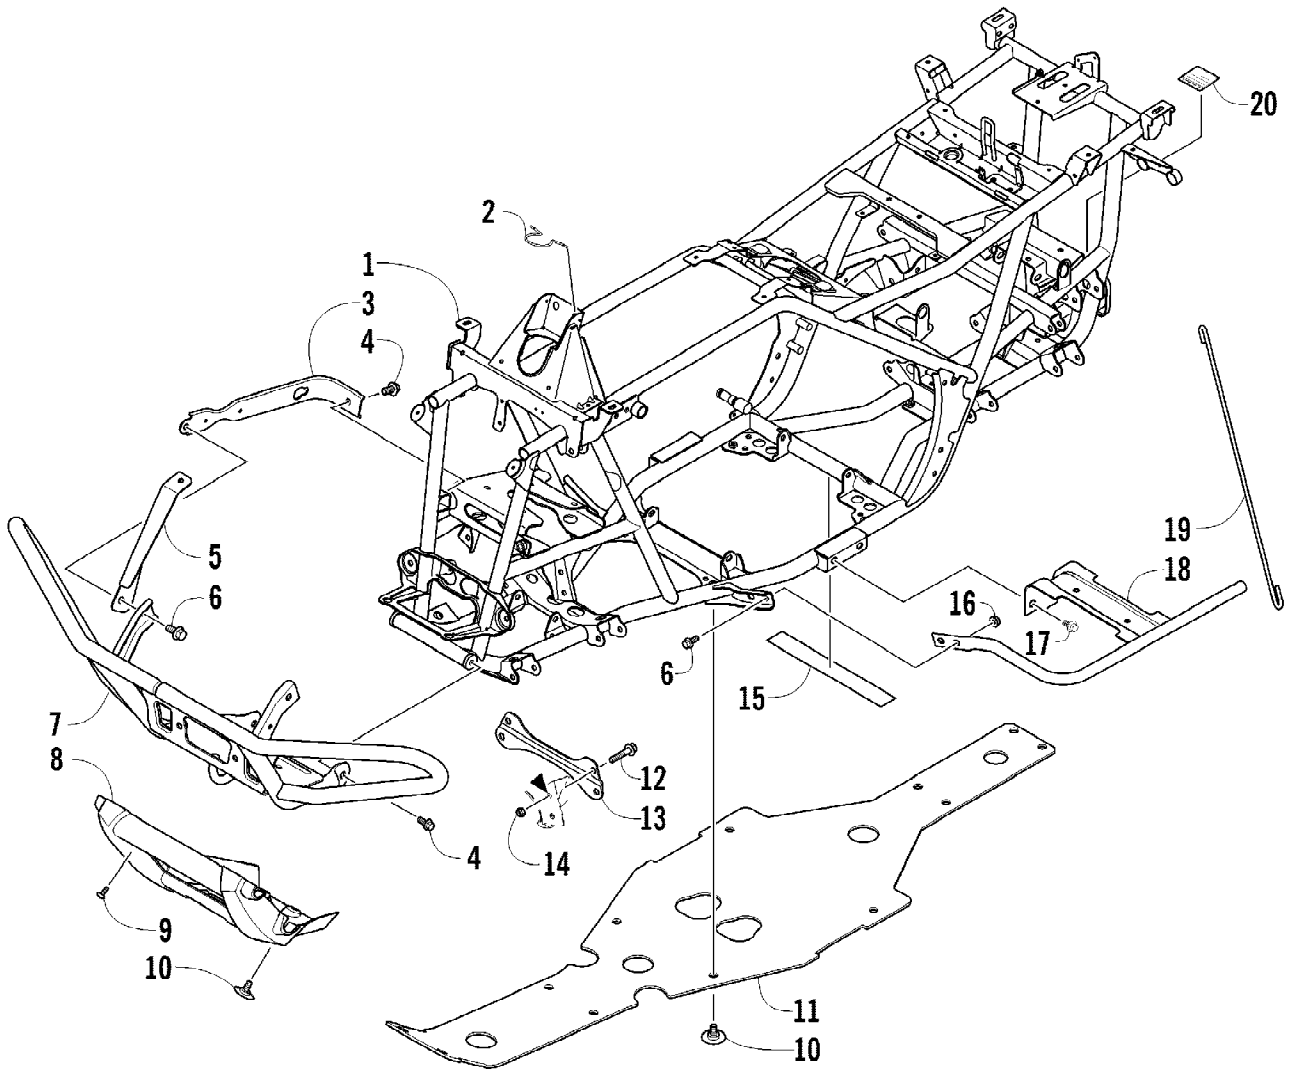

2012 ATV 700 GT INTERNATIONAL BLUE (A2012AGT1POSD)
FRAME AND RELATED PARTS

Page 28 of 79

Ref #	Part Number	Qty	S/P/F	Description
1	4506-551	1		Frame, Main
2	2416-401	1		Clip, Routing
3	1506-596	2	/P	Channel, Bumper Mounting
4	8409-020	4	/P	Screw, Cap
5	1506-562	1		Bracket, Mounting - Bumper - Right
5	1506-563	1		Bracket, Mounting - Bumper - Left
6	8408-816	6		Screw, Cap
7	1506-855	1	/P	Bumper, Front
8	1406-360	1		Fascia, Bumper - Front
9	0423-419	2		Screw, Machine
10	0423-101	12		Screw, Shoulder
11	1406-030	1		Panel, Belly
12	8409-025	2		Screw, Cap
13	2516-852	1	/P	Brace, A-Arm
14	0423-744	2		Nut, Lock
15	0406-289	2		Pad, Frame
16	8424-802	4		Nut
17	8409-016	4		Screw, Cap
18	1506-380	1		Footrest - Right
18	1506-379	1		Footrest - Left
19	2506-423	2		Rod, Support
20	1411-077	1		Decal, Warning - Towing