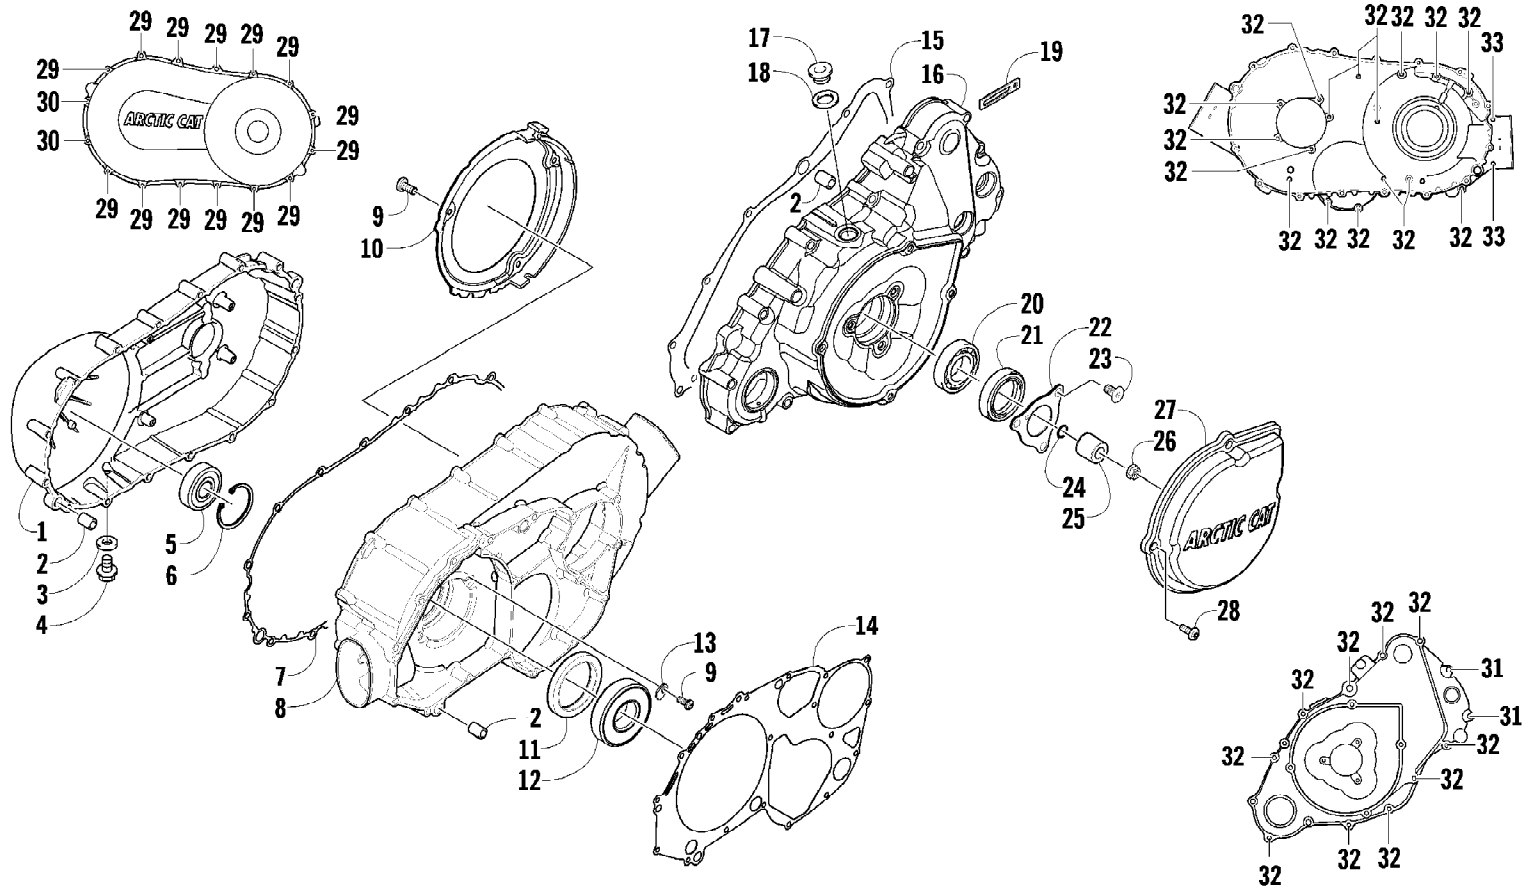

2012 ATV 700 GT INTERNATIONAL BLUE (A2012AGT1POSD)
CLUTCH/V-BELT/MAGNETO COVER ASSEMBLY

2012 ATV 700 GT INTERNATIONAL BLUE (A2012AGT1POSD)
CLUTCH/V-BELT/MAGNETO COVER ASSEMBLY

Page 10 of 79

Ref #	Part Number	Qty	S/P/F	Description
1	0806-089	1		Cover, V-Belt
2	0829-002	6		Pin, Dowel
3	0830-013	1		Washer, Crush
4	8408-812	1		Screw, Cap
5	0832-060	1		Bearing
6	0831-078	1		Ring, Retaining
7	0830-174	1	/P	Gasket, V-Belt Cover
8	0806-086	1		Cover, Clutch
9	0826-029	5		Screw, Machine
10	0806-048	1		Plate, Air Intake
11	0830-188	1	/P	Seal
12	0832-009	1	/P	Bearing
13	0822-010	2	/P	Retainer, Bearing
14	0830-116	1	/P	Gasket, Clutch Cover
15	0830-128	1		Gasket, Magneto Cover
16	0806-082	1	/P	Cover, Magneto - Assembly
17	0826-155	1		Plug
18	0830-015	1		Washer, Crush
19	3002-964	1	/P	Clamp, Wire
20	1602-981	1	/P	Bearing
21	0830-158	1		Seal
22	0805-008	1		Retainer, Seal
23	0826-031	3		Screw, Machine
24	0830-108	1		O-Ring
25	0820-061	1		Bushing
26	0827-008	1		Nut
27	0820-062	1		Cover, Magneto
28	8468-616	4		Screw, Machine
29	8468-645	14		Screw, Machine
30	8468-655	2		Screw, Machine
31	8468-625	2		Screw, Machine
32	8468-640	26		Screw, Machine
33	8468-675	2		Screw, Machine