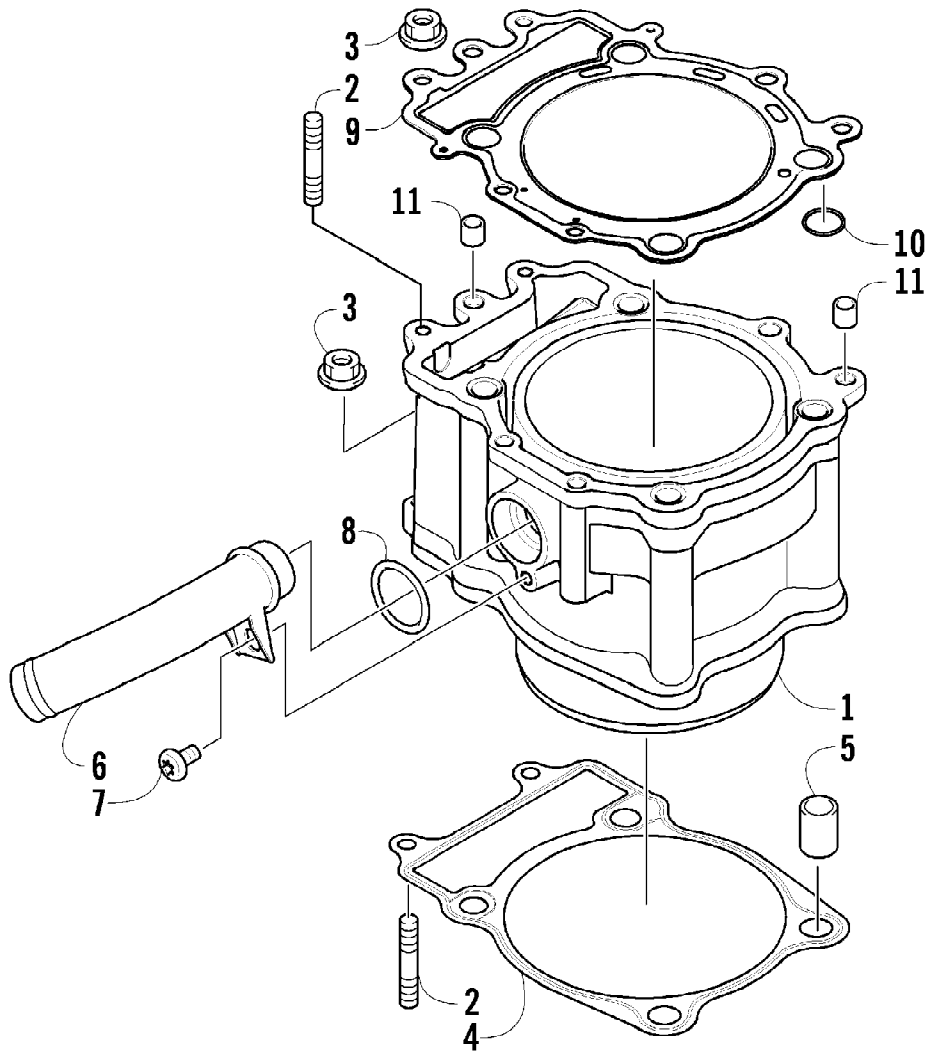

2012 ATV 700 GT INTERNATIONAL BLUE (A2012AGT1POSD)
CYLINDER ASSEMBLY

Page 20 of 79

Ref #	Part Number	Qty	S/P/F	Description
1	0804-053	1	/P	Cylinder
2	0827-002	4		Bolt, Stud
3	8424-604	4		Nut
4	0830-111	1		Gasket, Base
5	0829-002	2		Pin, Dowel
6	0804-047	1	/P	Union, Coolant Hose
7	8468-612	1		Screw, Machine
8	0830-007	1		O-Ring
9	0830-112	1		Gasket, Cylinder Head
10	0830-113	4		O-Ring
11	0829-048	2	/P	Pin, Dowel