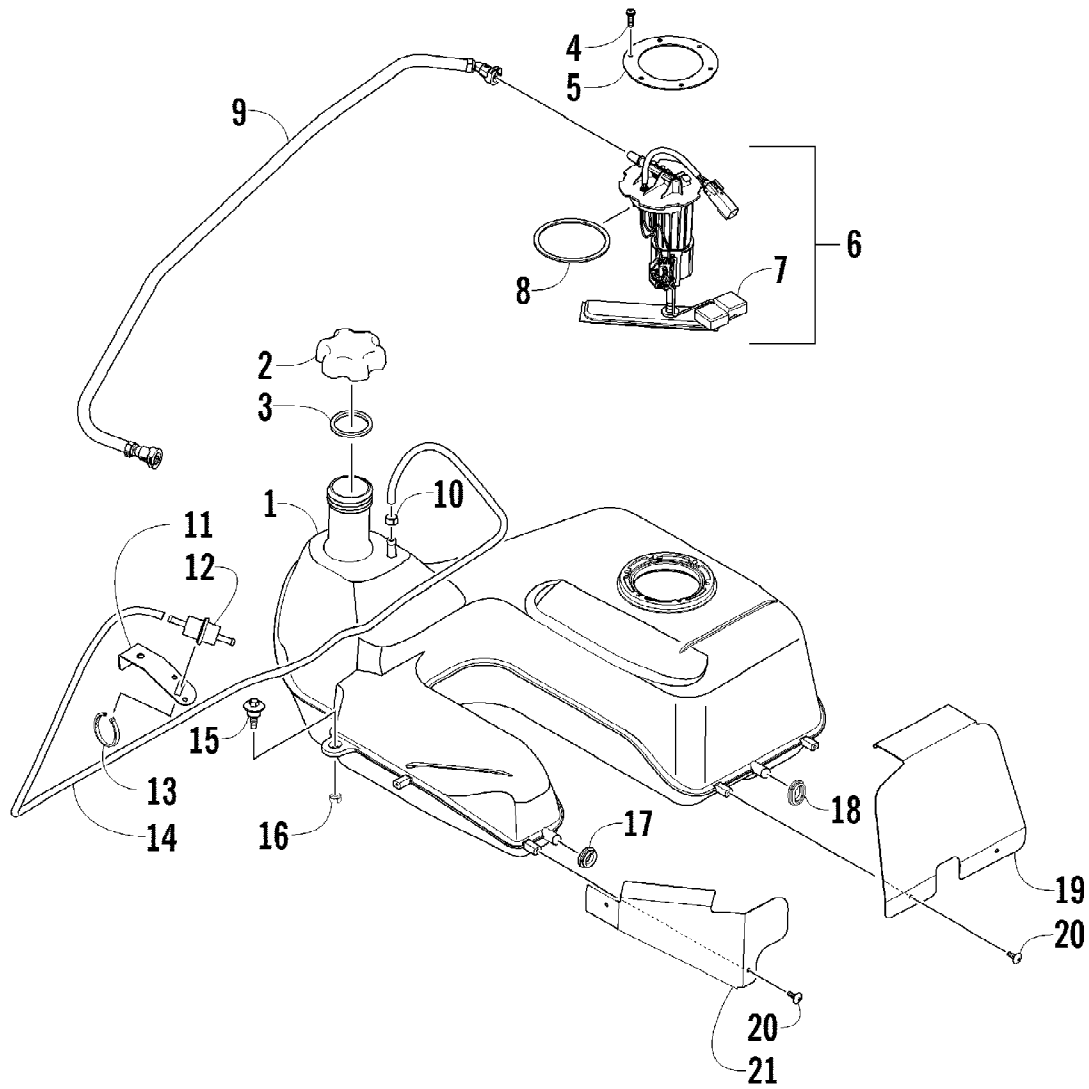

2012 ATV 700 GT INTERNATIONAL BLUE (A2012AGT1POSD)
GAS TANK ASSEMBLY

Page 37 of 79

Ref #	Part Number	Qty	S/P/F	Description
1	0570-307	1		Tank, Gas - Assembly (inc. 2-5)
2	0470-438	1	/P	Cap, Gas Tank (inc. 3)
3	0109-733	1	/P	Gasket, Gas Tank Cap
4	0423-898	6		Screw, Self-Tapping
5	2670-042	1		Plate, Retaining
6	0570-322	1	/P	Pump, Fuel - Assembly (inc. 7-8)
7	2670-235	1		Float
8	0470-838	1		Seal
9	0570-317	1		Hose, Gasline - Assembly
10	0423-688	AR		Clamp, Hose
11	0470-827	1		Bracket, Filter Mounting
12	0510-335	1	/P	Filter, In-Line
13	0123-788	AR	/P	Tie, Cable - 8 in.
14	0410-070	AR	/P	Hose, Gasline - 25 ft
15	0423-732	2		Screw, Shoulder
16	0623-038	1		Nut w/Washer
17	0423-460	1		Grommet
18	0423-806	1		Grommet
19	0470-710	1		Shield, Heat - Gas Tank - Rear
20	0623-797	4		Screw, Self-Tapping
21	0470-709	1		Shield, Heat - Gas Tank - Front