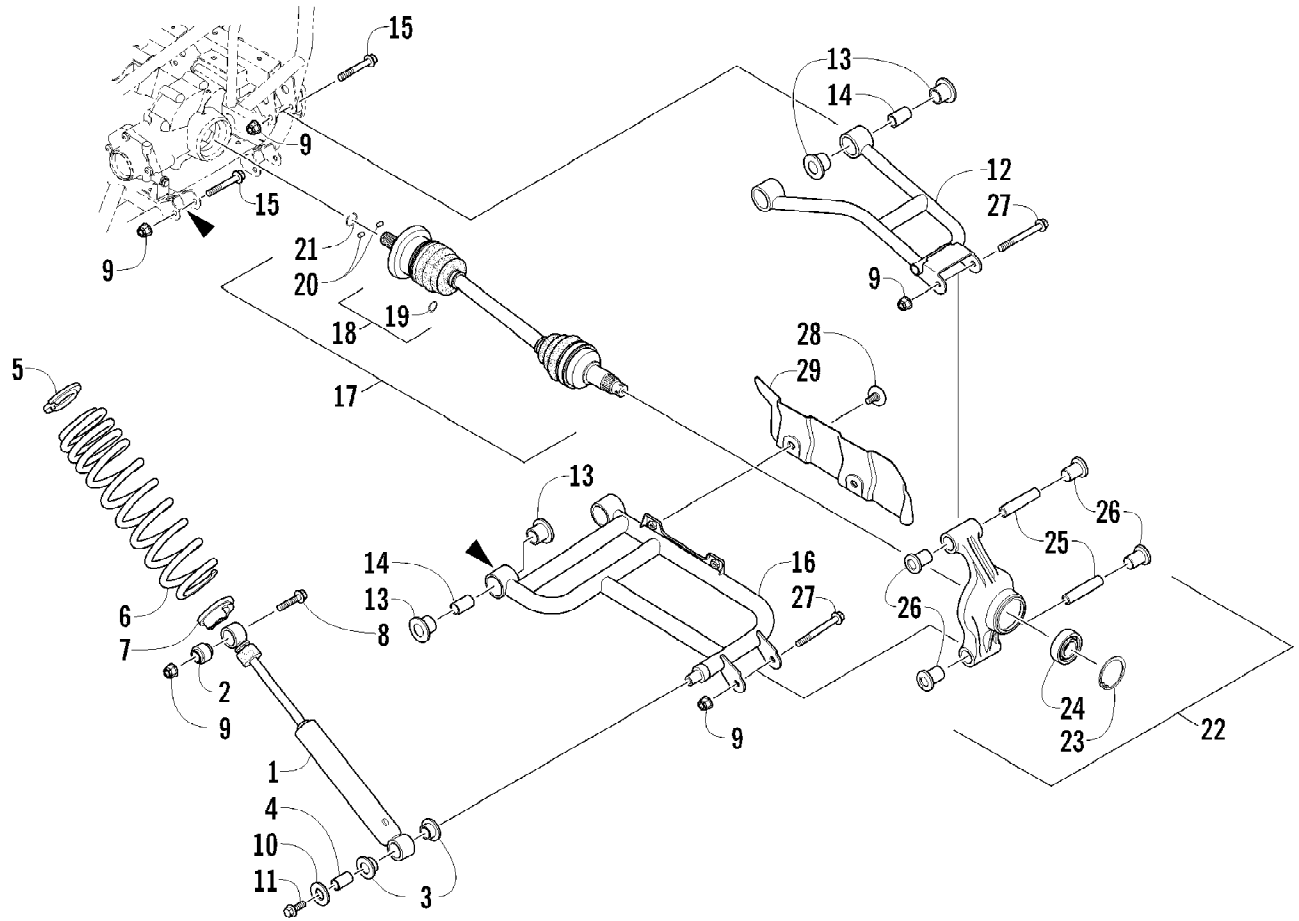

2012 ATV 700 GT INTERNATIONAL BLUE (A2012AGT1POSD)
REAR SUSPENSION ASSEMBLY

Page 55 of 79

Ref #	Part Number	Qty	S/P/F	Description
1	0404-158	2		Shock Absorber (inc. 2-4)
2	0403-182	2		Bushing
3	0603-955	4		Bushing
4	1603-219	2	S	Sleeve
5	1603-889	2	/P	Retainer, Spring
6	0504-659	2		Spring, Suspension
7	0404-057	2		Cam, Spring Adjuster
8	8409-040	1		Screw, Cap - Right
8	8409-050	1		Screw, Cap - Left
9	0423-744	14		Nut, Lock
10	0423-087	2		Washer
11	8408-820	2	/P	Screw, Cap
12	0504-582	1		A-Arm, Rear - Upper Right (inc. 13-14)
12	0504-583	1	/P	A-Arm, Rear - Upper Left (inc. 13-14)
13	0403-208	16	/P	Bushing
14	0403-214	8	/P	Axle
15	8409-075	8		Screw, Cap
16	0504-572	1		A-Arm, Rear - Lower Right (inc. 13-14)
16	0504-573	1		A-Arm, Rear - Lower Left (inc. 13-14)
17	1502-798	2	S	Axle, Drive (inc. 18-21)
18	1436-419	2		Repair Kit, Boot (inc. 19)
19	1441-988	2		Clip, Retaining
20	1402-884	4		Pin, Detent
21	1402-890	2		Clip, Retaining
22	0504-548	1	/P	Knuckle, Right - Assembly (inc. 23-26)
22	0504-549	1	/P	Knuckle, Left - Assembly (inc. 23-26)
23	0423-423	2		Ring, Retaining
24	1402-809	2	/P	Bearing
25	0403-213	4	/P	Axle
26	0403-206	8	/P	Bushing
27	8409-000	4		Screw, Cap
28	0423-545	4	/P	Screw, Shoulder
29	1406-068	1		Guard, Boot - Rear - Right
29	1406-069	1		Guard, Boot - Rear - Left