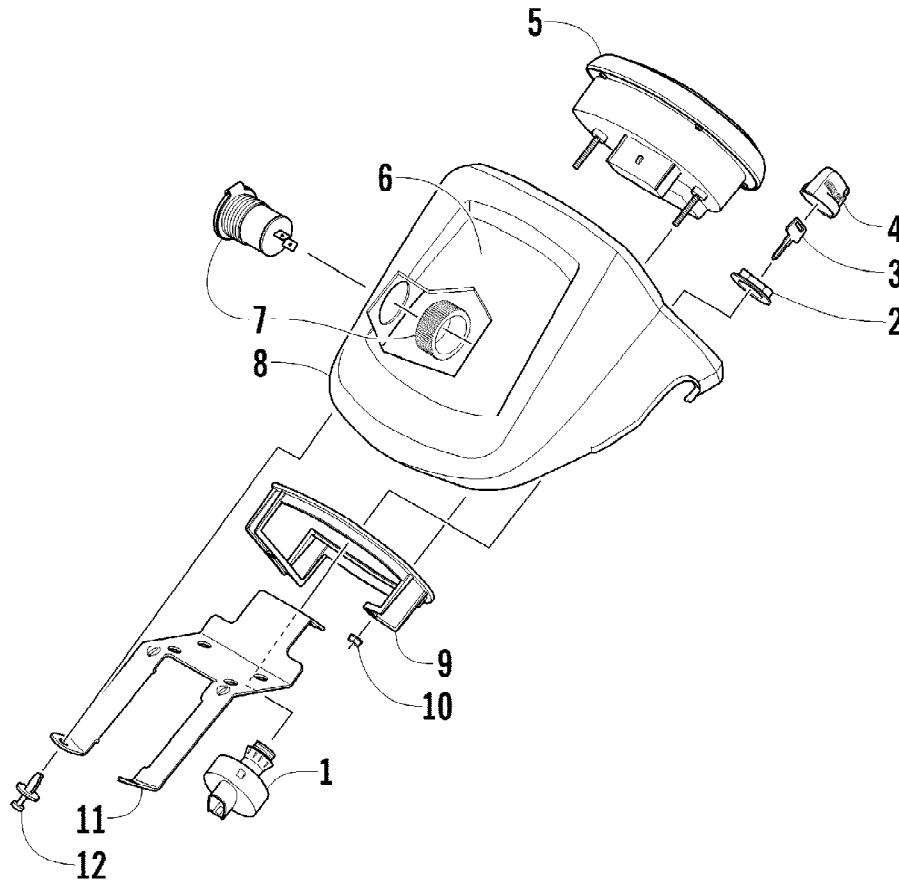

2012 ATV 700 GT INTERNATIONAL BLUE (A2012AGT1POSD)
INSTRUMENT POD ASSEMBLY

Page 45 of 79

Ref #	Part Number	Qty	S/P/F	Description
1	0430-090	1	/P	Switch, Ignition - Assembly (inc. 2-4)
2	0430-050	1		Nut, Retaining
3	0430-042	1		Key, Ignition (Y Series - Left-Side Cut)
3	0430-043	1		Key, Ignition (Z Series - Right-Side Cut)
4	0430-054	1		Cover, Key
5	0520-152	1		Gauge, LCD
6	9611-399	1		Decal, 50th Anniversary
7	0641-897	1	/P	Outlet, Accessory - 12V
8	0505-590	1		Instrument Pod
9	0420-065	1	/P	Bracket, Retaining
10	0423-493	2		Nut w/Washer
11	2506-470	1		Bracket, Mounting - Instrument Pod
12	0423-535	2		Rivet, Reinstallable