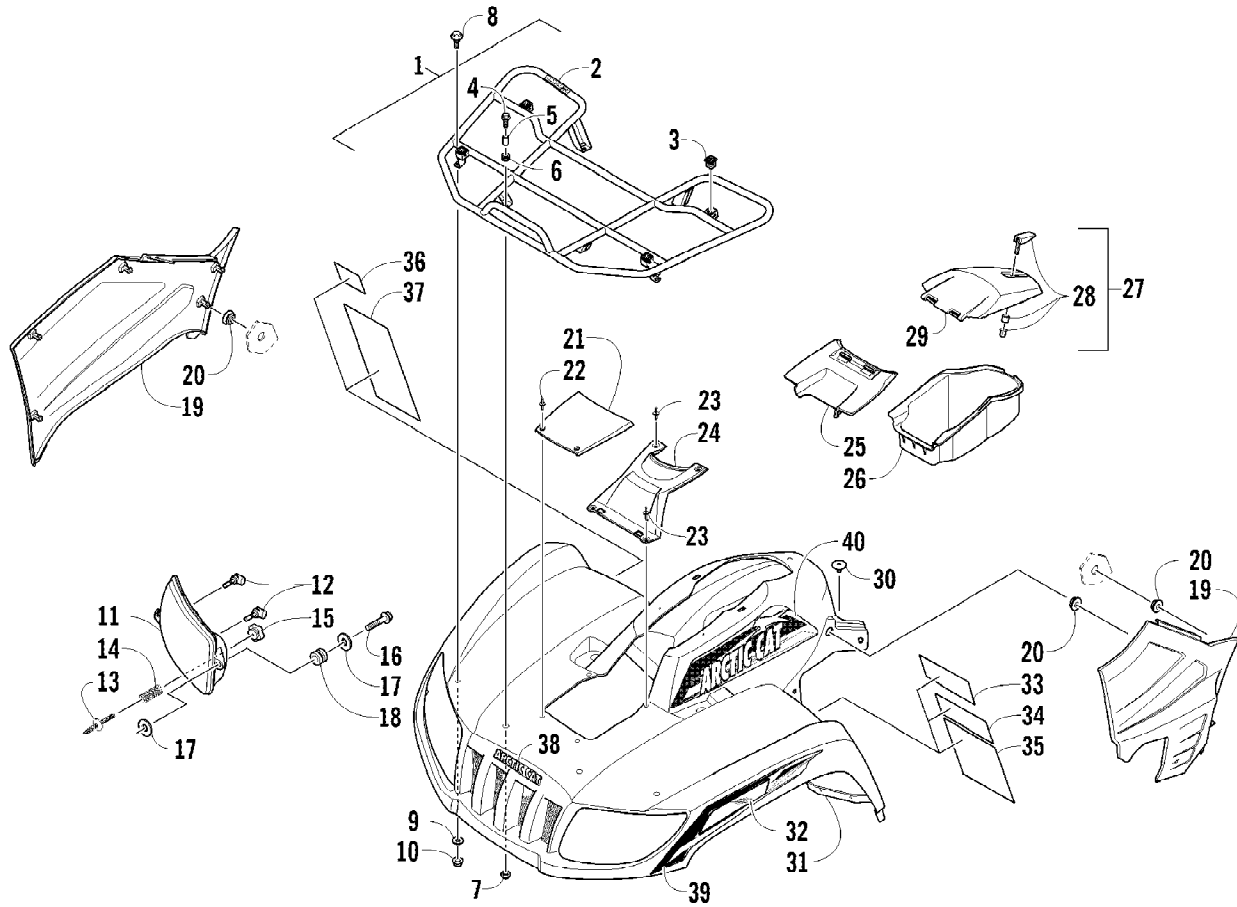

2012 ATV 700 GT INTERNATIONAL BLUE (A2012AGT1POSD)
FRONT RACK, BODY PANEL, AND HEADLIGHT ASSEMBLIES

2012 ATV 700 GT INTERNATIONAL BLUE (A2012AGT1POSD)
FRONT RACK, BODY PANEL, AND HEADLIGHT ASSEMBLIES

Ref #	Part Number	Qty	S/P/F	Description
1	2506-106	1		Rack, Front - Assembly (inc. 2-3)
2	0411-576	1		Decal, Warning - Load
3	0441-592	4	/P	Bushing
4	8410-830	4		Screw, Cap
5	0423-669	4		Spacer
6	0423-465	4		Grommet
7	8432-802	4		Nut, Lock
8	0423-654	2		Screw, Shoulder
9	8050-222	2	/P	Washer
10	0423-540	2		Nut, Lock
11	0509-044	1	/P	Headlight Assembly - Right (inc. 12)
11	0509-035	1		Headlight Assembly - Left (inc. 12)
12	0409-055	4		Bulb, Headlight
13	0423-514	2		Stud, Adjuster - Headlight
14	0423-522	2		Spring, Adjuster
15	0423-513	2		Knob, Adjuster
16	0623-785	4		Screw, Self-Tapping
17	8050-217	8	/P	Washer
18	0423-447	4		Grommet
19	2406-300	1		Panel, Side - Lower - Right
19	2406-419	1		Panel, Side - Lower - Left
20	0423-678	8		Grommet
21	1406-358	1		Cover, Access
22	0423-535	2		Rivet, Reinstallable
23	0623-362	4		Rivet, Reinstallable
24	1406-484	1		Cover, Steering Post
25	0470-513	1		Cover, Storage Box
26	1406-573	1		Box, Storage
27	2506-234	1		Lid, Storage Box w/Latch (inc. 28-29)
28	1406-599	1		Latch, Storage Box
29	0470-514	1		Lid, Storage Box
30	0423-101	2		Screw, Shoulder
31	2516-967	1		Panel, Fender - Assembly (inc. 32-37)
32	0411-818	1		Decal, Reflector - Right
32	0411-819	1		Decal, Reflector - Left
33	1411-574	1		Decal, Warning - Off-Road Only
34	1411-804	1	/P	Decal, Warning - Age
35	1411-932	1	/P	Decal, Warning - General
36	0411-835	1		Decal, Warning - Turn/Hill
37	1411-250	1		Decal, Warning - Reverse/Pre-Ride
38	1411-725	1		Decal, "Arctic Cat"
39	2411-680	1		Decal, Side - Front Right
39	2411-681	1		Decal, Side - Front Left
40	2411-682	1		Decal, Side - Upper Right
40	2411-683	1		Decal, Side - Upper Left