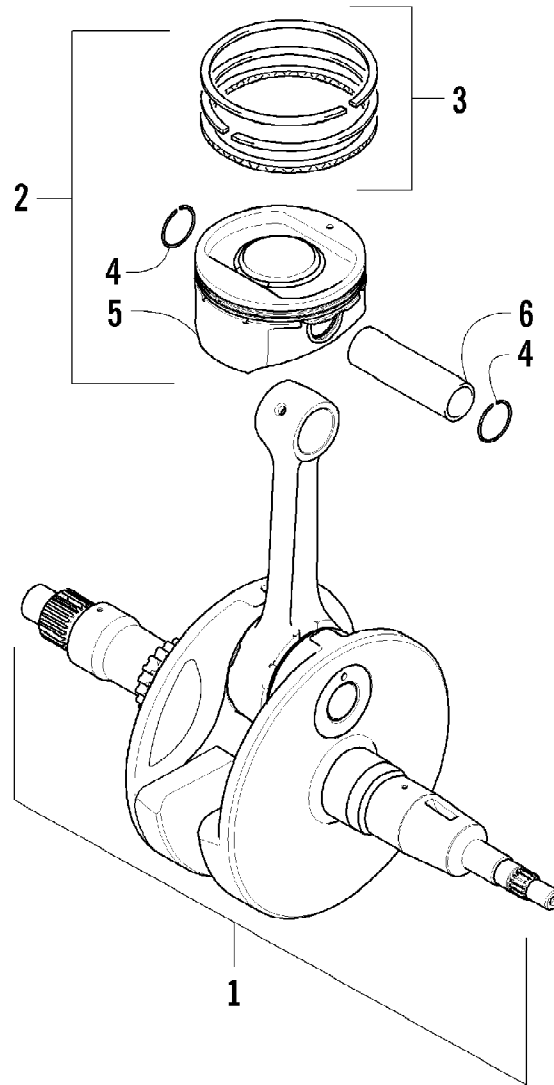

2012 ATV 700 GT INTERNATIONAL BLUE (A2012AGT1POSD)
CRANKSHAFT AND PISTON ASSEMBLY

Page 18 of 79

Ref #	Part Number	Qty	S/P/F	Description
1	0805-326	1		Crankshaft Assembly
2	0805-297	1	/P	Piston Set (inc. 3-6)
3	0805-132	1		Ring, Piston - Set
4	0831-001	2		Circlip, Piston Pin
5	0805-296	1		Piston
6	0805-210	1		Pin, Piston