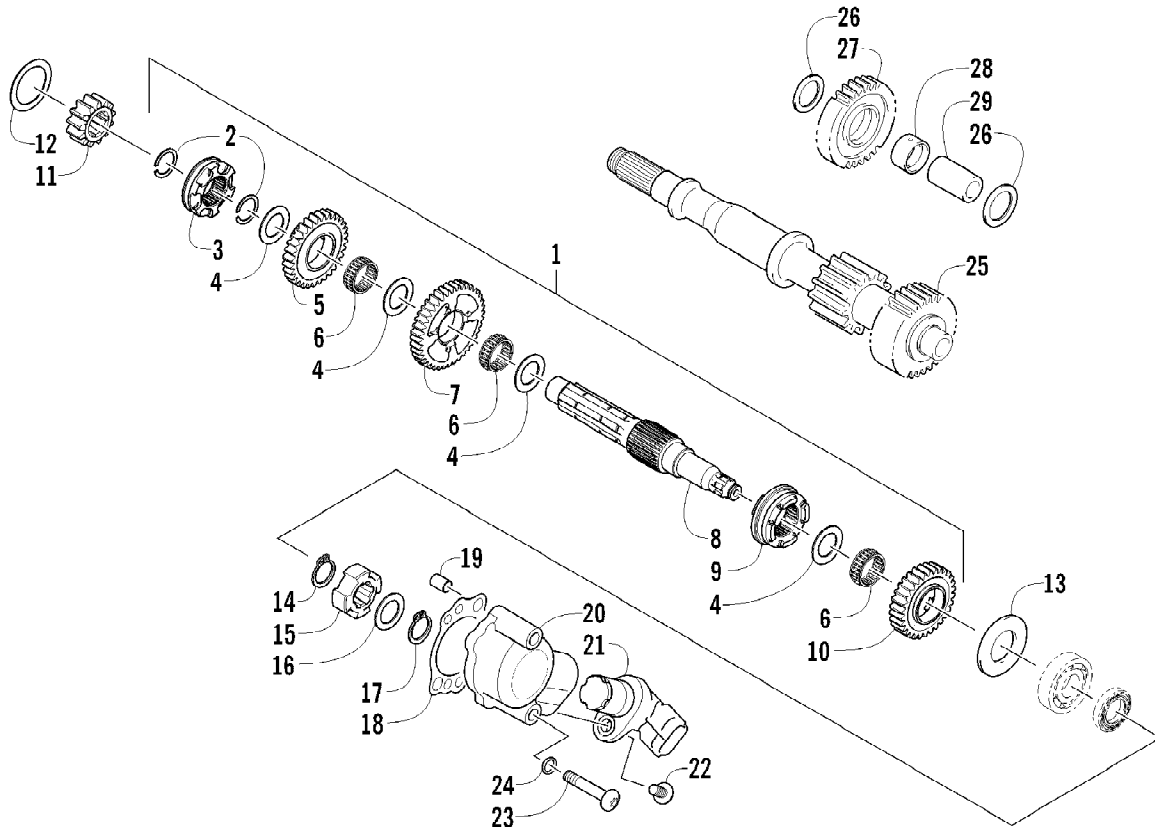

2012 ATV 700 GT INTERNATIONAL BLUE (A2012AGT1POSD)
SECONDARY TRANSMISSION ASSEMBLY

2012 ATV 700 GT INTERNATIONAL BLUE (A2012AGT1POSD)
SECONDARY TRANSMISSION ASSEMBLY

Page 61 of 79

Ref #	Part Number	Qty	S/P/F	Description
1	0822-124	1		Countershaft Assembly (inc. 2-10)
2	0831-085	2		Ring, Retaining
3	0822-120	1		Gear Select, Reverse
4	0822-121	4		Shim
5	0822-119	1		Gear, Reverse Driven
6	0832-082	3		Bearing
7	0822-114	1		Gear, Driven - Low
8	0822-113	1		Countershaft
9	0822-116	1		Gear Select, Sliding
10	0822-115	1		Gear, Driven - High
11	0822-125	1		Gear, Drive
12	0828-019	1		Washer, Thrust
13	0828-011	1		Washer
14	0831-040	1		Ring, Retaining
15	0822-050	1		Trigger, Speedometer Sensor
16	0828-069	1		Washer, Thrust
17	0831-039	1		Ring, Retaining
18	0830-129	1		Gasket
19	0829-023	2		Pin, Dowel
20	0822-049	1		Housing, Speedometer Sensor
21	0824-042	1	/P	Sensor, Speedometer
22	8468-620	1	/P	Screw, Machine
23	8468-645	2		Screw, Machine
24	0830-107	2		Gasket
25	0822-001	1		Driveshaft
26	0828-016	2		Washer, Thrust
27	0822-011	1		Gear, Reverse Idle
28	0822-012	1		Bushing
29	0822-015	1		Shaft, Reverse Idle