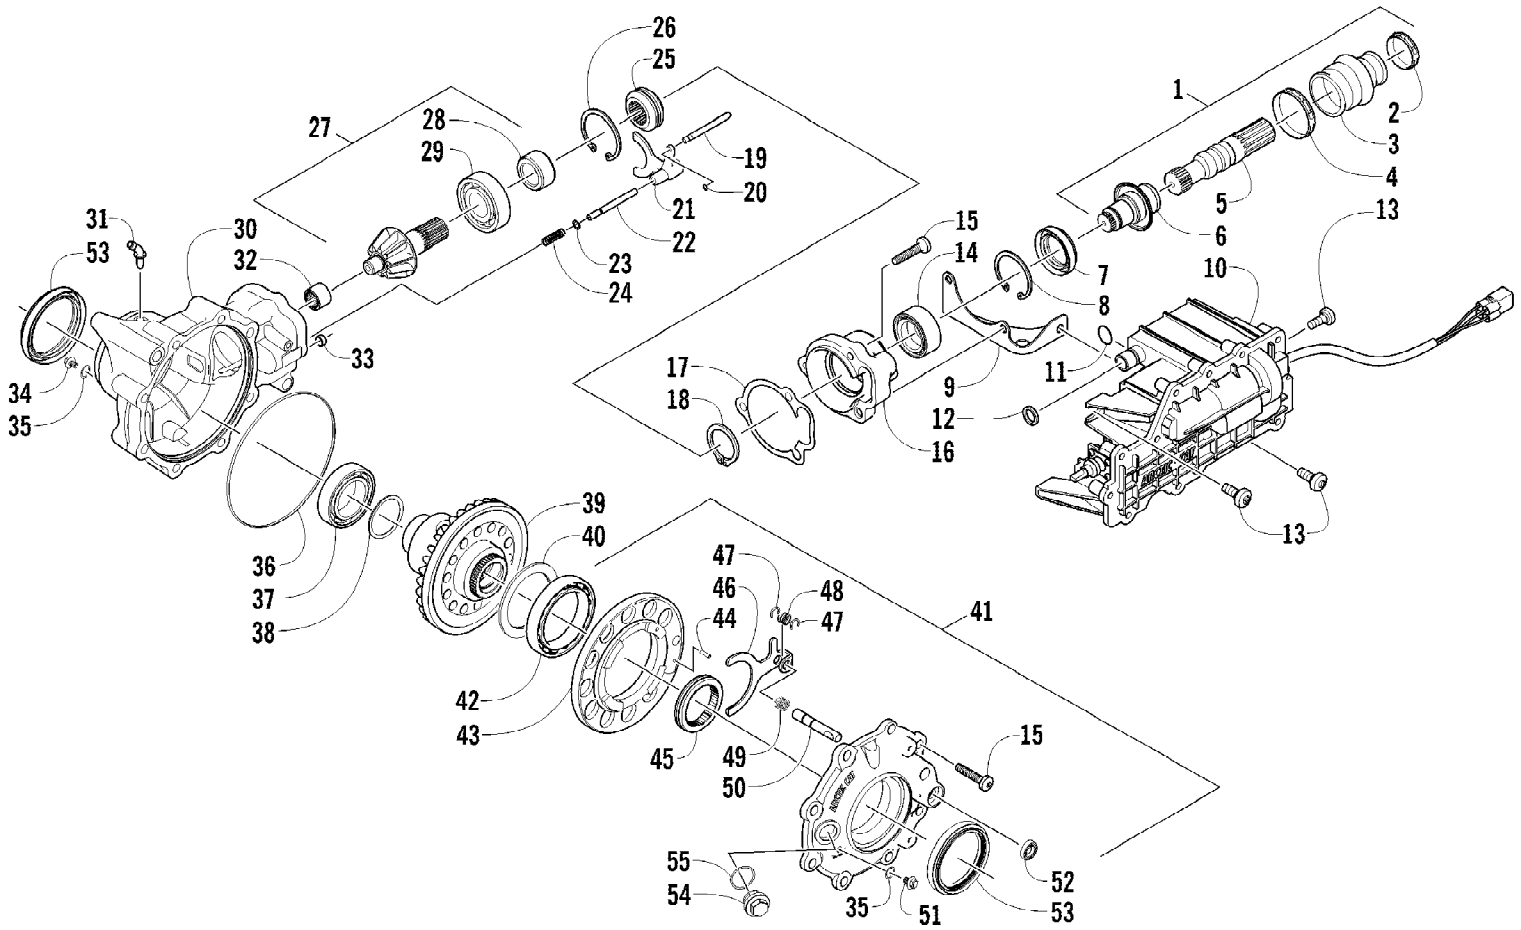

2012 ATV 700 GT INTERNATIONAL BLUE (A2012AGT1POSD)
FRONT DRIVE GEARCASE ASSEMBLY

Ref #	Part Number	Qty	S/P/F	Description
	1502-877	1		Complete Front Drive Gearcase Assembly
1	1502-083	1		Shaft, Propeller - Assembly (inc. 2-6)
2	0423-411	1		Clamp
3	0402-985	1	/P	Boot, Propeller Shaft
4	0423-393	1		Clamp
5	1402-045	1		Shaft, Output
6	1502-085	1	/P	Shaft, Input
7	1402-011	1		Seal
8	0423-423	1		Ring, Retaining
9	1502-237	1		Bracket, Actuator
10	1502-909	1	/P	Actuator (inc. 11)
11	1402-981	1		O-Ring
12	0423-892	1	/P	O-Ring
13	0423-396	3		Screw, Self-Tapping
14	1402-043	1		Bearing
15	0423-118	11		Screw, Self-Tapping
16	0502-528	1	/P	Housing, Pinion
17	0402-947	1		Gasket, Flange
18	0423-417	1		Ring, Retaining
19	0402-997	1		Shaft, Selector
20	0423-402	1		Ring, Retaining
21	0402-998	1		Fork, Selector
22	0402-417	1		Shaft, Shuttle
23	0423-147	1		O-Ring
24	0402-999	1		Spring, Return
25	0402-413	1		Coupler, Drive
26	1423-067	1		Ring, Retaining
27	1502-851	1		Gear, Pinion - Assembly - 11T (inc. 28-29)
28	1402-977	1		Collar, Retaining
29	0402-327	1		Bearing
30	1502-856	1		Housing, Gearcase
31	1402-980	1		Fitting, Elbow
32	0402-328	1		Bearing
33	0402-411	1		Pin, Dowel
34	1402-210	1	/P	Plug, Magnetic (inc. one No. 35)
35	0423-153	2		O-Ring
36	0423-149	1		O-Ring
37	0402-393	1		Bearing
38	0402-405	AR		Shim, 41 x 49 x 1.3 mm
38	0402-406	AR		Shim, 41 x 49 x 1.4 mm
38	0402-407	AR		Shim, 41 x 49 x 1.5 mm
38	0402-408	AR		Shim, 41 x 49 x 1.6 mm
38	0402-409	AR		Shim, 41 x 49 x 1.7 mm
39	1502-859	1		Gear, Ring - 34T
40	1402-074	AR		Shim, 61 x 69 x 1.3 mm
40	1402-075	AR		Shim, 61 x 69 x 1.4 mm
40	1402-076	AR		Shim, 61 x 69 x 1.5 mm
40	1402-077	AR		Shim, 61 x 69 x 1.6 mm
40	1402-078	AR		Shim, 61 x 69 x 1.7 mm
41	1502-895	1		Cover, Gearcase (inc. one No. 35, 42-52, and one No. 53)
42	1402-053	1		Bearing