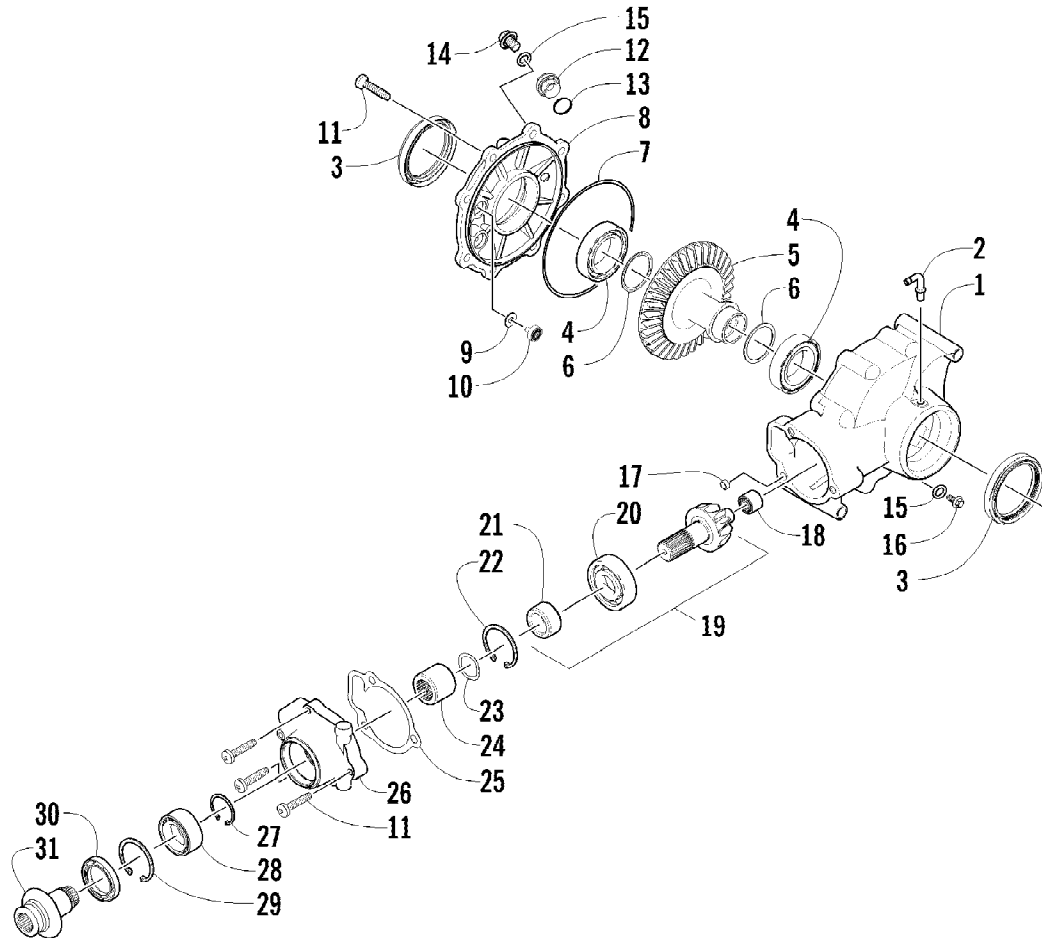

2012 ATV 700 GT INTERNATIONAL BLUE (A2012AGT1POSD)
REAR DRIVE GEARCASE ASSEMBLY

Ref #	Part Number	Qty	S/P/F	Description
	1502-876	1		Complete Rear Drive Gearcase Assembly
1	1502-896	1		Housing, Gearcase
2	1402-442	1		Fitting, Elbow
3	1402-950	2	/P	Seal
4	0402-393	2		Bearing
5	1402-033	1		Gear, Ring - 34T
6	0402-405	AR		Shim, 41 x 49 x 1.3 mm
6	0402-406	AR		Shim, 41 x 49 x 1.4 mm
6	0402-407	AR		Shim, 41 x 49 x 1.5 mm
6	0402-408	AR		Shim, 41 x 49 x 1.6 mm
6	0402-409	AR		Shim, 41 x 49 x 1.7 mm
7	0423-149	1		O-Ring
8	1502-897	1		Cover, Gearcase
9	0402-429	AR		Shim, 6.3 x 18 x 1.3 mm
9	0402-430	AR		Shim, 6.3 x 18 x 1.4 mm
9	0402-431	AR		Shim, 6.3 x 18 x 1.5 mm
9	0402-432	AR		Shim, 6.3 x 18 x 1.6 mm
9	0402-433	AR		Shim, 6.3 x 18 x 1.7 mm
10	0402-326	1		Button, Thrust
11	0423-118	11		Screw, Self-Tapping
12	0402-333	1	/P	Plug, Magnetic (inc. 13)
13	0423-154	1		O-Ring
14	1402-211	1		Plug, Oil Level (inc. one No. 15)
15	0423-153	2		O-Ring
16	1402-210	1	/P	Plug, Fill (inc. one No. 15)
17	0402-411	1		Pin, Dowel
18	0402-328	1		Bearing
19	1502-851	1		Gear, Pinion - Assembly - 11T (inc. 20-21)
20	0402-327	1		Bearing
21	1402-977	1		Collar, Retaining
22	1423-067	1		Ring, Retaining
23	0402-982	1		Washer, Wave
24	0402-981	1		Collar, Shaft
25	0402-947	1		Gasket, Flange
26	0502-529	1		Housing, Pinion
27	0423-417	1		Ring, Retaining
28	1402-043	1		Bearing
29	0423-423	1		Ring, Retaining
30	1402-011	1		Seal
31	1502-085	1	/P	Shaft, Input