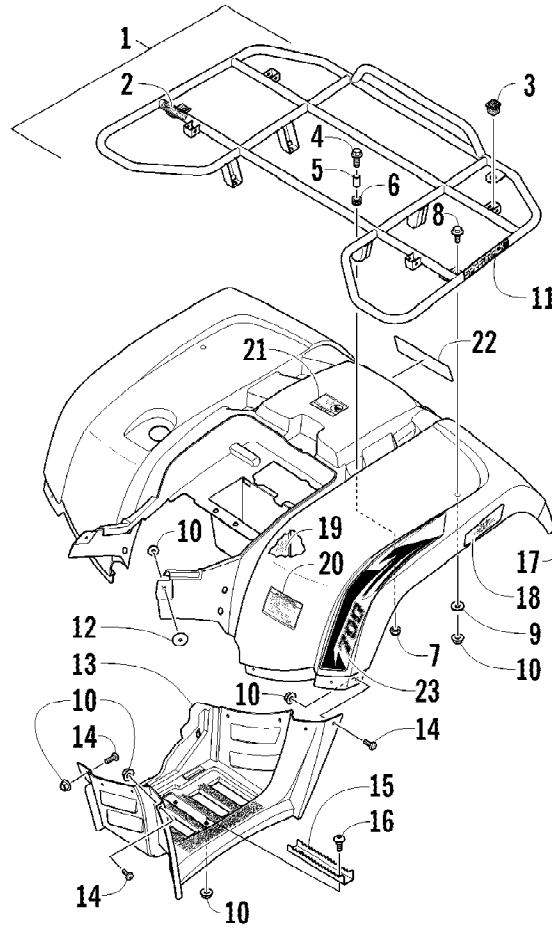

2012 ATV 700 GT INTERNATIONAL BLUE (A2012AGT1POSD)
REAR RACK, BODY PANEL, AND FOOTWELL ASSEMBLIES

Ref #	Part Number	Qty	S/P/F	Description
1	2506-125	1		Rack, Rear - Assembly (inc. 2-3)
2	0411-648	1		Decal, Warning - Load
3	0441-592	4	/P	Bushing
4	8410-830	4		Screw, Cap
5	0423-669	4		Spacer
6	0423-465	4		Grommet
7	8432-802	4		Nut, Lock
8	0423-654	2		Screw, Shoulder
9	8050-222	2	/P	Washer
10	0423-540	26		Nut, Lock
11	0411-965	2		Decal, "Speedrack"
12	0423-101	2		Screw, Shoulder
13	1406-356	1		Footwell - Right
13	2406-429	1	/P	Footwell - Left
14	0423-419	18		Screw, Machine
15	1506-125	2	/P	Footpeg
16	0423-355	4		Screw, Shoulder
17	2516-952	1		Panel, Fender - Assembly (inc. 18-21)
18	1411-592	1	/P	Decal, Reflector - Right
18	1411-593	1	/P	Decal, Reflector - Left
19	0470-658	1		Foil, Protective
20	2411-143	1	/P	Decal, Warning - Tire Pressure
21	1411-809	1	/P	Decal, Passenger
22	1411-725	1		Decal, "Arctic Cat"
23	2411-684	1		Decal, Side - Lower Right
23	2411-685	1		Decal, Side - Lower Left