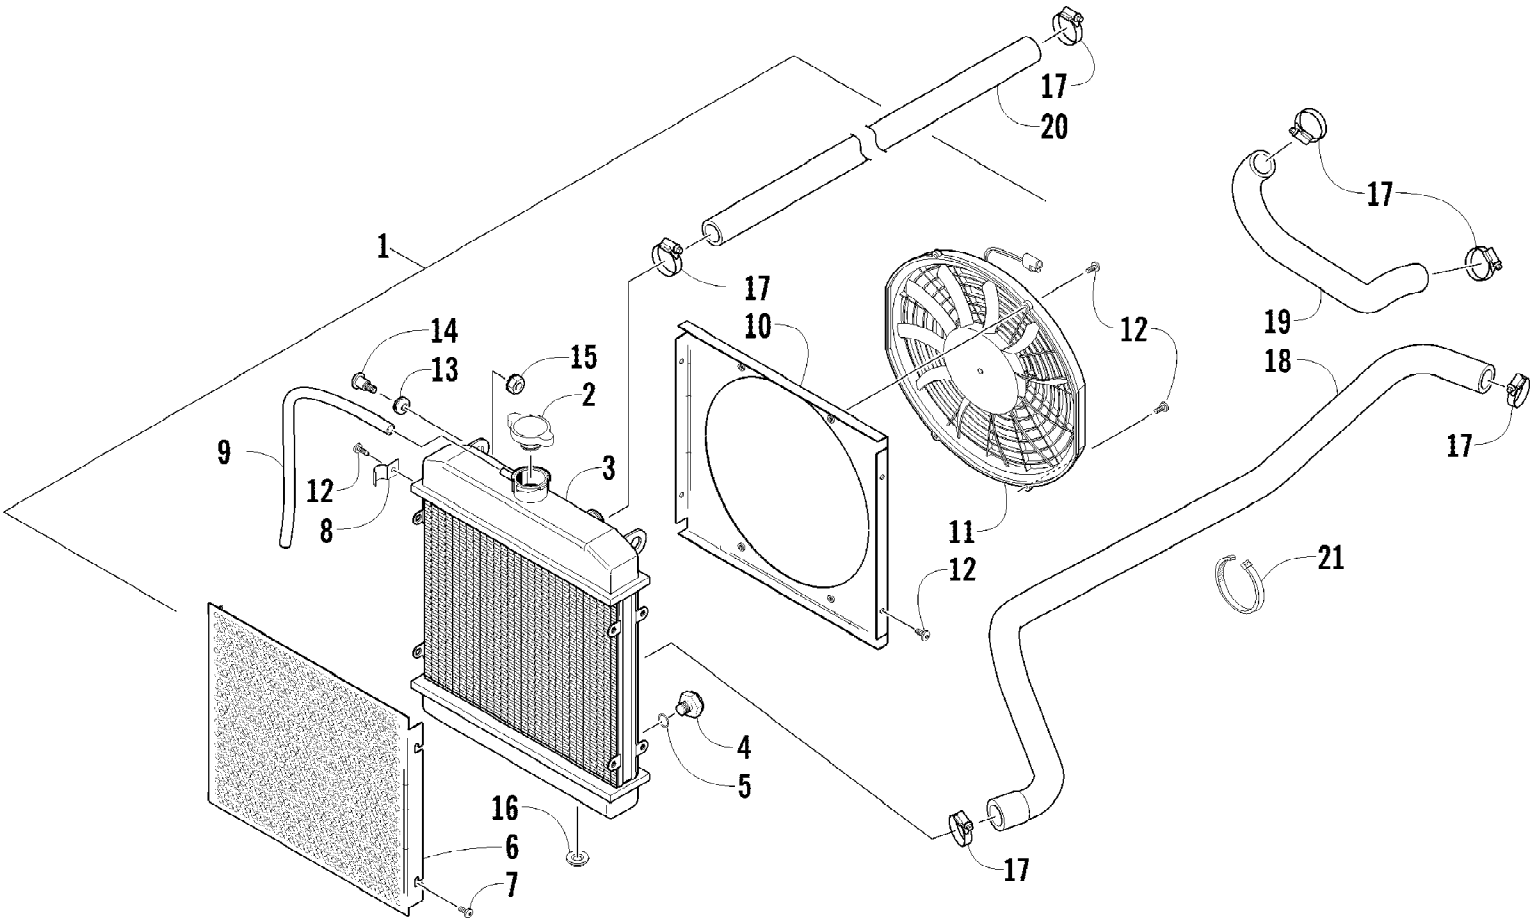

2012 ATV 700 GT INTERNATIONAL BLUE (A2012AGT1POSD)
COOLING ASSEMBLY

Page 12 of 79

Ref #	Part Number	Qty	S/P/F	Description
1	0413-256	1	/P	Radiator Assembly (inc. 2-13)
2	0413-255	1	/P	Cap
3	0413-205	1		Radiator
4	0413-195	1		Plug, Drain
5	1602-213	1	/P	O-Ring
6	0413-007	1		Screen
7	8475-512	4		Screw, Machine
8	0423-351	1		Clamp, Wire
9	0610-016	AR	/P	Hose - 25 ft
9	0610-015	AR	/P	Hose - 100 ft
10	0413-203	1		Shroud, Fan
11	0413-123	1	/P	Fan, Cooling
12	0623-378	8		Screw, Self-Tapping
13	0423-030	2		Grommet
14	0423-484	2		Screw, Shoulder
15	0623-038	2		Nut w/Washer
16	0423-028	2		Bushing, Stem
17	0423-496	6		Clamp, Hose
18	0410-229	1		Hose, Coolant - Lower
19	0410-022	1		Hose, Coolant - Crossover
20	0410-002	1		Hose, Coolant - Upper
21	0123-903	AR		Tie, Cable - 11.5 in.