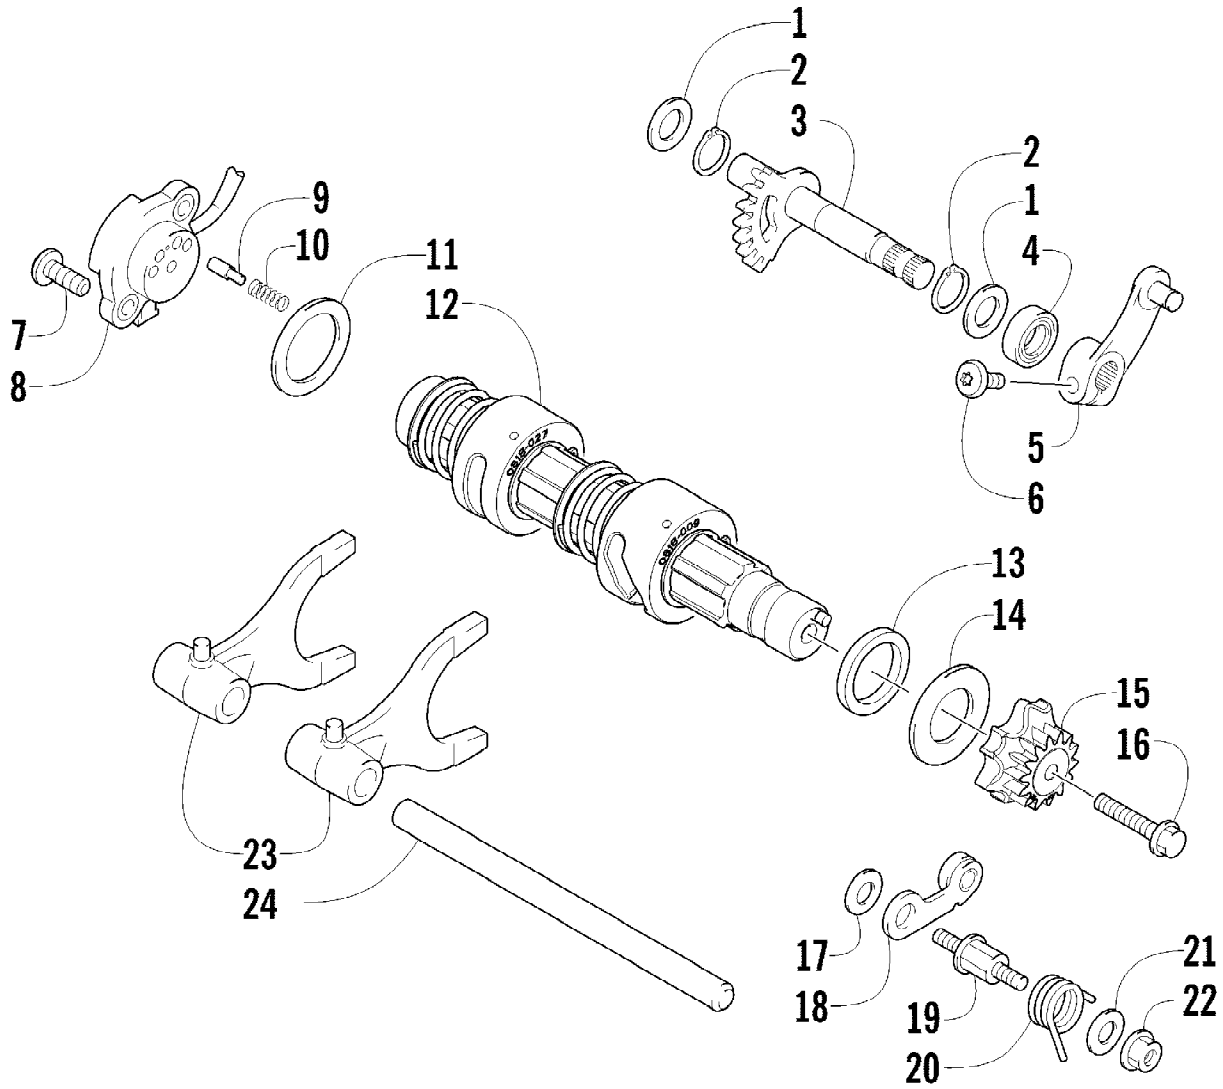

2012 ATV 700 GT INTERNATIONAL BLUE (A2012AGT1POSD)
GEAR SHIFTING ASSEMBLY

Page 39 of 79

Ref #	Part Number	Qty	S/P/F	Description
1	0828-036	2		Washer
2	0831-010	2		Ring, Retaining
3	0818-007	1	/P	Shaft, Sub-Gear Shift
4	0830-044	1		Seal, Sub-Gear Shift Shaft
5	0818-014	1		Arm, Select
6	8468-620	1	/P	Screw, Machine
7	8470-520	2		Screw, Machine
8	0409-090	1	/P	Switch, Gear Position
9	0818-013	2		Contact
10	0818-017	2		Spring
11	0828-040	1		Washer
12	0818-046	1		Shaft, Gear Shift - Assembly
13	0828-131	1		Spacer
14	0828-037	1		Washer
15	0818-089	1	/P	Plate, Gear Shift Cam
16	0826-006	1		Screw, Cap
17	0828-038	1		Washer
18	0818-002	1		Stopper, Cam
19	0818-004	1		Support, Cam Stopper
20	0818-090	1		Spring
21	0828-035	1		Washer
22	8424-602	1	/P	Nut
23	0818-072	2	/P	Fork, Shift
24	0818-006	1		Shaft, Shift Fork