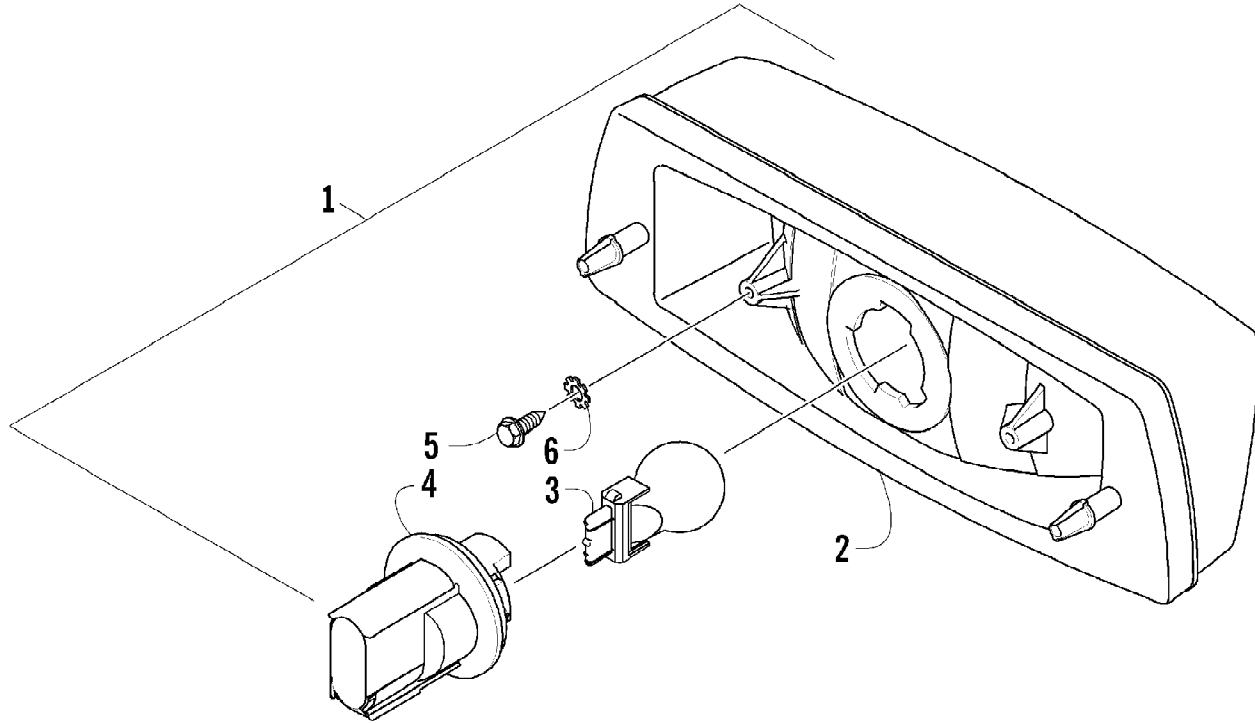

2012 ATV 700 GT INTERNATIONAL BLUE (A2012AGT1POSD)
TAILLIGHT ASSEMBLY

Page 69 of 79

Ref #	Part Number	Qty	S/P/F	Description
1	0509-022	1		Taillight Assembly (inc. 2-4)
2	0509-025	1		Housing, Taillight
3	0409-056	1		Bulb, Taillight
4	0409-057	1		Socket, Taillight
5	0623-301	2	/P	Screw, Self-Tapping
6	8053-212	2	/P	Washer, External Tooth Lock