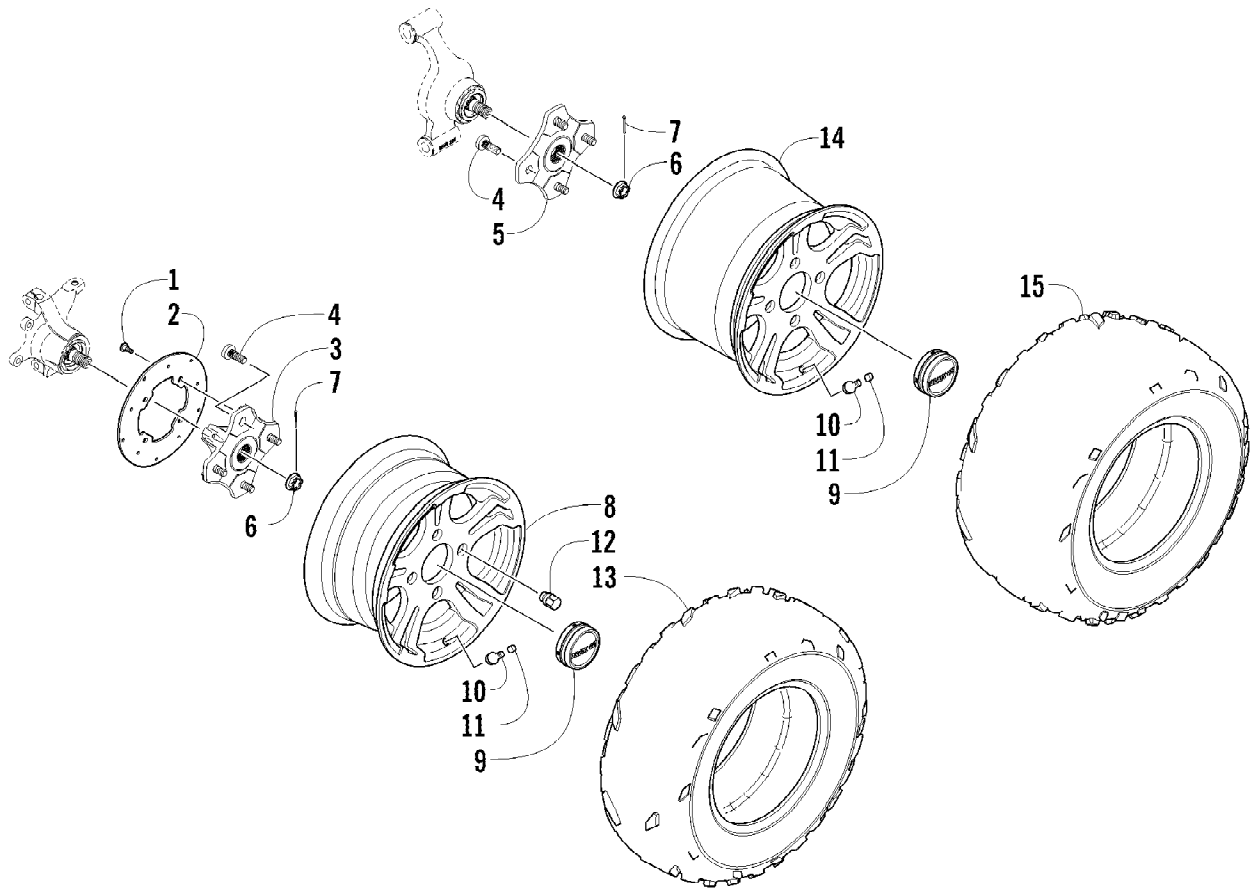

2012 ATV 700 GT INTERNATIONAL BLUE (A2012AGT1POSD)
WHEEL AND TIRE ASSEMBLY

Page 77 of 79

Ref #	Part Number	Qty	S/P/F	Description
1	0423-557	12		Screw, Shoulder
2	2402-002	3		Disc, Brake
3	1502-462	2	/P	Hub, Wheel - Front (inc. 4)
4	0402-974	16	/P	Stud
5	1502-462	1	/P	Hub, Wheel - Rear - Right (inc. 4)
5	1502-464	1		Hub, Wheel - Rear - Left (inc. 4)
6	0423-607	4		Nut, Castle
7	0423-407	4		Pin, Cotter
8	1402-730	2		Wheel - Front (inc. 9)
9	1402-736	4		Cap, Wheel
10	0402-064	4		Stem, Valve (inc. 11)
11	0402-140	4		Cap, Valve Stem
12	0423-618	16		Nut, Lug
13	1402-894	2		Tire - Front
14	1402-731	2		Wheel - Rear (inc. 9)
15	1402-895	2		Tire - Rear