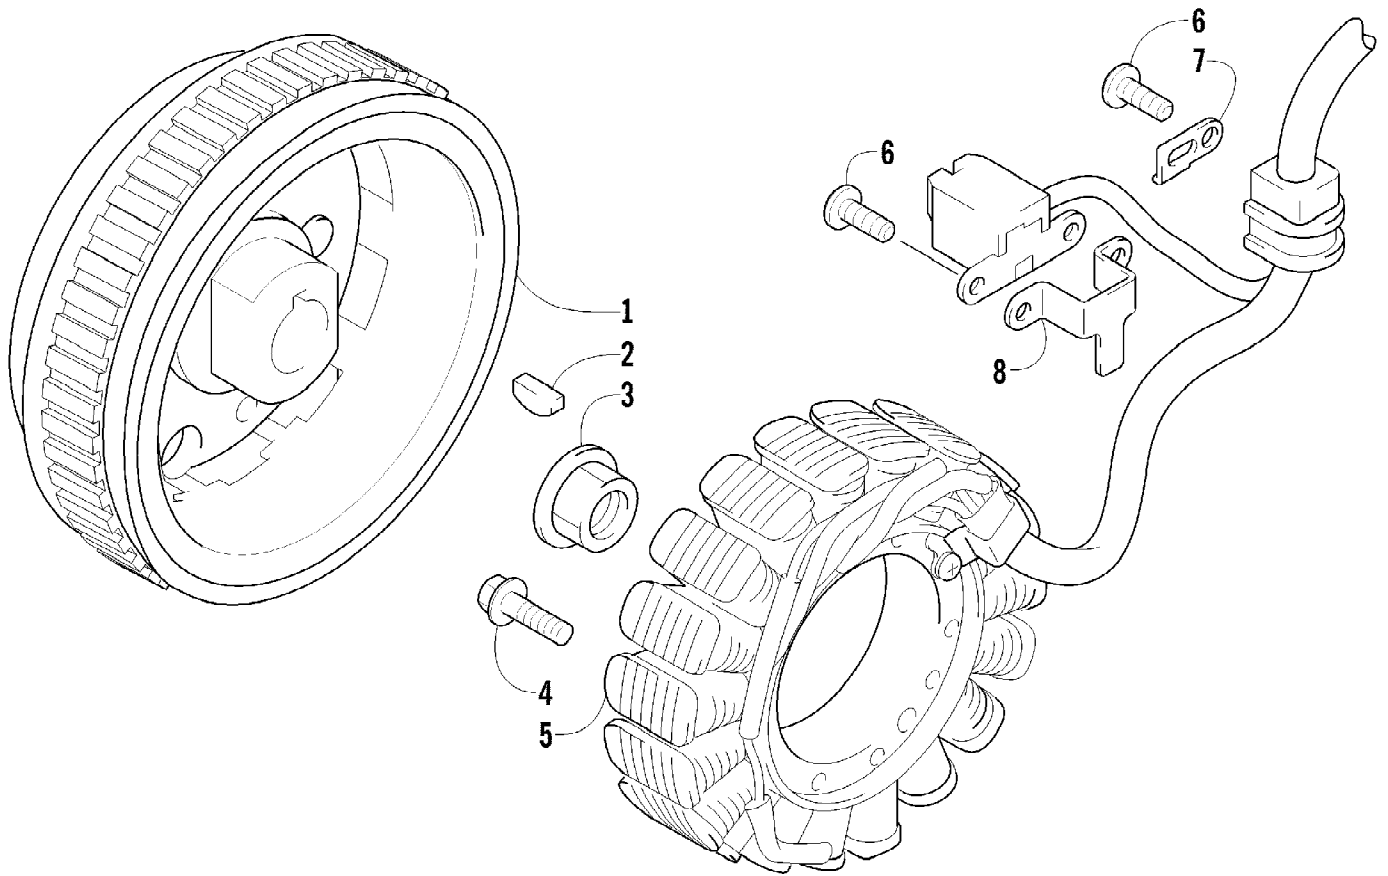

2012 ATV 700 GT INTERNATIONAL BLUE (A2012AGT1POSD)
MAGNETO ASSEMBLY

Page 47 of 79

Ref #	Part Number	Qty	S/P/F	Description
1	0802-048	1		Rotor/Flywheel
2	0829-012	1		Key
3	0827-014	1		Nut
4	8409-632	3		Screw, Cap
5	0802-041	1		Stator - Assembly
6	8470-510	3		Screw, Machine
7	0802-015	1		Clamp - No. 1
8	0802-016	1		Clamp - No. 2