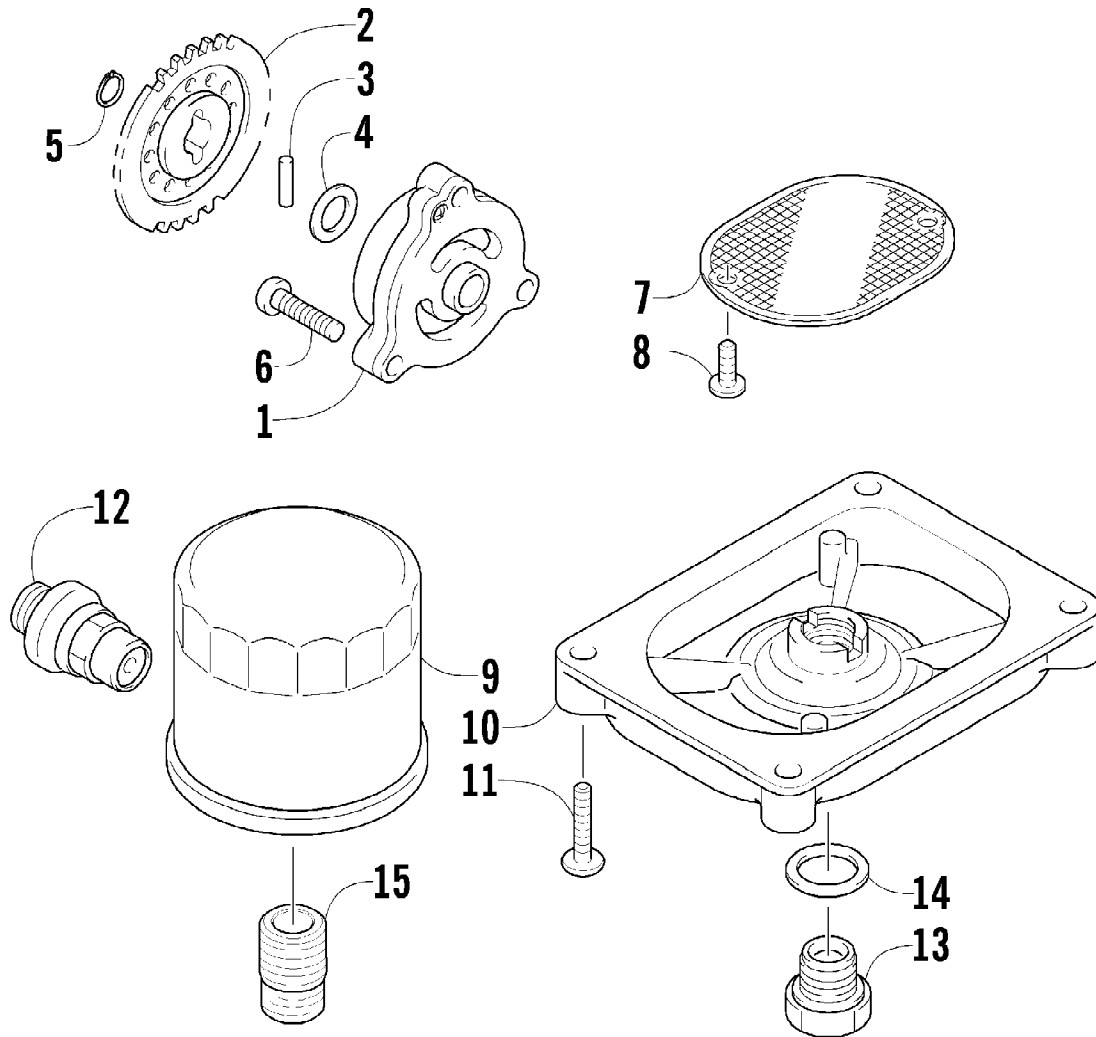

2012 ATV 700 GT BLUE (A2012AGT1PUSD)
OIL FILTER/PUMP ASSEMBLY

Page 49 of 79

Ref #	Part Number	Qty	S/P/F	Description
1	0812-023	1		Pump, Oil
2	0812-083	1	/P	Gear, Driven
3	0829-009	1		Pin
4	0828-007	1	/P	Washer
5	0831-002	1		Ring, Retaining
6	0826-039	3		Screw, Machine
7	0812-057	1	/P	Strainer, Oil
8	0826-040	2		Screw, Machine
9	0812-029	1	S	Filter, Oil
10	0812-053	1		Cap, Oil Strainer
11	8468-625	4		Screw, Machine
12	0812-007	1		Valve, Oil-Relief - Assembly
13	0812-006	1		Plug, Drain
14	0830-017	1		Gasket, Drain Plug
15	0812-008	1		Union, Oil Filter