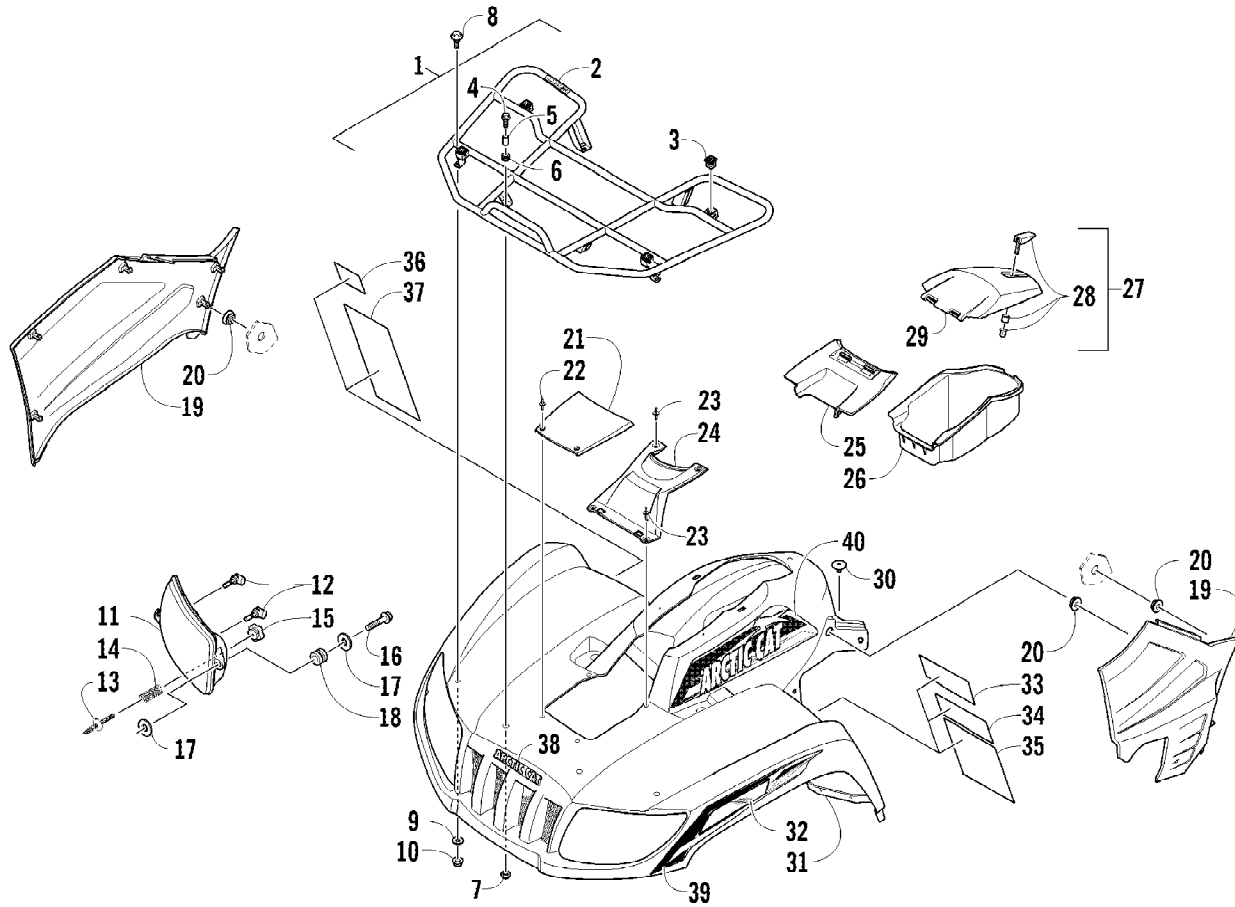

2012 ATV 700 GT BLUE (A2012AGT1PUSD)
FRONT RACK, BODY PANEL, AND HEADLIGHT ASSEMBLIES

2012 ATV 700 GT BLUE (A2012AGT1PUSD)

Page 33 of 79

FRONT RACK, BODY PANEL, AND HEADLIGHT ASSEMBLIES

Ref #	Part Number	Qty	S/P/F	Description
1	2506-106	1		Rack, Front - Assembly (inc. 2-3)
2	0411-576	1		Decal, Warning - Load
3	0441-592	4	/P	Bushing
4	8410-830	4		Screw, Cap
5	0423-669	4		Spacer
6	0423-465	4		Grommet
7	8432-802	4		Nut, Lock
8	0423-654	2		Screw, Shoulder
9	8050-222	2	/P	Washer
10	0423-540	2		Nut, Lock
11	0509-044	1	/P	Headlight Assembly - Right (inc. 12)
11	0509-035	1		Headlight Assembly - Left (inc. 12)
12	0409-055	4		Bulb, Headlight
13	0423-514	2		Stud, Adjuster - Headlight
14	0423-522	2		Spring, Adjuster
15	0423-513	2		Knob, Adjuster
16	0623-785	4		Screw, Self-Tapping
17	8050-217	8	/P	Washer
18	0423-447	4		Grommet
19	2406-300	1		Panel, Side - Lower - Right
19	2406-419	1		Panel, Side - Lower - Left
20	0423-678	8		Grommet
21	1406-358	1		Cover, Access
22	0423-535	2		Rivet, Reinstallable
23	0623-362	4		Rivet, Reinstallable
24	1406-484	1		Cover, Steering Post
25	0470-513	1		Cover, Storage Box
26	1406-573	1		Box, Storage
27	2506-234	1		Lid, Storage Box w/Latch (inc. 28-29)
28	1406-599	1		Latch, Storage Box
29	0470-514	1		Lid, Storage Box
30	0423-101	2		Screw, Shoulder
31	2516-967	1		Panel, Fender - Assembly (inc. 32-37)
32	0411-818	1		Decal, Reflector - Right
32	0411-819	1		Decal, Reflector - Left
33	1411-574	1		Decal, Warning - Off-Road Only
34	1411-804	1	/P	Decal, Warning - Age
35	1411-932	1	/P	Decal, Warning - General
36	0411-835	1		Decal, Warning - Turn/Hill
37	1411-250	1		Decal, Warning - Reverse/Pre-Ride
38	1411-725	1		Decal, "Arctic Cat"
39	2411-680	1		Decal, Side - Front Right
39	2411-681	1		Decal, Side - Front Left
40	2411-682	1		Decal, Side - Upper Right
40	2411-683	1		Decal, Side - Upper Left