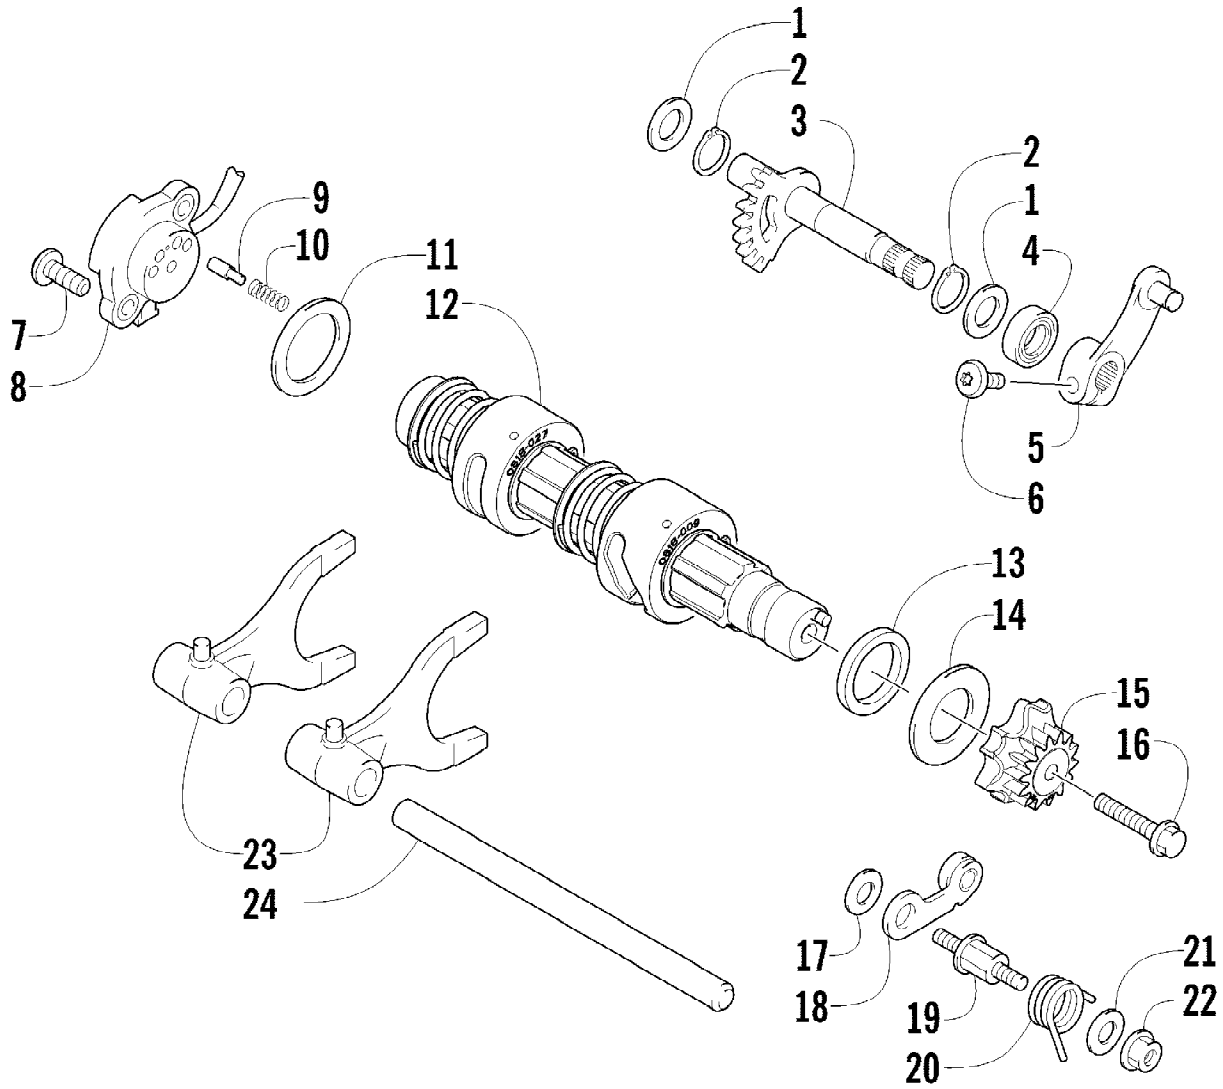

2012 ATV 700 GT BLUE (A2012AGT1PUSD)
GEAR SHIFTING ASSEMBLY

Page 39 of 79

Ref #	Part Number	Qty	S/P/F	Description
1	0828-036	2		Washer
2	0831-010	2		Ring, Retaining
3	0818-007	1	/P	Shaft, Sub-Gear Shift
4	0830-044	1		Seal, Sub-Gear Shift Shaft
5	0818-014	1		Arm, Select
6	8468-620	1	/P	Screw, Machine
7	8470-520	2		Screw, Machine
8	0409-090	1	/P	Switch, Gear Position
9	0818-013	2		Contact
10	0818-017	2		Spring
11	0828-040	1		Washer
12	0818-046	1		Shaft, Gear Shift - Assembly
13	0828-131	1		Spacer
14	0828-037	1		Washer
15	0818-089	1	/P	Plate, Gear Shift Cam
16	0826-006	1		Screw, Cap
17	0828-038	1		Washer
18	0818-002	1		Stopper, Cam
19	0818-004	1		Support, Cam Stopper
20	0818-090	1		Spring
21	0828-035	1		Washer
22	8424-602	1	/P	Nut
23	0818-072	2	/P	Fork, Shift
24	0818-006	1		Shaft, Shift Fork