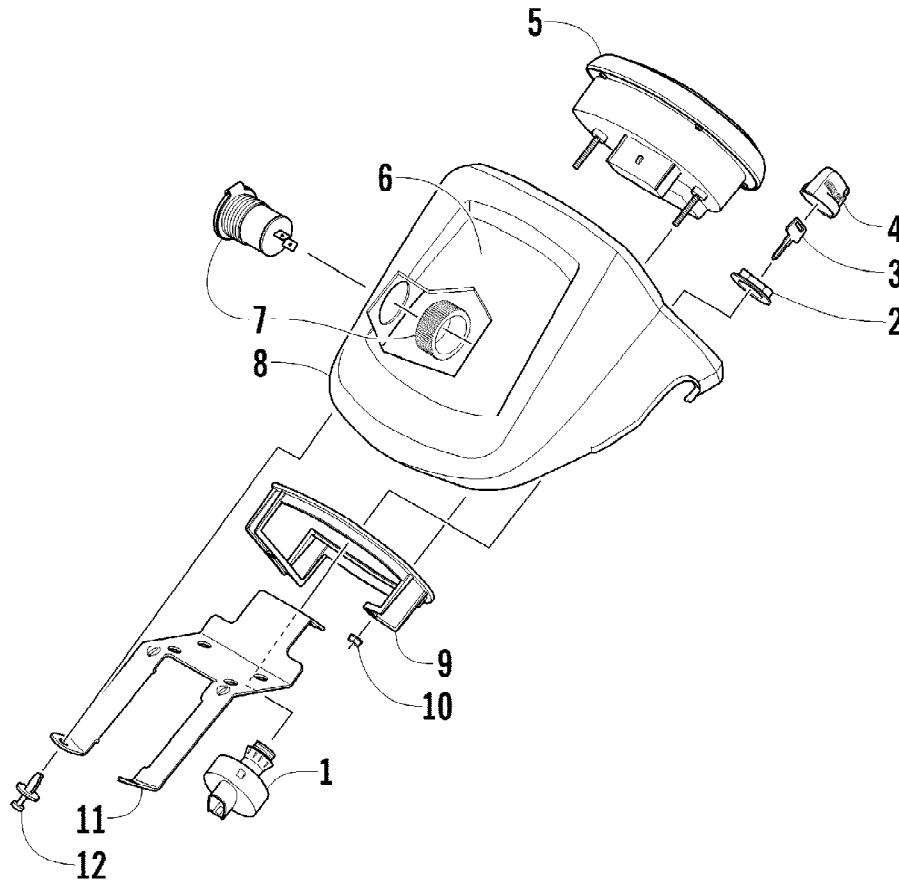

2012 ATV 700 GT BLUE (A2012AGT1PUSD)
INSTRUMENT POD ASSEMBLY

Page 45 of 79

Ref #	Part Number	Qty	S/P/F	Description
1	0430-090	1	/P	Switch, Ignition - Assembly (inc. 2-4)
2	0430-050	1		Nut, Retaining
3	0430-042	1		Key, Ignition (Y Series - Left-Side Cut)
3	0430-043	1		Key, Ignition (Z Series - Right-Side Cut)
4	0430-054	1		Cover, Key
5	0520-152	1		Gauge, LCD
6	9611-399	1		Decal, 50th Anniversary
7	0641-897	1	/P	Outlet, Accessory - 12V
8	0505-590	1		Instrument Pod
9	0420-065	1	/P	Bracket, Retaining
10	0423-493	2		Nut w/Washer
11	2506-470	1		Bracket, Mounting - Instrument Pod
12	0423-535	2		Rivet, Reinstallable