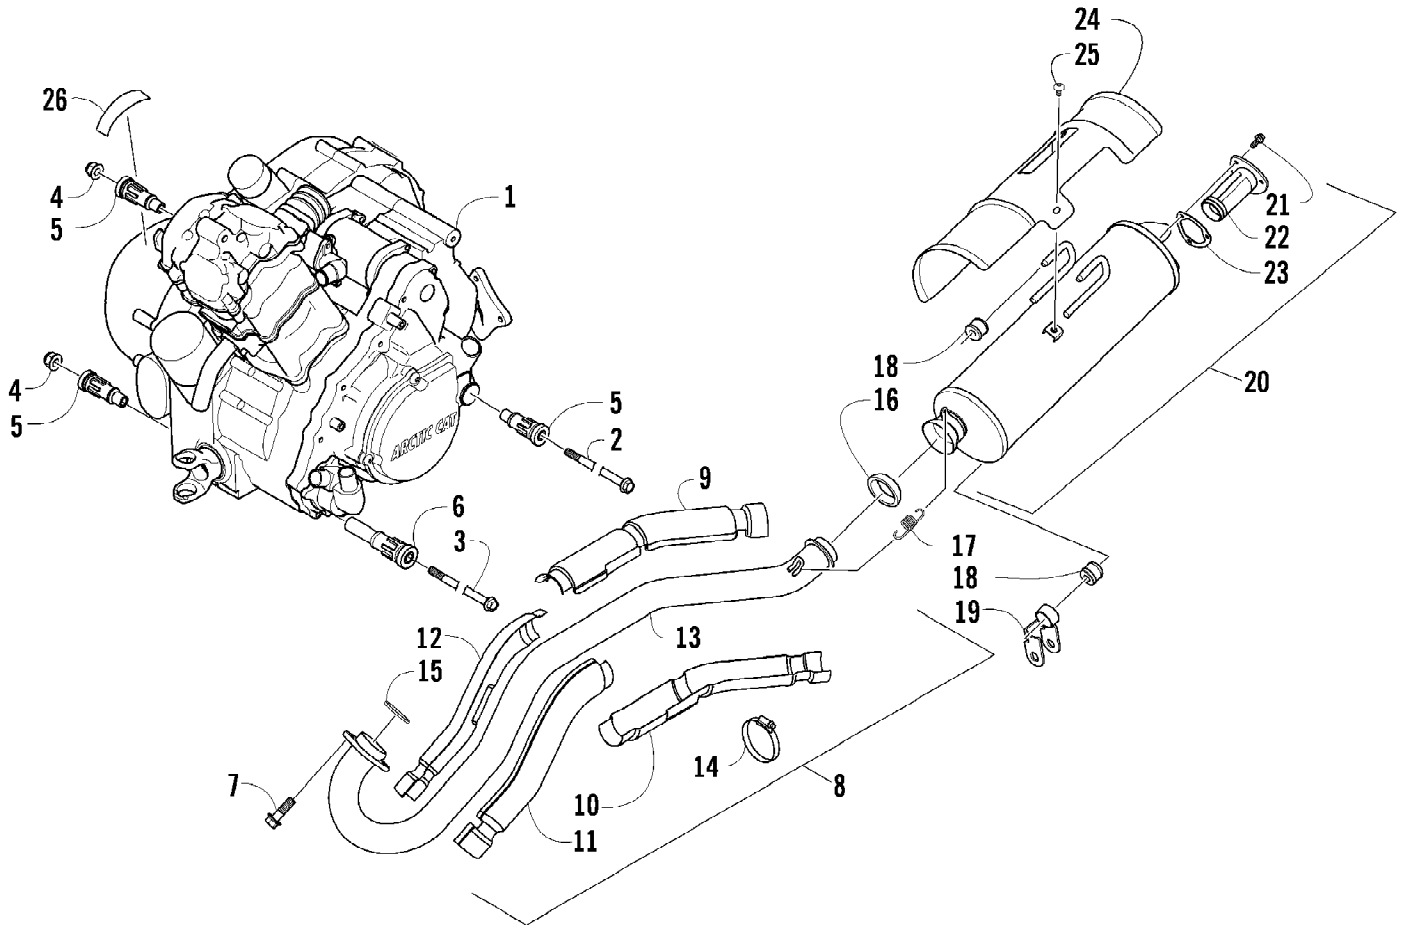

2012 ATV 700 GT BLUE (A2012AGT1PUSD)
ENGINE AND EXHAUST

Page 26 of 79

Ref #	Part Number	Qty	S/P/F	Description
1	0800-121	1		Engine, A700K
2	0423-451	1		Screw, Cap
3	0423-405	1		Screw, Cap
4	8428-002	2		Nut, Lock
5	0801-129	3		Mount, Rubber - Engine
6	0801-122	1		Mount, Rubber - Engine
7	8408-820	2	/P	Screw, Cap
8	0512-345	1	/P	Pipe, Exhaust - Assembly (inc. 9-14)
9	0412-350	1		Shield, Exhaust Pipe - Outer - Rear
10	0412-339	1		Shield, Exhaust Pipe - Inner - Rear
11	0412-349	1		Shield, Exhaust Pipe - Inner - Front
12	0412-348	1		Shield, Exhaust Pipe - Outer - Front
13	0512-344	1		Pipe, Exhaust
14	0423-317	4	/P	Clamp
15	0412-338	1	/P	Gasket, Exhaust
16	0412-375	1	/P	Seal, Exhaust
17	0612-668	2	/P	Spring, Extension
18	0412-577	3	/P	Bushing
19	1506-732	1		Channel, Muffler Support
20	0512-355	1	/P	Muffler - Assembly (inc. 21-23)
21	8408-616	3		Screw, Cap
22	0512-219	1	/P	Arrester, Spark - Assembly
23	0412-313	1		Gasket, Spark Arrester
24	0412-373	1	/P	Cover, Muffler
25	8477-610	3		Screw, Machine
26	0411-426	1		Decal, Warning - Clutch Cover