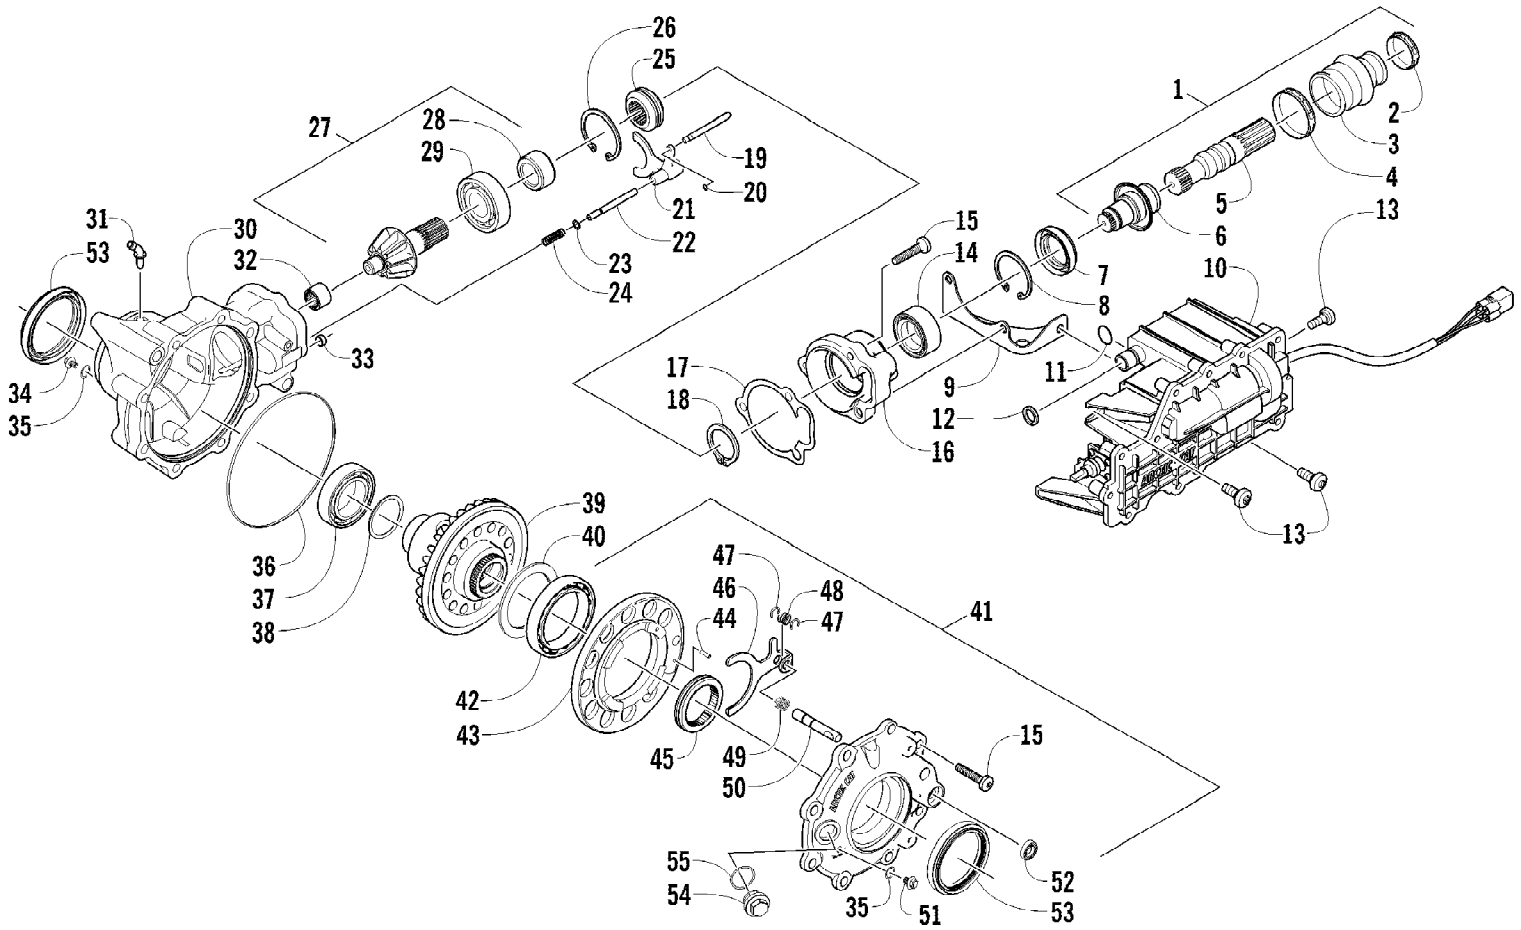

2012 ATV 700 GT BLUE (A2012AGT1PUSD)
FRONT DRIVE GEARCASE ASSEMBLY

2012 ATV 700 GT BLUE (A2012AGT1PUSD)
FRONT DRIVE GEARCASE ASSEMBLY

Page 30 of 79

Ref #	Part Number	Qty	S/P/F	Description
	1502-877	1		Complete Front Drive Gearcase Assembly
1	1502-083	1		Shaft, Propeller - Assembly (inc. 2-6)
2	0423-411	1		Clamp
3	0402-985	1	/P	Boot, Propeller Shaft
4	0423-393	1		Clamp
5	1402-045	1		Shaft, Output
6	1502-085	1	/P	Shaft, Input
7	1402-011	1		Seal
8	0423-423	1		Ring, Retaining
9	1502-237	1		Bracket, Actuator
10	1502-909	1	/P	Actuator (inc. 11)
11	1402-981	1		O-Ring
12	0423-892	1	/P	O-Ring
13	0423-396	3		Screw, Self-Tapping
14	1402-043	1		Bearing
15	0423-118	11		Screw, Self-Tapping
16	0502-528	1	/P	Housing, Pinion
17	0402-947	1		Gasket, Flange
18	0423-417	1		Ring, Retaining
19	0402-997	1		Shaft, Selector
20	0423-402	1		Ring, Retaining
21	0402-998	1		Fork, Selector
22	0402-417	1		Shaft, Shuttle
23	0423-147	1		O-Ring
24	0402-999	1		Spring, Return
25	0402-413	1		Coupler, Drive
26	1423-067	1		Ring, Retaining
27	1502-851	1		Gear, Pinion - Assembly - 11T (inc. 28-29)
28	1402-977	1		Collar, Retaining
29	0402-327	1		Bearing
30	1502-856	1		Housing, Gearcase
31	1402-980	1		Fitting, Elbow
32	0402-328	1		Bearing
33	0402-411	1		Pin, Dowel
34	1402-210	1	/P	Plug, Magnetic (inc. one No. 35)
35	0423-153	2		O-Ring
36	0423-149	1		O-Ring
37	0402-393	1		Bearing
38	0402-405	AR		Shim, 41 x 49 x 1.3 mm
38	0402-406	AR		Shim, 41 x 49 x 1.4 mm
38	0402-407	AR		Shim, 41 x 49 x 1.5 mm
38	0402-408	AR		Shim, 41 x 49 x 1.6 mm
38	0402-409	AR		Shim, 41 x 49 x 1.7 mm
39	1502-859	1		Gear, Ring - 34T
40	1402-074	AR		Shim, 61 x 69 x 1.3 mm
40	1402-075	AR		Shim, 61 x 69 x 1.4 mm
40	1402-076	AR		Shim, 61 x 69 x 1.5 mm
40	1402-077	AR		Shim, 61 x 69 x 1.6 mm
40	1402-078	AR		Shim, 61 x 69 x 1.7 mm
41	1502-895	1		Cover, Gearcase (inc. one No. 35, 42-52, and one No. 53)
42	1402-053	1		Bearing