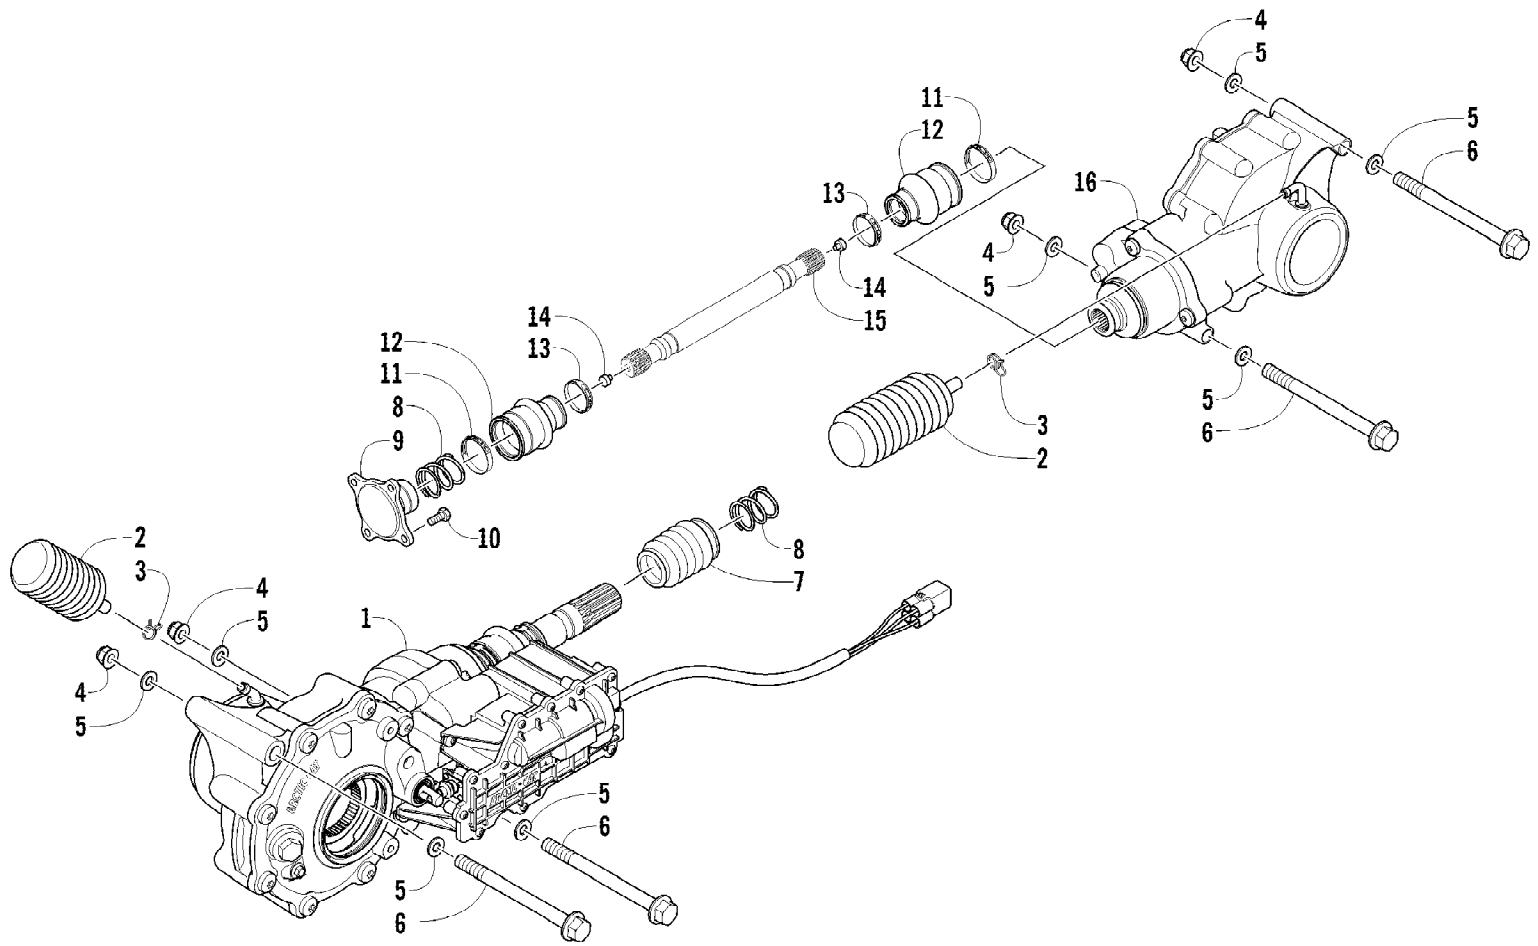

2012 ATV 700 GT BLUE (A2012AGT1PUSD)
DRIVE TRAIN ASSEMBLY

Page 24 of 79

Ref #	Part Number	Qty	S/P/F	Description
1	1502-877	1		Gearcase, Front
2	1402-620	2	/P	Bladder, Gearcase
3	0423-315	2		Clamp, Hose
4	8428-002	4		Nut, Lock
5	0423-426	8		Washer
6	0423-404	4		Screw, Cap
7	0402-966	1		Boot, Shaft
8	1402-026	2		Spring
9	0402-950	1		Flange, Output
10	8408-820	4	/P	Screw, Cap
11	0423-393	2		Clamp
12	0402-985	2	/P	Boot
13	0423-411	2		Clamp
14	0673-618	2	/P	Bumper, Propeller Shaft
15	1402-233	1		Shaft, Propeller
16	1502-876	1		Gearcase, Rear