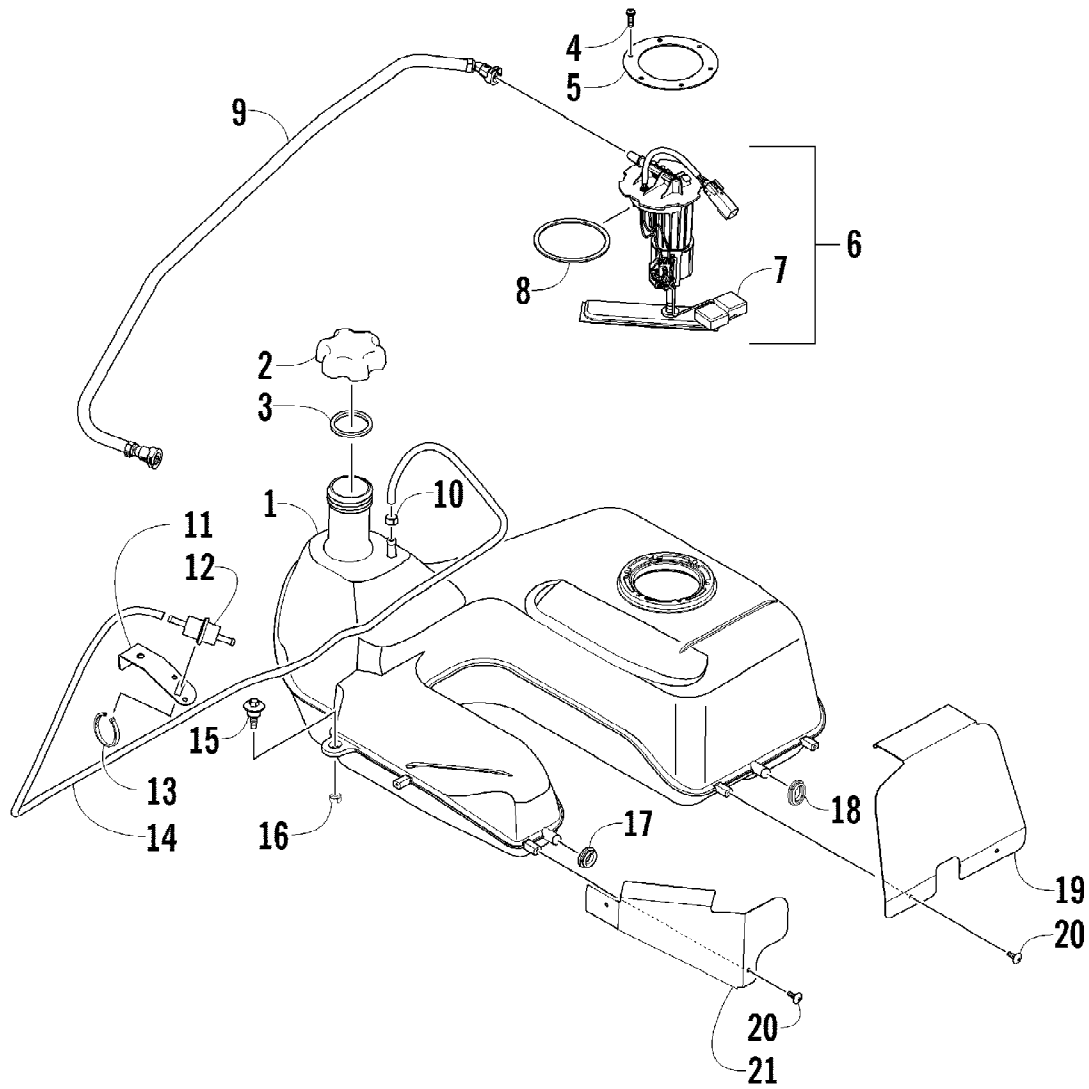

2012 ATV 700 GT BLUE (A2012AGT1PUSD)
GAS TANK ASSEMBLY

Page 37 of 79

Ref #	Part Number	Qty	S/P/F	Description
1	0570-307	1		Tank, Gas - Assembly (inc. 2-5)
2	0470-438	1	/P	Cap, Gas Tank (inc. 3)
3	0109-733	1	/P	Gasket, Gas Tank Cap
4	0423-898	6		Screw, Self-Tapping
5	2670-042	1		Plate, Retaining
6	0570-322	1	/P	Pump, Fuel - Assembly (inc. 7-8)
7	2670-235	1		Float
8	0470-838	1		Seal
9	0570-317	1		Hose, Gasline - Assembly
10	0423-688	AR		Clamp, Hose
11	0470-827	1		Bracket, Filter Mounting
12	0510-335	1	/P	Filter, In-Line
13	0123-788	AR	/P	Tie, Cable - 8 in.
14	0410-070	AR	/P	Hose, Gasline - 25 ft
15	0423-732	2		Screw, Shoulder
16	0623-038	1		Nut w/Washer
17	0423-460	1		Grommet
18	0423-806	1		Grommet
19	0470-710	1		Shield, Heat - Gas Tank - Rear
20	0623-797	4		Screw, Self-Tapping
21	0470-709	1		Shield, Heat - Gas Tank - Front