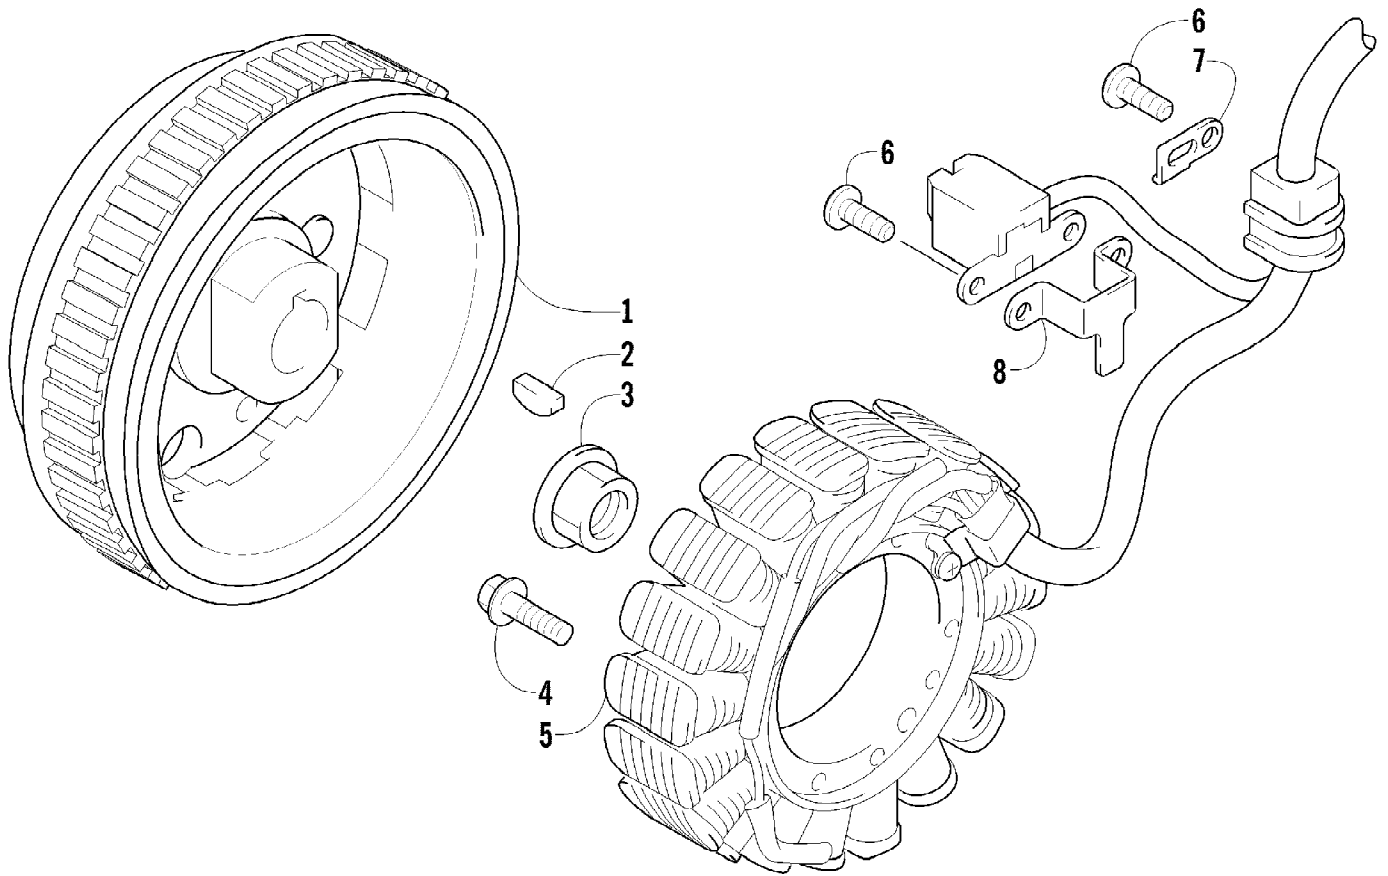

2012 ATV 700 GT BLUE (A2012AGT1PUSD)
MAGNETO ASSEMBLY

Page 47 of 79

Ref #	Part Number	Qty	S/P/F	Description
1	0802-048	1		Rotor/Flywheel
2	0829-012	1		Key
3	0827-014	1		Nut
4	8409-632	3		Screw, Cap
5	0802-041	1		Stator - Assembly
6	8470-510	3		Screw, Machine
7	0802-015	1		Clamp - No. 1
8	0802-016	1		Clamp - No. 2