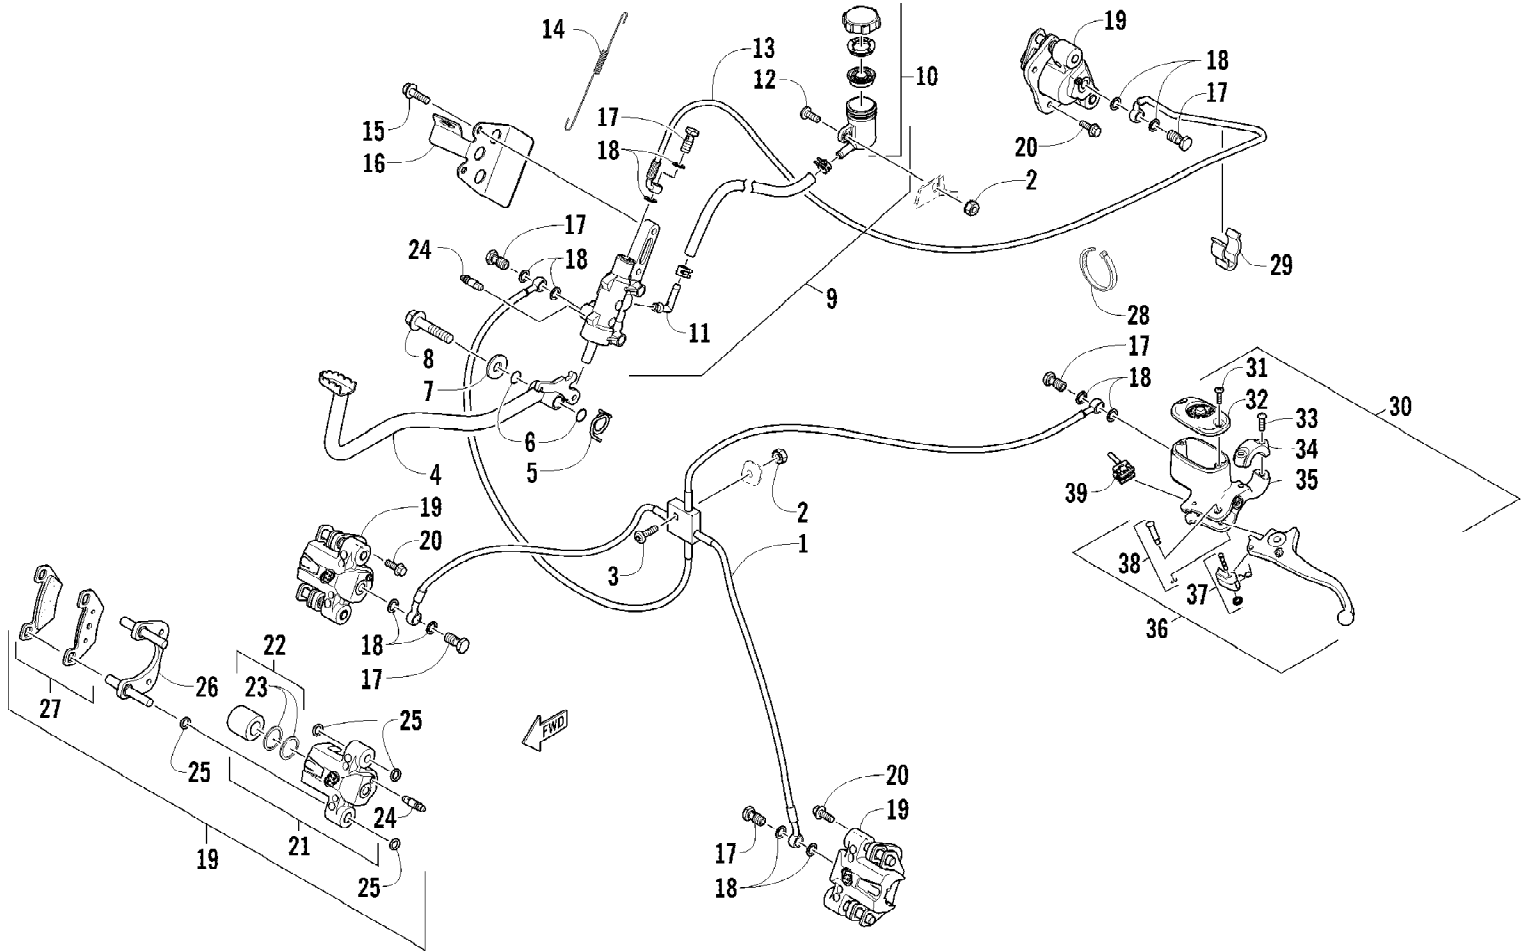

2012 ATV 700 GT BLUE (A2012AGT1PUSD)
HYDRAULIC BRAKE ASSEMBLY

2012 ATV 700 GT BLUE (A2012AGT1PUSD)
HYDRAULIC BRAKE ASSEMBLY

Page 43 of 79

Ref #	Part Number	Qty	S/P/F	Description
1	1502-015	1		Hose, Brakeline - Assembly
2	0623-038	2		Nut w/Washer
3	8476-625	1		Screw, Machine
4	1502-063	1		Lever, Brake
5	0502-807	1		Spring, Brake Lever
6	1602-213	2	/P	O-Ring
7	8050-252	1		Washer
8	8408-816	1		Screw, Cap
9	1502-293	1		Brake Assembly (inc. 10)
10	1502-155	1		Reservoir, Brake w/Clamp
11	1502-296	1	/P	Adapter, Hose
12	8476-616	1		Screw, Machine
13	1502-593	1		Hose, Brakeline
14	0502-785	1		Spring, Brake Switch
15	8408-625	2		Screw, Cap
16	1502-179	1		Bracket, Switch
17	0423-413	6		Bolt, Banjo-Fitting
18	0423-178	12		Washer, Crush
19	1436-422	1	/P	Caliper, Brake - Right Front (inc. two No. 20 and 21-27)
19	1436-423	1	/P	Caliper, Brake - Left Front (inc. two No. 20 and 21-27)
19	1436-423	1	/P	Caliper, Brake - Rear (inc. two No. 20 and 21-27)
20	8408-821	6	/P	Screw, Cap
21	1436-160	1	/P	Housing, Caliper - Assembly - Right Front (inc. two No. 20 and 22-24)
21	1436-161	1	/P	Housing, Caliper - Assembly - Left Front (inc. two No. 20 and 22-24)
21	1436-161	1	/P	Housing, Caliper - Assembly - Rear (inc. two No. 20 and 22-24)
22	0502-606	3		Piston/Seal Set (inc. 23)
23	0502-607	3		Seal Set
24	0502-609	4	/P	Valve, Bleed
25	0502-608	3		O-Ring, Guide - Set
26	0502-605	3		Bracket Assembly
27	1502-694	3	S	Pad, Brake - Set
28	0123-788	AR	/P	Tie, Cable - 8 in.
29	1502-115	2		Clip, Brakeline Hose
30	1502-902	1	/P	Brake Assembly (inc. 31-39)
31	0502-566	1		Screw, Machine - Kit
32	0502-868	1	/P	Cover, Reservoir
33	0502-568	1		Screw, Machine - Kit
34	0502-869	1		Clamp, Master Cylinder
35	0502-704	1		Master Cylinder Assembly
36	1502-904	1		Lever Assembly - Kit (inc. 37-38)
37	1502-905	1		Lock, Brake Lever - Kit
38	0502-580	1		Lever Pin - Kit
39	0502-564	1	/P	Switch, Brake