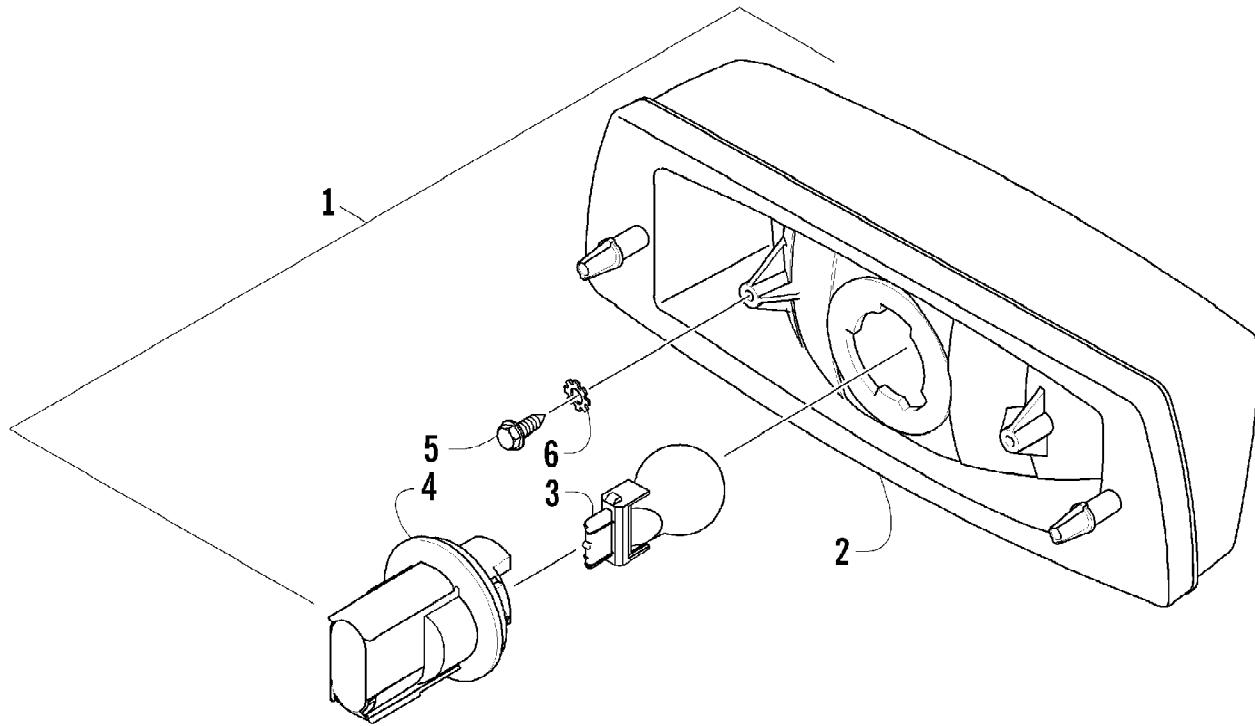

2012 ATV 700 GT BLUE (A2012AGT1PUSD)
TAILLIGHT ASSEMBLY

Page 69 of 79

Ref #	Part Number	Qty	S/P/F	Description
1	0509-022	1		Taillight Assembly (inc. 2-4)
2	0509-025	1		Housing, Taillight
3	0409-056	1		Bulb, Taillight
4	0409-057	1		Socket, Taillight
5	0623-301	2	/P	Screw, Self-Tapping
6	8053-212	2	/P	Washer, External Tooth Lock