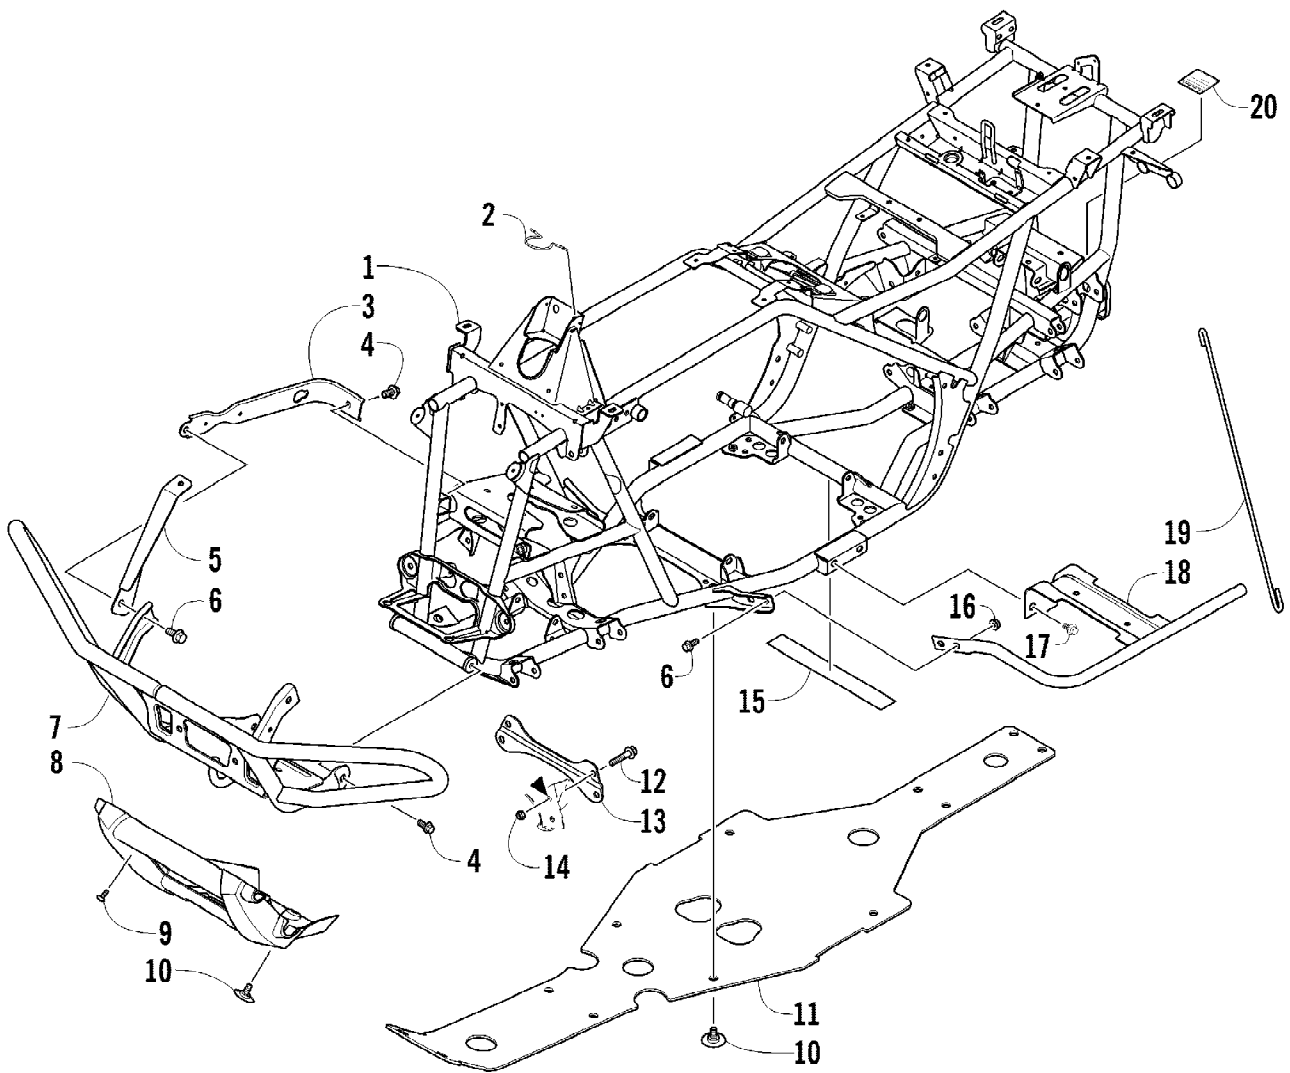

2012 ATV 700 GT BLUE (A2012AGT1PUSD)
FRAME AND RELATED PARTS

Page 28 of 79

Ref #	Part Number	Qty	S/P/F	Description
1	4506-551	1		Frame, Main
2	2416-401	1		Clip, Routing
3	1506-596	2	/P	Channel, Bumper Mounting
4	8409-020	4	/P	Screw, Cap
5	1506-562	1		Bracket, Mounting - Bumper - Right
5	1506-563	1		Bracket, Mounting - Bumper - Left
6	8408-816	6		Screw, Cap
7	1506-855	1	/P	Bumper, Front
8	1406-360	1		Fascia, Bumper - Front
9	0423-419	2		Screw, Machine
10	0423-101	12		Screw, Shoulder
11	1406-030	1		Panel, Belly
12	8409-025	2		Screw, Cap
13	2516-852	1	/P	Brace, A-Arm
14	0423-744	2		Nut, Lock
15	0406-289	2		Pad, Frame
16	8424-802	4		Nut
17	8409-016	4		Screw, Cap
18	1506-380	1		Footrest - Right
18	1506-379	1		Footrest - Left
19	2506-423	2		Rod, Support
20	1411-077	1		Decal, Warning - Towing