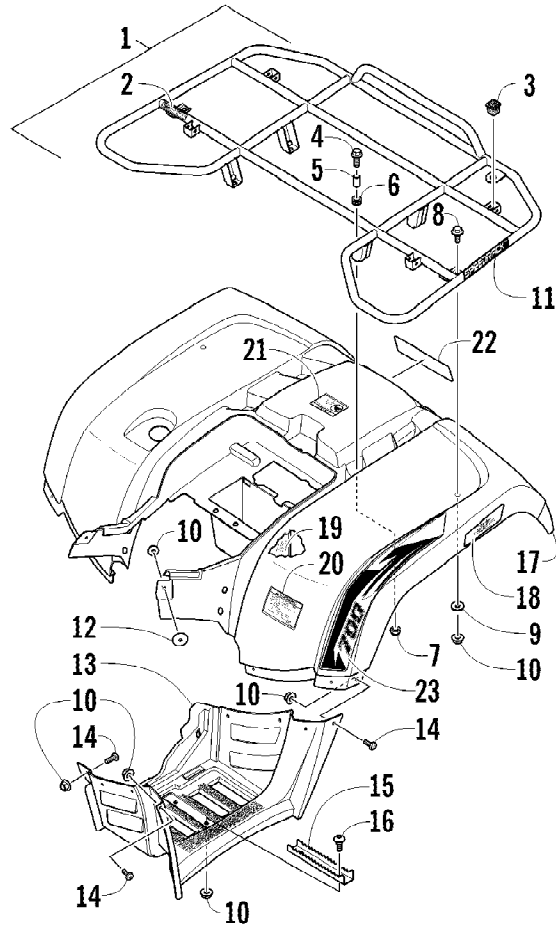

2012 ATV 700 GT BLUE (A2012AGT1PUSD)
REAR RACK, BODY PANEL, AND FOOTWELL ASSEMBLIES

2012 ATV 700 GT BLUE (A2012AGT1PUSD)

Page 53 of 79

REAR RACK, BODY PANEL, AND FOOTWELL ASSEMBLIES

Ref #	Part Number	Qty	S/P/F	Description
1	2506-125	1		Rack, Rear - Assembly (inc. 2-3)
2	0411-648	1		Decal, Warning - Load
3	0441-592	4	/P	Bushing
4	8410-830	4		Screw, Cap
5	0423-669	4		Spacer
6	0423-465	4		Grommet
7	8432-802	4		Nut, Lock
8	0423-654	2		Screw, Shoulder
9	8050-222	2	/P	Washer
10	0423-540	26		Nut, Lock
11	0411-965	2		Decal, "Speedrack"
12	0423-101	2		Screw, Shoulder
13	1406-356	1		Footwell - Right
13	2406-429	1	/P	Footwell - Left
14	0423-419	18		Screw, Machine
15	1506-125	2	/P	Footpeg
16	0423-355	4		Screw, Shoulder
17	2516-952	1		Panel, Fender - Assembly (inc. 18-21)
18	1411-592	1	/P	Decal, Reflector - Right
18	1411-593	1	/P	Decal, Reflector - Left
19	0470-658	1		Foil, Protective
20	2411-143	1	/P	Decal, Warning - Tire Pressure
21	1411-809	1	/P	Decal, Passenger
22	1411-725	1		Decal, "Arctic Cat"
23	2411-684	1		Decal, Side - Lower Right
23	2411-685	1		Decal, Side - Lower Left