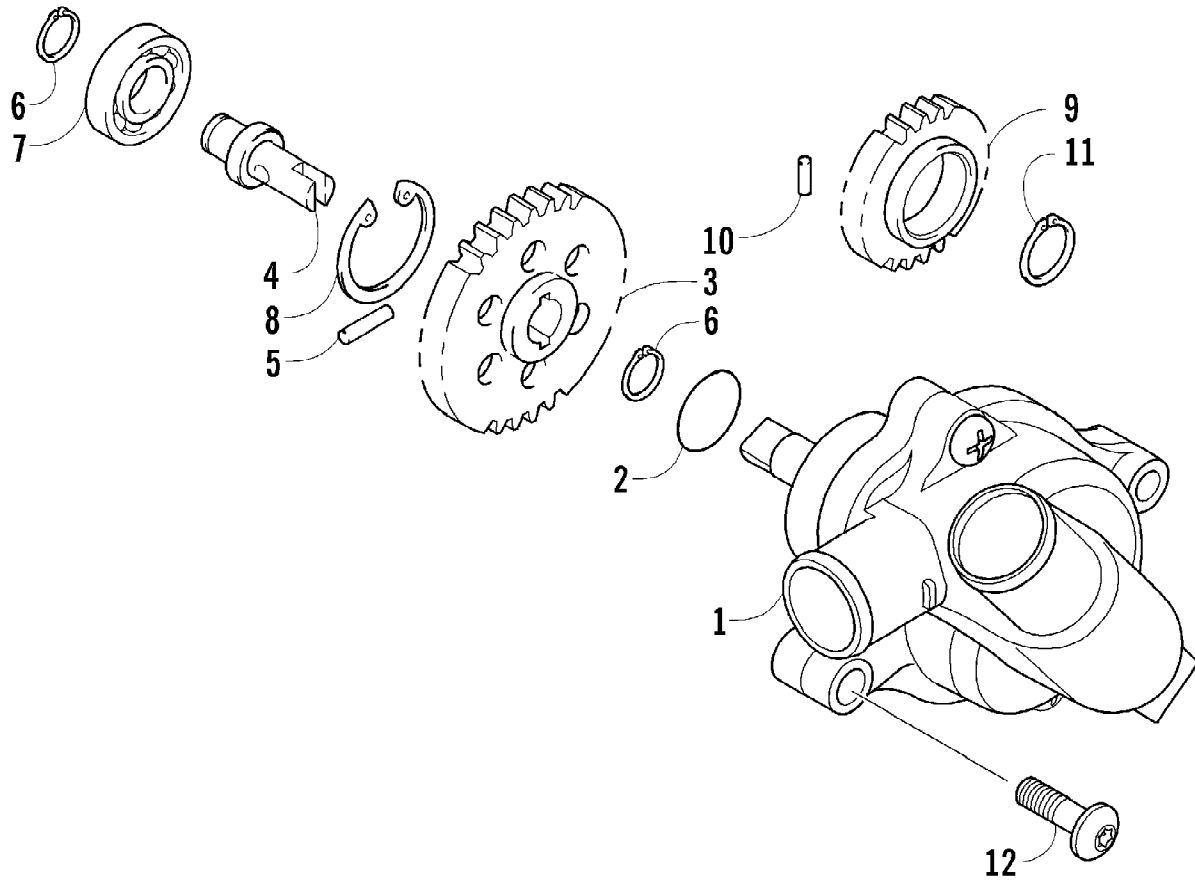

2012 ATV 700 GT BLUE (A2012AGT1PUSD)
WATER PUMP ASSEMBLY

Page 75 of 79

Ref #	Part Number	Qty	S/P/F	Description
1	0813-001	1		Pump, Water - Assembly (inc. 2)
2	0830-029	1		O-Ring
3	0813-004	1		Gear, Driven
4	0813-005	1		Shaft, Driven Gear
5	0829-009	1		Pin
6	0831-002	2		Ring, Retaining
7	0832-046	1	/P	Bearing
8	0831-004	1		Ring, Retaining
9	0811-003	1		Gear, Water Pump Drive
10	0829-007	1		Pin
11	0831-005	1		Ring, Retaining
12	8468-665	2		Screw, Machine