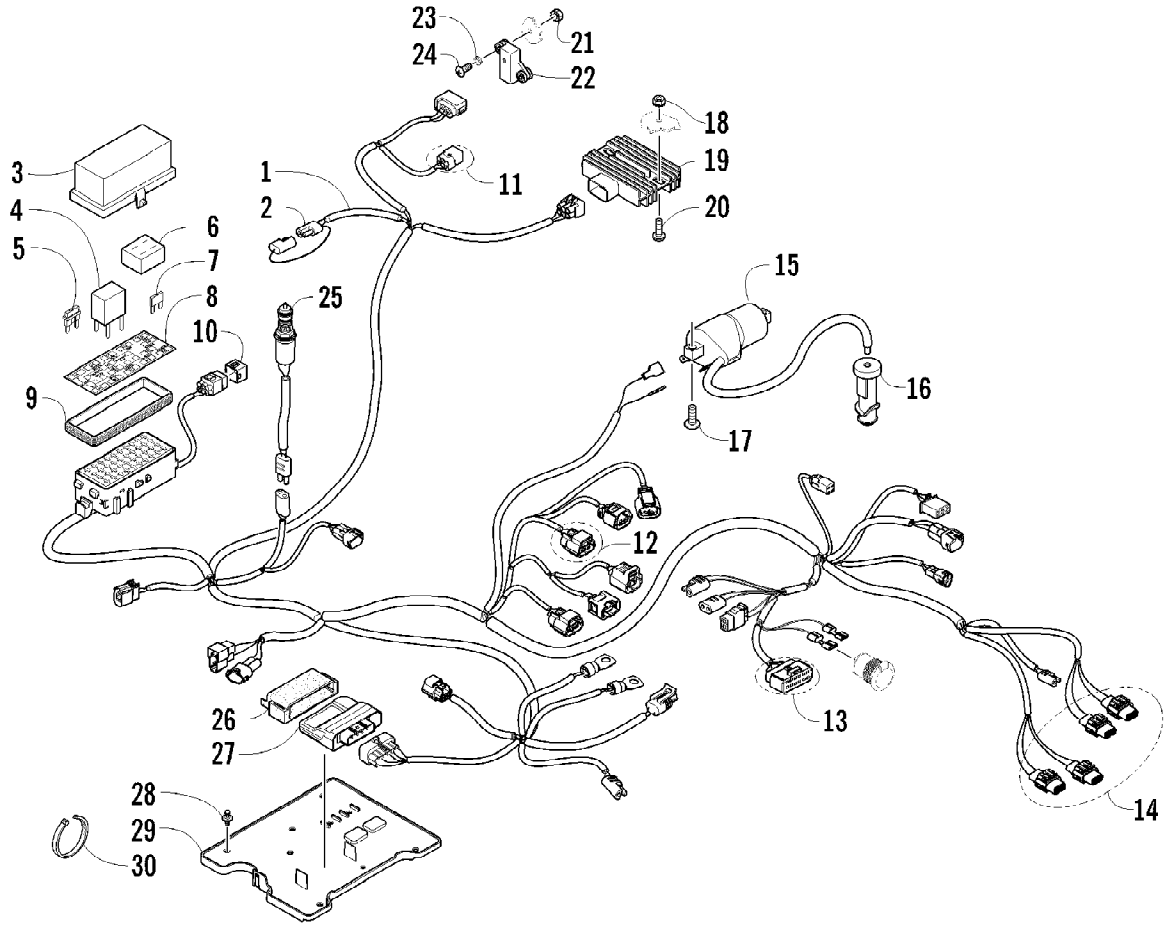

2012 ATV 700 GT BLUE (A2012AGT1PUSD)
WIRING HARNESS ASSEMBLY

Page 79 of 79

Ref #	Part Number	Qty	S/P/F	Description
1	0486-386	1		Harness, Main (inc. 2-10)
2	0486-164	1		Tether, Accessory Connector
3	0430-085	1		Cover, Fuse Block
4	0430-045	6	/P	Relay (4-Pin) - 20 Amp
5	0430-034	2		Diode
6	0430-037	1		Holder, Fuse
7	0430-032	5		Fuse - 10 Amp
7	0430-031	4		Fuse - 15 Amp
7	0430-030	3		Fuse - 30 Amp
8	2411-213	1		Decal, Fuse Block
9	0430-086	1		Seal
10	0430-097	1		Cover, Diagnostics Connector
11	1436-416	1		Repair Kit, Connector - Tilt Sensor
12	1436-417	1		Repair Kit, Connector - Idle Speed Control
13	1436-415	1		Repair Kit, Connector - LCD Gauge
14	1436-290	AR		Repair Kit, Connector - Headlight
15	0824-043	1		Coil, Ignition
16	0824-049	1	/P	Cap, Spark Plug
17	8476-620	2		Screw, Machine
18	0623-038	2		Nut w/Washer
19	0824-037	1	/P	Regulator, Voltage
20	8476-625	2		Screw, Machine
21	0423-493	2		Nut w/Washer
22	0409-064	1		Sensor, Tilt
23	0123-802	2		Washer
24	8468-425	2		Screw, Machine
25	0409-089	1		Switch, Brake - Assembly
26	0430-076	1		Cushion, ECU
27	0530-072	1		ECU
28	0623-362	3		Rivet, Reinstallable
29	2406-643	1		Tray, Electrical
30	0123-788	AR	/P	Tie, Cable - 8 in.
30	0123-903	AR		Tie, Cable - 11.5 in.