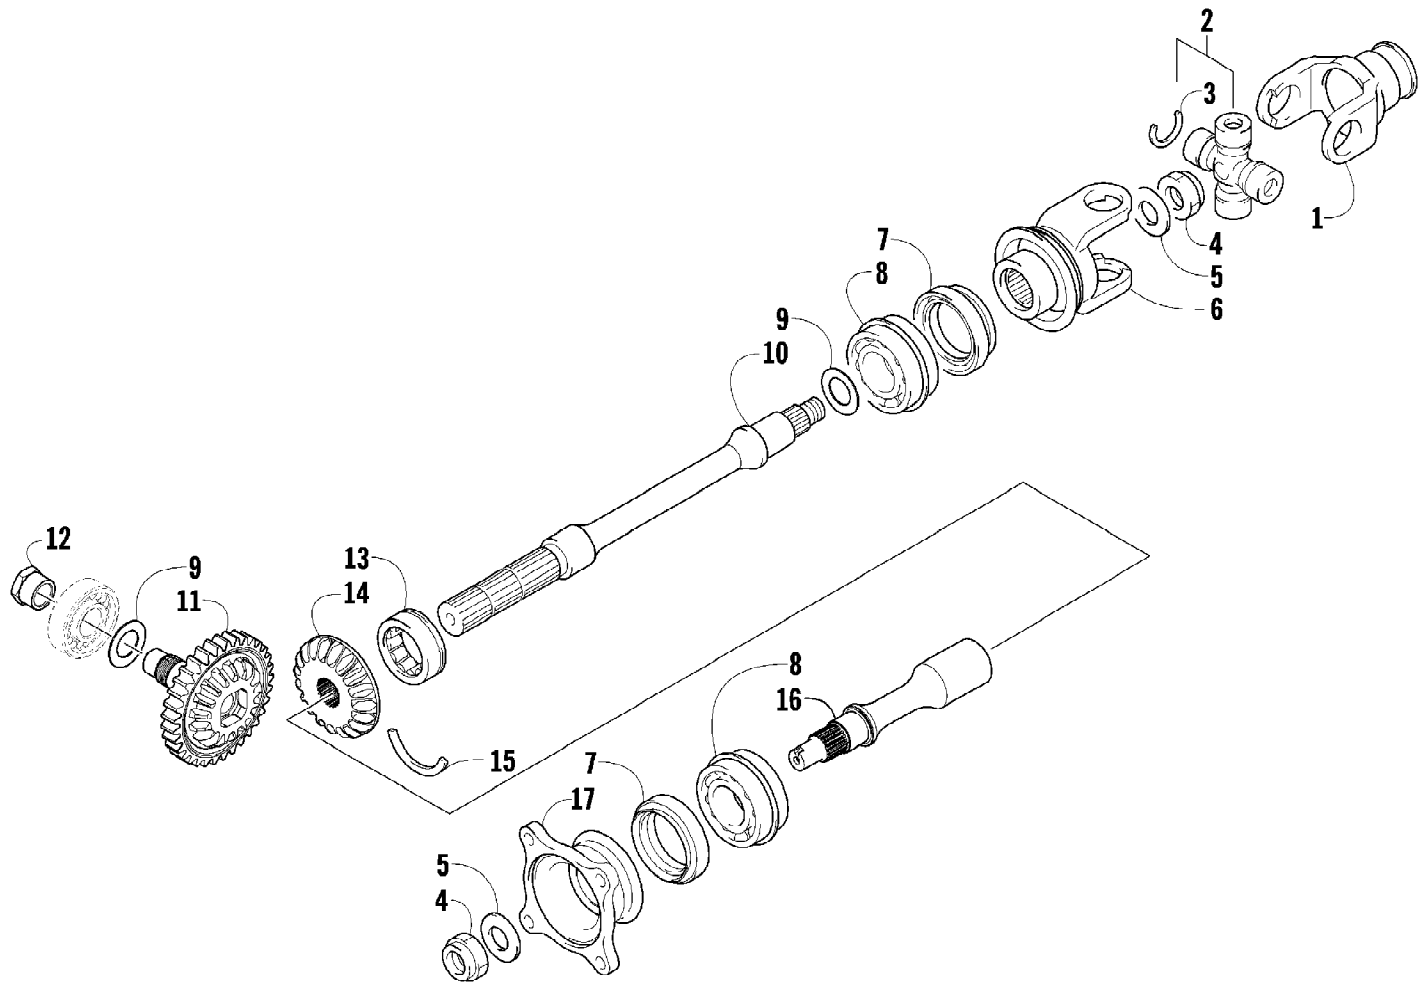

2012 ATV 700 GT BLUE (A2012AGT1PUSD)
SEAT ASSEMBLY

Page 57 of 79

Ref #	Part Number	Qty	S/P/F	Description
1	4506-557	1	/P	Seat Assembly (inc. 2-9)
2	1506-209	1		Cover, Seat
3	0517-119	1		Foam, Seat
4	2416-826	1	/P	Base, Seat - Assembly (inc. 5-6)
5	0406-879	2		Bumper, Seat - Rear
6	0406-877	4	/P	Bumper, Seat - Front
7	0624-263	AR		Staple
8	1406-592	1	/P	Spring, Seat Latch
9	1506-156	1		Latch, Seat
10	0441-587	1		Wrench, Spanner