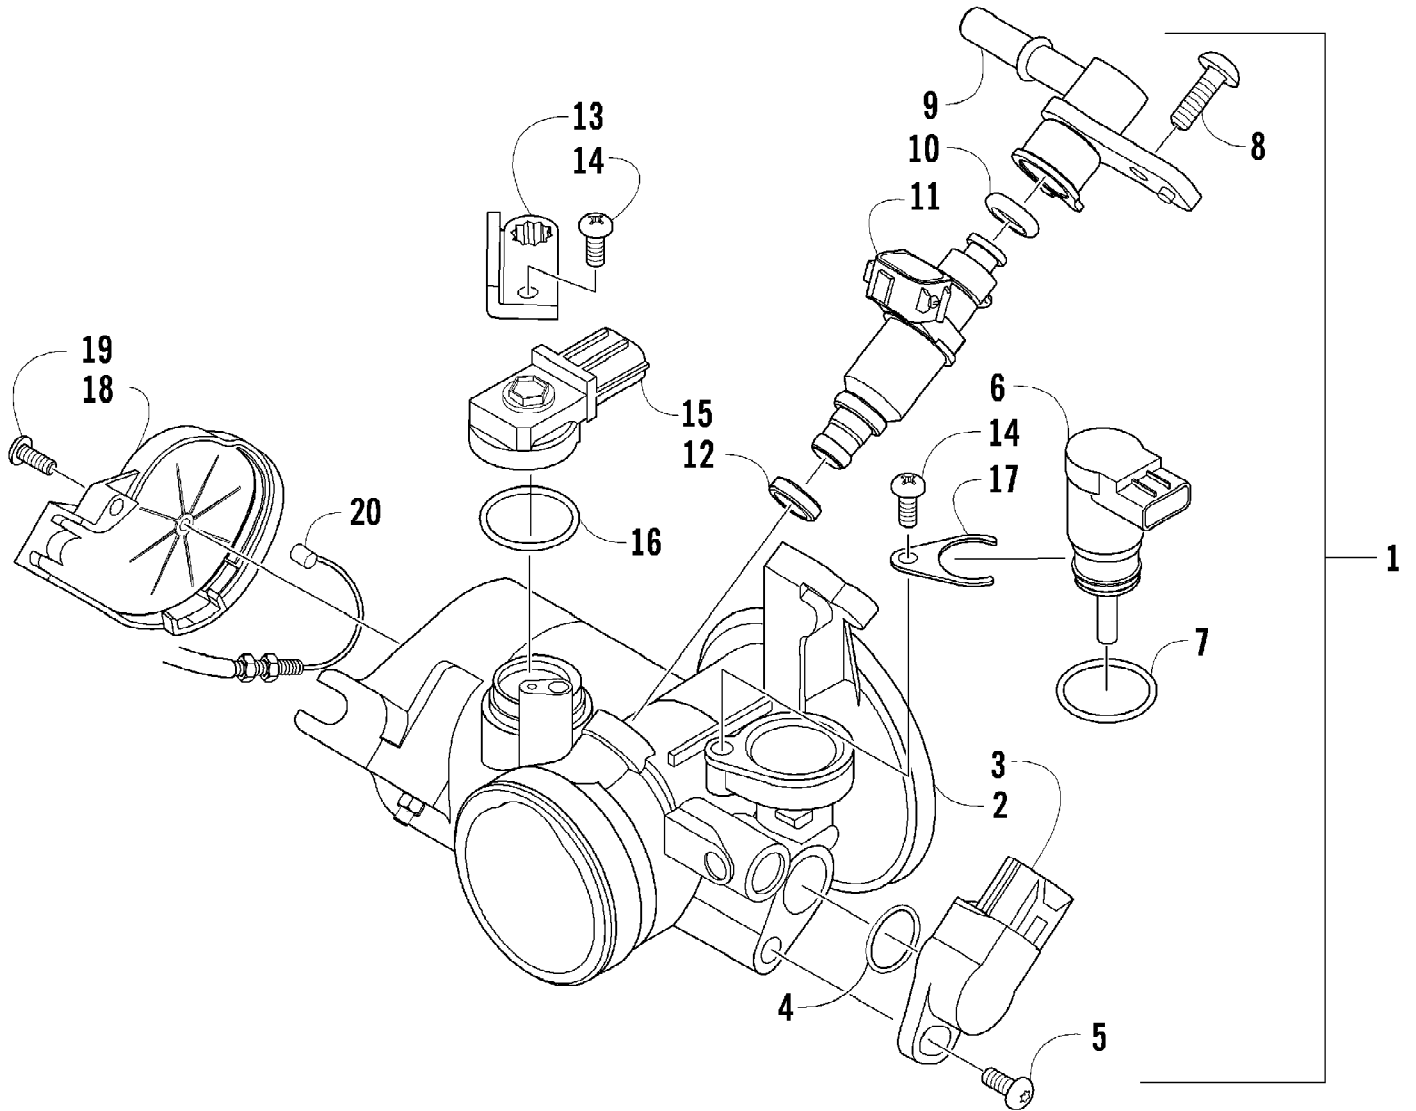

2012 ATV 700 GT BLUE (A2012AGT1PUSD)
THROTTLE BODY ASSEMBLY

Page 71 of 79

Ref #	Part Number	Qty	S/P/F	Description
1	0470-753	1		Throttle - Assembly (inc. 2-19)
2	0	1	F	Throttle Body
3	0430-072	1		Sensor, Throttle Position
4	5507-234	1		O-Ring
5	5507-231	1		Screw, Machine
6	0430-074	1		Valve, ISC
7	5507-233	1		O-Ring
8	5507-238	1		Screw, Machine
9	0470-687	1		Rail, Fuel
10	0470-767	1		O-Ring
11	0470-762	1		Injector, Fuel
12	0470-768	1		Seal
13	5507-227	1		Bracket, MAP Sensor
14	5507-117	2	/P	Screw, Machine
15	0430-073	1		Sensor, MAP
16	5507-232	1		O-Ring
17	5507-229	1		Plate, ISC Valve
18	5507-223	1		Cover
19	5507-037	1	/P	Screw, Machine
20	0487-057	1		Cable, Throttle