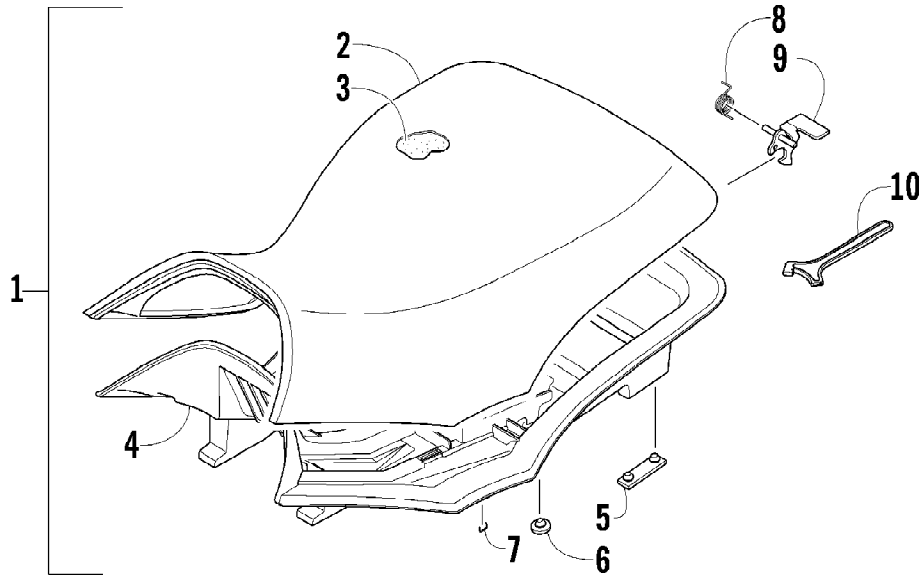

2012 ATV 700 GT BLUE (A2012AGT1PUSD)
SEAT ASSEMBLY

Page 57 of 79

Ref #	Part Number	Qty	S/P/F	Description
1	4506-557	1	/P	Seat Assembly (inc. 2-9)
2	1506-209	1		Cover, Seat
3	0517-119	1		Foam, Seat
4	2416-826	1	/P	Base, Seat - Assembly (inc. 5-6)
5	0406-879	2		Bumper, Seat - Rear
6	0406-877	4	/P	Bumper, Seat - Front
7	0624-263	AR		Staple
8	1406-592	1	/P	Spring, Seat Latch
9	1506-156	1		Latch, Seat
10	0441-587	1		Wrench, Spanner