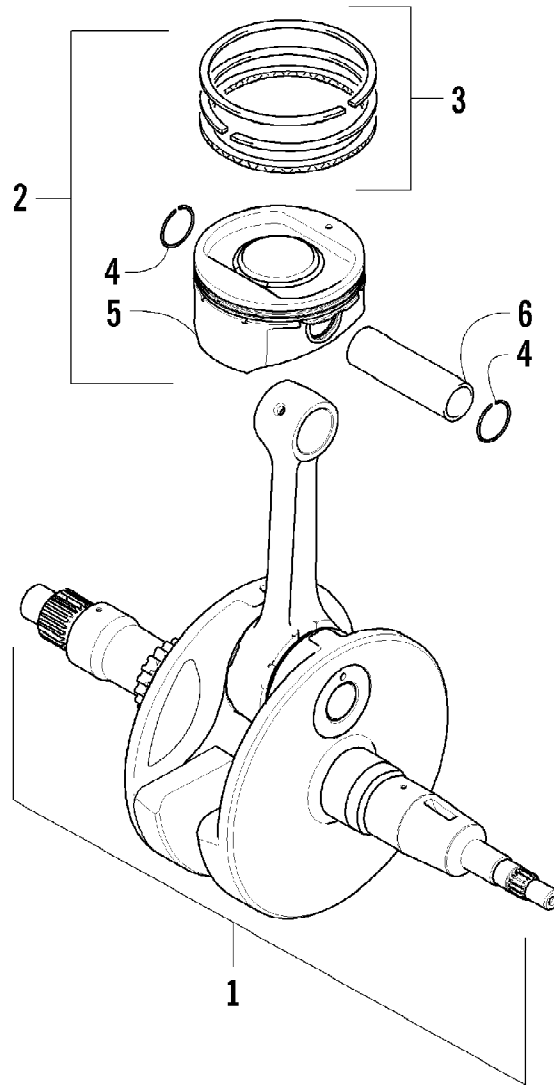

2012 ATV 700 GT BLUE (A2012AGT1PUSD)
CRANKSHAFT AND PISTON ASSEMBLY

Page 18 of 79

Ref #	Part Number	Qty	S/P/F	Description
1	0805-326	1		Crankshaft Assembly
2	0805-297	1	/P	Piston Set (inc. 3-6)
3	0805-132	1		Ring, Piston - Set
4	0831-001	2		Circlip, Piston Pin
5	0805-296	1		Piston
6	0805-210	1		Pin, Piston