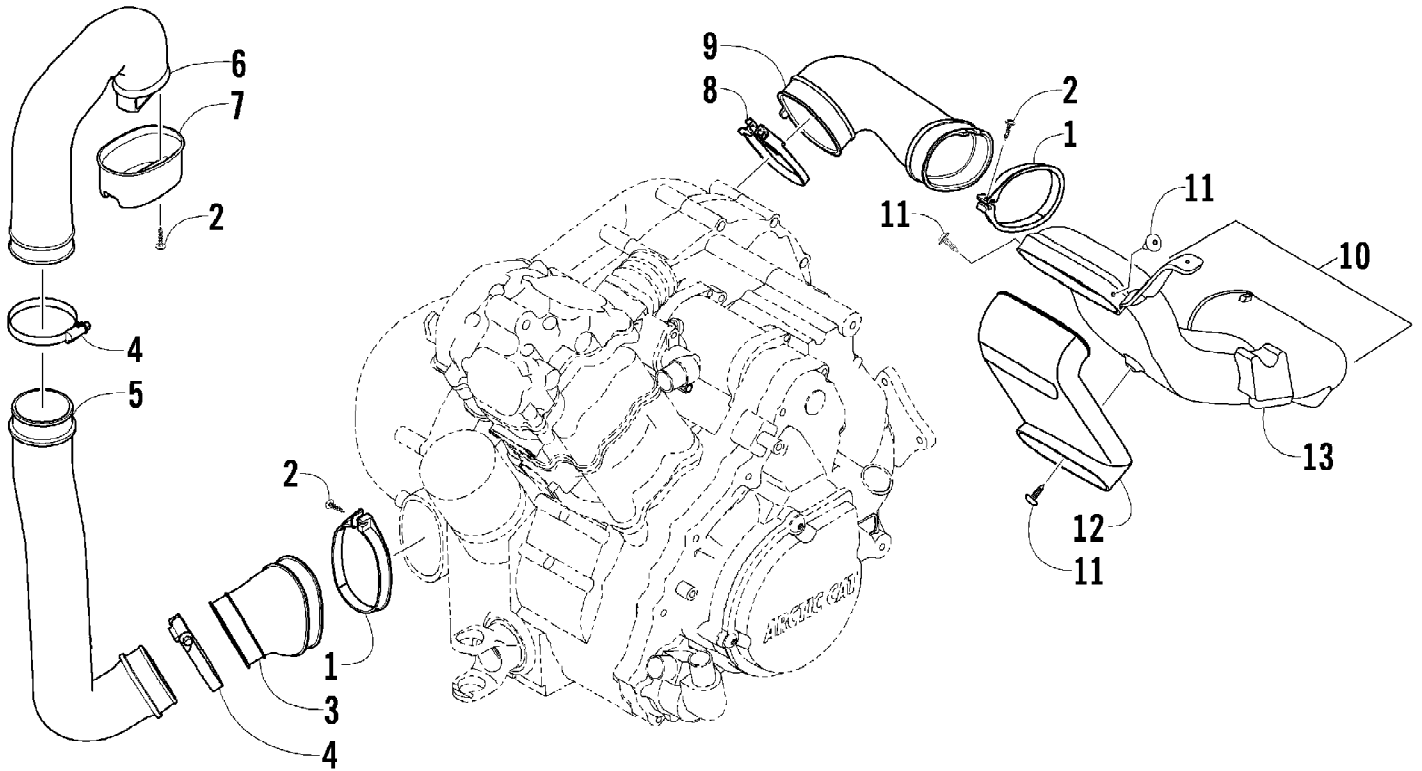

2012 ATV 700 GT BLUE (A2012AGT1PUSD)
 BATTERY AND STARTER ASSEMBLY

Page 4 of 79

Ref #	Part Number	Qty	S/P/F	Description
1	5991-655	1	/P	Battery Cover/Tool Tray Assembly (inc. 2-4)
2	2406-815	1	/P	Cover, Battery
3	0444-122	1	S/P	Kit, Tool
4	0417-016	1		Pad, Battery
5	8476-620	2		Screw, Machine
6	0645-480	1		Battery Assembly (inc. 7-8)
7	0445-082	1		Kit, Hardware
8	0645-430	1		Decal, Warning
9	0417-012	1		Foam, Battery
10	0445-070	1		Cable, Battery/Ground
11	0445-062	1		Cable, Battery/Solenoid
12	0645-327	1		Boot, Terminal
13	0623-038	5		Nut w/Washer
14	0445-064	1		Cable, Solenoid/Starter (inc. 15)
15	0645-019	1		Boot, Terminal
16	0445-058	1	/P	Solenoid
17	8476-625	4		Screw, Machine
18	0825-013	1	/P	Motor, Starter - Assembly

2012 ATV 700 GT BLUE (A2012AGT1PUSD)
CAM CHAIN ASSEMBLY

Page 6 of 79

Ref #	Part Number	Qty	S/P/F	Description
1	0810-001	1		Chain, Cam
2	0810-002	1		Guide, Chain
3	0810-003	1		Tensioner, Chain
4	0826-036	1		Pivot, Tensioner
5	0830-025	1		Washer, Crush
6	0810-004	1		Adjuster, Tensioner - Assembly
7	0830-018	1		Gasket
8	8468-625	2		Screw, Machine
9	0830-107	2		Gasket
10	8400-610	1		Screw, Cap
11	0828-129	1		Washer