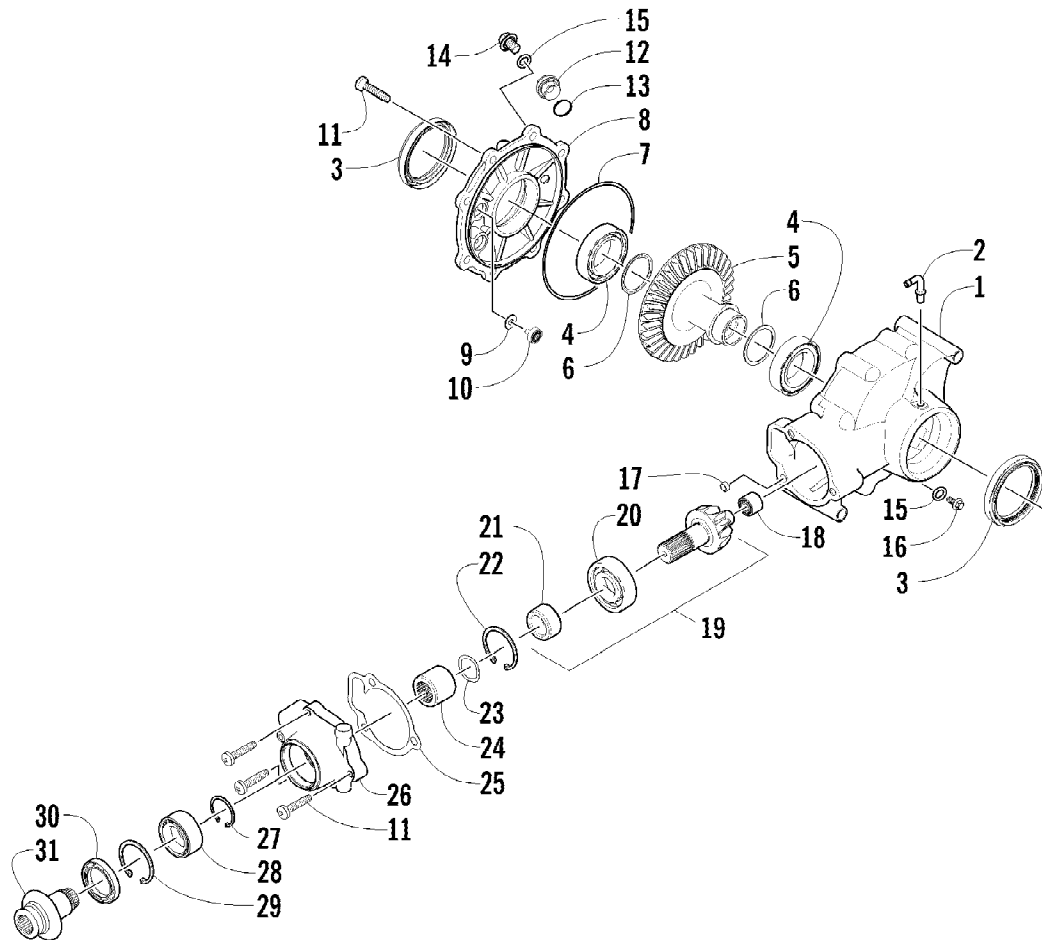

2012 ATV 700 GT BLUE (A2012AGT1PUSD)
REAR DRIVE GEARCASE ASSEMBLY

2012 ATV 700 GT BLUE (A2012AGT1PUSD)
REAR DRIVE GEARCASE ASSEMBLY

Ref #	Part Number	Qty	S/P/F	Description
	1502-876	1		Complete Rear Drive Gearcase Assembly
1	1502-896	1		Housing, Gearcase
2	1402-442	1		Fitting, Elbow
3	1402-950	2	/P	Seal
4	0402-393	2		Bearing
5	1402-033	1		Gear, Ring - 34T
6	0402-405	AR		Shim, 41 x 49 x 1.3 mm
6	0402-406	AR		Shim, 41 x 49 x 1.4 mm
6	0402-407	AR		Shim, 41 x 49 x 1.5 mm
6	0402-408	AR		Shim, 41 x 49 x 1.6 mm
6	0402-409	AR		Shim, 41 x 49 x 1.7 mm
7	0423-149	1		O-Ring
8	1502-897	1		Cover, Gearcase
9	0402-429	AR		Shim, 6.3 x 18 x 1.3 mm
9	0402-430	AR		Shim, 6.3 x 18 x 1.4 mm
9	0402-431	AR		Shim, 6.3 x 18 x 1.5 mm
9	0402-432	AR		Shim, 6.3 x 18 x 1.6 mm
9	0402-433	AR		Shim, 6.3 x 18 x 1.7 mm
10	0402-326	1		Button, Thrust
11	0423-118	11		Screw, Self-Tapping
12	0402-333	1	/P	Plug, Magnetic (inc. 13)
13	0423-154	1		O-Ring
14	1402-211	1		Plug, Oil Level (inc. one No. 15)
15	0423-153	2		O-Ring
16	1402-210	1	/P	Plug, Fill (inc. one No. 15)
17	0402-411	1		Pin, Dowel
18	0402-328	1		Bearing
19	1502-851	1		Gear, Pinion - Assembly - 11T (inc. 20-21)
20	0402-327	1		Bearing
21	1402-977	1		Collar, Retaining
22	1423-067	1		Ring, Retaining
23	0402-982	1		Washer, Wave
24	0402-981	1		Collar, Shaft
25	0402-947	1		Gasket, Flange
26	0502-529	1		Housing, Pinion
27	0423-417	1		Ring, Retaining
28	1402-043	1		Bearing
29	0423-423	1		Ring, Retaining
30	1402-011	1		Seal
31	1502-085	1	/P	Shaft, Input