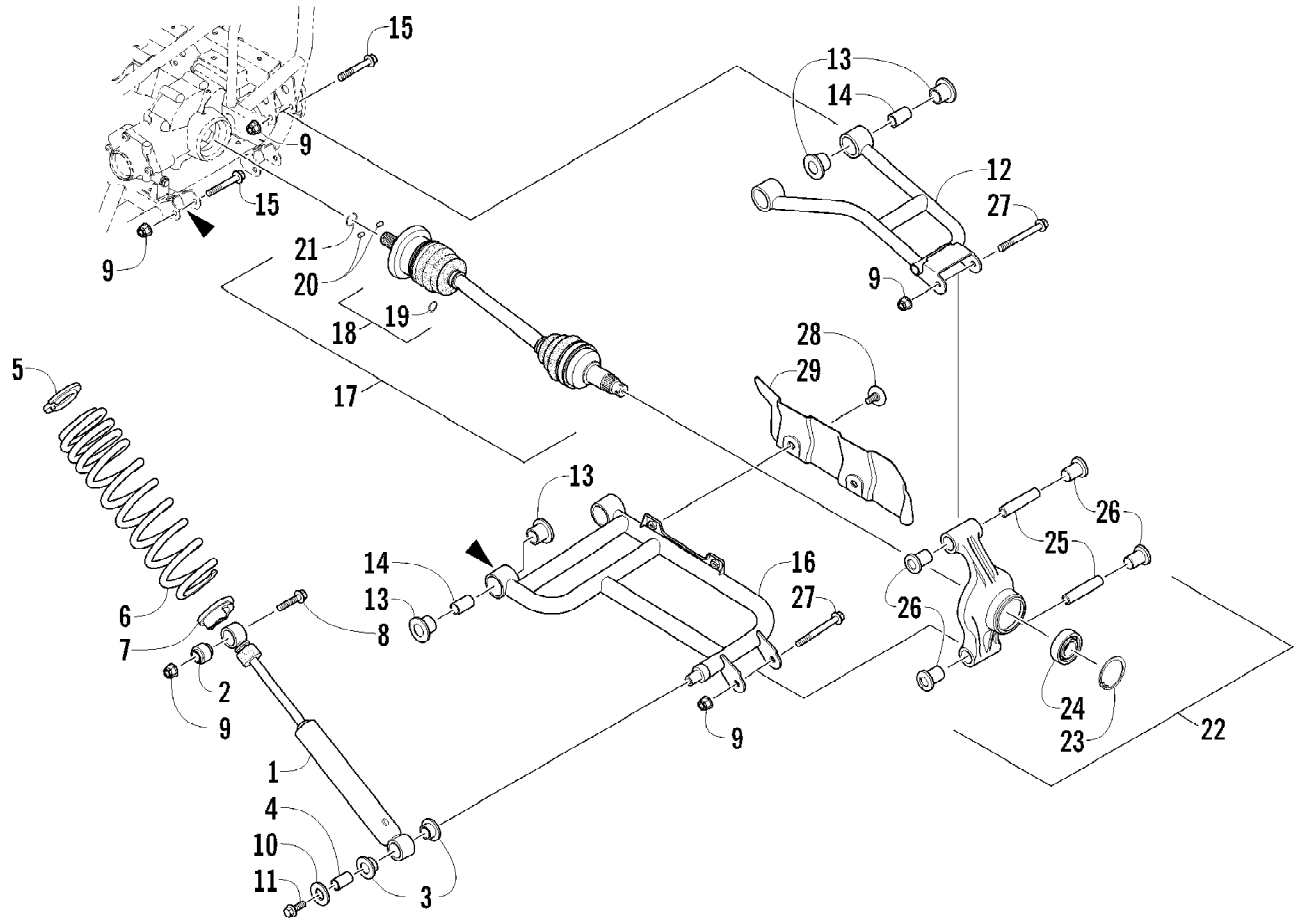

2012 ATV 700 GT BLUE (A2012AGT1PUSD)
REAR SUSPENSION ASSEMBLY

2012 ATV 700 GT BLUE (A2012AGT1PUSD)
REAR SUSPENSION ASSEMBLY

Page 55 of 79

Ref #	Part Number	Qty	S/P/F	Description
1	0404-158	2		Shock Absorber (inc. 2-4)
2	0403-182	2		Bushing
3	0603-955	4		Bushing
4	1603-219	2	S	Sleeve
5	1603-889	2	/P	Retainer, Spring
6	0504-659	2		Spring, Suspension
7	0404-057	2		Cam, Spring Adjuster
8	8409-040	1		Screw, Cap - Right
8	8409-050	1		Screw, Cap - Left
9	0423-744	14		Nut, Lock
10	0423-087	2		Washer
11	8408-820	2	/P	Screw, Cap
12	0504-582	1		A-Arm, Rear - Upper Right (inc. 13-14)
12	0504-583	1	/P	A-Arm, Rear - Upper Left (inc. 13-14)
13	0403-208	16	/P	Bushing
14	0403-214	8	/P	Axle
15	8409-075	8		Screw, Cap
16	0504-572	1		A-Arm, Rear - Lower Right (inc. 13-14)
16	0504-573	1		A-Arm, Rear - Lower Left (inc. 13-14)
17	1502-798	2	S	Axle, Drive (inc. 18-21)
18	1436-419	2		Repair Kit, Boot (inc. 19)
19	1441-988	2		Clip, Retaining
20	1402-884	4		Pin, Detent
21	1402-890	2		Clip, Retaining
22	0504-548	1	/P	Knuckle, Right - Assembly (inc. 23-26)
22	0504-549	1	/P	Knuckle, Left - Assembly (inc. 23-26)
23	0423-423	2		Ring, Retaining
24	1402-809	2	/P	Bearing
25	0403-213	4	/P	Axle
26	0403-206	8	/P	Bushing
27	8409-000	4		Screw, Cap
28	0423-545	4	/P	Screw, Shoulder
29	1406-068	1		Guard, Boot - Rear - Right
29	1406-069	1		Guard, Boot - Rear - Left