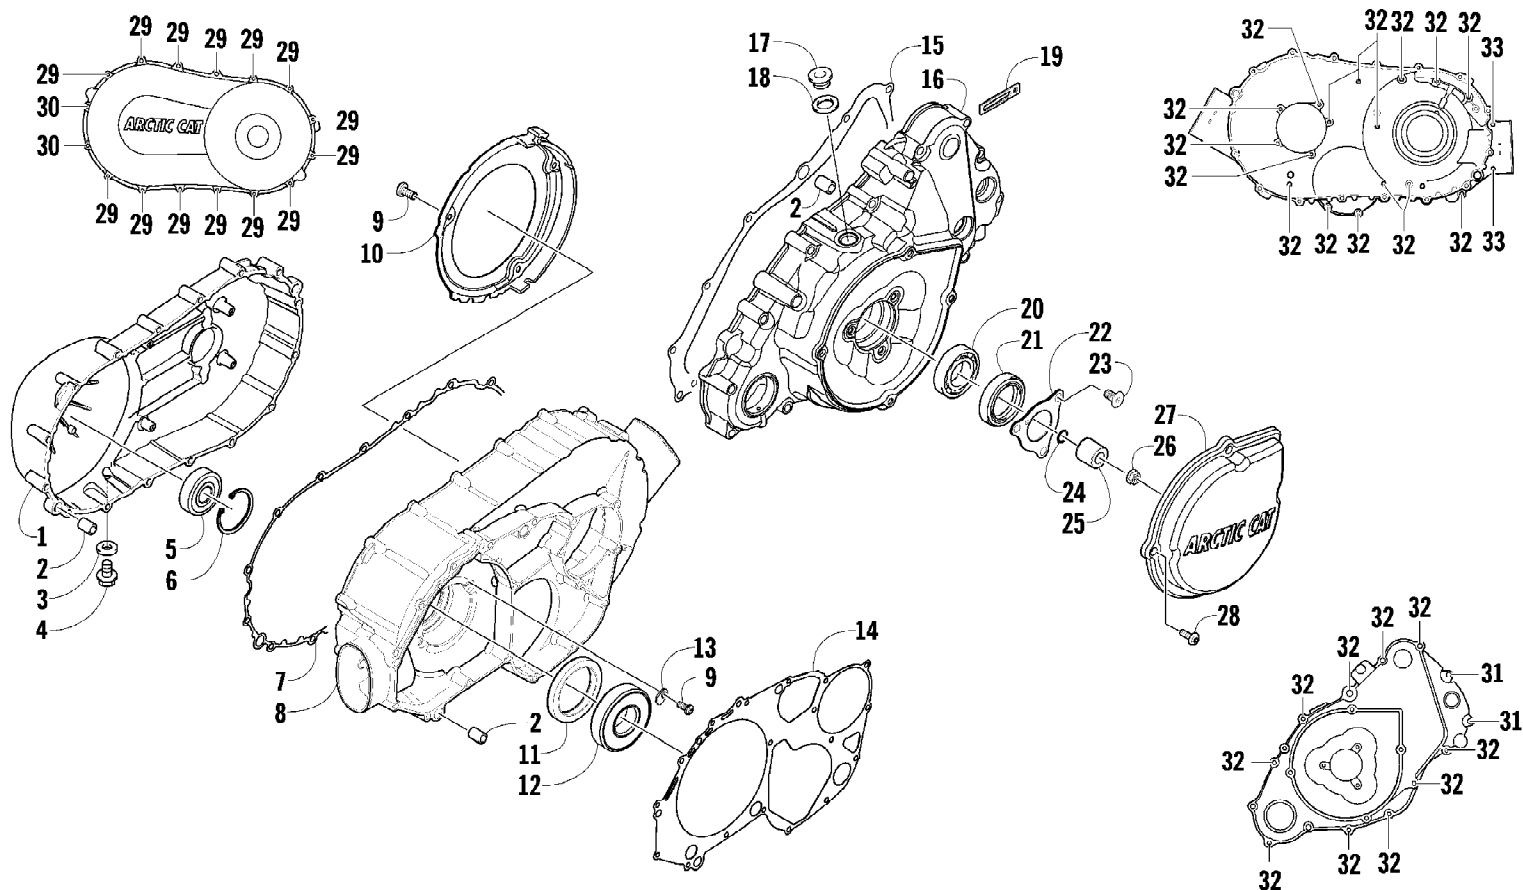

2012 ATV 700 GT BLUE (A2012AGT1PUSD)
CLUTCH/V-BELT/MAGNETO COVER ASSEMBLY

2012 ATV 700 GT BLUE (A2012AGT1PUSD)
CLUTCH/V-BELT/MAGNETO COVER ASSEMBLY

Page 10 of 79

Ref #	Part Number	Qty	S/P/F	Description
1	0806-089	1		Cover, V-Belt
2	0829-002	6		Pin, Dowel
3	0830-013	1		Washer, Crush
4	8408-812	1		Screw, Cap
5	0832-060	1		Bearing
6	0831-078	1		Ring, Retaining
7	0830-174	1	/P	Gasket, V-Belt Cover
8	0806-086	1		Cover, Clutch
9	0826-029	5		Screw, Machine
10	0806-048	1		Plate, Air Intake
11	0830-188	1	/P	Seal
12	0832-009	1	/P	Bearing
13	0822-010	2	/P	Retainer, Bearing
14	0830-116	1	/P	Gasket, Clutch Cover
15	0830-128	1		Gasket, Magneto Cover
16	0806-082	1	/P	Cover, Magneto - Assembly
17	0826-155	1		Plug
18	0830-015	1		Washer, Crush
19	3002-964	1	/P	Clamp, Wire
20	1602-981	1	/P	Bearing
21	0830-158	1		Seal
22	0805-008	1		Retainer, Seal
23	0826-031	3		Screw, Machine
24	0830-108	1		O-Ring
25	0820-061	1		Bushing
26	0827-008	1		Nut
27	0820-062	1		Cover, Magneto
28	8468-616	4		Screw, Machine
29	8468-645	14		Screw, Machine
30	8468-655	2		Screw, Machine
31	8468-625	2		Screw, Machine
32	8468-640	26		Screw, Machine
33	8468-675	2		Screw, Machine