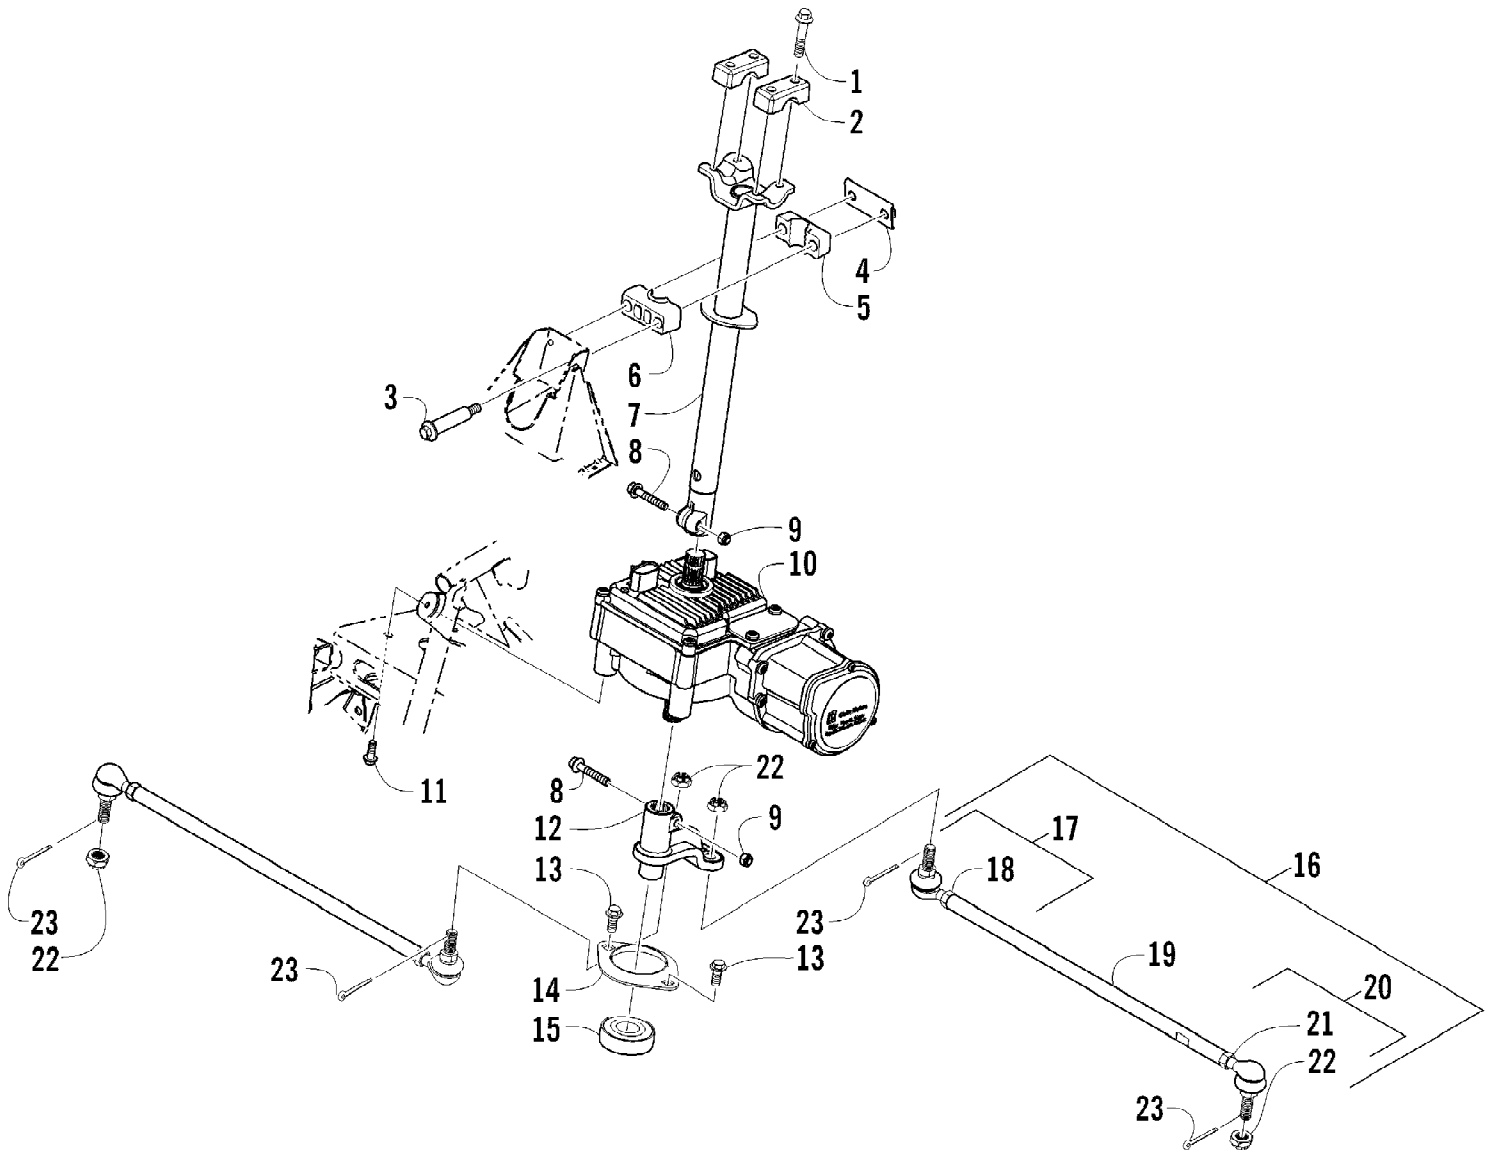

2012 ATV 700 GT BLUE (A2012AGT1PUSD)
STEERING ASSEMBLY

Page 67 of 79

Ref #	Part Number	Qty	S/P/F	Description
1	8408-835	4		Screw, Cap
2	0405-035	2		Cap, Steering Adjuster
3	0423-505	2		Screw, Shoulder
4	0505-484	1		Cap, Housing
5	0405-260	1		Housing, Upper
6	0405-259	1		Housing, Lower
7	0505-642	1		Post, Steering
8	8020-045	2		Screw, Cap
9	8040-366	2	/P	Nut, Lock
10	0505-767	1	/P	Assembly, Electronic Power Steering
11	8409-020	4	/P	Screw, Cap
12	0505-664	1		Arm, Steering
13	8408-816	2		Screw, Cap
14	0602-233	1		Flange, Bearing
15	0405-052	1		Bearing w/Inverted Oil Seal
16	0505-499	2	/P	Tie Rod - Assembly (inc. 17-21)
17	0505-511	2	/P	End, Tie Rod - Left-Hand Thread - Kit (inc. 18)
18	0423-013	2		Nut - Left-Hand Thread
19	0405-281	2	/P	Tie Rod
20	0505-510	2	/P	End, Tie Rod - Right-Hand Thread - Kit (inc. 21)
21	8420-002	2	/P	Nut - Right-Hand Thread
22	0423-157	4		Nut, Lock
23	0623-175	4		Pin, Cotter