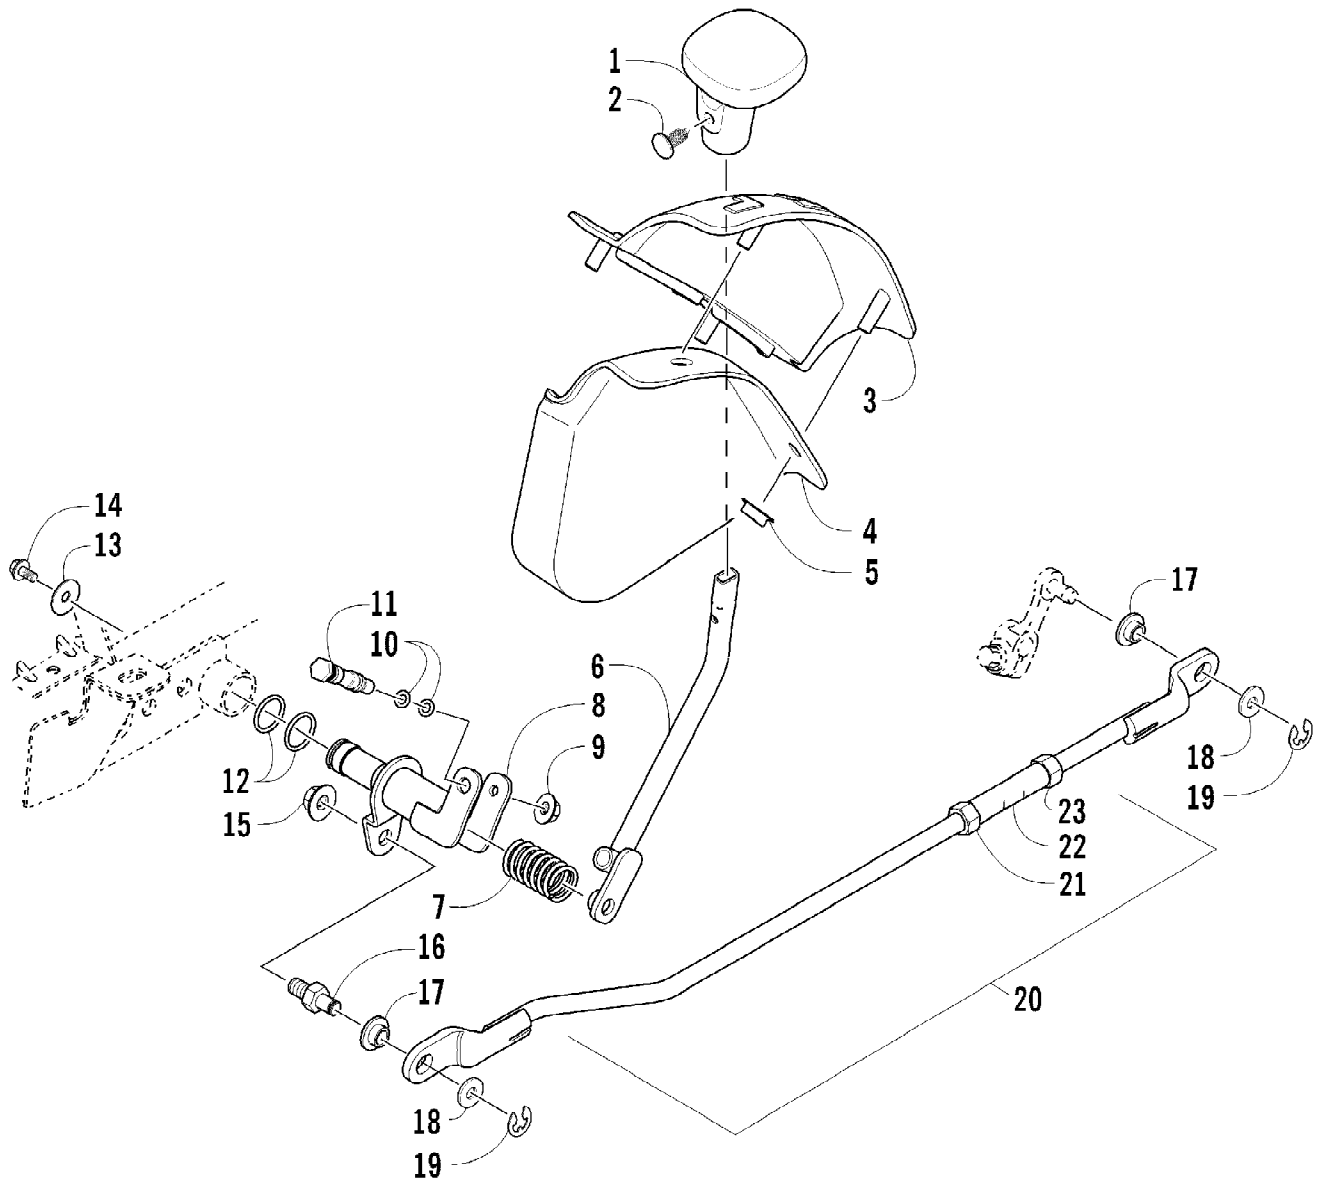

2012 ATV 700 GT BLUE (A2012AGT1PUSD)
SHIFT LEVER ASSEMBLY

Page 63 of 79

Ref #	Part Number	Qty	S/P/F	Description
1	0402-843	1	/P	Knob, Shift
2	0423-345	1		Clip, Retaining
3	1402-576	1		Plate, Shift
4	2406-345	1		Shield, Shift Plate
5	0423-357	4		Nut, Stamped
6	0502-659	1		Lever, Shift
7	0402-678	1	/P	Spring, Shift Lever
8	1502-332	1		Actuator, Shift
9	8424-602	1	/P	Nut
10	0423-182	2	/P	O-Ring
11	0402-675	1		Axle, Pivot
12	0423-299	2	/P	O-Ring
13	0423-087	1		Washer
14	8408-812	1		Screw, Cap
15	8424-802	1		Nut
16	1402-621	1		Pin, Mounting
17	0423-091	2		Bushing
18	0623-094	2		Washer
19	0423-169	2	/P	E-Ring
20	1502-200	1		Linkage, Shift - Assembly (inc. 21-23)
21	0123-917	1	/P	Nut, Hex - Left-Hand Thread
22	1402-619	1		Coupler
23	0623-294	1		Nut, Hex - Right-Hand Thread