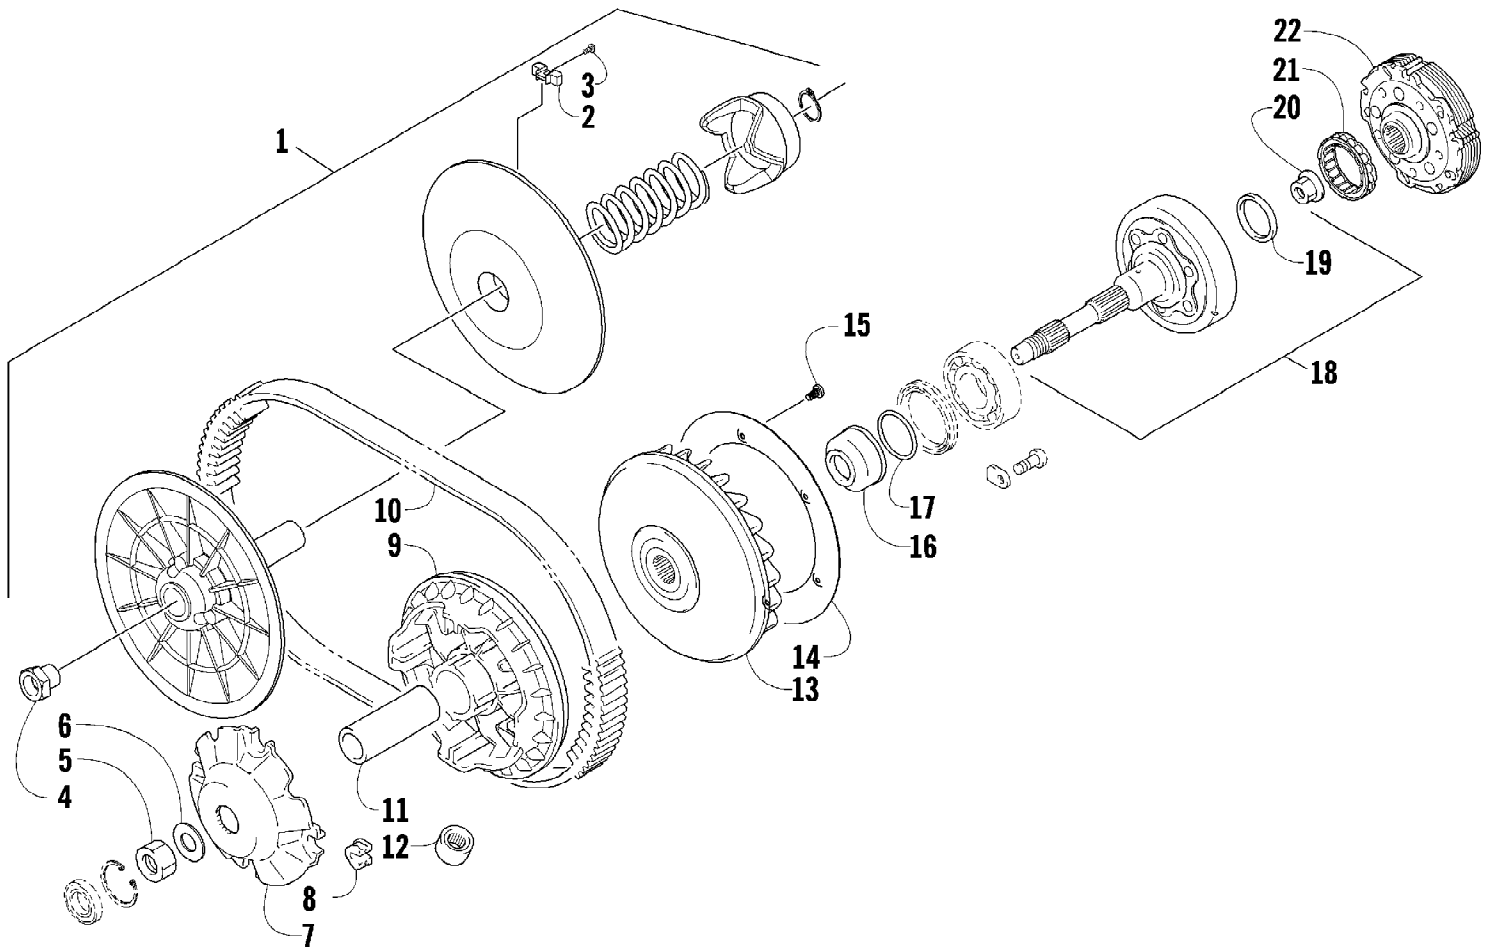

2012 ATV 700 GT BLUE (A2012AGT1PUSD)
TRANSMISSION ASSEMBLY

Page 73 of 79

Ref #	Part Number	Qty	S/P/F	Description
1	0823-353	1	/P	Pulley, Driven - Assembly (inc. 2-4)
2	0823-176	3	/P	Shoe, Cam
3	0823-177	3		Screw, Machine
4	0823-178	1		Nut
5	0827-010	1		Nut
6	0828-106	1		Washer
7	0823-276	1		Plate, Movable Drive Face
8	0823-277	4		Damper, Movable Drive Face
9	0823-273	1		Face, Movable Drive
10	0823-013	1		Belt, Drive
11	0823-271	1		Spacer
12	0823-167	8	/P	Roller
13	0823-272	1		Face, Fixed Drive
14	0823-131	1		Shroud, Drive Face
15	0623-914	6		Screw, Self-Tapping
16	0823-015	1		Spacer, Fixed Drive Face
17	0470-531	1		O-Ring
18	0821-002	1	/P	Housing, Clutch - Assembly
19	0830-189	1	/P	Seal
20	0827-011	1		Nut
21	0823-018	1		Clutch, One-Way
22	0823-310	1	/P	Clutch, Centrifugal - 6 Plate