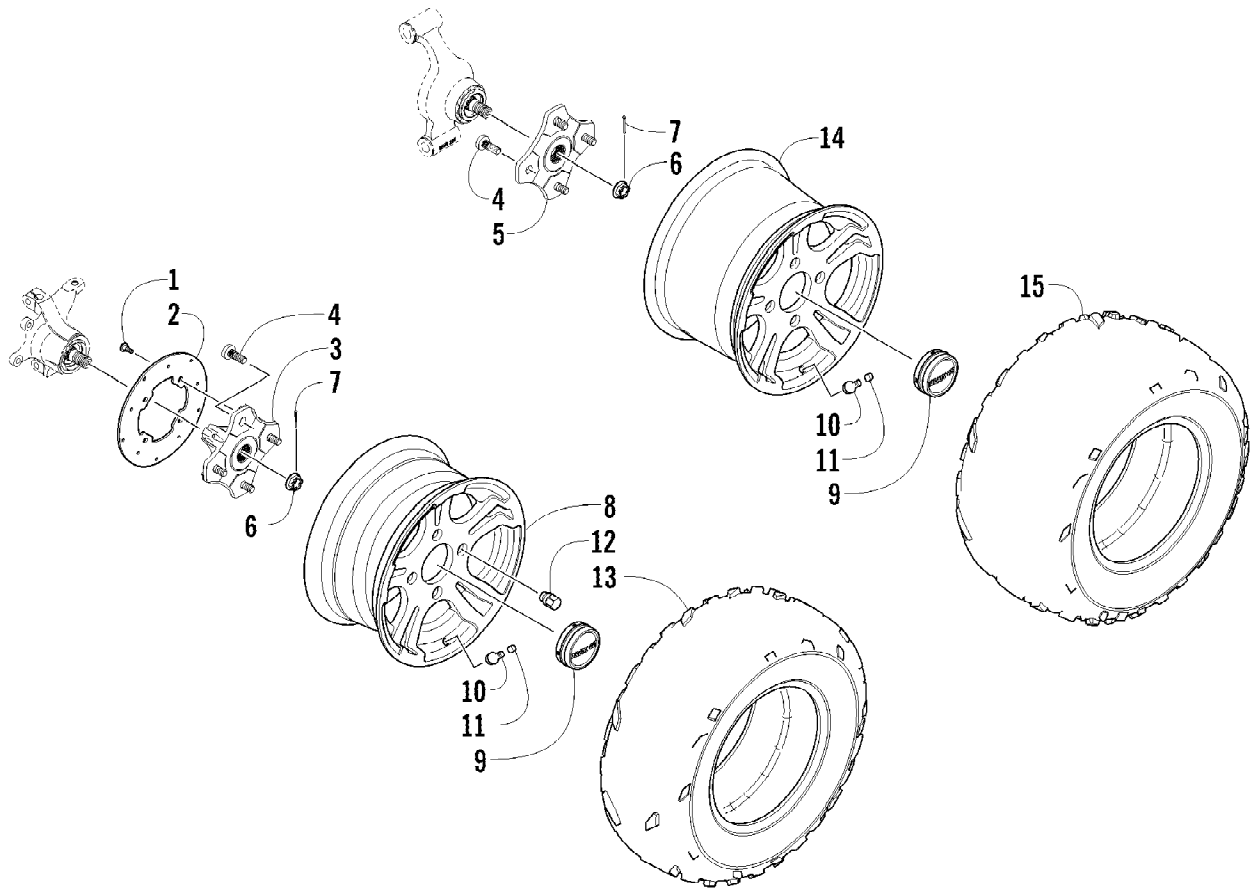

2012 ATV 700 GT BLUE (A2012AGT1PUSD)
WHEEL AND TIRE ASSEMBLY

2012 ATV 700 GT BLUE (A2012AGT1PUSD)
WHEEL AND TIRE ASSEMBLY

Page 77 of 79

Ref #	Part Number	Qty	S/P/F	Description
1	0423-557	12		Screw, Shoulder
2	2402-002	3		Disc, Brake
3	1502-462	2	/P	Hub, Wheel - Front (inc. 4)
4	0402-974	16	/P	Stud
5	1502-462	1	/P	Hub, Wheel - Rear - Right (inc. 4)
5	1502-464	1		Hub, Wheel - Rear - Left (inc. 4)
6	0423-607	4		Nut, Castle
7	0423-407	4		Pin, Cotter
8	1402-730	2		Wheel - Front (inc. 9)
9	1402-736	4		Cap, Wheel
10	0402-064	4		Stem, Valve (inc. 11)
11	0402-140	4		Cap, Valve Stem
12	0423-618	16		Nut, Lug
13	1402-894	2		Tire - Front
14	1402-731	2		Wheel - Rear (inc. 9)
15	1402-895	2		Tire - Rear