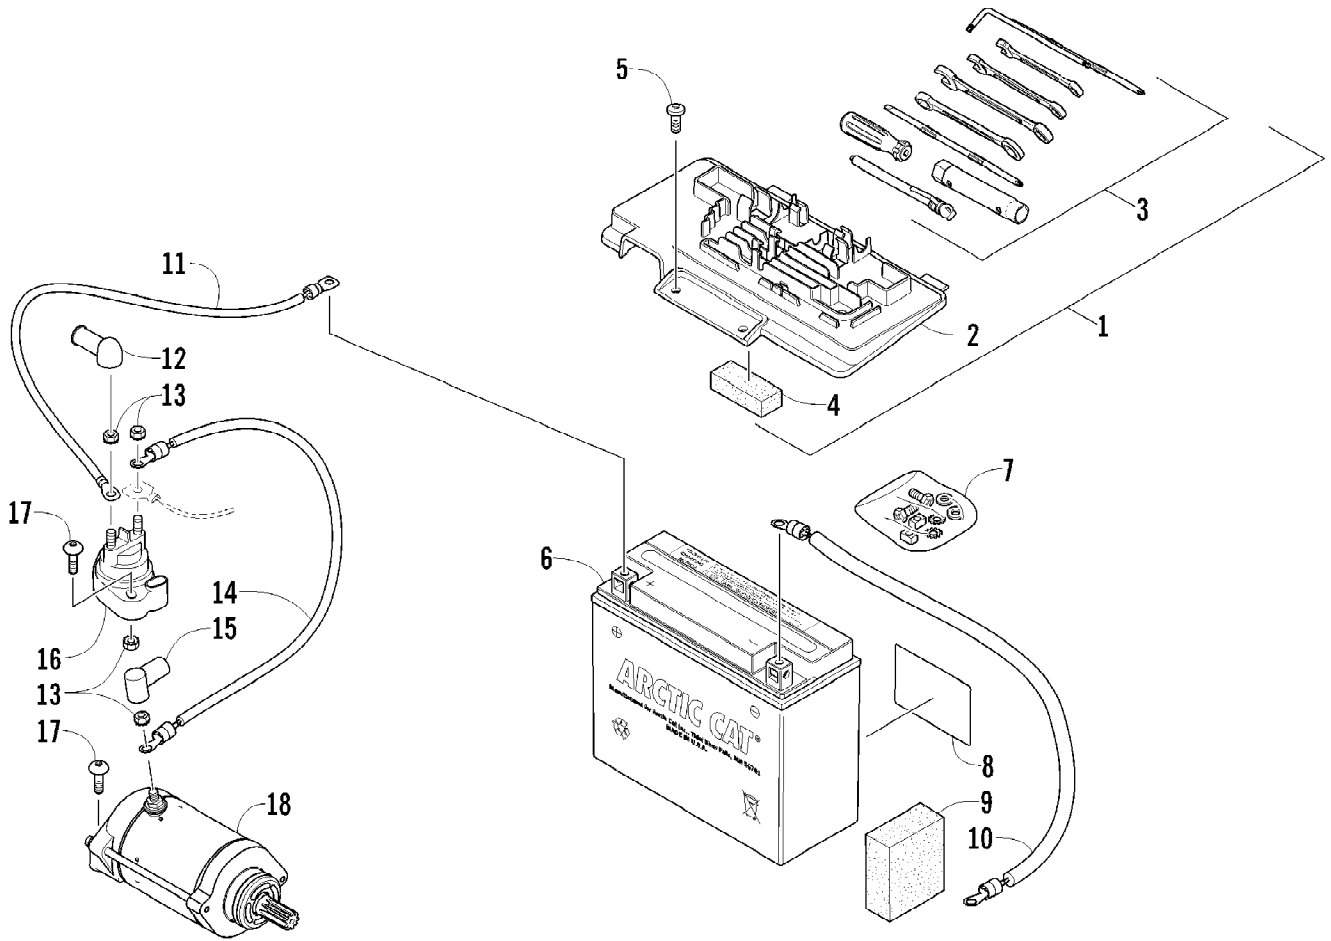

2012 ATV 700 GT BLUE (A2012AGT1PUSD)
BATTERY AND STARTER ASSEMBLY

Page 4 of 79

Ref #	Part Number	Qty	S/P/F	Description
1	5991-655	1	/P	Battery Cover/Tool Tray Assembly (inc. 2-4)
2	2406-815	1	/P	Cover, Battery
3	0444-122	1	S/P	Kit, Tool
4	0417-016	1		Pad, Battery
5	8476-620	2		Screw, Machine
6	0645-480	1		Battery Assembly (inc. 7-8)
7	0445-082	1		Kit, Hardware
8	0645-430	1		Decal, Warning
9	0417-012	1		Foam, Battery
10	0445-070	1		Cable, Battery/Ground
11	0445-062	1		Cable, Battery/Solenoid
12	0645-327	1		Boot, Terminal
13	0623-038	5		Nut w/Washer
14	0445-064	1		Cable, Solenoid/Starter (inc. 15)
15	0645-019	1		Boot, Terminal
16	0445-058	1	/P	Solenoid
17	8476-625	4		Screw, Machine
18	0825-013	1	/P	Motor, Starter - Assembly