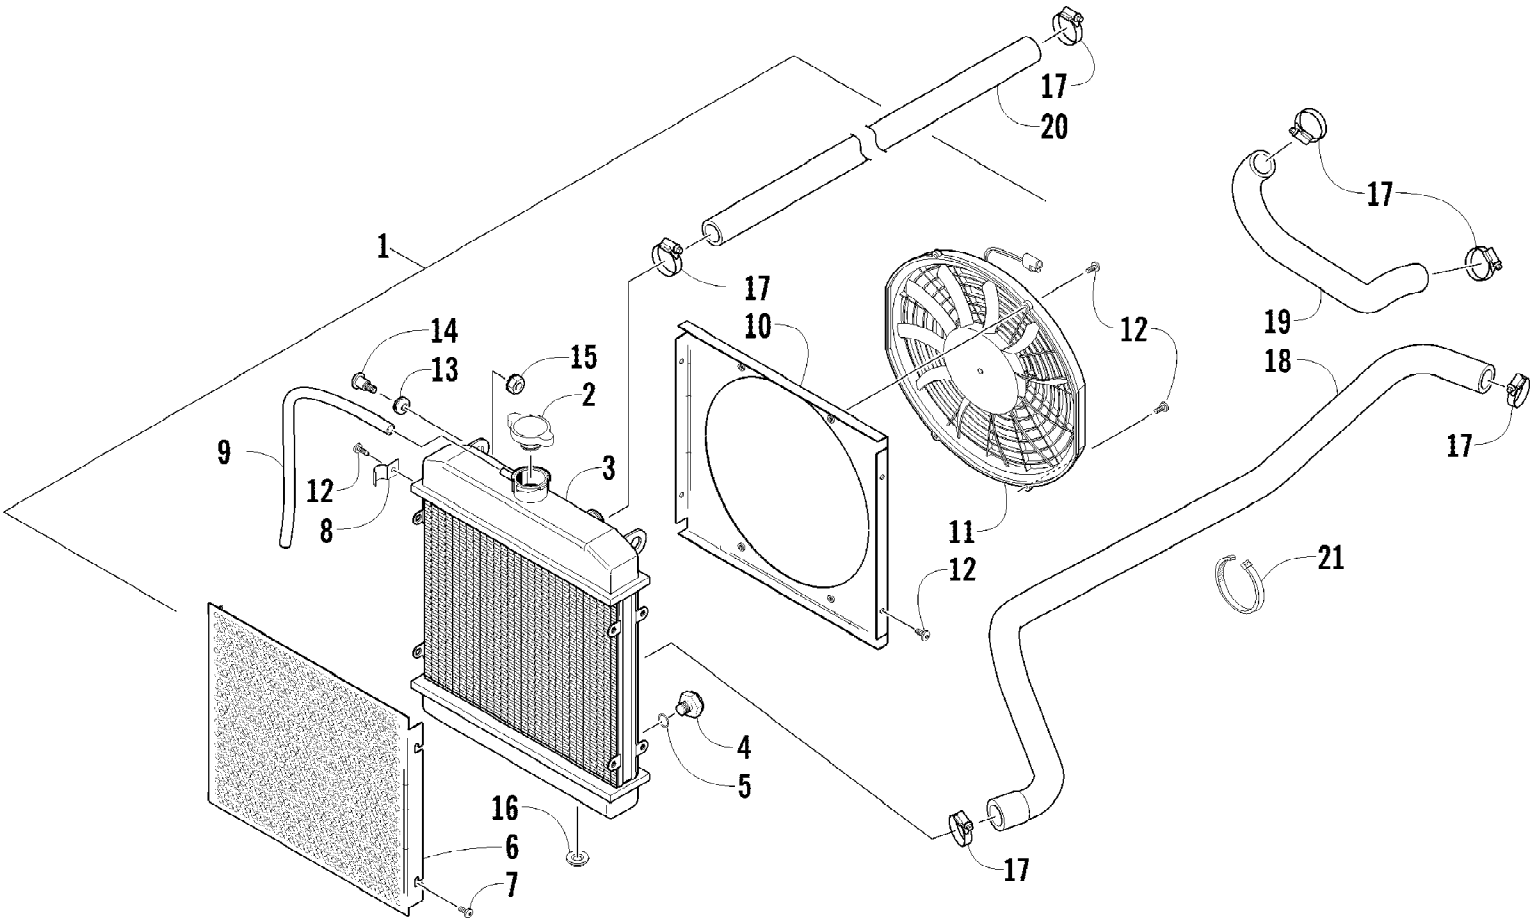

2012 ATV 700 GT BLUE (A2012AGT1PUSD)
COOLING ASSEMBLY

Page 12 of 79

Ref #	Part Number	Qty	S/P/F	Description
1	0413-256	1	/P	Radiator Assembly (inc. 2-13)
2	0413-255	1	/P	Cap
3	0413-205	1		Radiator
4	0413-195	1		Plug, Drain
5	1602-213	1	/P	O-Ring
6	0413-007	1		Screen
7	8475-512	4		Screw, Machine
8	0423-351	1		Clamp, Wire
9	0610-016	AR	/P	Hose - 25 ft
9	0610-015	AR	/P	Hose - 100 ft
10	0413-203	1		Shroud, Fan
11	0413-123	1	/P	Fan, Cooling
12	0623-378	8		Screw, Self-Tapping
13	0423-030	2		Grommet
14	0423-484	2		Screw, Shoulder
15	0623-038	2		Nut w/Washer
16	0423-028	2		Bushing, Stem
17	0423-496	6		Clamp, Hose
18	0410-229	1		Hose, Coolant - Lower
19	0410-022	1		Hose, Coolant - Crossover
20	0410-002	1		Hose, Coolant - Upper
21	0123-903	AR		Tie, Cable - 11.5 in.