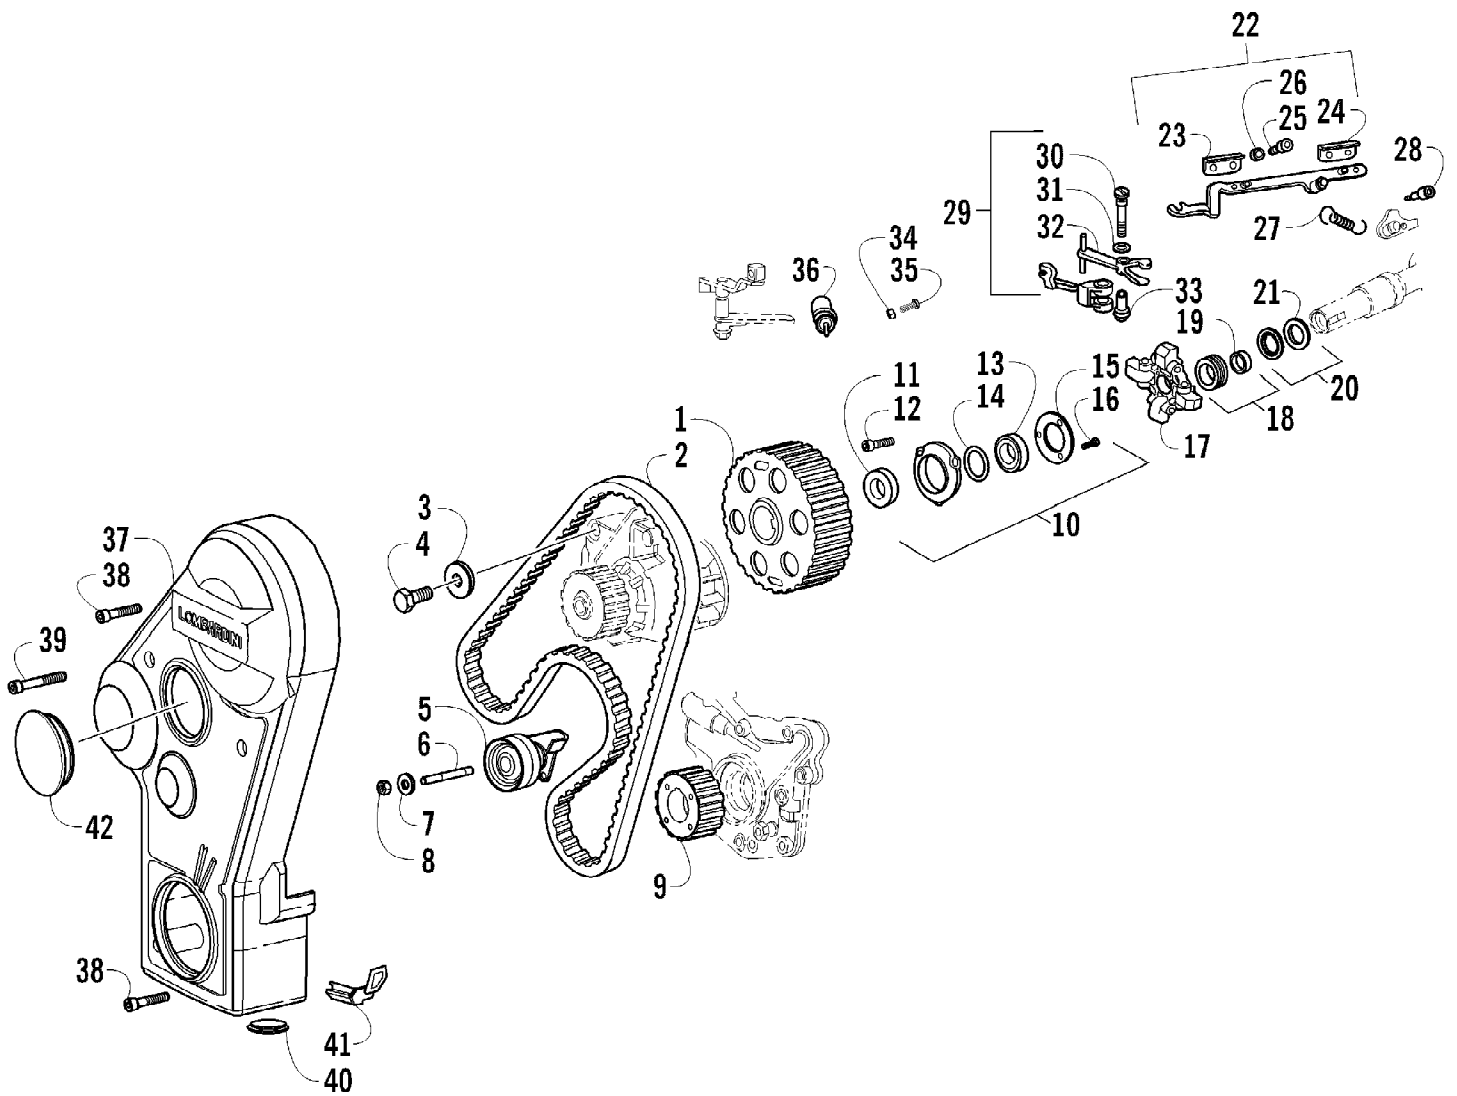

THROTTLE CONTROL AND LOCKED TORQUE DEVICE ASSEMBLIES

THROTTLE CONTROL AND LOCKED TORQUE DEVICE ASSEMBLIES

Ref #	Part Number	Qty	S/P/F	Description
1	3206-247	3		Nail
2	3206-251	1		Plate, Safety
3	3206-250	1		Plate, Safety
4	3206-007	2		Seal
5	3206-252	1		Screw, Cap
6	3206-249	1		Bolt, Stud
7	3206-248	1		Nut
8	3206-236	1		Device, Locked Torque (inc. 9-10)
9	3206-233	1		Nut
10	3206-235	1		Gasket
11	3206-237	2		Nut
12	3206-238	2		Washer
13	3206-239	1		Rod, Tie
14	3206-241	1		Lever, Throttle Control
15	3206-242	1		Circlip
16	3206-243	1		Circlip
17	3206-244	1		Pin
18	3206-253	1		Washer
19	3206-246	1		Seal, Oil
20	3206-245	1		Nut
21	3206-240	2		Screw, Cap