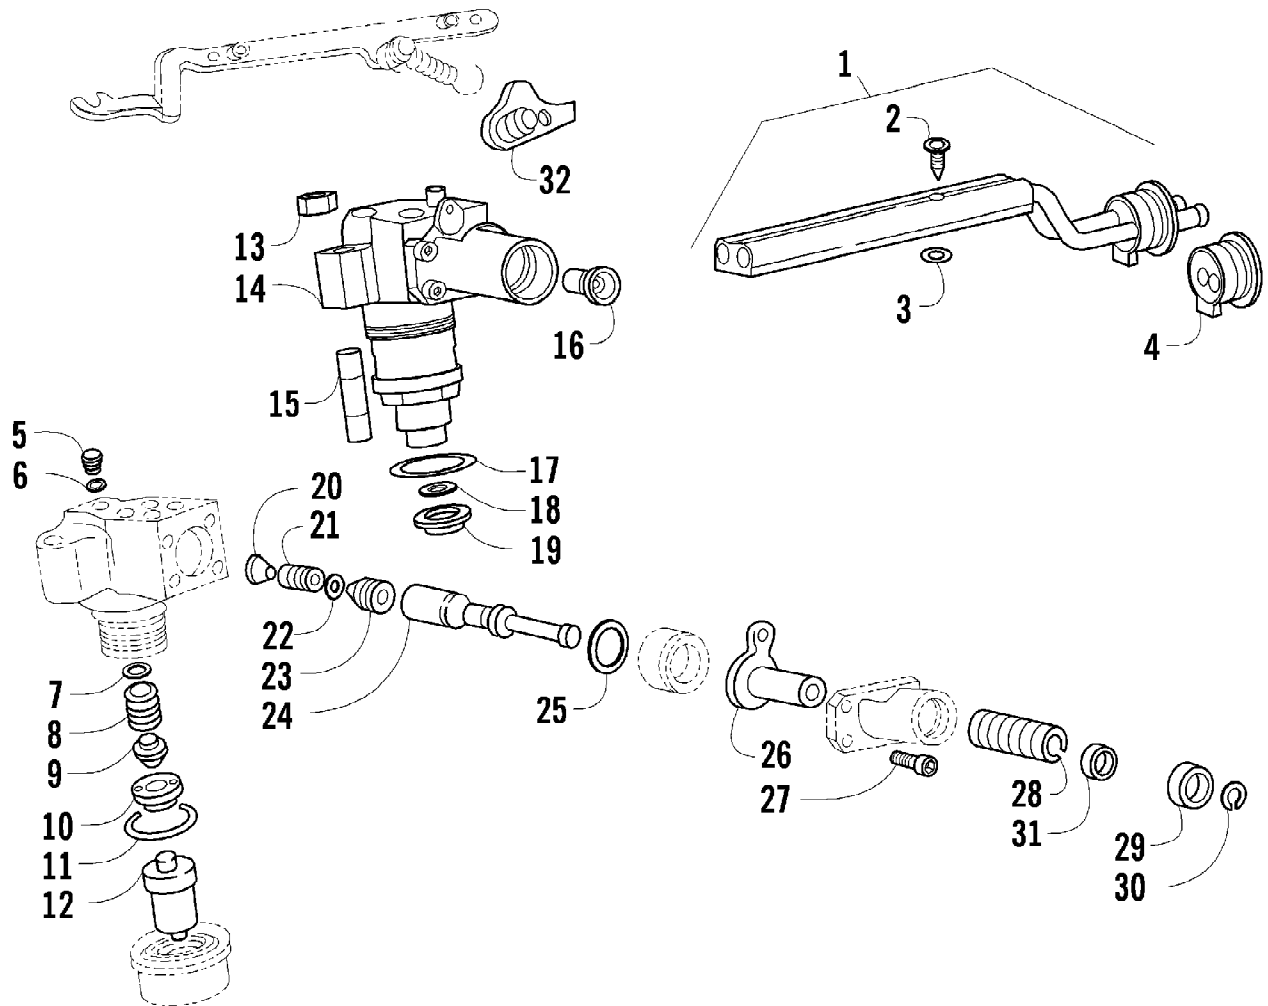

2012 ATV 700 DIESEL GREEN (A2012TBT4DUSG)
FUEL SYSTEM INJECTION PUMP ASSEMBLY

Page 39 of 92

Ref #	Part Number	Qty	S/P/F	Description
1	3206-092	1		Pipe, Delivery (inc. 2-4)
2	3206-093	4		Screw, Cap
3	3206-095	4		Seal, Ring
4	3206-094	1		Seal, Delivery Pipe
5	3206-098	2		Valve, Bleed
6	3206-126	2		Gasket
7	3206-103	2		Spacer - 2.00
7	3206-104	2		Spacer - 1.90
7	3206-105	2		Spacer - 1.80
7	3206-106	2		Spacer - 1.70
7	3206-107	2		Spacer - 1.60
7	3206-108	2		Spacer - 1.50
7	3206-109	2		Spacer - 1.40
7	3206-110	2		Spacer - 1.30
7	3206-111	2		Spacer - 1.20
7	3206-112	2		Spacer - 1.10
7	3206-113	2		Spacer - 1.00
8	0	1	F	Spring, Pressure
9	3206-114	2		Drive Rod
10	3206-115	2		Spacer
11	3206-125	2		O-Ring
12	3206-123	2		Nozzle
13	3206-096	4		Nut
14	3206-102	2		Pump, Injection - Nozzle
15	3206-097	4		Bolt, Stud
16	3206-133	2		Tappet
17	3206-122	2		O-Ring
18	3206-124	2		Gasket, Copper
19	3206-059	2		Arrester, Spark
20	3206-116	2		Filler
21	3206-099	2		Spring, Delivery Valve
22	3206-117	2		Gasket, Valve
23	3206-100	2		Valve, Delivery
24	0	2	F	Plunger, Injection
25	3206-118	2		O-Ring
26	3206-119	2		Sleeve
27	3206-120	8		Screw, Cap
28	3206-101	2		Spring, Tappet
29	0	1	F	Push Rod
30	3206-121	2		Circlip
31	3206-375	2		Retainer, Lower
32	3206-127	1		Plate, Locking