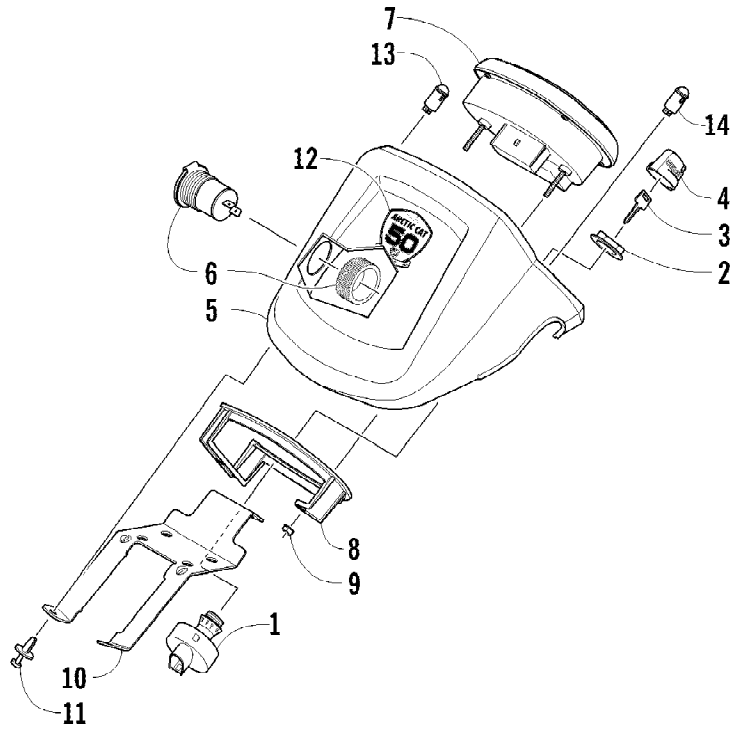

2012 ATV 700 DIESEL GREEN (A2012TBT4DUSG)
INSTRUMENT POD ASSEMBLY

Page 47 of 92

Ref #	Part Number	Qty	S/P/F	Description
1	0430-090	1	/P	Switch, Ignition - Assembly (inc. 2-4)
2	0430-050	1		Nut, Retaining
3	0430-042	1		Key, Ignition (Y Series - Left-Side Cut)
3	0430-043	1		Key, Ignition (Z Series - Right-Side Cut)
4	0430-054	1		Cover, Key
5	0505-501	1		Instrument Pod
6	0641-897	1	/P	Outlet, Accessory - 12V
7	0520-150	1		Gauge, LCD
8	0420-065	1	/P	Bracket, Retaining
9	0423-493	2		Nut w/Washer
10	2506-470	1		Bracket, Mounting - Instrument Pod
11	0423-535	2		Rivet, Reinstallable
12	9611-603	1		Decal, 50th Anniversary
13	0420-075	1		Light, Indicator - Battery
14	0420-074	1		Light, Indicator - Glow Plug