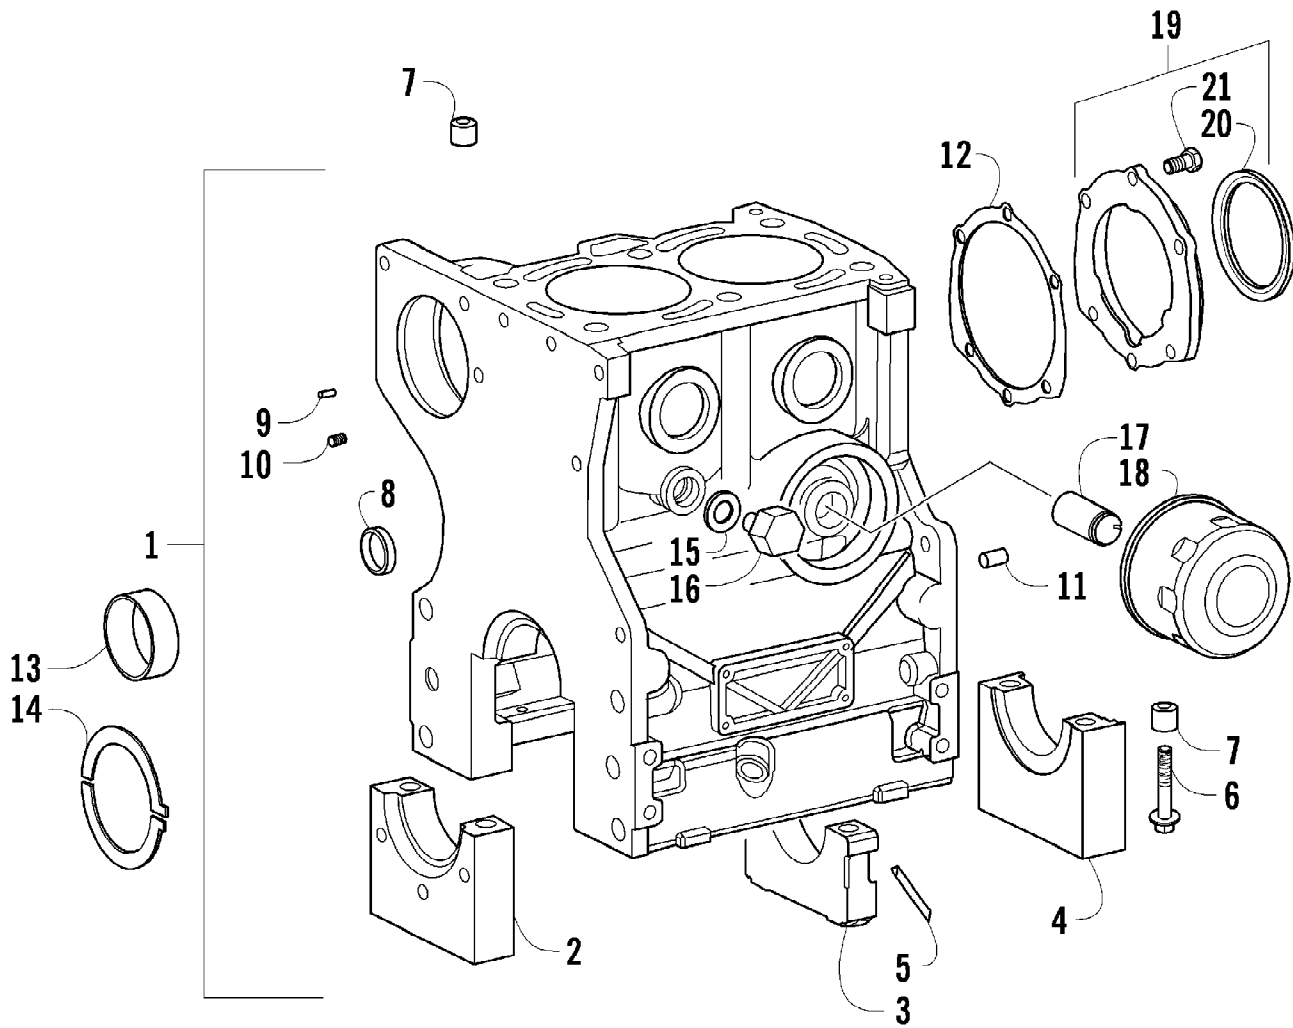

CRANKCASE, CRANKSHAFT SUPPORT, AND OIL FILTER ASSEMBLIES

2012 ATV 700 DIESEL GREEN (A2012TBT4DUSG)

Page 14 of 92

CRANKCASE, CRANKSHAFT SUPPORT, AND OIL FILTER ASSEMBLIES

Ref #	Part Number	Qty	S/P/F	Description
1	3206-046	1		Crankcase (inc. 2-6, two No. 7, and 8-10)
2	0	1	F	Housing - Front
3	0	1	F	Housing - Center
4	0	1	F	Housing - Rear
5	3206-054	4		Gasket
6	3206-049	6		Screw, Cap
7	3206-045	4		Sleeve
8	3206-058	1		Pin, Tapered
9	3206-047	1		Plug
10	3206-048	2		Plug
11	3206-053	2		Pin, Lock
12	3206-089	1	S	Gasket
13	3206-055	3		Bearing
13	3206-056	3		Bearing (-0.25 mm)
13	3206-057	3		Bearing (-0.50 mm)
14	3206-050	2		Washer
14	3206-051	2		Washer (+0.10 mm)
14	3206-052	2		Washer (+0.20 mm)
15	3206-206	1		Gasket
16	3206-207	1		Plug
17	3206-193	1		Connector, Oil Filter
18	3206-194	1		Cartridge, Oil Filter
19	3206-090	1		Flange, Engine (inc. 20-21)
20	3206-091	1		Ring
21	3206-088	6		Screw, Cap