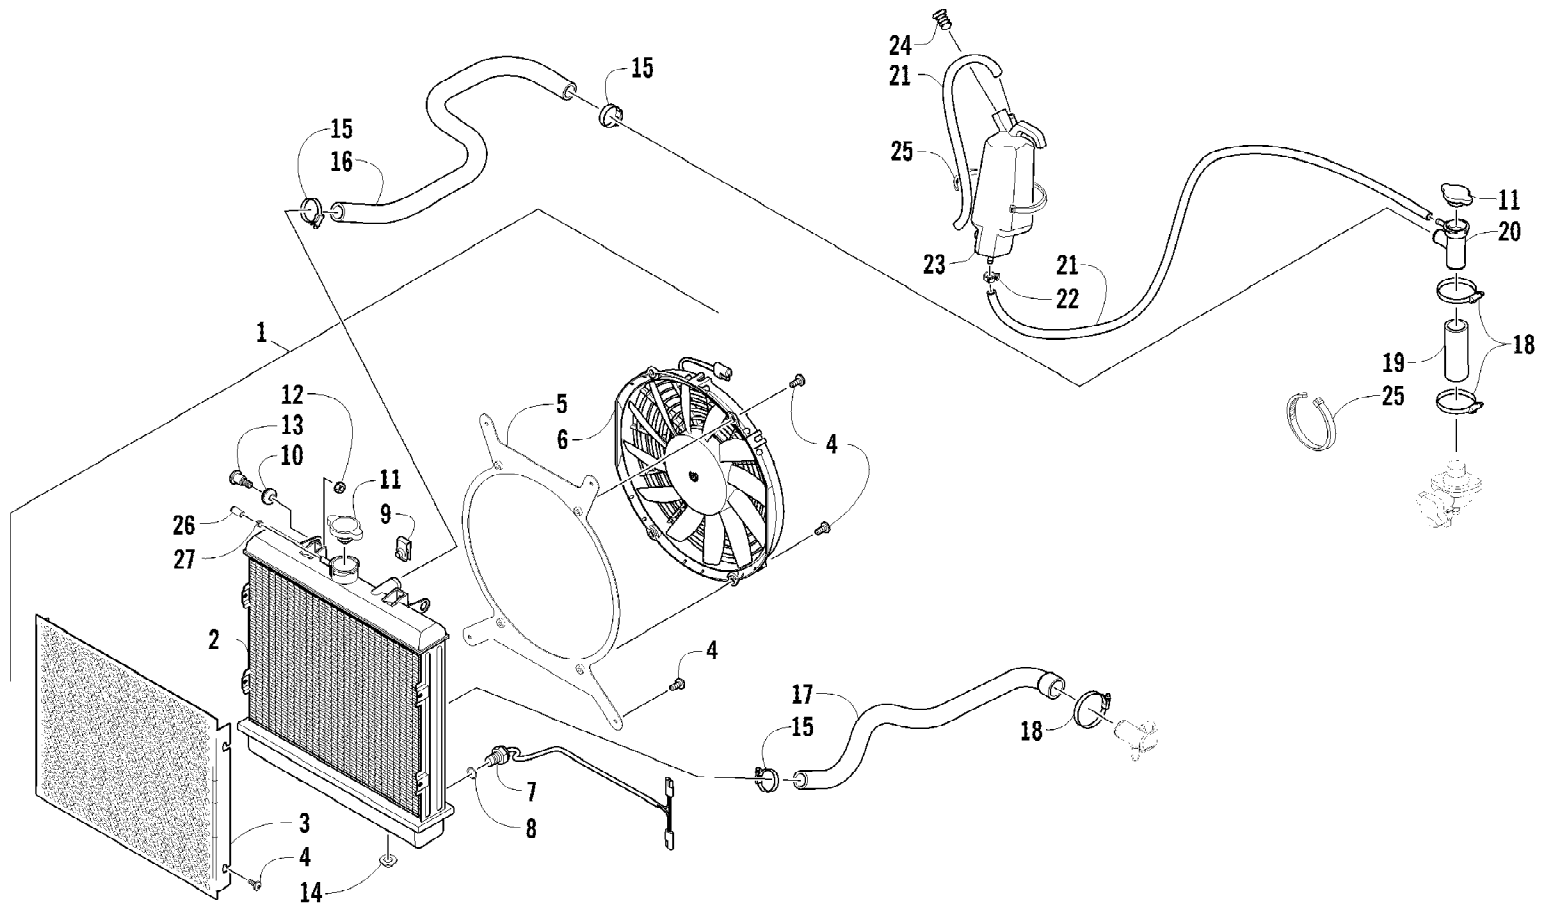

2012 ATV 700 DIESEL GREEN (A2012TBT4DUSG)
CLUTCH ASSEMBLIES

Page 10 of 92

Ref #	Part Number	Qty	S/P/F	Description
1	0823-357	1	/P	Pulley, Driven - Assembly (inc. 2-3)
2	0823-177	3		Screw, Machine
3	0823-176	3	/P	Shoe, Cam
4	0623-954	4		Washer, Thrust
5	0423-718	1		Key
6	0828-020	1		Washer
7	0827-013	1		Nut, Driven Pulley
8	1402-564	1		Belt, Drive
9	0423-673	1		Screw, Cap
10	0423-733	1		Washer
11	1502-072	1		Pulley, Drive - Assembly (inc. 12-23)
12	0423-747	1		Nut
13	0423-746	1		Washer, Lock
14	1502-207	1		Plate, Movable Drive Face (inc. 15)
15	1402-628	3		Damper, Movable Drive Face
16	1402-625	1		Face, Drive - Movable
17	1502-205	6	/P	Block, Weight - Assembly (inc. 18-19)
18	1402-627	6	S	Weight
19	1402-626	6	S	Block, Weight
20	0423-745	1		Spring
21	1402-624	1		Spacer
22	1402-623	1		Seat, Spring
23	1502-206	1		Face, Drive - Fixed