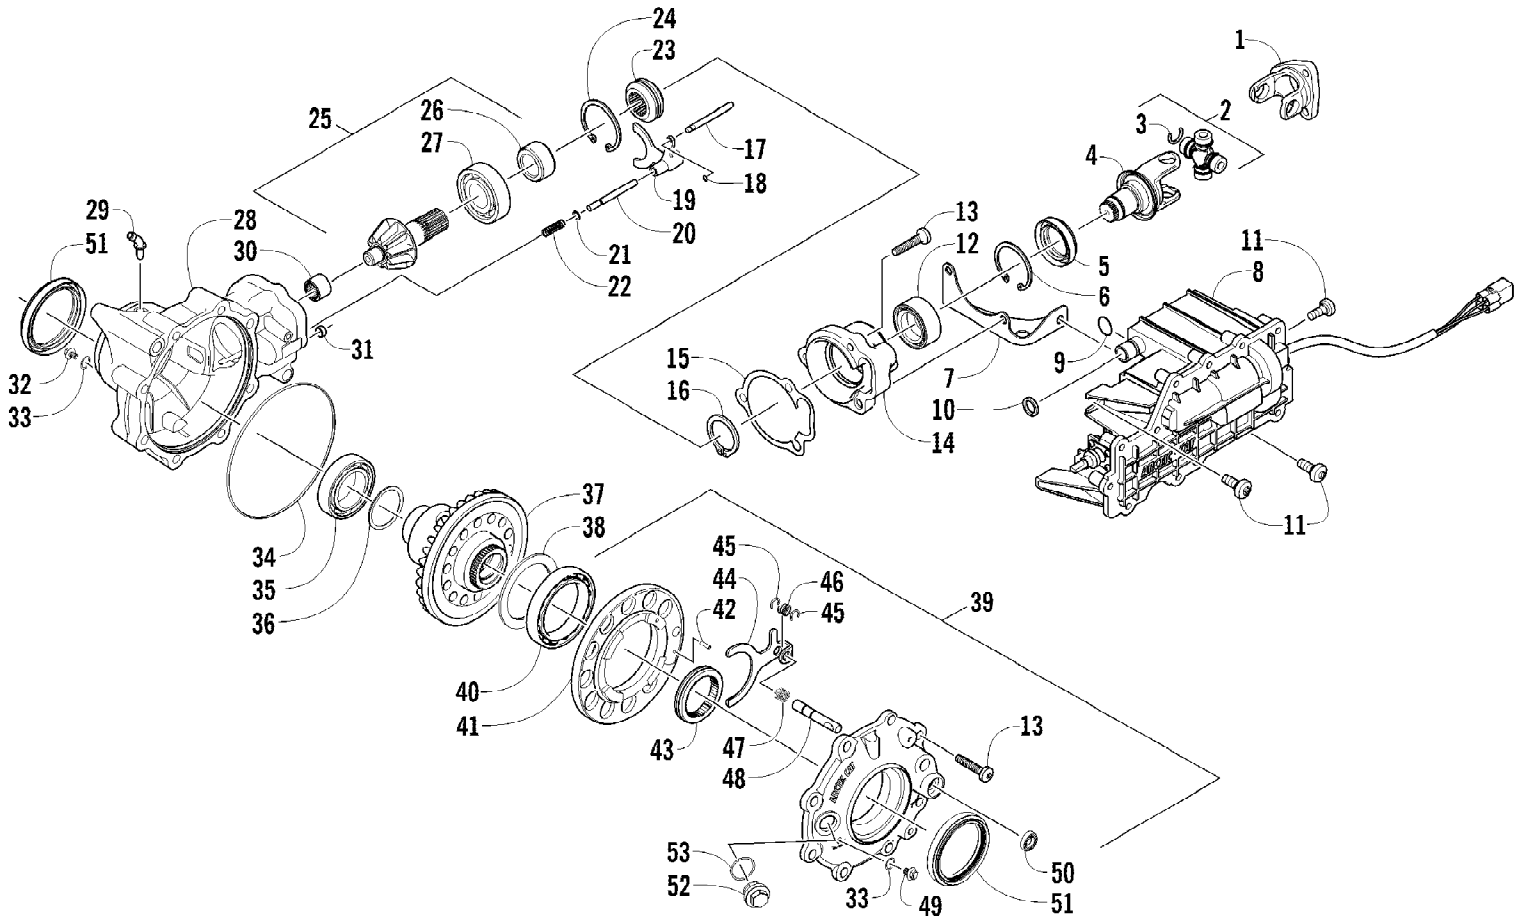

2012 ATV 700 DIESEL GREEN (A2012TBT4DUSG)
FRONT DRIVE GEARCASE ASSEMBLY

2012 ATV 700 DIESEL GREEN (A2012TBT4DUSG)
FRONT DRIVE GEARCASE ASSEMBLY

Page 32 of 92

Ref #	Part Number	Qty	S/P/F	Description
	1502-881	1		Complete Front Drive Gearcase Assembly
1	1402-369	1		Yoke, Flange
2	1402-164	1	/P	Joint, Universal - Set (inc. 3)
3	0423-450	4		Retainer
4	0502-517	1		Yoke, Front End - Assembly
5	1402-011	1		Seal
6	0423-423	1		Ring, Retaining
7	1502-237	1		Bracket, Actuator
8	1502-909	1	/P	Actuator (inc. 9)
9	1402-981	1		O-Ring
10	0423-892	1	/P	O-Ring
11	0423-396	3		Screw, Self-Tapping
12	1402-043	1		Bearing
13	0423-118	11		Screw, Self-Tapping
14	0502-528	1	/P	Housing, Pinion
15	0402-947	1		Gasket, Flange
16	0423-417	1		Ring, Retaining
17	0402-997	1		Shaft, Selector
18	0423-402	1		Ring, Retaining
19	0402-998	1		Fork, Selector
20	0402-417	1		Shaft, Shuttle
21	0423-147	1		O-Ring
22	0402-999	1		Spring, Return
23	0402-413	1		Coupler, Drive
24	1423-067	1		Ring, Retaining
25	1502-863	1		Gear, Pinion - Assembly - 10T (inc. 26-27)
26	1402-977	1		Collar, Retaining
27	0402-327	1		Bearing
28	1502-856	1		Housing, Gearcase
29	1402-980	1		Fitting, Elbow
30	0402-328	1		Bearing
31	0402-411	1		Pin, Dowel
32	1402-210	1	/P	Plug, Magnetic (inc. one No. 33)
33	0423-153	2		O-Ring
34	0423-149	1		O-Ring
35	0402-393	1		Bearing
36	0402-405	AR		Shim, 41 x 49 x 1.3 mm
36	0402-406	AR		Shim, 41 x 49 x 1.4 mm
36	0402-407	AR		Shim, 41 x 49 x 1.5 mm
36	0402-408	AR		Shim, 41 x 49 x 1.6 mm
36	0402-409	AR		Shim, 41 x 49 x 1.7 mm
37	1502-860	1		Gear, Ring - 36T
38	1402-074	AR		Shim, 61 x 69 x 1.3 mm
38	1402-075	AR		Shim, 61 x 69 x 1.4 mm
38	1402-076	AR		Shim, 61 x 69 x 1.5 mm
38	1402-077	AR		Shim, 61 x 69 x 1.6 mm
38	1402-078	AR		Shim, 61 x 69 x 1.7 mm
39	1502-895	1		Cover, Gearcase (inc. one No. 33, 40-50, and one No. 51)
40	1402-053	1		Bearing
41	0502-413	1		Flange, Bearing
42	1402-079	1		Pin, Parallel