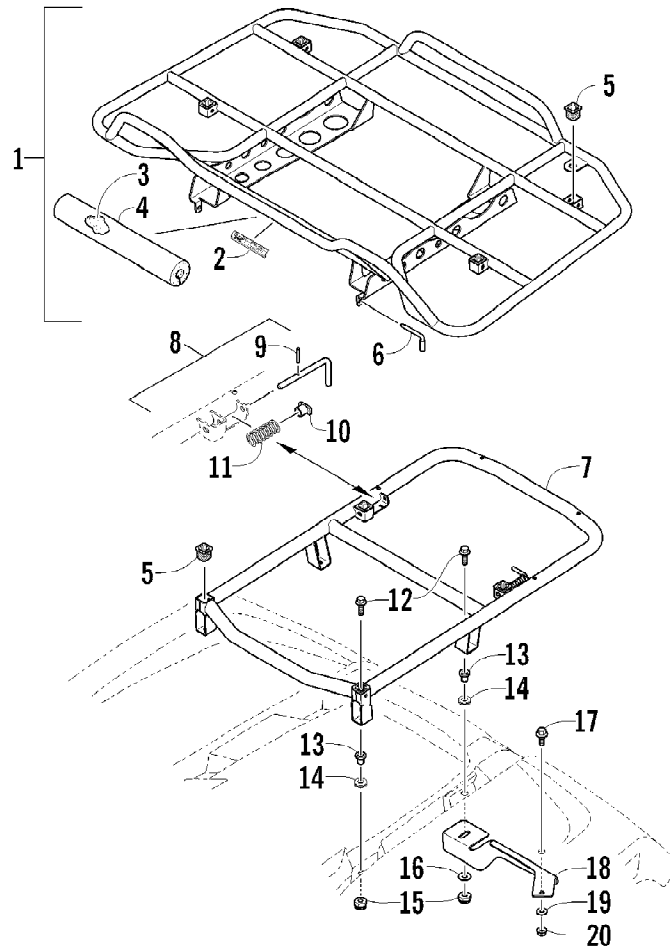

2012 ATV 700 DIESEL GREEN (A2012TBT4DUSG)
REAR RACK ASSEMBLY

Page 59 of 92

Ref #	Part Number	Qty	S/P/F	Description
1	2516-483	1		Rack, Rear - Assembly (inc. 2-4 and four No. 5)
2	0411-648	1		Decal, Warning - Load
3	2416-244	1		Pad, Foam
4	2416-245	1		Cover
5	0441-592	8	/P	Bushing
6	0541-447	2	/P	Pin
7	2506-221	1	/P	Base, MRP - Assembly (inc. 8-11 and four No. 5)
8	0541-504	2		Pin - Assembly (inc. 9-11)
9	0423-635	2		Pin, Roll
10	0423-677	2		Bushing, Flanged
11	0423-636	2		Spring
12	8410-835	4		Screw, Cap
13	0423-669	4		Spacer
14	0423-465	4		Grommet
15	8432-802	4		Nut, Lock
16	0423-087	2		Washer
17	0423-654	2		Screw, Shoulder
18	2506-092	1		Bracket, Rear Fender - Right
18	2506-093	1		Bracket, Rear Fender - Left
19	8050-222	2	/P	Washer
20	0423-540	2		Nut, Lock