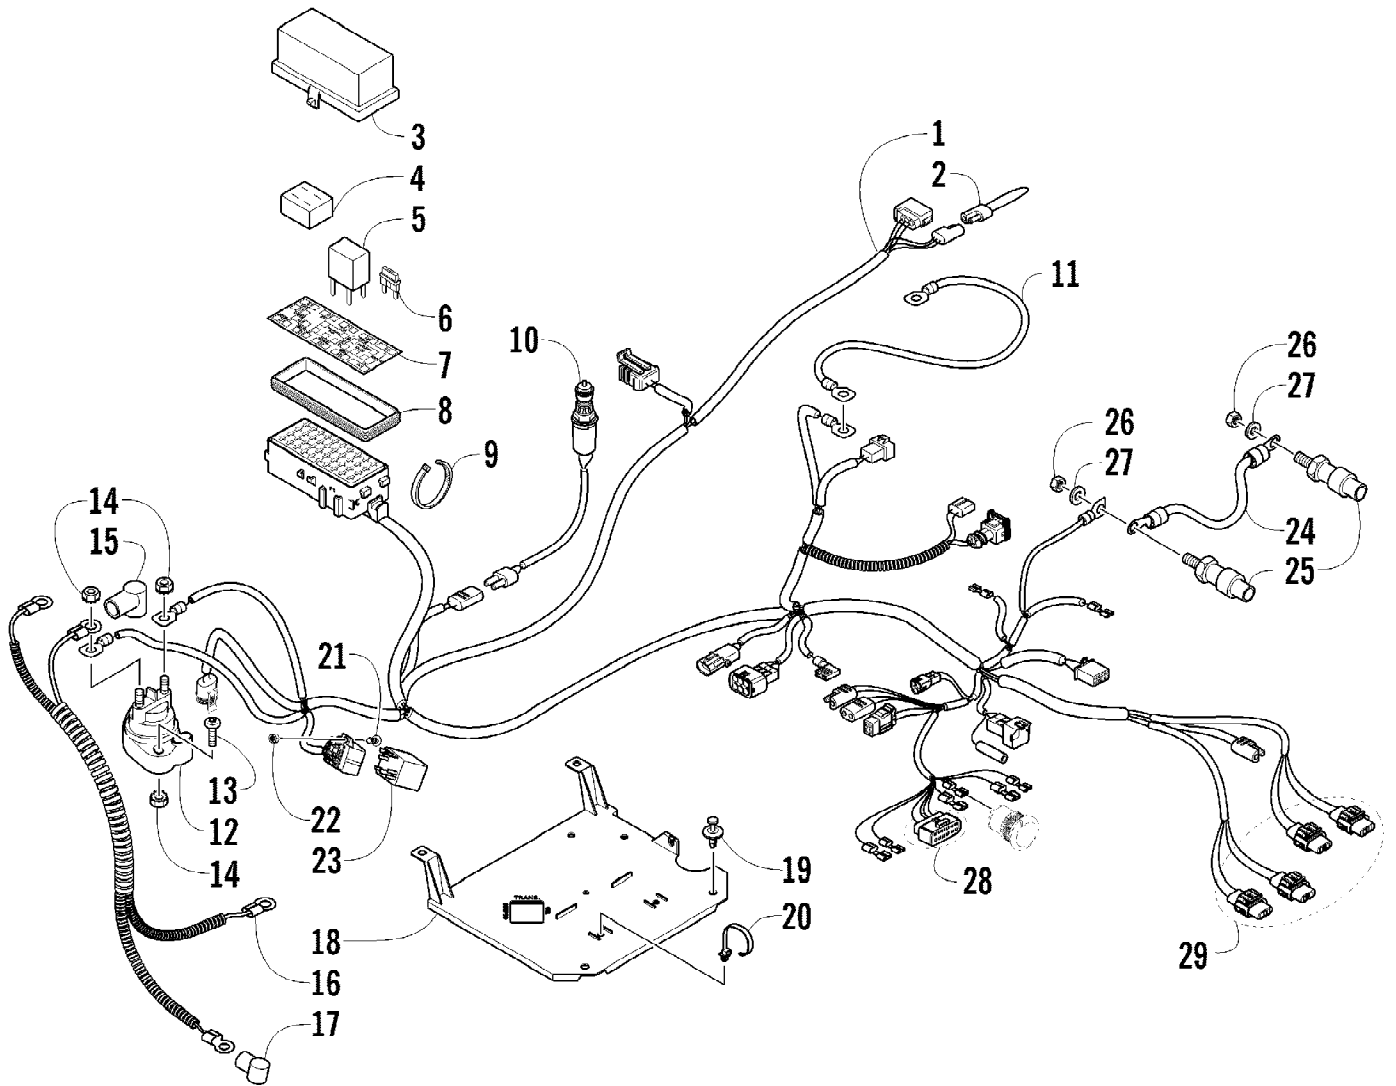

2012 ATV 700 DIESEL GREEN (A2012TBT4DUSG)
WINCH ASSEMBLY

Page 90 of 92

Ref #	Part Number	Qty	S/P/F	Description
1	2441-250	1		Winch (inc. 2-4 and two No. 5)
2	2411-141	1		Decal, Warning - Tension
3	2411-140	1		Decal, Warning - Operation
4	1441-831	1		Cable, Winch
5	0623-038	8		Nut w/Washer
6	8051-246	4		Washer, Lock
7	8408-820	4	/P	Screw, Cap
8	0441-403	1	/P	Roller, Winch (inc. 9)
9	0411-474	1		Decal, Warning - Pinch Point
10	8468-820	2		Screw, Machine
11	1441-781	1		Strap
12	1441-833	1		Hook, Winch
13	1441-834	1		Pin
14	0623-175	1		Pin, Cotter
15	0123-903	AR		Tie, Cable - 11.5 in.
16	0445-068	1		Cable, Winch/Solenoid - Yellow
17	0445-069	1		Cable, Winch/Solenoid - Blue
18	8408-812	1		Screw, Cap
19	0445-076	1		Cable, Ground - Black
20	0445-067	1		Boot, Terminal
21	0445-077	1		Cable, Solenoid/Battery - Red
22	0645-019	3		Boot, Terminal
23	0409-066	1	/P	Solenoid
24	8476-625	2		Screw, Machine
25	0409-087	1		Switch, Control
26	0409-033	1		Retainer, Control Switch
27	8464-560	2		Screw, Machine
28	0423-593	1		Washer
29	0423-382	1		Screw, Self-Tapping
30	0409-106	1		Cover, Switch