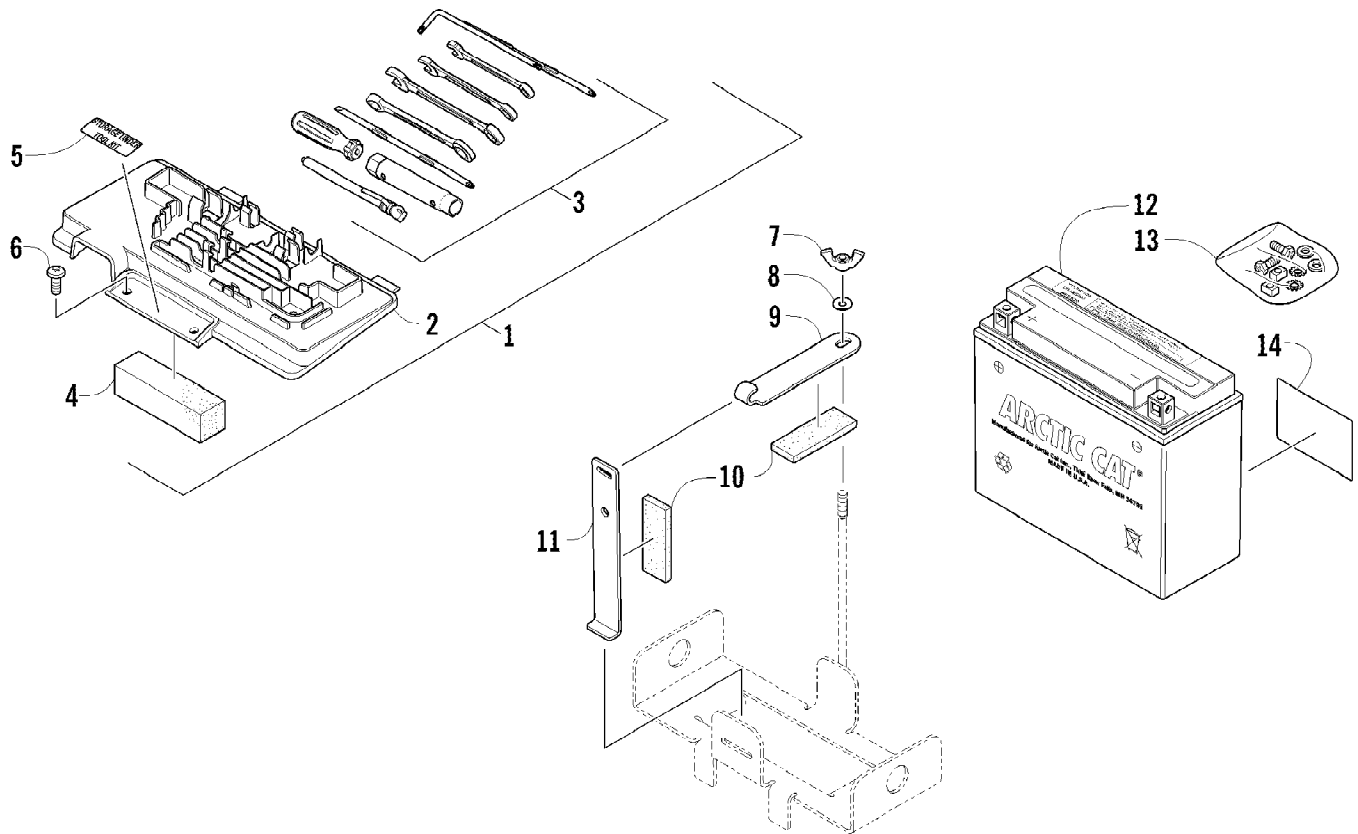

2012 ATV 700 DIESEL GREEN (A2012TBT4DUSG)
 BATTERY ASSEMBLY

Page 4 of 92

Ref #	Part Number	Qty	S/P/F	Description
1	5991-655	1	/P	Battery Cover/Tool Tray Assembly (inc. 2-4)
2	2406-815	1	/P	Cover, Battery
3	0444-122	1	S/P	Kit, Tool
4	0417-016	1		Pad, Battery
5	1411-508	1		Decal, Storage
6	8476-620	2		Screw, Machine
7	0623-325	1		Nut, Wing
8	8050-217	1	/P	Washer
9	0645-243	1		Strap, Battery - Top
10	0406-288	2		Pad, Foam
11	0645-311	1		Strap, Battery - Side
12	0645-432	1	S	Battery Assembly (inc. 13-14)
13	0445-082	1		Kit, Hardware
14	0645-430	1		Decal, Warning