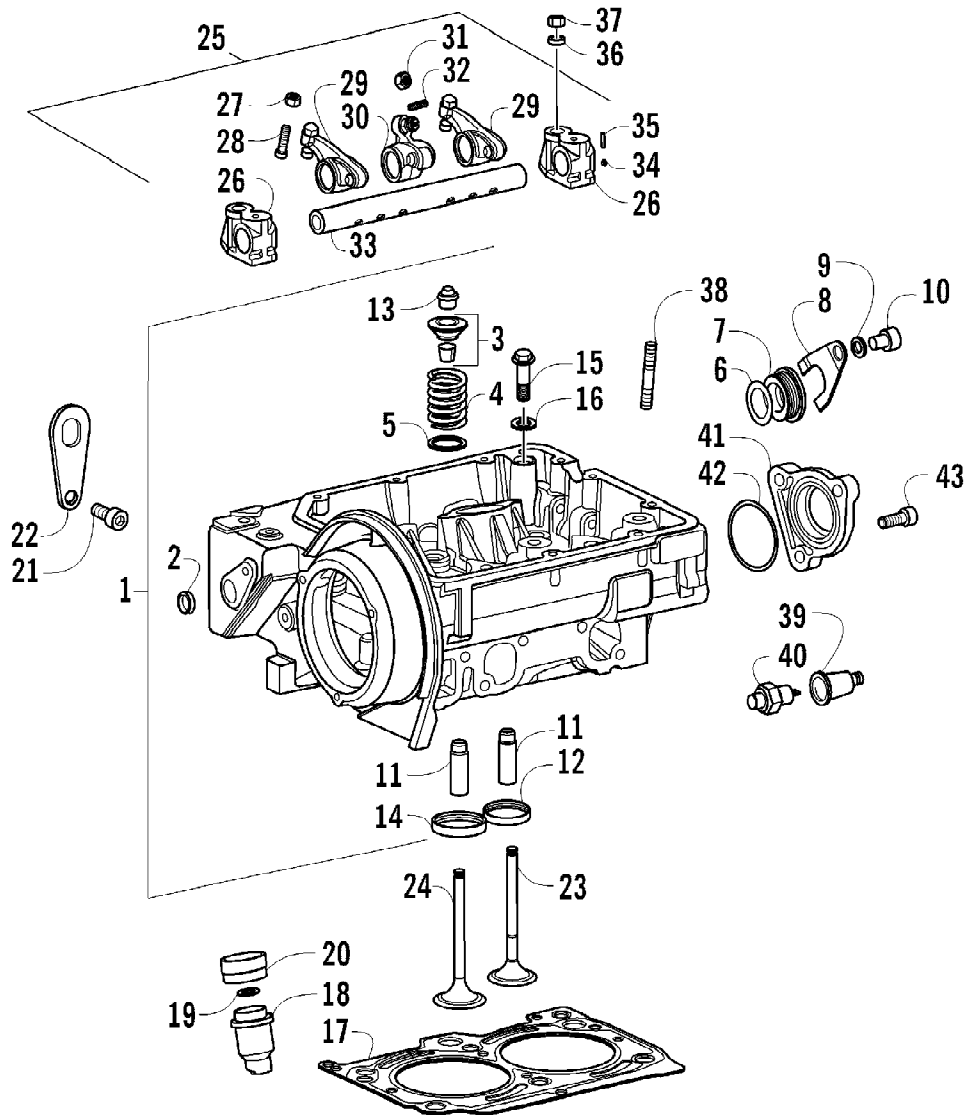

2012 ATV 700 DIESEL GREEN (A2012TBT4DUSG)
CYLINDER HEAD, VALVE TRAIN, AND RELATED ASSEMBLY

2012 ATV 700 DIESEL GREEN (A2012TBT4DUSG)
CYLINDER HEAD, VALVE TRAIN, AND RELATED ASSEMBLY

Ref #	Part Number	Qty	S/P/F	Description
1	3206-063	1		Cylinder Head (inc. 2-14)
2	3206-065	1		Plug
3	3206-148	4		Retainer
4	3206-147	4		Spring, Valve
5	3206-149	4		Washer
6	3206-076	1		O-Ring
7	3206-275	1		Plug
8	3206-074	1		Retainer
9	3206-075	1		Washer
10	3206-077	1		Screw, Cap
11	3206-061	4		Guide, Valve
11	3206-062	4		Guide, Valve (+0.50 mm)
12	3206-073	2		Seat, Exhaust Valve
13	3206-152	4		Retainer, Valve
14	3206-072	2		Seat, Intake Valve
15	3206-382	6		Screw, Cap
16	3206-064	6		Washer
17	3206-069	1		Gasket, Head - 1.56-1.64 (1 small hole)
17	3206-070	1		Gasket, Head - 1.66-1.74 (2 small holes)
17	3206-071	1		Gasket, Head - 1.76-1.84 (3 small holes)
18	3206-068	2		Chamber, Precombustion
19	3206-079	2		Spacer
20	3206-067	2		Nut, Locking
21	3206-078	2		Screw, Cap
22	3206-060	2		Brace, Lifting
23	3206-150	2		Valve, Exhaust
24	3206-151	2		Valve, Intake
25	3206-135	1		Arm, Rocker - Assembly (inc. 26-35)
26	3206-141	2		Support
27	3206-137	4		Nut
28	3206-136	4		Screw, Adjuster
29	3206-134	4		Arm, Rocker - Intake/Exhaust
30	3206-140	2		Arm, Rocker - Injection Pump
31	3206-139	2		Nut
32	3206-138	2		Screw, Adjuster
33	3206-144	1		Shaft, Rocker Arm
34	3206-146	2		Plug
35	3206-145	1		Pin, Lock
36	3206-064	3		Washer
37	3206-142	3		Nut
38	3206-143	3		Bolt, Stud
39	3206-388	1		Fitting, Adapter
40	3206-304	1		Switch, Oil
41	3206-314	1		Cover
42	3206-313	1		O-Ring
43	3206-082	3		Screw, Cap