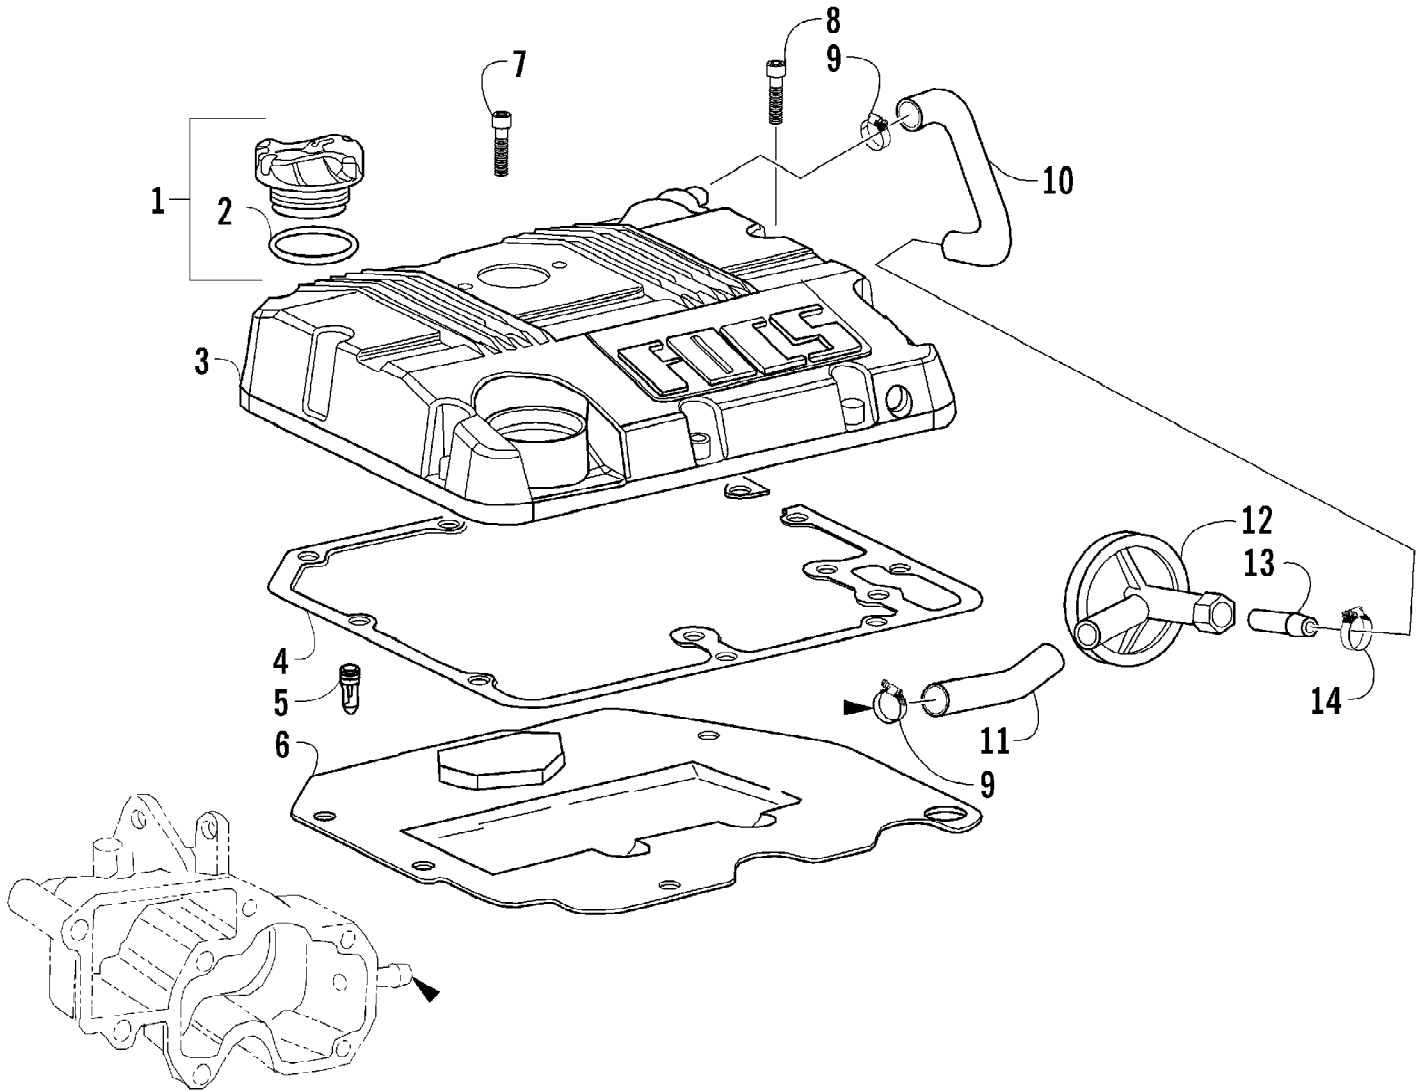

2012 ATV 700 DIESEL GREEN (A2012TBT4DUSG)
ROCKER ARM COVER AND BREATHER SYSTEM ASSEMBLIES

2012 ATV 700 DIESEL GREEN (A2012TBT4DUSG)
ROCKER ARM COVER AND BREATHER SYSTEM ASSEMBLIES

Ref #	Part Number	Qty	S/P/F	Description
1	3206-081	1		Cap, Oil Filler (inc. 2)
2	3206-087	1		O-Ring
3	3206-080	1		Cover, Rocker Arm
4	3206-086	1		Gasket
5	3206-084	1		Connection
6	3206-085	1		Separator
7	3206-083	2		Screw, Cap
8	3206-082	8		Screw, Cap
9	3206-200	3		Clamp
10	3206-205	1		Hose, Connection
11	3206-202	1		Hose, Drain
12	3206-201	1		Valve, Suction
13	3206-203	1		Tube, Valve
14	3206-204	1		Clamp