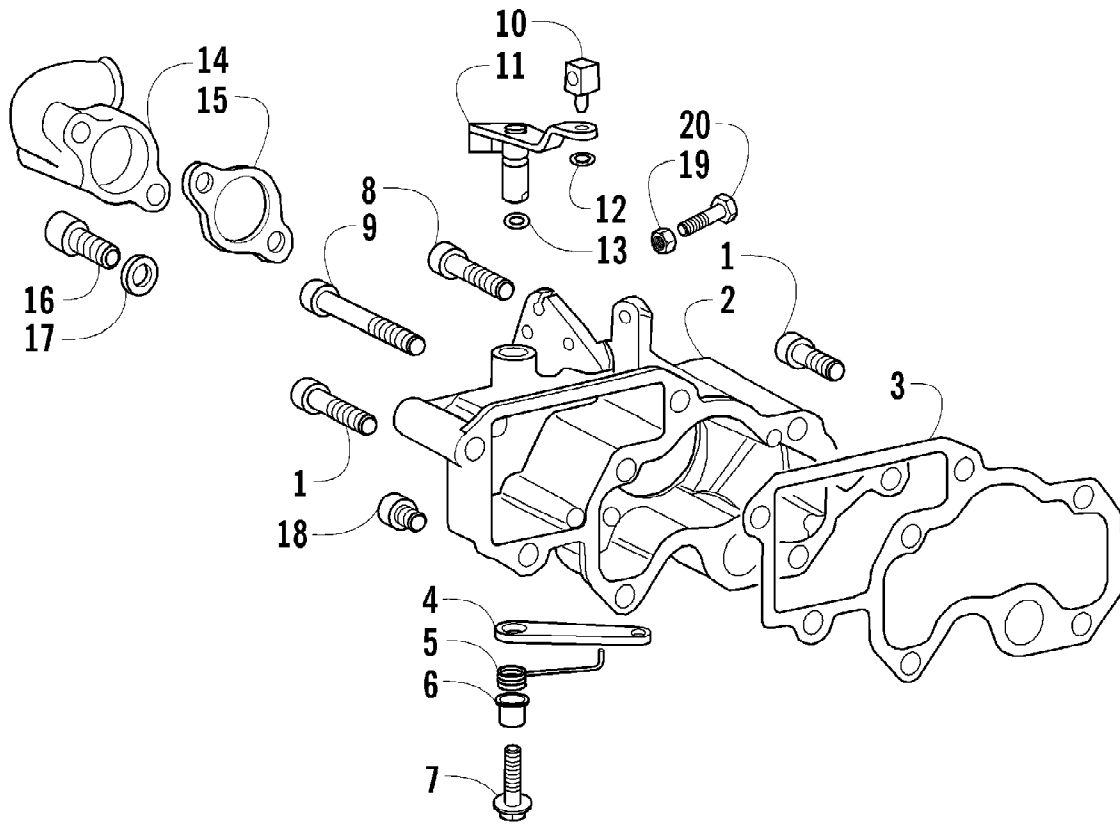

2012 ATV 700 DIESEL GREEN (A2012TBT4DUSG)
INTAKE MANIFOLD AND THROTTLE CONTROL ASSEMBLY

2012 ATV 700 DIESEL GREEN (A2012TBT4DUSG)
INTAKE MANIFOLD AND THROTTLE CONTROL ASSEMBLY

Ref #	Part Number	Qty	S/P/F	Description
1	3206-276	3		Screw, Cap
2	3206-387	1		Manifold, Intake
3	3206-277	1		Gasket, Intake Manifold
4	3206-286	1		Lever, Internal
5	3206-283	1		Spring, Recovery
6	3206-284	1		Sleeve
7	3206-285	1		Screw, Cap
8	3206-280	1		Screw, Cap
9	3206-279	1		Screw, Cap
10	3206-288	1		Pin
11	3206-287	1		Lever, External
12	3206-242	1		Circlip
13	3206-281	1		O-Ring
14	3206-290	1		Flange, Intake
15	3206-289	1		Gasket
16	3206-169	2		Screw, Cap
17	3206-234	2		Washer
18	3206-266	4		Screw, Cap
19	3206-137	1		Nut
20	3206-282	1		Screw, Cap