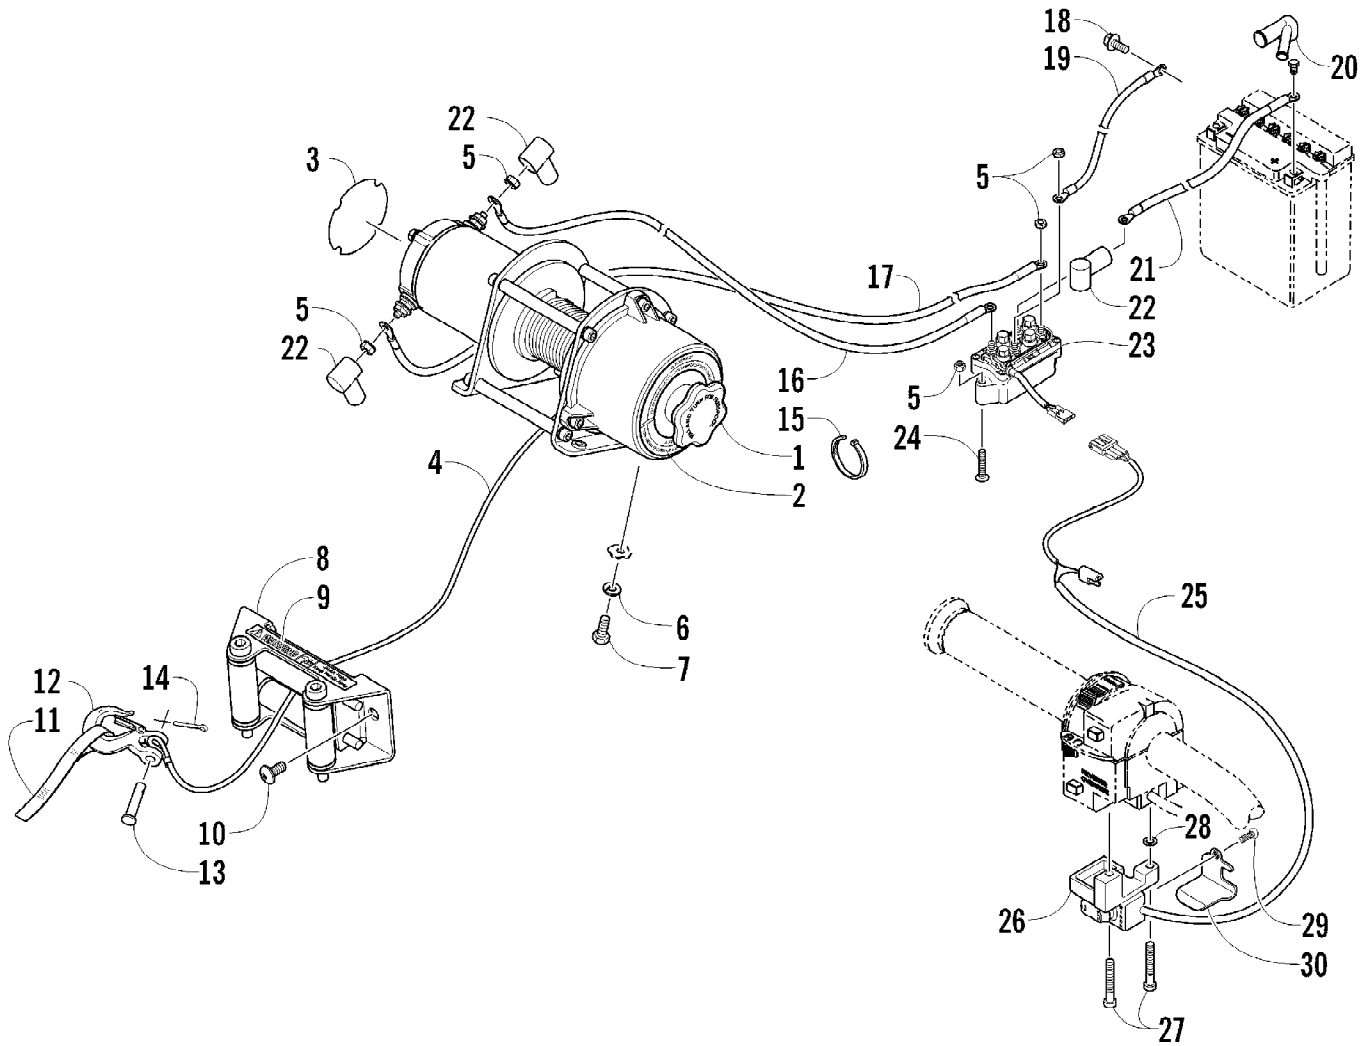

2012 ATV 700 DIESEL GREEN (A2012TBT4DUSG)
WINCH ASSEMBLY

Page 90 of 92

Ref #	Part Number	Qty	S/P/F	Description
1	2441-250	1		Winch (inc. 2-4 and two No. 5)
2	2411-141	1		Decal, Warning - Tension
3	2411-140	1		Decal, Warning - Operation
4	1441-831	1		Cable, Winch
5	0623-038	8		Nut w/Washer
6	8051-246	4		Washer, Lock
7	8408-820	4	/P	Screw, Cap
8	0441-403	1	/P	Roller, Winch (inc. 9)
9	0411-474	1		Decal, Warning - Pinch Point
10	8468-820	2		Screw, Machine
11	1441-781	1		Strap
12	1441-833	1		Hook, Winch
13	1441-834	1		Pin
14	0623-175	1		Pin, Cotter
15	0123-903	AR		Tie, Cable - 11.5 in.
16	0445-068	1		Cable, Winch/Solenoid - Yellow
17	0445-069	1		Cable, Winch/Solenoid - Blue
18	8408-812	1		Screw, Cap
19	0445-076	1		Cable, Ground - Black
20	0445-067	1		Boot, Terminal
21	0445-077	1		Cable, Solenoid/Battery - Red
22	0645-019	3		Boot, Terminal
23	0409-066	1	/P	Solenoid
24	8476-625	2		Screw, Machine
25	0409-087	1		Switch, Control
26	0409-033	1		Retainer, Control Switch
27	8464-560	2		Screw, Machine
28	0423-593	1		Washer
29	0423-382	1		Screw, Self-Tapping
30	0409-106	1		Cover, Switch