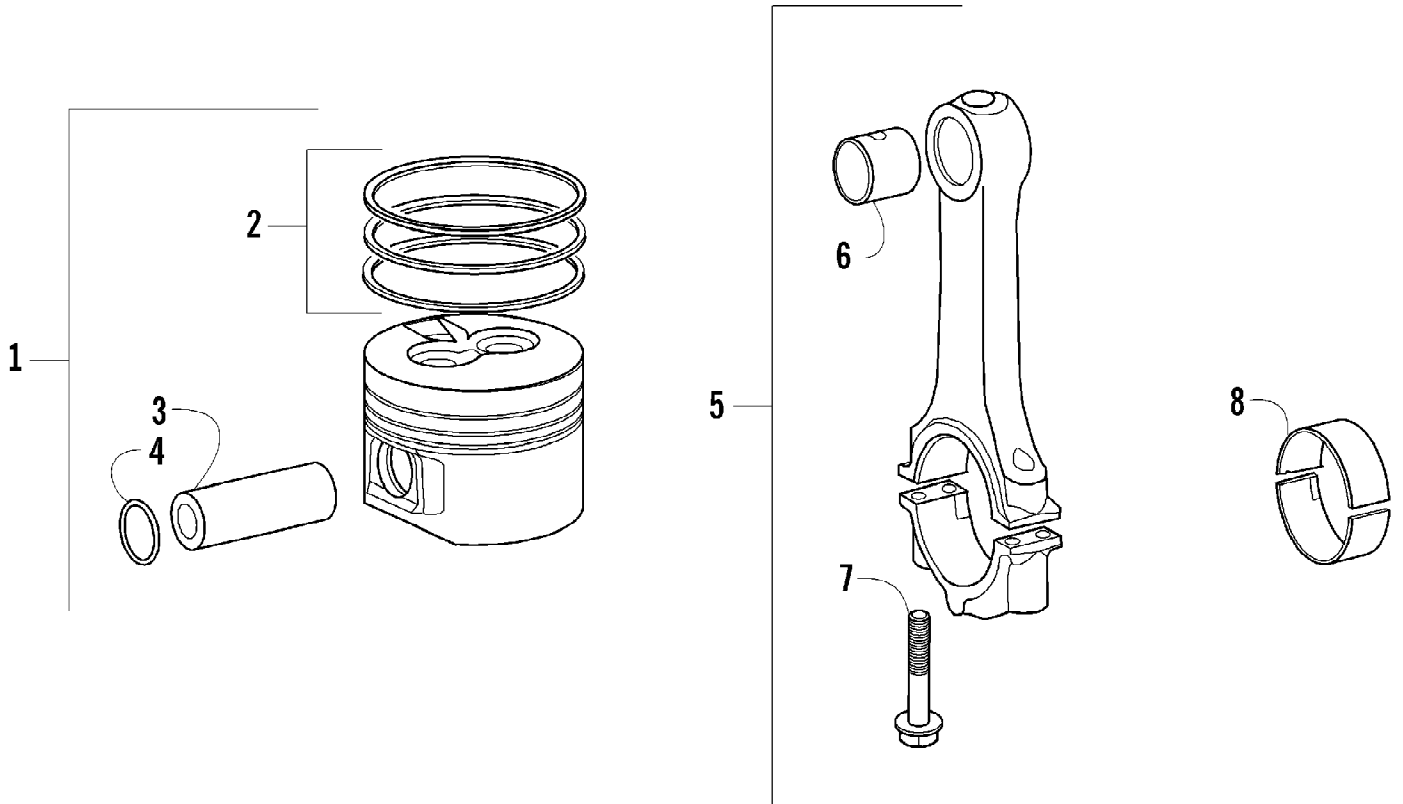

2012 ATV 700 DIESEL GREEN (A2012TBT4DUSG)
PISTON SET AND CONNECTING ROD ASSEMBLY

Ref #	Part Number	Qty	S/P/F	Description
1	3206-026	2		Piston - Set (inc. 2-4)
1	3206-027	2		Piston - Set (+0.50 mm)
1	3206-028	2		Piston - Set (+1.00 mm)
2	3206-023	2		Ring - Set
2	3206-024	2		Ring - Set (+0.50 mm)
2	3206-025	2		Ring - Set (+1.00 mm)
3	3206-030	2		Piston Pin
4	3206-031	4		Circlip
5	3206-035	2		Connecting Rod (inc. 6-7)
6	3206-029	2		Bushing
7	3206-036	8		Screw, Cap
8	3206-032	2		Bushing
8	3206-033	2		Bushing (-0.25 mm)
8	3206-034	2		Bushing (-0.50 mm)