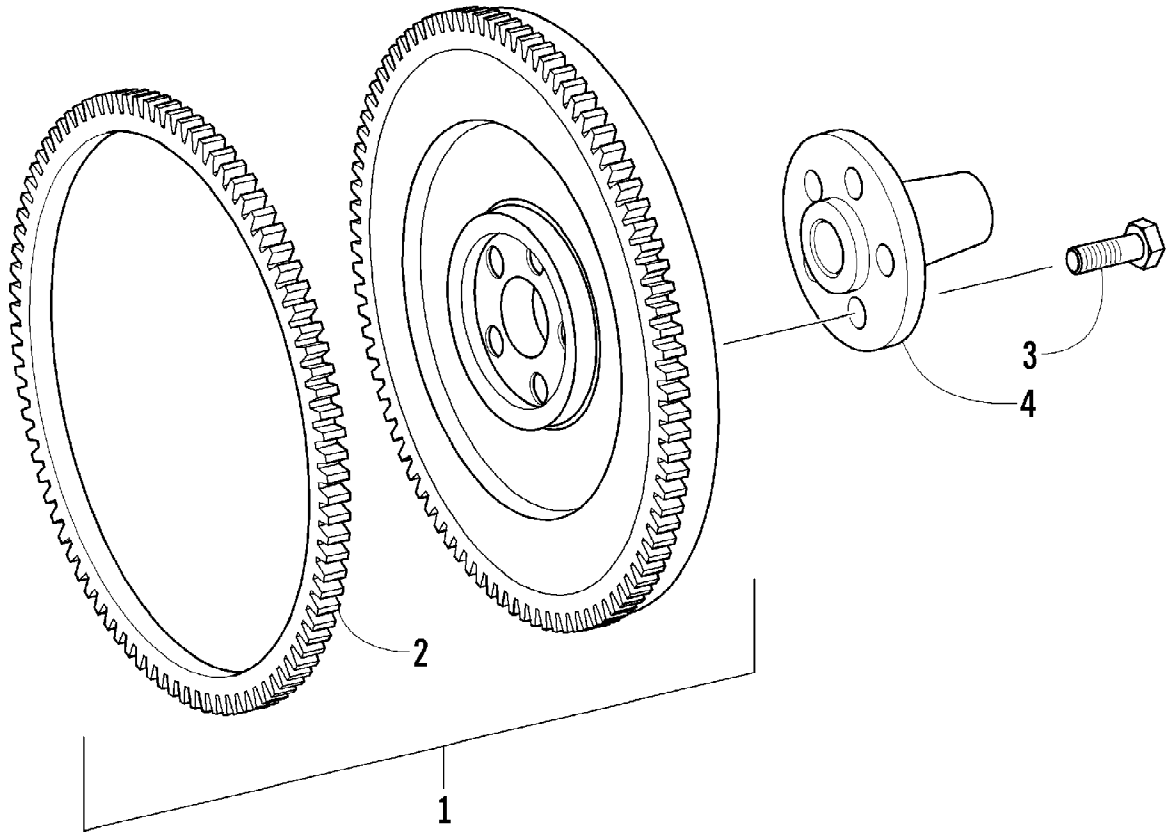

2012 ATV 700 DIESEL GREEN (A2012TBT4DUSG)
FLYWHEEL AND CROWN GEAR ASSEMBLY

Ref #	Part Number	Qty	S/P/F	Description
1	3206-040	1		Flywheel (inc. 2)
2	3206-037	1		Gear, Crown
3	8409-040	5		Screw, Cap
4	1402-560	1		Axle, Stub