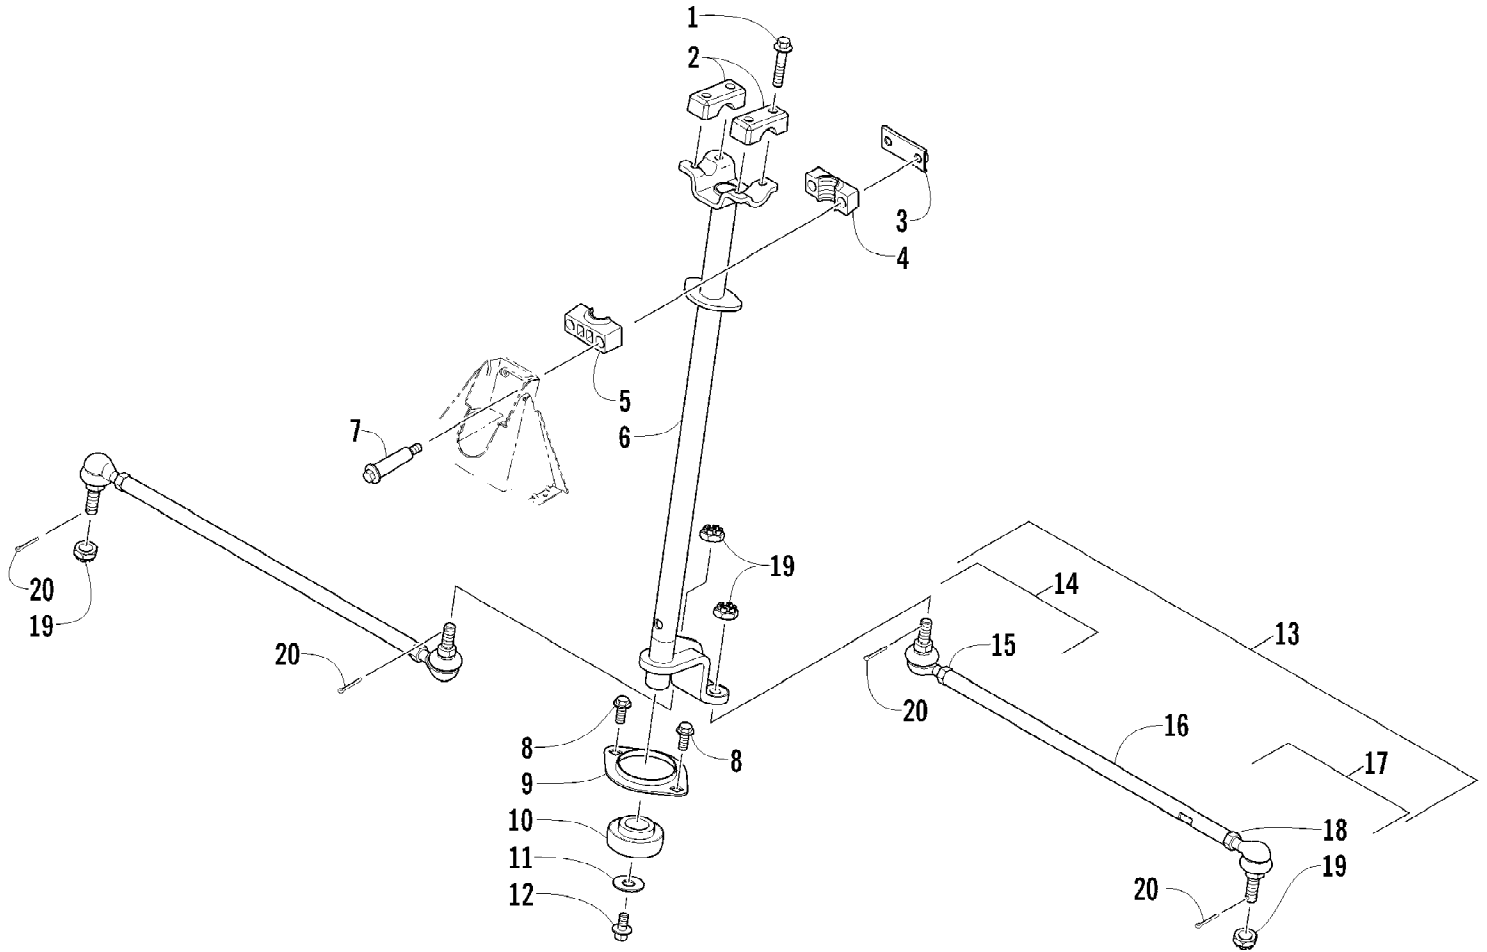

2012 ATV 700 DIESEL GREEN (A2012TBT4DUSG)
STEERING ASSEMBLY

Page 71 of 92

Ref #	Part Number	Qty	S/P/F	Description
1	8408-835	4		Screw, Cap
2	0405-035	2		Cap, Steering Adjuster
3	0505-484	1		Cap, Housing
4	0405-260	1		Housing, Upper
5	0405-259	1		Housing, Lower
6	0505-493	1		Post, Steering
7	0423-505	2		Screw, Shoulder
8	8408-816	2		Screw, Cap
9	0602-233	1		Flange, Bearing
10	0405-052	1		Bearing w/Inverted Oil Seal
11	0423-073	1		Washer
12	8409-020	1	/P	Screw, Cap
13	0505-499	2	/P	Tie Rod - Assembly (inc. 14-18)
14	0505-511	2	/P	End, Tie Rod - Left-Hand Thread - Kit (inc. 15)
15	0423-013	2		Nut - Left-Hand Thread
16	0405-281	2	/P	Tie Rod
17	0505-510	2	/P	End, Tie Rod - Right-Hand Thread - Kit (inc. 18)
18	8420-002	2	/P	Nut - Right-Hand Thread
19	0423-157	4		Nut, Lock
20	0623-175	4		Pin, Cotter