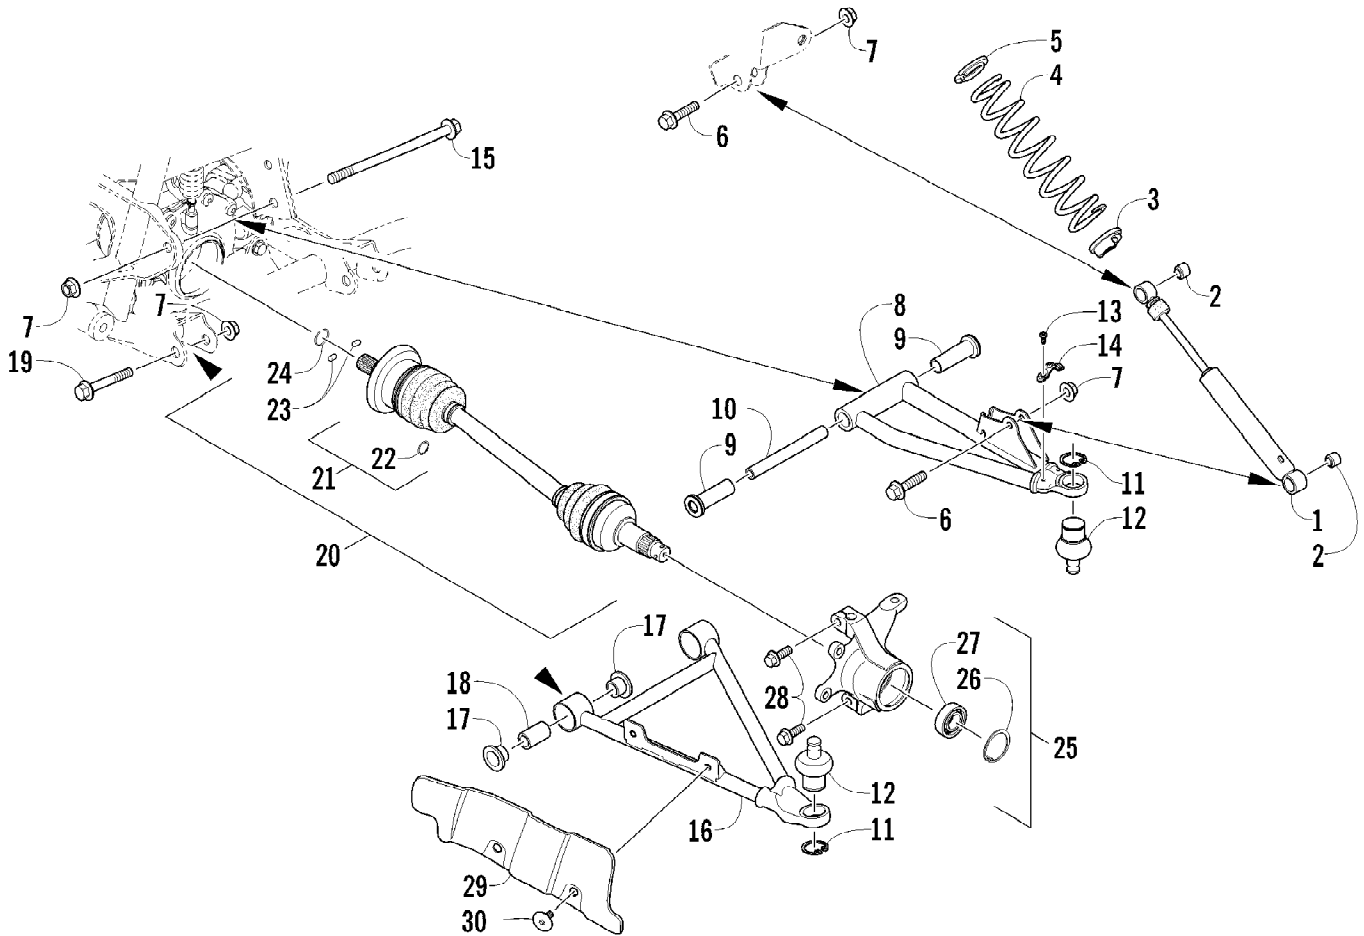

2012 ATV 700 DIESEL GREEN (A2012TBT4DUSG)
FRONT SUSPENSION ASSEMBLY

2012 ATV 700 DIESEL GREEN (A2012TBT4DUSG)
FRONT SUSPENSION ASSEMBLY

Page 37 of 92

Ref #	Part Number	Qty	S/P/F	Description
1	0403-176	2		Shock Absorber (inc. 2)
2	0403-182	4		Bushing
3	0403-102	2		Cam, Spring Adjuster
4	0403-173	2		Spring, Suspension
5	1603-889	2	/P	Retainer, Spring
6	8409-040	4		Screw, Cap
7	0423-744	10		Nut, Lock
8	0503-416	1	/P	A-Arm, Upper Right (inc. 9-12)
8	0503-417	1	/P	A-Arm, Upper Left (inc. 9-12)
9	0403-207	4	/P	Bushing
10	0403-080	2		Axle
11	0423-009	4	/P	Ring, Retaining
12	0405-115	4	/P	Ball Joint
13	0423-946	4		Screw, Self-Tapping
14	1502-594	2		Clamp, Routing
15	0423-334	2		Screw, Cap
16	0503-376	1	/P	A-Arm, Lower Right (inc. 17-18 and two No. 11-12)
16	0503-377	1	/P	A-Arm, Lower Left (inc. 17-18 and two No. 11-12)
17	0403-208	8	/P	Bushing
18	0403-214	4	/P	Axle
19	8409-075	4		Screw, Cap
20	1502-800	1	S/P	Axle, Drive - Right (inc. 21-24)
20	1502-799	1	S/P	Axle, Drive - Locking - Left (inc. 21-24)
21	1436-419	2		Repair Kit, Boot (inc. 22)
22	1441-988	2		Clip, Retaining
23	1402-885	4		Pin, Detent
24	1402-889	2		Clip, Retaining
25	0505-576	1	/P	Knuckle - Assembly - Right (inc. 26-27)
25	0505-577	1	/P	Knuckle - Assembly - Left (inc. 26-27)
26	0423-423	2		Ring, Retaining
27	1402-809	2	/P	Bearing
28	0423-998	4		Screw, Shoulder
29	1406-034	1		Guard, Boot - Right
29	1406-035	1		Guard, Boot - Left
30	0423-545	4	/P	Screw, Shoulder