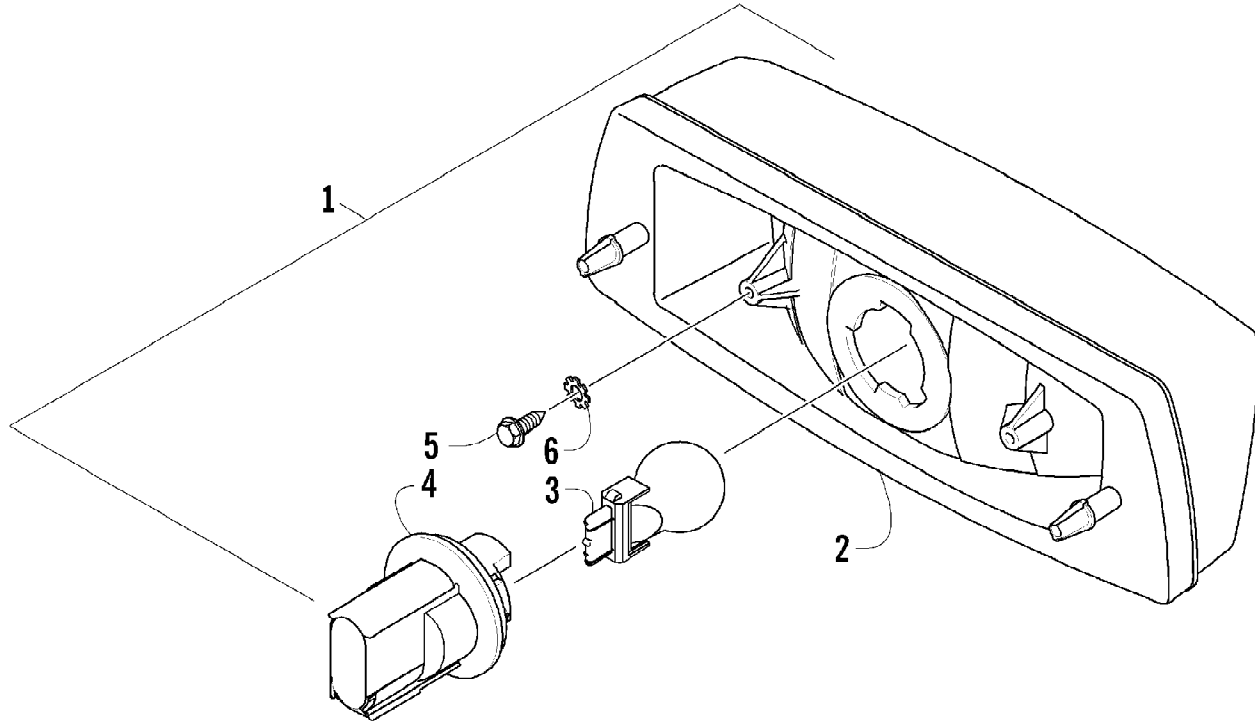

2012 ATV 700 DIESEL GREEN (A2012TBT4DUSG)
STEERING ASSEMBLY

Page 71 of 92

Ref #	Part Number	Qty	S/P/F	Description
1	8408-835	4		Screw, Cap
2	0405-035	2		Cap, Steering Adjuster
3	0505-484	1		Cap, Housing
4	0405-260	1		Housing, Upper
5	0405-259	1		Housing, Lower
6	0505-493	1		Post, Steering
7	0423-505	2		Screw, Shoulder
8	8408-816	2		Screw, Cap
9	0602-233	1		Flange, Bearing
10	0405-052	1		Bearing w/Inverted Oil Seal
11	0423-073	1		Washer
12	8409-020	1	/P	Screw, Cap
13	0505-499	2	/P	Tie Rod - Assembly (inc. 14-18)
14	0505-511	2	/P	End, Tie Rod - Left-Hand Thread - Kit (inc. 15)
15	0423-013	2		Nut - Left-Hand Thread
16	0405-281	2	/P	Tie Rod
17	0505-510	2	/P	End, Tie Rod - Right-Hand Thread - Kit (inc. 18)
18	8420-002	2	/P	Nut - Right-Hand Thread
19	0423-157	4		Nut, Lock
20	0623-175	4		Pin, Cotter