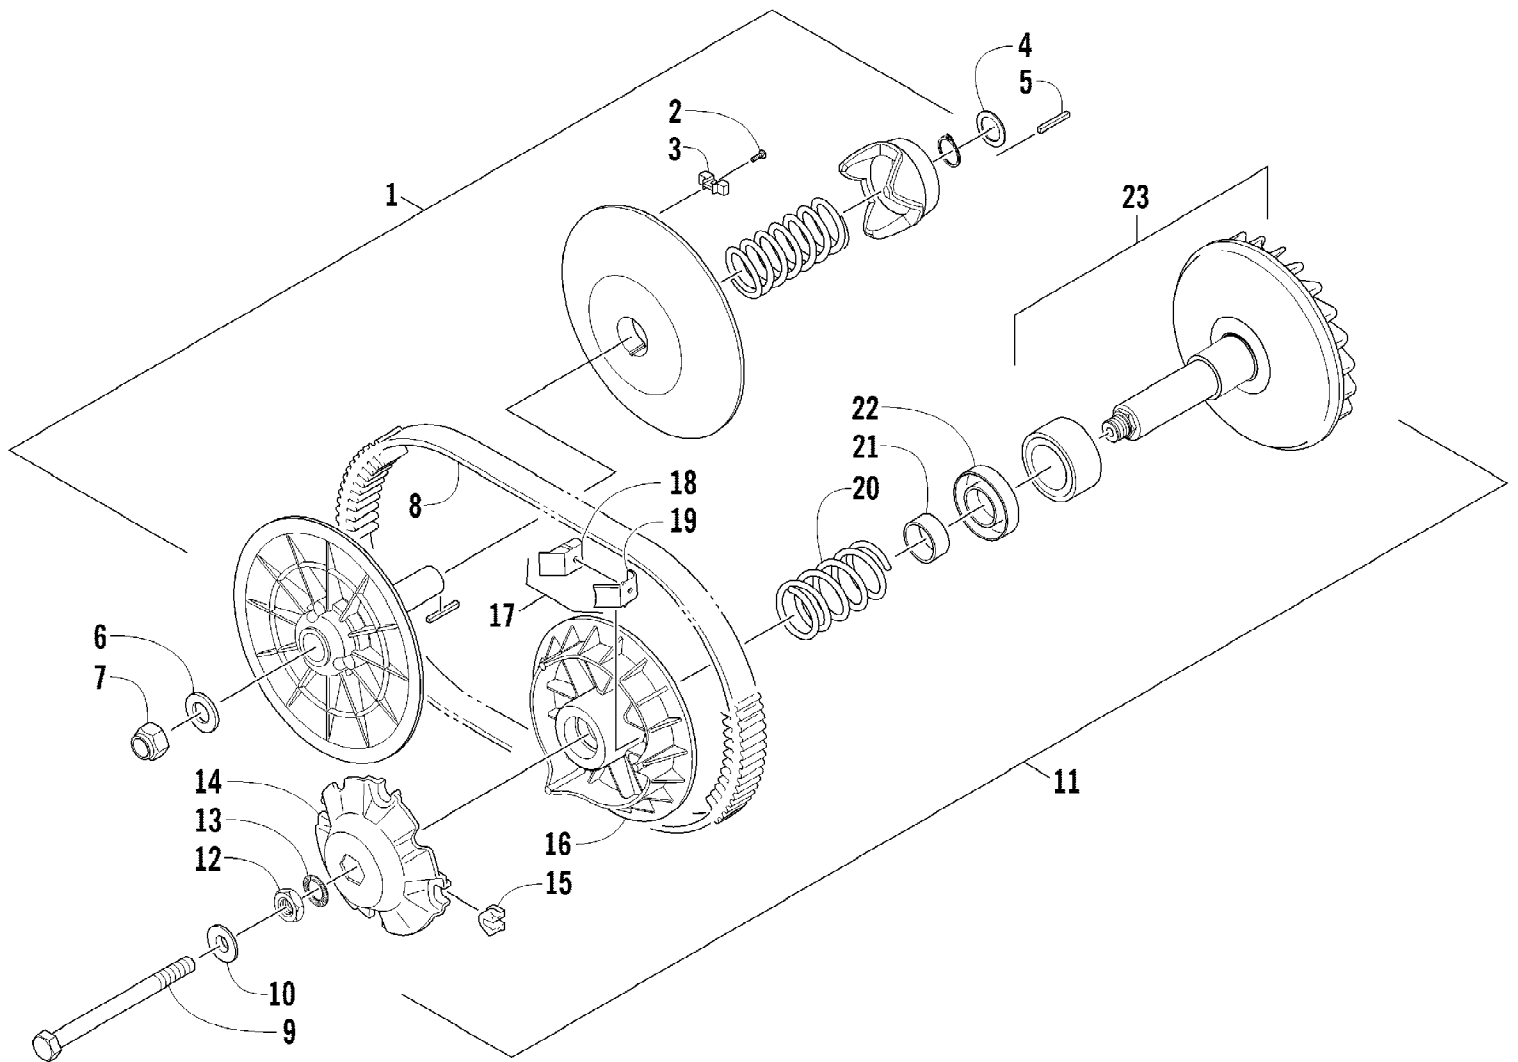

2012 ATV 700 DIESEL GREEN (A2012TBT4DUSG)
BOTTOM END GASKET SET ASSEMBLY

Page 6 of 92

Ref #	Part Number	Qty	S/P/F	Description
	3206-392	1		Bottom End Gasket Set
1	3206-054	4		Gasket, Crankcase
2	3206-091	1		Ring, Engine Flange
3	3206-089	1	S	Gasket, Engine Flange
4	3206-264	1		Gasket, Thermostat
5	3206-172	1		O-Ring, Oil Pump
6	3206-391	1		Gasket, Oil Pump
7	3206-161	1		Ring, Seal - Oil Pump
8	3206-176	1		Seal, Oil - Oil Pan
9	3206-177	1		Seal, Oil - Oil Pan
10	3206-386	1		Gasket, Water Pump

2012 ATV 700 DIESEL GREEN (A2012TBT4DUSG)
CLUTCH ASSEMBLIES

Page 10 of 92

Ref #	Part Number	Qty	S/P/F	Description
1	0823-357	1	/P	Pulley, Driven - Assembly (inc. 2-3)
2	0823-177	3		Screw, Machine
3	0823-176	3	/P	Shoe, Cam
4	0623-954	4		Washer, Thrust
5	0423-718	1		Key
6	0828-020	1		Washer
7	0827-013	1		Nut, Driven Pulley
8	1402-564	1		Belt, Drive
9	0423-673	1		Screw, Cap
10	0423-733	1		Washer
11	1502-072	1		Pulley, Drive - Assembly (inc. 12-23)
12	0423-747	1		Nut
13	0423-746	1		Washer, Lock
14	1502-207	1		Plate, Movable Drive Face (inc. 15)
15	1402-628	3		Damper, Movable Drive Face
16	1402-625	1		Face, Drive - Movable
17	1502-205	6	/P	Block, Weight - Assembly (inc. 18-19)
18	1402-627	6	S	Weight
19	1402-626	6	S	Block, Weight
20	0423-745	1		Spring
21	1402-624	1		Spacer
22	1402-623	1		Seat, Spring
23	1502-206	1		Face, Drive - Fixed