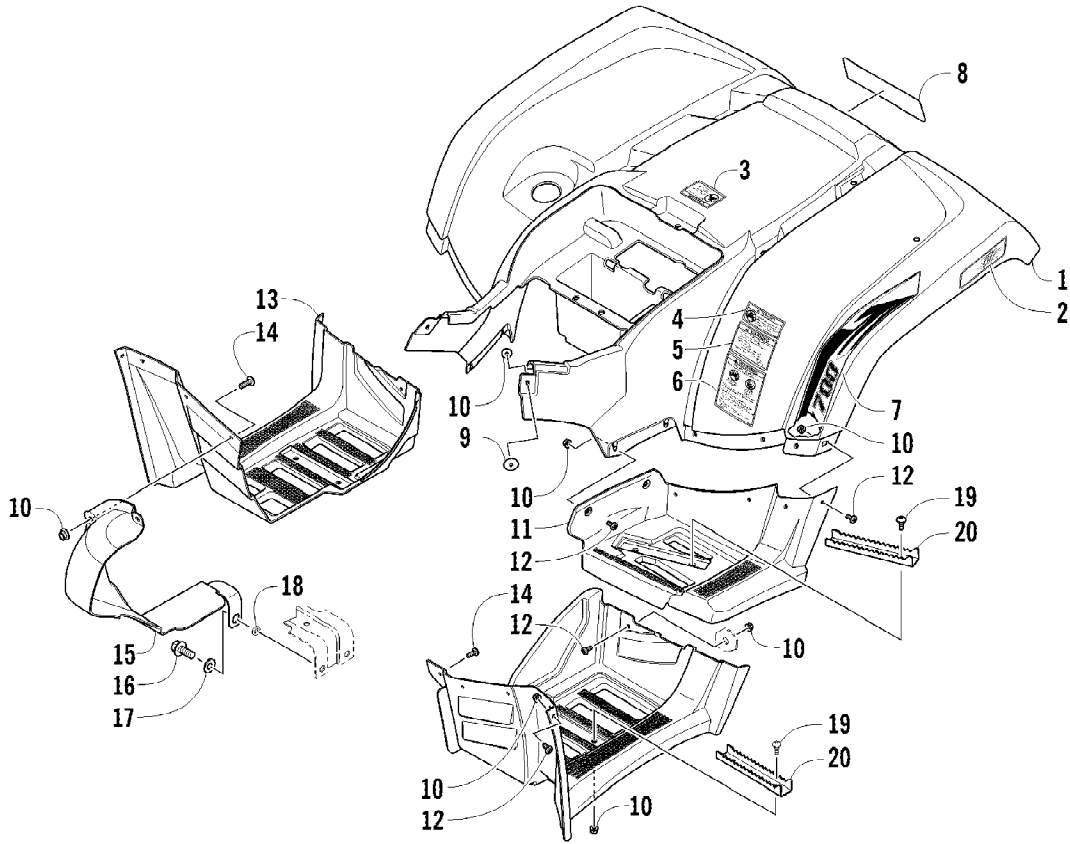

2012 ATV 700 DIESEL GREEN (A2012TBT4DUSG)
REAR BODY PANEL AND FOOTWELL ASSEMBLIES

2012 ATV 700 DIESEL GREEN (A2012TBT4DUSG)
REAR BODY PANEL AND FOOTWELL ASSEMBLIES

Ref #	Part Number	Qty	S/P/F	Description
1	0518-066	1	S	Fender, Rear - Assembly (inc. 2-6)
2	1411-592	1	/P	Decal, Reflector - Right
2	1411-593	1	/P	Decal, Reflector - Left
3	1411-251	1		Decal, Warning - Passenger Seat
4	1411-269	1		Decal, Warning - Passenger
5	2411-138	1	/P	Decal, Warning - Tire Pressure
6	1411-956	1		Decal, Warning - Passenger Safety
7	2411-710	1		Decal, Side - Lower Right
7	2411-711	1		Decal, Side - Lower Left
8	1411-725	1		Decal, "Arctic Cat"
9	0423-101	2		Screw, Shoulder
10	0423-540	37		Nut, Lock
11	2406-042	1		Footwell, Rear - Right
11	2406-043	1		Footwell, Rear - Left
12	0423-419	24		Screw, Machine
13	2506-193	1		Footwell - Right
13	2406-471	1	/P	Footwell - Left
14	8477-620	3		Screw, Machine
15	2406-531	1		Panel, Splash
16	8409-020	1	/P	Screw, Cap
17	8050-282	1	/P	Washer
18	0405-261	1		Spacer
19	0423-355	8		Screw, Shoulder
20	1506-125	4	/P	Footpeg