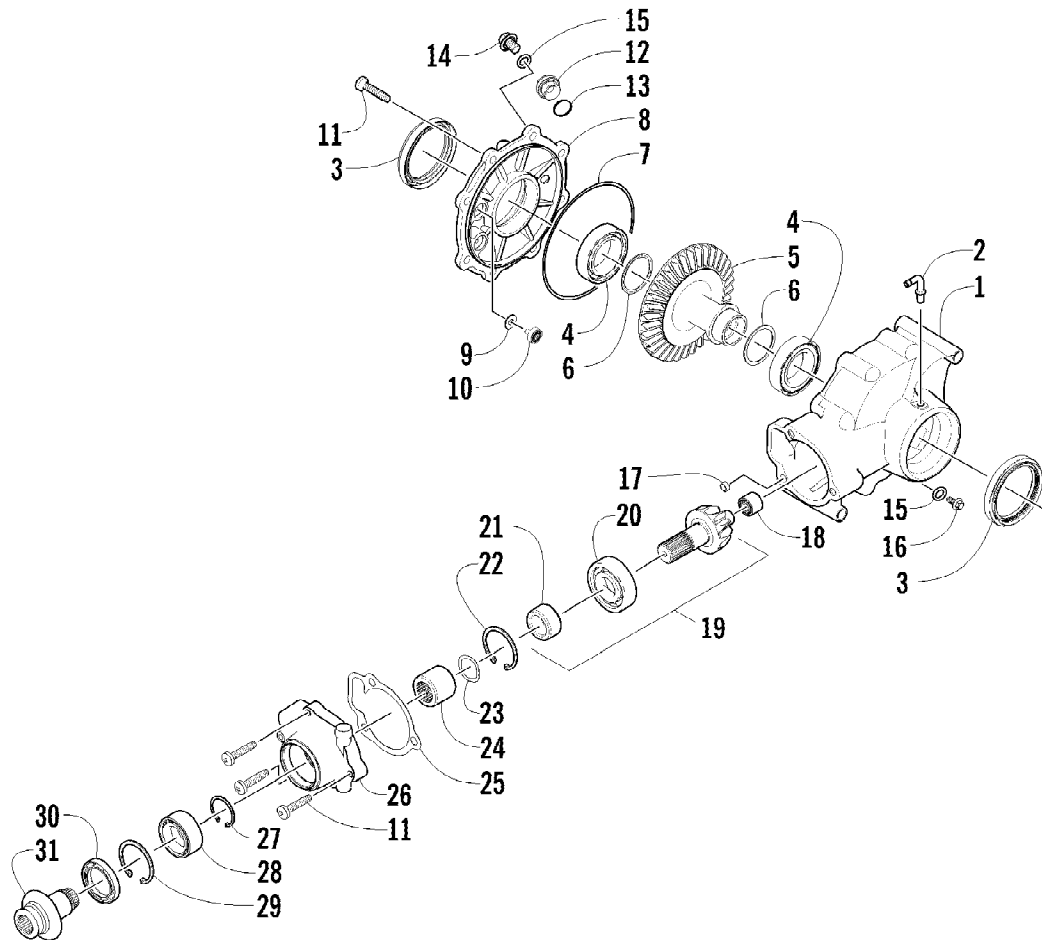

2012 ATV 700 DIESEL GREEN (A2012TBT4DUSG)
REAR DRIVE GEARCASE ASSEMBLY

2012 ATV 700 DIESEL GREEN (A2012TBT4DUSG)
REAR DRIVE GEARCASE ASSEMBLY

Ref #	Part Number	Qty	S/P/F	Description
	1502-879	1		Complete Rear Drive Gearcase Assembly
1	1502-896	1		Housing, Gearcase
2	1402-442	1		Fitting, Elbow
3	1402-950	2	/P	Seal
4	0402-393	2		Bearing
5	1402-032	1		Gear, Ring - 36T
6	0402-405	AR		Shim, 41 x 49 x 1.3 mm
6	0402-406	AR		Shim, 41 x 49 x 1.4 mm
6	0402-407	AR		Shim, 41 x 49 x 1.5 mm
6	0402-408	AR		Shim, 41 x 49 x 1.6 mm
6	0402-409	AR		Shim, 41 x 49 x 1.7 mm
7	0423-149	1		O-Ring
8	1502-897	1		Cover, Gearcase
9	0402-429	AR		Shim, 6.3 x 18 x 1.3 mm
9	0402-430	AR		Shim, 6.3 x 18 x 1.4 mm
9	0402-431	AR		Shim, 6.3 x 18 x 1.5 mm
9	0402-432	AR		Shim, 6.3 x 18 x 1.6 mm
9	0402-433	AR		Shim, 6.3 x 18 x 1.7 mm
10	0402-326	1		Button, Thrust
11	0423-118	11		Screw, Self-Tapping
12	0402-333	1	/P	Plug, Magnetic (inc. 13)
13	0423-154	1		O-Ring
14	1402-211	1		Plug, Oil Level (inc. one No. 15)
15	0423-153	2		O-Ring
16	1402-210	1	/P	Plug, Fill (inc. one No. 15)
17	0402-411	1		Pin, Dowel
18	0402-328	1		Bearing
19	1502-863	1		Gear, Pinion - Assembly - 10T (inc. 20-21)
20	0402-327	1		Bearing
21	1402-977	1		Collar, Retaining
22	1423-067	1		Ring, Retaining
23	0402-982	1		Washer, Wave
24	0402-981	1		Collar, Shaft
25	0402-947	1		Gasket, Flange
26	0502-529	1		Housing, Pinion
27	0423-417	1		Ring, Retaining
28	1402-043	1		Bearing
29	0423-423	1		Ring, Retaining
30	1402-011	1		Seal
31	1502-085	1	/P	Shaft, Input