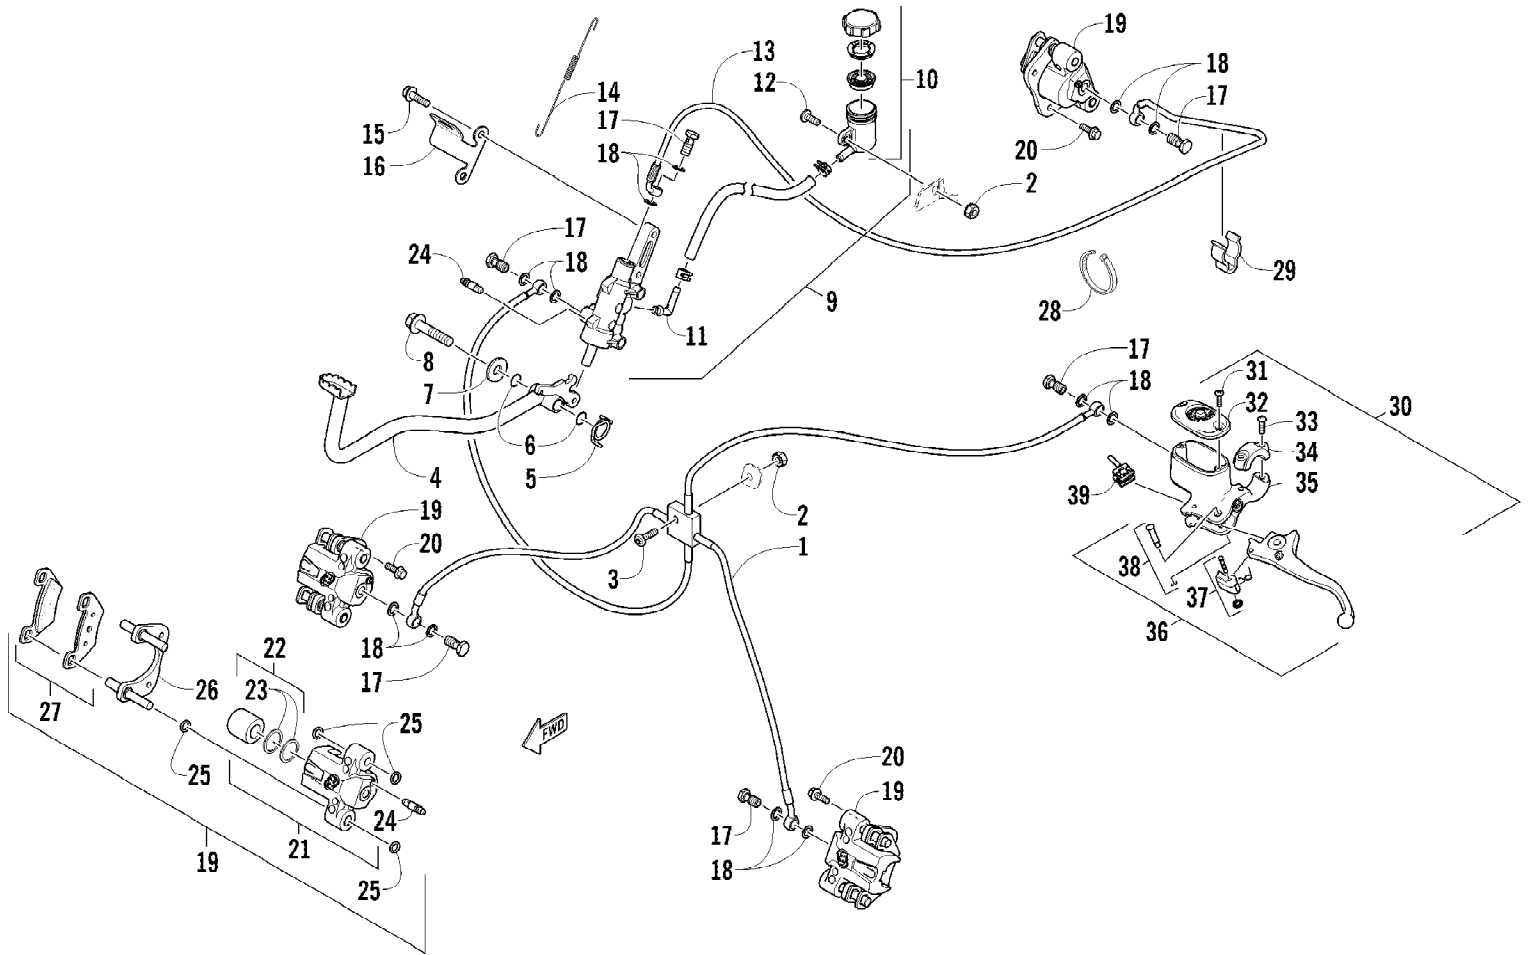

2012 ATV 700 DIESEL GREEN (A2012TBT4DUSG)
HYDRAULIC BRAKE ASSEMBLY

2012 ATV 700 DIESEL GREEN (A2012TBT4DUSG)
HYDRAULIC BRAKE ASSEMBLY

Page 45 of 92

Ref #	Part Number	Qty	S/P/F	Description
1	1502-015	1		Hose, Brakeline - Assembly
2	0623-038	2		Nut w/Washer
3	8476-625	1		Screw, Machine
4	1502-063	1		Lever, Brake
5	0502-807	1		Spring, Brake Lever
6	1602-213	2	/P	O-Ring
7	8050-252	1		Washer
8	8408-816	1		Screw, Cap
9	1502-293	1		Brake Assembly (inc. 10)
10	1502-155	1		Reservoir, Brake w/Clamp
11	1502-296	1	/P	Adapter, Hose
12	8476-616	1		Screw, Machine
13	1502-140	1		Hose, Brakeline
14	0502-785	1		Spring, Brake Switch
15	8408-625	2		Screw, Cap
16	0502-840	1		Bracket, Switch
17	0423-413	6		Bolt, Banjo-Fitting
18	0423-178	12		Washer, Crush
19	1436-422	1	/P	Caliper, Brake - Right Front (inc. two No. 20 and 21-27)
19	1436-423	1	/P	Caliper, Brake - Left Front (inc. two No. 20 and 21-27)
19	1436-423	1	/P	Caliper, Brake - Rear (inc. two No. 20 and 21-27)
20	8408-821	6	/P	Screw, Cap
21	1436-160	1	/P	Housing, Caliper - Assembly - Right Front (inc. two No. 20 and 22-24)
21	1436-161	1	/P	Housing, Caliper - Assembly - Left Front (inc. two No. 20 and 22-24)
21	1436-161	1	/P	Housing, Caliper - Assembly - Rear (inc. two No. 20 and 22-24)
22	0502-606	3		Piston/Seal Set (inc. 23)
23	0502-607	3		Seal Set
24	0502-609	4	/P	Valve, Bleed
25	0502-608	3		O-Ring, Guide - Set
26	0502-605	3		Bracket Assembly
27	1502-694	3	S	Pad, Brake - Set
28	0123-788	AR	/P	Tie, Cable - 8 in.
29	1502-115	2		Clip, Brakeline Hose
30	1502-902	1	/P	Brake Assembly (inc. 31-39)
31	0502-566	1		Screw, Machine - Kit
32	0502-868	1	/P	Cover, Reservoir
33	0502-568	1		Screw, Machine - Kit
34	0502-869	1		Clamp, Master Cylinder
35	0502-704	1		Master Cylinder Assembly
36	1502-904	1		Lever Assembly - Kit (inc. 37-38)
37	1502-905	1		Lock, Brake Lever - Kit
38	0502-580	1		Lever Pin - Kit
39	0502-564	1	/P	Switch, Brake