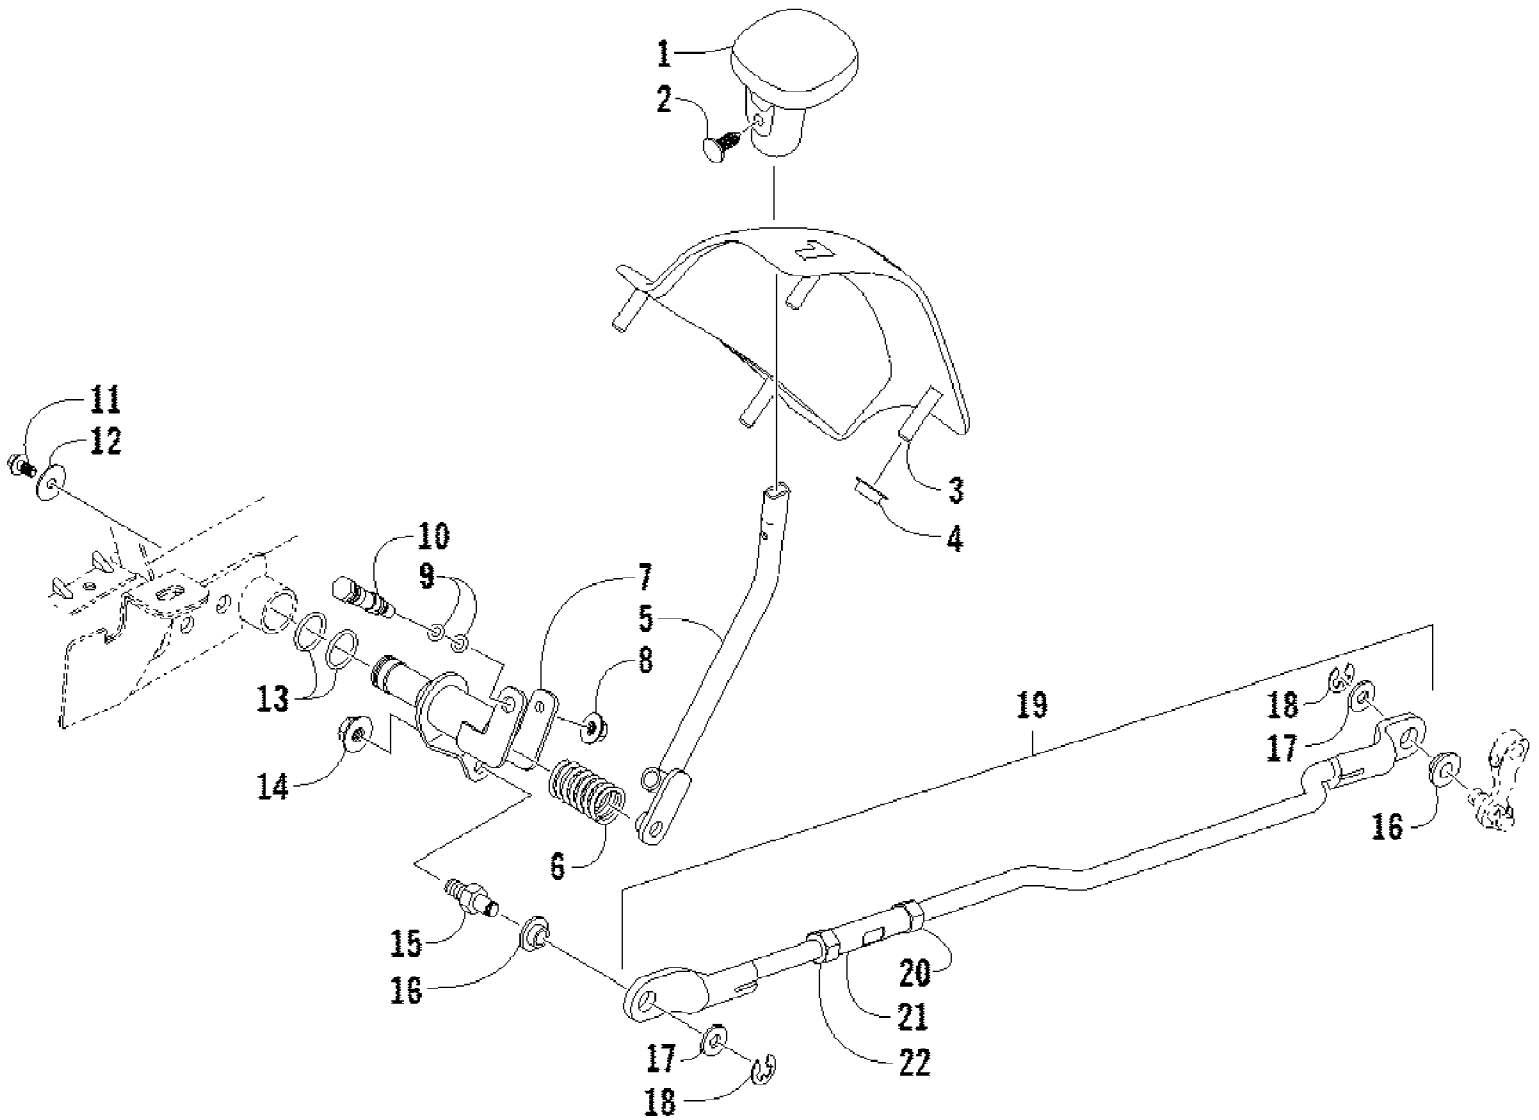

2012 ATV 700 DIESEL GREEN (A2012TBT4DUSG)
SHIFT LEVER ASSEMBLY

Page 67 of 92

Ref #	Part Number	Qty	S/P/F	Description
1	0402-843	1	/P	Knob, Shift
2	0423-345	1		Clip, Retaining
3	1402-576	1		Plate, Shift
4	0423-357	4		Nut, Stamped
5	0502-659	1		Lever, Shift
6	0402-678	1	/P	Spring, Shift Lever
7	1502-012	1		Actuator, Shift
8	8424-602	1	/P	Nut
9	0423-182	2	/P	O-Ring
10	0402-675	1		Axle, Pivot
11	8408-812	1		Screw, Cap
12	0423-087	1		Washer
13	0423-299	2	/P	O-Ring
14	8424-802	1		Nut
15	1402-621	1		Pin, Mounting
16	0423-091	2		Bushing
17	0623-094	2		Washer
18	0423-169	2	/P	E-Ring
19	1502-226	1		Linkage, Shift - Assembly (inc. 20-22)
20	0123-917	1	/P	Nut, Hex - Left-Hand Thread
21	1402-619	1		Coupler
22	0623-294	1		Nut, Hex - Right-Hand Thread