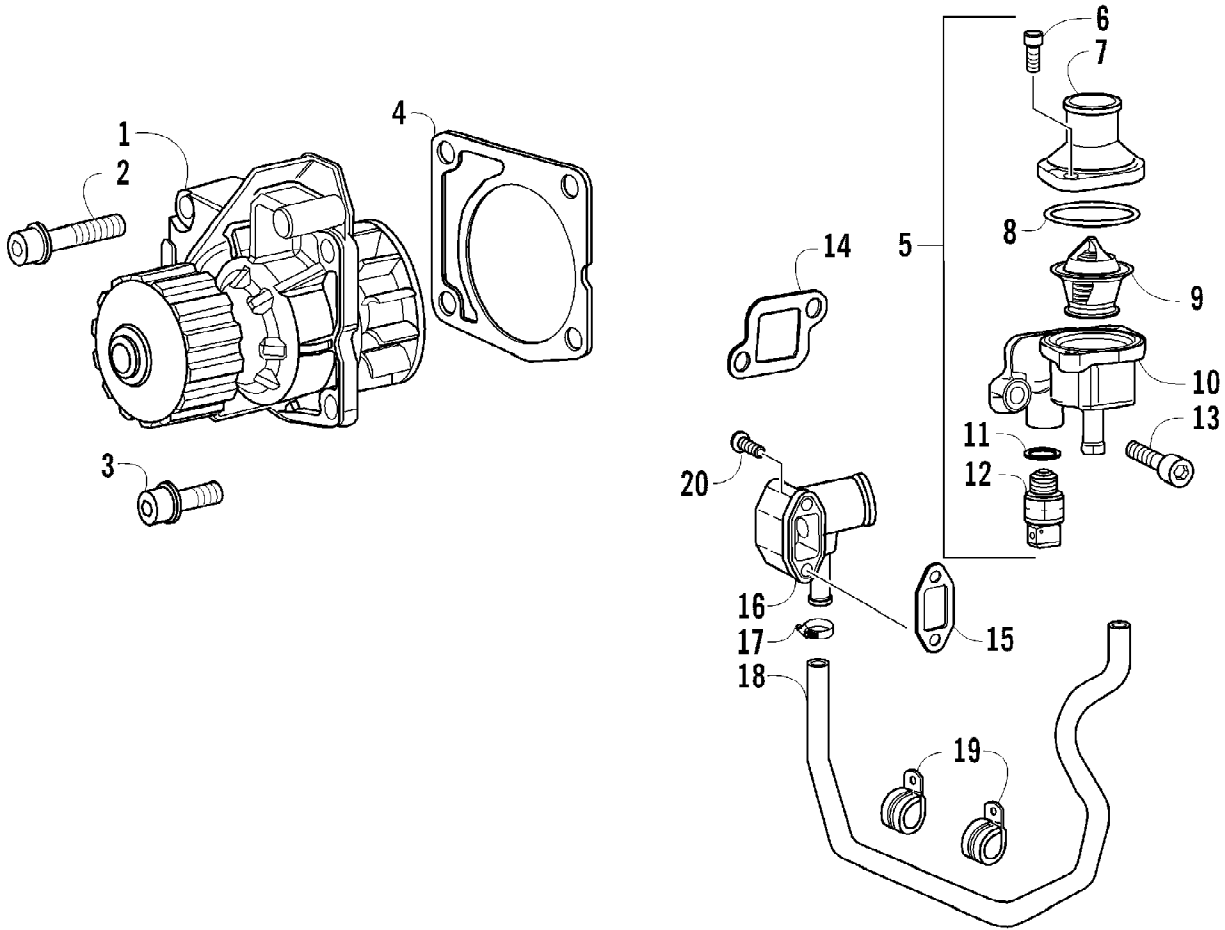

2012 ATV 700 DIESEL GREEN (A2012TBT4DUSG)
WATER PUMP AND THERMOSTAT HOUSING ASSEMBLY

2012 ATV 700 DIESEL GREEN (A2012TBT4DUSG)
WATER PUMP AND THERMOSTAT HOUSING ASSEMBLY

Ref #	Part Number	Qty	S/P/F	Description
1	3206-271	1		Pump, Water - Assembly
2	3206-273	2		Screw, Cap
3	3206-274	2		Screw, Cap
4	3206-386	1		Gasket
5	3206-262	1		Thermostat - Assembly (inc. 6-12)
6	3206-169	2		Screw, Cap
7	3206-259	1		Cover, Thermostat
8	3206-260	1		O-Ring
9	3206-261	1		Thermostat
10	3206-263	1		Body, Thermostat - Assembly
11	3206-206	1		Gasket
12	3206-265	1		Sensor, Engine Coolant Temperature
13	3206-266	2		Screw, Cap
14	3206-264	1		Gasket
15	3206-385	1		Gasket
16	3206-269	1		Flange
17	3206-200	2		Clamp, Hose
18	0410-111	1		Hose
19	3206-190	2		Clamp, Routing
20	3206-267	2		Screw