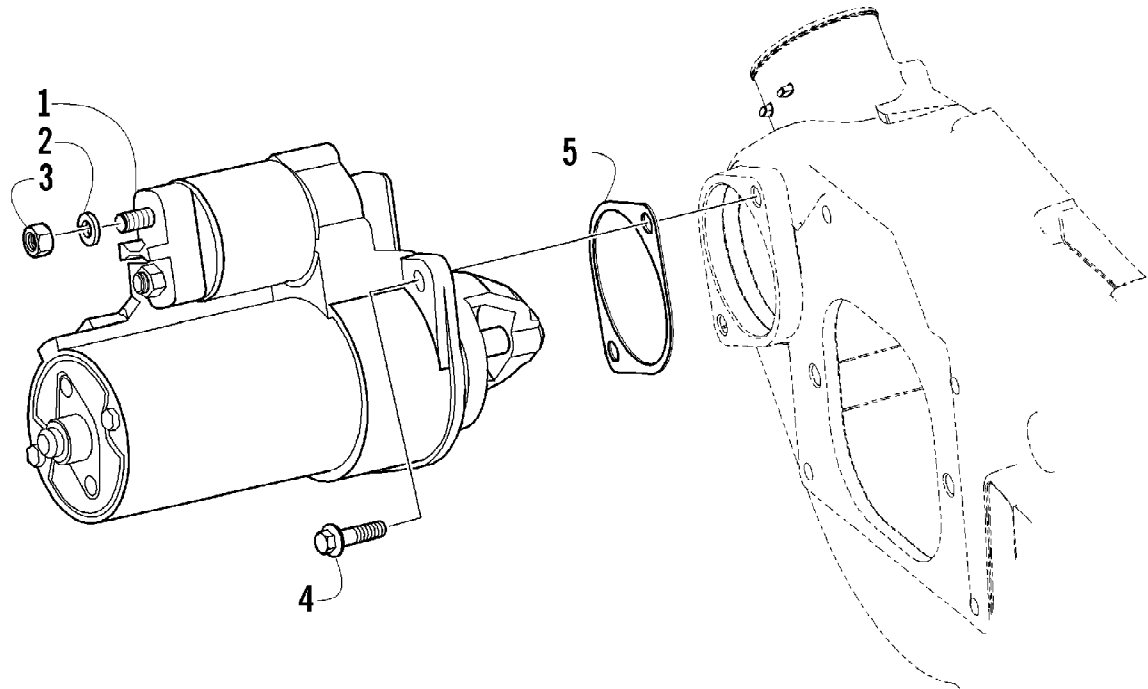

2012 ATV 700 DIESEL GREEN (A2012TBT4DUSG)
STARTER MOTOR ASSEMBLY

Page 69 of 92

Ref #	Part Number	Qty	S/P/F	Description
1	3206-319	1		Motor, Starter
2	3206-322	1		Washer, Lock
3	3206-321	1		Nut
4	8409-030	2		Screw, Cap
5	1402-525	1		Gasket, Starter