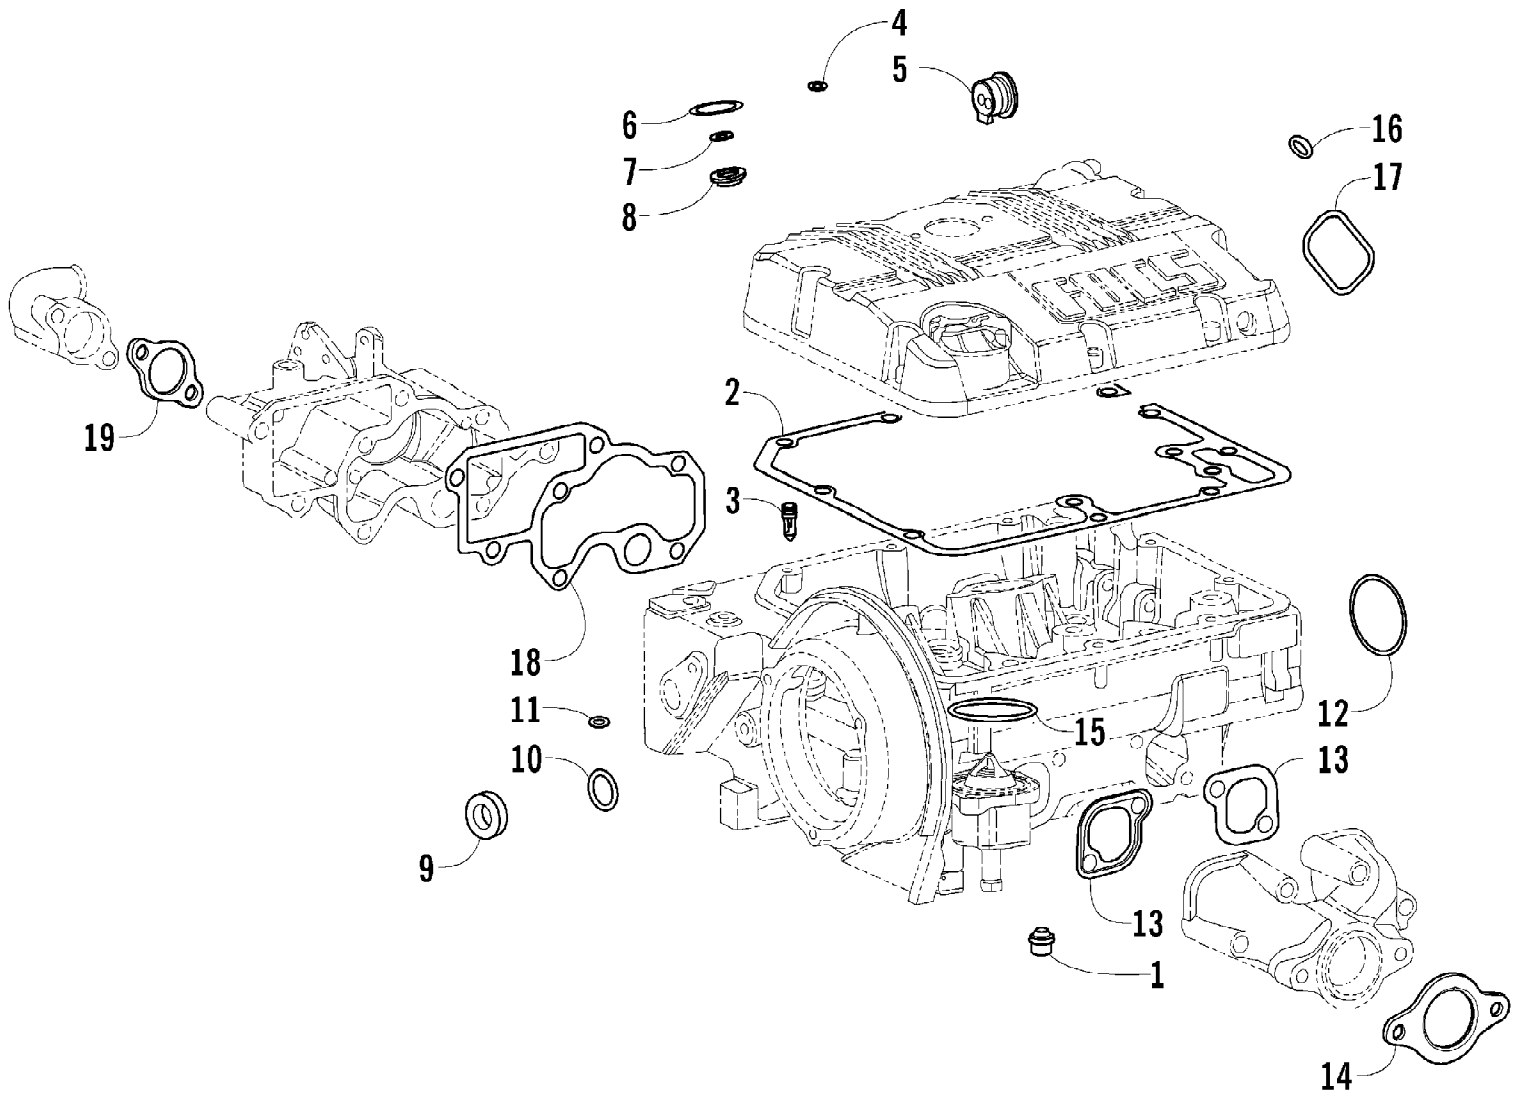

2012 ATV 700 DIESEL GREEN (A2012TBT4DUSG)
TOP END GASKET SET ASSEMBLY

Page 79 of 92

Ref #	Part Number	Qty	S/P/F	Description
	3206-328	1		Top End Gasket Set
1	3206-152	4		Retainer, Valve - Cylinder Head
2	3206-086	1		Gasket, Rocker Arm Cover
3	3206-084	1		Connection, Rocker Arm Cover
4	3206-095	4		Seal, Ring - Delivery Pipe
5	3206-094	1		Seal, Delivery Pipe
6	3206-122	2		O-Ring, Injection Nozzle
7	3206-124	2		Gasket, Copper - Injection Nozzle
8	3206-059	2		Arrester, Spark - Injection Nozzle
9	3206-208	1		Ring, Seal - Governor Cover
10	3206-210	1		Seal, Oil - Governor Cover
11	3206-226	1		Seal, Governor Lever
12	3206-313	1		O-Ring, Cylinder Head Flange
13	3206-291	2		Gasket, Exhaust Manifold
14	3206-296	1	/P	Gasket, Exhaust
15	3206-260	1		O-Ring, Thermostat
16	3206-010	4		Washer, Crush
17	3206-256	1		O-Ring, Fuel Pump
18	3206-277	1		Gasket, Intake Manifold
19	3206-289	1		Gasket, Intake Flange