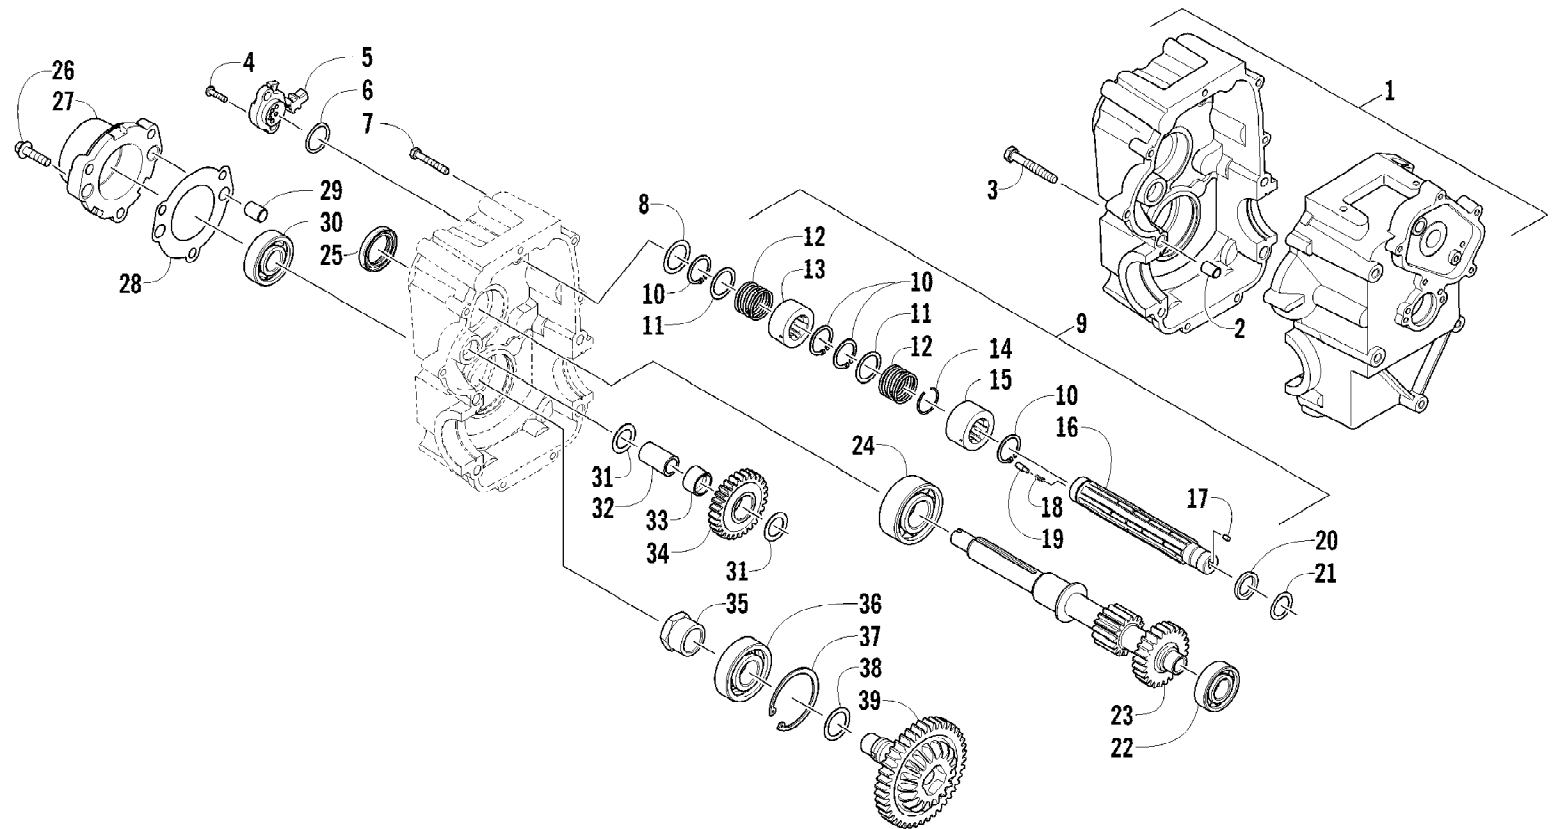

2012 ATV 700 DIESEL GREEN (A2012TBT4DUSG)
TRANSMISSION RIGHT-SIDE ASSEMBLY

2012 ATV 700 DIESEL GREEN (A2012TBT4DUSG)
TRANSMISSION RIGHT-SIDE ASSEMBLY

Page 84 of 92

Ref #	Part Number	Qty	S/P/F	Description
1	1502-364	1	/P	Housing, Transmission - Set (inc. 2-3)
2	0829-003	2		Pin, Dowel
3	8405-855	4		Screw, Cap
4	8470-520	2		Screw, Machine
5	0409-090	1	/P	Switch, Gear Position
6	0423-714	1		O-Ring
7	8405-640	7		Screw, Cap
8	0828-040	1		Washer
9	0818-046	1		Shaft, Gear Shift - Assembly (inc. 10-17)
10	0831-011	4		Ring, Retaining
11	0828-039	2		Washer
12	0818-012	2		Spring, Cam - Gear Shift
13	0818-027	1		Cam, Reverse - Gear Shift
14	0818-011	1		C-Ring
15	0818-009	1		Cam, Forward - Gear Shift
16	0818-010	1		Shaft, Gear Shift
17	0829-011	1		Pin, Dowel
18	0818-017	2		Spring, Gear Shift Contact
19	0818-013	2		Contact, Gear Shift
20	0828-131	1		Spacer
21	0828-037	1		Washer
22	0832-049	1	/P	Bearing
23	1402-553	1		Shaft, Input
24	0832-048	1	/P	Bearing
25	0830-035	1		Seal, Driveshaft
26	8408-830	3		Screw, Cap
27	0801-190	1		Housing, Secondary Output Shaft Bearing
28	1402-605	1		Gasket
29	0829-002	2		Pin, Dowel
30	0832-050	1	/P	Bearing
31	0828-016	2		Washer, Thrust
32	1402-737	1		Shaft, Reverse Idle
33	0822-012	1		Bushing
34	0822-011	1		Gear, Reverse Idle
35	0827-052	1		Nut
36	0832-077	1	/P	Bearing, Output - Secondary Shaft
37	0402-347	1		Ring, Retaining
38	0828-021	AR		Shim, 25 x 34 x 0.25 mm
38	0828-022	AR		Shim, 25 x 34 x 0.30 mm
38	0828-023	AR		Shim, 25 x 34 x 0.70 mm
38	0828-024	AR		Shim, 25 x 34 x 0.90 mm
38	0828-025	AR		Shim, 25 x 34 x 0.95 mm
38	0828-026	AR		Shim, 25 x 34 x 1.00 mm
38	0828-027	AR		Shim, 25 x 34 x 1.05 mm
38	0828-028	AR		Shim, 25 x 34 x 1.10 mm
38	0828-029	AR		Shim, 25 x 34 x 1.15 mm
39	1402-857	1		Gear, Secondary Drive