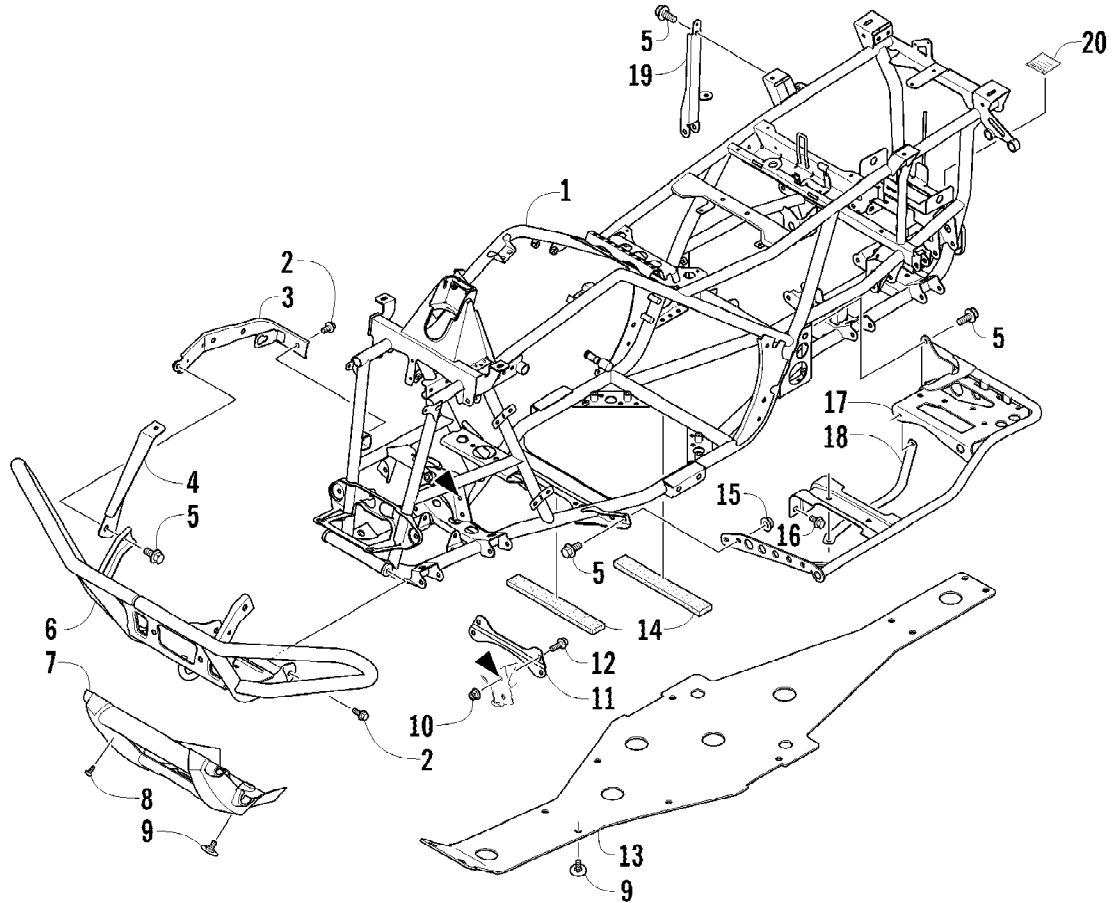

2012 ATV 700 DIESEL GREEN (A2012TBT4DUSG)
FRAME AND RELATED PARTS

Page 30 of 92

Ref #	Part Number	Qty	S/P/F	Description
1	4506-554	1		Frame, Main
2	8409-020	4	/P	Screw, Cap
3	2506-813	1		Channel, Bumper Mounting - Right
3	2506-285	1		Channel, Bumper Mounting - Left
4	1506-562	1		Bracket, Mounting - Bumper - Right
4	1506-563	1		Bracket, Mounting - Bumper - Left
5	8408-816	11		Screw, Cap
6	1506-855	1	/P	Bumper
7	1406-360	1		Fascia, Bumper - Front
8	0423-419	2		Screw, Machine
9	0423-101	12		Screw, Shoulder
10	0423-744	2		Nut, Lock
11	2516-852	1	/P	Brace, A-Arm
12	8409-025	2		Screw, Cap
13	2406-253	1		Panel, Belly
14	0406-289	2		Pad, Frame
15	8424-802	4		Nut
16	8409-016	3		Screw, Cap
17	1506-848	1		Footrest - Right
17	1506-849	1		Footrest - Left
18	2406-216	1		Strap, Footrest - Right
18	2406-217	1		Strap, Footrest - Left
19	2506-447	1		Bracket, Support
20	1411-077	1		Decal, Warning - Towing