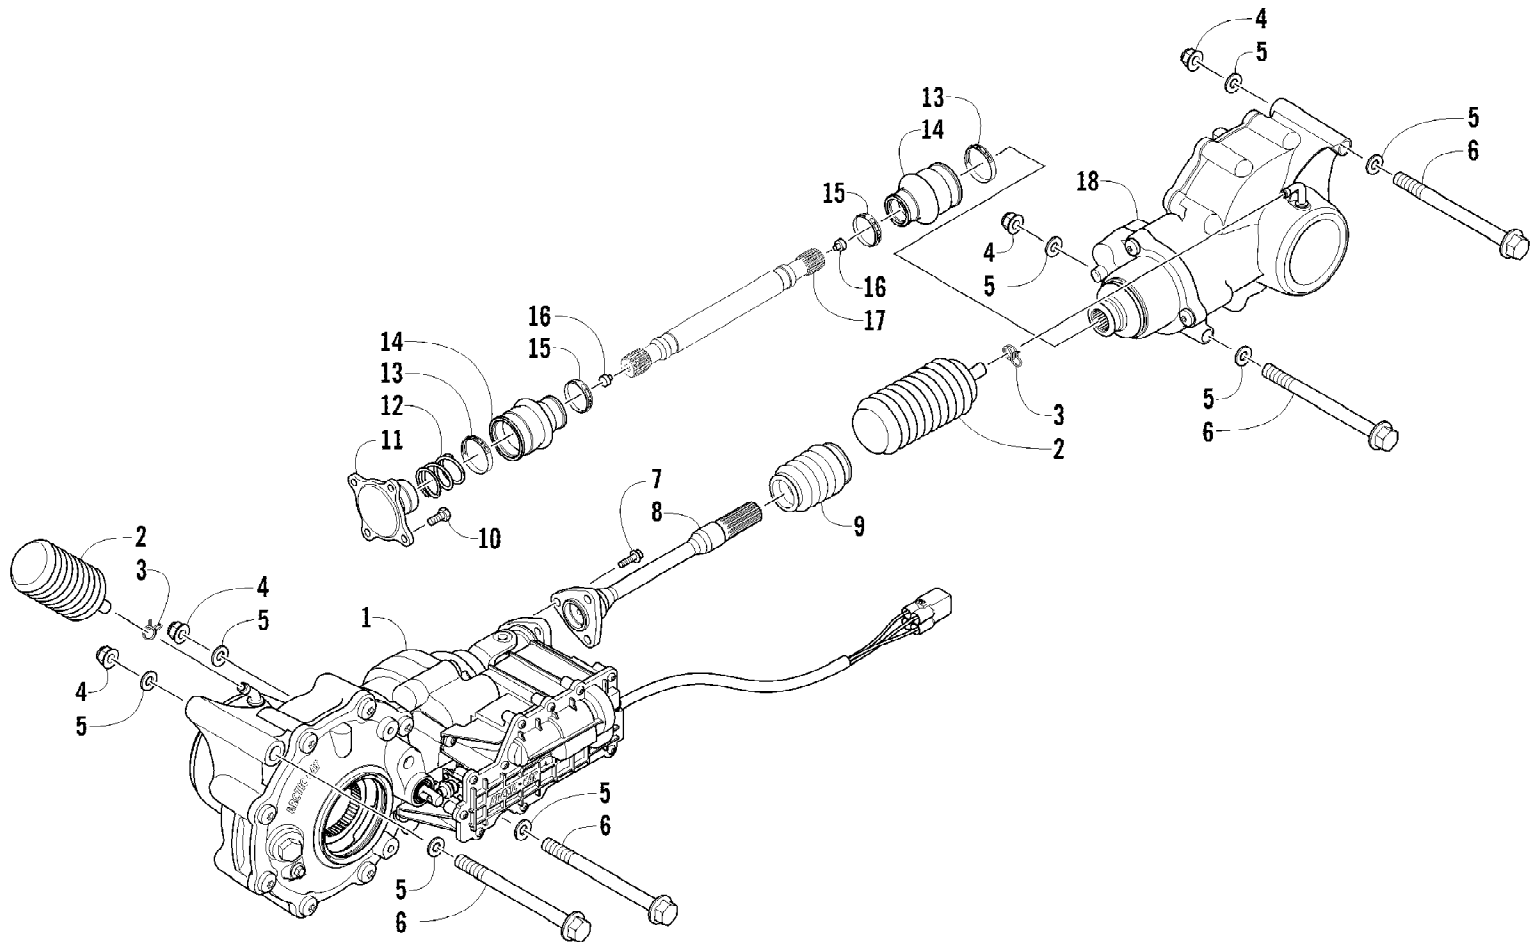

2012 ATV 700 DIESEL GREEN (A2012TBT4DUSG)
CRANKSHAFT AND CAMSHAFT ASSEMBLIES

Page 16 of 92

Ref #	Part Number	Qty	S/P/F	Description
1	3206-129	1		Camshaft
2	3206-130	1		Sleeve
3	3206-131	1		Cam
4	3206-128	1		Sleeve
5	3206-132	1		Screw, Cap
6	3206-019	1		Crankshaft Assembly (inc. 7-10)
7	3206-020	2		Plug
8	3206-018	1		Key
9	3206-022	1		Pin
10	3206-021	1		Key

2012 ATV 700 DIESEL GREEN (A2012TBT4DUSG)
CYLINDER HEAD, VALVE TRAIN, AND RELATED ASSEMBLY

2012 ATV 700 DIESEL GREEN (A2012TBT4DUSG)
CYLINDER HEAD, VALVE TRAIN, AND RELATED ASSEMBLY

Ref #	Part Number	Qty	S/P/F	Description
1	3206-063	1		Cylinder Head (inc. 2-14)
2	3206-065	1		Plug
3	3206-148	4		Retainer
4	3206-147	4		Spring, Valve
5	3206-149	4		Washer
6	3206-076	1		O-Ring
7	3206-275	1		Plug
8	3206-074	1		Retainer
9	3206-075	1		Washer
10	3206-077	1		Screw, Cap
11	3206-061	4		Guide, Valve
11	3206-062	4		Guide, Valve (+0.50 mm)
12	3206-073	2		Seat, Exhaust Valve
13	3206-152	4		Retainer, Valve
14	3206-072	2		Seat, Intake Valve
15	3206-382	6		Screw, Cap
16	3206-064	6		Washer
17	3206-069	1		Gasket, Head - 1.56-1.64 (1 small hole)
17	3206-070	1		Gasket, Head - 1.66-1.74 (2 small holes)
17	3206-071	1		Gasket, Head - 1.76-1.84 (3 small holes)
18	3206-068	2		Chamber, Precombustion
19	3206-079	2		Spacer
20	3206-067	2		Nut, Locking
21	3206-078	2		Screw, Cap
22	3206-060	2		Brace, Lifting
23	3206-150	2		Valve, Exhaust
24	3206-151	2		Valve, Intake
25	3206-135	1		Arm, Rocker - Assembly (inc. 26-35)
26	3206-141	2		Support
27	3206-137	4		Nut
28	3206-136	4		Screw, Adjuster
29	3206-134	4		Arm, Rocker - Intake/Exhaust
30	3206-140	2		Arm, Rocker - Injection Pump
31	3206-139	2		Nut
32	3206-138	2		Screw, Adjuster
33	3206-144	1		Shaft, Rocker Arm
34	3206-146	2		Plug
35	3206-145	1		Pin, Lock
36	3206-064	3		Washer
37	3206-142	3		Nut
38	3206-143	3		Bolt, Stud
39	3206-388	1		Fitting, Adapter
40	3206-304	1		Switch, Oil
41	3206-314	1		Cover
42	3206-313	1		O-Ring
43	3206-082	3		Screw, Cap