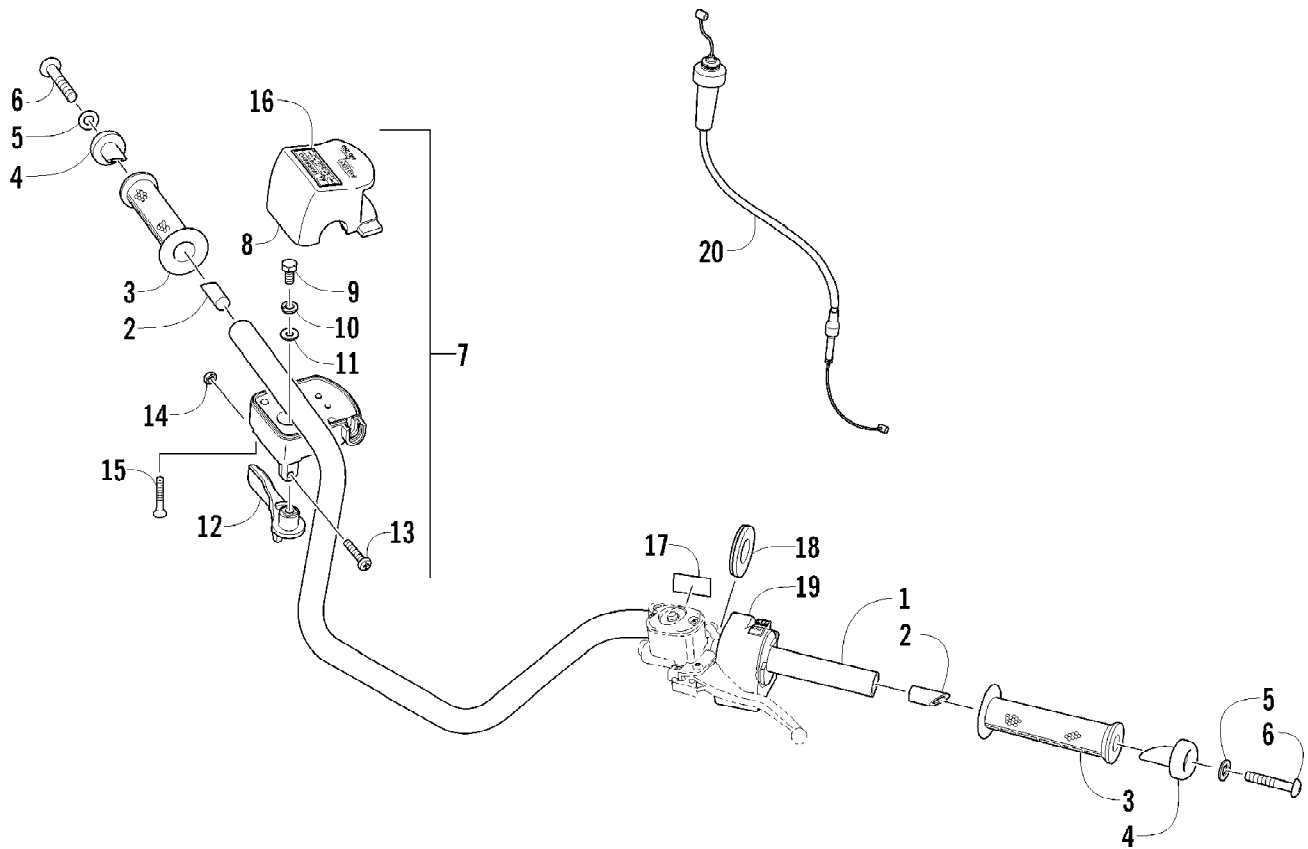

2012 ATV 700 DIESEL GREEN (A2012TBT4DUSG)
HANDLEBAR ASSEMBLY

Page 43 of 92

Ref #	Part Number	Qty	S/P/F	Description
1	0505-418	1	/P	Handlebar
2	0405-218	2		Plug, Handlebar
3	0405-147	2		Grip, Handlebar
4	0405-149	2		End Cap, Handlebar
5	8050-247	2	/P	Washer
6	8477-845	2		Screw, Machine
7	0509-054	1		Case, Throttle - Assembly (inc. 8-15)
8	0409-141	1		Cover, Throttle Case w/Switch
9	3007-392	1	/P	Screw, Cap
10	3004-447	1	/P	Washer, Lock
11	3003-030	1	/P	Washer
12	0409-133	1		Lever, Throttle
13	3423-014	1		Screw, Machine
14	3423-327	1		Nut
15	3423-199	2		Screw, Machine
16	0411-966	1		Decal, Warning - Differential Lock
17	1411-865	1		Decal, Warning - Brake Lever Lock
18	3409-019	1		Cover, Switch Housing
19	0409-083	1		Switch, Control - Assembly
20	0487-044	1		Cable, Throttle