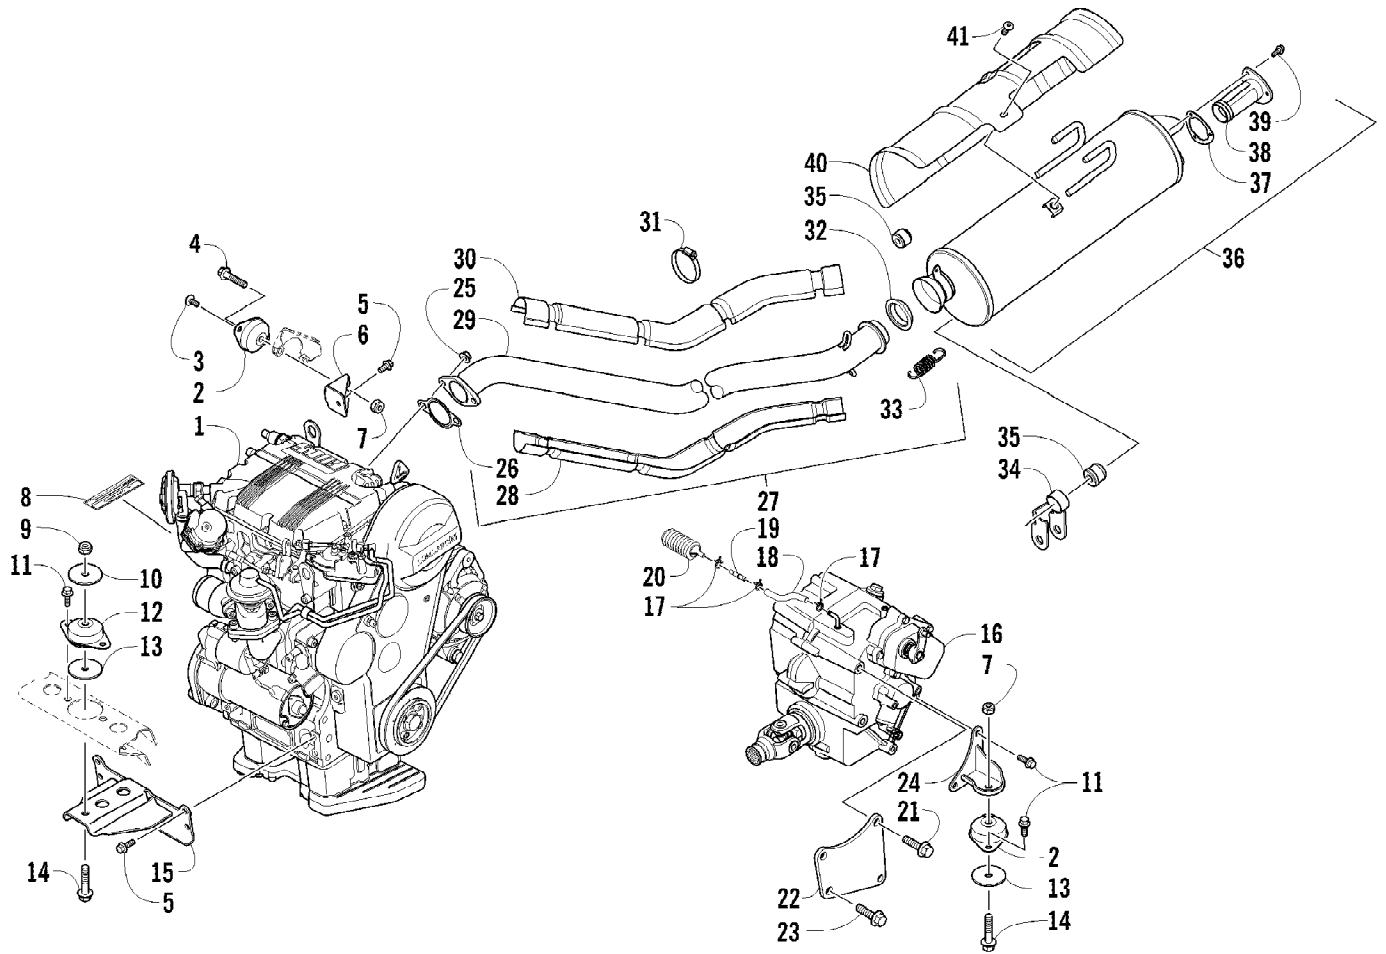

Ref #	Part Number	Qty	S/P/F	Description
1	0463-044	1		Engine
2	2406-323	3		Mount, Engine
3	8468-820	2		Screw, Machine
4	0423-736	1		Screw, Cap
5	8408-816	5		Screw, Cap
6	2506-186	1		Mounting, Bracket - Engine
7	8422-002	3		Nut, Lock
8	0411-426	1		Decal, Warning - Clutch Cover
9	0423-737	1		Nut, Lock
10	0423-073	1		Washer
11	8408-820	10	/P	Screw, Cap
12	2406-322	1		Mount, Engine
13	2506-061	3		Washer
14	8408-055	3		Screw, Cap
15	2506-189	1		Bracket, Mounting - Engine - Front
16	1502-853	1		Transmission - Assembly
17	0423-315	3		Clamp, Hose
18	0410-070	AR	/P	Hose, Vent - 25 ft
19	0470-702	1	/P	Fitting, Vent
20	1402-620	1	/P	Bladder, Vent
21	8409-030	2		Screw, Cap
22	0408-015	1		Plate, Mounting - Engine/Transmission
23	0423-685	2		Screw, Cap
24	2506-190	1		Bracket, Mounting - Engine - Right
24	2506-191	1		Bracket, Mounting - Engine - Left
25	3206-293	2	/P	Nut
26	3206-296	1	/P	Gasket, Exhaust Manifold
27	0512-322	1		Pipe, Exhaust - Assembly (inc. 28-31)
28	0412-386	1		Shield, Exhaust Pipe - Lower
29	0512-321	1		Pipe, Exhaust
30	0412-385	1		Shield, Exhaust Pipe - Upper
31	0423-317	4	/P	Clamp
32	0412-375	1	/P	Seal, Exhaust
33	0612-668	2	/P	Spring
34	1506-732	1		Channel, Muffler Support
35	0412-577	3	/P	Bushing
36	0512-306	1	/P	Muffler - Assembly (inc. 37-39)
37	0412-313	1		Gasket, Spark Arrester
38	0512-219	1	/P	Arrester, Spark
39	8408-616	3		Screw, Cap
40	0412-373	1	/P	Cover, Muffler
41	8477-610	3		Screw, Machine