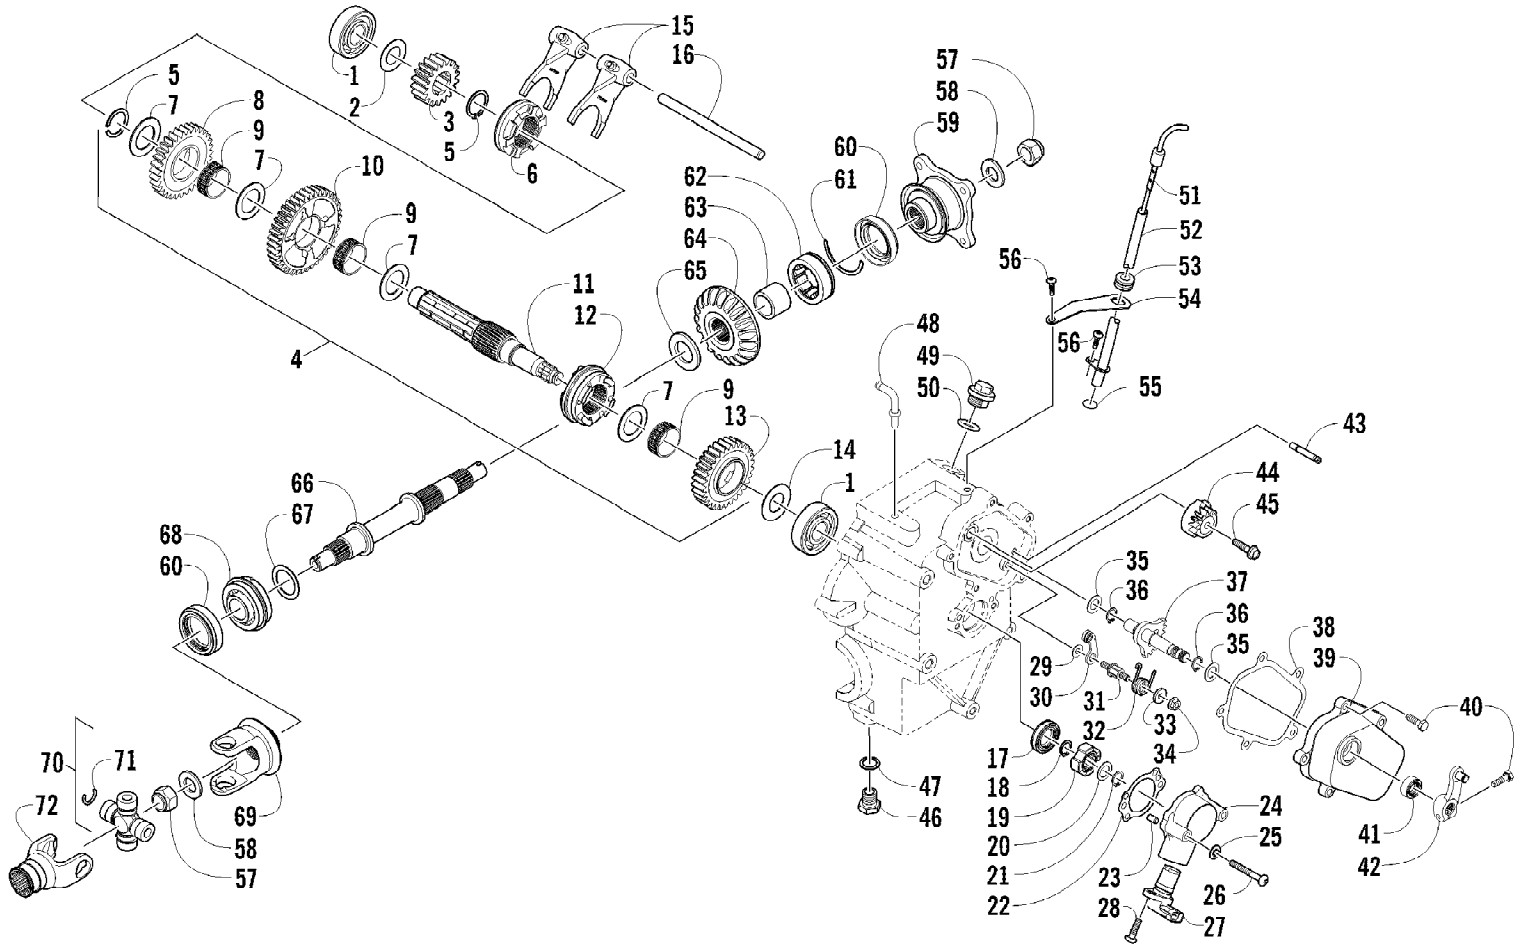

2012 ATV 700 DIESEL GREEN (A2012TBT4DUSG)
TRANSMISSION LEFT-SIDE ASSEMBLY

2012 ATV 700 DIESEL GREEN (A2012TBT4DUSG)
TRANSMISSION LEFT-SIDE ASSEMBLY

Ref #	Part Number	Qty	S/P/F	Description
1	0832-050	2	/P	Bearing
2	0828-010	1		Washer, Thrust
3	0822-140	1		Gear, Drive (18T)
4	0822-124	1		Countershaft Assembly (inc. 5-13)
5	0831-085	2		Ring, Retaining
6	0822-120	1		Gear Select, Reverse
7	0822-121	4		Shim
8	0822-119	1		Gear, Reverse Driven
9	0832-082	3		Bearing
10	0822-114	1		Gear, Driven - Low
11	0822-113	1		Countershaft
12	0822-116	1		Gear Select, Sliding
13	0822-115	1		Gear, Driven - High
14	0828-011	1		Washer
15	0818-072	2	/P	Fork, Shift
16	0818-006	1		Shaft, Shift Fork
17	0822-052	1		Seal, Countershaft - Right
18	0831-040	1		Ring, Retaining
19	0822-050	1		Trigger, Speedometer Sensor
20	0828-069	1		Washer, Thrust
21	0831-039	1		Ring, Retaining
22	0830-129	1		Gasket
23	0829-023	2		Pin, Dowel
24	0822-049	1		Housing, Speedometer Sensor
25	0830-107	2		Gasket
26	8468-645	2		Screw, Machine
27	0824-042	1	/P	Sensor, Speedometer
28	8468-620	1	/P	Screw, Machine
29	0828-038	1		Washer
30	0818-002	1		Stopper, Cam
31	0818-004	1		Support, Cam Stopper
32	0818-090	1		Spring
33	0828-035	1		Washer
34	8424-602	1	/P	Nut
35	0828-036	2		Washer
36	0831-010	2		Ring, Retaining
37	0818-007	1	/P	Sub-Shaft - Gear Shift
38	1402-557	1		Gasket, Cover - Selector
39	1502-009	1		Cover, Selector
40	8405-620	6		Screw, Cap
41	0830-044	1		Seal
42	0818-014	1		Arm, Selector
43	1402-556	1		Stop, Spring - Selector
44	0818-005	1	S	Plate, Gear Shift Cam
45	0826-006	1		Screw, Cap
46	0812-006	1		Plug, Drain - Magnetic
47	0830-017	1		Gasket, Compression
48	1402-102	1		Fitting, Elbow
49	0402-333	1	/P	Plug, Fill (inc. 50)
50	0423-154	1		O-Ring
51	0470-689	1		Level Stick, Lubricant
52	2506-388	1		Tube, Level Stick
53	0423-465	1