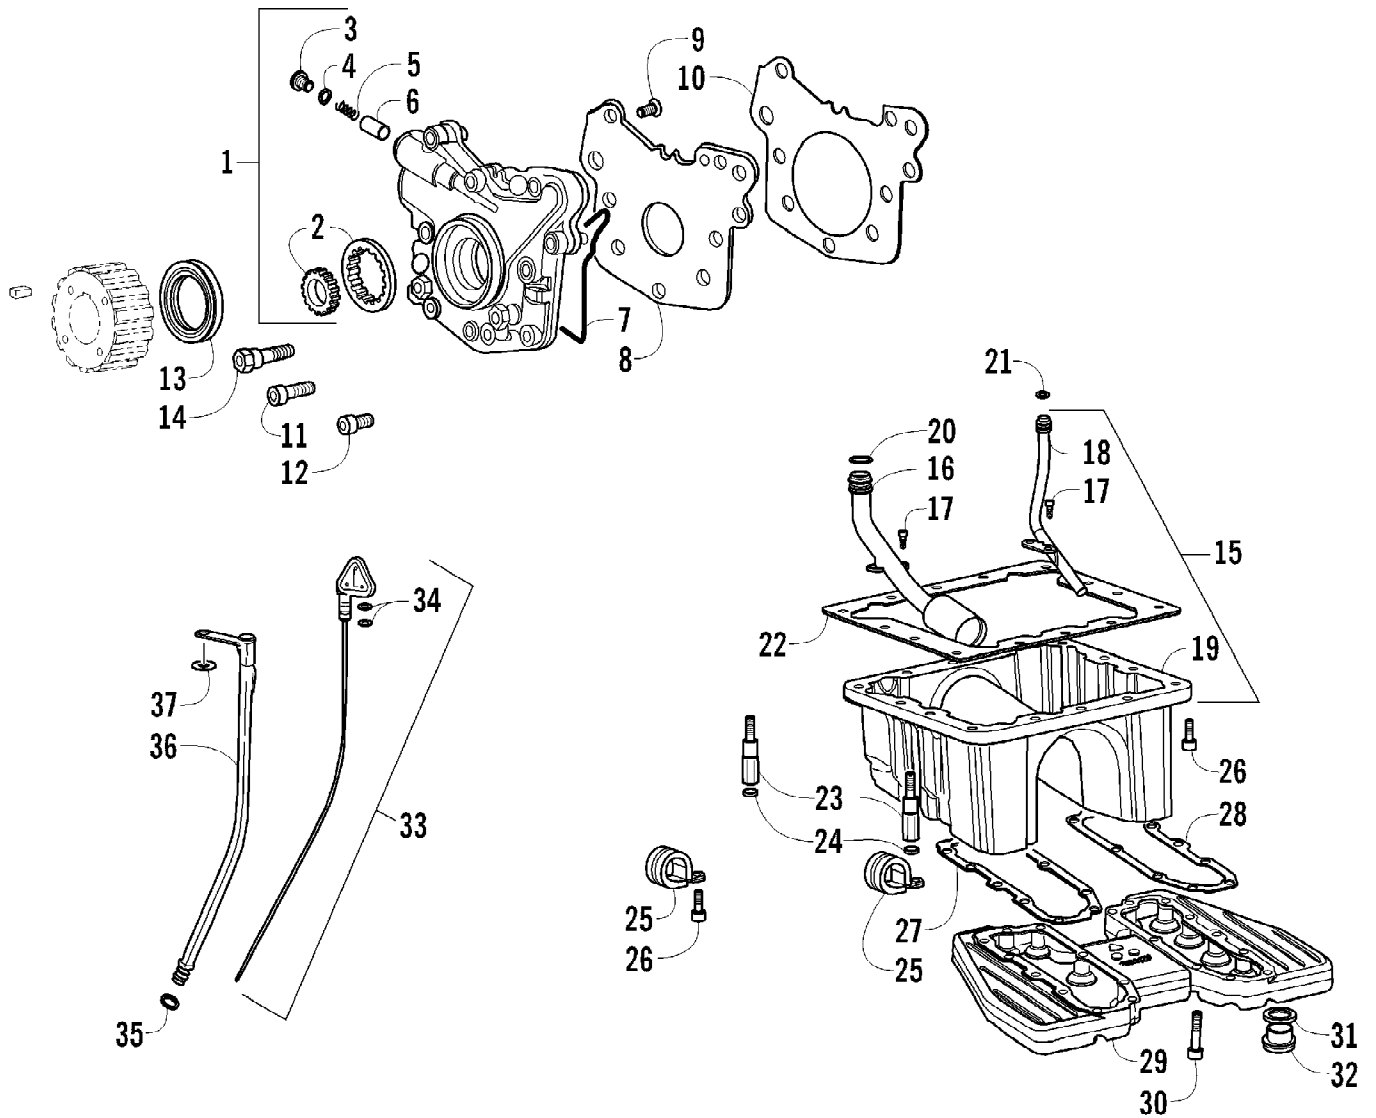

2012 ATV 700 DIESEL GREEN (A2012TBT4DUSG)
OIL PUMP AND PAN ASSEMBLY

2012 ATV 700 DIESEL GREEN (A2012TBT4DUSG)
OIL PUMP AND PAN ASSEMBLY

Page 51 of 92

Ref #	Part Number	Qty	S/P/F	Description
1	3206-171	1		Pump, Oil (inc. 2-10)
2	3206-167	1		Rotors, Oil Pump
3	3206-163	1		Plug
4	3206-162	1		Gasket
5	3206-164	1		Spring, Pressure Valve
6	3206-165	1		Rod, Drive
7	3206-172	1		O-Ring
8	0	1	F	Plate
9	3206-166	3		Screw, Machine
10	3206-391	1		Gasket
11	3206-168	1		Screw, Cap
12	3206-169	6		Screw, Cap
13	3206-161	1		Seal
14	3206-174	2		Screw, Shoulder
15	3206-179	1	/P	Pan, Oil - Assembly (inc. 16-19)
16	0	1	F	Pipe, Oil - Intake
17	3206-183	4		Screw, Cap
18	0	1	F	Pipe, Oil - Return
19	0	1	F	Pan, Oil
20	3206-176	1		Seal, Oil
21	3206-177	1		Seal, Oil
22	3206-175	1		Gasket
23	3206-178	2		Stud, Hollow
24	3206-383	2		Washer
25	3206-190	2		Clamp, Routing
26	3206-088	20		Screw, Cap
27	3206-186	1		Gasket
28	3206-187	1		Gasket
29	3206-188	1		Cover, Oil Pan
30	3206-189	20		Screw, Cap
31	3206-181	1		Gasket
32	3206-182	1		Plug
33	3206-197	1		Stick, Oil Level (inc. 34)
34	3206-198	2		Seal
35	3206-195	1		O-Ring
36	3206-196	1		Guard, Oil Level Stick
37	3206-190	1		Washer