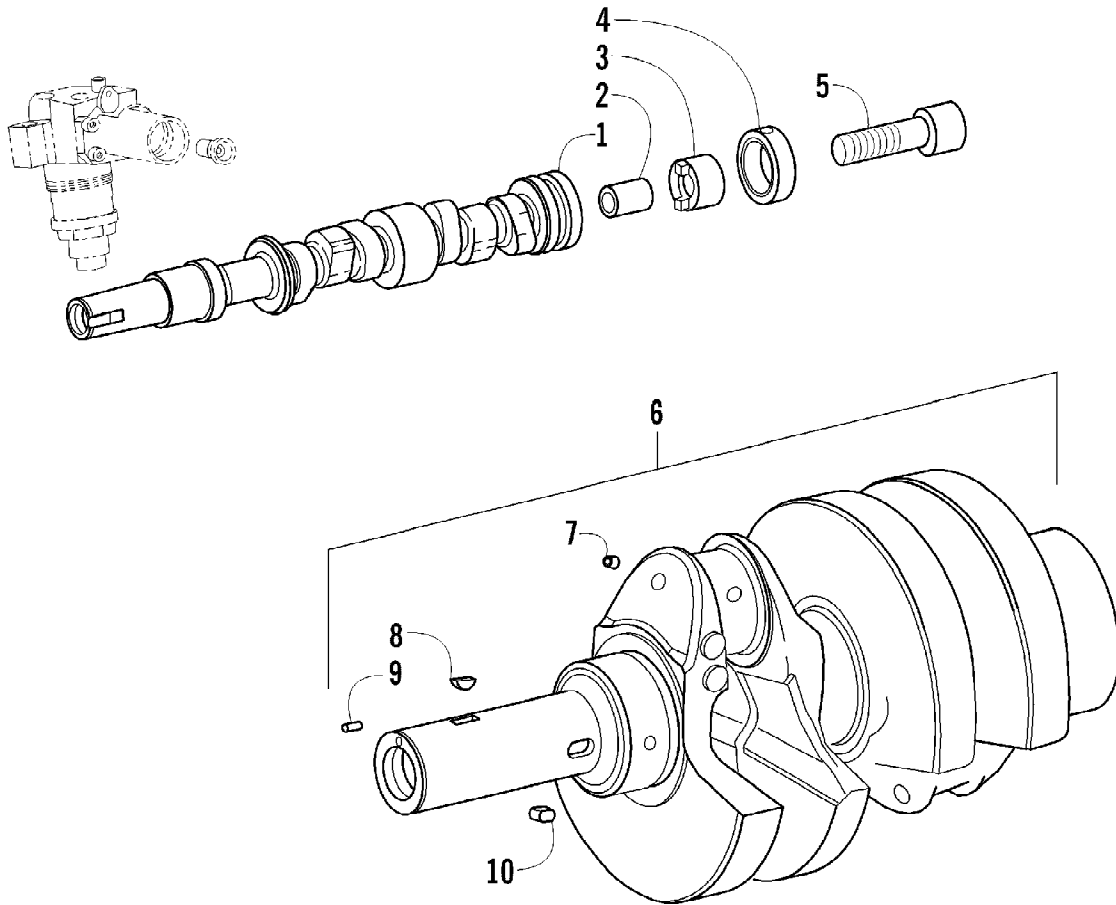

2012 ATV 700 DIESEL GREEN (A2012TBT4DUSG)
CRANKSHAFT AND CAMSHAFT ASSEMBLIES

Page 16 of 92

Ref #	Part Number	Qty	S/P/F	Description
1	3206-129	1		Camshaft
2	3206-130	1		Sleeve
3	3206-131	1		Cam
4	3206-128	1		Sleeve
5	3206-132	1		Screw, Cap
6	3206-019	1		Crankshaft Assembly (inc. 7-10)
7	3206-020	2		Plug
8	3206-018	1		Key
9	3206-022	1		Pin
10	3206-021	1		Key