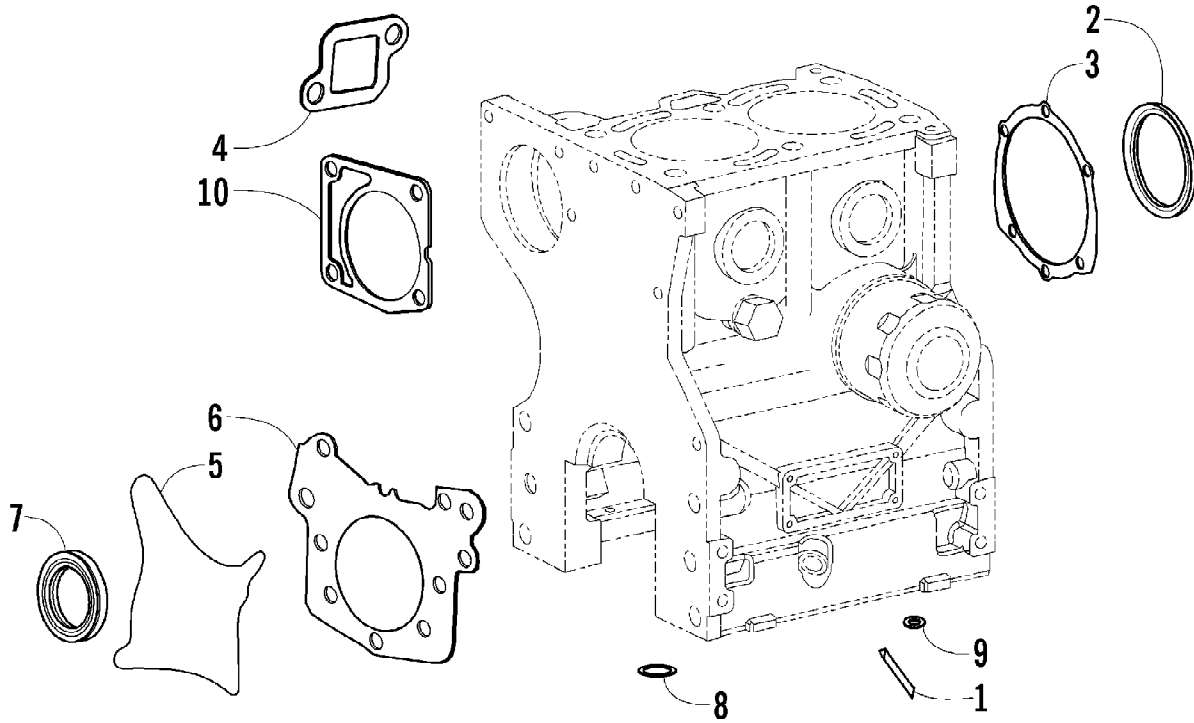

2012 ATV 700 DIESEL GREEN (A2012TBT4DUSG)
 BATTERY ASSEMBLY

Page 4 of 92

Ref #	Part Number	Qty	S/P/F	Description
1	5991-655	1	/P	Battery Cover/Tool Tray Assembly (inc. 2-4)
2	2406-815	1	/P	Cover, Battery
3	0444-122	1	S/P	Kit, Tool
4	0417-016	1		Pad, Battery
5	1411-508	1		Decal, Storage
6	8476-620	2		Screw, Machine
7	0623-325	1		Nut, Wing
8	8050-217	1	/P	Washer
9	0645-243	1		Strap, Battery - Top
10	0406-288	2		Pad, Foam
11	0645-311	1		Strap, Battery - Side
12	0645-432	1	S	Battery Assembly (inc. 13-14)
13	0445-082	1		Kit, Hardware
14	0645-430	1		Decal, Warning