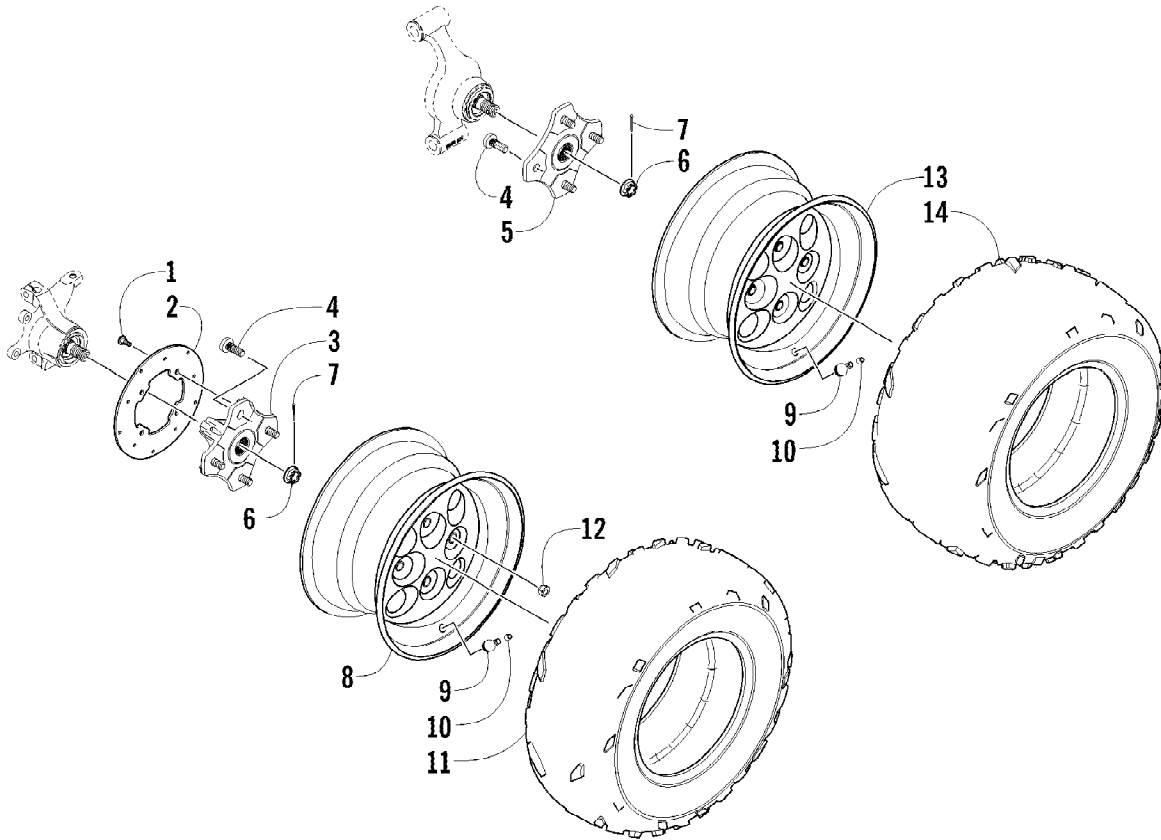

2012 ATV 700 DIESEL GREEN (A2012TBT4DUSG)
WHEEL AND TIRE ASSEMBLY

Page 88 of 92

Ref #	Part Number	Qty	S/P/F	Description
1	0423-557	12		Screw, Shoulder
2	2402-002	3		Disc, Brake
3	1502-462	2	/P	Hub, Wheel - Front (inc. 4)
4	0402-974	16	/P	Stud
5	1502-462	1	/P	Hub, Wheel - Rear - Right (inc. 4)
5	1502-464	1		Hub, Wheel - Rear - Left (inc. 4)
6	0423-607	4		Nut, Castle
7	0423-407	4		Pin, Cotter
8	1402-776	2		Wheel - Front
9	0402-064	4		Stem, Valve (inc. 10)
10	0402-140	4		Cap, Valve Stem
11	1402-894	2		Tire - Front
12	0423-408	16	/P	Nut, Lug
13	1402-777	2		Wheel - Rear
14	1402-895	2		Tire - Rear