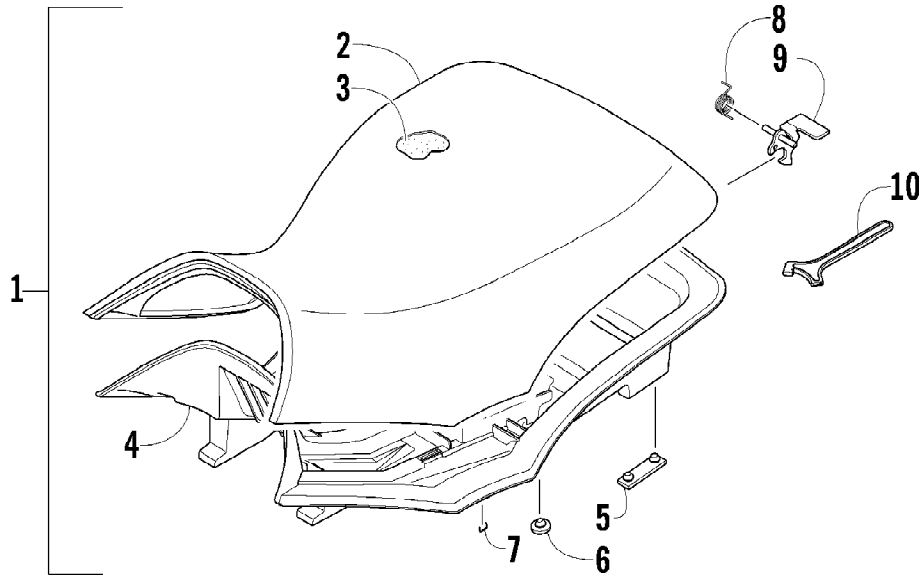

2012 ATV 700 DIESEL GREEN (A2012TBT4DUSG)
ROCKER ARM COVER AND BREATHER SYSTEM ASSEMBLIES

2012 ATV 700 DIESEL GREEN (A2012TBT4DUSG)
ROCKER ARM COVER AND BREATHER SYSTEM ASSEMBLIES

Ref #	Part Number	Qty	S/P/F	Description
1	3206-081	1		Cap, Oil Filler (inc. 2)
2	3206-087	1		O-Ring
3	3206-080	1		Cover, Rocker Arm
4	3206-086	1		Gasket
5	3206-084	1		Connection
6	3206-085	1		Separator
7	3206-083	2		Screw, Cap
8	3206-082	8		Screw, Cap
9	3206-200	3		Clamp
10	3206-205	1		Hose, Connection
11	3206-202	1		Hose, Drain
12	3206-201	1		Valve, Suction
13	3206-203	1		Tube, Valve
14	3206-204	1		Clamp