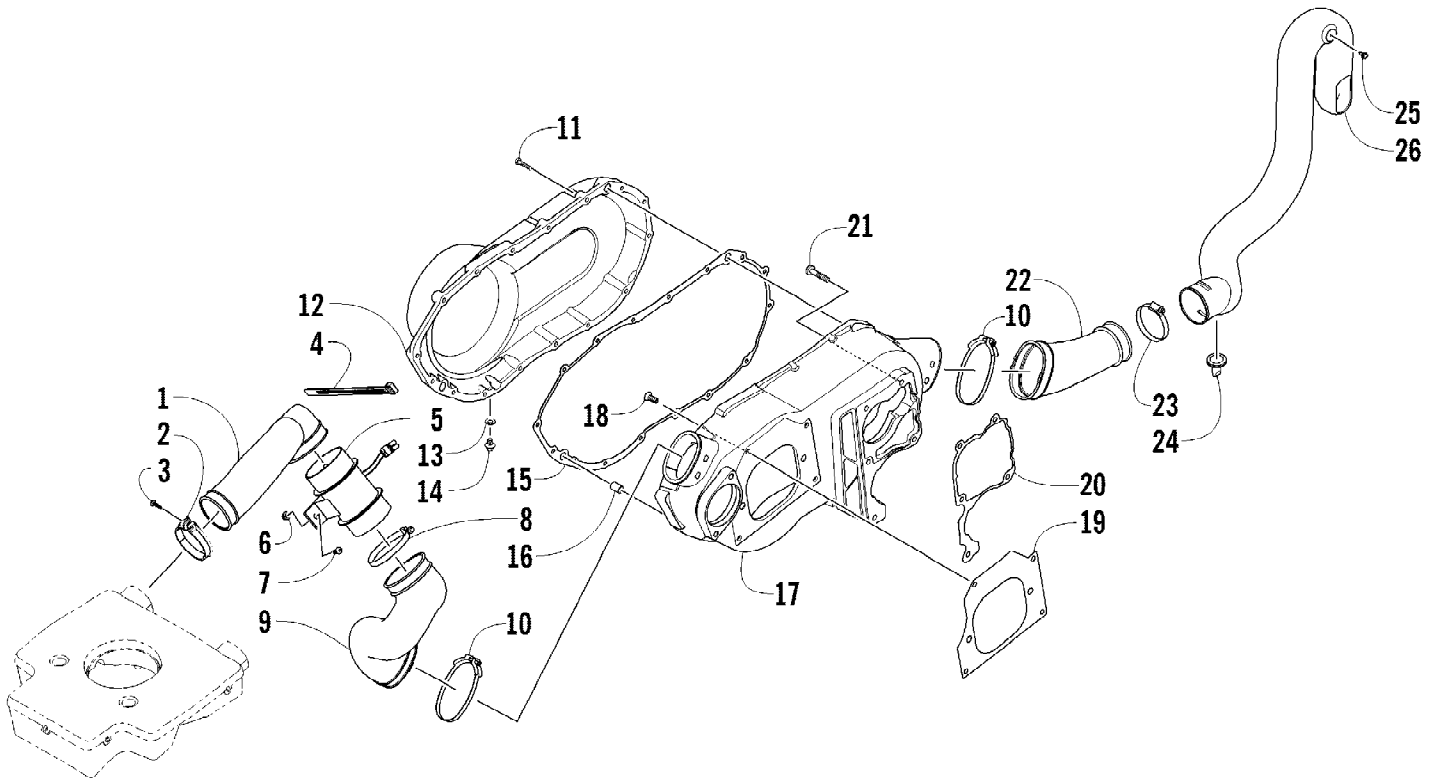

2012 ATV 700 DIESEL GREEN (A2012TBT4DUSG)
 BATTERY ASSEMBLY

Page 4 of 92

Ref #	Part Number	Qty	S/P/F	Description
1	5991-655	1	/P	Battery Cover/Tool Tray Assembly (inc. 2-4)
2	2406-815	1	/P	Cover, Battery
3	0444-122	1	S/P	Kit, Tool
4	0417-016	1		Pad, Battery
5	1411-508	1		Decal, Storage
6	8476-620	2		Screw, Machine
7	0623-325	1		Nut, Wing
8	8050-217	1	/P	Washer
9	0645-243	1		Strap, Battery - Top
10	0406-288	2		Pad, Foam
11	0645-311	1		Strap, Battery - Side
12	0645-432	1	S	Battery Assembly (inc. 13-14)
13	0445-082	1		Kit, Hardware
14	0645-430	1		Decal, Warning

2012 ATV 700 DIESEL GREEN (A2012TBT4DUSG)
BOTTOM END GASKET SET ASSEMBLY

Page 6 of 92

Ref #	Part Number	Qty	S/P/F	Description
	3206-392	1		Bottom End Gasket Set
1	3206-054	4		Gasket, Crankcase
2	3206-091	1		Ring, Engine Flange
3	3206-089	1	S	Gasket, Engine Flange
4	3206-264	1		Gasket, Thermostat
5	3206-172	1		O-Ring, Oil Pump
6	3206-391	1		Gasket, Oil Pump
7	3206-161	1		Ring, Seal - Oil Pump
8	3206-176	1		Seal, Oil - Oil Pan
9	3206-177	1		Seal, Oil - Oil Pan
10	3206-386	1		Gasket, Water Pump