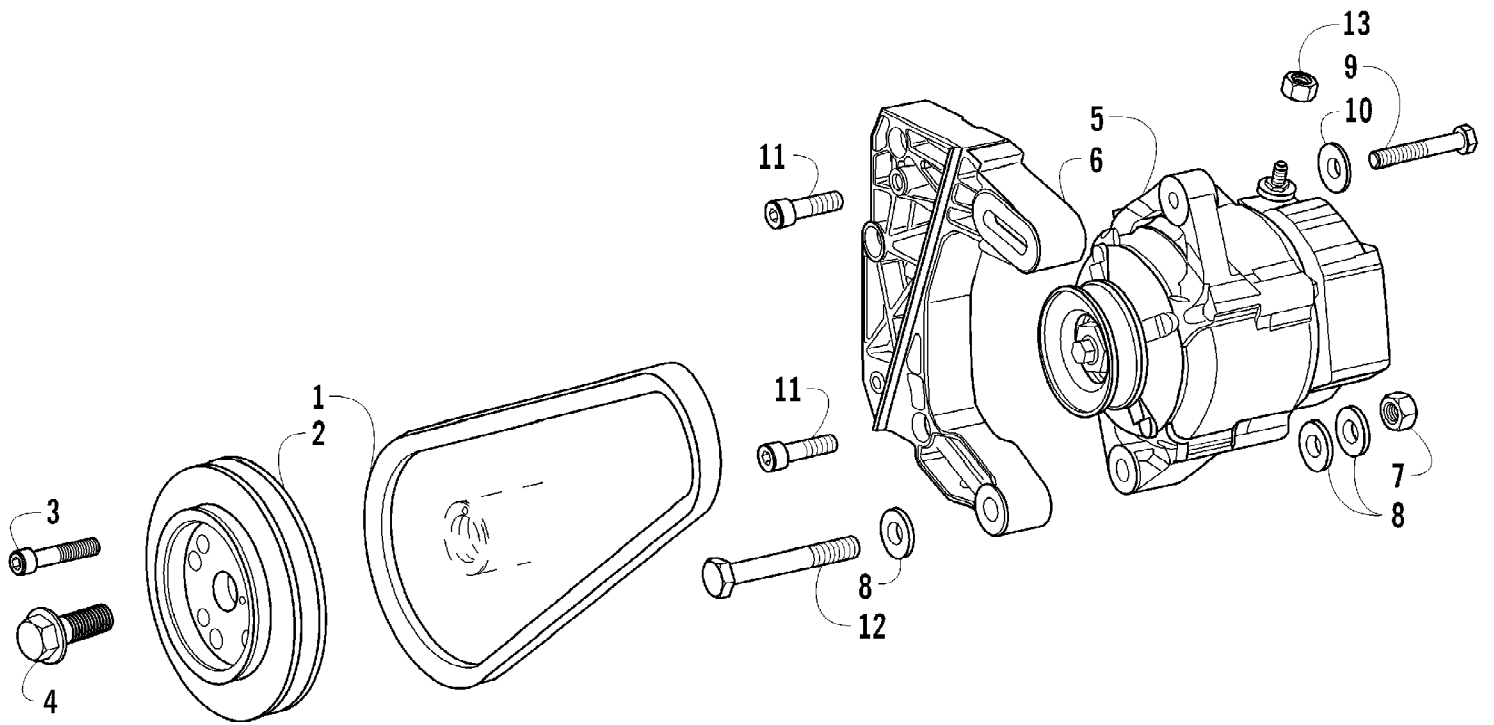

2012 ATV 700 DIESEL GREEN (A2012TBT4DUSG)
EXTERNAL ALTERNATOR AND DRIVE PULLEY ASSEMBLIES

Ref #	Part Number	Qty	S/P/F	Description
1	3206-042	1		Belt
2	3206-044	1		Pulley
3	3206-043	4		Screw, Cap
4	3206-041	1		Screw, Cap
5	3206-303	1		Alternator
6	3206-300	1		Support, Alternator
7	3206-142	1		Nut
8	3206-298	2		Washer
9	3206-301	1		Screw, Cap
10	3206-302	1		Washer
11	3206-266	3		Screw, Cap
12	3206-299	1		Screw, Cap
13	3206-137	1		Nut