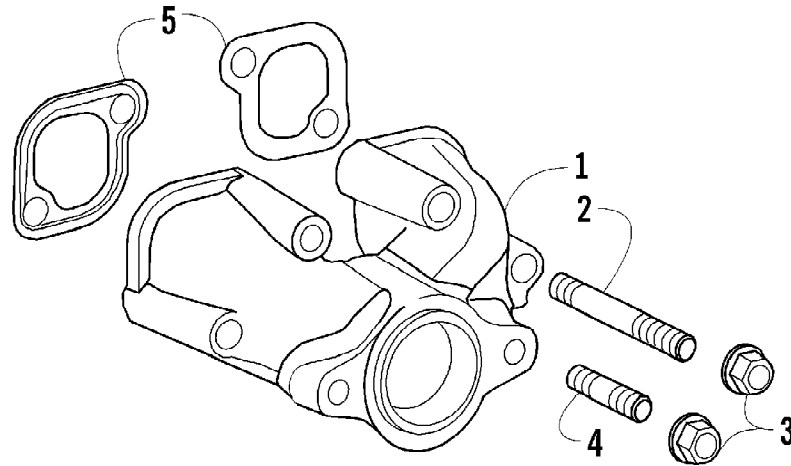

2012 ATV 700 DIESEL GREEN (A2012TBT4DUSG)
EXHAUST MANIFOLD ASSEMBLY

Page 24 of 92

Ref #	Part Number	Qty	S/P/F	Description
1	3206-294	1		Manifold, Exhaust
2	3206-292	4		Bolt, Stud
3	3206-293	6	/P	Nut
4	3206-297	2		Bolt, Stud
5	3206-291	2		Gasket, Exhaust Manifold