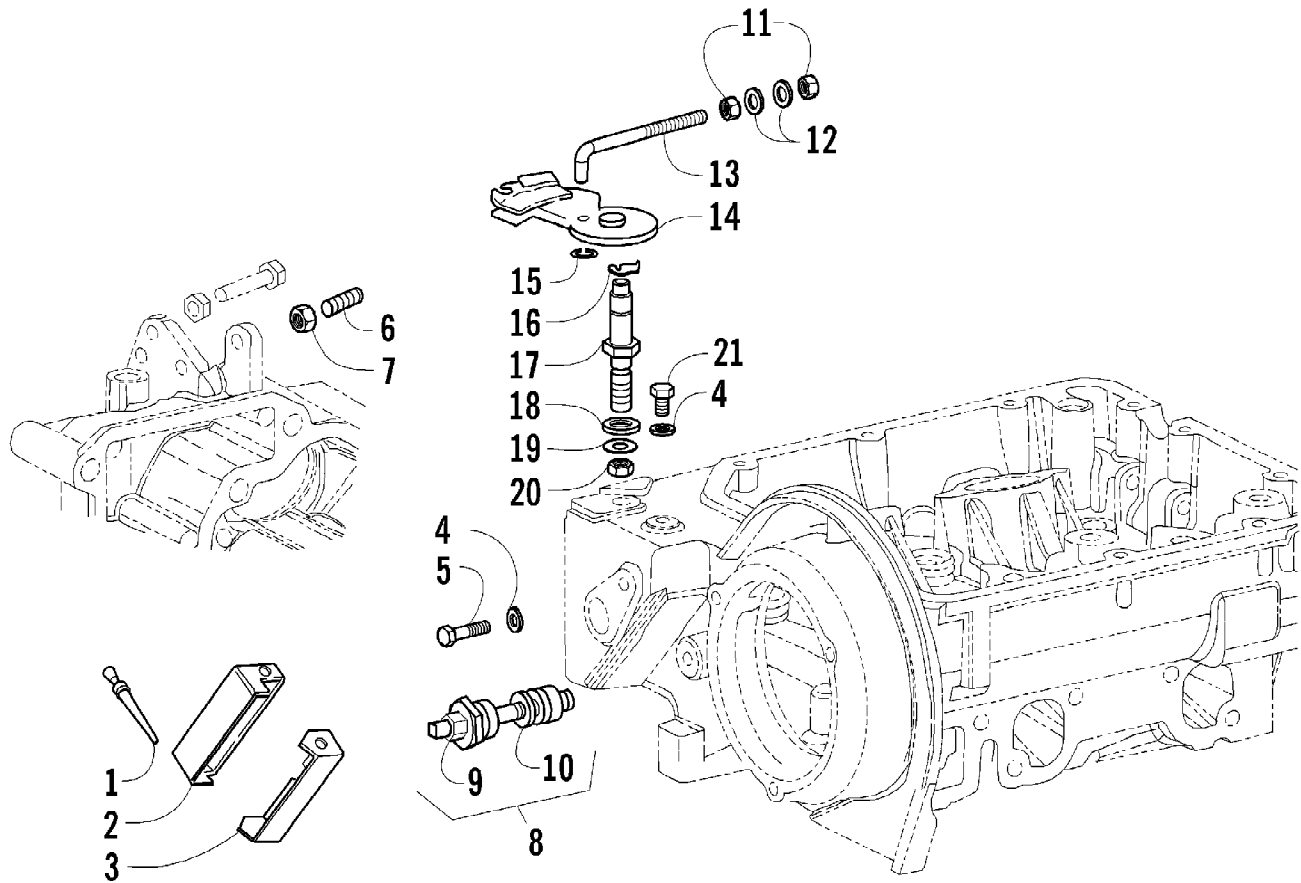

THROTTLE CONTROL AND LOCKED TORQUE DEVICE ASSEMBLIES

THROTTLE CONTROL AND LOCKED TORQUE DEVICE ASSEMBLIES

Ref #	Part Number	Qty	S/P/F	Description
1	3206-247	3		Nail
2	3206-251	1		Plate, Safety
3	3206-250	1		Plate, Safety
4	3206-007	2		Seal
5	3206-252	1		Screw, Cap
6	3206-249	1		Bolt, Stud
7	3206-248	1		Nut
8	3206-236	1		Device, Locked Torque (inc. 9-10)
9	3206-233	1		Nut
10	3206-235	1		Gasket
11	3206-237	2		Nut
12	3206-238	2		Washer
13	3206-239	1		Rod, Tie
14	3206-241	1		Lever, Throttle Control
15	3206-242	1		Circlip
16	3206-243	1		Circlip
17	3206-244	1		Pin
18	3206-253	1		Washer
19	3206-246	1		Seal, Oil
20	3206-245	1		Nut
21	3206-240	2		Screw, Cap