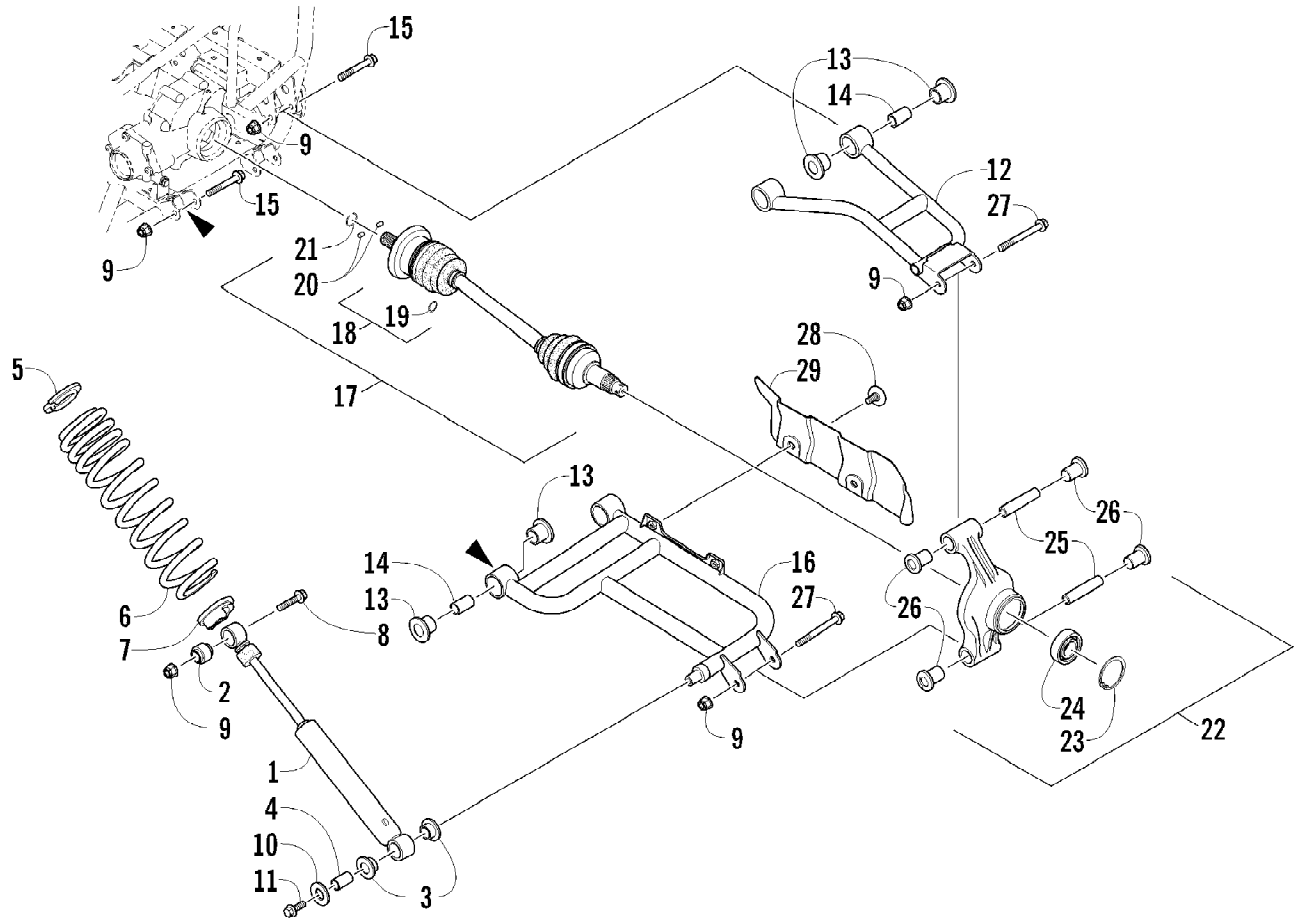

2012 ATV 700 DIESEL GREEN (A2012TBT4DUSG)
REAR SUSPENSION ASSEMBLY

2012 ATV 700 DIESEL GREEN (A2012TBT4DUSG)
REAR SUSPENSION ASSEMBLY

Page 61 of 92

Ref #	Part Number	Qty	S/P/F	Description
1	0404-147	2		Shock Absorber (inc. 2-4)
2	0403-182	2		Bushing
3	0603-955	4		Bushing
4	1603-219	2	S	Sleeve
5	1603-889	2	/P	Retainer, Spring
6	0403-173	2		Spring, Suspension
7	0404-057	2		Cam, Spring Adjuster
8	8409-050	2		Screw, Cap
9	0423-744	14		Nut, Lock
10	0423-087	2		Washer
11	8408-820	2	/P	Screw, Cap
12	0504-582	1		A-Arm, Rear - Upper Right (inc. 13-14)
12	0504-583	1	/P	A-Arm, Rear - Upper Left (inc. 13-14)
13	0403-208	16	/P	Bushing
14	0403-214	8	/P	Axle
15	8409-075	8		Screw, Cap
16	0504-572	1		A-Arm, Rear - Lower Right (inc. 13-14)
16	0504-573	1		A-Arm, Rear - Lower Left (inc. 13-14)
17	1502-798	2	S	Axle, Drive (inc. 18-21)
18	1436-419	2		Repair Kit, Boot (inc. 19)
19	1441-988	2		Clip, Retaining
20	1402-884	4		Pin, Detent
21	1402-890	2		Clip, Retaining
22	0504-548	1	/P	Knuckle, Right - Assembly (inc. 23-26)
22	0504-549	1	/P	Knuckle, Left - Assembly (inc. 23-26)
23	0423-423	2		Ring, Retaining
24	1402-809	2	/P	Bearing
25	0403-213	4	/P	Axle
26	0403-206	8	/P	Bushing
27	8409-000	4		Screw, Cap
28	0423-545	4	/P	Screw, Shoulder
29	1406-068	1		Guard, Boot - Rear - Right
29	1406-069	1		Guard, Boot - Rear - Left