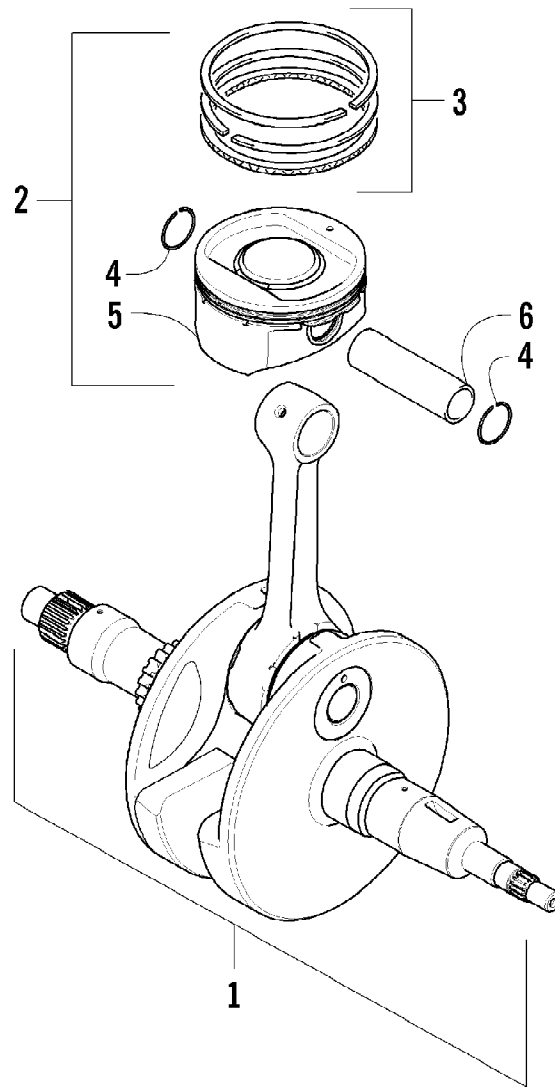

2012 ATV 650 RED (A2012ICS4BUSR)
CRANKSHAFT AND PISTON ASSEMBLY

Page 20 of 79

Ref #	Part Number	Qty	S/P/F	Description
1	0805-326	1		Crankshaft Assembly
2	0805-035	1	/P	Piston Set (inc. 3-6)
3	0805-011	1		Ring, Piston - Set
4	0831-001	2		Circlip, Piston Pin
5	0	1	F	Piston
6	0805-012	1		Pin, Piston