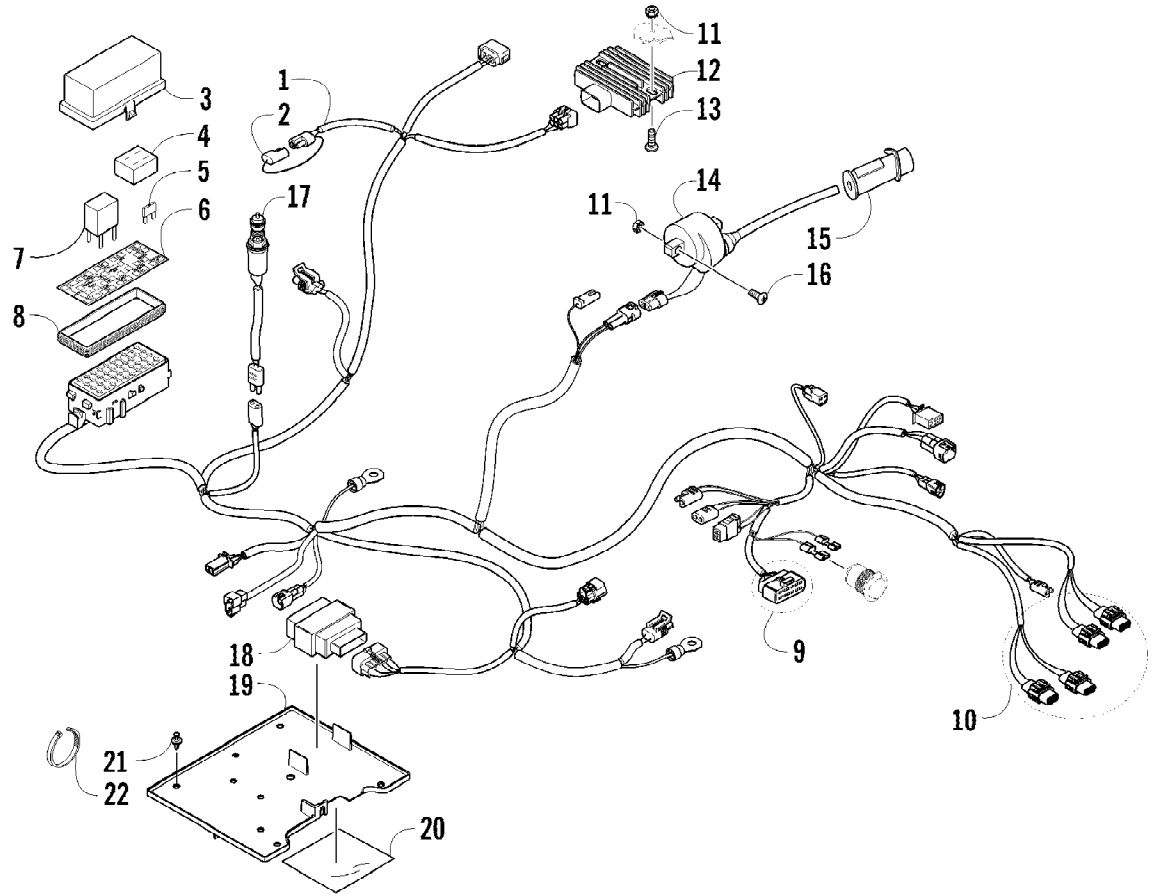

2012 ATV 650 RED (A2012ICS4BUSR)
WIRING HARNESS ASSEMBLY

Page 79 of 79

Ref #	Part Number	Qty	S/P/F	Description
1	0486-345	1		Harness, Main (inc. 2-8)
2	0486-164	1		Tether, Accessory Connector
3	0430-085	1		Cover, Fuse Block
4	0430-037	1		Holder, Fuse
5	0430-032	4		Fuse - 10 Amp
5	0430-031	3		Fuse - 15 Amp
5	0430-030	2		Fuse - 30 Amp
6	2411-078	1		Decal, Fuse Block
7	0430-045	2	/P	Relay (4-Pin) - 20 Amp
8	0430-086	1		Seal
9	1436-415	1		Repair Kit, Connector - LCD Gauge
10	1436-289	AR		Repair Kit, Connector - Headlight
11	0623-038	4		Nut w/Washer
12	0824-037	1	/P	Regulator, Voltage
13	8476-625	2		Screw, Machine
14	0824-036	1		Coil, Ignition
15	0824-049	1	/P	Cap, Spark Plug
16	8476-620	2		Screw, Machine
17	0409-089	1		Switch, Brake - Assembly
18	0824-038	1	/P	CDI
19	1406-787	1		Tray, Electrical
20	0412-291	1		Foil, Protective
21	0623-362	3		Rivet, Reinstallable
22	0123-788	AR	/P	Tie, Cable - 8 in.
22	0123-903	AR		Tie, Cable - 11.5 in.