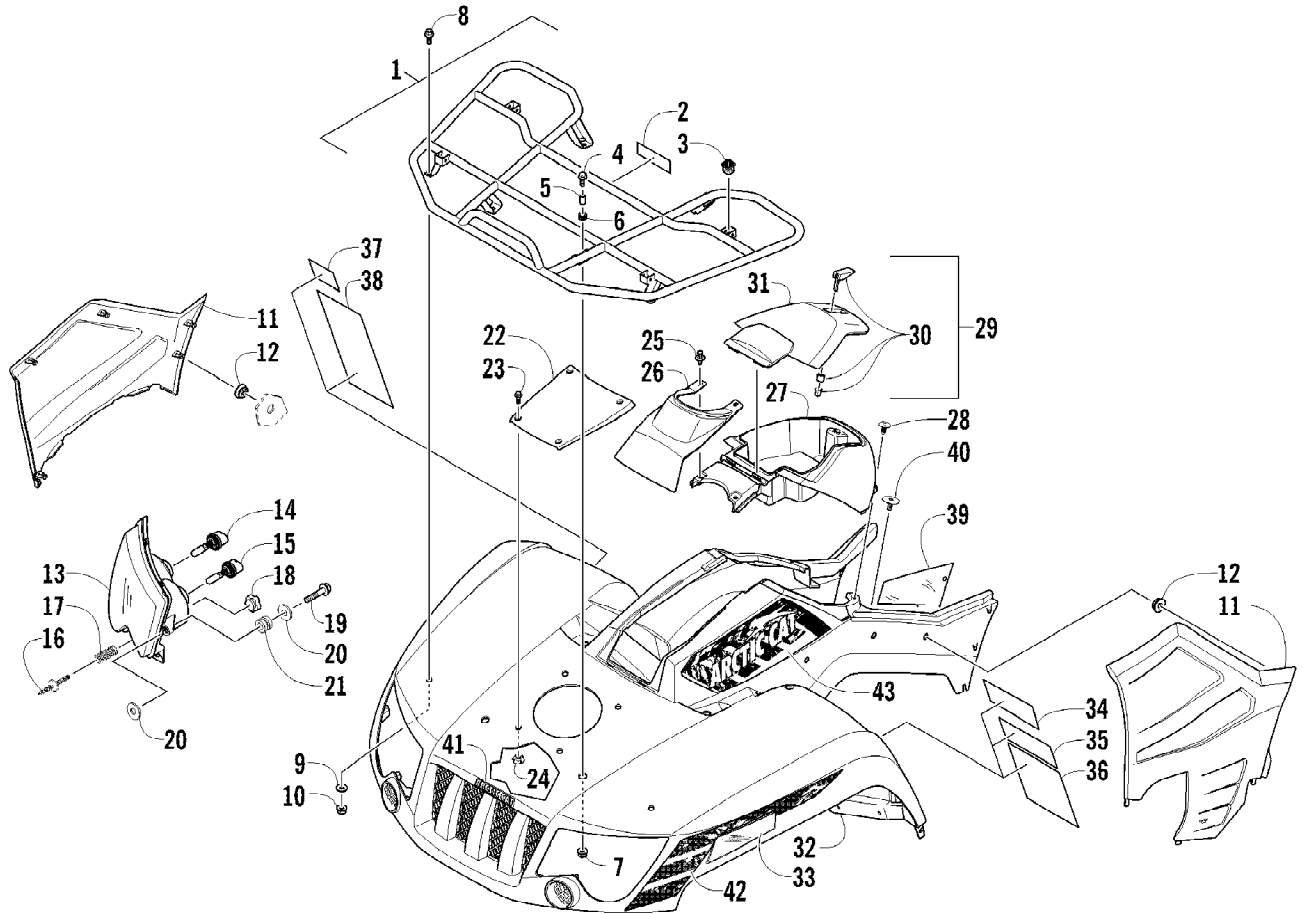

2012 ATV 650 RED (A2012ICS4BUSR)
FRONT RACK, BODY PANEL, AND HEADLIGHT ASSEMBLIES

FRONT RACK, BODY PANEL, AND HEADLIGHT ASSEMBLIES

Ref #	Part Number	Qty	S/P/F	Description
1	2506-107	1		Rack, Front - Assembly (inc. 2-3)
2	0411-576	1		Decal, Warning - Load
3	0441-592	4	/P	Bushing
4	8410-830	4		Screw, Cap
5	0423-669	4		Spacer
6	0423-465	4		Grommet
7	8432-802	4		Nut, Lock
8	0423-654	2		Screw, Shoulder
9	8050-222	2	/P	Washer
10	0423-540	2		Nut, Lock
11	2406-380	1		Panel, Side - Lower - Right
11	2406-381	1		Panel, Side - Lower - Left
12	0423-678	8		Grommet
13	0609-852	1	/P	Headlight Assembly - Right (inc. 14-15)
13	0609-853	1	/P	Headlight Assembly - Left (inc. 14-15)
14	0409-073	2		Bulb, Headlight
15	0409-045	2		Bulb, Headlight
16	0423-514	2		Stud, Adjuster - Headlight
17	0423-522	2		Spring, Adjuster
18	0423-513	2		Knob, Adjuster
19	0623-785	4		Screw, Self-Tapping
20	8050-217	8	/P	Washer
21	0423-447	4		Grommet
22	2416-134	1		Cover, Access
23	8410-616	4		Screw, Cap
24	0423-997	4		T-Nut
25	0623-362	2		Rivet, Reinstallable
26	1406-972	1		Cover, Steering Post
27	2416-240	1		Box, Storage
28	0623-544	2		Clip, Retaining
29	2506-235	1		Lid, Storage Box w/Latch (inc. 30-31)
30	1406-599	1		Latch, Storage Box
31	1406-862	1		Lid, Storage Box
32	4506-392	1	/P	Panel, Fender - Assembly (inc. 33-39)
33	1411-078	1		Decal, Reflector - Right
33	1411-079	1		Decal, Reflector - Left
34	1411-574	1		Decal, Warning - Off-Road Only
35	1411-804	1	/P	Decal, Warning - Age
36	1411-932	1	/P	Decal, Warning - General
37	0411-835	1		Decal, Warning - Turn/Hill
38	1411-250	1		Decal, Warning - Reverse/Pre-Ride
39	0412-394	1	/P	Foil, Protective
40	0423-101	2		Screw, Shoulder
41	1411-725	1		Decal, "Arctic Cat"
42	2411-644	1		Decal, Side - Front Right
42	2411-645	1		Decal, Side - Front Left
43	2411-646	1		Decal, Side - Upper Right
43	2411-647	1		Decal, Side - Upper Left