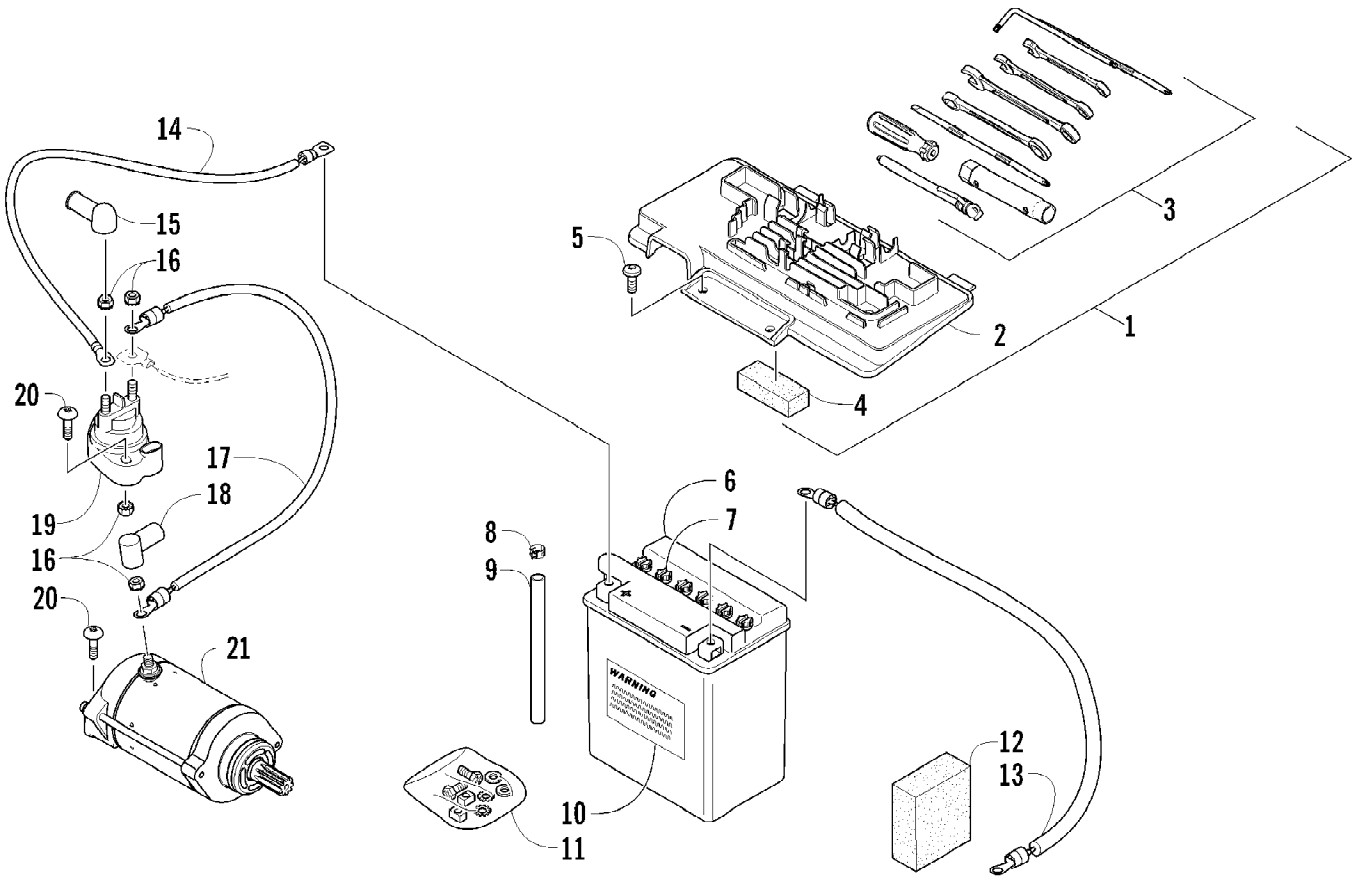

2012 ATV 650 RED (A2012ICS4BUSR)
BATTERY AND STARTER ASSEMBLY

2012 ATV 650 RED (A2012ICS4BUSR)
BATTERY AND STARTER ASSEMBLY

Page 4 of 79

Ref #	Part Number	Qty	S/P/F	Description
1	5991-655	1	/P	Battery Cover/Tool Tray Assembly (inc. 2-4)
2	2406-815	1	/P	Cover, Battery
3	0444-122	1	S/P	Kit, Tool
4	0417-016	1		Pad, Battery
5	8476-620	2		Screw, Machine
6	0745-047	1	/P	Battery Assembly (inc. 7-11)
7	0645-045	6		Cap, Battery
8	0645-152	1		Clamp, Hose
9	0645-263	1	/P	Hose, Vent
10	0645-151	1		Decal, Warning
11	0445-082	1		Kit, Hardware
12	0417-012	1		Foam, Battery
13	0445-070	1		Cable, Battery/Ground
14	0445-062	1		Cable, Battery/Solenoid
15	0645-327	1		Boot, Terminal
16	0623-038	5		Nut w/Washer
17	0445-064	1		Cable, Solenoid/Starter (inc. 18)
18	0645-019	1		Boot, Terminal
19	0445-058	1	/P	Solenoid
20	8476-625	4		Screw, Machine
21	0825-013	1	/P	Motor, Starter - Assembly