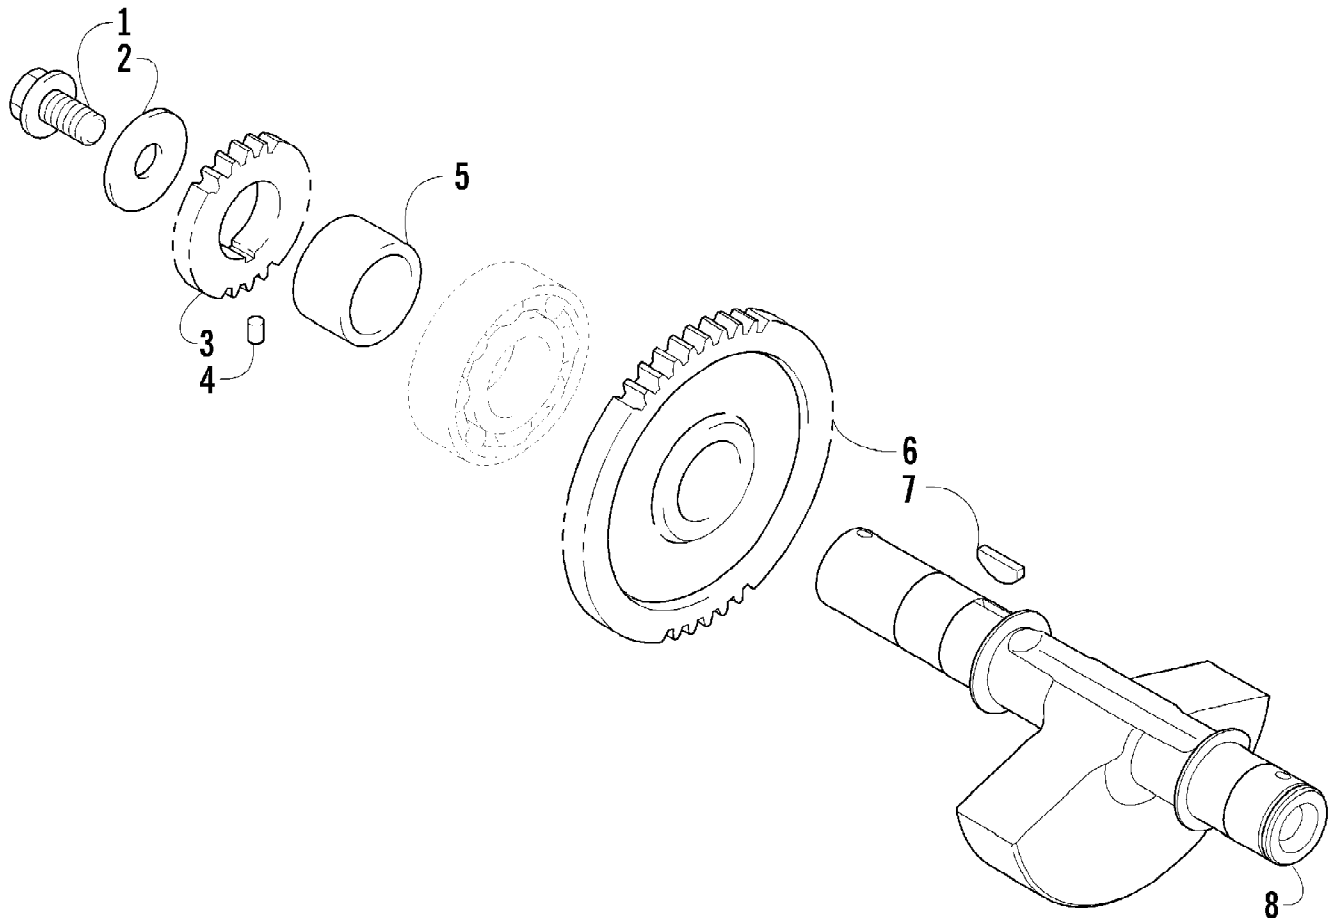

2012 ATV 650 RED (A2012ICS4BUSR)
CRANK BALANCER ASSEMBLY

Page 16 of 79

Ref #	Part Number	Qty	S/P/F	Description
1	0826-033	1		Screw, Cap
2	0828-003	1		Washer
3	0811-003	1		Gear, Oil Pump Drive
4	0829-007	1		Pin, Dowel
5	0811-004	1		Spacer
6	0811-034	1		Gear, Driven
7	0829-006	1		Key
8	0805-304	1		Balancer, Crank