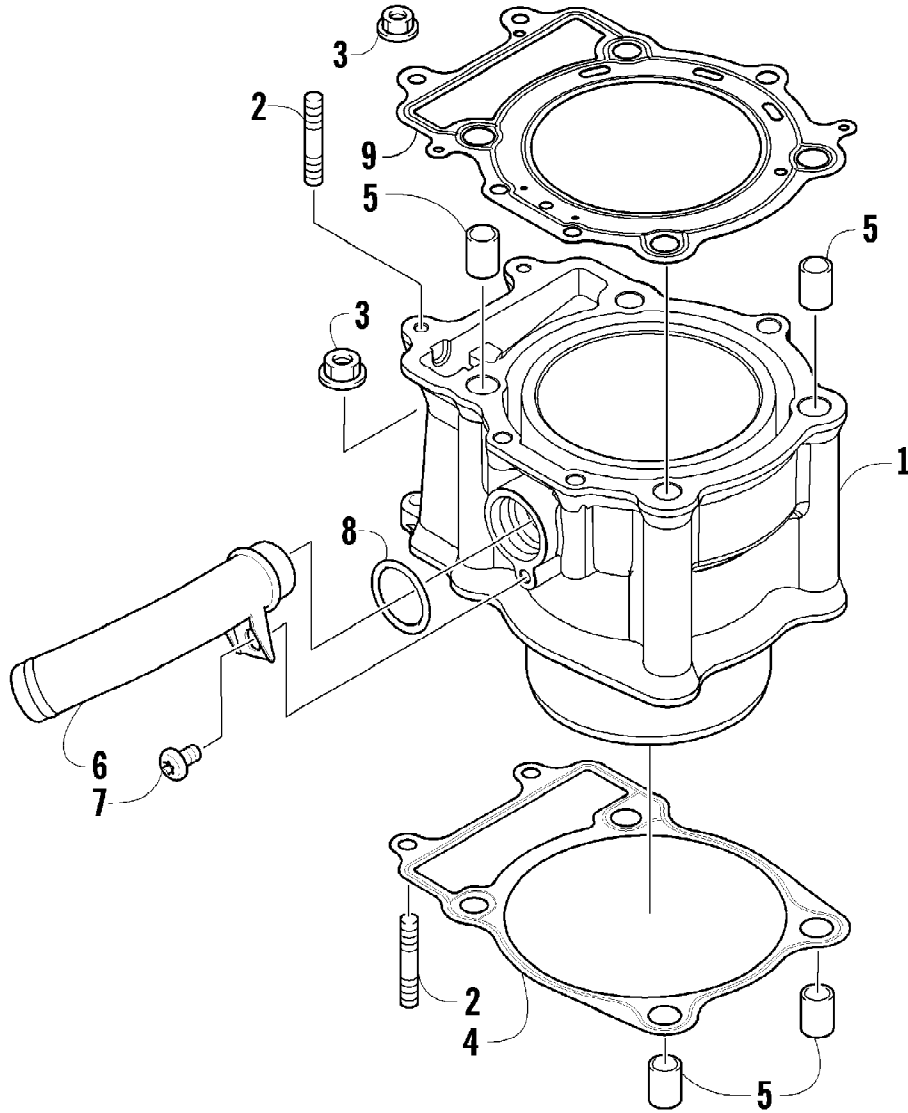

2012 ATV 650 RED (A2012ICS4BUSR)
CYLINDER ASSEMBLY

Page 22 of 79

Ref #	Part Number	Qty	S/P/F	Description
1	0804-016	1		Cylinder
2	0827-002	4		Bolt, Stud
3	8424-604	4		Nut
4	0830-084	1		Gasket, Base
5	0829-002	4		Pin, Dowel
6	0804-047	1	/P	Union, Coolant Hose
7	8468-612	1		Screw, Machine
8	0830-007	1		O-Ring
9	0830-085	1	/P	Gasket, Cylinder Head