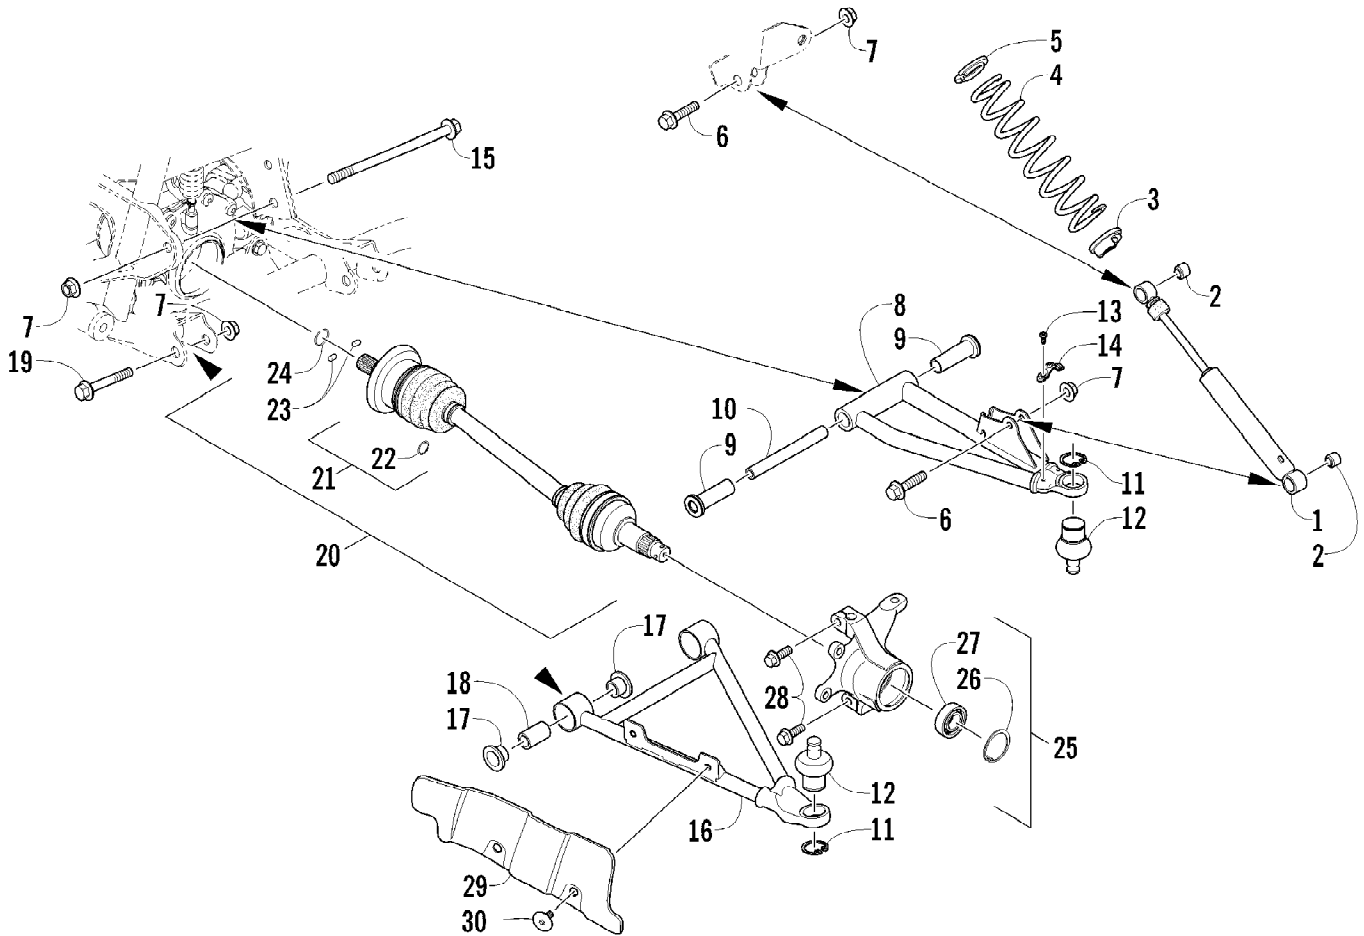

2012 ATV 650 RED (A2012ICS4BUSR)
FRONT SUSPENSION ASSEMBLY

2012 ATV 650 RED (A2012ICS4BUSR)
FRONT SUSPENSION ASSEMBLY

Page 37 of 79

Ref #	Part Number	Qty	S/P/F	Description
1	0403-209	2		Shock Absorber (inc. 2)
2	0403-182	4		Bushing
3	0403-102	2		Cam, Spring Adjuster
4	0503-468	2		Spring, Suspension
5	1603-889	2	/P	Retainer, Spring
6	8409-040	4		Screw, Cap
7	0423-744	10		Nut, Lock
8	0503-416	1	/P	A-Arm, Upper Right (inc. 9-12)
8	0503-417	1	/P	A-Arm, Upper Left (inc. 9-12)
9	0403-207	4	/P	Bushing
10	0403-080	2		Axle
11	0423-009	4	/P	Ring, Retaining
12	0405-115	4	/P	Ball Joint
13	0423-946	4		Screw, Self-Tapping
14	1502-594	2		Clamp, Routing
15	0423-334	2		Screw, Cap
16	0503-376	1	/P	A-Arm, Lower Right (inc. 17-18 and two No. 11-12)
16	0503-377	1	/P	A-Arm, Lower Left (inc. 17-18 and two No. 11-12)
17	0403-208	8	/P	Bushing
18	0403-214	4	/P	Axle
19	8409-075	4		Screw, Cap
20	1502-800	1	S/P	Axle, Drive - Right (inc. 21-24)
20	1502-799	1	S/P	Axle, Drive - Locking - Left (inc. 21-24)
21	1436-419	2		Repair Kit, Boot (inc. 22)
22	1441-988	2		Clip, Retaining
23	1402-885	4		Pin, Detent
24	1402-889	2		Clip, Retaining
25	0505-576	1	/P	Knuckle - Assembly - Right (inc. 26-27)
25	0505-577	1	/P	Knuckle - Assembly - Left (inc. 26-27)
26	0423-423	2		Ring, Retaining
27	1402-809	2	/P	Bearing
28	0423-998	4		Screw, Shoulder
29	1406-034	1		Guard, Boot - Right
29	1406-035	1		Guard, Boot - Left
30	0423-545	4	/P	Screw, Shoulder