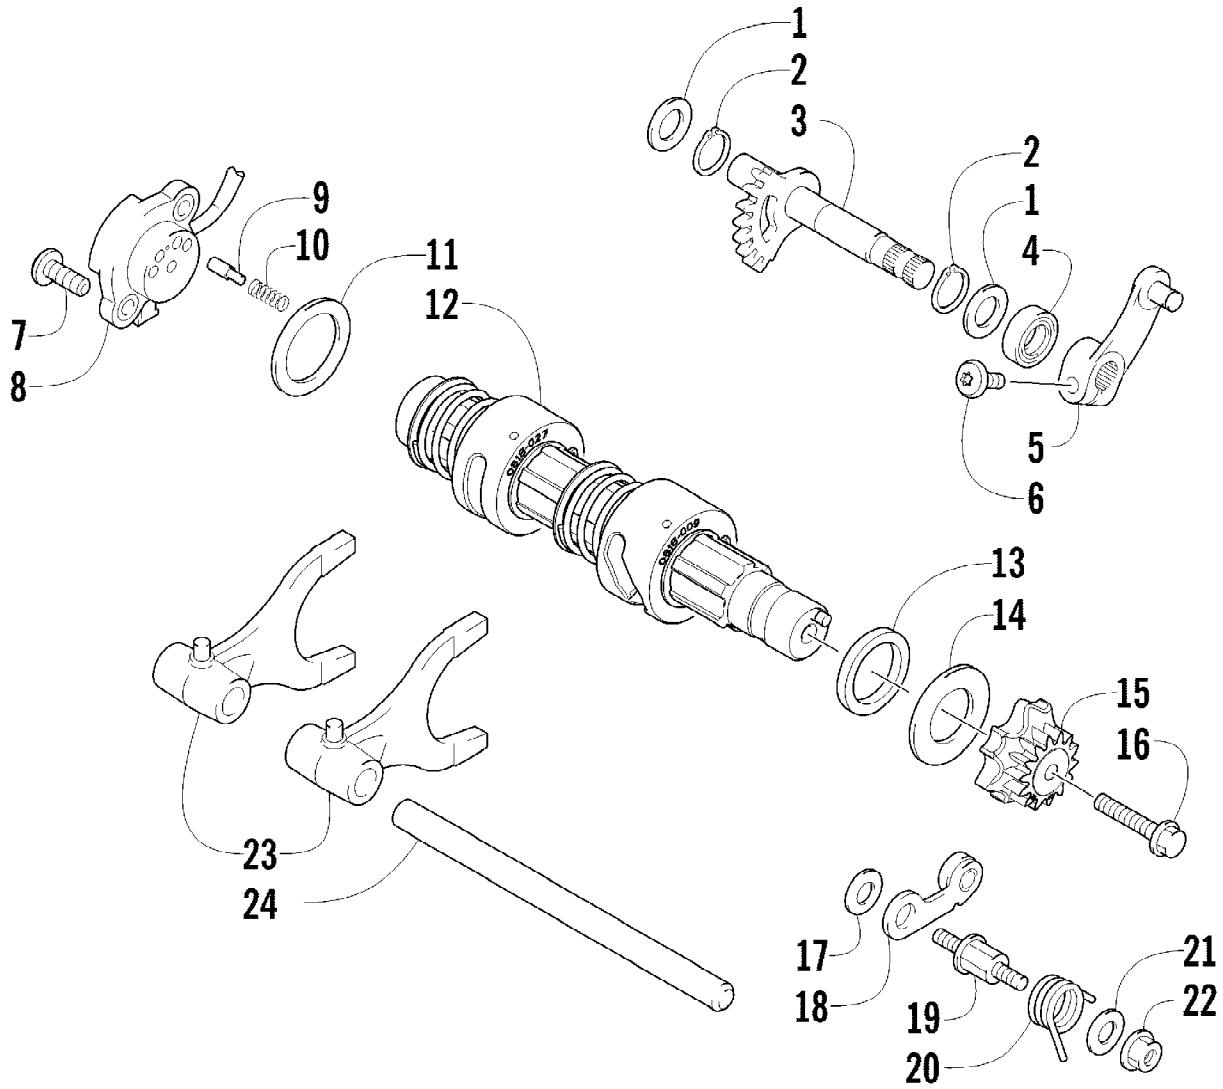

2012 ATV 650 RED (A2012ICS4BUSR)
GEAR SHIFTING ASSEMBLY

Page 41 of 79

Ref #	Part Number	Qty	S/P/F	Description
1	0828-036	2		Washer
2	0831-010	2		Ring, Retaining
3	0818-007	1	/P	Shaft, Sub-Gear Shift
4	0830-044	1		Seal, Sub-Gear Shift Shaft
5	0818-014	1		Arm, Select
6	8468-620	1	/P	Screw, Machine
7	8470-520	2		Screw, Machine
8	0409-090	1	/P	Switch, Gear Position
9	0818-013	2		Contact
10	0818-017	2		Spring
11	0828-040	1		Washer
12	0818-046	1		Shaft, Gear Shift - Assembly
13	0828-131	1		Spacer
14	0828-037	1		Washer
15	0818-089	1	/P	Plate, Gear Shift Cam
16	0826-006	1		Screw, Cap
17	0828-038	1		Washer
18	0818-002	1		Stopper, Cam
19	0818-004	1		Support, Cam Stopper
20	0818-090	1		Spring
21	0828-035	1		Washer
22	8424-602	1	/P	Nut
23	0818-072	2	/P	Fork, Shift
24	0818-006	1		Shaft, Shift Fork