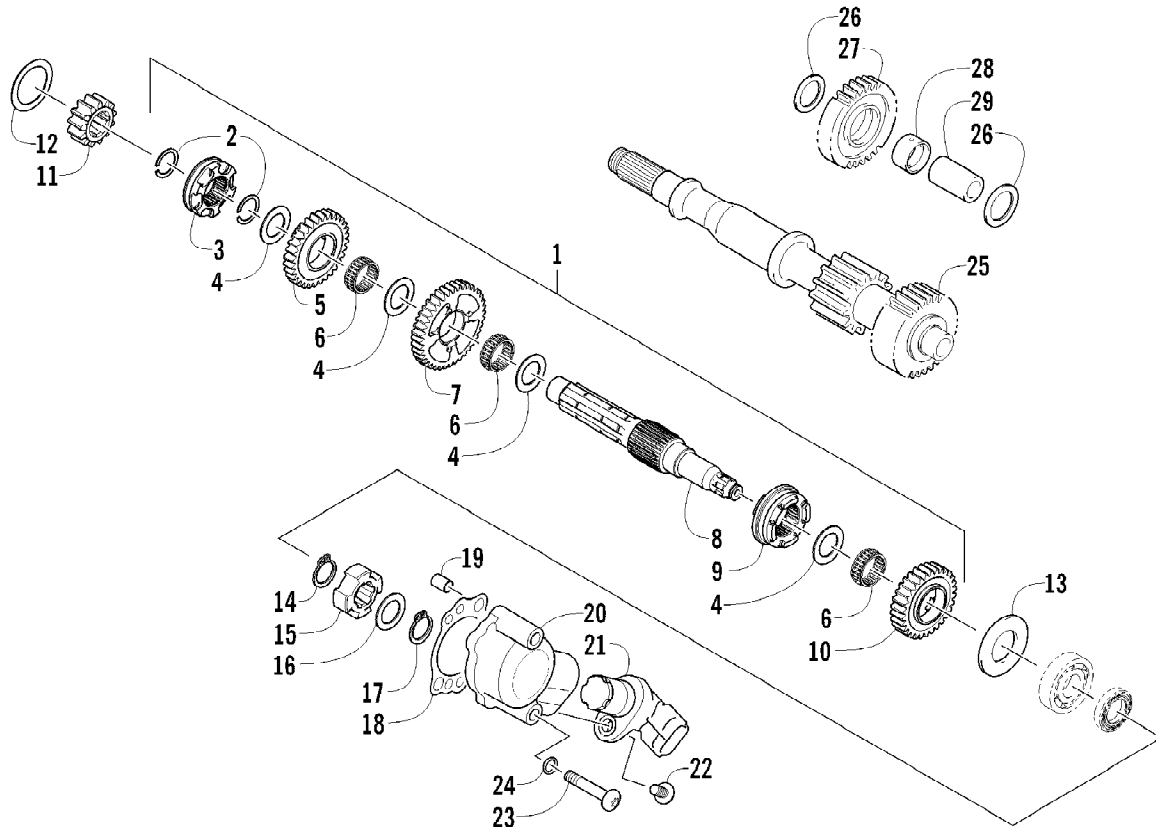

2012 ATV 650 RED (A2012ICS4BUSR)
SECONDARY TRANSMISSION ASSEMBLY

2012 ATV 650 RED (A2012ICS4BUSR)
SECONDARY TRANSMISSION ASSEMBLY

Page 63 of 79

Ref #	Part Number	Qty	S/P/F	Description
1	0822-124	1		Countershaft Assembly (inc. 2-10)
2	0831-085	2		Ring, Retaining
3	0822-120	1		Gear Select, Reverse
4	0822-121	4		Shim
5	0822-119	1		Gear, Reverse Driven
6	0832-082	3		Bearing
7	0822-114	1		Gear, Driven - Low
8	0822-113	1		Countershaft
9	0822-116	1		Gear Select, Sliding
10	0822-115	1		Gear, Driven - High
11	0822-125	1		Gear, Drive
12	0828-019	1		Washer, Thrust
13	0828-011	1		Washer
14	0831-040	1		Ring, Retaining
15	0822-050	1		Trigger, Speedometer Sensor
16	0828-069	1		Washer, Thrust
17	0831-039	1		Ring, Retaining
18	0830-129	1		Gasket
19	0829-023	2		Pin, Dowel
20	0822-049	1		Housing, Speedometer Sensor
21	0824-042	1	/P	Sensor, Speedometer
22	8468-620	1	/P	Screw, Machine
23	8468-645	2		Screw, Machine
24	0830-107	2		Gasket
25	0822-001	1		Driveshaft
26	0828-016	2		Washer, Thrust
27	0822-011	1		Gear, Reverse Idle
28	0822-012	1		Bushing
29	0822-015	1		Shaft, Reverse Idle