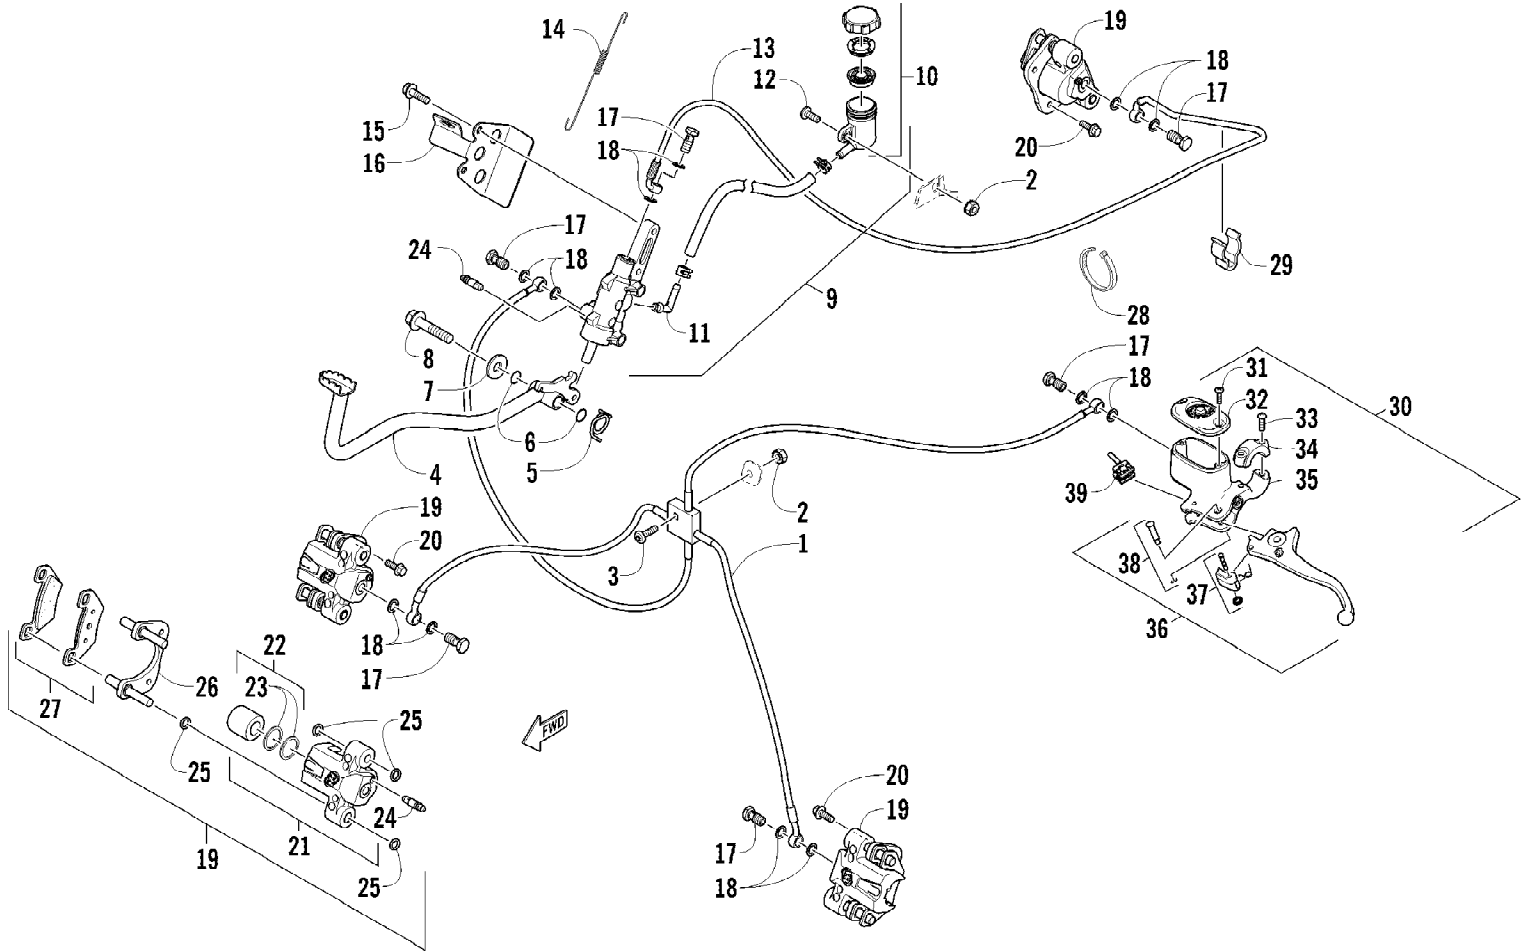

2012 ATV 650 RED (A2012ICS4BUSR)
HYDRAULIC BRAKE ASSEMBLY

2012 ATV 650 RED (A2012ICS4BUSR)
HYDRAULIC BRAKE ASSEMBLY

Page 45 of 79

Ref #	Part Number	Qty	S/P/F	Description
1	1502-015	1		Hose, Brakeline - Assembly
2	0623-038	2		Nut w/Washer
3	8476-625	1		Screw, Machine
4	1502-063	1		Lever, Brake
5	0502-807	1		Spring, Brake Lever
6	1602-213	2	/P	O-Ring
7	8050-252	1		Washer
8	8408-816	1		Screw, Cap
9	1502-293	1		Brake Assembly (inc. 10)
10	1502-155	1		Reservoir, Brake w/Clamp
11	1502-296	1	/P	Adapter, Hose
12	8476-620	1		Screw, Machine
13	1502-593	1		Hose, Brakeline
14	0502-785	1		Spring, Brake Switch
15	8408-625	2		Screw, Cap
16	1502-179	1		Bracket, Switch
17	0423-413	6		Bolt, Banjo-Fitting
18	0423-178	12		Washer, Crush
19	1436-422	1	/P	Caliper, Brake - Right Front (inc. two No. 20 and 21-27)
19	1436-423	1	/P	Caliper, Brake - Left Front (inc. two No. 20 and 21-27)
19	1436-423	1	/P	Caliper, Brake - Rear (inc. two No. 20 and 21-27)
20	8408-821	6	/P	Screw, Cap
21	1436-160	1	/P	Housing, Caliper - Assembly - Right Front (inc. two No. 20 and 22-24)
21	1436-161	1	/P	Housing, Caliper - Assembly - Left Front (inc. two No. 20 and 22-24)
21	1436-161	1	/P	Housing, Caliper - Assembly - Rear (inc. two No. 20 and 22-24)
22	0502-606	3		Piston/Seal Set (inc. 23)
23	0502-607	3		Seal Set
24	0502-609	4	/P	Valve, Bleed
25	0502-608	3		O-Ring, Guide - Set
26	0502-605	3		Bracket Assembly
27	1502-694	3	S	Pad, Brake - Set
28	0123-788	AR	/P	Tie, Cable - 8 in.
29	1502-115	2		Clip, Brakeline Hose
30	1502-902	1	/P	Brake Assembly (inc. 31-39)
31	0502-566	1		Screw, Machine - Kit
32	0502-868	1	/P	Cover, Reservoir
33	0502-568	1		Screw, Machine - Kit
34	0502-869	1		Clamp, Master Cylinder
35	0502-704	1		Master Cylinder Assembly
36	1502-904	1		Lever Assembly - Kit (inc. 37-38)
37	1502-905	1		Lock, Brake Lever - Kit
38	0502-580	1		Lever Pin - Kit
39	0502-564	1	/P	Switch, Brake