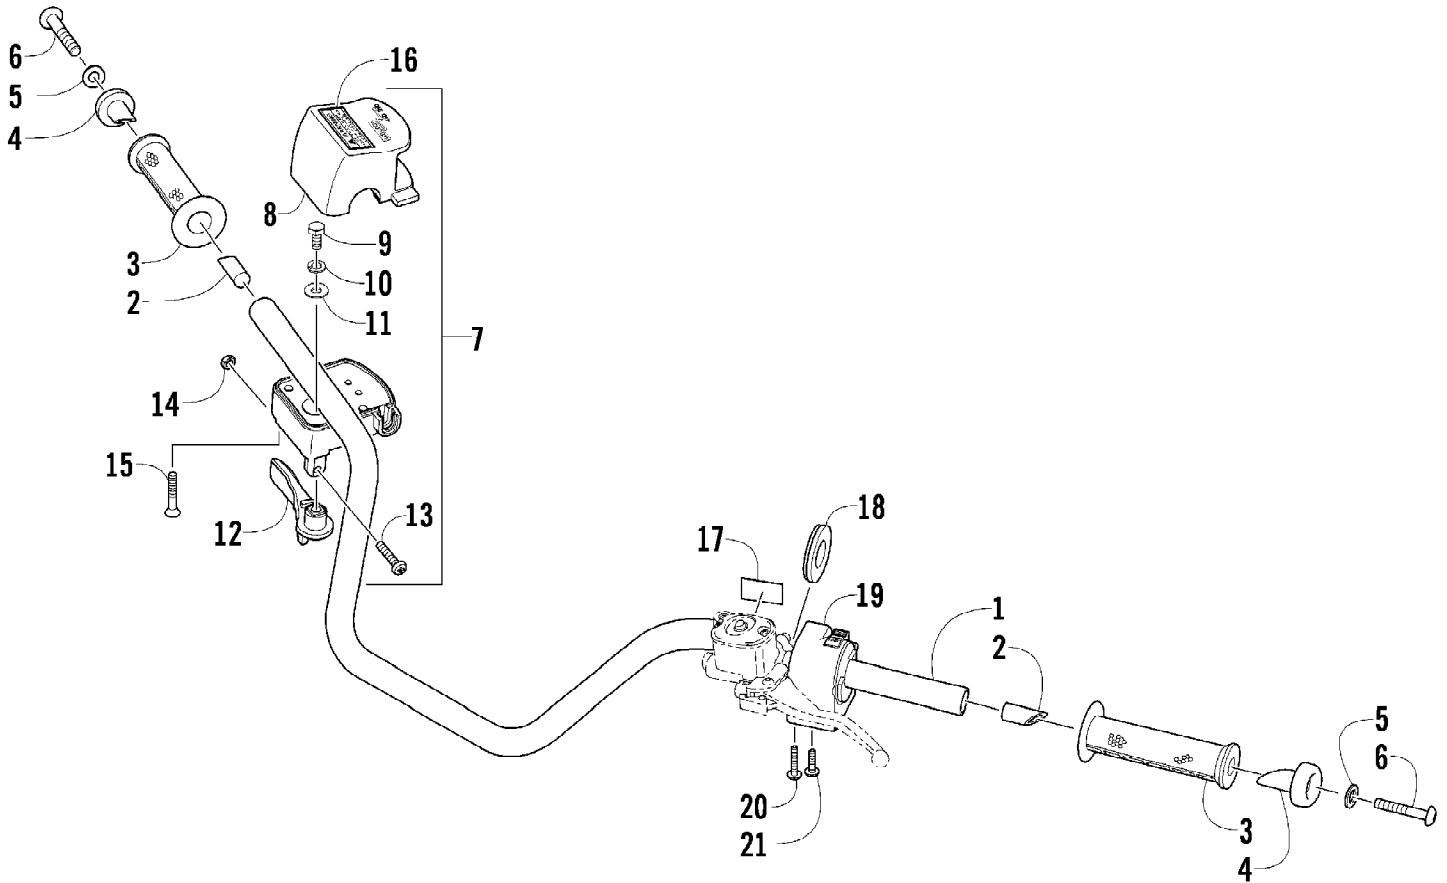

2012 ATV 650 RED (A2012ICS4BUSR)
HANDLEBAR ASSEMBLY

Page 43 of 79

Ref #	Part Number	Qty	S/P/F	Description
1	0505-418	1	/P	Handlebar
2	0405-218	2		Plug, Handlebar
3	0405-147	2		Grip, Handlebar
4	0405-149	2		End Cap, Handlebar
5	8050-247	2	/P	Washer
6	8477-845	2		Screw, Machine
7	0509-054	1		Case, Throttle - Assembly (inc. 8-15)
8	0409-141	1		Cover, Throttle Case w/Switch
9	3007-392	1	/P	Screw, Cap
10	3004-447	1	/P	Washer, Lock
11	3003-030	1	/P	Washer
12	0409-133	1		Lever, Throttle
13	3423-014	1		Screw, Machine
14	3423-327	1		Nut
15	3423-199	2		Screw, Machine
16	0411-966	1		Decal, Warning - Differential Lock
17	1411-865	1		Decal, Warning - Brake Lever Lock
18	3409-019	1		Cover, Switch Housing
19	0509-014	1		Switch, Control - Assembly (inc. 20-21)
20	0409-028	1		Screw, Machine
21	0409-027	1		Screw, Machine