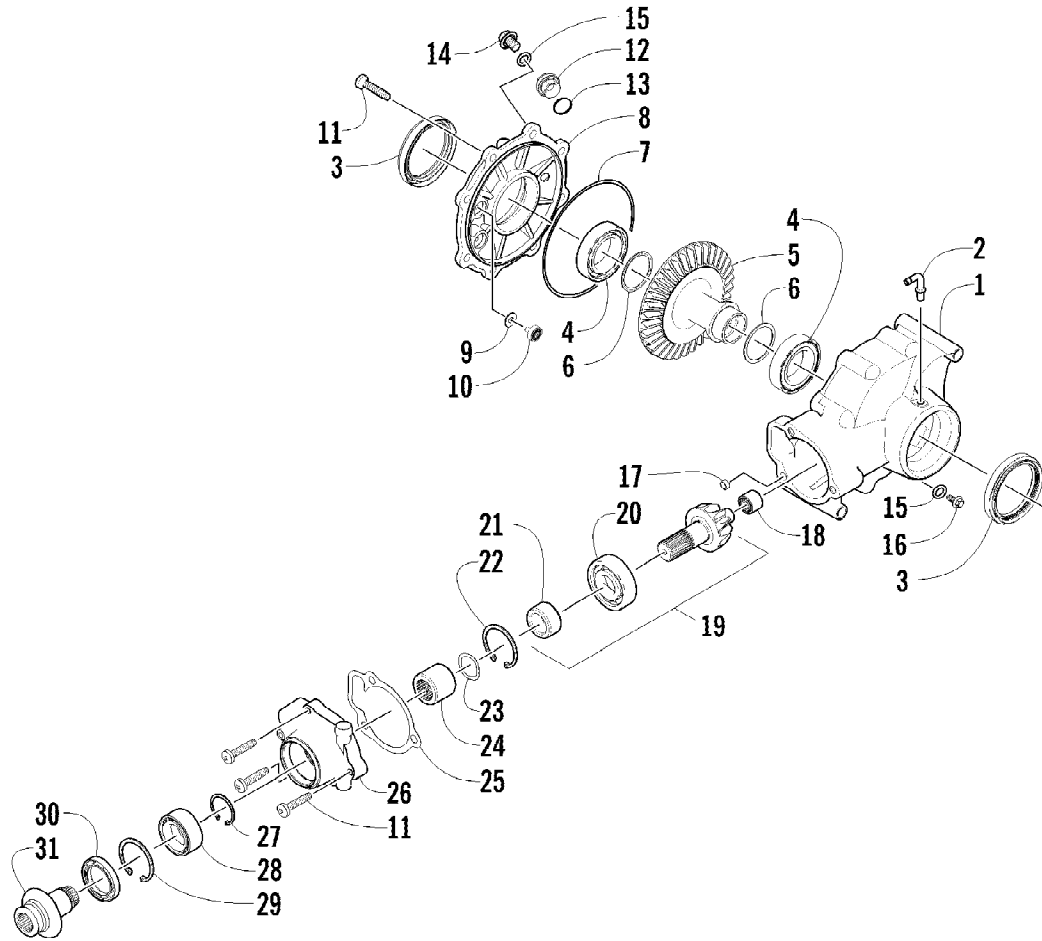

2012 ATV 650 RED (A2012ICS4BUSR)
REAR DRIVE GEARCASE ASSEMBLY

2012 ATV 650 RED (A2012ICS4BUSR)
REAR DRIVE GEARCASE ASSEMBLY

Ref #	Part Number	Qty	S/P/F	Description
	1502-879	1		Complete Rear Drive Gearcase Assembly
1	1502-896	1		Housing, Gearcase
2	1402-442	1		Fitting, Elbow
3	1402-950	2	/P	Seal
4	0402-393	2		Bearing
5	1402-032	1		Gear, Ring - 36T
6	0402-405	AR		Shim, 41 x 49 x 1.3 mm
6	0402-406	AR		Shim, 41 x 49 x 1.4 mm
6	0402-407	AR		Shim, 41 x 49 x 1.5 mm
6	0402-408	AR		Shim, 41 x 49 x 1.6 mm
6	0402-409	AR		Shim, 41 x 49 x 1.7 mm
7	0423-149	1		O-Ring
8	1502-897	1		Cover, Gearcase
9	0402-429	AR		Shim, 6.3 x 18 x 1.3 mm
9	0402-430	AR		Shim, 6.3 x 18 x 1.4 mm
9	0402-431	AR		Shim, 6.3 x 18 x 1.5 mm
9	0402-432	AR		Shim, 6.3 x 18 x 1.6 mm
9	0402-433	AR		Shim, 6.3 x 18 x 1.7 mm
10	0402-326	1		Button, Thrust
11	0423-118	11		Screw, Self-Tapping
12	0402-333	1	/P	Plug, Magnetic (inc. 13)
13	0423-154	1		O-Ring
14	1402-211	1		Plug, Oil Level (inc. one No. 15)
15	0423-153	2		O-Ring
16	1402-210	1	/P	Plug, Fill (inc. one No. 15)
17	0402-411	1		Pin, Dowel
18	0402-328	1		Bearing
19	1502-863	1		Gear, Pinion - Assembly - 10T (inc. 20-21)
20	0402-327	1		Bearing
21	1402-977	1		Collar, Retaining
22	1423-067	1		Ring, Retaining
23	0402-982	1		Washer, Wave
24	0402-981	1		Collar, Shaft
25	0402-947	1		Gasket, Flange
26	0502-529	1		Housing, Pinion
27	0423-417	1		Ring, Retaining
28	1402-043	1		Bearing
29	0423-423	1		Ring, Retaining
30	1402-011	1		Seal
31	1502-085	1	/P	Shaft, Input