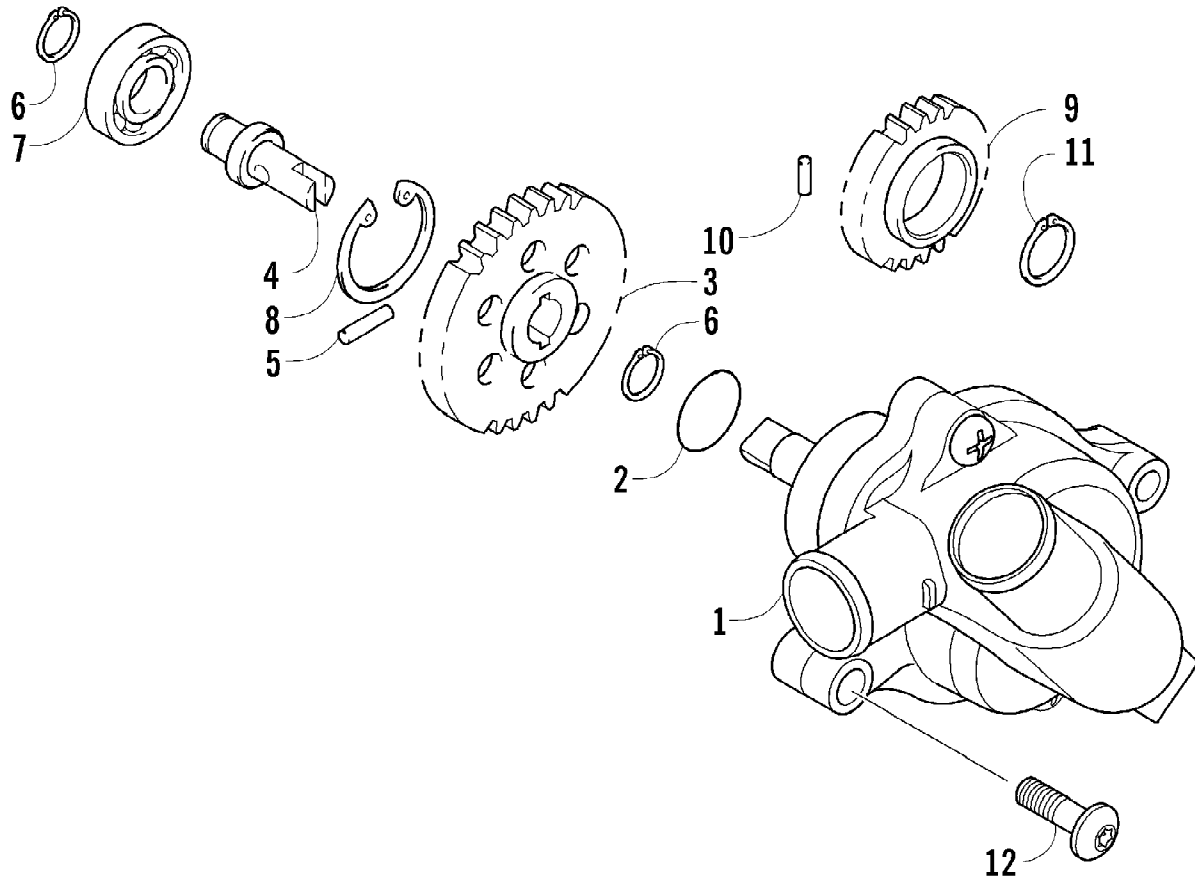

2012 ATV 650 RED (A2012ICS4BUSR)
WATER PUMP ASSEMBLY

Page 75 of 79

Ref #	Part Number	Qty	S/P/F	Description
1	0813-001	1		Pump, Water - Assembly (inc. 2)
2	0830-029	1		O-Ring
3	0813-004	1		Gear, Driven
4	0813-005	1		Shaft, Driven Gear
5	0829-009	1		Pin
6	0831-002	2		Ring, Retaining
7	0832-046	1	/P	Bearing
8	0831-004	1		Ring, Retaining
9	0811-003	1		Gear, Water Pump Drive
10	0829-007	1		Pin
11	0831-005	1		Ring, Retaining
12	8468-665	2		Screw, Machine