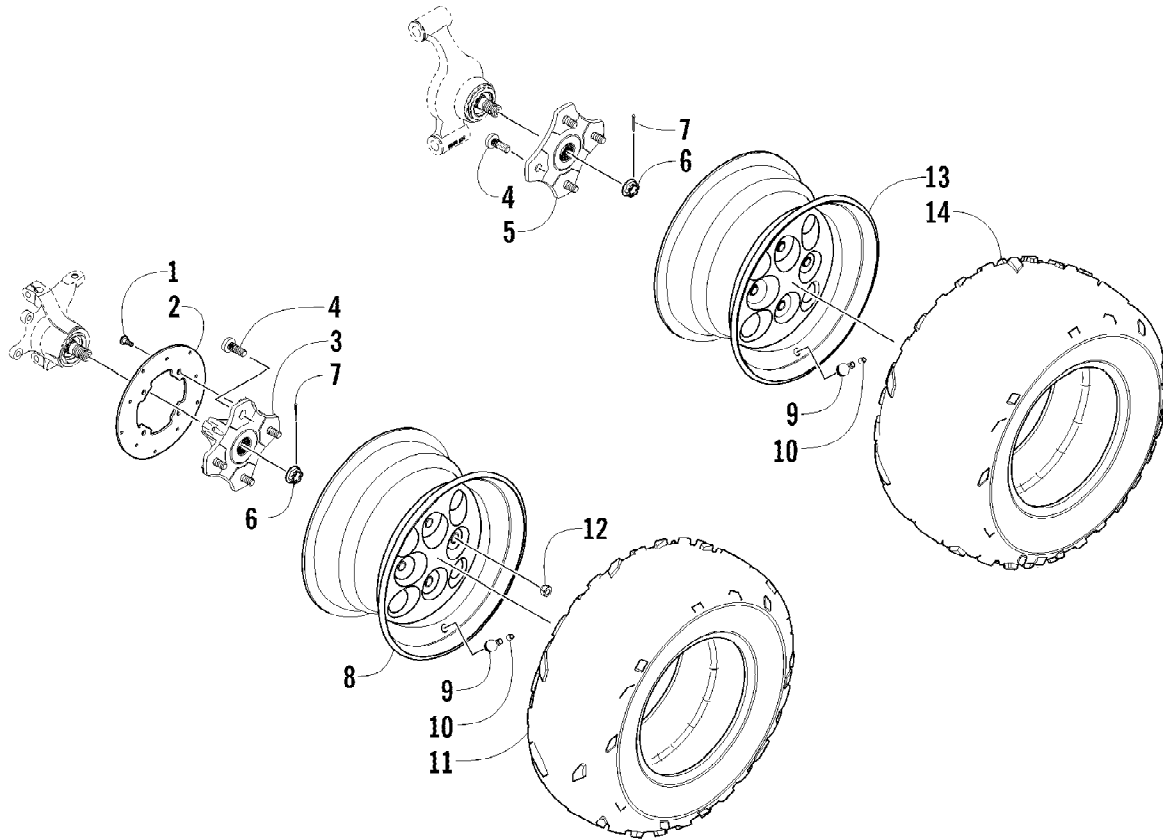

2012 ATV 650 RED (A2012ICS4BUSR)
WHEEL AND TIRE ASSEMBLY

Page 77 of 79

Ref #	Part Number	Qty	S/P/F	Description
1	0423-557	12		Screw, Shoulder
2	2402-002	3		Disc, Brake
3	1502-462	2	/P	Hub, Wheel - Front (inc. 4)
4	0402-974	16	/P	Stud
5	1502-462	1	/P	Hub, Wheel - Rear - Right (inc. 4)
5	1502-464	1		Hub, Wheel - Rear - Left (inc. 4)
6	0423-607	4		Nut, Castle
7	0423-407	4		Pin, Cotter
8	1402-776	2		Wheel - Front
9	0402-064	4		Stem, Valve (inc. 10)
10	0402-140	4		Cap, Valve Stem
11	1402-894	2		Tire - Front
12	0423-408	16	/P	Nut, Lug
13	1402-777	2		Wheel - Rear
14	1402-895	2		Tire - Rear