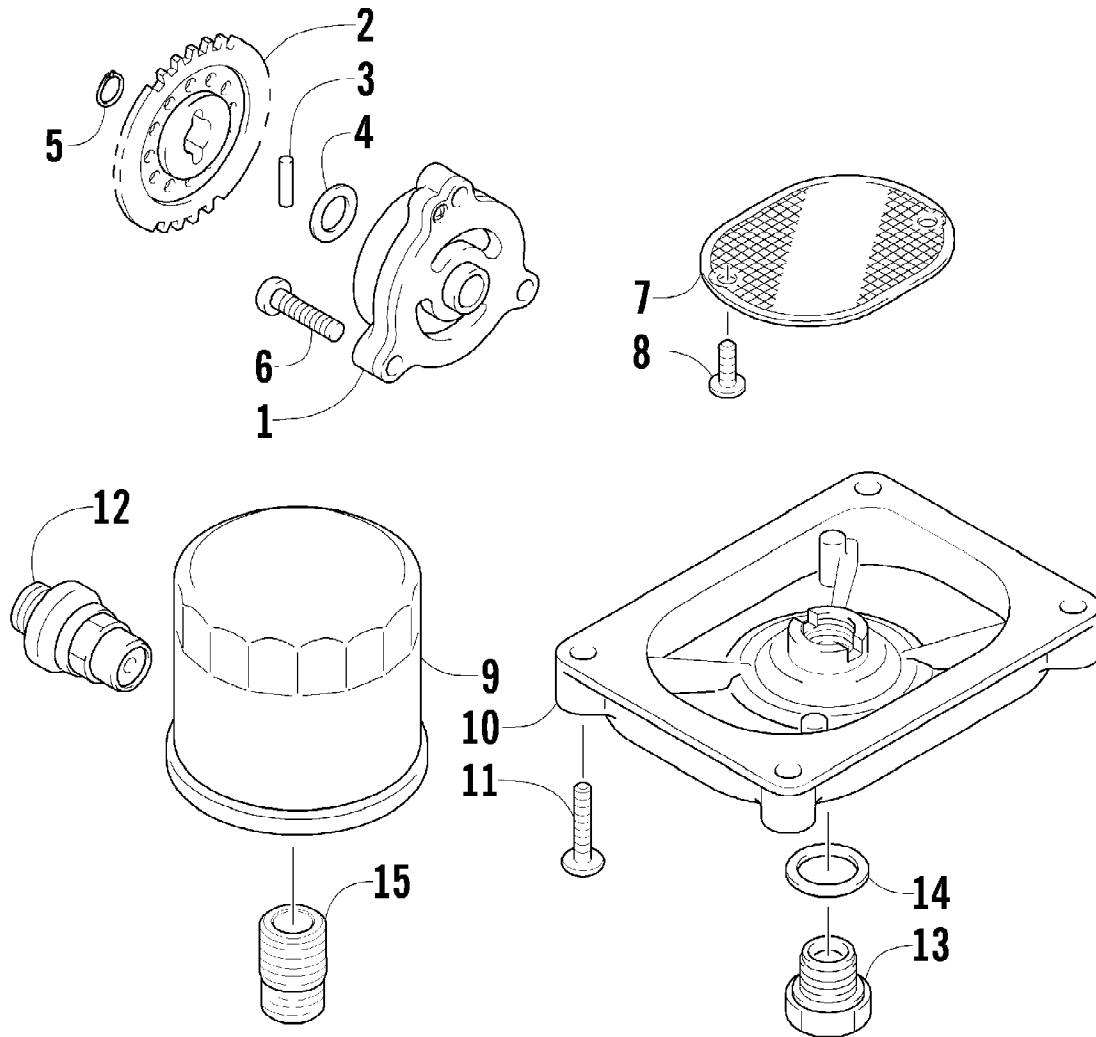

2012 ATV 650 RED (A2012ICS4BUSR)
OIL FILTER/PUMP ASSEMBLY

Page 51 of 79

Ref #	Part Number	Qty	S/P/F	Description
1	0812-023	1		Pump, Oil
2	0812-083	1	/P	Gear, Driven
3	0829-009	1		Pin
4	0828-007	1	/P	Washer
5	0831-002	1		Ring, Retaining
6	0826-039	3		Screw, Machine
7	0812-057	1	/P	Strainer, Oil
8	0826-040	2		Screw, Machine
9	0812-029	1	S	Filter, Oil
10	0812-053	1		Cap, Oil Strainer
11	8468-625	4		Screw, Machine
12	0812-007	1		Valve, Oil-Relief - Assembly
13	0812-006	1		Plug, Drain
14	0830-017	1		Gasket, Drain Plug
15	0812-008	1		Union, Oil Filter