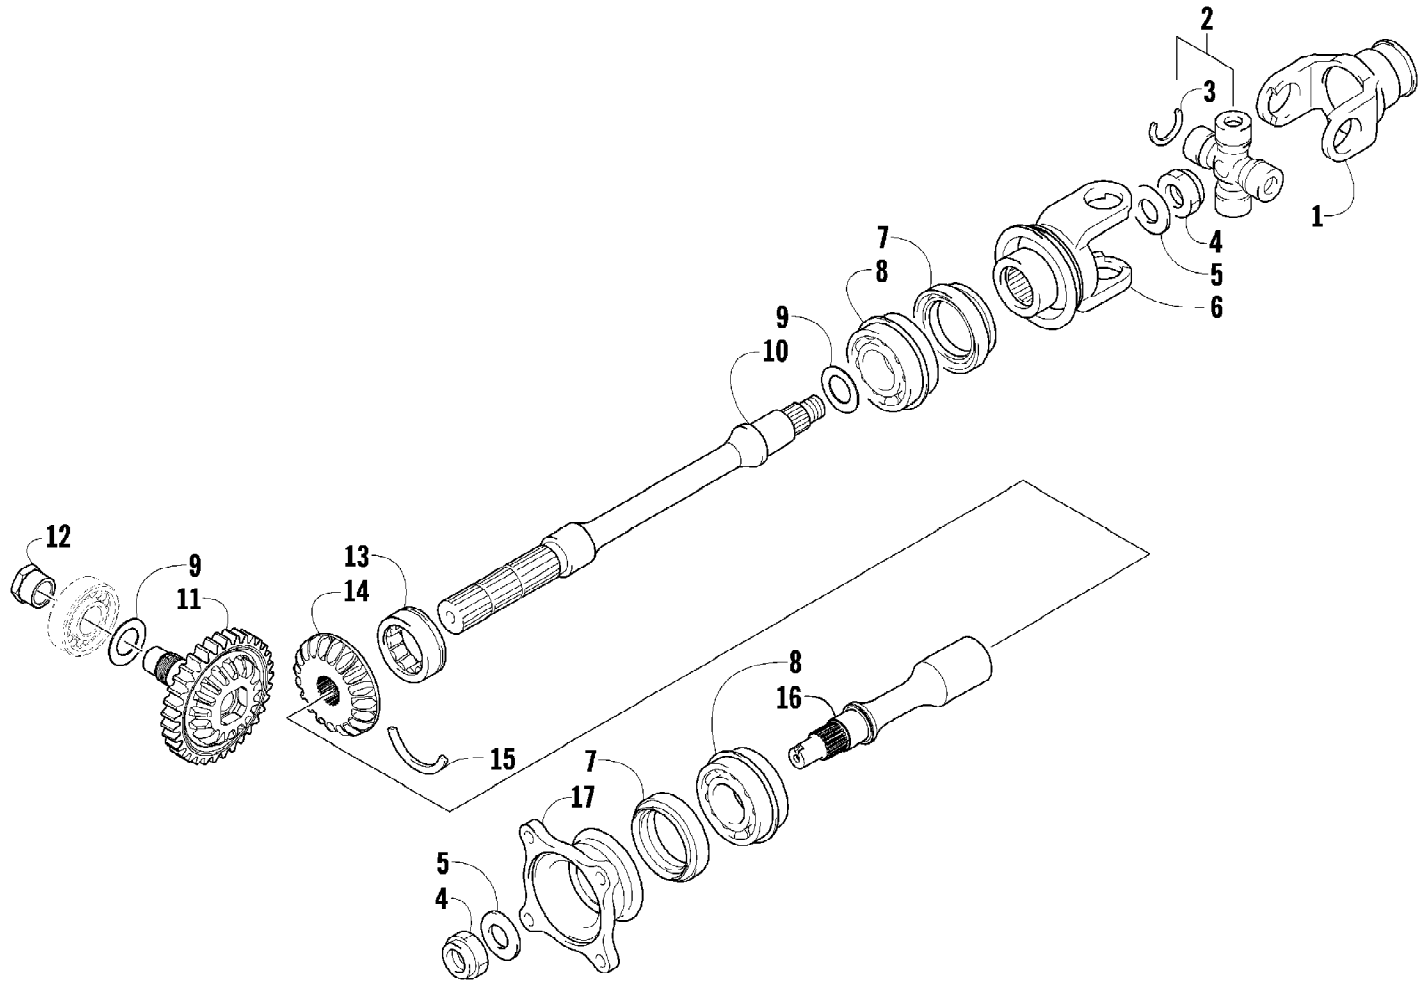

2012 ATV 650 RED (A2012ICS4BUSR)
SEAT ASSEMBLY

Page 59 of 79

Ref #	Part Number	Qty	S/P/F	Description
1	4506-557	1	/P	Seat Assembly (inc. 2-9)
2	1506-209	1		Cover, Seat
3	0517-119	1		Foam, Seat
4	2416-826	1	/P	Base, Seat - Assembly (inc. 5-6)
5	0406-879	2		Bumper, Seat - Rear
6	0406-877	4	/P	Bumper, Seat - Front
7	0624-263	AR		Staple
8	1406-592	1	/P	Spring, Seat Latch
9	1506-156	1		Latch, Seat
10	0441-587	1		Wrench, Spanner