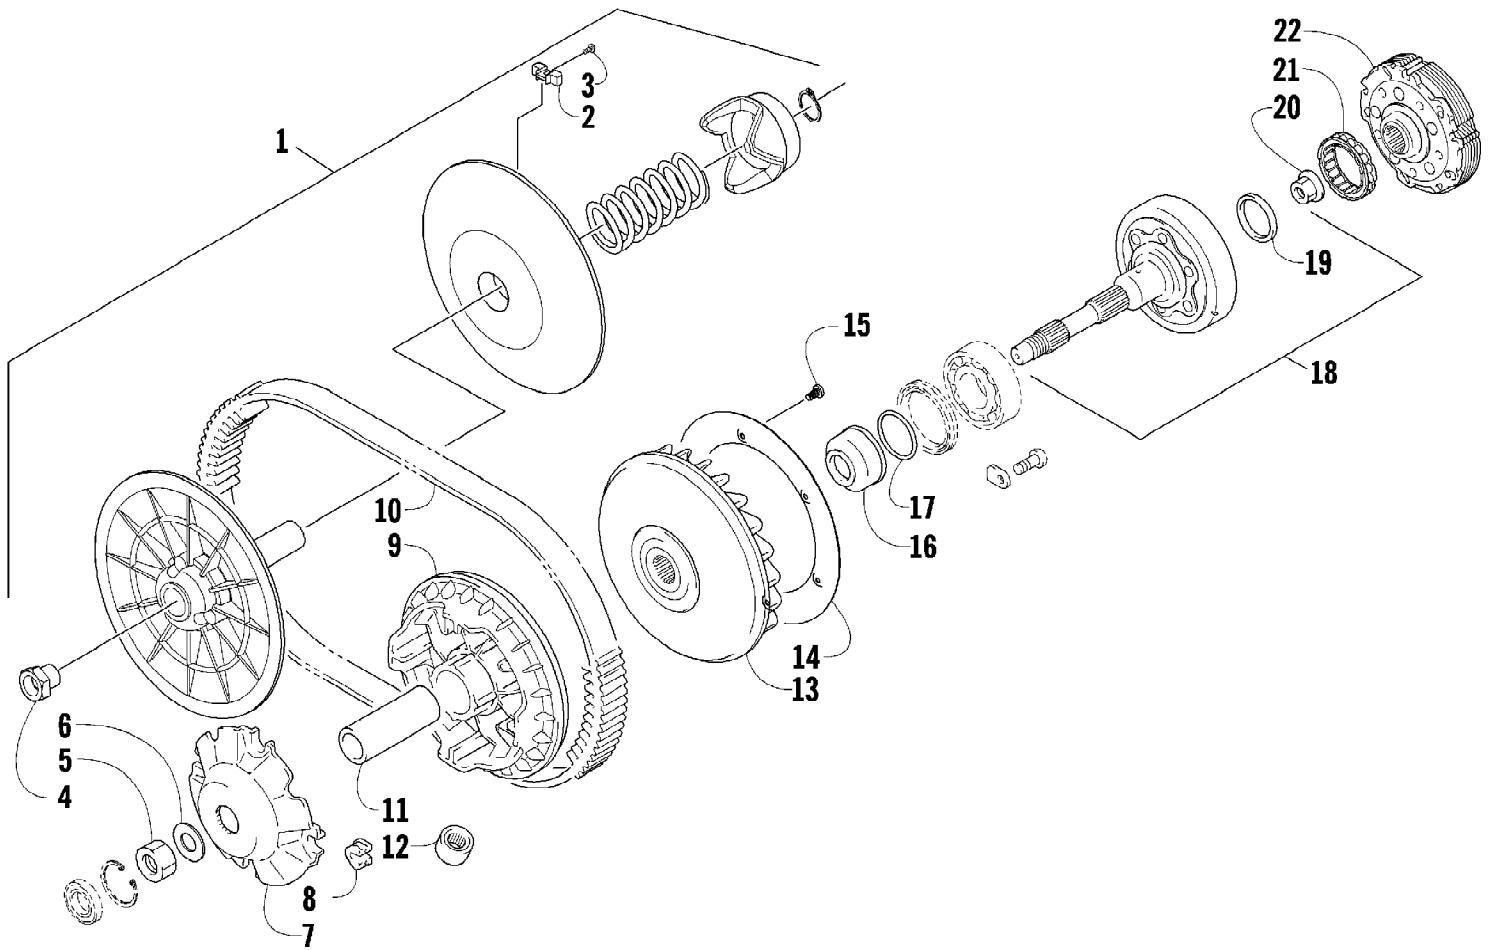

2012 ATV 650 RED (A2012ICS4BUSR)
TRANSMISSION ASSEMBLY

Page 73 of 79

Ref #	Part Number	Qty	S/P/F	Description
1	0823-353	1	/P	Pulley, Driven - Assembly (inc. 2-4)
2	0823-176	3	/P	Shoe, Cam
3	0823-177	3		Screw, Machine
4	0823-178	1		Nut
5	0827-010	1		Nut
6	0828-106	1		Washer
7	0823-276	1		Plate, Movable Drive Face
8	0823-277	4		Damper, Movable Drive Face
9	0823-273	1		Face, Movable Drive
10	0823-013	1		Belt, Drive
11	0823-271	1		Spacer
12	0823-167	8	/P	Roller
13	0823-272	1		Face, Fixed Drive
14	0823-131	1		Shroud, Drive Face
15	0623-914	6		Screw, Self-Tapping
16	0823-015	1		Spacer, Fixed Drive Face
17	0470-531	1		O-Ring
18	0821-002	1	/P	Housing, Clutch - Assembly
19	0830-189	1	/P	Seal
20	0827-011	1		Nut
21	0823-018	1		Clutch, One-Way
22	0823-310	1	/P	Clutch, Centrifugal - 6 Plate