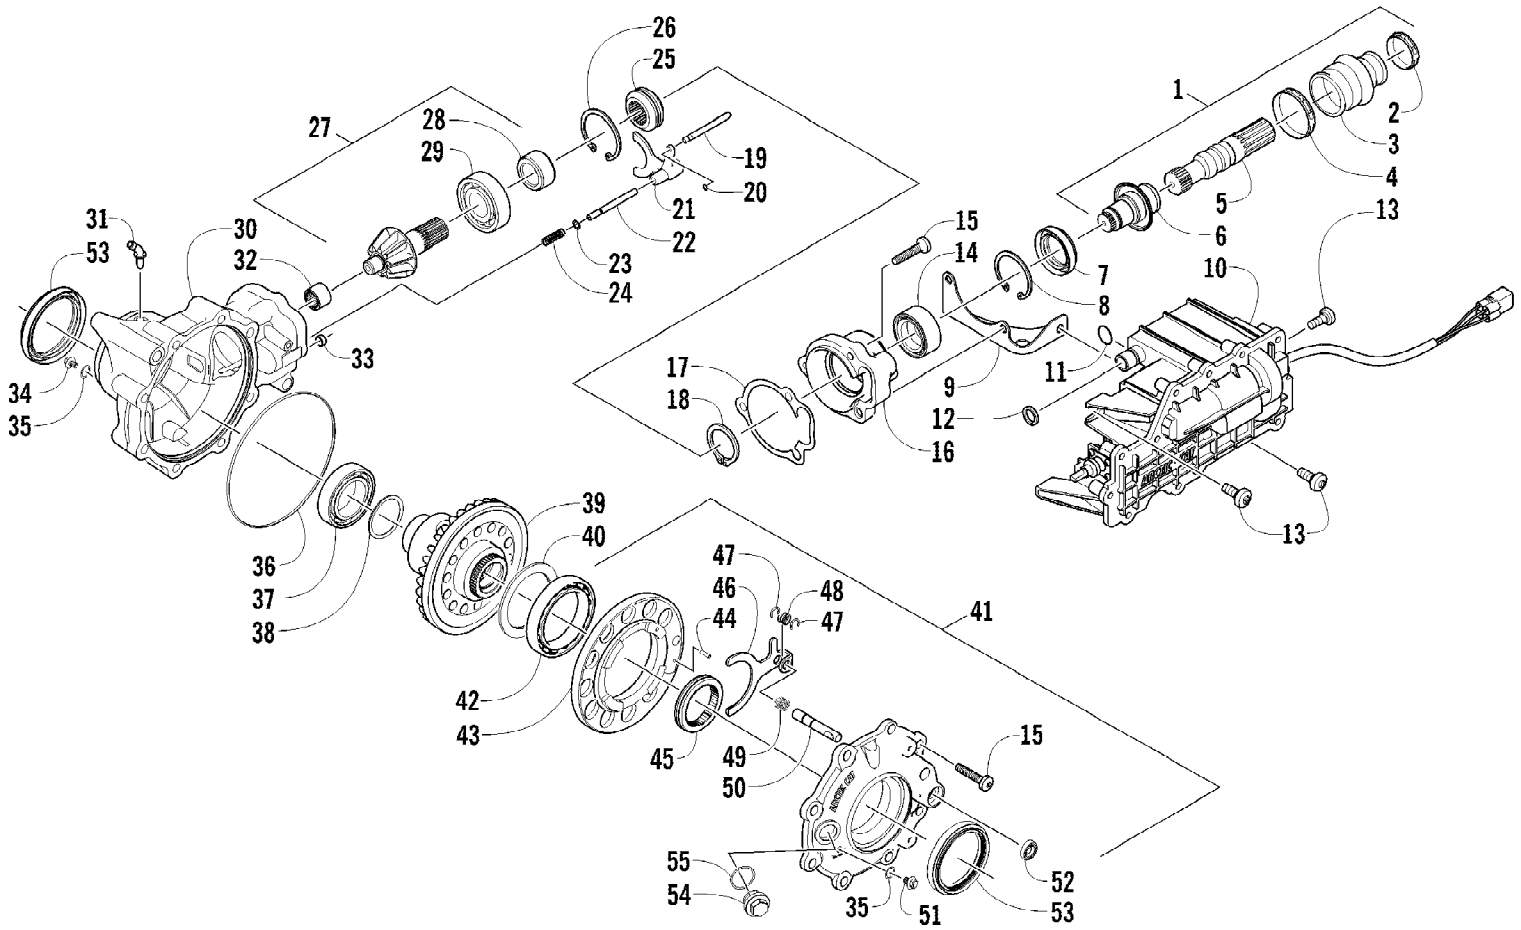

2012 ATV 650 RED (A2012ICS4BUSR)
FRONT DRIVE GEARCASE ASSEMBLY

2012 ATV 650 RED (A2012ICS4BUSR)
FRONT DRIVE GEARCASE ASSEMBLY

Page 32 of 79

Ref #	Part Number	Qty	S/P/F	Description
	1502-878	1		Complete Front Drive Gearcase Assembly
1	1502-083	1		Shaft, Propeller - Assembly (inc. 2-6)
2	0423-411	1		Clamp
3	0402-985	1	/P	Boot, Propeller Shaft
4	0423-393	1		Clamp
5	1402-045	1		Shaft, Output
6	1502-085	1	/P	Shaft, Input
7	1402-011	1		Seal
8	0423-423	1		Ring, Retaining
9	1502-237	1		Bracket, Actuator
10	1502-909	1	/P	Actuator (inc. 11)
11	1402-981	1		O-Ring
12	0423-892	1	/P	O-Ring
13	0423-396	3		Screw, Self-Tapping
14	1402-043	1		Bearing
15	0423-118	11		Screw, Self-Tapping
16	0502-528	1	/P	Housing, Pinion
17	0402-947	1		Gasket, Flange
18	0423-417	1		Ring, Retaining
19	0402-997	1		Shaft, Selector
20	0423-402	1		Ring, Retaining
21	0402-998	1		Fork, Selector
22	0402-417	1		Shaft, Shuttle
23	0423-147	1		O-Ring
24	0402-999	1		Spring, Return
25	0402-413	1		Coupler, Drive
26	1423-067	1		Ring, Retaining
27	1502-863	1		Gear, Pinion - Assembly - 10T (inc. 28-29)
28	1402-977	1		Collar, Retaining
29	0402-327	1		Bearing
30	1502-856	1		Housing, Gearcase
31	1402-980	1		Fitting, Elbow
32	0402-328	1		Bearing
33	0402-411	1		Pin, Dowel
34	1402-210	1	/P	Plug, Magnetic (inc. one No. 35)
35	0423-153	2		O-Ring
36	0423-149	1		O-Ring
37	0402-393	1		Bearing
38	0402-405	AR		Shim, 41 x 49 x 1.3 mm
38	0402-406	AR		Shim, 41 x 49 x 1.4 mm
38	0402-407	AR		Shim, 41 x 49 x 1.5 mm
38	0402-408	AR		Shim, 41 x 49 x 1.6 mm
38	0402-409	AR		Shim, 41 x 49 x 1.7 mm
39	1502-860	1		Gear, Ring - 36T
40	1402-074	AR		Shim, 61 x 69 x 1.3 mm
40	1402-075	AR		Shim, 61 x 69 x 1.4 mm
40	1402-076	AR		Shim, 61 x 69 x 1.5 mm
40	1402-077	AR		Shim, 61 x 69 x 1.6 mm
40	1402-078	AR		Shim, 61 x 69 x 1.7 mm
41	1502-895	1		Cover, Gearcase (inc. one No. 35, 42-52, and one No. 53)
42	1402-053	1		Bearing