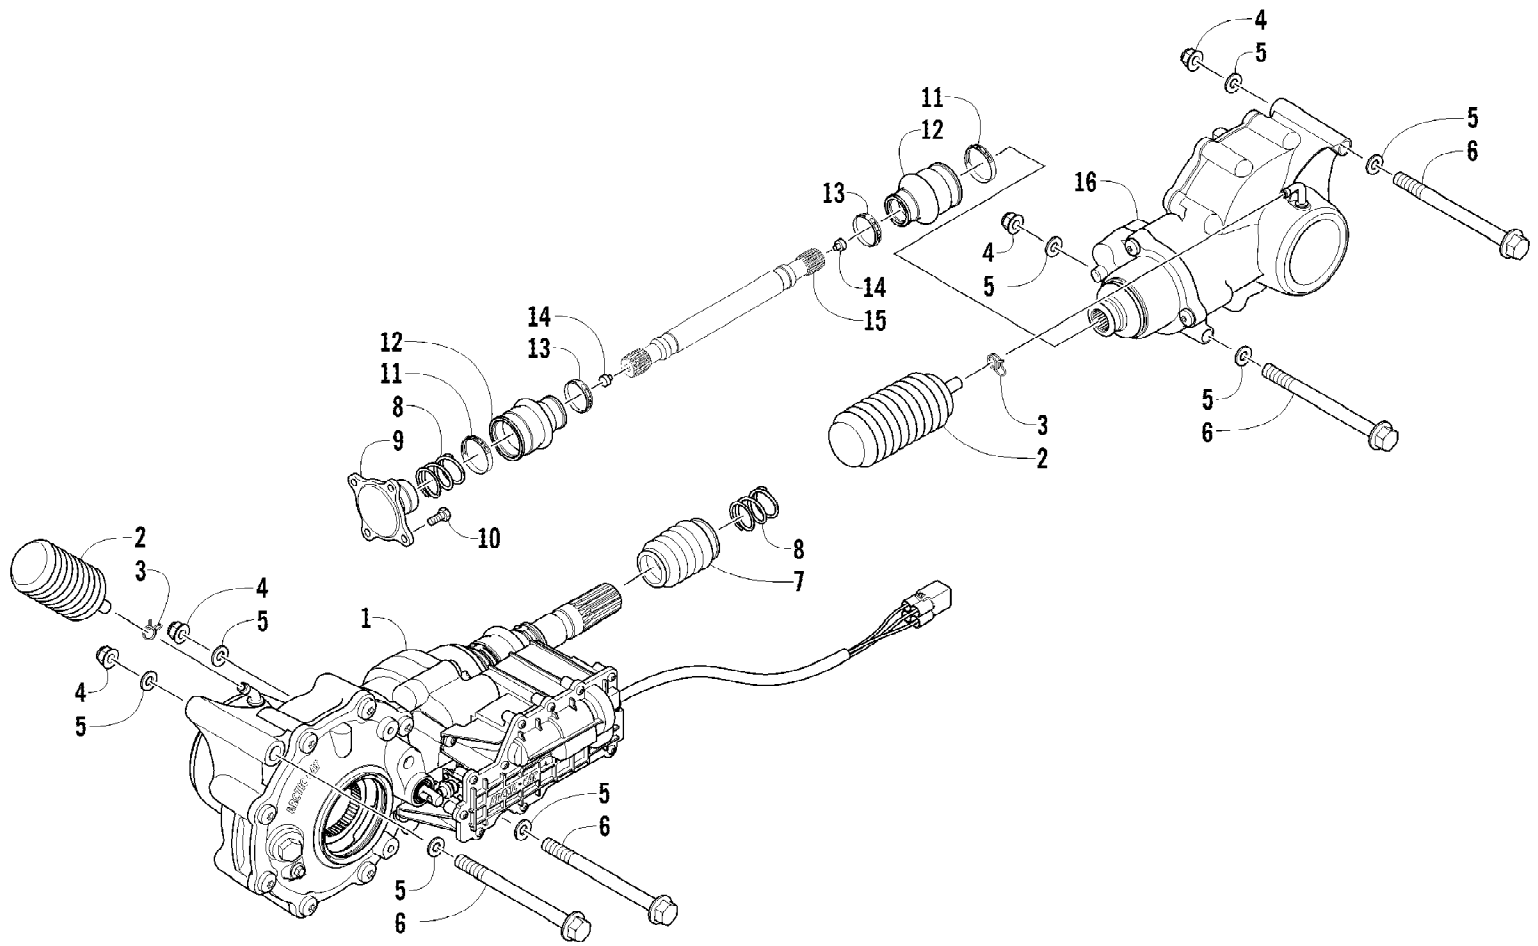

2012 ATV 650 RED (A2012ICS4BUSR)
CYLINDER HEAD AND CAMSHAFT/VALVE ASSEMBLY

2012 ATV 650 RED (A2012ICS4BUSR)

Page 24 of 79

CYLINDER HEAD AND CAMSHAFT/VALVE ASSEMBLY

Ref #	Part Number	Qty	S/P/F	Description
1	0808-047	1		Head, Cylinder - Assembly (inc. 2-17)
2	0829-048	2	/P	Pin, Dowel
3	0826-001	4		Screw, Cap
4	0809-237	1	/P	Arm, Valve Rocker - Exhaust (inc. two No. 5-6)
5	0809-240	4	/P	Screw, Adjuster
6	0827-059	4		Nut
7	0809-234	1	/P	Arm, Valve Rocker - Intake (inc. two No. 5-6)
8	0809-007	1		Shaft, Rocker Arm - Intake
9	0809-008	1		Shaft, Rocker Arm - Exhaust
10	0809-014	8		Cotter, Valve
11	0809-013	4		Retainer, Spring
12	0809-138	4	S	Spring, Valve
13	0830-186	4	/P	Seal, Oil
14	0809-006	4		Seat, Spring - Valve
15	0809-228	2	/P	Valve, Intake
16	0809-229	2	/P	Valve, Exhaust
17	0831-066	2		Plug, Shaft
18	0809-245	1	/P	Camshaft
19	0809-212	1		Sprocket
20	0826-034	2		Screw, Cap
21	0828-004	1		Plate, Retainer
22	0829-049	1		Pin, Dowel
23	0809-003	1		C-Ring
24	0808-077	1		Plug, Cylinder Head
25	0826-007	6		Screw, Cap
26	0808-003	2		Cap, Inspection
27	0830-167	2	/P	O-Ring
28	0808-037	4	/P	Screw, Cap
29	0830-147	4	/P	Washer
30	0830-155	4	/P	Gasket
31	0826-002	2		Screw, Cap
32	0826-005	2		Screw, Cap
33	0826-006	2		Screw, Cap
34	0217-799	1	/P/F	Spark Plug
35	0570-115	1		Flange, Intake Manifold
36	0830-090	1		O-Ring
37	0826-008	2		Screw, Machine
38	0423-832	1		Clamp
39	0808-008	1		Cover, Thermostat
40	0808-078	1		Thermostat
41	0808-127	1		Sensor, Engine Coolant Temperature
42	0827-031	1		Bolt, Stud
43	8424-804	1		Nut
44	0827-030	2		Bolt, Stud
45	8424-604	2		Nut