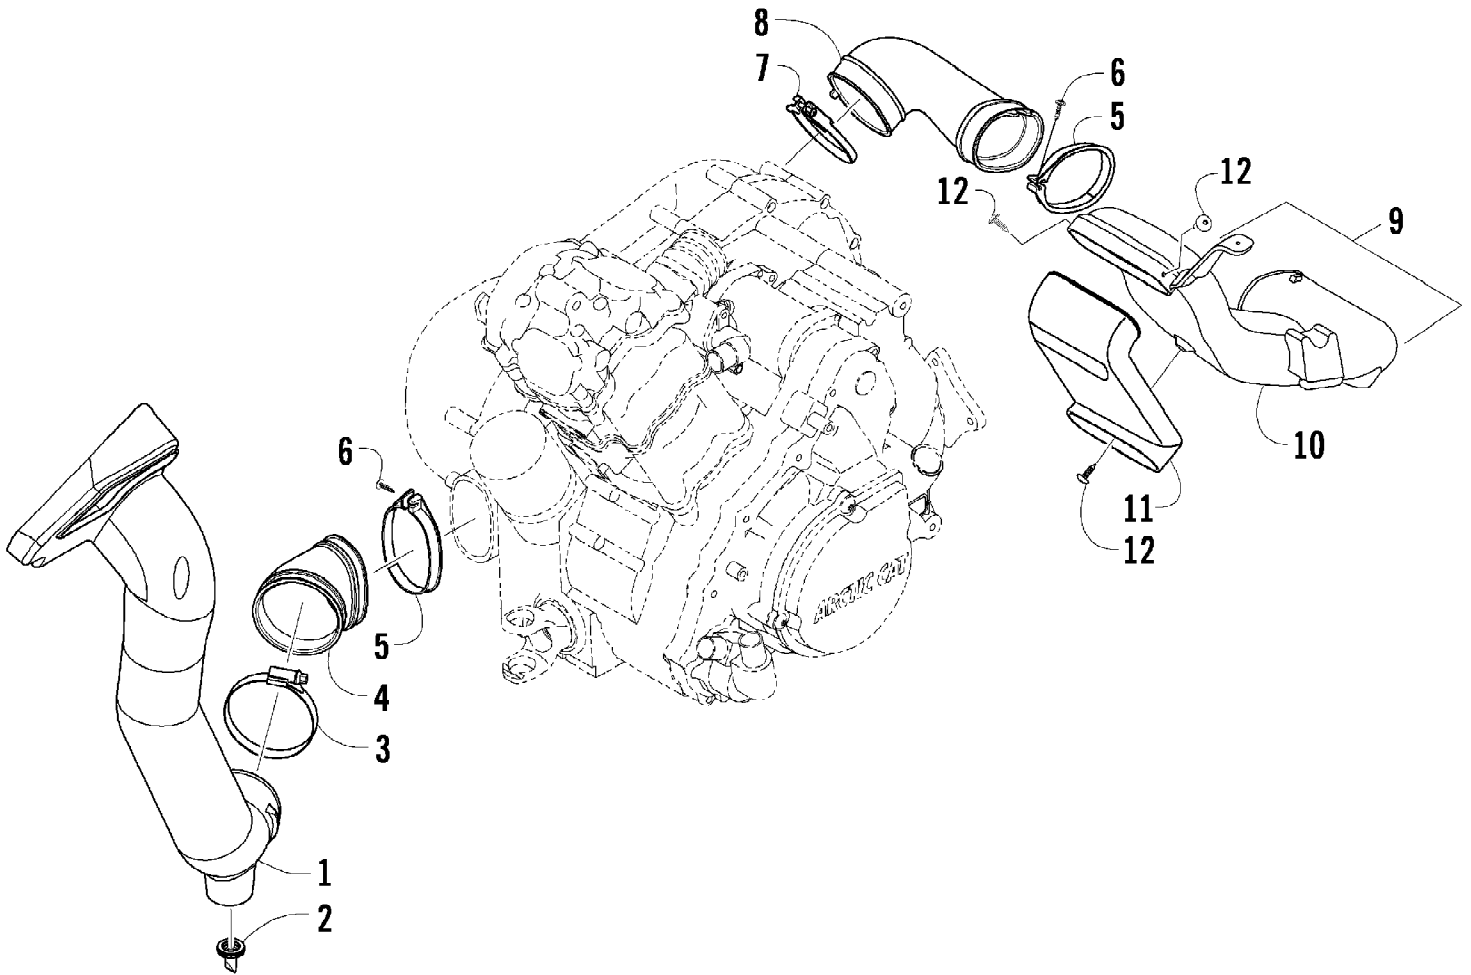

2012 ATV 650 RED (A2012ICS4BUSR)
CASE/BELT COOLING ASSEMBLY

Page 10 of 79

Ref #	Part Number	Qty	S/P/F	Description
1	0413-115	1		Duct, Air Intake - Front - Lower
2	0470-442	1	/P	Valve, Drain
3	0423-057	1		Clamp
4	0413-160	1	/P	Boot, Duct - Air Intake - Front
5	0423-550	2		Clamp
6	0423-342	2	/P	Screw, Self-Tapping
7	0423-730	1		Clamp
8	0413-206	1	/P	Boot, Duct - Air Out - Rear
9	0470-824	1	/P	Duct, Air Out - Rear (inc. 10-11 and three No. 12)
10	0470-825	1		Duct
11	0470-778	1		Duct
12	0623-784	4		Screw, Self-Tapping