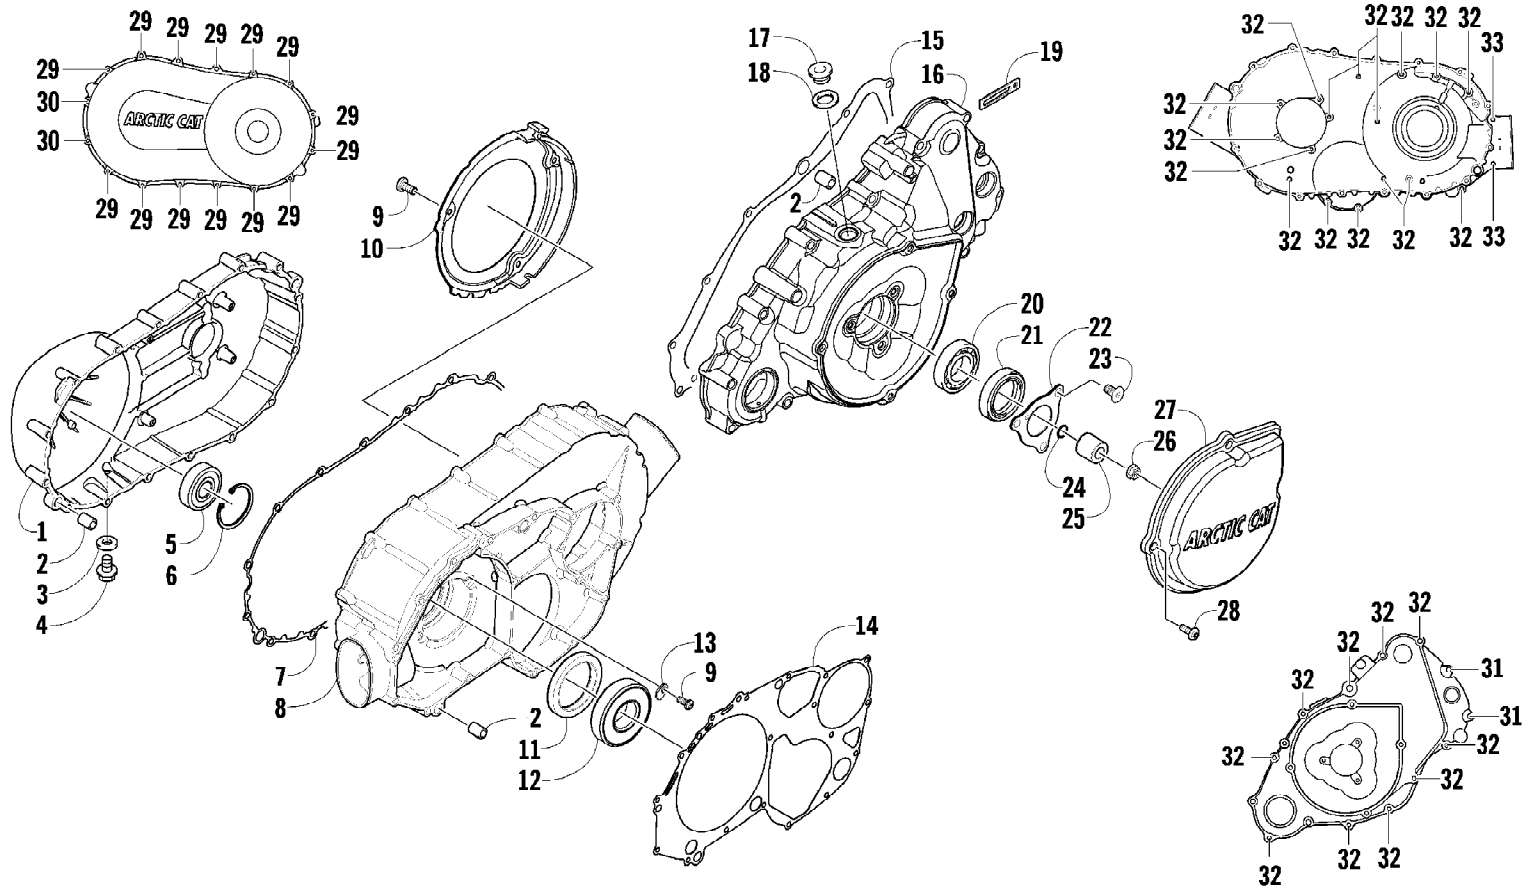

2012 ATV 650 RED (A2012ICS4BUSR)
CLUTCH/V-BELT/MAGNETO COVER ASSEMBLY

2012 ATV 650 RED (A2012ICS4BUSR)
CLUTCH/V-BELT/MAGNETO COVER ASSEMBLY

Page 12 of 79

Ref #	Part Number	Qty	S/P/F	Description
1	0806-089	1		Cover, V-Belt
2	0829-002	6		Pin, Dowel
3	0830-013	1		Washer, Crush
4	8408-812	1		Screw, Cap
5	0832-060	1		Bearing
6	0831-078	1		Ring, Retaining
7	0830-174	1	/P	Gasket, V-Belt Cover
8	0806-086	1		Cover, Clutch
9	0826-029	5		Screw, Machine
10	0806-048	1		Plate, Air Intake
11	0830-188	1	/P	Seal
12	0832-009	1	/P	Bearing
13	0822-010	2	/P	Retainer, Bearing
14	0830-116	1	/P	Gasket, Clutch Cover
15	0830-128	1		Gasket, Magneto Cover
16	0806-082	1	/P	Cover, Magneto - Assembly
17	0826-155	1		Plug
18	0830-015	1		Washer, Crush
19	3002-964	1	/P	Clamp, Wire
20	1602-981	1	/P	Bearing
21	0830-158	1		Seal
22	0805-008	1		Retainer, Seal
23	0826-031	3		Screw, Machine
24	0830-108	1		O-Ring
25	0820-061	1		Bushing
26	0827-008	1		Nut
27	0820-062	1		Cover, Magneto
28	8468-616	4		Screw, Machine
29	8468-645	14		Screw, Machine
30	8468-655	2		Screw, Machine
31	8468-625	2		Screw, Machine
32	8468-640	26		Screw, Machine
33	8468-675	2		Screw, Machine