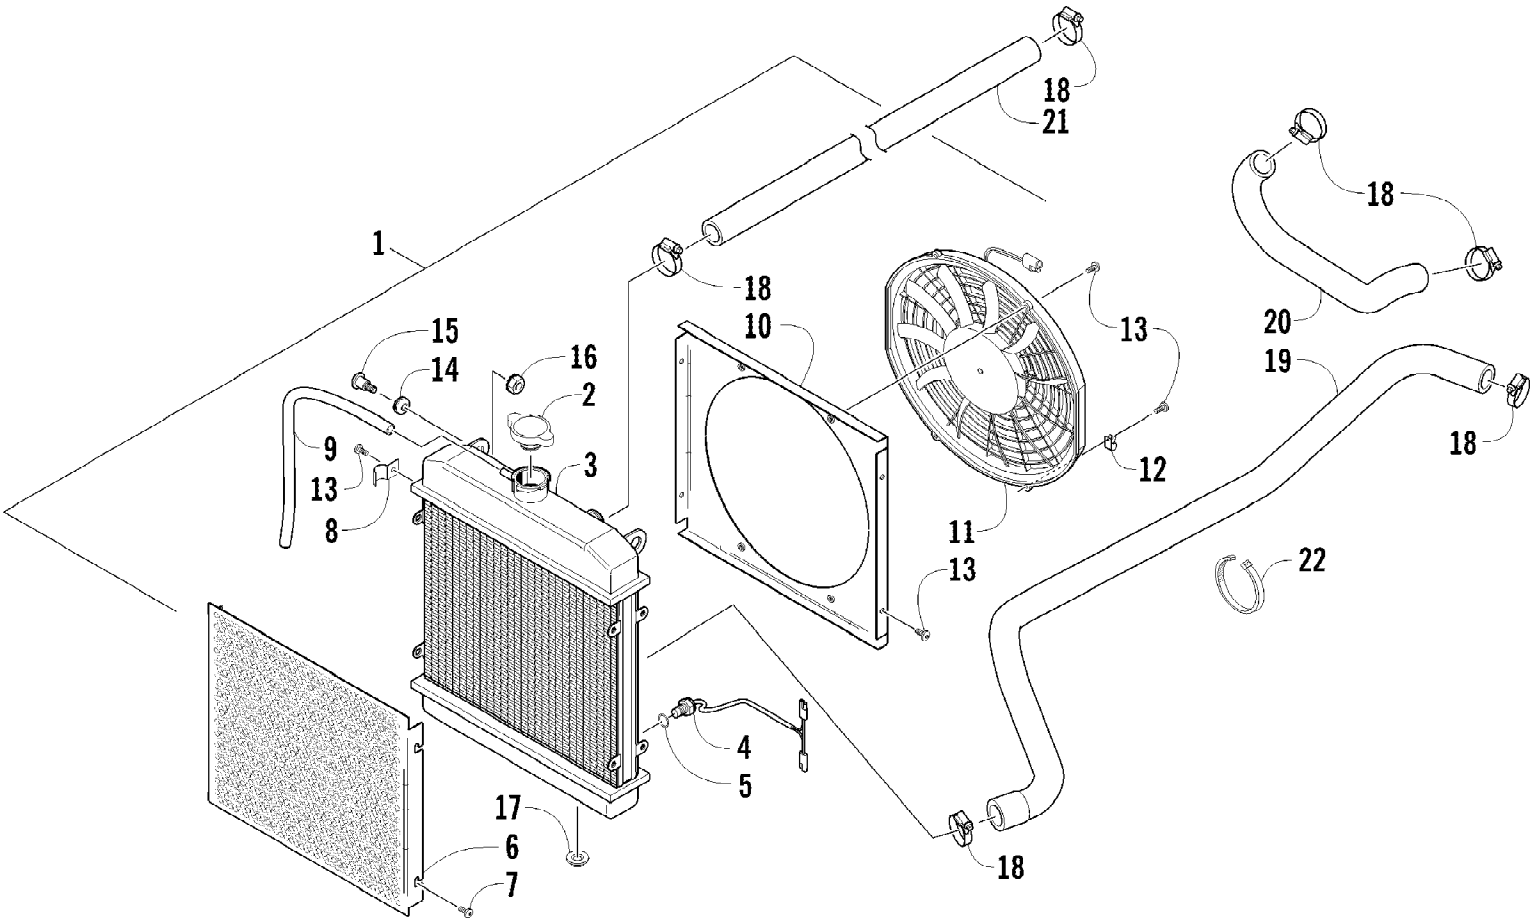

2012 ATV 650 RED (A2012ICS4BUSR)
COOLING ASSEMBLY

Page 14 of 79

Ref #	Part Number	Qty	S/P/F	Description
1	0413-257	1	/P	Radiator Assembly (inc. 2-14)
2	0413-255	1	/P	Cap
3	0413-205	1		Radiator
4	0413-168	1		Sensor, Engine Coolant Temperature
5	1602-213	1	/P	O-Ring
6	0413-007	1		Screen
7	8475-512	4		Screw, Machine
8	0423-351	1		Clamp, Wire
9	0610-016	AR	/P	Hose - 25 ft
9	0610-015	AR	/P	Hose - 100 ft
10	0413-203	1		Shroud, Fan
11	0413-123	1	/P	Fan, Cooling
12	0123-397	1		Clamp, Routing
13	0623-378	8		Screw, Self-Tapping
14	0423-030	2		Grommet
15	0423-484	2		Screw, Shoulder
16	0623-038	2		Nut w/Washer
17	0423-028	2		Bushing, Stem
18	0423-496	6		Clamp, Hose
19	0410-229	1		Hose, Coolant - Lower
20	0410-022	1		Hose, Coolant - Crossover
21	0410-002	1		Hose, Coolant - Upper
22	0123-903	AR		Tie, Cable - 11.5 in.