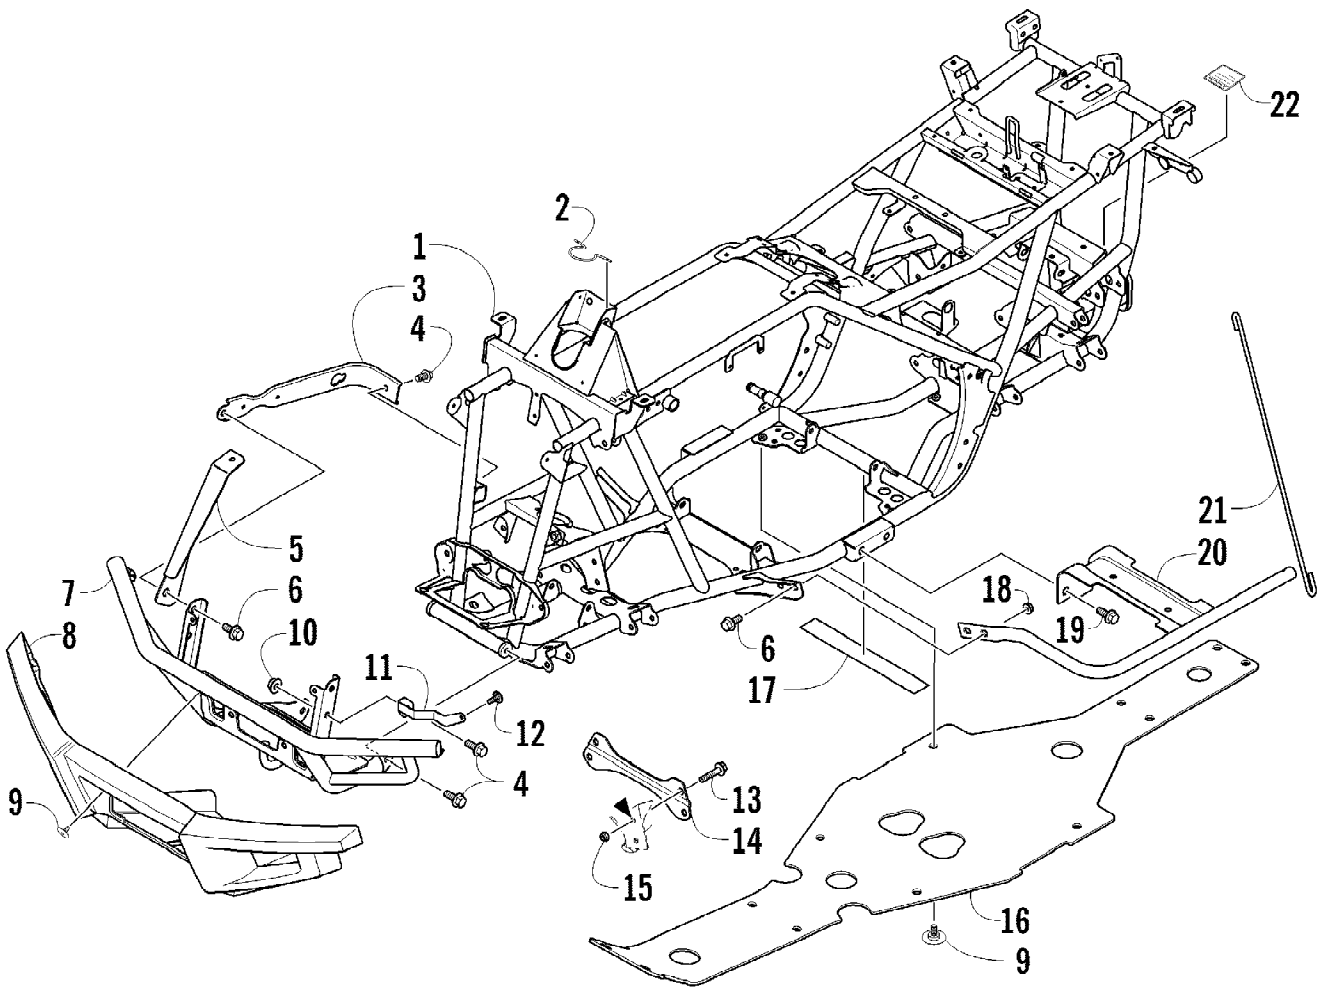

2012 ATV 650 RED (A2012ICS4BUSR)
FRAME AND RELATED PARTS

Page 30 of 79

Ref #	Part Number	Qty	S/P/F	Description
1	4506-797	1		Frame, Main
2	2416-401	1		Clip, Routing
3	1506-596	2	/P	Channel, Bumper Mounting
4	8409-020	6	/P	Screw, Cap
5	1506-686	1		Bracket, Mounting - Bumper - Right
5	1506-687	1		Bracket, Mounting - Bumper - Left
6	8408-816	6		Screw, Cap
7	1506-684	1		Bumper, Front
8	1406-868	1		Fascia, Bumper - Front
9	0423-101	16		Screw, Shoulder
10	8424-002	2		Nut
11	2516-594	1		Bracket, Support - Right
11	2516-595	1		Bracket, Support - Left
12	0623-797	2		Screw, Self-Tapping
13	8409-025	2		Screw, Cap
14	2516-852	1	/P	Brace, A-Arm
15	0423-744	2		Nut, Lock
16	1406-030	1		Panel, Belly
17	0406-289	2		Pad, Frame
18	8424-802	4		Nut
19	8409-016	4		Screw, Cap
20	1506-659	1		Footrest - Right
20	1506-660	1		Footrest - Left
21	2506-426	2	/P	Rod, Support
22	1411-077	1		Decal, Warning - Towing