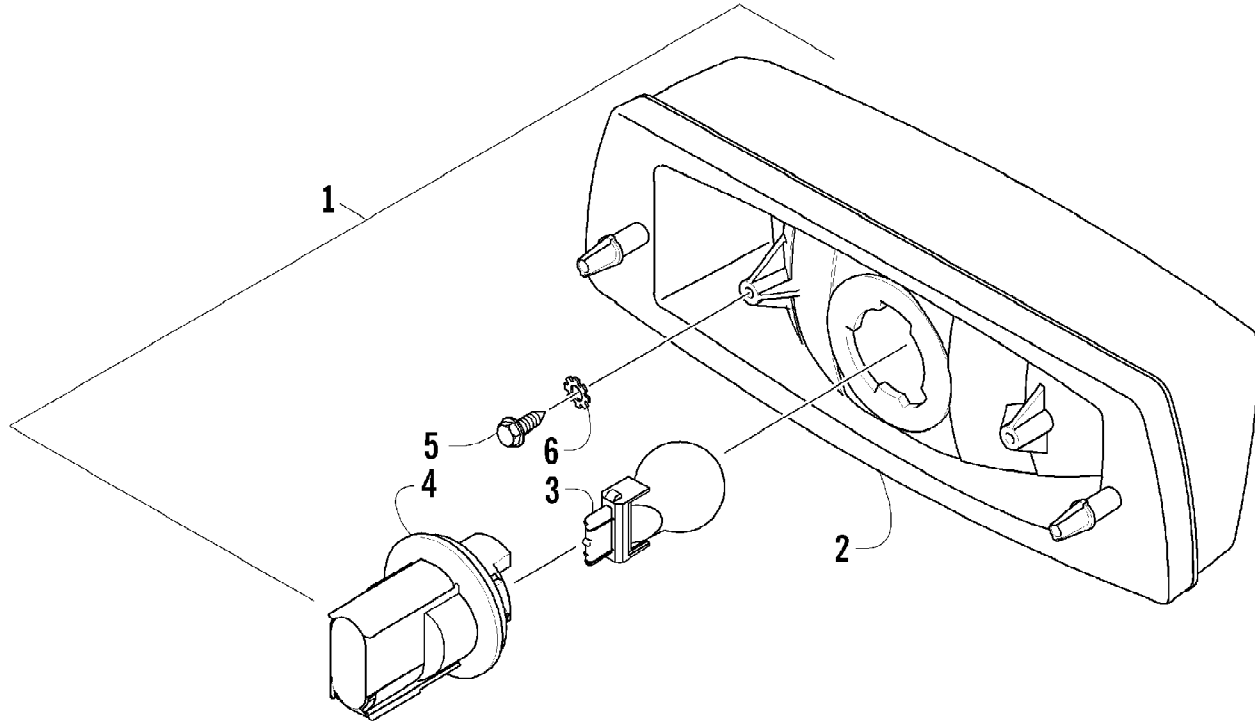

2012 ATV 650 RED (A2012ICS4BUSR)
TAILLIGHT ASSEMBLY

Page 71 of 79

Ref #	Part Number	Qty	S/P/F	Description
1	0509-022	1		Taillight Assembly (inc. 2-4)
2	0509-025	1		Housing, Taillight
3	0409-056	1		Bulb, Taillight
4	0409-057	1		Socket, Taillight
5	0623-301	2	/P	Screw, Self-Tapping
6	8053-212	2	/P	Washer, External Tooth Lock