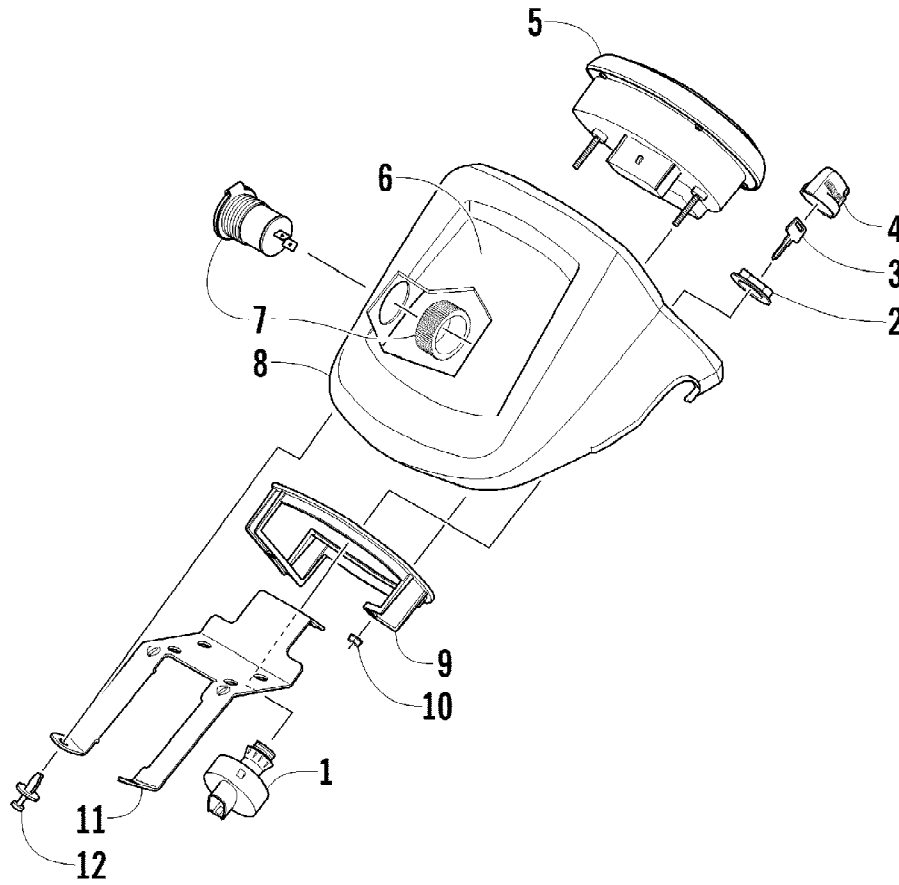

2012 ATV 650 RED (A2012ICS4BUSR)
INSTRUMENT POD ASSEMBLY

Page 47 of 79

Ref #	Part Number	Qty	S/P/F	Description
1	0430-090	1	/P	Switch, Ignition - Assembly (inc. 2-4)
2	0430-050	1		Nut, Retaining
3	0430-042	1		Key, Ignition (Y Series - Left-Side Cut)
3	0430-043	1		Key, Ignition (Z Series - Right-Side Cut)
4	0430-054	1		Cover, Key
5	0520-149	1		Gauge, LCD
6	9611-399	1		Decal, 50th Anniversary
7	0641-897	1	/P	Outlet, Accessory - 12V
8	0405-276	1		Instrument Pod
9	0420-065	1	/P	Bracket, Retaining
10	0423-493	2		Nut w/Washer
11	2506-470	1		Bracket, Mounting - Instrument Pod
12	0423-535	2		Rivet, Reinstallable