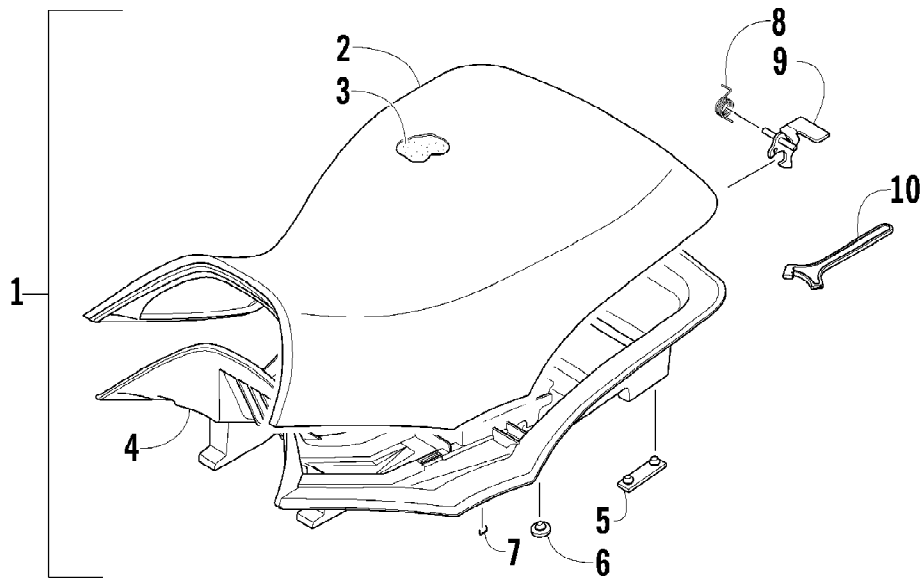

2012 ATV 650 RED (A2012ICS4BUSR)
SEAT ASSEMBLY

Page 59 of 79

Ref #	Part Number	Qty	S/P/F	Description
1	4506-557	1	/P	Seat Assembly (inc. 2-9)
2	1506-209	1		Cover, Seat
3	0517-119	1		Foam, Seat
4	2416-826	1	/P	Base, Seat - Assembly (inc. 5-6)
5	0406-879	2		Bumper, Seat - Rear
6	0406-877	4	/P	Bumper, Seat - Front
7	0624-263	AR		Staple
8	1406-592	1	/P	Spring, Seat Latch
9	1506-156	1		Latch, Seat
10	0441-587	1		Wrench, Spanner