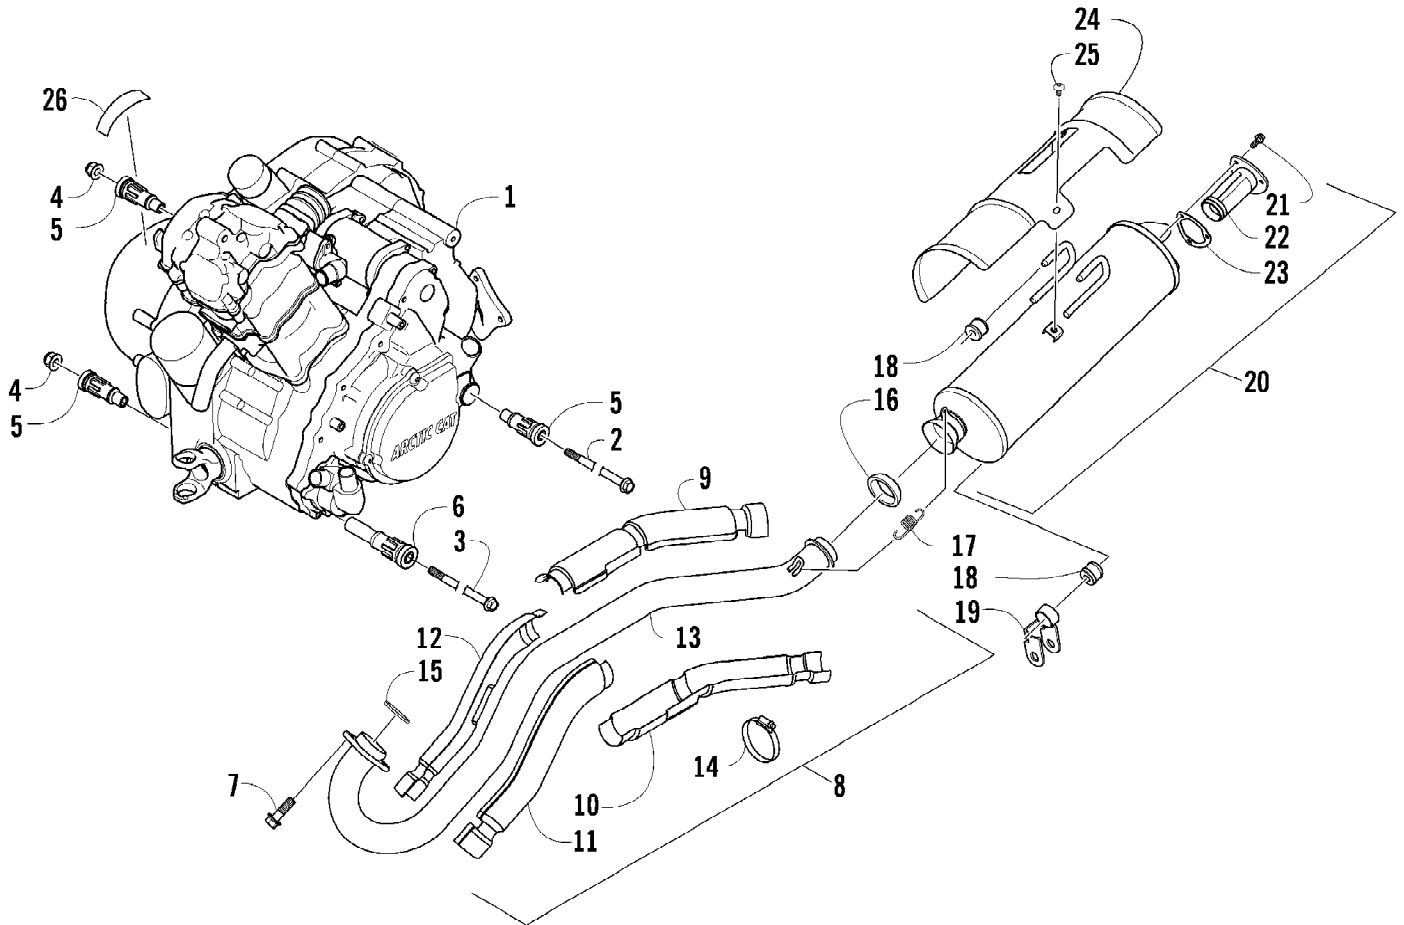

2012 ATV 650 RED (A2012ICS4BUSR)
ENGINE AND EXHAUST

Page 28 of 79

Ref #	Part Number	Qty	S/P/F	Description
1	0800-081	1	/P	Engine, A650G
2	0423-451	1		Screw, Cap
3	0423-405	1		Screw, Cap
4	8428-002	2		Nut, Lock
5	0801-129	3		Mount, Rubber - Engine
6	0801-122	1		Mount, Rubber - Engine
7	8408-820	2	/P	Screw, Cap
8	0512-345	1	/P	Pipe, Exhaust - Assembly (inc. 9-14)
9	0412-350	1		Shield, Exhaust Pipe - Outer - Rear
10	0412-339	1		Shield, Exhaust Pipe - Inner - Rear
11	0412-349	1		Shield, Exhaust Pipe - Inner - Front
12	0412-348	1		Shield, Exhaust Pipe - Outer - Front
13	0512-344	1		Pipe, Exhaust
14	0423-317	4	/P	Clamp
15	0412-338	1	/P	Gasket, Exhaust
16	0412-375	1	/P	Seal, Exhaust
17	0612-668	2	/P	Spring, Extension
18	0412-577	3	/P	Bushing
19	1506-732	1		Channel, Muffler Support
20	0512-355	1	/P	Muffler - Assembly (inc. 21-23)
21	8408-616	3		Screw, Cap
22	0512-219	1	/P	Arrester, Spark - Assembly
23	0412-313	1		Gasket, Spark Arrester
24	0412-373	1	/P	Cover, Muffler
25	8477-610	3		Screw, Machine
26	0411-426	1		Decal, Warning - Clutch Cover