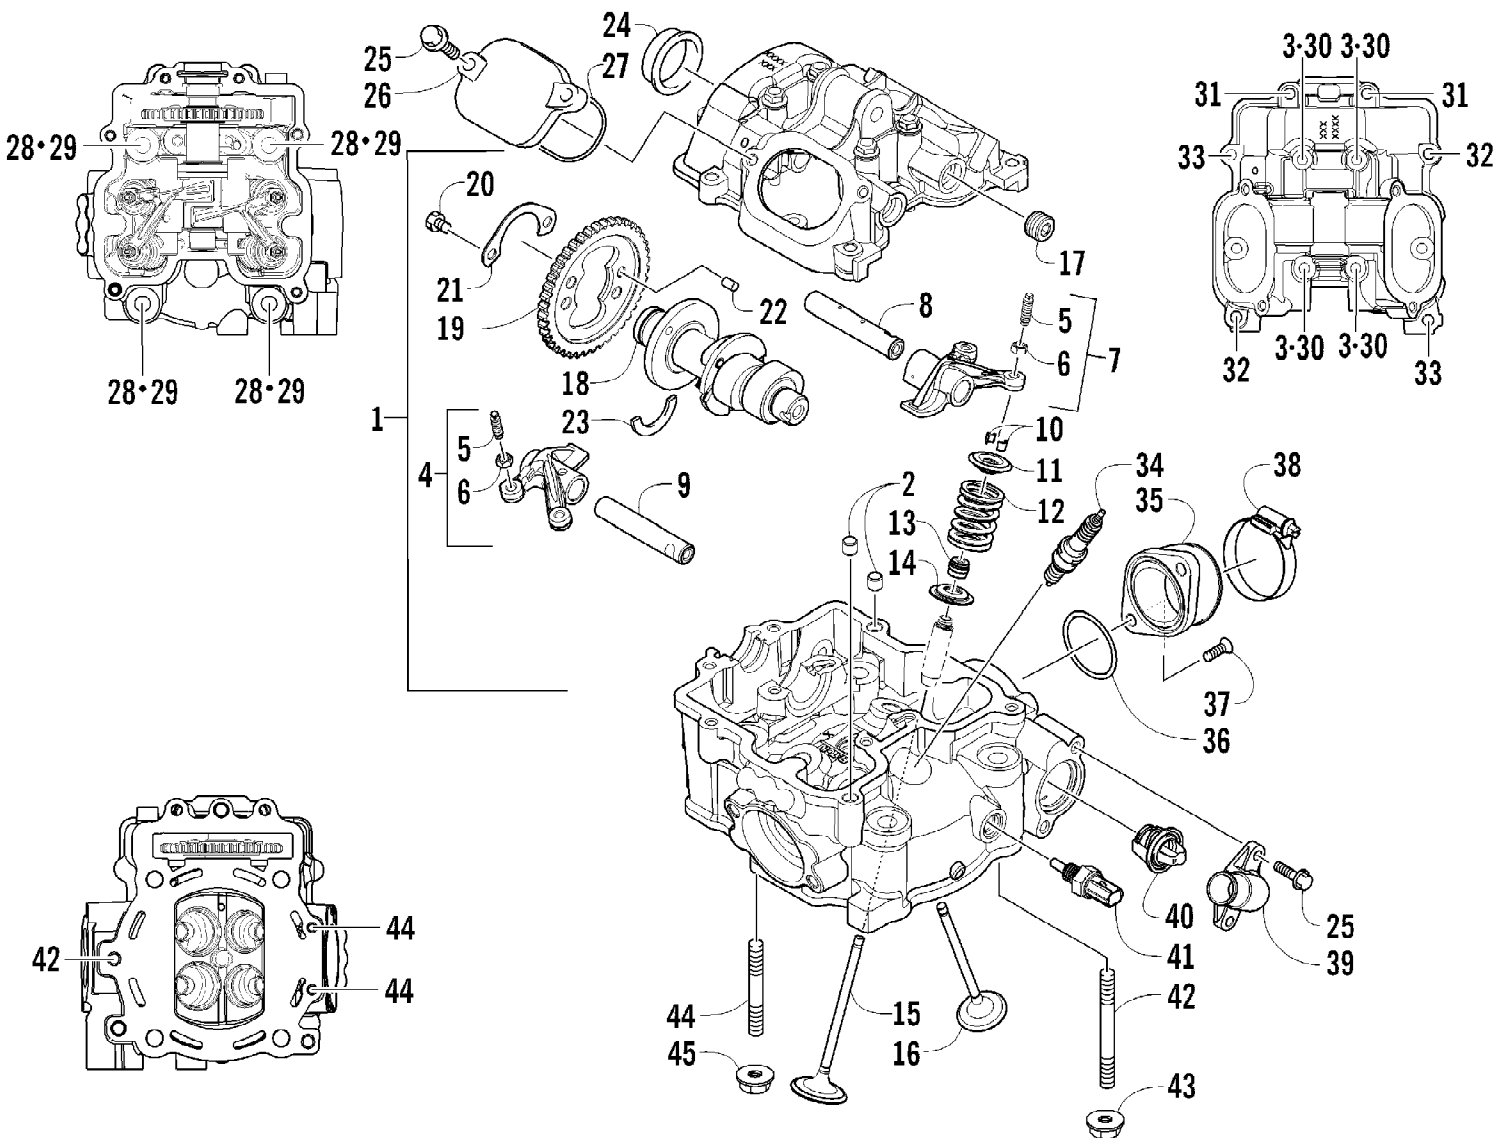

2012 ATV 650 RED (A2012ICS4BUSR)
CYLINDER HEAD AND CAMSHAFT/VALVE ASSEMBLY

2012 ATV 650 RED (A2012ICS4BUSR)

Page 24 of 79

CYLINDER HEAD AND CAMSHAFT/VALVE ASSEMBLY

Ref #	Part Number	Qty	S/P/F	Description
1	0808-047	1		Head, Cylinder - Assembly (inc. 2-17)
2	0829-048	2	/P	Pin, Dowel
3	0826-001	4		Screw, Cap
4	0809-237	1	/P	Arm, Valve Rocker - Exhaust (inc. two No. 5-6)
5	0809-240	4	/P	Screw, Adjuster
6	0827-059	4		Nut
7	0809-234	1	/P	Arm, Valve Rocker - Intake (inc. two No. 5-6)
8	0809-007	1		Shaft, Rocker Arm - Intake
9	0809-008	1		Shaft, Rocker Arm - Exhaust
10	0809-014	8		Cotter, Valve
11	0809-013	4		Retainer, Spring
12	0809-138	4	S	Spring, Valve
13	0830-186	4	/P	Seal, Oil
14	0809-006	4		Seat, Spring - Valve
15	0809-228	2	/P	Valve, Intake
16	0809-229	2	/P	Valve, Exhaust
17	0831-066	2		Plug, Shaft
18	0809-245	1	/P	Camshaft
19	0809-212	1		Sprocket
20	0826-034	2		Screw, Cap
21	0828-004	1		Plate, Retainer
22	0829-049	1		Pin, Dowel
23	0809-003	1		C-Ring
24	0808-077	1		Plug, Cylinder Head
25	0826-007	6		Screw, Cap
26	0808-003	2		Cap, Inspection
27	0830-167	2	/P	O-Ring
28	0808-037	4	/P	Screw, Cap
29	0830-147	4	/P	Washer
30	0830-155	4	/P	Gasket
31	0826-002	2		Screw, Cap
32	0826-005	2		Screw, Cap
33	0826-006	2		Screw, Cap
34	0217-799	1	/P/F	Spark Plug
35	0570-115	1		Flange, Intake Manifold
36	0830-090	1		O-Ring
37	0826-008	2		Screw, Machine
38	0423-832	1		Clamp
39	0808-008	1		Cover, Thermostat
40	0808-078	1		Thermostat
41	0808-127	1		Sensor, Engine Coolant Temperature
42	0827-031	1		Bolt, Stud
43	8424-804	1		Nut
44	0827-030	2		Bolt, Stud
45	8424-604	2		Nut