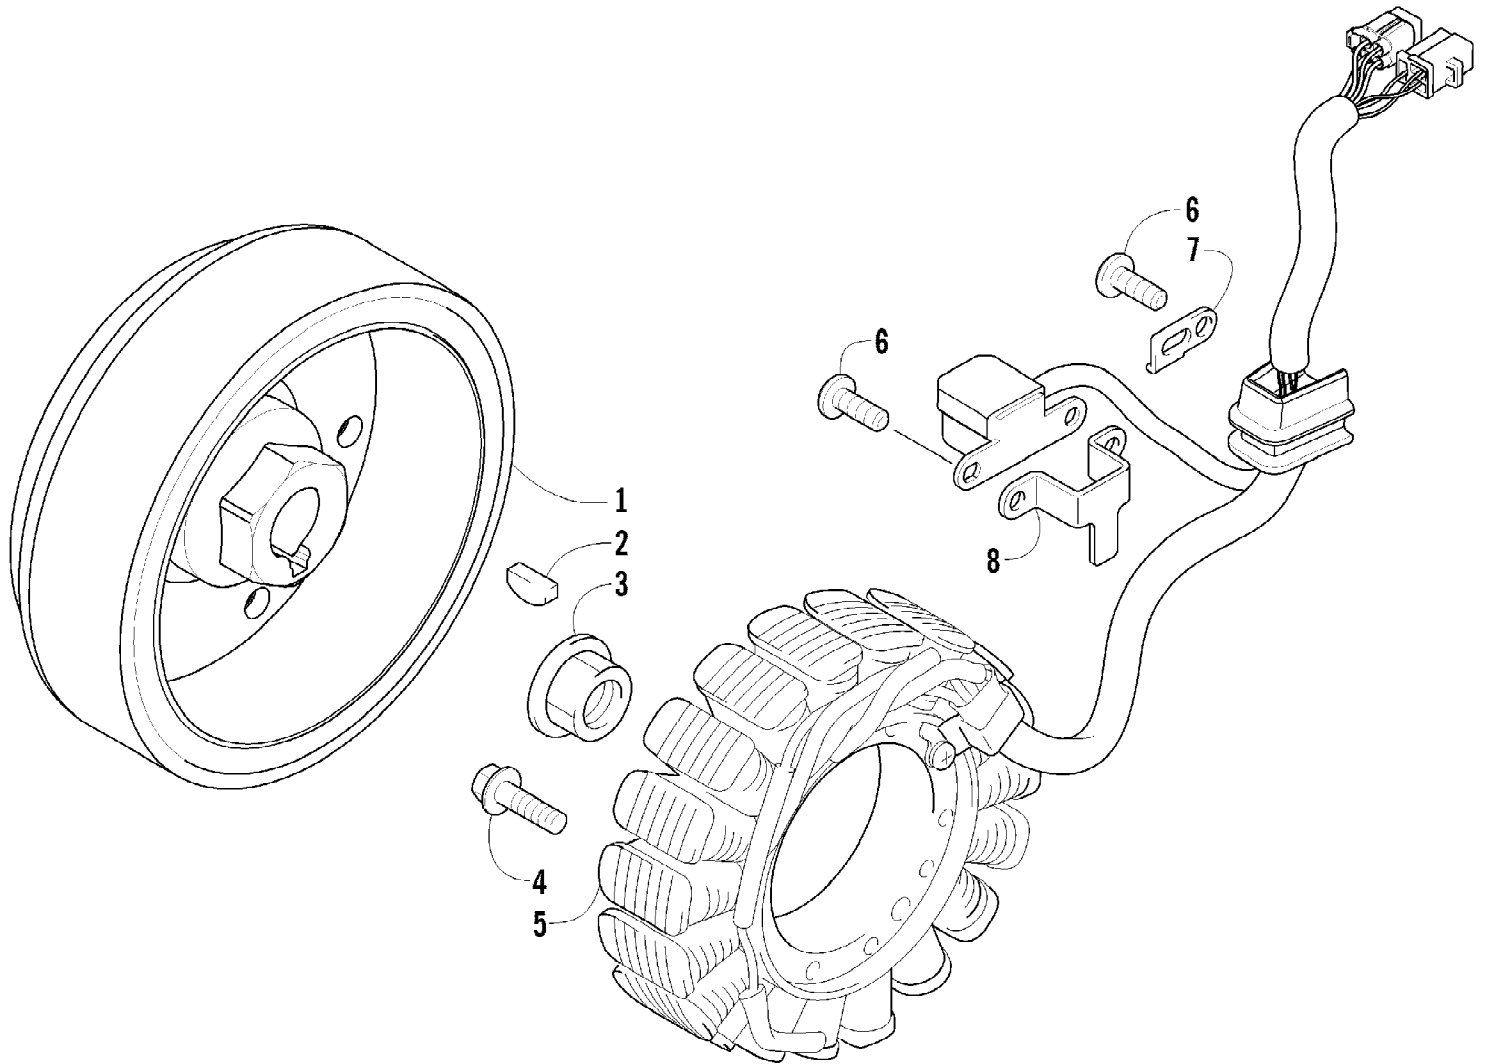

2012 ATV 650 RED (A2012ICS4BUSR)
MAGNETO ASSEMBLY

Page 49 of 79

Ref #	Part Number	Qty	S/P/F	Description
1	0802-036	1		Rotor/Flywheel
2	0829-012	1		Key
3	0827-014	1		Nut
4	8409-632	3		Screw, Cap
5	0802-037	1		Stator - Assembly
6	8470-510	3		Screw, Machine
7	0802-015	1		Clamp - No. 1
8	0802-016	1		Clamp - No. 2