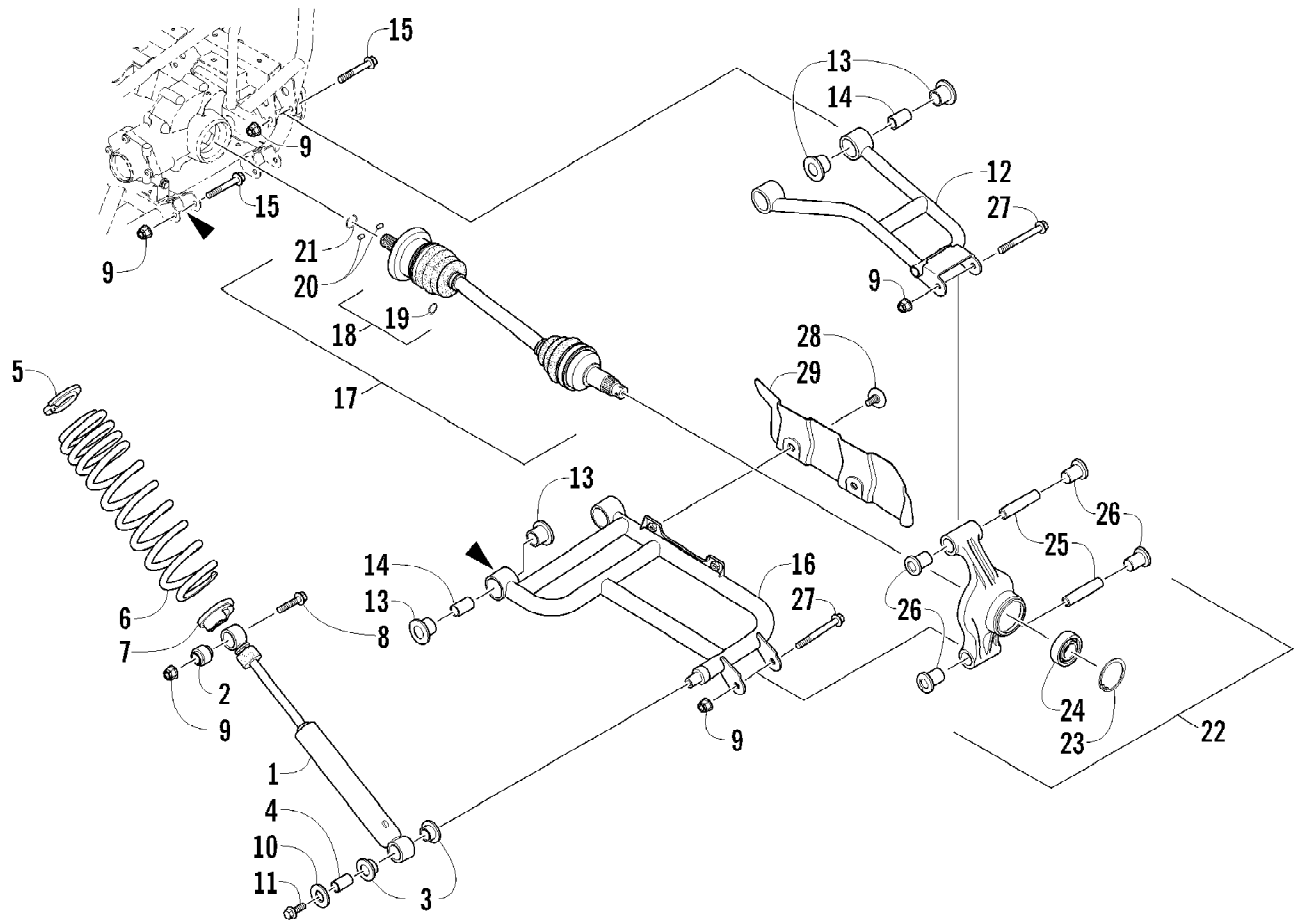

2012 ATV 650 RED (A2012ICS4BUSR)
REAR SUSPENSION ASSEMBLY

2012 ATV 650 RED (A2012ICS4BUSR)
REAR SUSPENSION ASSEMBLY

Page 57 of 79

Ref #	Part Number	Qty	S/P/F	Description
1	0404-158	2		Shock Absorber (inc. 2-4)
2	0403-182	2		Bushing
3	0603-955	4		Bushing
4	1603-219	2	S	Sleeve
5	1603-889	2	/P	Retainer, Spring
6	0504-659	2		Spring, Suspension
7	0404-057	2		Cam, Spring Adjuster
8	8409-040	1		Screw, Cap - Right
8	8409-050	1		Screw, Cap - Left
9	0423-744	14		Nut, Lock
10	0423-087	2		Washer
11	8408-820	2	/P	Screw, Cap
12	0504-582	1		A-Arm, Rear - Upper Right (inc. 13-14)
12	0504-583	1	/P	A-Arm, Rear - Upper Left (inc. 13-14)
13	0403-208	16	/P	Bushing
14	0403-214	8	/P	Axle
15	8409-075	8		Screw, Cap
16	0504-572	1		A-Arm, Rear - Lower Right (inc. 13-14)
16	0504-573	1		A-Arm, Rear - Lower Left (inc. 13-14)
17	1502-798	2	S	Axle, Drive (inc. 18-21)
18	1436-419	2		Repair Kit, Boot (inc. 19)
19	1441-988	2		Clip, Retaining
20	1402-884	4		Pin, Detent
21	1402-890	2		Clip, Retaining
22	0504-548	1	/P	Knuckle, Right - Assembly (inc. 23-26)
22	0504-549	1	/P	Knuckle, Left - Assembly (inc. 23-26)
23	0423-423	2		Ring, Retaining
24	1402-809	2	/P	Bearing
25	0403-213	4	/P	Axle
26	0403-206	8	/P	Bushing
27	8409-000	4		Screw, Cap
28	0423-545	4	/P	Screw, Shoulder
29	1406-068	1		Guard, Boot - Rear - Right
29	1406-069	1		Guard, Boot - Rear - Left