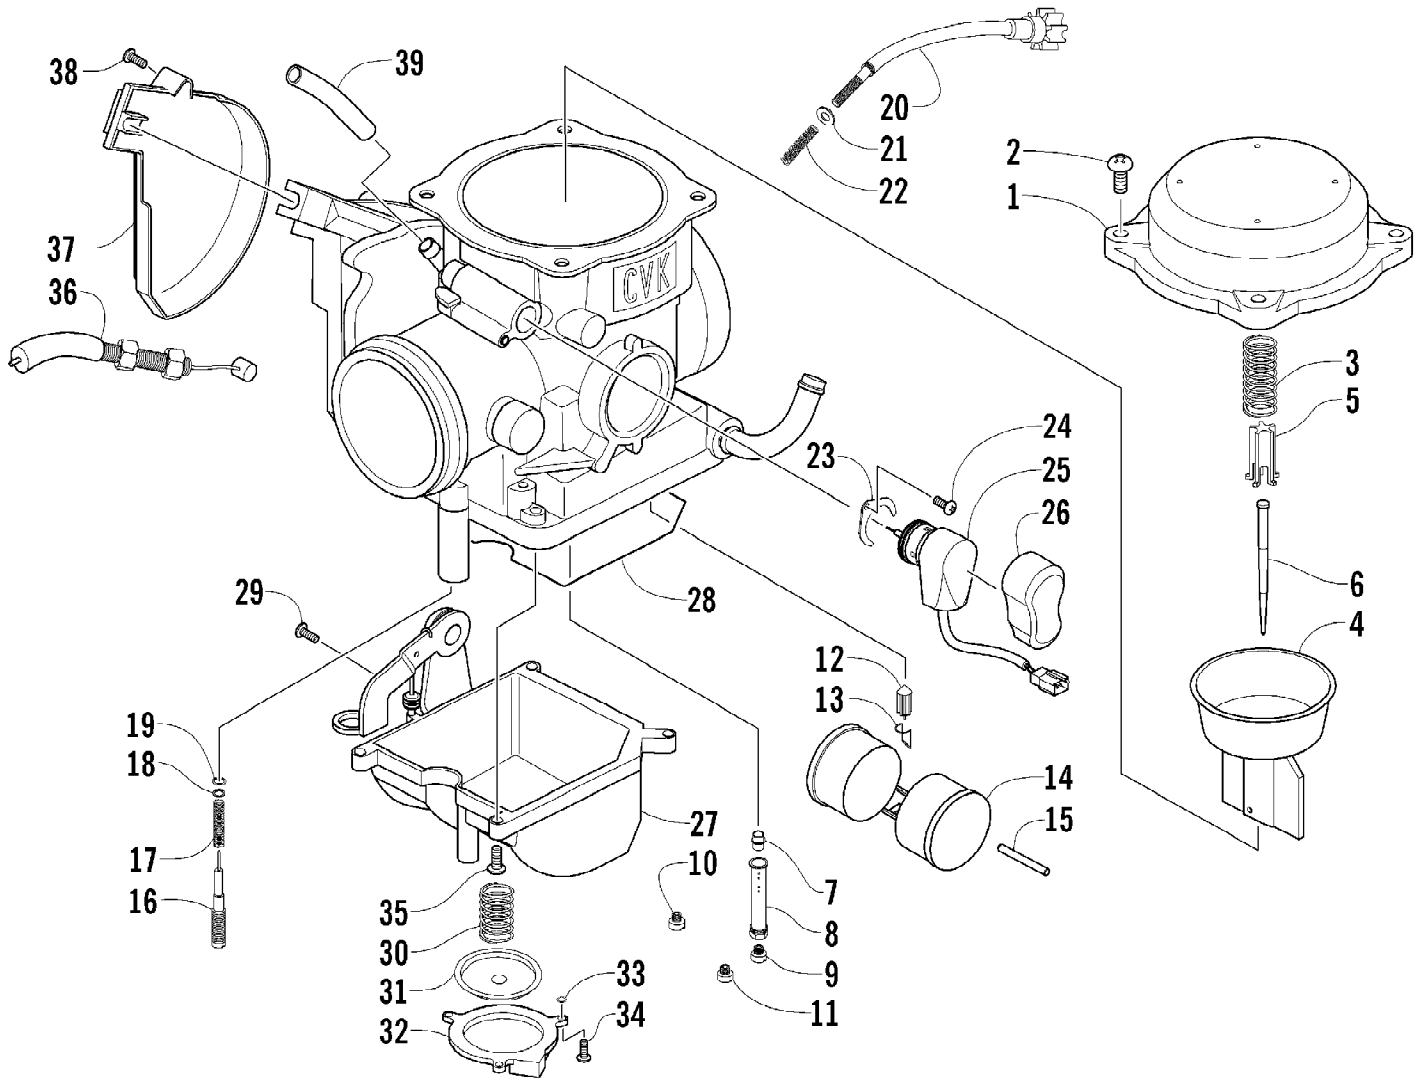

2012 ATV 650 RED (A2012ICS4BUSR)
BATTERY AND STARTER ASSEMBLY

2012 ATV 650 RED (A2012ICS4BUSR)
BATTERY AND STARTER ASSEMBLY

Page 4 of 79

Ref #	Part Number	Qty	S/P/F	Description
1	5991-655	1	/P	Battery Cover/Tool Tray Assembly (inc. 2-4)
2	2406-815	1	/P	Cover, Battery
3	0444-122	1	S/P	Kit, Tool
4	0417-016	1		Pad, Battery
5	8476-620	2		Screw, Machine
6	0745-047	1	/P	Battery Assembly (inc. 7-11)
7	0645-045	6		Cap, Battery
8	0645-152	1		Clamp, Hose
9	0645-263	1	/P	Hose, Vent
10	0645-151	1		Decal, Warning
11	0445-082	1		Kit, Hardware
12	0417-012	1		Foam, Battery
13	0445-070	1		Cable, Battery/Ground
14	0445-062	1		Cable, Battery/Solenoid
15	0645-327	1		Boot, Terminal
16	0623-038	5		Nut w/Washer
17	0445-064	1		Cable, Solenoid/Starter (inc. 18)
18	0645-019	1		Boot, Terminal
19	0445-058	1	/P	Solenoid
20	8476-625	4		Screw, Machine
21	0825-013	1	/P	Motor, Starter - Assembly

2012 ATV 650 RED (A2012ICS4BUSR)
CAM CHAIN ASSEMBLY

Page 6 of 79

Ref #	Part Number	Qty	S/P/F	Description
1	0810-001	1		Chain, Cam
2	0810-002	1		Guide, Chain
3	0810-003	1		Tensioner, Chain
4	0826-036	1		Pivot, Tensioner
5	0830-025	1		Washer, Crush
6	0810-004	1		Adjuster, Tensioner - Assembly
7	0830-018	1		Gasket
8	8468-625	2		Screw, Machine
9	0830-107	2		Gasket
10	8400-610	1		Screw, Cap
11	0828-129	1		Washer