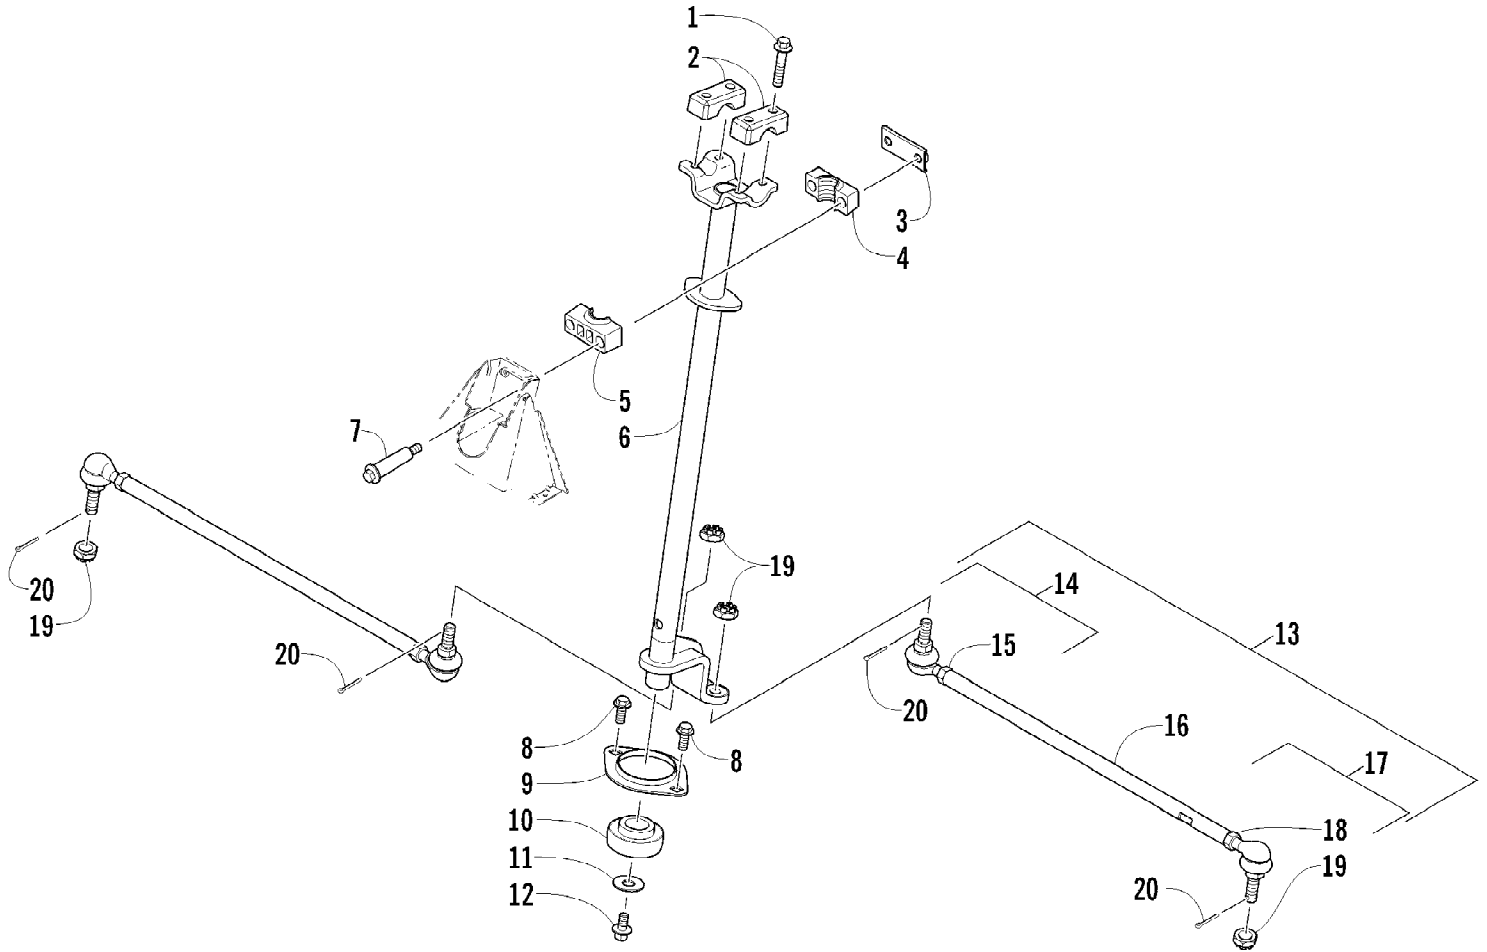

2012 ATV 650 RED (A2012ICS4BUSR)
STEERING ASSEMBLY

Page 69 of 79

Ref #	Part Number	Qty	S/P/F	Description
1	8408-835	4		Screw, Cap
2	0405-035	2		Cap, Steering Adjuster
3	0505-484	1		Cap, Housing
4	0405-260	1		Housing, Upper
5	0405-259	1		Housing, Lower
6	0505-493	1		Post, Steering
7	0423-505	2		Screw, Shoulder
8	8408-816	2		Screw, Cap
9	0602-233	1		Flange, Bearing
10	0405-052	1		Bearing w/Inverted Oil Seal
11	0423-073	1		Washer
12	8409-020	1	/P	Screw, Cap
13	0505-499	2	/P	Tie Rod - Assembly (inc. 14-18)
14	0505-511	2	/P	End, Tie Rod - Left-Hand Thread - Kit (inc. 15)
15	0423-013	2		Nut - Left-Hand Thread
16	0405-281	2	/P	Tie Rod
17	0505-510	2	/P	End, Tie Rod - Right-Hand Thread - Kit (inc. 18)
18	8420-002	2	/P	Nut - Right-Hand Thread
19	0423-157	4		Nut, Lock
20	0623-175	4		Pin, Cotter