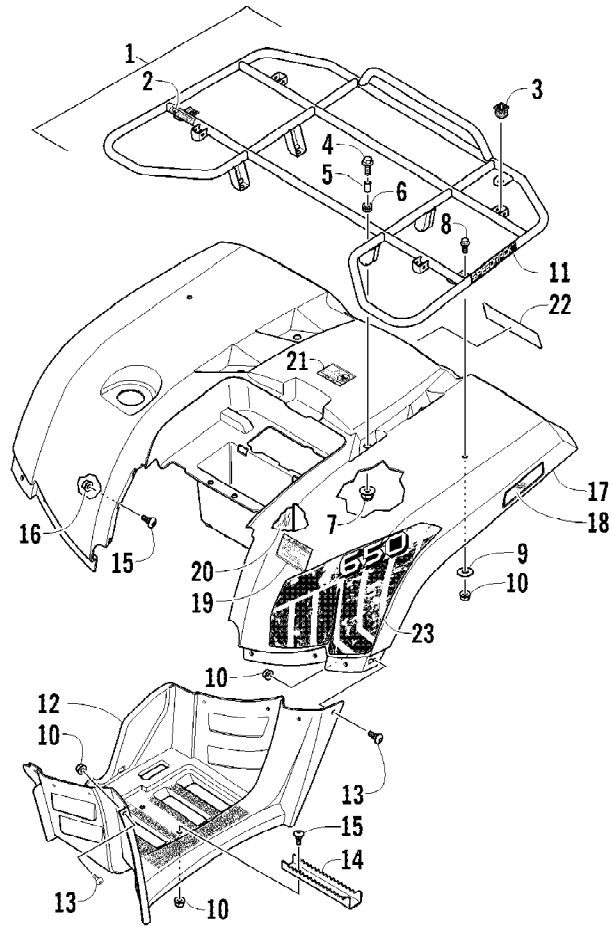

2012 ATV 650 RED (A2012ICS4BUSR)
REAR RACK, BODY PANEL, AND FOOTWELL ASSEMBLIES

2012 ATV 650 RED (A2012ICS4BUSR)

Page 55 of 79

REAR RACK, BODY PANEL, AND FOOTWELL ASSEMBLIES

Ref #	Part Number	Qty	S/P/F	Description
1	2506-124	1		Rack, Rear - Assembly (inc. 2-3)
2	0411-648	1		Decal, Warning - Load
3	0441-592	4	/P	Bushing
4	8410-830	4		Screw, Cap
5	0423-669	4		Spacer
6	0423-465	4		Grommet
7	8432-802	4		Nut, Lock
8	0423-654	2		Screw, Shoulder
9	8050-222	2	/P	Washer
10	0423-540	24		Nut, Lock
11	0411-965	2		Decal, "Speedrack"
12	2406-280	1		Footwell - Right
12	2406-281	1		Footwell - Left
13	0423-419	18		Screw, Machine
14	1506-125	2	/P	Footpeg
15	0423-355	10		Screw, Shoulder
16	8424-602	6	/P	Nut
17	2516-956	1		Panel, Fender - Assembly (inc. 18-21)
18	1411-598	1		Decal, Reflector - Right
18	1411-599	1		Decal, Reflector - Left
19	2411-143	1	/P	Decal, Warning - Tire Pressure
20	0412-351	1		Foil, Protective
21	1411-809	1	/P	Decal, Passenger
22	1411-725	1		Decal, "Arctic Cat"
23	2411-672	1		Decal, Side - Lower Right
23	2411-673	1		Decal, Side - Lower Left