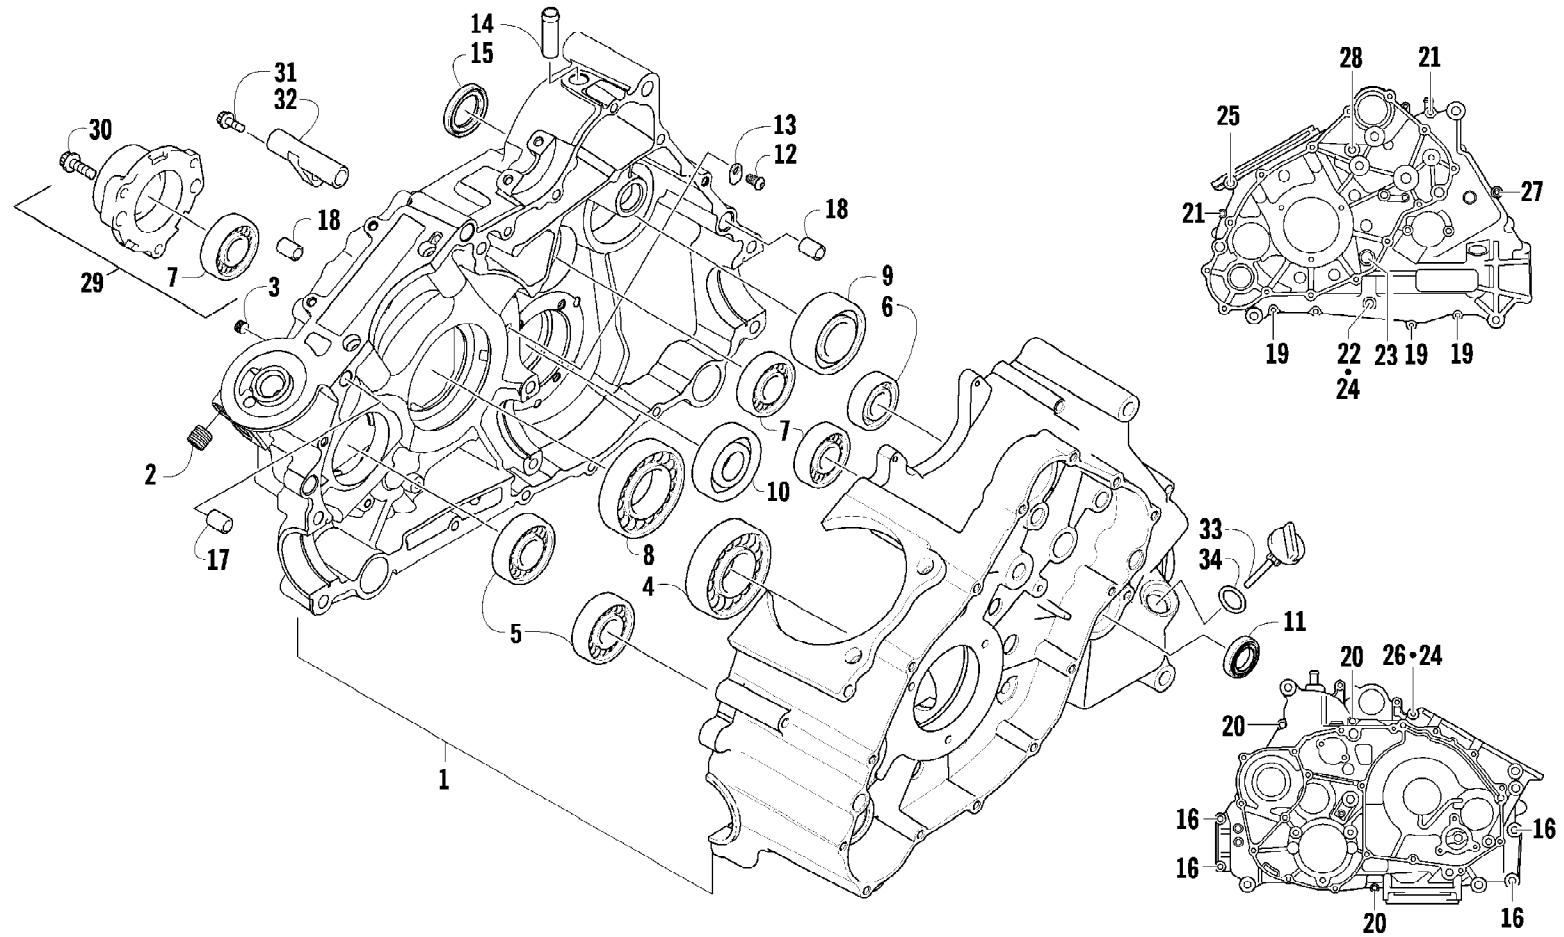

2012 ATV 650 RED (A2012ICS4BUSR)
CRANKCASE ASSEMBLY

2012 ATV 650 RED (A2012ICS4BUSR)
CRANKCASE ASSEMBLY

Page 18 of 79

Ref #	Part Number	Qty	S/P/F	Description
1	0801-151	1		Crankcase Assembly (inc. 2-15)
2	0812-064	2		Plug
3	0801-002	1		Plug
4	0832-043	1	/P	Bearing
5	0832-044	2	/P	Bearing
6	0832-049	1	/P	Bearing
7	0832-050	3	/P	Bearing
8	0832-042	1	/P	Bearing
9	0832-048	1	/P	Bearing
10	0832-077	1	/P	Bearing
11	0822-052	1		Seal, Countershaft
12	0826-100	4		Screw, Machine
13	0822-010	4	/P	Retainer, Bearing
14	0801-028	1		Pipe, Breather
15	0830-035	1		Seal, Driveshaft
16	8412-850	4		Screw, Cap
17	0829-003	1		Pin, Dowel
18	0829-002	5		Pin, Dowel
19	8468-645	3		Screw, Machine
20	8468-655	3		Screw, Machine
21	8468-675	2		Screw, Machine
22	8412-860	1		Screw, Cap
23	0826-017	1		Screw, Cap
24	0830-008	2		Gasket
25	0826-019	1		Screw, Cap
26	0826-018	1		Screw, Cap
27	8468-695	1		Screw, Machine
28	8468-680	1		Screw, Machine
29	0801-029	1		Housing, Secondary Shaft (inc. one No. 7)
30	0826-105	3		Screw, Cap
31	0826-038	1		Screw, Cap
32	0801-069	1		Pipe, Breather
33	0801-179	1		Stick, Oil Level
34	0830-010	1		O-Ring