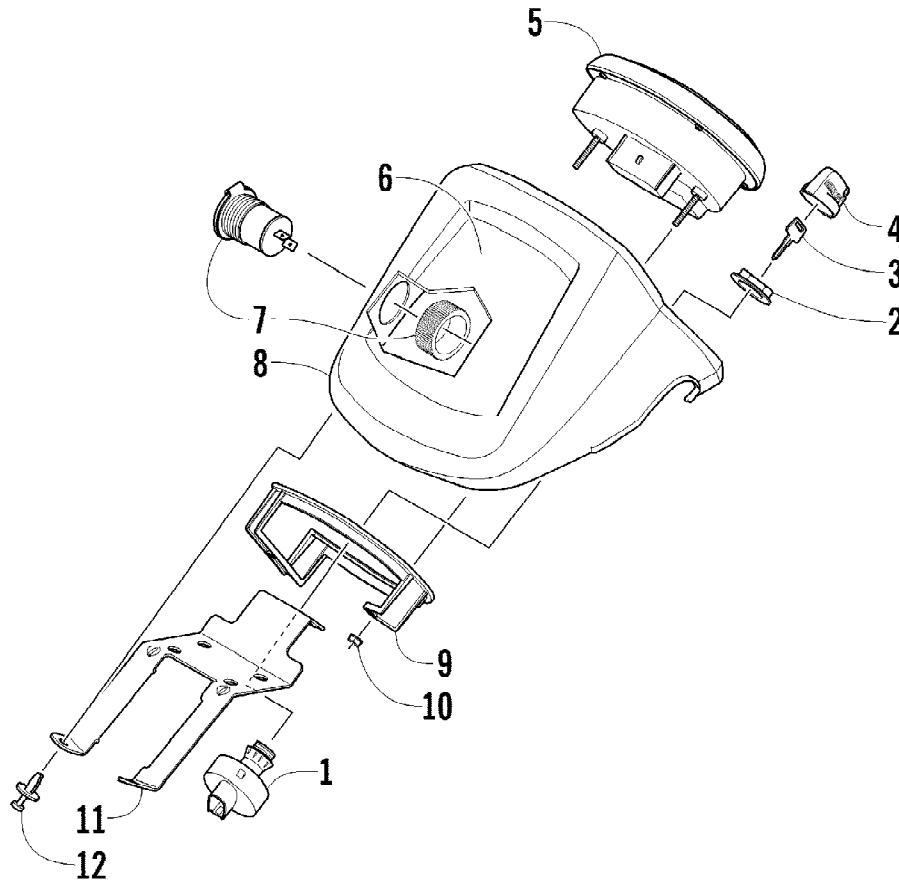

2012 ATV 650 INTERNATIONAL RED (A2012ICS4BOSR)
INSTRUMENT POD ASSEMBLY

Page 47 of 77

Ref #	Part Number	Qty	S/P/F	Description
1	0430-090	1	/P	Switch, Ignition - Assembly (inc. 2-4)
2	0430-050	1		Nut, Retaining
3	0430-042	1		Key, Ignition (Y Series - Left-Side Cut)
3	0430-043	1		Key, Ignition (Z Series - Right-Side Cut)
4	0430-054	1		Cover, Key
5	0520-149	1		Gauge, LCD
6	9611-399	1		Decal, 50th Anniversary
7	0641-897	1	/P	Outlet, Accessory - 12V
8	0405-276	1		Instrument Pod
9	0420-065	1	/P	Bracket, Retaining
10	0423-493	2		Nut w/Washer
11	2506-470	1		Bracket, Mounting - Instrument Pod
12	0423-535	2		Rivet, Reinstallable