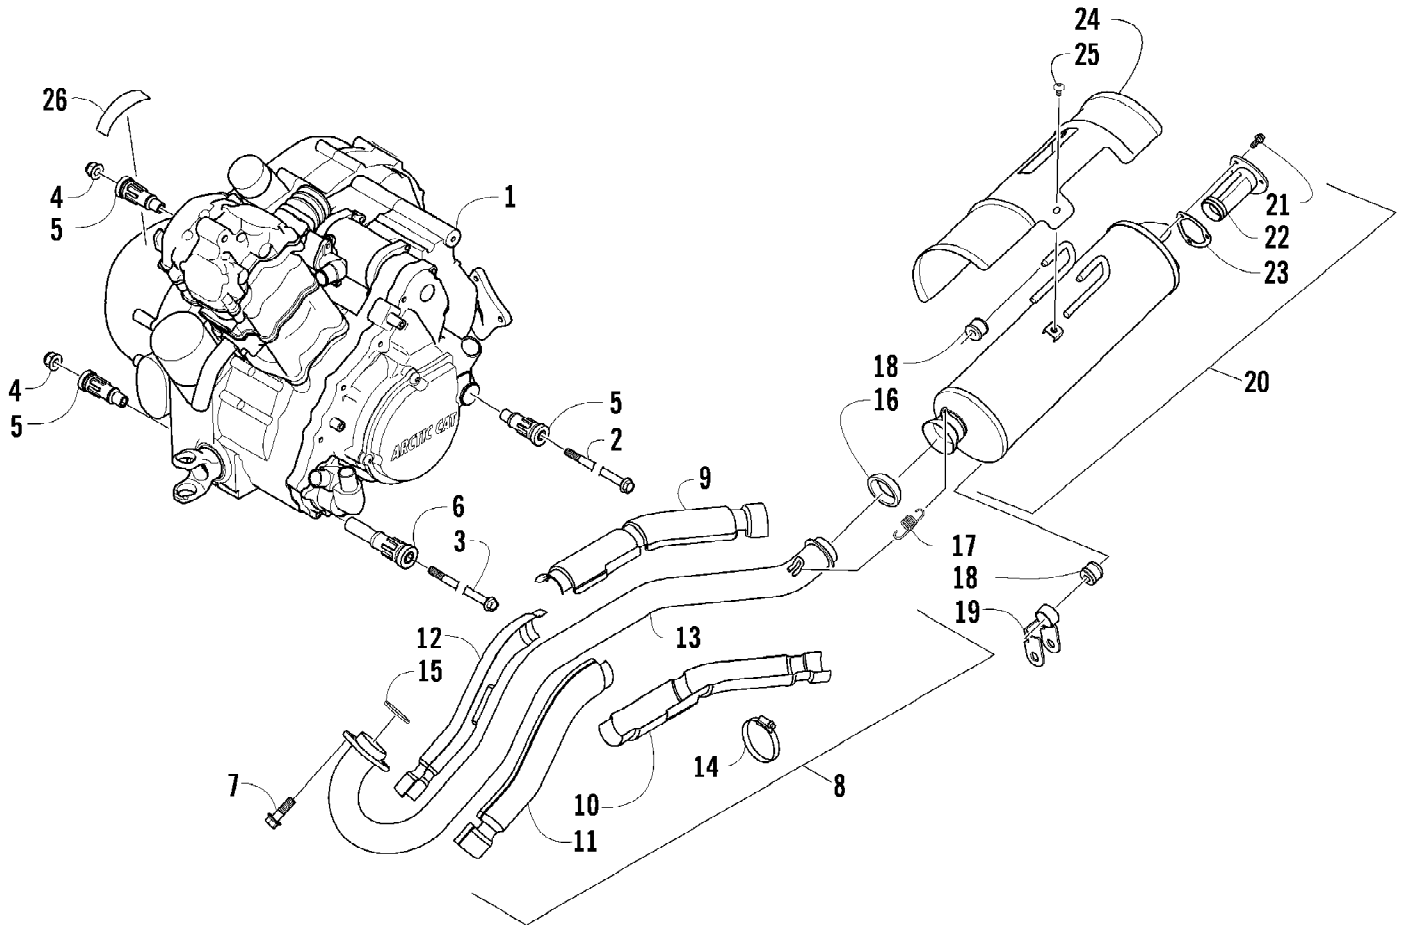

Ref #	Part Number	Qty	S/P/F	Description
1	0800-081	1	/P	Engine, A650G
2	0423-451	1		Screw, Cap
3	0423-405	1		Screw, Cap
4	8428-002	2		Nut, Lock
5	0801-129	3		Mount, Rubber - Engine
6	0801-122	1		Mount, Rubber - Engine
7	8408-820	2	/P	Screw, Cap
8	0512-345	1	/P	Pipe, Exhaust - Assembly (inc. 9-14)
9	0412-350	1		Shield, Exhaust Pipe - Outer - Rear
10	0412-339	1		Shield, Exhaust Pipe - Inner - Rear
11	0412-349	1		Shield, Exhaust Pipe - Inner - Front
12	0412-348	1		Shield, Exhaust Pipe - Outer - Front
13	0512-344	1		Pipe, Exhaust
14	0423-317	4	/P	Clamp
15	0412-338	1	/P	Gasket, Exhaust
16	0412-375	1	/P	Seal, Exhaust
17	0612-668	2	/P	Spring, Extension
18	0412-577	3	/P	Bushing
19	1506-732	1		Channel, Muffler Support
20	0512-355	1	/P	Muffler - Assembly (inc. 21-23)
21	8408-616	3		Screw, Cap
22	0512-219	1	/P	Arrester, Spark - Assembly
23	0412-313	1		Gasket, Spark Arrester
24	0412-373	1	/P	Cover, Muffler
25	8477-610	3		Screw, Machine
26	0411-426	1		Decal, Warning - Clutch Cover