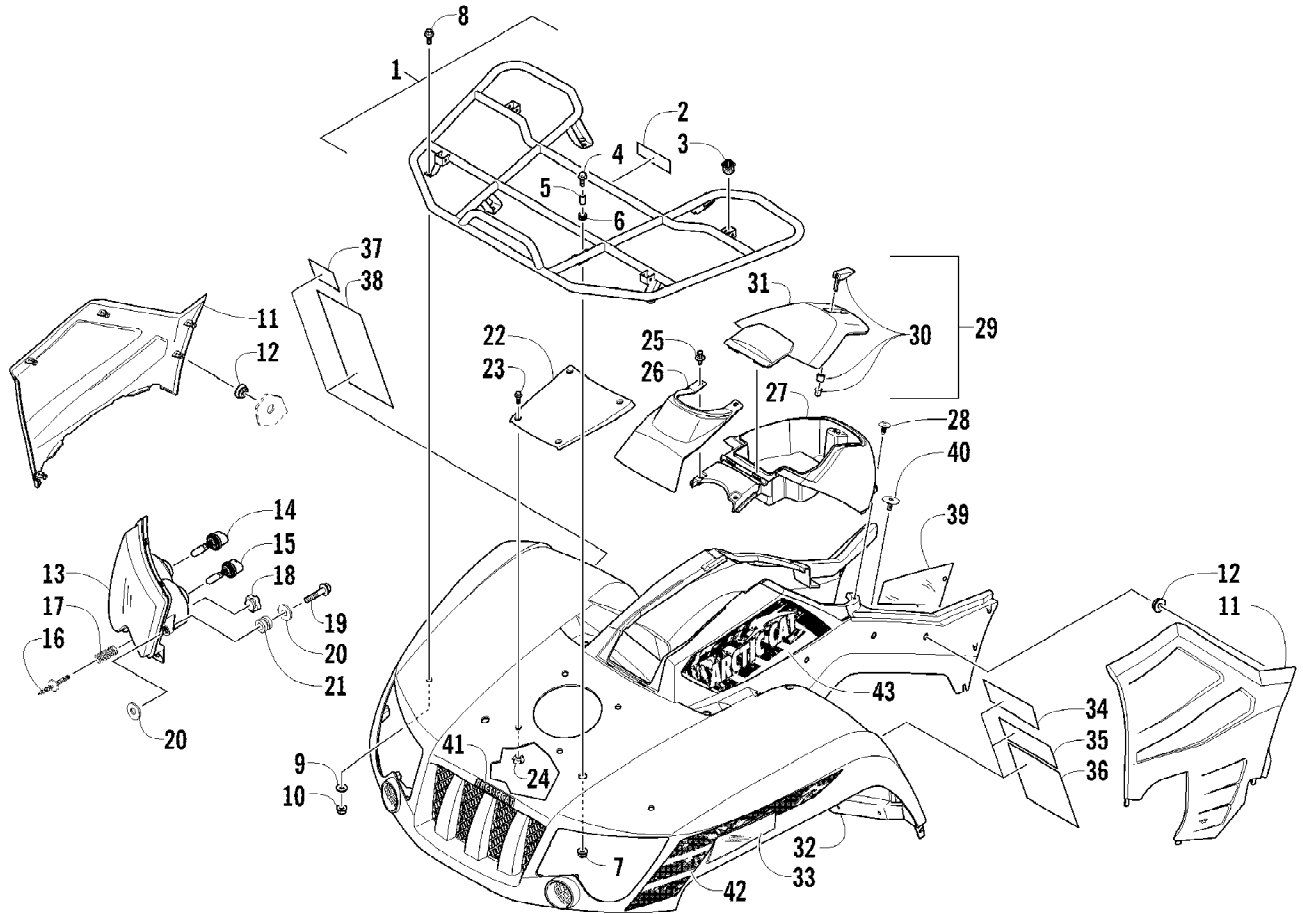

2012 ATV 650 INTERNATIONAL RED (A2012ICS4BOSR)
FRONT RACK, BODY PANEL, AND HEADLIGHT ASSEMBLIES

Ref #	Part Number	Qty	S/P/F	Description
1	2506-107	1		Rack, Front - Assembly (inc. 2-3)
2	0411-576	1		Decal, Warning - Load
3	0441-592	4	/P	Bushing
4	8410-830	4		Screw, Cap
5	0423-669	4		Spacer
6	0423-465	4		Grommet
7	8432-802	4		Nut, Lock
8	0423-654	2		Screw, Shoulder
9	8050-222	2	/P	Washer
10	0423-540	2		Nut, Lock
11	2406-380	1		Panel, Side - Lower - Right
11	2406-381	1		Panel, Side - Lower - Left
12	0423-678	8		Grommet
13	0609-852	1	/P	Headlight Assembly - Right (inc. 14-15)
13	0609-853	1	/P	Headlight Assembly - Left (inc. 14-15)
14	0409-073	2		Bulb, Headlight
15	0409-045	2		Bulb, Headlight
16	0423-514	2		Stud, Adjuster - Headlight
17	0423-522	2		Spring, Adjuster
18	0423-513	2		Knob, Adjuster
19	0623-785	4		Screw, Self-Tapping
20	8050-217	8	/P	Washer
21	0423-447	4		Grommet
22	2416-134	1		Cover, Access
23	8410-616	4		Screw, Cap
24	0423-997	4		T-Nut
25	0623-362	2		Rivet, Reinstallable
26	1406-972	1		Cover, Steering Post
27	2416-240	1		Box, Storage
28	0623-544	2		Clip, Retaining
29	2506-235	1		Lid, Storage Box w/Latch (inc. 30-31)
30	1406-599	1		Latch, Storage Box
31	1406-862	1		Lid, Storage Box
32	4506-392	1	/P	Panel, Fender - Assembly (inc. 33-39)
33	1411-078	1		Decal, Reflector - Right
33	1411-079	1		Decal, Reflector - Left
34	1411-574	1		Decal, Warning - Off-Road Only
35	1411-804	1	/P	Decal, Warning - Age
36	1411-932	1	/P	Decal, Warning - General
37	0411-835	1		Decal, Warning - Turn/Hill
38	1411-250	1		Decal, Warning - Reverse/Pre-Ride
39	0412-394	1	/P	Foil, Protective
40	0423-101	2		Screw, Shoulder
41	1411-725	1		Decal, "Arctic Cat"
42	2411-644	1		Decal, Side - Front Right
42	2411-645	1		Decal, Side - Front Left
43	2411-646	1		Decal, Side - Upper Right
43	2411-647	1		Decal, Side - Upper Left