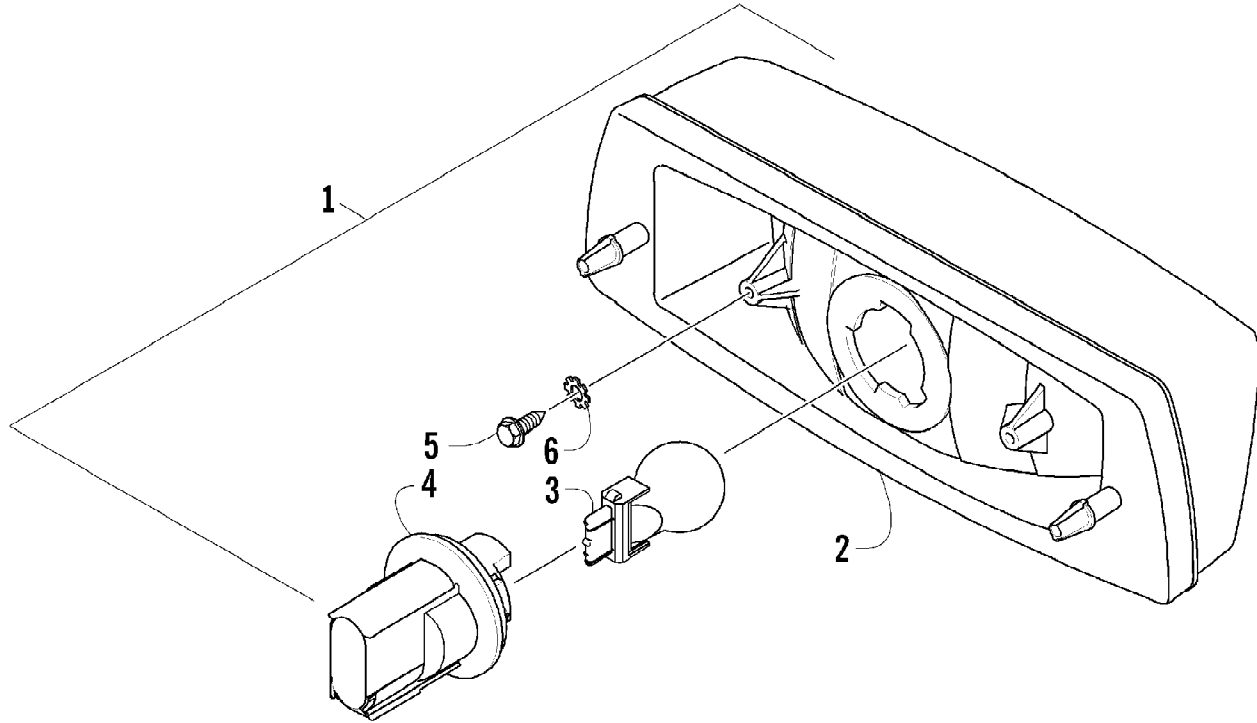

2012 ATV 650 INTERNATIONAL RED (A2012ICS4BOSR)
TAILLIGHT ASSEMBLY

Page 69 of 77

Ref #	Part Number	Qty	S/P/F	Description
1	0509-022	1		Taillight Assembly (inc. 2-4)
2	0509-025	1		Housing, Taillight
3	0409-056	1		Bulb, Taillight
4	0409-057	1		Socket, Taillight
5	0623-301	2	/P	Screw, Self-Tapping
6	8053-212	2	/P	Washer, External Tooth Lock