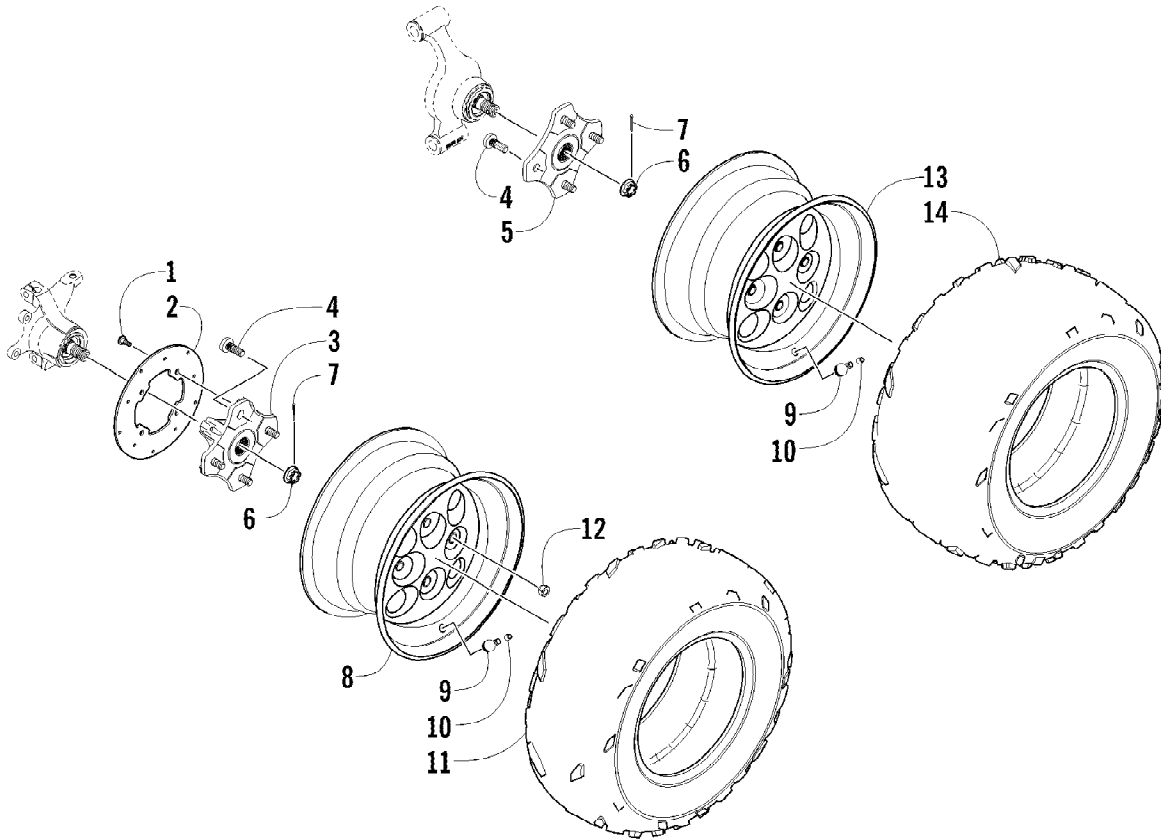

2012 ATV 650 INTERNATIONAL RED (A2012ICS4BOSR)
WHEEL AND TIRE ASSEMBLY

Page 75 of 77

Ref #	Part Number	Qty	S/P/F	Description
1	0423-557	12		Screw, Shoulder
2	2402-002	3		Disc, Brake
3	1502-462	2	/P	Hub, Wheel - Front (inc. 4)
4	0402-974	16	/P	Stud
5	1502-462	1	/P	Hub, Wheel - Rear - Right (inc. 4)
5	1502-464	1		Hub, Wheel - Rear - Left (inc. 4)
6	0423-607	4		Nut, Castle
7	0423-407	4		Pin, Cotter
8	1402-776	2		Wheel - Front
9	0402-064	4		Stem, Valve (inc. 10)
10	0402-140	4		Cap, Valve Stem
11	1402-894	2		Tire - Front
12	0423-408	16	/P	Nut, Lug
13	1402-777	2		Wheel - Rear
14	1402-895	2		Tire - Rear