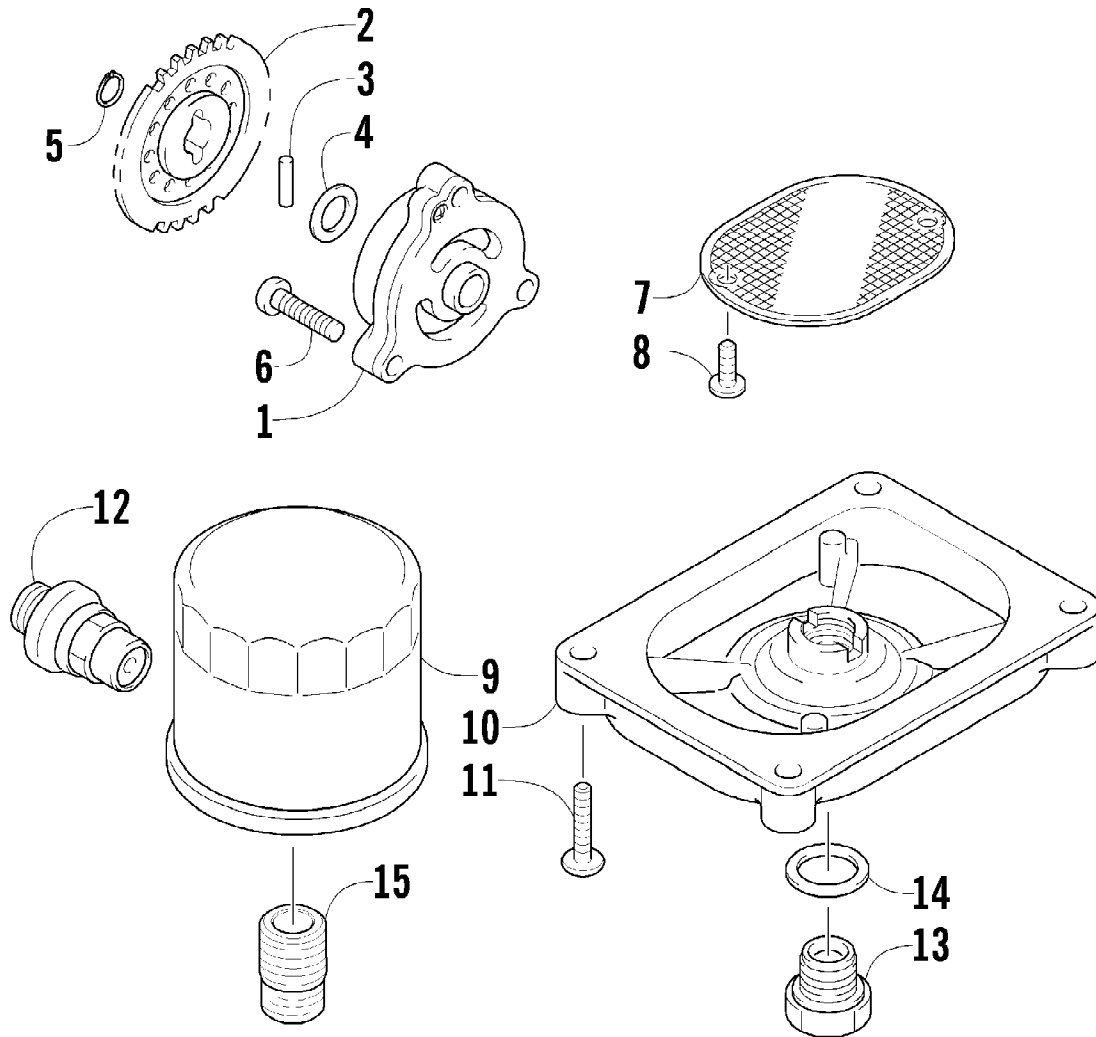

2012 ATV 650 INTERNATIONAL RED (A2012ICS4BOSR)
OIL FILTER/PUMP ASSEMBLY

Page 49 of 77

Ref #	Part Number	Qty	S/P/F	Description
1	0812-023	1		Pump, Oil
2	0812-083	1	/P	Gear, Driven
3	0829-009	1		Pin
4	0828-007	1	/P	Washer
5	0831-002	1		Ring, Retaining
6	0826-039	3		Screw, Machine
7	0812-057	1	/P	Strainer, Oil
8	0826-040	2		Screw, Machine
9	0812-029	1	S	Filter, Oil
10	0812-053	1		Cap, Oil Strainer
11	8468-625	4		Screw, Machine
12	0812-007	1		Valve, Oil-Relief - Assembly
13	0812-006	1		Plug, Drain
14	0830-017	1		Gasket, Drain Plug
15	0812-008	1		Union, Oil Filter