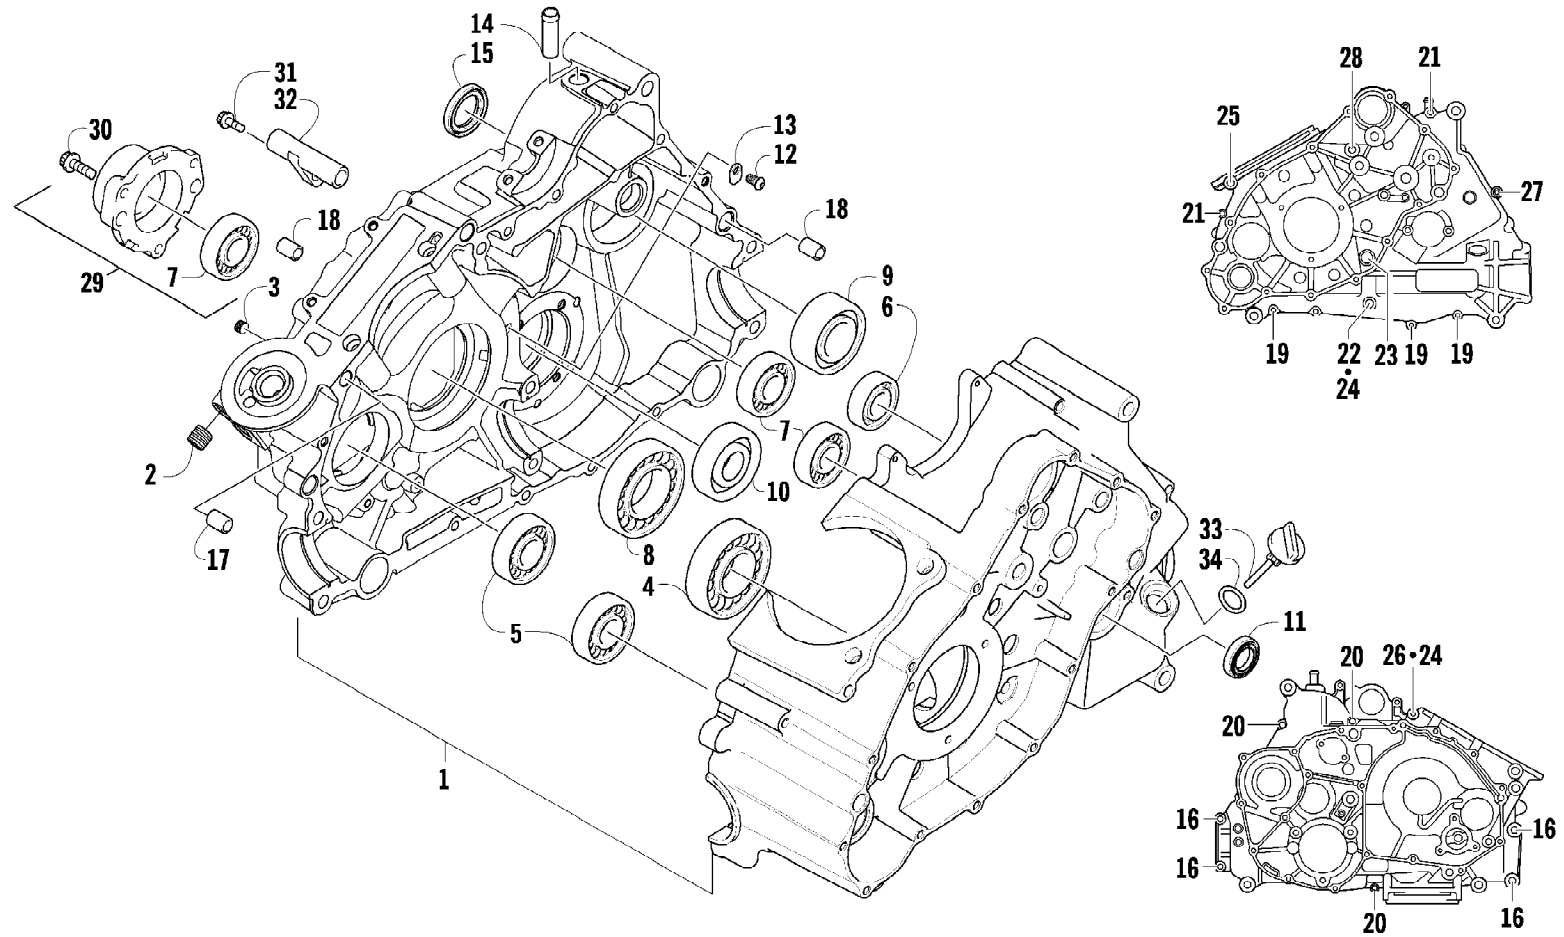

2012 ATV 650 INTERNATIONAL RED (A2012ICS4BOSR)
CRANKCASE ASSEMBLY

2012 ATV 650 INTERNATIONAL RED (A2012ICS4BOSR)
CRANKCASE ASSEMBLY

Page 18 of 77

Ref #	Part Number	Qty	S/P/F	Description
1	0801-151	1		Crankcase Assembly (inc. 2-15)
2	0812-064	2		Plug
3	0801-002	1		Plug
4	0832-043	1	/P	Bearing
5	0832-044	2	/P	Bearing
6	0832-049	1	/P	Bearing
7	0832-050	3	/P	Bearing
8	0832-042	1	/P	Bearing
9	0832-048	1	/P	Bearing
10	0832-077	1	/P	Bearing
11	0822-052	1		Seal, Countershaft
12	0826-100	4		Screw, Machine
13	0822-010	4	/P	Retainer, Bearing
14	0801-028	1		Pipe, Breather
15	0830-035	1		Seal, Driveshaft
16	8412-850	4		Screw, Cap
17	0829-003	1		Pin, Dowel
18	0829-002	5		Pin, Dowel
19	8468-645	3		Screw, Machine
20	8468-655	3		Screw, Machine
21	8468-675	2		Screw, Machine
22	8412-860	1		Screw, Cap
23	0826-017	1		Screw, Cap
24	0830-008	2		Gasket
25	0826-019	1		Screw, Cap
26	0826-018	1		Screw, Cap
27	8468-695	1		Screw, Machine
28	8468-680	1		Screw, Machine
29	0801-029	1		Housing, Secondary Shaft (inc. one No. 7)
30	0826-105	3		Screw, Cap
31	0826-038	1		Screw, Cap
32	0801-069	1		Pipe, Breather
33	0801-179	1		Stick, Oil Level
34	0830-010	1		O-Ring