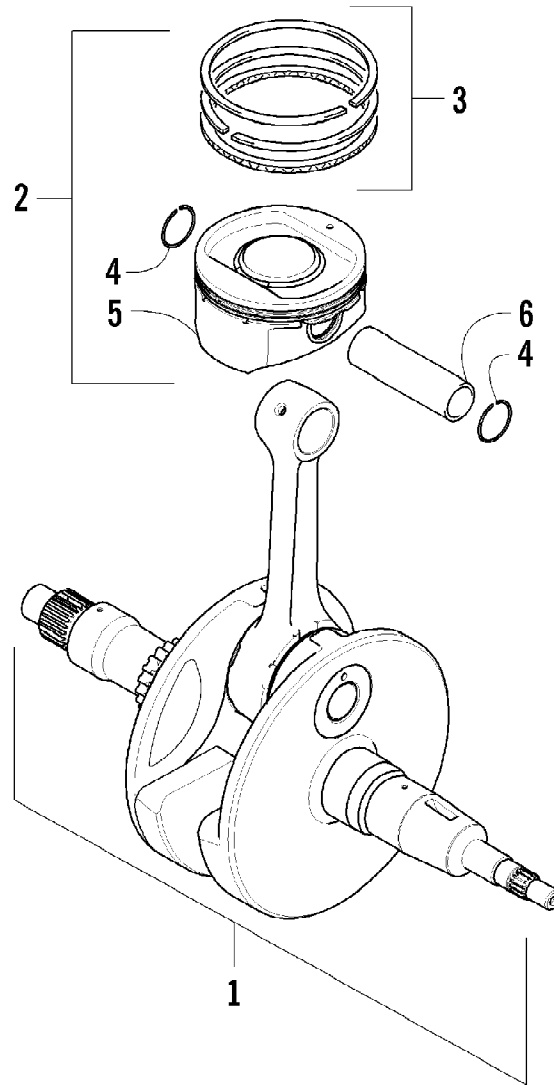

2012 ATV 650 INTERNATIONAL RED (A2012ICS4BOSR)
CRANKSHAFT AND PISTON ASSEMBLY

Page 20 of 77

Ref #	Part Number	Qty	S/P/F	Description
1	0805-326	1		Crankshaft Assembly
2	0805-035	1	/P	Piston Set (inc. 3-6)
3	0805-011	1		Ring, Piston - Set
4	0831-001	2		Circlip, Piston Pin
5	0	1	F	Piston
6	0805-012	1		Pin, Piston