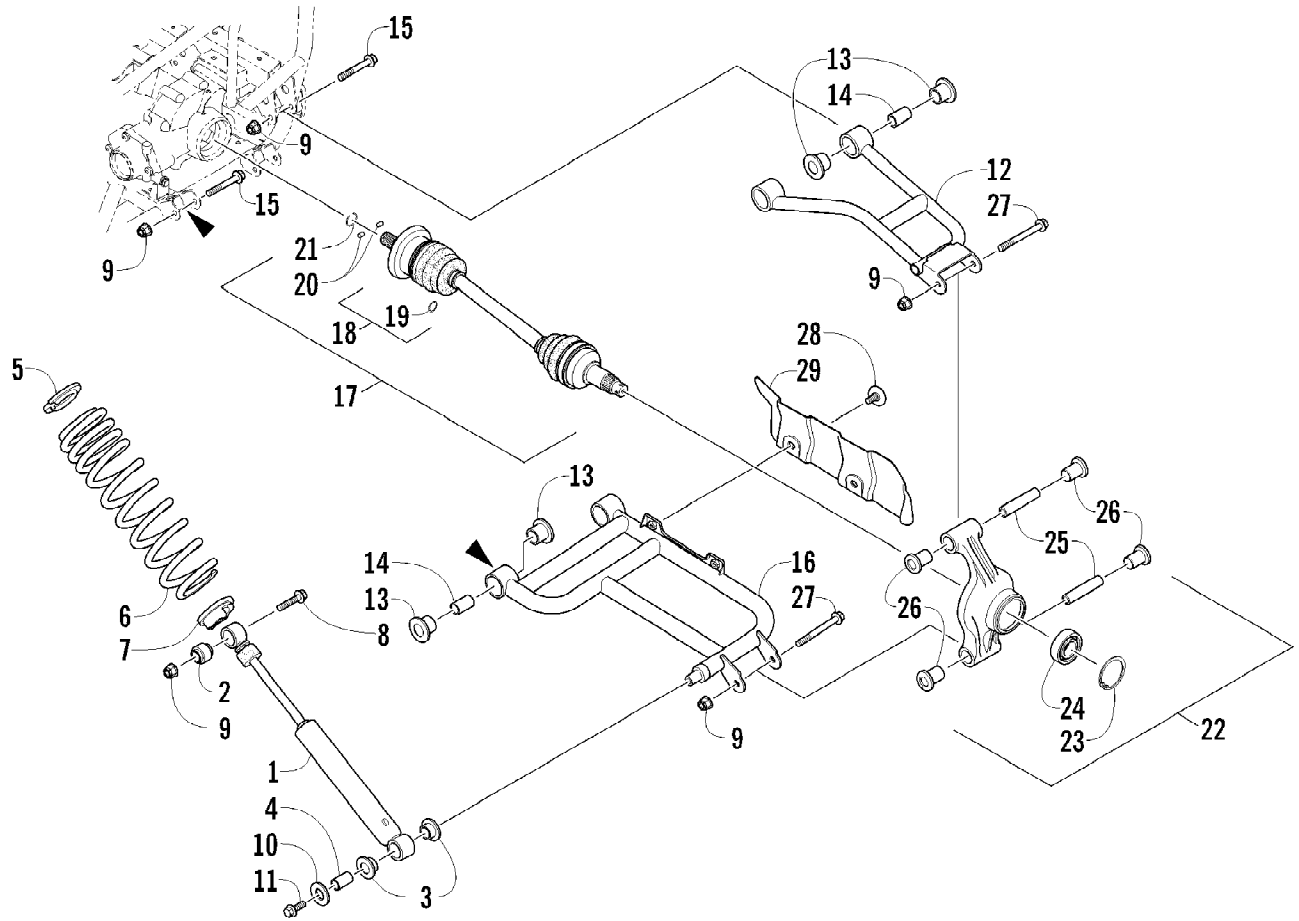

2012 ATV 650 INTERNATIONAL RED (A2012ICS4BOSR)
REAR SUSPENSION ASSEMBLY

2012 ATV 650 INTERNATIONAL RED (A2012ICS4BOSR)
REAR SUSPENSION ASSEMBLY

Ref #	Part Number	Qty	S/P/F	Description
1	0404-158	2		Shock Absorber (inc. 2-4)
2	0403-182	2		Bushing
3	0603-955	4		Bushing
4	1603-219	2	S	Sleeve
5	1603-889	2	/P	Retainer, Spring
6	0504-659	2		Spring, Suspension
7	0404-057	2		Cam, Spring Adjuster
8	8409-040	1		Screw, Cap - Right
8	8409-050	1		Screw, Cap - Left
9	0423-744	14		Nut, Lock
10	0423-087	2		Washer
11	8408-820	2	/P	Screw, Cap
12	0504-582	1		A-Arm, Rear - Upper Right (inc. 13-14)
12	0504-583	1	/P	A-Arm, Rear - Upper Left (inc. 13-14)
13	0403-208	16	/P	Bushing
14	0403-214	8	/P	Axle
15	8409-075	8		Screw, Cap
16	0504-572	1		A-Arm, Rear - Lower Right (inc. 13-14)
16	0504-573	1		A-Arm, Rear - Lower Left (inc. 13-14)
17	1502-798	2	S	Axle, Drive (inc. 18-21)
18	1436-419	2		Repair Kit, Boot (inc. 19)
19	1441-988	2		Clip, Retaining
20	1402-884	4		Pin, Detent
21	1402-890	2		Clip, Retaining
22	0504-548	1	/P	Knuckle, Right - Assembly (inc. 23-26)
22	0504-549	1	/P	Knuckle, Left - Assembly (inc. 23-26)
23	0423-423	2		Ring, Retaining
24	1402-809	2	/P	Bearing
25	0403-213	4	/P	Axle
26	0403-206	8	/P	Bushing
27	8409-000	4		Screw, Cap
28	0423-545	4	/P	Screw, Shoulder
29	1406-068	1		Guard, Boot - Rear - Right
29	1406-069	1		Guard, Boot - Rear - Left