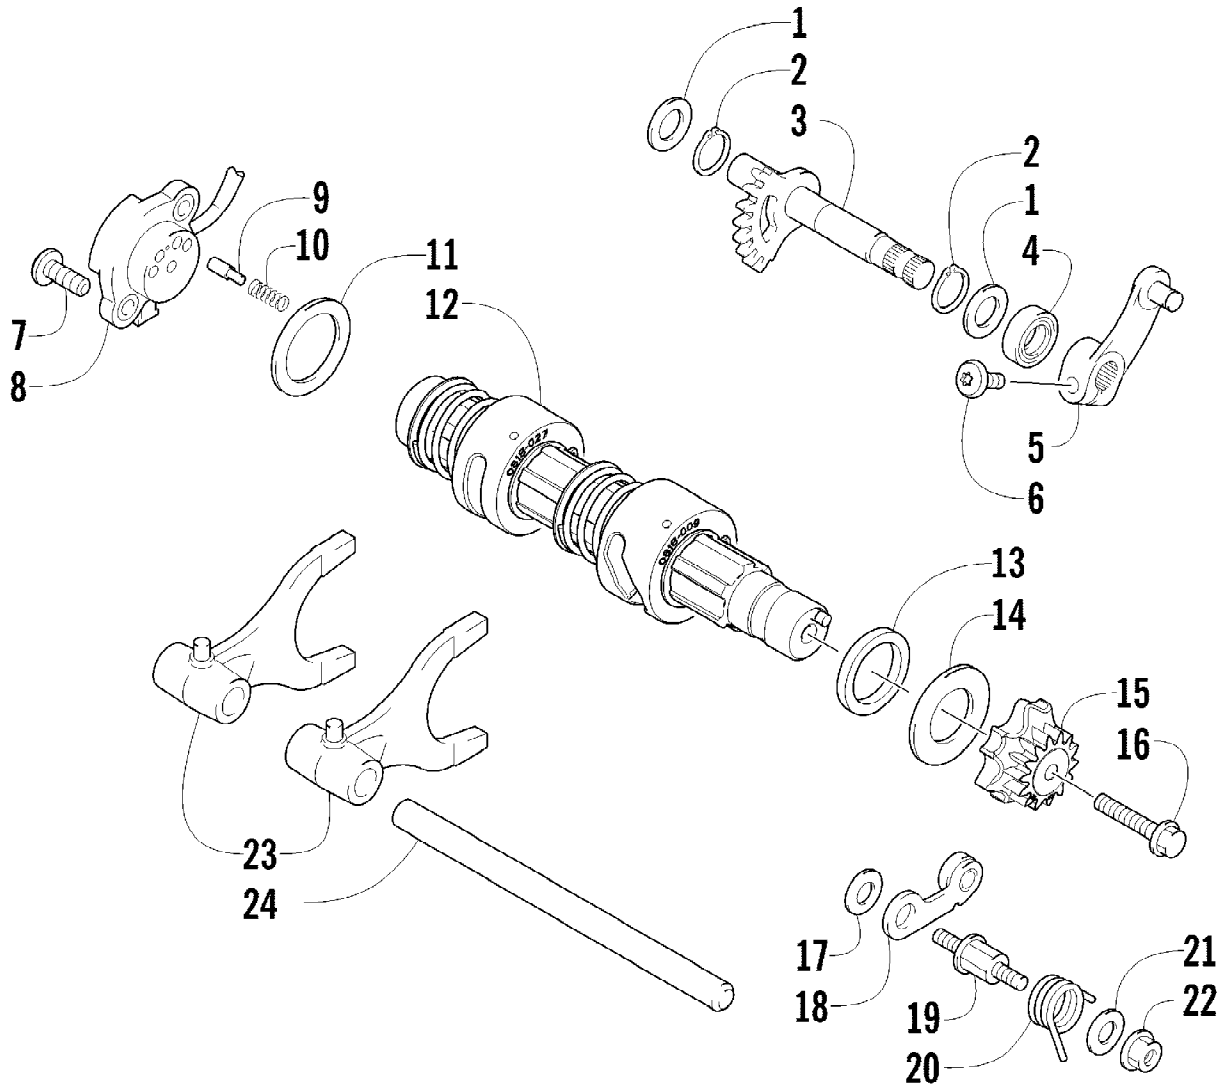

2012 ATV 650 INTERNATIONAL RED (A2012ICS4BOSR)
GEAR SHIFTING ASSEMBLY

Page 41 of 77

Ref #	Part Number	Qty	S/P/F	Description
1	0828-036	2		Washer
2	0831-010	2		Ring, Retaining
3	0818-007	1	/P	Shaft, Sub-Gear Shift
4	0830-044	1		Seal, Sub-Gear Shift Shaft
5	0818-014	1		Arm, Select
6	8468-620	1	/P	Screw, Machine
7	8470-520	2		Screw, Machine
8	0409-090	1	/P	Switch, Gear Position
9	0818-013	2		Contact
10	0818-017	2		Spring
11	0828-040	1		Washer
12	0818-046	1		Shaft, Gear Shift - Assembly
13	0828-131	1		Spacer
14	0828-037	1		Washer
15	0818-089	1	/P	Plate, Gear Shift Cam
16	0826-006	1		Screw, Cap
17	0828-038	1		Washer
18	0818-002	1		Stopper, Cam
19	0818-004	1		Support, Cam Stopper
20	0818-090	1		Spring
21	0828-035	1		Washer
22	8424-602	1	/P	Nut
23	0818-072	2	/P	Fork, Shift
24	0818-006	1		Shaft, Shift Fork