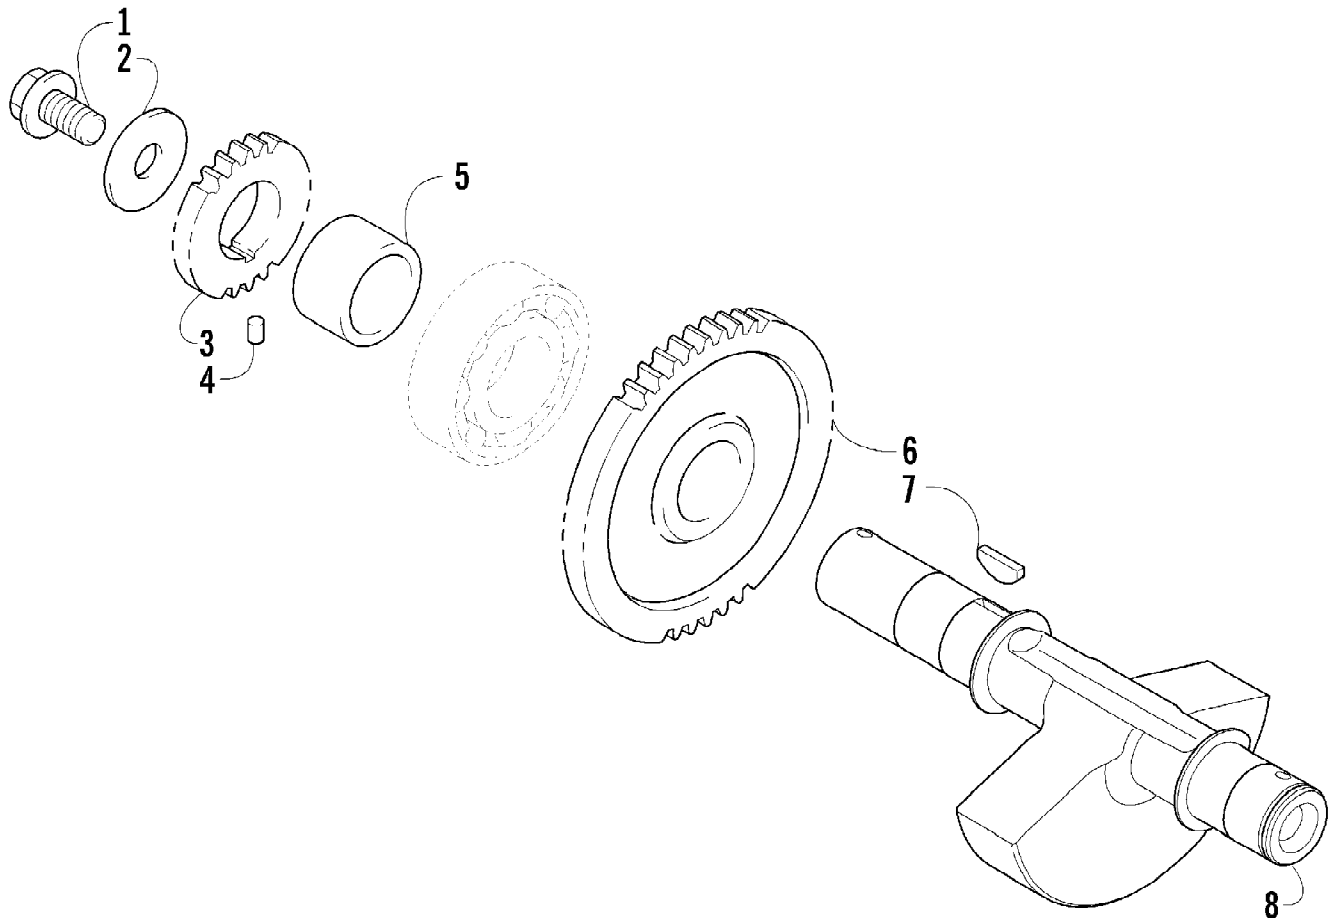

2012 ATV 650 INTERNATIONAL RED (A2012ICS4BOSR)
CRANK BALANCER ASSEMBLY

Page 16 of 77

Ref #	Part Number	Qty	S/P/F	Description
1	0826-033	1		Screw, Cap
2	0828-003	1		Washer
3	0811-003	1		Gear, Oil Pump Drive
4	0829-007	1		Pin, Dowel
5	0811-004	1		Spacer
6	0811-034	1		Gear, Driven
7	0829-006	1		Key
8	0805-304	1		Balancer, Crank