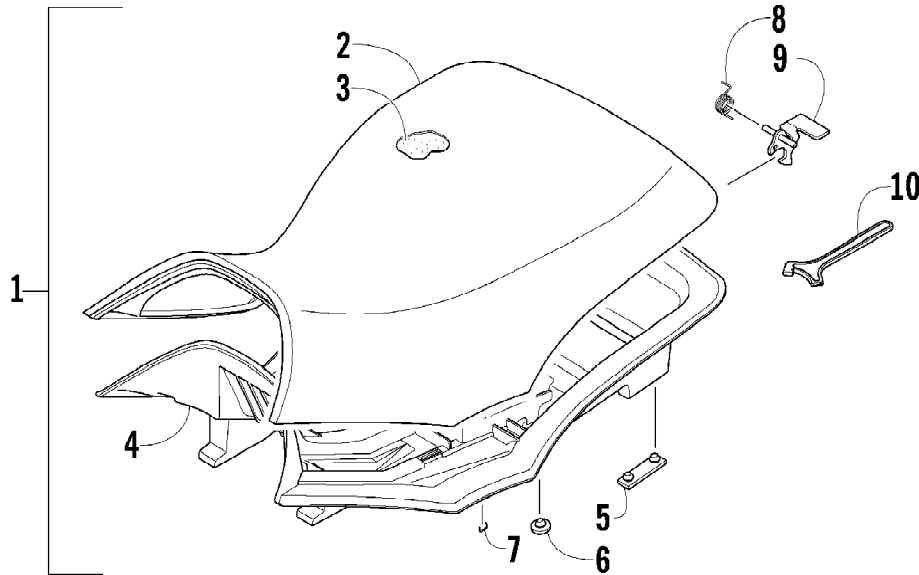

2012 ATV 650 INTERNATIONAL RED (A2012ICS4BOSR)
SEAT ASSEMBLY

Page 57 of 77

Ref #	Part Number	Qty	S/P/F	Description
1	4506-557	1	/P	Seat Assembly (inc. 2-9)
2	1506-209	1		Cover, Seat
3	0517-119	1		Foam, Seat
4	2416-826	1	/P	Base, Seat - Assembly (inc. 5-6)
5	0406-879	2		Bumper, Seat - Rear
6	0406-877	4	/P	Bumper, Seat - Front
7	0624-263	AR		Staple
8	1406-592	1	/P	Spring, Seat Latch
9	1506-156	1		Latch, Seat
10	0441-587	1		Wrench, Spanner