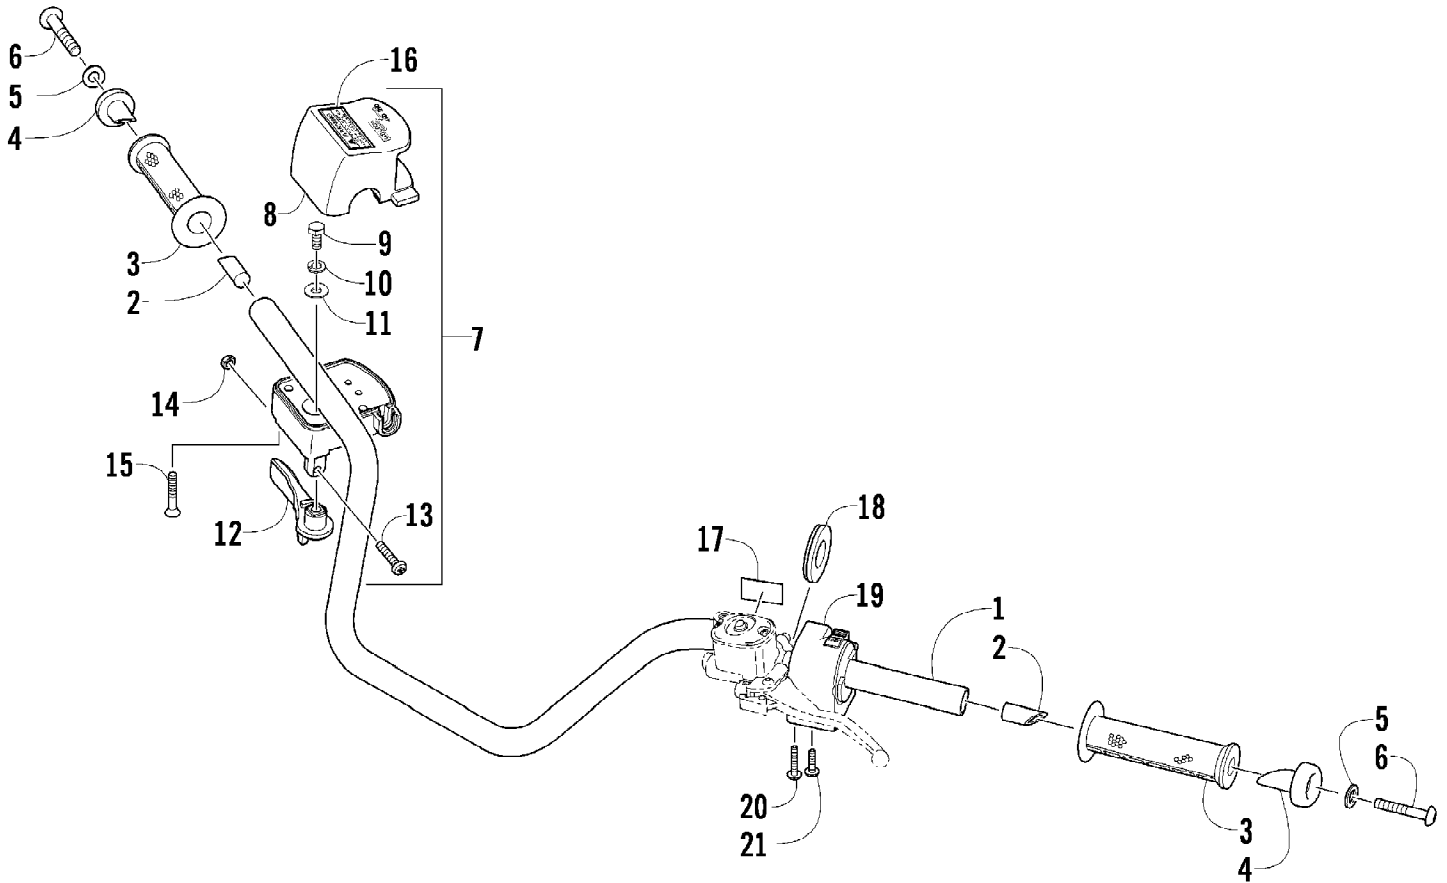

2012 ATV 650 INTERNATIONAL RED (A2012ICS4BOSR)
HANDLEBAR ASSEMBLY

Page 43 of 77

Ref #	Part Number	Qty	S/P/F	Description
1	0505-418	1	/P	Handlebar
2	0405-218	2		Plug, Handlebar
3	0405-147	2		Grip, Handlebar
4	0405-149	2		End Cap, Handlebar
5	8050-247	2	/P	Washer
6	8477-845	2		Screw, Machine
7	0509-054	1		Case, Throttle - Assembly (inc. 8-15)
8	0409-141	1		Cover, Throttle Case w/Switch
9	3007-392	1	/P	Screw, Cap
10	3004-447	1	/P	Washer, Lock
11	3003-030	1	/P	Washer
12	0409-133	1		Lever, Throttle
13	3423-014	1		Screw, Machine
14	3423-327	1		Nut
15	3423-199	2		Screw, Machine
16	0411-966	1		Decal, Warning - Differential Lock
17	1411-865	1		Decal, Warning - Brake Lever Lock
18	3409-019	1		Cover, Switch Housing
19	0509-014	1		Switch, Control - Assembly (inc. 20-21)
20	0409-028	1		Screw, Machine
21	0409-027	1		Screw, Machine