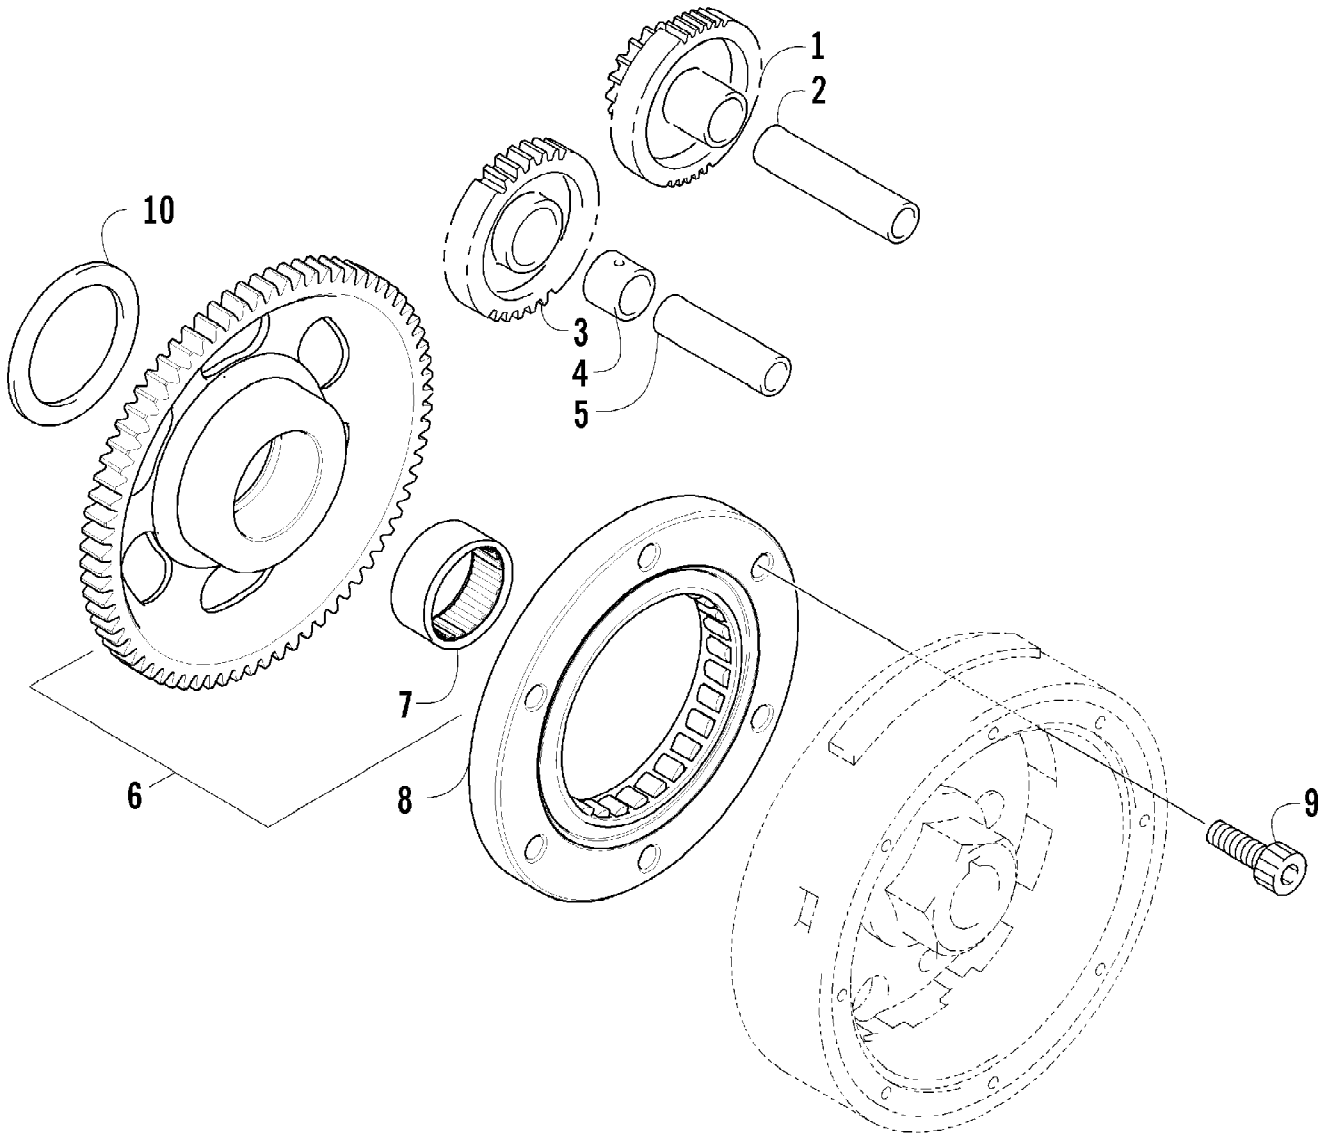

2012 ATV 650 INTERNATIONAL RED (A2012ICS4BOSR)
STARTER CLUTCH ASSEMBLY

Page 65 of 77

Ref #	Part Number	Qty	S/P/F	Description
1	0815-001	1		Gear, Starter Idler - No. 1
2	0829-031	1	/P	Shaft, Starter Gear
3	0815-002	1		Gear, Starter Idler - No. 2
4	0815-003	1		Spacer, Starter Idler Gear No. 2
5	0829-032	1	/P	Shaft, Starter Gear
6	0815-004	1		Gear, Starter Clutch (inc. 7)
7	0832-079	1	/P	Bearing
8	0802-035	1		Clutch, Starter
9	0826-069	6		Screw, Machine
10	0828-094	1		Washer