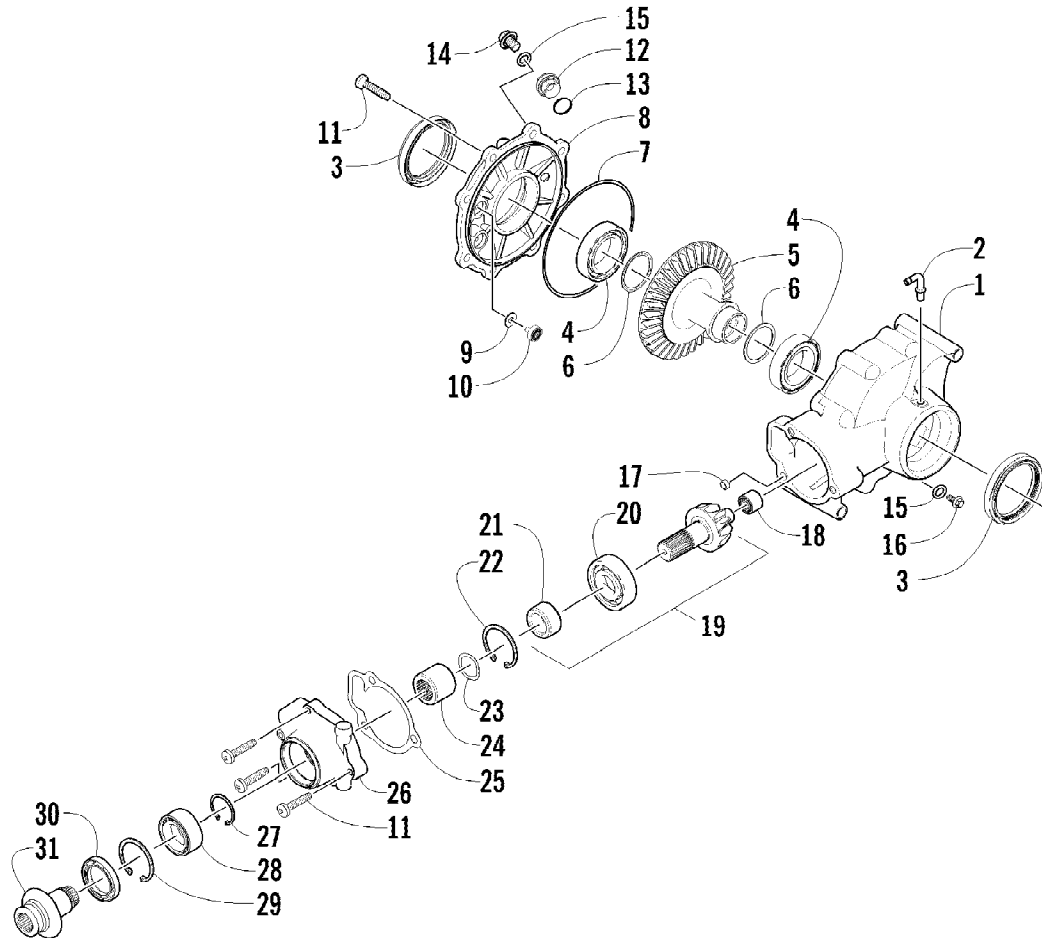

2012 ATV 650 INTERNATIONAL RED (A2012ICS4BOSR)
REAR DRIVE GEARCASE ASSEMBLY

2012 ATV 650 INTERNATIONAL RED (A2012ICS4BOSR)
REAR DRIVE GEARCASE ASSEMBLY

Ref #	Part Number	Qty	S/P/F	Description
	1502-879	1		Complete Rear Drive Gearcase Assembly
1	1502-896	1		Housing, Gearcase
2	1402-442	1		Fitting, Elbow
3	1402-950	2	/P	Seal
4	0402-393	2		Bearing
5	1402-032	1		Gear, Ring - 36T
6	0402-405	AR		Shim, 41 x 49 x 1.3 mm
6	0402-406	AR		Shim, 41 x 49 x 1.4 mm
6	0402-407	AR		Shim, 41 x 49 x 1.5 mm
6	0402-408	AR		Shim, 41 x 49 x 1.6 mm
6	0402-409	AR		Shim, 41 x 49 x 1.7 mm
7	0423-149	1		O-Ring
8	1502-897	1		Cover, Gearcase
9	0402-429	AR		Shim, 6.3 x 18 x 1.3 mm
9	0402-430	AR		Shim, 6.3 x 18 x 1.4 mm
9	0402-431	AR		Shim, 6.3 x 18 x 1.5 mm
9	0402-432	AR		Shim, 6.3 x 18 x 1.6 mm
9	0402-433	AR		Shim, 6.3 x 18 x 1.7 mm
10	0402-326	1		Button, Thrust
11	0423-118	11		Screw, Self-Tapping
12	0402-333	1	/P	Plug, Magnetic (inc. 13)
13	0423-154	1		O-Ring
14	1402-211	1		Plug, Oil Level (inc. one No. 15)
15	0423-153	2		O-Ring
16	1402-210	1	/P	Plug, Fill (inc. one No. 15)
17	0402-411	1		Pin, Dowel
18	0402-328	1		Bearing
19	1502-863	1		Gear, Pinion - Assembly - 10T (inc. 20-21)
20	0402-327	1		Bearing
21	1402-977	1		Collar, Retaining
22	1423-067	1		Ring, Retaining
23	0402-982	1		Washer, Wave
24	0402-981	1		Collar, Shaft
25	0402-947	1		Gasket, Flange
26	0502-529	1		Housing, Pinion
27	0423-417	1		Ring, Retaining
28	1402-043	1		Bearing
29	0423-423	1		Ring, Retaining
30	1402-011	1		Seal
31	1502-085	1	/P	Shaft, Input