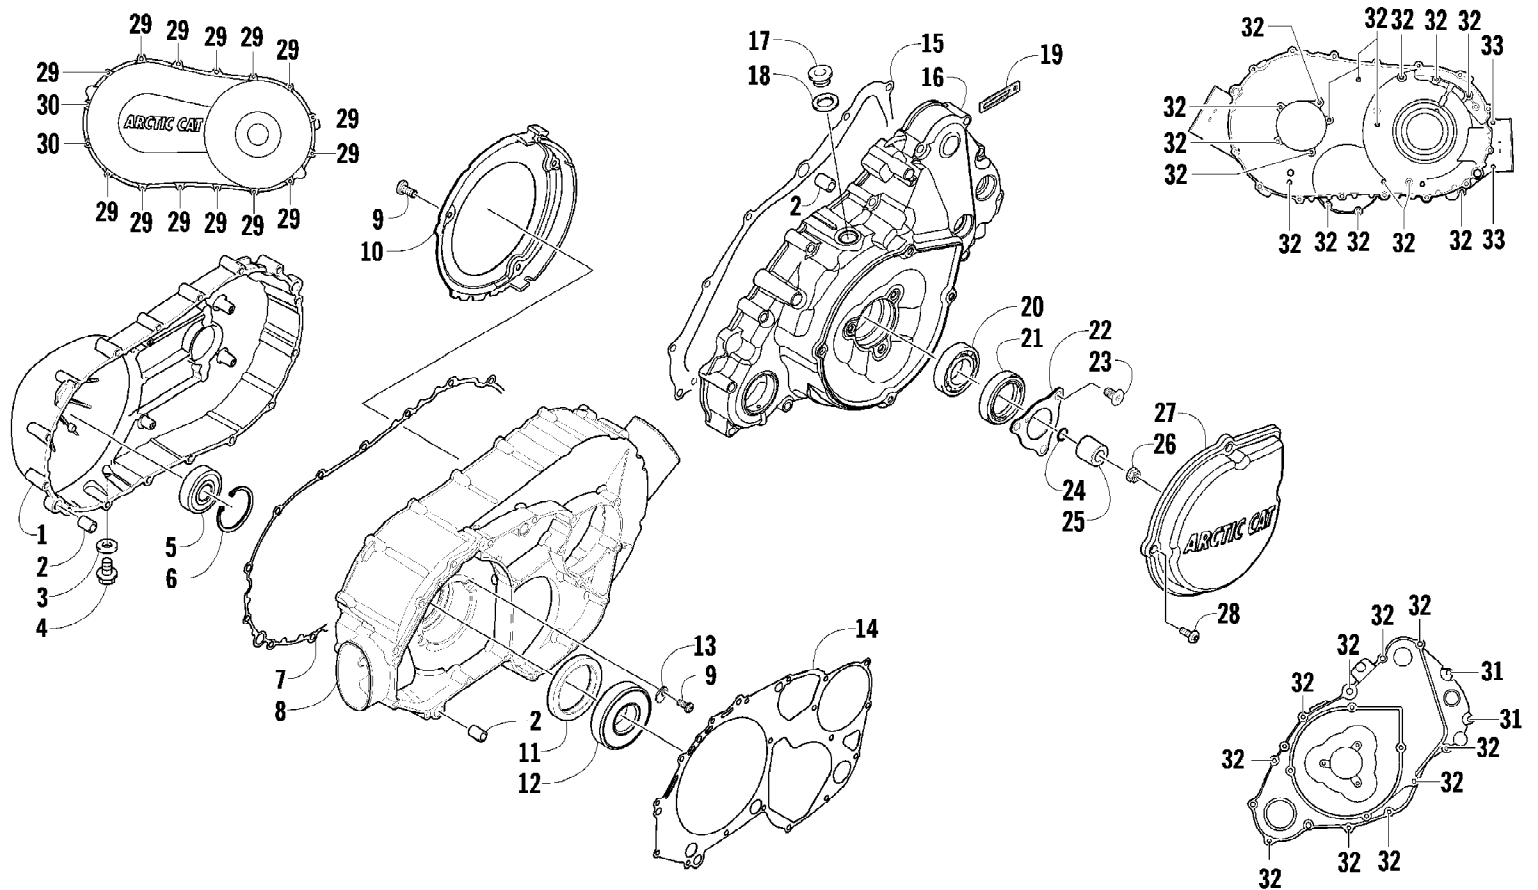

2012 ATV 650 INTERNATIONAL RED (A2012ICS4BOSR)
CLUTCH/V-BELT/MAGNETO COVER ASSEMBLY

2012 ATV 650 INTERNATIONAL RED (A2012ICS4BOSR)
CLUTCH/V-BELT/MAGNETO COVER ASSEMBLY

Page 12 of 77

Ref #	Part Number	Qty	S/P/F	Description
1	0806-089	1		Cover, V-Belt
2	0829-002	6		Pin, Dowel
3	0830-013	1		Washer, Crush
4	8408-812	1		Screw, Cap
5	0832-060	1		Bearing
6	0831-078	1		Ring, Retaining
7	0830-174	1	/P	Gasket, V-Belt Cover
8	0806-086	1		Cover, Clutch
9	0826-029	5		Screw, Machine
10	0806-048	1		Plate, Air Intake
11	0830-188	1	/P	Seal
12	0832-009	1	/P	Bearing
13	0822-010	2	/P	Retainer, Bearing
14	0830-116	1	/P	Gasket, Clutch Cover
15	0830-128	1		Gasket, Magneto Cover
16	0806-082	1	/P	Cover, Magneto - Assembly
17	0826-155	1		Plug
18	0830-015	1		Washer, Crush
19	3002-964	1	/P	Clamp, Wire
20	1602-981	1	/P	Bearing
21	0830-158	1		Seal
22	0805-008	1		Retainer, Seal
23	0826-031	3		Screw, Machine
24	0830-108	1		O-Ring
25	0820-061	1		Bushing
26	0827-008	1		Nut
27	0820-062	1		Cover, Magneto
28	8468-616	4		Screw, Machine
29	8468-645	14		Screw, Machine
30	8468-655	2		Screw, Machine
31	8468-625	2		Screw, Machine
32	8468-640	26		Screw, Machine
33	8468-675	2		Screw, Machine