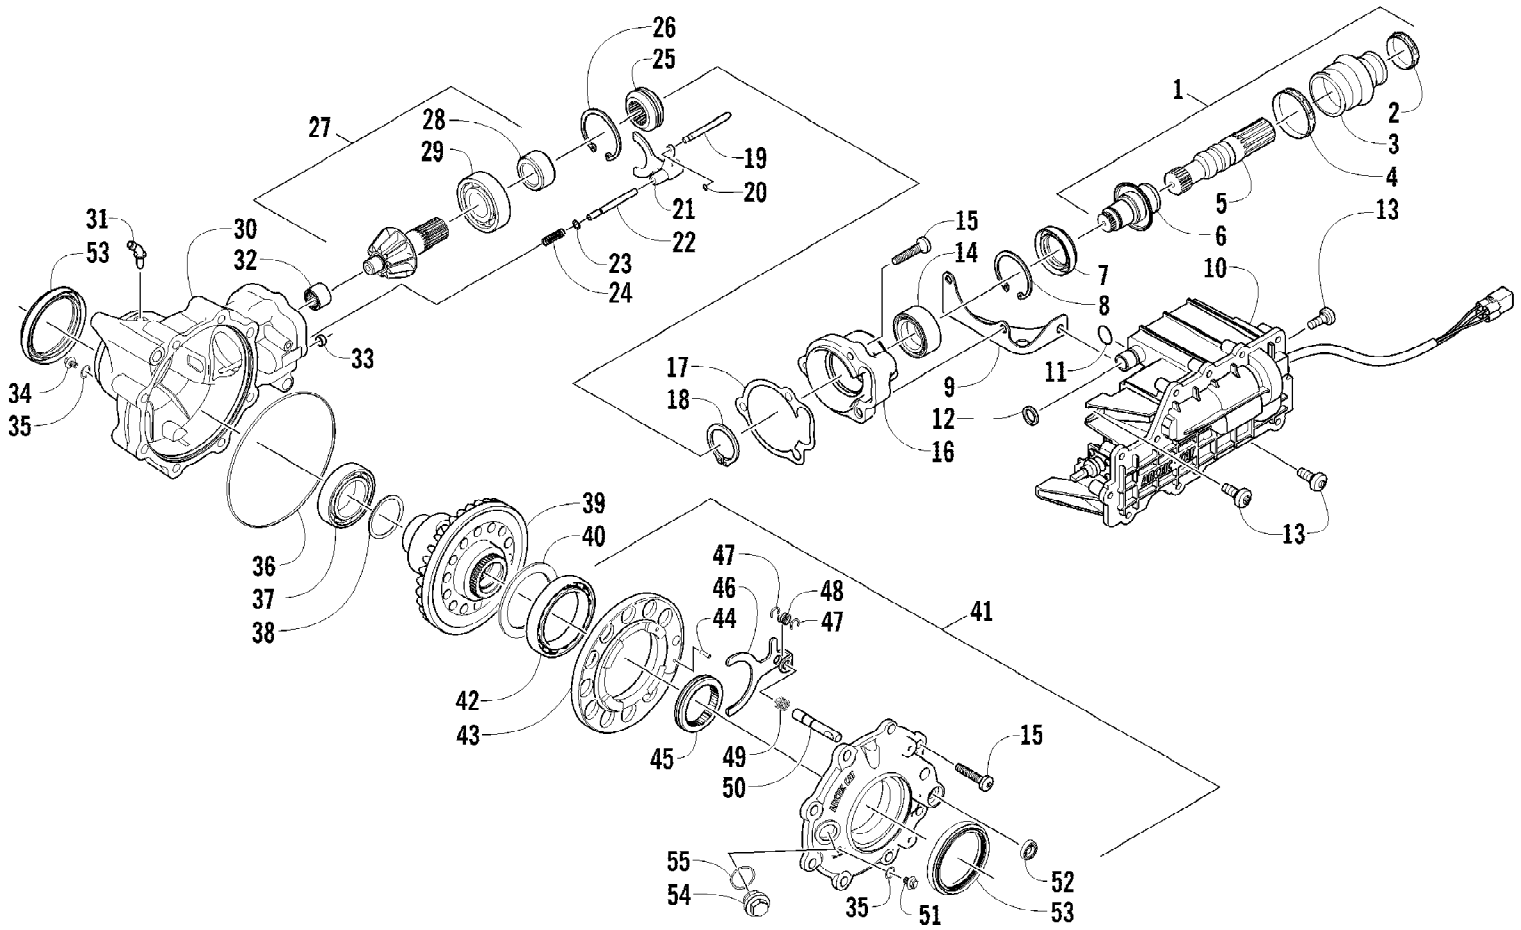

2012 ATV 650 INTERNATIONAL RED (A2012ICS4BOSR)
FRONT DRIVE GEARCASE ASSEMBLY

Ref #	Part Number	Qty	S/P/F	Description
	1502-878	1		Complete Front Drive Gearcase Assembly
1	1502-083	1		Shaft, Propeller - Assembly (inc. 2-6)
2	0423-411	1		Clamp
3	0402-985	1	/P	Boot, Propeller Shaft
4	0423-393	1		Clamp
5	1402-045	1		Shaft, Output
6	1502-085	1	/P	Shaft, Input
7	1402-011	1		Seal
8	0423-423	1		Ring, Retaining
9	1502-237	1		Bracket, Actuator
10	1502-909	1	/P	Actuator (inc. 11)
11	1402-981	1		O-Ring
12	0423-892	1	/P	O-Ring
13	0423-396	3		Screw, Self-Tapping
14	1402-043	1		Bearing
15	0423-118	11		Screw, Self-Tapping
16	0502-528	1	/P	Housing, Pinion
17	0402-947	1		Gasket, Flange
18	0423-417	1		Ring, Retaining
19	0402-997	1		Shaft, Selector
20	0423-402	1		Ring, Retaining
21	0402-998	1		Fork, Selector
22	0402-417	1		Shaft, Shuttle
23	0423-147	1		O-Ring
24	0402-999	1		Spring, Return
25	0402-413	1		Coupler, Drive
26	1423-067	1		Ring, Retaining
27	1502-863	1		Gear, Pinion - Assembly - 10T (inc. 28-29)
28	1402-977	1		Collar, Retaining
29	0402-327	1		Bearing
30	1502-856	1		Housing, Gearcase
31	1402-980	1		Fitting, Elbow
32	0402-328	1		Bearing
33	0402-411	1		Pin, Dowel
34	1402-210	1	/P	Plug, Magnetic (inc. one No. 35)
35	0423-153	2		O-Ring
36	0423-149	1		O-Ring
37	0402-393	1		Bearing
38	0402-405	AR		Shim, 41 x 49 x 1.3 mm
38	0402-406	AR		Shim, 41 x 49 x 1.4 mm
38	0402-407	AR		Shim, 41 x 49 x 1.5 mm
38	0402-408	AR		Shim, 41 x 49 x 1.6 mm
38	0402-409	AR		Shim, 41 x 49 x 1.7 mm
39	1502-860	1		Gear, Ring - 36T
40	1402-074	AR		Shim, 61 x 69 x 1.3 mm
40	1402-075	AR		Shim, 61 x 69 x 1.4 mm
40	1402-076	AR		Shim, 61 x 69 x 1.5 mm
40	1402-077	AR		Shim, 61 x 69 x 1.6 mm
40	1402-078	AR		Shim, 61 x 69 x 1.7 mm
41	1502-895	1		Cover, Gearcase (inc. one No. 35, 42-52, and one No. 53)
42	1402-053	1		Bearing