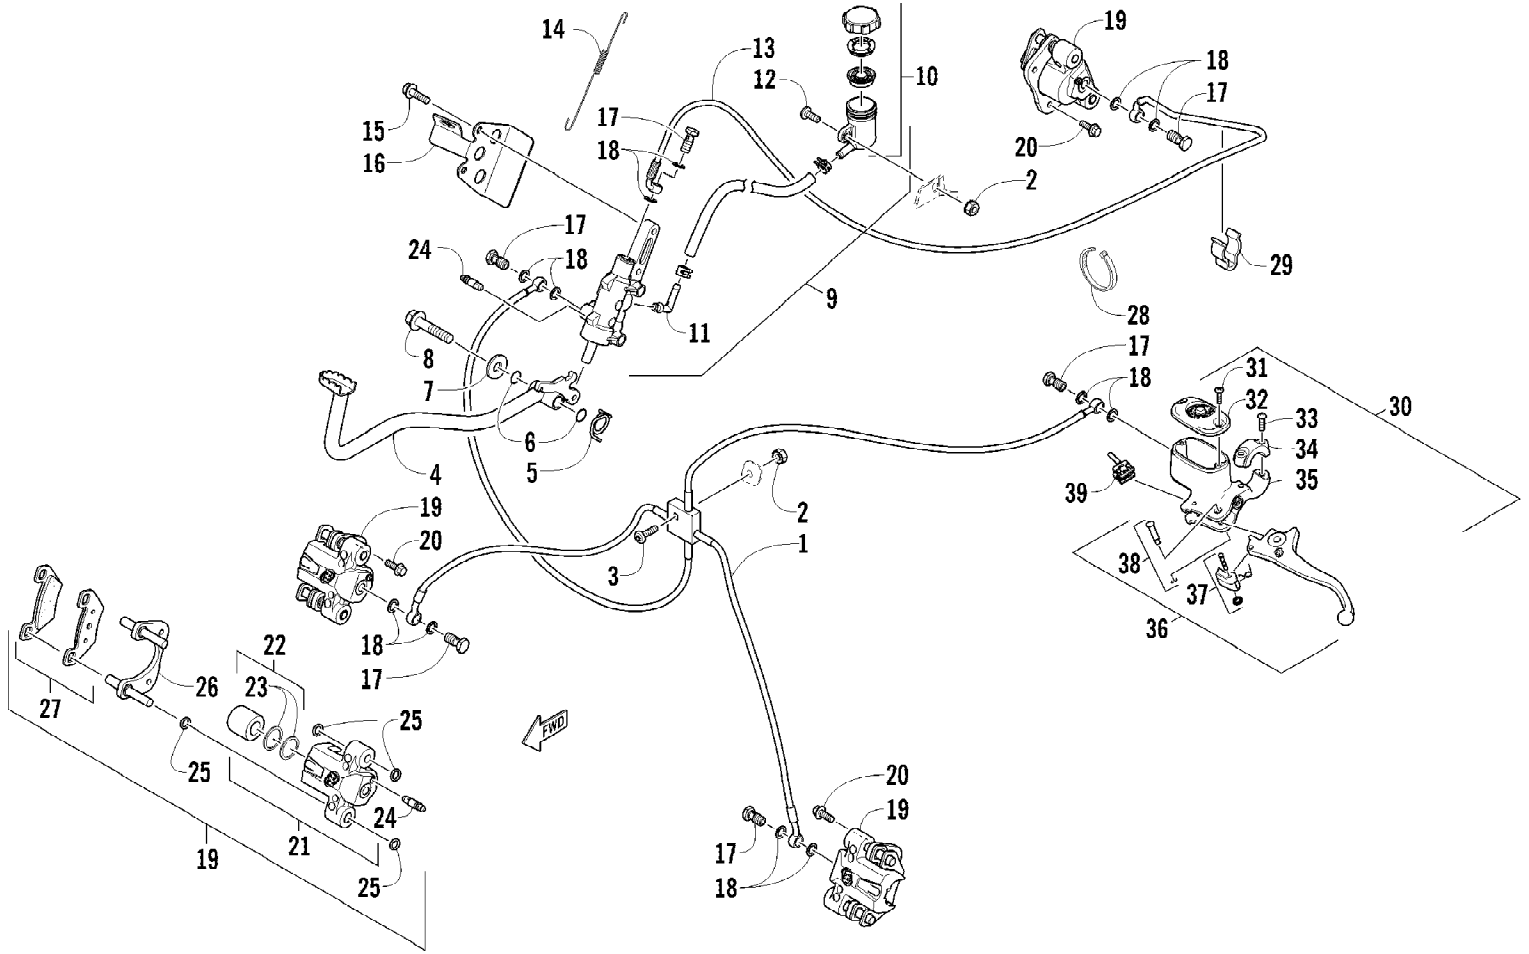

2012 ATV 650 INTERNATIONAL RED (A2012ICS4BOSR)
HYDRAULIC BRAKE ASSEMBLY

Ref #	Part Number	Qty	S/P/F	Description
1	1502-015	1		Hose, Brakeline - Assembly
2	0623-038	2		Nut w/Washer
3	8476-625	1		Screw, Machine
4	1502-063	1		Lever, Brake
5	0502-807	1		Spring, Brake Lever
6	1602-213	2	/P	O-Ring
7	8050-252	1		Washer
8	8408-816	1		Screw, Cap
9	1502-293	1		Brake Assembly (inc. 10)
10	1502-155	1		Reservoir, Brake w/Clamp
11	1502-296	1	/P	Adapter, Hose
12	8476-620	1		Screw, Machine
13	1502-593	1		Hose, Brakeline
14	0502-785	1		Spring, Brake Switch
15	8408-625	2		Screw, Cap
16	1502-179	1		Bracket, Switch
17	0423-413	6		Bolt, Banjo-Fitting
18	0423-178	12		Washer, Crush
19	1436-422	1	/P	Caliper, Brake - Right Front (inc. two No. 20 and 21-27)
19	1436-423	1	/P	Caliper, Brake - Left Front (inc. two No. 20 and 21-27)
19	1436-423	1	/P	Caliper, Brake - Rear (inc. two No. 20 and 21-27)
20	8408-821	6	/P	Screw, Cap
21	1436-160	1	/P	Housing, Caliper - Assembly - Right Front (inc. two No. 20 and 22-24)
21	1436-161	1	/P	Housing, Caliper - Assembly - Left Front (inc. two No. 20 and 22-24)
21	1436-161	1	/P	Housing, Caliper - Assembly - Rear (inc. two No. 20 and 22-24)
22	0502-606	3		Piston/Seal Set (inc. 23)
23	0502-607	3		Seal Set
24	0502-609	4	/P	Valve, Bleed
25	0502-608	3		O-Ring, Guide - Set
26	0502-605	3		Bracket Assembly
27	1502-694	3	S	Pad, Brake - Set
28	0123-788	AR	/P	Tie, Cable - 8 in.
29	1502-115	2		Clip, Brakeline Hose
30	1502-902	1	/P	Brake Assembly (inc. 31-39)
31	0502-566	1		Screw, Machine - Kit
32	0502-868	1	/P	Cover, Reservoir
33	0502-568	1		Screw, Machine - Kit
34	0502-869	1		Clamp, Master Cylinder
35	0502-704	1		Master Cylinder Assembly
36	1502-904	1		Lever Assembly - Kit (inc. 37-38)
37	1502-905	1		Lock, Brake Lever - Kit
38	0502-580	1		Lever Pin - Kit
39	0502-564	1	/P	Switch, Brake