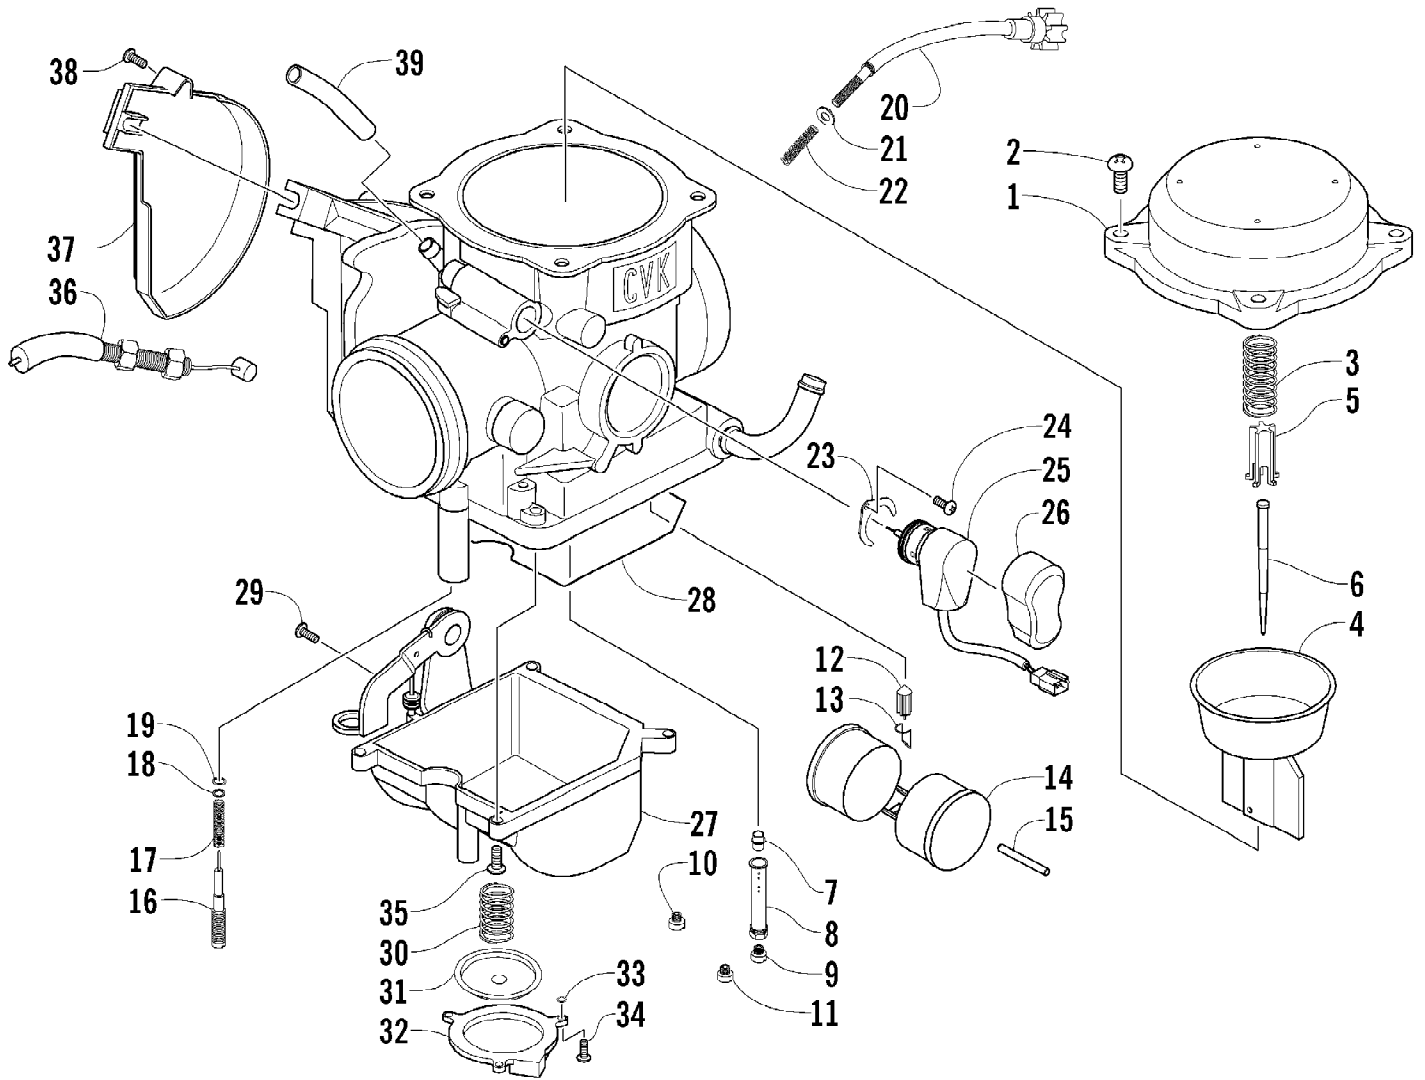

2012 ATV 650 INTERNATIONAL RED (A2012ICS4BOSR)
BATTERY AND STARTER ASSEMBLY

2012 ATV 650 INTERNATIONAL RED (A2012ICS4BOSR)
 BATTERY AND STARTER ASSEMBLY

Page 4 of 77

Ref #	Part Number	Qty	S/P/F	Description
1	5991-655	1	/P	Battery Cover/Tool Tray Assembly (inc. 2-4)
2	2406-815	1	/P	Cover, Battery
3	0444-122	1	S/P	Kit, Tool
4	0417-016	1		Pad, Battery
5	8476-620	2		Screw, Machine
6	0745-047	1	/P	Battery Assembly (inc. 7-11)
7	0645-045	6		Cap, Battery
8	0645-152	1		Clamp, Hose
9	0645-263	1	/P	Hose, Vent
10	0645-151	1		Decal, Warning
11	0445-082	1		Kit, Hardware
12	0417-012	1		Foam, Battery
13	0445-070	1		Cable, Battery/Ground
14	0445-062	1		Cable, Battery/Solenoid
15	0645-327	1		Boot, Terminal
16	0623-038	5		Nut w/Washer
17	0445-064	1		Cable, Solenoid/Starter (inc. 18)
18	0645-019	1		Boot, Terminal
19	0445-058	1	/P	Solenoid
20	8476-625	4		Screw, Machine
21	0825-013	1	/P	Motor, Starter - Assembly

2012 ATV 650 INTERNATIONAL RED (A2012ICS4BOSR)
CAM CHAIN ASSEMBLY

Page 6 of 77

Ref #	Part Number	Qty	S/P/F	Description
1	0810-001	1		Chain, Cam
2	0810-002	1		Guide, Chain
3	0810-003	1		Tensioner, Chain
4	0826-036	1		Pivot, Tensioner
5	0830-025	1		Washer, Crush
6	0810-004	1		Adjuster, Tensioner - Assembly
7	0830-018	1		Gasket
8	8468-625	2		Screw, Machine
9	0830-107	2		Gasket
10	8400-610	1		Screw, Cap
11	0828-129	1		Washer

2012 ATV 650 INTERNATIONAL RED (A2012ICS4BOSR)
CRANK BALANCER ASSEMBLY

Page 16 of 77

Ref #	Part Number	Qty	S/P/F	Description
1	0826-033	1		Screw, Cap
2	0828-003	1		Washer
3	0811-003	1		Gear, Oil Pump Drive
4	0829-007	1		Pin, Dowel
5	0811-004	1		Spacer
6	0811-034	1		Gear, Driven
7	0829-006	1		Key
8	0805-304	1		Balancer, Crank