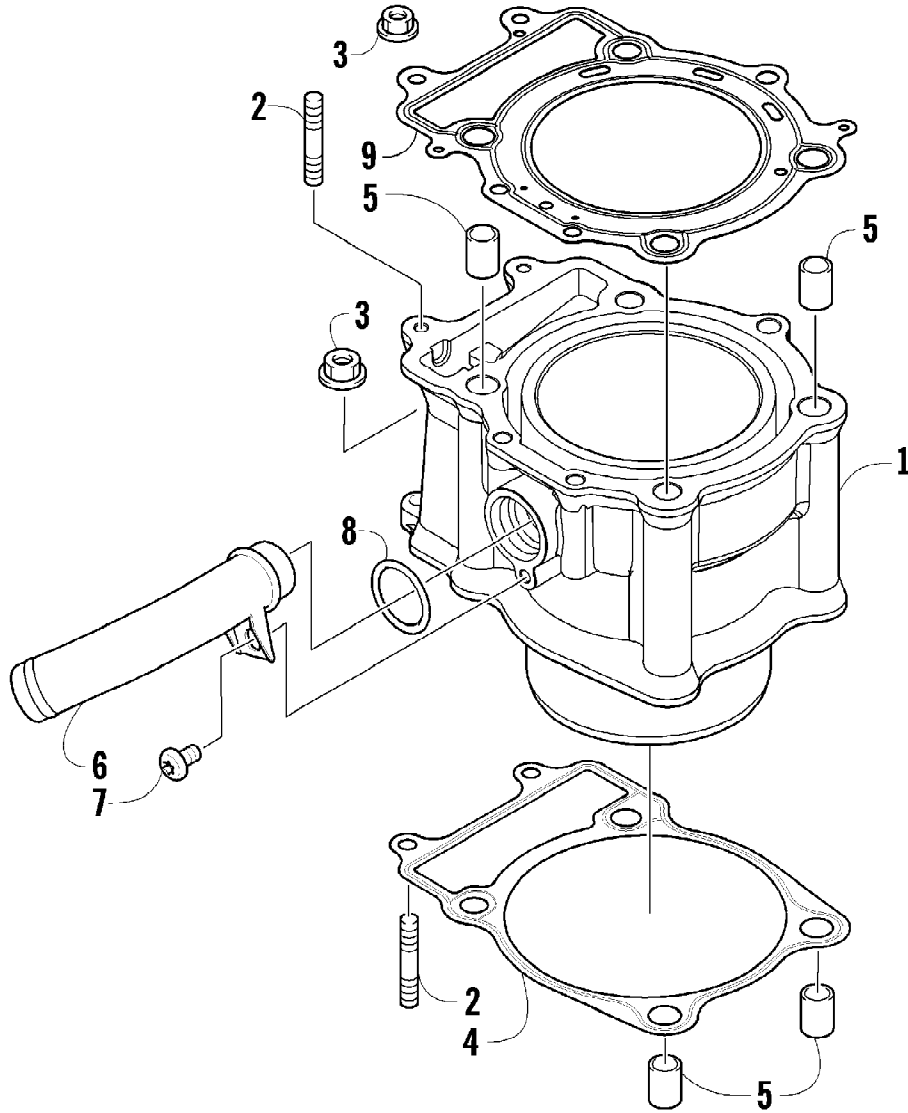

2012 ATV 650 INTERNATIONAL RED (A2012ICS4BOSR)
CYLINDER ASSEMBLY

Page 22 of 77

Ref #	Part Number	Qty	S/P/F	Description
1	0804-016	1		Cylinder
2	0827-002	4		Bolt, Stud
3	8424-604	4		Nut
4	0830-084	1		Gasket, Base
5	0829-002	4		Pin, Dowel
6	0804-047	1	/P	Union, Coolant Hose
7	8468-612	1		Screw, Machine
8	0830-007	1		O-Ring
9	0830-085	1	/P	Gasket, Cylinder Head