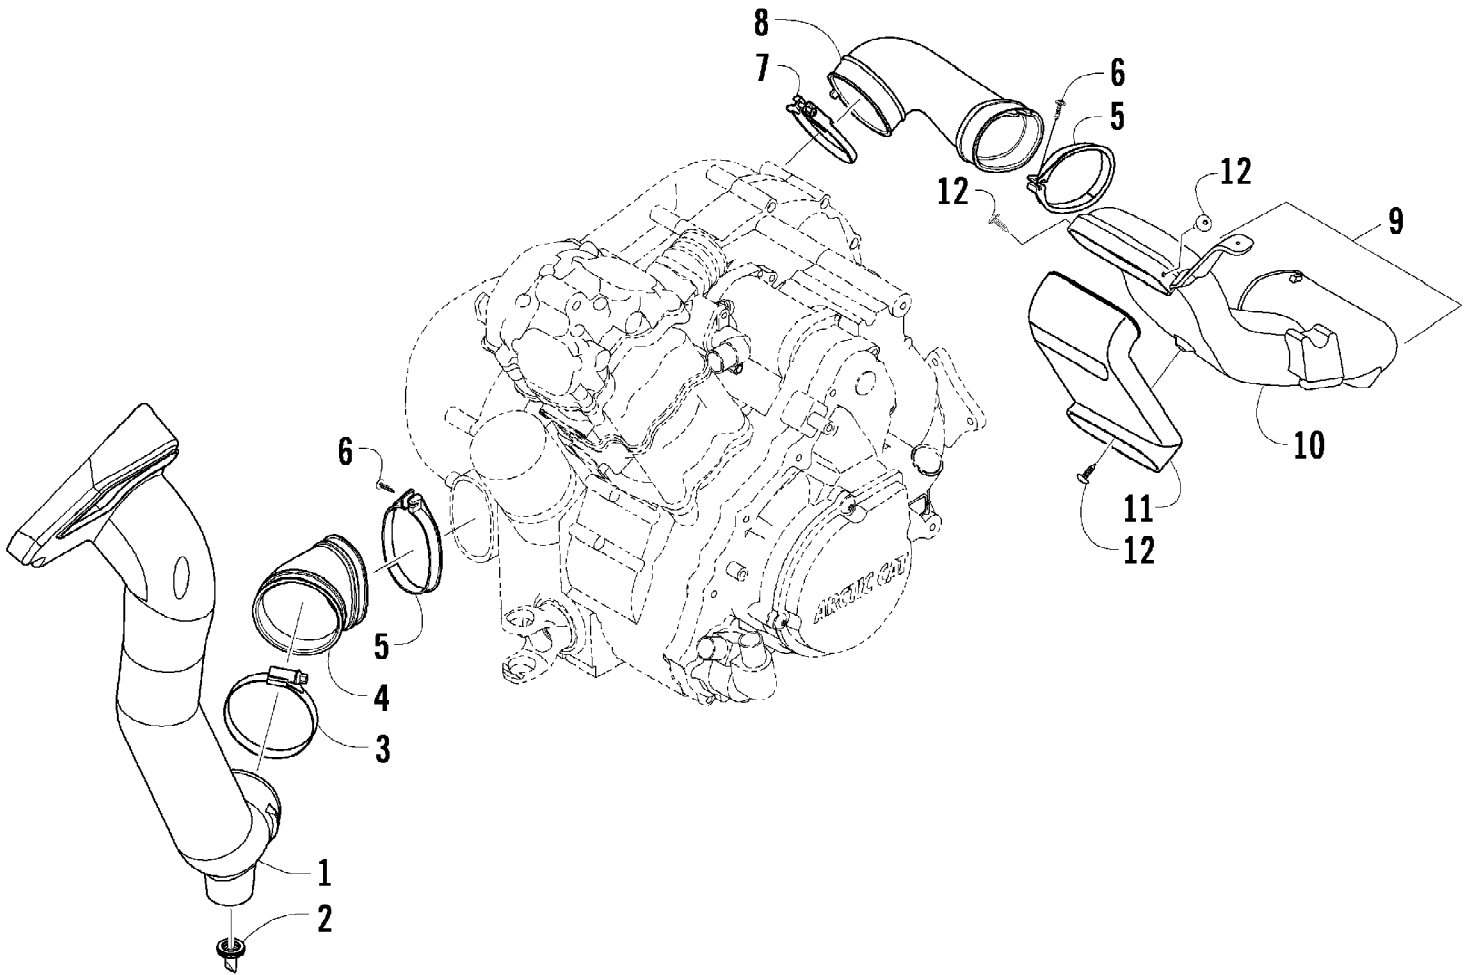

2012 ATV 650 INTERNATIONAL RED (A2012ICS4BOSR)
CASE/BELT COOLING ASSEMBLY

Page 10 of 77

Ref #	Part Number	Qty	S/P/F	Description
1	0413-115	1		Duct, Air Intake - Front - Lower
2	0470-442	1	/P	Valve, Drain
3	0423-057	1		Clamp
4	0413-160	1	/P	Boot, Duct - Air Intake - Front
5	0423-550	2		Clamp
6	0423-342	2	/P	Screw, Self-Tapping
7	0423-730	1		Clamp
8	0413-206	1	/P	Boot, Duct - Air Out - Rear
9	0470-824	1	/P	Duct, Air Out - Rear (inc. 10-11 and three No. 12)
10	0470-825	1		Duct
11	0470-778	1		Duct
12	0623-784	4		Screw, Self-Tapping