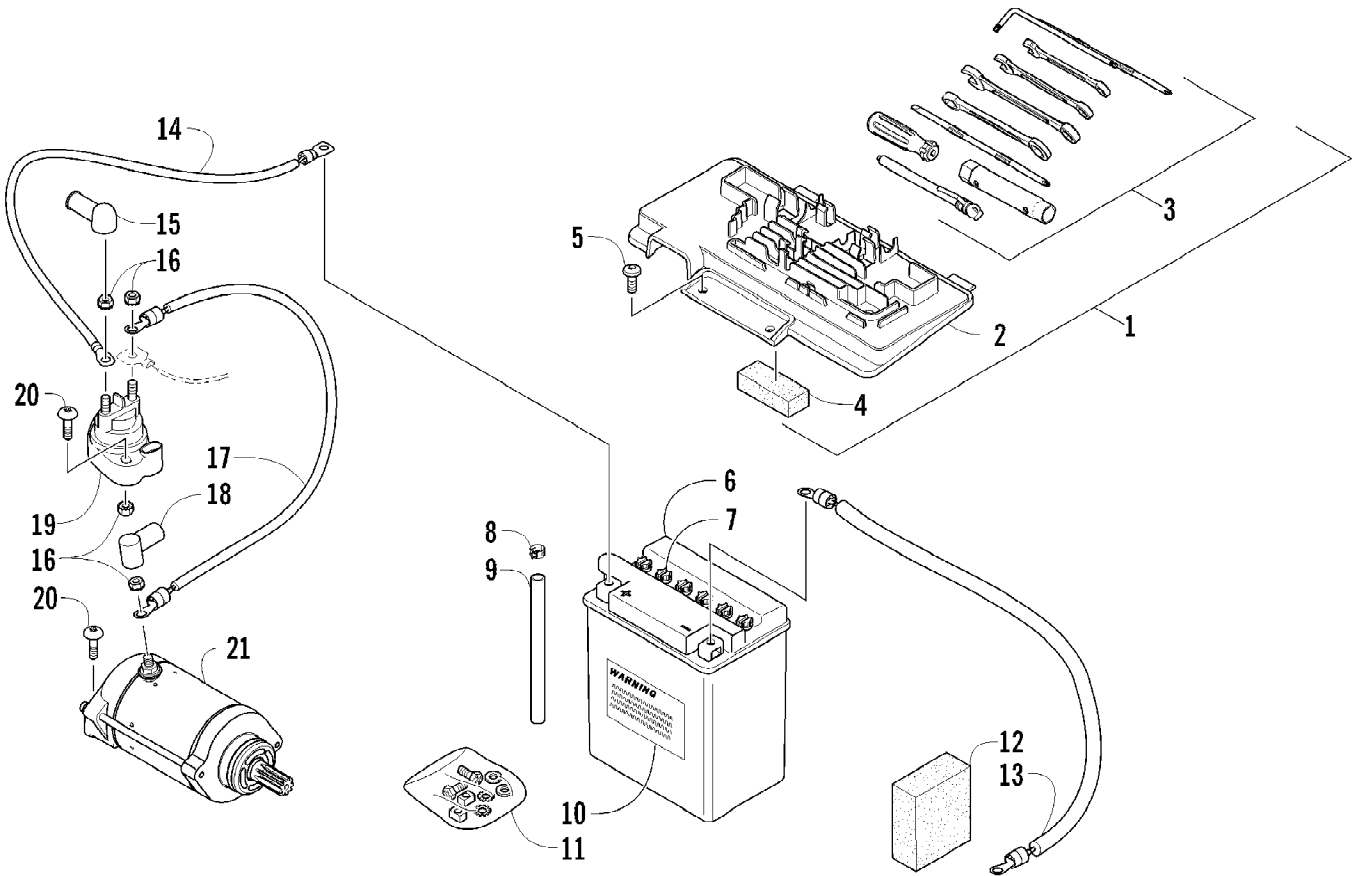

2012 ATV 650 INTERNATIONAL RED (A2012ICS4BOSR)
BATTERY AND STARTER ASSEMBLY

2012 ATV 650 INTERNATIONAL RED (A2012ICS4BOSR)
BATTERY AND STARTER ASSEMBLY

Page 4 of 77

Ref #	Part Number	Qty	S/P/F	Description
1	5991-655	1	/P	Battery Cover/Tool Tray Assembly (inc. 2-4)
2	2406-815	1	/P	Cover, Battery
3	0444-122	1	S/P	Kit, Tool
4	0417-016	1		Pad, Battery
5	8476-620	2		Screw, Machine
6	0745-047	1	/P	Battery Assembly (inc. 7-11)
7	0645-045	6		Cap, Battery
8	0645-152	1		Clamp, Hose
9	0645-263	1	/P	Hose, Vent
10	0645-151	1		Decal, Warning
11	0445-082	1		Kit, Hardware
12	0417-012	1		Foam, Battery
13	0445-070	1		Cable, Battery/Ground
14	0445-062	1		Cable, Battery/Solenoid
15	0645-327	1		Boot, Terminal
16	0623-038	5		Nut w/Washer
17	0445-064	1		Cable, Solenoid/Starter (inc. 18)
18	0645-019	1		Boot, Terminal
19	0445-058	1	/P	Solenoid
20	8476-625	4		Screw, Machine
21	0825-013	1	/P	Motor, Starter - Assembly