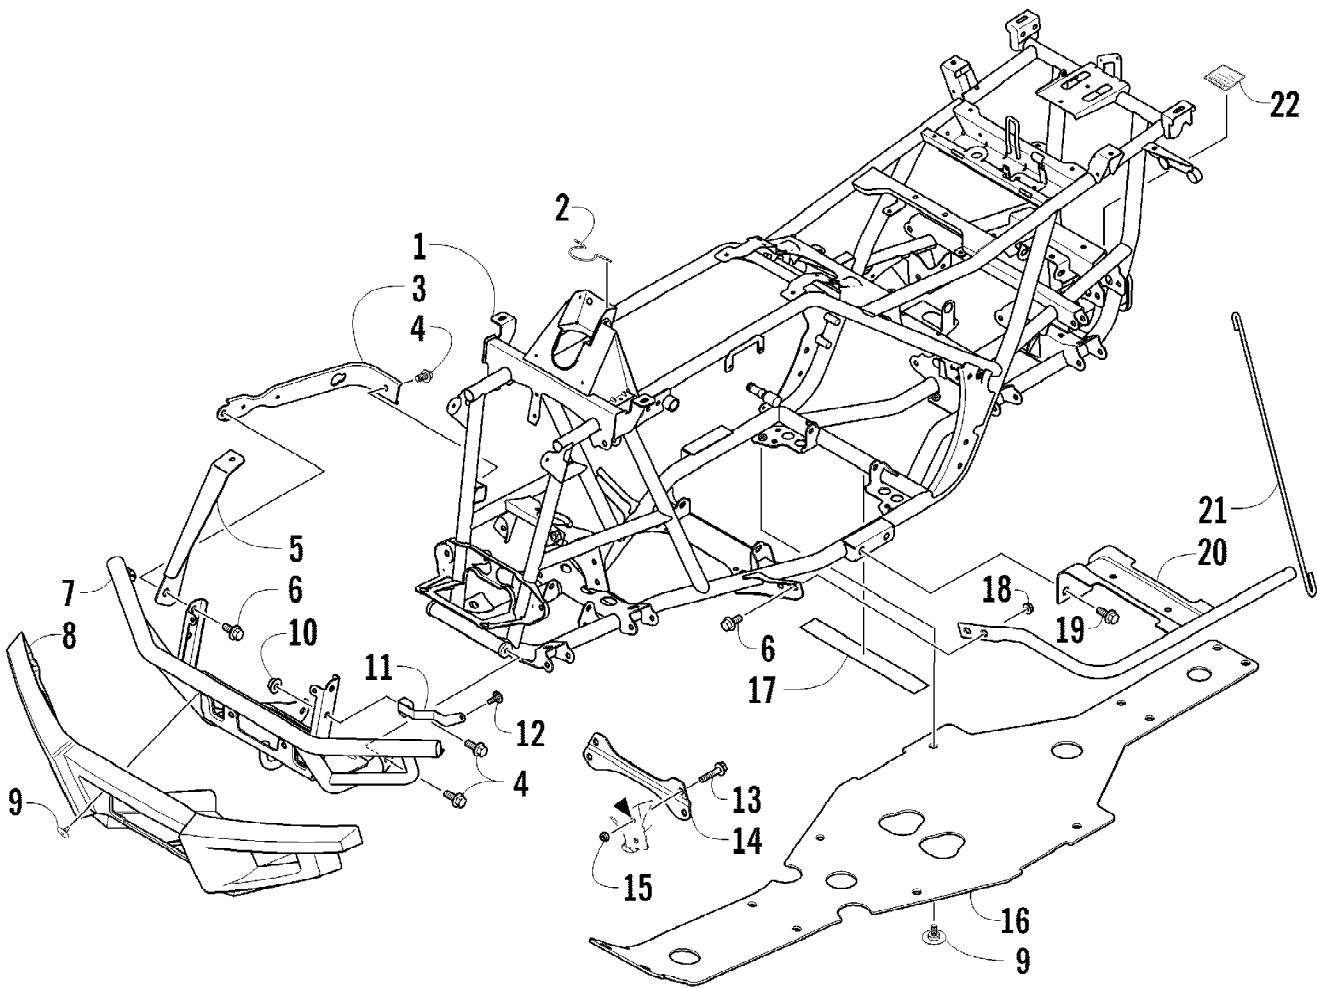

Ref #	Part Number	Qty	S/P/F	Description
1	4506-797	1		Frame, Main
2	2416-401	1		Clip, Routing
3	1506-596	2	/P	Channel, Bumper Mounting
4	8409-020	6	/P	Screw, Cap
5	1506-686	1		Bracket, Mounting - Bumper - Right
5	1506-687	1		Bracket, Mounting - Bumper - Left
6	8408-816	6		Screw, Cap
7	1506-684	1		Bumper, Front
8	1406-868	1		Fascia, Bumper - Front
9	0423-101	16		Screw, Shoulder
10	8424-002	2		Nut
11	2516-594	1		Bracket, Support - Right
11	2516-595	1		Bracket, Support - Left
12	0623-797	2		Screw, Self-Tapping
13	8409-025	2		Screw, Cap
14	2516-852	1	/P	Brace, A-Arm
15	0423-744	2		Nut, Lock
16	1406-030	1		Panel, Belly
17	0406-289	2		Pad, Frame
18	8424-802	4		Nut
19	8409-016	4		Screw, Cap
20	1506-659	1		Footrest - Right
20	1506-660	1		Footrest - Left
21	2506-426	2	/P	Rod, Support
22	1411-077	1		Decal, Warning - Towing