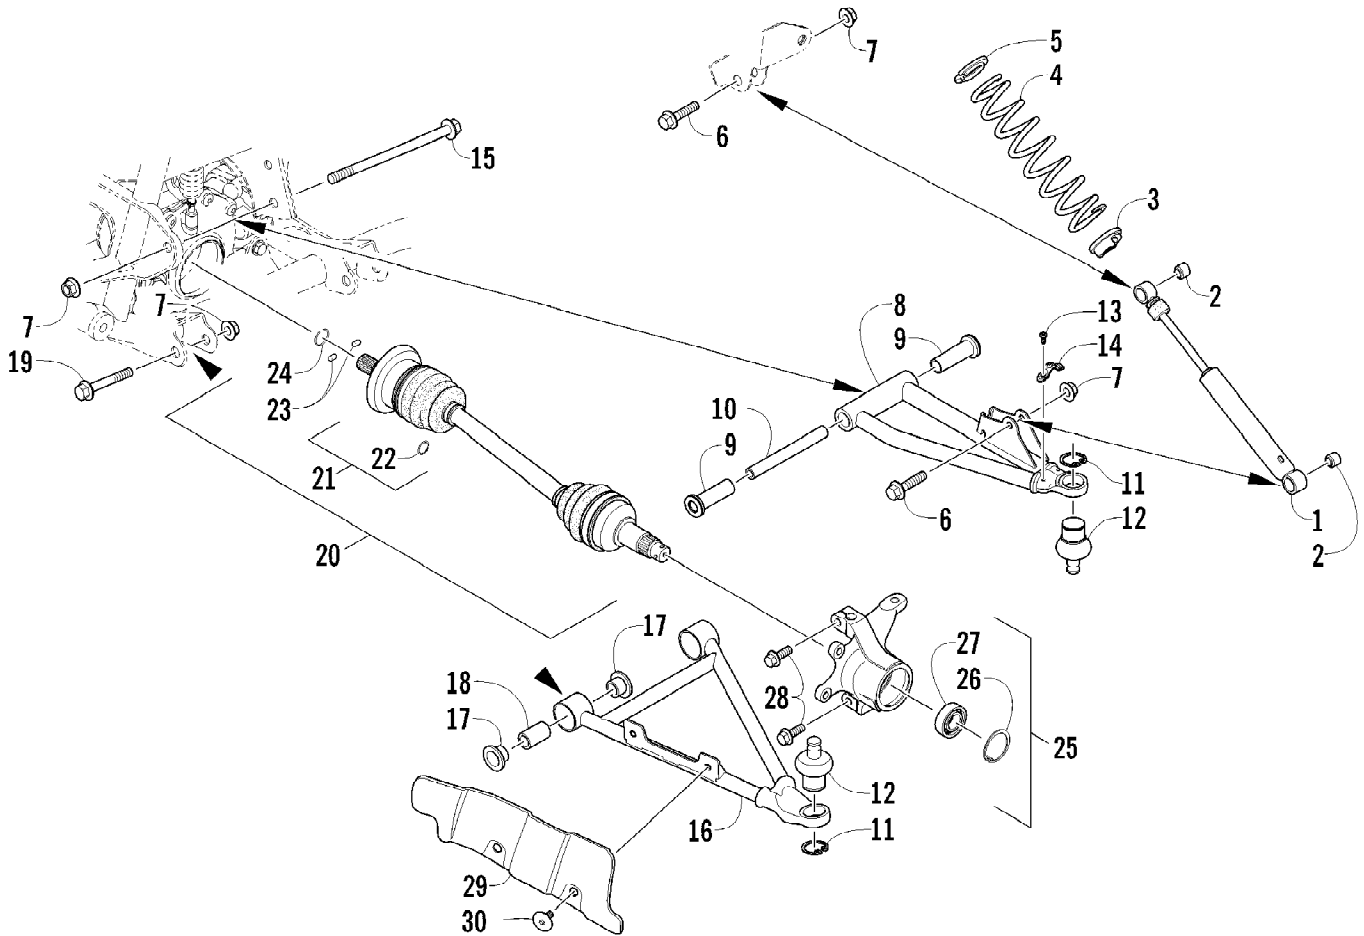

2012 ATV 650 INTERNATIONAL RED (A2012ICS4BOSR)
FRONT SUSPENSION ASSEMBLY

2012 ATV 650 INTERNATIONAL RED (A2012ICS4BOSR)
FRONT SUSPENSION ASSEMBLY

Page 37 of 77

Ref #	Part Number	Qty	S/P/F	Description
1	0403-209	2		Shock Absorber (inc. 2)
2	0403-182	4		Bushing
3	0403-102	2		Cam, Spring Adjuster
4	0503-468	2		Spring, Suspension
5	1603-889	2	/P	Retainer, Spring
6	8409-040	4		Screw, Cap
7	0423-744	10		Nut, Lock
8	0503-416	1	/P	A-Arm, Upper Right (inc. 9-12)
8	0503-417	1	/P	A-Arm, Upper Left (inc. 9-12)
9	0403-207	4	/P	Bushing
10	0403-080	2		Axle
11	0423-009	4	/P	Ring, Retaining
12	0405-115	4	/P	Ball Joint
13	0423-946	4		Screw, Self-Tapping
14	1502-594	2		Clamp, Routing
15	0423-334	2		Screw, Cap
16	0503-376	1	/P	A-Arm, Lower Right (inc. 17-18 and two No. 11-12)
16	0503-377	1	/P	A-Arm, Lower Left (inc. 17-18 and two No. 11-12)
17	0403-208	8	/P	Bushing
18	0403-214	4	/P	Axle
19	8409-075	4		Screw, Cap
20	1502-800	1	S/P	Axle, Drive - Right (inc. 21-24)
20	1502-799	1	S/P	Axle, Drive - Locking - Left (inc. 21-24)
21	1436-419	2		Repair Kit, Boot (inc. 22)
22	1441-988	2		Clip, Retaining
23	1402-885	4		Pin, Detent
24	1402-889	2		Clip, Retaining
25	0505-576	1	/P	Knuckle - Assembly - Right (inc. 26-27)
25	0505-577	1	/P	Knuckle - Assembly - Left (inc. 26-27)
26	0423-423	2		Ring, Retaining
27	1402-809	2	/P	Bearing
28	0423-998	4		Screw, Shoulder
29	1406-034	1		Guard, Boot - Right
29	1406-035	1		Guard, Boot - Left
30	0423-545	4	/P	Screw, Shoulder