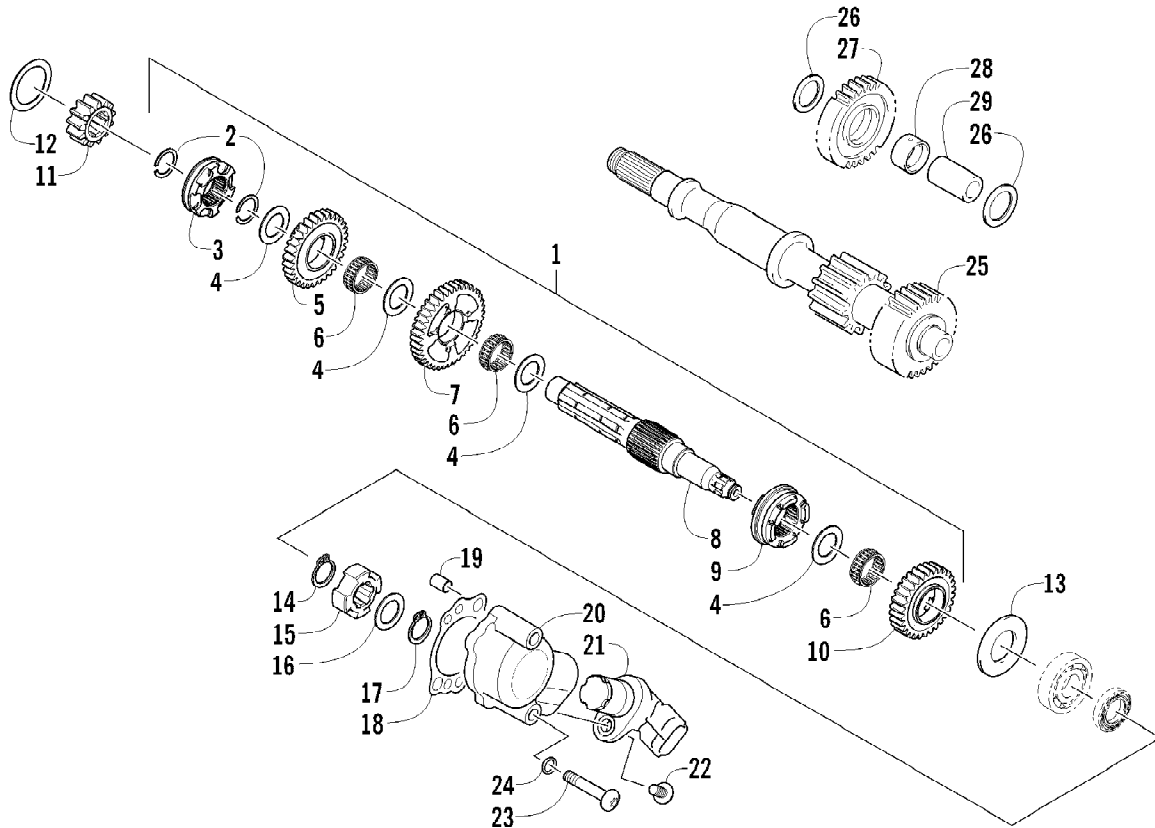

2012 ATV 650 INTERNATIONAL RED (A2012ICS4BOSR)
SECONDARY TRANSMISSION ASSEMBLY

2012 ATV 650 INTERNATIONAL RED (A2012ICS4BOSR)
SECONDARY TRANSMISSION ASSEMBLY

Page 61 of 77

Ref #	Part Number	Qty	S/P/F	Description
1	0822-124	1		Countershaft Assembly (inc. 2-10)
2	0831-085	2		Ring, Retaining
3	0822-120	1		Gear Select, Reverse
4	0822-121	4		Shim
5	0822-119	1		Gear, Reverse Driven
6	0832-082	3		Bearing
7	0822-114	1		Gear, Driven - Low
8	0822-113	1		Countershaft
9	0822-116	1		Gear Select, Sliding
10	0822-115	1		Gear, Driven - High
11	0822-125	1		Gear, Drive
12	0828-019	1		Washer, Thrust
13	0828-011	1		Washer
14	0831-040	1		Ring, Retaining
15	0822-050	1		Trigger, Speedometer Sensor
16	0828-069	1		Washer, Thrust
17	0831-039	1		Ring, Retaining
18	0830-129	1		Gasket
19	0829-023	2		Pin, Dowel
20	0822-049	1		Housing, Speedometer Sensor
21	0824-042	1	/P	Sensor, Speedometer
22	8468-620	1	/P	Screw, Machine
23	8468-645	2		Screw, Machine
24	0830-107	2		Gasket
25	0822-001	1		Driveshaft
26	0828-016	2		Washer, Thrust
27	0822-011	1		Gear, Reverse Idle
28	0822-012	1		Bushing
29	0822-015	1		Shaft, Reverse Idle