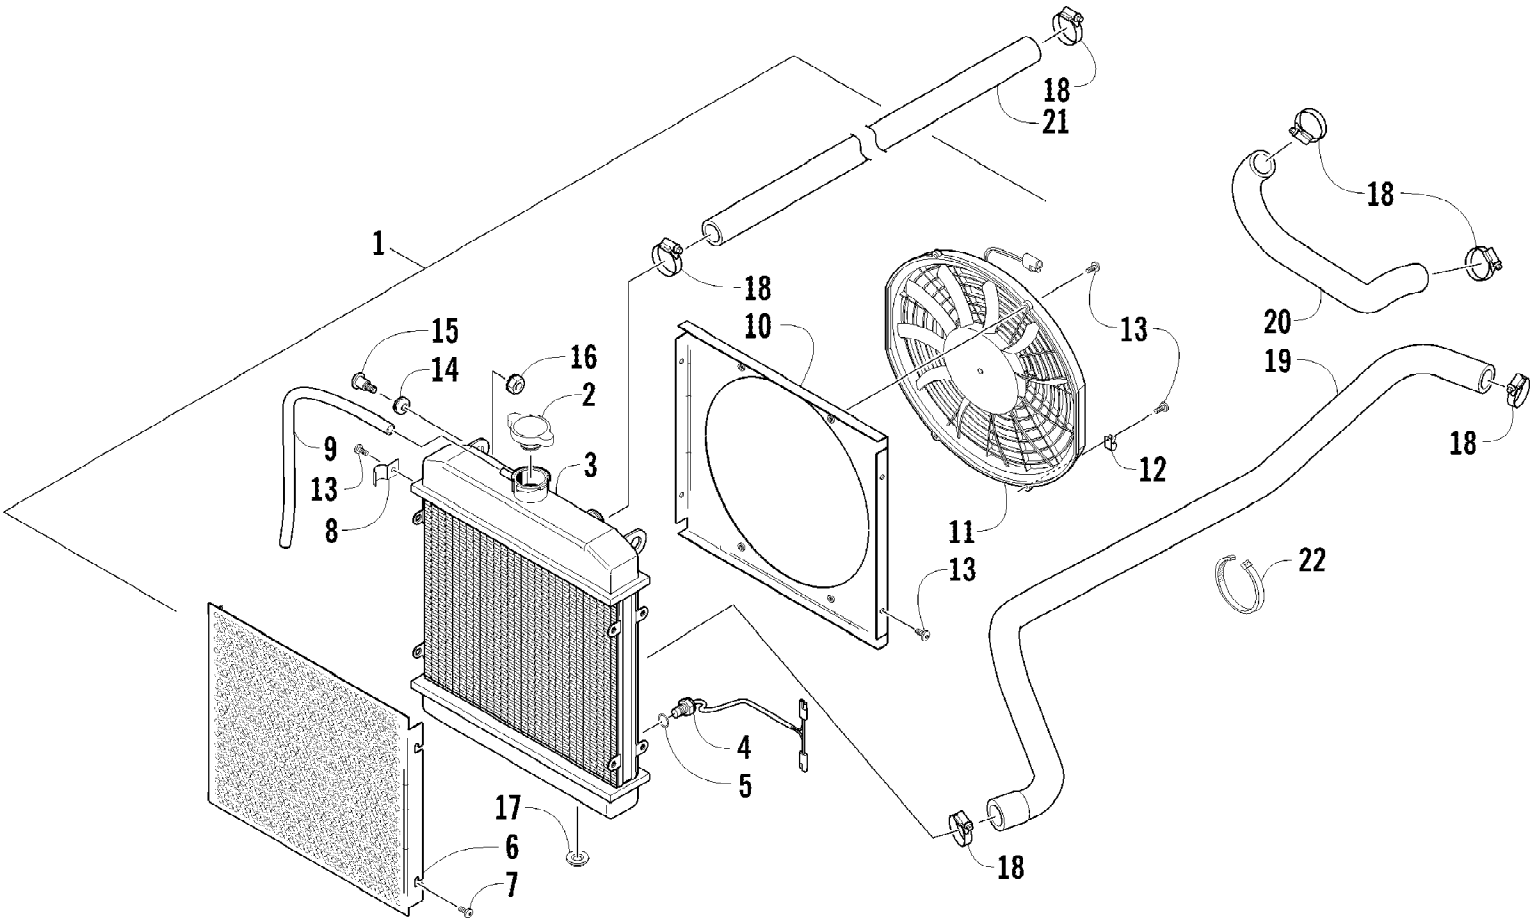

2012 ATV 650 INTERNATIONAL RED (A2012ICS4BOSR)
COOLING ASSEMBLY

Page 14 of 77

Ref #	Part Number	Qty	S/P/F	Description
1	0413-257	1	/P	Radiator Assembly (inc. 2-14)
2	0413-255	1	/P	Cap
3	0413-205	1		Radiator
4	0413-168	1		Sensor, Engine Coolant Temperature
5	1602-213	1	/P	O-Ring
6	0413-007	1		Screen
7	8475-512	4		Screw, Machine
8	0423-351	1		Clamp, Wire
9	0610-016	AR	/P	Hose - 25 ft
9	0610-015	AR	/P	Hose - 100 ft
10	0413-203	1		Shroud, Fan
11	0413-123	1	/P	Fan, Cooling
12	0123-397	1		Clamp, Routing
13	0623-378	8		Screw, Self-Tapping
14	0423-030	2		Grommet
15	0423-484	2		Screw, Shoulder
16	0623-038	2		Nut w/Washer
17	0423-028	2		Bushing, Stem
18	0423-496	6		Clamp, Hose
19	0410-229	1		Hose, Coolant - Lower
20	0410-022	1		Hose, Coolant - Crossover
21	0410-002	1		Hose, Coolant - Upper
22	0123-903	AR		Tie, Cable - 11.5 in.