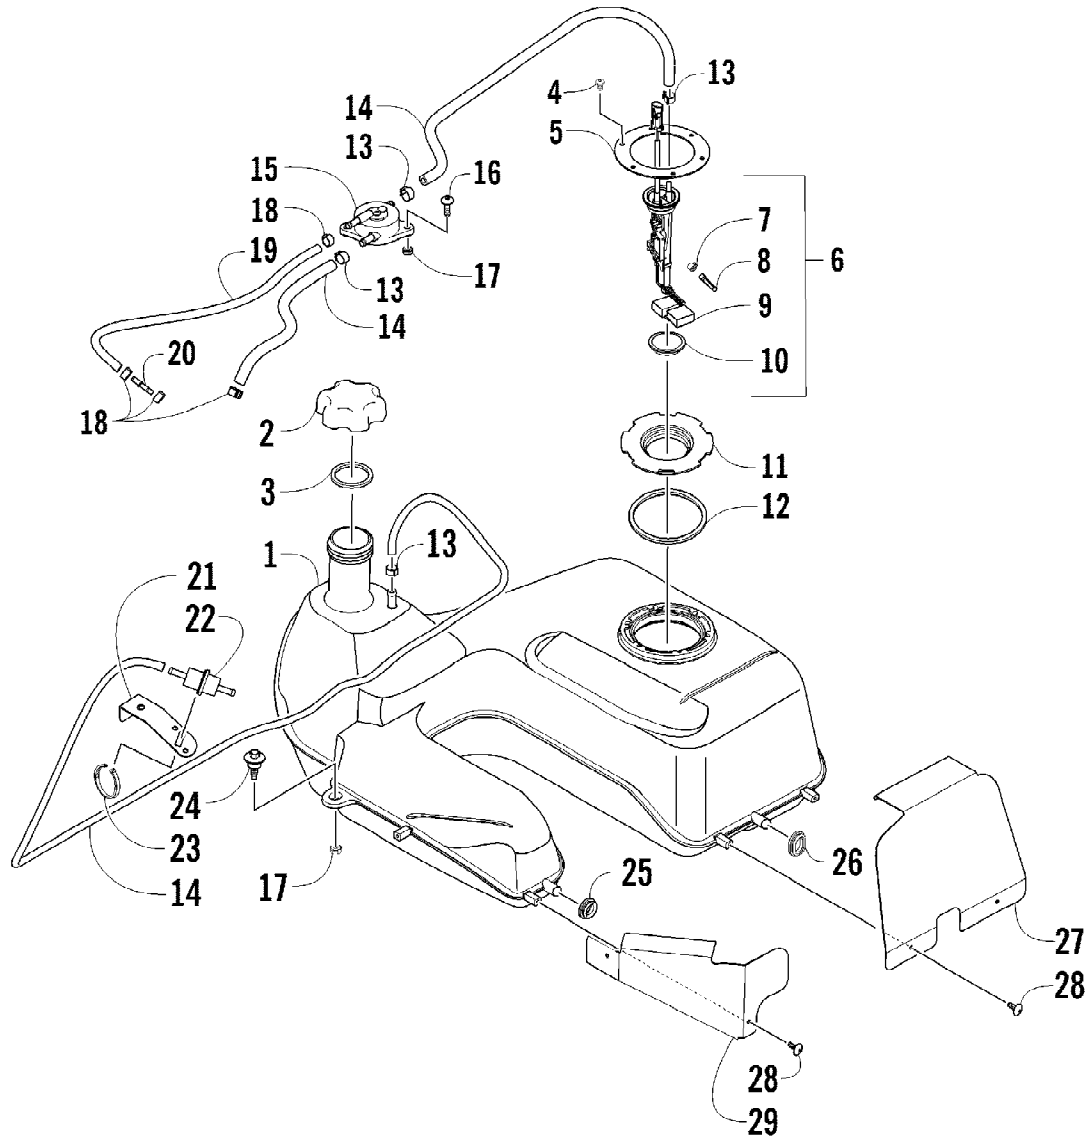

2012 ATV 650 INTERNATIONAL RED (A2012ICS4BOSR)
GAS TANK ASSEMBLY

Page 39 of 77

Ref #	Part Number	Qty	S/P/F	Description
1	0570-286	1	/P	Tank, Gas - Assembly (inc. 2-12)
2	0470-438	1	/P	Cap, Gas Tank (inc. 3)
3	0109-733	1	/P	Gasket, Gas Tank Cap
4	0423-898	6		Screw, Self-Tapping
5	0470-848	1		Plate, Retaining
6	0570-251	1	/P	Sensor, Fuel Level (inc. 7-10)
7	0423-603	1		Clamp, Hose
8	0470-475	1		Filter, Fuel
9	2670-235	1		Float
10	0470-521	1		Seal, Fuel Level Sensor
11	0470-847	1		Adapter, Fuel Level Sensor
12	0470-838	1		Seal
13	0423-688	4		Clamp, Hose
14	0410-070	AR	/P	Hose, Gasline - 25 ft
15	0470-758	1	/P	Pump, Fuel
16	8476-620	2		Screw, Machine
17	0623-038	3		Nut w/Washer
18	0423-689	4		Clamp, Hose
19	0410-143	AR		Hose, Gasline - 25 ft
20	0470-702	1	/P	Fitting, Straight
21	0470-827	1		Bracket, Filter Mounting
22	0510-335	1	/P	Filter, In-Line
23	0123-788	AR	/P	Tie, Cable - 8 in.
24	0423-732	2		Screw, Shoulder
25	0423-460	1		Grommet
26	0423-806	1		Grommet
27	0470-710	1		Shield, Heat - Gas Tank - Rear
28	0623-797	4		Screw, Self-Tapping
29	0470-709	1		Shield, Heat - Gas Tank - Front