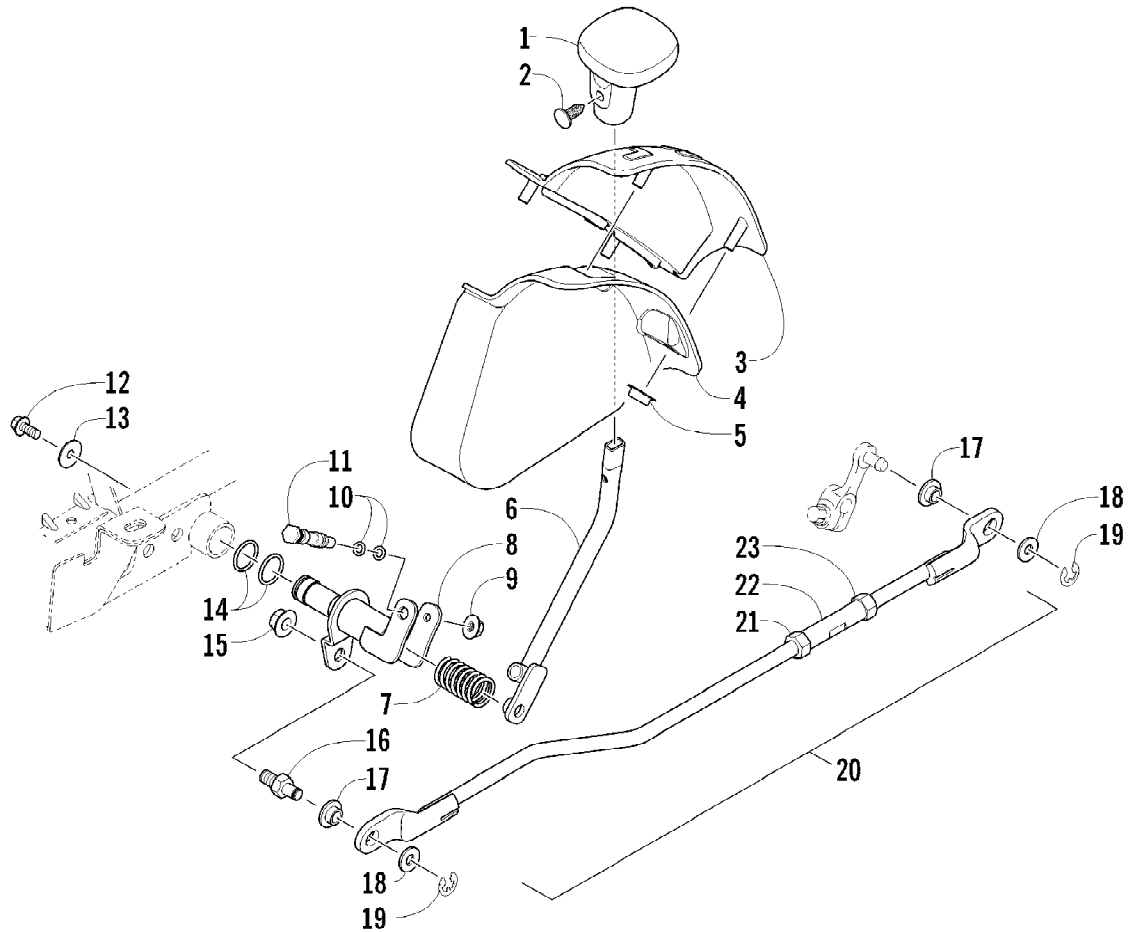

2012 ATV 550 LTD METALLIC GREEN (A2012BLO1PUSA)
SHIFT LEVER ASSEMBLY

Page 63 of 81

Ref #	Part Number	Qty	S/P/F	Description
1	0402-843	1	/P	Knob, Shift
2	0423-345	1		Clip, Retaining
3	1402-562	1	/P	Plate, Shift
4	2406-348	1		Shield, Shift Plate
5	0423-357	4		Nut, Stamped
6	0502-659	1		Lever, Shift
7	0402-678	1	/P	Spring, Shift Lever
8	1502-332	1		Actuator, Shift
9	8424-602	1	/P	Nut
10	0423-182	2	/P	O-Ring
11	0402-675	1		Axle, Pivot
12	8408-812	1		Screw, Cap
13	0423-087	1		Washer
14	0423-299	2	/P	O-Ring
15	8424-802	1		Nut
16	1402-621	1		Pin, Mounting
17	0423-091	2		Bushing
18	0623-094	2		Washer
19	0423-169	2	/P	E-Ring
20	1502-622	1		Linkage, Shift - Assembly (inc. 21-23)
21	0123-917	1	/P	Nut, Hex - Left-Hand Thread
22	1402-619	1		Coupler
23	0623-294	1		Nut, Hex - Right-Hand Thread