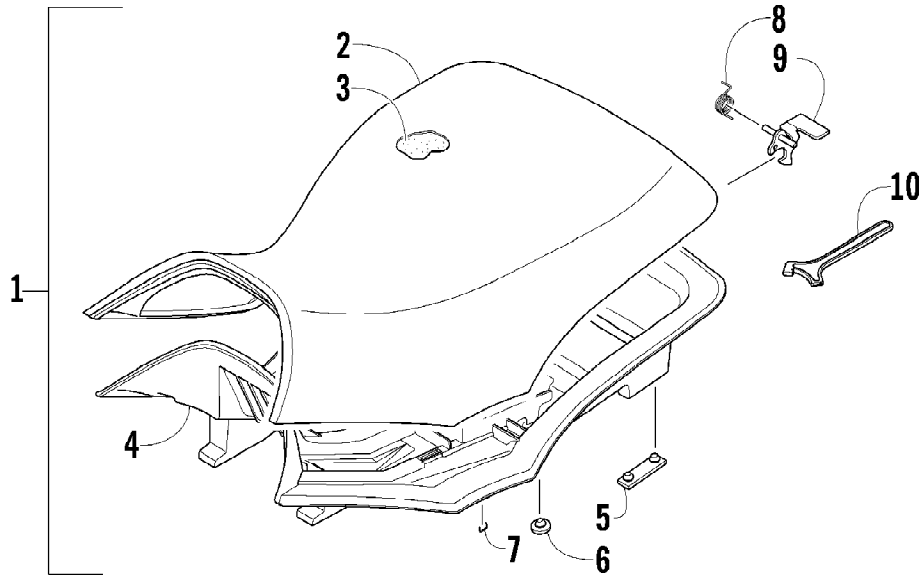

2012 ATV 550 LTD METALLIC GREEN (A2012BLO1PUSA)
SEAT ASSEMBLY

Page 57 of 81

Ref #	Part Number	Qty	S/P/F	Description
1	4506-557	1	/P	Seat Assembly (inc. 2-9)
2	1506-209	1		Cover, Seat
3	0517-119	1		Foam, Seat
4	2416-826	1	/P	Base, Seat - Assembly (inc. 5-6)
5	0406-879	2		Bumper, Seat - Rear
6	0406-877	4	/P	Bumper, Seat - Front
7	0624-263	AR		Staple
8	1406-592	1	/P	Spring, Seat Latch
9	1506-156	1		Latch, Seat
10	0441-587	1		Wrench, Spanner