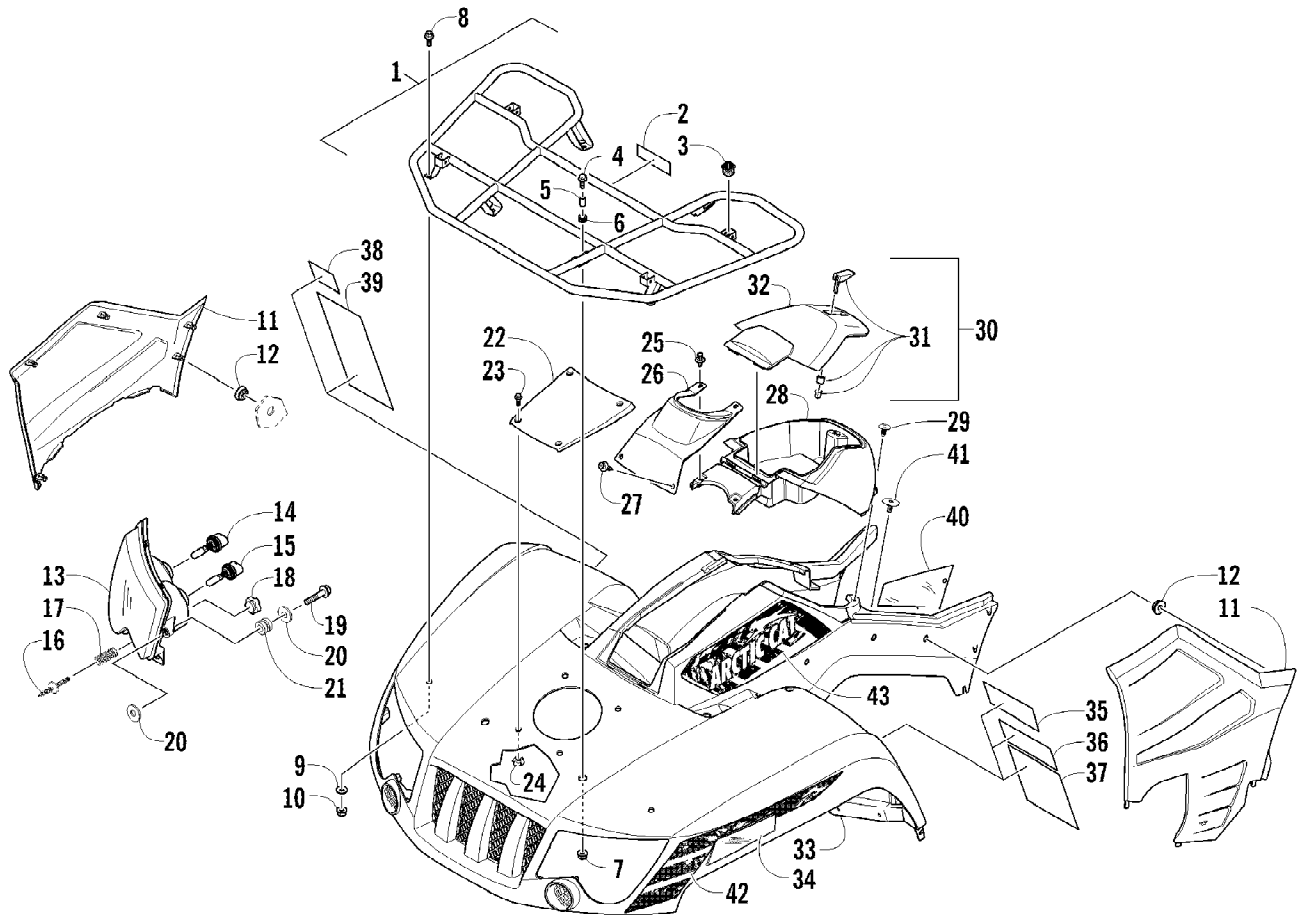

2012 ATV 550 LTD METALLIC GREEN (A2012BLO1PUSA)
FRONT RACK, BODY PANEL, AND HEADLIGHT ASSEMBLIES

Ref #	Part Number	Qty	S/P/F	Description
1	2506-646	1		Rack, Front - Assembly (inc. 2-3)
2	0411-576	1		Decal, Warning - Load
3	0441-592	4	/P	Bushing
4	8410-830	4		Screw, Cap
5	0423-669	4		Spacer
6	0423-465	4		Grommet
7	8432-802	4		Nut, Lock
8	0423-654	2		Screw, Shoulder
9	8050-222	2	/P	Washer
10	0423-540	2		Nut, Lock
11	2406-380	1		Panel, Side - Lower - Right
11	2406-381	1		Panel, Side - Lower - Left
12	0423-678	8		Grommet
13	0609-852	1	/P	Headlight Assembly - Right (inc. 14-15)
13	0609-853	1	/P	Headlight Assembly - Left (inc. 14-15)
14	0409-073	2		Bulb, Headlight
15	0409-045	2		Bulb, Headlight
16	0423-514	2		Stud, Adjuster - Headlight
17	0423-522	2		Spring, Adjuster
18	0423-513	2		Knob, Adjuster
19	0623-785	4		Screw, Self-Tapping
20	8050-217	8	/P	Washer
21	0423-447	4		Grommet
22	2516-578	1		Cover, Access
23	8410-616	4		Screw, Cap
24	0423-997	4		T-Nut
25	0623-362	2		Rivet, Reinstallable
26	2516-698	1		Cover, Steering Post
27	0423-535	2		Rivet, Reinstallable
28	2516-721	1		Box, Storage
29	0623-544	2		Clip, Retaining
30	2506-235	1		Lid, Storage Box w/Latch (inc. 31-32)
31	1406-599	1		Latch, Storage Box
32	1406-862	1		Lid, Storage Box
33	2516-577	1		Panel, Fender - Assembly (inc. 34-40)
34	1411-078	1		Decal, Reflector - Right
34	1411-079	1		Decal, Reflector - Left
35	1411-574	1		Decal, Warning - Off-Road Only
36	1411-804	1	/P	Decal, Warning - Age
37	1411-932	1	/P	Decal, Warning - General
38	0411-835	1		Decal, Warning - Turn/Hill
39	1411-250	1		Decal, Warning - Reverse/Pre-Ride
40	0412-394	1	/P	Foil, Protective
41	0423-101	2		Screw, Shoulder
42	2411-644	1		Decal, Side - Front Right
42	2411-645	1		Decal, Side - Front Left
43	2411-646	1		Decal, Side - Upper Right
43	2411-647	1		Decal, Side - Upper Left