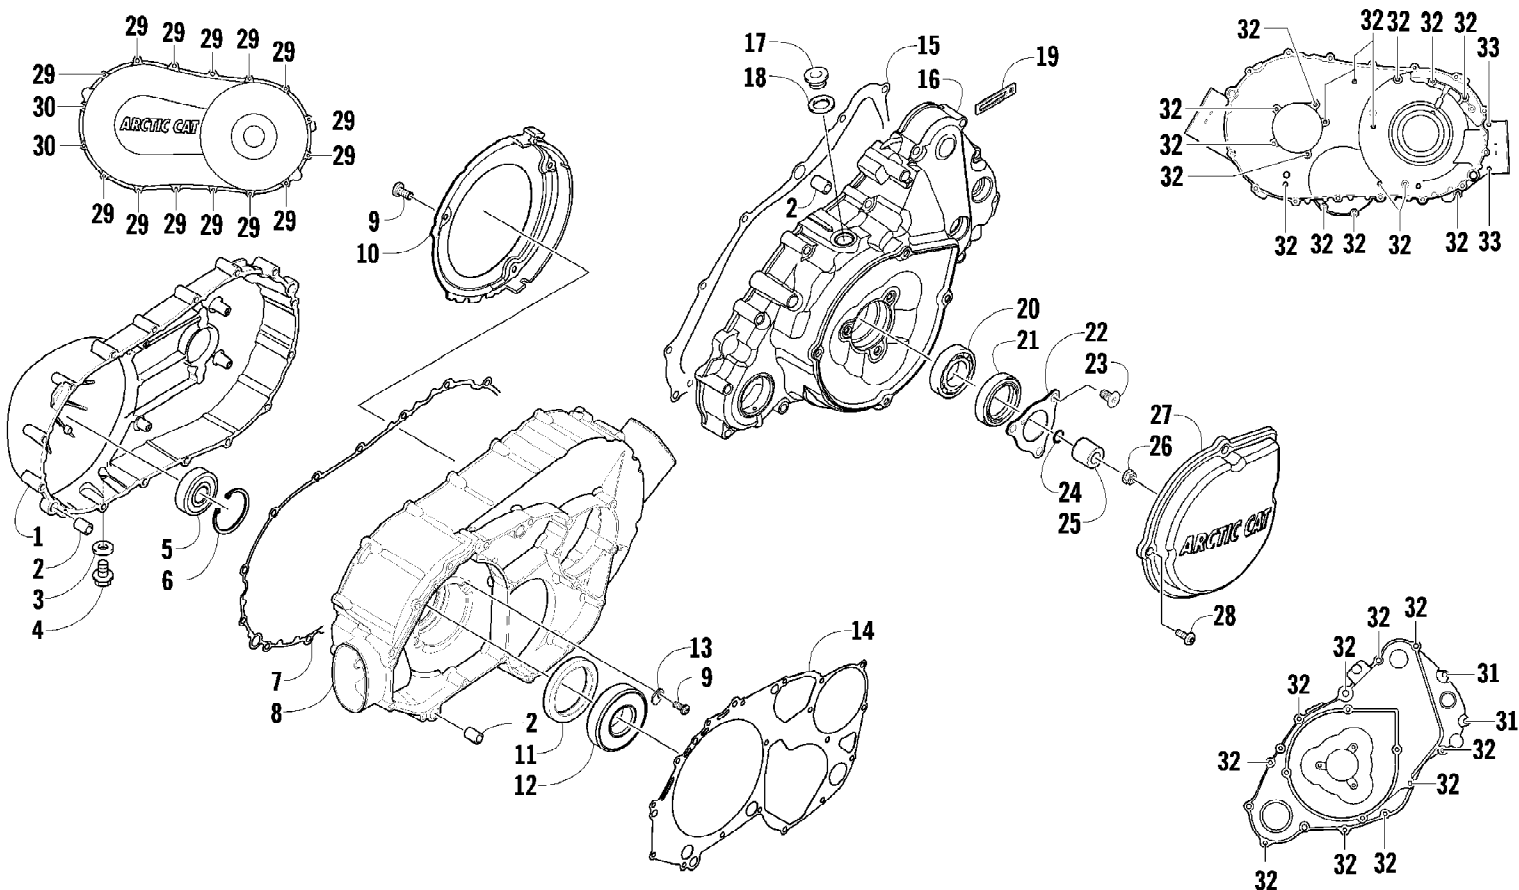

2012 ATV 550 LTD METALLIC GREEN (A2012BLO1PUSA)
CLUTCH/V-BELT/MAGNETO COVER ASSEMBLY

2012 ATV 550 LTD METALLIC GREEN (A2012BLO1PUSA)
CLUTCH/V-BELT/MAGNETO COVER ASSEMBLY

Page 10 of 81

Ref #	Part Number	Qty	S/P/F	Description
1	0806-089	1		Cover, V-Belt
2	0829-002	6		Pin, Dowel
3	0830-013	1		Washer, Crush
4	8408-812	1		Screw, Cap
5	0832-060	1		Bearing
6	0831-078	1		Ring, Retaining
7	0830-174	1	/P	Gasket, V-Belt Cover
8	0806-086	1		Cover, Clutch
9	0826-029	5		Screw, Machine
10	0806-048	1		Plate, Air Intake
11	0830-188	1	/P	Seal
12	0832-009	1	/P	Bearing
13	0822-010	2	/P	Retainer, Bearing
14	0830-116	1	/P	Gasket, Clutch Cover
15	0830-128	1		Gasket, Magneto Cover
16	0806-082	1	/P	Cover, Magneto - Assembly
17	0826-155	1		Plug
18	0830-015	1		Washer, Crush
19	3002-964	1	/P	Clamp, Wire
20	1602-981	1	/P	Bearing
21	0830-158	1		Seal
22	0805-008	1		Retainer, Seal
23	0826-031	3		Screw, Machine
24	0830-108	1		O-Ring
25	0820-061	1		Bushing
26	0827-008	1		Nut
27	0820-062	1		Cover, Magneto
28	8468-616	4		Screw, Machine
29	8468-645	14		Screw, Machine
30	8468-655	2		Screw, Machine
31	8468-625	2		Screw, Machine
32	8468-640	26		Screw, Machine
33	8468-675	2		Screw, Machine