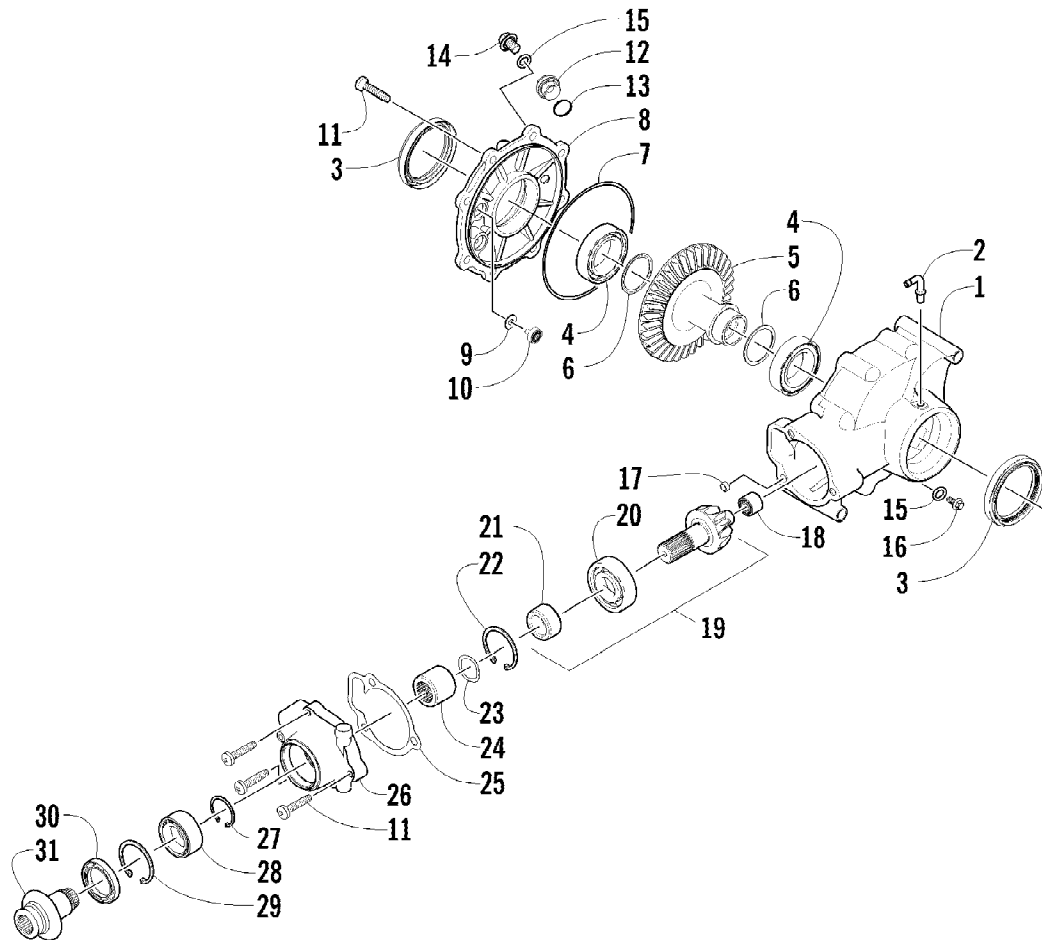

2012 ATV 550 LTD METALLIC GREEN (A2012BLO1PUSA)
REAR DRIVE GEARCASE ASSEMBLY

Ref #	Part Number	Qty	S/P/F	Description
	1502-879	1		Complete Rear Drive Gearcase Assembly
1	1502-896	1		Housing, Gearcase
2	1402-442	1		Fitting, Elbow
3	1402-950	2	/P	Seal
4	0402-393	2		Bearing
5	1402-032	1		Gear, Ring - 36T
6	0402-405	AR		Shim, 41 x 49 x 1.3 mm
6	0402-406	AR		Shim, 41 x 49 x 1.4 mm
6	0402-407	AR		Shim, 41 x 49 x 1.5 mm
6	0402-408	AR		Shim, 41 x 49 x 1.6 mm
6	0402-409	AR		Shim, 41 x 49 x 1.7 mm
7	0423-149	1		O-Ring
8	1502-897	1		Cover, Gearcase
9	0402-429	AR		Shim, 6.3 x 18 x 1.3 mm
9	0402-430	AR		Shim, 6.3 x 18 x 1.4 mm
9	0402-431	AR		Shim, 6.3 x 18 x 1.5 mm
9	0402-432	AR		Shim, 6.3 x 18 x 1.6 mm
9	0402-433	AR		Shim, 6.3 x 18 x 1.7 mm
10	0402-326	1		Button, Thrust
11	0423-118	11		Screw, Self-Tapping
12	0402-333	1	/P	Plug, Magnetic (inc. 13)
13	0423-154	1		O-Ring
14	1402-211	1		Plug, Oil Level (inc. one No. 15)
15	0423-153	2		O-Ring
16	1402-210	1	/P	Plug, Fill (inc. one No. 15)
17	0402-411	1		Pin, Dowel
18	0402-328	1		Bearing
19	1502-863	1		Gear, Pinion - Assembly - 10T (inc. 20-21)
20	0402-327	1		Bearing
21	1402-977	1		Collar, Retaining
22	1423-067	1		Ring, Retaining
23	0402-982	1		Washer, Wave
24	0402-981	1		Collar, Shaft
25	0402-947	1		Gasket, Flange
26	0502-529	1		Housing, Pinion
27	0423-417	1		Ring, Retaining
28	1402-043	1		Bearing
29	0423-423	1		Ring, Retaining
30	1402-011	1		Seal
31	1502-085	1	/P	Shaft, Input