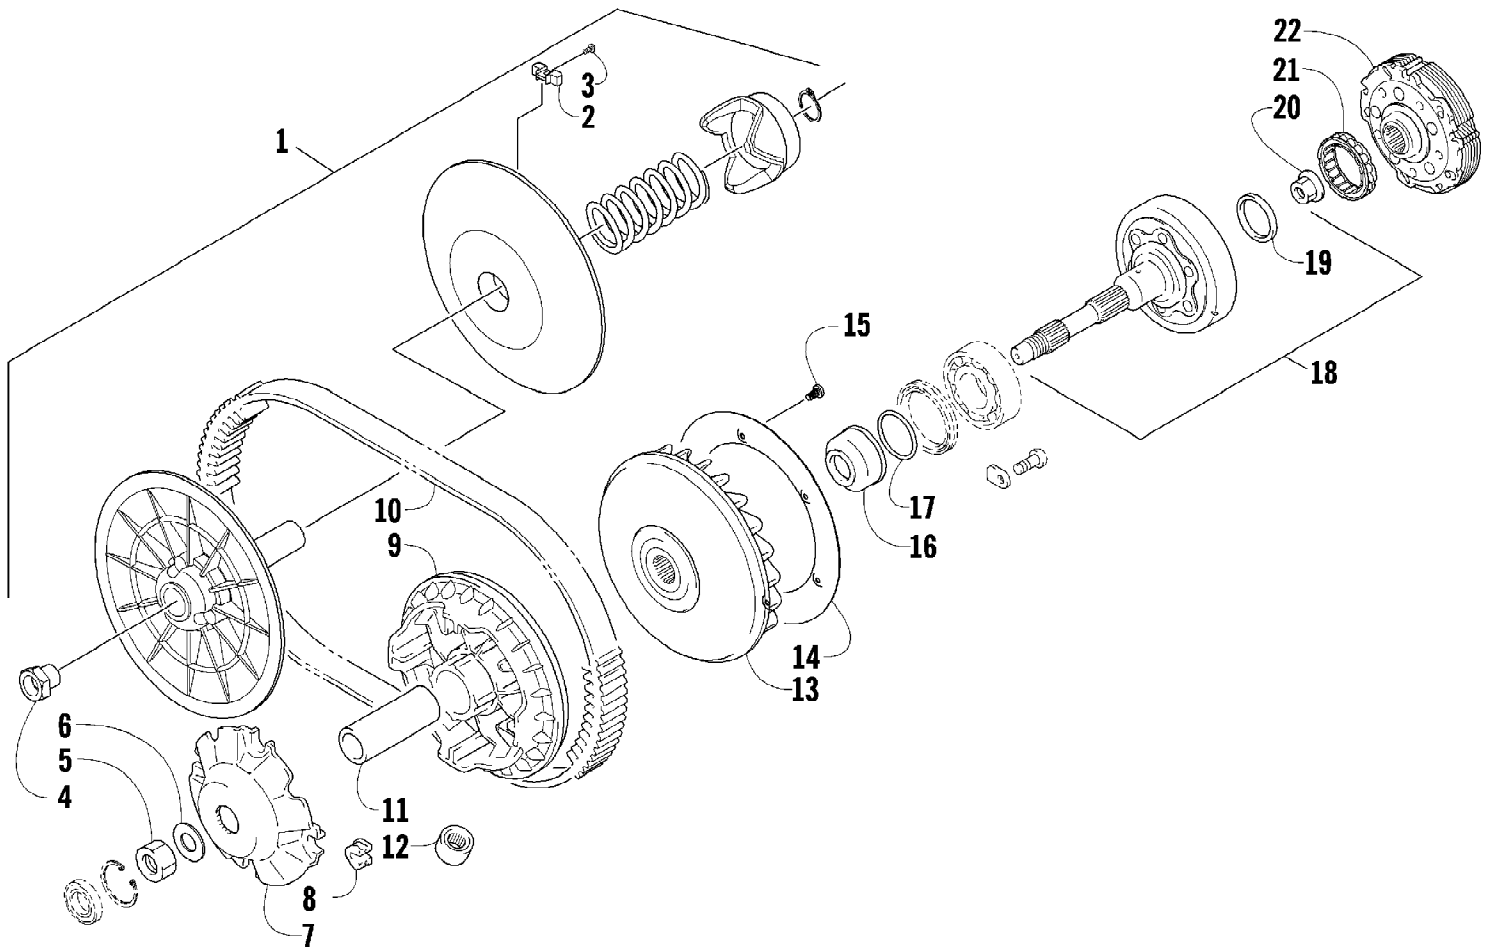

2012 ATV 550 LTD METALLIC GREEN (A2012BLO1PUSA)
TRANSMISSION ASSEMBLY

Page 73 of 81

Ref #	Part Number	Qty	S/P/F	Description
1	0823-353	1	/P	Pulley, Driven - Assembly (inc. 2-4)
2	0823-176	3	/P	Shoe, Cam
3	0823-177	3		Screw, Machine
4	0823-178	1		Nut
5	0827-010	1		Nut
6	0828-106	1		Washer
7	0823-276	1		Plate, Movable Drive Face
8	0823-277	4		Damper, Movable Drive Face
9	0823-273	1		Face, Movable Drive
10	0823-013	1		Belt, Drive
11	0823-271	1		Spacer
12	0823-164	8		Roller
13	0823-272	1		Face, Fixed Drive
14	0823-131	1		Shroud, Drive Face
15	0623-914	6		Screw, Self-Tapping
16	0823-015	1		Spacer, Fixed Drive Face
17	0470-531	1		O-Ring
18	0821-002	1	/P	Housing, Clutch - Assembly
19	0830-189	1	/P	Seal
20	0827-011	1		Nut
21	0823-018	1		Clutch, One-Way
22	0823-310	1	/P	Clutch, Centrifugal - 6 Plate