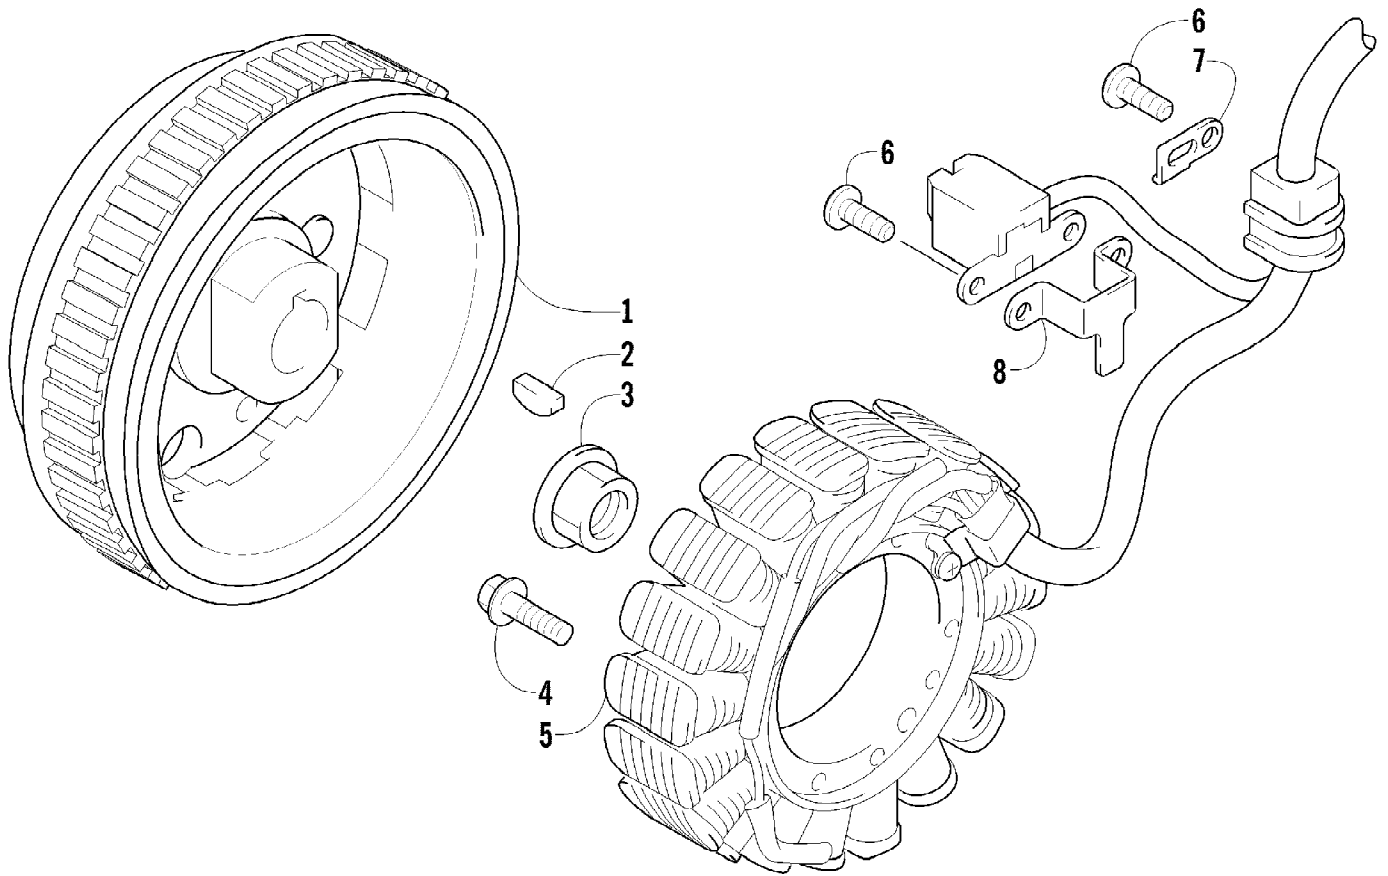

2012 ATV 550 LTD METALLIC GREEN (A2012BLO1PUSA)
MAGNETO ASSEMBLY

Page 47 of 81

Ref #	Part Number	Qty	S/P/F	Description
1	0802-048	1		Rotor/Flywheel
2	0829-012	1		Key
3	0827-014	1		Nut
4	8409-632	3		Screw, Cap
5	0802-041	1		Stator - Assembly
6	8470-510	3		Screw, Machine
7	0802-015	1		Clamp - No. 1
8	0802-016	1		Clamp - No. 2