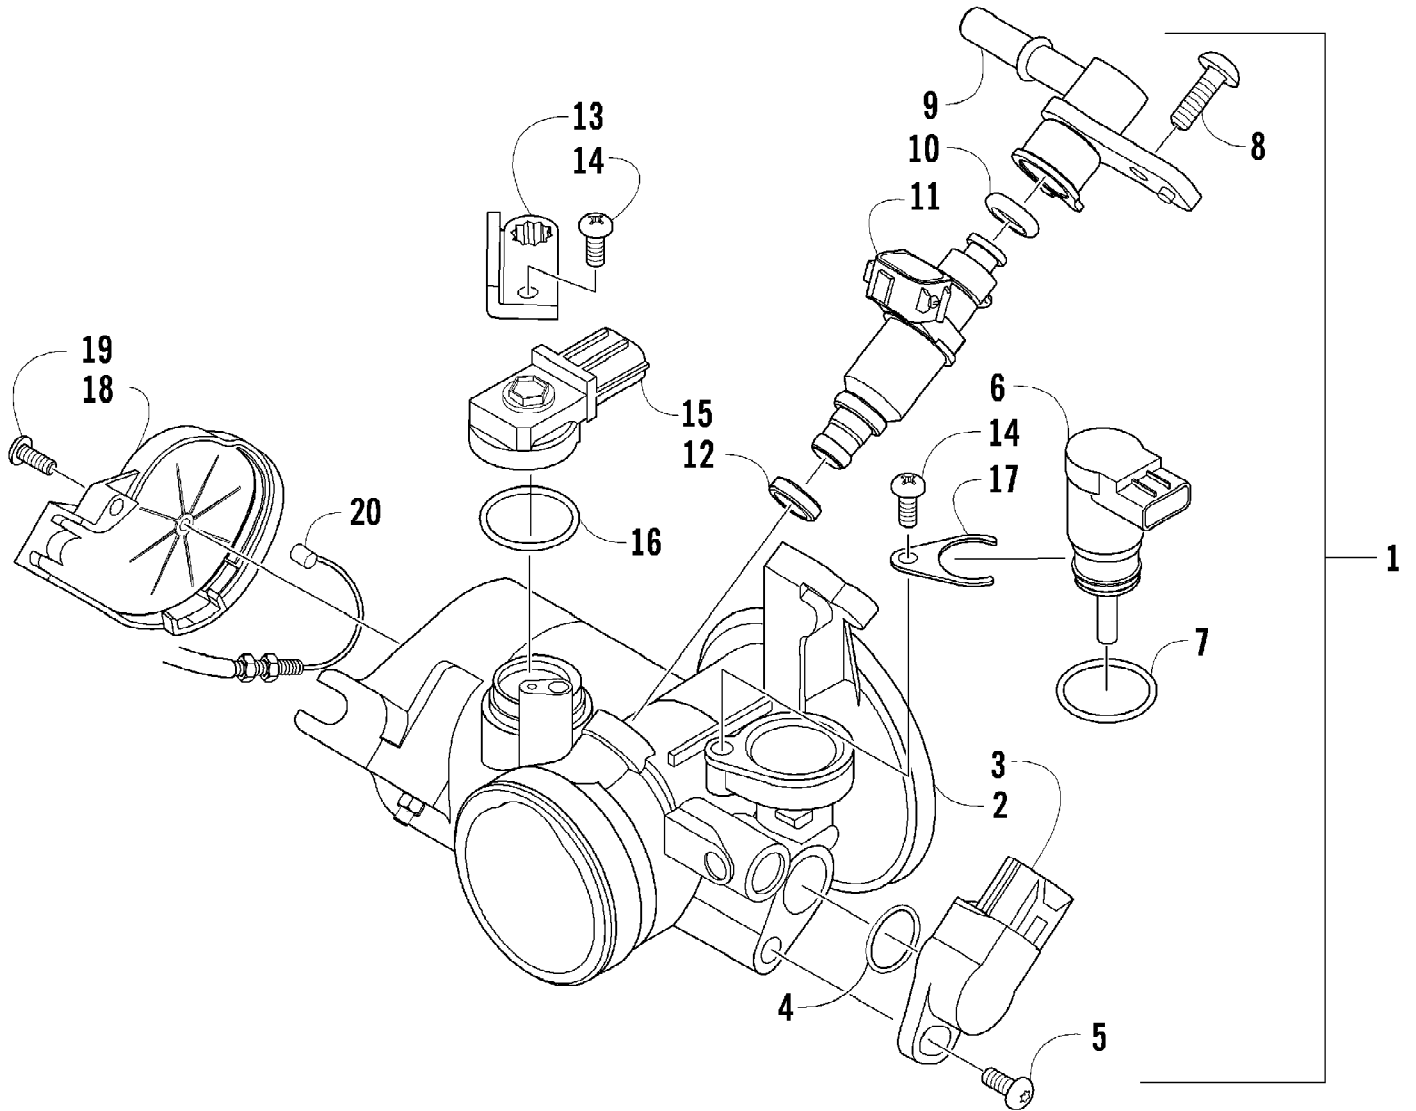

2012 ATV 550 LTD METALLIC GREEN (A2012BLO1PUSA)
THROTTLE BODY ASSEMBLY

Page 71 of 81

Ref #	Part Number	Qty	S/P/F	Description
1	0470-753	1		Throttle - Assembly (inc. 2-19)
2	0	1	F	Throttle Body
3	0430-072	1		Sensor, Throttle Position
4	5507-234	1		O-Ring
5	5507-231	1		Screw, Machine
6	0430-074	1		Valve, ISC
7	5507-233	1		O-Ring
8	5507-238	1		Screw, Machine
9	0470-687	1		Rail, Fuel
10	0470-767	1		O-Ring
11	0470-762	1		Injector, Fuel
12	0470-768	1		Seal
13	5507-227	1		Bracket, MAP Sensor
14	5507-117	2	/P	Screw, Machine
15	0430-073	1		Sensor, MAP
16	5507-232	1		O-Ring
17	5507-229	1		Plate, ISC Valve
18	5507-223	1		Cover
19	5507-037	1	/P	Screw, Machine
20	0487-057	1		Cable, Throttle