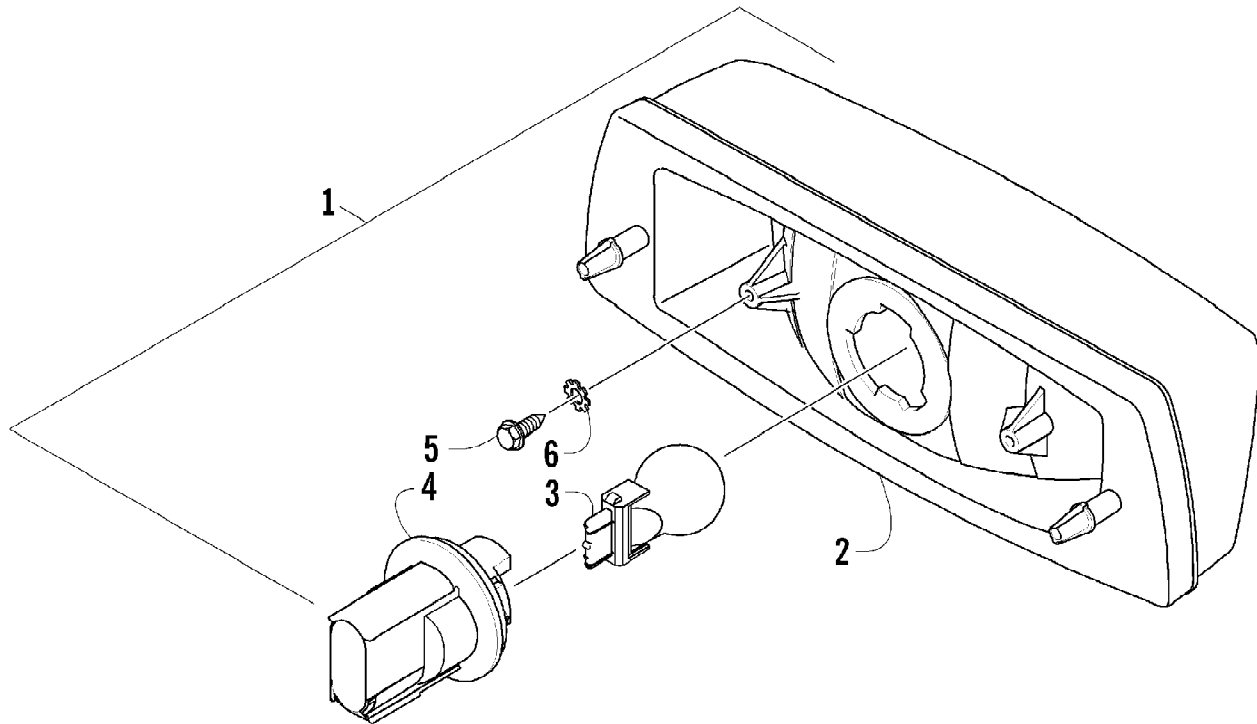

2012 ATV 550 LTD METALLIC GREEN (A2012BLO1PUSA)
TAILLIGHT ASSEMBLY

Page 69 of 81

Ref #	Part Number	Qty	S/P/F	Description
1	0509-022	1		Taillight Assembly (inc. 2-4)
2	0509-025	1		Housing, Taillight
3	0409-056	1		Bulb, Taillight
4	0409-057	1		Socket, Taillight
5	0623-301	2	/P	Screw, Self-Tapping
6	8053-212	2	/P	Washer, External Tooth Lock