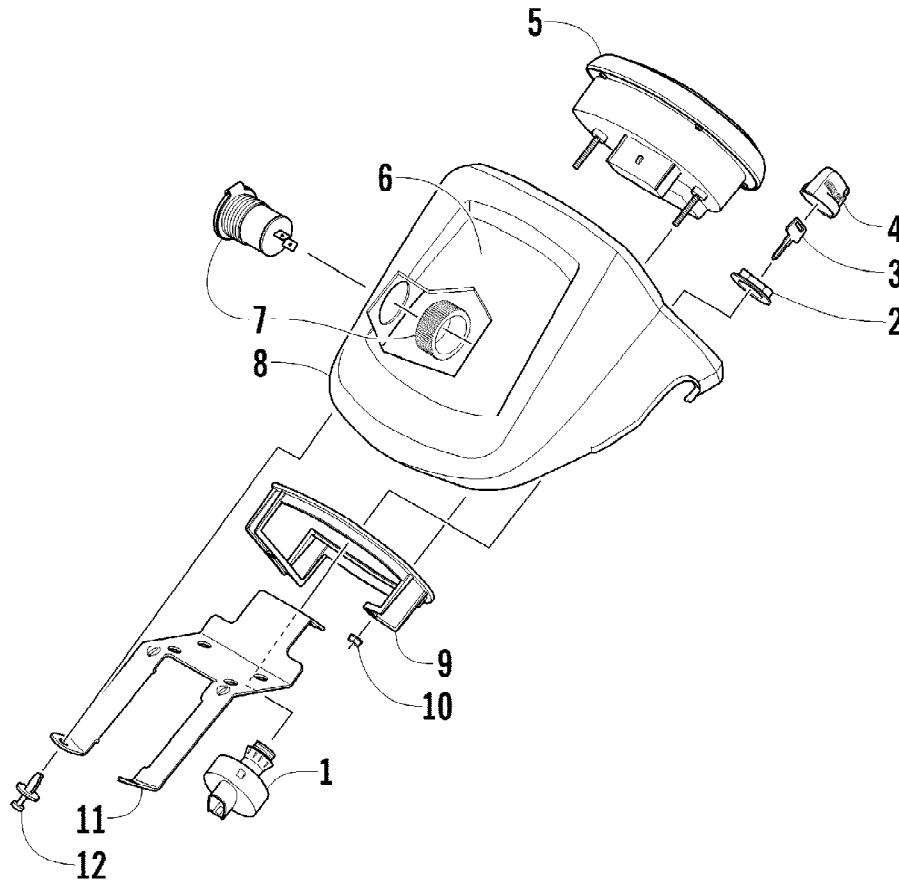

2012 ATV 550 LTD METALLIC GREEN (A2012BLO1PUSA)
INSTRUMENT POD ASSEMBLY

Page 45 of 81

Ref #	Part Number	Qty	S/P/F	Description
1	0430-090	1	/P	Switch, Ignition - Assembly (inc. 2-4)
2	0430-050	1		Nut, Retaining
3	0430-042	1		Key, Ignition (Y Series - Left-Side Cut)
3	0430-043	1		Key, Ignition (Z Series - Right-Side Cut)
4	0430-054	1		Cover, Key
5	0520-103	1		Gauge, LCD
6	9611-603	1		Decal, 50th Anniversary
7	0641-897	1	/P	Outlet, Accessory - 12V
8	0505-590	1		Instrument Pod
9	0420-065	1	/P	Bracket, Retaining
10	0423-493	2		Nut w/Washer
11	2506-470	1		Bracket, Mounting - Instrument Pod
12	0423-535	2		Rivet, Reinstallable