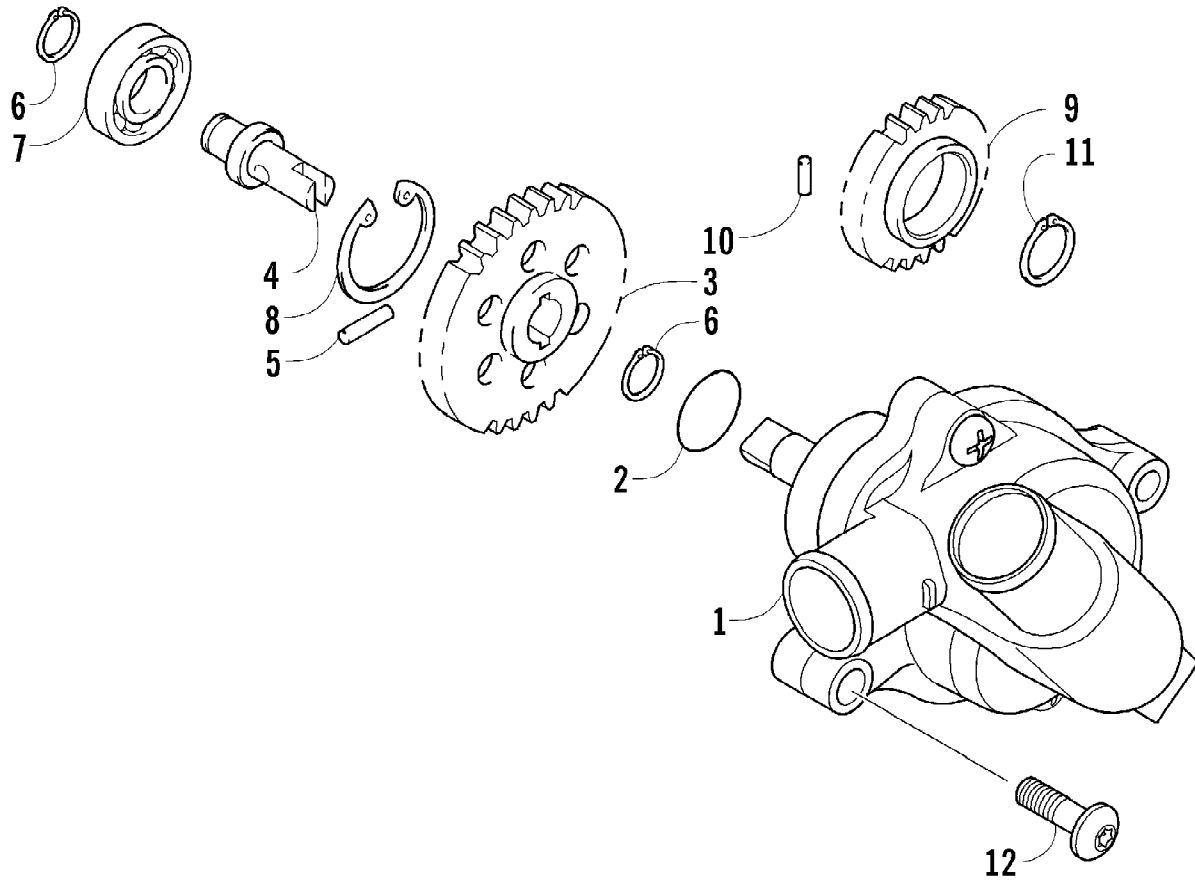

2012 ATV 550 LTD METALLIC GREEN (A2012BLO1PUSA)
WATER PUMP ASSEMBLY

Page 75 of 81

Ref #	Part Number	Qty	S/P/F	Description
1	0813-001	1		Pump, Water - Assembly (inc. 2)
2	0830-029	1		O-Ring
3	0813-004	1		Gear, Driven
4	0813-005	1		Shaft, Driven Gear
5	0829-009	1		Pin
6	0831-002	2		Ring, Retaining
7	0832-046	1	/P	Bearing
8	0831-004	1		Ring, Retaining
9	0811-003	1		Gear, Water Pump Drive
10	0829-007	1		Pin
11	0831-005	1		Ring, Retaining
12	8468-665	2		Screw, Machine