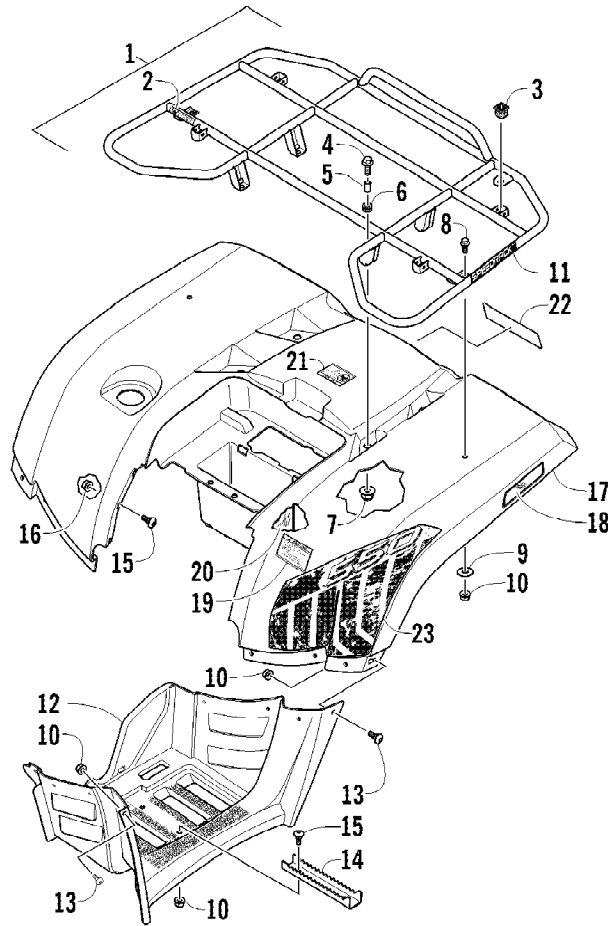

2012 ATV 550 LTD METALLIC GREEN (A2012BLO1PUSA)
REAR RACK, BODY PANEL, AND FOOTWELL ASSEMBLIES

2012 ATV 550 LTD METALLIC GREEN (A2012BLO1PUSA)
REAR RACK, BODY PANEL, AND FOOTWELL ASSEMBLIES

Ref #	Part Number	Qty	S/P/F	Description
1	2506-124	1		Rack, Rear - Assembly (inc. 2-3)
2	0411-648	1		Decal, Warning - Load
3	0441-592	4	/P	Bushing
4	8410-830	4		Screw, Cap
5	0423-669	4		Spacer
6	0423-465	4		Grommet
7	8432-802	4		Nut, Lock
8	0423-654	2		Screw, Shoulder
9	8050-222	2	/P	Washer
10	0423-540	24		Nut, Lock
11	0411-965	2		Decal, "Speedrack"
12	2406-280	1		Footwell - Right
12	2406-281	1		Footwell - Left
13	0423-419	18		Screw, Machine
14	1506-125	2	/P	Footpeg
15	0423-355	10		Screw, Shoulder
16	8424-602	6	/P	Nut
17	2516-688	1		Panel, Fender - Assembly (inc. 18-21)
18	1411-598	1		Decal, Reflector - Right
18	1411-599	1		Decal, Reflector - Left
19	2411-143	1	/P	Decal, Warning - Tire Pressure
20	0412-351	1		Foil, Protective
21	1411-809	1	/P	Decal, Passenger
22	1411-725	1		Decal, "Arctic Cat"
23	2411-670	1		Decal, Side - Lower Right
23	2411-671	1		Decal, Side - Lower Left