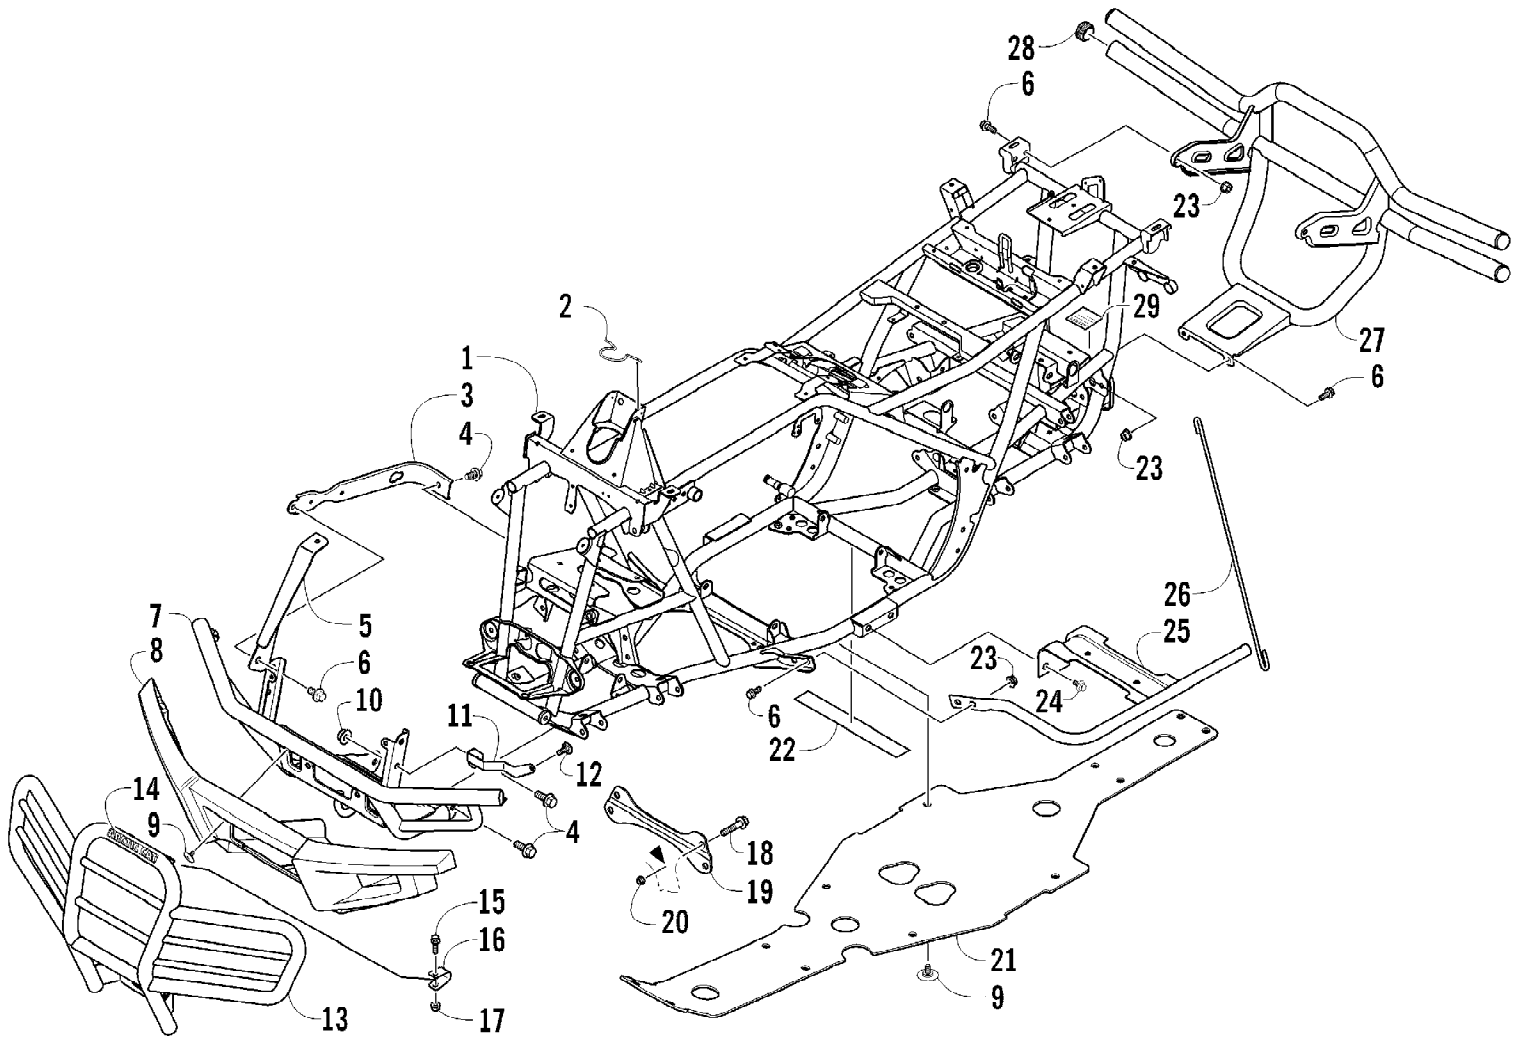

2012 ATV 550 LTD METALLIC GREEN (A2012BLO1PUSA)
FRAME AND RELATED PARTS

Page 28 of 81

Ref #	Part Number	Qty	S/P/F	Description
1	4506-551	1		Frame, Main
2	2416-401	1		Clip, Routing
3	1506-596	2	/P	Channel, Bumper Mounting
4	8409-020	6	/P	Screw, Cap
5	1506-686	1		Bracket, Mounting - Bumper - Right
5	1506-687	1		Bracket, Mounting - Bumper - Left
6	8408-816	10		Screw, Cap
7	1506-684	1		Bumper, Front
8	1406-868	1		Fascia, Bumper - Front
9	0423-101	16		Screw, Shoulder
10	8424-002	2		Nut
11	2516-594	1		Bracket, Support - Right
11	2516-595	1		Bracket, Support - Left
12	0623-797	2		Screw, Self-Tapping
13	1436-032	1	/P	Bumper, Push - Front (inc. 14-17)
14	0411-501	1		Decal, Bumper - "Arctic Cat"
15	8410-835	2		Screw, Cap
16	2506-641	2		Bracket, Support
17	8424-805	2		Nut
18	8409-025	2		Screw, Cap
19	2516-852	1	/P	Brace, A-Arm
20	0423-744	2		Nut, Lock
21	1406-030	1		Panel, Belly
22	0406-289	2		Pad, Frame
23	8424-802	8		Nut
24	8409-016	4		Screw, Cap
25	1506-659	1		Footrest - Right
25	1506-660	1		Footrest - Left
26	2506-426	2	/P	Rod, Support
27	1506-802	1		Bumper, Push - Rear (inc. 28)
28	2406-045	4		Plug, Hole
29	1411-077	1		Decal, Warning - Towing