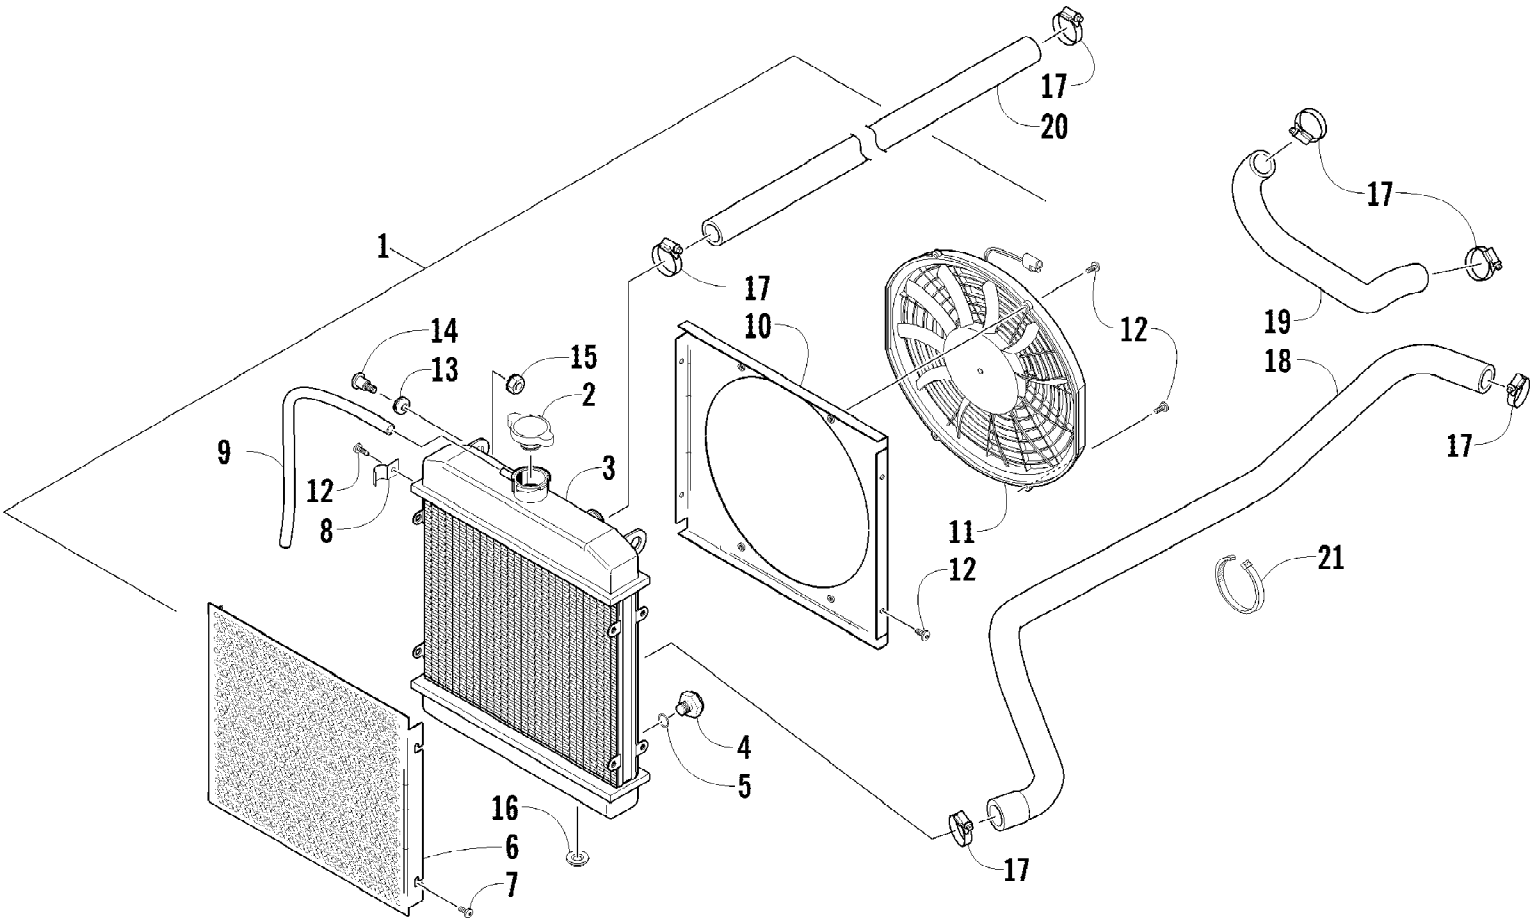

2012 ATV 550 LTD METALLIC GREEN (A2012BLO1PUSA)
COOLING ASSEMBLY

Page 12 of 81

Ref #	Part Number	Qty	S/P/F	Description
1	0413-256	1	/P	Radiator Assembly (inc. 2-13)
2	0413-255	1	/P	Cap
3	0413-205	1		Radiator
4	0413-195	1		Plug, Drain
5	1602-213	1	/P	O-Ring
6	0413-007	1		Screen
7	8475-512	4		Screw, Machine
8	0423-351	1		Clamp, Wire
9	0610-016	AR	/P	Hose - 25 ft
9	0610-015	AR	/P	Hose - 100 ft
10	0413-203	1		Shroud, Fan
11	0413-123	1	/P	Fan, Cooling
12	0623-378	8		Screw, Self-Tapping
13	0423-030	2		Grommet
14	0423-484	2		Screw, Shoulder
15	0623-038	2		Nut w/Washer
16	0423-028	2		Bushing, Stem
17	0423-496	6		Clamp, Hose
18	0410-229	1		Hose, Coolant - Lower
19	0410-022	1		Hose, Coolant - Crossover
20	0410-002	1		Hose, Coolant - Upper
21	0123-903	AR		Tie, Cable - 11.5 in.