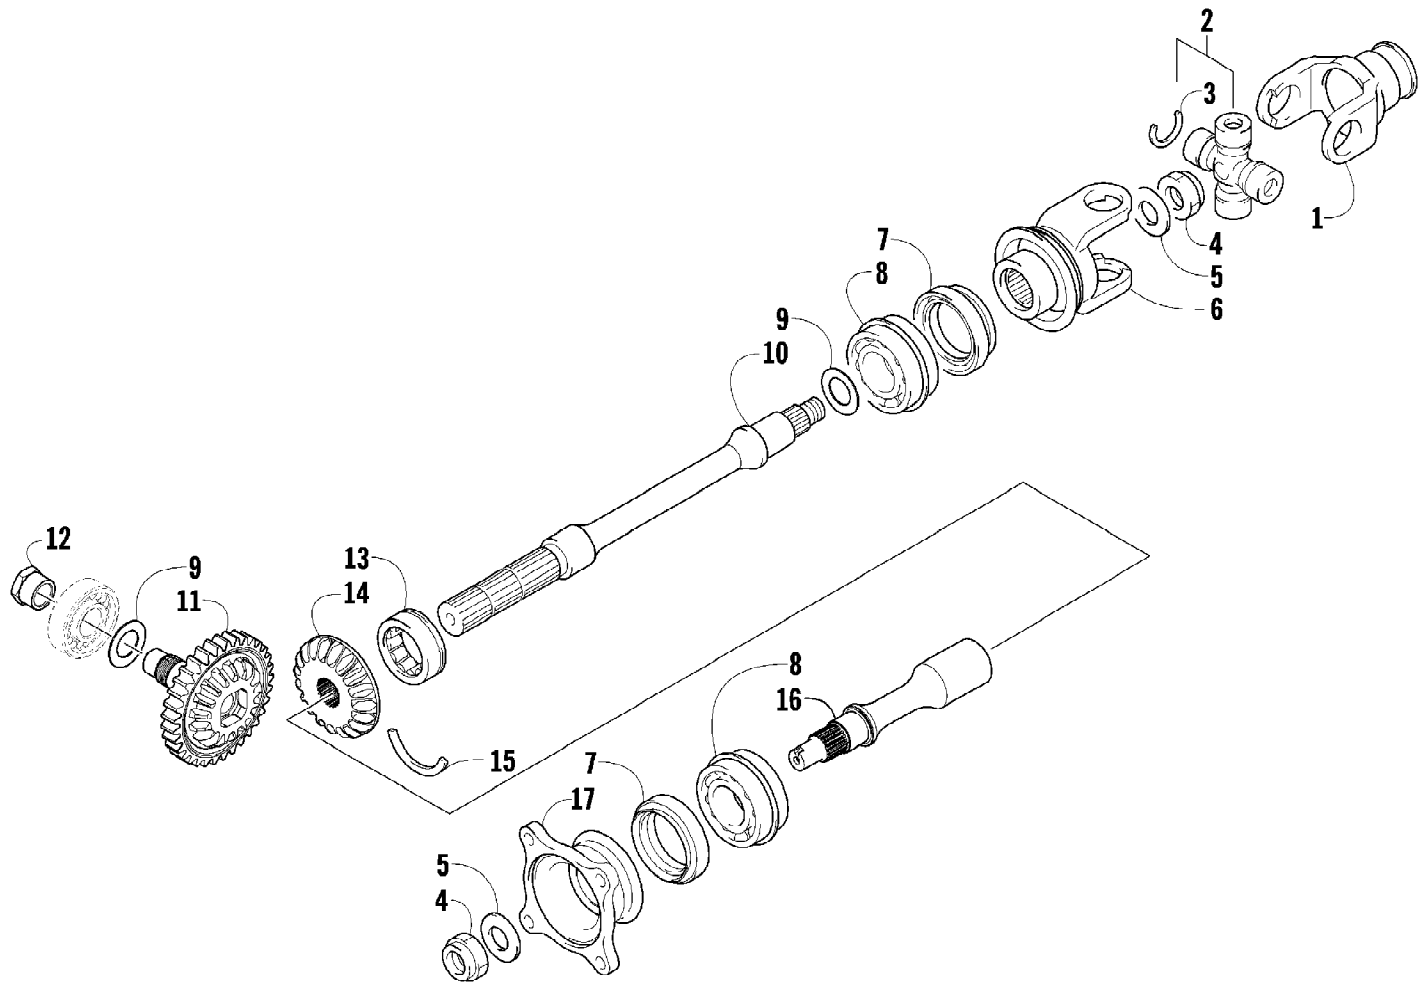

2012 ATV 550 LTD METALLIC GREEN (A2012BLO1PUSA)
SECONDARY DRIVE ASSEMBLY

Page 59 of 81

Ref #	Part Number	Qty	S/P/F	Description
1	0819-063	1		Yoke, Propeller Shaft Joint
2	1402-164	1	/P	Joint, Universal - Set (inc. 3)
3	0423-450	4		Ring, Retaining
4	0827-013	2		Nut
5	0828-020	2		Washer
6	0819-061	1		Yoke, Drive Output - Front
7	0830-043	2		Seal, Oil
8	0832-017	2		Bearing
9	0828-021	AR		Shim, 25 x 34 x 0.25 mm
9	0828-022	AR		Shim, 25 x 34 x 0.30 mm
9	0828-023	AR		Shim, 25 x 34 x 0.70 mm
9	0828-024	AR		Shim, 25 x 34 x 0.90 mm
9	0828-025	AR		Shim, 25 x 34 x 0.95 mm
9	0828-026	AR		Shim, 25 x 34 x 1.00 mm
9	0828-027	AR		Shim, 25 x 34 x 1.05 mm
9	0828-028	AR		Shim, 25 x 34 x 1.10 mm
9	0828-029	AR		Shim, 25 x 34 x 1.15 mm
10	0819-089	1	/P	Shaft, Secondary Driven - Front
11	0822-131	1		Gear, Secondary Drive
12	0827-052	1		Nut
13	0832-016	1		Bearing
14	0822-106	1		Gear, Secondary Driven
15	0819-011	1		Ring, Driven Bearing
16	0819-053	1		Shaft, Secondary Driven - Rear
17	0819-005	1		Flange, Output Joint - Rear