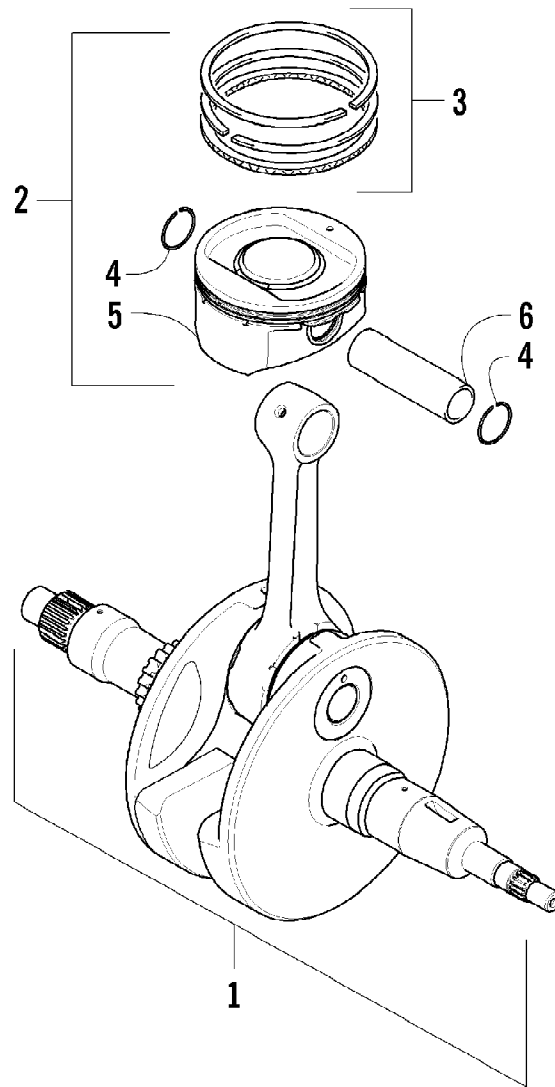

2012 ATV 550 LTD METALLIC GREEN (A2012BLO1PUSA)
CRANKSHAFT AND PISTON ASSEMBLY

Page 18 of 81

Ref #	Part Number	Qty	S/P/F	Description
1	0805-325	1		Crankshaft Assembly
2	0805-064	1		Piston Set (inc. 3-6)
3	0805-065	1		Ring, Piston - Set
4	0831-001	2		Circlip, Piston Pin
5	0	1	F	Piston
6	0805-012	1		Pin, Piston