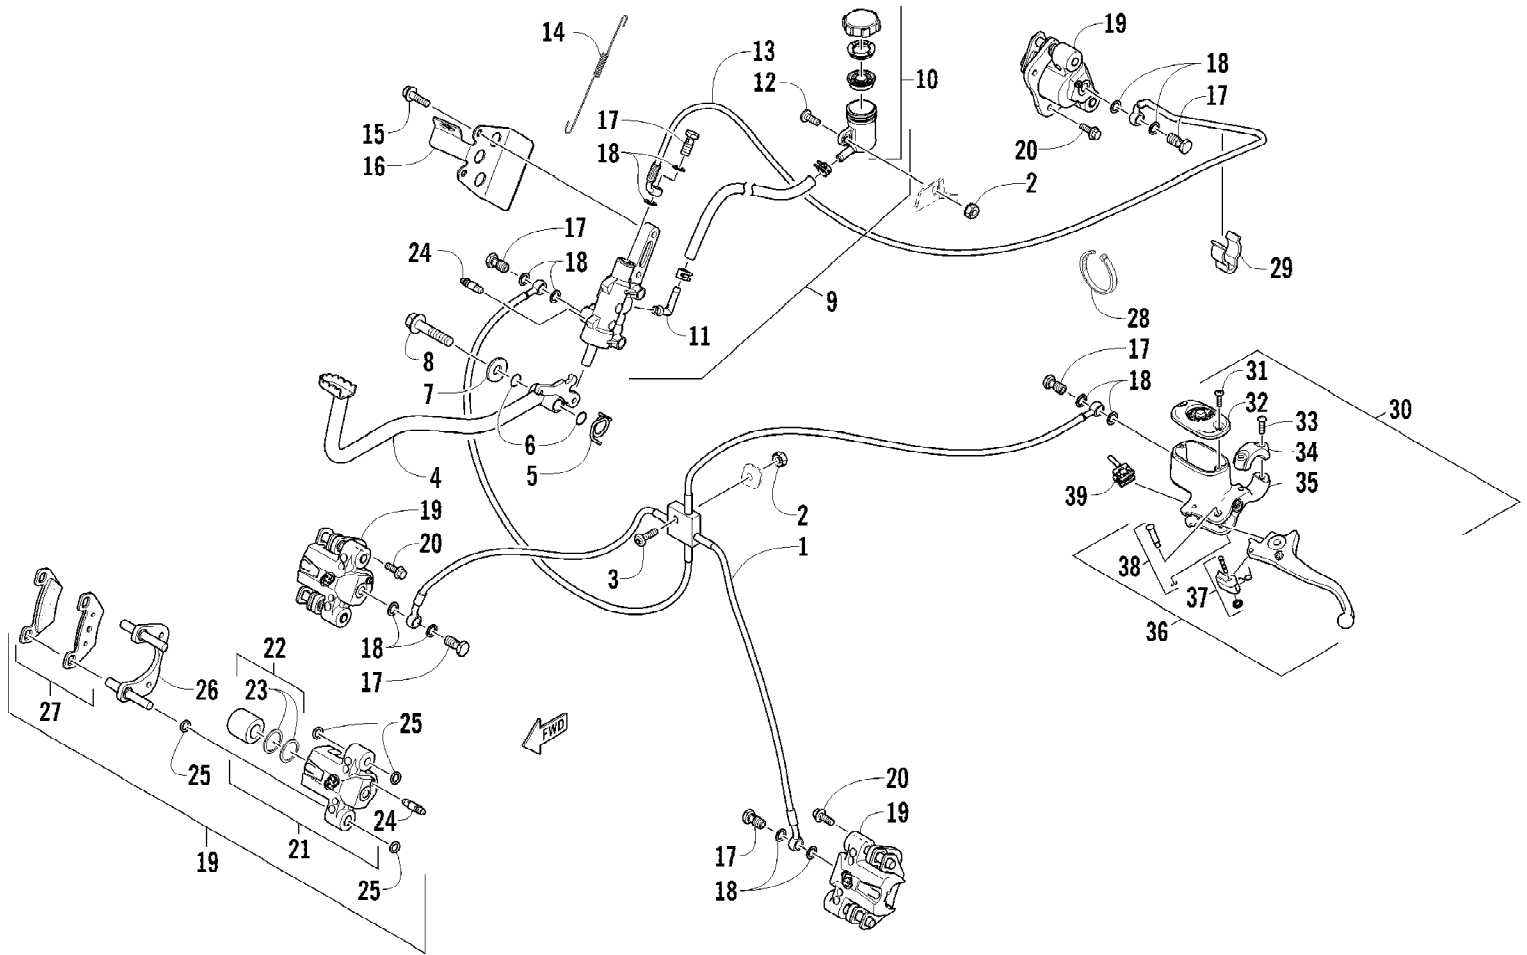

2012 ATV 550 LTD METALLIC GREEN (A2012BLO1PUSA)
HYDRAULIC BRAKE ASSEMBLY

2012 ATV 550 LTD METALLIC GREEN (A2012BLO1PUSA)
HYDRAULIC BRAKE ASSEMBLY

Page 43 of 81

Ref #	Part Number	Qty	S/P/F	Description
1	1502-015	1		Hose, Brakeline - Assembly
2	0623-038	2		Nut w/Washer
3	8476-625	1		Screw, Machine
4	1502-063	1		Lever, Brake
5	0502-807	1		Spring, Brake Lever
6	1602-213	2	/P	O-Ring
7	8050-252	1		Washer
8	8408-816	1		Screw, Cap
9	1502-293	1		Brake Assembly (inc. 10)
10	1502-155	1		Reservoir, Brake w/Clamp
11	1502-296	1	/P	Adapter, Hose
12	8476-616	1		Screw, Machine
13	1502-593	1		Hose, Brakeline
14	0502-785	1		Spring, Brake Switch
15	8408-625	2		Screw, Cap
16	1502-179	1		Bracket, Switch
17	0423-413	6		Bolt, Banjo-Fitting
18	0423-178	12		Washer, Crush
19	1436-422	1	/P	Caliper, Brake - Right Front (inc. two No. 20 and 21-27)
19	1436-423	1	/P	Caliper, Brake - Left Front (inc. two No. 20 and 21-27)
19	1436-423	1	/P	Caliper, Brake - Rear (inc. two No. 20 and 21-27)
20	8408-821	6	/P	Screw, Cap
21	1436-160	1	/P	Housing, Caliper - Assembly - Right Front (inc. two No. 20 and 22-24)
21	1436-161	1	/P	Housing, Caliper - Assembly - Left Front (inc. two No. 20 and 22-24)
21	1436-161	1	/P	Housing, Caliper - Assembly - Rear (inc. two No. 20 and 22-24)
22	0502-606	3		Piston/Seal Set (inc. 23)
23	0502-607	3		Seal Set
24	0502-609	4	/P	Valve, Bleed
25	0502-608	3		O-Ring, Guide - Set
26	0502-605	3		Bracket Assembly
27	1502-694	3	S	Pad, Brake - Set
28	0123-788	AR	/P	Tie, Cable - 8 in.
29	1502-115	2		Clip, Brakeline Hose
30	1502-902	1	/P	Brake Assembly (inc. 31-39)
31	0502-566	1		Screw, Machine - Kit
32	0502-868	1	/P	Cover, Reservoir
33	0502-568	1		Screw, Machine - Kit
34	0502-869	1		Clamp, Master Cylinder
35	0502-704	1		Master Cylinder Assembly
36	1502-904	1		Lever Assembly - Kit (inc. 37-38)
37	1502-905	1		Lock, Brake Lever - Kit
38	0502-580	1		Lever Pin - Kit
39	0502-564	1	/P	Switch, Brake