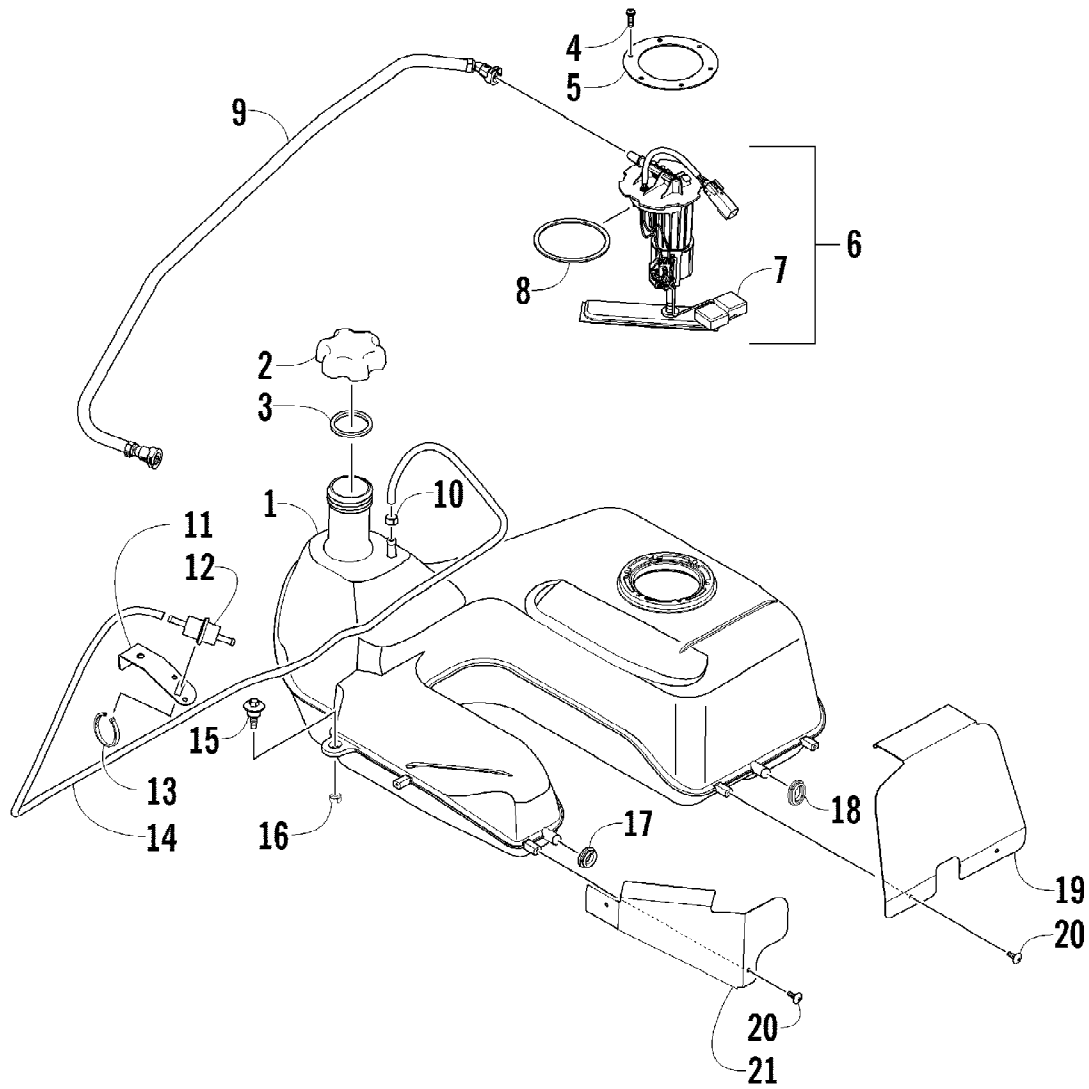

2012 ATV 550 LTD METALLIC GREEN (A2012BLO1PUSA)
GAS TANK ASSEMBLY

Page 37 of 81

Ref #	Part Number	Qty	S/P/F	Description
1	0570-307	1		Tank, Gas - Assembly (inc. 2-5)
2	0470-438	1	/P	Cap, Gas Tank (inc. 3)
3	0109-733	1	/P	Gasket, Gas Tank Cap
4	0423-898	6		Screw, Self-Tapping
5	2670-042	1		Plate, Retaining
6	0570-322	1	/P	Pump, Fuel - Assembly (inc. 7-8)
7	2670-235	1		Float
8	0470-838	1		Seal
9	0570-317	1		Hose, Gasline - Assembly
10	0423-688	AR		Clamp, Hose
11	0470-827	1		Bracket, Filter Mounting
12	0510-335	1	/P	Filter, In-Line
13	0123-788	AR	/P	Tie, Cable - 8 in.
14	0410-070	AR	/P	Hose, Gasline - 25 ft
15	0423-732	2		Screw, Shoulder
16	0623-038	1		Nut w/Washer
17	0423-460	1		Grommet
18	0423-806	1		Grommet
19	0470-710	1		Shield, Heat - Gas Tank - Rear
20	0623-797	4		Screw, Self-Tapping
21	0470-709	1		Shield, Heat - Gas Tank - Front