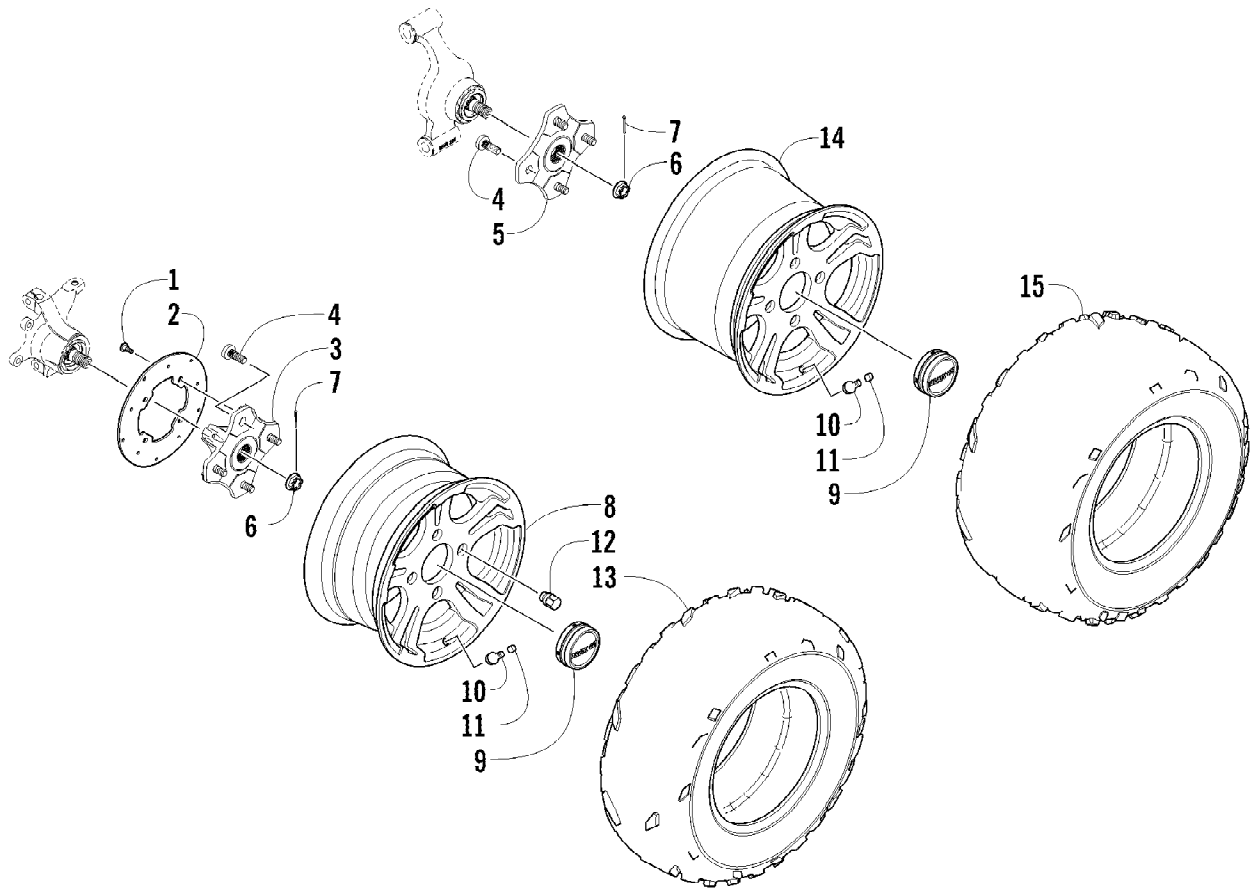

2012 ATV 550 LTD METALLIC GREEN (A2012BLO1PUSA)
WHEEL AND TIRE ASSEMBLY

Page 77 of 81

Ref #	Part Number	Qty	S/P/F	Description
1	0423-557	12		Screw, Shoulder
2	2402-002	3		Disc, Brake
3	1502-462	2	/P	Hub, Wheel - Front (inc. 4)
4	0402-974	16	/P	Stud
5	1502-462	1	/P	Hub, Wheel - Rear - Right (inc. 4)
5	1502-464	1		Hub, Wheel - Rear - Left (inc. 4)
6	0423-607	4		Nut, Castle
7	0423-407	4		Pin, Cotter
8	1402-730	2		Wheel - Front (inc. 9)
9	1402-736	4		Cap, Wheel
10	0402-064	4		Stem, Valve (inc. 11)
11	0402-140	4		Cap, Valve Stem
12	0423-618	16		Nut, Lug
13	1402-894	2		Tire - Front
14	1402-731	2		Wheel - Rear (inc. 9)
15	1402-895	2		Tire - Rear