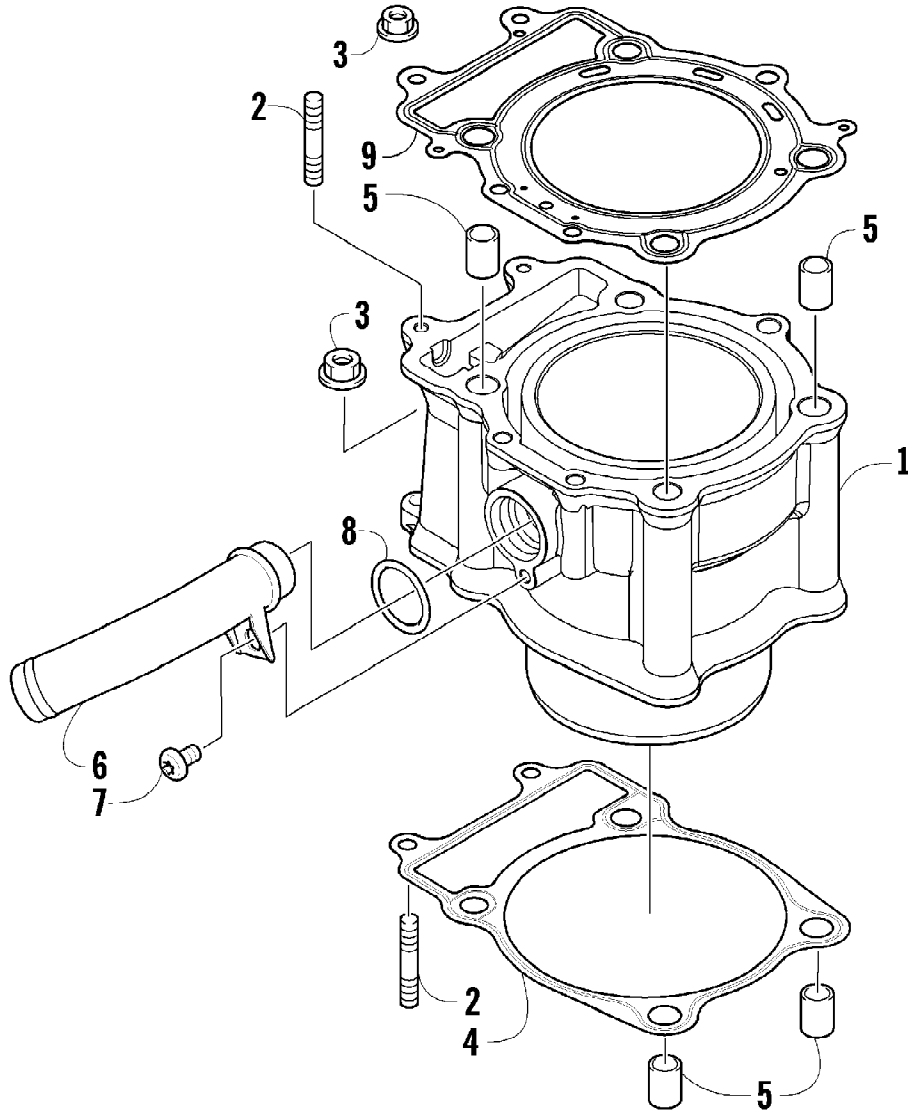

2012 ATV 550 LTD METALLIC GREEN (A2012BLO1PUSA)
CYLINDER ASSEMBLY

Page 20 of 81

Ref #	Part Number	Qty	S/P/F	Description
1	0804-051	1	/P	Cylinder
2	0827-002	4		Bolt, Stud
3	8424-604	4		Nut
4	0830-084	1		Gasket, Base
5	0829-002	4		Pin, Dowel
6	0804-047	1	/P	Union, Coolant Hose
7	8468-612	1		Screw, Machine
8	0830-007	1		O-Ring
9	0830-097	1		Gasket, Cylinder Head