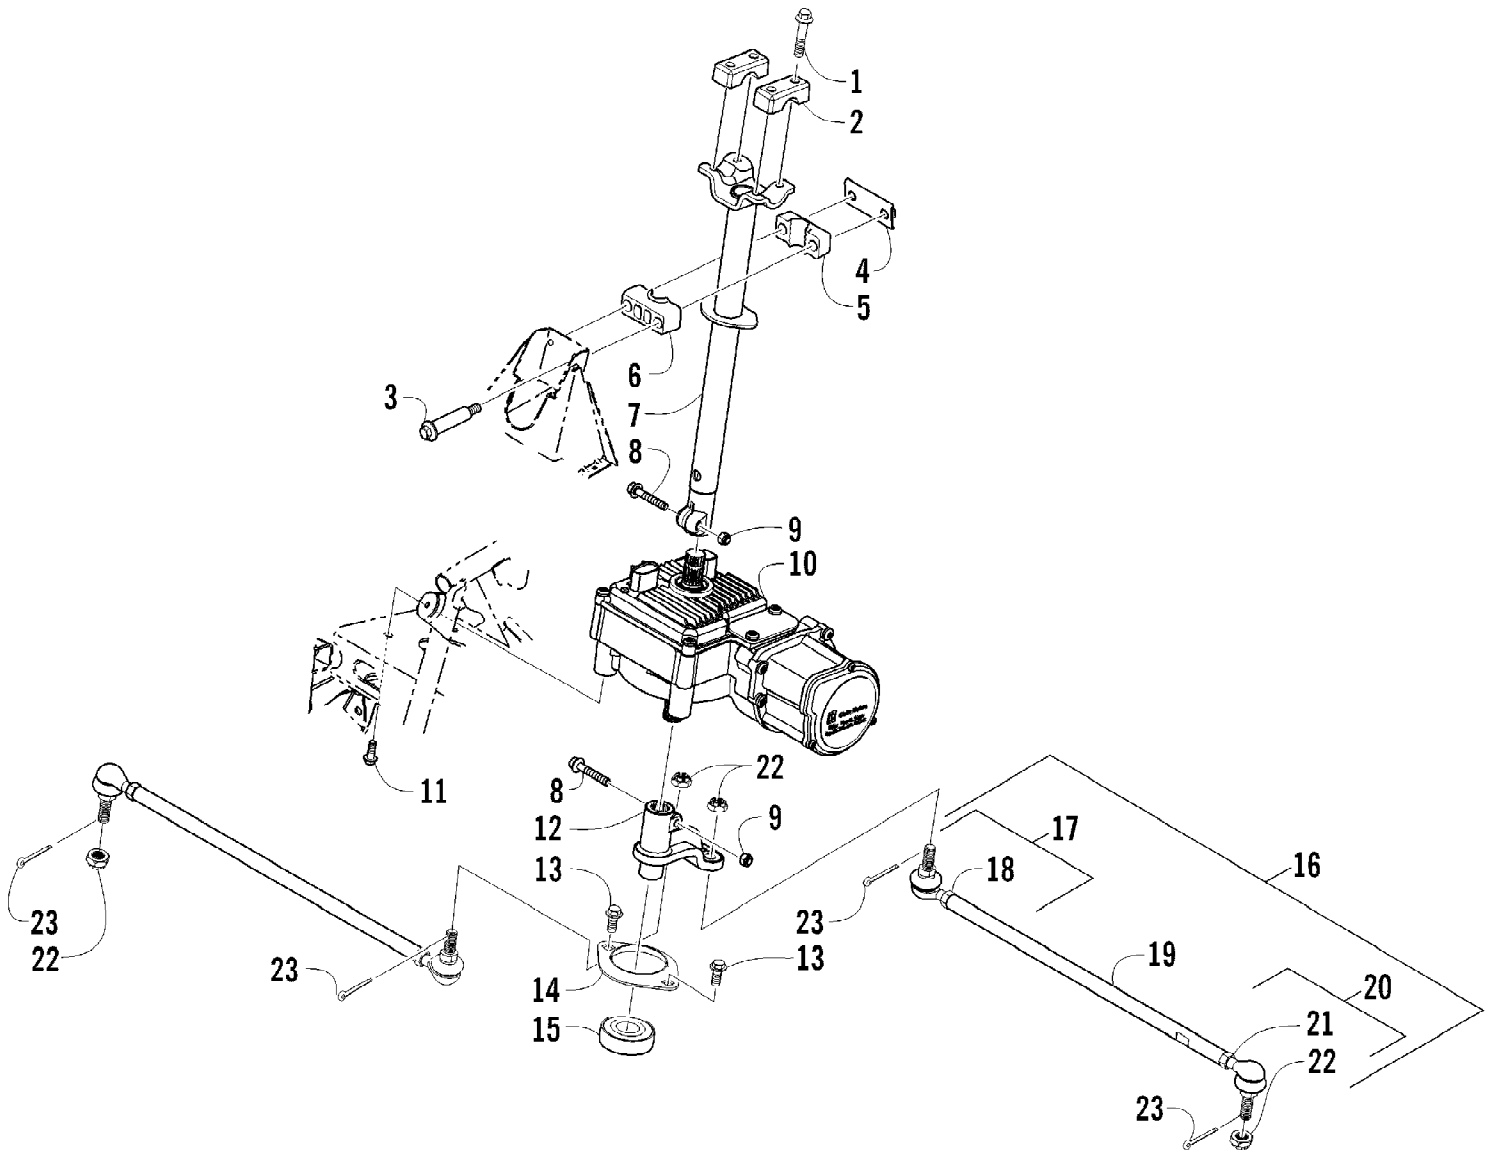

2012 ATV 550 LTD METALLIC GREEN (A2012BLO1PUSA)
STEERING ASSEMBLY

Page 67 of 81

Ref #	Part Number	Qty	S/P/F	Description
1	8408-835	4		Screw, Cap
2	0405-035	2		Cap, Steering Adjuster
3	0423-505	2		Screw, Shoulder
4	0505-484	1		Cap, Housing
5	0405-260	1		Housing, Upper
6	0405-259	1		Housing, Lower
7	0505-642	1		Post, Steering
8	8020-045	2		Screw, Cap
9	8040-366	2	/P	Nut, Lock
10	0505-766	1		Assembly, Electronic Power Steering
11	8409-020	4	/P	Screw, Cap
12	0505-664	1		Arm, Steering
13	8408-816	2		Screw, Cap
14	0602-233	1		Flange, Bearing
15	0405-052	1		Bearing w/Inverted Oil Seal
16	0505-499	2	/P	Tie Rod - Assembly (inc. 17-21)
17	0505-511	2	/P	End, Tie Rod - Left-Hand Thread - Kit (inc. 18)
18	0423-013	2		Nut - Left-Hand Thread
19	0405-281	2	/P	Tie Rod
20	0505-510	2	/P	End, Tie Rod - Right-Hand Thread - Kit (inc. 21)
21	8420-002	2	/P	Nut - Right-Hand Thread
22	0423-157	4		Nut, Lock
23	0623-175	4		Pin, Cotter