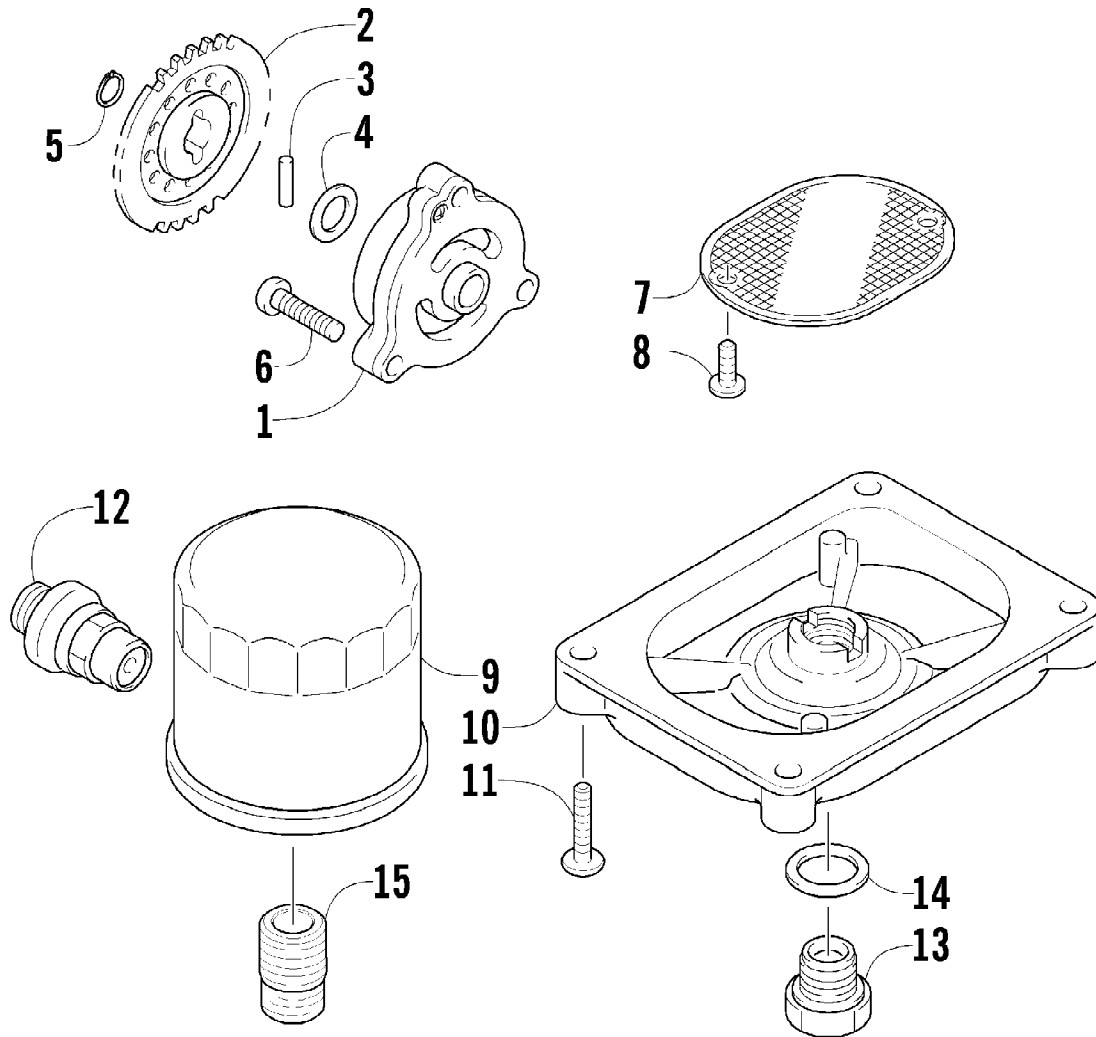

2012 ATV 550 LTD METALLIC GREEN (A2012BLO1PUSA)
OIL FILTER/PUMP ASSEMBLY

Page 49 of 81

Ref #	Part Number	Qty	S/P/F	Description
1	0812-023	1		Pump, Oil
2	0812-083	1	/P	Gear, Driven
3	0829-009	1		Pin
4	0828-007	1	/P	Washer
5	0831-002	1		Ring, Retaining
6	0826-039	3		Screw, Machine
7	0812-057	1	/P	Strainer, Oil
8	0826-040	2		Screw, Machine
9	0812-029	1	S	Filter, Oil
10	0812-053	1		Cap, Oil Strainer
11	8468-625	4		Screw, Machine
12	0812-007	1		Valve, Oil-Relief - Assembly
13	0812-006	1		Plug, Drain
14	0830-017	1		Gasket, Drain Plug
15	0812-008	1		Union, Oil Filter