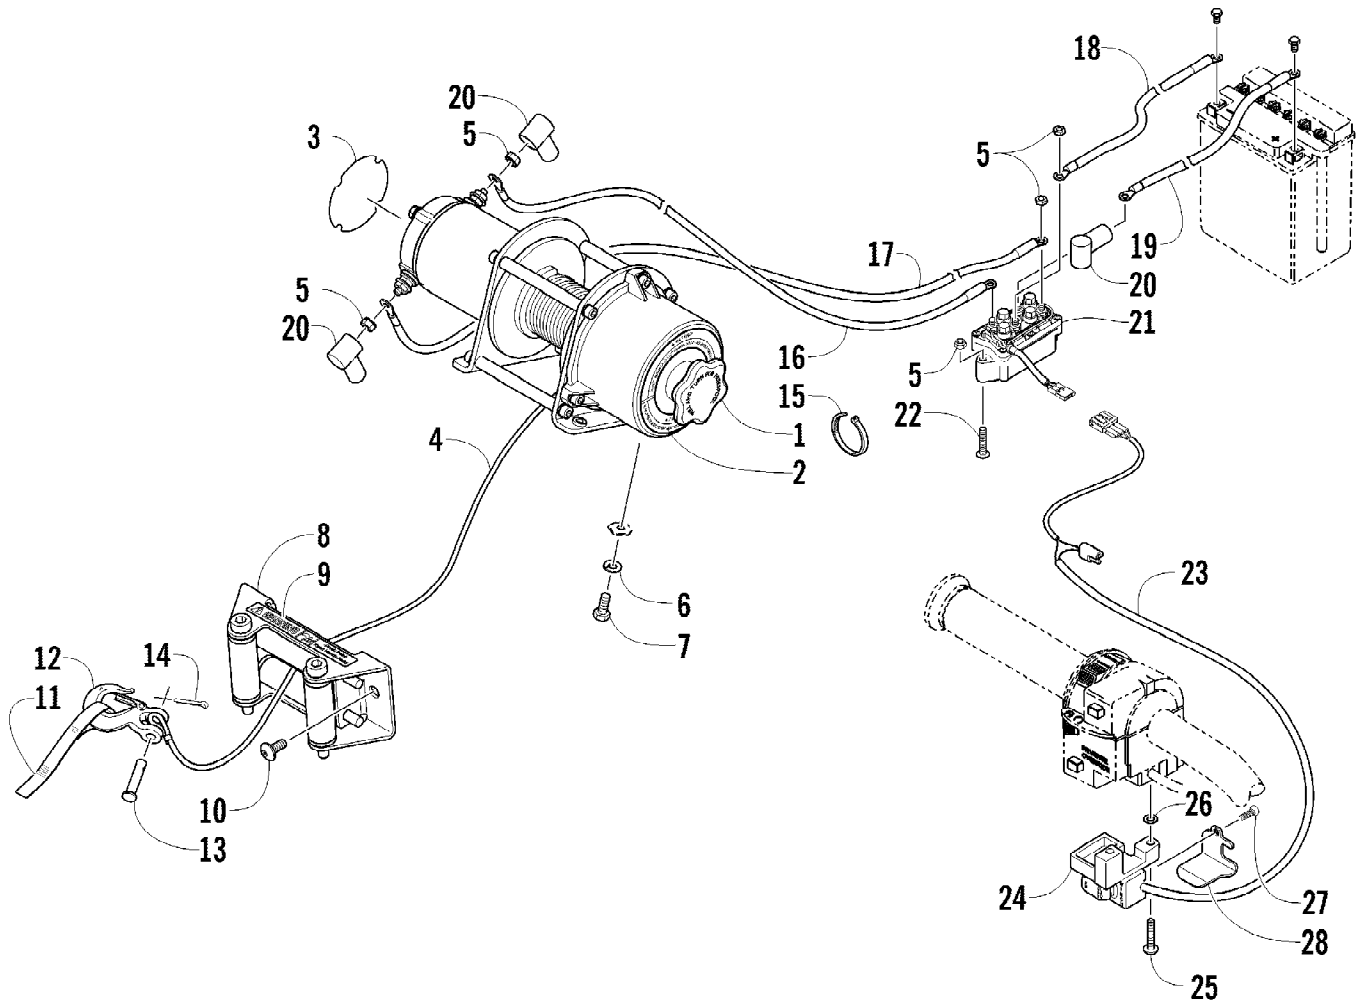

2012 ATV 550 LTD METALLIC GREEN (A2012BLO1PUSA)
WINCH ASSEMBLY

Page 79 of 81

Ref #	Part Number	Qty	S/P/F	Description
1	2441-250	1		Winch (inc. 2-4 and two No. 5)
2	2411-141	1		Decal, Warning - Tension
3	2411-140	1		Decal, Warning - Operation
4	1441-831	1		Cable, Winch
5	0623-038	8		Nut w/Washer
6	8051-246	4		Washer, Lock
7	8408-820	4	/P	Screw, Cap
8	0441-403	1	/P	Roller, Winch (inc. 9)
9	0411-474	1		Decal, Warning - Pinch Point
10	8468-820	2		Screw, Machine
11	1441-781	1		Strap
12	1441-833	1		Hook, Winch
13	1441-834	1		Pin
14	0623-175	1		Pin, Cotter
15	0123-903	AR		Tie, Cable - 11.5 in.
16	0445-068	1		Cable, Winch/Solenoid - Yellow
17	0445-069	1		Cable, Winch/Solenoid - Blue
18	1441-112	1		Cable, Solenoid/Battery - Black
19	0445-087	1		Cable, Solenoid/Battery - Red
20	0645-019	3		Boot, Terminal
21	0409-066	1	/P	Solenoid
22	8476-625	2		Screw, Machine
23	0409-087	1		Switch, Control
24	0409-034	1		Retainer, Control Switch
25	8464-560	2		Screw, Machine
26	0423-593	1		Washer
27	0423-382	1		Screw, Self-Tapping
28	0409-106	1		Cover, Switch