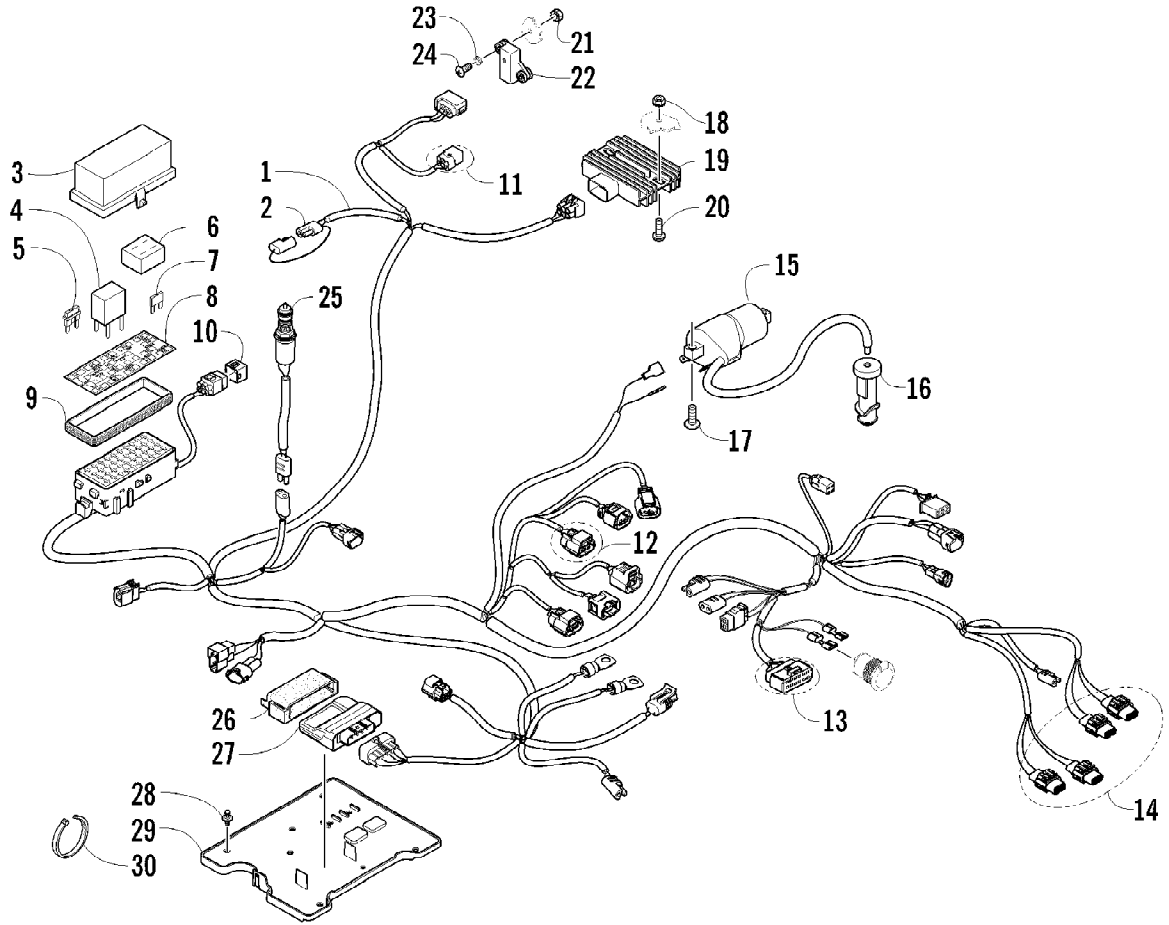

2012 ATV 550 LTD METALLIC GREEN (A2012BLO1PUSA)
WINCH ASSEMBLY

Page 79 of 81

Ref #	Part Number	Qty	S/P/F	Description
1	2441-250	1		Winch (inc. 2-4 and two No. 5)
2	2411-141	1		Decal, Warning - Tension
3	2411-140	1		Decal, Warning - Operation
4	1441-831	1		Cable, Winch
5	0623-038	8		Nut w/Washer
6	8051-246	4		Washer, Lock
7	8408-820	4	/P	Screw, Cap
8	0441-403	1	/P	Roller, Winch (inc. 9)
9	0411-474	1		Decal, Warning - Pinch Point
10	8468-820	2		Screw, Machine
11	1441-781	1		Strap
12	1441-833	1		Hook, Winch
13	1441-834	1		Pin
14	0623-175	1		Pin, Cotter
15	0123-903	AR		Tie, Cable - 11.5 in.
16	0445-068	1		Cable, Winch/Solenoid - Yellow
17	0445-069	1		Cable, Winch/Solenoid - Blue
18	1441-112	1		Cable, Solenoid/Battery - Black
19	0445-087	1		Cable, Solenoid/Battery - Red
20	0645-019	3		Boot, Terminal
21	0409-066	1	/P	Solenoid
22	8476-625	2		Screw, Machine
23	0409-087	1		Switch, Control
24	0409-034	1		Retainer, Control Switch
25	8464-560	2		Screw, Machine
26	0423-593	1		Washer
27	0423-382	1		Screw, Self-Tapping
28	0409-106	1		Cover, Switch