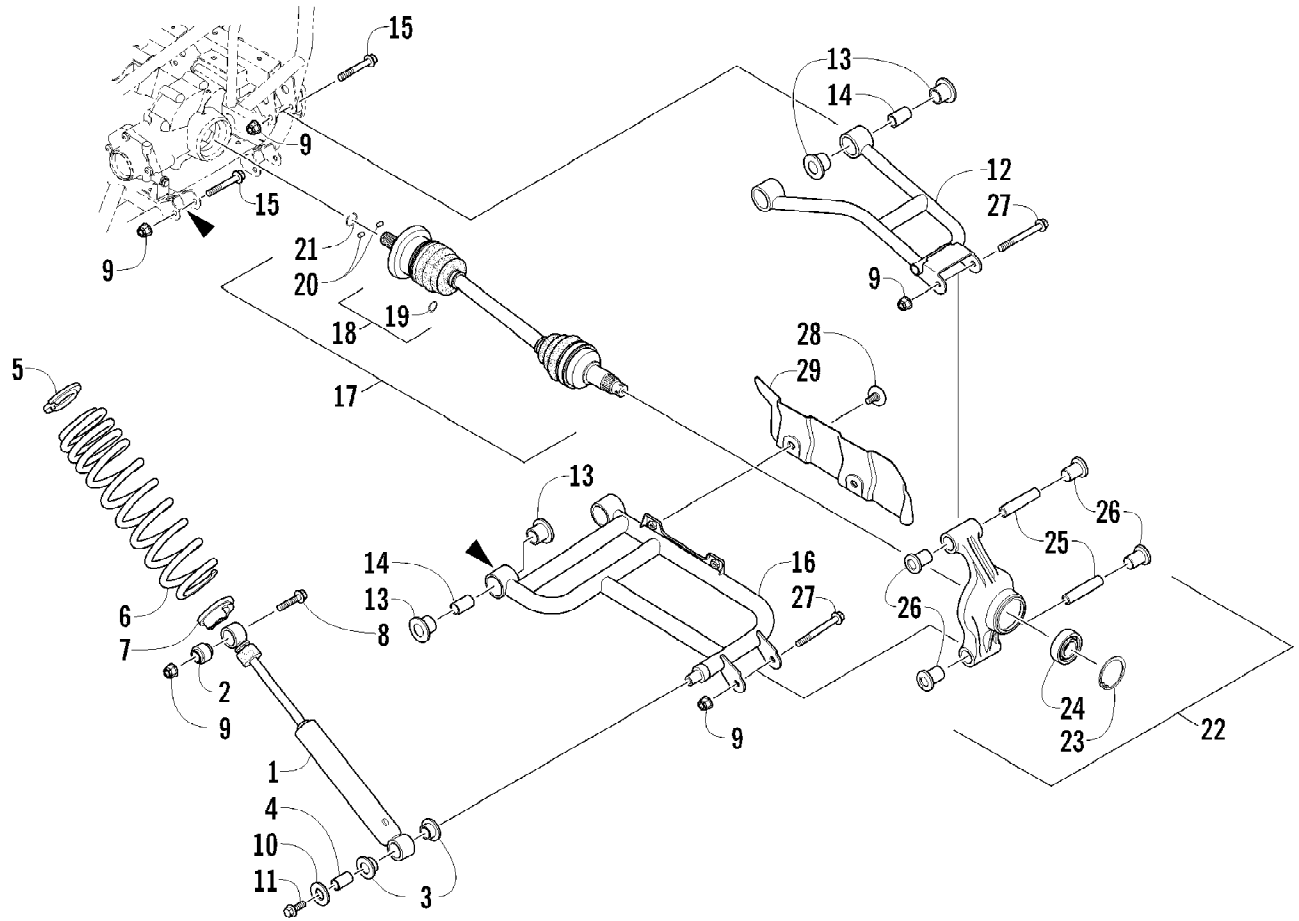

2012 ATV 550 LTD METALLIC GREEN (A2012BLO1PUSA)
REAR SUSPENSION ASSEMBLY

Page 55 of 81

Ref #	Part Number	Qty	S/P/F	Description
1	0404-158	2		Shock Absorber (inc. 2-4)
2	0403-182	2		Bushing
3	0603-955	4		Bushing
4	1603-219	2	S	Sleeve
5	1603-889	2	/P	Retainer, Spring
6	0504-659	2		Spring, Suspension
7	0404-057	2		Cam, Spring Adjuster
8	8409-040	1		Screw, Cap - Right
8	8409-050	1		Screw, Cap - Left
9	0423-744	14		Nut, Lock
10	0423-087	2		Washer
11	8408-820	2	/P	Screw, Cap
12	0504-582	1		A-Arm, Rear - Upper Right (inc. 13-14)
12	0504-583	1	/P	A-Arm, Rear - Upper Left (inc. 13-14)
13	0403-208	16	/P	Bushing
14	0403-214	8	/P	Axle
15	8409-075	8		Screw, Cap
16	0504-572	1		A-Arm, Rear - Lower Right (inc. 13-14)
16	0504-573	1		A-Arm, Rear - Lower Left (inc. 13-14)
17	1502-798	2	S	Axle, Drive (inc. 18-21)
18	1436-419	2		Repair Kit, Boot (inc. 19)
19	1441-988	2		Clip, Retaining
20	1402-884	4		Pin, Detent
21	1402-890	2		Clip, Retaining
22	0504-548	1	/P	Knuckle, Right - Assembly (inc. 23-26)
22	0504-549	1	/P	Knuckle, Left - Assembly (inc. 23-26)
23	0423-423	2		Ring, Retaining
24	1402-809	2	/P	Bearing
25	0403-213	4	/P	Axle
26	0403-206	8	/P	Bushing
27	8409-000	4		Screw, Cap
28	0423-545	4	/P	Screw, Shoulder
29	1406-068	1		Guard, Boot - Rear - Right
29	1406-069	1		Guard, Boot - Rear - Left