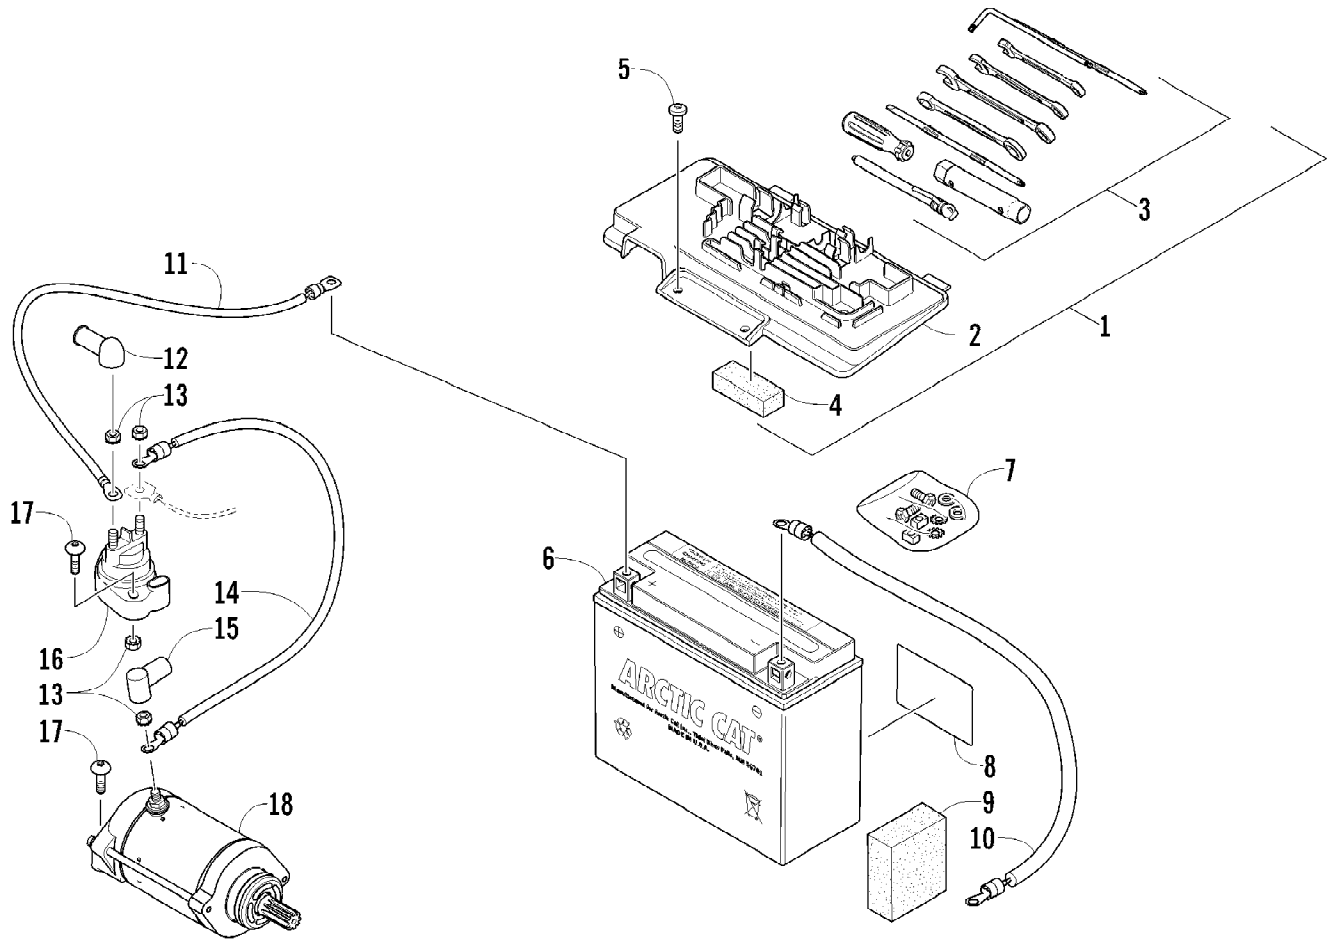

2012 ATV 550 LTD METALLIC GREEN (A2012BLO1PUSA)
BATTERY AND STARTER ASSEMBLY

Page 4 of 81

Ref #	Part Number	Qty	S/P/F	Description
1	5991-655	1	/P	Battery Cover/Tool Tray Assembly (inc. 2-4)
2	2406-815	1	/P	Cover, Battery
3	0444-122	1	S/P	Kit, Tool
4	0417-016	1		Pad, Battery
5	8476-620	2		Screw, Machine
6	0645-480	1		Battery Assembly (inc. 7-8)
7	0445-082	1		Kit, Hardware
8	0645-430	1		Decal, Warning
9	0417-012	1		Foam, Battery
10	0445-070	1		Cable, Battery/Ground
11	0445-062	1		Cable, Battery/Solenoid
12	0645-327	1		Boot, Terminal
13	0623-038	5		Nut w/Washer
14	0445-064	1		Cable, Solenoid/Starter (inc. 15)
15	0645-019	1		Boot, Terminal
16	0445-058	1	/P	Solenoid
17	8476-625	4		Screw, Machine
18	0825-013	1	/P	Motor, Starter - Assembly