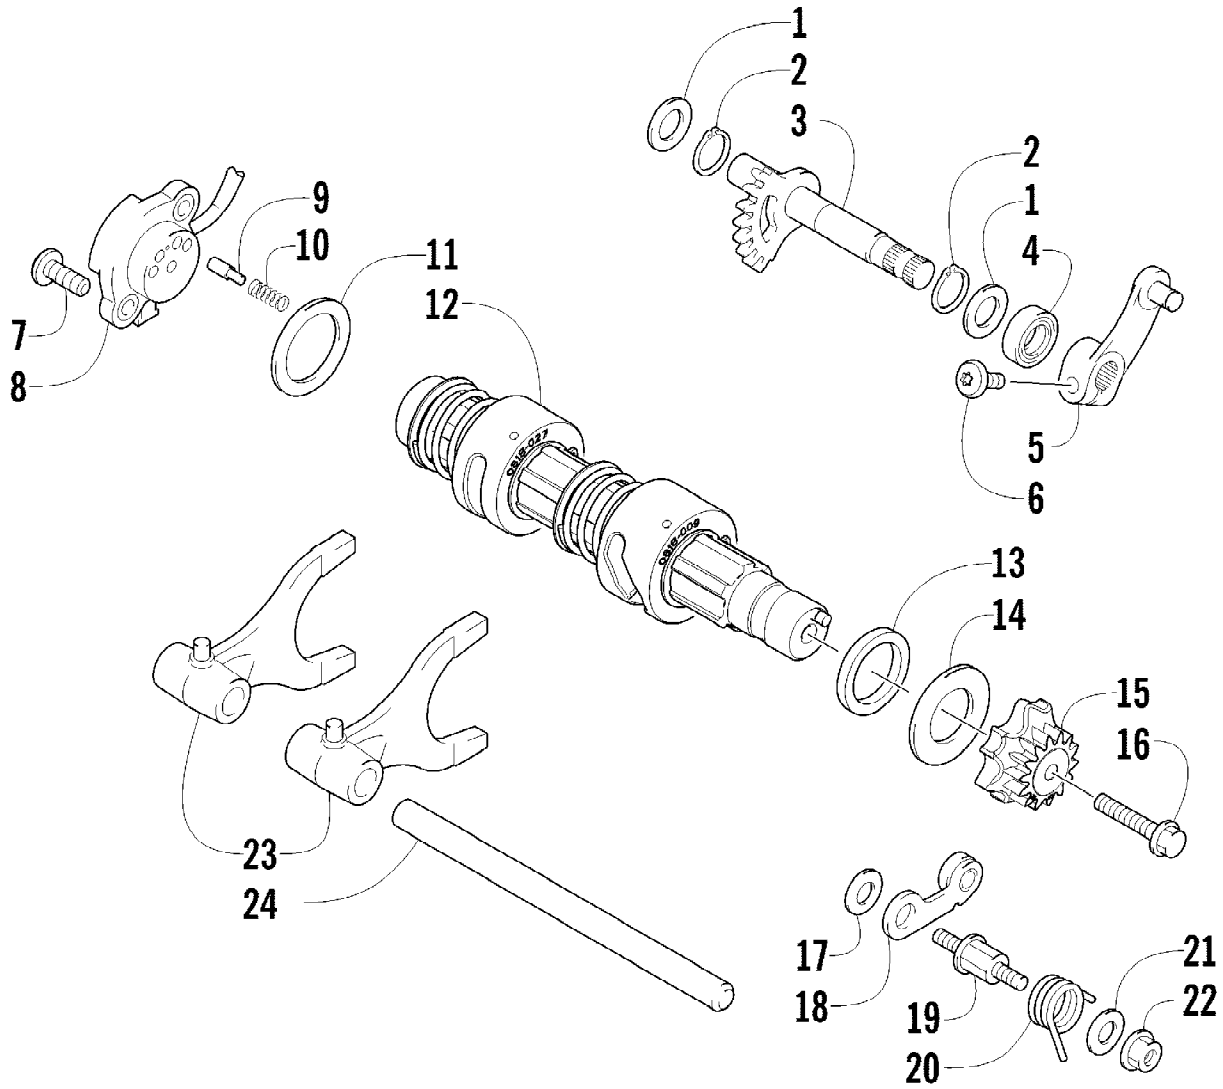

2012 ATV 550 LTD METALLIC GREEN (A2012BLO1PUSA)
GEAR SHIFTING ASSEMBLY

Page 39 of 81

Ref #	Part Number	Qty	S/P/F	Description
1	0828-036	2		Washer
2	0831-010	2		Ring, Retaining
3	0818-007	1	/P	Shaft, Sub-Gear Shift
4	0830-044	1		Seal, Sub-Gear Shift Shaft
5	0818-014	1		Arm, Select
6	8468-620	1	/P	Screw, Machine
7	8470-520	2		Screw, Machine
8	0409-090	1	/P	Switch, Gear Position
9	0818-013	2		Contact
10	0818-017	2		Spring
11	0828-040	1		Washer
12	0818-046	1		Shaft, Gear Shift - Assembly
13	0828-131	1		Spacer
14	0828-037	1		Washer
15	0818-089	1	/P	Plate, Gear Shift Cam
16	0826-006	1		Screw, Cap
17	0828-038	1		Washer
18	0818-002	1		Stopper, Cam
19	0818-004	1		Support, Cam Stopper
20	0818-090	1		Spring
21	0828-035	1		Washer
22	8424-602	1	/P	Nut
23	0818-072	2	/P	Fork, Shift
24	0818-006	1		Shaft, Shift Fork