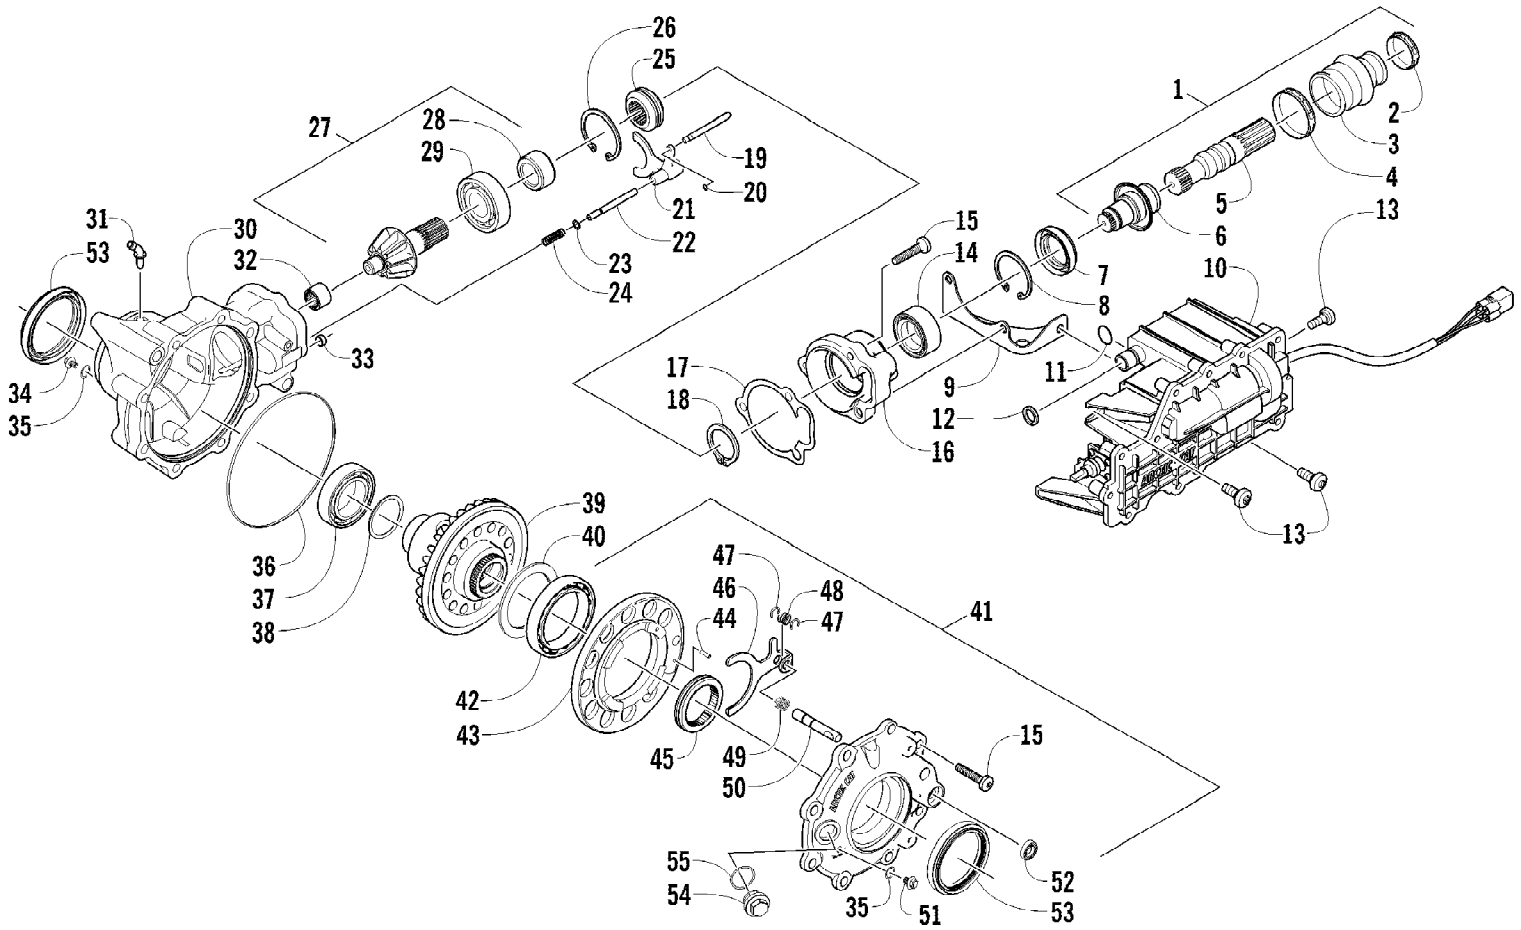

2012 ATV 550 LTD METALLIC GREEN (A2012BLO1PUSA)
FRONT DRIVE GEARCASE ASSEMBLY

2012 ATV 550 LTD METALLIC GREEN (A2012BLO1PUSA)
FRONT DRIVE GEARCASE ASSEMBLY

Page 30 of 81

Ref #	Part Number	Qty	S/P/F	Description
	1502-878	1		Complete Front Drive Gearcase Assembly
1	1502-083	1		Shaft, Propeller - Assembly (inc. 2-6)
2	0423-411	1		Clamp
3	0402-985	1	/P	Boot, Propeller Shaft
4	0423-393	1		Clamp
5	1402-045	1		Shaft, Output
6	1502-085	1	/P	Shaft, Input
7	1402-011	1		Seal
8	0423-423	1		Ring, Retaining
9	1502-237	1		Bracket, Actuator
10	1502-909	1	/P	Actuator (inc. 11)
11	1402-981	1		O-Ring
12	0423-892	1	/P	O-Ring
13	0423-396	3		Screw, Self-Tapping
14	1402-043	1		Bearing
15	0423-118	11		Screw, Self-Tapping
16	0502-528	1	/P	Housing, Pinion
17	0402-947	1		Gasket, Flange
18	0423-417	1		Ring, Retaining
19	0402-997	1		Shaft, Selector
20	0423-402	1		Ring, Retaining
21	0402-998	1		Fork, Selector
22	0402-417	1		Shaft, Shuttle
23	0423-147	1		O-Ring
24	0402-999	1		Spring, Return
25	0402-413	1		Coupler, Drive
26	1423-067	1		Ring, Retaining
27	1502-863	1		Gear, Pinion - Assembly - 10T (inc. 28-29)
28	1402-977	1		Collar, Retaining
29	0402-327	1		Bearing
30	1502-856	1		Housing, Gearcase
31	1402-980	1		Fitting, Elbow
32	0402-328	1		Bearing
33	0402-411	1		Pin, Dowel
34	1402-210	1	/P	Plug, Magnetic (inc. one No. 35)
35	0423-153	2		O-Ring
36	0423-149	1		O-Ring
37	0402-393	1		Bearing
38	0402-405	AR		Shim, 41 x 49 x 1.3 mm
38	0402-406	AR		Shim, 41 x 49 x 1.4 mm
38	0402-407	AR		Shim, 41 x 49 x 1.5 mm
38	0402-408	AR		Shim, 41 x 49 x 1.6 mm
38	0402-409	AR		Shim, 41 x 49 x 1.7 mm
39	1502-860	1		Gear, Ring - 36T
40	1402-074	AR		Shim, 61 x 69 x 1.3 mm
40	1402-075	AR		Shim, 61 x 69 x 1.4 mm
40	1402-076	AR		Shim, 61 x 69 x 1.5 mm
40	1402-077	AR		Shim, 61 x 69 x 1.6 mm
40	1402-078	AR		Shim, 61 x 69 x 1.7 mm
41	1502-895	1		Cover, Gearcase (inc. one No. 35, 42-52, and one No. 53)
42	1402-053	1		Bearing