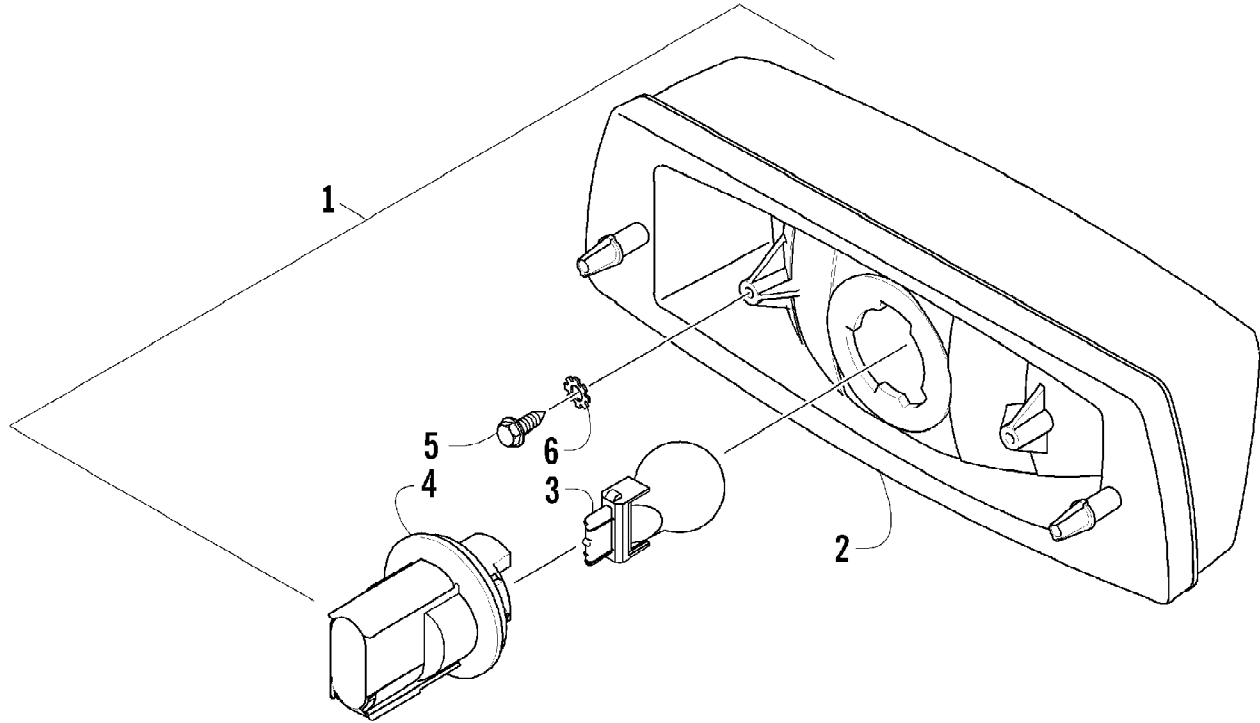

2012 ATV 550 GT ORANGE (A2012BGO1PUSU)
TAILLIGHT ASSEMBLY

Page 69 of 79

Ref #	Part Number	Qty	S/P/F	Description
1	0509-022	1		Taillight Assembly (inc. 2-4)
2	0509-025	1		Housing, Taillight
3	0409-056	1		Bulb, Taillight
4	0409-057	1		Socket, Taillight
5	0623-301	2	/P	Screw, Self-Tapping
6	8053-212	2	/P	Washer, External Tooth Lock