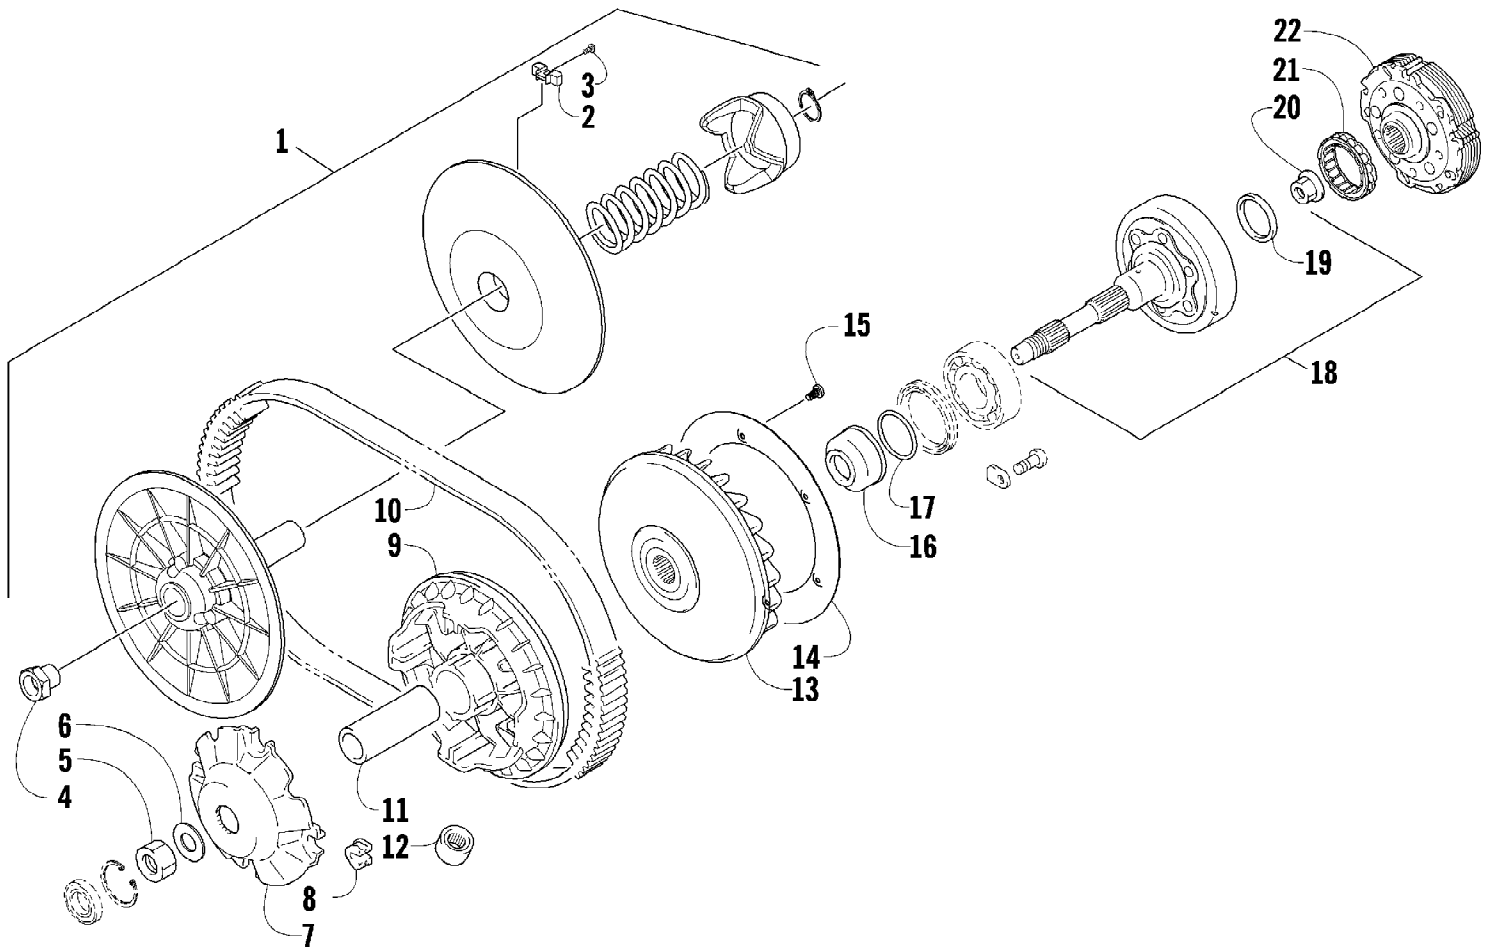

2012 ATV 550 GT ORANGE (A2012BGO1PUSU)
TRANSMISSION ASSEMBLY

Page 73 of 79

Ref #	Part Number	Qty	S/P/F	Description
1	0823-353	1	/P	Pulley, Driven - Assembly (inc. 2-4)
2	0823-176	3	/P	Shoe, Cam
3	0823-177	3		Screw, Machine
4	0823-178	1		Nut
5	0827-010	1		Nut
6	0828-106	1		Washer
7	0823-276	1		Plate, Movable Drive Face
8	0823-277	4		Damper, Movable Drive Face
9	0823-273	1		Face, Movable Drive
10	0823-013	1		Belt, Drive
11	0823-271	1		Spacer
12	0823-164	8		Roller
13	0823-272	1		Face, Fixed Drive
14	0823-131	1		Shroud, Drive Face
15	0623-914	6		Screw, Self-Tapping
16	0823-015	1		Spacer, Fixed Drive Face
17	0470-531	1		O-Ring
18	0821-002	1	/P	Housing, Clutch - Assembly
19	0830-189	1	/P	Seal
20	0827-011	1		Nut
21	0823-018	1		Clutch, One-Way
22	0823-310	1	/P	Clutch, Centrifugal - 6 Plate