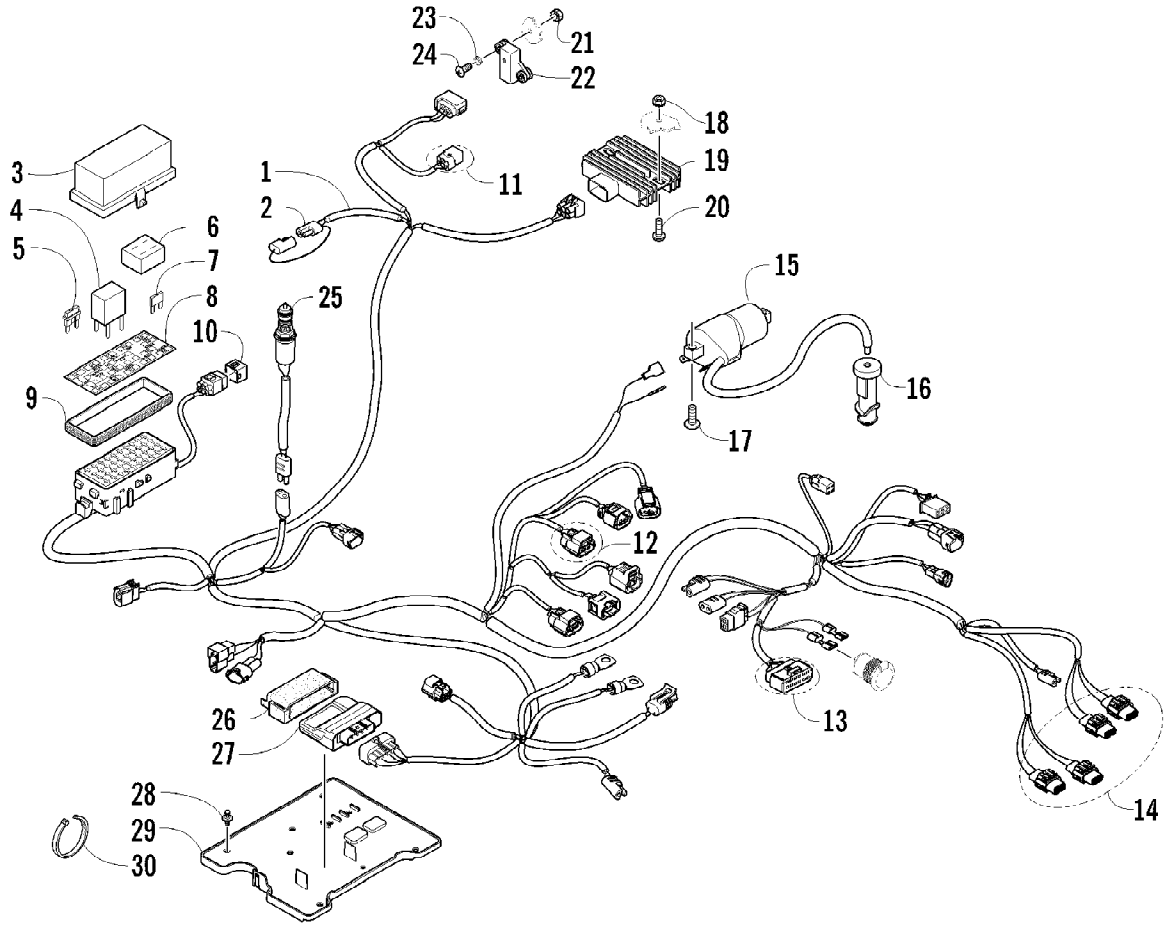

2012 ATV 550 GT ORANGE (A2012BGO1PUSU)
WIRING HARNESS ASSEMBLY

Page 79 of 79

Ref #	Part Number	Qty	S/P/F	Description
1	0486-385	1		Harness, Main (inc. 2-10)
2	0486-164	1		Tether, Accessory Connector
3	0430-085	1		Cover, Fuse Block
4	0430-045	6	/P	Relay (4-Pin) - 20 Amp
5	0430-034	2		Diode
6	0430-037	1		Holder, Fuse
7	0430-032	5		Fuse - 10 Amp
7	0430-031	4		Fuse - 15 Amp
7	0430-030	3		Fuse - 30 Amp
8	2411-213	1		Decal, Fuse Block
9	0430-086	1		Seal
10	0430-097	1		Cover, Diagnostics Connector
11	1436-416	1		Repair Kit, Connector - Tilt Sensor
12	1436-417	1		Repair Kit, Connector - Idle Speed Control
13	1436-415	1		Repair Kit, Connector - LCD Gauge
14	1436-290	AR		Repair Kit, Connector - Headlight
15	0824-043	1		Coil, Ignition
16	0824-049	1	/P	Cap, Spark Plug
17	8476-620	2		Screw, Machine
18	0623-038	2		Nut w/Washer
19	0824-037	1	/P	Regulator, Voltage
20	8476-625	2		Screw, Machine
21	0423-493	2		Nut w/Washer
22	0409-064	1		Sensor, Tilt
23	0123-802	2		Washer
24	8468-425	2		Screw, Machine
25	0409-089	1		Switch, Brake - Assembly
26	0430-076	1		Cushion, ECU
27	0530-069	1		ECU
28	0623-362	3		Rivet, Reinstallable
29	2406-643	1		Tray, Electrical
30	0123-788	AR	/P	Tie, Cable - 8 in.
30	0123-903	AR		Tie, Cable - 11.5 in.