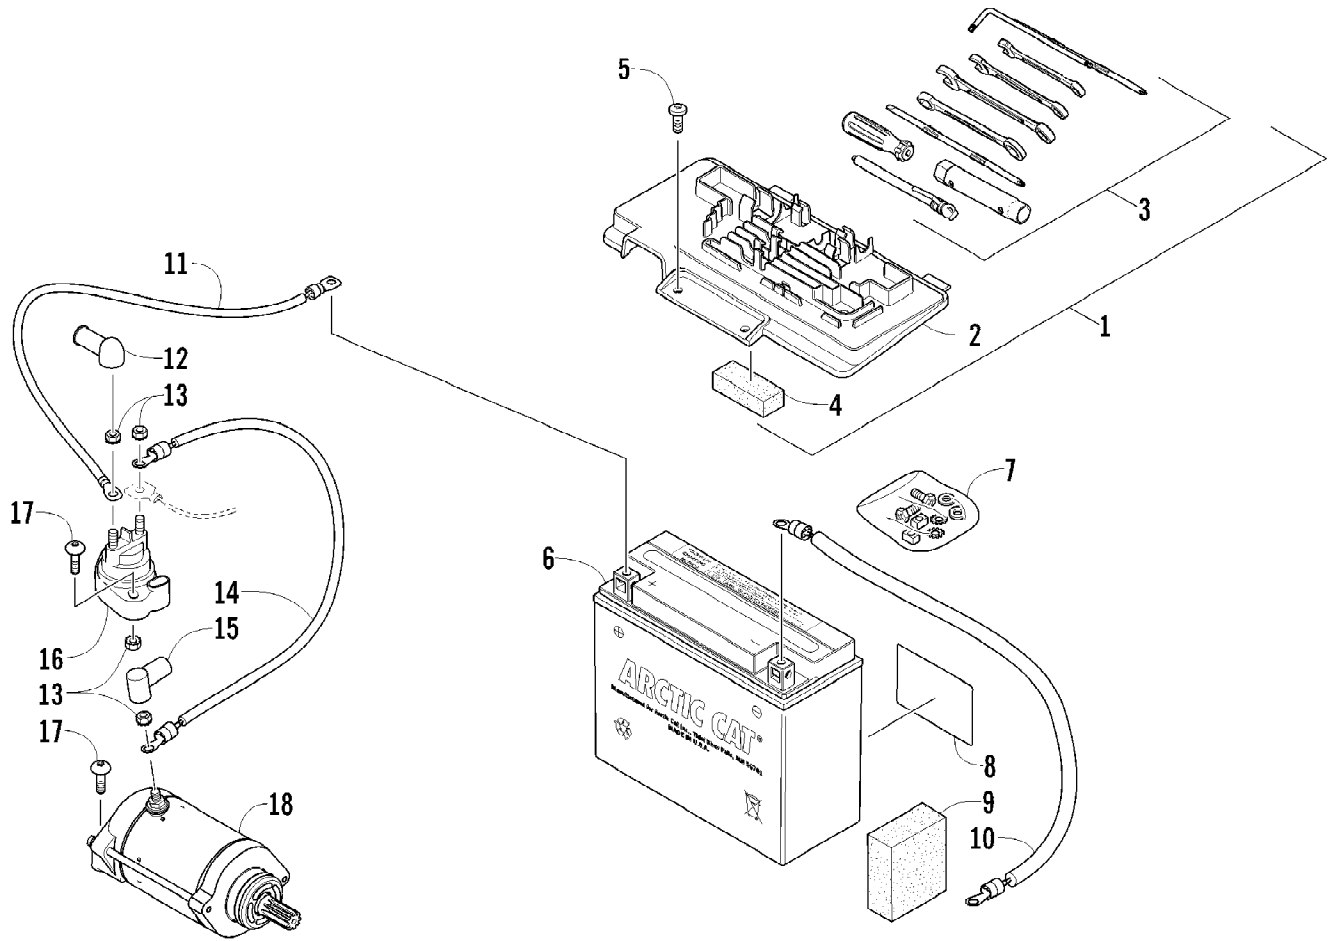

2012 ATV 550 GT ORANGE (A2012BGO1PUSU)
BATTERY AND STARTER ASSEMBLY

Page 4 of 79

Ref #	Part Number	Qty	S/P/F	Description
1	5991-655	1	/P	Battery Cover/Tool Tray Assembly (inc. 2-4)
2	2406-815	1	/P	Cover, Battery
3	0444-122	1	S/P	Kit, Tool
4	0417-016	1		Pad, Battery
5	8476-620	2		Screw, Machine
6	0645-480	1		Battery Assembly (inc. 7-8)
7	0445-082	1		Kit, Hardware
8	0645-430	1		Decal, Warning
9	0417-012	1		Foam, Battery
10	0445-070	1		Cable, Battery/Ground
11	0445-062	1		Cable, Battery/Solenoid
12	0645-327	1		Boot, Terminal
13	0623-038	5		Nut w/Washer
14	0445-064	1		Cable, Solenoid/Starter (inc. 15)
15	0645-019	1		Boot, Terminal
16	0445-058	1	/P	Solenoid
17	8476-625	4		Screw, Machine
18	0825-013	1	/P	Motor, Starter - Assembly