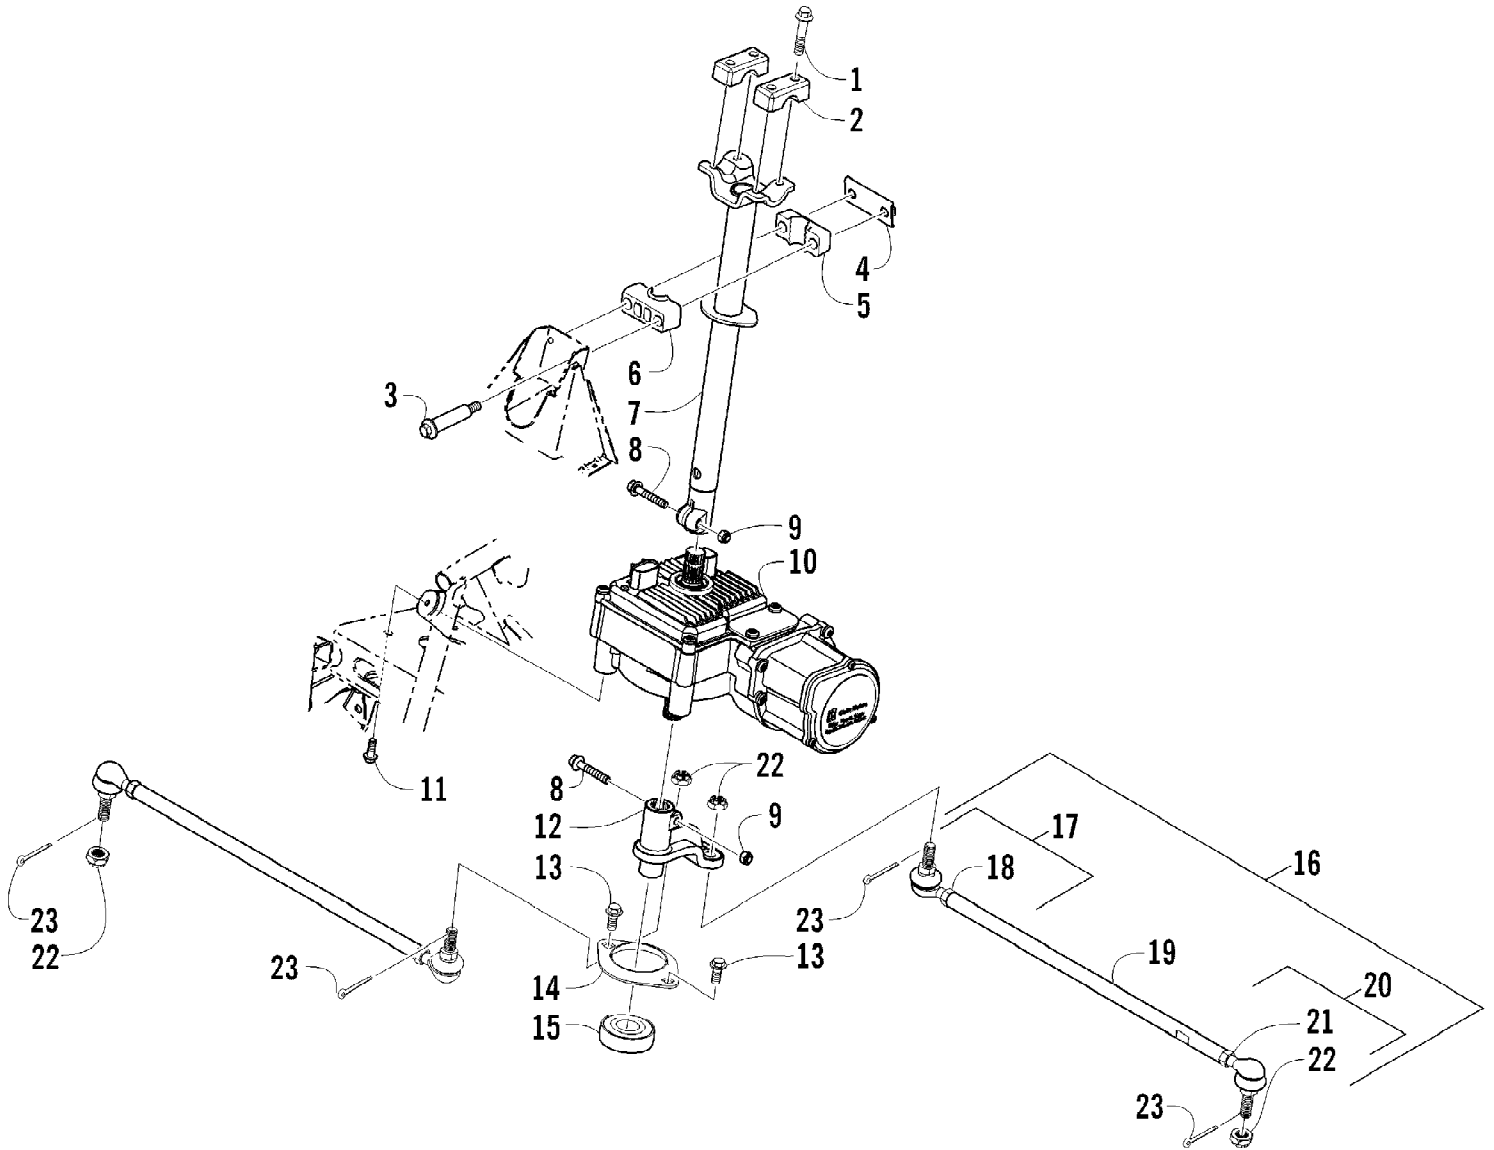

2012 ATV 550 GT ORANGE (A2012BGO1PUSU)
STEERING ASSEMBLY

Page 67 of 79

Ref #	Part Number	Qty	S/P/F	Description
1	8408-835	4		Screw, Cap
2	0405-035	2		Cap, Steering Adjuster
3	0423-505	2		Screw, Shoulder
4	0505-484	1		Cap, Housing
5	0405-260	1		Housing, Upper
6	0405-259	1		Housing, Lower
7	0505-642	1		Post, Steering
8	8020-045	2		Screw, Cap
9	8040-366	2	/P	Nut, Lock
10	0505-766	1		Assembly, Electronic Power Steering
11	8409-020	4	/P	Screw, Cap
12	0505-664	1		Arm, Steering
13	8408-816	2		Screw, Cap
14	0602-233	1		Flange, Bearing
15	0405-052	1		Bearing w/Inverted Oil Seal
16	0505-499	2	/P	Tie Rod - Assembly (inc. 17-21)
17	0505-511	2	/P	End, Tie Rod - Left-Hand Thread - Kit (inc. 18)
18	0423-013	2		Nut - Left-Hand Thread
19	0405-281	2	/P	Tie Rod
20	0505-510	2	/P	End, Tie Rod - Right-Hand Thread - Kit (inc. 21)
21	8420-002	2	/P	Nut - Right-Hand Thread
22	0423-157	4		Nut, Lock
23	0623-175	4		Pin, Cotter