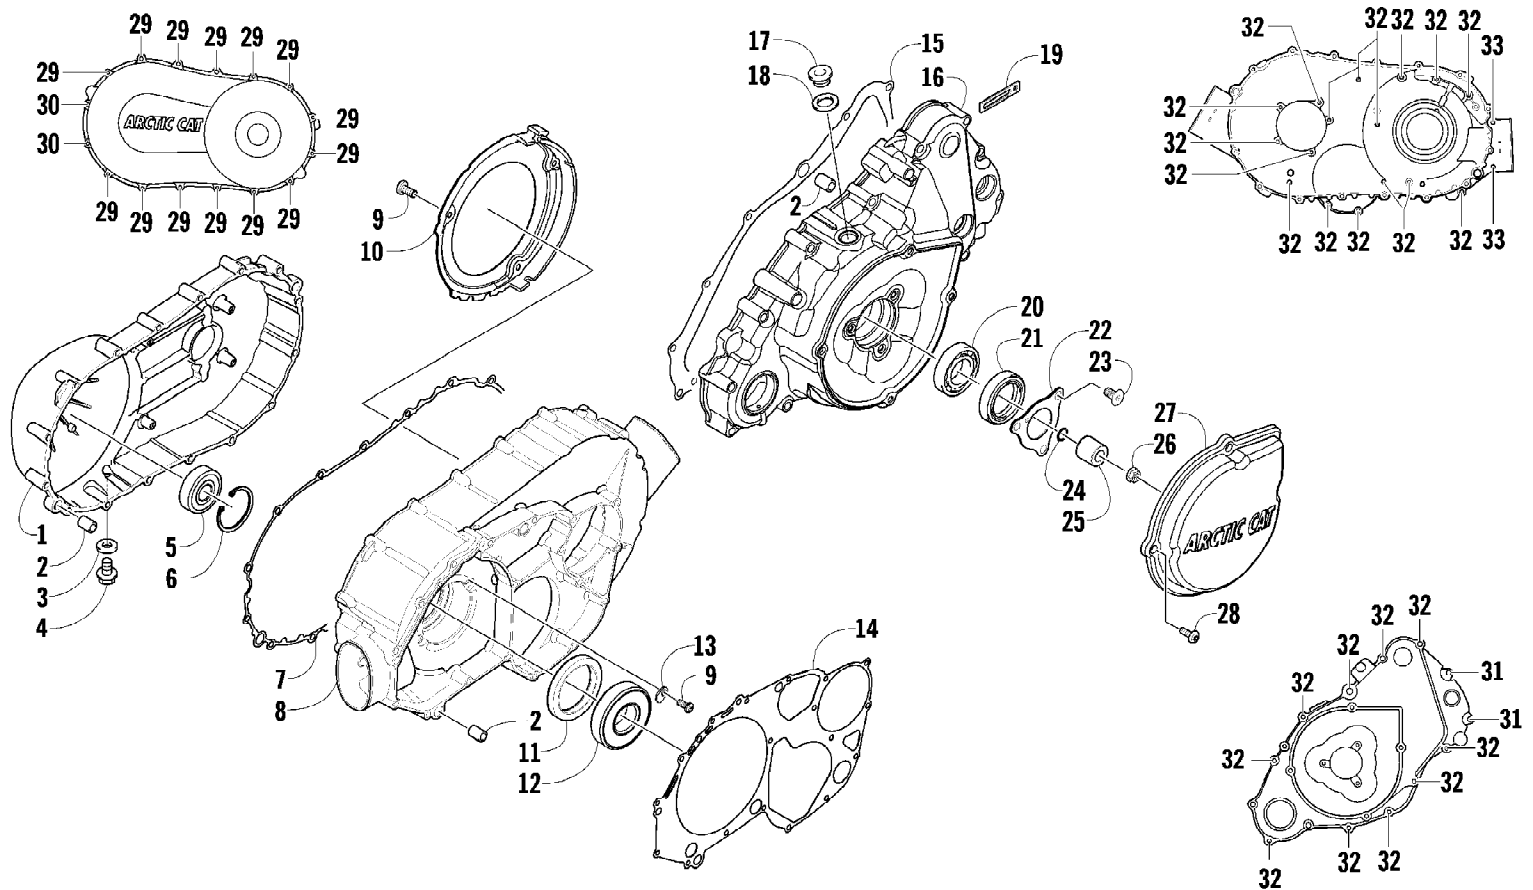

2012 ATV 550 GT ORANGE (A2012BGO1PUSU)
CLUTCH/V-BELT/MAGNETO COVER ASSEMBLY

2012 ATV 550 GT ORANGE (A2012BGO1PUSU)
CLUTCH/V-BELT/MAGNETO COVER ASSEMBLY

Page 10 of 79

Ref #	Part Number	Qty	S/P/F	Description
1	0806-089	1		Cover, V-Belt
2	0829-002	6		Pin, Dowel
3	0830-013	1		Washer, Crush
4	8408-812	1		Screw, Cap
5	0832-060	1		Bearing
6	0831-078	1		Ring, Retaining
7	0830-174	1	/P	Gasket, V-Belt Cover
8	0806-086	1		Cover, Clutch
9	0826-029	5		Screw, Machine
10	0806-048	1		Plate, Air Intake
11	0830-188	1	/P	Seal
12	0832-009	1	/P	Bearing
13	0822-010	2	/P	Retainer, Bearing
14	0830-116	1	/P	Gasket, Clutch Cover
15	0830-128	1		Gasket, Magneto Cover
16	0806-082	1	/P	Cover, Magneto - Assembly
17	0826-155	1		Plug
18	0830-015	1		Washer, Crush
19	3002-964	1	/P	Clamp, Wire
20	1602-981	1	/P	Bearing
21	0830-158	1		Seal
22	0805-008	1		Retainer, Seal
23	0826-031	3		Screw, Machine
24	0830-108	1		O-Ring
25	0820-061	1		Bushing
26	0827-008	1		Nut
27	0820-062	1		Cover, Magneto
28	8468-616	4		Screw, Machine
29	8468-645	14		Screw, Machine
30	8468-655	2		Screw, Machine
31	8468-625	2		Screw, Machine
32	8468-640	26		Screw, Machine
33	8468-675	2		Screw, Machine