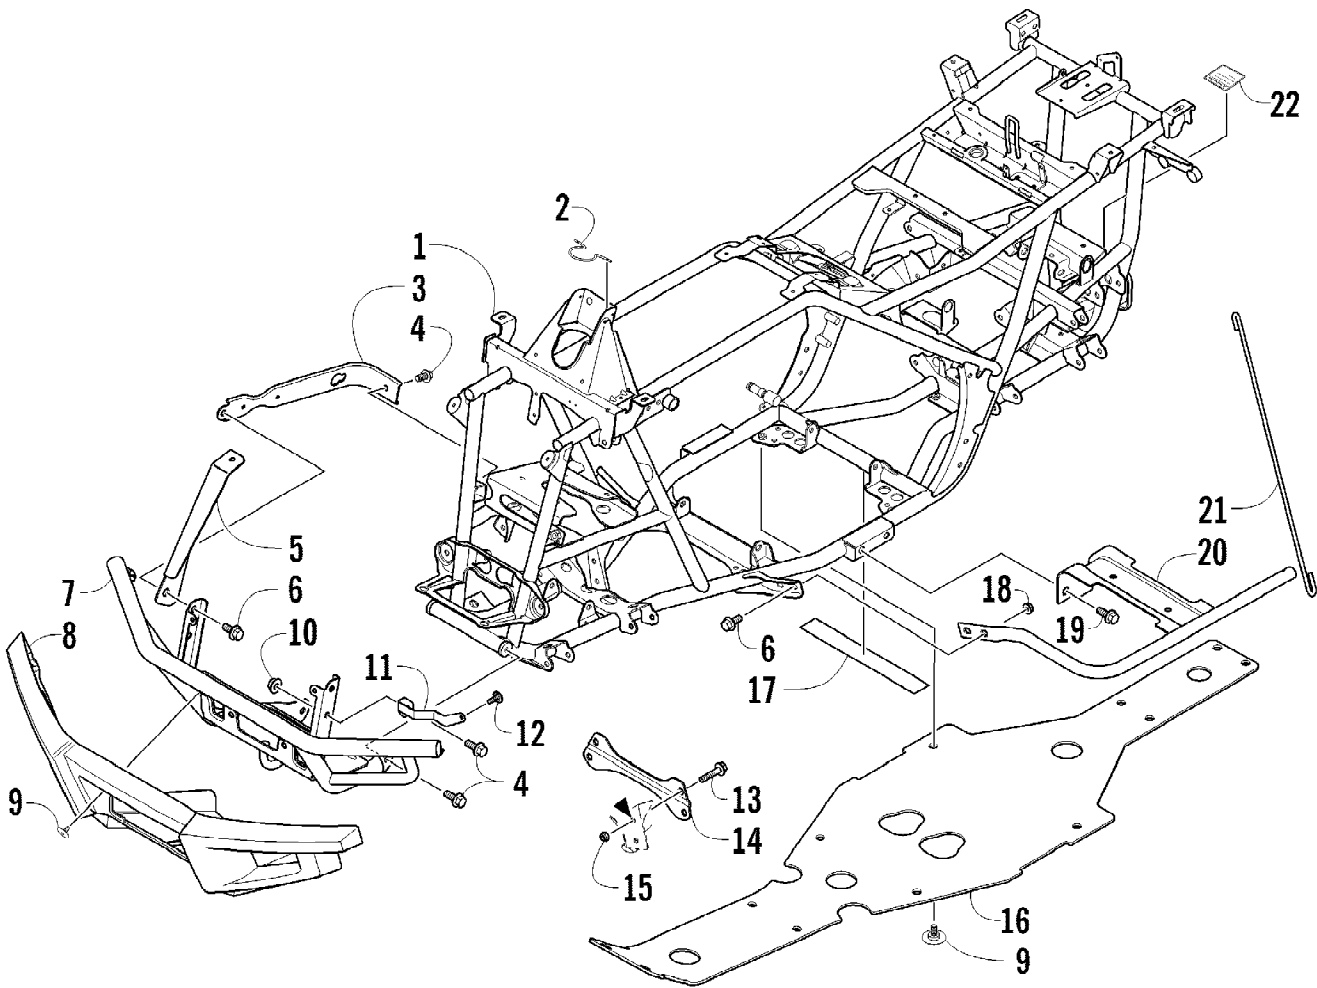

2012 ATV 550 GT ORANGE (A2012BGO1PUSU)
FRAME AND RELATED PARTS

Page 28 of 79

Ref #	Part Number	Qty	S/P/F	Description
1	4506-551	1		Frame, Main
2	2416-401	1		Clip, Routing
3	1506-596	2	/P	Channel, Bumper Mounting
4	8409-020	6	/P	Screw, Cap
5	1506-686	1		Bracket, Mounting - Bumper - Right
5	1506-687	1		Bracket, Mounting - Bumper - Left
6	8408-816	6		Screw, Cap
7	1506-684	1		Bumper, Front
8	1406-868	1		Fascia, Bumper - Front
9	0423-101	16		Screw, Shoulder
10	8424-002	2		Nut
11	2516-594	1		Bracket, Support - Right
11	2516-595	1		Bracket, Support - Left
12	0623-797	2		Screw, Self-Tapping
13	8409-025	2		Screw, Cap
14	2516-852	1	/P	Brace, A-Arm
15	0423-744	2		Nut, Lock
16	1406-030	1		Panel, Belly
17	0406-289	2		Pad, Frame
18	8424-802	4		Nut
19	8409-016	4		Screw, Cap
20	1506-659	1		Footrest - Right
20	1506-660	1		Footrest - Left
21	2506-426	2	/P	Rod, Support
22	1411-077	1		Decal, Warning - Towing