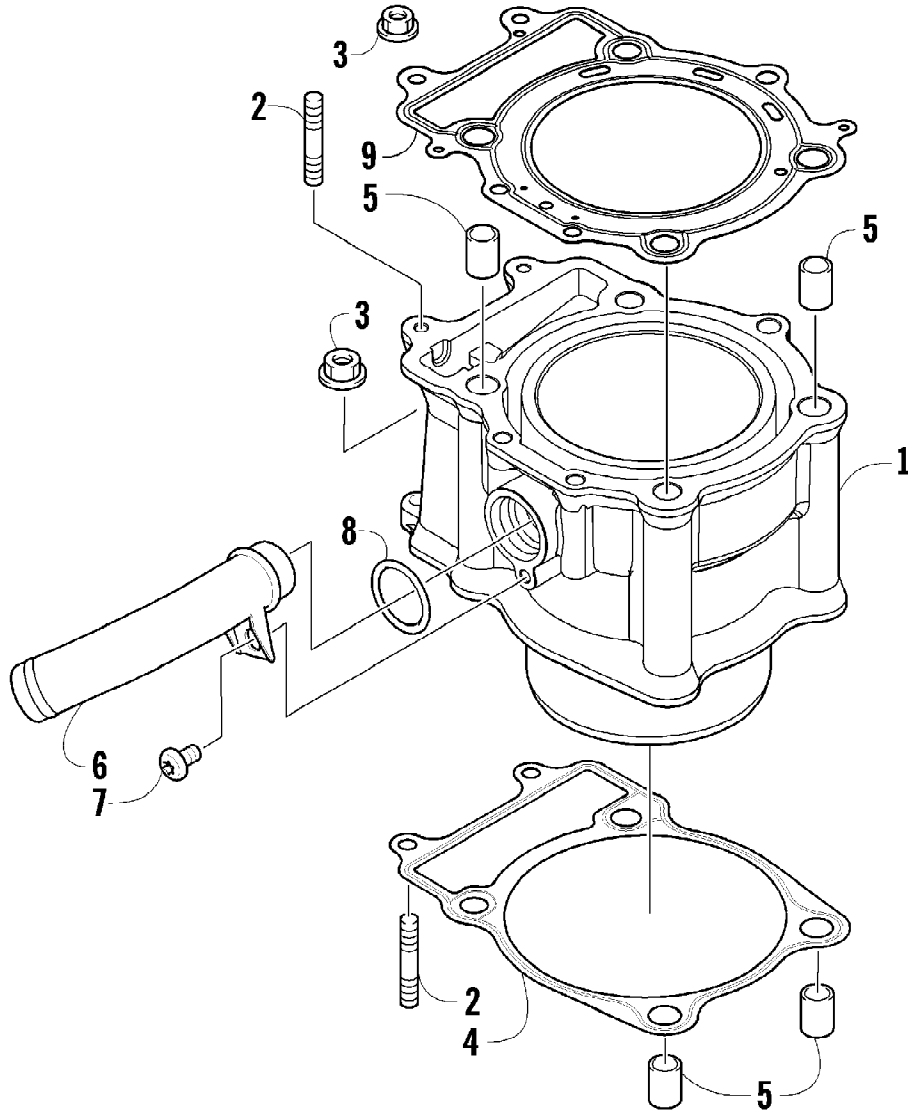

2012 ATV 550 GT ORANGE (A2012BGO1PUSU)
CYLINDER ASSEMBLY

Page 20 of 79

Ref #	Part Number	Qty	S/P/F	Description
1	0804-051	1	/P	Cylinder
2	0827-002	4		Bolt, Stud
3	8424-604	4		Nut
4	0830-084	1		Gasket, Base
5	0829-002	4		Pin, Dowel
6	0804-047	1	/P	Union, Coolant Hose
7	8468-612	1		Screw, Machine
8	0830-007	1		O-Ring
9	0830-097	1		Gasket, Cylinder Head