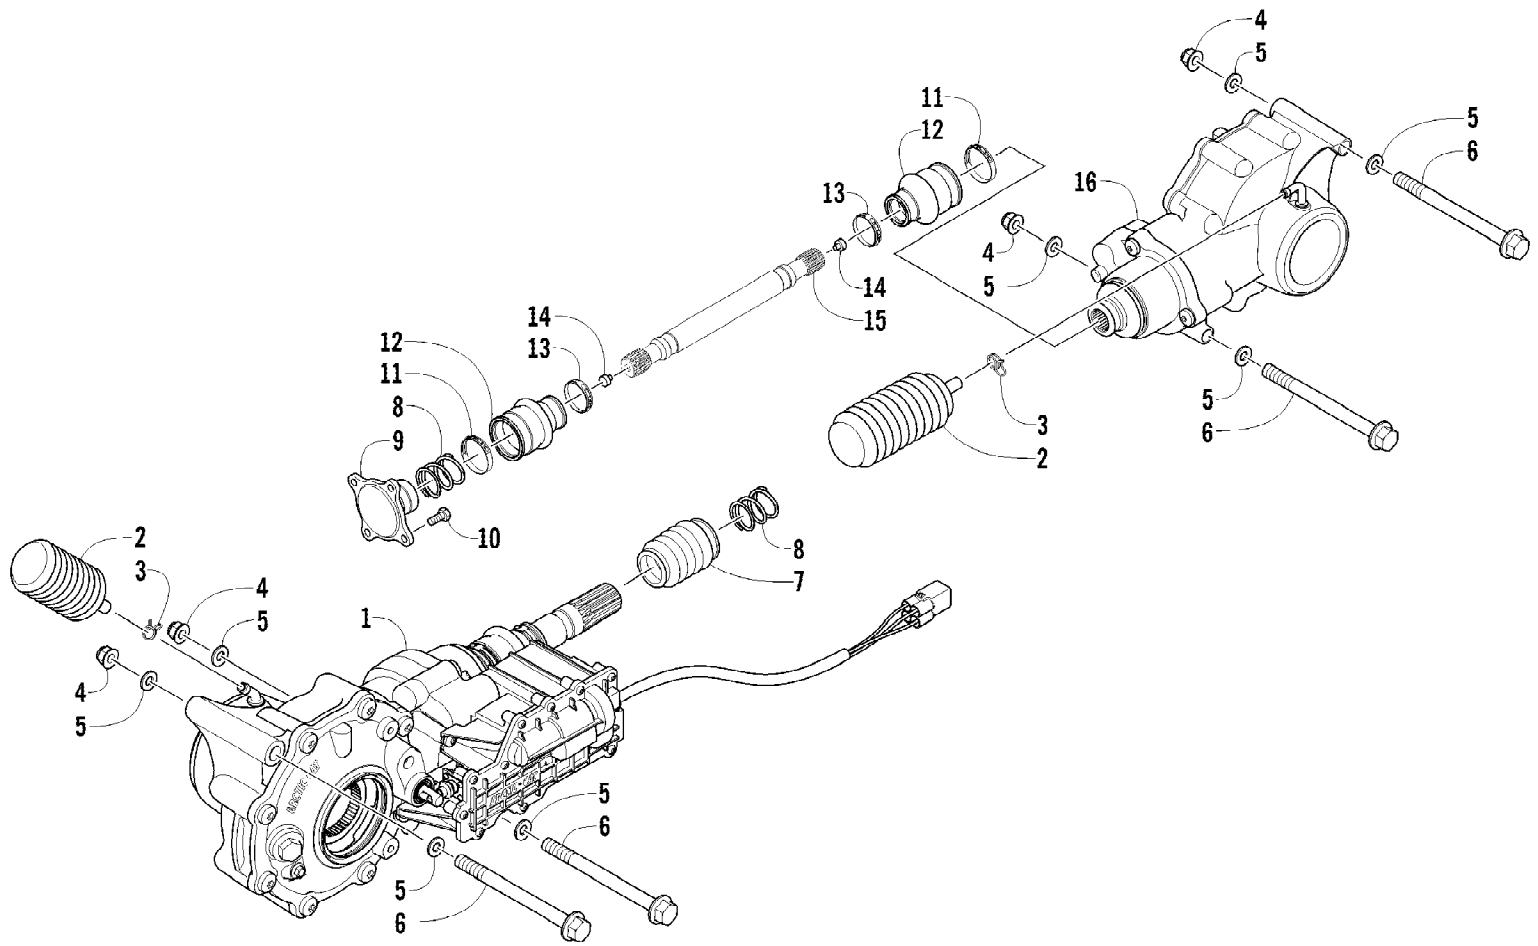

2012 ATV 550 GT ORANGE (A2012BGO1PUSU)
DRIVE TRAIN ASSEMBLY

Page 24 of 79

Ref #	Part Number	Qty	S/P/F	Description
1	1502-878	1		Gearcase, Front
2	1402-620	2	/P	Bladder, Gearcase
3	0423-315	2		Clamp, Hose
4	8428-002	4		Nut, Lock
5	0423-426	8		Washer
6	0423-404	4		Screw, Cap
7	0402-966	1		Boot, Shaft
8	1402-026	2		Spring
9	0402-950	1		Flange, Output
10	8408-820	4	/P	Screw, Cap
11	0423-393	2		Clamp
12	0402-985	2	/P	Boot
13	0423-411	2		Clamp
14	0673-618	2	/P	Bumper, Propeller Shaft
15	1402-233	1		Shaft, Propeller
16	1502-879	1		Gearcase, Rear