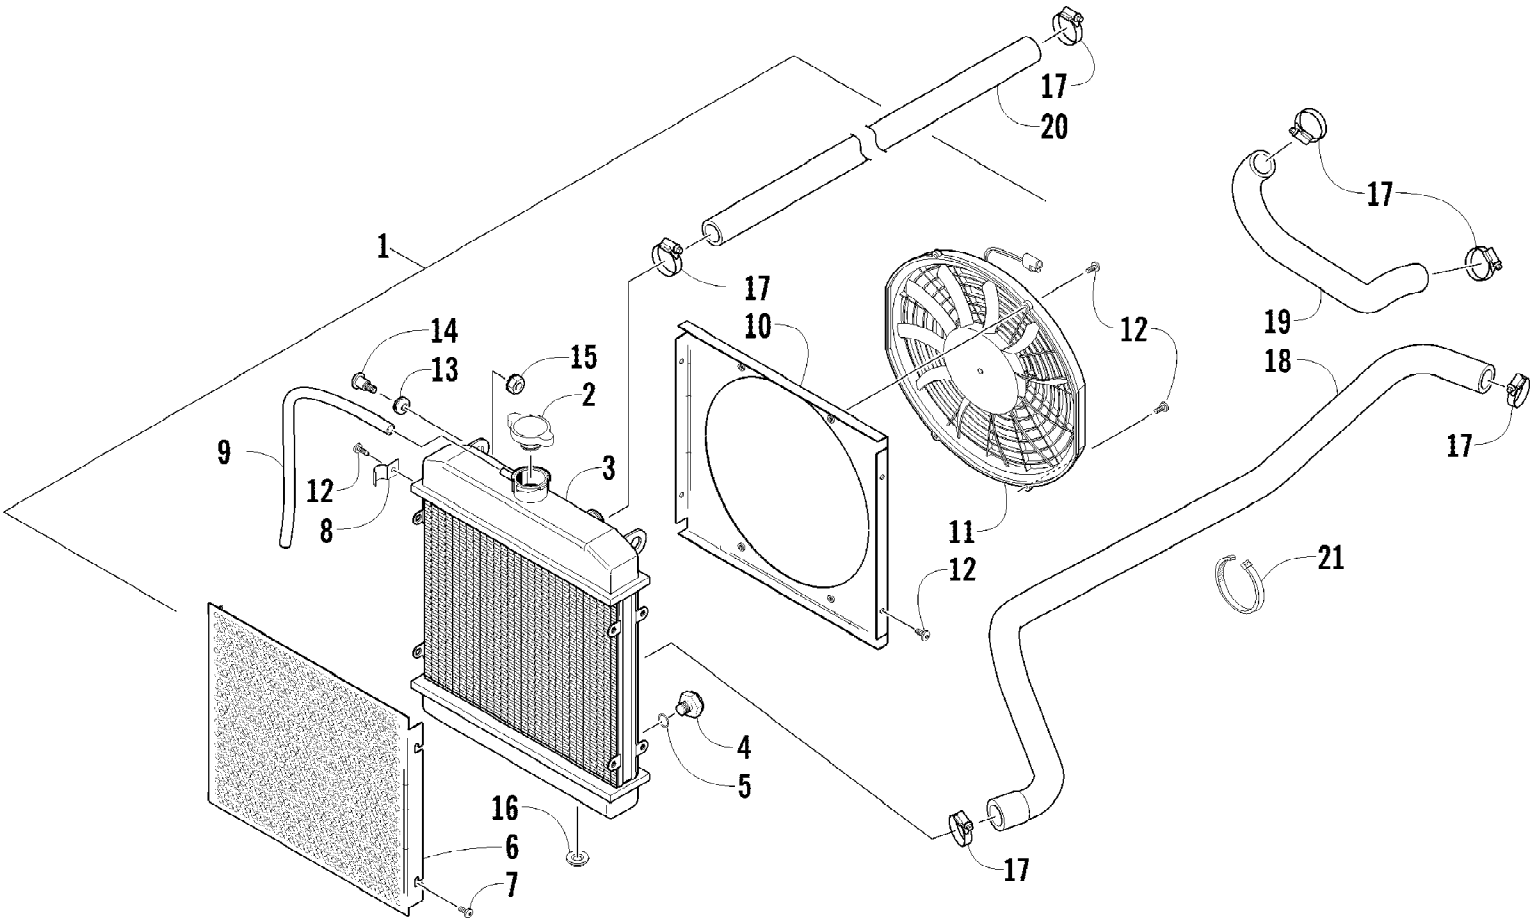

2012 ATV 550 GT ORANGE (A2012BGO1PUSU)
COOLING ASSEMBLY

Page 12 of 79

Ref #	Part Number	Qty	S/P/F	Description
1	0413-256	1	/P	Radiator Assembly (inc. 2-13)
2	0413-255	1	/P	Cap
3	0413-205	1		Radiator
4	0413-195	1		Plug, Drain
5	1602-213	1	/P	O-Ring
6	0413-007	1		Screen
7	8475-512	4		Screw, Machine
8	0423-351	1		Clamp, Wire
9	0610-016	AR	/P	Hose - 25 ft
9	0610-015	AR	/P	Hose - 100 ft
10	0413-203	1		Shroud, Fan
11	0413-123	1	/P	Fan, Cooling
12	0623-378	8		Screw, Self-Tapping
13	0423-030	2		Grommet
14	0423-484	2		Screw, Shoulder
15	0623-038	2		Nut w/Washer
16	0423-028	2		Bushing, Stem
17	0423-496	6		Clamp, Hose
18	0410-229	1		Hose, Coolant - Lower
19	0410-022	1		Hose, Coolant - Crossover
20	0410-002	1		Hose, Coolant - Upper
21	0123-903	AR		Tie, Cable - 11.5 in.