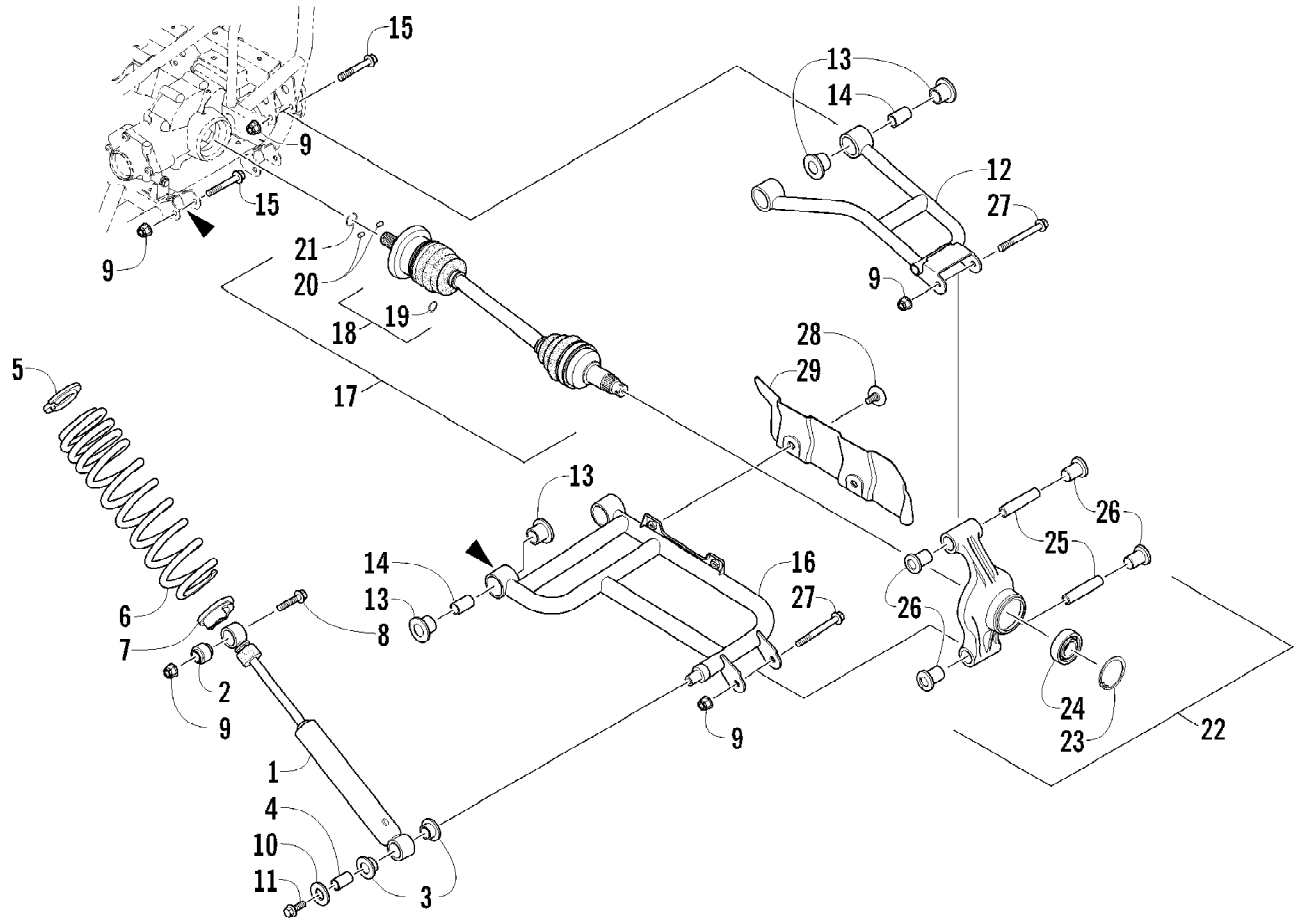

2012 ATV 550 GT ORANGE (A2012BGO1PUSU)
REAR SUSPENSION ASSEMBLY

2012 ATV 550 GT ORANGE (A2012BGO1PUSU)
REAR SUSPENSION ASSEMBLY

Page 55 of 79

Ref #	Part Number	Qty	S/P/F	Description
1	0404-158	2		Shock Absorber (inc. 2-4)
2	0403-182	2		Bushing
3	0603-955	4		Bushing
4	1603-219	2	S	Sleeve
5	1603-889	2	/P	Retainer, Spring
6	0504-659	2		Spring, Suspension
7	0404-057	2		Cam, Spring Adjuster
8	8409-040	1		Screw, Cap - Right
8	8409-050	1		Screw, Cap - Left
9	0423-744	14		Nut, Lock
10	0423-087	2		Washer
11	8408-820	2	/P	Screw, Cap
12	0504-582	1		A-Arm, Rear - Upper Right (inc. 13-14)
12	0504-583	1	/P	A-Arm, Rear - Upper Left (inc. 13-14)
13	0403-208	16	/P	Bushing
14	0403-214	8	/P	Axle
15	8409-075	8		Screw, Cap
16	0504-572	1		A-Arm, Rear - Lower Right (inc. 13-14)
16	0504-573	1		A-Arm, Rear - Lower Left (inc. 13-14)
17	1502-798	2	S	Axle, Drive (inc. 18-21)
18	1436-419	2		Repair Kit, Boot (inc. 19)
19	1441-988	2		Clip, Retaining
20	1402-884	4		Pin, Detent
21	1402-890	2		Clip, Retaining
22	0504-548	1	/P	Knuckle, Right - Assembly (inc. 23-26)
22	0504-549	1	/P	Knuckle, Left - Assembly (inc. 23-26)
23	0423-423	2		Ring, Retaining
24	1402-809	2	/P	Bearing
25	0403-213	4	/P	Axle
26	0403-206	8	/P	Bushing
27	8409-000	4		Screw, Cap
28	0423-545	4	/P	Screw, Shoulder
29	1406-068	1		Guard, Boot - Rear - Right
29	1406-069	1		Guard, Boot - Rear - Left