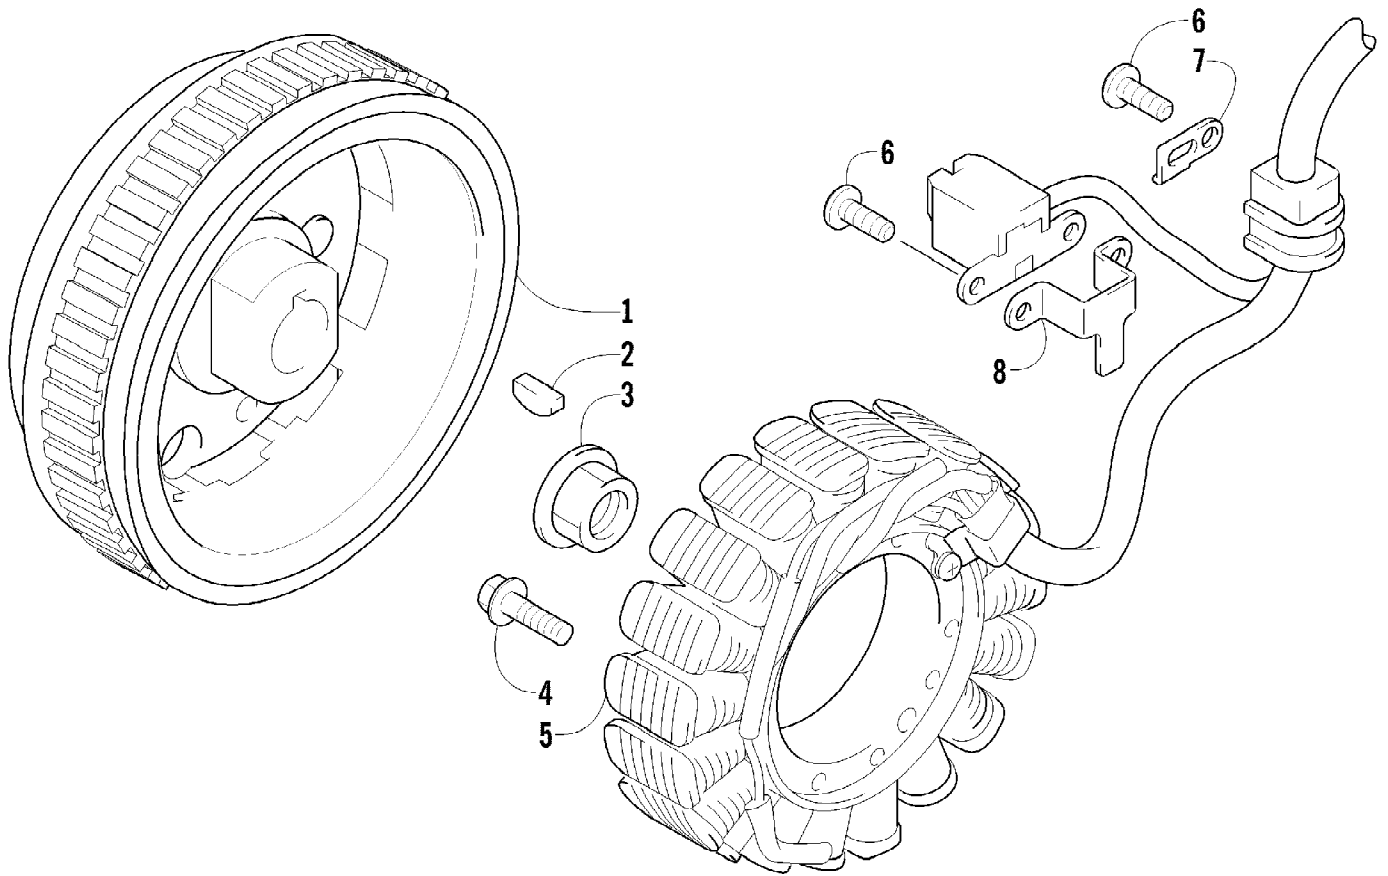

2012 ATV 550 GT ORANGE (A2012BGO1PUSU)
MAGNETO ASSEMBLY

Page 47 of 79

Ref #	Part Number	Qty	S/P/F	Description
1	0802-048	1		Rotor/Flywheel
2	0829-012	1		Key
3	0827-014	1		Nut
4	8409-632	3		Screw, Cap
5	0802-041	1		Stator - Assembly
6	8470-510	3		Screw, Machine
7	0802-015	1		Clamp - No. 1
8	0802-016	1		Clamp - No. 2