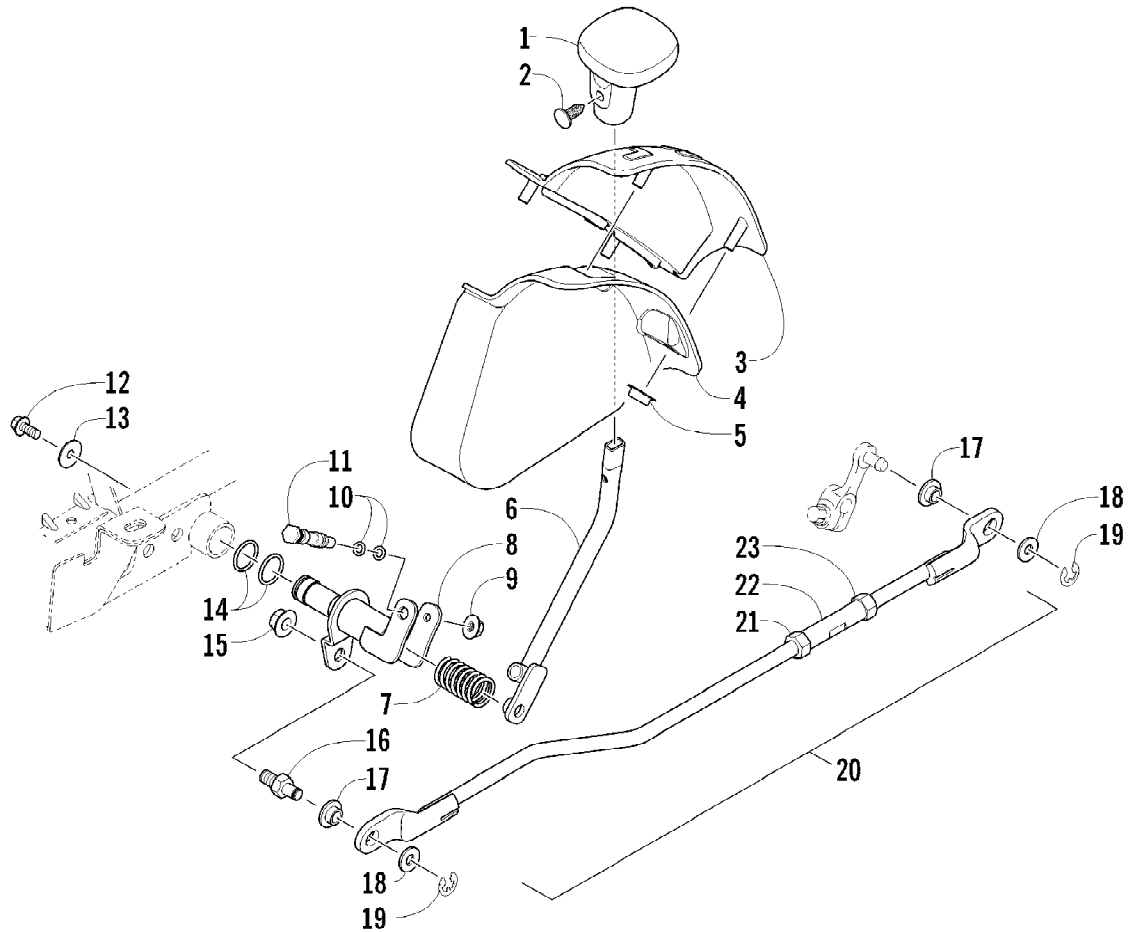

2012 ATV 550 GT ORANGE (A2012BGO1PUSU)
SHIFT LEVER ASSEMBLY

Page 63 of 79

Ref #	Part Number	Qty	S/P/F	Description
1	0402-843	1	/P	Knob, Shift
2	0423-345	1		Clip, Retaining
3	1402-562	1	/P	Plate, Shift
4	2406-348	1		Shield, Shift Plate
5	0423-357	4		Nut, Stamped
6	0502-659	1		Lever, Shift
7	0402-678	1	/P	Spring, Shift Lever
8	1502-332	1		Actuator, Shift
9	8424-602	1	/P	Nut
10	0423-182	2	/P	O-Ring
11	0402-675	1		Axle, Pivot
12	8408-812	1		Screw, Cap
13	0423-087	1		Washer
14	0423-299	2	/P	O-Ring
15	8424-802	1		Nut
16	1402-621	1		Pin, Mounting
17	0423-091	2		Bushing
18	0623-094	2		Washer
19	0423-169	2	/P	E-Ring
20	1502-622	1		Linkage, Shift - Assembly (inc. 21-23)
21	0123-917	1	/P	Nut, Hex - Left-Hand Thread
22	1402-619	1		Coupler
23	0623-294	1		Nut, Hex - Right-Hand Thread