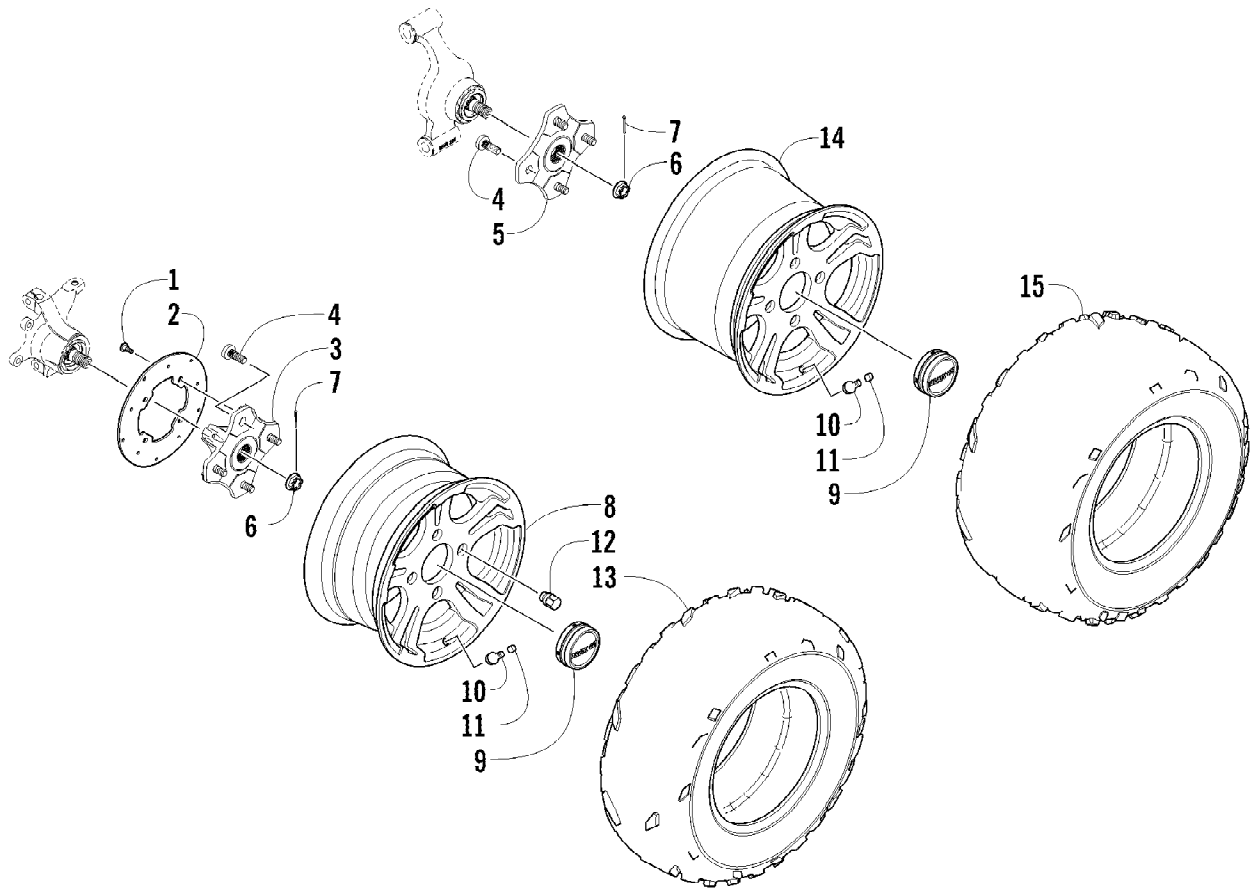

2012 ATV 550 GT ORANGE (A2012BGO1PUSU)
WHEEL AND TIRE ASSEMBLY

Page 77 of 79

Ref #	Part Number	Qty	S/P/F	Description
1	0423-557	12		Screw, Shoulder
2	2402-002	3		Disc, Brake
3	1502-462	2	/P	Hub, Wheel - Front (inc. 4)
4	0402-974	16	/P	Stud
5	1502-462	1	/P	Hub, Wheel - Rear - Right (inc. 4)
5	1502-464	1		Hub, Wheel - Rear - Left (inc. 4)
6	0423-607	4		Nut, Castle
7	0423-407	4		Pin, Cotter
8	1402-730	2		Wheel - Front (inc. 9)
9	1402-736	4		Cap, Wheel
10	0402-064	4		Stem, Valve (inc. 11)
11	0402-140	4		Cap, Valve Stem
12	0423-618	16		Nut, Lug
13	1402-894	2		Tire - Front
14	1402-731	2		Wheel - Rear (inc. 9)
15	1402-895	2		Tire - Rear