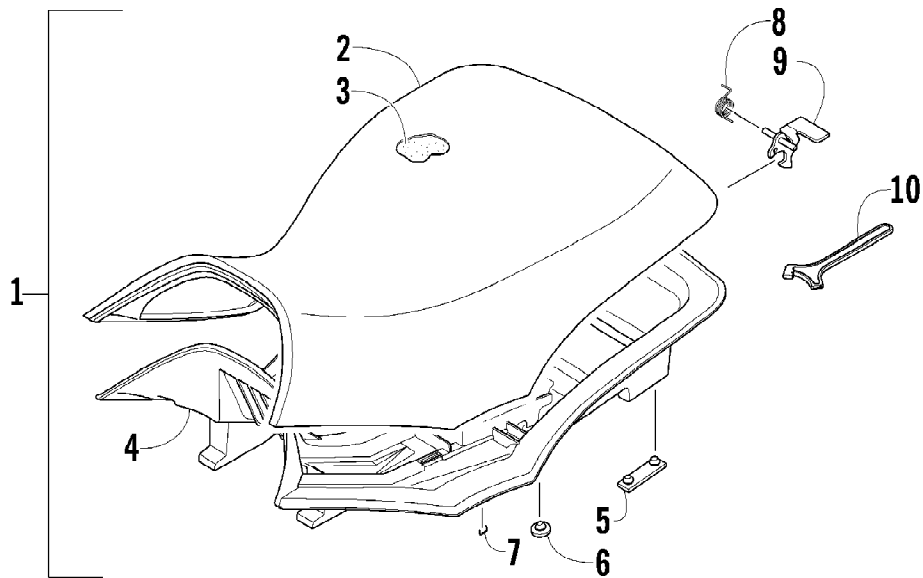

2012 ATV 550 GT ORANGE (A2012BGO1PUSU)
SEAT ASSEMBLY

Page 57 of 79

Ref #	Part Number	Qty	S/P/F	Description
1	4506-557	1	/P	Seat Assembly (inc. 2-9)
2	1506-209	1		Cover, Seat
3	0517-119	1		Foam, Seat
4	2416-826	1	/P	Base, Seat - Assembly (inc. 5-6)
5	0406-879	2		Bumper, Seat - Rear
6	0406-877	4	/P	Bumper, Seat - Front
7	0624-263	AR		Staple
8	1406-592	1	/P	Spring, Seat Latch
9	1506-156	1		Latch, Seat
10	0441-587	1		Wrench, Spanner