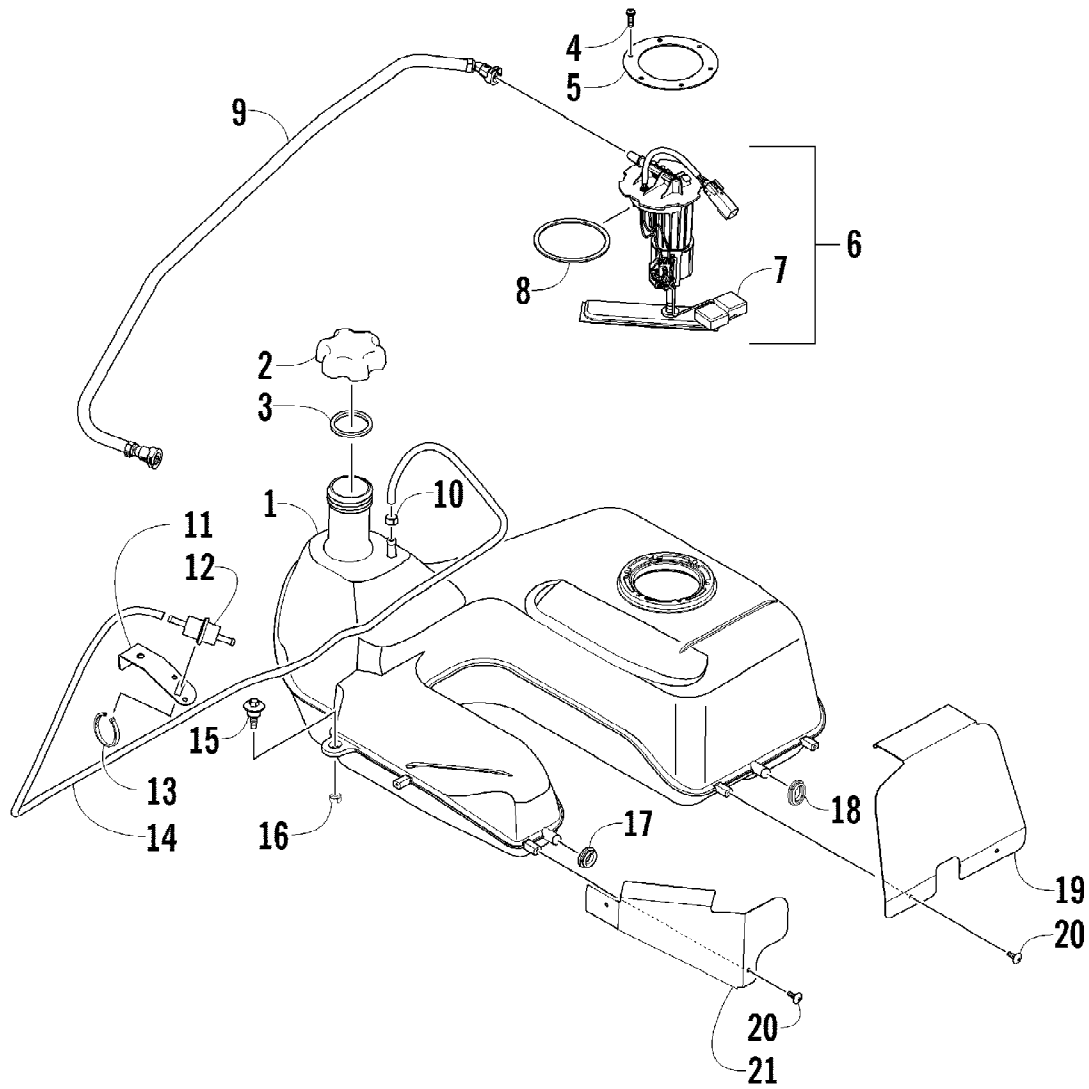

2012 ATV 550 GT ORANGE (A2012BGO1PUSU)
GAS TANK ASSEMBLY

Page 37 of 79

Ref #	Part Number	Qty	S/P/F	Description
1	0570-307	1		Tank, Gas - Assembly (inc. 2-5)
2	0470-438	1	/P	Cap, Gas Tank (inc. 3)
3	0109-733	1	/P	Gasket, Gas Tank Cap
4	0423-898	6		Screw, Self-Tapping
5	2670-042	1		Plate, Retaining
6	0570-322	1	/P	Pump, Fuel - Assembly (inc. 7-8)
7	2670-235	1		Float
8	0470-838	1		Seal
9	0570-317	1		Hose, Gasline - Assembly
10	0423-688	AR		Clamp, Hose
11	0470-827	1		Bracket, Filter Mounting
12	0510-335	1	/P	Filter, In-Line
13	0123-788	AR	/P	Tie, Cable - 8 in.
14	0410-070	AR	/P	Hose, Gasline - 25 ft
15	0423-732	2		Screw, Shoulder
16	0623-038	1		Nut w/Washer
17	0423-460	1		Grommet
18	0423-806	1		Grommet
19	0470-710	1		Shield, Heat - Gas Tank - Rear
20	0623-797	4		Screw, Self-Tapping
21	0470-709	1		Shield, Heat - Gas Tank - Front