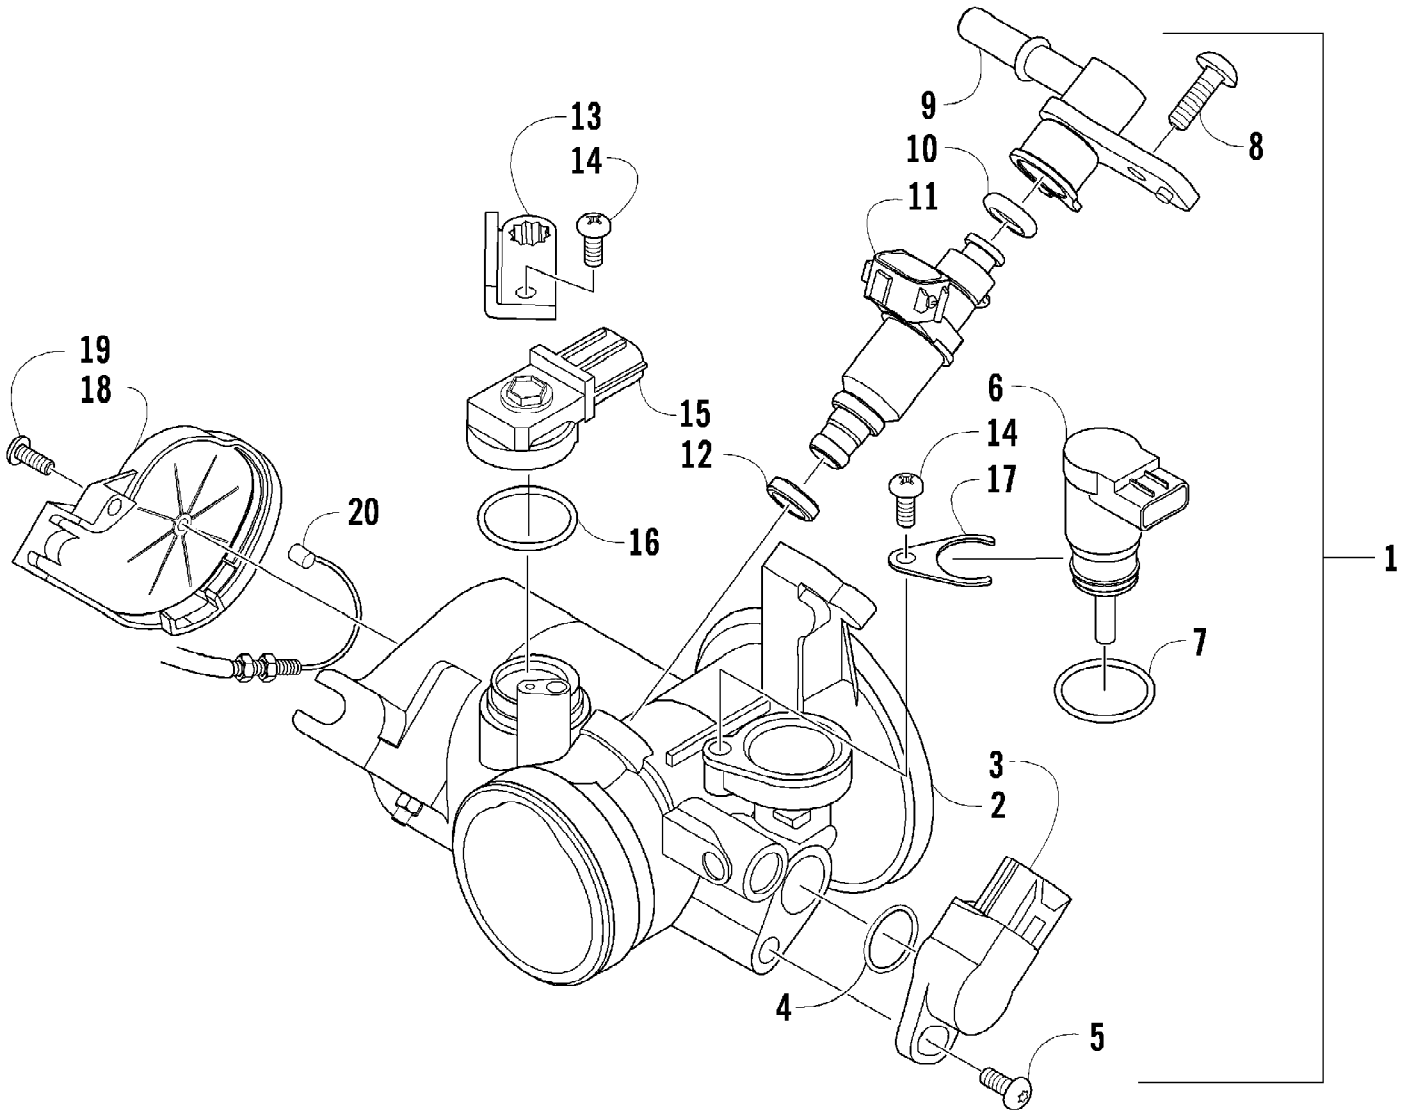

2012 ATV 550 GT ORANGE (A2012BGO1PUSU)
THROTTLE BODY ASSEMBLY

Page 71 of 79

Ref #	Part Number	Qty	S/P/F	Description
1	0470-753	1		Throttle - Assembly (inc. 2-19)
2	0	1	F	Throttle Body
3	0430-072	1		Sensor, Throttle Position
4	5507-234	1		O-Ring
5	5507-231	1		Screw, Machine
6	0430-074	1		Valve, ISC
7	5507-233	1		O-Ring
8	5507-238	1		Screw, Machine
9	0470-687	1		Rail, Fuel
10	0470-767	1		O-Ring
11	0470-762	1		Injector, Fuel
12	0470-768	1		Seal
13	5507-227	1		Bracket, MAP Sensor
14	5507-117	2	/P	Screw, Machine
15	0430-073	1		Sensor, MAP
16	5507-232	1		O-Ring
17	5507-229	1		Plate, ISC Valve
18	5507-223	1		Cover
19	5507-037	1	/P	Screw, Machine
20	0487-057	1		Cable, Throttle