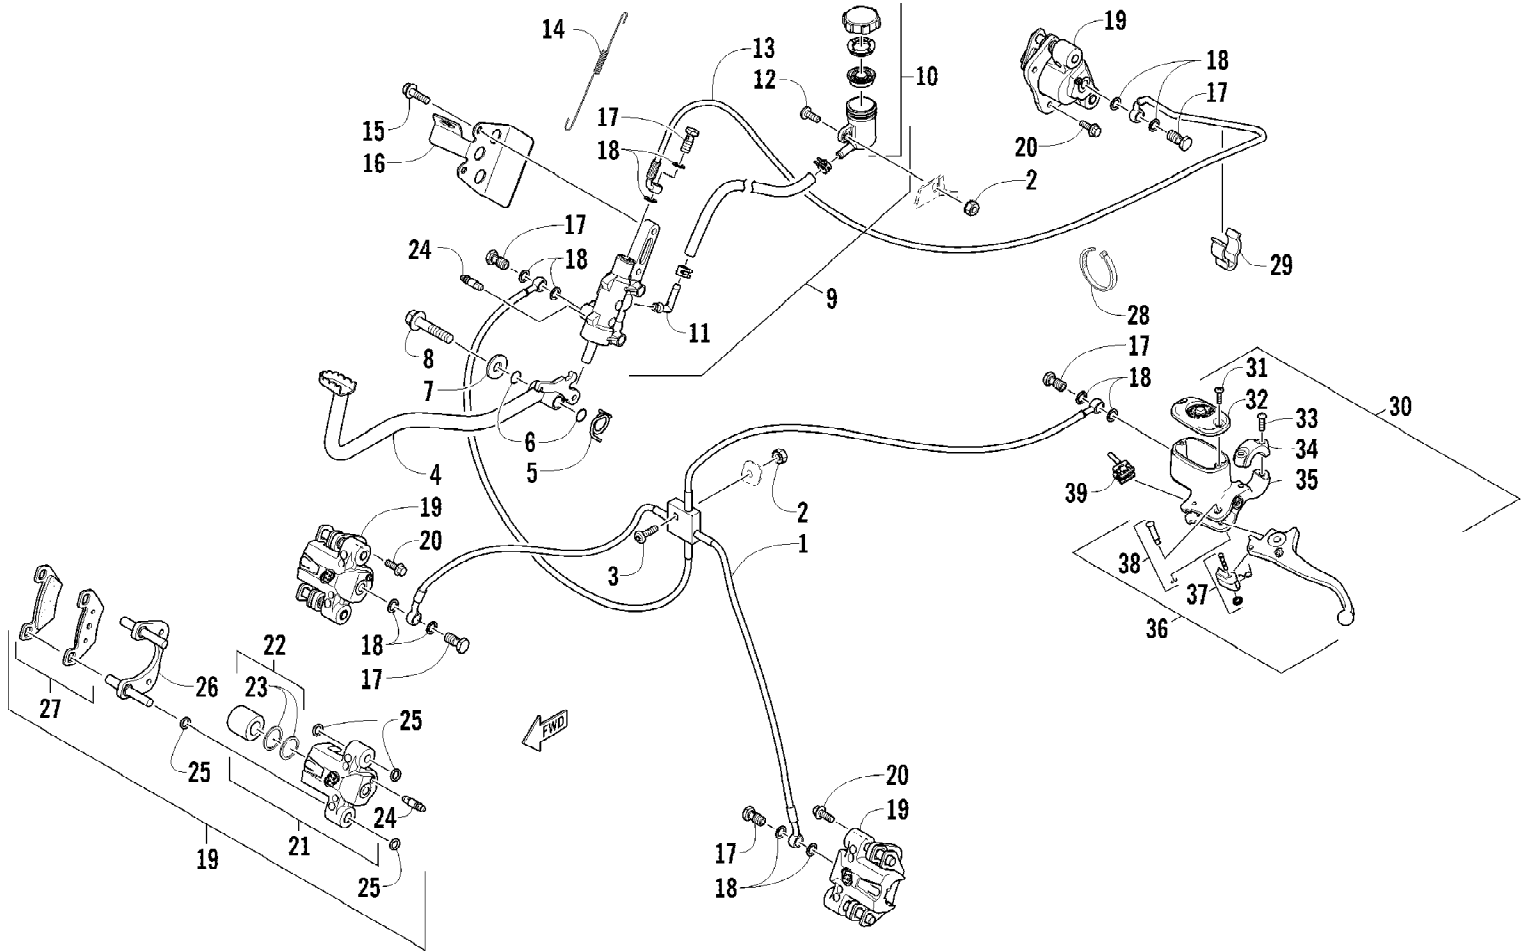

2012 ATV 550 GT ORANGE (A2012BGO1PUSU)
HYDRAULIC BRAKE ASSEMBLY

2012 ATV 550 GT ORANGE (A2012BGO1PUSU)
HYDRAULIC BRAKE ASSEMBLY

Page 43 of 79

Ref #	Part Number	Qty	S/P/F	Description
1	1502-015	1		Hose, Brakeline - Assembly
2	0623-038	2		Nut w/Washer
3	8476-625	1		Screw, Machine
4	1502-063	1		Lever, Brake
5	0502-807	1		Spring, Brake Lever
6	1602-213	2	/P	O-Ring
7	8050-252	1		Washer
8	8408-816	1		Screw, Cap
9	1502-293	1		Brake Assembly (inc. 10)
10	1502-155	1		Reservoir, Brake w/Clamp
11	1502-296	1	/P	Adapter, Hose
12	8476-616	1		Screw, Machine
13	1502-593	1		Hose, Brakeline
14	0502-785	1		Spring, Brake Switch
15	8408-625	2		Screw, Cap
16	1502-179	1		Bracket, Switch
17	0423-413	6		Bolt, Banjo-Fitting
18	0423-178	12		Washer, Crush
19	1436-422	1	/P	Caliper, Brake - Right Front (inc. two No. 20 and 21-27)
19	1436-423	1	/P	Caliper, Brake - Left Front (inc. two No. 20 and 21-27)
19	1436-423	1	/P	Caliper, Brake - Rear (inc. two No. 20 and 21-27)
20	8408-821	6	/P	Screw, Cap
21	1436-160	1	/P	Housing, Caliper - Assembly - Right Front (inc. two No. 20 and 22-24)
21	1436-161	1	/P	Housing, Caliper - Assembly - Left Front (inc. two No. 20 and 22-24)
21	1436-161	1	/P	Housing, Caliper - Assembly - Rear (inc. two No. 20 and 22-24)
22	0502-606	3		Piston/Seal Set (inc. 23)
23	0502-607	3		Seal Set
24	0502-609	4	/P	Valve, Bleed
25	0502-608	3		O-Ring, Guide - Set
26	0502-605	3		Bracket Assembly
27	1502-694	3	S	Pad, Brake - Set
28	0123-788	AR	/P	Tie, Cable - 8 in.
29	1502-115	2		Clip, Brakeline Hose
30	1502-902	1	/P	Brake Assembly (inc. 31-39)
31	0502-566	1		Screw, Machine - Kit
32	0502-868	1	/P	Cover, Reservoir
33	0502-568	1		Screw, Machine - Kit
34	0502-869	1		Clamp, Master Cylinder
35	0502-704	1		Master Cylinder Assembly
36	1502-904	1		Lever Assembly - Kit (inc. 37-38)
37	1502-905	1		Lock, Brake Lever - Kit
38	0502-580	1		Lever Pin - Kit
39	0502-564	1	/P	Switch, Brake