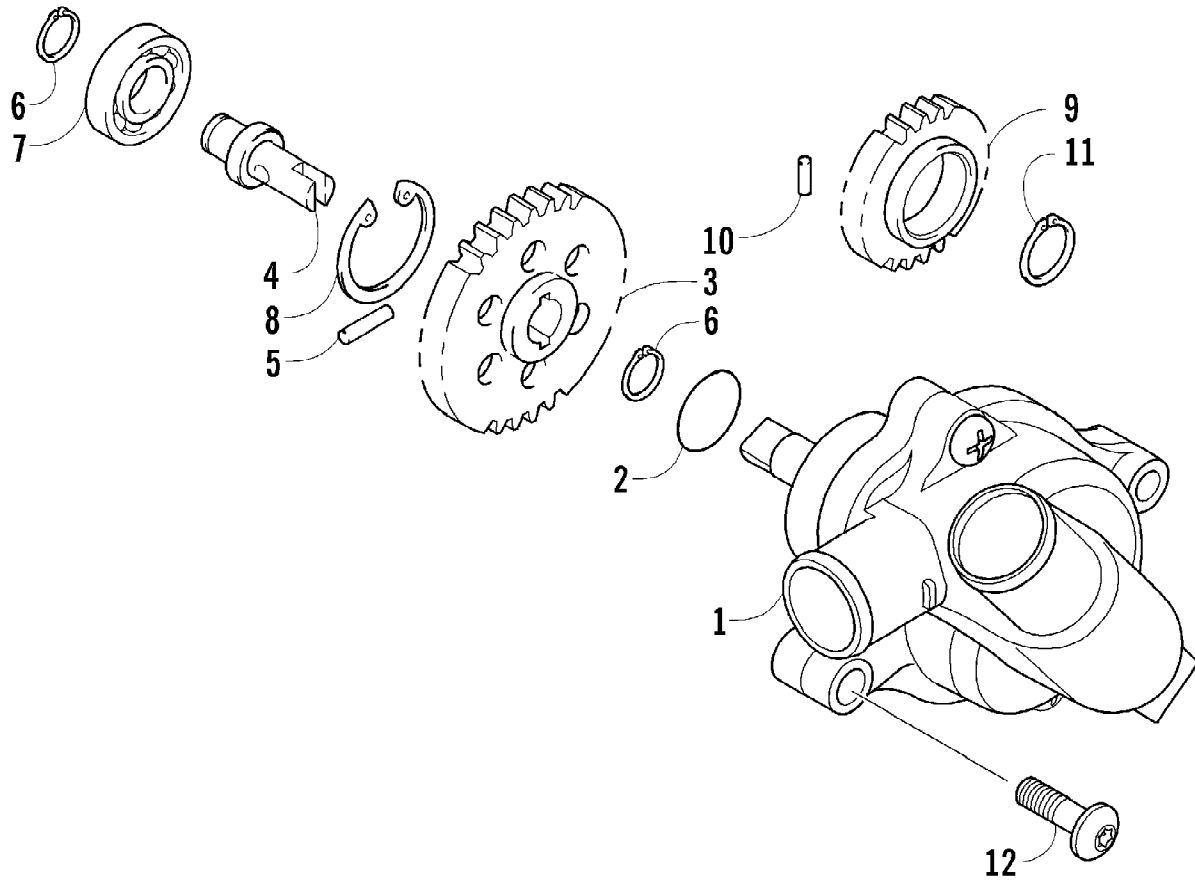

2012 ATV 550 GT ORANGE (A2012BGO1PUSU)
WATER PUMP ASSEMBLY

Page 75 of 79

Ref #	Part Number	Qty	S/P/F	Description
1	0813-001	1		Pump, Water - Assembly (inc. 2)
2	0830-029	1		O-Ring
3	0813-004	1		Gear, Driven
4	0813-005	1		Shaft, Driven Gear
5	0829-009	1		Pin
6	0831-002	2		Ring, Retaining
7	0832-046	1	/P	Bearing
8	0831-004	1		Ring, Retaining
9	0811-003	1		Gear, Water Pump Drive
10	0829-007	1		Pin
11	0831-005	1		Ring, Retaining
12	8468-665	2		Screw, Machine