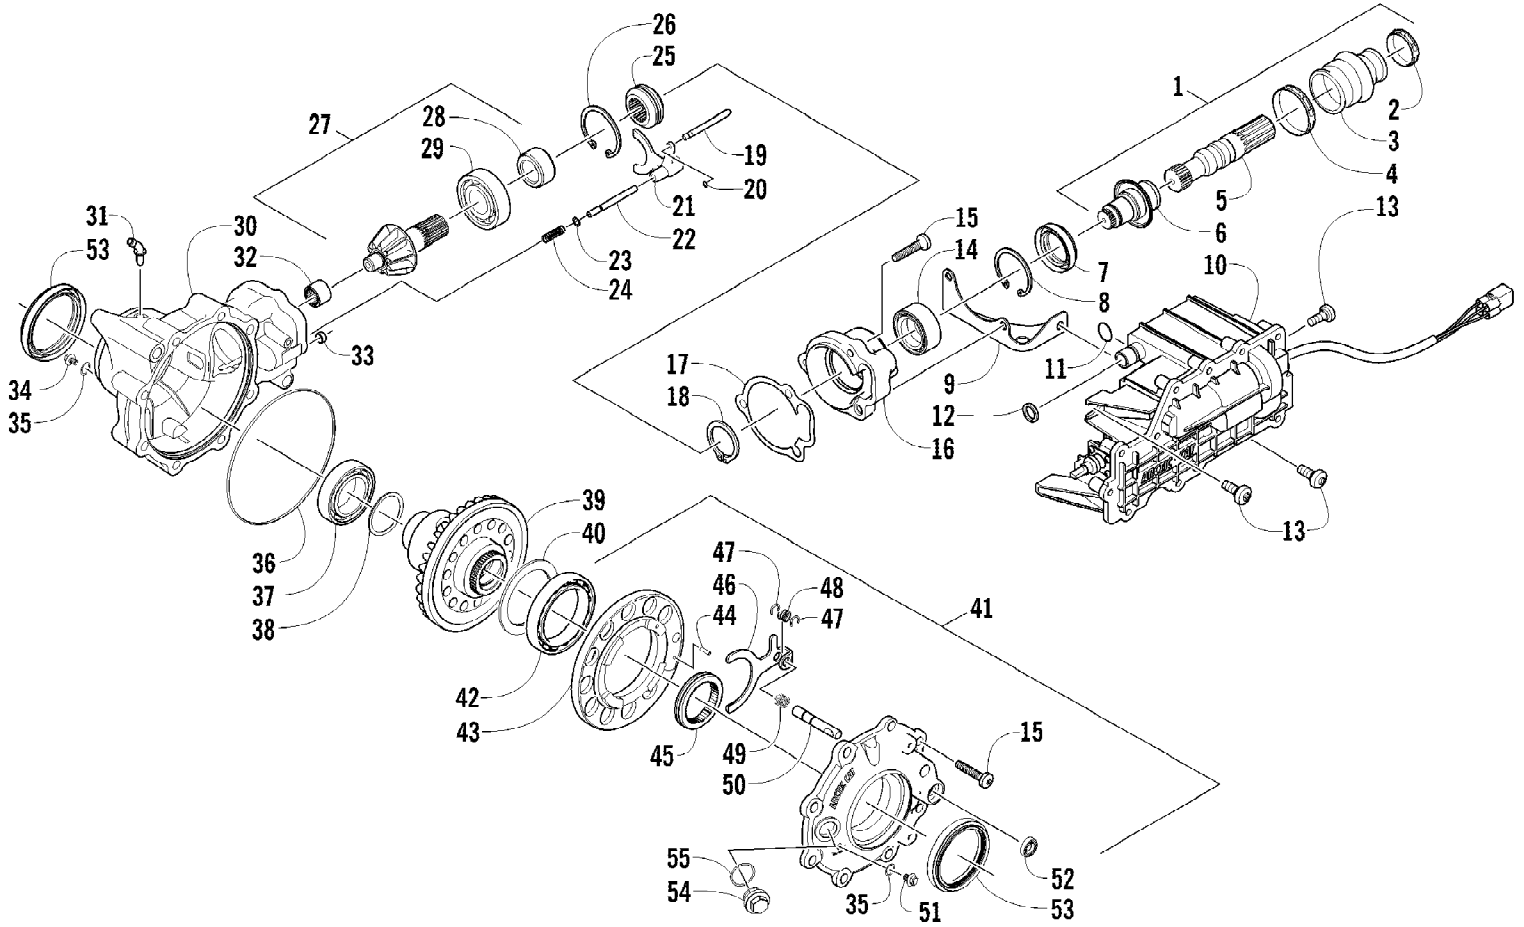

2012 ATV 550 GT ORANGE (A2012BGO1PUSU)
FRONT DRIVE GEARCASE ASSEMBLY

2012 ATV 550 GT ORANGE (A2012BGO1PUSU)
FRONT DRIVE GEARCASE ASSEMBLY

Page 30 of 79

Ref #	Part Number	Qty	S/P/F	Description
	1502-878	1		Complete Front Drive Gearcase Assembly
1	1502-083	1		Shaft, Propeller - Assembly (inc. 2-6)
2	0423-411	1		Clamp
3	0402-985	1	/P	Boot, Propeller Shaft
4	0423-393	1		Clamp
5	1402-045	1		Shaft, Output
6	1502-085	1	/P	Shaft, Input
7	1402-011	1		Seal
8	0423-423	1		Ring, Retaining
9	1502-237	1		Bracket, Actuator
10	1502-909	1	/P	Actuator (inc. 11)
11	1402-981	1		O-Ring
12	0423-892	1	/P	O-Ring
13	0423-396	3		Screw, Self-Tapping
14	1402-043	1		Bearing
15	0423-118	11		Screw, Self-Tapping
16	0502-528	1	/P	Housing, Pinion
17	0402-947	1		Gasket, Flange
18	0423-417	1		Ring, Retaining
19	0402-997	1		Shaft, Selector
20	0423-402	1		Ring, Retaining
21	0402-998	1		Fork, Selector
22	0402-417	1		Shaft, Shuttle
23	0423-147	1		O-Ring
24	0402-999	1		Spring, Return
25	0402-413	1		Coupler, Drive
26	1423-067	1		Ring, Retaining
27	1502-863	1		Gear, Pinion - Assembly - 10T (inc. 28-29)
28	1402-977	1		Collar, Retaining
29	0402-327	1		Bearing
30	1502-856	1		Housing, Gearcase
31	1402-980	1		Fitting, Elbow
32	0402-328	1		Bearing
33	0402-411	1		Pin, Dowel
34	1402-210	1	/P	Plug, Magnetic (inc. one No. 35)
35	0423-153	2		O-Ring
36	0423-149	1		O-Ring
37	0402-393	1		Bearing
38	0402-405	AR		Shim, 41 x 49 x 1.3 mm
38	0402-406	AR		Shim, 41 x 49 x 1.4 mm
38	0402-407	AR		Shim, 41 x 49 x 1.5 mm
38	0402-408	AR		Shim, 41 x 49 x 1.6 mm
38	0402-409	AR		Shim, 41 x 49 x 1.7 mm
39	1502-860	1		Gear, Ring - 36T
40	1402-074	AR		Shim, 61 x 69 x 1.3 mm
40	1402-075	AR		Shim, 61 x 69 x 1.4 mm
40	1402-076	AR		Shim, 61 x 69 x 1.5 mm
40	1402-077	AR		Shim, 61 x 69 x 1.6 mm
40	1402-078	AR		Shim, 61 x 69 x 1.7 mm
41	1502-895	1		Cover, Gearcase (inc. one No. 35, 42-52, and one No. 53)
42	1402-053	1		Bearing