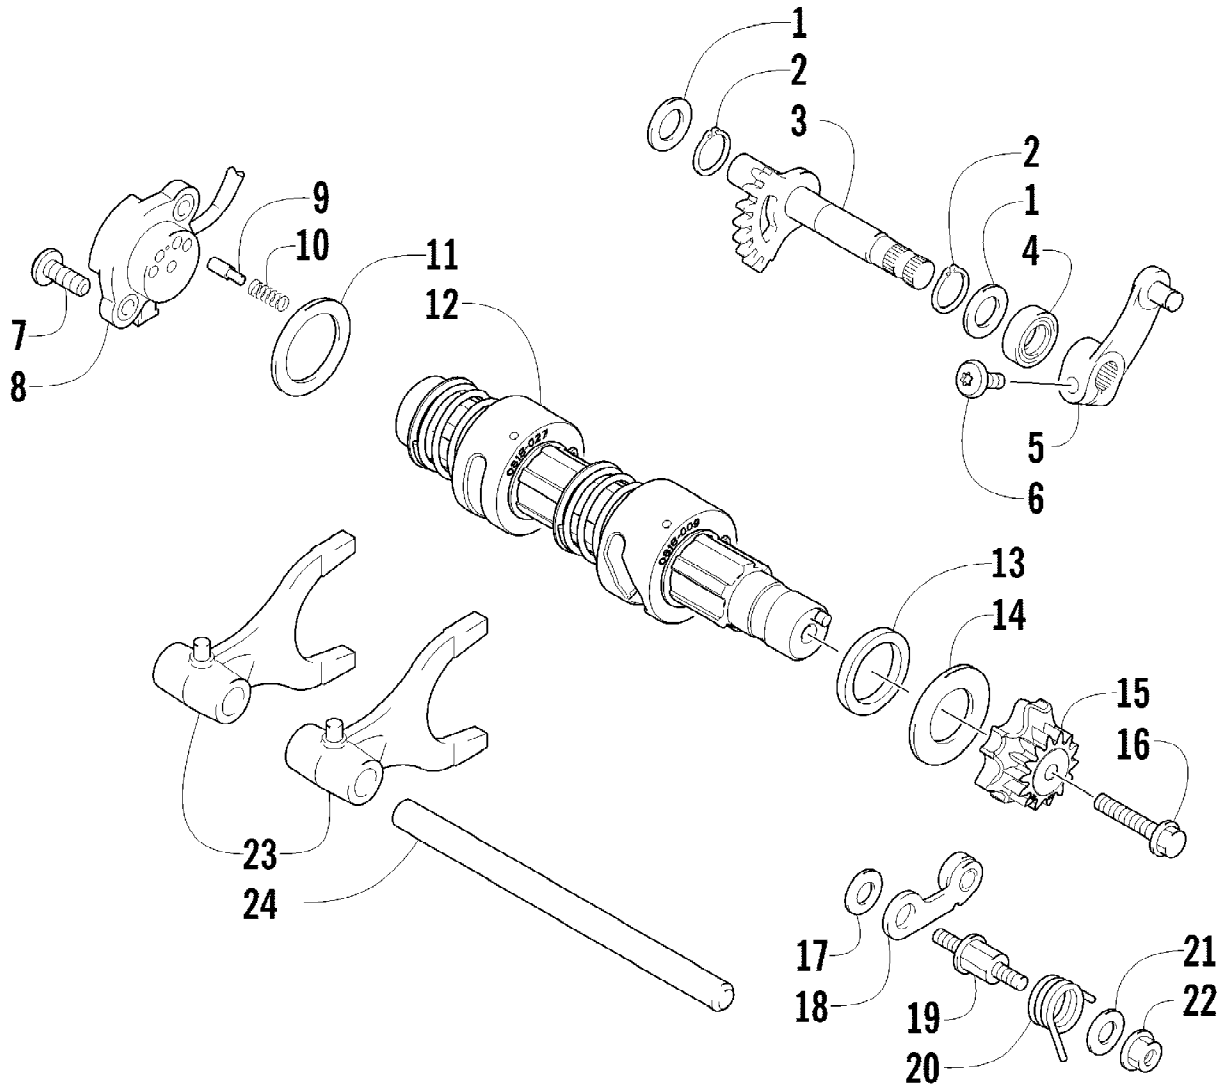

2012 ATV 550 GT ORANGE (A2012BGO1PUSU)
GEAR SHIFTING ASSEMBLY

Page 39 of 79

Ref #	Part Number	Qty	S/P/F	Description
1	0828-036	2		Washer
2	0831-010	2		Ring, Retaining
3	0818-007	1	/P	Shaft, Sub-Gear Shift
4	0830-044	1		Seal, Sub-Gear Shift Shaft
5	0818-014	1		Arm, Select
6	8468-620	1	/P	Screw, Machine
7	8470-520	2		Screw, Machine
8	0409-090	1	/P	Switch, Gear Position
9	0818-013	2		Contact
10	0818-017	2		Spring
11	0828-040	1		Washer
12	0818-046	1		Shaft, Gear Shift - Assembly
13	0828-131	1		Spacer
14	0828-037	1		Washer
15	0818-089	1	/P	Plate, Gear Shift Cam
16	0826-006	1		Screw, Cap
17	0828-038	1		Washer
18	0818-002	1		Stopper, Cam
19	0818-004	1		Support, Cam Stopper
20	0818-090	1		Spring
21	0828-035	1		Washer
22	8424-602	1	/P	Nut
23	0818-072	2	/P	Fork, Shift
24	0818-006	1		Shaft, Shift Fork