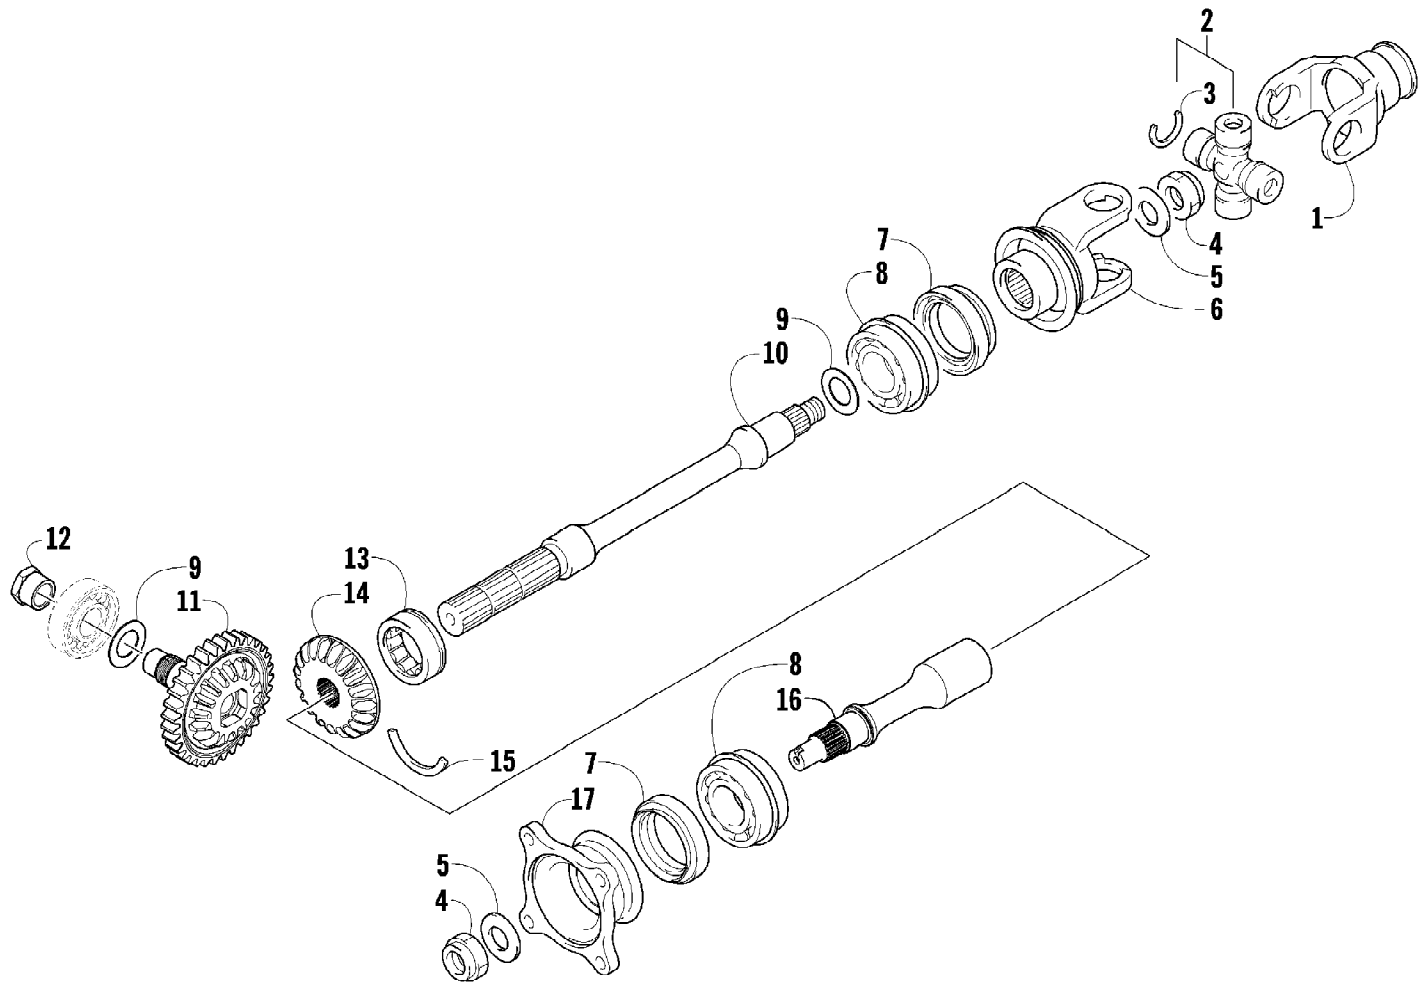

2012 ATV 550 GT ORANGE (A2012BGO1PUSU)
SEAT ASSEMBLY

Page 57 of 79

Ref #	Part Number	Qty	S/P/F	Description
1	4506-557	1	/P	Seat Assembly (inc. 2-9)
2	1506-209	1		Cover, Seat
3	0517-119	1		Foam, Seat
4	2416-826	1	/P	Base, Seat - Assembly (inc. 5-6)
5	0406-879	2		Bumper, Seat - Rear
6	0406-877	4	/P	Bumper, Seat - Front
7	0624-263	AR		Staple
8	1406-592	1	/P	Spring, Seat Latch
9	1506-156	1		Latch, Seat
10	0441-587	1		Wrench, Spanner