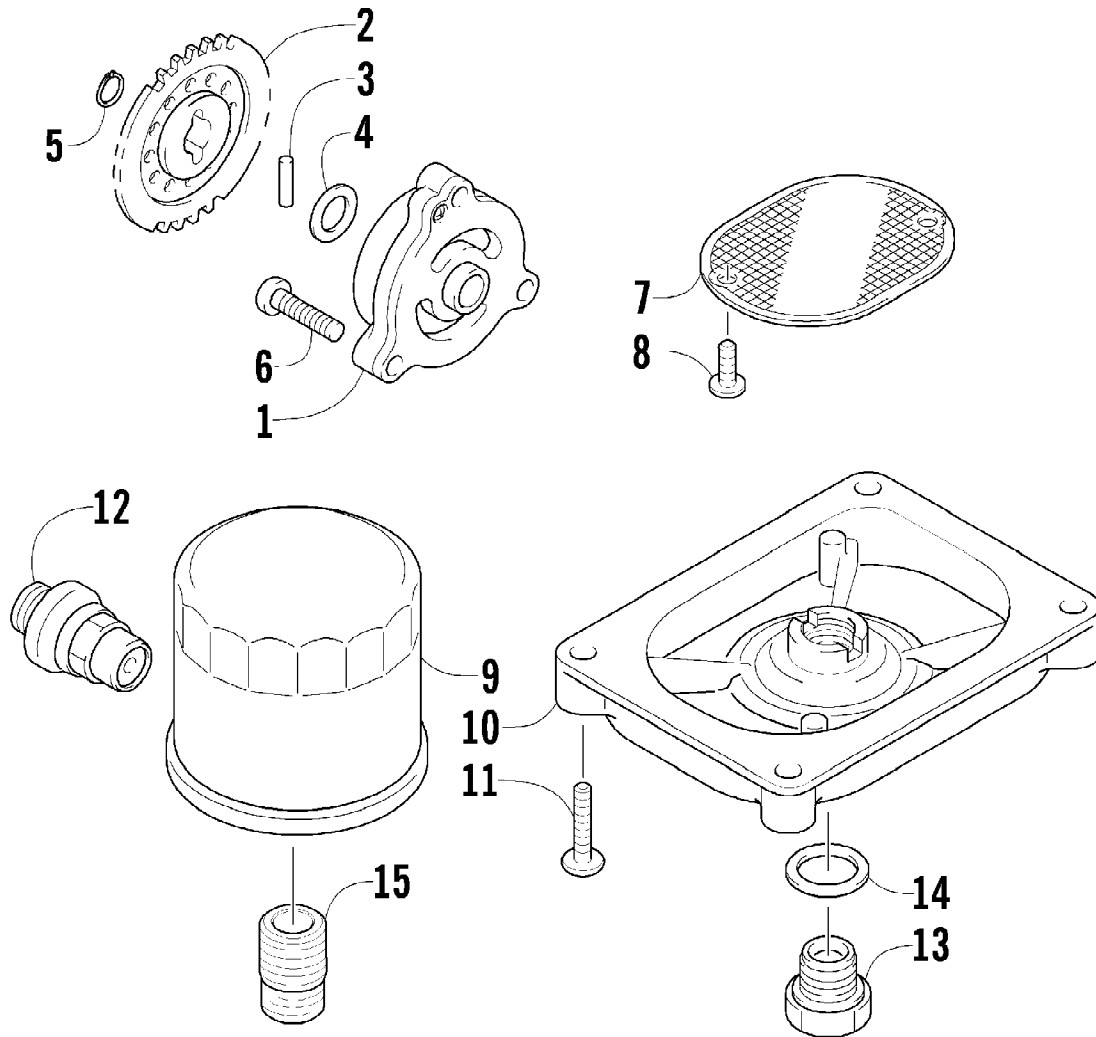

2012 ATV 550 GT ORANGE (A2012BGO1PUSU)
OIL FILTER/PUMP ASSEMBLY

Page 49 of 79

Ref #	Part Number	Qty	S/P/F	Description
1	0812-023	1		Pump, Oil
2	0812-083	1	/P	Gear, Driven
3	0829-009	1		Pin
4	0828-007	1	/P	Washer
5	0831-002	1		Ring, Retaining
6	0826-039	3		Screw, Machine
7	0812-057	1	/P	Strainer, Oil
8	0826-040	2		Screw, Machine
9	0812-029	1	S	Filter, Oil
10	0812-053	1		Cap, Oil Strainer
11	8468-625	4		Screw, Machine
12	0812-007	1		Valve, Oil-Relief - Assembly
13	0812-006	1		Plug, Drain
14	0830-017	1		Gasket, Drain Plug
15	0812-008	1		Union, Oil Filter