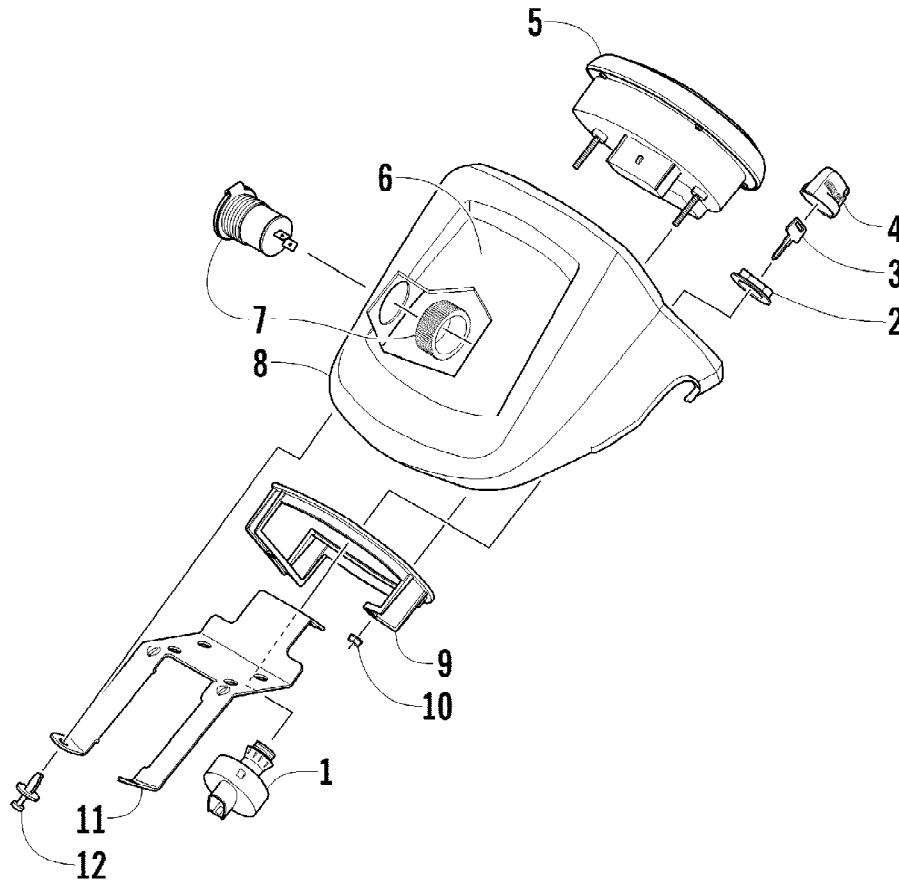

2012 ATV 550 GT ORANGE (A2012BGO1PUSU)
INSTRUMENT POD ASSEMBLY

Page 45 of 79

Ref #	Part Number	Qty	S/P/F	Description
1	0430-090	1	/P	Switch, Ignition - Assembly (inc. 2-4)
2	0430-050	1		Nut, Retaining
3	0430-042	1		Key, Ignition (Y Series - Left-Side Cut)
3	0430-043	1		Key, Ignition (Z Series - Right-Side Cut)
4	0430-054	1		Cover, Key
5	0520-145	1		Gauge, LCD
6	9611-399	1		Decal, 50th Anniversary
7	0641-897	1	/P	Outlet, Accessory - 12V
8	0505-590	1		Instrument Pod
9	0420-065	1	/P	Bracket, Retaining
10	0423-493	2		Nut w/Washer
11	2506-470	1		Bracket, Mounting - Instrument Pod
12	0423-535	2		Rivet, Reinstallable