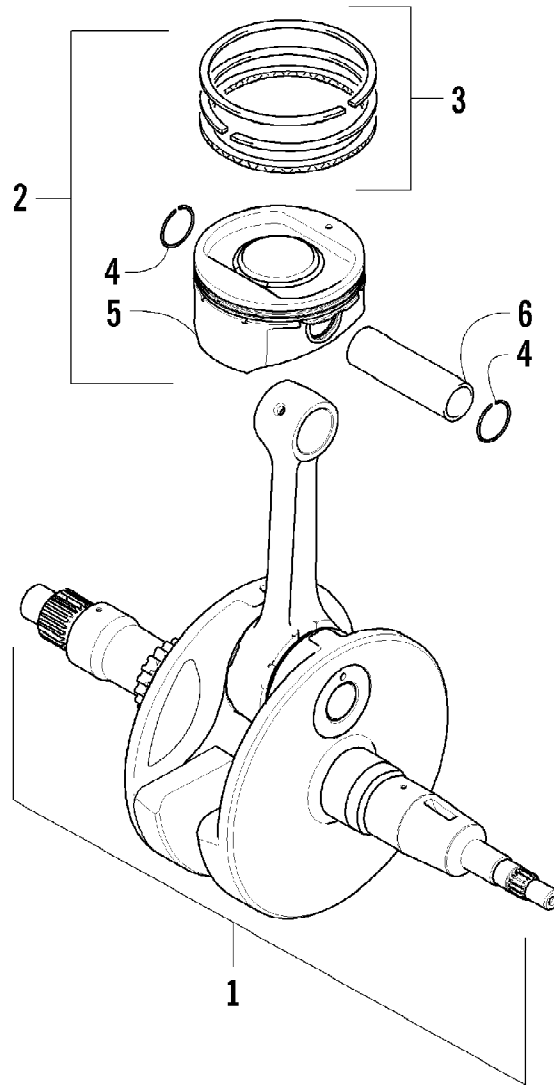

2012 ATV 550 GT ORANGE (A2012BGO1PUSU)
CRANKSHAFT AND PISTON ASSEMBLY

Page 18 of 79

Ref #	Part Number	Qty	S/P/F	Description
1	0805-325	1		Crankshaft Assembly
2	0805-064	1		Piston Set (inc. 3-6)
3	0805-065	1		Ring, Piston - Set
4	0831-001	2		Circlip, Piston Pin
5	0	1	F	Piston
6	0805-012	1		Pin, Piston