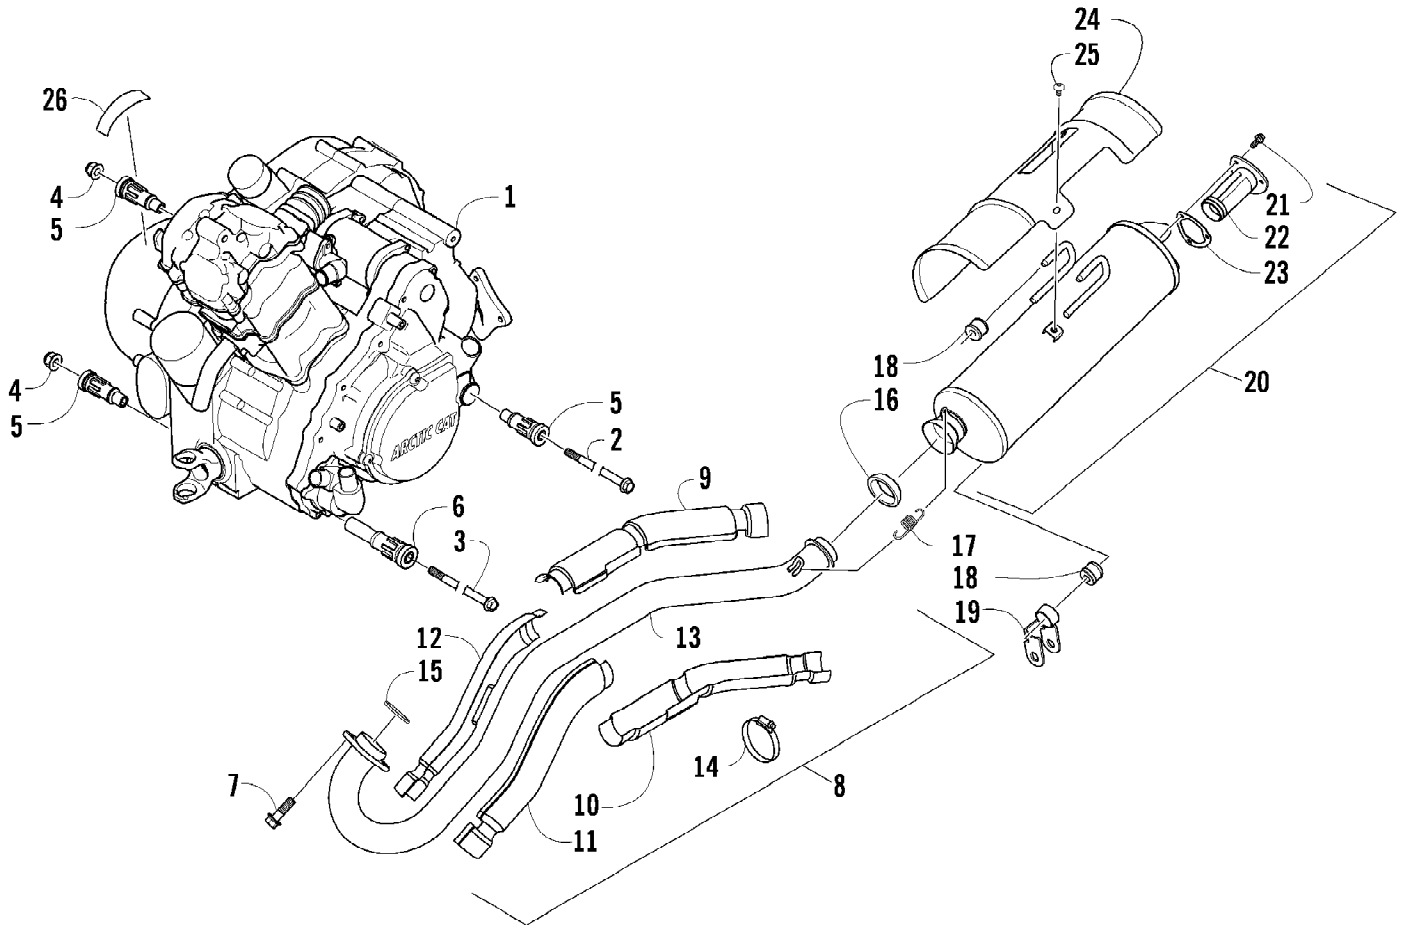

2012 ATV 550 GT ORANGE (A2012BGO1PUSU)
ENGINE AND EXHAUST

Page 26 of 79

Ref #	Part Number	Qty	S/P/F	Description
1	0800-093	1		Engine, A550F
2	0423-451	1		Screw, Cap
3	0423-405	1		Screw, Cap
4	8428-002	2		Nut, Lock
5	0801-129	3		Mount, Rubber - Engine
6	0801-122	1		Mount, Rubber - Engine
7	8408-820	2	/P	Screw, Cap
8	0512-345	1	/P	Pipe, Exhaust - Assembly (inc. 9-14)
9	0412-350	1		Shield, Exhaust Pipe - Outer - Rear
10	0412-339	1		Shield, Exhaust Pipe - Inner - Rear
11	0412-349	1		Shield, Exhaust Pipe - Inner - Front
12	0412-348	1		Shield, Exhaust Pipe - Outer - Front
13	0512-344	1		Pipe, Exhaust
14	0423-317	4	/P	Clamp
15	0412-338	1	/P	Gasket, Exhaust
16	0412-375	1	/P	Seal, Exhaust
17	0612-668	2	/P	Spring, Extension
18	0412-577	3	/P	Bushing
19	1506-732	1		Channel, Muffler Support
20	0512-355	1	/P	Muffler - Assembly (inc. 21-23)
21	8408-616	3		Screw, Cap
22	0512-219	1	/P	Arrester, Spark - Assembly
23	0412-313	1		Gasket, Spark Arrester
24	0412-373	1	/P	Cover, Muffler
25	8477-610	3		Screw, Machine
26	0411-426	1		Decal, Warning - Clutch Cover