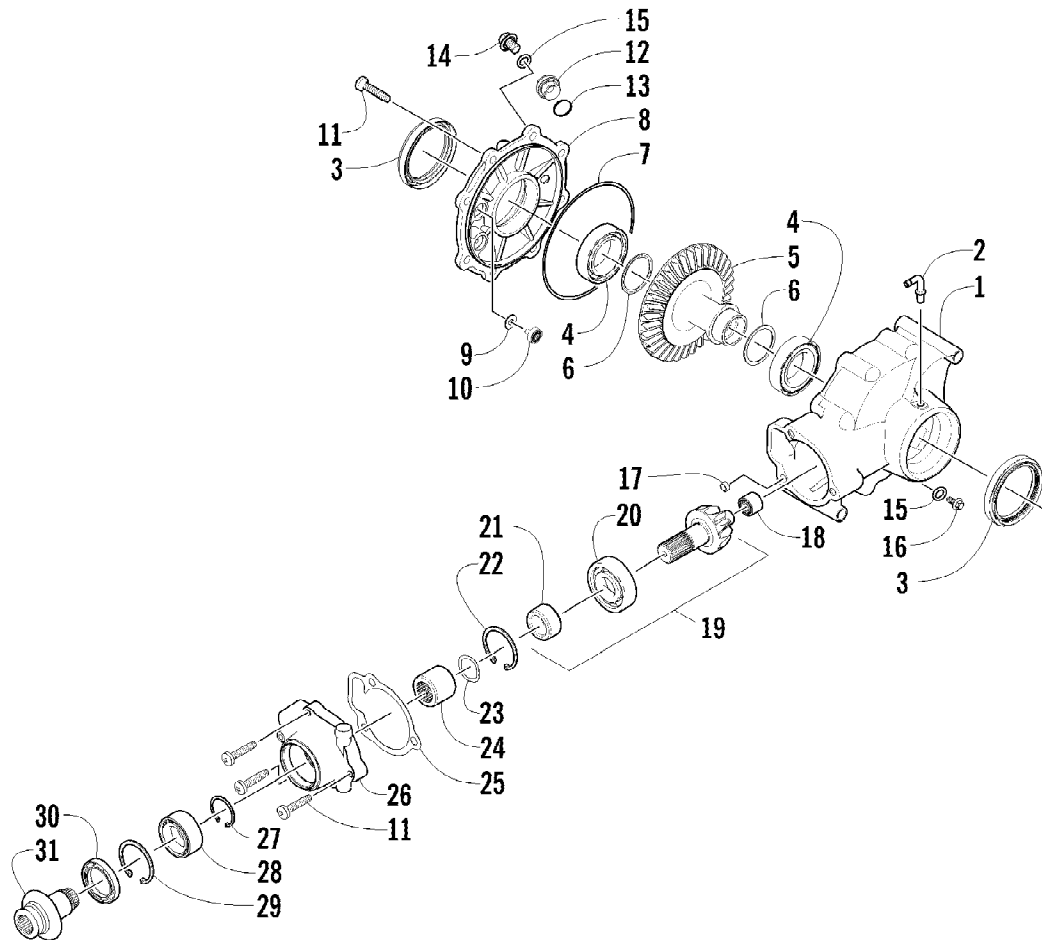

2012 ATV 550 GT ORANGE (A2012BGO1PUSU)
REAR DRIVE GEARCASE ASSEMBLY

Ref #	Part Number	Qty	S/P/F	Description
	1502-879	1		Complete Rear Drive Gearcase Assembly
1	1502-896	1		Housing, Gearcase
2	1402-442	1		Fitting, Elbow
3	1402-950	2	/P	Seal
4	0402-393	2		Bearing
5	1402-032	1		Gear, Ring - 36T
6	0402-405	AR		Shim, 41 x 49 x 1.3 mm
6	0402-406	AR		Shim, 41 x 49 x 1.4 mm
6	0402-407	AR		Shim, 41 x 49 x 1.5 mm
6	0402-408	AR		Shim, 41 x 49 x 1.6 mm
6	0402-409	AR		Shim, 41 x 49 x 1.7 mm
7	0423-149	1		O-Ring
8	1502-897	1		Cover, Gearcase
9	0402-429	AR		Shim, 6.3 x 18 x 1.3 mm
9	0402-430	AR		Shim, 6.3 x 18 x 1.4 mm
9	0402-431	AR		Shim, 6.3 x 18 x 1.5 mm
9	0402-432	AR		Shim, 6.3 x 18 x 1.6 mm
9	0402-433	AR		Shim, 6.3 x 18 x 1.7 mm
10	0402-326	1		Button, Thrust
11	0423-118	11		Screw, Self-Tapping
12	0402-333	1	/P	Plug, Magnetic (inc. 13)
13	0423-154	1		O-Ring
14	1402-211	1		Plug, Oil Level (inc. one No. 15)
15	0423-153	2		O-Ring
16	1402-210	1	/P	Plug, Fill (inc. one No. 15)
17	0402-411	1		Pin, Dowel
18	0402-328	1		Bearing
19	1502-863	1		Gear, Pinion - Assembly - 10T (inc. 20-21)
20	0402-327	1		Bearing
21	1402-977	1		Collar, Retaining
22	1423-067	1		Ring, Retaining
23	0402-982	1		Washer, Wave
24	0402-981	1		Collar, Shaft
25	0402-947	1		Gasket, Flange
26	0502-529	1		Housing, Pinion
27	0423-417	1		Ring, Retaining
28	1402-043	1		Bearing
29	0423-423	1		Ring, Retaining
30	1402-011	1		Seal
31	1502-085	1	/P	Shaft, Input