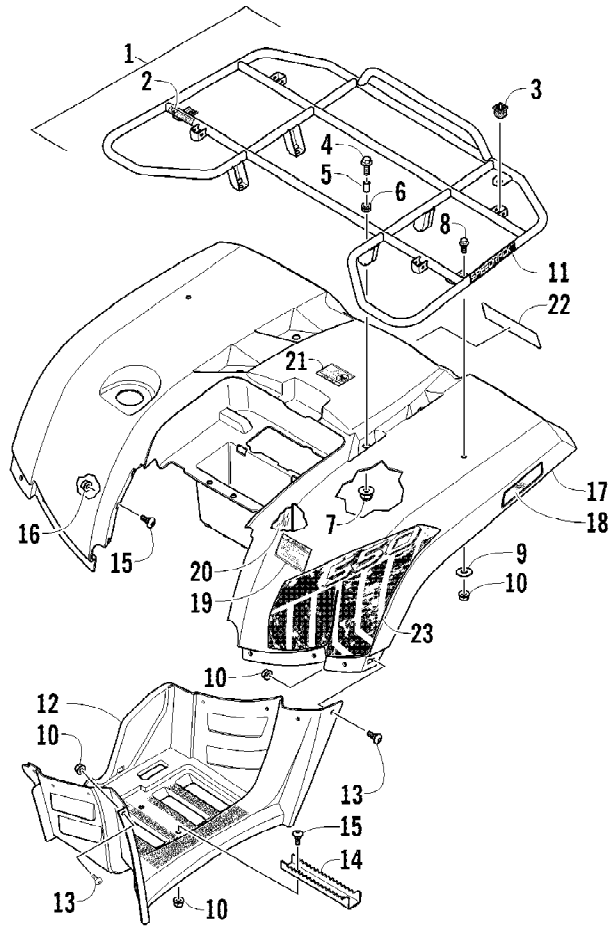

2012 ATV 550 GT ORANGE (A2012BGO1PUSU)
REAR RACK, BODY PANEL, AND FOOTWELL ASSEMBLIES

2012 ATV 550 GT ORANGE (A2012BGO1PUSU)
REAR RACK, BODY PANEL, AND FOOTWELL ASSEMBLIES

Ref #	Part Number	Qty	S/P/F	Description
1	2506-124	1		Rack, Rear - Assembly (inc. 2-3)
2	0411-648	1		Decal, Warning - Load
3	0441-592	4	/P	Bushing
4	8410-830	4		Screw, Cap
5	0423-669	4		Spacer
6	0423-465	4		Grommet
7	8432-802	4		Nut, Lock
8	0423-654	2		Screw, Shoulder
9	8050-222	2	/P	Washer
10	0423-540	24		Nut, Lock
11	0411-965	2		Decal, "Speedrack"
12	2406-280	1		Footwell - Right
12	2406-281	1		Footwell - Left
13	0423-419	18		Screw, Machine
14	1506-125	2	/P	Footpeg
15	0423-355	10		Screw, Shoulder
16	8424-602	6	/P	Nut
17	2516-688	1		Panel, Fender - Assembly (inc. 18-21)
18	1411-598	1		Decal, Reflector - Right
18	1411-599	1		Decal, Reflector - Left
19	2411-143	1	/P	Decal, Warning - Tire Pressure
20	0412-351	1		Foil, Protective
21	1411-809	1	/P	Decal, Passenger
22	1411-725	1		Decal, "Arctic Cat"
23	2411-666	1		Decal, Side - Lower Right
23	2411-667	1		Decal, Side - Lower Left