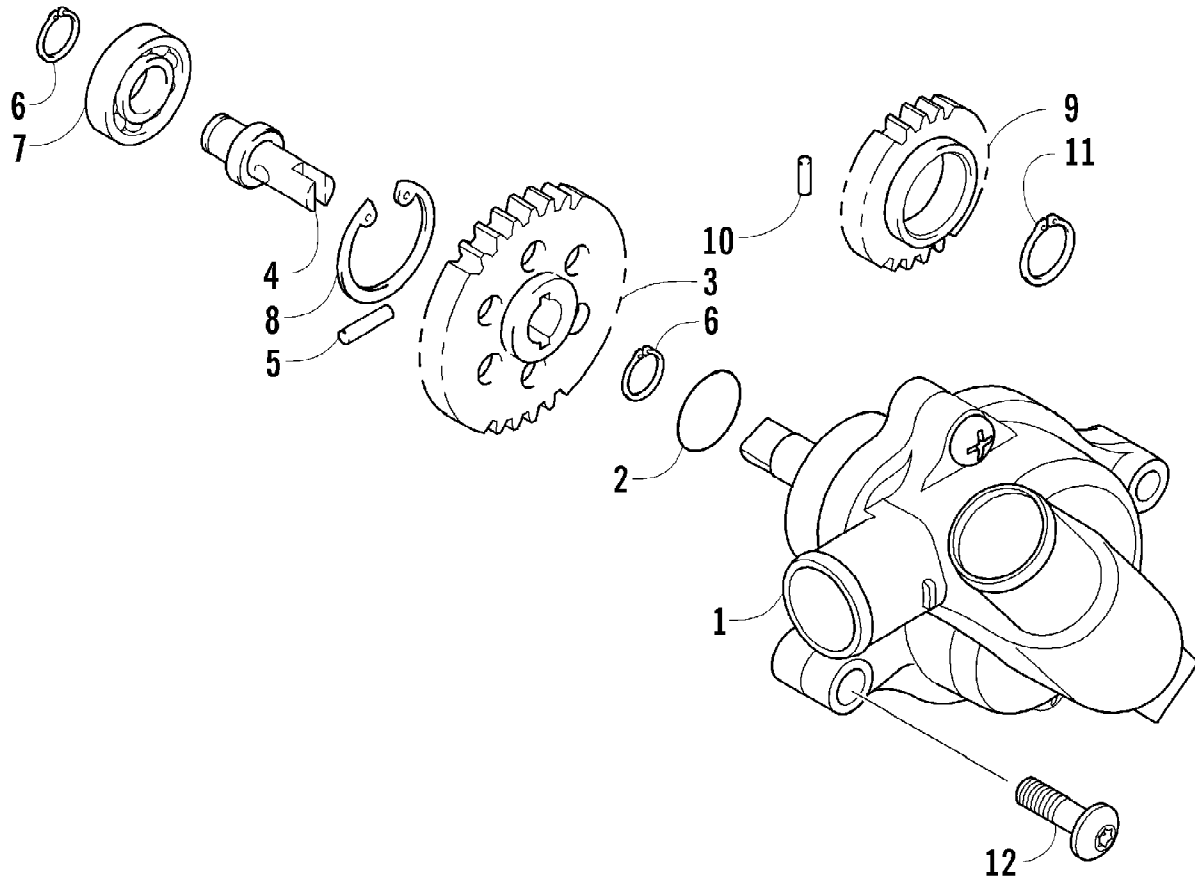

2012 ATV 550 GT INTERNATIONAL ORANGE (A2012BGO1POSU)  
THROTTLE BODY ASSEMBLY

Page 71 of 79

Ref #	Part Number	Qty	S/P/F	Description
1	0470-753	1		Throttle - Assembly (inc. 2-19)
2	0	1	F	Throttle Body
3	0430-072	1		Sensor, Throttle Position
4	5507-234	1		O-Ring
5	5507-231	1		Screw, Machine
6	0430-074	1		Valve, ISC
7	5507-233	1		O-Ring
8	5507-238	1		Screw, Machine
9	0470-687	1		Rail, Fuel
10	0470-767	1		O-Ring
11	0470-762	1		Injector, Fuel
12	0470-768	1		Seal
13	5507-227	1		Bracket, MAP Sensor
14	5507-117	2	/P	Screw, Machine
15	0430-073	1		Sensor, MAP
16	5507-232	1		O-Ring
17	5507-229	1		Plate, ISC Valve
18	5507-223	1		Cover
19	5507-037	1	/P	Screw, Machine
20	0487-057	1		Cable, Throttle

Ref #	Part Number	Qty	S/P/F	Description
1	0823-353	1	/P	Pulley, Driven - Assembly (inc. 2-4)
2	0823-176	3	/P	Shoe, Cam
3	0823-177	3		Screw, Machine
4	0823-178	1		Nut
5	0827-010	1		Nut
6	0828-106	1		Washer
7	0823-276	1		Plate, Movable Drive Face
8	0823-277	4		Damper, Movable Drive Face
9	0823-273	1		Face, Movable Drive
10	0823-013	1		Belt, Drive
11	0823-271	1		Spacer
12	0823-164	8		Roller
13	0823-272	1		Face, Fixed Drive
14	0823-131	1		Shroud, Drive Face
15	0623-914	6		Screw, Self-Tapping
16	0823-015	1		Spacer, Fixed Drive Face
17	0470-531	1		O-Ring
18	0821-002	1	/P	Housing, Clutch - Assembly
19	0830-189	1	/P	Seal
20	0827-011	1		Nut
21	0823-018	1		Clutch, One-Way
22	0823-310	1	/P	Clutch, Centrifugal - 6 Plate