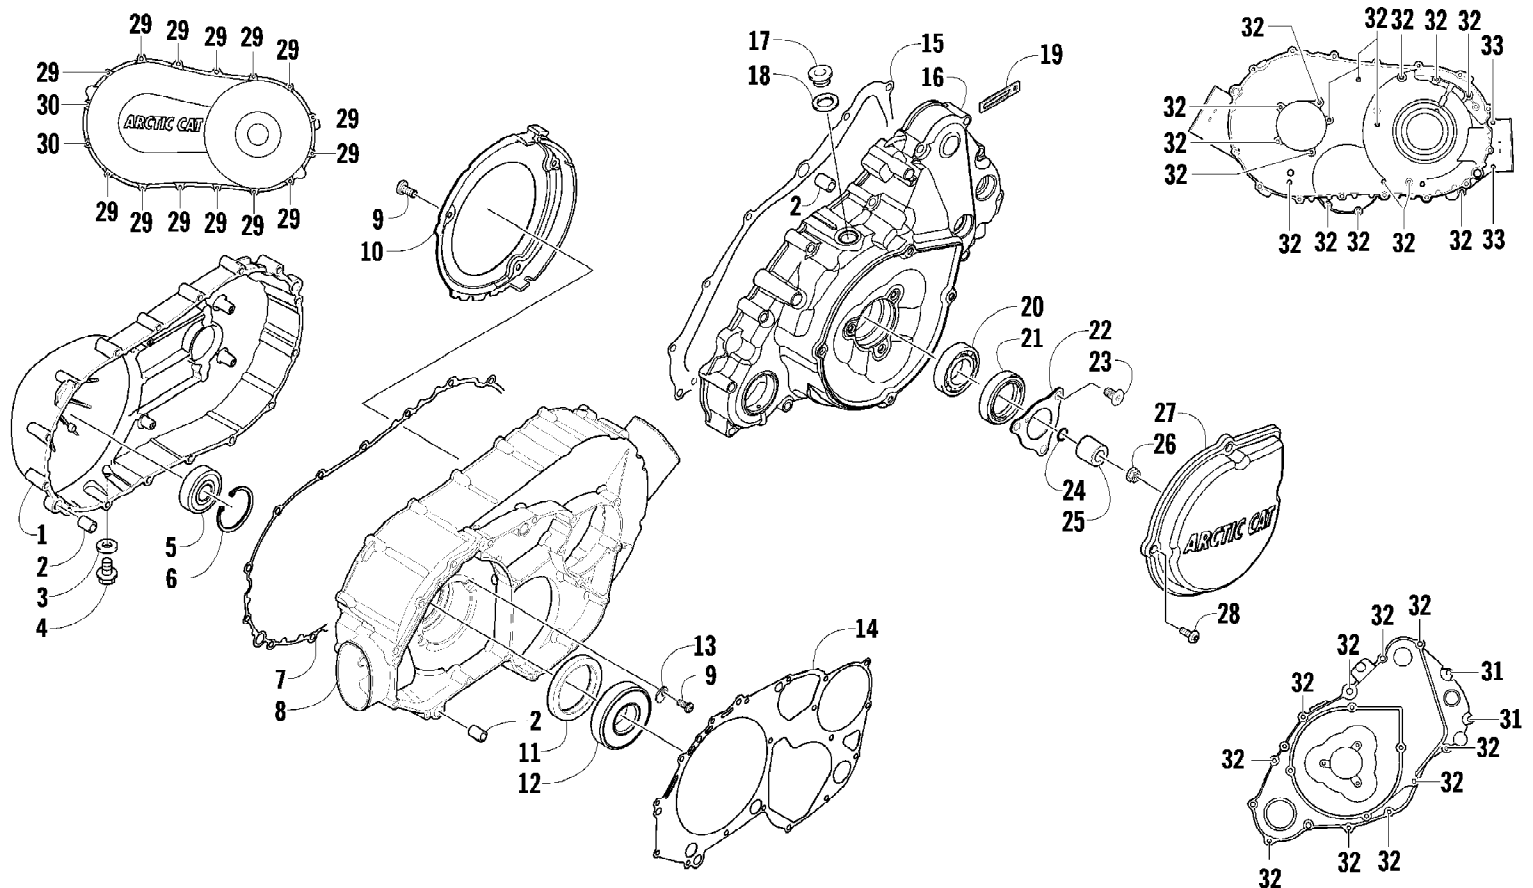

2012 ATV 550 GT INTERNATIONAL ORANGE (A2012BGO1POSU)
CLUTCH/V-BELT/MAGNETO COVER ASSEMBLY

2012 ATV 550 GT INTERNATIONAL ORANGE (A2012BGO1POSU)
CLUTCH/V-BELT/MAGNETO COVER ASSEMBLY

Page 10 of 79

Ref #	Part Number	Qty	S/P/F	Description
1	0806-089	1		Cover, V-Belt
2	0829-002	6		Pin, Dowel
3	0830-013	1		Washer, Crush
4	8408-812	1		Screw, Cap
5	0832-060	1		Bearing
6	0831-078	1		Ring, Retaining
7	0830-174	1	/P	Gasket, V-Belt Cover
8	0806-086	1		Cover, Clutch
9	0826-029	5		Screw, Machine
10	0806-048	1		Plate, Air Intake
11	0830-188	1	/P	Seal
12	0832-009	1	/P	Bearing
13	0822-010	2	/P	Retainer, Bearing
14	0830-116	1	/P	Gasket, Clutch Cover
15	0830-128	1		Gasket, Magneto Cover
16	0806-082	1	/P	Cover, Magneto - Assembly
17	0826-155	1		Plug
18	0830-015	1		Washer, Crush
19	3002-964	1	/P	Clamp, Wire
20	1602-981	1	/P	Bearing
21	0830-158	1		Seal
22	0805-008	1		Retainer, Seal
23	0826-031	3		Screw, Machine
24	0830-108	1		O-Ring
25	0820-061	1		Bushing
26	0827-008	1		Nut
27	0820-062	1		Cover, Magneto
28	8468-616	4		Screw, Machine
29	8468-645	14		Screw, Machine
30	8468-655	2		Screw, Machine
31	8468-625	2		Screw, Machine
32	8468-640	26		Screw, Machine
33	8468-675	2		Screw, Machine