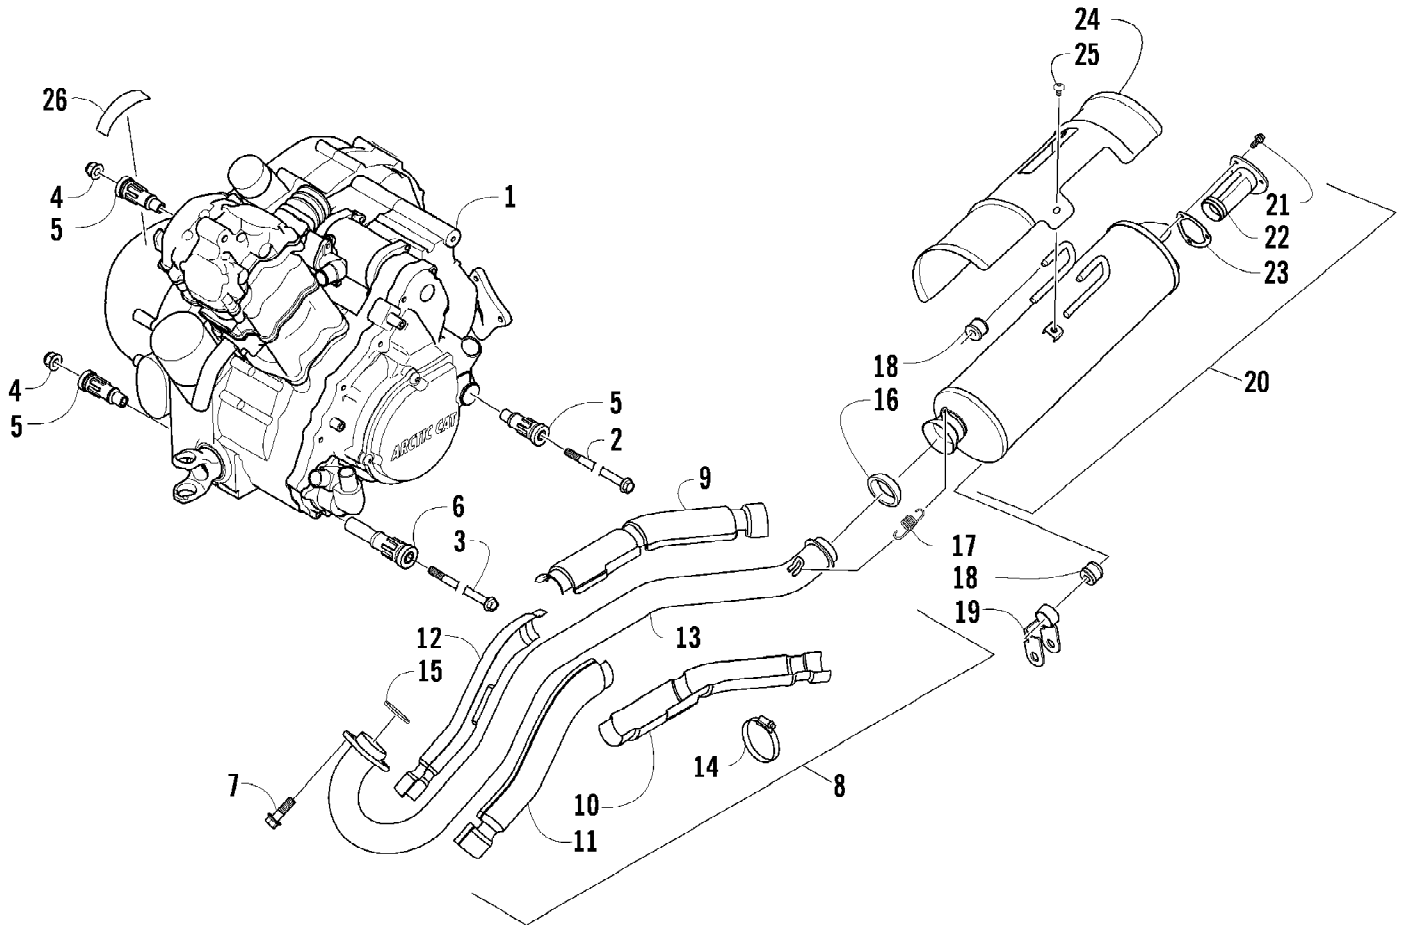

Ref #	Part Number	Qty	S/P/F	Description
1	0800-093	1		Engine, A550F
2	0423-451	1		Screw, Cap
3	0423-405	1		Screw, Cap
4	8428-002	2		Nut, Lock
5	0801-129	3		Mount, Rubber - Engine
6	0801-122	1		Mount, Rubber - Engine
7	8408-820	2	/P	Screw, Cap
8	0512-345	1	/P	Pipe, Exhaust - Assembly (inc. 9-14)
9	0412-350	1		Shield, Exhaust Pipe - Outer - Rear
10	0412-339	1		Shield, Exhaust Pipe - Inner - Rear
11	0412-349	1		Shield, Exhaust Pipe - Inner - Front
12	0412-348	1		Shield, Exhaust Pipe - Outer - Front
13	0512-344	1		Pipe, Exhaust
14	0423-317	4	/P	Clamp
15	0412-338	1	/P	Gasket, Exhaust
16	0412-375	1	/P	Seal, Exhaust
17	0612-668	2	/P	Spring, Extension
18	0412-577	3	/P	Bushing
19	1506-732	1		Channel, Muffler Support
20	0512-355	1	/P	Muffler - Assembly (inc. 21-23)
21	8408-616	3		Screw, Cap
22	0512-219	1	/P	Arrester, Spark - Assembly
23	0412-313	1		Gasket, Spark Arrester
24	0412-373	1	/P	Cover, Muffler
25	8477-610	3		Screw, Machine
26	0411-426	1		Decal, Warning - Clutch Cover