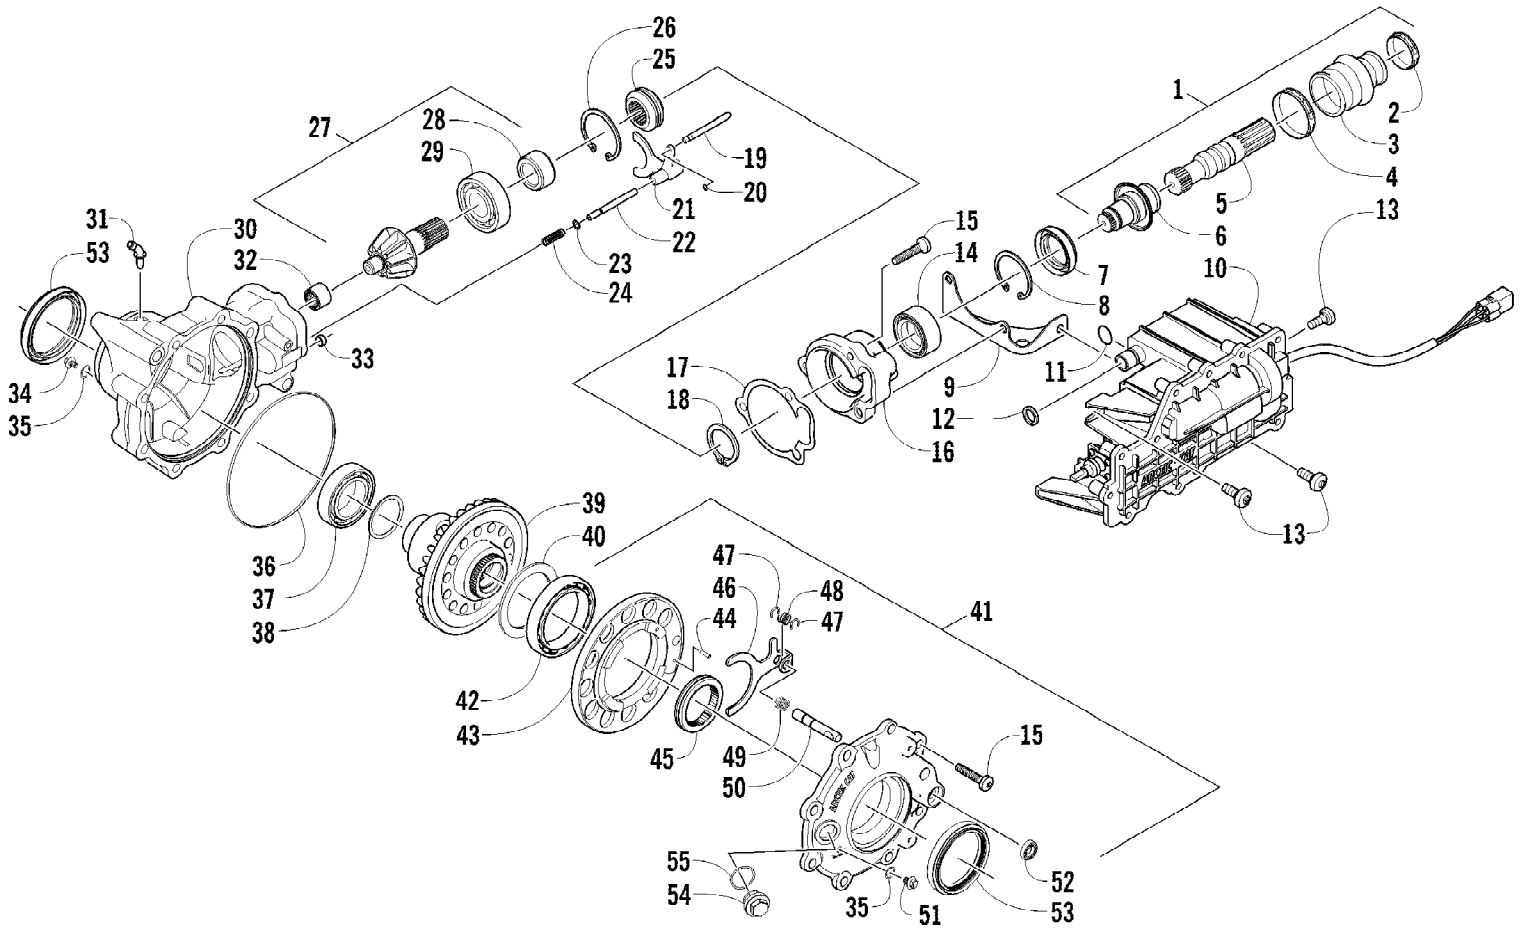

2012 ATV 550 GT INTERNATIONAL ORANGE (A2012BGO1POSU)
FRONT DRIVE GEARCASE ASSEMBLY

Ref #	Part Number	Qty	S/P/F	Description
	1502-878	1		Complete Front Drive Gearcase Assembly
1	1502-083	1		Shaft, Propeller - Assembly (inc. 2-6)
2	0423-411	1		Clamp
3	0402-985	1	/P	Boot, Propeller Shaft
4	0423-393	1		Clamp
5	1402-045	1		Shaft, Output
6	1502-085	1	/P	Shaft, Input
7	1402-011	1		Seal
8	0423-423	1		Ring, Retaining
9	1502-237	1		Bracket, Actuator
10	1502-909	1	/P	Actuator (inc. 11)
11	1402-981	1		O-Ring
12	0423-892	1	/P	O-Ring
13	0423-396	3		Screw, Self-Tapping
14	1402-043	1		Bearing
15	0423-118	11		Screw, Self-Tapping
16	0502-528	1	/P	Housing, Pinion
17	0402-947	1		Gasket, Flange
18	0423-417	1		Ring, Retaining
19	0402-997	1		Shaft, Selector
20	0423-402	1		Ring, Retaining
21	0402-998	1		Fork, Selector
22	0402-417	1		Shaft, Shuttle
23	0423-147	1		O-Ring
24	0402-999	1		Spring, Return
25	0402-413	1		Coupler, Drive
26	1423-067	1		Ring, Retaining
27	1502-863	1		Gear, Pinion - Assembly - 10T (inc. 28-29)
28	1402-977	1		Collar, Retaining
29	0402-327	1		Bearing
30	1502-856	1		Housing, Gearcase
31	1402-980	1		Fitting, Elbow
32	0402-328	1		Bearing
33	0402-411	1		Pin, Dowel
34	1402-210	1	/P	Plug, Magnetic (inc. one No. 35)
35	0423-153	2		O-Ring
36	0423-149	1		O-Ring
37	0402-393	1		Bearing
38	0402-405	AR		Shim, 41 x 49 x 1.3 mm
38	0402-406	AR		Shim, 41 x 49 x 1.4 mm
38	0402-407	AR		Shim, 41 x 49 x 1.5 mm
38	0402-408	AR		Shim, 41 x 49 x 1.6 mm
38	0402-409	AR		Shim, 41 x 49 x 1.7 mm
39	1502-860	1		Gear, Ring - 36T
40	1402-074	AR		Shim, 61 x 69 x 1.3 mm
40	1402-075	AR		Shim, 61 x 69 x 1.4 mm
40	1402-076	AR		Shim, 61 x 69 x 1.5 mm
40	1402-077	AR		Shim, 61 x 69 x 1.6 mm
40	1402-078	AR		Shim, 61 x 69 x 1.7 mm
41	1502-895	1		Cover, Gearcase (inc. one No. 35, 42-52, and one No. 53)
42	1402-053	1		Bearing