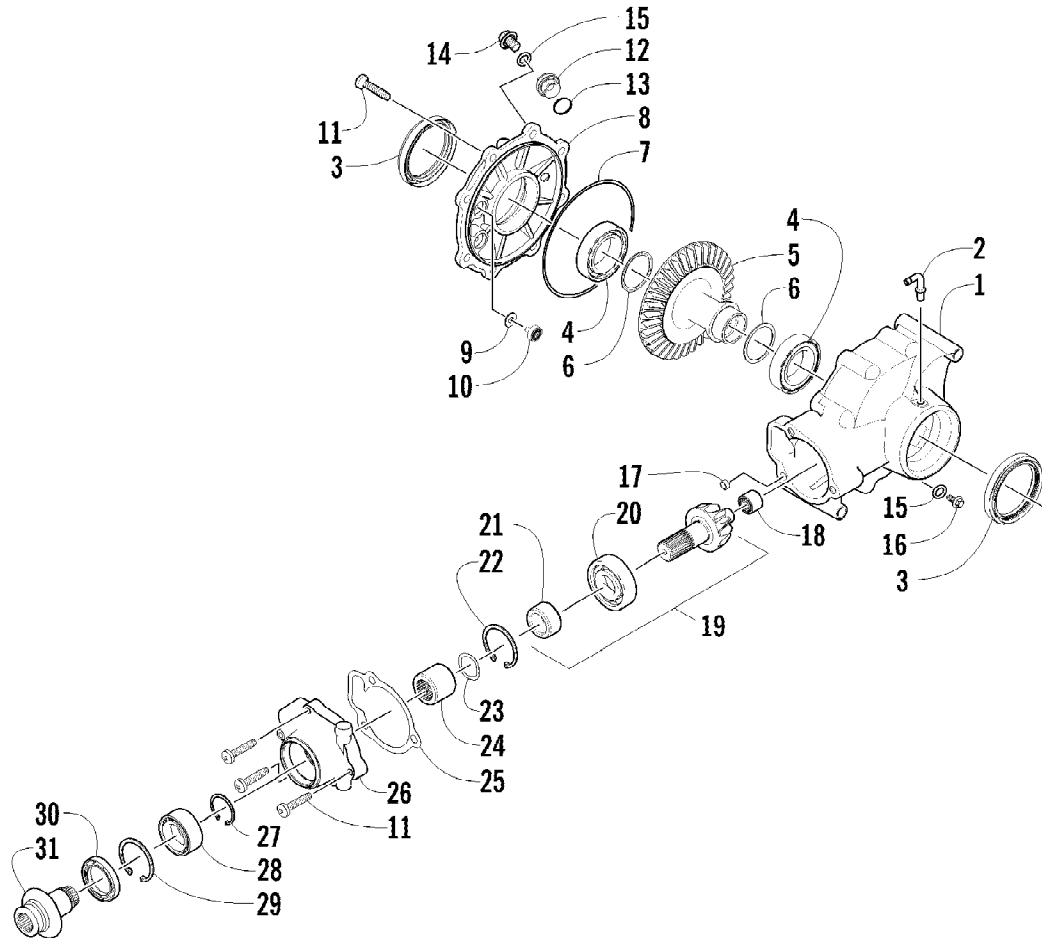

2012 ATV 550 GT INTERNATIONAL ORANGE (A2012BGO1POSU)
REAR DRIVE GEARCASE ASSEMBLY

Ref #	Part Number	Qty	S/P/F	Description
	1502-879	1		Complete Rear Drive Gearcase Assembly
1	1502-896	1		Housing, Gearcase
2	1402-442	1		Fitting, Elbow
3	1402-950	2	/P	Seal
4	0402-393	2		Bearing
5	1402-032	1		Gear, Ring - 36T
6	0402-405	AR		Shim, 41 x 49 x 1.3 mm
6	0402-406	AR		Shim, 41 x 49 x 1.4 mm
6	0402-407	AR		Shim, 41 x 49 x 1.5 mm
6	0402-408	AR		Shim, 41 x 49 x 1.6 mm
6	0402-409	AR		Shim, 41 x 49 x 1.7 mm
7	0423-149	1		O-Ring
8	1502-897	1		Cover, Gearcase
9	0402-429	AR		Shim, 6.3 x 18 x 1.3 mm
9	0402-430	AR		Shim, 6.3 x 18 x 1.4 mm
9	0402-431	AR		Shim, 6.3 x 18 x 1.5 mm
9	0402-432	AR		Shim, 6.3 x 18 x 1.6 mm
9	0402-433	AR		Shim, 6.3 x 18 x 1.7 mm
10	0402-326	1		Button, Thrust
11	0423-118	11		Screw, Self-Tapping
12	0402-333	1	/P	Plug, Magnetic (inc. 13)
13	0423-154	1		O-Ring
14	1402-211	1		Plug, Oil Level (inc. one No. 15)
15	0423-153	2		O-Ring
16	1402-210	1	/P	Plug, Fill (inc. one No. 15)
17	0402-411	1		Pin, Dowel
18	0402-328	1		Bearing
19	1502-863	1		Gear, Pinion - Assembly - 10T (inc. 20-21)
20	0402-327	1		Bearing
21	1402-977	1		Collar, Retaining
22	1423-067	1		Ring, Retaining
23	0402-982	1		Washer, Wave
24	0402-981	1		Collar, Shaft
25	0402-947	1		Gasket, Flange
26	0502-529	1		Housing, Pinion
27	0423-417	1		Ring, Retaining
28	1402-043	1		Bearing
29	0423-423	1		Ring, Retaining
30	1402-011	1		Seal
31	1502-085	1	/P	Shaft, Input