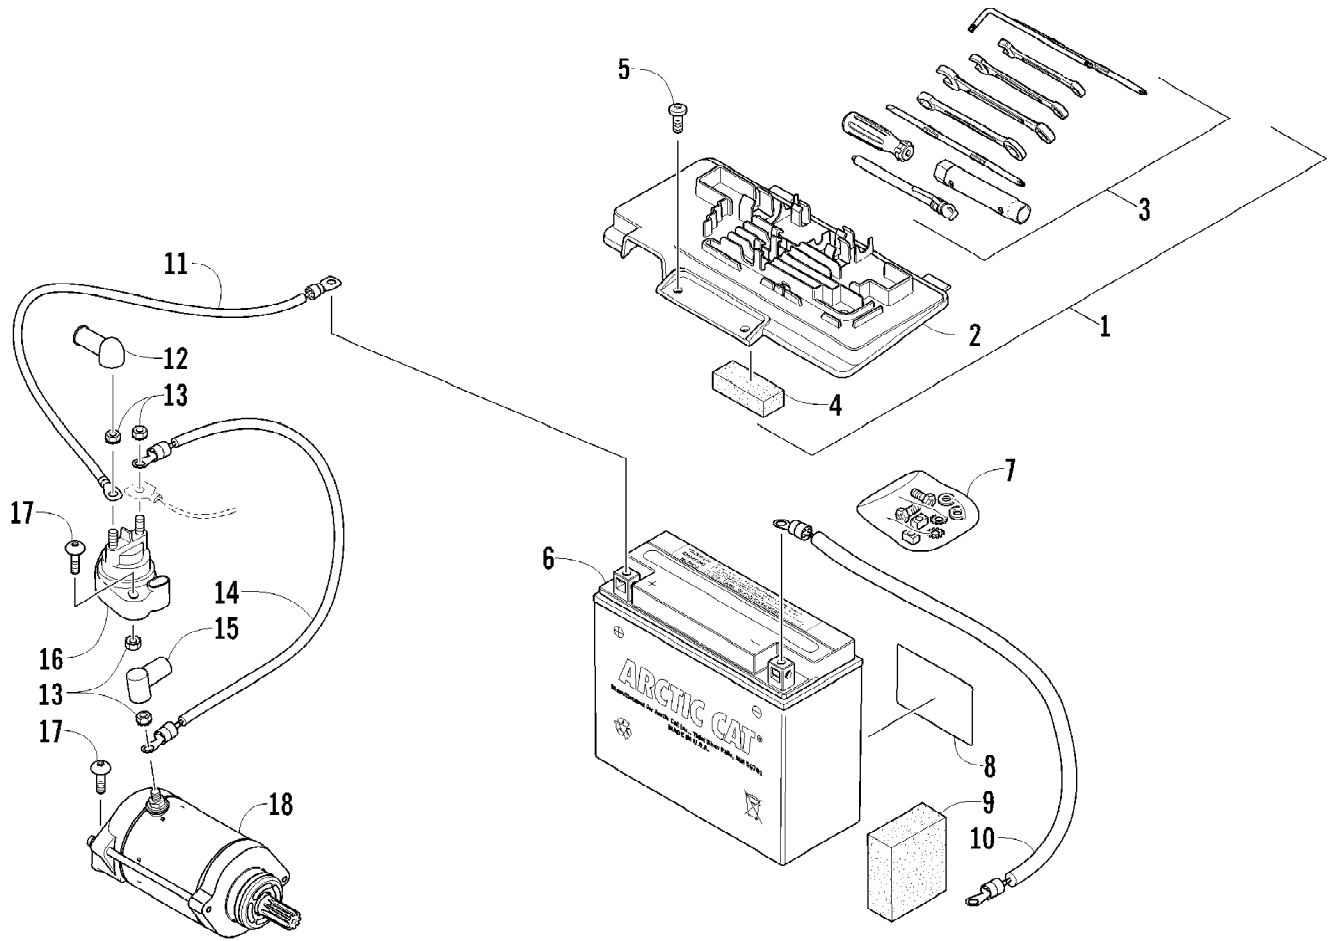

2012 ATV 550 GT INTERNATIONAL ORANGE (A2012BGO1POSU)
BATTERY AND STARTER ASSEMBLY

Page 4 of 79

Ref #	Part Number	Qty	S/P/F	Description
1	5991-655	1	/P	Battery Cover/Tool Tray Assembly (inc. 2-4)
2	2406-815	1	/P	Cover, Battery
3	0444-122	1	S/P	Kit, Tool
4	0417-016	1		Pad, Battery
5	8476-620	2		Screw, Machine
6	0645-480	1		Battery Assembly (inc. 7-8)
7	0445-082	1		Kit, Hardware
8	0645-430	1		Decal, Warning
9	0417-012	1		Foam, Battery
10	0445-070	1		Cable, Battery/Ground
11	0445-062	1		Cable, Battery/Solenoid
12	0645-327	1		Boot, Terminal
13	0623-038	5		Nut w/Washer
14	0445-064	1		Cable, Solenoid/Starter (inc. 15)
15	0645-019	1		Boot, Terminal
16	0445-058	1	/P	Solenoid
17	8476-625	4		Screw, Machine
18	0825-013	1	/P	Motor, Starter - Assembly