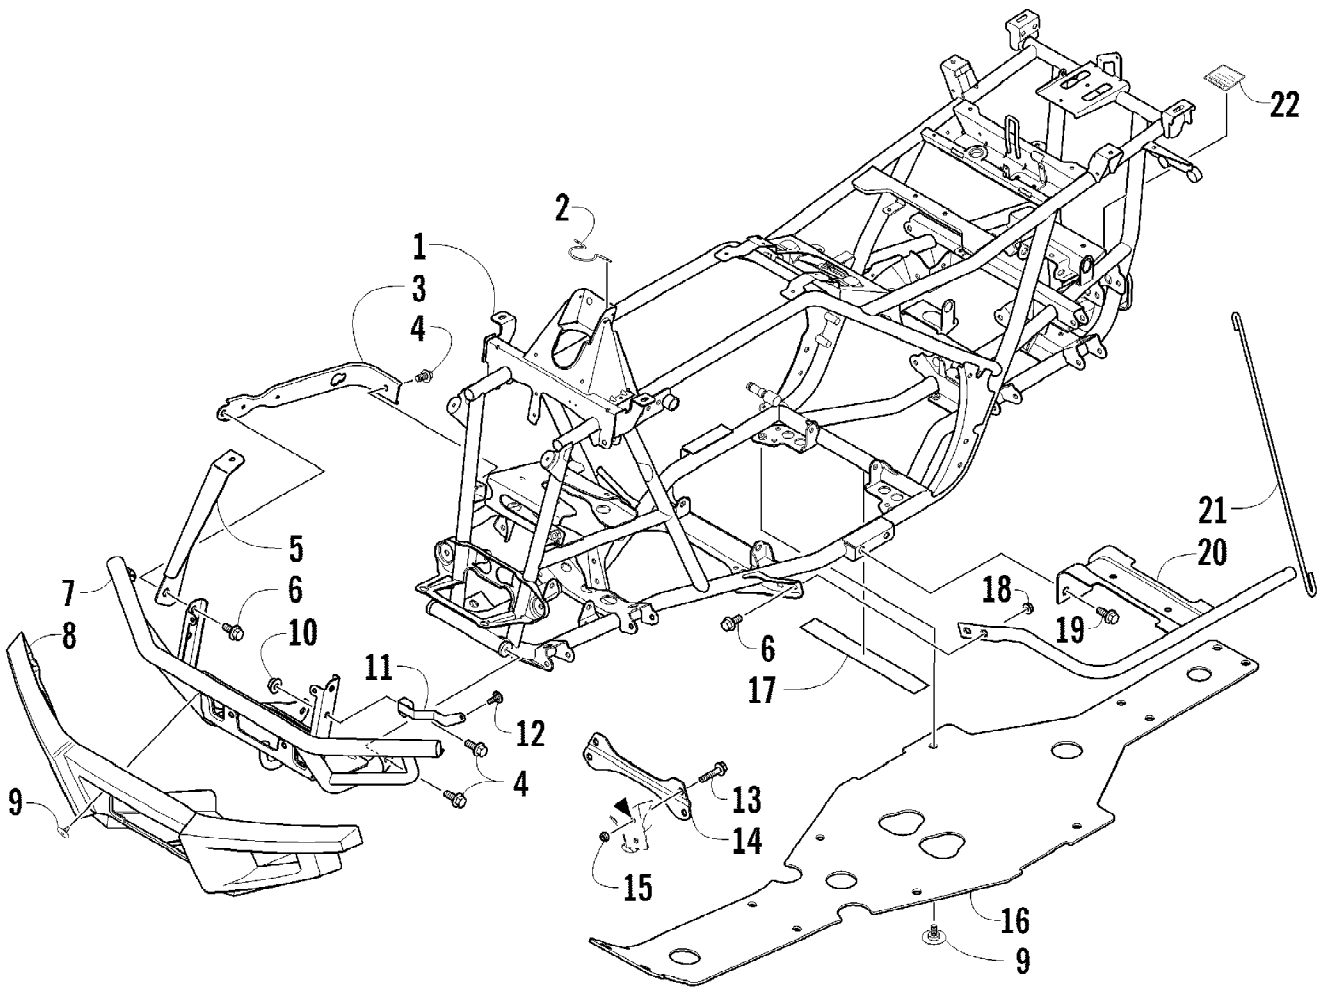

Ref #	Part Number	Qty	S/P/F	Description
1	4506-551	1		Frame, Main
2	2416-401	1		Clip, Routing
3	1506-596	2	/P	Channel, Bumper Mounting
4	8409-020	6	/P	Screw, Cap
5	1506-686	1		Bracket, Mounting - Bumper - Right
5	1506-687	1		Bracket, Mounting - Bumper - Left
6	8408-816	6		Screw, Cap
7	1506-684	1		Bumper, Front
8	1406-868	1		Fascia, Bumper - Front
9	0423-101	16		Screw, Shoulder
10	8424-002	2		Nut
11	2516-594	1		Bracket, Support - Right
11	2516-595	1		Bracket, Support - Left
12	0623-797	2		Screw, Self-Tapping
13	8409-025	2		Screw, Cap
14	2516-852	1	/P	Brace, A-Arm
15	0423-744	2		Nut, Lock
16	1406-030	1		Panel, Belly
17	0406-289	2		Pad, Frame
18	8424-802	4		Nut
19	8409-016	4		Screw, Cap
20	1506-659	1		Footrest - Right
20	1506-660	1		Footrest - Left
21	2506-426	2	/P	Rod, Support
22	1411-077	1		Decal, Warning - Towing