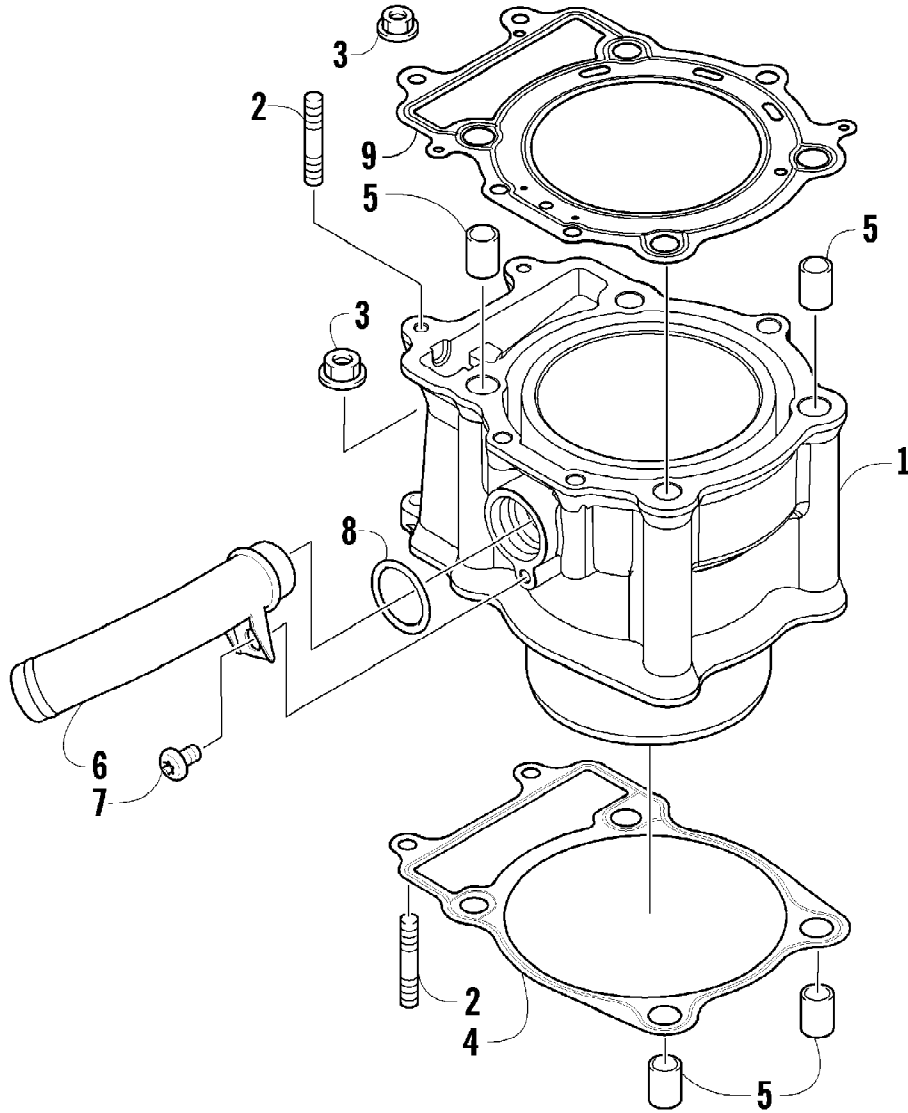

2012 ATV 550 GT INTERNATIONAL ORANGE (A2012BGO1POSU)
CYLINDER ASSEMBLY

Page 20 of 79

Ref #	Part Number	Qty	S/P/F	Description
1	0804-051	1	/P	Cylinder
2	0827-002	4		Bolt, Stud
3	8424-604	4		Nut
4	0830-084	1		Gasket, Base
5	0829-002	4		Pin, Dowel
6	0804-047	1	/P	Union, Coolant Hose
7	8468-612	1		Screw, Machine
8	0830-007	1		O-Ring
9	0830-097	1		Gasket, Cylinder Head