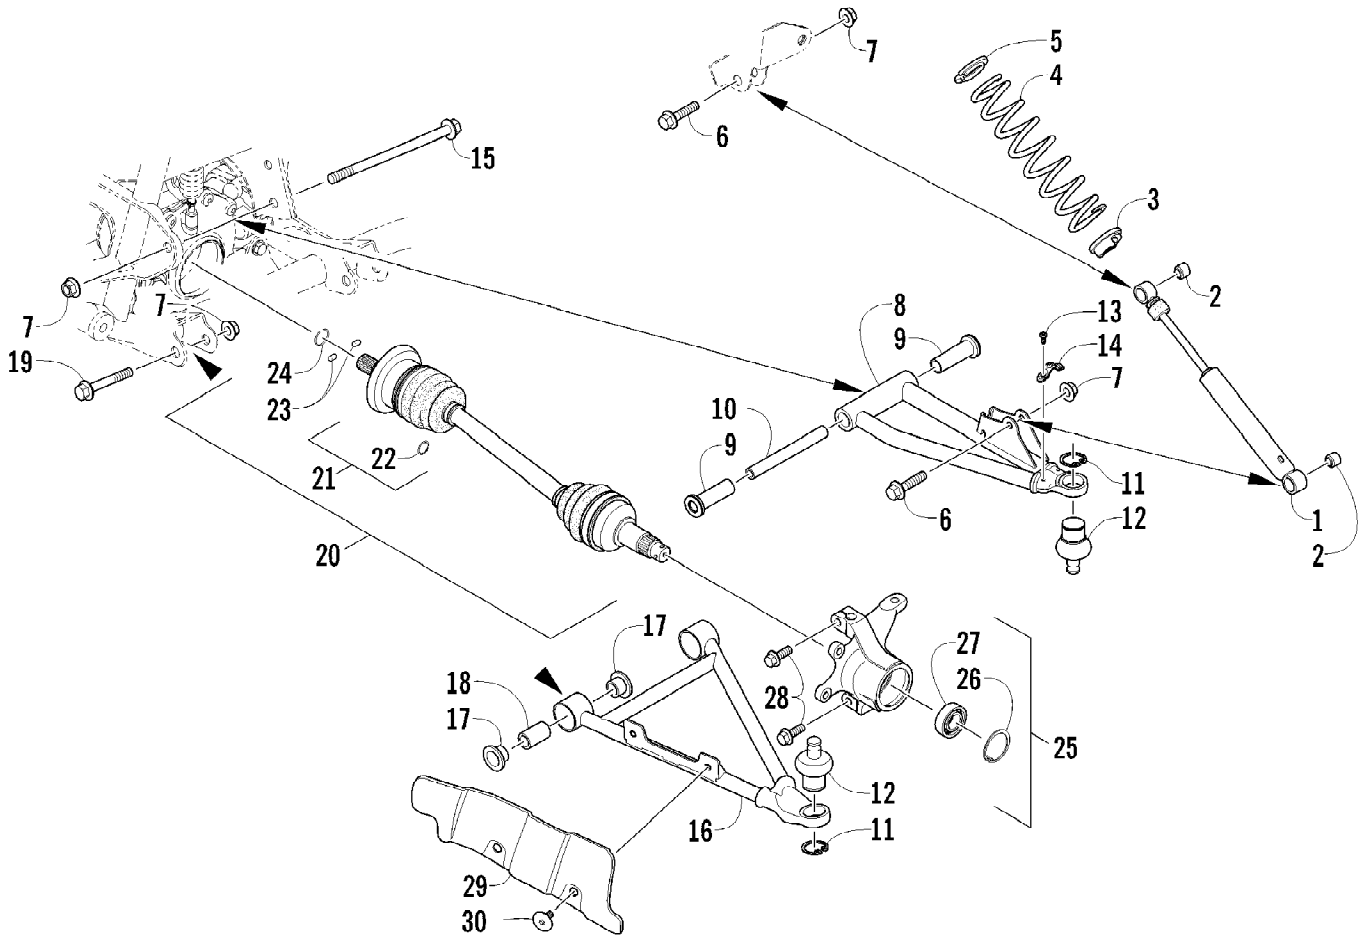

2012 ATV 550 GT INTERNATIONAL ORANGE (A2012BGO1POSU)
FRONT SUSPENSION ASSEMBLY

Ref #	Part Number	Qty	S/P/F	Description
1	0403-209	2		Shock Absorber (inc. 2)
2	0403-182	4		Bushing
3	0403-102	2		Cam, Spring Adjuster
4	0503-468	2		Spring, Suspension
5	1603-889	2	/P	Retainer, Spring
6	8409-040	4		Screw, Cap
7	0423-744	10		Nut, Lock
8	0503-416	1	/P	A-Arm, Upper Right (inc. 9-12)
8	0503-417	1	/P	A-Arm, Upper Left (inc. 9-12)
9	0403-207	4	/P	Bushing
10	0403-080	2		Axle
11	0423-009	4	/P	Ring, Retaining
12	0405-115	4	/P	Ball Joint
13	0423-946	4		Screw, Self-Tapping
14	1502-594	2		Clamp, Routing
15	0423-334	2		Screw, Cap
16	0503-376	1	/P	A-Arm, Lower Right (inc. 17-18 and two No. 11-12)
16	0503-377	1	/P	A-Arm, Lower Left (inc. 17-18 and two No. 11-12)
17	0403-208	8	/P	Bushing
18	0403-214	4	/P	Axle
19	8409-075	4		Screw, Cap
20	1502-800	1	S/P	Axle, Drive - Right (inc. 21-24)
20	1502-799	1	S/P	Axle, Drive - Locking - Left (inc. 21-24)
21	1436-419	2		Repair Kit, Boot (inc. 22)
22	1441-988	2		Clip, Retaining
23	1402-885	4		Pin, Detent
24	1402-889	2		Clip, Retaining
25	0505-576	1	/P	Knuckle - Assembly - Right (inc. 26-27)
25	0505-577	1	/P	Knuckle - Assembly - Left (inc. 26-27)
26	0423-423	2		Ring, Retaining
27	1402-809	2	/P	Bearing
28	0423-998	4		Screw, Shoulder
29	1406-034	1		Guard, Boot - Right
29	1406-035	1		Guard, Boot - Left
30	0423-545	4	/P	Screw, Shoulder