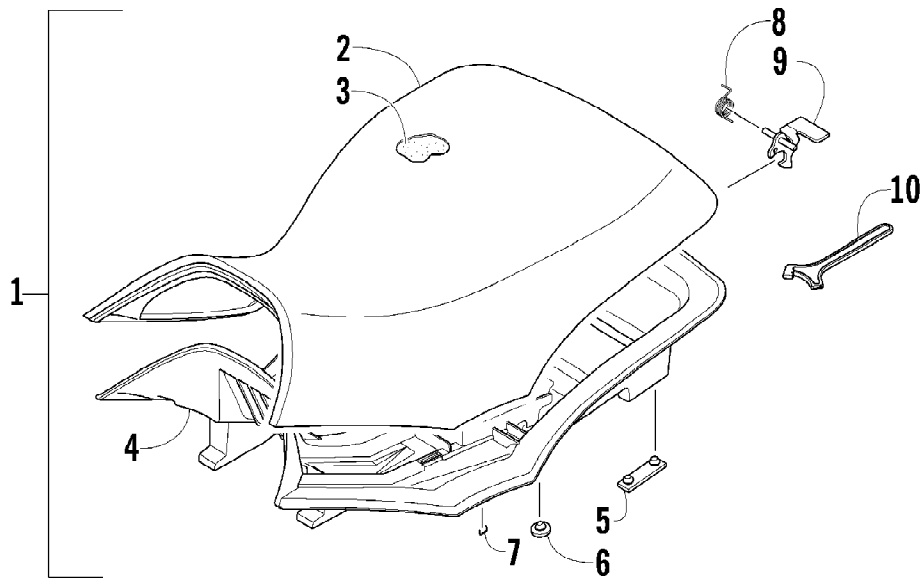

2012 ATV 550 GT INTERNATIONAL ORANGE (A2012BGO1POSU)
SEAT ASSEMBLY

Page 57 of 79

Ref #	Part Number	Qty	S/P/F	Description
1	4506-557	1	/P	Seat Assembly (inc. 2-9)
2	1506-209	1		Cover, Seat
3	0517-119	1		Foam, Seat
4	2416-826	1	/P	Base, Seat - Assembly (inc. 5-6)
5	0406-879	2		Bumper, Seat - Rear
6	0406-877	4	/P	Bumper, Seat - Front
7	0624-263	AR		Staple
8	1406-592	1	/P	Spring, Seat Latch
9	1506-156	1		Latch, Seat
10	0441-587	1		Wrench, Spanner