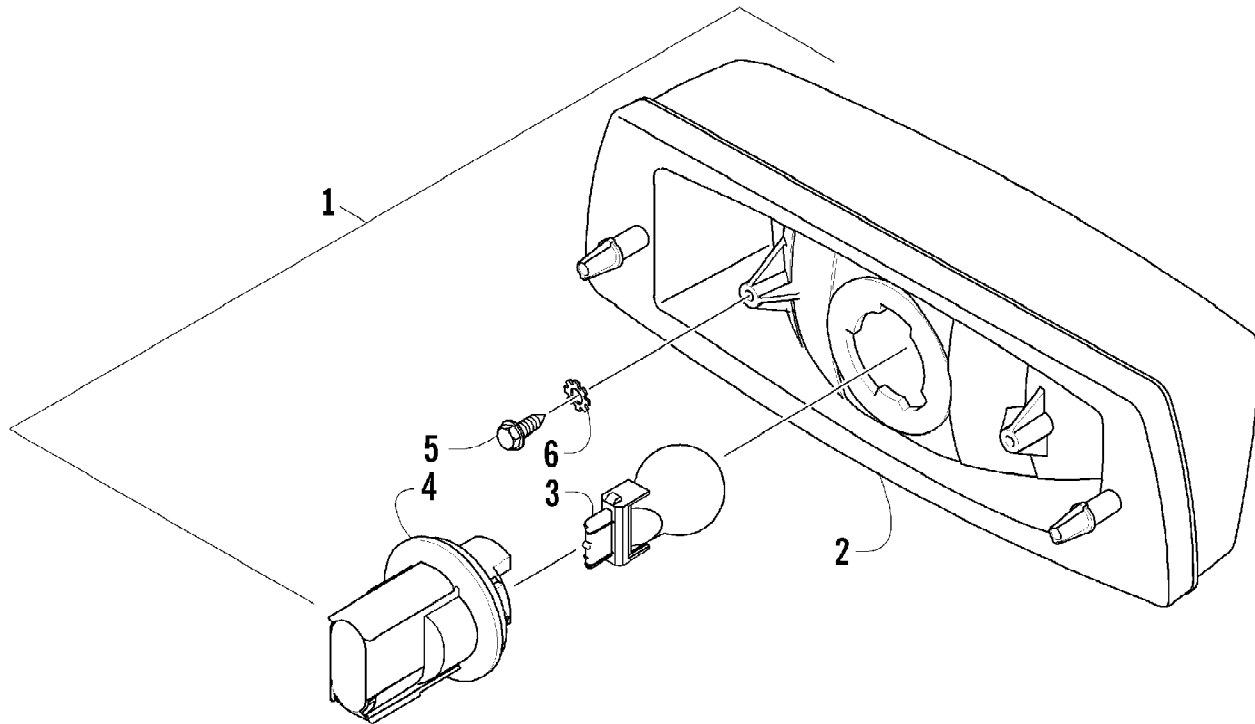

2012 ATV 550 GT INTERNATIONAL ORANGE (A2012BGO1POSU)
TAILLIGHT ASSEMBLY

Page 69 of 79

Ref #	Part Number	Qty	S/P/F	Description
1	0509-022	1		Taillight Assembly (inc. 2-4)
2	0509-025	1		Housing, Taillight
3	0409-056	1		Bulb, Taillight
4	0409-057	1		Socket, Taillight
5	0623-301	2	/P	Screw, Self-Tapping
6	8053-212	2	/P	Washer, External Tooth Lock