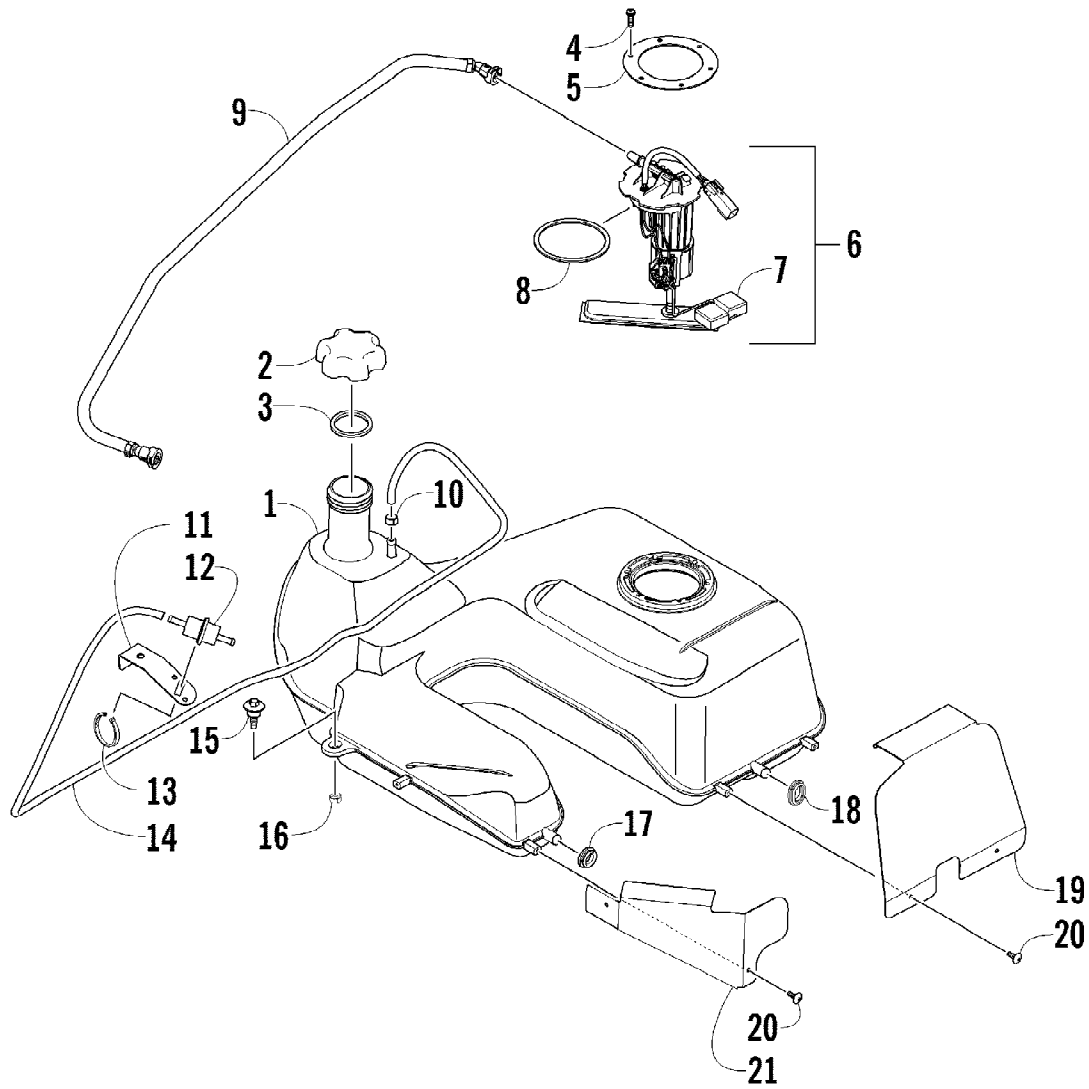

2012 ATV 550 GT INTERNATIONAL ORANGE (A2012BGO1POSU)
GAS TANK ASSEMBLY

Page 37 of 79

Ref #	Part Number	Qty	S/P/F	Description
1	0570-307	1		Tank, Gas - Assembly (inc. 2-5)
2	0470-438	1	/P	Cap, Gas Tank (inc. 3)
3	0109-733	1	/P	Gasket, Gas Tank Cap
4	0423-898	6		Screw, Self-Tapping
5	2670-042	1		Plate, Retaining
6	0570-322	1	/P	Pump, Fuel - Assembly (inc. 7-8)
7	2670-235	1		Float
8	0470-838	1		Seal
9	0570-317	1		Hose, Gasline - Assembly
10	0423-688	AR		Clamp, Hose
11	0470-827	1		Bracket, Filter Mounting
12	0510-335	1	/P	Filter, In-Line
13	0123-788	AR	/P	Tie, Cable - 8 in.
14	0410-070	AR	/P	Hose, Gasline - 25 ft
15	0423-732	2		Screw, Shoulder
16	0623-038	1		Nut w/Washer
17	0423-460	1		Grommet
18	0423-806	1		Grommet
19	0470-710	1		Shield, Heat - Gas Tank - Rear
20	0623-797	4		Screw, Self-Tapping
21	0470-709	1		Shield, Heat - Gas Tank - Front