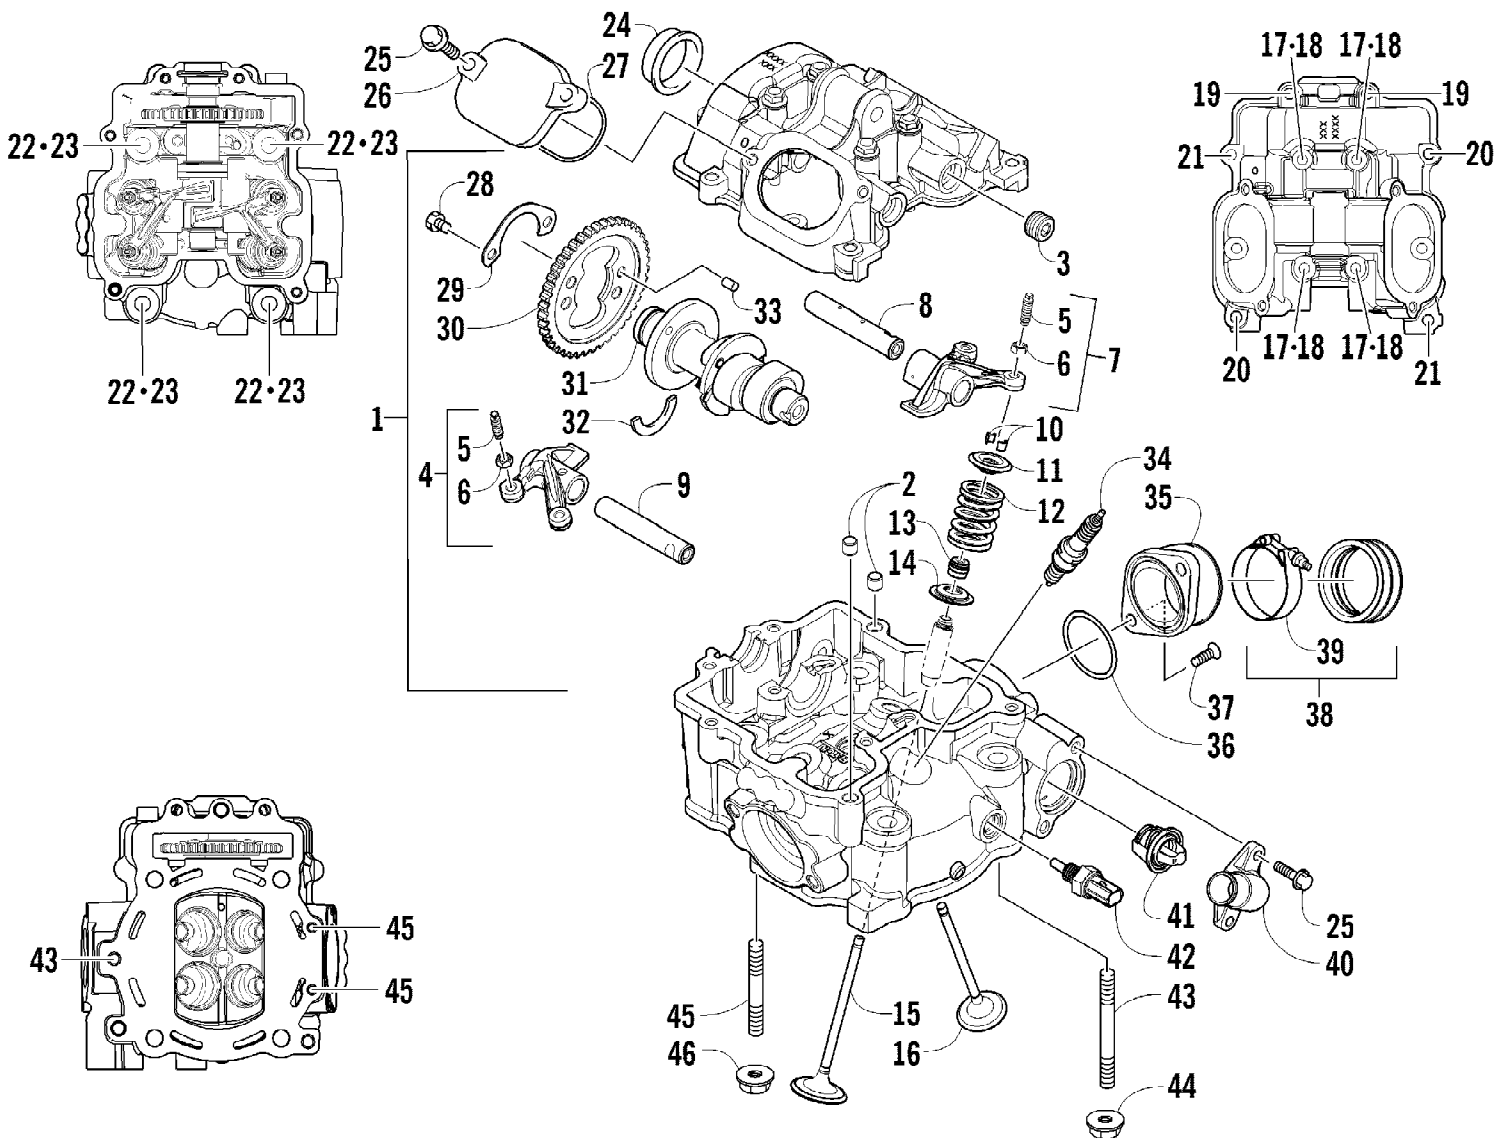

2012 ATV 550 GT INTERNATIONAL ORANGE (A2012BGO1POSU)
CYLINDER HEAD AND CAMSHAFT/VALVE ASSEMBLY

Ref #	Part Number	Qty	S/P/F	Description
1	0808-175	1	S	Head, Cylinder - Assembly (inc. 2-17)
2	0829-048	2	/P	Pin, Dowel
3	0831-092	2		Plug, Shaft
4	0809-237	1	/P	Arm, Valve Rocker - Exhaust (inc. two No. 5-6)
5	0809-240	4	/P	Screw, Adjuster
6	0827-059	4		Nut
7	0809-234	1	/P	Arm, Valve Rocker - Intake (inc. two No. 5-6)
8	0809-241	1		Shaft, Rocker Arm - Intake
9	0809-242	1		Shaft, Rocker Arm - Exhaust
10	0809-233	8		Cotter, Valve
11	0809-232	4		Retainer, Spring
12	0809-231	4	/P	Spring, Valve
13	0830-186	4	/P	Seal, Oil
14	0809-230	4		Seat, Spring - Valve
15	0809-228	2	/P	Valve, Intake
16	0809-229	2	/P	Valve, Exhaust
17	0826-149	4		Screw, Cap
18	0830-155	4	/P	Gasket
19	0826-002	2		Screw, Cap
20	0826-005	2		Screw, Cap
21	0826-006	2		Screw, Cap
22	0808-037	4	/P	Screw, Cap
23	0830-147	4	/P	Washer
24	0808-077	1		Plug, Cylinder Head
25	0826-007	6		Screw, Cap
26	0808-003	2		Cap, Inspection
27	0830-167	2	/P	O-Ring
28	0826-034	2		Screw, Cap
29	0828-004	1		Plate, Retainer
30	0809-212	1		Sprocket
31	0809-245	1	/P	Camshaft
32	0809-003	1		C-Ring
33	0829-049	1		Pin, Dowel
34	0217-799	1	/P/F	Spark Plug
35	0470-668	1		Flange, Intake Manifold
36	0830-090	1		O-Ring
37	0826-008	2		Screw, Machine
38	0437-069	1	/P	Boot (inc. 39)
39	1423-041	1		Clamp
40	0808-008	1		Cover, Thermostat
41	0808-078	1		Thermostat
42	0808-124	1		Sensor, Engine Coolant Temperature
43	0827-031	1		Bolt, Stud
44	8424-804	1		Nut
45	0827-030	2		Bolt, Stud
46	8424-604	2		Nut