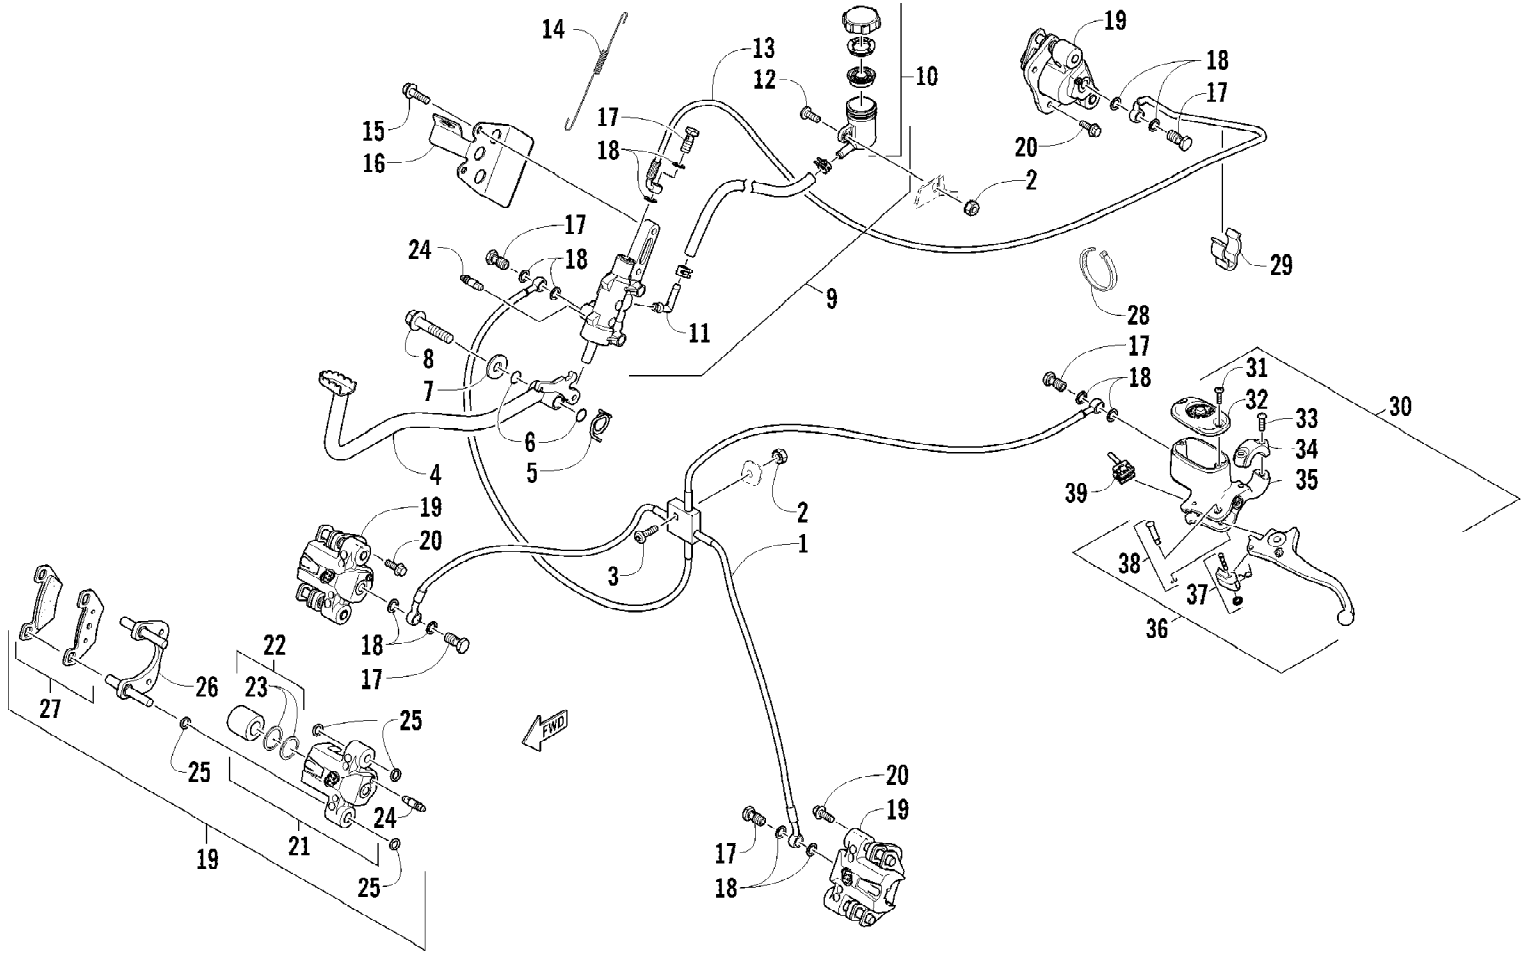

2012 ATV 550 GT INTERNATIONAL ORANGE (A2012BGO1POSU)
HYDRAULIC BRAKE ASSEMBLY

Ref #	Part Number	Qty	S/P/F	Description
1	1502-015	1		Hose, Brakeline - Assembly
2	0623-038	2		Nut w/Washer
3	8476-625	1		Screw, Machine
4	1502-063	1		Lever, Brake
5	0502-807	1		Spring, Brake Lever
6	1602-213	2	/P	O-Ring
7	8050-252	1		Washer
8	8408-816	1		Screw, Cap
9	1502-293	1		Brake Assembly (inc. 10)
10	1502-155	1		Reservoir, Brake w/Clamp
11	1502-296	1	/P	Adapter, Hose
12	8476-616	1		Screw, Machine
13	1502-593	1		Hose, Brakeline
14	0502-785	1		Spring, Brake Switch
15	8408-625	2		Screw, Cap
16	1502-179	1		Bracket, Switch
17	0423-413	6		Bolt, Banjo-Fitting
18	0423-178	12		Washer, Crush
19	1436-422	1	/P	Caliper, Brake - Right Front (inc. two No. 20 and 21-27)
19	1436-423	1	/P	Caliper, Brake - Left Front (inc. two No. 20 and 21-27)
19	1436-423	1	/P	Caliper, Brake - Rear (inc. two No. 20 and 21-27)
20	8408-821	6	/P	Screw, Cap
21	1436-160	1	/P	Housing, Caliper - Assembly - Right Front (inc. two No. 20 and 22-24)
21	1436-161	1	/P	Housing, Caliper - Assembly - Left Front (inc. two No. 20 and 22-24)
21	1436-161	1	/P	Housing, Caliper - Assembly - Rear (inc. two No. 20 and 22-24)
22	0502-606	3		Piston/Seal Set (inc. 23)
23	0502-607	3		Seal Set
24	0502-609	4	/P	Valve, Bleed
25	0502-608	3		O-Ring, Guide - Set
26	0502-605	3		Bracket Assembly
27	1502-694	3	S	Pad, Brake - Set
28	0123-788	AR	/P	Tie, Cable - 8 in.
29	1502-115	2		Clip, Brakeline Hose
30	1502-902	1	/P	Brake Assembly (inc. 31-39)
31	0502-566	1		Screw, Machine - Kit
32	0502-868	1	/P	Cover, Reservoir
33	0502-568	1		Screw, Machine - Kit
34	0502-869	1		Clamp, Master Cylinder
35	0502-704	1		Master Cylinder Assembly
36	1502-904	1		Lever Assembly - Kit (inc. 37-38)
37	1502-905	1		Lock, Brake Lever - Kit
38	0502-580	1		Lever Pin - Kit
39	0502-564	1	/P	Switch, Brake