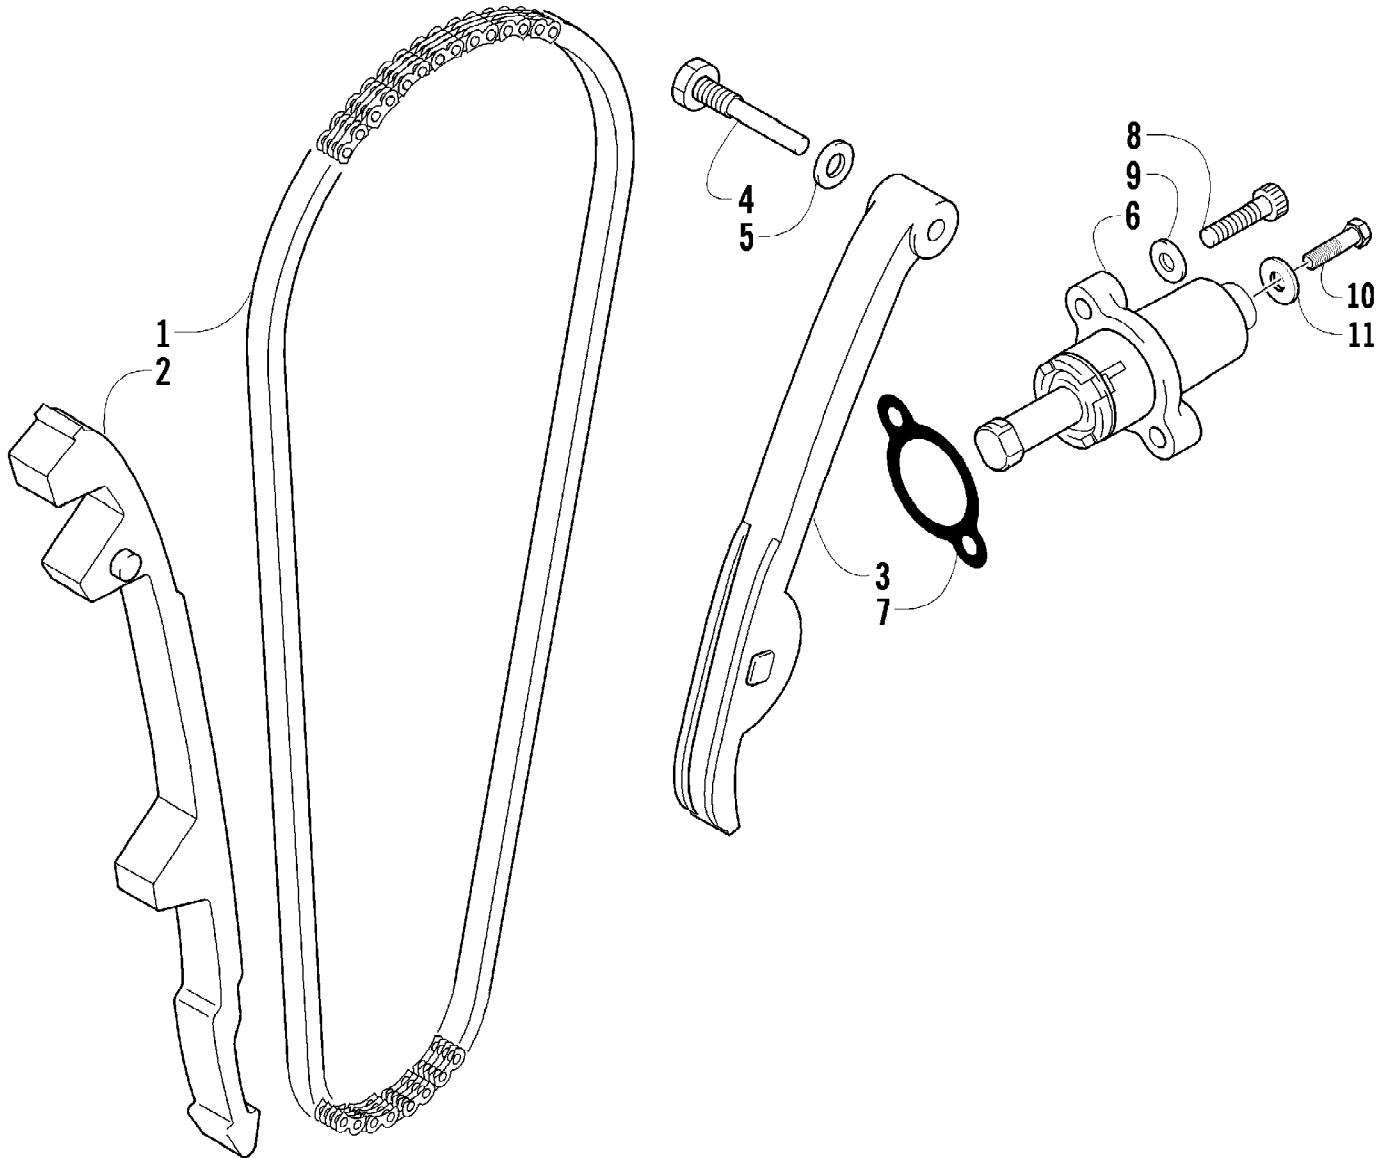

2012 ATV 550 GT INTERNATIONAL ORANGE (A2012BGO1POSU)
CAM CHAIN ASSEMBLY

Page 6 of 79

Ref #	Part Number	Qty	S/P/F	Description
1	0810-001	1		Chain, Cam
2	0810-002	1		Guide, Chain
3	0810-003	1		Tensioner, Chain
4	0826-036	1		Pivot, Tensioner
5	0830-025	1		Washer, Crush
6	0810-004	1		Adjuster, Tensioner - Assembly
7	0830-018	1		Gasket
8	8468-625	2		Screw, Machine
9	0830-107	2		Gasket
10	8400-610	1		Screw, Cap
11	0828-129	1		Washer