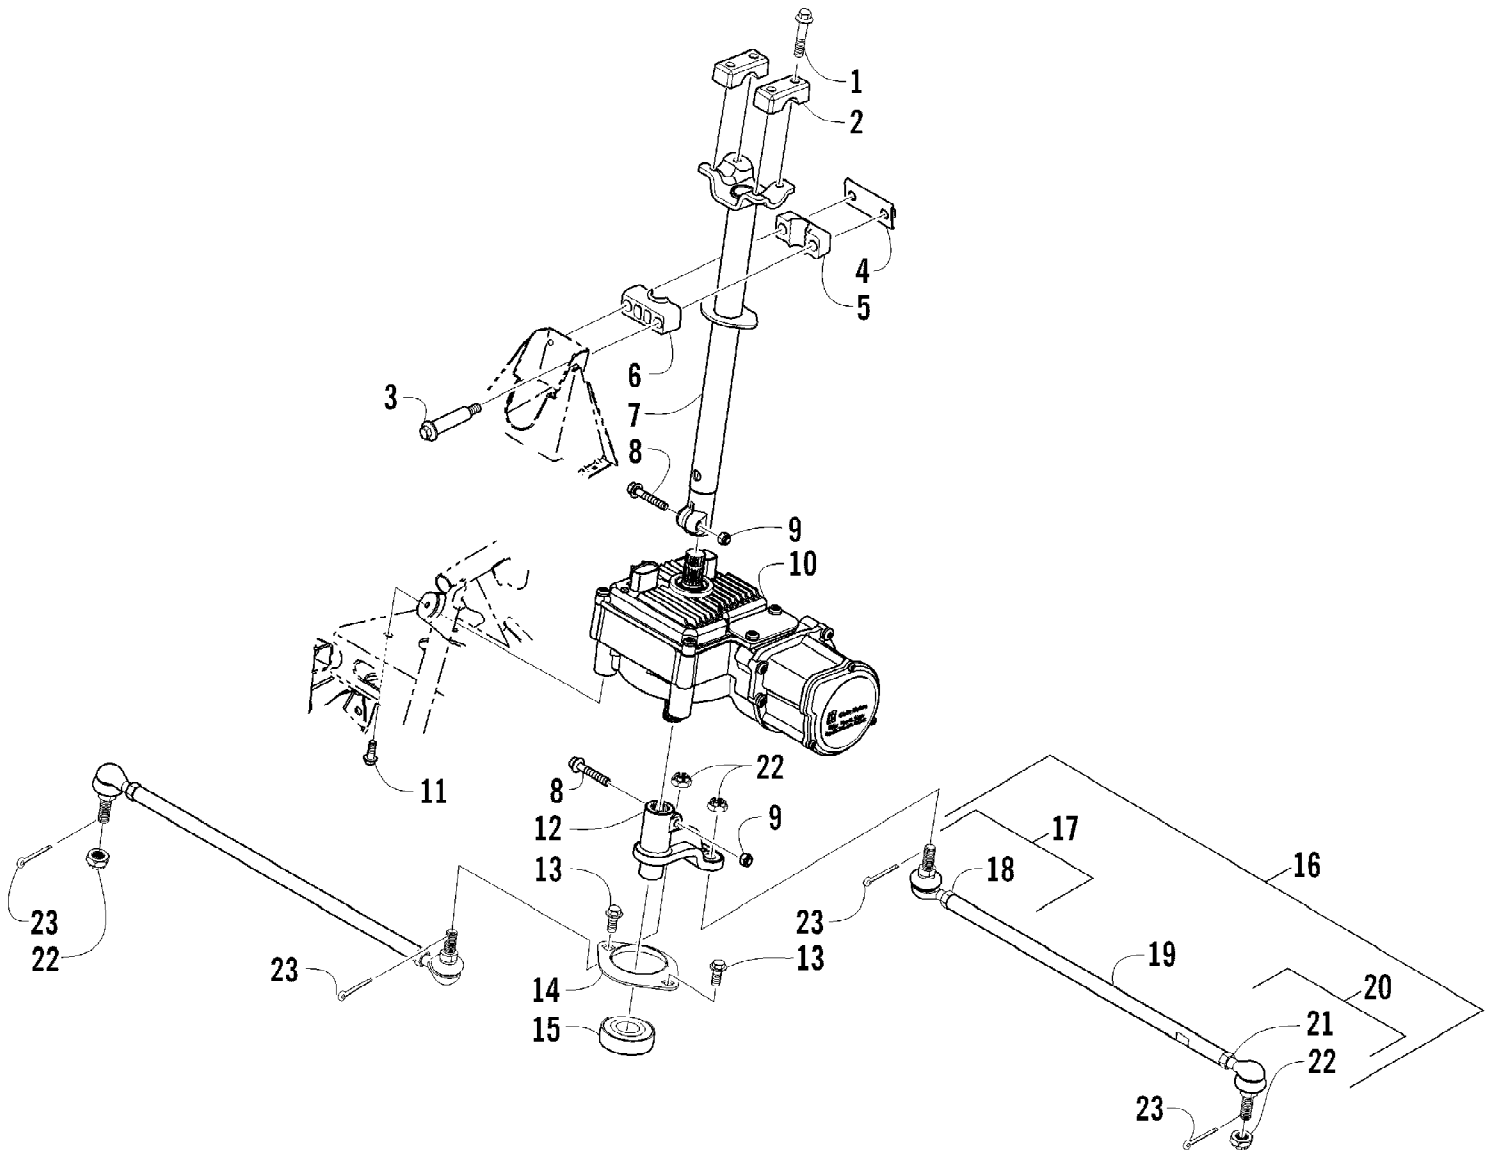

Ref #	Part Number	Qty	S/P/F	Description
1	8408-835	4		Screw, Cap
2	0405-035	2		Cap, Steering Adjuster
3	0423-505	2		Screw, Shoulder
4	0505-484	1		Cap, Housing
5	0405-260	1		Housing, Upper
6	0405-259	1		Housing, Lower
7	0505-642	1		Post, Steering
8	8020-045	2		Screw, Cap
9	8040-366	2	/P	Nut, Lock
10	0505-766	1		Assembly, Electronic Power Steering
11	8409-020	4	/P	Screw, Cap
12	0505-664	1		Arm, Steering
13	8408-816	2		Screw, Cap
14	0602-233	1		Flange, Bearing
15	0405-052	1		Bearing w/Inverted Oil Seal
16	0505-499	2	/P	Tie Rod - Assembly (inc. 17-21)
17	0505-511	2	/P	End, Tie Rod - Left-Hand Thread - Kit (inc. 18)
18	0423-013	2		Nut - Left-Hand Thread
19	0405-281	2	/P	Tie Rod
20	0505-510	2	/P	End, Tie Rod - Right-Hand Thread - Kit (inc. 21)
21	8420-002	2	/P	Nut - Right-Hand Thread
22	0423-157	4		Nut, Lock
23	0623-175	4		Pin, Cotter