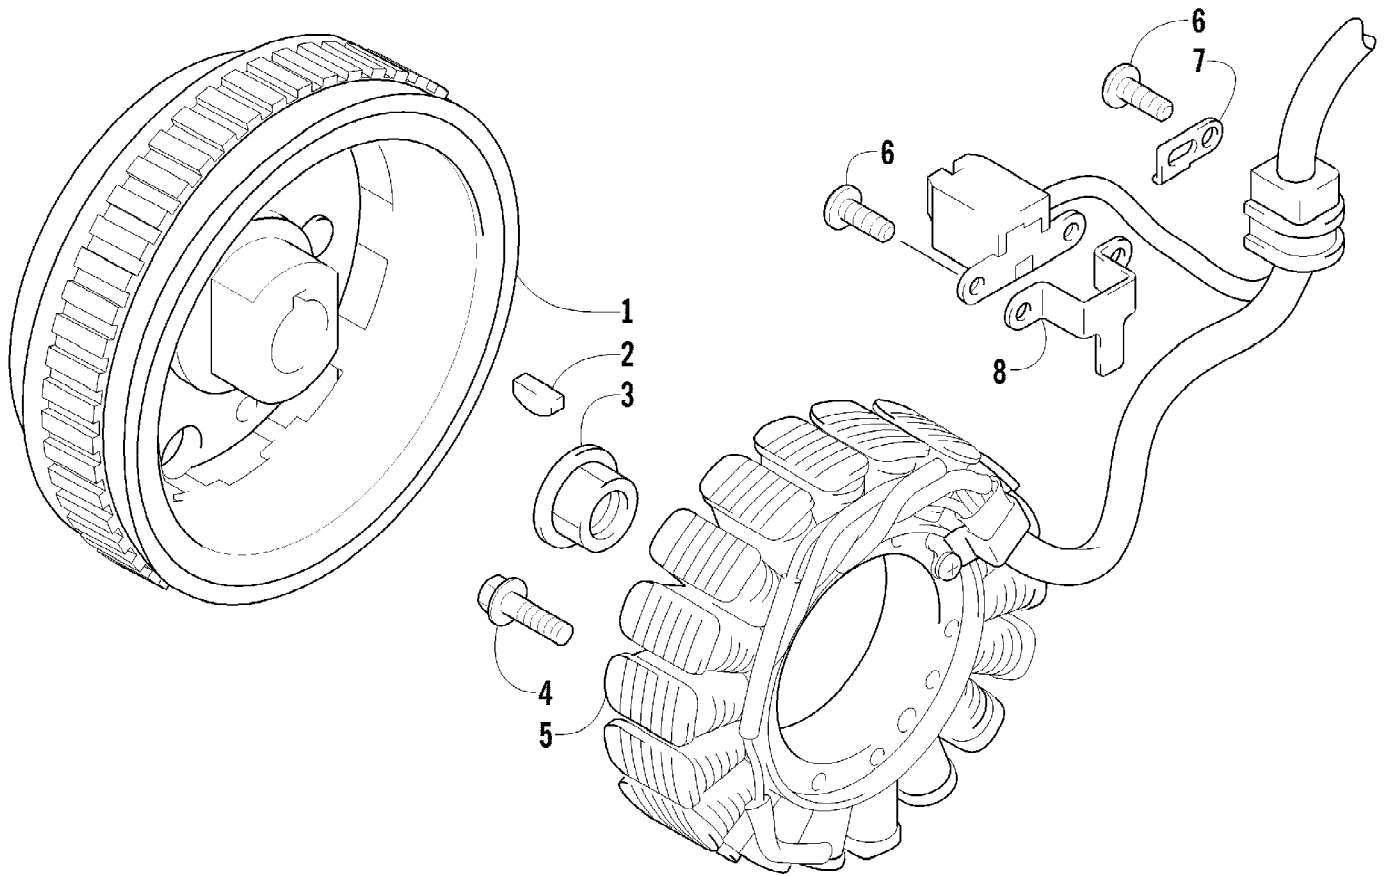

2012 ATV 550 GT INTERNATIONAL ORANGE (A2012BGO1POSU)
MAGNETO ASSEMBLY

Page 47 of 79

Ref #	Part Number	Qty	S/P/F	Description
1	0802-048	1		Rotor/Flywheel
2	0829-012	1		Key
3	0827-014	1		Nut
4	8409-632	3		Screw, Cap
5	0802-041	1		Stator - Assembly
6	8470-510	3		Screw, Machine
7	0802-015	1		Clamp - No. 1
8	0802-016	1		Clamp - No. 2