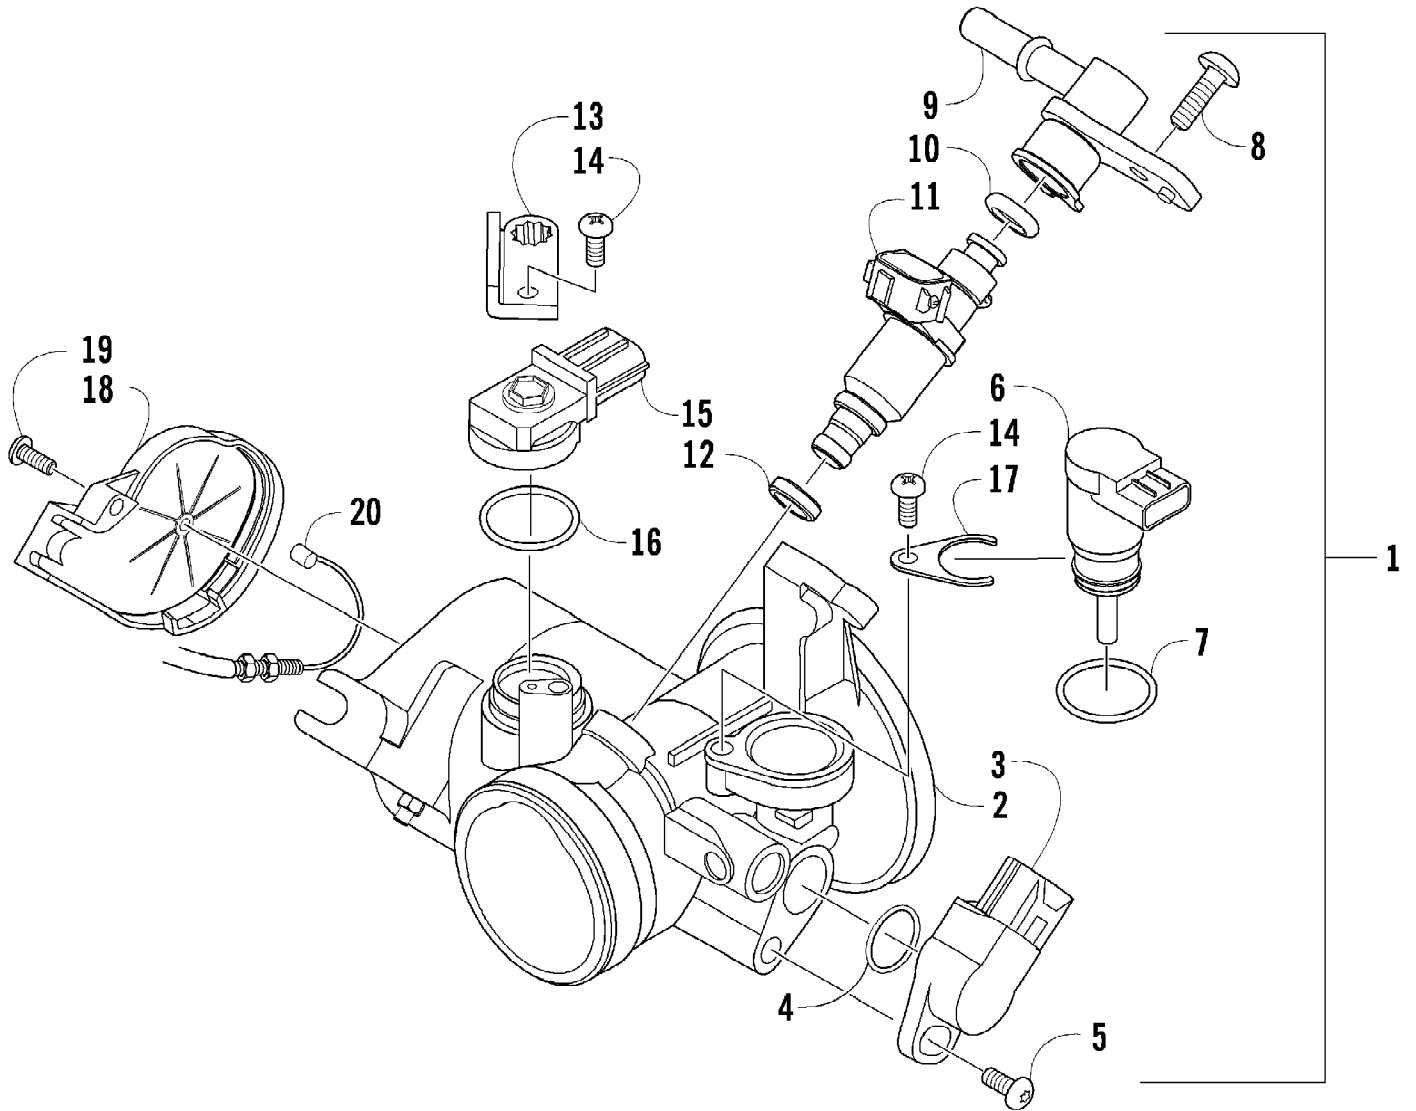

2012 ATV 550 GT INTERNATIONAL ORANGE (A2012BGO1POSU)
THROTTLE BODY ASSEMBLY

Page 71 of 79

Ref #	Part Number	Qty	S/P/F	Description
1	0470-753	1		Throttle - Assembly (inc. 2-19)
2	0	1	F	Throttle Body
3	0430-072	1		Sensor, Throttle Position
4	5507-234	1		O-Ring
5	5507-231	1		Screw, Machine
6	0430-074	1		Valve, ISC
7	5507-233	1		O-Ring
8	5507-238	1		Screw, Machine
9	0470-687	1		Rail, Fuel
10	0470-767	1		O-Ring
11	0470-762	1		Injector, Fuel
12	0470-768	1		Seal
13	5507-227	1		Bracket, MAP Sensor
14	5507-117	2	/P	Screw, Machine
15	0430-073	1		Sensor, MAP
16	5507-232	1		O-Ring
17	5507-229	1		Plate, ISC Valve
18	5507-223	1		Cover
19	5507-037	1	/P	Screw, Machine
20	0487-057	1		Cable, Throttle