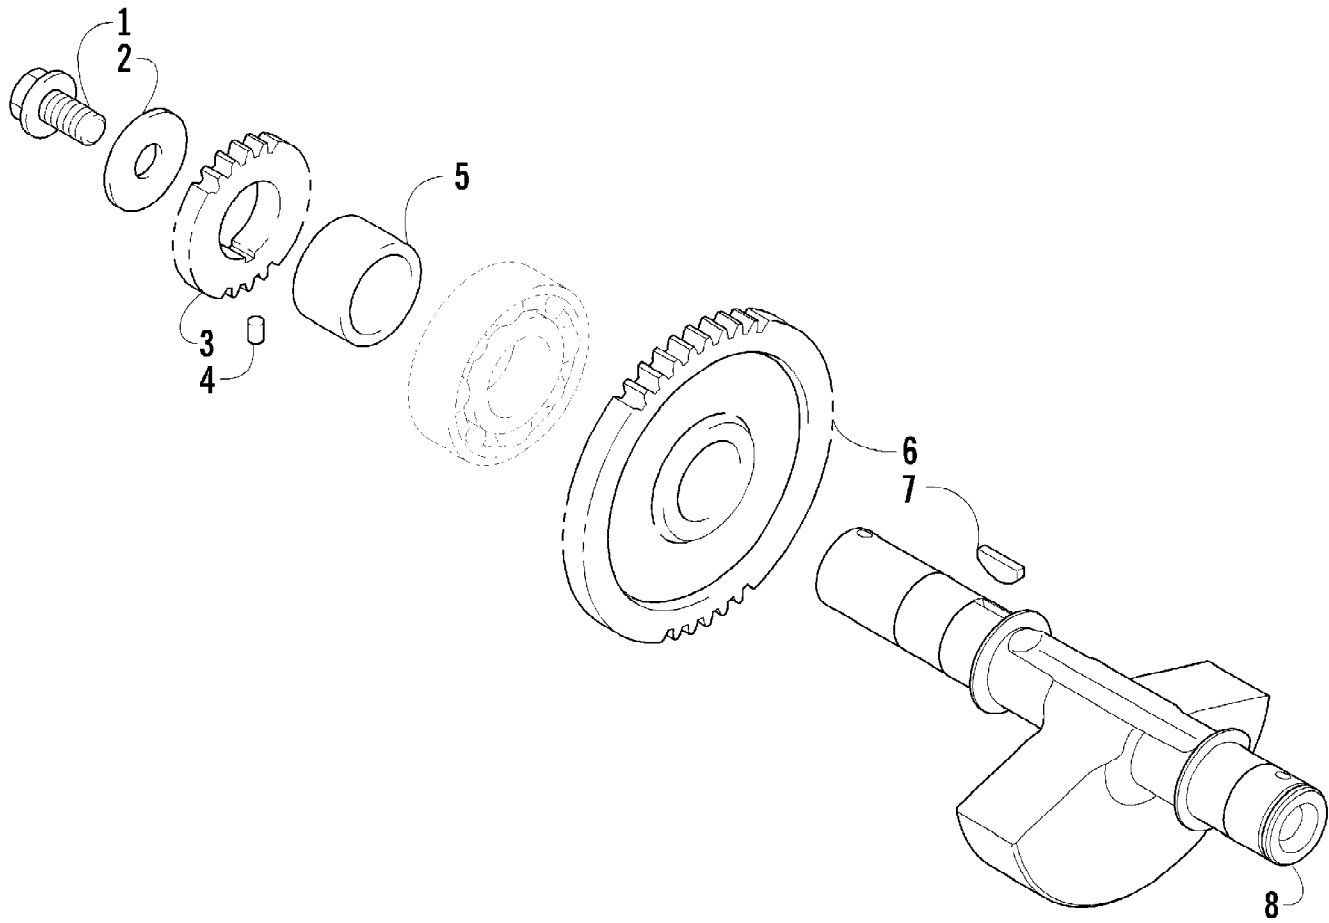

2012 ATV 550 GT INTERNATIONAL ORANGE (A2012BGO1POSU)
CRANK BALANCER ASSEMBLY

Page 14 of 79

Ref #	Part Number	Qty	S/P/F	Description
1	0826-033	1		Screw, Cap
2	0828-003	1		Washer
3	0811-003	1		Gear, Oil Pump Drive
4	0829-007	1		Pin, Dowel
5	0811-004	1		Spacer
6	0811-034	1		Gear, Driven
7	0829-006	1		Key
8	0805-304	1		Balancer, Crank