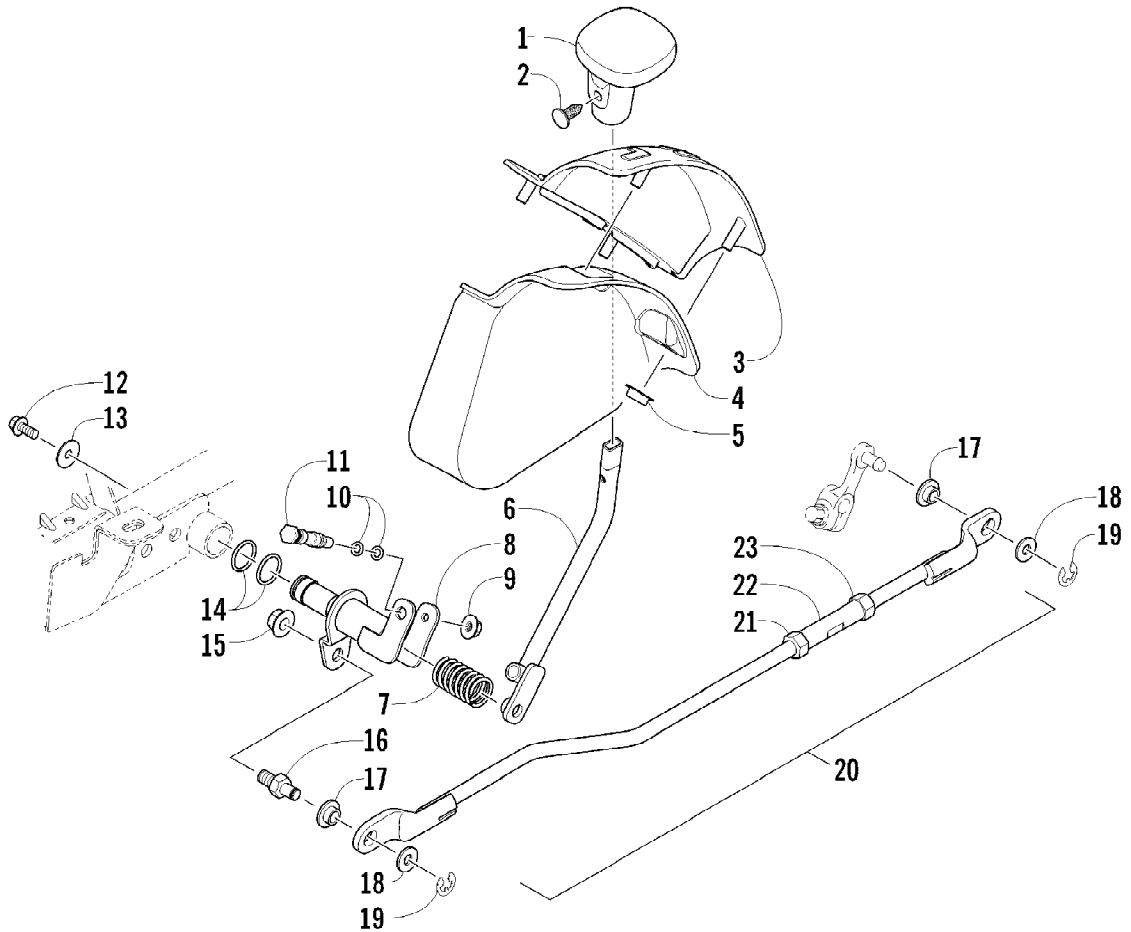

2012 ATV 550 GT INTERNATIONAL ORANGE (A2012BGO1POSU)
SHIFT LEVER ASSEMBLY

Page 63 of 79

Ref #	Part Number	Qty	S/P/F	Description
1	0402-843	1	/P	Knob, Shift
2	0423-345	1		Clip, Retaining
3	1402-562	1	/P	Plate, Shift
4	2406-348	1		Shield, Shift Plate
5	0423-357	4		Nut, Stamped
6	0502-659	1		Lever, Shift
7	0402-678	1	/P	Spring, Shift Lever
8	1502-332	1		Actuator, Shift
9	8424-602	1	/P	Nut
10	0423-182	2	/P	O-Ring
11	0402-675	1		Axle, Pivot
12	8408-812	1		Screw, Cap
13	0423-087	1		Washer
14	0423-299	2	/P	O-Ring
15	8424-802	1		Nut
16	1402-621	1		Pin, Mounting
17	0423-091	2		Bushing
18	0623-094	2		Washer
19	0423-169	2	/P	E-Ring
20	1502-622	1		Linkage, Shift - Assembly (inc. 21-23)
21	0123-917	1	/P	Nut, Hex - Left-Hand Thread
22	1402-619	1		Coupler
23	0623-294	1		Nut, Hex - Right-Hand Thread