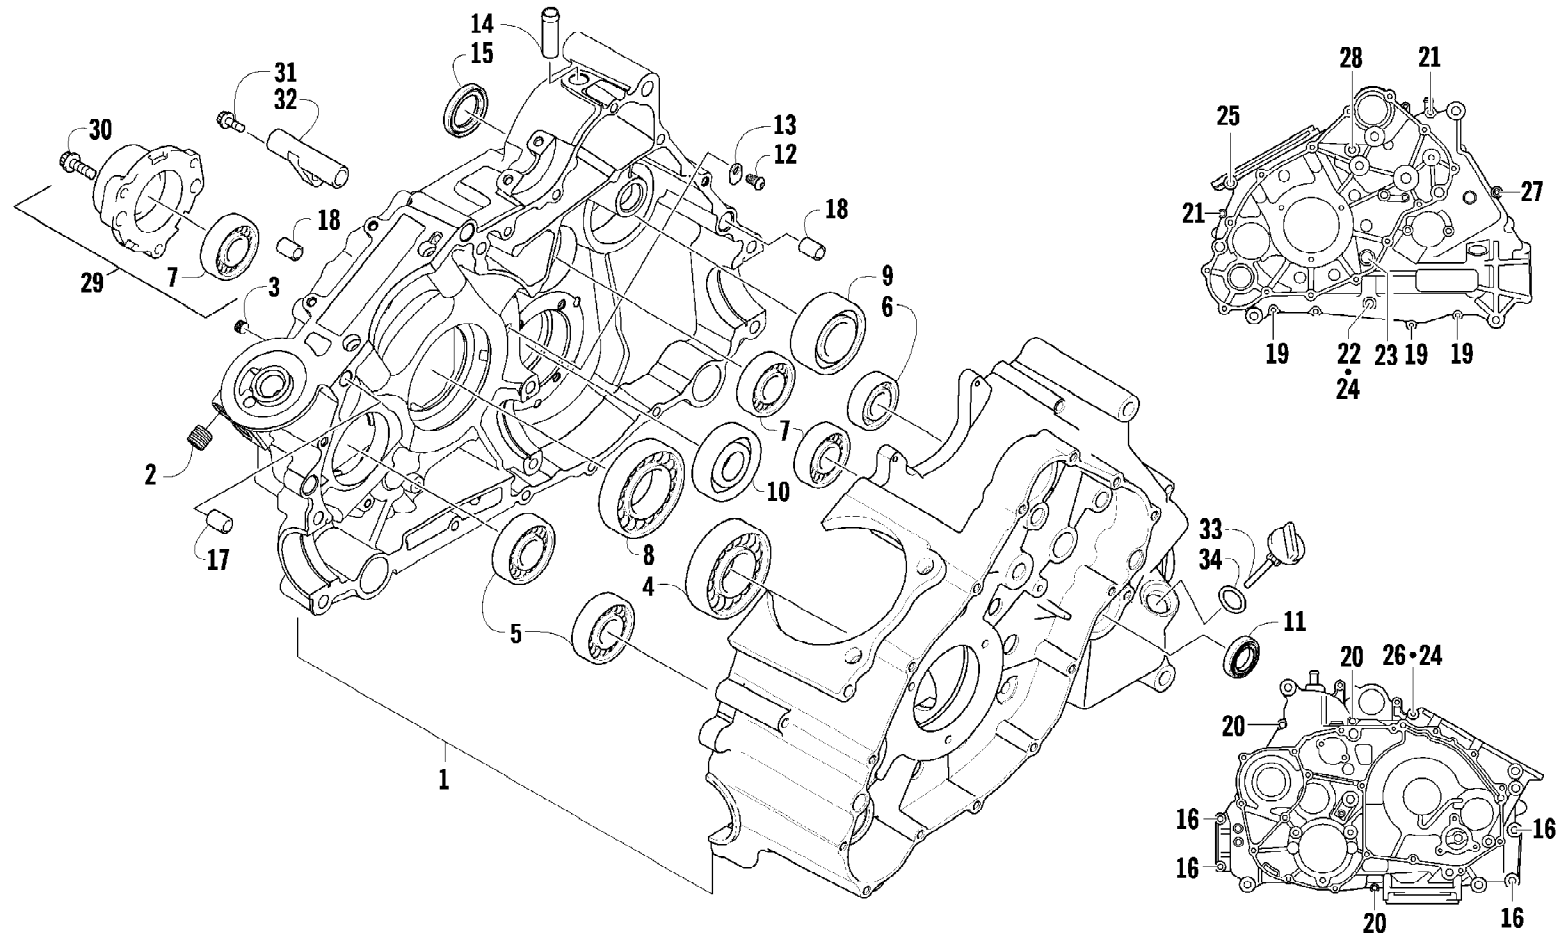

2012 ATV 550 GT INTERNATIONAL ORANGE (A2012BGO1POSU)
CRANKCASE ASSEMBLY

2012 ATV 550 GT INTERNATIONAL ORANGE (A2012BGO1POSU)
CRANKCASE ASSEMBLY

Page 16 of 79

Ref #	Part Number	Qty	S/P/F	Description
1	0801-151	1		Crankcase Assembly (inc. 2-15)
2	0812-064	2		Plug
3	0801-002	1		Plug
4	0832-043	1	/P	Bearing
5	0832-044	2	/P	Bearing
6	0832-049	1	/P	Bearing
7	0832-050	3	/P	Bearing
8	0832-042	1	/P	Bearing
9	0832-048	1	/P	Bearing
10	0832-077	1	/P	Bearing
11	0822-052	1		Seal, Countershaft
12	0826-100	4		Screw, Machine
13	0822-010	4	/P	Retainer, Bearing
14	0801-028	1		Pipe, Breather
15	0830-035	1		Seal, Driveshaft
16	8412-850	4		Screw, Cap
17	0829-003	1		Pin, Dowel
18	0829-002	5		Pin, Dowel
19	8468-645	3		Screw, Machine
20	8468-655	3		Screw, Machine
21	8468-675	2		Screw, Machine
22	8412-860	1		Screw, Cap
23	0826-017	1		Screw, Cap
24	0830-008	2		Gasket
25	0826-019	1		Screw, Cap
26	0826-018	1		Screw, Cap
27	8468-695	1		Screw, Machine
28	8468-680	1		Screw, Machine
29	0801-029	1		Housing, Secondary Shaft (inc. one No. 7)
30	0826-105	3		Screw, Cap
31	0826-038	1		Screw, Cap
32	0801-069	1		Pipe, Breather
33	0801-179	1		Stick, Oil Level
34	0830-010	1		O-Ring