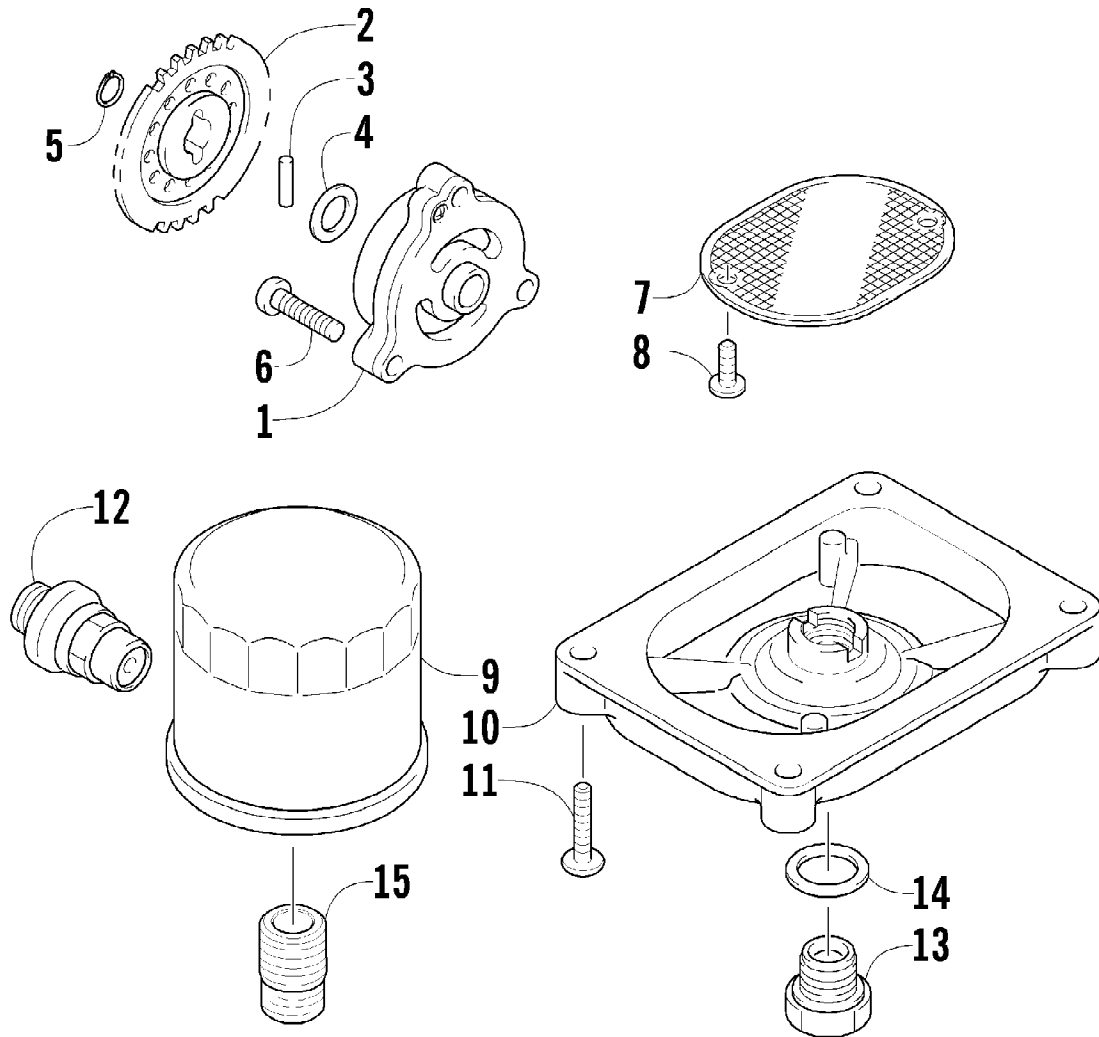

2012 ATV 550 GT INTERNATIONAL ORANGE (A2012BGO1POSU)
OIL FILTER/PUMP ASSEMBLY

Page 49 of 79

Ref #	Part Number	Qty	S/P/F	Description
1	0812-023	1		Pump, Oil
2	0812-083	1	/P	Gear, Driven
3	0829-009	1		Pin
4	0828-007	1	/P	Washer
5	0831-002	1		Ring, Retaining
6	0826-039	3		Screw, Machine
7	0812-057	1	/P	Strainer, Oil
8	0826-040	2		Screw, Machine
9	0812-029	1	S	Filter, Oil
10	0812-053	1		Cap, Oil Strainer
11	8468-625	4		Screw, Machine
12	0812-007	1		Valve, Oil-Relief - Assembly
13	0812-006	1		Plug, Drain
14	0830-017	1		Gasket, Drain Plug
15	0812-008	1		Union, Oil Filter