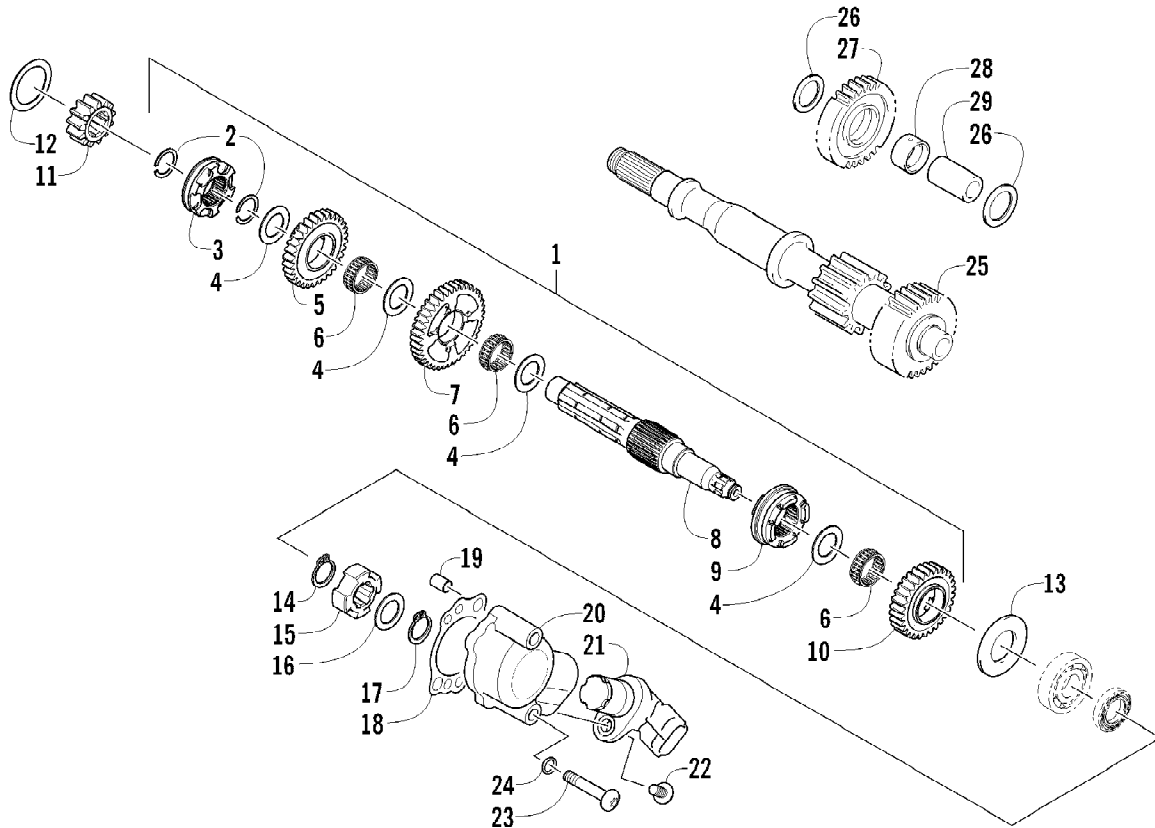

2012 ATV 550 GT INTERNATIONAL ORANGE (A2012BGO1POSU)
SECONDARY TRANSMISSION ASSEMBLY

Page 61 of 79

Ref #	Part Number	Qty	S/P/F	Description
1	0822-124	1		Countershaft Assembly (inc. 2-10)
2	0831-085	2		Ring, Retaining
3	0822-120	1		Gear Select, Reverse
4	0822-121	4		Shim
5	0822-119	1		Gear, Reverse Driven
6	0832-082	3		Bearing
7	0822-114	1		Gear, Driven - Low
8	0822-113	1		Countershaft
9	0822-116	1		Gear Select, Sliding
10	0822-115	1		Gear, Driven - High
11	0822-125	1		Gear, Drive
12	0828-019	1		Washer, Thrust
13	0828-011	1		Washer
14	0831-040	1		Ring, Retaining
15	0822-050	1		Trigger, Speedometer Sensor
16	0828-069	1		Washer, Thrust
17	0831-039	1		Ring, Retaining
18	0830-129	1		Gasket
19	0829-023	2		Pin, Dowel
20	0822-049	1		Housing, Speedometer Sensor
21	0430-091	1		Sensor, Speedometer
22	8468-620	1	/P	Screw, Machine
23	8468-645	2		Screw, Machine
24	0830-107	2		Gasket
25	0822-001	1		Driveshaft
26	0828-016	2		Washer, Thrust
27	0822-011	1		Gear, Reverse Idle
28	0822-012	1		Bushing
29	0822-015	1		Shaft, Reverse Idle