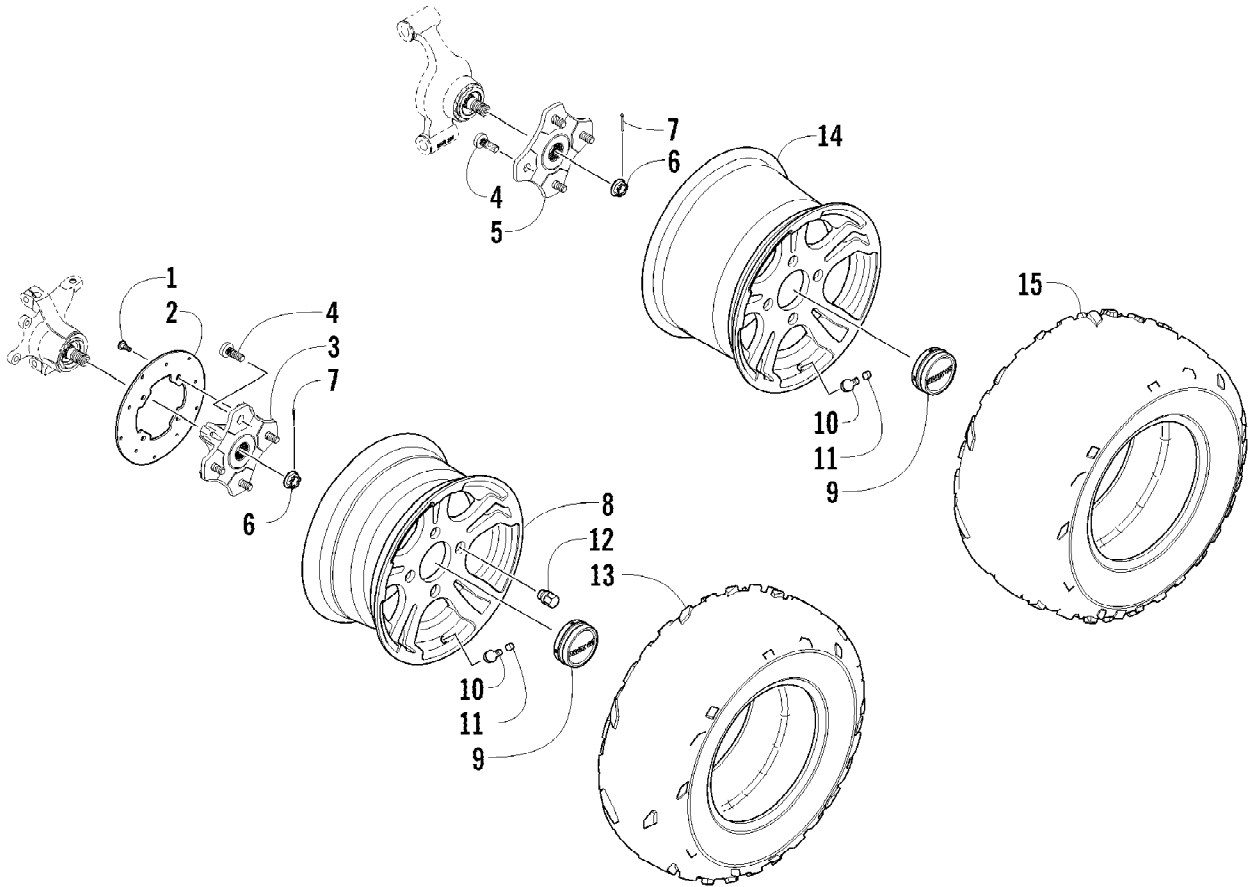

2012 ATV 550 GT INTERNATIONAL ORANGE (A2012BGO1POSU)
WHEEL AND TIRE ASSEMBLY

Page 77 of 79

Ref #	Part Number	Qty	S/P/F	Description
1	0423-557	12		Screw, Shoulder
2	2402-002	3		Disc, Brake
3	1502-462	2	/P	Hub, Wheel - Front (inc. 4)
4	0402-974	16	/P	Stud
5	1502-462	1	/P	Hub, Wheel - Rear - Right (inc. 4)
5	1502-464	1		Hub, Wheel - Rear - Left (inc. 4)
6	0423-607	4		Nut, Castle
7	0423-407	4		Pin, Cotter
8	1402-730	2		Wheel - Front (inc. 9)
9	1402-736	4		Cap, Wheel
10	0402-064	4		Stem, Valve (inc. 11)
11	0402-140	4		Cap, Valve Stem
12	0423-618	16		Nut, Lug
13	1402-894	2		Tire - Front
14	1402-731	2		Wheel - Rear (inc. 9)
15	1402-895	2		Tire - Rear