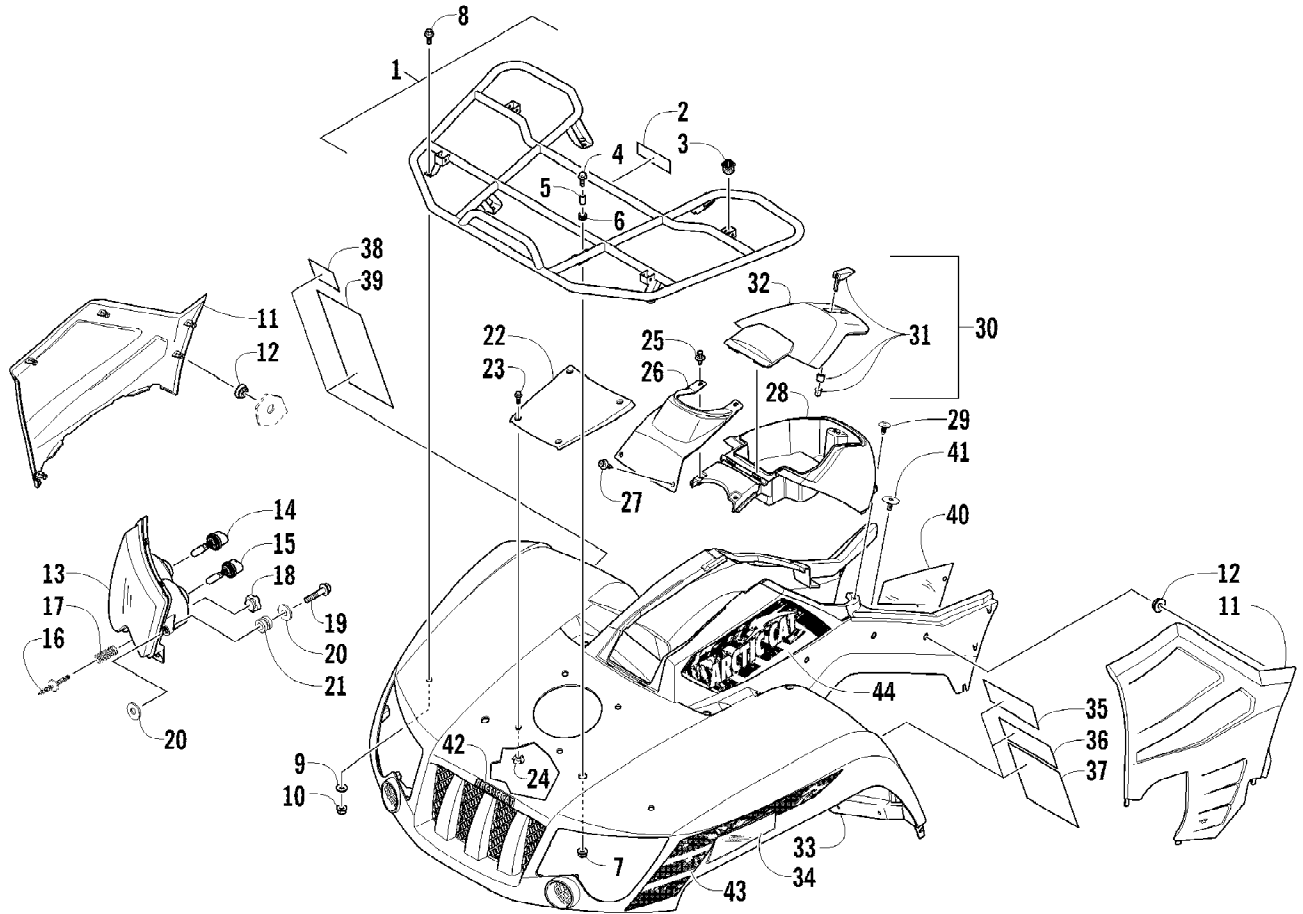

2012 ATV 550 GT INTERNATIONAL ORANGE (A2012BGO1POSU)
FRONT RACK, BODY PANEL, AND HEADLIGHT ASSEMBLIES

Page 33 of 79

Ref #	Part Number	Qty	S/P/F	Description
1	2506-107	1		Rack, Front - Assembly (inc. 2-3)
2	0411-576	1		Decal, Warning - Load
3	0441-592	4	/P	Bushing
4	8410-830	4		Screw, Cap
5	0423-669	4		Spacer
6	0423-465	4		Grommet
7	8432-802	4		Nut, Lock
8	0423-654	2		Screw, Shoulder
9	8050-222	2	/P	Washer
10	0423-540	2		Nut, Lock
11	2406-380	1		Panel, Side - Lower - Right
11	2406-381	1		Panel, Side - Lower - Left
12	0423-678	8		Grommet
13	0609-852	1	/P	Headlight Assembly - Right (inc. 14-15)
13	0609-853	1	/P	Headlight Assembly - Left (inc. 14-15)
14	0409-073	2		Bulb, Headlight
15	0409-045	2		Bulb, Headlight
16	0423-514	2		Stud, Adjuster - Headlight
17	0423-522	2		Spring, Adjuster
18	0423-513	2		Knob, Adjuster
19	0623-785	4		Screw, Self-Tapping
20	8050-217	8	/P	Washer
21	0423-447	4		Grommet
22	2516-459	1		Cover, Access
23	8410-616	4		Screw, Cap
24	0423-997	4		T-Nut
25	0623-362	2		Rivet, Reinstallable
26	2516-698	1		Cover, Steering Post
27	0423-535	2		Rivet, Reinstallable
28	2516-721	1		Box, Storage
29	0623-544	2		Clip, Retaining
30	2506-235	1		Lid, Storage Box w/Latch (inc. 31-32)
31	1406-599	1		Latch, Storage Box
32	1406-862	1		Lid, Storage Box
33	2516-400	1		Panel, Fender - Assembly (inc. 34-40)
34	1411-078	1		Decal, Reflector - Right
34	1411-079	1		Decal, Reflector - Left
35	1411-574	1		Decal, Warning - Off-Road Only
36	1411-804	1	/P	Decal, Warning - Age
37	1411-932	1	/P	Decal, Warning - General
38	0411-835	1		Decal, Warning - Turn/Hill
39	1411-250	1		Decal, Warning - Reverse/Pre-Ride
40	0412-394	1	/P	Foil, Protective
41	0423-101	2		Screw, Shoulder
42	1411-725	1		Decal, "Arctic Cat"
43	2411-644	1		Decal, Side - Front Right
43	2411-645	1		Decal, Side - Front Left
44	2411-646	1		Decal, Side - Upper Right
44	2411-647	1		Decal, Side - Upper Left