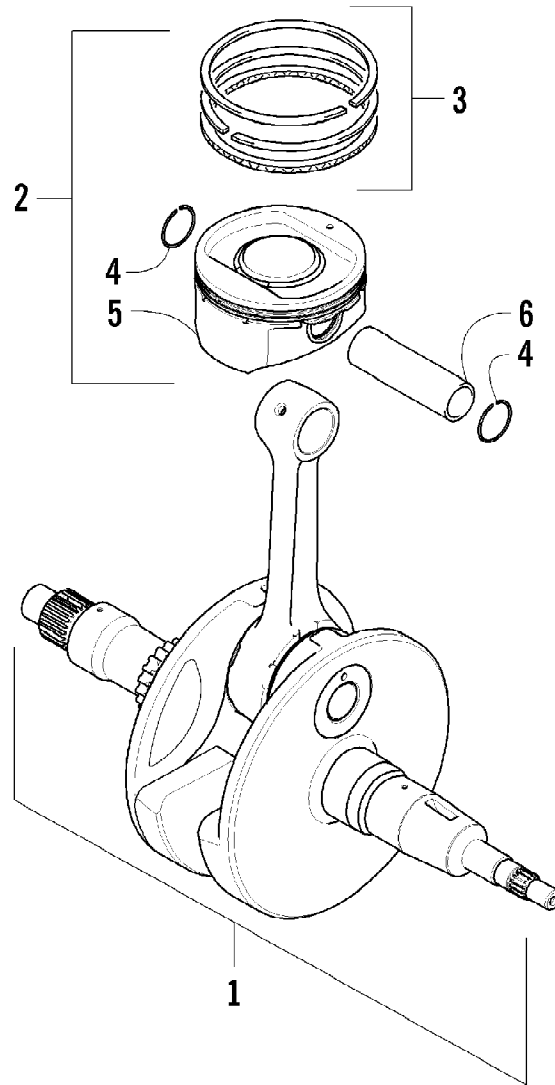

2012 ATV 550 GT INTERNATIONAL ORANGE (A2012BGO1POSU)
CRANKSHAFT AND PISTON ASSEMBLY

Page 18 of 79

Ref #	Part Number	Qty	S/P/F	Description
1	0805-325	1		Crankshaft Assembly
2	0805-064	1		Piston Set (inc. 3-6)
3	0805-065	1		Ring, Piston - Set
4	0831-001	2		Circlip, Piston Pin
5	0	1	F	Piston
6	0805-012	1		Pin, Piston