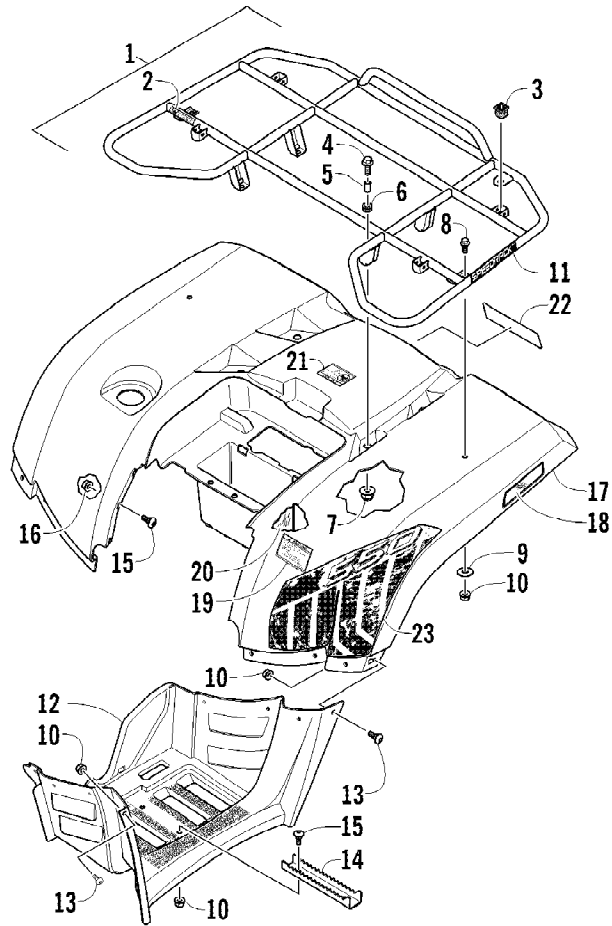

2012 ATV 550 GT INTERNATIONAL GRAY (A2012BGO1POSV)
REAR RACK, BODY PANEL, AND FOOTWELL ASSEMBLIES

Page 53 of 79

Ref #	Part Number	Qty	S/P/F	Description
1	2506-124	1		Rack, Rear - Assembly (inc. 2-3)
2	0411-648	1		Decal, Warning - Load
3	0441-592	4	/P	Bushing
4	8410-830	4		Screw, Cap
5	0423-669	4		Spacer
6	0423-465	4		Grommet
7	8432-802	4		Nut, Lock
8	0423-654	2		Screw, Shoulder
9	8050-222	2	/P	Washer
10	0423-540	24		Nut, Lock
11	0411-965	2		Decal, "Speedrack"
12	2406-280	1		Footwell - Right
12	2406-281	1		Footwell - Left
13	0423-419	18		Screw, Machine
14	1506-125	2	/P	Footpeg
15	0423-355	10		Screw, Shoulder
16	8424-602	6	/P	Nut
17	2516-688	1		Panel, Fender - Assembly (inc. 18-21)
18	1411-598	1		Decal, Reflector - Right
18	1411-599	1		Decal, Reflector - Left
19	2411-143	1	/P	Decal, Warning - Tire Pressure
20	0412-351	1		Foil, Protective
21	1411-809	1	/P	Decal, Passenger
22	1411-725	1		Decal, "Arctic Cat"
23	2411-664	1		Decal, Side - Lower Right
23	2411-665	1		Decal, Side - Lower Left