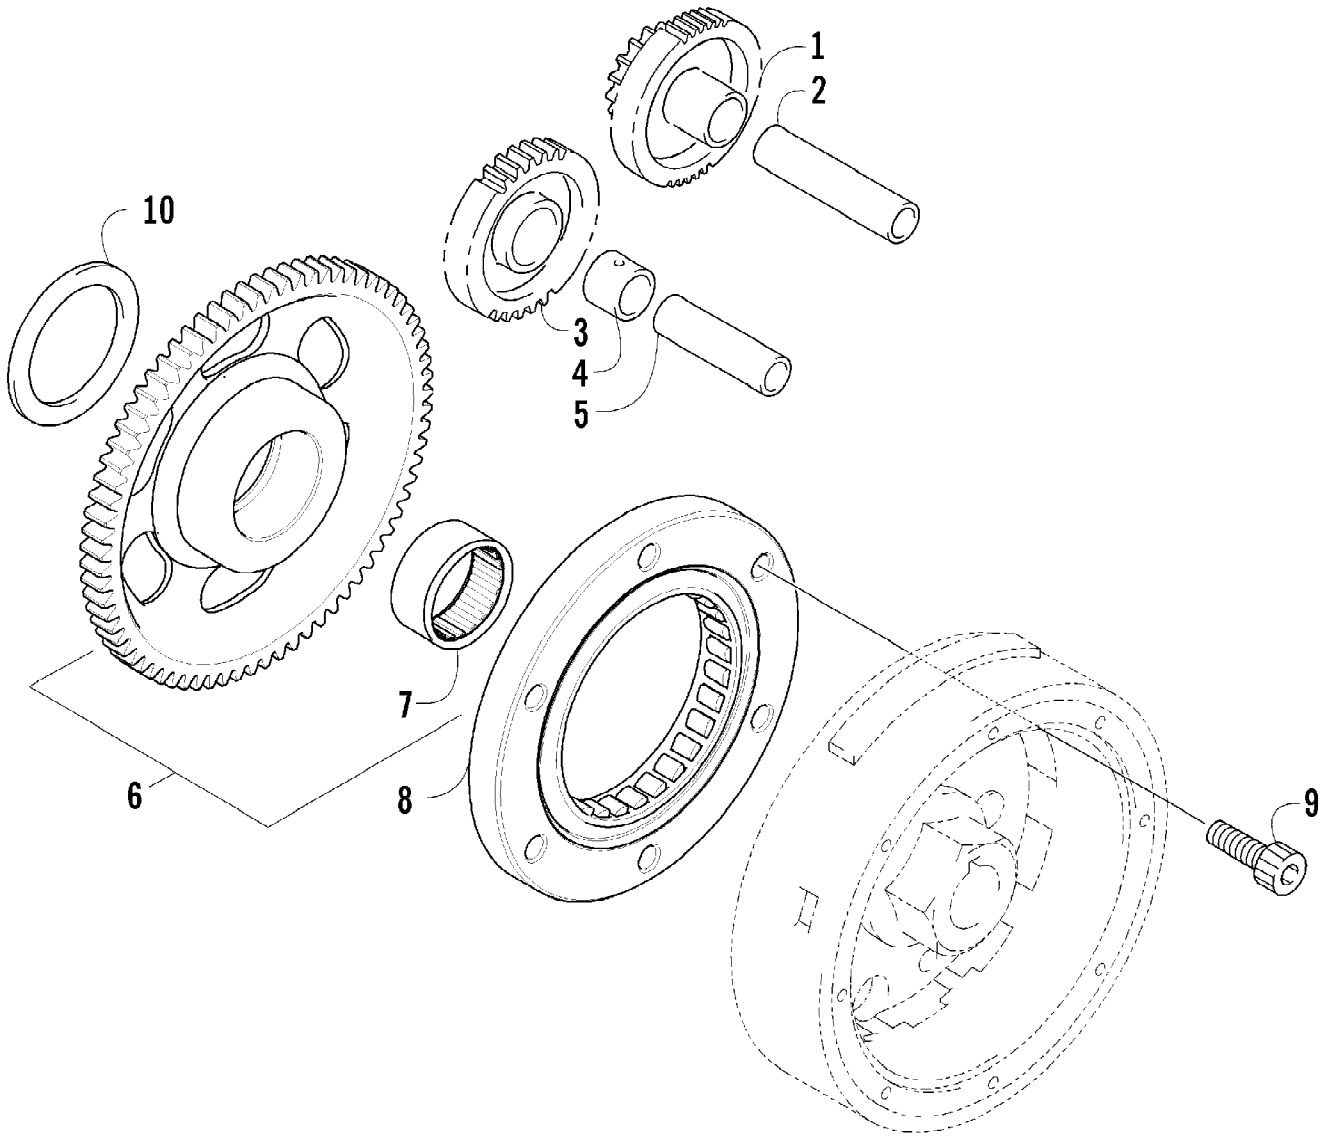

2012 ATV 550 GT INTERNATIONAL GRAY (A2012BGO1POSV)
STARTER CLUTCH ASSEMBLY

Page 65 of 79

Ref #	Part Number	Qty	S/P/F	Description
1	0815-001	1		Gear, Starter Idler - No. 1
2	0829-031	1	/P	Shaft, Starter Gear
3	0815-002	1		Gear, Starter Idler - No. 2
4	0815-003	1		Spacer, Starter Idler Gear No. 2
5	0829-032	1	/P	Shaft, Starter Gear
6	0815-004	1		Gear, Starter Clutch (inc. 7)
7	0832-079	1	/P	Bearing
8	0802-035	1		Clutch, Starter
9	0826-069	6		Screw, Machine
10	0828-094	1		Washer