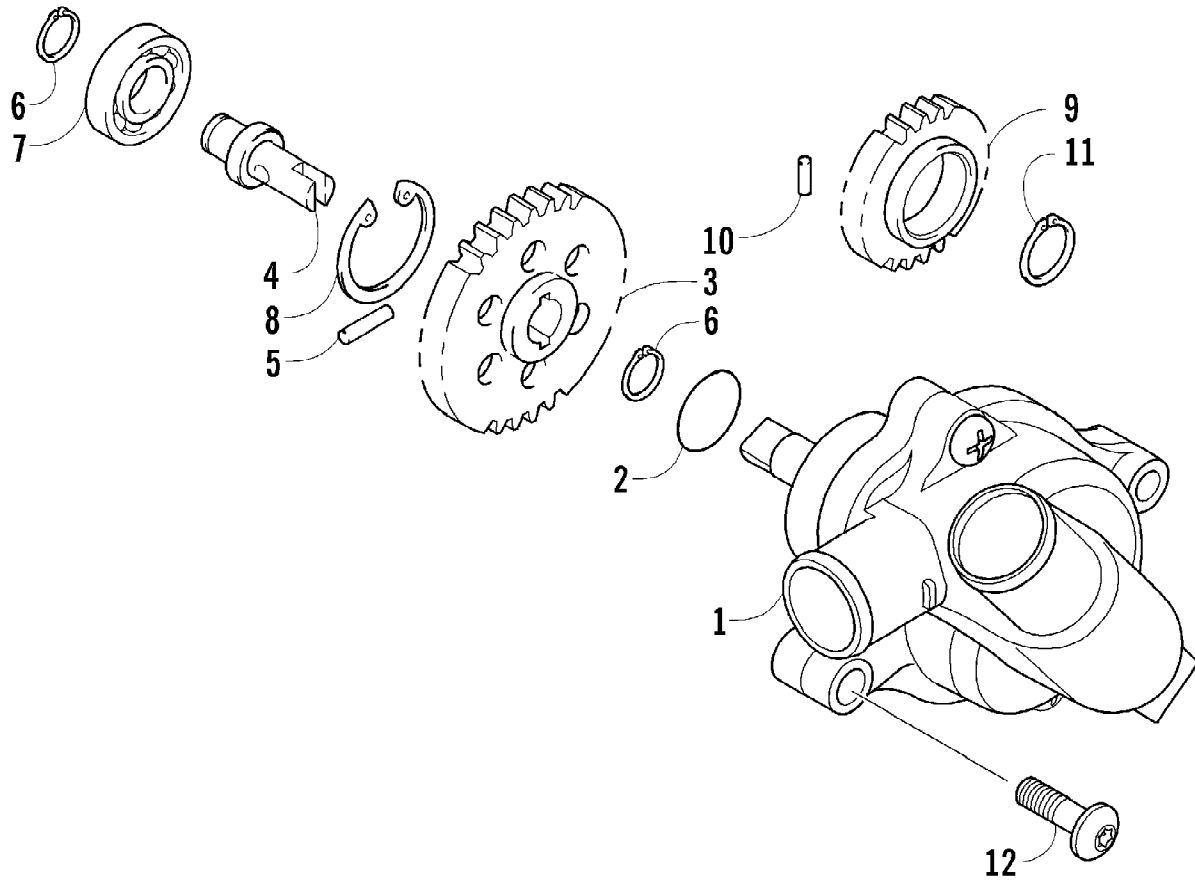

2012 ATV 550 GT INTERNATIONAL GRAY (A2012BGO1POSV)
TAILLIGHT ASSEMBLY

Page 69 of 79

Ref #	Part Number	Qty	S/P/F	Description
1	0509-022	1		Taillight Assembly (inc. 2-4)
2	0509-025	1		Housing, Taillight
3	0409-056	1		Bulb, Taillight
4	0409-057	1		Socket, Taillight
5	0623-301	2	/P	Screw, Self-Tapping
6	8053-212	2	/P	Washer, External Tooth Lock

Ref #	Part Number	Qty	S/P/F	Description
1	0823-353	1	/P	Pulley, Driven - Assembly (inc. 2-4)
2	0823-176	3	/P	Shoe, Cam
3	0823-177	3		Screw, Machine
4	0823-178	1		Nut
5	0827-010	1		Nut
6	0828-106	1		Washer
7	0823-276	1		Plate, Movable Drive Face
8	0823-277	4		Damper, Movable Drive Face
9	0823-273	1		Face, Movable Drive
10	0823-013	1		Belt, Drive
11	0823-271	1		Spacer
12	0823-164	8		Roller
13	0823-272	1		Face, Fixed Drive
14	0823-131	1		Shroud, Drive Face
15	0623-914	6		Screw, Self-Tapping
16	0823-015	1		Spacer, Fixed Drive Face
17	0470-531	1		O-Ring
18	0821-002	1	/P	Housing, Clutch - Assembly
19	0830-189	1	/P	Seal
20	0827-011	1		Nut
21	0823-018	1		Clutch, One-Way
22	0823-310	1	/P	Clutch, Centrifugal - 6 Plate