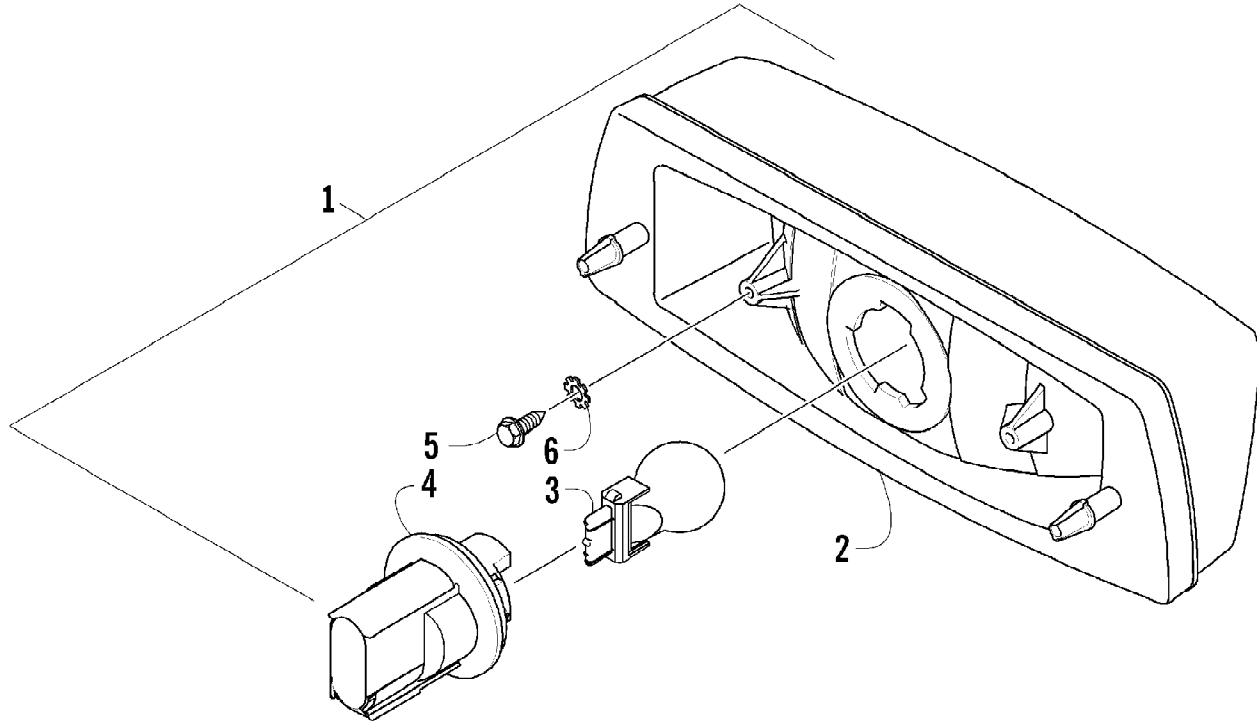

2012 ATV 550 GT INTERNATIONAL GRAY (A2012BGO1POSV)
TAILLIGHT ASSEMBLY

Page 69 of 79

Ref #	Part Number	Qty	S/P/F	Description
1	0509-022	1		Taillight Assembly (inc. 2-4)
2	0509-025	1		Housing, Taillight
3	0409-056	1		Bulb, Taillight
4	0409-057	1		Socket, Taillight
5	0623-301	2	/P	Screw, Self-Tapping
6	8053-212	2	/P	Washer, External Tooth Lock