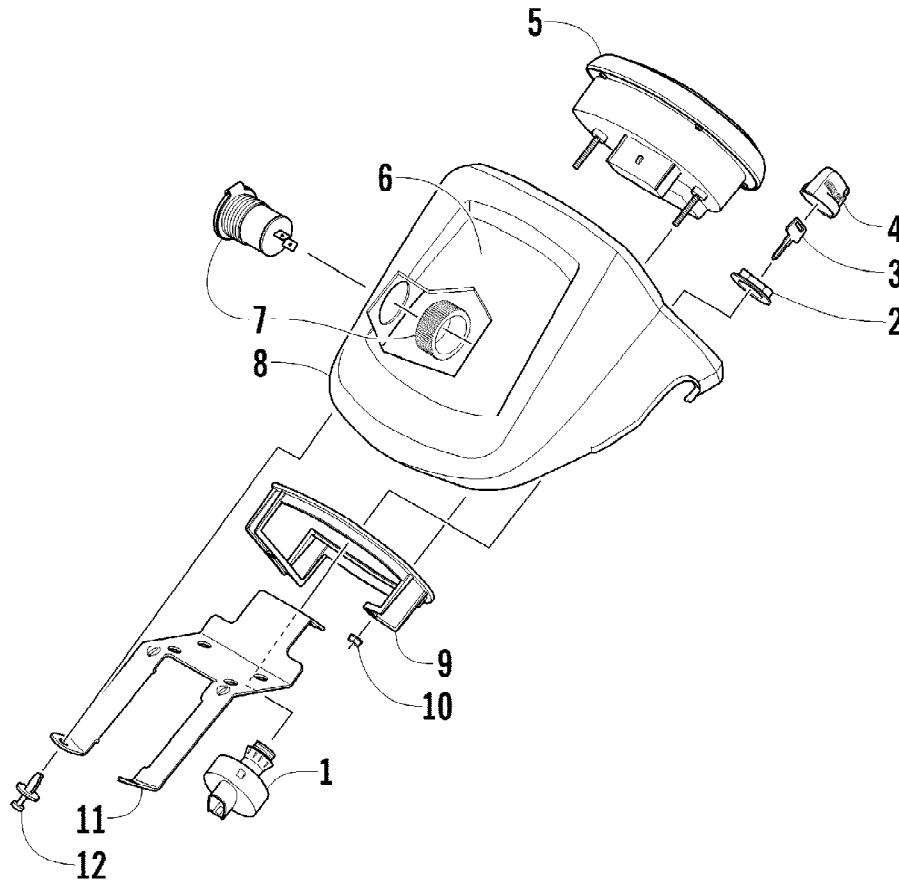

2012 ATV 550 GT INTERNATIONAL GRAY (A2012BGO1POSV)
INSTRUMENT POD ASSEMBLY

Page 45 of 79

Ref #	Part Number	Qty	S/P/F	Description
1	0430-090	1	/P	Switch, Ignition - Assembly (inc. 2-4)
2	0430-050	1		Nut, Retaining
3	0430-042	1		Key, Ignition (Y Series - Left-Side Cut)
3	0430-043	1		Key, Ignition (Z Series - Right-Side Cut)
4	0430-054	1		Cover, Key
5	0520-145	1		Gauge, LCD
6	9611-399	1		Decal, 50th Anniversary
7	0641-897	1	/P	Outlet, Accessory - 12V
8	0505-590	1		Instrument Pod
9	0420-065	1	/P	Bracket, Retaining
10	0423-493	2		Nut w/Washer
11	2506-470	1		Bracket, Mounting - Instrument Pod
12	0423-535	2		Rivet, Reinstallable