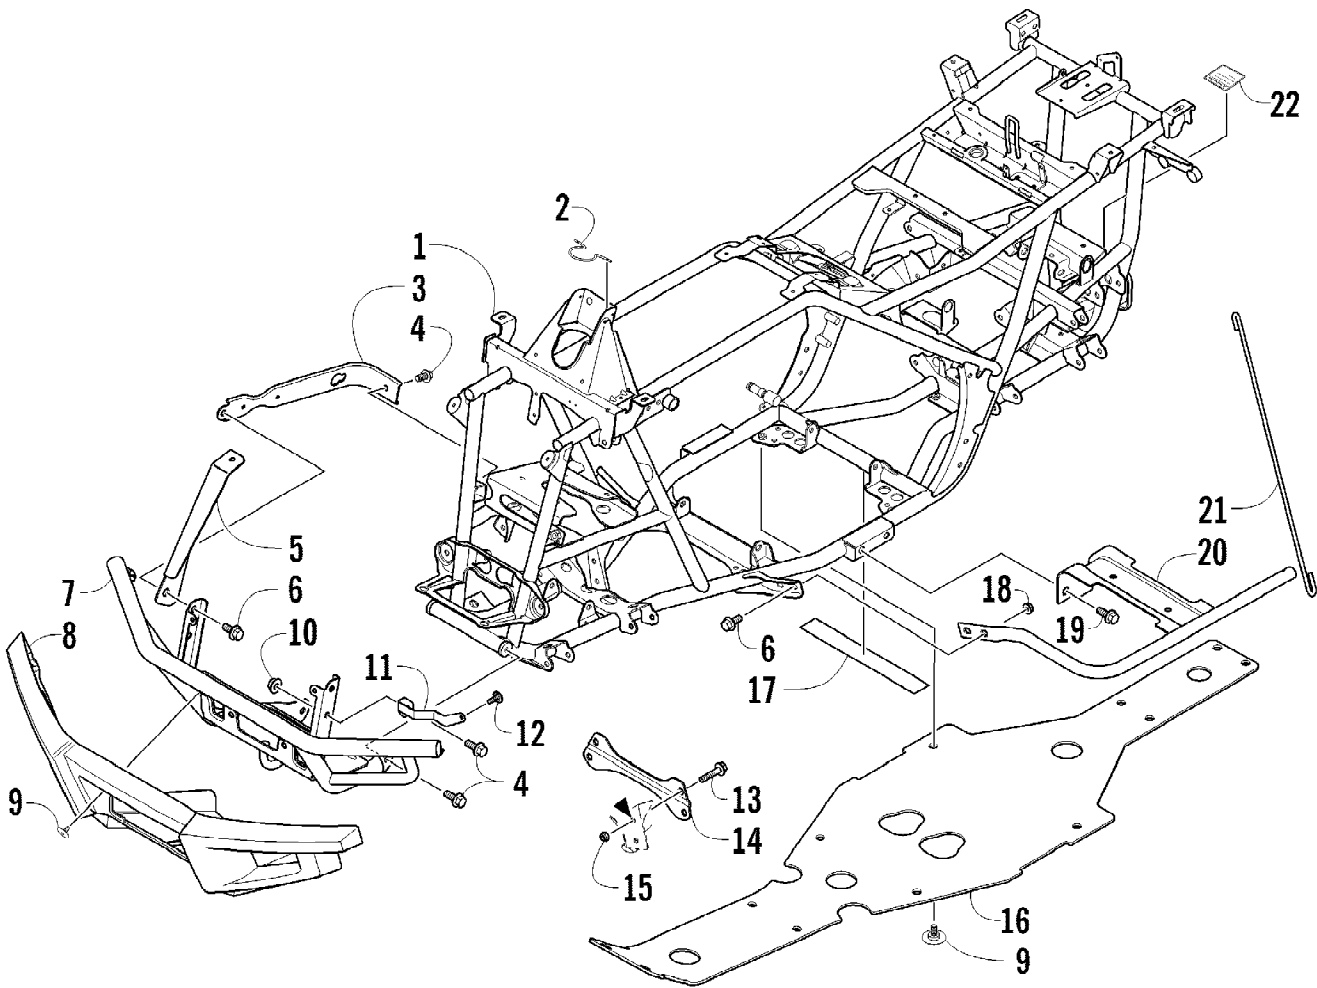

2012 ATV 550 GT INTERNATIONAL GRAY (A2012BGO1POSV)
FRAME AND RELATED PARTS

Page 28 of 79

Ref #	Part Number	Qty	S/P/F	Description
1	4506-551	1		Frame, Main
2	2416-401	1		Clip, Routing
3	1506-596	2	/P	Channel, Bumper Mounting
4	8409-020	6	/P	Screw, Cap
5	1506-686	1		Bracket, Mounting - Bumper - Right
5	1506-687	1		Bracket, Mounting - Bumper - Left
6	8408-816	6		Screw, Cap
7	1506-684	1		Bumper, Front
8	1406-868	1		Fascia, Bumper - Front
9	0423-101	16		Screw, Shoulder
10	8424-002	2		Nut
11	2516-594	1		Bracket, Support - Right
11	2516-595	1		Bracket, Support - Left
12	0623-797	2		Screw, Self-Tapping
13	8409-025	2		Screw, Cap
14	2516-852	1	/P	Brace, A-Arm
15	0423-744	2		Nut, Lock
16	1406-030	1		Panel, Belly
17	0406-289	2		Pad, Frame
18	8424-802	4		Nut
19	8409-016	4		Screw, Cap
20	1506-659	1		Footrest - Right
20	1506-660	1		Footrest - Left
21	2506-426	2	/P	Rod, Support
22	1411-077	1		Decal, Warning - Towing