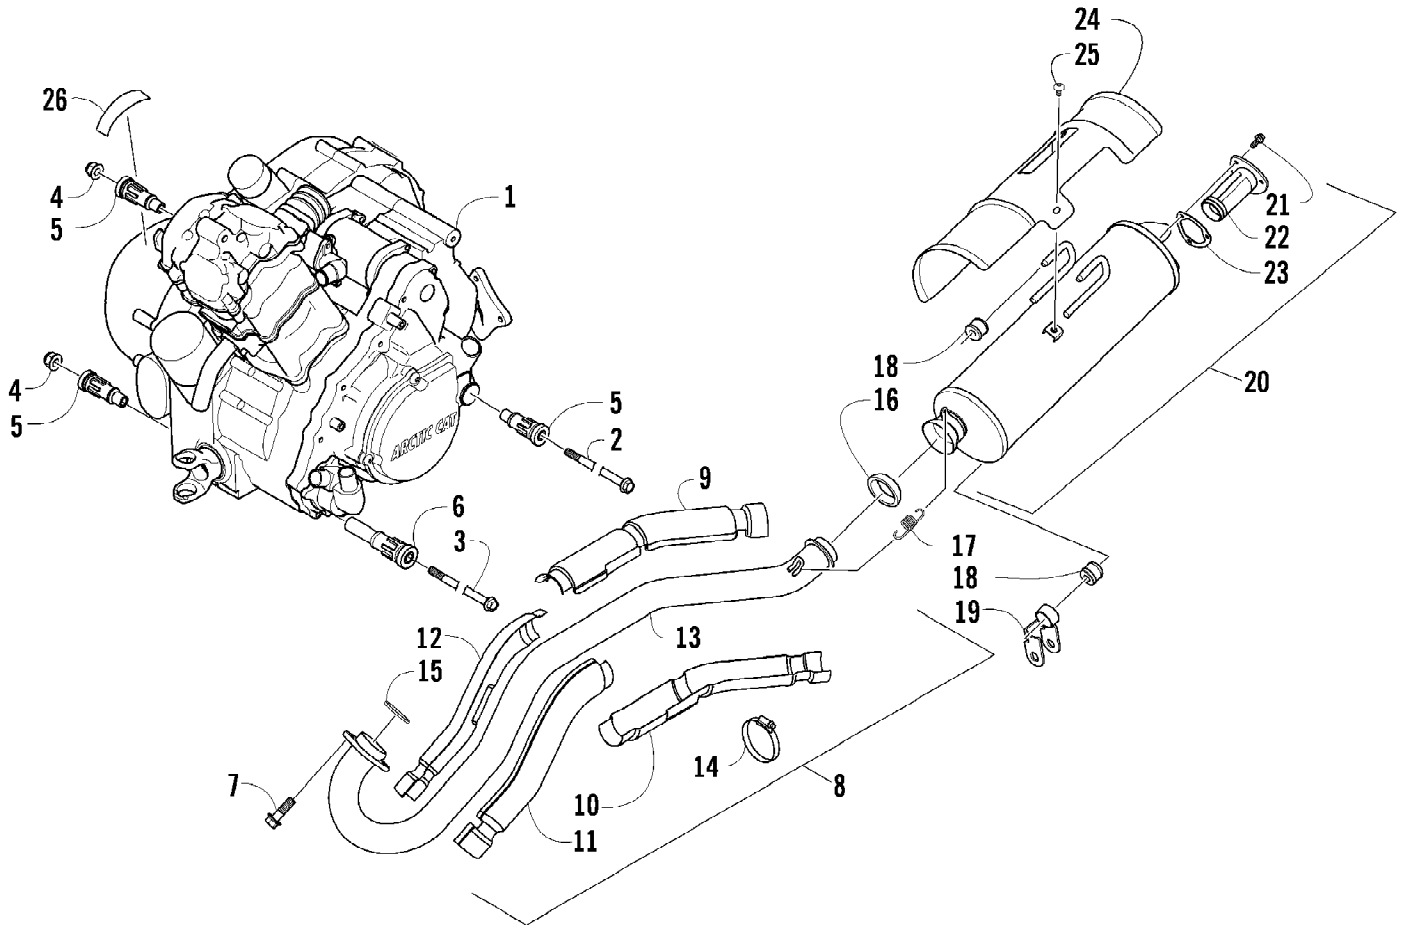

2012 ATV 550 GT INTERNATIONAL GRAY (A2012BGO1POSV)
ENGINE AND EXHAUST

Page 26 of 79

Ref #	Part Number	Qty	S/P/F	Description
1	0800-093	1		Engine, A550F
2	0423-451	1		Screw, Cap
3	0423-405	1		Screw, Cap
4	8428-002	2		Nut, Lock
5	0801-129	3		Mount, Rubber - Engine
6	0801-122	1		Mount, Rubber - Engine
7	8408-820	2	/P	Screw, Cap
8	0512-345	1	/P	Pipe, Exhaust - Assembly (inc. 9-14)
9	0412-350	1		Shield, Exhaust Pipe - Outer - Rear
10	0412-339	1		Shield, Exhaust Pipe - Inner - Rear
11	0412-349	1		Shield, Exhaust Pipe - Inner - Front
12	0412-348	1		Shield, Exhaust Pipe - Outer - Front
13	0512-344	1		Pipe, Exhaust
14	0423-317	4	/P	Clamp
15	0412-338	1	/P	Gasket, Exhaust
16	0412-375	1	/P	Seal, Exhaust
17	0612-668	2	/P	Spring, Extension
18	0412-577	3	/P	Bushing
19	1506-732	1		Channel, Muffler Support
20	0512-355	1	/P	Muffler - Assembly (inc. 21-23)
21	8408-616	3		Screw, Cap
22	0512-219	1	/P	Arrester, Spark - Assembly
23	0412-313	1		Gasket, Spark Arrester
24	0412-373	1	/P	Cover, Muffler
25	8477-610	3		Screw, Machine
26	0411-426	1		Decal, Warning - Clutch Cover