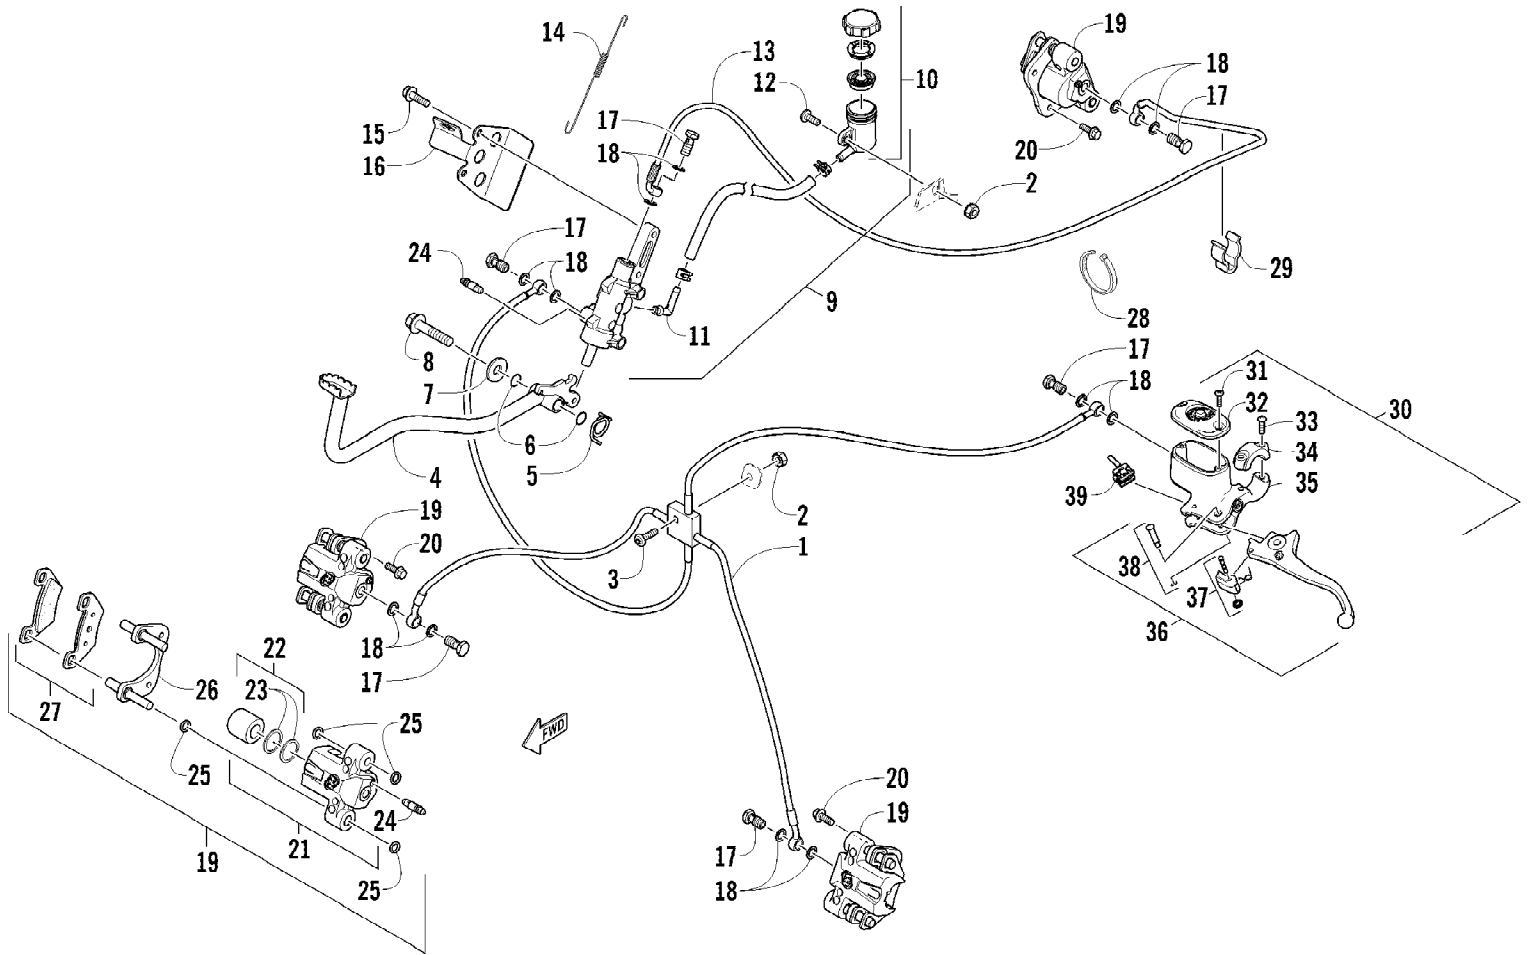

2012 ATV 550 GT INTERNATIONAL GRAY (A2012BGO1POSV)
HYDRAULIC BRAKE ASSEMBLY

2012 ATV 550 GT INTERNATIONAL GRAY (A2012BGO1POSV)
HYDRAULIC BRAKE ASSEMBLY

Page 43 of 79

Ref #	Part Number	Qty	S/P/F	Description
1	1502-015	1		Hose, Brakeline - Assembly
2	0623-038	2		Nut w/Washer
3	8476-625	1		Screw, Machine
4	1502-063	1		Lever, Brake
5	0502-807	1		Spring, Brake Lever
6	1602-213	2	/P	O-Ring
7	8050-252	1		Washer
8	8408-816	1		Screw, Cap
9	1502-293	1		Brake Assembly (inc. 10)
10	1502-155	1		Reservoir, Brake w/Clamp
11	1502-296	1	/P	Adapter, Hose
12	8476-616	1		Screw, Machine
13	1502-593	1		Hose, Brakeline
14	0502-785	1		Spring, Brake Switch
15	8408-625	2		Screw, Cap
16	1502-179	1		Bracket, Switch
17	0423-413	6		Bolt, Banjo-Fitting
18	0423-178	12		Washer, Crush
19	1436-422	1	/P	Caliper, Brake - Right Front (inc. two No. 20 and 21-27)
19	1436-423	1	/P	Caliper, Brake - Left Front (inc. two No. 20 and 21-27)
19	1436-423	1	/P	Caliper, Brake - Rear (inc. two No. 20 and 21-27)
20	8408-821	6	/P	Screw, Cap
21	1436-160	1	/P	Housing, Caliper - Assembly - Right Front (inc. two No. 20 and 22-24)
21	1436-161	1	/P	Housing, Caliper - Assembly - Left Front (inc. two No. 20 and 22-24)
21	1436-161	1	/P	Housing, Caliper - Assembly - Rear (inc. two No. 20 and 22-24)
22	0502-606	3		Piston/Seal Set (inc. 23)
23	0502-607	3		Seal Set
24	0502-609	4	/P	Valve, Bleed
25	0502-608	3		O-Ring, Guide - Set
26	0502-605	3		Bracket Assembly
27	1502-694	3	S	Pad, Brake - Set
28	0123-788	AR	/P	Tie, Cable - 8 in.
29	1502-115	2		Clip, Brakeline Hose
30	1502-902	1	/P	Brake Assembly (inc. 31-39)
31	0502-566	1		Screw, Machine - Kit
32	0502-868	1	/P	Cover, Reservoir
33	0502-568	1		Screw, Machine - Kit
34	0502-869	1		Clamp, Master Cylinder
35	0502-704	1		Master Cylinder Assembly
36	1502-904	1		Lever Assembly - Kit (inc. 37-38)
37	1502-905	1		Lock, Brake Lever - Kit
38	0502-580	1		Lever Pin - Kit
39	0502-564	1	/P	Switch, Brake