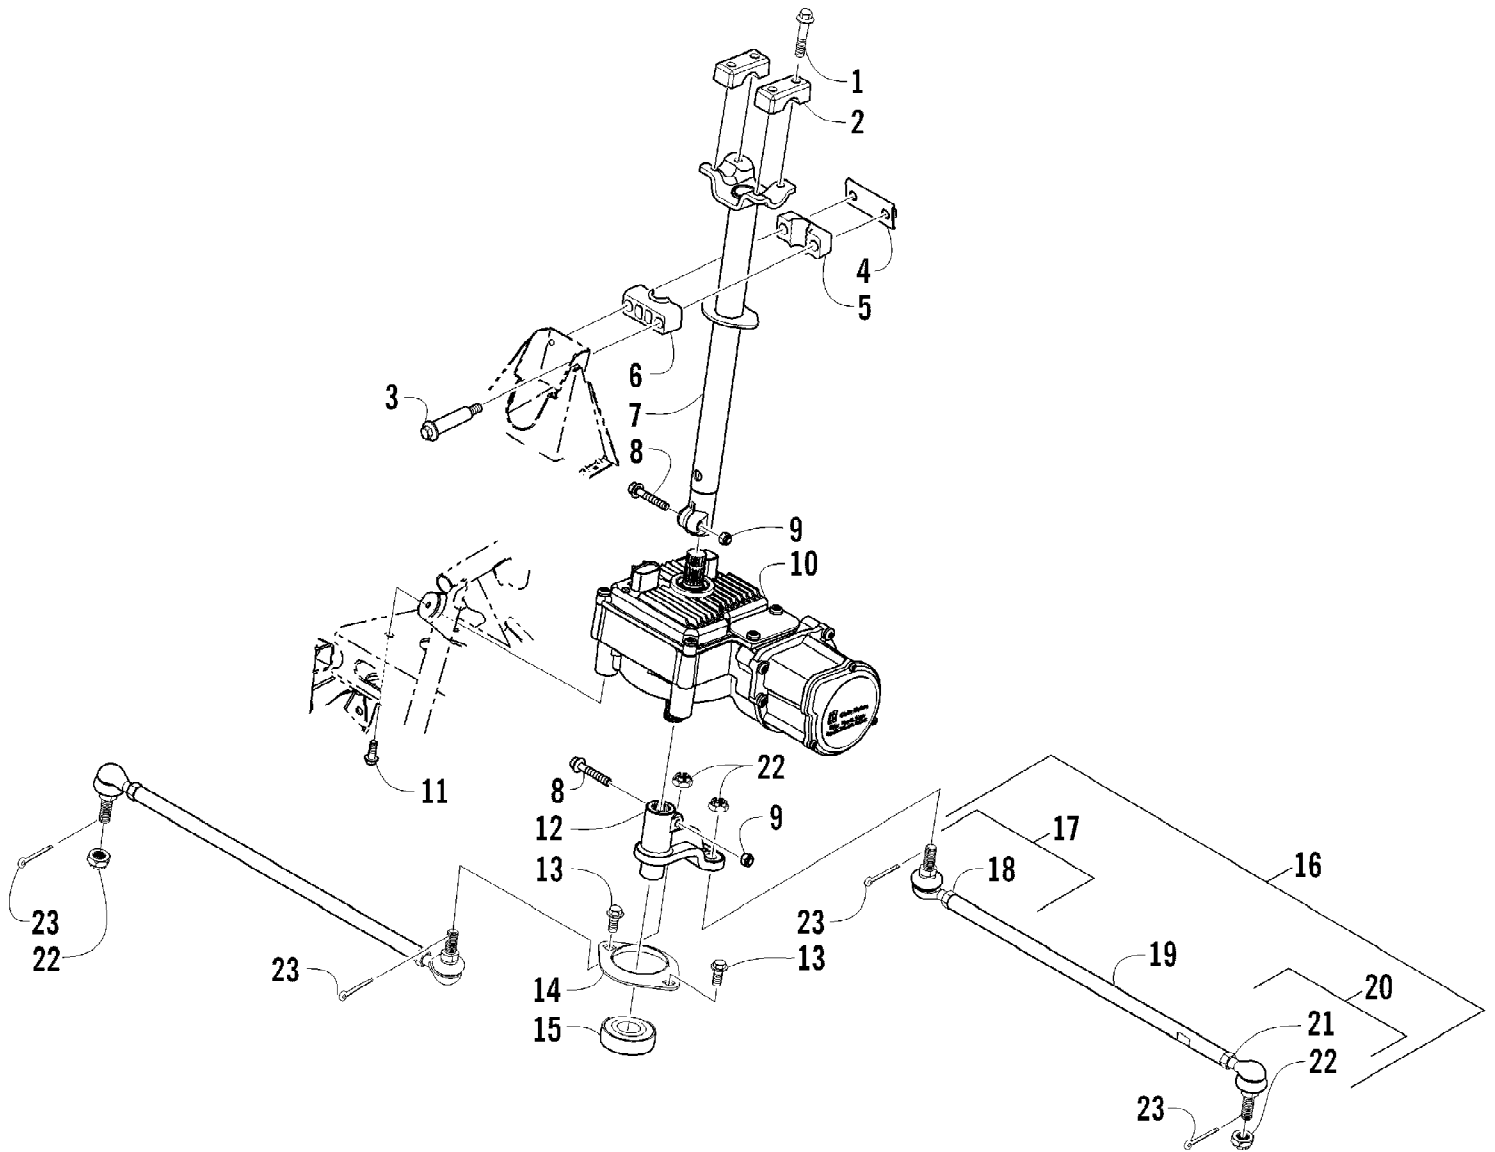

2012 ATV 550 GT INTERNATIONAL GRAY (A2012BGO1POSV)
STEERING ASSEMBLY

Page 67 of 79

Ref #	Part Number	Qty	S/P/F	Description
1	8408-835	4		Screw, Cap
2	0405-035	2		Cap, Steering Adjuster
3	0423-505	2		Screw, Shoulder
4	0505-484	1		Cap, Housing
5	0405-260	1		Housing, Upper
6	0405-259	1		Housing, Lower
7	0505-642	1		Post, Steering
8	8020-045	2		Screw, Cap
9	8040-366	2	/P	Nut, Lock
10	0505-766	1		Assembly, Electronic Power Steering
11	8409-020	4	/P	Screw, Cap
12	0505-664	1		Arm, Steering
13	8408-816	2		Screw, Cap
14	0602-233	1		Flange, Bearing
15	0405-052	1		Bearing w/Inverted Oil Seal
16	0505-499	2	/P	Tie Rod - Assembly (inc. 17-21)
17	0505-511	2	/P	End, Tie Rod - Left-Hand Thread - Kit (inc. 18)
18	0423-013	2		Nut - Left-Hand Thread
19	0405-281	2	/P	Tie Rod
20	0505-510	2	/P	End, Tie Rod - Right-Hand Thread - Kit (inc. 21)
21	8420-002	2	/P	Nut - Right-Hand Thread
22	0423-157	4		Nut, Lock
23	0623-175	4		Pin, Cotter