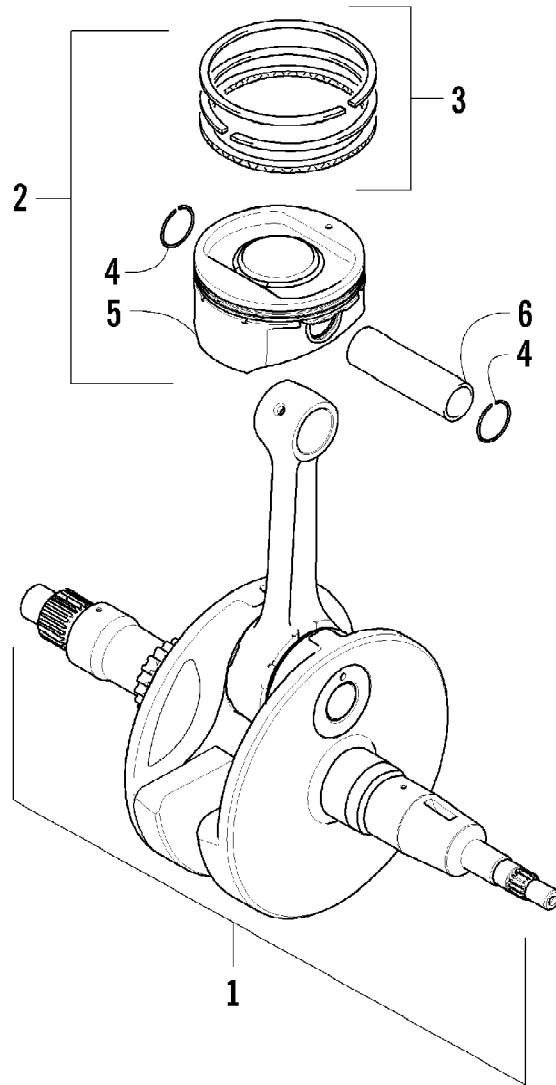

2012 ATV 550 GT INTERNATIONAL GRAY (A2012BGO1POSV)
CRANKSHAFT AND PISTON ASSEMBLY

Page 18 of 79

Ref #	Part Number	Qty	S/P/F	Description
1	0805-325	1		Crankshaft Assembly
2	0805-064	1		Piston Set (inc. 3-6)
3	0805-065	1		Ring, Piston - Set
4	0831-001	2		Circlip, Piston Pin
5	0	1	F	Piston
6	0805-012	1		Pin, Piston