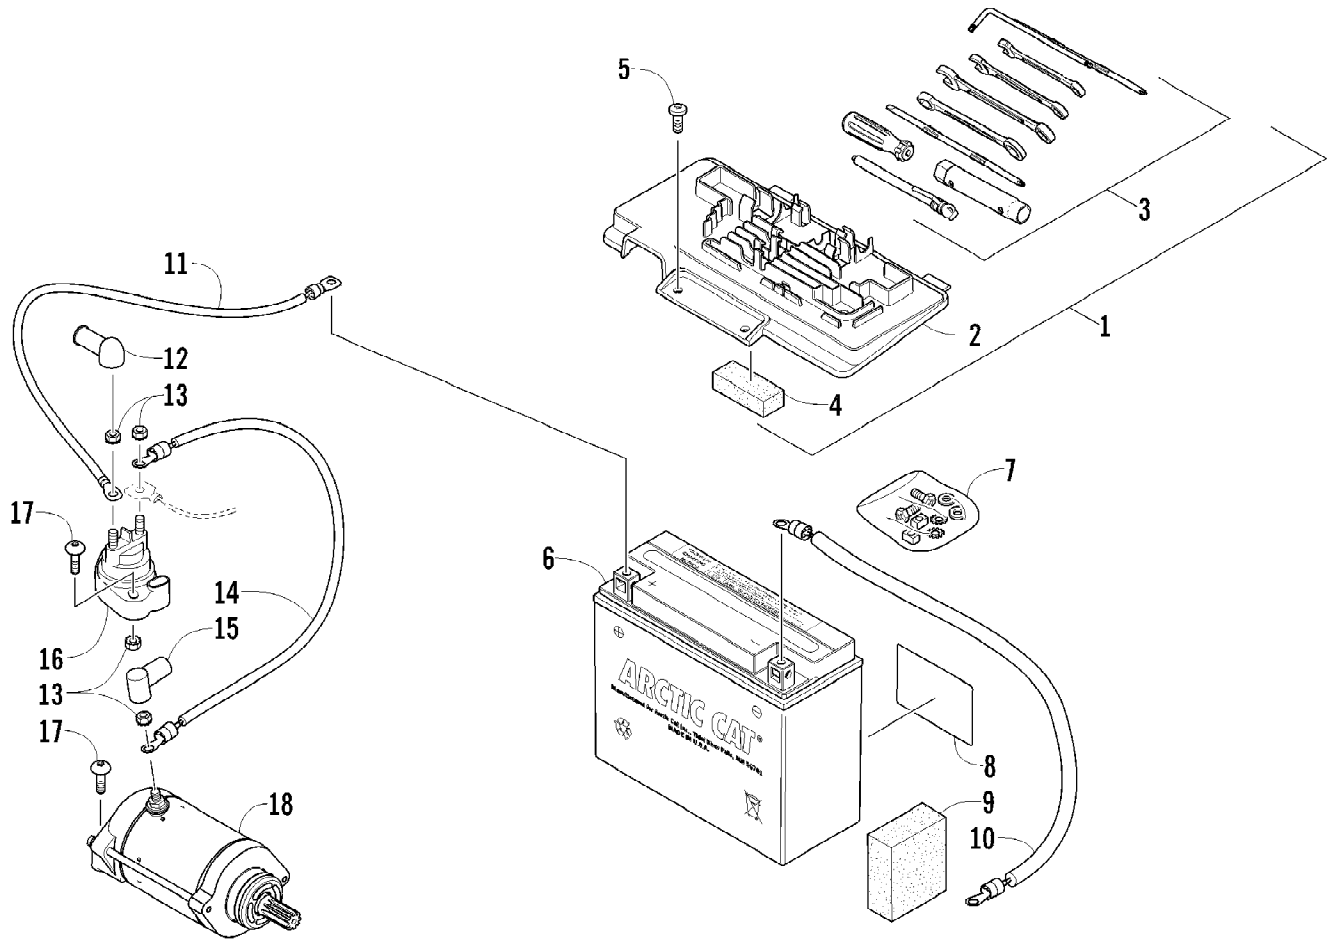

2012 ATV 550 GT INTERNATIONAL GRAY (A2012BGO1POSV)
BATTERY AND STARTER ASSEMBLY

Page 4 of 79

Ref #	Part Number	Qty	S/P/F	Description
1	5991-655	1	/P	Battery Cover/Tool Tray Assembly (inc. 2-4)
2	2406-815	1	/P	Cover, Battery
3	0444-122	1	S/P	Kit, Tool
4	0417-016	1		Pad, Battery
5	8476-620	2		Screw, Machine
6	0645-480	1		Battery Assembly (inc. 7-8)
7	0445-082	1		Kit, Hardware
8	0645-430	1		Decal, Warning
9	0417-012	1		Foam, Battery
10	0445-070	1		Cable, Battery/Ground
11	0445-062	1		Cable, Battery/Solenoid
12	0645-327	1		Boot, Terminal
13	0623-038	5		Nut w/Washer
14	0445-064	1		Cable, Solenoid/Starter (inc. 15)
15	0645-019	1		Boot, Terminal
16	0445-058	1	/P	Solenoid
17	8476-625	4		Screw, Machine
18	0825-013	1	/P	Motor, Starter - Assembly