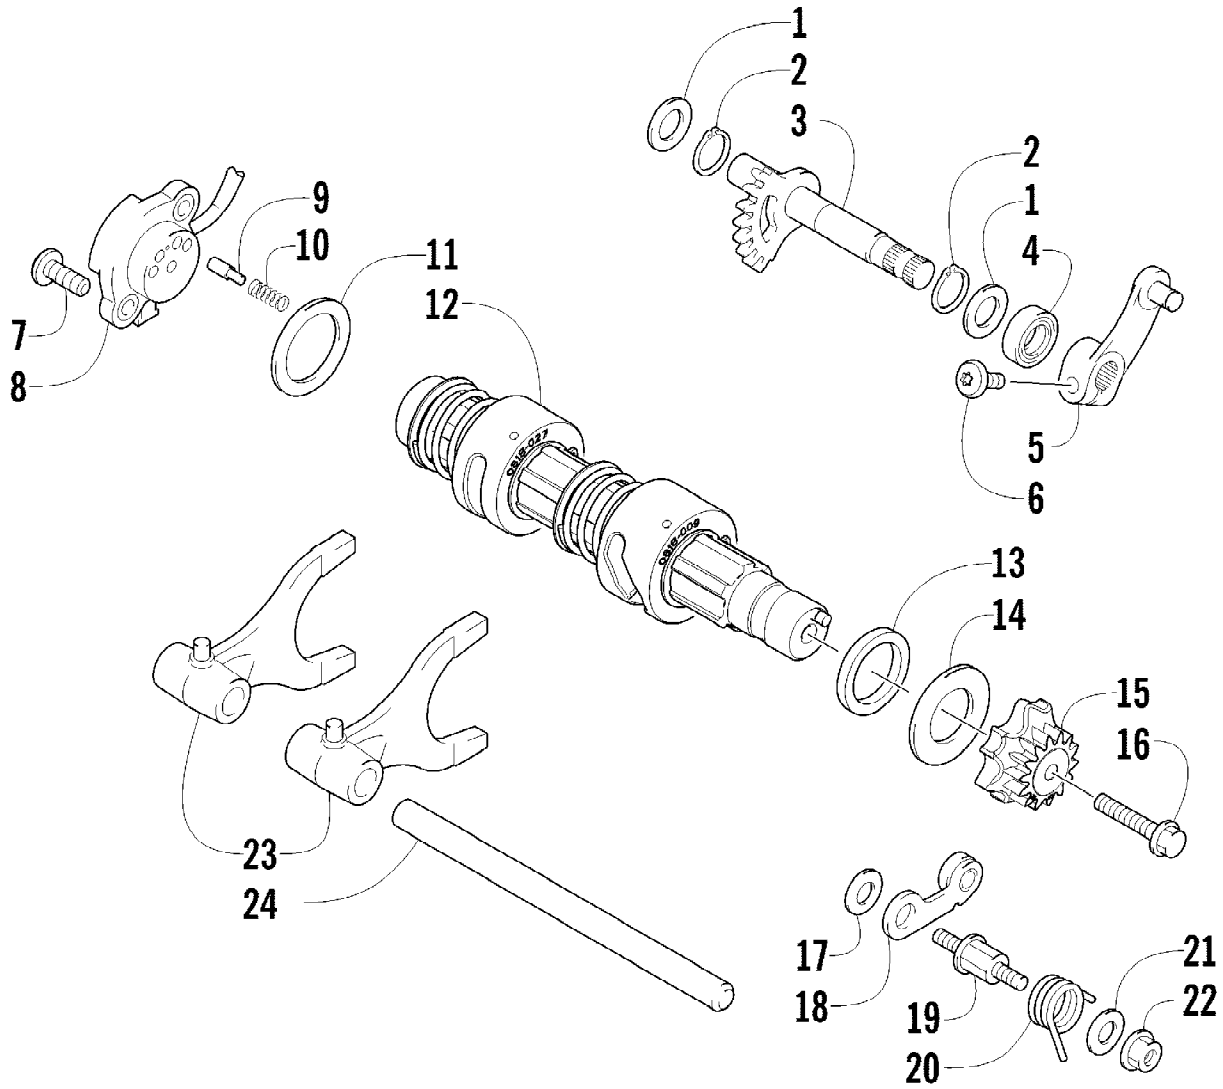

2012 ATV 550 GT INTERNATIONAL GRAY (A2012BGO1POSV)
GEAR SHIFTING ASSEMBLY

Page 39 of 79

Ref #	Part Number	Qty	S/P/F	Description
1	0828-036	2		Washer
2	0831-010	2		Ring, Retaining
3	0818-007	1	/P	Shaft, Sub-Gear Shift
4	0830-044	1		Seal, Sub-Gear Shift Shaft
5	0818-014	1		Arm, Select
6	8468-620	1	/P	Screw, Machine
7	8470-520	2		Screw, Machine
8	0409-090	1	/P	Switch, Gear Position
9	0818-013	2		Contact
10	0818-017	2		Spring
11	0828-040	1		Washer
12	0818-046	1		Shaft, Gear Shift - Assembly
13	0828-131	1		Spacer
14	0828-037	1		Washer
15	0818-089	1	/P	Plate, Gear Shift Cam
16	0826-006	1		Screw, Cap
17	0828-038	1		Washer
18	0818-002	1		Stopper, Cam
19	0818-004	1		Support, Cam Stopper
20	0818-090	1		Spring
21	0828-035	1		Washer
22	8424-602	1	/P	Nut
23	0818-072	2	/P	Fork, Shift
24	0818-006	1		Shaft, Shift Fork