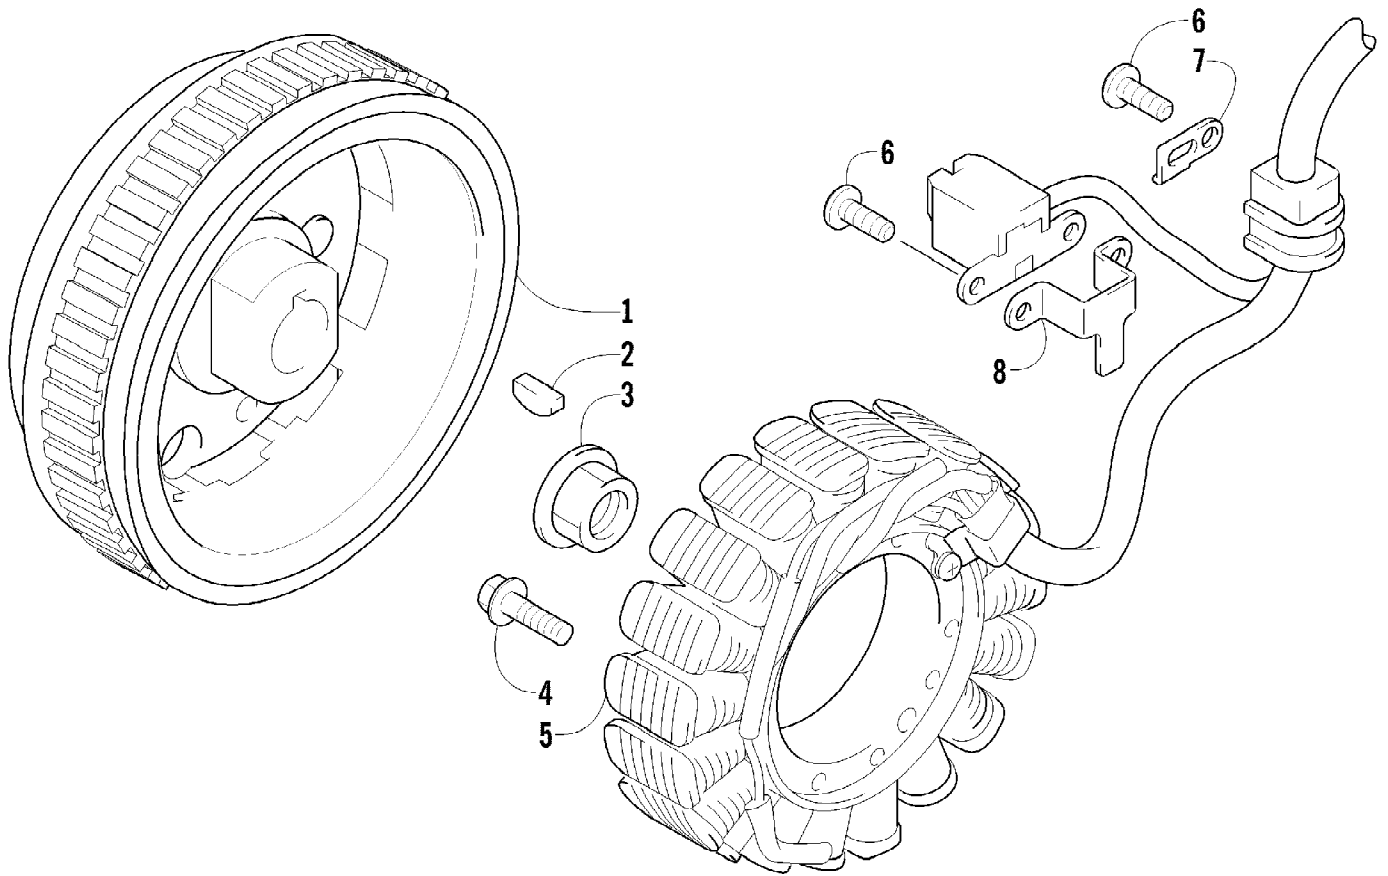

2012 ATV 550 GT INTERNATIONAL GRAY (A2012BGO1POSV)
MAGNETO ASSEMBLY

Page 47 of 79

Ref #	Part Number	Qty	S/P/F	Description
1	0802-048	1		Rotor/Flywheel
2	0829-012	1		Key
3	0827-014	1		Nut
4	8409-632	3		Screw, Cap
5	0802-041	1		Stator - Assembly
6	8470-510	3		Screw, Machine
7	0802-015	1		Clamp - No. 1
8	0802-016	1		Clamp - No. 2