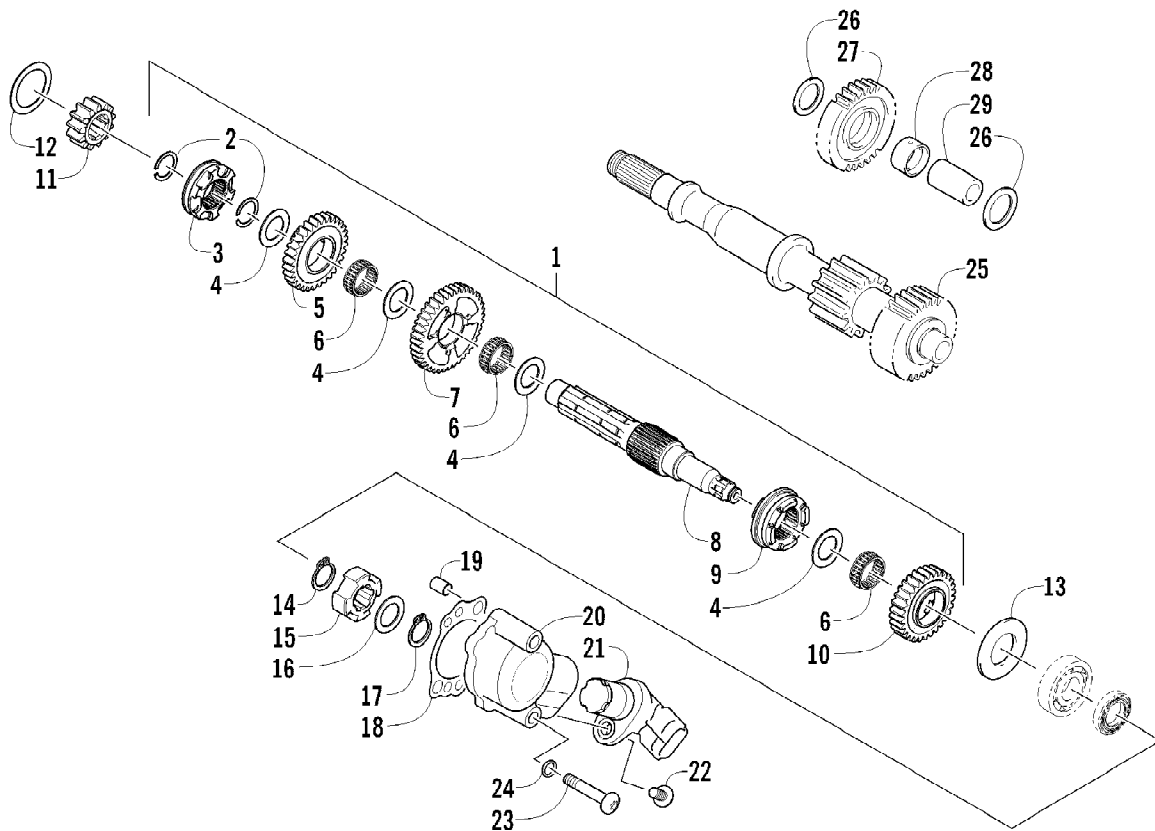

2012 ATV 550 GT INTERNATIONAL GRAY (A2012BGO1POSV)
SECONDARY TRANSMISSION ASSEMBLY

2012 ATV 550 GT INTERNATIONAL GRAY (A2012BGO1POSV)
SECONDARY TRANSMISSION ASSEMBLY

Page 61 of 79

Ref #	Part Number	Qty	S/P/F	Description
1	0822-124	1		Countershaft Assembly (inc. 2-10)
2	0831-085	2		Ring, Retaining
3	0822-120	1		Gear Select, Reverse
4	0822-121	4		Shim
5	0822-119	1		Gear, Reverse Driven
6	0832-082	3		Bearing
7	0822-114	1		Gear, Driven - Low
8	0822-113	1		Countershaft
9	0822-116	1		Gear Select, Sliding
10	0822-115	1		Gear, Driven - High
11	0822-125	1		Gear, Drive
12	0828-019	1		Washer, Thrust
13	0828-011	1		Washer
14	0831-040	1		Ring, Retaining
15	0822-050	1		Trigger, Speedometer Sensor
16	0828-069	1		Washer, Thrust
17	0831-039	1		Ring, Retaining
18	0830-129	1		Gasket
19	0829-023	2		Pin, Dowel
20	0822-049	1		Housing, Speedometer Sensor
21	0430-091	1		Sensor, Speedometer
22	8468-620	1	/P	Screw, Machine
23	8468-645	2		Screw, Machine
24	0830-107	2		Gasket
25	0822-001	1		Driveshaft
26	0828-016	2		Washer, Thrust
27	0822-011	1		Gear, Reverse Idle
28	0822-012	1		Bushing
29	0822-015	1		Shaft, Reverse Idle