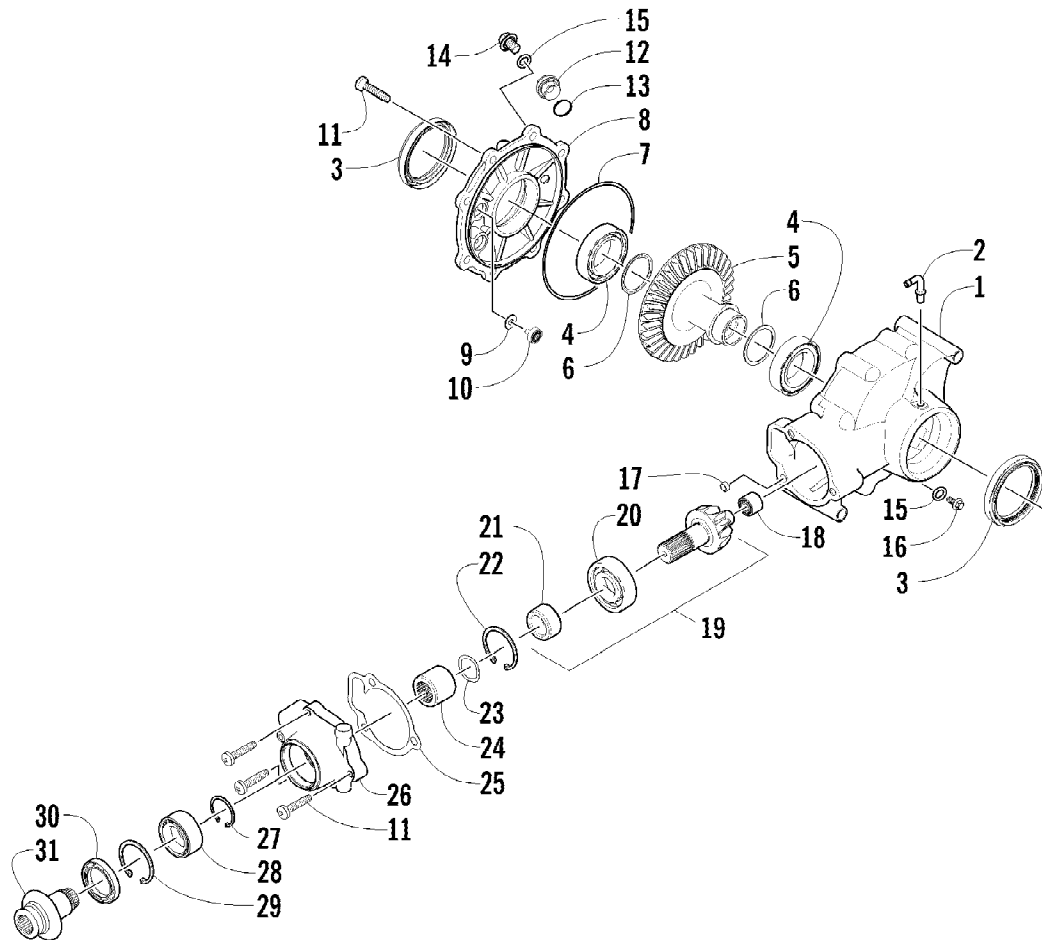

2012 ATV 550 GT INTERNATIONAL GRAY (A2012BGO1POSV)
REAR DRIVE GEARCASE ASSEMBLY

Page 51 of 79

Ref #	Part Number	Qty	S/P/F	Description
	1502-879	1		Complete Rear Drive Gearcase Assembly
1	1502-896	1		Housing, Gearcase
2	1402-442	1		Fitting, Elbow
3	1402-950	2	/P	Seal
4	0402-393	2		Bearing
5	1402-032	1		Gear, Ring - 36T
6	0402-405	AR		Shim, 41 x 49 x 1.3 mm
6	0402-406	AR		Shim, 41 x 49 x 1.4 mm
6	0402-407	AR		Shim, 41 x 49 x 1.5 mm
6	0402-408	AR		Shim, 41 x 49 x 1.6 mm
6	0402-409	AR		Shim, 41 x 49 x 1.7 mm
7	0423-149	1		O-Ring
8	1502-897	1		Cover, Gearcase
9	0402-429	AR		Shim, 6.3 x 18 x 1.3 mm
9	0402-430	AR		Shim, 6.3 x 18 x 1.4 mm
9	0402-431	AR		Shim, 6.3 x 18 x 1.5 mm
9	0402-432	AR		Shim, 6.3 x 18 x 1.6 mm
9	0402-433	AR		Shim, 6.3 x 18 x 1.7 mm
10	0402-326	1		Button, Thrust
11	0423-118	11		Screw, Self-Tapping
12	0402-333	1	/P	Plug, Magnetic (inc. 13)
13	0423-154	1		O-Ring
14	1402-211	1		Plug, Oil Level (inc. one No. 15)
15	0423-153	2		O-Ring
16	1402-210	1	/P	Plug, Fill (inc. one No. 15)
17	0402-411	1		Pin, Dowel
18	0402-328	1		Bearing
19	1502-863	1		Gear, Pinion - Assembly - 10T (inc. 20-21)
20	0402-327	1		Bearing
21	1402-977	1		Collar, Retaining
22	1423-067	1		Ring, Retaining
23	0402-982	1		Washer, Wave
24	0402-981	1		Collar, Shaft
25	0402-947	1		Gasket, Flange
26	0502-529	1		Housing, Pinion
27	0423-417	1		Ring, Retaining
28	1402-043	1		Bearing
29	0423-423	1		Ring, Retaining
30	1402-011	1		Seal
31	1502-085	1	/P	Shaft, Input