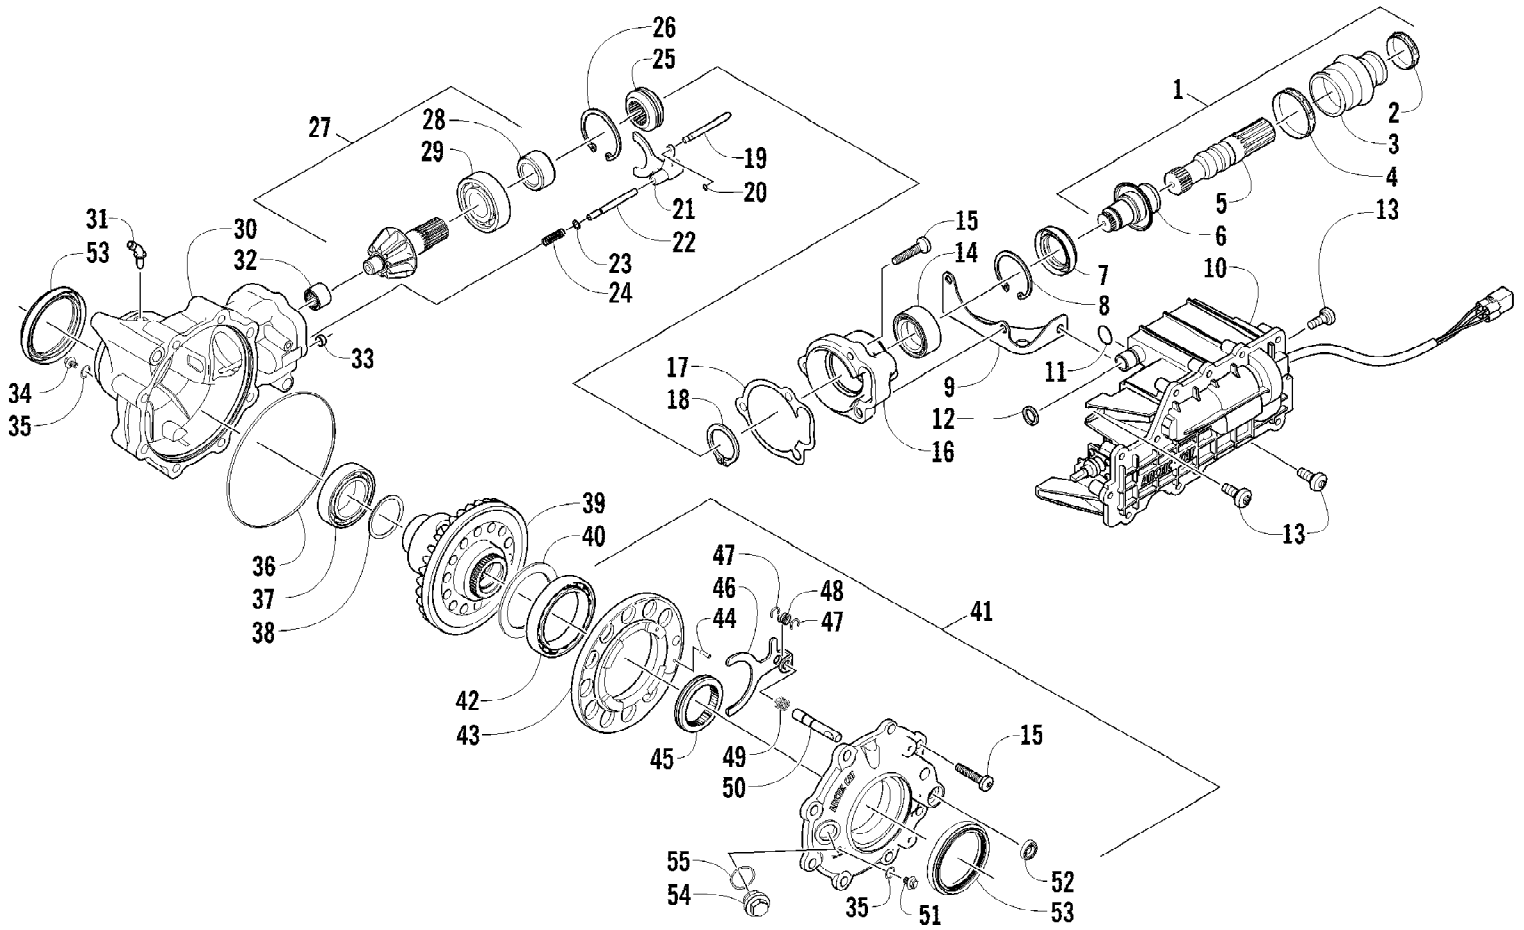

2012 ATV 550 GT INTERNATIONAL GRAY (A2012BGO1POSV)
FRONT DRIVE GEARCASE ASSEMBLY

Ref #	Part Number	Qty	S/P/F	Description
	1502-878	1		Complete Front Drive Gearcase Assembly
1	1502-083	1		Shaft, Propeller - Assembly (inc. 2-6)
2	0423-411	1		Clamp
3	0402-985	1	/P	Boot, Propeller Shaft
4	0423-393	1		Clamp
5	1402-045	1		Shaft, Output
6	1502-085	1	/P	Shaft, Input
7	1402-011	1		Seal
8	0423-423	1		Ring, Retaining
9	1502-237	1		Bracket, Actuator
10	1502-909	1	/P	Actuator (inc. 11)
11	1402-981	1		O-Ring
12	0423-892	1	/P	O-Ring
13	0423-396	3		Screw, Self-Tapping
14	1402-043	1		Bearing
15	0423-118	11		Screw, Self-Tapping
16	0502-528	1	/P	Housing, Pinion
17	0402-947	1		Gasket, Flange
18	0423-417	1		Ring, Retaining
19	0402-997	1		Shaft, Selector
20	0423-402	1		Ring, Retaining
21	0402-998	1		Fork, Selector
22	0402-417	1		Shaft, Shuttle
23	0423-147	1		O-Ring
24	0402-999	1		Spring, Return
25	0402-413	1		Coupler, Drive
26	1423-067	1		Ring, Retaining
27	1502-863	1		Gear, Pinion - Assembly - 10T (inc. 28-29)
28	1402-977	1		Collar, Retaining
29	0402-327	1		Bearing
30	1502-856	1		Housing, Gearcase
31	1402-980	1		Fitting, Elbow
32	0402-328	1		Bearing
33	0402-411	1		Pin, Dowel
34	1402-210	1	/P	Plug, Magnetic (inc. one No. 35)
35	0423-153	2		O-Ring
36	0423-149	1		O-Ring
37	0402-393	1		Bearing
38	0402-405	AR		Shim, 41 x 49 x 1.3 mm
38	0402-406	AR		Shim, 41 x 49 x 1.4 mm
38	0402-407	AR		Shim, 41 x 49 x 1.5 mm
38	0402-408	AR		Shim, 41 x 49 x 1.6 mm
38	0402-409	AR		Shim, 41 x 49 x 1.7 mm
39	1502-860	1		Gear, Ring - 36T
40	1402-074	AR		Shim, 61 x 69 x 1.3 mm
40	1402-075	AR		Shim, 61 x 69 x 1.4 mm
40	1402-076	AR		Shim, 61 x 69 x 1.5 mm
40	1402-077	AR		Shim, 61 x 69 x 1.6 mm
40	1402-078	AR		Shim, 61 x 69 x 1.7 mm
41	1502-895	1		Cover, Gearcase (inc. one No. 35, 42-52, and one No. 53)
42	1402-053	1		Bearing