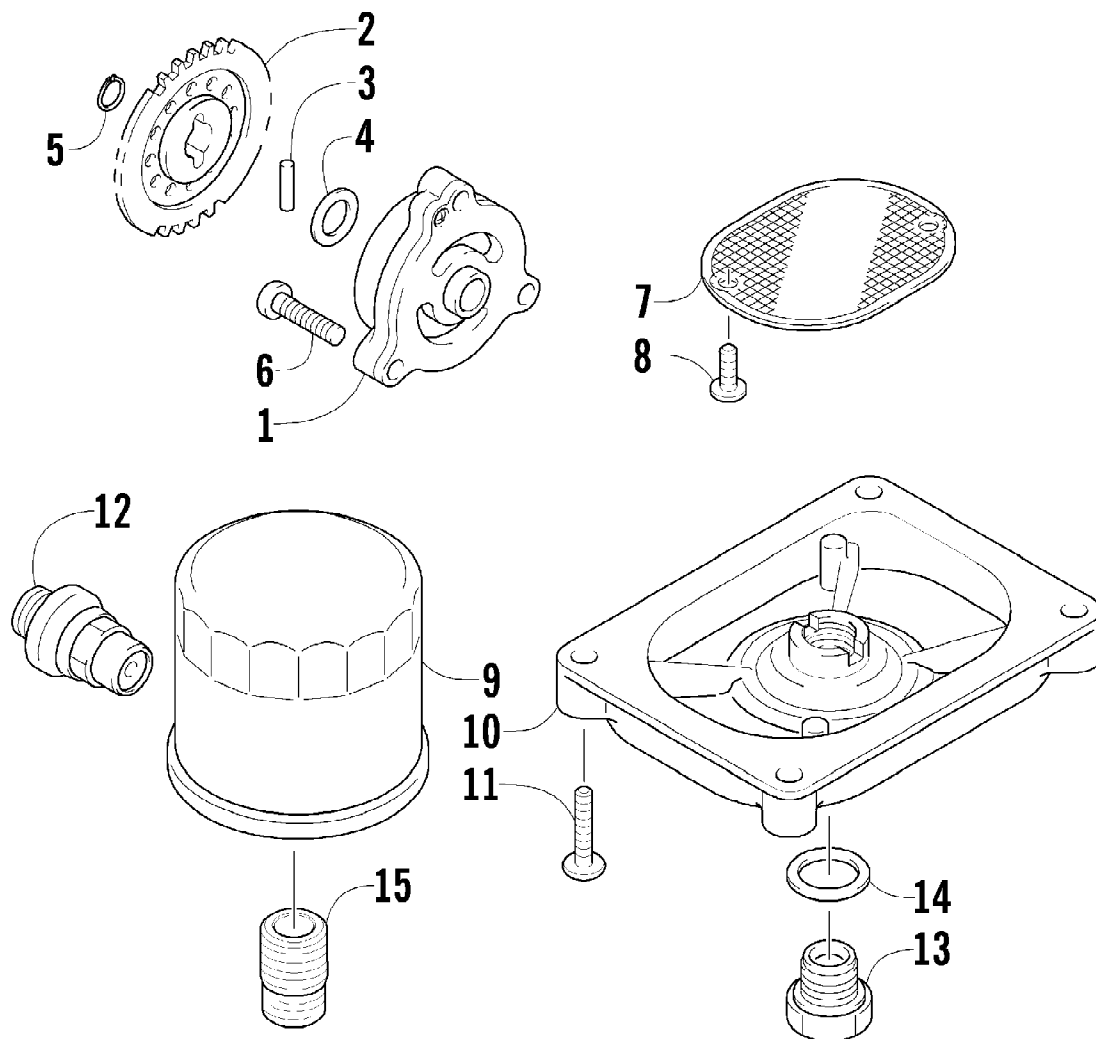

2012 ATV 550 GT INTERNATIONAL GRAY (A2012BGO1POSV)
OIL FILTER/PUMP ASSEMBLY

Page 49 of 79

Ref #	Part Number	Qty	S/P/F	Description
1	0812-023	1		Pump, Oil
2	0812-083	1	/P	Gear, Driven
3	0829-009	1		Pin
4	0828-007	1	/P	Washer
5	0831-002	1		Ring, Retaining
6	0826-039	3		Screw, Machine
7	0812-057	1	/P	Strainer, Oil
8	0826-040	2		Screw, Machine
9	0812-029	1	S	Filter, Oil
10	0812-053	1		Cap, Oil Strainer
11	8468-625	4		Screw, Machine
12	0812-007	1		Valve, Oil-Relief - Assembly
13	0812-006	1		Plug, Drain
14	0830-017	1		Gasket, Drain Plug
15	0812-008	1		Union, Oil Filter