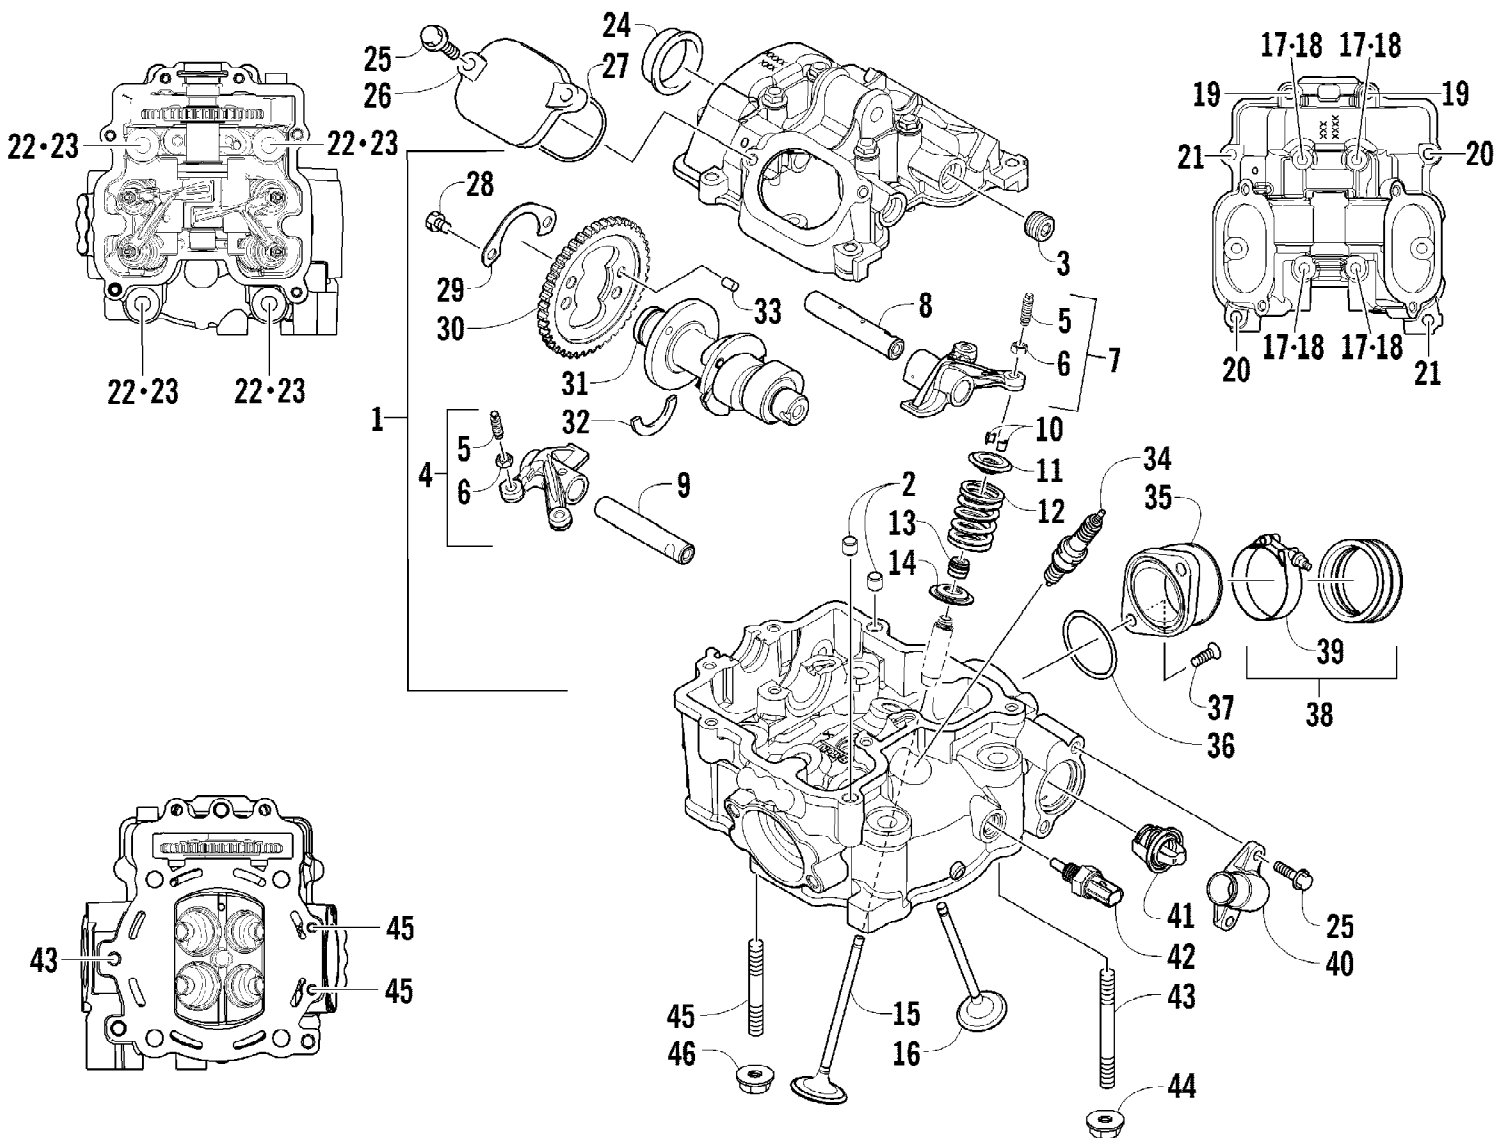

2012 ATV 550 GT INTERNATIONAL GRAY (A2012BGO1POSV)
CYLINDER HEAD AND CAMSHAFT/VALVE ASSEMBLY

2012 ATV 550 GT INTERNATIONAL GRAY (A2012BGO1POSV)
CYLINDER HEAD AND CAMSHAFT/VALVE ASSEMBLY

Page 22 of 79

Ref #	Part Number	Qty	S/P/F	Description
1	0808-175	1	S	Head, Cylinder - Assembly (inc. 2-17)
2	0829-048	2	/P	Pin, Dowel
3	0831-092	2		Plug, Shaft
4	0809-237	1	/P	Arm, Valve Rocker - Exhaust (inc. two No. 5-6)
5	0809-240	4	/P	Screw, Adjuster
6	0827-059	4		Nut
7	0809-234	1	/P	Arm, Valve Rocker - Intake (inc. two No. 5-6)
8	0809-241	1		Shaft, Rocker Arm - Intake
9	0809-242	1		Shaft, Rocker Arm - Exhaust
10	0809-233	8		Cotter, Valve
11	0809-232	4		Retainer, Spring
12	0809-231	4	/P	Spring, Valve
13	0830-186	4	/P	Seal, Oil
14	0809-230	4		Seat, Spring - Valve
15	0809-228	2	/P	Valve, Intake
16	0809-229	2	/P	Valve, Exhaust
17	0826-149	4		Screw, Cap
18	0830-155	4	/P	Gasket
19	0826-002	2		Screw, Cap
20	0826-005	2		Screw, Cap
21	0826-006	2		Screw, Cap
22	0808-037	4	/P	Screw, Cap
23	0830-147	4	/P	Washer
24	0808-077	1		Plug, Cylinder Head
25	0826-007	6		Screw, Cap
26	0808-003	2		Cap, Inspection
27	0830-167	2	/P	O-Ring
28	0826-034	2		Screw, Cap
29	0828-004	1		Plate, Retainer
30	0809-212	1		Sprocket
31	0809-245	1	/P	Camshaft
32	0809-003	1		C-Ring
33	0829-049	1		Pin, Dowel
34	0217-799	1	/P/F	Spark Plug
35	0470-668	1		Flange, Intake Manifold
36	0830-090	1		O-Ring
37	0826-008	2		Screw, Machine
38	0437-069	1	/P	Boot (inc. 39)
39	1423-041	1		Clamp
40	0808-008	1		Cover, Thermostat
41	0808-078	1		Thermostat
42	0808-124	1		Sensor, Engine Coolant Temperature
43	0827-031	1		Bolt, Stud
44	8424-804	1		Nut
45	0827-030	2		Bolt, Stud
46	8424-604	2		Nut