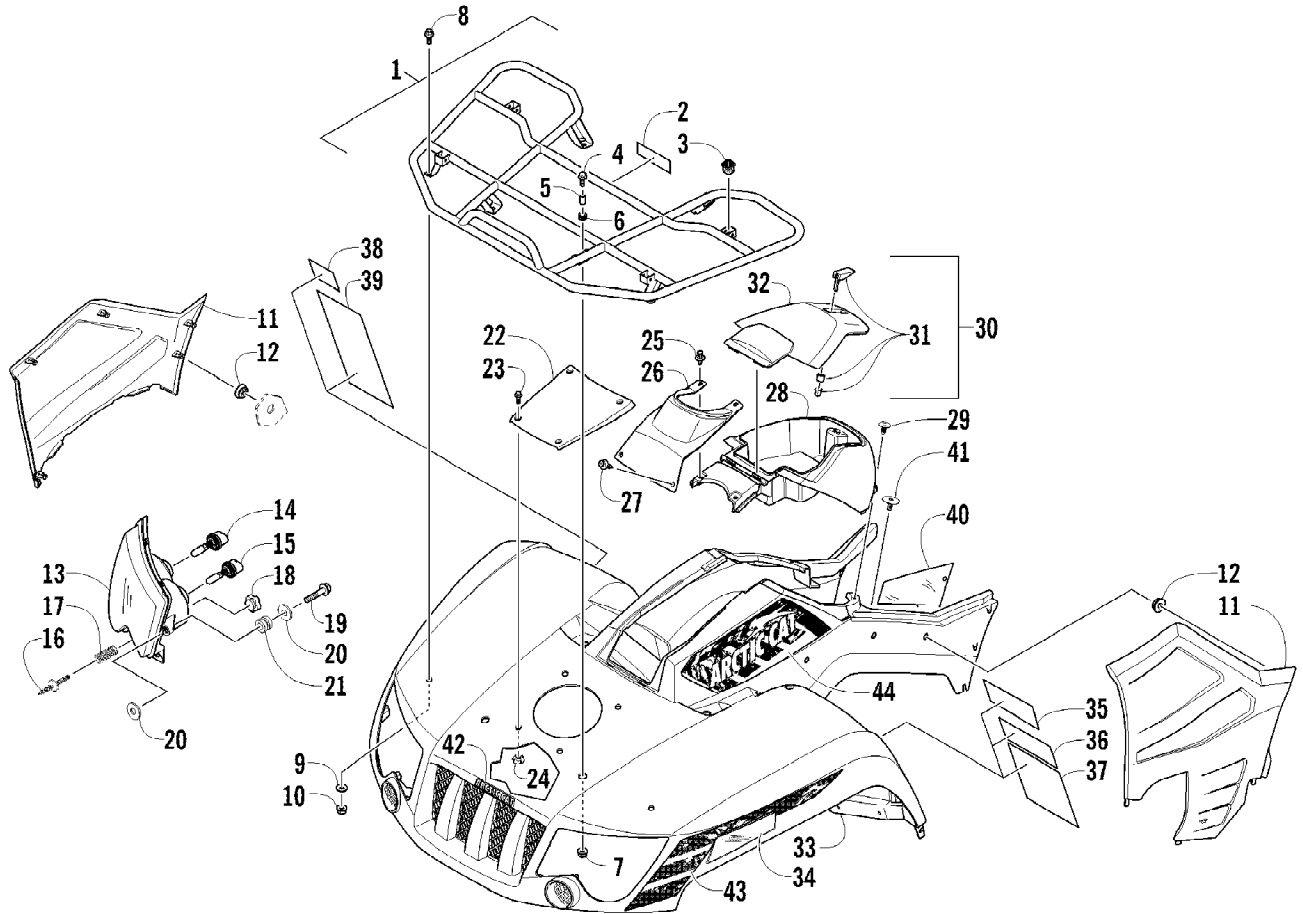

2012 ATV 550 GT INTERNATIONAL GRAY (A2012BGO1POSV)
FRONT RACK, BODY PANEL, AND HEADLIGHT ASSEMBLIES

Page 33 of 79

Ref #	Part Number	Qty	S/P/F	Description
1	2506-107	1		Rack, Front - Assembly (inc. 2-3)
2	0411-576	1		Decal, Warning - Load
3	0441-592	4	/P	Bushing
4	8410-830	4		Screw, Cap
5	0423-669	4		Spacer
6	0423-465	4		Grommet
7	8432-802	4		Nut, Lock
8	0423-654	2		Screw, Shoulder
9	8050-222	2	/P	Washer
10	0423-540	2		Nut, Lock
11	2406-380	1		Panel, Side - Lower - Right
11	2406-381	1		Panel, Side - Lower - Left
12	0423-678	8		Grommet
13	0609-852	1	/P	Headlight Assembly - Right (inc. 14-15)
13	0609-853	1	/P	Headlight Assembly - Left (inc. 14-15)
14	0409-073	2		Bulb, Headlight
15	0409-045	2		Bulb, Headlight
16	0423-514	2		Stud, Adjuster - Headlight
17	0423-522	2		Spring, Adjuster
18	0423-513	2		Knob, Adjuster
19	0623-785	4		Screw, Self-Tapping
20	8050-217	8	/P	Washer
21	0423-447	4		Grommet
22	2516-700	1		Cover, Access
23	8410-616	4		Screw, Cap
24	0423-997	4		T-Nut
25	0623-362	2		Rivet, Reinstallable
26	2516-698	1		Cover, Steering Post
27	0423-535	2		Rivet, Reinstallable
28	2516-721	1		Box, Storage
29	0623-544	2		Clip, Retaining
30	2506-235	1		Lid, Storage Box w/Latch (inc. 31-32)
31	1406-599	1		Latch, Storage Box
32	1406-862	1		Lid, Storage Box
33	2516-621	1		Panel, Fender - Assembly (inc. 34-40)
34	1411-078	1		Decal, Reflector - Right
34	1411-079	1		Decal, Reflector - Left
35	1411-574	1		Decal, Warning - Off-Road Only
36	1411-804	1	/P	Decal, Warning - Age
37	1411-932	1	/P	Decal, Warning - General
38	0411-835	1		Decal, Warning - Turn/Hill
39	1411-250	1		Decal, Warning - Reverse/Pre-Ride
40	0412-394	1	/P	Foil, Protective
41	0423-101	2		Screw, Shoulder
42	1411-725	1		Decal, "Arctic Cat"
43	2411-644	1		Decal, Side - Front Right
43	2411-645	1		Decal, Side - Front Left
44	2411-646	1		Decal, Side - Upper Right
44	2411-647	1		Decal, Side - Upper Left