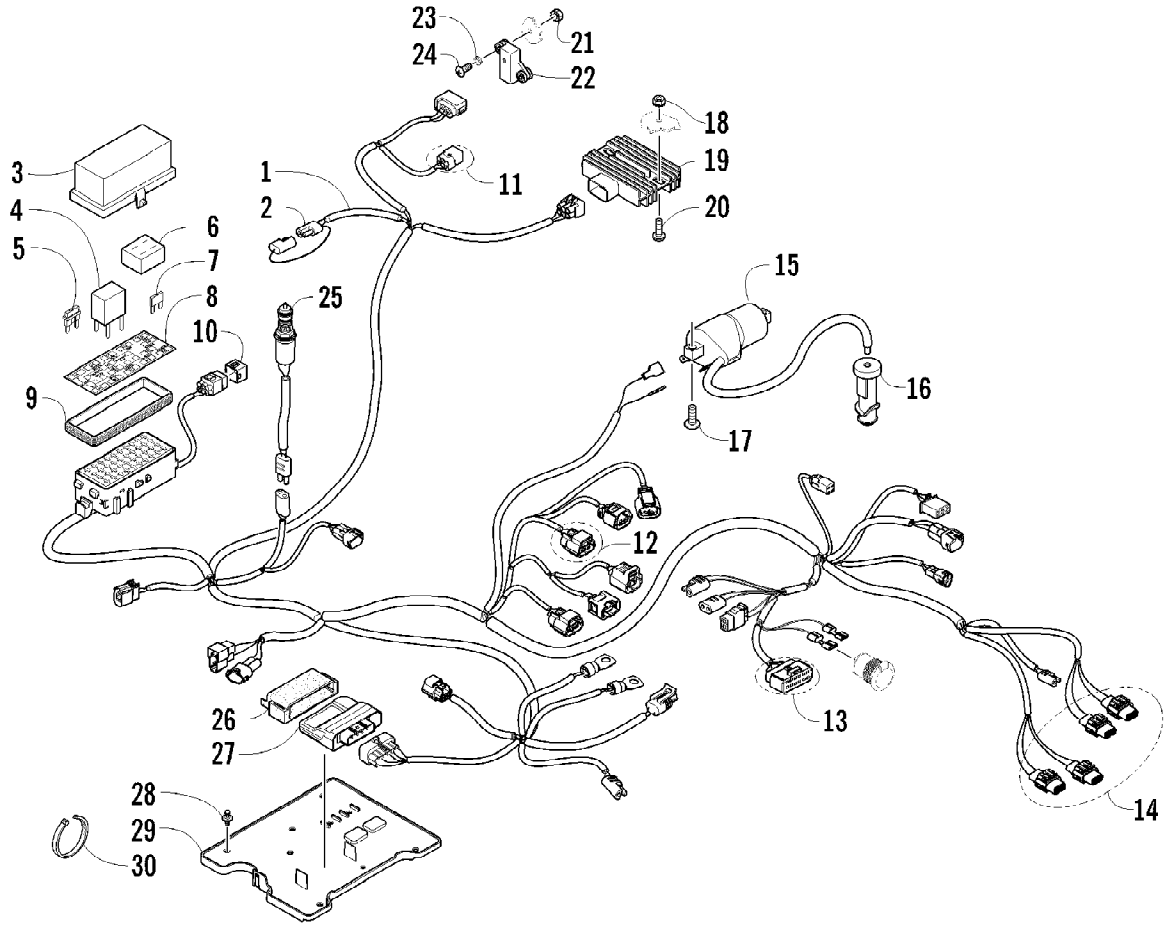

Ref #	Part Number	Qty	S/P/F	Description
1	0823-353	1	/P	Pulley, Driven - Assembly (inc. 2-4)
2	0823-176	3	/P	Shoe, Cam
3	0823-177	3		Screw, Machine
4	0823-178	1		Nut
5	0827-010	1		Nut
6	0828-106	1		Washer
7	0823-276	1		Plate, Movable Drive Face
8	0823-277	4		Damper, Movable Drive Face
9	0823-273	1		Face, Movable Drive
10	0823-013	1		Belt, Drive
11	0823-271	1		Spacer
12	0823-164	8		Roller
13	0823-272	1		Face, Fixed Drive
14	0823-131	1		Shroud, Drive Face
15	0623-914	6		Screw, Self-Tapping
16	0823-015	1		Spacer, Fixed Drive Face
17	0470-531	1		O-Ring
18	0821-002	1	/P	Housing, Clutch - Assembly
19	0830-189	1	/P	Seal
20	0827-011	1		Nut
21	0823-018	1		Clutch, One-Way
22	0823-310	1	/P	Clutch, Centrifugal - 6 Plate

Ref #	Part Number	Qty	S/P/F	Description
1	0486-385	1		Harness, Main (inc. 2-10)
2	0486-164	1		Tether, Accessory Connector
3	0430-085	1		Cover, Fuse Block
4	0430-045	6	/P	Relay (4-Pin) - 20 Amp
5	0430-034	2		Diode
6	0430-037	1		Holder, Fuse
7	0430-032	5		Fuse - 10 Amp
7	0430-031	4		Fuse - 15 Amp
7	0430-030	3		Fuse - 30 Amp
8	2411-213	1		Decal, Fuse Block
9	0430-086	1		Seal
10	0430-097	1		Cover, Diagnostics Connector
11	1436-416	1		Repair Kit, Connector - Tilt Sensor
12	1436-417	1		Repair Kit, Connector - Idle Speed Control
13	1436-415	1		Repair Kit, Connector - LCD Gauge
14	1436-290	AR		Repair Kit, Connector - Headlight
15	0824-043	1		Coil, Ignition
16	0824-049	1	/P	Cap, Spark Plug
17	8476-620	2		Screw, Machine
18	0623-038	2		Nut w/Washer
19	0824-037	1	/P	Regulator, Voltage
20	8476-625	2		Screw, Machine
21	0423-493	2		Nut w/Washer
22	0409-064	1		Sensor, Tilt
23	0123-802	2		Washer
24	8468-425	2		Screw, Machine
25	0409-089	1		Switch, Brake - Assembly
26	0430-076	1		Cushion, ECU
27	0530-069	1		ECU
28	0623-362	3		Rivet, Reinstallable
29	2406-643	1		Tray, Electrical
30	0123-788	AR	/P	Tie, Cable - 8 in.
30	0123-903	AR		Tie, Cable - 11.5 in.