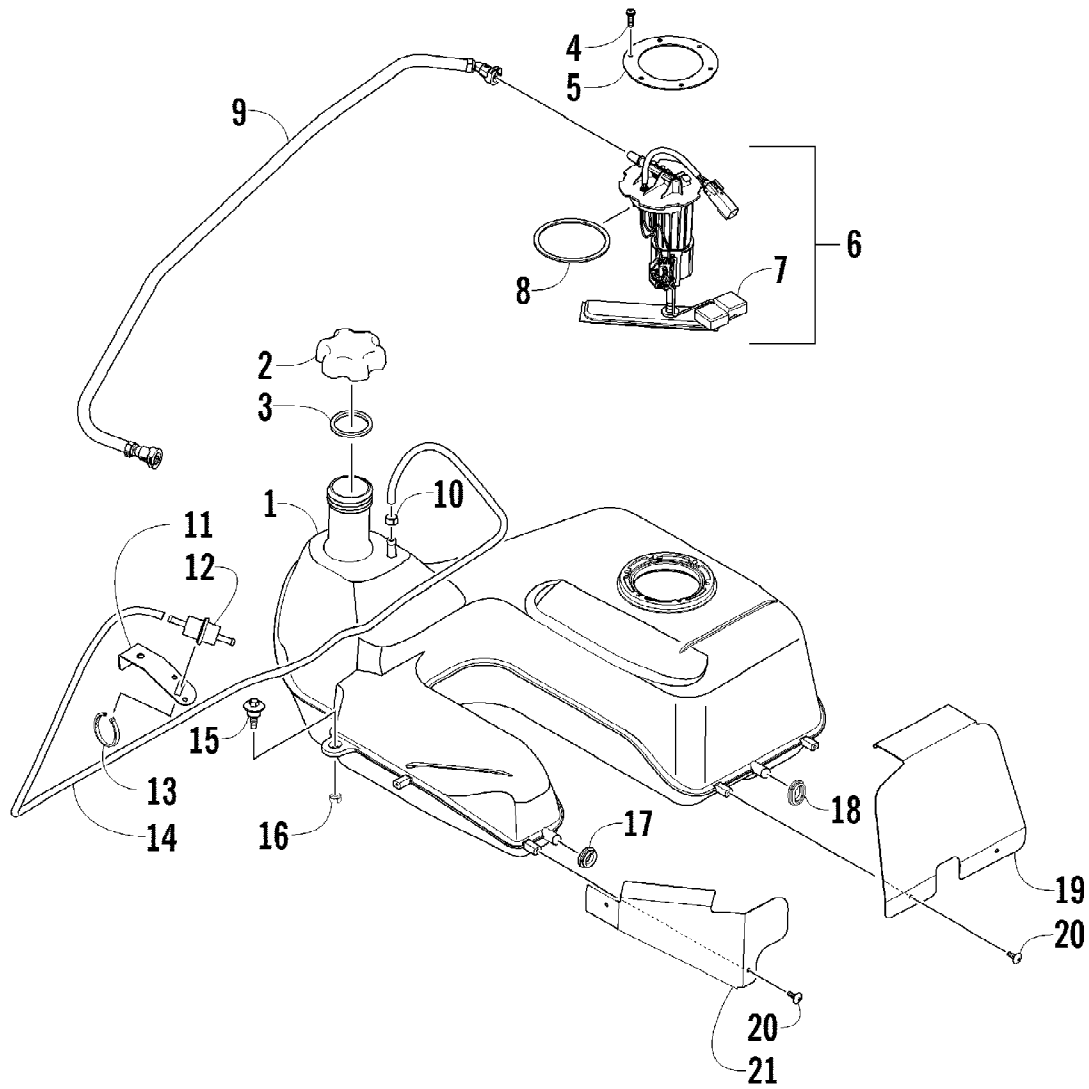

2012 ATV 550 GT INTERNATIONAL GRAY (A2012BGO1POSV)
GAS TANK ASSEMBLY

Page 37 of 79

Ref #	Part Number	Qty	S/P/F	Description
1	0570-307	1		Tank, Gas - Assembly (inc. 2-5)
2	0470-438	1	/P	Cap, Gas Tank (inc. 3)
3	0109-733	1	/P	Gasket, Gas Tank Cap
4	0423-898	6		Screw, Self-Tapping
5	2670-042	1		Plate, Retaining
6	0570-322	1	/P	Pump, Fuel - Assembly (inc. 7-8)
7	2670-235	1		Float
8	0470-838	1		Seal
9	0570-317	1		Hose, Gasline - Assembly
10	0423-688	AR		Clamp, Hose
11	0470-827	1		Bracket, Filter Mounting
12	0510-335	1	/P	Filter, In-Line
13	0123-788	AR	/P	Tie, Cable - 8 in.
14	0410-070	AR	/P	Hose, Gasline - 25 ft
15	0423-732	2		Screw, Shoulder
16	0623-038	1		Nut w/Washer
17	0423-460	1		Grommet
18	0423-806	1		Grommet
19	0470-710	1		Shield, Heat - Gas Tank - Rear
20	0623-797	4		Screw, Self-Tapping
21	0470-709	1		Shield, Heat - Gas Tank - Front