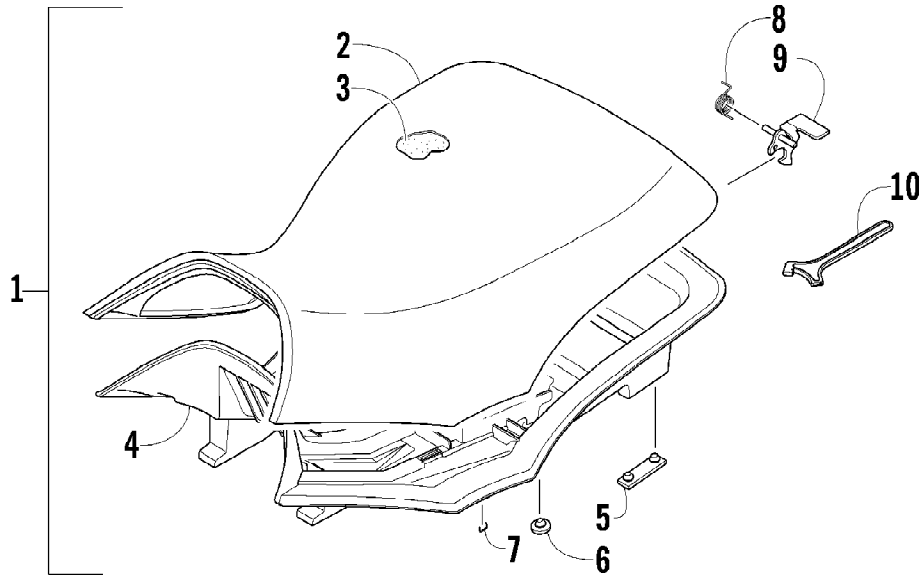

2012 ATV 550 GT INTERNATIONAL GRAY (A2012BGO1POSV)
SEAT ASSEMBLY

Page 57 of 79

Ref #	Part Number	Qty	S/P/F	Description
1	4506-557	1	/P	Seat Assembly (inc. 2-9)
2	1506-209	1		Cover, Seat
3	0517-119	1		Foam, Seat
4	2416-826	1	/P	Base, Seat - Assembly (inc. 5-6)
5	0406-879	2		Bumper, Seat - Rear
6	0406-877	4	/P	Bumper, Seat - Front
7	0624-263	AR		Staple
8	1406-592	1	/P	Spring, Seat Latch
9	1506-156	1		Latch, Seat
10	0441-587	1		Wrench, Spanner