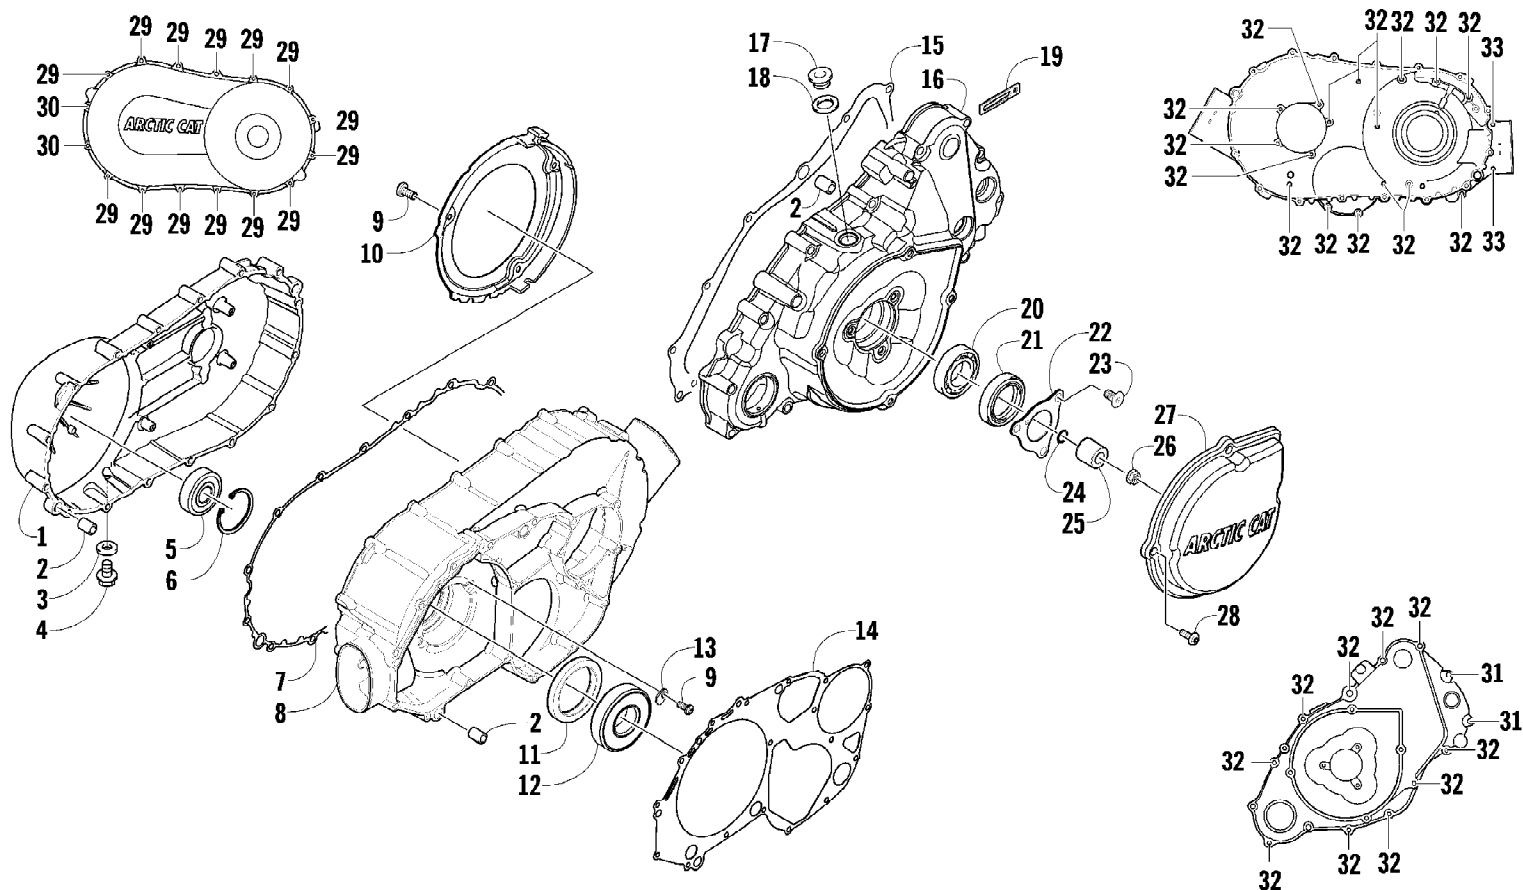

2012 ATV 550 GT INTERNATIONAL GRAY (A2012BGO1POSV)
CLUTCH/V-BELT/MAGNETO COVER ASSEMBLY

2012 ATV 550 GT INTERNATIONAL GRAY (A2012BGO1POSV)
CLUTCH/V-BELT/MAGNETO COVER ASSEMBLY

Page 10 of 79

Ref #	Part Number	Qty	S/P/F	Description
1	0806-089	1		Cover, V-Belt
2	0829-002	6		Pin, Dowel
3	0830-013	1		Washer, Crush
4	8408-812	1		Screw, Cap
5	0832-060	1		Bearing
6	0831-078	1		Ring, Retaining
7	0830-174	1	/P	Gasket, V-Belt Cover
8	0806-086	1		Cover, Clutch
9	0826-029	5		Screw, Machine
10	0806-048	1		Plate, Air Intake
11	0830-188	1	/P	Seal
12	0832-009	1	/P	Bearing
13	0822-010	2	/P	Retainer, Bearing
14	0830-116	1	/P	Gasket, Clutch Cover
15	0830-128	1		Gasket, Magneto Cover
16	0806-082	1	/P	Cover, Magneto - Assembly
17	0826-155	1		Plug
18	0830-015	1		Washer, Crush
19	3002-964	1	/P	Clamp, Wire
20	1602-981	1	/P	Bearing
21	0830-158	1		Seal
22	0805-008	1		Retainer, Seal
23	0826-031	3		Screw, Machine
24	0830-108	1		O-Ring
25	0820-061	1		Bushing
26	0827-008	1		Nut
27	0820-062	1		Cover, Magneto
28	8468-616	4		Screw, Machine
29	8468-645	14		Screw, Machine
30	8468-655	2		Screw, Machine
31	8468-625	2		Screw, Machine
32	8468-640	26		Screw, Machine
33	8468-675	2		Screw, Machine