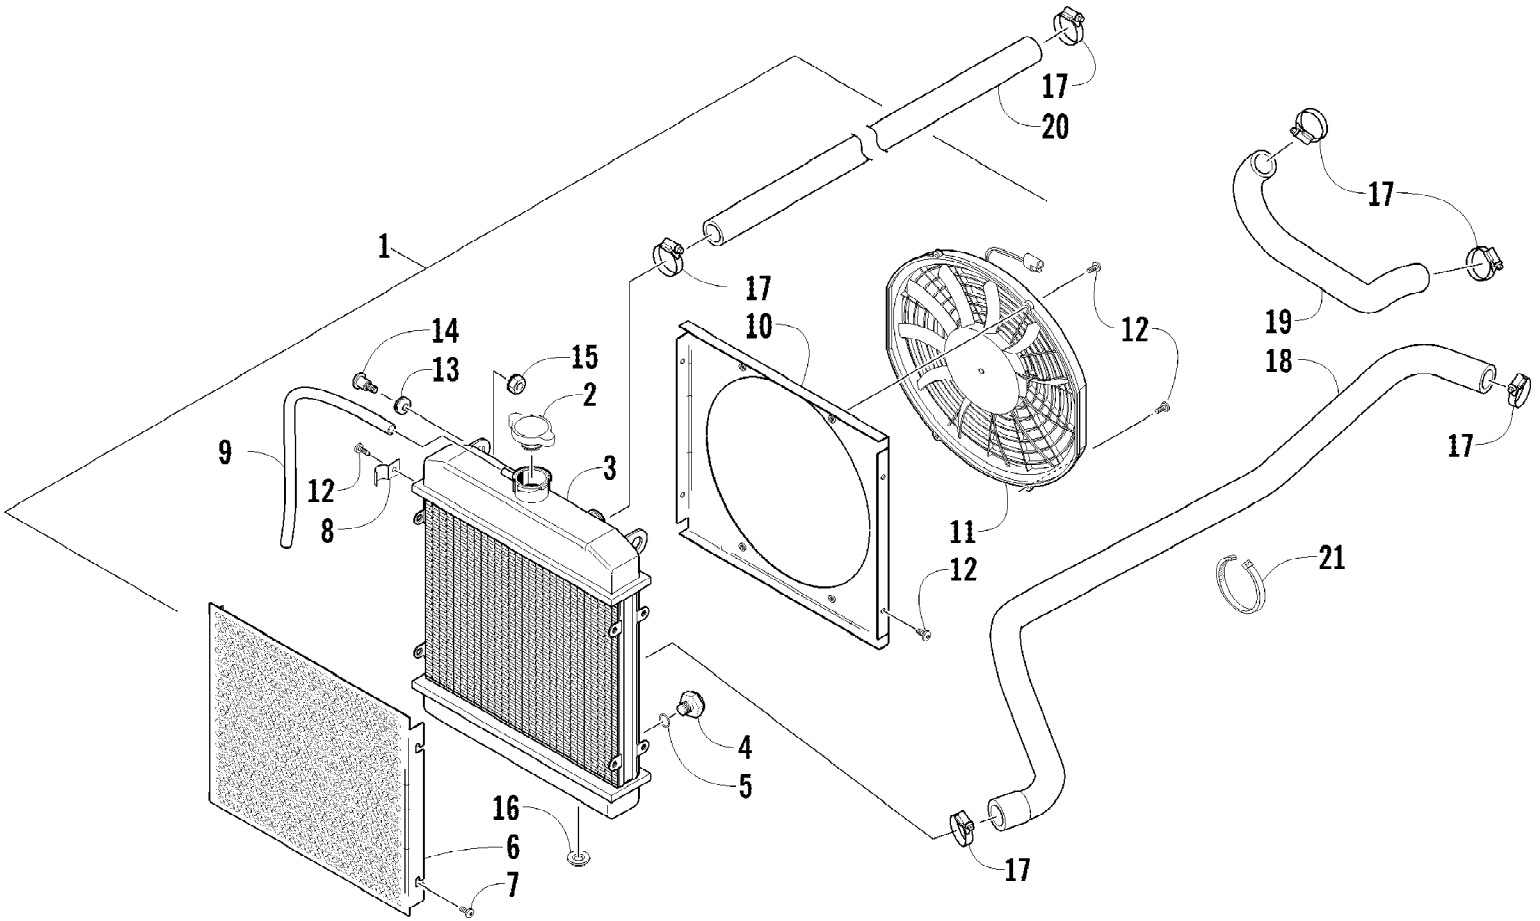

2012 ATV 550 GT INTERNATIONAL GRAY (A2012BGO1POSV)
COOLING ASSEMBLY

Page 12 of 79

Ref #	Part Number	Qty	S/P/F	Description
1	0413-256	1	/P	Radiator Assembly (inc. 2-13)
2	0413-255	1	/P	Cap
3	0413-205	1		Radiator
4	0413-195	1		Plug, Drain
5	1602-213	1	/P	O-Ring
6	0413-007	1		Screen
7	8475-512	4		Screw, Machine
8	0423-351	1		Clamp, Wire
9	0610-016	AR	/P	Hose - 25 ft
9	0610-015	AR	/P	Hose - 100 ft
10	0413-203	1		Shroud, Fan
11	0413-123	1	/P	Fan, Cooling
12	0623-378	8		Screw, Self-Tapping
13	0423-030	2		Grommet
14	0423-484	2		Screw, Shoulder
15	0623-038	2		Nut w/Washer
16	0423-028	2		Bushing, Stem
17	0423-496	6		Clamp, Hose
18	0410-229	1		Hose, Coolant - Lower
19	0410-022	1		Hose, Coolant - Crossover
20	0410-002	1		Hose, Coolant - Upper
21	0123-903	AR		Tie, Cable - 11.5 in.