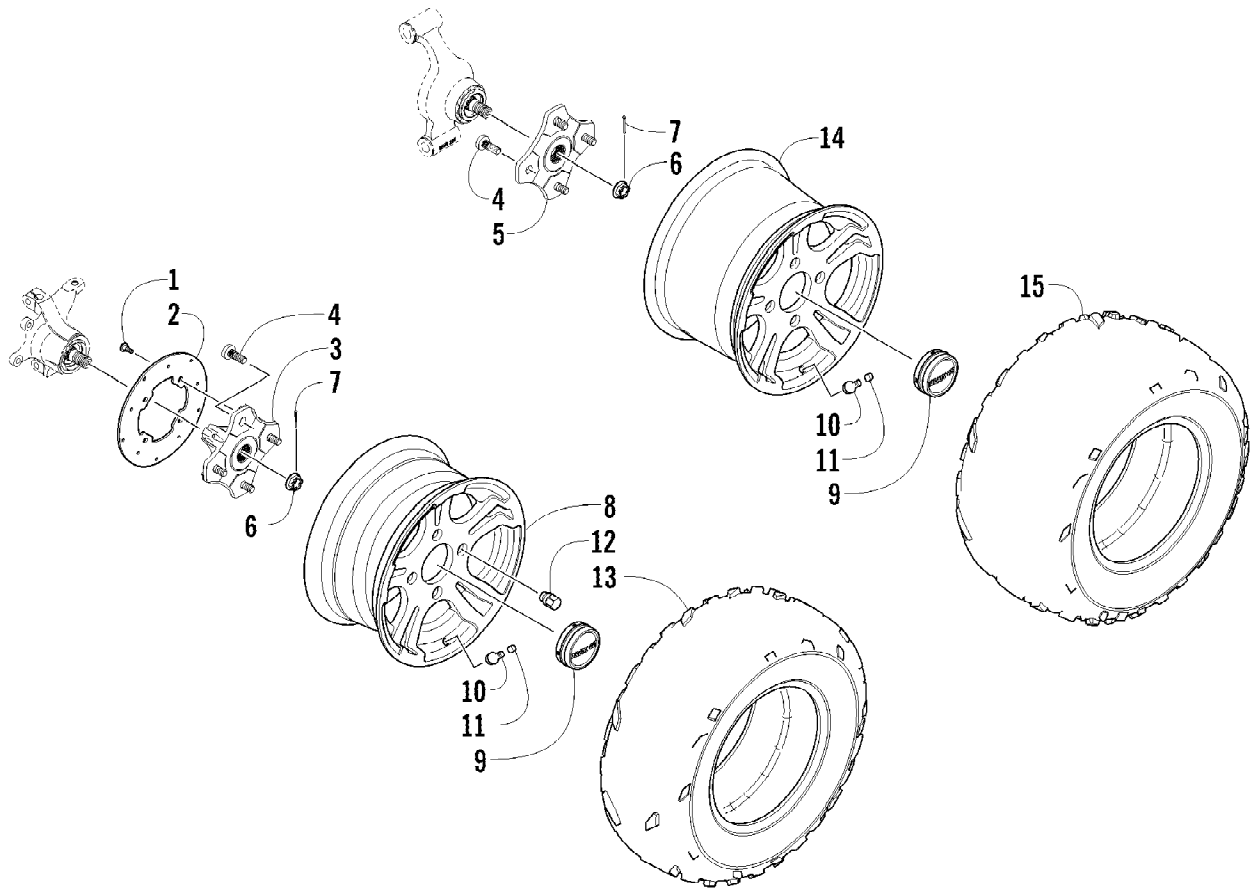

2012 ATV 550 GT INTERNATIONAL GRAY (A2012BGO1POSV)
WHEEL AND TIRE ASSEMBLY

Page 77 of 79

Ref #	Part Number	Qty	S/P/F	Description
1	0423-557	12		Screw, Shoulder
2	2402-002	3		Disc, Brake
3	1502-462	2	/P	Hub, Wheel - Front (inc. 4)
4	0402-974	16	/P	Stud
5	1502-462	1	/P	Hub, Wheel - Rear - Right (inc. 4)
5	1502-464	1		Hub, Wheel - Rear - Left (inc. 4)
6	0423-607	4		Nut, Castle
7	0423-407	4		Pin, Cotter
8	1402-730	2		Wheel - Front (inc. 9)
9	1402-736	4		Cap, Wheel
10	0402-064	4		Stem, Valve (inc. 11)
11	0402-140	4		Cap, Valve Stem
12	0423-618	16		Nut, Lug
13	1402-894	2		Tire - Front
14	1402-731	2		Wheel - Rear (inc. 9)
15	1402-895	2		Tire - Rear