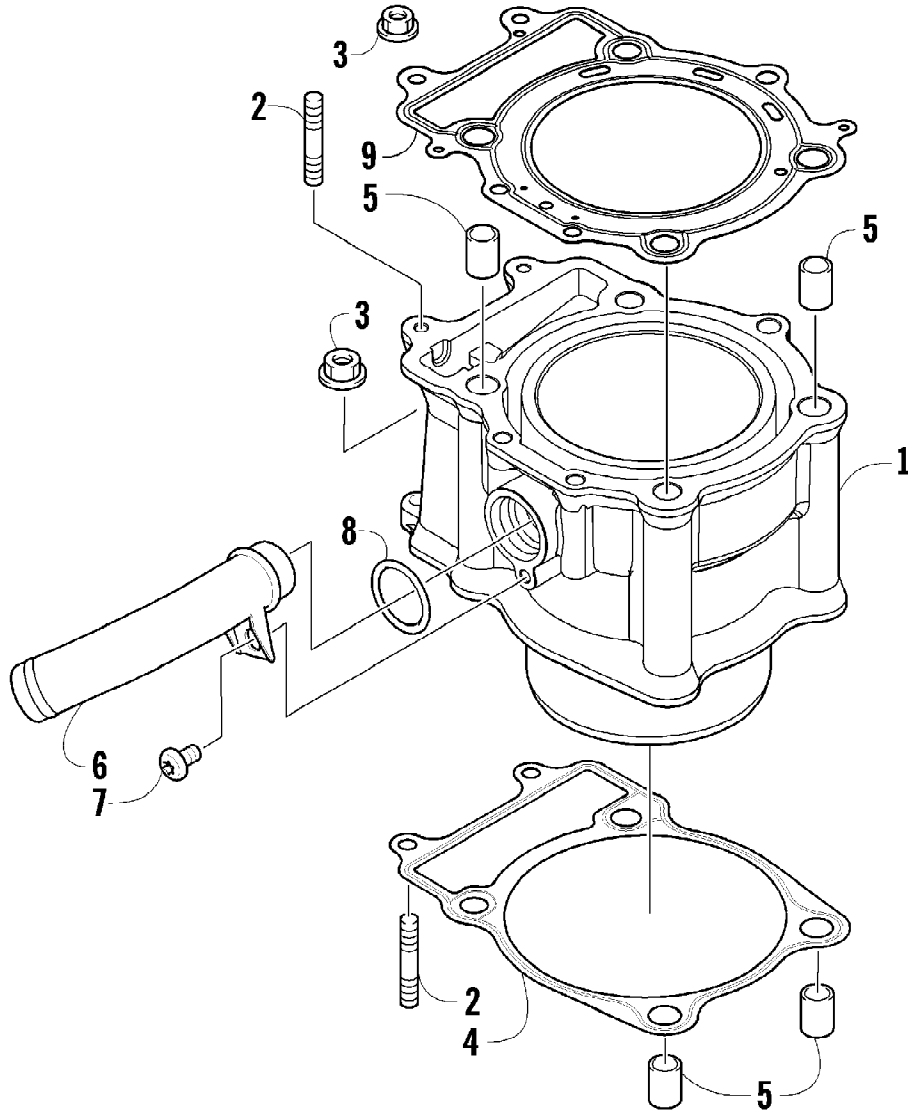

2012 ATV 550 GT INTERNATIONAL GRAY (A2012BGO1POSV)
CYLINDER ASSEMBLY

Page 20 of 79

Ref #	Part Number	Qty	S/P/F	Description
1	0804-051	1	/P	Cylinder
2	0827-002	4		Bolt, Stud
3	8424-604	4		Nut
4	0830-084	1		Gasket, Base
5	0829-002	4		Pin, Dowel
6	0804-047	1	/P	Union, Coolant Hose
7	8468-612	1		Screw, Machine
8	0830-007	1		O-Ring
9	0830-097	1		Gasket, Cylinder Head