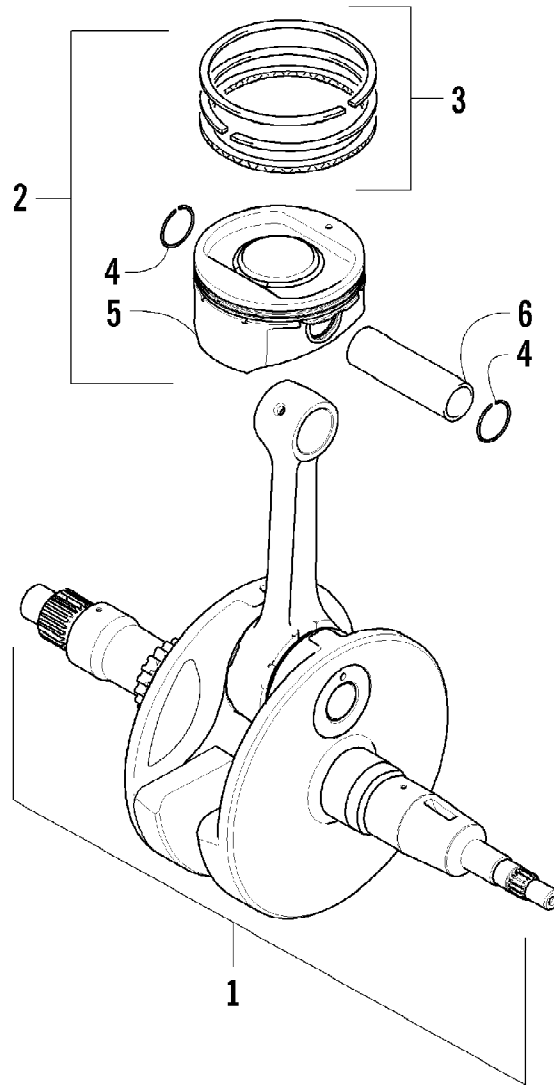

2012 ATV 550 GT GRAY (A2012BGO1PUSV)  
CRANKCASE ASSEMBLY

2012 ATV 550 GT GRAY (A2012BGO1PUSV)  
CRANKCASE ASSEMBLY

Page 16 of 79

Ref #	Part Number	Qty	S/P/F	Description
1	0801-151	1		Crankcase Assembly (inc. 2-15)
2	0812-064	2		Plug
3	0801-002	1		Plug
4	0832-043	1	/P	Bearing
5	0832-044	2	/P	Bearing
6	0832-049	1	/P	Bearing
7	0832-050	3	/P	Bearing
8	0832-042	1	/P	Bearing
9	0832-048	1	/P	Bearing
10	0832-077	1	/P	Bearing
11	0822-052	1		Seal, Countershaft
12	0826-100	4		Screw, Machine
13	0822-010	4	/P	Retainer, Bearing
14	0801-028	1		Pipe, Breather
15	0830-035	1		Seal, Driveshaft
16	8412-850	4		Screw, Cap
17	0829-003	1		Pin, Dowel
18	0829-002	5		Pin, Dowel
19	8468-645	3		Screw, Machine
20	8468-655	3		Screw, Machine
21	8468-675	2		Screw, Machine
22	8412-860	1		Screw, Cap
23	0826-017	1		Screw, Cap
24	0830-008	2		Gasket
25	0826-019	1		Screw, Cap
26	0826-018	1		Screw, Cap
27	8468-695	1		Screw, Machine
28	8468-680	1		Screw, Machine
29	0801-029	1		Housing, Secondary Shaft (inc. one No. 7)
30	0826-105	3		Screw, Cap
31	0826-038	1		Screw, Cap
32	0801-069	1		Pipe, Breather
33	0801-179	1		Stick, Oil Level
34	0830-010	1		O-Ring