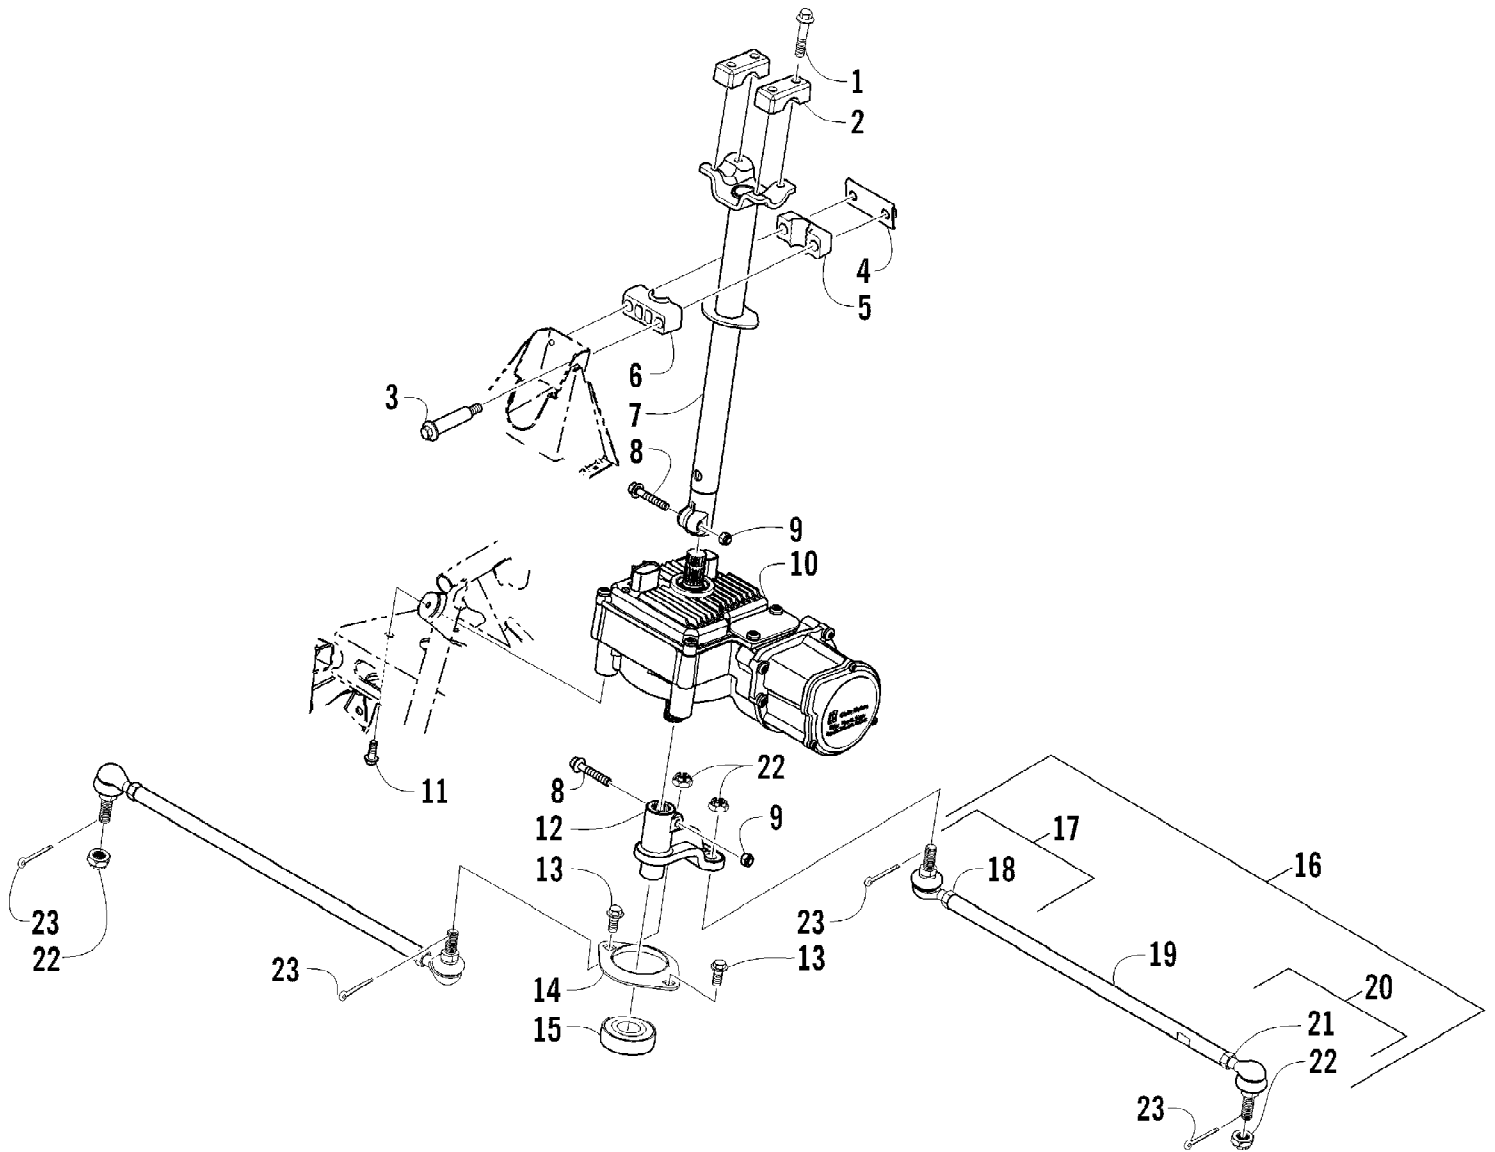

2012 ATV 550 GT GRAY (A2012BGO1PUSV)
STEERING ASSEMBLY

2012 ATV 550 GT GRAY (A2012BGO1PUSV)
STEERING ASSEMBLY

Page 67 of 79

Ref #	Part Number	Qty	S/P/F	Description
1	8408-835	4		Screw, Cap
2	0405-035	2		Cap, Steering Adjuster
3	0423-505	2		Screw, Shoulder
4	0505-484	1		Cap, Housing
5	0405-260	1		Housing, Upper
6	0405-259	1		Housing, Lower
7	0505-642	1		Post, Steering
8	8020-045	2		Screw, Cap
9	8040-366	2	/P	Nut, Lock
10	0505-766	1		Assembly, Electronic Power Steering
11	8409-020	4	/P	Screw, Cap
12	0505-664	1		Arm, Steering
13	8408-816	2		Screw, Cap
14	0602-233	1		Flange, Bearing
15	0405-052	1		Bearing w/Inverted Oil Seal
16	0505-499	2	/P	Tie Rod - Assembly (inc. 17-21)
17	0505-511	2	/P	End, Tie Rod - Left-Hand Thread - Kit (inc. 18)
18	0423-013	2		Nut - Left-Hand Thread
19	0405-281	2	/P	Tie Rod
20	0505-510	2	/P	End, Tie Rod - Right-Hand Thread - Kit (inc. 21)
21	8420-002	2	/P	Nut - Right-Hand Thread
22	0423-157	4		Nut, Lock
23	0623-175	4		Pin, Cotter