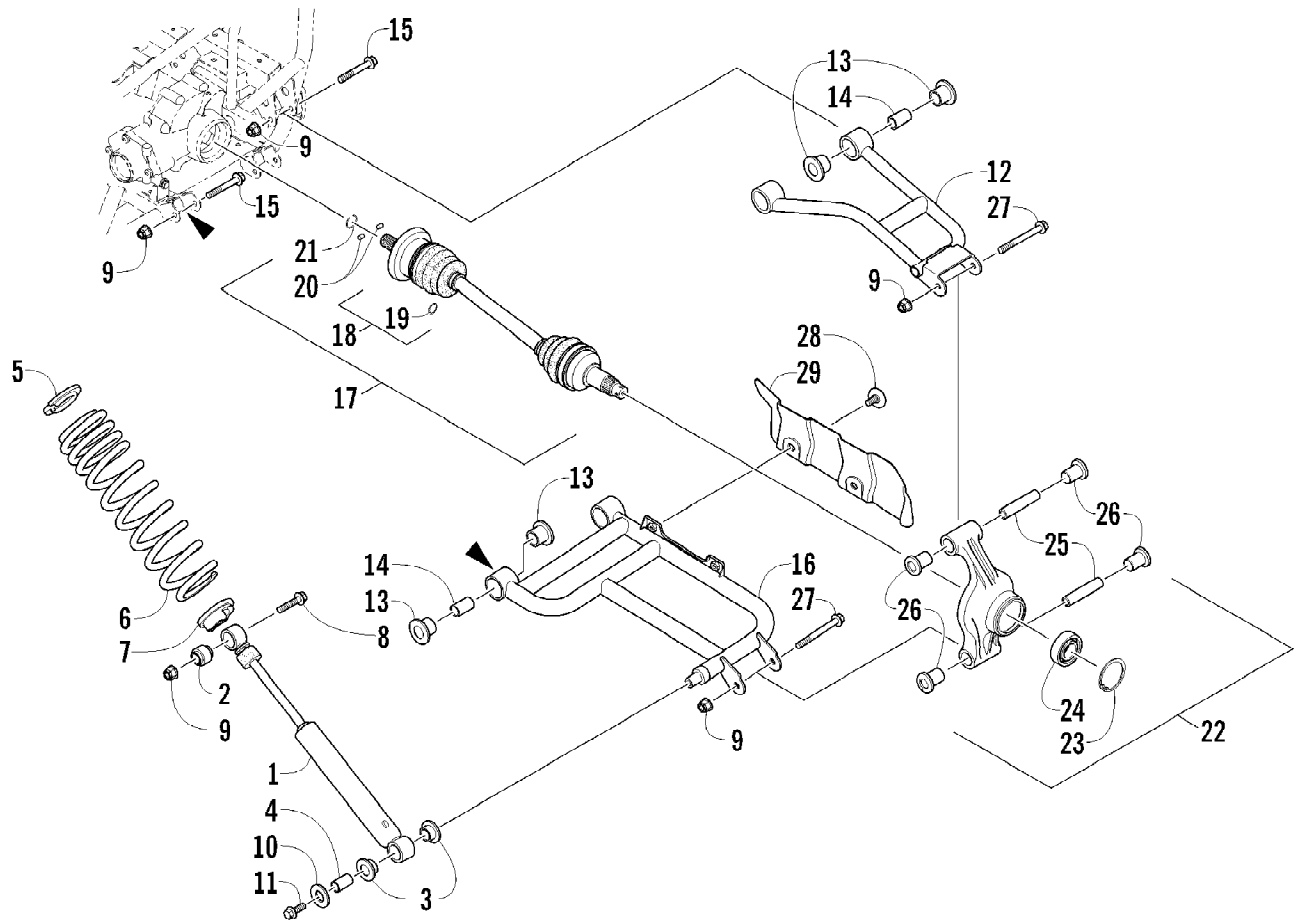

2012 ATV 550 GT GRAY (A2012BGO1PUSV)
REAR SUSPENSION ASSEMBLY

2012 ATV 550 GT GRAY (A2012BGO1PUSV)
REAR SUSPENSION ASSEMBLY

Page 55 of 79

Ref #	Part Number	Qty	S/P/F	Description
1	0404-158	2		Shock Absorber (inc. 2-4)
2	0403-182	2		Bushing
3	0603-955	4		Bushing
4	1603-219	2	S	Sleeve
5	1603-889	2	/P	Retainer, Spring
6	0504-659	2		Spring, Suspension
7	0404-057	2		Cam, Spring Adjuster
8	8409-040	1		Screw, Cap - Right
8	8409-050	1		Screw, Cap - Left
9	0423-744	14		Nut, Lock
10	0423-087	2		Washer
11	8408-820	2	/P	Screw, Cap
12	0504-582	1		A-Arm, Rear - Upper Right (inc. 13-14)
12	0504-583	1	/P	A-Arm, Rear - Upper Left (inc. 13-14)
13	0403-208	16	/P	Bushing
14	0403-214	8	/P	Axle
15	8409-075	8		Screw, Cap
16	0504-572	1		A-Arm, Rear - Lower Right (inc. 13-14)
16	0504-573	1		A-Arm, Rear - Lower Left (inc. 13-14)
17	1502-798	2	S	Axle, Drive (inc. 18-21)
18	1436-419	2		Repair Kit, Boot (inc. 19)
19	1441-988	2		Clip, Retaining
20	1402-884	4		Pin, Detent
21	1402-890	2		Clip, Retaining
22	0504-548	1	/P	Knuckle, Right - Assembly (inc. 23-26)
22	0504-549	1	/P	Knuckle, Left - Assembly (inc. 23-26)
23	0423-423	2		Ring, Retaining
24	1402-809	2	/P	Bearing
25	0403-213	4	/P	Axle
26	0403-206	8	/P	Bushing
27	8409-000	4		Screw, Cap
28	0423-545	4	/P	Screw, Shoulder
29	1406-068	1		Guard, Boot - Rear - Right
29	1406-069	1		Guard, Boot - Rear - Left