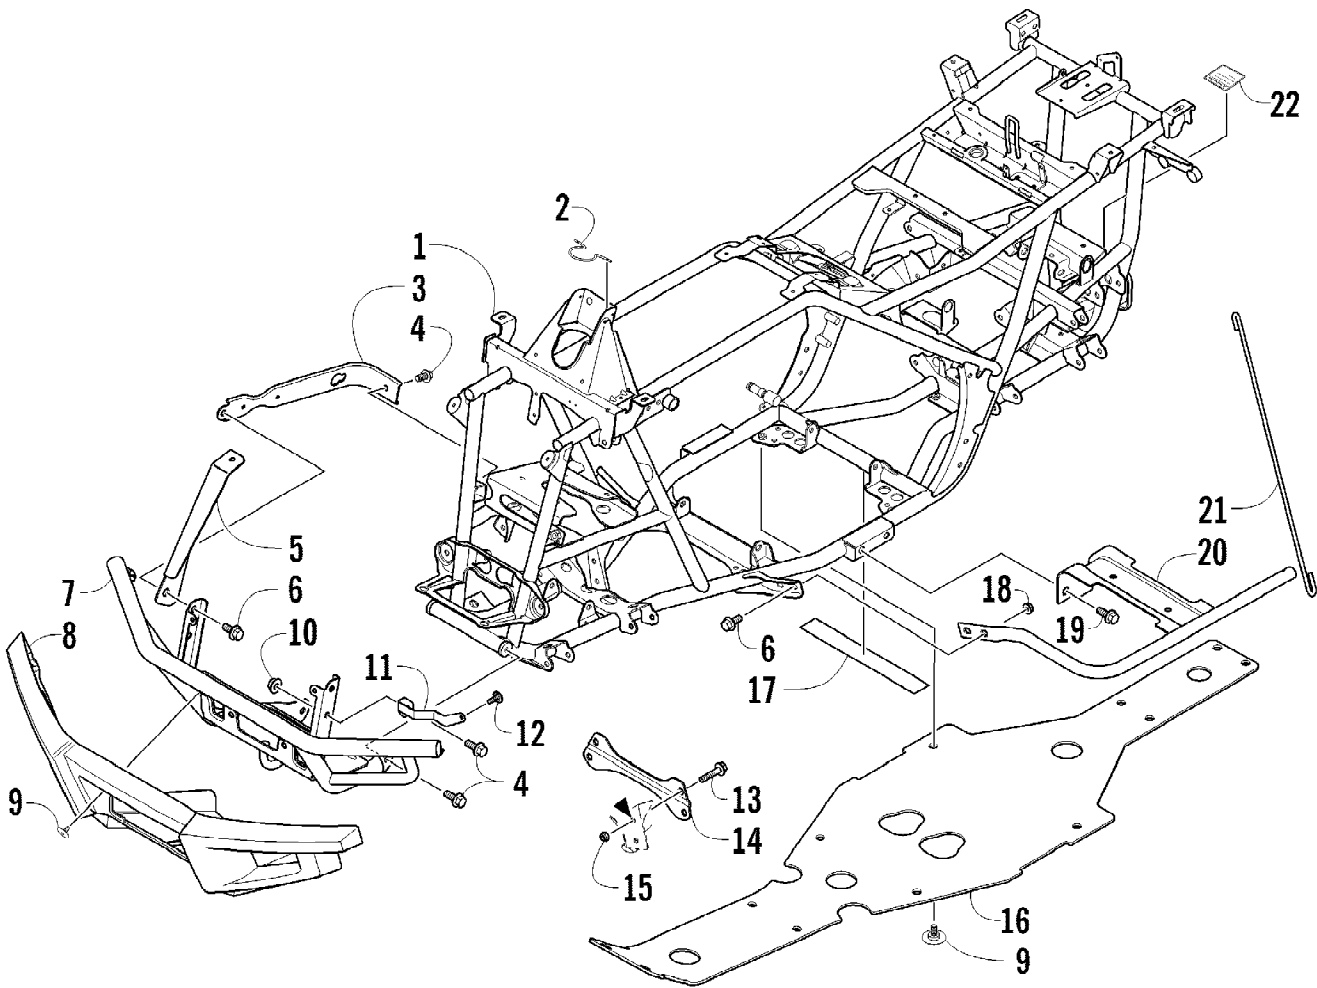

2012 ATV 550 GT GRAY (A2012BGO1PUSV)
FRAME AND RELATED PARTS

Page 28 of 79

Ref #	Part Number	Qty	S/P/F	Description
1	4506-551	1		Frame, Main
2	2416-401	1		Clip, Routing
3	1506-596	2	/P	Channel, Bumper Mounting
4	8409-020	6	/P	Screw, Cap
5	1506-686	1		Bracket, Mounting - Bumper - Right
5	1506-687	1		Bracket, Mounting - Bumper - Left
6	8408-816	6		Screw, Cap
7	1506-684	1		Bumper, Front
8	1406-868	1		Fascia, Bumper - Front
9	0423-101	16		Screw, Shoulder
10	8424-002	2		Nut
11	2516-594	1		Bracket, Support - Right
11	2516-595	1		Bracket, Support - Left
12	0623-797	2		Screw, Self-Tapping
13	8409-025	2		Screw, Cap
14	2516-852	1	/P	Brace, A-Arm
15	0423-744	2		Nut, Lock
16	1406-030	1		Panel, Belly
17	0406-289	2		Pad, Frame
18	8424-802	4		Nut
19	8409-016	4		Screw, Cap
20	1506-659	1		Footrest - Right
20	1506-660	1		Footrest - Left
21	2506-426	2	/P	Rod, Support
22	1411-077	1		Decal, Warning - Towing