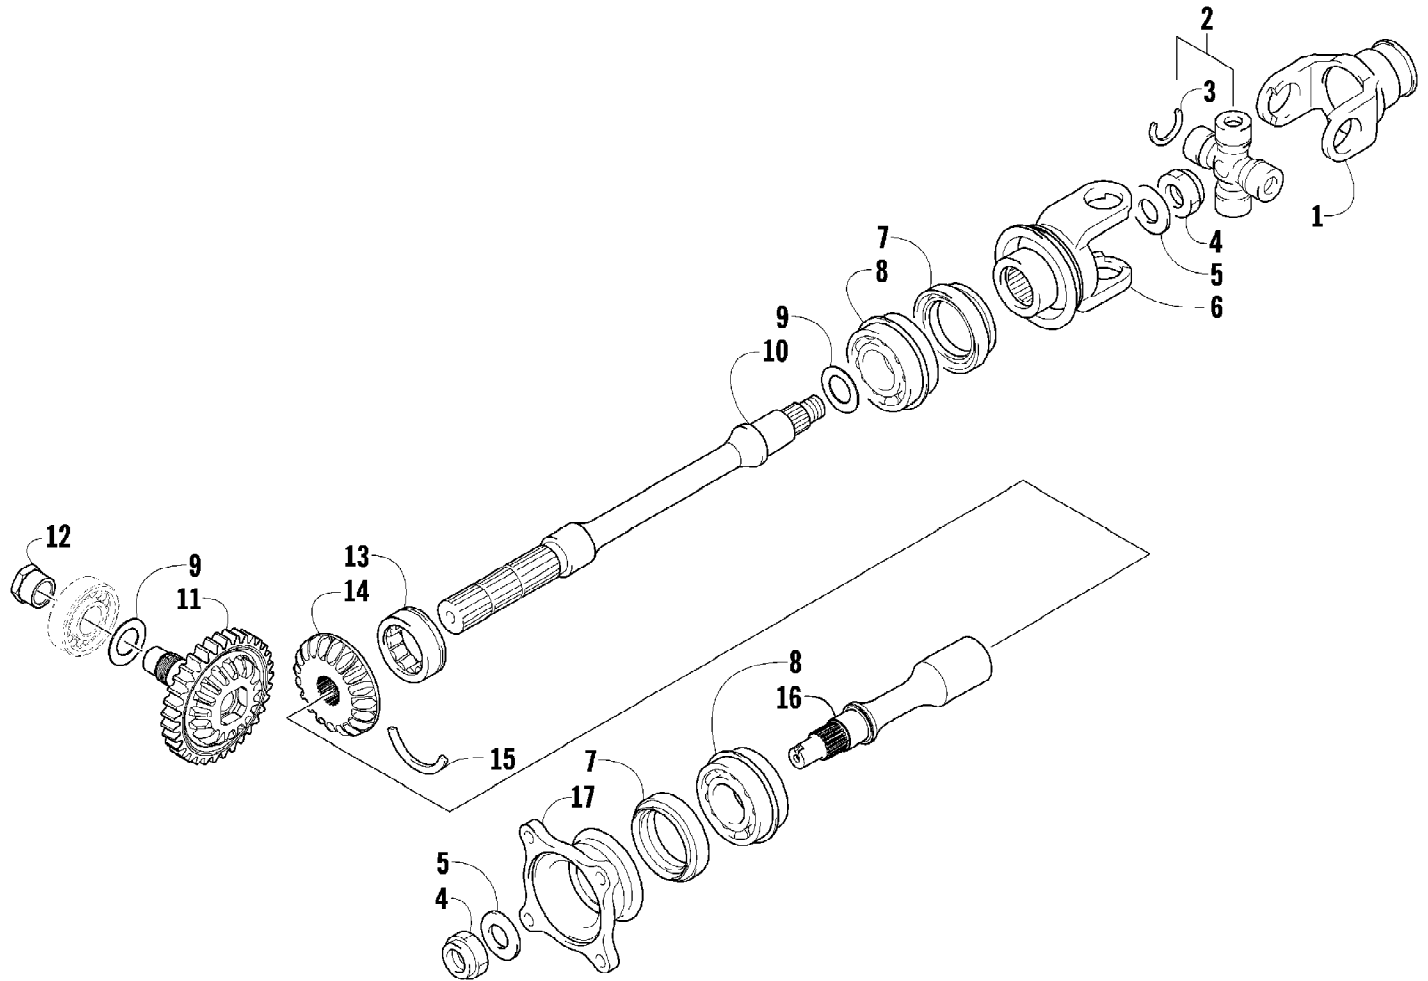

2012 ATV 550 GT GRAY (A2012BGO1PUSV)
SECONDARY DRIVE ASSEMBLY

Page 59 of 79

Ref #	Part Number	Qty	S/P/F	Description
1	0819-063	1		Yoke, Propeller Shaft Joint
2	1402-164	1	/P	Joint, Universal - Set (inc. 3)
3	0423-450	4		Ring, Retaining
4	0827-013	2		Nut
5	0828-020	2		Washer
6	0819-061	1		Yoke, Drive Output - Front
7	0830-043	2		Seal, Oil
8	0832-017	2		Bearing
9	0828-021	AR		Shim, 25 x 34 x 0.25 mm
9	0828-022	AR		Shim, 25 x 34 x 0.30 mm
9	0828-023	AR		Shim, 25 x 34 x 0.70 mm
9	0828-024	AR		Shim, 25 x 34 x 0.90 mm
9	0828-025	AR		Shim, 25 x 34 x 0.95 mm
9	0828-026	AR		Shim, 25 x 34 x 1.00 mm
9	0828-027	AR		Shim, 25 x 34 x 1.05 mm
9	0828-028	AR		Shim, 25 x 34 x 1.10 mm
9	0828-029	AR		Shim, 25 x 34 x 1.15 mm
10	0819-089	1	/P	Shaft, Secondary Driven - Front
11	0822-131	1		Gear, Secondary Drive
12	0827-052	1		Nut
13	0832-016	1		Bearing
14	0822-106	1		Gear, Secondary Driven
15	0819-011	1		Ring, Driven Bearing
16	0819-053	1		Shaft, Secondary Driven - Rear
17	0819-005	1		Flange, Output Joint - Rear