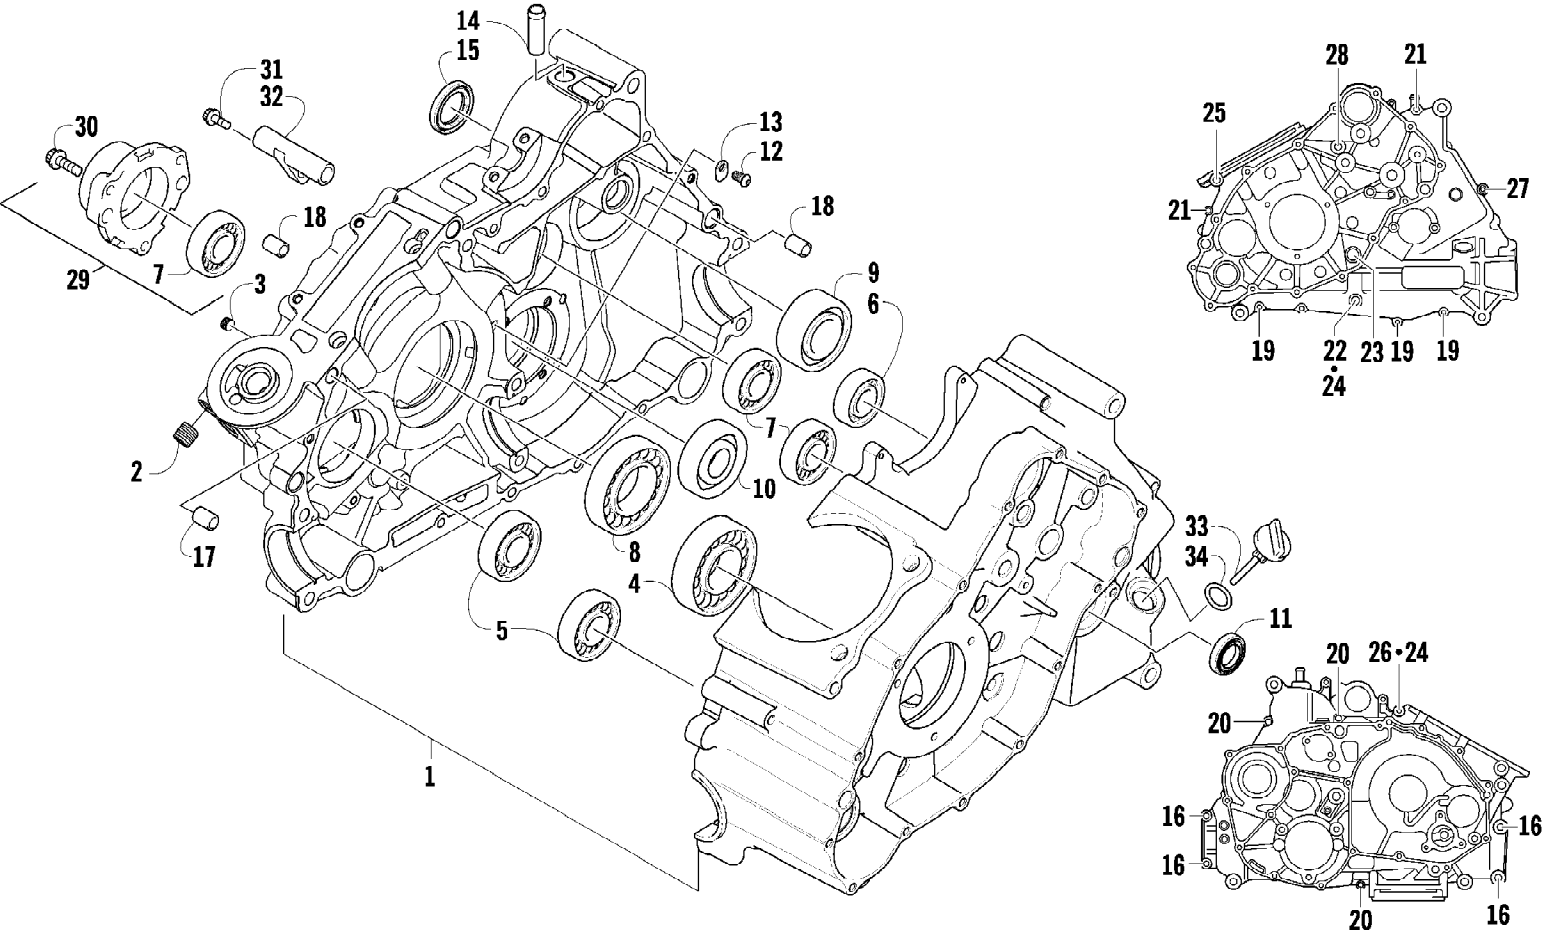

2012 ATV 550 GT GRAY (A2012BGO1PUSV)
CRANKCASE ASSEMBLY

2012 ATV 550 GT GRAY (A2012BGO1PUSV)
CRANKCASE ASSEMBLY

Page 16 of 79

Ref #	Part Number	Qty	S/P/F	Description
1	0801-151	1		Crankcase Assembly (inc. 2-15)
2	0812-064	2		Plug
3	0801-002	1		Plug
4	0832-043	1	/P	Bearing
5	0832-044	2	/P	Bearing
6	0832-049	1	/P	Bearing
7	0832-050	3	/P	Bearing
8	0832-042	1	/P	Bearing
9	0832-048	1	/P	Bearing
10	0832-077	1	/P	Bearing
11	0822-052	1		Seal, Countershaft
12	0826-100	4		Screw, Machine
13	0822-010	4	/P	Retainer, Bearing
14	0801-028	1		Pipe, Breather
15	0830-035	1		Seal, Driveshaft
16	8412-850	4		Screw, Cap
17	0829-003	1		Pin, Dowel
18	0829-002	5		Pin, Dowel
19	8468-645	3		Screw, Machine
20	8468-655	3		Screw, Machine
21	8468-675	2		Screw, Machine
22	8412-860	1		Screw, Cap
23	0826-017	1		Screw, Cap
24	0830-008	2		Gasket
25	0826-019	1		Screw, Cap
26	0826-018	1		Screw, Cap
27	8468-695	1		Screw, Machine
28	8468-680	1		Screw, Machine
29	0801-029	1		Housing, Secondary Shaft (inc. one No. 7)
30	0826-105	3		Screw, Cap
31	0826-038	1		Screw, Cap
32	0801-069	1		Pipe, Breather
33	0801-179	1		Stick, Oil Level
34	0830-010	1		O-Ring