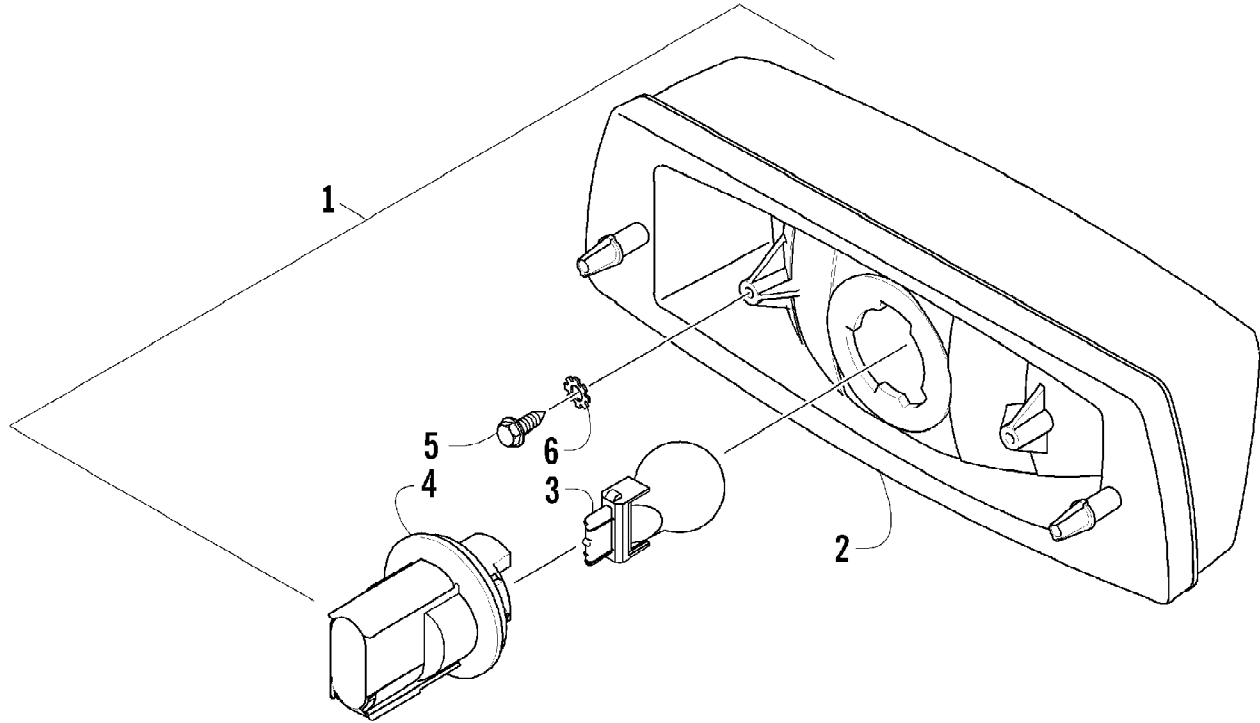

2012 ATV 550 GT GRAY (A2012BGO1PUSV)
TAILLIGHT ASSEMBLY

Page 69 of 79

Ref #	Part Number	Qty	S/P/F	Description
1	0509-022	1		Taillight Assembly (inc. 2-4)
2	0509-025	1		Housing, Taillight
3	0409-056	1		Bulb, Taillight
4	0409-057	1		Socket, Taillight
5	0623-301	2	/P	Screw, Self-Tapping
6	8053-212	2	/P	Washer, External Tooth Lock