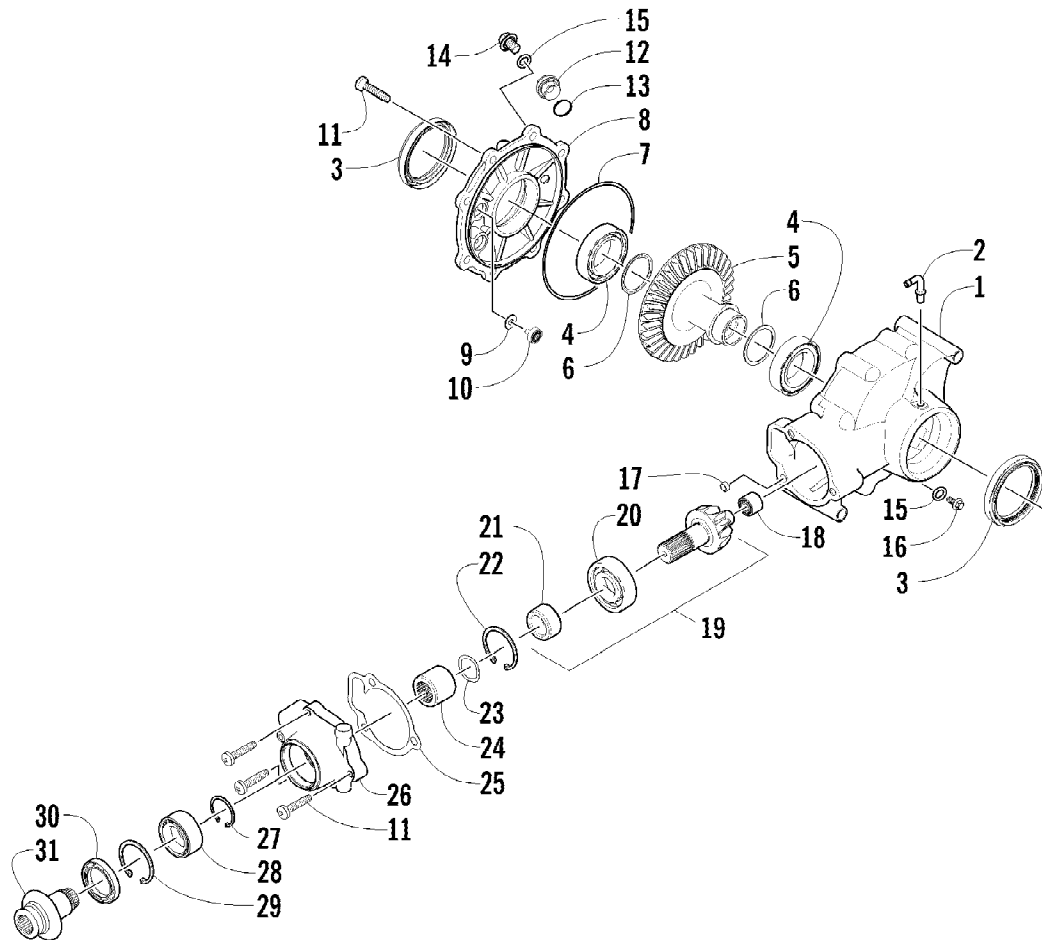

2012 ATV 550 GT GRAY (A2012BGO1PUSV)
REAR DRIVE GEARCASE ASSEMBLY

Ref #	Part Number	Qty	S/P/F	Description
	1502-879	1		Complete Rear Drive Gearcase Assembly
1	1502-896	1		Housing, Gearcase
2	1402-442	1		Fitting, Elbow
3	1402-950	2	/P	Seal
4	0402-393	2		Bearing
5	1402-032	1		Gear, Ring - 36T
6	0402-405	AR		Shim, 41 x 49 x 1.3 mm
6	0402-406	AR		Shim, 41 x 49 x 1.4 mm
6	0402-407	AR		Shim, 41 x 49 x 1.5 mm
6	0402-408	AR		Shim, 41 x 49 x 1.6 mm
6	0402-409	AR		Shim, 41 x 49 x 1.7 mm
7	0423-149	1		O-Ring
8	1502-897	1		Cover, Gearcase
9	0402-429	AR		Shim, 6.3 x 18 x 1.3 mm
9	0402-430	AR		Shim, 6.3 x 18 x 1.4 mm
9	0402-431	AR		Shim, 6.3 x 18 x 1.5 mm
9	0402-432	AR		Shim, 6.3 x 18 x 1.6 mm
9	0402-433	AR		Shim, 6.3 x 18 x 1.7 mm
10	0402-326	1		Button, Thrust
11	0423-118	11		Screw, Self-Tapping
12	0402-333	1	/P	Plug, Magnetic (inc. 13)
13	0423-154	1		O-Ring
14	1402-211	1		Plug, Oil Level (inc. one No. 15)
15	0423-153	2		O-Ring
16	1402-210	1	/P	Plug, Fill (inc. one No. 15)
17	0402-411	1		Pin, Dowel
18	0402-328	1		Bearing
19	1502-863	1		Gear, Pinion - Assembly - 10T (inc. 20-21)
20	0402-327	1		Bearing
21	1402-977	1		Collar, Retaining
22	1423-067	1		Ring, Retaining
23	0402-982	1		Washer, Wave
24	0402-981	1		Collar, Shaft
25	0402-947	1		Gasket, Flange
26	0502-529	1		Housing, Pinion
27	0423-417	1		Ring, Retaining
28	1402-043	1		Bearing
29	0423-423	1		Ring, Retaining
30	1402-011	1		Seal
31	1502-085	1	/P	Shaft, Input