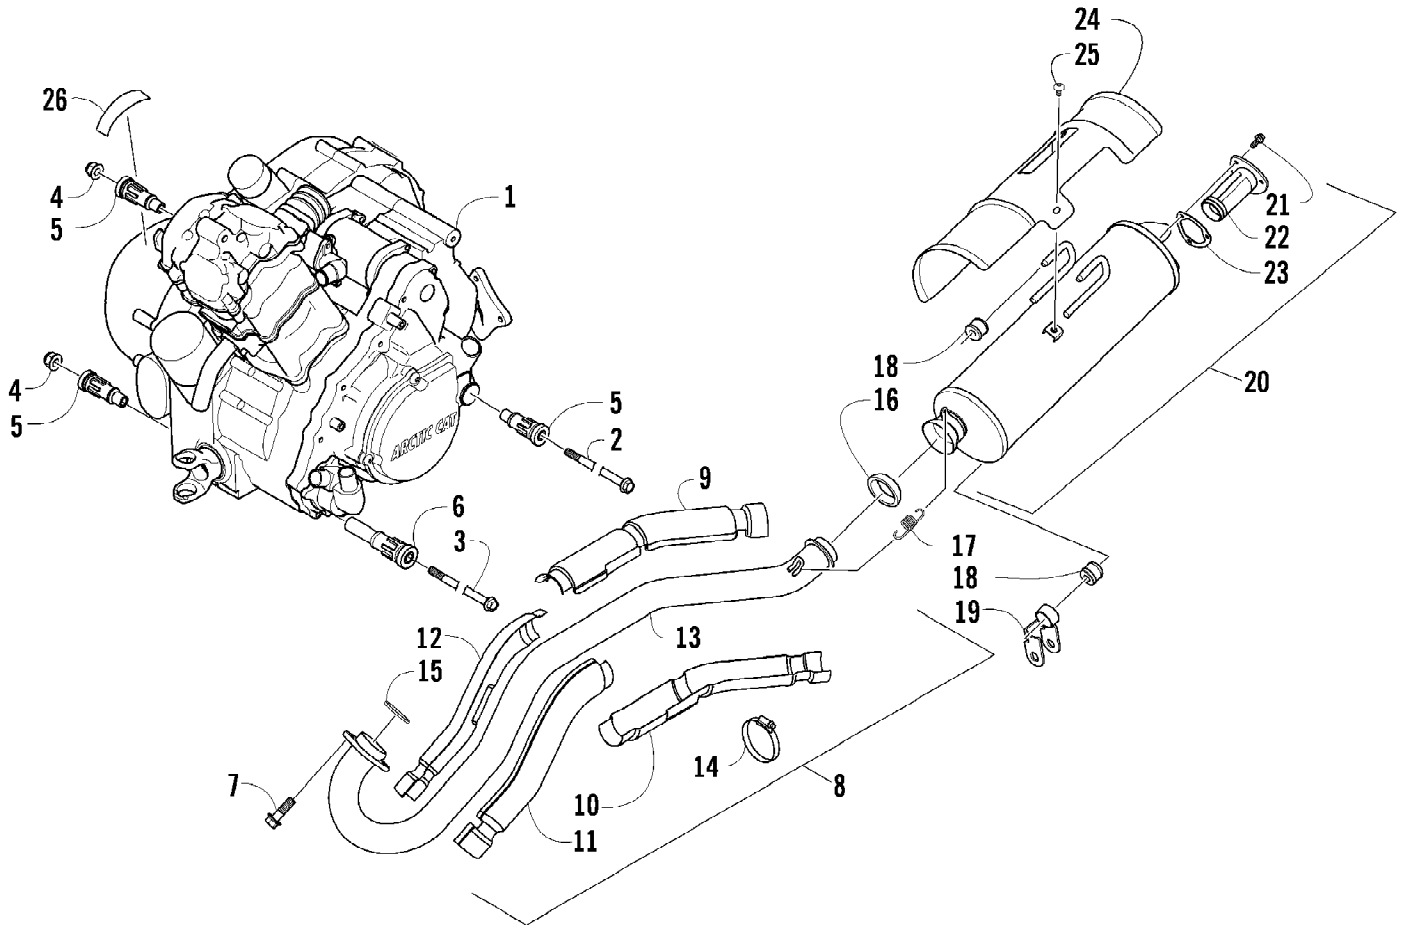

2012 ATV 550 GT GRAY (A2012BGO1PUSV)
ENGINE AND EXHAUST

Page 26 of 79

Ref #	Part Number	Qty	S/P/F	Description
1	0800-093	1		Engine, A550F
2	0423-451	1		Screw, Cap
3	0423-405	1		Screw, Cap
4	8428-002	2		Nut, Lock
5	0801-129	3		Mount, Rubber - Engine
6	0801-122	1		Mount, Rubber - Engine
7	8408-820	2	/P	Screw, Cap
8	0512-345	1	/P	Pipe, Exhaust - Assembly (inc. 9-14)
9	0412-350	1		Shield, Exhaust Pipe - Outer - Rear
10	0412-339	1		Shield, Exhaust Pipe - Inner - Rear
11	0412-349	1		Shield, Exhaust Pipe - Inner - Front
12	0412-348	1		Shield, Exhaust Pipe - Outer - Front
13	0512-344	1		Pipe, Exhaust
14	0423-317	4	/P	Clamp
15	0412-338	1	/P	Gasket, Exhaust
16	0412-375	1	/P	Seal, Exhaust
17	0612-668	2	/P	Spring, Extension
18	0412-577	3	/P	Bushing
19	1506-732	1		Channel, Muffler Support
20	0512-355	1	/P	Muffler - Assembly (inc. 21-23)
21	8408-616	3		Screw, Cap
22	0512-219	1	/P	Arrester, Spark - Assembly
23	0412-313	1		Gasket, Spark Arrester
24	0412-373	1	/P	Cover, Muffler
25	8477-610	3		Screw, Machine
26	0411-426	1		Decal, Warning - Clutch Cover