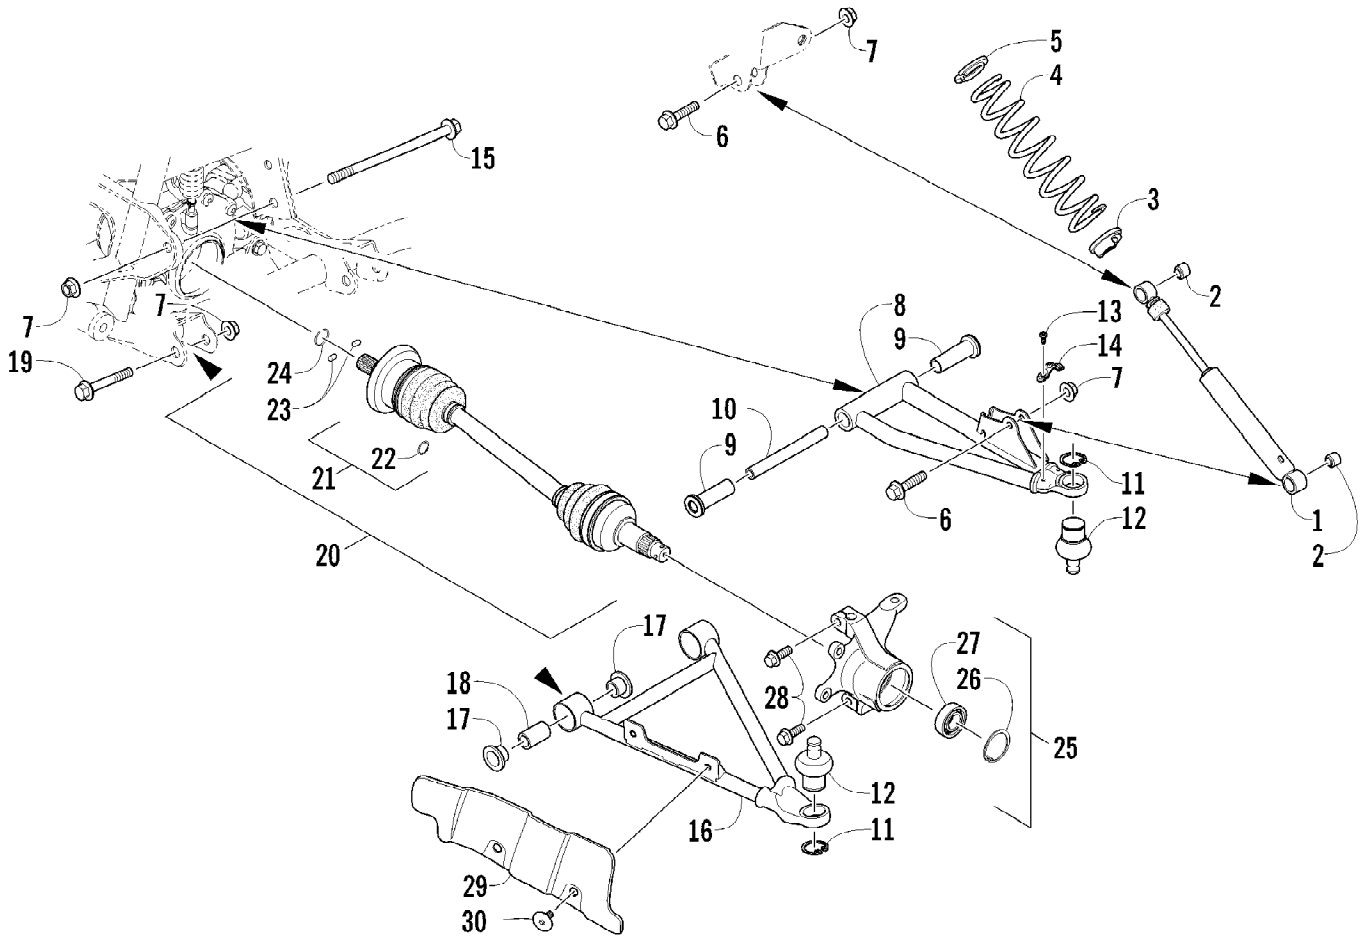

2012 ATV 550 GT GRAY (A2012BGO1PUSV)  
FRONT SUSPENSION ASSEMBLY

2012 ATV 550 GT GRAY (A2012BGO1PUSV)  
FRONT SUSPENSION ASSEMBLY

Ref #	Part Number	Qty	S/P/F	Description
1	0403-209	2		Shock Absorber (inc. 2)
2	0403-182	4		Bushing
3	0403-102	2		Cam, Spring Adjuster
4	0503-468	2		Spring, Suspension
5	1603-889	2	/P	Retainer, Spring
6	8409-040	4		Screw, Cap
7	0423-744	10		Nut, Lock
8	0503-416	1	/P	A-Arm, Upper Right (inc. 9-12)
8	0503-417	1	/P	A-Arm, Upper Left (inc. 9-12)
9	0403-207	4	/P	Bushing
10	0403-080	2		Axle
11	0423-009	4	/P	Ring, Retaining
12	0405-115	4	/P	Ball Joint
13	0423-946	4		Screw, Self-Tapping
14	1502-594	2		Clamp, Routing
15	0423-334	2		Screw, Cap
16	0503-376	1	/P	A-Arm, Lower Right (inc. 17-18 and two No. 11-12)
16	0503-377	1	/P	A-Arm, Lower Left (inc. 17-18 and two No. 11-12)
17	0403-208	8	/P	Bushing
18	0403-214	4	/P	Axle
19	8409-075	4		Screw, Cap
20	1502-800	1	S/P	Axle, Drive - Right (inc. 21-24)
20	1502-799	1	S/P	Axle, Drive - Locking - Left (inc. 21-24)
21	1436-419	2		Repair Kit, Boot (inc. 22)
22	1441-988	2		Clip, Retaining
23	1402-885	4		Pin, Detent
24	1402-889	2		Clip, Retaining
25	0505-576	1	/P	Knuckle - Assembly - Right (inc. 26-27)
25	0505-577	1	/P	Knuckle - Assembly - Left (inc. 26-27)
26	0423-423	2		Ring, Retaining
27	1402-809	2	/P	Bearing
28	0423-998	4		Screw, Shoulder
29	1406-034	1		Guard, Boot - Right
29	1406-035	1		Guard, Boot - Left
30	0423-545	4	/P	Screw, Shoulder