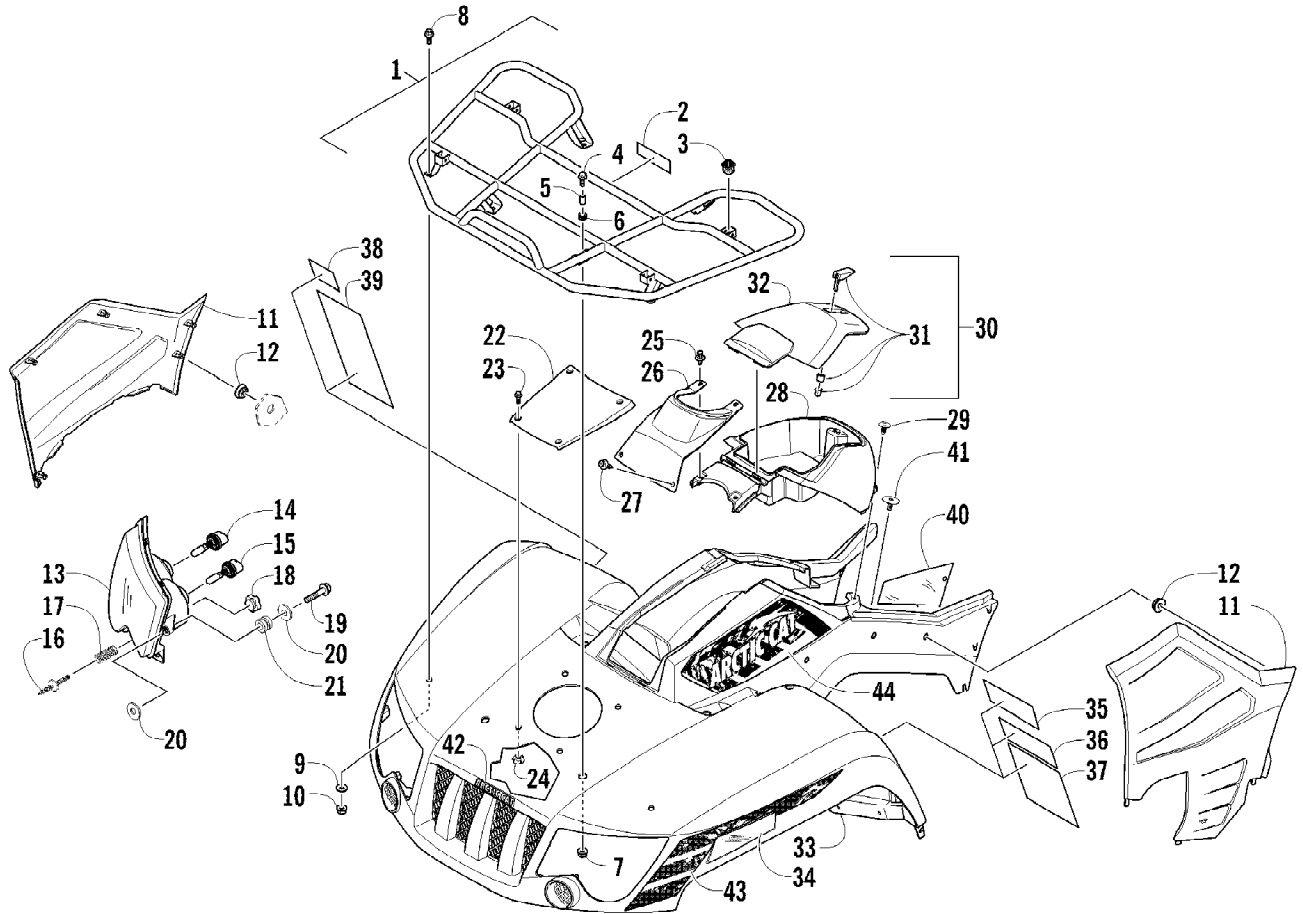

2012 ATV 550 GT GRAY (A2012BGO1PUSV)
FRONT RACK, BODY PANEL, AND HEADLIGHT ASSEMBLIES

2012 ATV 550 GT GRAY (A2012BGO1PUSV)
FRONT RACK, BODY PANEL, AND HEADLIGHT ASSEMBLIES

Ref #	Part Number	Qty	S/P/F	Description
1	2506-107	1		Rack, Front - Assembly (inc. 2-3)
2	0411-576	1		Decal, Warning - Load
3	0441-592	4	/P	Bushing
4	8410-830	4		Screw, Cap
5	0423-669	4		Spacer
6	0423-465	4		Grommet
7	8432-802	4		Nut, Lock
8	0423-654	2		Screw, Shoulder
9	8050-222	2	/P	Washer
10	0423-540	2		Nut, Lock
11	2406-380	1		Panel, Side - Lower - Right
11	2406-381	1		Panel, Side - Lower - Left
12	0423-678	8		Grommet
13	0609-852	1	/P	Headlight Assembly - Right (inc. 14-15)
13	0609-853	1	/P	Headlight Assembly - Left (inc. 14-15)
14	0409-073	2		Bulb, Headlight
15	0409-045	2		Bulb, Headlight
16	0423-514	2		Stud, Adjuster - Headlight
17	0423-522	2		Spring, Adjuster
18	0423-513	2		Knob, Adjuster
19	0623-785	4		Screw, Self-Tapping
20	8050-217	8	/P	Washer
21	0423-447	4		Grommet
22	2516-700	1		Cover, Access
23	8410-616	4		Screw, Cap
24	0423-997	4		T-Nut
25	0623-362	2		Rivet, Reinstallable
26	2516-698	1		Cover, Steering Post
27	0423-535	2		Rivet, Reinstallable
28	2516-721	1		Box, Storage
29	0623-544	2		Clip, Retaining
30	2506-235	1		Lid, Storage Box w/Latch (inc. 31-32)
31	1406-599	1		Latch, Storage Box
32	1406-862	1		Lid, Storage Box
33	2516-621	1		Panel, Fender - Assembly (inc. 34-40)
34	1411-078	1		Decal, Reflector - Right
34	1411-079	1		Decal, Reflector - Left
35	1411-574	1		Decal, Warning - Off-Road Only
36	1411-804	1	/P	Decal, Warning - Age
37	1411-932	1	/P	Decal, Warning - General
38	0411-835	1		Decal, Warning - Turn/Hill
39	1411-250	1		Decal, Warning - Reverse/Pre-Ride
40	0412-394	1	/P	Foil, Protective
41	0423-101	2		Screw, Shoulder
42	1411-725	1		Decal, "Arctic Cat"
43	2411-644	1		Decal, Side - Front Right
43	2411-645	1		Decal, Side - Front Left
44	2411-646	1		Decal, Side - Upper Right
44	2411-647	1		Decal, Side - Upper Left