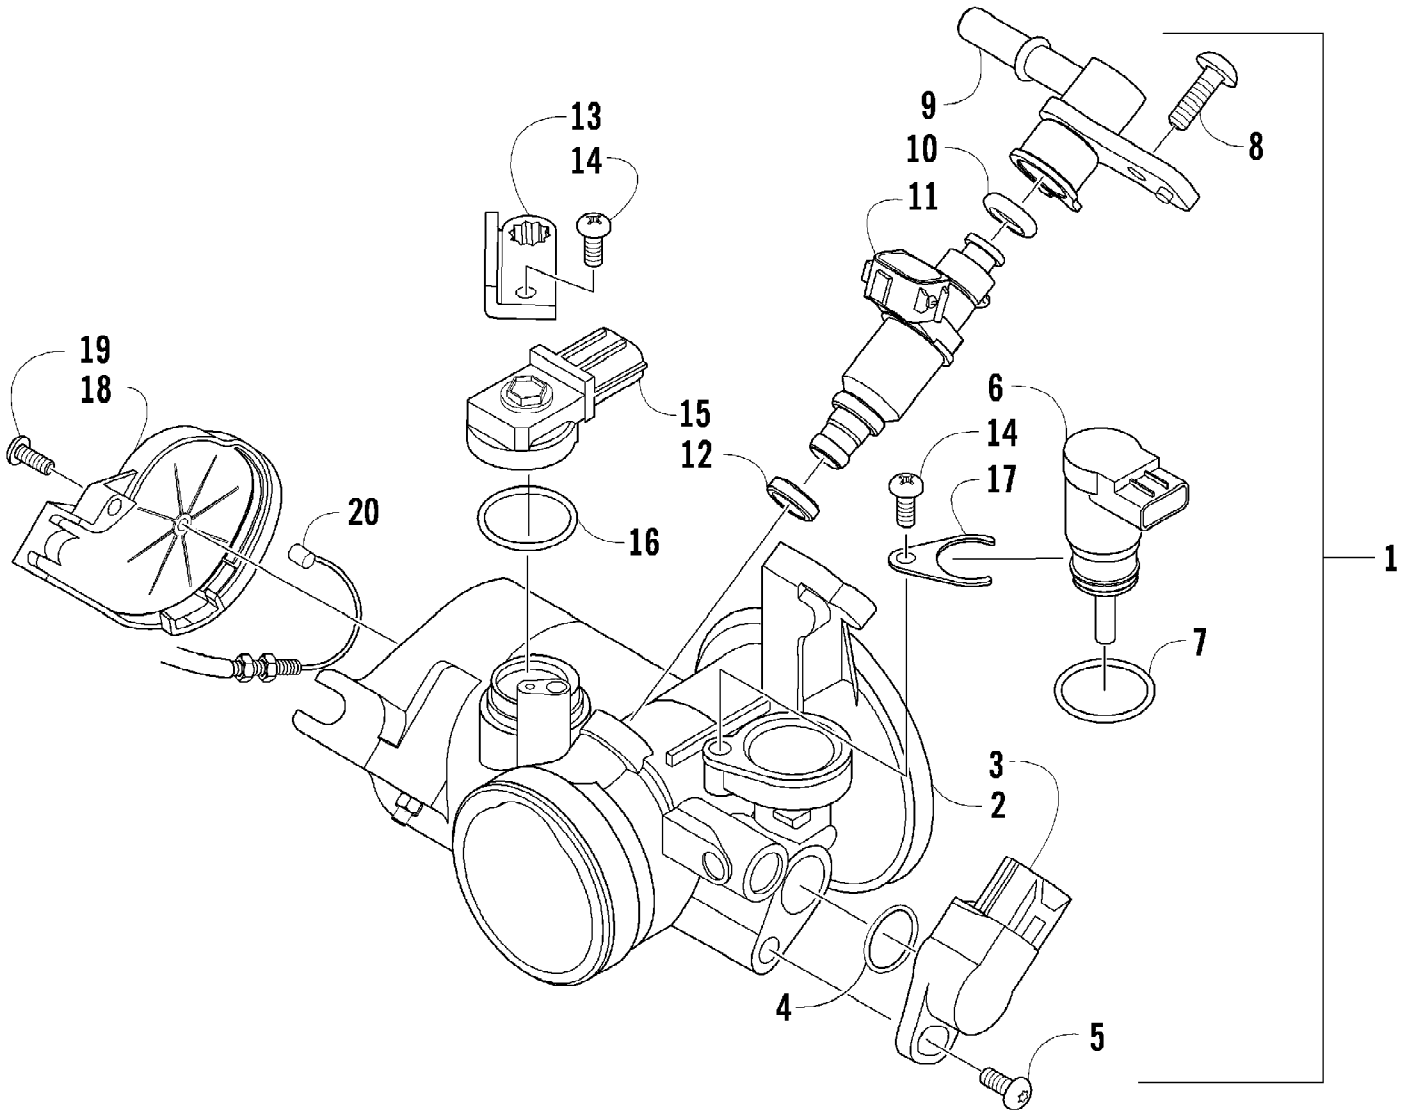

2012 ATV 550 GT GRAY (A2012BGO1PUSV)
THROTTLE BODY ASSEMBLY

2012 ATV 550 GT GRAY (A2012BGO1PUSV)
THROTTLE BODY ASSEMBLY

Page 71 of 79

Ref #	Part Number	Qty	S/P/F	Description
1	0470-753	1		Throttle - Assembly (inc. 2-19)
2	0	1	F	Throttle Body
3	0430-072	1		Sensor, Throttle Position
4	5507-234	1		O-Ring
5	5507-231	1		Screw, Machine
6	0430-074	1		Valve, ISC
7	5507-233	1		O-Ring
8	5507-238	1		Screw, Machine
9	0470-687	1		Rail, Fuel
10	0470-767	1		O-Ring
11	0470-762	1		Injector, Fuel
12	0470-768	1		Seal
13	5507-227	1		Bracket, MAP Sensor
14	5507-117	2	/P	Screw, Machine
15	0430-073	1		Sensor, MAP
16	5507-232	1		O-Ring
17	5507-229	1		Plate, ISC Valve
18	5507-223	1		Cover
19	5507-037	1	/P	Screw, Machine
20	0487-057	1		Cable, Throttle