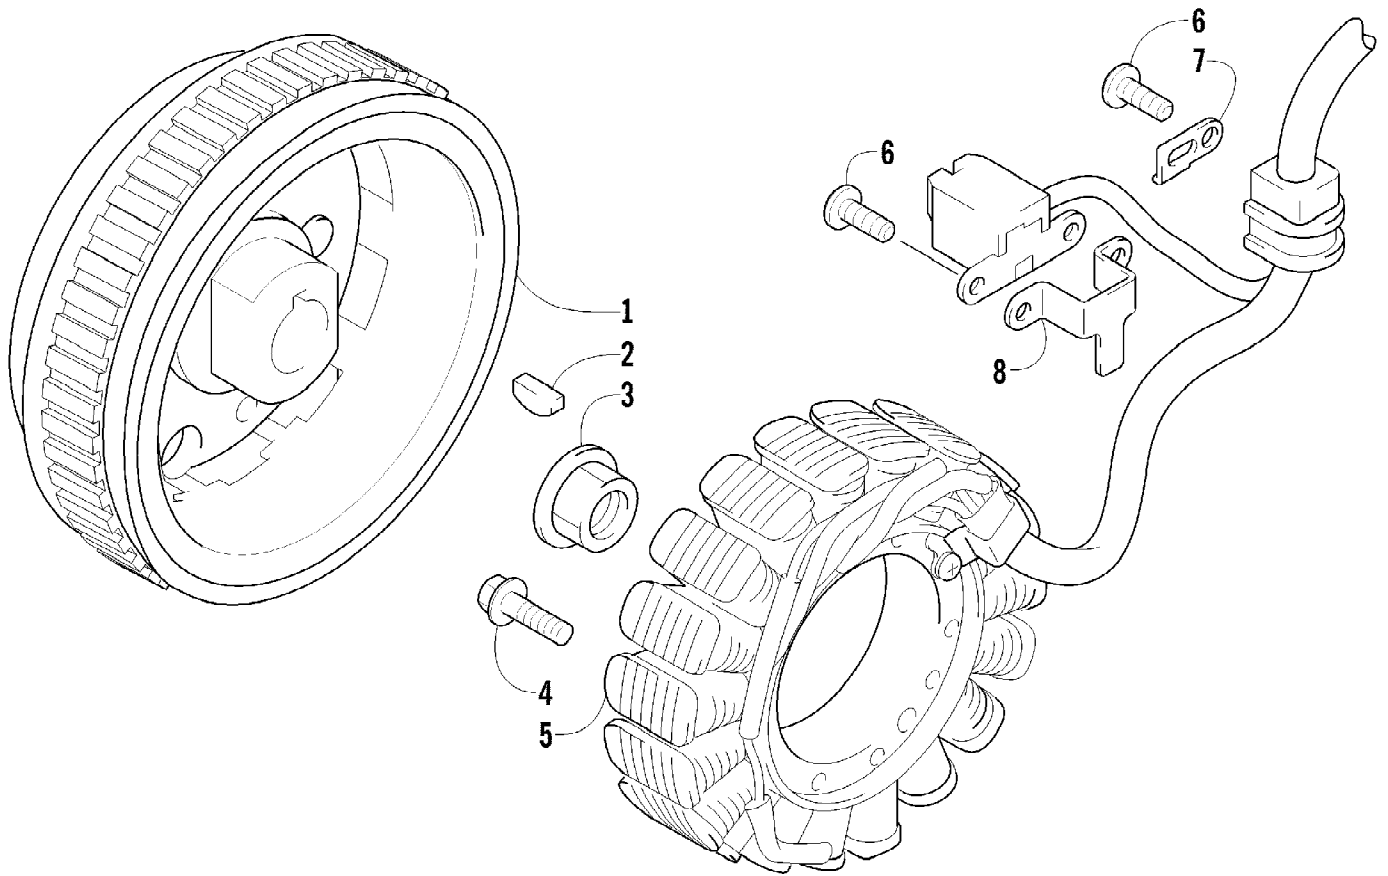

2012 ATV 550 GT GRAY (A2012BGO1PUSV)
MAGNETO ASSEMBLY

Page 47 of 79

Ref #	Part Number	Qty	S/P/F	Description
1	0802-048	1		Rotor/Flywheel
2	0829-012	1		Key
3	0827-014	1		Nut
4	8409-632	3		Screw, Cap
5	0802-041	1		Stator - Assembly
6	8470-510	3		Screw, Machine
7	0802-015	1		Clamp - No. 1
8	0802-016	1		Clamp - No. 2