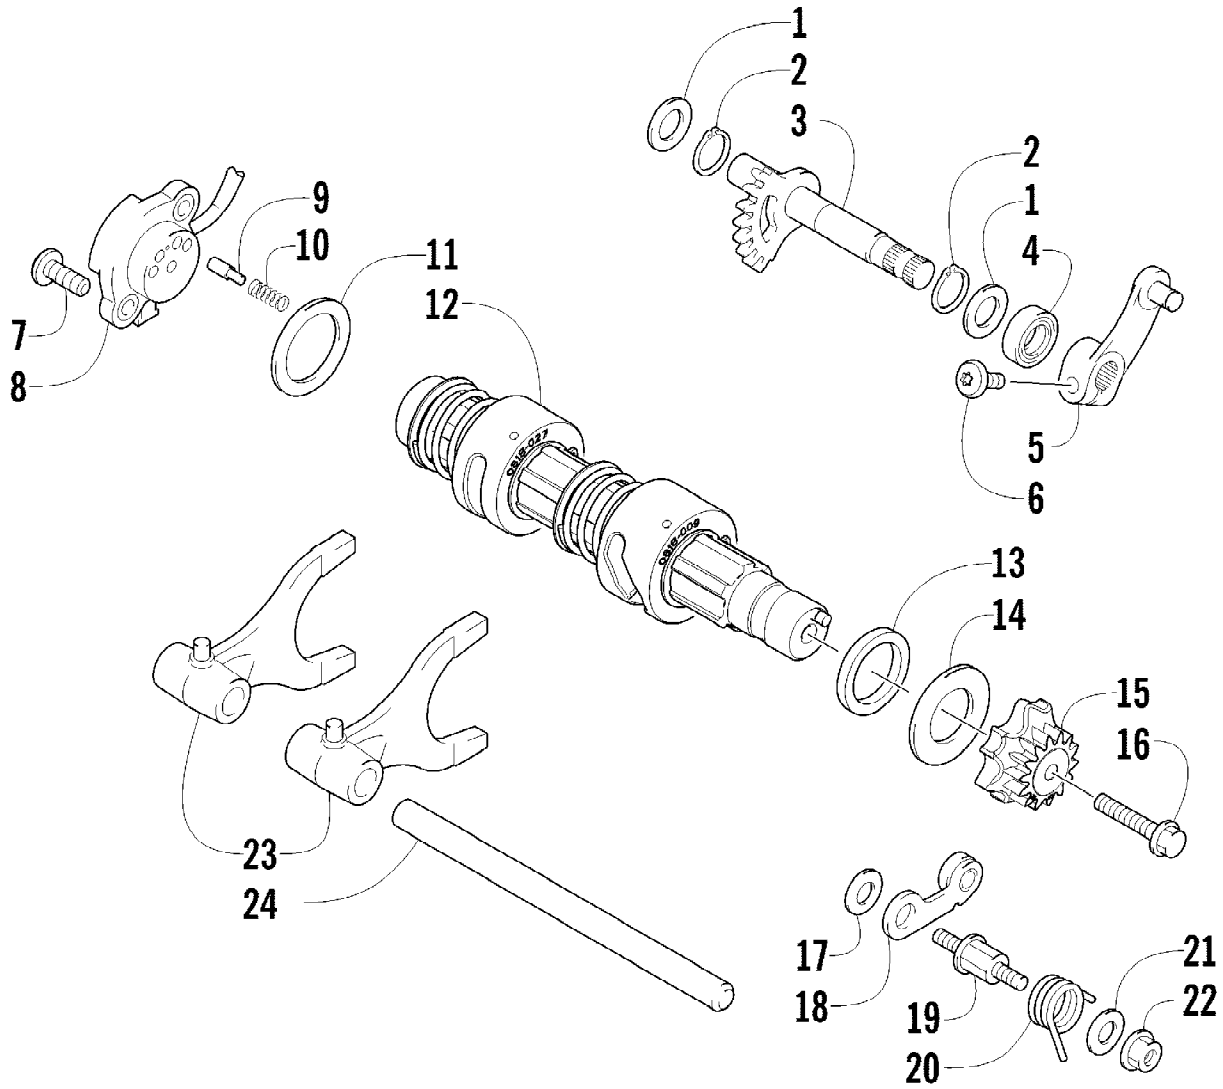

2012 ATV 550 GT GRAY (A2012BGO1PUSV)
GEAR SHIFTING ASSEMBLY

Page 39 of 79

Ref #	Part Number	Qty	S/P/F	Description
1	0828-036	2		Washer
2	0831-010	2		Ring, Retaining
3	0818-007	1	/P	Shaft, Sub-Gear Shift
4	0830-044	1		Seal, Sub-Gear Shift Shaft
5	0818-014	1		Arm, Select
6	8468-620	1	/P	Screw, Machine
7	8470-520	2		Screw, Machine
8	0409-090	1	/P	Switch, Gear Position
9	0818-013	2		Contact
10	0818-017	2		Spring
11	0828-040	1		Washer
12	0818-046	1		Shaft, Gear Shift - Assembly
13	0828-131	1		Spacer
14	0828-037	1		Washer
15	0818-089	1	/P	Plate, Gear Shift Cam
16	0826-006	1		Screw, Cap
17	0828-038	1		Washer
18	0818-002	1		Stopper, Cam
19	0818-004	1		Support, Cam Stopper
20	0818-090	1		Spring
21	0828-035	1		Washer
22	8424-602	1	/P	Nut
23	0818-072	2	/P	Fork, Shift
24	0818-006	1		Shaft, Shift Fork