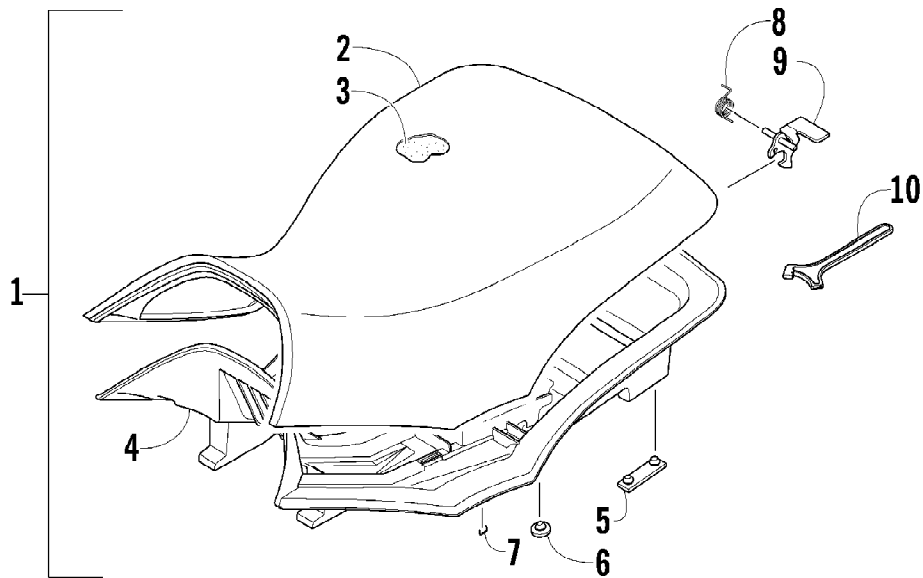

2012 ATV 550 GT GRAY (A2012BGO1PUSV)
SEAT ASSEMBLY

Page 57 of 79

Ref #	Part Number	Qty	S/P/F	Description
1	4506-557	1	/P	Seat Assembly (inc. 2-9)
2	1506-209	1		Cover, Seat
3	0517-119	1		Foam, Seat
4	2416-826	1	/P	Base, Seat - Assembly (inc. 5-6)
5	0406-879	2		Bumper, Seat - Rear
6	0406-877	4	/P	Bumper, Seat - Front
7	0624-263	AR		Staple
8	1406-592	1	/P	Spring, Seat Latch
9	1506-156	1		Latch, Seat
10	0441-587	1		Wrench, Spanner