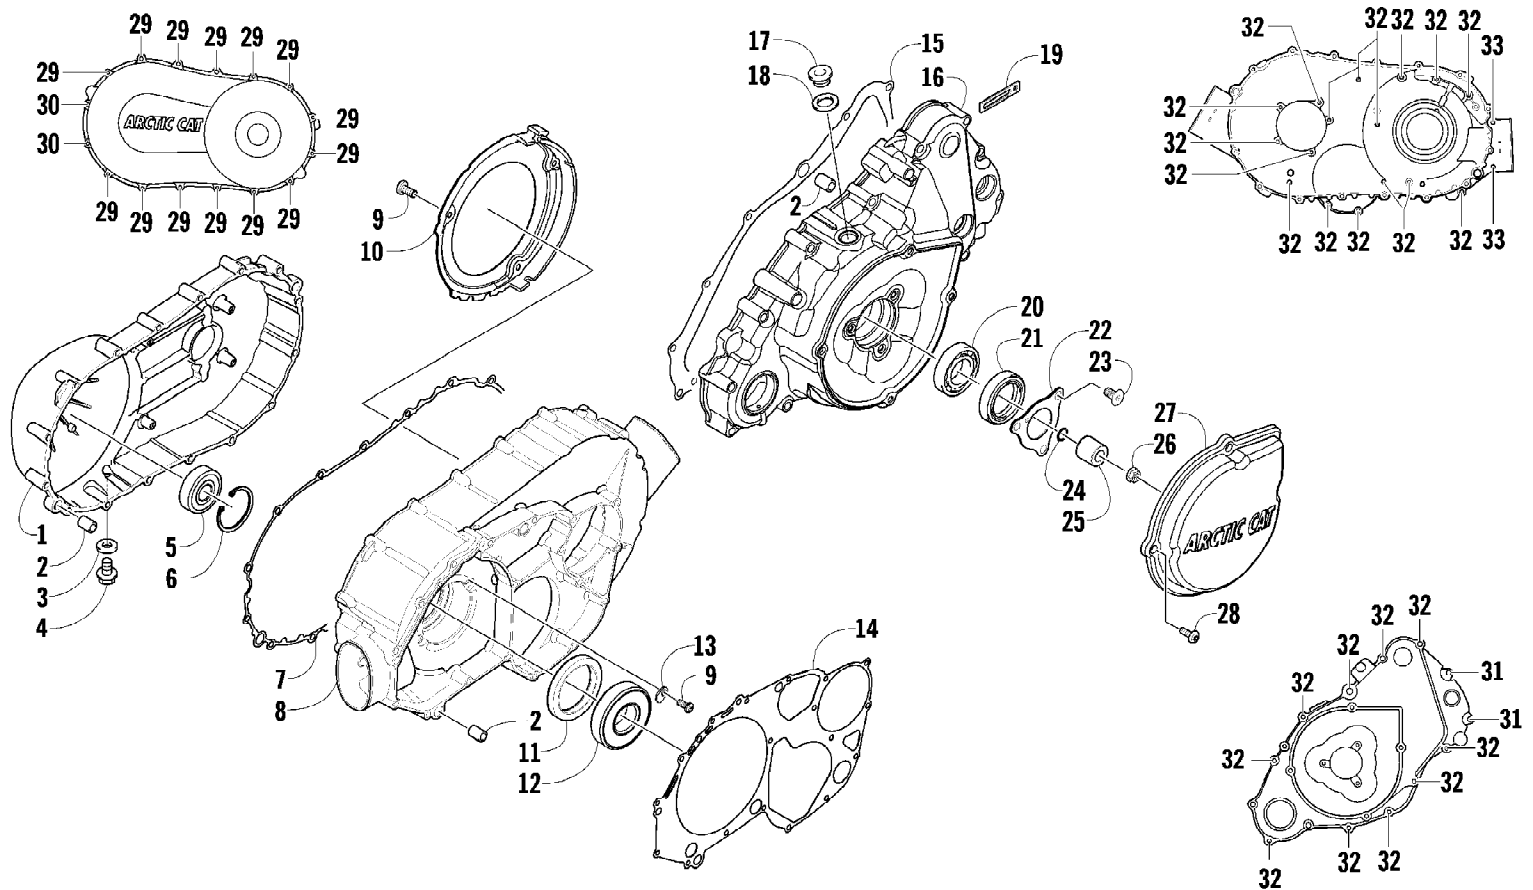

2012 ATV 550 GT GRAY (A2012BGO1PUSV)
CLUTCH/V-BELT/MAGNETO COVER ASSEMBLY

2012 ATV 550 GT GRAY (A2012BGO1PUSV)
CLUTCH/V-BELT/MAGNETO COVER ASSEMBLY

Ref #	Part Number	Qty	S/P/F	Description
1	0806-089	1		Cover, V-Belt
2	0829-002	6		Pin, Dowel
3	0830-013	1		Washer, Crush
4	8408-812	1		Screw, Cap
5	0832-060	1		Bearing
6	0831-078	1		Ring, Retaining
7	0830-174	1	/P	Gasket, V-Belt Cover
8	0806-086	1		Cover, Clutch
9	0826-029	5		Screw, Machine
10	0806-048	1		Plate, Air Intake
11	0830-188	1	/P	Seal
12	0832-009	1	/P	Bearing
13	0822-010	2	/P	Retainer, Bearing
14	0830-116	1	/P	Gasket, Clutch Cover
15	0830-128	1		Gasket, Magneto Cover
16	0806-082	1	/P	Cover, Magneto - Assembly
17	0826-155	1		Plug
18	0830-015	1		Washer, Crush
19	3002-964	1	/P	Clamp, Wire
20	1602-981	1	/P	Bearing
21	0830-158	1		Seal
22	0805-008	1		Retainer, Seal
23	0826-031	3		Screw, Machine
24	0830-108	1		O-Ring
25	0820-061	1		Bushing
26	0827-008	1		Nut
27	0820-062	1		Cover, Magneto
28	8468-616	4		Screw, Machine
29	8468-645	14		Screw, Machine
30	8468-655	2		Screw, Machine
31	8468-625	2		Screw, Machine
32	8468-640	26		Screw, Machine
33	8468-675	2		Screw, Machine