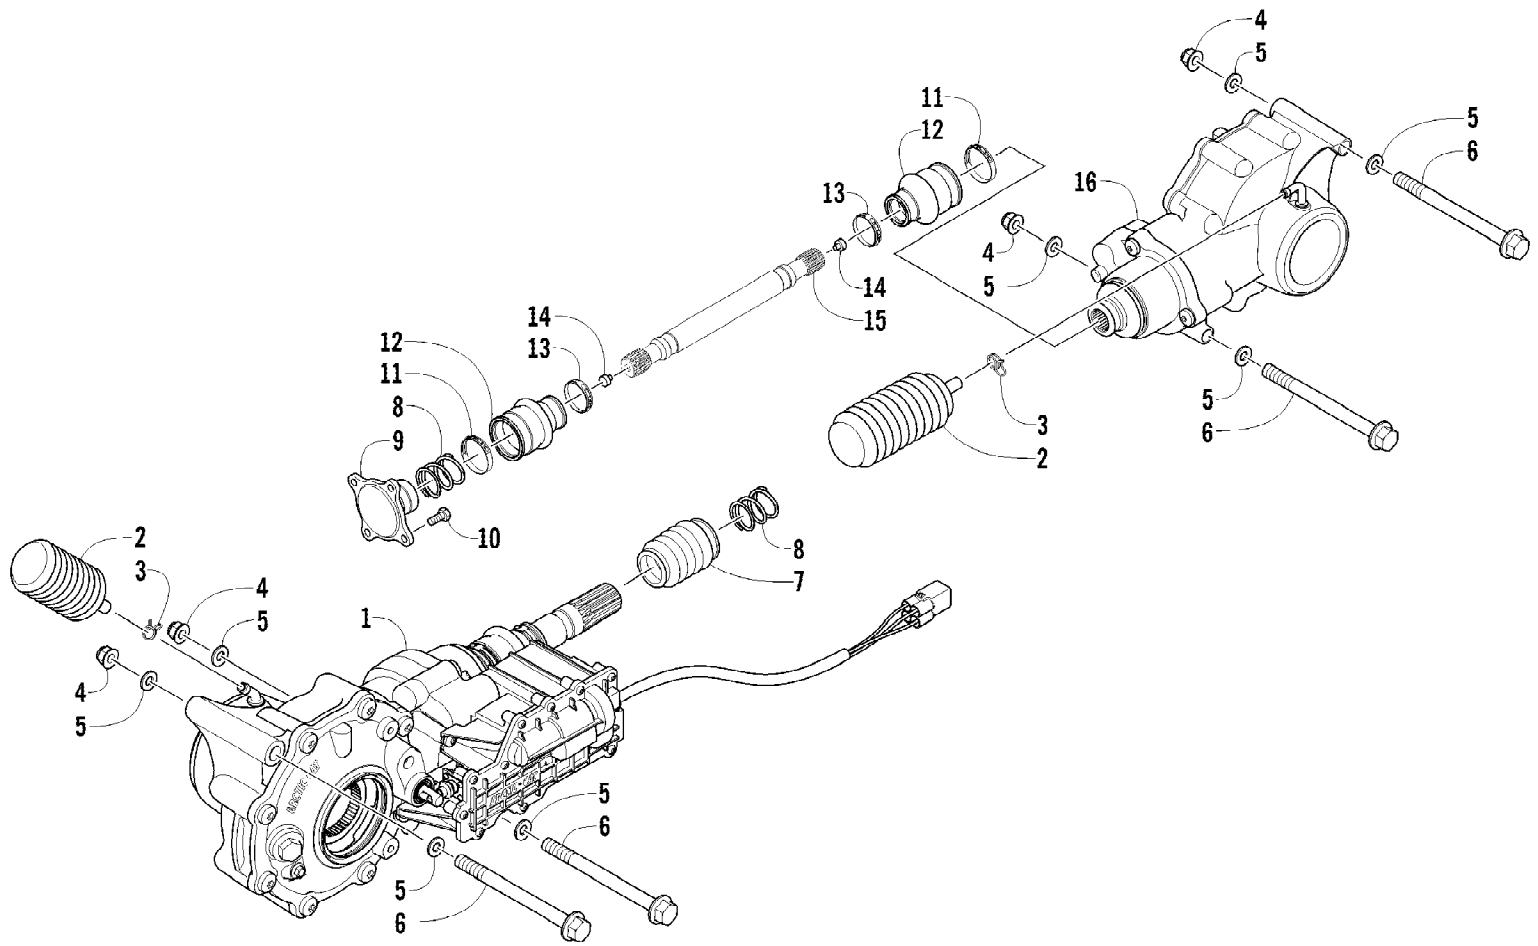

2012 ATV 550 GT GRAY (A2012BGO1PUSV)
DRIVE TRAIN ASSEMBLY

2012 ATV 550 GT GRAY (A2012BGO1PUSV)
DRIVE TRAIN ASSEMBLY

Page 24 of 79

Ref #	Part Number	Qty	S/P/F	Description
1	1502-878	1		Gearcase, Front
2	1402-620	2	/P	Bladder, Gearcase
3	0423-315	2		Clamp, Hose
4	8428-002	4		Nut, Lock
5	0423-426	8		Washer
6	0423-404	4		Screw, Cap
7	0402-966	1		Boot, Shaft
8	1402-026	2		Spring
9	0402-950	1		Flange, Output
10	8408-820	4	/P	Screw, Cap
11	0423-393	2		Clamp
12	0402-985	2	/P	Boot
13	0423-411	2		Clamp
14	0673-618	2	/P	Bumper, Propeller Shaft
15	1402-233	1		Shaft, Propeller
16	1502-879	1		Gearcase, Rear