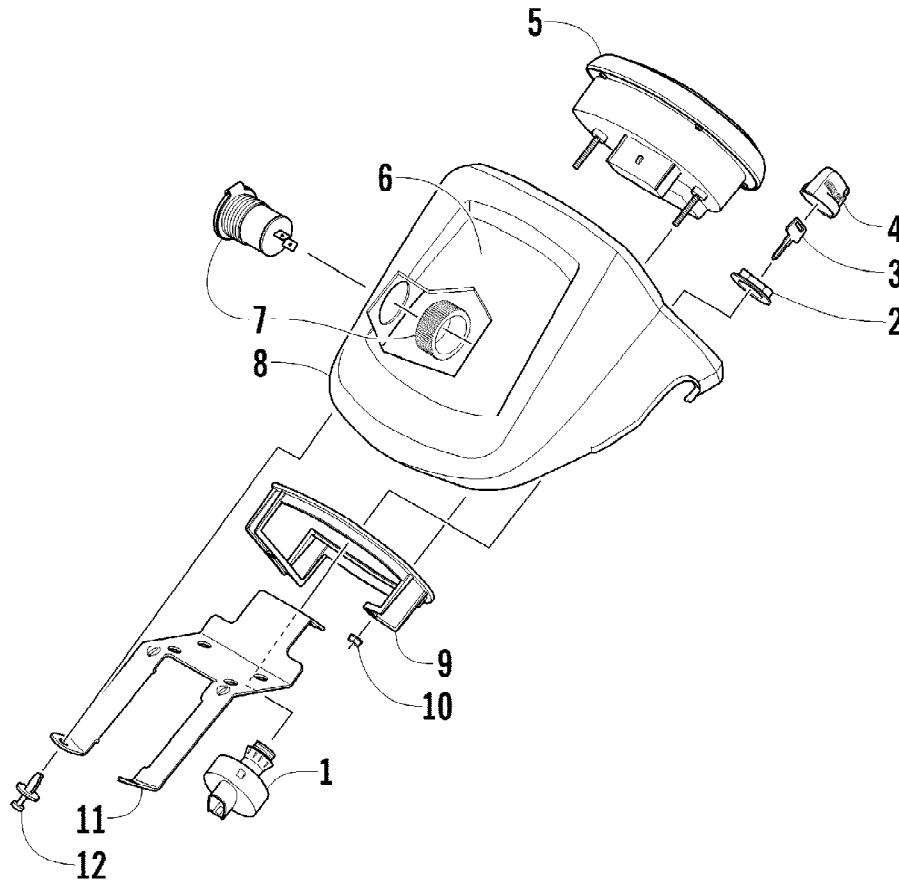

2012 ATV 550 GT GRAY (A2012BGO1PUSV)
INSTRUMENT POD ASSEMBLY

Page 45 of 79

Ref #	Part Number	Qty	S/P/F	Description
1	0430-090	1	/P	Switch, Ignition - Assembly (inc. 2-4)
2	0430-050	1		Nut, Retaining
3	0430-042	1		Key, Ignition (Y Series - Left-Side Cut)
3	0430-043	1		Key, Ignition (Z Series - Right-Side Cut)
4	0430-054	1		Cover, Key
5	0520-145	1		Gauge, LCD
6	9611-399	1		Decal, 50th Anniversary
7	0641-897	1	/P	Outlet, Accessory - 12V
8	0505-590	1		Instrument Pod
9	0420-065	1	/P	Bracket, Retaining
10	0423-493	2		Nut w/Washer
11	2506-470	1		Bracket, Mounting - Instrument Pod
12	0423-535	2		Rivet, Reinstallable