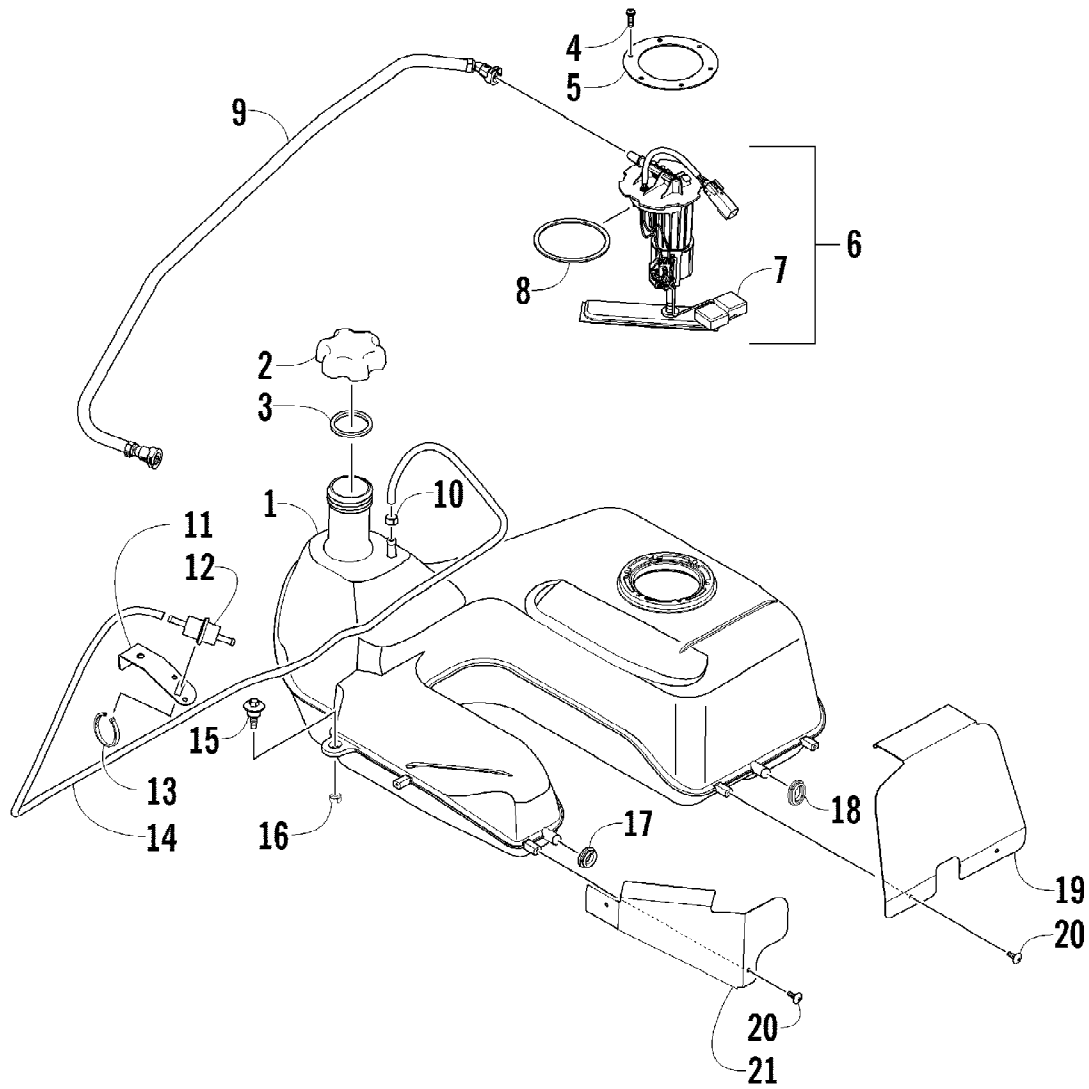

2012 ATV 550 GT GRAY (A2012BGO1PUSV)
GAS TANK ASSEMBLY

Page 37 of 79

Ref #	Part Number	Qty	S/P/F	Description
1	0570-307	1		Tank, Gas - Assembly (inc. 2-5)
2	0470-438	1	/P	Cap, Gas Tank (inc. 3)
3	0109-733	1	/P	Gasket, Gas Tank Cap
4	0423-898	6		Screw, Self-Tapping
5	2670-042	1		Plate, Retaining
6	0570-322	1	/P	Pump, Fuel - Assembly (inc. 7-8)
7	2670-235	1		Float
8	0470-838	1		Seal
9	0570-317	1		Hose, Gasline - Assembly
10	0423-688	AR		Clamp, Hose
11	0470-827	1		Bracket, Filter Mounting
12	0510-335	1	/P	Filter, In-Line
13	0123-788	AR	/P	Tie, Cable - 8 in.
14	0410-070	AR	/P	Hose, Gasline - 25 ft
15	0423-732	2		Screw, Shoulder
16	0623-038	1		Nut w/Washer
17	0423-460	1		Grommet
18	0423-806	1		Grommet
19	0470-710	1		Shield, Heat - Gas Tank - Rear
20	0623-797	4		Screw, Self-Tapping
21	0470-709	1		Shield, Heat - Gas Tank - Front