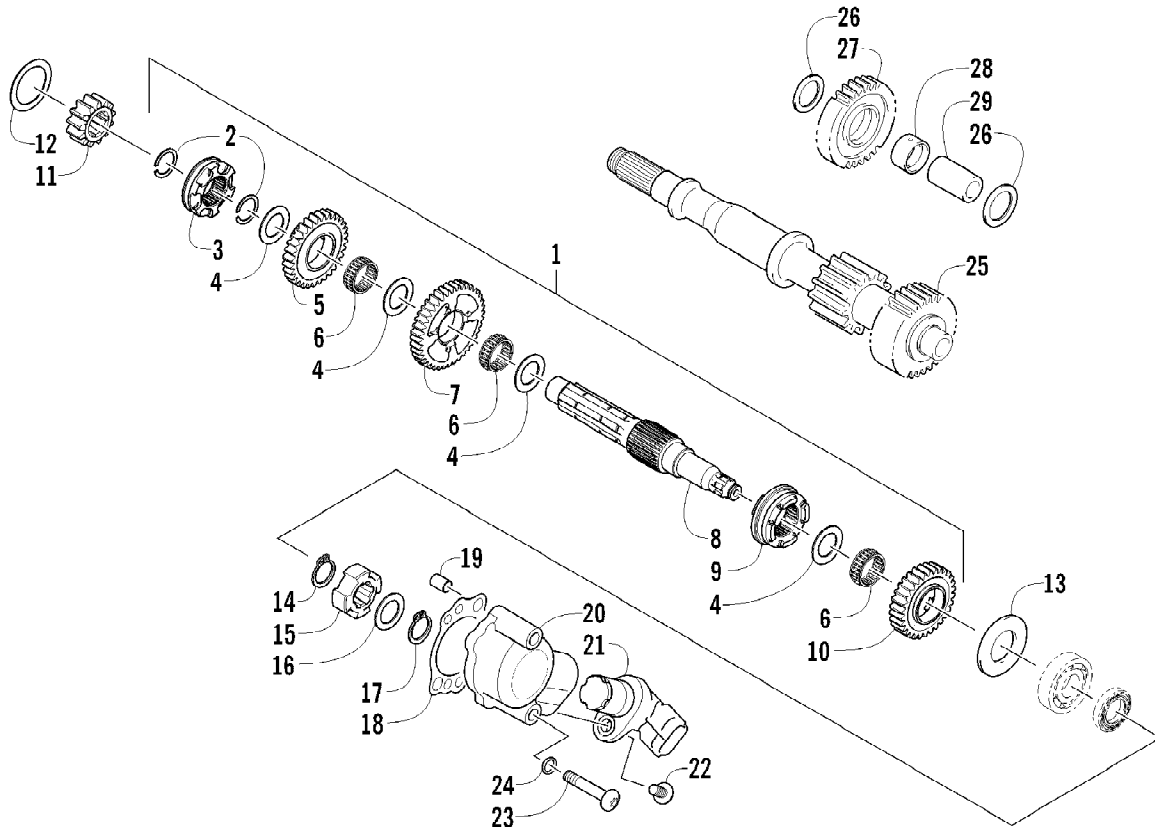

2012 ATV 550 GT GRAY (A2012BGO1PUSV)
SECONDARY TRANSMISSION ASSEMBLY

2012 ATV 550 GT GRAY (A2012BGO1PUSV)
SECONDARY TRANSMISSION ASSEMBLY

Page 61 of 79

Ref #	Part Number	Qty	S/P/F	Description
1	0822-124	1		Countershaft Assembly (inc. 2-10)
2	0831-085	2		Ring, Retaining
3	0822-120	1		Gear Select, Reverse
4	0822-121	4		Shim
5	0822-119	1		Gear, Reverse Driven
6	0832-082	3		Bearing
7	0822-114	1		Gear, Driven - Low
8	0822-113	1		Countershaft
9	0822-116	1		Gear Select, Sliding
10	0822-115	1		Gear, Driven - High
11	0822-125	1		Gear, Drive
12	0828-019	1		Washer, Thrust
13	0828-011	1		Washer
14	0831-040	1		Ring, Retaining
15	0822-050	1		Trigger, Speedometer Sensor
16	0828-069	1		Washer, Thrust
17	0831-039	1		Ring, Retaining
18	0830-129	1		Gasket
19	0829-023	2		Pin, Dowel
20	0822-049	1		Housing, Speedometer Sensor
21	0430-091	1		Sensor, Speedometer
22	8468-620	1	/P	Screw, Machine
23	8468-645	2		Screw, Machine
24	0830-107	2		Gasket
25	0822-001	1		Driveshaft
26	0828-016	2		Washer, Thrust
27	0822-011	1		Gear, Reverse Idle
28	0822-012	1		Bushing
29	0822-015	1		Shaft, Reverse Idle