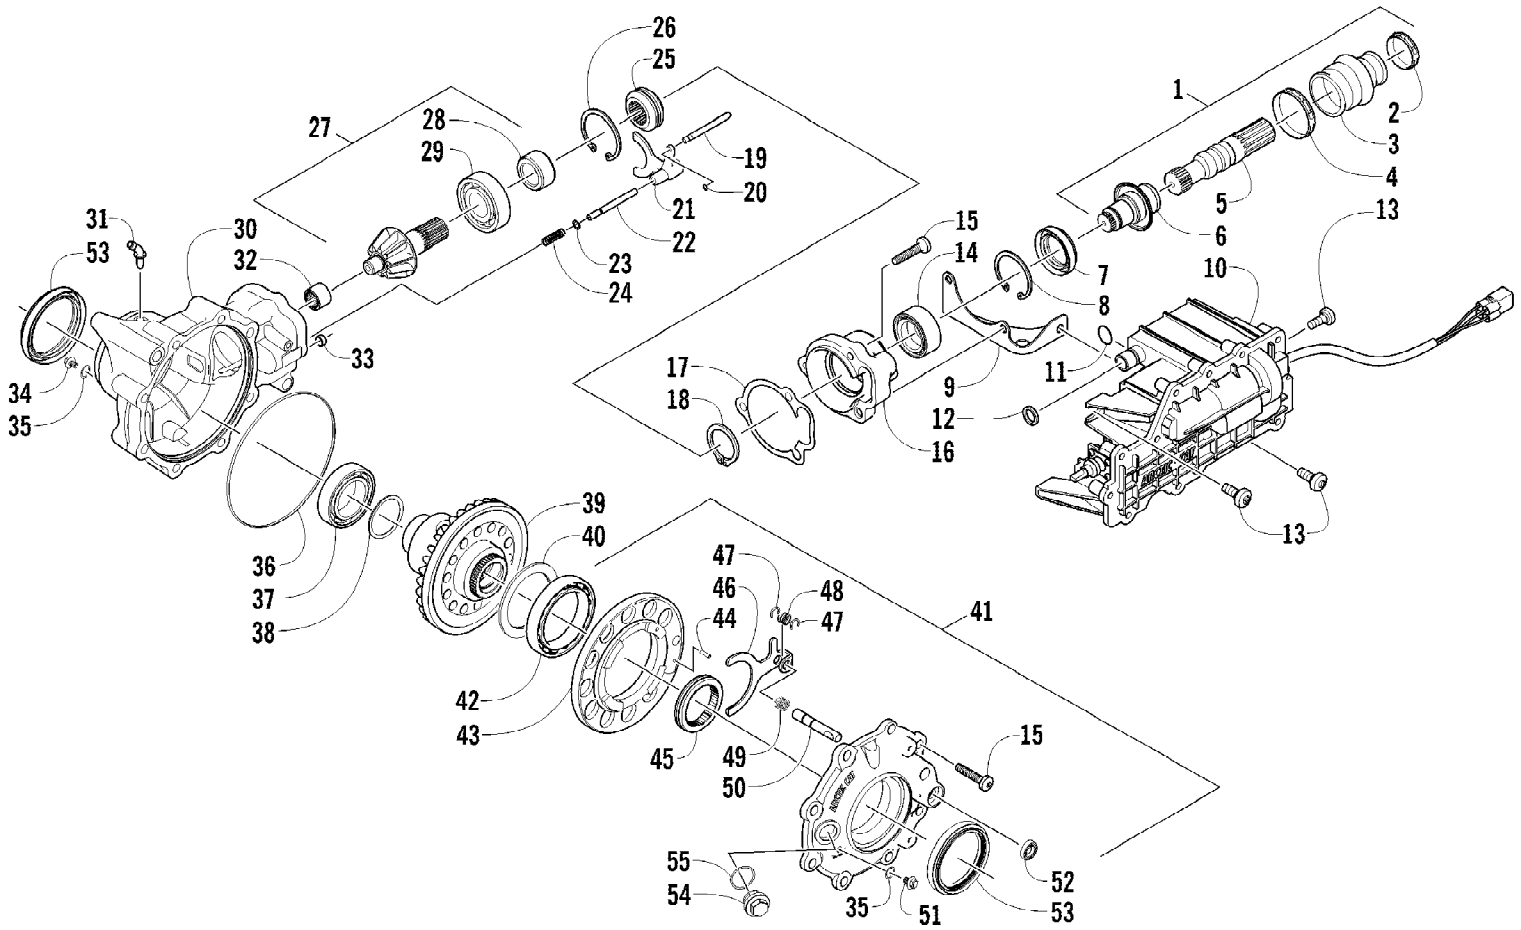

2012 ATV 550 GT GRAY (A2012BGO1PUSV)
FRONT DRIVE GEARCASE ASSEMBLY

2012 ATV 550 GT GRAY (A2012BGO1PUSV)
FRONT DRIVE GEARCASE ASSEMBLY

Ref #	Part Number	Qty	S/P/F	Description
	1502-878	1		Complete Front Drive Gearcase Assembly
1	1502-083	1		Shaft, Propeller - Assembly (inc. 2-6)
2	0423-411	1		Clamp
3	0402-985	1	/P	Boot, Propeller Shaft
4	0423-393	1		Clamp
5	1402-045	1		Shaft, Output
6	1502-085	1	/P	Shaft, Input
7	1402-011	1		Seal
8	0423-423	1		Ring, Retaining
9	1502-237	1		Bracket, Actuator
10	1502-909	1	/P	Actuator (inc. 11)
11	1402-981	1		O-Ring
12	0423-892	1	/P	O-Ring
13	0423-396	3		Screw, Self-Tapping
14	1402-043	1		Bearing
15	0423-118	11		Screw, Self-Tapping
16	0502-528	1	/P	Housing, Pinion
17	0402-947	1		Gasket, Flange
18	0423-417	1		Ring, Retaining
19	0402-997	1		Shaft, Selector
20	0423-402	1		Ring, Retaining
21	0402-998	1		Fork, Selector
22	0402-417	1		Shaft, Shuttle
23	0423-147	1		O-Ring
24	0402-999	1		Spring, Return
25	0402-413	1		Coupler, Drive
26	1423-067	1		Ring, Retaining
27	1502-863	1		Gear, Pinion - Assembly - 10T (inc. 28-29)
28	1402-977	1		Collar, Retaining
29	0402-327	1		Bearing
30	1502-856	1		Housing, Gearcase
31	1402-980	1		Fitting, Elbow
32	0402-328	1		Bearing
33	0402-411	1		Pin, Dowel
34	1402-210	1	/P	Plug, Magnetic (inc. one No. 35)
35	0423-153	2		O-Ring
36	0423-149	1		O-Ring
37	0402-393	1		Bearing
38	0402-405	AR		Shim, 41 x 49 x 1.3 mm
38	0402-406	AR		Shim, 41 x 49 x 1.4 mm
38	0402-407	AR		Shim, 41 x 49 x 1.5 mm
38	0402-408	AR		Shim, 41 x 49 x 1.6 mm
38	0402-409	AR		Shim, 41 x 49 x 1.7 mm
39	1502-860	1		Gear, Ring - 36T
40	1402-074	AR		Shim, 61 x 69 x 1.3 mm
40	1402-075	AR		Shim, 61 x 69 x 1.4 mm
40	1402-076	AR		Shim, 61 x 69 x 1.5 mm
40	1402-077	AR		Shim, 61 x 69 x 1.6 mm
40	1402-078	AR		Shim, 61 x 69 x 1.7 mm
41	1502-895	1		Cover, Gearcase (inc. one No. 35, 42-52, and one No. 53)
42	1402-053	1		Bearing