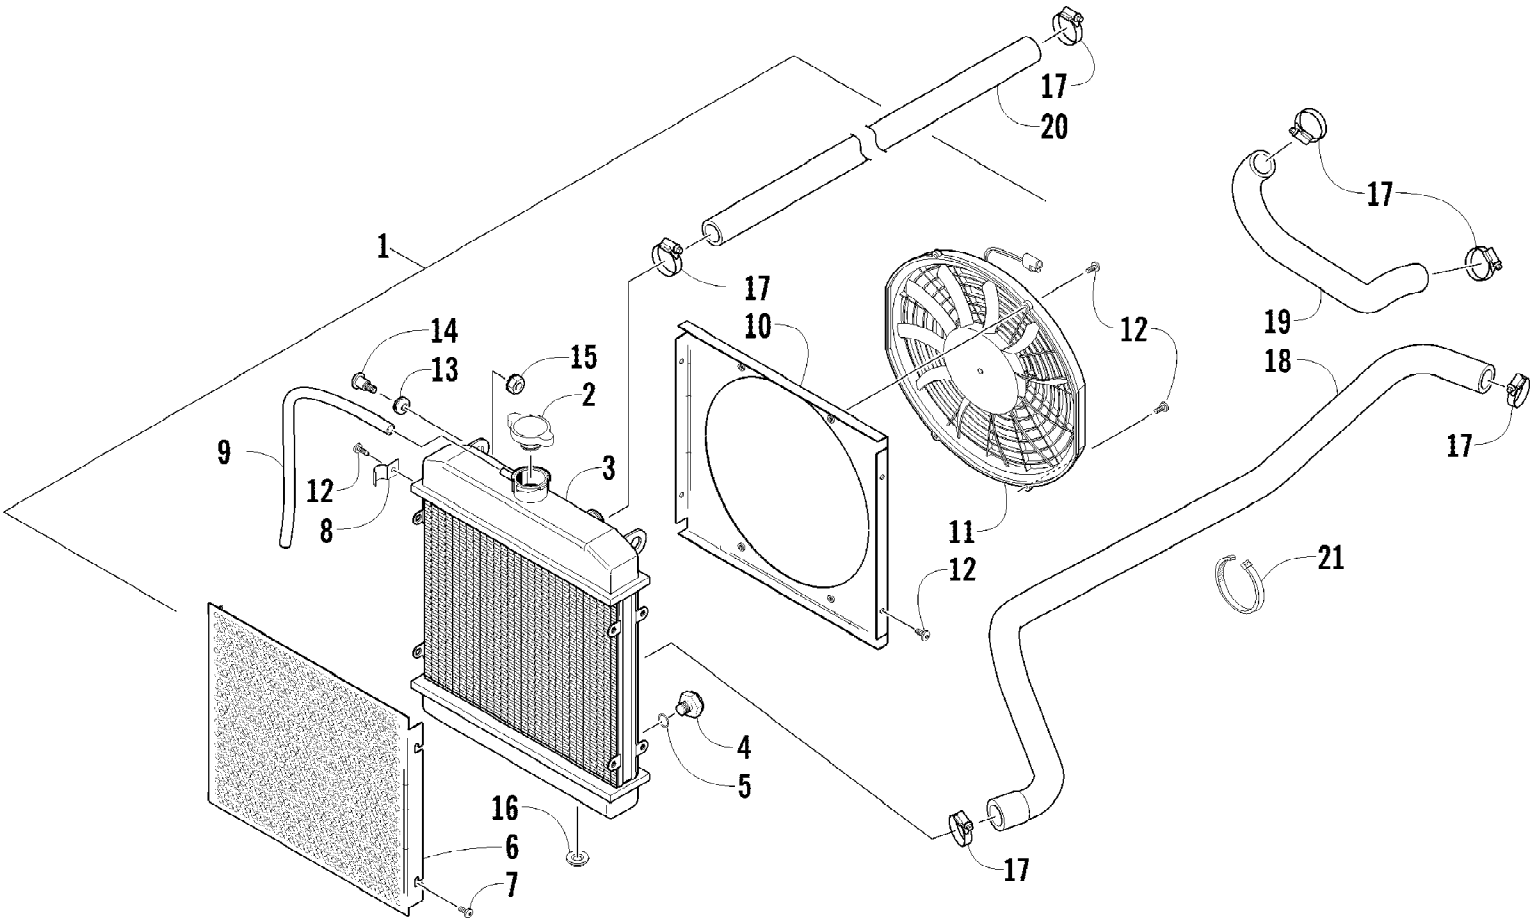

2012 ATV 550 GT GRAY (A2012BGO1PUSV)
COOLING ASSEMBLY

Page 12 of 79

Ref #	Part Number	Qty	S/P/F	Description
1	0413-256	1	/P	Radiator Assembly (inc. 2-13)
2	0413-255	1	/P	Cap
3	0413-205	1		Radiator
4	0413-195	1		Plug, Drain
5	1602-213	1	/P	O-Ring
6	0413-007	1		Screen
7	8475-512	4		Screw, Machine
8	0423-351	1		Clamp, Wire
9	0610-016	AR	/P	Hose - 25 ft
9	0610-015	AR	/P	Hose - 100 ft
10	0413-203	1		Shroud, Fan
11	0413-123	1	/P	Fan, Cooling
12	0623-378	8		Screw, Self-Tapping
13	0423-030	2		Grommet
14	0423-484	2		Screw, Shoulder
15	0623-038	2		Nut w/Washer
16	0423-028	2		Bushing, Stem
17	0423-496	6		Clamp, Hose
18	0410-229	1		Hose, Coolant - Lower
19	0410-022	1		Hose, Coolant - Crossover
20	0410-002	1		Hose, Coolant - Upper
21	0123-903	AR		Tie, Cable - 11.5 in.