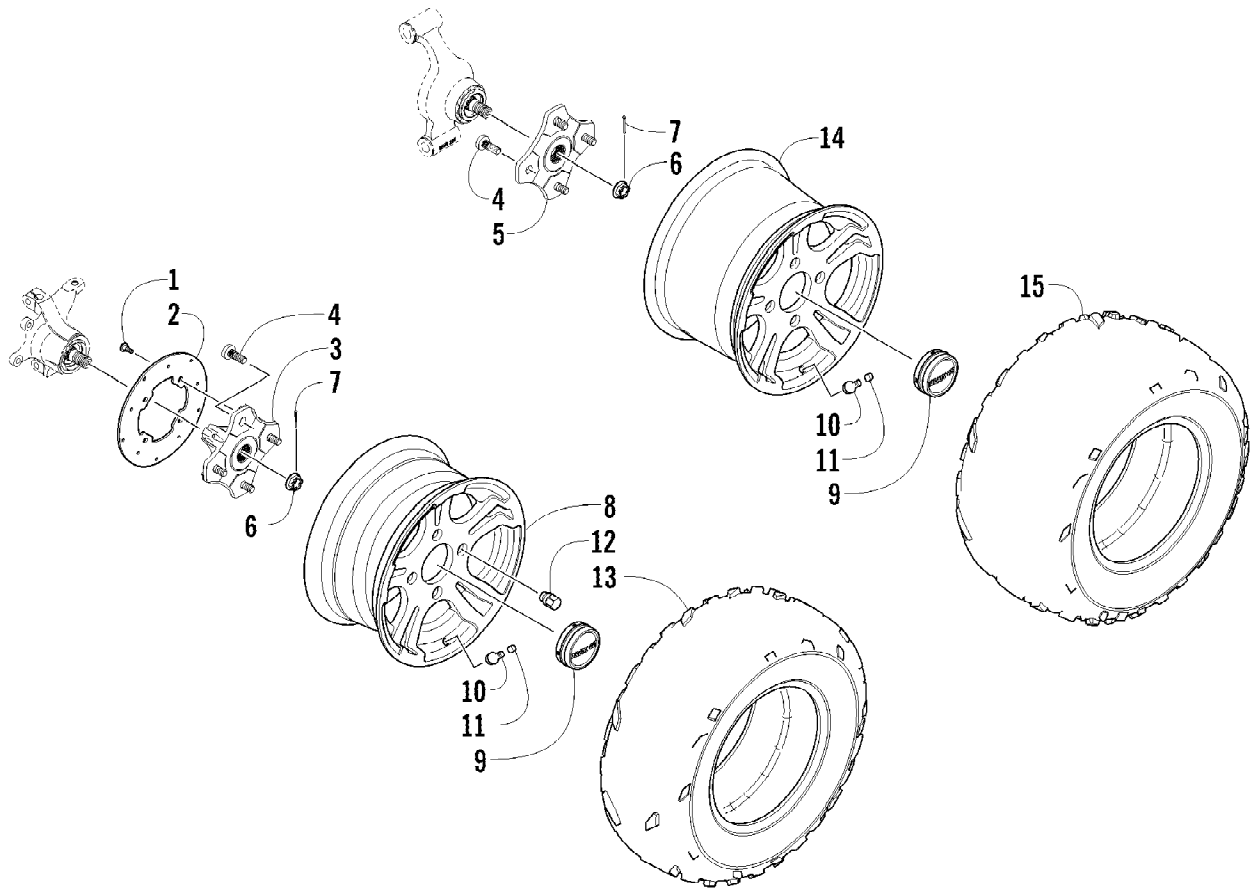

2012 ATV 550 GT GRAY (A2012BGO1PUSV)
WHEEL AND TIRE ASSEMBLY

2012 ATV 550 GT GRAY (A2012BGO1PUSV)
WHEEL AND TIRE ASSEMBLY

Page 77 of 79

Ref #	Part Number	Qty	S/P/F	Description
1	0423-557	12		Screw, Shoulder
2	2402-002	3		Disc, Brake
3	1502-462	2	/P	Hub, Wheel - Front (inc. 4)
4	0402-974	16	/P	Stud
5	1502-462	1	/P	Hub, Wheel - Rear - Right (inc. 4)
5	1502-464	1		Hub, Wheel - Rear - Left (inc. 4)
6	0423-607	4		Nut, Castle
7	0423-407	4		Pin, Cotter
8	1402-730	2		Wheel - Front (inc. 9)
9	1402-736	4		Cap, Wheel
10	0402-064	4		Stem, Valve (inc. 11)
11	0402-140	4		Cap, Valve Stem
12	0423-618	16		Nut, Lug
13	1402-894	2		Tire - Front
14	1402-731	2		Wheel - Rear (inc. 9)
15	1402-895	2		Tire - Rear