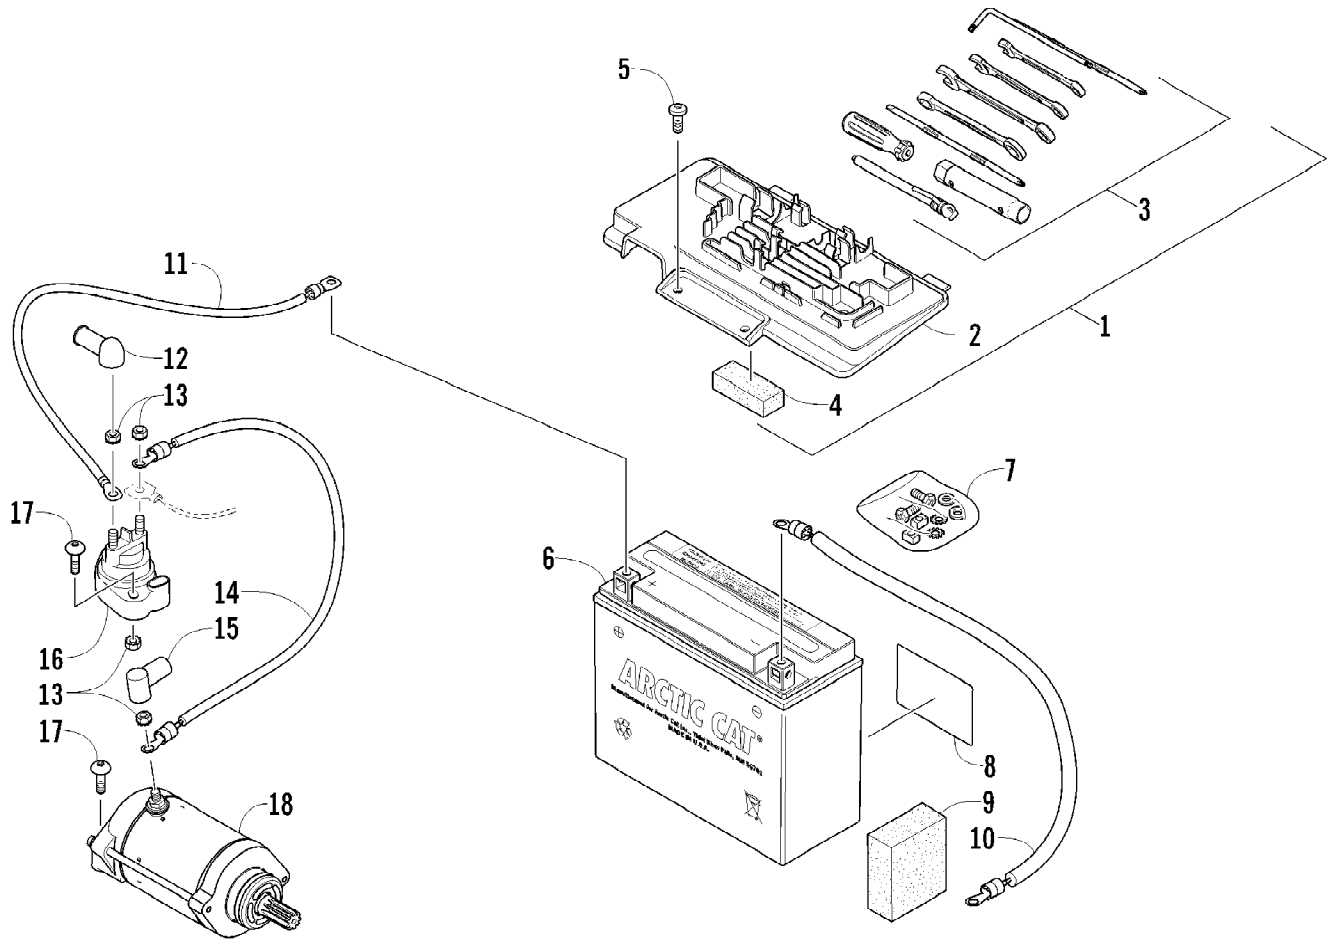

2012 ATV 550 GT GRAY (A2012BGO1PUSV)
BATTERY AND STARTER ASSEMBLY

Page 4 of 79

Ref #	Part Number	Qty	S/P/F	Description
1	5991-655	1	/P	Battery Cover/Tool Tray Assembly (inc. 2-4)
2	2406-815	1	/P	Cover, Battery
3	0444-122	1	S/P	Kit, Tool
4	0417-016	1		Pad, Battery
5	8476-620	2		Screw, Machine
6	0645-480	1		Battery Assembly (inc. 7-8)
7	0445-082	1		Kit, Hardware
8	0645-430	1		Decal, Warning
9	0417-012	1		Foam, Battery
10	0445-070	1		Cable, Battery/Ground
11	0445-062	1		Cable, Battery/Solenoid
12	0645-327	1		Boot, Terminal
13	0623-038	5		Nut w/Washer
14	0445-064	1		Cable, Solenoid/Starter (inc. 15)
15	0645-019	1		Boot, Terminal
16	0445-058	1	/P	Solenoid
17	8476-625	4		Screw, Machine
18	0825-013	1	/P	Motor, Starter - Assembly