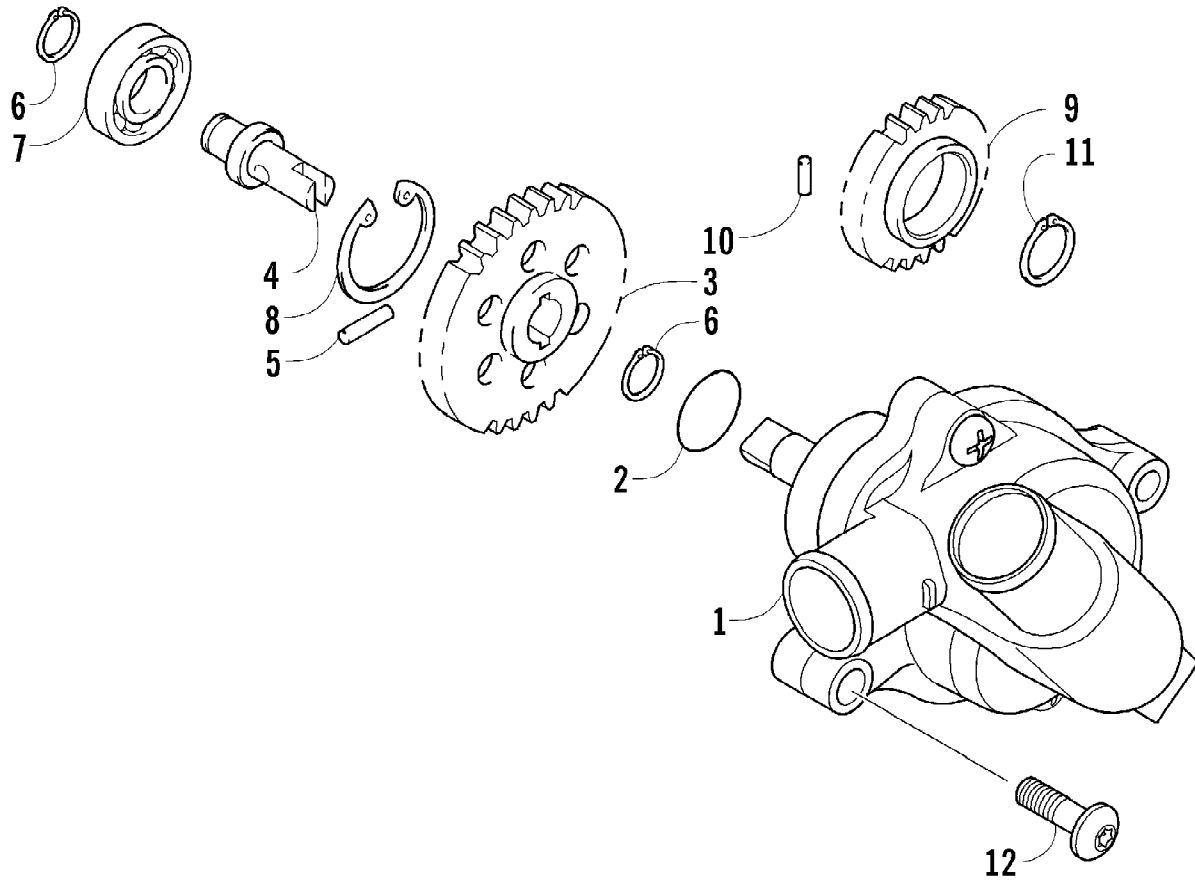

2012 ATV 550 GT GRAY (A2012BGO1PUSV)  
TRANSMISSION ASSEMBLY

Page 73 of 79

Ref #	Part Number	Qty	S/P/F	Description
1	0823-353	1	/P	Pulley, Driven - Assembly (inc. 2-4)
2	0823-176	3	/P	Shoe, Cam
3	0823-177	3		Screw, Machine
4	0823-178	1		Nut
5	0827-010	1		Nut
6	0828-106	1		Washer
7	0823-276	1		Plate, Movable Drive Face
8	0823-277	4		Damper, Movable Drive Face
9	0823-273	1		Face, Movable Drive
10	0823-013	1		Belt, Drive
11	0823-271	1		Spacer
12	0823-164	8		Roller
13	0823-272	1		Face, Fixed Drive
14	0823-131	1		Shroud, Drive Face
15	0623-914	6		Screw, Self-Tapping
16	0823-015	1		Spacer, Fixed Drive Face
17	0470-531	1		O-Ring
18	0821-002	1	/P	Housing, Clutch - Assembly
19	0830-189	1	/P	Seal
20	0827-011	1		Nut
21	0823-018	1		Clutch, One-Way
22	0823-310	1	/P	Clutch, Centrifugal - 6 Plate