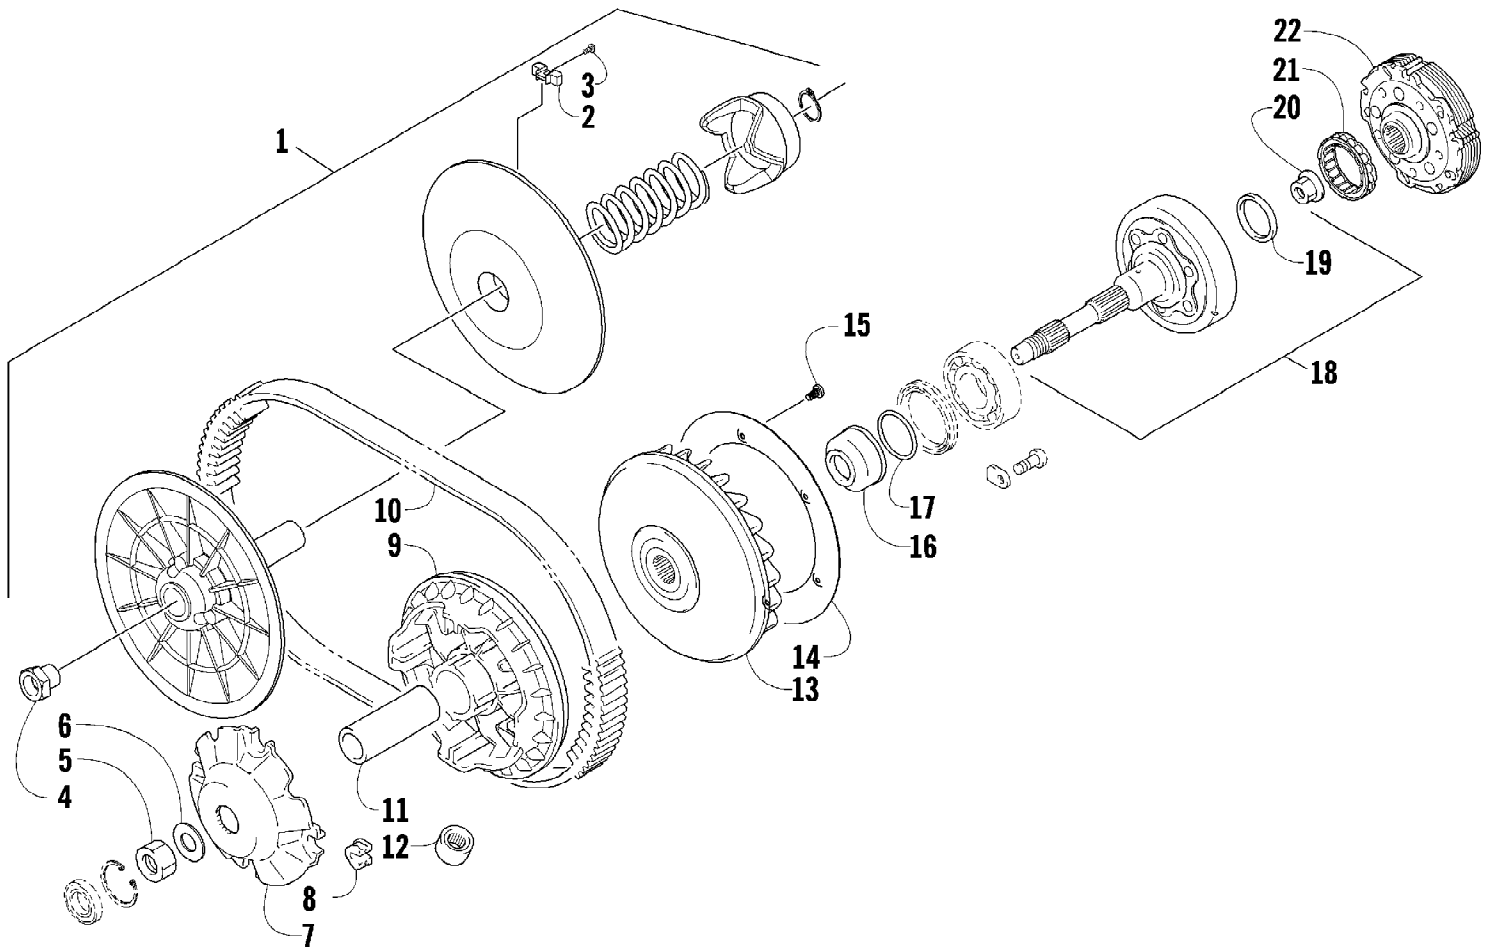

2012 ATV 550 GT GRAY (A2012BGO1PUSV)
TRANSMISSION ASSEMBLY

Page 73 of 79

Ref #	Part Number	Qty	S/P/F	Description
1	0823-353	1	/P	Pulley, Driven - Assembly (inc. 2-4)
2	0823-176	3	/P	Shoe, Cam
3	0823-177	3		Screw, Machine
4	0823-178	1		Nut
5	0827-010	1		Nut
6	0828-106	1		Washer
7	0823-276	1		Plate, Movable Drive Face
8	0823-277	4		Damper, Movable Drive Face
9	0823-273	1		Face, Movable Drive
10	0823-013	1		Belt, Drive
11	0823-271	1		Spacer
12	0823-164	8		Roller
13	0823-272	1		Face, Fixed Drive
14	0823-131	1		Shroud, Drive Face
15	0623-914	6		Screw, Self-Tapping
16	0823-015	1		Spacer, Fixed Drive Face
17	0470-531	1		O-Ring
18	0821-002	1	/P	Housing, Clutch - Assembly
19	0830-189	1	/P	Seal
20	0827-011	1		Nut
21	0823-018	1		Clutch, One-Way
22	0823-310	1	/P	Clutch, Centrifugal - 6 Plate