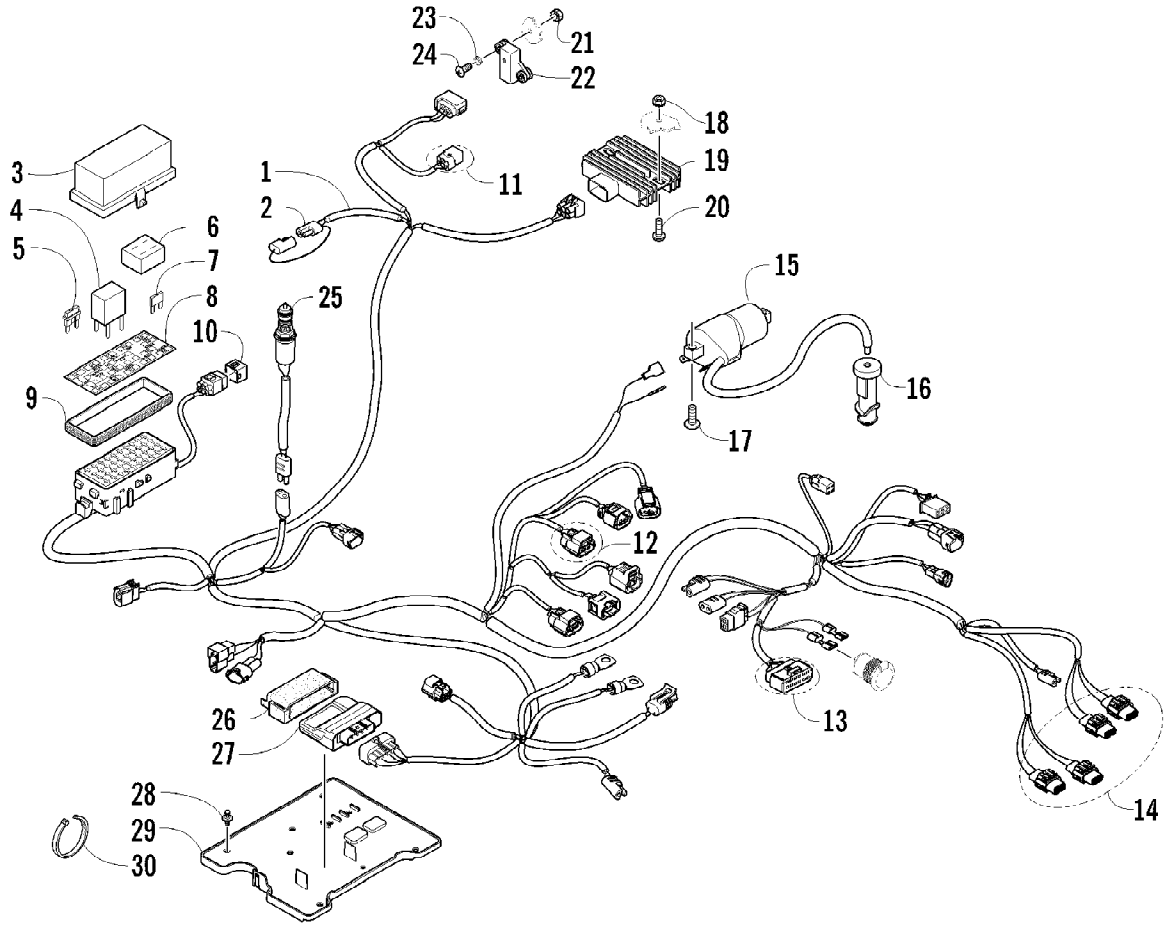

2012 ATV 550 GT GRAY (A2012BGO1PUSV)
WIRING HARNESS ASSEMBLY

Page 79 of 79

Ref #	Part Number	Qty	S/P/F	Description
1	0486-385	1		Harness, Main (inc. 2-10)
2	0486-164	1		Tether, Accessory Connector
3	0430-085	1		Cover, Fuse Block
4	0430-045	6	/P	Relay (4-Pin) - 20 Amp
5	0430-034	2		Diode
6	0430-037	1		Holder, Fuse
7	0430-032	5		Fuse - 10 Amp
7	0430-031	4		Fuse - 15 Amp
7	0430-030	3		Fuse - 30 Amp
8	2411-213	1		Decal, Fuse Block
9	0430-086	1		Seal
10	0430-097	1		Cover, Diagnostics Connector
11	1436-416	1		Repair Kit, Connector - Tilt Sensor
12	1436-417	1		Repair Kit, Connector - Idle Speed Control
13	1436-415	1		Repair Kit, Connector - LCD Gauge
14	1436-290	AR		Repair Kit, Connector - Headlight
15	0824-043	1		Coil, Ignition
16	0824-049	1	/P	Cap, Spark Plug
17	8476-620	2		Screw, Machine
18	0623-038	2		Nut w/Washer
19	0824-037	1	/P	Regulator, Voltage
20	8476-625	2		Screw, Machine
21	0423-493	2		Nut w/Washer
22	0409-064	1		Sensor, Tilt
23	0123-802	2		Washer
24	8468-425	2		Screw, Machine
25	0409-089	1		Switch, Brake - Assembly
26	0430-076	1		Cushion, ECU
27	0530-069	1		ECU
28	0623-362	3		Rivet, Reinstallable
29	2406-643	1		Tray, Electrical
30	0123-788	AR	/P	Tie, Cable - 8 in.
30	0123-903	AR		Tie, Cable - 11.5 in.