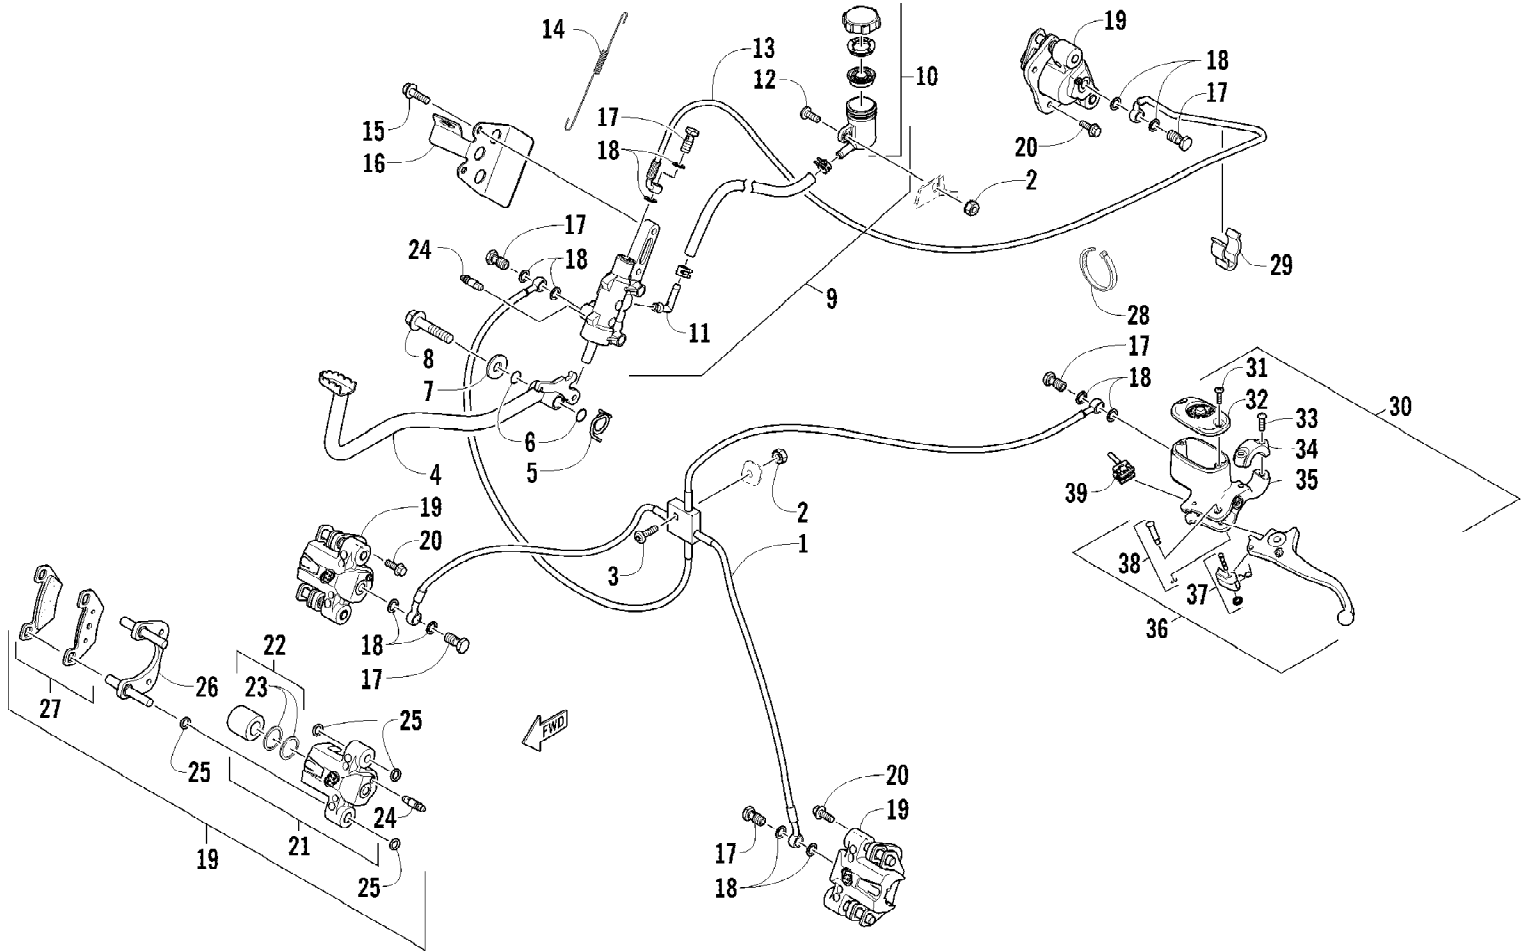

2012 ATV 550 GT GRAY (A2012BGO1PUSV)
HYDRAULIC BRAKE ASSEMBLY

2012 ATV 550 GT GRAY (A2012BGO1PUSV)
HYDRAULIC BRAKE ASSEMBLY

Page 43 of 79

Ref #	Part Number	Qty	S/P/F	Description
1	1502-015	1		Hose, Brakeline - Assembly
2	0623-038	2		Nut w/Washer
3	8476-625	1		Screw, Machine
4	1502-063	1		Lever, Brake
5	0502-807	1		Spring, Brake Lever
6	1602-213	2	/P	O-Ring
7	8050-252	1		Washer
8	8408-816	1		Screw, Cap
9	1502-293	1		Brake Assembly (inc. 10)
10	1502-155	1		Reservoir, Brake w/Clamp
11	1502-296	1	/P	Adapter, Hose
12	8476-616	1		Screw, Machine
13	1502-593	1		Hose, Brakeline
14	0502-785	1		Spring, Brake Switch
15	8408-625	2		Screw, Cap
16	1502-179	1		Bracket, Switch
17	0423-413	6		Bolt, Banjo-Fitting
18	0423-178	12		Washer, Crush
19	1436-422	1	/P	Caliper, Brake - Right Front (inc. two No. 20 and 21-27)
19	1436-423	1	/P	Caliper, Brake - Left Front (inc. two No. 20 and 21-27)
19	1436-423	1	/P	Caliper, Brake - Rear (inc. two No. 20 and 21-27)
20	8408-821	6	/P	Screw, Cap
21	1436-160	1	/P	Housing, Caliper - Assembly - Right Front (inc. two No. 20 and 22-24)
21	1436-161	1	/P	Housing, Caliper - Assembly - Left Front (inc. two No. 20 and 22-24)
21	1436-161	1	/P	Housing, Caliper - Assembly - Rear (inc. two No. 20 and 22-24)
22	0502-606	3		Piston/Seal Set (inc. 23)
23	0502-607	3		Seal Set
24	0502-609	4	/P	Valve, Bleed
25	0502-608	3		O-Ring, Guide - Set
26	0502-605	3		Bracket Assembly
27	1502-694	3	S	Pad, Brake - Set
28	0123-788	AR	/P	Tie, Cable - 8 in.
29	1502-115	2		Clip, Brakeline Hose
30	1502-902	1	/P	Brake Assembly (inc. 31-39)
31	0502-566	1		Screw, Machine - Kit
32	0502-868	1	/P	Cover, Reservoir
33	0502-568	1		Screw, Machine - Kit
34	0502-869	1		Clamp, Master Cylinder
35	0502-704	1		Master Cylinder Assembly
36	1502-904	1		Lever Assembly - Kit (inc. 37-38)
37	1502-905	1		Lock, Brake Lever - Kit
38	0502-580	1		Lever Pin - Kit
39	0502-564	1	/P	Switch, Brake