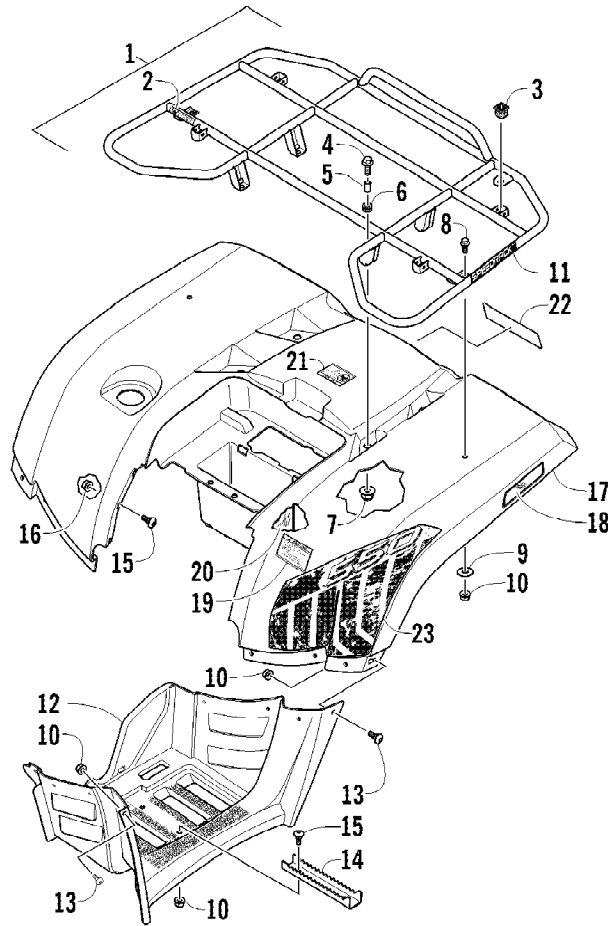

2012 ATV 550 GT GRAY (A2012BGO1PUSV)
REAR RACK, BODY PANEL, AND FOOTWELL ASSEMBLIES

2012 ATV 550 GT GRAY (A2012BGO1PUSV)
REAR RACK, BODY PANEL, AND FOOTWELL ASSEMBLIES

Ref #	Part Number	Qty	S/P/F	Description
1	2506-124	1		Rack, Rear - Assembly (inc. 2-3)
2	0411-648	1		Decal, Warning - Load
3	0441-592	4	/P	Bushing
4	8410-830	4		Screw, Cap
5	0423-669	4		Spacer
6	0423-465	4		Grommet
7	8432-802	4		Nut, Lock
8	0423-654	2		Screw, Shoulder
9	8050-222	2	/P	Washer
10	0423-540	24		Nut, Lock
11	0411-965	2		Decal, "Speedrack"
12	2406-280	1		Footwell - Right
12	2406-281	1		Footwell - Left
13	0423-419	18		Screw, Machine
14	1506-125	2	/P	Footpeg
15	0423-355	10		Screw, Shoulder
16	8424-602	6	/P	Nut
17	2516-688	1		Panel, Fender - Assembly (inc. 18-21)
18	1411-598	1		Decal, Reflector - Right
18	1411-599	1		Decal, Reflector - Left
19	2411-143	1	/P	Decal, Warning - Tire Pressure
20	0412-351	1		Foil, Protective
21	1411-809	1	/P	Decal, Passenger
22	1411-725	1		Decal, "Arctic Cat"
23	2411-664	1		Decal, Side - Lower Right
23	2411-665	1		Decal, Side - Lower Left