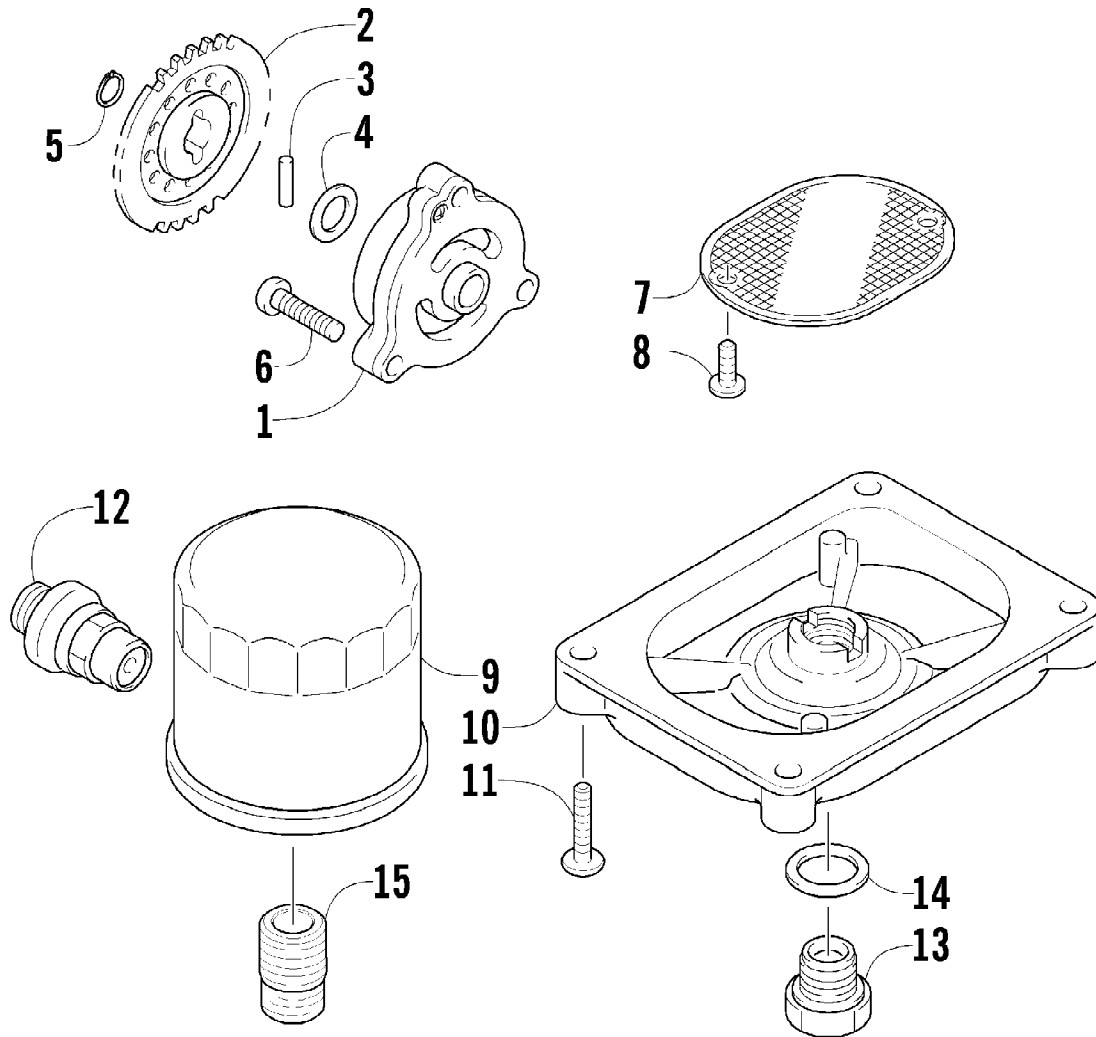

2012 ATV 550 GT GRAY (A2012BGO1PUSV)
OIL FILTER/PUMP ASSEMBLY

Page 49 of 79

Ref #	Part Number	Qty	S/P/F	Description
1	0812-023	1		Pump, Oil
2	0812-083	1	/P	Gear, Driven
3	0829-009	1		Pin
4	0828-007	1	/P	Washer
5	0831-002	1		Ring, Retaining
6	0826-039	3		Screw, Machine
7	0812-057	1	/P	Strainer, Oil
8	0826-040	2		Screw, Machine
9	0812-029	1	S	Filter, Oil
10	0812-053	1		Cap, Oil Strainer
11	8468-625	4		Screw, Machine
12	0812-007	1		Valve, Oil-Relief - Assembly
13	0812-006	1		Plug, Drain
14	0830-017	1		Gasket, Drain Plug
15	0812-008	1		Union, Oil Filter