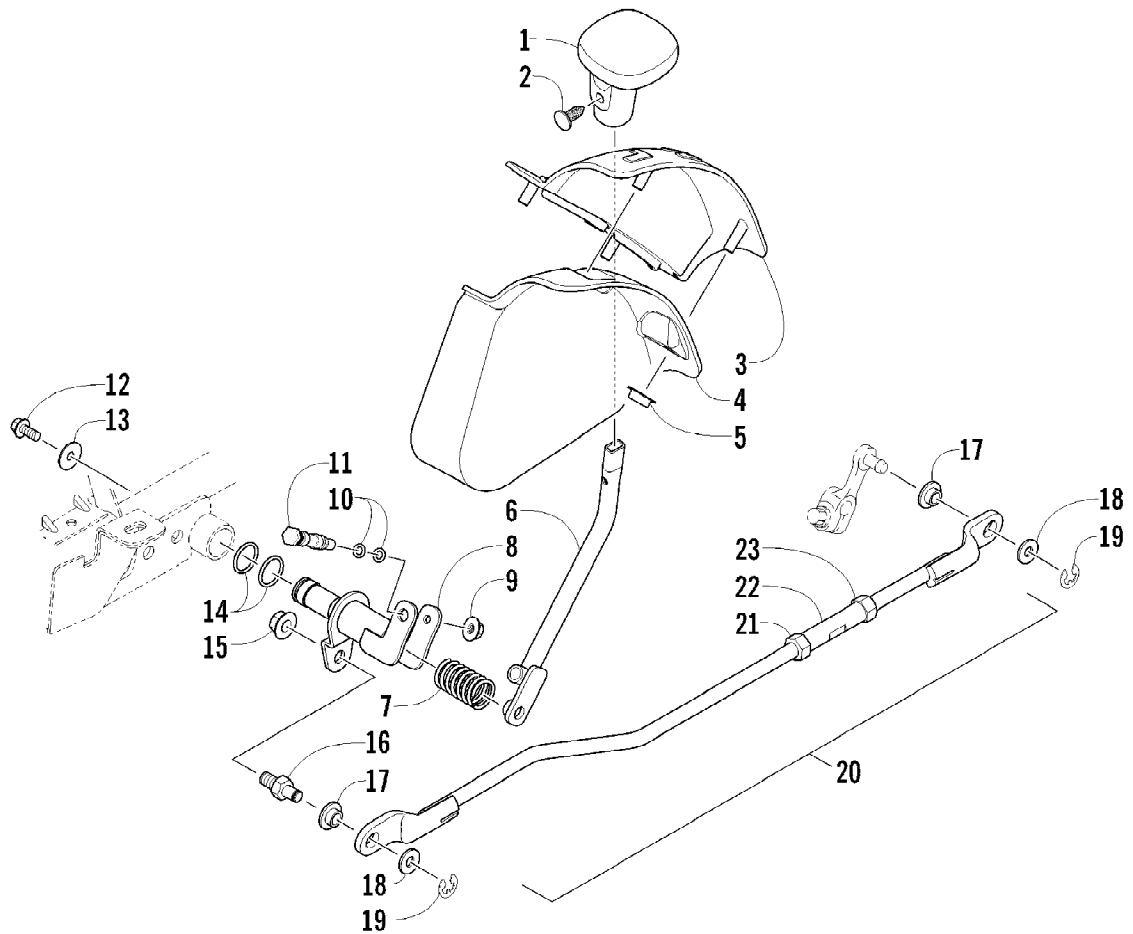

2012 ATV 550 GREEN (A2012ICO4EUSG)
SHIFT LEVER ASSEMBLY

Page 63 of 79

Ref #	Part Number	Qty	S/P/F	Description
1	0402-843	1	/P	Knob, Shift
2	0423-345	1		Clip, Retaining
3	1402-562	1	/P	Plate, Shift
4	2406-348	1		Shield, Shift Plate
5	0423-357	4		Nut, Stamped
6	0502-659	1		Lever, Shift
7	0402-678	1	/P	Spring, Shift Lever
8	1502-332	1		Actuator, Shift
9	8424-602	1	/P	Nut
10	0423-182	2	/P	O-Ring
11	0402-675	1		Axle, Pivot
12	8408-812	1		Screw, Cap
13	0423-087	1		Washer
14	0423-299	2	/P	O-Ring
15	8424-802	1		Nut
16	1402-621	1		Pin, Mounting
17	0423-091	2		Bushing
18	0623-094	2		Washer
19	0423-169	2	/P	E-Ring
20	1502-622	1		Linkage, Shift - Assembly (inc. 21-23)
21	0123-917	1	/P	Nut, Hex - Left-Hand Thread
22	1402-619	1		Coupler
23	0623-294	1		Nut, Hex - Right-Hand Thread