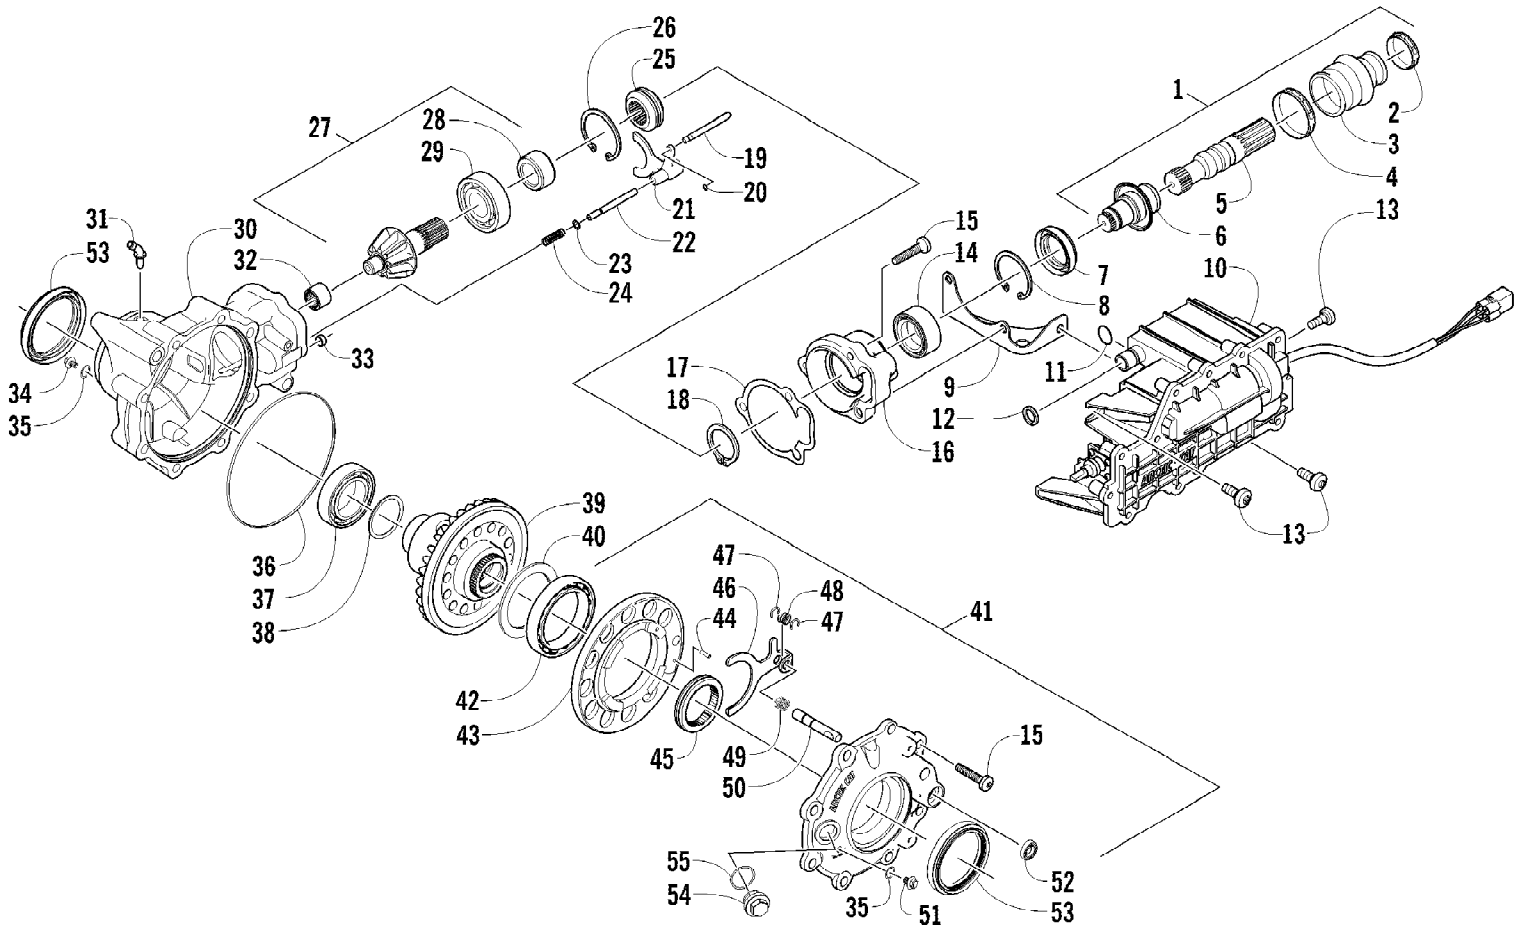

2012 ATV 550 GREEN (A2012ICO4EUSG)
FRONT DRIVE GEARCASE ASSEMBLY

Ref #	Part Number	Qty	S/P/F	Description
	1502-878	1		Complete Front Drive Gearcase Assembly
1	1502-083	1		Shaft, Propeller - Assembly (inc. 2-6)
2	0423-411	1		Clamp
3	0402-985	1	/P	Boot, Propeller Shaft
4	0423-393	1		Clamp
5	1402-045	1		Shaft, Output
6	1502-085	1	/P	Shaft, Input
7	1402-011	1		Seal
8	0423-423	1		Ring, Retaining
9	1502-237	1		Bracket, Actuator
10	1502-909	1	/P	Actuator (inc. 11)
11	1402-981	1		O-Ring
12	0423-892	1	/P	O-Ring
13	0423-396	3		Screw, Self-Tapping
14	1402-043	1		Bearing
15	0423-118	11		Screw, Self-Tapping
16	0502-528	1	/P	Housing, Pinion
17	0402-947	1		Gasket, Flange
18	0423-417	1		Ring, Retaining
19	0402-997	1		Shaft, Selector
20	0423-402	1		Ring, Retaining
21	0402-998	1		Fork, Selector
22	0402-417	1		Shaft, Shuttle
23	0423-147	1		O-Ring
24	0402-999	1		Spring, Return
25	0402-413	1		Coupler, Drive
26	1423-067	1		Ring, Retaining
27	1502-863	1		Gear, Pinion - Assembly - 10T (inc. 28-29)
28	1402-977	1		Collar, Retaining
29	0402-327	1		Bearing
30	1502-856	1		Housing, Gearcase
31	1402-980	1		Fitting, Elbow
32	0402-328	1		Bearing
33	0402-411	1		Pin, Dowel
34	1402-210	1	/P	Plug, Magnetic (inc. one No. 35)
35	0423-153	2		O-Ring
36	0423-149	1		O-Ring
37	0402-393	1		Bearing
38	0402-405	AR		Shim, 41 x 49 x 1.3 mm
38	0402-406	AR		Shim, 41 x 49 x 1.4 mm
38	0402-407	AR		Shim, 41 x 49 x 1.5 mm
38	0402-408	AR		Shim, 41 x 49 x 1.6 mm
38	0402-409	AR		Shim, 41 x 49 x 1.7 mm
39	1502-860	1		Gear, Ring - 36T
40	1402-074	AR		Shim, 61 x 69 x 1.3 mm
40	1402-075	AR		Shim, 61 x 69 x 1.4 mm
40	1402-076	AR		Shim, 61 x 69 x 1.5 mm
40	1402-077	AR		Shim, 61 x 69 x 1.6 mm
40	1402-078	AR		Shim, 61 x 69 x 1.7 mm
41	1502-895	1		Cover, Gearcase (inc. one No. 35, 42-52, and one No. 53)
42	1402-053	1		Bearing