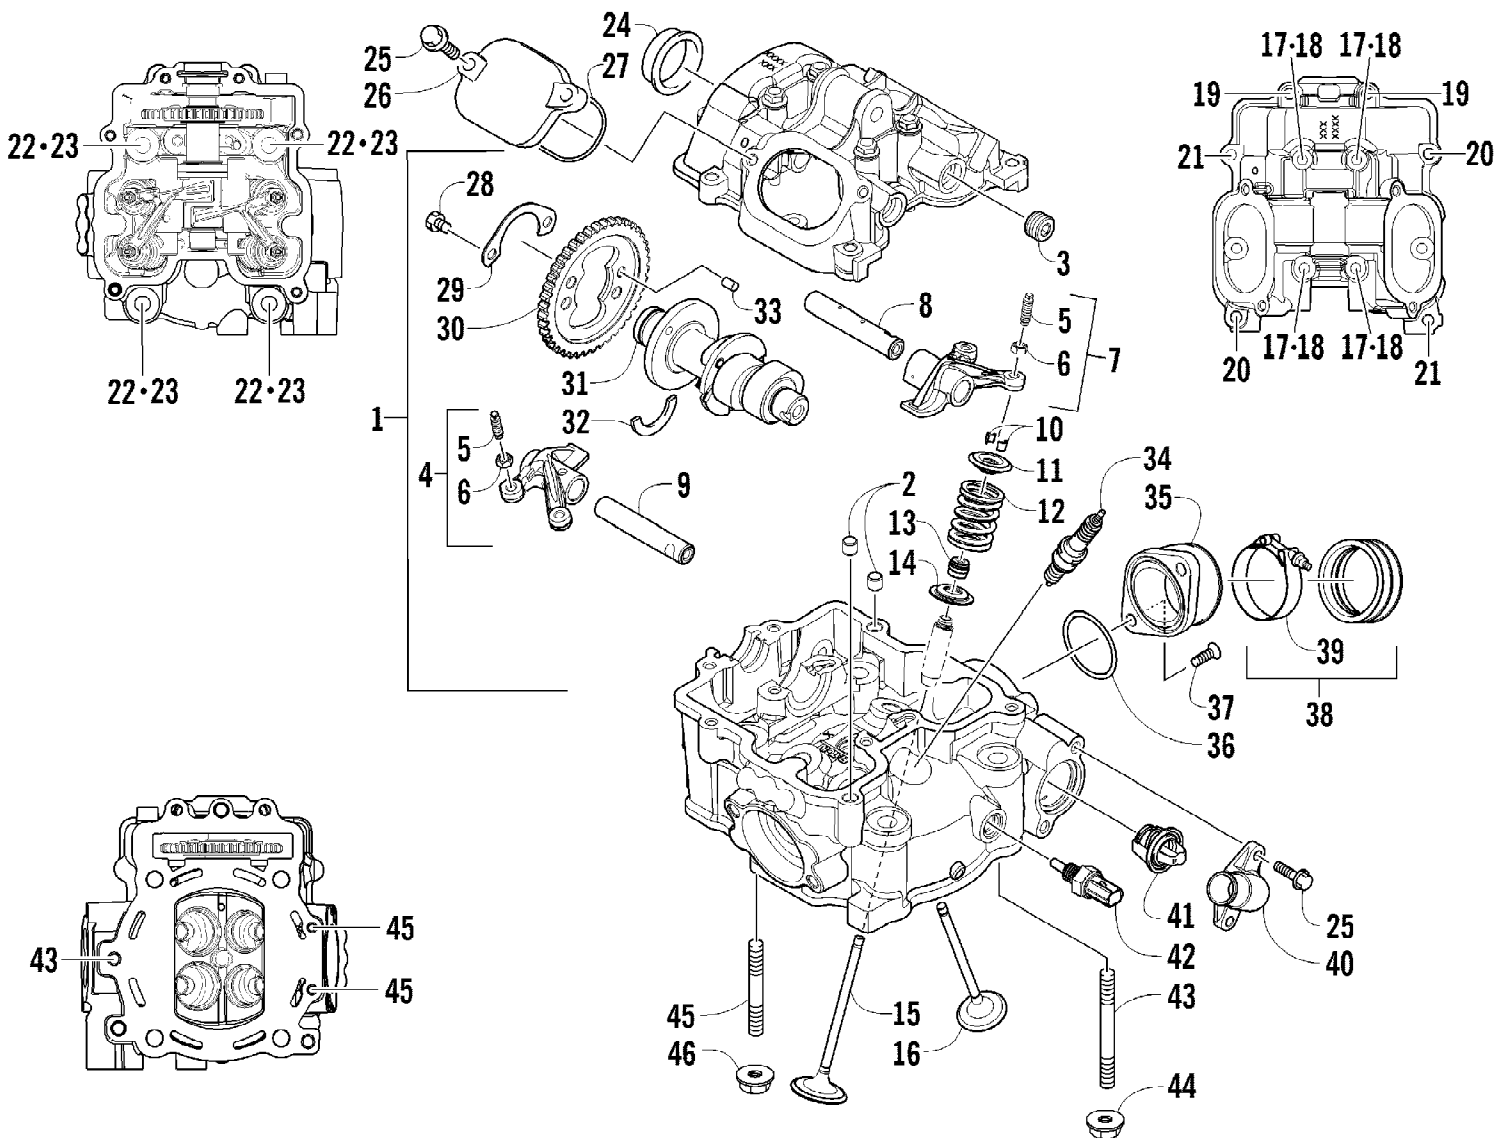

2012 ATV 550 GREEN (A2012ICO4EUSG)
CYLINDER HEAD AND CAMSHAFT/VALVE ASSEMBLY

2012 ATV 550 GREEN (A2012ICO4EUSG)
CYLINDER HEAD AND CAMSHAFT/VALVE ASSEMBLY

Ref #	Part Number	Qty	S/P/F	Description
1	0808-175	1	S	Head, Cylinder - Assembly (inc. 2-17)
2	0829-048	2	/P	Pin, Dowel
3	0831-092	2		Plug, Shaft
4	0809-237	1	/P	Arm, Valve Rocker - Exhaust (inc. two No. 5-6)
5	0809-240	4	/P	Screw, Adjuster
6	0827-059	4		Nut
7	0809-234	1	/P	Arm, Valve Rocker - Intake (inc. two No. 5-6)
8	0809-241	1		Shaft, Rocker Arm - Intake
9	0809-242	1		Shaft, Rocker Arm - Exhaust
10	0809-233	8		Cotter, Valve
11	0809-232	4		Retainer, Spring
12	0809-231	4	/P	Spring, Valve
13	0830-186	4	/P	Seal, Oil
14	0809-230	4		Seat, Spring - Valve
15	0809-228	2	/P	Valve, Intake
16	0809-229	2	/P	Valve, Exhaust
17	0826-149	4		Screw, Cap
18	0830-155	4	/P	Gasket
19	0826-002	2		Screw, Cap
20	0826-005	2		Screw, Cap
21	0826-006	2		Screw, Cap
22	0808-037	4	/P	Screw, Cap
23	0830-147	4	/P	Washer
24	0808-077	1		Plug, Cylinder Head
25	0826-007	6		Screw, Cap
26	0808-003	2		Cap, Inspection
27	0830-167	2	/P	O-Ring
28	0826-034	2		Screw, Cap
29	0828-004	1		Plate, Retainer
30	0809-212	1		Sprocket
31	0809-245	1	/P	Camshaft
32	0809-003	1		C-Ring
33	0829-049	1		Pin, Dowel
34	0217-799	1	/P/F	Spark Plug
35	0470-668	1		Flange, Intake Manifold
36	0830-090	1		O-Ring
37	0826-008	2		Screw, Machine
38	0437-069	1	/P	Boot (inc. 39)
39	1423-041	1		Clamp
40	0808-008	1		Cover, Thermostat
41	0808-078	1		Thermostat
42	0808-124	1		Sensor, Engine Coolant Temperature
43	0827-031	1		Bolt, Stud
44	8424-804	1		Nut
45	0827-030	2		Bolt, Stud
46	8424-604	2		Nut