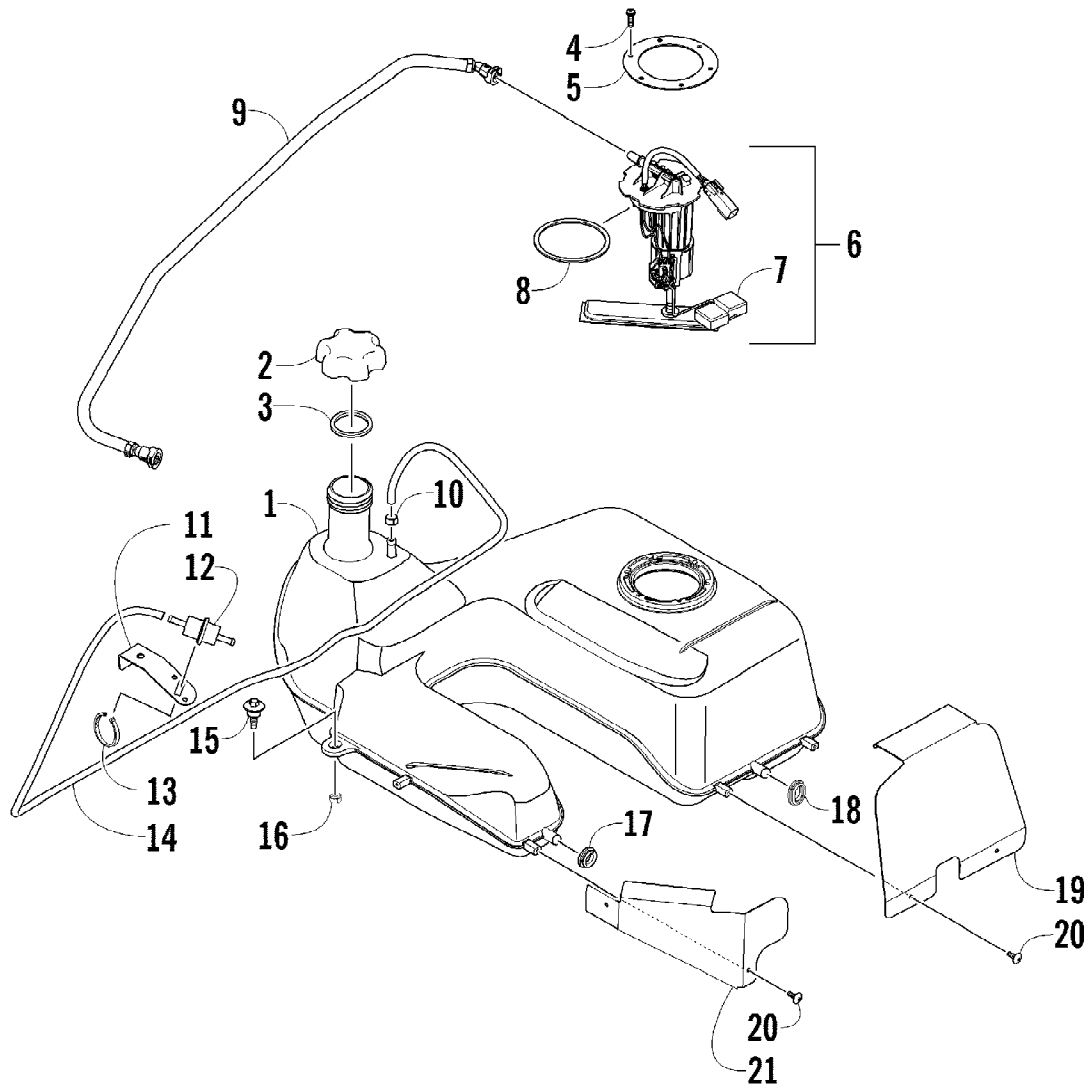

2012 ATV 550 GREEN (A2012ICO4EUSG)
GAS TANK ASSEMBLY

Page 37 of 79

Ref #	Part Number	Qty	S/P/F	Description
1	0570-307	1		Tank, Gas - Assembly (inc. 2-5)
2	0470-438	1	/P	Cap, Gas Tank (inc. 3)
3	0109-733	1	/P	Gasket, Gas Tank Cap
4	0423-898	6		Screw, Self-Tapping
5	2670-042	1		Plate, Retaining
6	0570-322	1	/P	Pump, Fuel - Assembly (inc. 7-8)
7	2670-235	1		Float
8	0470-838	1		Seal
9	0570-317	1		Hose, Gasline - Assembly
10	0423-688	AR		Clamp, Hose
11	0470-827	1		Bracket, Filter Mounting
12	0510-335	1	/P	Filter, In-Line
13	0123-788	AR	/P	Tie, Cable - 8 in.
14	0410-070	AR	/P	Hose, Gasline - 25 ft
15	0423-732	2		Screw, Shoulder
16	0623-038	1		Nut w/Washer
17	0423-460	1		Grommet
18	0423-806	1		Grommet
19	0470-710	1		Shield, Heat - Gas Tank - Rear
20	0623-797	4		Screw, Self-Tapping
21	0470-709	1		Shield, Heat - Gas Tank - Front