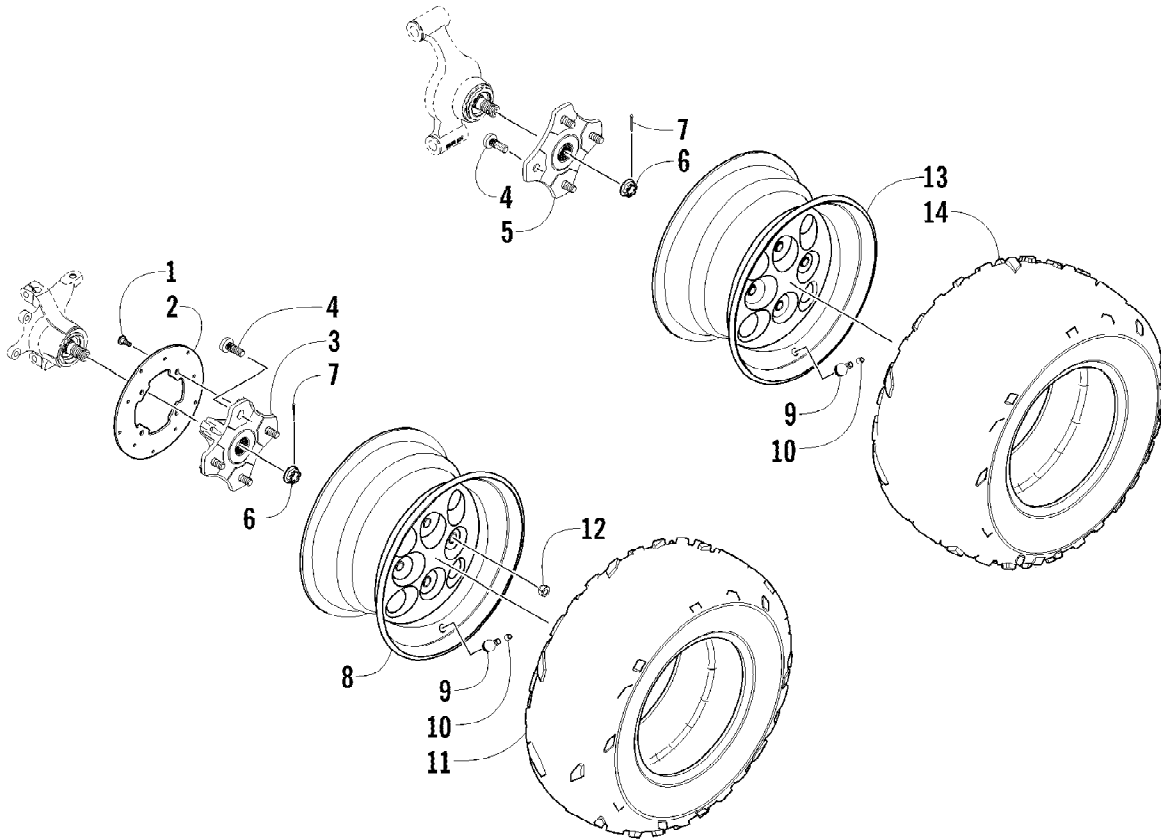

2012 ATV 550 GREEN (A2012ICO4EUSG)
WHEEL AND TIRE ASSEMBLY

Page 77 of 79

Ref #	Part Number	Qty	S/P/F	Description
1	0423-557	12		Screw, Shoulder
2	2402-002	3		Disc, Brake
3	1502-462	2	/P	Hub, Wheel - Front (inc. 4)
4	0402-974	16	/P	Stud
5	1502-462	1	/P	Hub, Wheel - Rear - Right (inc. 4)
5	1502-464	1		Hub, Wheel - Rear - Left (inc. 4)
6	0423-607	4		Nut, Castle
7	0423-407	4		Pin, Cotter
8	1402-776	2		Wheel - Front
9	0402-064	4		Stem, Valve (inc. 10)
10	0402-140	4		Cap, Valve Stem
11	1402-894	2		Tire - Front
12	0423-408	16	/P	Nut, Lug
13	1402-777	2		Wheel - Rear
14	1402-895	2		Tire - Rear