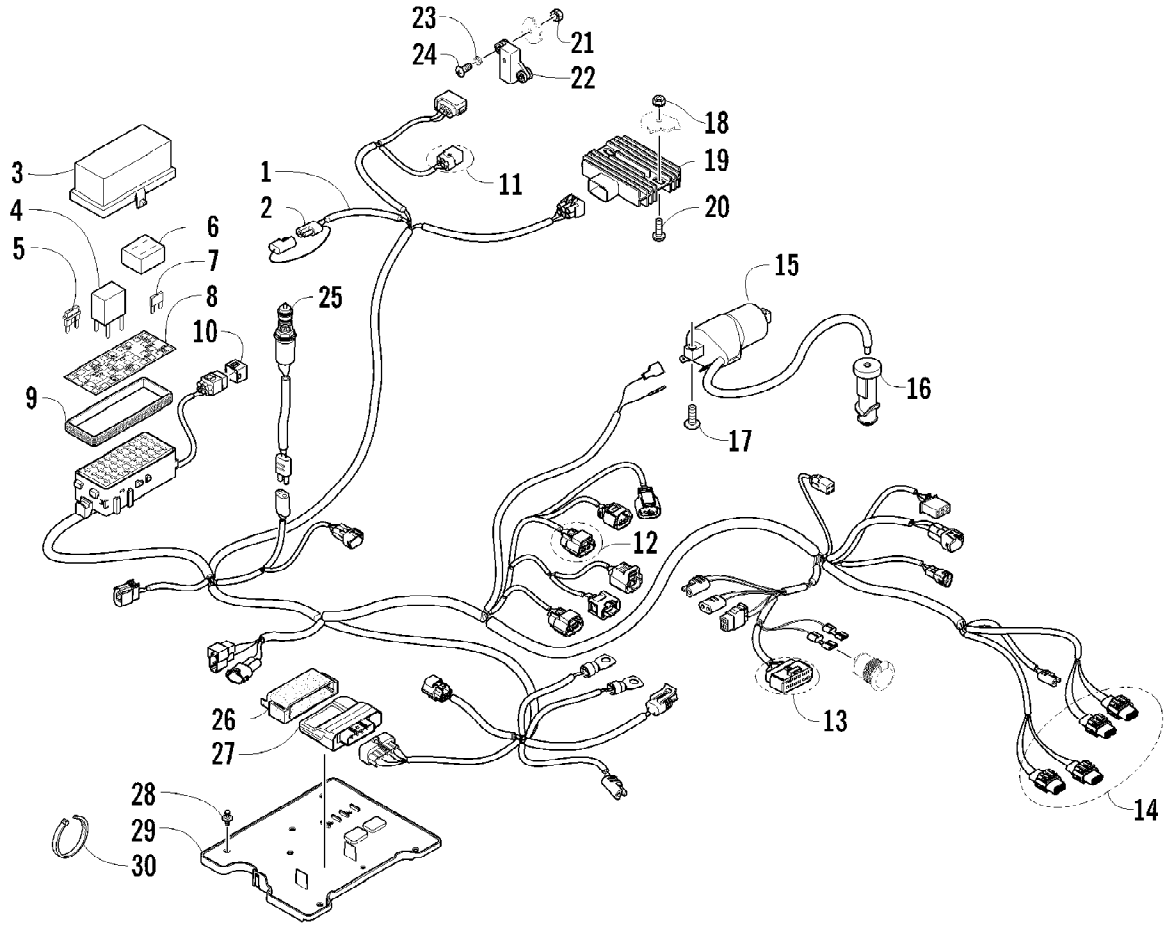

2012 ATV 550 GREEN (A2012ICO4EUSG)
WIRING HARNESS ASSEMBLY

Page 79 of 79

Ref #	Part Number	Qty	S/P/F	Description
1	0486-337	1		Harness, Main (inc. 2-10)
2	0486-164	1		Tether, Accessory Connector
3	0430-085	1		Cover, Fuse Block
4	0430-045	5	/P	Relay (4-Pin) - 20 Amp
5	0430-034	1		Diode
6	0430-037	1		Holder, Fuse
7	0430-032	5		Fuse - 10 Amp
7	0430-031	4		Fuse - 15 Amp
7	0430-030	2		Fuse - 30 Amp
8	2411-080	1		Decal, Fuse Block
9	0430-086	1		Seal
10	0430-097	1		Cover, Diagnostics Connector
11	1436-416	1		Repair Kit, Connector - Tilt Sensor
12	1436-417	1		Repair Kit, Connector - Idle Speed Control
13	1436-415	1		Repair Kit, Connector - LCD Gauge
14	1436-290	AR		Repair Kit, Connector - Headlight
15	0824-043	1		Coil, Ignition
16	0824-049	1	/P	Cap, Spark Plug
17	8476-620	2		Screw, Machine
18	0623-038	2		Nut w/Washer
19	0824-037	1	/P	Regulator, Voltage
20	8476-625	2		Screw, Machine
21	0423-493	2		Nut w/Washer
22	0409-064	1		Sensor, Tilt
23	0123-802	2		Washer
24	8468-425	2		Screw, Machine
25	0409-089	1		Switch, Brake - Assembly
26	0430-076	1		Cushion, ECU
27	0530-069	1		ECU
28	0623-362	3		Rivet, Reinstallable
29	2406-643	1		Tray, Electrical
30	0123-788	AR	/P	Tie, Cable - 8 in.
30	0123-903	AR		Tie, Cable - 11.5 in.