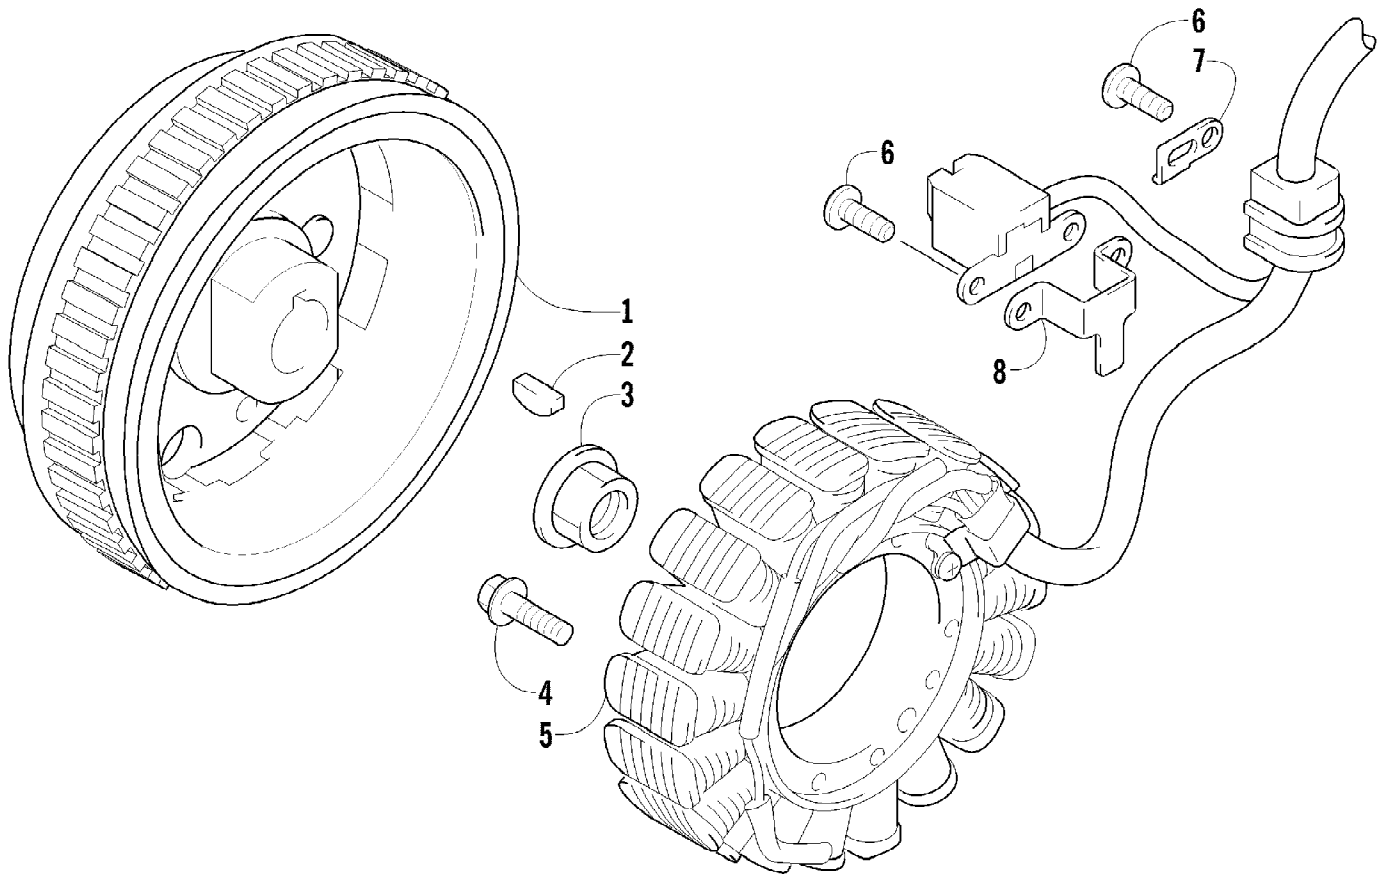

2012 ATV 550 GREEN (A2012ICO4EUSG)
MAGNETO ASSEMBLY

Page 47 of 79

Ref #	Part Number	Qty	S/P/F	Description
1	0802-048	1		Rotor/Flywheel
2	0829-012	1		Key
3	0827-014	1		Nut
4	8409-632	3		Screw, Cap
5	0802-041	1		Stator - Assembly
6	8470-510	3		Screw, Machine
7	0802-015	1		Clamp - No. 1
8	0802-016	1		Clamp - No. 2