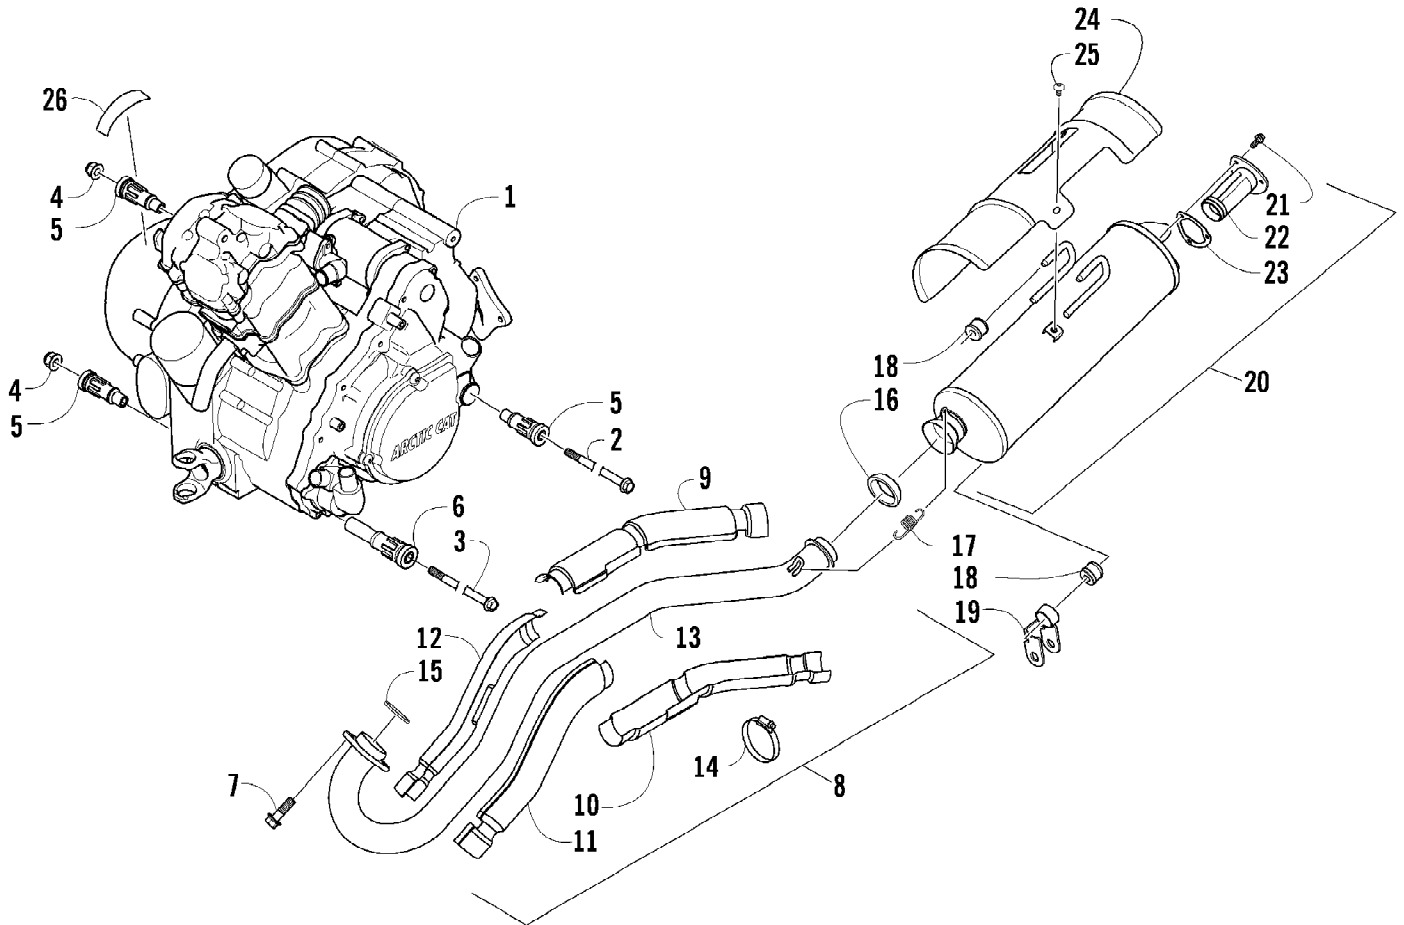

2012 ATV 550 GREEN (A2012ICO4EUSG)
ENGINE AND EXHAUST

Page 26 of 79

Ref #	Part Number	Qty	S/P/F	Description
1	0800-093	1		Engine, A550F
2	0423-451	1		Screw, Cap
3	0423-405	1		Screw, Cap
4	8428-002	2		Nut, Lock
5	0801-129	3		Mount, Rubber - Engine
6	0801-122	1		Mount, Rubber - Engine
7	8408-820	2	/P	Screw, Cap
8	0512-345	1	/P	Pipe, Exhaust - Assembly (inc. 9-14)
9	0412-350	1		Shield, Exhaust Pipe - Outer - Rear
10	0412-339	1		Shield, Exhaust Pipe - Inner - Rear
11	0412-349	1		Shield, Exhaust Pipe - Inner - Front
12	0412-348	1		Shield, Exhaust Pipe - Outer - Front
13	0512-344	1		Pipe, Exhaust
14	0423-317	4	/P	Clamp
15	0412-338	1	/P	Gasket, Exhaust
16	0412-375	1	/P	Seal, Exhaust
17	0612-668	2	/P	Spring, Extension
18	0412-577	3	/P	Bushing
19	1506-732	1		Channel, Muffler Support
20	0512-355	1	/P	Muffler - Assembly (inc. 21-23)
21	8408-616	3		Screw, Cap
22	0512-219	1	/P	Arrester, Spark - Assembly
23	0412-313	1		Gasket, Spark Arrester
24	0412-373	1	/P	Cover, Muffler
25	8477-610	3		Screw, Machine
26	0411-426	1		Decal, Warning - Clutch Cover