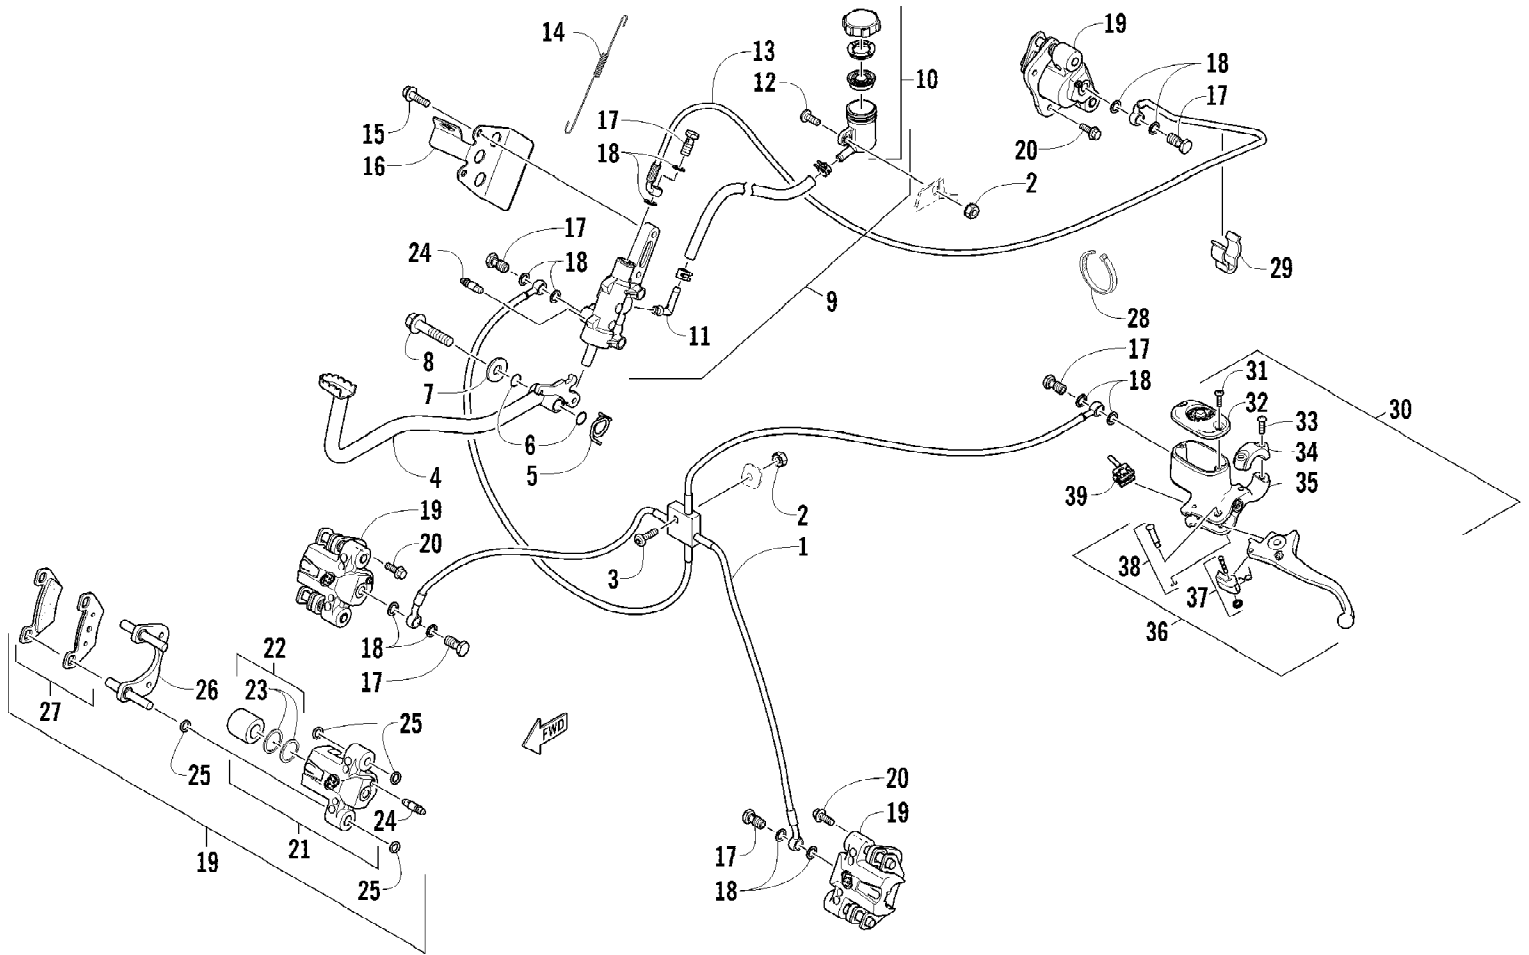

2012 ATV 550 GREEN (A2012ICO4EUSG)
HYDRAULIC BRAKE ASSEMBLY

2012 ATV 550 GREEN (A2012ICO4EUSG)
HYDRAULIC BRAKE ASSEMBLY

Page 43 of 79

Ref #	Part Number	Qty	S/P/F	Description
1	1502-015	1		Hose, Brakeline - Assembly
2	0623-038	2		Nut w/Washer
3	8476-625	1		Screw, Machine
4	1502-063	1		Lever, Brake
5	0502-807	1		Spring, Brake Lever
6	1602-213	2	/P	O-Ring
7	8050-252	1		Washer
8	8408-816	1		Screw, Cap
9	1502-293	1		Brake Assembly (inc. 10)
10	1502-155	1		Reservoir, Brake w/Clamp
11	1502-296	1	/P	Adapter, Hose
12	8476-616	1		Screw, Machine
13	1502-593	1		Hose, Brakeline
14	0502-785	1		Spring, Brake Switch
15	8408-625	2		Screw, Cap
16	1502-179	1		Bracket, Switch
17	0423-413	6		Bolt, Banjo-Fitting
18	0423-178	12		Washer, Crush
19	1436-422	1	/P	Caliper, Brake - Right Front (inc. two No. 20 and 21-27)
19	1436-423	1	/P	Caliper, Brake - Left Front (inc. two No. 20 and 21-27)
19	1436-423	1	/P	Caliper, Brake - Rear (inc. two No. 20 and 21-27)
20	8408-821	6	/P	Screw, Cap
21	1436-160	1	/P	Housing, Caliper - Assembly - Right Front (inc. two No. 20 and 22-24)
21	1436-161	1	/P	Housing, Caliper - Assembly - Left Front (inc. two No. 20 and 22-24)
21	1436-161	1	/P	Housing, Caliper - Assembly - Rear (inc. two No. 20 and 22-24)
22	0502-606	3		Piston/Seal Set (inc. 23)
23	0502-607	3		Seal Set
24	0502-609	4	/P	Valve, Bleed
25	0502-608	3		O-Ring, Guide - Set
26	0502-605	3		Bracket Assembly
27	1502-694	3	S	Pad, Brake - Set
28	0123-788	AR	/P	Tie, Cable - 8 in.
29	1502-115	2		Clip, Brakeline Hose
30	1502-902	1	/P	Brake Assembly (inc. 31-39)
31	0502-566	1		Screw, Machine - Kit
32	0502-868	1	/P	Cover, Reservoir
33	0502-568	1		Screw, Machine - Kit
34	0502-869	1		Clamp, Master Cylinder
35	0502-704	1		Master Cylinder Assembly
36	1502-904	1		Lever Assembly - Kit (inc. 37-38)
37	1502-905	1		Lock, Brake Lever - Kit
38	0502-580	1		Lever Pin - Kit
39	0502-564	1	/P	Switch, Brake