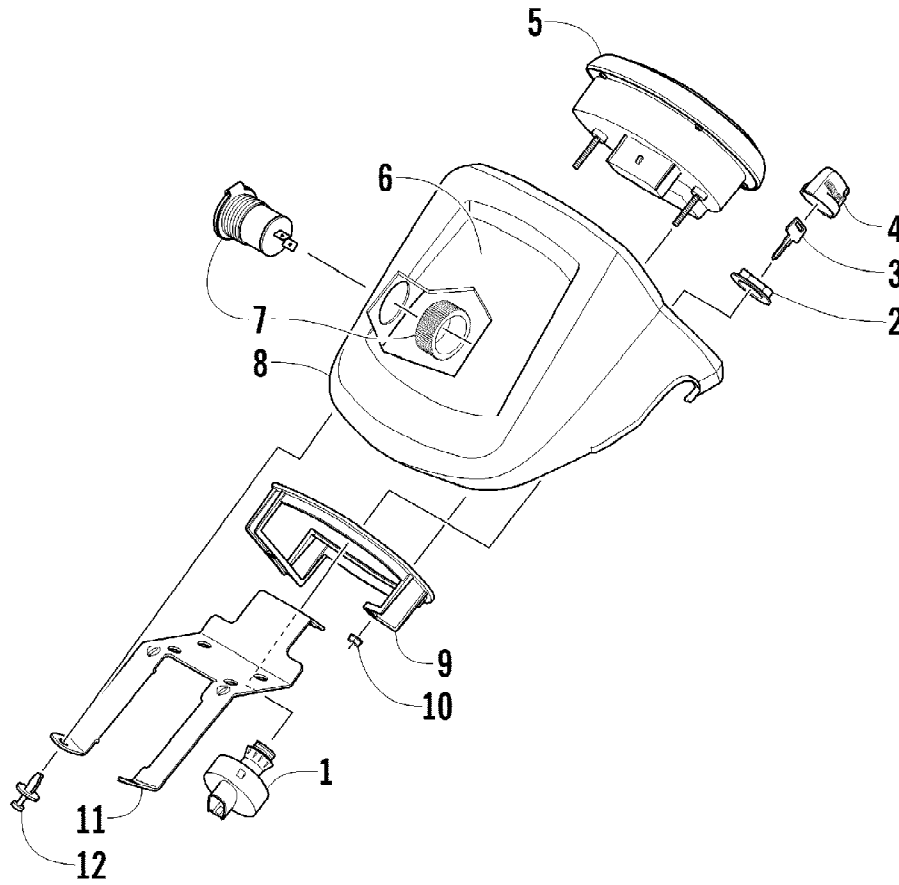

2012 ATV 550 GREEN (A2012ICO4EUSG)
INSTRUMENT POD ASSEMBLY

Page 45 of 79

Ref #	Part Number	Qty	S/P/F	Description
1	0430-090	1	/P	Switch, Ignition - Assembly (inc. 2-4)
2	0430-050	1		Nut, Retaining
3	0430-042	1		Key, Ignition (Y Series - Left-Side Cut)
3	0430-043	1		Key, Ignition (Z Series - Right-Side Cut)
4	0430-054	1		Cover, Key
5	0520-144	1		Gauge, LCD
6	9611-603	1		Decal, 50th Anniversary
7	0641-897	1	/P	Outlet, Accessory - 12V
8	0405-276	1		Instrument Pod
9	0420-065	1	/P	Bracket, Retaining
10	0423-493	2		Nut w/Washer
11	2506-470	1		Bracket, Mounting - Instrument Pod
12	0423-535	2		Rivet, Reinstallable