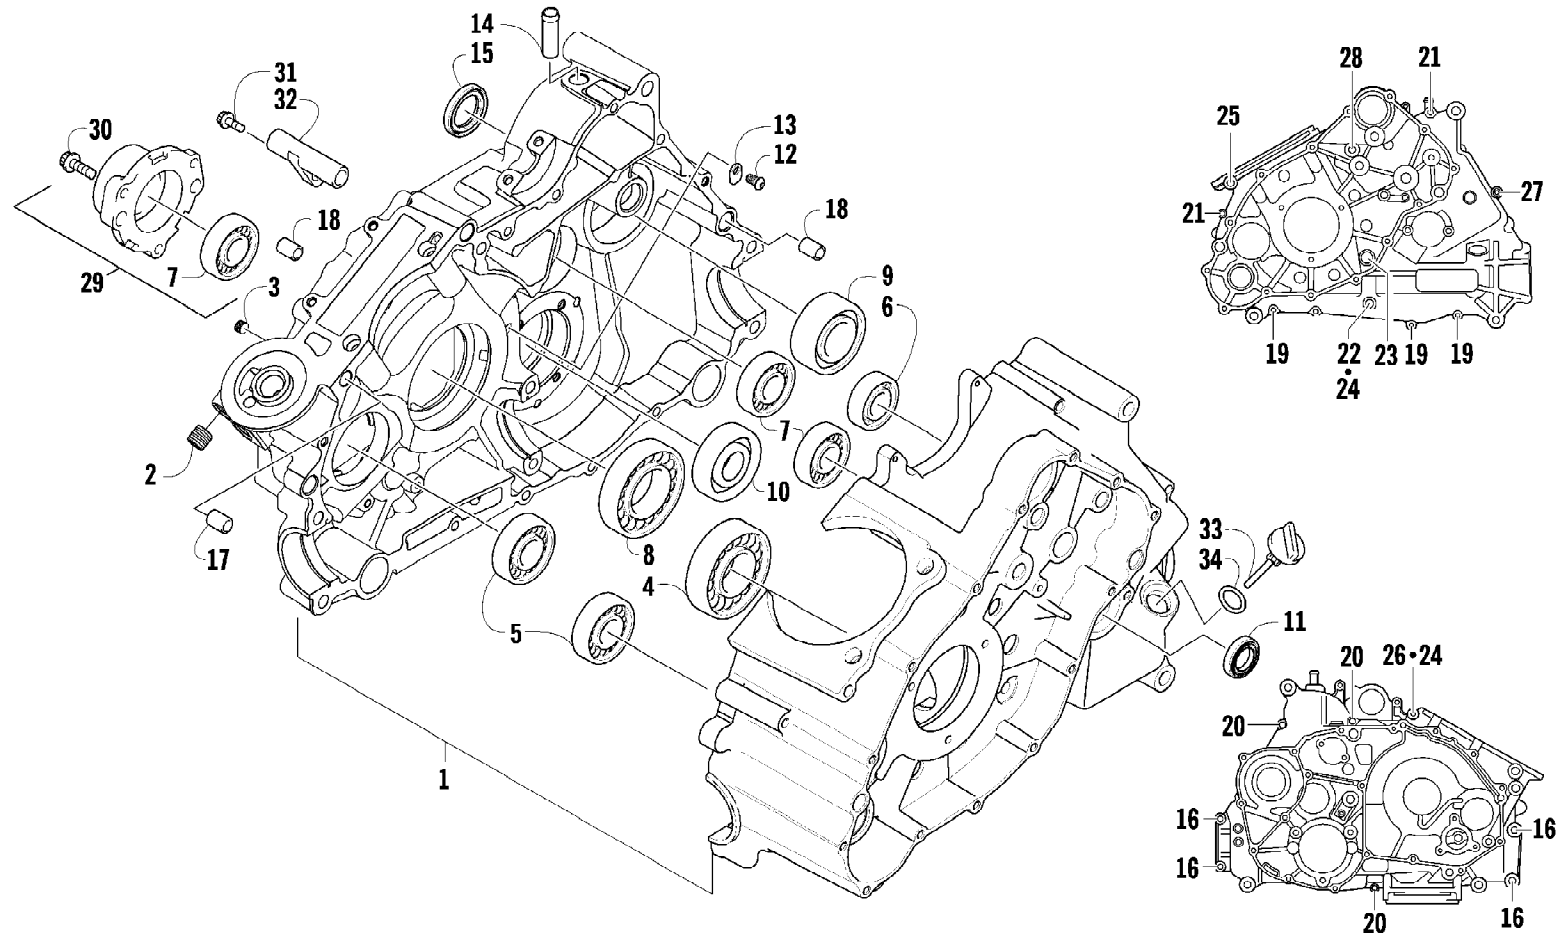

2012 ATV 550 GREEN (A2012ICO4EUSG)
CRANKCASE ASSEMBLY

2012 ATV 550 GREEN (A2012ICO4EUSG)
CRANKCASE ASSEMBLY

Page 16 of 79

Ref #	Part Number	Qty	S/P/F	Description
1	0801-151	1		Crankcase Assembly (inc. 2-15)
2	0812-064	2		Plug
3	0801-002	1		Plug
4	0832-043	1	/P	Bearing
5	0832-044	2	/P	Bearing
6	0832-049	1	/P	Bearing
7	0832-050	3	/P	Bearing
8	0832-042	1	/P	Bearing
9	0832-048	1	/P	Bearing
10	0832-077	1	/P	Bearing
11	0822-052	1		Seal, Countershaft
12	0826-100	4		Screw, Machine
13	0822-010	4	/P	Retainer, Bearing
14	0801-028	1		Pipe, Breather
15	0830-035	1		Seal, Driveshaft
16	8412-850	4		Screw, Cap
17	0829-003	1		Pin, Dowel
18	0829-002	5		Pin, Dowel
19	8468-645	3		Screw, Machine
20	8468-655	3		Screw, Machine
21	8468-675	2		Screw, Machine
22	8412-860	1		Screw, Cap
23	0826-017	1		Screw, Cap
24	0830-008	2		Gasket
25	0826-019	1		Screw, Cap
26	0826-018	1		Screw, Cap
27	8468-695	1		Screw, Machine
28	8468-680	1		Screw, Machine
29	0801-029	1		Housing, Secondary Shaft (inc. one No. 7)
30	0826-105	3		Screw, Cap
31	0826-038	1		Screw, Cap
32	0801-069	1		Pipe, Breather
33	0801-179	1		Stick, Oil Level
34	0830-010	1		O-Ring