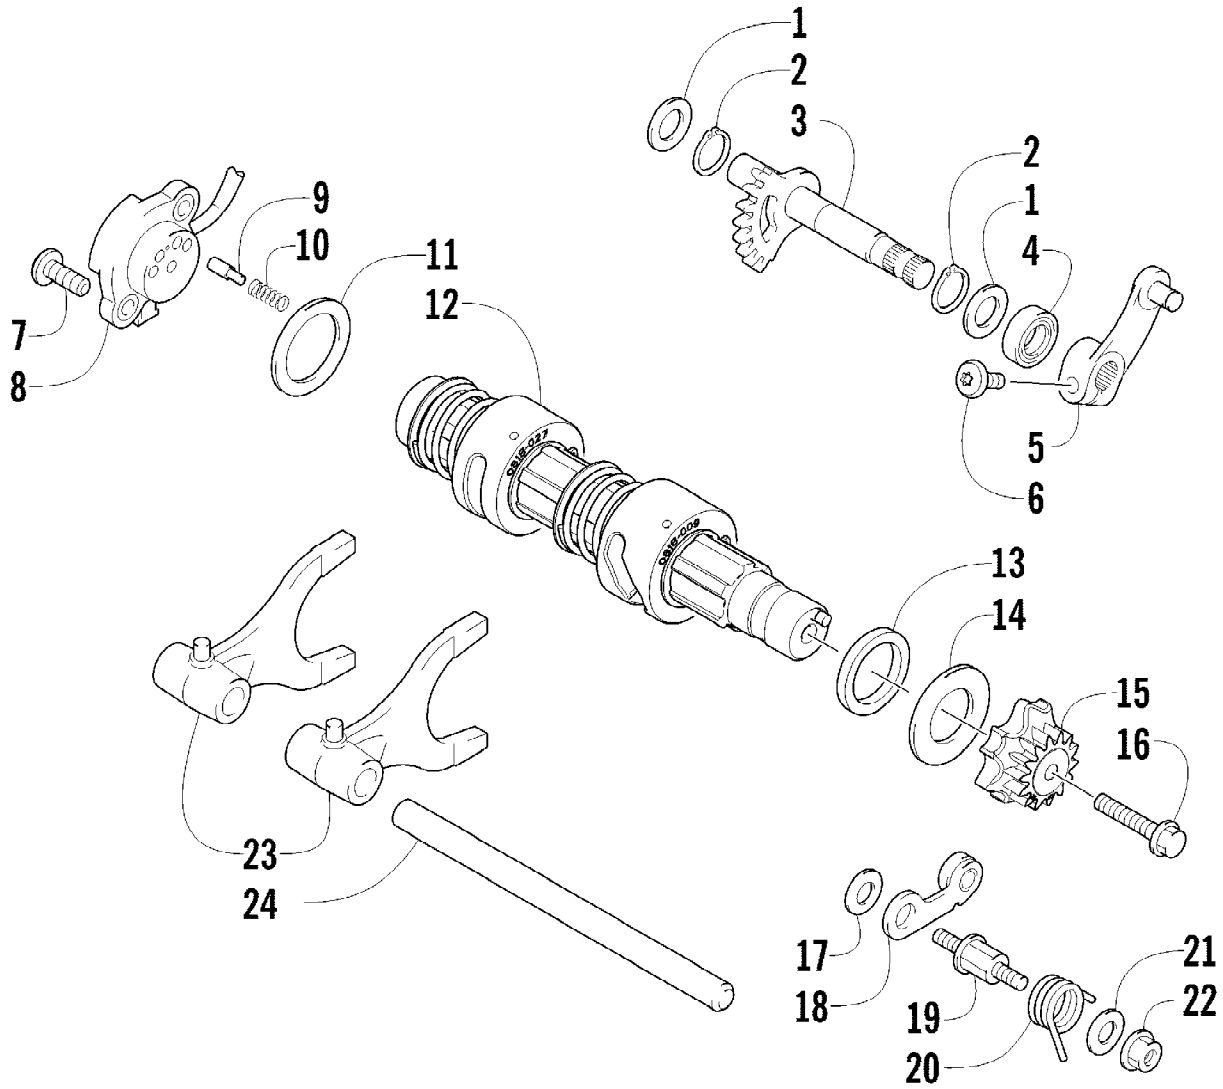

2012 ATV 550 GREEN (A2012ICO4EUSG)
GEAR SHIFTING ASSEMBLY

Page 39 of 79

Ref #	Part Number	Qty	S/P/F	Description
1	0828-036	2		Washer
2	0831-010	2		Ring, Retaining
3	0818-007	1	/P	Shaft, Sub-Gear Shift
4	0830-044	1		Seal, Sub-Gear Shift Shaft
5	0818-014	1		Arm, Select
6	8468-620	1	/P	Screw, Machine
7	8470-520	2		Screw, Machine
8	0409-090	1	/P	Switch, Gear Position
9	0818-013	2		Contact
10	0818-017	2		Spring
11	0828-040	1		Washer
12	0818-046	1		Shaft, Gear Shift - Assembly
13	0828-131	1		Spacer
14	0828-037	1		Washer
15	0818-089	1	/P	Plate, Gear Shift Cam
16	0826-006	1		Screw, Cap
17	0828-038	1		Washer
18	0818-002	1		Stopper, Cam
19	0818-004	1		Support, Cam Stopper
20	0818-090	1		Spring
21	0828-035	1		Washer
22	8424-602	1	/P	Nut
23	0818-072	2	/P	Fork, Shift
24	0818-006	1		Shaft, Shift Fork