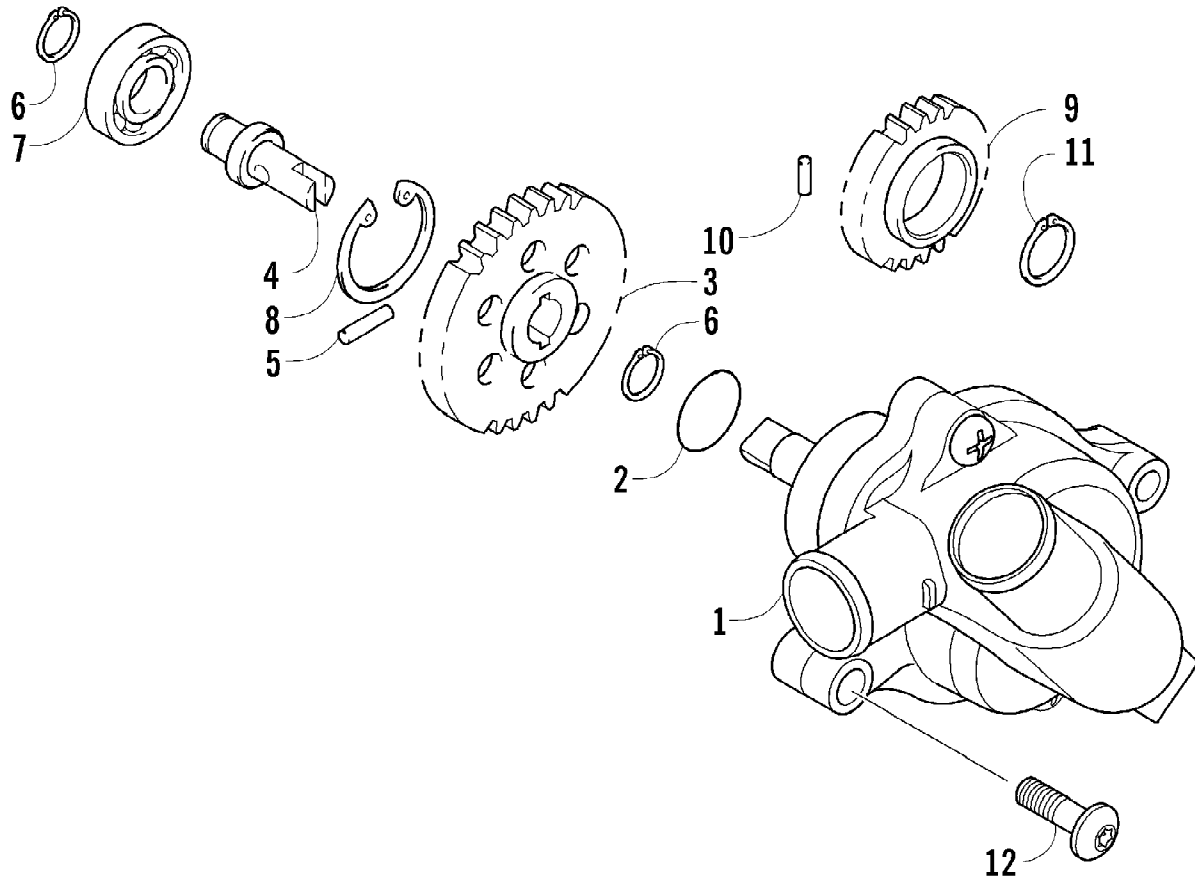

2012 ATV 550 GREEN (A2012ICO4EUSG)
THROTTLE BODY ASSEMBLY

Page 71 of 79

Ref #	Part Number	Qty	S/P/F	Description
1	0470-753	1		Throttle - Assembly (inc. 2-19)
2	0	1	F	Throttle Body
3	0430-072	1		Sensor, Throttle Position
4	5507-234	1		O-Ring
5	5507-231	1		Screw, Machine
6	0430-074	1		Valve, ISC
7	5507-233	1		O-Ring
8	5507-238	1		Screw, Machine
9	0470-687	1		Rail, Fuel
10	0470-767	1		O-Ring
11	0470-762	1		Injector, Fuel
12	0470-768	1		Seal
13	5507-227	1		Bracket, MAP Sensor
14	5507-117	2	/P	Screw, Machine
15	0430-073	1		Sensor, MAP
16	5507-232	1		O-Ring
17	5507-229	1		Plate, ISC Valve
18	5507-223	1		Cover
19	5507-037	1	/P	Screw, Machine
20	0487-057	1		Cable, Throttle

2012 ATV 550 GREEN (A2012ICO4EUSG)
TRANSMISSION ASSEMBLY

Page 73 of 79

Ref #	Part Number	Qty	S/P/F	Description
1	0823-353	1	/P	Pulley, Driven - Assembly (inc. 2-4)
2	0823-176	3	/P	Shoe, Cam
3	0823-177	3		Screw, Machine
4	0823-178	1		Nut
5	0827-010	1		Nut
6	0828-106	1		Washer
7	0823-276	1		Plate, Movable Drive Face
8	0823-277	4		Damper, Movable Drive Face
9	0823-273	1		Face, Movable Drive
10	0823-013	1		Belt, Drive
11	0823-271	1		Spacer
12	0823-164	8		Roller
13	0823-272	1		Face, Fixed Drive
14	0823-131	1		Shroud, Drive Face
15	0623-914	6		Screw, Self-Tapping
16	0823-015	1		Spacer, Fixed Drive Face
17	0470-531	1		O-Ring
18	0821-002	1	/P	Housing, Clutch - Assembly
19	0830-189	1	/P	Seal
20	0827-011	1		Nut
21	0823-018	1		Clutch, One-Way
22	0823-310	1	/P	Clutch, Centrifugal - 6 Plate