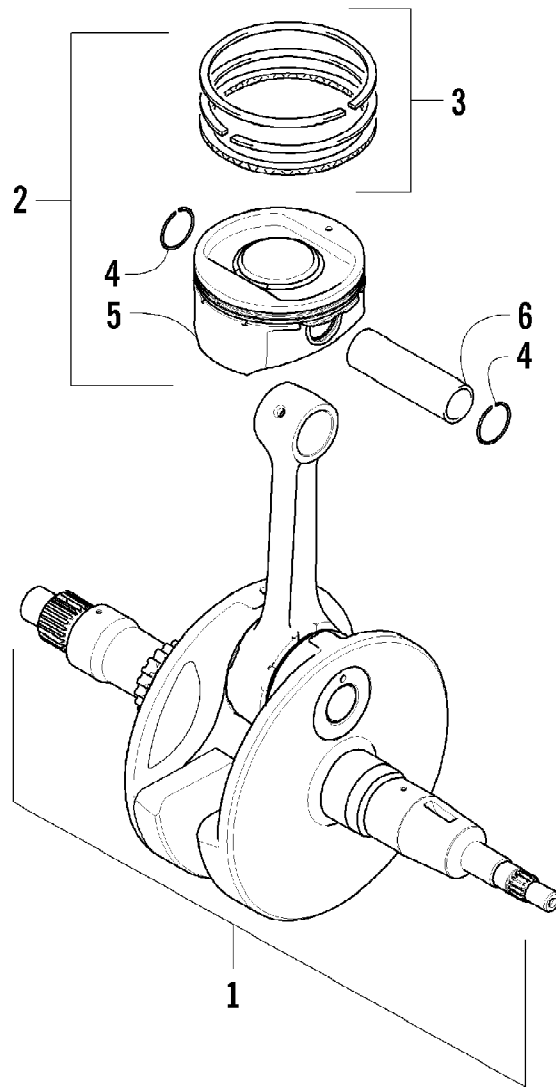

2012 ATV 550 GREEN (A2012ICO4EUSG)
CRANKSHAFT AND PISTON ASSEMBLY

Page 18 of 79

Ref #	Part Number	Qty	S/P/F	Description
1	0805-325	1		Crankshaft Assembly
2	0805-064	1		Piston Set (inc. 3-6)
3	0805-065	1		Ring, Piston - Set
4	0831-001	2		Circlip, Piston Pin
5	0	1	F	Piston
6	0805-012	1		Pin, Piston