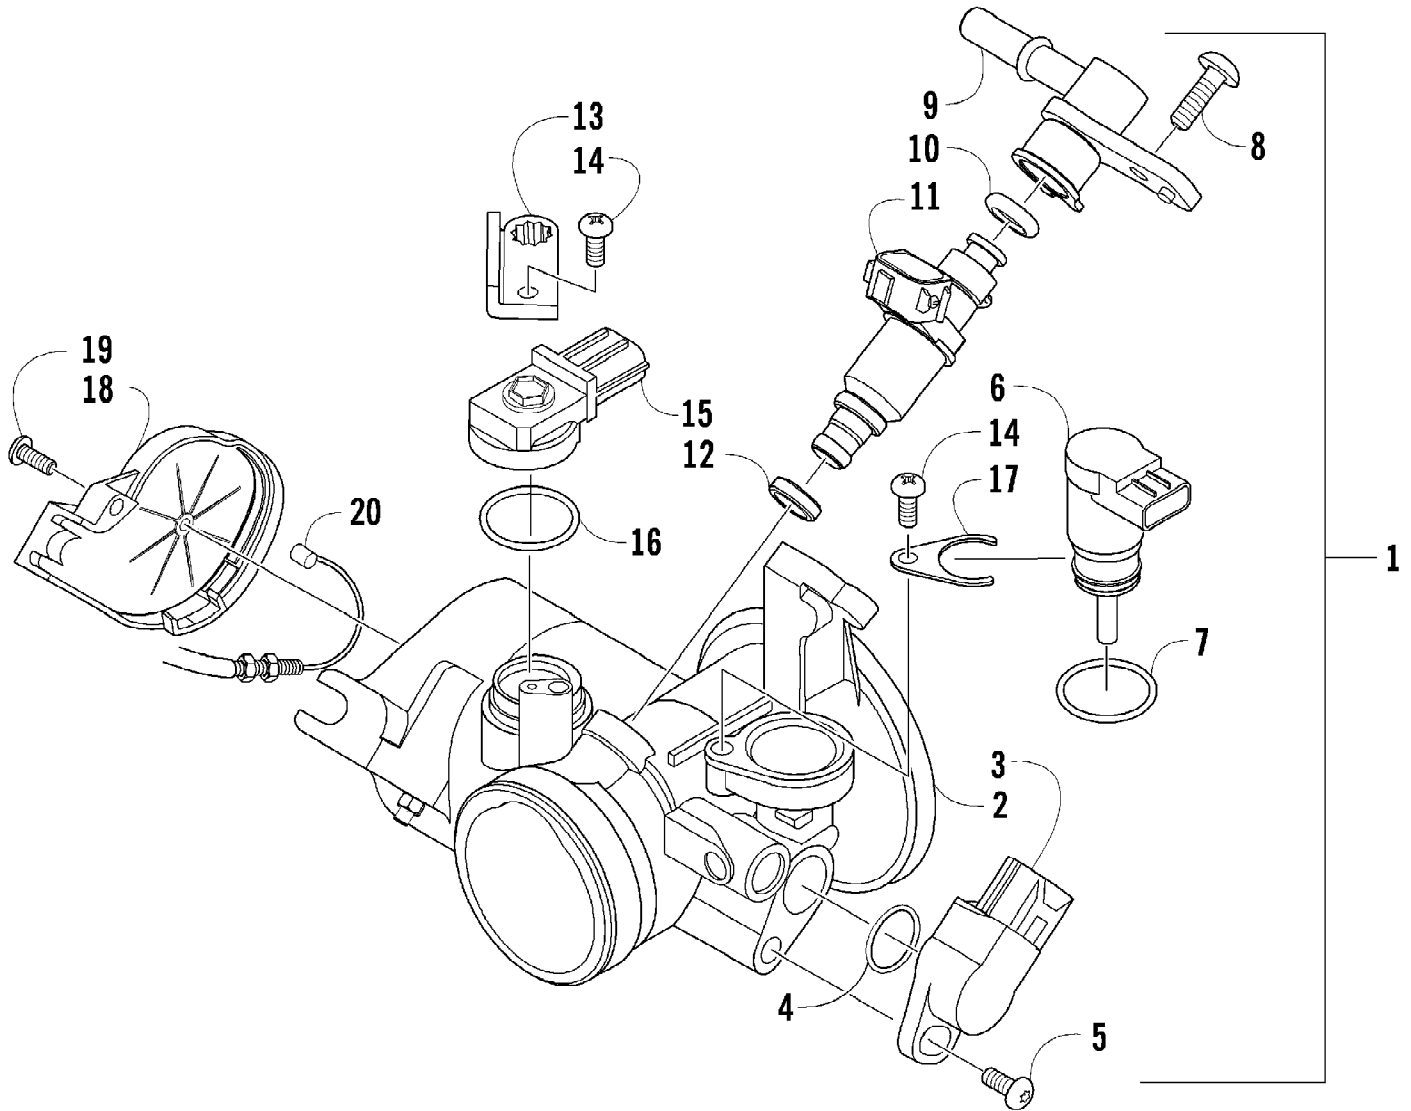

2012 ATV 550 GREEN (A2012ICO4EUSG)
THROTTLE BODY ASSEMBLY

Page 71 of 79

Ref #	Part Number	Qty	S/P/F	Description
1	0470-753	1		Throttle - Assembly (inc. 2-19)
2	0	1	F	Throttle Body
3	0430-072	1		Sensor, Throttle Position
4	5507-234	1		O-Ring
5	5507-231	1		Screw, Machine
6	0430-074	1		Valve, ISC
7	5507-233	1		O-Ring
8	5507-238	1		Screw, Machine
9	0470-687	1		Rail, Fuel
10	0470-767	1		O-Ring
11	0470-762	1		Injector, Fuel
12	0470-768	1		Seal
13	5507-227	1		Bracket, MAP Sensor
14	5507-117	2	/P	Screw, Machine
15	0430-073	1		Sensor, MAP
16	5507-232	1		O-Ring
17	5507-229	1		Plate, ISC Valve
18	5507-223	1		Cover
19	5507-037	1	/P	Screw, Machine
20	0487-057	1		Cable, Throttle