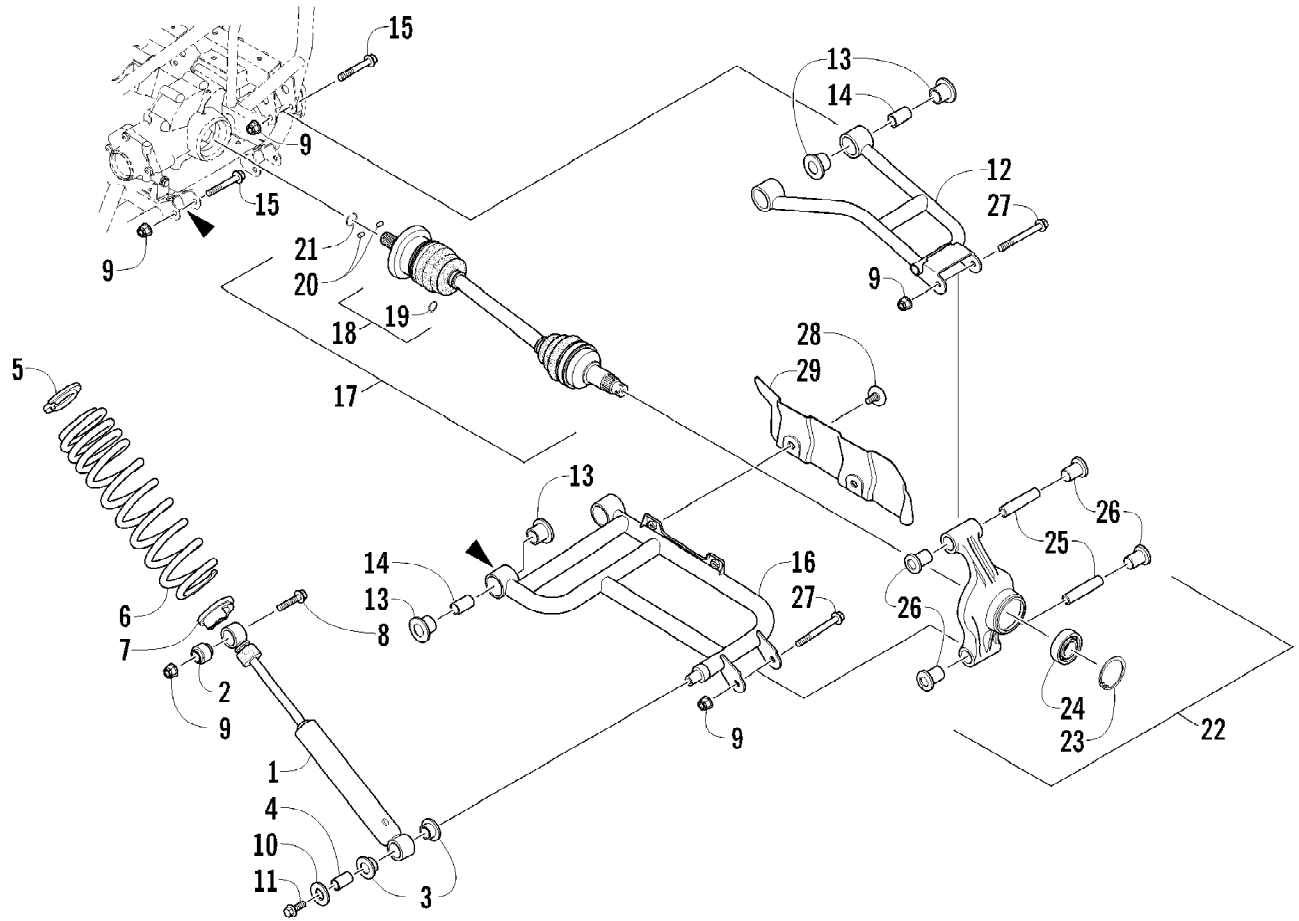

2012 ATV 550 GREEN (A2012ICO4EUSG)
REAR SUSPENSION ASSEMBLY

2012 ATV 550 GREEN (A2012ICO4EUSG)
REAR SUSPENSION ASSEMBLY

Page 55 of 79

Ref #	Part Number	Qty	S/P/F	Description
1	0404-158	2		Shock Absorber (inc. 2-4)
2	0403-182	2		Bushing
3	0603-955	4		Bushing
4	1603-219	2	S	Sleeve
5	1603-889	2	/P	Retainer, Spring
6	0504-536	2		Spring, Suspension
7	0404-057	2		Cam, Spring Adjuster
8	8409-040	1		Screw, Cap - Right
8	8409-050	1		Screw, Cap - Left
9	0423-744	14		Nut, Lock
10	0423-087	2		Washer
11	8408-820	2	/P	Screw, Cap
12	0504-582	1		A-Arm, Rear - Upper Right (inc. 13-14)
12	0504-583	1	/P	A-Arm, Rear - Upper Left (inc. 13-14)
13	0403-208	16	/P	Bushing
14	0403-214	8	/P	Axle
15	8409-075	8		Screw, Cap
16	0504-572	1		A-Arm, Rear - Lower Right (inc. 13-14)
16	0504-573	1		A-Arm, Rear - Lower Left (inc. 13-14)
17	1502-798	2	S	Axle, Drive (inc. 18-21)
18	1436-419	2		Repair Kit, Boot (inc. 19)
19	1441-988	2		Clip, Retaining
20	1402-884	4		Pin, Detent
21	1402-890	2		Clip, Retaining
22	0504-548	1	/P	Knuckle, Right - Assembly (inc. 23-26)
22	0504-549	1	/P	Knuckle, Left - Assembly (inc. 23-26)
23	0423-423	2		Ring, Retaining
24	1402-809	2	/P	Bearing
25	0403-213	4	/P	Axle
26	0403-206	8	/P	Bushing
27	8409-000	4		Screw, Cap
28	0423-545	4	/P	Screw, Shoulder
29	1406-068	1		Guard, Boot - Rear - Right
29	1406-069	1		Guard, Boot - Rear - Left