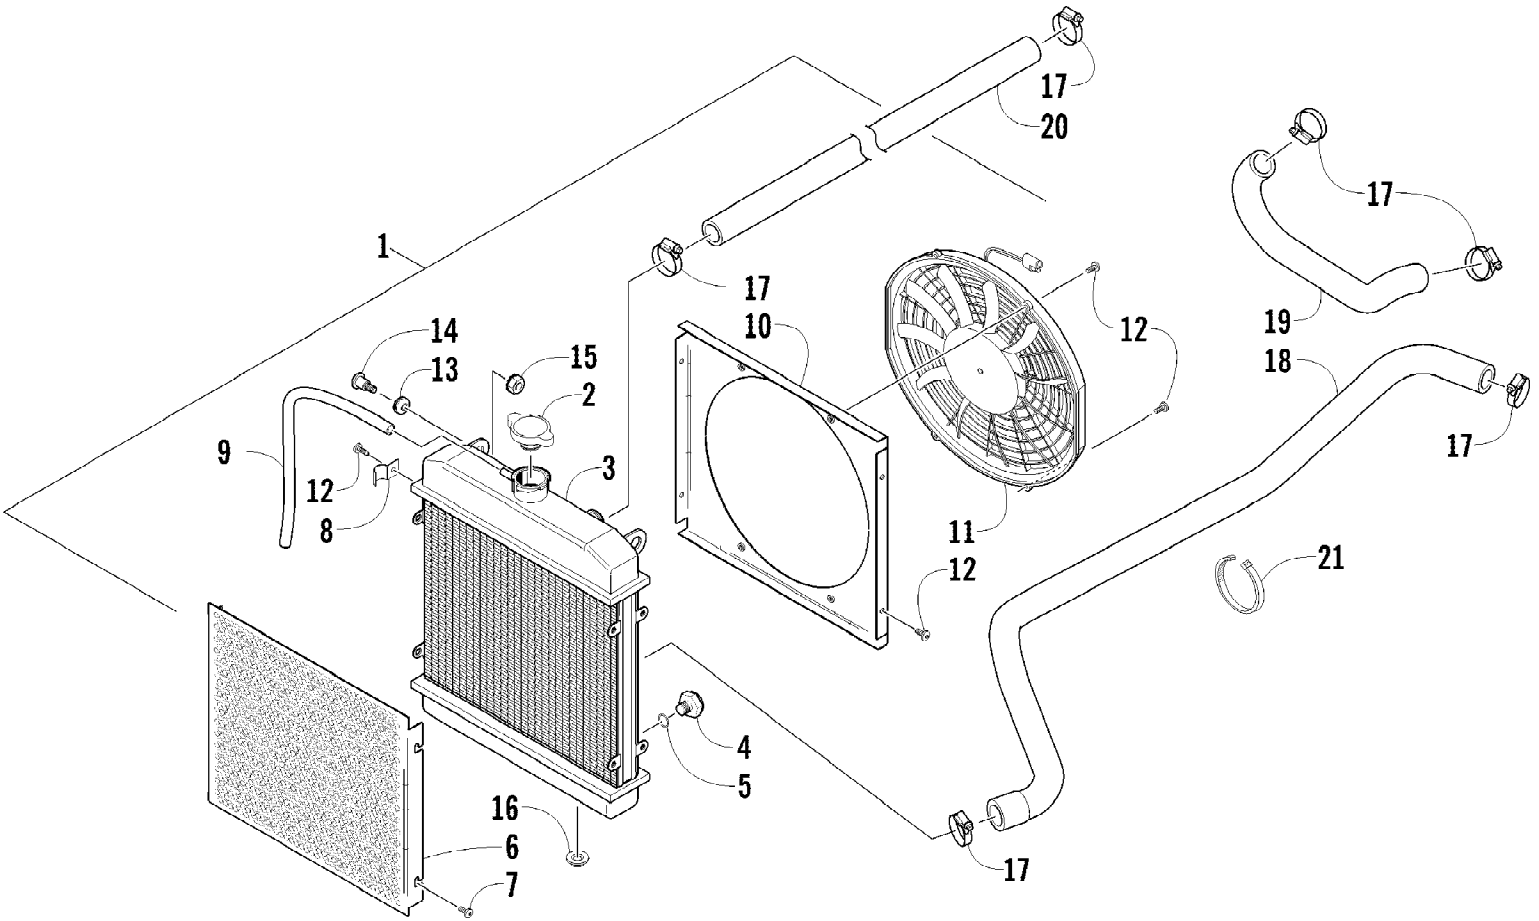

2012 ATV 550 GREEN (A2012ICO4EUSG)
COOLING ASSEMBLY

Page 12 of 79

Ref #	Part Number	Qty	S/P/F	Description
1	0413-256	1	/P	Radiator Assembly (inc. 2-13)
2	0413-255	1	/P	Cap
3	0413-205	1		Radiator
4	0413-195	1		Plug, Drain
5	1602-213	1	/P	O-Ring
6	0413-007	1		Screen
7	8475-512	4		Screw, Machine
8	0423-351	1		Clamp, Wire
9	0610-016	AR	/P	Hose - 25 ft
9	0610-015	AR	/P	Hose - 100 ft
10	0413-203	1		Shroud, Fan
11	0413-123	1	/P	Fan, Cooling
12	0623-378	8		Screw, Self-Tapping
13	0423-030	2		Grommet
14	0423-484	2		Screw, Shoulder
15	0623-038	2		Nut w/Washer
16	0423-028	2		Bushing, Stem
17	0423-496	6		Clamp, Hose
18	0410-229	1		Hose, Coolant - Lower
19	0410-022	1		Hose, Coolant - Crossover
20	0410-002	1		Hose, Coolant - Upper
21	0123-903	AR		Tie, Cable - 11.5 in.