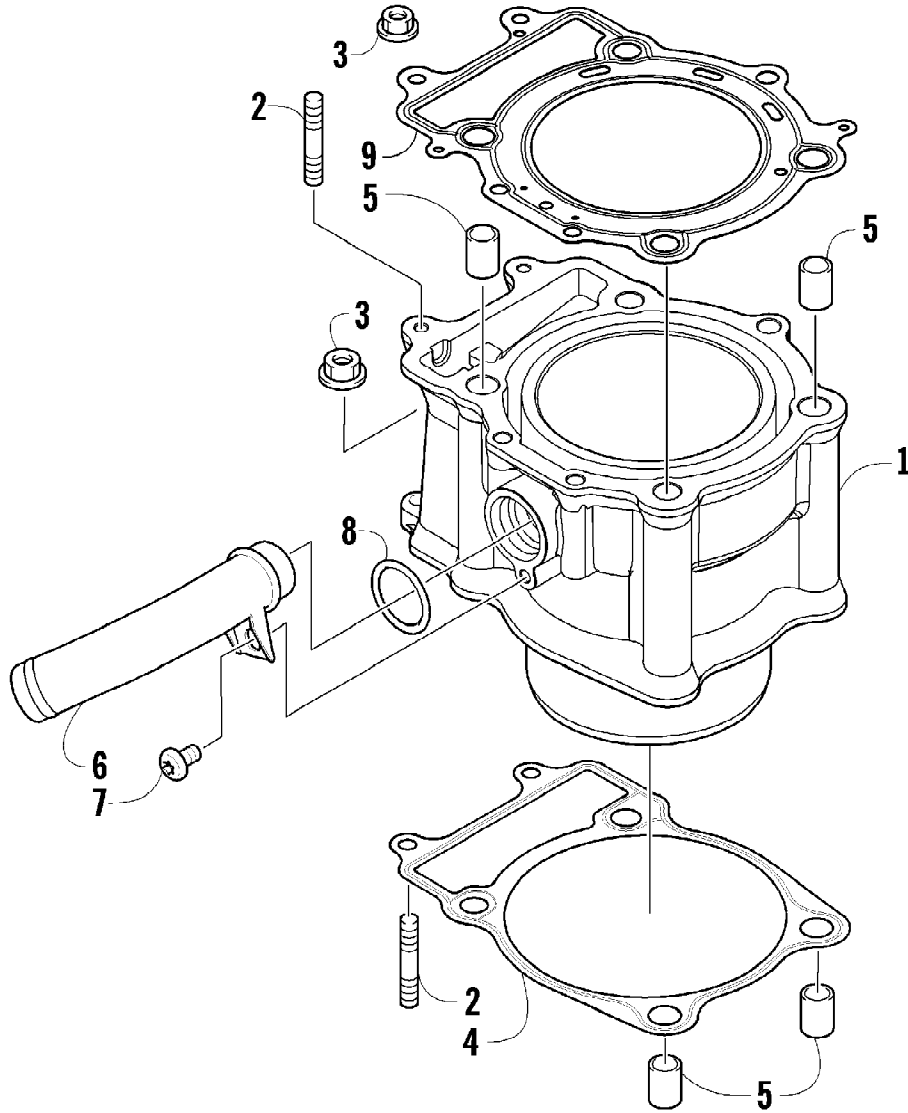

2012 ATV 550 GREEN (A2012ICO4EUSG)
CYLINDER ASSEMBLY

Page 20 of 79

Ref #	Part Number	Qty	S/P/F	Description
1	0804-051	1	/P	Cylinder
2	0827-002	4		Bolt, Stud
3	8424-604	4		Nut
4	0830-084	1		Gasket, Base
5	0829-002	4		Pin, Dowel
6	0804-047	1	/P	Union, Coolant Hose
7	8468-612	1		Screw, Machine
8	0830-007	1		O-Ring
9	0830-097	1		Gasket, Cylinder Head