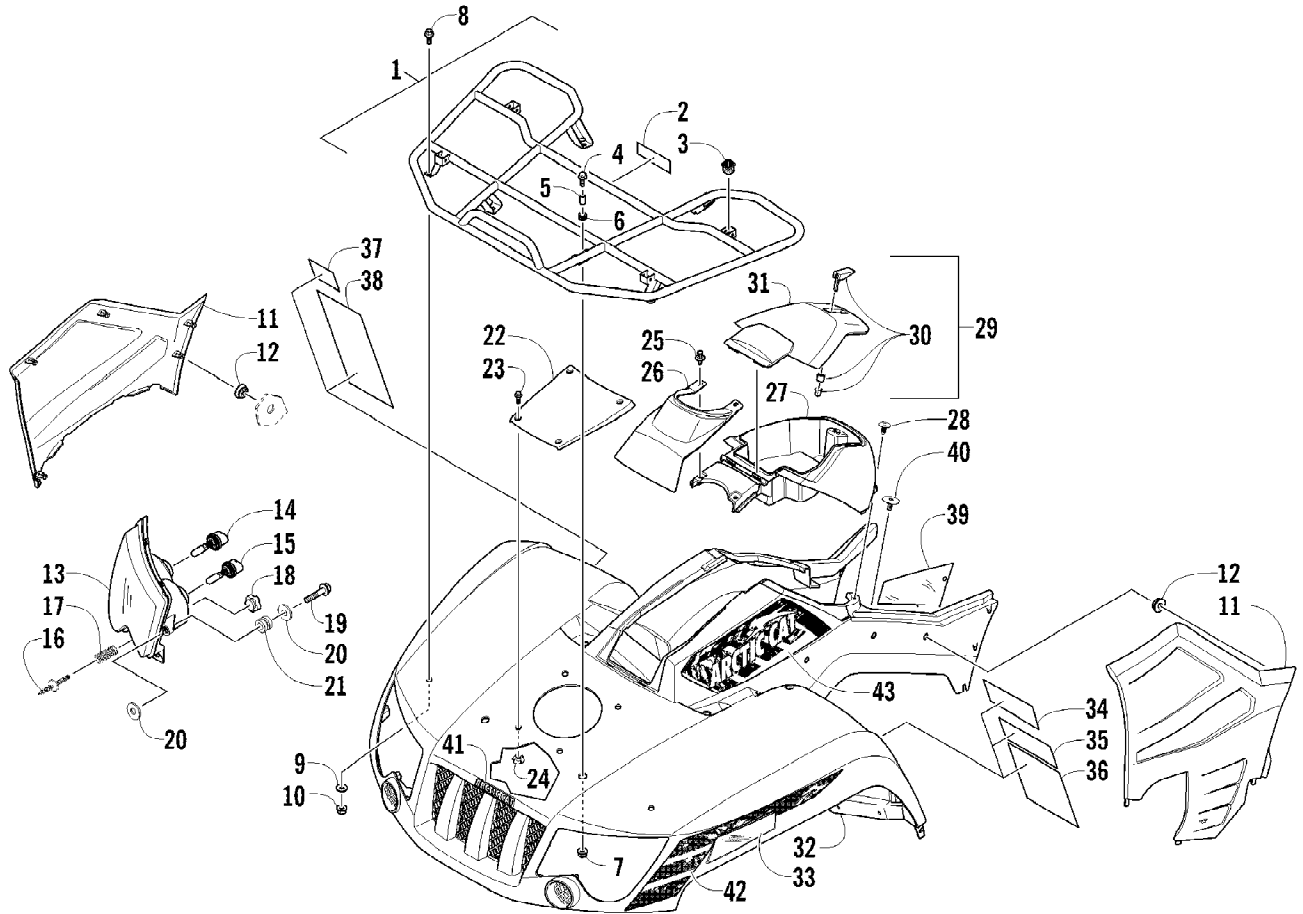

2012 ATV 550 GREEN (A2012ICO4EUSG)
FRONT RACK, BODY PANEL, AND HEADLIGHT ASSEMBLIES

FRONT RACK, BODY PANEL, AND HEADLIGHT ASSEMBLIES

Ref #	Part Number	Qty	S/P/F	Description
1	2506-107	1		Rack, Front - Assembly (inc. 2-3)
2	0411-576	1		Decal, Warning - Load
3	0441-592	4	/P	Bushing
4	8410-830	4		Screw, Cap
5	0423-669	4		Spacer
6	0423-465	4		Grommet
7	8432-802	4		Nut, Lock
8	0423-654	2		Screw, Shoulder
9	8050-222	2	/P	Washer
10	0423-540	2		Nut, Lock
11	2406-380	1		Panel, Side - Lower - Right
11	2406-381	1		Panel, Side - Lower - Left
12	0423-678	8		Grommet
13	0609-852	1	/P	Headlight Assembly - Right (inc. 14-15)
13	0609-853	1	/P	Headlight Assembly - Left (inc. 14-15)
14	0409-073	2		Bulb, Headlight
15	0409-045	2		Bulb, Headlight
16	0423-514	2		Stud, Adjuster - Headlight
17	0423-522	2		Spring, Adjuster
18	0423-513	2		Knob, Adjuster
19	0623-785	4		Screw, Self-Tapping
20	8050-217	8	/P	Washer
21	0423-447	4		Grommet
22	2416-170	1		Cover, Access
23	8410-616	4		Screw, Cap
24	0423-997	4		T-Nut
25	0623-362	2		Rivet, Reinstallable
26	1406-972	1		Cover, Steering Post
27	2416-240	1		Box, Storage
28	0623-544	2		Clip, Retaining
29	2506-235	1		Lid, Storage Box w/Latch (inc. 30-31)
30	1406-599	1		Latch, Storage Box
31	1406-862	1		Lid, Storage Box
32	4506-393	1	/P	Panel, Fender - Assembly (inc. 33-39)
33	1411-078	1		Decal, Reflector - Right
33	1411-079	1		Decal, Reflector - Left
34	1411-574	1		Decal, Warning - Off-Road Only
35	1411-804	1	/P	Decal, Warning - Age
36	1411-932	1	/P	Decal, Warning - General
37	0411-835	1		Decal, Warning - Turn/Hill
38	1411-250	1		Decal, Warning - Reverse/Pre-Ride
39	0412-394	1	/P	Foil, Protective
40	0423-101	2		Screw, Shoulder
41	1411-725	1		Decal, "Arctic Cat"
42	2411-644	1		Decal, Side - Front Right
42	2411-645	1		Decal, Side - Front Left
43	2411-646	1		Decal, Side - Upper Right
43	2411-647	1		Decal, Side - Upper Left