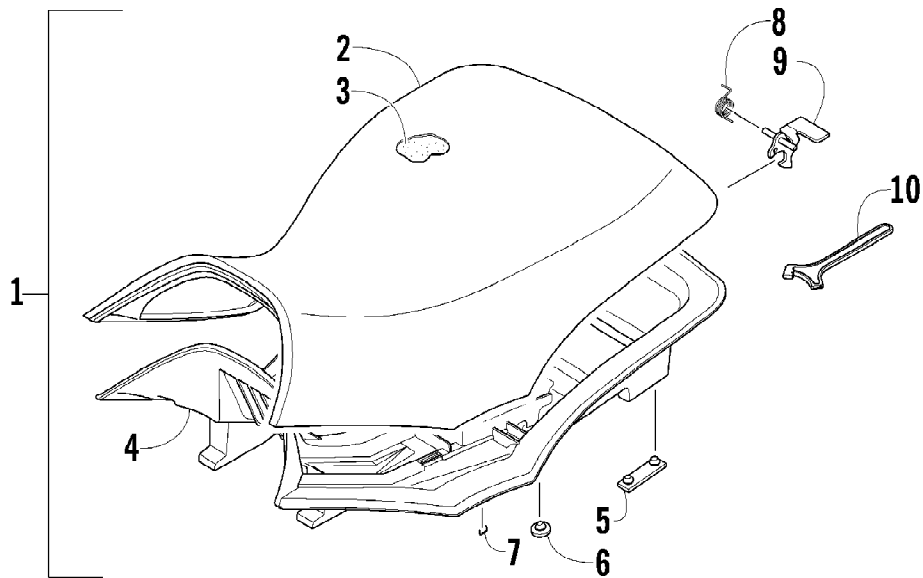

2012 ATV 550 GREEN (A2012ICO4EUSG)
SEAT ASSEMBLY

Page 57 of 79

Ref #	Part Number	Qty	S/P/F	Description
1	4506-557	1	/P	Seat Assembly (inc. 2-9)
2	1506-209	1		Cover, Seat
3	0517-119	1		Foam, Seat
4	2416-826	1	/P	Base, Seat - Assembly (inc. 5-6)
5	0406-879	2		Bumper, Seat - Rear
6	0406-877	4	/P	Bumper, Seat - Front
7	0624-263	AR		Staple
8	1406-592	1	/P	Spring, Seat Latch
9	1506-156	1		Latch, Seat
10	0441-587	1		Wrench, Spanner