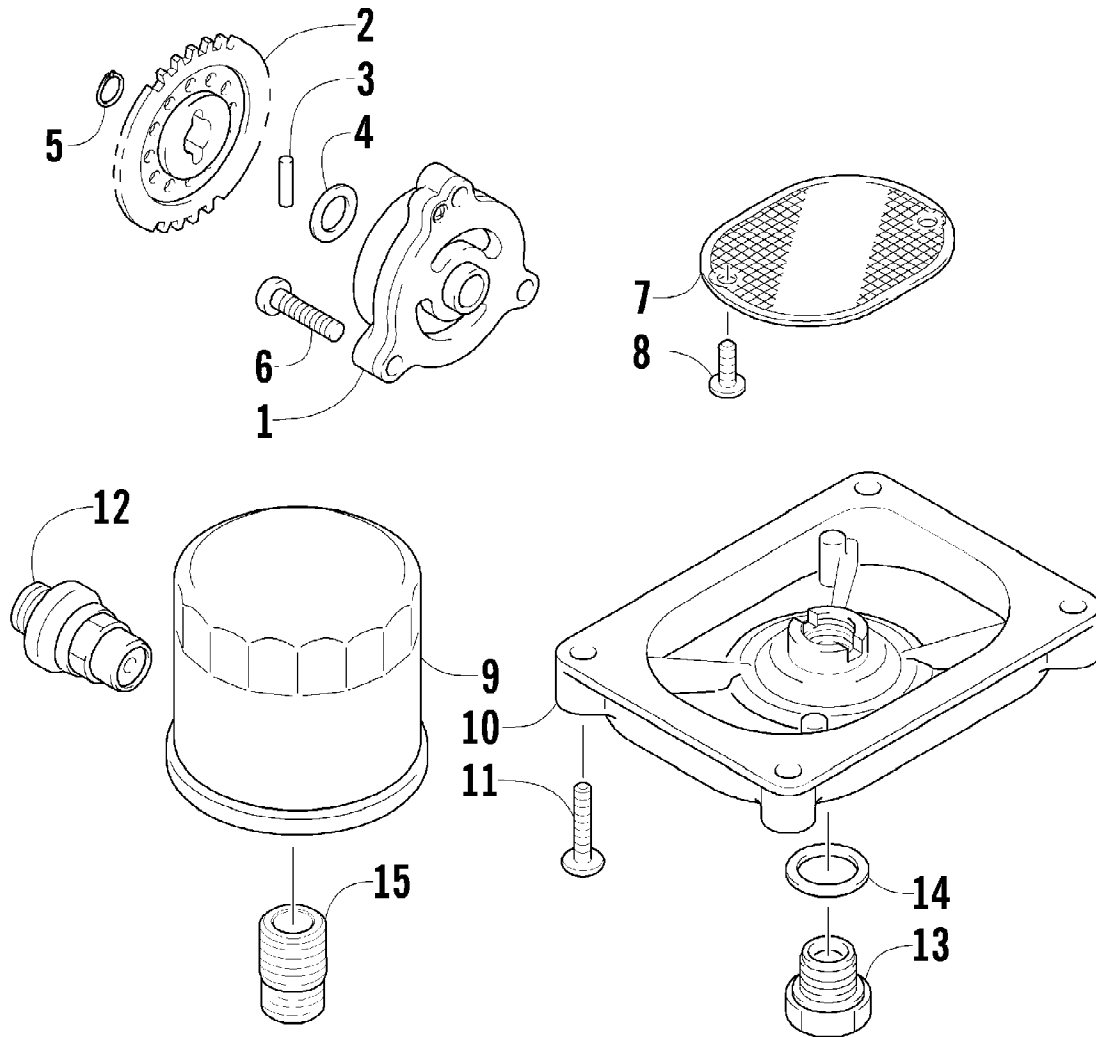

2012 ATV 550 GREEN (A2012ICO4EUSG)
OIL FILTER/PUMP ASSEMBLY

Page 49 of 79

Ref #	Part Number	Qty	S/P/F	Description
1	0812-023	1		Pump, Oil
2	0812-083	1	/P	Gear, Driven
3	0829-009	1		Pin
4	0828-007	1	/P	Washer
5	0831-002	1		Ring, Retaining
6	0826-039	3		Screw, Machine
7	0812-057	1	/P	Strainer, Oil
8	0826-040	2		Screw, Machine
9	0812-029	1	S	Filter, Oil
10	0812-053	1		Cap, Oil Strainer
11	8468-625	4		Screw, Machine
12	0812-007	1		Valve, Oil-Relief - Assembly
13	0812-006	1		Plug, Drain
14	0830-017	1		Gasket, Drain Plug
15	0812-008	1		Union, Oil Filter