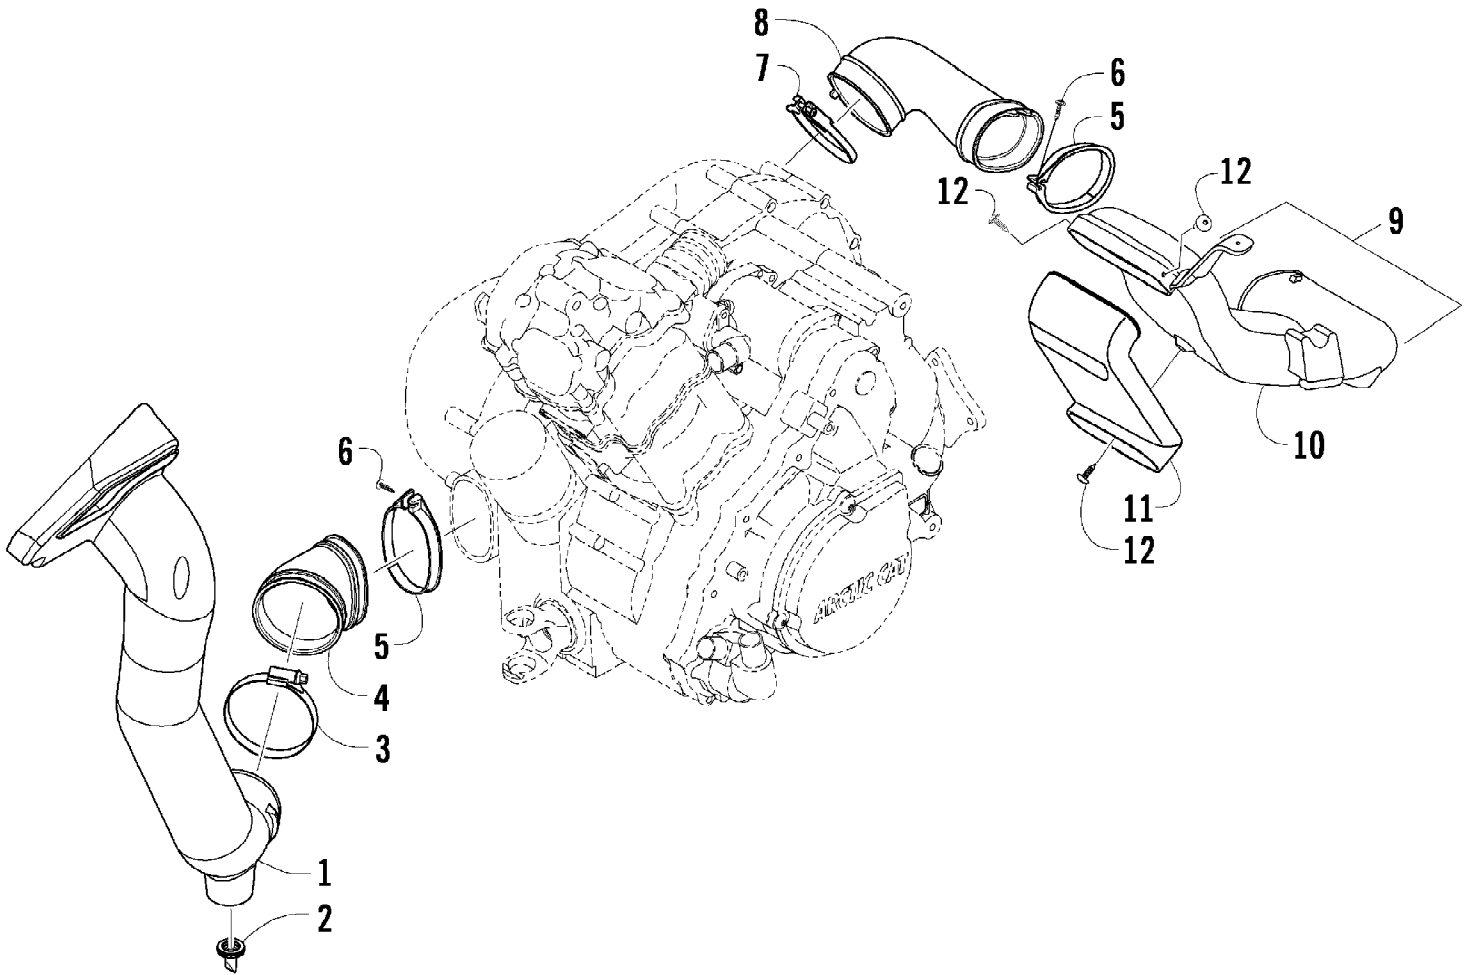

2012 ATV 550 GREEN (A2012ICO4EUSG)
 BATTERY AND STARTER ASSEMBLY

Page 4 of 79

Ref #	Part Number	Qty	S/P/F	Description
1	5991-655	1	/P	Battery Cover/Tool Tray Assembly (inc. 2-4)
2	2406-815	1	/P	Cover, Battery
3	0444-122	1	S/P	Kit, Tool
4	0417-016	1		Pad, Battery
5	8476-620	2		Screw, Machine
6	0645-480	1		Battery Assembly (inc. 7-8)
7	0445-082	1		Kit, Hardware
8	0645-430	1		Decal, Warning
9	0417-012	1		Foam, Battery
10	0445-070	1		Cable, Battery/Ground
11	0445-062	1		Cable, Battery/Solenoid
12	0645-327	1		Boot, Terminal
13	0623-038	5		Nut w/Washer
14	0445-064	1		Cable, Solenoid/Starter (inc. 15)
15	0645-019	1		Boot, Terminal
16	0445-058	1	/P	Solenoid
17	8476-625	4		Screw, Machine
18	0825-013	1	/P	Motor, Starter - Assembly

2012 ATV 550 GREEN (A2012ICO4EUSG)
CAM CHAIN ASSEMBLY

Page 6 of 79

Ref #	Part Number	Qty	S/P/F	Description
1	0810-001	1		Chain, Cam
2	0810-002	1		Guide, Chain
3	0810-003	1		Tensioner, Chain
4	0826-036	1		Pivot, Tensioner
5	0830-025	1		Washer, Crush
6	0810-004	1		Adjuster, Tensioner - Assembly
7	0830-018	1		Gasket
8	8468-625	2		Screw, Machine
9	0830-107	2		Gasket
10	8400-610	1		Screw, Cap
11	0828-129	1		Washer