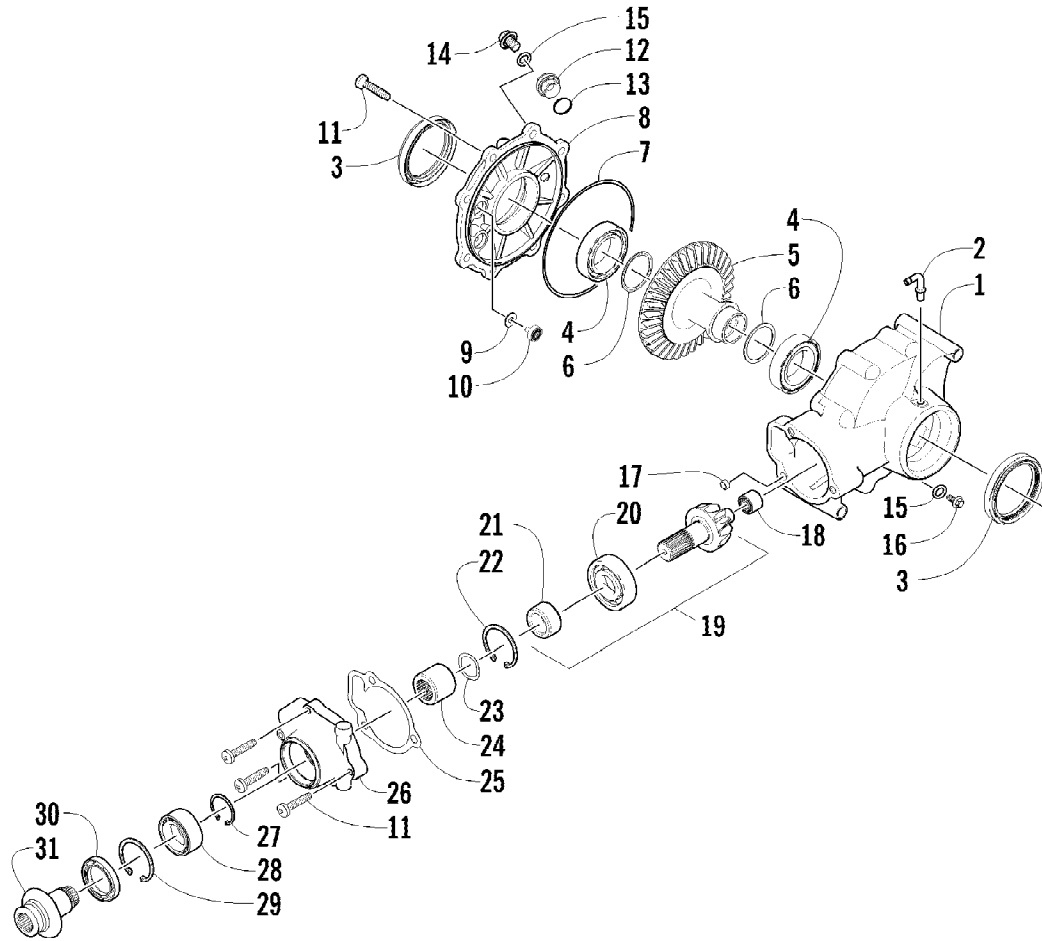

2012 ATV 550 GREEN (A2012ICO4EUSG)
REAR DRIVE GEARCASE ASSEMBLY

Ref #	Part Number	Qty	S/P/F	Description
	1502-879	1		Complete Rear Drive Gearcase Assembly
1	1502-896	1		Housing, Gearcase
2	1402-442	1		Fitting, Elbow
3	1402-950	2	/P	Seal
4	0402-393	2		Bearing
5	1402-032	1		Gear, Ring - 36T
6	0402-405	AR		Shim, 41 x 49 x 1.3 mm
6	0402-406	AR		Shim, 41 x 49 x 1.4 mm
6	0402-407	AR		Shim, 41 x 49 x 1.5 mm
6	0402-408	AR		Shim, 41 x 49 x 1.6 mm
6	0402-409	AR		Shim, 41 x 49 x 1.7 mm
7	0423-149	1		O-Ring
8	1502-897	1		Cover, Gearcase
9	0402-429	AR		Shim, 6.3 x 18 x 1.3 mm
9	0402-430	AR		Shim, 6.3 x 18 x 1.4 mm
9	0402-431	AR		Shim, 6.3 x 18 x 1.5 mm
9	0402-432	AR		Shim, 6.3 x 18 x 1.6 mm
9	0402-433	AR		Shim, 6.3 x 18 x 1.7 mm
10	0402-326	1		Button, Thrust
11	0423-118	11		Screw, Self-Tapping
12	0402-333	1	/P	Plug, Magnetic (inc. 13)
13	0423-154	1		O-Ring
14	1402-211	1		Plug, Oil Level (inc. one No. 15)
15	0423-153	2		O-Ring
16	1402-210	1	/P	Plug, Fill (inc. one No. 15)
17	0402-411	1		Pin, Dowel
18	0402-328	1		Bearing
19	1502-863	1		Gear, Pinion - Assembly - 10T (inc. 20-21)
20	0402-327	1		Bearing
21	1402-977	1		Collar, Retaining
22	1423-067	1		Ring, Retaining
23	0402-982	1		Washer, Wave
24	0402-981	1		Collar, Shaft
25	0402-947	1		Gasket, Flange
26	0502-529	1		Housing, Pinion
27	0423-417	1		Ring, Retaining
28	1402-043	1		Bearing
29	0423-423	1		Ring, Retaining
30	1402-011	1		Seal
31	1502-085	1	/P	Shaft, Input