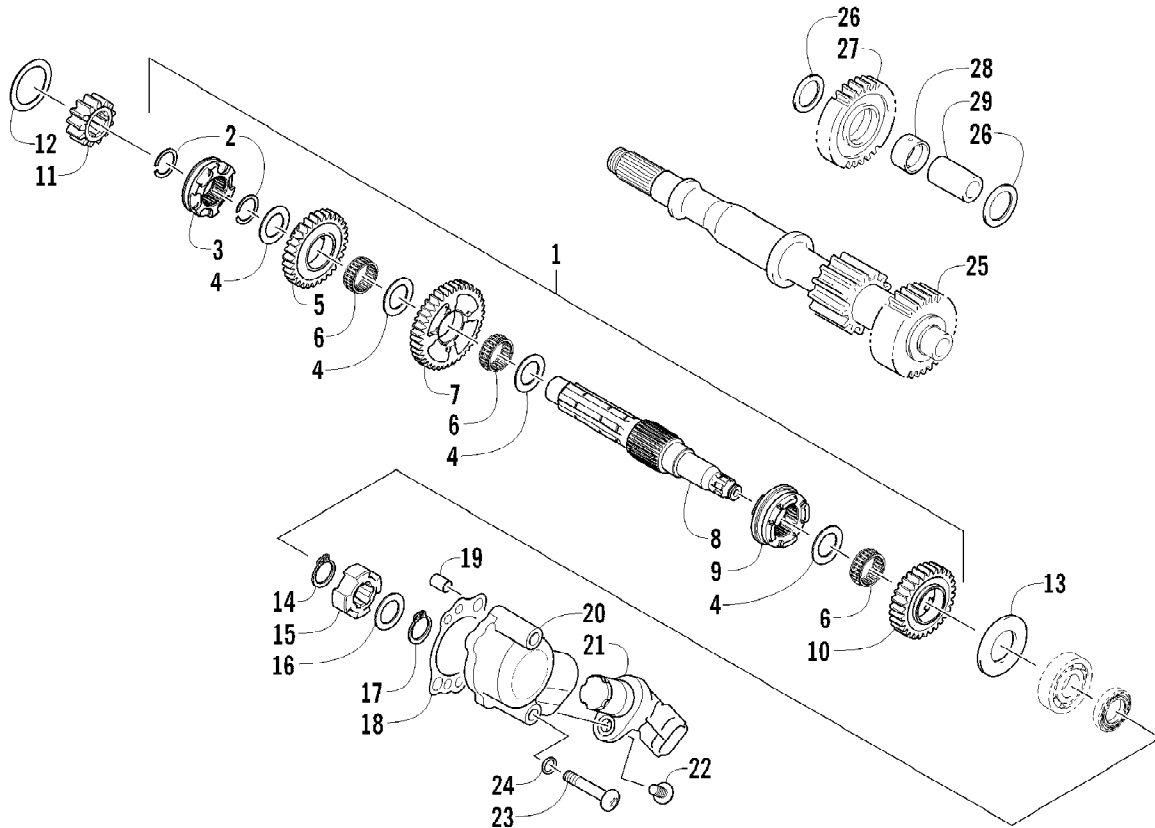

2012 ATV 550 GREEN (A2012ICO4EUSG)
SECONDARY TRANSMISSION ASSEMBLY

2012 ATV 550 GREEN (A2012ICO4EUSG)
SECONDARY TRANSMISSION ASSEMBLY

Page 61 of 79

Ref #	Part Number	Qty	S/P/F	Description
1	0822-124	1		Countershaft Assembly (inc. 2-10)
2	0831-085	2		Ring, Retaining
3	0822-120	1		Gear Select, Reverse
4	0822-121	4		Shim
5	0822-119	1		Gear, Reverse Driven
6	0832-082	3		Bearing
7	0822-114	1		Gear, Driven - Low
8	0822-113	1		Countershaft
9	0822-116	1		Gear Select, Sliding
10	0822-115	1		Gear, Driven - High
11	0822-125	1		Gear, Drive
12	0828-019	1		Washer, Thrust
13	0828-011	1		Washer
14	0831-040	1		Ring, Retaining
15	0822-050	1		Trigger, Speedometer Sensor
16	0828-069	1		Washer, Thrust
17	0831-039	1		Ring, Retaining
18	0830-129	1		Gasket
19	0829-023	2		Pin, Dowel
20	0822-049	1		Housing, Speedometer Sensor
21	0430-091	1		Sensor, Speedometer
22	8468-620	1	/P	Screw, Machine
23	8468-645	2		Screw, Machine
24	0830-107	2		Gasket
25	0822-001	1		Driveshaft
26	0828-016	2		Washer, Thrust
27	0822-011	1		Gear, Reverse Idle
28	0822-012	1		Bushing
29	0822-015	1		Shaft, Reverse Idle