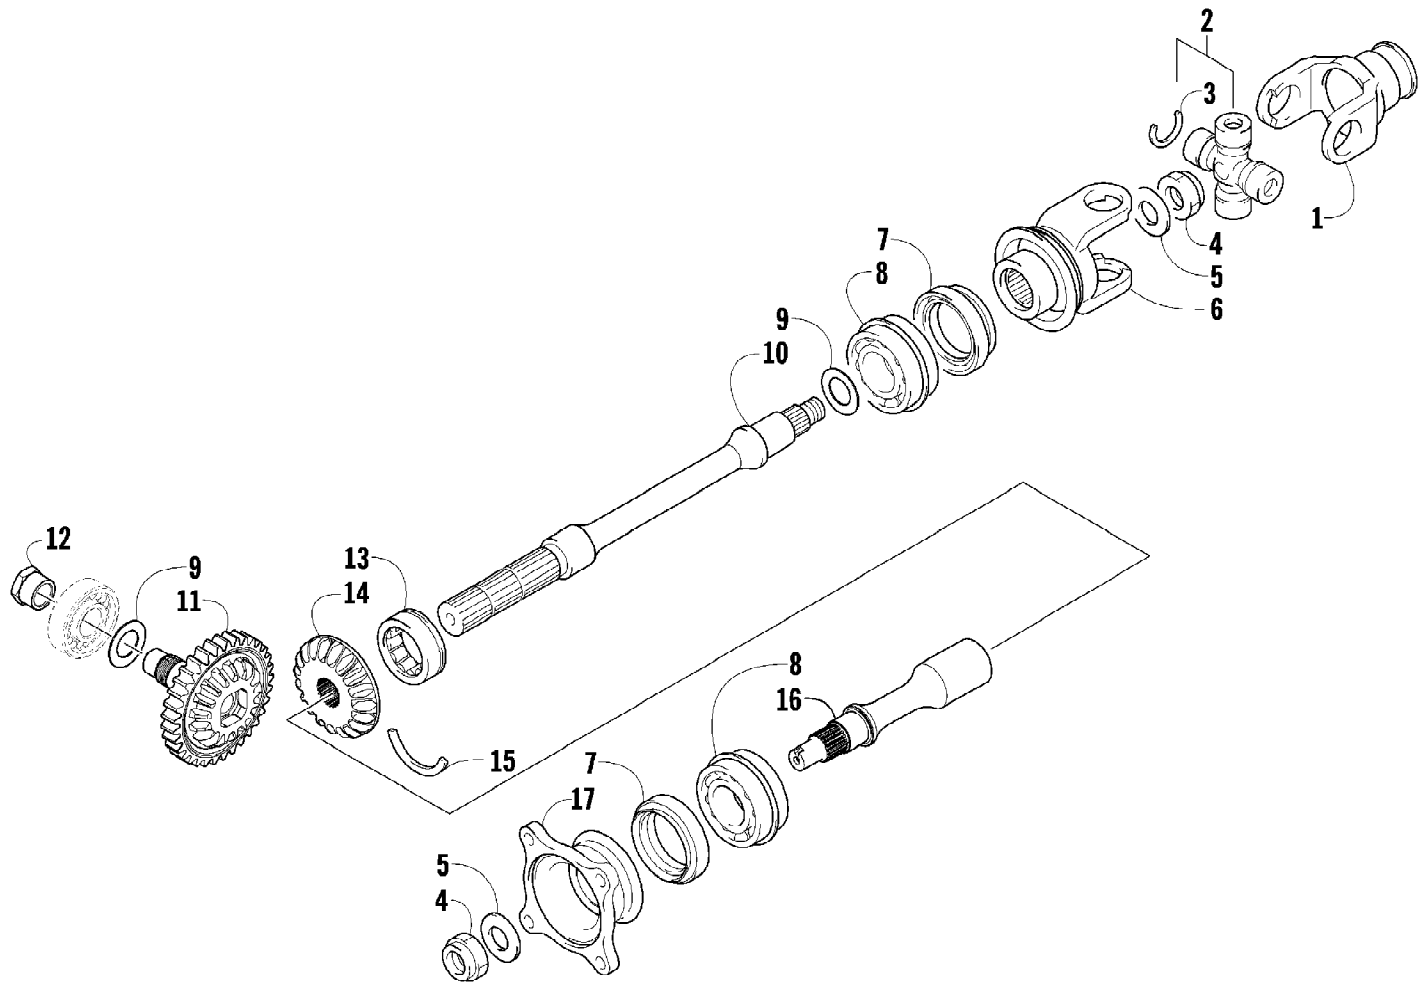

2012 ATV 550 GREEN (A2012ICO4EUSG)
SECONDARY DRIVE ASSEMBLY

Page 59 of 79

Ref #	Part Number	Qty	S/P/F	Description
1	0819-063	1		Yoke, Propeller Shaft Joint
2	1402-164	1	/P	Joint, Universal - Set (inc. 3)
3	0423-450	4		Ring, Retaining
4	0827-013	2		Nut
5	0828-020	2		Washer
6	0819-061	1		Yoke, Drive Output - Front
7	0830-043	2		Seal, Oil
8	0832-017	2		Bearing
9	0828-021	AR		Shim, 25 x 34 x 0.25 mm
9	0828-022	AR		Shim, 25 x 34 x 0.30 mm
9	0828-023	AR		Shim, 25 x 34 x 0.70 mm
9	0828-024	AR		Shim, 25 x 34 x 0.90 mm
9	0828-025	AR		Shim, 25 x 34 x 0.95 mm
9	0828-026	AR		Shim, 25 x 34 x 1.00 mm
9	0828-027	AR		Shim, 25 x 34 x 1.05 mm
9	0828-028	AR		Shim, 25 x 34 x 1.10 mm
9	0828-029	AR		Shim, 25 x 34 x 1.15 mm
10	0819-089	1	/P	Shaft, Secondary Driven - Front
11	0822-131	1		Gear, Secondary Drive
12	0827-052	1		Nut
13	0832-016	1		Bearing
14	0822-106	1		Gear, Secondary Driven
15	0819-011	1		Ring, Driven Bearing
16	0819-053	1		Shaft, Secondary Driven - Rear
17	0819-005	1		Flange, Output Joint - Rear