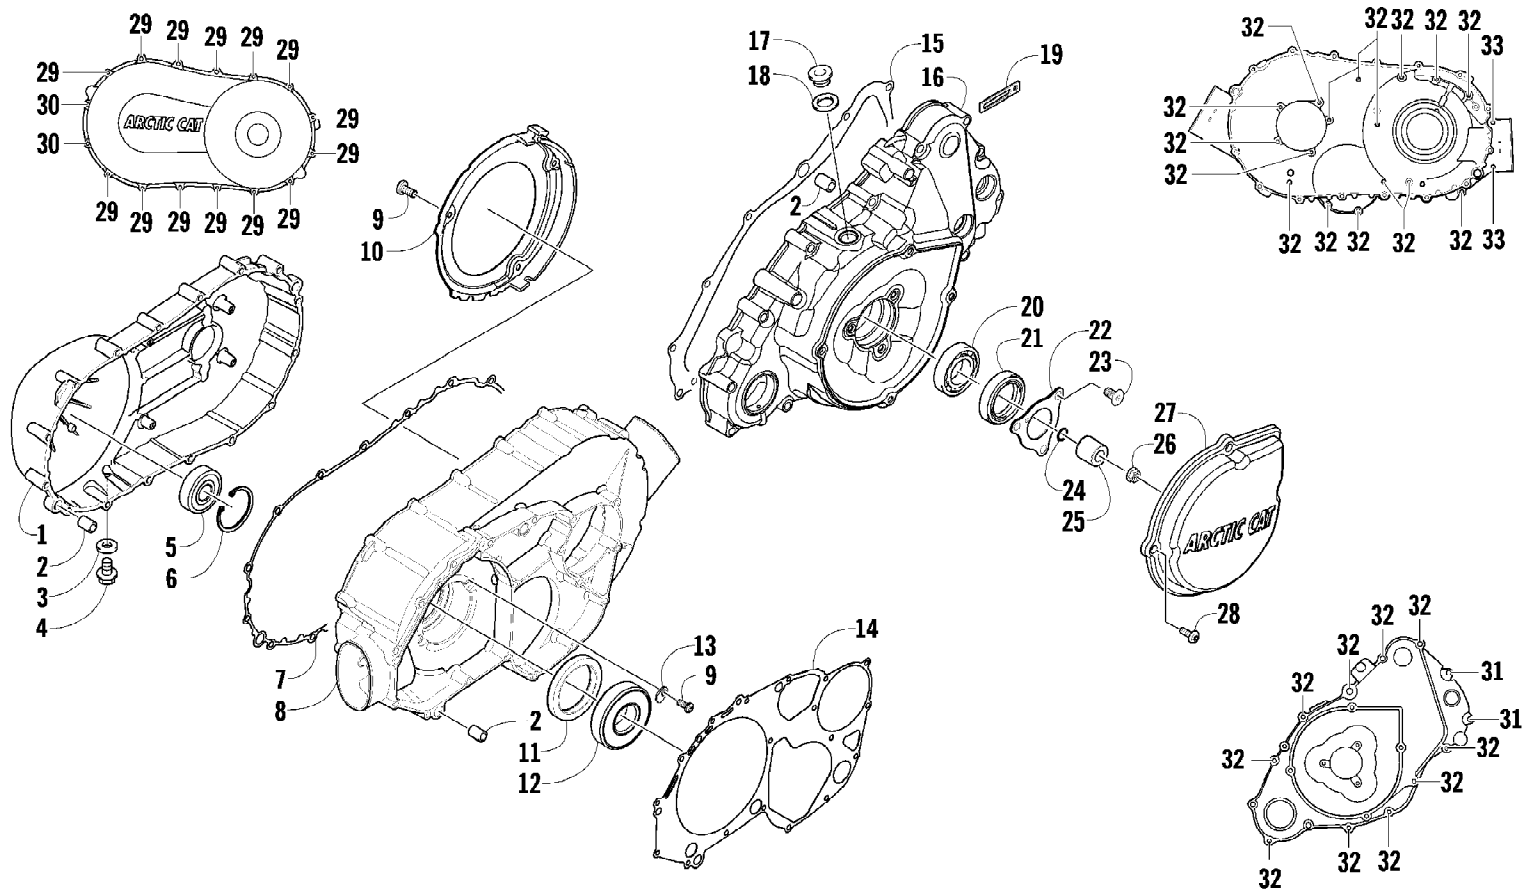

2012 ATV 550 GREEN (A2012ICO4EUSG)
CAM CHAIN ASSEMBLY

Page 6 of 79

Ref #	Part Number	Qty	S/P/F	Description
1	0810-001	1		Chain, Cam
2	0810-002	1		Guide, Chain
3	0810-003	1		Tensioner, Chain
4	0826-036	1		Pivot, Tensioner
5	0830-025	1		Washer, Crush
6	0810-004	1		Adjuster, Tensioner - Assembly
7	0830-018	1		Gasket
8	8468-625	2		Screw, Machine
9	0830-107	2		Gasket
10	8400-610	1		Screw, Cap
11	0828-129	1		Washer

2012 ATV 550 GREEN (A2012ICO4EUSG)
CLUTCH/V-BELT/MAGNETO COVER ASSEMBLY

2012 ATV 550 GREEN (A2012ICO4EUSG)
CLUTCH/V-BELT/MAGNETO COVER ASSEMBLY

Ref #	Part Number	Qty	S/P/F	Description
1	0806-089	1		Cover, V-Belt
2	0829-002	6		Pin, Dowel
3	0830-013	1		Washer, Crush
4	8408-812	1		Screw, Cap
5	0832-060	1		Bearing
6	0831-078	1		Ring, Retaining
7	0830-174	1	/P	Gasket, V-Belt Cover
8	0806-086	1		Cover, Clutch
9	0826-029	5		Screw, Machine
10	0806-048	1		Plate, Air Intake
11	0830-188	1	/P	Seal
12	0832-009	1	/P	Bearing
13	0822-010	2	/P	Retainer, Bearing
14	0830-116	1	/P	Gasket, Clutch Cover
15	0830-128	1		Gasket, Magneto Cover
16	0806-082	1	/P	Cover, Magneto - Assembly
17	0826-155	1		Plug
18	0830-015	1		Washer, Crush
19	3002-964	1	/P	Clamp, Wire
20	1602-981	1	/P	Bearing
21	0830-158	1		Seal
22	0805-008	1		Retainer, Seal
23	0826-031	3		Screw, Machine
24	0830-108	1		O-Ring
25	0820-061	1		Bushing
26	0827-008	1		Nut
27	0820-062	1		Cover, Magneto
28	8468-616	4		Screw, Machine
29	8468-645	14		Screw, Machine
30	8468-655	2		Screw, Machine
31	8468-625	2		Screw, Machine
32	8468-640	26		Screw, Machine
33	8468-675	2		Screw, Machine