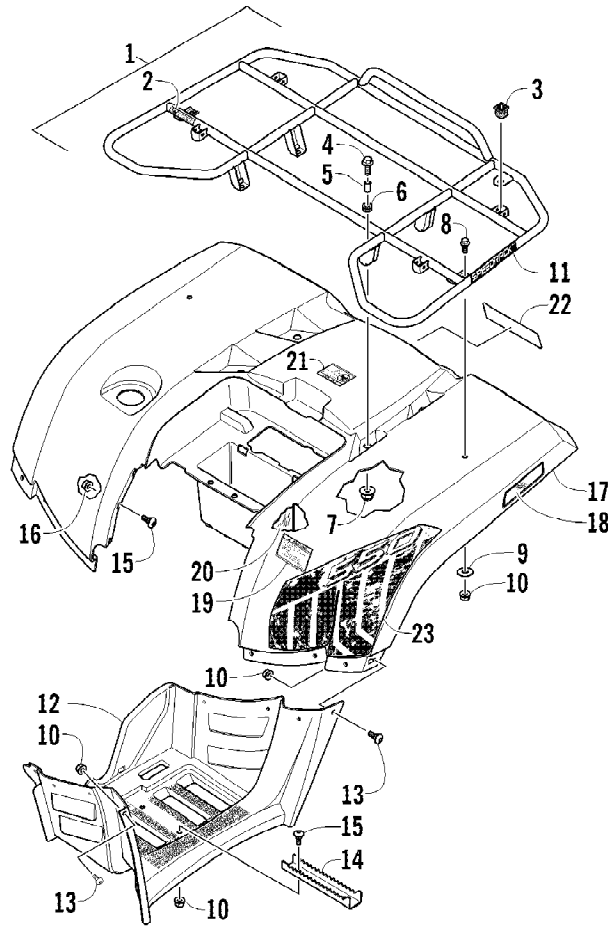

2012 ATV 550 GREEN (A2012ICO4EUSG)
REAR RACK, BODY PANEL, AND FOOTWELL ASSEMBLIES

2012 ATV 550 GREEN (A2012ICO4EUSG)

Page 53 of 79

REAR RACK, BODY PANEL, AND FOOTWELL ASSEMBLIES

Ref #	Part Number	Qty	S/P/F	Description
1	2506-124	1		Rack, Rear - Assembly (inc. 2-3)
2	0411-648	1		Decal, Warning - Load
3	0441-592	4	/P	Bushing
4	8410-830	4		Screw, Cap
5	0423-669	4		Spacer
6	0423-465	4		Grommet
7	8432-802	4		Nut, Lock
8	0423-654	2		Screw, Shoulder
9	8050-222	2	/P	Washer
10	0423-540	24		Nut, Lock
11	0411-965	2		Decal, "Speedrack"
12	2406-280	1		Footwell - Right
12	2406-281	1		Footwell - Left
13	0423-419	18		Screw, Machine
14	1506-125	2	/P	Footpeg
15	0423-355	10		Screw, Shoulder
16	8424-602	6	/P	Nut
17	2516-958	1		Panel, Fender - Assembly (inc. 18-21)
18	1411-598	1		Decal, Reflector - Right
18	1411-599	1		Decal, Reflector - Left
19	2411-143	1	/P	Decal, Warning - Tire Pressure
20	0412-351	1		Foil, Protective
21	1411-809	1	/P	Decal, Passenger
22	1411-725	1		Decal, "Arctic Cat"
23	2411-884	1		Decal, Side - Lower Right
23	2411-885	1		Decal, Side - Lower Left