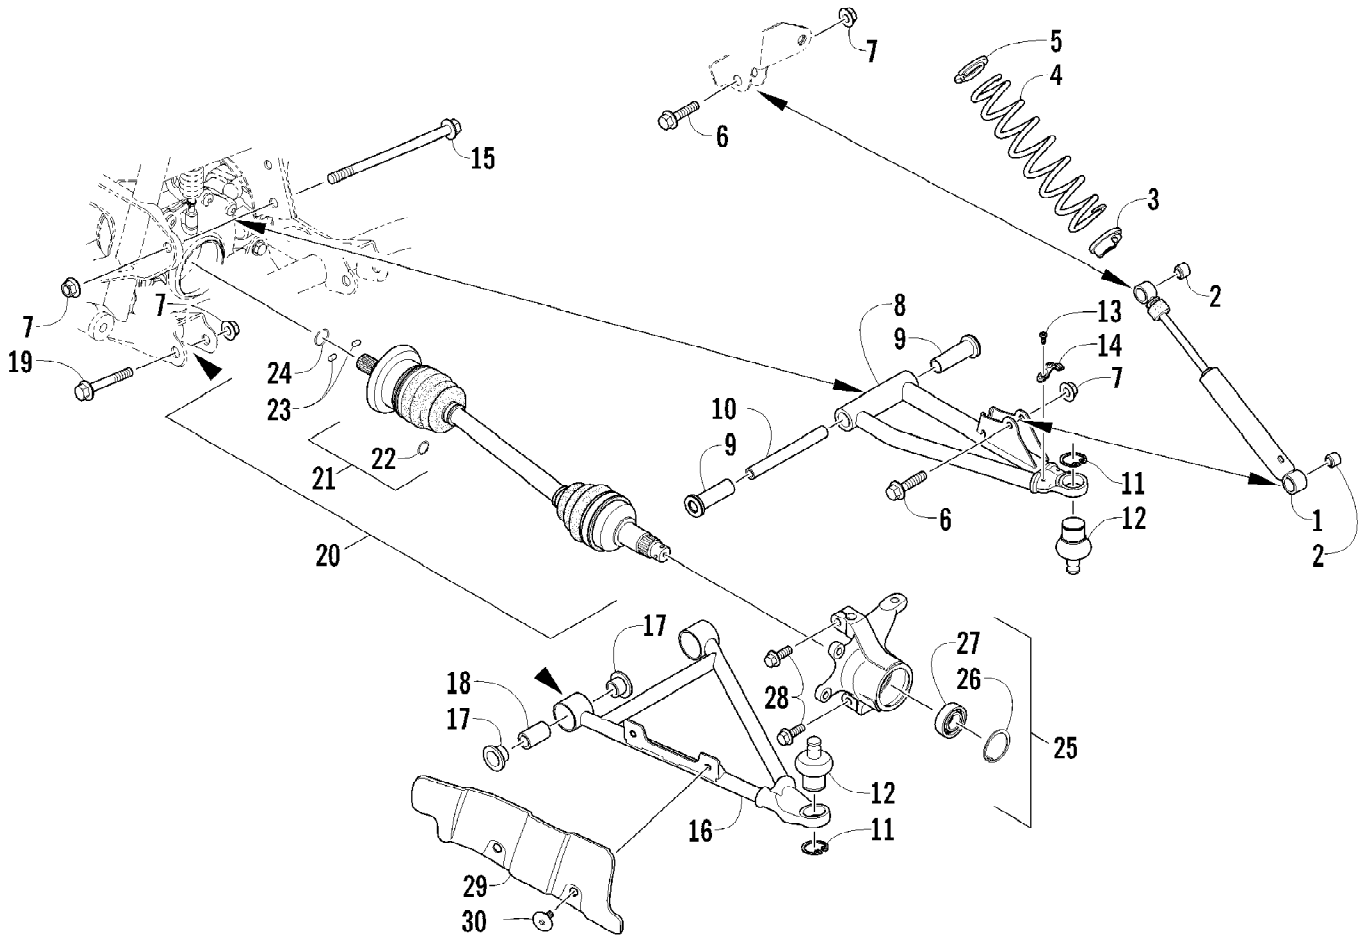

2012 ATV 550 GREEN (A2012ICO4EUSG)
FRONT SUSPENSION ASSEMBLY

2012 ATV 550 GREEN (A2012ICO4EUSG)
FRONT SUSPENSION ASSEMBLY

Page 35 of 79

Ref #	Part Number	Qty	S/P/F	Description
1	0403-209	2		Shock Absorber (inc. 2)
2	0403-182	4		Bushing
3	0403-102	2		Cam, Spring Adjuster
4	0503-353	2		Spring, Suspension
5	1603-889	2	/P	Retainer, Spring
6	8409-040	4		Screw, Cap
7	0423-744	10		Nut, Lock
8	0503-416	1	/P	A-Arm, Upper Right (inc. 9-12)
8	0503-417	1	/P	A-Arm, Upper Left (inc. 9-12)
9	0403-207	4	/P	Bushing
10	0403-080	2		Axle
11	0423-009	4	/P	Ring, Retaining
12	0405-115	4	/P	Ball Joint
13	0423-946	4		Screw, Self-Tapping
14	1502-594	2		Clamp, Routing
15	0423-334	2		Screw, Cap
16	0503-376	1	/P	A-Arm, Lower Right (inc. 17-18 and two No. 11-12)
16	0503-377	1	/P	A-Arm, Lower Left (inc. 17-18 and two No. 11-12)
17	0403-208	8	/P	Bushing
18	0403-214	4	/P	Axle
19	8409-075	4		Screw, Cap
20	1502-800	1	S/P	Axle, Drive - Right (inc. 21-24)
20	1502-799	1	S/P	Axle, Drive - Locking - Left (inc. 21-24)
21	1436-419	2		Repair Kit, Boot (inc. 22)
22	1441-988	2		Clip, Retaining
23	1402-885	4		Pin, Detent
24	1402-889	2		Clip, Retaining
25	0505-576	1	/P	Knuckle - Assembly - Right (inc. 26-27)
25	0505-577	1	/P	Knuckle - Assembly - Left (inc. 26-27)
26	0423-423	2		Ring, Retaining
27	1402-809	2	/P	Bearing
28	0423-998	4		Screw, Shoulder
29	1406-034	1		Guard, Boot - Right
29	1406-035	1		Guard, Boot - Left
30	0423-545	4	/P	Screw, Shoulder