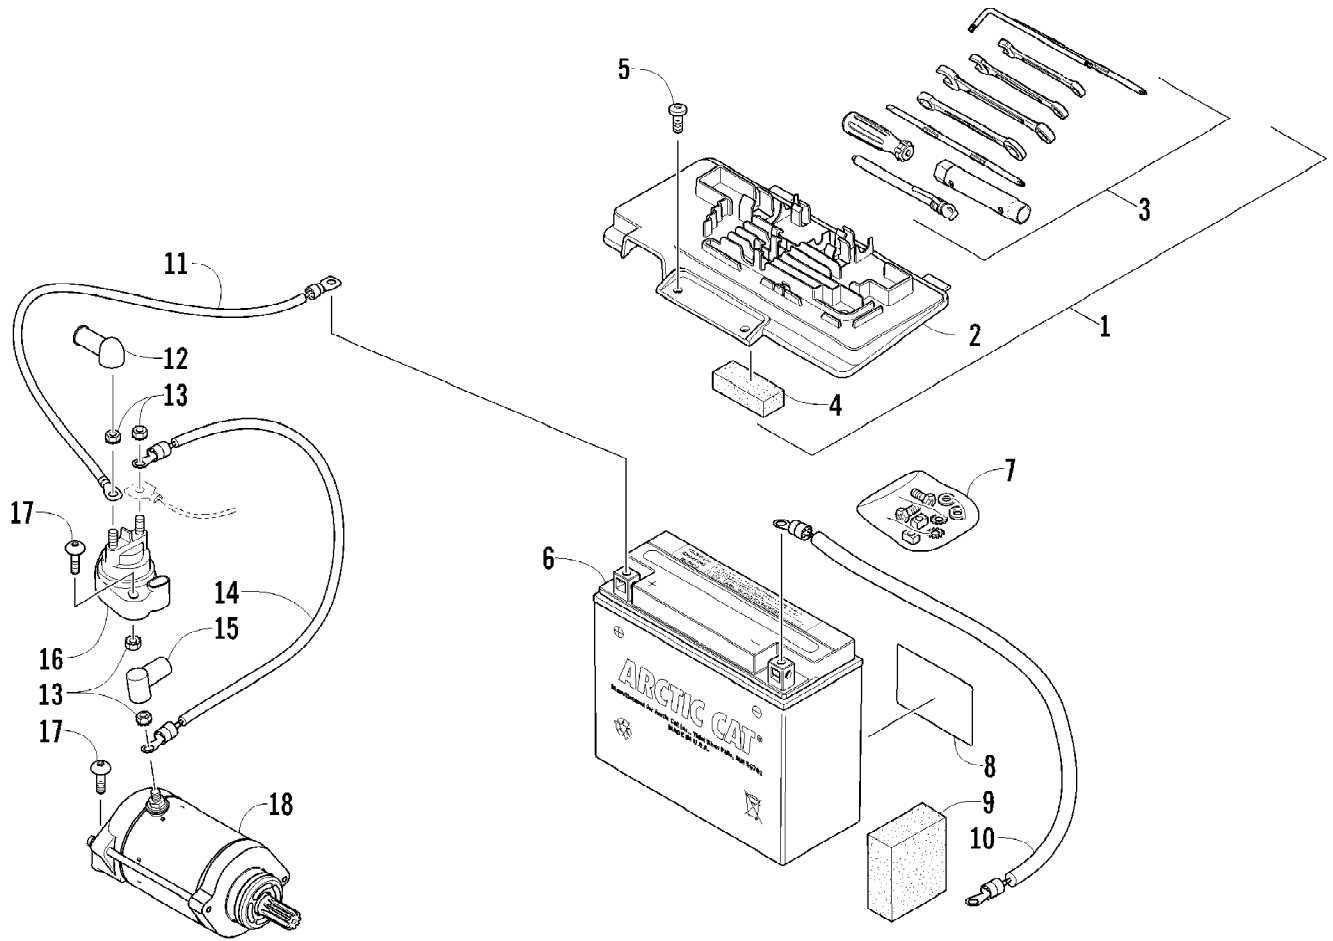

2012 ATV 550 GREEN (A2012ICO4EUSG)
AIR INTAKE ASSEMBLY

Page 2 of 79

Ref #	Part Number	Qty	S/P/F	Description
1	0413-091	1		Diverter, Air - Top
2	0413-093	1		Diverter, Air - Bottom
3	2406-013	1		Shroud, Splash
4	0623-362	4		Rivet, Reinstallable
5	0423-551	3		Clamp
6	0423-342	5	/P	Screw, Self-Tapping
7	0413-096	1		Cap, Air Intake - Diverter
8	0470-529	1		Duct, Air Intake - Engine
9	0470-877	1	/P	Cover, Intake
10	0470-560	1		Screen, Air Filter
11	0470-558	1		Filter, Air
12	0470-728	1		Housing, Intake
13	0423-455	4		Clip, Spring
14	1623-281	2		Clamp, Hose
15	0410-172	1	/P	Hose, Vent
16	0470-442	1	/P	Valve, Drain
17	1623-287	1		Clamp
18	0423-766	1		Cap, Drain
19	0430-055	1		Sensor, Air Temperature (inc. 20)
20	5507-224	1		O-Ring
21	0423-554	1		Clamp
22	0470-511	1		Boot
23	0423-019	1		Clamp
24	2416-150	1		Panel, Shield

2012 ATV 550 GREEN (A2012ICO4EUSG)
CAM CHAIN ASSEMBLY

Page 6 of 79

Ref #	Part Number	Qty	S/P/F	Description
1	0810-001	1		Chain, Cam
2	0810-002	1		Guide, Chain
3	0810-003	1		Tensioner, Chain
4	0826-036	1		Pivot, Tensioner
5	0830-025	1		Washer, Crush
6	0810-004	1		Adjuster, Tensioner - Assembly
7	0830-018	1		Gasket
8	8468-625	2		Screw, Machine
9	0830-107	2		Gasket
10	8400-610	1		Screw, Cap
11	0828-129	1		Washer