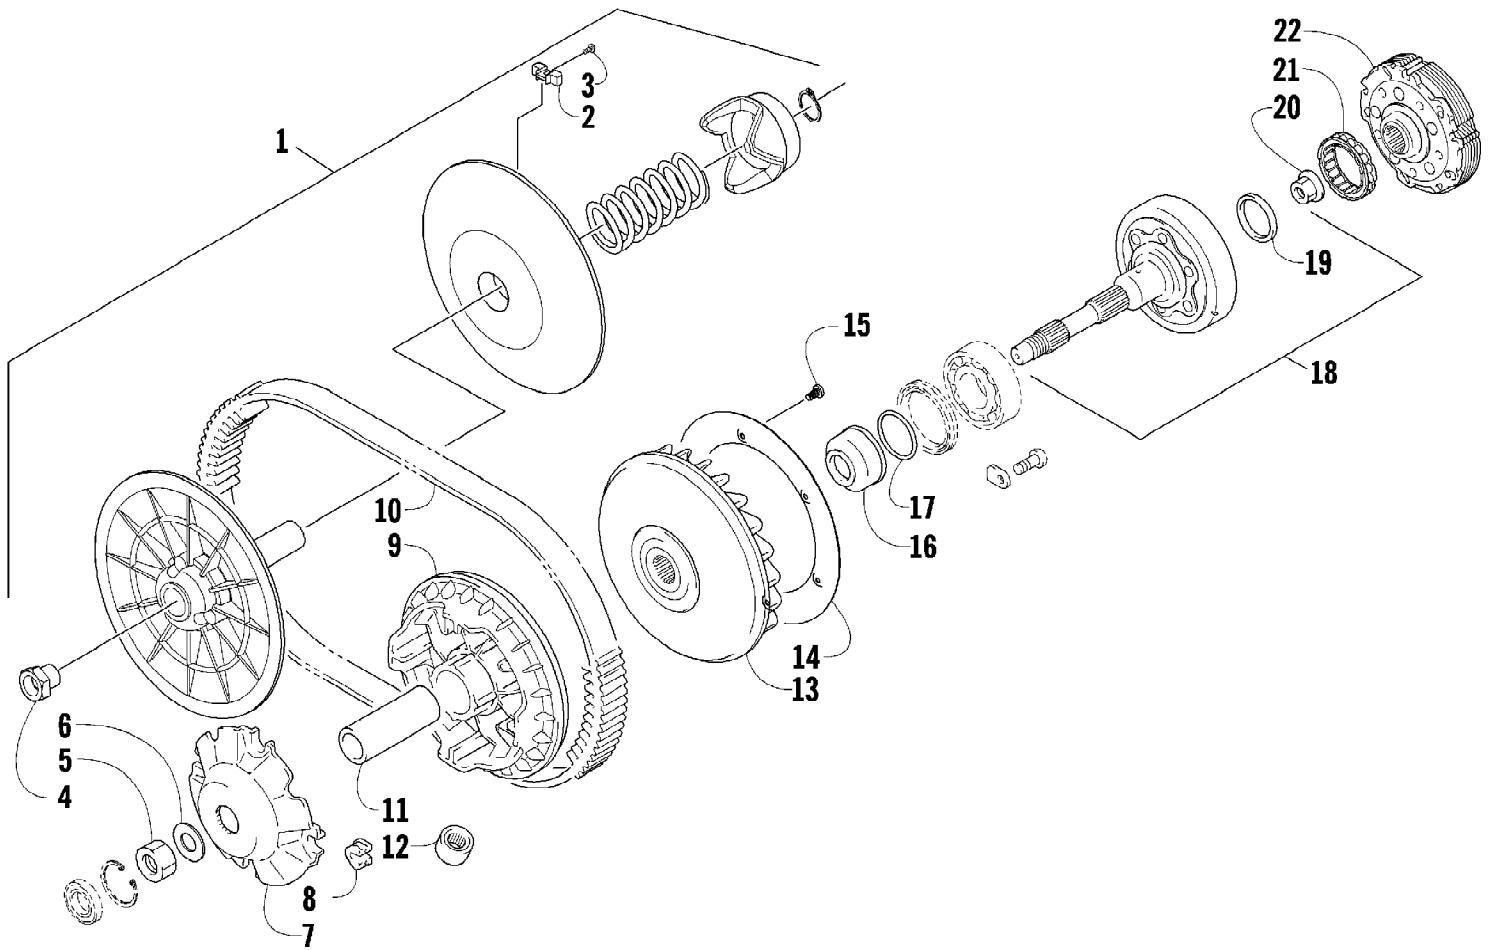

2012 ATV 550 GREEN (A2012ICO4EUSG)
TRANSMISSION ASSEMBLY

Page 73 of 79

Ref #	Part Number	Qty	S/P/F	Description
1	0823-353	1	/P	Pulley, Driven - Assembly (inc. 2-4)
2	0823-176	3	/P	Shoe, Cam
3	0823-177	3		Screw, Machine
4	0823-178	1		Nut
5	0827-010	1		Nut
6	0828-106	1		Washer
7	0823-276	1		Plate, Movable Drive Face
8	0823-277	4		Damper, Movable Drive Face
9	0823-273	1		Face, Movable Drive
10	0823-013	1		Belt, Drive
11	0823-271	1		Spacer
12	0823-164	8		Roller
13	0823-272	1		Face, Fixed Drive
14	0823-131	1		Shroud, Drive Face
15	0623-914	6		Screw, Self-Tapping
16	0823-015	1		Spacer, Fixed Drive Face
17	0470-531	1		O-Ring
18	0821-002	1	/P	Housing, Clutch - Assembly
19	0830-189	1	/P	Seal
20	0827-011	1		Nut
21	0823-018	1		Clutch, One-Way
22	0823-310	1	/P	Clutch, Centrifugal - 6 Plate