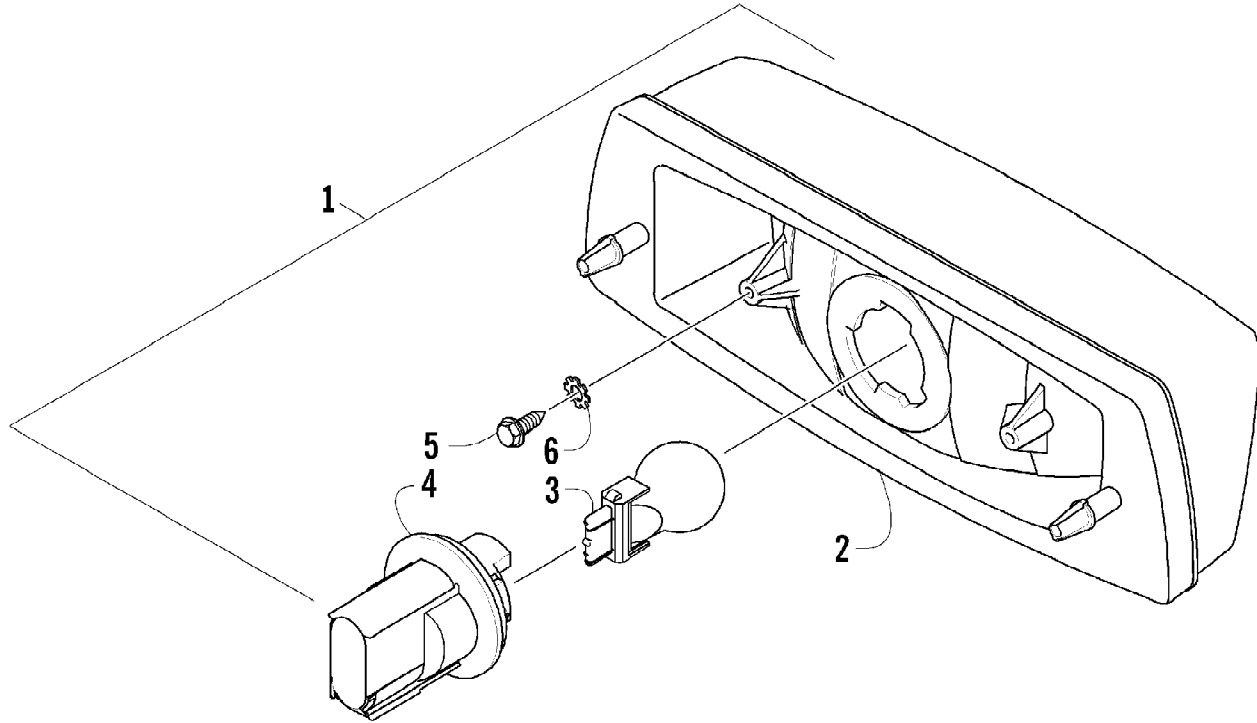

2012 ATV 550 GREEN (A2012ICO4EUSG)
TAILLIGHT ASSEMBLY

Page 69 of 79

Ref #	Part Number	Qty	S/P/F	Description
1	0509-022	1		Taillight Assembly (inc. 2-4)
2	0509-025	1		Housing, Taillight
3	0409-056	1		Bulb, Taillight
4	0409-057	1		Socket, Taillight
5	0623-301	2	/P	Screw, Self-Tapping
6	8053-212	2	/P	Washer, External Tooth Lock