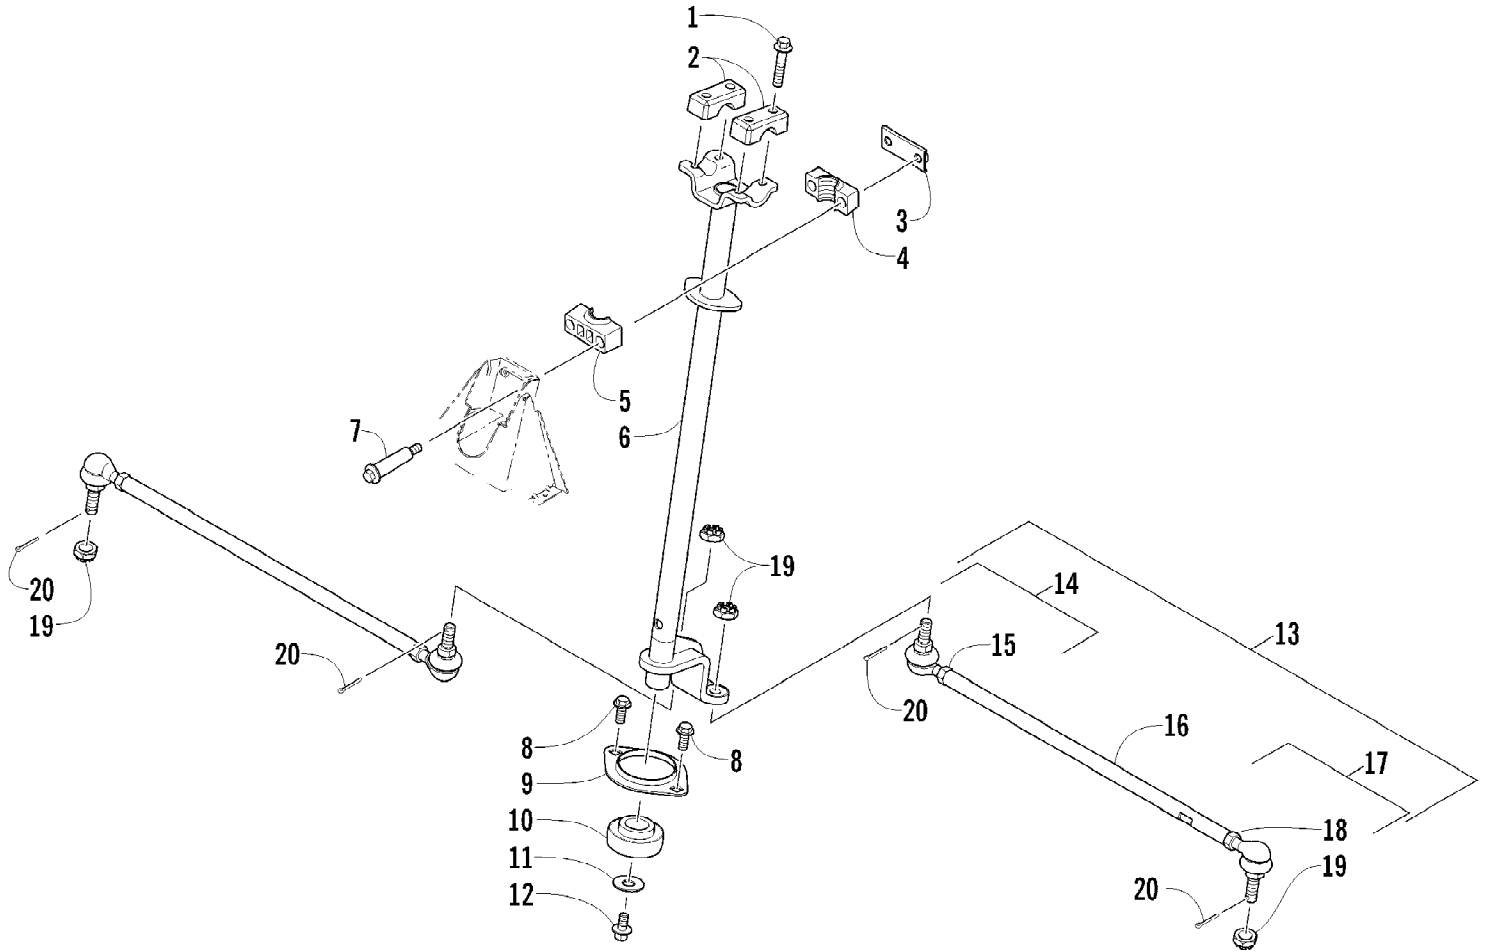

2012 ATV 550 GREEN (A2012ICO4EUSG)
STEERING ASSEMBLY

Page 67 of 79

Ref #	Part Number	Qty	S/P/F	Description
1	8408-835	4		Screw, Cap
2	0405-035	2		Cap, Steering Adjuster
3	0505-484	1		Cap, Housing
4	0405-260	1		Housing, Upper
5	0405-259	1		Housing, Lower
6	0505-493	1		Post, Steering
7	0423-505	2		Screw, Shoulder
8	8408-816	2		Screw, Cap
9	0602-233	1		Flange, Bearing
10	0405-052	1		Bearing w/Inverted Oil Seal
11	0423-073	1		Washer
12	8409-020	1	/P	Screw, Cap
13	0505-499	2	/P	Tie Rod - Assembly (inc. 14-18)
14	0505-511	2	/P	End, Tie Rod - Left-Hand Thread - Kit (inc. 15)
15	0423-013	2		Nut - Left-Hand Thread
16	0405-281	2	/P	Tie Rod
17	0505-510	2	/P	End, Tie Rod - Right-Hand Thread - Kit (inc. 18)
18	8420-002	2	/P	Nut - Right-Hand Thread
19	0423-157	4		Nut, Lock
20	0623-175	4		Pin, Cotter