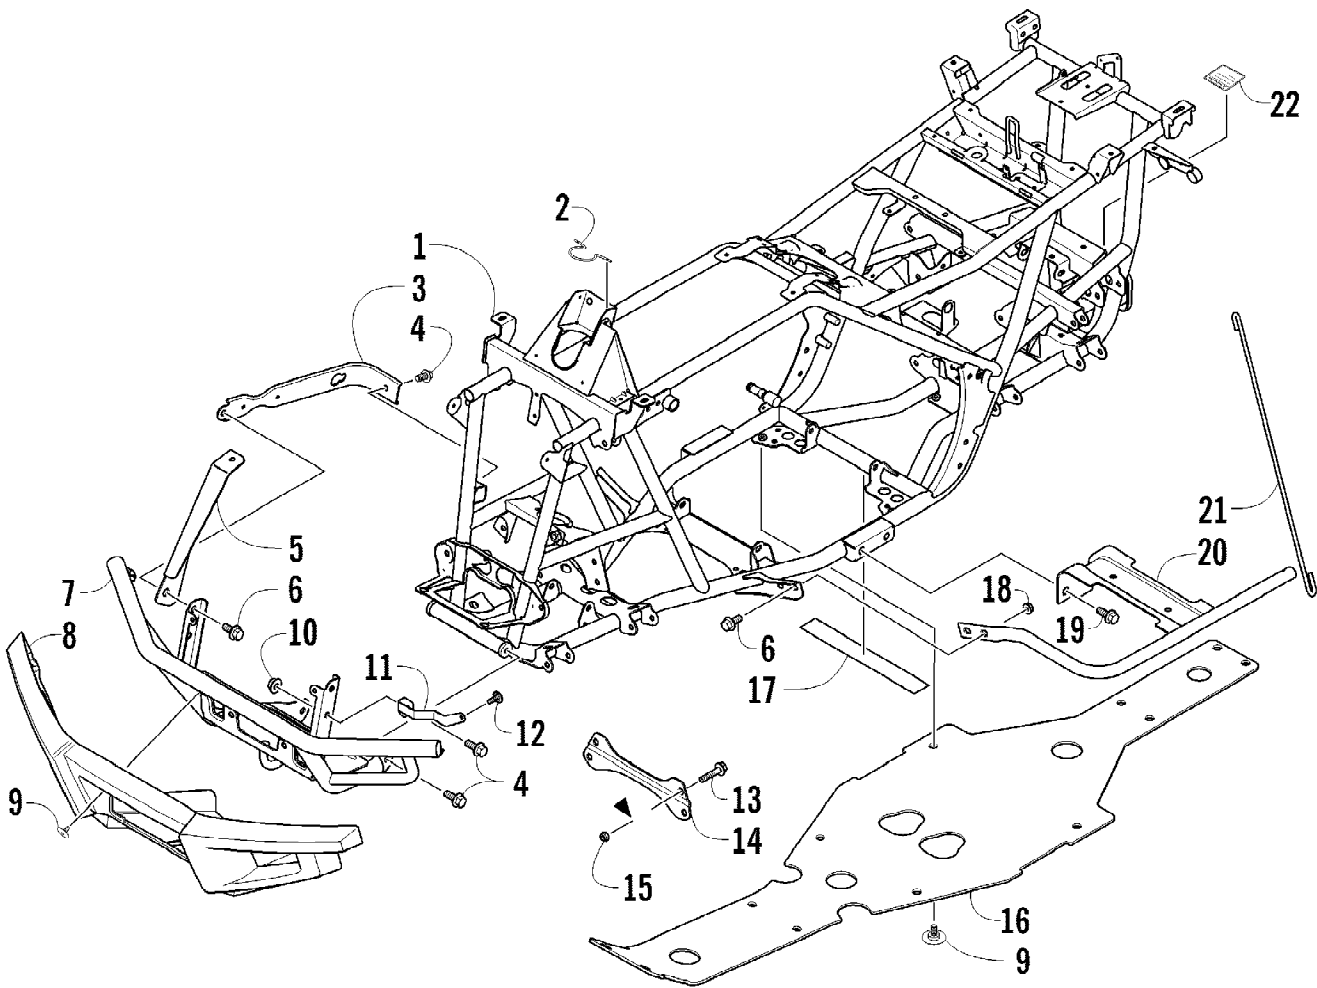

2012 ATV 550 GREEN (A2012ICO4EUSG)
FRAME AND RELATED PARTS

Page 28 of 79

Ref #	Part Number	Qty	S/P/F	Description
1	4506-550	1		Frame, Main
2	2416-401	1		Clip, Routing
3	1506-596	2	/P	Channel, Bumper Mounting
4	8409-020	6	/P	Screw, Cap
5	1506-686	1		Bracket, Mounting - Bumper - Right
5	1506-687	1		Bracket, Mounting - Bumper - Left
6	8408-816	6		Screw, Cap
7	1506-684	1		Bumper, Front
8	1406-868	1		Fascia, Bumper - Front
9	0423-101	16		Screw, Shoulder
10	8424-002	2		Nut
11	2516-594	1		Bracket, Support - Right
11	2516-595	1		Bracket, Support - Left
12	0623-797	2		Screw, Self-Tapping
13	8409-025	2		Screw, Cap
14	2516-852	1	/P	Brace, A-Arm
15	0423-744	2		Nut, Lock
16	1406-030	1		Panel, Belly
17	0406-289	2		Pad, Frame
18	8424-802	4		Nut
19	8409-016	4		Screw, Cap
20	1506-659	1		Footrest - Right
20	1506-660	1		Footrest - Left
21	2506-426	2	/P	Rod, Support
22	1411-077	1		Decal, Warning - Towing