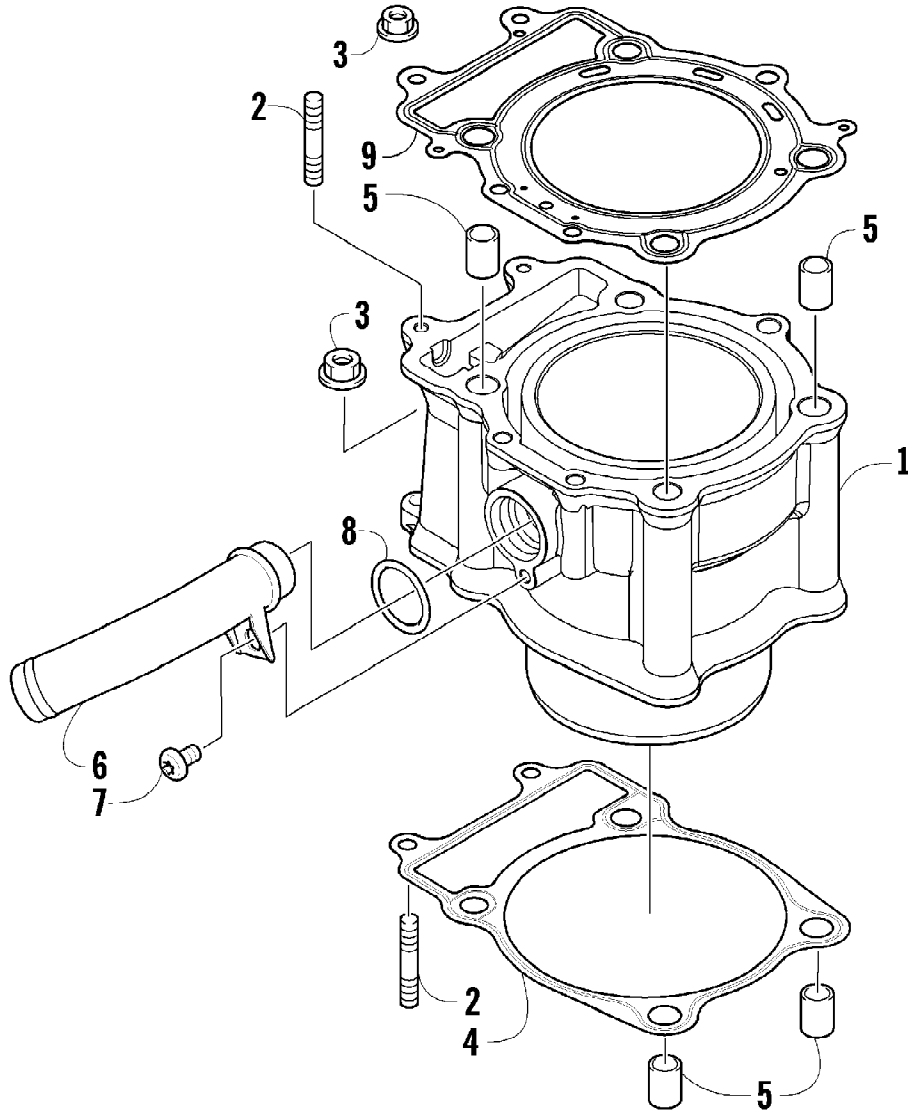

2012 ATV 550 BLACK (A2012ICO4EUSP)
CYLINDER ASSEMBLY

2012 ATV 550 BLACK (A2012ICO4EUSP)
CYLINDER ASSEMBLY

Page 20 of 79

Ref #	Part Number	Qty	S/P/F	Description
1	0804-051	1	/P	Cylinder
2	0827-002	4		Bolt, Stud
3	8424-604	4		Nut
4	0830-084	1		Gasket, Base
5	0829-002	4		Pin, Dowel
6	0804-047	1	/P	Union, Coolant Hose
7	8468-612	1		Screw, Machine
8	0830-007	1		O-Ring
9	0830-097	1		Gasket, Cylinder Head