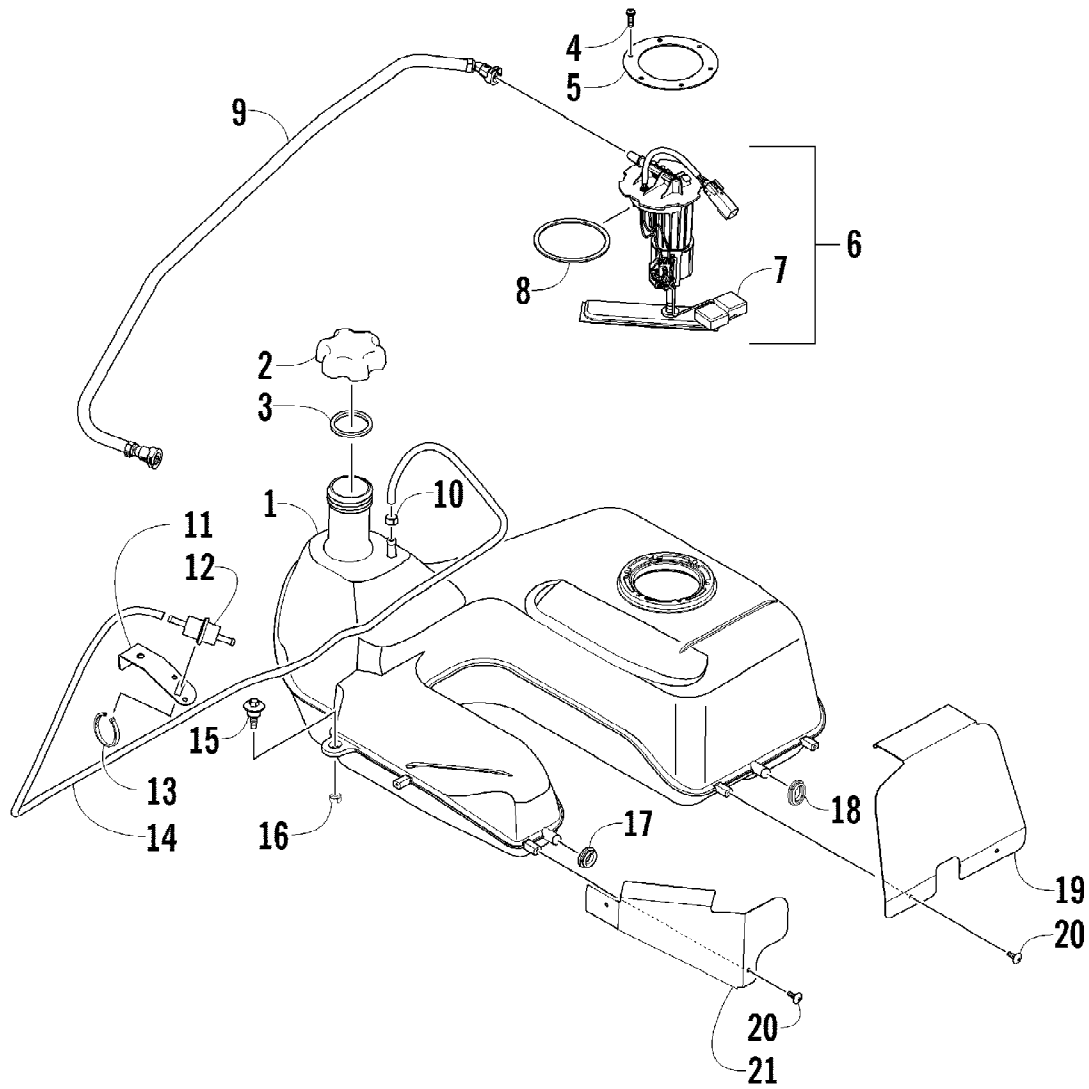

2012 ATV 550 BLACK (A2012ICO4EUSP)
GAS TANK ASSEMBLY

Page 37 of 79

Ref #	Part Number	Qty	S/P/F	Description
1	0570-307	1		Tank, Gas - Assembly (inc. 2-5)
2	0470-438	1	/P	Cap, Gas Tank (inc. 3)
3	0109-733	1	/P	Gasket, Gas Tank Cap
4	0423-898	6		Screw, Self-Tapping
5	2670-042	1		Plate, Retaining
6	0570-322	1	/P	Pump, Fuel - Assembly (inc. 7-8)
7	2670-235	1		Float
8	0470-838	1		Seal
9	0570-317	1		Hose, Gasline - Assembly
10	0423-688	AR		Clamp, Hose
11	0470-827	1		Bracket, Filter Mounting
12	0510-335	1	/P	Filter, In-Line
13	0123-788	AR	/P	Tie, Cable - 8 in.
14	0410-070	AR	/P	Hose, Gasline - 25 ft
15	0423-732	2		Screw, Shoulder
16	0623-038	1		Nut w/Washer
17	0423-460	1		Grommet
18	0423-806	1		Grommet
19	0470-710	1		Shield, Heat - Gas Tank - Rear
20	0623-797	4		Screw, Self-Tapping
21	0470-709	1		Shield, Heat - Gas Tank - Front