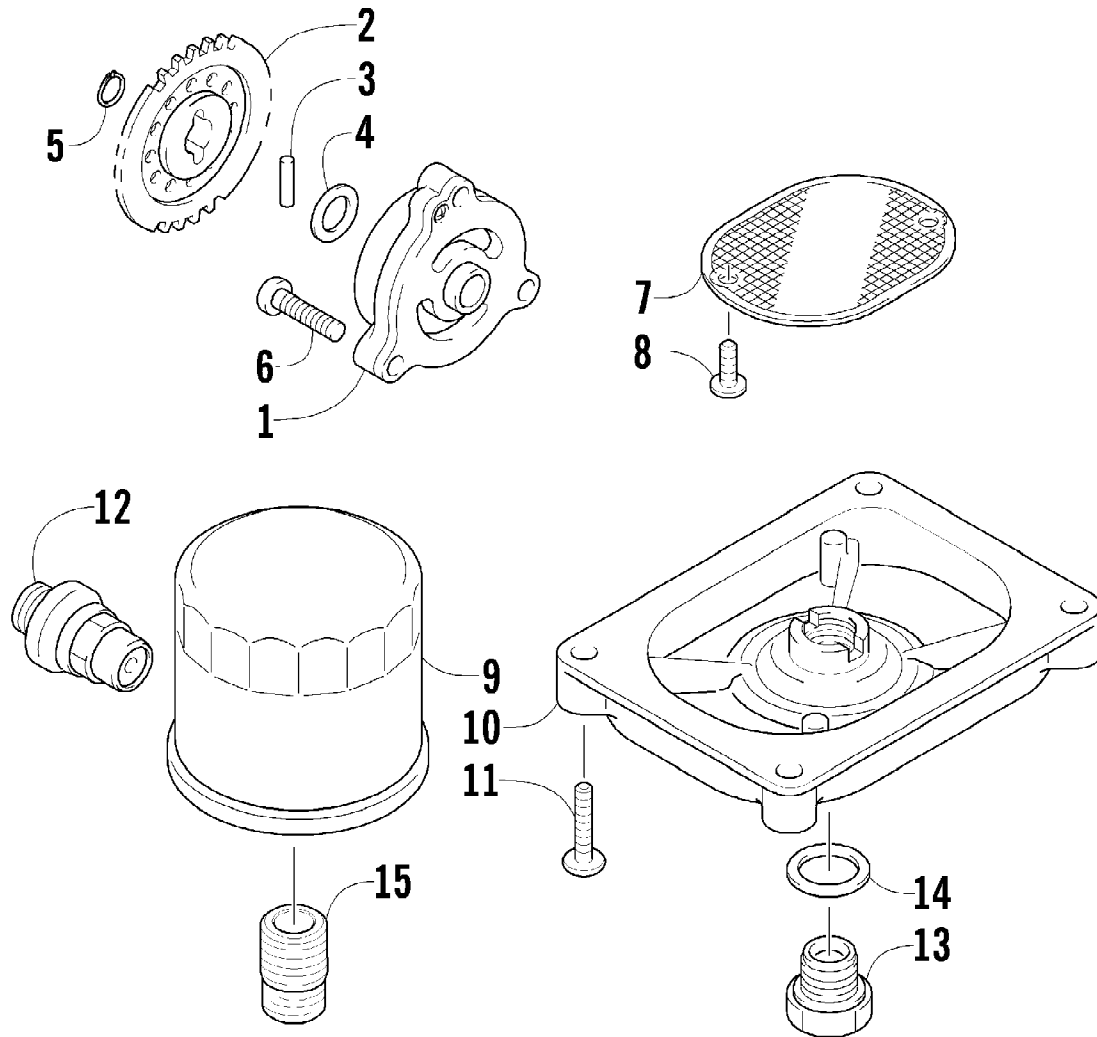

2012 ATV 550 BLACK (A2012ICO4EUSP)
OIL FILTER/PUMP ASSEMBLY

Page 49 of 79

Ref #	Part Number	Qty	S/P/F	Description
1	0812-023	1		Pump, Oil
2	0812-083	1	/P	Gear, Driven
3	0829-009	1		Pin
4	0828-007	1	/P	Washer
5	0831-002	1		Ring, Retaining
6	0826-039	3		Screw, Machine
7	0812-057	1	/P	Strainer, Oil
8	0826-040	2		Screw, Machine
9	0812-029	1	S	Filter, Oil
10	0812-053	1		Cap, Oil Strainer
11	8468-625	4		Screw, Machine
12	0812-007	1		Valve, Oil-Relief - Assembly
13	0812-006	1		Plug, Drain
14	0830-017	1		Gasket, Drain Plug
15	0812-008	1		Union, Oil Filter