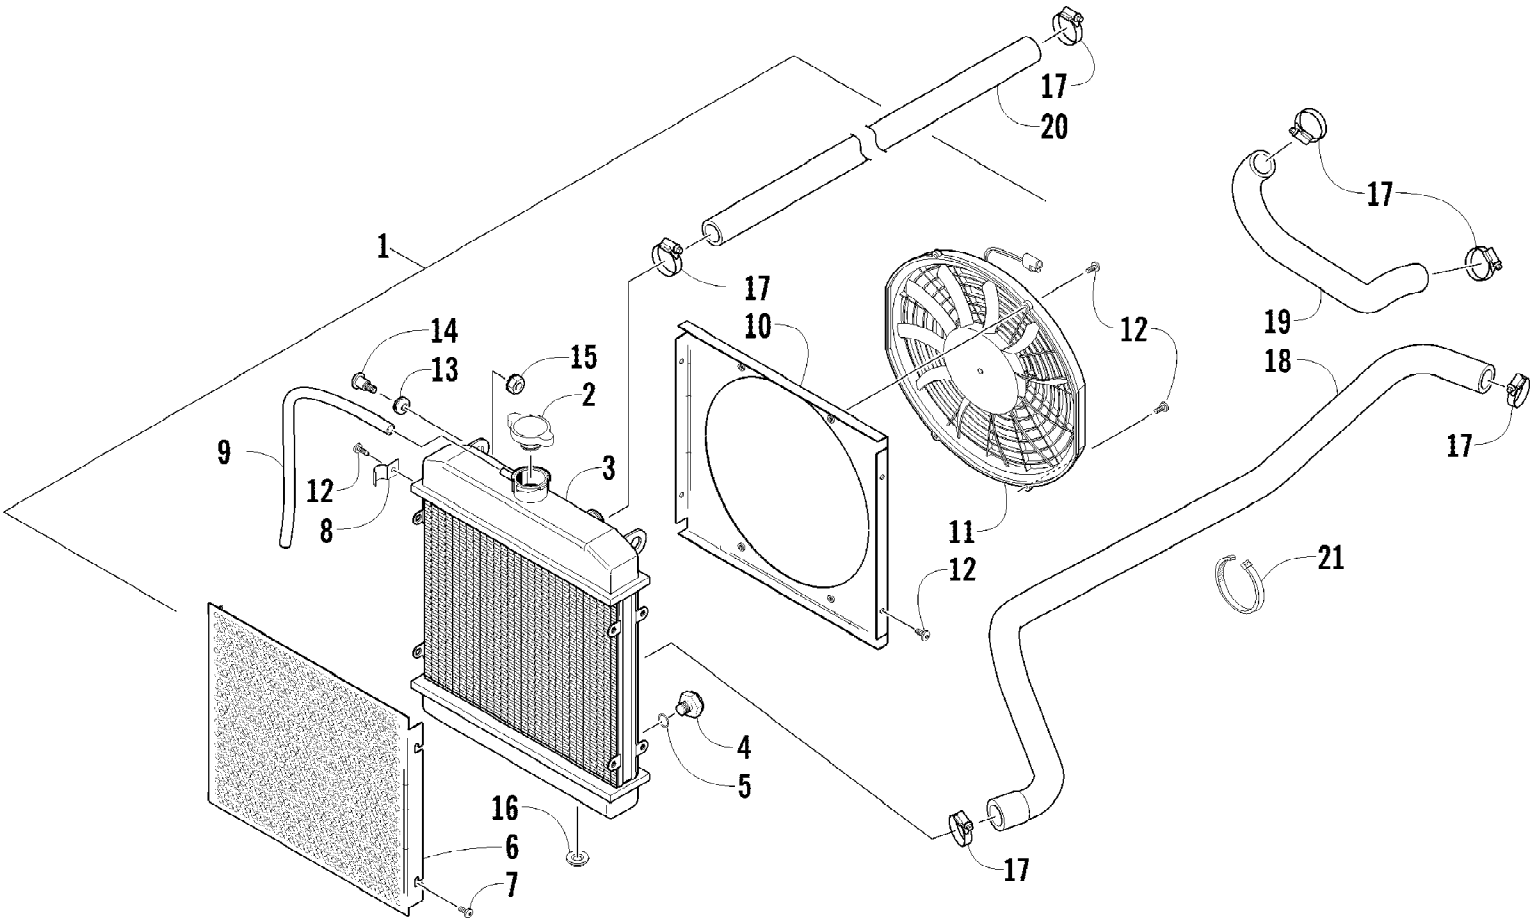

2012 ATV 550 BLACK (A2012ICO4EUSP)
COOLING ASSEMBLY

Page 12 of 79

Ref #	Part Number	Qty	S/P/F	Description
1	0413-256	1	/P	Radiator Assembly (inc. 2-13)
2	0413-255	1	/P	Cap
3	0413-205	1		Radiator
4	0413-195	1		Plug, Drain
5	1602-213	1	/P	O-Ring
6	0413-007	1		Screen
7	8475-512	4		Screw, Machine
8	0423-351	1		Clamp, Wire
9	0610-016	AR	/P	Hose - 25 ft
9	0610-015	AR	/P	Hose - 100 ft
10	0413-203	1		Shroud, Fan
11	0413-123	1	/P	Fan, Cooling
12	0623-378	8		Screw, Self-Tapping
13	0423-030	2		Grommet
14	0423-484	2		Screw, Shoulder
15	0623-038	2		Nut w/Washer
16	0423-028	2		Bushing, Stem
17	0423-496	6		Clamp, Hose
18	0410-229	1		Hose, Coolant - Lower
19	0410-022	1		Hose, Coolant - Crossover
20	0410-002	1		Hose, Coolant - Upper
21	0123-903	AR		Tie, Cable - 11.5 in.