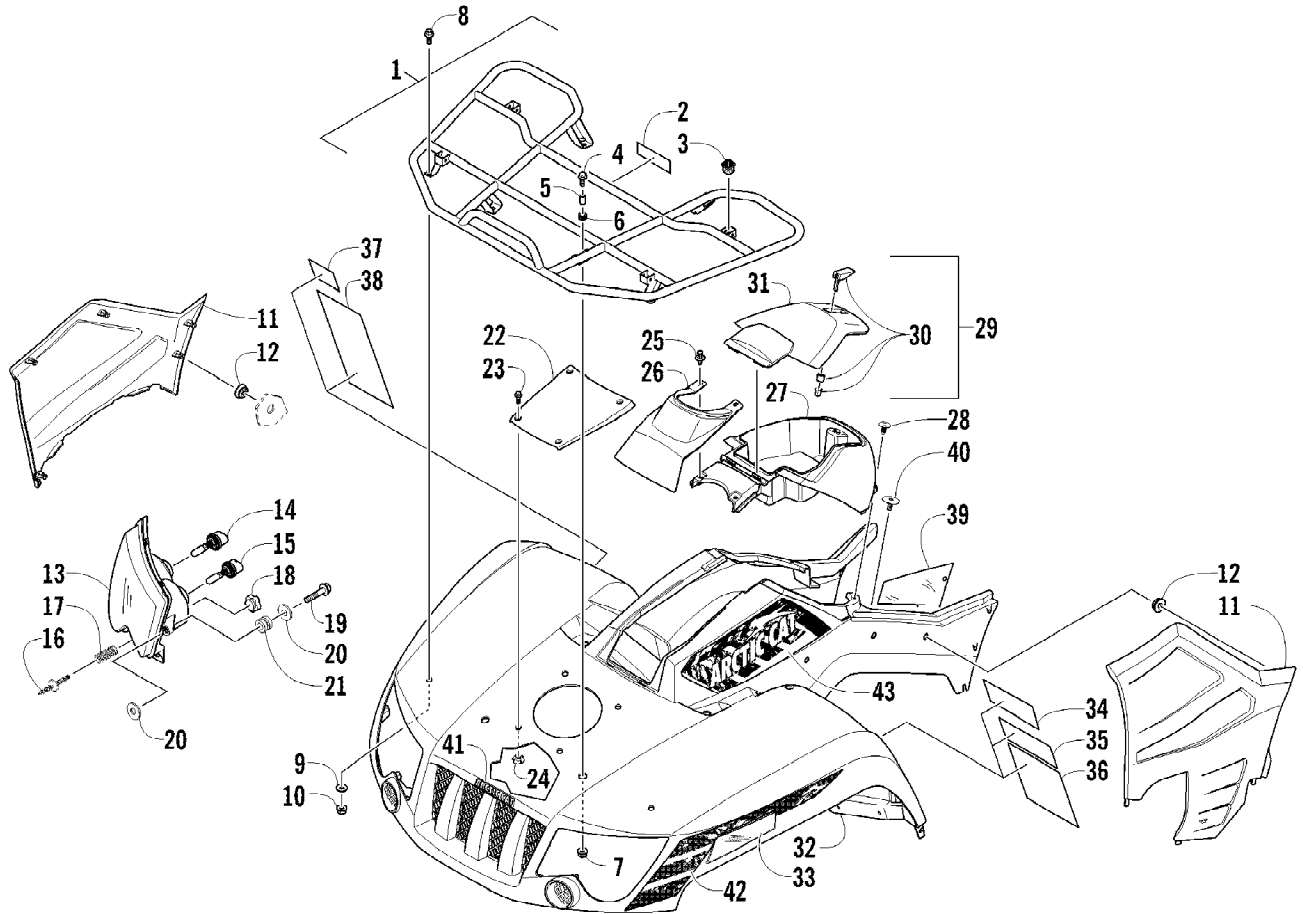

2012 ATV 550 BLACK (A2012ICO4EUSP)
FRONT RACK, BODY PANEL, AND HEADLIGHT ASSEMBLIES

FRONT RACK, BODY PANEL, AND HEADLIGHT ASSEMBLIES

Ref #	Part Number	Qty	S/P/F	Description
1	2506-107	1		Rack, Front - Assembly (inc. 2-3)
2	0411-576	1		Decal, Warning - Load
3	0441-592	4	/P	Bushing
4	8410-830	4		Screw, Cap
5	0423-669	4		Spacer
6	0423-465	4		Grommet
7	8432-802	4		Nut, Lock
8	0423-654	2		Screw, Shoulder
9	8050-222	2	/P	Washer
10	0423-540	2		Nut, Lock
11	2406-380	1		Panel, Side - Lower - Right
11	2406-381	1		Panel, Side - Lower - Left
12	0423-678	8		Grommet
13	0609-852	1	/P	Headlight Assembly - Right (inc. 14-15)
13	0609-853	1	/P	Headlight Assembly - Left (inc. 14-15)
14	0409-073	2		Bulb, Headlight
15	0409-045	2		Bulb, Headlight
16	0423-514	2		Stud, Adjuster - Headlight
17	0423-522	2		Spring, Adjuster
18	0423-513	2		Knob, Adjuster
19	0623-785	4		Screw, Self-Tapping
20	8050-217	8	/P	Washer
21	0423-447	4		Grommet
22	2416-172	1		Cover, Access
23	8410-616	4		Screw, Cap
24	0423-997	4		T-Nut
25	0623-362	2		Rivet, Reinstallable
26	1406-972	1		Cover, Steering Post
27	2416-240	1		Box, Storage
28	0623-544	2		Clip, Retaining
29	2506-235	1		Lid, Storage Box w/Latch (inc. 30-31)
30	1406-599	1		Latch, Storage Box
31	1406-862	1		Lid, Storage Box
32	4506-395	1	/P	Panel, Fender - Assembly (inc. 33-39)
33	1411-078	1		Decal, Reflector - Right
33	1411-079	1		Decal, Reflector - Left
34	1411-574	1		Decal, Warning - Off-Road Only
35	1411-804	1	/P	Decal, Warning - Age
36	1411-932	1	/P	Decal, Warning - General
37	0411-835	1		Decal, Warning - Turn/Hill
38	1411-250	1		Decal, Warning - Reverse/Pre-Ride
39	0412-394	1	/P	Foil, Protective
40	0423-101	2		Screw, Shoulder
41	1411-725	1		Decal, "Arctic Cat"
42	2411-658	1		Decal, Side - Front Right
42	2411-659	1		Decal, Side - Front Left
43	2411-660	1		Decal, Side - Upper Right
43	2411-661	1		Decal, Side - Upper Left