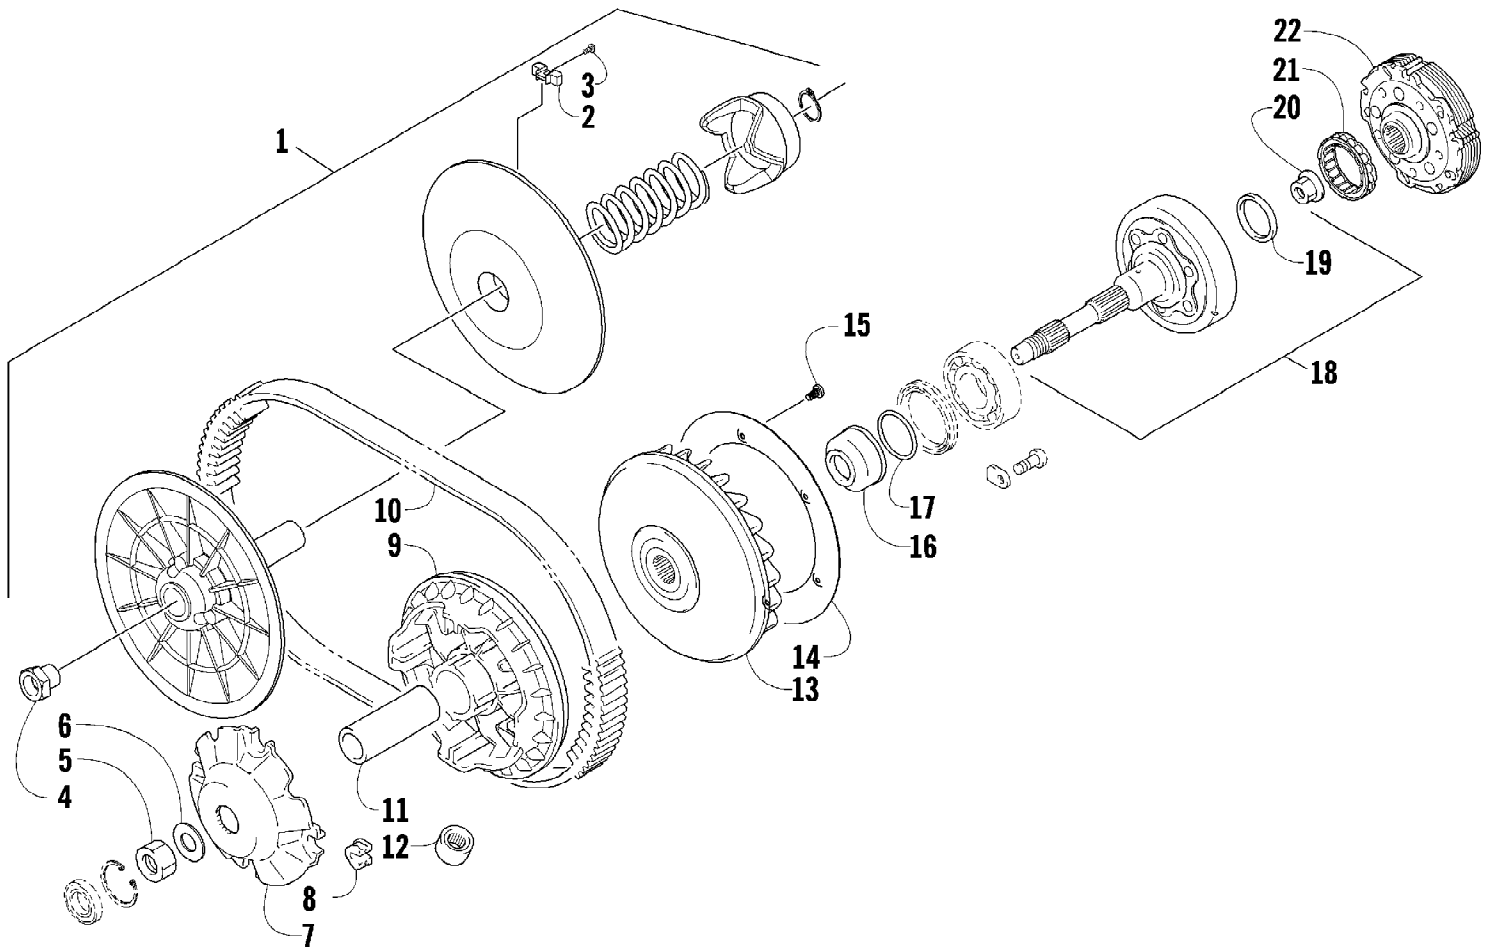

2012 ATV 550 BLACK (A2012ICO4EUSP)
TRANSMISSION ASSEMBLY

Page 73 of 79

Ref #	Part Number	Qty	S/P/F	Description
1	0823-353	1	/P	Pulley, Driven - Assembly (inc. 2-4)
2	0823-176	3	/P	Shoe, Cam
3	0823-177	3		Screw, Machine
4	0823-178	1		Nut
5	0827-010	1		Nut
6	0828-106	1		Washer
7	0823-276	1		Plate, Movable Drive Face
8	0823-277	4		Damper, Movable Drive Face
9	0823-273	1		Face, Movable Drive
10	0823-013	1		Belt, Drive
11	0823-271	1		Spacer
12	0823-164	8		Roller
13	0823-272	1		Face, Fixed Drive
14	0823-131	1		Shroud, Drive Face
15	0623-914	6		Screw, Self-Tapping
16	0823-015	1		Spacer, Fixed Drive Face
17	0470-531	1		O-Ring
18	0821-002	1	/P	Housing, Clutch - Assembly
19	0830-189	1	/P	Seal
20	0827-011	1		Nut
21	0823-018	1		Clutch, One-Way
22	0823-310	1	/P	Clutch, Centrifugal - 6 Plate