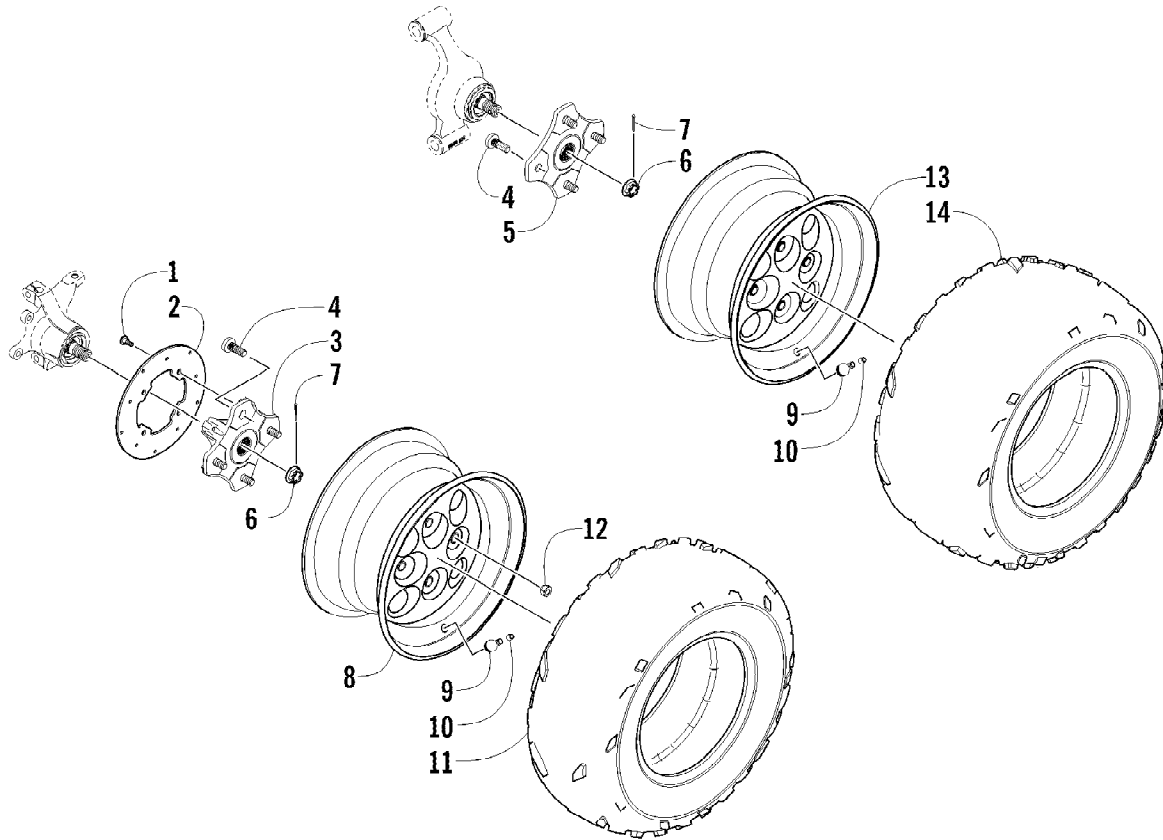

2012 ATV 550 BLACK (A2012ICO4EUSP)
WHEEL AND TIRE ASSEMBLY

Page 77 of 79

Ref #	Part Number	Qty	S/P/F	Description
1	0423-557	12		Screw, Shoulder
2	2402-002	3		Disc, Brake
3	1502-462	2	/P	Hub, Wheel - Front (inc. 4)
4	0402-974	16	/P	Stud
5	1502-462	1	/P	Hub, Wheel - Rear - Right (inc. 4)
5	1502-464	1		Hub, Wheel - Rear - Left (inc. 4)
6	0423-607	4		Nut, Castle
7	0423-407	4		Pin, Cotter
8	1402-776	2		Wheel - Front
9	0402-064	4		Stem, Valve (inc. 10)
10	0402-140	4		Cap, Valve Stem
11	1402-894	2		Tire - Front
12	0423-408	16	/P	Nut, Lug
13	1402-777	2		Wheel - Rear
14	1402-895	2		Tire - Rear