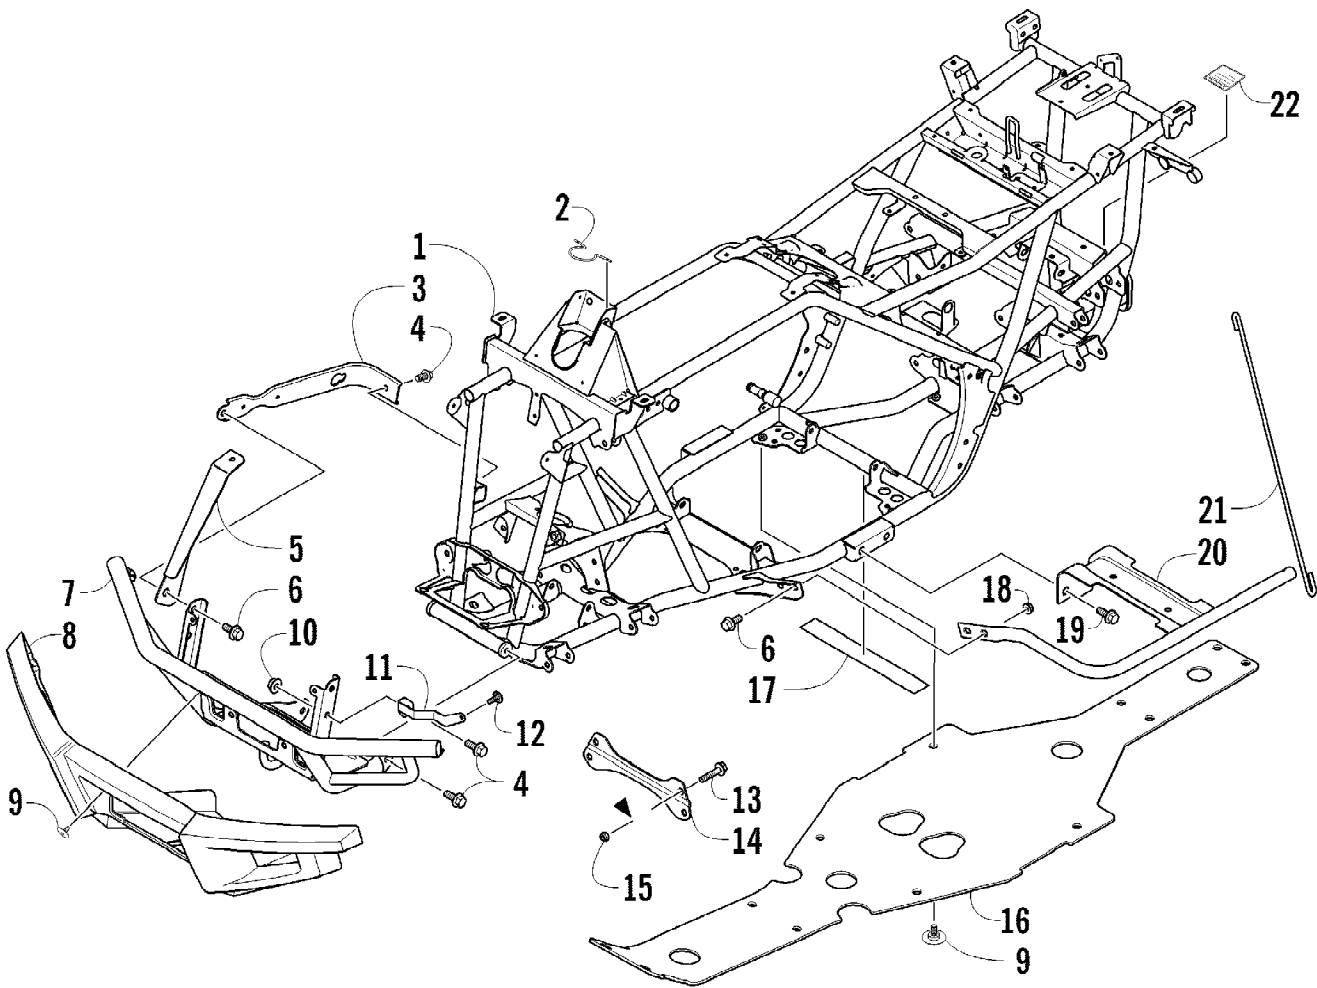

2012 ATV 550 BLACK (A2012ICO4EUSP)
FRAME AND RELATED PARTS

Page 28 of 79

Ref #	Part Number	Qty	S/P/F	Description
1	4506-550	1		Frame, Main
2	2416-401	1		Clip, Routing
3	1506-596	2	/P	Channel, Bumper Mounting
4	8409-020	6	/P	Screw, Cap
5	1506-686	1		Bracket, Mounting - Bumper - Right
5	1506-687	1		Bracket, Mounting - Bumper - Left
6	8408-816	6		Screw, Cap
7	1506-684	1		Bumper, Front
8	1406-868	1		Fascia, Bumper - Front
9	0423-101	16		Screw, Shoulder
10	8424-002	2		Nut
11	2516-594	1		Bracket, Support - Right
11	2516-595	1		Bracket, Support - Left
12	0623-797	2		Screw, Self-Tapping
13	8409-025	2		Screw, Cap
14	2516-852	1	/P	Brace, A-Arm
15	0423-744	2		Nut, Lock
16	1406-030	1		Panel, Belly
17	0406-289	2		Pad, Frame
18	8424-802	4		Nut
19	8409-016	4		Screw, Cap
20	1506-659	1		Footrest - Right
20	1506-660	1		Footrest - Left
21	2506-426	2	/P	Rod, Support
22	1411-077	1		Decal, Warning - Towing