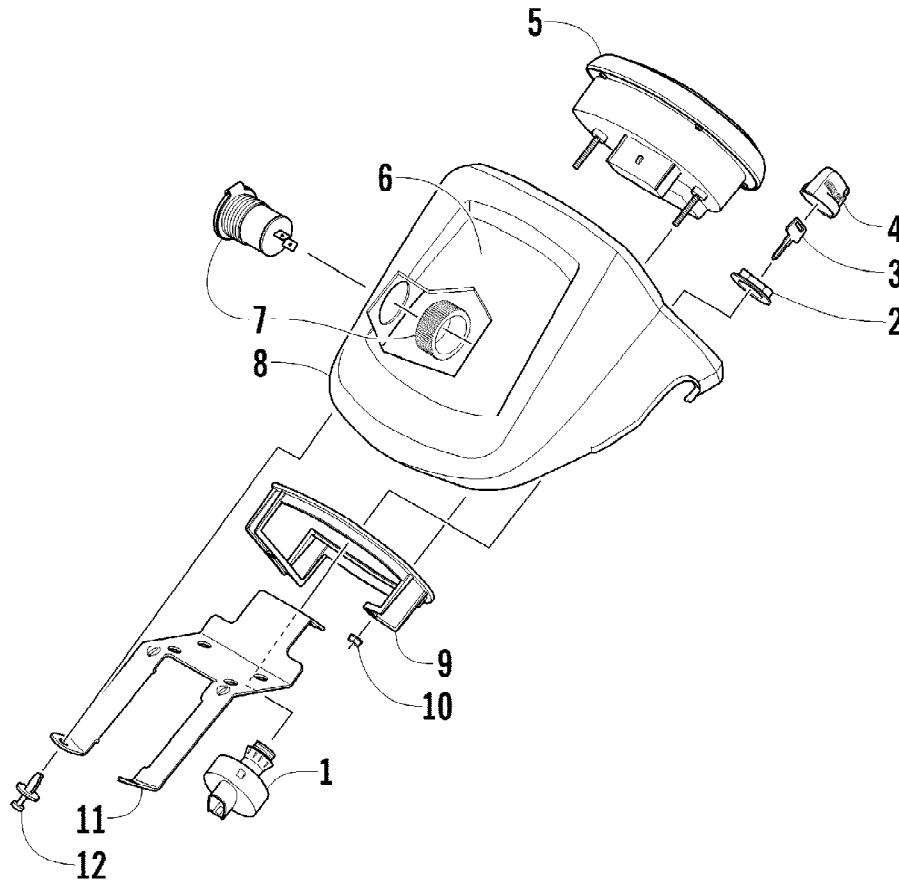

2012 ATV 550 BLACK (A2012ICO4EUSP)
INSTRUMENT POD ASSEMBLY

Page 45 of 79

Ref #	Part Number	Qty	S/P/F	Description
1	0430-090	1	/P	Switch, Ignition - Assembly (inc. 2-4)
2	0430-050	1		Nut, Retaining
3	0430-042	1		Key, Ignition (Y Series - Left-Side Cut)
3	0430-043	1		Key, Ignition (Z Series - Right-Side Cut)
4	0430-054	1		Cover, Key
5	0520-144	1		Gauge, LCD
6	9611-399	1		Decal, 50th Anniversary
7	0641-897	1	/P	Outlet, Accessory - 12V
8	0405-276	1		Instrument Pod
9	0420-065	1	/P	Bracket, Retaining
10	0423-493	2		Nut w/Washer
11	2506-470	1		Bracket, Mounting - Instrument Pod
12	0423-535	2		Rivet, Reinstallable