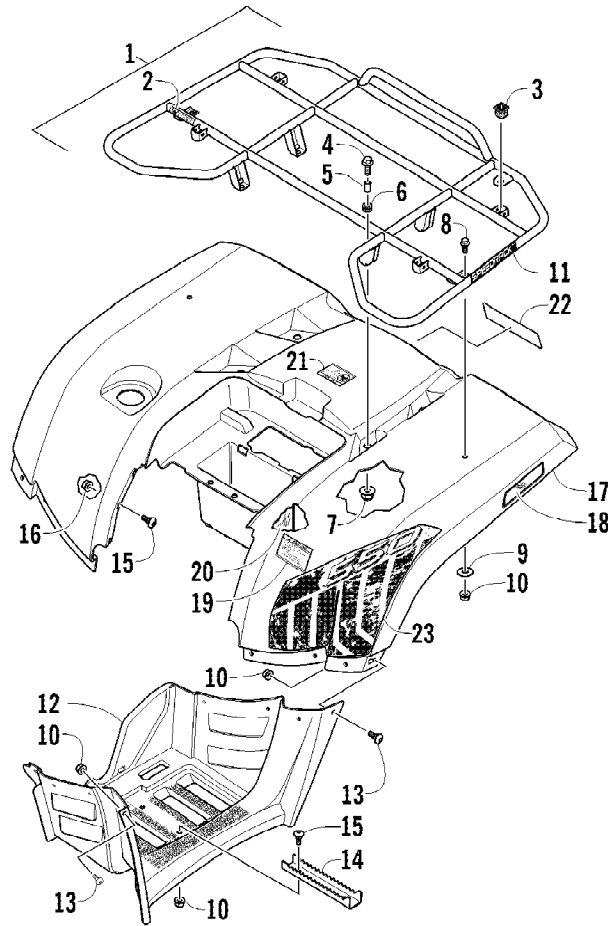

2012 ATV 550 BLACK (A2012ICO4EUSP)
REAR RACK, BODY PANEL, AND FOOTWELL ASSEMBLIES

2012 ATV 550 BLACK (A2012ICO4EUSP)

Page 53 of 79

REAR RACK, BODY PANEL, AND FOOTWELL ASSEMBLIES

Ref #	Part Number	Qty	S/P/F	Description
1	2506-124	1		Rack, Rear - Assembly (inc. 2-3)
2	0411-648	1		Decal, Warning - Load
3	0441-592	4	/P	Bushing
4	8410-830	4		Screw, Cap
5	0423-669	4		Spacer
6	0423-465	4		Grommet
7	8432-802	4		Nut, Lock
8	0423-654	2		Screw, Shoulder
9	8050-222	2	/P	Washer
10	0423-540	24		Nut, Lock
11	0411-965	2		Decal, "Speedrack"
12	2406-280	1		Footwell - Right
12	2406-281	1		Footwell - Left
13	0423-419	18		Screw, Machine
14	1506-125	2	/P	Footpeg
15	0423-355	10		Screw, Shoulder
16	8424-602	6	/P	Nut
17	2516-959	1		Panel, Fender - Assembly (inc. 18-21)
18	1411-598	1		Decal, Reflector - Right
18	1411-599	1		Decal, Reflector - Left
19	2411-143	1	/P	Decal, Warning - Tire Pressure
20	0412-351	1		Foil, Protective
21	1411-809	1	/P	Decal, Passenger
22	1411-725	1		Decal, "Arctic Cat"
23	2411-662	1		Decal, Side - Lower Right
23	2411-663	1		Decal, Side - Lower Left