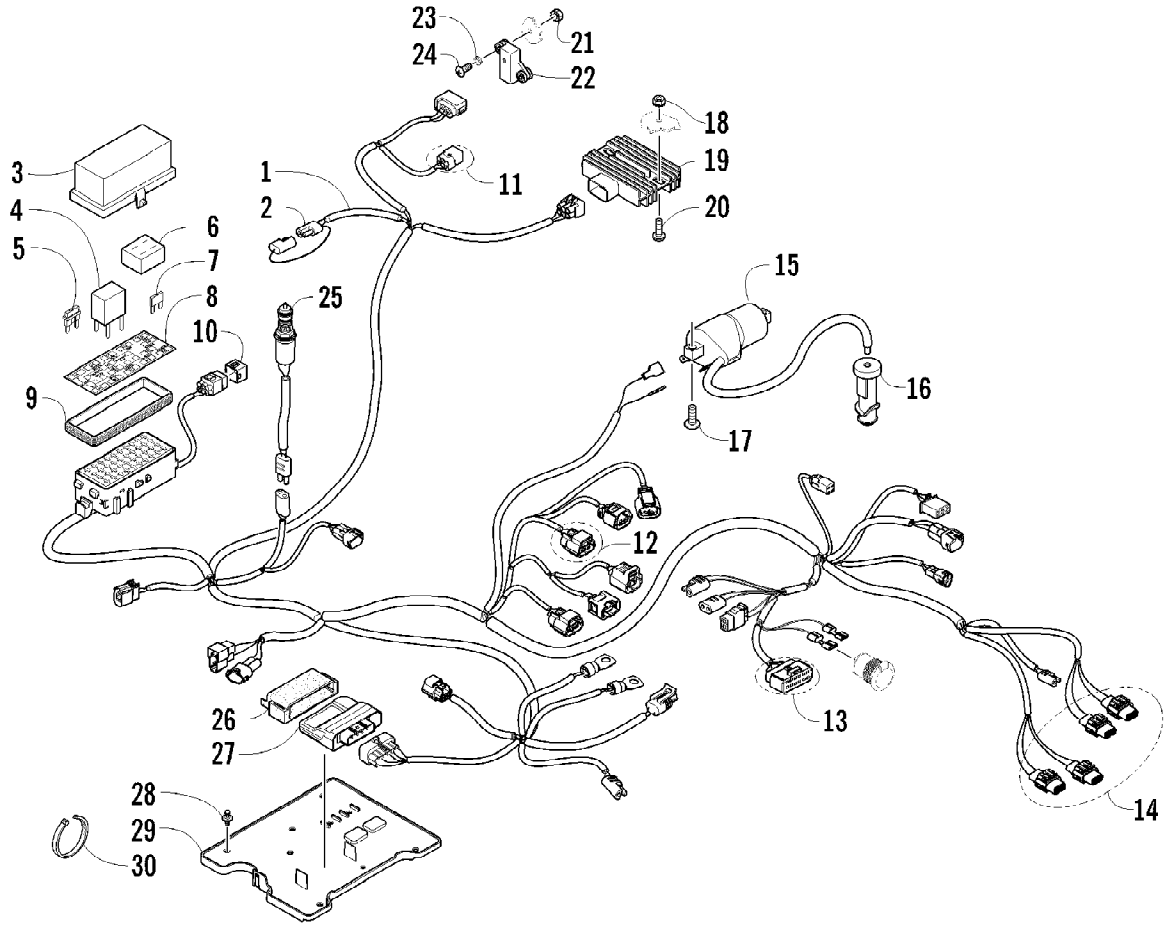

2012 ATV 550 BLACK (A2012ICO4EUSP)
WIRING HARNESS ASSEMBLY

Ref #	Part Number	Qty	S/P/F	Description
1	0486-337	1		Harness, Main (inc. 2-10)
2	0486-164	1		Tether, Accessory Connector
3	0430-085	1		Cover, Fuse Block
4	0430-045	5	/P	Relay (4-Pin) - 20 Amp
5	0430-034	1		Diode
6	0430-037	1		Holder, Fuse
7	0430-032	5		Fuse - 10 Amp
7	0430-031	4		Fuse - 15 Amp
7	0430-030	2		Fuse - 30 Amp
8	2411-080	1		Decal, Fuse Block
9	0430-086	1		Seal
10	0430-097	1		Cover, Diagnostics Connector
11	1436-416	1		Repair Kit, Connector - Tilt Sensor
12	1436-417	1		Repair Kit, Connector - Idle Speed Control
13	1436-415	1		Repair Kit, Connector - LCD Gauge
14	1436-290	AR		Repair Kit, Connector - Headlight
15	0824-043	1		Coil, Ignition
16	0824-049	1	/P	Cap, Spark Plug
17	8476-620	2		Screw, Machine
18	0623-038	2		Nut w/Washer
19	0824-037	1	/P	Regulator, Voltage
20	8476-625	2		Screw, Machine
21	0423-493	2		Nut w/Washer
22	0409-064	1		Sensor, Tilt
23	0123-802	2		Washer
24	8468-425	2		Screw, Machine
25	0409-089	1		Switch, Brake - Assembly
26	0430-076	1		Cushion, ECU
27	0530-069	1		ECU
28	0623-362	3		Rivet, Reinstallable
29	2406-643	1		Tray, Electrical
30	0123-788	AR	/P	Tie, Cable - 8 in.
30	0123-903	AR		Tie, Cable - 11.5 in.