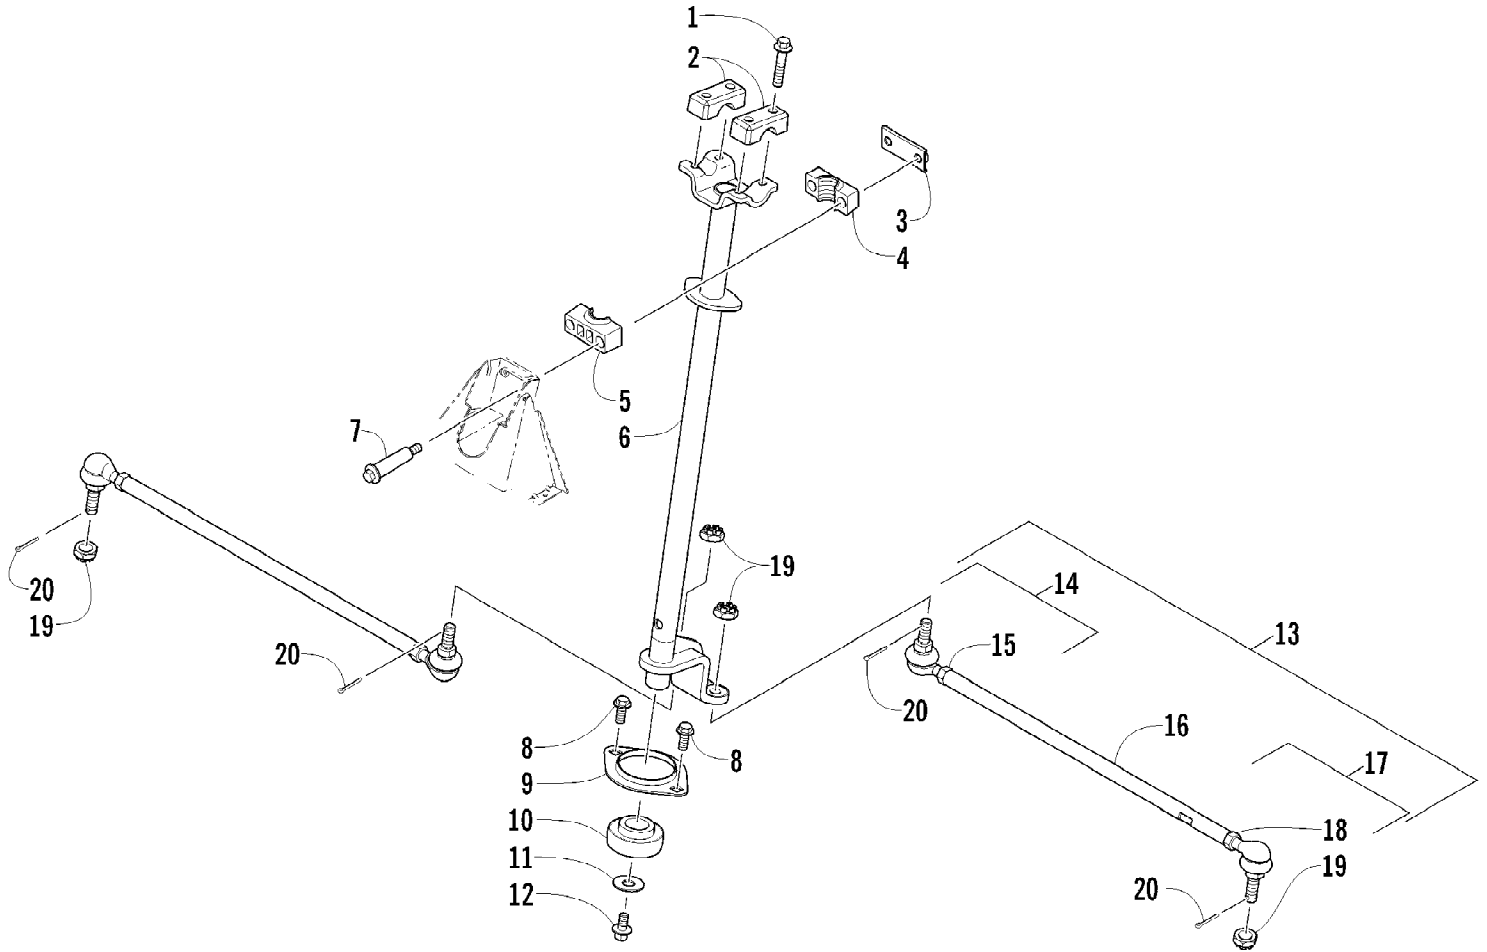

2012 ATV 550 BLACK (A2012ICO4EUSP)
STEERING ASSEMBLY

Page 67 of 79

Ref #	Part Number	Qty	S/P/F	Description
1	8408-835	4		Screw, Cap
2	0405-035	2		Cap, Steering Adjuster
3	0505-484	1		Cap, Housing
4	0405-260	1		Housing, Upper
5	0405-259	1		Housing, Lower
6	0505-493	1		Post, Steering
7	0423-505	2		Screw, Shoulder
8	8408-816	2		Screw, Cap
9	0602-233	1		Flange, Bearing
10	0405-052	1		Bearing w/Inverted Oil Seal
11	0423-073	1		Washer
12	8409-020	1	/P	Screw, Cap
13	0505-499	2	/P	Tie Rod - Assembly (inc. 14-18)
14	0505-511	2	/P	End, Tie Rod - Left-Hand Thread - Kit (inc. 15)
15	0423-013	2		Nut - Left-Hand Thread
16	0405-281	2	/P	Tie Rod
17	0505-510	2	/P	End, Tie Rod - Right-Hand Thread - Kit (inc. 18)
18	8420-002	2	/P	Nut - Right-Hand Thread
19	0423-157	4		Nut, Lock
20	0623-175	4		Pin, Cotter