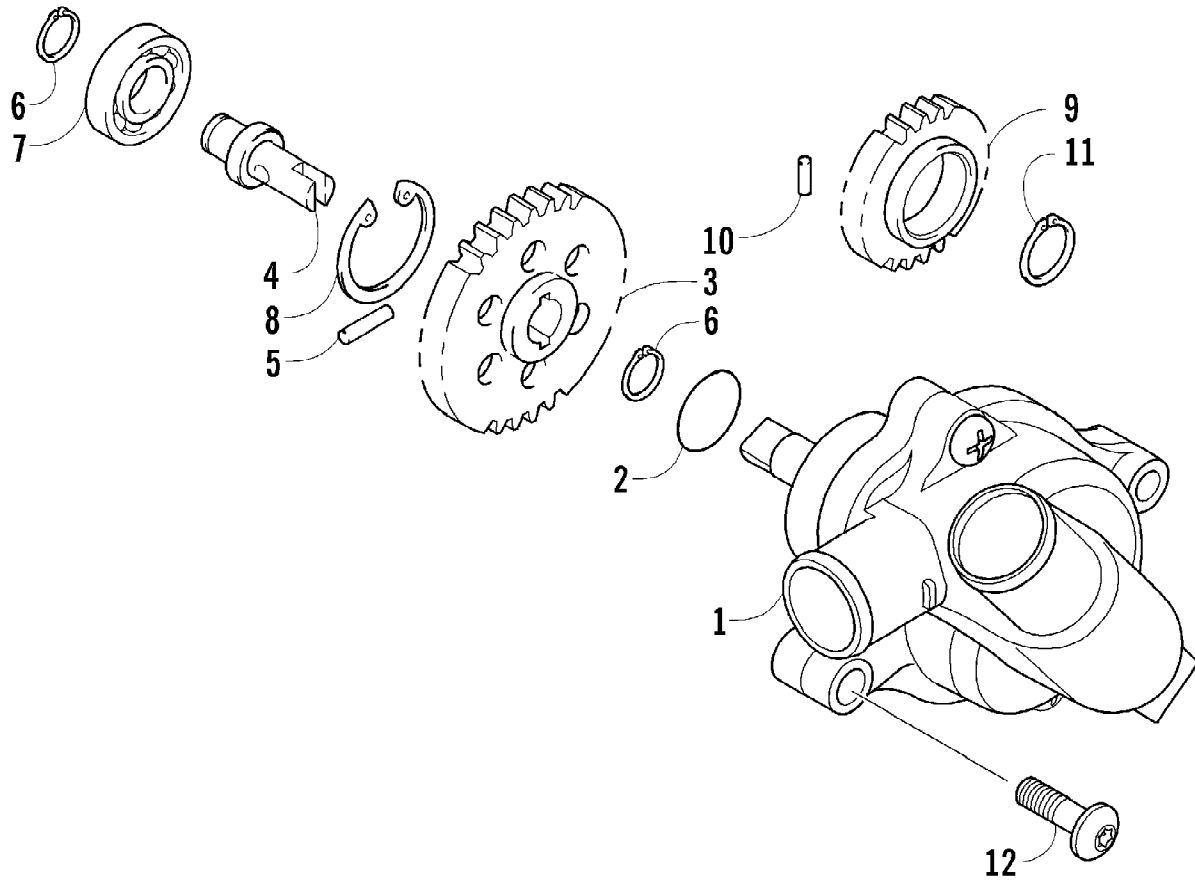

2012 ATV 550 BLACK (A2012ICO4EUSP)  
THROTTLE BODY ASSEMBLY

Page 71 of 79

Ref #	Part Number	Qty	S/P/F	Description
1	0470-753	1		Throttle - Assembly (inc. 2-19)
2	0	1	F	Throttle Body
3	0430-072	1		Sensor, Throttle Position
4	5507-234	1		O-Ring
5	5507-231	1		Screw, Machine
6	0430-074	1		Valve, ISC
7	5507-233	1		O-Ring
8	5507-238	1		Screw, Machine
9	0470-687	1		Rail, Fuel
10	0470-767	1		O-Ring
11	0470-762	1		Injector, Fuel
12	0470-768	1		Seal
13	5507-227	1		Bracket, MAP Sensor
14	5507-117	2	/P	Screw, Machine
15	0430-073	1		Sensor, MAP
16	5507-232	1		O-Ring
17	5507-229	1		Plate, ISC Valve
18	5507-223	1		Cover
19	5507-037	1	/P	Screw, Machine
20	0487-057	1		Cable, Throttle

2012 ATV 550 BLACK (A2012ICO4EUSP)  
TRANSMISSION ASSEMBLY

Page 73 of 79

Ref #	Part Number	Qty	S/P/F	Description
1	0823-353	1	/P	Pulley, Driven - Assembly (inc. 2-4)
2	0823-176	3	/P	Shoe, Cam
3	0823-177	3		Screw, Machine
4	0823-178	1		Nut
5	0827-010	1		Nut
6	0828-106	1		Washer
7	0823-276	1		Plate, Movable Drive Face
8	0823-277	4		Damper, Movable Drive Face
9	0823-273	1		Face, Movable Drive
10	0823-013	1		Belt, Drive
11	0823-271	1		Spacer
12	0823-164	8		Roller
13	0823-272	1		Face, Fixed Drive
14	0823-131	1		Shroud, Drive Face
15	0623-914	6		Screw, Self-Tapping
16	0823-015	1		Spacer, Fixed Drive Face
17	0470-531	1		O-Ring
18	0821-002	1	/P	Housing, Clutch - Assembly
19	0830-189	1	/P	Seal
20	0827-011	1		Nut
21	0823-018	1		Clutch, One-Way
22	0823-310	1	/P	Clutch, Centrifugal - 6 Plate