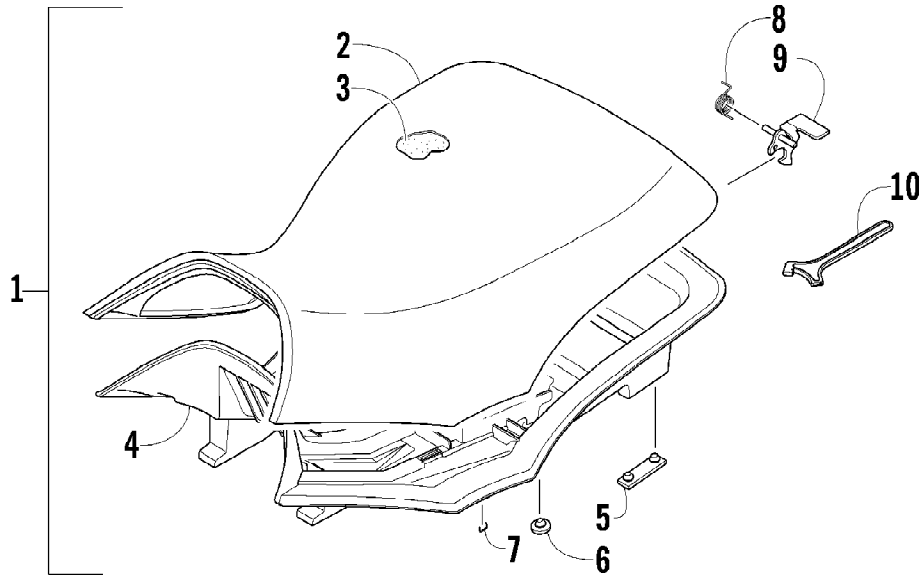

2012 ATV 550 BLACK (A2012ICO4EUSP)
SEAT ASSEMBLY

Page 57 of 79

Ref #	Part Number	Qty	S/P/F	Description
1	4506-557	1	/P	Seat Assembly (inc. 2-9)
2	1506-209	1		Cover, Seat
3	0517-119	1		Foam, Seat
4	2416-826	1	/P	Base, Seat - Assembly (inc. 5-6)
5	0406-879	2		Bumper, Seat - Rear
6	0406-877	4	/P	Bumper, Seat - Front
7	0624-263	AR		Staple
8	1406-592	1	/P	Spring, Seat Latch
9	1506-156	1		Latch, Seat
10	0441-587	1		Wrench, Spanner