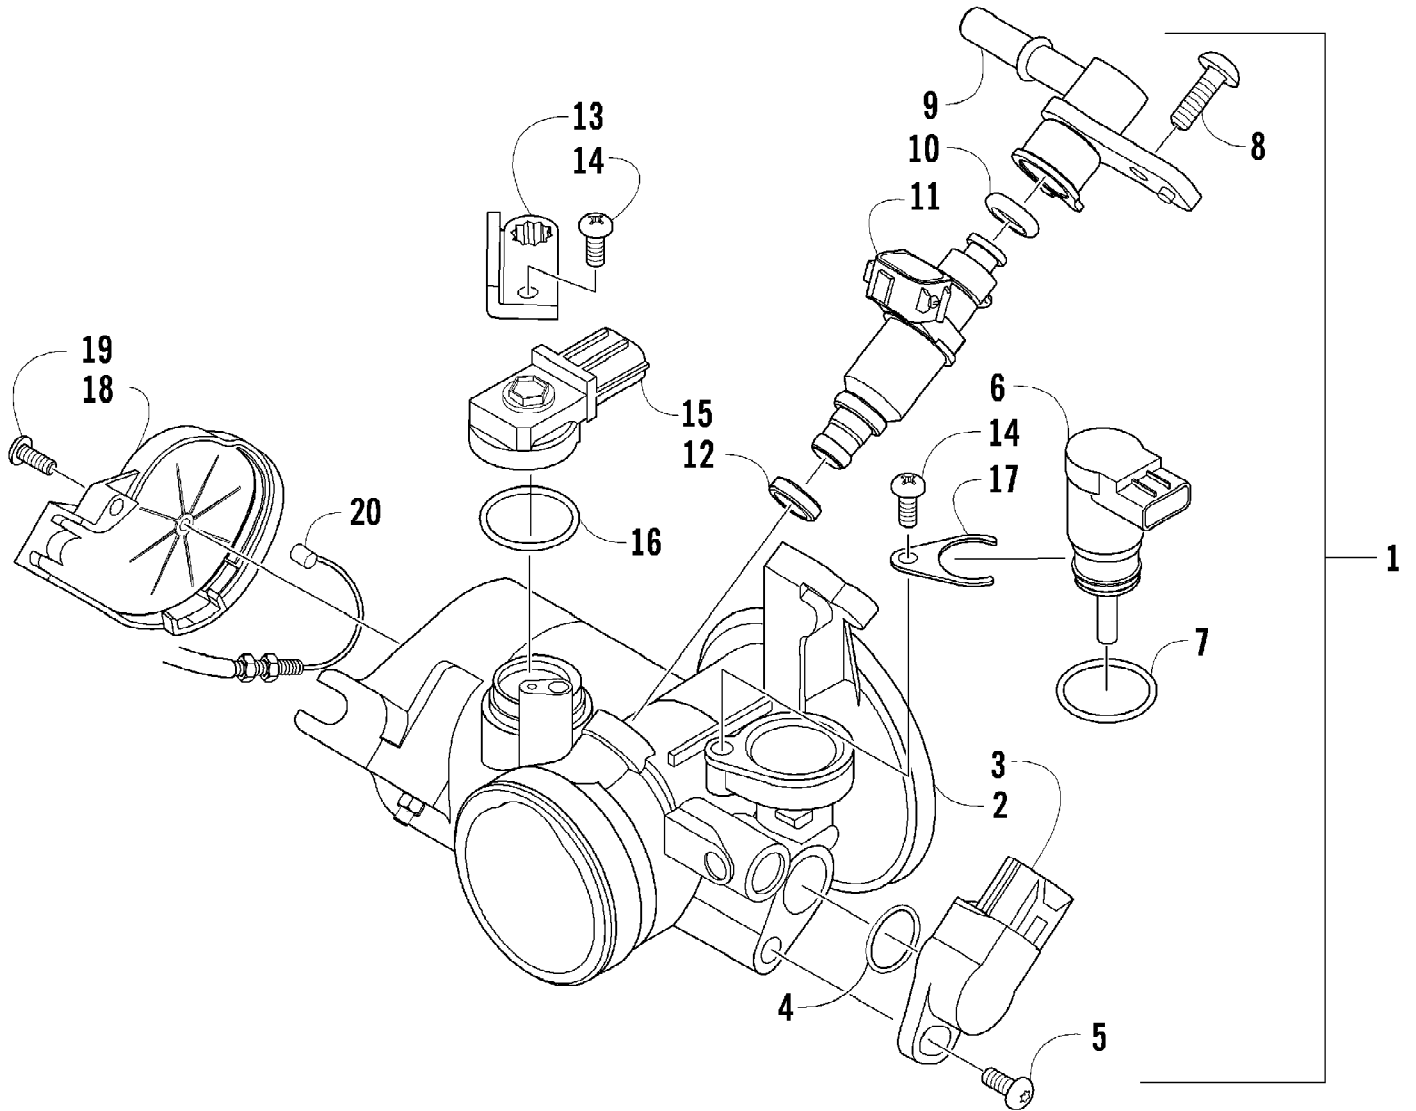

2012 ATV 550 BLACK (A2012ICO4EUSP)
THROTTLE BODY ASSEMBLY

Page 71 of 79

Ref #	Part Number	Qty	S/P/F	Description
1	0470-753	1		Throttle - Assembly (inc. 2-19)
2	0	1	F	Throttle Body
3	0430-072	1		Sensor, Throttle Position
4	5507-234	1		O-Ring
5	5507-231	1		Screw, Machine
6	0430-074	1		Valve, ISC
7	5507-233	1		O-Ring
8	5507-238	1		Screw, Machine
9	0470-687	1		Rail, Fuel
10	0470-767	1		O-Ring
11	0470-762	1		Injector, Fuel
12	0470-768	1		Seal
13	5507-227	1		Bracket, MAP Sensor
14	5507-117	2	/P	Screw, Machine
15	0430-073	1		Sensor, MAP
16	5507-232	1		O-Ring
17	5507-229	1		Plate, ISC Valve
18	5507-223	1		Cover
19	5507-037	1	/P	Screw, Machine
20	0487-057	1		Cable, Throttle