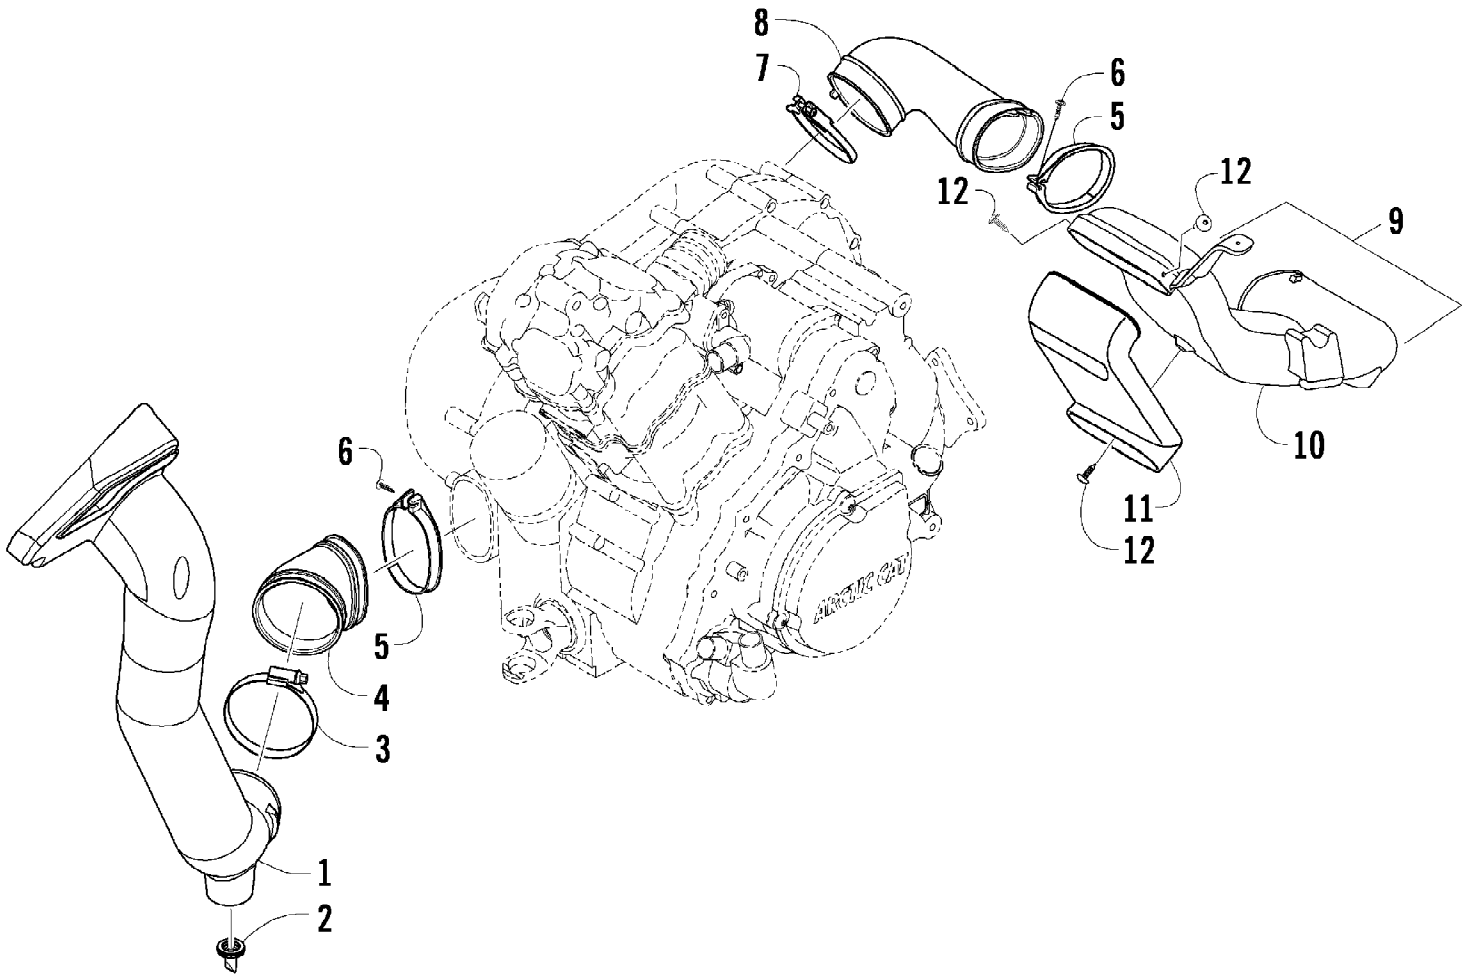

2012 ATV 550 BLACK (A2012ICO4EUSP)  
 BATTERY AND STARTER ASSEMBLY

Page 4 of 79

Ref #	Part Number	Qty	S/P/F	Description
1	5991-655	1	/P	Battery Cover/Tool Tray Assembly (inc. 2-4)
2	2406-815	1	/P	Cover, Battery
3	0444-122	1	S/P	Kit, Tool
4	0417-016	1		Pad, Battery
5	8476-620	2		Screw, Machine
6	0645-480	1		Battery Assembly (inc. 7-8)
7	0445-082	1		Kit, Hardware
8	0645-430	1		Decal, Warning
9	0417-012	1		Foam, Battery
10	0445-070	1		Cable, Battery/Ground
11	0445-062	1		Cable, Battery/Solenoid
12	0645-327	1		Boot, Terminal
13	0623-038	5		Nut w/Washer
14	0445-064	1		Cable, Solenoid/Starter (inc. 15)
15	0645-019	1		Boot, Terminal
16	0445-058	1	/P	Solenoid
17	8476-625	4		Screw, Machine
18	0825-013	1	/P	Motor, Starter - Assembly

2012 ATV 550 BLACK (A2012ICO4EUSP)  
CAM CHAIN ASSEMBLY

Page 6 of 79

Ref #	Part Number	Qty	S/P/F	Description
1	0810-001	1		Chain, Cam
2	0810-002	1		Guide, Chain
3	0810-003	1		Tensioner, Chain
4	0826-036	1		Pivot, Tensioner
5	0830-025	1		Washer, Crush
6	0810-004	1		Adjuster, Tensioner - Assembly
7	0830-018	1		Gasket
8	8468-625	2		Screw, Machine
9	0830-107	2		Gasket
10	8400-610	1		Screw, Cap
11	0828-129	1		Washer