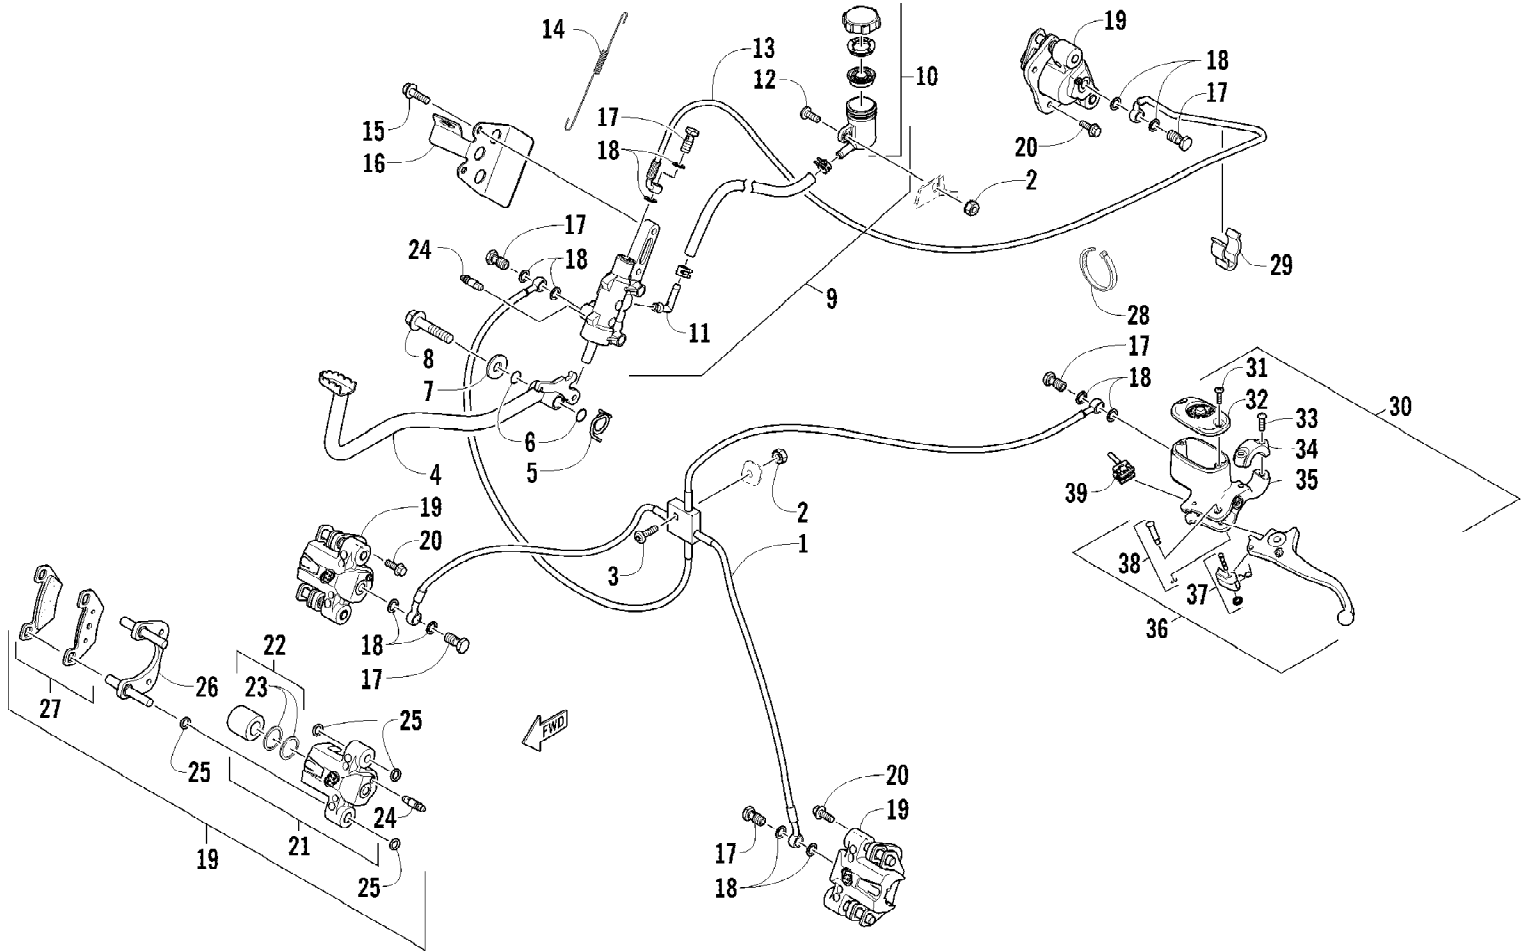

2012 ATV 550 BLACK (A2012ICO4EUSP)
HYDRAULIC BRAKE ASSEMBLY

2012 ATV 550 BLACK (A2012ICO4EUSP)
HYDRAULIC BRAKE ASSEMBLY

Page 43 of 79

Ref #	Part Number	Qty	S/P/F	Description
1	1502-015	1		Hose, Brakeline - Assembly
2	0623-038	2		Nut w/Washer
3	8476-625	1		Screw, Machine
4	1502-063	1		Lever, Brake
5	0502-807	1		Spring, Brake Lever
6	1602-213	2	/P	O-Ring
7	8050-252	1		Washer
8	8408-816	1		Screw, Cap
9	1502-293	1		Brake Assembly (inc. 10)
10	1502-155	1		Reservoir, Brake w/Clamp
11	1502-296	1	/P	Adapter, Hose
12	8476-616	1		Screw, Machine
13	1502-593	1		Hose, Brakeline
14	0502-785	1		Spring, Brake Switch
15	8408-625	2		Screw, Cap
16	1502-179	1		Bracket, Switch
17	0423-413	6		Bolt, Banjo-Fitting
18	0423-178	12		Washer, Crush
19	1436-422	1	/P	Caliper, Brake - Right Front (inc. two No. 20 and 21-27)
19	1436-423	1	/P	Caliper, Brake - Left Front (inc. two No. 20 and 21-27)
19	1436-423	1	/P	Caliper, Brake - Rear (inc. two No. 20 and 21-27)
20	8408-821	6	/P	Screw, Cap
21	1436-160	1	/P	Housing, Caliper - Assembly - Right Front (inc. two No. 20 and 22-24)
21	1436-161	1	/P	Housing, Caliper - Assembly - Left Front (inc. two No. 20 and 22-24)
21	1436-161	1	/P	Housing, Caliper - Assembly - Rear (inc. two No. 20 and 22-24)
22	0502-606	3		Piston/Seal Set (inc. 23)
23	0502-607	3		Seal Set
24	0502-609	4	/P	Valve, Bleed
25	0502-608	3		O-Ring, Guide - Set
26	0502-605	3		Bracket Assembly
27	1502-694	3	S	Pad, Brake - Set
28	0123-788	AR	/P	Tie, Cable - 8 in.
29	1502-115	2		Clip, Brakeline Hose
30	1502-902	1	/P	Brake Assembly (inc. 31-39)
31	0502-566	1		Screw, Machine - Kit
32	0502-868	1	/P	Cover, Reservoir
33	0502-568	1		Screw, Machine - Kit
34	0502-869	1		Clamp, Master Cylinder
35	0502-704	1		Master Cylinder Assembly
36	1502-904	1		Lever Assembly - Kit (inc. 37-38)
37	1502-905	1		Lock, Brake Lever - Kit
38	0502-580	1		Lever Pin - Kit
39	0502-564	1	/P	Switch, Brake