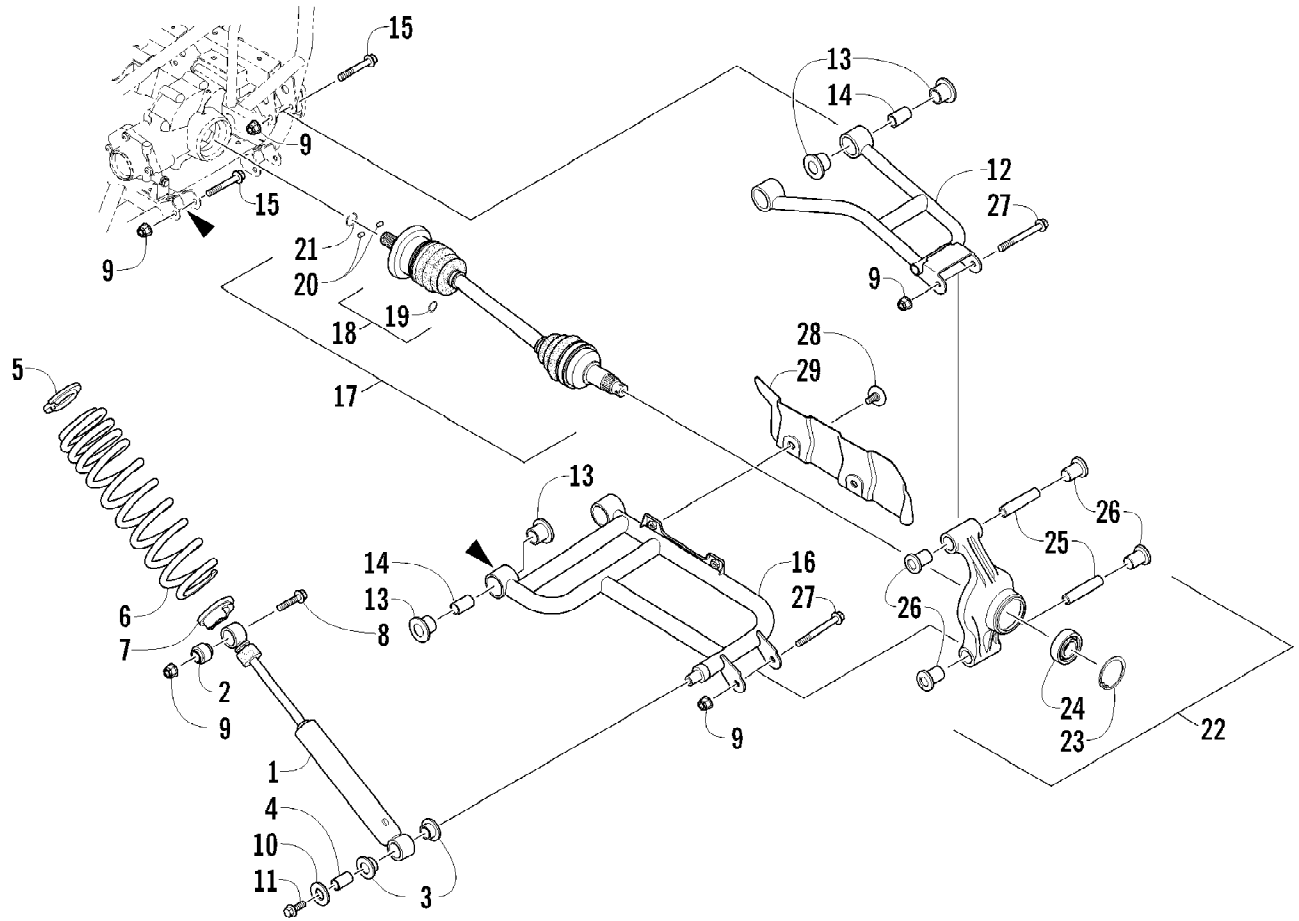

2012 ATV 550 BLACK (A2012ICO4EUSP)
REAR SUSPENSION ASSEMBLY

2012 ATV 550 BLACK (A2012ICO4EUSP)
REAR SUSPENSION ASSEMBLY

Ref #	Part Number	Qty	S/P/F	Description
1	0404-158	2		Shock Absorber (inc. 2-4)
2	0403-182	2		Bushing
3	0603-955	4		Bushing
4	1603-219	2	S	Sleeve
5	1603-889	2	/P	Retainer, Spring
6	0504-659	2		Spring, Suspension
7	0404-057	2		Cam, Spring Adjuster
8	8409-040	1		Screw, Cap - Right
8	8409-050	1		Screw, Cap - Left
9	0423-744	14		Nut, Lock
10	0423-087	2		Washer
11	8408-820	2	/P	Screw, Cap
12	0504-582	1		A-Arm, Rear - Upper Right (inc. 13-14)
12	0504-583	1	/P	A-Arm, Rear - Upper Left (inc. 13-14)
13	0403-208	16	/P	Bushing
14	0403-214	8	/P	Axle
15	8409-075	8		Screw, Cap
16	0504-572	1		A-Arm, Rear - Lower Right (inc. 13-14)
16	0504-573	1		A-Arm, Rear - Lower Left (inc. 13-14)
17	1502-798	2	S	Axle, Drive (inc. 18-21)
18	1436-419	2		Repair Kit, Boot (inc. 19)
19	1441-988	2		Clip, Retaining
20	1402-884	4		Pin, Detent
21	1402-890	2		Clip, Retaining
22	0504-548	1	/P	Knuckle, Right - Assembly (inc. 23-26)
22	0504-549	1	/P	Knuckle, Left - Assembly (inc. 23-26)
23	0423-423	2		Ring, Retaining
24	1402-809	2	/P	Bearing
25	0403-213	4	/P	Axle
26	0403-206	8	/P	Bushing
27	8409-000	4		Screw, Cap
28	0423-545	4	/P	Screw, Shoulder
29	1406-068	1		Guard, Boot - Rear - Right
29	1406-069	1		Guard, Boot - Rear - Left