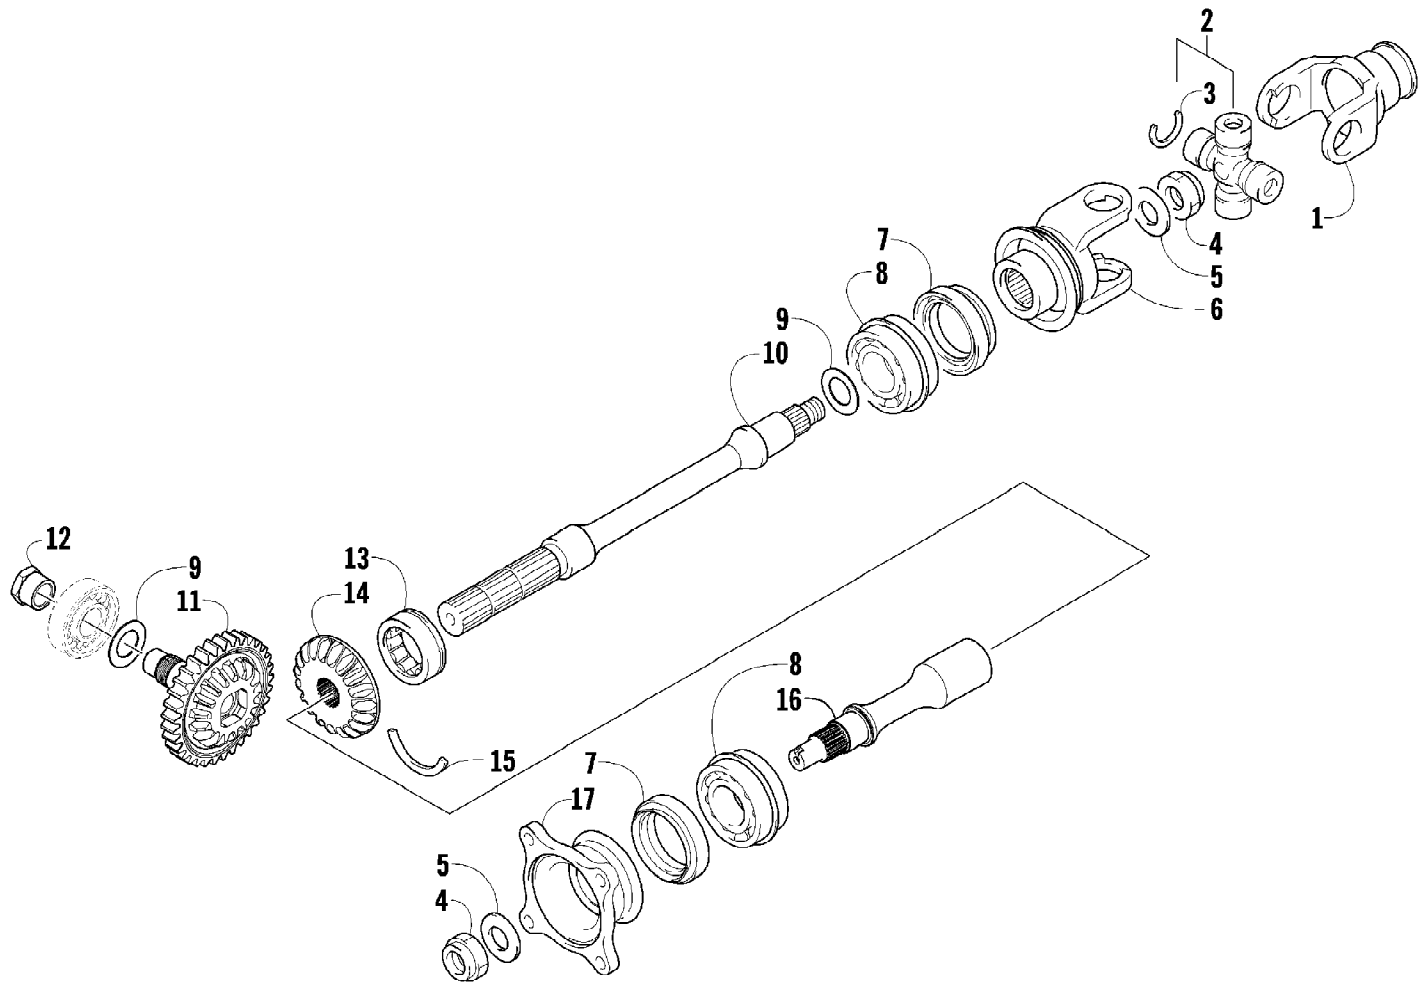

2012 ATV 550 BLACK (A2012ICO4EUSP)
SECONDARY DRIVE ASSEMBLY

Page 59 of 79

Ref #	Part Number	Qty	S/P/F	Description
1	0819-063	1		Yoke, Propeller Shaft Joint
2	1402-164	1	/P	Joint, Universal - Set (inc. 3)
3	0423-450	4		Ring, Retaining
4	0827-013	2		Nut
5	0828-020	2		Washer
6	0819-061	1		Yoke, Drive Output - Front
7	0830-043	2		Seal, Oil
8	0832-017	2		Bearing
9	0828-021	AR		Shim, 25 x 34 x 0.25 mm
9	0828-022	AR		Shim, 25 x 34 x 0.30 mm
9	0828-023	AR		Shim, 25 x 34 x 0.70 mm
9	0828-024	AR		Shim, 25 x 34 x 0.90 mm
9	0828-025	AR		Shim, 25 x 34 x 0.95 mm
9	0828-026	AR		Shim, 25 x 34 x 1.00 mm
9	0828-027	AR		Shim, 25 x 34 x 1.05 mm
9	0828-028	AR		Shim, 25 x 34 x 1.10 mm
9	0828-029	AR		Shim, 25 x 34 x 1.15 mm
10	0819-089	1	/P	Shaft, Secondary Driven - Front
11	0822-131	1		Gear, Secondary Drive
12	0827-052	1		Nut
13	0832-016	1		Bearing
14	0822-106	1		Gear, Secondary Driven
15	0819-011	1		Ring, Driven Bearing
16	0819-053	1		Shaft, Secondary Driven - Rear
17	0819-005	1		Flange, Output Joint - Rear