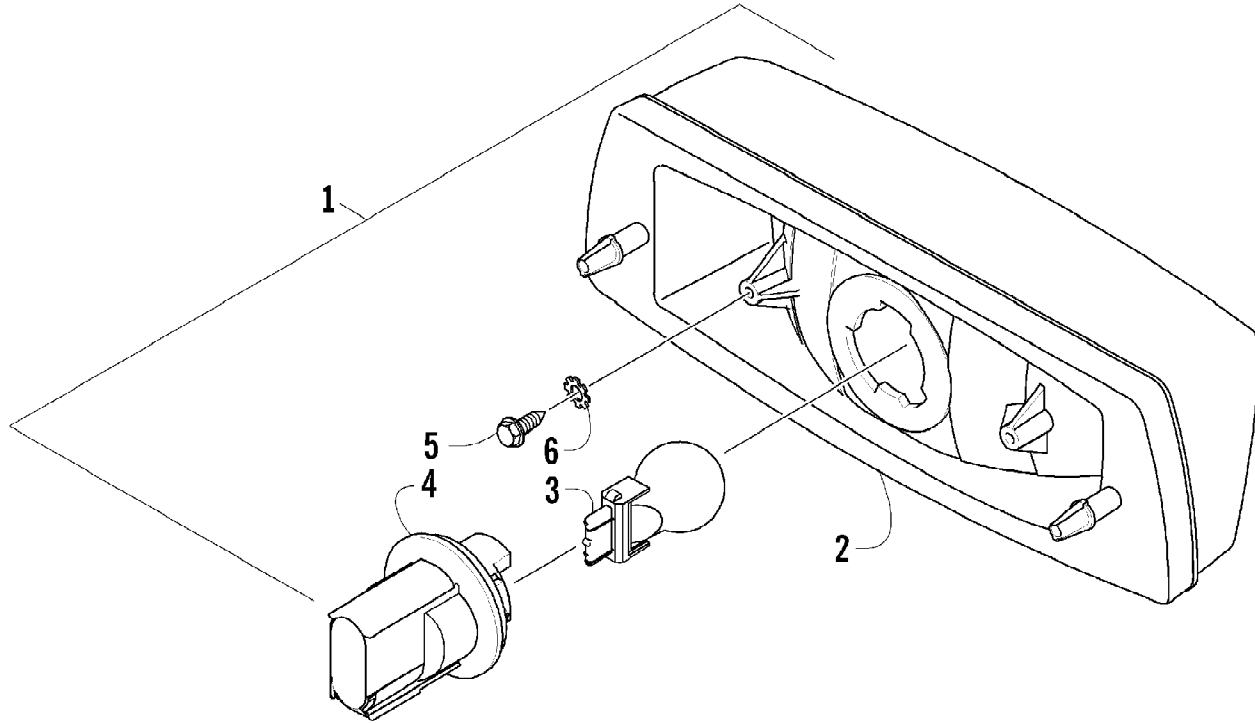

2012 ATV 550 BLACK (A2012ICO4EUSP)
TAILLIGHT ASSEMBLY

Page 69 of 79

Ref #	Part Number	Qty	S/P/F	Description
1	0509-022	1		Taillight Assembly (inc. 2-4)
2	0509-025	1		Housing, Taillight
3	0409-056	1		Bulb, Taillight
4	0409-057	1		Socket, Taillight
5	0623-301	2	/P	Screw, Self-Tapping
6	8053-212	2	/P	Washer, External Tooth Lock