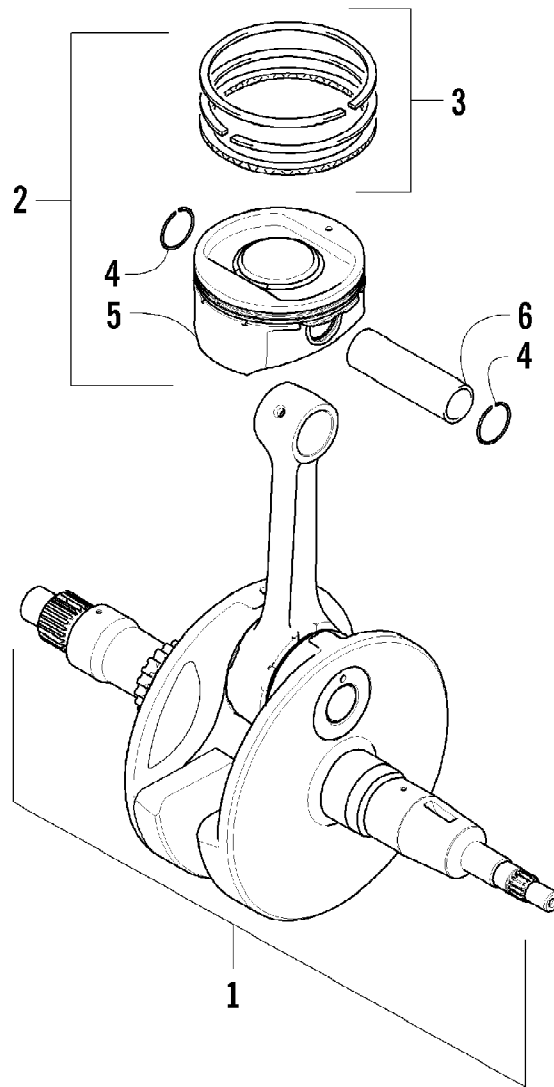

2012 ATV 550 BLACK (A2012ICO4EUSP)  
CRANKCASE ASSEMBLY

2012 ATV 550 BLACK (A2012ICO4EUSP)  
CRANKCASE ASSEMBLY

Page 16 of 79

Ref #	Part Number	Qty	S/P/F	Description
1	0801-151	1		Crankcase Assembly (inc. 2-15)
2	0812-064	2		Plug
3	0801-002	1		Plug
4	0832-043	1	/P	Bearing
5	0832-044	2	/P	Bearing
6	0832-049	1	/P	Bearing
7	0832-050	3	/P	Bearing
8	0832-042	1	/P	Bearing
9	0832-048	1	/P	Bearing
10	0832-077	1	/P	Bearing
11	0822-052	1		Seal, Countershaft
12	0826-100	4		Screw, Machine
13	0822-010	4	/P	Retainer, Bearing
14	0801-028	1		Pipe, Breather
15	0830-035	1		Seal, Driveshaft
16	8412-850	4		Screw, Cap
17	0829-003	1		Pin, Dowel
18	0829-002	5		Pin, Dowel
19	8468-645	3		Screw, Machine
20	8468-655	3		Screw, Machine
21	8468-675	2		Screw, Machine
22	8412-860	1		Screw, Cap
23	0826-017	1		Screw, Cap
24	0830-008	2		Gasket
25	0826-019	1		Screw, Cap
26	0826-018	1		Screw, Cap
27	8468-695	1		Screw, Machine
28	8468-680	1		Screw, Machine
29	0801-029	1		Housing, Secondary Shaft (inc. one No. 7)
30	0826-105	3		Screw, Cap
31	0826-038	1		Screw, Cap
32	0801-069	1		Pipe, Breather
33	0801-179	1		Stick, Oil Level
34	0830-010	1		O-Ring