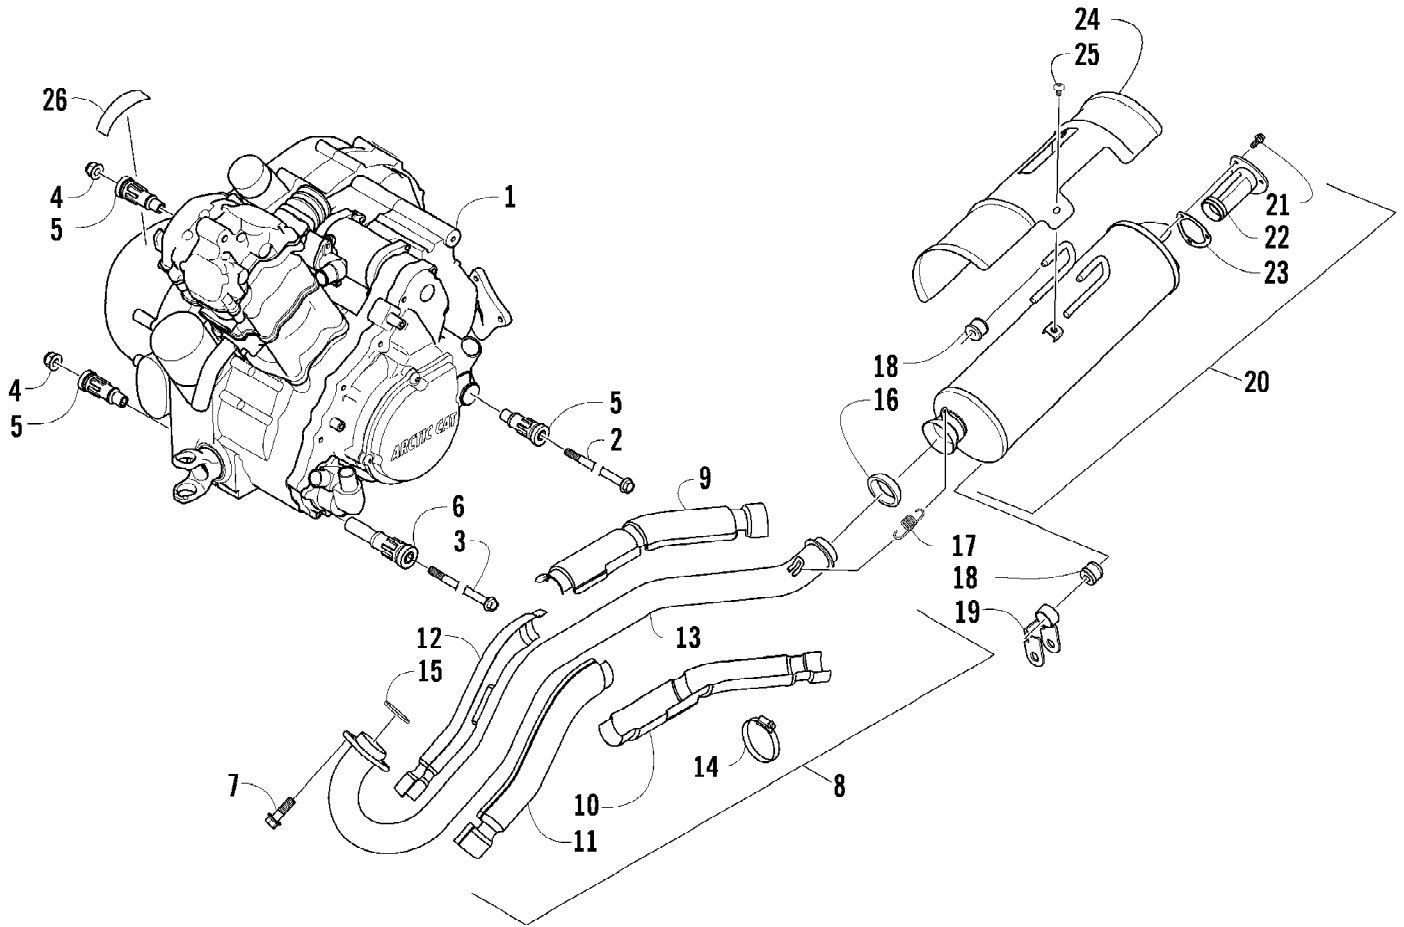

2012 ATV 550 BLACK (A2012ICO4EUSP)
ENGINE AND EXHAUST

Page 26 of 79

Ref #	Part Number	Qty	S/P/F	Description
1	0800-093	1		Engine, A550F
2	0423-451	1		Screw, Cap
3	0423-405	1		Screw, Cap
4	8428-002	2		Nut, Lock
5	0801-129	3		Mount, Rubber - Engine
6	0801-122	1		Mount, Rubber - Engine
7	8408-820	2	/P	Screw, Cap
8	0512-345	1	/P	Pipe, Exhaust - Assembly (inc. 9-14)
9	0412-350	1		Shield, Exhaust Pipe - Outer - Rear
10	0412-339	1		Shield, Exhaust Pipe - Inner - Rear
11	0412-349	1		Shield, Exhaust Pipe - Inner - Front
12	0412-348	1		Shield, Exhaust Pipe - Outer - Front
13	0512-344	1		Pipe, Exhaust
14	0423-317	4	/P	Clamp
15	0412-338	1	/P	Gasket, Exhaust
16	0412-375	1	/P	Seal, Exhaust
17	0612-668	2	/P	Spring, Extension
18	0412-577	3	/P	Bushing
19	1506-732	1		Channel, Muffler Support
20	0512-355	1	/P	Muffler - Assembly (inc. 21-23)
21	8408-616	3		Screw, Cap
22	0512-219	1	/P	Arrester, Spark - Assembly
23	0412-313	1		Gasket, Spark Arrester
24	0412-373	1	/P	Cover, Muffler
25	8477-610	3		Screw, Machine
26	0411-426	1		Decal, Warning - Clutch Cover