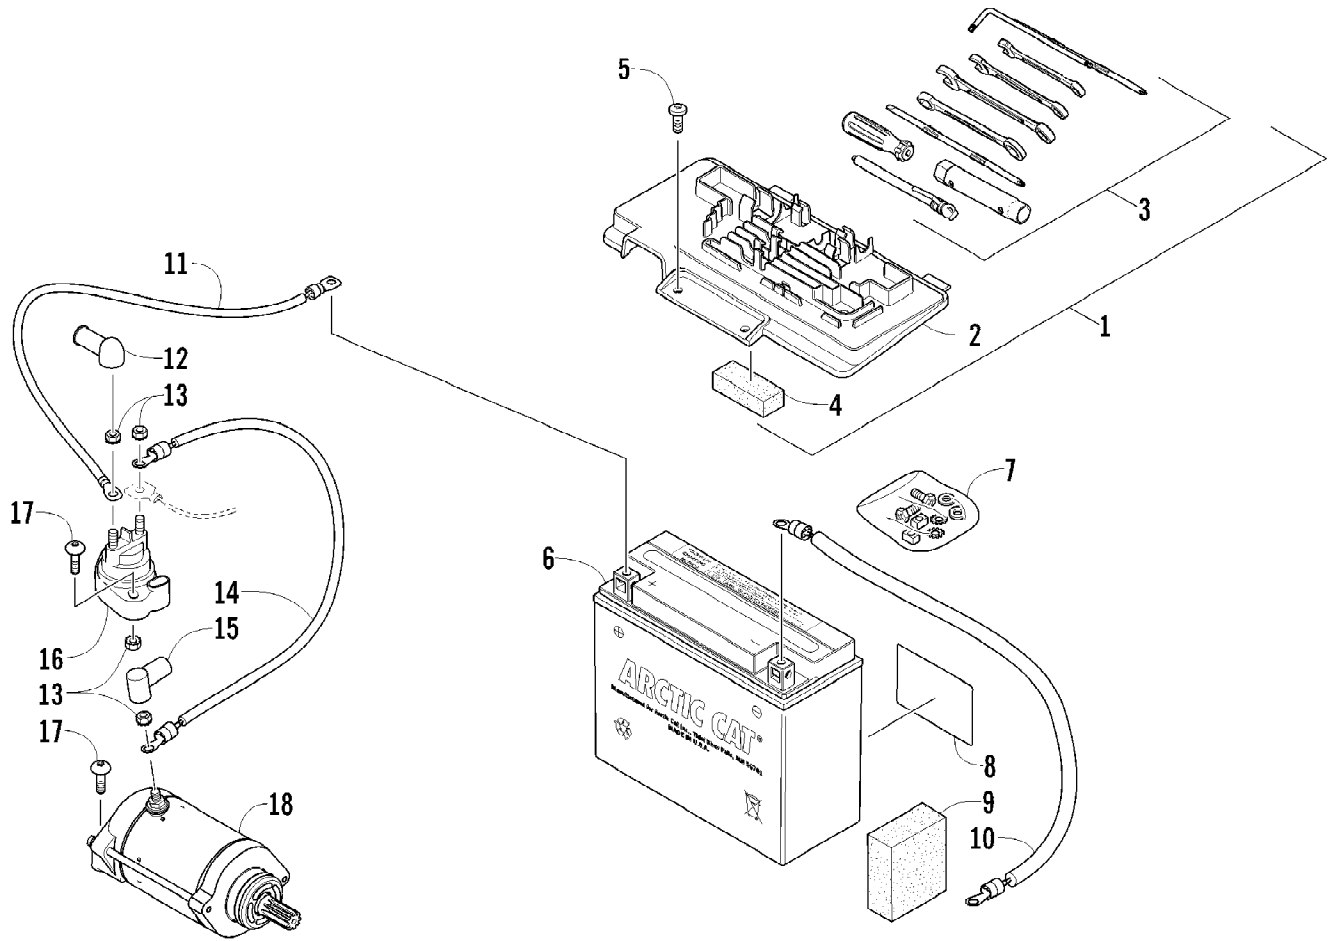

2012 ATV 550 BLACK (A2012ICO4EUSP)  
AIR INTAKE ASSEMBLY

Page 2 of 79

Ref #	Part Number	Qty	S/P/F	Description
1	0413-091	1		Diverter, Air - Top
2	0413-093	1		Diverter, Air - Bottom
3	2406-013	1		Shroud, Splash
4	0623-362	4		Rivet, Reinstallable
5	0423-551	3		Clamp
6	0423-342	5	/P	Screw, Self-Tapping
7	0413-096	1		Cap, Air Intake - Diverter
8	0470-529	1		Duct, Air Intake - Engine
9	0470-877	1	/P	Cover, Intake
10	0470-560	1		Screen, Air Filter
11	0470-558	1		Filter, Air
12	0470-728	1		Housing, Intake
13	0423-455	4		Clip, Spring
14	1623-281	2		Clamp, Hose
15	0410-172	1	/P	Hose, Vent
16	0470-442	1	/P	Valve, Drain
17	1623-287	1		Clamp
18	0423-766	1		Cap, Drain
19	0430-055	1		Sensor, Air Temperature (inc. 20)
20	5507-224	1		O-Ring
21	0423-554	1		Clamp
22	0470-511	1		Boot
23	0423-019	1		Clamp
24	2416-150	1		Panel, Shield

2012 ATV 550 BLACK (A2012ICO4EUSP)  
CAM CHAIN ASSEMBLY

Page 6 of 79

Ref #	Part Number	Qty	S/P/F	Description
1	0810-001	1		Chain, Cam
2	0810-002	1		Guide, Chain
3	0810-003	1		Tensioner, Chain
4	0826-036	1		Pivot, Tensioner
5	0830-025	1		Washer, Crush
6	0810-004	1		Adjuster, Tensioner - Assembly
7	0830-018	1		Gasket
8	8468-625	2		Screw, Machine
9	0830-107	2		Gasket
10	8400-610	1		Screw, Cap
11	0828-129	1		Washer