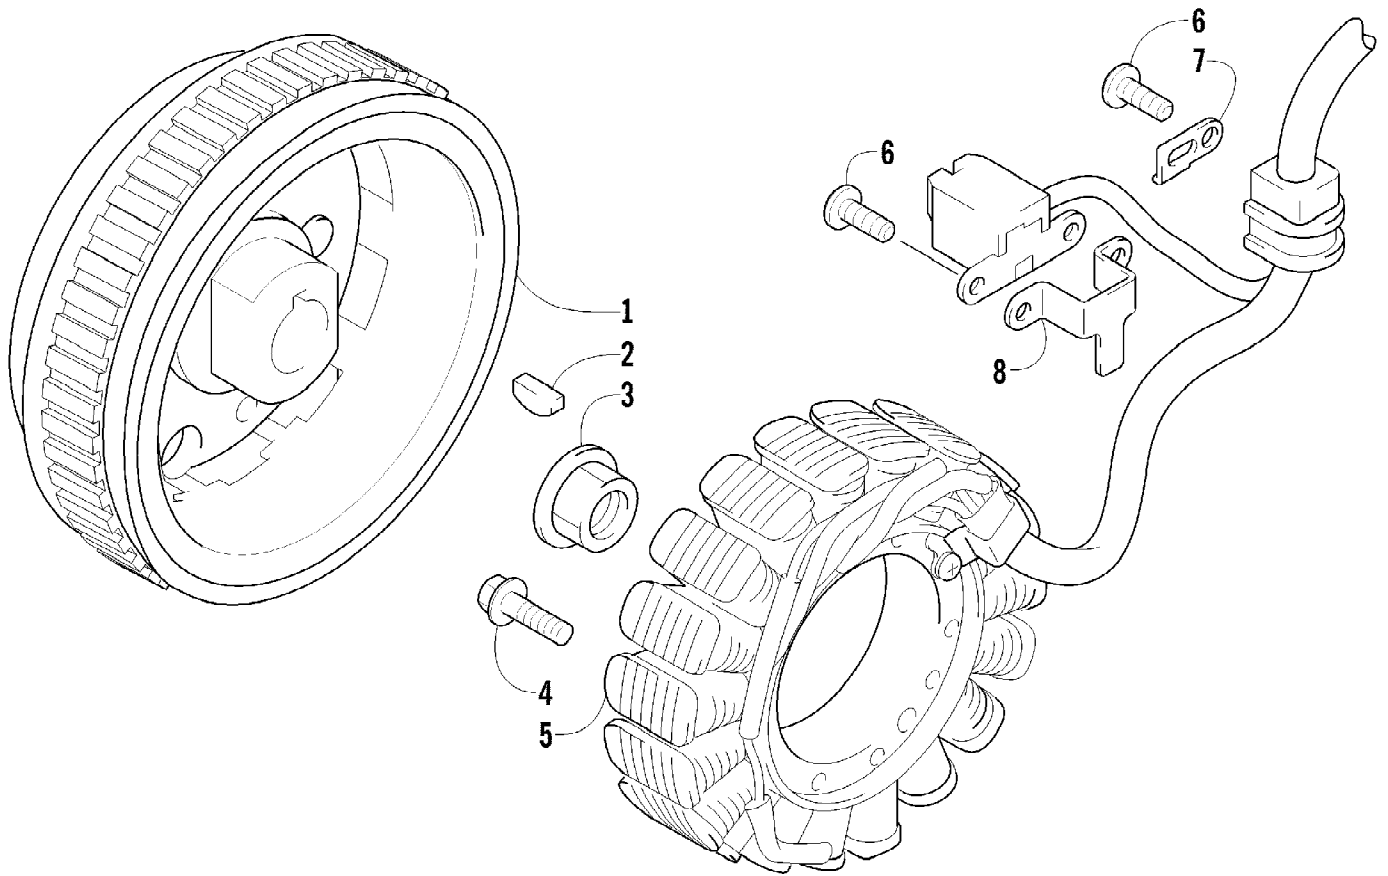

2012 ATV 550 BLACK (A2012ICO4EUSP)
MAGNETO ASSEMBLY

Page 47 of 79

Ref #	Part Number	Qty	S/P/F	Description
1	0802-048	1		Rotor/Flywheel
2	0829-012	1		Key
3	0827-014	1		Nut
4	8409-632	3		Screw, Cap
5	0802-041	1		Stator - Assembly
6	8470-510	3		Screw, Machine
7	0802-015	1		Clamp - No. 1
8	0802-016	1		Clamp - No. 2