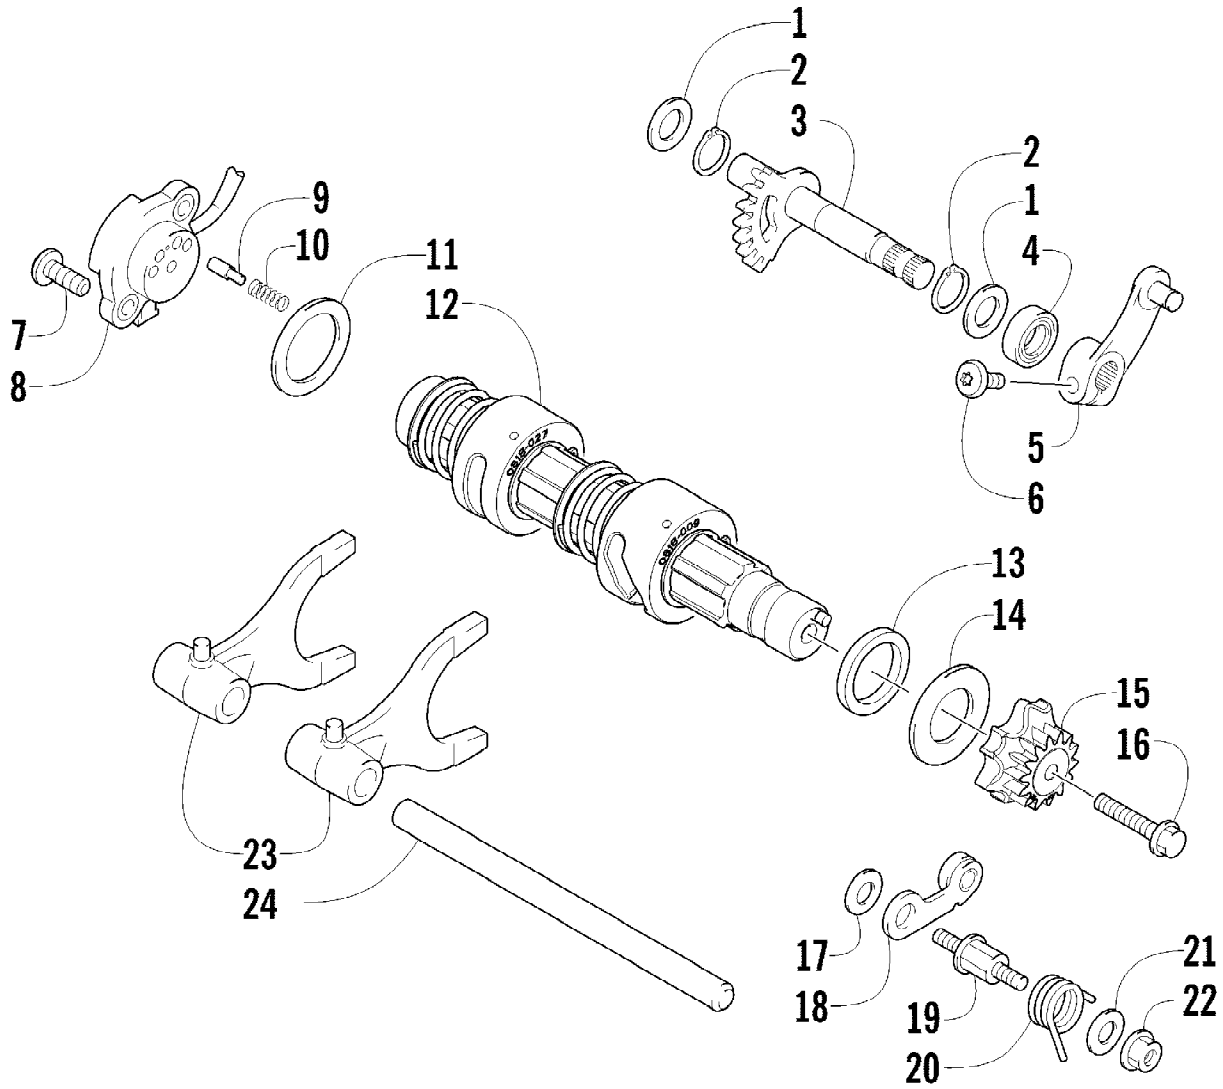

2012 ATV 550 BLACK (A2012ICO4EUSP)
GEAR SHIFTING ASSEMBLY

Page 39 of 79

Ref #	Part Number	Qty	S/P/F	Description
1	0828-036	2		Washer
2	0831-010	2		Ring, Retaining
3	0818-007	1	/P	Shaft, Sub-Gear Shift
4	0830-044	1		Seal, Sub-Gear Shift Shaft
5	0818-014	1		Arm, Select
6	8468-620	1	/P	Screw, Machine
7	8470-520	2		Screw, Machine
8	0409-090	1	/P	Switch, Gear Position
9	0818-013	2		Contact
10	0818-017	2		Spring
11	0828-040	1		Washer
12	0818-046	1		Shaft, Gear Shift - Assembly
13	0828-131	1		Spacer
14	0828-037	1		Washer
15	0818-089	1	/P	Plate, Gear Shift Cam
16	0826-006	1		Screw, Cap
17	0828-038	1		Washer
18	0818-002	1		Stopper, Cam
19	0818-004	1		Support, Cam Stopper
20	0818-090	1		Spring
21	0828-035	1		Washer
22	8424-602	1	/P	Nut
23	0818-072	2	/P	Fork, Shift
24	0818-006	1		Shaft, Shift Fork