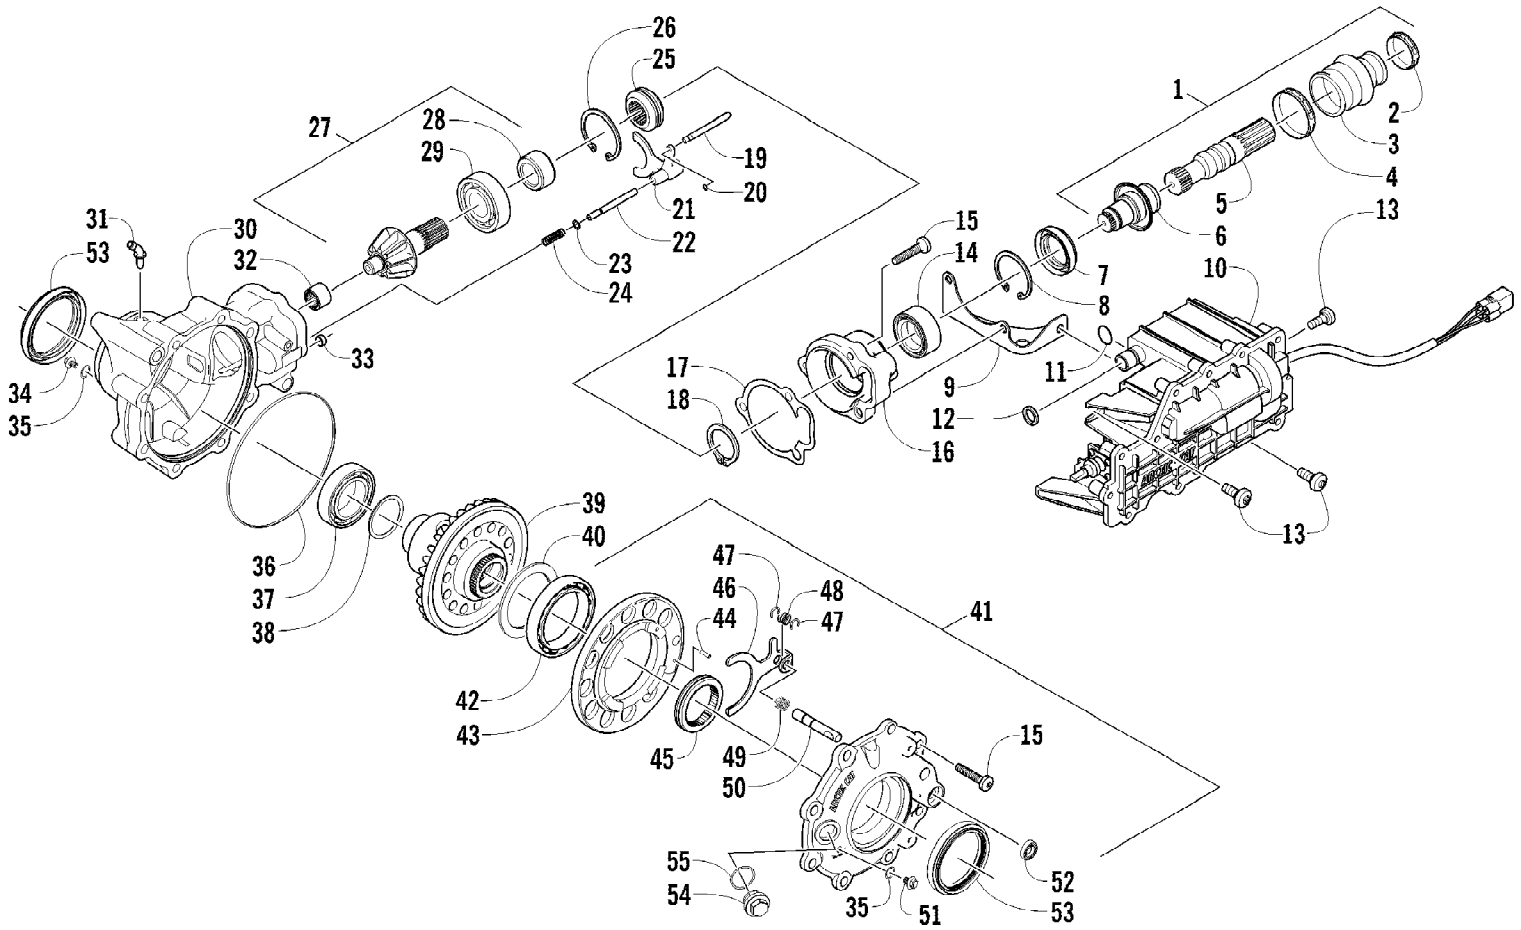

2012 ATV 550 BLACK (A2012ICO4EUSP)
FRONT DRIVE GEARCASE ASSEMBLY

2012 ATV 550 BLACK (A2012ICO4EUSP)
FRONT DRIVE GEARCASE ASSEMBLY

Ref #	Part Number	Qty	S/P/F	Description
	1502-878	1		Complete Front Drive Gearcase Assembly
1	1502-083	1		Shaft, Propeller - Assembly (inc. 2-6)
2	0423-411	1		Clamp
3	0402-985	1	/P	Boot, Propeller Shaft
4	0423-393	1		Clamp
5	1402-045	1		Shaft, Output
6	1502-085	1	/P	Shaft, Input
7	1402-011	1		Seal
8	0423-423	1		Ring, Retaining
9	1502-237	1		Bracket, Actuator
10	1502-909	1	/P	Actuator (inc. 11)
11	1402-981	1		O-Ring
12	0423-892	1	/P	O-Ring
13	0423-396	3		Screw, Self-Tapping
14	1402-043	1		Bearing
15	0423-118	11		Screw, Self-Tapping
16	0502-528	1	/P	Housing, Pinion
17	0402-947	1		Gasket, Flange
18	0423-417	1		Ring, Retaining
19	0402-997	1		Shaft, Selector
20	0423-402	1		Ring, Retaining
21	0402-998	1		Fork, Selector
22	0402-417	1		Shaft, Shuttle
23	0423-147	1		O-Ring
24	0402-999	1		Spring, Return
25	0402-413	1		Coupler, Drive
26	1423-067	1		Ring, Retaining
27	1502-863	1		Gear, Pinion - Assembly - 10T (inc. 28-29)
28	1402-977	1		Collar, Retaining
29	0402-327	1		Bearing
30	1502-856	1		Housing, Gearcase
31	1402-980	1		Fitting, Elbow
32	0402-328	1		Bearing
33	0402-411	1		Pin, Dowel
34	1402-210	1	/P	Plug, Magnetic (inc. one No. 35)
35	0423-153	2		O-Ring
36	0423-149	1		O-Ring
37	0402-393	1		Bearing
38	0402-405	AR		Shim, 41 x 49 x 1.3 mm
38	0402-406	AR		Shim, 41 x 49 x 1.4 mm
38	0402-407	AR		Shim, 41 x 49 x 1.5 mm
38	0402-408	AR		Shim, 41 x 49 x 1.6 mm
38	0402-409	AR		Shim, 41 x 49 x 1.7 mm
39	1502-860	1		Gear, Ring - 36T
40	1402-074	AR		Shim, 61 x 69 x 1.3 mm
40	1402-075	AR		Shim, 61 x 69 x 1.4 mm
40	1402-076	AR		Shim, 61 x 69 x 1.5 mm
40	1402-077	AR		Shim, 61 x 69 x 1.6 mm
40	1402-078	AR		Shim, 61 x 69 x 1.7 mm
41	1502-895	1		Cover, Gearcase (inc. one No. 35, 42-52, and one No. 53)
42	1402-053	1		Bearing