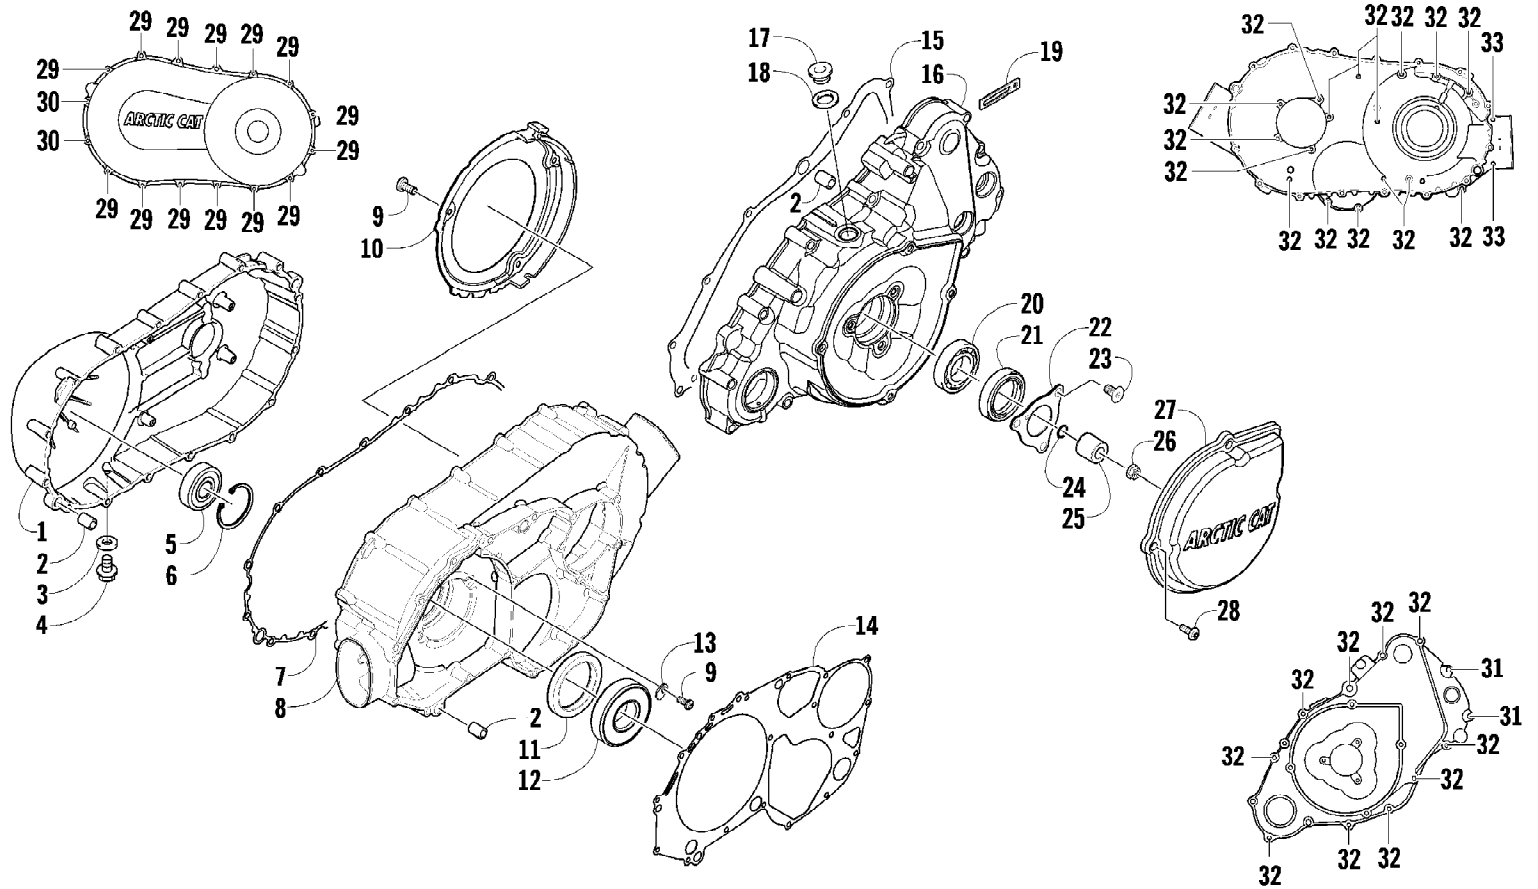

2012 ATV 550 BLACK (A2012ICO4EUSP)  
CAM CHAIN ASSEMBLY

Page 6 of 79

Ref #	Part Number	Qty	S/P/F	Description
1	0810-001	1		Chain, Cam
2	0810-002	1		Guide, Chain
3	0810-003	1		Tensioner, Chain
4	0826-036	1		Pivot, Tensioner
5	0830-025	1		Washer, Crush
6	0810-004	1		Adjuster, Tensioner - Assembly
7	0830-018	1		Gasket
8	8468-625	2		Screw, Machine
9	0830-107	2		Gasket
10	8400-610	1		Screw, Cap
11	0828-129	1		Washer

2012 ATV 550 BLACK (A2012ICO4EUSP)  
CLUTCH/V-BELT/MAGNETO COVER ASSEMBLY

2012 ATV 550 BLACK (A2012ICO4EUSP)  
CLUTCH/V-BELT/MAGNETO COVER ASSEMBLY

Ref #	Part Number	Qty	S/P/F	Description
1	0806-089	1		Cover, V-Belt
2	0829-002	6		Pin, Dowel
3	0830-013	1		Washer, Crush
4	8408-812	1		Screw, Cap
5	0832-060	1		Bearing
6	0831-078	1		Ring, Retaining
7	0830-174	1	/P	Gasket, V-Belt Cover
8	0806-086	1		Cover, Clutch
9	0826-029	5		Screw, Machine
10	0806-048	1		Plate, Air Intake
11	0830-188	1	/P	Seal
12	0832-009	1	/P	Bearing
13	0822-010	2	/P	Retainer, Bearing
14	0830-116	1	/P	Gasket, Clutch Cover
15	0830-128	1		Gasket, Magneto Cover
16	0806-082	1	/P	Cover, Magneto - Assembly
17	0826-155	1		Plug
18	0830-015	1		Washer, Crush
19	3002-964	1	/P	Clamp, Wire
20	1602-981	1	/P	Bearing
21	0830-158	1		Seal
22	0805-008	1		Retainer, Seal
23	0826-031	3		Screw, Machine
24	0830-108	1		O-Ring
25	0820-061	1		Bushing
26	0827-008	1		Nut
27	0820-062	1		Cover, Magneto
28	8468-616	4		Screw, Machine
29	8468-645	14		Screw, Machine
30	8468-655	2		Screw, Machine
31	8468-625	2		Screw, Machine
32	8468-640	26		Screw, Machine
33	8468-675	2		Screw, Machine