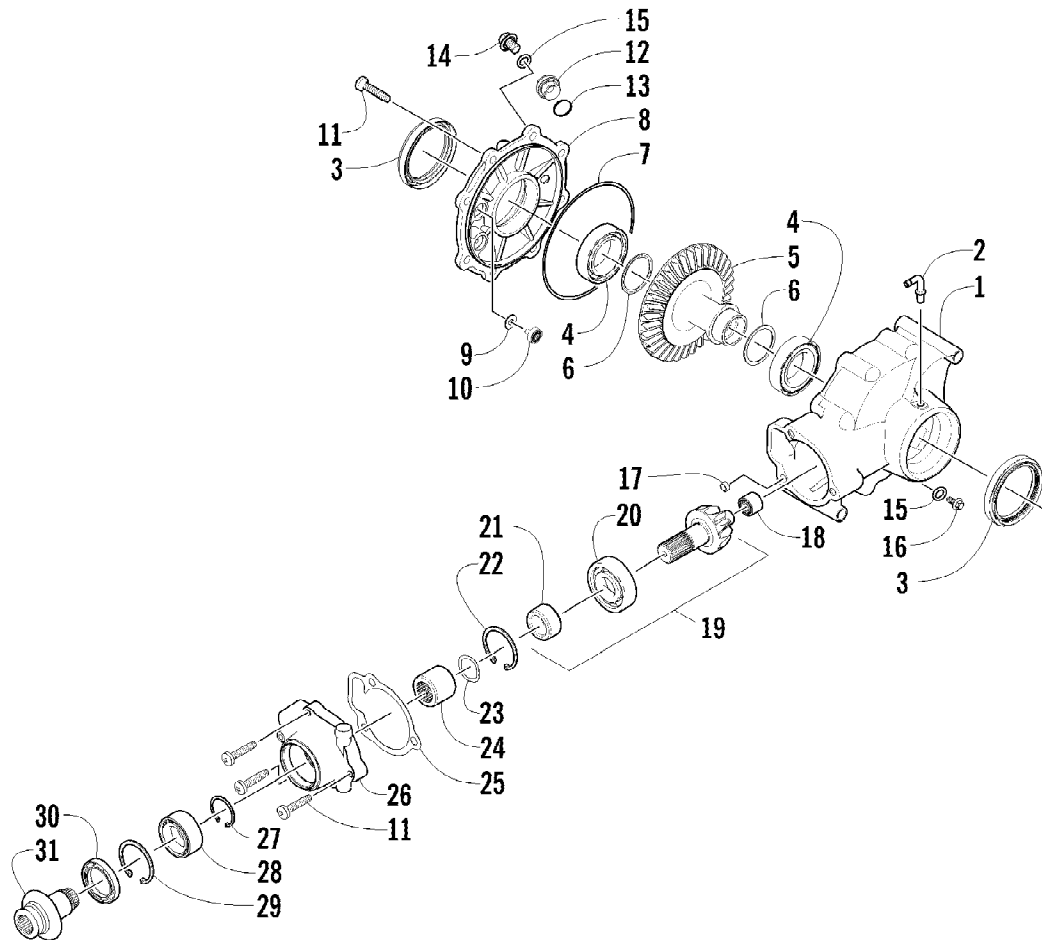

2012 ATV 550 BLACK (A2012ICO4EUSP)
REAR DRIVE GEARCASE ASSEMBLY

2012 ATV 550 BLACK (A2012ICO4EUSP)
REAR DRIVE GEARCASE ASSEMBLY

Ref #	Part Number	Qty	S/P/F	Description
	1502-879	1		Complete Rear Drive Gearcase Assembly
1	1502-896	1		Housing, Gearcase
2	1402-442	1		Fitting, Elbow
3	1402-950	2	/P	Seal
4	0402-393	2		Bearing
5	1402-032	1		Gear, Ring - 36T
6	0402-405	AR		Shim, 41 x 49 x 1.3 mm
6	0402-406	AR		Shim, 41 x 49 x 1.4 mm
6	0402-407	AR		Shim, 41 x 49 x 1.5 mm
6	0402-408	AR		Shim, 41 x 49 x 1.6 mm
6	0402-409	AR		Shim, 41 x 49 x 1.7 mm
7	0423-149	1		O-Ring
8	1502-897	1		Cover, Gearcase
9	0402-429	AR		Shim, 6.3 x 18 x 1.3 mm
9	0402-430	AR		Shim, 6.3 x 18 x 1.4 mm
9	0402-431	AR		Shim, 6.3 x 18 x 1.5 mm
9	0402-432	AR		Shim, 6.3 x 18 x 1.6 mm
9	0402-433	AR		Shim, 6.3 x 18 x 1.7 mm
10	0402-326	1		Button, Thrust
11	0423-118	11		Screw, Self-Tapping
12	0402-333	1	/P	Plug, Magnetic (inc. 13)
13	0423-154	1		O-Ring
14	1402-211	1		Plug, Oil Level (inc. one No. 15)
15	0423-153	2		O-Ring
16	1402-210	1	/P	Plug, Fill (inc. one No. 15)
17	0402-411	1		Pin, Dowel
18	0402-328	1		Bearing
19	1502-863	1		Gear, Pinion - Assembly - 10T (inc. 20-21)
20	0402-327	1		Bearing
21	1402-977	1		Collar, Retaining
22	1423-067	1		Ring, Retaining
23	0402-982	1		Washer, Wave
24	0402-981	1		Collar, Shaft
25	0402-947	1		Gasket, Flange
26	0502-529	1		Housing, Pinion
27	0423-417	1		Ring, Retaining
28	1402-043	1		Bearing
29	0423-423	1		Ring, Retaining
30	1402-011	1		Seal
31	1502-085	1	/P	Shaft, Input