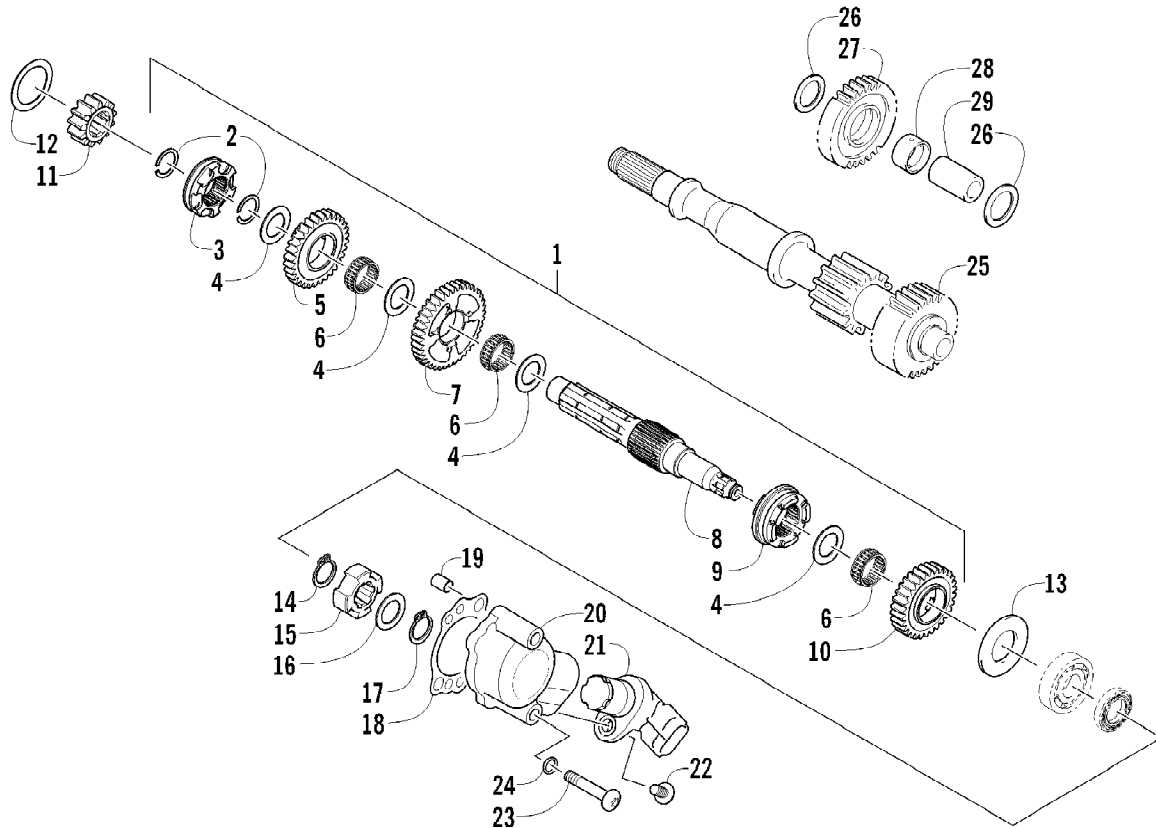

2012 ATV 550 BLACK (A2012ICO4EUSP)
SECONDARY TRANSMISSION ASSEMBLY

2012 ATV 550 BLACK (A2012ICO4EUSP)
SECONDARY TRANSMISSION ASSEMBLY

Page 61 of 79

Ref #	Part Number	Qty	S/P/F	Description
1	0822-124	1		Countershaft Assembly (inc. 2-10)
2	0831-085	2		Ring, Retaining
3	0822-120	1		Gear Select, Reverse
4	0822-121	4		Shim
5	0822-119	1		Gear, Reverse Driven
6	0832-082	3		Bearing
7	0822-114	1		Gear, Driven - Low
8	0822-113	1		Countershaft
9	0822-116	1		Gear Select, Sliding
10	0822-115	1		Gear, Driven - High
11	0822-125	1		Gear, Drive
12	0828-019	1		Washer, Thrust
13	0828-011	1		Washer
14	0831-040	1		Ring, Retaining
15	0822-050	1		Trigger, Speedometer Sensor
16	0828-069	1		Washer, Thrust
17	0831-039	1		Ring, Retaining
18	0830-129	1		Gasket
19	0829-023	2		Pin, Dowel
20	0822-049	1		Housing, Speedometer Sensor
21	0430-091	1		Sensor, Speedometer
22	8468-620	1	/P	Screw, Machine
23	8468-645	2		Screw, Machine
24	0830-107	2		Gasket
25	0822-001	1		Driveshaft
26	0828-016	2		Washer, Thrust
27	0822-011	1		Gear, Reverse Idle
28	0822-012	1		Bushing
29	0822-015	1		Shaft, Reverse Idle