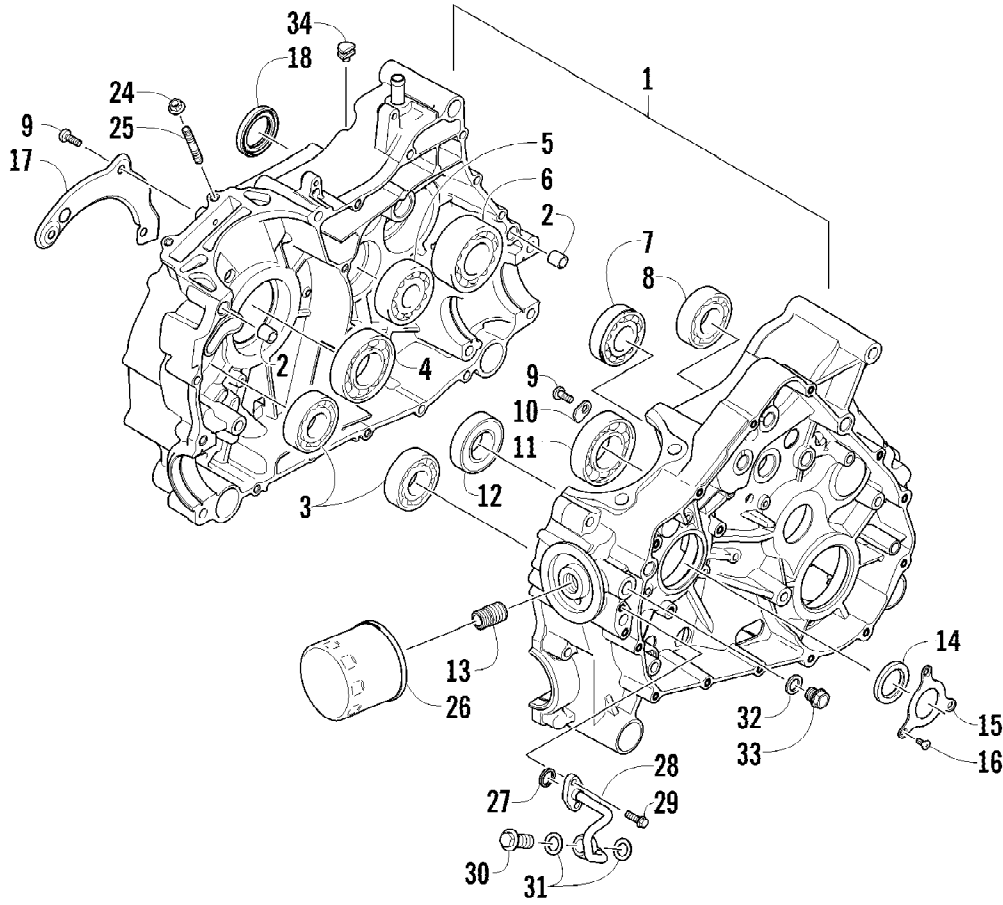

2012 ATV 450 RED (A2012ICK4CUSR)
CRANKCASE ASSEMBLY

2012 ATV 450 RED (A2012ICK4CUSR)
CRANKCASE ASSEMBLY

Page 16 of 75

Ref #	Part Number	Qty	S/P/F	Description
1	0801-191	1		Crankcase - Assembly (inc. 2-21)
2	0829-050	2		Pin, Dowel
3	3313-745	2		Bearing
4	0832-087	1		Bearing
5	3304-198	1		Bearing
6	0832-074	1		Bearing
7	3304-195	1		Bearing
8	3304-699	1	/P	Bearing
9	0826-144	6		Screw, Machine
10	0822-104	2		Retainer, Bearing
11	0832-019	1		Bearing
12	0832-020	1		Bearing
13	0812-066	1		Union, Oil Filter
14	0830-058	1		Seal
15	0805-018	1		Retainer
16	0826-145	3		Screw, Machine
17	0801-018	1		Plate, Oil Guide - Right
18	0830-066	1		Seal
19	3303-372	1		Screw, Cap
20	0826-126	4		Screw, Cap
21	0826-064	3		Screw, Cap
22	3303-387	10		Screw, Cap
23	0826-065	3		Screw, Cap
24	3304-654	2	/P	Nut, Lock
25	3313-721	2		Bolt, Stud
26	0812-029	1	S	Filter, Oil
27	0830-172	1		O-Ring
28	0812-086	1		Oilline
29	3303-617	2	/P	Screw, Cap
30	0812-084	1		Bolt, Banjo-Fitting
31	0812-085	2		Washer
32	0830-143	1	/P	Gasket
33	0835-004	1		Plug, Oil Pressure
34	3313-744	1		Grommet