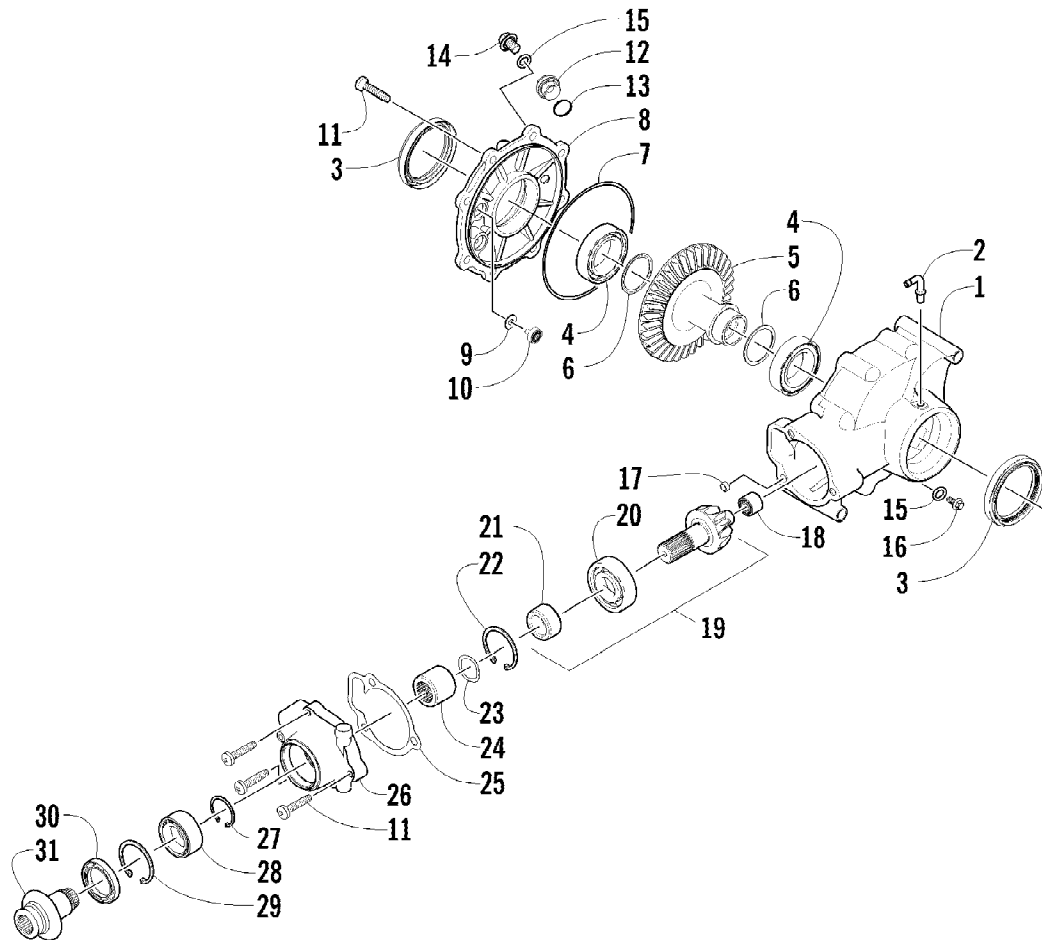

2012 ATV 450 RED (A2012ICK4CUSR)
REAR DRIVE GEARCASE ASSEMBLY

2012 ATV 450 RED (A2012ICK4CUSR)
REAR DRIVE GEARCASE ASSEMBLY

Page 51 of 75

Ref #	Part Number	Qty	S/P/F	Description
	1502-876	1		Complete Rear Drive Gearcase Assembly
1	1502-896	1		Housing, Gearcase
2	1402-442	1		Fitting, Elbow
3	1402-950	2	/P	Seal
4	0402-393	2		Bearing
5	1402-033	1		Gear, Ring - 34T
6	0402-405	AR		Shim, 41 x 49 x 1.3 mm
6	0402-406	AR		Shim, 41 x 49 x 1.4 mm
6	0402-407	AR		Shim, 41 x 49 x 1.5 mm
6	0402-408	AR		Shim, 41 x 49 x 1.6 mm
6	0402-409	AR		Shim, 41 x 49 x 1.7 mm
7	0423-149	1		O-Ring
8	1502-897	1		Cover, Gearcase
9	0402-429	AR		Shim, 6.3 x 18 x 1.3 mm
9	0402-430	AR		Shim, 6.3 x 18 x 1.4 mm
9	0402-431	AR		Shim, 6.3 x 18 x 1.5 mm
9	0402-432	AR		Shim, 6.3 x 18 x 1.6 mm
9	0402-433	AR		Shim, 6.3 x 18 x 1.7 mm
10	0402-326	1		Button, Thrust
11	0423-118	11		Screw, Self-Tapping
12	0402-333	1	/P	Plug, Magnetic (inc. 13)
13	0423-154	1		O-Ring
14	1402-211	1		Plug, Oil Level (inc. one No. 15)
15	0423-153	2		O-Ring
16	1402-210	1	/P	Plug, Fill (inc. one No. 15)
17	0402-411	1		Pin, Dowel
18	0402-328	1		Bearing
19	1502-851	1		Gear, Pinion - Assembly - 11T (inc. 20-21)
20	0402-327	1		Bearing
21	1402-977	1		Collar, Retaining
22	1423-067	1		Ring, Retaining
23	0402-982	1		Washer, Wave
24	0402-981	1		Collar, Shaft
25	0402-947	1		Gasket, Flange
26	0502-529	1		Housing, Pinion
27	0423-417	1		Ring, Retaining
28	1402-043	1		Bearing
29	0423-423	1		Ring, Retaining
30	1402-011	1		Seal
31	1502-085	1	/P	Shaft, Input