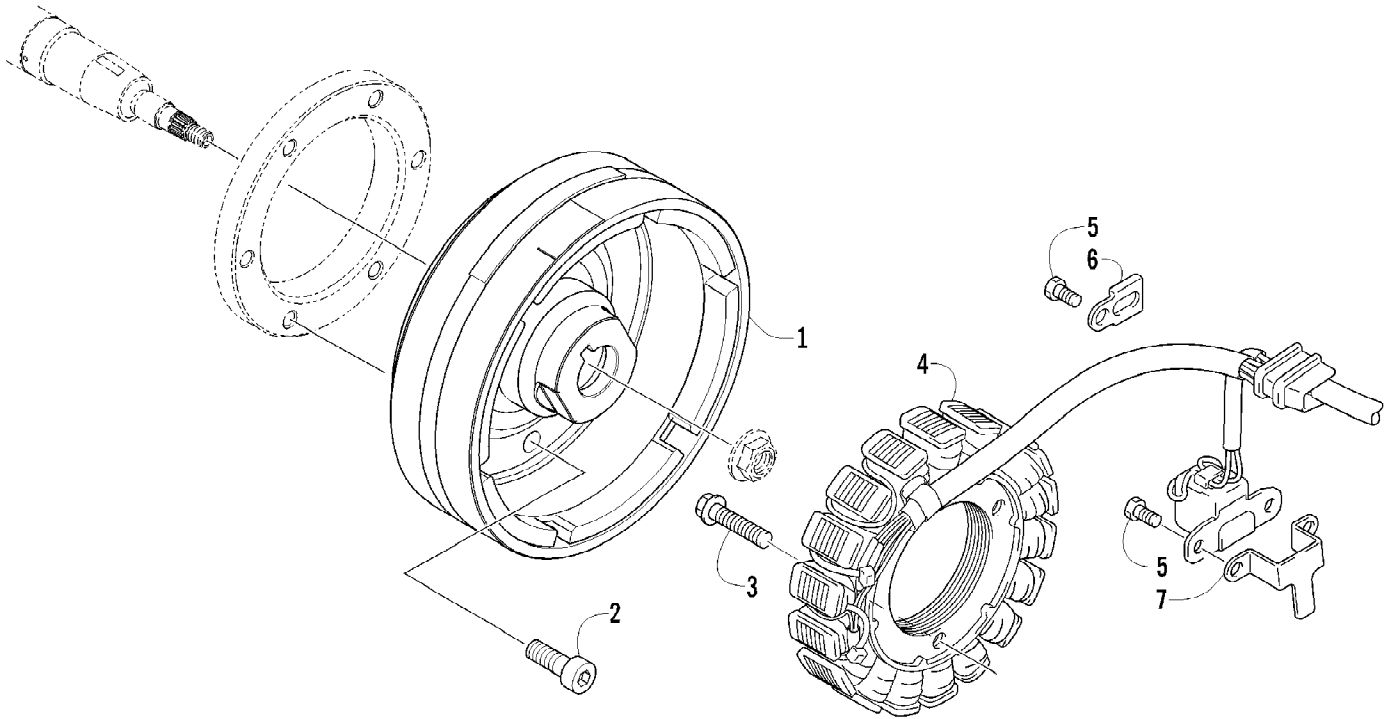

2012 ATV 450 RED (A2012ICK4CUSR)
MAGNETO ASSEMBLY

Page 47 of 75

Ref #	Part Number	Qty	S/P/F	Description
1	0802-057	1		Rotor/Flywheel
2	0826-120	6		Screw, Cap
3	3305-945	3		Screw, Cap
4	3323-200	1		Stator Assembly
5	3303-308	3		Screw, Cap
6	0802-003	1		Clamp, Routing
7	0802-004	1		Clamp, Routing