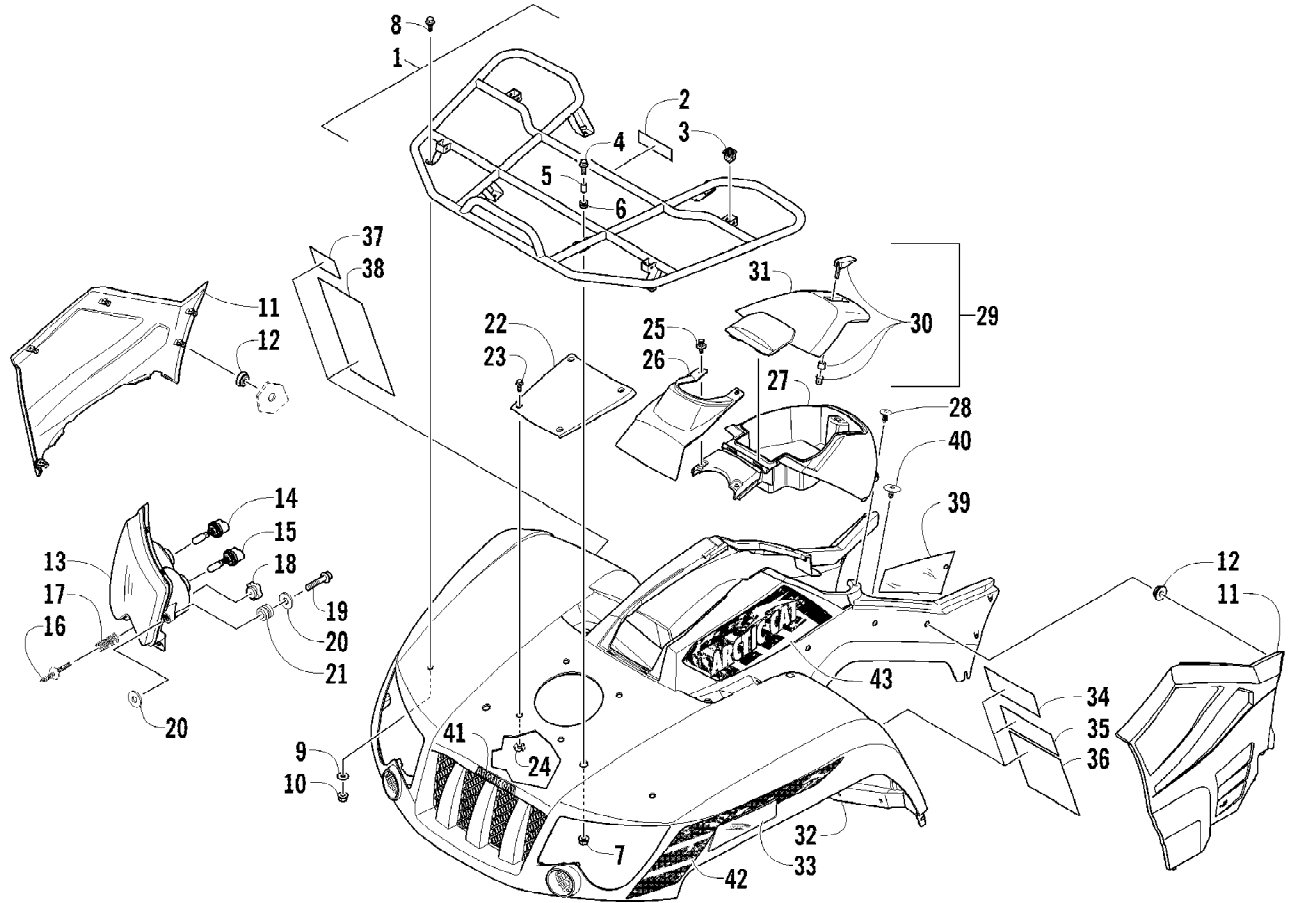

2012 ATV 450 RED (A2012ICK4CUSR)
FRONT RACK, BODY PANEL, AND HEADLIGHT ASSEMBLIES

FRONT RACK, BODY PANEL, AND HEADLIGHT ASSEMBLIES

Ref #	Part Number	Qty	S/P/F	Description
1	2506-107	1		Rack, Front - Assembly (inc. 2-3)
2	0411-576	1		Decal, Warning - Load
3	0441-592	4	/P	Bushing
4	8410-830	4		Screw, Cap
5	0423-669	4		Spacer
6	0423-465	4		Grommet
7	8432-802	4		Nut, Lock
8	0423-654	2		Screw, Shoulder
9	8050-222	2	/P	Washer
10	0423-540	2		Nut, Lock
11	2406-302	1		Panel, Side - Lower - Right
11	2416-133	1		Panel, Side - Lower - Left
12	0423-678	8		Grommet
13	0609-852	1	/P	Headlight Assembly - Right (inc. 14-15)
13	0609-853	1	/P	Headlight Assembly - Left (inc. 14-15)
14	0409-073	2		Bulb, Headlight
15	0409-045	2		Bulb, Headlight
16	0423-514	2		Stud, Adjuster - Headlight
17	0423-522	2		Spring, Adjuster
18	0423-513	2		Knob, Adjuster
19	0623-785	4		Screw, Self-Tapping
20	8050-217	8	/P	Washer
21	0423-447	4		Grommet
22	2416-134	1		Cover, Access
23	8410-616	4		Screw, Cap
24	0423-997	4		T-Nut
25	0623-362	2		Rivet, Reinstallable
26	1406-972	1		Cover, Steering Post
27	2416-240	1		Box, Storage
28	0623-544	2		Clip, Retaining
29	2506-235	1		Lid, Storage Box w/Latch (inc. 30-31)
30	1406-599	1		Latch, Storage Box
31	1406-862	1		Lid, Storage Box
32	4506-392	1	/P	Panel, Fender - Assembly (inc. 33-39)
33	1411-078	1		Decal, Reflector - Right
33	1411-079	1		Decal, Reflector - Left
34	1411-574	1		Decal, Warning - Off-Road Only
35	1411-804	1	/P	Decal, Warning - Age
36	1411-932	1	/P	Decal, Warning - General
37	0411-835	1		Decal, Warning - Turn/Hill
38	1411-250	1		Decal, Warning - Reverse/Pre-Ride
39	0412-394	1	/P	Foil, Protective
40	0423-101	2		Screw, Shoulder
41	1411-725	1		Decal, "Arctic Cat"
42	2411-644	1		Decal, Side - Front Right
42	2411-645	1		Decal, Side - Front Left
43	2411-646	1		Decal, Side - Upper Right
43	2411-647	1		Decal, Side - Upper Left