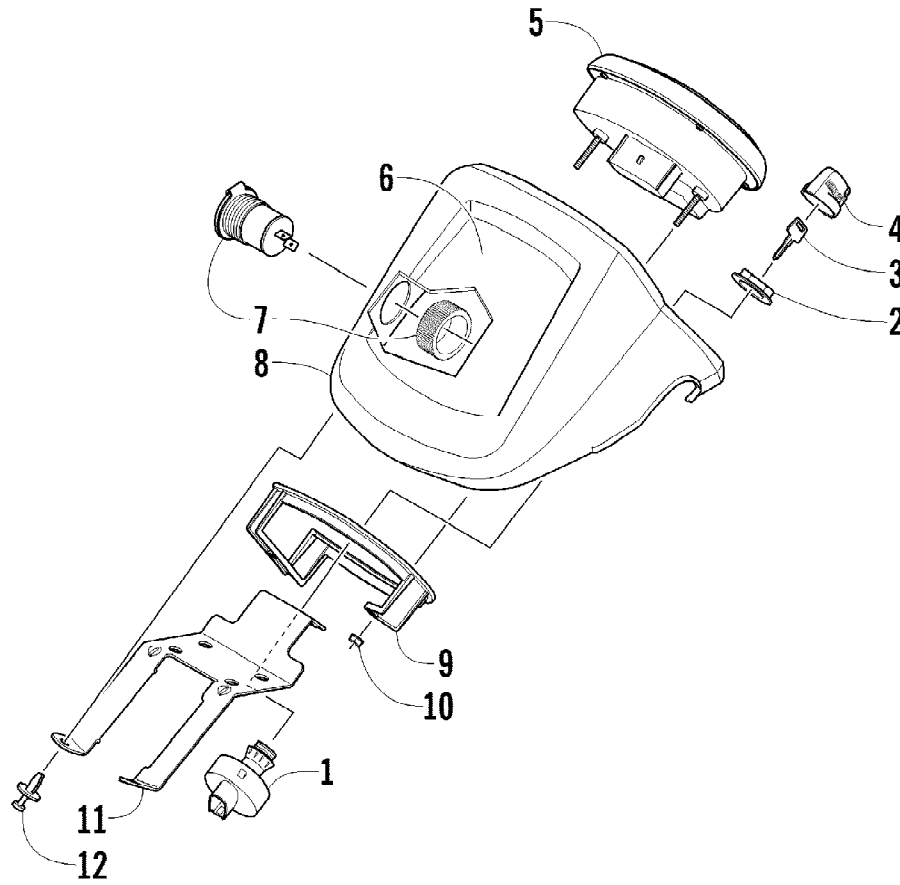

2012 ATV 450 RED (A2012ICK4CUSR)
INSTRUMENT POD ASSEMBLY

Page 45 of 75

Ref #	Part Number	Qty	S/P/F	Description
1	0430-090	1	/P	Switch, Ignition - Assembly (inc. 2-4)
2	0430-050	1		Nut, Retaining
3	0430-042	1		Key, Ignition (Y Series - Left-Side Cut)
3	0430-043	1		Key, Ignition (Z Series - Right-Side Cut)
4	0430-054	1		Cover, Key
5	0520-142	1		Gauge, LCD
6	9611-399	1		Decal, 50th Anniversary
7	0641-897	1	/P	Outlet, Accessory - 12V
8	0405-276	1		Instrument Pod
9	0420-065	1	/P	Bracket, Retaining
10	0423-493	2		Nut w/Washer
11	2506-470	1		Bracket, Mounting - Instrument Pod
12	0423-535	2		Rivet, Reinstallable