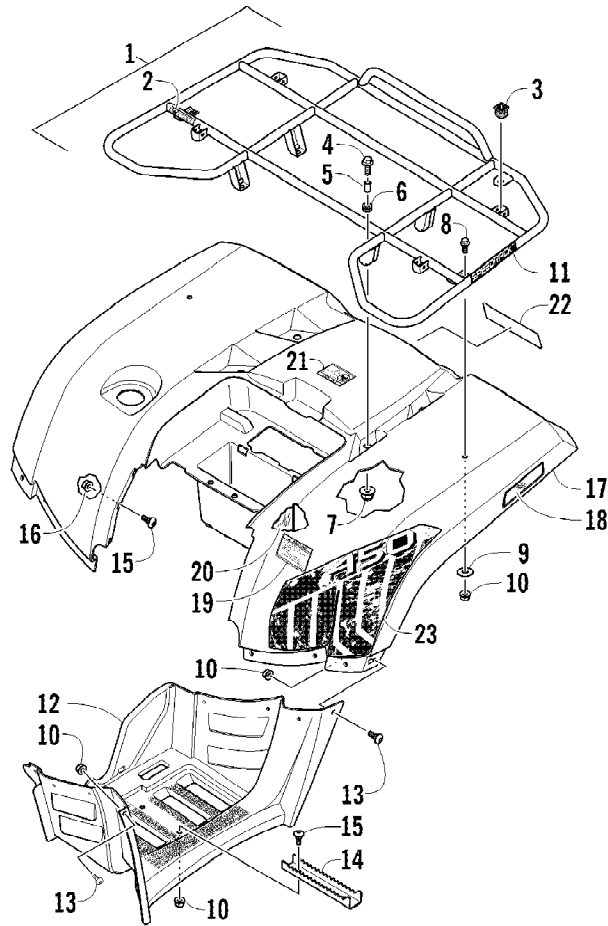

2012 ATV 450 RED (A2012ICK4CUSR)
REAR RACK, BODY PANEL, AND FOOTWELL ASSEMBLIES

2012 ATV 450 RED (A2012ICK4CUSR)

Page 53 of 75

REAR RACK, BODY PANEL, AND FOOTWELL ASSEMBLIES

Ref #	Part Number	Qty	S/P/F	Description
1	2506-124	1		Rack, Rear - Assembly (inc. 2-3)
2	0411-648	1		Decal, Warning - Load
3	0441-592	4	/P	Bushing
4	8410-830	4		Screw, Cap
5	0423-669	4		Spacer
6	0423-465	4		Grommet
7	8432-802	4		Nut, Lock
8	0423-654	2		Screw, Shoulder
9	8050-222	2	/P	Washer
10	0423-540	24		Nut, Lock
11	0411-965	2		Decal, "Speedrack"
12	2406-280	1		Footwell - Right
12	2516-385	1		Footwell - Left
13	0423-419	18		Screw, Machine
14	1506-125	2	/P	Footpeg
15	0423-355	10		Screw, Shoulder
16	8424-602	6	/P	Nut
17	2516-956	1		Panel, Fender - Assembly (inc. 18-21)
18	1411-598	1		Decal, Reflector - Right
18	1411-599	1		Decal, Reflector - Left
19	2411-143	1	/P	Decal, Warning - Tire Pressure
20	0412-351	1		Foil, Protective
21	1411-809	1	/P	Decal, Passenger
22	1411-725	1		Decal, "Arctic Cat"
23	2411-648	1		Decal, Side - Lower Right
23	2411-649	1		Decal, Side - Lower Left