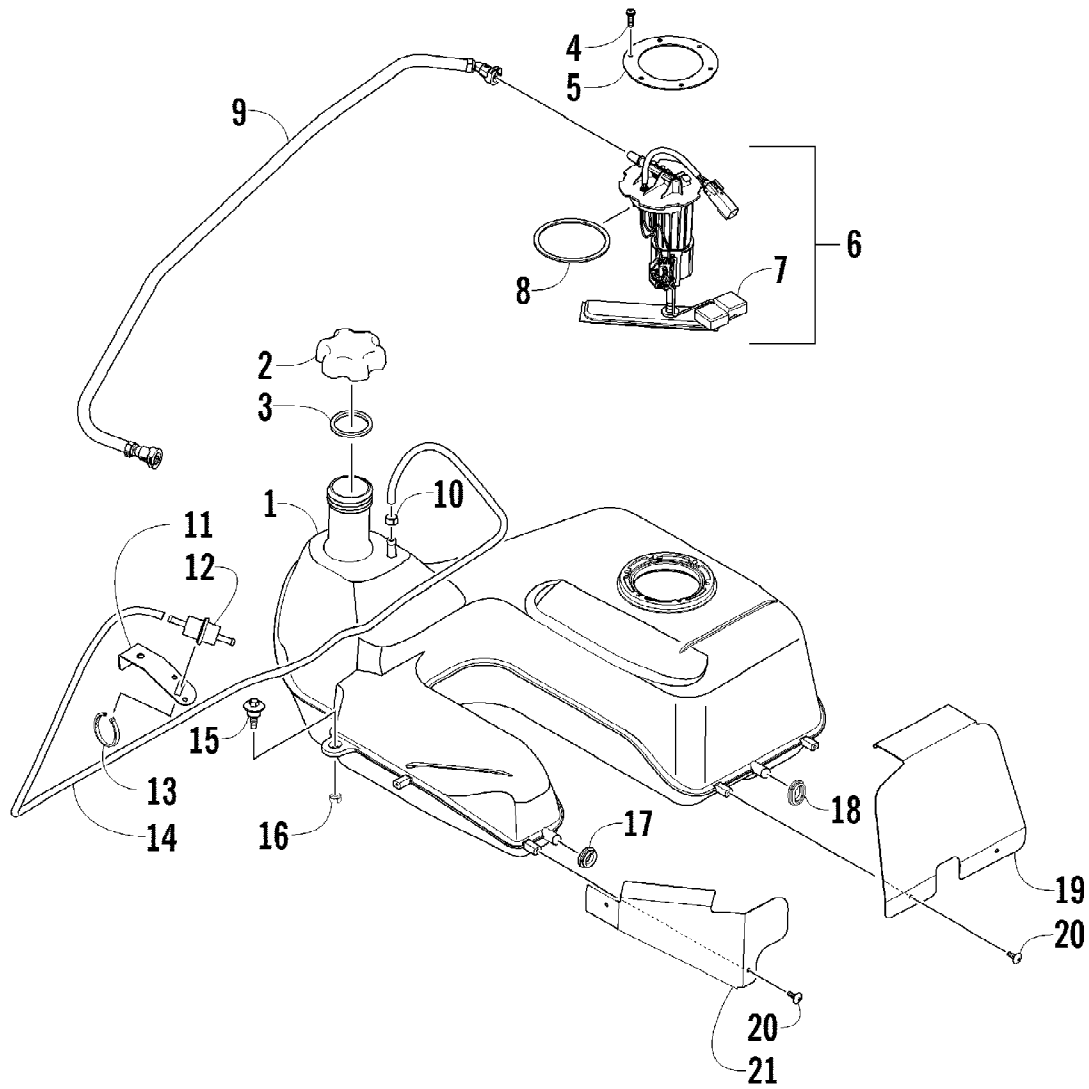

2012 ATV 450 RED (A2012ICK4CUSR)
GAS TANK ASSEMBLY

Page 37 of 75

Ref #	Part Number	Qty	S/P/F	Description
1	0570-307	1		Tank, Gas - Assembly (inc. 2-5)
2	0470-438	1	/P	Cap, Gas Tank (inc. 3)
3	0109-733	1	/P	Gasket, Gas Tank Cap
4	0423-898	6		Screw, Self-Tapping
5	2670-042	1		Plate, Retaining
6	0570-322	1	/P	Pump, Fuel - Assembly (inc. 7-8)
7	2670-235	1		Float
8	0470-838	1		Seal
9	0570-316	1		Hose, Gasline - Assembly
10	0423-688	AR		Clamp, Hose
11	0470-827	1		Bracket, Filter Mounting
12	0510-335	1	/P	Filter, In-Line
13	0123-788	AR	/P	Tie, Cable - 8 in.
14	0410-070	AR	/P	Hose, Gasline - 25 ft
15	0423-732	2		Screw, Shoulder
16	0623-038	1		Nut w/Washer
17	0423-460	1		Grommet
18	0423-806	1		Grommet
19	0470-710	1		Shield, Heat - Gas Tank - Rear
20	0623-797	4		Screw, Self-Tapping
21	0470-709	1		Shield, Heat - Gas Tank - Front