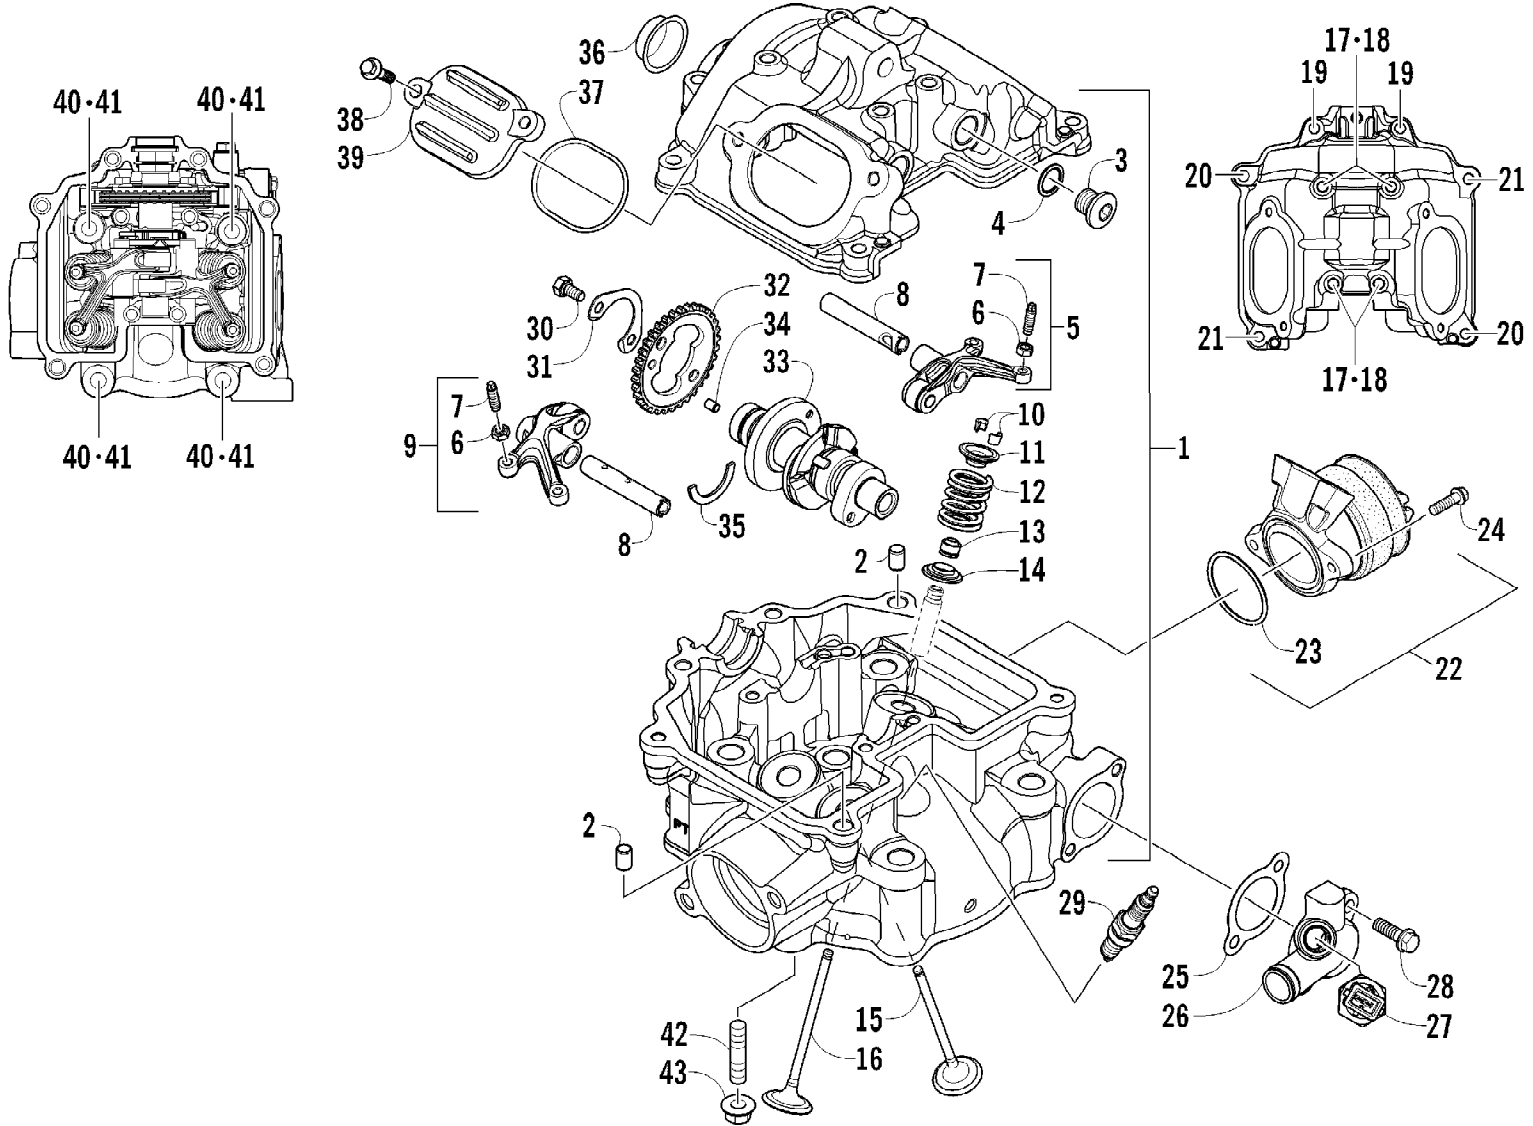

2012 ATV 450 RED (A2012ICK4CUSR)
CYLINDER HEAD AND CAMSHAFT/VALVE ASSEMBLY

2012 ATV 450 RED (A2012ICK4CUSR)
CYLINDER HEAD AND CAMSHAFT/VALVE ASSEMBLY

Ref #	Part Number	Qty	S/P/F	Description
1	0808-205	1		Head, Cylinder (inc. 2-17)
2	3303-341	2		Pin, Dowel
3	0831-053	2		Plug, Shaft
4	0830-143	2	/P	Gasket
5	0809-254	1		Arm, Valve Rocker - Intake (inc. 6-7)
6	3304-026	4	/P	Nut
7	3304-007	4	/P	Screw, Adjuster
8	0809-256	2		Shaft, Rocker Arm
9	0809-252	1		Arm, Valve Rocker - Exhaust (inc. 6-7)
10	3303-044	8		Cotter, Valve
11	0809-142	4		Retainer, Spring
12	0809-257	4		Spring, Valve
13	0809-190	4		Seal, Oil
14	0809-141	4		Seat, Spring
15	0809-266	2		Valve, Exhaust
16	0809-263	2		Valve, Intake
17	3304-904	4		Screw, Cap
18	0830-155	4	/P	Gasket
19	3304-918	2		Screw, Cap
20	0826-136	2		Screw, Cap
21	3303-384	2	/P	Screw, Cap
22	0570-304	1		Manifold, Intake (inc. 23)
23	0830-202	1		O-Ring
24	3304-189	2	/P	Screw, Cap
25	0830-200	1		Gasket
26	0806-121	1		Fitting, Coolant - Assembly
27	0808-196	1		Sensor, Engine Coolant Temperature
28	3303-617	2	/P	Screw, Cap
29	0217-708	1	F	Spark Plug
30	0826-154	2		Screw, Cap
31	0828-086	1		Plate, Retainer
32	0809-259	1		Sprocket
33	3306-247	1		Camshaft (inc. 34)
34	0829-036	1		Pin, Alignment
35	0809-165	1		C-Ring
36	0808-112	1		Plug, Head
37	0830-139	2		O-Ring
38	3303-383	4	/P	Screw, Cap
39	0808-111	2		Cap, Inspection
40	0826-062	4		Screw, Cap
41	0828-044	4		Washer
42	0827-064	2		Bolt, Stud
43	3303-332	2		Nut