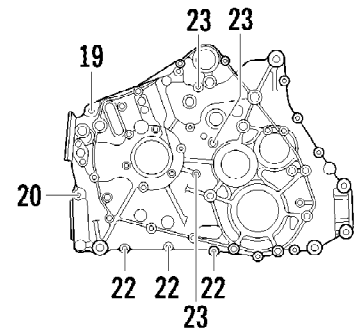

2012 ATV 450 RED (A2012ICK4CUSR)
CRANKCASE ASSEMBLY

2012 ATV 450 RED (A2012ICK4CUSR)
CRANKCASE ASSEMBLY

Page 16 of 75

Ref #	Part Number	Qty	S/P/F	Description
1	0801-191	1		Crankcase - Assembly (inc. 2-21)
2	0829-050	2		Pin, Dowel
3	3313-745	2		Bearing
4	0832-087	1		Bearing
5	3304-198	1		Bearing
6	0832-074	1		Bearing
7	3304-195	1		Bearing
8	3304-699	1	/P	Bearing
9	0826-144	6		Screw, Machine
10	0822-104	2		Retainer, Bearing
11	0832-019	1		Bearing
12	0832-020	1		Bearing
13	0812-066	1		Union, Oil Filter
14	0830-058	1		Seal
15	0805-018	1		Retainer
16	0826-145	3		Screw, Machine
17	0801-018	1		Plate, Oil Guide - Right
18	0830-066	1		Seal
19	3303-372	1		Screw, Cap
20	0826-126	4		Screw, Cap
21	0826-064	3		Screw, Cap
22	3303-387	10		Screw, Cap
23	0826-065	3		Screw, Cap
24	3304-654	2	/P	Nut, Lock
25	3313-721	2		Bolt, Stud
26	0812-029	1	S	Filter, Oil
27	0830-172	1		O-Ring
28	0812-086	1		Oilline
29	3303-617	2	/P	Screw, Cap
30	0812-084	1		Bolt, Banjo-Fitting
31	0812-085	2		Washer
32	0830-143	1	/P	Gasket
33	0835-004	1		Plug, Oil Pressure
34	3313-744	1		Grommet