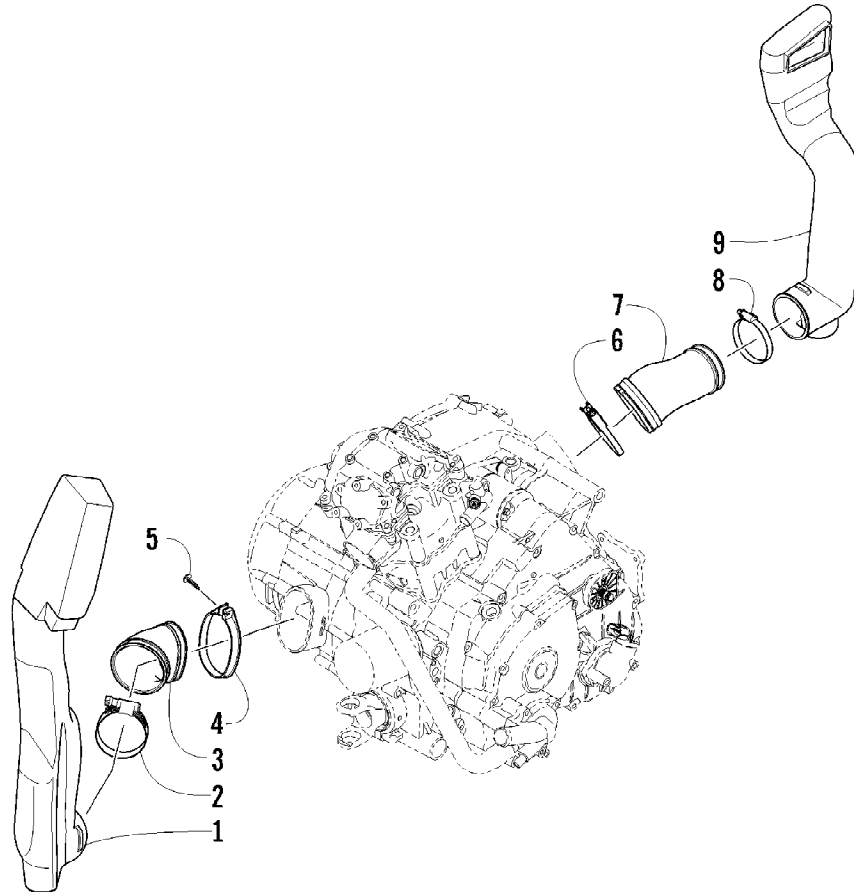

2012 ATV 450 RED (A2012ICK4CUSR)  
BATTERY AND STARTER ASSEMBLY

2012 ATV 450 RED (A2012ICK4CUSR)  
BATTERY AND STARTER ASSEMBLY

Page 4 of 75

Ref #	Part Number	Qty	S/P/F	Description
1	5991-655	1	/P	Battery Cover/Tool Tray Assembly (inc. 2-4)
2	2406-815	1	/P	Cover, Battery
3	0444-122	1	S/P	Kit, Tool
4	0417-016	1		Pad, Battery
5	8476-620	2		Screw, Machine
6	0645-480	1		Battery Assembly (inc. 7-8)
7	0445-082	1		Kit, Hardware
8	0645-430	1		Decal, Warning
9	0417-012	1		Foam, Battery
10	0445-070	1		Cable, Battery/Ground
11	0445-062	1		Cable, Battery/Solenoid
12	0645-327	1		Boot, Terminal
13	0623-038	5		Nut w/Washer
14	8476-625	2		Screw, Machine
15	0445-064	1		Cable, Solenoid/Starter (inc. 16)
16	0645-019	1		Boot, Terminal
17	0445-058	1	/P	Solenoid
18	3305-954	1		Motor, Starter - Assembly (inc. 19)
19	3304-104	1		O-Ring
20	3305-946	2		Screw, Cap

2012 ATV 450 RED (A2012ICK4CUSR)  
CAM CHAIN ASSEMBLY

Page 6 of 75

Ref #	Part Number	Qty	S/P/F	Description
1	0810-005	1		Chain, Cam
2	0810-068	1		Guide, Chain
3	0826-133	1		Pivot, Tensioner
4	0830-150	1		Washer
5	0810-007	1		Tensioner, Chain
6	3303-035	1		Gasket
7	3303-677	1		Adjuster, Tensioner - Assembly
8	3304-100	1	/P	O-Ring
9	3304-006	1		Screw, Adjuster
10	3303-360	2		Screw, Cap

2012 ATV 450 RED (A2012ICK4CUSR)  
CLUTCH AND DRIVE BELT ASSEMBLY

Ref #	Part Number	Qty	S/P/F	Description
1	0823-328	1		Shoe, Clutch - Assembly
2	0823-198	1		Clutch, One-Way
3	0827-050	1		Nut
4	0823-338	1		Housing, Clutch
5	0470-531	1		O-Ring
6	0823-058	1		Spacer
7	0823-313	1		Face, Fixed Drive
8	0823-228	1		Belt, Drive
9	0823-324	1		Face, Movable Drive
10	0823-206	1		Spacer, Movable Drive Face
11	0823-213	1		Plate, Movable Drive Face
12	0823-214	4		Damper, Movable Drive Face
13	0823-351	8		Roller, Movable Drive Face
14	3323-165	1	/P	Nut
15	0823-350	1		Clutch, Driven - Assembly
16	0827-058	1		Nut