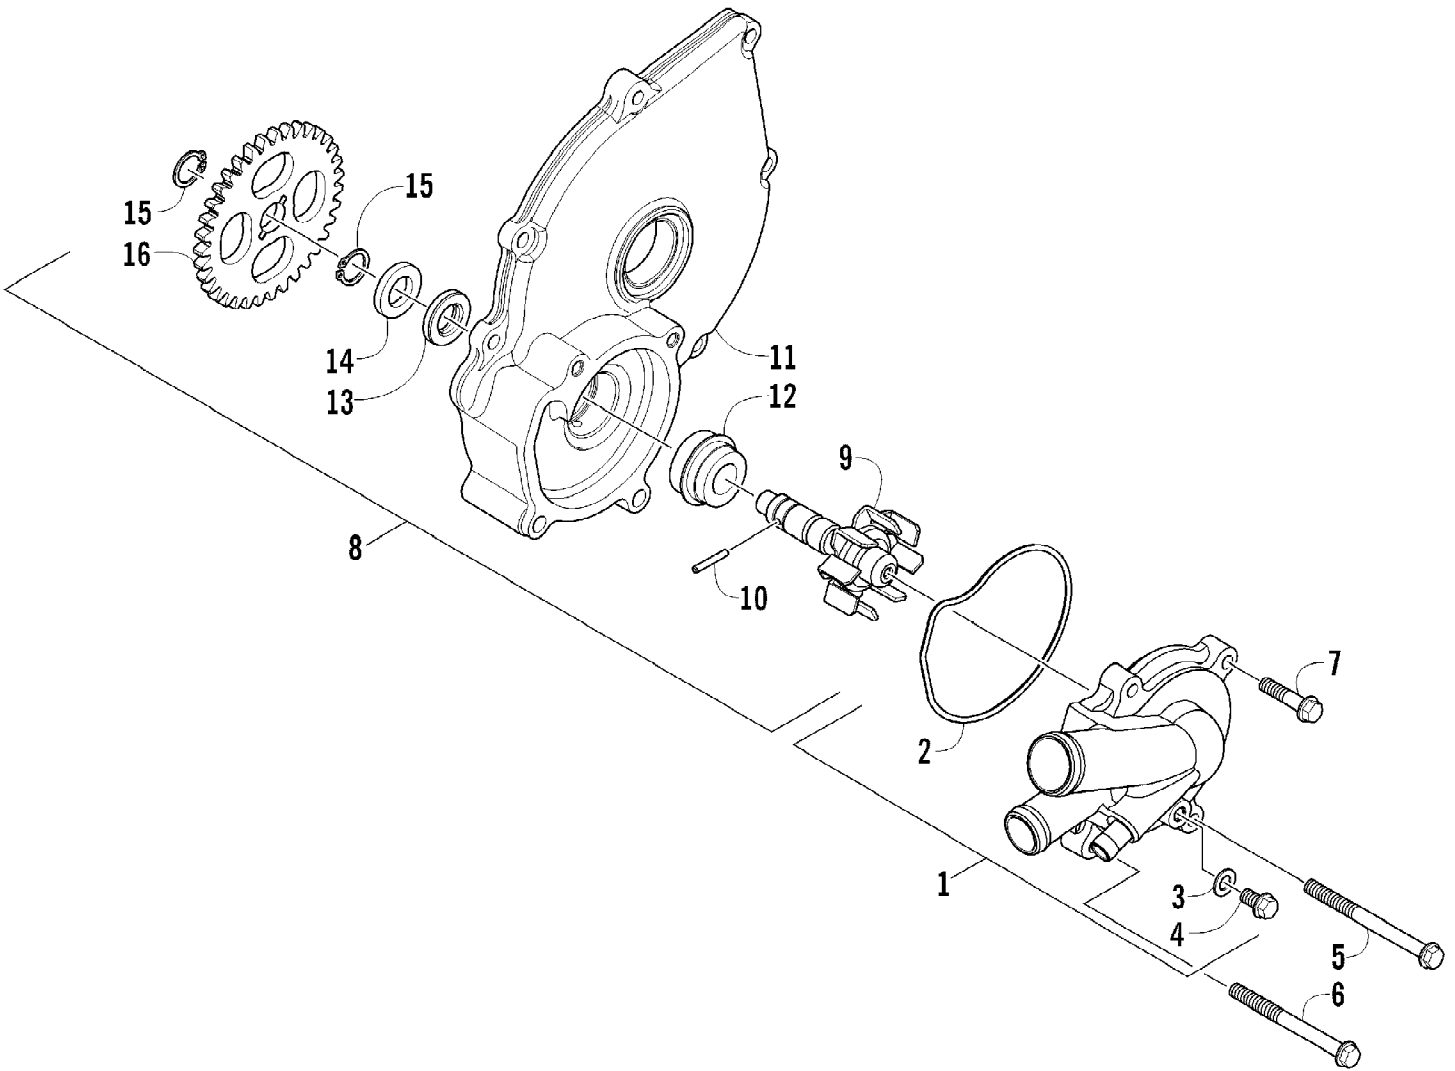

2012 ATV 450 RED (A2012ICK4CUSR)
WATER PUMP ASSEMBLY

2012 ATV 450 RED (A2012ICK4CUSR)
WATER PUMP ASSEMBLY

Page 71 of 75

Ref #	Part Number	Qty	S/P/F	Description
1	0813-054	1	/P	Cover, Water Pump - Assembly (inc. 2-4)
2	0830-208	1		O-Ring
3	3304-049	1		Washer
4	3304-186	1		Screw, Cap
5	0826-065	1		Screw, Cap
6	0826-151	1		Screw, Cap
7	3303-384	2	/P	Screw, Cap
8	0813-051	1		Housing, Water Pump - Assembly (inc. 9-16)
9	0813-057	1		Shaft, Impeller - Assembly
10	0829-057	1		Pin, Alignment
11	0806-123	1		Housing, Water Pump
12	3305-940	1		Seal, Mechanical
13	0830-207	1		Seal, Oil
14	0828-130	1		Washer, Thrust
15	0831-089	2		Circlip
16	0811-037	1		Gear, Driven