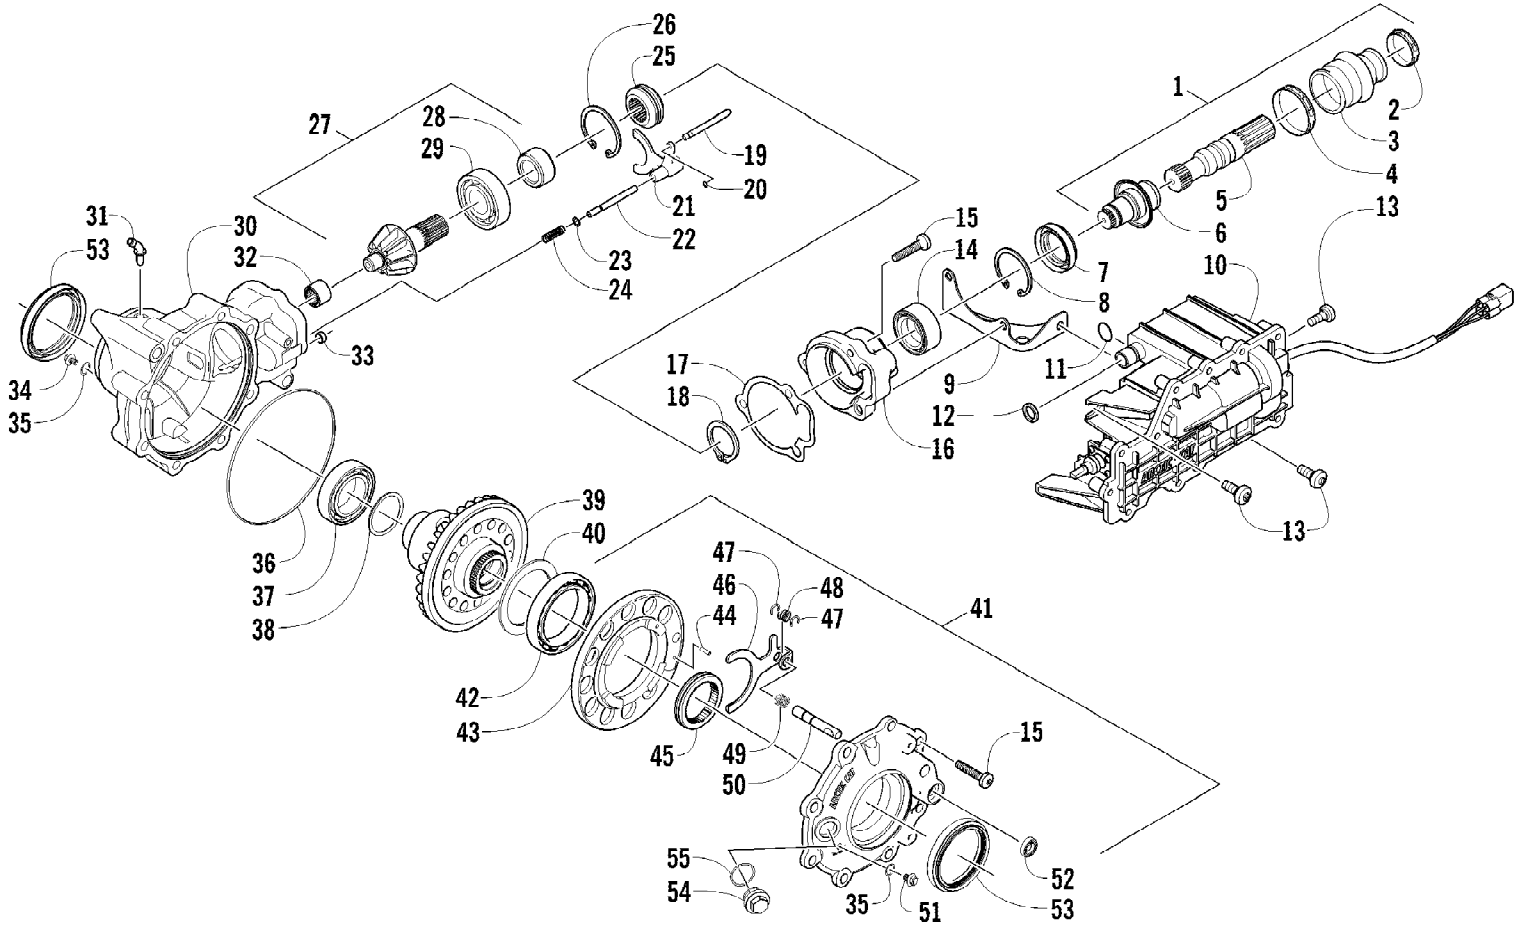

2012 ATV 450 RED (A2012ICK4CUSR)
FRONT DRIVE GEARCASE ASSEMBLY

Ref #	Part Number	Qty	S/P/F	Description
	1502-875	1		Complete Front Drive Gearcase Assembly
1	1502-084	1		Shaft, Propeller - Assembly (inc. 2-6)
2	0423-411	1		Clamp
3	0402-985	1	/P	Boot, Propeller Shaft
4	0423-393	1		Clamp
5	1402-046	1		Shaft, Output
6	1502-085	1	/P	Shaft, Input
7	1402-011	1		Seal
8	0423-423	1		Ring, Retaining
9	1502-237	1		Bracket, Actuator
10	1502-909	1	/P	Actuator (inc. 11)
11	1402-981	1		O-Ring
12	0423-892	1	/P	O-Ring
13	0423-396	3		Screw, Self-Tapping
14	1402-043	1		Bearing
15	0423-118	11		Screw, Self-Tapping
16	0502-528	1	/P	Housing, Pinion
17	0402-947	1		Gasket, Flange
18	0423-417	1		Ring, Retaining
19	0402-997	1		Shaft, Selector
20	0423-402	1		Ring, Retaining
21	0402-998	1		Fork, Selector
22	0402-417	1		Shaft, Shuttle
23	0423-147	1		O-Ring
24	0402-999	1		Spring, Return
25	0402-413	1		Coupler, Drive
26	1423-067	1		Ring, Retaining
27	1502-851	1		Gear, Pinion - Assembly - 11T (inc. 28-29)
28	1402-977	1		Collar, Retaining
29	0402-327	1		Bearing
30	1502-856	1		Housing, Gearcase
31	1402-980	1		Fitting, Elbow
32	0402-328	1		Bearing
33	0402-411	1		Pin, Dowel
34	1402-210	1	/P	Plug, Magnetic (inc. one No. 35)
35	0423-153	2		O-Ring
36	0423-149	1		O-Ring
37	0402-393	1		Bearing
38	0402-405	AR		Shim, 41 x 49 x 1.3 mm
38	0402-406	AR		Shim, 41 x 49 x 1.4 mm
38	0402-407	AR		Shim, 41 x 49 x 1.5 mm
38	0402-408	AR		Shim, 41 x 49 x 1.6 mm
38	0402-409	AR		Shim, 41 x 49 x 1.7 mm
39	1502-859	1		Gear, Ring - 34T
40	1402-074	AR		Shim, 61 x 69 x 1.3 mm
40	1402-075	AR		Shim, 61 x 69 x 1.4 mm
40	1402-076	AR		Shim, 61 x 69 x 1.5 mm
40	1402-077	AR		Shim, 61 x 69 x 1.6 mm
40	1402-078	AR		Shim, 61 x 69 x 1.7 mm
41	1502-895	1		Cover, Gearcase (inc. one No. 35, 42-52, and one No. 53)
42	1402-053	1		Bearing