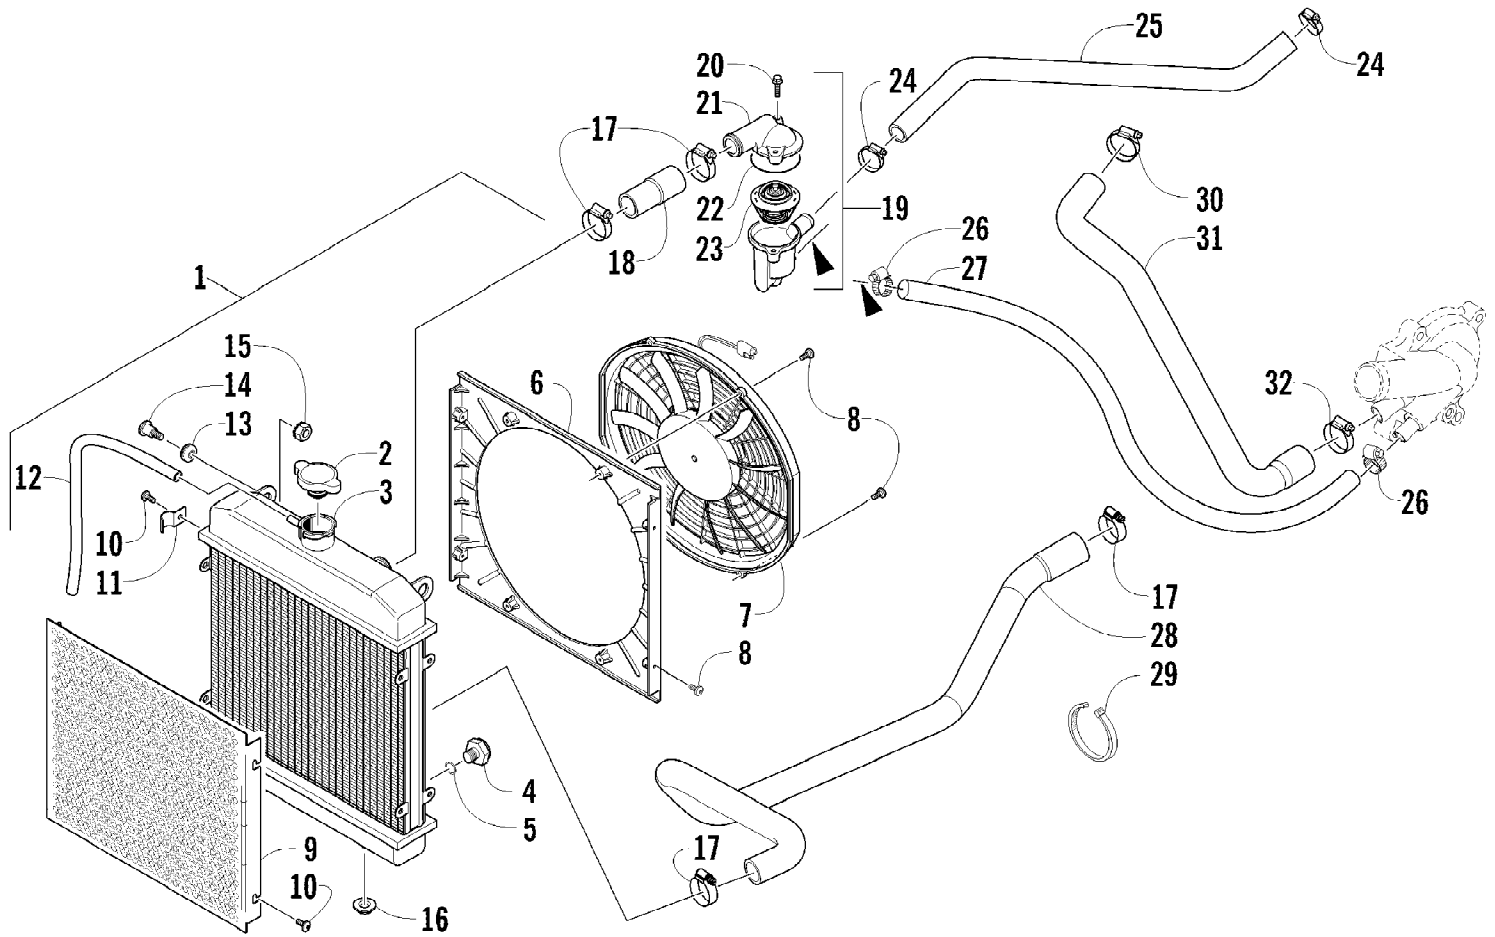

2012 ATV 450 RED (A2012ICK4CUSR)
COOLING ASSEMBLY

Page 14 of 75

Ref #	Part Number	Qty	S/P/F	Description
1	0413-256	1	/P	Radiator Assembly (inc. 2-13)
2	0413-255	1	/P	Cap
3	0413-205	1		Radiator
4	0413-195	1		Plug, Drain
5	1602-213	1	/P	O-Ring
6	0413-203	1		Shroud, Fan
7	0413-123	1	/P	Fan, Cooling
8	0623-378	8		Screw, Self-Tapping
9	0413-007	1		Screen
10	8475-512	4		Screw, Machine
11	0423-351	1		Clamp, Wire
12	0610-016	AR	/P	Hose - 25 ft
12	0610-015	AR	/P	Hose - 100 ft
13	0423-030	2		Grommet
14	0423-484	2		Screw, Shoulder
15	0623-038	2		Nut w/Washer
16	0423-028	2		Bushing, Stem
17	0423-496	4		Clamp, Hose
18	0410-205	1		Hose, Coolant - Radiator/Thermostat
19	0808-192	1		Housing, Thermostat - Assembly (inc. 20-23)
20	3303-384	2	/P	Screw, Cap
21	0808-202	1		Cover, Housing - Thermostat
22	0830-205	1		O-Ring
23	0813-050	1		Thermostat
24	0423-490	2		Clamp, Hose
25	0410-203	1		Hose, Coolant - Thermostat/Cylinder
26	0423-632	2		Clamp, Hose
27	0410-202	1		Hose, Coolant - Thermostat/Water Pump
28	0410-242	1		Hose, Coolant - Radiator/Water Pump
29	0123-788	AR	/P	Tie, Cable - 8 in.
29	0123-903	AR		Tie, Cable - 11.5 in.
30	1423-008	1		Clamp, Hose
31	0410-216	1		Hose, Coolant - Water Pump/Cylinder
32	3305-941	1		Clamp, Hose