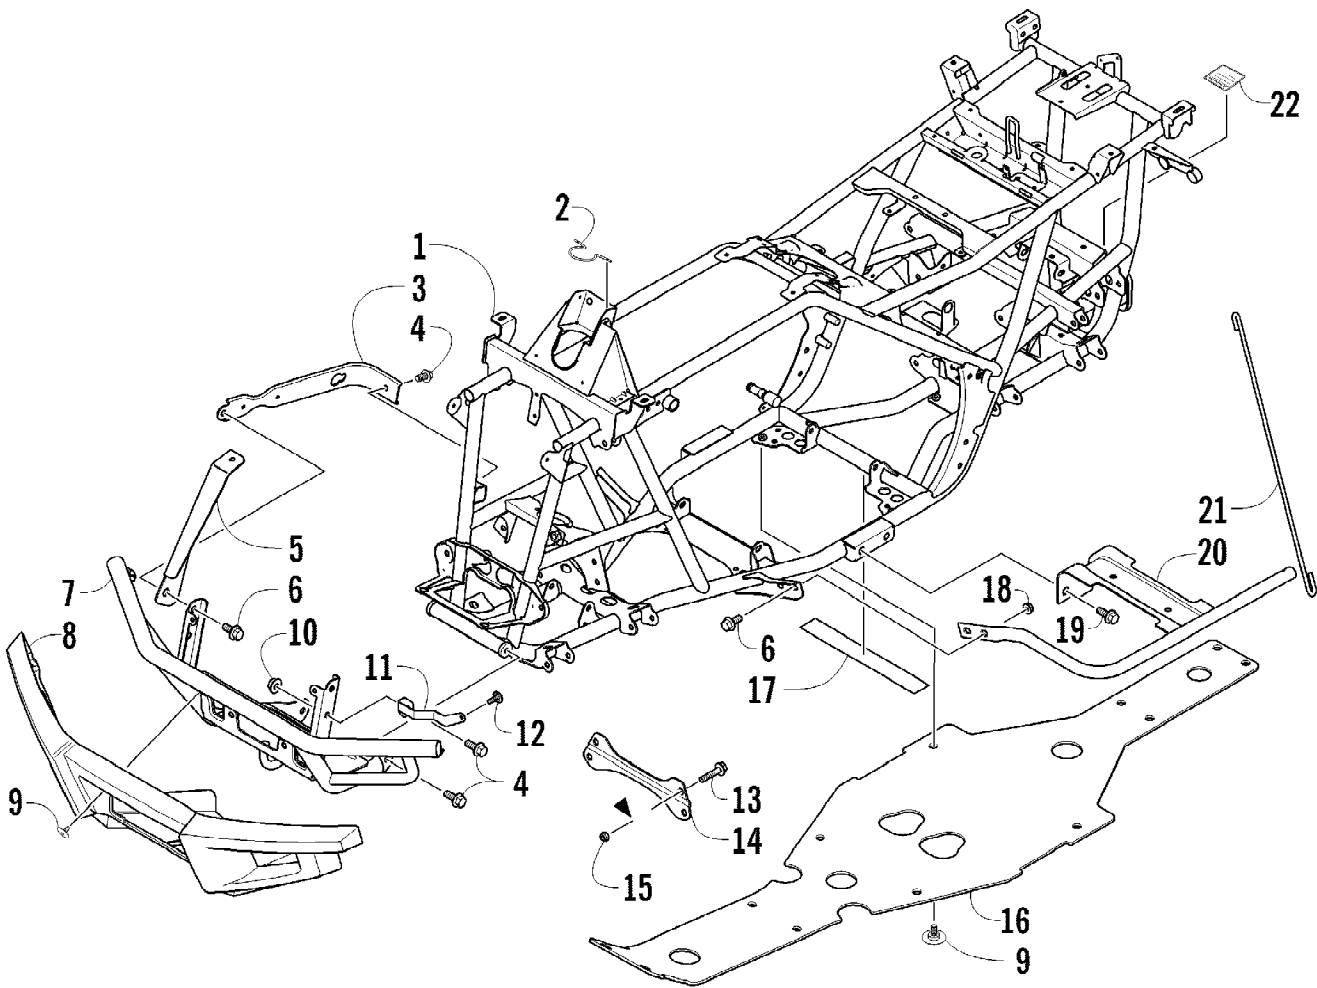

2012 ATV 450 RED (A2012ICK4CUSR)
FRAME AND RELATED PARTS

Page 28 of 75

Ref #	Part Number	Qty	S/P/F	Description
1	4506-550	1		Frame, Main
2	2416-401	1		Clip, Routing
3	1506-596	2	/P	Channel, Bumper Mounting
4	8409-020	6	/P	Screw, Cap
5	1506-686	1		Bracket, Mounting - Bumper - Right
5	1506-687	1		Bracket, Mounting - Bumper - Left
6	8408-816	6		Screw, Cap
7	1506-684	1		Bumper, Front
8	1406-868	1		Fascia, Bumper - Front
9	0423-101	16		Screw, Shoulder
10	8424-002	2		Nut
11	2516-594	1		Bracket, Support - Right
11	2516-595	1		Bracket, Support - Left
12	0623-797	2		Screw, Self-Tapping
13	8409-025	2		Screw, Cap
14	2516-852	1	/P	Brace, A-Arm
15	0423-744	2		Nut, Lock
16	1406-030	1		Panel, Belly
17	0406-289	2		Pad, Frame
18	8424-802	4		Nut
19	8409-016	4		Screw, Cap
20	1506-659	1		Footrest - Right
20	1506-660	1		Footrest - Left
21	2506-426	2	/P	Rod, Support
22	1411-077	1		Decal, Warning - Towing