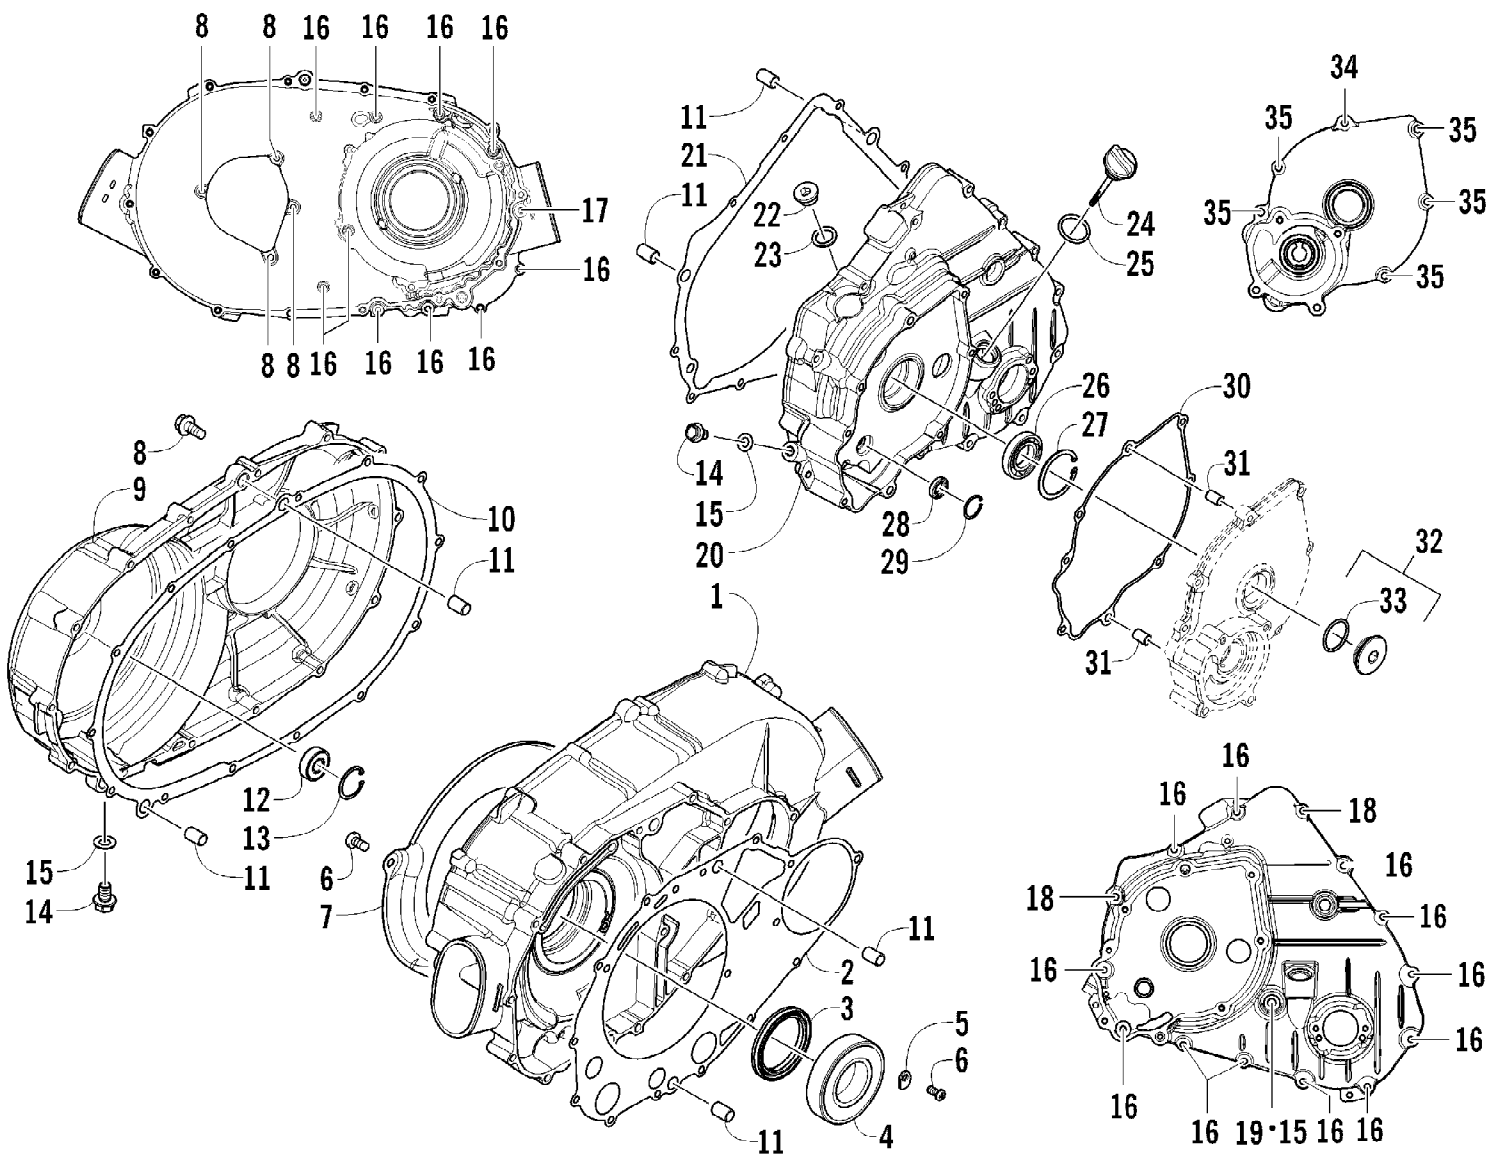

2012 ATV 450 RED (A2012ICK4CUSR)
CLUTCH/DRIVE BELT/MAGNETO COVER ASSEMBLY

2012 ATV 450 RED (A2012ICK4CUSR)
CLUTCH/DRIVE BELT/MAGNETO COVER ASSEMBLY

Ref #	Part Number	Qty	S/P/F	Description
1	0806-026	1		Cover, Clutch
2	0830-055	1		Gasket
3	0830-157	1		Seal
4	0832-071	1		Bearing
5	0822-104	2		Retainer, Bearing
6	0826-144	5		Screw, Machine
7	0806-103	1		Plate, Air Intake
8	3303-386	18	/P	Screw, Cap
9	0806-027	1		Cover, Drive Belt
10	0830-056	1		Gasket
11	0829-046	6		Pin, Dowel
12	0832-023	1		Bearing
13	3303-347	1		Circlip
14	3303-365	2		Plug, Drain
15	3303-591	3		Gasket, Drain Plug
16	3304-903	22		Screw, Cap
17	0826-066	1		Screw, Cap
18	3304-191	2	/P	Screw, Cap
19	0826-068	1		Screw, Cap
20	0806-122	1		Cover, Magneto
21	0830-057	1		Gasket
22	0806-099	1		Plug
23	0830-141	1		Washer, Crush
24	0806-029	1		Stick, Oil Level (inc. 25)
25	3304-102	1	/P	O-Ring, Oil Level Stick
26	0832-053	1		Bearing
27	3305-943	1		Ring, Retaining
28	3305-944	1		Bearing
29	3305-942	1		Ring, Retaining
30	0830-206	1		Gasket
31	3301-716	2		Pin, Dowel
32	0812-087	1		Cap, Inspection (inc. 33)
33	0835-016	1		O-Ring
34	0826-136	1		Screw, Cap
35	3303-383	5	/P	Screw, Cap