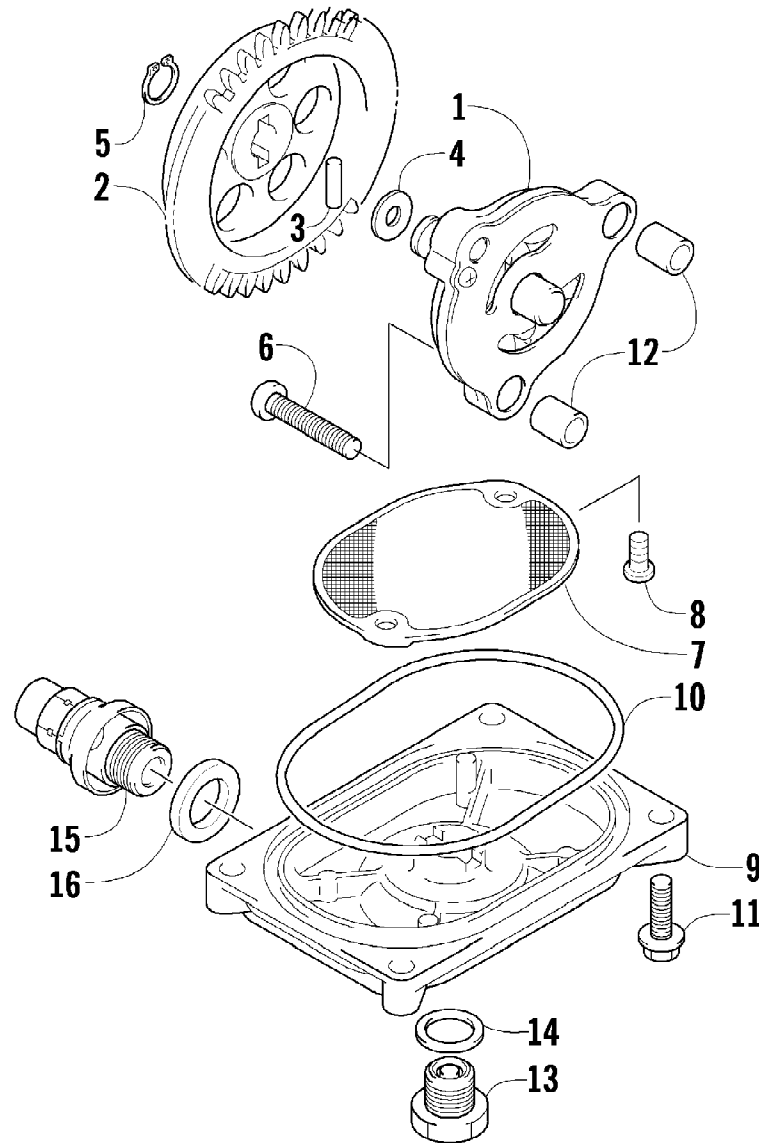

2012 ATV 450 RED (A2012ICK4CUSR)
OIL PUMP AND STRAINER ASSEMBLY

2012 ATV 450 RED (A2012ICK4CUSR)
OIL PUMP AND STRAINER ASSEMBLY

Page 49 of 75

Ref #	Part Number	Qty	S/P/F	Description
1	0812-069	1		Pump, Oil
2	0812-010	1		Gear, Driven
3	0812-036	1		Pin, Dowel
4	0828-007	1	/P	Washer
5	3004-146	1		Ring, Retaining
6	0826-131	3		Screw, Machine
7	0812-049	1		Strainer, Oil
8	3313-722	2		Screw, Cap
9	0812-038	1		Cap, Oil Strainer
10	0830-159	1		O-Ring
11	3303-384	4	/P	Screw, Cap
12	0829-033	2		Pin, Dowel
13	0812-065	1		Plug, Drain
14	0830-143	1	/P	Gasket
15	0812-067	1		Valve, Oil-Relief - Assembly (inc. 16)
16	0830-181	1		O-Ring