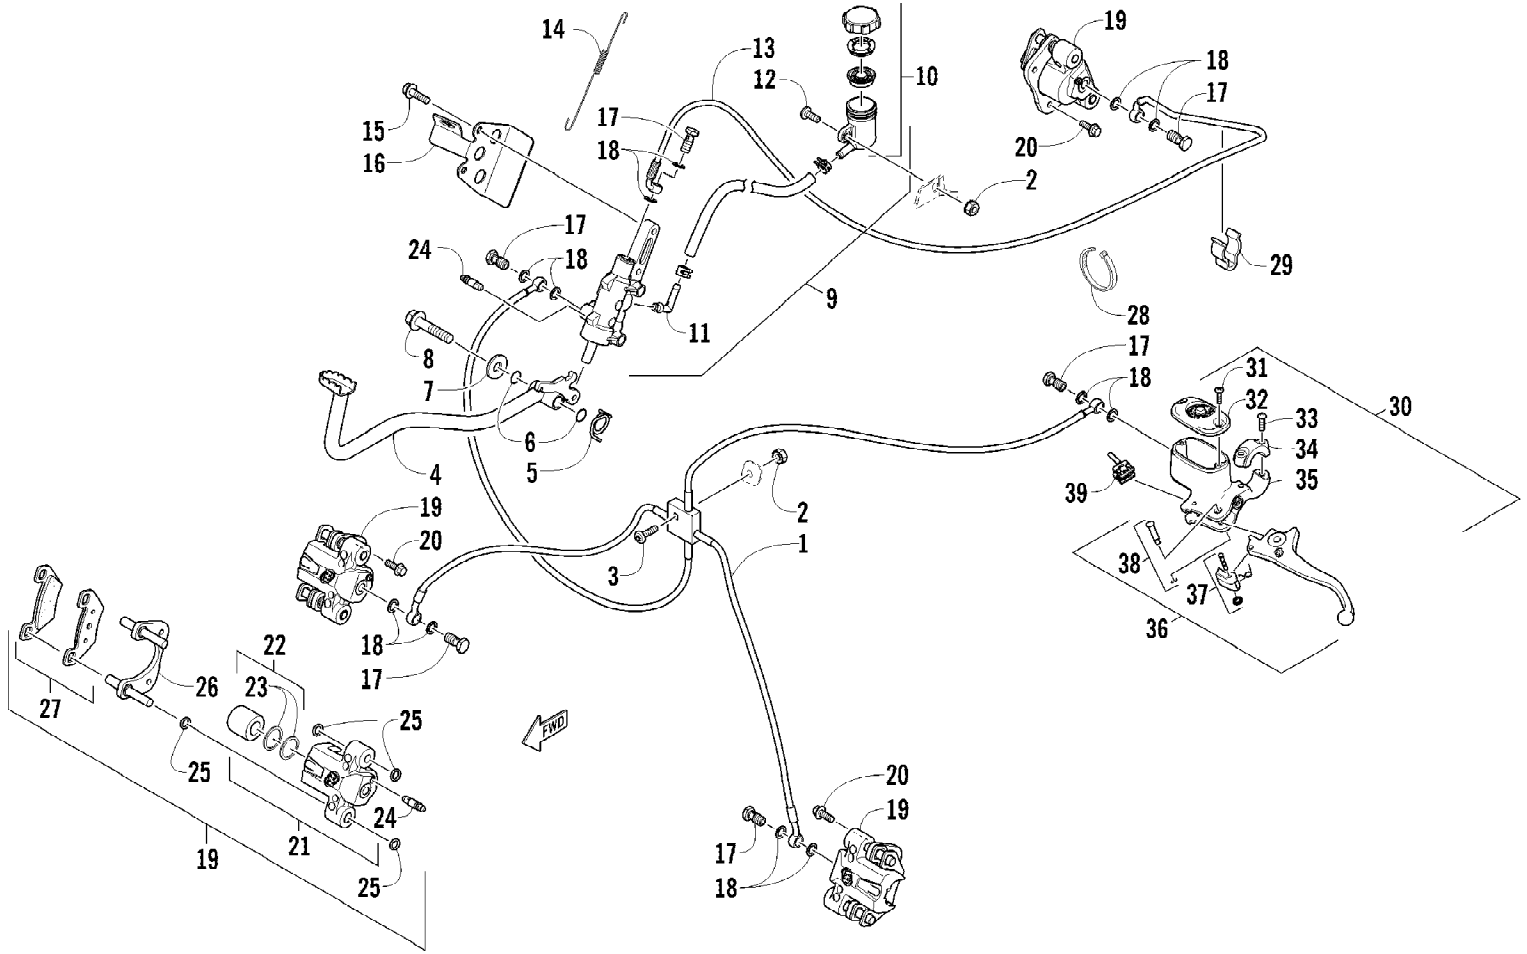

2012 ATV 450 RED (A2012ICK4CUSR)
HYDRAULIC BRAKE ASSEMBLY

2012 ATV 450 RED (A2012ICK4CUSR)
HYDRAULIC BRAKE ASSEMBLY

Page 43 of 75

Ref #	Part Number	Qty	S/P/F	Description
1	1502-015	1		Hose, Brakeline - Assembly
2	0623-038	2		Nut w/Washer
3	8476-625	1		Screw, Machine
4	1502-063	1		Lever, Brake
5	0502-807	1		Spring, Brake Lever
6	1602-213	2	/P	O-Ring
7	8050-252	1		Washer
8	8408-816	1		Screw, Cap
9	1502-293	1		Brake Assembly (inc. 10)
10	1502-155	1		Reservoir, Brake w/Clamp
11	1502-296	1	/P	Adapter, Hose
12	8476-616	1		Screw, Machine
13	1502-593	1		Hose, Brakeline
14	0502-785	1		Spring, Brake Switch
15	8408-625	2		Screw, Cap
16	1502-179	1		Bracket, Switch
17	0423-413	6		Bolt, Banjo-Fitting
18	0423-178	12		Washer, Crush
19	1436-422	1	/P	Caliper, Brake - Right Front (inc. two No. 20 and 21-27)
19	1436-423	1	/P	Caliper, Brake - Left Front (inc. two No. 20 and 21-27)
19	1436-423	1	/P	Caliper, Brake - Rear (inc. two No. 20 and 21-27)
20	8408-821	6	/P	Screw, Cap
21	1436-160	1	/P	Housing, Caliper - Assembly - Right Front (inc. two No. 20 and 22-24)
21	1436-161	1	/P	Housing, Caliper - Assembly - Left Front (inc. two No. 20 and 22-24)
21	1436-161	1	/P	Housing, Caliper - Assembly - Rear (inc. two No. 20 and 22-24)
22	0502-606	3		Piston/Seal Set (inc. 23)
23	0502-607	3		Seal Set
24	0502-609	4	/P	Valve, Bleed
25	0502-608	3		O-Ring, Guide - Set
26	0502-605	3		Bracket Assembly
27	1502-694	3	S	Pad, Brake - Set
28	0123-788	AR	/P	Tie, Cable - 8 in.
29	1502-115	2		Clip, Brakeline Hose
30	1502-902	1	/P	Brake Assembly (inc. 31-39)
31	0502-566	1		Screw, Machine - Kit
32	0502-868	1	/P	Cover, Reservoir
33	0502-568	1		Screw, Machine - Kit
34	0502-869	1		Clamp, Master Cylinder
35	0502-704	1		Master Cylinder Assembly
36	1502-904	1		Lever Assembly - Kit (inc. 37-38)
37	1502-905	1		Lock, Brake Lever - Kit
38	0502-580	1		Lever Pin - Kit
39	0502-564	1	/P	Switch, Brake