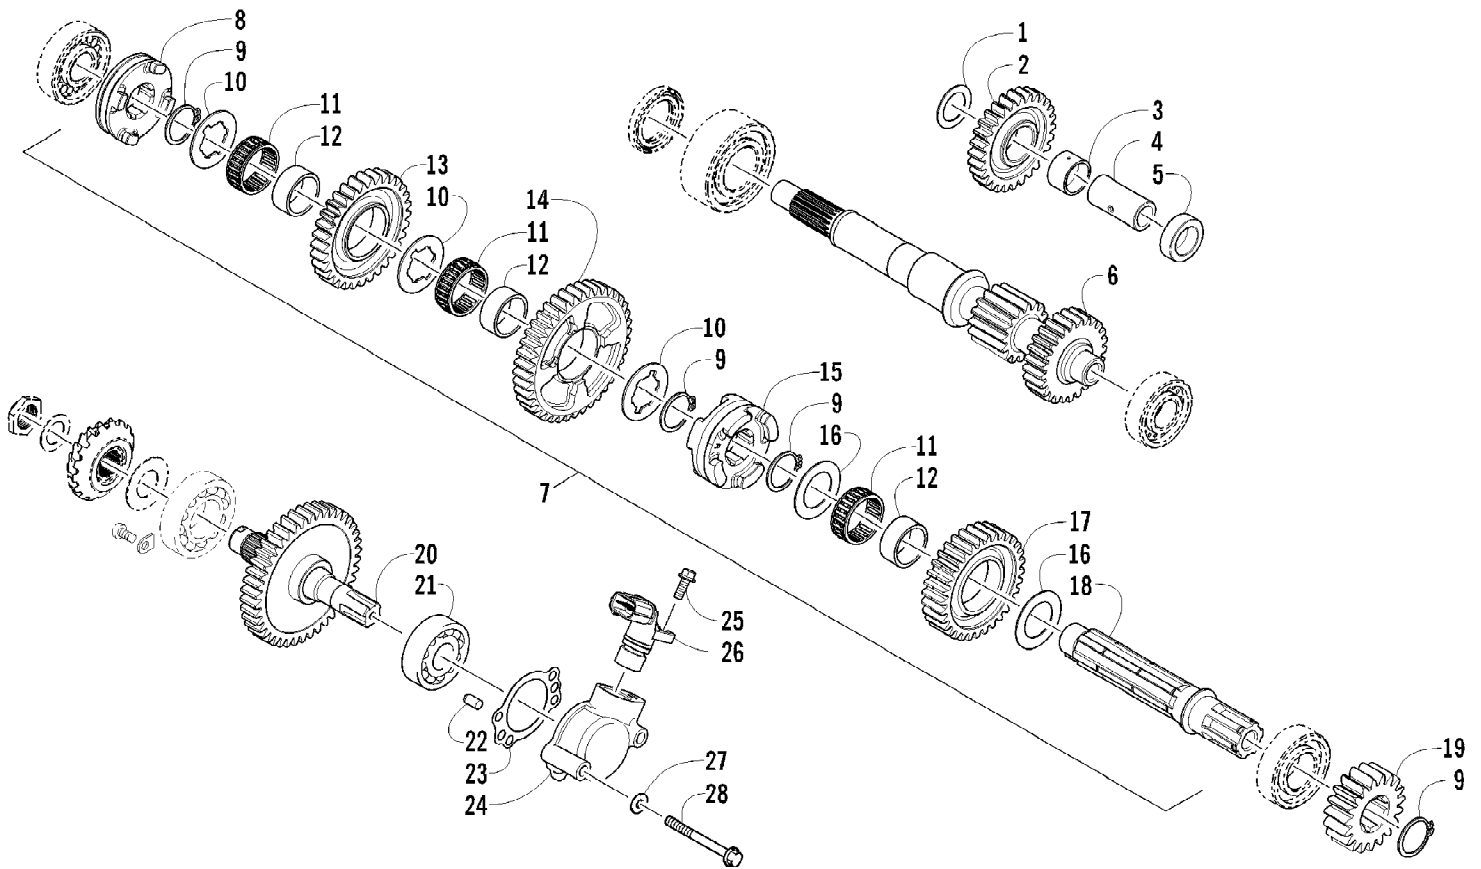

2012 ATV 450 RED (A2012ICK4CUSR)
SECONDARY TRANSMISSION ASSEMBLY

2012 ATV 450 RED (A2012ICK4CUSR)
SECONDARY TRANSMISSION ASSEMBLY

Page 61 of 75

Ref #	Part Number	Qty	S/P/F	Description
1	0828-081	1		Washer
2	0822-061	1		Gear, Reverse Idle
3	0822-065	1		Bushing
4	0822-064	1		Shaft, Reverse Idle
5	0822-029	1		Spacer
6	0822-128	1		Driveshaft
7	0822-129	1		Countershaft Assembly (inc. 8-18)
8	0822-033	1		Gear Select, Reverse
9	3304-147	4	/P	Circlip
10	3304-045	3		Washer
11	0832-038	3		Bearing
12	0822-062	3		Bushing
13	0822-032	1		Gear, Reverse Driven
14	0822-063	1		Gear, Driven - Low
15	0822-027	1		Gear Select, Sliding
16	3304-044	2		Washer, Thrust
17	0818-119	1		Gear, Driven - High
18	0822-025	1		Countershaft
19	0822-028	1		Gear, Drive
20	0822-023	1		Shaft, Output
21	3304-198	1		Bearing
22	3303-395	2		Pin, Dowel
23	0830-156	1		Gasket, Housing
24	0822-105	1		Housing, Speedometer Sensor
25	3303-382	1	/P	Screw, Cap
26	3313-172	1		Sensor, Speedometer
27	0830-155	2	/P	Gasket
28	3303-387	2		Screw, Cap