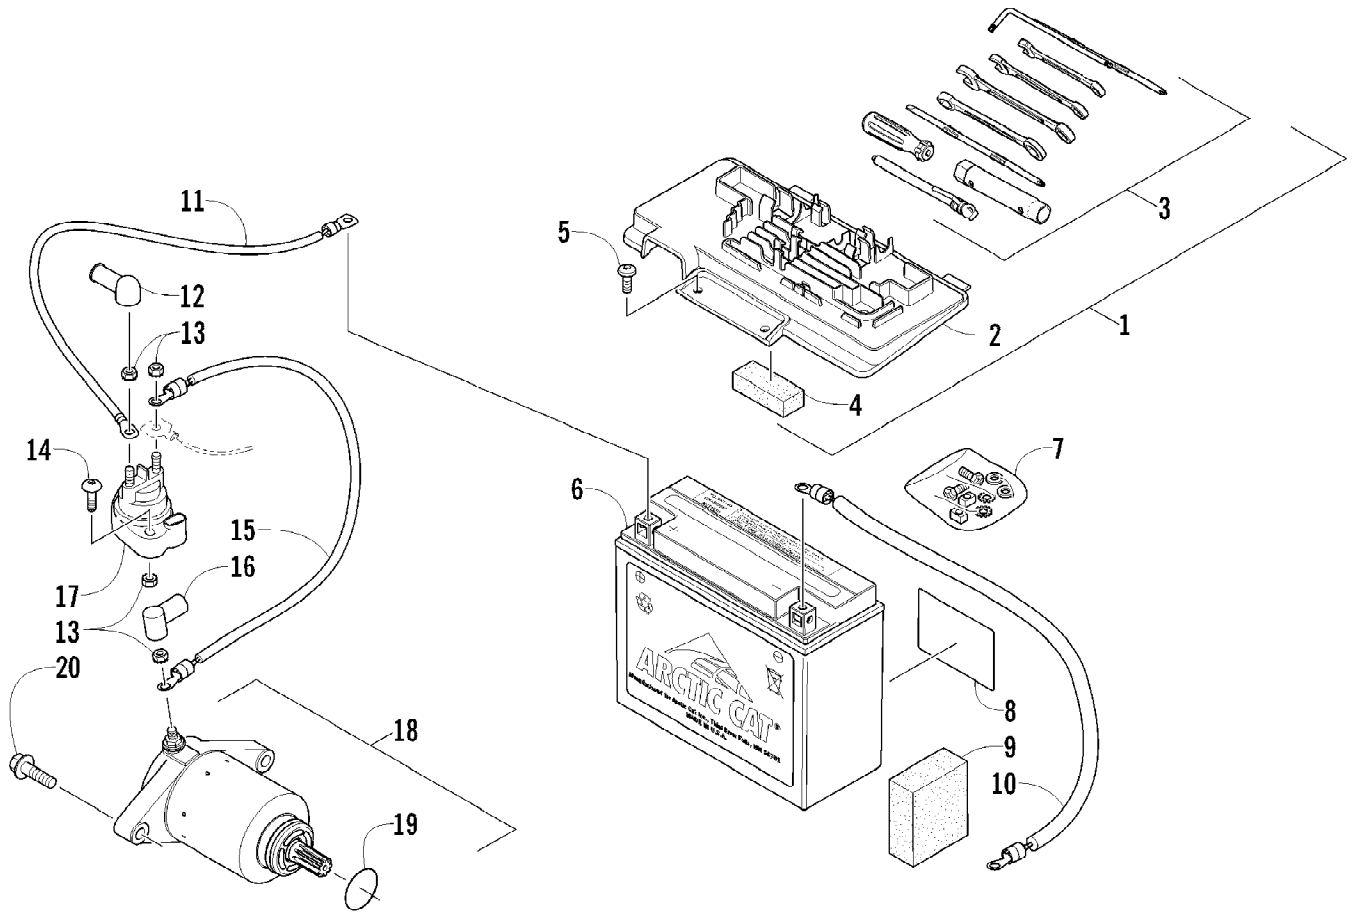

2012 ATV 450 RED (A2012ICK4CUSR)  
BATTERY AND STARTER ASSEMBLY

2012 ATV 450 RED (A2012ICK4CUSR)  
BATTERY AND STARTER ASSEMBLY

Page 4 of 75

Ref #	Part Number	Qty	S/P/F	Description
1	5991-655	1	/P	Battery Cover/Tool Tray Assembly (inc. 2-4)
2	2406-815	1	/P	Cover, Battery
3	0444-122	1	S/P	Kit, Tool
4	0417-016	1		Pad, Battery
5	8476-620	2		Screw, Machine
6	0645-480	1		Battery Assembly (inc. 7-8)
7	0445-082	1		Kit, Hardware
8	0645-430	1		Decal, Warning
9	0417-012	1		Foam, Battery
10	0445-070	1		Cable, Battery/Ground
11	0445-062	1		Cable, Battery/Solenoid
12	0645-327	1		Boot, Terminal
13	0623-038	5		Nut w/Washer
14	8476-625	2		Screw, Machine
15	0445-064	1		Cable, Solenoid/Starter (inc. 16)
16	0645-019	1		Boot, Terminal
17	0445-058	1	/P	Solenoid
18	3305-954	1		Motor, Starter - Assembly (inc. 19)
19	3304-104	1		O-Ring
20	3305-946	2		Screw, Cap

2012 ATV 450 RED (A2012ICK4CUSR)  
CAM CHAIN ASSEMBLY

Page 6 of 75

Ref #	Part Number	Qty	S/P/F	Description
1	0810-005	1		Chain, Cam
2	0810-068	1		Guide, Chain
3	0826-133	1		Pivot, Tensioner
4	0830-150	1		Washer
5	0810-007	1		Tensioner, Chain
6	3303-035	1		Gasket
7	3303-677	1		Adjuster, Tensioner - Assembly
8	3304-100	1	/P	O-Ring
9	3304-006	1		Screw, Adjuster
10	3303-360	2		Screw, Cap