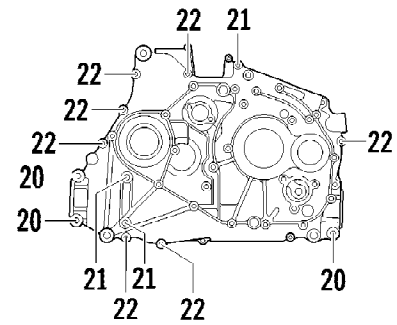

2012 ATV 450 RED (A2012ICK4CUSR)
CRANKCASE ASSEMBLY

2012 ATV 450 RED (A2012ICK4CUSR)
CRANKCASE ASSEMBLY

Page 16 of 75

Ref #	Part Number	Qty	S/P/F	Description
1	0801-191	1		Crankcase - Assembly (inc. 2-21)
2	0829-050	2		Pin, Dowel
3	3313-745	2		Bearing
4	0832-087	1		Bearing
5	3304-198	1		Bearing
6	0832-074	1		Bearing
7	3304-195	1		Bearing
8	3304-699	1	/P	Bearing
9	0826-144	6		Screw, Machine
10	0822-104	2		Retainer, Bearing
11	0832-019	1		Bearing
12	0832-020	1		Bearing
13	0812-066	1		Union, Oil Filter
14	0830-058	1		Seal
15	0805-018	1		Retainer
16	0826-145	3		Screw, Machine
17	0801-018	1		Plate, Oil Guide - Right
18	0830-066	1		Seal
19	3303-372	1		Screw, Cap
20	0826-126	4		Screw, Cap
21	0826-064	3		Screw, Cap
22	3303-387	10		Screw, Cap
23	0826-065	3		Screw, Cap
24	3304-654	2	/P	Nut, Lock
25	3313-721	2		Bolt, Stud
26	0812-029	1	S	Filter, Oil
27	0830-172	1		O-Ring
28	0812-086	1		Oilline
29	3303-617	2	/P	Screw, Cap
30	0812-084	1		Bolt, Banjo-Fitting
31	0812-085	2		Washer
32	0830-143	1	/P	Gasket
33	0835-004	1		Plug, Oil Pressure
34	3313-744	1		Grommet