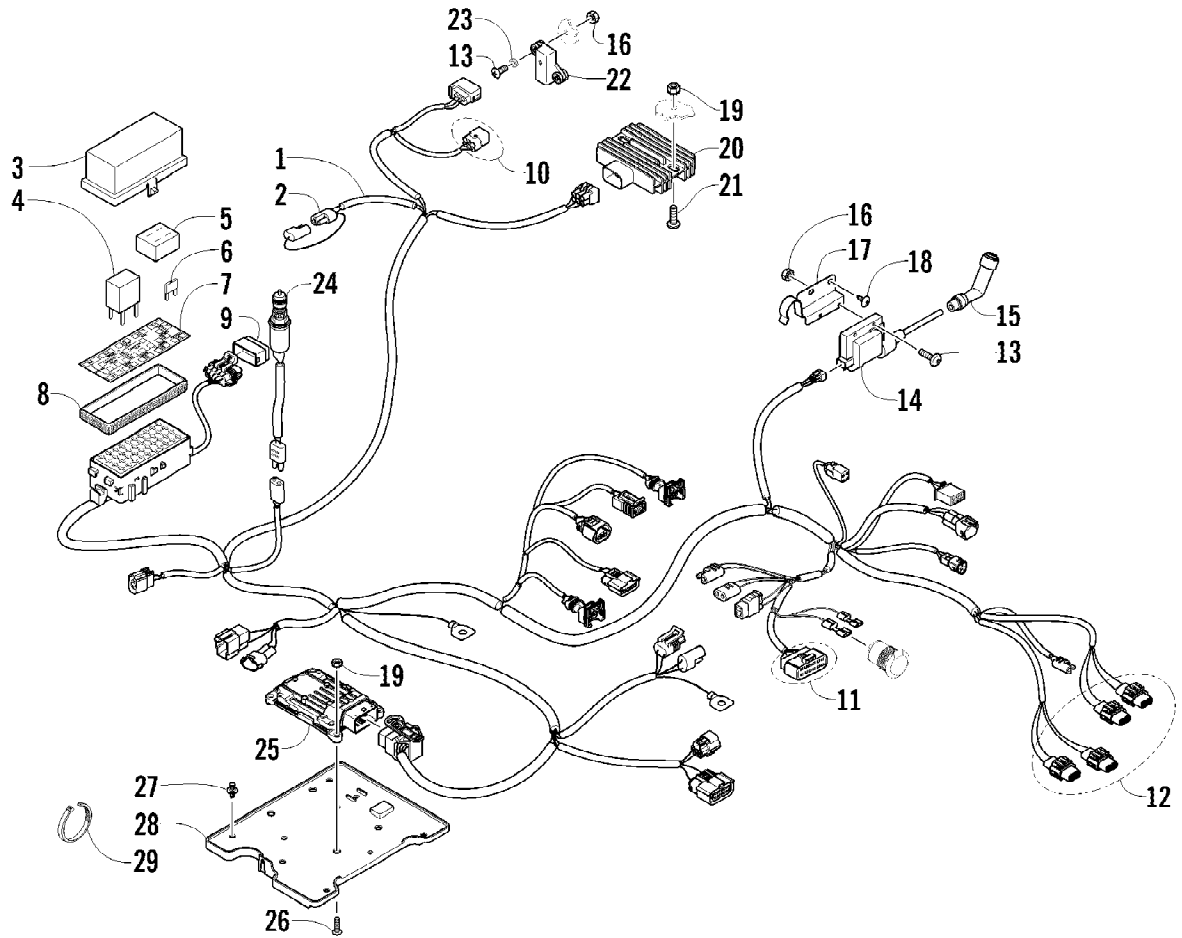

2012 ATV 450 RED (A2012ICK4CUSR)
WIRING HARNESS ASSEMBLY

2012 ATV 450 RED (A2012ICK4CUSR)
WIRING HARNESS ASSEMBLY

Page 75 of 75

Ref #	Part Number	Qty	S/P/F	Description
1	0486-419	1		Harness, Main (inc. 2-9)
2	0486-164	1		Tether, Accessory Connector
3	0430-085	1		Cover, Fuse Block
4	0430-045	2	/P	Relay (4-Pin) - 20 Amp
4	0430-033	1		Relay (5-Pin) - 30 Amp
5	0430-037	1		Holder, Fuse
6	0430-032	7		Fuse - 10 Amp
6	0430-031	4		Fuse - 15 Amp
6	0430-030	2		Fuse - 30 Amp
7	2411-090	1		Decal, Fuse Block
8	0430-086	1		Seal
9	0430-101	1		Cover, Diagnostics Connector
10	1436-416	1		Repair Kit, Connector - Tilt Sensor
11	1436-415	1		Repair Kit, Connector - LCD Gauge
12	1436-290	AR		Repair Kit, Connector - Headlight
13	8468-425	4		Screw, Machine
14	0824-070	1		Coil, Ignition (inc. 15)
15	0824-056	1		Cap, Spark Plug
16	0423-493	4		Nut w/Washer
17	2516-566	1		Bracket, Mounting - Coil
18	0623-309	2		Screw, Self-Tapping
19	0623-038	6		Nut w/Washer
20	0824-037	1	/P	Regulator, Voltage
21	8476-625	2		Screw, Machine
22	0409-064	1		Sensor, Tilt
23	0123-802	2		Washer
24	0409-089	1		Switch, Brake - Assembly
25	0530-066	1		ECU
26	8476-620	4		Screw, Machine
27	0623-362	4		Rivet, Reinstallable
28	2416-181	1		Tray, Electrical
29	0123-788	AR	/P	Tie, Cable - 8 in.
29	0123-903	AR		Tie, Cable - 11.5 in.