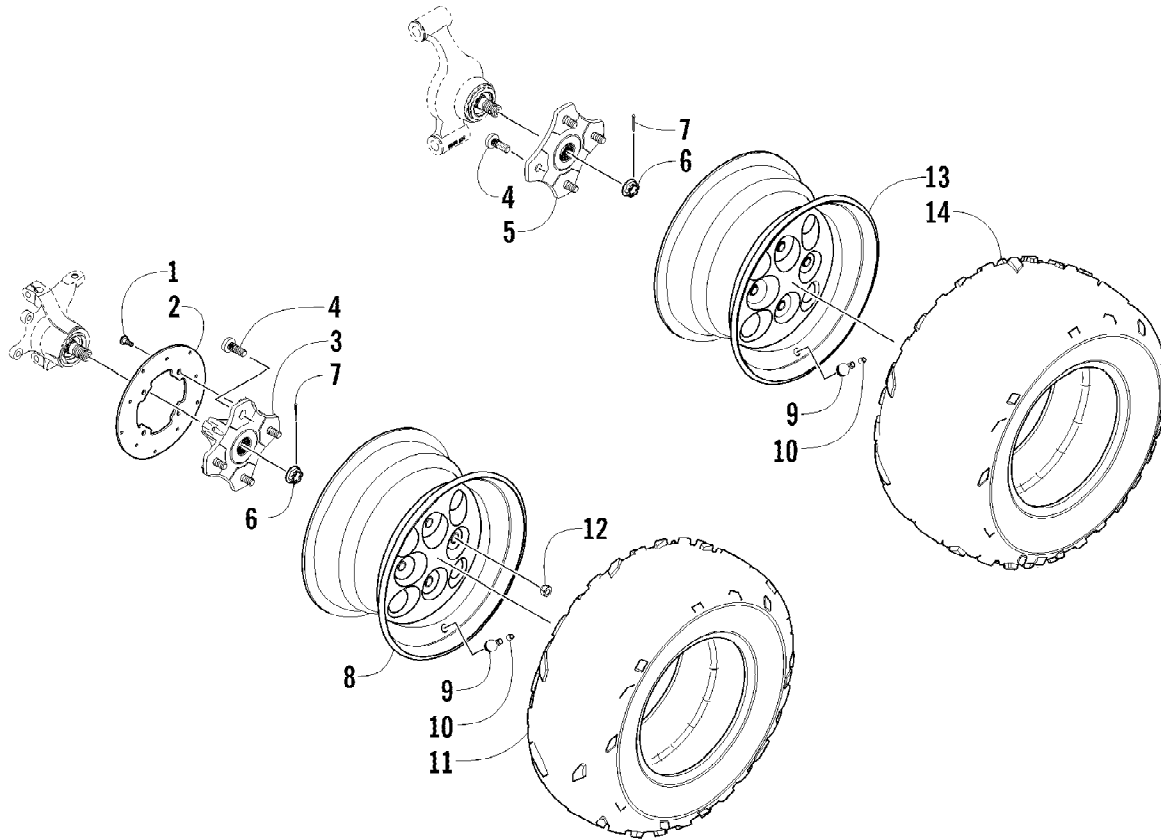

2012 ATV 450 RED (A2012ICK4CUSR)
WHEEL AND TIRE ASSEMBLY

Page 73 of 75

Ref #	Part Number	Qty	S/P/F	Description
1	0423-557	12		Screw, Shoulder
2	2402-002	3		Disc, Brake
3	1502-462	2	/P	Hub, Wheel - Front (inc. 4)
4	0402-974	16	/P	Stud
5	1502-462	1	/P	Hub, Wheel - Rear - Right (inc. 4)
5	1502-464	1		Hub, Wheel - Rear - Left (inc. 4)
6	0423-607	4		Nut, Castle
7	0423-407	4		Pin, Cotter
8	1402-776	2		Wheel - Front
9	0402-064	4		Stem, Valve (inc. 10)
10	0402-140	4		Cap, Valve Stem
11	1402-894	2		Tire - Front
12	0423-408	16	/P	Nut, Lug
13	1402-777	2		Wheel - Rear
14	1402-895	2		Tire - Rear