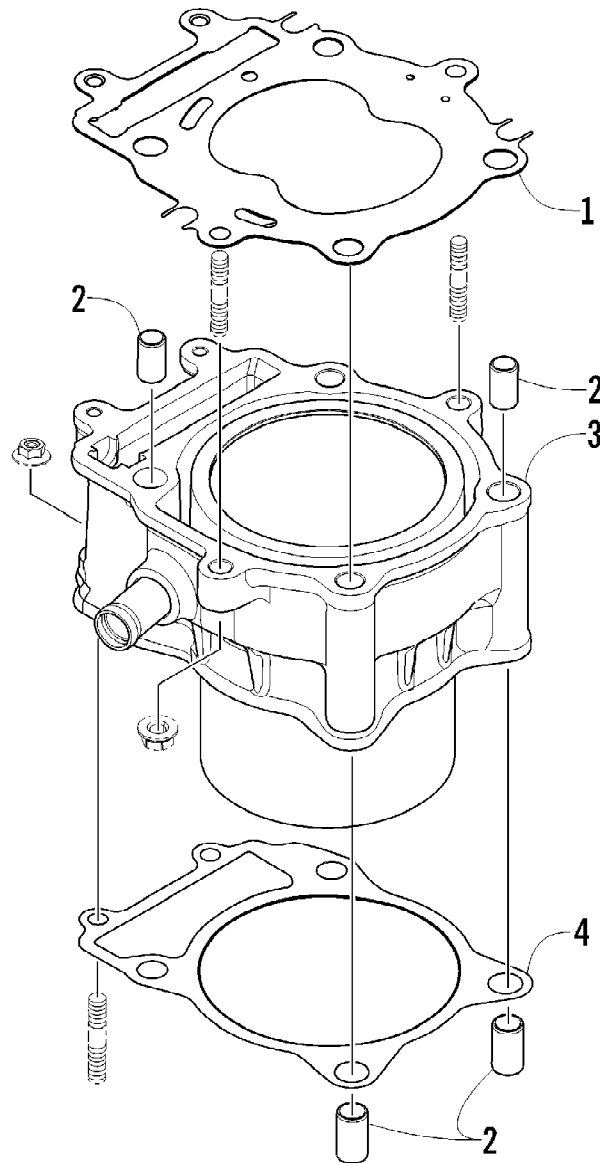

2012 ATV 450 RED (A2012ICK4CUSR)  
CLUTCH AND DRIVE BELT ASSEMBLY

Ref #	Part Number	Qty	S/P/F	Description
1	0823-328	1		Shoe, Clutch - Assembly
2	0823-198	1		Clutch, One-Way
3	0827-050	1		Nut
4	0823-338	1		Housing, Clutch
5	0470-531	1		O-Ring
6	0823-058	1		Spacer
7	0823-313	1		Face, Fixed Drive
8	0823-228	1		Belt, Drive
9	0823-324	1		Face, Movable Drive
10	0823-206	1		Spacer, Movable Drive Face
11	0823-213	1		Plate, Movable Drive Face
12	0823-214	4		Damper, Movable Drive Face
13	0823-351	8		Roller, Movable Drive Face
14	3323-165	1	/P	Nut
15	0823-350	1		Clutch, Driven - Assembly
16	0827-058	1		Nut

## CRANKSHAFT, BALANCER, STARTER GEAR, AND PISTON ASSEMBLIES

Ref #	Part Number	Qty	S/P/F	Description
1	0805-333	1	/P	Piston Set (inc. 2-4)
2	0805-320	1		Ring, Piston - Set
3	0831-060	2		Circlip
4	0805-023	1		Pin, Piston
5	0805-013	1		Crankshaft Assembly
6	0829-039	1		Key
7	0815-023	1		Gear, Starter Clutch (inc. 8)
8	0832-069	1		Bearing
9	0802-044	1	/P	Clutch, One-Way
10	0827-046	1		Nut
11	0811-036	1		Gear, Drive
12	3303-333	1	/P	Nut
13	0815-031	1		Gear, Starter Idler - No. 1
14	0815-007	1		Pin, Starter Idler Gear No. 1
15	0815-022	1		Gear, Starter Idler - No. 2
16	0815-015	1		Pin, Starter Idler Gear No. 2
17	0826-118	1		Screw, Cap
18	0828-091	1		Washer
19	0811-009	1		Gear, Oil Pump Drive
20	0811-006	1		Gear, Driven
21	3304-144	1		Pin, Alignment
22	0829-037	1		Key
23	0811-035	1		Balancer, Crank