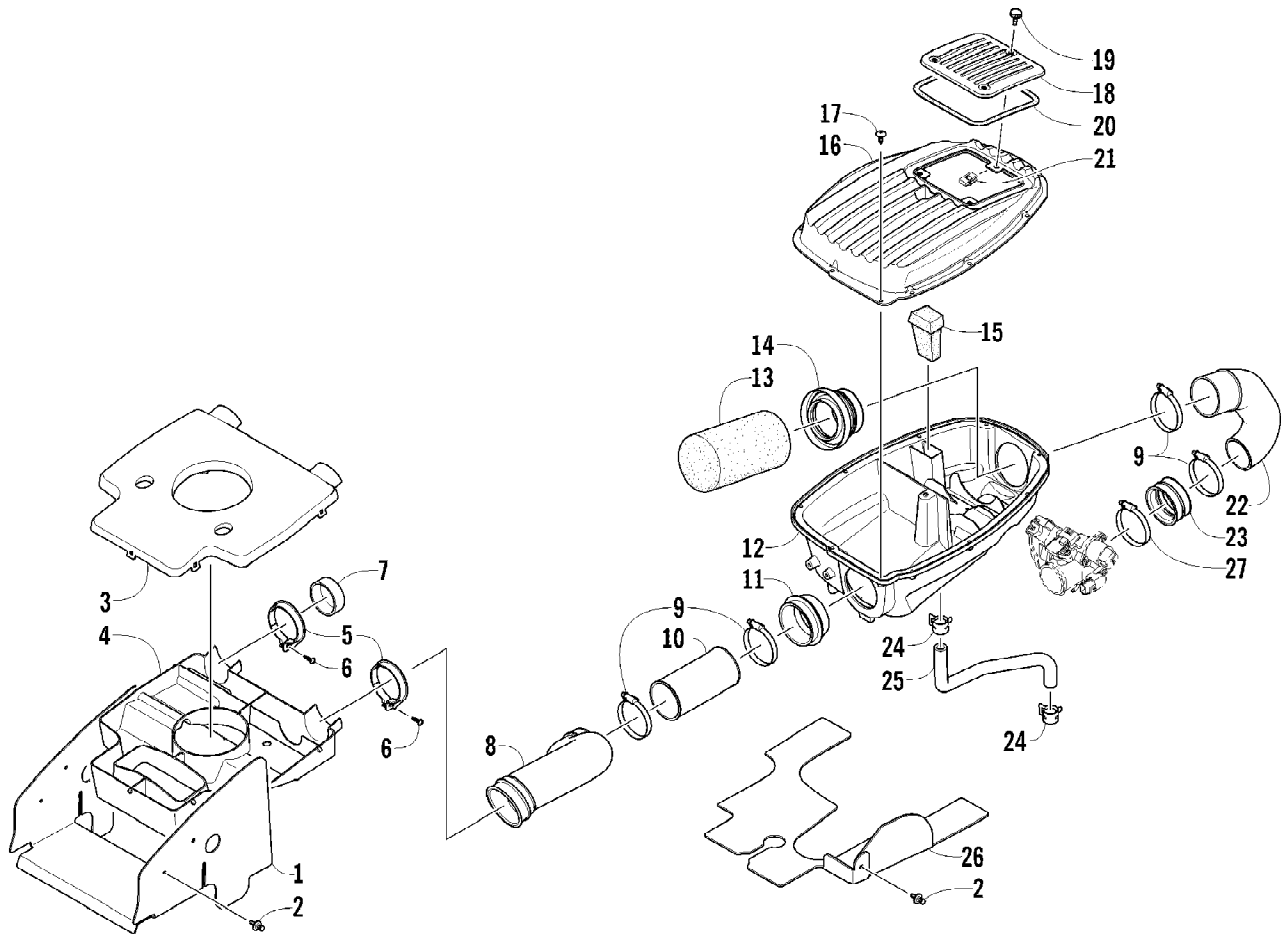

2012 ATV 450 RED (A2012ICK4CUSR)  
AIR INTAKE ASSEMBLY

2012 ATV 450 RED (A2012ICK4CUSR)  
AIR INTAKE ASSEMBLY

Page 2 of 75

Ref #	Part Number	Qty	S/P/F	Description
1	2406-013	1		Shroud, Splash
2	0623-362	4		Rivet, Reinstallable
3	0413-091	1		Diverter, Air - Top
4	0413-093	1		Diverter, Air - Bottom
5	0423-551	2		Clamp
6	0423-342	2	/P	Screw, Self-Tapping
7	0413-096	1		Cap, Air Intake - Diverter
8	0470-529	1		Duct, Air Intake - Engine
9	0423-019	4		Clamp
10	0470-875	1		Duct, Intake - Diverter/Housing
11	0470-869	1		Boot, Intake - Diverter/Housing
12	0470-872	1		Housing, Intake
13	0470-890	1		Filter, Air
14	0470-888	1		Boot, Adapter
15	0470-891	1		Filter, Vent
16	0470-873	1		Cover, Intake
17	0623-784	11		Screw, Self-Tapping
18	0470-874	1		Cover, Access
19	0423-996	3		Screw, Thumb
20	0470-892	1		Seal
21	1623-637	3		Clip, U-Nut
22	0470-876	1		Duct, Intake - Housing/Throttle Body
23	0470-871	1		Boot, Intake - Housing/Throttle Body
24	1623-281	2		Clamp, Hose
25	0410-173	1	/P	Hose, Vent
26	2416-388	1		Panel, Shield
27	0423-832	1		Clamp

2012 ATV 450 RED (A2012ICK4CUSR)  
CAM CHAIN ASSEMBLY

Page 6 of 75

Ref #	Part Number	Qty	S/P/F	Description
1	0810-005	1		Chain, Cam
2	0810-068	1		Guide, Chain
3	0826-133	1		Pivot, Tensioner
4	0830-150	1		Washer
5	0810-007	1		Tensioner, Chain
6	3303-035	1		Gasket
7	3303-677	1		Adjuster, Tensioner - Assembly
8	3304-100	1	/P	O-Ring
9	3304-006	1		Screw, Adjuster
10	3303-360	2		Screw, Cap