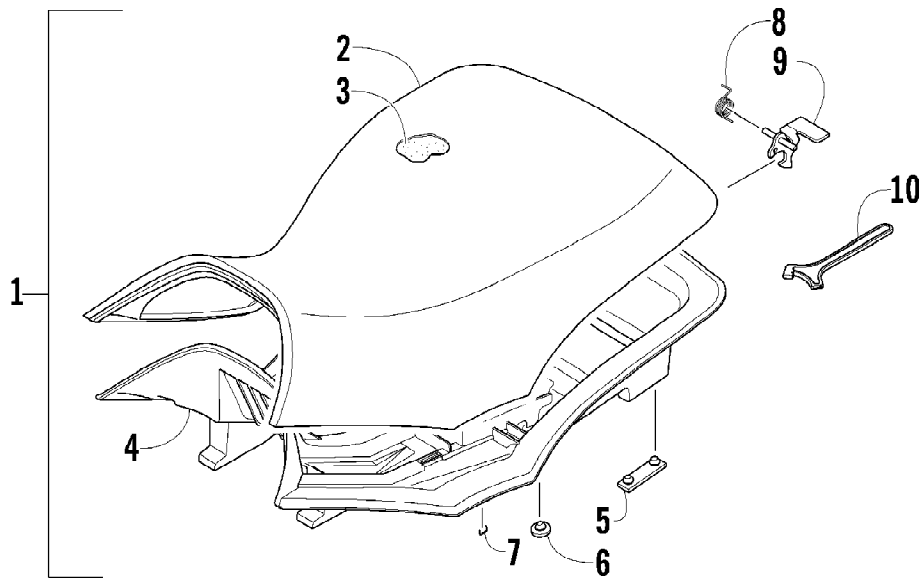

2012 ATV 450 RED (A2012ICK4CUSR)
SEAT ASSEMBLY

Page 57 of 75

Ref #	Part Number	Qty	S/P/F	Description
1	4506-557	1	/P	Seat Assembly (inc. 2-9)
2	1506-209	1		Cover, Seat
3	0517-119	1		Foam, Seat
4	2416-826	1	/P	Base, Seat - Assembly (inc. 5-6)
5	0406-879	2		Bumper, Seat - Rear
6	0406-877	4	/P	Bumper, Seat - Front
7	0624-263	AR		Staple
8	1406-592	1	/P	Spring, Seat Latch
9	1506-156	1		Latch, Seat
10	0441-587	1		Wrench, Spanner