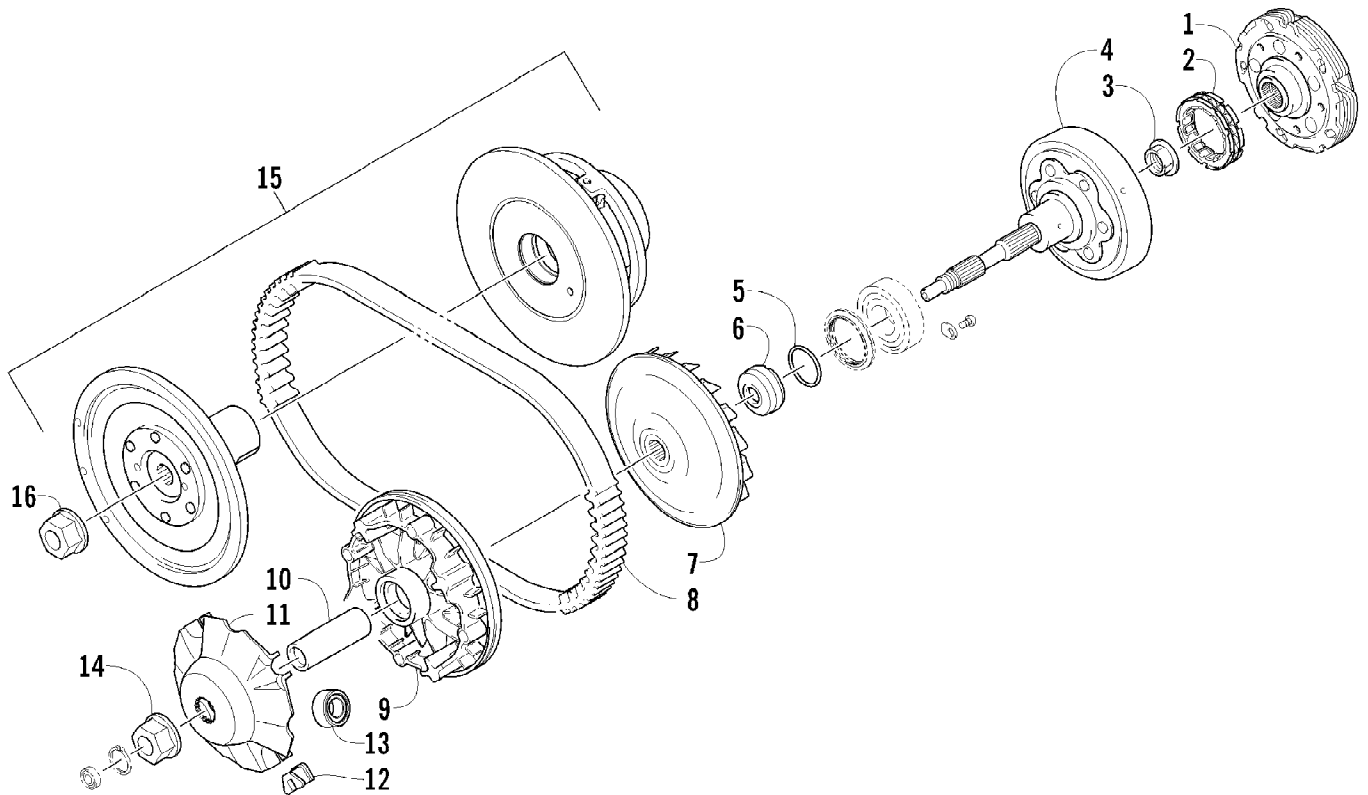

2012 ATV 450 RED (A2012ICK4CUSR)  
CAM CHAIN ASSEMBLY

Page 6 of 75

Ref #	Part Number	Qty	S/P/F	Description
1	0810-005	1		Chain, Cam
2	0810-068	1		Guide, Chain
3	0826-133	1		Pivot, Tensioner
4	0830-150	1		Washer
5	0810-007	1		Tensioner, Chain
6	3303-035	1		Gasket
7	3303-677	1		Adjuster, Tensioner - Assembly
8	3304-100	1	/P	O-Ring
9	3304-006	1		Screw, Adjuster
10	3303-360	2		Screw, Cap

2012 ATV 450 RED (A2012ICK4CUSR)  
CLUTCH AND DRIVE BELT ASSEMBLY

Ref #	Part Number	Qty	S/P/F	Description
1	0823-328	1		Shoe, Clutch - Assembly
2	0823-198	1		Clutch, One-Way
3	0827-050	1		Nut
4	0823-338	1		Housing, Clutch
5	0470-531	1		O-Ring
6	0823-058	1		Spacer
7	0823-313	1		Face, Fixed Drive
8	0823-228	1		Belt, Drive
9	0823-324	1		Face, Movable Drive
10	0823-206	1		Spacer, Movable Drive Face
11	0823-213	1		Plate, Movable Drive Face
12	0823-214	4		Damper, Movable Drive Face
13	0823-351	8		Roller, Movable Drive Face
14	3323-165	1	/P	Nut
15	0823-350	1		Clutch, Driven - Assembly
16	0827-058	1		Nut