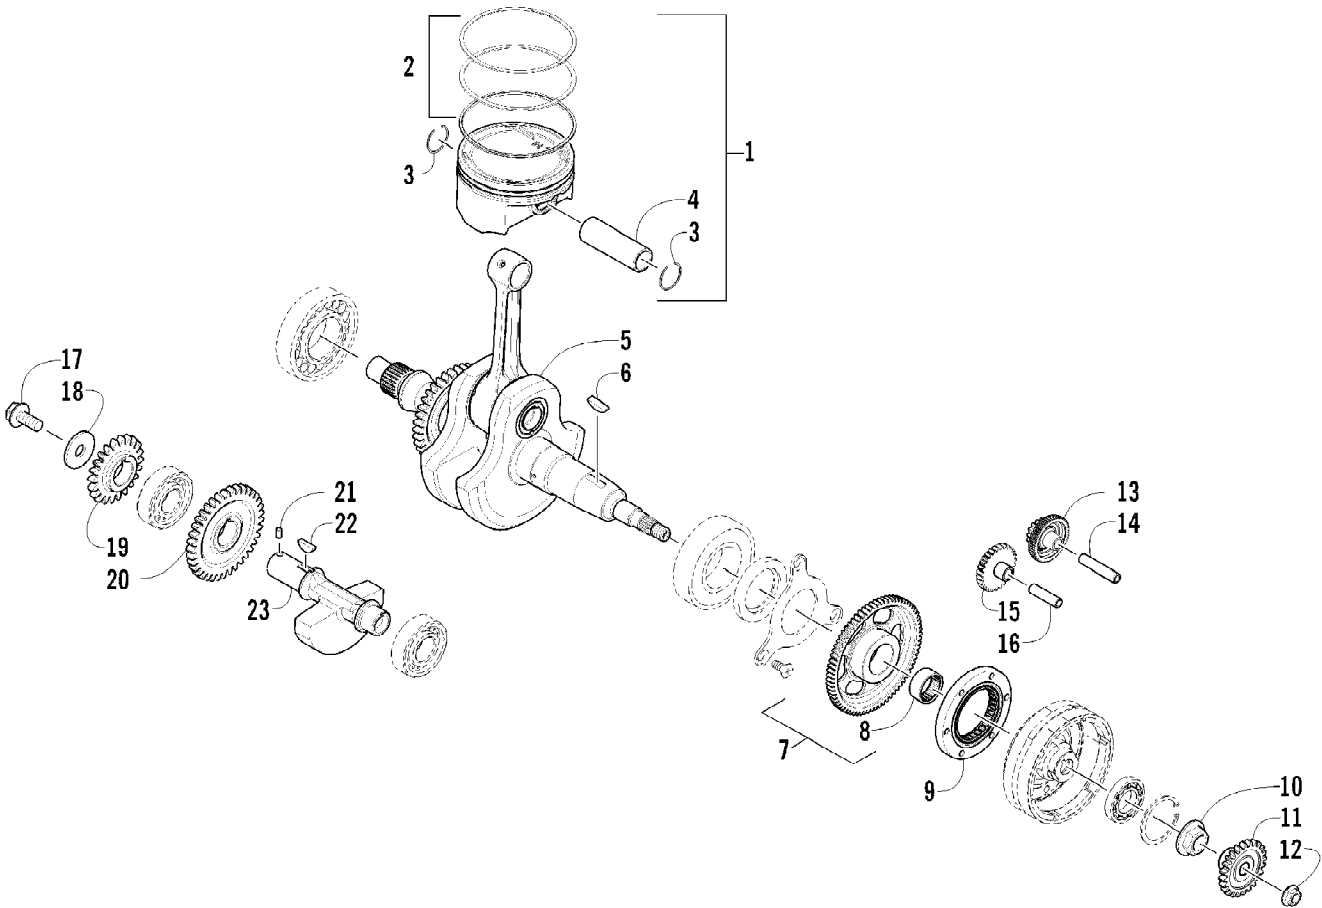

CRANKSHAFT, BALANCER, STARTER GEAR, AND PISTON ASSEMBLIES

2012 ATV 450 RED (A2012ICK4CUSR)

Page 18 of 75

CRANKSHAFT, BALANCER, STARTER GEAR, AND PISTON ASSEMBLIES

Ref #	Part Number	Qty	S/P/F	Description
1	0805-333	1	/P	Piston Set (inc. 2-4)
2	0805-320	1		Ring, Piston - Set
3	0831-060	2		Circlip
4	0805-023	1		Pin, Piston
5	0805-013	1		Crankshaft Assembly
6	0829-039	1		Key
7	0815-023	1		Gear, Starter Clutch (inc. 8)
8	0832-069	1		Bearing
9	0802-044	1	/P	Clutch, One-Way
10	0827-046	1		Nut
11	0811-036	1		Gear, Drive
12	3303-333	1	/P	Nut
13	0815-031	1		Gear, Starter Idler - No. 1
14	0815-007	1		Pin, Starter Idler Gear No. 1
15	0815-022	1		Gear, Starter Idler - No. 2
16	0815-015	1		Pin, Starter Idler Gear No. 2
17	0826-118	1		Screw, Cap
18	0828-091	1		Washer
19	0811-009	1		Gear, Oil Pump Drive
20	0811-006	1		Gear, Driven
21	3304-144	1		Pin, Alignment
22	0829-037	1		Key
23	0811-035	1		Balancer, Crank