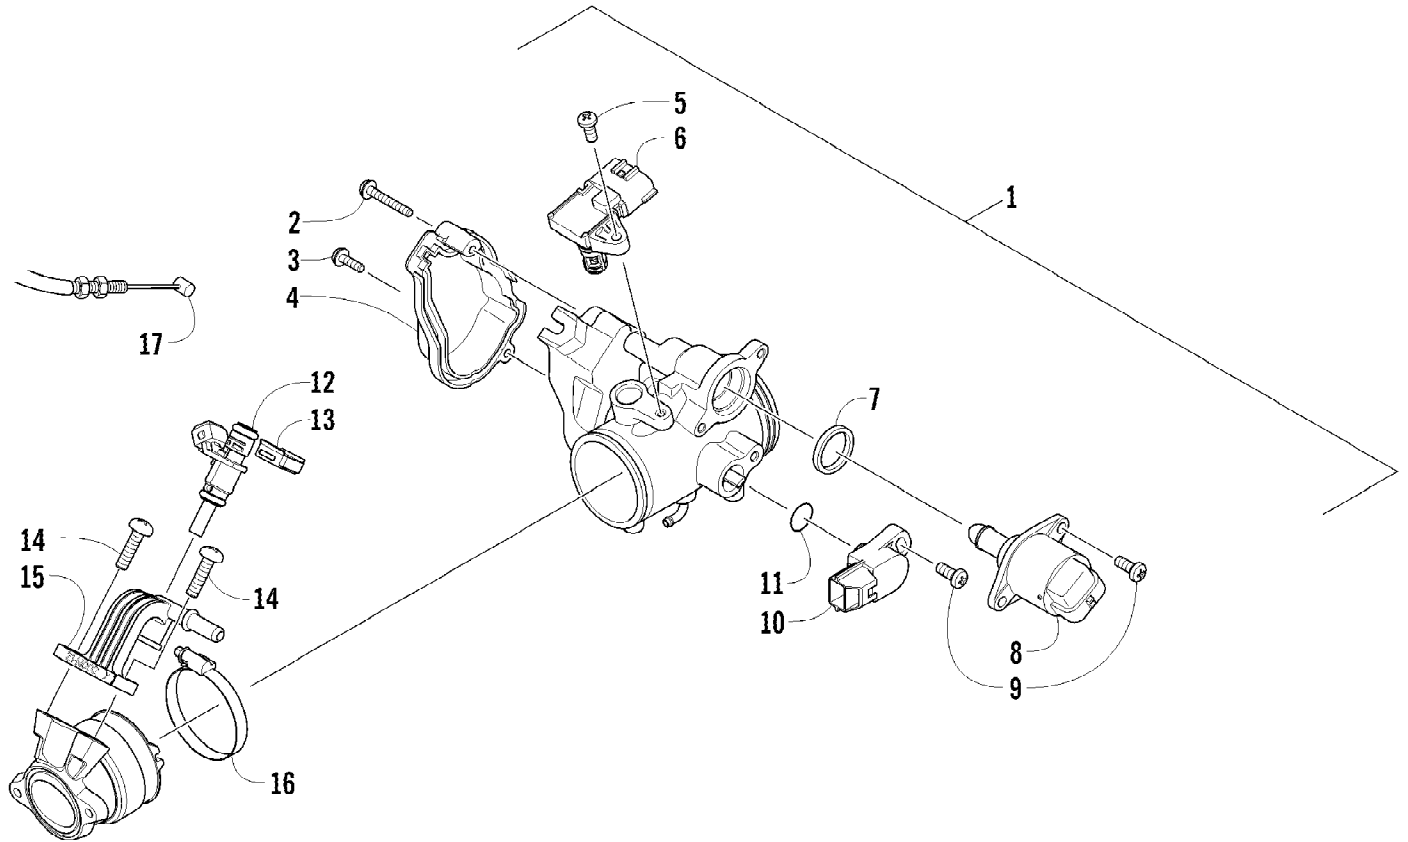

2012 ATV 450 RED (A2012ICK4CUSR)
THROTTLE BODY ASSEMBLY

2012 ATV 450 RED (A2012ICK4CUSR)
THROTTLE BODY ASSEMBLY

Page 69 of 75

Ref #	Part Number	Qty	S/P/F	Description
1	0570-328	1		Throttle Body - Assembly (inc. 2-11)
2	3306-267	1		Screw, Machine
3	3306-266	1		Screw, Machine
4	0824-060	1		Cover
5	0835-007	1		Screw, Machine
6	0824-052	1		Sensor, MAP
7	0832-088	1		Seal
8	0824-054	1		Valve, By-Pass - Idle Air
9	3305-953	3		Screw, Machine
10	0824-053	1		Sensor, Throttle Position (inc. 11)
11	3306-150	1		O-Ring
12	0470-884	1		Injector, Fuel
13	0470-889	1		Clip, Retaining
14	8468-620	2	/P	Screw, Machine
15	0470-885	1		Rail, Fuel
16	0423-019	1		Clamp
17	0487-076	1		Cable, Throttle