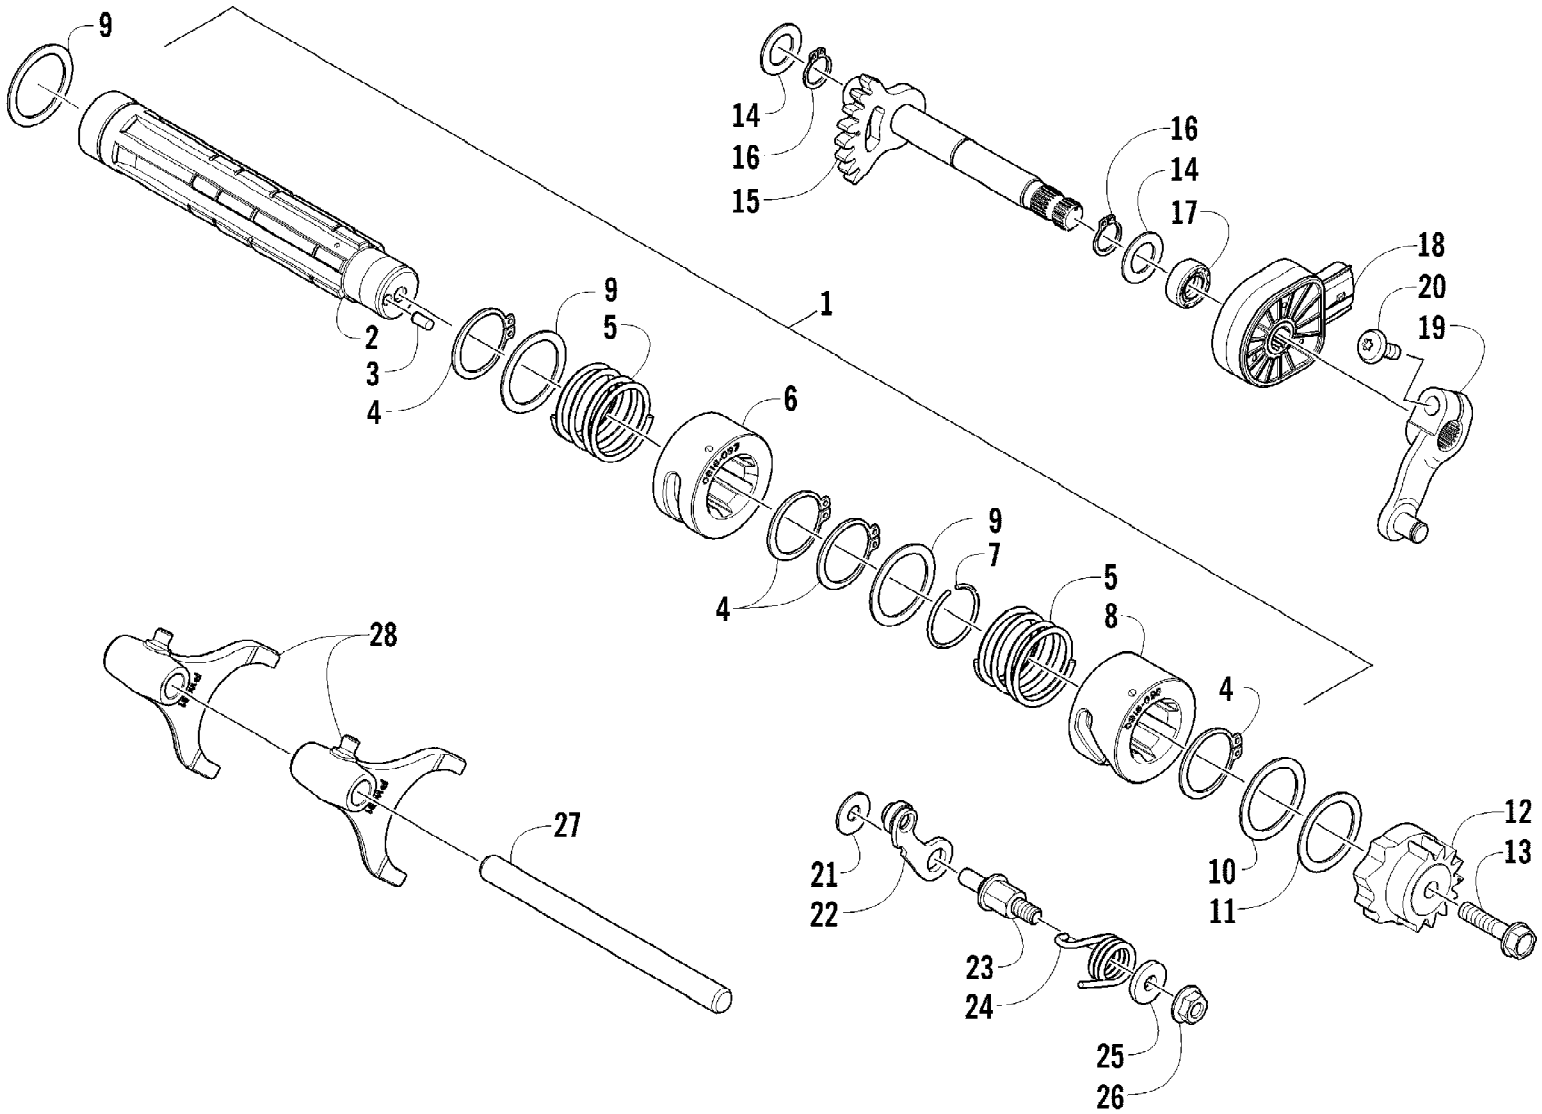

2012 ATV 450 RED (A2012ICK4CUR)
GEAR SHIFTING ASSEMBLY

Page 39 of 75

Ref #	Part Number	Qty	S/P/F	Description
1	0818-126	1	/P	Shaft, Gear Shift - Assembly (inc. 2-8 and two No. 9)
2	0818-125	1	/P	Shaft, Gear Shift
3	3304-439	1		Pin, Dowel
4	3304-147	4	/P	Circlip
5	0818-060	2		Spring
6	0818-117	1		Cam, Reverse
7	0831-016	1		C-Ring
8	0818-116	1		Cam, Gear Shift
9	0828-079	3		Washer
10	0828-081	1		Washer, Thrust
11	0828-080	1		Washer, Thrust
12	0818-061	1		Plate, Gear Shift Cam
13	3304-569	1		Screw, Cap
14	0828-084	2		Washer
15	0818-113	1		Shaft, Sub-Gear Shift (inc. 16)
16	3301-875	2		Circlip
17	0830-179	1		Seal
18	0409-125	1		Switch, Gear Position
19	0818-014	1		Arm, Select
20	8468-620	1	/P	Screw, Machine
21	0828-083	1		Washer
22	0818-084	1		Stopper, Cam
23	0818-062	1		Support, Cam Stopper
24	0818-109	1		Spring
25	0828-082	1		Washer
26	3304-654	1	/P	Nut, Lock
27	0818-021	1		Shaft, Shift Fork
28	0818-088	2		Fork, Shift