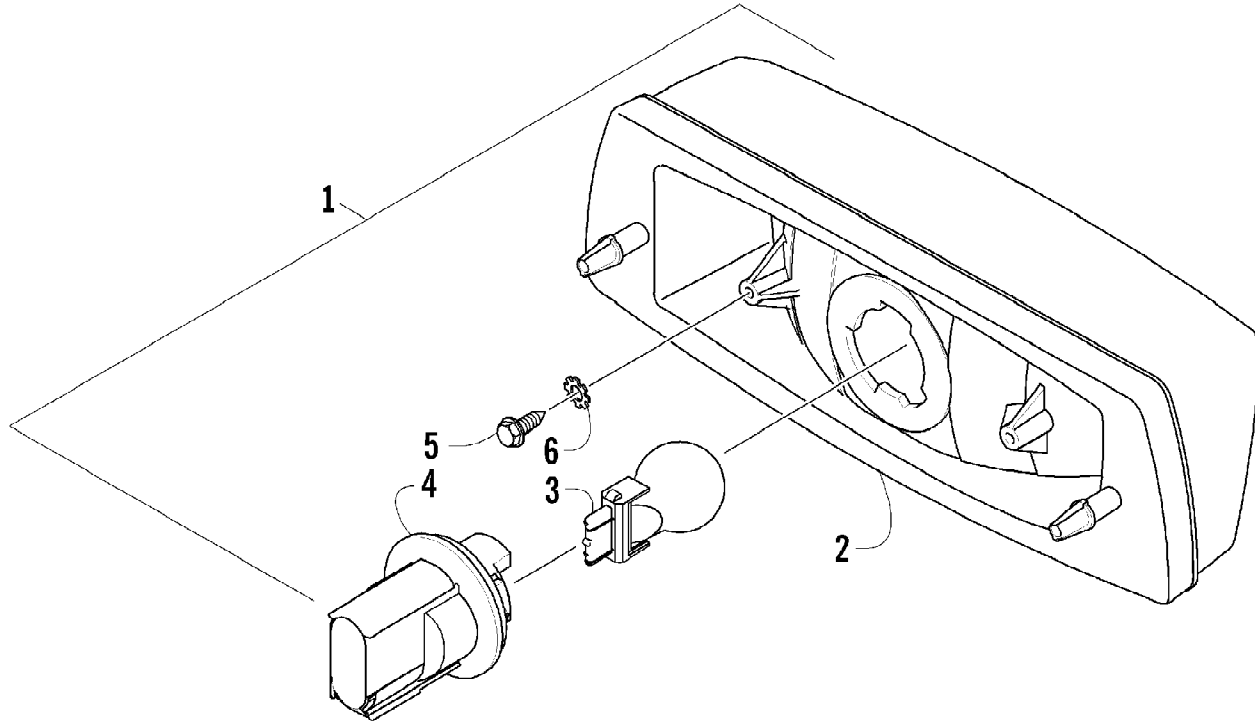

2012 ATV 450 RED (A2012ICK4CUSR)
TAILLIGHT ASSEMBLY

Page 67 of 75

Ref #	Part Number	Qty	S/P/F	Description
1	0509-022	1		Taillight Assembly (inc. 2-4)
2	0509-025	1		Housing, Taillight
3	0409-056	1		Bulb, Taillight
4	0409-057	1		Socket, Taillight
5	0623-301	2	/P	Screw, Self-Tapping
6	8053-212	2	/P	Washer, External Tooth Lock