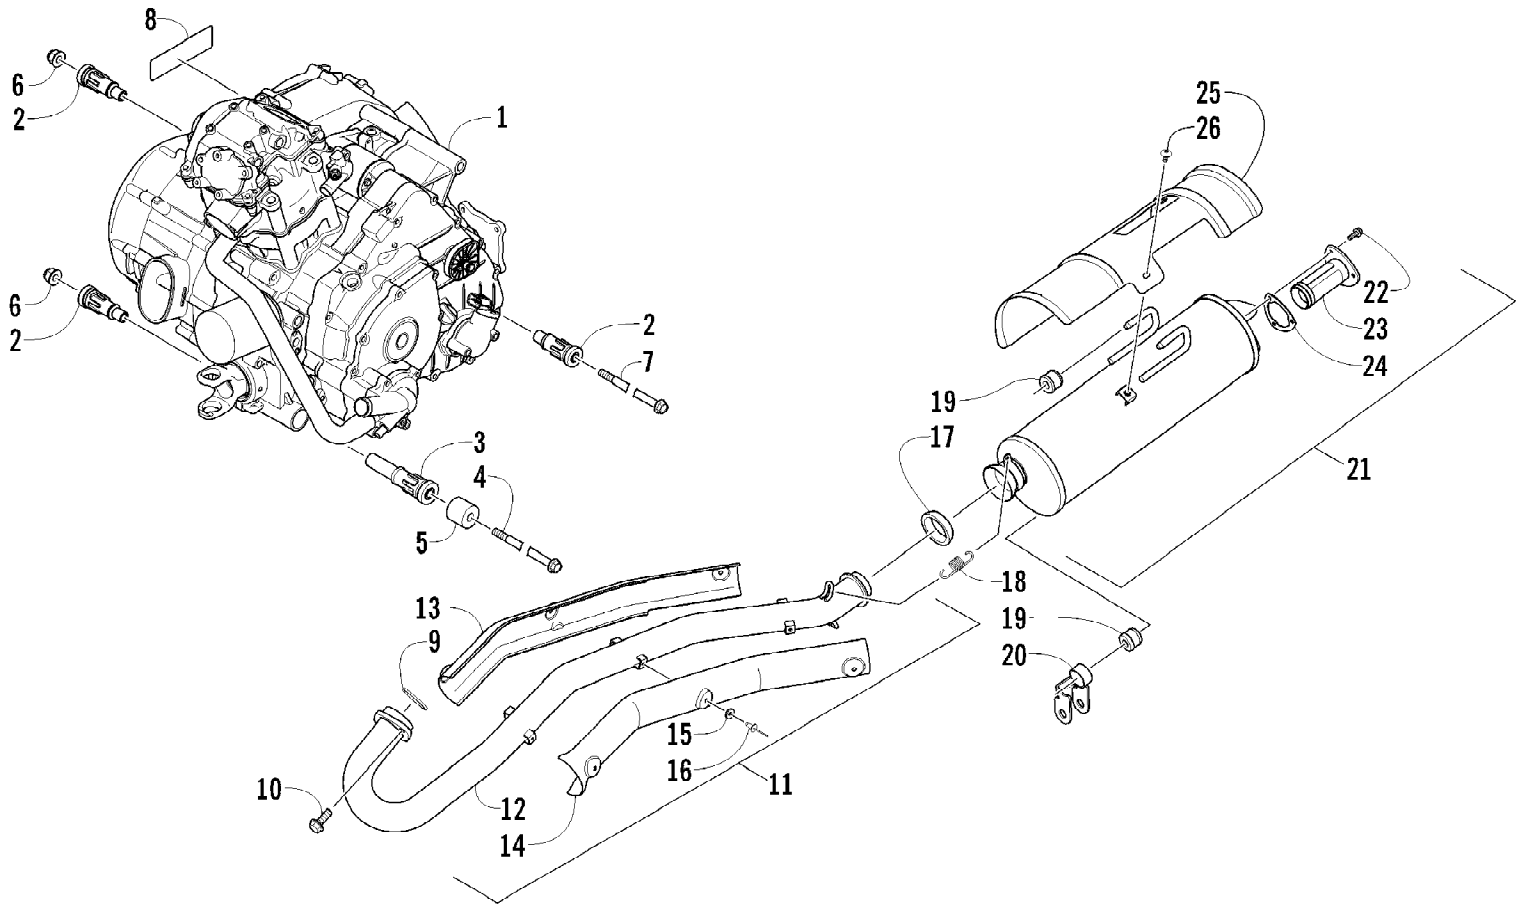

2012 ATV 450 RED (A2012ICK4CUSR)
ENGINE AND EXHAUST

2012 ATV 450 RED (A2012ICK4CUSR)
ENGINE AND EXHAUST

Page 26 of 75

Ref #	Part Number	Qty	S/P/F	Description
1	3313-846	1		Engine (inc. 2-3)
2	0801-188	3		Mount, Rubber - Engine
3	0801-189	1		Mount, Rubber - Engine
4	0423-405	1		Screw, Cap
5	0408-018	1		Spacer
6	8428-002	2		Nut, Lock
7	0423-451	1		Screw, Cap
8	0411-426	1		Decal, Warning - Clutch Cover
9	3313-743	1		Gasket, Exhaust
10	8408-820	2	/P	Screw, Cap
11	0512-508	1		Pipe, Exhaust - Assembly (inc. 12-16)
12	0512-502	1		Pipe, Exhaust
13	0512-516	1		Shield, Exhaust Pipe - Inner
14	0512-515	1		Shield, Exhaust Pipe - Outer
15	8050-217	6	/P	Washer
16	8061-486	6	/P	Rivet
17	0412-375	1	/P	Seal, Exhaust
18	0612-668	2	/P	Spring, Extension
19	0412-577	3	/P	Bushing
20	1506-732	1		Channel, Muffler Support
21	0512-355	1	/P	Muffler - Assembly (inc. 22-24)
22	8408-616	3		Screw, Cap
23	0512-219	1	/P	Arrester, Spark - Assembly
24	0412-313	1		Gasket, Spark Arrester
25	0412-373	1	/P	Cover, Muffler
26	8477-610	3		Screw, Machine