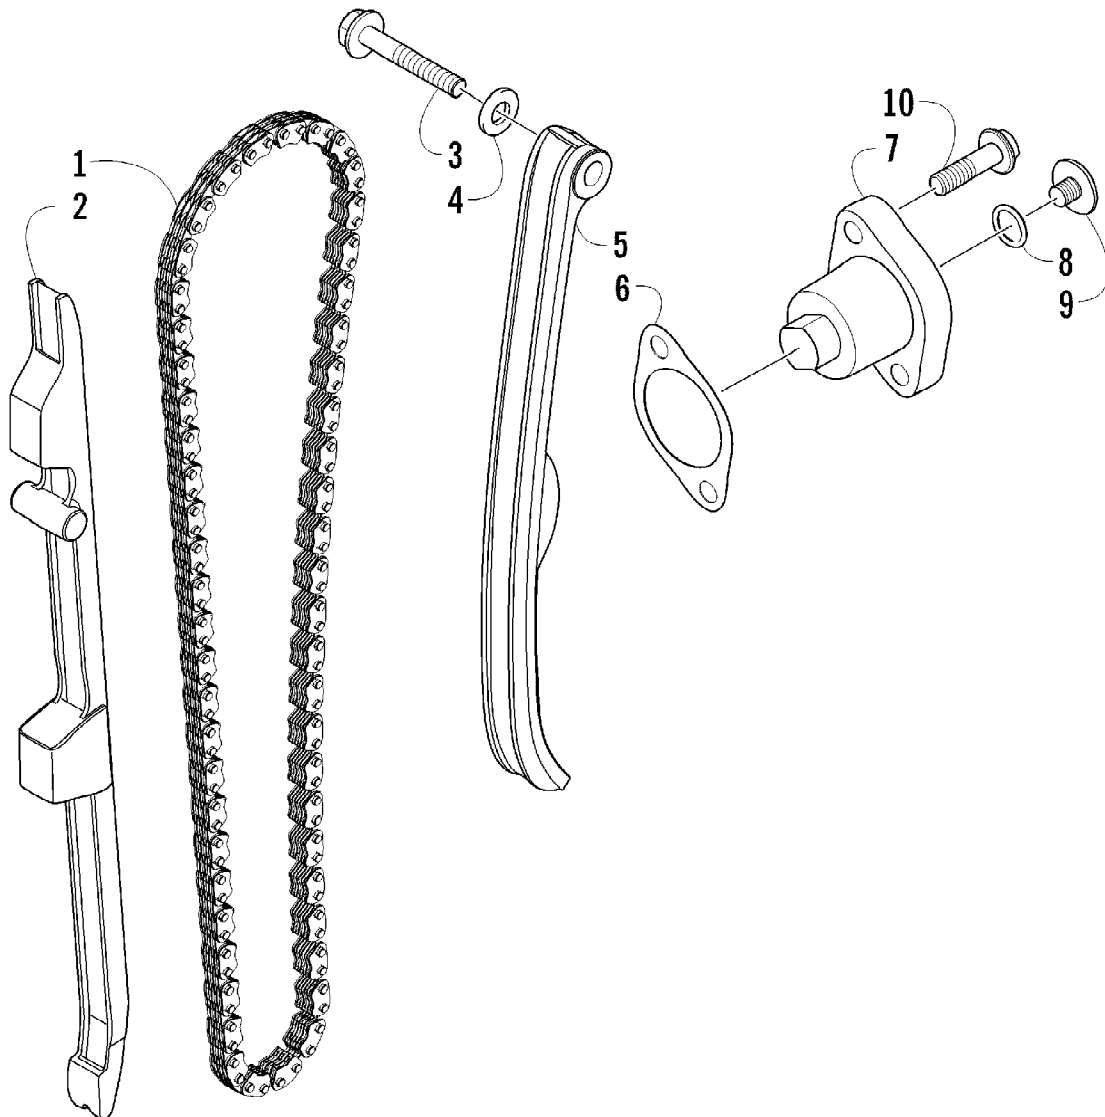

2012 ATV 450 RED (A2012ICK4CUSR)  
CAM CHAIN ASSEMBLY

Page 6 of 75

Ref #	Part Number	Qty	S/P/F	Description
1	0810-005	1		Chain, Cam
2	0810-068	1		Guide, Chain
3	0826-133	1		Pivot, Tensioner
4	0830-150	1		Washer
5	0810-007	1		Tensioner, Chain
6	3303-035	1		Gasket
7	3303-677	1		Adjuster, Tensioner - Assembly
8	3304-100	1	/P	O-Ring
9	3304-006	1		Screw, Adjuster
10	3303-360	2		Screw, Cap

2012 ATV 450 RED (A2012ICK4CUSR)  
CLUTCH AND DRIVE BELT ASSEMBLY

Ref #	Part Number	Qty	S/P/F	Description
1	0823-328	1		Shoe, Clutch - Assembly
2	0823-198	1		Clutch, One-Way
3	0827-050	1		Nut
4	0823-338	1		Housing, Clutch
5	0470-531	1		O-Ring
6	0823-058	1		Spacer
7	0823-313	1		Face, Fixed Drive
8	0823-228	1		Belt, Drive
9	0823-324	1		Face, Movable Drive
10	0823-206	1		Spacer, Movable Drive Face
11	0823-213	1		Plate, Movable Drive Face
12	0823-214	4		Damper, Movable Drive Face
13	0823-351	8		Roller, Movable Drive Face
14	3323-165	1	/P	Nut
15	0823-350	1		Clutch, Driven - Assembly
16	0827-058	1		Nut