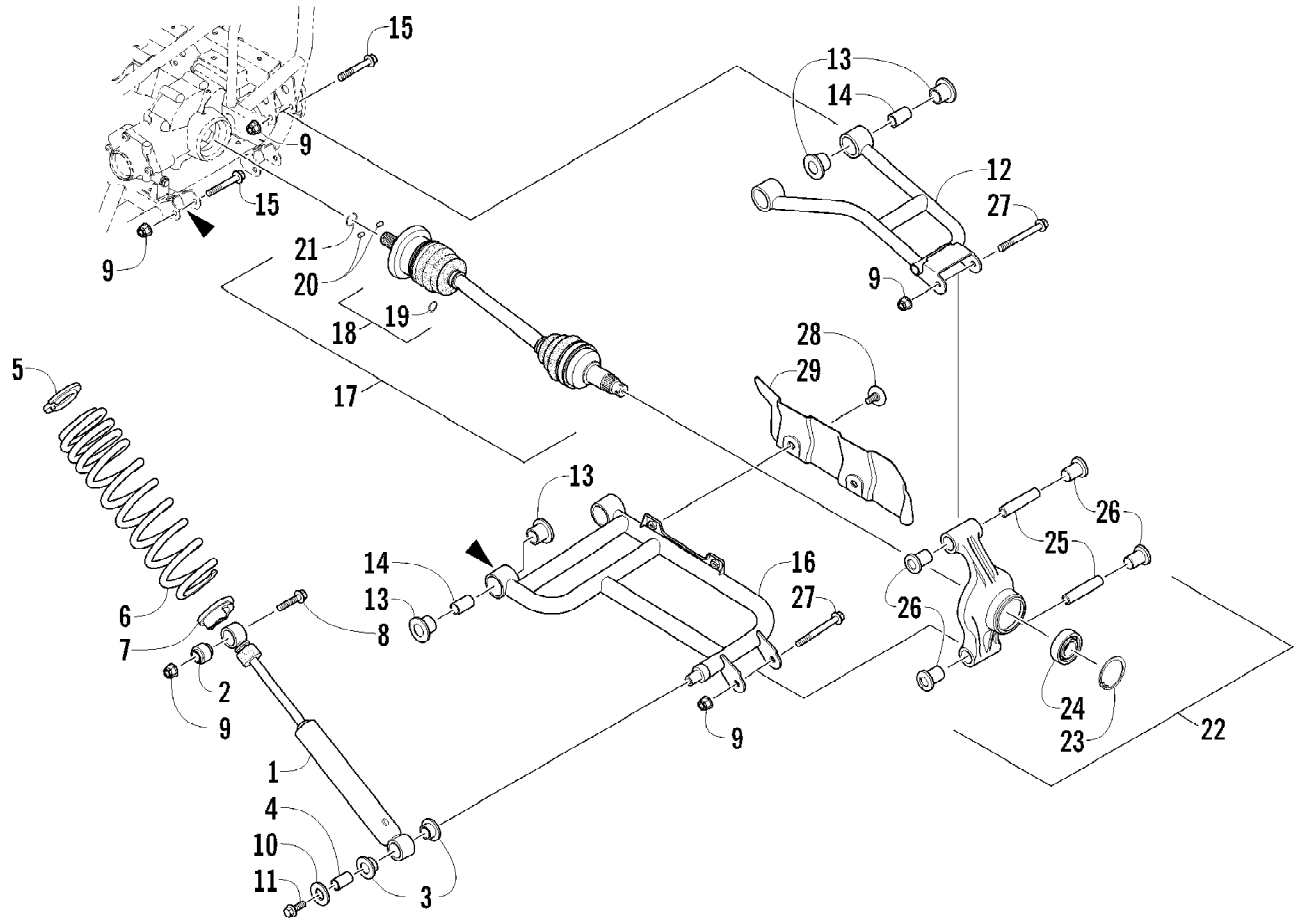

2012 ATV 450 RED (A2012ICK4CUSR)
REAR SUSPENSION ASSEMBLY

2012 ATV 450 RED (A2012ICK4CUSR)
REAR SUSPENSION ASSEMBLY

Page 55 of 75

Ref #	Part Number	Qty	S/P/F	Description
1	0404-158	2		Shock Absorber (inc. 2-4)
2	0403-182	2		Bushing
3	0603-955	4		Bushing
4	1603-219	2	S	Sleeve
5	1603-889	2	/P	Retainer, Spring
6	0504-659	2		Spring, Suspension
7	0404-057	2		Cam, Spring Adjuster
8	8409-040	1		Screw, Cap - Right
8	8409-050	1		Screw, Cap - Left
9	0423-744	14		Nut, Lock
10	0423-087	2		Washer
11	8408-820	2	/P	Screw, Cap
12	0504-582	1		A-Arm, Rear - Upper Right (inc. 13-14)
12	0504-583	1	/P	A-Arm, Rear - Upper Left (inc. 13-14)
13	0403-208	16	/P	Bushing
14	0403-214	8	/P	Axle
15	8409-075	8		Screw, Cap
16	0504-572	1		A-Arm, Rear - Lower Right (inc. 13-14)
16	0504-573	1		A-Arm, Rear - Lower Left (inc. 13-14)
17	1502-798	2	S	Axle, Drive (inc. 18-21)
18	1436-419	2		Repair Kit, Boot (inc. 19)
19	1441-988	2		Clip, Retaining
20	1402-884	4		Pin, Detent
21	1402-890	2		Clip, Retaining
22	0504-548	1	/P	Knuckle, Right - Assembly (inc. 23-26)
22	0504-549	1	/P	Knuckle, Left - Assembly (inc. 23-26)
23	0423-423	2		Ring, Retaining
24	1402-809	2	/P	Bearing
25	0403-213	4	/P	Axle
26	0403-206	8	/P	Bushing
27	8409-000	4		Screw, Cap
28	0423-545	4	/P	Screw, Shoulder
29	1406-068	1		Guard, Boot - Rear - Right
29	1406-069	1		Guard, Boot - Rear - Left