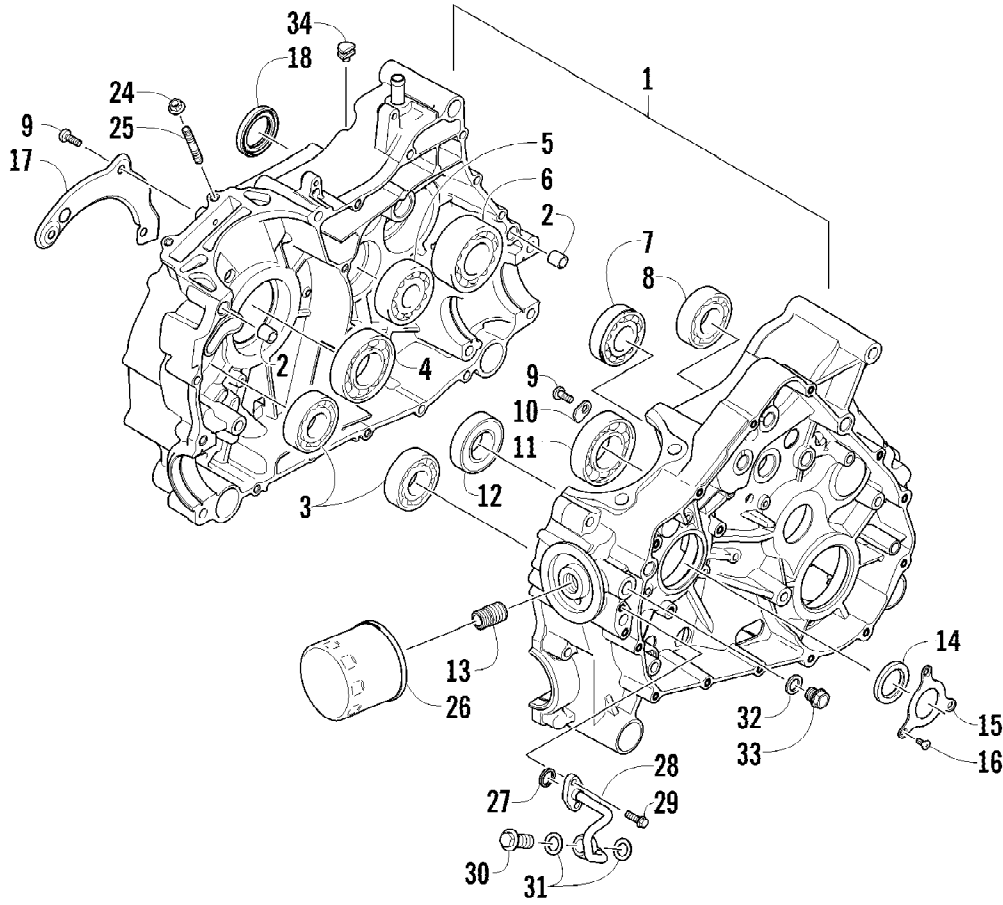

2012 ATV 450 GREEN (A2012ICK4CUSG)
CRANKCASE ASSEMBLY

2012 ATV 450 GREEN (A2012ICK4CUSG)
CRANKCASE ASSEMBLY

Page 16 of 75

Ref #	Part Number	Qty	S/P/F	Description
1	0801-191	1		Crankcase - Assembly (inc. 2-21)
2	0829-050	2		Pin, Dowel
3	3313-745	2		Bearing
4	0832-087	1		Bearing
5	3304-198	1		Bearing
6	0832-074	1		Bearing
7	3304-195	1		Bearing
8	3304-699	1	/P	Bearing
9	0826-144	6		Screw, Machine
10	0822-104	2		Retainer, Bearing
11	0832-019	1		Bearing
12	0832-020	1		Bearing
13	0812-066	1		Union, Oil Filter
14	0830-058	1		Seal
15	0805-018	1		Retainer
16	0826-145	3		Screw, Machine
17	0801-018	1		Plate, Oil Guide - Right
18	0830-066	1		Seal
19	3303-372	1		Screw, Cap
20	0826-126	4		Screw, Cap
21	0826-064	3		Screw, Cap
22	3303-387	10		Screw, Cap
23	0826-065	3		Screw, Cap
24	3304-654	2	/P	Nut, Lock
25	3313-721	2		Bolt, Stud
26	0812-029	1	S	Filter, Oil
27	0830-172	1		O-Ring
28	0812-086	1		Oilline
29	3303-617	2	/P	Screw, Cap
30	0812-084	1		Bolt, Banjo-Fitting
31	0812-085	2		Washer
32	0830-143	1	/P	Gasket
33	0835-004	1		Plug, Oil Pressure
34	3313-744	1		Grommet