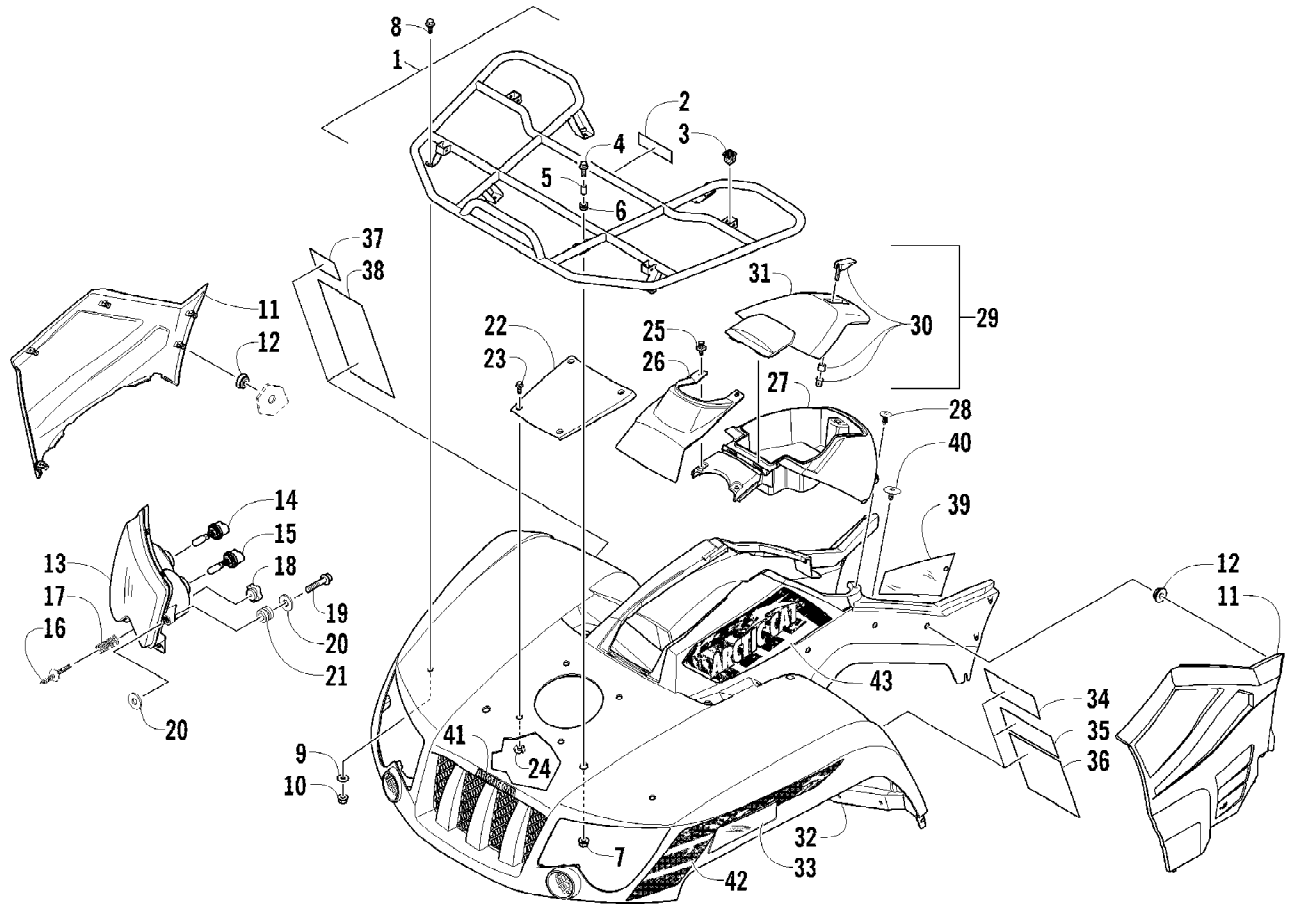

2012 ATV 450 GREEN (A2012ICK4CUSG)
FRONT RACK, BODY PANEL, AND HEADLIGHT ASSEMBLIES

FRONT RACK, BODY PANEL, AND HEADLIGHT ASSEMBLIES

Ref #	Part Number	Qty	S/P/F	Description
1	2506-107	1		Rack, Front - Assembly (inc. 2-3)
2	0411-576	1		Decal, Warning - Load
3	0441-592	4	/P	Bushing
4	8410-830	4		Screw, Cap
5	0423-669	4		Spacer
6	0423-465	4		Grommet
7	8432-802	4		Nut, Lock
8	0423-654	2		Screw, Shoulder
9	8050-222	2	/P	Washer
10	0423-540	2		Nut, Lock
11	2406-302	1		Panel, Side - Lower - Right
11	2416-133	1		Panel, Side - Lower - Left
12	0423-678	8		Grommet
13	0609-852	1	/P	Headlight Assembly - Right (inc. 14-15)
13	0609-853	1	/P	Headlight Assembly - Left (inc. 14-15)
14	0409-073	2		Bulb, Headlight
15	0409-045	2		Bulb, Headlight
16	0423-514	2		Stud, Adjuster - Headlight
17	0423-522	2		Spring, Adjuster
18	0423-513	2		Knob, Adjuster
19	0623-785	4		Screw, Self-Tapping
20	8050-217	8	/P	Washer
21	0423-447	4		Grommet
22	2416-170	1		Cover, Access
23	8410-616	4		Screw, Cap
24	0423-997	4		T-Nut
25	0623-362	2		Rivet, Reinstallable
26	1406-972	1		Cover, Steering Post
27	2416-240	1		Box, Storage
28	0623-544	2		Clip, Retaining
29	2506-235	1		Lid, Storage Box w/Latch (inc. 30-31)
30	1406-599	1		Latch, Storage Box
31	1406-862	1		Lid, Storage Box
32	4506-393	1	/P	Panel, Fender - Assembly (inc. 33-39)
33	1411-078	1		Decal, Reflector - Right
33	1411-079	1		Decal, Reflector - Left
34	1411-574	1		Decal, Warning - Off-Road Only
35	1411-804	1	/P	Decal, Warning - Age
36	1411-932	1	/P	Decal, Warning - General
37	0411-835	1		Decal, Warning - Turn/Hill
38	1411-250	1		Decal, Warning - Reverse/Pre-Ride
39	0412-394	1	/P	Foil, Protective
40	0423-101	2		Screw, Shoulder
41	1411-725	1		Decal, "Arctic Cat"
42	2411-644	1		Decal, Side - Front Right
42	2411-645	1		Decal, Side - Front Left
43	2411-646	1		Decal, Side - Upper Right
43	2411-647	1		Decal, Side - Upper Left