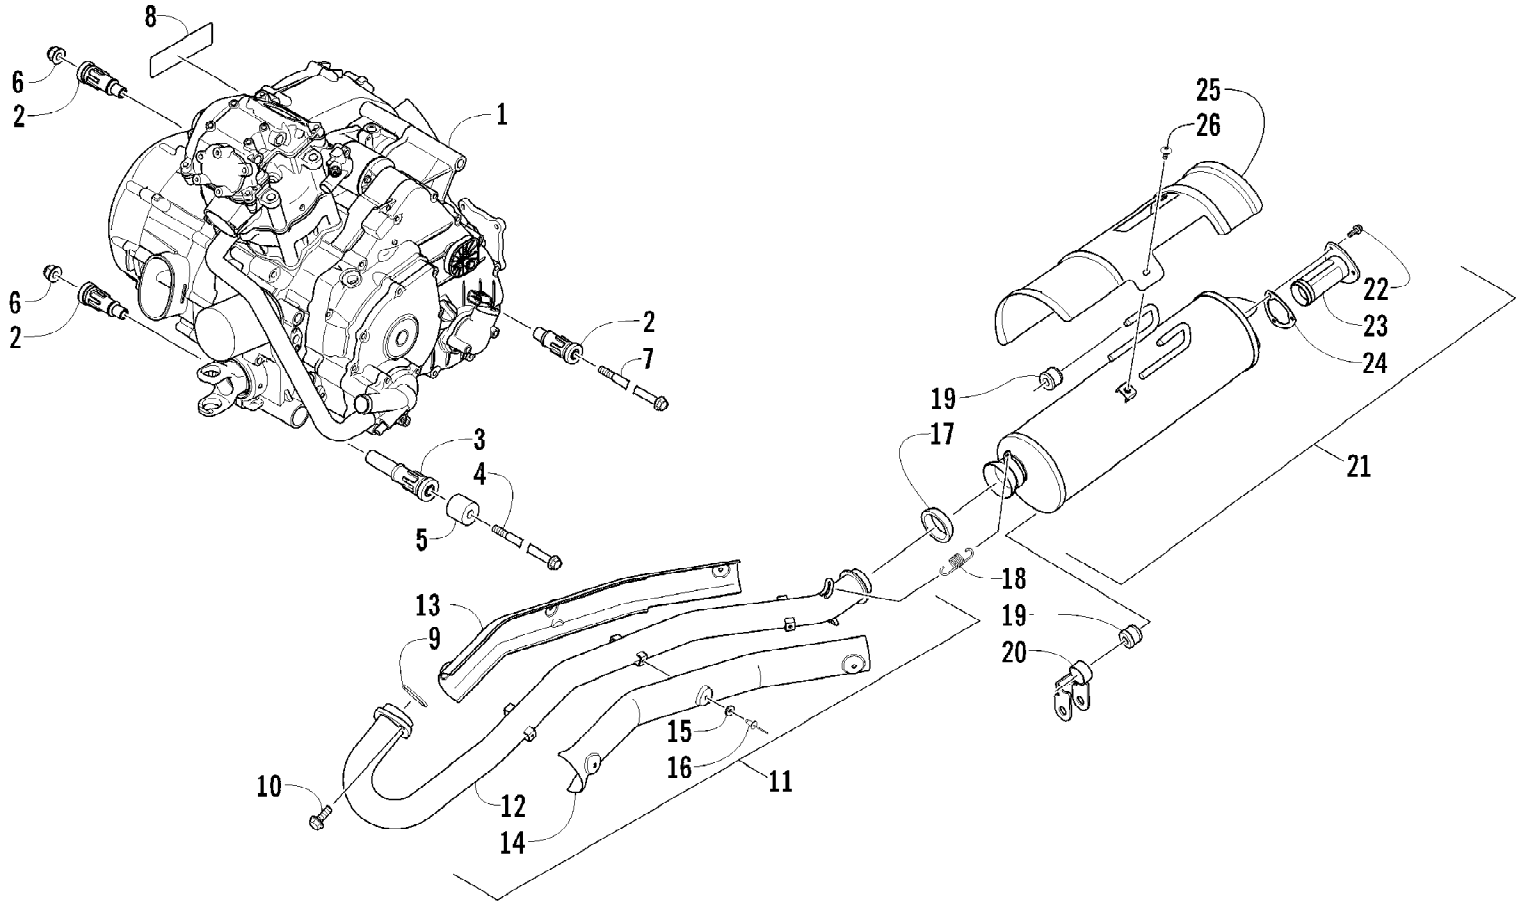

2012 ATV 450 GREEN (A2012ICK4CUSG)
ENGINE AND EXHAUST

2012 ATV 450 GREEN (A2012ICK4CUSG)
ENGINE AND EXHAUST

Page 26 of 75

Ref #	Part Number	Qty	S/P/F	Description
1	3313-846	1		Engine (inc. 2-3)
2	0801-188	3		Mount, Rubber - Engine
3	0801-189	1		Mount, Rubber - Engine
4	0423-405	1		Screw, Cap
5	0408-018	1		Spacer
6	8428-002	2		Nut, Lock
7	0423-451	1		Screw, Cap
8	0411-426	1		Decal, Warning - Clutch Cover
9	3313-743	1		Gasket, Exhaust
10	8408-820	2	/P	Screw, Cap
11	0512-508	1		Pipe, Exhaust - Assembly (inc. 12-16)
12	0512-502	1		Pipe, Exhaust
13	0512-516	1		Shield, Exhaust Pipe - Inner
14	0512-515	1		Shield, Exhaust Pipe - Outer
15	8050-217	6	/P	Washer
16	8061-486	6	/P	Rivet
17	0412-375	1	/P	Seal, Exhaust
18	0612-668	2	/P	Spring, Extension
19	0412-577	3	/P	Bushing
20	1506-732	1		Channel, Muffler Support
21	0512-355	1	/P	Muffler - Assembly (inc. 22-24)
22	8408-616	3		Screw, Cap
23	0512-219	1	/P	Arrester, Spark - Assembly
24	0412-313	1		Gasket, Spark Arrester
25	0412-373	1	/P	Cover, Muffler
26	8477-610	3		Screw, Machine