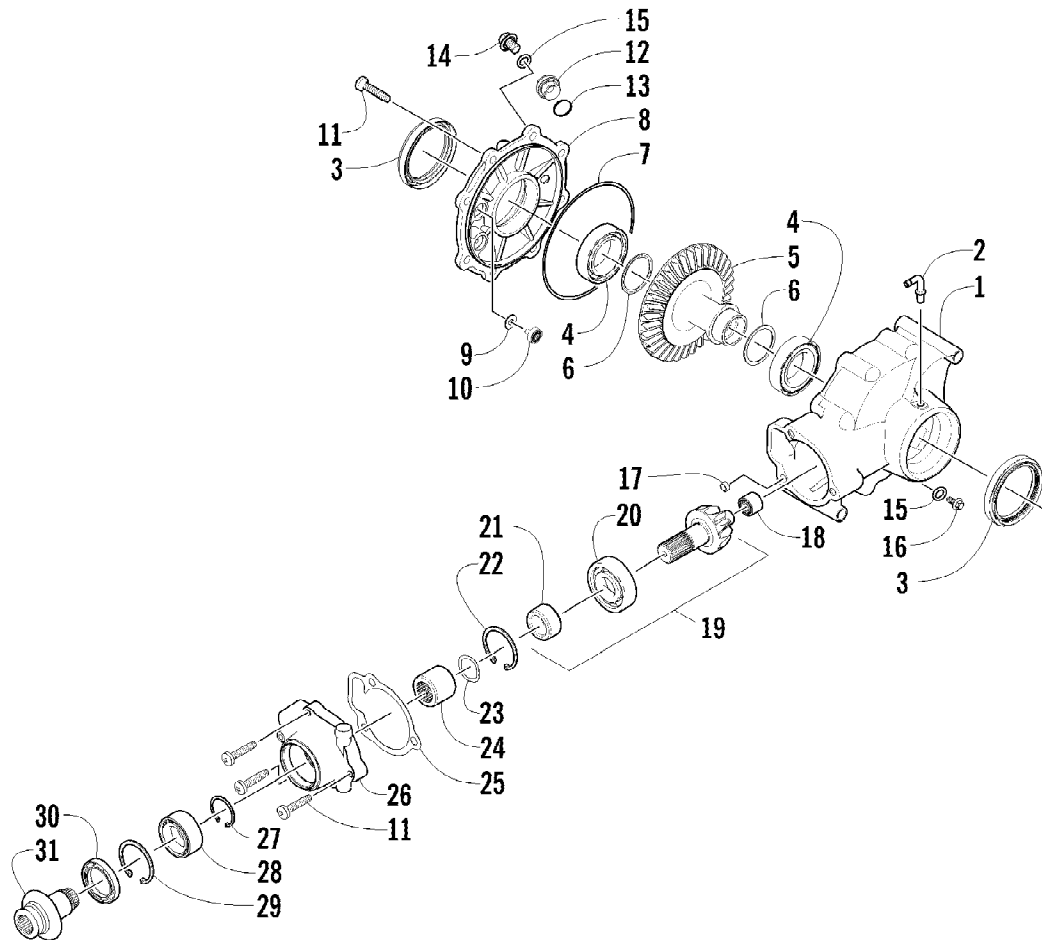

2012 ATV 450 GREEN (A2012ICK4CUSG)
REAR DRIVE GEARCASE ASSEMBLY

Ref #	Part Number	Qty	S/P/F	Description
	1502-876	1		Complete Rear Drive Gearcase Assembly
1	1502-896	1		Housing, Gearcase
2	1402-442	1		Fitting, Elbow
3	1402-950	2	/P	Seal
4	0402-393	2		Bearing
5	1402-033	1		Gear, Ring - 34T
6	0402-405	AR		Shim, 41 x 49 x 1.3 mm
6	0402-406	AR		Shim, 41 x 49 x 1.4 mm
6	0402-407	AR		Shim, 41 x 49 x 1.5 mm
6	0402-408	AR		Shim, 41 x 49 x 1.6 mm
6	0402-409	AR		Shim, 41 x 49 x 1.7 mm
7	0423-149	1		O-Ring
8	1502-897	1		Cover, Gearcase
9	0402-429	AR		Shim, 6.3 x 18 x 1.3 mm
9	0402-430	AR		Shim, 6.3 x 18 x 1.4 mm
9	0402-431	AR		Shim, 6.3 x 18 x 1.5 mm
9	0402-432	AR		Shim, 6.3 x 18 x 1.6 mm
9	0402-433	AR		Shim, 6.3 x 18 x 1.7 mm
10	0402-326	1		Button, Thrust
11	0423-118	11		Screw, Self-Tapping
12	0402-333	1	/P	Plug, Magnetic (inc. 13)
13	0423-154	1		O-Ring
14	1402-211	1		Plug, Oil Level (inc. one No. 15)
15	0423-153	2		O-Ring
16	1402-210	1	/P	Plug, Fill (inc. one No. 15)
17	0402-411	1		Pin, Dowel
18	0402-328	1		Bearing
19	1502-851	1		Gear, Pinion - Assembly - 11T (inc. 20-21)
20	0402-327	1		Bearing
21	1402-977	1		Collar, Retaining
22	1423-067	1		Ring, Retaining
23	0402-982	1		Washer, Wave
24	0402-981	1		Collar, Shaft
25	0402-947	1		Gasket, Flange
26	0502-529	1		Housing, Pinion
27	0423-417	1		Ring, Retaining
28	1402-043	1		Bearing
29	0423-423	1		Ring, Retaining
30	1402-011	1		Seal
31	1502-085	1	/P	Shaft, Input