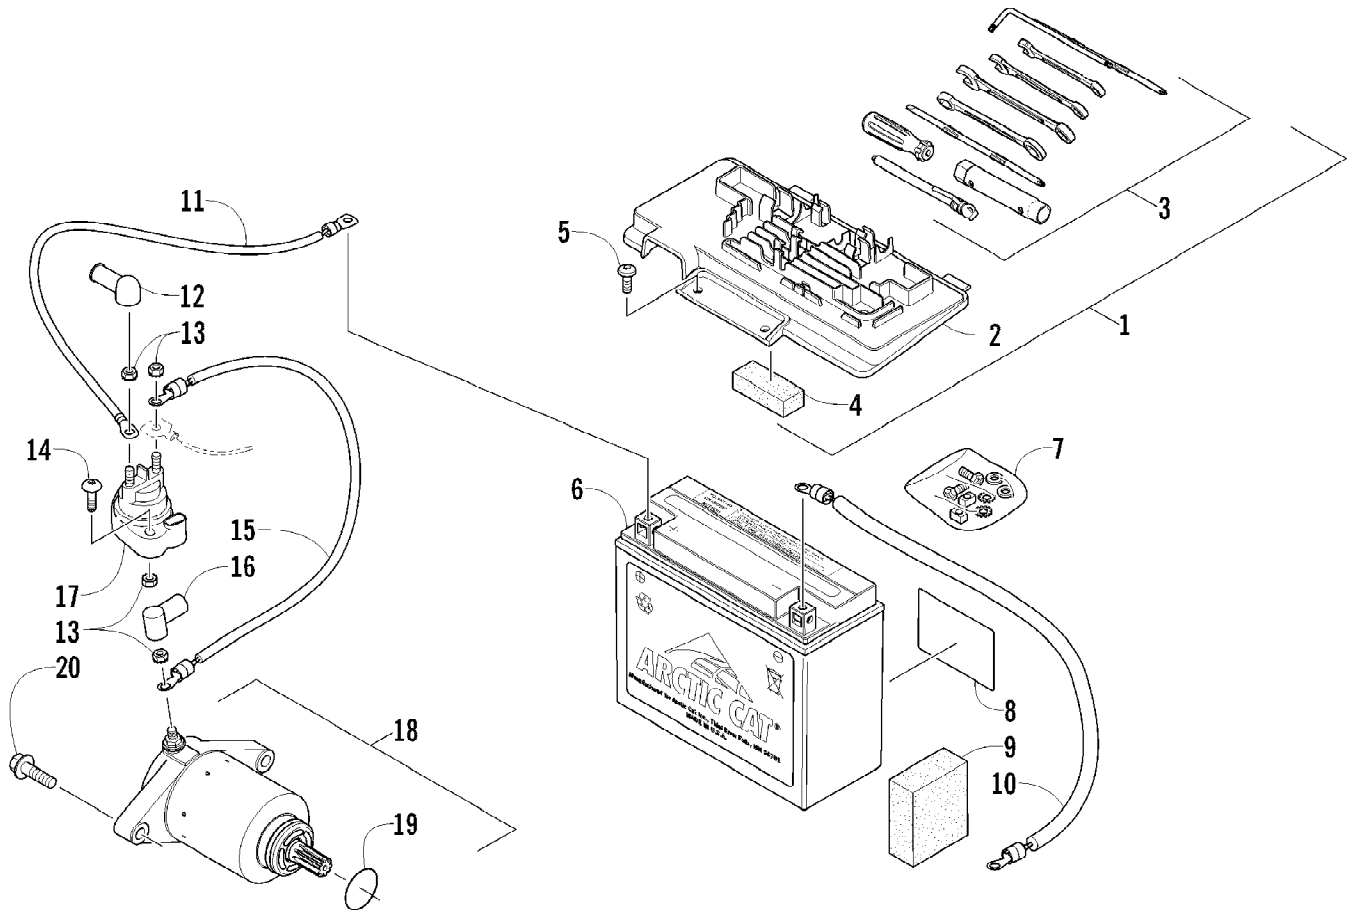

2012 ATV 450 GREEN (A2012ICK4CUSG)
BATTERY AND STARTER ASSEMBLY

Page 4 of 75

Ref #	Part Number	Qty	S/P/F	Description
1	5991-655	1	/P	Battery Cover/Tool Tray Assembly (inc. 2-4)
2	2406-815	1	/P	Cover, Battery
3	0444-122	1	S/P	Kit, Tool
4	0417-016	1		Pad, Battery
5	8476-620	2		Screw, Machine
6	0645-480	1		Battery Assembly (inc. 7-8)
7	0445-082	1		Kit, Hardware
8	0645-430	1		Decal, Warning
9	0417-012	1		Foam, Battery
10	0445-070	1		Cable, Battery/Ground
11	0445-062	1		Cable, Battery/Solenoid
12	0645-327	1		Boot, Terminal
13	0623-038	5		Nut w/Washer
14	8476-625	2		Screw, Machine
15	0445-064	1		Cable, Solenoid/Starter (inc. 16)
16	0645-019	1		Boot, Terminal
17	0445-058	1	/P	Solenoid
18	3305-954	1		Motor, Starter - Assembly (inc. 19)
19	3304-104	1		O-Ring
20	3305-946	2		Screw, Cap