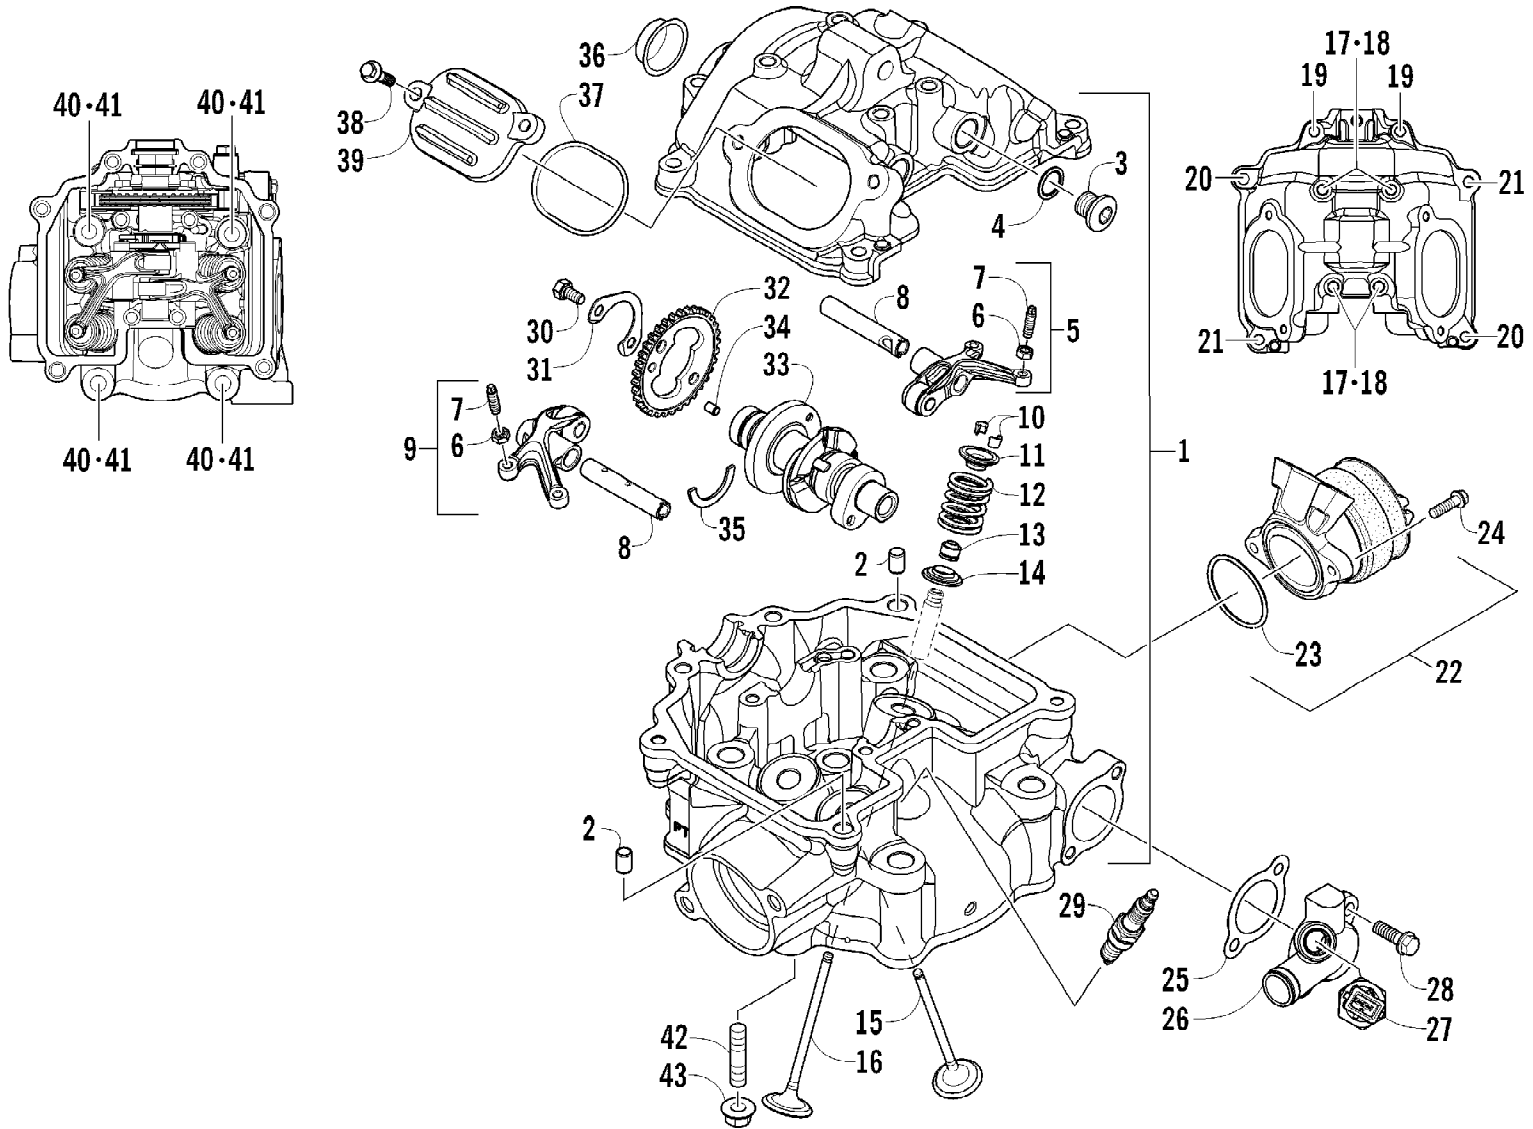

2012 ATV 450 GREEN (A2012ICK4CUSG)
CYLINDER HEAD AND CAMSHAFT/VALVE ASSEMBLY

2012 ATV 450 GREEN (A2012ICK4CUSG)
CYLINDER HEAD AND CAMSHAFT/VALVE ASSEMBLY

Ref #	Part Number	Qty	S/P/F	Description
1	0808-205	1		Head, Cylinder (inc. 2-17)
2	3303-341	2		Pin, Dowel
3	0831-053	2		Plug, Shaft
4	0830-143	2	/P	Gasket
5	0809-254	1		Arm, Valve Rocker - Intake (inc. 6-7)
6	3304-026	4	/P	Nut
7	3304-007	4	/P	Screw, Adjuster
8	0809-256	2		Shaft, Rocker Arm
9	0809-252	1		Arm, Valve Rocker - Exhaust (inc. 6-7)
10	3303-044	8		Cotter, Valve
11	0809-142	4		Retainer, Spring
12	0809-257	4		Spring, Valve
13	0809-190	4		Seal, Oil
14	0809-141	4		Seat, Spring
15	0809-266	2		Valve, Exhaust
16	0809-263	2		Valve, Intake
17	3304-904	4		Screw, Cap
18	0830-155	4	/P	Gasket
19	3304-918	2		Screw, Cap
20	0826-136	2		Screw, Cap
21	3303-384	2	/P	Screw, Cap
22	0570-304	1		Manifold, Intake (inc. 23)
23	0830-202	1		O-Ring
24	3304-189	2	/P	Screw, Cap
25	0830-200	1		Gasket
26	0806-121	1		Fitting, Coolant - Assembly
27	0808-196	1		Sensor, Engine Coolant Temperature
28	3303-617	2	/P	Screw, Cap
29	0217-708	1	F	Spark Plug
30	0826-154	2		Screw, Cap
31	0828-086	1		Plate, Retainer
32	0809-259	1		Sprocket
33	3306-247	1		Camshaft (inc. 34)
34	0829-036	1		Pin, Alignment
35	0809-165	1		C-Ring
36	0808-112	1		Plug, Head
37	0830-139	2		O-Ring
38	3303-383	4	/P	Screw, Cap
39	0808-111	2		Cap, Inspection
40	0826-062	4		Screw, Cap
41	0828-044	4		Washer
42	0827-064	2		Bolt, Stud
43	3303-332	2		Nut