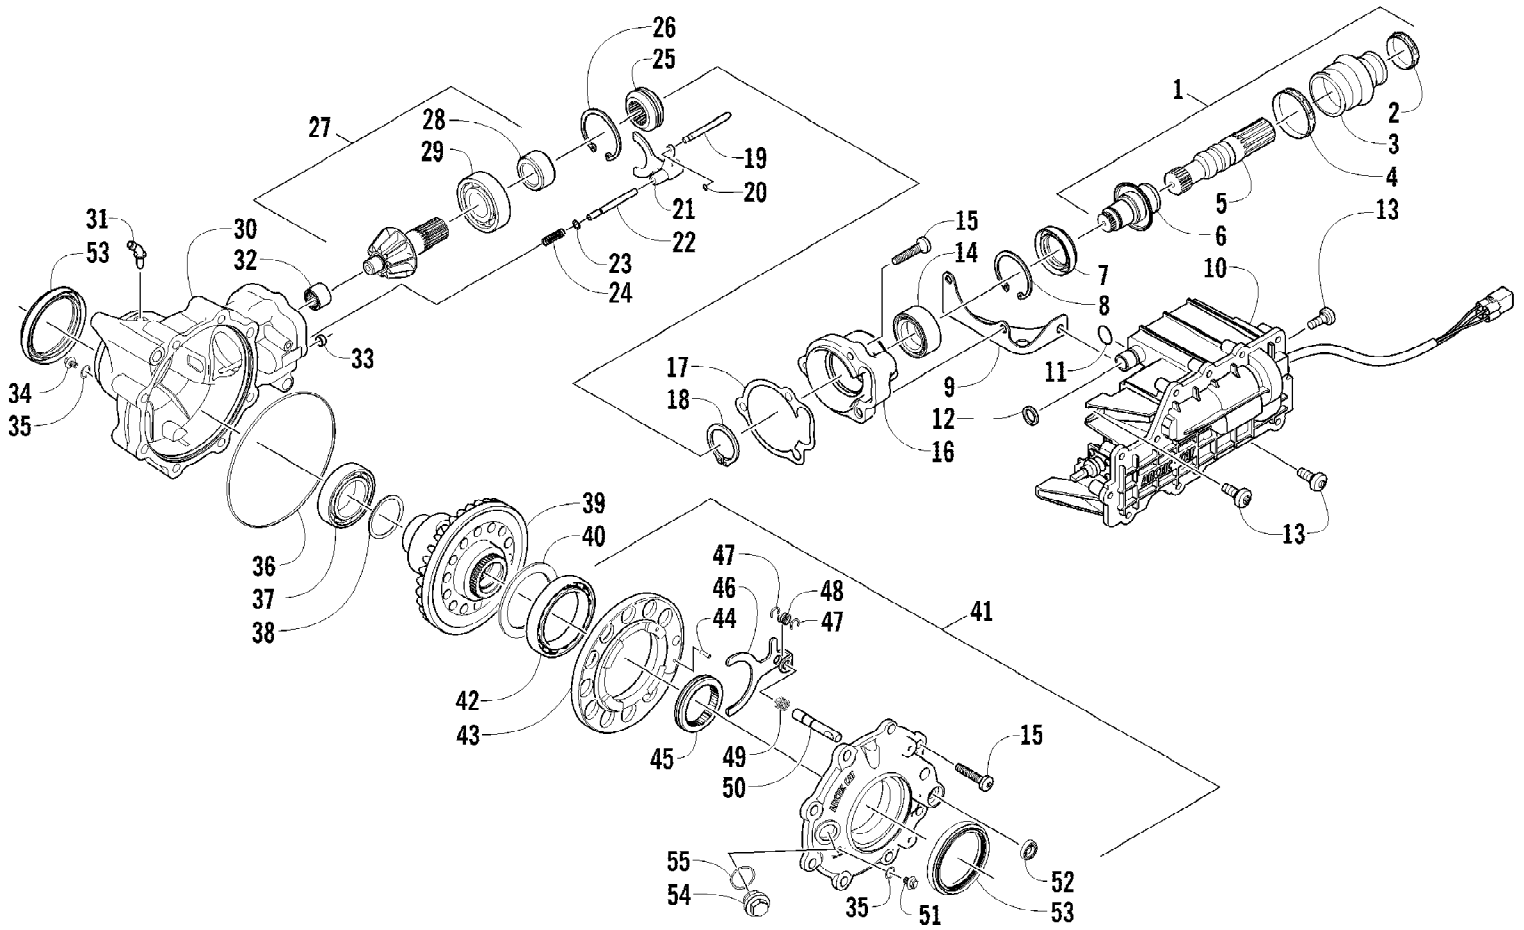

2012 ATV 450 GREEN (A2012ICK4CUSG)
FRONT DRIVE GEARCASE ASSEMBLY

Ref #	Part Number	Qty	S/P/F	Description
	1502-875	1		Complete Front Drive Gearcase Assembly
1	1502-084	1		Shaft, Propeller - Assembly (inc. 2-6)
2	0423-411	1		Clamp
3	0402-985	1	/P	Boot, Propeller Shaft
4	0423-393	1		Clamp
5	1402-046	1		Shaft, Output
6	1502-085	1	/P	Shaft, Input
7	1402-011	1		Seal
8	0423-423	1		Ring, Retaining
9	1502-237	1		Bracket, Actuator
10	1502-909	1	/P	Actuator (inc. 11)
11	1402-981	1		O-Ring
12	0423-892	1	/P	O-Ring
13	0423-396	3		Screw, Self-Tapping
14	1402-043	1		Bearing
15	0423-118	11		Screw, Self-Tapping
16	0502-528	1	/P	Housing, Pinion
17	0402-947	1		Gasket, Flange
18	0423-417	1		Ring, Retaining
19	0402-997	1		Shaft, Selector
20	0423-402	1		Ring, Retaining
21	0402-998	1		Fork, Selector
22	0402-417	1		Shaft, Shuttle
23	0423-147	1		O-Ring
24	0402-999	1		Spring, Return
25	0402-413	1		Coupler, Drive
26	1423-067	1		Ring, Retaining
27	1502-851	1		Gear, Pinion - Assembly - 11T (inc. 28-29)
28	1402-977	1		Collar, Retaining
29	0402-327	1		Bearing
30	1502-856	1		Housing, Gearcase
31	1402-980	1		Fitting, Elbow
32	0402-328	1		Bearing
33	0402-411	1		Pin, Dowel
34	1402-210	1	/P	Plug, Magnetic (inc. one No. 35)
35	0423-153	2		O-Ring
36	0423-149	1		O-Ring
37	0402-393	1		Bearing
38	0402-405	AR		Shim, 41 x 49 x 1.3 mm
38	0402-406	AR		Shim, 41 x 49 x 1.4 mm
38	0402-407	AR		Shim, 41 x 49 x 1.5 mm
38	0402-408	AR		Shim, 41 x 49 x 1.6 mm
38	0402-409	AR		Shim, 41 x 49 x 1.7 mm
39	1502-859	1		Gear, Ring - 34T
40	1402-074	AR		Shim, 61 x 69 x 1.3 mm
40	1402-075	AR		Shim, 61 x 69 x 1.4 mm
40	1402-076	AR		Shim, 61 x 69 x 1.5 mm
40	1402-077	AR		Shim, 61 x 69 x 1.6 mm
40	1402-078	AR		Shim, 61 x 69 x 1.7 mm
41	1502-895	1		Cover, Gearcase (inc. one No. 35, 42-52, and one No. 53)
42	1402-053	1		Bearing