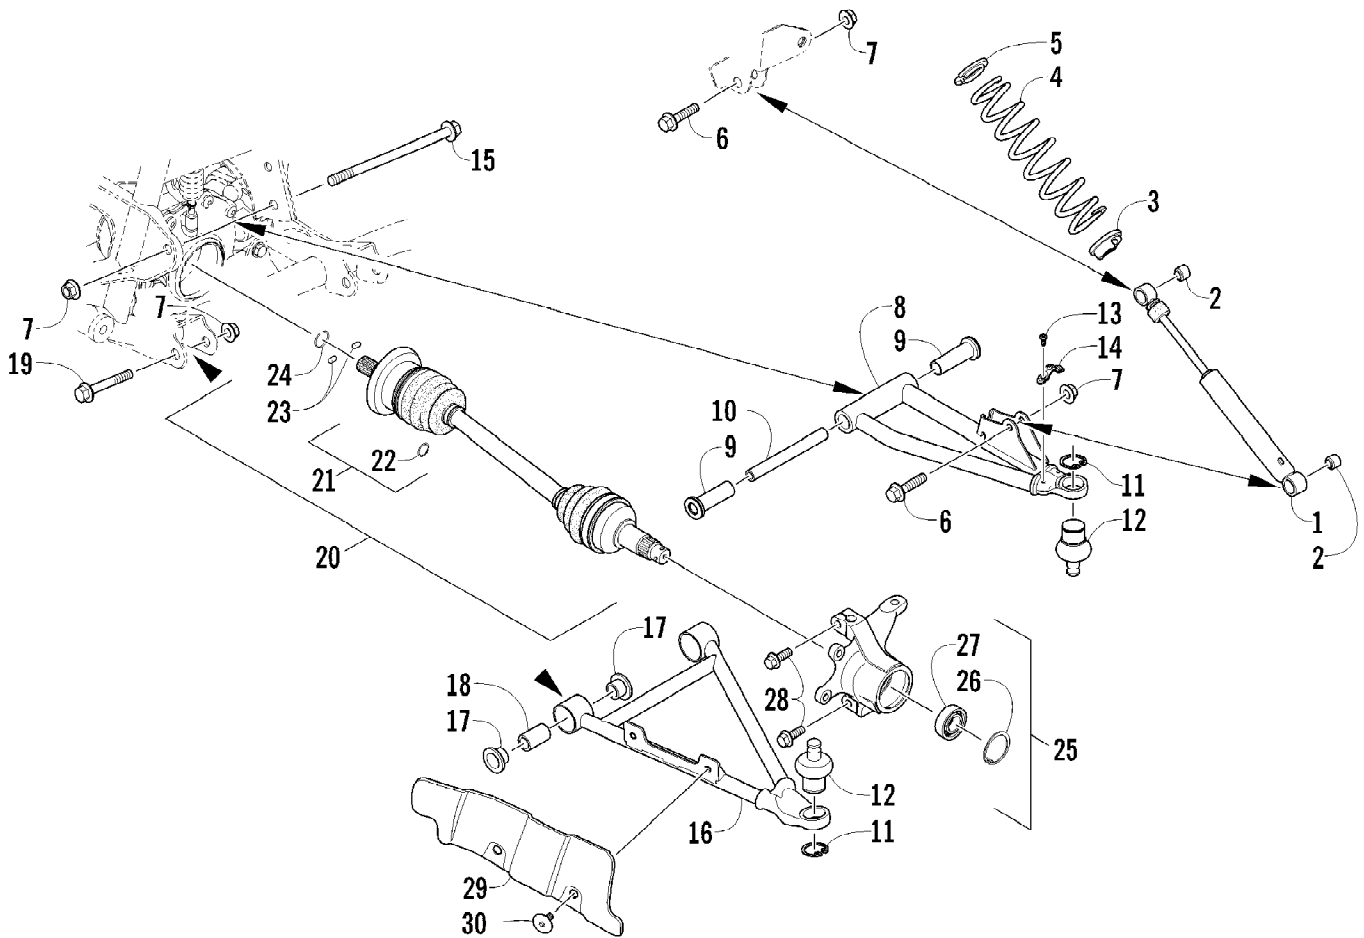

2012 ATV 450 GREEN (A2012ICK4CUSG)
FRONT SUSPENSION ASSEMBLY

2012 ATV 450 GREEN (A2012ICK4CUSG)
FRONT SUSPENSION ASSEMBLY

Ref #	Part Number	Qty	S/P/F	Description
1	0403-209	2		Shock Absorber (inc. 2)
2	0403-182	4		Bushing
3	0403-102	2		Cam, Spring Adjuster
4	0503-468	2		Spring, Suspension
5	1603-889	2	/P	Retainer, Spring
6	8409-040	4		Screw, Cap
7	0423-744	10		Nut, Lock
8	0503-416	1	/P	A-Arm, Upper Right (inc. 9-12)
8	0503-417	1	/P	A-Arm, Upper Left (inc. 9-12)
9	0403-207	4	/P	Bushing
10	0403-080	2		Axle
11	0423-009	4	/P	Ring, Retaining
12	0405-115	4	/P	Ball Joint
13	0423-946	4		Screw, Self-Tapping
14	1502-594	2		Clamp, Routing
15	0423-334	2		Screw, Cap
16	0503-376	1	/P	A-Arm, Lower Right (inc. 17-18 and two No. 11-12)
16	0503-377	1	/P	A-Arm, Lower Left (inc. 17-18 and two No. 11-12)
17	0403-208	8	/P	Bushing
18	0403-214	4	/P	Axle
19	8409-075	4		Screw, Cap
20	1502-800	1	S/P	Axle, Drive - Right (inc. 21-24)
20	1502-799	1	S/P	Axle, Drive - Locking - Left (inc. 21-24)
21	1436-419	2		Repair Kit, Boot (inc. 22)
22	1441-988	2		Clip, Retaining
23	1402-885	4		Pin, Detent
24	1402-889	2		Clip, Retaining
25	0505-576	1	/P	Knuckle - Assembly - Right (inc. 26-27)
25	0505-577	1	/P	Knuckle - Assembly - Left (inc. 26-27)
26	0423-423	2		Ring, Retaining
27	1402-809	2	/P	Bearing
28	0423-998	4		Screw, Shoulder
29	1406-034	1		Guard, Boot - Right
29	1406-035	1		Guard, Boot - Left
30	0423-545	4	/P	Screw, Shoulder