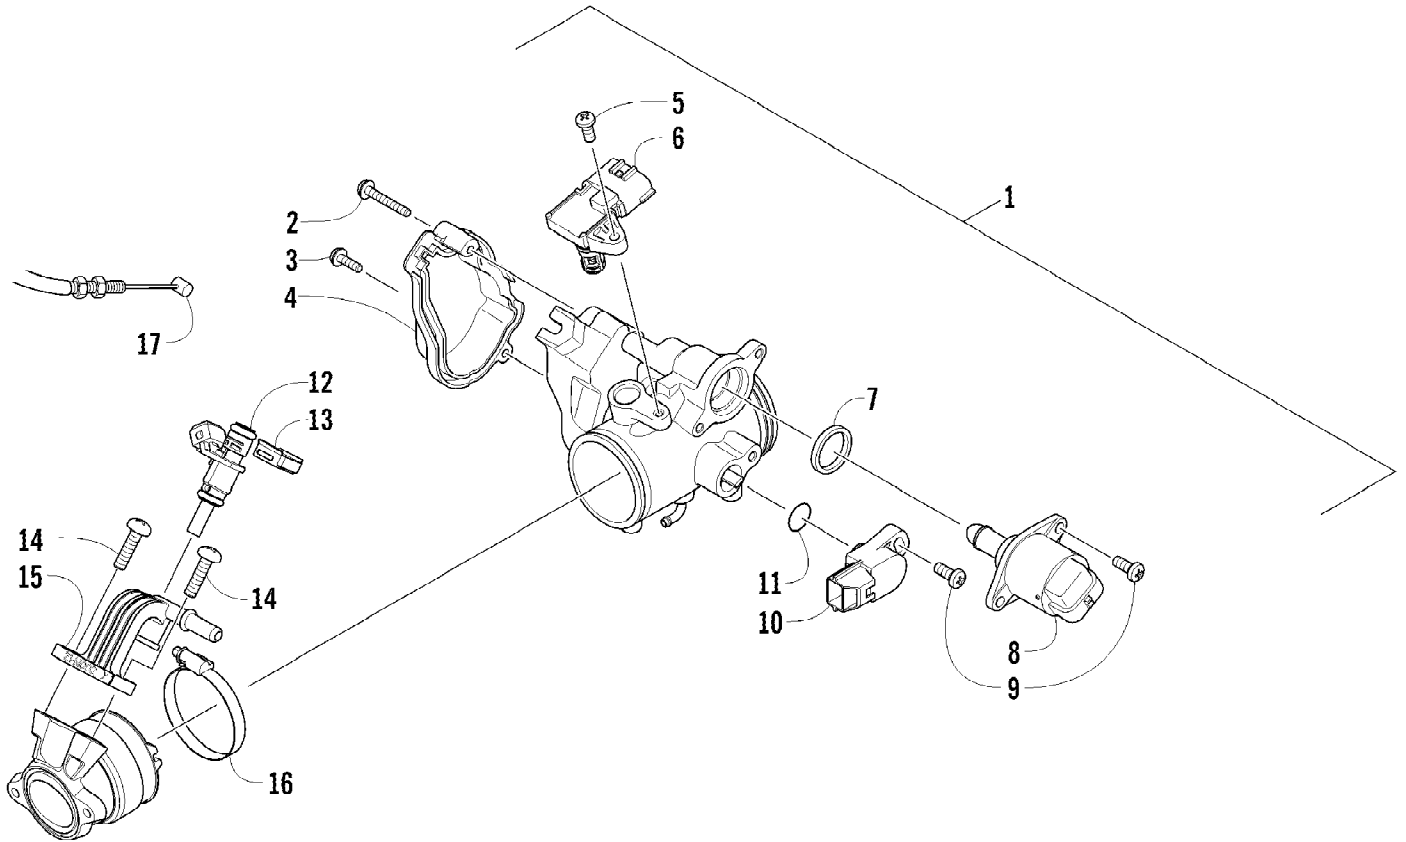

2012 ATV 450 GREEN (A2012ICK4CUSG)
THROTTLE BODY ASSEMBLY

2012 ATV 450 GREEN (A2012ICK4CUSG)
THROTTLE BODY ASSEMBLY

Page 69 of 75

Ref #	Part Number	Qty	S/P/F	Description
1	0570-328	1		Throttle Body - Assembly (inc. 2-11)
2	3306-267	1		Screw, Machine
3	3306-266	1		Screw, Machine
4	0824-060	1		Cover
5	0835-007	1		Screw, Machine
6	0824-052	1		Sensor, MAP
7	0832-088	1		Seal
8	0824-054	1		Valve, By-Pass - Idle Air
9	3305-953	3		Screw, Machine
10	0824-053	1		Sensor, Throttle Position (inc. 11)
11	3306-150	1		O-Ring
12	0470-884	1		Injector, Fuel
13	0470-889	1		Clip, Retaining
14	8468-620	2	/P	Screw, Machine
15	0470-885	1		Rail, Fuel
16	0423-019	1		Clamp
17	0487-076	1		Cable, Throttle