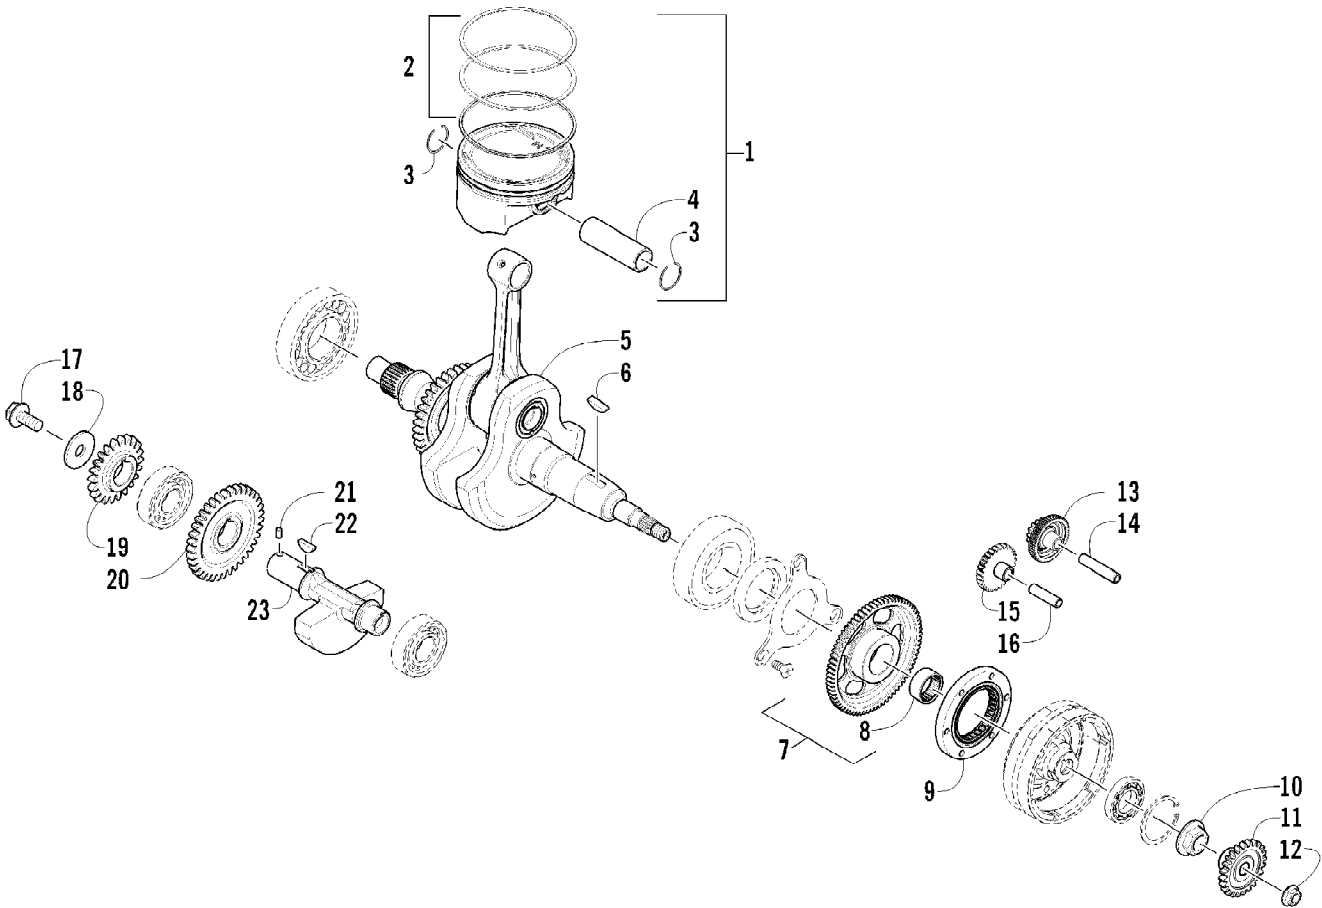

CRANKSHAFT, BALANCER, STARTER GEAR, AND PISTON ASSEMBLIES

2012 ATV 450 GREEN (A2012ICK4CUSG)

Page 18 of 75

CRANKSHAFT, BALANCER, STARTER GEAR, AND PISTON ASSEMBLIES

Ref #	Part Number	Qty	S/P/F	Description
1	0805-333	1	/P	Piston Set (inc. 2-4)
2	0805-320	1		Ring, Piston - Set
3	0831-060	2		Circlip
4	0805-023	1		Pin, Piston
5	0805-013	1		Crankshaft Assembly
6	0829-039	1		Key
7	0815-023	1		Gear, Starter Clutch (inc. 8)
8	0832-069	1		Bearing
9	0802-044	1	/P	Clutch, One-Way
10	0827-046	1		Nut
11	0811-036	1		Gear, Drive
12	3303-333	1	/P	Nut
13	0815-031	1		Gear, Starter Idler - No. 1
14	0815-007	1		Pin, Starter Idler Gear No. 1
15	0815-022	1		Gear, Starter Idler - No. 2
16	0815-015	1		Pin, Starter Idler Gear No. 2
17	0826-118	1		Screw, Cap
18	0828-091	1		Washer
19	0811-009	1		Gear, Oil Pump Drive
20	0811-006	1		Gear, Driven
21	3304-144	1		Pin, Alignment
22	0829-037	1		Key
23	0811-035	1		Balancer, Crank