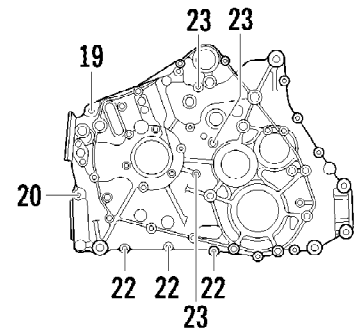

2012 ATV 450 GREEN (A2012ICK4CUSG)
CRANKCASE ASSEMBLY

2012 ATV 450 GREEN (A2012ICK4CUSG)
CRANKCASE ASSEMBLY

Page 16 of 75

Ref #	Part Number	Qty	S/P/F	Description
1	0801-191	1		Crankcase - Assembly (inc. 2-21)
2	0829-050	2		Pin, Dowel
3	3313-745	2		Bearing
4	0832-087	1		Bearing
5	3304-198	1		Bearing
6	0832-074	1		Bearing
7	3304-195	1		Bearing
8	3304-699	1	/P	Bearing
9	0826-144	6		Screw, Machine
10	0822-104	2		Retainer, Bearing
11	0832-019	1		Bearing
12	0832-020	1		Bearing
13	0812-066	1		Union, Oil Filter
14	0830-058	1		Seal
15	0805-018	1		Retainer
16	0826-145	3		Screw, Machine
17	0801-018	1		Plate, Oil Guide - Right
18	0830-066	1		Seal
19	3303-372	1		Screw, Cap
20	0826-126	4		Screw, Cap
21	0826-064	3		Screw, Cap
22	3303-387	10		Screw, Cap
23	0826-065	3		Screw, Cap
24	3304-654	2	/P	Nut, Lock
25	3313-721	2		Bolt, Stud
26	0812-029	1	S	Filter, Oil
27	0830-172	1		O-Ring
28	0812-086	1		Oilline
29	3303-617	2	/P	Screw, Cap
30	0812-084	1		Bolt, Banjo-Fitting
31	0812-085	2		Washer
32	0830-143	1	/P	Gasket
33	0835-004	1		Plug, Oil Pressure
34	3313-744	1		Grommet