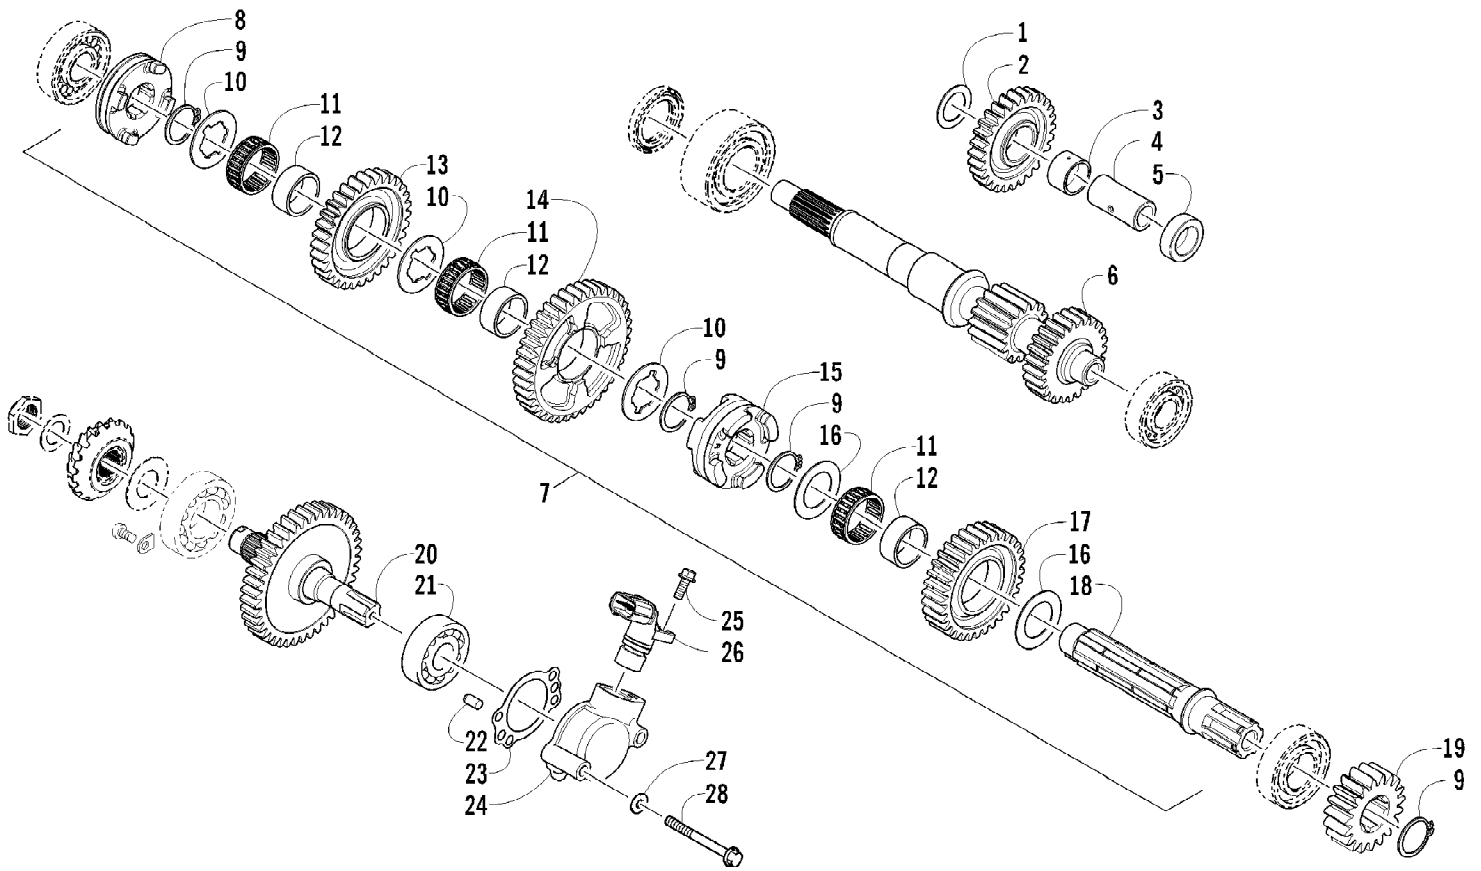

2012 ATV 450 GREEN (A2012ICK4CUSG)
SECONDARY TRANSMISSION ASSEMBLY

2012 ATV 450 GREEN (A2012ICK4CUSG)
SECONDARY TRANSMISSION ASSEMBLY

Page 61 of 75

Ref #	Part Number	Qty	S/P/F	Description
1	0828-081	1		Washer
2	0822-061	1		Gear, Reverse Idle
3	0822-065	1		Bushing
4	0822-064	1		Shaft, Reverse Idle
5	0822-029	1		Spacer
6	0822-128	1		Driveshaft
7	0822-129	1		Countershaft Assembly (inc. 8-18)
8	0822-033	1		Gear Select, Reverse
9	3304-147	4	/P	Circlip
10	3304-045	3		Washer
11	0832-038	3		Bearing
12	0822-062	3		Bushing
13	0822-032	1		Gear, Reverse Driven
14	0822-063	1		Gear, Driven - Low
15	0822-027	1		Gear Select, Sliding
16	3304-044	2		Washer, Thrust
17	0818-119	1		Gear, Driven - High
18	0822-025	1		Countershaft
19	0822-028	1		Gear, Drive
20	0822-023	1		Shaft, Output
21	3304-198	1		Bearing
22	3303-395	2		Pin, Dowel
23	0830-156	1		Gasket, Housing
24	0822-105	1		Housing, Speedometer Sensor
25	3303-382	1	/P	Screw, Cap
26	3313-172	1		Sensor, Speedometer
27	0830-155	2	/P	Gasket
28	3303-387	2		Screw, Cap