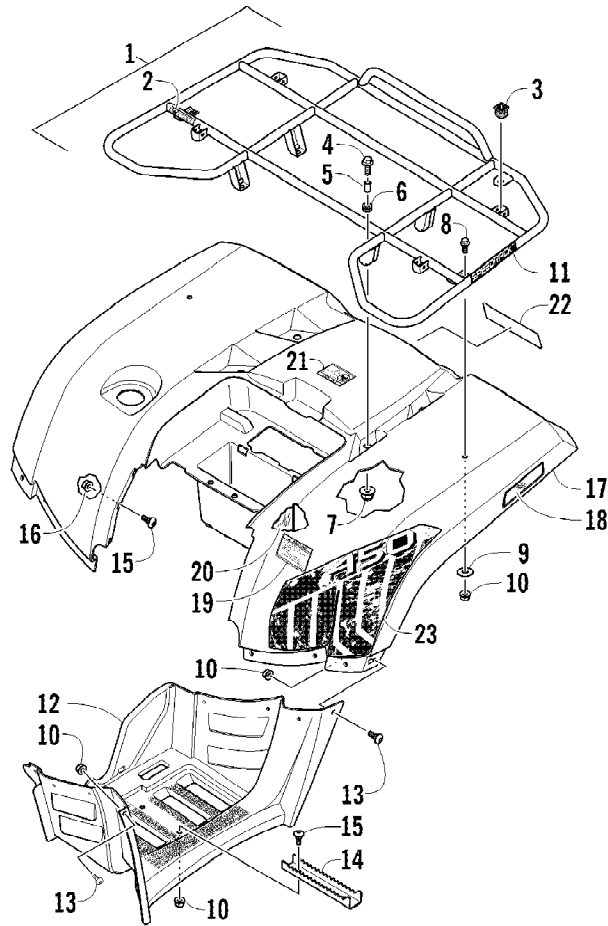

2012 ATV 450 GREEN (A2012ICK4CUSG)
REAR RACK, BODY PANEL, AND FOOTWELL ASSEMBLIES

2012 ATV 450 GREEN (A2012ICK4CUSG)

Page 53 of 75

REAR RACK, BODY PANEL, AND FOOTWELL ASSEMBLIES

Ref #	Part Number	Qty	S/P/F	Description
1	2506-124	1		Rack, Rear - Assembly (inc. 2-3)
2	0411-648	1		Decal, Warning - Load
3	0441-592	4	/P	Bushing
4	8410-830	4		Screw, Cap
5	0423-669	4		Spacer
6	0423-465	4		Grommet
7	8432-802	4		Nut, Lock
8	0423-654	2		Screw, Shoulder
9	8050-222	2	/P	Washer
10	0423-540	24		Nut, Lock
11	0411-965	2		Decal, "Speedrack"
12	2406-280	1		Footwell - Right
12	2516-385	1		Footwell - Left
13	0423-419	18		Screw, Machine
14	1506-125	2	/P	Footpeg
15	0423-355	10		Screw, Shoulder
16	8424-602	6	/P	Nut
17	2516-958	1		Panel, Fender - Assembly (inc. 18-21)
18	1411-598	1		Decal, Reflector - Right
18	1411-599	1		Decal, Reflector - Left
19	2411-143	1	/P	Decal, Warning - Tire Pressure
20	0412-351	1		Foil, Protective
21	1411-809	1	/P	Decal, Passenger
22	1411-725	1		Decal, "Arctic Cat"
23	2411-610	1		Decal, Side - Lower Right
23	2411-611	1		Decal, Side - Lower Left