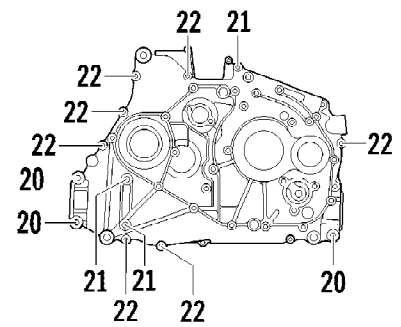

2012 ATV 450 GREEN (A2012ICK4CUSG)
CRANKCASE ASSEMBLY

2012 ATV 450 GREEN (A2012ICK4CUSG)
CRANKCASE ASSEMBLY

Page 16 of 75

Ref #	Part Number	Qty	S/P/F	Description
1	0801-191	1		Crankcase - Assembly (inc. 2-21)
2	0829-050	2		Pin, Dowel
3	3313-745	2		Bearing
4	0832-087	1		Bearing
5	3304-198	1		Bearing
6	0832-074	1		Bearing
7	3304-195	1		Bearing
8	3304-699	1	/P	Bearing
9	0826-144	6		Screw, Machine
10	0822-104	2		Retainer, Bearing
11	0832-019	1		Bearing
12	0832-020	1		Bearing
13	0812-066	1		Union, Oil Filter
14	0830-058	1		Seal
15	0805-018	1		Retainer
16	0826-145	3		Screw, Machine
17	0801-018	1		Plate, Oil Guide - Right
18	0830-066	1		Seal
19	3303-372	1		Screw, Cap
20	0826-126	4		Screw, Cap
21	0826-064	3		Screw, Cap
22	3303-387	10		Screw, Cap
23	0826-065	3		Screw, Cap
24	3304-654	2	/P	Nut, Lock
25	3313-721	2		Bolt, Stud
26	0812-029	1	S	Filter, Oil
27	0830-172	1		O-Ring
28	0812-086	1		Oilline
29	3303-617	2	/P	Screw, Cap
30	0812-084	1		Bolt, Banjo-Fitting
31	0812-085	2		Washer
32	0830-143	1	/P	Gasket
33	0835-004	1		Plug, Oil Pressure
34	3313-744	1		Grommet