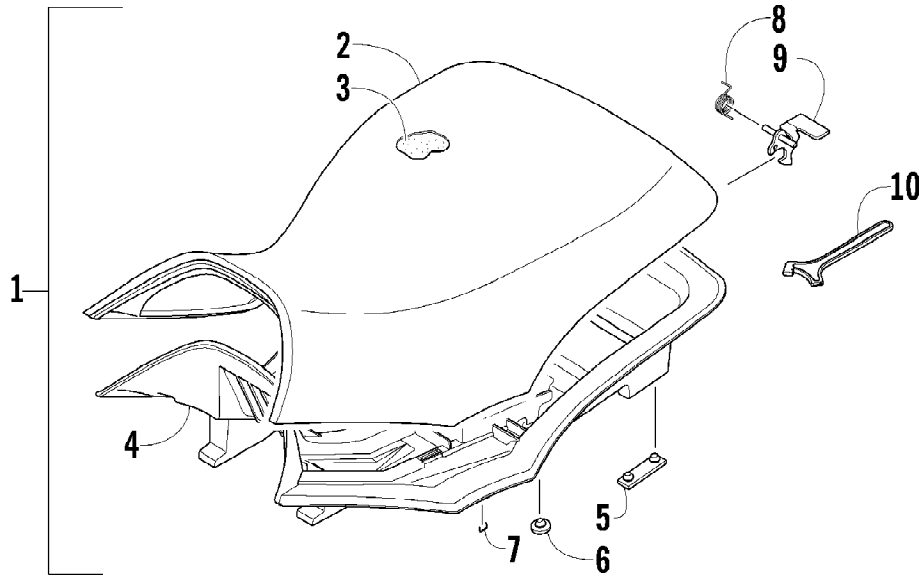

2012 ATV 450 GREEN (A2012ICK4CUSG)
SEAT ASSEMBLY

Page 57 of 75

Ref #	Part Number	Qty	S/P/F	Description
1	4506-557	1	/P	Seat Assembly (inc. 2-9)
2	1506-209	1		Cover, Seat
3	0517-119	1		Foam, Seat
4	2416-826	1	/P	Base, Seat - Assembly (inc. 5-6)
5	0406-879	2		Bumper, Seat - Rear
6	0406-877	4	/P	Bumper, Seat - Front
7	0624-263	AR		Staple
8	1406-592	1	/P	Spring, Seat Latch
9	1506-156	1		Latch, Seat
10	0441-587	1		Wrench, Spanner