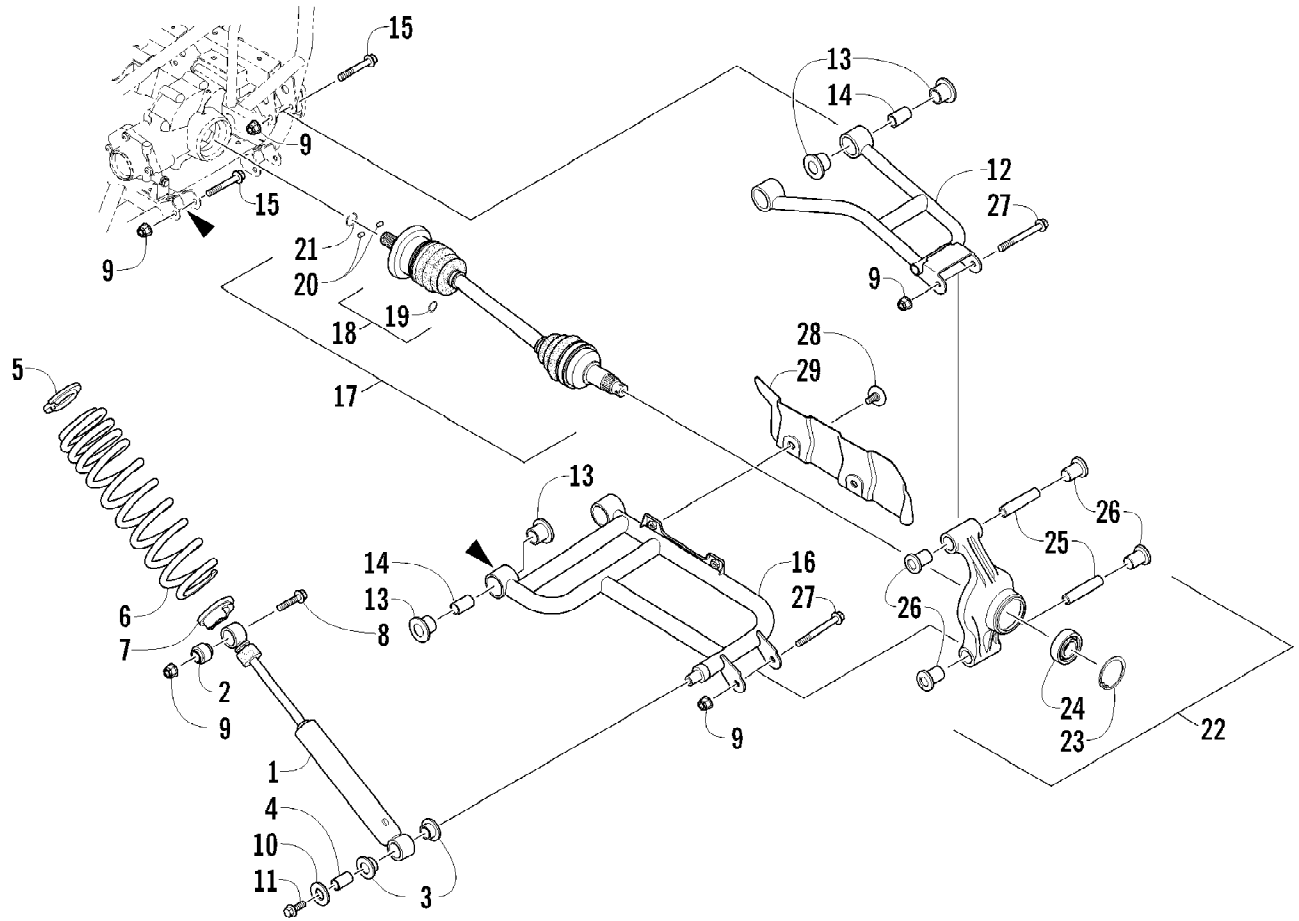

2012 ATV 450 GREEN (A2012ICK4CUSG)
REAR SUSPENSION ASSEMBLY

2012 ATV 450 GREEN (A2012ICK4CUSG)
REAR SUSPENSION ASSEMBLY

Page 55 of 75

Ref #	Part Number	Qty	S/P/F	Description
1	0404-158	2		Shock Absorber (inc. 2-4)
2	0403-182	2		Bushing
3	0603-955	4		Bushing
4	1603-219	2	S	Sleeve
5	1603-889	2	/P	Retainer, Spring
6	0504-659	2		Spring, Suspension
7	0404-057	2		Cam, Spring Adjuster
8	8409-040	1		Screw, Cap - Right
8	8409-050	1		Screw, Cap - Left
9	0423-744	14		Nut, Lock
10	0423-087	2		Washer
11	8408-820	2	/P	Screw, Cap
12	0504-582	1		A-Arm, Rear - Upper Right (inc. 13-14)
12	0504-583	1	/P	A-Arm, Rear - Upper Left (inc. 13-14)
13	0403-208	16	/P	Bushing
14	0403-214	8	/P	Axle
15	8409-075	8		Screw, Cap
16	0504-572	1		A-Arm, Rear - Lower Right (inc. 13-14)
16	0504-573	1		A-Arm, Rear - Lower Left (inc. 13-14)
17	1502-798	2	S	Axle, Drive (inc. 18-21)
18	1436-419	2		Repair Kit, Boot (inc. 19)
19	1441-988	2		Clip, Retaining
20	1402-884	4		Pin, Detent
21	1402-890	2		Clip, Retaining
22	0504-548	1	/P	Knuckle, Right - Assembly (inc. 23-26)
22	0504-549	1	/P	Knuckle, Left - Assembly (inc. 23-26)
23	0423-423	2		Ring, Retaining
24	1402-809	2	/P	Bearing
25	0403-213	4	/P	Axle
26	0403-206	8	/P	Bushing
27	8409-000	4		Screw, Cap
28	0423-545	4	/P	Screw, Shoulder
29	1406-068	1		Guard, Boot - Rear - Right
29	1406-069	1		Guard, Boot - Rear - Left