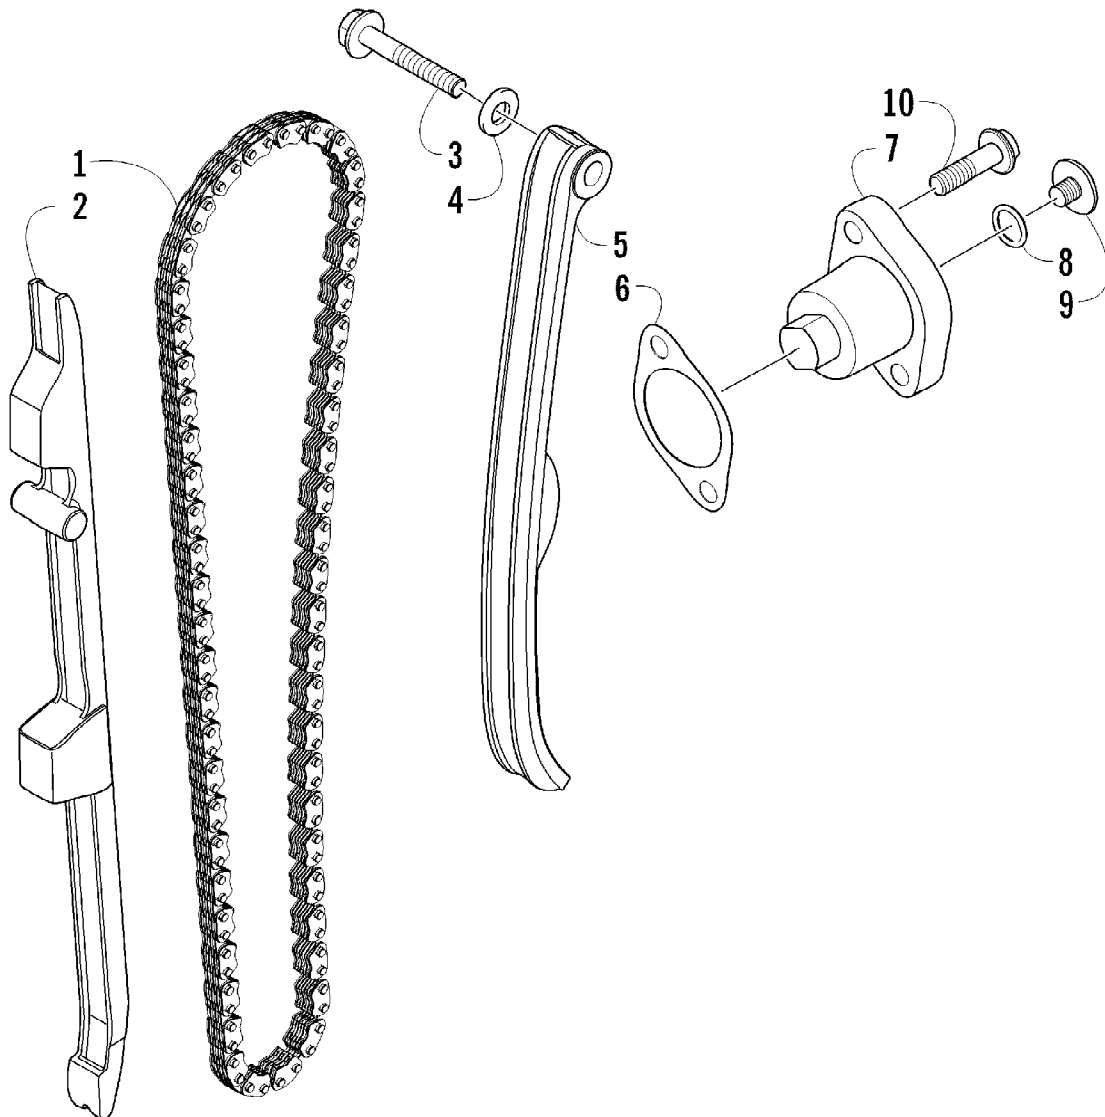

2012 ATV 450 GREEN (A2012ICK4CUSG)
BATTERY AND STARTER ASSEMBLY

Page 4 of 75

Ref #	Part Number	Qty	S/P/F	Description
1	5991-655	1	/P	Battery Cover/Tool Tray Assembly (inc. 2-4)
2	2406-815	1	/P	Cover, Battery
3	0444-122	1	S/P	Kit, Tool
4	0417-016	1		Pad, Battery
5	8476-620	2		Screw, Machine
6	0645-480	1		Battery Assembly (inc. 7-8)
7	0445-082	1		Kit, Hardware
8	0645-430	1		Decal, Warning
9	0417-012	1		Foam, Battery
10	0445-070	1		Cable, Battery/Ground
11	0445-062	1		Cable, Battery/Solenoid
12	0645-327	1		Boot, Terminal
13	0623-038	5		Nut w/Washer
14	8476-625	2		Screw, Machine
15	0445-064	1		Cable, Solenoid/Starter (inc. 16)
16	0645-019	1		Boot, Terminal
17	0445-058	1	/P	Solenoid
18	3305-954	1		Motor, Starter - Assembly (inc. 19)
19	3304-104	1		O-Ring
20	3305-946	2		Screw, Cap

2012 ATV 450 GREEN (A2012ICK4CUSG)
CAM CHAIN ASSEMBLY

Page 6 of 75

Ref #	Part Number	Qty	S/P/F	Description
1	0810-005	1		Chain, Cam
2	0810-068	1		Guide, Chain
3	0826-133	1		Pivot, Tensioner
4	0830-150	1		Washer
5	0810-007	1		Tensioner, Chain
6	3303-035	1		Gasket
7	3303-677	1		Adjuster, Tensioner - Assembly
8	3304-100	1	/P	O-Ring
9	3304-006	1		Screw, Adjuster
10	3303-360	2		Screw, Cap

2012 ATV 450 GREEN (A2012ICK4CUSG)
CLUTCH AND DRIVE BELT ASSEMBLY

Page 10 of 75

Ref #	Part Number	Qty	S/P/F	Description
1	0823-328	1		Shoe, Clutch - Assembly
2	0823-198	1		Clutch, One-Way
3	0827-050	1		Nut
4	0823-338	1		Housing, Clutch
5	0470-531	1		O-Ring
6	0823-058	1		Spacer
7	0823-313	1		Face, Fixed Drive
8	0823-228	1		Belt, Drive
9	0823-324	1		Face, Movable Drive
10	0823-206	1		Spacer, Movable Drive Face
11	0823-213	1		Plate, Movable Drive Face
12	0823-214	4		Damper, Movable Drive Face
13	0823-351	8		Roller, Movable Drive Face
14	3323-165	1	/P	Nut
15	0823-350	1		Clutch, Driven - Assembly
16	0827-058	1		Nut