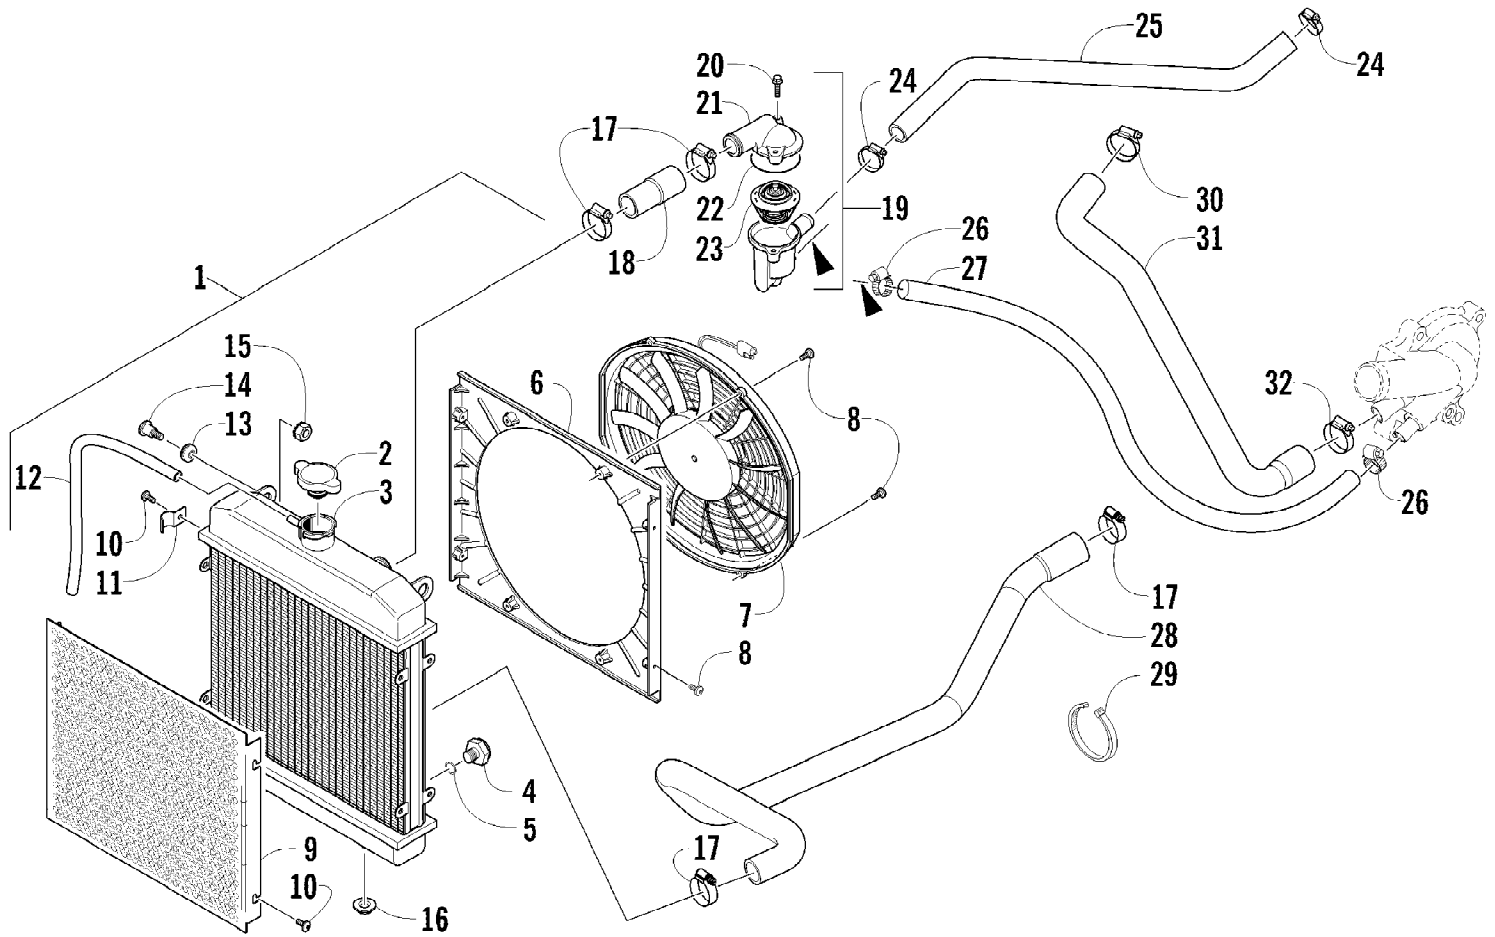

2012 ATV 450 GREEN (A2012ICK4CUSG)
COOLING ASSEMBLY

Page 14 of 75

Ref #	Part Number	Qty	S/P/F	Description
1	0413-256	1	/P	Radiator Assembly (inc. 2-13)
2	0413-255	1	/P	Cap
3	0413-205	1		Radiator
4	0413-195	1		Plug, Drain
5	1602-213	1	/P	O-Ring
6	0413-203	1		Shroud, Fan
7	0413-123	1	/P	Fan, Cooling
8	0623-378	8		Screw, Self-Tapping
9	0413-007	1		Screen
10	8475-512	4		Screw, Machine
11	0423-351	1		Clamp, Wire
12	0610-016	AR	/P	Hose - 25 ft
12	0610-015	AR	/P	Hose - 100 ft
13	0423-030	2		Grommet
14	0423-484	2		Screw, Shoulder
15	0623-038	2		Nut w/Washer
16	0423-028	2		Bushing, Stem
17	0423-496	4		Clamp, Hose
18	0410-205	1		Hose, Coolant - Radiator/Thermostat
19	0808-192	1		Housing, Thermostat - Assembly (inc. 20-23)
20	3303-384	2	/P	Screw, Cap
21	0808-202	1		Cover, Housing - Thermostat
22	0830-205	1		O-Ring
23	0813-050	1		Thermostat
24	0423-490	2		Clamp, Hose
25	0410-203	1		Hose, Coolant - Thermostat/Cylinder
26	0423-632	2		Clamp, Hose
27	0410-202	1		Hose, Coolant - Thermostat/Water Pump
28	0410-242	1		Hose, Coolant - Radiator/Water Pump
29	0123-788	AR	/P	Tie, Cable - 8 in.
29	0123-903	AR		Tie, Cable - 11.5 in.
30	1423-008	1		Clamp, Hose
31	0410-216	1		Hose, Coolant - Water Pump/Cylinder
32	3305-941	1		Clamp, Hose