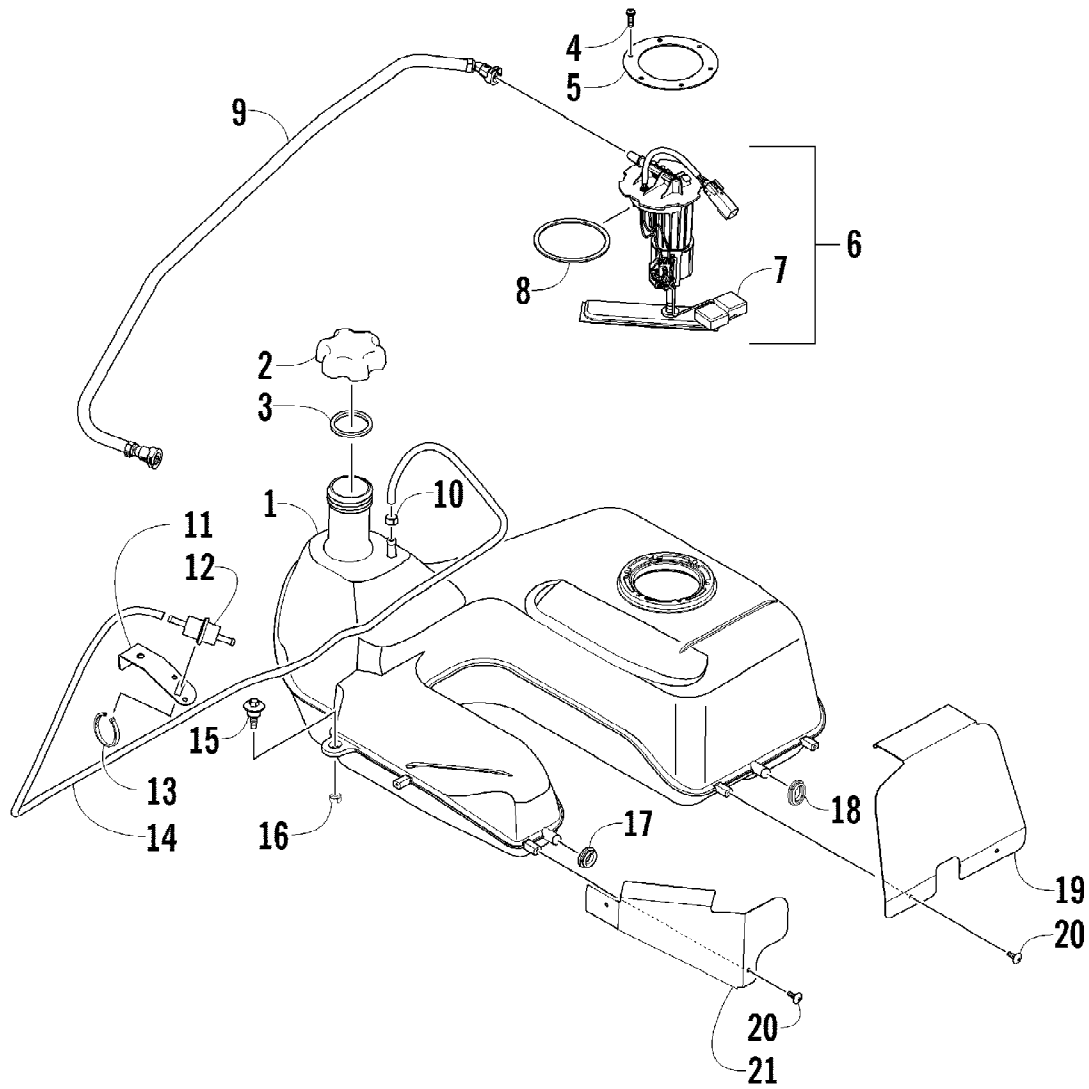

2012 ATV 450 GREEN (A2012ICK4CUSG)
GAS TANK ASSEMBLY

Page 37 of 75

Ref #	Part Number	Qty	S/P/F	Description
1	0570-307	1		Tank, Gas - Assembly (inc. 2-5)
2	0470-438	1	/P	Cap, Gas Tank (inc. 3)
3	0109-733	1	/P	Gasket, Gas Tank Cap
4	0423-898	6		Screw, Self-Tapping
5	2670-042	1		Plate, Retaining
6	0570-322	1	/P	Pump, Fuel - Assembly (inc. 7-8)
7	2670-235	1		Float
8	0470-838	1		Seal
9	0570-316	1		Hose, Gasline - Assembly
10	0423-688	AR		Clamp, Hose
11	0470-827	1		Bracket, Filter Mounting
12	0510-335	1	/P	Filter, In-Line
13	0123-788	AR	/P	Tie, Cable - 8 in.
14	0410-070	AR	/P	Hose, Gasline - 25 ft
15	0423-732	2		Screw, Shoulder
16	0623-038	1		Nut w/Washer
17	0423-460	1		Grommet
18	0423-806	1		Grommet
19	0470-710	1		Shield, Heat - Gas Tank - Rear
20	0623-797	4		Screw, Self-Tapping
21	0470-709	1		Shield, Heat - Gas Tank - Front