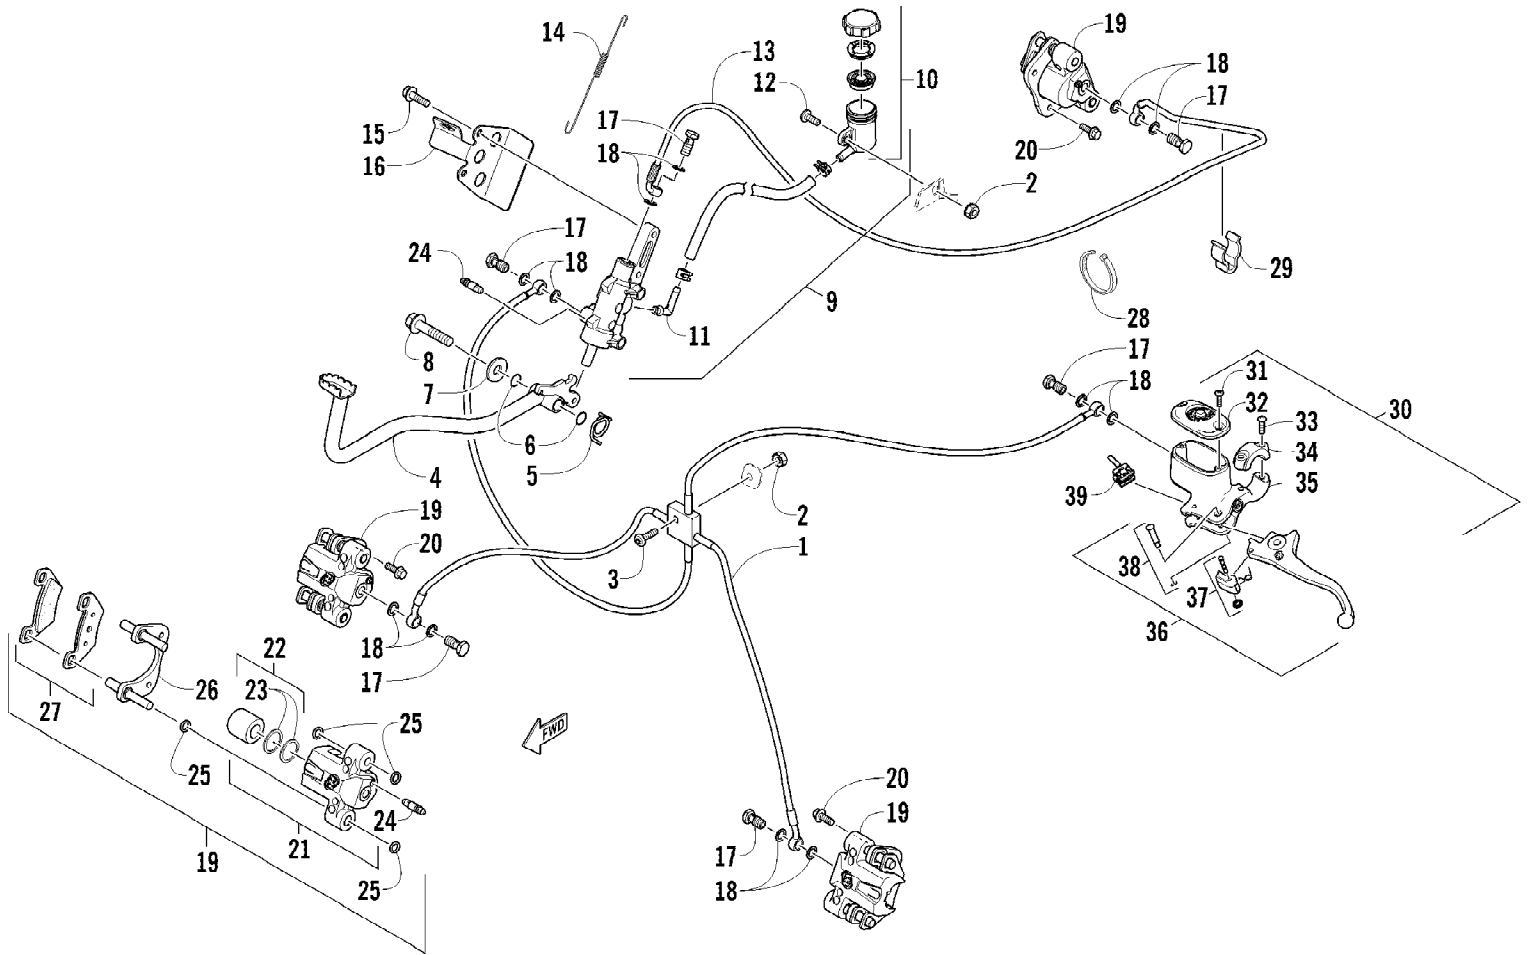

2012 ATV 450 GREEN (A2012ICK4CUSG)
HYDRAULIC BRAKE ASSEMBLY

2012 ATV 450 GREEN (A2012ICK4CUSG)
HYDRAULIC BRAKE ASSEMBLY

Page 43 of 75

Ref #	Part Number	Qty	S/P/F	Description
1	1502-015	1		Hose, Brakeline - Assembly
2	0623-038	2		Nut w/Washer
3	8476-625	1		Screw, Machine
4	1502-063	1		Lever, Brake
5	0502-807	1		Spring, Brake Lever
6	1602-213	2	/P	O-Ring
7	8050-252	1		Washer
8	8408-816	1		Screw, Cap
9	1502-293	1		Brake Assembly (inc. 10)
10	1502-155	1		Reservoir, Brake w/Clamp
11	1502-296	1	/P	Adapter, Hose
12	8476-616	1		Screw, Machine
13	1502-593	1		Hose, Brakeline
14	0502-785	1		Spring, Brake Switch
15	8408-625	2		Screw, Cap
16	1502-179	1		Bracket, Switch
17	0423-413	6		Bolt, Banjo-Fitting
18	0423-178	12		Washer, Crush
19	1436-422	1	/P	Caliper, Brake - Right Front (inc. two No. 20 and 21-27)
19	1436-423	1	/P	Caliper, Brake - Left Front (inc. two No. 20 and 21-27)
19	1436-423	1	/P	Caliper, Brake - Rear (inc. two No. 20 and 21-27)
20	8408-821	6	/P	Screw, Cap
21	1436-160	1	/P	Housing, Caliper - Assembly - Right Front (inc. two No. 20 and 22-24)
21	1436-161	1	/P	Housing, Caliper - Assembly - Left Front (inc. two No. 20 and 22-24)
21	1436-161	1	/P	Housing, Caliper - Assembly - Rear (inc. two No. 20 and 22-24)
22	0502-606	3		Piston/Seal Set (inc. 23)
23	0502-607	3		Seal Set
24	0502-609	4	/P	Valve, Bleed
25	0502-608	3		O-Ring, Guide - Set
26	0502-605	3		Bracket Assembly
27	1502-694	3	S	Pad, Brake - Set
28	0123-788	AR	/P	Tie, Cable - 8 in.
29	1502-115	2		Clip, Brakeline Hose
30	1502-902	1	/P	Brake Assembly (inc. 31-39)
31	0502-566	1		Screw, Machine - Kit
32	0502-868	1	/P	Cover, Reservoir
33	0502-568	1		Screw, Machine - Kit
34	0502-869	1		Clamp, Master Cylinder
35	0502-704	1		Master Cylinder Assembly
36	1502-904	1		Lever Assembly - Kit (inc. 37-38)
37	1502-905	1		Lock, Brake Lever - Kit
38	0502-580	1		Lever Pin - Kit
39	0502-564	1	/P	Switch, Brake