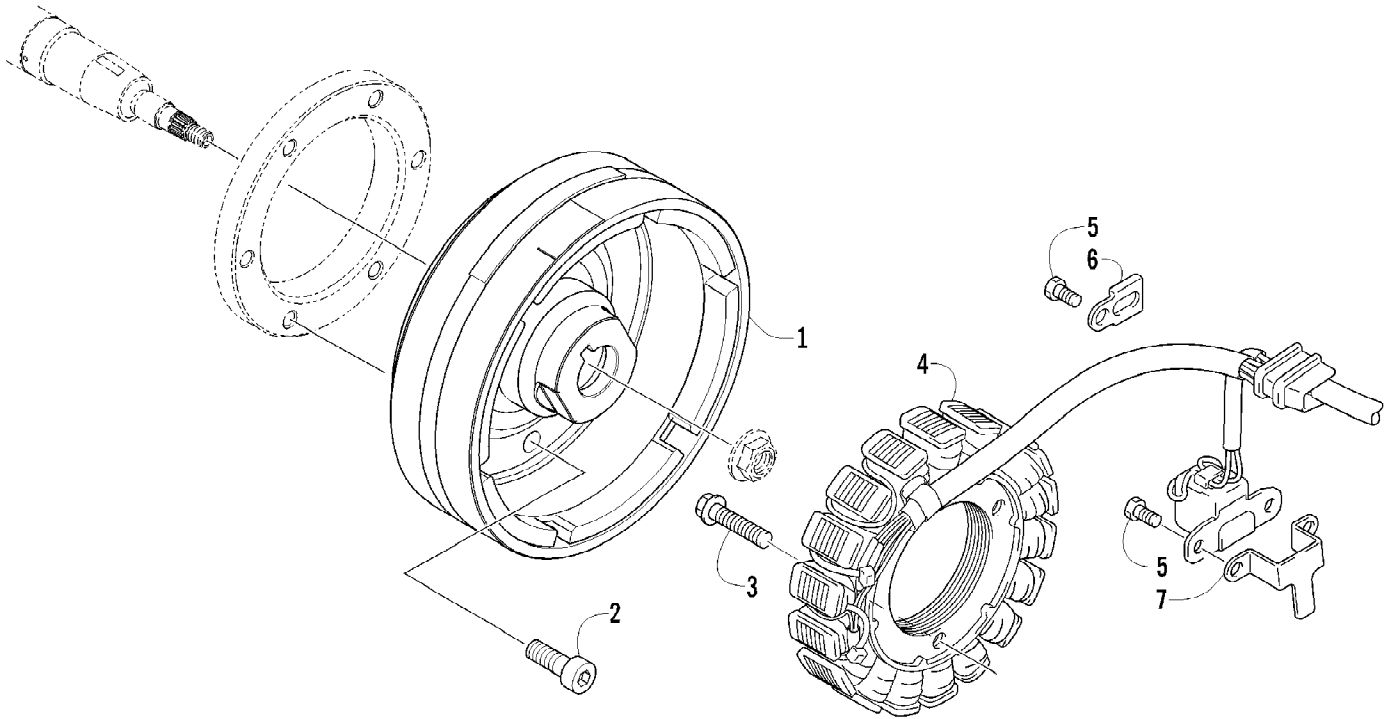

2012 ATV 450 GREEN (A2012ICK4CUSG)
MAGNETO ASSEMBLY

Page 47 of 75

Ref #	Part Number	Qty	S/P/F	Description
1	0802-057	1		Rotor/Flywheel
2	0826-120	6		Screw, Cap
3	3305-945	3		Screw, Cap
4	3323-200	1		Stator Assembly
5	3303-308	3		Screw, Cap
6	0802-003	1		Clamp, Routing
7	0802-004	1		Clamp, Routing