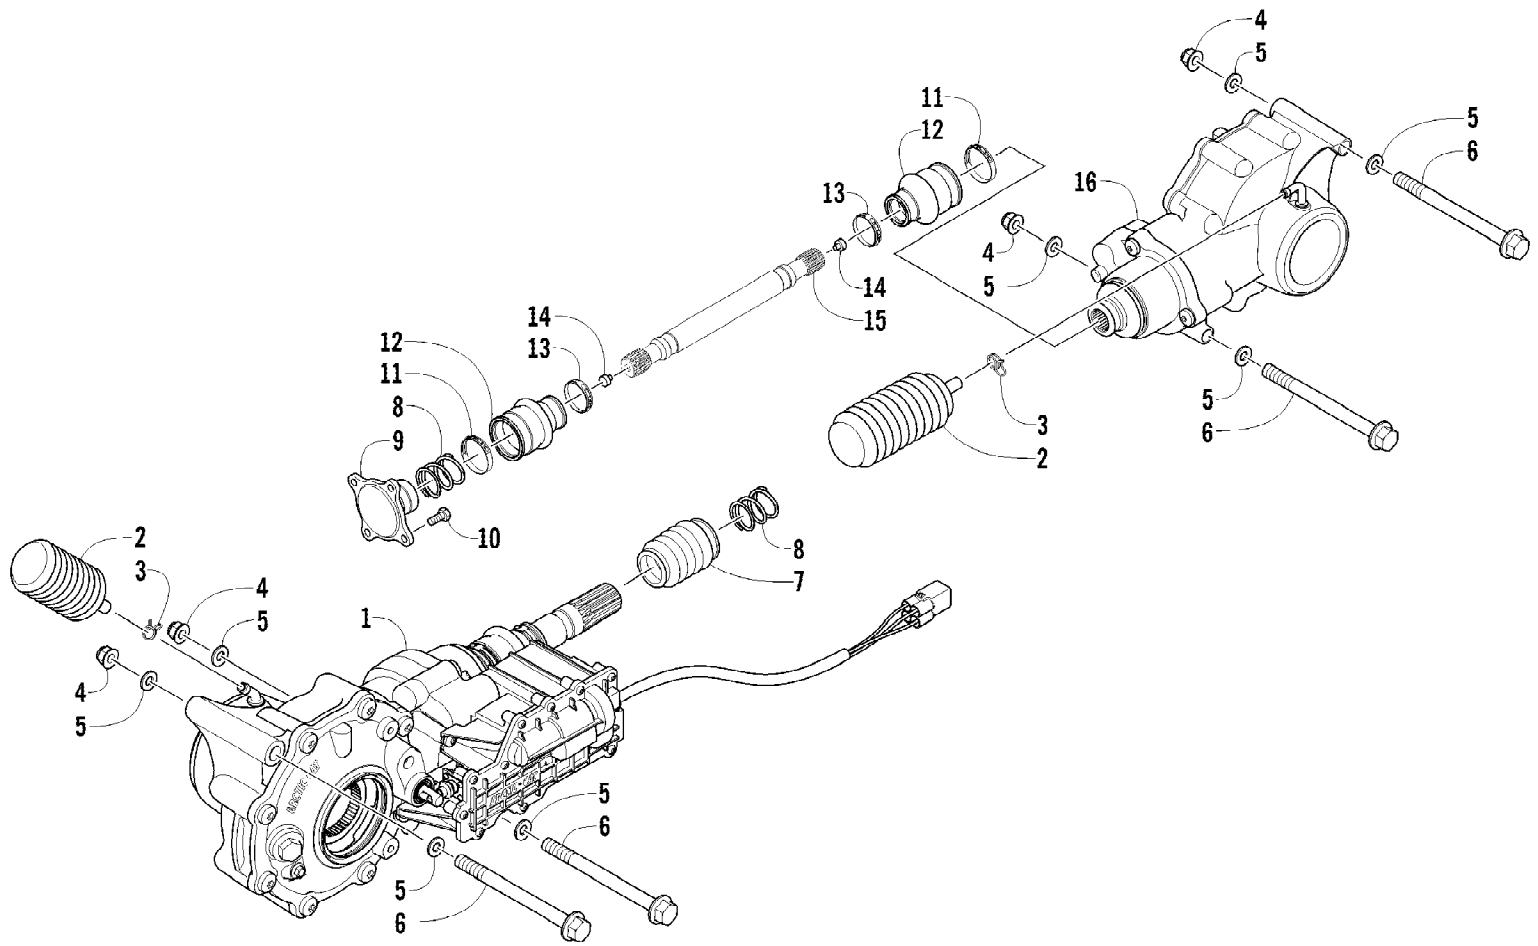

2012 ATV 450 GREEN (A2012ICK4CUSG)
CAM CHAIN ASSEMBLY

Page 6 of 75

Ref #	Part Number	Qty	S/P/F	Description
1	0810-005	1		Chain, Cam
2	0810-068	1		Guide, Chain
3	0826-133	1		Pivot, Tensioner
4	0830-150	1		Washer
5	0810-007	1		Tensioner, Chain
6	3303-035	1		Gasket
7	3303-677	1		Adjuster, Tensioner - Assembly
8	3304-100	1	/P	O-Ring
9	3304-006	1		Screw, Adjuster
10	3303-360	2		Screw, Cap

2012 ATV 450 GREEN (A2012ICK4CUSG)
CYLINDER HEAD AND CAMSHAFT/VALVE ASSEMBLY

2012 ATV 450 GREEN (A2012ICK4CUSG)
CYLINDER HEAD AND CAMSHAFT/VALVE ASSEMBLY

Ref #	Part Number	Qty	S/P/F	Description
1	0808-205	1		Head, Cylinder (inc. 2-17)
2	3303-341	2		Pin, Dowel
3	0831-053	2		Plug, Shaft
4	0830-143	2	/P	Gasket
5	0809-254	1		Arm, Valve Rocker - Intake (inc. 6-7)
6	3304-026	4	/P	Nut
7	3304-007	4	/P	Screw, Adjuster
8	0809-256	2		Shaft, Rocker Arm
9	0809-252	1		Arm, Valve Rocker - Exhaust (inc. 6-7)
10	3303-044	8		Cotter, Valve
11	0809-142	4		Retainer, Spring
12	0809-257	4		Spring, Valve
13	0809-190	4		Seal, Oil
14	0809-141	4		Seat, Spring
15	0809-266	2		Valve, Exhaust
16	0809-263	2		Valve, Intake
17	3304-904	4		Screw, Cap
18	0830-155	4	/P	Gasket
19	3304-918	2		Screw, Cap
20	0826-136	2		Screw, Cap
21	3303-384	2	/P	Screw, Cap
22	0570-304	1		Manifold, Intake (inc. 23)
23	0830-202	1		O-Ring
24	3304-189	2	/P	Screw, Cap
25	0830-200	1		Gasket
26	0806-121	1		Fitting, Coolant - Assembly
27	0808-196	1		Sensor, Engine Coolant Temperature
28	3303-617	2	/P	Screw, Cap
29	0217-708	1	F	Spark Plug
30	0826-154	2		Screw, Cap
31	0828-086	1		Plate, Retainer
32	0809-259	1		Sprocket
33	3306-247	1		Camshaft (inc. 34)
34	0829-036	1		Pin, Alignment
35	0809-165	1		C-Ring
36	0808-112	1		Plug, Head
37	0830-139	2		O-Ring
38	3303-383	4	/P	Screw, Cap
39	0808-111	2		Cap, Inspection
40	0826-062	4		Screw, Cap
41	0828-044	4		Washer
42	0827-064	2		Bolt, Stud
43	3303-332	2		Nut