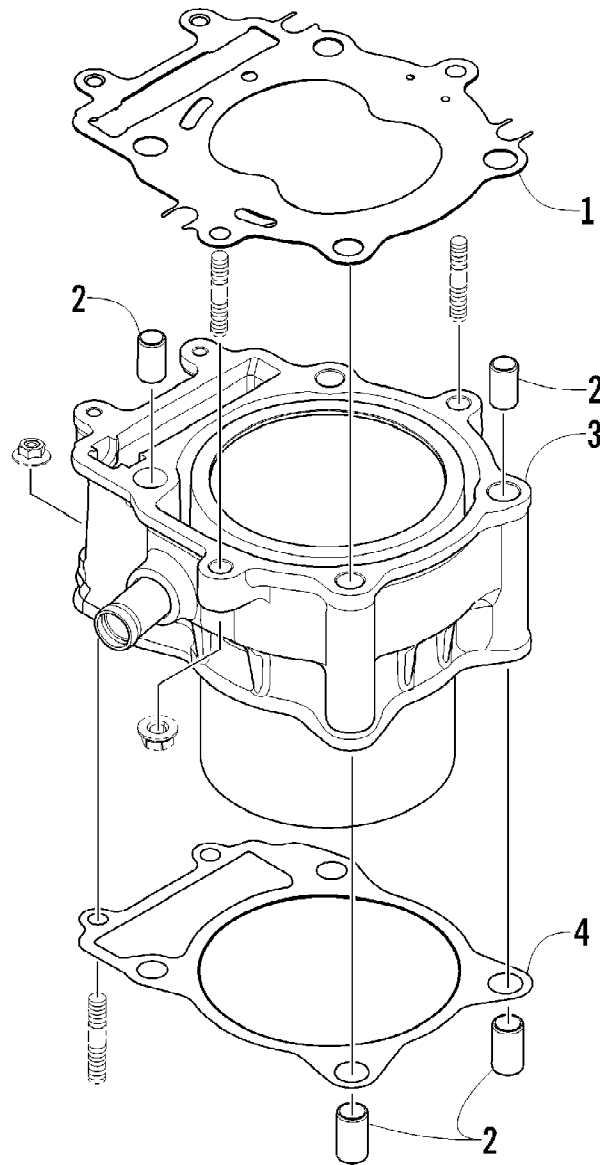

CRANKSHAFT, BALANCER, STARTER GEAR, AND PISTON ASSEMBLIES

2012 ATV 450 GREEN (A2012ICK4CUSG)

Page 18 of 75

CRANKSHAFT, BALANCER, STARTER GEAR, AND PISTON ASSEMBLIES

Ref #	Part Number	Qty	S/P/F	Description
1	0805-333	1	/P	Piston Set (inc. 2-4)
2	0805-320	1		Ring, Piston - Set
3	0831-060	2		Circlip
4	0805-023	1		Pin, Piston
5	0805-013	1		Crankshaft Assembly
6	0829-039	1		Key
7	0815-023	1		Gear, Starter Clutch (inc. 8)
8	0832-069	1		Bearing
9	0802-044	1	/P	Clutch, One-Way
10	0827-046	1		Nut
11	0811-036	1		Gear, Drive
12	3303-333	1	/P	Nut
13	0815-031	1		Gear, Starter Idler - No. 1
14	0815-007	1		Pin, Starter Idler Gear No. 1
15	0815-022	1		Gear, Starter Idler - No. 2
16	0815-015	1		Pin, Starter Idler Gear No. 2
17	0826-118	1		Screw, Cap
18	0828-091	1		Washer
19	0811-009	1		Gear, Oil Pump Drive
20	0811-006	1		Gear, Driven
21	3304-144	1		Pin, Alignment
22	0829-037	1		Key
23	0811-035	1		Balancer, Crank