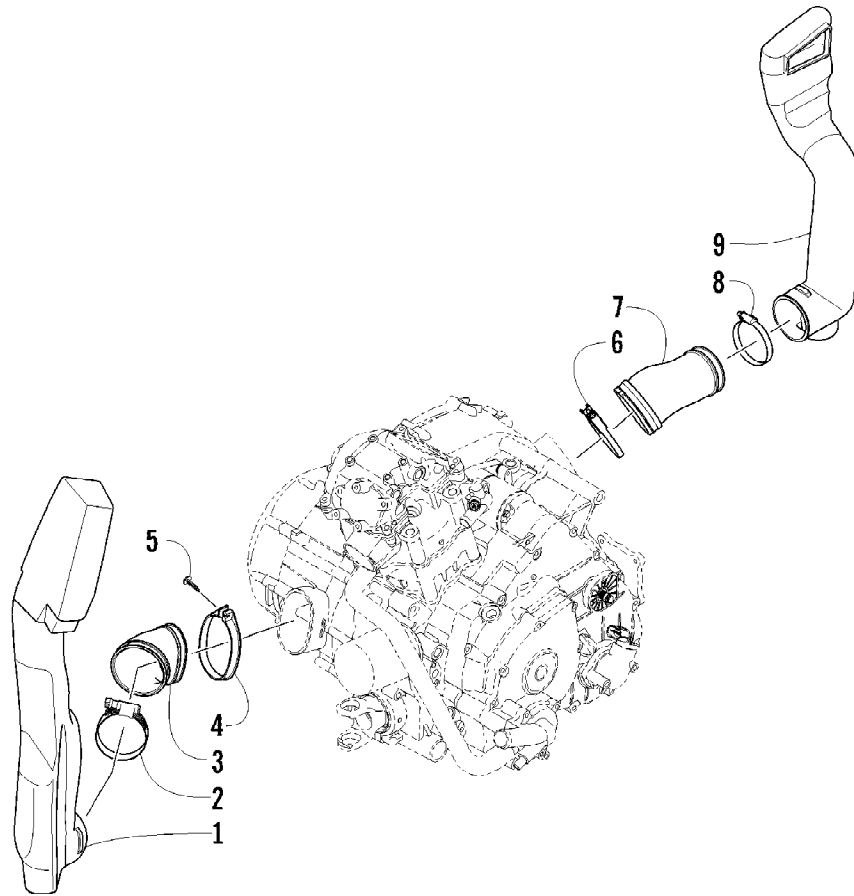

2012 ATV 450 GREEN (A2012ICK4CUSG)
BATTERY AND STARTER ASSEMBLY

Page 4 of 75

Ref #	Part Number	Qty	S/P/F	Description
1	5991-655	1	/P	Battery Cover/Tool Tray Assembly (inc. 2-4)
2	2406-815	1	/P	Cover, Battery
3	0444-122	1	S/P	Kit, Tool
4	0417-016	1		Pad, Battery
5	8476-620	2		Screw, Machine
6	0645-480	1		Battery Assembly (inc. 7-8)
7	0445-082	1		Kit, Hardware
8	0645-430	1		Decal, Warning
9	0417-012	1		Foam, Battery
10	0445-070	1		Cable, Battery/Ground
11	0445-062	1		Cable, Battery/Solenoid
12	0645-327	1		Boot, Terminal
13	0623-038	5		Nut w/Washer
14	8476-625	2		Screw, Machine
15	0445-064	1		Cable, Solenoid/Starter (inc. 16)
16	0645-019	1		Boot, Terminal
17	0445-058	1	/P	Solenoid
18	3305-954	1		Motor, Starter - Assembly (inc. 19)
19	3304-104	1		O-Ring
20	3305-946	2		Screw, Cap

2012 ATV 450 GREEN (A2012ICK4CUSG)
CAM CHAIN ASSEMBLY

Page 6 of 75

Ref #	Part Number	Qty	S/P/F	Description
1	0810-005	1		Chain, Cam
2	0810-068	1		Guide, Chain
3	0826-133	1		Pivot, Tensioner
4	0830-150	1		Washer
5	0810-007	1		Tensioner, Chain
6	3303-035	1		Gasket
7	3303-677	1		Adjuster, Tensioner - Assembly
8	3304-100	1	/P	O-Ring
9	3304-006	1		Screw, Adjuster
10	3303-360	2		Screw, Cap

2012 ATV 450 GREEN (A2012ICK4CUSG)
CLUTCH AND DRIVE BELT ASSEMBLY

Page 10 of 75

Ref #	Part Number	Qty	S/P/F	Description
1	0823-328	1		Shoe, Clutch - Assembly
2	0823-198	1		Clutch, One-Way
3	0827-050	1		Nut
4	0823-338	1		Housing, Clutch
5	0470-531	1		O-Ring
6	0823-058	1		Spacer
7	0823-313	1		Face, Fixed Drive
8	0823-228	1		Belt, Drive
9	0823-324	1		Face, Movable Drive
10	0823-206	1		Spacer, Movable Drive Face
11	0823-213	1		Plate, Movable Drive Face
12	0823-214	4		Damper, Movable Drive Face
13	0823-351	8		Roller, Movable Drive Face
14	3323-165	1	/P	Nut
15	0823-350	1		Clutch, Driven - Assembly
16	0827-058	1		Nut