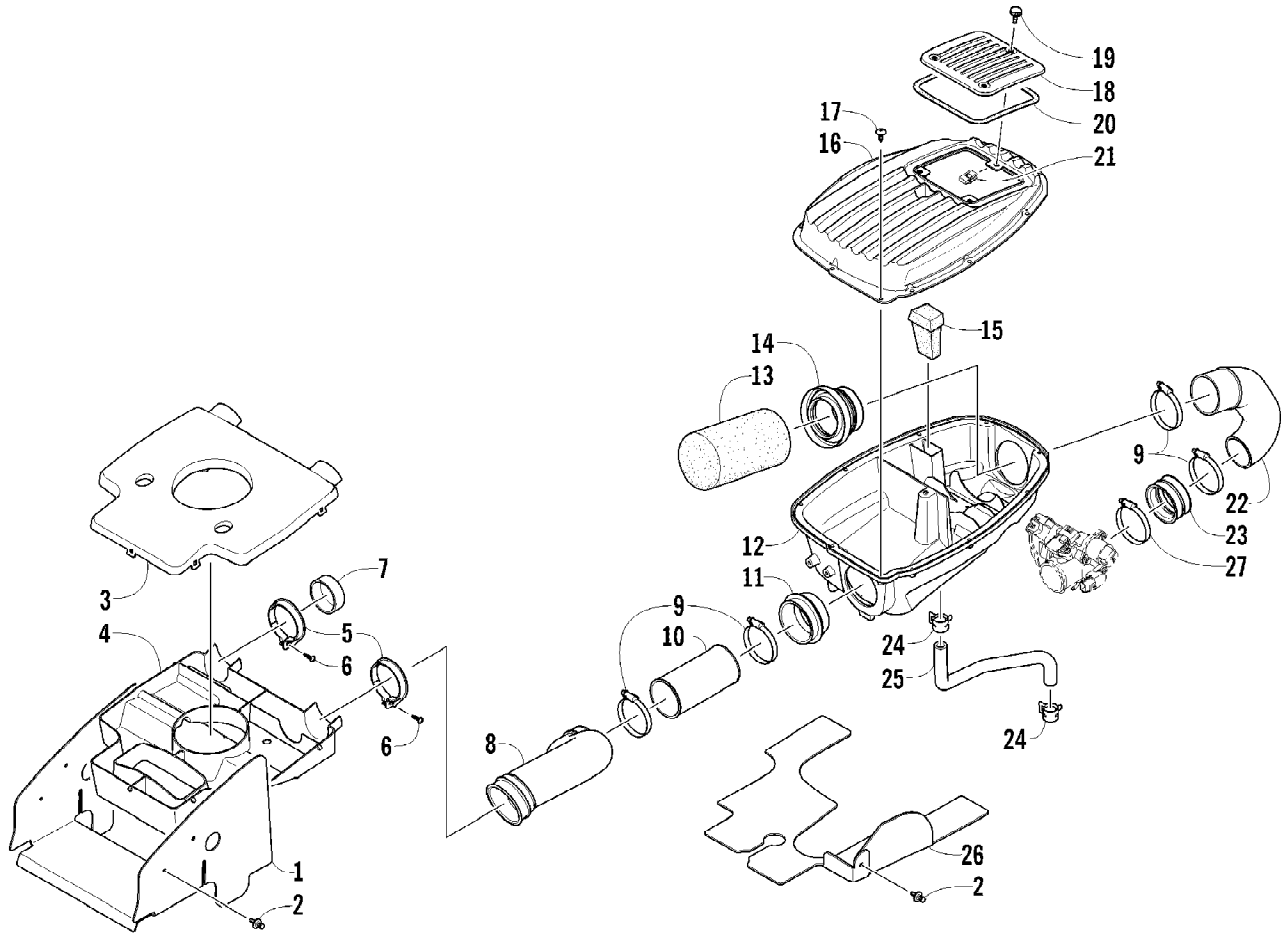

2012 ATV 450 GREEN (A2012ICK4CUSG)
AIR INTAKE ASSEMBLY

2012 ATV 450 GREEN (A2012ICK4CUSG)
AIR INTAKE ASSEMBLY

Page 2 of 75

Ref #	Part Number	Qty	S/P/F	Description
1	2406-013	1		Shroud, Splash
2	0623-362	4		Rivet, Reinstallable
3	0413-091	1		Diverter, Air - Top
4	0413-093	1		Diverter, Air - Bottom
5	0423-551	2		Clamp
6	0423-342	2	/P	Screw, Self-Tapping
7	0413-096	1		Cap, Air Intake - Diverter
8	0470-529	1		Duct, Air Intake - Engine
9	0423-019	4		Clamp
10	0470-875	1		Duct, Intake - Diverter/Housing
11	0470-869	1		Boot, Intake - Diverter/Housing
12	0470-872	1		Housing, Intake
13	0470-890	1		Filter, Air
14	0470-888	1		Boot, Adapter
15	0470-891	1		Filter, Vent
16	0470-873	1		Cover, Intake
17	0623-784	11		Screw, Self-Tapping
18	0470-874	1		Cover, Access
19	0423-996	3		Screw, Thumb
20	0470-892	1		Seal
21	1623-637	3		Clip, U-Nut
22	0470-876	1		Duct, Intake - Housing/Throttle Body
23	0470-871	1		Boot, Intake - Housing/Throttle Body
24	1623-281	2		Clamp, Hose
25	0410-173	1	/P	Hose, Vent
26	2416-388	1		Panel, Shield
27	0423-832	1		Clamp