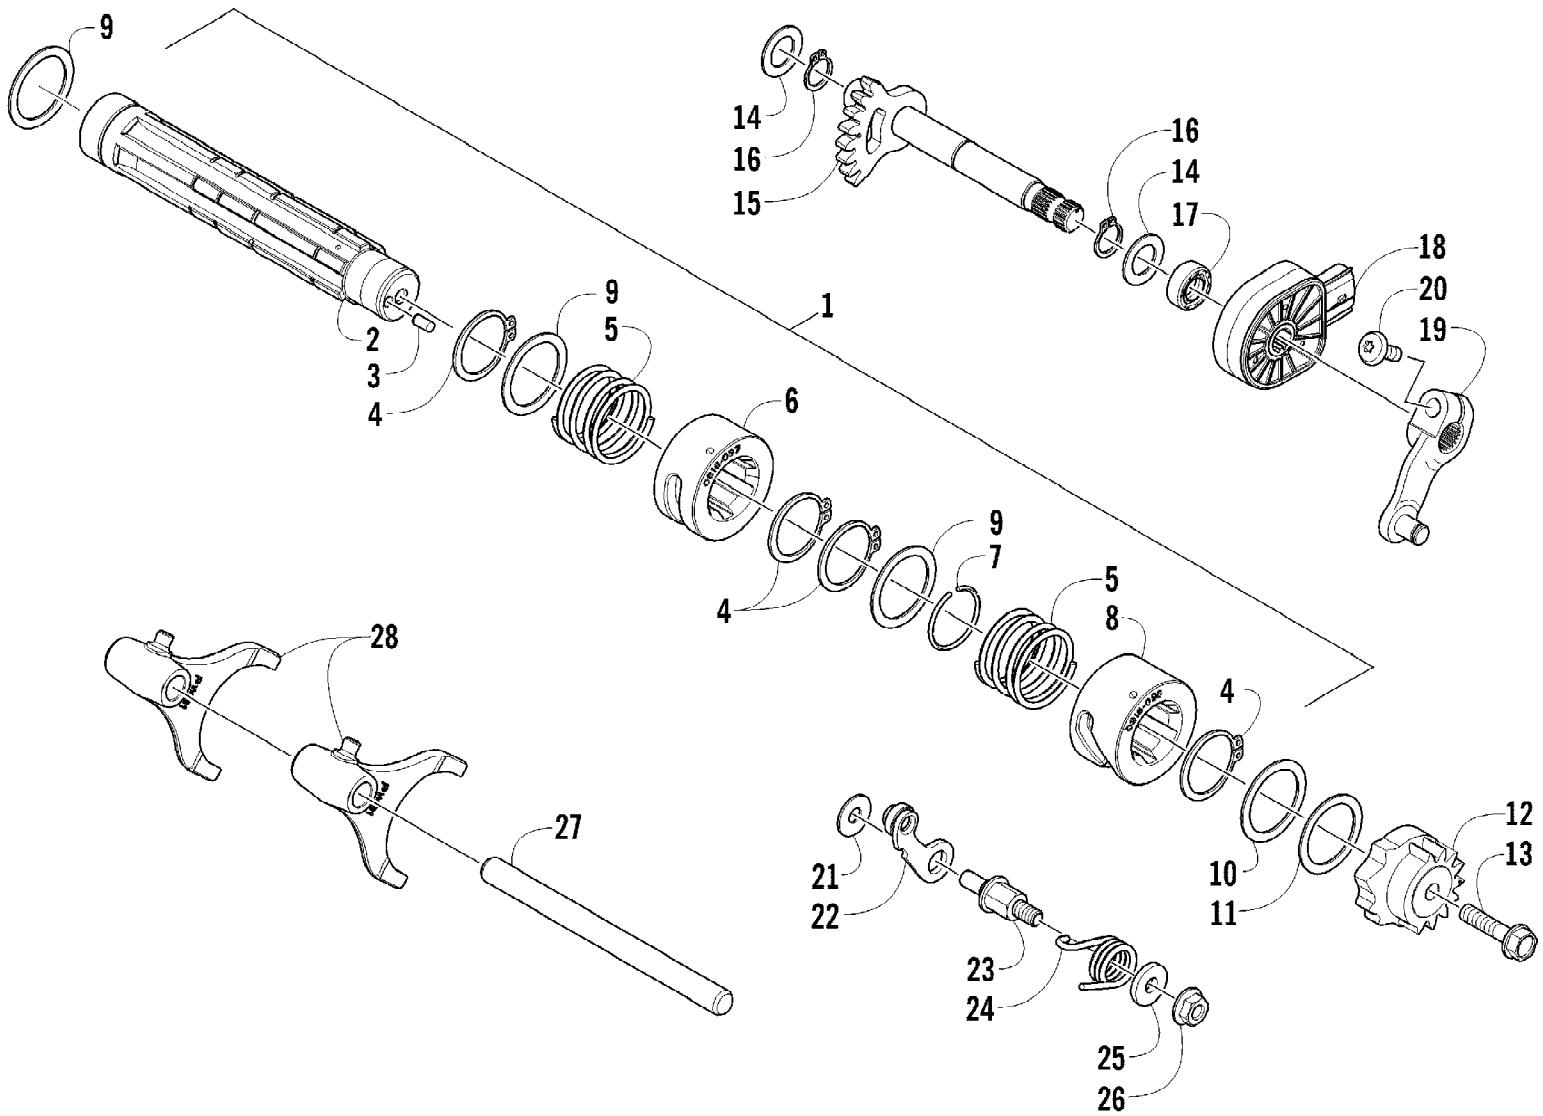

2012 ATV 450 GREEN (A2012ICK4CUSG)
GEAR SHIFTING ASSEMBLY

Page 39 of 75

Ref #	Part Number	Qty	S/P/F	Description
1	0818-126	1	/P	Shaft, Gear Shift - Assembly (inc. 2-8 and two No. 9)
2	0818-125	1	/P	Shaft, Gear Shift
3	3304-439	1		Pin, Dowel
4	3304-147	4	/P	Circlip
5	0818-060	2		Spring
6	0818-117	1		Cam, Reverse
7	0831-016	1		C-Ring
8	0818-116	1		Cam, Gear Shift
9	0828-079	3		Washer
10	0828-081	1		Washer, Thrust
11	0828-080	1		Washer, Thrust
12	0818-061	1		Plate, Gear Shift Cam
13	3304-569	1		Screw, Cap
14	0828-084	2		Washer
15	0818-113	1		Shaft, Sub-Gear Shift (inc. 16)
16	3301-875	2		Circlip
17	0830-179	1		Seal
18	0409-125	1		Switch, Gear Position
19	0818-014	1		Arm, Select
20	8468-620	1	/P	Screw, Machine
21	0828-083	1		Washer
22	0818-084	1		Stopper, Cam
23	0818-062	1		Support, Cam Stopper
24	0818-109	1		Spring
25	0828-082	1		Washer
26	3304-654	1	/P	Nut, Lock
27	0818-021	1		Shaft, Shift Fork
28	0818-088	2		Fork, Shift