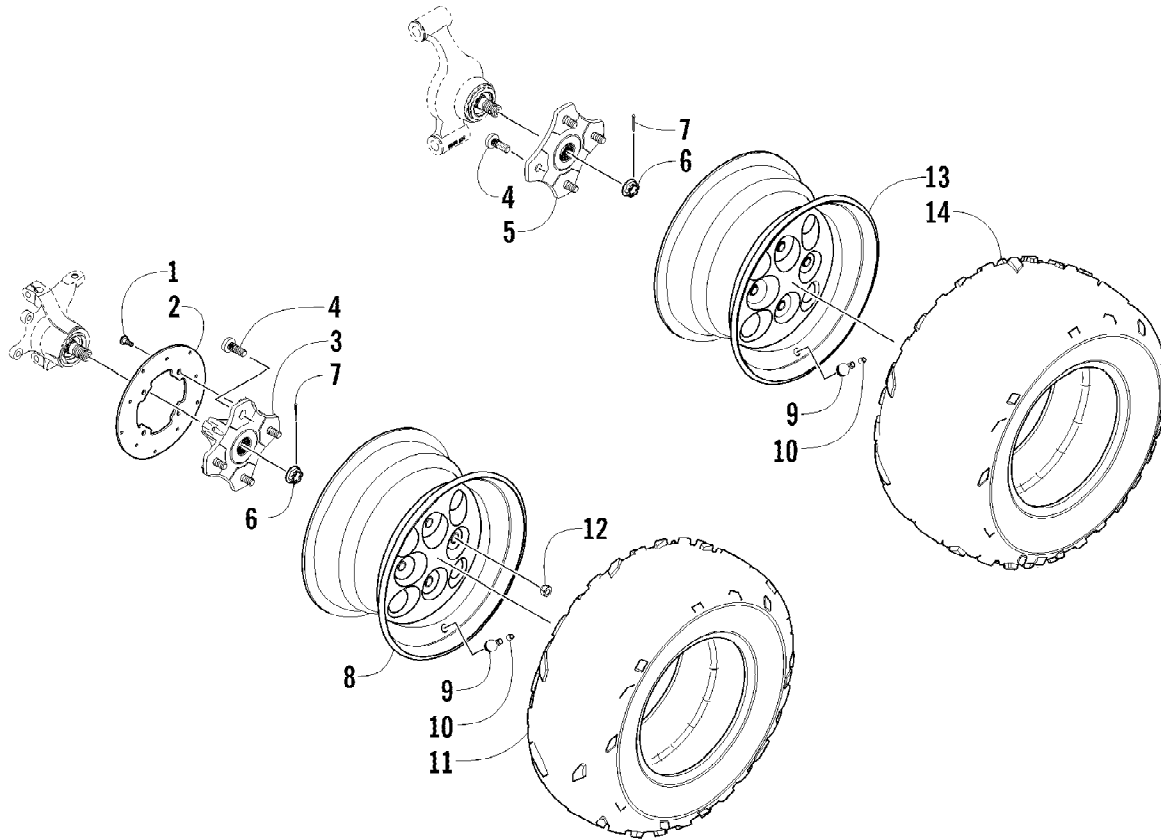

2012 ATV 450 GREEN (A2012ICK4CUSG)
WHEEL AND TIRE ASSEMBLY

Page 73 of 75

Ref #	Part Number	Qty	S/P/F	Description
1	0423-557	12		Screw, Shoulder
2	2402-002	3		Disc, Brake
3	1502-462	2	/P	Hub, Wheel - Front (inc. 4)
4	0402-974	16	/P	Stud
5	1502-462	1	/P	Hub, Wheel - Rear - Right (inc. 4)
5	1502-464	1		Hub, Wheel - Rear - Left (inc. 4)
6	0423-607	4		Nut, Castle
7	0423-407	4		Pin, Cotter
8	1402-776	2		Wheel - Front
9	0402-064	4		Stem, Valve (inc. 10)
10	0402-140	4		Cap, Valve Stem
11	1402-894	2		Tire - Front
12	0423-408	16	/P	Nut, Lug
13	1402-777	2		Wheel - Rear
14	1402-895	2		Tire - Rear