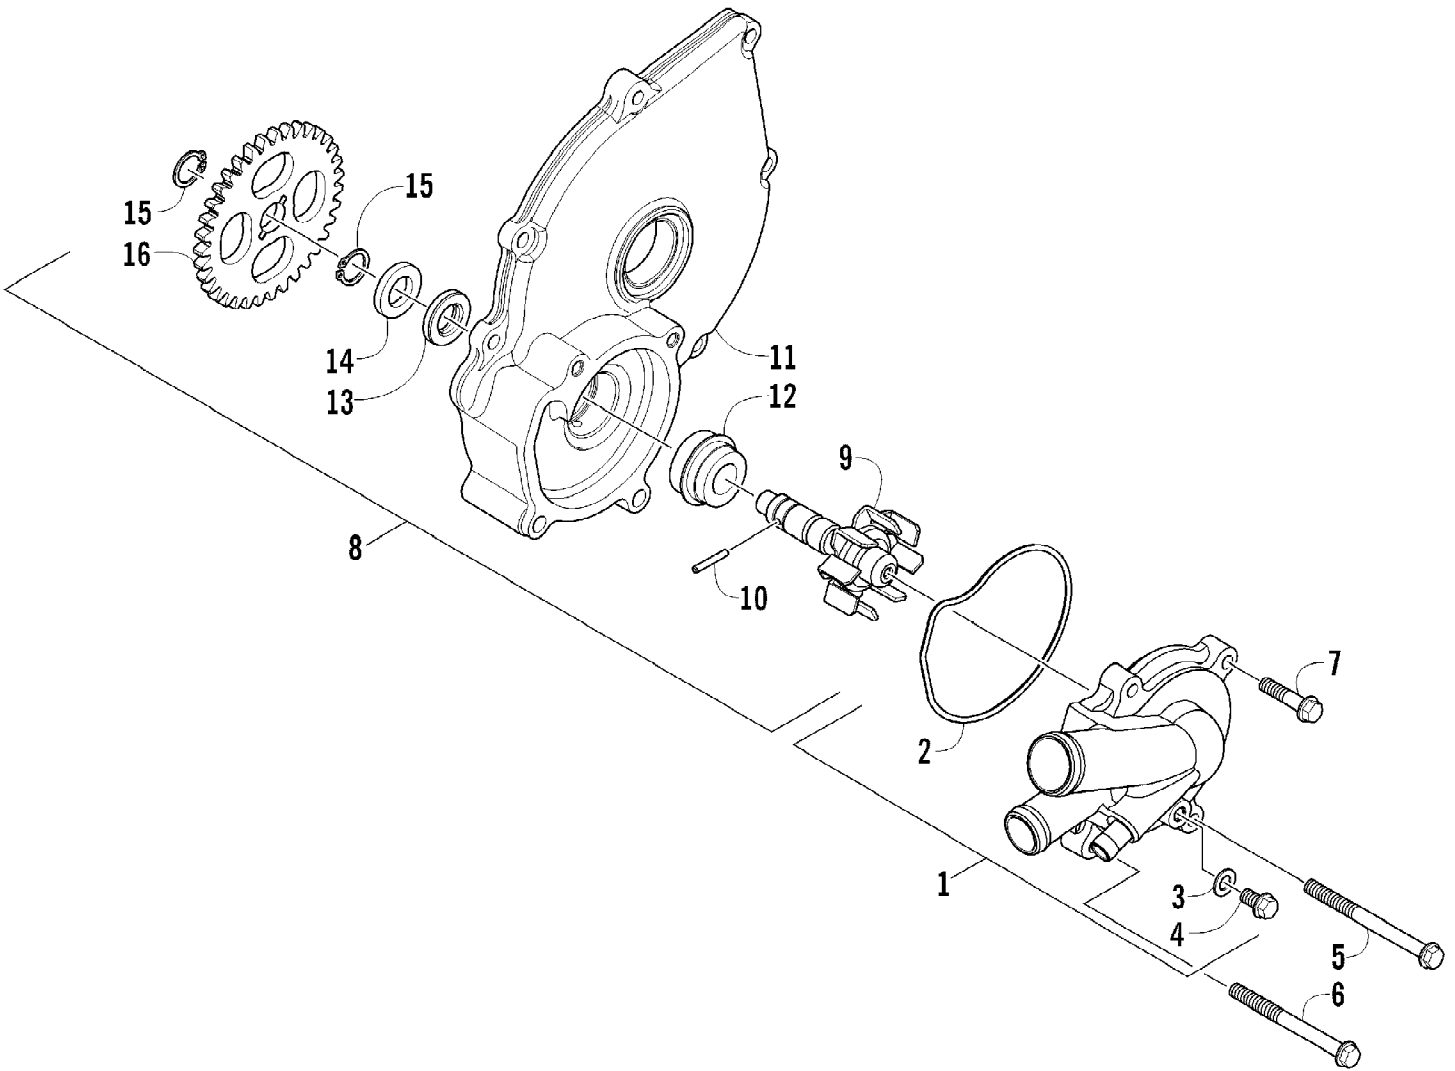

2012 ATV 450 GREEN (A2012ICK4CUSG)
WATER PUMP ASSEMBLY

Page 71 of 75

Ref #	Part Number	Qty	S/P/F	Description
1	0813-054	1	/P	Cover, Water Pump - Assembly (inc. 2-4)
2	0830-208	1		O-Ring
3	3304-049	1		Washer
4	3304-186	1		Screw, Cap
5	0826-065	1		Screw, Cap
6	0826-151	1		Screw, Cap
7	3303-384	2	/P	Screw, Cap
8	0813-051	1		Housing, Water Pump - Assembly (inc. 9-16)
9	0813-057	1		Shaft, Impeller - Assembly
10	0829-057	1		Pin, Alignment
11	0806-123	1		Housing, Water Pump
12	3305-940	1		Seal, Mechanical
13	0830-207	1		Seal, Oil
14	0828-130	1		Washer, Thrust
15	0831-089	2		Circlip
16	0811-037	1		Gear, Driven