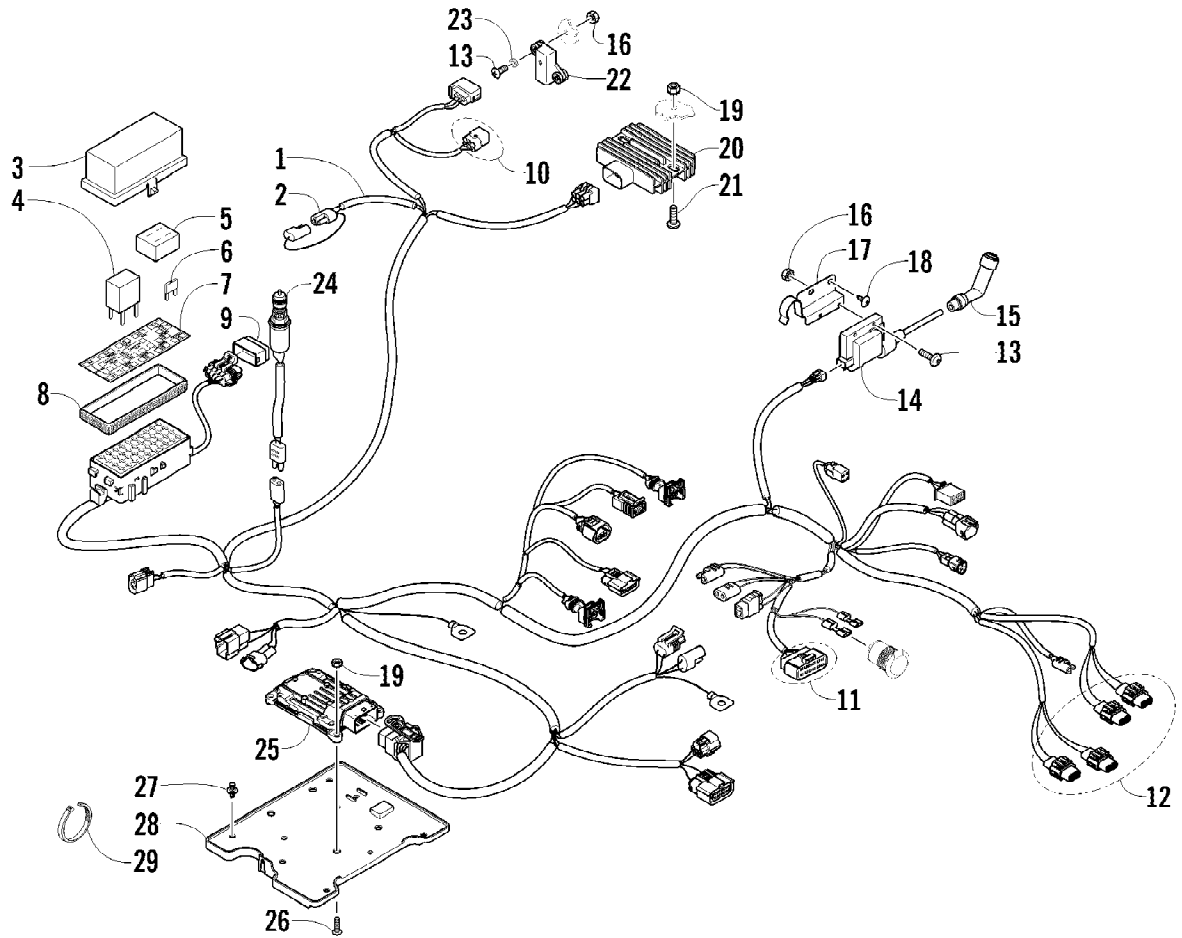

2012 ATV 450 GREEN (A2012ICK4CUSG)
WIRING HARNESS ASSEMBLY

Page 75 of 75

Ref #	Part Number	Qty	S/P/F	Description
1	0486-419	1		Harness, Main (inc. 2-9)
2	0486-164	1		Tether, Accessory Connector
3	0430-085	1		Cover, Fuse Block
4	0430-045	2	/P	Relay (4-Pin) - 20 Amp
4	0430-033	1		Relay (5-Pin) - 30 Amp
5	0430-037	1		Holder, Fuse
6	0430-032	7		Fuse - 10 Amp
6	0430-031	4		Fuse - 15 Amp
6	0430-030	2		Fuse - 30 Amp
7	2411-090	1		Decal, Fuse Block
8	0430-086	1		Seal
9	0430-101	1		Cover, Diagnostics Connector
10	1436-416	1		Repair Kit, Connector - Tilt Sensor
11	1436-415	1		Repair Kit, Connector - LCD Gauge
12	1436-290	AR		Repair Kit, Connector - Headlight
13	8468-425	4		Screw, Machine
14	0824-070	1		Coil, Ignition (inc. 15)
15	0824-056	1		Cap, Spark Plug
16	0423-493	4		Nut w/Washer
17	2516-566	1		Bracket, Mounting - Coil
18	0623-309	2		Screw, Self-Tapping
19	0623-038	6		Nut w/Washer
20	0824-037	1	/P	Regulator, Voltage
21	8476-625	2		Screw, Machine
22	0409-064	1		Sensor, Tilt
23	0123-802	2		Washer
24	0409-089	1		Switch, Brake - Assembly
25	0530-066	1		ECU
26	8476-620	4		Screw, Machine
27	0623-362	4		Rivet, Reinstallable
28	2416-181	1		Tray, Electrical
29	0123-788	AR	/P	Tie, Cable - 8 in.
29	0123-903	AR		Tie, Cable - 11.5 in.