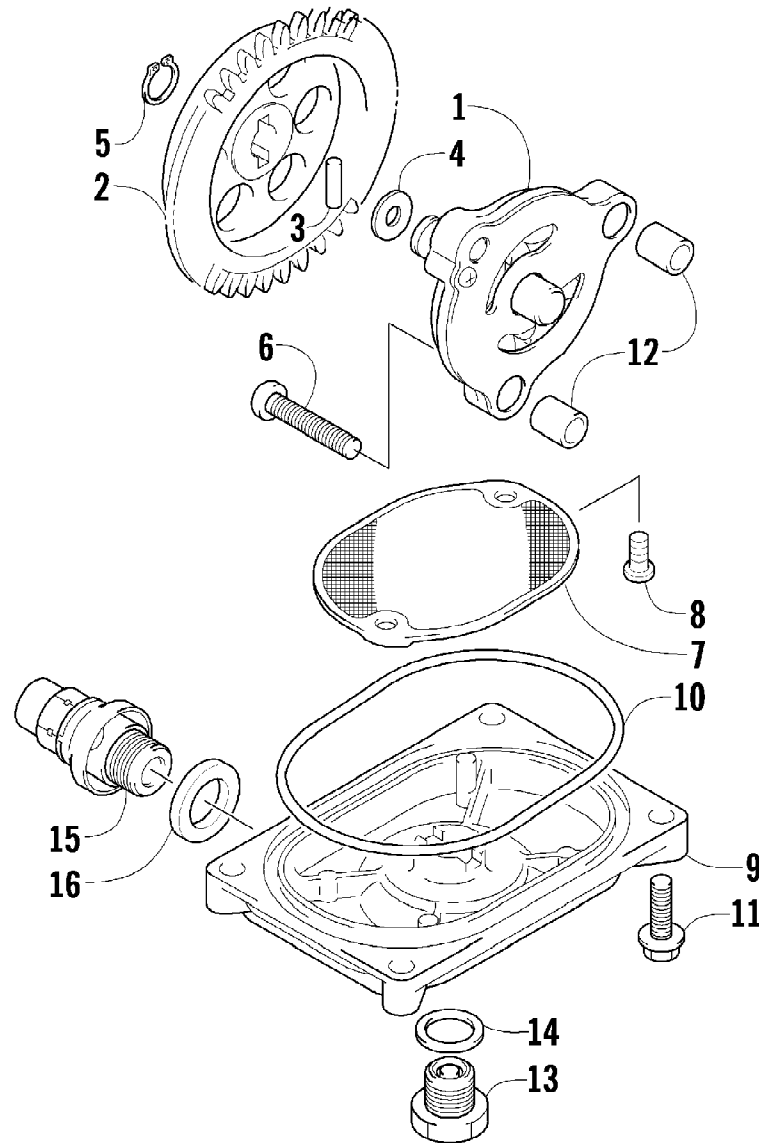

2012 ATV 450 GREEN (A2012ICK4CUSG)
OIL PUMP AND STRAINER ASSEMBLY

2012 ATV 450 GREEN (A2012ICK4CUSG)
OIL PUMP AND STRAINER ASSEMBLY

Page 49 of 75

Ref #	Part Number	Qty	S/P/F	Description
1	0812-069	1		Pump, Oil
2	0812-010	1		Gear, Driven
3	0812-036	1		Pin, Dowel
4	0828-007	1	/P	Washer
5	3004-146	1		Ring, Retaining
6	0826-131	3		Screw, Machine
7	0812-049	1		Strainer, Oil
8	3313-722	2		Screw, Cap
9	0812-038	1		Cap, Oil Strainer
10	0830-159	1		O-Ring
11	3303-384	4	/P	Screw, Cap
12	0829-033	2		Pin, Dowel
13	0812-065	1		Plug, Drain
14	0830-143	1	/P	Gasket
15	0812-067	1		Valve, Oil-Relief - Assembly (inc. 16)
16	0830-181	1		O-Ring