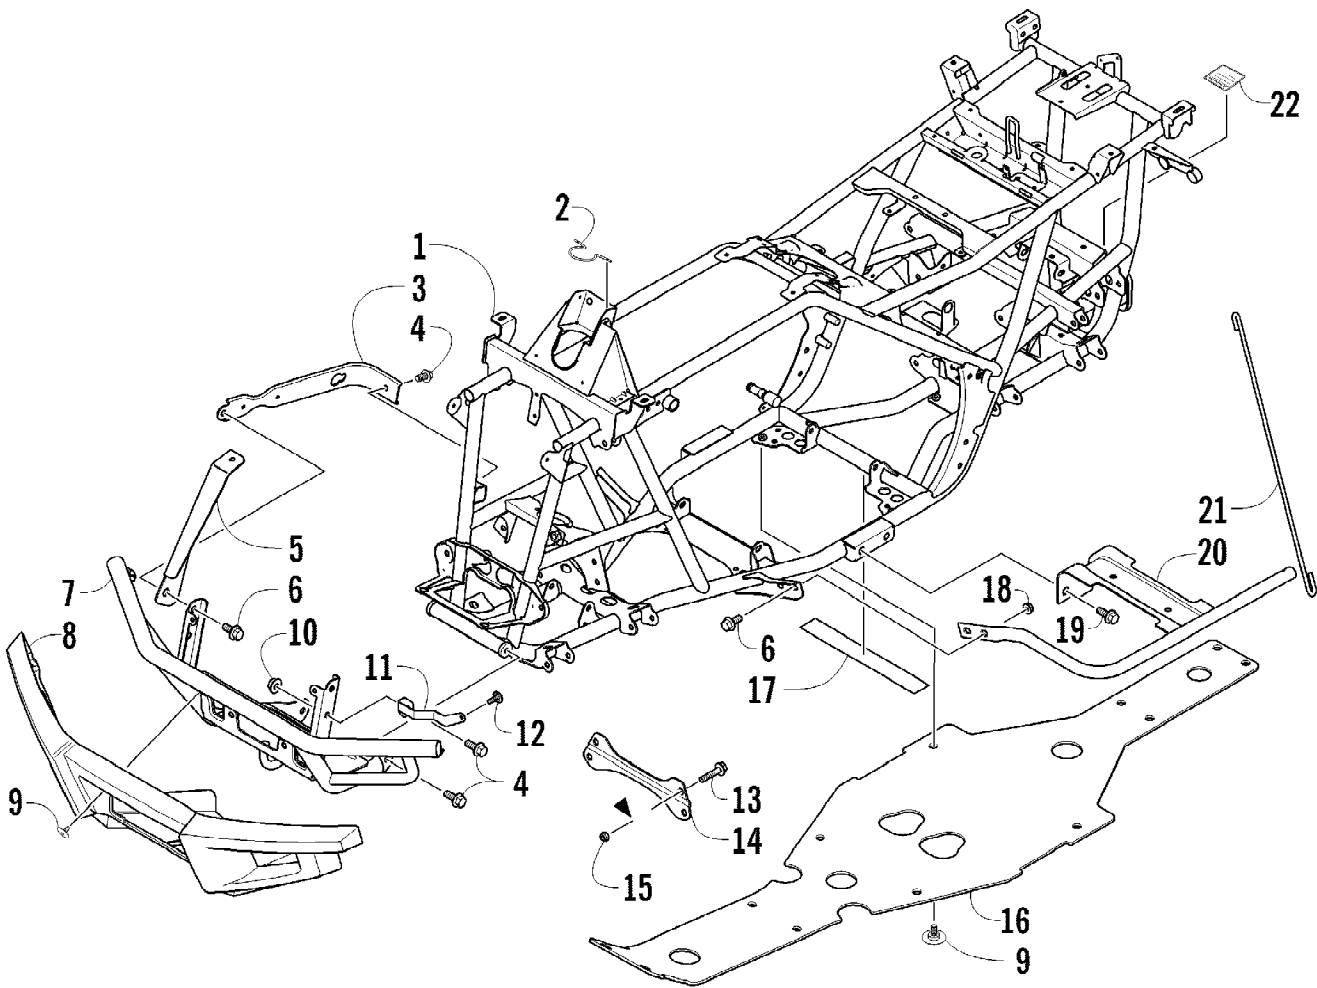

2012 ATV 450 GREEN (A2012ICK4CUSG)
FRAME AND RELATED PARTS

Page 28 of 75

Ref #	Part Number	Qty	S/P/F	Description
1	4506-550	1		Frame, Main
2	2416-401	1		Clip, Routing
3	1506-596	2	/P	Channel, Bumper Mounting
4	8409-020	6	/P	Screw, Cap
5	1506-686	1		Bracket, Mounting - Bumper - Right
5	1506-687	1		Bracket, Mounting - Bumper - Left
6	8408-816	6		Screw, Cap
7	1506-684	1		Bumper, Front
8	1406-868	1		Fascia, Bumper - Front
9	0423-101	16		Screw, Shoulder
10	8424-002	2		Nut
11	2516-594	1		Bracket, Support - Right
11	2516-595	1		Bracket, Support - Left
12	0623-797	2		Screw, Self-Tapping
13	8409-025	2		Screw, Cap
14	2516-852	1	/P	Brace, A-Arm
15	0423-744	2		Nut, Lock
16	1406-030	1		Panel, Belly
17	0406-289	2		Pad, Frame
18	8424-802	4		Nut
19	8409-016	4		Screw, Cap
20	1506-659	1		Footrest - Right
20	1506-660	1		Footrest - Left
21	2506-426	2	/P	Rod, Support
22	1411-077	1		Decal, Warning - Towing