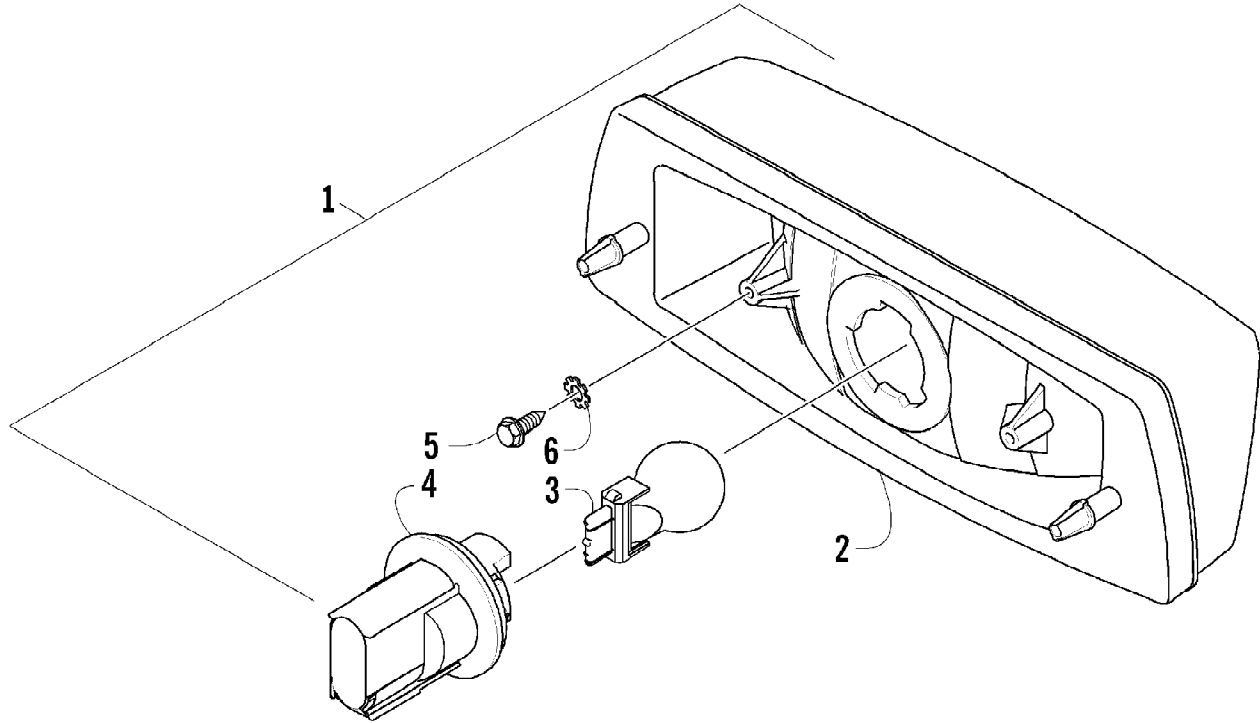

2012 ATV 450 GREEN (A2012ICK4CUSG)
TAILLIGHT ASSEMBLY

Page 67 of 75

Ref #	Part Number	Qty	S/P/F	Description
1	0509-022	1		Taillight Assembly (inc. 2-4)
2	0509-025	1		Housing, Taillight
3	0409-056	1		Bulb, Taillight
4	0409-057	1		Socket, Taillight
5	0623-301	2	/P	Screw, Self-Tapping
6	8053-212	2	/P	Washer, External Tooth Lock