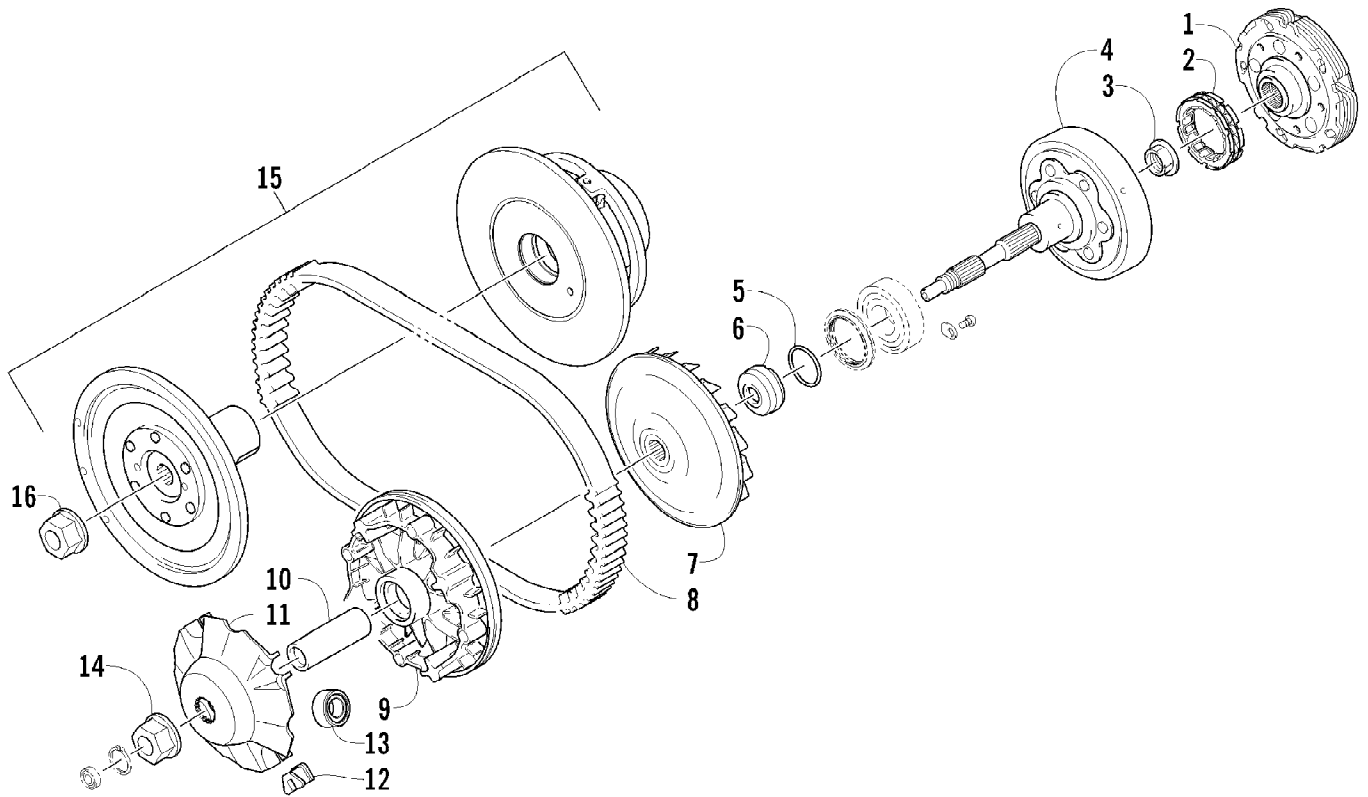

2012 ATV 450 GREEN (A2012ICK4CUSG)
CAM CHAIN ASSEMBLY

Page 6 of 75

Ref #	Part Number	Qty	S/P/F	Description
1	0810-005	1		Chain, Cam
2	0810-068	1		Guide, Chain
3	0826-133	1		Pivot, Tensioner
4	0830-150	1		Washer
5	0810-007	1		Tensioner, Chain
6	3303-035	1		Gasket
7	3303-677	1		Adjuster, Tensioner - Assembly
8	3304-100	1	/P	O-Ring
9	3304-006	1		Screw, Adjuster
10	3303-360	2		Screw, Cap

2012 ATV 450 GREEN (A2012ICK4CUSG)
CLUTCH AND DRIVE BELT ASSEMBLY

Page 10 of 75

Ref #	Part Number	Qty	S/P/F	Description
1	0823-328	1		Shoe, Clutch - Assembly
2	0823-198	1		Clutch, One-Way
3	0827-050	1		Nut
4	0823-338	1		Housing, Clutch
5	0470-531	1		O-Ring
6	0823-058	1		Spacer
7	0823-313	1		Face, Fixed Drive
8	0823-228	1		Belt, Drive
9	0823-324	1		Face, Movable Drive
10	0823-206	1		Spacer, Movable Drive Face
11	0823-213	1		Plate, Movable Drive Face
12	0823-214	4		Damper, Movable Drive Face
13	0823-351	8		Roller, Movable Drive Face
14	3323-165	1	/P	Nut
15	0823-350	1		Clutch, Driven - Assembly
16	0827-058	1		Nut