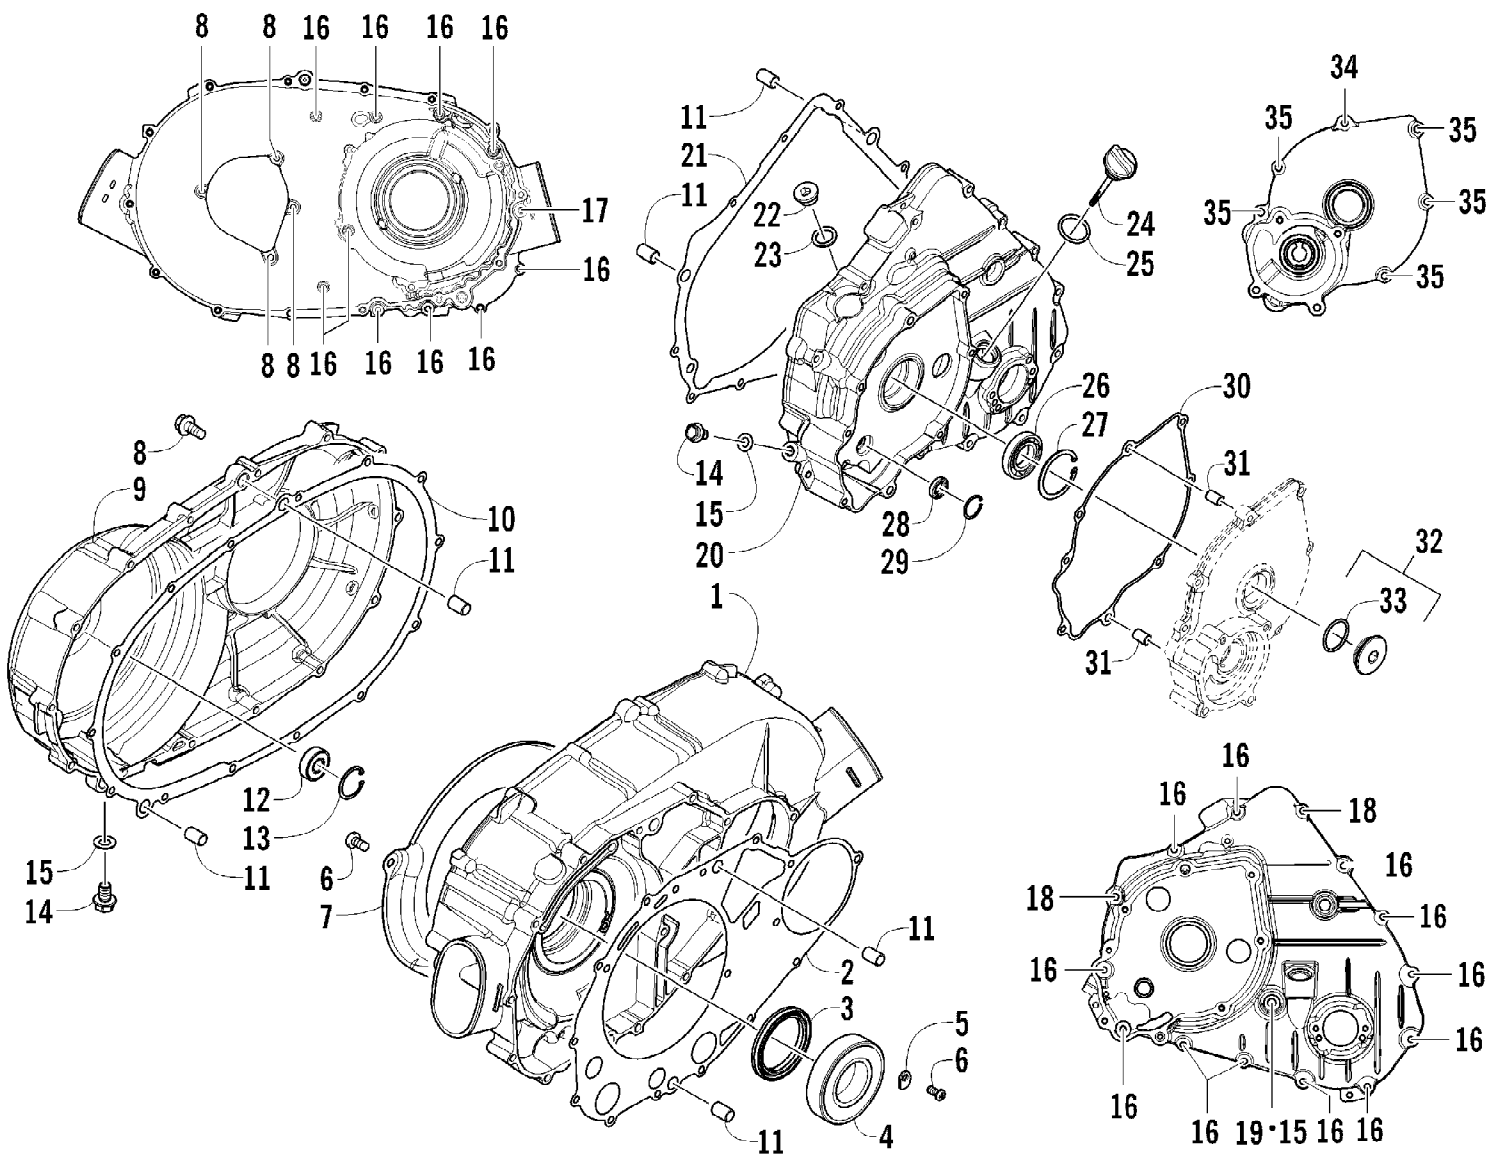

2012 ATV 450 GREEN (A2012ICK4CUSG)
CLUTCH/DRIVE BELT/MAGNETO COVER ASSEMBLY

2012 ATV 450 GREEN (A2012ICK4CUSG)
CLUTCH/DRIVE BELT/MAGNETO COVER ASSEMBLY

Ref #	Part Number	Qty	S/P/F	Description
1	0806-026	1		Cover, Clutch
2	0830-055	1		Gasket
3	0830-157	1		Seal
4	0832-071	1		Bearing
5	0822-104	2		Retainer, Bearing
6	0826-144	5		Screw, Machine
7	0806-103	1		Plate, Air Intake
8	3303-386	18	/P	Screw, Cap
9	0806-027	1		Cover, Drive Belt
10	0830-056	1		Gasket
11	0829-046	6		Pin, Dowel
12	0832-023	1		Bearing
13	3303-347	1		Circlip
14	3303-365	2		Plug, Drain
15	3303-591	3		Gasket, Drain Plug
16	3304-903	22		Screw, Cap
17	0826-066	1		Screw, Cap
18	3304-191	2	/P	Screw, Cap
19	0826-068	1		Screw, Cap
20	0806-122	1		Cover, Magneto
21	0830-057	1		Gasket
22	0806-099	1		Plug
23	0830-141	1		Washer, Crush
24	0806-029	1		Stick, Oil Level (inc. 25)
25	3304-102	1	/P	O-Ring, Oil Level Stick
26	0832-053	1		Bearing
27	3305-943	1		Ring, Retaining
28	3305-944	1		Bearing
29	3305-942	1		Ring, Retaining
30	0830-206	1		Gasket
31	3301-716	2		Pin, Dowel
32	0812-087	1		Cap, Inspection (inc. 33)
33	0835-016	1		O-Ring
34	0826-136	1		Screw, Cap
35	3303-383	5	/P	Screw, Cap