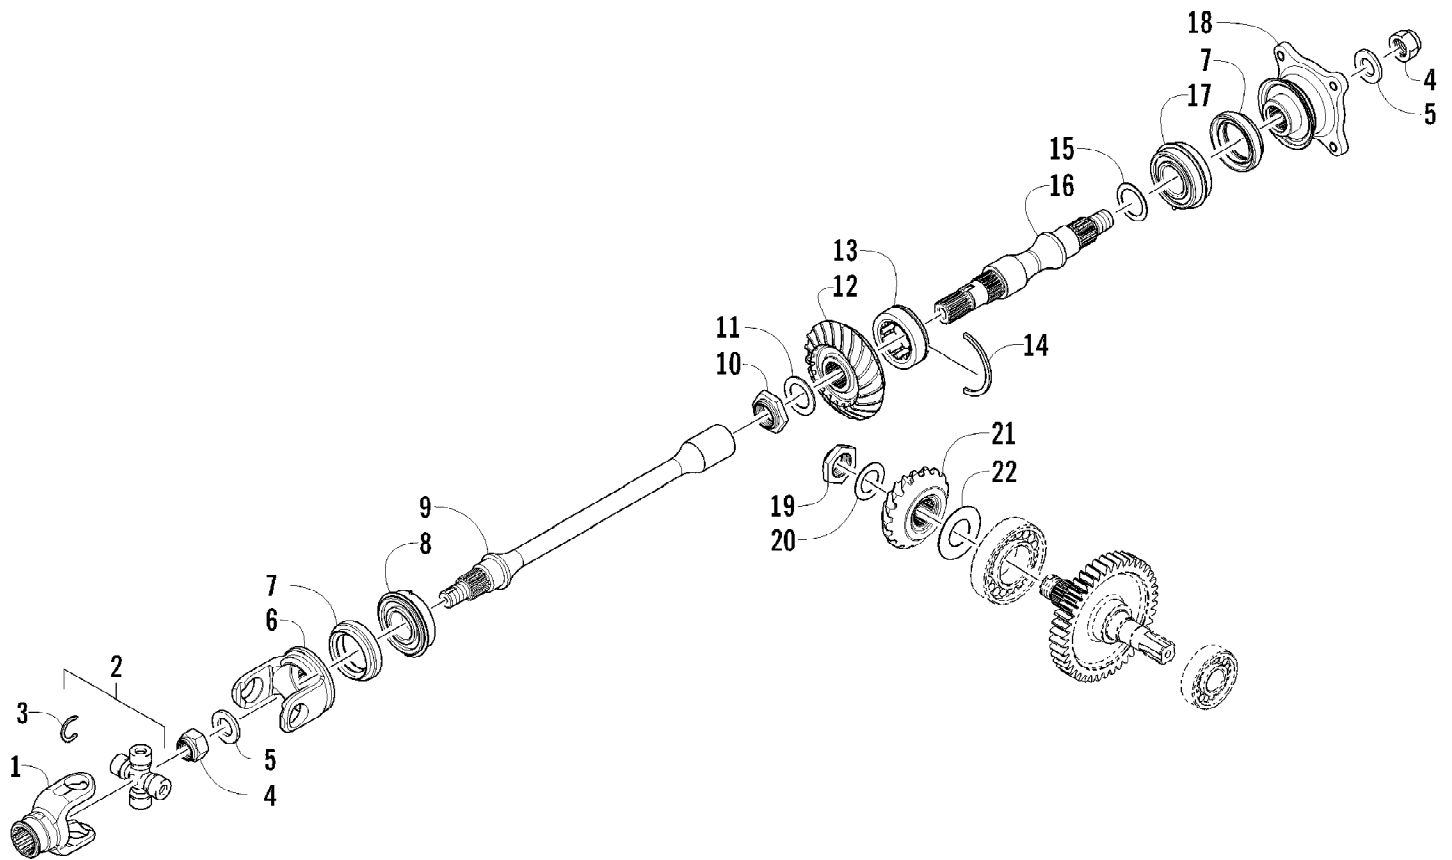

2012 ATV 450 GREEN (A2012ICK4CUSG)
SECONDARY DRIVE ASSEMBLY

Page 59 of 75

Ref #	Part Number	Qty	S/P/F	Description
1	0819-063	1		Yoke, Propeller Shaft Joint
2	1402-164	1	/P	Joint, Universal - Set (inc. 3)
3	0423-450	4		Clip, Retaining
4	3306-428	2	/P	Nut
5	3306-226	2		Washer
6	0819-071	1		Yoke, Drive Output
7	0830-144	2		Seal, Oil
8	0832-026	1		Bearing
9	0819-020	1		Shaft, Secondary Driven
10	0827-022	1		Nut
11	0828-090	1		Washer
12	0819-019	1		Gear, Secondary Driven
13	0832-040	1		Bearing
14	0819-070	1		C-Ring
15	3305-955	AR		Shim, 25 x 34 x 0.60 mm
15	3305-956	AR		Shim, 25 x 34 x 0.65 mm
15	3305-957	AR		Shim, 25 x 34 x 0.70 mm
15	3305-958	AR		Shim, 25 x 34 x 0.75 mm
15	3305-959	AR		Shim, 25 x 34 x 0.80 mm
15	3305-960	AR		Shim, 25 x 34 x 0.85 mm
15	3305-961	AR		Shim, 25 x 34 x 0.90 mm
15	3305-962	AR		Shim, 25 x 34 x 0.95 mm
15	3305-963	AR		Shim, 25 x 34 x 1.00 mm
15	3305-964	AR		Shim, 25 x 34 x 1.05 mm
15	3305-965	AR		Shim, 25 x 34 x 1.10 mm
15	0828-088	AR		Shim, 25 x 34 x 1.15 mm
15	3305-966	AR		Shim, 25 x 34 x 1.20 mm
15	3305-967	AR		Shim, 25 x 34 x 1.25 mm
16	0819-021	1		Shaft, Secondary Driven
17	0832-041	1		Bearing
18	0819-022	1		Flange, Output Joint
19	0827-047	1		Nut
20	3304-042	1		Washer, Thrust
21	0819-018	1		Gear, Secondary Drive
22	3306-009	AR		Shim, 30 x 48 x 0.60 mm
22	3306-010	AR		Shim, 30 x 48 x 0.65 mm
22	3306-011	AR		Shim, 30 x 48 x 0.70 mm
22	3306-012	AR		Shim, 30 x 48 x 0.75 mm
22	3306-013	AR		Shim, 30 x 48 x 0.80 mm
22	3306-014	AR		Shim, 30 x 48 x 0.85 mm
22	3306-015	AR		Shim, 30 x 48 x 0.90 mm
22	3306-016	AR		Shim, 30 x 48 x 0.95 mm
22	3306-017	AR		Shim, 30 x 48 x 1.00 mm
22	3306-018	AR		Shim, 30 x 48 x 1.05 mm
22	3306-019	AR		Shim, 30 x 48 x 1.10 mm
22	3306-020	AR		Shim, 30 x 48 x 1.15 mm
22	3306-021	AR		Shim, 30 x 48 x 1.20 mm
22	3306-022	AR		Shim, 30 x 48 x 1.25 mm