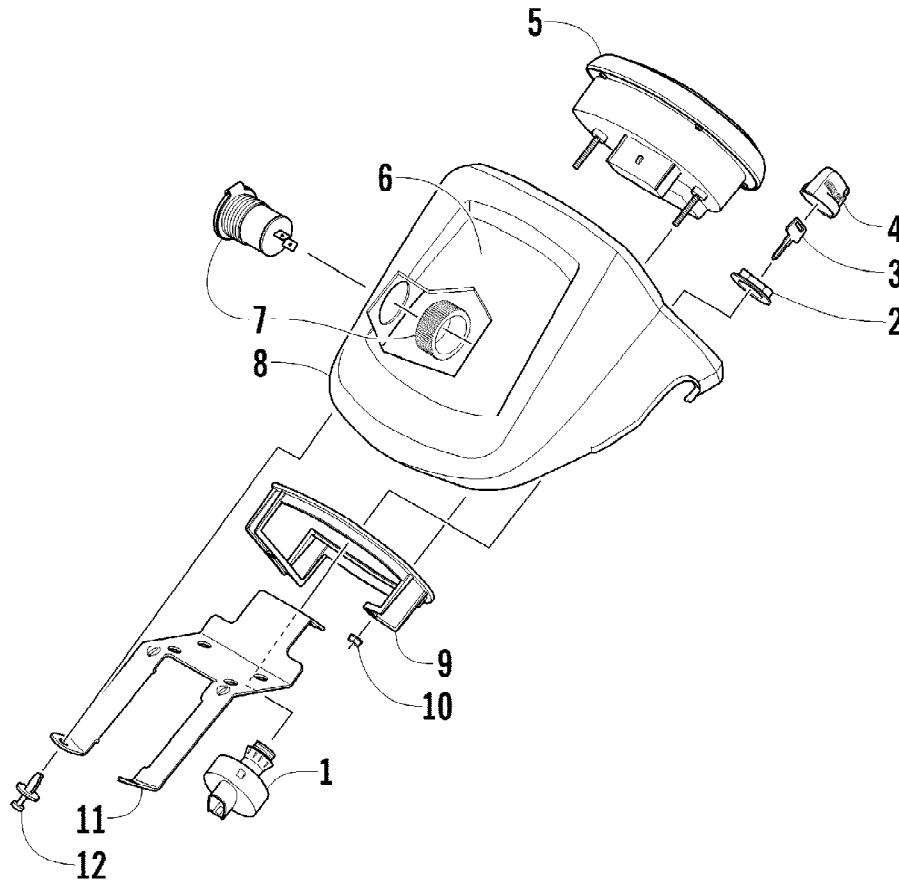

2012 ATV 450 GREEN (A2012ICK4CUSG)
INSTRUMENT POD ASSEMBLY

Page 45 of 75

Ref #	Part Number	Qty	S/P/F	Description
1	0430-090	1	/P	Switch, Ignition - Assembly (inc. 2-4)
2	0430-050	1		Nut, Retaining
3	0430-042	1		Key, Ignition (Y Series - Left-Side Cut)
3	0430-043	1		Key, Ignition (Z Series - Right-Side Cut)
4	0430-054	1		Cover, Key
5	0520-142	1		Gauge, LCD
6	9611-603	1		Decal, 50th Anniversary
7	0641-897	1	/P	Outlet, Accessory - 12V
8	0405-276	1		Instrument Pod
9	0420-065	1	/P	Bracket, Retaining
10	0423-493	2		Nut w/Washer
11	2506-470	1		Bracket, Mounting - Instrument Pod
12	0423-535	2		Rivet, Reinstallable