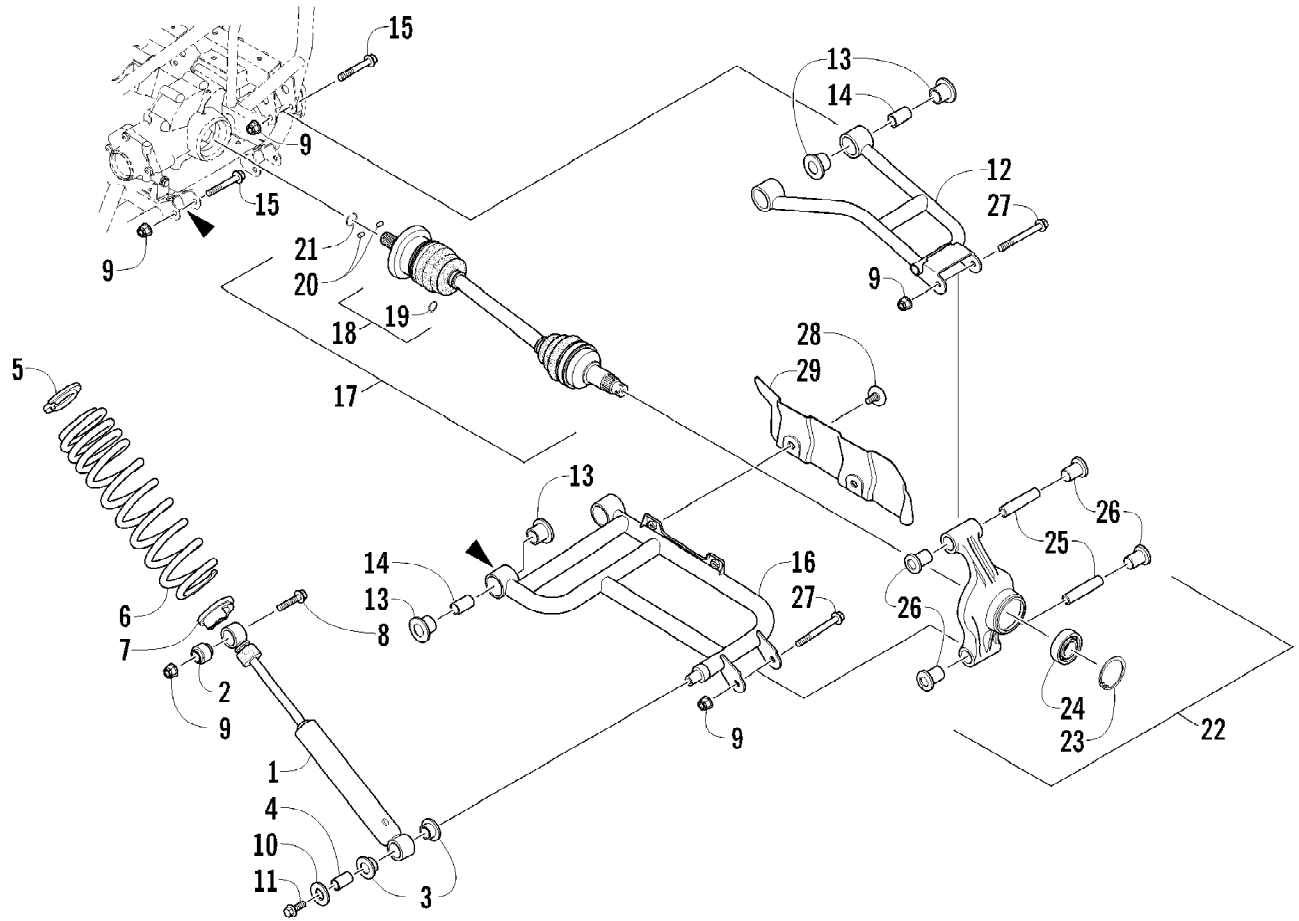

2012 ATV 1000 GT ORANGE-BLACK (A2012AGW1PUSY)
REAR SUSPENSION ASSEMBLY

2012 ATV 1000 GT ORANGE-BLACK (A2012AGW1PUSY)
REAR SUSPENSION ASSEMBLY

Ref #	Part Number	Qty	S/P/F	Description
1	0404-158	2		Shock Absorber (inc. 2-4)
2	0403-182	2		Bushing
3	0603-955	4		Bushing
4	1603-219	2	S	Sleeve
5	1603-889	2	/P	Retainer, Spring
6	0504-659	2		Spring, Suspension
7	0404-057	2		Cam, Spring Adjuster
8	8409-040	1		Screw, Cap - Right
8	8409-050	1		Screw, Cap - Left
9	0423-744	14		Nut, Lock
10	0423-087	2		Washer
11	8408-820	2	/P	Screw, Cap
12	0504-582	1		A-Arm, Rear - Upper Right (inc. 13-14)
12	0504-583	1	/P	A-Arm, Rear - Upper Left (inc. 13-14)
13	0403-208	16	/P	Bushing
14	0403-214	8	/P	Axle
15	8409-075	8		Screw, Cap
16	0504-572	1		A-Arm, Rear - Lower Right (inc. 13-14)
16	0504-573	1		A-Arm, Rear - Lower Left (inc. 13-14)
17	1502-804	2	S	Axle, Drive (inc. 18-21)
18	1436-410	2		Repair Kit, Boot (inc. 19)
19	1441-988	2		Clip, Retaining
20	1402-884	4		Pin, Detent
21	1402-890	2		Clip, Retaining
22	0504-550	1	/P	Knuckle, Right - Assembly (inc. 23-26)
22	0504-551	1	/P	Knuckle, Left - Assembly (inc. 23-26)
23	0423-423	2		Ring, Retaining
24	1402-809	2	/P	Bearing
25	0403-213	4	/P	Axle
26	0403-206	8	/P	Bushing
27	8409-000	4		Screw, Cap
28	0423-545	4	/P	Screw, Shoulder
29	1406-068	1		Guard, Boot - Rear - Right
29	1406-069	1		Guard, Boot - Rear - Left