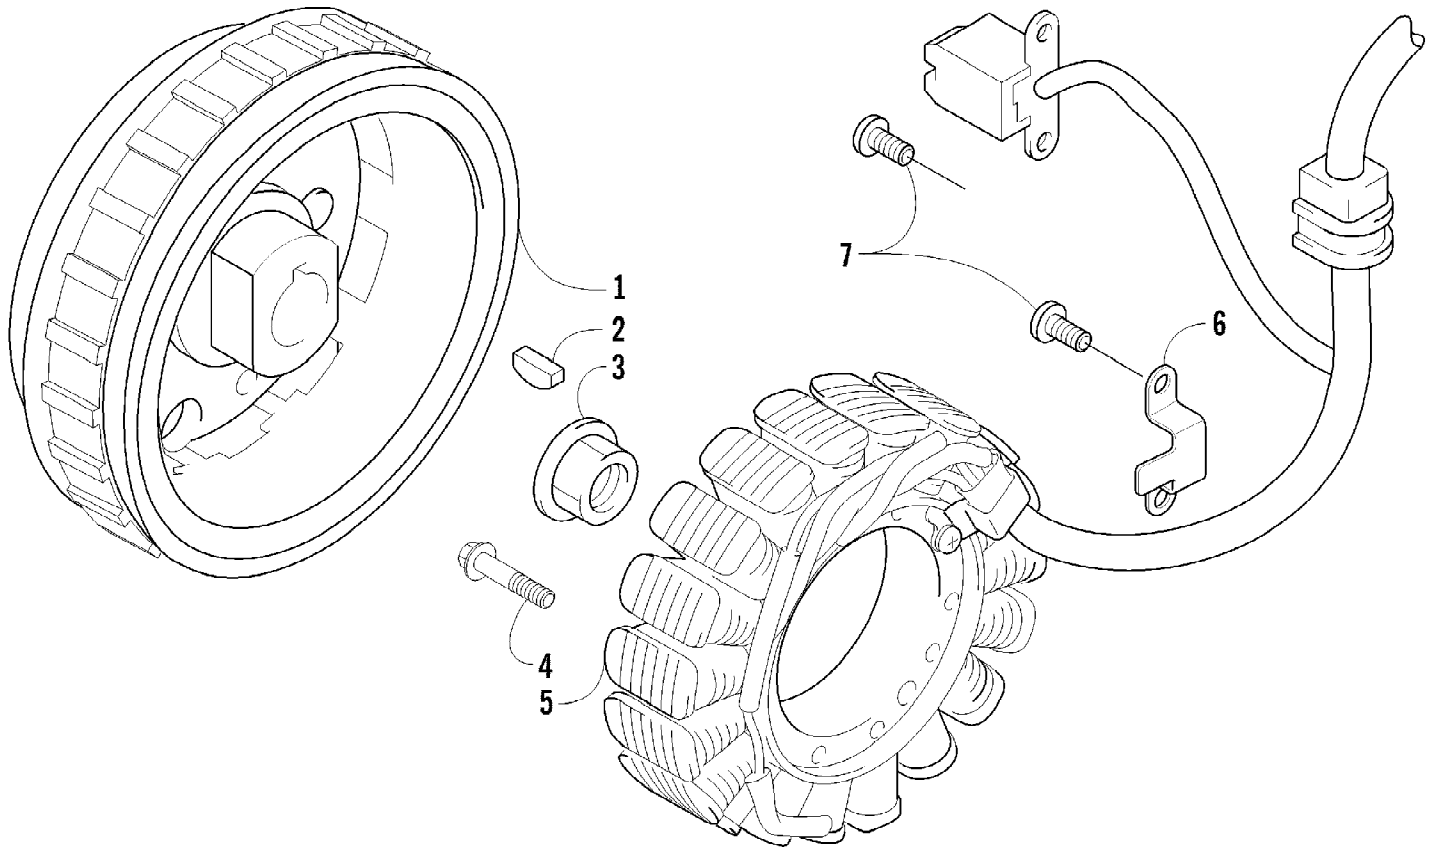

2012 ATV 1000 GT ORANGE-BLACK (A2012AGW1PUSY)
MAGNETO ASSEMBLY

Page 45 of 79

Ref #	Part Number	Qty	S/P/F	Description
1	0802-042	1		Rotor/Flywheel
2	0829-012	1		Key
3	0827-010	1		Nut
4	8409-632	3		Screw, Cap
5	0802-041	1		Stator - Assembly
6	0831-064	1		Clamp
7	8470-510	4		Screw, Machine