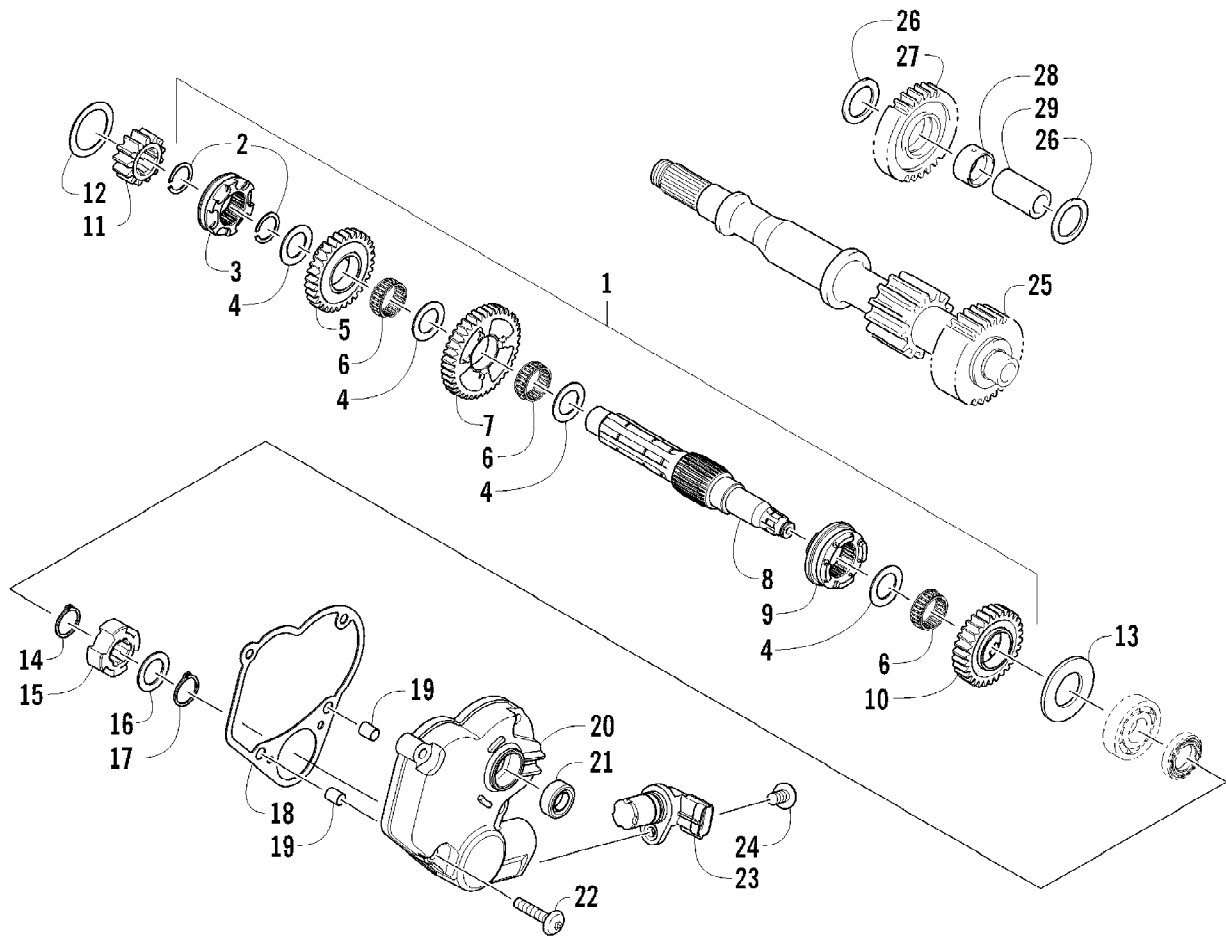

2012 ATV 1000 GT ORANGE-BLACK (A2012AGW1PUSY)
SECONDARY TRANSMISSION ASSEMBLY

2012 ATV 1000 GT ORANGE-BLACK (A2012AGW1PUSY)
SECONDARY TRANSMISSION ASSEMBLY

Page 61 of 79

Ref #	Part Number	Qty	S/P/F	Description
1	0822-124	1		Countershaft Assembly (inc. 2-10)
2	0831-085	2		Ring, Retaining
3	0822-120	1		Gear Select, Reverse
4	0822-121	4		Shim
5	0822-119	1		Gear, Reverse Driven
6	0832-082	3		Bearing
7	0822-114	1		Gear, Driven - Low
8	0822-113	1		Countershaft
9	0822-116	1		Gear Select, Sliding
10	0822-115	1		Gear, Driven - High
11	0822-125	1		Gear, Drive
12	0828-019	1		Washer, Thrust
13	0828-011	1		Washer
14	0831-040	1		Ring, Retaining
15	0822-050	1		Trigger, Speedometer Sensor
16	0828-069	1		Washer, Thrust
17	0831-039	1		Ring, Retaining
18	0830-194	1		Gasket
19	0829-048	2	/P	Pin, Dowel
20	0806-105	1		Housing, Speedometer Sensor
21	0830-044	1		Seal
22	8468-630	4		Screw, Machine
23	0824-042	1	/P	Sensor, Speedometer
24	8468-620	1	/P	Screw, Machine
25	0822-001	1		Driveshaft
26	0828-016	2		Washer, Thrust
27	0822-011	1		Gear, Reverse Idle
28	0822-012	1		Bushing
29	0822-015	1		Shaft, Reverse Idle