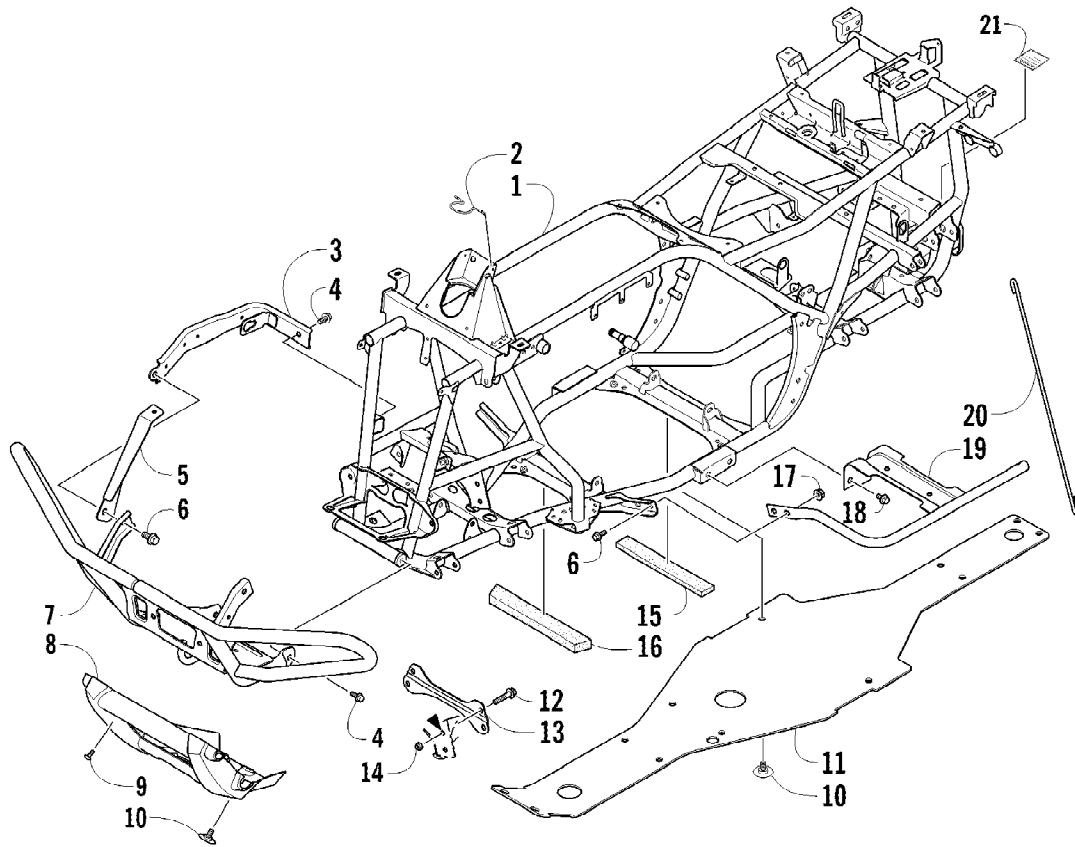

2012 ATV 1000 GT ORANGE-BLACK (A2012AGW1PUSY)
FRAME AND RELATED PARTS

Page 26 of 79

Ref #	Part Number	Qty	S/P/F	Description
1	4506-555	1		Frame, Main
2	2416-401	1		Clip, Routing
3	2506-813	1		Channel, Mounting - Bumper - Right
3	2506-285	1		Channel, Mounting - Bumper - Left
4	8409-020	4	/P	Screw, Cap
5	1506-562	1		Bracket, Mounting - Bumper - Right
5	1506-563	1		Bracket, Mounting - Bumper - Left
6	8408-816	6		Screw, Cap
7	1506-855	1	/P	Bumper, Front
8	1406-360	1		Fascia, Bumper - Front
9	0423-419	2		Screw, Machine
10	0423-101	12		Screw, Shoulder
11	2406-648	1		Panel, Belly
12	8409-025	2		Screw, Cap
13	2516-852	1	/P	Brace, A-Arm
14	0423-744	2		Nut, Lock
15	0406-289	1		Pad, Foam
16	2506-701	1		Pad, Foam
17	8424-802	4		Nut
18	8409-016	4		Screw, Cap
19	2506-449	1		Footrest - Right
19	1506-379	1		Footrest - Left
20	2506-423	2		Rod, Support
21	1411-077	1		Decal, Warning - Towing