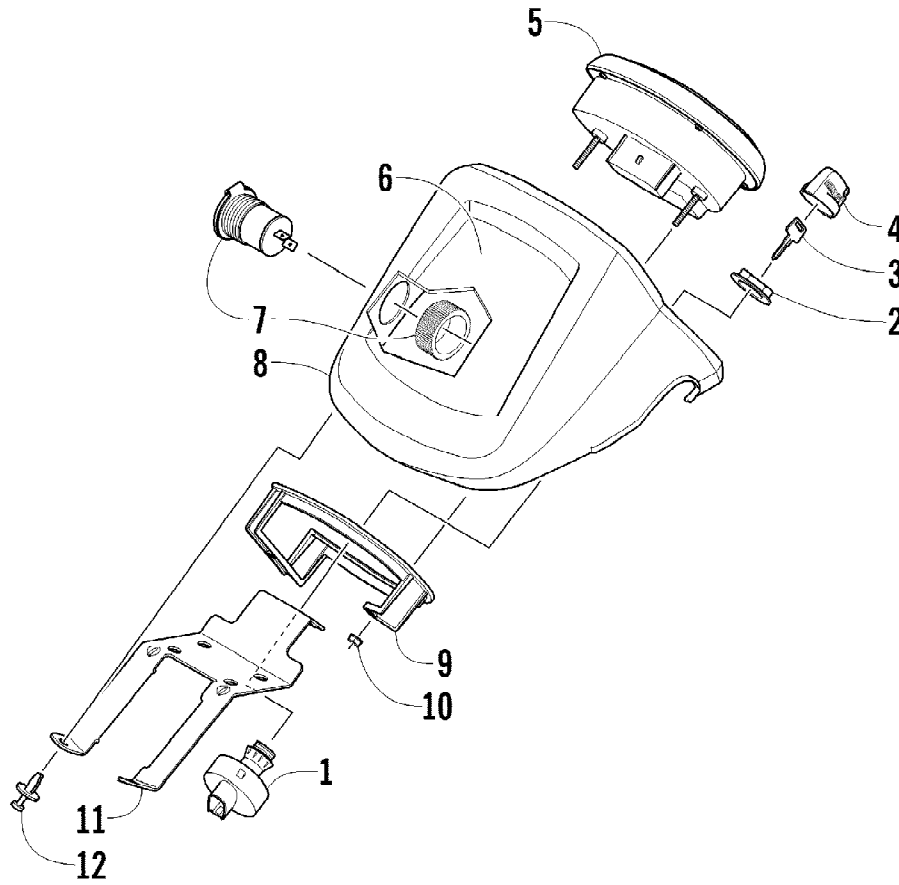

2012 ATV 1000 GT ORANGE-BLACK (A2012AGW1PUSY)
INSTRUMENT POD ASSEMBLY

Page 43 of 79

Ref #	Part Number	Qty	S/P/F	Description
1	0430-090	1	/P	Switch, Ignition - Assembly (inc. 2-4)
2	0430-050	1		Nut, Retaining
3	0430-042	1		Key, Ignition (Y Series - Left-Side Cut)
3	0430-043	1		Key, Ignition (Z Series - Right-Side Cut)
4	0430-054	1		Cover, Key
5	0520-101	1		Gauge, LCD
6	9611-399	1		Decal, 50th Anniversary
7	0641-897	1	/P	Outlet, Accessory - 12V
8	0505-590	1		Instrument Pod
9	0420-065	1	/P	Bracket, Retaining
10	0423-493	2		Nut w/Washer
11	2506-470	1		Bracket, Mounting - Instrument Pod
12	0423-535	2		Rivet, Reinstallable