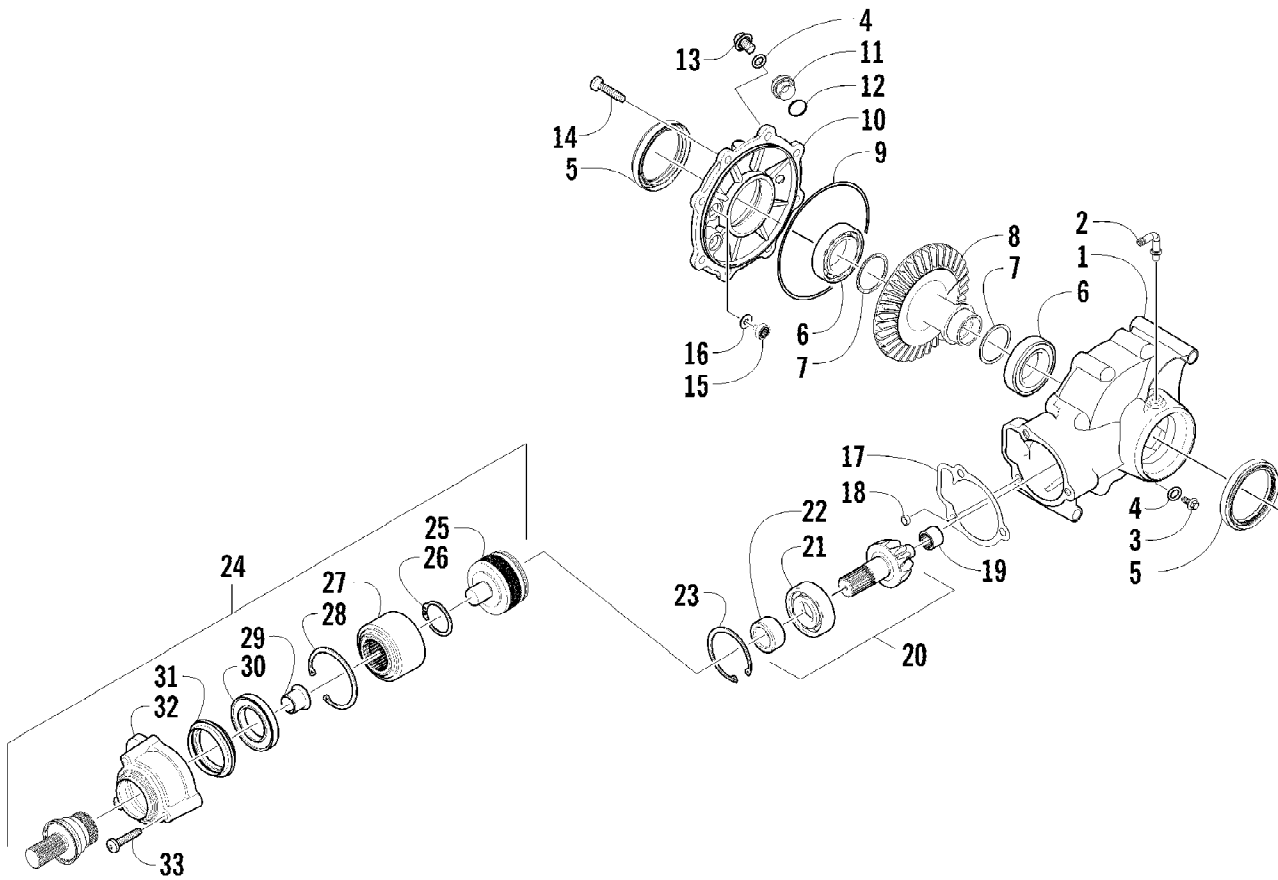

2012 ATV 1000 GT ORANGE-BLACK (A2012AGW1PUSY)
REAR DRIVE GEARCASE ASSEMBLY

2012 ATV 1000 GT ORANGE-BLACK (A2012AGW1PUSY)
REAR DRIVE GEARCASE ASSEMBLY

Ref #	Part Number	Qty	S/P/F	Description
	1502-883	1		Complete Rear Drive Gearcase Assembly
1	1502-896	1		Housing, Gearcase
2	1402-442	1		Fitting, Elbow
3	0402-450	1	S	Plug, Magnetic (inc. one No. 4)
4	0423-153	2		O-Ring
5	1402-950	2	/P	Seal
6	0402-393	2		Bearing
7	0402-405	AR		Shim, 41 x 49 x 1.3 mm
7	0402-406	AR		Shim, 41 x 49 x 1.4 mm
7	0402-407	AR		Shim, 41 x 49 x 1.5 mm
7	0402-408	AR		Shim, 41 x 49 x 1.6 mm
7	0402-409	AR		Shim, 41 x 49 x 1.7 mm
8	1402-033	1		Gear, Ring - 34T
9	0423-149	1		O-Ring
10	1502-897	1		Cover, Gearcase
11	0402-333	1	/P	Plug, Fill (inc. 12)
12	0423-154	1		O-Ring
13	1402-211	1		Plug, Oil Level (inc. one No. 4)
14	0423-118	8		Screw, Self-Tapping
15	0402-326	1		Button, Thrust
16	0402-429	AR		Shim, 6.3 x 18 x 1.3 mm
16	0402-430	AR		Shim, 6.3 x 18 x 1.4 mm
16	0402-431	AR		Shim, 6.3 x 18 x 1.5 mm
16	0402-432	AR		Shim, 6.3 x 18 x 1.6 mm
16	0402-433	AR		Shim, 6.3 x 18 x 1.7 mm
17	0402-947	1		Gasket
18	0402-411	1		Pin, Dowel
19	0402-328	1		Bearing
20	1502-851	1		Gear, Pinion - Assembly - 11T (inc. 21-22)
21	0402-327	1		Bearing
22	1402-977	1		Collar, Retaining
23	1423-067	1		Ring, Retaining
24	1502-655	1		Shaft, Input (inc. 25-32)
25	1502-564	1	/P	Cartridge, Clutch - Assembly
26	0423-799	1		Ring, Retaining - External
27	1402-682	1		Basket, Clutch
28	0423-798	1		Ring, Retaining - Internal
29	1402-678	1		Bearing, Flange
30	1402-677	1		Bearing
31	1402-687	1		Seal
32	1502-285	1		Housing, Input
33	0423-834	3		Screw, Self-Tapping