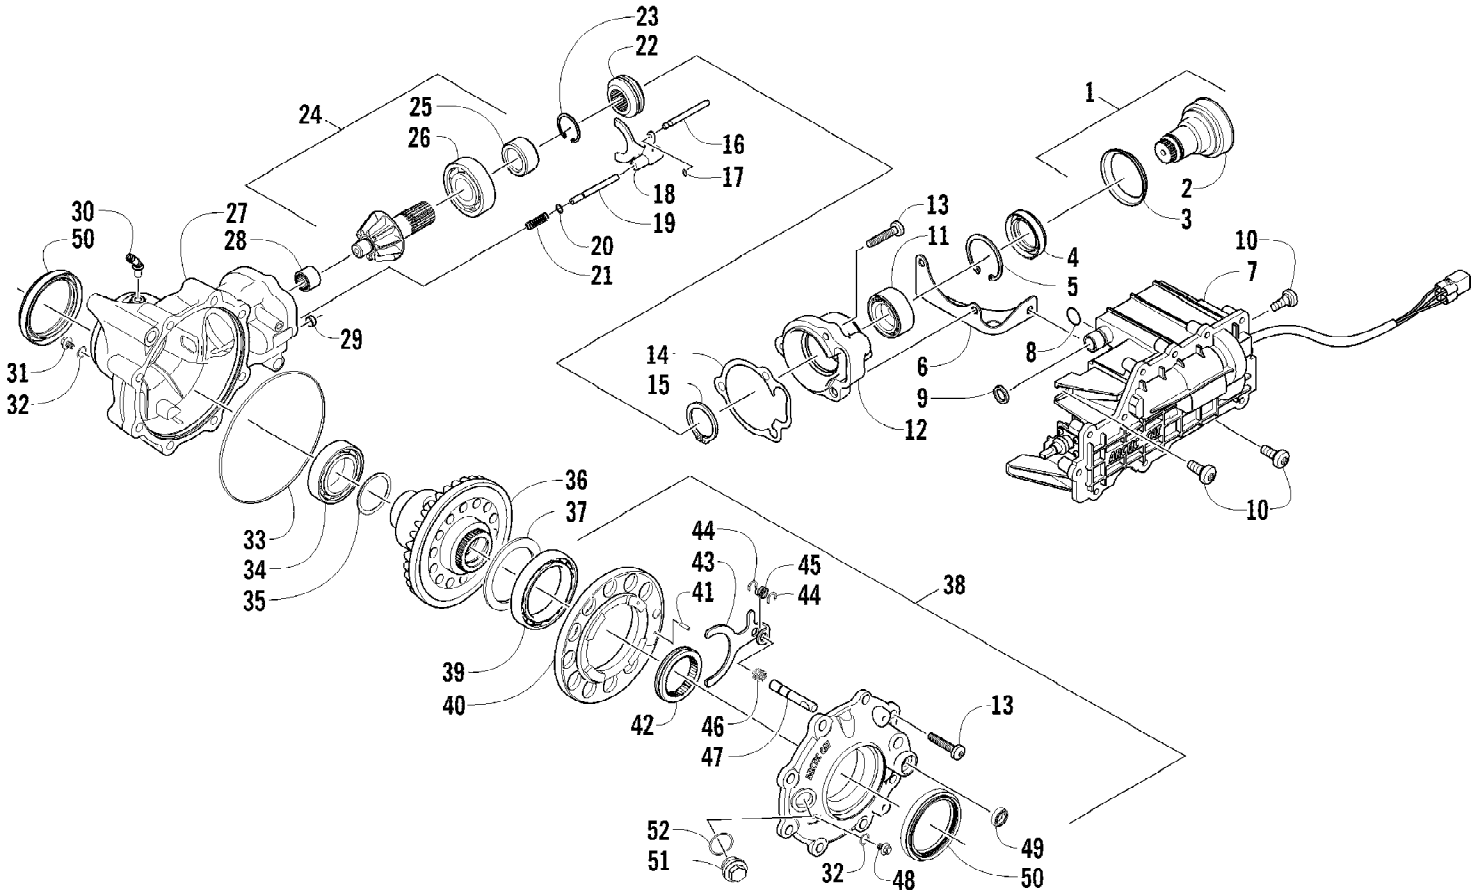

2012 ATV 1000 GT ORANGE-BLACK (A2012AGW1PUSY)
FRONT DRIVE GEARCASE ASSEMBLY

Ref #	Part Number	Qty	S/P/F	Description
	1502-882	1		Complete Front Drive Gearcase Assembly
1	0502-923	1		Shaft, Propeller - Assembly (inc. 2-3)
2	1402-438	1		Shaft, Input
3	1402-168	1		Deflector
4	1402-011	1		Seal
5	0423-423	1		Ring, Retaining
6	1502-237	1		Bracket, Actuator
7	1502-909	1	/P	Actuator (inc. 8)
8	1402-981	1		O-Ring
9	0423-892	1	/P	O-Ring
10	0423-396	3		Screw, Self-Tapping
11	1402-043	1		Bearing
12	0502-528	1	/P	Housing, Pinion
13	0423-118	11		Screw, Self-Tapping
14	0402-947	1		Gasket
15	0423-417	1		Ring, Retaining
16	0402-997	1		Shaft, Selector
17	0423-402	1		Ring, Retaining
18	0402-998	1		Fork, Selector
19	0402-417	1		Shaft, Shuttle
20	0423-147	1		O-Ring
21	0402-999	1		Spring, Return
22	0402-413	1		Coupler, Drive
23	1423-067	1		Ring, Retaining
24	1502-851	1		Gear, Pinion - Assembly - 11T (inc. 25-26)
25	1402-977	1		Collar, Retaining
26	0402-327	1		Bearing
27	1502-856	1		Housing, Gearcase
28	0402-328	1		Bearing
29	0402-411	1		Pin, Dowel
30	1402-980	1		Fitting, Elbow
31	1402-210	1	/P	Plug, Magnetic (inc. one No. 32)
32	0423-153	2		O-Ring
33	0423-149	1		O-Ring
34	0402-393	1		Bearing
35	0402-405	AR		Shim, 41 x 49 x 1.3 mm
35	0402-406	AR		Shim, 41 x 49 x 1.4 mm
35	0402-407	AR		Shim, 41 x 49 x 1.5 mm
35	0402-408	AR		Shim, 41 x 49 x 1.6 mm
35	0402-409	AR		Shim, 41 x 49 x 1.7 mm
36	1502-859	1		Gear, Ring - 34T
37	1402-074	AR		Shim, 61 x 69 x 1.3 mm
37	1402-075	AR		Shim, 61 x 69 x 1.4 mm
37	1402-076	AR		Shim, 61 x 69 x 1.5 mm
37	1402-077	AR		Shim, 61 x 69 x 1.6 mm
37	1402-078	AR		Shim, 61 x 69 x 1.7 mm
38	1502-895	1		Cover, Gearcase (inc. one No. 32, 39-49 and one No. 50)
39	1402-053	1		Bearing
40	0502-413	1		Flange, Bearing
41	1402-079	1		Pin, Alignment
42	1402-042	1		Collar, Sliding