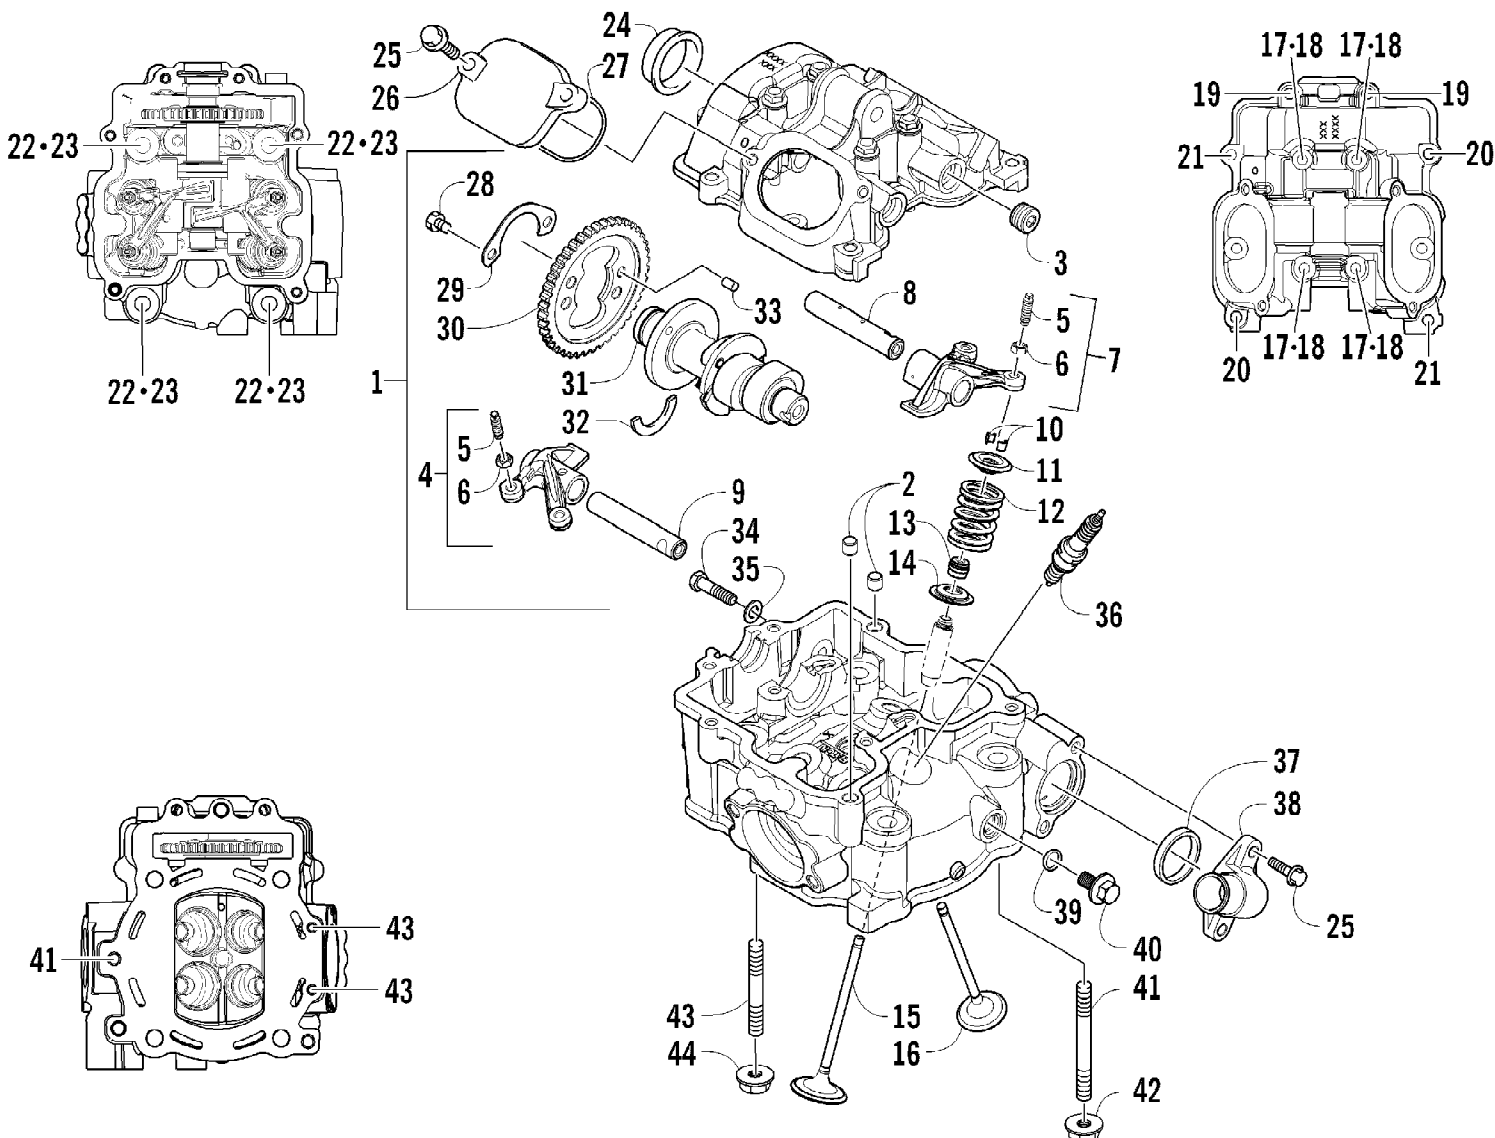

2012 ATV 1000 GT ORANGE-BLACK (A2012AGW1PUSY)
CYLINDER HEAD AND CAMSHAFT/VALVE ASSEMBLY

2012 ATV 1000 GT ORANGE-BLACK (A2012AGW1PUSY)
CYLINDER HEAD AND CAMSHAFT/VALVE ASSEMBLY

Page 20 of 79

Ref #	Part Number	Qty	S/P/F	Description
1	0808-175	2	S	Head, Cylinder - Assembly (inc. 2-17)
2	0829-048	4	/P	Pin, Dowel
3	0831-092	4		Plug, Shaft
4	0809-237	2	/P	Arm, Valve Rocker - Exhaust (inc. two No. 5-6)
5	0809-240	8	/P	Screw, Adjuster
6	0827-059	8		Nut
7	0809-234	2	/P	Arm, Valve Rocker - Intake (inc. two No. 5-6)
8	0809-241	2		Shaft, Rocker Arm - Intake
9	0809-242	2		Shaft, Rocker Arm - Exhaust
10	0809-233	16		Cotter, Valve
11	0809-232	8		Retainer, Spring
12	0809-231	8	/P	Spring, Valve
13	0830-186	8	/P	Seal, Oil
14	0809-230	8		Seat, Spring - Valve
15	0809-228	4	/P	Valve, Intake
16	0809-229	4	/P	Valve, Exhaust
17	0826-149	8		Screw, Cap
18	0830-155	8	/P	Gasket
19	0826-002	4		Screw, Cap
20	0826-005	4		Screw, Cap
21	0826-006	4		Screw, Cap
22	0808-090	8		Screw, Cap
23	0830-147	8	/P	Washer
24	0808-077	2		Plug, Cylinder Head
25	0826-007	12		Screw, Cap
26	0808-003	4		Cap, Inspection
27	0830-167	4	/P	O-Ring
28	0826-034	4		Screw, Cap
29	0828-004	2		Plate, Retainer
30	0809-212	2		Sprocket
31	0809-246	1	/P	Camshaft, Front Cylinder
31	0809-248	1	/P	Camshaft, Rear Cylinder
32	0809-003	2		C-Ring
33	0829-049	2		Pin, Dowel
34	8400-812	2		Screw, Cap
35	0830-025	2		Washer, Crush
36	0217-799	2	/P/F	Spark Plug
37	0830-120	2		Seal
38	0808-008	2		Cover, Thermostat
39	0830-213	2		O-Ring
40	0826-157	2		Screw, Cap
41	0827-062	2		Bolt, Stud
42	8424-804	2		Nut
43	0827-030	4		Bolt, Stud
44	8424-604	4		Nut