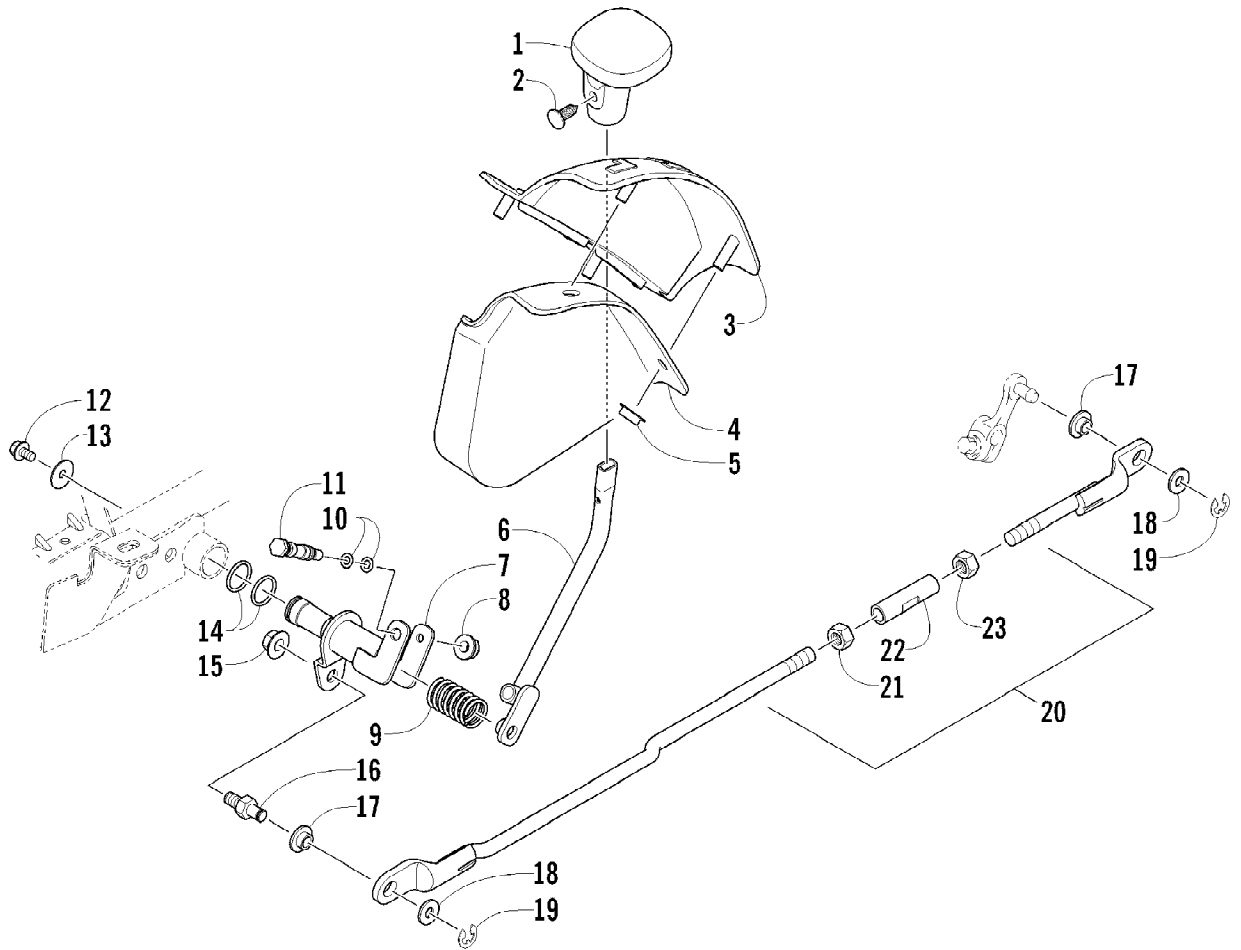

2012 ATV 1000 GT ORANGE-BLACK (A2012AGW1PUSY)
SHIFT LEVER ASSEMBLY

Page 63 of 79

Ref #	Part Number	Qty	S/P/F	Description
1	0402-843	1	/P	Knob, Shift
2	0423-345	1		Clip, Retaining
3	1402-576	1		Plate, Shift
4	2406-345	1		Shield, Shift Plate
5	0423-357	4		Nut, Stamped
6	0502-659	1		Lever, Shift
7	1502-332	1		Actuator, Shift Lever
8	8424-602	1	/P	Nut
9	0402-678	1	/P	Spring, Shift Lever
10	0423-182	2	/P	O-Ring
11	0402-675	1		Axle, Pivot
12	8408-812	1		Screw, Cap
13	0423-087	1		Washer
14	0423-299	2	/P	O-Ring
15	8424-802	1		Nut
16	1402-621	1		Pin, Mounting - Shift Linkage
17	0423-091	2		Bushing
18	0623-094	2		Washer
19	0423-169	2	/P	E-Ring
20	1502-227	1		Linkage, Shift - Assembly (inc. 21-23)
21	0623-294	1		Nut, Hex - Right-Hand Thread
22	1402-619	1		Coupler
23	0123-917	1	/P	Nut, Hex - Left-Hand Thread