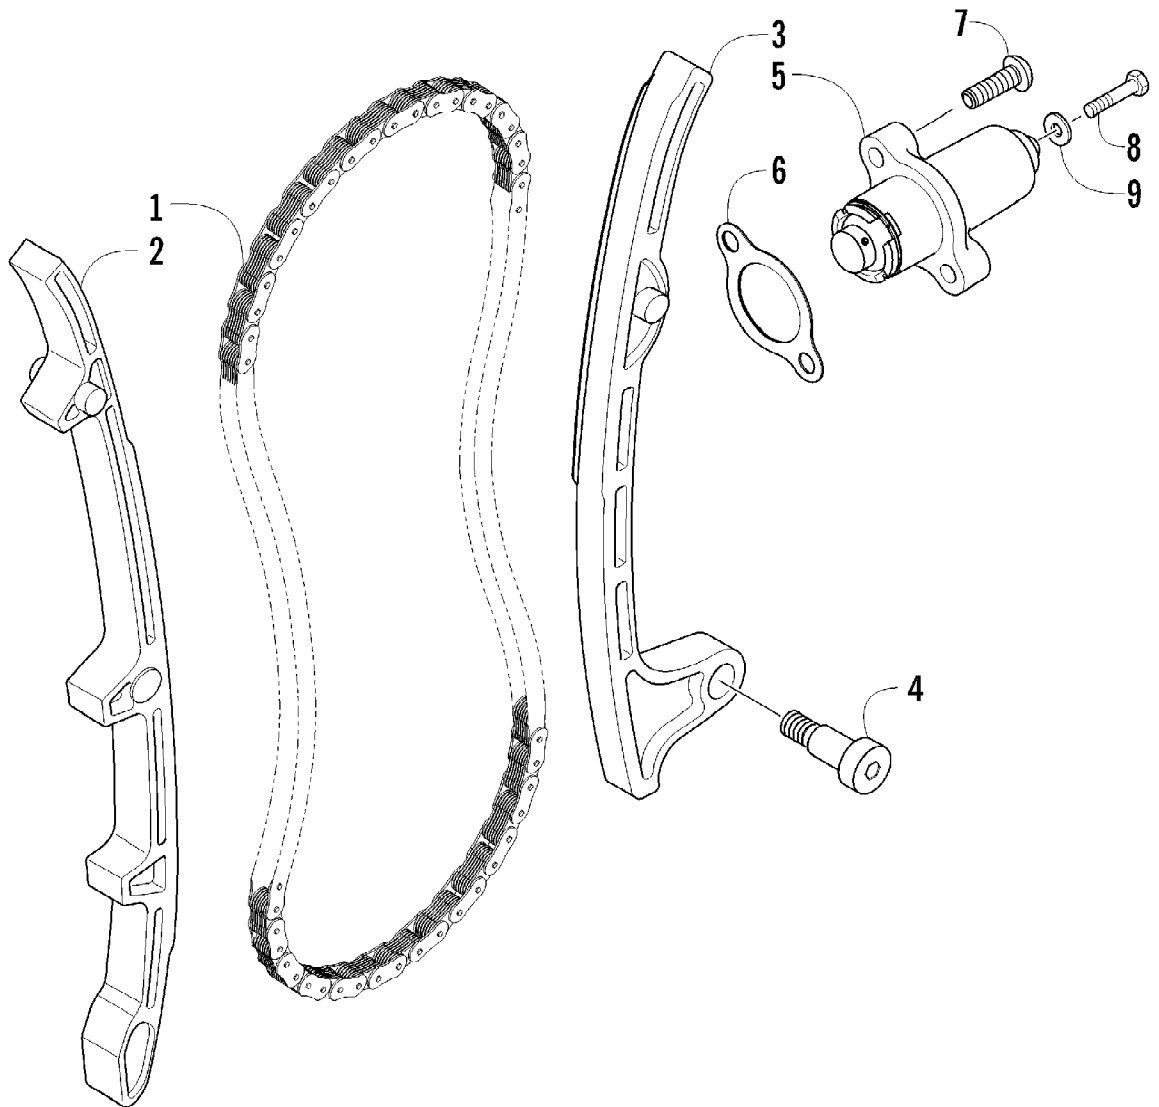

2012 ATV 1000 GT ORANGE-BLACK (A2012AGW1PUSY)
CAM CHAIN ASSEMBLY

Page 6 of 79

Ref #	Part Number	Qty	S/P/F	Description
1	0810-001	2		Chain, Cam
2	0810-046	2		Guide, Chain
3	0810-049	2		Tensioner, Chain
4	0826-106	2		Pivot, Tensioner
5	0810-004	2		Adjuster, Tensioner - Assembly
6	0830-134	2		Gasket
7	8468-620	4	/P	Screw, Machine
8	8400-610	2		Screw, Cap
9	0828-129	2		Washer