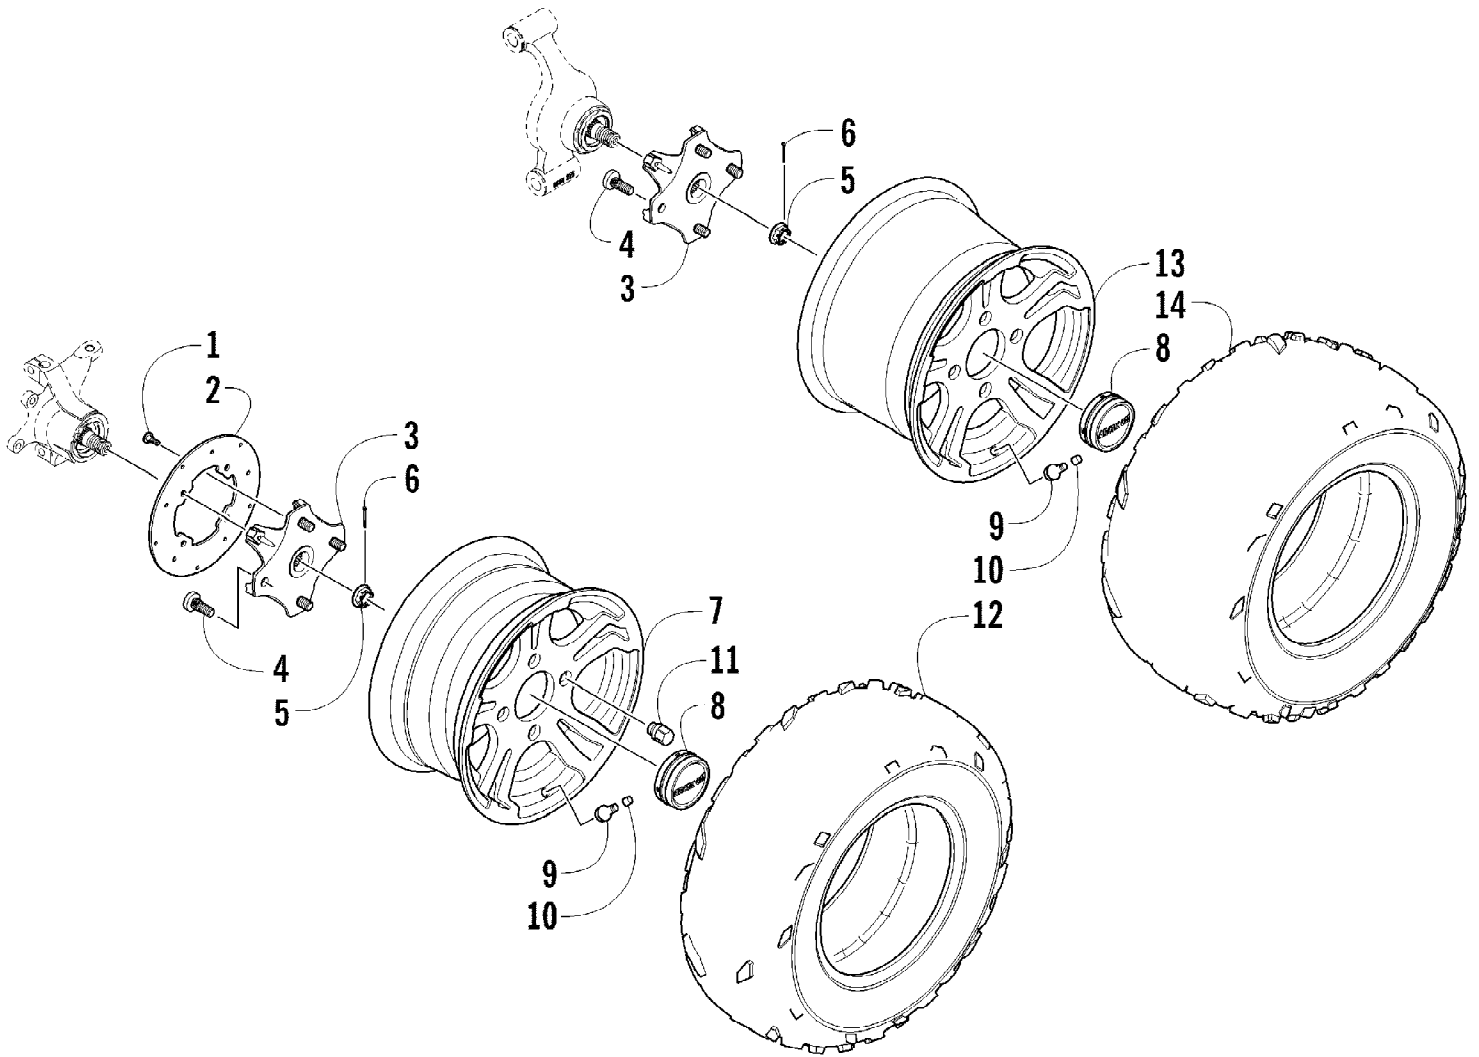

2012 ATV 1000 GT ORANGE-BLACK (A2012AGW1PUSY)
WHEEL AND TIRE ASSEMBLY

Page 77 of 79

Ref #	Part Number	Qty	S/P/F	Description
1	0423-557	12		Screw, Shoulder
2	2402-002	3		Disc, Brake
3	1502-437	4		Hub, Wheel (inc. 4)
4	0402-974	16	/P	Stud
5	0423-607	4		Nut, Castle
6	0423-407	4		Pin, Cotter
7	1402-730	2		Wheel - Front (inc. 8)
8	1402-736	4		Cap, Wheel
9	0402-064	4		Stem, Valve (inc. 10)
10	0402-140	4		Cap, Valve Stem
11	0423-618	16		Nut, Lug
12	1402-935	2		Tire - Front
13	1402-731	2		Wheel - Rear (inc. 8)
14	1402-936	2		Tire - Rear