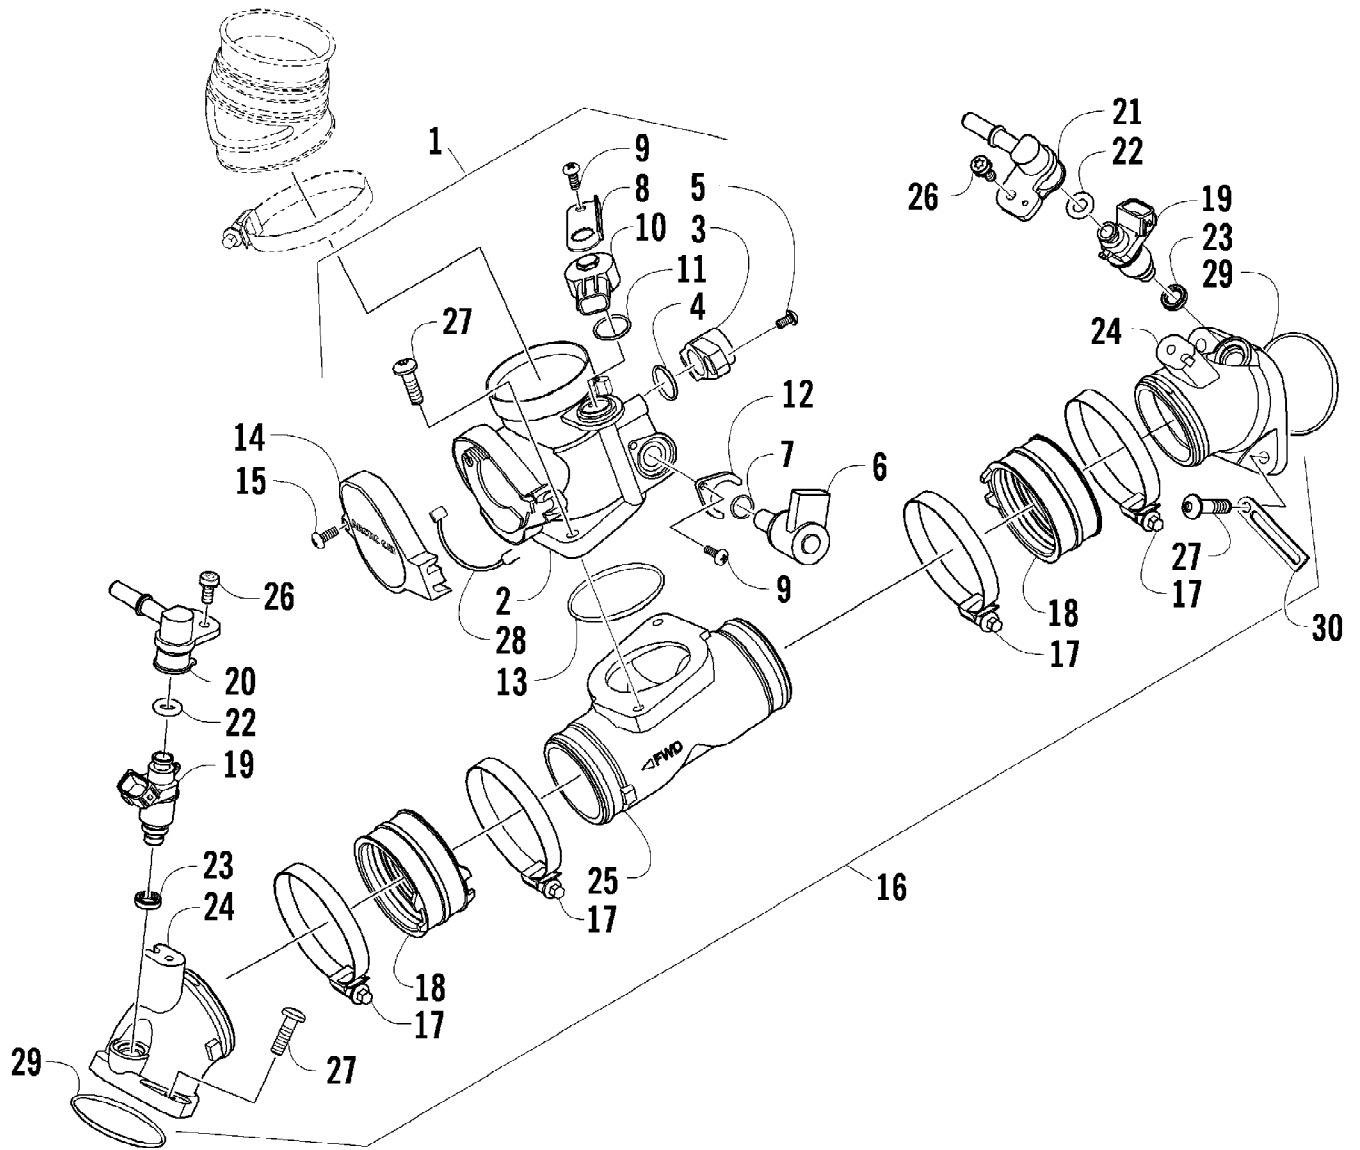

2012 ATV 1000 GT ORANGE-BLACK (A2012AGW1PUSY)
THROTTLE BODY ASSEMBLY

2012 ATV 1000 GT ORANGE-BLACK (A2012AGW1PUSY)
THROTTLE BODY ASSEMBLY

Page 71 of 79

Ref #	Part Number	Qty	S/P/F	Description
1	0470-686	1		Throttle - Assembly (inc. 2-15)
2	0	1	F	Throttle Body
3	0430-072	1		Sensor, Throttle Position
4	5507-234	1		O-Ring, Throttle Position Sensor
5	5507-231	1		Screw, Machine
6	0430-074	1		Valve, ISC
7	5507-233	1		O-Ring, ISC Valve
8	5507-227	1		Bracket, MAP Sensor
9	5507-117	2	/P	Screw, Machine
10	0430-073	1		Sensor, MAP
11	5507-232	1		O-Ring, MAP Sensor
12	5507-229	1		Plate, ISC Valve
13	5507-235	1		O-Ring
14	5507-223	1		Cover
15	5507-037	1	/P	Screw, Machine
16	0570-230	1		Manifold, Intake - Assembly (inc. 17-26)
17	0423-066	4		Clamp
18	0470-660	2		Boot, Intake - Manifold
19	0470-688	2		Injector, Fuel
20	0470-763	1		Rail, Fuel - Front Cylinder
21	0470-764	1		Rail, Fuel - Rear Cylinder
22	0470-767	2		O-Ring, Fuel Injector
23	0470-768	2		Ring, Seal - Fuel Injector
24	0570-140	2		Manifold, Intake
25	0570-156	1		Plenum, Intake
26	0423-371	2		Screw, Machine
27	0826-008	6		Screw, Machine
28	0487-046	1		Cable, Throttle
29	0830-090	2		O-Ring
30	3002-964	1	/P	Clamp, Wire