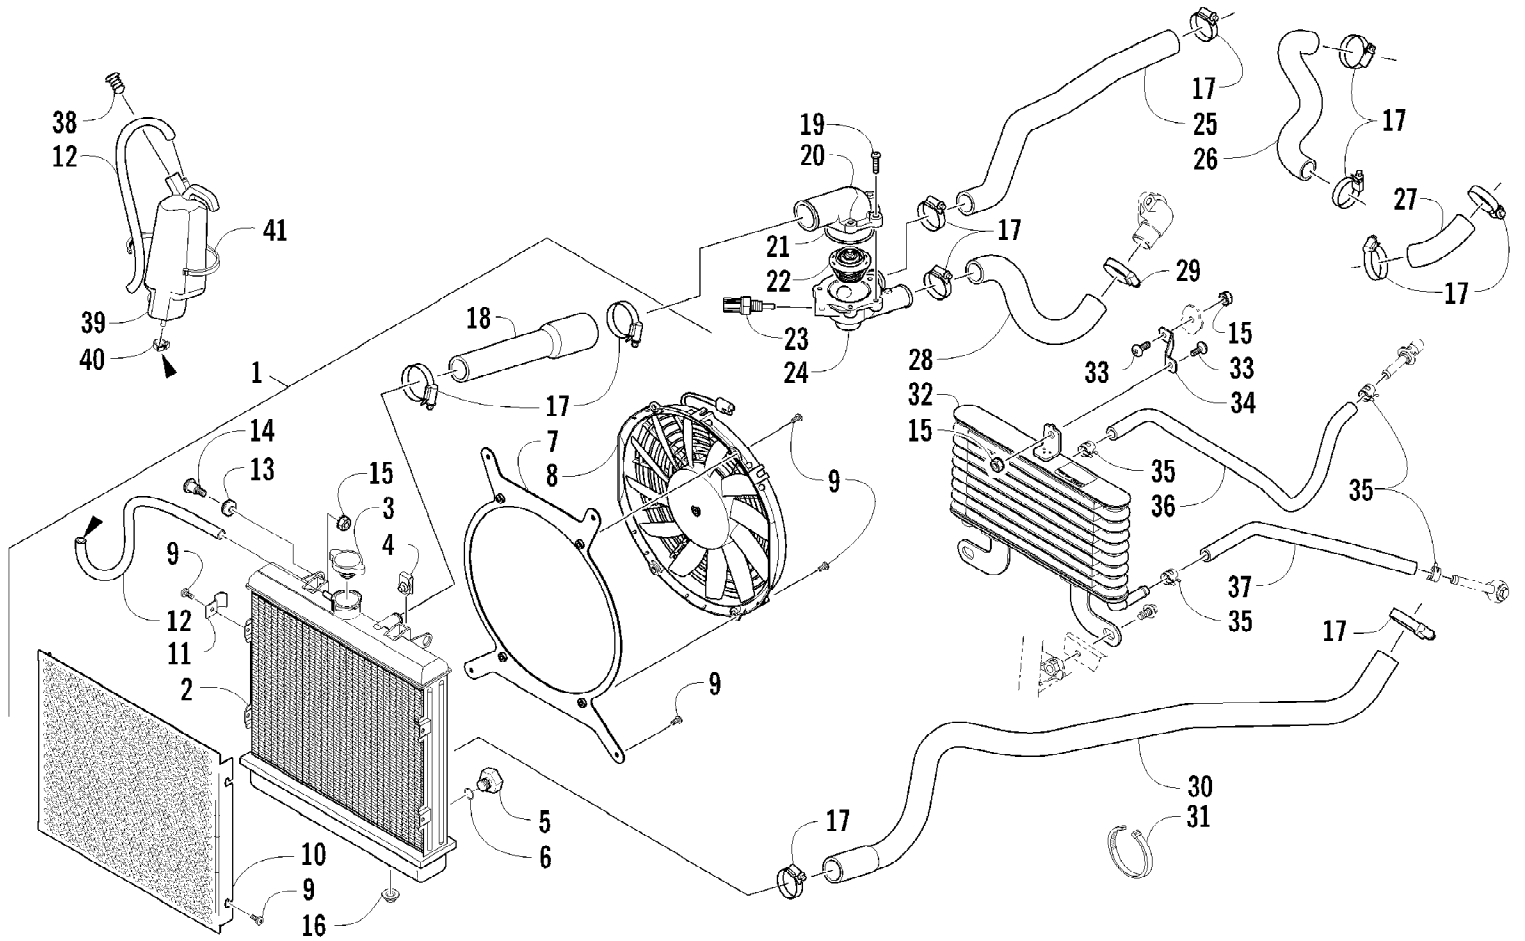

2012 ATV 1000 GT ORANGE-BLACK (A2012AGW1PUSY)
CAM CHAIN ASSEMBLY

Page 6 of 79

Ref #	Part Number	Qty	S/P/F	Description
1	0810-001	2		Chain, Cam
2	0810-046	2		Guide, Chain
3	0810-049	2		Tensioner, Chain
4	0826-106	2		Pivot, Tensioner
5	0810-004	2		Adjuster, Tensioner - Assembly
6	0830-134	2		Gasket
7	8468-620	4	/P	Screw, Machine
8	8400-610	2		Screw, Cap
9	0828-129	2		Washer

2012 ATV 1000 GT ORANGE-BLACK (A2012AGW1PUSY)
CLUTCH SIDE ENGINE COVERS

Page 10 of 79

Ref #	Part Number	Qty	S/P/F	Description
1	0806-112	1	/P	Cover, Outside
2	0830-137	1		Gasket, Cover
3	0806-110	1		Cover, Inside
4	0806-109	1		Cover, Clutch
5	0830-133	1		Gasket, Clutch Cover
6	8468-616	9		Screw, Machine
7	8468-630	21		Screw, Machine
8	0829-048	6	/P	Pin, Dowel
9	0830-013	1		Washer, Crush
10	8408-812	1		Screw, Cap