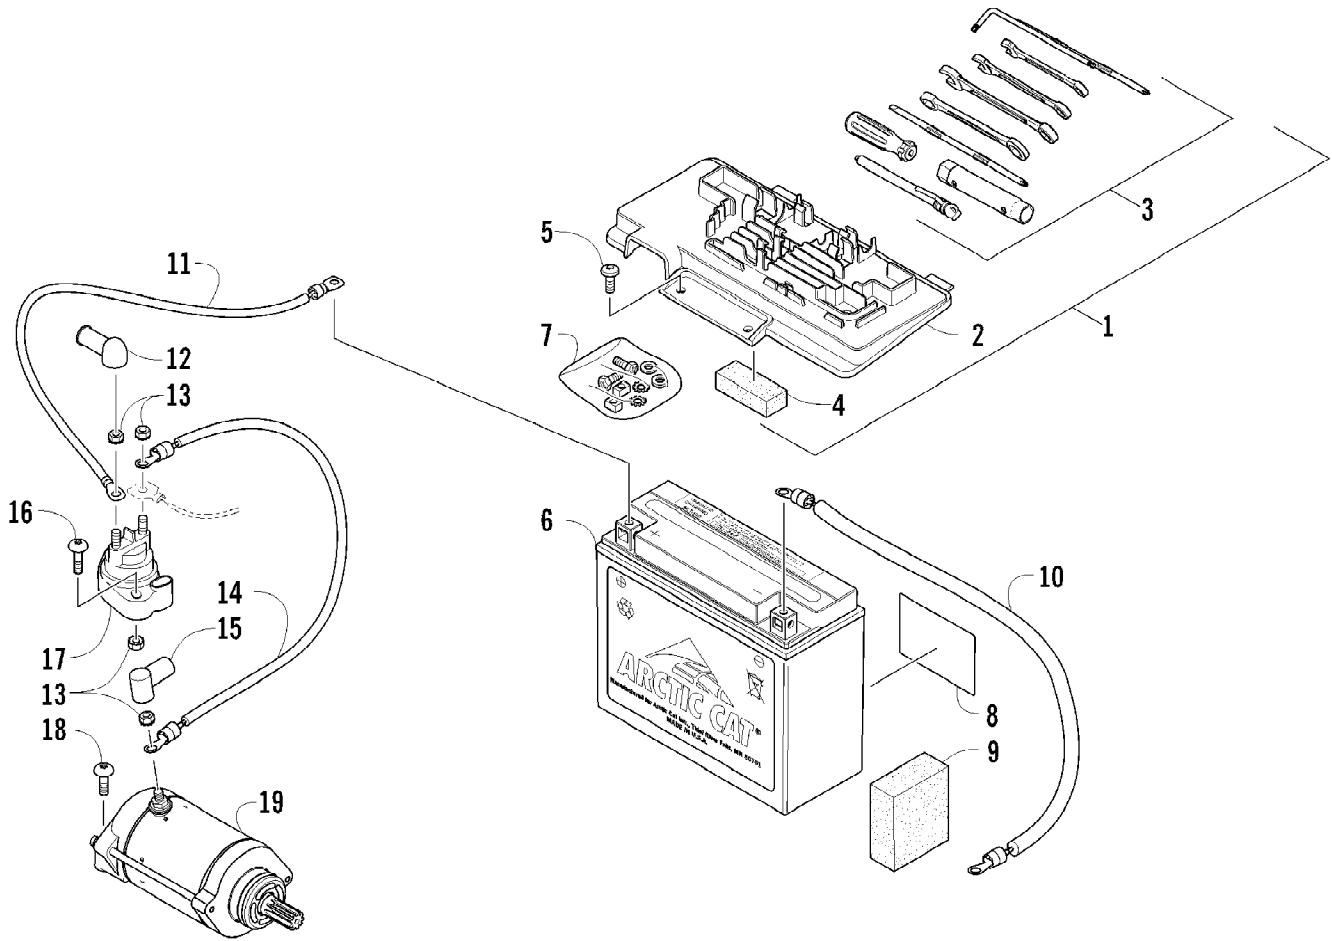

2012 ATV 1000 GT ORANGE-BLACK (A2012AGW1PUSY)
BATTERY AND STARTER ASSEMBLY

2012 ATV 1000 GT ORANGE-BLACK (A2012AGW1PUSY)
BATTERY AND STARTER ASSEMBLY

Page 4 of 79

Ref #	Part Number	Qty	S/P/F	Description
1	5991-655	1	/P	Battery Cover/Tool Tray Assembly (inc. 2-4)
2	2406-815	1	/P	Cover, Battery
3	0444-122	1	S/P	Kit, Tool
4	0417-016	1		Pad, Battery
5	8476-620	2		Screw, Machine
6	0645-480	1		Battery Assembly (inc. 7-8)
7	0445-082	1		Kit, Hardware
8	0645-430	1		Decal, Warning
9	0417-012	1		Foam, Battery
10	0445-071	1		Cable, Battery/Ground
11	0445-062	1		Cable, Battery/Soleniod
12	0645-327	1		Boot, Terminal
13	0623-038	5		Nut w/Washer
14	0445-066	1		Cable, Solenoid/Starter (inc. 15)
15	0645-019	1		Boot, Terminal
16	8476-630	2		Screw, Machine
17	0445-058	1	/P	Solenoid
18	8476-625	2		Screw, Machine
19	0825-015	1		Motor, Starter - Assembly