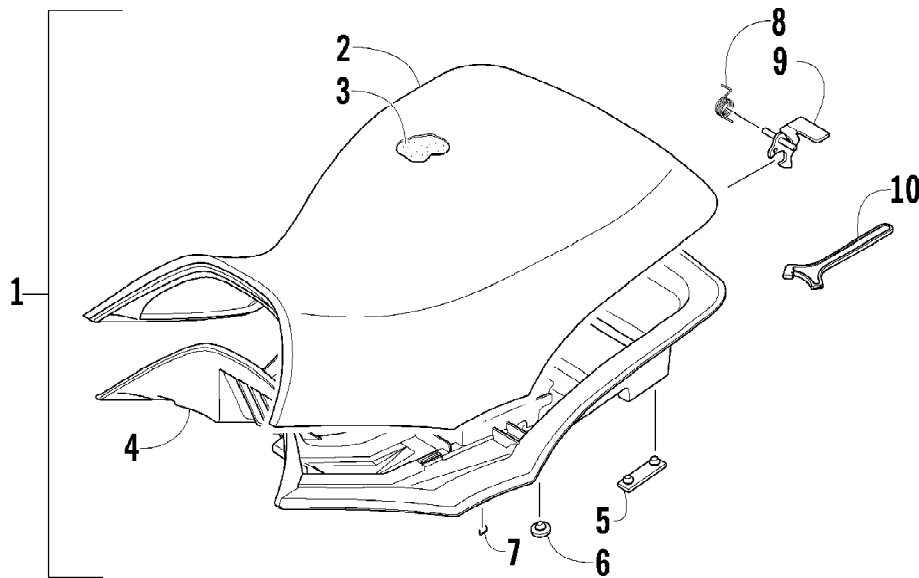

2012 ATV 1000 GT ORANGE-BLACK (A2012AGW1PUSY)
SEAT ASSEMBLY

Page 57 of 79

Ref #	Part Number	Qty	S/P/F	Description
1	4506-558	1	/P	Seat Assembly (inc. 2-9)
2	1506-209	1		Cover, Seat
3	0517-119	1		Foam, Seat
4	2416-827	1		Base, Seat - Assembly (inc. 5-6)
5	0406-879	2		Bumper, Seat - Rear
6	0406-877	4	/P	Bumper, Seat - Front
7	0624-263	AR		Staple
8	1406-592	1	/P	Spring, Seat Latch
9	1506-156	1		Latch, Seat
10	0441-587	1		Wrench, Spanner