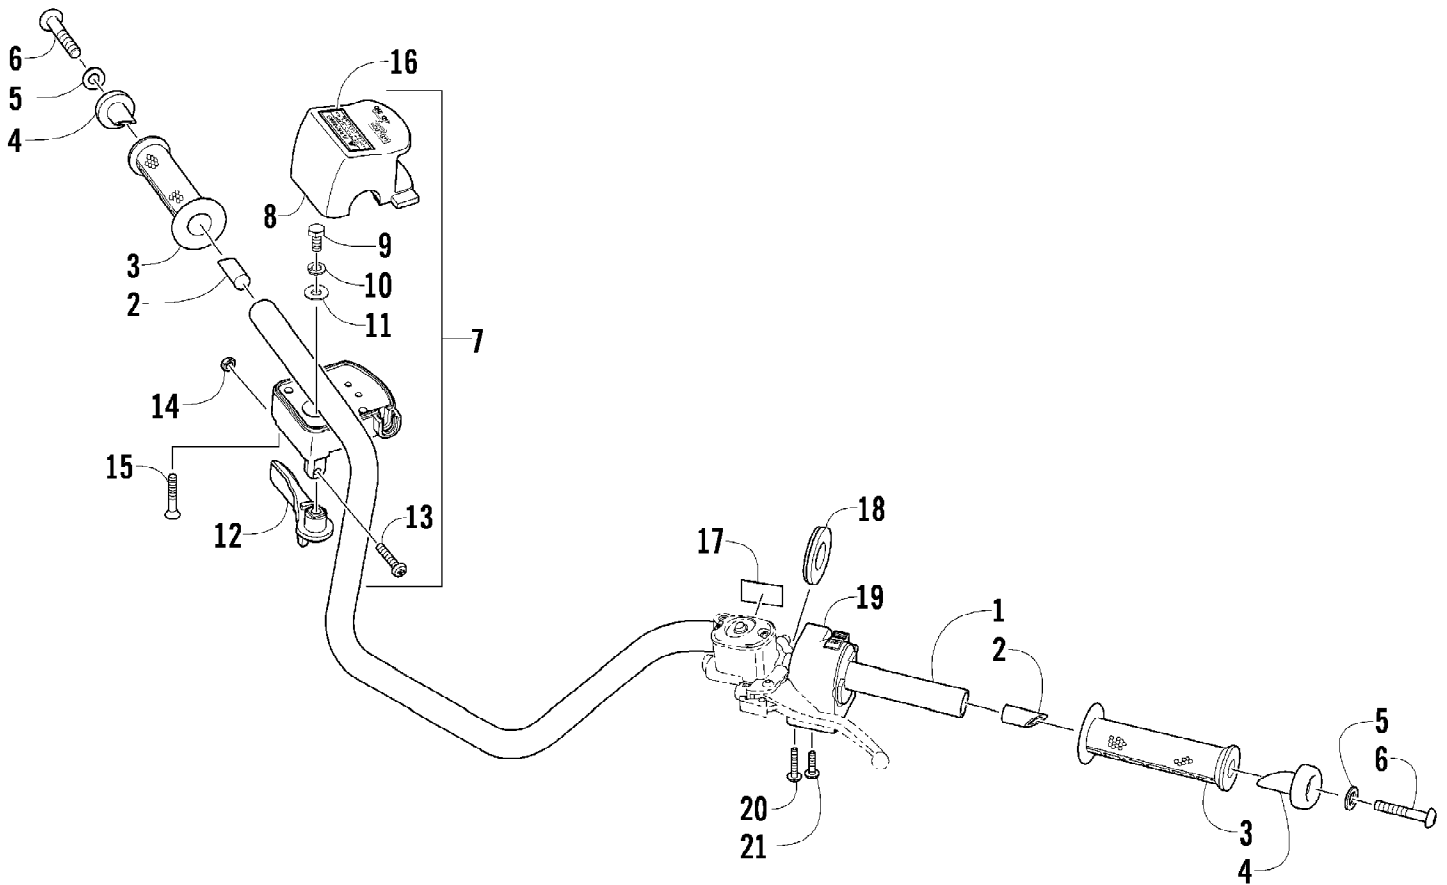

2012 ATV 1000 GT ORANGE-BLACK (A2012AGW1PUSY)
HANDLEBAR ASSEMBLY

Page 39 of 79

Ref #	Part Number	Qty	S/P/F	Description
1	0505-418	1	/P	Handlebar
2	0405-218	2		Plug, Handlebar
3	0405-147	2		Grip, Handlebar
4	0405-149	2		End Cap, Handlebar
5	8050-247	2	/P	Washer
6	8477-845	2		Screw, Machine
7	0509-054	1		Case, Throttle - Assembly (inc. 8-15)
8	0409-141	1		Cover, Throttle Case w/Switch
9	3007-392	1	/P	Screw, Cap
10	3004-447	1	/P	Washer, Lock
11	3003-030	1	/P	Washer
12	0409-133	1		Lever, Throttle
13	3423-014	1		Screw, Machine
14	3423-327	1		Nut
15	3423-199	2		Screw, Machine
16	0411-966	1		Decal, Warning - Differential Lock
17	1411-865	1		Decal, Warning - Brake Lever Lock
18	3409-019	1		Cover, Switch Housing
19	0509-014	1		Switch, Control - Assembly (inc. 20-21)
20	0409-028	1		Screw, Machine
21	0409-027	1		Screw, Machine