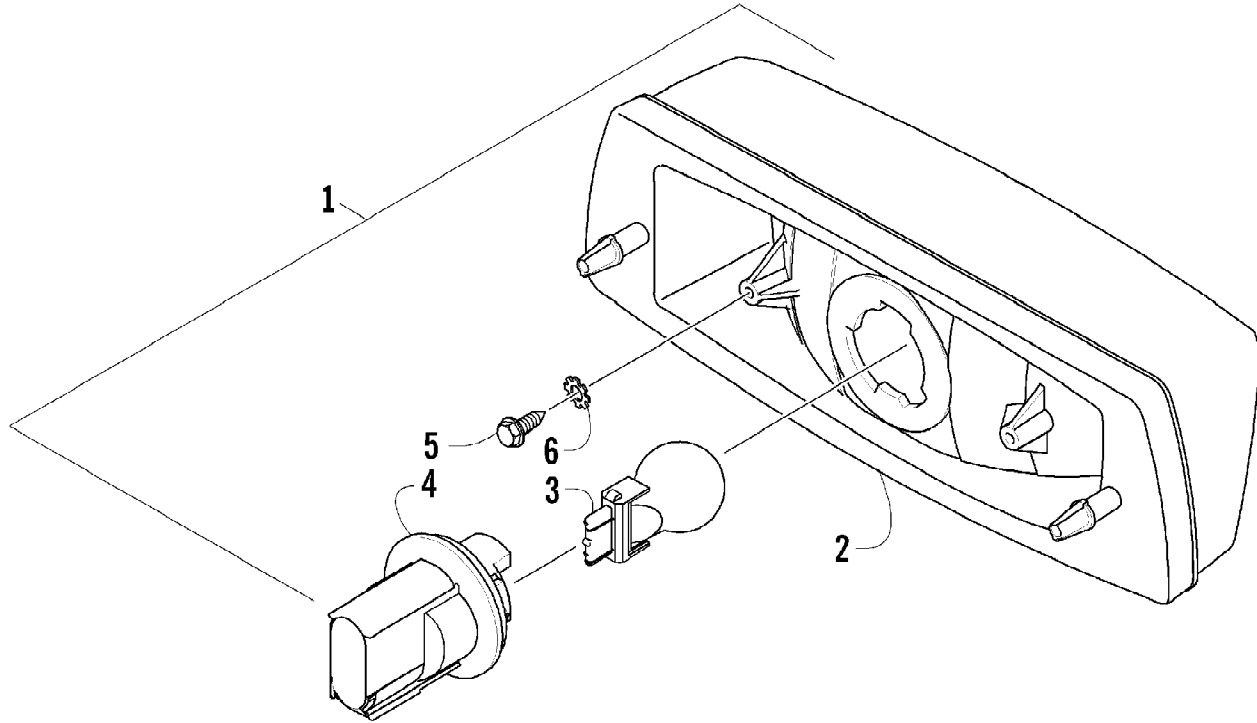

2012 ATV 1000 GT ORANGE-BLACK (A2012AGW1PUSY)
TAILLIGHT ASSEMBLY

Page 69 of 79

Ref #	Part Number	Qty	S/P/F	Description
1	0509-022	1		Taillight Assembly (inc. 2-4)
2	0509-025	1		Housing, Taillight
3	0409-056	1		Bulb, Taillight
4	0409-057	1		Socket, Taillight
5	0623-301	2	/P	Screw, Self-Tapping
6	8053-212	2	/P	Washer, External Tooth Lock