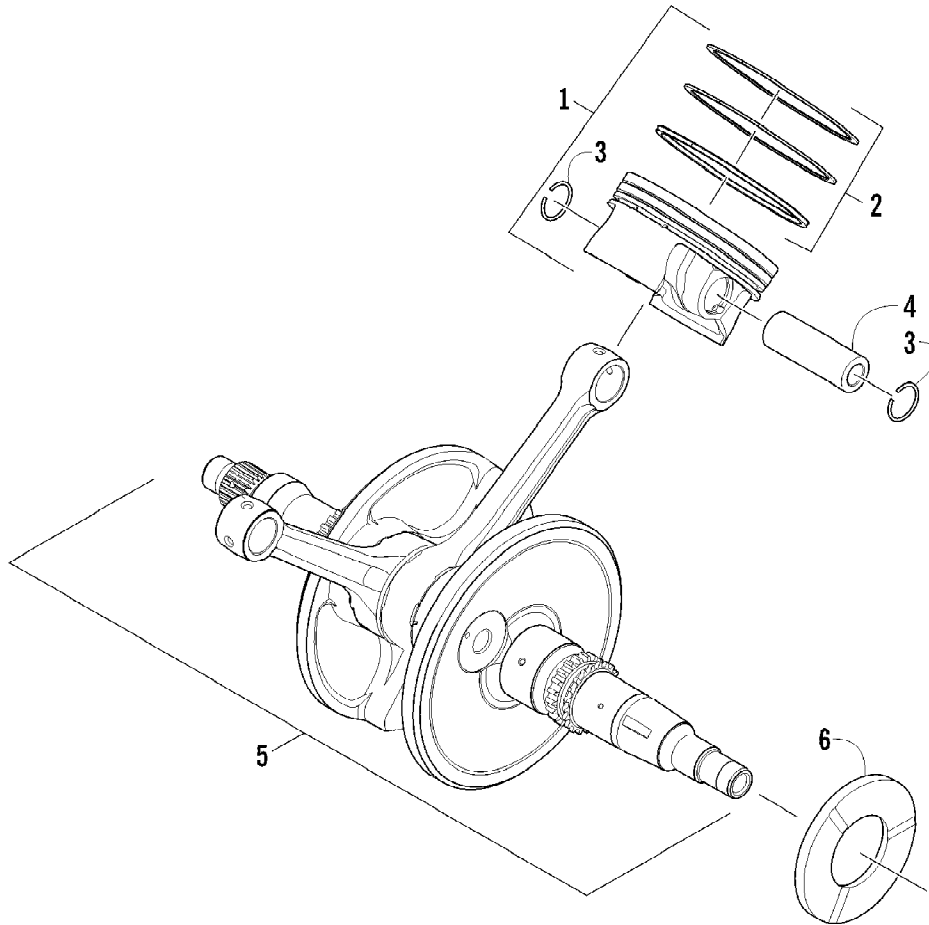

2012 ATV 1000 GT ORANGE-BLACK (A2012AGW1PUSY)
CRANKSHAFT AND PISTON ASSEMBLY

Page 16 of 79

Ref #	Part Number	Qty	S/P/F	Description
1	0805-299	2	/P	Piston Set - Assembly (inc. 2-4)
2	0805-164	2		Ring, Piston - Set
3	0805-199	4		Circlip, Piston Pin
4	0805-198	2		Pin, Piston
5	0805-331	1	/P	Crankshaft - Assembly
6	0805-273	1		Washer, Thrust