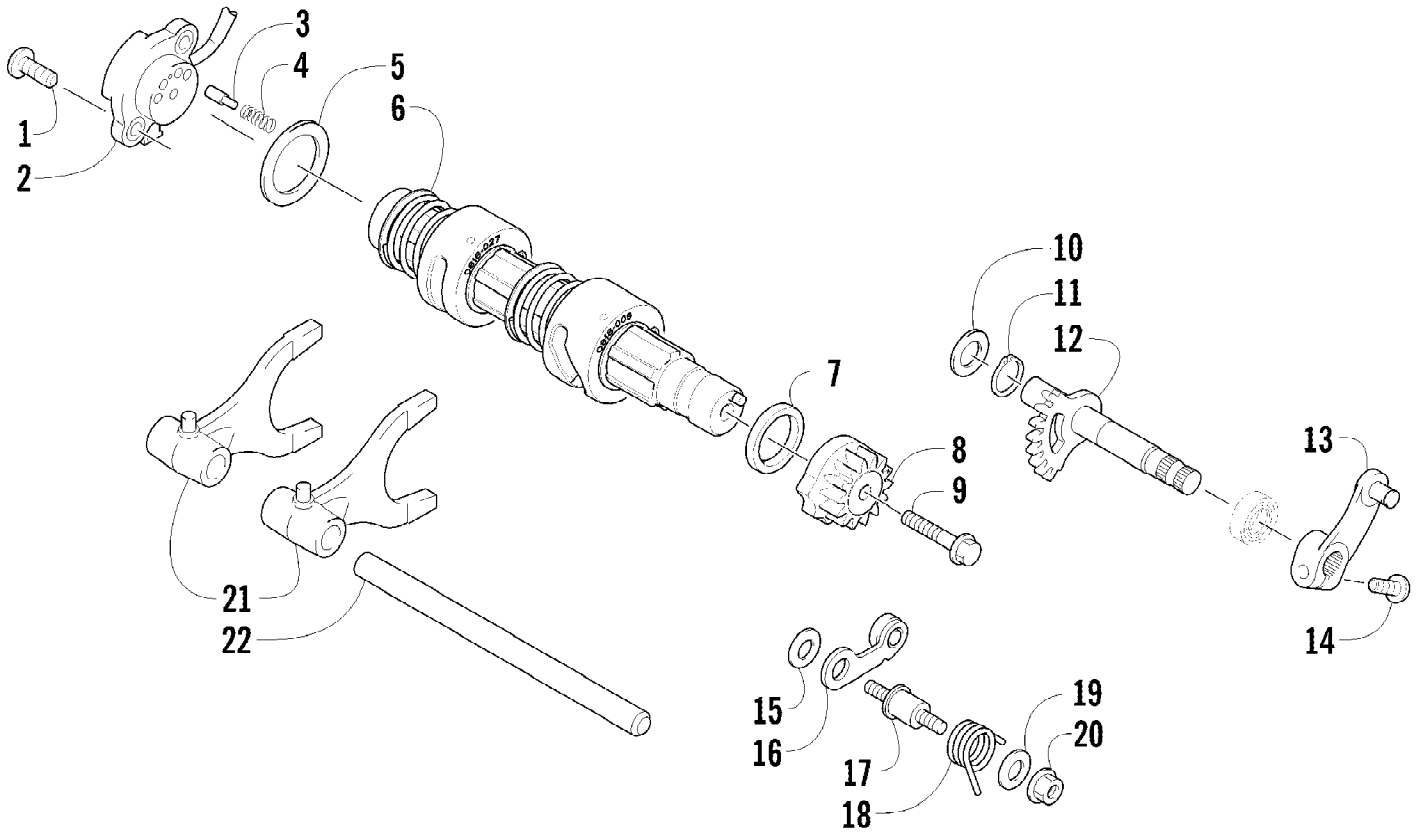

2012 ATV 1000 GT ORANGE-BLACK (A2012AGW1PUSY)
GEAR SHIFTING ASSEMBLY

2012 ATV 1000 GT ORANGE-BLACK (A2012AGW1PUSY)
GEAR SHIFTING ASSEMBLY

Page 37 of 79

Ref #	Part Number	Qty	S/P/F	Description
1	8470-516	2		Screw, Machine
2	0409-091	1		Switch, Gear Position
3	0818-013	2		Contact
4	0818-017	2		Spring
5	0828-040	1		Washer
6	0818-046	1		Shaft, Gear Shift - Assembly
7	0828-131	1		Spacer
8	0818-055	1		Cam, Gear Shift
9	0826-006	1		Screw, Cap
10	0828-036	1		Washer
11	0831-010	1		Ring, Retaining
12	0818-095	1		Shaft, Sub-Gear Shift
13	0818-014	1		Arm, Shift
14	8468-620	1	/P	Screw, Machine
15	0828-038	1		Washer
16	0818-002	1		Stopper, Cam
17	0818-004	1		Support, Cam Stopper
18	0818-090	1		Spring
19	0828-035	1		Washer
20	8424-602	1	/P	Nut
21	0818-072	2	/P	Fork, Shift
22	0818-006	1		Shaft, Shift Fork