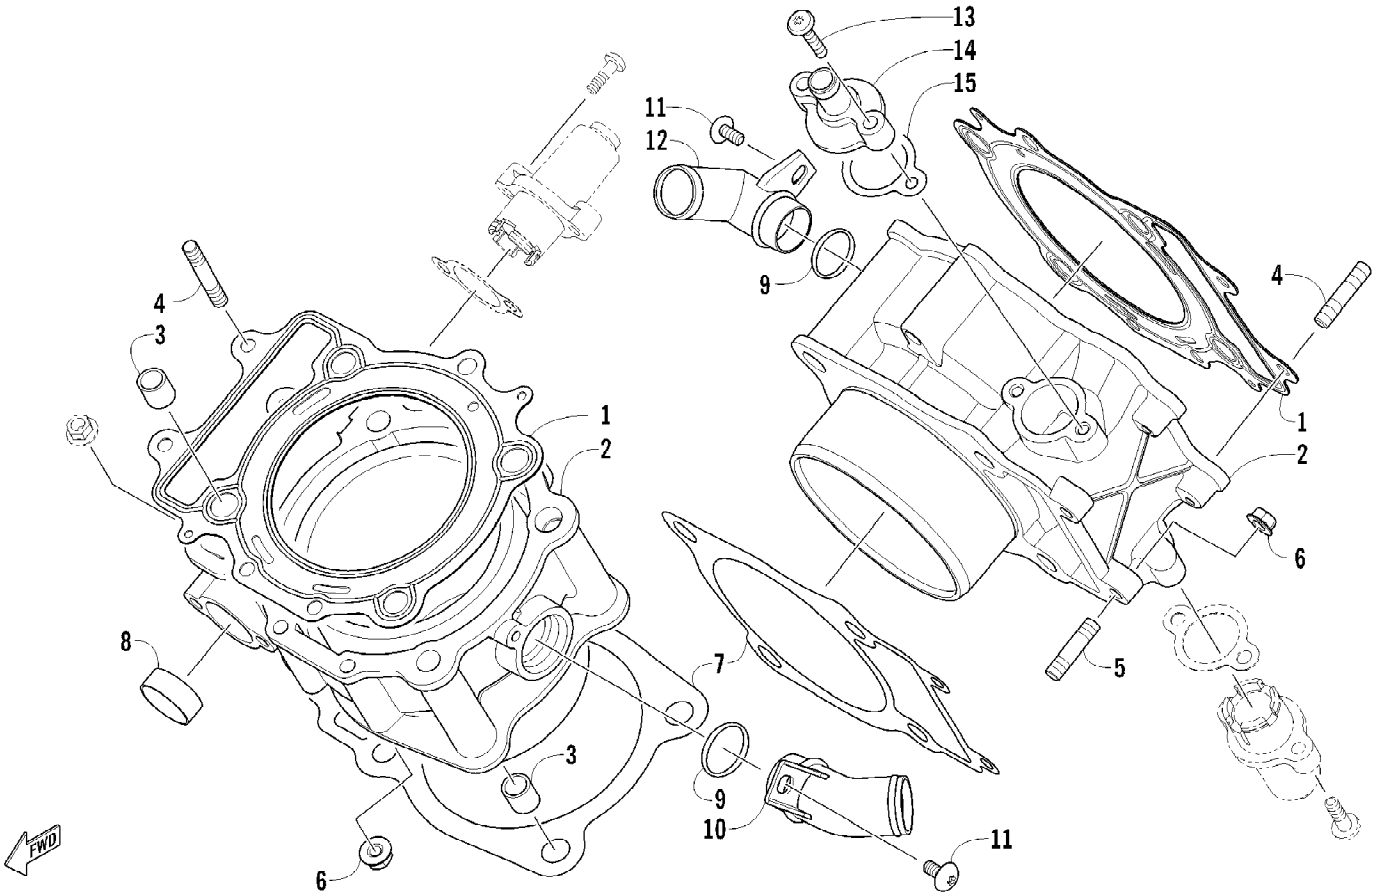

2012 ATV 1000 GT ORANGE-BLACK (A2012AGW1PUSY)
CYLINDER ASSEMBLY

Page 18 of 79

Ref #	Part Number	Qty	S/P/F	Description
1	0830-209	2	/P	Gasket, Head
2	0804-031	2		Cylinder
3	0829-002	8		Pin, Dowel
4	0827-002	4		Bolt, Stud
5	0827-018	4		Bolt, Stud
6	8424-604	8		Nut
7	0830-193	2		Gasket, Base
8	0804-037	1		Plug, Cylinder
9	0830-007	2		O-Ring
10	0804-046	1		Union, Coolant Hose
11	8468-612	2		Screw, Machine
12	0804-030	1		Union, Coolant Hose
13	8468-630	2		Screw, Machine
14	0801-174	1		Cover, Breather
15	0830-134	1		Gasket