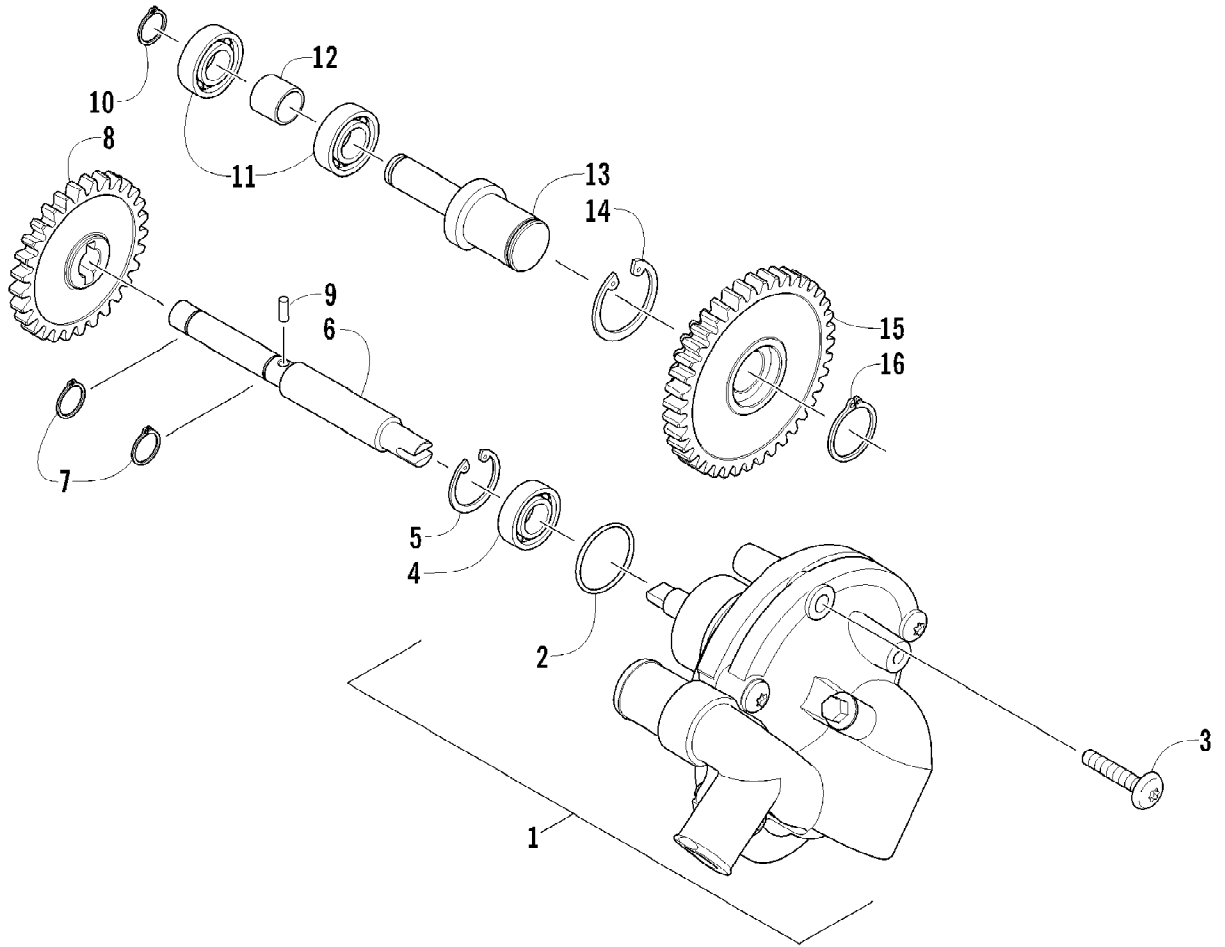

2012 ATV 1000 GT ORANGE-BLACK (A2012AGW1PUSY)
WATER PUMP ASSEMBLY

2012 ATV 1000 GT ORANGE-BLACK (A2012AGW1PUSY)
WATER PUMP ASSEMBLY

Page 75 of 79

Ref #	Part Number	Qty	S/P/F	Description
1	0813-056	1	/P	Pump, Water - Assembly (inc. 2)
2	0830-029	1		O-Ring
3	8468-650	2		Screw, Machine
4	0832-084	1		Bearing
5	0831-086	1		Circlip
6	0813-041	1		Shaft, Driven Gear
7	0831-010	2		Ring, Retaining
8	0813-043	1		Gear, Driven
9	0829-009	1		Pin, Dowel
10	0831-002	1		Ring, Retaining
11	0832-046	2	/P	Bearing
12	0813-028	1		Spacer, Idler - Water Pump
13	0813-026	1		Shaft, Water Pump Idler Gear
14	0831-004	1		Ring, Retaining
15	0813-027	1		Gear, Idler - Water Pump - Drive
16	0831-040	1		Ring, Retaining