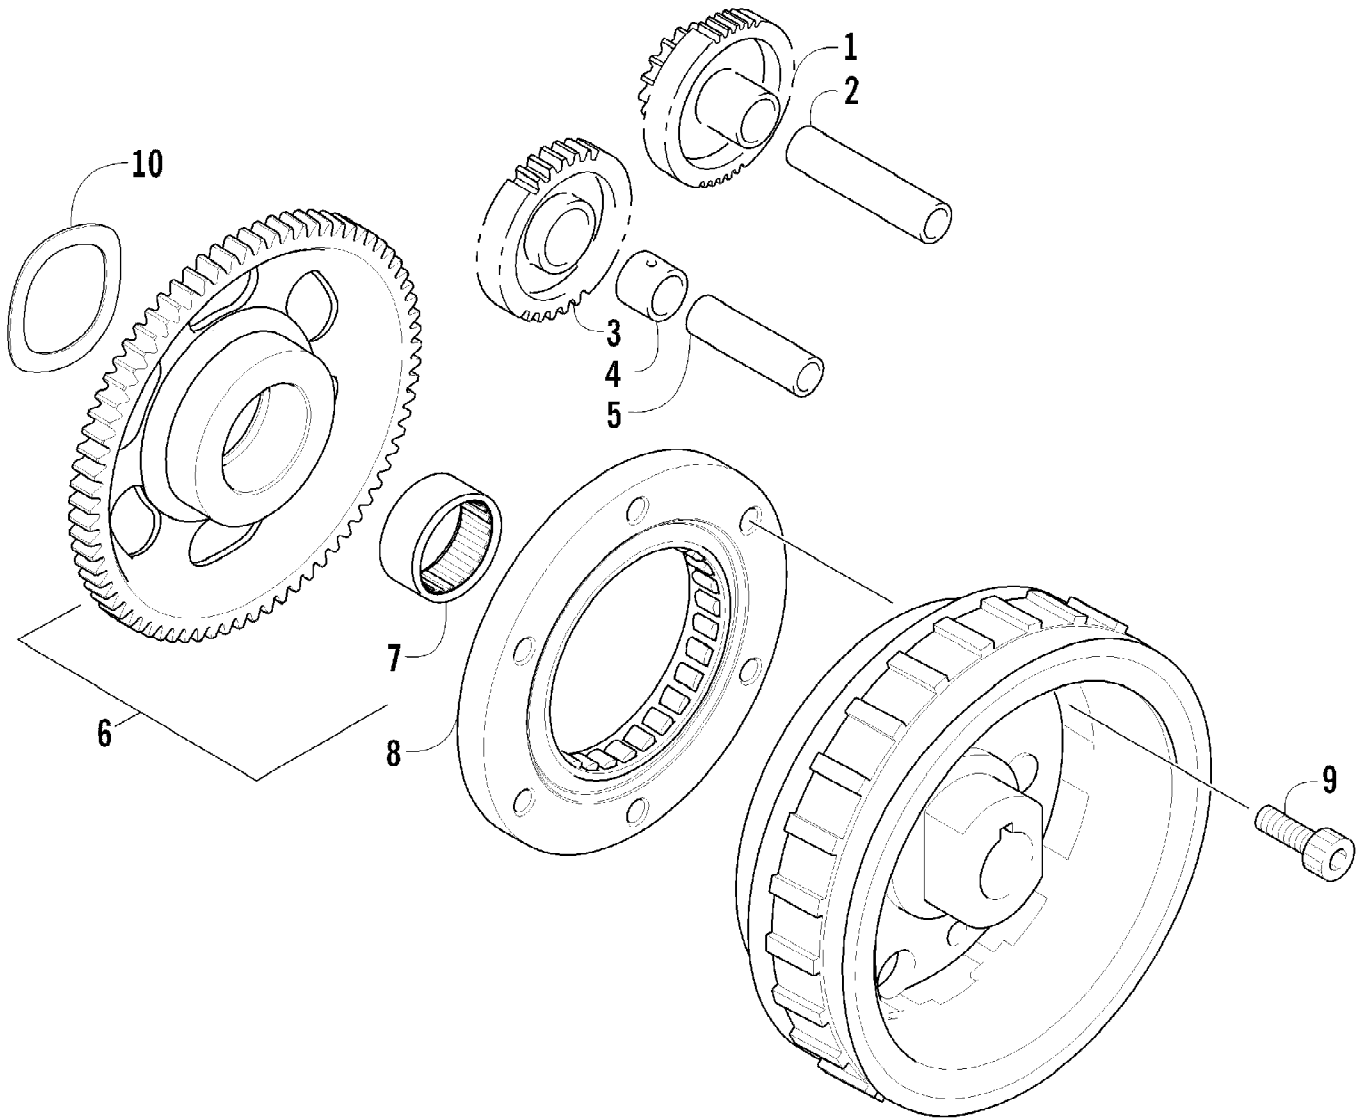

2012 ATV 1000 GT ORANGE-BLACK (A2012AGW1PUSY)
STARTER CLUTCH ASSEMBLY

2012 ATV 1000 GT ORANGE-BLACK (A2012AGW1PUSY)
STARTER CLUTCH ASSEMBLY

Page 65 of 79

Ref #	Part Number	Qty	S/P/F	Description
1	0815-026	1		Gear, Starter Idler - No. 1
2	0829-031	1	/P	Shaft, Starter Gear
3	0815-002	1		Gear, Starter Idler - No. 2
4	0815-003	1		Spacer, Starter Idler Gear No. 2
5	0829-032	1	/P	Shaft, Starter Gear
6	0815-004	1		Gear, Starter Clutch (inc. 7)
7	0832-079	1	/P	Bearing
8	0802-035	1		Clutch, Starter
9	0826-069	6		Screw, Cap
10	0828-113	1		Washer, Wave