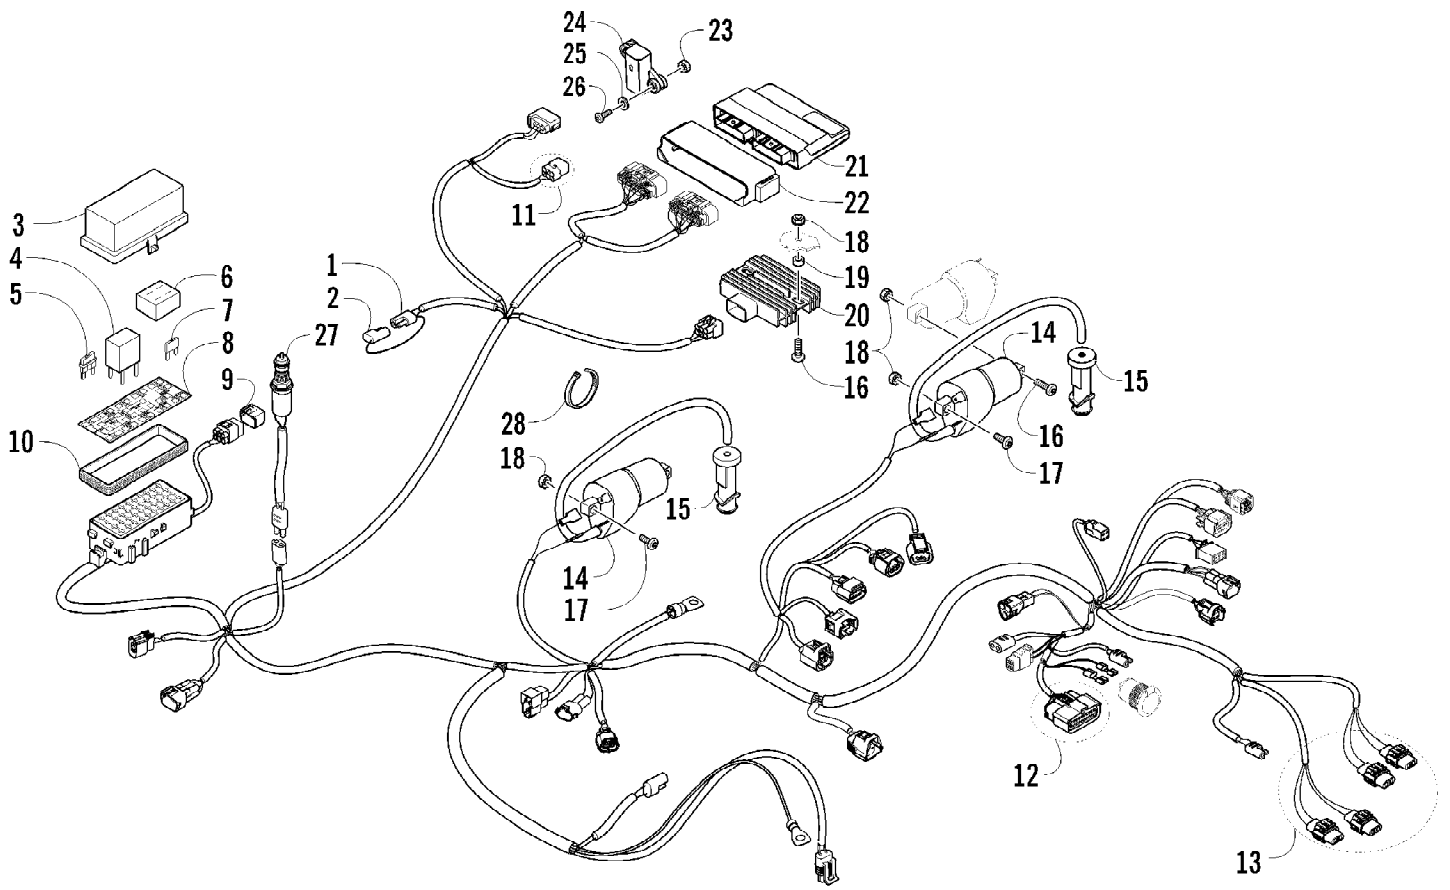

2012 ATV 1000 GT ORANGE-BLACK (A2012AGW1PUSY)
WIRING HARNESS ASSEMBLY

Ref #	Part Number	Qty	S/P/F	Description
1	0486-390	1		Harness, Main (inc. 2-10)
2	0486-164	1		Tether, Accessory Connector
3	0430-085	1		Cover, Fuse Block
4	0430-045	6	/P	Relay (4-Pin) - 20 Amp
5	0430-034	2		Diode
6	0430-037	1		Holder, Fuse
7	0430-032	5		Fuse - 10 Amp
7	0430-031	4		Fuse - 15 Amp
7	0430-030	3		Fuse - 30 Amp
8	2411-213	1		Decal, Fuse Block
9	0430-097	1		Cover, Diagnostics Connector
10	0430-086	1		Seal
11	1436-416	1		Repair Kit, Connector - Tilt Sensor
12	1436-415	1		Repair Kit, Connector - LCD Gauge
13	1436-289	AR		Repair Kit, Connector - Headlight
14	0824-043	2		Coil, Ignition - Assembly
15	0824-049	2	/P	Cap, Spark Plug
16	8476-630	3		Screw, Machine
17	8476-620	2		Screw, Machine
18	0623-038	5		Nut w/Washer
19	0423-036	2		Spacer
20	0824-037	1	/P	Regulator, Voltage
21	0530-033	1	/P	ECU
22	0430-059	1		Cushion, ECU
23	0423-493	2		Nut w/Washer
24	0409-064	1		Sensor, Tilt
25	0123-802	2		Washer
26	8468-425	2		Screw, Machine
27	0409-089	1		Switch, Brake - Assembly
28	0123-788	AR	/P	Tie, Cable - 8 in.
28	0123-903	AR		Tie, Cable - 11.5 in.