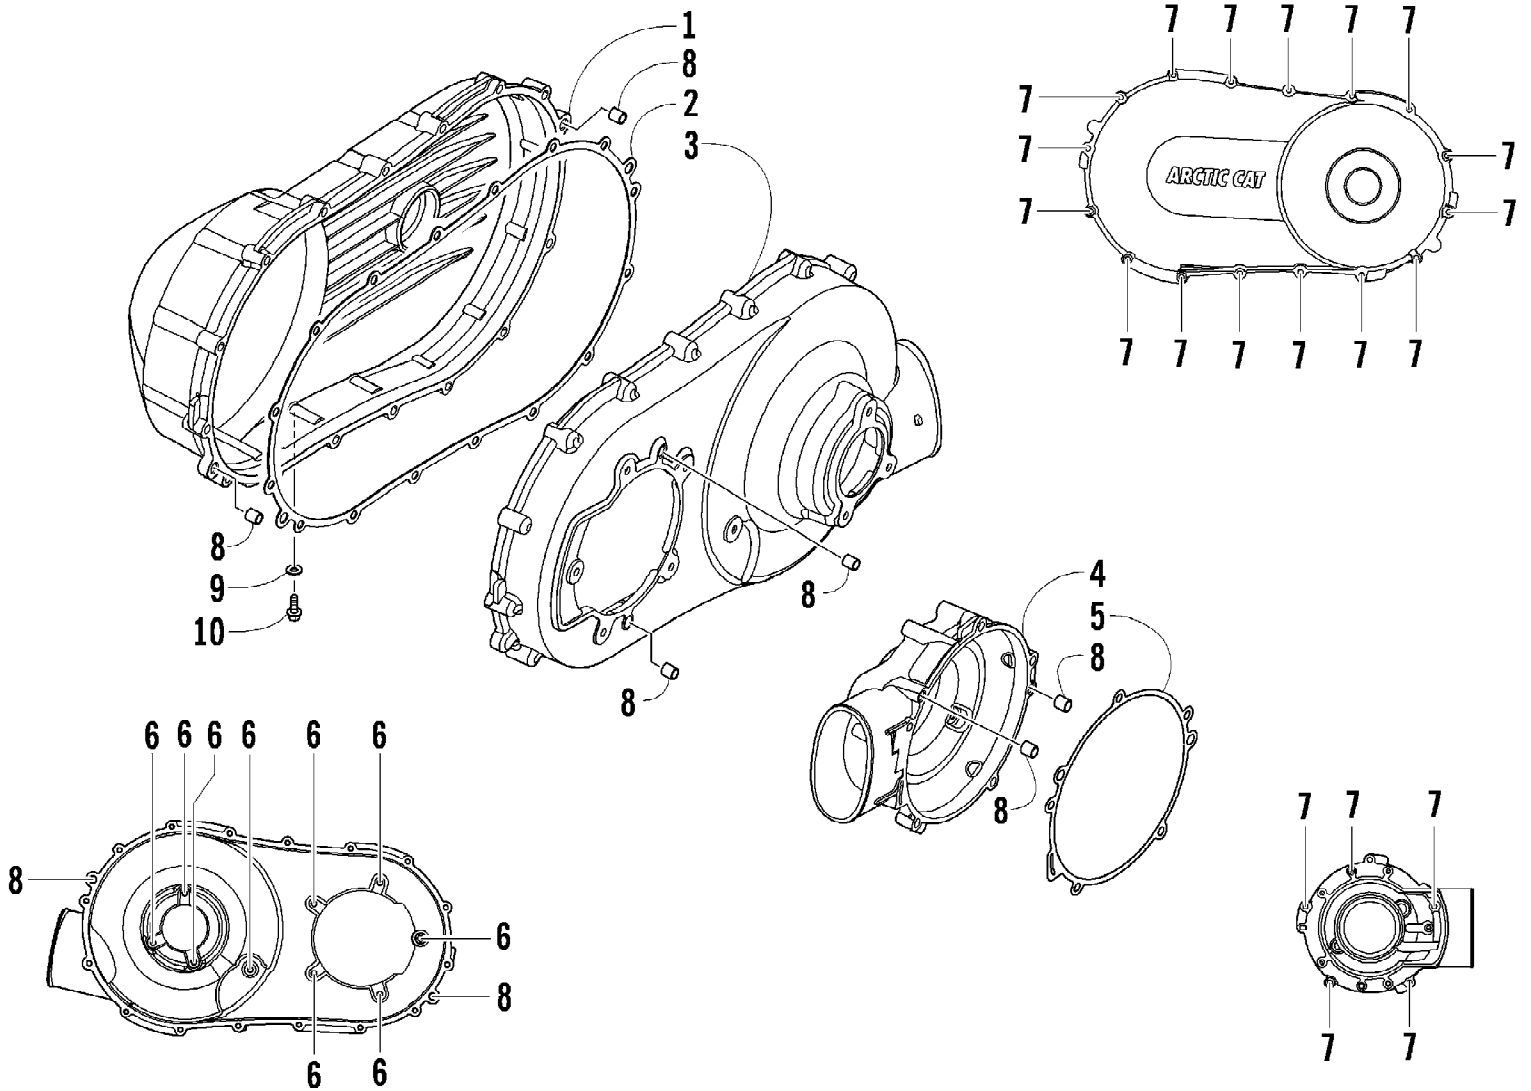

2012 ATV 1000 GT ORANGE-BLACK (A2012AGW1PUSY)
CAM CHAIN ASSEMBLY

Page 6 of 79

Ref #	Part Number	Qty	S/P/F	Description
1	0810-001	2		Chain, Cam
2	0810-046	2		Guide, Chain
3	0810-049	2		Tensioner, Chain
4	0826-106	2		Pivot, Tensioner
5	0810-004	2		Adjuster, Tensioner - Assembly
6	0830-134	2		Gasket
7	8468-620	4	/P	Screw, Machine
8	8400-610	2		Screw, Cap
9	0828-129	2		Washer

2012 ATV 1000 GT ORANGE-BLACK (A2012AGW1PUSY)
CLUTCH SIDE ENGINE COVERS

Page 10 of 79

Ref #	Part Number	Qty	S/P/F	Description
1	0806-112	1	/P	Cover, Outside
2	0830-137	1		Gasket, Cover
3	0806-110	1		Cover, Inside
4	0806-109	1		Cover, Clutch
5	0830-133	1		Gasket, Clutch Cover
6	8468-616	9		Screw, Machine
7	8468-630	21		Screw, Machine
8	0829-048	6	/P	Pin, Dowel
9	0830-013	1		Washer, Crush
10	8408-812	1		Screw, Cap