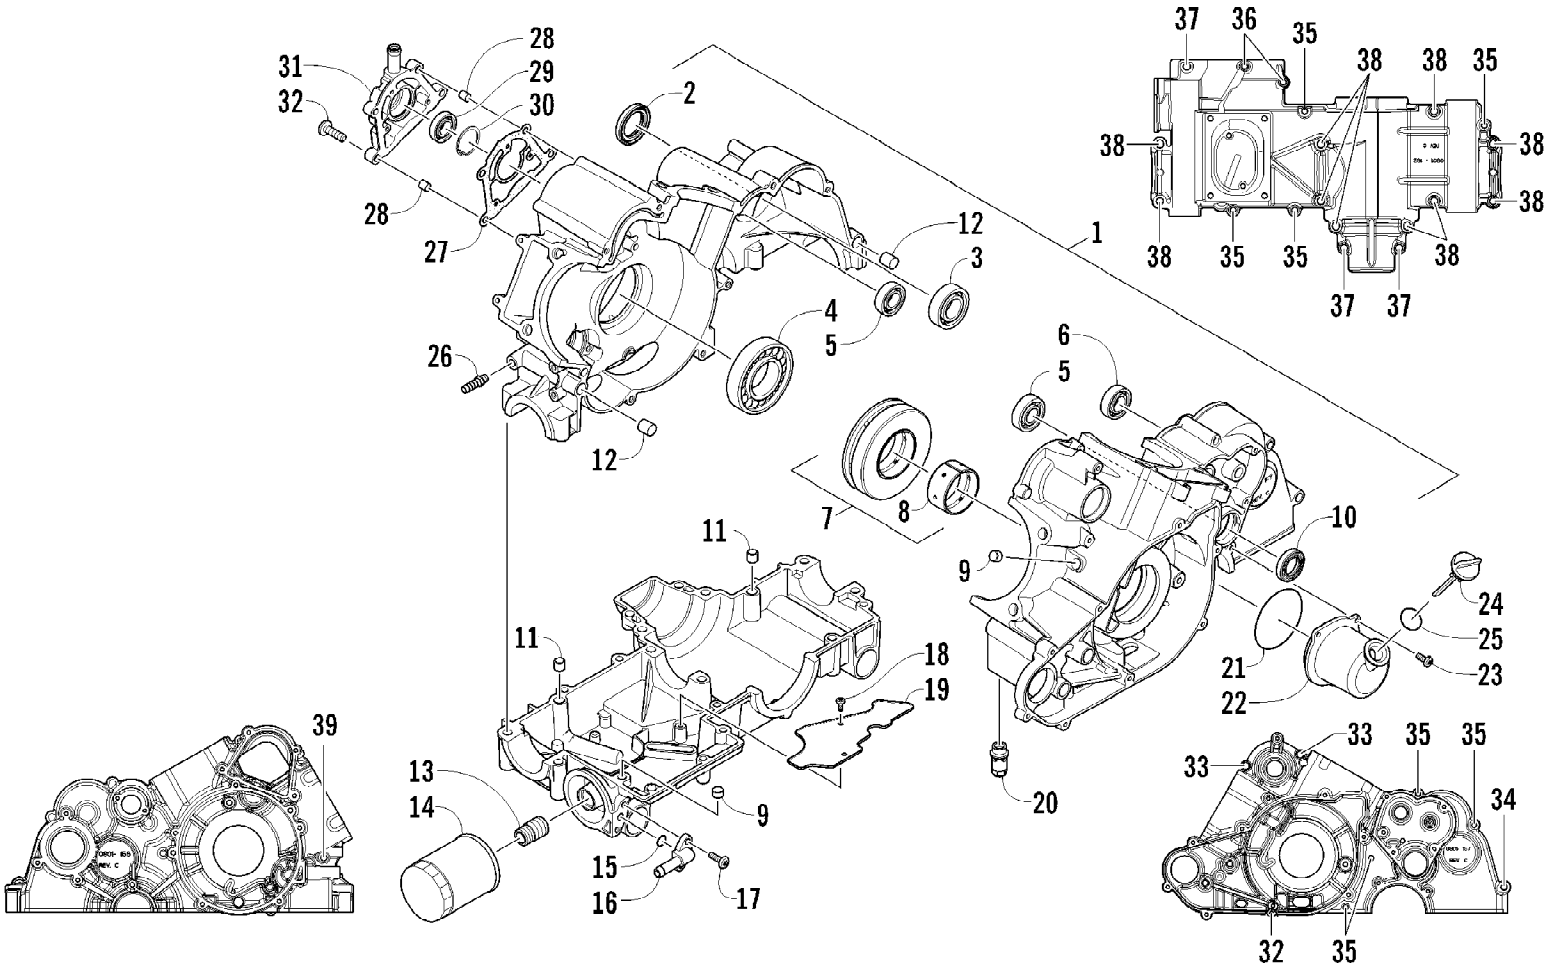

2012 ATV 1000 GT ORANGE-BLACK (A2012AGW1PUSY)
CRANKCASE ASSEMBLY

2012 ATV 1000 GT ORANGE-BLACK (A2012AGW1PUSY)
CRANKCASE ASSEMBLY

Page 14 of 79

Ref #	Part Number	Qty	S/P/F	Description
1	0801-172	1		Crankcase - Assembly (inc. 2-13)
2	0830-035	1		Seal, Driveshaft
3	0832-048	1	/P	Bearing
4	0832-042	1	/P	Bearing
5	0832-050	2	/P	Bearing
6	0832-049	1	/P	Bearing
7	0832-055	1		Bearing - Assembly (inc. 8)
8	0832-057	1		Bearing
9	0801-002	2		Plug, Engine Case
10	0822-052	1		Seal, Countershaft - Right
11	0829-003	2		Pin, Dowel
12	0829-002	2		Pin, Dowel
13	0812-008	1		Union, Oil Filter
14	0812-029	1	S	Filter, Oil
15	0830-172	1		O-Ring
16	0812-060	1		Fitting, Oil
17	8468-620	2	/P	Screw, Machine
18	0623-914	2		Screw, Self-Tapping
19	0812-079	1		Plate, Oil Sump
20	0812-052	1		Valve, Oil-Relief - Assembly
21	0830-162	1		O-Ring, Oil Filler Cover
22	0812-081	1		Cover, Oil Filler
23	8468-616	3		Screw, Machine
24	0801-179	1		Stick, Oil Level
25	0830-010	1		O-Ring
26	0812-078	1		Fitting, Oil - Threaded
27	0830-191	1		Gasket, Breather
28	0829-048	2	/P	Pin, Dowel
29	0832-084	1		Bearing
30	0831-086	1		Circlip
31	0801-193	1		Cover, Breather
32	8468-625	5		Screw, Machine
33	8468-630	2		Screw, Machine
34	8412-875	1		Screw, Cap
35	8468-660	8		Screw, Machine
36	8468-640	2		Screw, Machine
37	8412-830	3		Screw, Cap
38	8412-860	10		Screw, Cap
39	8412-850	1		Screw, Cap