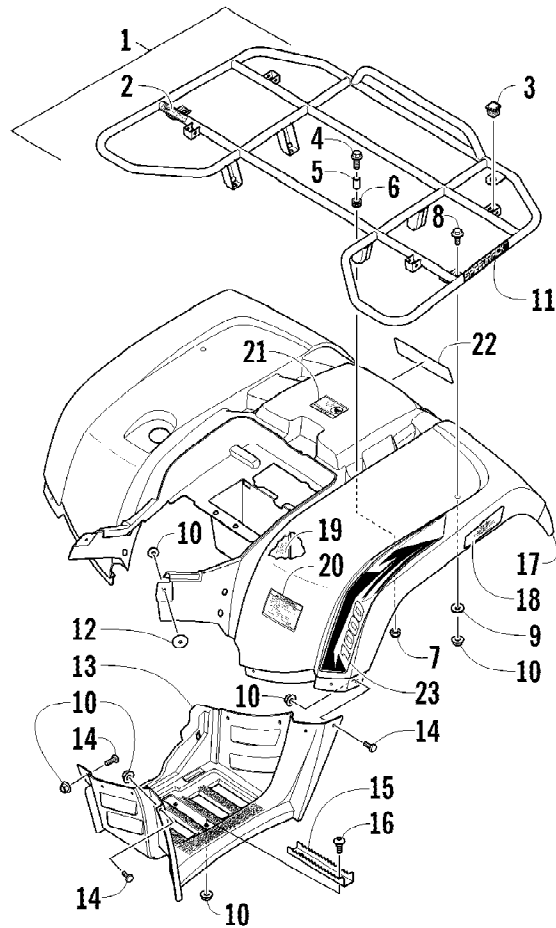

2012 ATV 1000 GT ORANGE-BLACK (A2012AGW1PUSY)
REAR RACK, BODY PANEL, AND FOOTWELL ASSEMBLIES

2012 ATV 1000 GT ORANGE-BLACK (A2012AGW1PUSY)
REAR RACK, BODY PANEL, AND FOOTWELL ASSEMBLIES

Ref #	Part Number	Qty	S/P/F	Description
1	2506-125	1		Rack, Rear - Assembly (inc. 2-3)
2	0411-648	1		Decal, Warning - Load
3	0441-592	4	/P	Bushing
4	8410-830	4		Screw, Cap
5	0423-669	4		Spacer
6	0423-465	4		Grommet
7	8432-802	4		Nut, Lock
8	0423-654	2		Screw, Shoulder
9	8050-222	2	/P	Washer
10	0423-540	26		Nut, Lock
11	0411-965	2		Decal, "Speedrack"
12	0423-101	2		Screw, Shoulder
13	2506-450	1		Footwell - Right
13	1406-519	1		Footwell - Left
14	0423-419	18		Screw, Machine
15	1506-125	2	/P	Footpeg
16	0423-355	4		Screw, Shoulder
17	2516-952	1		Panel, Fender - Assembly (inc. 18-21)
18	1411-592	1	/P	Decal, Reflector - Right
18	1411-593	1	/P	Decal, Reflector - Left
19	0470-658	1		Foil, Protective
20	2411-143	1	/P	Decal, Warning - Tire Pressure
21	1411-809	1	/P	Decal, Passenger
22	1411-725	1		Decal, "Arctic Cat"
23	2411-704	1		Decal, Side - Lower Right
23	2411-705	1		Decal, Side - Lower Left