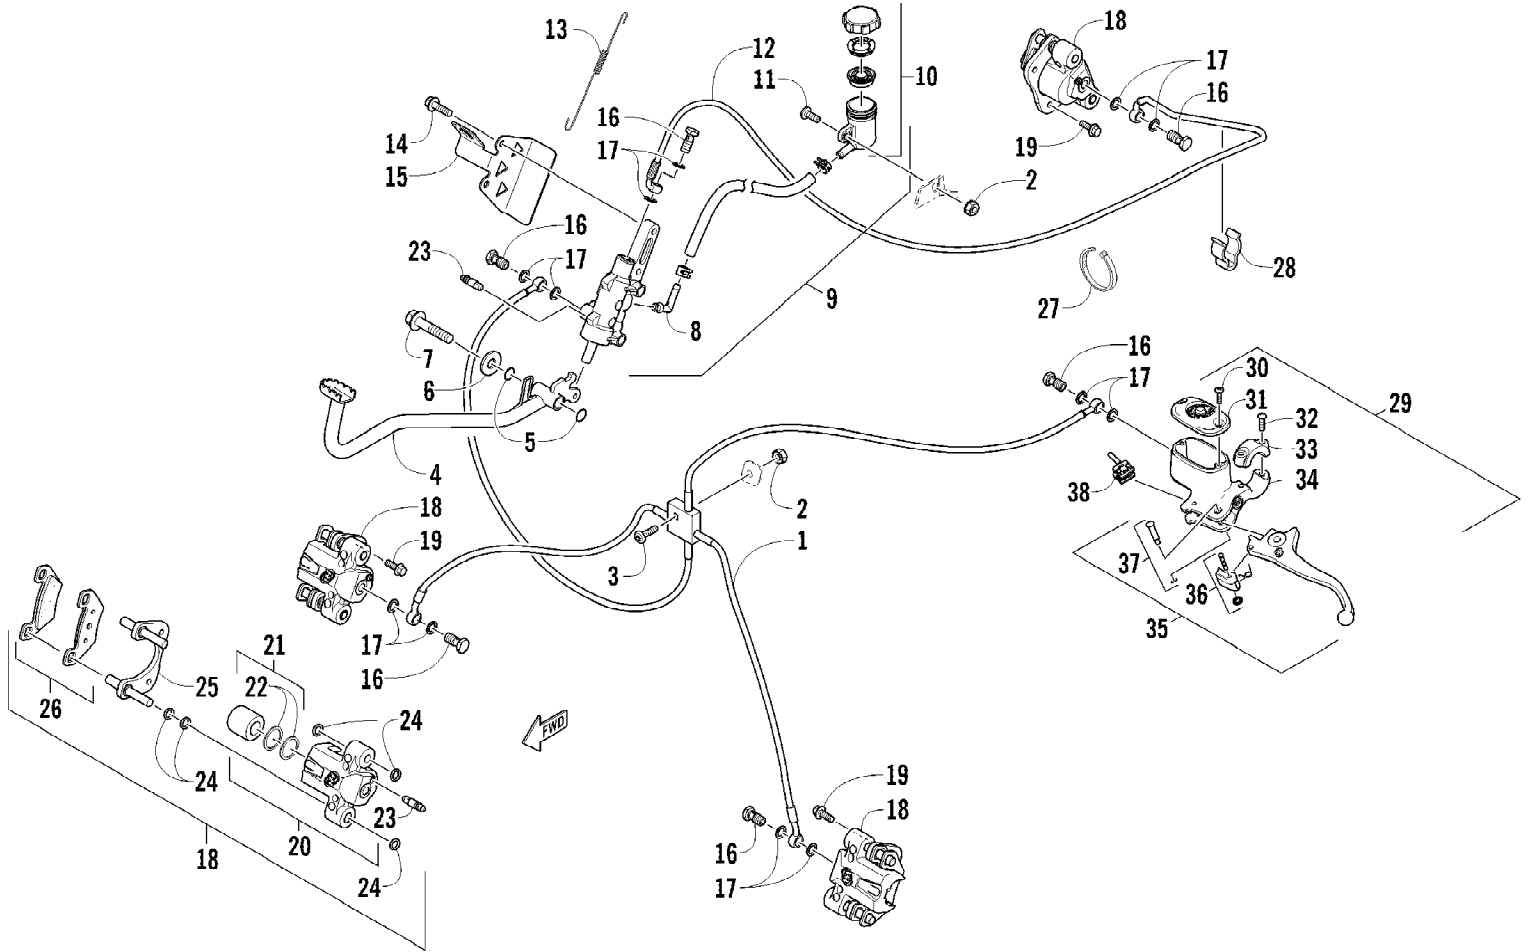

2012 ATV 1000 GT ORANGE-BLACK (A2012AGW1PUSY)
HYDRAULIC BRAKE ASSEMBLY

2012 ATV 1000 GT ORANGE-BLACK (A2012AGW1PUSY)
HYDRAULIC BRAKE ASSEMBLY

Page 41 of 79

Ref #	Part Number	Qty	S/P/F	Description
1	1502-015	1		Hose, Brake - Assembly
2	0623-038	2		Nut w/Washer
3	8476-625	1		Screw, Machine
4	1502-162	1		Lever, Brake
5	1602-213	2	/P	O-Ring
6	8050-252	1		Washer
7	8408-816	1		Screw, Cap
8	1502-296	1	/P	Adapter, Hose
9	1502-293	1		Brake Assembly (inc. 10)
10	1502-155	1		Reservoir, Brake w/Clamp
11	8476-616	1		Screw, Machine
12	1502-593	1		Hose, Brake
13	0502-785	1		Spring, Brake Switch
14	8408-625	2		Screw, Cap
15	1502-164	1		Bracket, Switch
16	0423-413	6		Bolt, Banjo-Fitting
17	0423-178	12		Washer, Crush
18	1436-422	1	/P	Caliper, Brake - Right Front (inc. two No. 19 and 20-26)
18	1436-423	1	/P	Caliper, Brake - Left Front (inc. two No. 19 and 20-26)
18	1436-423	1	/P	Caliper, Brake - Rear (inc. two No. 19 and 20-26)
19	8408-821	6	/P	Screw, Cap
20	1436-160	1	/P	Housing, Caliper - Assembly - Right Front (inc. two No. 19 and 21-23)
20	1436-161	1	/P	Housing, Caliper - Assembly - Left Front (inc. two No. 19 and 21-23)
20	1436-161	1	/P	Housing, Caliper - Assembly - Rear (inc. two No. 19 and 21-23)
21	0502-606	3		Piston/Seal Set (inc. 22)
22	0502-607	3		Seal Set
23	0502-609	4	/P	Valve, Bleed
24	0502-608	3		O-Ring, Guide - Set
25	0502-605	3		Bracket Assembly
26	1502-694	3	S	Pad, Brake - Set
27	0123-788	AR	/P	Tie, Cable - 8 in.
28	1502-115	2		Clip, Brake Hose
29	1502-902	1	/P	Brake Assembly (inc. 30-38)
30	0502-566	1		Screw, Machine - Kit
31	0502-868	1	/P	Cover, Reservoir
32	0502-568	1		Screw, Machine - Kit
33	0502-869	1		Clamp, Master Cylinder
34	0502-704	1		Master Cylinder Assembly
35	1502-904	1		Lever Assembly - Kit (inc. 36-37)
36	1502-905	1		Lock, Brake Lever - Kit
37	0502-580	1		Lever Pin - Kit
38	0502-564	1	/P	Switch, Brake