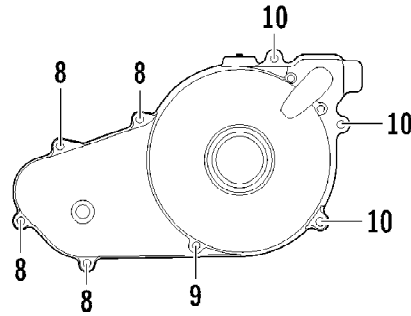

2012 ATV 1000 GT ORANGE-BLACK (A2012AGW1PUSY)
MAGNETO SIDE ENGINE COVERS

Page 47 of 79

Ref #	Part Number	Qty	S/P/F	Description
1	0806-107	1		Cover, Magneto
2	0830-132	1		Gasket, Magneto Cover
3	0832-010	1		Bearing
4	0826-155	1		Plug, Check
5	0830-015	1		Washer, Crush
6	0830-176	1	/P	Seal, Cap
7	0806-066	1		Cap, Magneto Cover
8	8468-650	4		Screw, Machine
9	8468-695	1		Screw, Machine
10	8468-665	3		Screw, Machine