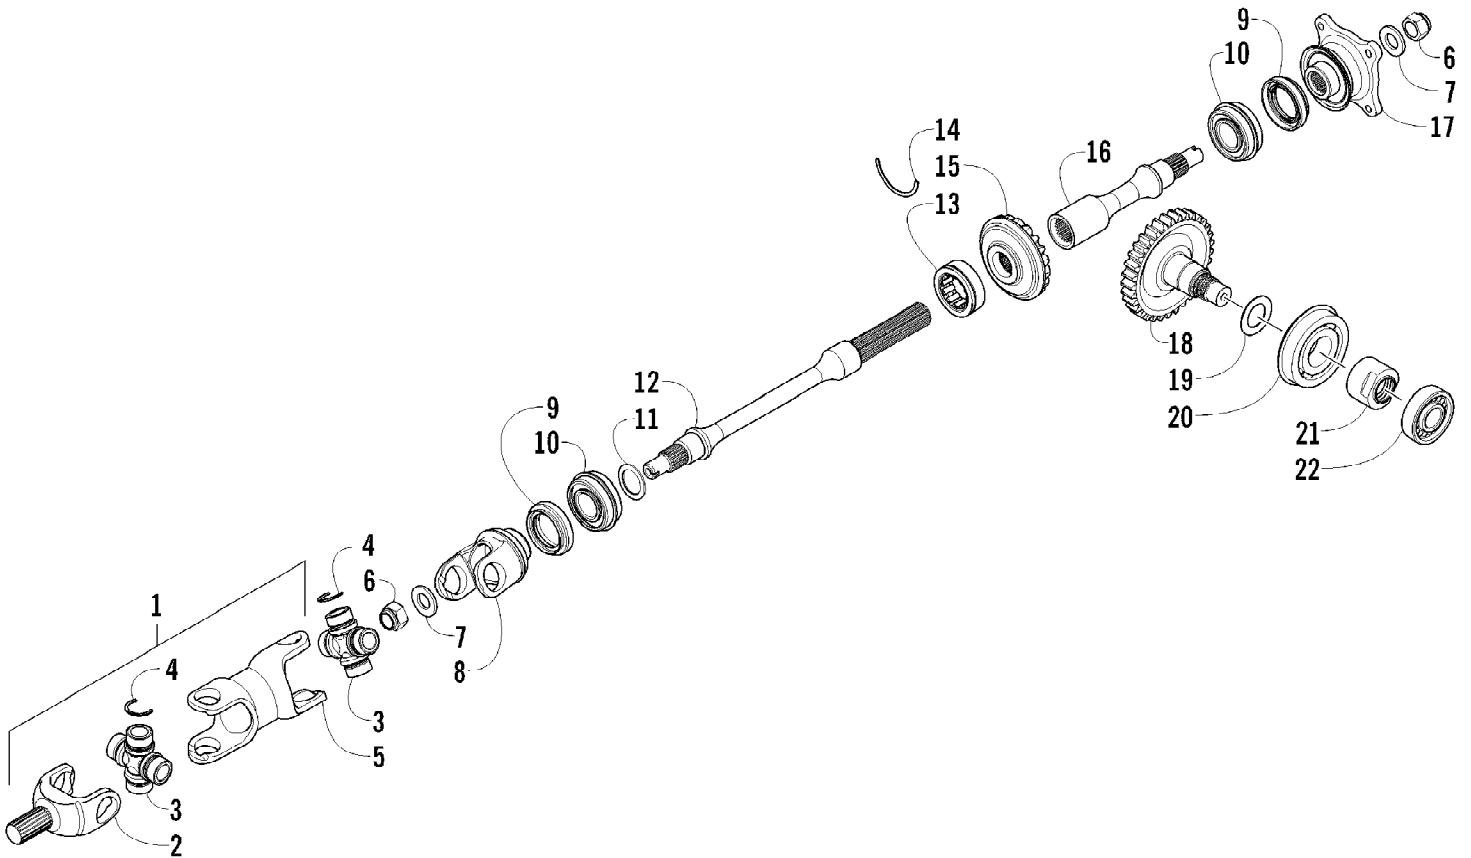

2012 ATV 1000 GT ORANGE-BLACK (A2012AGW1PUSY)
SEAT ASSEMBLY

Page 57 of 79

Ref #	Part Number	Qty	S/P/F	Description
1	4506-558	1	/P	Seat Assembly (inc. 2-9)
2	1506-209	1		Cover, Seat
3	0517-119	1		Foam, Seat
4	2416-827	1		Base, Seat - Assembly (inc. 5-6)
5	0406-879	2		Bumper, Seat - Rear
6	0406-877	4	/P	Bumper, Seat - Front
7	0624-263	AR		Staple
8	1406-592	1	/P	Spring, Seat Latch
9	1506-156	1		Latch, Seat
10	0441-587	1		Wrench, Spanner