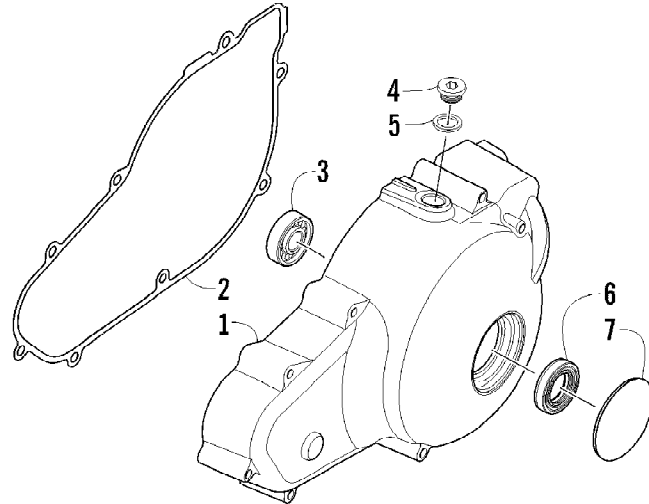

2012 ATV 1000 GT ORANGE-BLACK (A2012AGW1PUSY)
MAGNETO SIDE ENGINE COVERS

Page 47 of 79

Ref #	Part Number	Qty	S/P/F	Description
1	0806-107	1		Cover, Magneto
2	0830-132	1		Gasket, Magneto Cover
3	0832-010	1		Bearing
4	0826-155	1		Plug, Check
5	0830-015	1		Washer, Crush
6	0830-176	1	/P	Seal, Cap
7	0806-066	1		Cap, Magneto Cover
8	8468-650	4		Screw, Machine
9	8468-695	1		Screw, Machine
10	8468-665	3		Screw, Machine