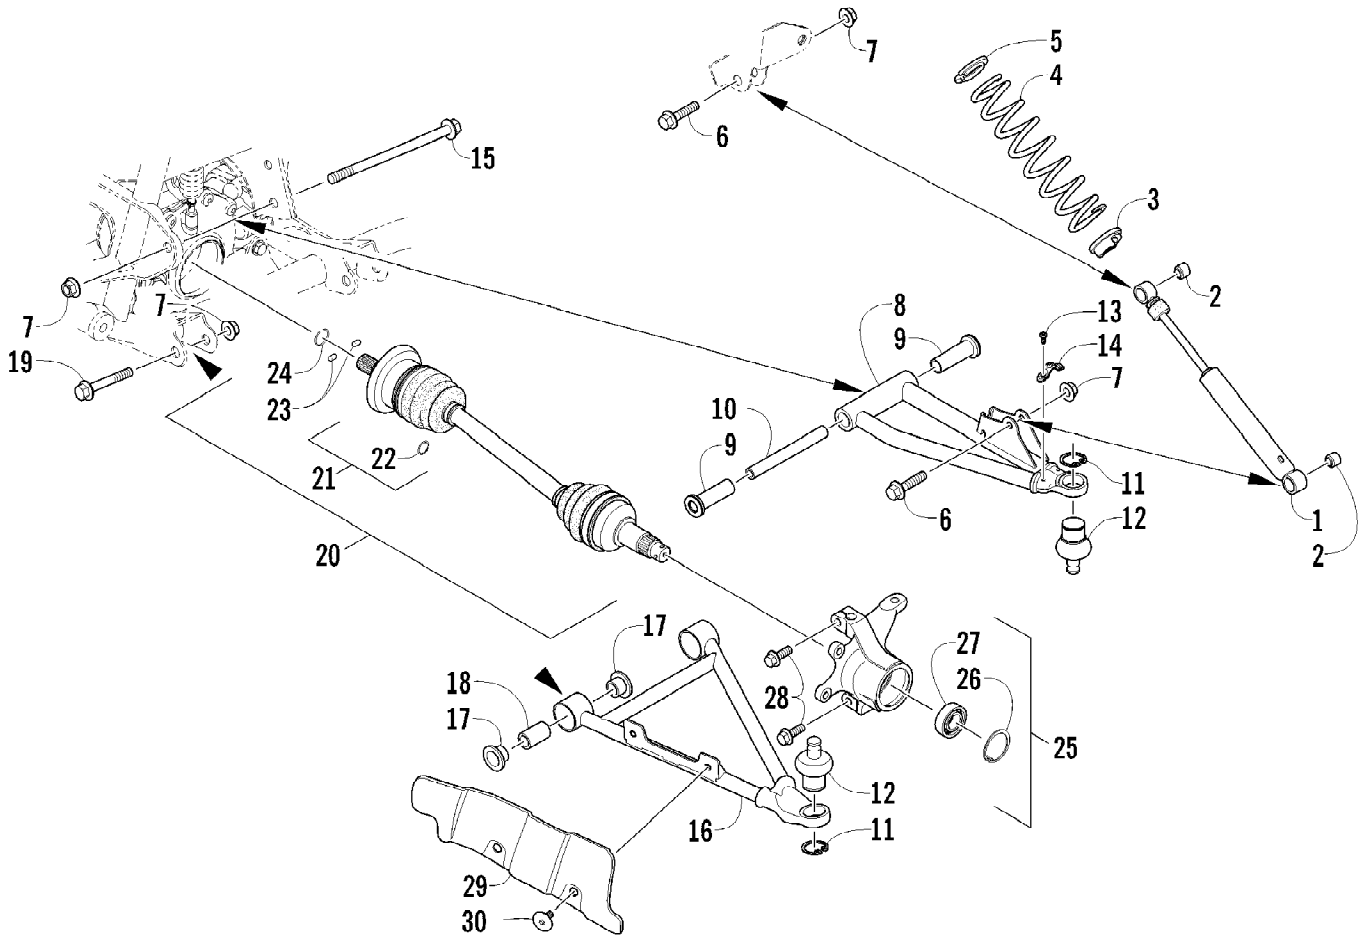

2012 ATV 1000 GT ORANGE-BLACK (A2012AGW1PUSY)
FRONT SUSPENSION ASSEMBLY

2012 ATV 1000 GT ORANGE-BLACK (A2012AGW1PUSY)
FRONT SUSPENSION ASSEMBLY

Ref #	Part Number	Qty	S/P/F	Description
1	0403-188	2		Shock Absorber (inc. 2)
2	0403-182	4		Bushing
3	0403-102	2		Cam, Spring Adjuster
4	0503-468	2		Spring, Suspension
5	1603-889	2	/P	Retainer, Spring
6	8409-040	4		Screw, Cap
7	0423-744	10		Nut, Lock
8	0503-416	1	/P	A-Arm, Upper Right (inc. 9-12)
8	0503-417	1	/P	A-Arm, Upper Left (inc. 9-12)
9	0403-207	4	/P	Bushing
10	0403-080	2		Axle
11	0423-009	4	/P	Ring, Retaining
12	0405-115	4	/P	Ball Joint
13	0423-946	4		Screw, Self-Tapping
14	1502-594	2		Clamp, Routing
15	0423-334	2		Screw, Cap
16	0503-376	1	/P	A-Arm, Lower Right (inc. 17-18 and two No. 11-12)
16	0503-377	1	/P	A-Arm, Lower Left (inc. 17-18 and two No. 11-12)
17	0403-208	8	/P	Bushing
18	0403-214	4	/P	Axle
19	8409-075	4		Screw, Cap
20	1502-806	1	S	Axle, Drive - Right (inc. 21-24)
20	1502-805	1	S	Axle, Drive - Locking - Left (inc. 21-24)
21	1436-410	2		Repair Kit, Boot (inc. 22)
22	1441-988	2		Clip, Retaining
23	1402-885	4		Pin, Detent
24	1402-889	2		Clip, Retaining
25	0505-578	1		Knuckle - Assembly - Right (inc. 26-27)
25	0505-579	1	/P	Knuckle - Assembly - Left (inc. 26-27)
26	0423-423	2		Ring, Retaining
27	1402-809	2	/P	Bearing
28	0423-998	4		Screw, Shoulder
29	1406-034	1		Guard, Boot - Right
29	1406-035	1		Guard, Boot - Left
30	0423-545	4	/P	Screw, Shoulder