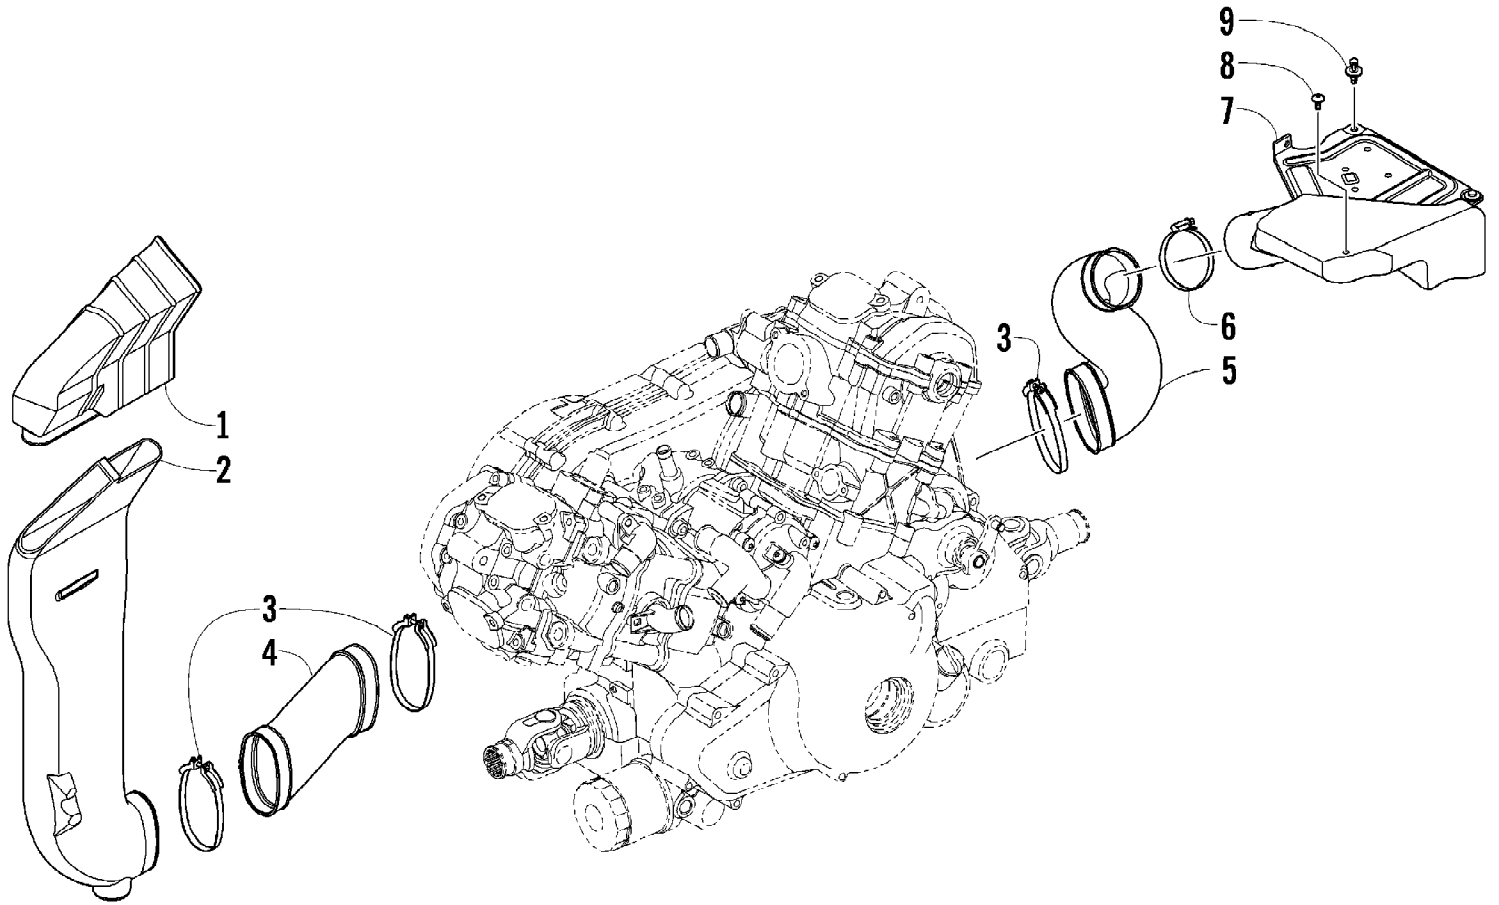

2012 ATV 1000 GT ORANGE-BLACK (A2012AGW1PUSY)
CAM CHAIN ASSEMBLY

Page 6 of 79

Ref #	Part Number	Qty	S/P/F	Description
1	0810-001	2		Chain, Cam
2	0810-046	2		Guide, Chain
3	0810-049	2		Tensioner, Chain
4	0826-106	2		Pivot, Tensioner
5	0810-004	2		Adjuster, Tensioner - Assembly
6	0830-134	2		Gasket
7	8468-620	4	/P	Screw, Machine
8	8400-610	2		Screw, Cap
9	0828-129	2		Washer