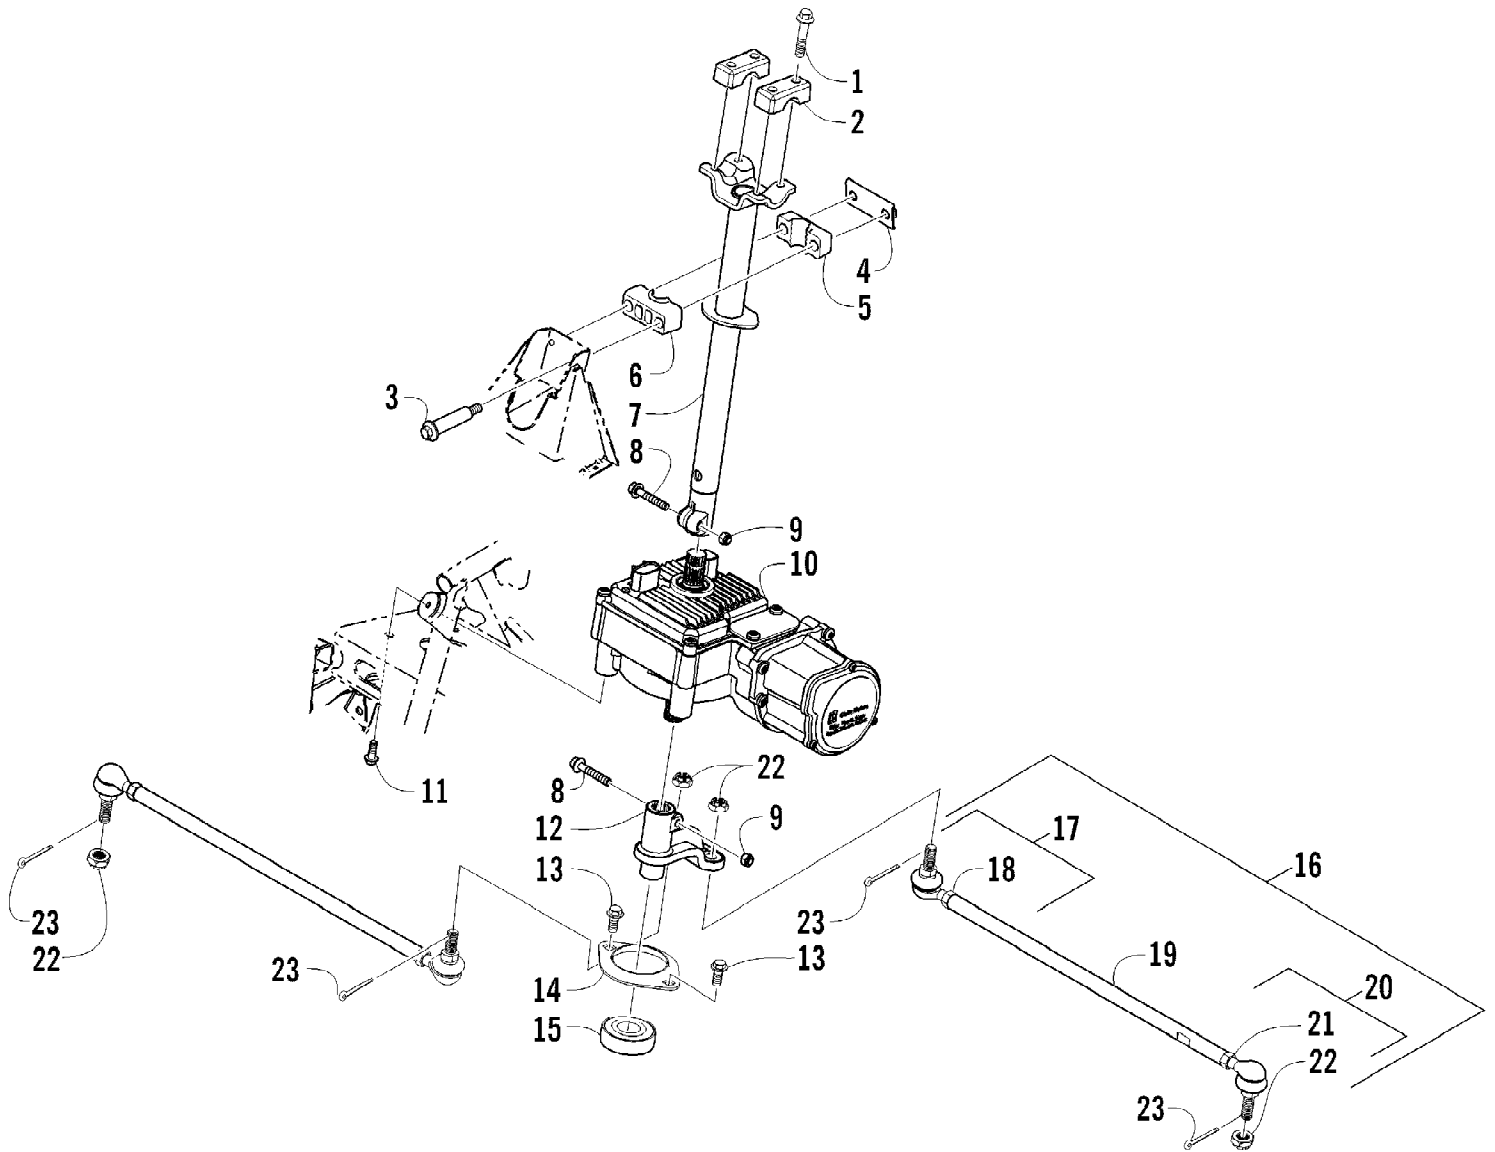

2012 ATV 1000 GT ORANGE-BLACK (A2012AGW1PUSY)
STEERING ASSEMBLY

2012 ATV 1000 GT ORANGE-BLACK (A2012AGW1PUSY)
STEERING ASSEMBLY

Page 67 of 79

Ref #	Part Number	Qty	S/P/F	Description
1	8408-835	4		Screw, Cap
2	0405-035	2		Cap, Steering Adjuster
3	0423-505	2		Screw, Shoulder
4	0505-484	1		Cap, Housing
5	0405-260	1		Housing, Upper
6	0405-259	1		Housing, Lower
7	0505-642	1		Post, Steering
8	8020-045	2		Screw, Cap
9	8040-366	2	/P	Nut, Lock
10	0505-767	1	/P	Assembly, Electronic Power Steering
11	8409-020	4	/P	Screw, Cap
12	0505-664	1		Arm, Steering
13	8408-816	2		Screw, Cap
14	0602-233	1		Flange, Bearing
15	0405-052	1		Bearing w/Inverted Oil Seal
16	0505-499	2	/P	Tie Rod - Assembly (inc. 17-21)
17	0505-511	2	/P	End, Tie Rod - Left-Hand Thread - Kit (inc. 18)
18	0423-013	2		Nut - Left-Hand Thread
19	0405-281	2	/P	Tie Rod
20	0505-510	2	/P	End, Tie Rod - Right-Hand Thread - Kit (inc. 21)
21	8420-002	2	/P	Nut - Right-Hand Thread
22	0423-157	4		Nut, Lock
23	0623-175	4		Pin, Cotter