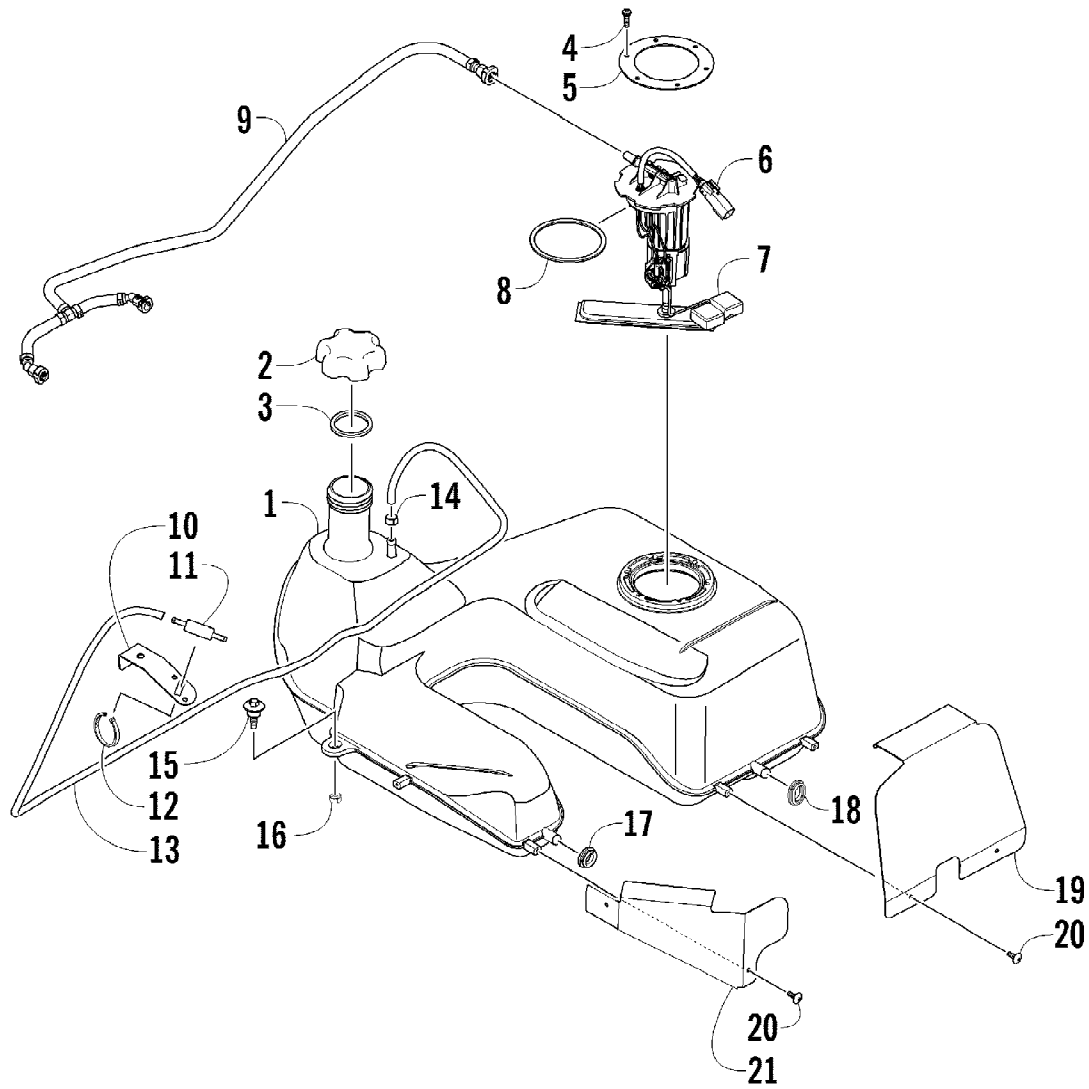

2012 ATV 1000 GT ORANGE-BLACK (A2012AGW1PUSY)
GAS TANK ASSEMBLY

Page 35 of 79

Ref #	Part Number	Qty	S/P/F	Description
1	0570-307	1		Tank, Gas - Assembly (inc. 2-5)
2	0470-438	1	/P	Cap, Gas Tank (inc. 3)
3	0109-733	1	/P	Gasket, Gas Tank Cap
4	0423-898	6		Screw, Self-Tapping
5	2670-042	1		Plate, Retaining
6	0570-322	1	/P	Pump, Fuel - Assembly (inc. 7-8)
7	2670-235	1		Float
8	0470-838	1		Seal
9	0570-278	1		Hose, Fuel - Assembly
10	0470-827	1		Bracket, Filter Mounting
11	0510-335	1	/P	Filter, In-Line
12	0123-788	AR	/P	Tie, Cable - 8 in.
13	0410-070	AR	/P	Hose, Gasline - 25 ft
14	0423-688	1		Clamp, Hose
15	0423-732	2		Screw, Shoulder
16	0623-038	1		Nut w/Washer
17	0423-460	1		Grommet
18	0423-806	1		Grommet
19	0470-710	1		Shield, Heat - Gas Tank - Rear
20	0623-797	4		Screw, Self-Tapping
21	0470-709	1		Shield, Heat - Gas Tank - Front