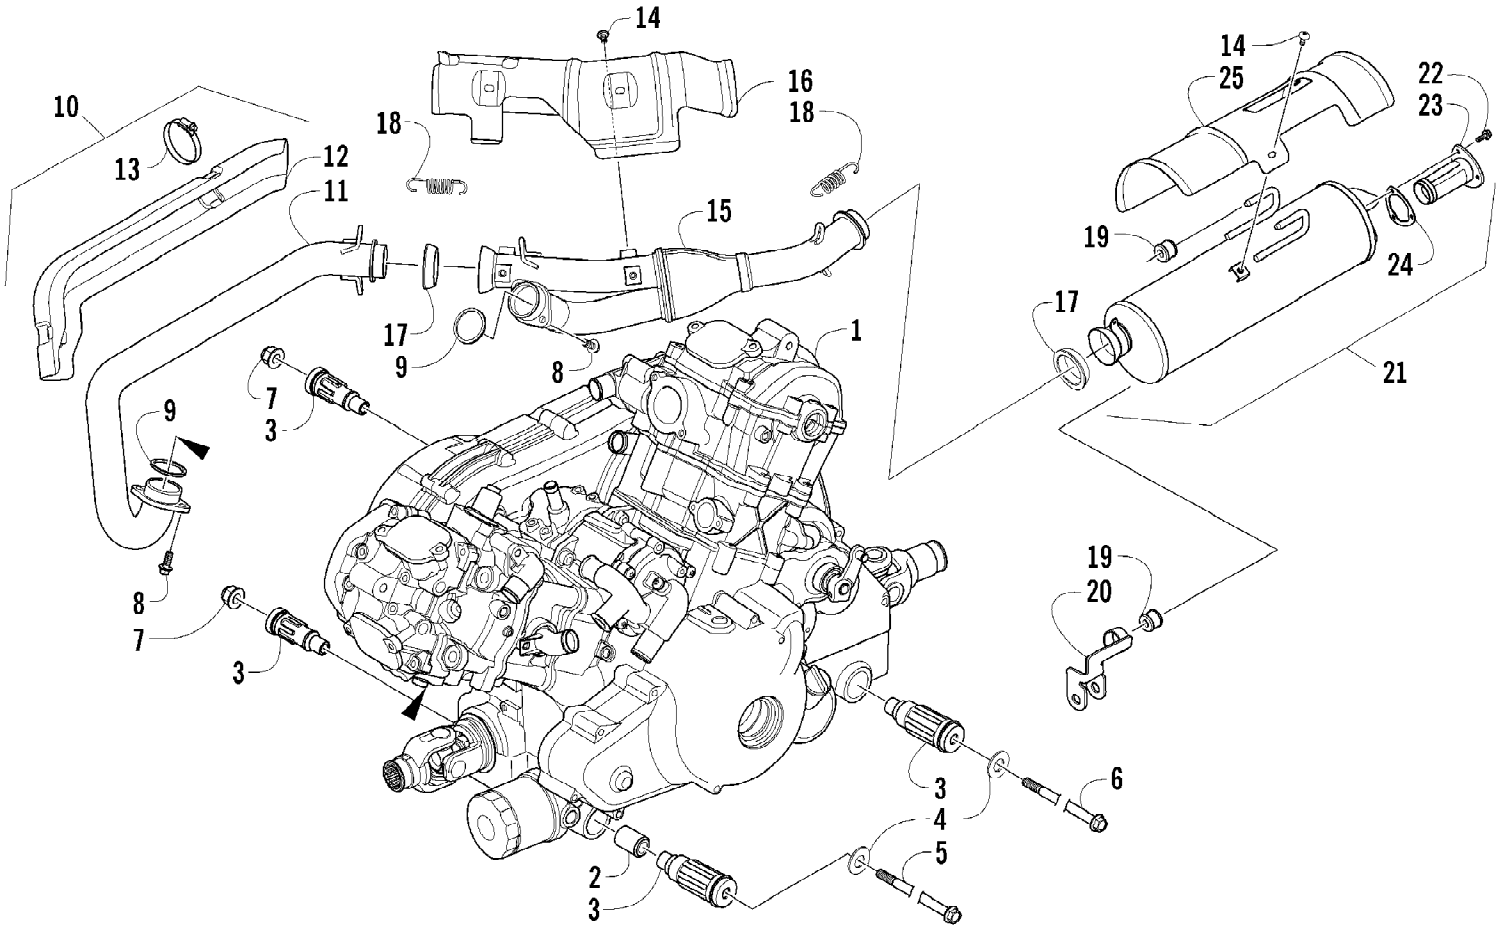

2012 ATV 1000 GT ORANGE-BLACK (A2012AGW1PUSY)
ENGINE AND EXHAUST

2012 ATV 1000 GT ORANGE-BLACK (A2012AGW1PUSY)
ENGINE AND EXHAUST

Page 24 of 79

Ref #	Part Number	Qty	S/P/F	Description
1	0800-097	1	/P	Engine, A950H (inc. 2-3)
2	0801-128	1		Spacer, Engine Mount
3	0801-091	4		Mount, Engine
4	0423-426	2		Washer
5	0423-734	1		Screw, Cap
6	0423-451	1		Screw, Cap
7	8428-002	2		Nut, Lock
8	8408-820	4	/P	Screw, Cap
9	0412-338	2	/P	Gasket, Exhaust Pipe
10	0512-433	1		Pipe, Exhaust - Assembly (inc. 11-13)
11	0512-349	1		Pipe, Exhaust
12	0412-400	1		Shield, Exhaust Pipe
13	0423-317	2	/P	Clamp
14	8477-610	7		Screw, Machine
15	0512-477	1	/P	Pipe, Exhaust - Rear
16	0412-403	1		Shield, Exhaust Pipe - Rear
17	0412-375	2	/P	Seal, Exhaust Pipe
18	0612-668	4	/P	Spring, Extension
19	0412-577	3	/P	Bushing
20	2506-631	1		Channel, Muffler Support
21	0512-355	1	/P	Muffler - Assembly (inc. 22-24)
22	8408-616	3		Screw, Cap
23	0512-219	1	/P	Arrester, Spark - Assembly
24	0412-313	1		Gasket, Spark Arrester
25	0412-373	1	/P	Cover, Muffler
26	0411-426	1		Decal, Warning - Clutch Cover