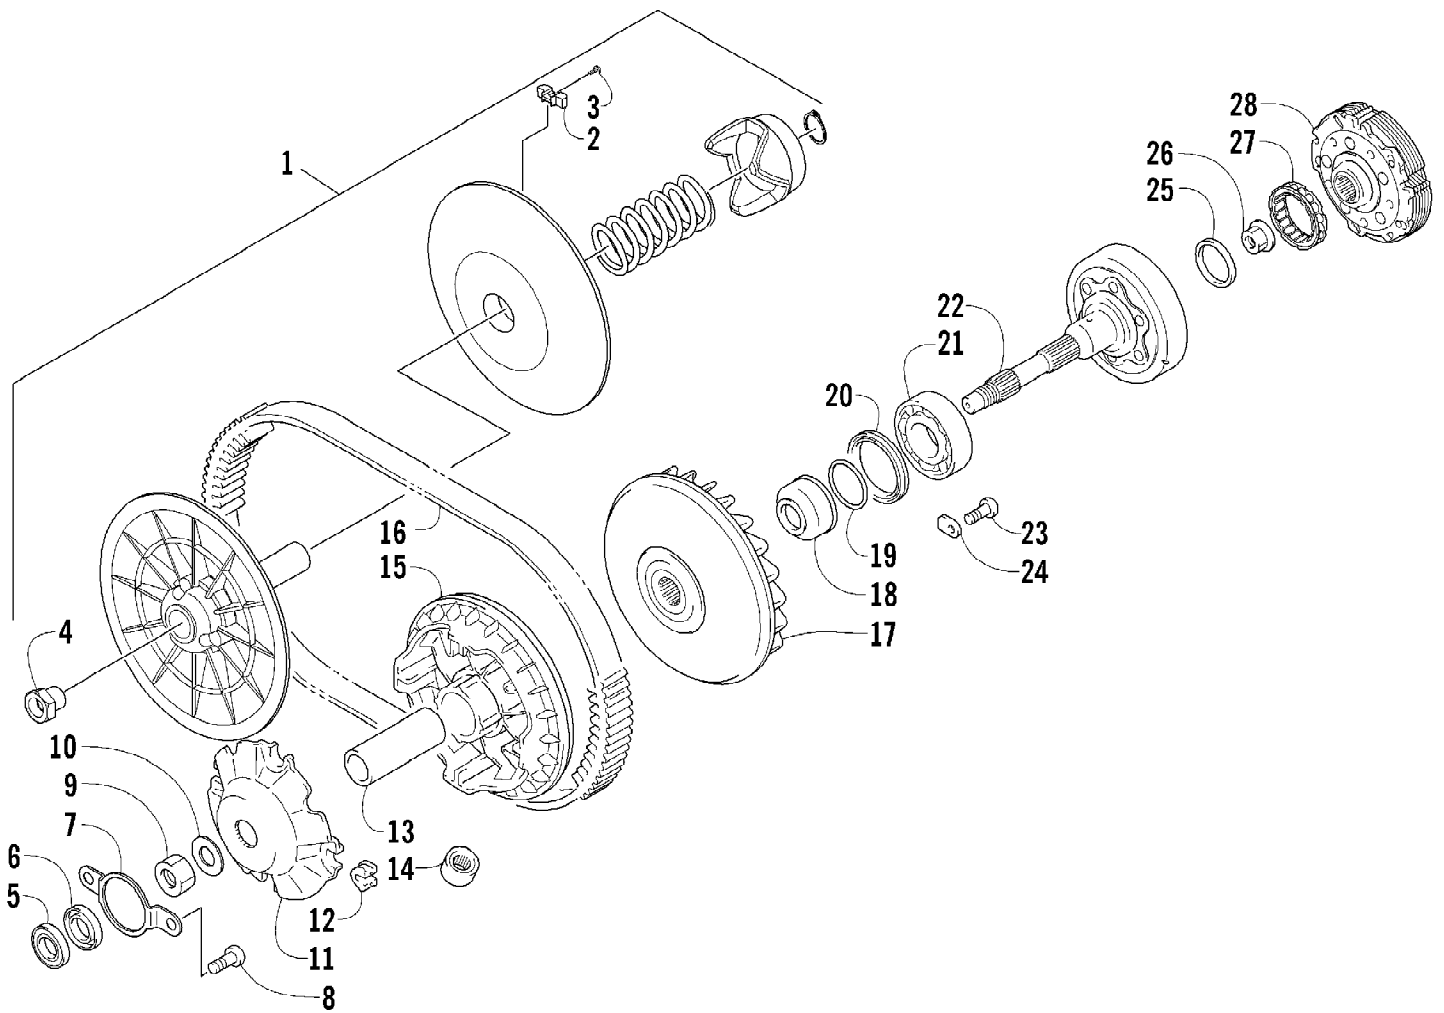

2012 ATV 1000 GT ORANGE-BLACK (A2012AGW1PUSY)
TRANSMISSION ASSEMBLY

Page 73 of 79

Ref #	Part Number	Qty	S/P/F	Description
1	0823-353	1	/P	Pulley, Driven - Assembly (inc. 2-4)
2	0823-176	3	/P	Shoe, Cam
3	0823-177	3		Screw, Machine
4	0823-178	1		Nut, Driven Pulley
5	0832-010	1		Bearing
6	0830-176	1	/P	Seal
7	0823-020	1		Retainer, Bearing
8	0826-031	2		Screw, Machine
9	0827-010	1		Nut
10	0828-106	1		Washer
11	0823-276	1		Plate, Movable Drive Face
12	0823-277	4		Damper, Movable Drive Face
13	0823-358	1		Spacer, Movable Drive Face
14	0823-170	8	/P	Roller, Movable Drive Face
15	0823-273	1		Face, Movable Drive
16	0823-231	1		Belt, Drive
17	0823-272	1		Face, Fixed Drive
18	0823-015	1		Spacer, Fixed Drive Face
19	0470-531	1		O-Ring
20	0830-188	1	/P	Seal, Clutch Housing - Right
21	0832-009	1	/P	Bearing
22	0821-002	1	/P	Housing, Clutch
23	0826-029	2		Screw, Machine
24	0822-010	2	/P	Retainer, Bearing
25	0830-189	1	/P	Seal, Clutch Housing - Left
26	0827-011	1		Nut
27	0823-018	1		Clutch, One-Way
28	0823-310	1	/P	Clutch, Centrifugal - 6 Plate