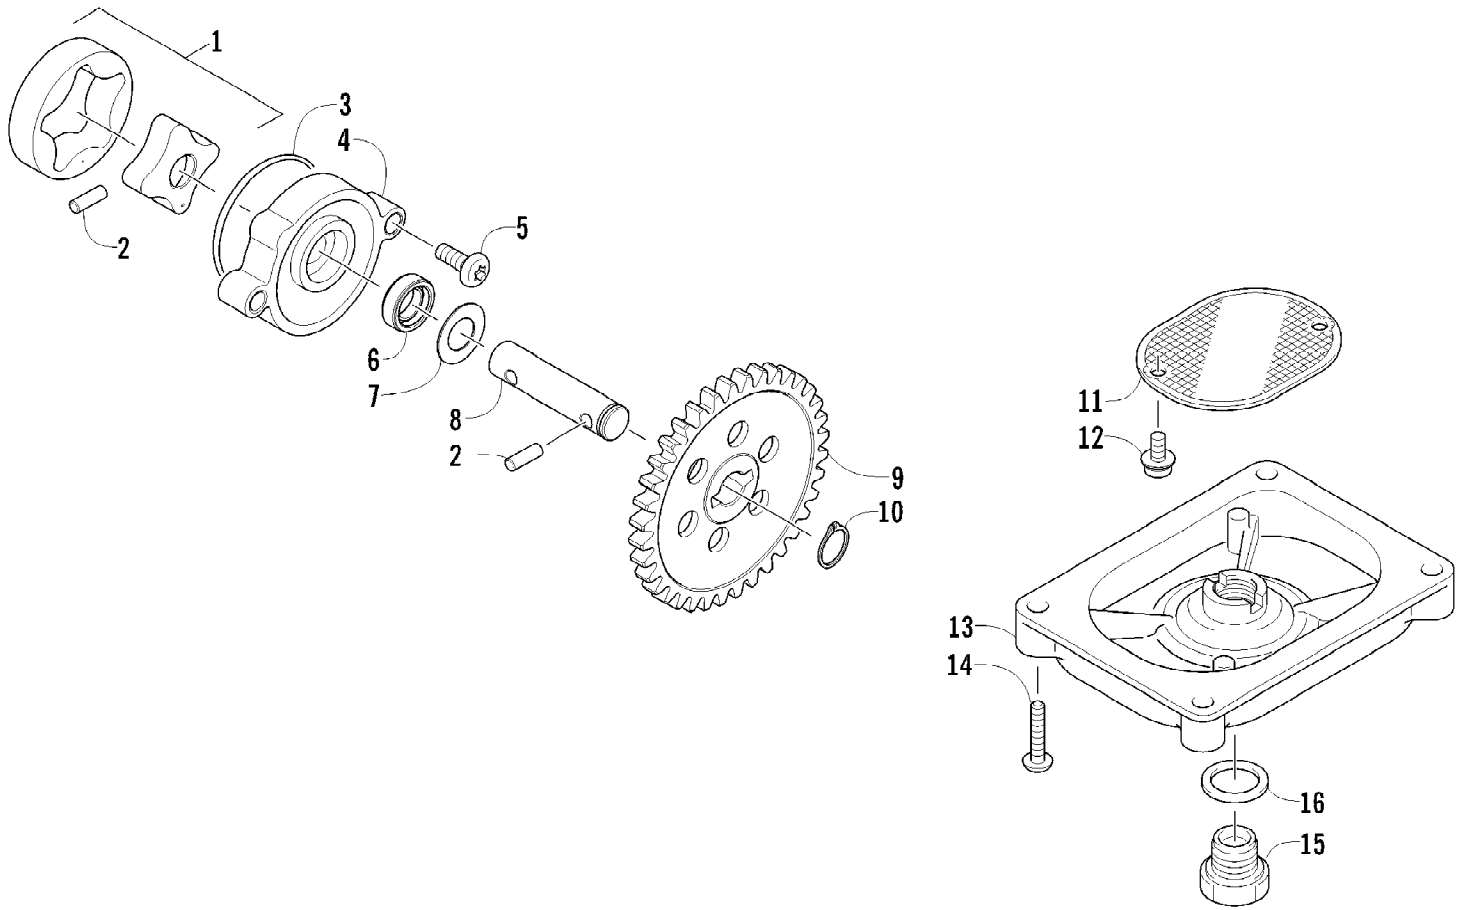

2012 ATV 1000 GT ORANGE-BLACK (A2012AGW1PUSY)
OIL PUMP ASSEMBLY

2012 ATV 1000 GT ORANGE-BLACK (A2012AGW1PUSY)
OIL PUMP ASSEMBLY

Page 49 of 79

Ref #	Part Number	Qty	S/P/F	Description
1	0812-041	1		Gerotor - Set
2	0829-009	2		Pin, Dowel
3	0812-048	1		O-Ring
4	0812-040	1		Housing, Oil Pump
5	8468-625	2		Screw, Machine
6	0812-047	1		Seal, Oil Pump
7	0828-007	1	/P	Shim
8	0812-046	1		Shaft, Oil Pump
9	0812-045	1		Gear, Driven
10	0831-002	1		Ring, Retaining
11	0812-057	1	/P	Strainer, Oil
12	0826-040	2		Screw, Machine
13	0812-053	1		Cap, Oil Strainer
14	8468-625	4		Screw, Machine
15	0812-006	1		Plug, Drain
16	0830-017	1		Gasket, Drain Plug