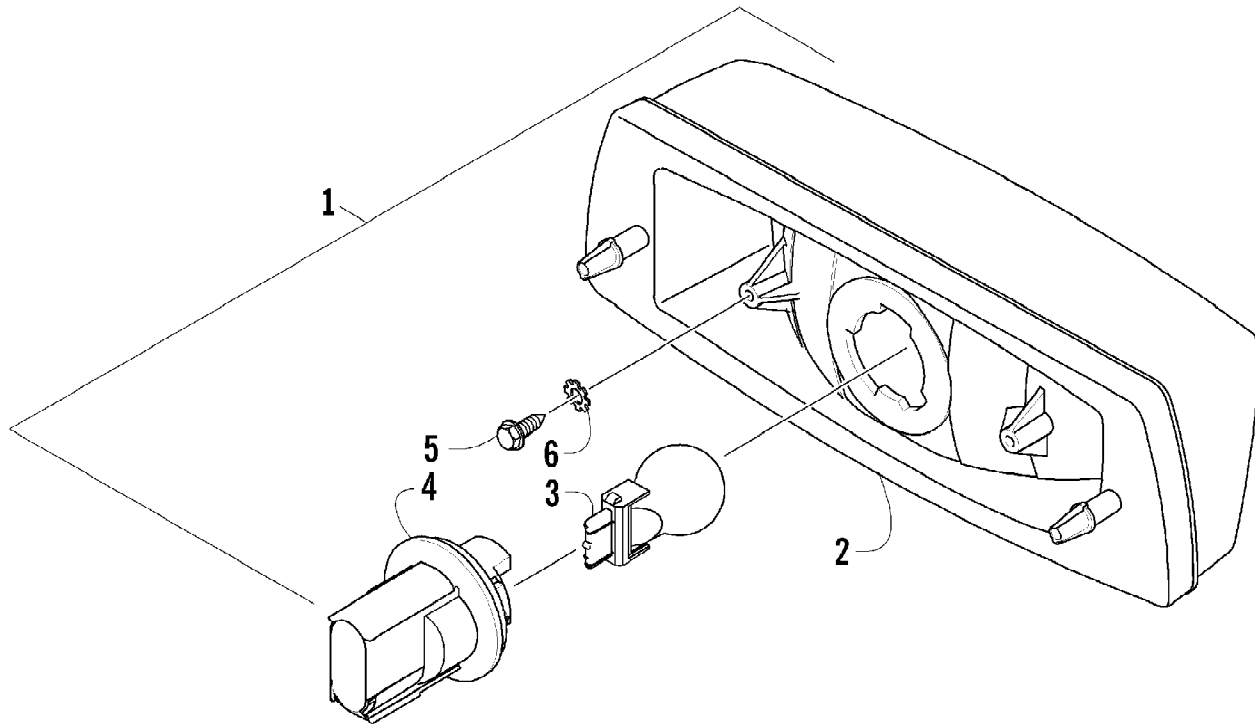

2011 TRV 700s H1 EFI METALLIC CAT GREEN (A2011TBT1PUSA)
TAILLIGHT ASSEMBLY

Page 77 of 87

Ref #	Part Number	Qty	S/P/F	Description
1	0509-022	1		Taillight Assembly (inc. 2-4)
2	0509-025	1		Housing, Taillight
3	0409-056	1		Bulb, Taillight
4	0409-057	1		Socket, Taillight
5	0623-301	2	/P	Screw, Self-Tapping
6	8053-212	2	/P	Washer, External Tooth Lock