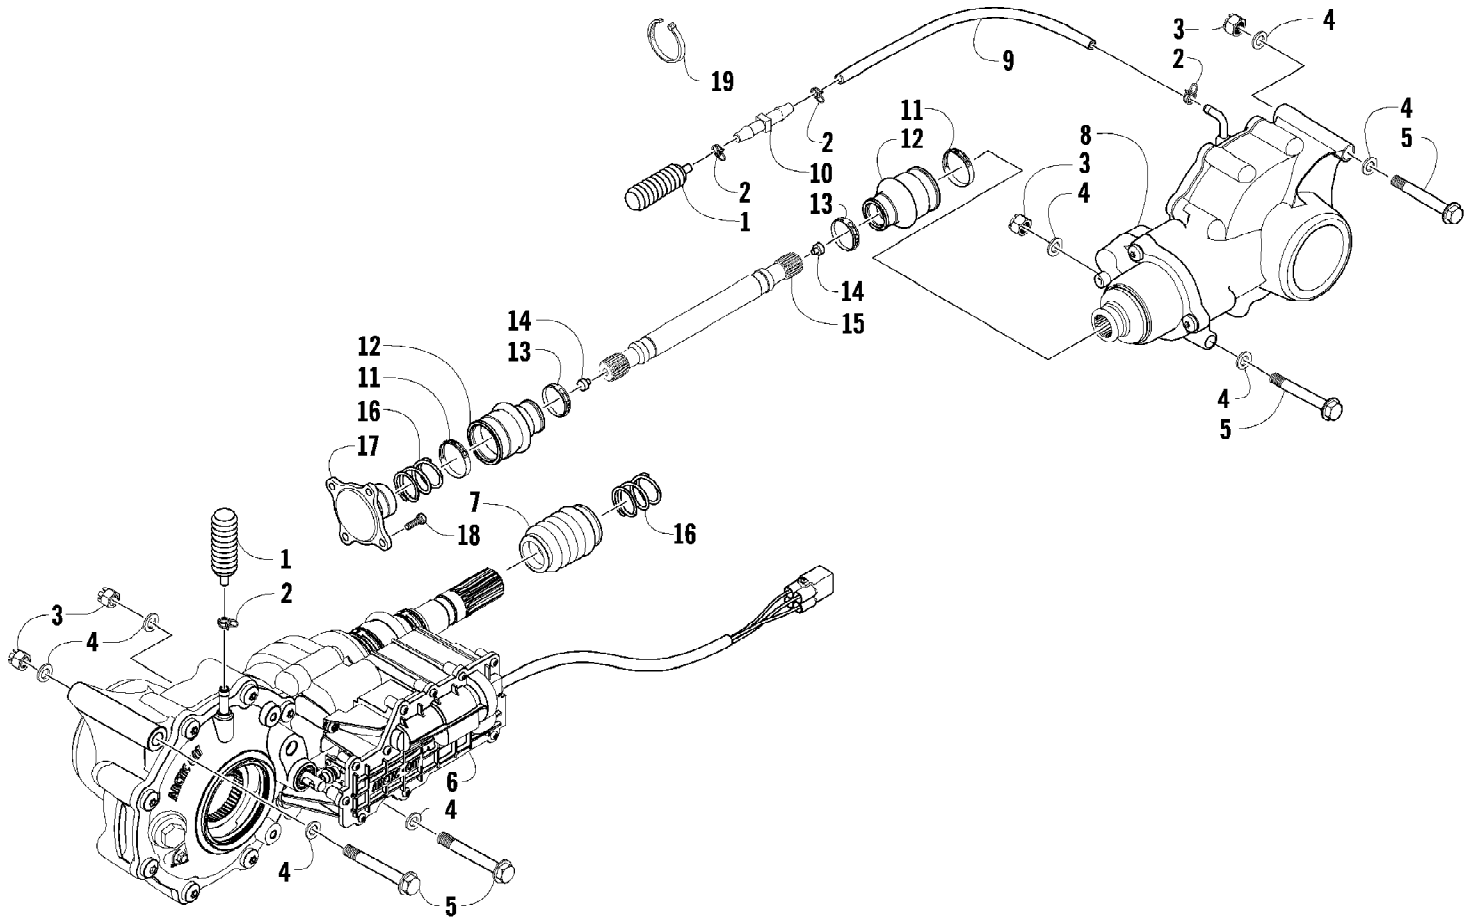

2011 TRV 700s H1 EFI METALLIC CAT GREEN (A2011TBT1PUSA)
DRIVE TRAIN ASSEMBLY

Page 26 of 87

Ref #	Part Number	Qty	S/P/F	Description
1	1402-620	2	/P	Bladder, Gearcase
2	0423-315	4		Clamp, Hose
3	8428-002	4		Nut, Lock
4	0423-426	8		Washer
5	0423-404	4		Screw, Cap
6	1502-393	1		Gearcase, Front
7	0402-966	1		Boot, Shaft
8	1502-401	1		Gearcase, Rear
9	0410-070	AR	/P	Hose, Vent - 25 ft
10	0470-702	1	/P	Fitting, Vent
11	0423-393	2		Clamp
12	0402-985	2	/P	Boot
13	0423-411	2		Clamp
14	0673-618	2	/P	Bumper, Propeller Shaft
15	1402-092	1		Shaft, Propeller
16	1402-026	2		Spring
17	0402-950	1		Flange, Output
18	8408-820	4	/P	Screw, Cap
19	0123-788	AR	/P	Tie, Cable - 8 in.