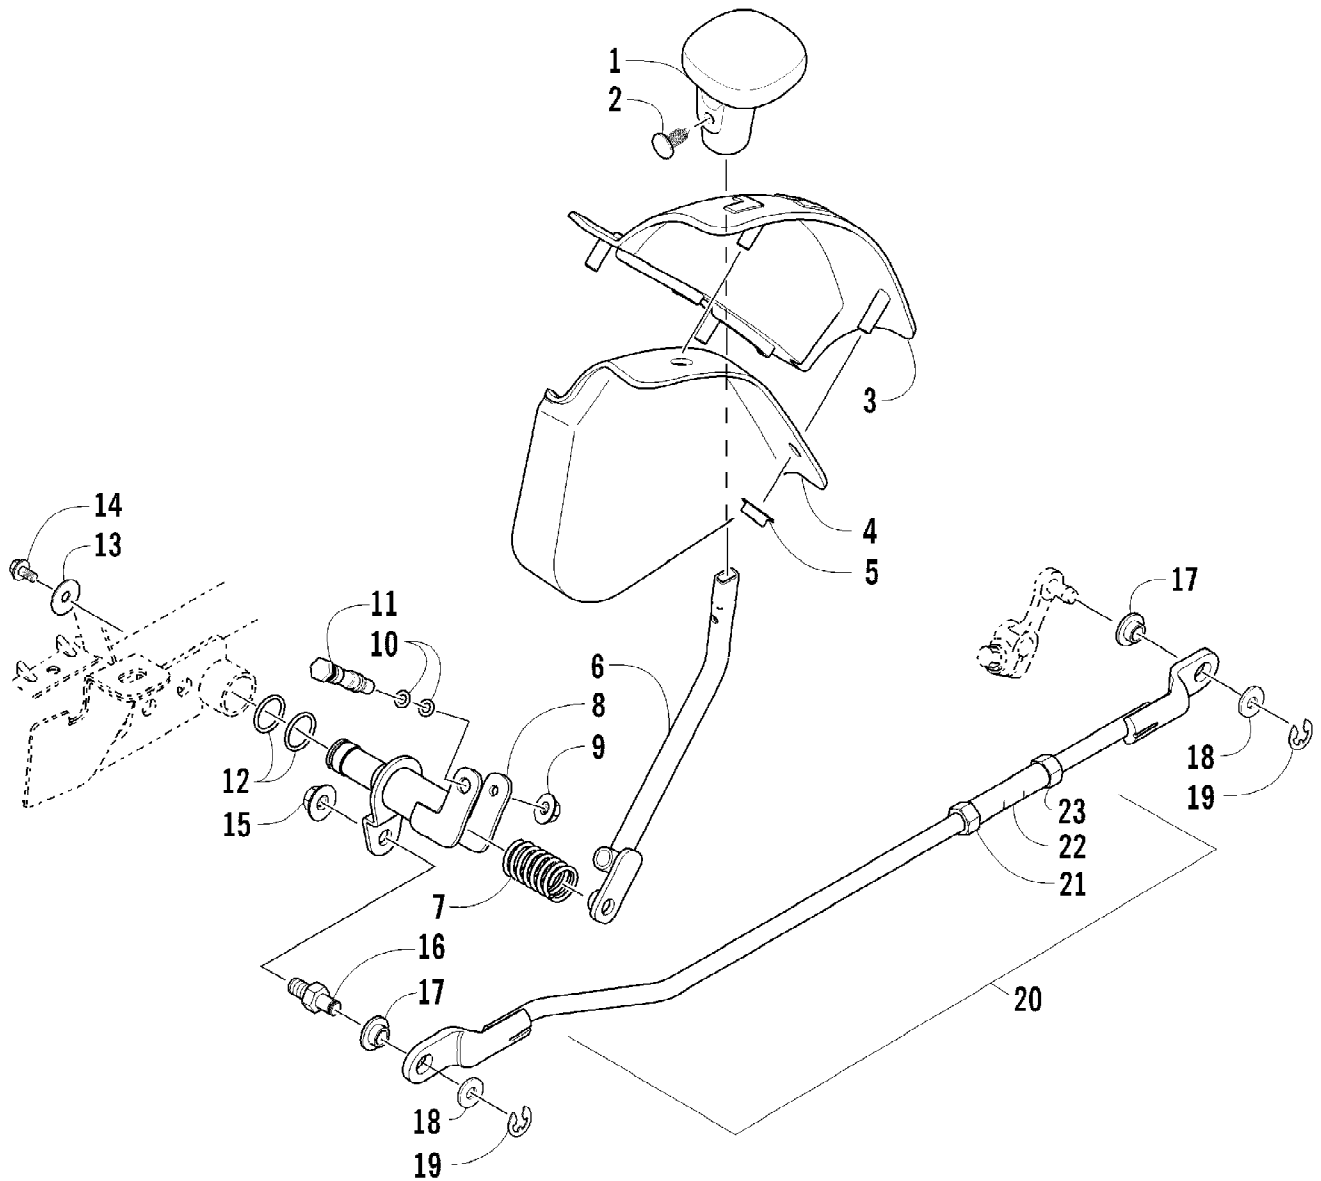

2011 TRV 700s H1 EFI METALLIC CAT GREEN (A2011TBT1PUSA)
SHIFT LEVER ASSEMBLY

Page 71 of 87

Ref #	Part Number	Qty	S/P/F	Description
1	0402-843	1	/P	Knob, Shift
2	0423-345	1		Clip, Retaining
3	1402-576	1		Plate, Shift
4	2406-345	1		Shield, Shift Plate
5	0423-357	4		Nut, Stamped
6	0502-659	1		Lever, Shift
7	0402-678	1	/P	Spring, Shift Lever
8	1502-332	1		Actuator, Shift
9	8424-602	1	/P	Nut
10	0423-182	2	/P	O-Ring
11	0402-675	1		Axle, Pivot
12	0423-299	2	/P	O-Ring
13	0423-087	1		Washer
14	8408-812	1		Screw, Cap
15	8424-802	1		Nut
16	1402-621	1		Pin, Mounting
17	0423-091	2		Bushing
18	0623-094	2		Washer
19	0423-169	2	/P	E-Ring
20	1502-200	1		Linkage, Shift - Assembly (inc. 21-23)
21	0123-917	1	/P	Nut, Hex - Left-Hand Thread
22	1402-619	1		Coupler
23	0623-294	1		Nut, Hex - Right-Hand Thread