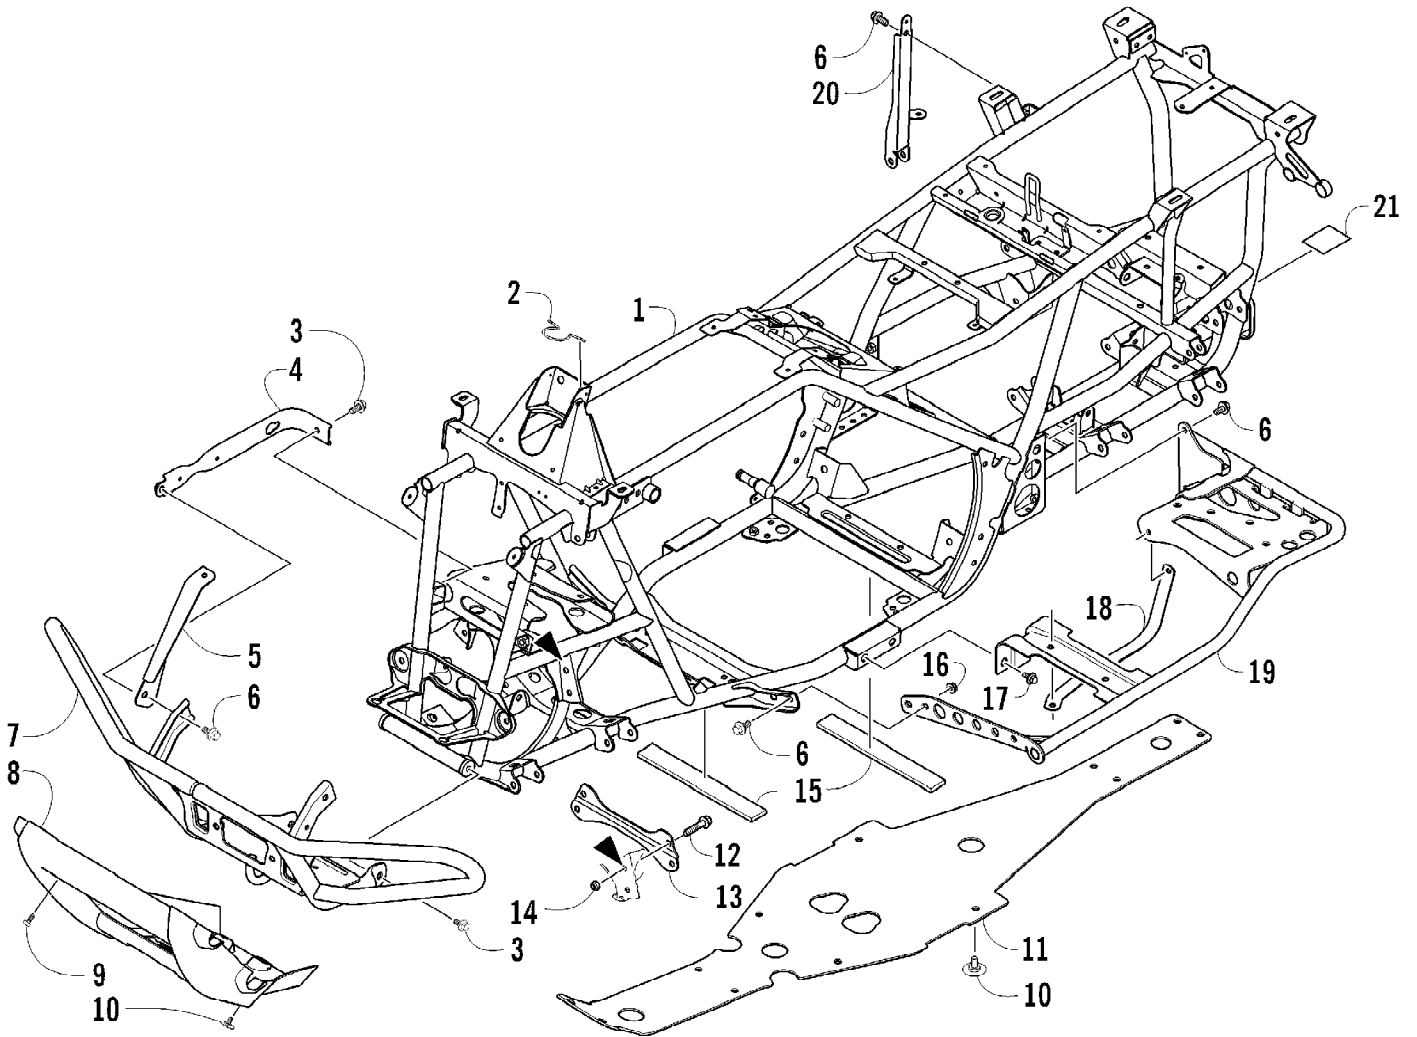

Ref #	Part Number	Qty	S/P/F	Description
1	2516-847	1		Frame, Main
2	2416-401	1		Clip, Routing
3	8409-020	4	/P	Screw, Cap
4	1506-596	1	/P	Channel, Bumper Mounting - Right
4	0506-653	1	S	Channel, Bumper Mounting - Left
5	1506-562	1		Bracket, Mounting - Bumper - Right
5	1506-563	1		Bracket, Mounting - Bumper - Left
6	8408-816	11		Screw, Cap
7	1506-855	1	/P	Bumper
8	1406-360	1		Grille, Bumper
9	0423-419	2		Screw, Machine
10	0423-101	12		Screw, Shoulder
11	2406-091	1		Panel, Belly
12	8409-025	2		Screw, Cap
13	2516-852	1	/P	Brace, A-Arm
14	0423-744	2		Nut, Lock
15	0406-289	2		Pad, Frame
16	8424-802	4		Nut
17	8409-016	4		Screw, Cap
18	2406-216	1		Strap, Footrest - Right
18	2406-217	1		Strap, Footrest - Left
19	1506-848	1		Footrest - Right
19	1506-849	1		Footrest - Left
20	2506-447	1		Bracket, Support
21	1411-077	1		Decal, Warning - Towing