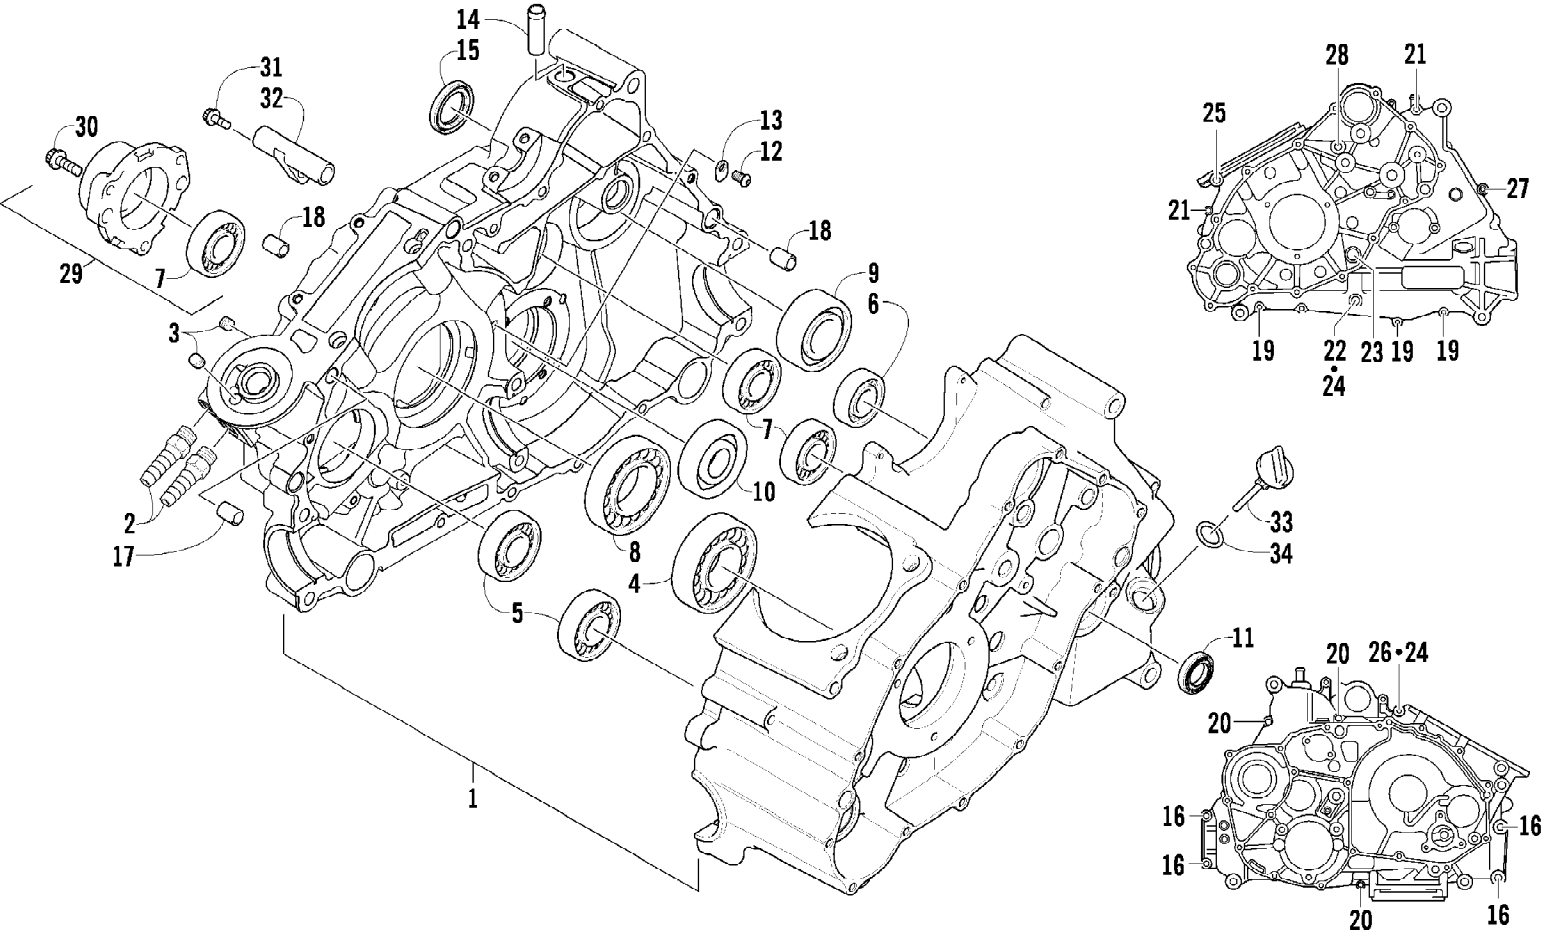

2011 TRV 700s H1 EFI METALLIC CAT GREEN (A2011TBT1PUSA)
CRANKCASE ASSEMBLY

2011 TRV 700s H1 EFI METALLIC CAT GREEN (A2011TBT1PUSA)
CRANKCASE ASSEMBLY

Page 16 of 87

Ref #	Part Number	Qty	S/P/F	Description
1	0801-150	1		Crankcase Assembly (inc. 2-15)
2	0812-061	2		Fitting, Adapter
3	0801-002	2		Plug
4	0832-043	1	/P	Bearing
5	0832-044	2	/P	Bearing
6	0832-049	1	/P	Bearing
7	0832-050	3	/P	Bearing
8	0832-042	1	/P	Bearing
9	0832-048	1	/P	Bearing
10	0832-077	1	/P	Bearing
11	0822-052	1		Seal, Countershaft
12	0826-100	4		Screw, Machine
13	0822-010	4	/P	Retainer, Bearing
14	0801-028	1		Pipe, Breather
15	0830-035	1		Seal, Driveshaft
16	8412-850	4		Screw, Cap
17	0829-003	1		Pin, Dowel
18	0829-002	5		Pin, Dowel
19	8468-645	3		Screw, Machine
20	8468-655	3		Screw, Machine
21	8468-675	2		Screw, Machine
22	8412-860	1		Screw, Cap
23	0826-017	1		Screw, Cap
24	0830-008	2		Gasket
25	0826-019	1		Screw, Cap
26	0826-018	1		Screw, Cap
27	8468-695	1		Screw, Machine
28	8468-680	1		Screw, Machine
29	0801-029	1		Housing, Secondary Shaft (inc. one No. 7)
30	0826-105	3		Screw, Cap
31	0826-038	1		Screw, Cap
32	0801-069	1		Pipe, Breather
33	0801-179	1		Stick, Oil Level
34	0830-010	1		O-Ring