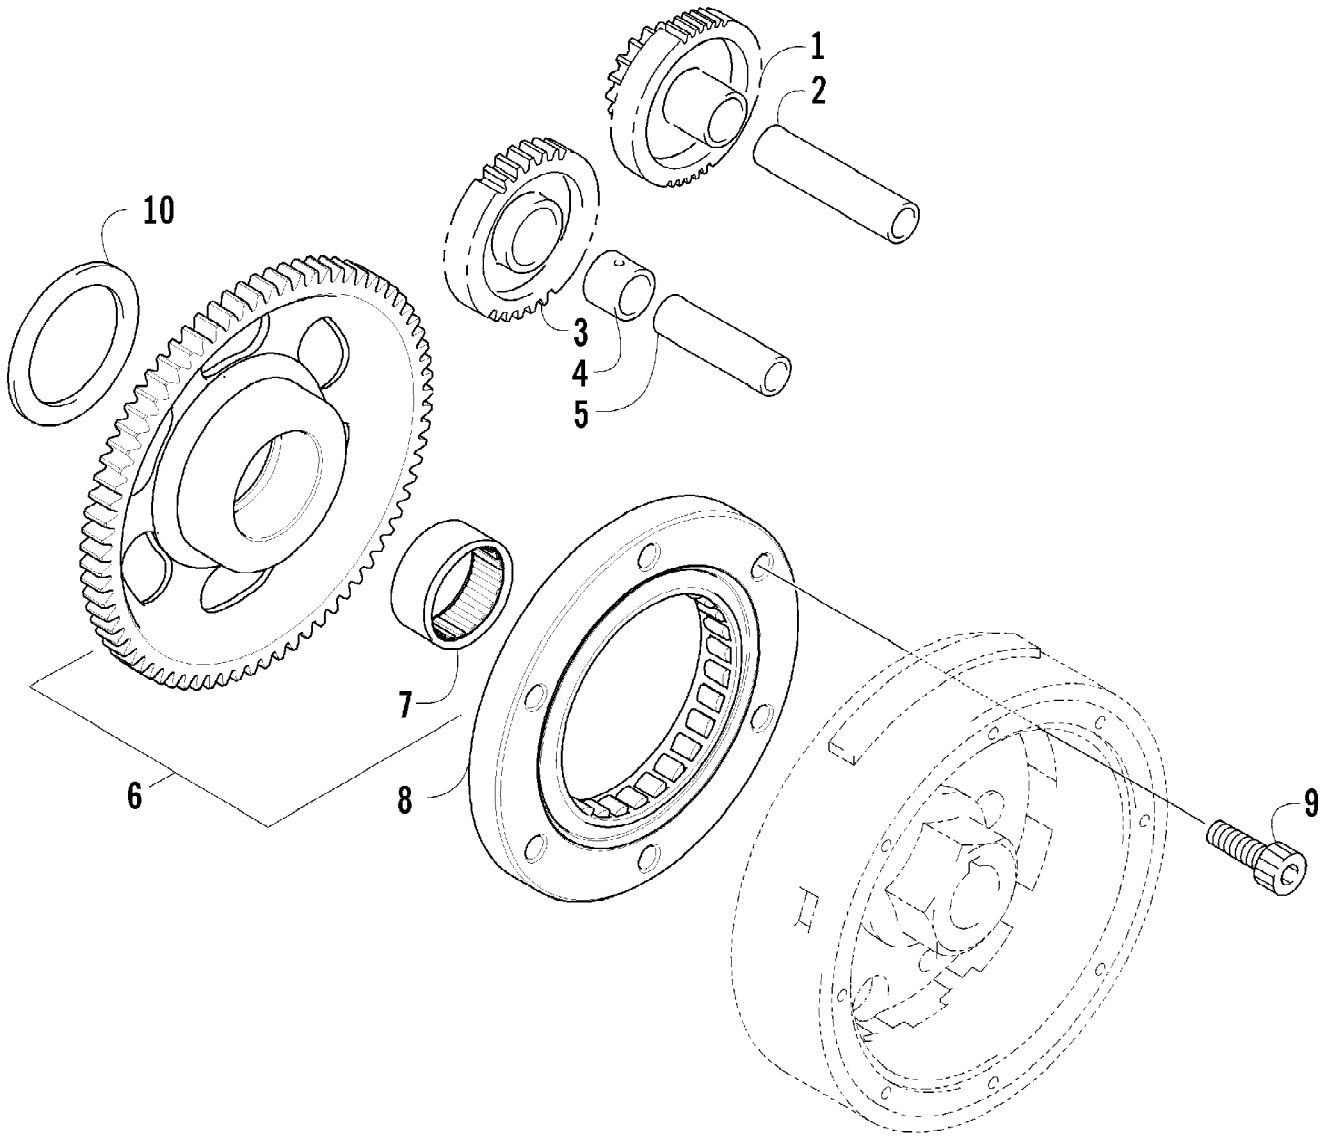

2011 TRV 700s H1 EFI METALLIC CAT GREEN (A2011TBT1PUSA)
STARTER CLUTCH ASSEMBLY

Page 73 of 87

Ref #	Part Number	Qty	S/P/F	Description
1	0815-001	1		Gear, Starter Idler - No. 1
2	0829-031	1	/P	Shaft, Starter Gear
3	0815-002	1		Gear, Starter Idler - No. 2
4	0815-003	1		Spacer, Starter Idler Gear No. 2
5	0829-032	1	/P	Shaft, Starter Gear
6	0815-004	1		Gear, Starter Clutch (inc. 7)
7	0832-079	1	/P	Bearing
8	0802-035	1		Clutch, Starter
9	0826-069	6		Screw, Machine
10	0828-094	1		Washer