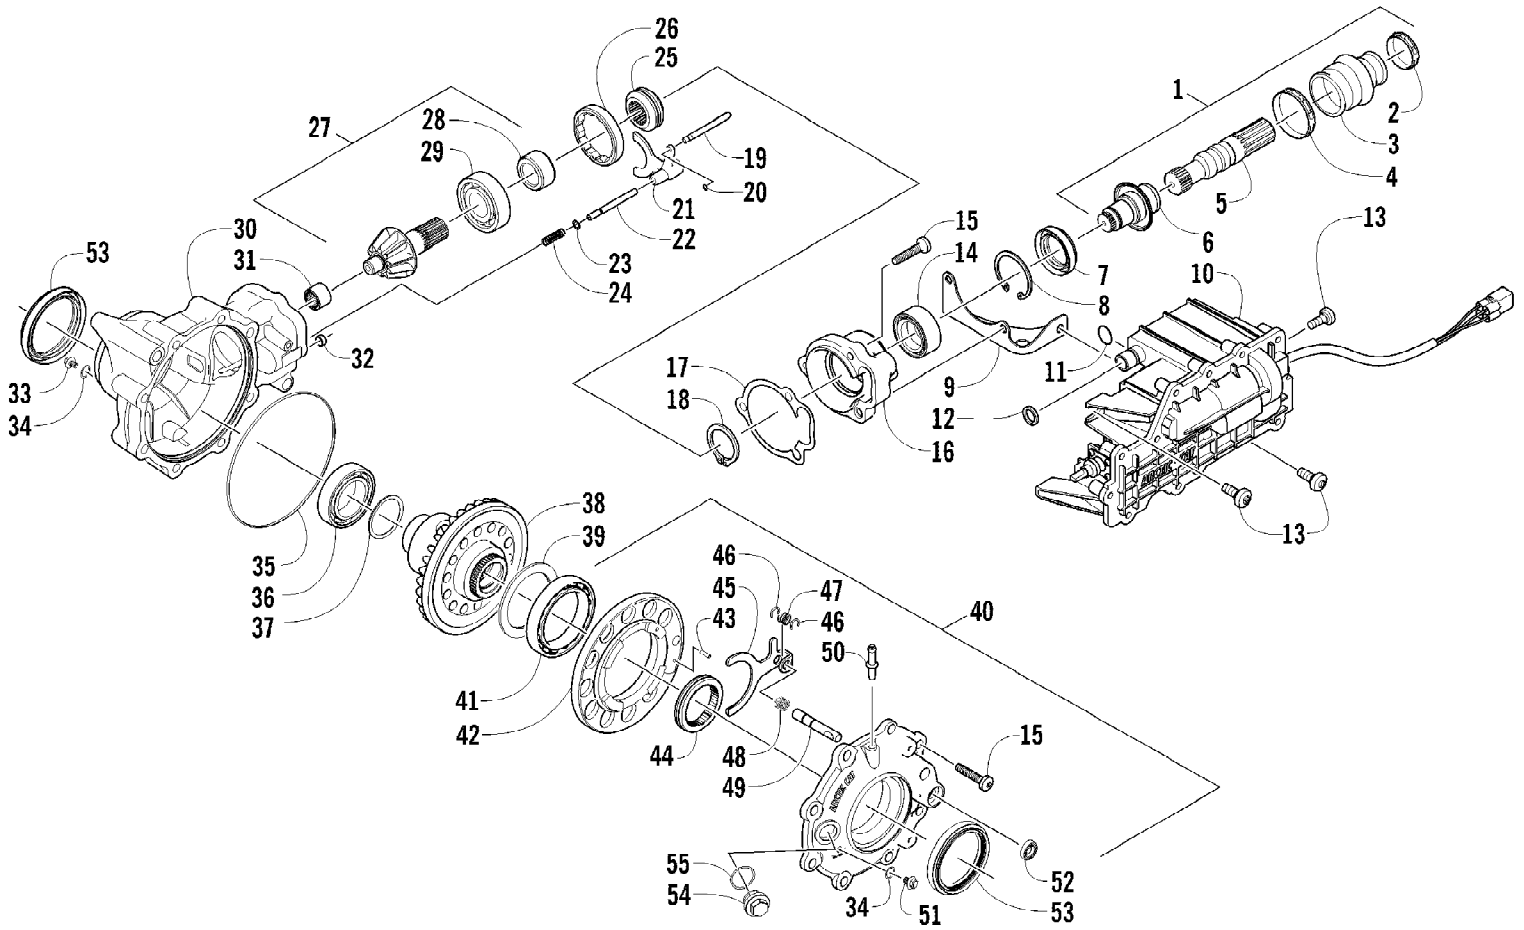

2011 TRV 700s H1 EFI METALLIC CAT GREEN (A2011TBT1PUSA)
FRONT DRIVE GEARCASE ASSEMBLY

Ref #	Part Number	Qty	S/P/F	Description
	1502-393	1		Complete Front Drive Gearcase Assembly
1	1502-083	1		Shaft, Propeller - Assembly (inc. 2-6)
2	0423-411	1		Clamp
3	0402-985	1	/P	Boot, Propeller Shaft
4	0423-393	1		Clamp
5	1402-045	1		Shaft, Output
6	1502-085	1	/P	Shaft, Input
7	1402-011	1		Seal
8	0423-423	1		Ring, Retaining
9	1502-237	1		Bracket, Actuator
10	0502-585	1	S	Actuator (inc. 11)
11	1402-981	1		O-Ring
12	0423-892	1	/P	O-Ring
13	0423-396	3		Screw, Self-Tapping
14	1402-043	1		Bearing
15	0423-118	11		Screw, Self-Tapping
16	0502-528	1	/P	Housing, Pinion
17	0402-947	1		Gasket, Flange
18	0423-417	1		Ring, Retaining
19	0402-997	1		Shaft, Selector
20	0423-402	1		Ring, Retaining
21	0402-998	1		Fork, Selector
22	0402-417	1		Shaft, Shuttle
23	0423-147	1		O-Ring
24	0402-999	1		Spring, Return
25	0402-413	1		Coupler, Drive
26	0402-357	1		Collar, Lock
27	0502-784	1		Gear, Pinion - Assembly - 11T (inc. 28-29)
28	0402-336	1		Collar, Retaining
29	0402-327	1		Bearing
30	0502-514	1		Housing, Gearcase
31	0402-328	1		Bearing
32	0402-411	1		Pin, Dowel
33	1402-210	1	/P	Plug, Magnetic (inc. one No. 34)
34	0423-153	2		O-Ring
35	0423-149	1		O-Ring
36	0402-393	1		Bearing
37	0402-405	AR		Shim, 41 x 49 x 1.3 mm
37	0402-406	AR		Shim, 41 x 49 x 1.4 mm
37	0402-407	AR		Shim, 41 x 49 x 1.5 mm
37	0402-408	AR		Shim, 41 x 49 x 1.6 mm
37	0402-409	AR		Shim, 41 x 49 x 1.7 mm
38	1502-554	1	/P	Gear, Ring - 34T
39	1402-074	AR		Shim, 61 x 69 x 1.3 mm
39	1402-075	AR		Shim, 61 x 69 x 1.4 mm
39	1402-076	AR		Shim, 61 x 69 x 1.5 mm
39	1402-077	AR		Shim, 61 x 69 x 1.6 mm
39	1402-078	AR		Shim, 61 x 69 x 1.7 mm
40	1502-389	1		Cover, Gearcase (inc. one No. 34, 41-52, and one No. 53)
41	1402-053	1		Bearing
42	0502-413	1		Flange, Bearing