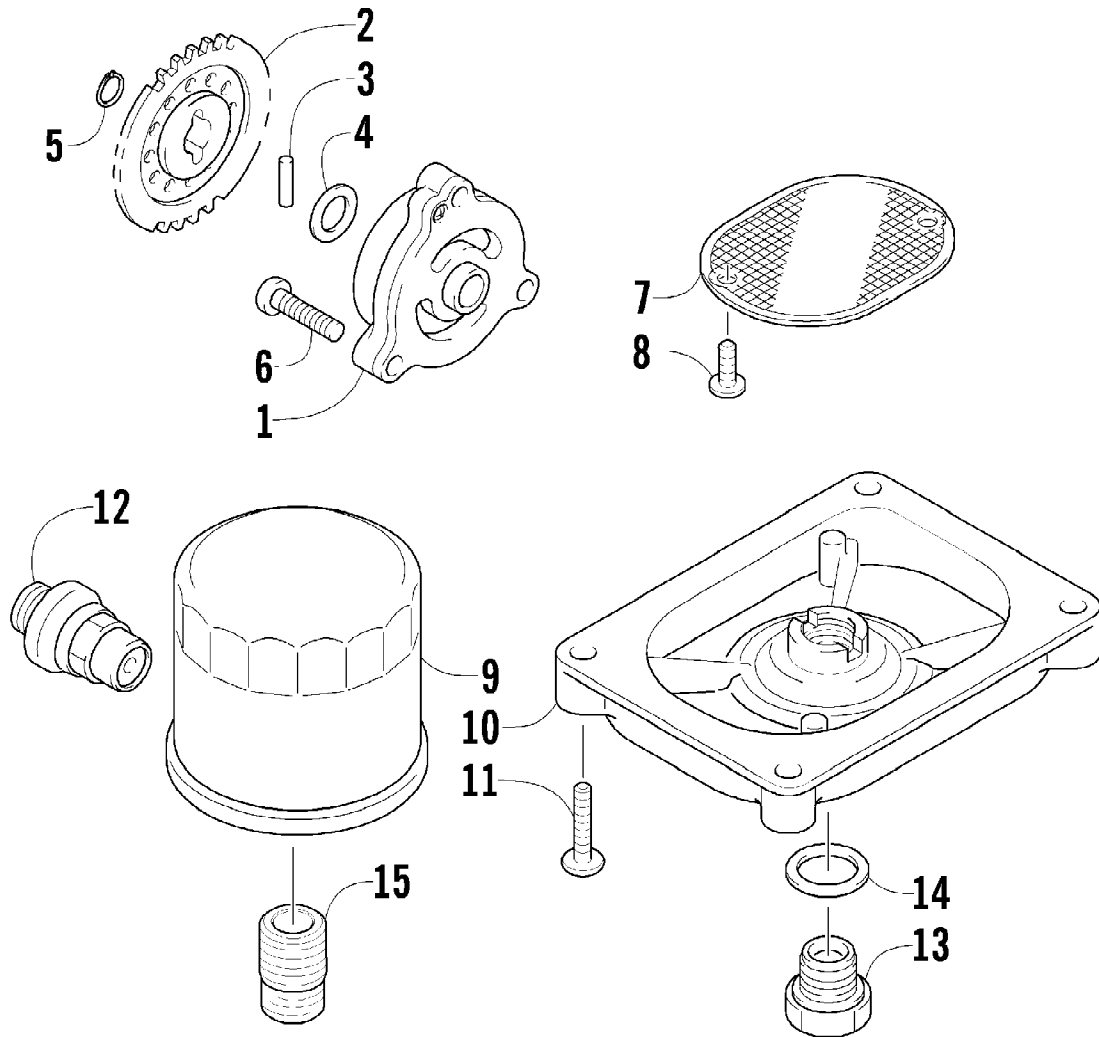

2011 TRV 700s H1 EFI METALLIC CAT GREEN (A2011TBT1PUSA)
OIL FILTER/PUMP ASSEMBLY

Page 51 of 87

Ref #	Part Number	Qty	S/P/F	Description
1	0812-023	1		Pump, Oil
2	0812-083	1	/P	Gear, Driven
3	0829-009	1		Pin
4	0828-007	1	/P	Washer
5	0831-002	1		Ring, Retaining
6	0826-039	3		Screw, Machine
7	0812-057	1	/P	Strainer, Oil
8	0826-040	2		Screw, Machine
9	0812-029	1	S	Filter, Oil
10	0812-053	1		Cap, Oil Strainer
11	8468-625	4		Screw, Machine
12	0812-007	1		Valve, Oil-Relief - Assembly
13	0812-006	1		Plug, Drain
14	0830-017	1		Gasket, Drain Plug
15	0812-008	1		Union, Oil Filter