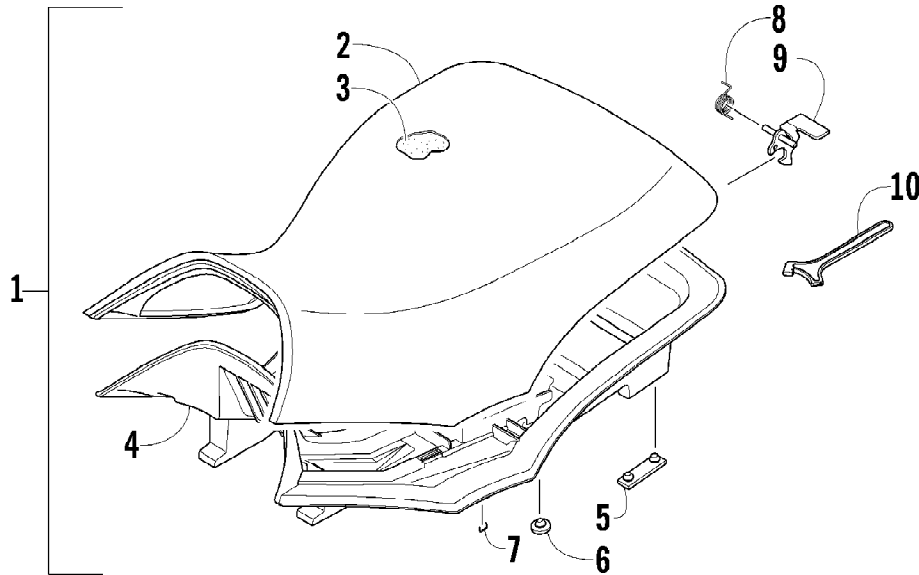

2011 TRV 700s H1 EFI METALLIC CAT GREEN (A2011TBT1PUSA)
SEAT ASSEMBLY

Page 63 of 87

Ref #	Part Number	Qty	S/P/F	Description
1	2516-895	1	S	Seat Assembly (inc. 2-9)
2	1506-209	1		Cover, Seat
3	0517-119	1		Foam, Seat
4	2406-144	1	S/P	Base, Seat - Assembly (inc. 5-6)
5	0406-879	2		Bumper, Seat - Rear
6	0406-877	4	/P	Bumper, Seat - Front
7	0624-263	AR		Staple
8	1406-592	1	/P	Spring, Seat Latch
9	1506-156	1		Latch, Seat
10	0441-587	1		Wrench, Spanner