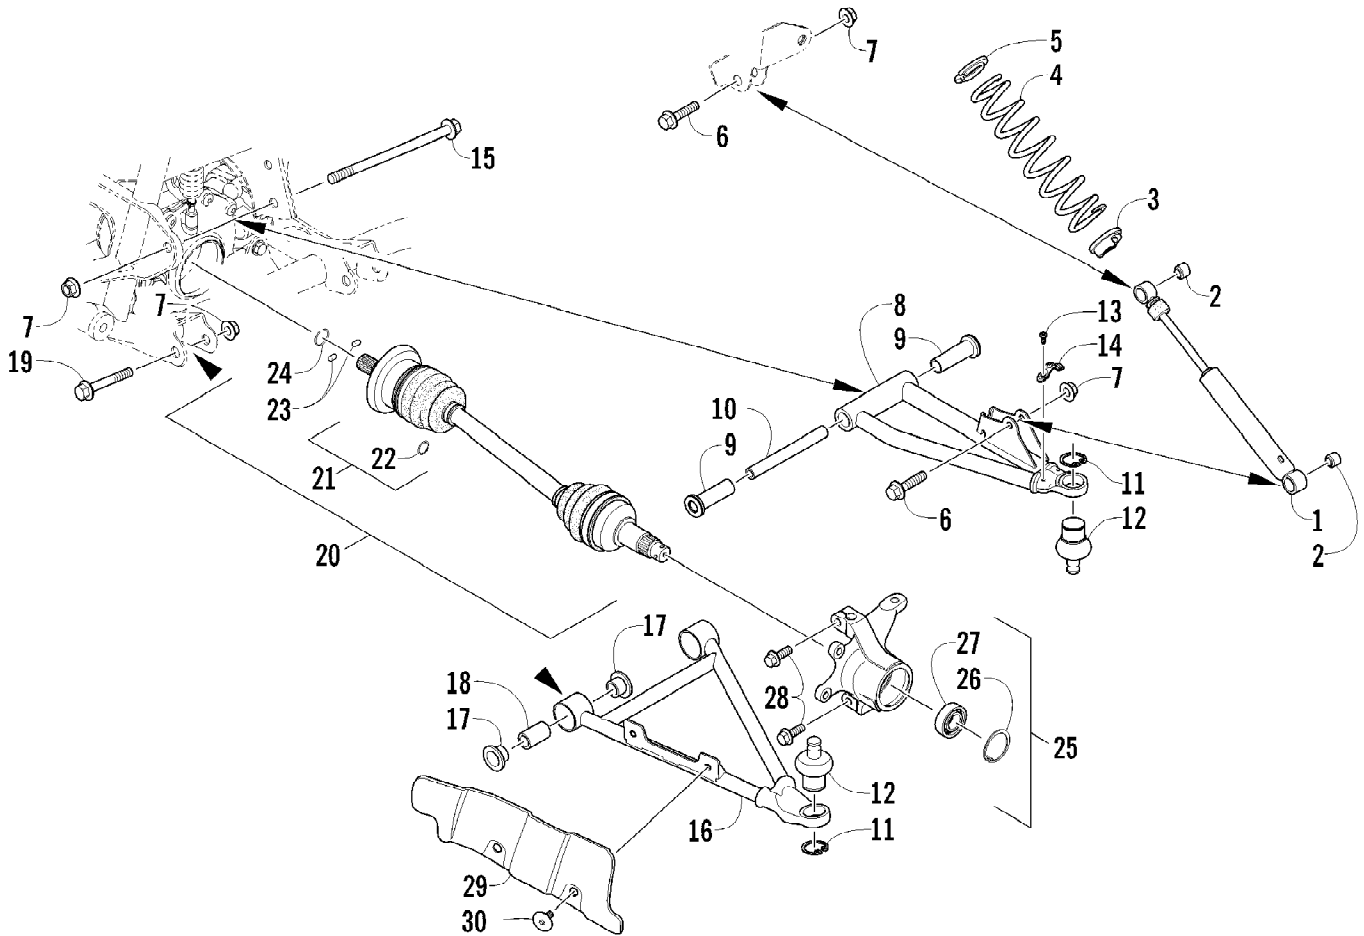

2011 TRV 700s H1 EFI METALLIC CAT GREEN (A2011TBT1PUSA)
FRONT SUSPENSION ASSEMBLY

Page 37 of 87

Ref #	Part Number	Qty	S/P/F	Description
1	0403-209	2		Shock Absorber (inc. 2)
2	0403-182	4		Bushing
3	0403-102	2		Cam, Spring Adjuster
4	0503-468	2		Spring, Suspension
5	1603-889	2	/P	Retainer, Spring
6	8409-040	4		Screw, Cap
7	0423-744	10		Nut, Lock
8	0503-416	1	/P	A-Arm, Upper Right (inc. 9-12)
8	0503-417	1	/P	A-Arm, Upper Left (inc. 9-12)
9	0403-207	4	/P	Bushing
10	0403-080	2		Axle
11	0423-009	4	/P	Ring, Retaining
12	0405-115	4	/P	Ball Joint
13	0423-946	4		Screw, Self-Tapping
14	1502-594	2		Clamp, Routing
15	0423-334	2		Screw, Cap
16	0503-376	1	/P	A-Arm, Lower Right (inc. 17-18 and two No. 11-12)
16	0503-377	1	/P	A-Arm, Lower Left (inc. 17-18 and two No. 11-12)
17	0403-208	8	/P	Bushing
18	0403-214	4	/P	Axle
19	8409-075	4		Screw, Cap
20	1502-800	1	S/P	Axle, Drive - Right (inc. 21-24)
20	1502-799	1	S/P	Axle, Drive - Locking - Left (inc. 21-24)
21	1436-419	2		Repair Kit, Boot (inc. 22)
22	1441-988	2		Clip, Retaining
23	1402-885	4		Pin, Detent
24	1402-889	2		Clip, Retaining
25	0505-576	1	/P	Knuckle - Assembly - Right (inc. 26-27)
25	0505-577	1	/P	Knuckle - Assembly - Left (inc. 26-27)
26	0423-423	2		Ring, Retaining
27	1402-809	2	/P	Bearing
28	8409-030	4		Screw, Cap
29	1406-034	1		Guard, Boot - Right
29	1406-035	1		Guard, Boot - Left
30	0423-545	4	/P	Screw, Shoulder