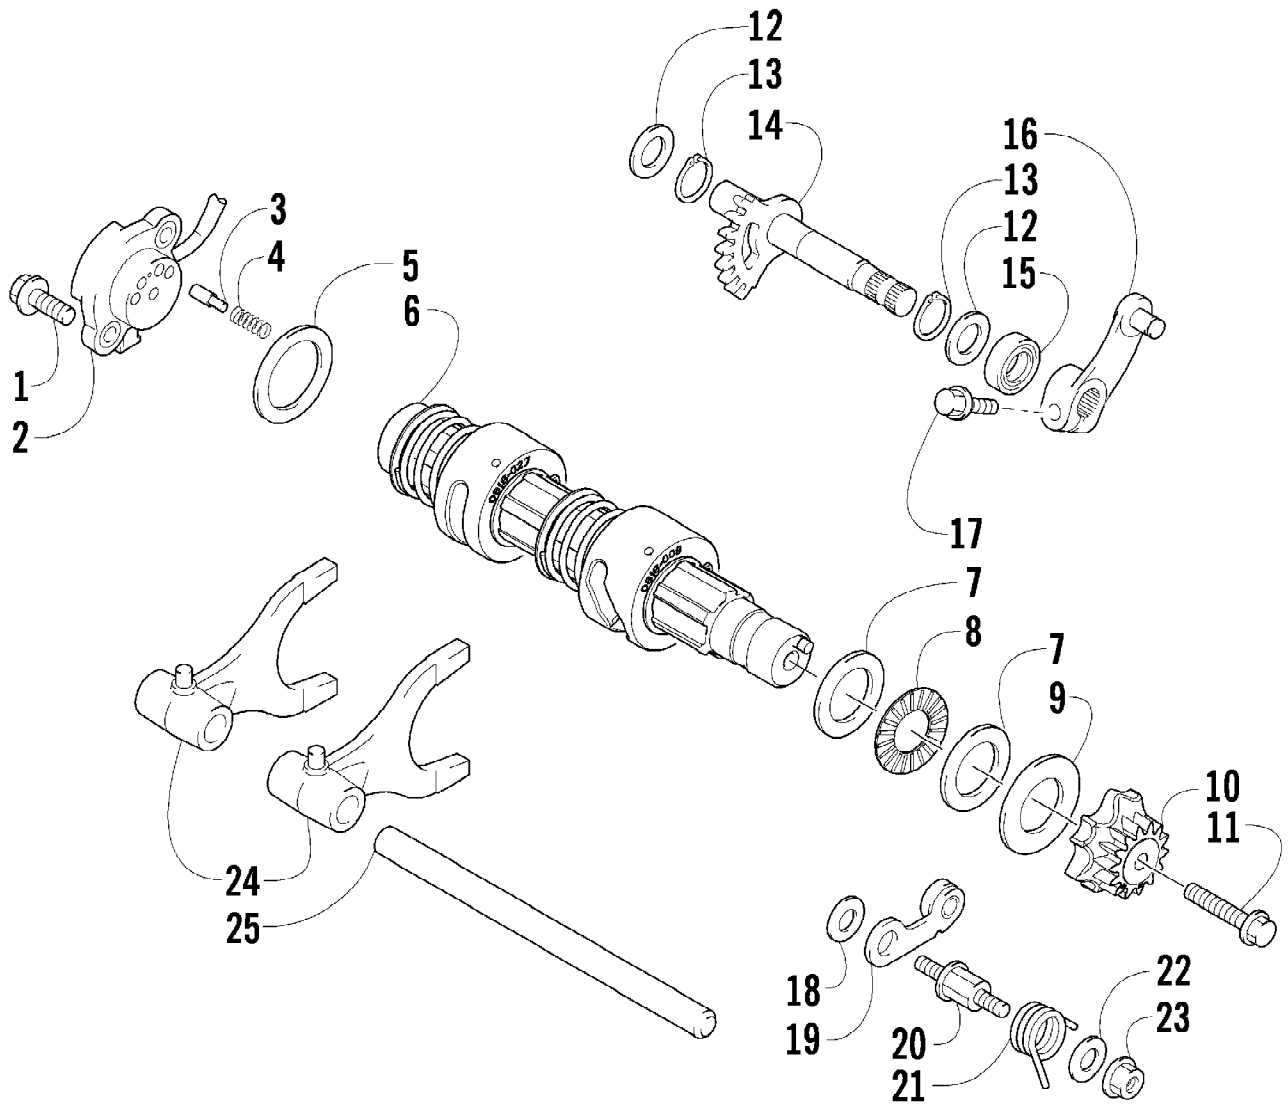

2011 TRV 700s H1 EFI METALLIC CAT GREEN (A2011TBT1PUSA)
GEAR SHIFTING ASSEMBLY

Page 41 of 87

Ref #	Part Number	Qty	S/P/F	Description
1	8470-520	2		Screw, Machine
2	0409-090	1	/P	Switch, Gear Position
3	0818-013	2		Contact
4	0818-017	2		Spring
5	0828-040	1		Washer
6	0818-046	1		Shaft, Gear Shift - Assembly
7	0828-095	2		Washer
8	0832-052	1	/P	Bearing, Thrust
9	0828-037	1		Washer
10	0818-089	1	/P	Plate, Gear Shift Cam
11	0826-006	1		Screw, Cap
12	0828-036	2		Washer
13	0831-010	2		Ring, Retaining
14	0818-007	1	/P	Shaft, Sub-Gear Shift
15	0830-044	1		Seal, Sub-Gear Shift Shaft
16	0818-014	1		Arm, Select
17	8468-620	1	/P	Screw, Machine
18	0828-038	1		Washer
19	0818-002	1		Stopper, Cam
20	0818-004	1		Support, Cam Stopper
21	0818-090	1		Spring
22	0828-035	1		Washer
23	8424-602	1	/P	Nut
24	0818-072	2	/P	Fork, Shift
25	0818-006	1		Shaft, Shift Fork