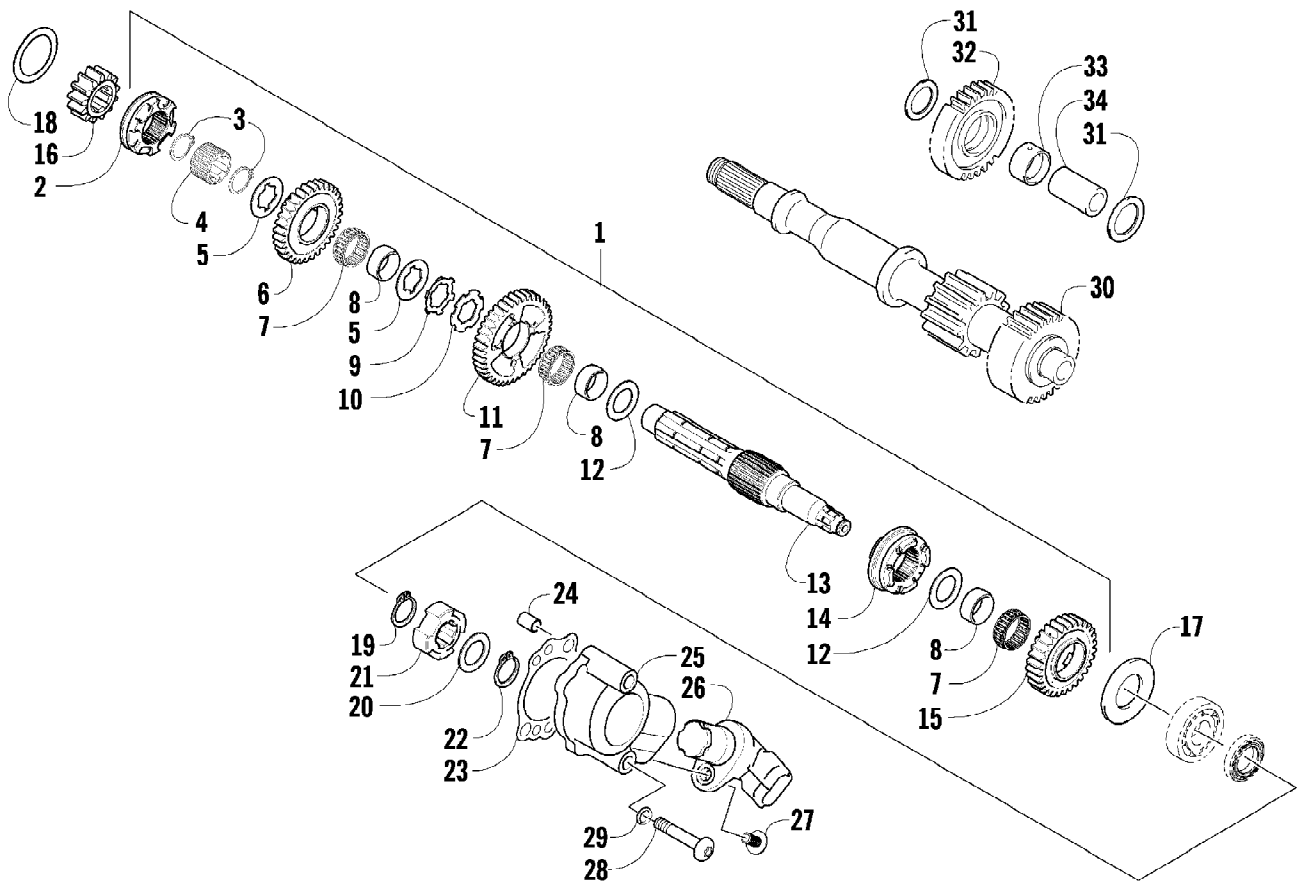

2011 TRV 700s H1 EFI METALLIC CAT GREEN (A2011TBT1PUSA)
SECONDARY TRANSMISSION ASSEMBLY (UP TO ENGINE SERIAL NO. 0264069)

Page 69 of 87

Ref #	Part Number	Qty	S/P/F	Description
1	0822-091	1	/P	Countershaft Assembly (inc. 2-15)
2	0822-014	1		Gear Select, Reverse
3	0831-011	2		Ring, Retaining
4	0822-045	1		Spacer, Reverse Driven Gear
5	0828-008	2		Washer
6	0822-013	1		Gear, Reverse Driven
7	0832-011	3		Bearing
8	0822-005	3		Bushing
9	0828-014	1		Washer, Lock
10	0828-015	1		Washer, Lock
11	0822-004	1		Gear, Driven - Low
12	0822-046	2		Washer
13	0822-003	1		Countershaft
14	0822-007	1		Gear Select, Sliding
15	0822-006	1		Gear, Driven - High
16	0822-089	1		Gear, Drive
17	0828-011	1		Washer
18	0828-019	1		Washer, Thrust
19	0831-040	1		Ring, Retaining
20	0828-069	1		Washer, Thrust
21	0822-050	1		Trigger, Speedometer Sensor
22	0831-039	1		Ring, Retaining
23	0830-129	1		Gasket
24	0829-023	2		Pin, Dowel
25	0822-049	1		Housing, Speedometer Sensor
26	0824-042	1	/P	Sensor, Speedometer
27	8468-620	1	/P	Screw, Machine
28	8468-645	2		Screw, Machine
29	0830-107	2		Gasket
30	0822-001	1		Driveshaft
31	0828-016	2		Washer, Thrust
32	0822-011	1		Gear, Reverse Idle
33	0822-012	1		Bushing
34	0822-015	1		Shaft, Reverse Idle