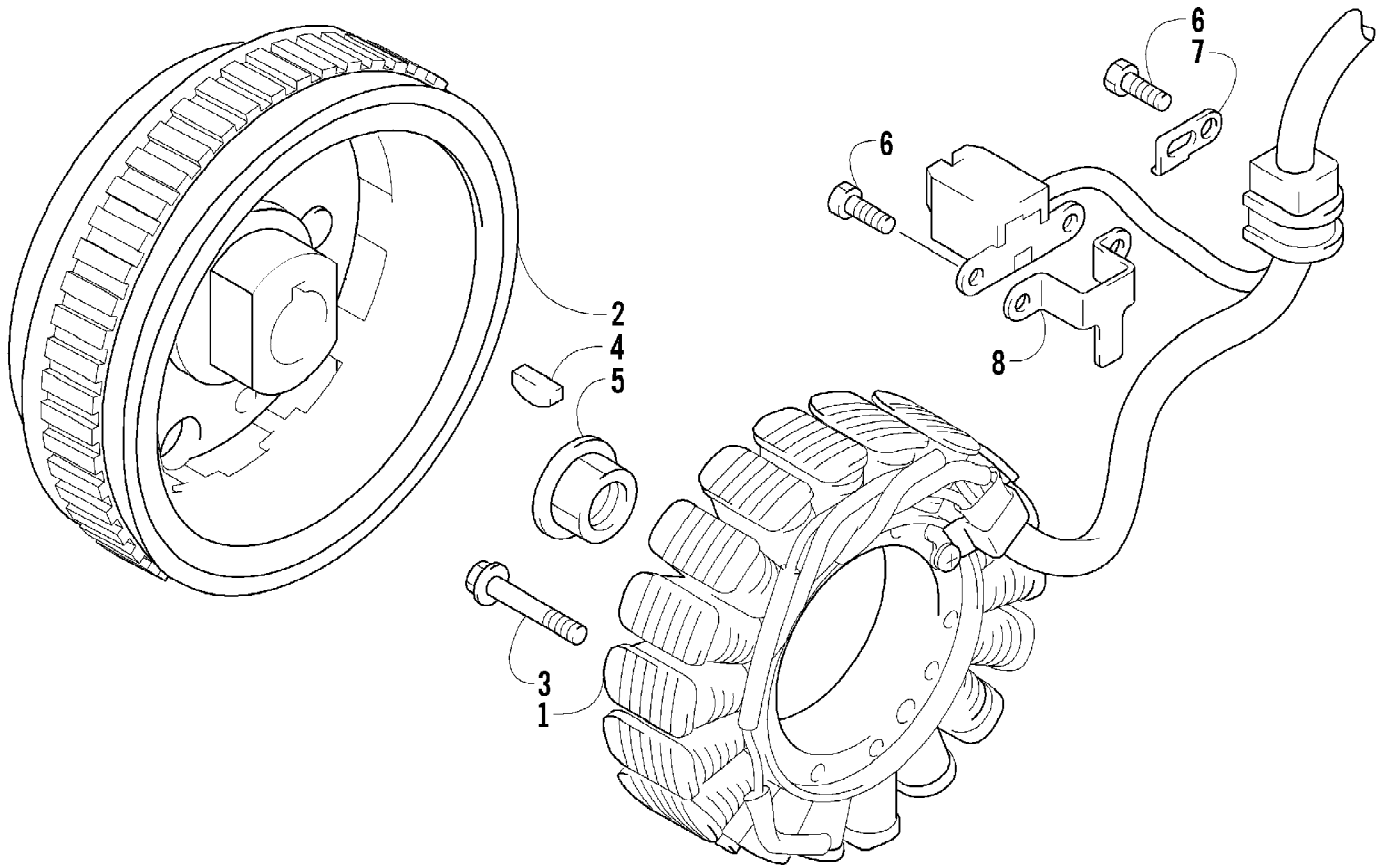

Ref #	Part Number	Qty	S/P/F	Description
1	0802-041	1		Stator - Assembly
2	0802-048	1		Rotor/Flywheel
3	0826-102	3		Screw, Machine
4	0829-012	1		Key
5	0827-014	1		Nut
6	8470-510	3		Screw, Machine
7	0802-015	1		Clamp - No. 1
8	0802-016	1		Clamp - No. 2