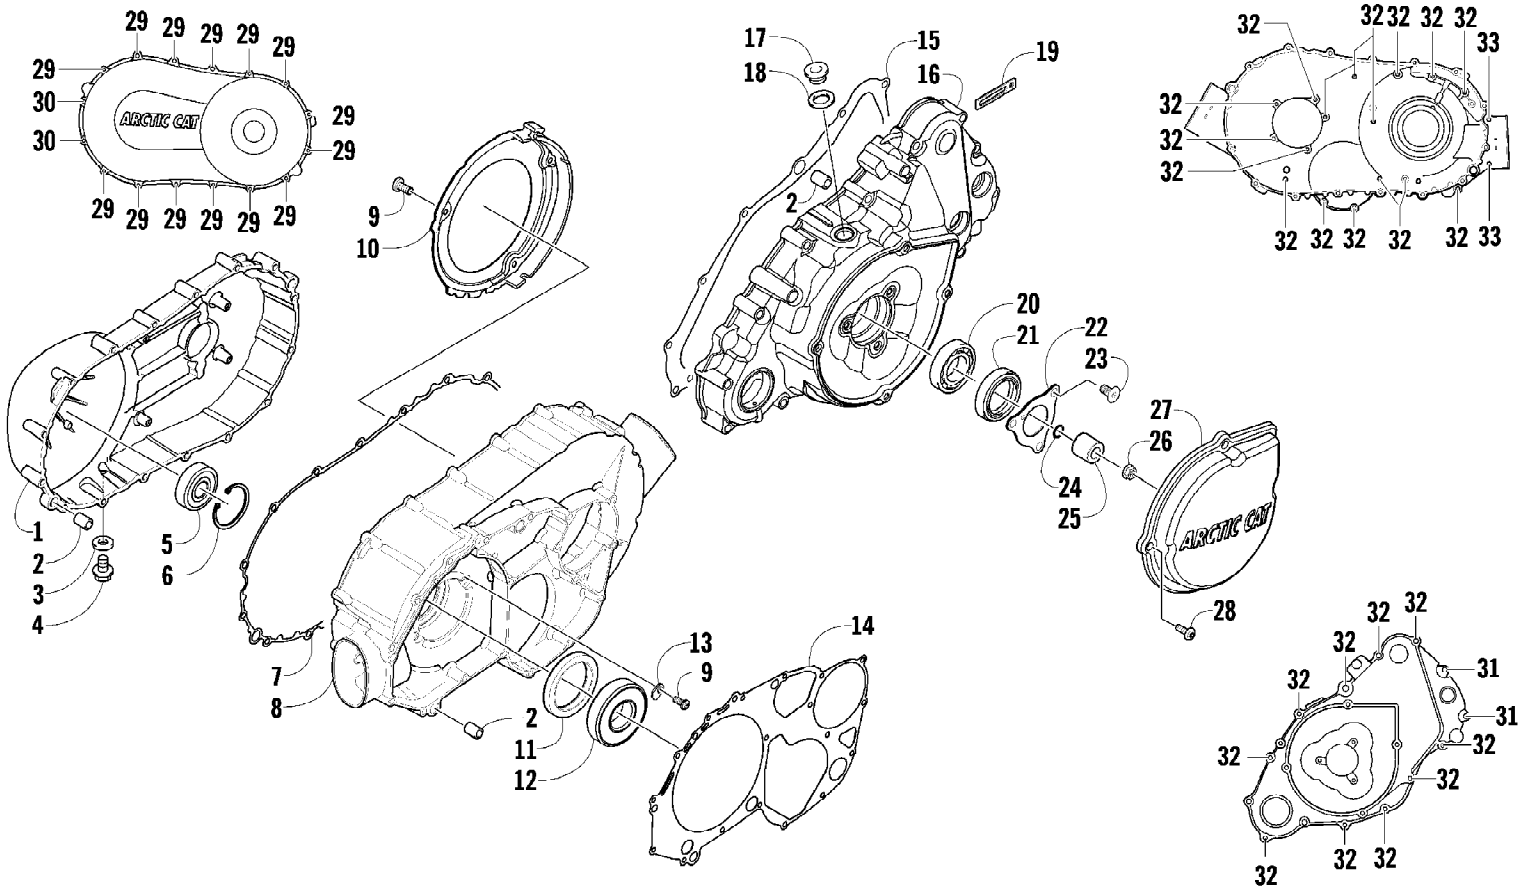

2011 TRV 700s H1 EFI METALLIC CAT GREEN (A2011TBT1PUSA)
CLUTCH/V-BELT/MAGNETO COVER ASSEMBLY

2011 TRV 700s H1 EFI METALLIC CAT GREEN (A2011TBT1PUSA)
CLUTCH/V-BELT/MAGNETO COVER ASSEMBLY

Page 10 of 87

Ref #	Part Number	Qty	S/P/F	Description
1	0806-089	1		Cover, V-Belt
2	0829-002	6		Pin, Dowel
3	0830-013	1		Washer, Crush
4	8408-812	1		Screw, Cap
5	0832-060	1		Bearing
6	0831-078	1		Ring, Retaining
7	0830-174	1	/P	Gasket, V-Belt Cover
8	0806-086	1		Cover, Clutch
9	0826-029	5		Screw, Machine
10	0806-048	1		Plate, Air Intake
11	0830-188	1	/P	Seal
12	0832-047	1	S	Bearing
13	0822-010	2	/P	Retainer, Bearing
14	0830-116	1	/P	Gasket, Clutch Cover
15	0830-128	1		Gasket, Magneto Cover
16	0806-082	1	/P	Cover, Magneto - Assembly
17	0826-155	1		Plug
18	0830-015	1		Washer, Crush
19	3002-964	1	/P	Clamp, Wire
20	0832-045	1	S	Bearing
21	0830-158	1		Seal
22	0805-008	1		Retainer, Seal
23	0826-031	3		Screw, Machine
24	0830-108	1		O-Ring
25	0820-061	1		Bushing
26	0827-008	1		Nut
27	0820-062	1		Cover, Magneto
28	8468-616	4		Screw, Machine
29	8468-645	14		Screw, Machine
30	8468-655	2		Screw, Machine
31	8468-625	2		Screw, Machine
32	8468-640	26		Screw, Machine
33	8468-675	2		Screw, Machine