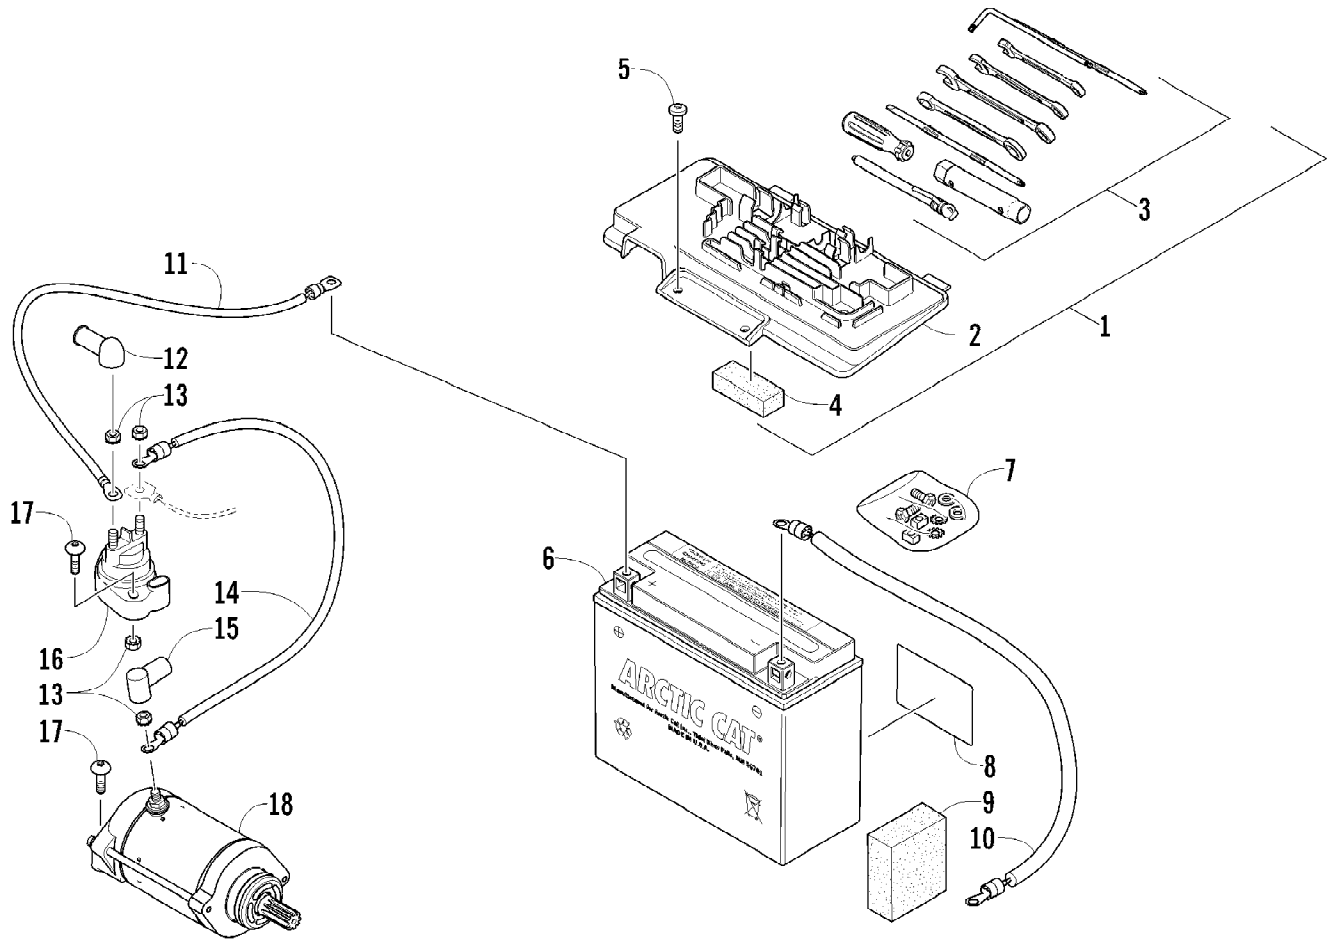

2011 TRV 700s H1 EFI METALLIC CAT GREEN (A2011TBT1PUSA)
AIR INTAKE ASSEMBLY

Page 2 of 87

Ref #	Part Number	Qty	S/P/F	Description
1	0470-877	1	/P	Cover, Intake
2	0470-560	1		Screen, Air Filter
3	0470-558	1		Filter, Air
4	0470-728	1		Housing, Intake
5	0423-455	4		Clip, Spring
6	0470-749	1		Duct, Engine Intake
7	0423-763	1		Grommet
8	0570-215	1		Resonator
9	0470-729	1		Boot
10	0423-342	4	/P	Screw, Self-Tapping
11	0423-019	2		Clamp
12	0470-442	1	/P	Valve, Drain
13	0410-172	1	/P	Hose, Vent
14	1623-281	2		Clamp, Hose
15	0423-766	1		Cap, Drain
16	1623-287	1		Clamp
17	0423-554	1		Clamp
18	0470-511	1		Boot
19	0430-055	1		Sensor, Air Temperature (inc. 20)
20	5507-224	1		O-Ring
21	2406-604	1		Panel, Shield
22	0623-362	2		Rivet, Reinstallable

2011 TRV 700s H1 EFI METALLIC CAT GREEN (A2011TBT1PUSA)
CAM CHAIN ASSEMBLY

Page 6 of 87

Ref #	Part Number	Qty	S/P/F	Description
1	0810-001	1		Chain, Cam
2	0810-002	1		Guide, Chain
3	0810-003	1		Tensioner, Chain
4	0826-036	1		Pivot, Tensioner
5	0830-025	1		Washer, Crush
6	0810-004	1		Adjuster, Tensioner - Assembly
7	0830-018	1		Gasket
8	8468-625	2		Screw, Machine
9	0830-107	2		Gasket
10	8400-610	1		Screw, Cap
11	0828-129	1		Washer