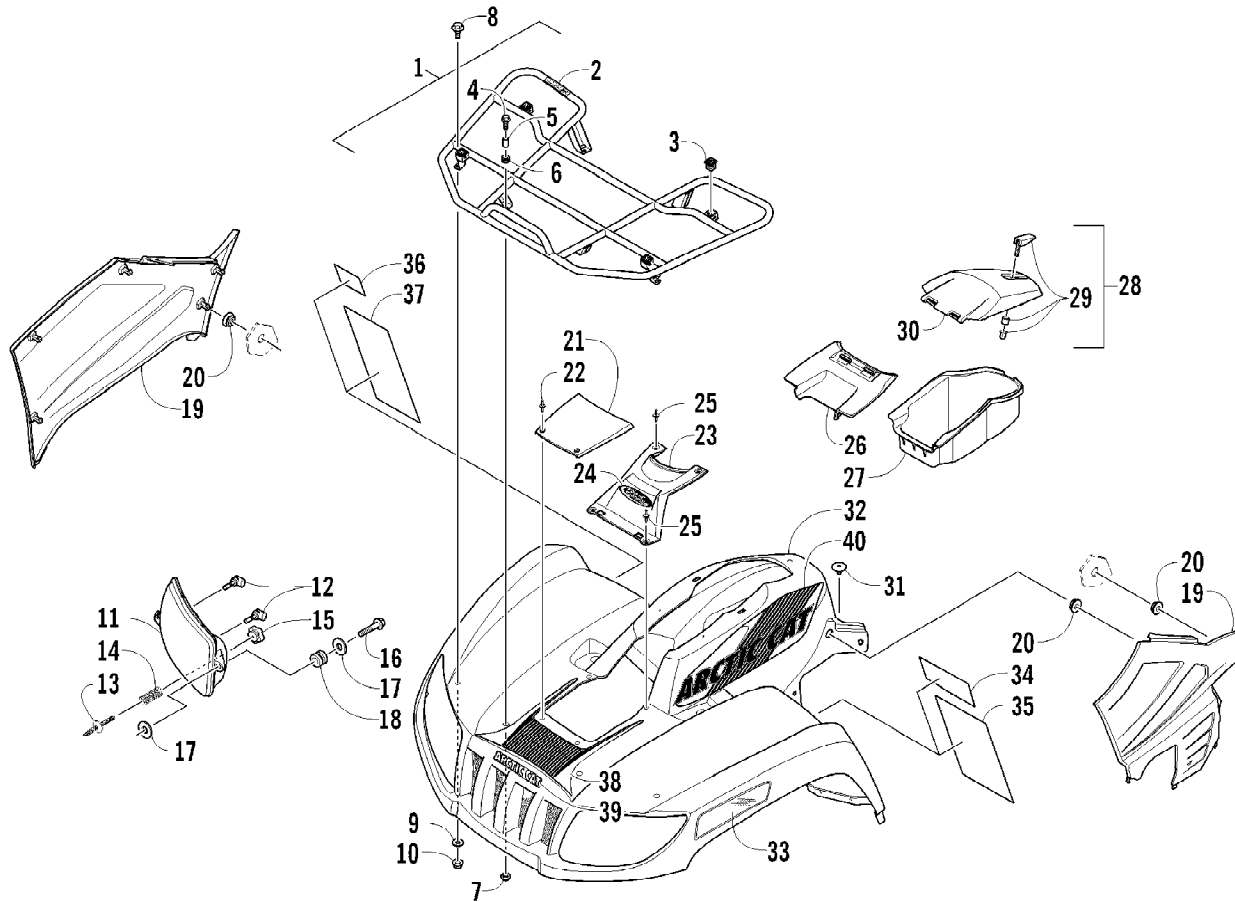

Ref #	Part Number	Qty	S/P/F	Description
1	2506-106	1		Rack, Front - Assembly (inc. 2-3)
2	0411-576	1		Decal, Warning - Load
3	0441-592	4	/P	Bushing
4	8410-830	4		Screw, Cap
5	0423-669	4		Spacer
6	0423-465	4		Grommet
7	8432-802	4		Nut, Lock
8	0423-654	2		Screw, Shoulder
9	8050-222	2	/P	Washer
10	0423-540	2		Nut, Lock
11	0509-044	1	/P	Headlight Assembly - Right (inc. 12)
11	0509-035	1		Headlight Assembly - Left (inc. 12)
12	0409-055	4		Bulb, Headlight
13	0423-514	2		Stud, Adjuster - Headlight
14	0423-522	2		Spring, Adjuster
15	0423-513	2		Knob, Adjuster
16	0623-785	4		Screw, Self-Tapping
17	8050-217	8	/P	Washer
18	0423-447	4		Grommet
19	2406-324	1		Panel, Side - Lower - Right
19	2406-421	1		Panel, Side - Lower - Left
20	0423-678	8		Grommet
21	1406-358	1		Cover, Access
22	0423-535	2		Rivet, Reinstallable
23	1406-484	1		Cover, Steering Post
24	2411-330	1		Decal, "Power Steering"
25	0623-362	4		Rivet, Reinstallable
26	0470-513	1		Cover, Storage Box
27	1406-573	1		Box, Storage
28	2506-234	1		Lid, Storage Box w/Latch (inc. 29-30)
29	1406-599	1		Latch, Storage Box
30	0470-514	1		Lid, Storage Box
31	0423-101	2		Screw, Shoulder
32	4506-270	1	/P	Panel, Fender - Assembly - Front (inc. 33-37)
33	0411-818	1		Decal, Reflector - Right
33	0411-819	1		Decal, Reflector - Left
34	1411-574	1		Decal, Warning - Off-Road Only
35	2411-259	1	/P	Decal, Warning - General/Age
36	0411-894	1		Decal, Warning - Turn/Hill
37	1411-250	1		Decal, Warning - Reverse/Pre-Ride
38	2411-350	1		Decal, Crest
39	2411-260	1		Decal, "Arctic Cat"
40	2411-284	1		Decal, Side - Upper Right
40	2411-285	1		Decal, Side - Upper Left