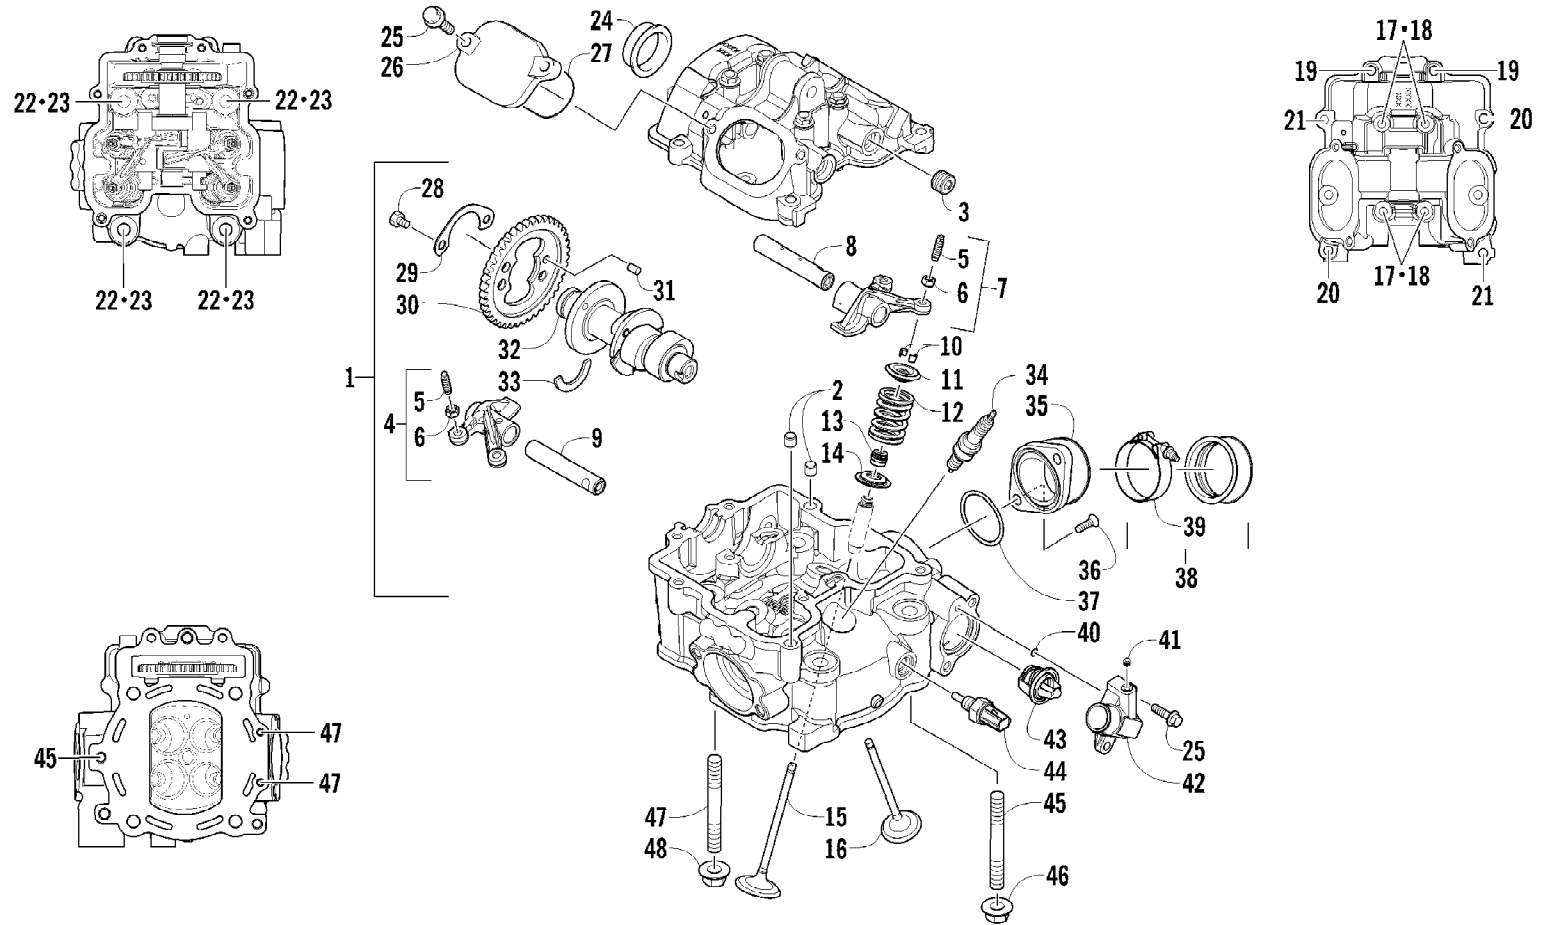

Ref #	Part Number	Qty	S/P/F	Description
1	0808-184	1		Head, Cylinder - Assembly (inc. 2-17)
2	0829-048	2	/P	Pin, Dowel
3	0831-083	2		Plug, Shaft
4	0809-237	1	/P	Arm, Valve Rocker - Exhaust (inc. two No. 5-6)
5	0809-240	4	/P	Screw, Adjuster
6	0827-059	4		Nut
7	0809-234	1	/P	Arm, Valve Rocker - Intake (inc. two No. 5-6)
8	0809-241	1		Shaft, Rocker Arm - Intake
9	0809-242	1		Shaft, Rocker Arm - Exhaust
10	0809-233	8		Cotter, Valve
11	0809-232	4		Retainer, Spring
12	0809-231	4	/P	Spring, Valve
13	0830-186	4	/P	Seal, Oil
14	0809-215	4		Seat, Spring - Valve
15	0809-228	2	/P	Valve, Intake
16	0809-229	2	/P	Valve, Exhaust
17	0826-149	4		Screw, Cap
18	0830-155	4	/P	Gasket
19	0826-002	2		Screw, Cap
20	0826-005	2		Screw, Cap
21	0826-006	2		Screw, Cap
22	0808-037	4	/P	Screw, Cap
23	0830-147	4	/P	Washer
24	0808-077	1		Plug, Cylinder Head
25	0826-007	6		Screw, Cap
26	0808-003	2		Cap, Inspection
27	0830-167	2	/P	O-Ring
28	0826-034	2		Screw, Cap
29	0828-004	1		Plate, Retainer
30	0809-002	1		Sprocket
31	0829-049	1		Pin, Dowel
32	0809-245	1	/P	Camshaft
33	0809-003	1		C-Ring
34	0217-799	1	/P/F	Spark Plug
35	0470-668	1		Flange, Intake Manifold
36	0826-008	2		Screw, Machine
37	0830-090	1		O-Ring
38	0437-069	1	/P	Boot (inc. 39)
39	1423-041	1		Clamp
40	0830-168	1	/P	O-Ring
41	0830-169	1		Plug
42	0808-113	1		Cover, Thermostat
43	0808-078	1		Thermostat
44	0808-124	1		Sensor, Engine Coolant Temperature
45	0827-031	1		Bolt, Stud
46	8424-804	1		Nut
47	0827-054	2		Bolt, Stud
48	8424-604	2		Nut