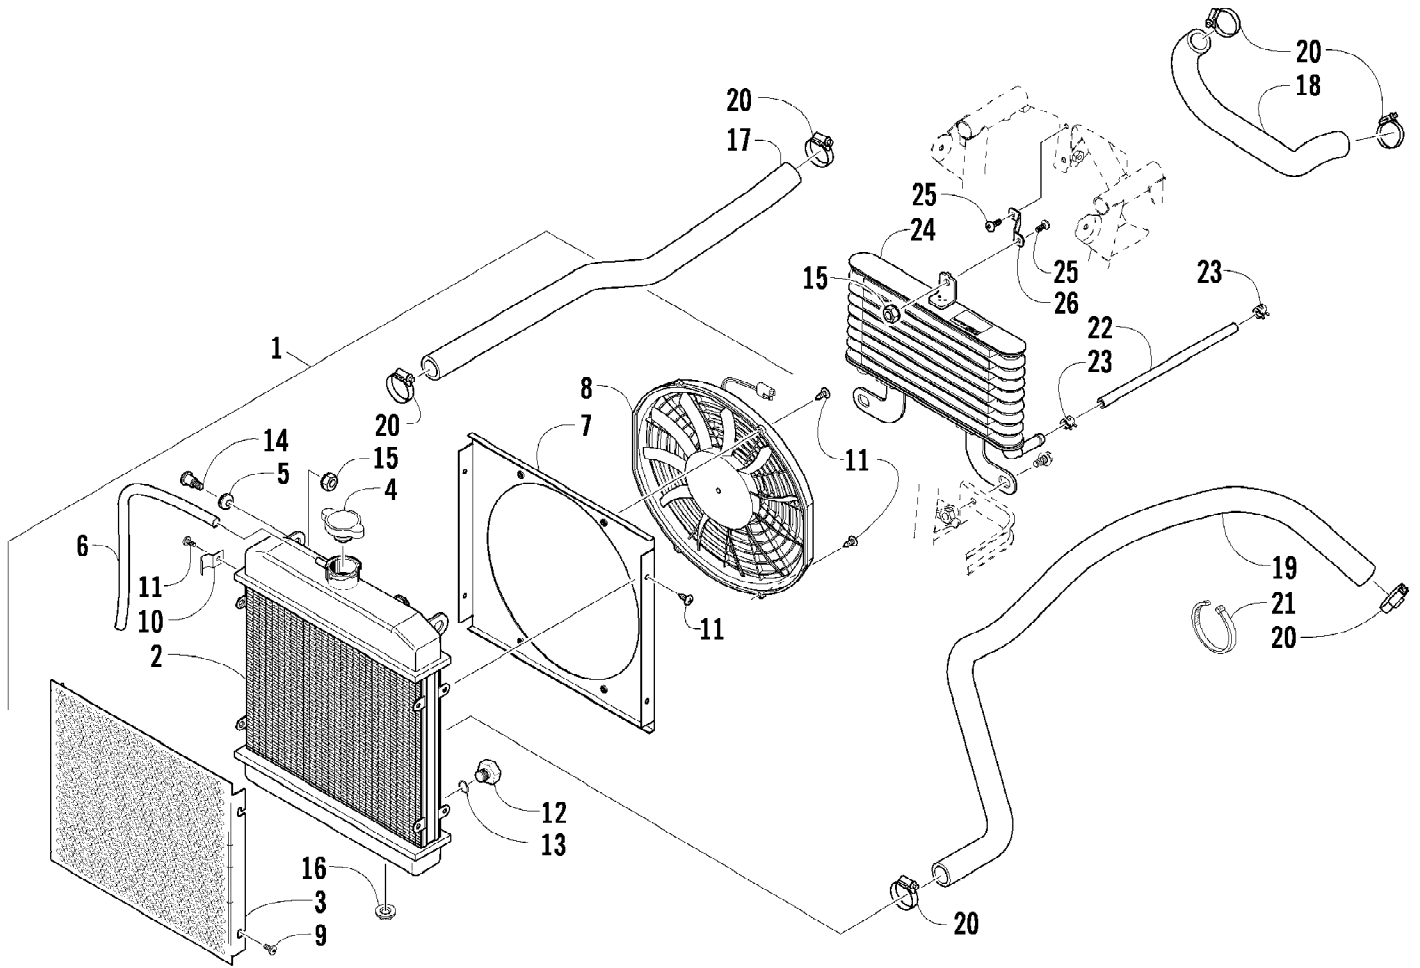

Ref #	Part Number	Qty	S/P/F	Description
1	0413-256	1	/P	Radiator Assembly (inc. 2-13)
2	0413-205	1		Radiator
3	0413-007	1		Screen
4	0413-255	1	/P	Cap
5	0423-030	2		Grommet
6	0610-016	AR	/P	Hose - 25 ft
6	0610-015	AR	/P	Hose - 100 ft
7	0413-203	1		Shroud, Fan
8	0413-123	1	/P	Fan, Cooling
9	8475-512	4		Screw, Machine
10	0423-351	1		Clamp, Wire
11	0623-378	8		Screw, Self-Tapping
12	0413-195	1		Plug, Drain
13	1602-213	1	/P	O-Ring
14	0423-484	2		Screw, Shoulder
15	0623-038	4		Nut w/Washer
16	0423-028	2		Bushing, Stem
17	0410-002	1		Hose, Coolant - Upper
18	0410-022	1		Hose, Coolant - Crossover
19	0410-222	1		Hose, Coolant - Lower
20	0423-496	6		Clamp, Hose
21	0623-751	AR		Tie, Cable - 11.75 in.
22	0410-127	2		Hose, Oil Cooler
23	0423-632	4		Clamp, Hose
24	0413-211	1	/P	Cooler, Oil
25	8476-612	2		Screw, Machine
26	0513-022	1		Bracket, Mounting - Oil Cooler - Upper