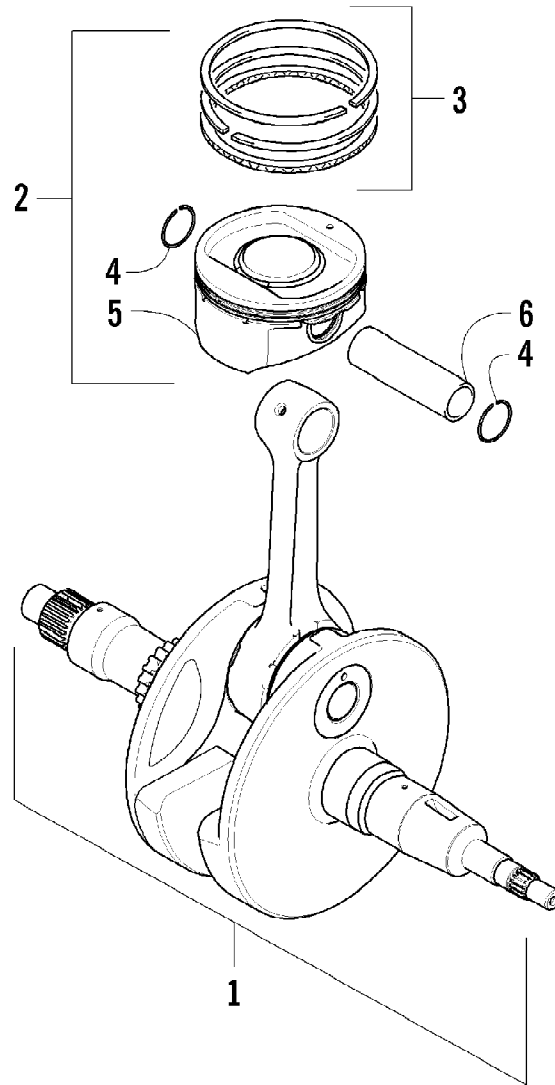

2011 TRV 700s H1 EFI METALLIC CAT GREEN (A2011TBT1PUSA)
CRANKSHAFT AND PISTON ASSEMBLY

Page 18 of 87

Ref #	Part Number	Qty	S/P/F	Description
1	0805-032	1	S	Crankshaft Assembly
2	0805-297	1	/P	Piston Set (inc. 3-6)
3	0805-132	1		Ring, Piston - Set
4	0831-001	2		Circlip, Piston Pin
5	0805-296	1		Piston
6	0805-210	1		Pin, Piston