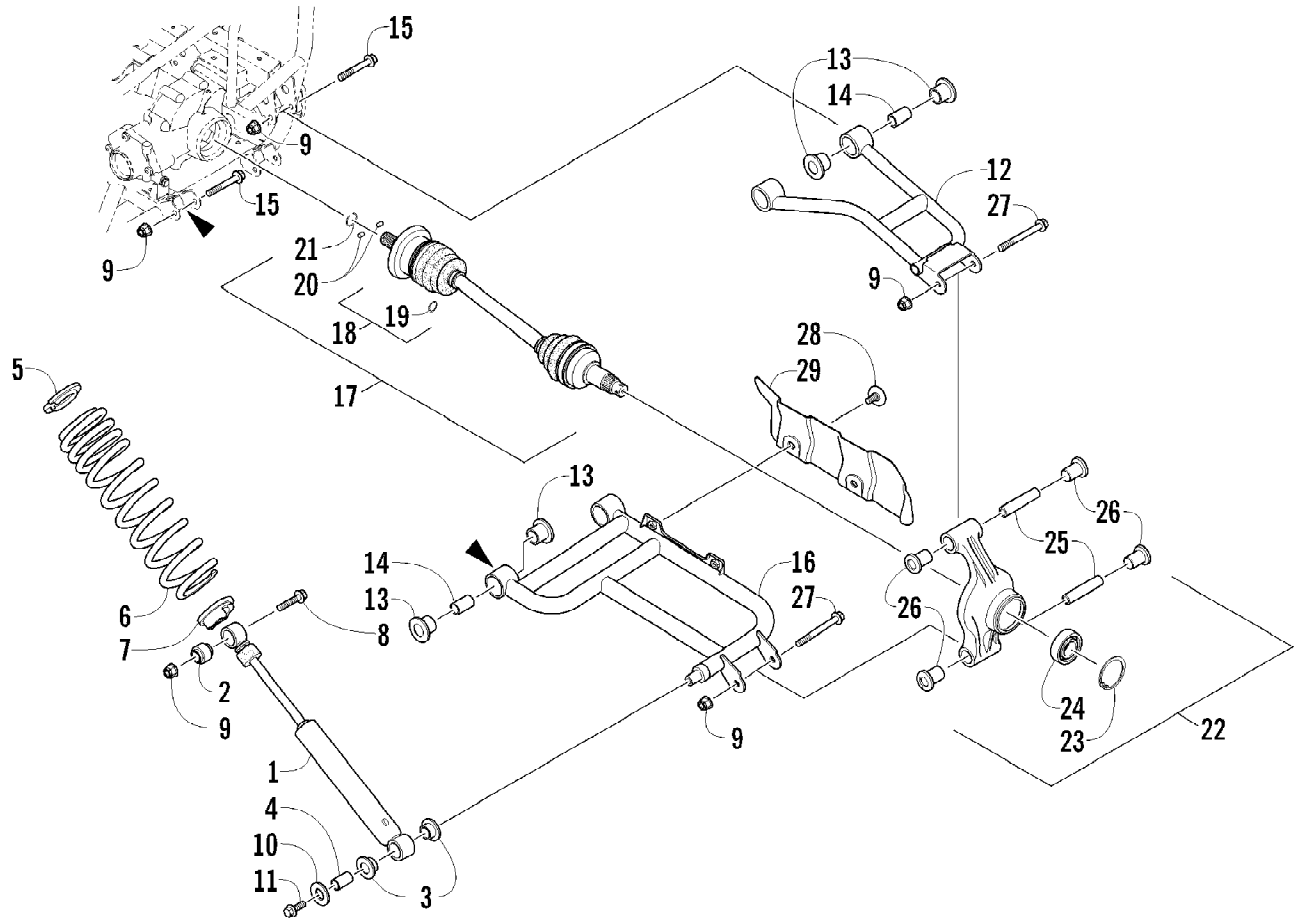

2011 TRV 700s H1 EFI METALLIC CAT GREEN (A2011TBT1PUSA)
REAR SUSPENSION ASSEMBLY

Page 61 of 87

Ref #	Part Number	Qty	S/P/F	Description
1	0404-158	2		Shock Absorber (inc. 2-4)
2	0403-182	2		Bushing
3	0603-955	4		Bushing
4	1603-219	2	S	Sleeve
5	1603-889	2	/P	Retainer, Spring
6	0504-638	2		Spring, Suspension
7	0404-057	2		Cam, Spring Adjuster
8	8409-050	2		Screw, Cap
9	0423-744	14		Nut, Lock
10	0423-087	2		Washer
11	8408-820	2	/P	Screw, Cap
12	0504-582	1		A-Arm, Rear - Upper Right (inc. 13-14)
12	0504-583	1	/P	A-Arm, Rear - Upper Left (inc. 13-14)
13	0403-208	16	/P	Bushing
14	0403-214	8	/P	Axle
15	8409-075	8		Screw, Cap
16	0504-572	1		A-Arm, Rear - Lower Right (inc. 13-14)
16	0504-573	1		A-Arm, Rear - Lower Left (inc. 13-14)
17	1502-798	2	S	Axle, Drive (inc. 18-21)
18	1436-419	2		Repair Kit, Boot (inc. 19)
19	1441-988	2		Clip, Retaining
20	1402-884	4		Pin, Detent
21	1402-890	2		Clip, Retaining
22	0504-548	1	/P	Knuckle, Right - Assembly (inc. 23-26)
22	0504-549	1	/P	Knuckle, Left - Assembly (inc. 23-26)
23	0423-423	2		Ring, Retaining
24	1402-809	2	/P	Bearing
25	0403-213	4	/P	Axle
26	0403-206	8	/P	Bushing
27	8409-000	4		Screw, Cap
28	0423-545	4	/P	Screw, Shoulder
29	1406-068	1		Guard, Boot - Rear - Right
29	1406-069	1		Guard, Boot - Rear - Left