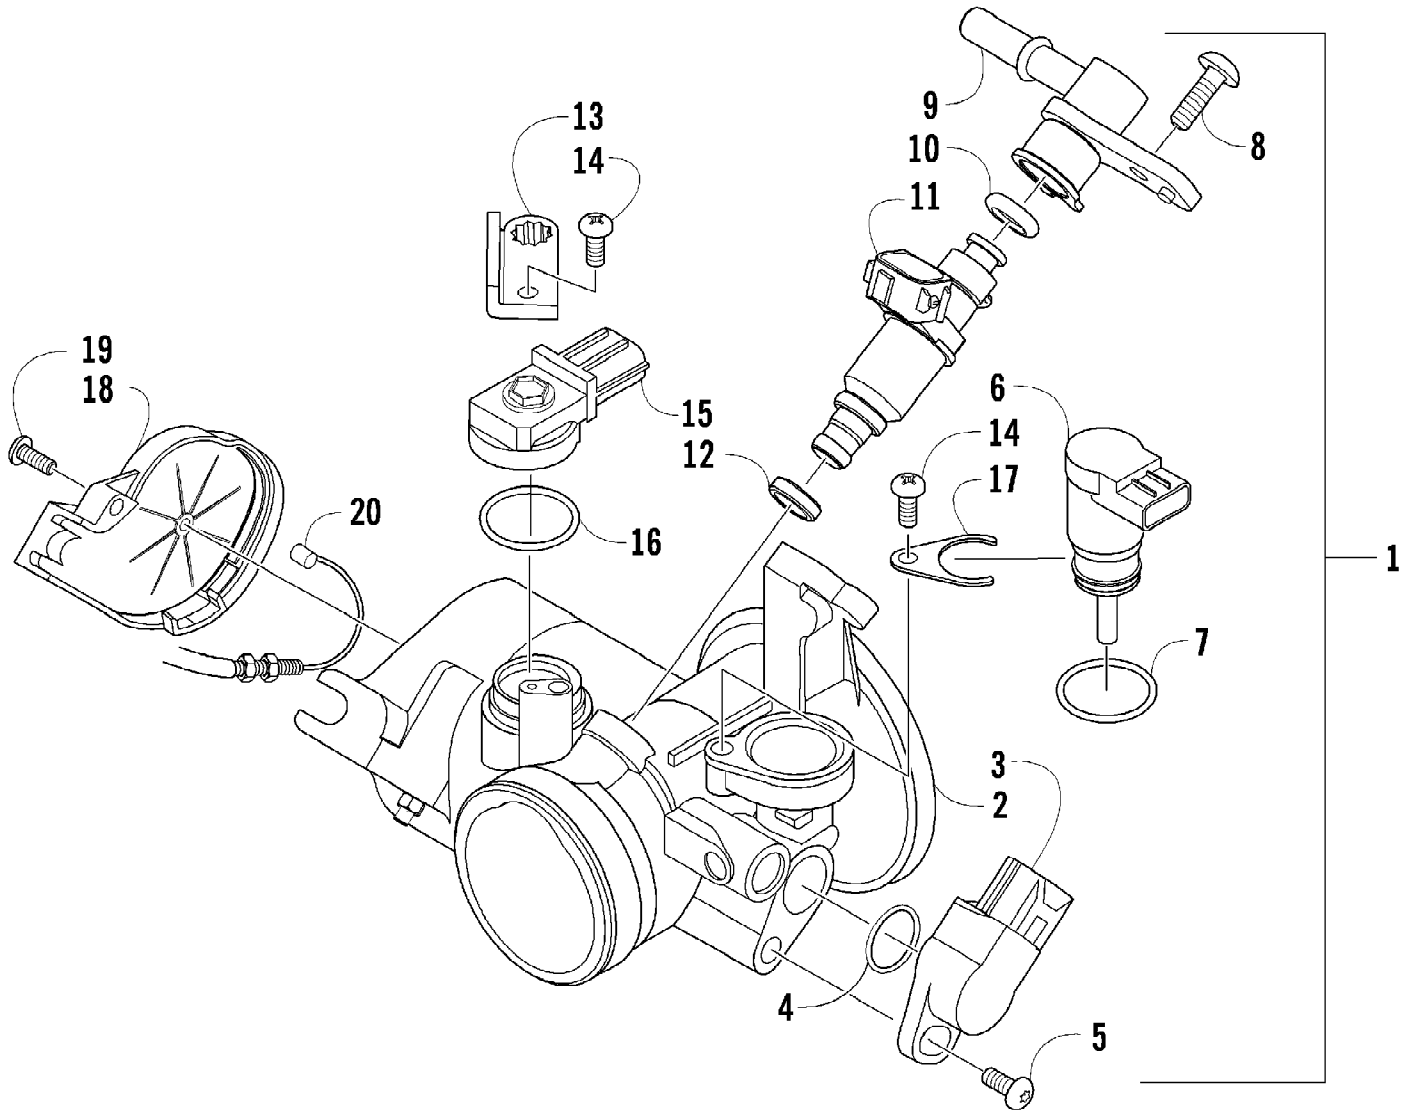

2011 TRV 700s H1 EFI METALLIC CAT GREEN (A2011TBT1PUSA)
THROTTLE BODY ASSEMBLY

Page 79 of 87

Ref #	Part Number	Qty	S/P/F	Description
1	0470-753	1		Throttle - Assembly (inc. 2-19)
2	0	1	F	Throttle Body
3	0430-072	1		Sensor, Throttle Position
4	5507-234	1		O-Ring
5	5507-231	1		Screw, Machine
6	0430-074	1		Valve, ISC
7	5507-233	1		O-Ring
8	5507-238	1		Screw, Machine
9	0470-687	1		Rail, Fuel
10	0470-767	1		O-Ring
11	0470-762	1		Injector, Fuel
12	0470-768	1		Seal
13	5507-227	1		Bracket, MAP Sensor
14	5507-117	2	/P	Screw, Machine
15	0430-073	1		Sensor, MAP
16	5507-232	1		O-Ring
17	5507-229	1		Plate, ISC Valve
18	5507-223	1		Cover
19	5507-037	1	/P	Screw, Machine
20	0487-057	1		Cable, Throttle