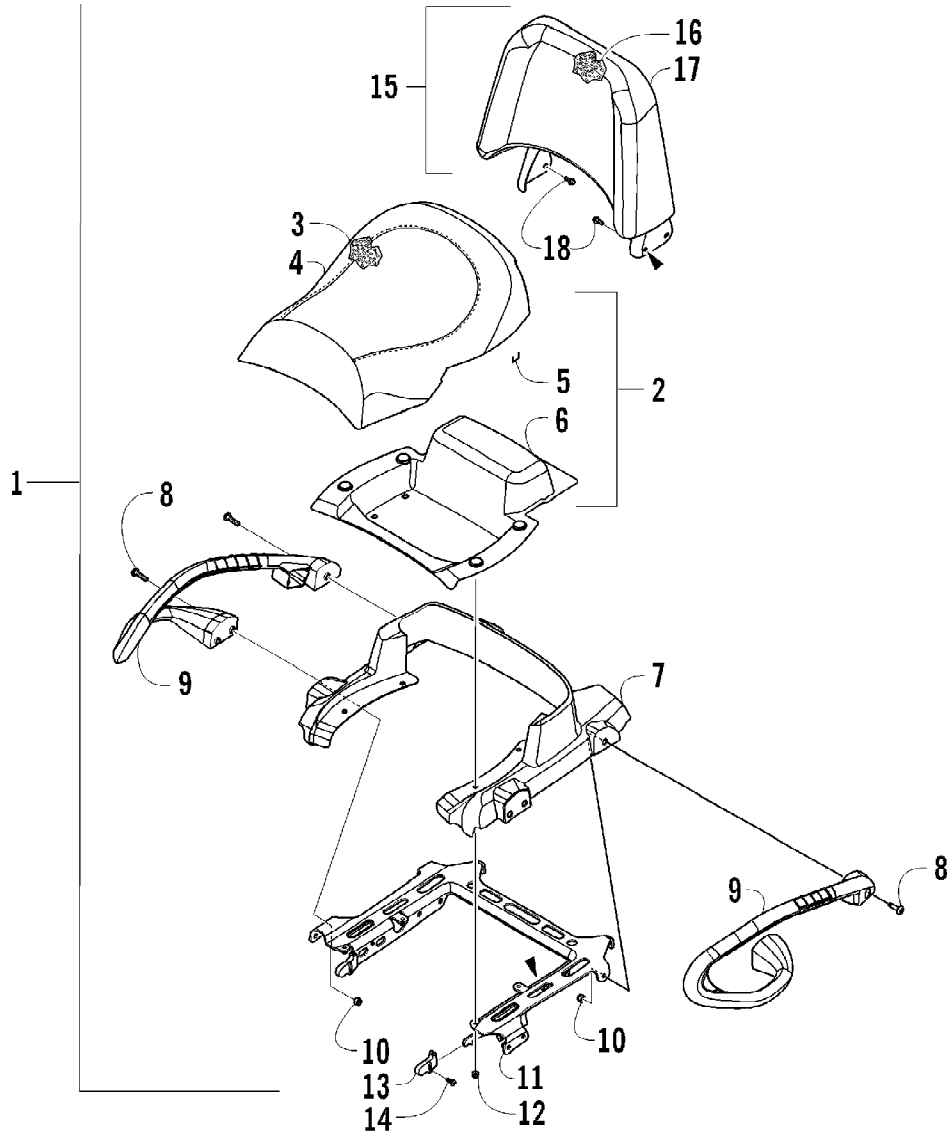

2011 TRV 700s H1 EFI METALLIC CAT GREEN (A2011TBT1PUSA)
PASSENGER SEAT AND BACKREST ASSEMBLY

Page 53 of 87

Ref #	Part Number	Qty	S/P/F	Description
1	2516-896	1		Seat, Passenger - Assembly (inc. 2-14)
2	2506-064	1		Seat, Passenger - Sub-Assembly (inc. 3-6)
3	1506-816	1		Foam, Seat - Passenger
4	1506-815	1		Cover, Seat - Passenger
5	0624-263	AR		Staple
6	2406-110	1		Base, Seat - Inner
7	2406-044	1		Base, Seat - Passenger
8	8468-830	6		Screw, Machine
9	2406-834	1		Handhold, Passenger - Right
9	2406-835	1		Handhold, Passenger - Left
10	8432-802	6		Nut, Lock
11	2516-040	1		Bracket, Seat Support - Assembly
12	8427-602	4		Nut, Lock
13	2406-895	2		End Cap, Seat Support
14	0423-538	2		Screw, Self-Tapping
15	2516-020	1		Backrest Assembly (inc. 16-17)
16	2516-018	1		Foam, Backrest
17	2516-141	1		Cover, Backrest
18	8408-816	4		Screw, Cap