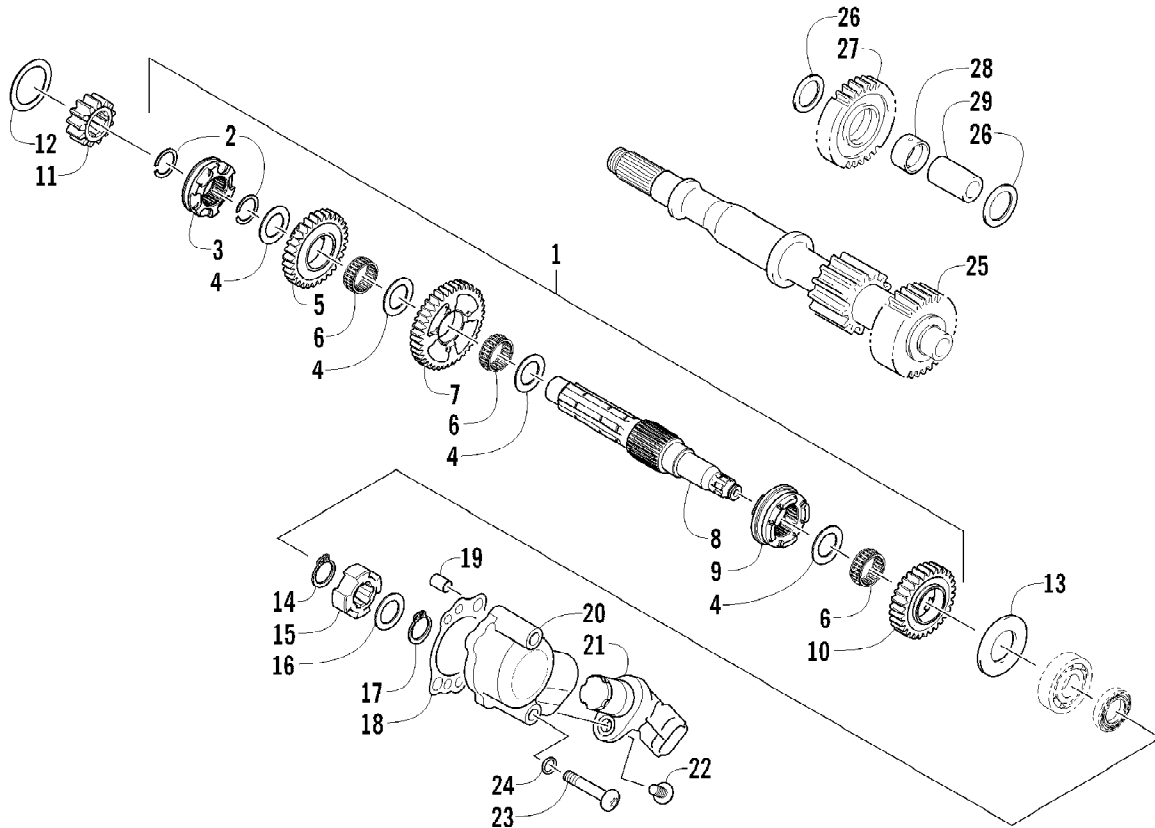

2011 TRV 700s H1 EFI METALLIC CAT GREEN (A2011TBT1PUSA)
SECONDARY TRANSMISSION ASSEMBLY (ENGINE SERIAL NO. 0264070 AND UP)

Page 67 of 87

Ref #	Part Number	Qty	S/P/F	Description
1	0822-124	1		Countershaft Assembly (inc. 2-10)
2	0831-085	2		Ring, Retaining
3	0822-120	1		Gear Select, Reverse
4	0822-121	4		Shim
5	0822-119	1		Gear, Reverse Driven
6	0832-082	3		Bearing
7	0822-114	1		Gear, Driven - Low
8	0822-113	1		Countershaft
9	0822-116	1		Gear Select, Sliding
10	0822-115	1		Gear, Driven - High
11	0822-125	1		Gear, Drive
12	0828-019	1		Washer, Thrust
13	0828-011	1		Washer
14	0831-040	1		Ring, Retaining
15	0822-050	1		Trigger, Speedometer Sensor
16	0828-069	1		Washer, Thrust
17	0831-039	1		Ring, Retaining
18	0830-129	1		Gasket
19	0829-023	2		Pin, Dowel
20	0822-049	1		Housing, Speedometer Sensor
21	0824-042	1	/P	Sensor, Speedometer
22	8468-620	1	/P	Screw, Machine
23	8468-645	2		Screw, Machine
24	0830-107	2		Gasket
25	0822-001	1		Driveshaft
26	0828-016	2		Washer, Thrust
27	0822-011	1		Gear, Reverse Idle
28	0822-012	1		Bushing
29	0822-015	1		Shaft, Reverse Idle