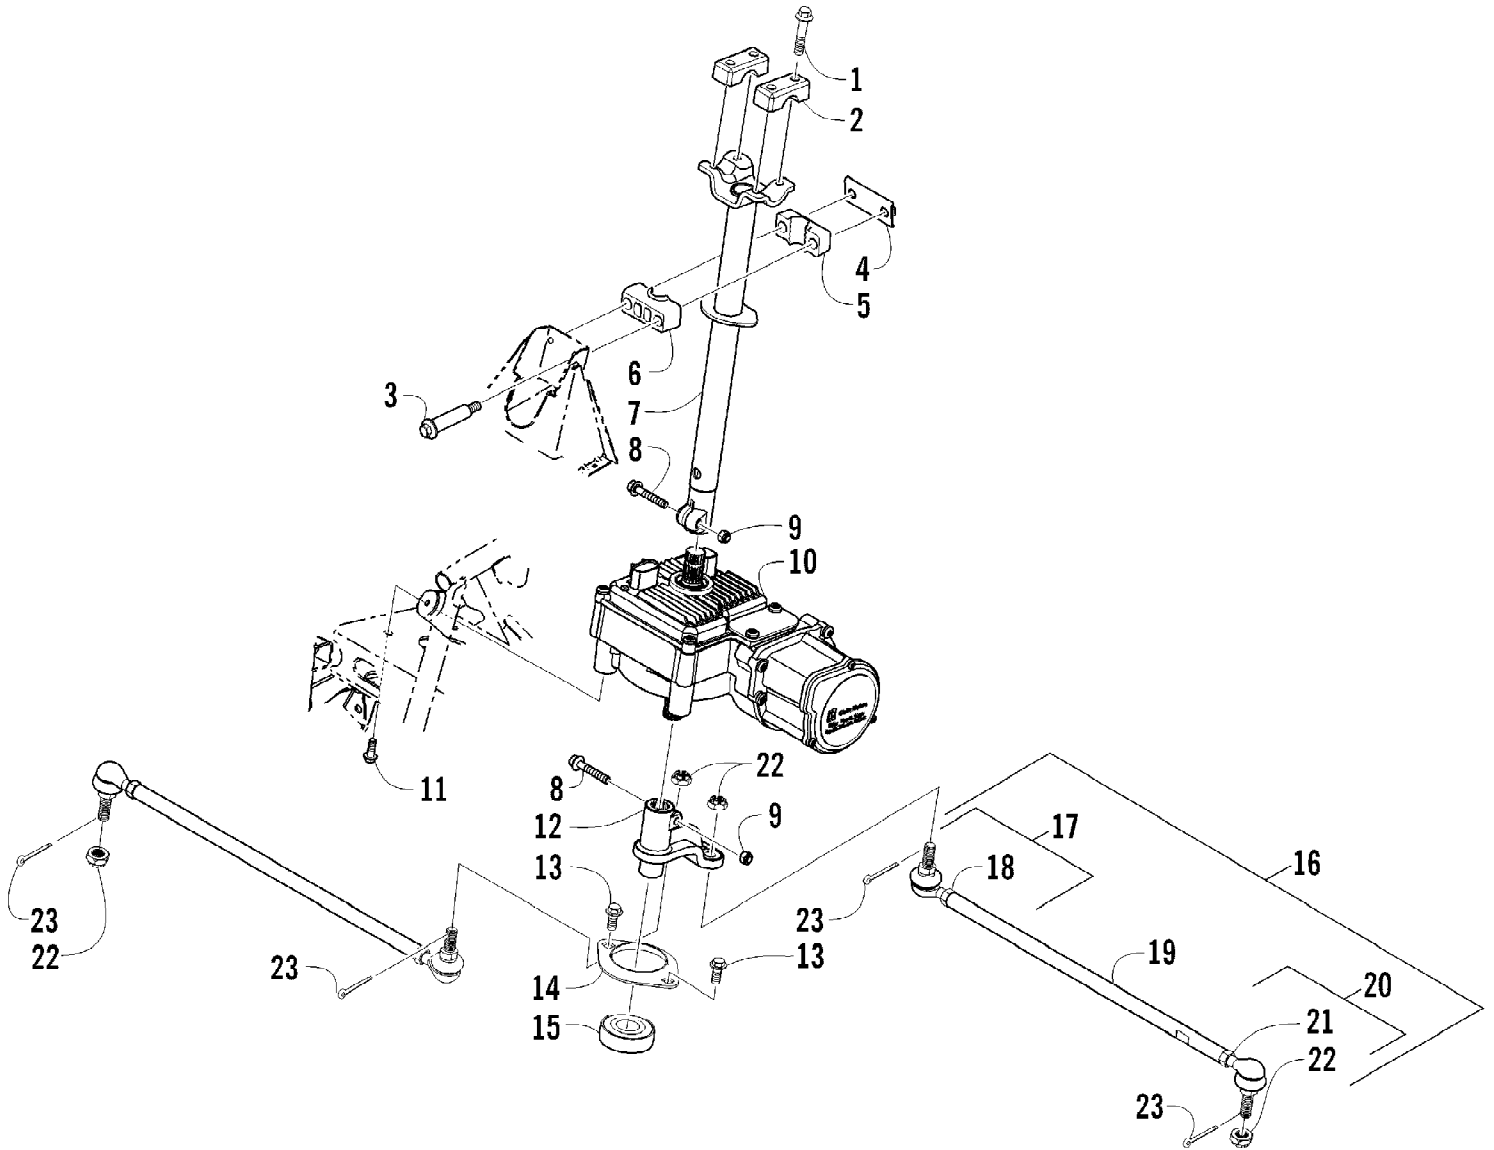

Ref #	Part Number	Qty	S/P/F	Description
1	8408-835	4		Screw, Cap
2	0405-035	2		Cap, Steering Adjuster
3	0423-505	2		Screw, Shoulder
4	0505-484	1		Cap, Housing
5	0405-260	1		Housing, Upper
6	0405-259	1		Housing, Lower
7	0505-642	1		Post, Steering
8	8020-045	2		Screw, Cap
9	8040-366	2	/P	Nut, Lock
10	0505-704	1	S/P	Assembly, Electronic Power Steering
11	8409-020	4	/P	Screw, Cap
12	0505-664	1		Arm, Steering
13	8408-816	2		Screw, Cap
14	0602-233	1		Flange, Bearing
15	0405-052	1		Bearing w/Inverted Oil Seal
16	0505-499	2	/P	Tie Rod - Assembly (inc. 17-21)
17	0505-511	2	/P	End, Tie Rod - Left-Hand Thread - Kit (inc. 18)
18	0423-013	2		Nut - Left-Hand Thread
19	0405-281	2	/P	Tie Rod
20	0505-510	2	/P	End, Tie Rod - Right-Hand Thread - Kit (inc. 21)
21	8420-002	2	/P	Nut - Right-Hand Thread
22	0423-157	4		Nut, Lock
23	0623-175	4		Pin, Cotter