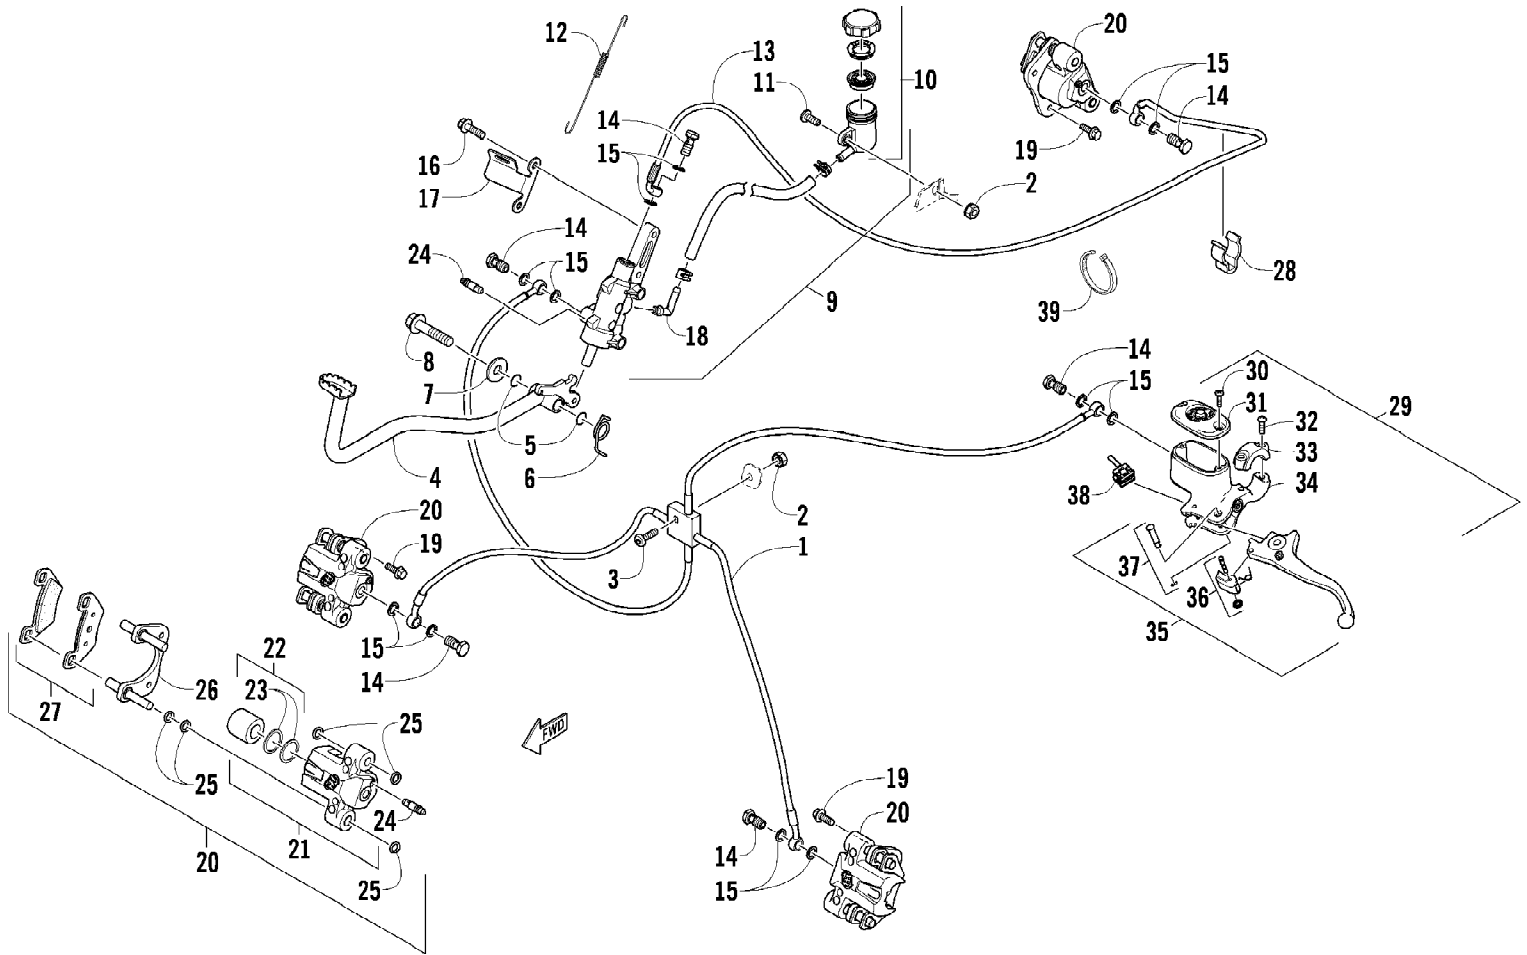

Ref #	Part Number	Qty	S/P/F	Description
1	1502-015	1		Hose, Brake - Assembly
2	0623-038	2		Nut w/Washer
3	8476-625	1		Screw, Machine
4	1502-063	1		Lever, Brake
5	1602-213	2	/P	O-Ring
6	0502-807	1		Spring, Brake Lever
7	8050-252	1		Washer
8	8408-816	1		Screw, Cap
9	1502-577	1		Brake Assembly (inc. 10)
10	1502-578	1		Reservoir, Brake w/Clamp
11	8476-616	1		Screw, Machine
12	0502-785	1		Spring, Brake Switch
13	1502-591	1		Hose, Brake
14	0423-413	6		Bolt, Banjo-Fitting
15	0423-178	12		Washer, Crush
16	8408-625	2		Screw, Cap
17	0502-840	1		Bracket, Switch
18	1502-296	1	/P	Adapter, Hose
19	8408-821	6	/P	Screw, Cap
20	1502-726	1	S	Caliper, Brake - Right Front (inc. two No. 19 and 21-27)
20	1502-727	1	S	Caliper, Brake - Left Front (inc. two No. 19 and 21-27)
20	1502-727	1	S	Caliper, Brake - Rear (inc. two No. 19 and 21-27)
21	1436-160	1	/P	Housing, Caliper - Assembly - Right Front (inc. two No. 19 and 22-24)
21	1436-161	1	/P	Housing, Caliper - Assembly - Left Front (inc. two No. 19 and 22-24)
21	1436-161	1	/P	Housing, Caliper - Assembly - Rear (inc. two No. 19 and 22-24)
22	0502-606	3		Piston/Seal Set (inc. 23)
23	0502-607	3		Seal Set
24	0502-609	4	/P	Valve, Bleed
25	0502-608	3		O-Ring, Guide - Set
26	0502-605	3		Bracket Assembly
27	1502-694	3	S	Pad, Brake - Set
28	1502-115	2		Clip, Brake Hose
29	0502-914	1	S	Brake Assembly (inc. 30-38)
30	0502-566	1		Screw, Machine - Kit
31	0502-868	1	/P	Cover, Reservoir
32	0502-568	1		Screw, Machine - Kit
33	0502-869	1		Clamp, Master Cylinder
34	0502-704	1		Master Cylinder Assembly
35	0502-866	1		Lever Assembly - Kit (inc. 36-37)
36	0502-867	1	/P	Lock, Brake Lever - Kit
37	0502-580	1		Lever Pin - Kit
38	0502-564	1	/P	Switch, Brake
39	0123-788	AR	/P	Tie, Cable - 8 in.