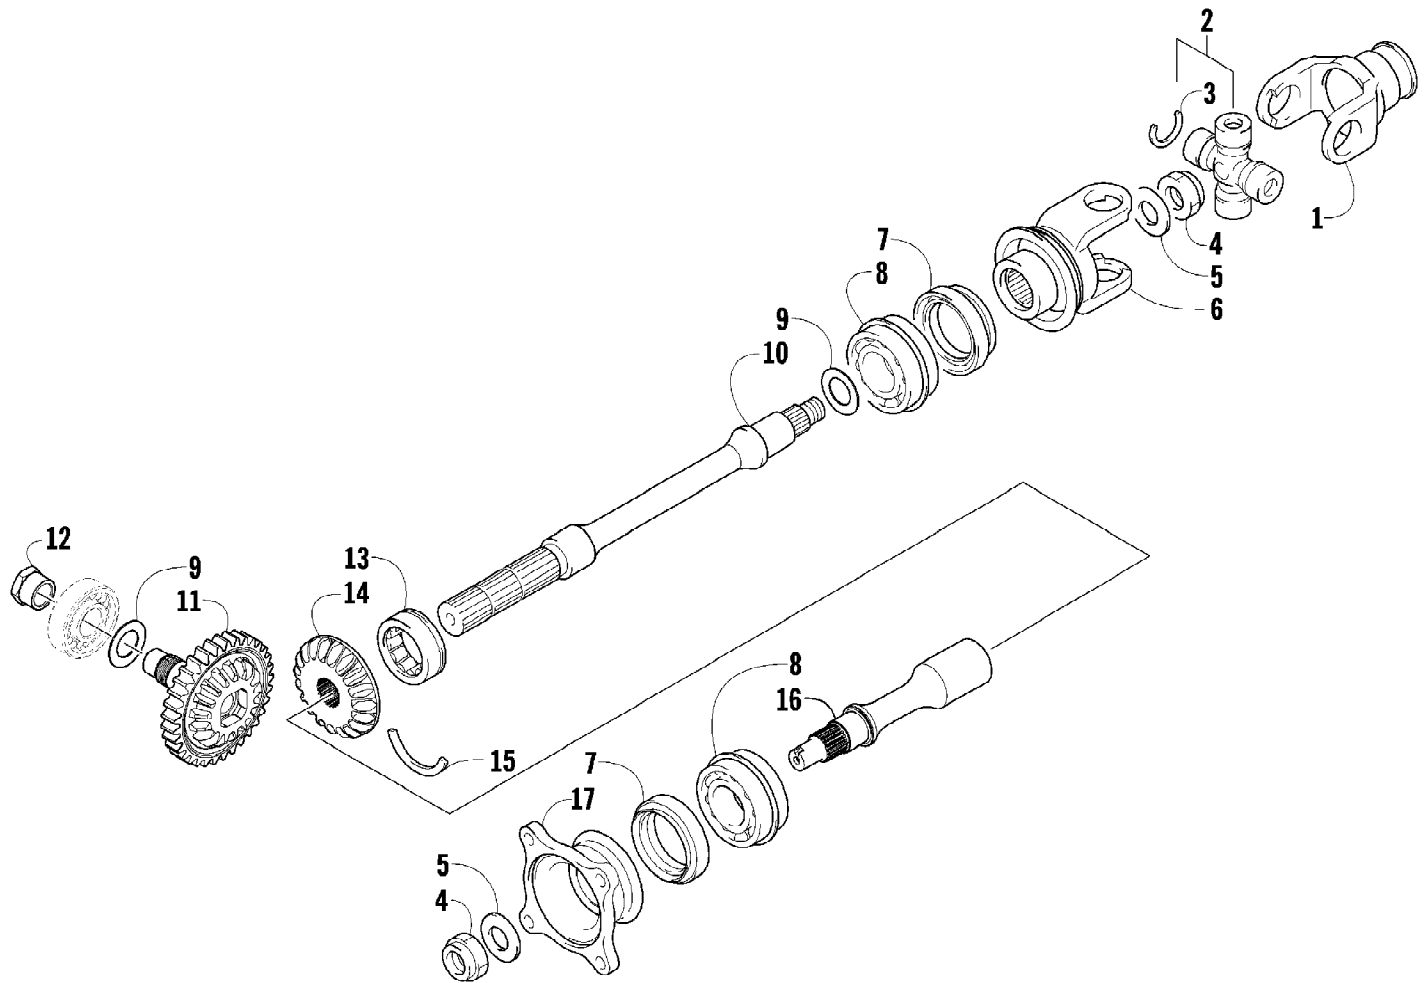

Ref #	Part Number	Qty	S/P/F	Description
1	0819-063	1		Yoke, Propeller Shaft Joint
2	1402-164	1	/P	Joint, Universal - Set (inc. 3)
3	0423-450	4		Ring, Retaining
4	0827-013	2		Nut
5	0828-020	2		Washer
6	0819-061	1		Yoke, Drive Output
7	0830-043	2		Seal, Oil
8	0832-017	2		Bearing
9	0828-021	AR		Shim, 25 x 34 x 0.25 mm
9	0828-022	AR		Shim, 25 x 34 x 0.30 mm
9	0828-023	AR		Shim, 25 x 34 x 0.70 mm
9	0828-024	AR		Shim, 25 x 34 x 0.90 mm
9	0828-025	AR		Shim, 25 x 34 x 0.95 mm
9	0828-026	AR		Shim, 25 x 34 x 1.00 mm
9	0828-027	AR		Shim, 25 x 34 x 1.05 mm
9	0828-028	AR		Shim, 25 x 34 x 1.10 mm
9	0828-029	AR		Shim, 25 x 34 x 1.15 mm
10	0819-089	1	/P	Shaft, Secondary Driven - Front
11	0822-107	1	F	Gear, Secondary Drive
11	0822-131	1	F	Gear, Secondary Drive
12	0827-052	1		Nut
13	0832-016	1		Bearing
14	0822-106	1		Gear, Secondary Driven
15	0819-011	1		Ring, Driven Bearing
16	0819-053	1		Shaft, Secondary Driven - Rear
17	0819-005	1		Flange, Output Joint