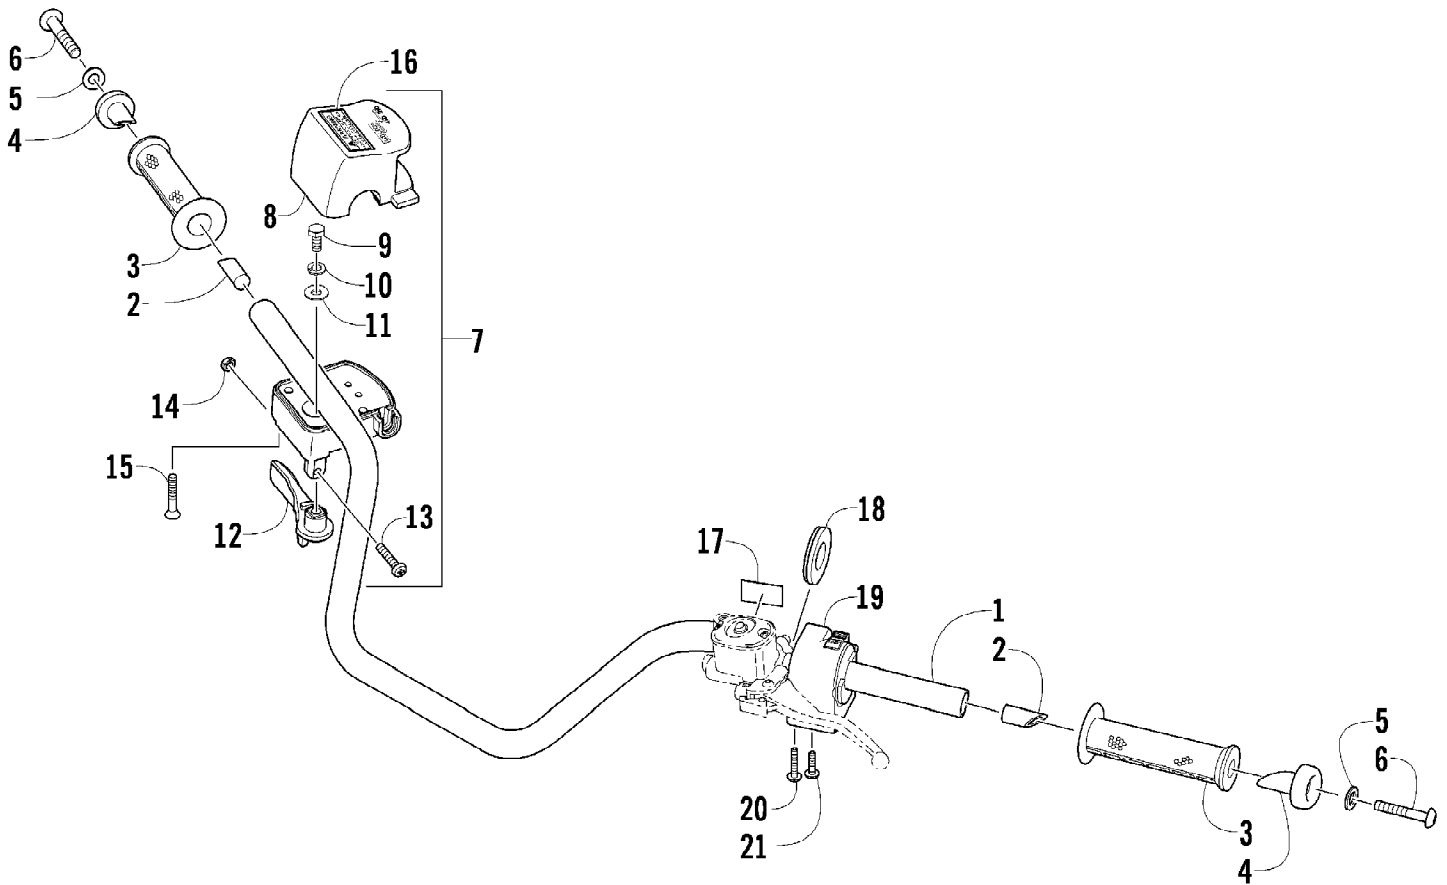

2011 TRV 700s H1 EFI METALLIC CAT GREEN (A2011TBT1PUSA)
HANDLEBAR ASSEMBLY

Page 43 of 87

Ref #	Part Number	Qty	S/P/F	Description
1	0505-418	1	/P	Handlebar
2	0405-218	2		Plug, Handlebar
3	0405-147	2		Grip, Handlebar
4	0405-149	2		End Cap, Handlebar
5	8050-247	2	/P	Washer
6	8477-845	2		Screw, Machine
7	0509-054	1		Case, Throttle - Assembly (inc. 8-15)
8	0409-141	1		Cover, Throttle Case w/Switch
9	3007-392	1	/P	Screw, Cap
10	3004-447	1	/P	Washer, Lock
11	3003-030	1	/P	Washer
12	0409-133	1		Lever, Throttle
13	3423-014	1		Screw, Machine
14	3423-327	1		Nut
15	3423-199	2		Screw, Machine
16	0411-966	1		Decal, Warning - Differential Lock
17	1411-865	1		Decal, Warning - Brake Lever Lock
18	3409-019	1		Cover, Switch Housing
19	0509-014	1		Switch, Control - Assembly (inc. 20-21)
20	0409-028	1		Screw, Machine
21	0409-027	1		Screw, Machine