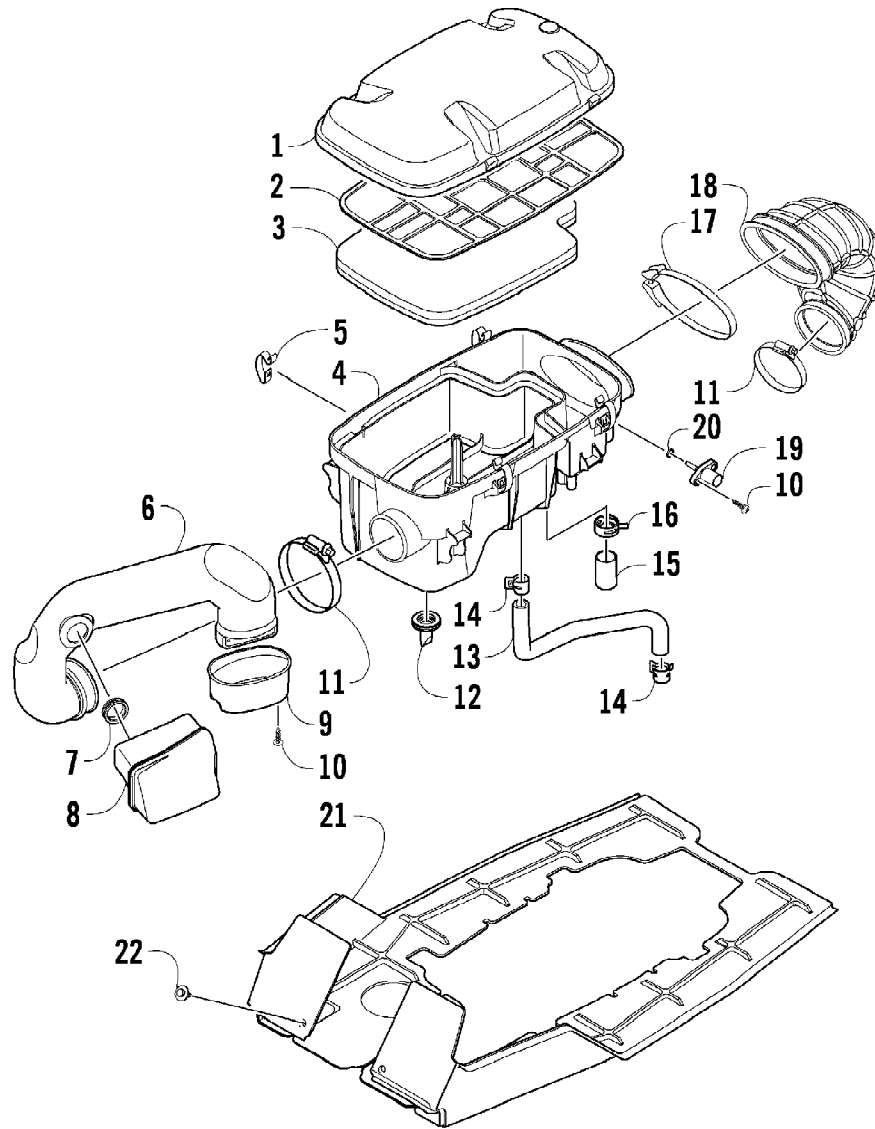

2011 ATV TRV 700 RED (A2011TBT4EUSR)  
AIR INTAKE ASSEMBLY

2011 ATV TRV 700 RED (A2011TBT4EUSR)  
AIR INTAKE ASSEMBLY

Page 2 of 2

Ref #	Part Number	Qty	S/P/F	Description
1	0470-877	1	/P	Cover, Intake
2	0470-560	1		Screen, Air Filter
3	0470-558	1		Filter, Air
4	0470-728	1		Housing, Intake
5	0423-455	4		Clip, Spring
6	0470-749	1		Duct, Engine Intake
7	0423-763	1		Grommet
8	0570-215	1		Resonator
9	0470-729	1		Boot
10	0423-342	4	/P	Screw, Self-Tapping
11	0423-019	2		Clamp
12	0470-442	1	/P	Valve, Drain
13	0410-172	1	/P	Hose, Vent
14	1623-281	2		Clamp, Hose
15	0423-766	1		Cap, Drain
16	1623-287	1		Clamp
17	0423-554	1		Clamp
18	0470-511	1		Boot
19	0430-055	1		Sensor, Air Temperature (inc. 20)
20	5507-224	1		O-Ring
21	2406-604	1		Panel, Shield
22	0623-362	2		Rivet, Reinstallable