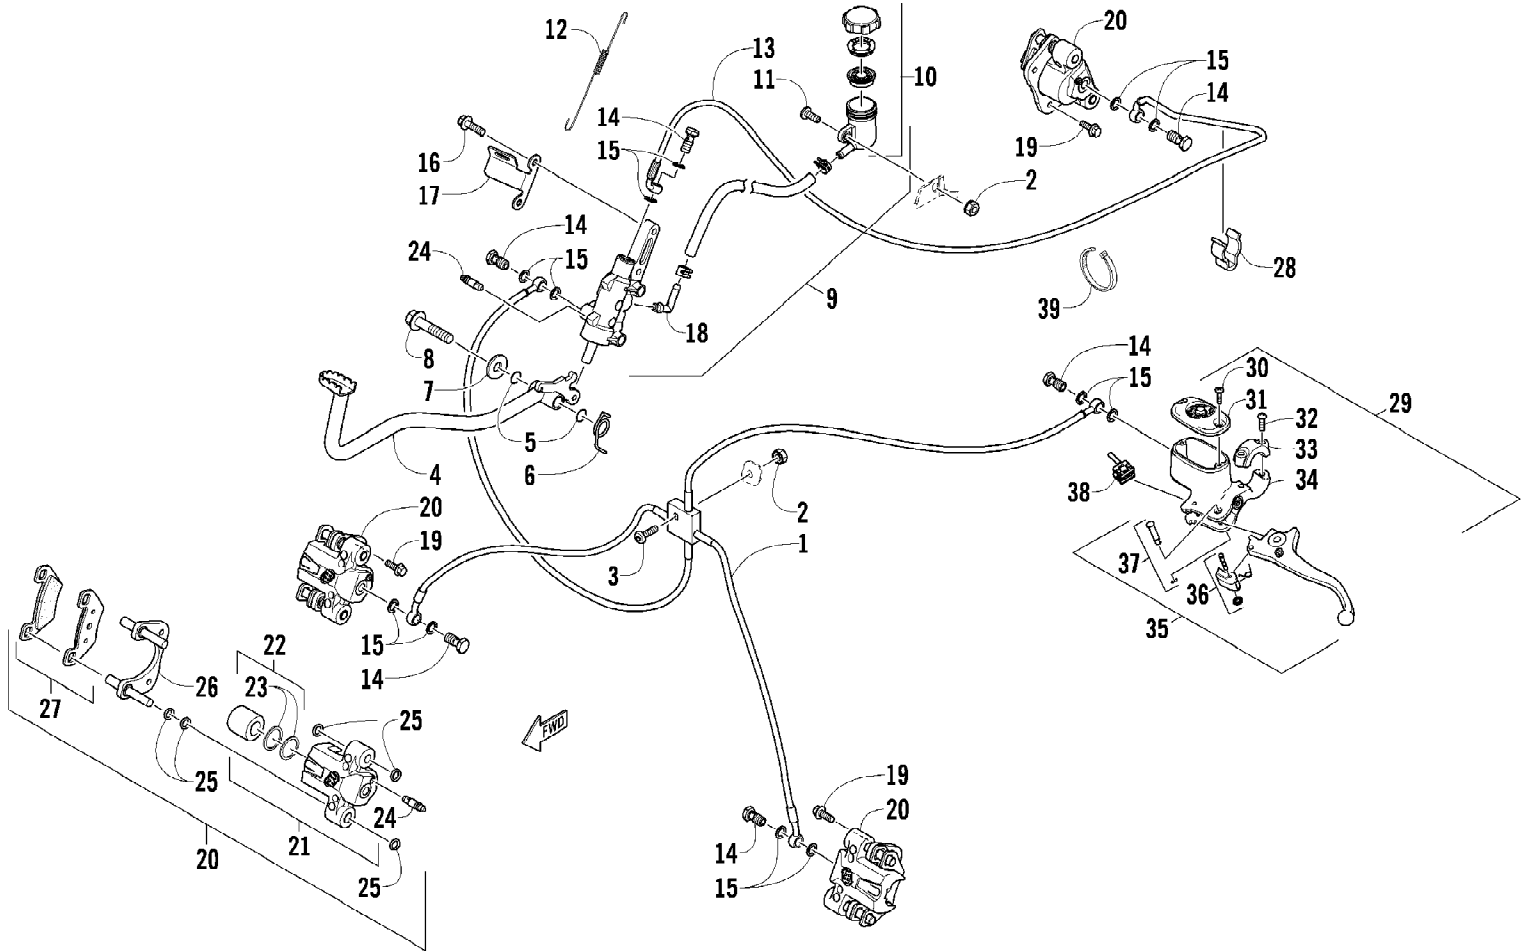

2011 ATV 700s H1 EFI TBX INTERNATIONAL METALLIC CAT GREEN (A2011B01430S18)
HANDLEBAR ASSEMBLY

Ref #	Part Number	Qty	S/P/F	Description
1	0505-418	1	/P	Handlebar
2	0405-218	2		Plug, Handlebar
3	0405-147	2		Grip, Handlebar
4	0405-149	2		End Cap, Handlebar
5	8050-247	2	/P	Washer
6	8477-845	2		Screw, Machine
7	0509-054	1		Case, Throttle - Assembly (inc. 8-15)
8	0409-141	1		Cover, Throttle Case w/Switch
9	3007-392	1	/P	Screw, Cap
10	3004-447	1	/P	Washer, Lock
11	3003-030	1	/P	Washer
12	0409-133	1		Lever, Throttle
13	3423-014	1		Screw, Machine
14	3423-327	1		Nut
15	3423-199	2		Screw, Machine
16	0411-966	1		Decal, Warning - Differential Lock
17	1411-865	1		Decal, Warning - Brake Lever Lock
18	3409-019	1		Cover, Switch Housing
19	0509-014	1		Switch, Control - Assembly (inc. 20-21)
20	0409-028	1		Screw, Machine
21	0409-027	1		Screw, Machine

2011 ATV 700s H1 EFI TBX INTERNATIONAL METALLIC CAT GREEN (A2011B0140518)
HYDRAULIC BRAKE ASSEMBLY