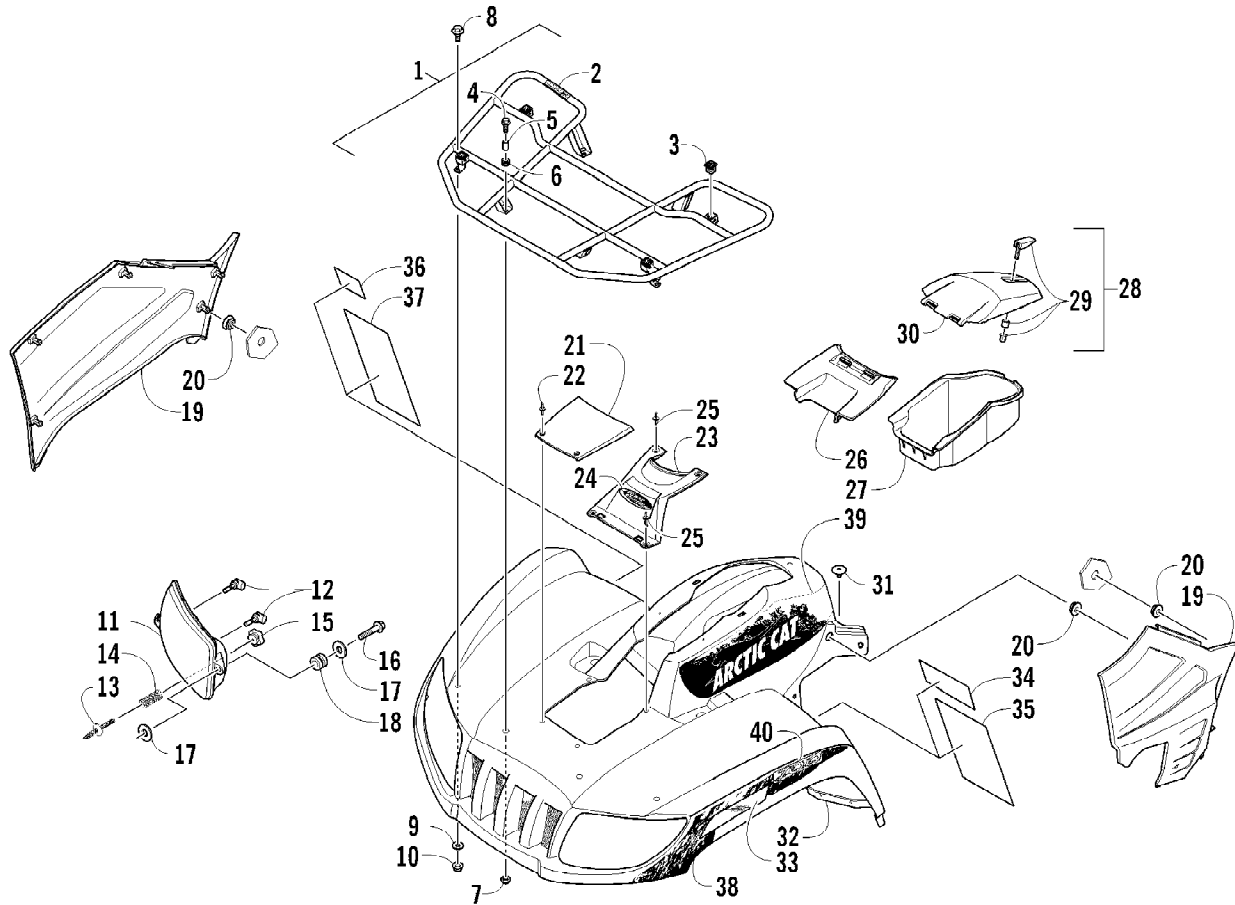

2011 ATV 700s H1 EFI TBX INTERNATIONAL METALLIC CAT GREEN (A2011B0130S18)
FRONT DRIVE GEARCASE ASSEMBLY

Ref #	Part Number	Qty	S/P/F	Description
43	1402-079	1		Pin, Parallel
44	1402-042	1		Collar, Sliding
45	1402-054	1		Fork
46	1402-058	2		Ring, Retaining
47	1402-057	1		Spring
48	1402-063	1		Spring
49	1402-656	1		Shaft, Lock
50	1402-104	1		Fitting
51	1402-211	1		Plug, Oil Level (inc. one No. 34)
52	1402-056	1		Seal
53	1402-713	2	S	Seal
54	0402-333	1	/P	Plug, Fill (inc. 55)
55	0423-154	1		O-Ring

2011 ATV 700s H1 EFI TBX INTERNATIONAL METALLIC CAT GREEN (A2011B01305A) [Page 1 of 8]
FRONT RACK, BODY PANEL, AND HEADLIGHT ASSEMBLIES