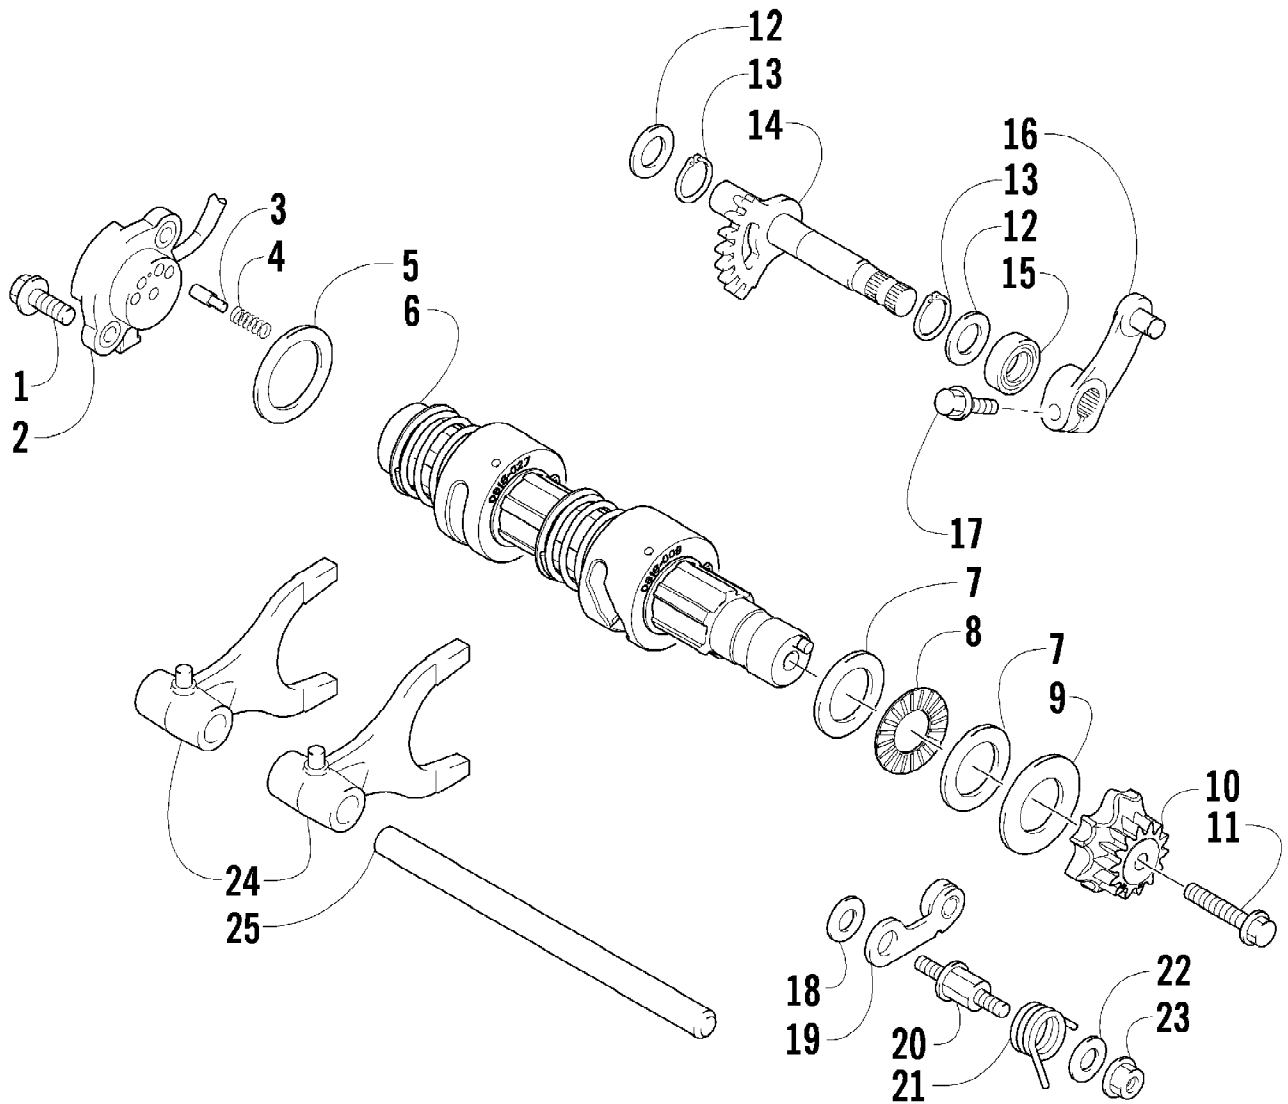

2011 ATV 700s H1 EFI TBX INTERNATIONAL METALLIC CAT GREEN (A2011B014POS18)
GAS TANK ASSEMBLY

Ref #	Part Number	Qty	S/P/F	Description
1	0570-306	1		Tank, Gas - Assembly (inc. 2-5)
2	0470-438	1	/P	Cap, Gas Tank (inc. 3)
3	0109-733	1	/P	Gasket, Gas Tank Cap
4	0423-898	6		Screw, Self-Tapping
5	2670-042	1		Plate, Retaining
6	0570-324	1	/P	Pump, Fuel - Assembly (inc. 7)
7	0470-838	1		Seal
8	0570-305	1		Hose, Fuel - Assembly
9	0423-688	3		Clamp, Hose
10	0410-070	AR	/P	Hose, Gasline - 25 ft
11	0423-732	2		Screw, Shoulder
12	0470-715	1		Shield, Heat - Gas Tank - Front
13	0623-797	4		Screw, Self-Tapping
14	0423-460	2		Grommet

2011 ATV 700s H1 EFI TBX INTERNATIONAL METALLIC CAT GREEN (A2011B01420518)
GEAR SHIFTING ASSEMBLY