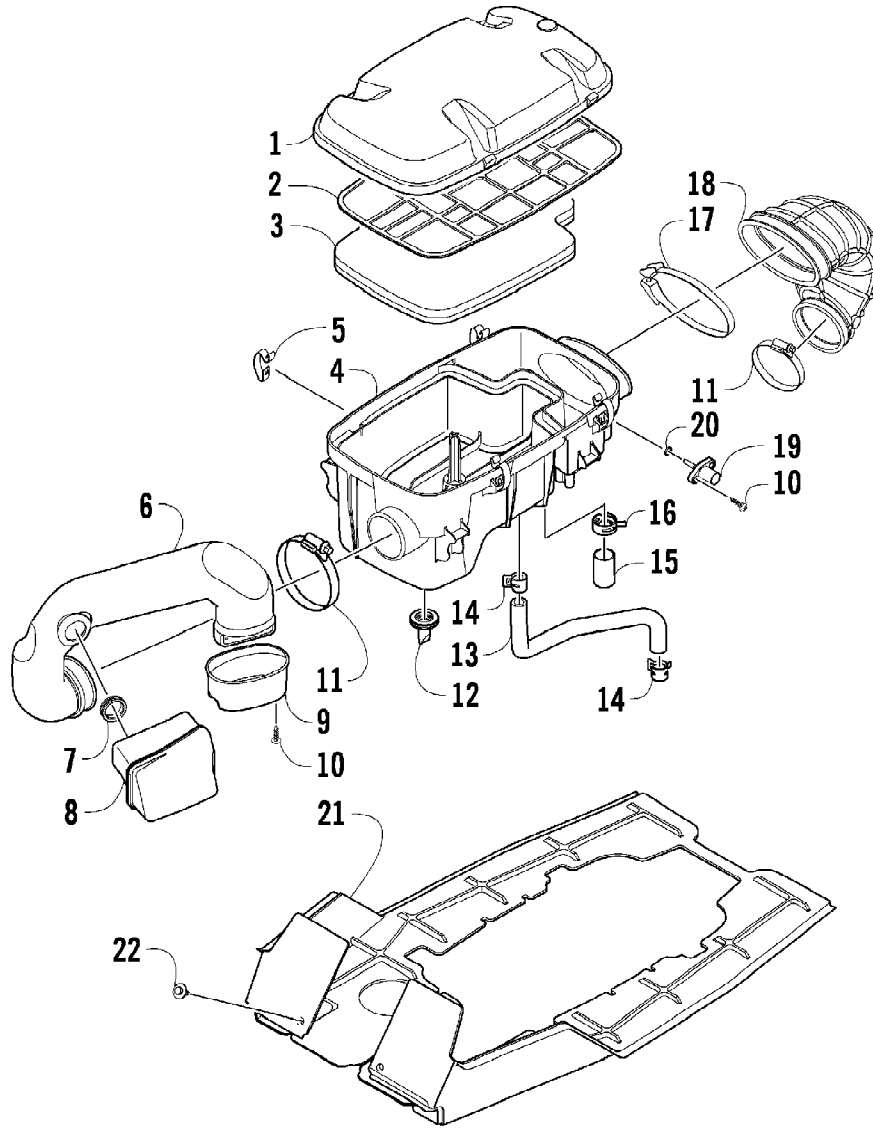

2011 ATV 700s H1 EFI TBX INTERNATIONAL METALLIC CAT GREEN (A2011E) POS 18
AIR INTAKE ASSEMBLY

2011 ATV 700s H1 EFI TBX INTERNATIONAL METALLIC CAT GREEN (A2011E) Page 2 of 8
AIR INTAKE ASSEMBLY

Ref #	Part Number	Qty	S/P/F	Description
1	0470-877	1	/P	Cover, Intake
2	0470-560	1		Screen, Air Filter
3	0470-558	1		Filter, Air
4	0470-728	1		Housing, Intake
5	0423-455	4		Clip, Spring
6	0470-749	1		Duct, Engine Intake
7	0423-763	1		Grommet
8	0570-215	1		Resonator
9	0470-729	1		Boot
10	0423-342	4	/P	Screw, Self-Tapping
11	0423-019	2		Clamp
12	0470-442	1	/P	Valve, Drain
13	0410-172	1	/P	Hose, Vent
14	1623-281	2		Clamp, Hose
15	0423-766	1		Cap, Drain
16	1623-287	1		Clamp
17	0423-554	1		Clamp
18	0470-511	1		Boot
19	0430-055	1		Sensor, Air Temperature (inc. 20)
20	5507-224	1		O-Ring
21	2406-604	1		Panel, Shield
22	0623-362	2		Rivet, Reinstallable