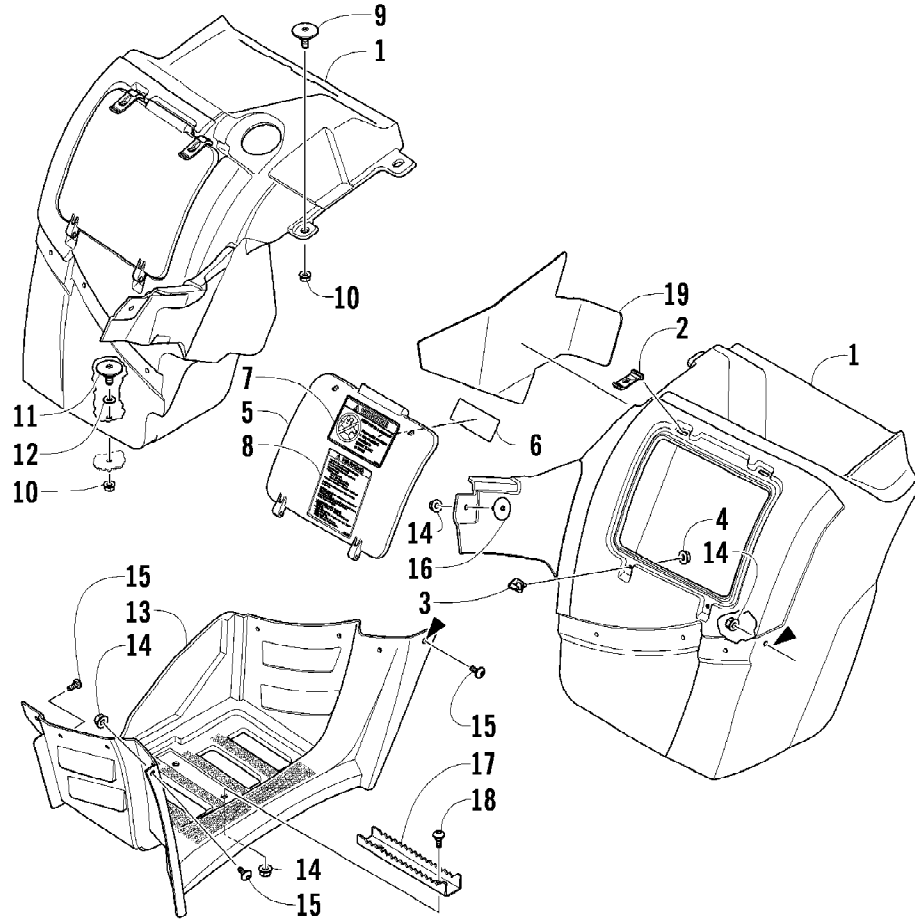

2011 ATV 700s H1 EFI TBX INTERNATIONAL METALLIC CAT GREEN (A2011B01P0S18)
STEERING ASSEMBLY

Ref #	Part Number	Qty	S/P/F	Description
1	8408-835	4		Screw, Cap
2	0405-035	2		Cap, Steering Adjuster
3	0423-505	2		Screw, Shoulder
4	0505-484	1		Cap, Housing
5	0405-260	1		Housing, Upper
6	0405-259	1		Housing, Lower
7	0505-642	1		Post, Steering
8	8020-045	2		Screw, Cap
9	8040-366	2	/P	Nut, Lock
10	0505-704	1	S/P	Assembly, Electronic Power Steering
11	8409-020	4	/P	Screw, Cap
12	0505-664	1		Arm, Steering
13	8408-816	2		Screw, Cap
14	0602-233	1		Flange, Bearing
15	0405-052	1		Bearing w/Inverted Oil Seal
16	0505-499	2	/P	Tie Rod - Assembly (inc. 17-21)
17	0505-511	2	/P	End, Tie Rod - Left-Hand Thread - Kit (inc. 18)
18	0423-013	2		Nut - Left-Hand Thread
19	0405-281	2	/P	Tie Rod
20	0505-510	2	/P	End, Tie Rod - Right-Hand Thread - Kit (inc. 21)
21	8420-002	2	/P	Nut - Right-Hand Thread
22	0423-157	4		Nut, Lock
23	0623-175	4		Pin, Cotter

2011 ATV 700s H1 EFI TBX INTERNATIONAL METALLIC CAT GREEN (A2011B01720S18)
STORAGE BOX ASSEMBLY