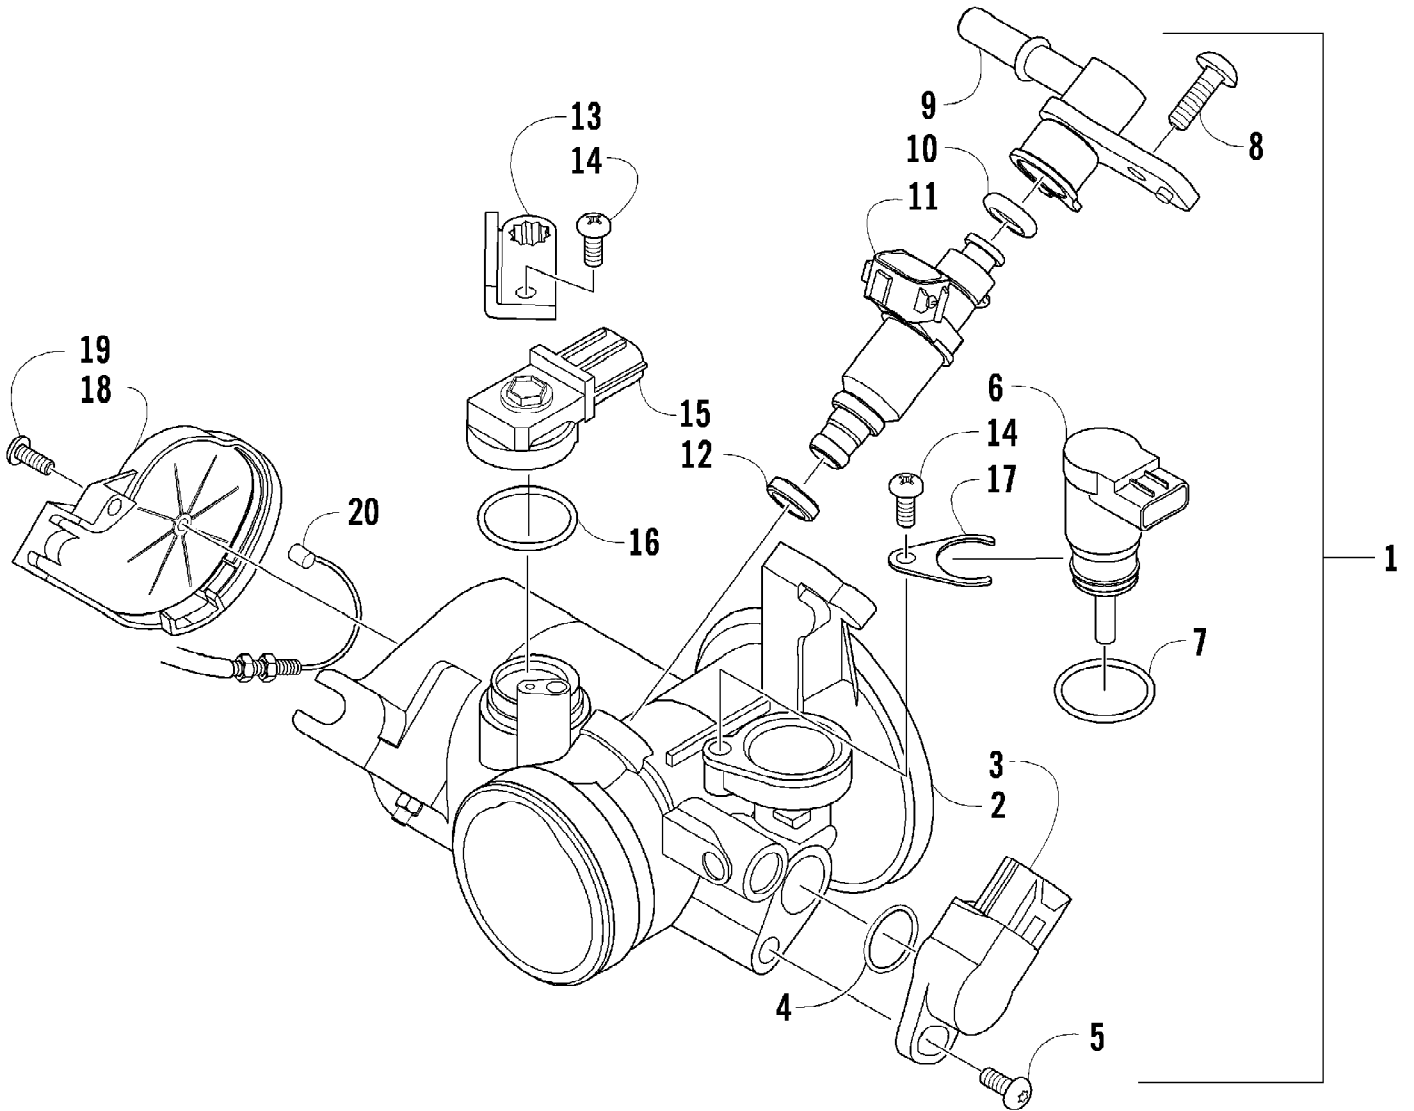

2011 ATV 700s H1 EFI TBX INTERNATIONAL METALLIC CAT GREEN (A2011B) (P0518)
STORAGE BOX ASSEMBLY

Ref #	Part Number	Qty	S/P/F	Description
1	2506-248	1		Box, Storage - Right (inc. 2-6)
1	2516-571	1		Box, Storage - Left (inc. 2-8)
2	1406-134	4		Strap, Hatch
3	0506-674	4		Hinge
4	8424-502	4		Nut
5	1506-020	2		Hatch
6	0411-487	2		Decal, Caution - Capacity
7	1411-809	1	/P	Decal, Warning - Passenger
8	2411-138	1	/P	Decal, Warning - Tire Pressure
9	0423-735	4		Screw, Shoulder
10	8424-602	8	/P	Nut
11	0423-130	4		Screw, Shoulder
12	0673-349	4		Gasket
13	1406-356	1		Footwell - Right
13	2406-429	1	/P	Footwell - Left
14	0423-540	24		Nut, Lock
15	0423-419	18		Screw, Machine
16	0423-101	2		Screw, Shoulder
17	1506-125	2	/P	Footpeg
18	0423-355	4		Screw, Shoulder
19	0412-395	1		Foil, Protective

2011 ATV 700s H1 EFI TBX INTERNATIONAL METALLIC CAT GREEN (A2011B01740518)
THROTTLE BODY ASSEMBLY