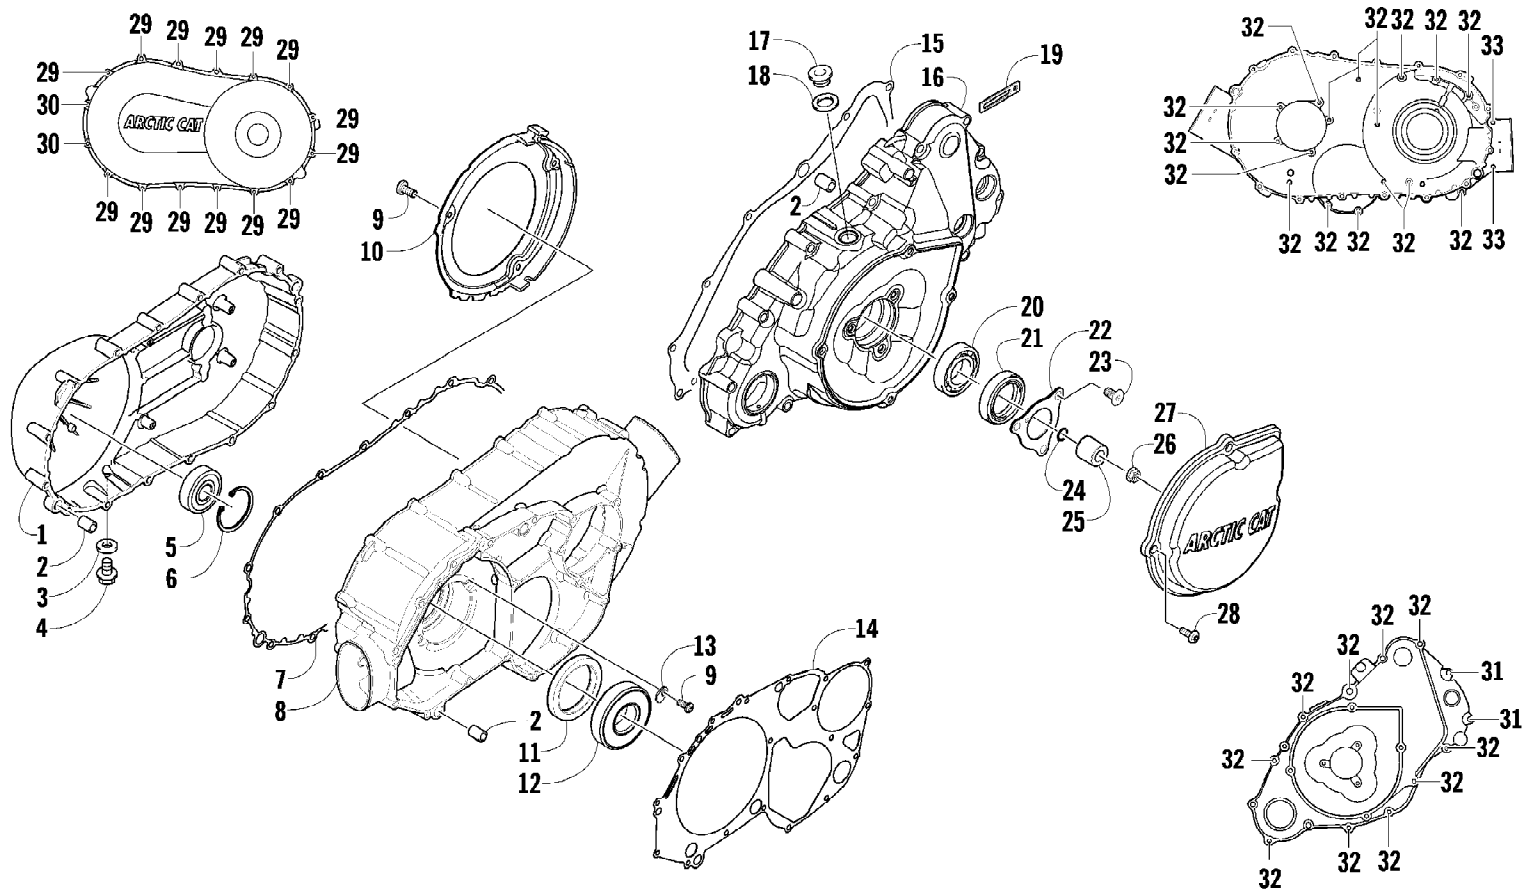

2011 ATV 700s H1 EFI TBX INTERNATIONAL METALLIC CAT GREEN (A2011B071POS18)
CLUTCH/V-BELT/MAGNETO COVER ASSEMBLY

2011 ATV 700s H1 EFI TBX INTERNATIONAL METALLIC CAT GREEN (A2011B01P20S18)
CLUTCH/V-BELT/MAGNETO COVER ASSEMBLY

Ref #	Part Number	Qty	S/P/F	Description
1	0806-089	1		Cover, V-Belt
2	0829-002	6		Pin, Dowel
3	0830-013	1		Washer, Crush
4	8408-812	1		Screw, Cap
5	0832-060	1		Bearing
6	0831-078	1		Ring, Retaining
7	0830-174	1	/P	Gasket, V-Belt Cover
8	0806-086	1		Cover, Clutch
9	0826-029	5		Screw, Machine
10	0806-048	1		Plate, Air Intake
11	0830-188	1	/P	Seal
12	0832-047	1	S	Bearing
13	0822-010	2	/P	Retainer, Bearing
14	0830-116	1	/P	Gasket, Clutch Cover
15	0830-128	1		Gasket, Magneto Cover
16	0806-082	1	/P	Cover, Magneto - Assembly
17	0826-155	1		Plug
18	0830-015	1		Washer, Crush
19	3002-964	1	/P	Clamp, Wire
20	0832-045	1	S	Bearing
21	0830-158	1		Seal
22	0805-008	1		Retainer, Seal
23	0826-031	3		Screw, Machine
24	0830-108	1		O-Ring
25	0820-061	1		Bushing
26	0827-008	1		Nut
27	0820-062	1		Cover, Magneto
28	8468-616	4		Screw, Machine
29	8468-645	14		Screw, Machine
30	8468-655	2		Screw, Machine
31	8468-625	2		Screw, Machine
32	8468-640	26		Screw, Machine
33	8468-675	2		Screw, Machine