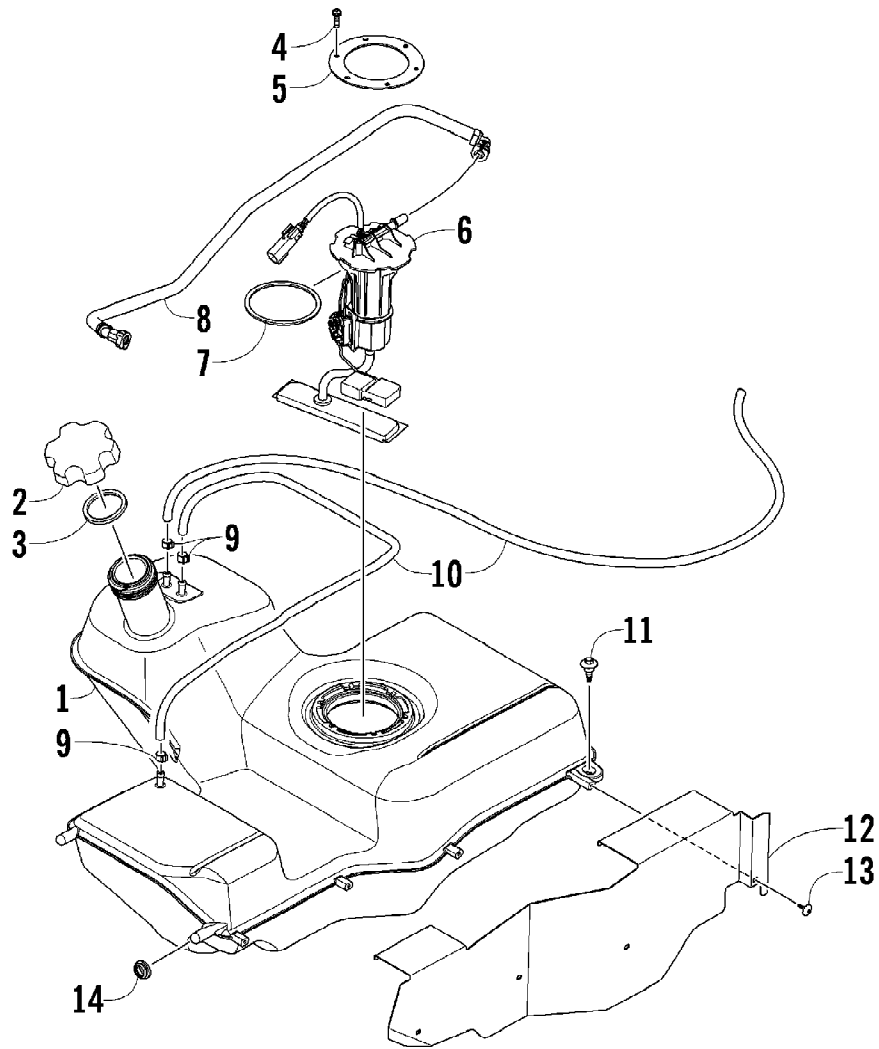

2011 ATV 700s H1 EFI TBX INTERNATIONAL METALLIC CAT GREEN (A2011B0130S18)
FRONT SUSPENSION ASSEMBLY

Ref #	Part Number	Qty	S/P/F	Description
1	0403-209	2		Shock Absorber (inc. 2)
2	0403-182	4		Bushing
3	0403-102	2		Cam, Spring Adjuster
4	0503-353	2		Spring, Suspension
5	1603-889	2	/P	Retainer, Spring
6	8409-040	4		Screw, Cap
7	0423-744	10		Nut, Lock
8	0503-416	1	/P	A-Arm, Upper Right (inc. 9-12)
8	0503-417	1	/P	A-Arm, Upper Left (inc. 9-12)
9	0403-207	4	/P	Bushing
10	0403-080	2		Axle
11	0423-009	4	/P	Ring, Retaining
12	0405-115	4	/P	Ball Joint
13	0423-946	4		Screw, Self-Tapping
14	1502-594	2		Clamp, Routing
15	0423-334	2		Screw, Cap
16	0503-376	1	/P	A-Arm, Lower Right (inc. 17-18 and two No. 11-12)
16	0503-377	1	/P	A-Arm, Lower Left (inc. 17-18 and two No. 11-12)
17	0403-208	8	/P	Bushing
18	0403-214	4	/P	Axle
19	8409-075	4		Screw, Cap
20	1502-800	1	S/P	Axle, Drive - Right (inc. 21-24)
20	1502-799	1	S/P	Axle, Drive - Locking - Left (inc. 21-24)
21	1436-419	2		Repair Kit, Boot (inc. 22)
22	1441-988	2		Clip, Retaining
23	1402-885	4		Pin, Detent
24	1402-889	2		Clip, Retaining
25	0505-576	1	/P	Knuckle - Assembly - Right (inc. 26-27)
25	0505-577	1	/P	Knuckle - Assembly - Left (inc. 26-27)
26	0423-423	2		Ring, Retaining
27	1402-809	2	/P	Bearing
28	8409-030	4		Screw, Cap
29	1406-034	1		Guard, Boot - Right
29	1406-035	1		Guard, Boot - Left
30	0423-545	4	/P	Screw, Shoulder

2011 ATV 700s H1 EFI TBX INTERNATIONAL METALLIC CAT GREEN (A2011B0140S18)
GAS TANK ASSEMBLY