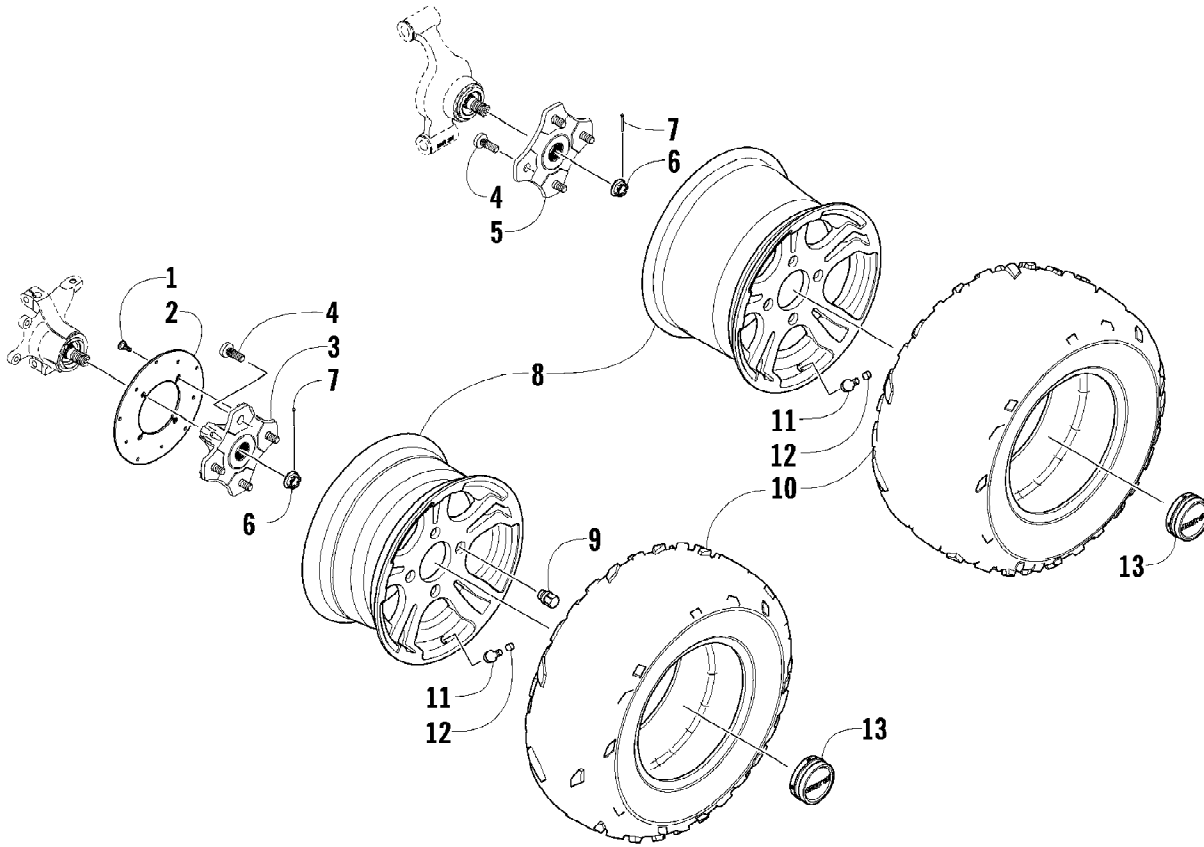

2011 ATV 700s H1 EFI TBX INTERNATIONAL METALLIC CAT GREEN (A2011B0180S18)
WATER PUMP ASSEMBLY

Ref #	Part Number	Qty	S/P/F	Description
1	0813-001	1		Pump, Water - Assembly (inc. 2)
2	0830-029	1		O-Ring
3	0813-004	1		Gear, Driven
4	0813-005	1		Shaft, Driven Gear
5	0829-009	1		Pin
6	0831-002	2		Ring, Retaining
7	0832-046	1	/P	Bearing
8	0831-004	1		Ring, Retaining
9	0811-003	1		Gear, Water Pump Drive
10	0829-007	1		Pin
11	0831-005	1		Ring, Retaining
12	8468-665	2		Screw, Machine

2011 ATV 700s H1 EFI TBX INTERNATIONAL METALLIC CAT GREEN (A2011B01820S18)
WHEEL AND TIRE ASSEMBLY