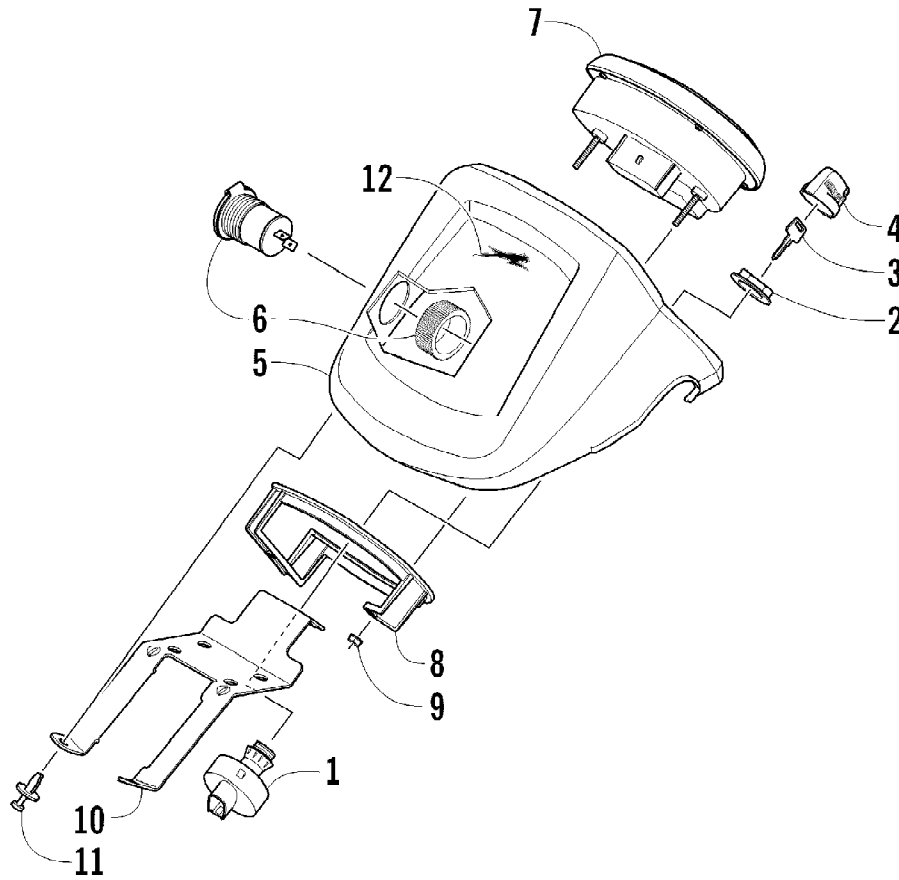

2011 ATV 700s H1 EFI TBX INTERNATIONAL METALLIC CAT GREEN (A2011B) 1470S187
HYDRAULIC BRAKE ASSEMBLY

Ref #	Part Number	Qty	S/P/F	Description
1	1502-015	1		Hose, Brake - Assembly
2	0623-038	2		Nut w/Washer
3	8476-625	1		Screw, Machine
4	1502-063	1		Lever, Brake
5	1602-213	2	/P	O-Ring
6	0502-807	1		Spring, Brake Lever
7	8050-252	1		Washer
8	8408-816	1		Screw, Cap
9	1502-577	1		Brake Assembly (inc. 10)
10	1502-578	1		Reservoir, Brake w/Clamp
11	8476-616	1		Screw, Machine
12	0502-785	1		Spring, Brake Switch
13	1502-591	1		Hose, Brake
14	0423-413	6		Bolt, Banjo-Fitting
15	0423-178	12		Washer, Crush
16	8408-625	2		Screw, Cap
17	0502-840	1		Bracket, Switch
18	1502-296	1	/P	Adapter, Hose
19	8408-821	6	/P	Screw, Cap
20	1502-726	1	S	Caliper, Brake - Right Front (inc. two No. 19 and 21-27)
20	1502-727	1	S	Caliper, Brake - Left Front (inc. two No. 19 and 21-27)
20	1502-727	1	S	Caliper, Brake - Rear (inc. two No. 19 and 21-27)
21	1436-160	1	/P	Housing, Caliper - Assembly - Right Front (inc. two No. 19 and 22-24)
21	1436-161	1	/P	Housing, Caliper - Assembly - Left Front (inc. two No. 19 and 22-24)
21	1436-161	1	/P	Housing, Caliper - Assembly - Rear (inc. two No. 19 and 22-24)
22	0502-606	3		Piston/Seal Set (inc. 23)
23	0502-607	3		Seal Set
24	0502-609	4	/P	Valve, Bleed
25	0502-608	3		O-Ring, Guide - Set
26	0502-605	3		Bracket Assembly
27	1502-694	3	S	Pad, Brake - Set
28	1502-115	2		Clip, Brake Hose
29	0502-914	1	S	Brake Assembly (inc. 30-38)
30	0502-566	1		Screw, Machine - Kit
31	0502-868	1	/P	Cover, Reservoir
32	0502-568	1		Screw, Machine - Kit
33	0502-869	1		Clamp, Master Cylinder
34	0502-704	1		Master Cylinder Assembly
35	0502-866	1		Lever Assembly - Kit (inc. 36-37)
36	0502-867	1	/P	Lock, Brake Lever - Kit
37	0502-580	1		Lever Pin - Kit
38	0502-564	1	/P	Switch, Brake
39	0123-788	AR	/P	Tie, Cable - 8 in.

2011 ATV 700s H1 EFI TBX INTERNATIONAL METALLIC CAT GREEN (A2011B01480S18)
INSTRUMENT POD ASSEMBLY