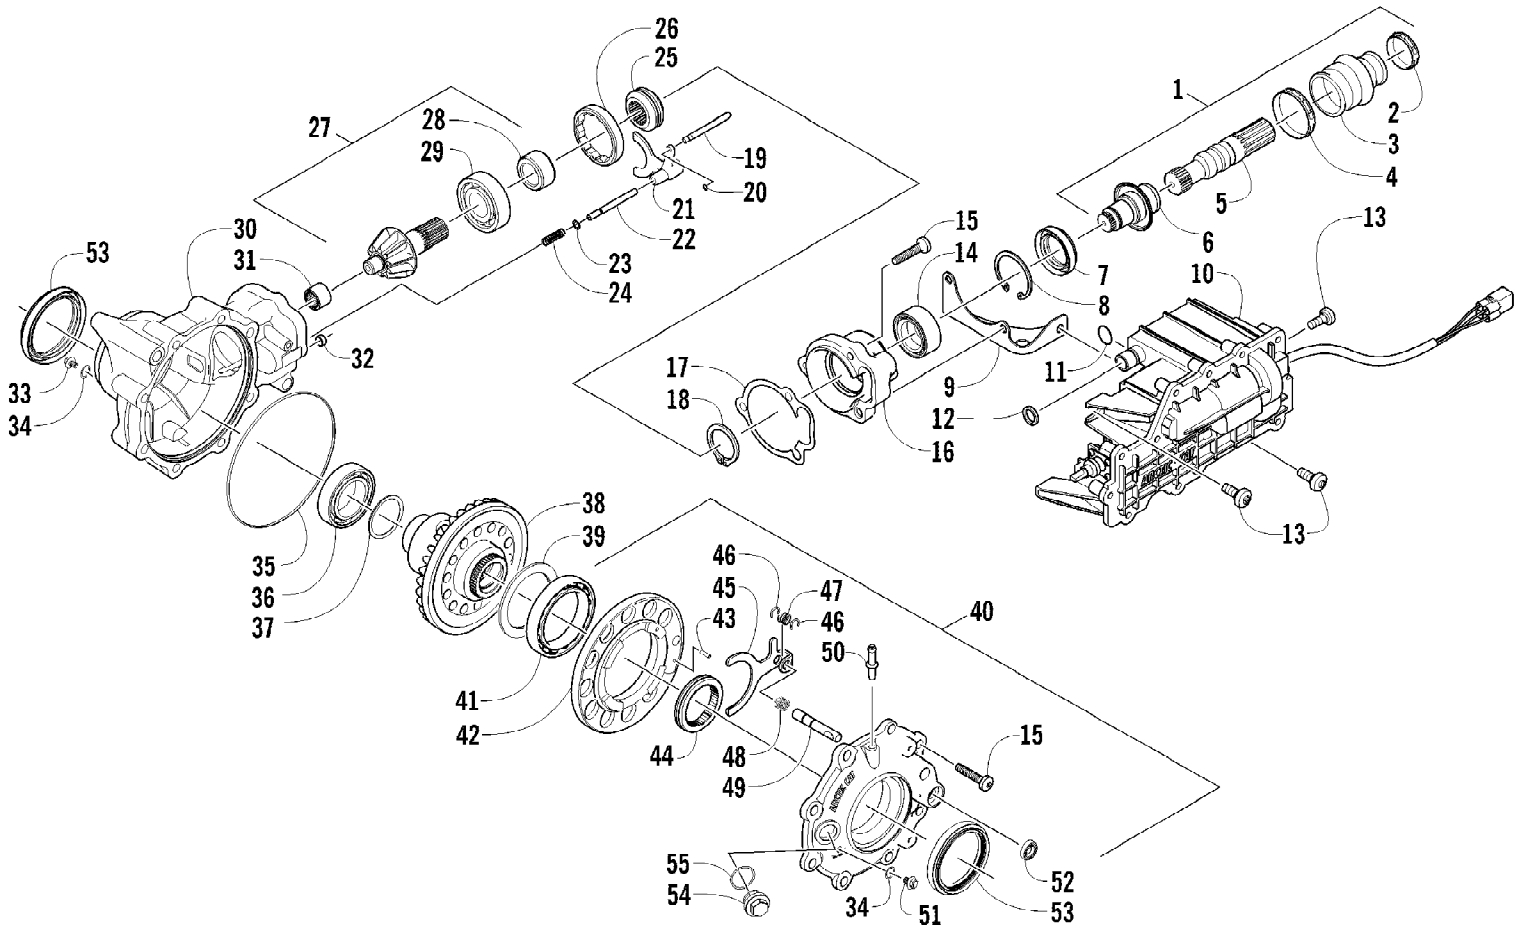

2011 ATV 700s H1 EFI TBX INTERNATIONAL METALLIC CAT GREEN (A2011B07E1P20S18)
FRAME, TAILLIGHT, AND RELATED PARTS

Ref #	Part Number	Qty	S/P/F	Description
1	4506-391	1		Frame, Main
2	2416-401	1		Clip, Routing
3	8409-020	4	/P	Screw, Cap
4	1506-596	2	/P	Channel, Bumper Mounting
5	1506-562	1		Bracket, Mounting - Bumper - Right
5	1506-563	1		Bracket, Mounting - Bumper - Left
6	8408-816	7		Screw, Cap
7	8410-835	2		Screw, Cap
8	2506-641	2		Strap, Support
9	8424-805	2		Nut
10	2506-639	1		Bumper, Front
11	0411-501	1		Decal, Bumper - "Arctic Cat"
12	0423-744	2		Nut, Lock
13	2516-852	1	/P	Brace, A-Arm
14	8409-025	2		Screw, Cap
15	2406-091	1		Panel, Belly
16	0423-101	12		Screw, Shoulder
17	0406-289	2		Pad, Frame
18	8424-802	4		Nut
19	8409-016	4		Screw, Cap
20	1506-590	1		Footrest - Right
20	1506-591	1		Footrest - Left
21	2506-447	1		Bracket, Support
22	0509-022	1		Taillight Assembly (inc. 23-25)
23	0509-025	1		Housing, Taillight
24	0409-056	1		Bulb, Taillight
25	0409-057	1		Socket, Taillight
26	1406-790	4		Pad, Taillight
27	0423-534	2		Grommet
28	1411-077	1		Decal, Warning - Towing

2011 ATV 700s H1 EFI TBX INTERNATIONAL METALLIC CAT GREEN (A2011B0130S18)
FRONT DRIVE GEARCASE ASSEMBLY