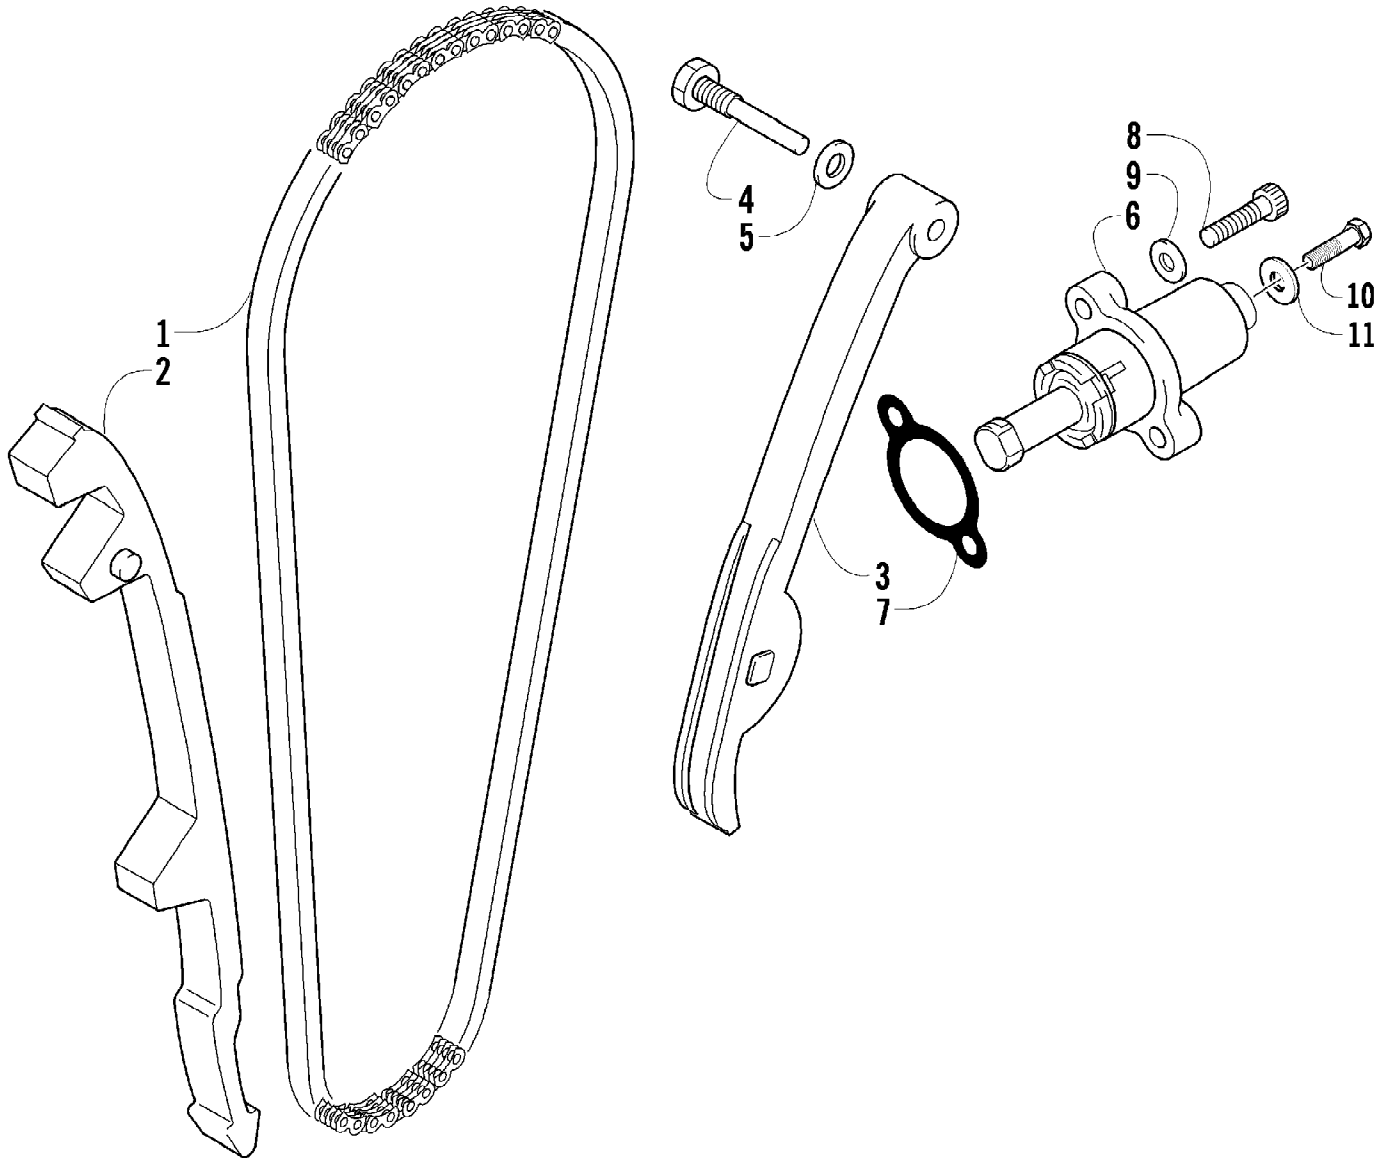

Ref #	Part Number	Qty	S/P/F	Description
1	5992-008	1		Battery Cover/Tool Tray Assembly (inc. 2-4)
2	2506-832	1		Cover, Battery
3	0444-122	1	S/P	Kit, Tool
4	0417-016	1		Pad, Battery
5	8476-620	2		Screw, Machine
6	0623-325	1		Nut, Wing
7	8050-217	1	/P	Washer
8	0645-243	1		Hold-Down, Battery - Top
9	0406-288	2		Pad, Foam
10	0645-480	1		Battery Assembly (inc. 11-12)
11	0445-082	1		Kit, Hardware
12	0645-430	1		Decal, Warning
13	0645-311	1		Hold-Down, Battery - Side
14	0406-227	1		Pad, Foam
15	2516-591	1		Box, Battery
16	8468-820	4		Screw, Machine
17	8427-802	4		Nut, Lock
18	0445-084	1		Cable, Battery/Ground
19	0445-061	1		Cable, Battery/Solenoid
20	0445-067	1		Boot, Terminal
21	0645-327	1		Boot, Terminal
22	0623-038	5		Nut w/Washer
23	0445-064	1		Cable, Solenoid/Starter (inc. 24)
24	0645-019	1		Boot, Terminal
25	0445-058	1	/P	Solenoid
26	8476-625	4		Screw, Machine
27	0825-013	1	/P	Motor, Starter - Assembly