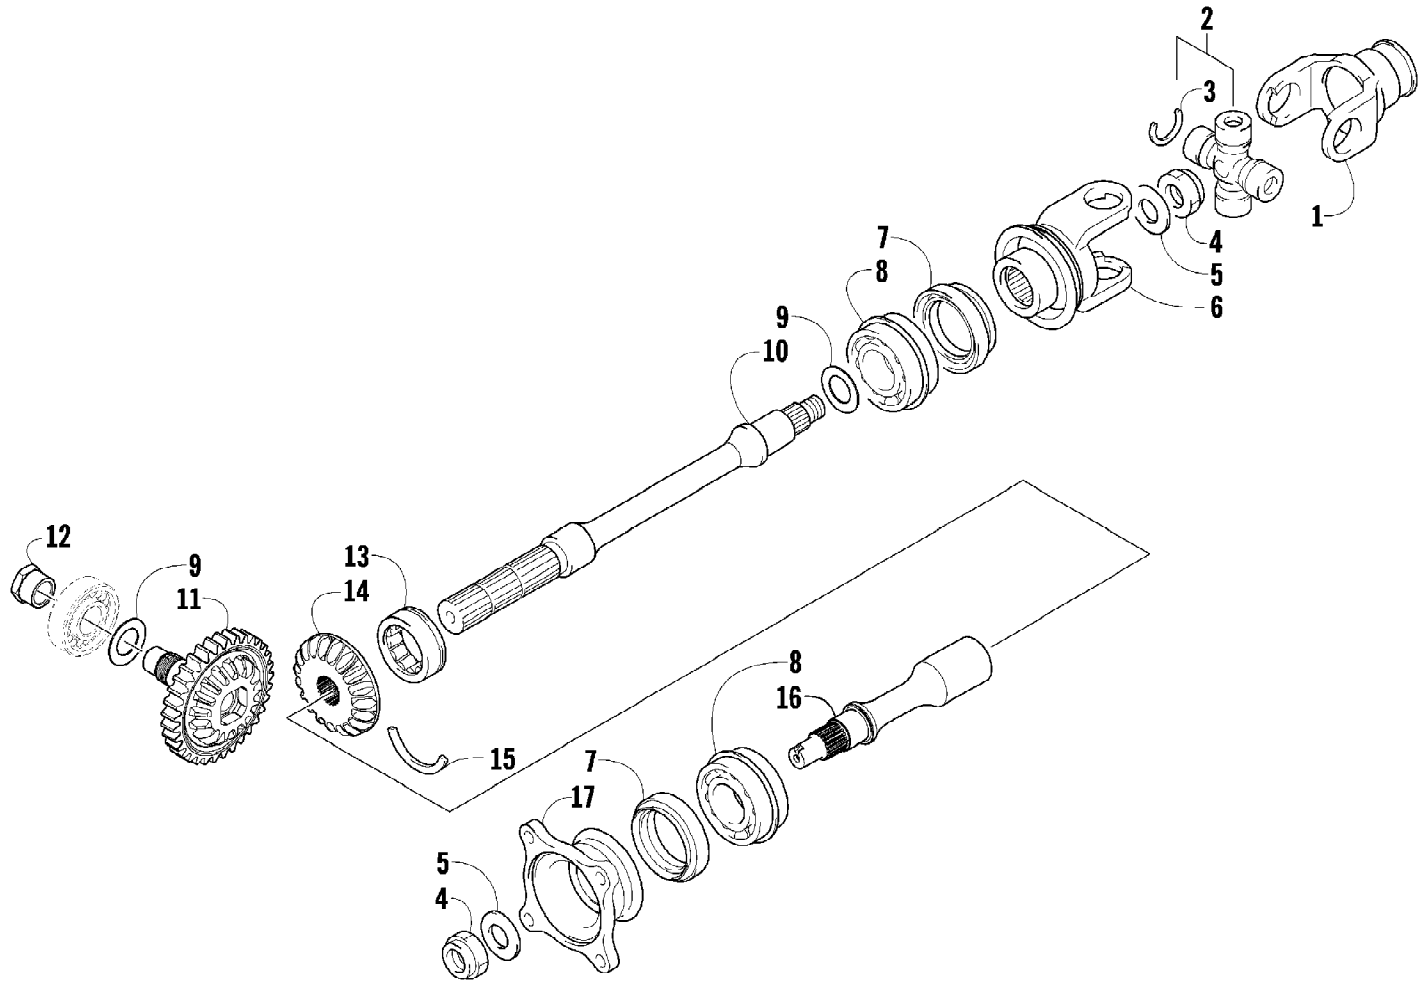

2011 ATV 700s H1 EFI TBX INTERNATIONAL METALLIC CAT GREEN (A2011B0160S18)
SECONDARY DRIVE ASSEMBLY

2011 ATV 700s H1 EFI TBX INTERNATIONAL METALLIC CAT GREEN (A2011B) (PDS) (8)
SECONDARY DRIVE ASSEMBLY

Ref #	Part Number	Qty	S/P/F	Description
1	0819-063	1		Yoke, Propeller Shaft Joint
2	1402-164	1	/P	Joint, Universal - Set (inc. 3)
3	0423-450	4		Ring, Retaining
4	0827-013	2		Nut
5	0828-020	2		Washer
6	0819-061	1		Yoke, Drive Output
7	0830-043	2		Seal, Oil
8	0832-017	2		Bearing
9	0828-021	AR		Shim, 25 x 34 x 0.25 mm
9	0828-022	AR		Shim, 25 x 34 x 0.30 mm
9	0828-023	AR		Shim, 25 x 34 x 0.70 mm
9	0828-024	AR		Shim, 25 x 34 x 0.90 mm
9	0828-025	AR		Shim, 25 x 34 x 0.95 mm
9	0828-026	AR		Shim, 25 x 34 x 1.00 mm
9	0828-027	AR		Shim, 25 x 34 x 1.05 mm
9	0828-028	AR		Shim, 25 x 34 x 1.10 mm
9	0828-029	AR		Shim, 25 x 34 x 1.15 mm
10	0819-089	1	/P	Shaft, Secondary Driven - Front
11	0822-107	1	F	Gear, Secondary Drive
11	0822-131	1	F	Gear, Secondary Drive
12	0827-052	1		Nut
13	0832-016	1		Bearing
14	0822-106	1		Gear, Secondary Driven
15	0819-011	1		Ring, Driven Bearing
16	0819-053	1		Shaft, Secondary Driven - Rear
17	0819-005	1		Flange, Output Joint