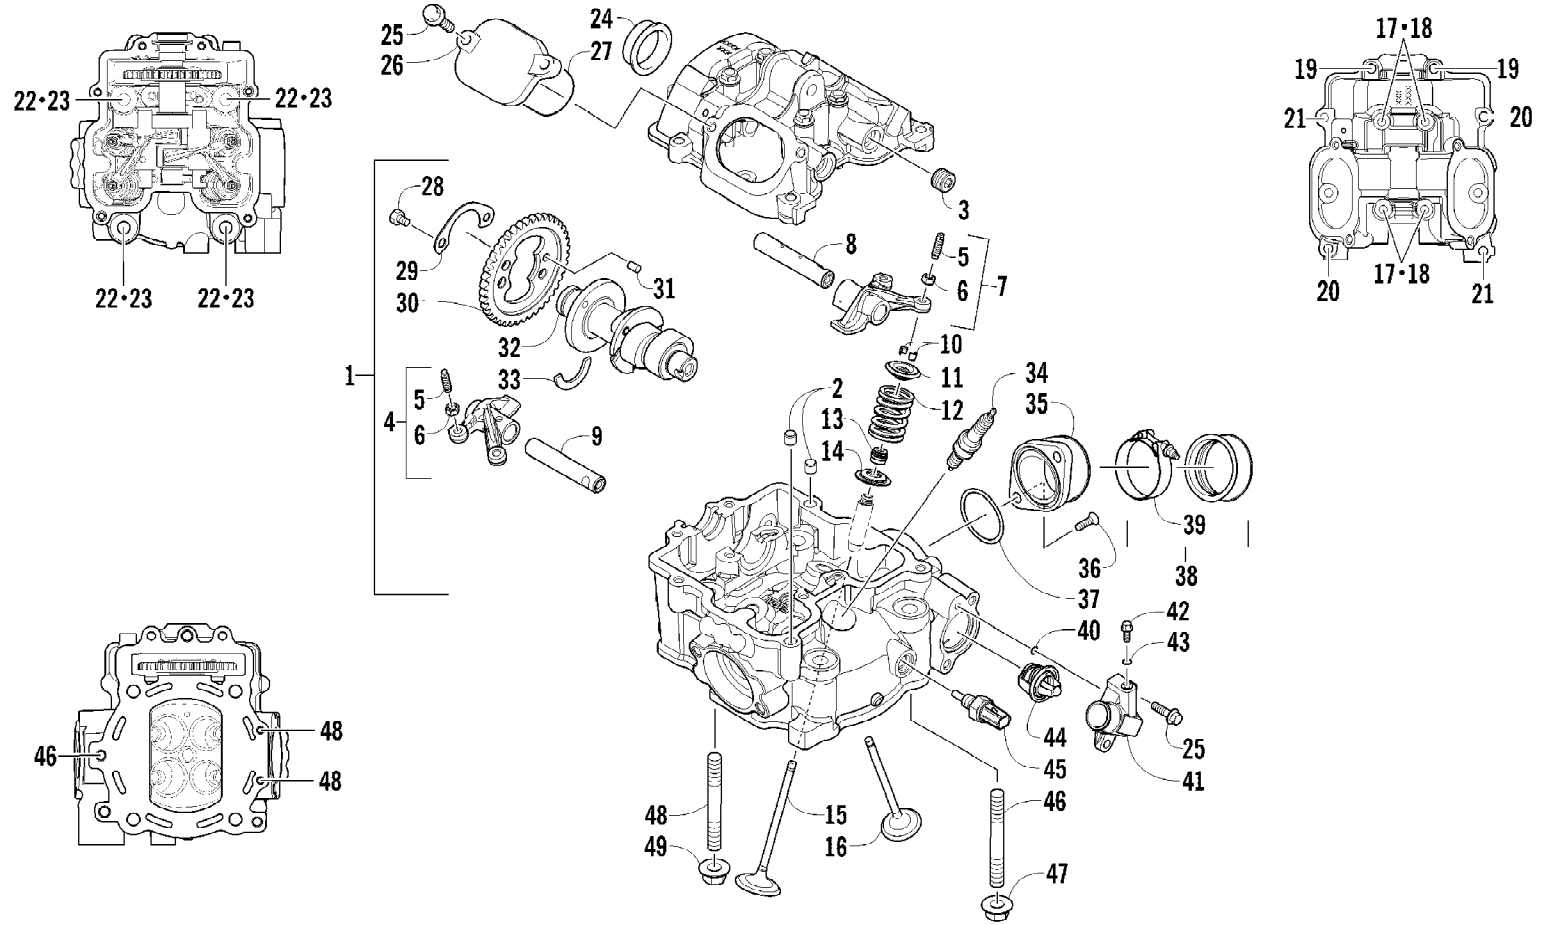

2011 ATV 700s H1 EFI TBX INTERNATIONAL METALLIC CAT GREEN (A2011B) (P20S18)
CYLINDER ASSEMBLY

Ref #	Part Number	Qty	S/P/F	Description
1	0804-053	1	/P	Cylinder
2	0827-002	4		Bolt, Stud
3	8424-604	4		Nut
4	0830-111	1		Gasket, Base
5	0829-002	2		Pin, Dowel
6	0804-047	1	/P	Union, Coolant Hose
7	8468-612	1		Screw, Machine
8	0830-007	1		O-Ring
9	0830-112	1		Gasket, Cylinder Head
10	0830-113	4		O-Ring
11	0829-048	2	/P	Pin, Dowel

2011 ATV 700s H1 EFI TBX INTERNATIONAL METALLIC CAT GREEN (A2011B0120S18)
CYLINDER HEAD AND CAMSHAFT/VALVE ASSEMBLY (ENGINE SERIAL NO. 0309070 AN)