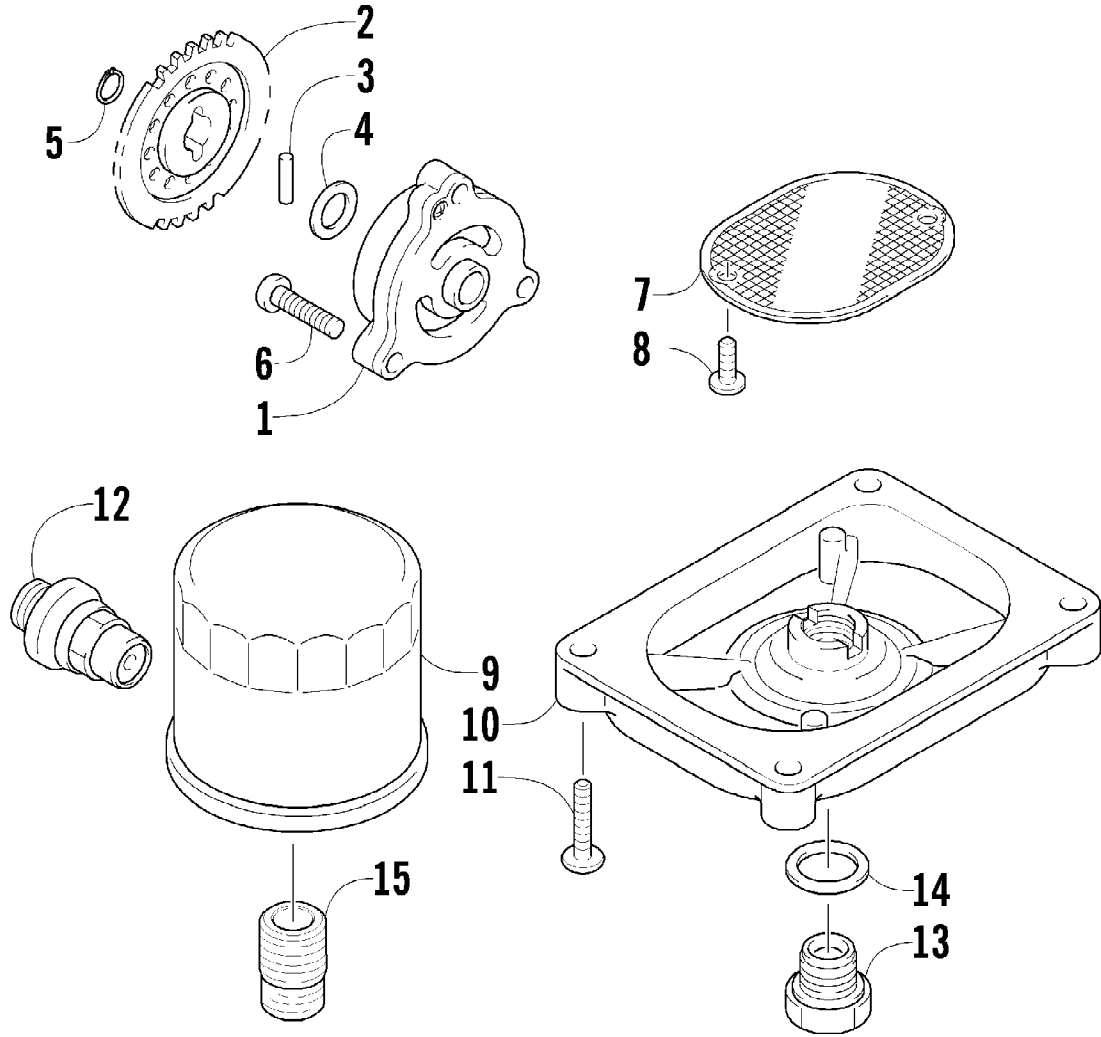

2011 ATV 700s H1 EFI TBX INTERNATIONAL METALLIC CAT GREEN (A2011B01510S18)
MAGNETO ASSEMBLY

Ref #	Part Number	Qty	S/P/F	Description
1	0802-041	1		Stator - Assembly
2	0802-048	1		Rotor/Flywheel
3	0826-102	3		Screw, Machine
4	0829-012	1		Key
5	0827-014	1		Nut
6	8470-510	3		Screw, Machine
7	0802-015	1		Clamp - No. 1
8	0802-016	1		Clamp - No. 2

2011 ATV 700s H1 EFI TBX INTERNATIONAL METALLIC CAT GREEN (A2011B01520S18)
OIL FILTER/PUMP ASSEMBLY