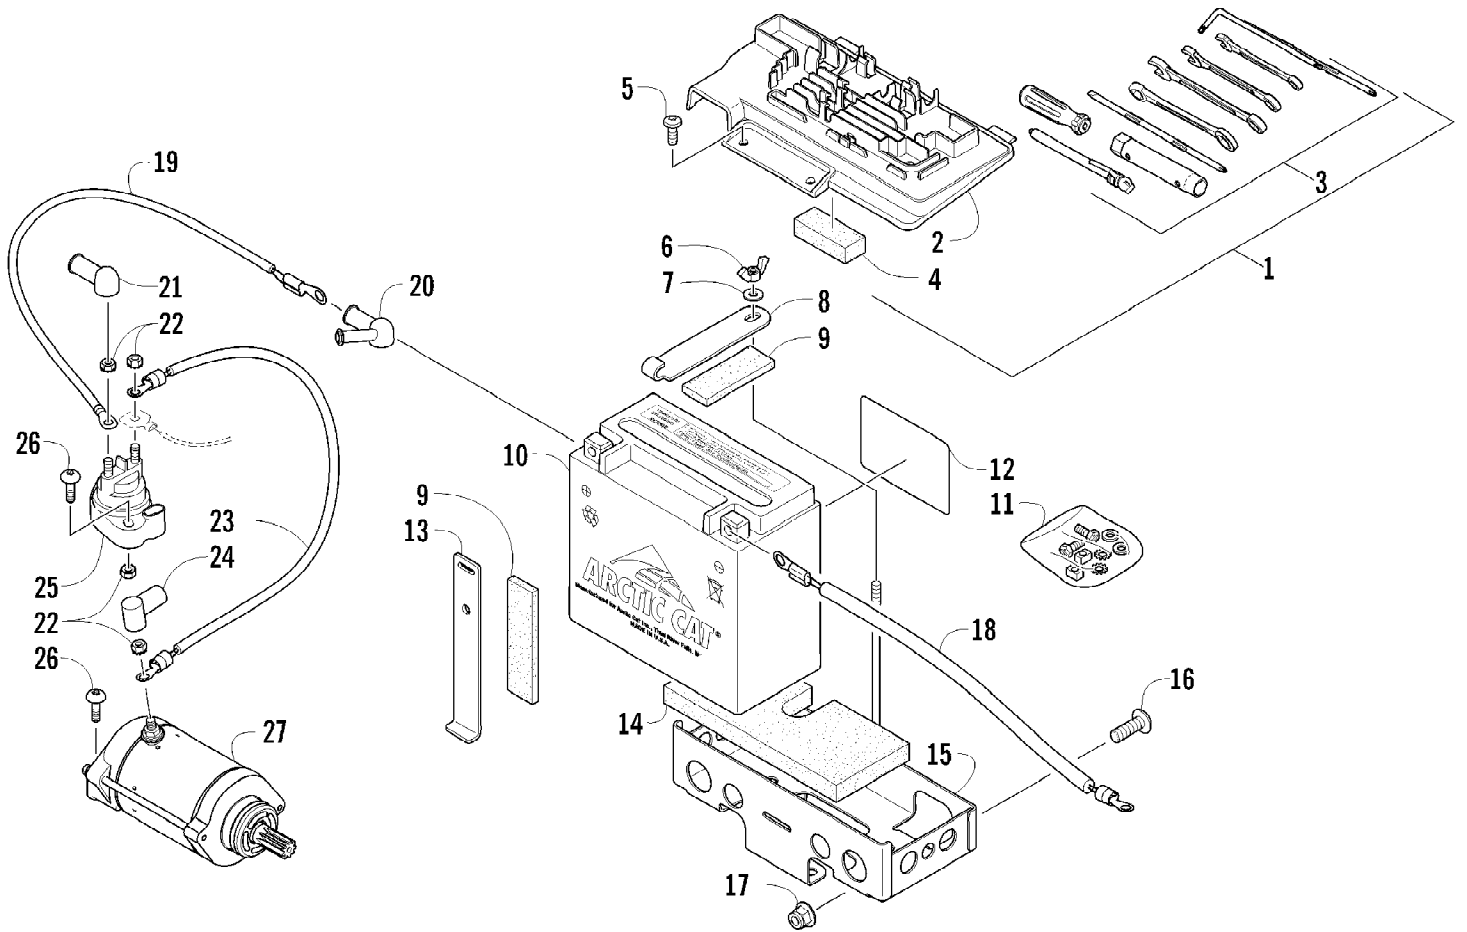

2011 ATV 700s H1 EFI TBX INTERNATIONAL METALLIC CAT GREEN (A2011EP0S18)
BATTERY AND STARTER ASSEMBLY

2011 ATV 700s H1 EFI TBX INTERNATIONAL METALLIC CAT GREEN (A2011) BATTERY AND STARTER ASSEMBLY
Page 4 of 8

Ref #	Part Number	Qty	S/P/F	Description
1	5992-008	1		Battery Cover/Tool Tray Assembly (inc. 2-4)
2	2506-832	1		Cover, Battery
3	0444-122	1	S/P	Kit, Tool
4	0417-016	1		Pad, Battery
5	8476-620	2		Screw, Machine
6	0623-325	1		Nut, Wing
7	8050-217	1	/P	Washer
8	0645-243	1		Hold-Down, Battery - Top
9	0406-288	2		Pad, Foam
10	0645-480	1		Battery Assembly (inc. 11-12)
11	0445-082	1		Kit, Hardware
12	0645-430	1		Decal, Warning
13	0645-311	1		Hold-Down, Battery - Side
14	0406-227	1		Pad, Foam
15	2516-591	1		Box, Battery
16	8468-820	4		Screw, Machine
17	8427-802	4		Nut, Lock
18	0445-084	1		Cable, Battery/Ground
19	0445-061	1		Cable, Battery/Solenoid
20	0445-067	1		Boot, Terminal
21	0645-327	1		Boot, Terminal
22	0623-038	5		Nut w/Washer
23	0445-064	1		Cable, Solenoid/Starter (inc. 24)
24	0645-019	1		Boot, Terminal
25	0445-058	1	/P	Solenoid
26	8476-625	4		Screw, Machine
27	0825-013	1	/P	Motor, Starter - Assembly