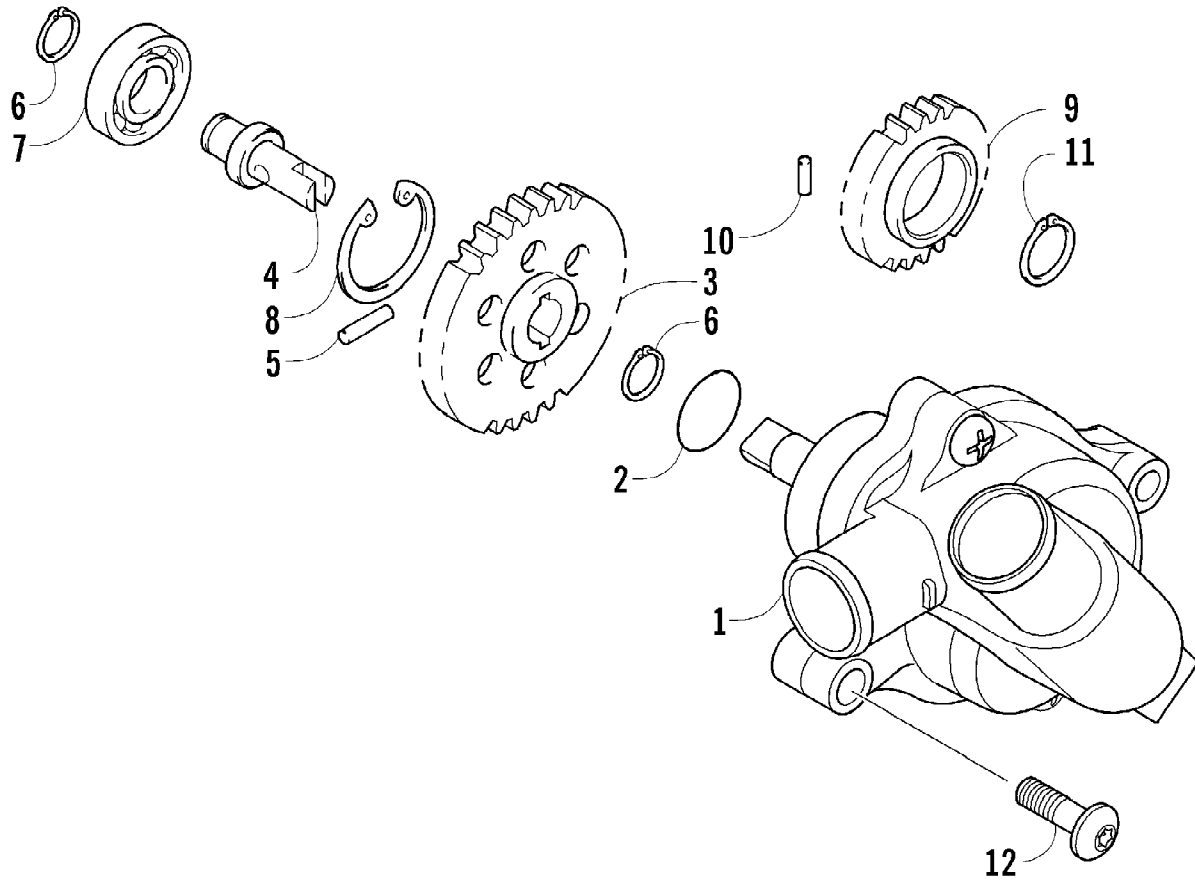

2011 ATV 700s H1 EFI TBX INTERNATIONAL METALLIC CAT GREEN (A2011B01790S18)
TRANSMISSION ASSEMBLY

Ref #	Part Number	Qty	S/P/F	Description
1	0823-157	1	S/P	Pulley, Driven - Assembly (inc. 2-4)
2	0823-176	3	/P	Shoe, Cam
3	0823-177	3		Screw, Machine
4	0823-178	1		Nut
5	0827-010	1		Nut
6	0828-106	1		Washer
7	0823-008	1		Plate, Movable Drive Face
8	0823-010	4		Damper, Movable Drive Face
9	0823-159	1		Face, Movable Drive
10	0823-013	1		Belt, Drive
11	0823-149	1		Spacer
12	0823-167	8	/P	Roller
13	0823-156	1	/P	Face, Fixed Drive
14	0823-131	1		Shroud, Drive Face
15	0623-914	6		Screw, Self-Tapping
16	0823-015	1		Spacer, Fixed Drive Face
17	0470-531	1		O-Ring
18	0823-261	1	S/P	Housing, Clutch - Assembly
19	0830-189	1	/P	Seal
20	0827-011	1		Nut
21	0823-018	1		Clutch, One-Way
22	0823-310	1	/P	Clutch, Centrifugal - 6 Plate

2011 ATV 700s H1 EFI TBX INTERNATIONAL METALLIC CAT GREEN (A2011B0180S18)
WATER PUMP ASSEMBLY