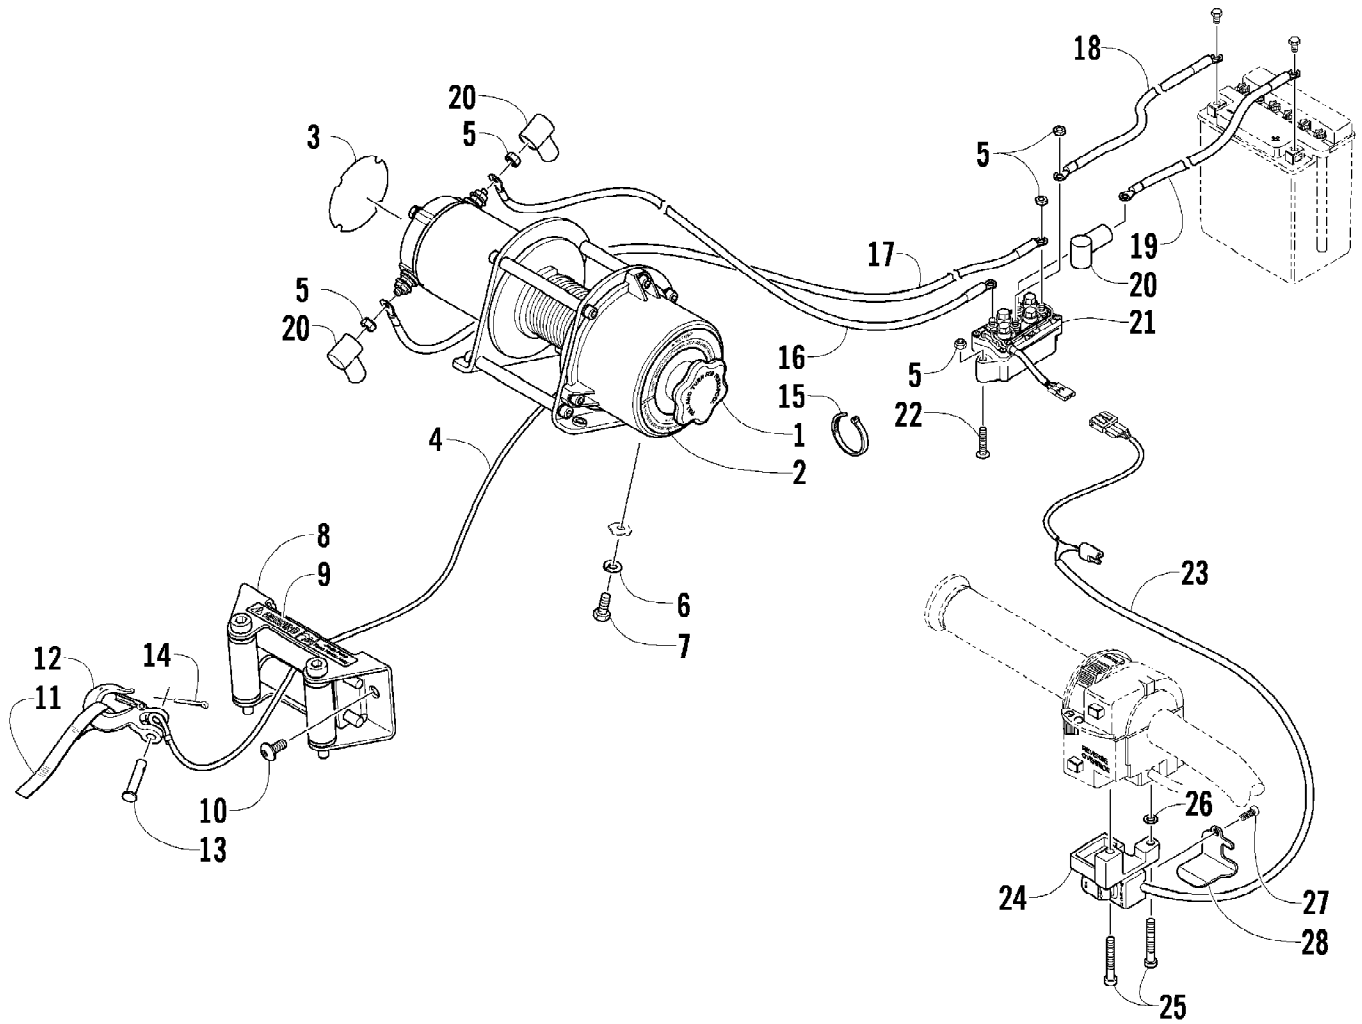

2011 ATV 700s H1 EFI TBX INTERNATIONAL METALLIC CAT GREEN (A2011B01830S18)
WHEEL AND TIRE ASSEMBLY

Ref #	Part Number	Qty	S/P/F	Description
1	0423-557	12		Screw, Shoulder
2	1436-164	3	/P	Disc, Brake
3	1502-462	2	/P	Hub, Wheel - Front (inc. 4)
4	0402-974	16	/P	Stud
5	1502-462	1	/P	Hub, Wheel - Rear - Right (inc. 4)
5	1502-464	1		Hub, Wheel - Rear - Left (inc. 4)
6	0423-607	4		Nut, Castle
7	0423-407	4		Pin, Cotter
8	1402-730	2		Wheel - Front
8	1402-731	2		Wheel - Rear
9	0423-618	16		Nut, Lug
10	1402-894	2		Tire - Front
10	1402-895	2		Tire - Rear
11	0402-064	4		Stem, Valve (inc. 12)
12	0402-140	4		Cap, Valve Stem
13	1402-736	4		Cap, Wheel

2011 ATV 700s H1 EFI TBX INTERNATIONAL METALLIC CAT GREEN (A2011B0180S18)
WINCH ASSEMBLY