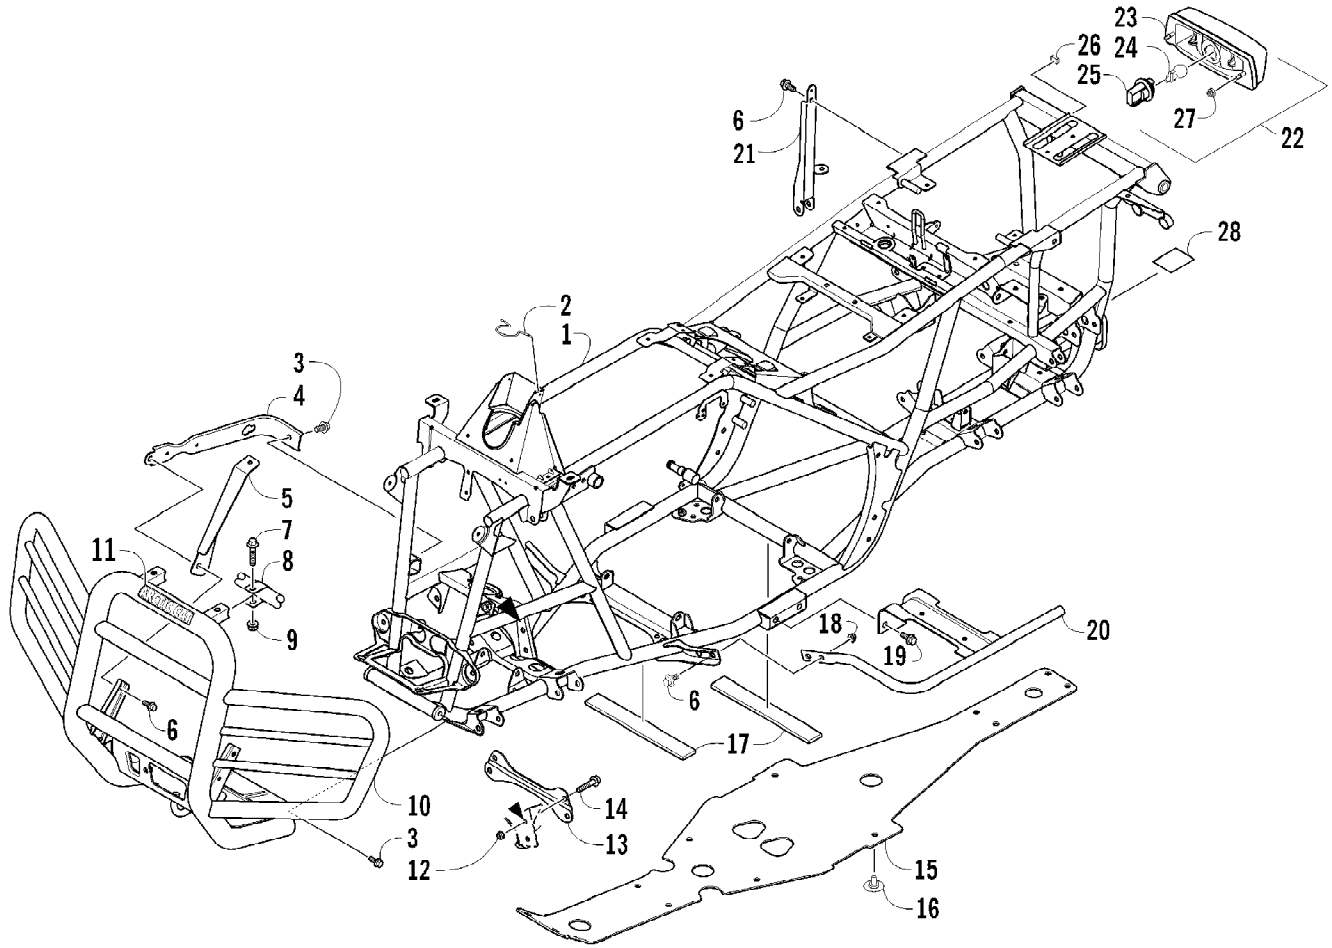

2011 ATV 700s H1 EFI TBX INTERNATIONAL METALLIC CAT GREEN (A2011B0130S18)
ENGINE AND EXHAUST

Ref #	Part Number	Qty	S/P/F	Description
1	0800-103	1	S/P	Engine, A700FBH1
2	0423-451	1		Screw, Cap
3	0423-405	1		Screw, Cap
4	8428-002	2		Nut, Lock
5	0801-129	3		Mount, Rubber - Engine
6	0801-122	1		Mount, Rubber - Engine
7	8408-820	2	/P	Screw, Cap
8	0512-363	1		Pipe, Exhaust - Assembly (inc. 9-14)
9	0412-354	1		Shield, Exhaust Pipe - Outer - Rear
10	0412-355	1		Shield, Exhaust Pipe - Inner - Rear
11	0412-349	1		Shield, Exhaust Pipe - Inner - Front
12	0412-348	1		Shield, Exhaust Pipe - Outer - Front
13	0512-362	1		Pipe, Exhaust
14	0423-317	4	/P	Clamp
15	0412-338	1	/P	Gasket, Exhaust
16	0412-375	1	/P	Seal, Exhaust
17	0612-668	2	/P	Spring, Extension
18	0412-577	3	/P	Bushing
19	1506-732	1		Channel, Muffler Support
20	0512-355	1	/P	Muffler - Assembly (inc. 21-23)
21	8408-616	3		Screw, Cap
22	0512-219	1	/P	Arrester, Spark - Assembly
23	0412-313	1		Gasket, Spark Arrester
24	0412-373	1	/P	Cover, Muffler
25	8477-610	3		Screw, Machine
26	0411-426	1		Decal, Warning - Clutch Cover

2011 ATV 700s H1 EFI TBX INTERNATIONAL METALLIC CAT GREEN (A2011BTE130S18)
FRAME, TAILLIGHT, AND RELATED PARTS