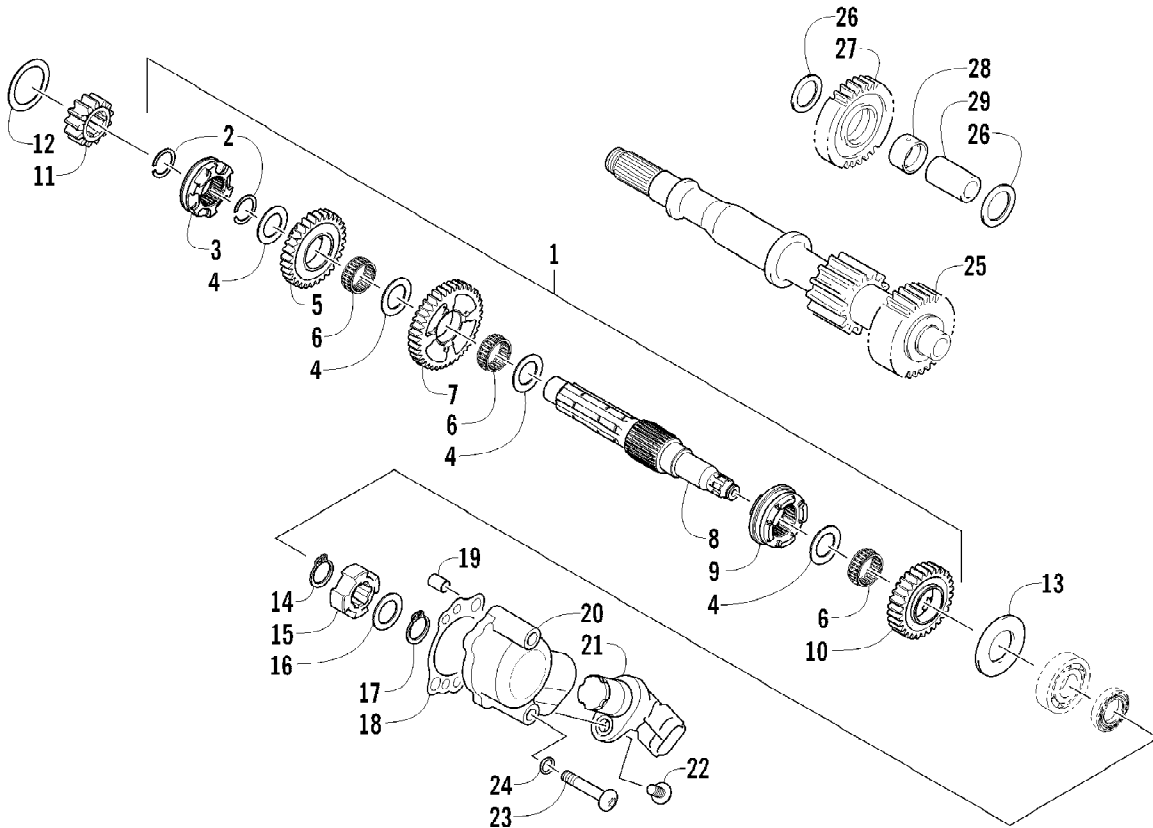

2011 ATV 700s H1 EFI TBX INTERNATIONAL METALLIC CAT GREEN (A2011B01620518)
SECONDARY TRANSMISSION ASSEMBLY (ENGINE SERIAL NO. 0264070 AND UP)

2011 ATV 700s H1 EFI TBX INTERNATIONAL METALLIC CAT GREEN (A2011BTE1630S18)
SECONDARY TRANSMISSION ASSEMBLY (ENGINE SERIAL NO. 0264070 AND UP)

Ref #	Part Number	Qty	S/P/F	Description
1	0822-124	1		Countershaft Assembly (inc. 2-10)
2	0831-085	2		Ring, Retaining
3	0822-120	1		Gear Select, Reverse
4	0822-121	4		Shim
5	0822-119	1		Gear, Reverse Driven
6	0832-082	3		Bearing
7	0822-114	1		Gear, Driven - Low
8	0822-113	1		Countershaft
9	0822-116	1		Gear Select, Sliding
10	0822-115	1		Gear, Driven - High
11	0822-125	1		Gear, Drive
12	0828-019	1		Washer, Thrust
13	0828-011	1		Washer
14	0831-040	1		Ring, Retaining
15	0822-050	1		Trigger, Speedometer Sensor
16	0828-069	1		Washer, Thrust
17	0831-039	1		Ring, Retaining
18	0830-129	1		Gasket
19	0829-023	2		Pin, Dowel
20	0822-049	1		Housing, Speedometer Sensor
21	0824-042	1	/P	Sensor, Speedometer
22	8468-620	1	/P	Screw, Machine
23	8468-645	2		Screw, Machine
24	0830-107	2		Gasket
25	0822-001	1		Driveshaft
26	0828-016	2		Washer, Thrust
27	0822-011	1		Gear, Reverse Idle
28	0822-012	1		Bushing
29	0822-015	1		Shaft, Reverse Idle