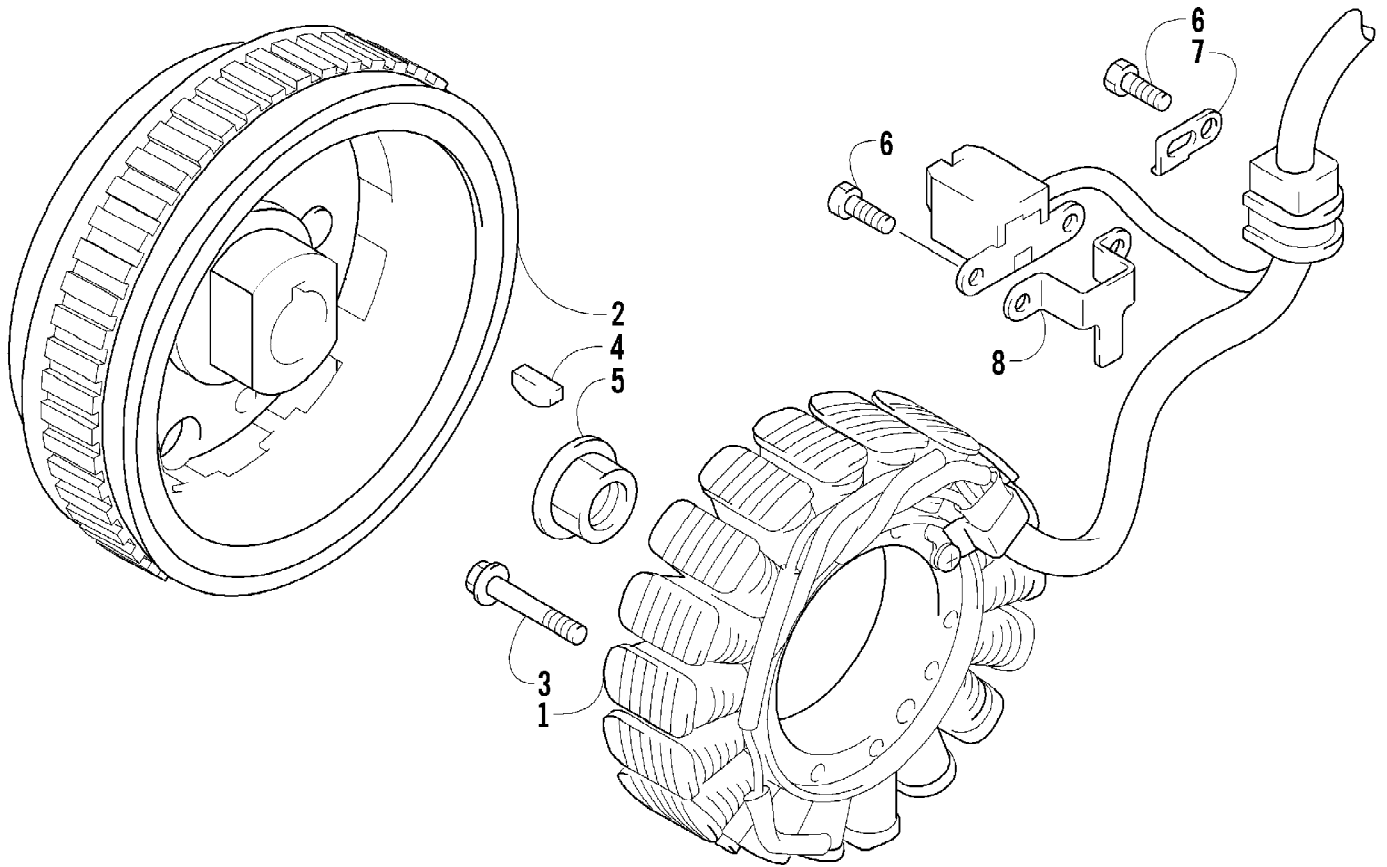

2011 ATV 700s H1 EFI TBX INTERNATIONAL METALLIC CAT GREEN (A2011B01490S18)
INSTRUMENT POD ASSEMBLY

Ref #	Part Number	Qty	S/P/F	Description
1	0430-090	1	/P	Switch, Ignition - Assembly (inc. 2-4)
2	0430-050	1		Nut, Retaining
3	0430-042	1		Key, Ignition (Y Series - Left-Side Cut)
3	0430-043	1		Key, Ignition (Z Series - Right-Side Cut)
4	0430-054	1		Cover, Key
5	0505-590	1		Instrument Pod
6	0641-897	1	/P	Outlet, Accessory - 12V
7	0520-098	1		Gauge, LCD
8	0420-065	1	/P	Bracket, Retaining
9	0423-493	2		Nut w/Washer
10	2506-470	1		Bracket, Mounting - Instrument Pod
11	0423-535	2		Rivet, Reinstallable
12	8611-267	1		Decal, AirCat

2011 ATV 700s H1 EFI TBX INTERNATIONAL METALLIC CAT GREEN (A2011B0150S18)
MAGNETO ASSEMBLY