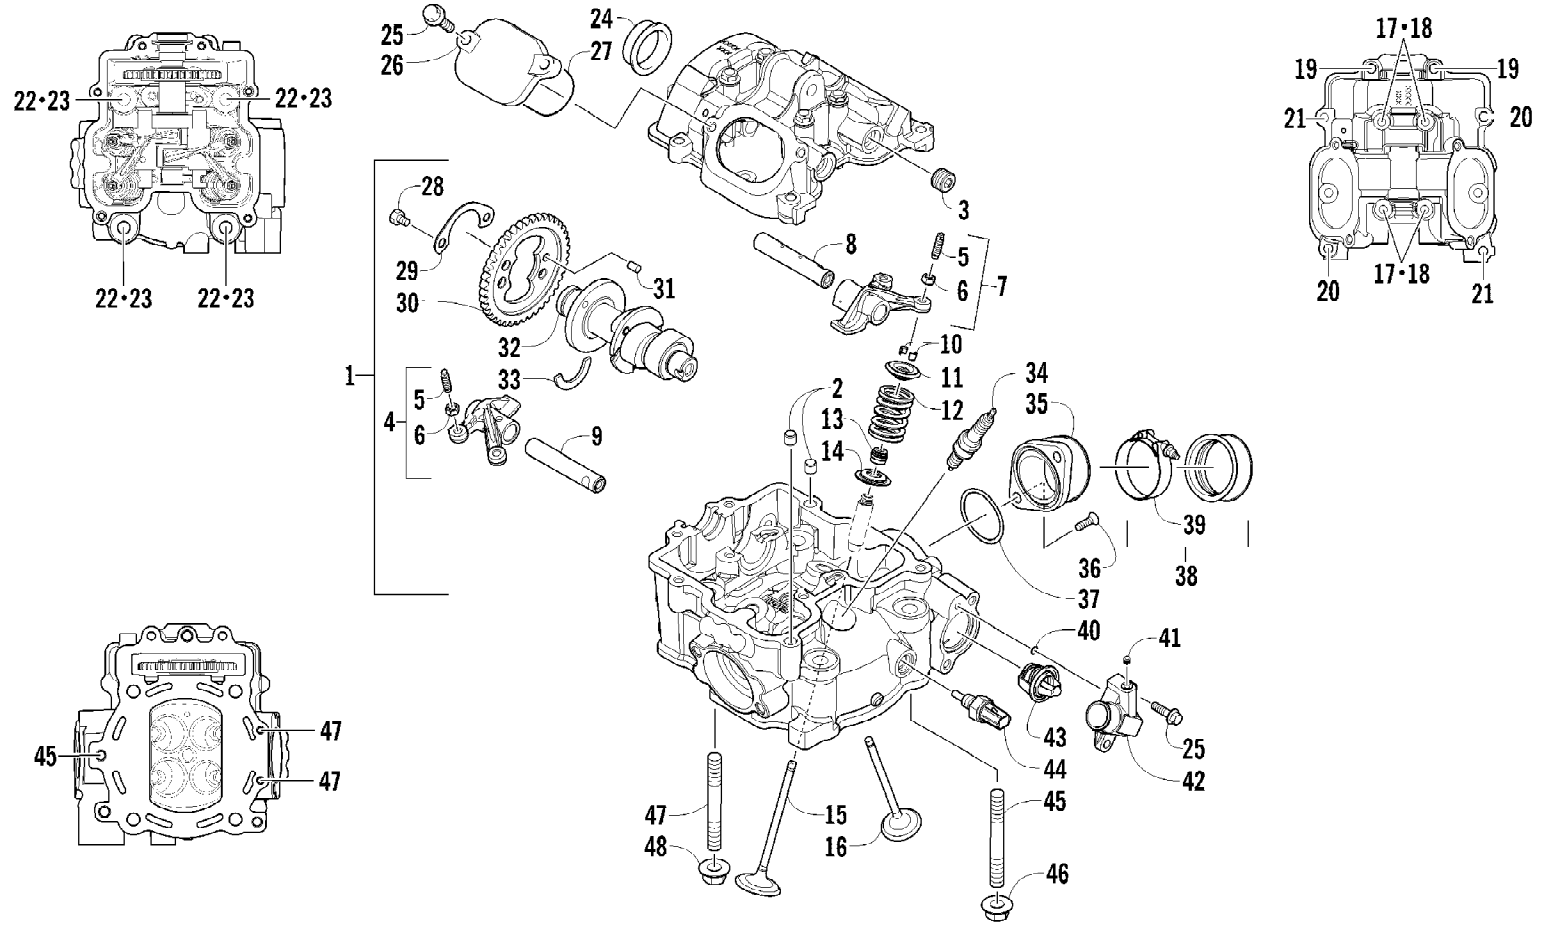

2011 ATV 700s H1 EFI TBX INTERNATIONAL METALLIC CAT GREEN (A2011B01240S18)
CYLINDER HEAD AND CAMSHAFT/VALVE ASSEMBLY (ENGINE SERIAL NO. 0309070 AN

Ref #	Part Number	Qty	S/P/F	Description
1	0808-184	1		Head, Cylinder - Assembly (inc. 2-17)
2	0829-048	2	/P	Pin, Dowel
3	0831-083	2		Plug, Shaft
4	0809-237	1	/P	Arm, Valve Rocker - Exhaust (inc. two No. 5-6)
5	0809-240	4	/P	Screw, Adjuster
6	0827-059	4		Nut
7	0809-234	1	/P	Arm, Valve Rocker - Intake (inc. two No. 5-6)
8	0809-241	1		Shaft, Rocker Arm - Intake
9	0809-242	1		Shaft, Rocker Arm - Exhaust
10	0809-233	8		Cotter, Valve
11	0809-232	4		Retainer, Spring
12	0809-231	4	/P	Spring, Valve
13	0830-186	4	/P	Seal, Oil
14	0809-215	4		Seat, Spring - Valve
15	0809-228	2	/P	Valve, Intake
16	0809-229	2	/P	Valve, Exhaust
17	0826-149	4		Screw, Cap
18	0830-155	4	/P	Gasket
19	0826-002	2		Screw, Cap
20	0826-005	2		Screw, Cap
21	0826-006	2		Screw, Cap
22	0808-037	4	/P	Screw, Cap
23	0830-147	4	/P	Washer
24	0808-077	1		Plug, Cylinder Head
25	0826-007	6		Screw, Cap
26	0808-003	2		Cap, Inspection
27	0830-167	2	/P	O-Ring
28	0826-034	2		Screw, Cap
29	0828-004	1		Plate, Retainer
30	0809-002	1		Sprocket
31	0829-049	1		Pin, Dowel
32	0809-245	1	/P	Camshaft
33	0809-003	1		C-Ring
34	0217-799	1	/P/F	Spark Plug
35	0470-668	1		Flange, Intake Manifold
36	0826-008	2		Screw, Machine
37	0830-090	1		O-Ring
38	0437-069	1	/P	Boot (inc. 39)
39	1423-041	1		Clamp
40	0830-168	1	/P	O-Ring
41	0808-208	1		Cover, Thermostat (inc. 42-43)
42	8408-512	1		Screw, Cap
43	0423-182	1	/P	O-Ring
44	0808-078	1		Thermostat
45	0808-124	1		Sensor, Engine Coolant Temperature
46	0827-031	1		Bolt, Stud
47	8424-804	1		Nut
48	0827-054	2		Bolt, Stud
49	8424-604	2		Nut

2011 ATV 700s H1 EFI TBX INTERNATIONAL METALLIC CAT GREEN (A2011B01250S18)
CYLINDER HEAD AND CAMSHAFT/VALVE ASSEMBLY (UP TO ENGINE SERIAL NO. 0309