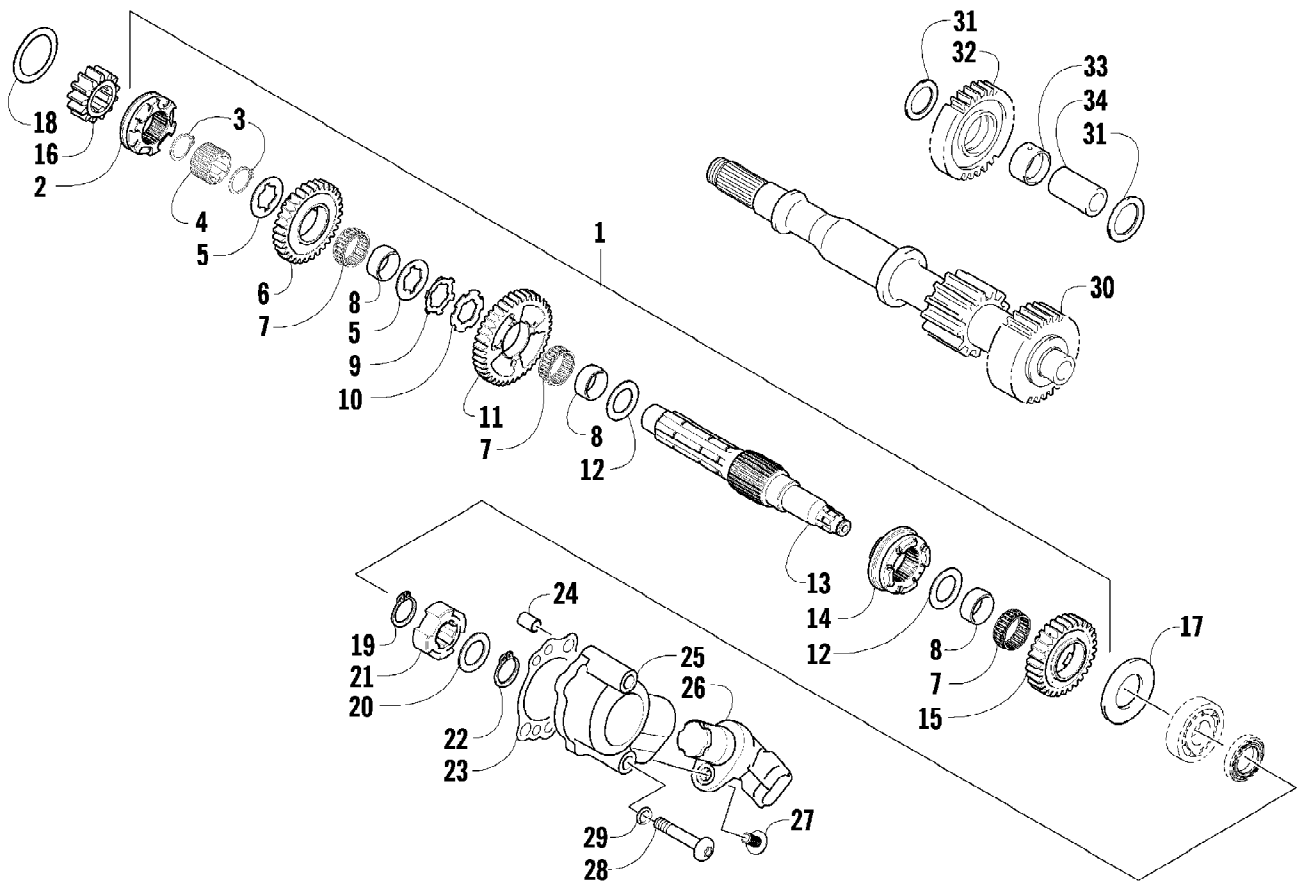

2011 ATV 700s H1 EFI TBX INTERNATIONAL METALLIC CAT GREEN (A2011B01640S18)
SECONDARY TRANSMISSION ASSEMBLY (UP TO ENGINE SERIAL NO. 0264069)

2011 ATV 700s H1 EFI TBX INTERNATIONAL METALLIC CAT GREEN (A2011B01630S18)
SECONDARY TRANSMISSION ASSEMBLY (UP TO ENGINE SERIAL NO. 0264069)

Ref #	Part Number	Qty	S/P/F	Description
1	0822-091	1	/P	Countershaft Assembly (inc. 2-15)
2	0822-014	1		Gear Select, Reverse
3	0831-011	2		Ring, Retaining
4	0822-045	1		Spacer, Reverse Driven Gear
5	0828-008	2		Washer
6	0822-013	1		Gear, Reverse Driven
7	0832-011	3		Bearing
8	0822-005	3		Bushing
9	0828-014	1		Washer, Lock
10	0828-015	1		Washer, Lock
11	0822-004	1		Gear, Driven - Low
12	0822-046	2		Washer
13	0822-003	1		Countershaft
14	0822-007	1		Gear Select, Sliding
15	0822-006	1		Gear, Driven - High
16	0822-089	1		Gear, Drive
17	0828-011	1		Washer
18	0828-019	1		Washer, Thrust
19	0831-040	1		Ring, Retaining
20	0828-069	1		Washer, Thrust
21	0822-050	1		Trigger, Speedometer Sensor
22	0831-039	1		Ring, Retaining
23	0830-129	1		Gasket
24	0829-023	2		Pin, Dowel
25	0822-049	1		Housing, Speedometer Sensor
26	0824-042	1	/P	Sensor, Speedometer
27	8468-620	1	/P	Screw, Machine
28	8468-645	2		Screw, Machine
29	0830-107	2		Gasket
30	0822-001	1		Driveshaft
31	0828-016	2		Washer, Thrust
32	0822-011	1		Gear, Reverse Idle
33	0822-012	1		Bushing
34	0822-015	1		Shaft, Reverse Idle