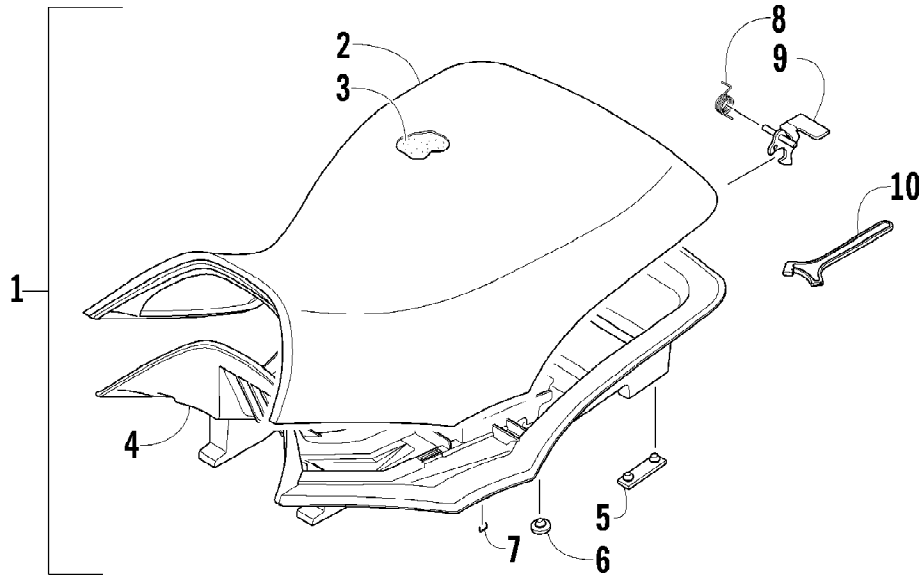

2011 ATV 700s H1 EFI TBX INTERNATIONAL METALLIC CAT GREEN (A2011B01590S18)
SEAT ASSEMBLY

Ref #	Part Number	Qty	S/P/F	Description
1	2516-895	1	S	Seat Assembly (inc. 2-9)
2	1506-209	1		Cover, Seat
3	0517-119	1		Foam, Seat
4	2406-144	1	S/P	Base, Seat - Assembly (inc. 5-6)
5	0406-879	2		Bumper, Seat - Rear
6	0406-877	4	/P	Bumper, Seat - Front
7	0624-263	AR		Staple
8	1406-592	1	/P	Spring, Seat Latch
9	1506-156	1		Latch, Seat
10	0441-587	1		Wrench, Spanner