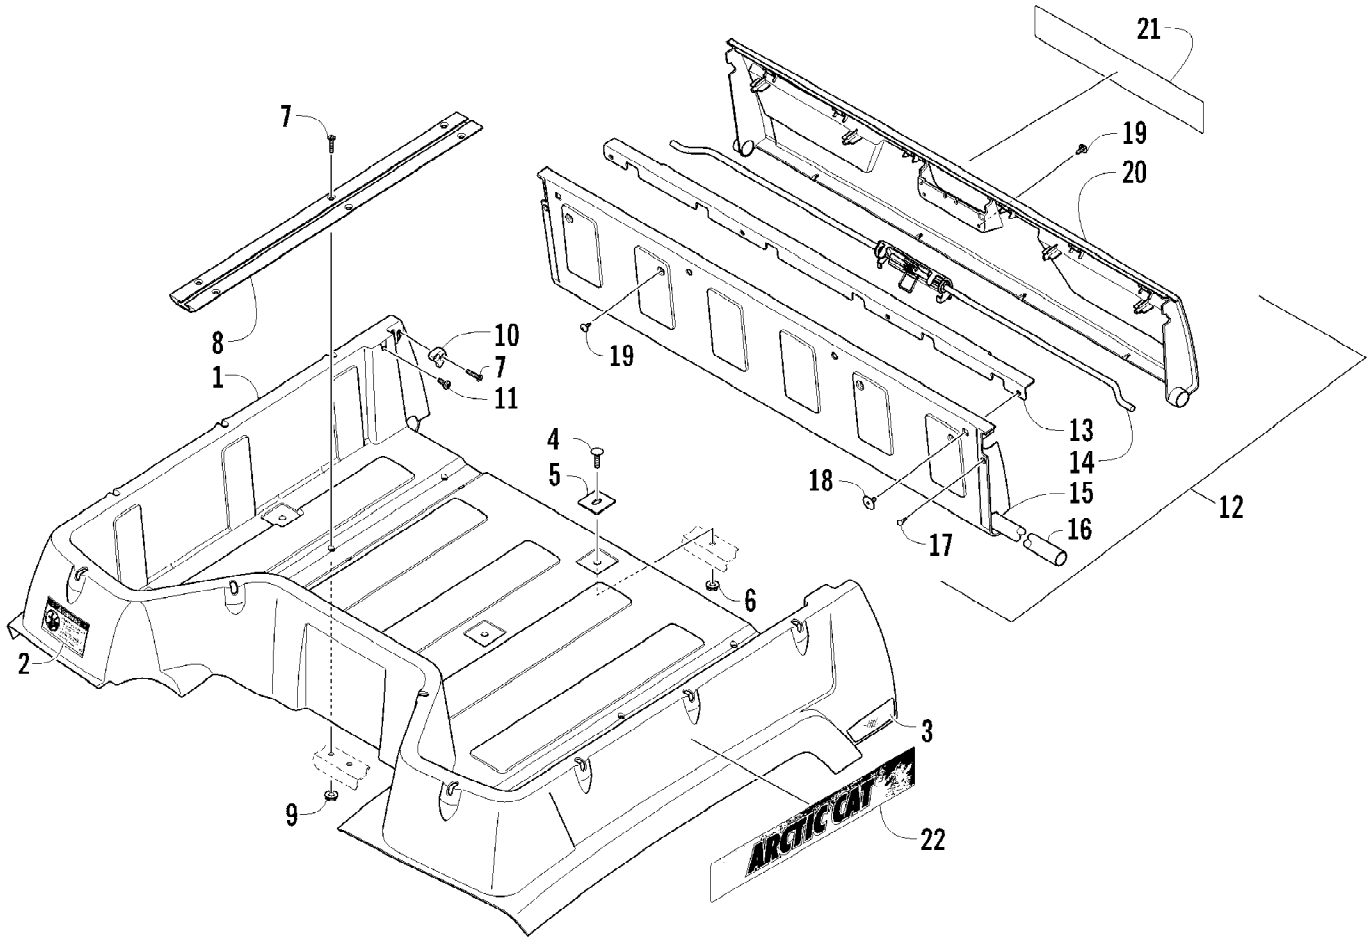

2011 ATV 700s H1 EFI TBX INTERNATIONAL METALLIC CAT GREEN (A2011B) (P0518)
CARGO BOX AND TAILGATE ASSEMBLY

2011 ATV 700s H1 EFI TBX INTERNATIONAL METALLIC CAT GREEN (A2011) Page 8 of 8
CARGO BOX AND TAILGATE ASSEMBLY

Ref #	Part Number	Qty	S/P/F	Description
1	2506-767	1	/P	Box, Cargo (inc.2-3)
2	0411-975	1		Decal, Warning - No Passenger/Weight Limit
3	0411-980	1		Decal, Reflector - Right
3	0411-979	1		Decal, Reflector - Left
4	0423-623	7		Bolt, Carriage
5	1506-933	7		Plate, Retainer
6	8424-802	7		Nut
7	8474-630	16		Screw, Machine
8	0541-364	2	/P	Rail, Cargo Box
9	8424-602	12	/P	Nut
10	1506-940	1		Hook, Tailgate - Right
10	1506-941	1		Hook, Tailgate - Left
11	8471-616	2		Screw, Machine
12	1506-568	1		Tailgate Assembly (inc. 13-20)
13	1506-567	1		Brace, Tailgate
14	1506-561	1		Latch, Tailgate
15	1406-709	1		Panel, Tailgate - Front
16	1406-711	1		Shaft, Pivot
17	1406-755	2		Bumper, Tailgate
18	0423-101	4		Screw, Shoulder
19	0623-784	10		Screw, Self-Tapping
20	1406-710	1		Panel, Tailgate - Rear
21	2411-402	1		Decal, Rear - "Arctic Cat"
22	2411-400	1		Decal, Side - "Arctic Cat" - Right
22	2411-401	1		Decal, Side - "Arctic Cat" - Left