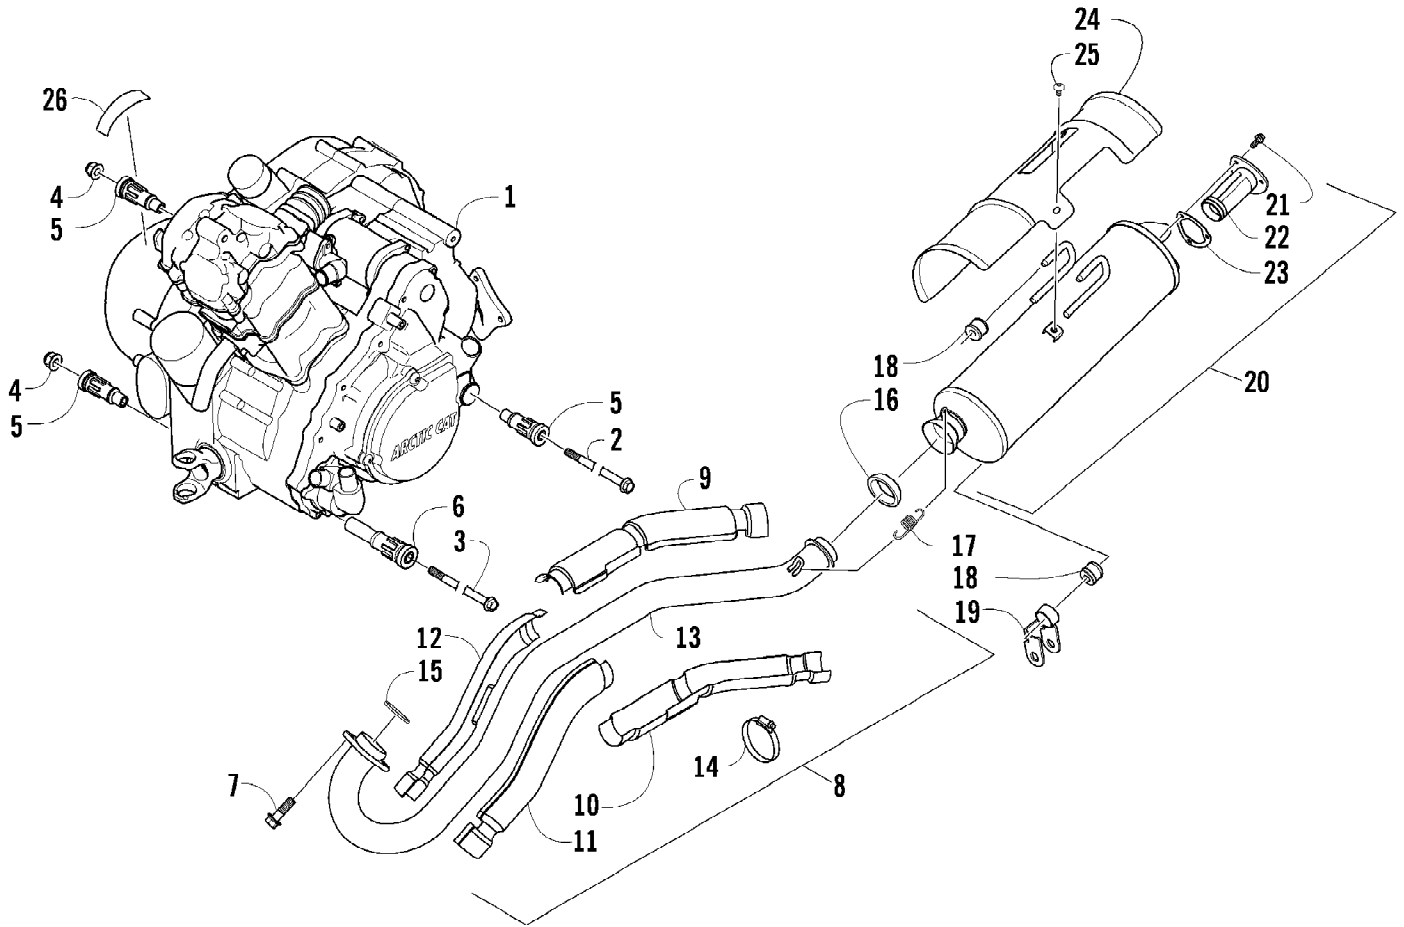

2011 ATV 700s H1 EFI TBX INTERNATIONAL METALLIC CAT GREEN (A2011B) (P120S18)
DRIVE TRAIN ASSEMBLY

Ref #	Part Number	Qty	S/P/F	Description
1	1402-620	2	/P	Bladder, Gearcase
2	0423-315	4		Clamp, Hose
3	8428-002	4		Nut, Lock
4	0423-426	8		Washer
5	0423-404	4		Screw, Cap
6	1502-393	1		Gearcase, Front
7	0402-966	1		Boot, Shaft
8	1502-401	1		Gearcase, Rear
9	0410-070	AR	/P	Hose, Vent - 25 ft
10	0470-702	1	/P	Fitting, Vent
11	0423-393	2		Clamp
12	0402-985	2	/P	Boot
13	0423-411	2		Clamp
14	0673-618	2	/P	Bumper, Propeller Shaft
15	1402-092	1		Shaft, Propeller
16	1402-026	2		Spring
17	0402-950	1		Flange, Output
18	8408-820	4	/P	Screw, Cap
19	0123-788	AR	/P	Tie, Cable - 8 in.

2011 ATV 700s H1 EFI TBX INTERNATIONAL METALLIC CAT GREEN (A2011B01290S18)
ENGINE AND EXHAUST