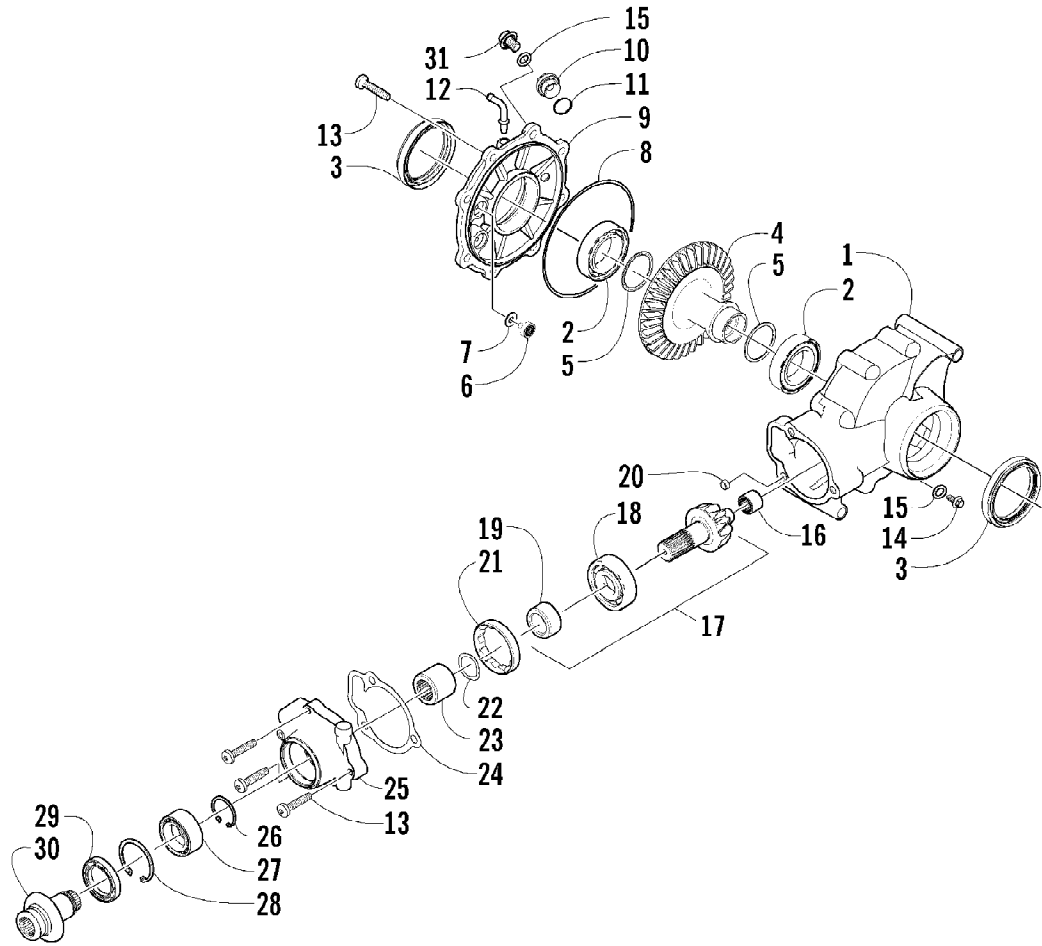

2011 ATV 700s H1 EFI TBX INTERNATIONAL METALLIC CAT GREEN (A2011B01540S18)
REAR DRIVE GEARCASE ASSEMBLY

2011 ATV 700s H1 EFI TBX INTERNATIONAL METALLIC CAT GREEN (A2011B0150S18)
REAR DRIVE GEARCASE ASSEMBLY

Ref #	Part Number	Qty	S/P/F	Description
	1502-401	1		Complete Rear Drive Gearcase Assembly
1	1502-317	1		Housing, Gearcase
2	0402-393	2		Bearing
3	1402-713	2	S	Seal
4	1402-033	1		Gear, Ring - 34T
5	0402-405	AR		Shim, 41 x 49 x 1.3 mm
5	0402-406	AR		Shim, 41 x 49 x 1.4 mm
5	0402-407	AR		Shim, 41 x 49 x 1.5 mm
5	0402-408	AR		Shim, 41 x 49 x 1.6 mm
5	0402-409	AR		Shim, 41 x 49 x 1.7 mm
6	0402-326	1		Button, Thrust
7	0402-429	AR		Shim, 6.3 x 18 x 1.3 mm
7	0402-430	AR		Shim, 6.3 x 18 x 1.4 mm
7	0402-431	AR		Shim, 6.3 x 18 x 1.5 mm
7	0402-432	AR		Shim, 6.3 x 18 x 1.6 mm
7	0402-433	AR		Shim, 6.3 x 18 x 1.7 mm
8	0423-149	1		O-Ring
9	1502-082	1		Cover, Gearcase
10	0402-333	1	/P	Plug, Magnetic (inc. 11)
11	0423-154	1		O-Ring
12	1402-102	1		Fitting
13	0423-118	11		Screw, Self-Tapping
14	1402-210	1	/P	Plug, Fill (inc. one No. 15)
15	0423-153	2		O-Ring
16	0402-328	1		Bearing
17	0502-784	1		Gear, Pinion - Assembly - 11T (inc. 18-19)
18	0402-327	1		Bearing
19	0402-336	1		Collar, Retaining
20	0402-411	1		Pin, Dowel
21	0402-331	1		Collar, Lock
22	0402-982	1		Washer, Wave
23	0402-981	1		Collar, Shaft
24	0402-947	1		Gasket, Flange
25	0502-529	1		Housing, Pinion
26	0423-417	1		Ring, Retaining
27	1402-043	1		Bearing
28	0423-423	1		Ring, Retaining
29	1402-011	1		Seal
30	1502-085	1	/P	Shaft, Input
31	1402-211	1		Plug, Oil Level (inc. one No. 15)