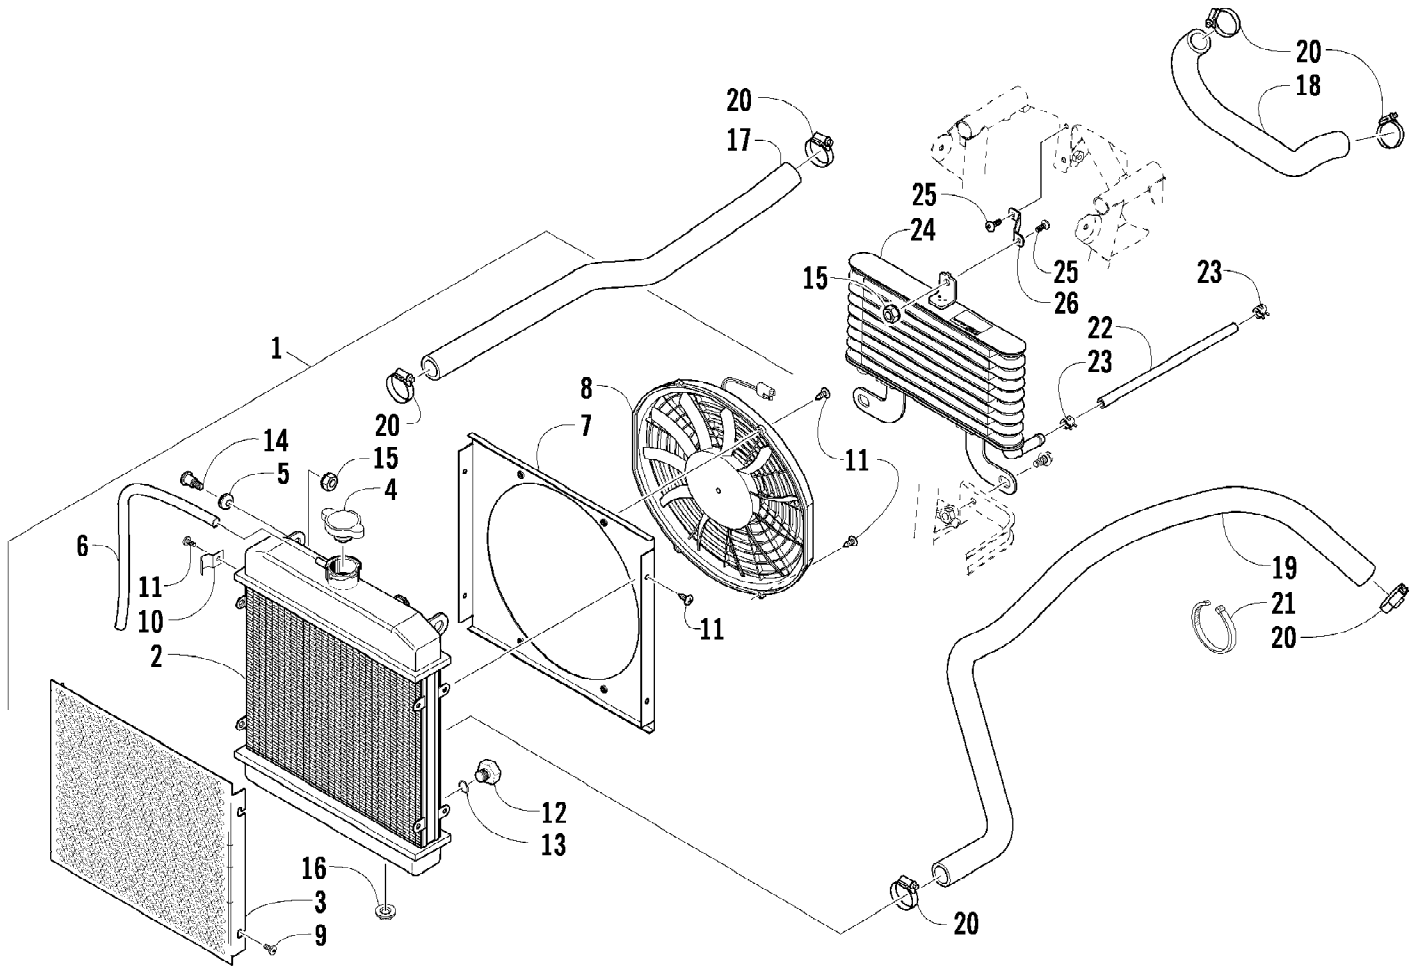

2011 ATV 700s H1 EFI TBX INTERNATIONAL METALLIC CAT GREEN (A2011B0130518)
COOLING ASSEMBLY

2011 ATV 700s H1 EFI TBX INTERNATIONAL METALLIC CAT GREEN (A2011B) (PDS) (8)
COOLING ASSEMBLY

Ref #	Part Number	Qty	S/P/F	Description
1	0413-256	1	/P	Radiator Assembly (inc. 2-13)
2	0413-205	1		Radiator
3	0413-007	1		Screen
4	0413-255	1	/P	Cap
5	0423-030	2		Grommet
6	0610-016	AR	/P	Hose - 25 ft
6	0610-015	AR	/P	Hose - 100 ft
7	0413-203	1		Shroud, Fan
8	0413-123	1	/P	Fan, Cooling
9	8475-512	4		Screw, Machine
10	0423-351	1		Clamp, Wire
11	0623-378	8		Screw, Self-Tapping
12	0413-195	1		Plug, Drain
13	1602-213	1	/P	O-Ring
14	0423-484	2		Screw, Shoulder
15	0623-038	4		Nut w/Washer
16	0423-028	2		Bushing, Stem
17	0410-002	1		Hose, Coolant - Upper
18	0410-022	1		Hose, Coolant - Crossover
19	0410-229	1		Hose, Coolant - Lower
20	0423-496	6		Clamp, Hose
21	0623-751	AR		Tie, Cable - 11.75 in.
22	0410-127	2		Hose, Oil Cooler
23	0423-632	4		Clamp, Hose
24	0413-211	1	/P	Cooler, Oil
25	8476-612	2		Screw, Machine
26	0513-022	1		Bracket, Mounting - Oil Cooler - Upper