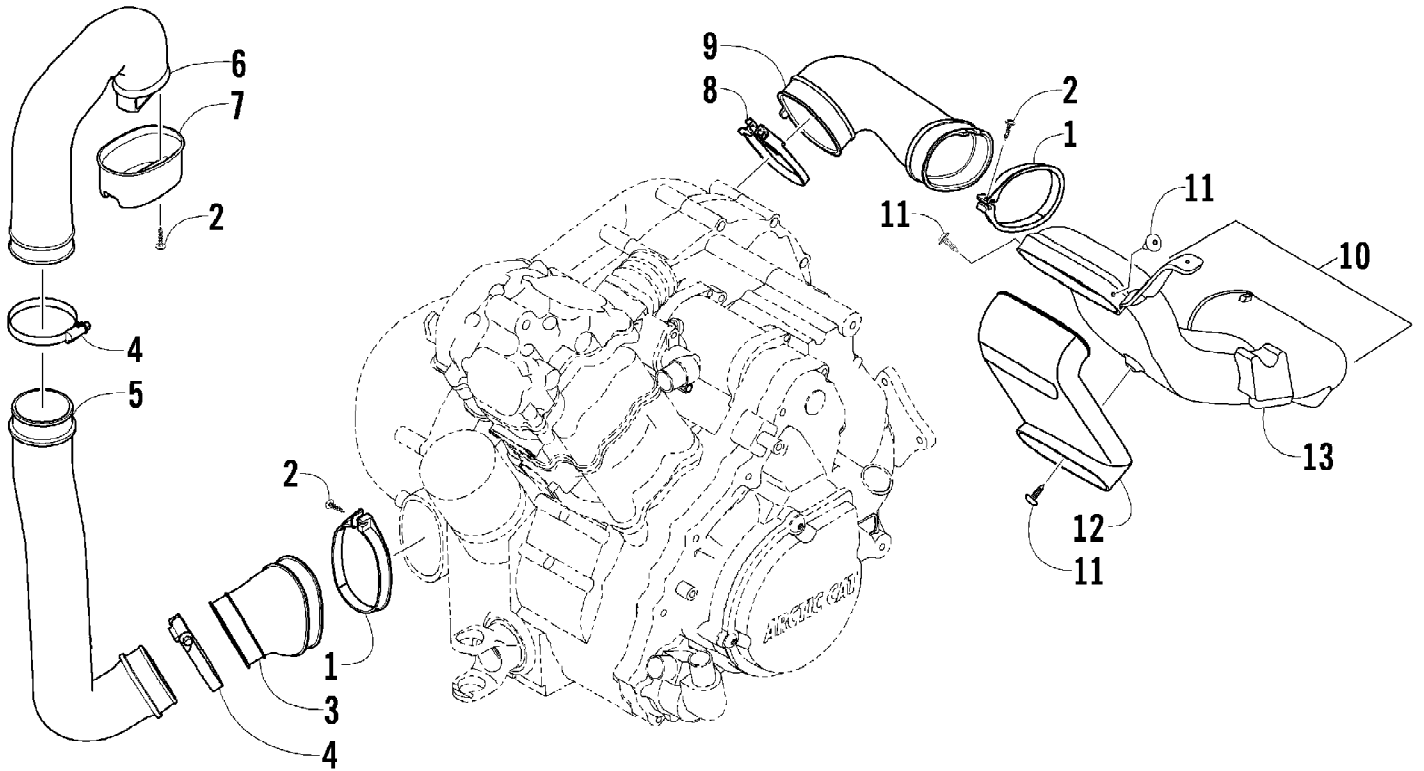

2011 ATV 700s H1 EFI TBX INTERNATIONAL METALLIC CAT GREEN (A2011B) (POS) (8)
CASE/BELT COOLING ASSEMBLY

Ref #	Part Number	Qty	S/P/F	Description
1	0423-550	2		Clamp, Plastic
2	0423-342	4	/P	Screw, Self-Tapping
3	0413-252	1		Boot, Duct - Air Intake - Front
4	0423-019	2		Clamp
5	0413-250	1		Duct, Air Intake - Front - Lower
6	0470-750	1		Duct, Air Intake - Front - Upper
7	0470-729	1		Cup, Air Intake
8	0423-730	1		Clamp
9	0413-206	1	/P	Boot, Duct - Air Out - Rear
10	0470-824	1	/P	Duct, Air Out - Rear (inc. three No. 11 and 12-13)
11	0623-784	4		Screw, Self-Tapping
12	0470-778	1		Duct
13	0470-825	1		Duct