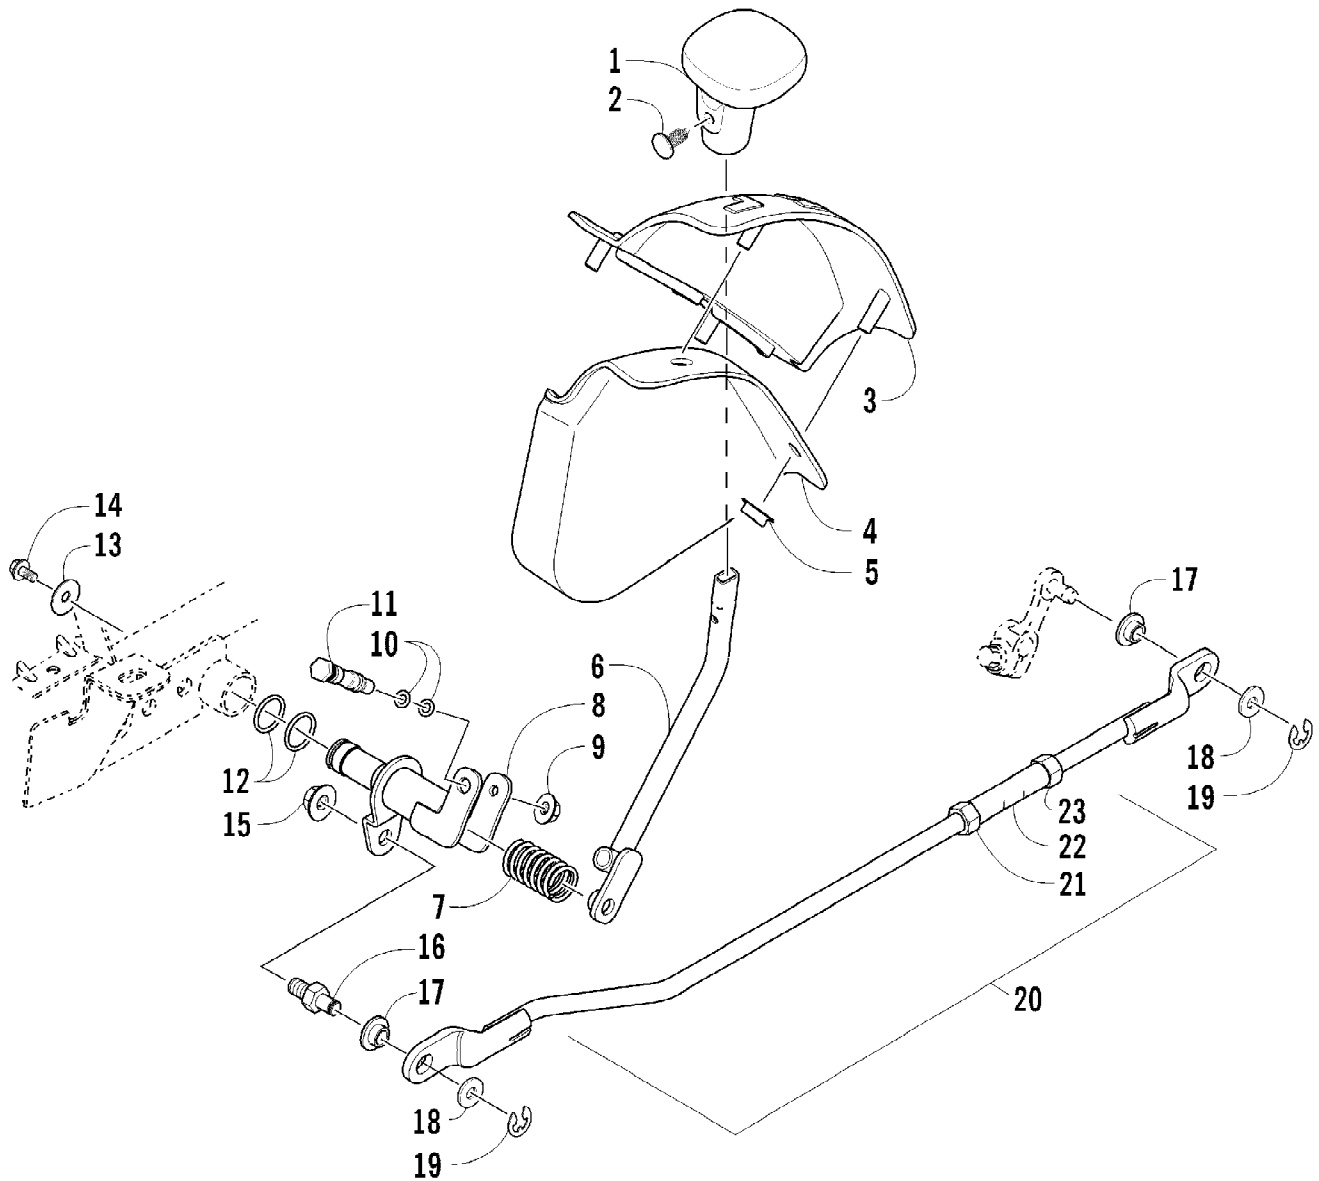

2011 ATV 700s H1 EFI TBX INTERNATIONAL METALLIC CAT GREEN (A2011B0160S18)
SHIFT LEVER ASSEMBLY

2011 ATV 700s H1 EFI TBX INTERNATIONAL METALLIC CAT GREEN (A2011B01670S18)
SHIFT LEVER ASSEMBLY

Ref #	Part Number	Qty	S/P/F	Description
1	0402-843	1	/P	Knob, Shift
2	0423-345	1		Clip, Retaining
3	1402-576	1		Plate, Shift
4	2406-345	1		Shield, Shift Plate
5	0423-357	4		Nut, Stamped
6	0502-659	1		Lever, Shift
7	0402-678	1	/P	Spring, Shift Lever
8	1502-332	1		Actuator, Shift
9	8424-602	1	/P	Nut
10	0423-182	2	/P	O-Ring
11	0402-675	1		Axle, Pivot
12	0423-299	2	/P	O-Ring
13	0423-087	1		Washer
14	8408-812	1		Screw, Cap
15	8424-802	1		Nut
16	1402-621	1		Pin, Mounting
17	0423-091	2		Bushing
18	0623-094	2		Washer
19	0423-169	2	/P	E-Ring
20	1502-200	1		Linkage, Shift - Assembly (inc. 21-23)
21	0123-917	1	/P	Nut, Hex - Left-Hand Thread
22	1402-619	1		Coupler
23	0623-294	1		Nut, Hex - Right-Hand Thread