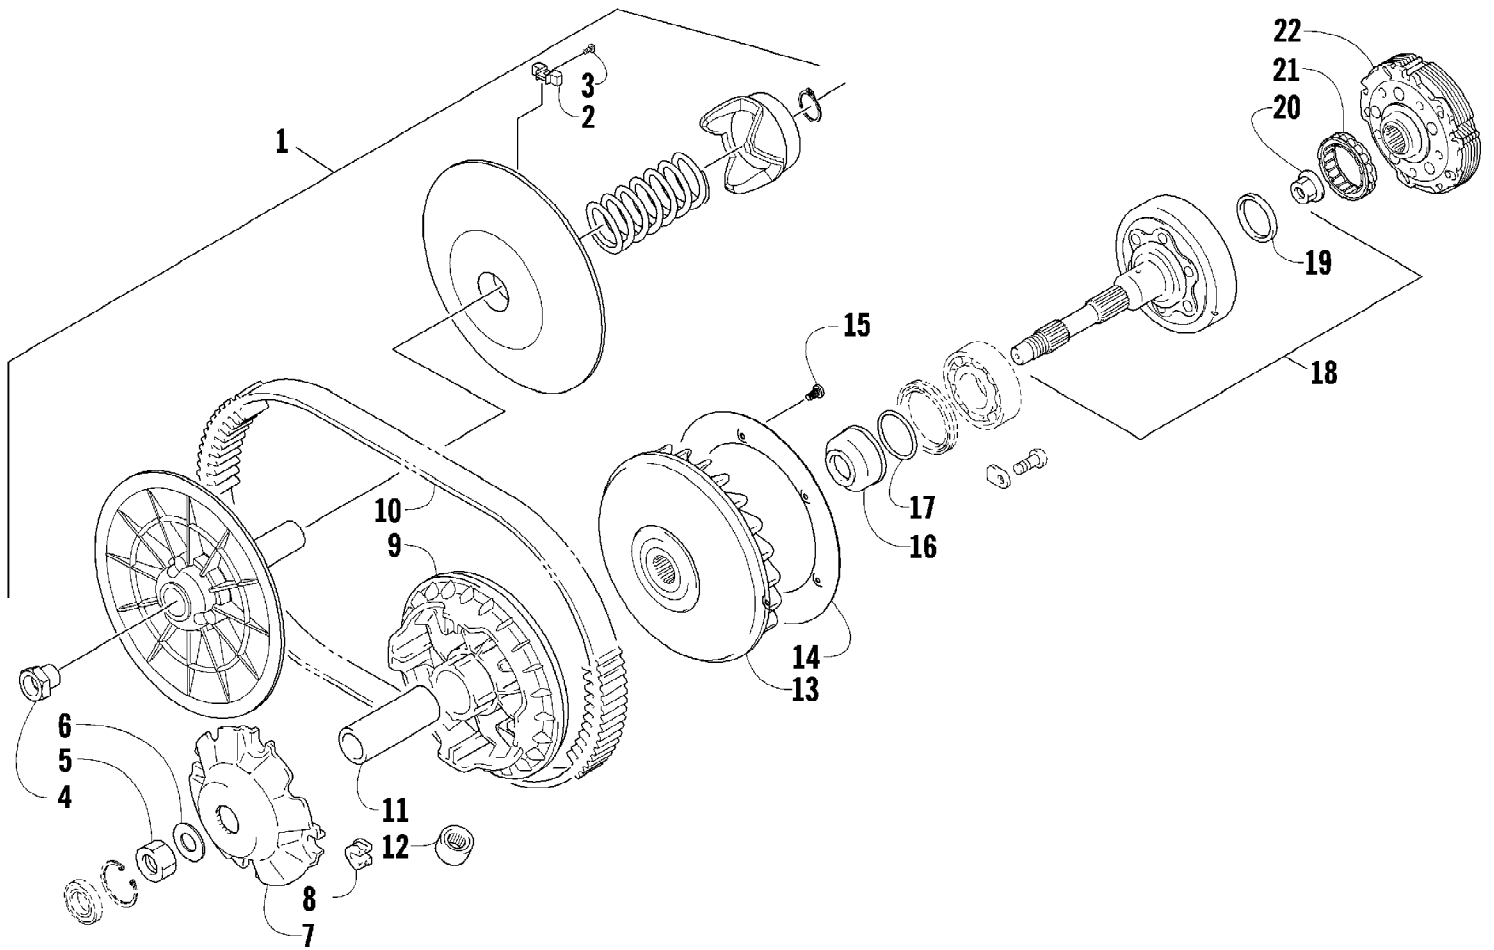

2011 ATV 700s H1 EFI TBX INTERNATIONAL METALLIC CAT GREEN (A2011B0170S18)
TILT FRAME ASSEMBLY

Ref #	Part Number	Qty	S/P/F	Description
1	2506-175	1		Frame, Tilt
2	8471-616	1		Screw, Machine
3	1506-539	1		Bracket, Mounting - Tailgate
4	0423-433	2		Pin, Pivot - Cargo Box
5	1602-213	4	/P	O-Ring
6	0423-130	2		Screw, Shoulder
7	0423-388	2		Nut
8	1506-593	2		Bumper, Tilt Frame
9	0623-038	4		Nut w/Washer
10	0406-877	2	/P	Bumper
11	0423-569	1		Spring
12	1506-528	1		Latch, Tilt Frame
13	8424-802	4		Nut
14	1406-674	8		Bushing, Pivot
15	8408-840	4		Screw, Cap
16	1406-736	2		Grip, Latch
17	2506-194	1		Support, Lift
18	0423-355	2		Screw, Shoulder

2011 ATV 700s H1 EFI TBX INTERNATIONAL METALLIC CAT GREEN (A2011B0170S18)
TRANSMISSION ASSEMBLY