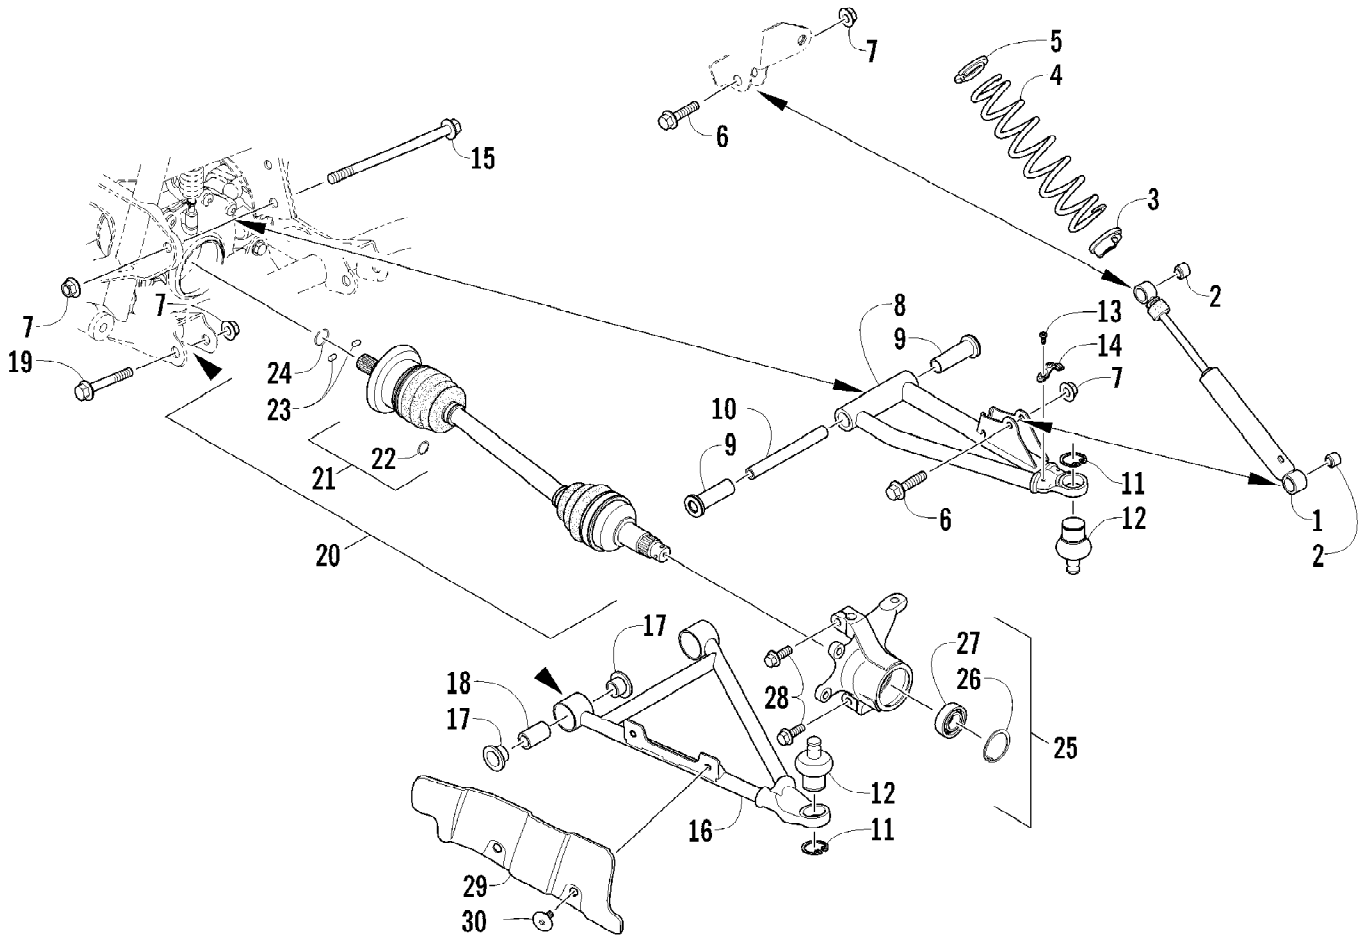

2011 ATV 700s H1 EFI TBX INTERNATIONAL METALLIC CAT GREEN (A2011BTE1P0S18)
FRONT RACK, BODY PANEL, AND HEADLIGHT ASSEMBLIES

Ref #	Part Number	Qty	S/P/F	Description
1	2506-643	1		Rack, Front - Assembly (inc. 2-3)
2	0411-576	1		Decal, Warning - Load
3	0441-592	4	/P	Bushing
4	8410-830	4		Screw, Cap
5	0423-669	4		Spacer
6	0423-465	4		Grommet
7	8432-802	4		Nut, Lock
8	0423-654	2		Screw, Shoulder
9	8050-222	2	/P	Washer
10	0423-540	2		Nut, Lock
11	0509-044	1	/P	Headlight Assembly - Right (inc. 12)
11	0509-035	1		Headlight Assembly - Left (inc. 12)
12	0409-055	4		Bulb, Headlight
13	0423-514	2		Stud, Adjuster - Headlight
14	0423-522	2		Spring, Adjuster
15	0423-513	2		Knob, Adjuster
16	0623-785	4		Screw, Self-Tapping
17	8050-217	8	/P	Washer
18	0423-447	4		Grommet
19	2406-300	1		Panel, Side - Lower - Right
19	2406-419	1		Panel, Side - Lower - Left
20	0423-678	8		Grommet
21	1406-358	1		Cover, Access
22	0423-535	2		Rivet, Reinstallable
23	1406-484	1		Cover, Steering Post
24	2411-330	1		Decal, "Power Steering"
25	0623-362	4		Rivet, Reinstallable
26	0470-513	1		Cover, Storage Box
27	1406-573	1		Box, Storage
28	2506-234	1		Lid, Storage Box w/Latch (inc. 29-30)
29	1406-599	1		Latch, Storage Box
30	0470-514	1		Lid, Storage Box
31	0423-101	2		Screw, Shoulder
32	2516-132	1		Panel, Fender - Assembly - Front (inc. 33-37)
33	0411-818	1		Decal, Reflector - Right
33	0411-819	1		Decal, Reflector - Left
34	1411-574	1		Decal, Warning - Off-Road Only
35	2411-124	1		Decal, Warning - General/Age
36	0411-835	1		Decal, Warning - Turn/Hill
37	1411-250	1		Decal, Warning - Reverse/Pre-Ride
38	2411-332	1		Decal, Side - Upper Right
38	2411-333	1		Decal, Side - Upper Left
39	2411-398	1		Decal, Side - Front Right
39	2411-399	1		Decal, Side - Front Left
40	2411-338	1		Decal, 700 - Right
40	2411-339	1		Decal, 700 - Left

2011 ATV 700s H1 EFI TBX INTERNATIONAL METALLIC CAT GREEN (A2011B01180S18)
FRONT SUSPENSION ASSEMBLY