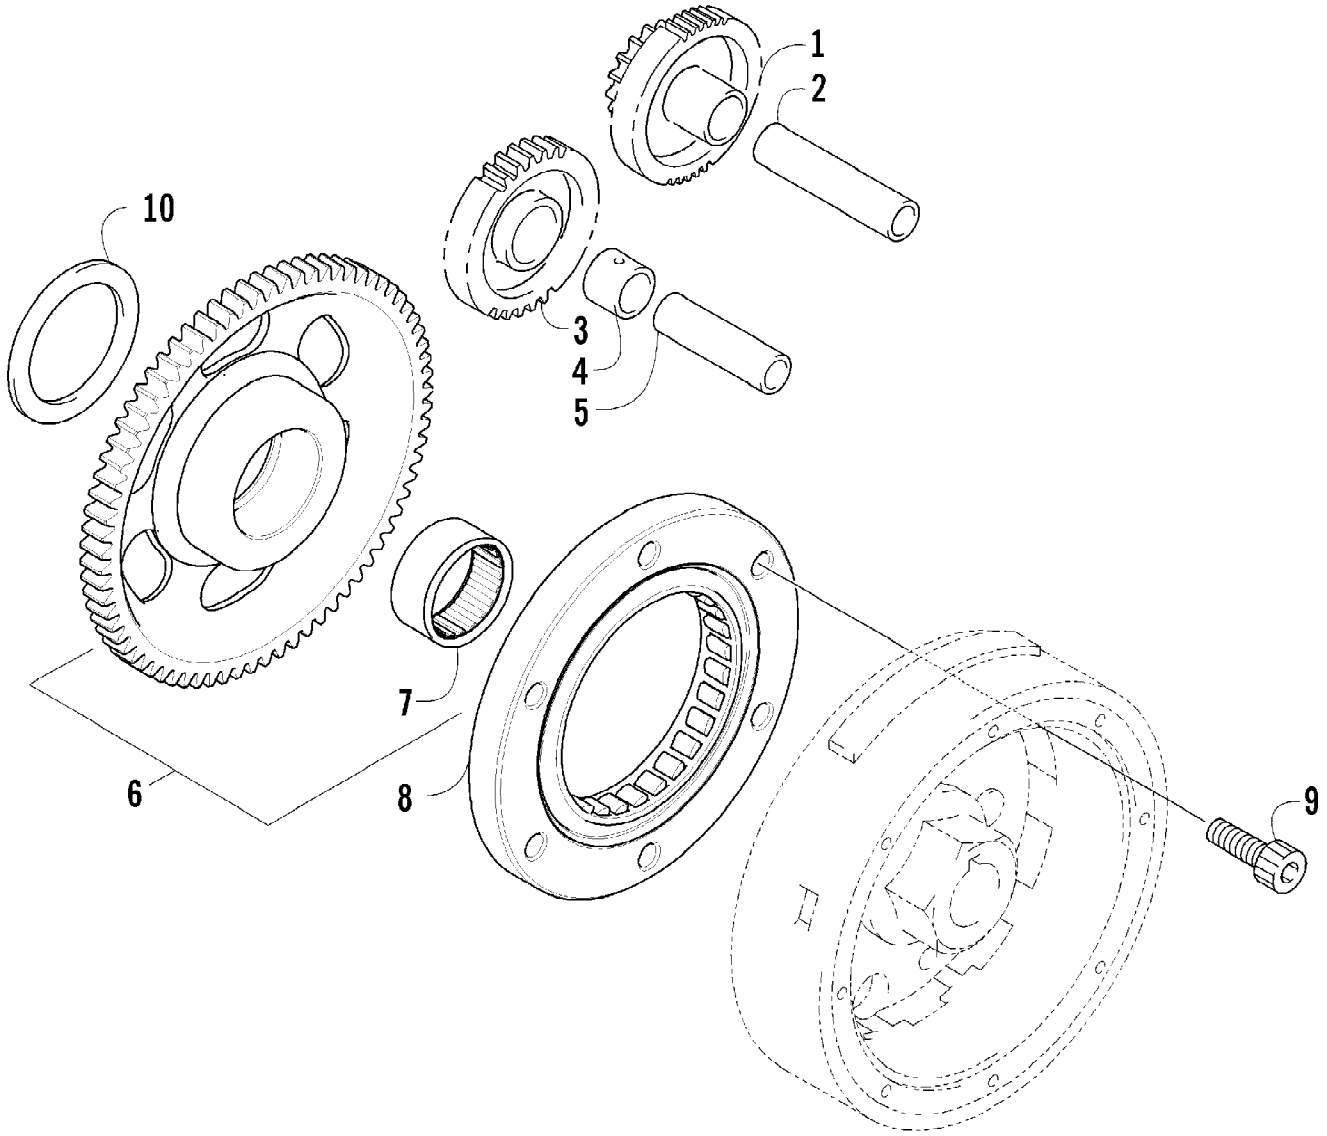

2011 ATV 700s H1 EFI TBX INTERNATIONAL METALLIC CAT GREEN (A2011B0160S18)
STARTER CLUTCH ASSEMBLY

2011 ATV 700s H1 EFI TBX INTERNATIONAL METALLIC CAT GREEN (A2011B01690S18)
STARTER CLUTCH ASSEMBLY

Ref #	Part Number	Qty	S/P/F	Description
1	0815-001	1		Gear, Starter Idler - No. 1
2	0829-031	1	/P	Shaft, Starter Gear
3	0815-002	1		Gear, Starter Idler - No. 2
4	0815-003	1		Spacer, Starter Idler Gear No. 2
5	0829-032	1	/P	Shaft, Starter Gear
6	0815-004	1		Gear, Starter Clutch (inc. 7)
7	0832-079	1	/P	Bearing
8	0802-035	1		Clutch, Starter
9	0826-069	6		Screw, Machine
10	0828-094	1		Washer