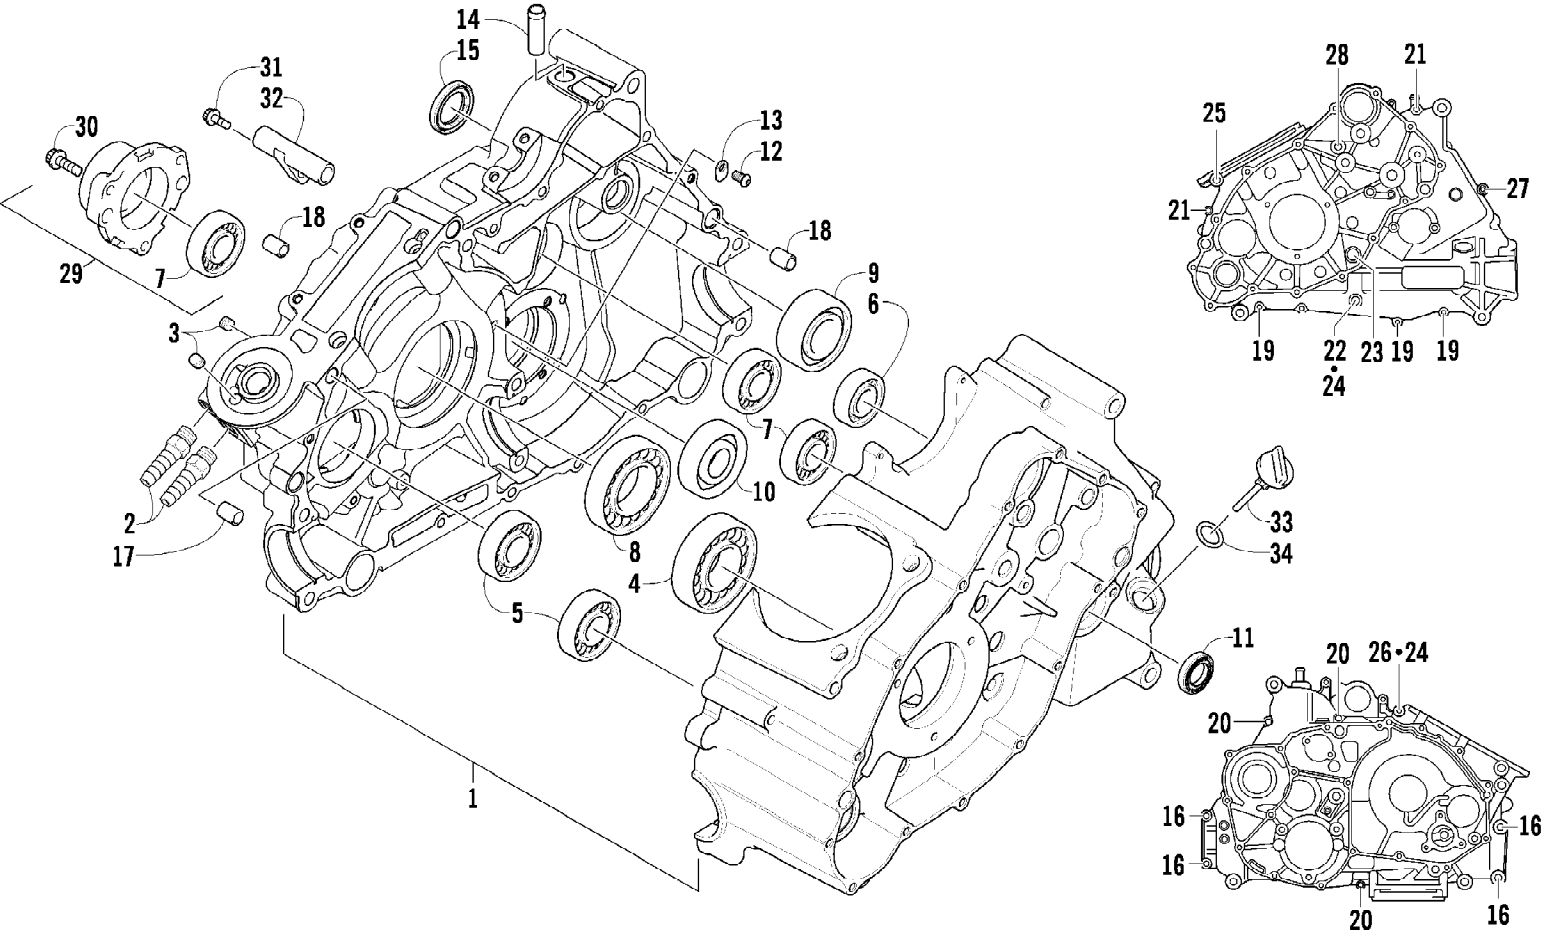

2011 ATV 700s H1 EFI TBX INTERNATIONAL METALLIC CAT GREEN (A2011B0170518)
CRANKCASE ASSEMBLY

2011 ATV 700s H1 EFI TBX INTERNATIONAL METALLIC CAT GREEN (A2011B) (PDS) /
CRANKCASE ASSEMBLY

Page 1 of 8

Ref #	Part Number	Qty	S/P/F	Description
1	0801-150	1		Crankcase Assembly (inc. 2-15)
2	0812-061	2		Fitting, Adapter
3	0801-002	2		Plug
4	0832-043	1	/P	Bearing
5	0832-044	2	/P	Bearing
6	0832-049	1	/P	Bearing
7	0832-050	3	/P	Bearing
8	0832-042	1	/P	Bearing
9	0832-048	1	/P	Bearing
10	0832-077	1	/P	Bearing
11	0822-052	1		Seal, Countershaft
12	0826-100	4		Screw, Machine
13	0822-010	4	/P	Retainer, Bearing
14	0801-028	1		Pipe, Breather
15	0830-035	1		Seal, Driveshaft
16	8412-850	4		Screw, Cap
17	0829-003	1		Pin, Dowel
18	0829-002	5		Pin, Dowel
19	8468-645	3		Screw, Machine
20	8468-655	3		Screw, Machine
21	8468-675	2		Screw, Machine
22	8412-860	1		Screw, Cap
23	0826-017	1		Screw, Cap
24	0830-008	2		Gasket
25	0826-019	1		Screw, Cap
26	0826-018	1		Screw, Cap
27	8468-695	1		Screw, Machine
28	8468-680	1		Screw, Machine
29	0801-029	1		Housing, Secondary Shaft (inc. one No. 7)
30	0826-105	3		Screw, Cap
31	0826-038	1		Screw, Cap
32	0801-069	1		Pipe, Breather
33	0801-179	1		Stick, Oil Level
34	0830-010	1		O-Ring