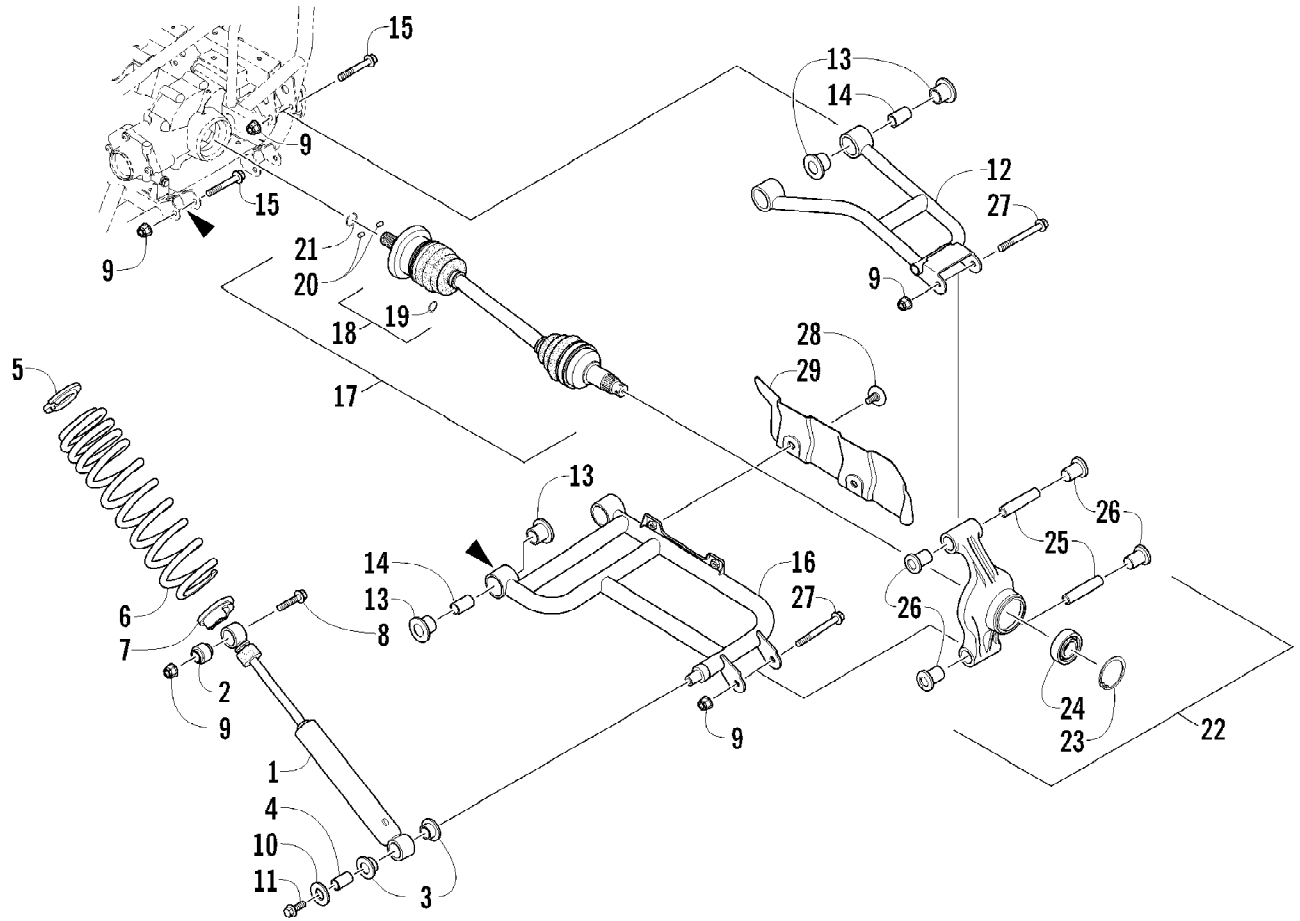

2011 ATV 700s H1 EFI TBX INTERNATIONAL METALLIC CAT GREEN (A2011B0150S18)
REAR SUSPENSION ASSEMBLY

2011 ATV 700s H1 EFI TBX INTERNATIONAL METALLIC CAT GREEN (A2011B01570S18)
REAR SUSPENSION ASSEMBLY

Ref #	Part Number	Qty	S/P/F	Description
1	0404-158	2		Shock Absorber (inc. 2-4)
2	0403-182	2		Bushing
3	0603-955	4		Bushing
4	1603-219	2	S	Sleeve
5	1603-889	2	/P	Retainer, Spring
6	0504-536	2		Spring, Suspension
7	0404-057	2		Cam, Spring Adjuster
8	8409-050	2		Screw, Cap
9	0423-744	14		Nut, Lock
10	0423-087	2		Washer
11	8408-820	2	/P	Screw, Cap
12	0504-582	1		A-Arm, Rear - Upper Right (inc. 13-14)
12	0504-583	1	/P	A-Arm, Rear - Upper Left (inc. 13-14)
13	0403-208	16	/P	Bushing
14	0403-214	8	/P	Axle
15	8409-075	8		Screw, Cap
16	0504-572	1		A-Arm, Rear - Lower Right (inc. 13-14)
16	0504-573	1		A-Arm, Rear - Lower Left (inc. 13-14)
17	1502-798	2	S	Axle, Drive (inc. 18-21)
18	1436-419	2		Repair Kit, Boot (inc. 19)
19	1441-988	2		Clip, Retaining
20	1402-884	4		Pin, Detent
21	1402-890	2		Clip, Retaining
22	0504-548	1	/P	Knuckle, Right - Assembly (inc. 23-26)
22	0504-549	1	/P	Knuckle, Left - Assembly (inc. 23-26)
23	0423-423	2		Ring, Retaining
24	1402-809	2	/P	Bearing
25	0403-213	4	/P	Axle
26	0403-206	8	/P	Bushing
27	8409-000	4		Screw, Cap
28	0423-545	4	/P	Screw, Shoulder
29	1406-068	1		Guard, Boot - Rear - Right
29	1406-069	1		Guard, Boot - Rear - Left