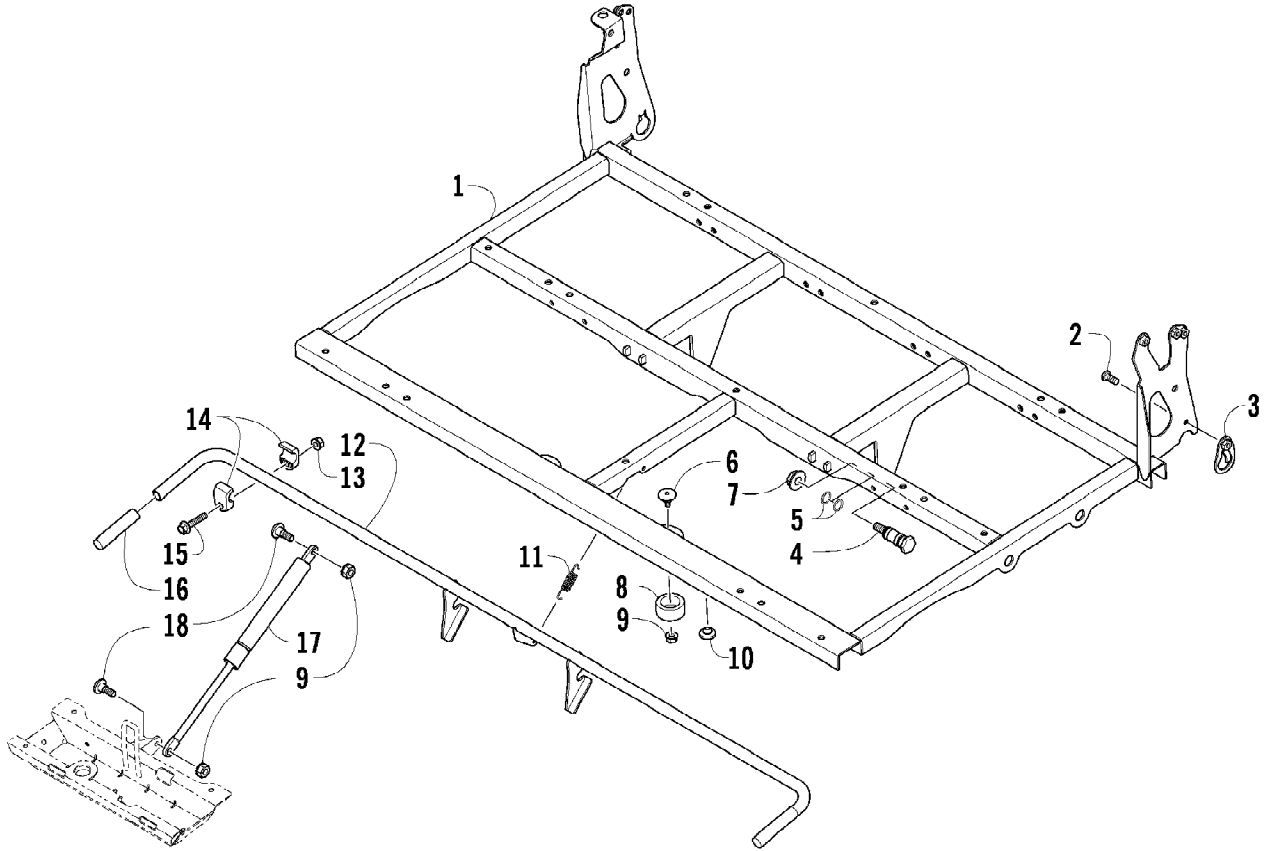

2011 ATV 700s H1 EFI TBX INTERNATIONAL METALLIC CAT GREEN (A2011B0170S18)
TILT FRAME ASSEMBLY

2011 ATV 700s H1 EFI TBX INTERNATIONAL METALLIC CAT GREEN (A2011B0170S18)
TILT FRAME ASSEMBLY

Ref #	Part Number	Qty	S/P/F	Description
1	2506-175	1		Frame, Tilt
2	8471-616	1		Screw, Machine
3	1506-539	1		Bracket, Mounting - Tailgate
4	0423-433	2		Pin, Pivot - Cargo Box
5	1602-213	4	/P	O-Ring
6	0423-130	2		Screw, Shoulder
7	0423-388	2		Nut
8	1506-593	2		Bumper, Tilt Frame
9	0623-038	4		Nut w/Washer
10	0406-877	2	/P	Bumper
11	0423-569	1		Spring
12	1506-528	1		Latch, Tilt Frame
13	8424-802	4		Nut
14	1406-674	8		Bushing, Pivot
15	8408-840	4		Screw, Cap
16	1406-736	2		Grip, Latch
17	2506-194	1		Support, Lift
18	0423-355	2		Screw, Shoulder