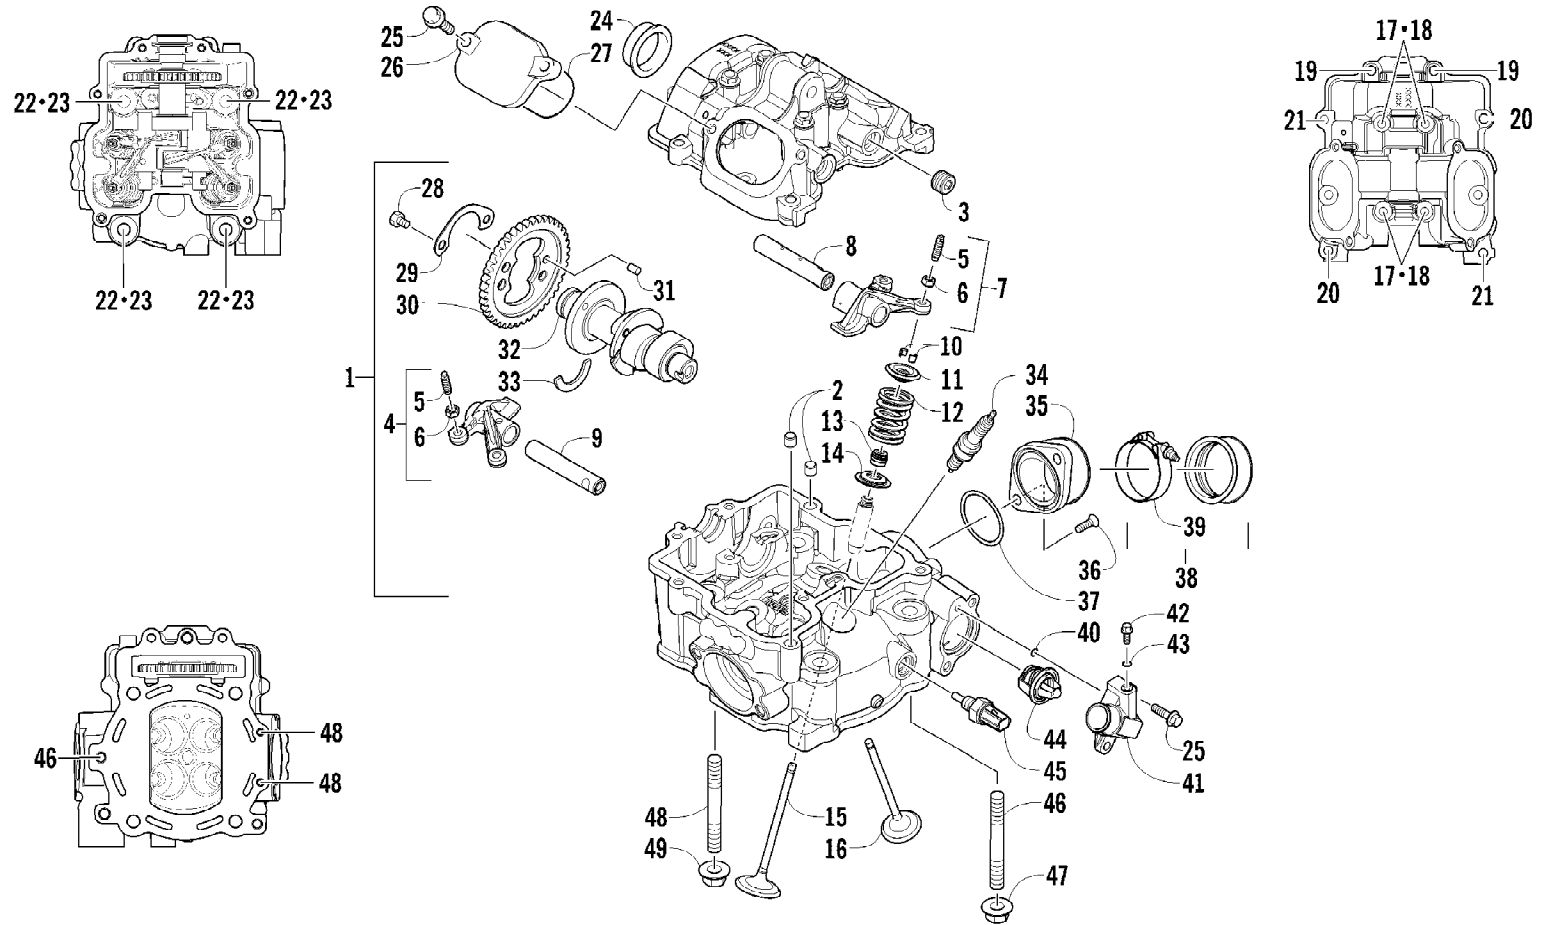

Ref #	Part Number	Qty	S/P/F	Description
1	0808-184	1		Head, Cylinder - Assembly (inc. 2-17)
2	0829-048	2	/P	Pin, Dowel
3	0831-083	2		Plug, Shaft
4	0809-237	1	/P	Arm, Valve Rocker - Exhaust (inc. two No. 5-6)
5	0809-240	4	/P	Screw, Adjuster
6	0827-059	4		Nut
7	0809-234	1	/P	Arm, Valve Rocker - Intake (inc. two No. 5-6)
8	0809-241	1		Shaft, Rocker Arm - Intake
9	0809-242	1		Shaft, Rocker Arm - Exhaust
10	0809-233	8		Cotter, Valve
11	0809-232	4		Retainer, Spring
12	0809-231	4	/P	Spring, Valve
13	0830-186	4	/P	Seal, Oil
14	0809-215	4		Seat, Spring - Valve
15	0809-228	2	/P	Valve, Intake
16	0809-229	2	/P	Valve, Exhaust
17	0826-149	4		Screw, Cap
18	0830-155	4	/P	Gasket
19	0826-002	2		Screw, Cap
20	0826-005	2		Screw, Cap
21	0826-006	2		Screw, Cap
22	0808-037	4	/P	Screw, Cap
23	0830-147	4	/P	Washer
24	0808-077	1		Plug, Cylinder Head
25	0826-007	6		Screw, Cap
26	0808-003	2		Cap, Inspection
27	0830-167	2	/P	O-Ring
28	0826-034	2		Screw, Cap
29	0828-004	1		Plate, Retainer
30	0809-002	1		Sprocket
31	0829-049	1		Pin, Dowel
32	0809-245	1	/P	Camshaft
33	0809-003	1		C-Ring
34	0217-799	1	/P/F	Spark Plug
35	0470-668	1		Flange, Intake Manifold
36	0826-008	2		Screw, Machine
37	0830-090	1		O-Ring
38	0437-069	1	/P	Boot (inc. 39)
39	1423-041	1		Clamp
40	0830-168	1	/P	O-Ring
41	0808-208	1		Cover, Thermostat (inc. 42-43)
42	8408-512	1		Screw, Cap
43	0423-182	1	/P	O-Ring
44	0808-078	1		Thermostat
45	0808-124	1		Sensor, Engine Coolant Temperature
46	0827-031	1		Bolt, Stud
47	8424-804	1		Nut
48	0827-054	2		Bolt, Stud
49	8424-604	2		Nut