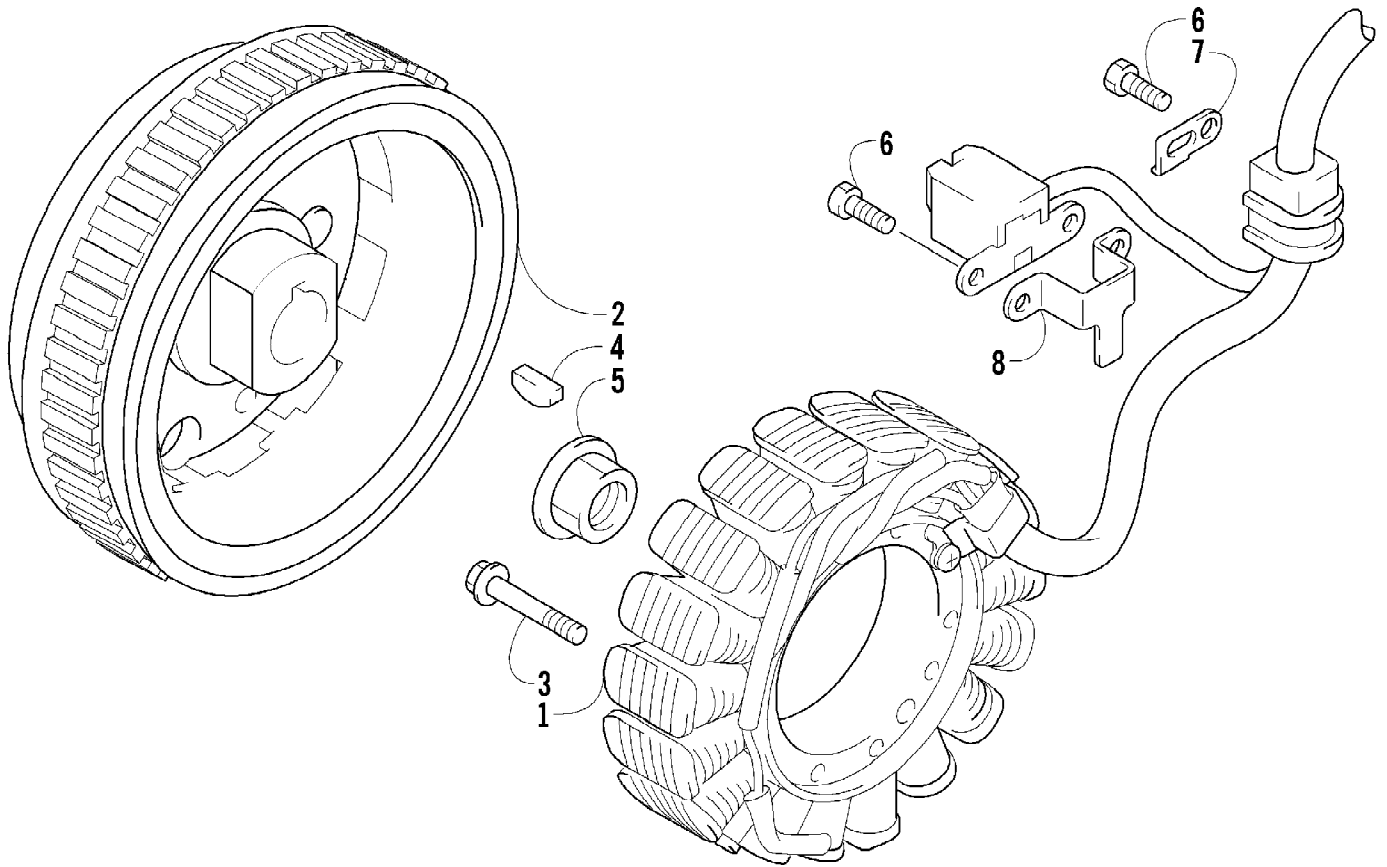

2011 ATV 700s H1 EFI INTERNATIONAL BLUE (A2011IBT1POSB)
MAGNETO ASSEMBLY

Page 49 of 85

Ref #	Part Number	Qty	S/P/F	Description
1	0802-041	1		Stator - Assembly
2	0802-048	1		Rotor/Flywheel
3	0826-102	3		Screw, Machine
4	0829-012	1		Key
5	0827-014	1		Nut
6	8470-510	3		Screw, Machine
7	0802-015	1		Clamp - No. 1
8	0802-016	1		Clamp - No. 2