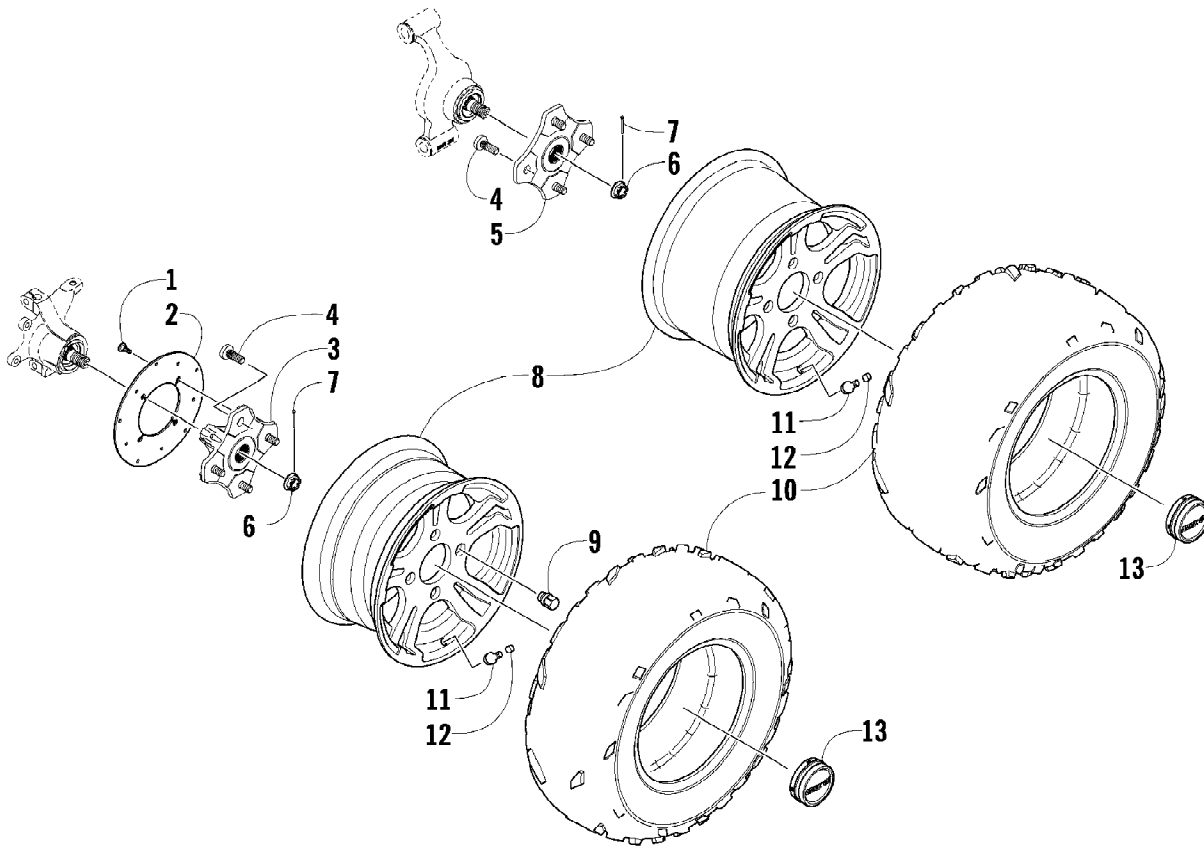

Ref #	Part Number	Qty	S/P/F	Description
1	0423-557	12		Screw, Shoulder
2	1436-164	3	/P	Disc, Brake
3	1502-462	2	/P	Hub, Wheel - Front (inc. 4)
4	0402-974	16	/P	Stud
5	1502-462	1	/P	Hub, Wheel - Rear - Right (inc. 4)
5	1502-464	1		Hub, Wheel - Rear - Left (inc. 4)
6	0423-607	4		Nut, Castle
7	0423-407	4		Pin, Cotter
8	1402-730	2		Wheel - Front
8	1402-731	2		Wheel - Rear
9	0423-618	16		Nut, Lug
10	1402-894	2		Tire - Front
10	1402-895	2		Tire - Rear
11	0402-064	4		Stem, Valve (inc. 12)
12	0402-140	4		Cap, Valve Stem
13	1402-736	4		Cap, Wheel