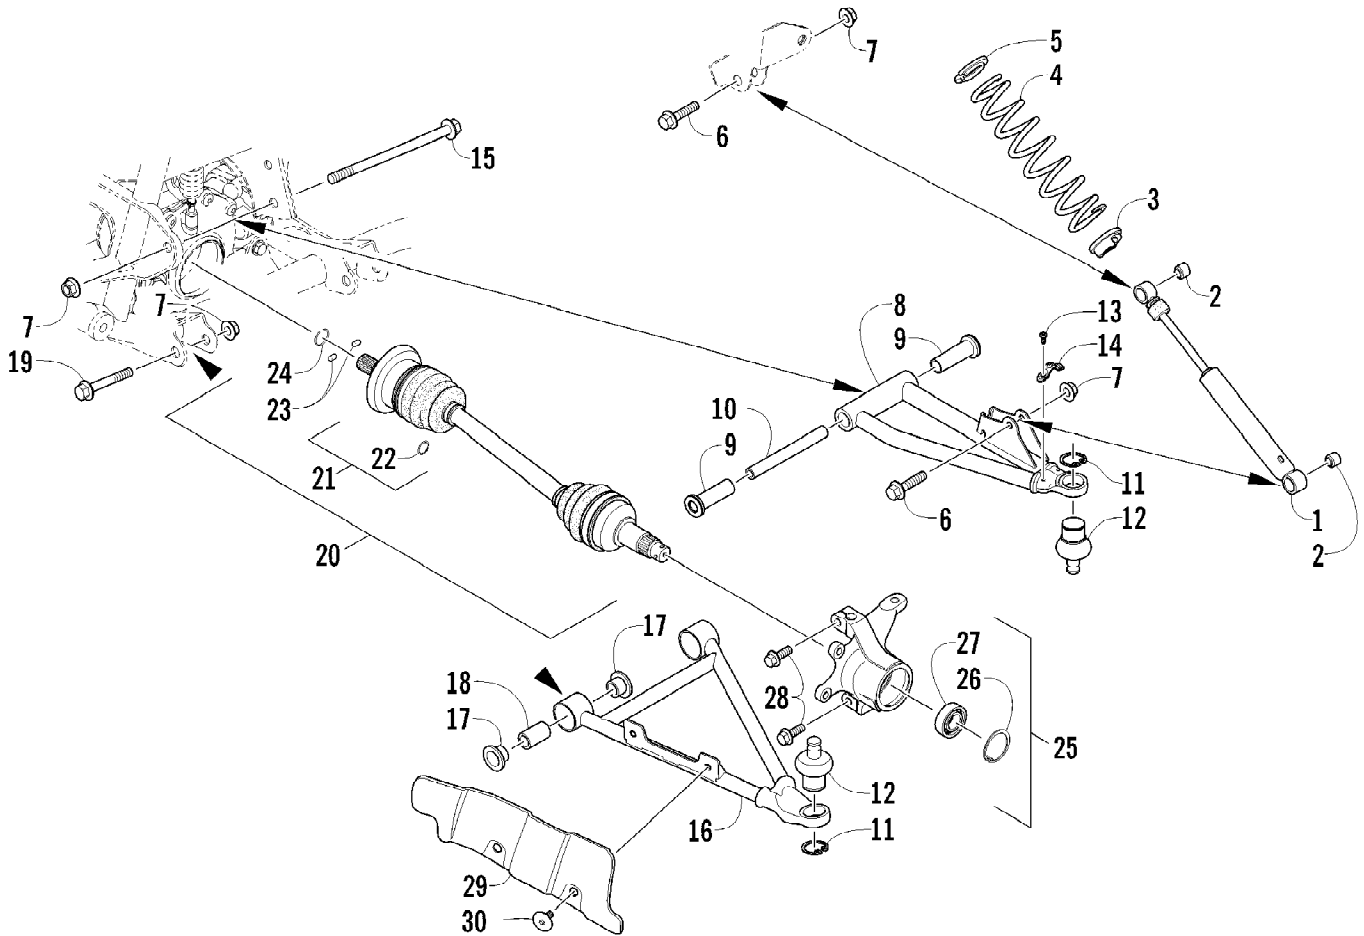

Ref #	Part Number	Qty	S/P/F	Description
1	0403-209	2		Shock Absorber (inc. 2)
2	0403-182	4		Bushing
3	0403-102	2		Cam, Spring Adjuster
4	0503-468	2		Spring, Suspension
5	1603-889	2	/P	Retainer, Spring
6	8409-040	4		Screw, Cap
7	0423-744	10		Nut, Lock
8	0503-416	1	/P	A-Arm, Upper Right (inc. 9-12)
8	0503-417	1	/P	A-Arm, Upper Left (inc. 9-12)
9	0403-207	4	/P	Bushing
10	0403-080	2		Axle
11	0423-009	4	/P	Ring, Retaining
12	0405-115	4	/P	Ball Joint
13	0423-946	4		Screw, Self-Tapping
14	1502-594	2		Clamp, Routing
15	0423-334	2		Screw, Cap
16	0503-376	1	/P	A-Arm, Lower Right (inc. 17-18 and two No. 11-12)
16	0503-377	1	/P	A-Arm, Lower Left (inc. 17-18 and two No. 11-12)
17	0403-208	8	/P	Bushing
18	0403-214	4	/P	Axle
19	8409-075	4		Screw, Cap
20	1502-800	1	S/P	Axle, Drive - Right (inc. 21-24)
20	1502-799	1	S/P	Axle, Drive - Locking - Left (inc. 21-24)
21	1436-419	2		Repair Kit, Boot (inc. 22)
22	1441-988	2		Clip, Retaining
23	1402-885	4		Pin, Detent
24	1402-889	2		Clip, Retaining
25	0505-576	1	/P	Knuckle - Assembly - Right (inc. 26-27)
25	0505-577	1	/P	Knuckle - Assembly - Left (inc. 26-27)
26	0423-423	2		Ring, Retaining
27	1402-809	2	/P	Bearing
28	8409-030	4		Screw, Cap
29	1406-034	1		Guard, Boot - Right
29	1406-035	1		Guard, Boot - Left
30	0423-545	4	/P	Screw, Shoulder