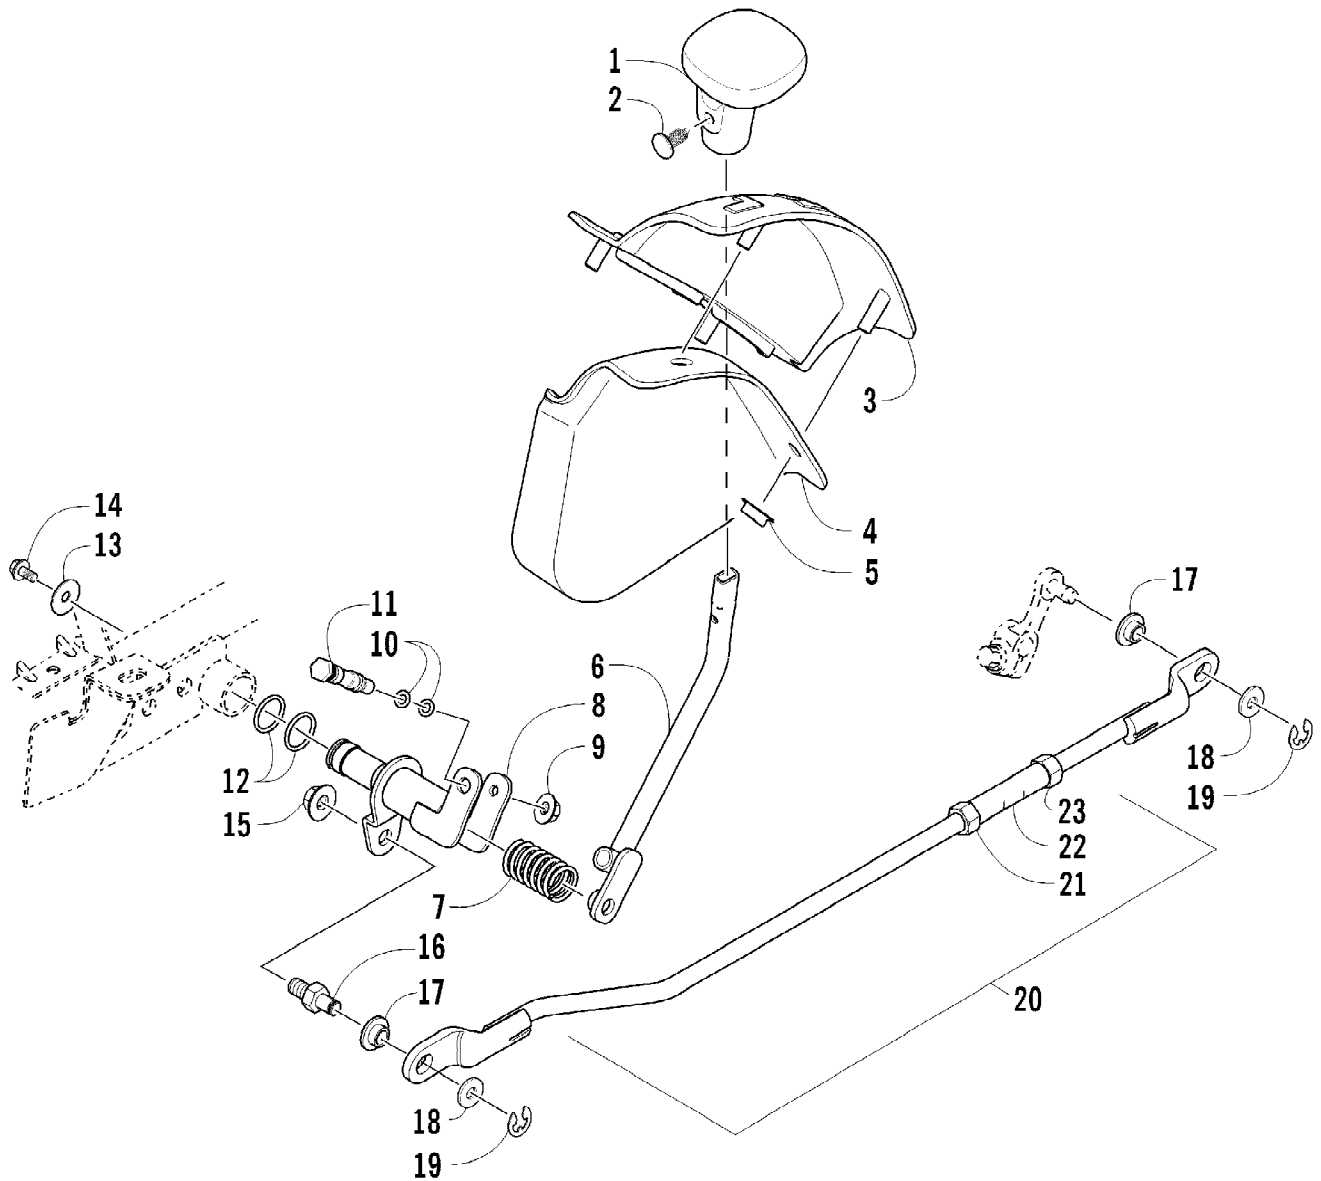

Ref #	Part Number	Qty	S/P/F	Description
1	0402-843	1	/P	Knob, Shift
2	0423-345	1		Clip, Retaining
3	1402-576	1		Plate, Shift
4	2406-345	1		Shield, Shift Plate
5	0423-357	4		Nut, Stamped
6	0502-659	1		Lever, Shift
7	0402-678	1	/P	Spring, Shift Lever
8	1502-332	1		Actuator, Shift
9	8424-602	1	/P	Nut
10	0423-182	2	/P	O-Ring
11	0402-675	1		Axle, Pivot
12	0423-299	2	/P	O-Ring
13	0423-087	1		Washer
14	8408-812	1		Screw, Cap
15	8424-802	1		Nut
16	1402-621	1		Pin, Mounting
17	0423-091	2		Bushing
18	0623-094	2		Washer
19	0423-169	2	/P	E-Ring
20	1502-200	1		Linkage, Shift - Assembly (inc. 21-23)
21	0123-917	1	/P	Nut, Hex - Left-Hand Thread
22	1402-619	1		Coupler
23	0623-294	1		Nut, Hex - Right-Hand Thread