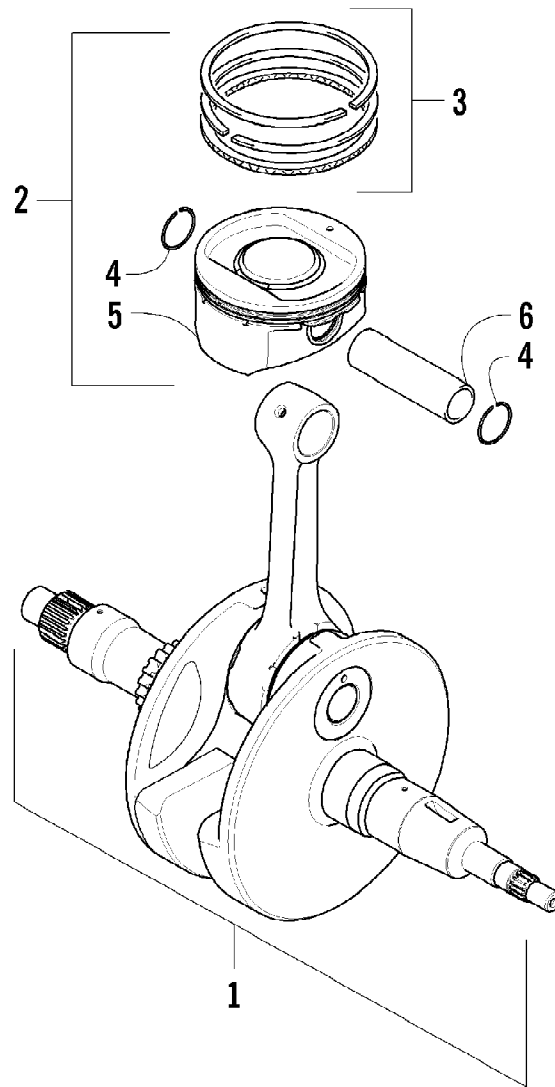

2011 ATV 700s H1 EFI INTERNATIONAL BLUE (A2011IBT1POSB)
CRANKSHAFT AND PISTON ASSEMBLY

Page 18 of 85

Ref #	Part Number	Qty	S/P/F	Description
1	0805-032	1	S	Crankshaft Assembly
2	0805-297	1	/P	Piston Set (inc. 3-6)
3	0805-132	1		Ring, Piston - Set
4	0831-001	2		Circlip, Piston Pin
5	0805-296	1		Piston
6	0805-210	1		Pin, Piston