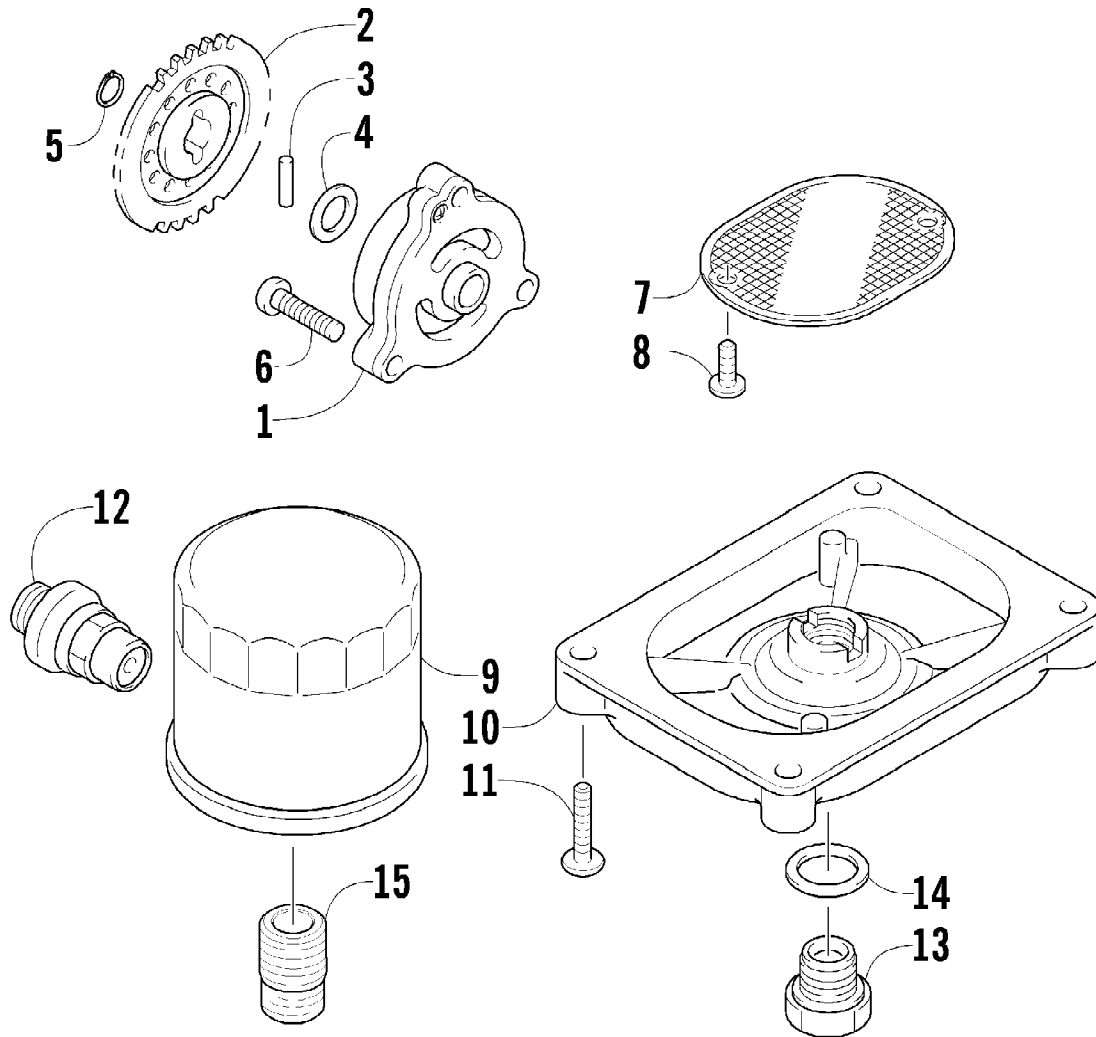

2011 ATV 700s H1 EFI INTERNATIONAL BLUE (A2011IBT1POSB)
OIL FILTER/PUMP ASSEMBLY

Page 51 of 85

Ref #	Part Number	Qty	S/P/F	Description
1	0812-023	1		Pump, Oil
2	0812-083	1	/P	Gear, Driven
3	0829-009	1		Pin
4	0828-007	1	/P	Washer
5	0831-002	1		Ring, Retaining
6	0826-039	3		Screw, Machine
7	0812-057	1	/P	Strainer, Oil
8	0826-040	2		Screw, Machine
9	0812-029	1	S	Filter, Oil
10	0812-053	1		Cap, Oil Strainer
11	8468-625	4		Screw, Machine
12	0812-007	1		Valve, Oil-Relief - Assembly
13	0812-006	1		Plug, Drain
14	0830-017	1		Gasket, Drain Plug
15	0812-008	1		Union, Oil Filter