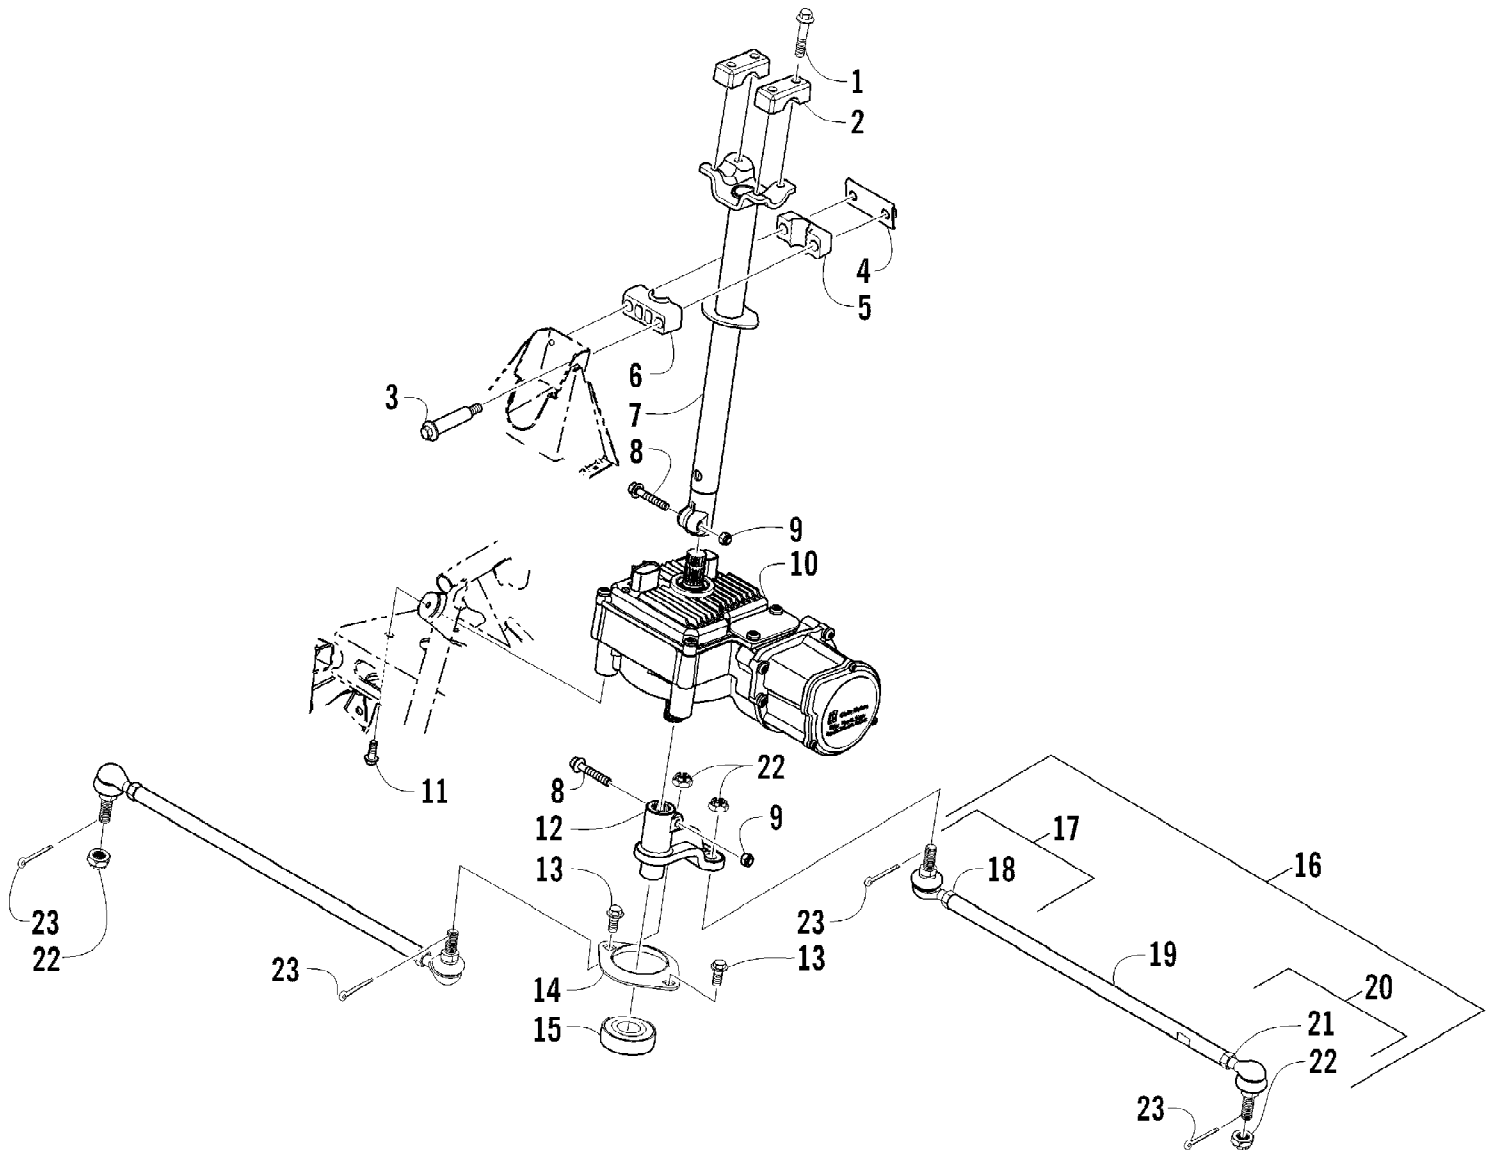

Ref #	Part Number	Qty	S/P/F	Description
1	8408-835	4		Screw, Cap
2	0405-035	2		Cap, Steering Adjuster
3	0423-505	2		Screw, Shoulder
4	0505-484	1		Cap, Housing
5	0405-260	1		Housing, Upper
6	0405-259	1		Housing, Lower
7	0505-642	1		Post, Steering
8	8020-045	2		Screw, Cap
9	8040-366	2	/P	Nut, Lock
10	0505-704	1	S/P	Assembly, Electronic Power Steering
11	8409-020	4	/P	Screw, Cap
12	0505-664	1		Arm, Steering
13	8408-816	2		Screw, Cap
14	0602-233	1		Flange, Bearing
15	0405-052	1		Bearing w/Inverted Oil Seal
16	0505-499	2	/P	Tie Rod - Assembly (inc. 17-21)
17	0505-511	2	/P	End, Tie Rod - Left-Hand Thread - Kit (inc. 18)
18	0423-013	2		Nut - Left-Hand Thread
19	0405-281	2	/P	Tie Rod
20	0505-510	2	/P	End, Tie Rod - Right-Hand Thread - Kit (inc. 21)
21	8420-002	2	/P	Nut - Right-Hand Thread
22	0423-157	4		Nut, Lock
23	0623-175	4		Pin, Cotter