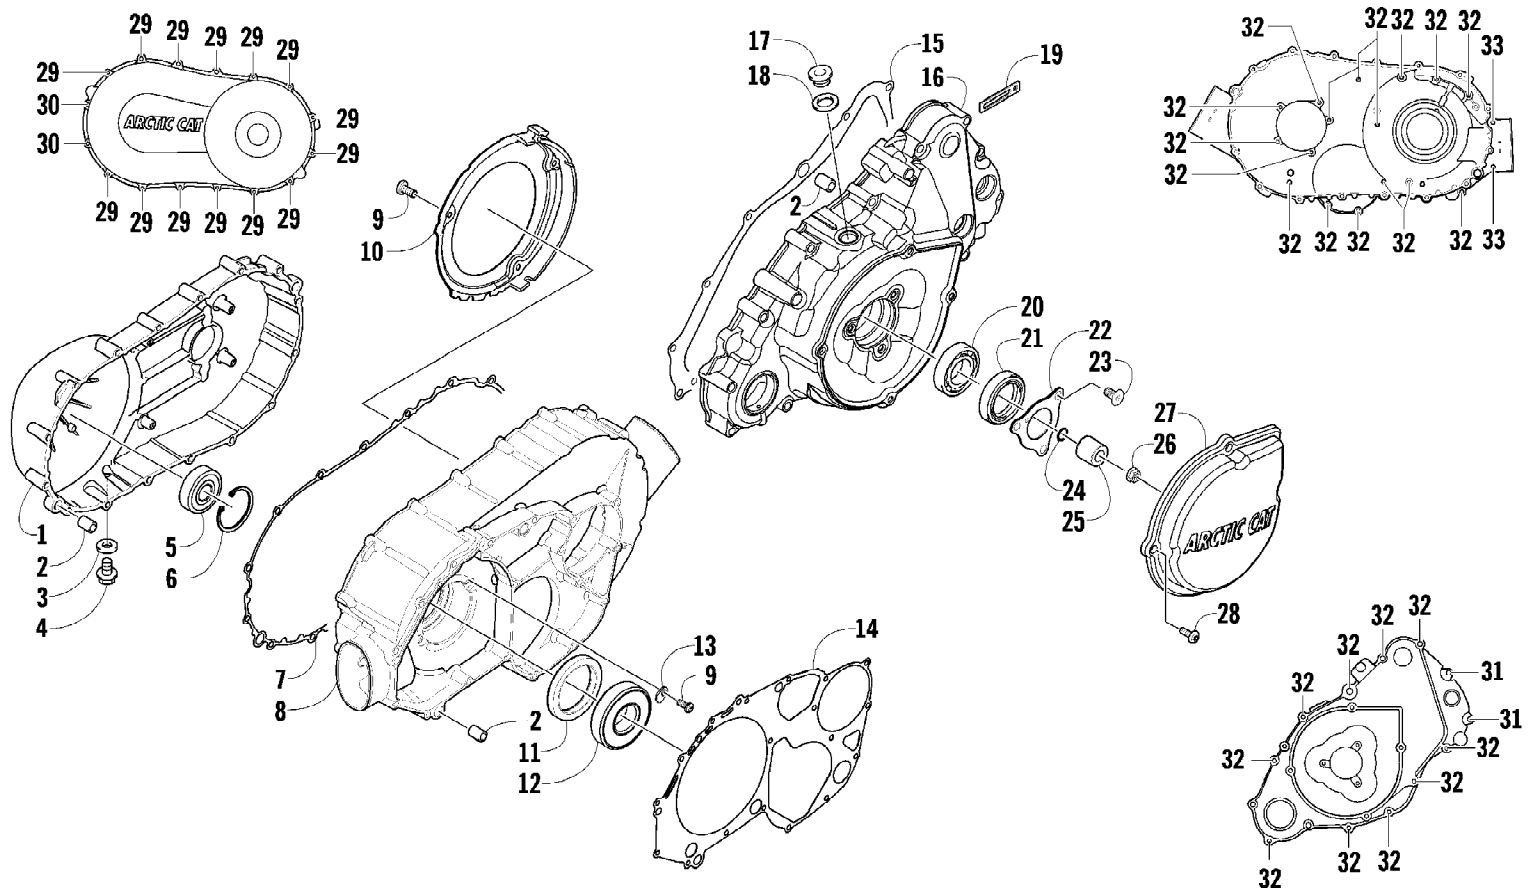

2011 ATV 700s H1 EFI INTERNATIONAL BLUE (A2011IBT1POSB)
CLUTCH/V-BELT/MAGNETO COVER ASSEMBLY

2011 ATV 700s H1 EFI INTERNATIONAL BLUE (A2011IBT1POSB)
CLUTCH/V-BELT/MAGNETO COVER ASSEMBLY

Page 10 of 85

Ref #	Part Number	Qty	S/P/F	Description
1	0806-089	1		Cover, V-Belt
2	0829-002	6		Pin, Dowel
3	0830-013	1		Washer, Crush
4	8408-812	1		Screw, Cap
5	0832-060	1		Bearing
6	0831-078	1		Ring, Retaining
7	0830-174	1	/P	Gasket, V-Belt Cover
8	0806-086	1		Cover, Clutch
9	0826-029	5		Screw, Machine
10	0806-048	1		Plate, Air Intake
11	0830-188	1	/P	Seal
12	0832-047	1	S	Bearing
13	0822-010	2	/P	Retainer, Bearing
14	0830-116	1	/P	Gasket, Clutch Cover
15	0830-128	1		Gasket, Magneto Cover
16	0806-082	1	/P	Cover, Magneto - Assembly
17	0826-155	1		Plug
18	0830-015	1		Washer, Crush
19	3002-964	1	/P	Clamp, Wire
20	0832-045	1	S	Bearing
21	0830-158	1		Seal
22	0805-008	1		Retainer, Seal
23	0826-031	3		Screw, Machine
24	0830-108	1		O-Ring
25	0820-061	1		Bushing
26	0827-008	1		Nut
27	0820-062	1		Cover, Magneto
28	8468-616	4		Screw, Machine
29	8468-645	14		Screw, Machine
30	8468-655	2		Screw, Machine
31	8468-625	2		Screw, Machine
32	8468-640	26		Screw, Machine
33	8468-675	2		Screw, Machine