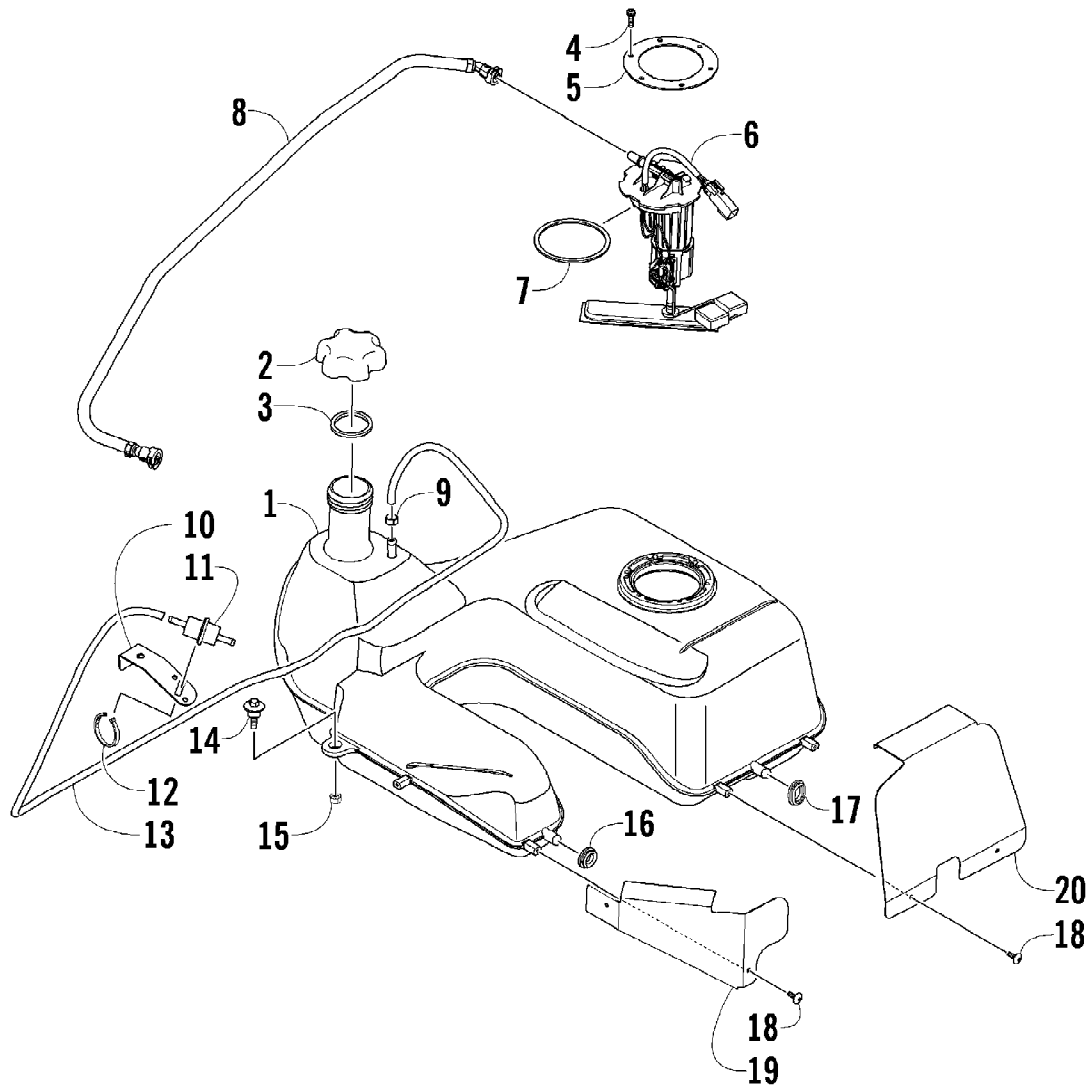

Ref #	Part Number	Qty	S/P/F	Description
1	0570-307	1		Tank, Gas - Assembly (inc. 2-5)
2	0470-438	1	/P	Cap, Gas Tank (inc. 3)
3	0109-733	1	/P	Gasket, Gas Tank Cap
4	0423-898	6		Screw, Self-Tapping
5	2670-042	1		Plate, Retaining
6	0570-322	1	/P	Pump, Fuel - Assembly (inc. 7)
7	0470-838	1		Seal
8	0570-317	1		Hose, Fuel - Assembly
9	0423-688	1		Clamp, Hose
10	0470-827	1		Bracket, Filter Mounting
11	0510-335	1	/P	Filter, In-Line
12	0123-788	AR	/P	Tie, Cable - 8 in.
13	0410-070	AR	/P	Hose, Gasline - 25 ft
14	0423-732	2		Screw, Shoulder
15	0623-038	1		Nut w/Washer
16	0423-460	1		Grommet
17	0423-806	1		Grommet
18	0623-797	4		Screw, Self-Tapping
19	0470-709	1		Shield, Heat - Gas Tank - Front
20	0470-710	1		Shield, Heat - Gas Tank - Rear