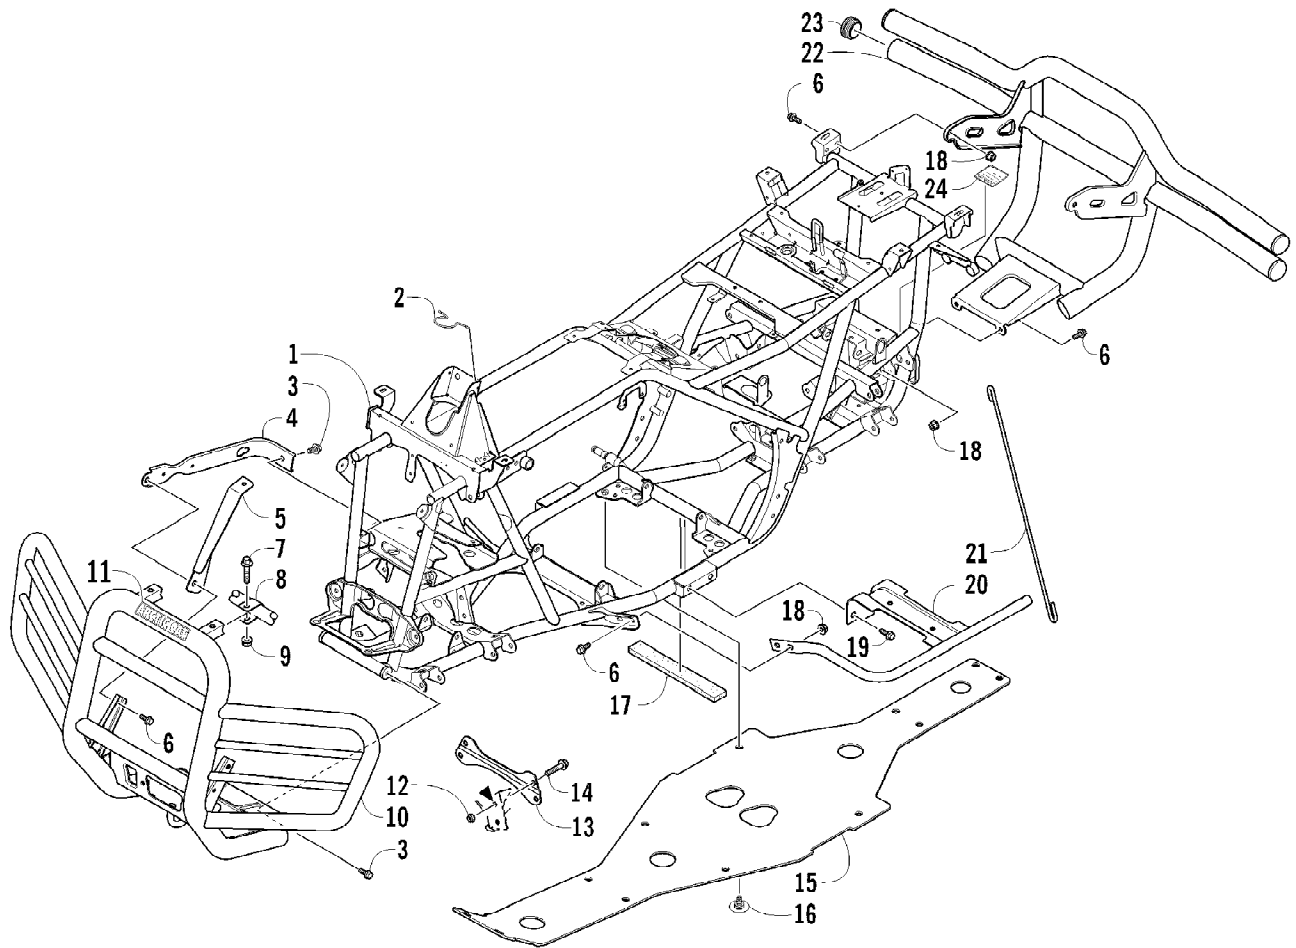

Ref #	Part Number	Qty	S/P/F	Description
1	2516-835	1		Frame, Main
2	2416-401	1		Clip, Routing
3	8409-020	4	/P	Screw, Cap
4	1506-596	1	/P	Channel, Bumper Mounting - Right
4	0506-653	1	S	Channel, Bumper Mounting - Left
5	1506-562	1		Bracket, Mounting - Bumper - Right
5	1506-563	1		Bracket, Mounting - Bumper - Left
6	8408-816	10		Screw, Cap
7	8410-835	2		Screw, Cap
8	2506-641	2		Strap, Support
9	8424-805	2		Nut
10	2506-639	1		Bumper, Front
11	0411-501	1		Decal, Bumper - "Arctic Cat"
12	0423-744	2		Nut, Lock
13	2516-852	1	/P	Brace, A-Arm
14	8409-025	2		Screw, Cap
15	1406-030	1		Panel, Belly
16	0423-101	12		Screw, Shoulder
17	0406-289	2		Pad, Frame
18	8424-802	8		Nut
19	8409-016	4		Screw, Cap
20	1506-380	1		Footrest - Right
20	1506-379	1		Footrest - Left
21	2506-423	2		Rod, Support
22	1506-615	1		Bumper, Rear (inc. 23)
23	0406-130	4		Plug
24	1411-077	1		Decal, Warning - Towing