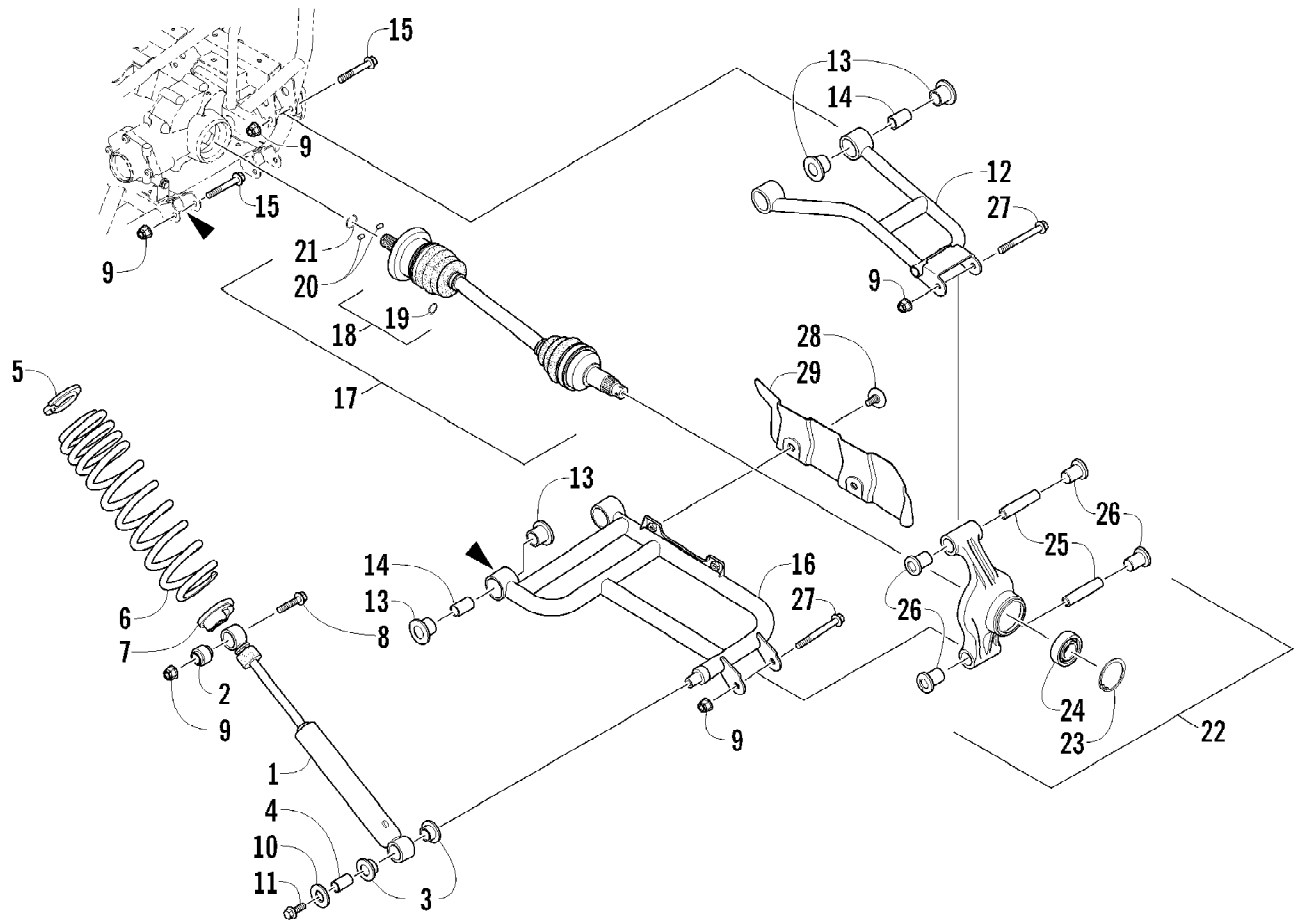

Ref #	Part Number	Qty	S/P/F	Description
1	0404-158	2		Shock Absorber (inc. 2-4)
2	0403-182	2		Bushing
3	0603-955	4		Bushing
4	1603-219	2	S	Sleeve
5	1603-889	2	/P	Retainer, Spring
6	0504-659	2		Spring, Suspension
7	0404-057	2		Cam, Spring Adjuster
8	8409-040	1		Screw, Cap - Right
8	8409-050	1		Screw, Cap - Left
9	0423-744	14		Nut, Lock
10	0423-087	2		Washer
11	8408-820	2	/P	Screw, Cap
12	0504-582	1		A-Arm, Rear - Upper Right (inc. 13-14)
12	0504-583	1	/P	A-Arm, Rear - Upper Left (inc. 13-14)
13	0403-208	16	/P	Bushing
14	0403-214	8	/P	Axle
15	8409-075	8		Screw, Cap
16	0504-572	1		A-Arm, Rear - Lower Right (inc. 13-14)
16	0504-573	1		A-Arm, Rear - Lower Left (inc. 13-14)
17	1502-798	2	S	Axle, Drive (inc. 18-21)
18	1436-419	2		Repair Kit, Boot (inc. 19)
19	1441-988	2		Clip, Retaining
20	1402-884	4		Pin, Detent
21	1402-890	2		Clip, Retaining
22	0504-548	1	/P	Knuckle, Right - Assembly (inc. 23-26)
22	0504-549	1	/P	Knuckle, Left - Assembly (inc. 23-26)
23	0423-423	2		Ring, Retaining
24	1402-809	2	/P	Bearing
25	0403-213	4	/P	Axle
26	0403-206	8	/P	Bushing
27	8409-000	4		Screw, Cap
28	0423-545	4	/P	Screw, Shoulder
29	1406-068	1		Guard, Boot - Rear - Right
29	1406-069	1		Guard, Boot - Rear - Left