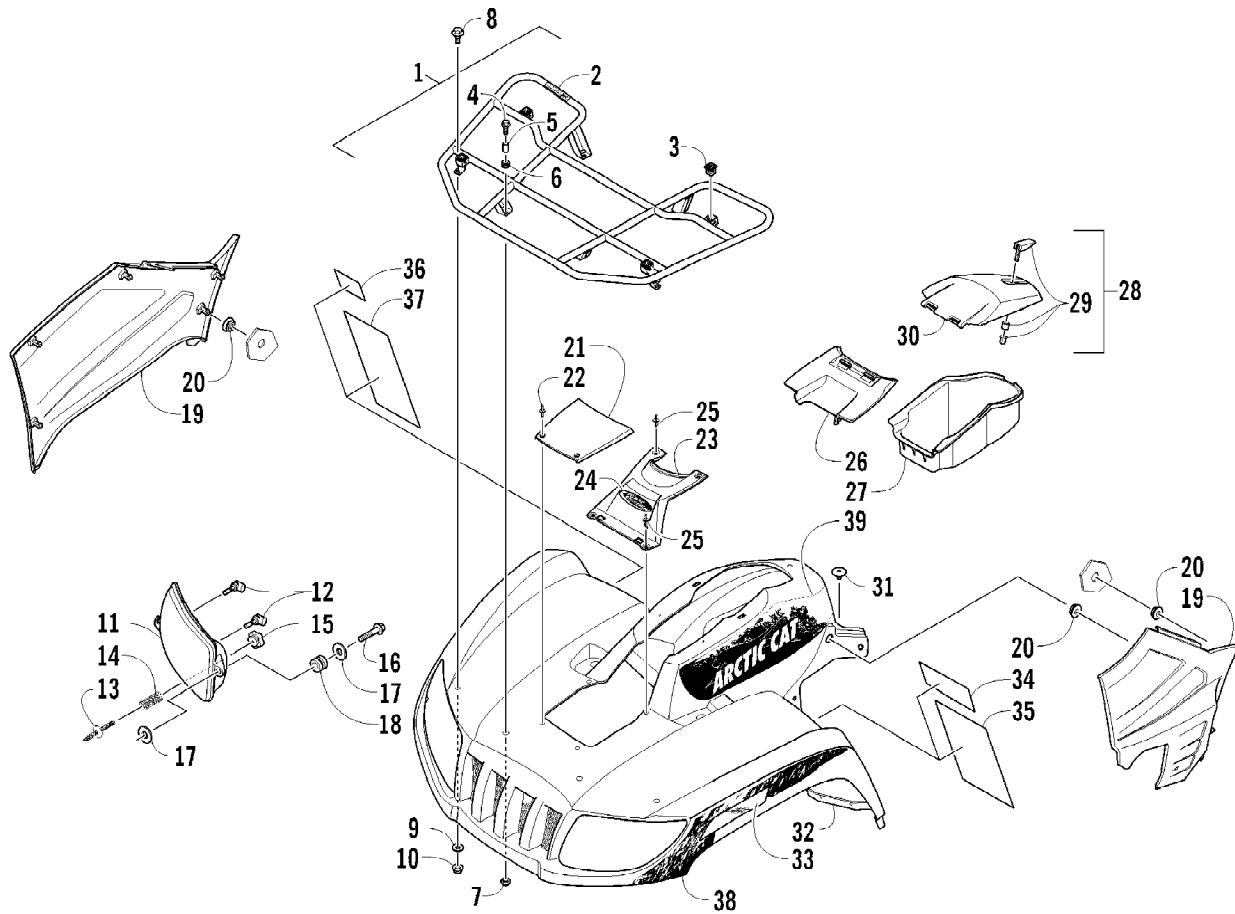

Ref #	Part Number	Qty	S/P/F	Description
1	2506-643	1		Rack, Front - Assembly (inc. 2-3)
2	0411-576	1		Decal, Warning - Load
3	0441-592	4	/P	Bushing
4	8410-830	4		Screw, Cap
5	0423-669	4		Spacer
6	0423-465	4		Grommet
7	8432-802	4		Nut, Lock
8	0423-654	2		Screw, Shoulder
9	8050-222	2	/P	Washer
10	0423-540	2		Nut, Lock
11	0509-044	1	/P	Headlight Assembly - Right (inc. 12)
11	0509-035	1		Headlight Assembly - Left (inc. 12)
12	0409-055	4		Bulb, Headlight
13	0423-514	2		Stud, Adjuster - Headlight
14	0423-522	2		Spring, Adjuster
15	0423-513	2		Knob, Adjuster
16	0623-785	4		Screw, Self-Tapping
17	8050-217	8	/P	Washer
18	0423-447	4		Grommet
19	2406-300	1		Panel, Side - Lower - Right
19	2406-419	1		Panel, Side - Lower - Left
20	0423-678	8		Grommet
21	1406-358	1		Cover, Access
22	0423-535	2		Rivet, Reinstallable
23	1406-484	1		Cover, Steering Post
24	2411-330	1		Decal, "Power Steering"
25	0623-362	4		Rivet, Reinstallable
26	0470-513	1		Cover, Storage Box
27	1406-573	1		Box, Storage
28	2506-234	1		Lid, Storage Box w/Latch (inc. 29-30)
29	1406-599	1		Latch, Storage Box
30	0470-514	1		Lid, Storage Box
31	0423-101	2		Screw, Shoulder
32	2516-967	1		Panel, Fender - Assembly - Front (inc. 33-37)
33	0411-818	1		Decal, Reflector - Right
33	0411-819	1		Decal, Reflector - Left
34	1411-574	1		Decal, Warning - Off-Road Only
35	2411-124	1		Decal, Warning - General/Age
36	0411-835	1		Decal, Warning - Turn/Hill
37	1411-250	1		Decal, Warning - Reverse/Pre-Ride
38	2411-332	1		Decal, Side - Upper Right
38	2411-333	1		Decal, Side - Upper Left
39	2411-364	1		Decal, Side - Front Right
39	2411-365	1		Decal, Side - Front Left