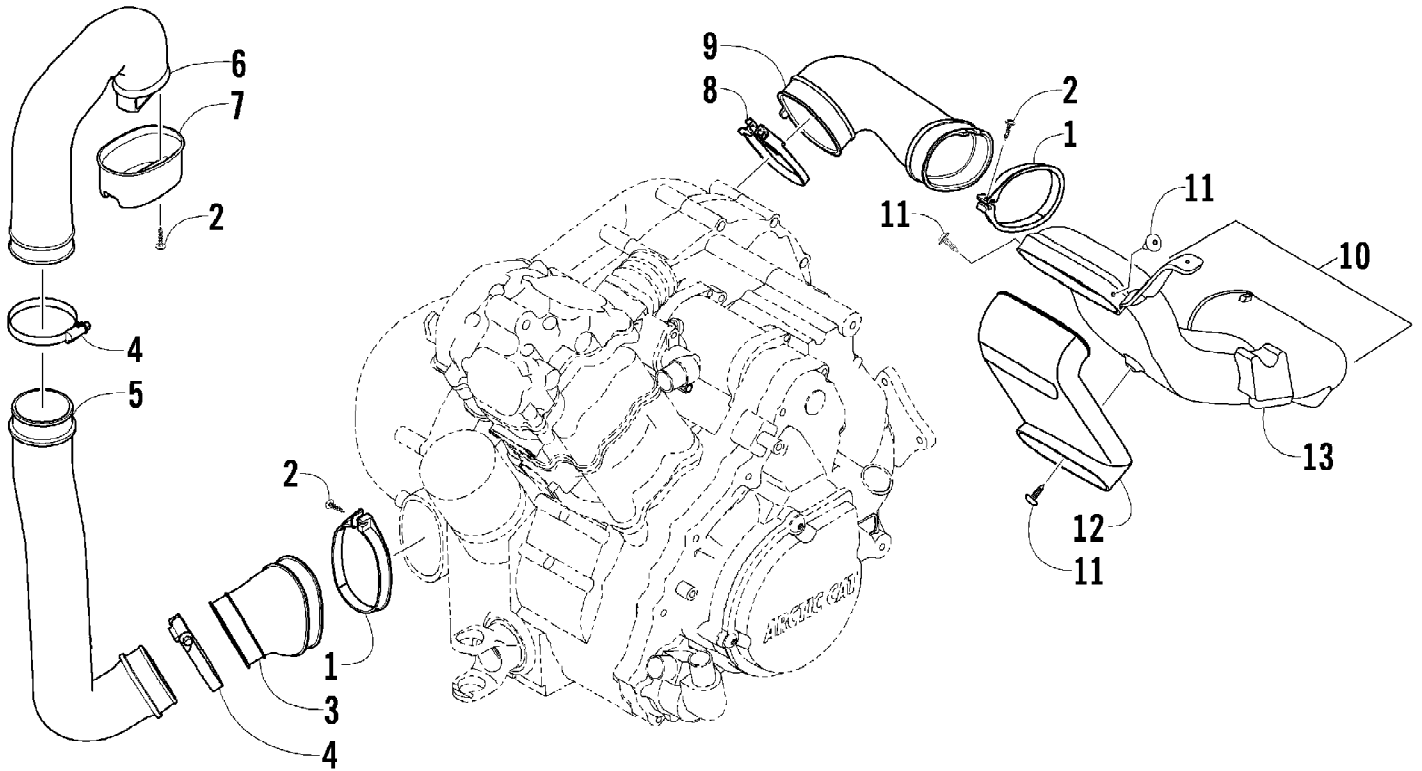

2011 ATV 700s H1 EFI INTERNATIONAL BLUE (A2011IBT1POSB)
BATTERY AND STARTER ASSEMBLY

Page 4 of 85

Ref #	Part Number	Qty	S/P/F	Description
1	5991-655	1	/P	Battery Cover/Tool Tray Assembly (inc. 2-4)
2	2406-815	1	/P	Cover, Battery
3	0444-122	1	S/P	Kit, Tool
4	0417-016	1		Pad, Battery
5	8476-620	2		Screw, Machine
6	0645-480	1		Battery Assembly (inc. 7-8)
7	0445-082	1		Kit, Hardware
8	0645-430	1		Decal, Warning
9	0417-012	1		Foam, Battery
10	0445-070	1		Cable, Battery/Ground
11	0445-062	1		Cable, Battery/Solenoid
12	0645-327	1		Boot, Terminal
13	0623-038	5		Nut w/Washer
14	0445-064	1		Cable, Solenoid/Starter (inc. 15)
15	0645-019	1		Boot, Terminal
16	0445-058	1	/P	Solenoid
17	8476-625	4		Screw, Machine
18	0825-013	1	/P	Motor, Starter - Assembly

2011 ATV 700s H1 EFI INTERNATIONAL BLUE (A2011IBT1POSB)
CAM CHAIN ASSEMBLY

Page 6 of 85

Ref #	Part Number	Qty	S/P/F	Description
1	0810-001	1		Chain, Cam
2	0810-002	1		Guide, Chain
3	0810-003	1		Tensioner, Chain
4	0826-036	1		Pivot, Tensioner
5	0830-025	1		Washer, Crush
6	0810-004	1		Adjuster, Tensioner - Assembly
7	0830-018	1		Gasket
8	8468-625	2		Screw, Machine
9	0830-107	2		Gasket
10	8400-610	1		Screw, Cap
11	0828-129	1		Washer