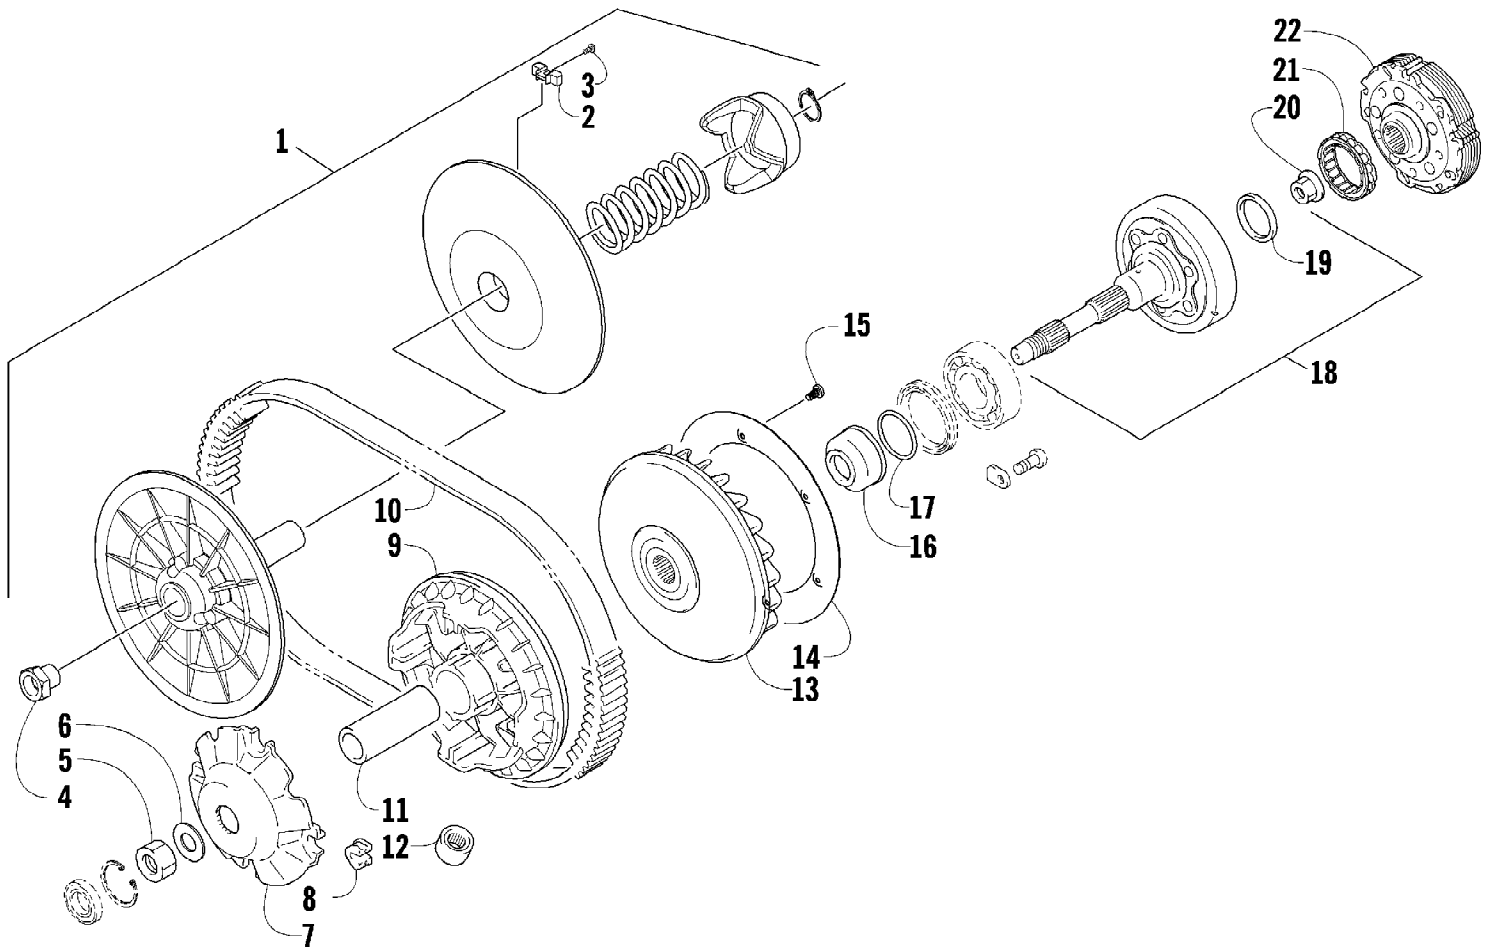

Ref #	Part Number	Qty	S/P/F	Description
1	0823-157	1	S/P	Pulley, Driven - Assembly (inc. 2-4)
2	0823-176	3	/P	Shoe, Cam
3	0823-177	3		Screw, Machine
4	0823-178	1		Nut
5	0827-010	1		Nut
6	0828-106	1		Washer
7	0823-008	1		Plate, Movable Drive Face
8	0823-010	4		Damper, Movable Drive Face
9	0823-159	1		Face, Movable Drive
10	0823-013	1		Belt, Drive
11	0823-149	1		Spacer
12	0823-167	8	/P	Roller
13	0823-156	1	/P	Face, Fixed Drive
14	0823-131	1		Shroud, Drive Face
15	0623-914	6		Screw, Self-Tapping
16	0823-015	1		Spacer, Fixed Drive Face
17	0470-531	1		O-Ring
18	0823-261	1	S/P	Housing, Clutch - Assembly
19	0830-189	1	/P	Seal
20	0827-011	1		Nut
21	0823-018	1		Clutch, One-Way
22	0823-310	1	/P	Clutch, Centrifugal - 6 Plate