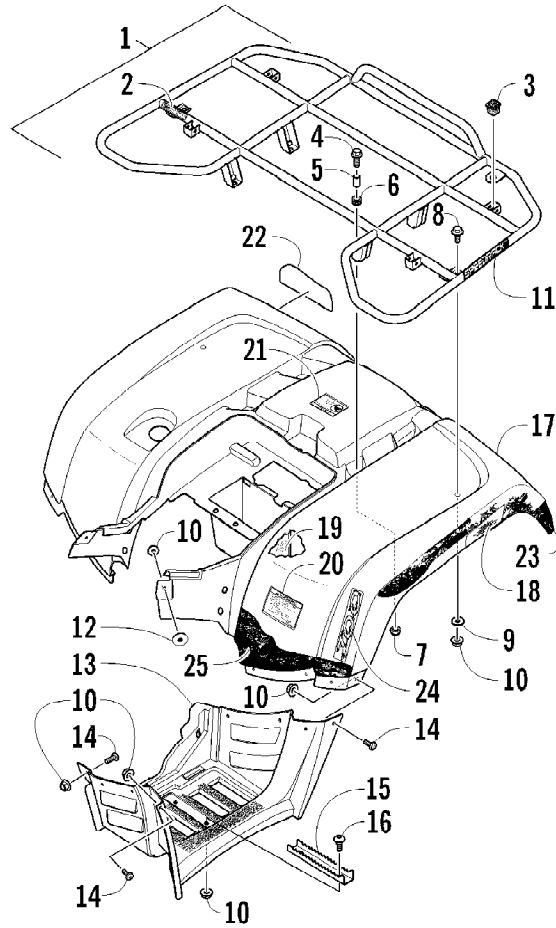

2011 ATV 700s H1 EFI INTERNATIONAL BLUE (A2011IBT1POSB)
REAR RACK, BODY PANEL, AND FOOTWELL ASSEMBLIES

Page 55 of 85

Ref #	Part Number	Qty	S/P/F	Description
1	2506-125	1		Rack, Rear - Assembly (inc. 2-3)
2	0411-648	1		Decal, Warning - Load
3	0441-592	4	/P	Bushing
4	8410-830	4		Screw, Cap
5	0423-669	4		Spacer
6	0423-465	4		Grommet
7	8432-802	4		Nut, Lock
8	0423-654	2		Screw, Shoulder
9	8050-222	2	/P	Washer
10	0423-540	26		Nut, Lock
11	0411-965	2		Decal, "Speedrack"
12	0423-101	2		Screw, Shoulder
13	1406-356	1		Footwell - Right
13	2406-429	1	/P	Footwell - Left
14	0423-419	18		Screw, Machine
15	1506-125	2	/P	Footpeg
16	0423-355	4		Screw, Shoulder
17	2516-936	1		Panel, Fender - Assembly - Rear (inc. 18-21)
18	1411-592	1	/P	Decal, Reflector - Right
18	1411-593	1	/P	Decal, Reflector - Left
19	0470-658	1		Foil, Protective
20	2411-143	1	/P	Decal, Warning - Tire Pressure
21	1411-809	1	/P	Decal, Passenger
22	2411-331	1		Decal, "Arctic Cat"
23	2411-340	1		Decal, Side - Upper Right
23	2411-341	1		Decal, Side - Upper Left
24	2411-338	1		Decal, 700 - Right
24	2411-339	1		Decal, 700 - Left
25	2411-366	1		Decal, Side - Lower Right
25	2411-367	1		Decal, Side - Lower Left