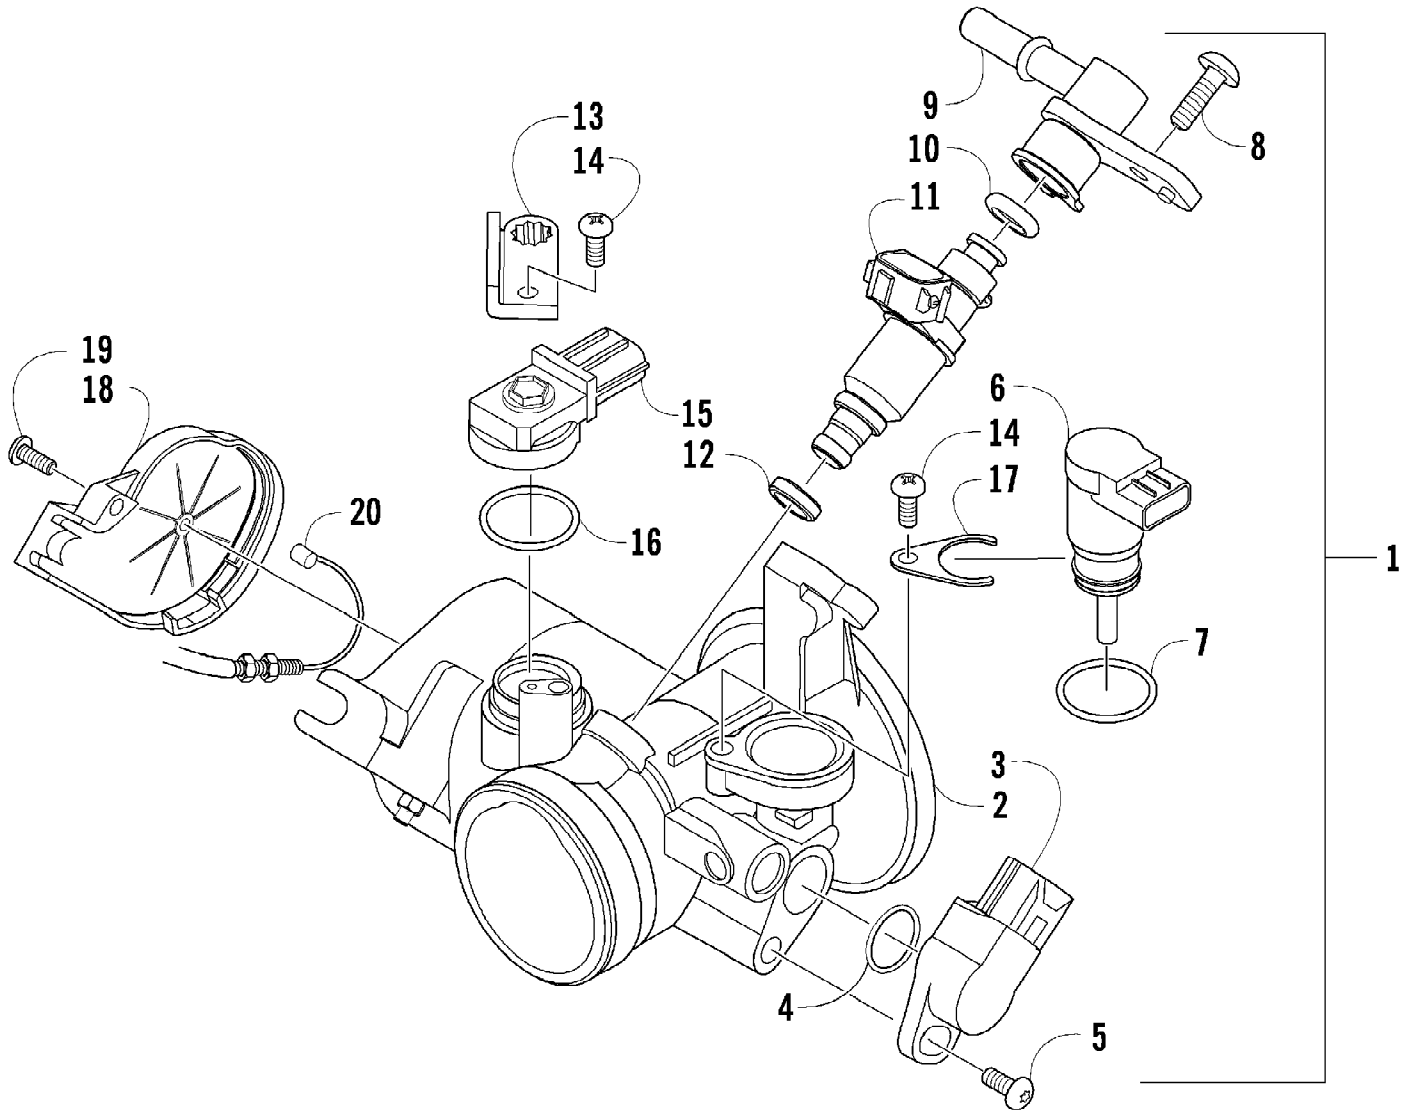

Ref #	Part Number	Qty	S/P/F	Description
1	0470-753	1		Throttle - Assembly (inc. 2-19)
2	0	1	F	Throttle Body
3	0430-072	1		Sensor, Throttle Position
4	5507-234	1		O-Ring
5	5507-231	1		Screw, Machine
6	0430-074	1		Valve, ISC
7	5507-233	1		O-Ring
8	5507-238	1		Screw, Machine
9	0470-687	1		Rail, Fuel
10	0470-767	1		O-Ring
11	0470-762	1		Injector, Fuel
12	0470-768	1		Seal
13	5507-227	1		Bracket, MAP Sensor
14	5507-117	2	/P	Screw, Machine
15	0430-073	1		Sensor, MAP
16	5507-232	1		O-Ring
17	5507-229	1		Plate, ISC Valve
18	5507-223	1		Cover
19	5507-037	1	/P	Screw, Machine
20	0487-057	1		Cable, Throttle