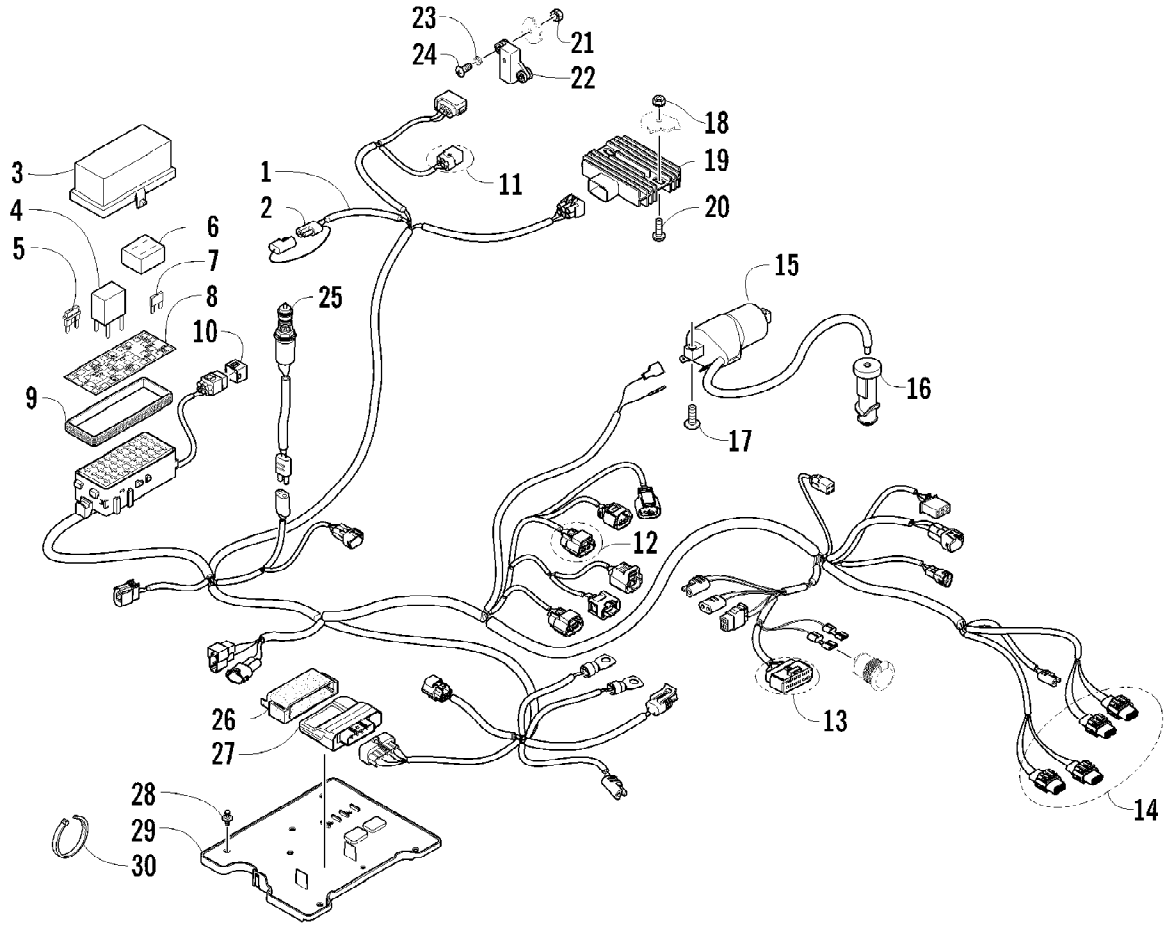

Ref #	Part Number	Qty	S/P/F	Description
1	0486-386	1		Harness, Main (inc. 2-10)
2	0486-164	1		Tether, Accessory Connector
3	0430-085	1		Cover, Fuse Block
4	0430-045	6	/P	Relay (4-Pin) - 20 Amp
5	0430-034	2		Diode
6	0430-037	1		Holder, Fuse
7	0430-032	5		Fuse - 10 Amp
7	0430-031	4		Fuse - 15 Amp
7	0430-030	3		Fuse - 30 Amp
8	2411-213	1		Decal, Fuse Block
9	0430-086	1		Seal
10	0430-097	1		Cover, Diagnostics Connector
11	1436-416	1		Repair Kit, Connector - Tilt Sensor
12	1436-417	1		Repair Kit, Connector - Idle Speed Control
13	1436-415	1		Repair Kit, Connector - LCD Gauge
14	1436-290	AR		Repair Kit, Connector - Headlight
15	0824-043	1		Coil, Ignition
16	0824-049	1	/P	Cap, Spark Plug
17	8476-620	2		Screw, Machine
18	0623-038	2		Nut w/Washer
19	0824-037	1	/P	Regulator, Voltage
20	8476-625	2		Screw, Machine
21	0423-493	2		Nut w/Washer
22	0409-064	1		Sensor, Tilt
23	0123-802	2		Washer
24	8468-425	2		Screw, Machine
25	0409-089	1		Switch, Brake - Assembly
26	0430-076	1		Cushion, ECU
27	0530-028	1	/P	ECU
28	0623-362	3		Rivet, Reinstallable
29	2406-643	1		Tray, Electrical
30	0123-788	AR	/P	Tie, Cable - 8 in.
30	0123-903	AR		Tie, Cable - 11.5 in.