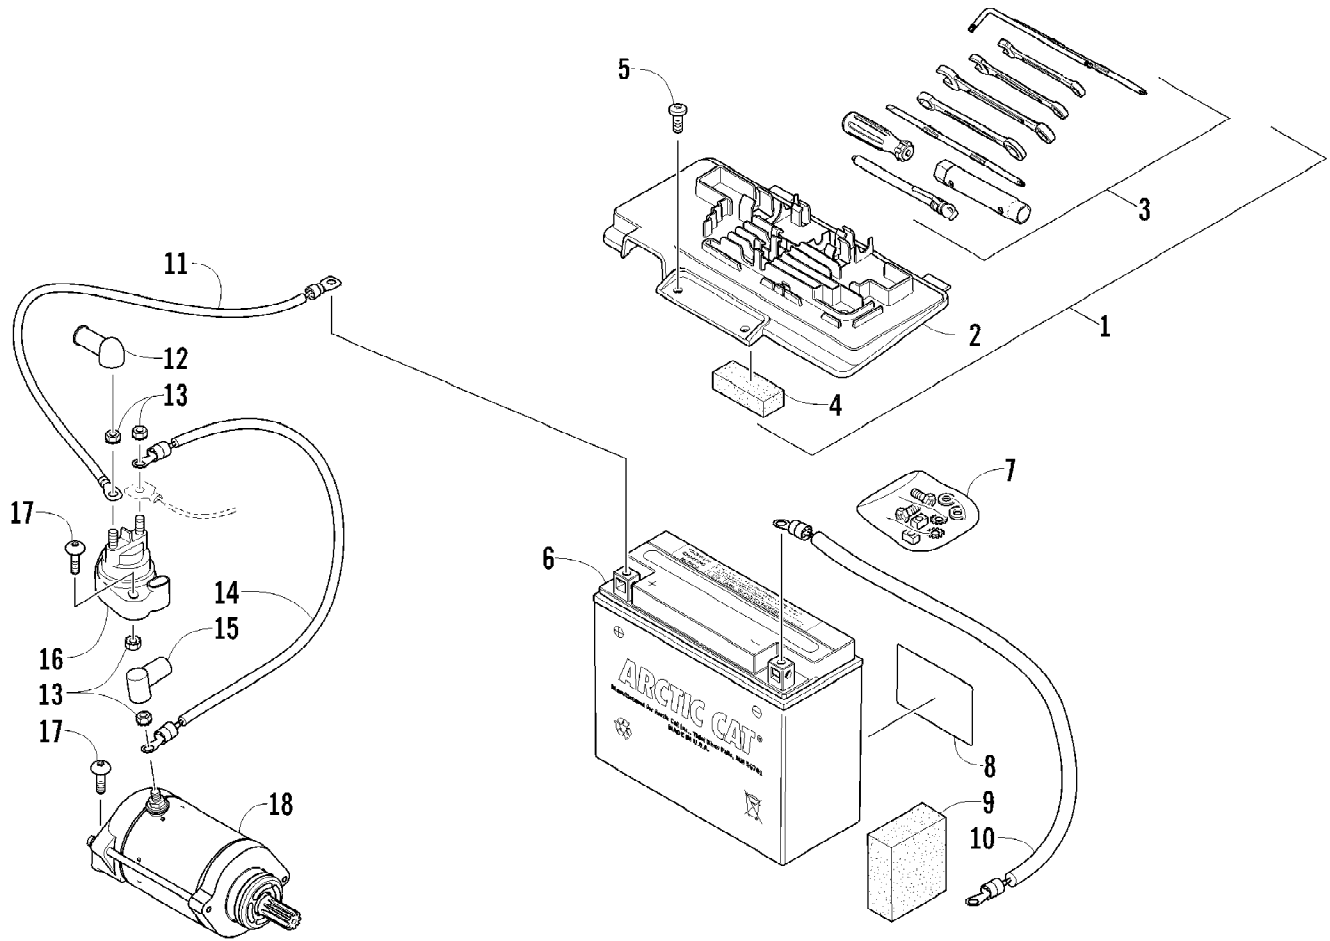

2011 ATV 700s H1 EFI INTERNATIONAL BLUE (A2011IBT1POSB)
AIR INTAKE ASSEMBLY

Page 2 of 85

Ref #	Part Number	Qty	S/P/F	Description
1	0470-877	1	/P	Cover, Intake
2	0470-560	1		Screen, Air Filter
3	0470-558	1		Filter, Air
4	0470-728	1		Housing, Intake
5	0423-455	4		Clip, Spring
6	0470-749	1		Duct, Engine Intake
7	0423-763	1		Grommet
8	0570-215	1		Resonator
9	0470-729	1		Boot
10	0423-342	4	/P	Screw, Self-Tapping
11	0423-019	2		Clamp
12	0470-442	1	/P	Valve, Drain
13	0410-172	1	/P	Hose, Vent
14	1623-281	2		Clamp, Hose
15	0423-766	1		Cap, Drain
16	1623-287	1		Clamp
17	0423-554	1		Clamp
18	0470-511	1		Boot
19	0430-055	1		Sensor, Air Temperature (inc. 20)
20	5507-224	1		O-Ring
21	2406-604	1		Panel, Shield
22	0623-362	2		Rivet, Reinstallable

2011 ATV 700s H1 EFI INTERNATIONAL BLUE (A2011IBT1POSB)
CAM CHAIN ASSEMBLY

Page 6 of 85

Ref #	Part Number	Qty	S/P/F	Description
1	0810-001	1		Chain, Cam
2	0810-002	1		Guide, Chain
3	0810-003	1		Tensioner, Chain
4	0826-036	1		Pivot, Tensioner
5	0830-025	1		Washer, Crush
6	0810-004	1		Adjuster, Tensioner - Assembly
7	0830-018	1		Gasket
8	8468-625	2		Screw, Machine
9	0830-107	2		Gasket
10	8400-610	1		Screw, Cap
11	0828-129	1		Washer