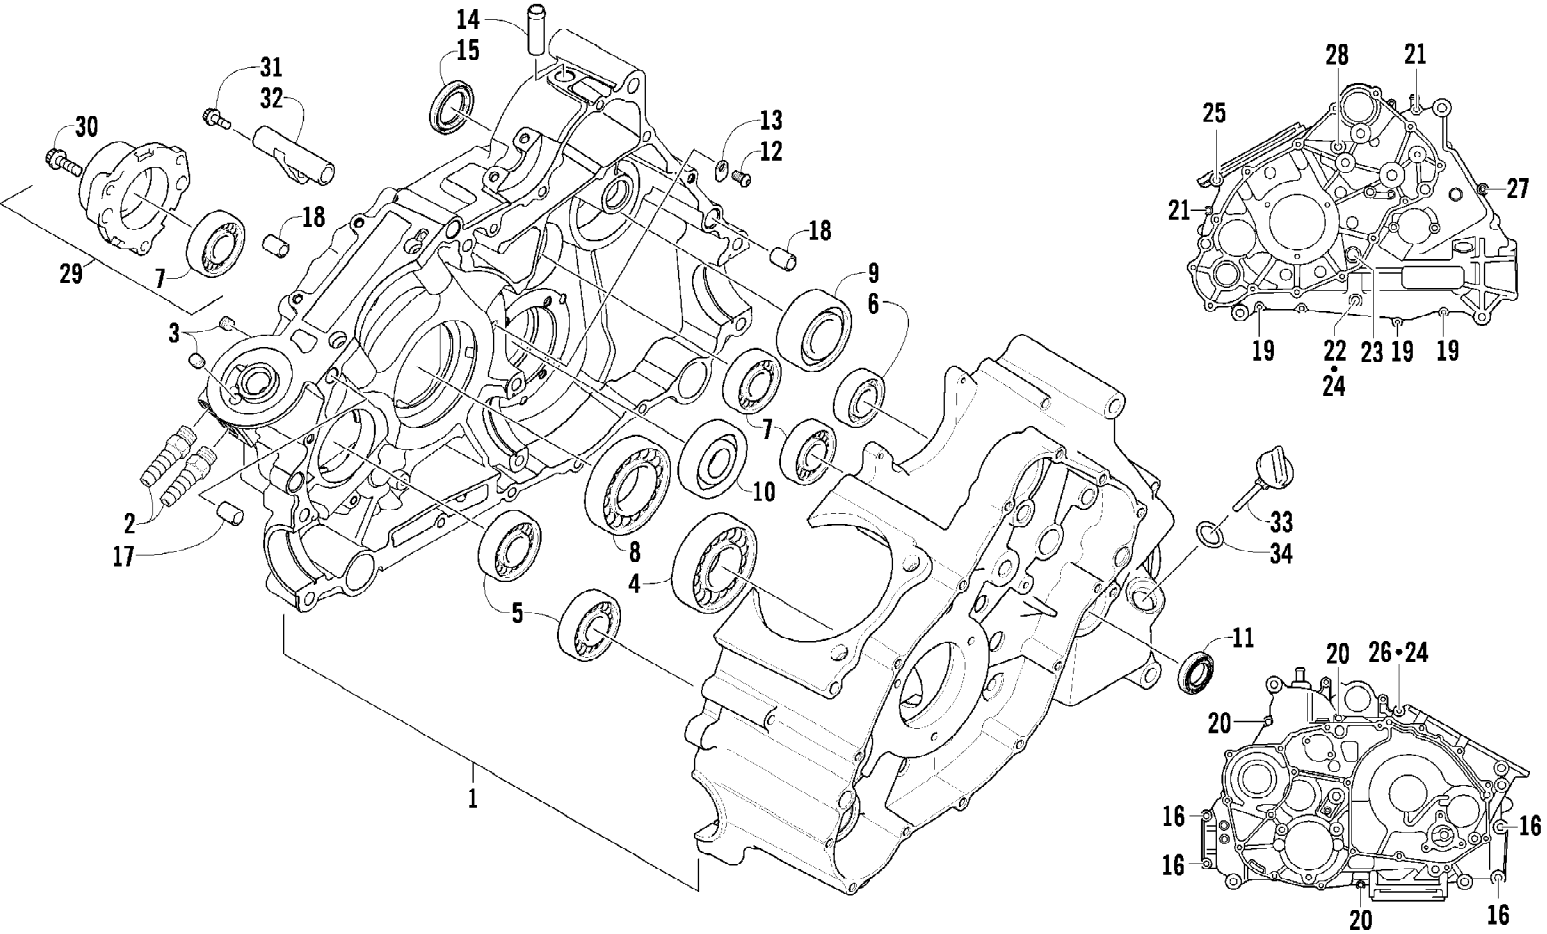

2011 ATV 700s H1 EFI INTERNATIONAL BLUE (A2011IBT1POSB)
CRANKCASE ASSEMBLY

Ref #	Part Number	Qty	S/P/F	Description
1	0801-150	1		Crankcase Assembly (inc. 2-15)
2	0812-061	2		Fitting, Adapter
3	0801-002	2		Plug
4	0832-043	1	/P	Bearing
5	0832-044	2	/P	Bearing
6	0832-049	1	/P	Bearing
7	0832-050	3	/P	Bearing
8	0832-042	1	/P	Bearing
9	0832-048	1	/P	Bearing
10	0832-077	1	/P	Bearing
11	0822-052	1		Seal, Countershaft
12	0826-100	4		Screw, Machine
13	0822-010	4	/P	Retainer, Bearing
14	0801-028	1		Pipe, Breather
15	0830-035	1		Seal, Driveshaft
16	8412-850	4		Screw, Cap
17	0829-003	1		Pin, Dowel
18	0829-002	5		Pin, Dowel
19	8468-645	3		Screw, Machine
20	8468-655	3		Screw, Machine
21	8468-675	2		Screw, Machine
22	8412-860	1		Screw, Cap
23	0826-017	1		Screw, Cap
24	0830-008	2		Gasket
25	0826-019	1		Screw, Cap
26	0826-018	1		Screw, Cap
27	8468-695	1		Screw, Machine
28	8468-680	1		Screw, Machine
29	0801-029	1		Housing, Secondary Shaft (inc. one No. 7)
30	0826-105	3		Screw, Cap
31	0826-038	1		Screw, Cap
32	0801-069	1		Pipe, Breather
33	0801-179	1		Stick, Oil Level
34	0830-010	1		O-Ring