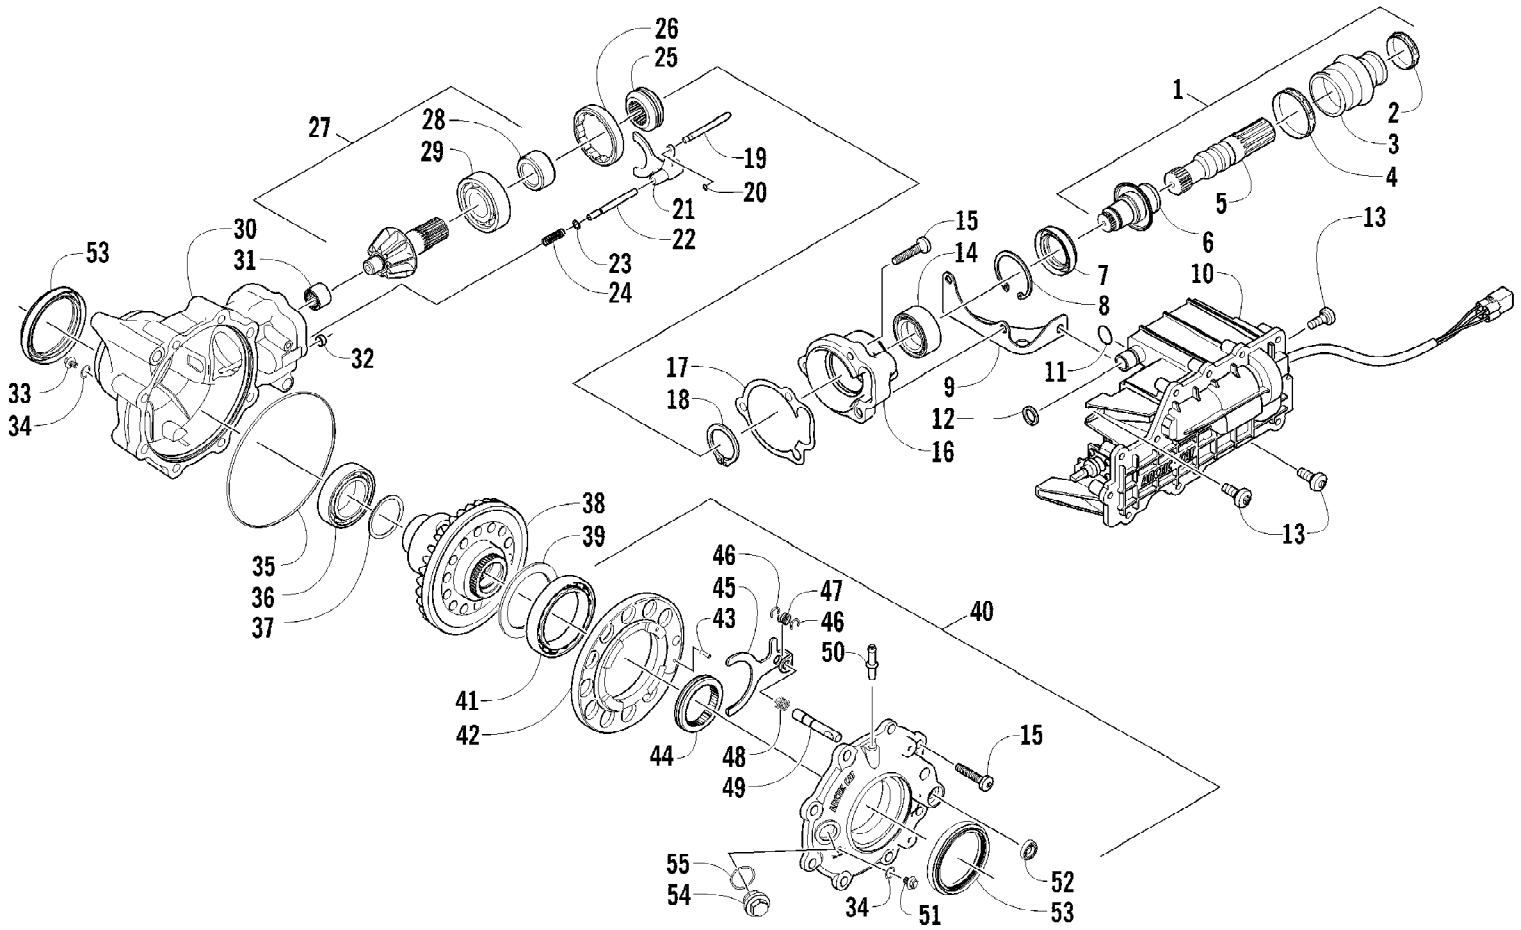

2011 ATV 700s H1 EFI INTERNATIONAL BLUE (A2011IBT1POSB)
FRONT DRIVE GEARCASE ASSEMBLY

Ref #	Part Number	Qty	S/P/F	Description
	1502-393	1		Complete Front Drive Gearcase Assembly
1	1502-083	1		Shaft, Propeller - Assembly (inc. 2-6)
2	0423-411	1		Clamp
3	0402-985	1	/P	Boot, Propeller Shaft
4	0423-393	1		Clamp
5	1402-045	1		Shaft, Output
6	1502-085	1	/P	Shaft, Input
7	1402-011	1		Seal
8	0423-423	1		Ring, Retaining
9	1502-237	1		Bracket, Actuator
10	0502-585	1	S	Actuator (inc. 11)
11	1402-981	1		O-Ring
12	0423-892	1	/P	O-Ring
13	0423-396	3		Screw, Self-Tapping
14	1402-043	1		Bearing
15	0423-118	11		Screw, Self-Tapping
16	0502-528	1	/P	Housing, Pinion
17	0402-947	1		Gasket, Flange
18	0423-417	1		Ring, Retaining
19	0402-997	1		Shaft, Selector
20	0423-402	1		Ring, Retaining
21	0402-998	1		Fork, Selector
22	0402-417	1		Shaft, Shuttle
23	0423-147	1		O-Ring
24	0402-999	1		Spring, Return
25	0402-413	1		Coupler, Drive
26	0402-357	1		Collar, Lock
27	0502-784	1		Gear, Pinion - Assembly - 11T (inc. 28-29)
28	0402-336	1		Collar, Retaining
29	0402-327	1		Bearing
30	0502-514	1		Housing, Gearcase
31	0402-328	1		Bearing
32	0402-411	1		Pin, Dowel
33	1402-210	1	/P	Plug, Magnetic (inc. one No. 34)
34	0423-153	2		O-Ring
35	0423-149	1		O-Ring
36	0402-393	1		Bearing
37	0402-405	AR		Shim, 41 x 49 x 1.3 mm
37	0402-406	AR		Shim, 41 x 49 x 1.4 mm
37	0402-407	AR		Shim, 41 x 49 x 1.5 mm
37	0402-408	AR		Shim, 41 x 49 x 1.6 mm
37	0402-409	AR		Shim, 41 x 49 x 1.7 mm
38	1502-554	1	/P	Gear, Ring - 34T
39	1402-074	AR		Shim, 61 x 69 x 1.3 mm
39	1402-075	AR		Shim, 61 x 69 x 1.4 mm
39	1402-076	AR		Shim, 61 x 69 x 1.5 mm
39	1402-077	AR		Shim, 61 x 69 x 1.6 mm
39	1402-078	AR		Shim, 61 x 69 x 1.7 mm
40	1502-389	1		Cover, Gearcase (inc. one No. 34, 41-52, and one No. 53)
41	1402-053	1		Bearing
42	0502-413	1		Flange, Bearing