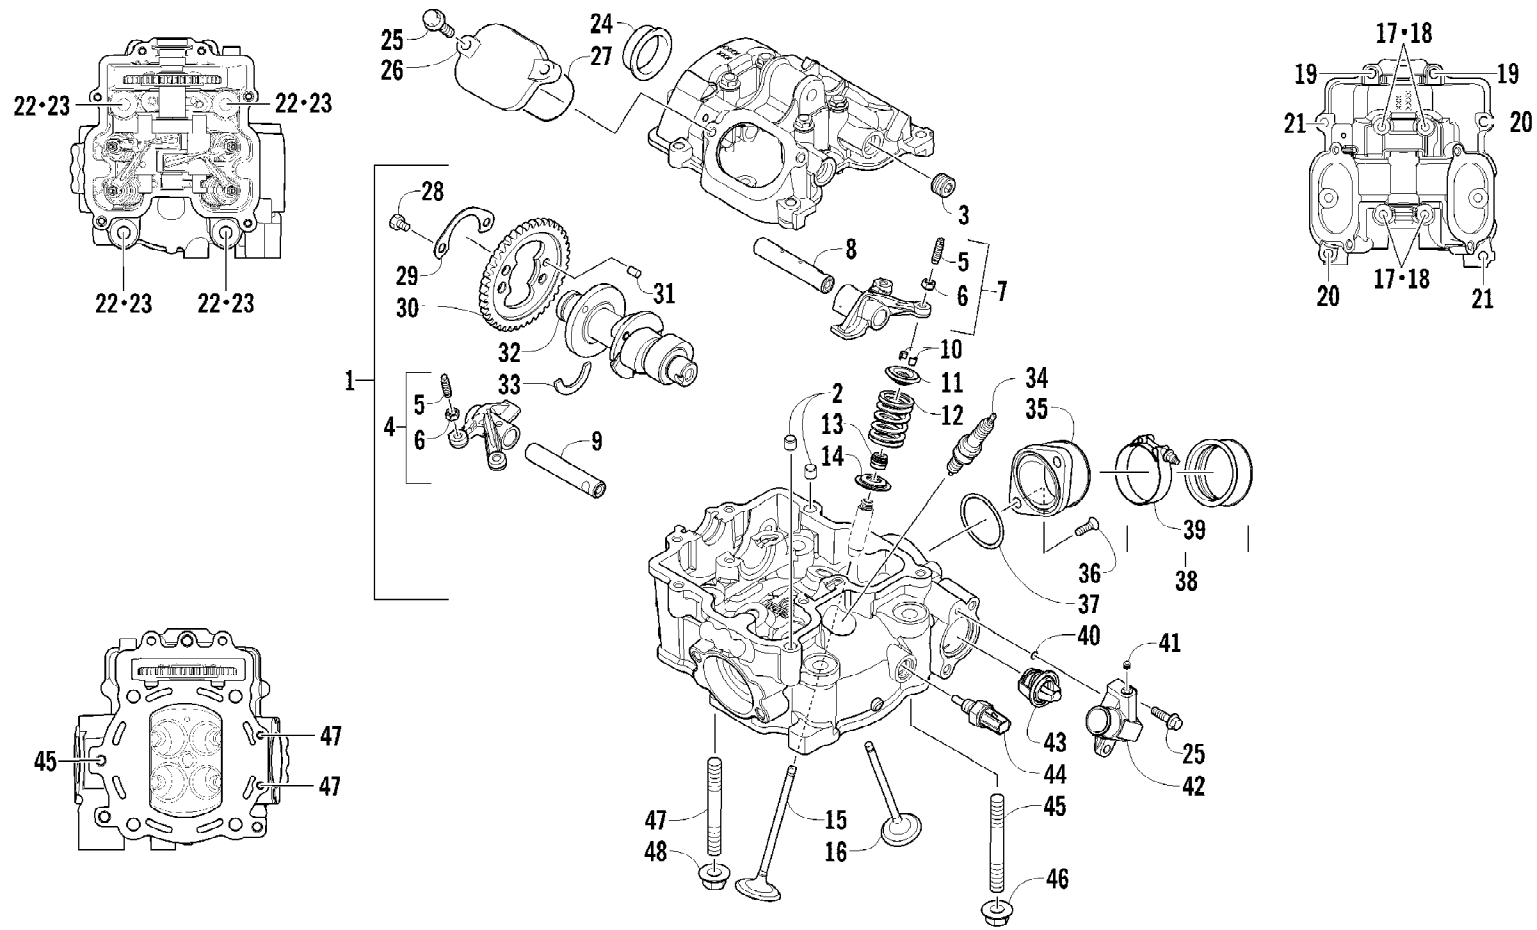

CYLINDER HEAD AND CAMSHAFT/VALVE ASSEMBLY (UP TO ENGINE SERIAL NO. 0309

Ref #	Part Number	Qty	S/P/F	Description
1	0808-184	1		Head, Cylinder - Assembly (inc. 2-17)
2	0829-048	2	/P	Pin, Dowel
3	0831-083	2		Plug, Shaft
4	0809-237	1	/P	Arm, Valve Rocker - Exhaust (inc. two No. 5-6)
5	0809-240	4	/P	Screw, Adjuster
6	0827-059	4		Nut
7	0809-234	1	/P	Arm, Valve Rocker - Intake (inc. two No. 5-6)
8	0809-241	1		Shaft, Rocker Arm - Intake
9	0809-242	1		Shaft, Rocker Arm - Exhaust
10	0809-233	8		Cotter, Valve
11	0809-232	4		Retainer, Spring
12	0809-231	4	/P	Spring, Valve
13	0830-186	4	/P	Seal, Oil
14	0809-215	4		Seat, Spring - Valve
15	0809-228	2	/P	Valve, Intake
16	0809-229	2	/P	Valve, Exhaust
17	0826-149	4		Screw, Cap
18	0830-155	4	/P	Gasket
19	0826-002	2		Screw, Cap
20	0826-005	2		Screw, Cap
21	0826-006	2		Screw, Cap
22	0808-037	4	/P	Screw, Cap
23	0830-147	4	/P	Washer
24	0808-077	1		Plug, Cylinder Head
25	0826-007	6		Screw, Cap
26	0808-003	2		Cap, Inspection
27	0830-167	2	/P	O-Ring
28	0826-034	2		Screw, Cap
29	0828-004	1		Plate, Retainer
30	0809-002	1		Sprocket
31	0829-049	1		Pin, Dowel
32	0809-245	1	/P	Camshaft
33	0809-003	1		C-Ring
34	0217-799	1	/P/F	Spark Plug
35	0470-668	1		Flange, Intake Manifold
36	0826-008	2		Screw, Machine
37	0830-090	1		O-Ring
38	0437-069	1	/P	Boot (inc. 39)
39	1423-041	1		Clamp
40	0830-168	1	/P	O-Ring
41	0830-169	1		Plug
42	0808-113	1		Cover, Thermostat
43	0808-078	1		Thermostat
44	0808-124	1		Sensor, Engine Coolant Temperature
45	0827-031	1		Bolt, Stud
46	8424-804	1		Nut
47	0827-054	2		Bolt, Stud
48	8424-604	2		Nut