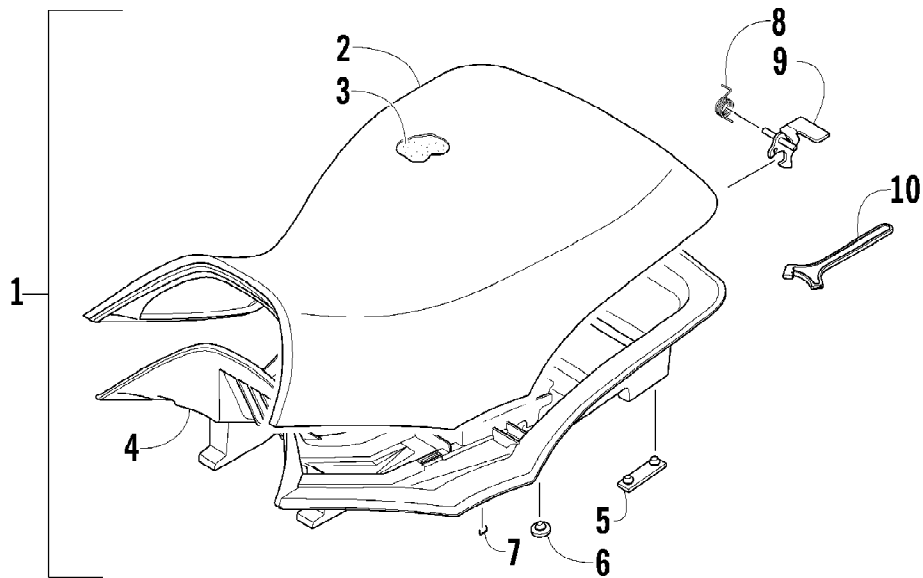

Ref #	Part Number	Qty	S/P/F	Description
1	2516-895	1	S	Seat Assembly (inc. 2-9)
2	1506-209	1		Cover, Seat
3	0517-119	1		Foam, Seat
4	2406-144	1	S/P	Base, Seat - Assembly (inc. 5-6)
5	0406-879	2		Bumper, Seat - Rear
6	0406-877	4	/P	Bumper, Seat - Front
7	0624-263	AR		Staple
8	1406-592	1	/P	Spring, Seat Latch
9	1506-156	1		Latch, Seat
10	0441-587	1		Wrench, Spanner