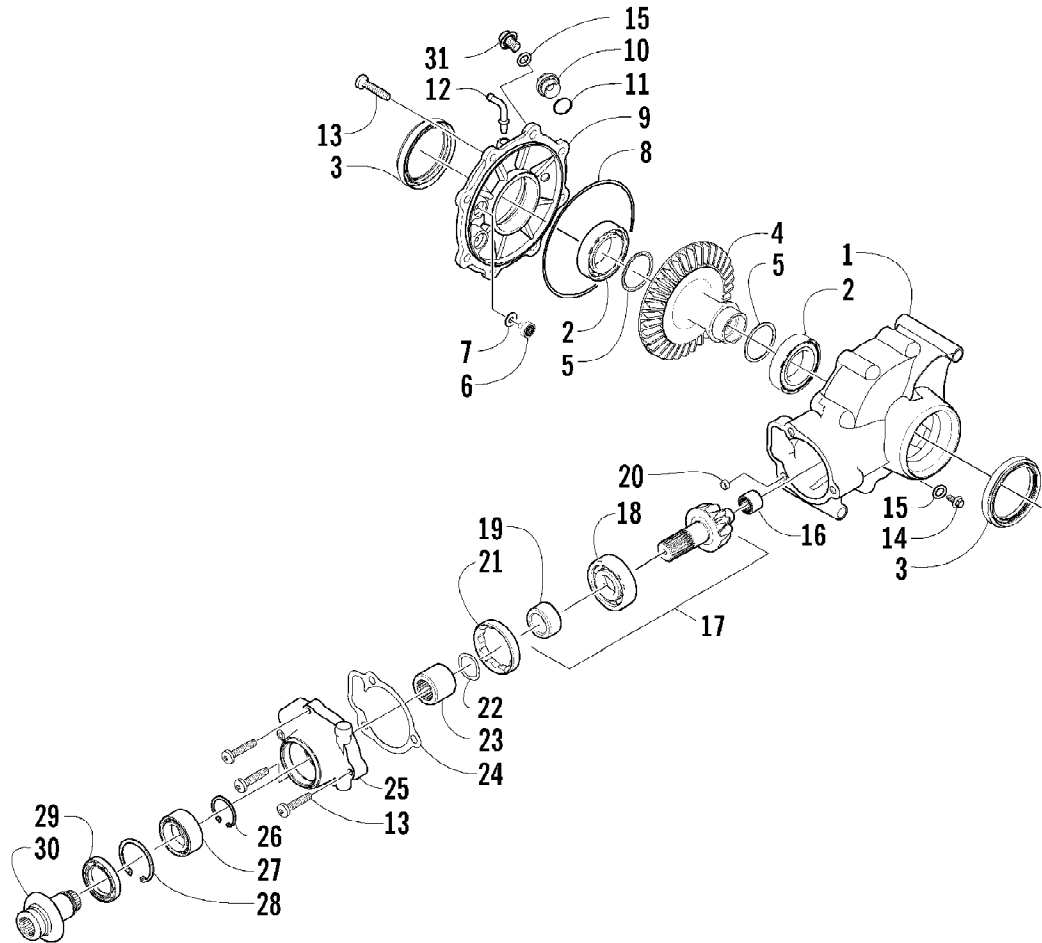

2011 ATV 700s H1 EFI INTERNATIONAL BLUE (A2011IBT1POSB)
REAR DRIVE GEARCASE ASSEMBLY

Page 53 of 85

Ref #	Part Number	Qty	S/P/F	Description
	1502-401	1		Complete Rear Drive Gearcase Assembly
1	1502-317	1		Housing, Gearcase
2	0402-393	2		Bearing
3	1402-713	2	S	Seal
4	1402-033	1		Gear, Ring - 34T
5	0402-405	AR		Shim, 41 x 49 x 1.3 mm
5	0402-406	AR		Shim, 41 x 49 x 1.4 mm
5	0402-407	AR		Shim, 41 x 49 x 1.5 mm
5	0402-408	AR		Shim, 41 x 49 x 1.6 mm
5	0402-409	AR		Shim, 41 x 49 x 1.7 mm
6	0402-326	1		Button, Thrust
7	0402-429	AR		Shim, 6.3 x 18 x 1.3 mm
7	0402-430	AR		Shim, 6.3 x 18 x 1.4 mm
7	0402-431	AR		Shim, 6.3 x 18 x 1.5 mm
7	0402-432	AR		Shim, 6.3 x 18 x 1.6 mm
7	0402-433	AR		Shim, 6.3 x 18 x 1.7 mm
8	0423-149	1		O-Ring
9	1502-082	1		Cover, Gearcase
10	0402-333	1	/P	Plug, Magnetic (inc. 11)
11	0423-154	1		O-Ring
12	1402-102	1		Fitting
13	0423-118	11		Screw, Self-Tapping
14	1402-210	1	/P	Plug, Fill (inc. one No. 15)
15	0423-153	2		O-Ring
16	0402-328	1		Bearing
17	0502-784	1		Gear, Pinion - Assembly - 11T (inc. 18-19)
18	0402-327	1		Bearing
19	0402-336	1		Collar, Retaining
20	0402-411	1		Pin, Dowel
21	0402-331	1		Collar, Lock
22	0402-982	1		Washer, Wave
23	0402-981	1		Collar, Shaft
24	0402-947	1		Gasket, Flange
25	0502-529	1		Housing, Pinion
26	0423-417	1		Ring, Retaining
27	1402-043	1		Bearing
28	0423-423	1		Ring, Retaining
29	1402-011	1		Seal
30	1502-085	1	/P	Shaft, Input
31	1402-211	1		Plug, Oil Level (inc. one No. 15)