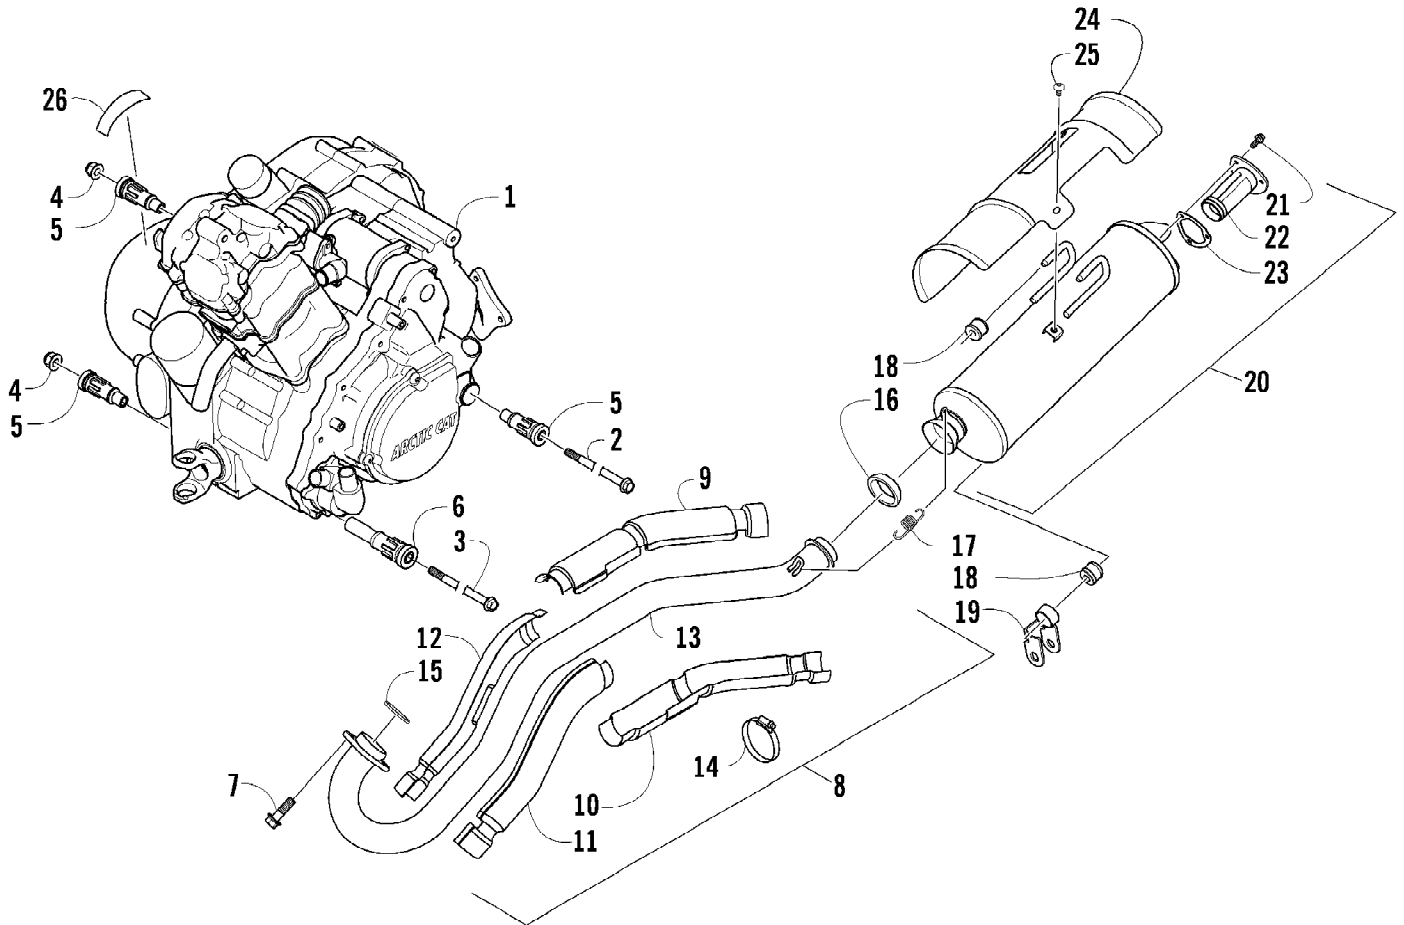

2011 ATV 700s H1 EFI BLUE (A2011IBT1PUSB)
ENGINE AND EXHAUST

Page 28 of 85

Ref #	Part Number	Qty	S/P/F	Description
1	0800-103	1	S/P	Engine, A700FBH1
2	0423-451	1		Screw, Cap
3	0423-405	1		Screw, Cap
4	8428-002	2		Nut, Lock
5	0801-129	3		Mount, Rubber - Engine
6	0801-122	1		Mount, Rubber - Engine
7	8408-820	2	/P	Screw, Cap
8	0512-345	1	/P	Pipe, Exhaust - Assembly (inc. 9-14)
9	0412-350	1		Shield, Exhaust Pipe - Outer - Rear
10	0412-339	1		Shield, Exhaust Pipe - Inner - Rear
11	0412-349	1		Shield, Exhaust Pipe - Inner - Front
12	0412-348	1		Shield, Exhaust Pipe - Outer - Front
13	0512-344	1		Pipe, Exhaust
14	0423-317	4	/P	Clamp
15	0412-338	1	/P	Gasket, Exhaust
16	0412-375	1	/P	Seal, Exhaust
17	0612-668	2	/P	Spring, Extension
18	0412-577	3	/P	Bushing
19	1506-732	1		Channel, Muffler Support
20	0512-355	1	/P	Muffler - Assembly (inc. 21-23)
21	8408-616	3		Screw, Cap
22	0512-219	1	/P	Arrester, Spark - Assembly
23	0412-313	1		Gasket, Spark Arrester
24	0412-373	1	/P	Cover, Muffler
25	8477-610	3		Screw, Machine
26	0411-426	1		Decal, Warning - Clutch Cover