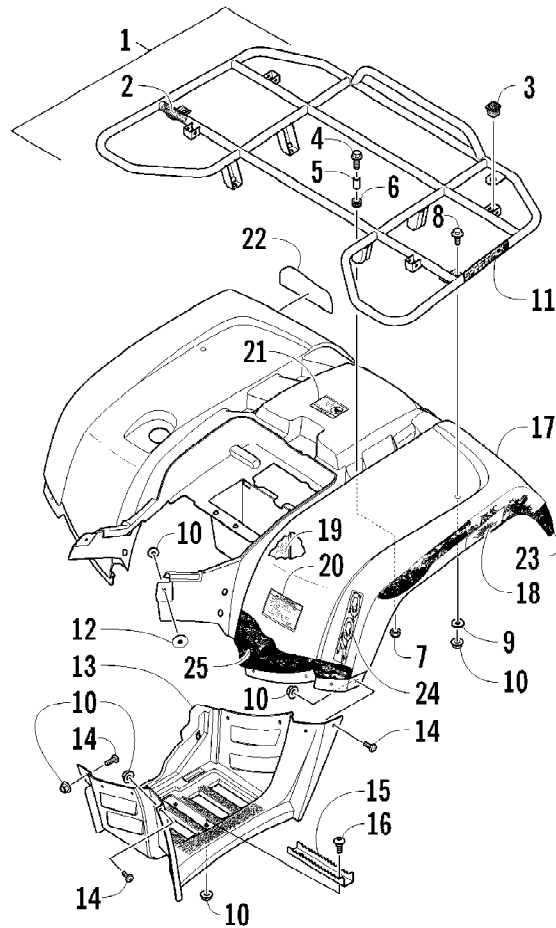

2011 ATV 700s H1 EFI BLUE (A2011IBT1PUSB)
REAR RACK, BODY PANEL, AND FOOTWELL ASSEMBLIES

2011 ATV 700s H1 EFI BLUE (A2011IBT1PUSB)
REAR RACK, BODY PANEL, AND FOOTWELL ASSEMBLIES

Ref #	Part Number	Qty	S/P/F	Description
1	2506-125	1		Rack, Rear - Assembly (inc. 2-3)
2	0411-648	1		Decal, Warning - Load
3	0441-592	4	/P	Bushing
4	8410-830	4		Screw, Cap
5	0423-669	4		Spacer
6	0423-465	4		Grommet
7	8432-802	4		Nut, Lock
8	0423-654	2		Screw, Shoulder
9	8050-222	2	/P	Washer
10	0423-540	26		Nut, Lock
11	0411-965	2		Decal, "Speedrack"
12	0423-101	2		Screw, Shoulder
13	1406-356	1		Footwell - Right
13	2406-429	1	/P	Footwell - Left
14	0423-419	18		Screw, Machine
15	1506-125	2	/P	Footpeg
16	0423-355	4		Screw, Shoulder
17	2516-936	1		Panel, Fender - Assembly - Rear (inc. 18-21)
18	1411-592	1	/P	Decal, Reflector - Right
18	1411-593	1	/P	Decal, Reflector - Left
19	0470-658	1		Foil, Protective
20	2411-143	1	/P	Decal, Warning - Tire Pressure
21	1411-809	1	/P	Decal, Passenger
22	2411-331	1		Decal, "Arctic Cat"
23	2411-340	1		Decal, Side - Upper Right
23	2411-341	1		Decal, Side - Upper Left
24	2411-338	1		Decal, 700 - Right
24	2411-339	1		Decal, 700 - Left
25	2411-366	1		Decal, Side - Lower Right
25	2411-367	1		Decal, Side - Lower Left