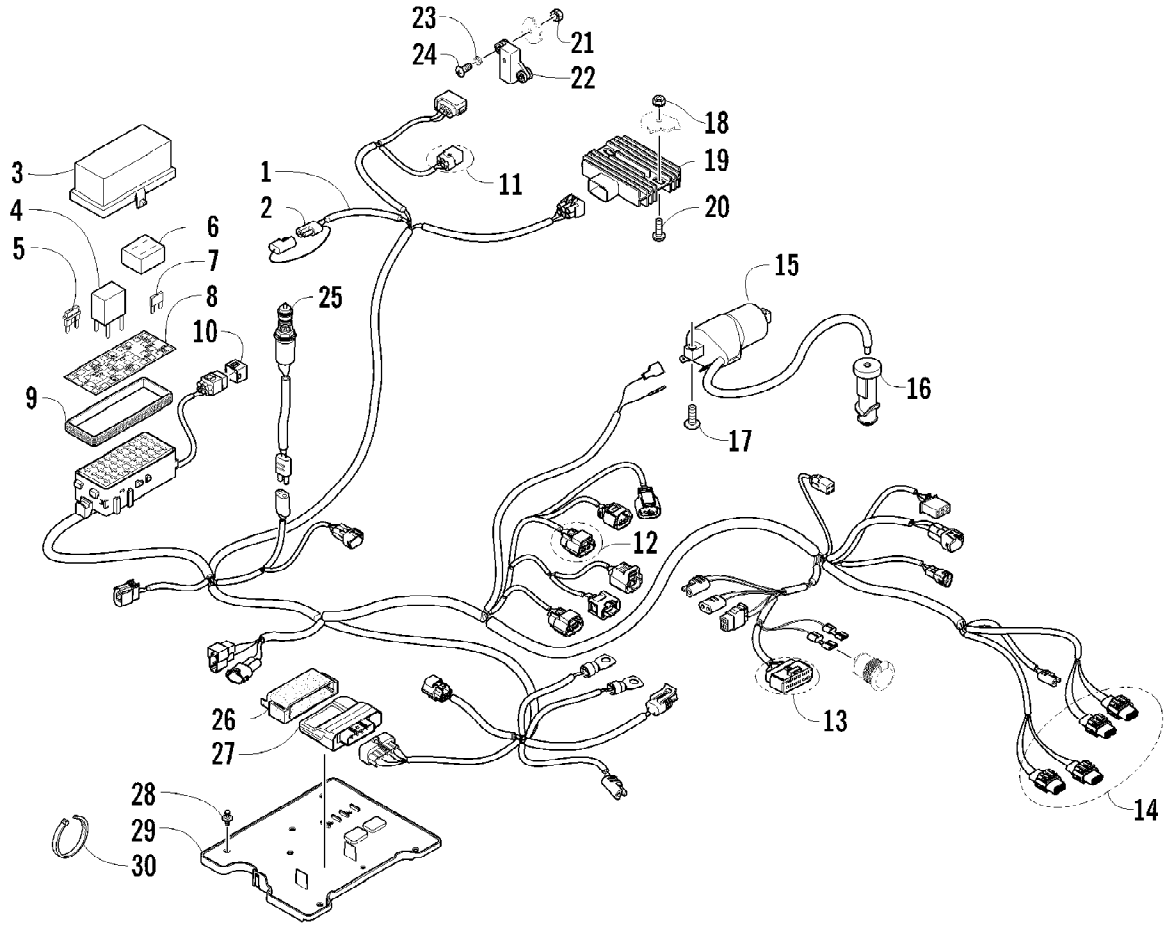

2011 ATV 700s H1 EFI BLUE (A2011IBT1PUSB)
WINCH ASSEMBLY

Page 83 of 85

Ref #	Part Number	Qty	S/P/F	Description
1	1441-830	1		Winch (inc. 2-4 and two No. 5)
2	2411-141	1		Decal, Warning - Tension
3	2411-140	1		Decal, Warning - Operation
4	1441-831	1		Cable, Winch
5	0623-038	8		Nut w/Washer
6	8051-246	4		Washer, Lock
7	8408-820	4	/P	Screw, Cap
8	0441-403	1	/P	Roller, Winch (inc. 9)
9	0411-474	1		Decal, Warning - Pinch Point
10	8468-820	2		Screw, Machine
11	1441-781	1		Strap
12	1441-833	1		Hook, Winch
13	1441-834	1		Pin
14	0623-175	1		Pin, Cotter
15	0123-903	AR		Tie, Cable - 11.5 in.
16	0445-068	1		Cable, Winch/Solenoid - Yellow
17	0445-069	1		Cable, Winch/Solenoid - Blue
18	1441-112	1		Cable, Solenoid/Battery - Black
19	0445-087	1		Cable, Solenoid/Battery - Red
20	0645-019	3		Boot, Terminal
21	0409-066	1	/P	Solenoid
22	8476-625	2		Screw, Machine
23	0409-087	1		Switch, Control
24	0409-034	1		Retainer, Control Switch
25	8464-560	2		Screw, Machine
26	0423-593	1		Washer
27	0423-382	1		Screw, Self-Tapping
28	0409-106	1		Cover, Switch