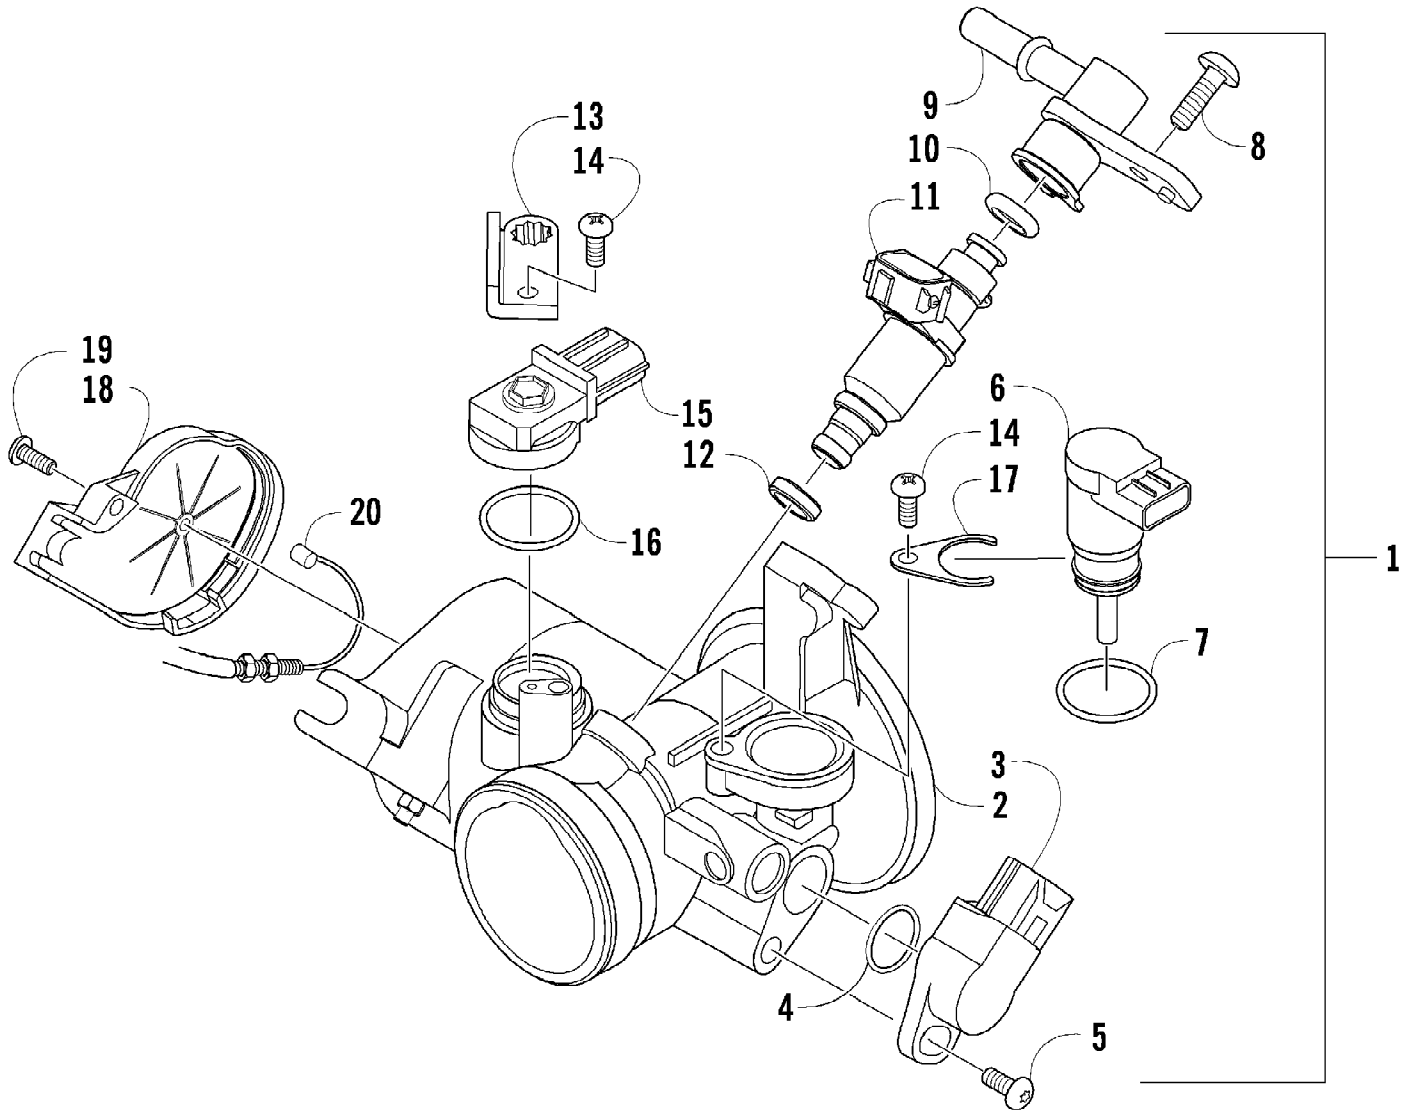

2011 ATV 700s H1 EFI BLUE (A2011IBT1PUSB)
THROTTLE BODY ASSEMBLY

Page 75 of 85

Ref #	Part Number	Qty	S/P/F	Description
1	0470-753	1		Throttle - Assembly (inc. 2-19)
2	0	1	F	Throttle Body
3	0430-072	1		Sensor, Throttle Position
4	5507-234	1		O-Ring
5	5507-231	1		Screw, Machine
6	0430-074	1		Valve, ISC
7	5507-233	1		O-Ring
8	5507-238	1		Screw, Machine
9	0470-687	1		Rail, Fuel
10	0470-767	1		O-Ring
11	0470-762	1		Injector, Fuel
12	0470-768	1		Seal
13	5507-227	1		Bracket, MAP Sensor
14	5507-117	2	/P	Screw, Machine
15	0430-073	1		Sensor, MAP
16	5507-232	1		O-Ring
17	5507-229	1		Plate, ISC Valve
18	5507-223	1		Cover
19	5507-037	1	/P	Screw, Machine
20	0487-057	1		Cable, Throttle