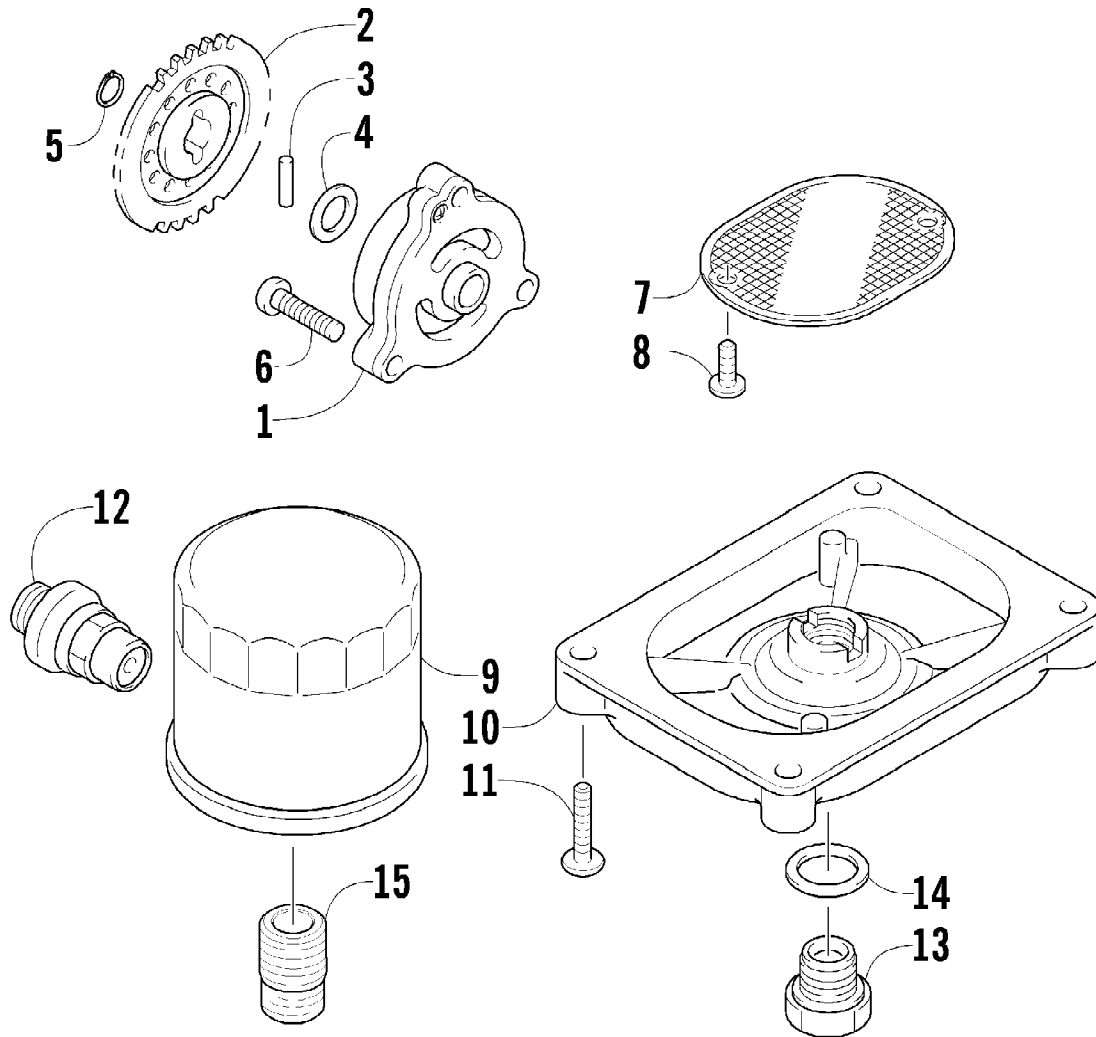

2011 ATV 700s H1 EFI BLUE (A2011IBT1PUSB)
OIL FILTER/PUMP ASSEMBLY

Page 51 of 85

Ref #	Part Number	Qty	S/P/F	Description
1	0812-023	1		Pump, Oil
2	0812-083	1	/P	Gear, Driven
3	0829-009	1		Pin
4	0828-007	1	/P	Washer
5	0831-002	1		Ring, Retaining
6	0826-039	3		Screw, Machine
7	0812-057	1	/P	Strainer, Oil
8	0826-040	2		Screw, Machine
9	0812-029	1	S	Filter, Oil
10	0812-053	1		Cap, Oil Strainer
11	8468-625	4		Screw, Machine
12	0812-007	1		Valve, Oil-Relief - Assembly
13	0812-006	1		Plug, Drain
14	0830-017	1		Gasket, Drain Plug
15	0812-008	1		Union, Oil Filter