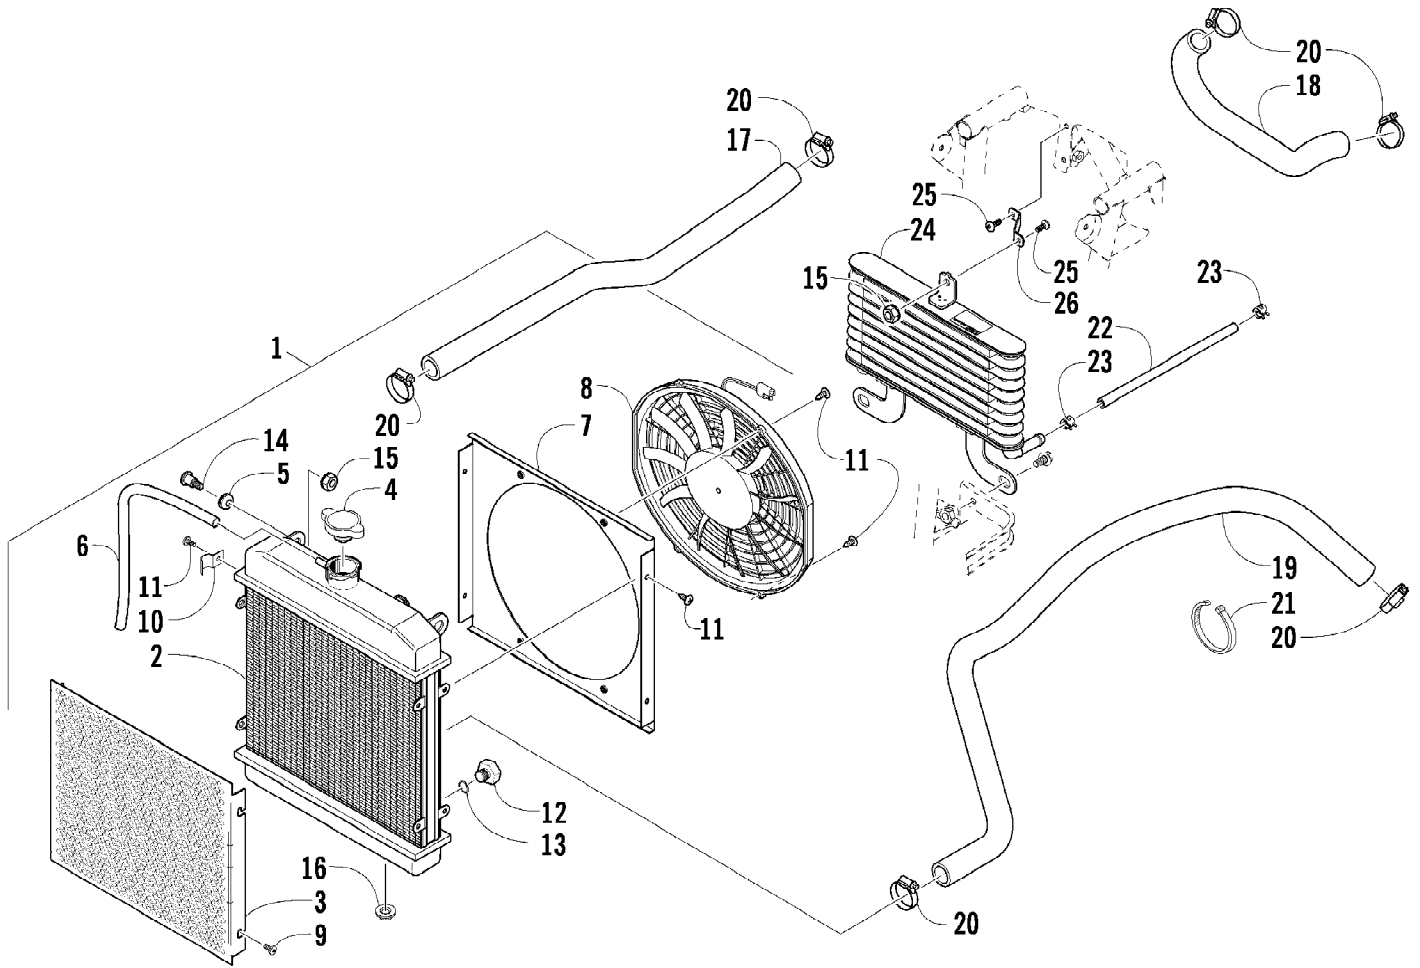

2011 ATV 700s H1 EFI BLUE (A2011IBT1PUSB)
CAM CHAIN ASSEMBLY

Page 6 of 85

Ref #	Part Number	Qty	S/P/F	Description
1	0810-001	1		Chain, Cam
2	0810-002	1		Guide, Chain
3	0810-003	1		Tensioner, Chain
4	0826-036	1		Pivot, Tensioner
5	0830-025	1		Washer, Crush
6	0810-004	1		Adjuster, Tensioner - Assembly
7	0830-018	1		Gasket
8	8468-625	2		Screw, Machine
9	0830-107	2		Gasket
10	8400-610	1		Screw, Cap
11	0828-129	1		Washer

2011 ATV 700s H1 EFI BLUE (A2011IBT1PUSB)
CLUTCH/V-BELT/MAGNETO COVER ASSEMBLY

2011 ATV 700s H1 EFI BLUE (A2011IBT1PUSB)
CLUTCH/V-BELT/MAGNETO COVER ASSEMBLY

Page 10 of 85

Ref #	Part Number	Qty	S/P/F	Description
1	0806-089	1		Cover, V-Belt
2	0829-002	6		Pin, Dowel
3	0830-013	1		Washer, Crush
4	8408-812	1		Screw, Cap
5	0832-060	1		Bearing
6	0831-078	1		Ring, Retaining
7	0830-174	1	/P	Gasket, V-Belt Cover
8	0806-086	1		Cover, Clutch
9	0826-029	5		Screw, Machine
10	0806-048	1		Plate, Air Intake
11	0830-188	1	/P	Seal
12	0832-047	1	S	Bearing
13	0822-010	2	/P	Retainer, Bearing
14	0830-116	1	/P	Gasket, Clutch Cover
15	0830-128	1		Gasket, Magneto Cover
16	0806-082	1	/P	Cover, Magneto - Assembly
17	0826-155	1		Plug
18	0830-015	1		Washer, Crush
19	3002-964	1	/P	Clamp, Wire
20	0832-045	1	S	Bearing
21	0830-158	1		Seal
22	0805-008	1		Retainer, Seal
23	0826-031	3		Screw, Machine
24	0830-108	1		O-Ring
25	0820-061	1		Bushing
26	0827-008	1		Nut
27	0820-062	1		Cover, Magneto
28	8468-616	4		Screw, Machine
29	8468-645	14		Screw, Machine
30	8468-655	2		Screw, Machine
31	8468-625	2		Screw, Machine
32	8468-640	26		Screw, Machine
33	8468-675	2		Screw, Machine