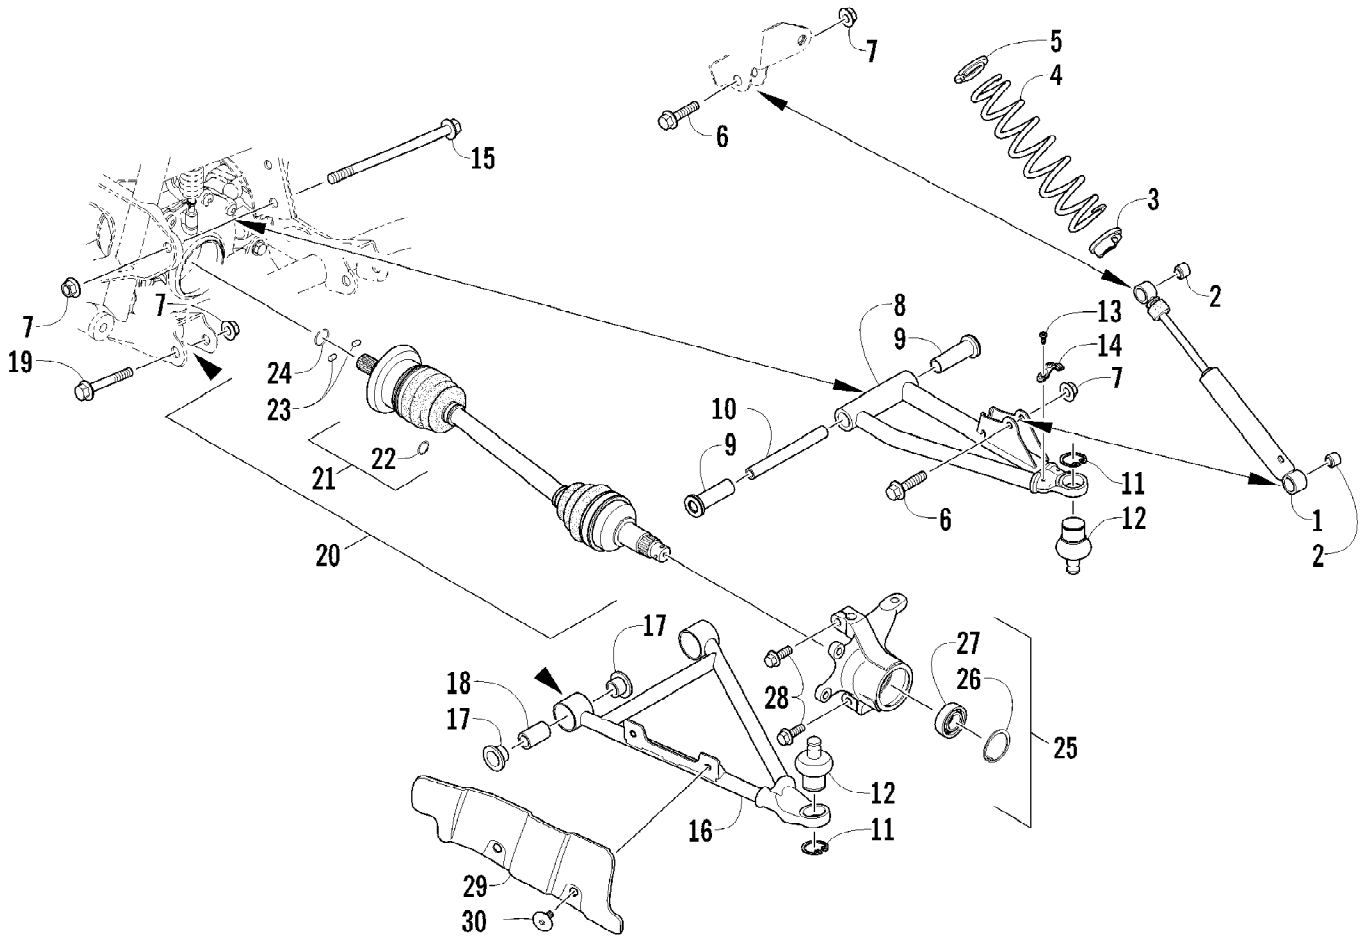

2011 ATV 700s H1 EFI BLUE (A2011IBT1PUSB)
FRONT SUSPENSION ASSEMBLY

2011 ATV 700s H1 EFI BLUE (A2011IBT1PUSB)
FRONT SUSPENSION ASSEMBLY

Page 37 of 85

Ref #	Part Number	Qty	S/P/F	Description
1	0403-209	2		Shock Absorber (inc. 2)
2	0403-182	4		Bushing
3	0403-102	2		Cam, Spring Adjuster
4	0503-468	2		Spring, Suspension
5	1603-889	2	/P	Retainer, Spring
6	8409-040	4		Screw, Cap
7	0423-744	10		Nut, Lock
8	0503-416	1	/P	A-Arm, Upper Right (inc. 9-12)
8	0503-417	1	/P	A-Arm, Upper Left (inc. 9-12)
9	0403-207	4	/P	Bushing
10	0403-080	2		Axle
11	0423-009	4	/P	Ring, Retaining
12	0405-115	4	/P	Ball Joint
13	0423-946	4		Screw, Self-Tapping
14	1502-594	2		Clamp, Routing
15	0423-334	2		Screw, Cap
16	0503-376	1	/P	A-Arm, Lower Right (inc. 17-18 and two No. 11-12)
16	0503-377	1	/P	A-Arm, Lower Left (inc. 17-18 and two No. 11-12)
17	0403-208	8	/P	Bushing
18	0403-214	4	/P	Axle
19	8409-075	4		Screw, Cap
20	1502-800	1	S/P	Axle, Drive - Right (inc. 21-24)
20	1502-799	1	S/P	Axle, Drive - Locking - Left (inc. 21-24)
21	1436-419	2		Repair Kit, Boot (inc. 22)
22	1441-988	2		Clip, Retaining
23	1402-885	4		Pin, Detent
24	1402-889	2		Clip, Retaining
25	0505-576	1	/P	Knuckle - Assembly - Right (inc. 26-27)
25	0505-577	1	/P	Knuckle - Assembly - Left (inc. 26-27)
26	0423-423	2		Ring, Retaining
27	1402-809	2	/P	Bearing
28	8409-030	4		Screw, Cap
29	1406-034	1		Guard, Boot - Right
29	1406-035	1		Guard, Boot - Left
30	0423-545	4	/P	Screw, Shoulder