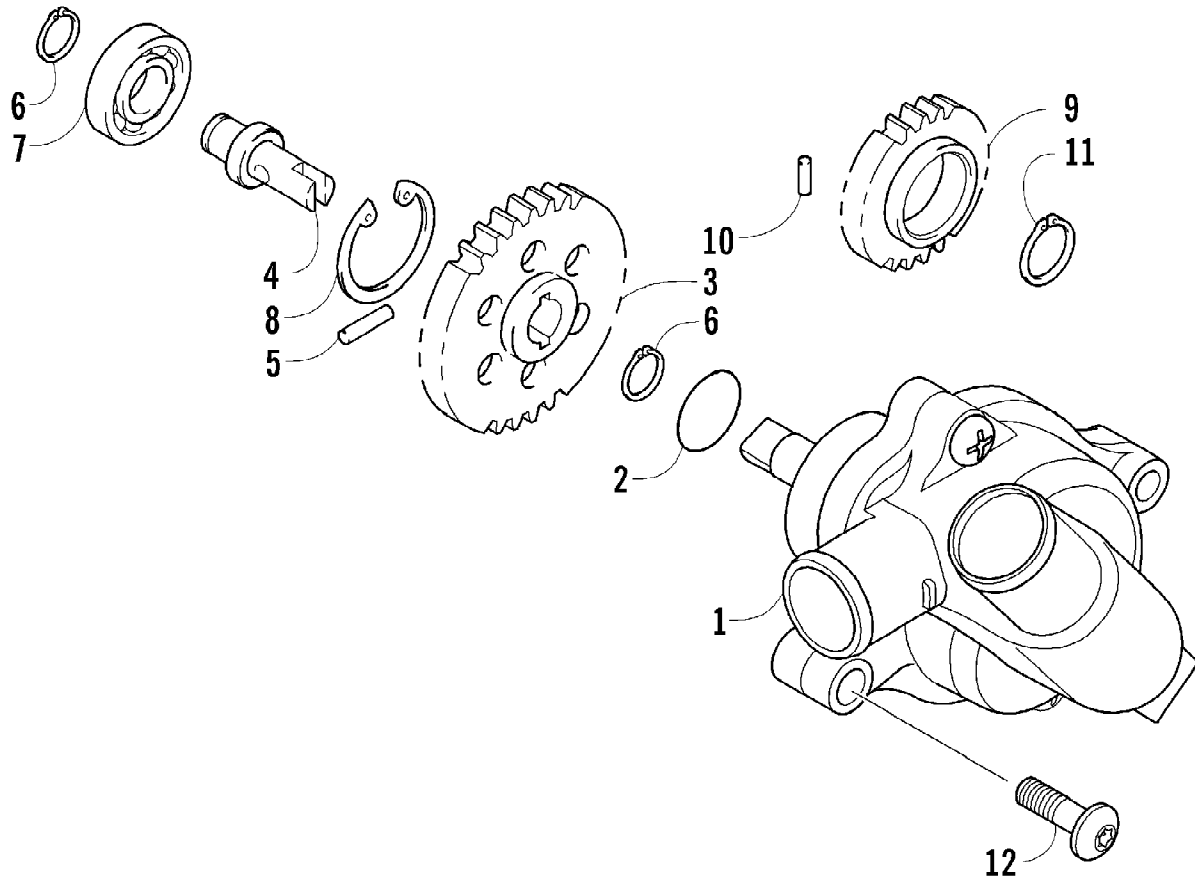

2011 ATV 700s H1 EFI BLUE (A2011IBT1PUSB)
WATER PUMP ASSEMBLY

Page 79 of 85

Ref #	Part Number	Qty	S/P/F	Description
1	0813-001	1		Pump, Water - Assembly (inc. 2)
2	0830-029	1		O-Ring
3	0813-004	1		Gear, Driven
4	0813-005	1		Shaft, Driven Gear
5	0829-009	1		Pin
6	0831-002	2		Ring, Retaining
7	0832-046	1	/P	Bearing
8	0831-004	1		Ring, Retaining
9	0811-003	1		Gear, Water Pump Drive
10	0829-007	1		Pin
11	0831-005	1		Ring, Retaining
12	8468-665	2		Screw, Machine