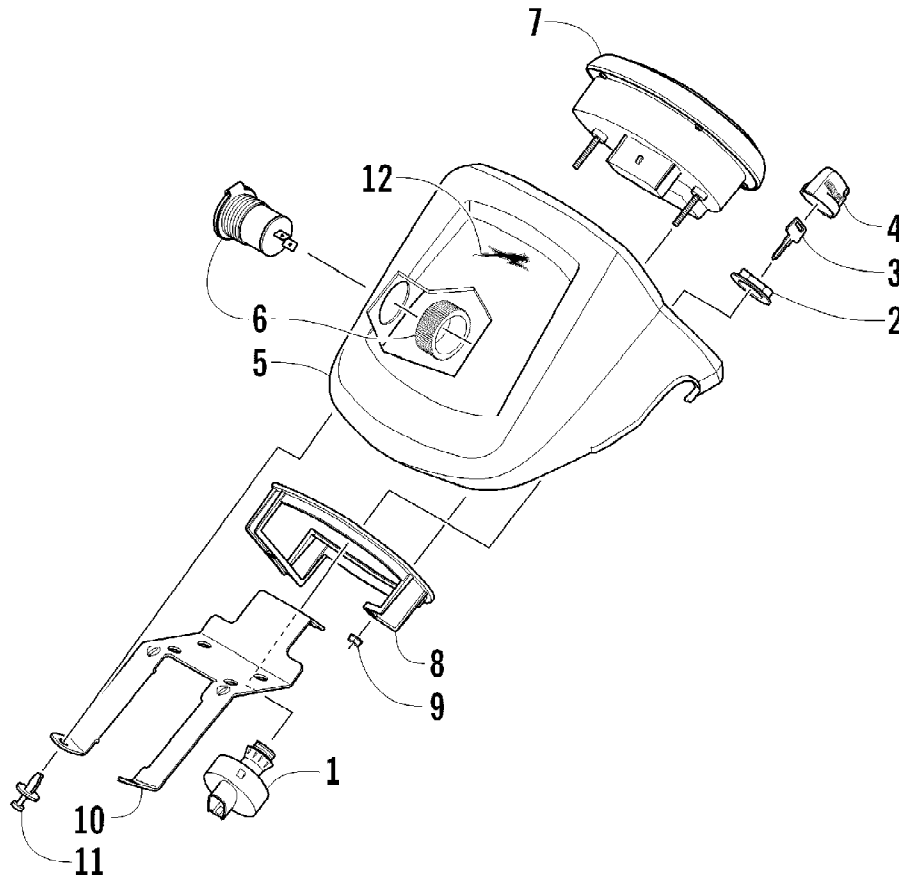

2011 ATV 700s H1 EFI BLUE (A2011IBT1PUSB)
INSTRUMENT POD ASSEMBLY

Page 47 of 85

Ref #	Part Number	Qty	S/P/F	Description
1	0430-090	1	/P	Switch, Ignition - Assembly (inc. 2-4)
2	0430-050	1		Nut, Retaining
3	0430-042	1		Key, Ignition (Y Series - Left-Side Cut)
3	0430-043	1		Key, Ignition (Z Series - Right-Side Cut)
4	0430-054	1		Cover, Key
5	0505-590	1		Instrument Pod
6	0641-897	1	/P	Outlet, Accessory - 12V
7	0520-104	1		Gauge, LCD
8	0420-065	1	/P	Bracket, Retaining
9	0423-493	2		Nut w/Washer
10	2506-470	1		Bracket, Mounting - Instrument Pod
11	0423-535	2		Rivet, Reinstallable
12	8611-267	1		Decal, AirCat