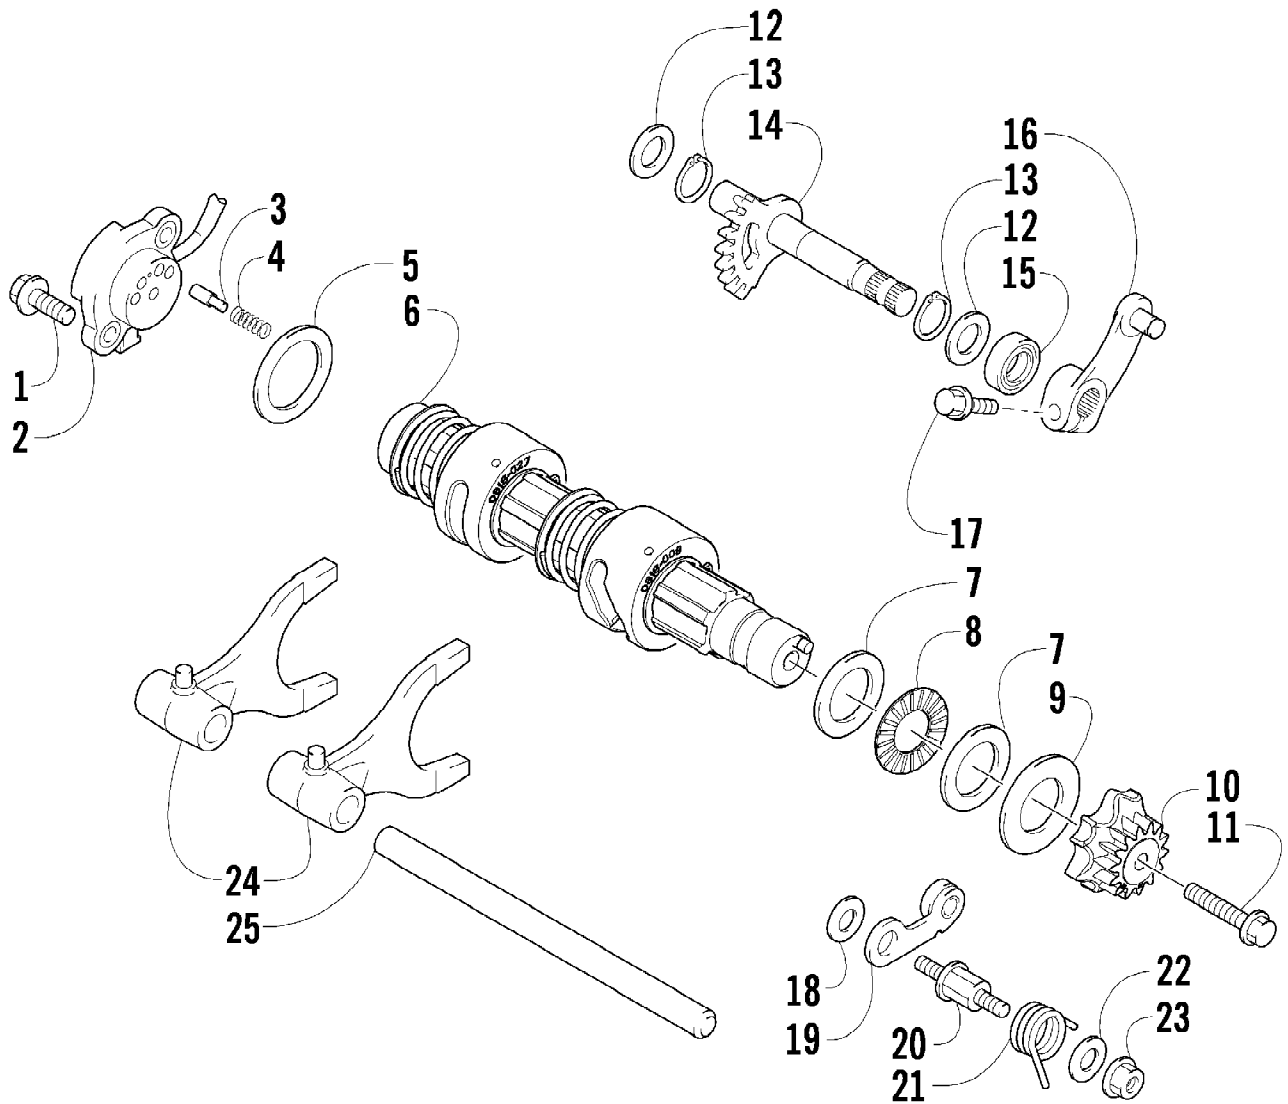

2011 ATV 700s H1 EFI BLUE (A2011IBT1PUSB)
GEAR SHIFTING ASSEMBLY

Page 41 of 85

Ref #	Part Number	Qty	S/P/F	Description
1	8470-520	2		Screw, Machine
2	0409-090	1	/P	Switch, Gear Position
3	0818-013	2		Contact
4	0818-017	2		Spring
5	0828-040	1		Washer
6	0818-046	1		Shaft, Gear Shift - Assembly
7	0828-095	2		Washer
8	0832-052	1	/P	Bearing, Thrust
9	0828-037	1		Washer
10	0818-089	1	/P	Plate, Gear Shift Cam
11	0826-006	1		Screw, Cap
12	0828-036	2		Washer
13	0831-010	2		Ring, Retaining
14	0818-007	1	/P	Shaft, Sub-Gear Shift
15	0830-044	1		Seal, Sub-Gear Shift Shaft
16	0818-014	1		Arm, Select
17	8468-620	1	/P	Screw, Machine
18	0828-038	1		Washer
19	0818-002	1		Stopper, Cam
20	0818-004	1		Support, Cam Stopper
21	0818-090	1		Spring
22	0828-035	1		Washer
23	8424-602	1	/P	Nut
24	0818-072	2	/P	Fork, Shift
25	0818-006	1		Shaft, Shift Fork