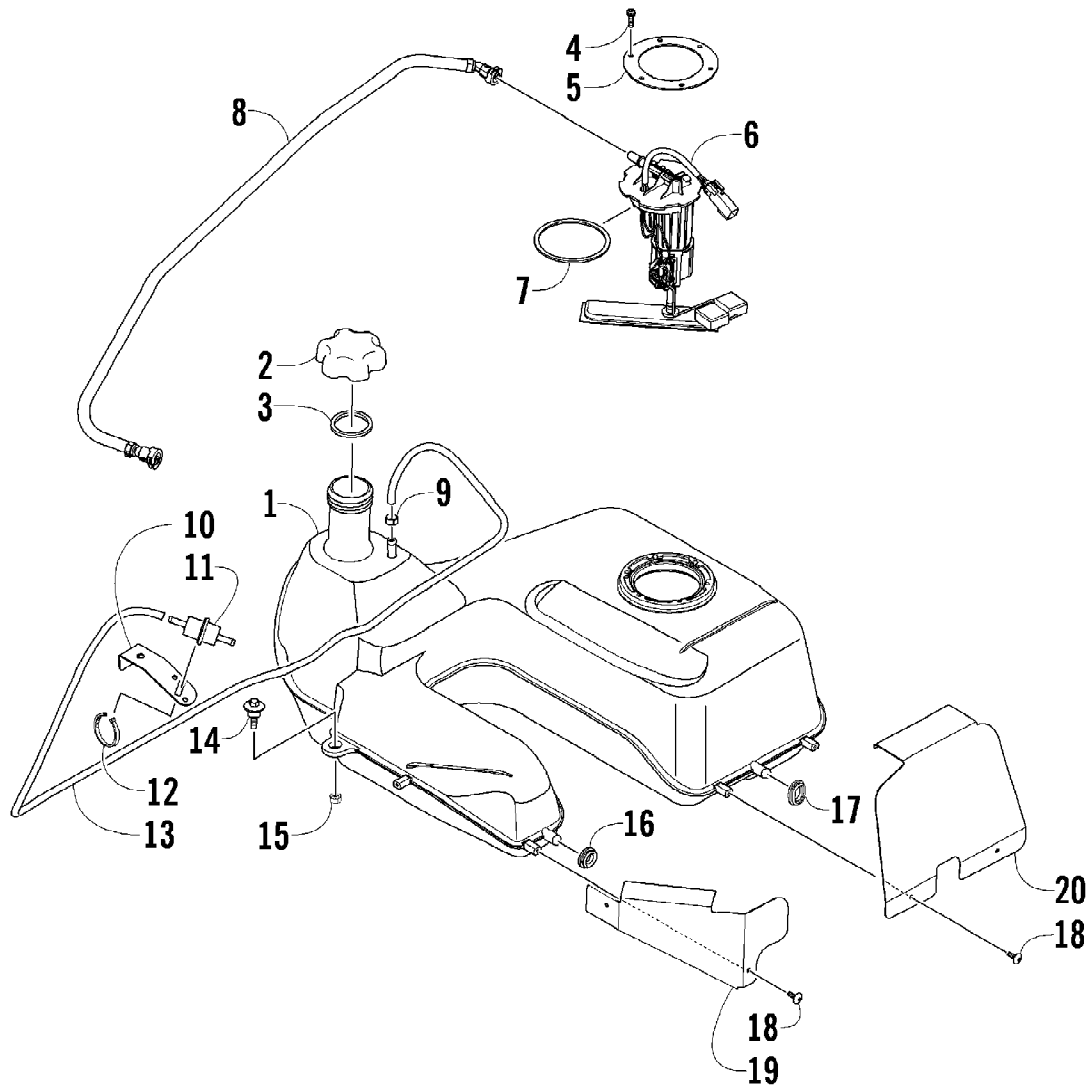

2011 ATV 700s H1 EFI BLUE (A2011IBT1PUSB)
GAS TANK ASSEMBLY

Page 39 of 85

Ref #	Part Number	Qty	S/P/F	Description
1	0570-307	1		Tank, Gas - Assembly (inc. 2-5)
2	0470-438	1	/P	Cap, Gas Tank (inc. 3)
3	0109-733	1	/P	Gasket, Gas Tank Cap
4	0423-898	6		Screw, Self-Tapping
5	2670-042	1		Plate, Retaining
6	0570-322	1	/P	Pump, Fuel - Assembly (inc. 7)
7	0470-838	1		Seal
8	0570-317	1		Hose, Fuel - Assembly
9	0423-688	1		Clamp, Hose
10	0470-827	1		Bracket, Filter Mounting
11	0510-335	1	/P	Filter, In-Line
12	0123-788	AR	/P	Tie, Cable - 8 in.
13	0410-070	AR	/P	Hose, Gasline - 25 ft
14	0423-732	2		Screw, Shoulder
15	0623-038	1		Nut w/Washer
16	0423-460	1		Grommet
17	0423-806	1		Grommet
18	0623-797	4		Screw, Self-Tapping
19	0470-709	1		Shield, Heat - Gas Tank - Front
20	0470-710	1		Shield, Heat - Gas Tank - Rear