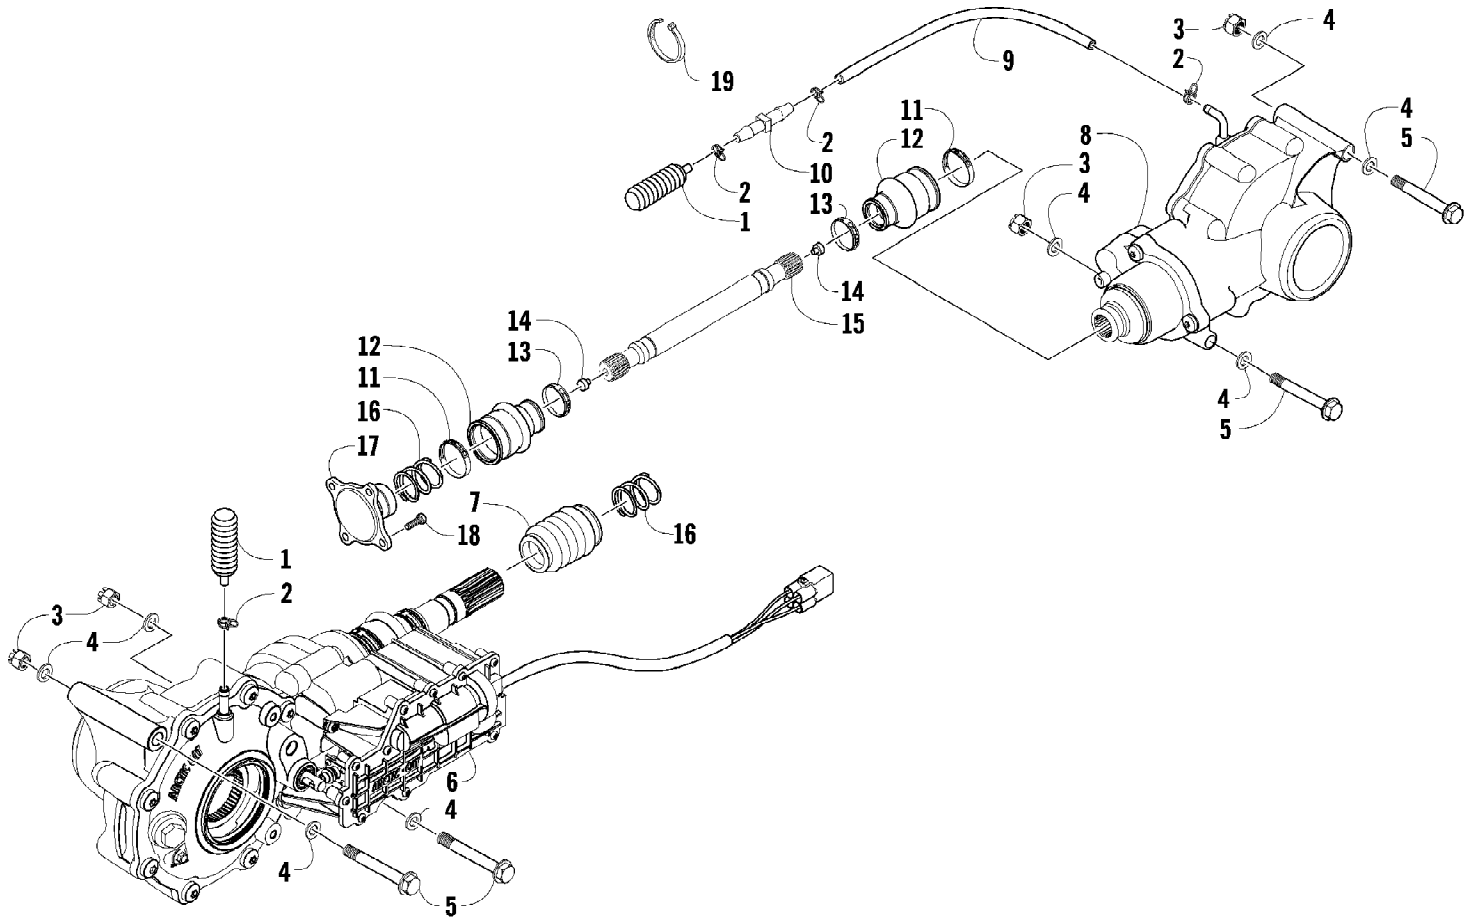

2011 ATV 700s H1 EFI BLUE (A2011IBT1PUSB)
DRIVE TRAIN ASSEMBLY

Page 26 of 85

Ref #	Part Number	Qty	S/P/F	Description
1	1402-620	2	/P	Bladder, Gearcase
2	0423-315	4		Clamp, Fitting
3	8428-002	4		Nut, Lock
4	0423-426	8		Washer
5	0423-404	4		Screw, Cap
6	1502-393	1		Gearcase, Front
7	0402-966	1		Boot, Shaft
8	1502-401	1		Gearcase, Rear
9	0410-048	AR	S	Hose, Vent
10	0470-702	1	/P	Fitting, Vent
11	0423-393	2		Clamp, Boot
12	0402-985	2	/P	Boot
13	0423-411	2		Clamp, Boot
14	0673-618	2	/P	Bumper, Propeller Shaft
15	1402-233	1		Shaft, Propeller
16	1402-026	2		Spring
17	0402-950	1		Flange, Output
18	8408-820	4	/P	Screw, Cap
19	0123-788	AR	/P	Tie, Cable - 8 in.