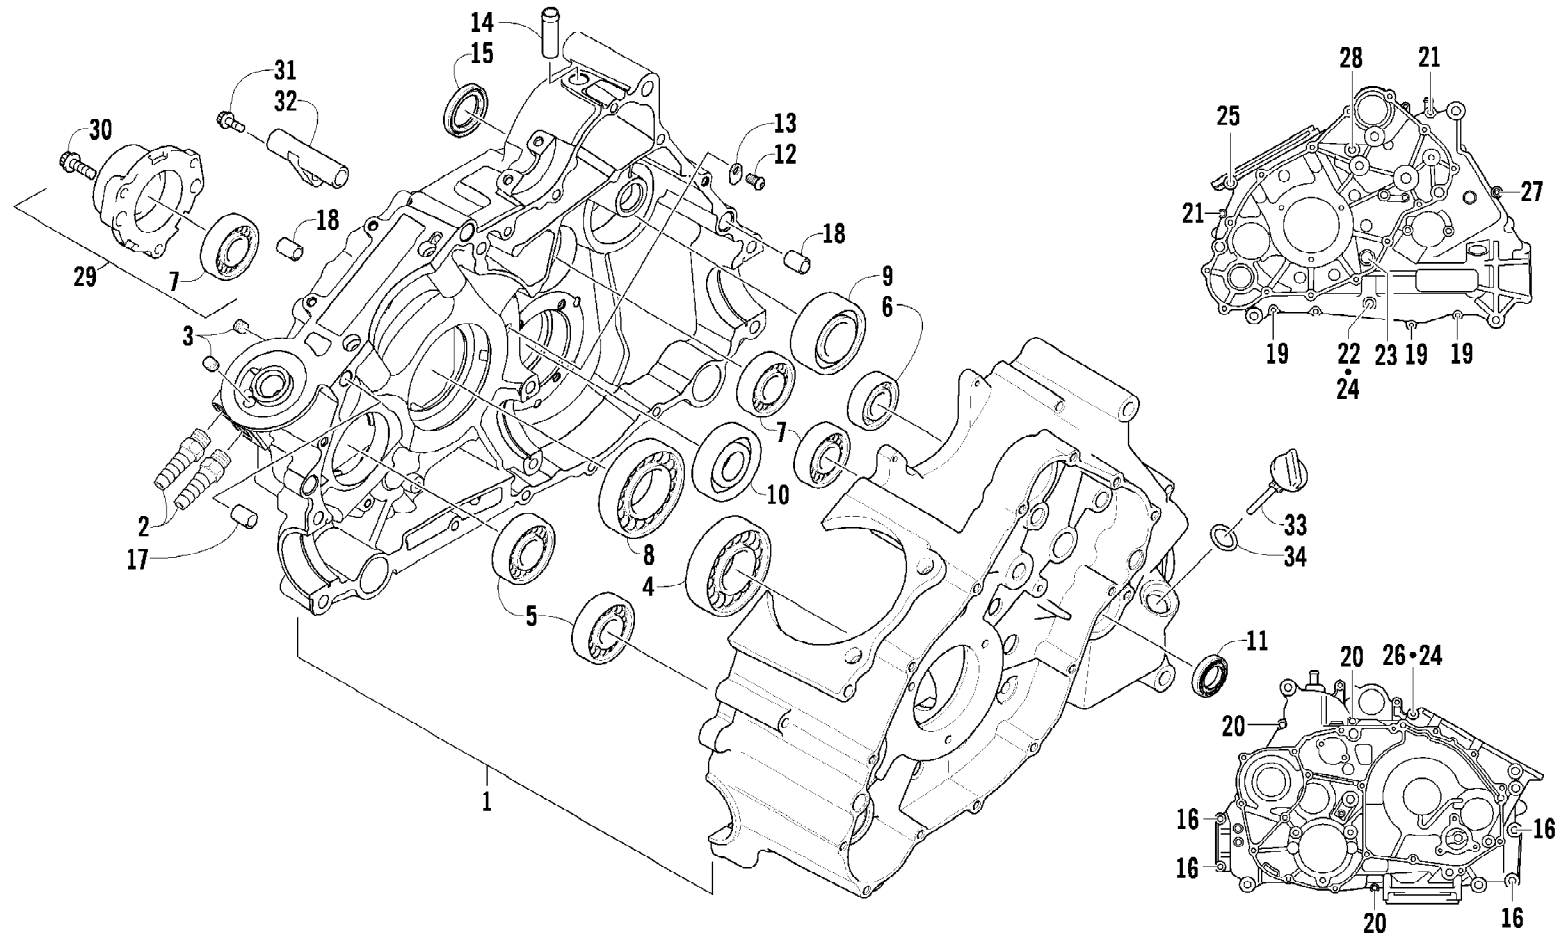

2011 ATV 700s H1 EFI BLUE (A2011IBT1PUSB)
CRANKCASE ASSEMBLY

2011 ATV 700s H1 EFI BLUE (A2011IBT1PUSB)
CRANKCASE ASSEMBLY

Page 16 of 85

Ref #	Part Number	Qty	S/P/F	Description
1	0801-150	1		Crankcase Assembly (inc. 2-15)
2	0812-061	2		Fitting, Adapter
3	0801-002	2		Plug
4	0832-043	1	/P	Bearing
5	0832-044	2	/P	Bearing
6	0832-049	1	/P	Bearing
7	0832-050	3	/P	Bearing
8	0832-042	1	/P	Bearing
9	0832-048	1	/P	Bearing
10	0832-077	1	/P	Bearing
11	0822-052	1		Seal, Countershaft
12	0826-100	4		Screw, Machine
13	0822-010	4	/P	Retainer, Bearing
14	0801-028	1		Pipe, Breather
15	0830-035	1		Seal, Driveshaft
16	8412-850	4		Screw, Cap
17	0829-003	1		Pin, Dowel
18	0829-002	5		Pin, Dowel
19	8468-645	3		Screw, Machine
20	8468-655	3		Screw, Machine
21	8468-675	2		Screw, Machine
22	8412-860	1		Screw, Cap
23	0826-017	1		Screw, Cap
24	0830-008	2		Gasket
25	0826-019	1		Screw, Cap
26	0826-018	1		Screw, Cap
27	8468-695	1		Screw, Machine
28	8468-680	1		Screw, Machine
29	0801-029	1		Housing, Secondary Shaft (inc. one No. 7)
30	0826-105	3		Screw, Cap
31	0826-038	1		Screw, Cap
32	0801-069	1		Pipe, Breather
33	0801-179	1		Stick, Oil Level
34	0830-010	1		O-Ring