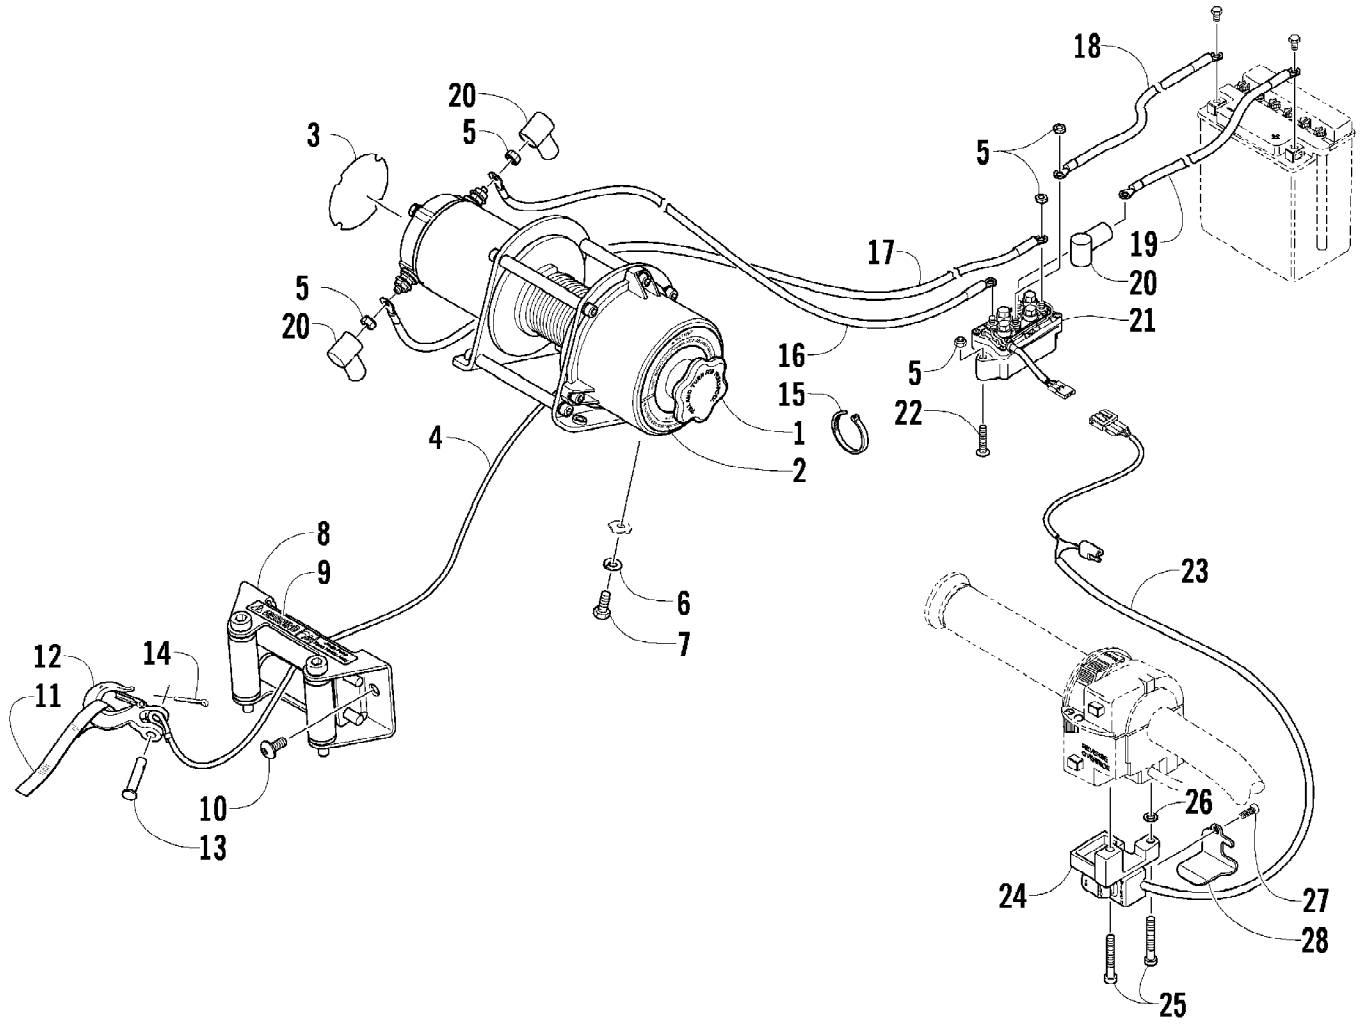

2011 ATV 700s H1 EFI BLUE (A2011IBT1PUSB)
WINCH ASSEMBLY

Page 83 of 85

Ref #	Part Number	Qty	S/P/F	Description
1	1441-830	1		Winch (inc. 2-4 and two No. 5)
2	2411-141	1		Decal, Warning - Tension
3	2411-140	1		Decal, Warning - Operation
4	1441-831	1		Cable, Winch
5	0623-038	8		Nut w/Washer
6	8051-246	4		Washer, Lock
7	8408-820	4	/P	Screw, Cap
8	0441-403	1	/P	Roller, Winch (inc. 9)
9	0411-474	1		Decal, Warning - Pinch Point
10	8468-820	2		Screw, Machine
11	1441-781	1		Strap
12	1441-833	1		Hook, Winch
13	1441-834	1		Pin
14	0623-175	1		Pin, Cotter
15	0123-903	AR		Tie, Cable - 11.5 in.
16	0445-068	1		Cable, Winch/Solenoid - Yellow
17	0445-069	1		Cable, Winch/Solenoid - Blue
18	1441-112	1		Cable, Solenoid/Battery - Black
19	0445-087	1		Cable, Solenoid/Battery - Red
20	0645-019	3		Boot, Terminal
21	0409-066	1	/P	Solenoid
22	8476-625	2		Screw, Machine
23	0409-087	1		Switch, Control
24	0409-034	1		Retainer, Control Switch
25	8464-560	2		Screw, Machine
26	0423-593	1		Washer
27	0423-382	1		Screw, Self-Tapping
28	0409-106	1		Cover, Switch