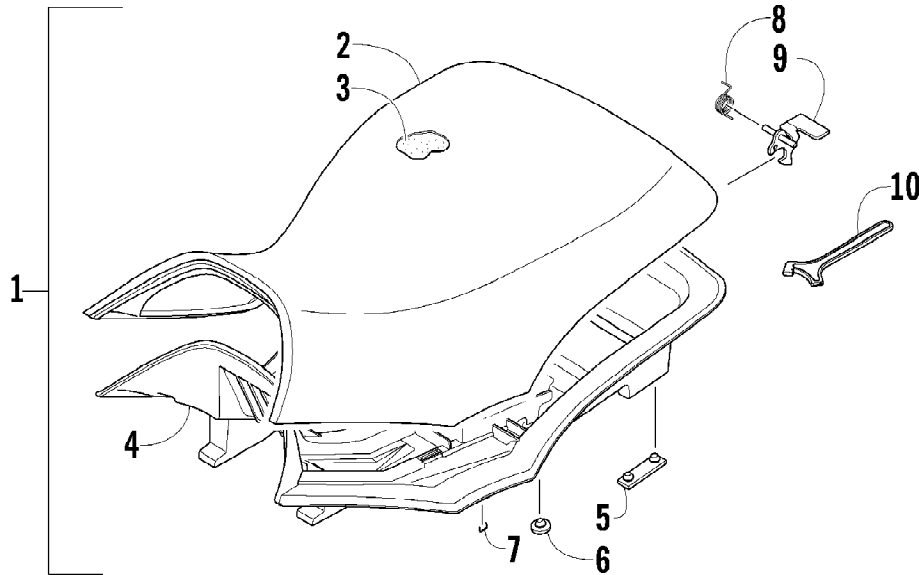

2011 ATV 700s H1 EFI BLUE (A2011IBT1PUSB)
SEAT ASSEMBLY

Page 59 of 85

Ref #	Part Number	Qty	S/P/F	Description
1	2516-895	1	S	Seat Assembly (inc. 2-9)
2	1506-209	1		Cover, Seat
3	0517-119	1		Foam, Seat
4	2406-144	1	S/P	Base, Seat - Assembly (inc. 5-6)
5	0406-879	2		Bumper, Seat - Rear
6	0406-877	4	/P	Bumper, Seat - Front
7	0624-263	AR		Staple
8	1406-592	1	/P	Spring, Seat Latch
9	1506-156	1		Latch, Seat
10	0441-587	1		Wrench, Spanner