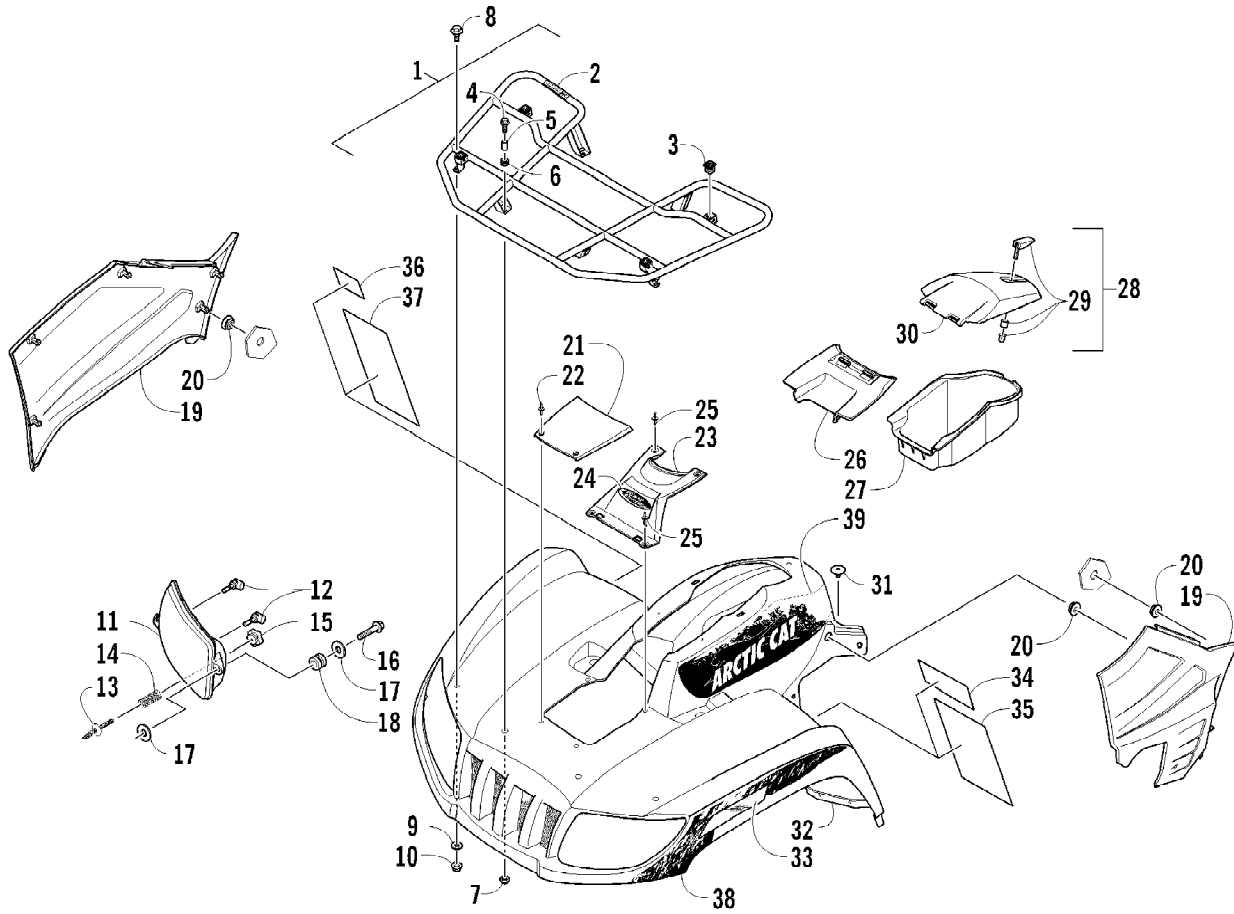

2011 ATV 700s H1 EFI BLUE (A2011IBT1PUSB)
FRONT RACK, BODY PANEL, AND HEADLIGHT ASSEMBLIES

2011 ATV 700s H1 EFI BLUE (A2011IBT1PUSB)
FRONT RACK, BODY PANEL, AND HEADLIGHT ASSEMBLIES

Ref #	Part Number	Qty	S/P/F	Description
1	2506-643	1		Rack, Front - Assembly (inc. 2-3)
2	0411-576	1		Decal, Warning - Load
3	0441-592	4	/P	Bushing
4	8410-830	4		Screw, Cap
5	0423-669	4		Spacer
6	0423-465	4		Grommet
7	8432-802	4		Nut, Lock
8	0423-654	2		Screw, Shoulder
9	8050-222	2	/P	Washer
10	0423-540	2		Nut, Lock
11	0509-044	1	/P	Headlight Assembly - Right (inc. 12)
11	0509-035	1		Headlight Assembly - Left (inc. 12)
12	0409-055	4		Bulb, Headlight
13	0423-514	2		Stud, Adjuster - Headlight
14	0423-522	2		Spring, Adjuster
15	0423-513	2		Knob, Adjuster
16	0623-785	4		Screw, Self-Tapping
17	8050-217	8	/P	Washer
18	0423-447	4		Grommet
19	2406-300	1		Panel, Side - Lower - Right
19	2406-419	1		Panel, Side - Lower - Left
20	0423-678	8		Grommet
21	1406-358	1		Cover, Access
22	0423-535	2		Rivet, Reinstallable
23	1406-484	1		Cover, Steering Post
24	2411-330	1		Decal, "Power Steering"
25	0623-362	4		Rivet, Reinstallable
26	0470-513	1		Cover, Storage Box
27	1406-573	1		Box, Storage
28	2506-234	1		Lid, Storage Box w/Latch (inc. 29-30)
29	1406-599	1		Latch, Storage Box
30	0470-514	1		Lid, Storage Box
31	0423-101	2		Screw, Shoulder
32	2516-967	1		Panel, Fender - Assembly - Front (inc. 33-37)
33	0411-818	1		Decal, Reflector - Right
33	0411-819	1		Decal, Reflector - Left
34	1411-574	1		Decal, Warning - Off-Road Only
35	2411-124	1		Decal, Warning - General/Age
36	0411-835	1		Decal, Warning - Turn/Hill
37	1411-250	1		Decal, Warning - Reverse/Pre-Ride
38	2411-332	1		Decal, Side - Upper Right
38	2411-333	1		Decal, Side - Upper Left
39	2411-364	1		Decal, Side - Front Right
39	2411-365	1		Decal, Side - Front Left