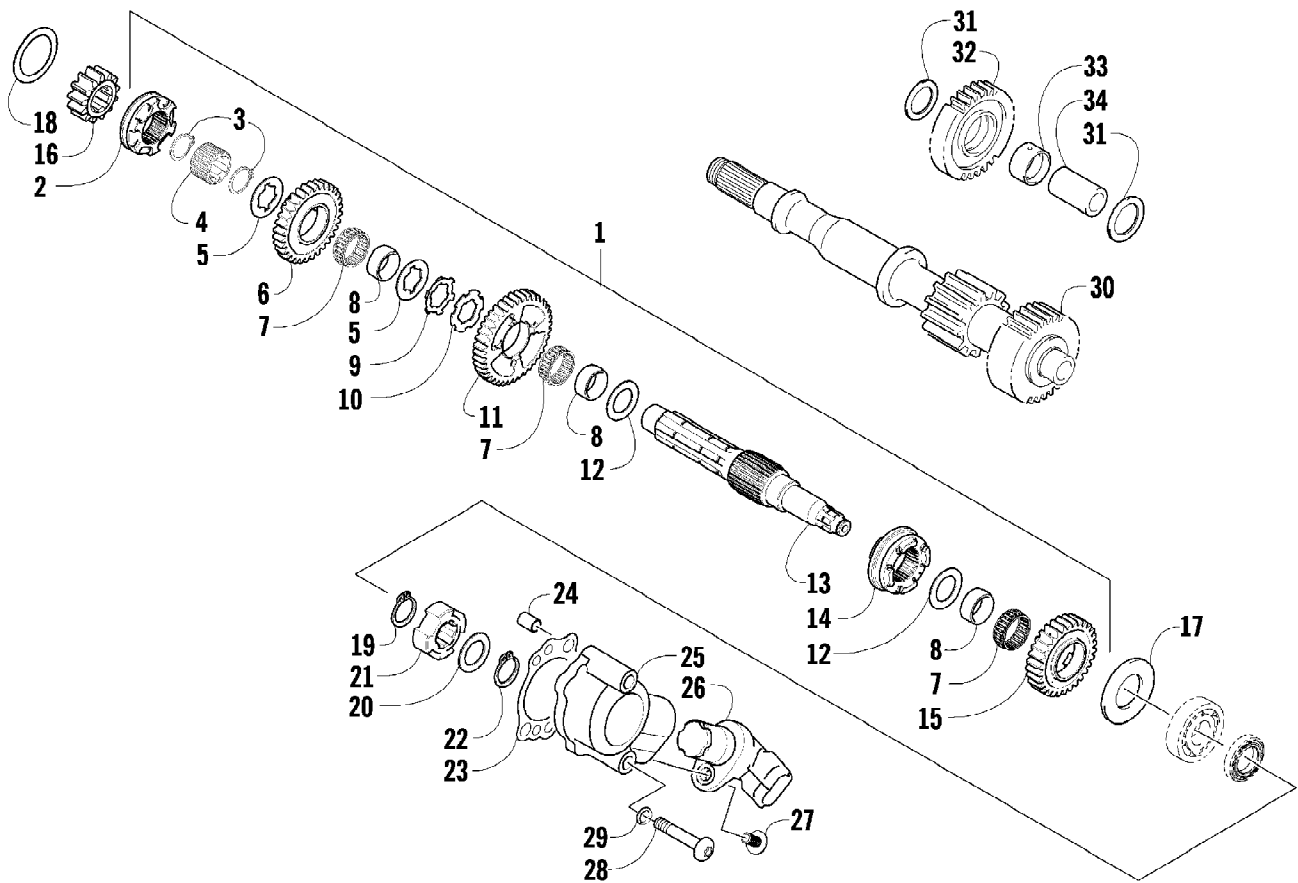

SECONDARY TRANSMISSION ASSEMBLY (UP TO ENGINE SERIAL NO. 0264069)

SECONDARY TRANSMISSION ASSEMBLY (UP TO ENGINE SERIAL NO. 0264069)

Ref #	Part Number	Qty	S/P/F	Description
1	0822-091	1	/P	Countershaft Assembly (inc. 2-15)
2	0822-014	1		Gear Select, Reverse
3	0831-011	2		Ring, Retaining
4	0822-045	1		Spacer, Reverse Driven Gear
5	0828-008	2		Washer
6	0822-013	1		Gear, Reverse Driven
7	0832-011	3		Bearing
8	0822-005	3		Bushing
9	0828-014	1		Washer, Lock
10	0828-015	1		Washer, Lock
11	0822-004	1		Gear, Driven - Low
12	0822-046	2		Washer
13	0822-003	1		Countershaft
14	0822-007	1		Gear Select, Sliding
15	0822-006	1		Gear, Driven - High
16	0822-089	1		Gear, Drive
17	0828-011	1		Washer
18	0828-019	1		Washer, Thrust
19	0831-040	1		Ring, Retaining
20	0828-069	1		Washer, Thrust
21	0822-050	1		Trigger, Speedometer Sensor
22	0831-039	1		Ring, Retaining
23	0830-129	1		Gasket
24	0829-023	2		Pin, Dowel
25	0822-049	1		Housing, Speedometer Sensor
26	0824-042	1	/P	Sensor, Speedometer
27	8468-620	1	/P	Screw, Machine
28	8468-645	2		Screw, Machine
29	0830-107	2		Gasket
30	0822-001	1		Driveshaft
31	0828-016	2		Washer, Thrust
32	0822-011	1		Gear, Reverse Idle
33	0822-012	1		Bushing
34	0822-015	1		Shaft, Reverse Idle