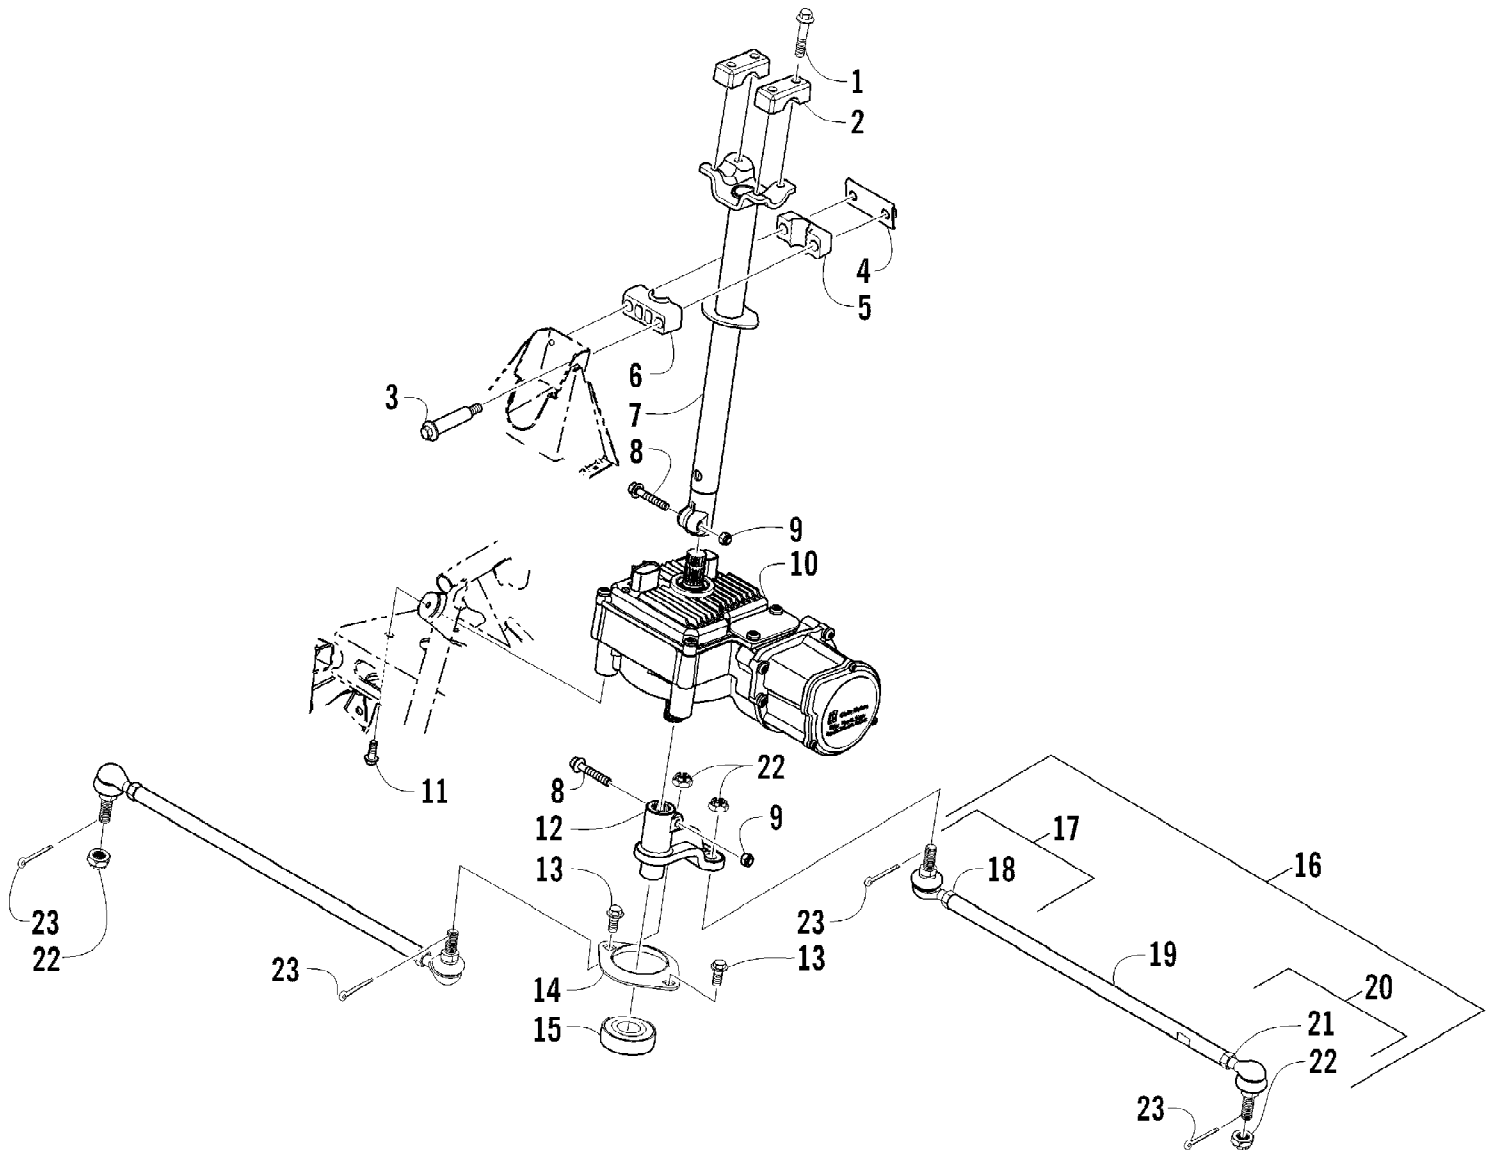

2011 ATV 700s H1 EFI BLUE (A2011IBT1PUSB)
STEERING ASSEMBLY

Page 71 of 85

Ref #	Part Number	Qty	S/P/F	Description
1	8408-835	4		Screw, Cap
2	0405-035	2		Cap, Steering Adjuster
3	0423-505	2		Screw, Shoulder
4	0505-484	1		Cap, Housing
5	0405-260	1		Housing, Upper
6	0405-259	1		Housing, Lower
7	0505-642	1		Post, Steering
8	8020-045	2		Screw, Cap
9	8040-366	2	/P	Nut, Lock
10	0505-704	1	S/P	Assembly, Electronic Power Steering
11	8409-020	4	/P	Screw, Cap
12	0505-664	1		Arm, Steering
13	8408-816	2		Screw, Cap
14	0602-233	1		Flange, Bearing
15	0405-052	1		Bearing w/Inverted Oil Seal
16	0505-499	2	/P	Tie Rod - Assembly (inc. 17-21)
17	0505-511	2	/P	End, Tie Rod - Left-Hand Thread - Kit (inc. 18)
18	0423-013	2		Nut - Left-Hand Thread
19	0405-281	2	/P	Tie Rod
20	0505-510	2	/P	End, Tie Rod - Right-Hand Thread - Kit (inc. 21)
21	8420-002	2	/P	Nut - Right-Hand Thread
22	0423-157	4		Nut, Lock
23	0623-175	4		Pin, Cotter