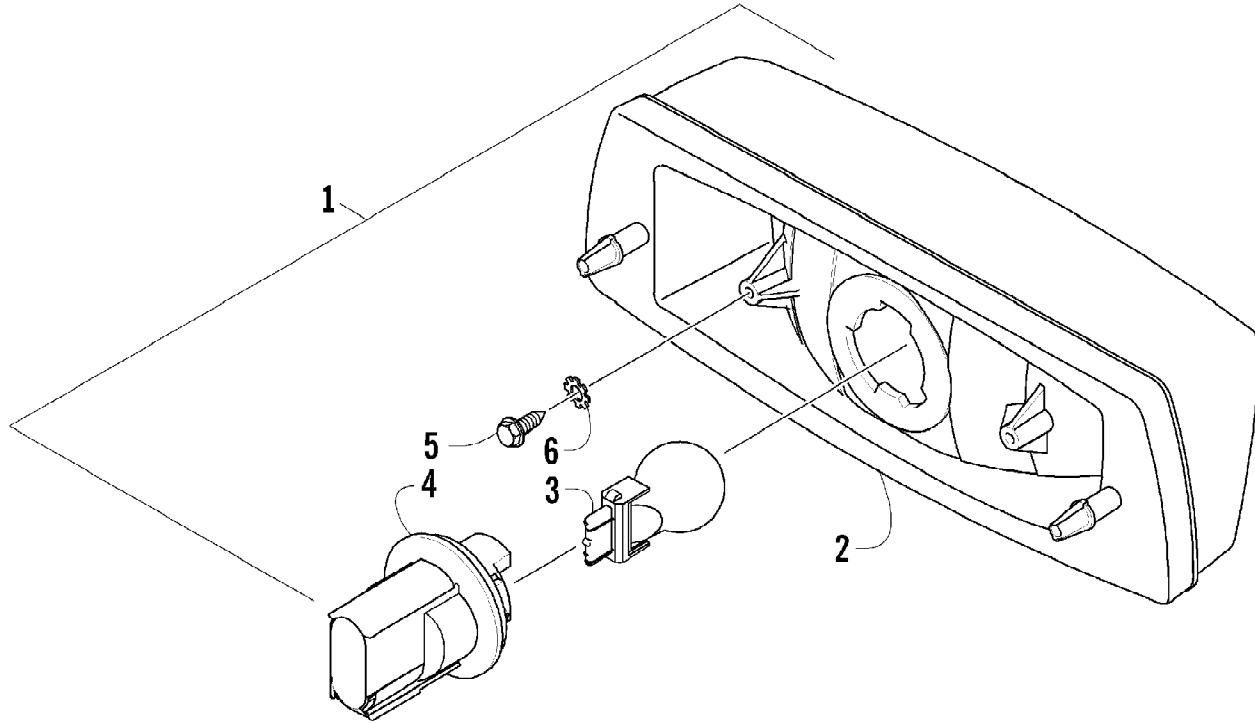

2011 ATV 700s H1 EFI BLUE (A2011IBT1PUSB)
TAILLIGHT ASSEMBLY

Page 73 of 85

Ref #	Part Number	Qty	S/P/F	Description
1	0509-022	1		Taillight Assembly (inc. 2-4)
2	0509-025	1		Housing, Taillight
3	0409-056	1		Bulb, Taillight
4	0409-057	1		Socket, Taillight
5	0623-301	2	/P	Screw, Self-Tapping
6	8053-212	2	/P	Washer, External Tooth Lock