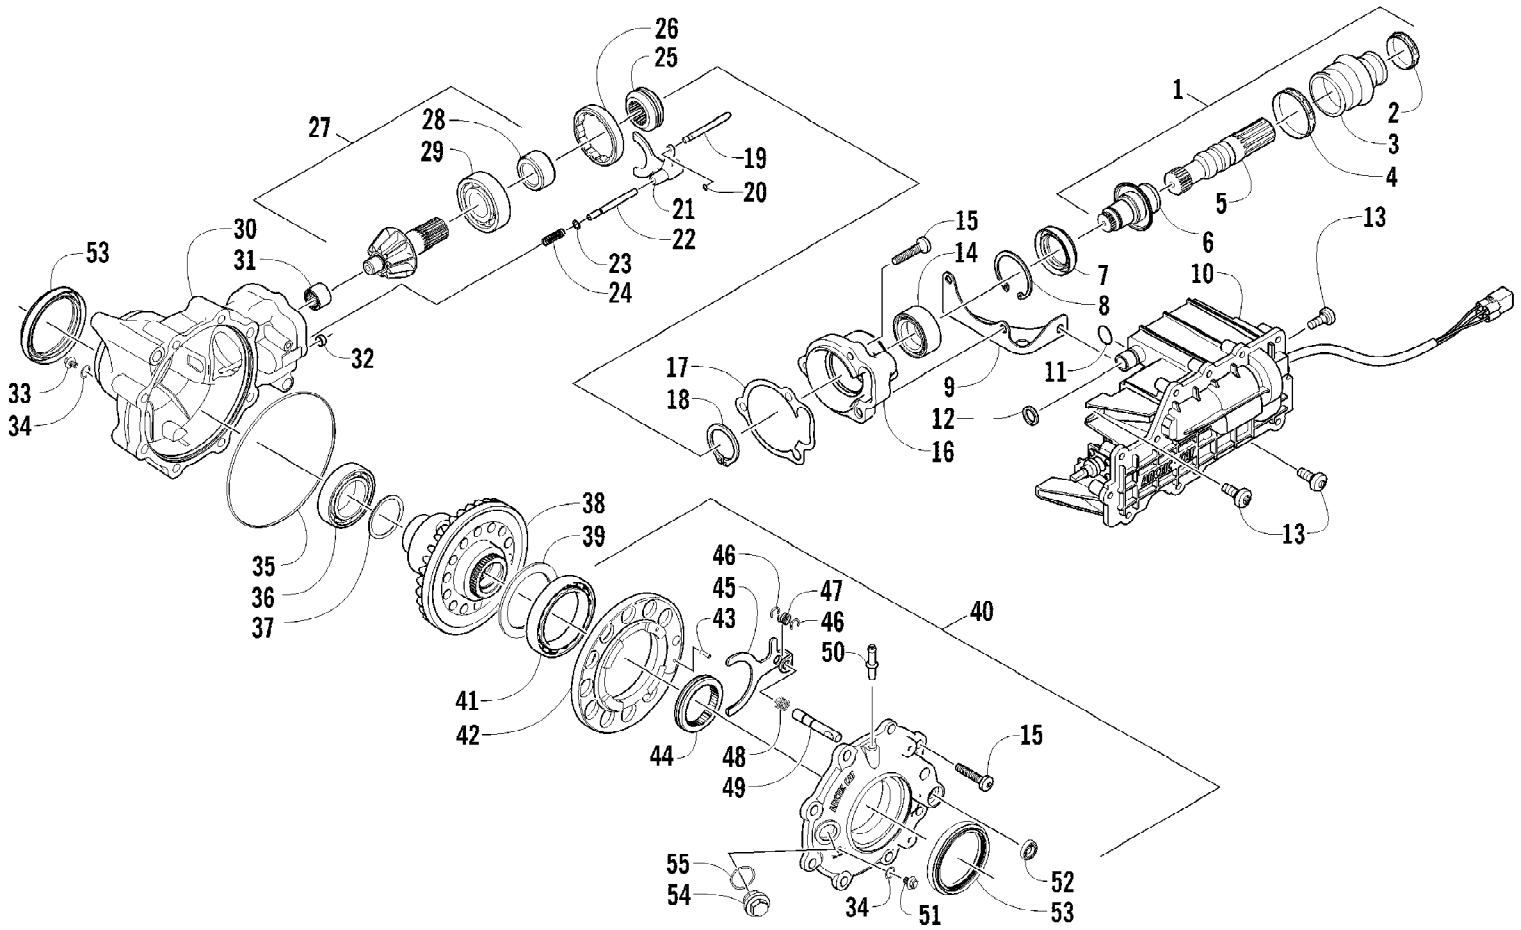

2011 ATV 700s H1 EFI BLUE (A2011IBT1PUSB)
FRONT DRIVE GEARCASE ASSEMBLY

Ref #	Part Number	Qty	S/P/F	Description
	1502-393	1		Complete Front Drive Gearcase Assembly
1	1502-083	1		Shaft, Propeller - Assembly (inc. 2-6)
2	0423-411	1		Clamp
3	0402-985	1	/P	Boot, Propeller Shaft
4	0423-393	1		Clamp
5	1402-045	1		Shaft, Output
6	1502-085	1	/P	Shaft, Input
7	1402-011	1		Seal
8	0423-423	1		Ring, Retaining
9	1502-237	1		Bracket, Actuator
10	0502-585	1	S	Actuator (inc. 11)
11	1402-981	1		O-Ring
12	0423-892	1	/P	O-Ring
13	0423-396	3		Screw, Self-Tapping
14	1402-043	1		Bearing
15	0423-118	11		Screw, Self-Tapping
16	0502-528	1	/P	Housing, Pinion
17	0402-947	1		Gasket, Flange
18	0423-417	1		Ring, Retaining
19	0402-997	1		Shaft, Selector
20	0423-402	1		Ring, Retaining
21	0402-998	1		Fork, Selector
22	0402-417	1		Shaft, Shuttle
23	0423-147	1		O-Ring
24	0402-999	1		Spring, Return
25	0402-413	1		Coupler, Drive
26	0402-357	1		Collar, Lock
27	0502-784	1		Gear, Pinion - Assembly - 11T (inc. 28-29)
28	0402-336	1		Collar, Retaining
29	0402-327	1		Bearing
30	0502-514	1		Housing, Gearcase
31	0402-328	1		Bearing
32	0402-411	1		Pin, Dowel
33	1402-210	1	/P	Plug, Magnetic (inc. one No. 34)
34	0423-153	2		O-Ring
35	0423-149	1		O-Ring
36	0402-393	1		Bearing
37	0402-405	AR		Shim, 41 x 49 x 1.3 mm
37	0402-406	AR		Shim, 41 x 49 x 1.4 mm
37	0402-407	AR		Shim, 41 x 49 x 1.5 mm
37	0402-408	AR		Shim, 41 x 49 x 1.6 mm
37	0402-409	AR		Shim, 41 x 49 x 1.7 mm
38	1502-554	1	/P	Gear, Ring - 34T
39	1402-074	AR		Shim, 61 x 69 x 1.3 mm
39	1402-075	AR		Shim, 61 x 69 x 1.4 mm
39	1402-076	AR		Shim, 61 x 69 x 1.5 mm
39	1402-077	AR		Shim, 61 x 69 x 1.6 mm
39	1402-078	AR		Shim, 61 x 69 x 1.7 mm
40	1502-389	1		Cover, Gearcase (inc. one No. 34, 41-52, and one No. 53)
41	1402-053	1		Bearing
42	0502-413	1		Flange, Bearing