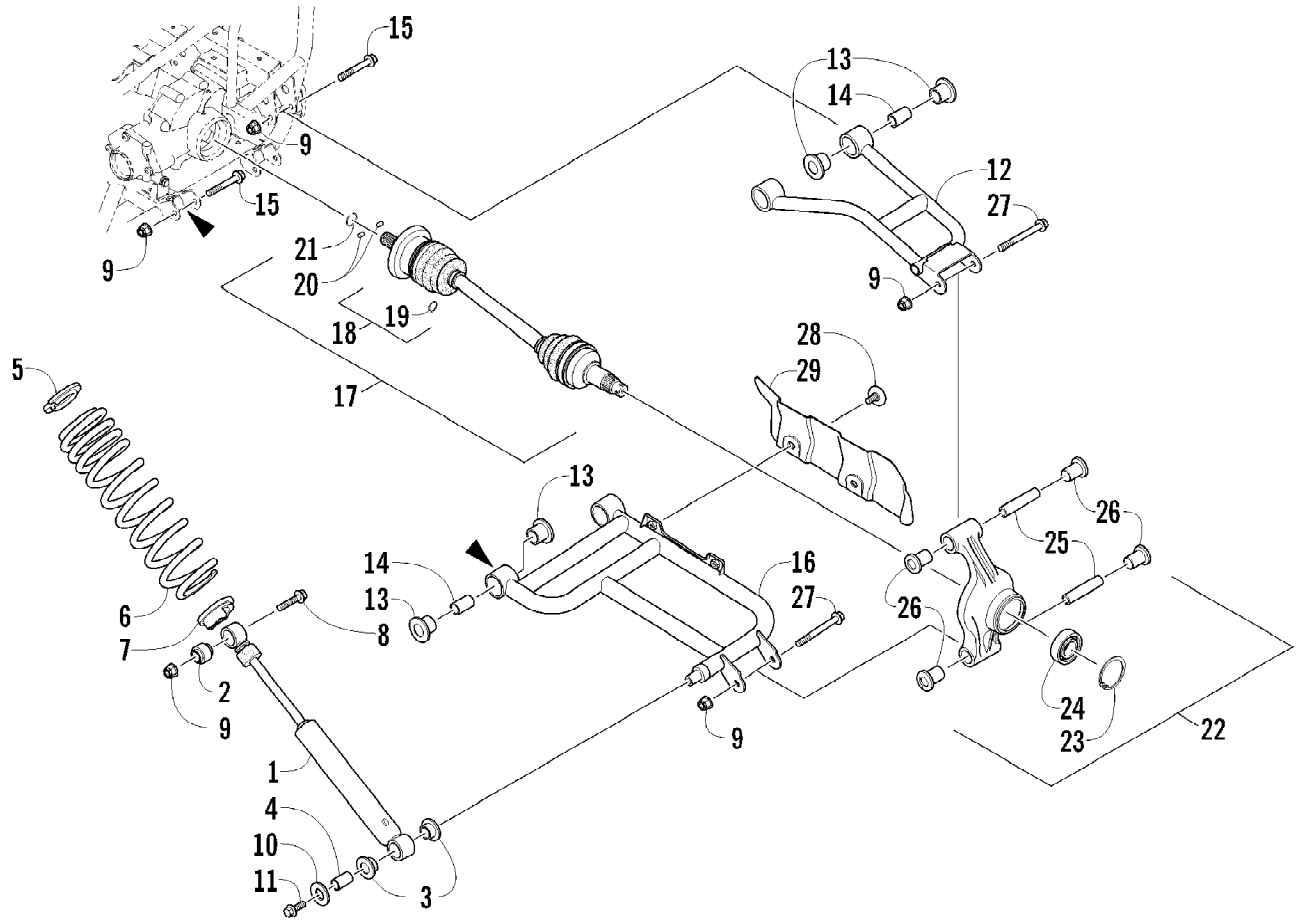

2011 ATV 700s H1 EFI BLUE (A2011IBT1PUSB)
REAR SUSPENSION ASSEMBLY

Ref #	Part Number	Qty	S/P/F	Description
1	0404-158	2		Shock Absorber (inc. 2-4)
2	0403-182	2		Bushing
3	0603-955	4		Bushing
4	1603-219	2	S	Sleeve
5	1603-889	2	/P	Retainer, Spring
6	0504-659	2		Spring, Suspension
7	0404-057	2		Cam, Spring Adjuster
8	8409-040	1		Screw, Cap - Right
8	8409-050	1		Screw, Cap - Left
9	0423-744	14		Nut, Lock
10	0423-087	2		Washer
11	8408-820	2	/P	Screw, Cap
12	0504-582	1		A-Arm, Rear - Upper Right (inc. 13-14)
12	0504-583	1	/P	A-Arm, Rear - Upper Left (inc. 13-14)
13	0403-208	16	/P	Bushing
14	0403-214	8	/P	Axle
15	8409-075	8		Screw, Cap
16	0504-572	1		A-Arm, Rear - Lower Right (inc. 13-14)
16	0504-573	1		A-Arm, Rear - Lower Left (inc. 13-14)
17	1502-798	2	S	Axle, Drive (inc. 18-21)
18	1436-419	2		Repair Kit, Boot (inc. 19)
19	1441-988	2		Clip, Retaining
20	1402-884	4		Pin, Detent
21	1402-890	2		Clip, Retaining
22	0504-548	1	/P	Knuckle, Right - Assembly (inc. 23-26)
22	0504-549	1	/P	Knuckle, Left - Assembly (inc. 23-26)
23	0423-423	2		Ring, Retaining
24	1402-809	2	/P	Bearing
25	0403-213	4	/P	Axle
26	0403-206	8	/P	Bushing
27	8409-000	4		Screw, Cap
28	0423-545	4	/P	Screw, Shoulder
29	1406-068	1		Guard, Boot - Rear - Right
29	1406-069	1		Guard, Boot - Rear - Left