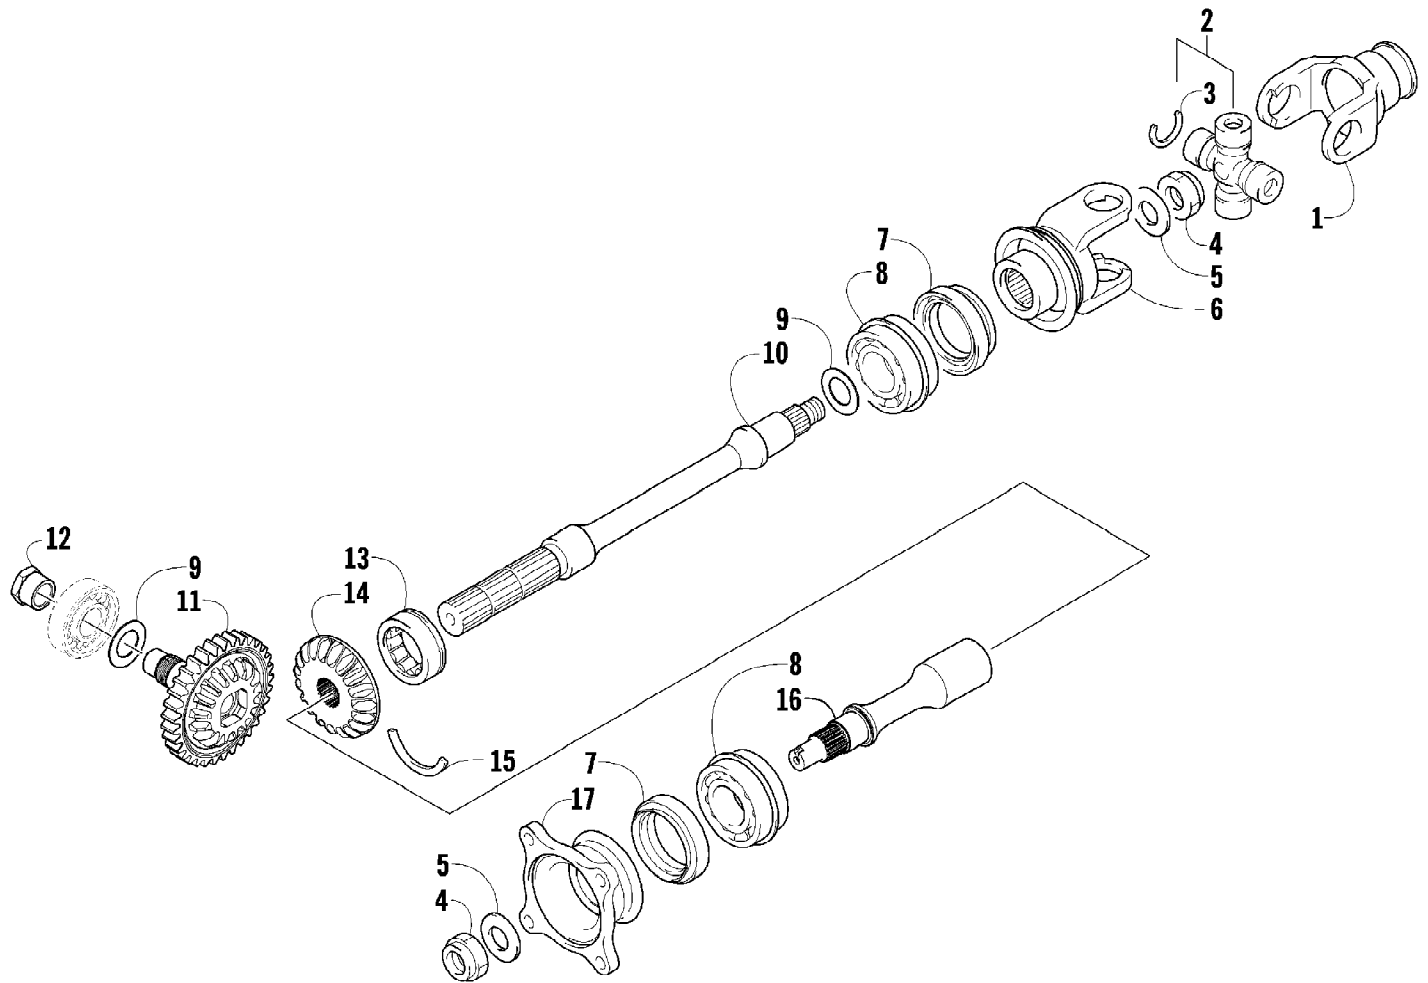

2011 ATV 700s H1 EFI BLUE (A2011IBT1PUSB)
SECONDARY DRIVE ASSEMBLY

Ref #	Part Number	Qty	S/P/F	Description
1	0819-063	1		Yoke, Propeller Shaft Joint
2	1402-164	1	/P	Joint, Universal - Set (inc. 3)
3	0423-450	4		Ring, Retaining
4	0827-013	2		Nut
5	0828-020	2		Washer
6	0819-061	1		Yoke, Drive Output
7	0830-043	2		Seal, Oil
8	0832-017	2		Bearing
9	0828-021	AR		Shim, 25 x 34 x 0.25 mm
9	0828-022	AR		Shim, 25 x 34 x 0.30 mm
9	0828-023	AR		Shim, 25 x 34 x 0.70 mm
9	0828-024	AR		Shim, 25 x 34 x 0.90 mm
9	0828-025	AR		Shim, 25 x 34 x 0.95 mm
9	0828-026	AR		Shim, 25 x 34 x 1.00 mm
9	0828-027	AR		Shim, 25 x 34 x 1.05 mm
9	0828-028	AR		Shim, 25 x 34 x 1.10 mm
9	0828-029	AR		Shim, 25 x 34 x 1.15 mm
10	0819-089	1	/P	Shaft, Secondary Driven - Front
11	0822-107	1	F	Gear, Secondary Drive
11	0822-131	1	F	Gear, Secondary Drive
12	0827-052	1		Nut
13	0832-016	1		Bearing
14	0822-106	1		Gear, Secondary Driven
15	0819-011	1		Ring, Driven Bearing
16	0819-053	1		Shaft, Secondary Driven - Rear
17	0819-005	1		Flange, Output Joint