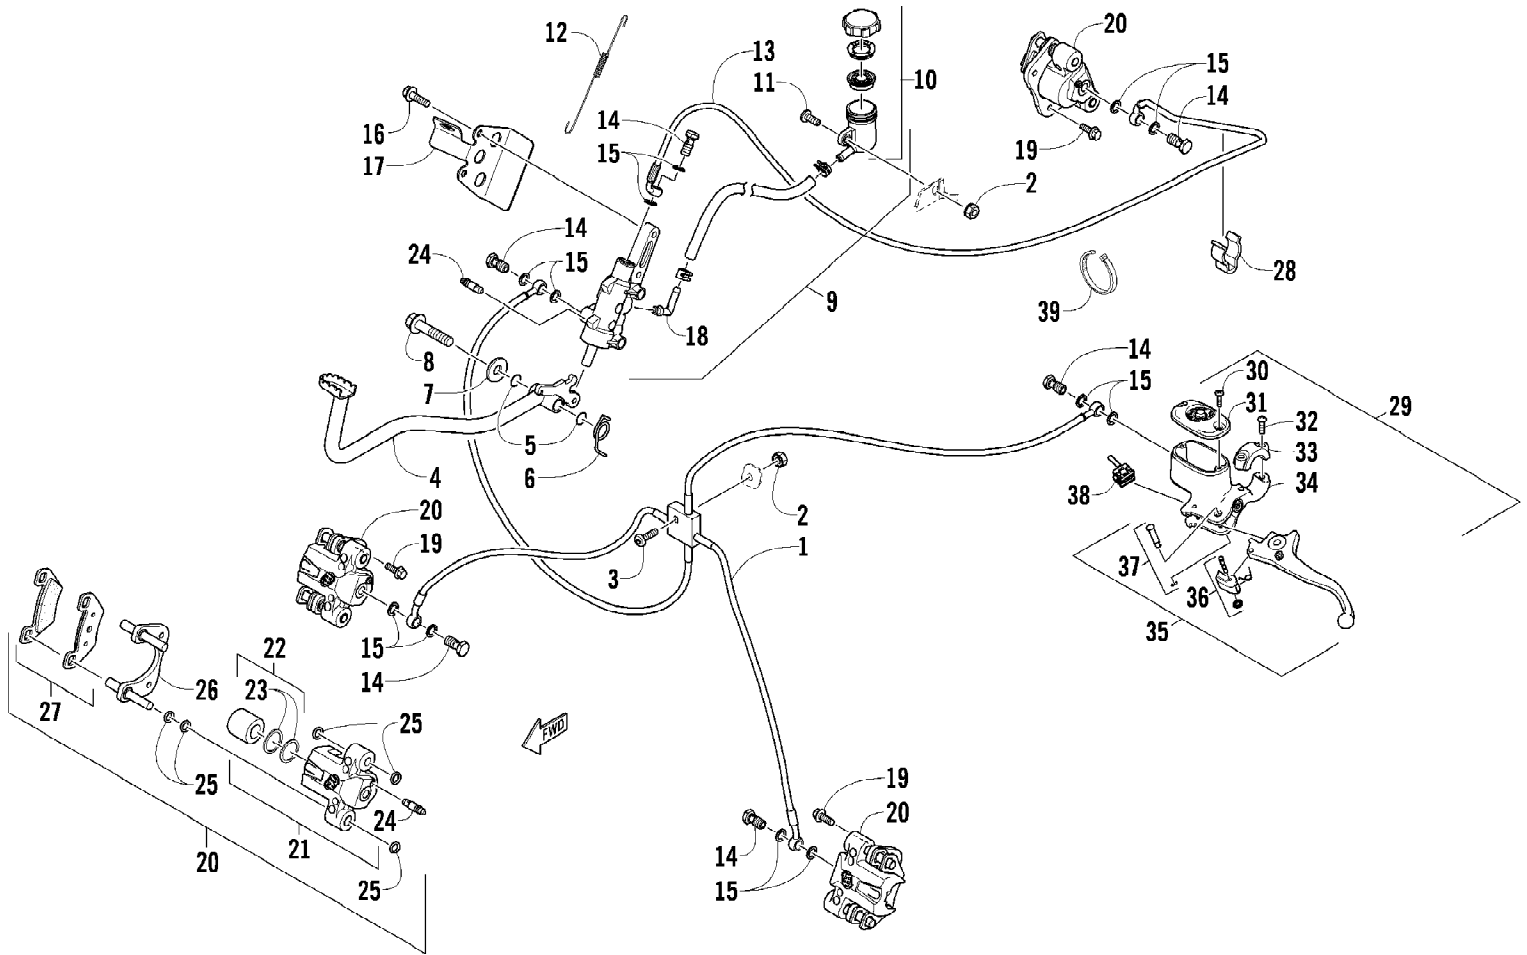

2011 ATV 700s H1 EFI BLUE (A2011IBT1PUSB)
HYDRAULIC BRAKE ASSEMBLY

Ref #	Part Number	Qty	S/P/F	Description
1	1502-015	1		Hose, Brake - Assembly
2	0623-038	2		Nut w/Washer
3	8476-625	1		Screw, Machine
4	1502-063	1		Lever, Brake
5	1602-213	2	/P	O-Ring
6	0502-807	1		Spring, Brake Lever
7	8050-252	1		Washer
8	8408-816	1		Screw, Cap
9	1502-293	1		Brake Assembly (inc. 10)
10	1502-155	1		Reservoir, Brake w/Clamp
11	8476-616	1		Screw, Machine
12	0502-785	1		Spring, Brake Switch
13	1502-593	1		Hose, Brake
14	0423-413	6		Bolt, Banjo-Fitting
15	0423-178	12		Washer, Crush
16	8408-625	2		Screw, Cap
17	1502-179	1		Bracket, Switch
18	1502-296	1	/P	Adapter, Hose
19	8408-821	6	/P	Screw, Cap
20	1502-726	1	S	Caliper, Brake - Right Front (inc. two No. 19 and 21-27)
20	1502-727	1	S	Caliper, Brake - Left Front (inc. two No. 19 and 21-27)
20	1502-727	1	S	Caliper, Brake - Rear (inc. two No. 19 and 21-27)
21	1436-160	1	/P	Housing, Caliper - Assembly - Right Front (inc. two No. 19 and 22-24)
21	1436-161	1	/P	Housing, Caliper - Assembly - Left Front (inc. two No. 19 and 22-24)
21	1436-161	1	/P	Housing, Caliper - Assembly - Rear (inc. two No. 19 and 22-24)
22	0502-606	3		Piston/Seal Set (inc. 23)
23	0502-607	3		Seal Set
24	0502-609	4	/P	Valve, Bleed
25	0502-608	3		O-Ring, Guide - Set
26	0502-605	3		Bracket Assembly
27	1502-694	3	S	Pad, Brake - Set
28	1502-115	2		Clip, Brake Hose
29	0502-914	1	S	Brake Assembly (inc. 30-38)
30	0502-566	1		Screw, Machine - Kit
31	0502-868	1	/P	Cover, Reservoir
32	0502-568	1		Screw, Machine - Kit
33	0502-869	1		Clamp, Master Cylinder
34	0502-704	1		Master Cylinder Assembly
35	0502-866	1		Lever Assembly - Kit (inc. 36-37)
36	0502-867	1	/P	Lock, Brake Lever - Kit
37	0502-580	1		Lever Pin - Kit
38	0502-564	1	/P	Switch, Brake
39	0123-788	AR	/P	Tie, Cable - 8 in.