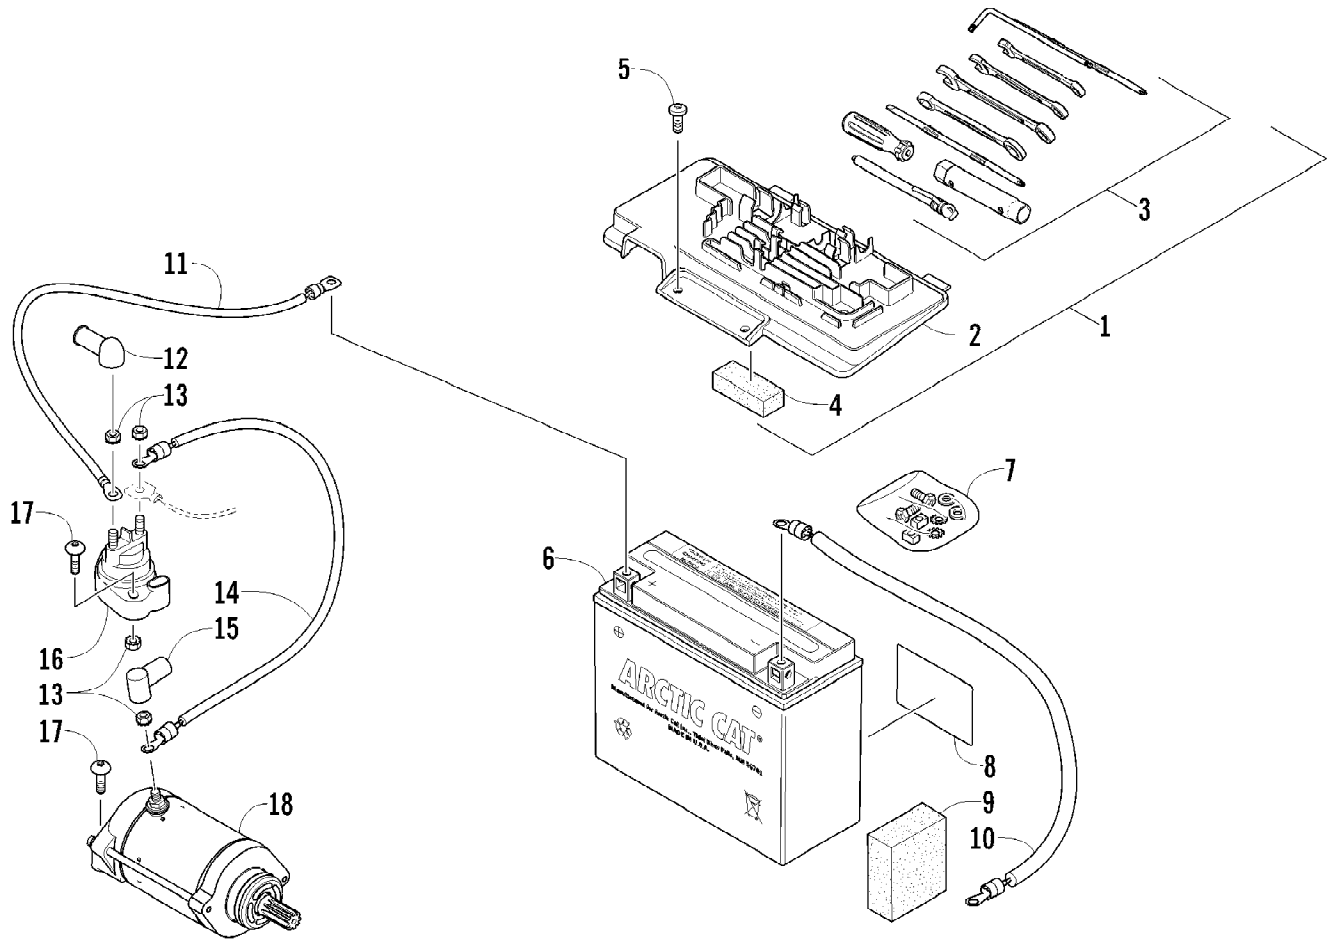

2011 ATV 700s H1 EFI BLUE (A2011IBT1PUSB)
BATTERY AND STARTER ASSEMBLY

Page 4 of 85

Ref #	Part Number	Qty	S/P/F	Description
1	5991-655	1	/P	Battery Cover/Tool Tray Assembly (inc. 2-4)
2	2406-815	1	/P	Cover, Battery
3	0444-122	1	S/P	Kit, Tool
4	0417-016	1		Pad, Battery
5	8476-620	2		Screw, Machine
6	0645-480	1		Battery Assembly (inc. 7-8)
7	0445-082	1		Kit, Hardware
8	0645-430	1		Decal, Warning
9	0417-012	1		Foam, Battery
10	0445-070	1		Cable, Battery/Ground
11	0445-062	1		Cable, Battery/Solenoid
12	0645-327	1		Boot, Terminal
13	0623-038	5		Nut w/Washer
14	0445-064	1		Cable, Solenoid/Starter (inc. 15)
15	0645-019	1		Boot, Terminal
16	0445-058	1	/P	Solenoid
17	8476-625	4		Screw, Machine
18	0825-013	1	/P	Motor, Starter - Assembly