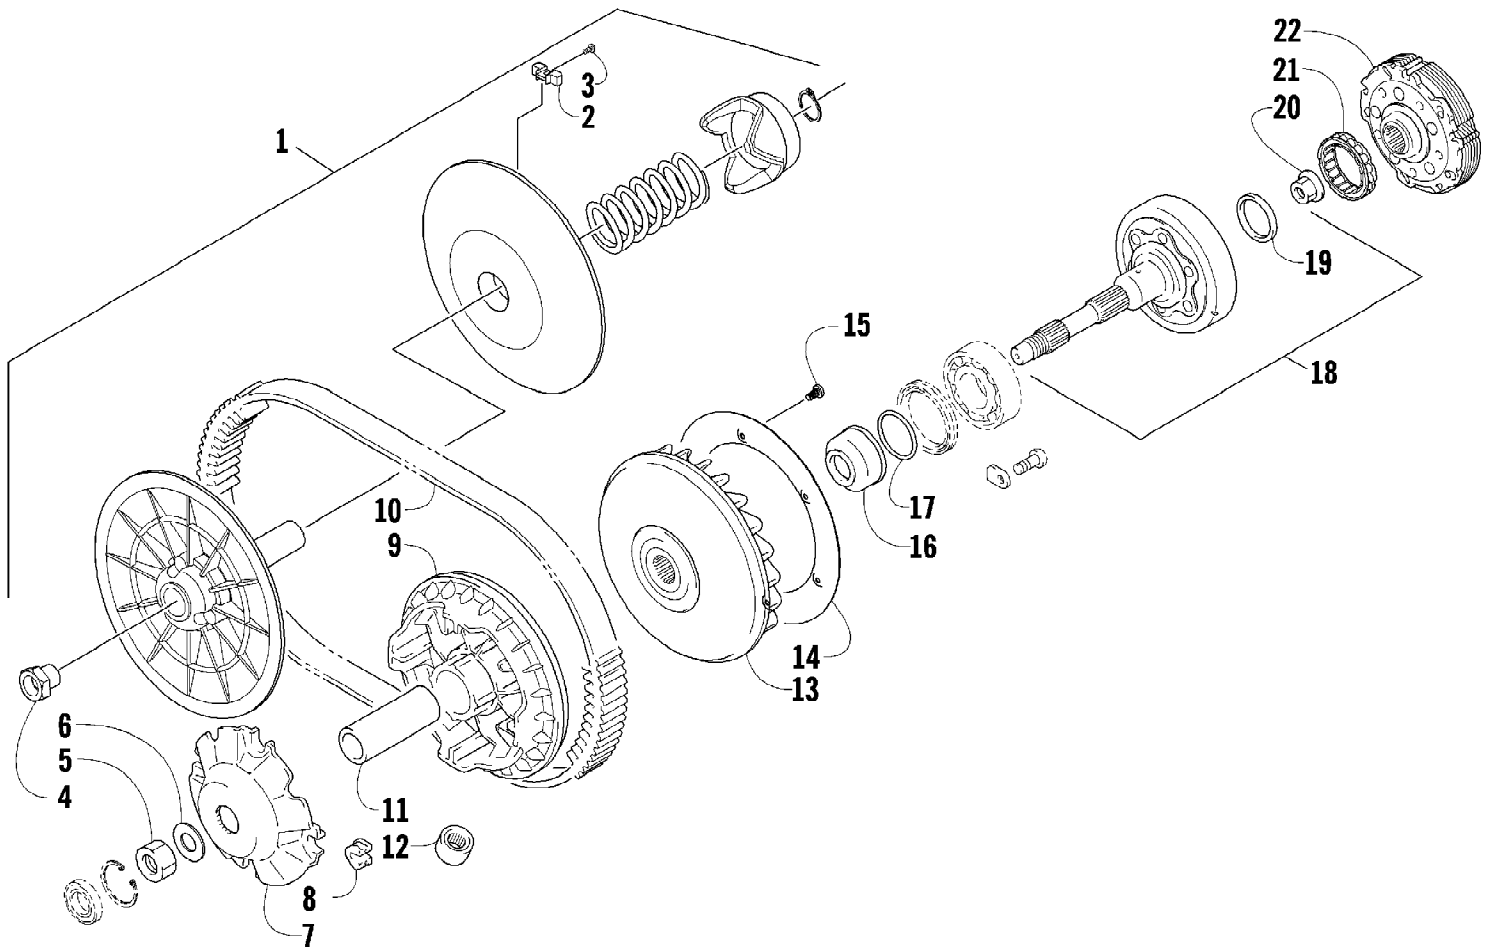

2011 ATV 700s H1 EFI BLUE (A2011IBT1PUSB)
TRANSMISSION ASSEMBLY

Page 77 of 85

Ref #	Part Number	Qty	S/P/F	Description
1	0823-157	1	S/P	Pulley, Driven - Assembly (inc. 2-4)
2	0823-176	3	/P	Shoe, Cam
3	0823-177	3		Screw, Machine
4	0823-178	1		Nut
5	0827-010	1		Nut
6	0828-106	1		Washer
7	0823-008	1		Plate, Movable Drive Face
8	0823-010	4		Damper, Movable Drive Face
9	0823-159	1		Face, Movable Drive
10	0823-013	1		Belt, Drive
11	0823-149	1		Spacer
12	0823-167	8	/P	Roller
13	0823-156	1	/P	Face, Fixed Drive
14	0823-131	1		Shroud, Drive Face
15	0623-914	6		Screw, Self-Tapping
16	0823-015	1		Spacer, Fixed Drive Face
17	0470-531	1		O-Ring
18	0823-261	1	S/P	Housing, Clutch - Assembly
19	0830-189	1	/P	Seal
20	0827-011	1		Nut
21	0823-018	1		Clutch, One-Way
22	0823-310	1	/P	Clutch, Centrifugal - 6 Plate