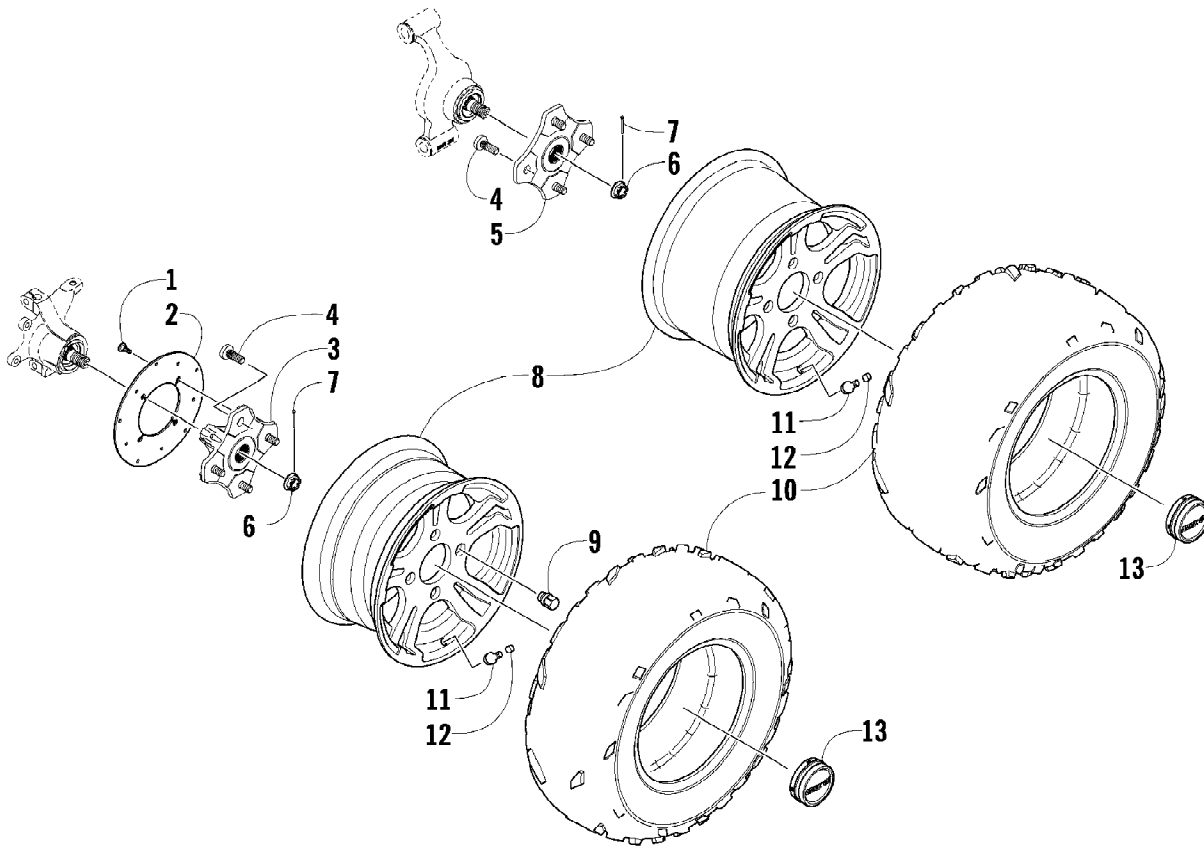

2011 ATV 700s H1 EFI BLUE (A2011IBT1PUSB)
WHEEL AND TIRE ASSEMBLY

Page 81 of 85

Ref #	Part Number	Qty	S/P/F	Description
1	0423-557	12		Screw, Shoulder
2	1436-164	3	/P	Disc, Brake
3	1502-462	2	/P	Hub, Wheel - Front (inc. 4)
4	0402-974	16	/P	Stud
5	1502-462	1	/P	Hub, Wheel - Rear - Right (inc. 4)
5	1502-464	1		Hub, Wheel - Rear - Left (inc. 4)
6	0423-607	4		Nut, Castle
7	0423-407	4		Pin, Cotter
8	1402-730	2		Wheel - Front
8	1402-731	2		Wheel - Rear
9	0423-618	16		Nut, Lug
10	1402-894	2		Tire - Front
10	1402-895	2		Tire - Rear
11	0402-064	4		Stem, Valve (inc. 12)
12	0402-140	4		Cap, Valve Stem
13	1402-736	4		Cap, Wheel