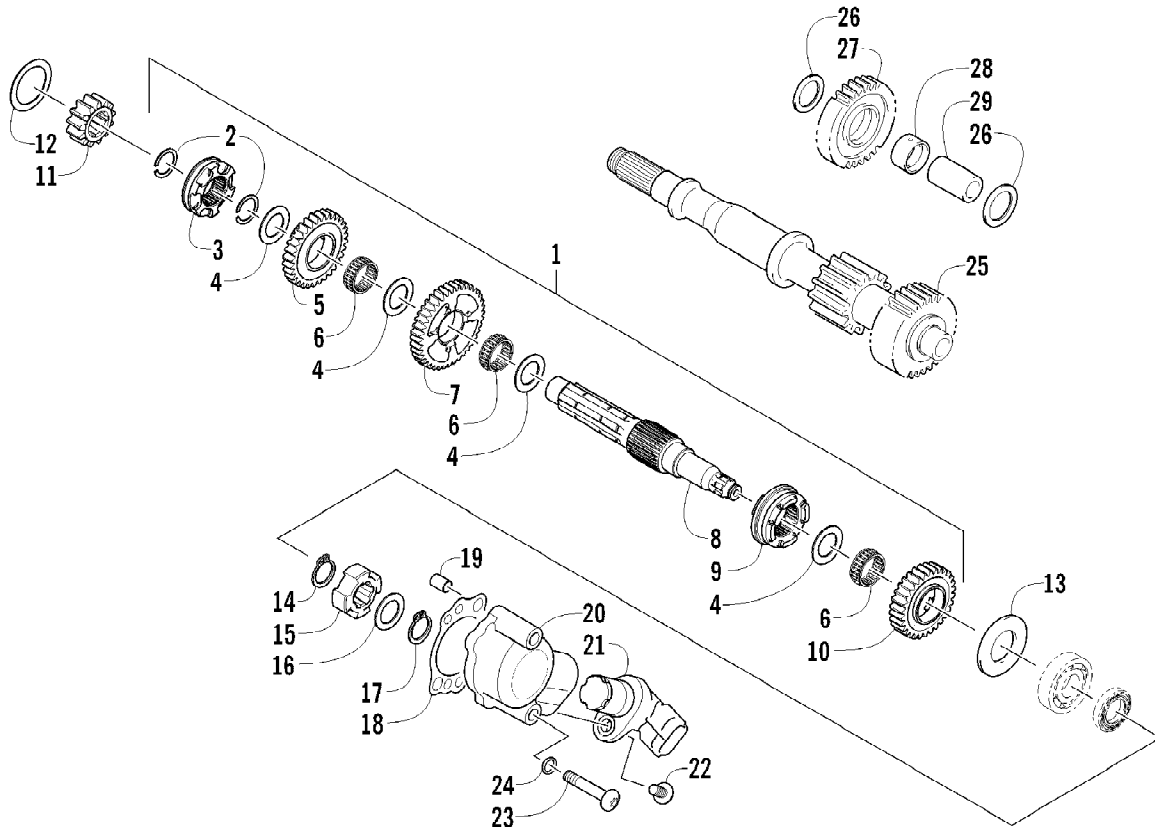

SECONDARY TRANSMISSION ASSEMBLY (ENGINE SERIAL NO. 0264070 AND UP)

SECONDARY TRANSMISSION ASSEMBLY (ENGINE SERIAL NO. 0264070 AND UP)

Ref #	Part Number	Qty	S/P/F	Description
1	0822-124	1		Countershaft Assembly (inc. 2-10)
2	0831-085	2		Ring, Retaining
3	0822-120	1		Gear Select, Reverse
4	0822-121	4		Shim
5	0822-119	1		Gear, Reverse Driven
6	0832-082	3		Bearing
7	0822-114	1		Gear, Driven - Low
8	0822-113	1		Countershaft
9	0822-116	1		Gear Select, Sliding
10	0822-115	1		Gear, Driven - High
11	0822-125	1		Gear, Drive
12	0828-019	1		Washer, Thrust
13	0828-011	1		Washer
14	0831-040	1		Ring, Retaining
15	0822-050	1		Trigger, Speedometer Sensor
16	0828-069	1		Washer, Thrust
17	0831-039	1		Ring, Retaining
18	0830-129	1		Gasket
19	0829-023	2		Pin, Dowel
20	0822-049	1		Housing, Speedometer Sensor
21	0824-042	1	/P	Sensor, Speedometer
22	8468-620	1	/P	Screw, Machine
23	8468-645	2		Screw, Machine
24	0830-107	2		Gasket
25	0822-001	1		Driveshaft
26	0828-016	2		Washer, Thrust
27	0822-011	1		Gear, Reverse Idle
28	0822-012	1		Bushing
29	0822-015	1		Shaft, Reverse Idle