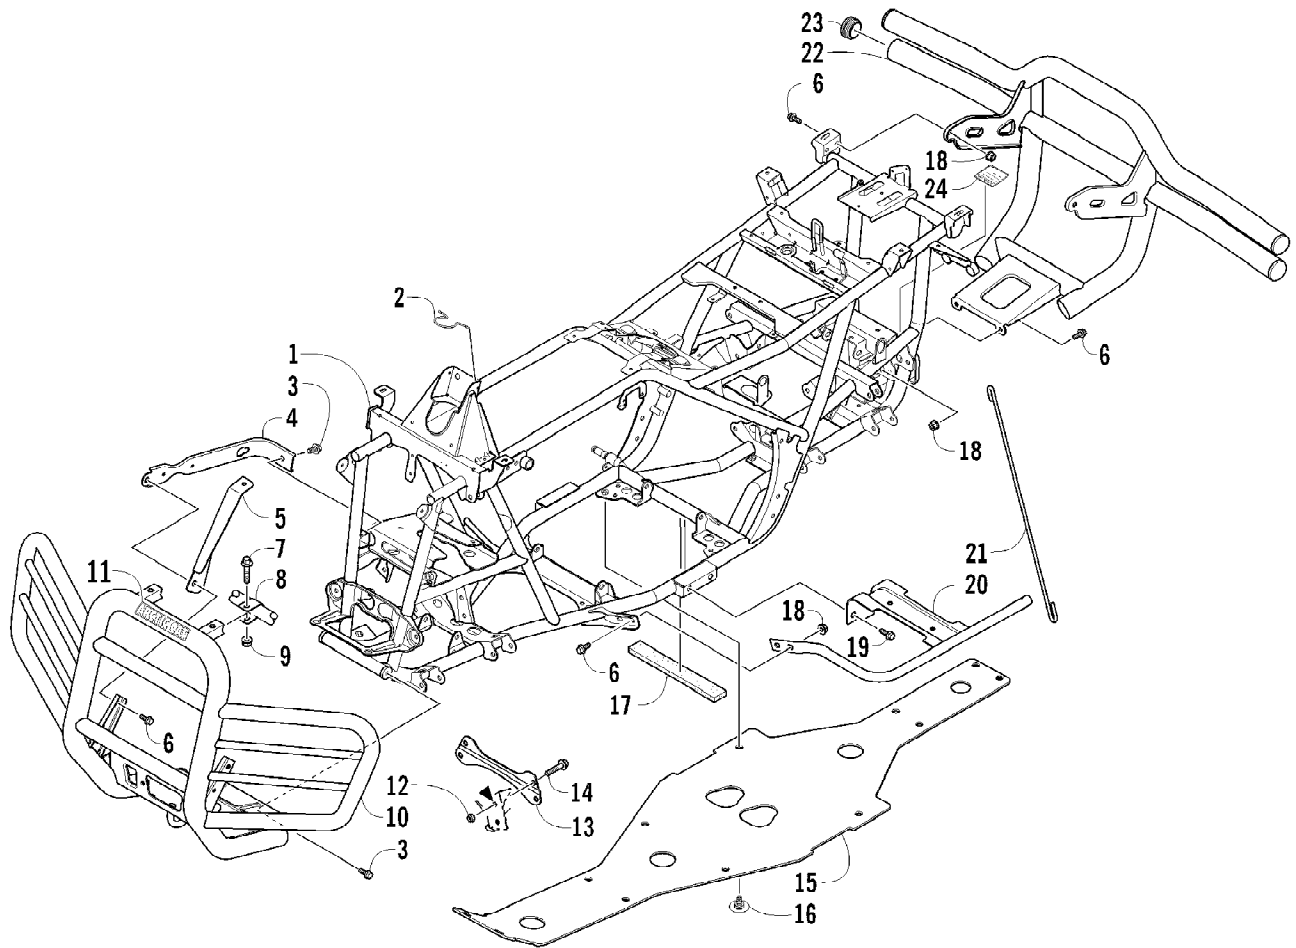

2011 ATV 700s H1 EFI BLUE (A2011IBT1PUSB)
FRAME AND RELATED PARTS

Page 30 of 85

Ref #	Part Number	Qty	S/P/F	Description
1	2516-835	1		Frame, Main
2	2416-401	1		Clip, Routing
3	8409-020	4	/P	Screw, Cap
4	1506-596	1	/P	Channel, Bumper Mounting - Right
4	0506-653	1	S	Channel, Bumper Mounting - Left
5	1506-562	1		Bracket, Mounting - Bumper - Right
5	1506-563	1		Bracket, Mounting - Bumper - Left
6	8408-816	10		Screw, Cap
7	8410-835	2		Screw, Cap
8	2506-641	2		Strap, Support
9	8424-805	2		Nut
10	2506-639	1		Bumper, Front
11	0411-501	1		Decal, Bumper - "Arctic Cat"
12	0423-744	2		Nut, Lock
13	2516-852	1	/P	Brace, A-Arm
14	8409-025	2		Screw, Cap
15	1406-030	1		Panel, Belly
16	0423-101	12		Screw, Shoulder
17	0406-289	2		Pad, Frame
18	8424-802	8		Nut
19	8409-016	4		Screw, Cap
20	1506-380	1		Footrest - Right
20	1506-379	1		Footrest - Left
21	2506-423	2		Rod, Support
22	1506-615	1		Bumper, Rear (inc. 23)
23	0406-130	4		Plug
24	1411-077	1		Decal, Warning - Towing