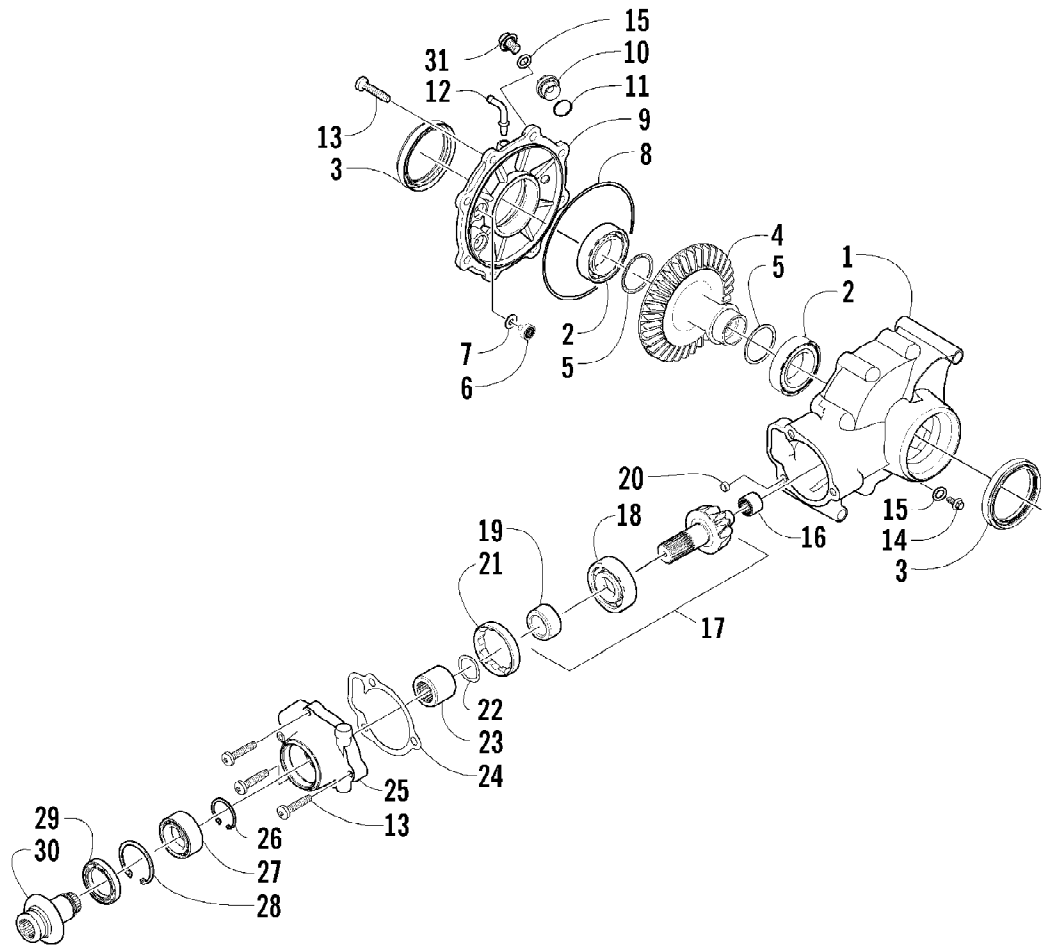

2011 ATV 700s H1 EFI BLUE (A2011IBT1PUSB)
REAR DRIVE GEARCASE ASSEMBLY

2011 ATV 700s H1 EFI BLUE (A2011IBT1PUSB)
REAR DRIVE GEARCASE ASSEMBLY

Ref #	Part Number	Qty	S/P/F	Description
	1502-401	1		Complete Rear Drive Gearcase Assembly
1	1502-317	1		Housing, Gearcase
2	0402-393	2		Bearing
3	1402-713	2	S	Seal
4	1402-033	1		Gear, Ring - 34T
5	0402-405	AR		Shim, 41 x 49 x 1.3 mm
5	0402-406	AR		Shim, 41 x 49 x 1.4 mm
5	0402-407	AR		Shim, 41 x 49 x 1.5 mm
5	0402-408	AR		Shim, 41 x 49 x 1.6 mm
5	0402-409	AR		Shim, 41 x 49 x 1.7 mm
6	0402-326	1		Button, Thrust
7	0402-429	AR		Shim, 6.3 x 18 x 1.3 mm
7	0402-430	AR		Shim, 6.3 x 18 x 1.4 mm
7	0402-431	AR		Shim, 6.3 x 18 x 1.5 mm
7	0402-432	AR		Shim, 6.3 x 18 x 1.6 mm
7	0402-433	AR		Shim, 6.3 x 18 x 1.7 mm
8	0423-149	1		O-Ring
9	1502-082	1		Cover, Gearcase
10	0402-333	1	/P	Plug, Magnetic (inc. 11)
11	0423-154	1		O-Ring
12	1402-102	1		Fitting
13	0423-118	11		Screw, Self-Tapping
14	1402-210	1	/P	Plug, Fill (inc. one No. 15)
15	0423-153	2		O-Ring
16	0402-328	1		Bearing
17	0502-784	1		Gear, Pinion - Assembly - 11T (inc. 18-19)
18	0402-327	1		Bearing
19	0402-336	1		Collar, Retaining
20	0402-411	1		Pin, Dowel
21	0402-331	1		Collar, Lock
22	0402-982	1		Washer, Wave
23	0402-981	1		Collar, Shaft
24	0402-947	1		Gasket, Flange
25	0502-529	1		Housing, Pinion
26	0423-417	1		Ring, Retaining
27	1402-043	1		Bearing
28	0423-423	1		Ring, Retaining
29	1402-011	1		Seal
30	1502-085	1	/P	Shaft, Input
31	1402-211	1		Plug, Oil Level (inc. one No. 15)