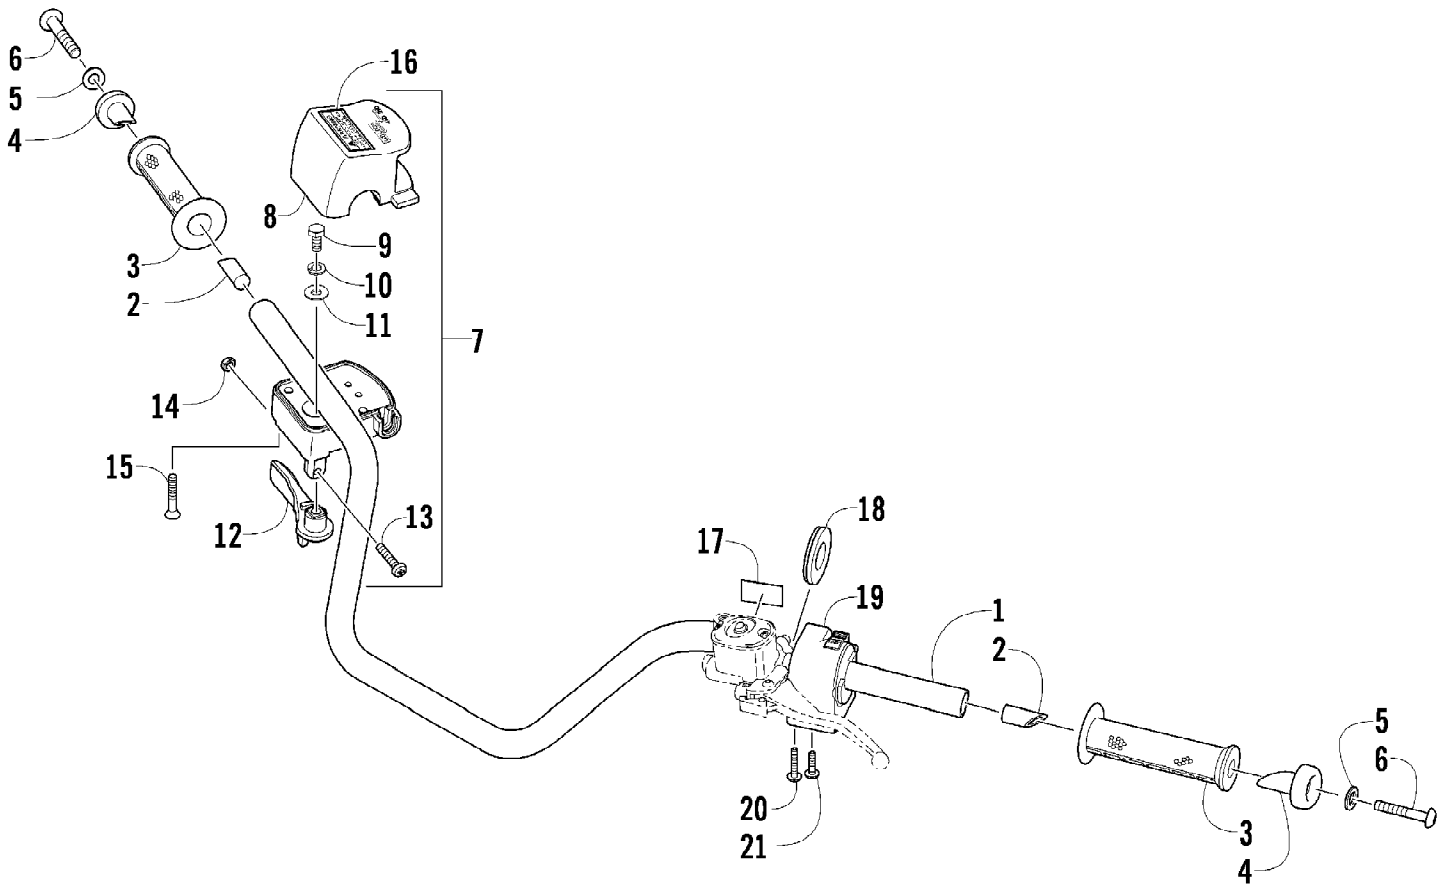

2011 ATV 700s H1 EFI BLUE (A2011IBT1PUSB)
HANDLEBAR ASSEMBLY

Page 43 of 85

Ref #	Part Number	Qty	S/P/F	Description
1	0505-418	1	/P	Handlebar
2	0405-218	2		Plug, Handlebar
3	0405-147	2		Grip, Handlebar
4	0405-149	2		End Cap, Handlebar
5	8050-247	2	/P	Washer
6	8477-845	2		Screw, Machine
7	0509-054	1		Case, Throttle - Assembly (inc. 8-15)
8	0409-141	1		Cover, Throttle Case w/Switch
9	3007-392	1	/P	Screw, Cap
10	3004-447	1	/P	Washer, Lock
11	3003-030	1	/P	Washer
12	0409-133	1		Lever, Throttle
13	3423-014	1		Screw, Machine
14	3423-327	1		Nut
15	3423-199	2		Screw, Machine
16	0411-966	1		Decal, Warning - Differential Lock
17	1411-865	1		Decal, Warning - Brake Lever Lock
18	3409-019	1		Cover, Switch Housing
19	0509-014	1		Switch, Control - Assembly (inc. 20-21)
20	8464-560	1		Screw, Machine
21	8464-560	1		Screw, Machine