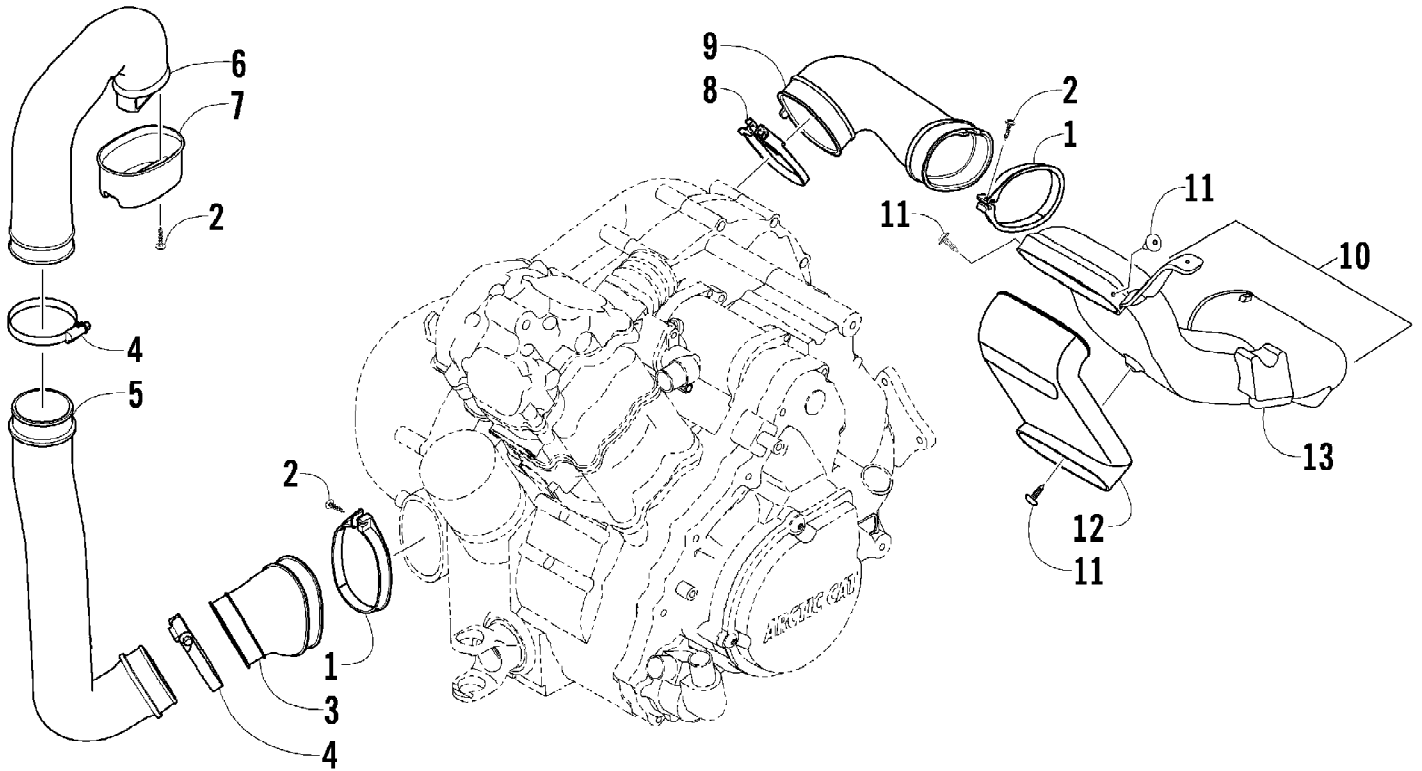

2011 ATV 700s H1 EFI BLUE (A2011IBT1PUSB)
BATTERY AND STARTER ASSEMBLY

Page 4 of 85

Ref #	Part Number	Qty	S/P/F	Description
1	5991-655	1	/P	Battery Cover/Tool Tray Assembly (inc. 2-4)
2	2406-815	1	/P	Cover, Battery
3	0444-122	1	S/P	Kit, Tool
4	0417-016	1		Pad, Battery
5	8476-620	2		Screw, Machine
6	0645-480	1		Battery Assembly (inc. 7-8)
7	0445-082	1		Kit, Hardware
8	0645-430	1		Decal, Warning
9	0417-012	1		Foam, Battery
10	0445-070	1		Cable, Battery/Ground
11	0445-062	1		Cable, Battery/Solenoid
12	0645-327	1		Boot, Terminal
13	0623-038	5		Nut w/Washer
14	0445-064	1		Cable, Solenoid/Starter (inc. 15)
15	0645-019	1		Boot, Terminal
16	0445-058	1	/P	Solenoid
17	8476-625	4		Screw, Machine
18	0825-013	1	/P	Motor, Starter - Assembly

2011 ATV 700s H1 EFI BLUE (A2011IBT1PUSB)
CAM CHAIN ASSEMBLY

Page 6 of 85

Ref #	Part Number	Qty	S/P/F	Description
1	0810-001	1		Chain, Cam
2	0810-002	1		Guide, Chain
3	0810-003	1		Tensioner, Chain
4	0826-036	1		Pivot, Tensioner
5	0830-025	1		Washer, Crush
6	0810-004	1		Adjuster, Tensioner - Assembly
7	0830-018	1		Gasket
8	8468-625	2		Screw, Machine
9	0830-107	2		Gasket
10	8400-610	1		Screw, Cap
11	0828-129	1		Washer