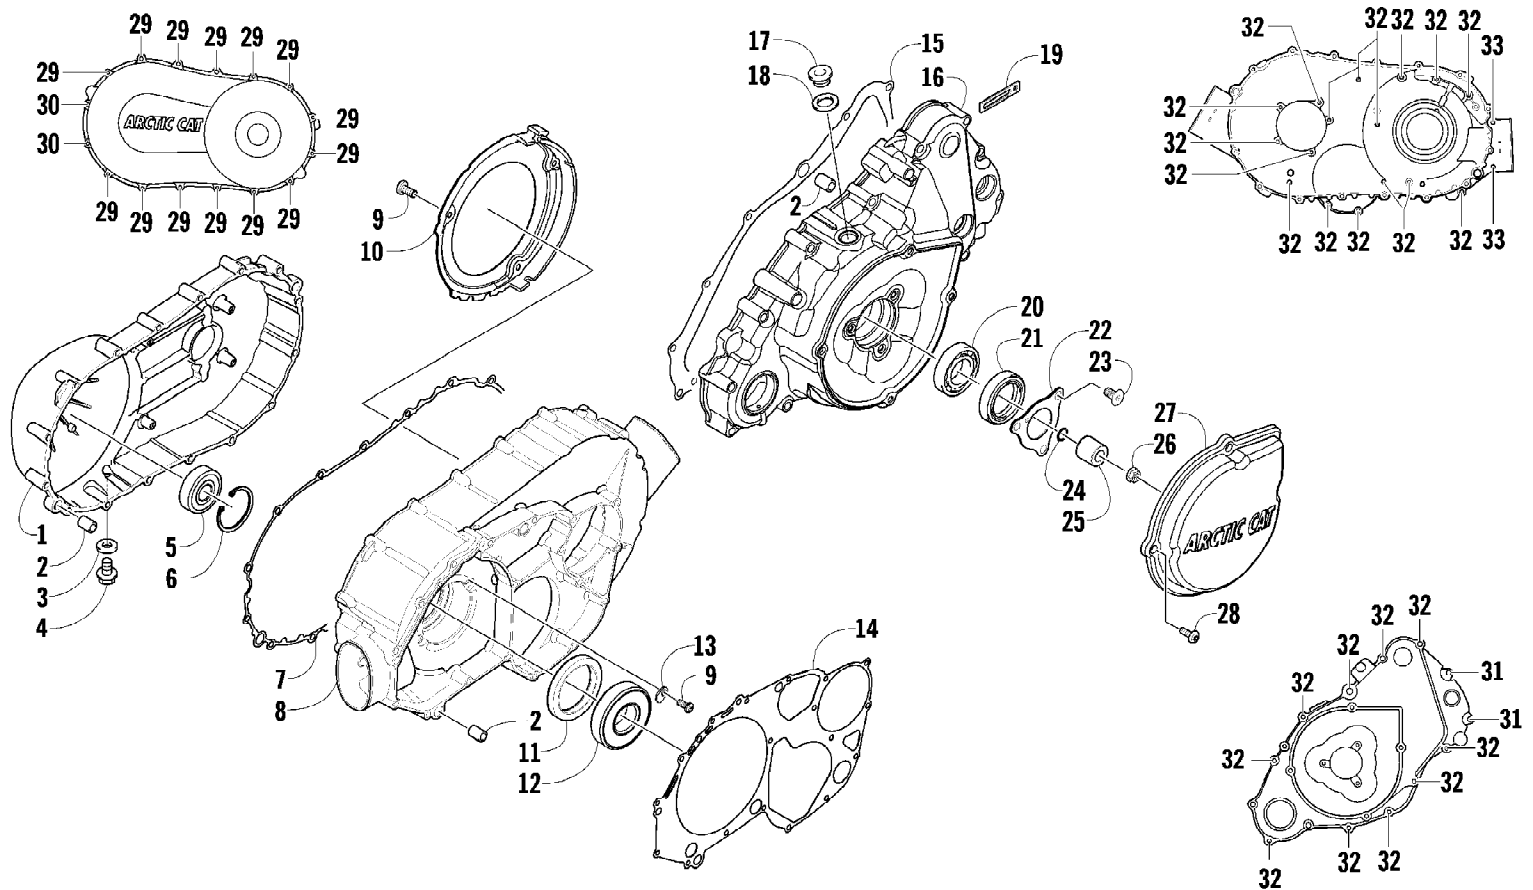

2011 ATV 700s H1 EFI BLUE (A2011IBT1PUSB)
CLUTCH/V-BELT/MAGNETO COVER ASSEMBLY

2011 ATV 700s H1 EFI BLUE (A2011IBT1PUSB)
CLUTCH/V-BELT/MAGNETO COVER ASSEMBLY

Page 10 of 85

Ref #	Part Number	Qty	S/P/F	Description
1	0806-089	1		Cover, V-Belt
2	0829-002	6		Pin, Dowel
3	0830-013	1		Washer, Crush
4	8408-812	1		Screw, Cap
5	0832-060	1		Bearing
6	0831-078	1		Ring, Retaining
7	0830-174	1	/P	Gasket, V-Belt Cover
8	0806-086	1		Cover, Clutch
9	0826-029	5		Screw, Machine
10	0806-048	1		Plate, Air Intake
11	0830-188	1	/P	Seal
12	0832-047	1	S	Bearing
13	0822-010	2	/P	Retainer, Bearing
14	0830-116	1	/P	Gasket, Clutch Cover
15	0830-128	1		Gasket, Magneto Cover
16	0806-082	1	/P	Cover, Magneto - Assembly
17	0826-155	1		Plug
18	0830-015	1		Washer, Crush
19	3002-964	1	/P	Clamp, Wire
20	0832-045	1	S	Bearing
21	0830-158	1		Seal
22	0805-008	1		Retainer, Seal
23	0826-031	3		Screw, Machine
24	0830-108	1		O-Ring
25	0820-061	1		Bushing
26	0827-008	1		Nut
27	0820-062	1		Cover, Magneto
28	8468-616	4		Screw, Machine
29	8468-645	14		Screw, Machine
30	8468-655	2		Screw, Machine
31	8468-625	2		Screw, Machine
32	8468-640	26		Screw, Machine
33	8468-675	2		Screw, Machine