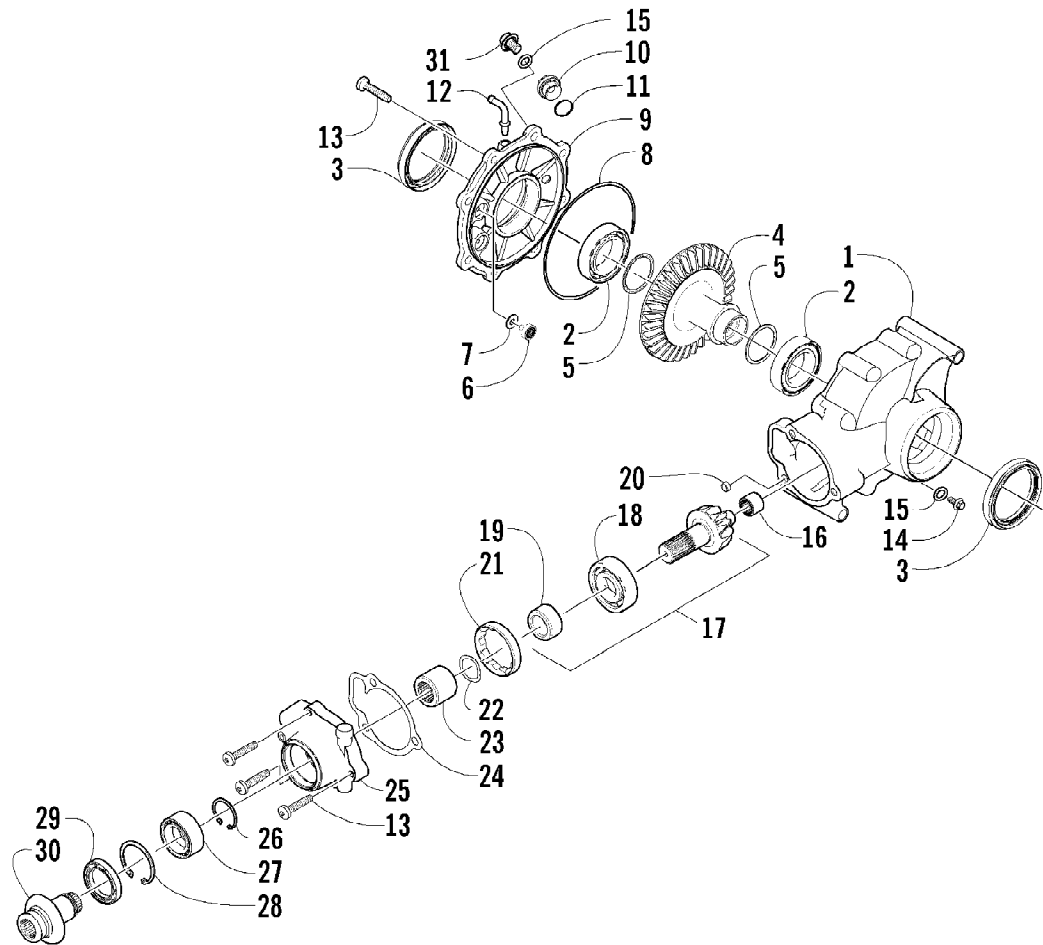

2011 ATV 700s H1 EFI BLACK (A2011IBT1PUSP)
REAR DRIVE GEARCASE ASSEMBLY

2011 ATV 700s H1 EFI BLACK (A2011IBT1PUSP)
REAR DRIVE GEARCASE ASSEMBLY

Ref #	Part Number	Qty	S/P/F	Description
	1502-401	1		Complete Rear Drive Gearcase Assembly
1	1502-317	1		Housing, Gearcase
2	0402-393	2		Bearing
3	1402-713	2	S	Seal
4	1402-033	1		Gear, Ring - 34T
5	0402-405	AR		Shim, 41 x 49 x 1.3 mm
5	0402-406	AR		Shim, 41 x 49 x 1.4 mm
5	0402-407	AR		Shim, 41 x 49 x 1.5 mm
5	0402-408	AR		Shim, 41 x 49 x 1.6 mm
5	0402-409	AR		Shim, 41 x 49 x 1.7 mm
6	0402-326	1		Button, Thrust
7	0402-429	AR		Shim, 6.3 x 18 x 1.3 mm
7	0402-430	AR		Shim, 6.3 x 18 x 1.4 mm
7	0402-431	AR		Shim, 6.3 x 18 x 1.5 mm
7	0402-432	AR		Shim, 6.3 x 18 x 1.6 mm
7	0402-433	AR		Shim, 6.3 x 18 x 1.7 mm
8	0423-149	1		O-Ring
9	1502-082	1		Cover, Gearcase
10	0402-333	1	/P	Plug, Magnetic (inc. 11)
11	0423-154	1		O-Ring
12	1402-102	1		Fitting
13	0423-118	11		Screw, Self-Tapping
14	1402-210	1	/P	Plug, Fill (inc. one No. 15)
15	0423-153	2		O-Ring
16	0402-328	1		Bearing
17	0502-784	1		Gear, Pinion - Assembly - 11T (inc. 18-19)
18	0402-327	1		Bearing
19	0402-336	1		Collar, Retaining
20	0402-411	1		Pin, Dowel
21	0402-331	1		Collar, Lock
22	0402-982	1		Washer, Wave
23	0402-981	1		Collar, Shaft
24	0402-947	1		Gasket, Flange
25	0502-529	1		Housing, Pinion
26	0423-417	1		Ring, Retaining
27	1402-043	1		Bearing
28	0423-423	1		Ring, Retaining
29	1402-011	1		Seal
30	1502-085	1	/P	Shaft, Input
31	1402-211	1		Plug, Oil Level (inc. one No. 15)