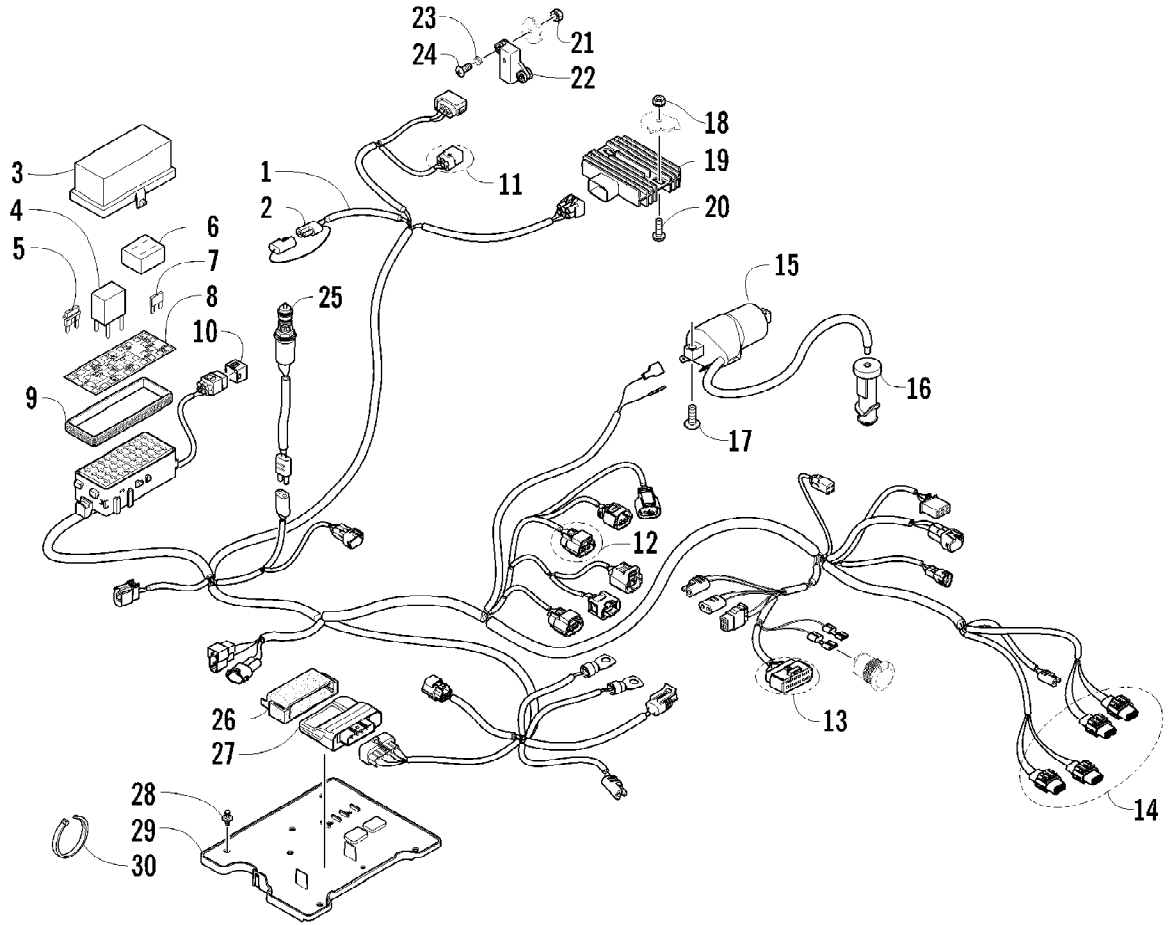

2011 ATV 700s H1 EFI BLACK (A2011IBT1PUSP)
WIRING HARNESS ASSEMBLY

Ref #	Part Number	Qty	S/P/F	Description
1	0486-386	1		Harness, Main (inc. 2-10)
2	0486-164	1		Tether, Accessory Connector
3	0430-085	1		Cover, Fuse Block
4	0430-045	6	/P	Relay (4-Pin) - 20 Amp
5	0430-034	2		Diode
6	0430-037	1		Holder, Fuse
7	0430-032	5		Fuse - 10 Amp
7	0430-031	4		Fuse - 15 Amp
7	0430-030	3		Fuse - 30 Amp
8	2411-213	1		Decal, Fuse Block
9	0430-086	1		Seal
10	0430-097	1		Cover, Diagnostics Connector
11	1436-416	1		Repair Kit, Connector - Tilt Sensor
12	1436-417	1		Repair Kit, Connector - Idle Speed Control
13	1436-415	1		Repair Kit, Connector - LCD Gauge
14	1436-290	AR		Repair Kit, Connector - Headlight
15	0824-043	1		Coil, Ignition
16	0824-049	1	/P	Cap, Spark Plug
17	8476-620	2		Screw, Machine
18	0623-038	2		Nut w/Washer
19	0824-037	1	/P	Regulator, Voltage
20	8476-625	2		Screw, Machine
21	0423-493	2		Nut w/Washer
22	0409-064	1		Sensor, Tilt
23	0123-802	2		Washer
24	8468-425	2		Screw, Machine
25	0409-089	1		Switch, Brake - Assembly
26	0430-076	1		Cushion, ECU
27	0530-028	1	/P	ECU
28	0623-362	3		Rivet, Reinstallable
29	2406-643	1		Tray, Electrical
30	0123-788	AR	/P	Tie, Cable - 8 in.
30	0123-903	AR		Tie, Cable - 11.5 in.