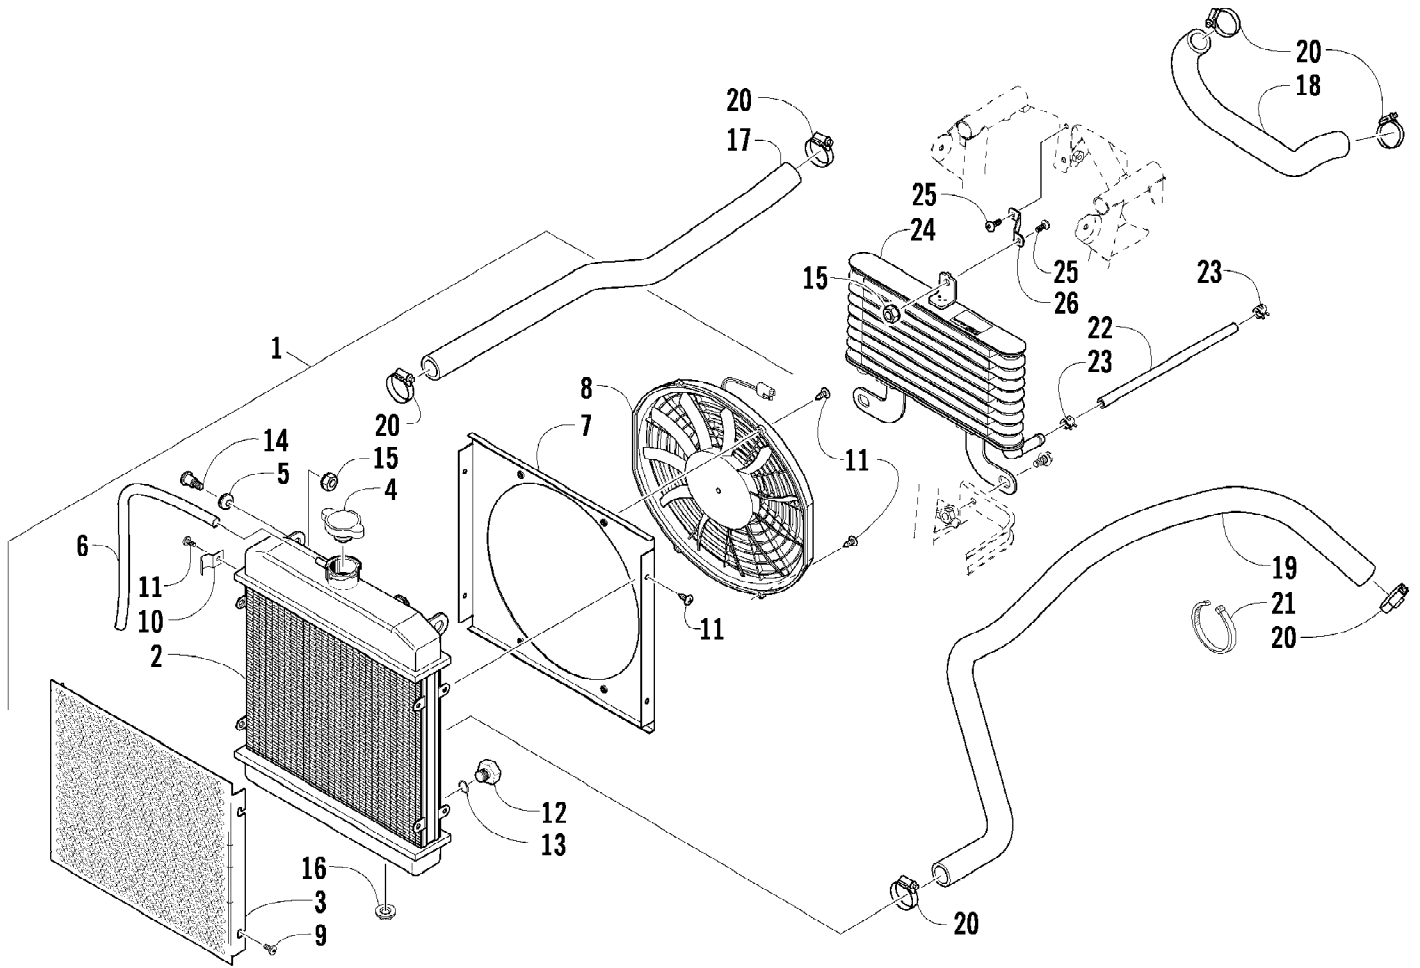

2011 ATV 700s H1 EFI BLACK (A2011IBT1PUSP)
CAM CHAIN ASSEMBLY

Page 6 of 83

Ref #	Part Number	Qty	S/P/F	Description
1	0810-001	1		Chain, Cam
2	0810-002	1		Guide, Chain
3	0810-003	1		Tensioner, Chain
4	0826-036	1		Pivot, Tensioner
5	0830-025	1		Washer, Crush
6	0810-004	1		Adjuster, Tensioner - Assembly
7	0830-018	1		Gasket
8	8468-625	2		Screw, Machine
9	0830-107	2		Gasket
10	8400-610	1		Screw, Cap
11	0828-129	1		Washer

2011 ATV 700s H1 EFI BLACK (A2011IBT1PUSP)
CLUTCH/V-BELT/MAGNETO COVER ASSEMBLY

2011 ATV 700s H1 EFI BLACK (A2011IBT1PUSP)
CLUTCH/V-BELT/MAGNETO COVER ASSEMBLY

Page 10 of 83

Ref #	Part Number	Qty	S/P/F	Description
1	0806-089	1		Cover, V-Belt
2	0829-002	6		Pin, Dowel
3	0830-013	1		Washer, Crush
4	8408-812	1		Screw, Cap
5	0832-060	1		Bearing
6	0831-078	1		Ring, Retaining
7	0830-174	1	/P	Gasket, V-Belt Cover
8	0806-086	1		Cover, Clutch
9	0826-029	5		Screw, Machine
10	0806-048	1		Plate, Air Intake
11	0830-188	1	/P	Seal
12	0832-047	1	S	Bearing
13	0822-010	2	/P	Retainer, Bearing
14	0830-116	1	/P	Gasket, Clutch Cover
15	0830-128	1		Gasket, Magneto Cover
16	0806-082	1	/P	Cover, Magneto - Assembly
17	0826-155	1		Plug
18	0830-015	1		Washer, Crush
19	3002-964	1	/P	Clamp, Wire
20	0832-045	1	S	Bearing
21	0830-158	1		Seal
22	0805-008	1		Retainer, Seal
23	0826-031	3		Screw, Machine
24	0830-108	1		O-Ring
25	0820-061	1		Bushing
26	0827-008	1		Nut
27	0820-062	1		Cover, Magneto
28	8468-616	4		Screw, Machine
29	8468-645	14		Screw, Machine
30	8468-655	2		Screw, Machine
31	8468-625	2		Screw, Machine
32	8468-640	26		Screw, Machine
33	8468-675	2		Screw, Machine