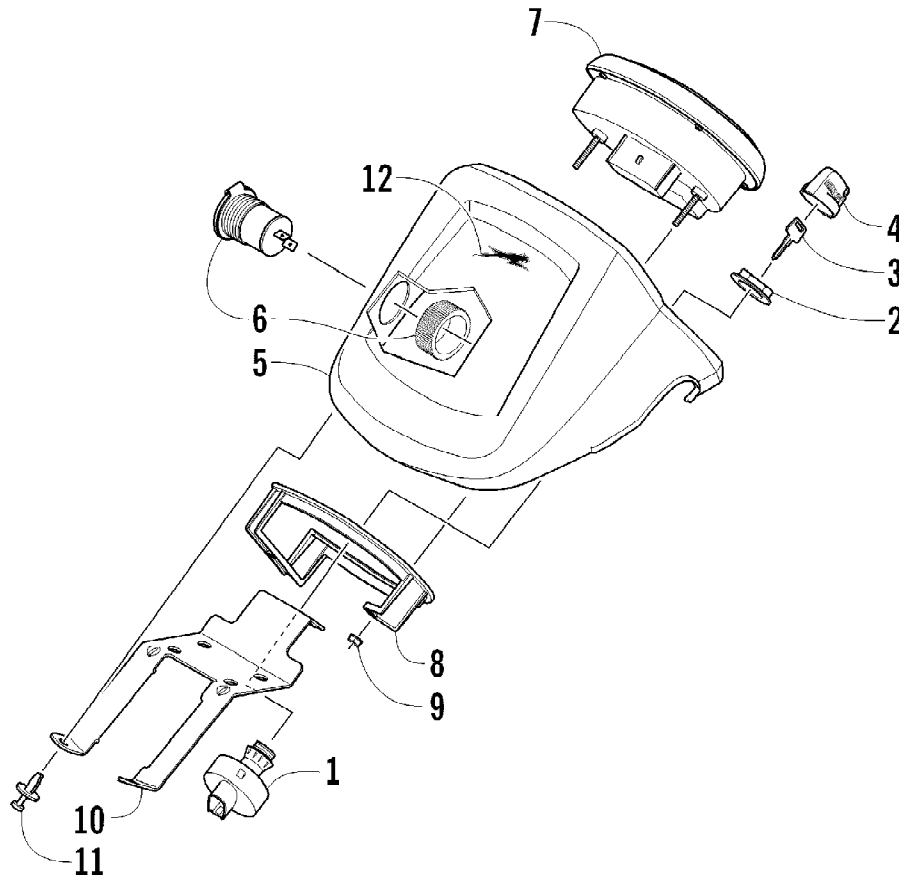

2011 ATV 700s H1 EFI BLACK (A2011IBT1PUSP)
INSTRUMENT POD ASSEMBLY

Page 47 of 83

Ref #	Part Number	Qty	S/P/F	Description
1	0430-090	1	/P	Switch, Ignition - Assembly (inc. 2-4)
2	0430-050	1		Nut, Retaining
3	0430-042	1		Key, Ignition (Y Series - Left-Side Cut)
3	0430-043	1		Key, Ignition (Z Series - Right-Side Cut)
4	0430-054	1		Cover, Key
5	0405-276	1		Instrument Pod
6	0641-897	1	/P	Outlet, Accessory - 12V
7	0520-091	1		Gauge, LCD
8	0420-065	1	/P	Bracket, Retaining
9	0423-493	2		Nut w/Washer
10	2506-470	1		Bracket, Mounting - Instrument Pod
11	0423-535	2		Rivet, Reinstallable
12	8611-267	1		Decal, AirCat