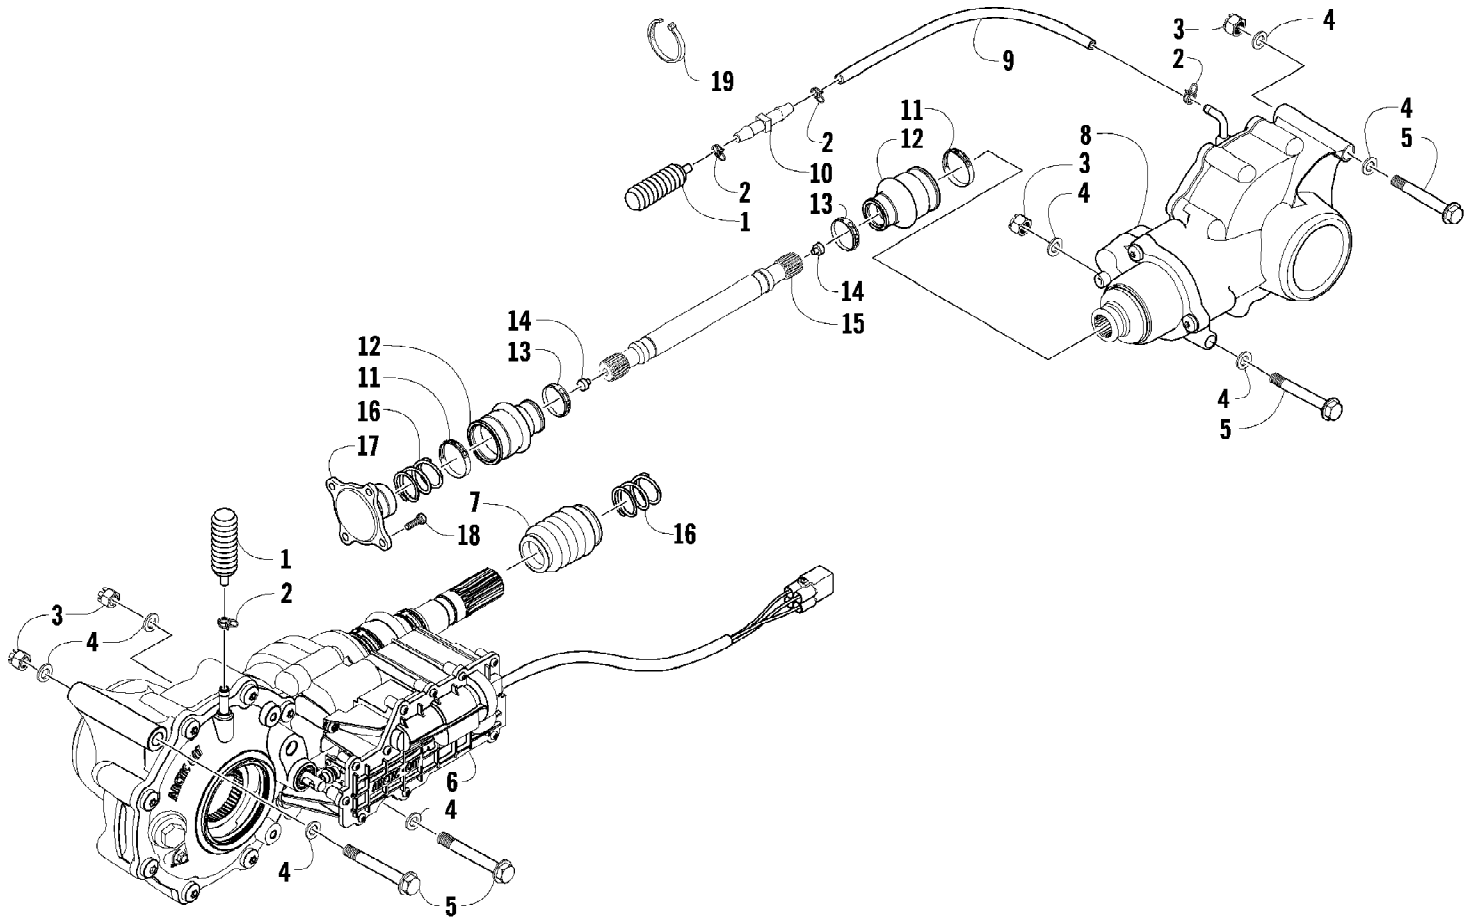

2011 ATV 700s H1 EFI BLACK (A2011IBT1PUSP)
DRIVE TRAIN ASSEMBLY

Page 26 of 83

Ref #	Part Number	Qty	S/P/F	Description
1	1402-620	2	/P	Bladder, Gearcase
2	0423-315	4		Clamp, Fitting
3	8428-002	4		Nut, Lock
4	0423-426	8		Washer
5	0423-404	4		Screw, Cap
6	1502-393	1		Gearcase, Front
7	0402-966	1		Boot, Shaft
8	1502-401	1		Gearcase, Rear
9	0410-048	AR	S	Hose, Vent
10	0470-702	1	/P	Fitting, Vent
11	0423-393	2		Clamp, Boot
12	0402-985	2	/P	Boot
13	0423-411	2		Clamp, Boot
14	0673-618	2	/P	Bumper, Propeller Shaft
15	1402-233	1		Shaft, Propeller
16	1402-026	2		Spring
17	0402-950	1		Flange, Output
18	8408-820	4	/P	Screw, Cap
19	0123-788	AR	/P	Tie, Cable - 8 in.