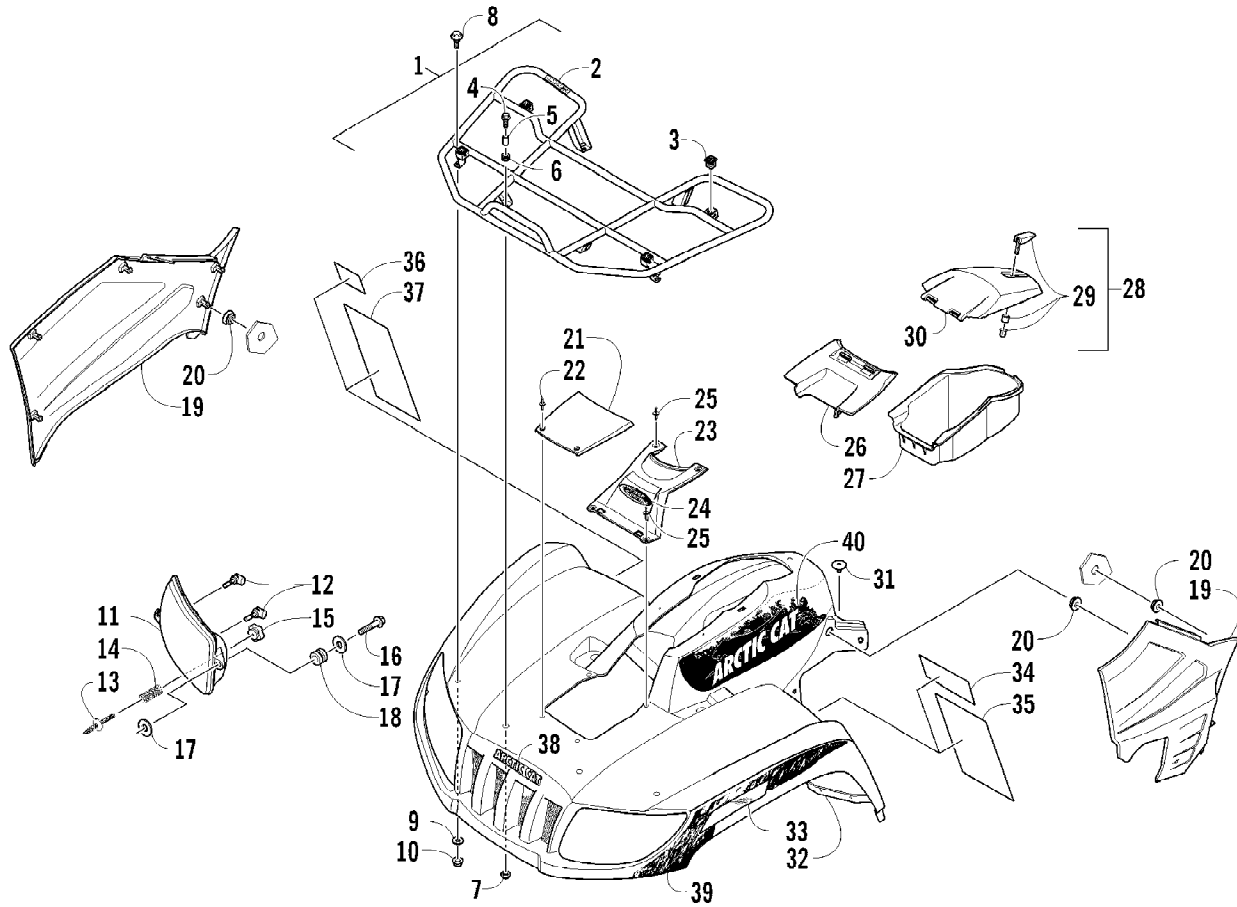

2011 ATV 700s H1 EFI BLACK (A2011IBT1PUSP)
FRONT RACK, BODY PANEL, AND HEADLIGHT ASSEMBLIES

2011 ATV 700s H1 EFI BLACK (A2011IBT1PUSP)
FRONT RACK, BODY PANEL, AND HEADLIGHT ASSEMBLIES

Ref #	Part Number	Qty	S/P/F	Description
1	2506-106	1		Rack, Front - Assembly (inc. 2-3)
2	0411-576	1		Decal, Warning - Load
3	0441-592	4	/P	Bushing
4	8410-830	4		Screw, Cap
5	0423-669	4		Spacer
6	0423-465	4		Grommet
7	8432-802	4		Nut, Lock
8	0423-654	2		Screw, Shoulder
9	8050-222	2	/P	Washer
10	0423-540	2		Nut, Lock
11	0509-044	1	/P	Headlight Assembly - Right (inc. 12)
11	0509-035	1		Headlight Assembly - Left (inc. 12)
12	0409-055	4		Bulb, Headlight
13	0423-514	2		Stud, Adjuster - Headlight
14	0423-522	2		Spring, Adjuster
15	0423-513	2		Knob, Adjuster
16	0623-785	4		Screw, Self-Tapping
17	8050-217	8	/P	Washer
18	0423-447	4		Grommet
19	2406-300	1		Panel, Side - Lower - Right
19	2406-419	1		Panel, Side - Lower - Left
20	0423-678	8		Grommet
21	1406-358	1		Cover, Access
22	0423-535	2		Rivet, Reinstallable
23	1406-484	1		Cover, Steering Post
24	2411-330	1		Decal, "Power Steering"
25	0623-362	4		Rivet, Reinstallable
26	0470-513	1		Cover, Storage Box
27	1406-573	1		Box, Storage
28	2506-234	1		Lid, Storage Box w/Latch (inc. 29-30)
29	1406-599	1		Latch, Storage Box
30	0470-514	1		Lid, Storage Box
31	0423-101	2		Screw, Shoulder
32	4506-292	1	/P	Panel, Fender - Assembly - Front (inc. 33-37)
33	0411-818	1		Decal, Reflector - Right
33	0411-819	1		Decal, Reflector - Left
34	1411-574	1		Decal, Warning - Off-Road Only
35	2411-124	1		Decal, Warning - General/Age
36	0411-835	1		Decal, Warning - Turn/Hill
37	1411-250	1		Decal, Warning - Reverse/Pre-Ride
38	1411-725	1		Decal, "Arctic Cat"
39	2411-352	1		Decal, Side - Front Right
39	2411-353	1		Decal, Side - Front Left
40	2411-354	1		Decal, Side - Upper Right
40	2411-355	1		Decal, Side - Upper Left