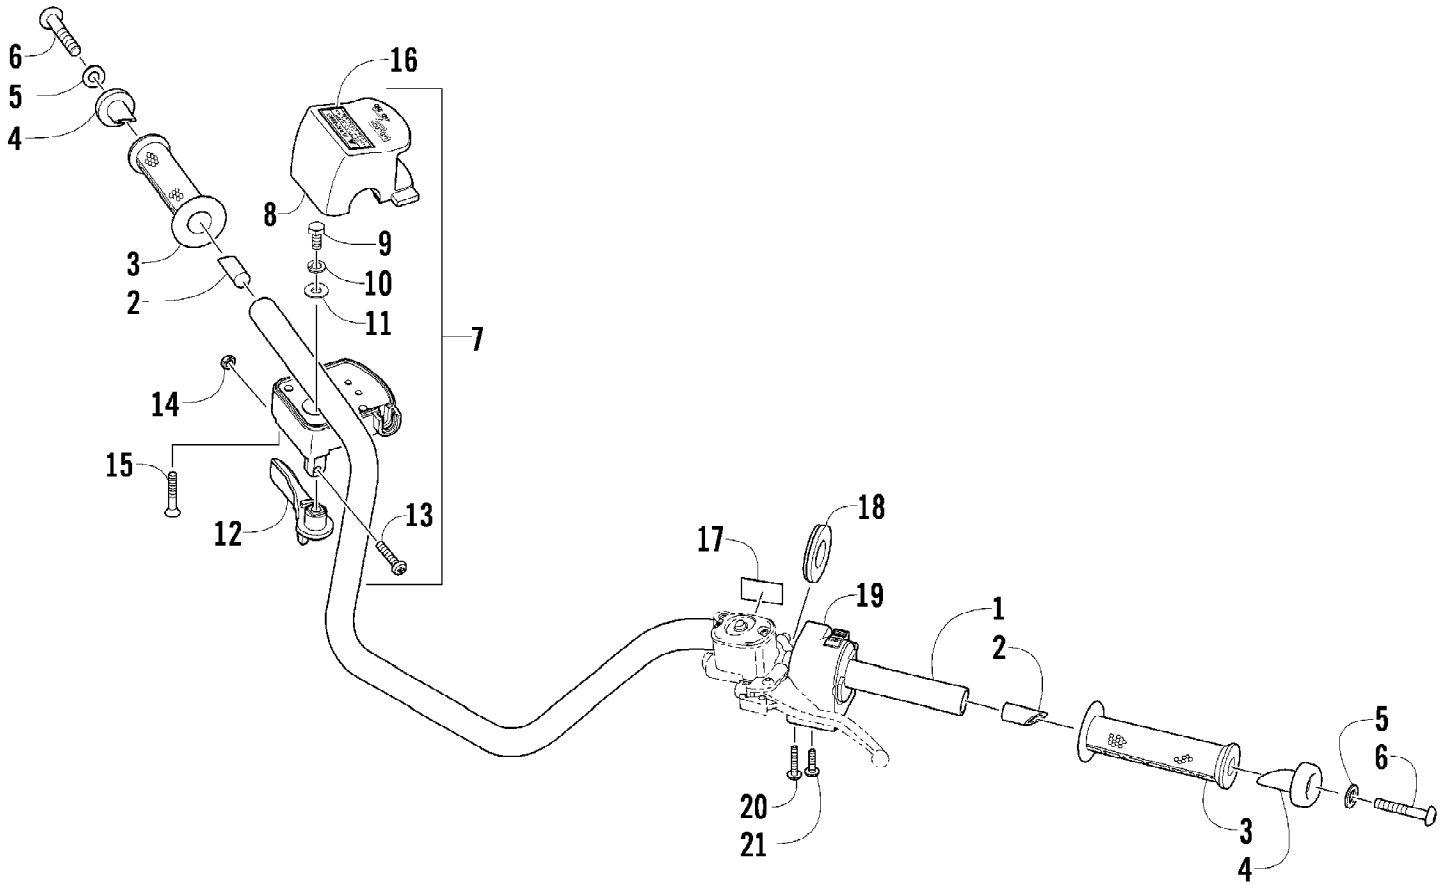

2011 ATV 700s H1 EFI BLACK (A2011IBT1PUSP)
HANDLEBAR ASSEMBLY

Page 43 of 83

Ref #	Part Number	Qty	S/P/F	Description
1	0505-418	1	/P	Handlebar
2	0405-218	2		Plug, Handlebar
3	0405-147	2		Grip, Handlebar
4	0405-149	2		End Cap, Handlebar
5	8050-247	2	/P	Washer
6	8477-845	2		Screw, Machine
7	0509-054	1		Case, Throttle - Assembly (inc. 8-15)
8	0409-141	1		Cover, Throttle Case w/Switch
9	3007-392	1	/P	Screw, Cap
10	3004-447	1	/P	Washer, Lock
11	3003-030	1	/P	Washer
12	0409-133	1		Lever, Throttle
13	3423-014	1		Screw, Machine
14	3423-327	1		Nut
15	3423-199	2		Screw, Machine
16	0411-966	1		Decal, Warning - Differential Lock
17	1411-865	1		Decal, Warning - Brake Lever Lock
18	3409-019	1		Cover, Switch Housing
19	0509-014	1		Switch, Control - Assembly (inc. 20-21)
20	0409-028	1		Screw, Machine
21	0409-027	1		Screw, Machine