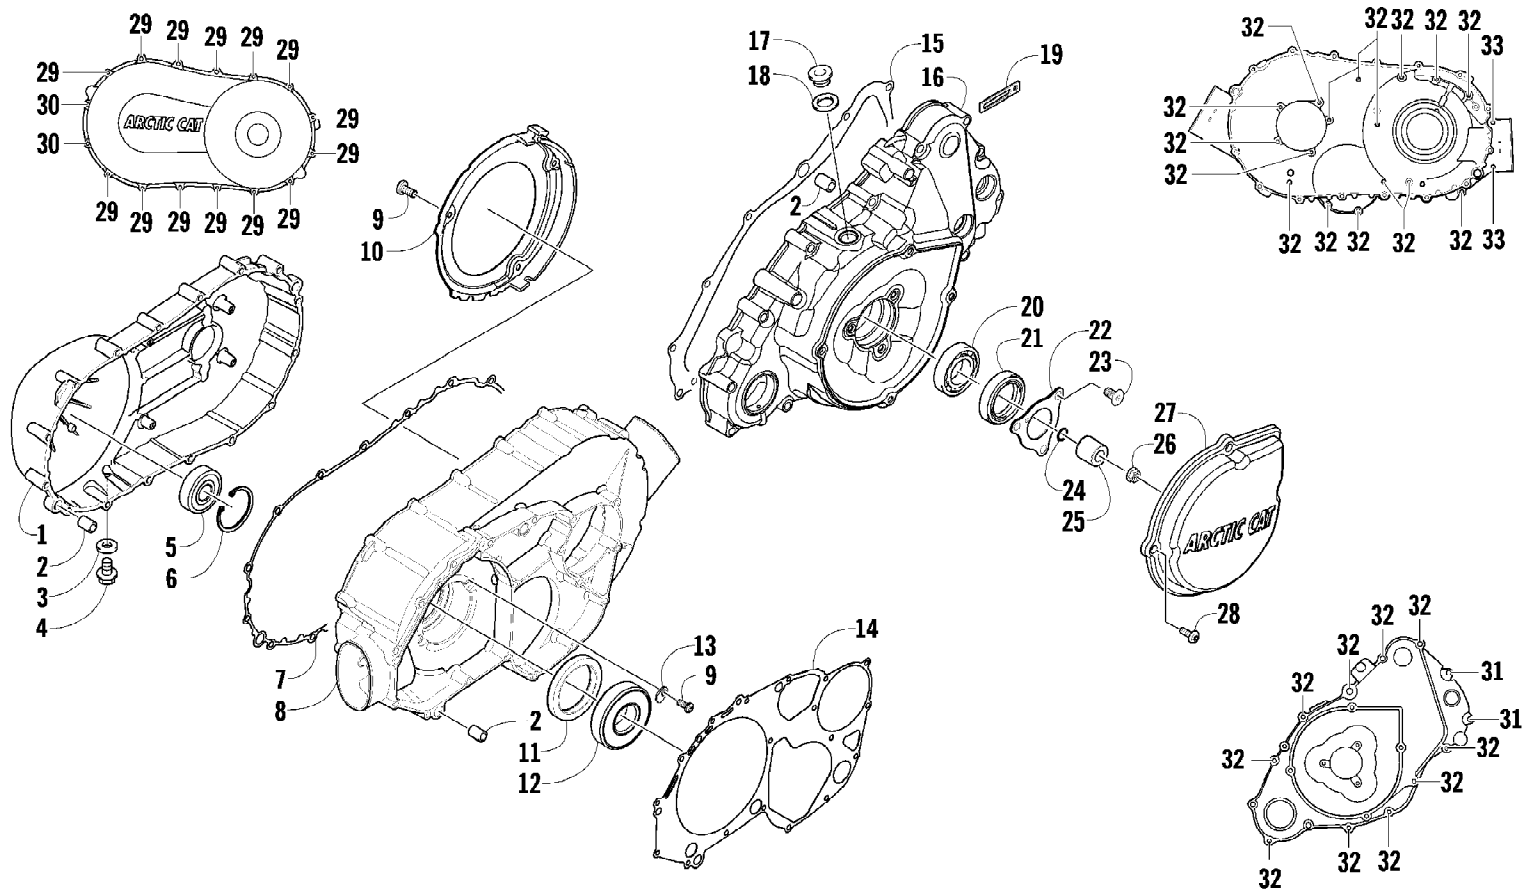

2011 ATV 700s H1 EFI BLACK (A2011IBT1PUSP)
CLUTCH/V-BELT/MAGNETO COVER ASSEMBLY

2011 ATV 700s H1 EFI BLACK (A2011IBT1PUSP)
CLUTCH/V-BELT/MAGNETO COVER ASSEMBLY

Page 10 of 83

Ref #	Part Number	Qty	S/P/F	Description
1	0806-089	1		Cover, V-Belt
2	0829-002	6		Pin, Dowel
3	0830-013	1		Washer, Crush
4	8408-812	1		Screw, Cap
5	0832-060	1		Bearing
6	0831-078	1		Ring, Retaining
7	0830-174	1	/P	Gasket, V-Belt Cover
8	0806-086	1		Cover, Clutch
9	0826-029	5		Screw, Machine
10	0806-048	1		Plate, Air Intake
11	0830-188	1	/P	Seal
12	0832-047	1	S	Bearing
13	0822-010	2	/P	Retainer, Bearing
14	0830-116	1	/P	Gasket, Clutch Cover
15	0830-128	1		Gasket, Magneto Cover
16	0806-082	1	/P	Cover, Magneto - Assembly
17	0826-155	1		Plug
18	0830-015	1		Washer, Crush
19	3002-964	1	/P	Clamp, Wire
20	0832-045	1	S	Bearing
21	0830-158	1		Seal
22	0805-008	1		Retainer, Seal
23	0826-031	3		Screw, Machine
24	0830-108	1		O-Ring
25	0820-061	1		Bushing
26	0827-008	1		Nut
27	0820-062	1		Cover, Magneto
28	8468-616	4		Screw, Machine
29	8468-645	14		Screw, Machine
30	8468-655	2		Screw, Machine
31	8468-625	2		Screw, Machine
32	8468-640	26		Screw, Machine
33	8468-675	2		Screw, Machine