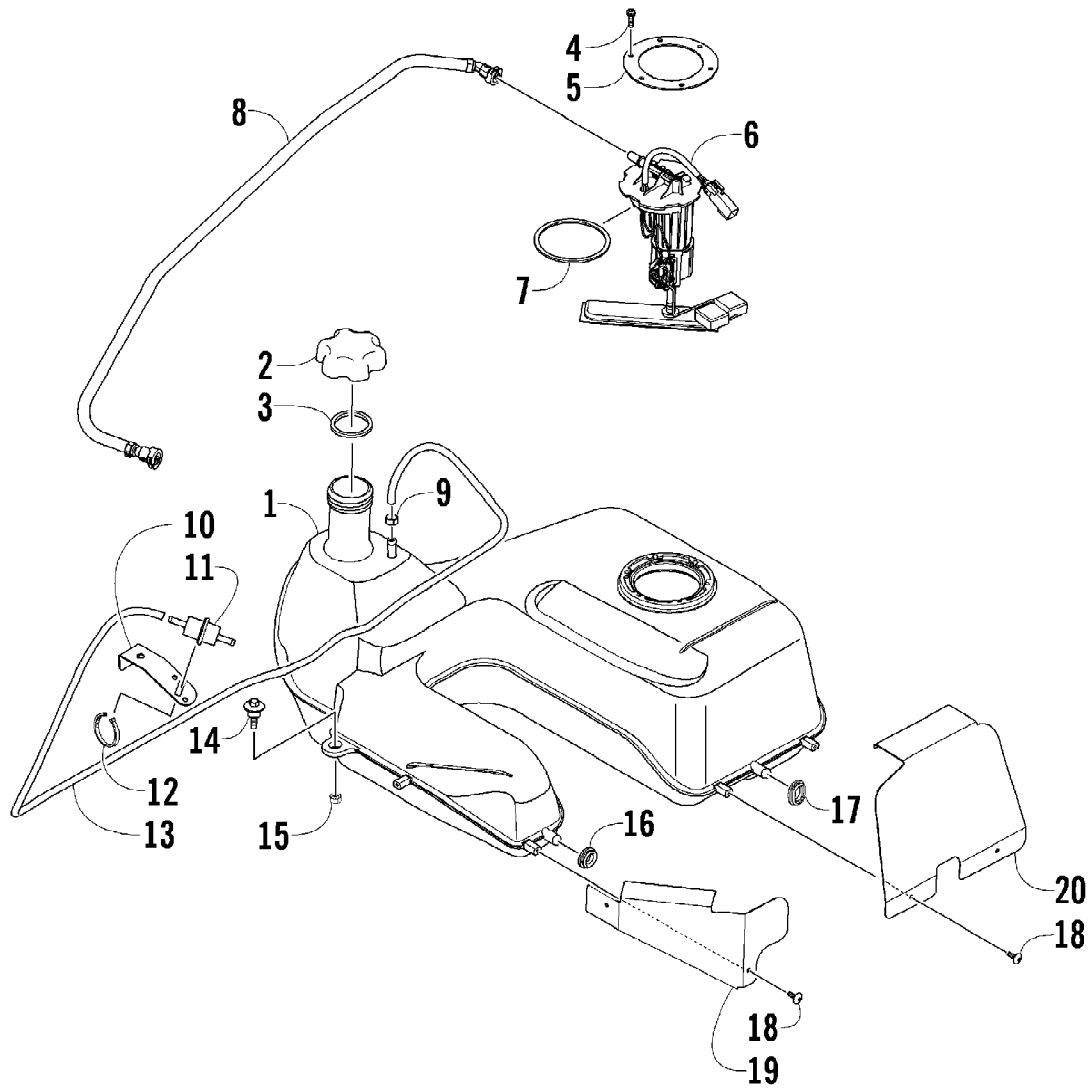

2011 ATV 700s H1 EFI BLACK (A2011IBT1PUSP)
GAS TANK ASSEMBLY

Page 39 of 83

Ref #	Part Number	Qty	S/P/F	Description
1	0570-307	1		Tank, Gas - Assembly (inc. 2-5)
2	0470-438	1	/P	Cap, Gas Tank (inc. 3)
3	0109-733	1	/P	Gasket, Gas Tank Cap
4	0423-898	6		Screw, Self-Tapping
5	2670-042	1		Plate, Retaining
6	0570-322	1	/P	Pump, Fuel - Assembly (inc. 7)
7	0470-838	1		Seal
8	0570-317	1		Hose, Fuel - Assembly
9	0423-688	1		Clamp, Hose
10	0470-827	1		Bracket, Filter Mounting
11	0510-335	1	/P	Filter, In-Line
12	0123-788	AR	/P	Tie, Cable - 8 in.
13	0410-070	AR	/P	Hose, Gasline - 25 ft
14	0423-732	2		Screw, Shoulder
15	0623-038	1		Nut w/Washer
16	0423-460	1		Grommet
17	0423-806	1		Grommet
18	0623-797	4		Screw, Self-Tapping
19	0470-709	1		Shield, Heat - Gas Tank - Front
20	0470-710	1		Shield, Heat - Gas Tank - Rear