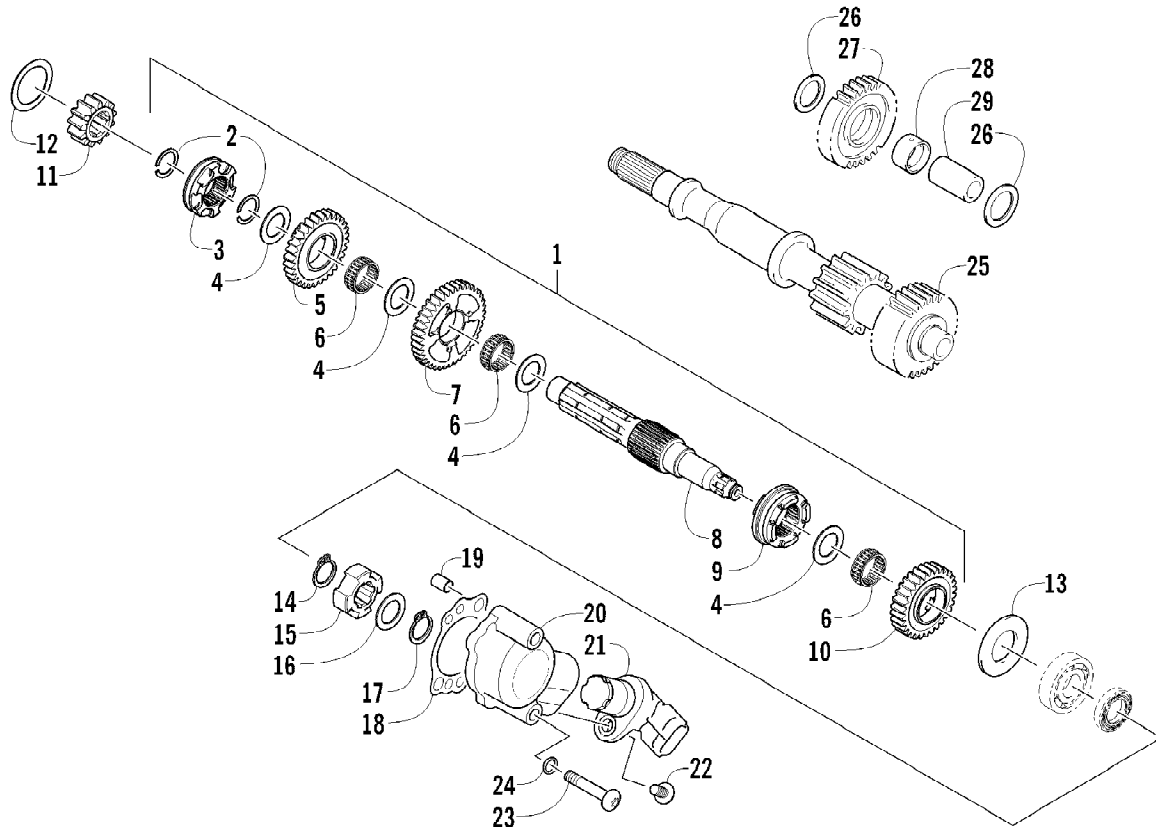

SECONDARY TRANSMISSION ASSEMBLY (ENGINE SERIAL NO. 0264070 AND UP)

SECONDARY TRANSMISSION ASSEMBLY (ENGINE SERIAL NO. 0264070 AND UP)

Ref #	Part Number	Qty	S/P/F	Description
1	0822-124	1		Countershaft Assembly (inc. 2-10)
2	0831-085	2		Ring, Retaining
3	0822-120	1		Gear Select, Reverse
4	0822-121	4		Shim
5	0822-119	1		Gear, Reverse Driven
6	0832-082	3		Bearing
7	0822-114	1		Gear, Driven - Low
8	0822-113	1		Countershaft
9	0822-116	1		Gear Select, Sliding
10	0822-115	1		Gear, Driven - High
11	0822-125	1		Gear, Drive
12	0828-019	1		Washer, Thrust
13	0828-011	1		Washer
14	0831-040	1		Ring, Retaining
15	0822-050	1		Trigger, Speedometer Sensor
16	0828-069	1		Washer, Thrust
17	0831-039	1		Ring, Retaining
18	0830-129	1		Gasket
19	0829-023	2		Pin, Dowel
20	0822-049	1		Housing, Speedometer Sensor
21	0824-042	1	/P	Sensor, Speedometer
22	8468-620	1	/P	Screw, Machine
23	8468-645	2		Screw, Machine
24	0830-107	2		Gasket
25	0822-001	1		Driveshaft
26	0828-016	2		Washer, Thrust
27	0822-011	1		Gear, Reverse Idle
28	0822-012	1		Bushing
29	0822-015	1		Shaft, Reverse Idle