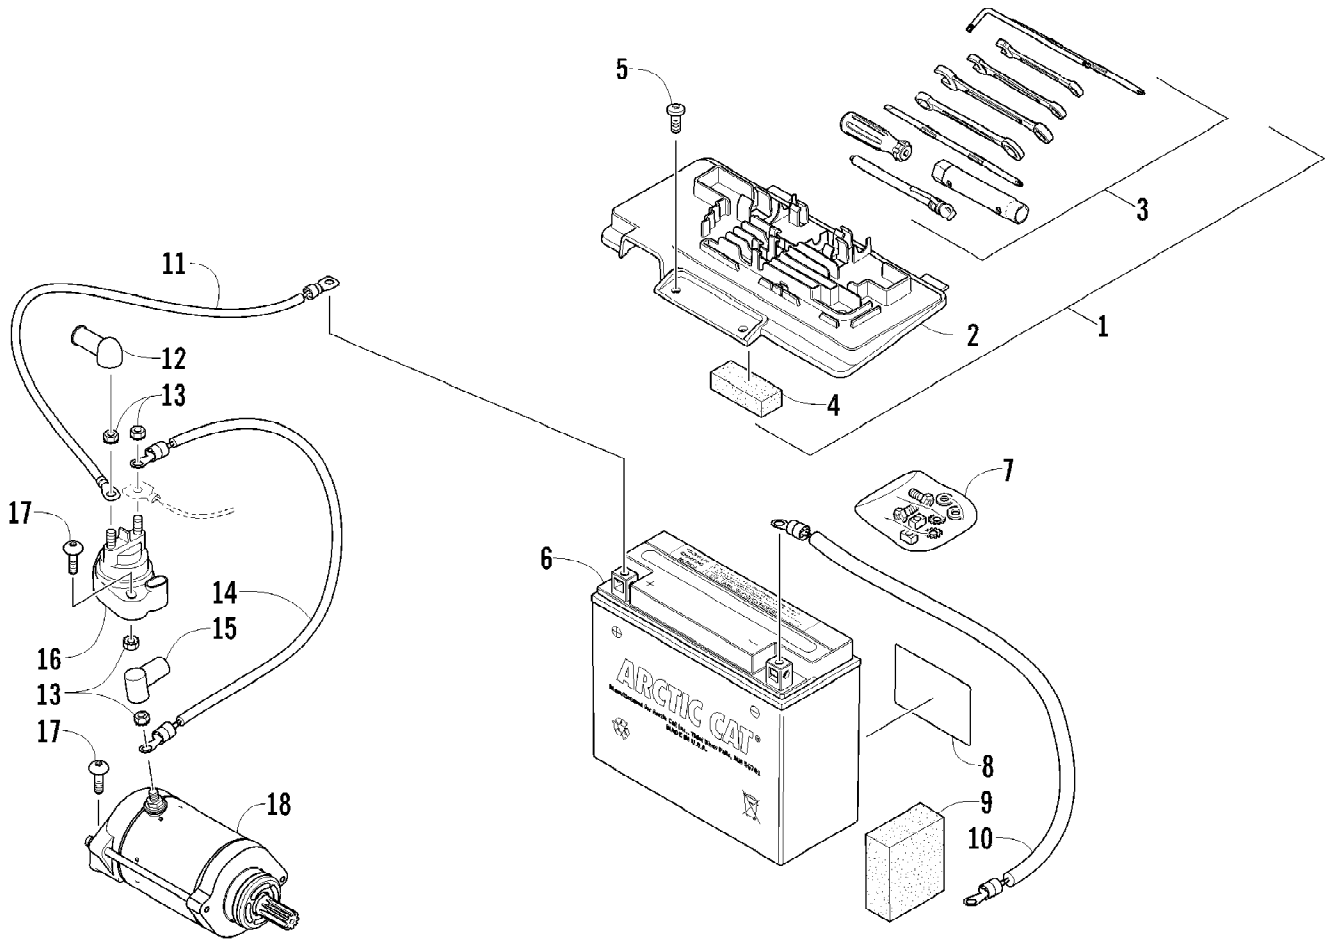

2011 ATV 700s H1 EFI BLACK (A2011IBT1PUSP)
BATTERY AND STARTER ASSEMBLY

Page 4 of 83

Ref #	Part Number	Qty	S/P/F	Description
1	5991-655	1	/P	Battery Cover/Tool Tray Assembly (inc. 2-4)
2	2406-815	1	/P	Cover, Battery
3	0444-122	1	S/P	Kit, Tool
4	0417-016	1		Pad, Battery
5	8476-620	2		Screw, Machine
6	0645-480	1		Battery Assembly (inc. 7-8)
7	0445-082	1		Kit, Hardware
8	0645-430	1		Decal, Warning
9	0417-012	1		Foam, Battery
10	0445-070	1		Cable, Battery/Ground
11	0445-062	1		Cable, Battery/Solenoid
12	0645-327	1		Boot, Terminal
13	0623-038	5		Nut w/Washer
14	0445-064	1		Cable, Solenoid/Starter (inc. 15)
15	0645-019	1		Boot, Terminal
16	0445-058	1	/P	Solenoid
17	8476-625	4		Screw, Machine
18	0825-013	1	/P	Motor, Starter - Assembly