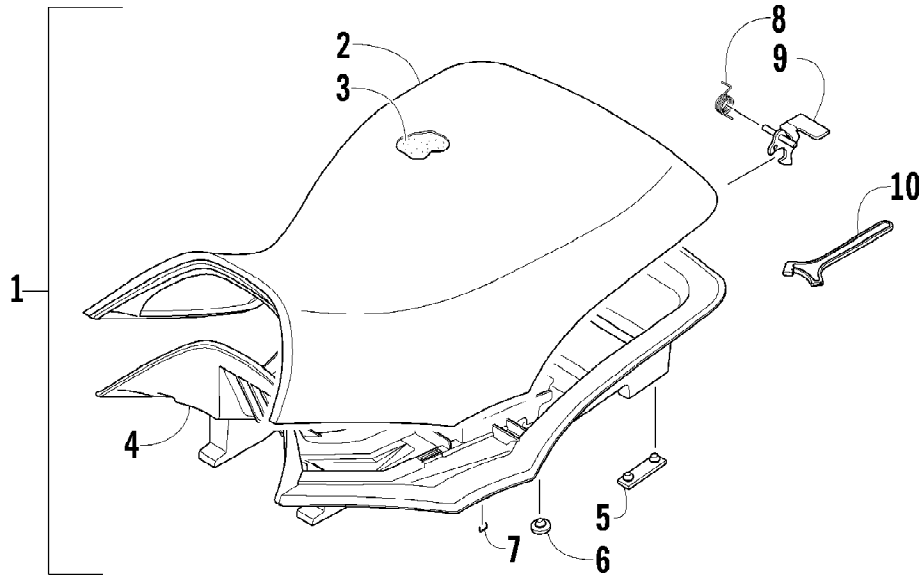

2011 ATV 700s H1 EFI BLACK (A2011IBT1PUSP)
SEAT ASSEMBLY

Page 59 of 83

Ref #	Part Number	Qty	S/P/F	Description
1	2516-895	1	S	Seat Assembly (inc. 2-9)
2	1506-209	1		Cover, Seat
3	0517-119	1		Foam, Seat
4	2406-144	1	S/P	Base, Seat - Assembly (inc. 5-6)
5	0406-879	2		Bumper, Seat - Rear
6	0406-877	4	/P	Bumper, Seat - Front
7	0624-263	AR		Staple
8	1406-592	1	/P	Spring, Seat Latch
9	1506-156	1		Latch, Seat
10	0441-587	1		Wrench, Spanner