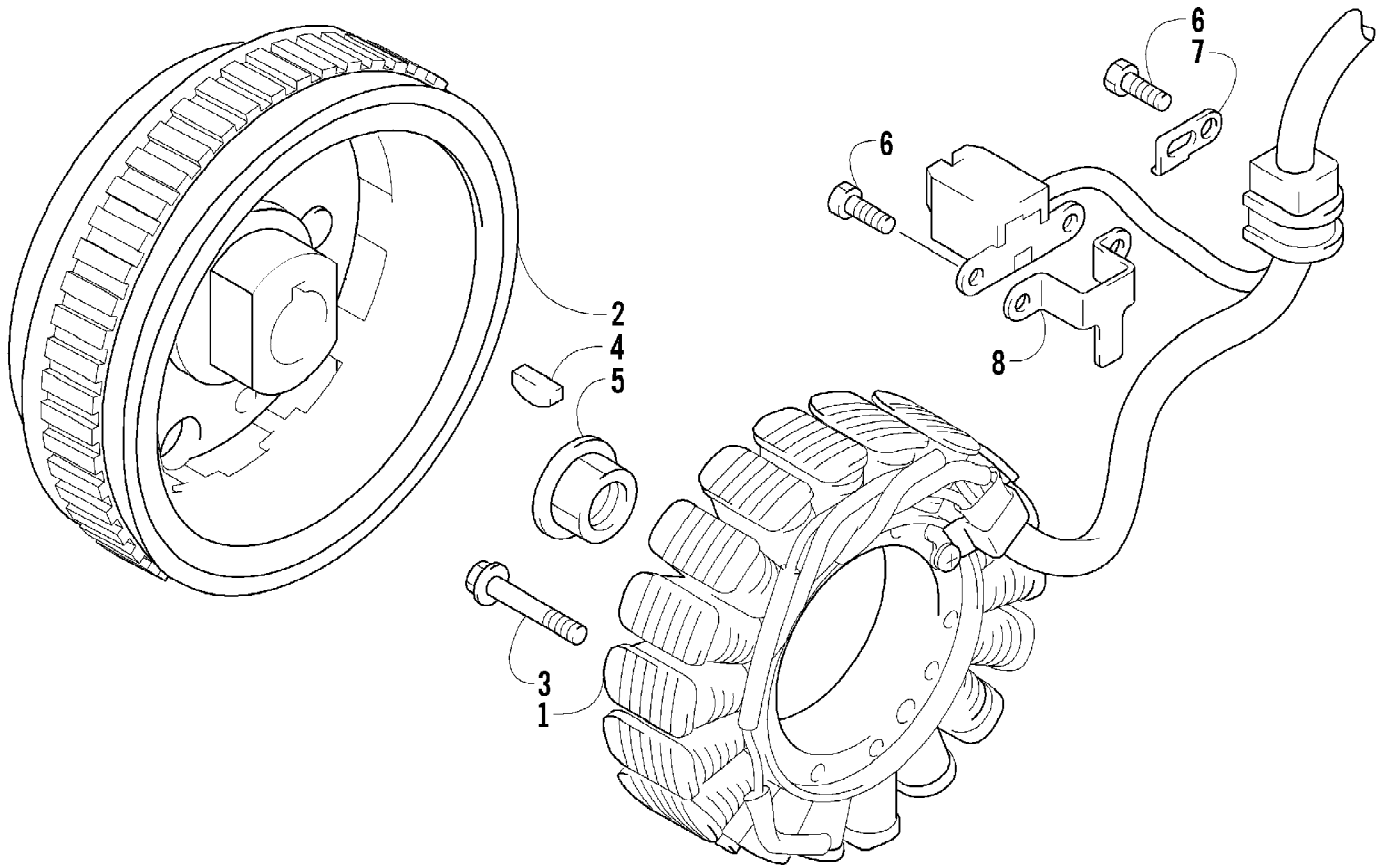

2011 ATV 700s H1 EFI BLACK (A2011IBT1PUSP)
MAGNETO ASSEMBLY

Page 49 of 83

Ref #	Part Number	Qty	S/P/F	Description
1	0802-041	1		Stator - Assembly
2	0802-048	1		Rotor/Flywheel
3	0826-102	3		Screw, Machine
4	0829-012	1		Key
5	0827-014	1		Nut
6	8470-510	3		Screw, Machine
7	0802-015	1		Clamp - No. 1
8	0802-016	1		Clamp - No. 2