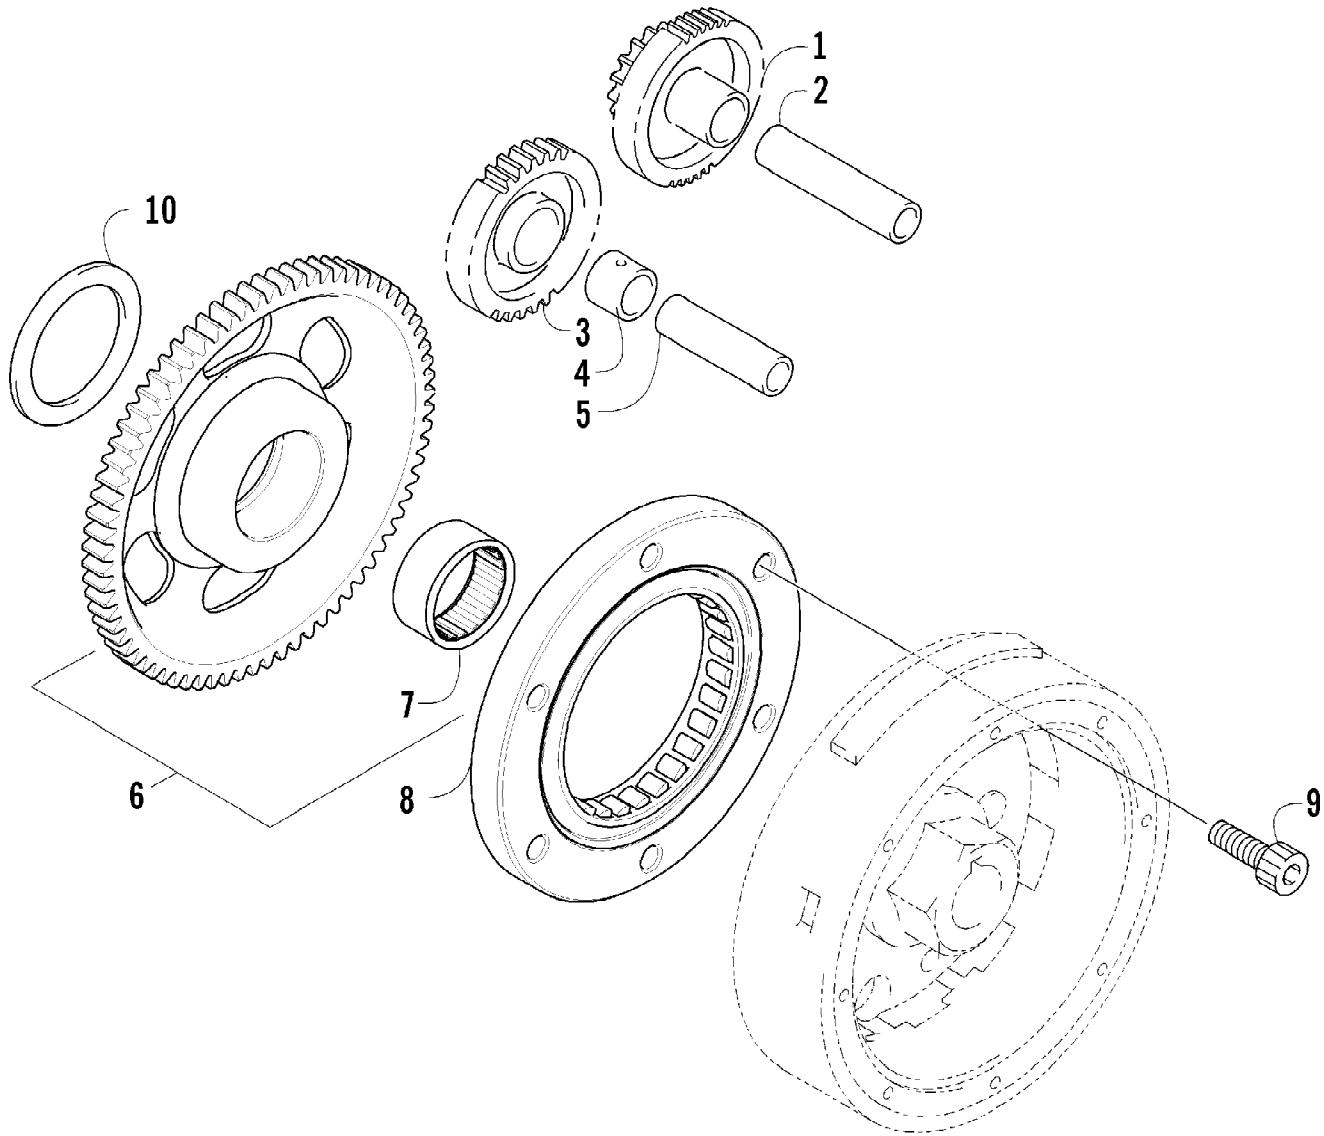

2011 ATV 700s H1 EFI BLACK (A2011IBT1PUSP)
STARTER CLUTCH ASSEMBLY

Page 69 of 83

Ref #	Part Number	Qty	S/P/F	Description
1	0815-001	1		Gear, Starter Idler - No. 1
2	0829-031	1	/P	Shaft, Starter Gear
3	0815-002	1		Gear, Starter Idler - No. 2
4	0815-003	1		Spacer, Starter Idler Gear No. 2
5	0829-032	1	/P	Shaft, Starter Gear
6	0815-004	1		Gear, Starter Clutch (inc. 7)
7	0832-079	1	/P	Bearing
8	0802-035	1		Clutch, Starter
9	0826-069	6		Screw, Machine
10	0828-094	1		Washer