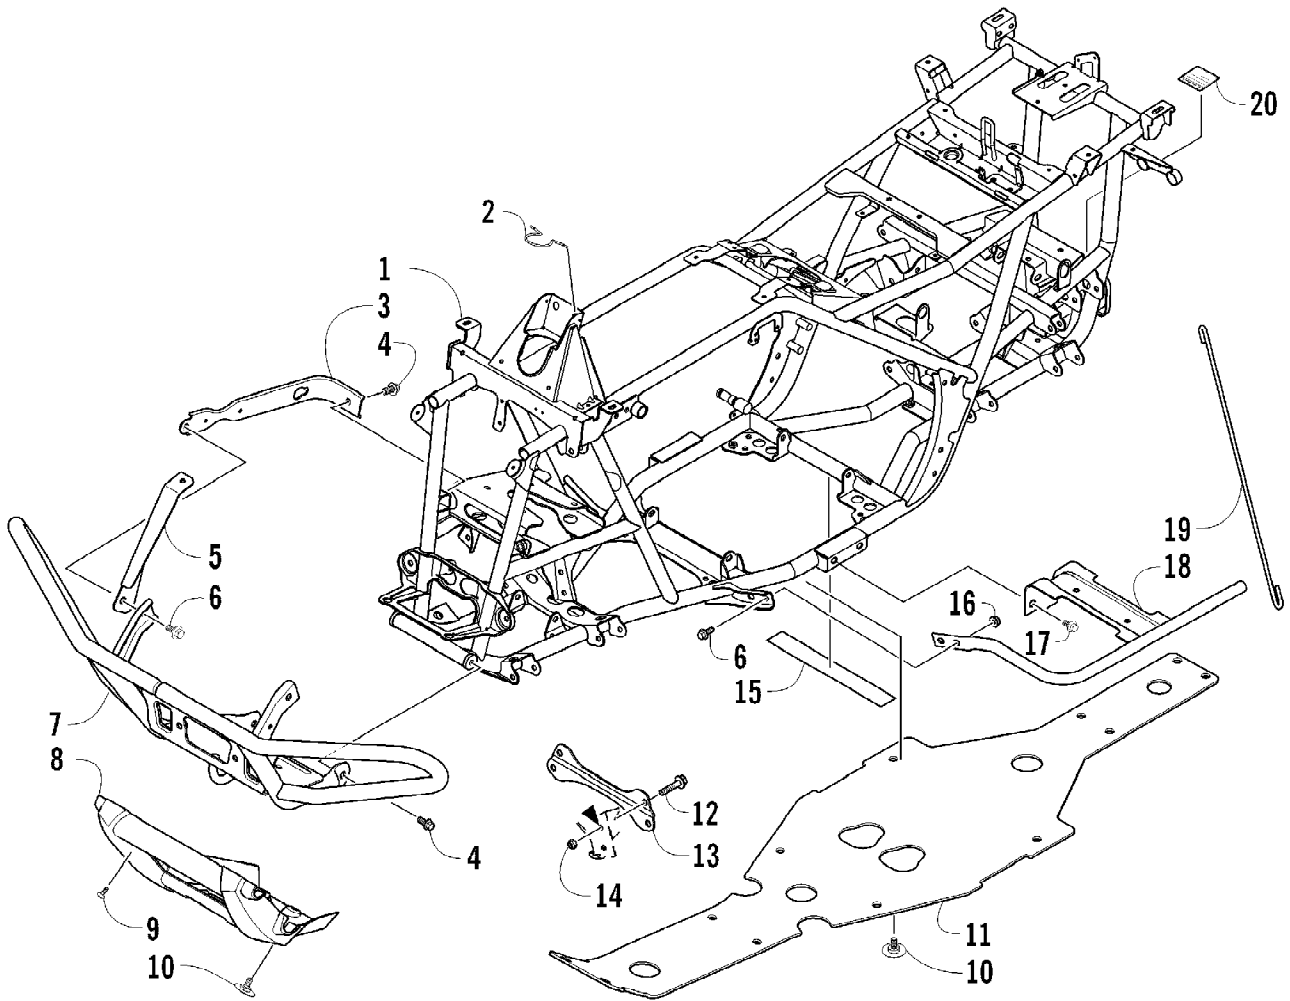

2011 ATV 700s H1 EFI BLACK (A2011IBT1PUSP)
FRAME AND RELATED PARTS

Page 30 of 83

Ref #	Part Number	Qty	S/P/F	Description
1	2516-835	1		Frame, Main
2	2416-401	1		Clip, Routing
3	1506-596	1	/P	Channel, Bumper Mounting - Right
3	0506-653	1	S	Channel, Bumper Mounting - Left
4	8409-020	4	/P	Screw, Cap
5	1506-562	1		Bracket, Mounting - Bumper - Right
5	1506-563	1		Bracket, Mounting - Bumper - Left
6	8408-816	6		Screw, Cap
7	1506-855	1	/P	Bumper, Front
8	1406-360	1		Fascia, Bumper - Front
9	0423-419	2		Screw, Machine
10	0423-101	12		Screw, Shoulder
11	1406-030	1		Panel, Belly
12	8409-025	2		Screw, Cap
13	2516-852	1	/P	Brace, A-Arm
14	0423-744	2		Nut, Lock
15	0406-289	2		Pad, Frame
16	8424-802	4		Nut
17	8409-016	4		Screw, Cap
18	1506-380	1		Footrest - Right
18	1506-379	1		Footrest - Left
19	2506-423	2		Rod, Support
20	1411-077	1		Decal, Warning - Towing