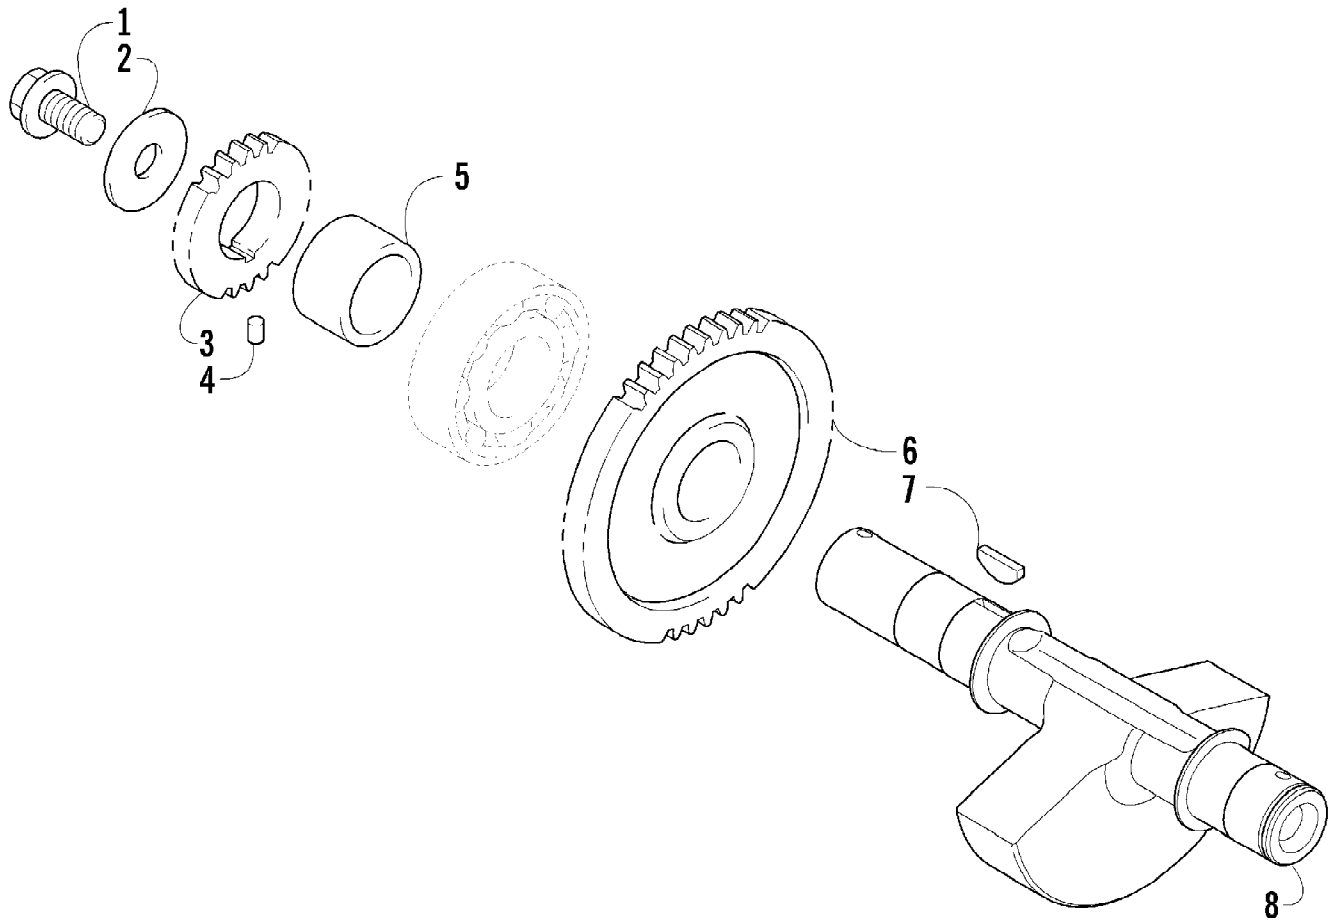

2011 ATV 700s H1 EFI BLACK (A2011IBT1PUSP)
CRANK BALANCER ASSEMBLY

Page 14 of 83

Ref #	Part Number	Qty	S/P/F	Description
1	0826-033	1		Screw, Cap
2	0828-003	1		Washer
3	0811-003	1		Gear, Oil Pump Drive
4	0829-007	1		Pin, Dowel
5	0811-004	1		Spacer
6	0811-002	1		Gear, Driven
7	0829-006	1		Key
8	0811-017	1		Balancer, Crank