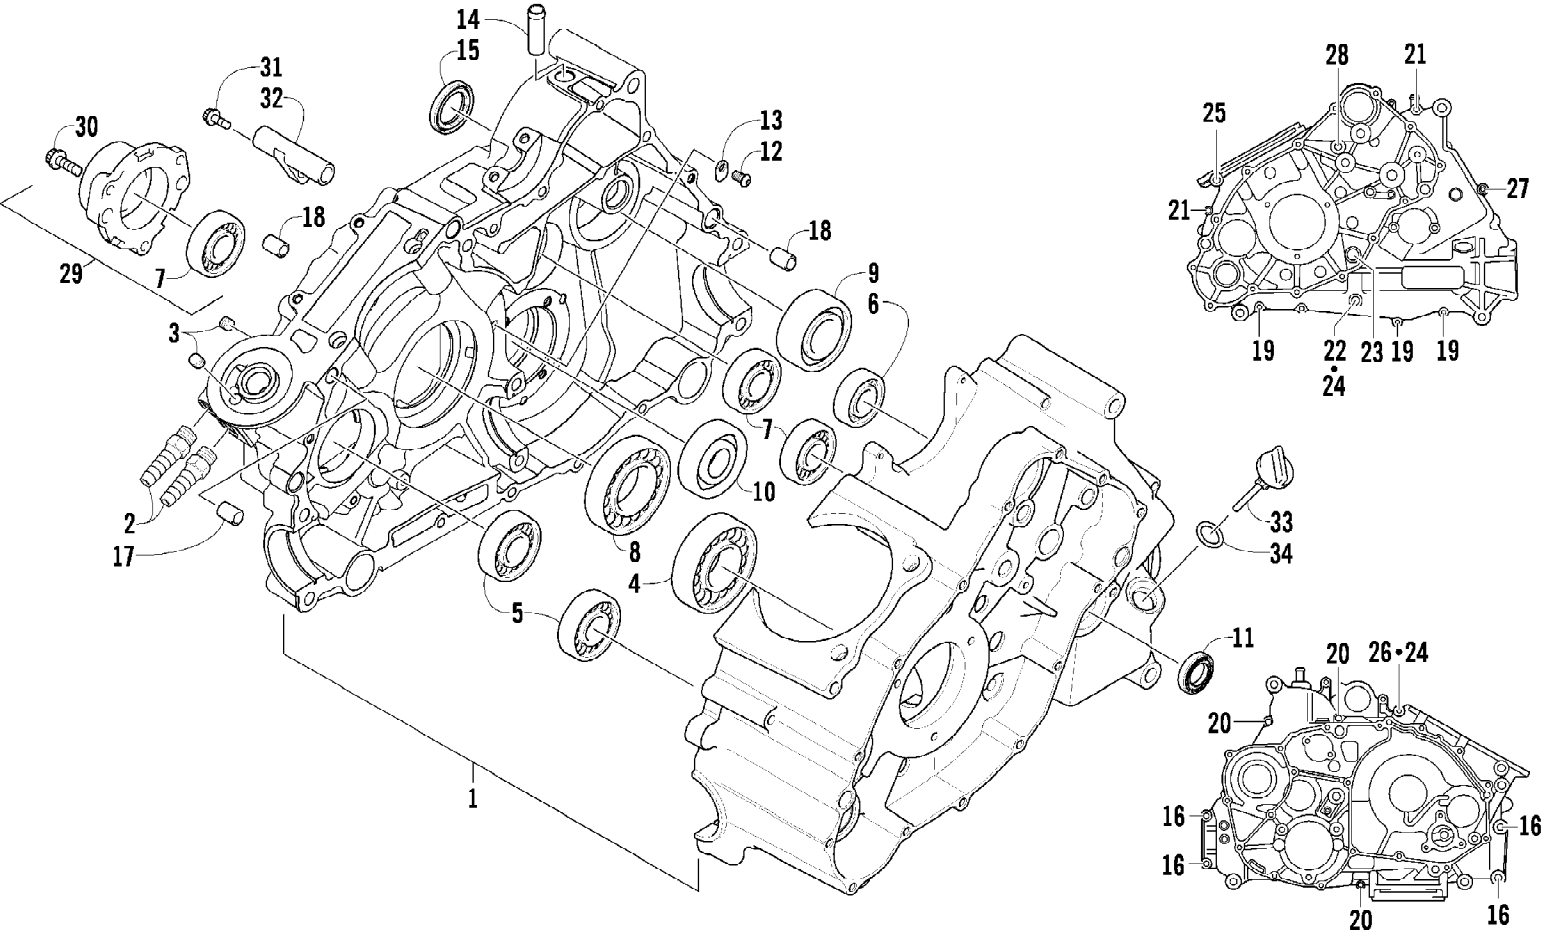

2011 ATV 700s H1 EFI BLACK (A2011IBT1PUSP)
CRANKCASE ASSEMBLY

2011 ATV 700s H1 EFI BLACK (A2011IBT1PUSP)
CRANKCASE ASSEMBLY

Ref #	Part Number	Qty	S/P/F	Description
1	0801-150	1		Crankcase Assembly (inc. 2-15)
2	0812-061	2		Fitting, Adapter
3	0801-002	2		Plug
4	0832-043	1	/P	Bearing
5	0832-044	2	/P	Bearing
6	0832-049	1	/P	Bearing
7	0832-050	3	/P	Bearing
8	0832-042	1	/P	Bearing
9	0832-048	1	/P	Bearing
10	0832-077	1	/P	Bearing
11	0822-052	1		Seal, Countershaft
12	0826-100	4		Screw, Machine
13	0822-010	4	/P	Retainer, Bearing
14	0801-028	1		Pipe, Breather
15	0830-035	1		Seal, Driveshaft
16	8412-850	4		Screw, Cap
17	0829-003	1		Pin, Dowel
18	0829-002	5		Pin, Dowel
19	8468-645	3		Screw, Machine
20	8468-655	3		Screw, Machine
21	8468-675	2		Screw, Machine
22	8412-860	1		Screw, Cap
23	0826-017	1		Screw, Cap
24	0830-008	2		Gasket
25	0826-019	1		Screw, Cap
26	0826-018	1		Screw, Cap
27	8468-695	1		Screw, Machine
28	8468-680	1		Screw, Machine
29	0801-029	1		Housing, Secondary Shaft (inc. one No. 7)
30	0826-105	3		Screw, Cap
31	0826-038	1		Screw, Cap
32	0801-069	1		Pipe, Breather
33	0801-179	1		Stick, Oil Level
34	0830-010	1		O-Ring