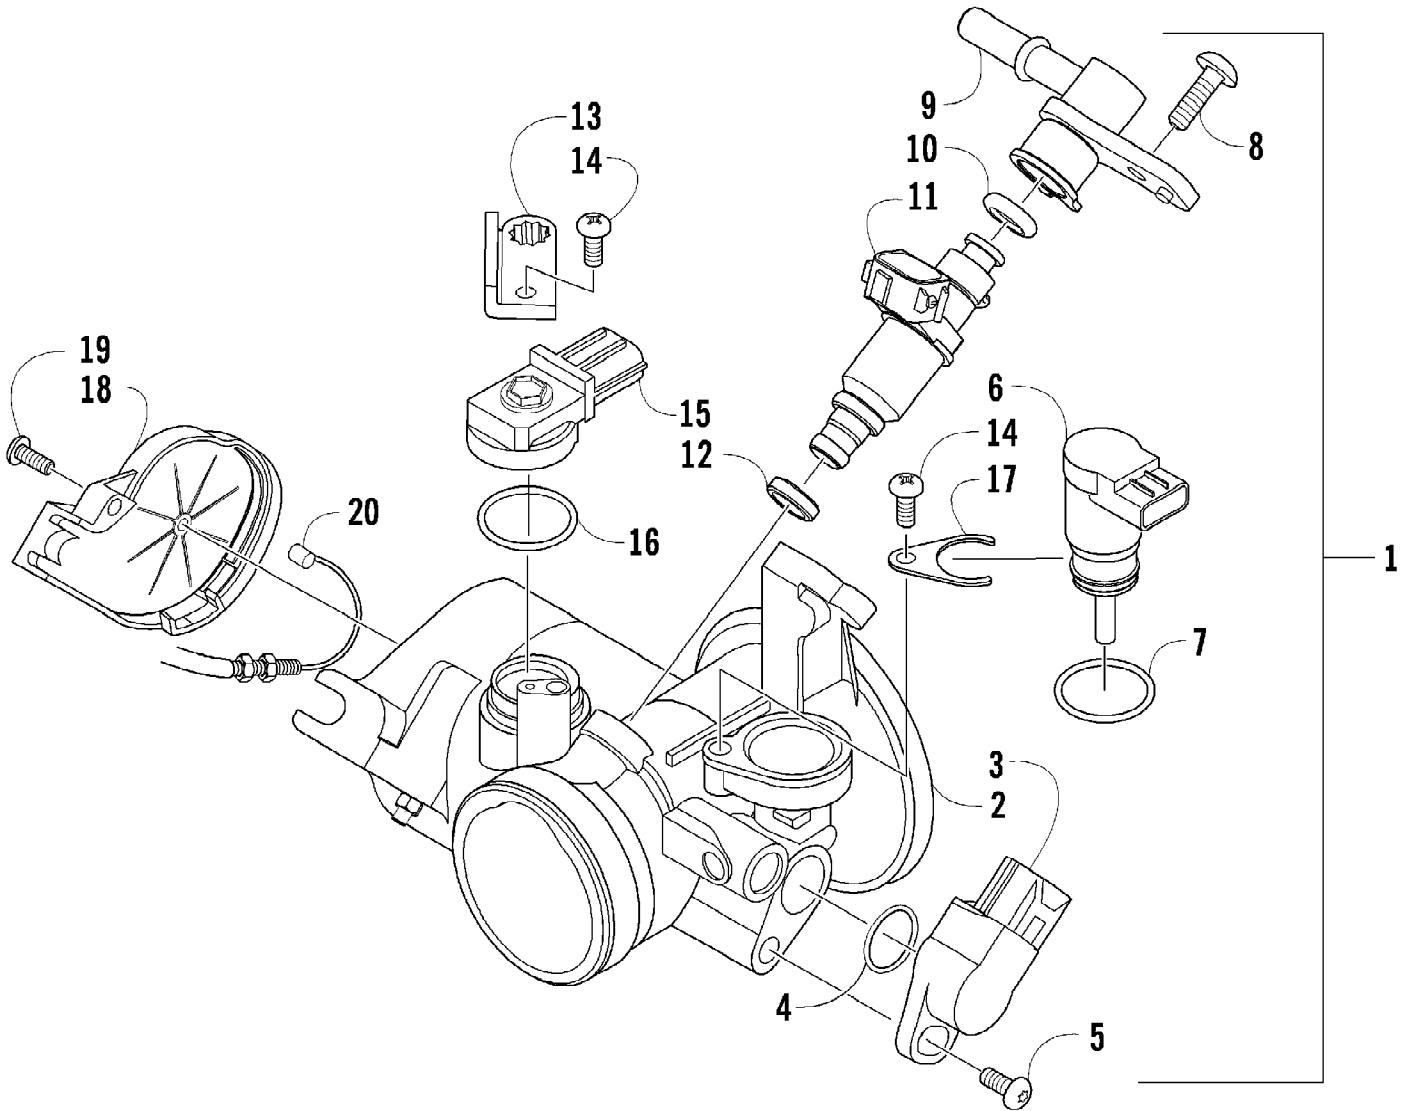

2011 ATV 700s H1 EFI BLACK (A2011IBT1PUSP)
THROTTLE BODY ASSEMBLY

Page 75 of 83

Ref #	Part Number	Qty	S/P/F	Description
1	0470-753	1		Throttle - Assembly (inc. 2-19)
2	0	1	F	Throttle Body
3	0430-072	1		Sensor, Throttle Position
4	5507-234	1		O-Ring
5	5507-231	1		Screw, Machine
6	0430-074	1		Valve, ISC
7	5507-233	1		O-Ring
8	5507-238	1		Screw, Machine
9	0470-687	1		Rail, Fuel
10	0470-767	1		O-Ring
11	0470-762	1		Injector, Fuel
12	0470-768	1		Seal
13	5507-227	1		Bracket, MAP Sensor
14	5507-117	2	/P	Screw, Machine
15	0430-073	1		Sensor, MAP
16	5507-232	1		O-Ring
17	5507-229	1		Plate, ISC Valve
18	5507-223	1		Cover
19	5507-037	1	/P	Screw, Machine
20	0487-057	1		Cable, Throttle