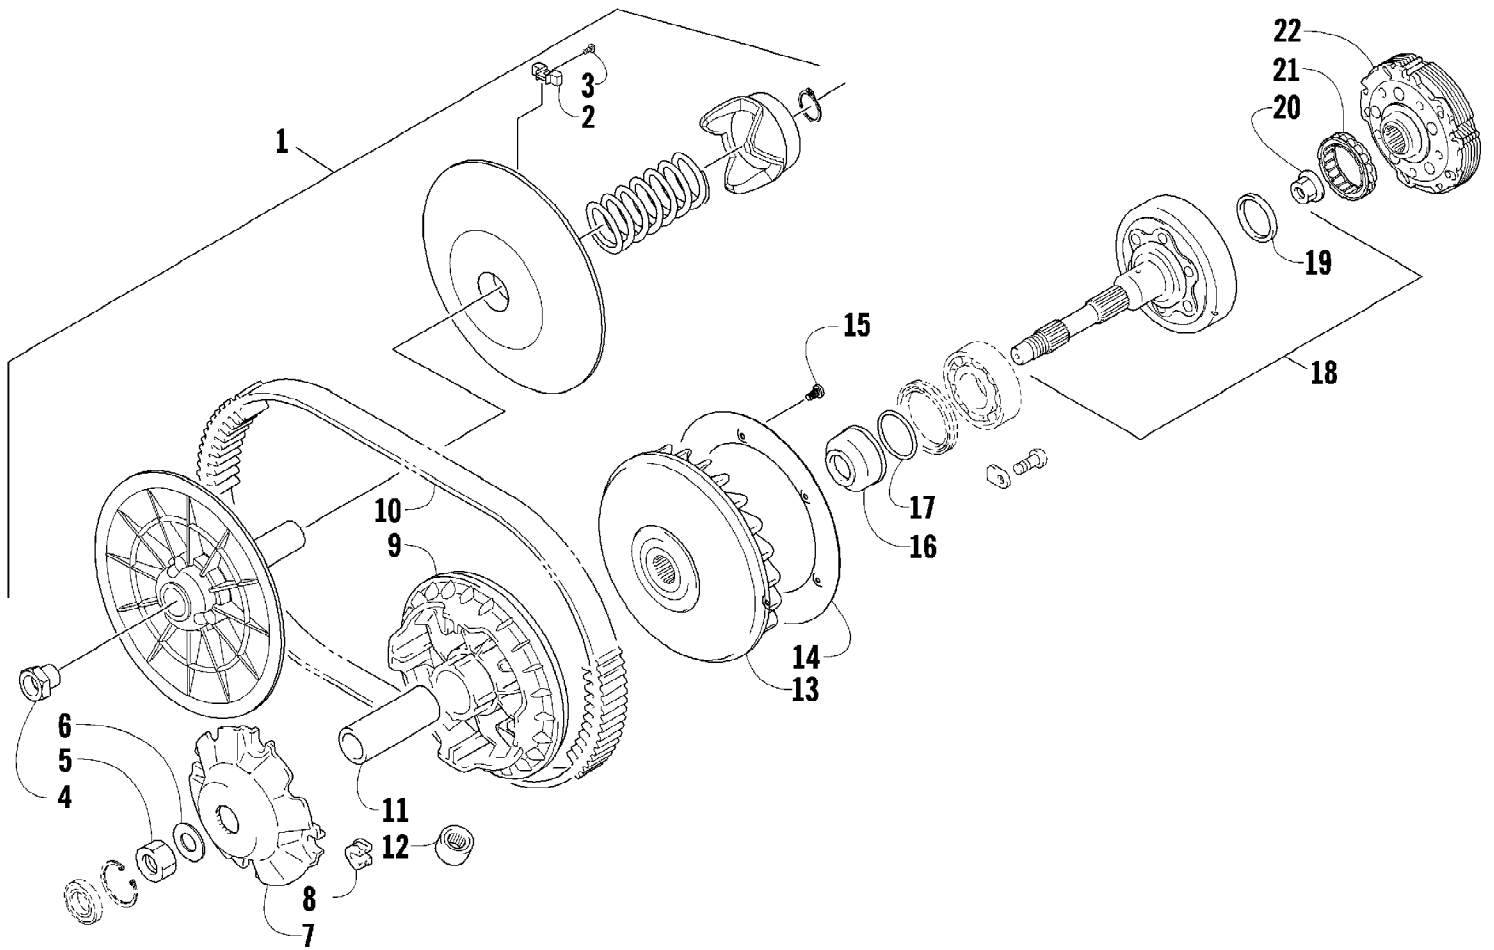

2011 ATV 700s H1 EFI BLACK (A2011IBT1PUSP)
TRANSMISSION ASSEMBLY

Page 77 of 83

Ref #	Part Number	Qty	S/P/F	Description
1	0823-157	1	S/P	Pulley, Driven - Assembly (inc. 2-4)
2	0823-176	3	/P	Shoe, Cam
3	0823-177	3		Screw, Machine
4	0823-178	1		Nut
5	0827-010	1		Nut
6	0828-106	1		Washer
7	0823-008	1		Plate, Movable Drive Face
8	0823-010	4		Damper, Movable Drive Face
9	0823-159	1		Face, Movable Drive
10	0823-013	1		Belt, Drive
11	0823-149	1		Spacer
12	0823-167	8	/P	Roller
13	0823-156	1	/P	Face, Fixed Drive
14	0823-131	1		Shroud, Drive Face
15	0623-914	6		Screw, Self-Tapping
16	0823-015	1		Spacer, Fixed Drive Face
17	0470-531	1		O-Ring
18	0823-261	1	S/P	Housing, Clutch - Assembly
19	0830-189	1	/P	Seal
20	0827-011	1		Nut
21	0823-018	1		Clutch, One-Way
22	0823-310	1	/P	Clutch, Centrifugal - 6 Plate