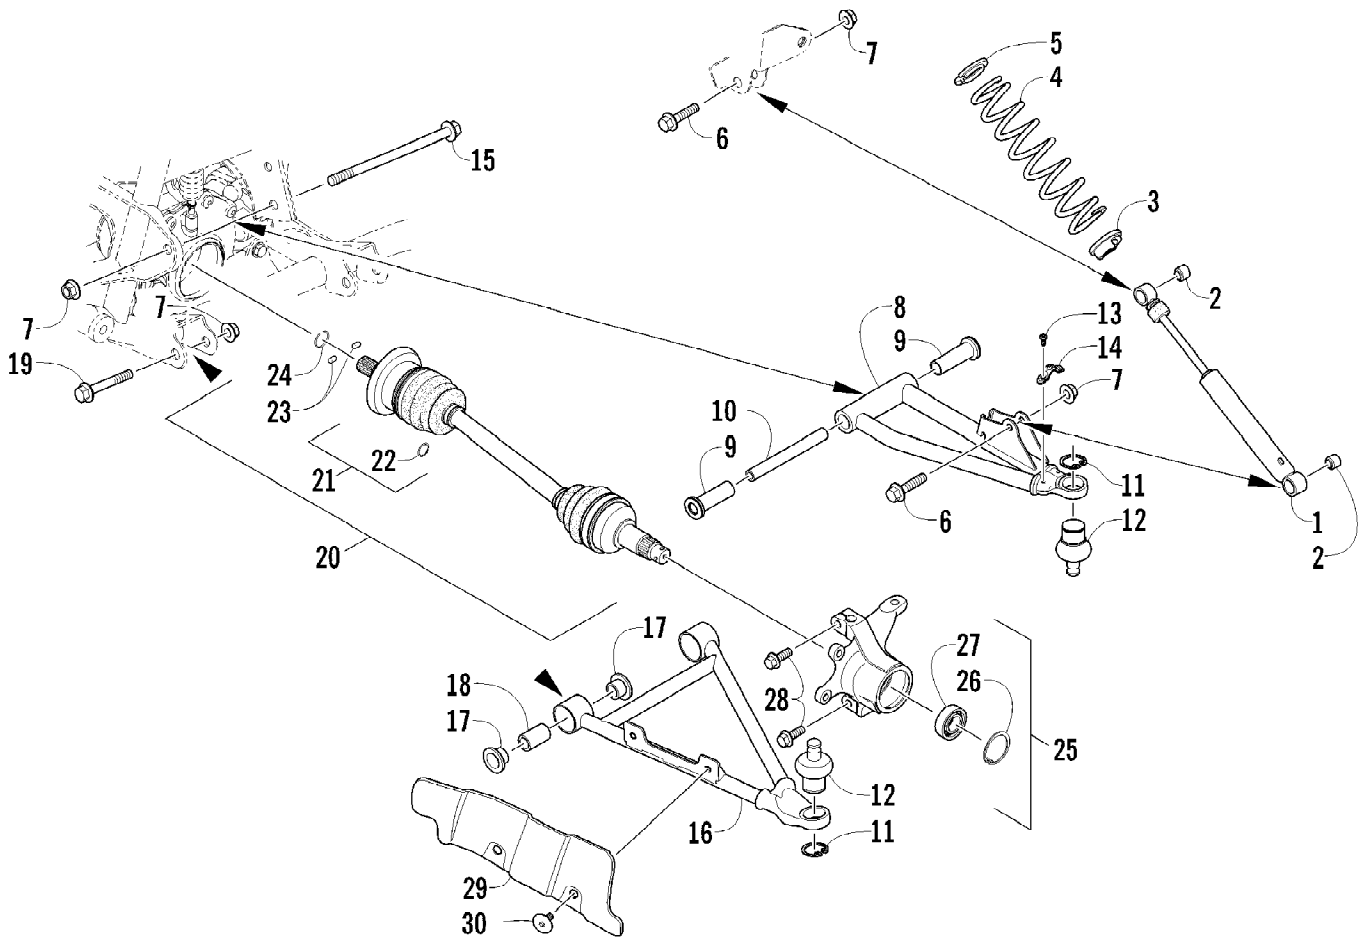

2011 ATV 700s H1 EFI BLACK (A2011IBT1PUSP)
FRONT SUSPENSION ASSEMBLY

2011 ATV 700s H1 EFI BLACK (A2011IBT1PUSP)
FRONT SUSPENSION ASSEMBLY

Page 37 of 83

Ref #	Part Number	Qty	S/P/F	Description
1	0403-209	2		Shock Absorber (inc. 2)
2	0403-182	4		Bushing
3	0403-102	2		Cam, Spring Adjuster
4	0503-468	2		Spring, Suspension
5	1603-889	2	/P	Retainer, Spring
6	8409-040	4		Screw, Cap
7	0423-744	10		Nut, Lock
8	0503-416	1	/P	A-Arm, Upper Right (inc. 9-12)
8	0503-417	1	/P	A-Arm, Upper Left (inc. 9-12)
9	0403-207	4	/P	Bushing
10	0403-080	2		Axle
11	0423-009	4	/P	Ring, Retaining
12	0405-115	4	/P	Ball Joint
13	0423-946	4		Screw, Self-Tapping
14	1502-594	2		Clamp, Routing
15	0423-334	2		Screw, Cap
16	0503-376	1	/P	A-Arm, Lower Right (inc. 17-18 and two No. 11-12)
16	0503-377	1	/P	A-Arm, Lower Left (inc. 17-18 and two No. 11-12)
17	0403-208	8	/P	Bushing
18	0403-214	4	/P	Axle
19	8409-075	4		Screw, Cap
20	1502-800	1	S/P	Axle, Drive - Right (inc. 21-24)
20	1502-799	1	S/P	Axle, Drive - Locking - Left (inc. 21-24)
21	1436-419	2		Repair Kit, Boot (inc. 22)
22	1441-988	2		Clip, Retaining
23	1402-885	4		Pin, Detent
24	1402-889	2		Clip, Retaining
25	0505-576	1	/P	Knuckle - Assembly - Right (inc. 26-27)
25	0505-577	1	/P	Knuckle - Assembly - Left (inc. 26-27)
26	0423-423	2		Ring, Retaining
27	1402-809	2	/P	Bearing
28	8409-030	4		Screw, Cap
29	1406-034	1		Guard, Boot - Right
29	1406-035	1		Guard, Boot - Left
30	0423-545	4	/P	Screw, Shoulder