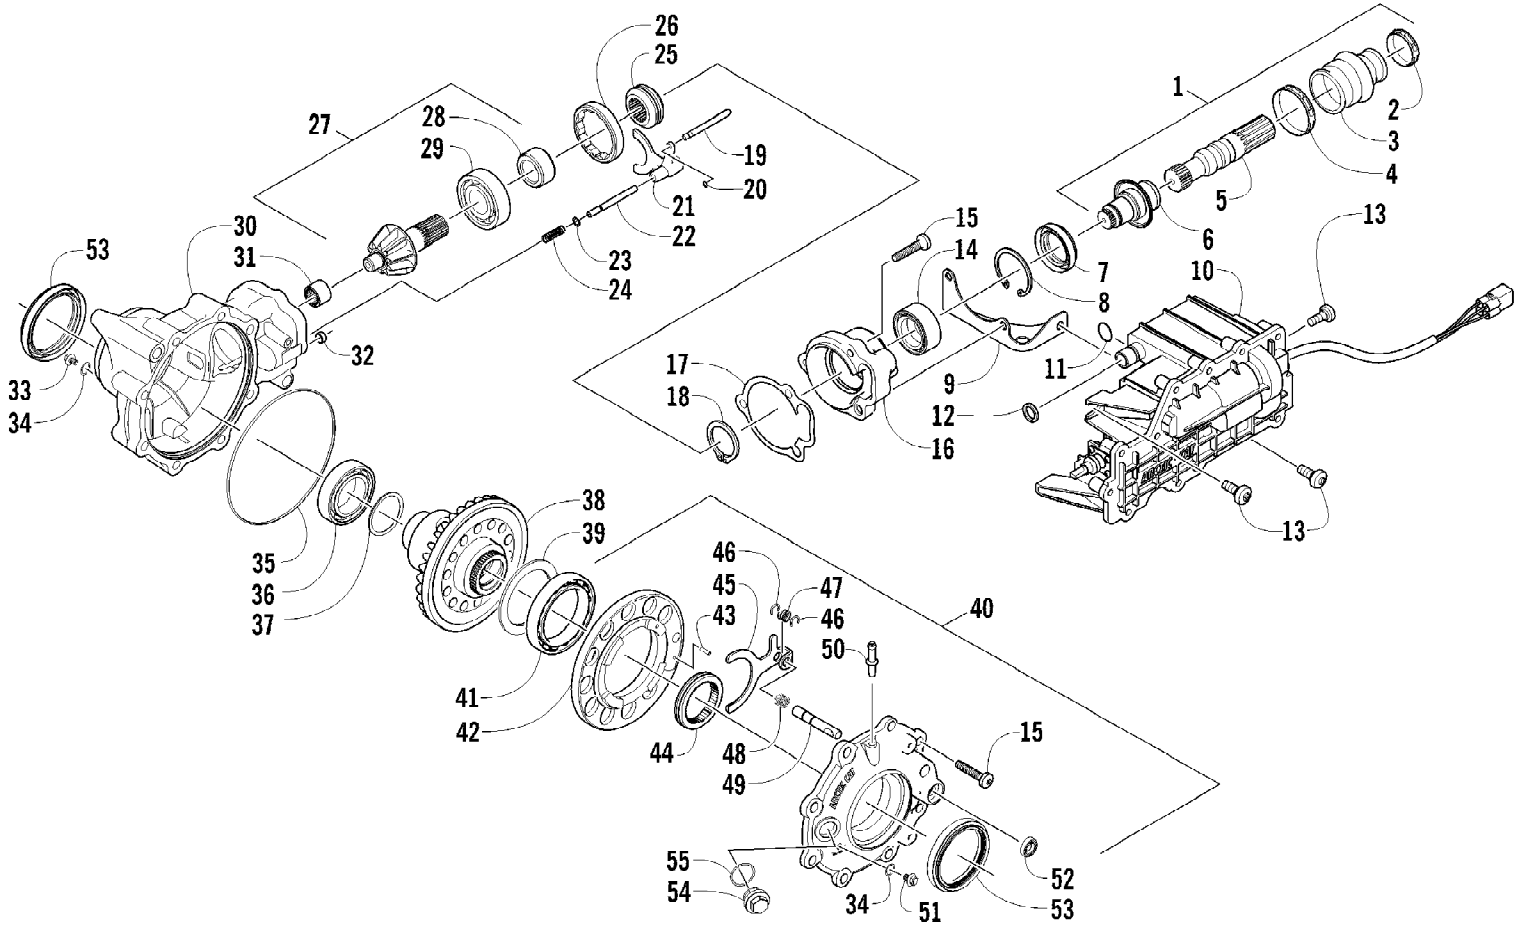

2011 ATV 700s H1 EFI BLACK (A2011IBT1PUSP)
FRONT DRIVE GEARCASE ASSEMBLY

2011 ATV 700s H1 EFI BLACK (A2011IBT1PUSP)
FRONT DRIVE GEARCASE ASSEMBLY

Page 32 of 83

Ref #	Part Number	Qty	S/P/F	Description
	1502-393	1		Complete Front Drive Gearcase Assembly
1	1502-083	1		Shaft, Propeller - Assembly (inc. 2-6)
2	0423-411	1		Clamp
3	0402-985	1	/P	Boot, Propeller Shaft
4	0423-393	1		Clamp
5	1402-045	1		Shaft, Output
6	1502-085	1	/P	Shaft, Input
7	1402-011	1		Seal
8	0423-423	1		Ring, Retaining
9	1502-237	1		Bracket, Actuator
10	0502-585	1	S	Actuator (inc. 11)
11	1402-981	1		O-Ring
12	0423-892	1	/P	O-Ring
13	0423-396	3		Screw, Self-Tapping
14	1402-043	1		Bearing
15	0423-118	11		Screw, Self-Tapping
16	0502-528	1	/P	Housing, Pinion
17	0402-947	1		Gasket, Flange
18	0423-417	1		Ring, Retaining
19	0402-997	1		Shaft, Selector
20	0423-402	1		Ring, Retaining
21	0402-998	1		Fork, Selector
22	0402-417	1		Shaft, Shuttle
23	0423-147	1		O-Ring
24	0402-999	1		Spring, Return
25	0402-413	1		Coupler, Drive
26	0402-357	1		Collar, Lock
27	0502-784	1		Gear, Pinion - Assembly - 11T (inc. 28-29)
28	0402-336	1		Collar, Retaining
29	0402-327	1		Bearing
30	0502-514	1		Housing, Gearcase
31	0402-328	1		Bearing
32	0402-411	1		Pin, Dowel
33	1402-210	1	/P	Plug, Magnetic (inc. one No. 34)
34	0423-153	2		O-Ring
35	0423-149	1		O-Ring
36	0402-393	1		Bearing
37	0402-405	AR		Shim, 41 x 49 x 1.3 mm
37	0402-406	AR		Shim, 41 x 49 x 1.4 mm
37	0402-407	AR		Shim, 41 x 49 x 1.5 mm
37	0402-408	AR		Shim, 41 x 49 x 1.6 mm
37	0402-409	AR		Shim, 41 x 49 x 1.7 mm
38	1502-554	1	/P	Gear, Ring - 34T
39	1402-074	AR		Shim, 61 x 69 x 1.3 mm
39	1402-075	AR		Shim, 61 x 69 x 1.4 mm
39	1402-076	AR		Shim, 61 x 69 x 1.5 mm
39	1402-077	AR		Shim, 61 x 69 x 1.6 mm
39	1402-078	AR		Shim, 61 x 69 x 1.7 mm
40	1502-389	1		Cover, Gearcase (inc. one No. 34, 41-52, and one No. 53)
41	1402-053	1		Bearing
42	0502-413	1		Flange, Bearing