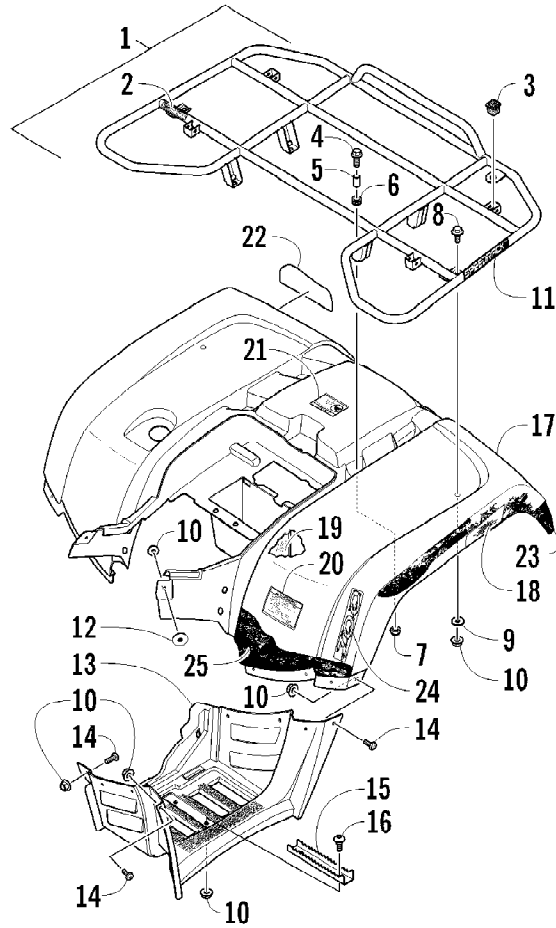

2011 ATV 700s H1 EFI BLACK (A2011IBT1PUSP)
REAR RACK, BODY PANEL, AND FOOTWELL ASSEMBLIES

2011 ATV 700s H1 EFI BLACK (A2011IBT1PUSP)
REAR RACK, BODY PANEL, AND FOOTWELL ASSEMBLIES

Ref #	Part Number	Qty	S/P/F	Description
1	2506-125	1		Rack, Rear - Assembly (inc. 2-3)
2	0411-648	1		Decal, Warning - Load
3	0441-592	4	/P	Bushing
4	8410-830	4		Screw, Cap
5	0423-669	4		Spacer
6	0423-465	4		Grommet
7	8432-802	4		Nut, Lock
8	0423-654	2		Screw, Shoulder
9	8050-222	2	/P	Washer
10	0423-540	26		Nut, Lock
11	0411-965	2		Decal, "Speedrack"
12	0423-101	2		Screw, Shoulder
13	1406-356	1		Footwell - Right
13	2406-429	1	/P	Footwell - Left
14	0423-419	18		Screw, Machine
15	1506-125	2	/P	Footpeg
16	0423-355	4		Screw, Shoulder
17	2516-074	1	/P	Panel, Fender - Assembly - Rear (inc. 18-21)
18	1411-592	1	/P	Decal, Reflector - Right
18	1411-593	1	/P	Decal, Reflector - Left
19	0470-658	1		Foil, Protective
20	2411-143	1	/P	Decal, Warning - Tire Pressure
21	1411-809	1	/P	Decal, Passenger
22	2411-351	1		Decal, "Arctic Cat"
23	2411-358	1		Decal, Side - Upper Right
23	2411-359	1		Decal, Side - Upper Left
24	2411-338	1		Decal, 700 - Right
24	2411-339	1		Decal, 700 - Left
25	2411-356	1		Decal, Side - Lower Right
25	2411-357	1		Decal, Side - Lower Left