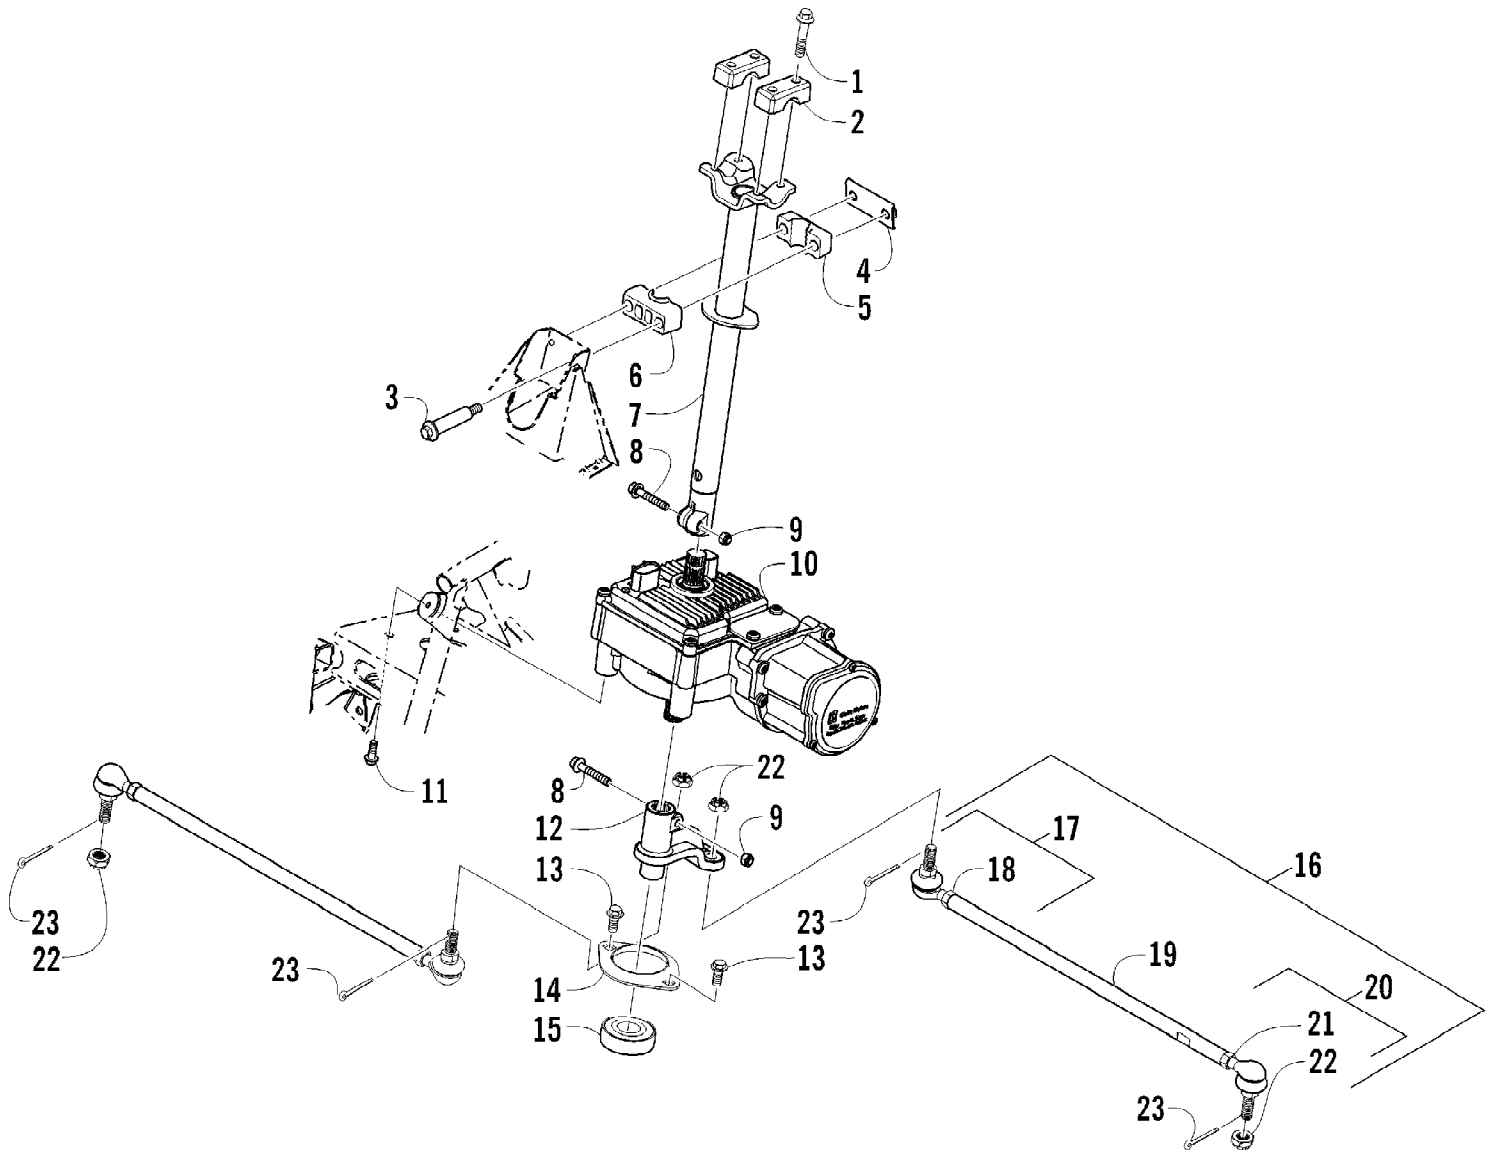

2011 ATV 700s H1 EFI BLACK (A2011IBT1PUSP)
STEERING ASSEMBLY

Page 71 of 83

Ref #	Part Number	Qty	S/P/F	Description
1	8408-835	4		Screw, Cap
2	0405-035	2		Cap, Steering Adjuster
3	0423-505	2		Screw, Shoulder
4	0505-484	1		Cap, Housing
5	0405-260	1		Housing, Upper
6	0405-259	1		Housing, Lower
7	0505-642	1		Post, Steering
8	8020-045	2		Screw, Cap
9	8040-366	2	/P	Nut, Lock
10	0505-704	1	S/P	Assembly, Electronic Power Steering
11	8409-020	4	/P	Screw, Cap
12	0505-664	1		Arm, Steering
13	8408-816	2		Screw, Cap
14	0602-233	1		Flange, Bearing
15	0405-052	1		Bearing w/Inverted Oil Seal
16	0505-499	2	/P	Tie Rod - Assembly (inc. 17-21)
17	0505-511	2	/P	End, Tie Rod - Left-Hand Thread - Kit (inc. 18)
18	0423-013	2		Nut - Left-Hand Thread
19	0405-281	2	/P	Tie Rod
20	0505-510	2	/P	End, Tie Rod - Right-Hand Thread - Kit (inc. 21)
21	8420-002	2	/P	Nut - Right-Hand Thread
22	0423-157	4		Nut, Lock
23	0623-175	4		Pin, Cotter