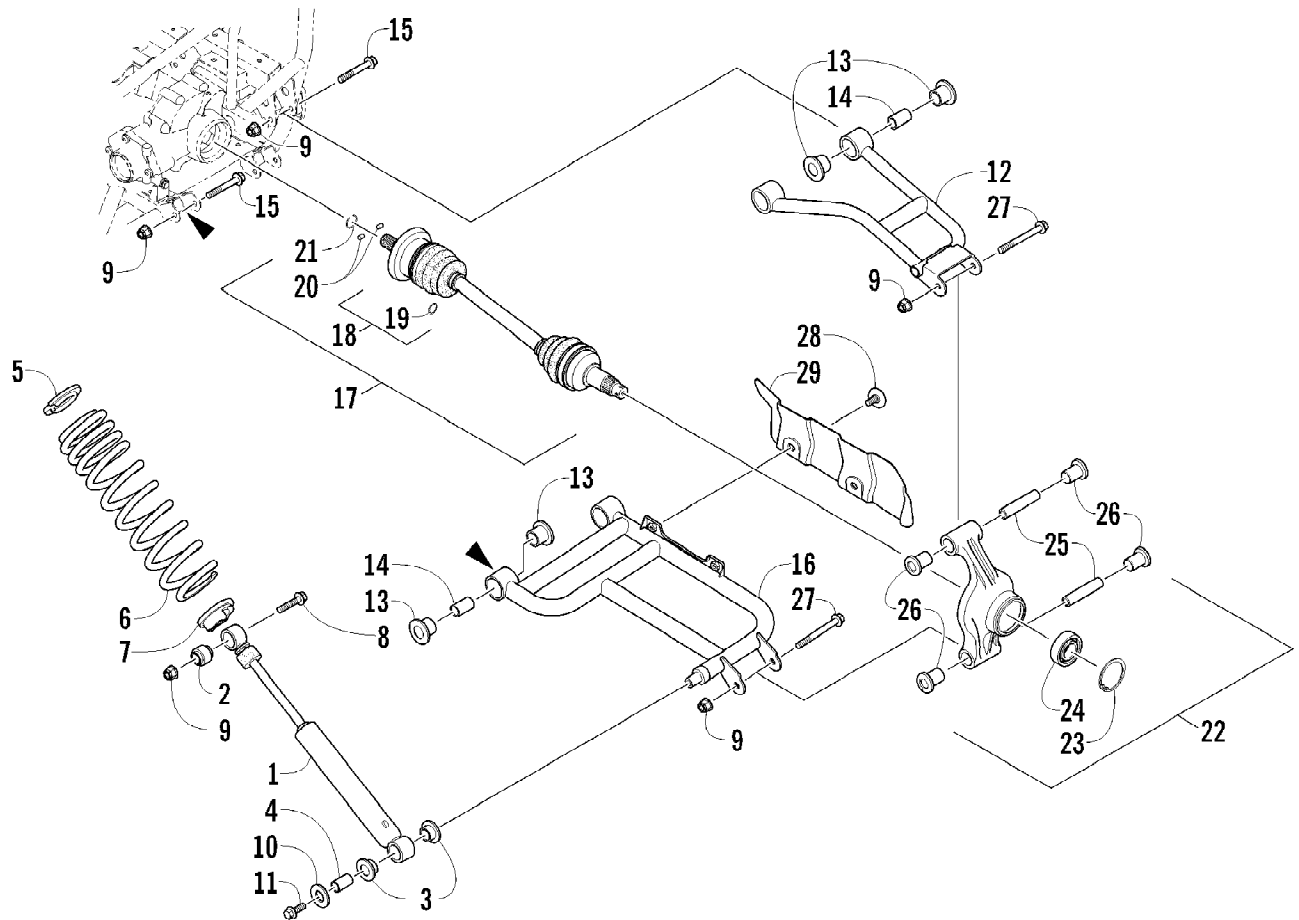

2011 ATV 700s H1 EFI BLACK (A2011IBT1PUSP)
REAR SUSPENSION ASSEMBLY

2011 ATV 700s H1 EFI BLACK (A2011IBT1PUSP)
REAR SUSPENSION ASSEMBLY

Ref #	Part Number	Qty	S/P/F	Description
1	0404-158	2		Shock Absorber (inc. 2-4)
2	0403-182	2		Bushing
3	0603-955	4		Bushing
4	1603-219	2	S	Sleeve
5	1603-889	2	/P	Retainer, Spring
6	0504-659	2		Spring, Suspension
7	0404-057	2		Cam, Spring Adjuster
8	8409-040	1		Screw, Cap - Right
8	8409-050	1		Screw, Cap - Left
9	0423-744	14		Nut, Lock
10	0423-087	2		Washer
11	8408-820	2	/P	Screw, Cap
12	0504-582	1		A-Arm, Rear - Upper Right (inc. 13-14)
12	0504-583	1	/P	A-Arm, Rear - Upper Left (inc. 13-14)
13	0403-208	16	/P	Bushing
14	0403-214	8	/P	Axle
15	8409-075	8		Screw, Cap
16	0504-572	1		A-Arm, Rear - Lower Right (inc. 13-14)
16	0504-573	1		A-Arm, Rear - Lower Left (inc. 13-14)
17	1502-798	2	S	Axle, Drive (inc. 18-21)
18	1436-419	2		Repair Kit, Boot (inc. 19)
19	1441-988	2		Clip, Retaining
20	1402-884	4		Pin, Detent
21	1402-890	2		Clip, Retaining
22	0504-548	1	/P	Knuckle, Right - Assembly (inc. 23-26)
22	0504-549	1	/P	Knuckle, Left - Assembly (inc. 23-26)
23	0423-423	2		Ring, Retaining
24	1402-809	2	/P	Bearing
25	0403-213	4	/P	Axle
26	0403-206	8	/P	Bushing
27	8409-000	4		Screw, Cap
28	0423-545	4	/P	Screw, Shoulder
29	1406-068	1		Guard, Boot - Rear - Right
29	1406-069	1		Guard, Boot - Rear - Left