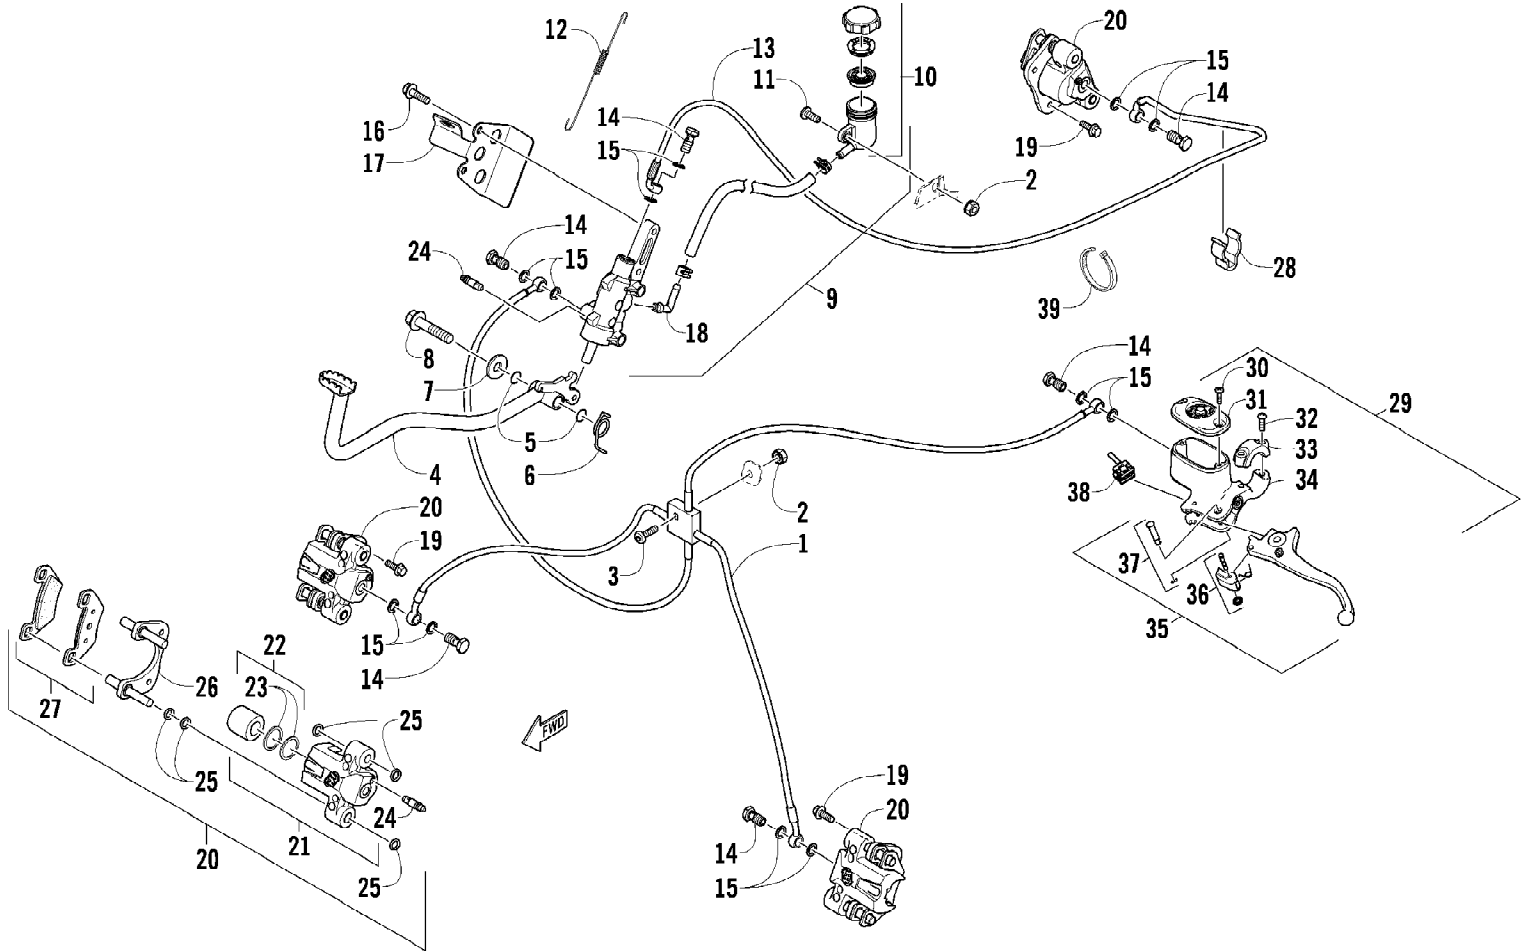

2011 ATV 700s H1 EFI BLACK (A2011IBT1PUSP)
HYDRAULIC BRAKE ASSEMBLY

Ref #	Part Number	Qty	S/P/F	Description
1	1502-015	1		Hose, Brake - Assembly
2	0623-038	2		Nut w/Washer
3	8476-625	1		Screw, Machine
4	1502-063	1		Lever, Brake
5	1602-213	2	/P	O-Ring
6	0502-807	1		Spring, Brake Lever
7	8050-252	1		Washer
8	8408-816	1		Screw, Cap
9	1502-293	1		Brake Assembly (inc. 10)
10	1502-155	1		Reservoir, Brake w/Clamp
11	8476-616	1		Screw, Machine
12	0502-785	1		Spring, Brake Switch
13	1502-593	1		Hose, Brake
14	0423-413	6		Bolt, Banjo-Fitting
15	0423-178	12		Washer, Crush
16	8408-625	2		Screw, Cap
17	1502-179	1		Bracket, Switch
18	1502-296	1	/P	Adapter, Hose
19	8408-821	6	/P	Screw, Cap
20	1502-726	1	S	Caliper, Brake - Right Front (inc. two No. 19 and 21-27)
20	1502-727	1	S	Caliper, Brake - Left Front (inc. two No. 19 and 21-27)
20	1502-727	1	S	Caliper, Brake - Rear (inc. two No. 19 and 21-27)
21	1436-160	1	/P	Housing, Caliper - Assembly - Right Front (inc. two No. 19 and 22-24)
21	1436-161	1	/P	Housing, Caliper - Assembly - Left Front (inc. two No. 19 and 22-24)
21	1436-161	1	/P	Housing, Caliper - Assembly - Rear (inc. two No. 19 and 22-24)
22	0502-606	3		Piston/Seal Set (inc. 23)
23	0502-607	3		Seal Set
24	0502-609	4	/P	Valve, Bleed
25	0502-608	3		O-Ring, Guide - Set
26	0502-605	3		Bracket Assembly
27	1502-694	3	S	Pad, Brake - Set
28	1502-115	2		Clip, Brake Hose
29	0502-914	1	S	Brake Assembly (inc. 30-38)
30	0502-566	1		Screw, Machine - Kit
31	0502-868	1	/P	Cover, Reservoir
32	0502-568	1		Screw, Machine - Kit
33	0502-869	1		Clamp, Master Cylinder
34	0502-704	1		Master Cylinder Assembly
35	0502-866	1		Lever Assembly - Kit (inc. 36-37)
36	0502-867	1	/P	Lock, Brake Lever - Kit
37	0502-580	1		Lever Pin - Kit
38	0502-564	1	/P	Switch, Brake
39	0123-788	AR	/P	Tie, Cable - 8 in.