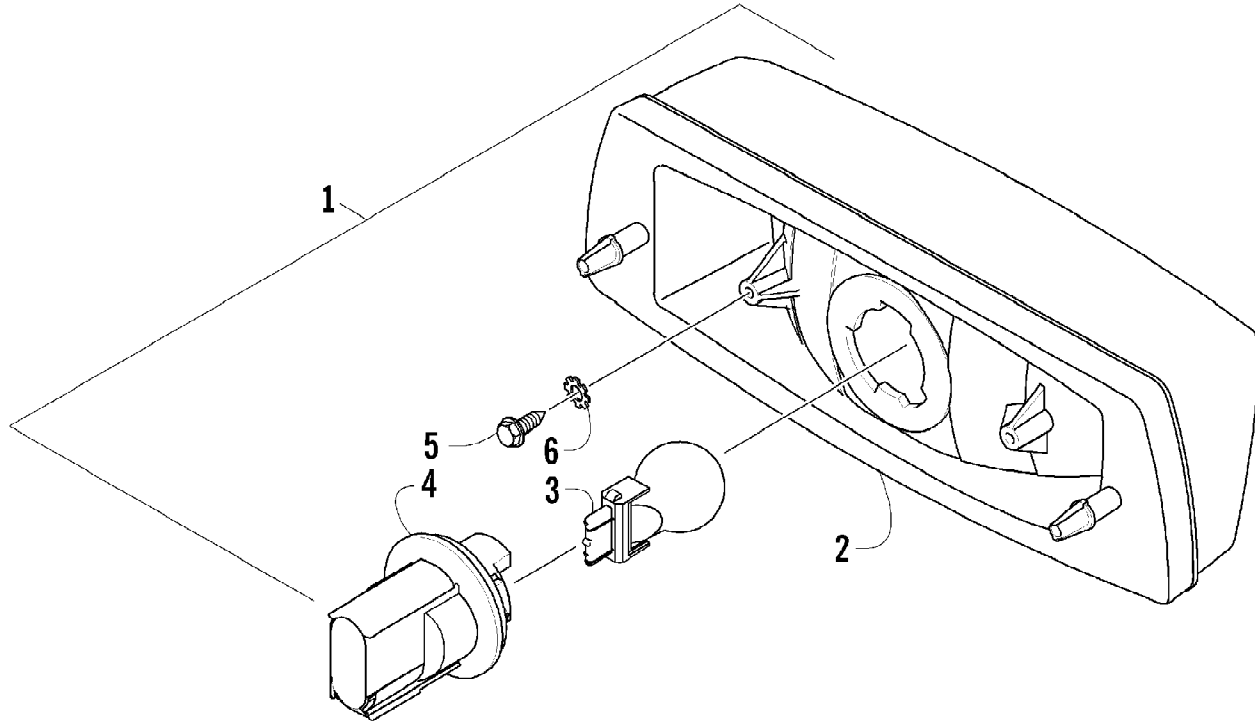

2011 ATV 700s H1 EFI BLACK (A2011IBT1PUSP)
TAILLIGHT ASSEMBLY

Page 73 of 83

Ref #	Part Number	Qty	S/P/F	Description
1	0509-022	1		Taillight Assembly (inc. 2-4)
2	0509-025	1		Housing, Taillight
3	0409-056	1		Bulb, Taillight
4	0409-057	1		Socket, Taillight
5	0623-301	2	/P	Screw, Self-Tapping
6	8053-212	2	/P	Washer, External Tooth Lock