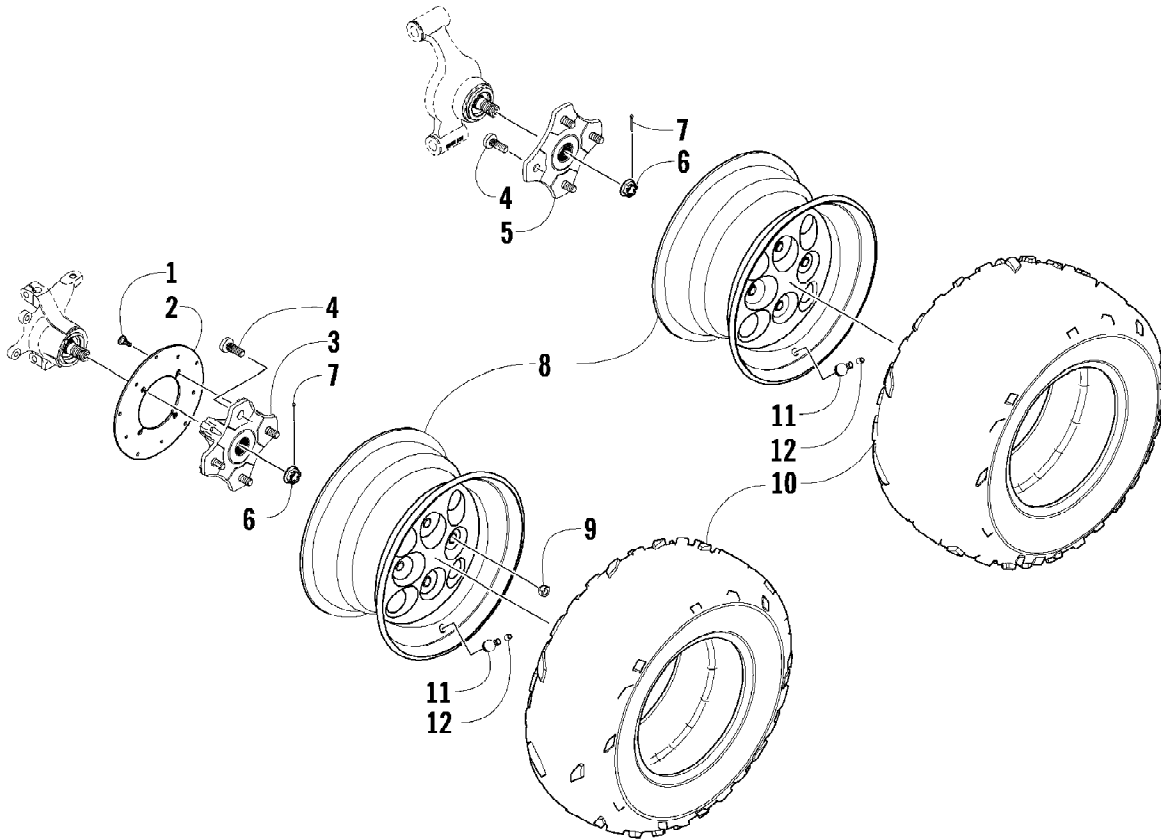

2011 ATV 700s H1 EFI BLACK (A2011IBT1PUSP)
WHEEL AND TIRE ASSEMBLY

Page 81 of 83

Ref #	Part Number	Qty	S/P/F	Description
1	0423-557	12		Screw, Shoulder
2	1436-164	3	/P	Disc, Brake
3	1502-462	2	/P	Hub, Wheel - Front (inc. 4)
4	0402-974	16	/P	Stud
5	1502-462	1	/P	Hub, Wheel - Rear - Right (inc. 4)
5	1502-464	1		Hub, Wheel - Rear - Left (inc. 4)
6	0423-607	4		Nut, Castle
7	0423-407	4		Pin, Cotter
8	1402-776	2		Wheel - Front
8	1402-777	2		Wheel - Rear
9	0423-408	16	/P	Nut, Lug
10	1402-894	2		Tire - Front
10	1402-895	2		Tire - Rear
11	0402-064	4		Stem, Valve (inc. 12)
12	0402-140	4		Cap, Valve Stem