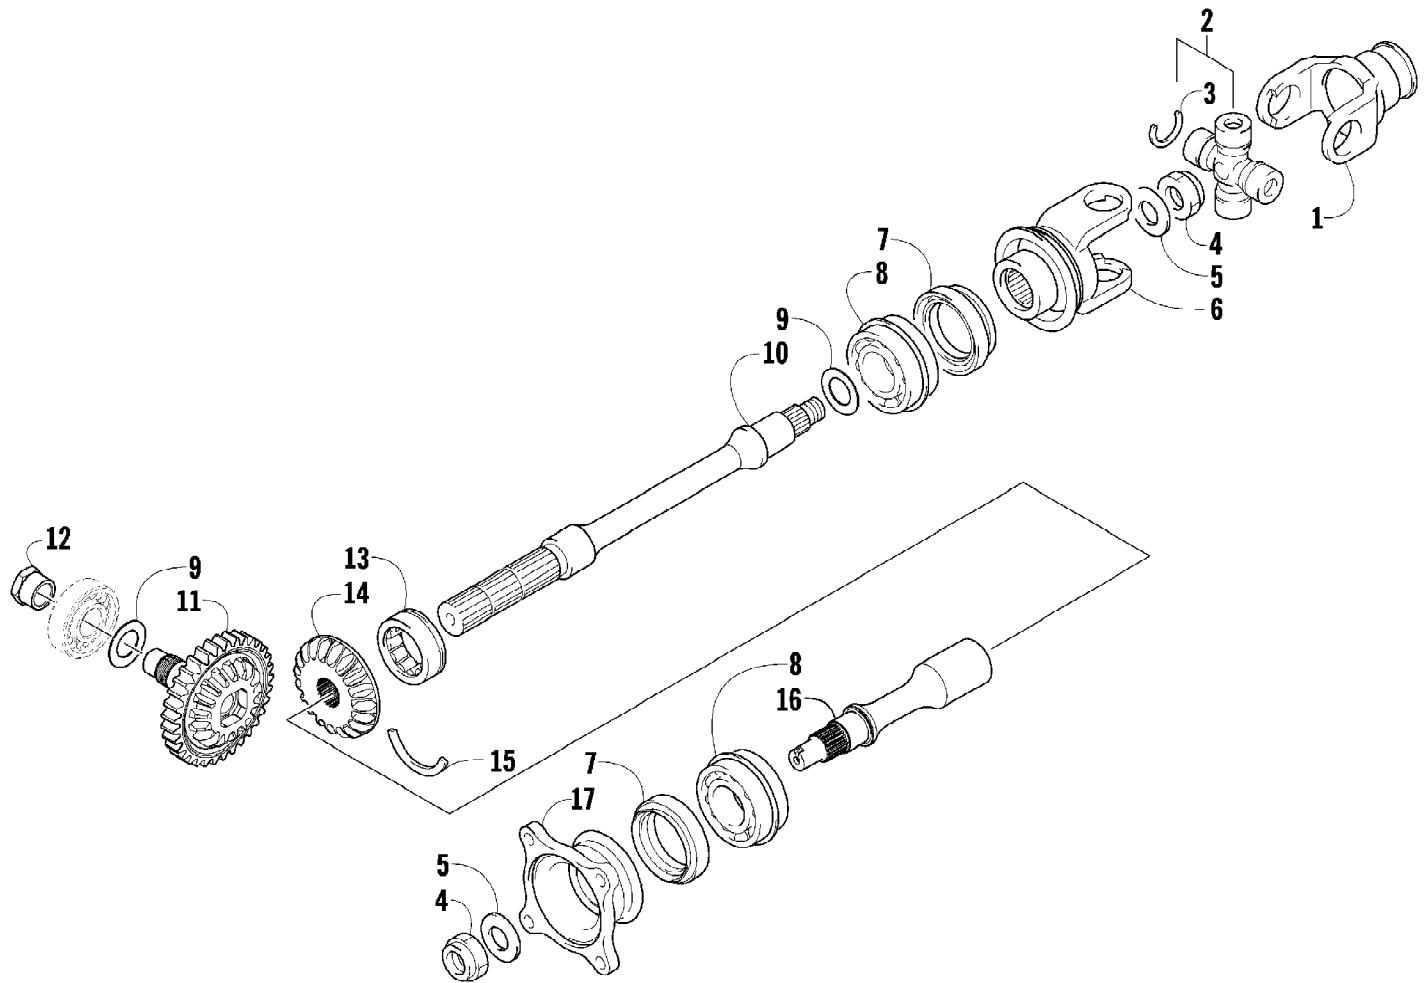

2011 ATV 700s H1 EFI BLACK (A2011IBT1PUSP)
SECONDARY DRIVE ASSEMBLY

Page 61 of 83

Ref #	Part Number	Qty	S/P/F	Description
1	0819-063	1		Yoke, Propeller Shaft Joint
2	1402-164	1	/P	Joint, Universal - Set (inc. 3)
3	0423-450	4		Ring, Retaining
4	0827-013	2		Nut
5	0828-020	2		Washer
6	0819-061	1		Yoke, Drive Output
7	0830-043	2		Seal, Oil
8	0832-017	2		Bearing
9	0828-021	AR		Shim, 25 x 34 x 0.25 mm
9	0828-022	AR		Shim, 25 x 34 x 0.30 mm
9	0828-023	AR		Shim, 25 x 34 x 0.70 mm
9	0828-024	AR		Shim, 25 x 34 x 0.90 mm
9	0828-025	AR		Shim, 25 x 34 x 0.95 mm
9	0828-026	AR		Shim, 25 x 34 x 1.00 mm
9	0828-027	AR		Shim, 25 x 34 x 1.05 mm
9	0828-028	AR		Shim, 25 x 34 x 1.10 mm
9	0828-029	AR		Shim, 25 x 34 x 1.15 mm
10	0819-089	1	/P	Shaft, Secondary Driven - Front
11	0822-107	1	F	Gear, Secondary Drive
11	0822-131	1	F	Gear, Secondary Drive
12	0827-052	1		Nut
13	0832-016	1		Bearing
14	0822-106	1		Gear, Secondary Driven
15	0819-011	1		Ring, Driven Bearing
16	0819-053	1		Shaft, Secondary Driven - Rear
17	0819-005	1		Flange, Output Joint