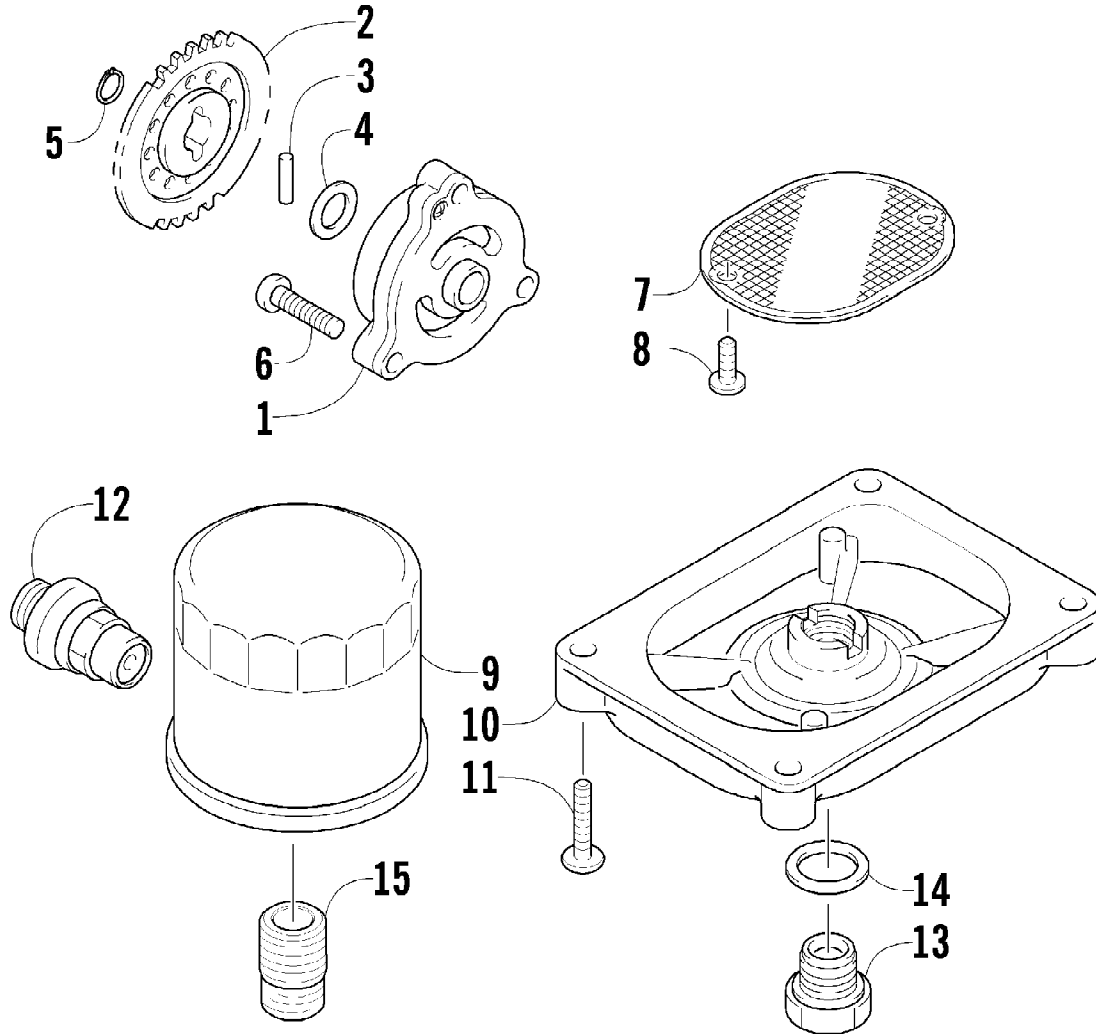

2011 ATV 700s H1 EFI BLACK (A2011IBT1PUSP)
OIL FILTER/PUMP ASSEMBLY

Page 51 of 83

Ref #	Part Number	Qty	S/P/F	Description
1	0812-023	1		Pump, Oil
2	0812-083	1	/P	Gear, Driven
3	0829-009	1		Pin
4	0828-007	1	/P	Washer
5	0831-002	1		Ring, Retaining
6	0826-039	3		Screw, Machine
7	0812-057	1	/P	Strainer, Oil
8	0826-040	2		Screw, Machine
9	0812-029	1	S	Filter, Oil
10	0812-053	1		Cap, Oil Strainer
11	8468-625	4		Screw, Machine
12	0812-007	1		Valve, Oil-Relief - Assembly
13	0812-006	1		Plug, Drain
14	0830-017	1		Gasket, Drain Plug
15	0812-008	1		Union, Oil Filter