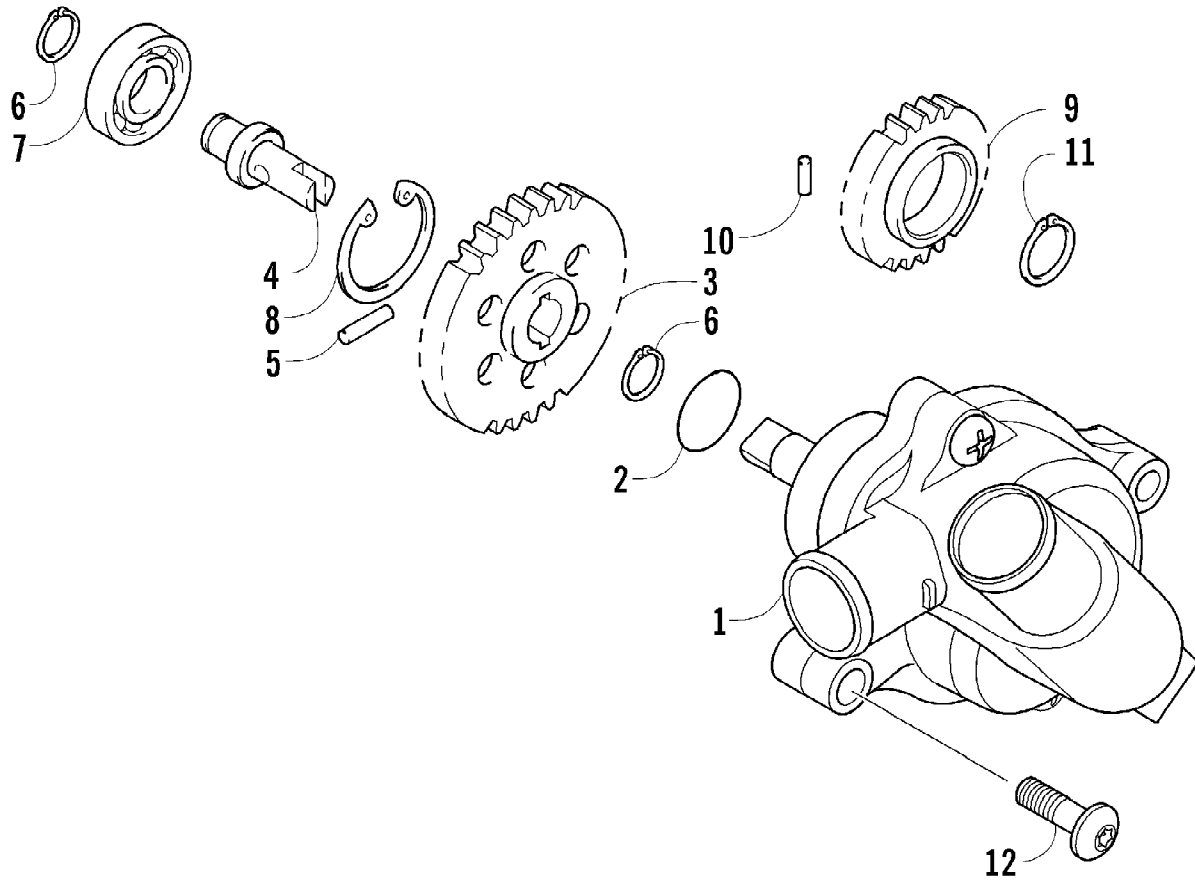

2011 ATV 700s H1 EFI BLACK (A2011IBT1PUSP)
WATER PUMP ASSEMBLY

Page 79 of 83

Ref #	Part Number	Qty	S/P/F	Description
1	0813-001	1		Pump, Water - Assembly (inc. 2)
2	0830-029	1		O-Ring
3	0813-004	1		Gear, Driven
4	0813-005	1		Shaft, Driven Gear
5	0829-009	1		Pin
6	0831-002	2		Ring, Retaining
7	0832-046	1	/P	Bearing
8	0831-004	1		Ring, Retaining
9	0811-003	1		Gear, Water Pump Drive
10	0829-007	1		Pin
11	0831-005	1		Ring, Retaining
12	8468-665	2		Screw, Machine