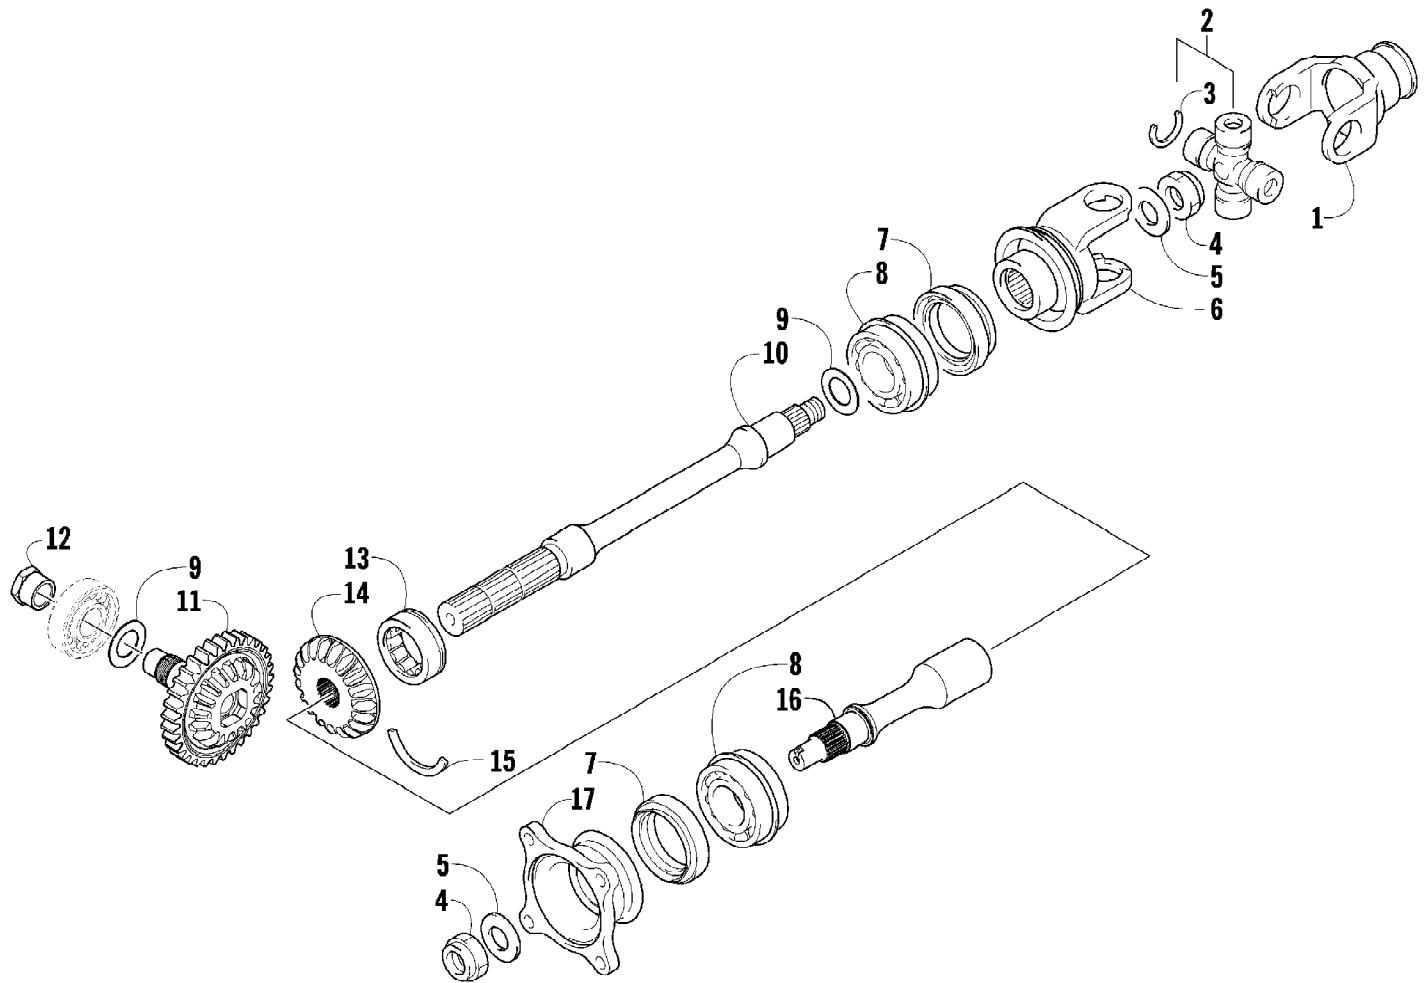

Ref #	Part Number	Qty	S/P/F	Description
1	2516-895	1	S	Seat Assembly (inc. 2-9)
2	1506-209	1		Cover, Seat
3	0517-119	1		Foam, Seat
4	2406-144	1	S/P	Base, Seat - Assembly (inc. 5-6)
5	0406-879	2		Bumper, Seat - Rear
6	0406-877	4	/P	Bumper, Seat - Front
7	0624-263	AR		Staple
8	1406-592	1	/P	Spring, Seat Latch
9	1506-156	1		Latch, Seat
10	0441-587	1		Wrench, Spanner