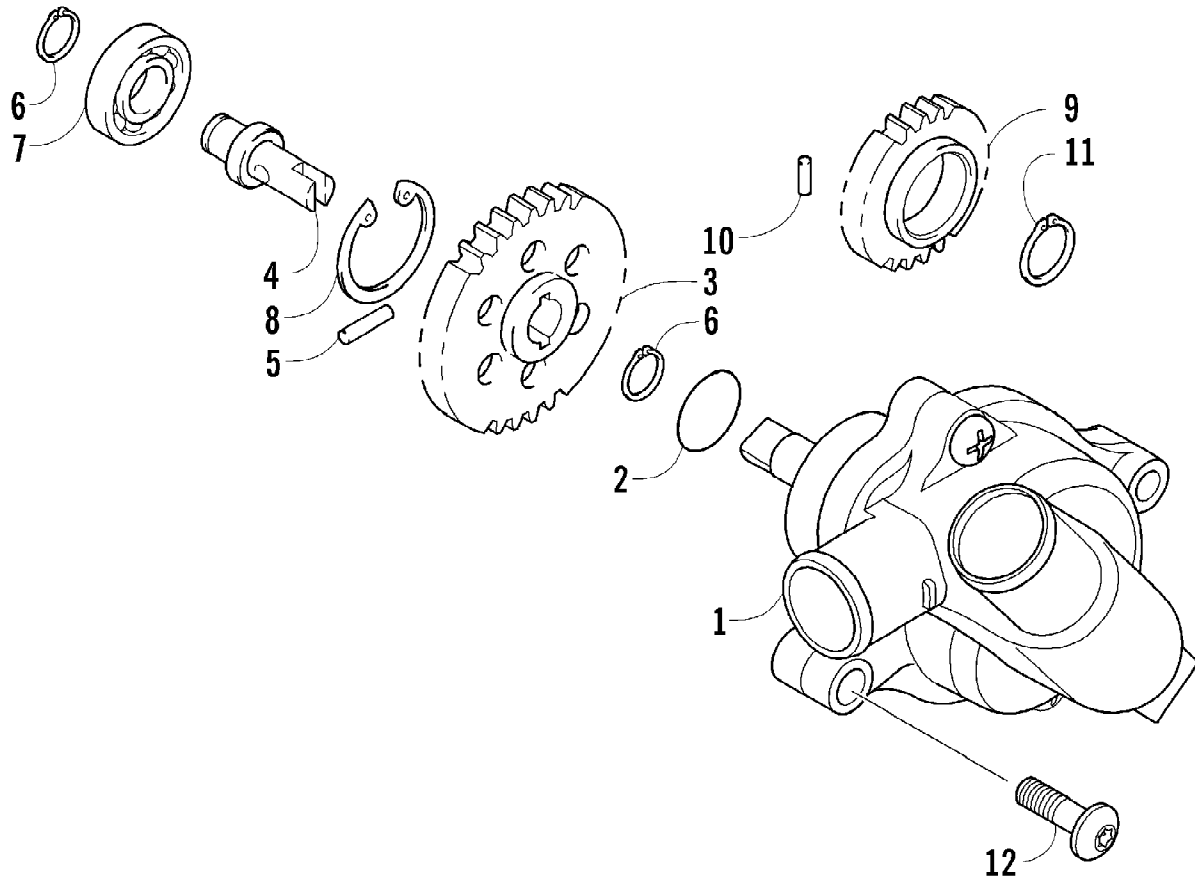

Ref #	Part Number	Qty	S/P/F	Description
1	0509-022	1		Taillight Assembly (inc. 2-4)
2	0509-025	1		Housing, Taillight
3	0409-056	1		Bulb, Taillight
4	0409-057	1		Socket, Taillight
5	0623-301	2	/P	Screw, Self-Tapping
6	8053-212	2	/P	Washer, External Tooth Lock

Ref #	Part Number	Qty	S/P/F	Description
1	0823-347	1		Pulley, Driven - Assembly (inc. 2-4)
2	0823-176	3	/P	Shoe, Cam
3	0823-177	3		Screw, Machine
4	0823-178	1		Nut
5	0827-010	1		Nut
6	0828-106	1		Washer
7	0823-008	1		Plate, Movable Drive Face
8	0823-010	4		Damper, Movable Drive Face
9	0823-159	1		Face, Movable Drive
10	0823-013	1		Belt, Drive
11	0823-291	1		Spacer
12	0823-295	8		Roller
13	0823-156	1	/P	Face, Fixed Drive
14	0823-131	1		Shroud, Drive Face
15	0623-914	6		Screw, Self-Tapping
16	0823-015	1		Spacer, Fixed Drive Face
17	0470-531	1		O-Ring
18	0823-261	1	S/P	Housing, Clutch - Assembly
19	0830-189	1	/P	Seal
20	0827-011	1		Nut
21	0823-018	1		Clutch, One-Way
22	0823-310	1	/P	Clutch, Centrifugal - 6 Plate
23	0828-076	2		Shim, 25 x 30 x 0.90 mm