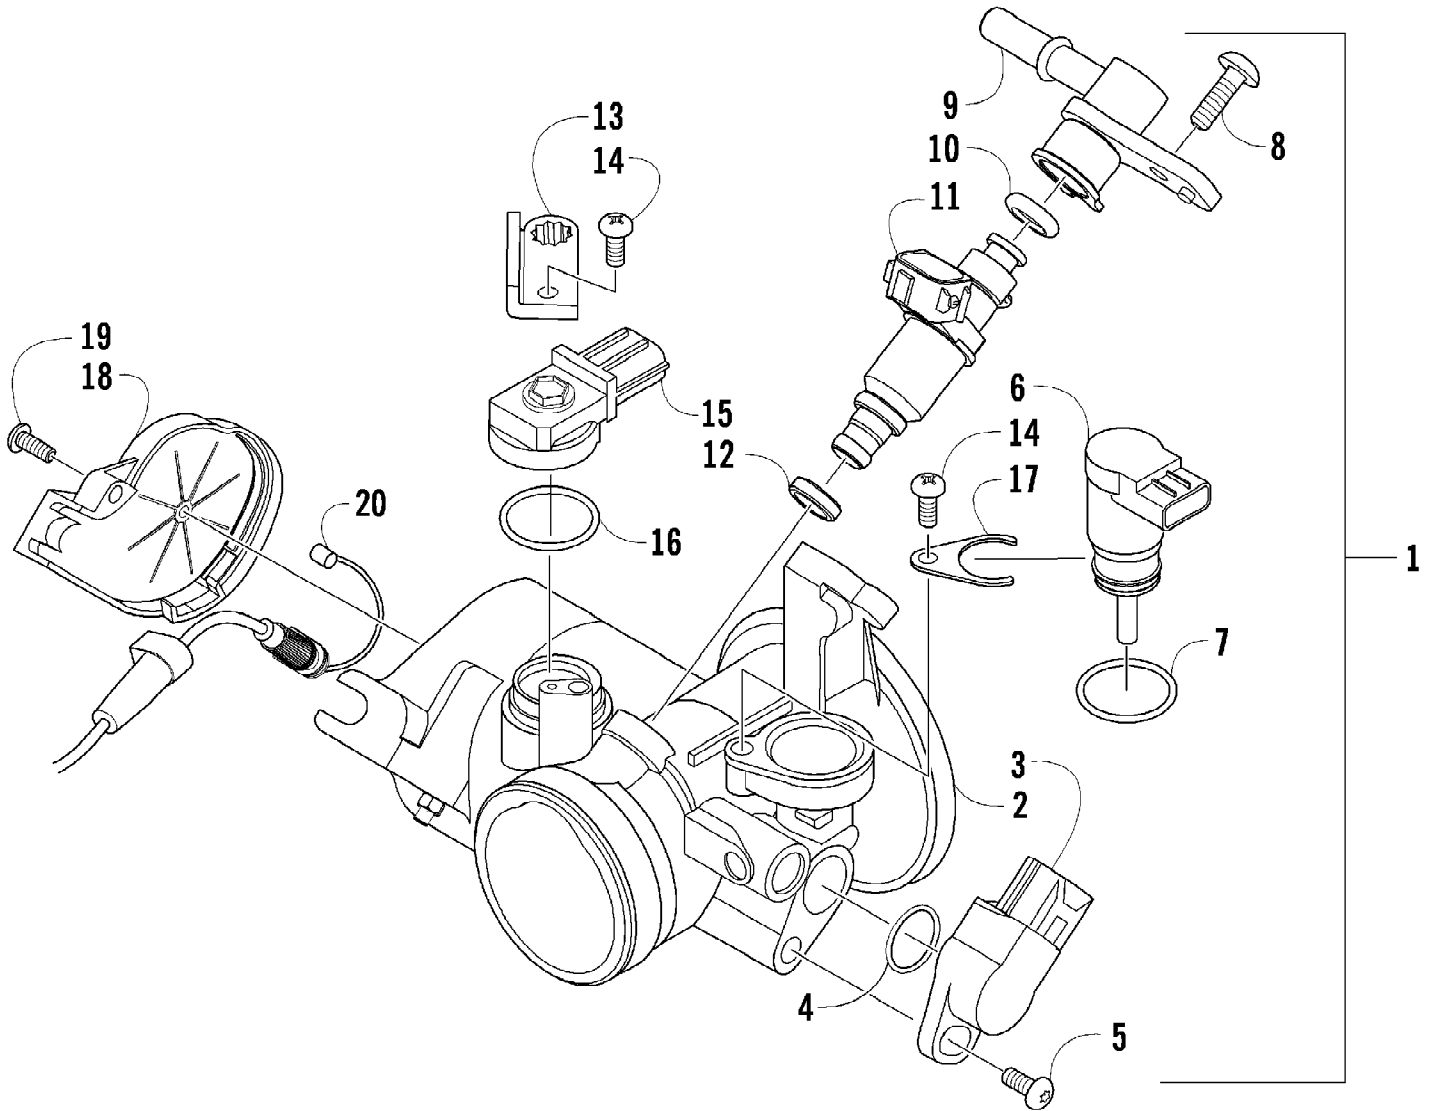

Ref #	Part Number	Qty	S/P/F	Description
1	0470-753	1		Throttle - Assembly (inc. 2-19)
2	0	1	F	Throttle Body
3	0430-072	1		Sensor, Throttle Position
4	5507-234	1		O-Ring
5	5507-231	1		Screw, Machine
6	0430-074	1		Valve, ISC
7	5507-233	1		O-Ring
8	5507-238	1		Screw, Machine
9	0470-687	1		Rail, Fuel
10	0470-767	1		O-Ring
11	0470-762	1		Injector, Fuel
12	0470-768	1		Seal
13	5507-227	1		Bracket, MAP Sensor
14	5507-117	2	/P	Screw, Machine
15	0430-073	1		Sensor, MAP
16	5507-232	1		O-Ring
17	5507-229	1		Plate, ISC Valve
18	5507-223	1		Cover
19	5507-037	1	/P	Screw, Machine
20	0487-065	1		Cable, Throttle