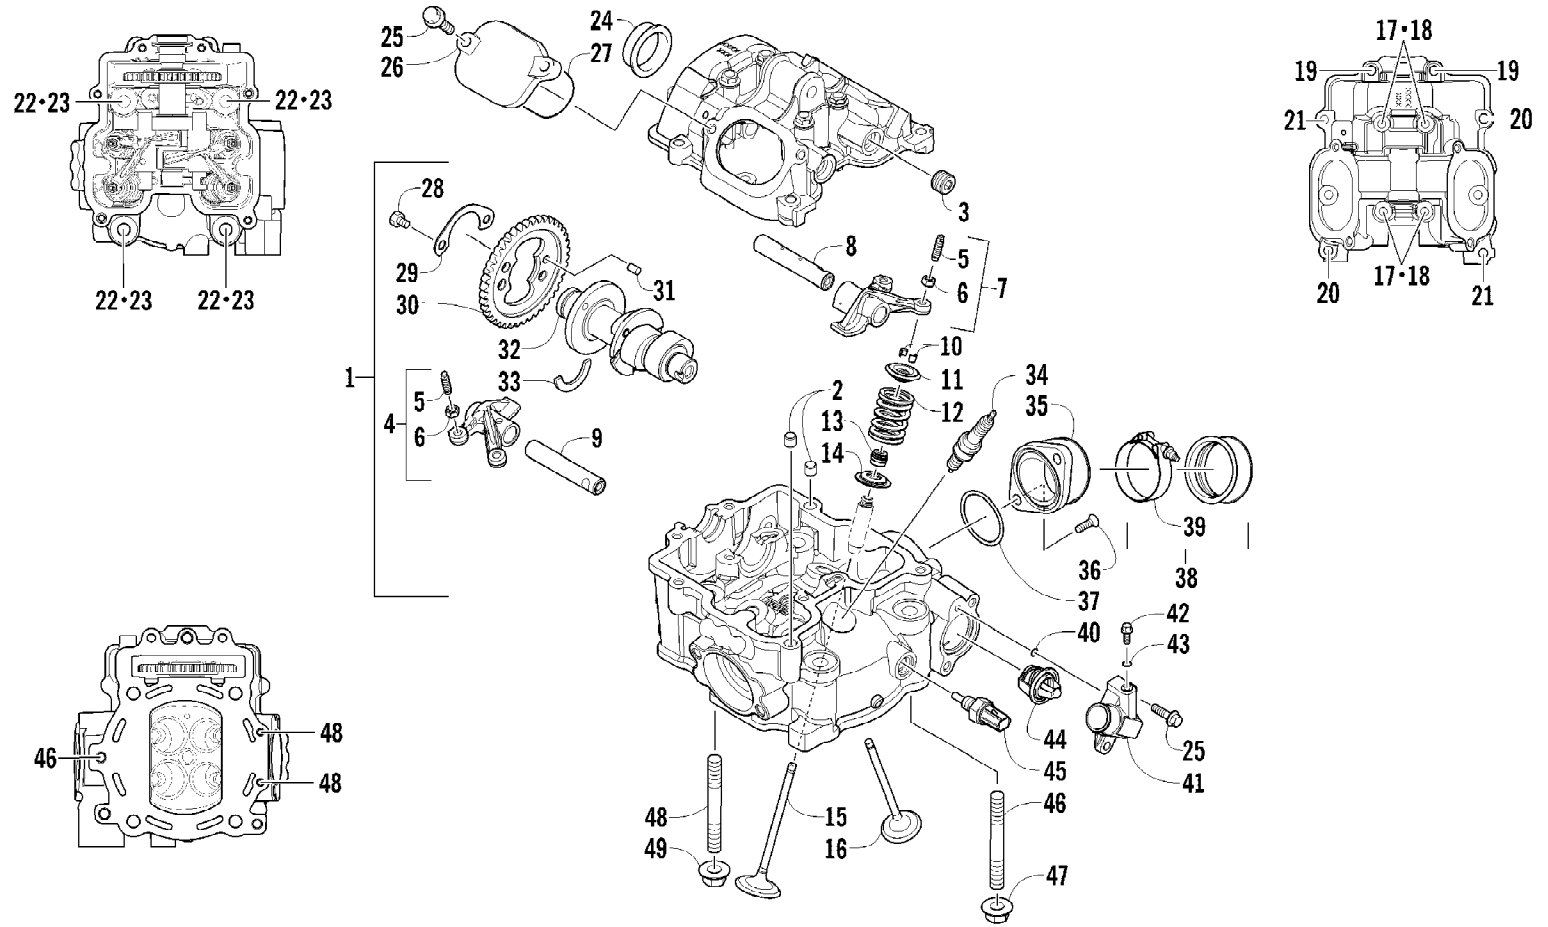

Ref #	Part Number	Qty	S/P/F	Description
1	0804-053	1	/P	Cylinder
2	0827-002	4		Bolt, Stud
3	8424-604	4		Nut
4	0830-111	1		Gasket, Base
5	0829-002	2		Pin, Dowel
6	0804-047	1	/P	Union, Coolant Hose
7	8468-612	1		Screw, Machine
8	0830-007	1		O-Ring
9	0830-112	1		Gasket, Cylinder Head
10	0830-113	4		O-Ring
11	0829-048	2	/P	Pin, Dowel

Ref #	Part Number	Qty	S/P/F	Description
1	2506-541	1		Frame, Main
2	8409-020	4	/P	Screw, Cap
3	1506-596	2	/P	Channel, Bumper Mounting
4	1506-562	1		Bracket, Mounting - Bumper - Right
4	1506-563	1		Bracket, Mounting - Bumper - Left
5	8408-816	10		Screw, Cap
6	2506-639	1		Bumper, Front
7	0411-501	1		Decal, Bumper - "Arctic Cat"
8	8410-835	2		Screw, Cap
9	2506-641	2		Strap, Support
10	8424-805	2		Nut
11	0423-744	2		Nut, Lock
12	2516-852	1	/P	Brace, A-Arm
13	8409-025	2		Screw, Cap
14	1406-030	1		Panel, Belly
15	0423-101	12		Screw, Shoulder
16	0406-289	2		Pad, Frame
17	2506-423	2		Rod, Support
18	1506-380	1		Footrest - Right
18	1506-379	1		Footrest - Left
19	8409-016	4		Screw, Cap
20	8424-802	8		Nut
21	1506-615	1		Bumper, Rear (inc. 22)
22	0406-130	4		Plug
23	1411-077	1		Decal, Warning - Towing