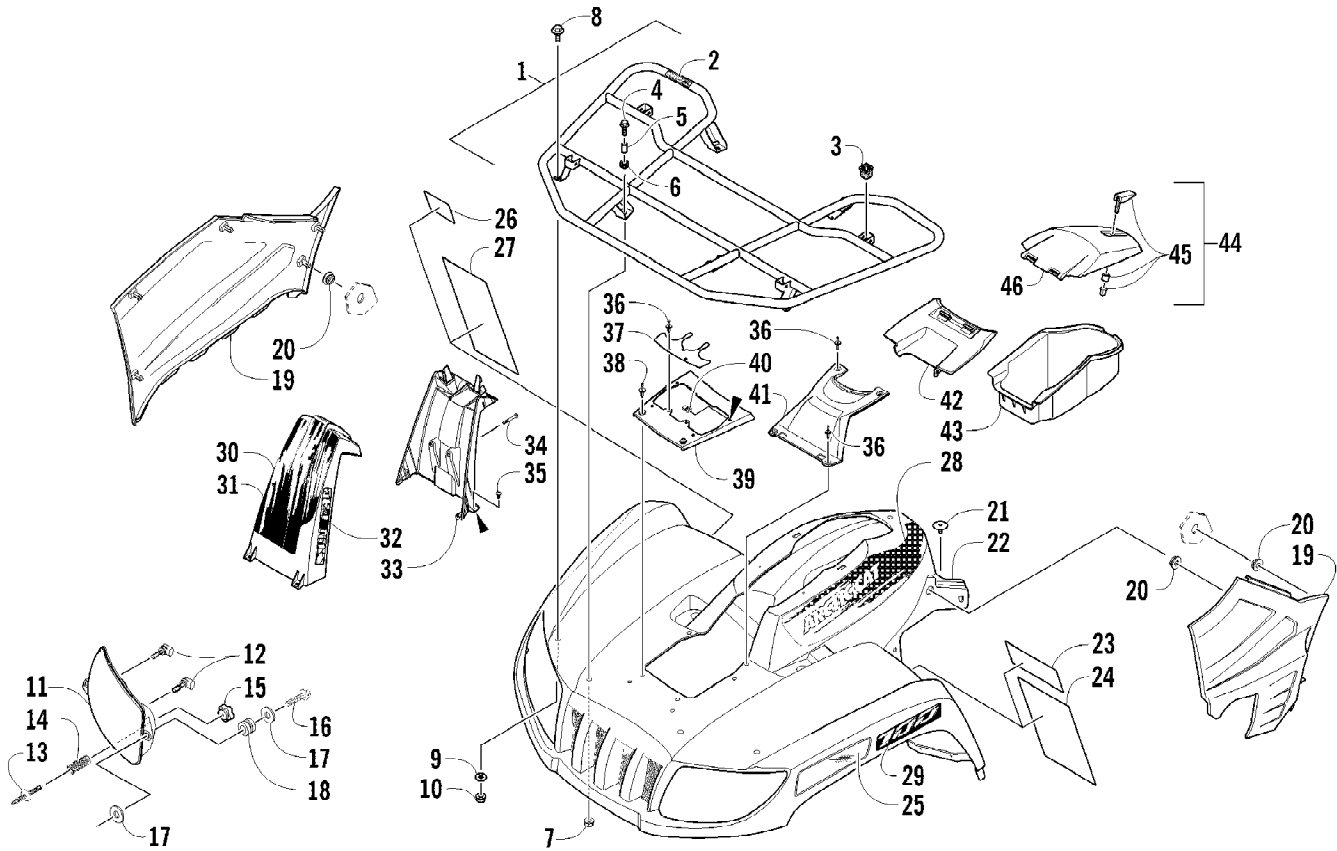

Ref #	Part Number	Qty	S/P/F	Description
1	2506-643	1		Rack, Front - Assembly (inc. 2-3)
2	0411-576	1		Decal, Warning - Load
3	0441-592	4	/P	Bushing, Rack
4	8410-830	4		Screw, Cap
5	0423-669	4		Spacer
6	0423-465	4		Grommet
7	8432-802	4		Nut, Lock
8	0423-654	2		Screw, Shoulder
9	8050-222	2	/P	Washer
10	0423-540	2		Nut, Lock
11	0509-044	1	/P	Headlight Assembly - Right (inc. 12)
11	0509-035	1		Headlight Assembly - Left (inc. 12)
12	0409-055	4		Bulb, Headlight
13	0423-514	2		Stud, Adjuster - Headlight
14	0423-522	2		Spring, Adjuster
15	0423-513	2		Knob, Adjuster
16	0623-785	4		Screw, Self-Tapping
17	8050-217	8	/P	Washer
18	0423-447	4		Grommet
19	2406-300	1		Panel, Side - Lower - Right
19	2406-419	1		Panel, Side - Lower - Left
20	0423-678	8		Grommet
21	0423-101	2		Screw, Shoulder
22	4506-213	1		Panel, Fender - Assembly (inc. 23-27)
23	1411-574	1		Decal, Warning - Off-Road Only
24	2411-124	1		Decal, Warning - General/Age
25	0411-818	1		Decal, Reflector - Right
25	0411-819	1		Decal, Reflector - Left
26	0411-835	1		Decal, Warning - Turn/Hill
27	1411-250	1		Decal, Warning - Reverse/Pre-Ride
28	2411-268	1		Decal, Side - Upper Right
28	2411-269	1		Decal, Side - Upper Left
29	2411-274	2		Decal, "700"
30	4506-301	1		Cover, Intake - Front
31	2411-276	1		Decal, Intake - Upper
32	2411-275	1		Decal, "Mud Pro"
33	4506-306	1		Cover, Intake - Rear
34	8468-645	2		Screw, Machine
35	8468-616	4		Screw, Machine
36	0623-362	6		Rivet, Reinstallable
37	2416-100	1		Shield, Splash
38	0423-535	2		Rivet, Reinstallable
39	2516-170	1		Cover, Access
40	0423-577	4		Clip, U-Nut
41	1406-484	1		Cover, Steering Post
42	0470-513	1		Cover, Storage Box
43	1406-573	1		Box, Storage
44	2506-234	1		Lid, Storage Box w/Latch (inc. 45-46)
45	1406-599	1		Latch, Storage Box
46	0470-514	1		Lid, Storage Box