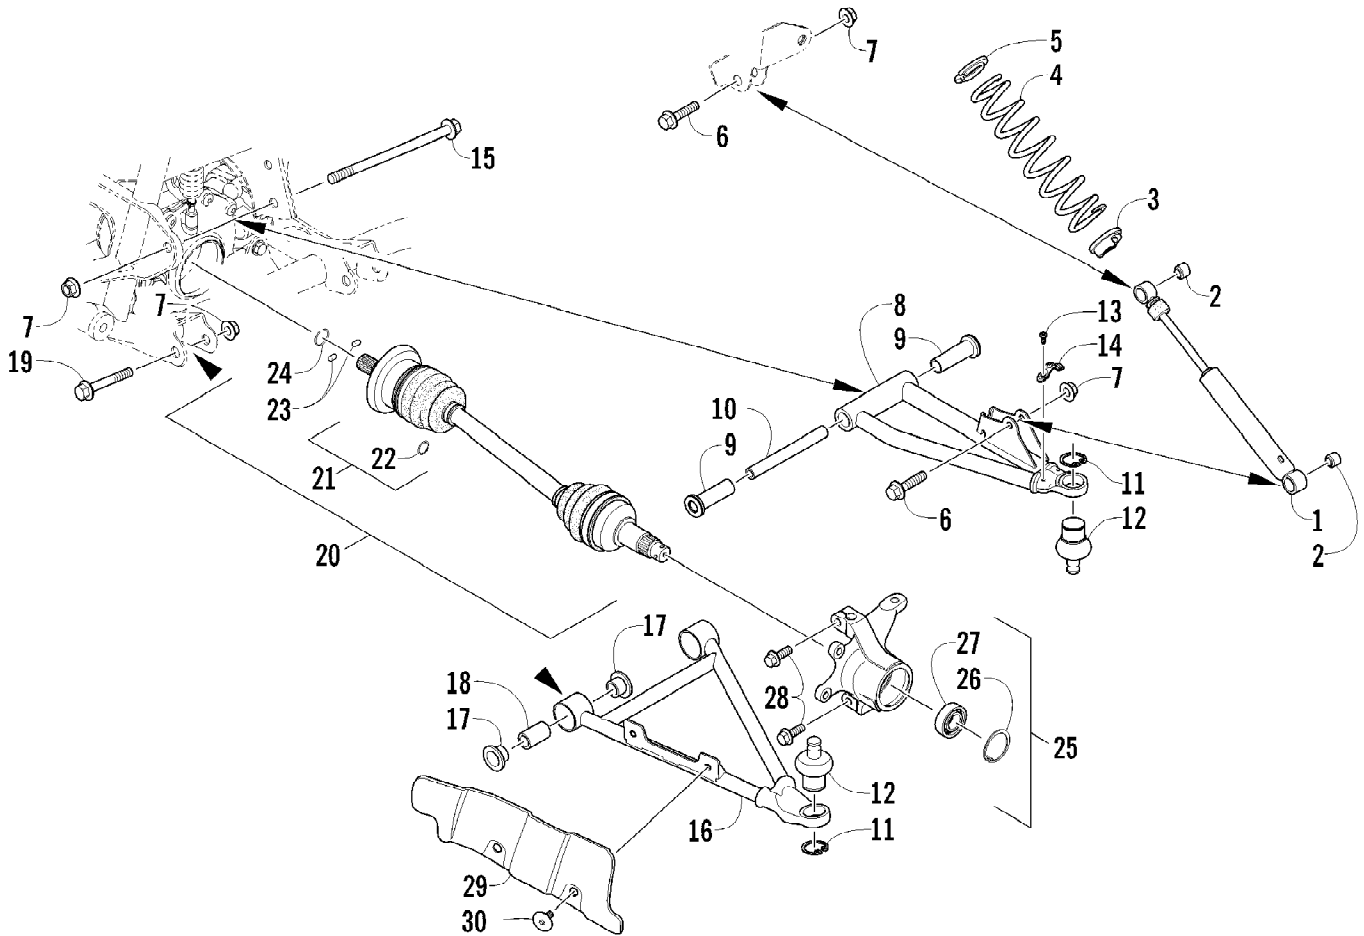

Ref #	Part Number	Qty	S/P/F	Description
1	0403-180	2		Shock Absorber (inc. 2)
2	0403-182	4		Bushing
3	0403-102	2		Cam, Spring Adjuster
4	0403-210	2		Spring, Suspension
5	1603-889	2	/P	Retainer, Spring
6	8409-040	4		Screw, Cap
7	0423-744	10		Nut, Lock
8	0503-416	1	/P	A-Arm, Upper Right (inc. 9-12)
8	0503-417	1	/P	A-Arm, Upper Left (inc. 9-12)
9	0403-207	4	/P	Bushing
10	0403-080	2		Axle
11	0423-009	4	/P	Ring, Retaining
12	0405-115	4	/P	Ball Joint
13	0423-946	4		Screw, Self-Tapping
14	1502-594	2		Clamp, Routing
15	0423-334	2		Screw, Cap
16	0503-376	1	/P	A-Arm, Lower Right (inc. 17-18 and two No. 11-12)
16	0503-377	1	/P	A-Arm, Lower Left (inc. 17-18 and two No. 11-12)
17	0403-208	8	/P	Bushing
18	0403-214	4	/P	Axle
19	8409-075	4		Screw, Cap
20	1502-806	1	S	Axle, Drive - Right (inc. 21-24)
20	1502-805	1	S	Axle, Drive - Locking - Left (inc. 21-24)
21	1436-410	2		Repair Kit, Boot (inc. 22)
22	1441-988	2		Clip, Retaining
23	1402-885	4		Pin, Detent
24	1402-889	2		Clip, Retaining
25	0505-576	1	/P	Knuckle - Assembly - Right (inc. 26-27)
25	0505-577	1	/P	Knuckle - Assembly - Left (inc. 26-27)
26	0423-423	2		Ring, Retaining
27	1402-809	2	/P	Bearing
28	8409-030	4		Screw, Cap
29	1406-034	1		Guard, Boot - Right
29	1406-035	1		Guard, Boot - Left
30	0423-545	4	/P	Screw, Shoulder