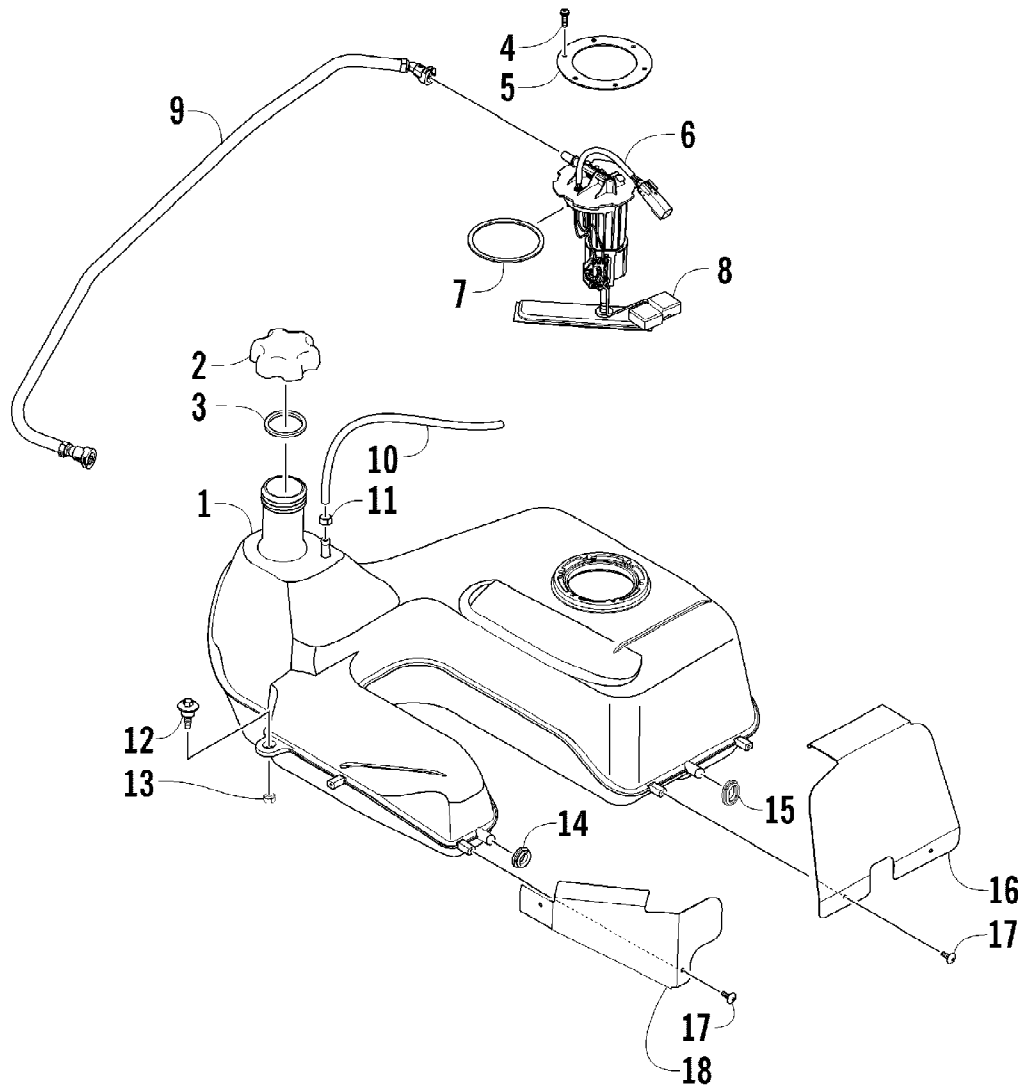

Ref #	Part Number	Qty	S/P/F	Description
1	0570-307	1		Tank, Gas - Assembly (inc. 2-5)
2	0470-438	1	/P	Cap, Gas Tank (inc. 3)
3	0109-733	1	/P	Gasket, Gas Tank Cap
4	0423-898	6		Screw, Self-Tapping
5	2670-042	1		Plate, Retaining
6	0570-322	1	/P	Pump, Fuel - Assembly (inc. 7-8)
7	0470-838	1		Seal
8	2670-235	1		Float
9	0570-317	1		Hose, Gasline - Assembly
10	0410-070	AR	/P	Hose, Gasline - 25 ft
11	0423-688	1		Clamp, Hose
12	0423-732	2		Screw, Shoulder
13	0623-038	1		Nut w/Washer
14	0423-460	1		Grommet
15	0423-806	1		Grommet
16	0470-710	1		Shield, Heat - Gas Tank - Rear
17	0623-797	4		Screw, Self-Tapping
18	0470-709	1		Shield, Heat - Gas Tank - Front