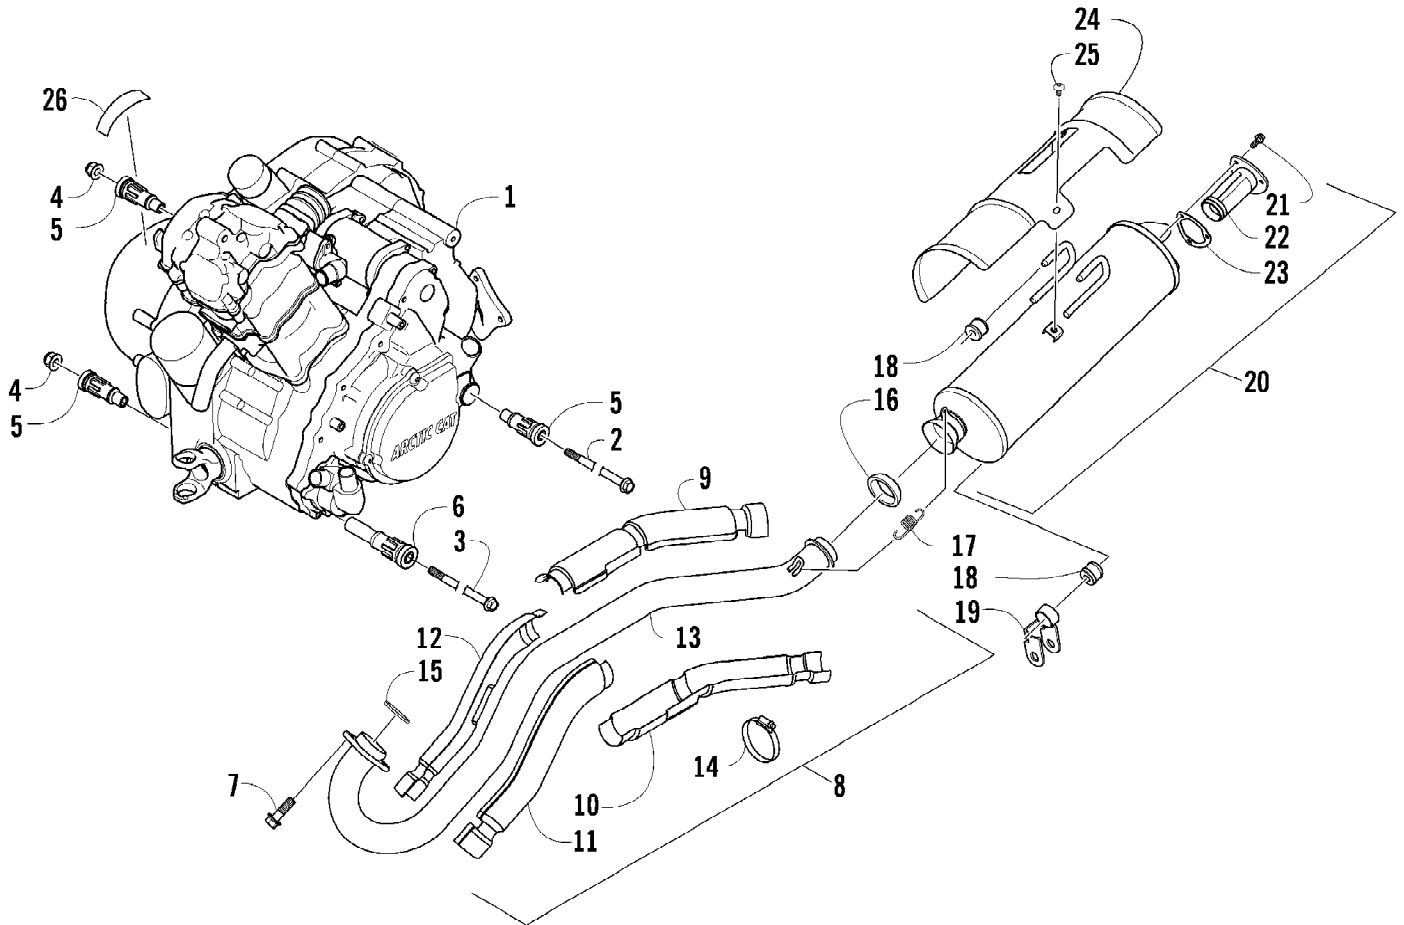

Ref #	Part Number	Qty	S/P/F	Description
1	0800-117	1	S/P	Engine, A700I
2	0423-451	1		Screw, Cap
3	0423-405	1		Screw, Cap
4	8428-002	2		Nut, Lock
5	0801-129	3		Mount, Engine
6	0801-122	1		Mount, Engine
7	8408-820	2	/P	Screw, Cap
8	0512-345	1	/P	Pipe, Exhaust - Assembly (inc. 9-14)
9	0412-350	1		Shield, Exhaust Pipe - Outer - Rear
10	0412-339	1		Shield, Exhaust Pipe - Inner - Rear
11	0412-349	1		Shield, Exhaust Pipe - Inner - Front
12	0412-348	1		Shield, Exhaust Pipe - Outer - Front
13	0512-344	1		Pipe, Exhaust
14	0423-317	4	/P	Clamp
15	0412-338	1	/P	Gasket, Exhaust
16	0412-375	1	/P	Seal, Exhaust
17	0612-668	2	/P	Spring, Extension
18	0412-577	3	/P	Bushing
19	1506-732	1		Channel, Support
20	0512-355	1	/P	Muffler - Assembly (inc. 21-23)
21	8408-616	3		Screw, Cap
22	0512-219	1	/P	Arrester, Spark - Assembly
23	0412-313	1		Gasket
24	0412-373	1	/P	Cover, Muffler
25	8477-610	3		Screw, Machine
26	0411-426	1		Decal, Warning - Clutch Cover