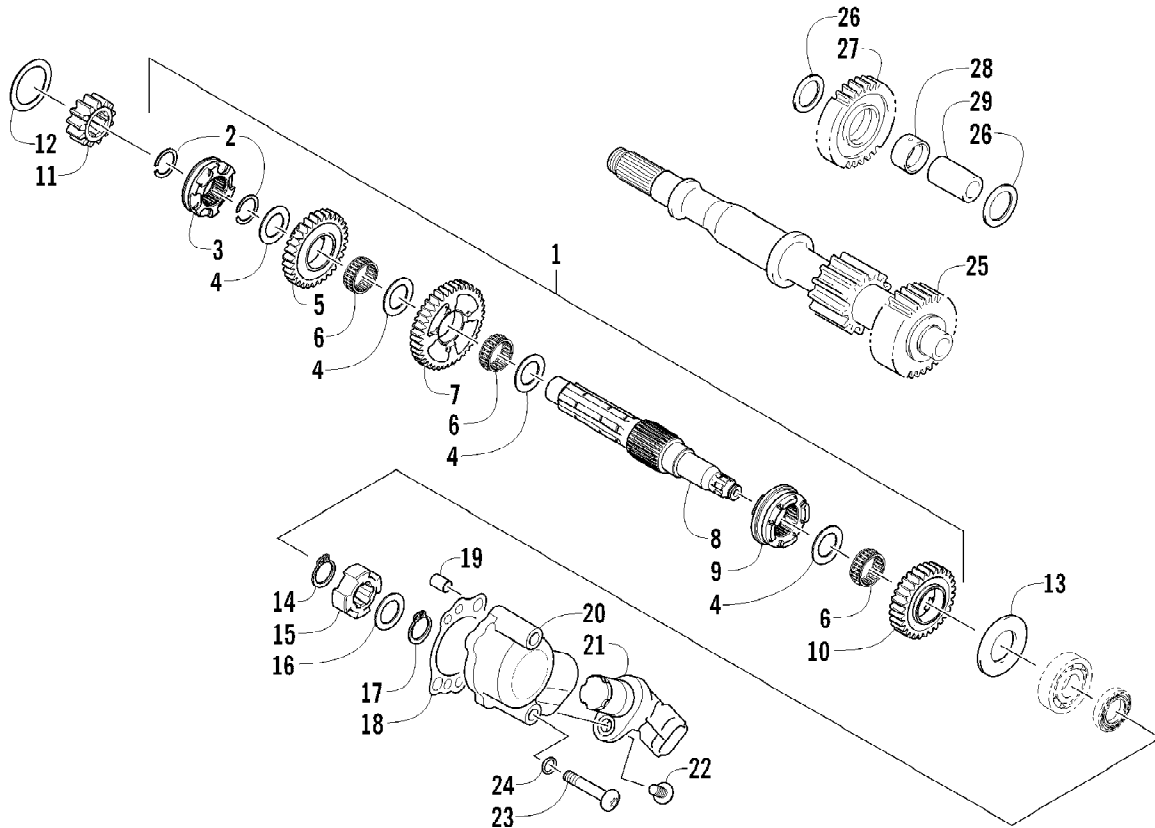

SECONDARY TRANSMISSION ASSEMBLY (ENGINE SERIAL NO. 0264070 AND UP)

2011 ATV 700 H1 EFI MUD PRO GREEN-BLACK (A2011IFT4EUSM)
SECONDARY TRANSMISSION ASSEMBLY (ENGINE SERIAL NO. 0264070 AND UP)

Page 63 of 87

Ref #	Part Number	Qty	S/P/F	Description
1	0822-124	1		Countershaft Assembly (inc. 2-10)
2	0831-085	2		Ring, Retaining
3	0822-120	1		Gear Select, Reverse
4	0822-121	4		Shim
5	0822-119	1		Gear, Reverse Driven
6	0832-082	3		Bearing
7	0822-114	1		Gear, Driven - Low
8	0822-113	1		Countershaft
9	0822-116	1		Gear Select, Sliding
10	0822-115	1		Gear, Driven - High
11	0822-125	1		Gear, Drive
12	0828-019	1		Washer, Thrust
13	0828-011	1		Washer
14	0831-040	1		Ring, Retaining
15	0822-050	1		Trigger, Speedometer Sensor
16	0828-069	1		Washer, Thrust
17	0831-039	1		Ring, Retaining
18	0830-129	1		Gasket
19	0829-023	2		Pin, Dowel
20	0822-049	1		Housing, Speedometer Sensor
21	0430-091	1		Sensor, Speedometer
22	8468-620	1	/P	Screw, Machine
23	8468-645	2		Screw, Machine
24	0830-107	2		Gasket
25	0822-001	1		Driveshaft
26	0828-016	2		Washer, Thrust
27	0822-011	1		Gear, Reverse Idle
28	0822-012	1		Bushing
29	0822-015	1		Shaft, Reverse Idle