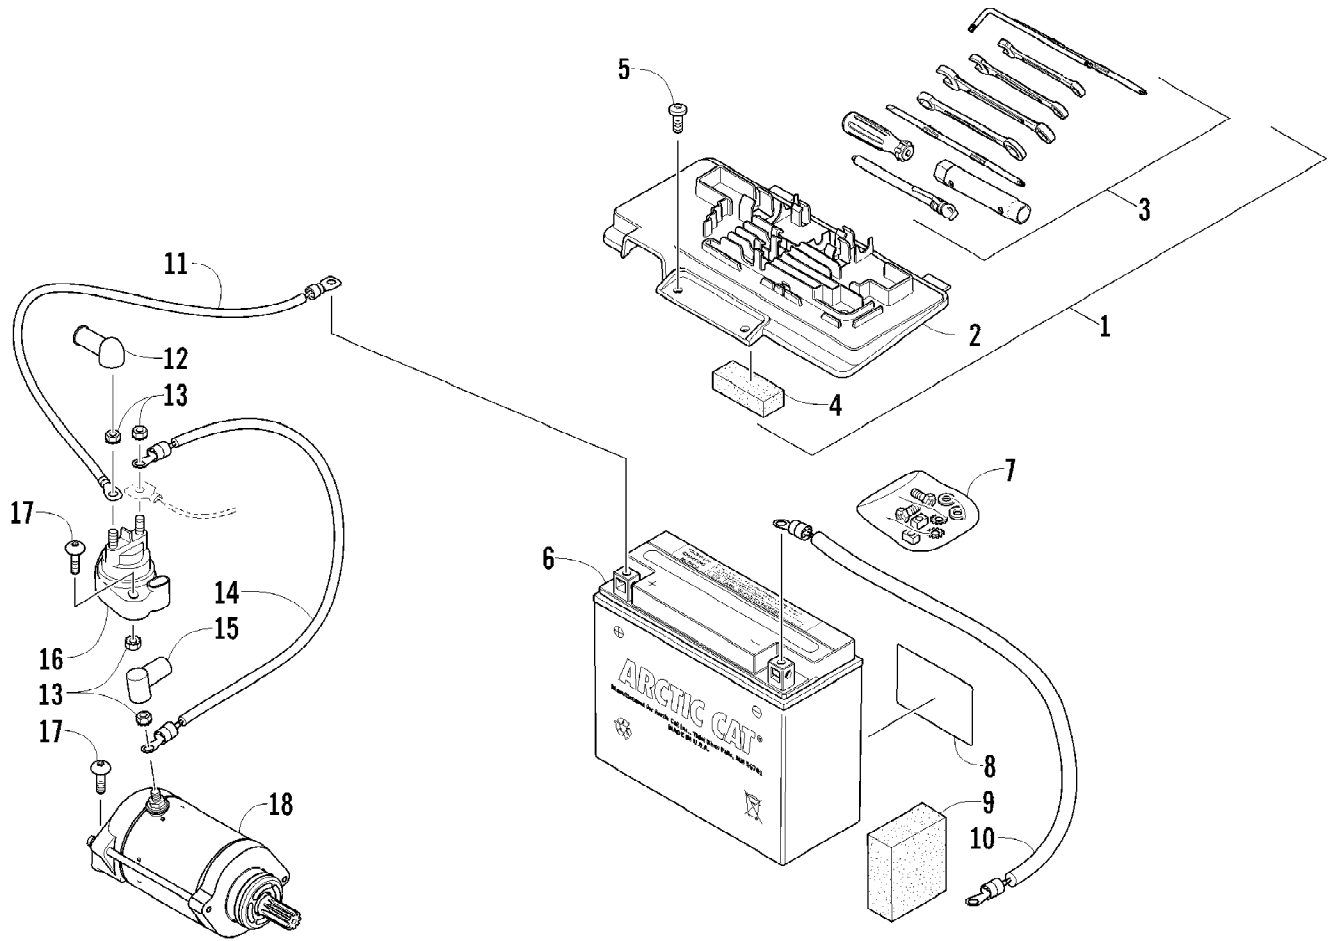

2011 ATV 700 H1 EFI MUD PRO GREEN-BLACK (A2011IFT4EUSM)
BATTERY AND STARTER ASSEMBLY

Page 4 of 87

Ref #	Part Number	Qty	S/P/F	Description
1	5991-655	1	/P	Battery Cover/Tool Tray Assembly (inc. 2-4)
2	2406-815	1	/P	Cover, Battery
3	0444-122	1	S/P	Kit, Tool
4	0417-016	1		Pad, Battery
5	8476-620	2		Screw, Machine
6	0645-480	1		Battery Assembly (inc. 7-8)
7	0445-082	1		Kit, Hardware
8	0645-430	1		Decal, Warning
9	0417-012	1		Foam, Battery
10	0445-070	1		Cable, Battery/Ground
11	0445-062	1		Cable, Battery/Solenoid
12	0645-327	1		Boot, Terminal
13	0623-038	5		Nut w/Washer
14	0445-064	1		Cable, Solenoid/Starter (inc. 15)
15	0645-019	1		Boot, Terminal
16	0445-058	1	/P	Solenoid
17	8476-625	4		Screw, Machine
18	0825-013	1	/P	Motor, Starter - Assembly