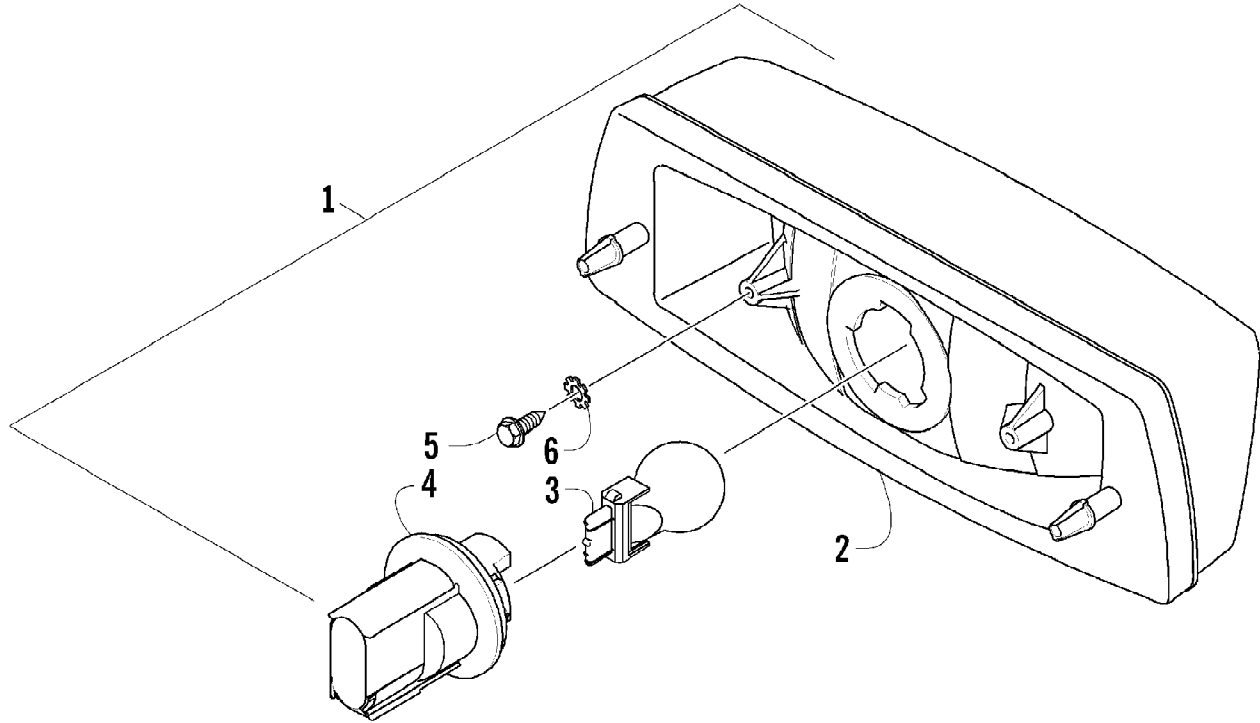

Ref #	Part Number	Qty	S/P/F	Description
1	0509-022	1		Taillight Assembly (inc. 2-4)
2	0509-025	1		Housing, Taillight
3	0409-056	1		Bulb, Taillight
4	0409-057	1		Socket, Taillight
5	0623-301	2	/P	Screw, Self-Tapping
6	8053-212	2	/P	Washer, External Tooth Lock