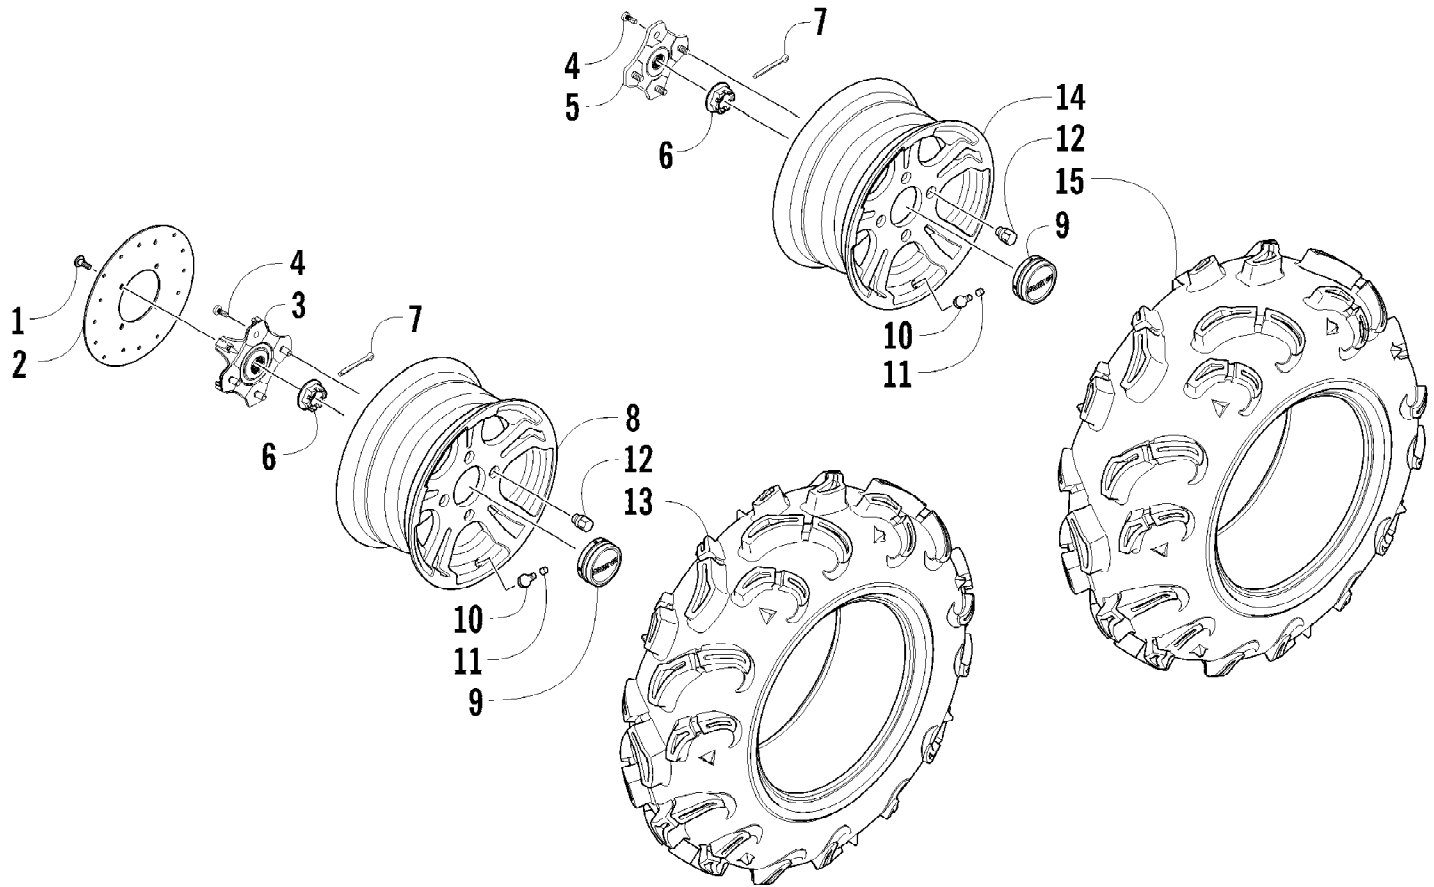

Ref #	Part Number	Qty	S/P/F	Description
1	0423-557	12		Screw, Shoulder
2	1436-418	3	/P	Disc, Brake
3	1502-462	2	/P	Hub, Wheel - Front (inc. 4)
4	0402-974	16	/P	Stud
5	1502-462	1	/P	Hub, Wheel - Rear - Right (inc. 4)
5	1502-464	1		Hub, Wheel - Rear - Left (inc. 4)
6	0423-607	4		Nut, Castle
7	0423-407	4		Pin, Cotter
8	1402-732	2		Wheel - Front (inc. 9)
9	1402-736	4		Cap, Wheel
10	0402-064	4		Stem, Valve (inc. 11)
11	0402-140	4		Cap, Valve Stem
12	0423-618	16		Nut, Lug
13	1402-855	2		Tire - Front
14	1402-918	2	/P	Wheel - Rear (inc. 9)
15	1402-901	2		Tire - Rear