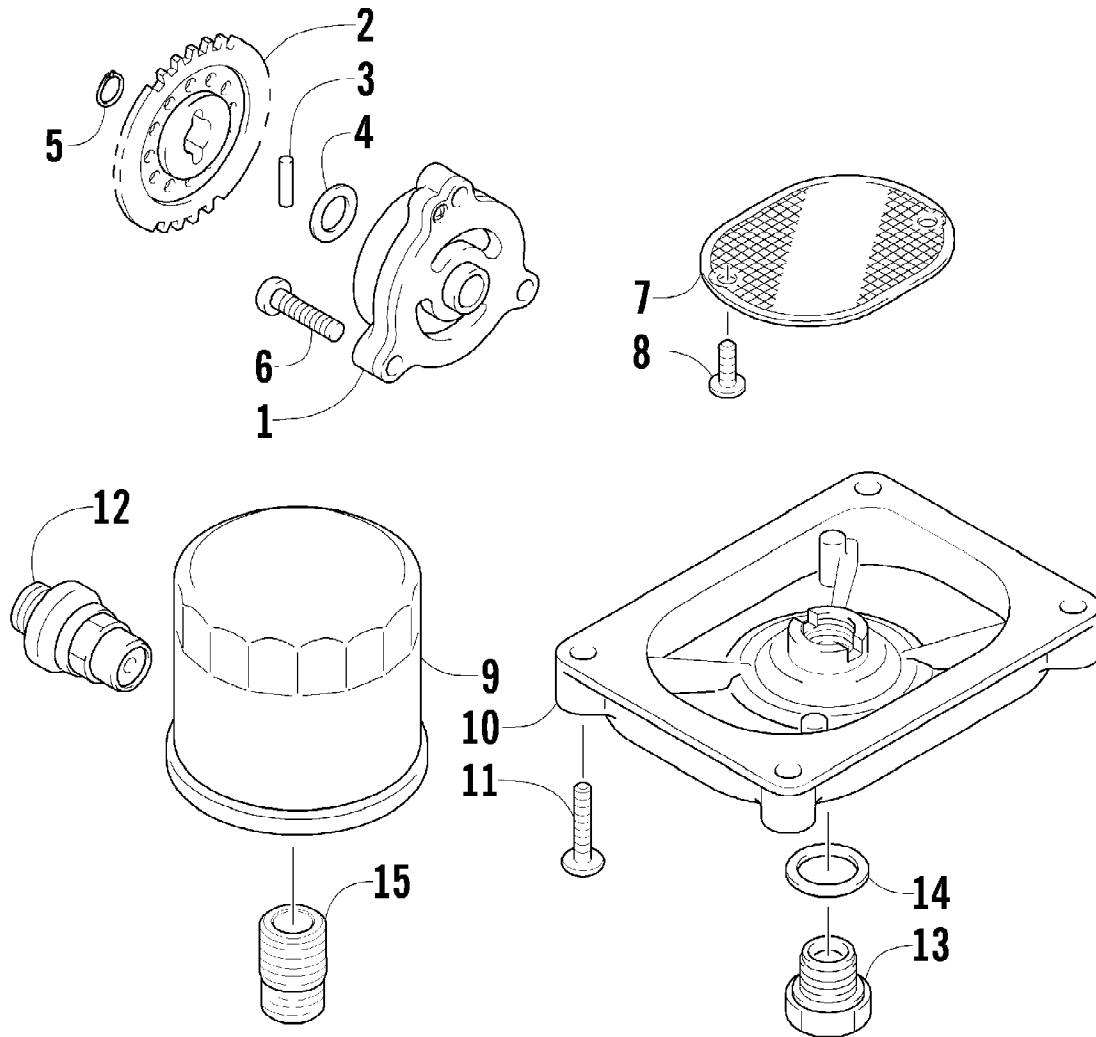

2011 ATV 700 H1 EFI MUD PRO GREEN-BLACK (A2011IFT4EUSM)
OIL FILTER/PUMP ASSEMBLY

Page 51 of 87

Ref #	Part Number	Qty	S/P/F	Description
1	0812-023	1		Pump, Oil
2	0812-083	1	/P	Gear, Driven
3	0829-009	1		Pin
4	0828-007	1	/P	Washer
5	0831-002	1		Ring, Retaining
6	0826-039	3		Screw, Machine
7	0812-057	1	/P	Strainer, Oil
8	0826-040	2		Screw, Machine
9	0812-029	1	S	Filter, Oil
10	0812-053	1		Cap, Oil Strainer
11	8468-625	4		Screw, Machine
12	0812-007	1		Valve, Oil-Relief - Assembly
13	0812-006	1		Plug, Drain
14	0830-017	1		Gasket, Drain Plug
15	0812-008	1		Union, Oil Filter