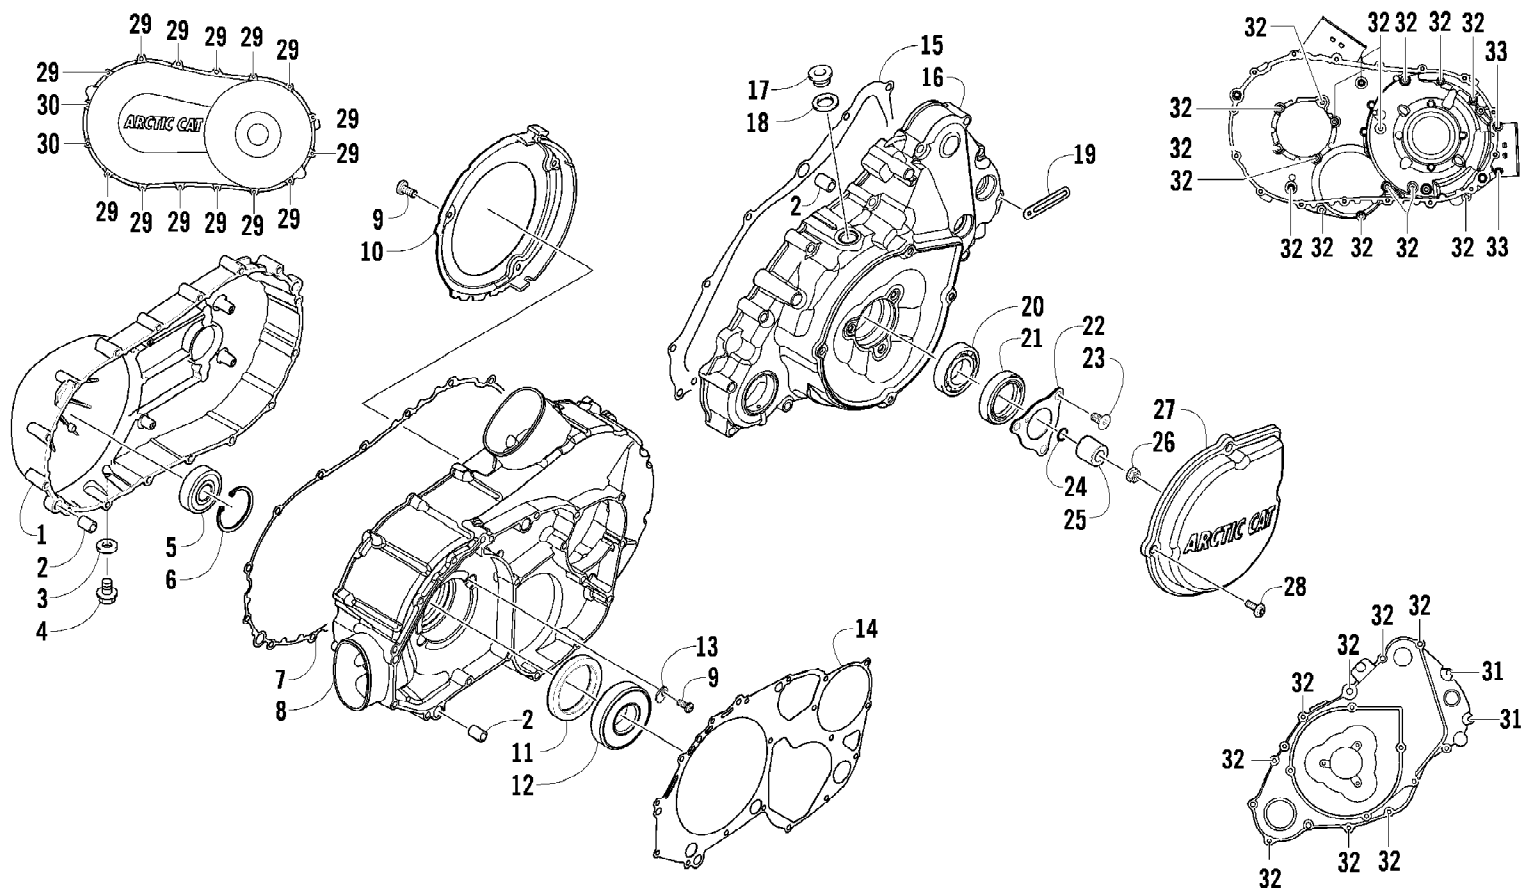

2011 ATV 700 H1 EFI MUD PRO GREEN-BLACK (A2011IFT4EUSM)
CLUTCH/V-BELT/MAGNETO COVER ASSEMBLY

2011 ATV 700 H1 EFI MUD PRO GREEN-BLACK (A2011IFT4EUSM)
CLUTCH/V-BELT/MAGNETO COVER ASSEMBLY

Page 10 of 87

Ref #	Part Number	Qty	S/P/F	Description
1	0806-089	1		Cover, V-Belt
2	0829-002	6		Pin, Dowel
3	0830-013	1		Washer, Crush
4	8408-812	1		Screw, Cap
5	0832-060	1		Bearing
6	0831-078	1		Ring, Retaining
7	0830-174	1	/P	Gasket, V-Belt Cover
8	0806-091	1		Cover, Clutch
9	0826-029	5		Screw, Machine
10	0806-048	1		Plate, Air Intake
11	0830-188	1	/P	Seal
12	0832-047	1	S	Bearing
13	0822-010	2	/P	Retainer, Bearing
14	0830-116	1	/P	Gasket, Clutch Cover
15	0830-128	1		Gasket, Magneto Cover
16	0806-082	1	/P	Cover, Magneto - Assembly
17	0826-155	1		Plug
18	0830-015	1		Washer, Crush
19	3002-964	1	/P	Clamp, Wire
20	0832-045	1	S	Bearing
21	0830-158	1		Seal
22	0805-008	1		Retainer, Seal
23	0826-031	3		Screw, Machine
24	0830-108	1		O-Ring
25	0820-061	1		Bushing
26	0827-008	1		Nut
27	0820-062	1		Cover, Magneto
28	8468-616	4		Screw, Machine
29	8468-645	14		Screw, Machine
30	8468-655	2		Screw, Machine
31	8468-625	2		Screw, Machine
32	8468-640	26		Screw, Machine
33	8468-675	2		Screw, Machine