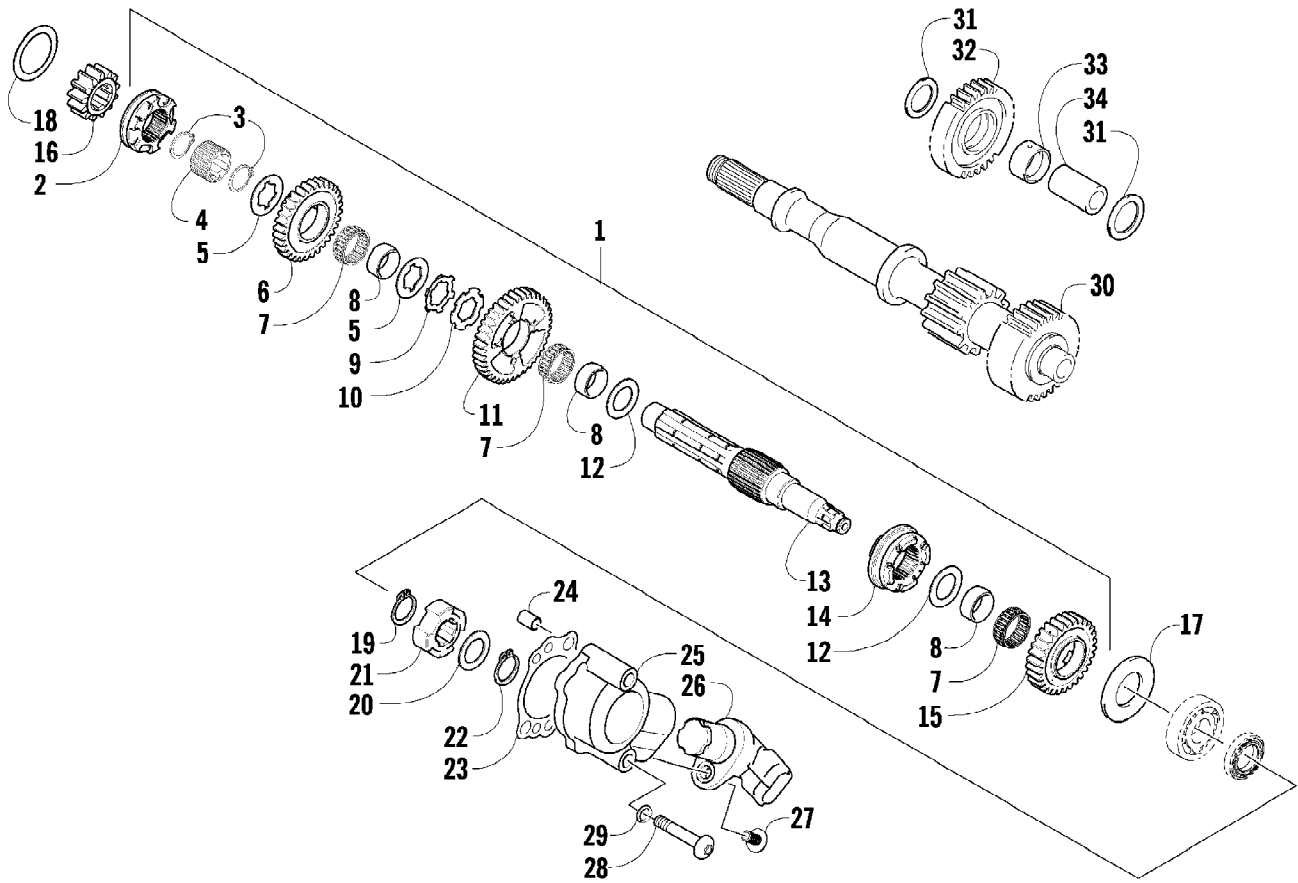

SECONDARY TRANSMISSION ASSEMBLY (UP TO ENGINE SERIAL NO. 0264069)

2011 ATV 700 H1 EFI MUD PRO GREEN-BLACK (A2011IFT4EUSM)
SECONDARY TRANSMISSION ASSEMBLY (UP TO ENGINE SERIAL NO. 0264069)

Page 65 of 87

Ref #	Part Number	Qty	S/P/F	Description
1	0822-091	1	/P	Countershaft Assembly (inc. 2-15)
2	0822-014	1		Gear Select, Reverse
3	0831-011	2		Ring, Retaining
4	0822-045	1		Spacer, Reverse Driven Gear
5	0828-008	2		Washer
6	0822-013	1		Gear, Reverse Driven
7	0832-011	3		Bearing
8	0822-005	3		Bushing
9	0828-014	1		Washer, Lock
10	0828-015	1		Washer, Lock
11	0822-004	1		Gear, Driven - Low
12	0822-046	2		Washer
13	0822-003	1		Countershaft
14	0822-007	1		Gear Select, Sliding
15	0822-006	1		Gear, Driven - High
16	0822-089	1		Gear, Drive
17	0828-011	1		Washer
18	0828-019	1		Washer, Thrust
19	0831-040	1		Ring, Retaining
20	0828-069	1		Washer, Thrust
21	0822-050	1		Trigger, Speedometer Sensor
22	0831-039	1		Ring, Retaining
23	0830-129	1		Gasket
24	0829-023	2		Pin, Dowel
25	0822-049	1		Housing, Speedometer Sensor
26	0430-091	1		Sensor, Speedometer
27	8468-620	1	/P	Screw, Machine
28	8468-645	2		Screw, Machine
29	0830-107	2		Gasket
30	0822-001	1		Driveshaft
31	0828-016	2		Washer, Thrust
32	0822-011	1		Gear, Reverse Idle
33	0822-012	1		Bushing
34	0822-015	1		Shaft, Reverse Idle