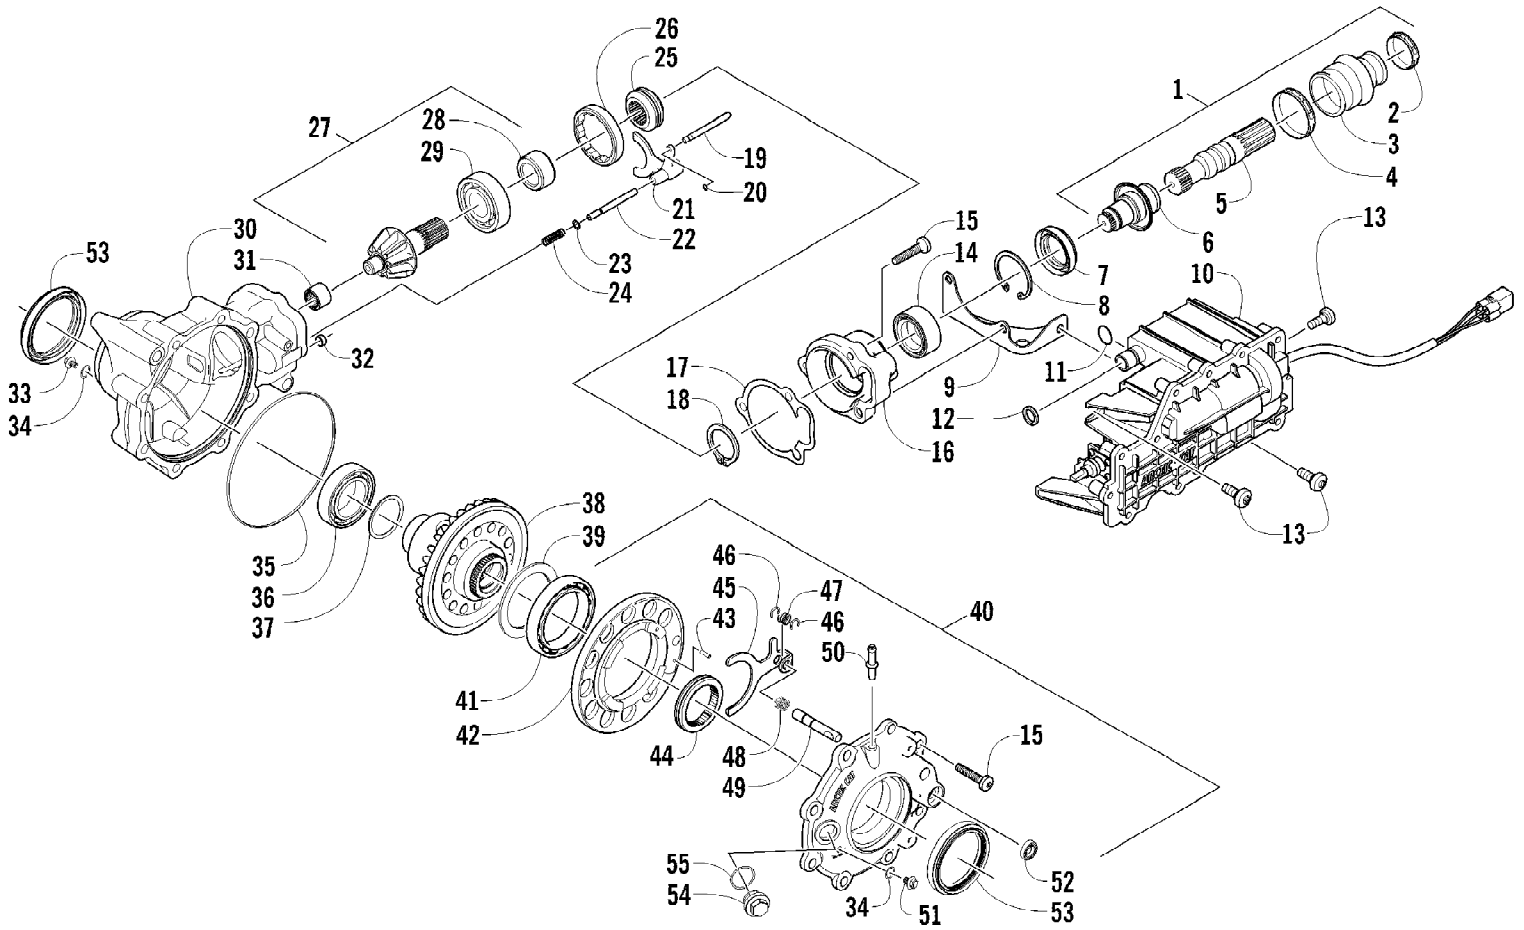

2011 ATV 700 H1 EFI MUD PRO GREEN-BLACK (A2011IFT4EUSM)
FRONT DRIVE GEARCASE ASSEMBLY

Ref #	Part Number	Qty	S/P/F	Description
	1502-393	1		Complete Front Drive Gearcase Assembly
1	1502-083	1		Shaft, Propeller - Assembly (inc. 2-6)
2	0423-411	1		Clamp
3	0402-985	1	/P	Boot, Propeller Shaft
4	0423-393	1		Clamp
5	1402-045	1		Shaft, Output
6	1502-085	1	/P	Shaft, Input
7	1402-011	1		Seal
8	0423-423	1		Ring, Retaining
9	1502-237	1		Bracket, Actuator
10	0502-585	1	S	Actuator (inc. 11)
11	1402-981	1		O-Ring
12	0423-892	1	/P	O-Ring
13	0423-396	3		Screw, Self-Tapping
14	1402-043	1		Bearing
15	0423-118	11		Screw, Self-Tapping
16	0502-528	1	/P	Housing, Pinion
17	0402-947	1		Gasket, Flange
18	0423-417	1		Ring, Retaining
19	0402-997	1		Shaft, Selector
20	0423-402	1		Ring, Retaining
21	0402-998	1		Fork, Selector
22	0402-417	1		Shaft, Shuttle
23	0423-147	1		O-Ring
24	0402-999	1		Spring, Return
25	0402-413	1		Coupler, Drive
26	0402-357	1		Collar, Lock
27	0502-784	1		Gear, Pinion - Assembly - 11T (inc. 28-29)
28	0402-336	1		Collar, Retaining
29	0402-327	1		Bearing
30	0502-514	1		Housing, Gearcase
31	0402-328	1		Bearing
32	0402-411	1		Pin, Dowel
33	1402-210	1	/P	Plug, Magnetic (inc. one No. 34)
34	0423-153	2		O-Ring
35	0423-149	1		O-Ring
36	0402-393	1		Bearing
37	0402-405	AR		Shim, 41 x 49 x 1.3 mm
37	0402-406	AR		Shim, 41 x 49 x 1.4 mm
37	0402-407	AR		Shim, 41 x 49 x 1.5 mm
37	0402-408	AR		Shim, 41 x 49 x 1.6 mm
37	0402-409	AR		Shim, 41 x 49 x 1.7 mm
38	1502-554	1	/P	Gear, Ring - 34T
39	1402-074	AR		Shim, 61 x 69 x 1.3 mm
39	1402-075	AR		Shim, 61 x 69 x 1.4 mm
39	1402-076	AR		Shim, 61 x 69 x 1.5 mm
39	1402-077	AR		Shim, 61 x 69 x 1.6 mm
39	1402-078	AR		Shim, 61 x 69 x 1.7 mm
40	1502-389	1		Cover, Gearcase (inc. one No. 34, 41-52, and one No. 53)
41	1402-053	1		Bearing
42	0502-413	1		Flange, Bearing