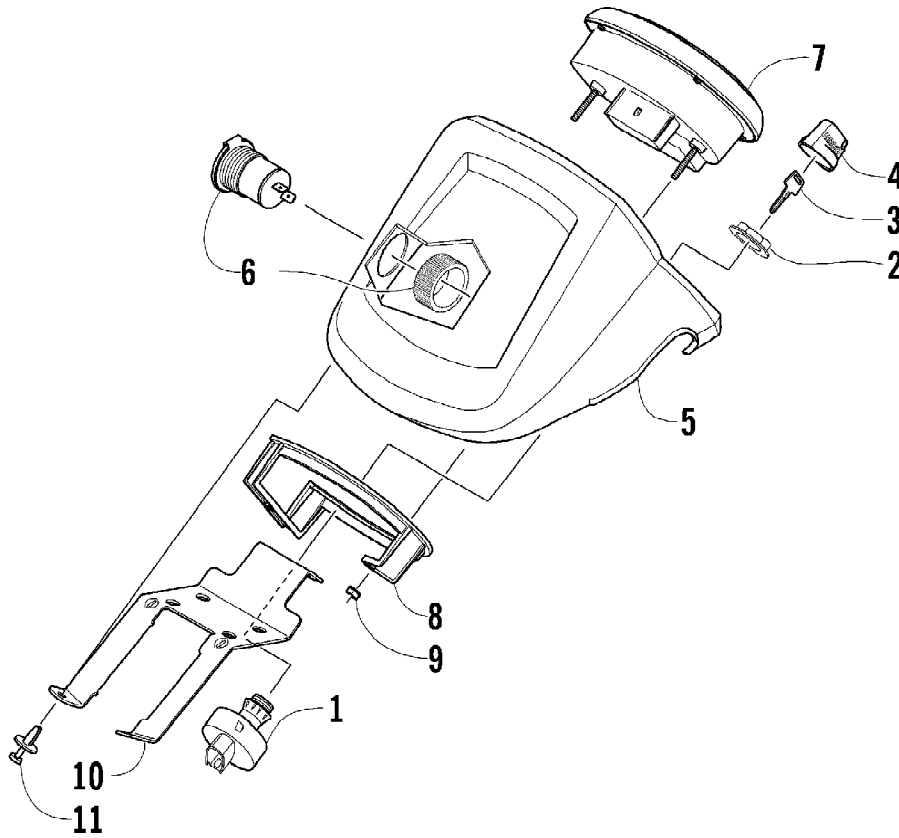

Ref #	Part Number	Qty	S/P/F	Description
1	0430-090	1	/P	Switch, Ignition - Assembly (inc. 2-4)
2	0430-050	1		Nut, Retaining
3	0430-042	1	F	Key, Ignition
3	0430-043	1	F	Key, Ignition
4	0430-054	1		Cover, Key
5	0505-591	1		Instrument Pod
6	0641-897	1	/P	Outlet, Accessory - 12V
7	0520-097	1		Gauge, LCD
8	0420-065	1	/P	Bracket, Retaining
9	0423-493	2		Nut w/Washer
10	2506-470	1		Bracket, Mounting - Instrument Pod
11	0423-535	2		Rivet, Reinstallable