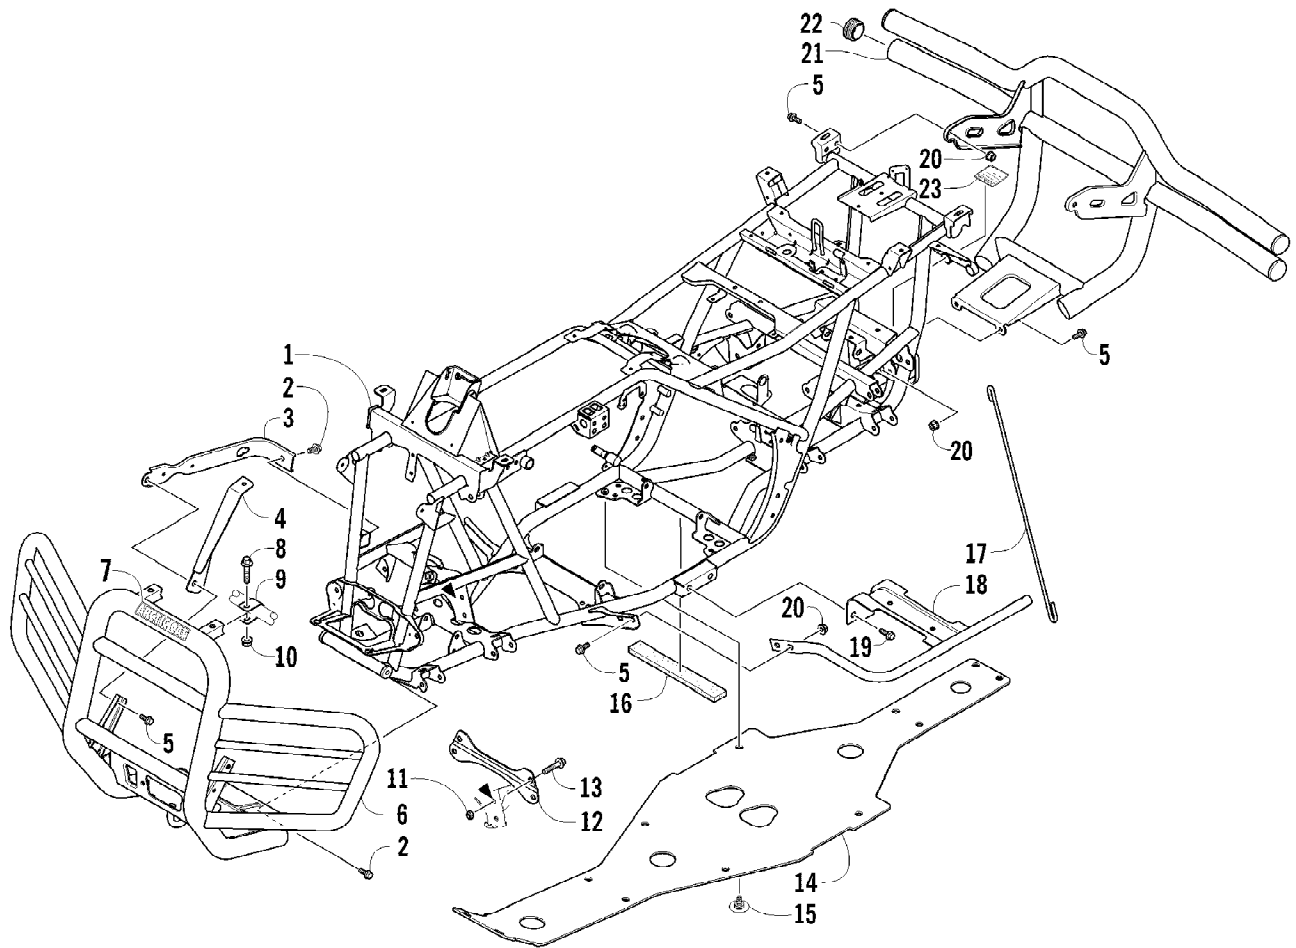

Ref #	Part Number	Qty	S/P/F	Description
1	2506-541	1		Frame, Main
2	8409-020	4	/P	Screw, Cap
3	1506-596	2	/P	Channel, Bumper Mounting
4	1506-562	1		Bracket, Mounting - Bumper - Right
4	1506-563	1		Bracket, Mounting - Bumper - Left
5	8408-816	10		Screw, Cap
6	2506-639	1		Bumper, Front
7	0411-501	1		Decal, Bumper - "Arctic Cat"
8	8410-835	2		Screw, Cap
9	2506-641	2		Strap, Support
10	8424-805	2		Nut
11	0423-744	2		Nut, Lock
12	2516-852	1	/P	Brace, A-Arm
13	8409-025	2		Screw, Cap
14	1406-030	1		Panel, Belly
15	0423-101	12		Screw, Shoulder
16	0406-289	2		Pad, Frame
17	2506-423	2		Rod, Support
18	1506-380	1		Footrest - Right
18	1506-379	1		Footrest - Left
19	8409-016	4		Screw, Cap
20	8424-802	8		Nut
21	1506-615	1		Bumper, Rear (inc. 22)
22	0406-130	4		Plug
23	1411-077	1		Decal, Warning - Towing