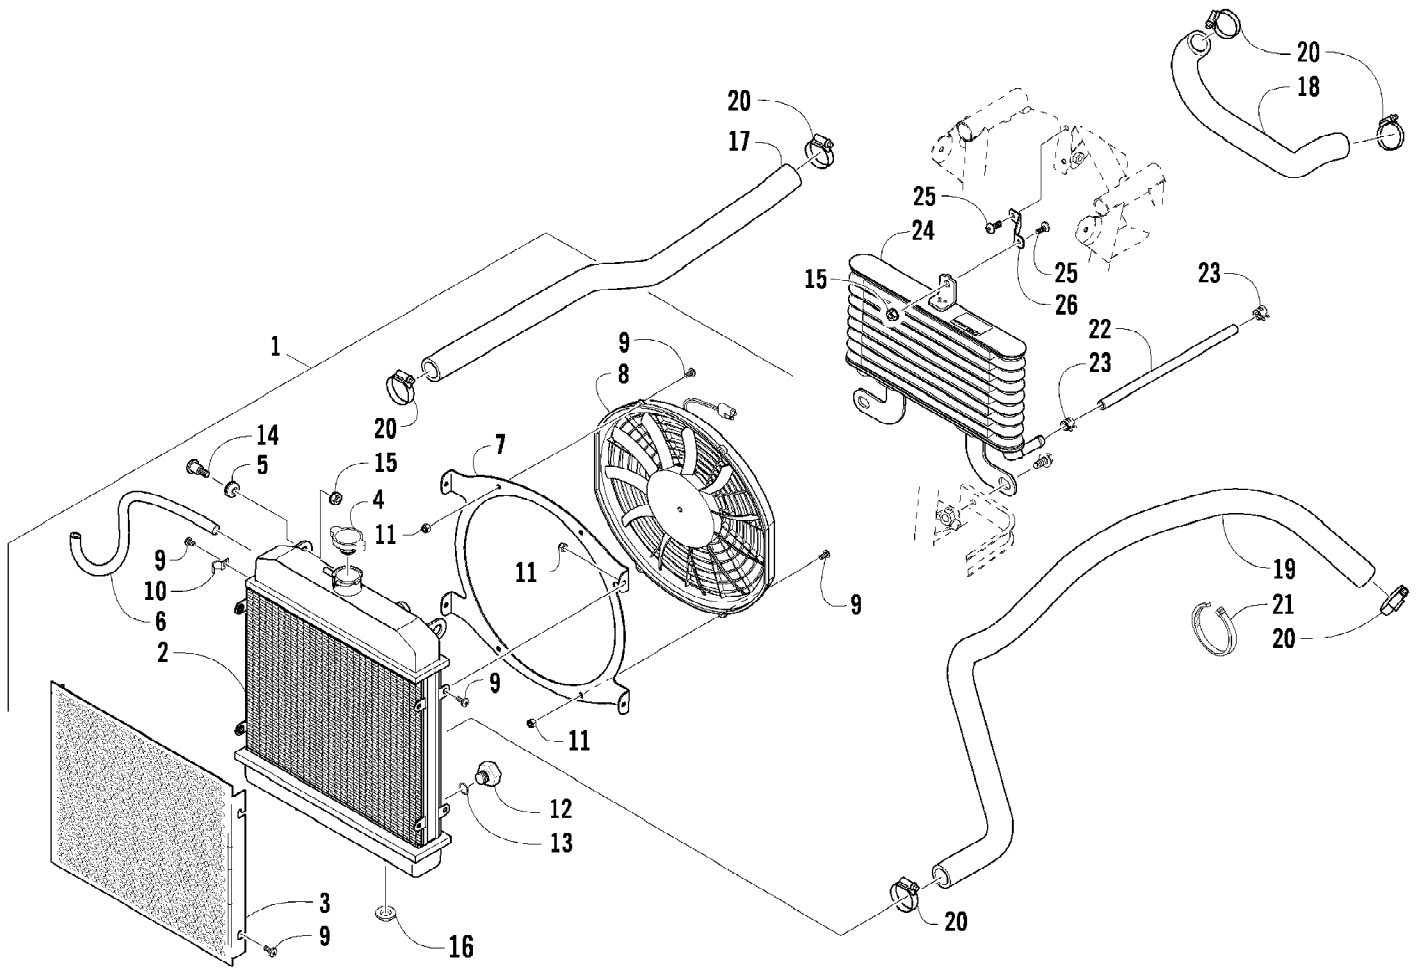

Ref #	Part Number	Qty	S/P/F	Description
1	0413-259	1		Radiator Assembly (inc. 2-13)
2	0413-205	1		Radiator
3	0413-007	1		Screen, Radiator
4	0413-255	1	/P	Cap, Radiator
5	0423-030	2		Grommet
6	0610-016	AR	/P	Hose - 25 ft
6	0610-015	AR	/P	Hose - 100 ft
7	0413-240	1		Bracket, Retaining
8	0413-123	1	/P	Fan, Cooling
9	8475-512	12		Screw, Machine
10	0423-351	1		Clamp, Wire
11	8422-502	8		Nut, Lock
12	0413-195	1		Plug, Drain
13	1602-213	1	/P	O-Ring
14	0423-484	2		Screw, Shoulder
15	0623-038	4		Nut w/Washer
16	0423-028	2		Bushing, Stem
17	0410-002	1		Hose, Coolant - Upper
18	0410-022	1		Hose, Coolant - Crossover
19	0410-229	1		Hose, Coolant - Lower
20	0423-496	6		Clamp, Hose
21	0623-751	AR		Tie, Cable - 11.75 in.
22	0410-127	2		Hose, Oil Cooler
23	0423-632	4		Clamp, Hose
24	0413-211	1	/P	Cooler, Oil
25	8476-612	2		Screw, Machine
26	0513-022	1		Bracket, Mounting - Oil Cooler