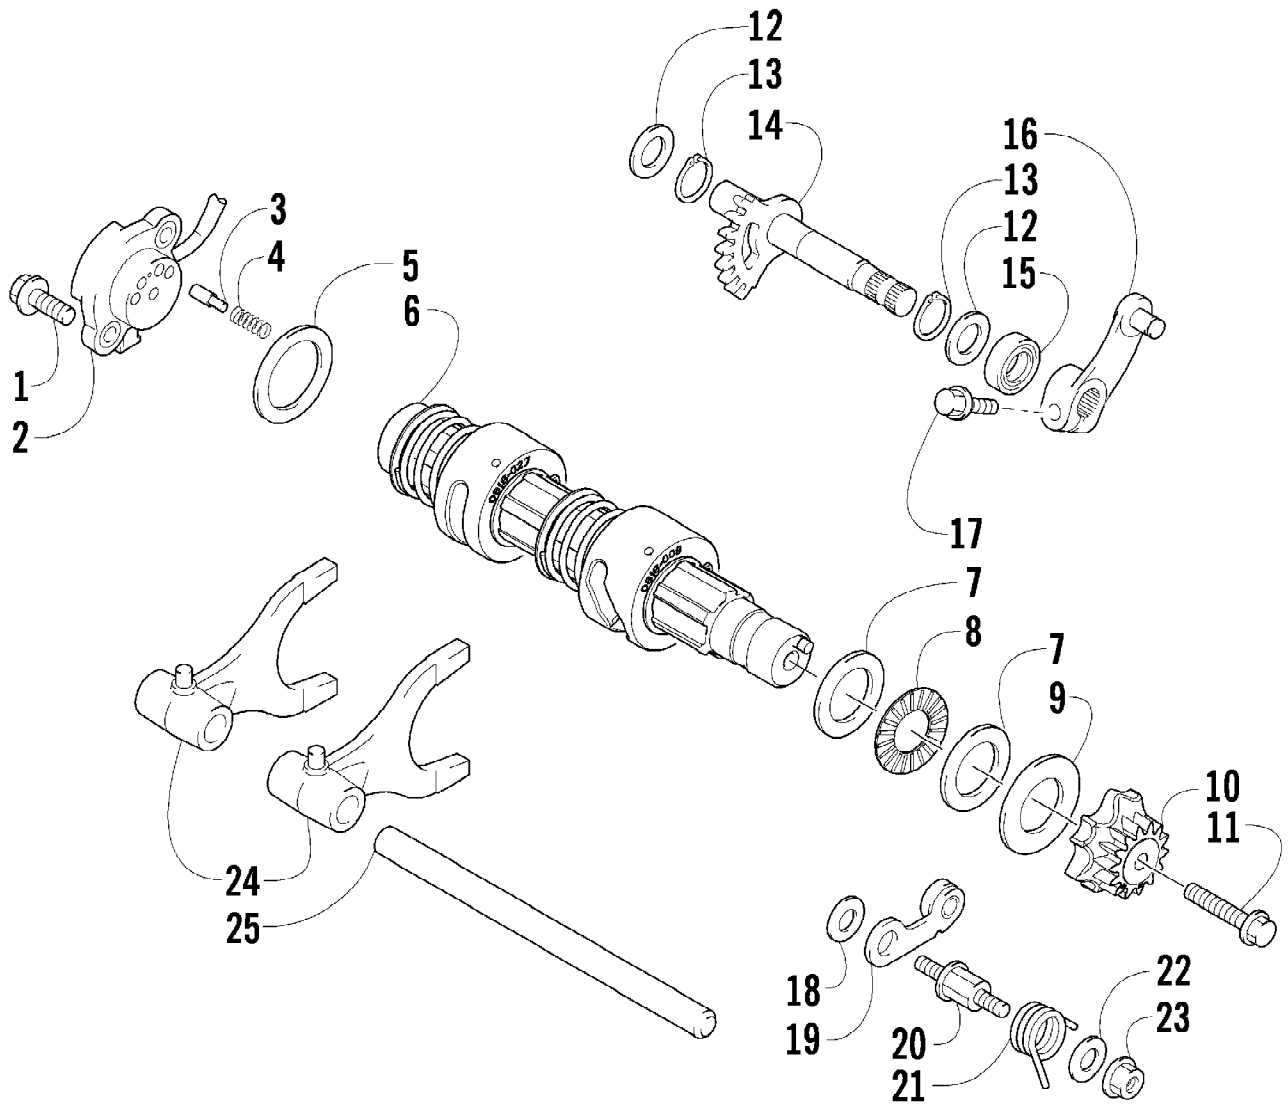

2011 ATV 700 H1 EFI MUD PRO GREEN-BLACK (A2011IFT4EUSM)
GEAR SHIFTING ASSEMBLY

Page 41 of 87

Ref #	Part Number	Qty	S/P/F	Description
1	8470-520	2		Screw, Machine
2	0409-090	1	/P	Switch, Gear Position
3	0818-013	2		Contact
4	0818-017	2		Spring
5	0828-040	1		Washer
6	0818-046	1		Shaft, Gear Shift - Assembly
7	0828-095	2		Washer
8	0832-052	1	/P	Bearing, Thrust
9	0828-037	1		Washer
10	0818-089	1	/P	Plate, Gear Shift Cam
11	0826-006	1		Screw, Cap
12	0828-036	2		Washer
13	0831-010	2		Ring, Retaining
14	0818-007	1	/P	Shaft, Sub-Gear Shift
15	0830-044	1		Seal, Sub-Gear Shift Shaft
16	0818-014	1		Arm, Select
17	8468-620	1	/P	Screw, Machine
18	0828-038	1		Washer
19	0818-002	1		Stopper, Cam
20	0818-004	1		Support, Cam Stopper
21	0818-090	1		Spring
22	0828-035	1		Washer
23	8424-602	1	/P	Nut
24	0818-072	2	/P	Fork, Shift
25	0818-006	1		Shaft, Shift Fork