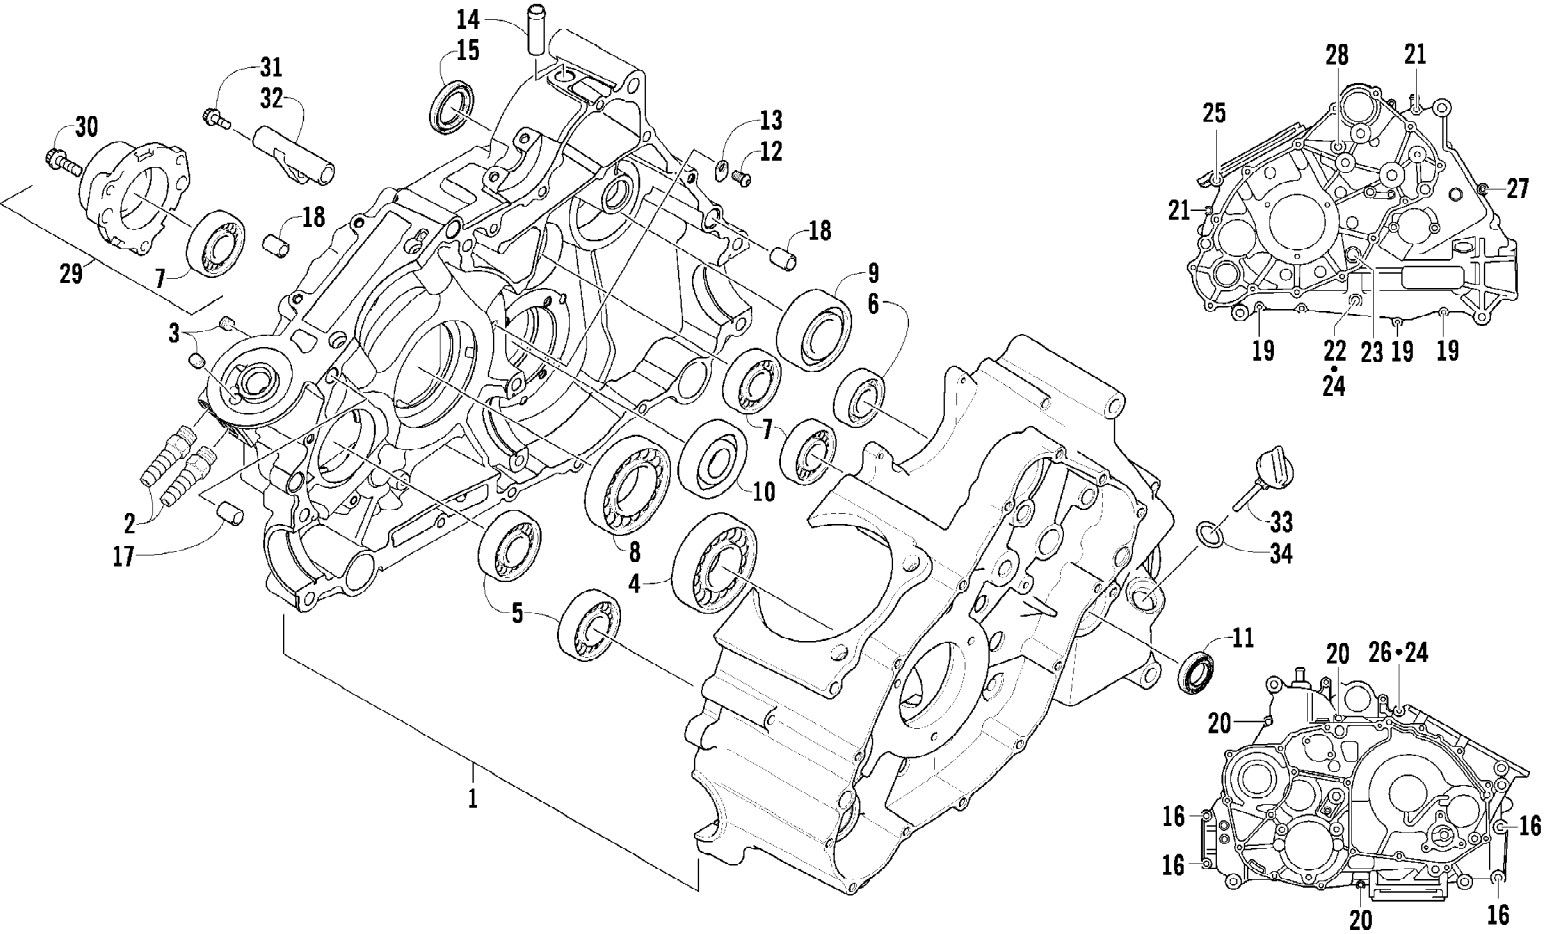

2011 ATV 700 H1 EFI MUD PRO GREEN-BLACK (A2011IFT4EUSM)
CRANKCASE ASSEMBLY

Ref #	Part Number	Qty	S/P/F	Description
1	0801-150	1		Crankcase Assembly (inc. 2-15)
2	0812-061	2		Fitting, Adapter
3	0801-002	2		Plug
4	0832-043	1	/P	Bearing
5	0832-044	2	/P	Bearing
6	0832-049	1	/P	Bearing
7	0832-050	3	/P	Bearing
8	0832-042	1	/P	Bearing
9	0832-048	1	/P	Bearing
10	0832-077	1	/P	Bearing
11	0822-052	1		Seal, Countershaft
12	0826-100	4		Screw, Machine
13	0822-010	4	/P	Retainer, Bearing
14	0801-028	1		Pipe, Breather
15	0830-035	1		Seal, Driveshaft
16	8412-850	4		Screw, Cap
17	0829-003	1		Pin, Dowel
18	0829-002	5		Pin, Dowel
19	8468-645	3		Screw, Machine
20	8468-655	3		Screw, Machine
21	8468-675	2		Screw, Machine
22	8412-860	1		Screw, Cap
23	0826-017	1		Screw, Cap
24	0830-008	2		Gasket
25	0826-019	1		Screw, Cap
26	0826-018	1		Screw, Cap
27	8468-695	1		Screw, Machine
28	8468-680	1		Screw, Machine
29	0801-029	1		Housing, Secondary Shaft (inc. one No. 7)
30	0826-105	3		Screw, Cap
31	0826-038	1		Screw, Cap
32	0801-069	1		Pipe, Breather
33	0801-179	1		Stick, Oil Level
34	0830-010	1		O-Ring