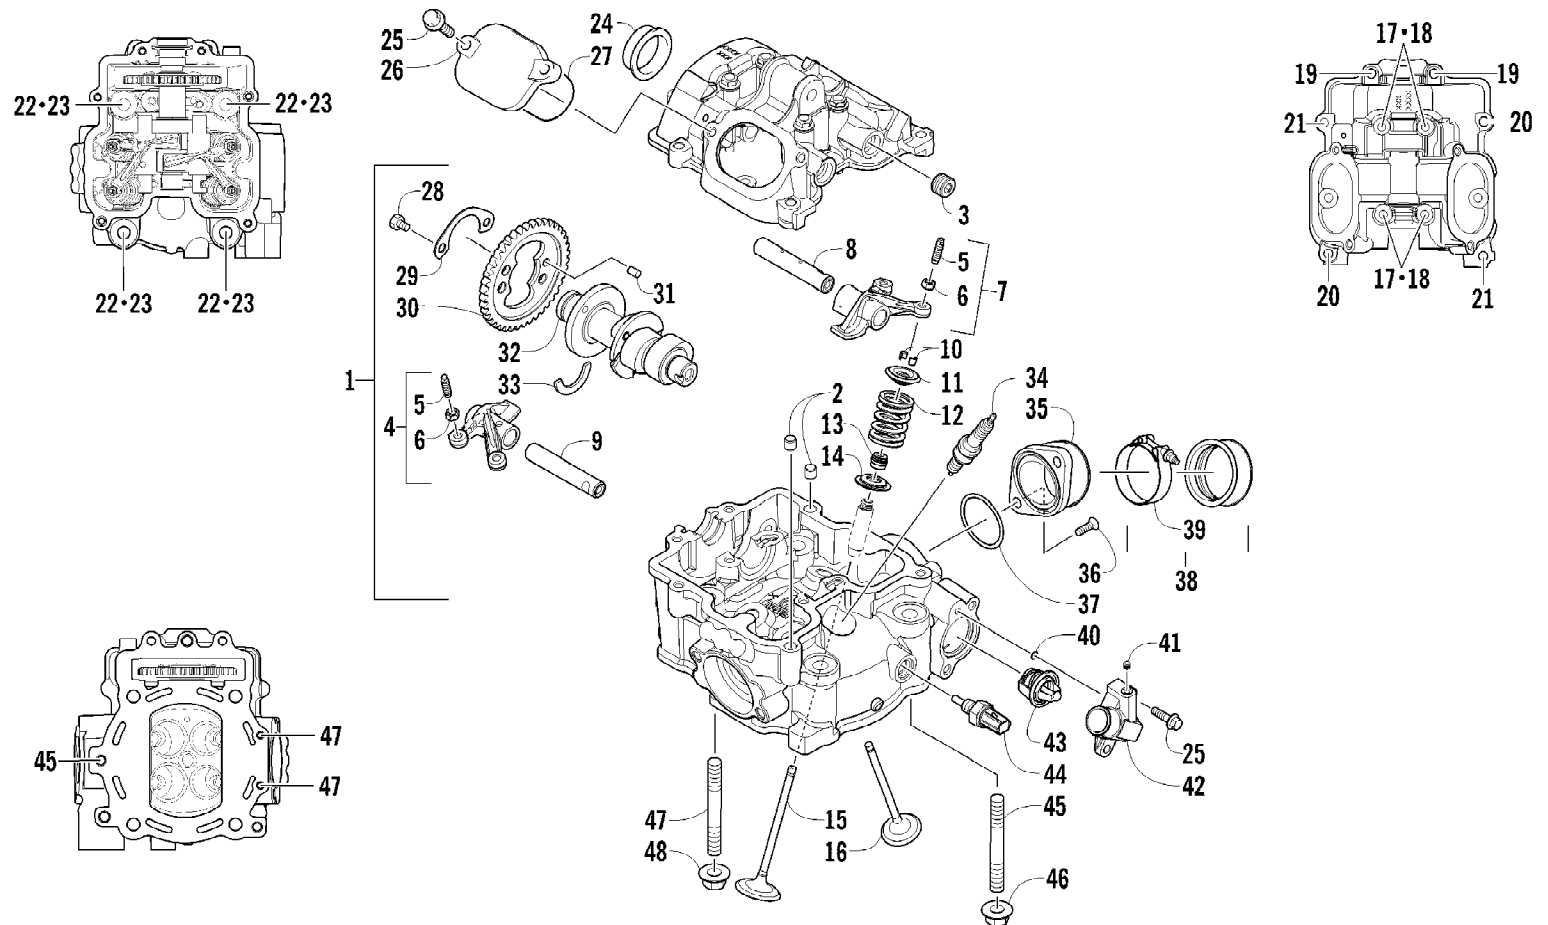

CYLINDER HEAD AND CAMSHAFT/VALVE ASSEMBLY (UP TO ENGINE SERIAL NO. 0309

Ref #	Part Number	Qty	S/P/F	Description
1	0808-184	1		Head, Cylinder - Assembly (inc. 2-17)
2	0829-048	2	/P	Pin, Dowel
3	0831-083	2		Plug, Shaft
4	0809-237	1	/P	Arm, Valve Rocker - Exhaust (inc. two No. 5-6)
5	0809-240	4	/P	Screw, Adjuster
6	0827-059	4		Nut
7	0809-234	1	/P	Arm, Valve Rocker - Intake (inc. two No. 5-6)
8	0809-241	1		Shaft, Rocker Arm - Intake
9	0809-242	1		Shaft, Rocker Arm - Exhaust
10	0809-233	8		Cotter, Valve
11	0809-232	4		Retainer, Spring
12	0809-231	4	/P	Spring, Valve
13	0830-186	4	/P	Seal, Oil
14	0809-215	4		Seat, Spring - Valve
15	0809-228	2	/P	Valve, Intake
16	0809-229	2	/P	Valve, Exhaust
17	0826-149	4		Screw, Cap
18	0830-155	4	/P	Gasket
19	0826-002	2		Screw, Cap
20	0826-005	2		Screw, Cap
21	0826-006	2		Screw, Cap
22	0808-037	4	/P	Screw, Cap
23	0830-147	4	/P	Washer
24	0808-077	1		Plug, Cylinder Head
25	0826-007	6		Screw, Cap
26	0808-003	2		Cap, Inspection
27	0830-167	2	/P	O-Ring
28	0826-034	2		Screw, Cap
29	0828-004	1		Plate, Retainer
30	0809-002	1		Sprocket
31	0829-049	1		Pin, Dowel
32	0809-245	1	/P	Camshaft
33	0809-003	1		C-Ring
34	0217-799	1	/P/F	Spark Plug
35	0470-668	1		Flange, Intake Manifold
36	0826-008	2		Screw, Machine
37	0830-090	1		O-Ring
38	0437-069	1	/P	Boot (inc. 39)
39	1423-041	1		Clamp
40	0830-168	1	/P	O-Ring
41	0830-169	1		Plug
42	0808-113	1		Cover, Thermostat
43	0808-078	1		Thermostat
44	0808-124	1		Sensor, Engine Coolant Temperature
45	0827-031	1		Bolt, Stud
46	8424-804	1		Nut
47	0827-054	2		Bolt, Stud
48	8424-604	2		Nut