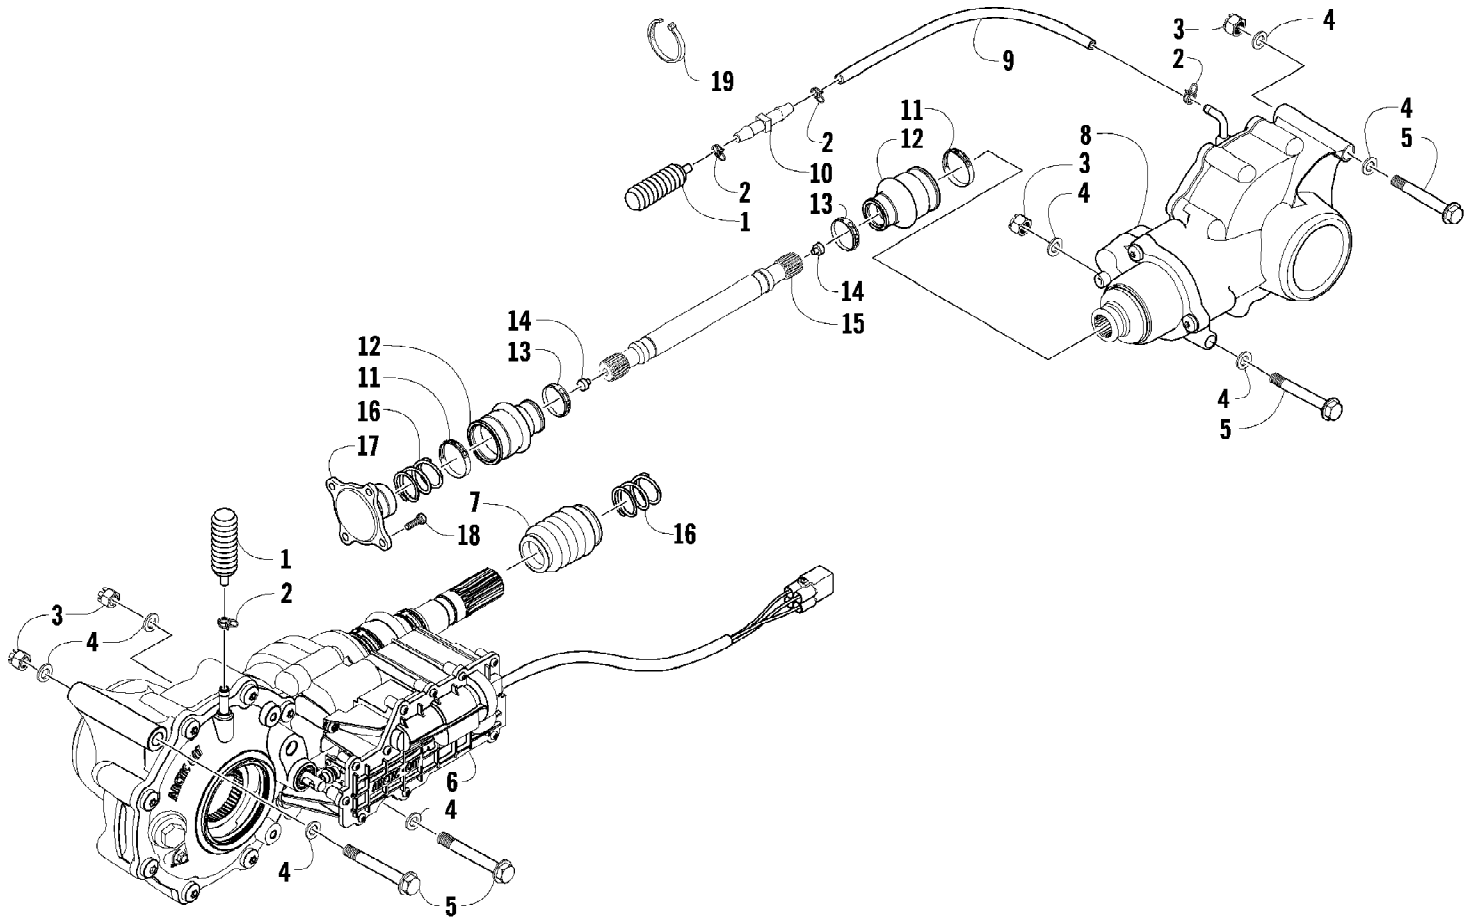

2011 ATV 700 H1 EFI MUD PRO GREEN-BLACK (A2011IFT4EUSM)
DRIVE TRAIN ASSEMBLY

Page 26 of 87

Ref #	Part Number	Qty	S/P/F	Description
1	1402-620	2	/P	Bladder, Gearcase
2	0423-315	4		Clamp, Hose
3	8428-002	4		Nut, Lock
4	0423-426	8		Washer
5	0423-404	4		Screw, Cap
6	1502-393	1		Gearcase, Front
7	0402-966	1		Boot, Shaft
8	1502-828	1		Gearcase, Rear
9	0410-048	AR	S	Hose, Vent
10	0470-702	1	/P	Fitting, Vent
11	0423-393	2		Clamp
12	0402-985	2	/P	Boot
13	0423-411	2		Clamp
14	0673-618	2	/P	Bumper, Propeller Shaft
15	1402-233	1		Shaft, Propeller
16	1402-026	2		Spring
17	0402-950	1		Flange, Output
18	8408-820	4	/P	Screw, Cap
19	0123-788	AR	/P	Tie, Cable - 8 in.