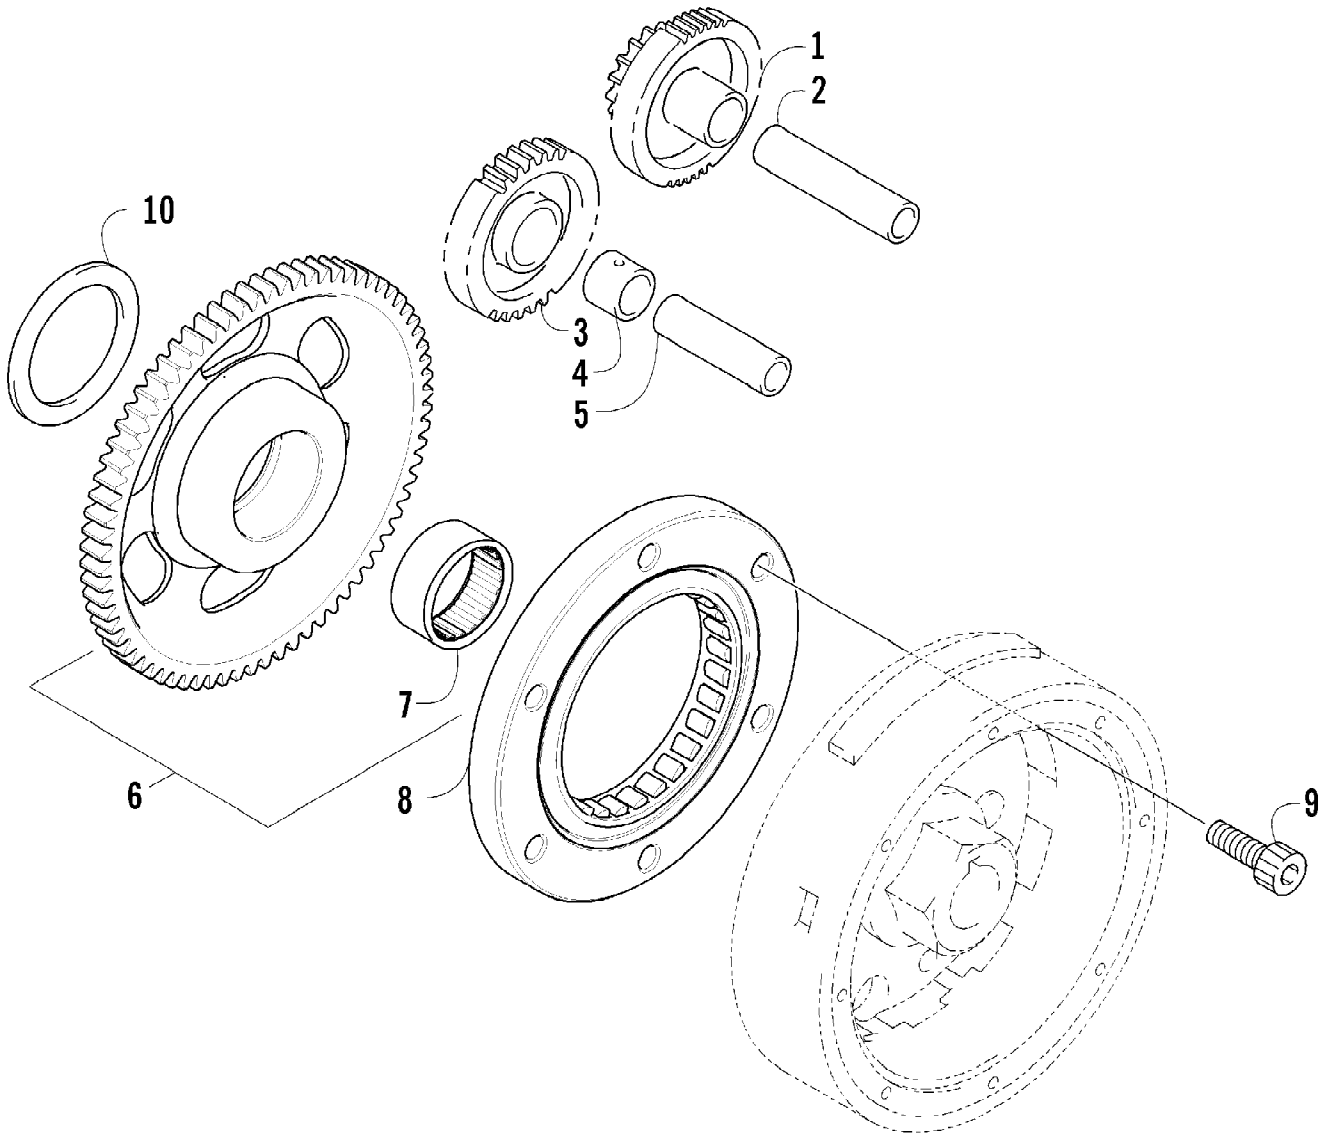

2011 ATV 700 H1 EFI MUD PRO GREEN-BLACK (A2011IFT4EUSM)
STARTER CLUTCH ASSEMBLY

Page 69 of 87

Ref #	Part Number	Qty	S/P/F	Description
1	0815-001	1		Gear, Starter Idler - No. 1
2	0829-031	1	/P	Shaft, Starter Gear
3	0815-002	1		Gear, Starter Idler - No. 2
4	0815-003	1		Spacer, Starter Idler Gear No. 2
5	0829-032	1	/P	Shaft, Starter Gear
6	0815-004	1		Gear, Starter Clutch (inc. 7)
7	0832-079	1	/P	Bearing
8	0802-035	1		Clutch, Starter
9	0826-069	6		Screw, Machine
10	0828-094	1		Washer