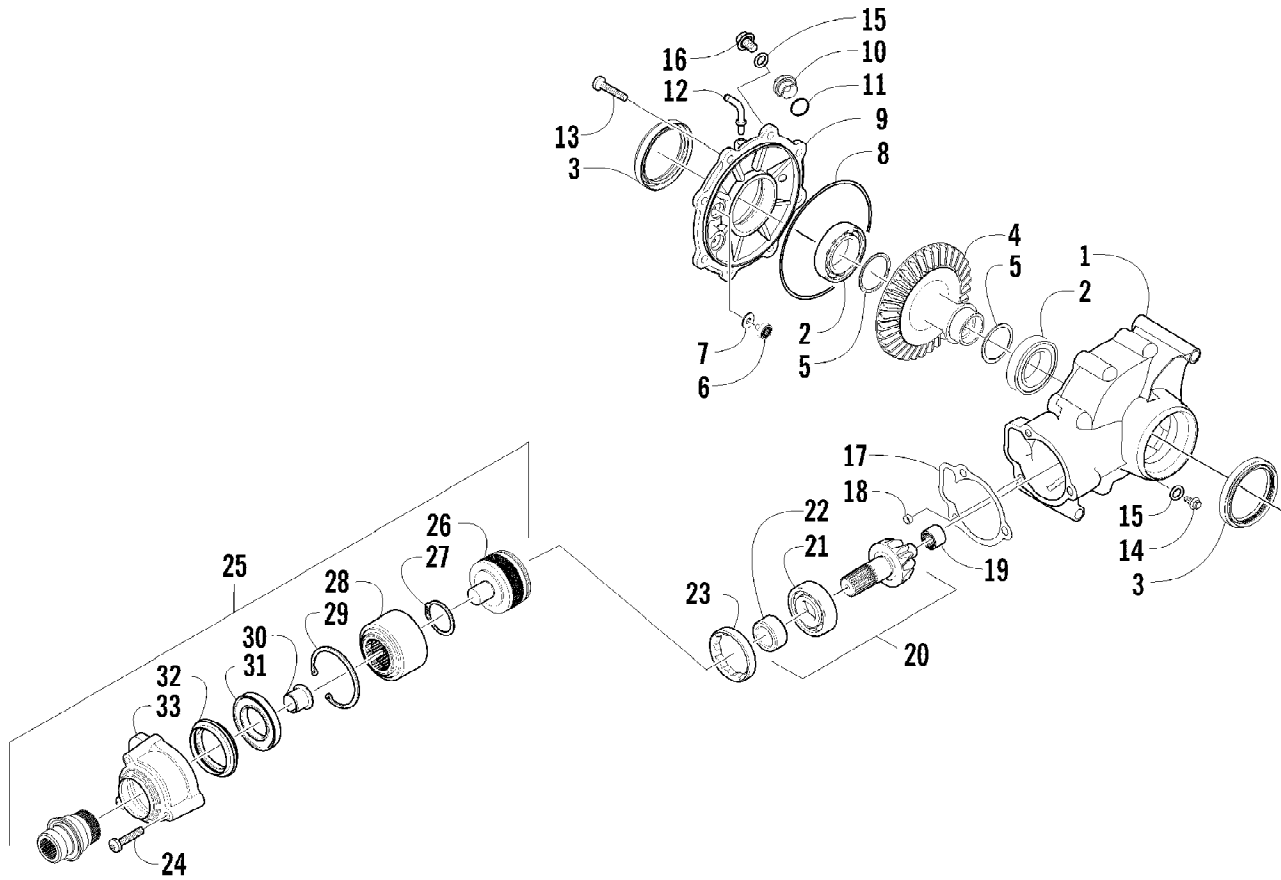

Ref #	Part Number	Qty	S/P/F	Description
	1502-828	1		Complete Rear Drive Gearcase Assembly
1	1502-317	1		Housing, Gearcase
2	0402-393	2		Bearing
3	1402-713	2	S	Seal
4	1402-033	1		Gear, Ring - 34T
5	0402-405	AR		Shim, 41 x 49 x 1.3 mm
5	0402-406	AR		Shim, 41 x 49 x 1.4 mm
5	0402-407	AR		Shim, 41 x 49 x 1.5 mm
5	0402-408	AR		Shim, 41 x 49 x 1.6 mm
5	0402-409	AR		Shim, 41 x 49 x 1.7 mm
6	0402-326	1		Button, Thrust
7	0402-429	AR		Shim, 6.3 x 18 x 1.3 mm
7	0402-430	AR		Shim, 6.3 x 18 x 1.4 mm
7	0402-431	AR		Shim, 6.3 x 18 x 1.5 mm
7	0402-432	AR		Shim, 6.3 x 18 x 1.6 mm
7	0402-433	AR		Shim, 6.3 x 18 x 1.7 mm
8	0423-149	1		O-Ring
9	1502-082	1		Cover, Gearcase
10	0402-333	1	/P	Plug, Fill (inc. 11)
11	0423-154	1		O-Ring
12	1402-102	1		Fitting
13	0423-118	8		Screw, Self-Tapping
14	0402-450	1	S	Plug, Magnetic (inc. one No. 15)
15	0423-153	2		O-Ring
16	1402-211	1		Plug, Oil Level (inc. one No. 15)
17	0402-947	1		Gasket
18	0402-411	1		Pin, Dowel
19	0402-328	1		Bearing
20	0502-784	1		Gear, Pinion - Assembly - 11T (inc. 21-22)
21	0402-327	1		Bearing
22	0402-336	1		Collar, Retaining
23	0402-331	1		Collar, Lock
24	0423-834	3		Screw, Self-Tapping
25	1502-829	1		Shaft, Input (inc. 26-33)
26	1502-564	1	/P	Cartridge, Clutch - Assembly
27	0423-799	1		Ring, Retaining - External
28	1402-682	1		Basket, Clutch
29	0423-798	1		Ring, Retaining - Internal
30	1402-678	1		Bearing, Flange
31	1402-677	1		Bearing
32	1402-687	1		Seal
33	1502-285	1		Housing, Input