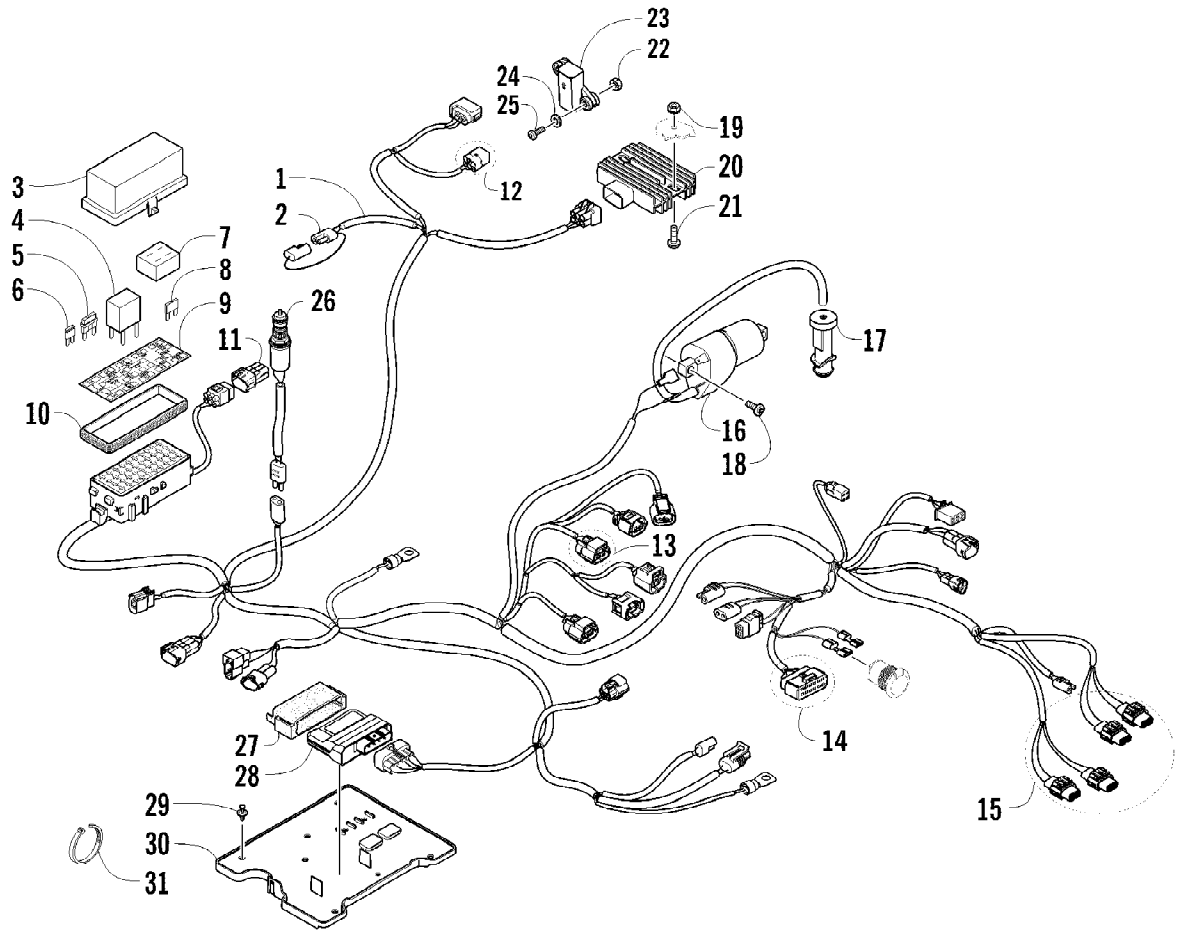

Ref #	Part Number	Qty	S/P/F	Description
1	0486-405	1		Harness, Main (inc. 2-11)
2	0486-164	1		Tether, Accessory Connector
3	0430-085	1		Cover, Fuse Block
4	0430-045	5	/P	Relay (4-Pin) - 20 Amp
5	0430-034	1		Diode
6	0430-100	1		Breaker, Circuit - 15 Amp
7	0430-037	1		Holder, Fuse
8	0430-032	5		Fuse - 10 Amp
8	0430-031	3		Fuse - 15 Amp
8	0430-030	2		Fuse - 30 Amp
9	2411-180	1		Decal, Fuse Block
10	0430-086	1		Seal
11	0430-097	1		Cover, Diagnostics Connector
12	1436-416	1		Repair Kit, Connector - Tilt Sensor
13	1436-417	1		Repair Kit, Connector - Idle Speed Control
14	1436-415	1		Repair Kit, Connector - LCD Gauge
15	1436-289	AR		Repair Kit, Connector - Headlight
16	0824-043	1		Coil, Ignition
17	0824-049	1	/P	Cap, Spark Plug
18	8476-620	2		Screw, Machine
19	0623-038	2		Nut w/Washer
20	0824-037	1	/P	Regulator, Voltage
21	8476-625	2		Screw, Machine
22	0423-493	2		Nut w/Washer
23	0409-064	1		Sensor, Tilt
24	0123-802	2		Washer
25	8468-425	2		Screw, Machine
26	0409-089	1		Switch, Brake - Assembly
27	0430-076	1		Cushion, ECU
28	0530-055	1		ECU
29	0623-362	4		Rivet, Reinstallable
30	2406-643	1		Tray, Electrical
31	0123-788	AR	/P	Tie, Cable - 8 in.
31	0123-903	AR		Tie, Cable - 11.5 in.