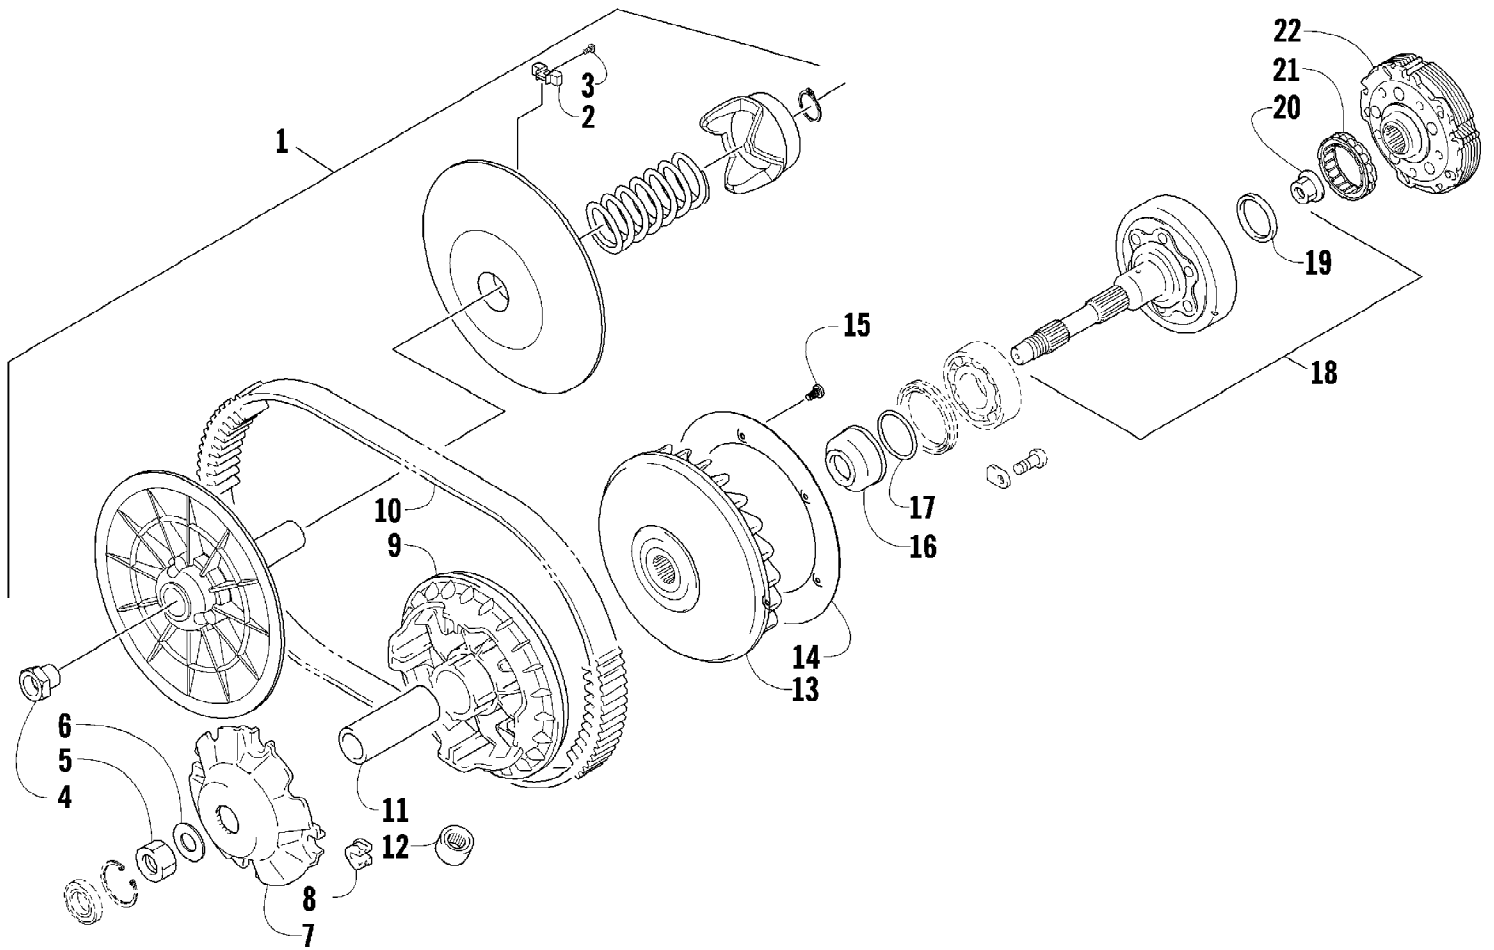

2011 ATV 700 H1 EFI CAT GREEN (A2011IBT4EUSZ)
TRANSMISSION ASSEMBLY

Page 79 of 85

Ref #	Part Number	Qty	S/P/F	Description
1	0823-157	1	S/P	Pulley, Driven - Assembly (inc. 2-4)
2	0823-176	3	/P	Shoe, Cam
3	0823-177	3		Screw, Machine
4	0823-178	1		Nut
5	0827-010	1		Nut
6	0828-106	1		Washer
7	0823-008	1		Plate, Movable Drive Face
8	0823-010	4		Damper, Movable Drive Face
9	0823-159	1		Face, Movable Drive
10	0823-013	1		Belt, Drive
11	0823-149	1		Spacer
12	0823-167	8	/P	Roller
13	0823-156	1	/P	Face, Fixed Drive
14	0823-131	1		Shroud, Drive Face
15	0623-914	6		Screw, Self-Tapping
16	0823-015	1		Spacer, Fixed Drive Face
17	0470-531	1		O-Ring
18	0823-261	1	S/P	Housing, Clutch - Assembly
19	0830-189	1	/P	Seal
20	0827-011	1		Nut
21	0823-018	1		Clutch, One-Way
22	0823-310	1	/P	Clutch, Centrifugal - 6 Plate