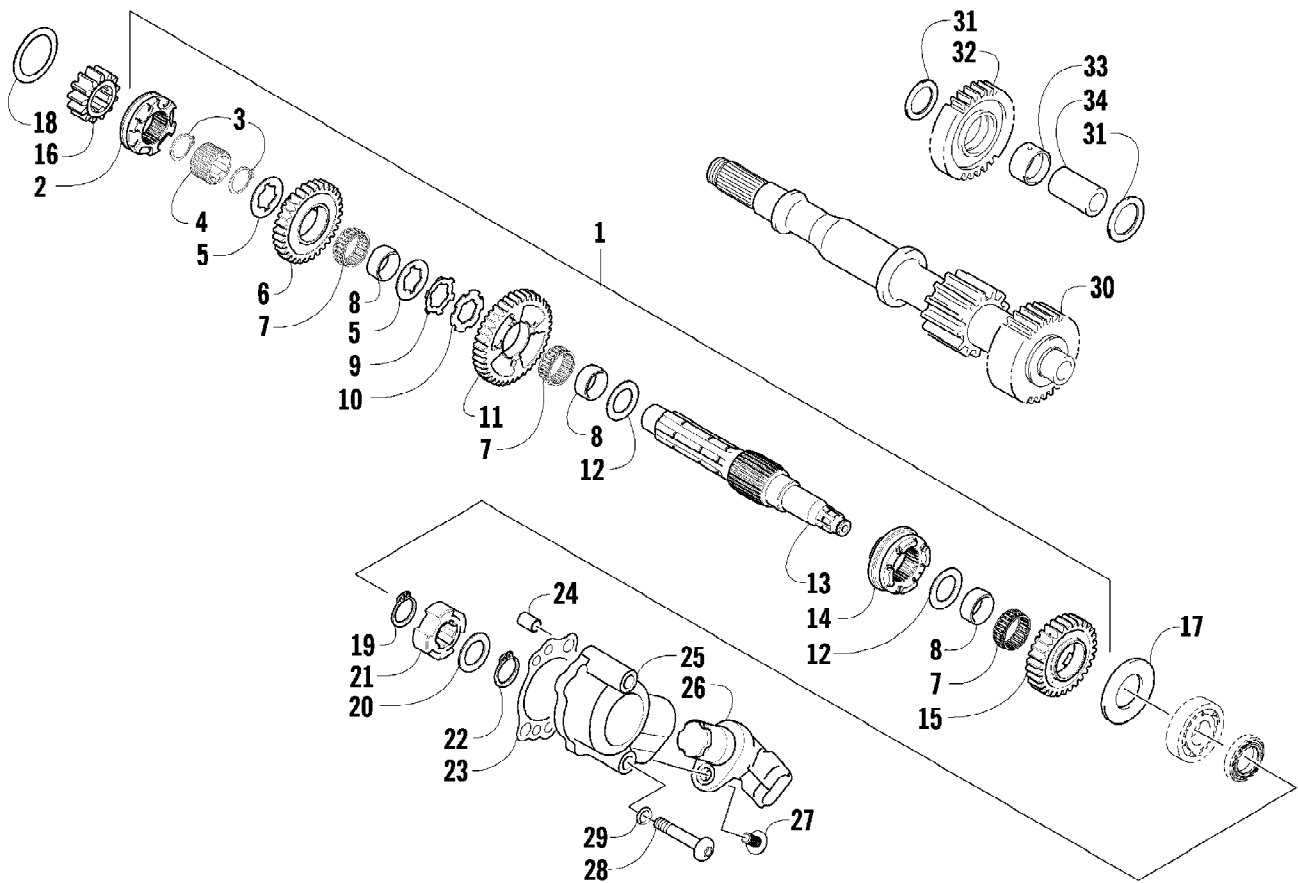

2011 ATV 700 H1 EFI CAT GREEN (A2011IBT4EUSZ)
SECONDARY TRANSMISSION ASSEMBLY (UP TO ENGINE SERIAL NO. 0264069)

Page 65 of 85

Ref #	Part Number	Qty	S/P/F	Description
1	0822-091	1	/P	Countershaft Assembly (inc. 2-15)
2	0822-014	1		Gear Select, Reverse
3	0831-011	2		Ring, Retaining
4	0822-045	1		Spacer, Reverse Driven Gear
5	0828-008	2		Washer
6	0822-013	1		Gear, Reverse Driven
7	0832-011	3		Bearing
8	0822-005	3		Bushing
9	0828-014	1		Washer, Lock
10	0828-015	1		Washer, Lock
11	0822-004	1		Gear, Driven - Low
12	0822-046	2		Washer
13	0822-003	1		Countershaft
14	0822-007	1		Gear Select, Sliding
15	0822-006	1		Gear, Driven - High
16	0822-089	1		Gear, Drive
17	0828-011	1		Washer
18	0828-019	1		Washer, Thrust
19	0831-040	1		Ring, Retaining
20	0828-069	1		Washer, Thrust
21	0822-050	1		Trigger, Speedometer Sensor
22	0831-039	1		Ring, Retaining
23	0830-129	1		Gasket
24	0829-023	2		Pin, Dowel
25	0822-049	1		Housing, Speedometer Sensor
26	0824-042	1	/P	Sensor, Speedometer
27	8468-620	1	/P	Screw, Machine
28	8468-645	2		Screw, Machine
29	0830-107	2		Gasket
30	0822-001	1		Driveshaft
31	0828-016	2		Washer, Thrust
32	0822-011	1		Gear, Reverse Idle
33	0822-012	1		Bushing
34	0822-015	1		Shaft, Reverse Idle