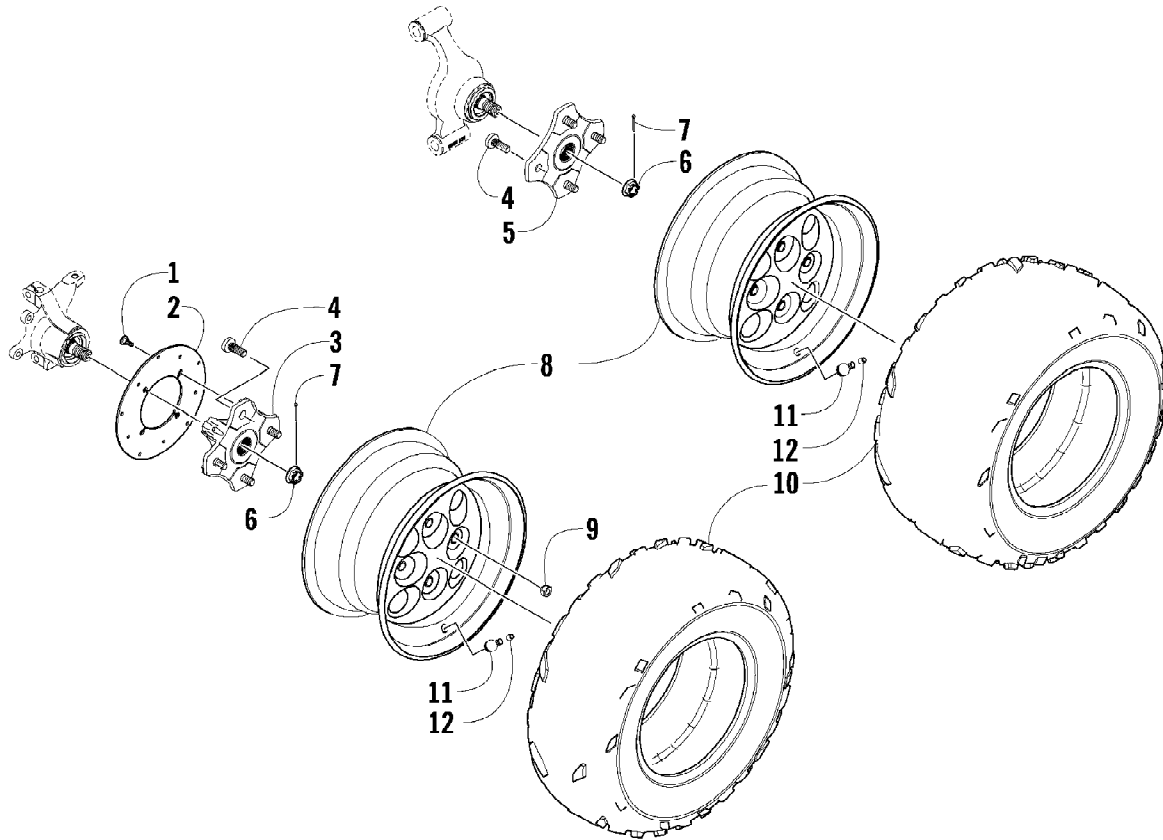

2011 ATV 700 H1 EFI CAT GREEN (A2011IBT4EUSZ)
WHEEL AND TIRE ASSEMBLY

Page 83 of 85

Ref #	Part Number	Qty	S/P/F	Description
1	0423-557	12		Screw, Shoulder
2	1436-164	3	/P	Disc, Brake
3	1502-462	2	/P	Hub, Wheel - Front (inc. 4)
4	0402-974	16	/P	Stud
5	1502-462	1	/P	Hub, Wheel - Rear - Right (inc. 4)
5	1502-464	1		Hub, Wheel - Rear - Left (inc. 4)
6	0423-607	4		Nut, Castle
7	0423-407	4		Pin, Cotter
8	1402-776	2		Wheel - Front
8	1402-777	2		Wheel - Rear
9	0423-408	16	/P	Nut, Lug
10	1402-894	2		Tire - Front
10	1402-895	2		Tire - Rear
11	0402-064	4		Stem, Valve (inc. 12)
12	0402-140	4		Cap, Valve Stem