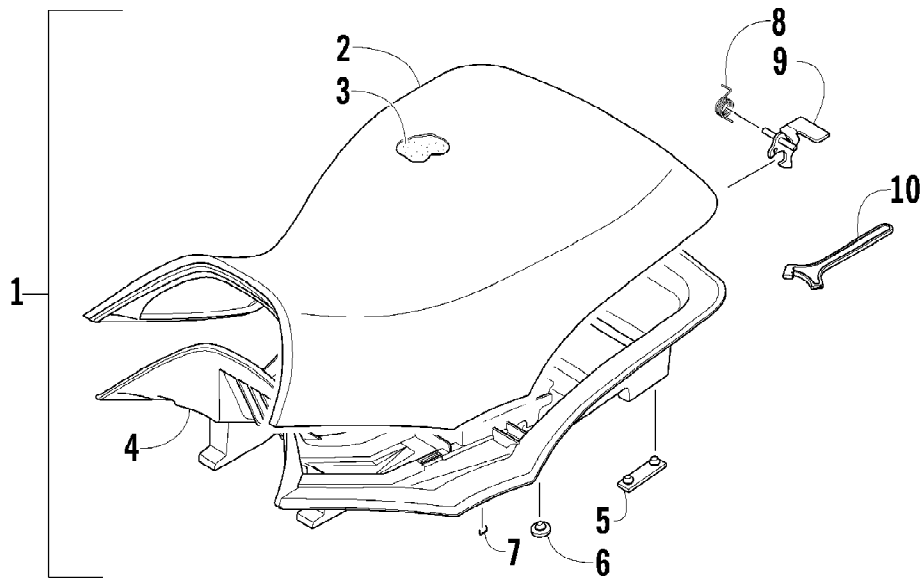

2011 ATV 700 H1 EFI CAT GREEN (A2011IBT4EUSZ)
SEAT ASSEMBLY

Page 59 of 85

Ref #	Part Number	Qty	S/P/F	Description
1	2516-895	1	S	Seat Assembly (inc. 2-9)
2	1506-209	1		Cover, Seat
3	0517-119	1		Foam, Seat
4	2406-144	1	S/P	Base, Seat - Assembly (inc. 5-6)
5	0406-879	2		Bumper, Seat - Rear
6	0406-877	4	/P	Bumper, Seat - Front
7	0624-263	AR		Staple
8	1406-592	1	/P	Spring, Seat Latch
9	1506-156	1		Latch, Seat
10	0441-587	1		Wrench, Spanner