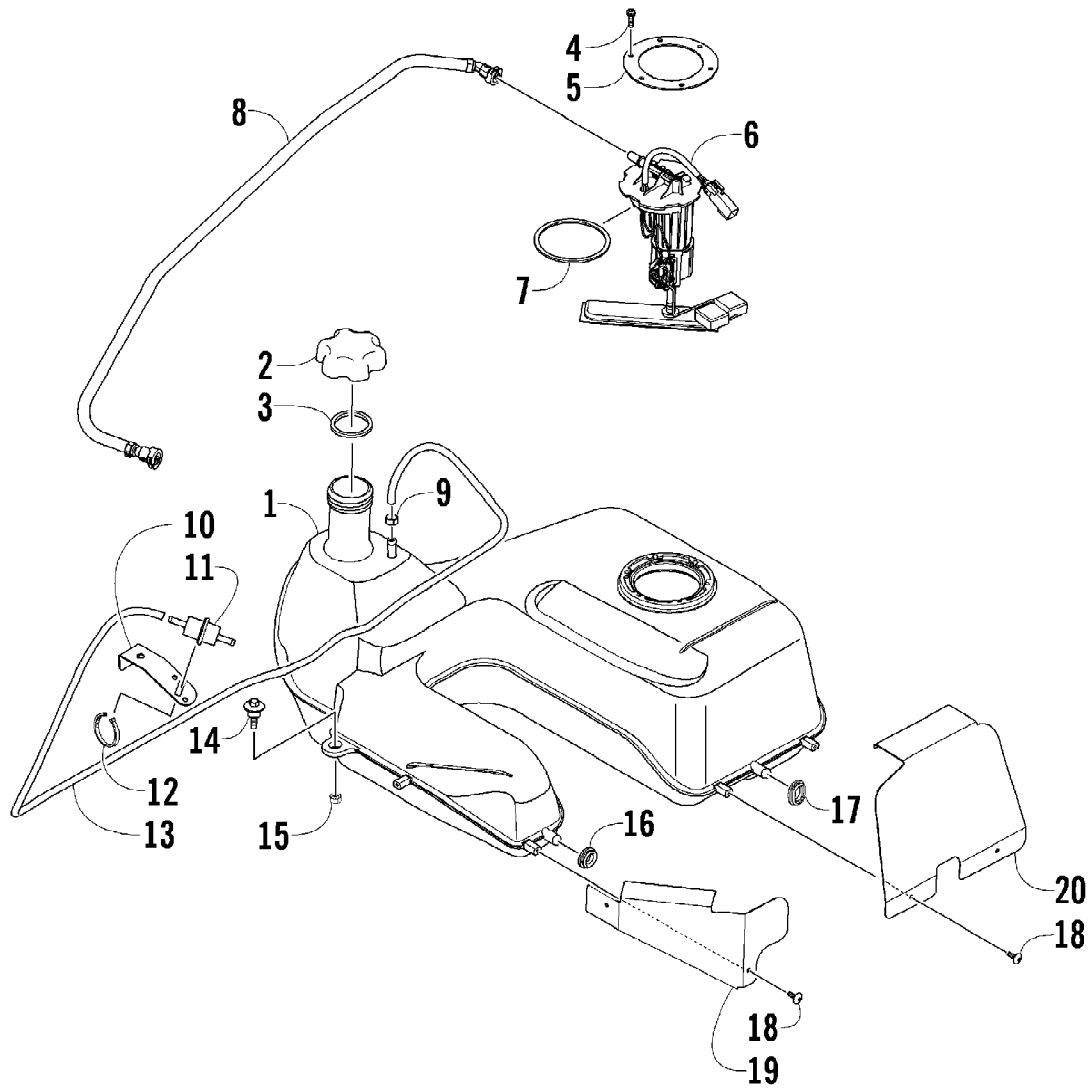

2011 ATV 700 H1 EFI CAT GREEN (A2011IBT4EUSZ)
GAS TANK ASSEMBLY

Page 39 of 85

Ref #	Part Number	Qty	S/P/F	Description
1	0570-307	1		Tank, Gas - Assembly (inc. 2-5)
2	0470-438	1	/P	Cap, Gas Tank (inc. 3)
3	0109-733	1	/P	Gasket, Gas Tank Cap
4	0423-898	6		Screw, Self-Tapping
5	2670-042	1		Plate, Retaining
6	0570-322	1	/P	Pump, Fuel - Assembly (inc. 7)
7	0470-838	1		Seal
8	0570-317	1		Hose, Fuel - Assembly
9	0423-688	1		Clamp, Hose
10	0470-827	1		Bracket, Filter Mounting
11	0510-335	1	/P	Filter, In-Line
12	0123-788	AR	/P	Tie, Cable - 8 in.
13	0410-070	AR	/P	Hose, Gasline - 25 ft
14	0423-732	2		Screw, Shoulder
15	0623-038	1		Nut w/Washer
16	0423-460	1		Grommet
17	0423-806	1		Grommet
18	0623-797	4		Screw, Self-Tapping
19	0470-709	1		Shield, Heat - Gas Tank - Front
20	0470-710	1		Shield, Heat - Gas Tank - Rear