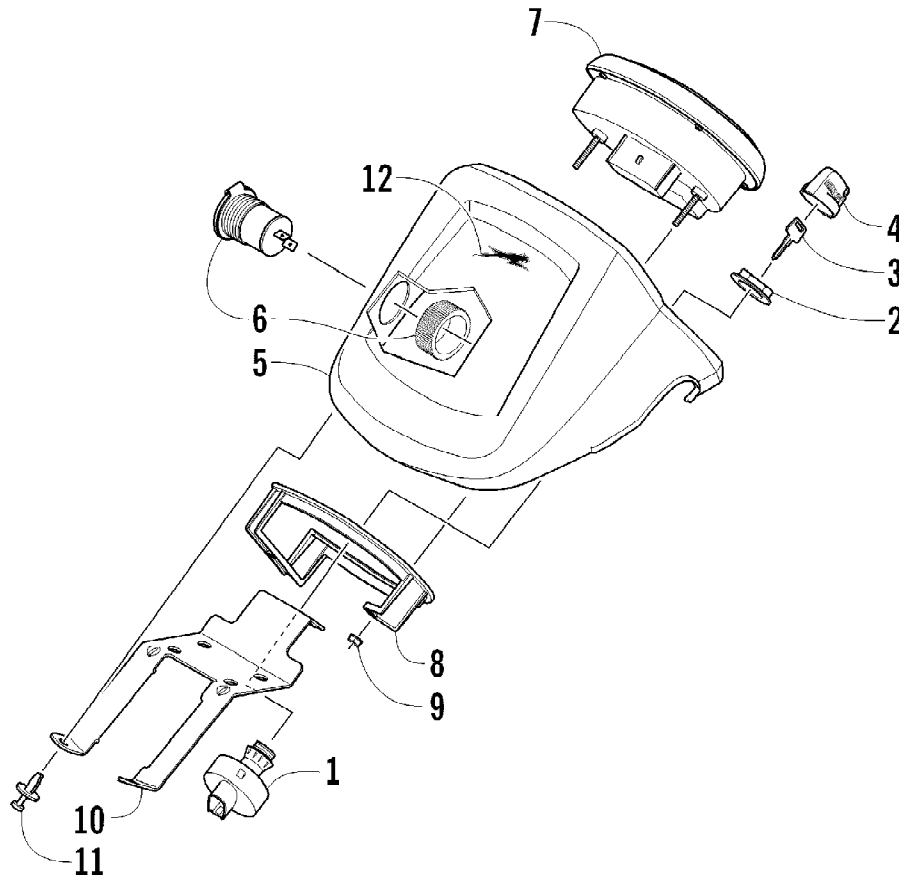

2011 ATV 700 H1 EFI CAT GREEN (A2011IBT4EUSZ)
INSTRUMENT POD ASSEMBLY

Page 47 of 85

Ref #	Part Number	Qty	S/P/F	Description
1	0430-090	1	/P	Switch, Ignition - Assembly (inc. 2-4)
2	0430-050	1		Nut, Retaining
3	0430-042	1		Key, Ignition (Y Series - Left-Side Cut)
3	0430-043	1		Key, Ignition (Z Series - Right-Side Cut)
4	0430-054	1		Cover, Key
5	0405-276	1		Instrument Pod
6	0641-897	1	/P	Outlet, Accessory - 12V
7	0520-061	1		Gauge, LCD
8	0420-065	1	/P	Bracket, Retaining
9	0423-493	2		Nut w/Washer
10	2506-470	1		Bracket, Mounting - Instrument Pod
11	0423-535	2		Rivet, Reinstallable
12	8611-267	1		Decal, AirCat