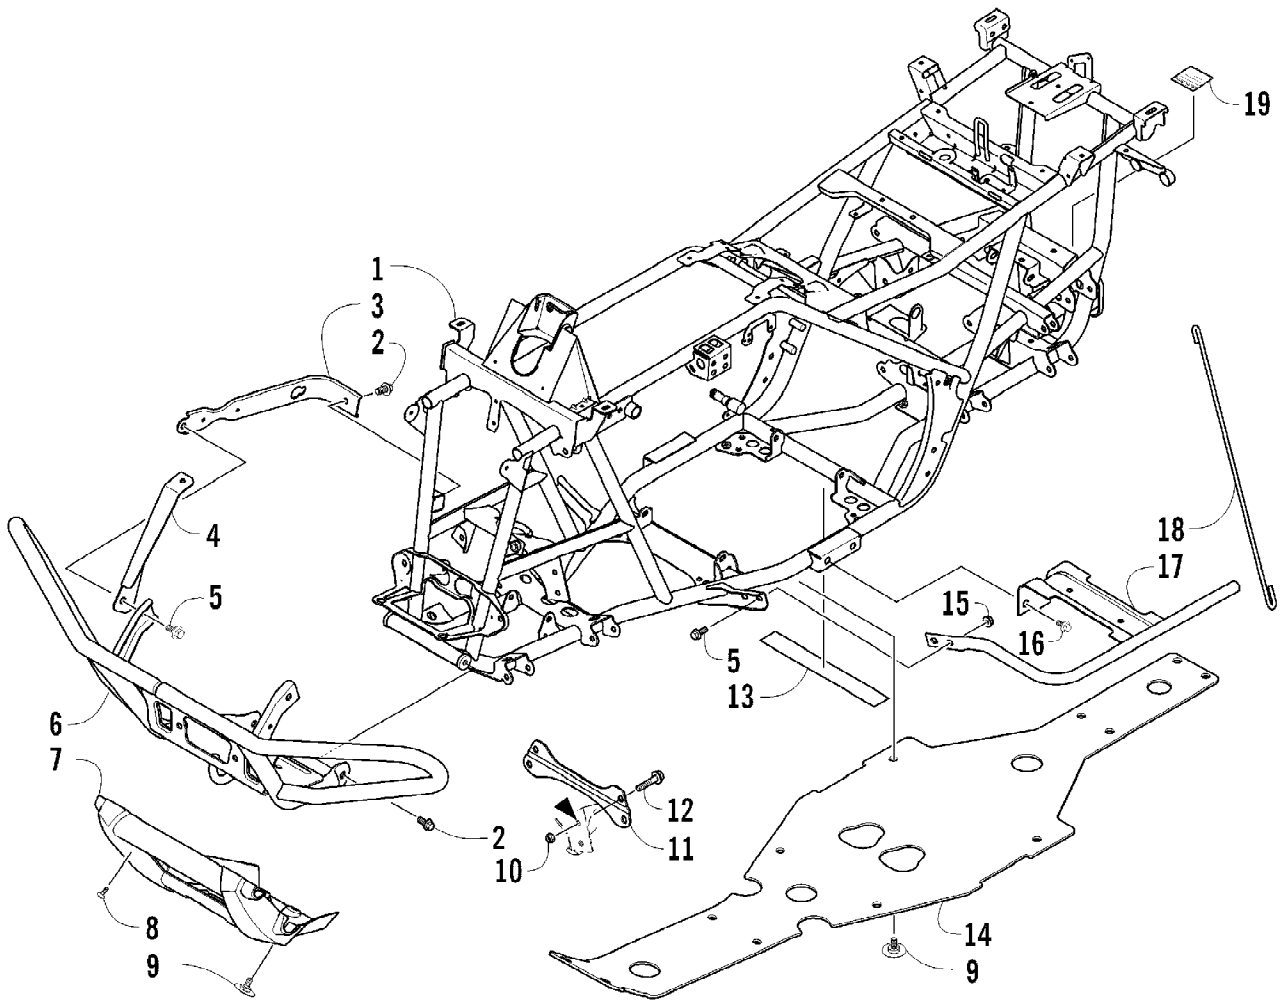

2011 ATV 700 H1 EFI CAT GREEN (A2011IBT4EUSZ)
FRAME AND RELATED PARTS

Page 30 of 85

Ref #	Part Number	Qty	S/P/F	Description
1	2506-541	1		Frame, Main
2	8409-020	4	/P	Screw, Cap
3	1506-596	2	/P	Channel, Bumper Mounting
4	1506-562	1		Bracket, Mounting - Bumper - Right
4	1506-563	1		Bracket, Mounting - Bumper - Left
5	8408-816	6		Screw, Cap
6	1506-855	1	/P	Bumper, Front
7	1406-360	1		Fascia, Bumper - Front
8	0423-419	2		Screw, Machine
9	0423-101	12		Screw, Shoulder
10	0423-744	2		Nut, Lock
11	2516-852	1	/P	Brace, A-Arm
12	8409-025	2		Screw, Cap
13	0406-289	2		Pad, Frame
14	1406-030	1		Panel, Belly
15	8424-802	4		Nut
16	8409-016	4		Screw, Cap
17	1506-380	1		Footrest - Right
17	1506-379	1		Footrest - Left
18	2506-423	2		Rod, Support
19	1411-077	1		Decal, Warning - Towing