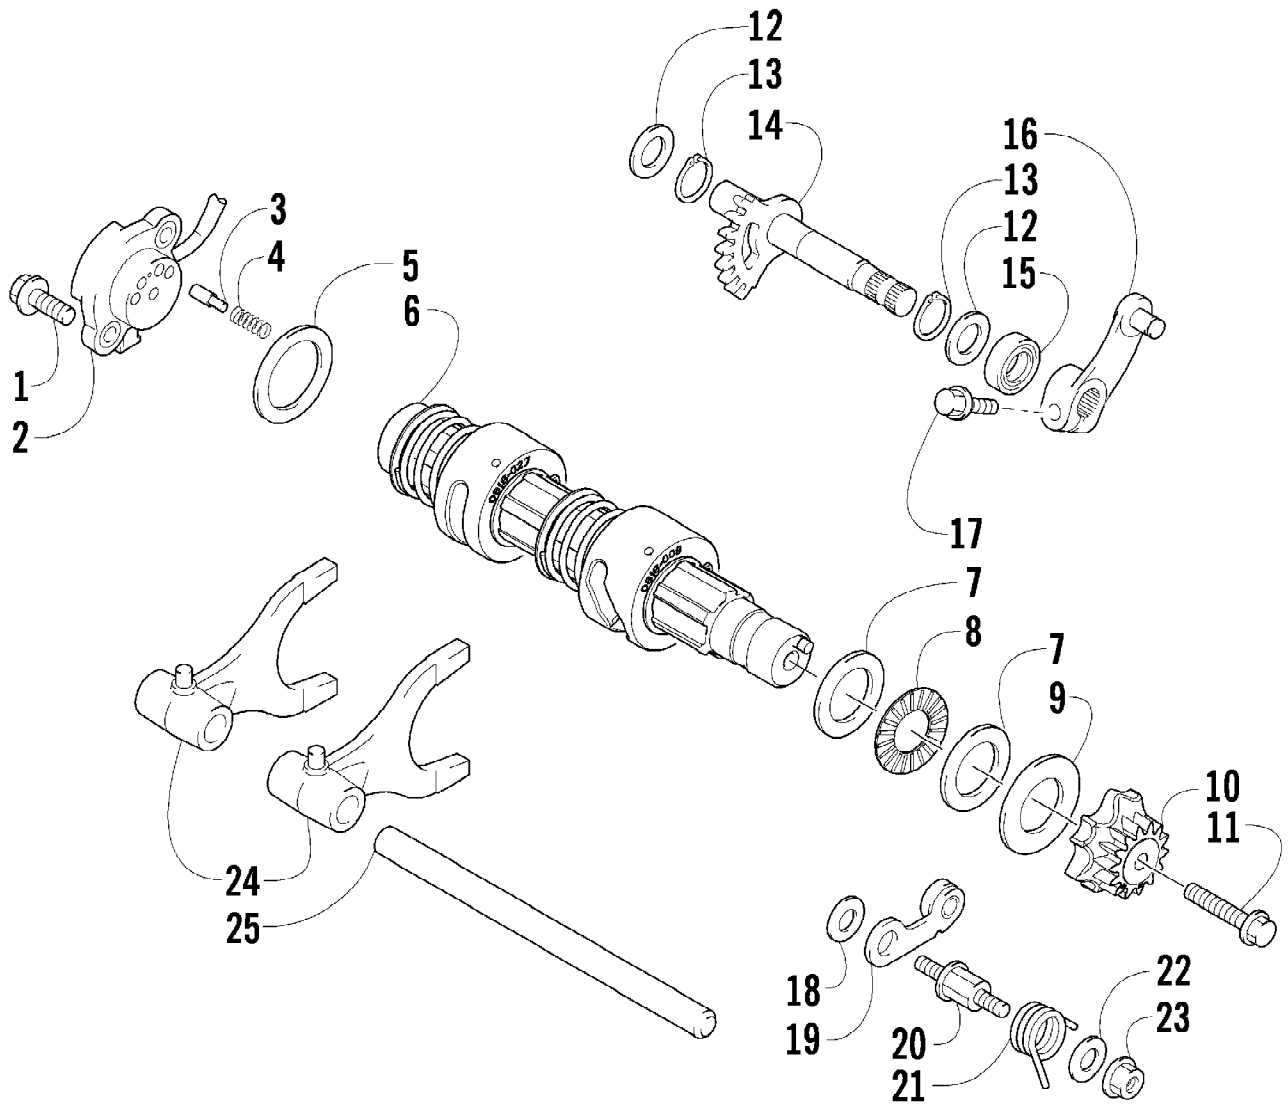

2011 ATV 700 H1 EFI CAT GREEN (A2011IBT4EUSZ)
GEAR SHIFTING ASSEMBLY

Page 41 of 85

Ref #	Part Number	Qty	S/P/F	Description
1	8470-520	2		Screw, Machine
2	0409-090	1	/P	Switch, Gear Position
3	0818-013	2		Contact
4	0818-017	2		Spring
5	0828-040	1		Washer
6	0818-046	1		Shaft, Gear Shift - Assembly
7	0828-095	2		Washer
8	0832-052	1	/P	Bearing, Thrust
9	0828-037	1		Washer
10	0818-089	1	/P	Plate, Gear Shift Cam
11	0826-006	1		Screw, Cap
12	0828-036	2		Washer
13	0831-010	2		Ring, Retaining
14	0818-007	1	/P	Shaft, Sub-Gear Shift
15	0830-044	1		Seal, Sub-Gear Shift Shaft
16	0818-014	1		Arm, Select
17	8468-620	1	/P	Screw, Machine
18	0828-038	1		Washer
19	0818-002	1		Stopper, Cam
20	0818-004	1		Support, Cam Stopper
21	0818-090	1		Spring
22	0828-035	1		Washer
23	8424-602	1	/P	Nut
24	0818-072	2	/P	Fork, Shift
25	0818-006	1		Shaft, Shift Fork