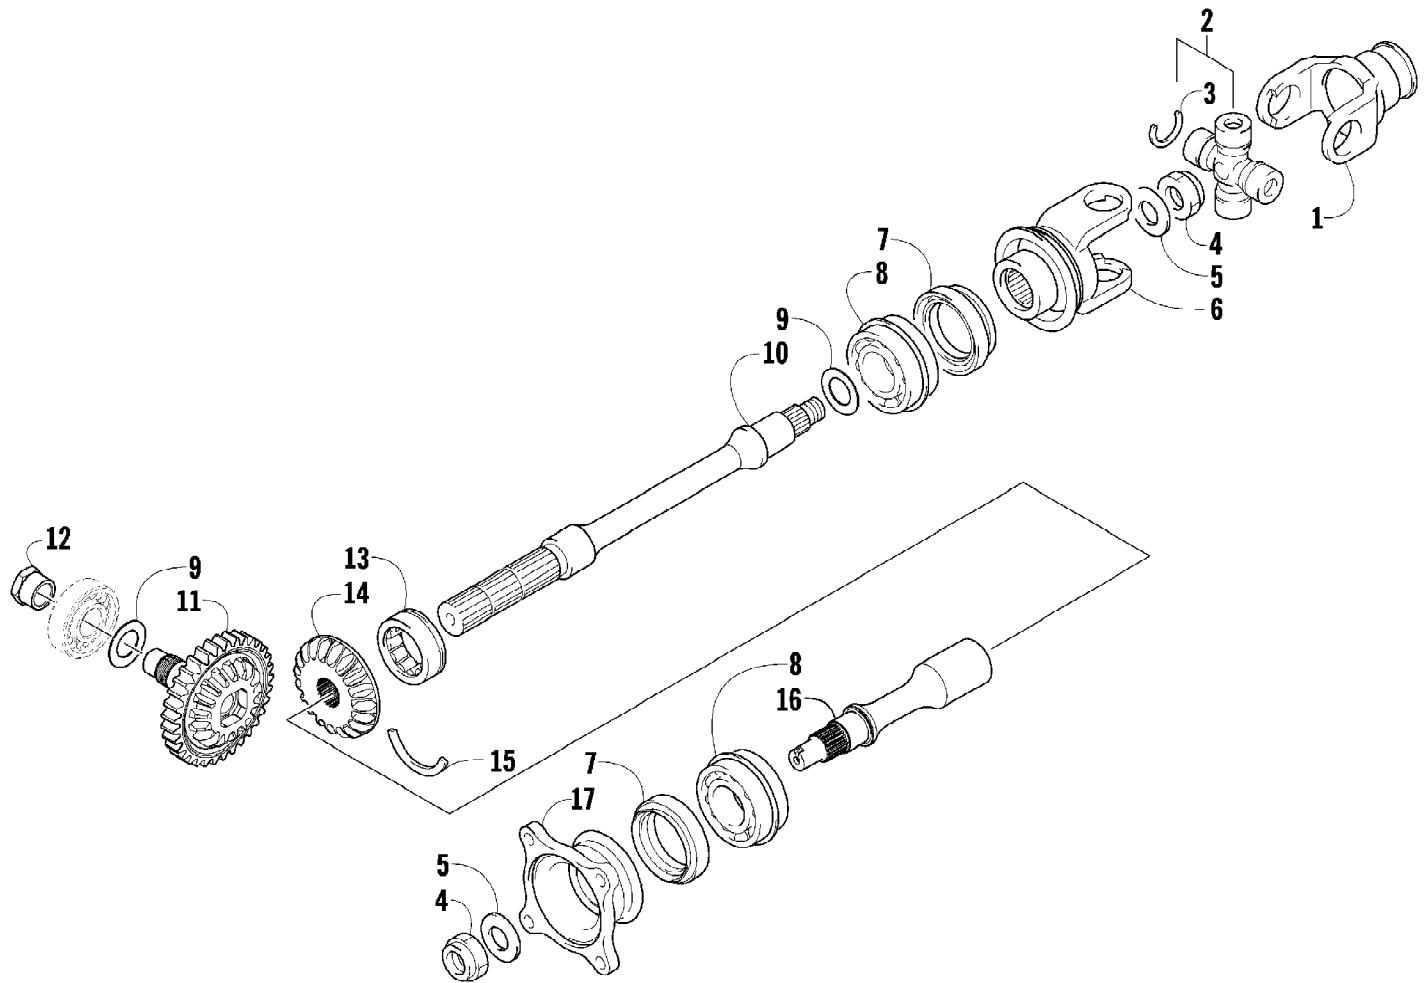

2011 ATV 700 H1 EFI CAT GREEN (A2011IBT4EUSZ)
SECONDARY DRIVE ASSEMBLY

Page 61 of 85

Ref #	Part Number	Qty	S/P/F	Description
1	0819-063	1		Yoke, Propeller Shaft Joint
2	1402-164	1	/P	Joint, Universal - Set (inc. 3)
3	0423-450	4		Ring, Retaining
4	0827-013	2		Nut
5	0828-020	2		Washer
6	0819-061	1		Yoke, Drive Output
7	0830-043	2		Seal, Oil
8	0832-017	2		Bearing
9	0828-021	AR		Shim, 25 x 34 x 0.25 mm
9	0828-022	AR		Shim, 25 x 34 x 0.30 mm
9	0828-023	AR		Shim, 25 x 34 x 0.70 mm
9	0828-024	AR		Shim, 25 x 34 x 0.90 mm
9	0828-025	AR		Shim, 25 x 34 x 0.95 mm
9	0828-026	AR		Shim, 25 x 34 x 1.00 mm
9	0828-027	AR		Shim, 25 x 34 x 1.05 mm
9	0828-028	AR		Shim, 25 x 34 x 1.10 mm
9	0828-029	AR		Shim, 25 x 34 x 1.15 mm
10	0819-089	1	/P	Shaft, Secondary Driven - Front
11	0822-107	1	F	Gear, Secondary Drive
11	0822-131	1	F	Gear, Secondary Drive
12	0827-052	1		Nut
13	0832-016	1		Bearing
14	0822-106	1		Gear, Secondary Driven
15	0819-011	1		Ring, Driven Bearing
16	0819-053	1		Shaft, Secondary Driven - Rear
17	0819-005	1		Flange, Output Joint