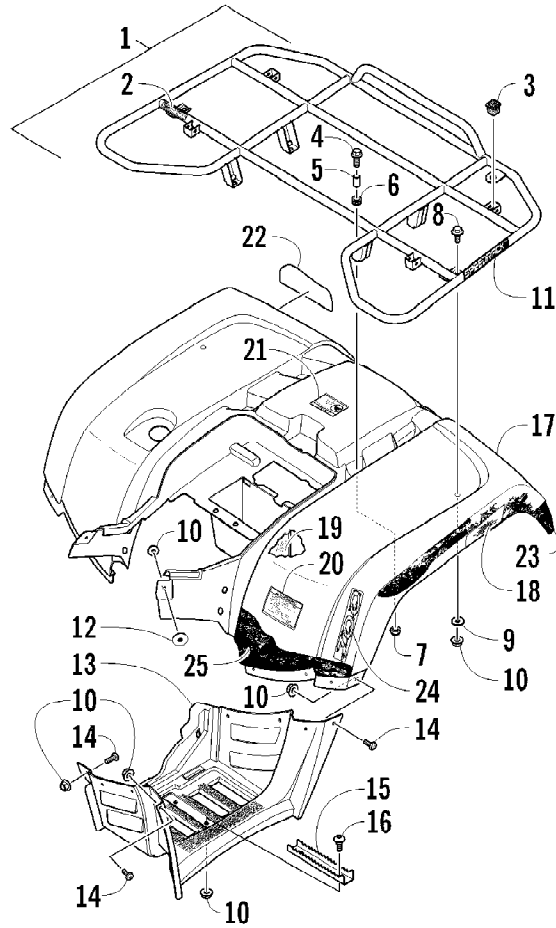

2011 ATV 700 H1 EFI CAT GREEN (A2011IBT4EUSZ)
REAR RACK, BODY PANEL, AND FOOTWELL ASSEMBLIES

2011 ATV 700 H1 EFI CAT GREEN (A2011IBT4EUSZ)
REAR RACK, BODY PANEL, AND FOOTWELL ASSEMBLIES

Ref #	Part Number	Qty	S/P/F	Description
1	2506-125	1		Rack, Rear - Assembly (inc. 2-3)
2	0411-648	1		Decal, Warning - Load
3	0441-592	4	/P	Bushing
4	8410-830	4		Screw, Cap
5	0423-669	4		Spacer
6	0423-465	4		Grommet
7	8432-802	4		Nut, Lock
8	0423-654	2		Screw, Shoulder
9	8050-222	2	/P	Washer
10	0423-540	26		Nut, Lock
11	0411-965	2		Decal, "Speedrack"
12	0423-101	2		Screw, Shoulder
13	1406-356	1		Footwell - Right
13	2406-429	1	/P	Footwell - Left
14	0423-419	18		Screw, Machine
15	1506-125	2	/P	Footpeg
16	0423-355	4		Screw, Shoulder
17	2516-949	1		Panel, Fender - Assembly - Rear (inc. 18-21)
18	1411-592	1	/P	Decal, Reflector - Right
18	1411-593	1	/P	Decal, Reflector - Left
19	0470-658	1		Foil, Protective
20	2411-143	1	/P	Decal, Warning - Tire Pressure
21	1411-809	1	/P	Decal, Passenger
22	2411-331	1		Decal, "Arctic Cat"
23	2411-340	1		Decal, Side - Upper Right
23	2411-341	1		Decal, Side - Upper Left
24	2411-338	1		Decal, 700 - Right
24	2411-339	1		Decal, 700 - Left
25	2411-344	1		Decal, Side - Lower Right
25	2411-345	1		Decal, Side - Lower Left