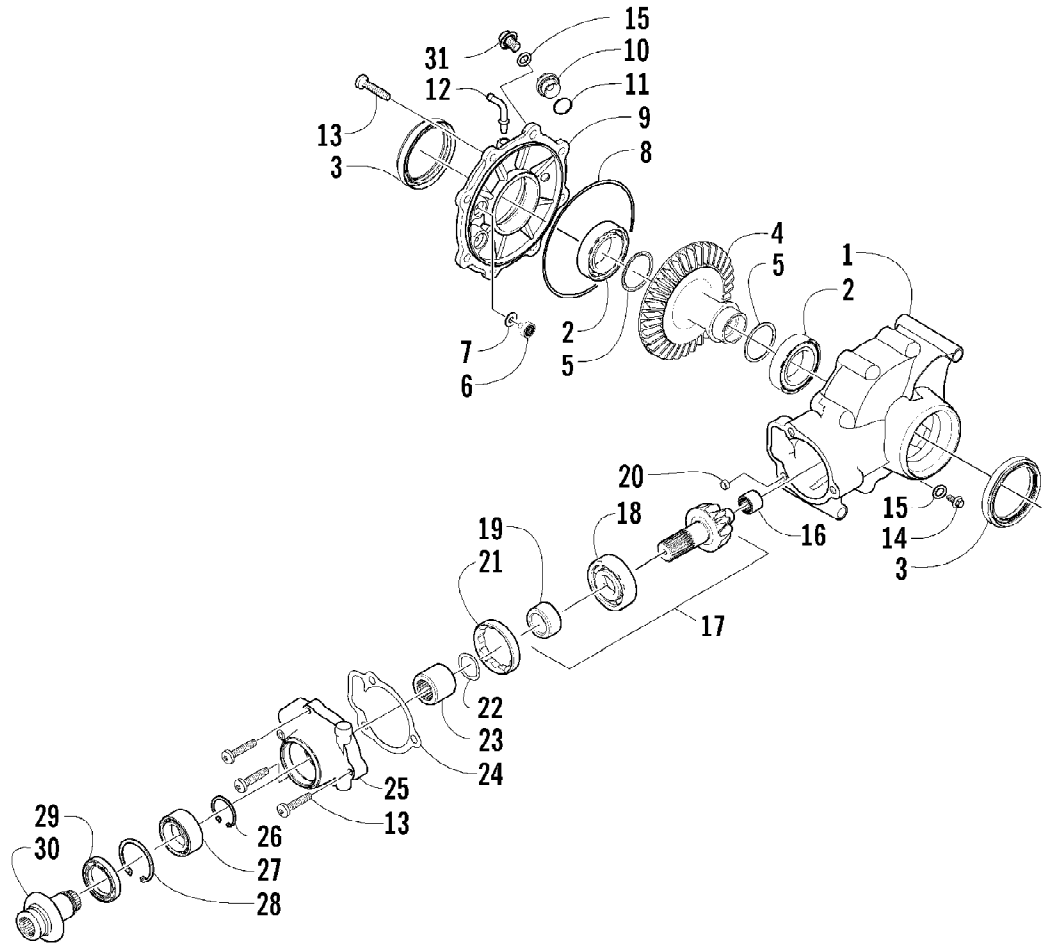

2011 ATV 700 H1 EFI CAT GREEN (A2011IBT4EUSZ)
REAR DRIVE GEARCASE ASSEMBLY

2011 ATV 700 H1 EFI CAT GREEN (A2011IBT4EUSZ)
REAR DRIVE GEARCASE ASSEMBLY

Ref #	Part Number	Qty	S/P/F	Description
	1502-401	1		Complete Rear Drive Gearcase Assembly
1	1502-317	1		Housing, Gearcase
2	0402-393	2		Bearing
3	1402-713	2	S	Seal
4	1402-033	1		Gear, Ring - 34T
5	0402-405	AR		Shim, 41 x 49 x 1.3 mm
5	0402-406	AR		Shim, 41 x 49 x 1.4 mm
5	0402-407	AR		Shim, 41 x 49 x 1.5 mm
5	0402-408	AR		Shim, 41 x 49 x 1.6 mm
5	0402-409	AR		Shim, 41 x 49 x 1.7 mm
6	0402-326	1		Button, Thrust
7	0402-429	AR		Shim, 6.3 x 18 x 1.3 mm
7	0402-430	AR		Shim, 6.3 x 18 x 1.4 mm
7	0402-431	AR		Shim, 6.3 x 18 x 1.5 mm
7	0402-432	AR		Shim, 6.3 x 18 x 1.6 mm
7	0402-433	AR		Shim, 6.3 x 18 x 1.7 mm
8	0423-149	1		O-Ring
9	1502-082	1		Cover, Gearcase
10	0402-333	1	/P	Plug, Magnetic (inc. 11)
11	0423-154	1		O-Ring
12	1402-102	1		Fitting
13	0423-118	11		Screw, Self-Tapping
14	1402-210	1	/P	Plug, Fill (inc. one No. 15)
15	0423-153	2		O-Ring
16	0402-328	1		Bearing
17	0502-784	1		Gear, Pinion - Assembly - 11T (inc. 18-19)
18	0402-327	1		Bearing
19	0402-336	1		Collar, Retaining
20	0402-411	1		Pin, Dowel
21	0402-331	1		Collar, Lock
22	0402-982	1		Washer, Wave
23	0402-981	1		Collar, Shaft
24	0402-947	1		Gasket, Flange
25	0502-529	1		Housing, Pinion
26	0423-417	1		Ring, Retaining
27	1402-043	1		Bearing
28	0423-423	1		Ring, Retaining
29	1402-011	1		Seal
30	1502-085	1	/P	Shaft, Input
31	1402-211	1		Plug, Oil Level (inc. one No. 15)