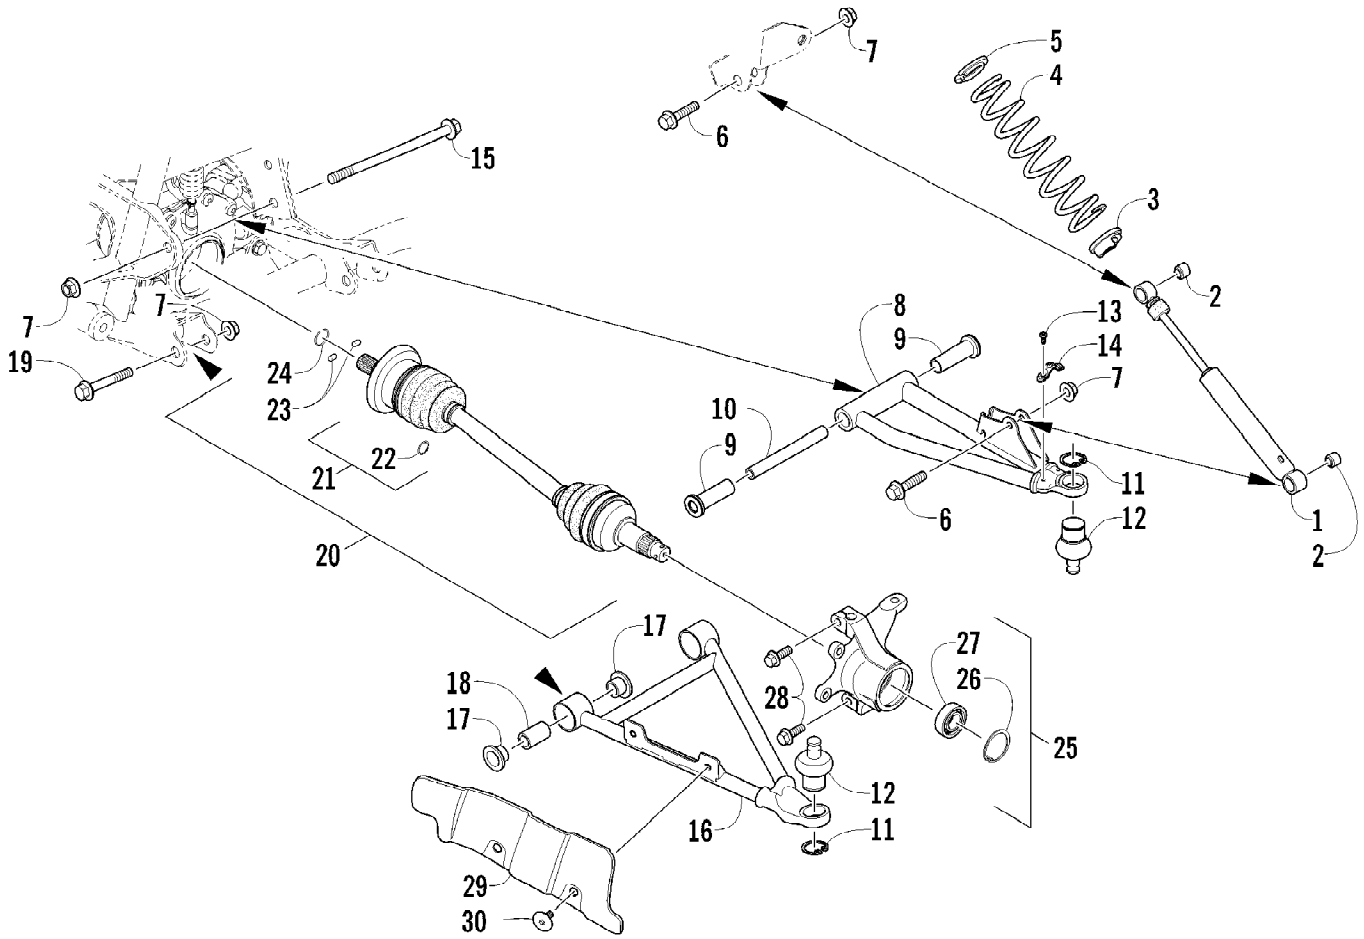

2011 ATV 700 H1 EFI CAT GREEN (A2011IBT4EUSZ)
FRONT SUSPENSION ASSEMBLY

2011 ATV 700 H1 EFI CAT GREEN (A2011IBT4EUSZ)
FRONT SUSPENSION ASSEMBLY

Page 37 of 85

Ref #	Part Number	Qty	S/P/F	Description
1	0403-209	2		Shock Absorber (inc. 2)
2	0403-182	4		Bushing
3	0403-102	2		Cam, Spring Adjuster
4	0503-468	2		Spring, Suspension
5	1603-889	2	/P	Retainer, Spring
6	8409-040	4		Screw, Cap
7	0423-744	10		Nut, Lock
8	0503-416	1	/P	A-Arm, Upper Right (inc. 9-12)
8	0503-417	1	/P	A-Arm, Upper Left (inc. 9-12)
9	0403-207	4	/P	Bushing
10	0403-080	2		Axle
11	0423-009	4	/P	Ring, Retaining
12	0405-115	4	/P	Ball Joint
13	0423-946	4		Screw, Self-Tapping
14	1502-594	2		Clamp, Routing
15	0423-334	2		Screw, Cap
16	0503-376	1	/P	A-Arm, Lower Right (inc. 17-18 and two No. 11-12)
16	0503-377	1	/P	A-Arm, Lower Left (inc. 17-18 and two No. 11-12)
17	0403-208	8	/P	Bushing
18	0403-214	4	/P	Axle
19	8409-075	4		Screw, Cap
20	1502-800	1	S/P	Axle, Drive - Right (inc. 21-24)
20	1502-799	1	S/P	Axle, Drive - Locking - Left (inc. 21-24)
21	1436-419	2		Repair Kit, Boot (inc. 22)
22	1441-988	2		Clip, Retaining
23	1402-885	4		Pin, Detent
24	1402-889	2		Clip, Retaining
25	0505-576	1	/P	Knuckle - Assembly - Right (inc. 26-27)
25	0505-577	1	/P	Knuckle - Assembly - Left (inc. 26-27)
26	0423-423	2		Ring, Retaining
27	1402-809	2	/P	Bearing
28	8409-030	4		Screw, Cap
29	1406-034	1		Guard, Boot - Right
29	1406-035	1		Guard, Boot - Left
30	0423-545	4	/P	Screw, Shoulder