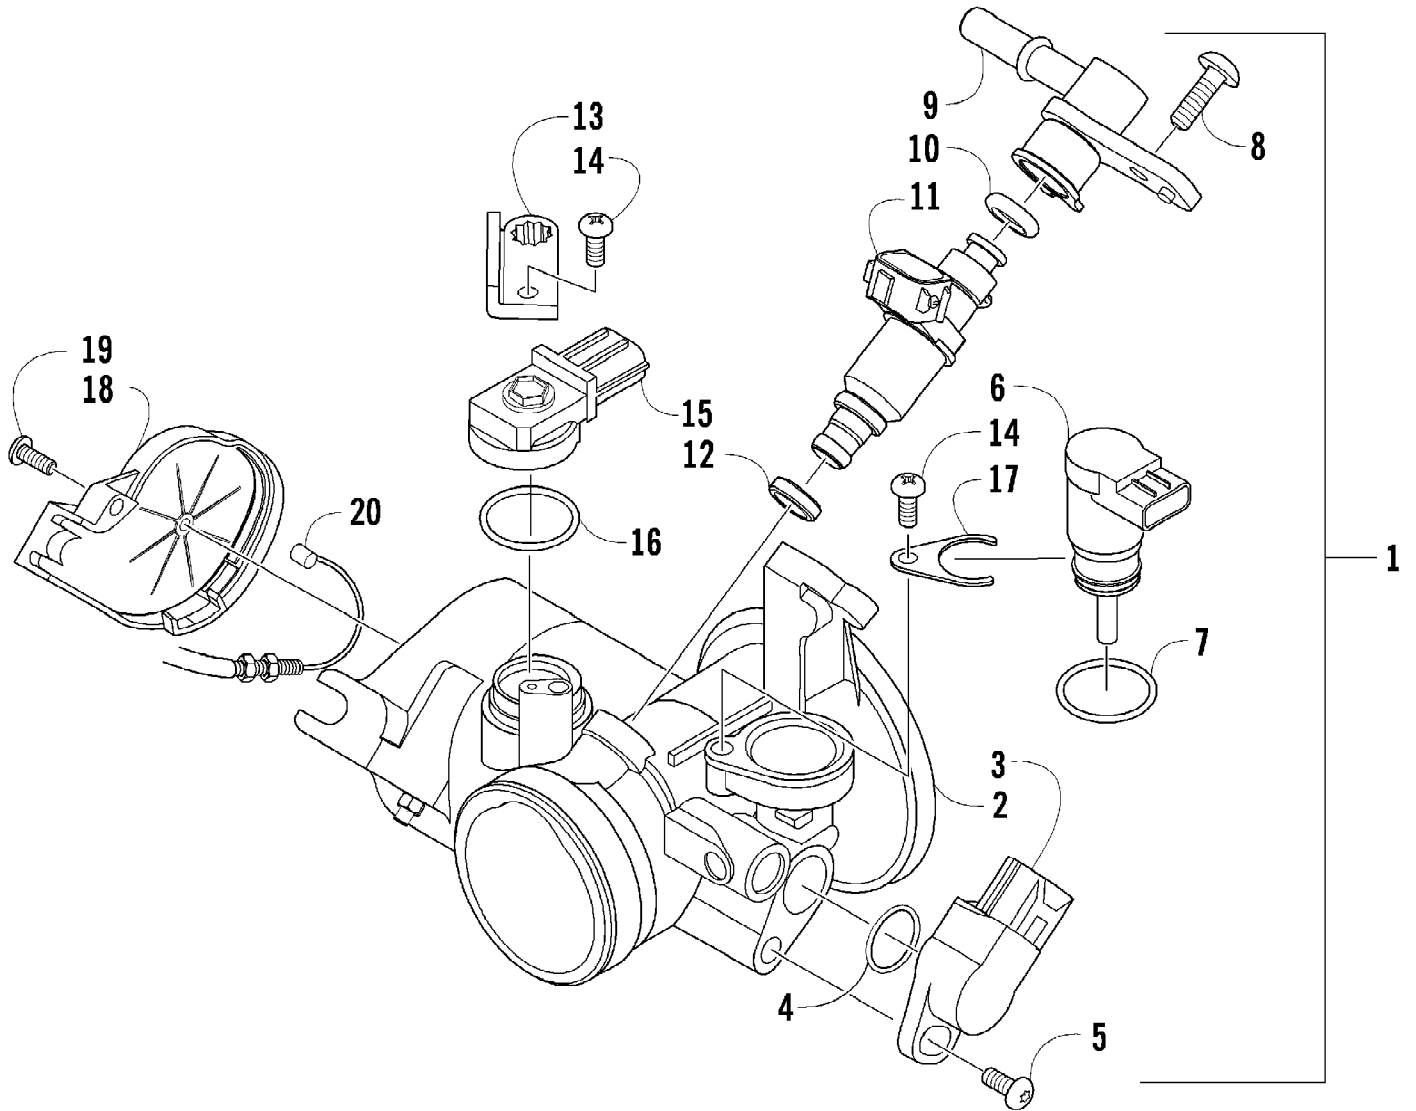

2011 ATV 700 H1 EFI CAT GREEN (A2011IBT4EUSZ)
THROTTLE BODY ASSEMBLY

Page 77 of 85

Ref #	Part Number	Qty	S/P/F	Description
1	0470-753	1		Throttle - Assembly (inc. 2-19)
2	0	1	F	Throttle Body
3	0430-072	1		Sensor, Throttle Position
4	5507-234	1		O-Ring
5	5507-231	1		Screw, Machine
6	0430-074	1		Valve, ISC
7	5507-233	1		O-Ring
8	5507-238	1		Screw, Machine
9	0470-687	1		Rail, Fuel
10	0470-767	1		O-Ring
11	0470-762	1		Injector, Fuel
12	0470-768	1		Seal
13	5507-227	1		Bracket, MAP Sensor
14	5507-117	2	/P	Screw, Machine
15	0430-073	1		Sensor, MAP
16	5507-232	1		O-Ring
17	5507-229	1		Plate, ISC Valve
18	5507-223	1		Cover
19	5507-037	1	/P	Screw, Machine
20	0487-057	1		Cable, Throttle