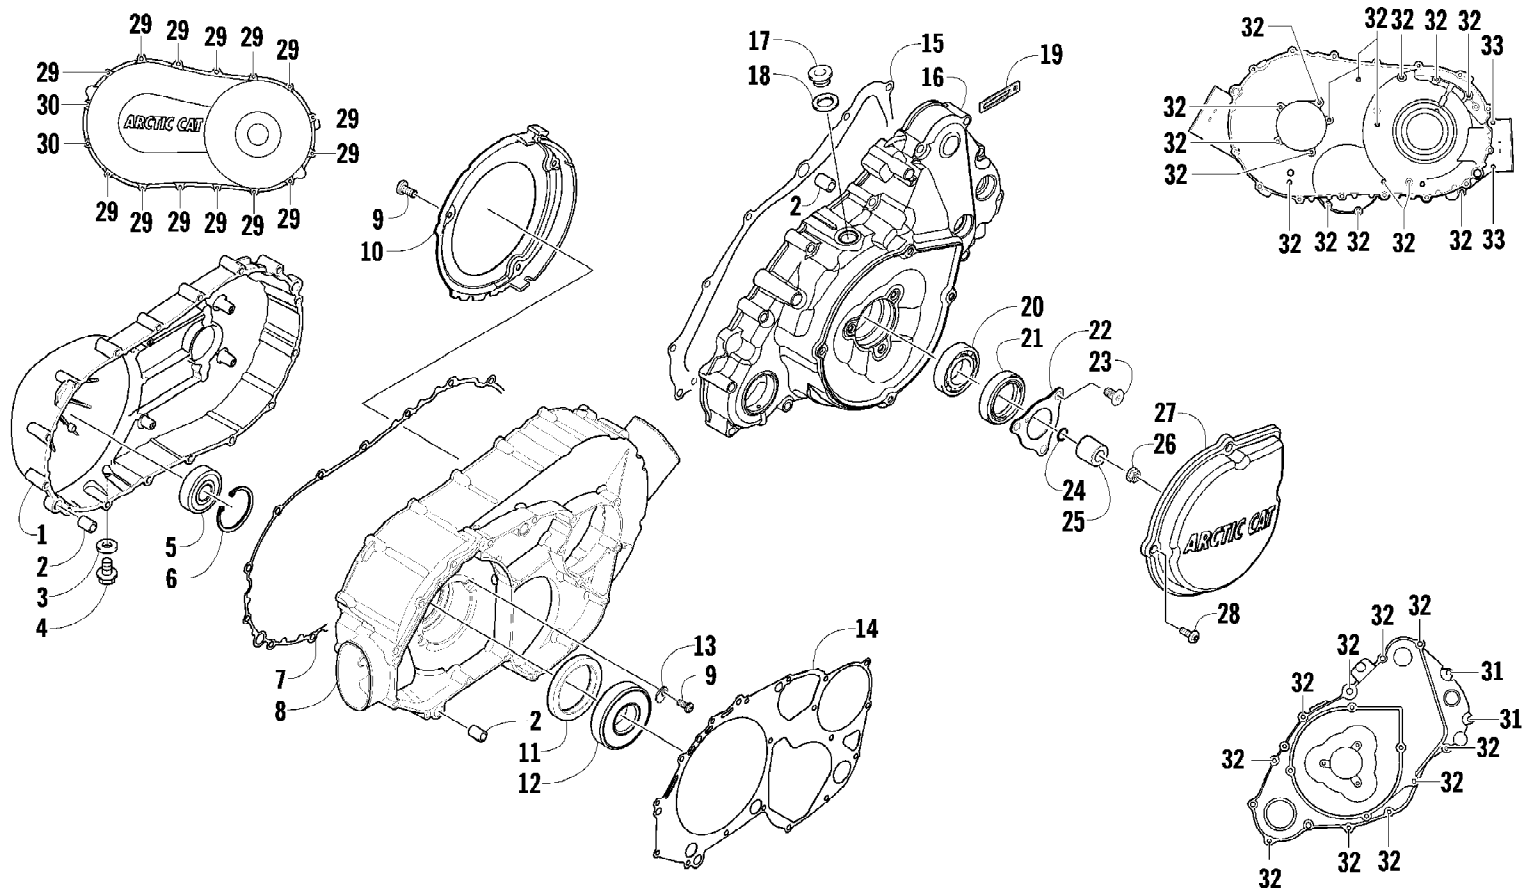

2011 ATV 700 H1 EFI CAT GREEN (A2011IBT4EUSZ)
CLUTCH/V-BELT/MAGNETO COVER ASSEMBLY

2011 ATV 700 H1 EFI CAT GREEN (A2011IBT4EUSZ)
CLUTCH/V-BELT/MAGNETO COVER ASSEMBLY

Page 10 of 85

Ref #	Part Number	Qty	S/P/F	Description
1	0806-089	1		Cover, V-Belt
2	0829-002	6		Pin, Dowel
3	0830-013	1		Washer, Crush
4	8408-812	1		Screw, Cap
5	0832-060	1		Bearing
6	0831-078	1		Ring, Retaining
7	0830-174	1	/P	Gasket, V-Belt Cover
8	0806-086	1		Cover, Clutch
9	0826-029	5		Screw, Machine
10	0806-048	1		Plate, Air Intake
11	0830-188	1	/P	Seal
12	0832-047	1	S	Bearing
13	0822-010	2	/P	Retainer, Bearing
14	0830-116	1	/P	Gasket, Clutch Cover
15	0830-128	1		Gasket, Magneto Cover
16	0806-082	1	/P	Cover, Magneto - Assembly
17	0826-155	1		Plug
18	0830-015	1		Washer, Crush
19	3002-964	1	/P	Clamp, Wire
20	0832-045	1	S	Bearing
21	0830-158	1		Seal
22	0805-008	1		Retainer, Seal
23	0826-031	3		Screw, Machine
24	0830-108	1		O-Ring
25	0820-061	1		Bushing
26	0827-008	1		Nut
27	0820-062	1		Cover, Magneto
28	8468-616	4		Screw, Machine
29	8468-645	14		Screw, Machine
30	8468-655	2		Screw, Machine
31	8468-625	2		Screw, Machine
32	8468-640	26		Screw, Machine
33	8468-675	2		Screw, Machine