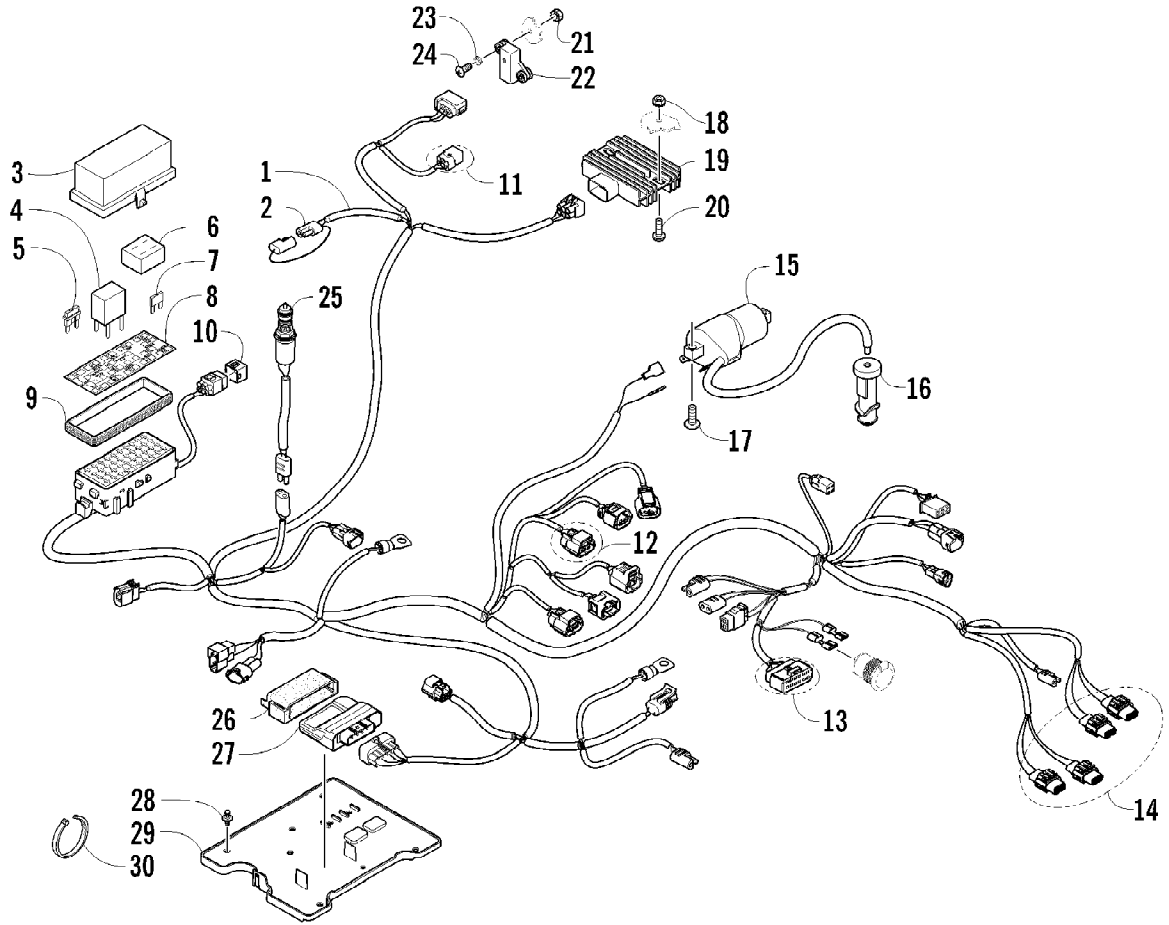

Ref #	Part Number	Qty	S/P/F	Description
1	0486-327	1		Harness, Main (inc. 2-10)
2	0486-164	1		Tether, Accessory Connector
3	0430-085	1		Cover, Fuse Block
4	0430-045	5	/P	Relay (4-Pin) - 20 Amp
5	0430-034	1		Diode
6	0430-037	1		Holder, Fuse
7	0430-032	5		Fuse - 10 Amp
7	0430-031	4		Fuse - 15 Amp
7	0430-030	2		Fuse - 30 Amp
8	2411-080	1		Decal, Fuse Block
9	0430-086	1		Seal
10	0430-097	1		Cover, Diagnostics Connector
11	1436-416	1		Repair Kit, Connector - Tilt Sensor
12	1436-417	1		Repair Kit, Connector - Idle Speed Control
13	1436-415	1		Repair Kit, Connector - LCD Gauge
14	1436-290	AR		Repair Kit, Connector - Headlight
15	0824-043	1		Coil, Ignition
16	0824-049	1	/P	Cap, Spark Plug
17	8476-620	2		Screw, Machine
18	0623-038	2		Nut w/Washer
19	0824-037	1	/P	Regulator, Voltage
20	8476-625	2		Screw, Machine
21	0423-493	2		Nut w/Washer
22	0409-064	1		Sensor, Tilt
23	0123-802	2		Washer
24	8468-425	2		Screw, Machine
25	0409-089	1		Switch, Brake - Assembly
26	0430-076	1		Cushion, ECU
27	0530-028	1	/P	ECU
28	0623-362	3		Rivet, Reinstallable
29	2406-643	1		Tray, Electrical
30	0123-788	AR	/P	Tie, Cable - 8 in.
30	0123-903	AR		Tie, Cable - 11.5 in.