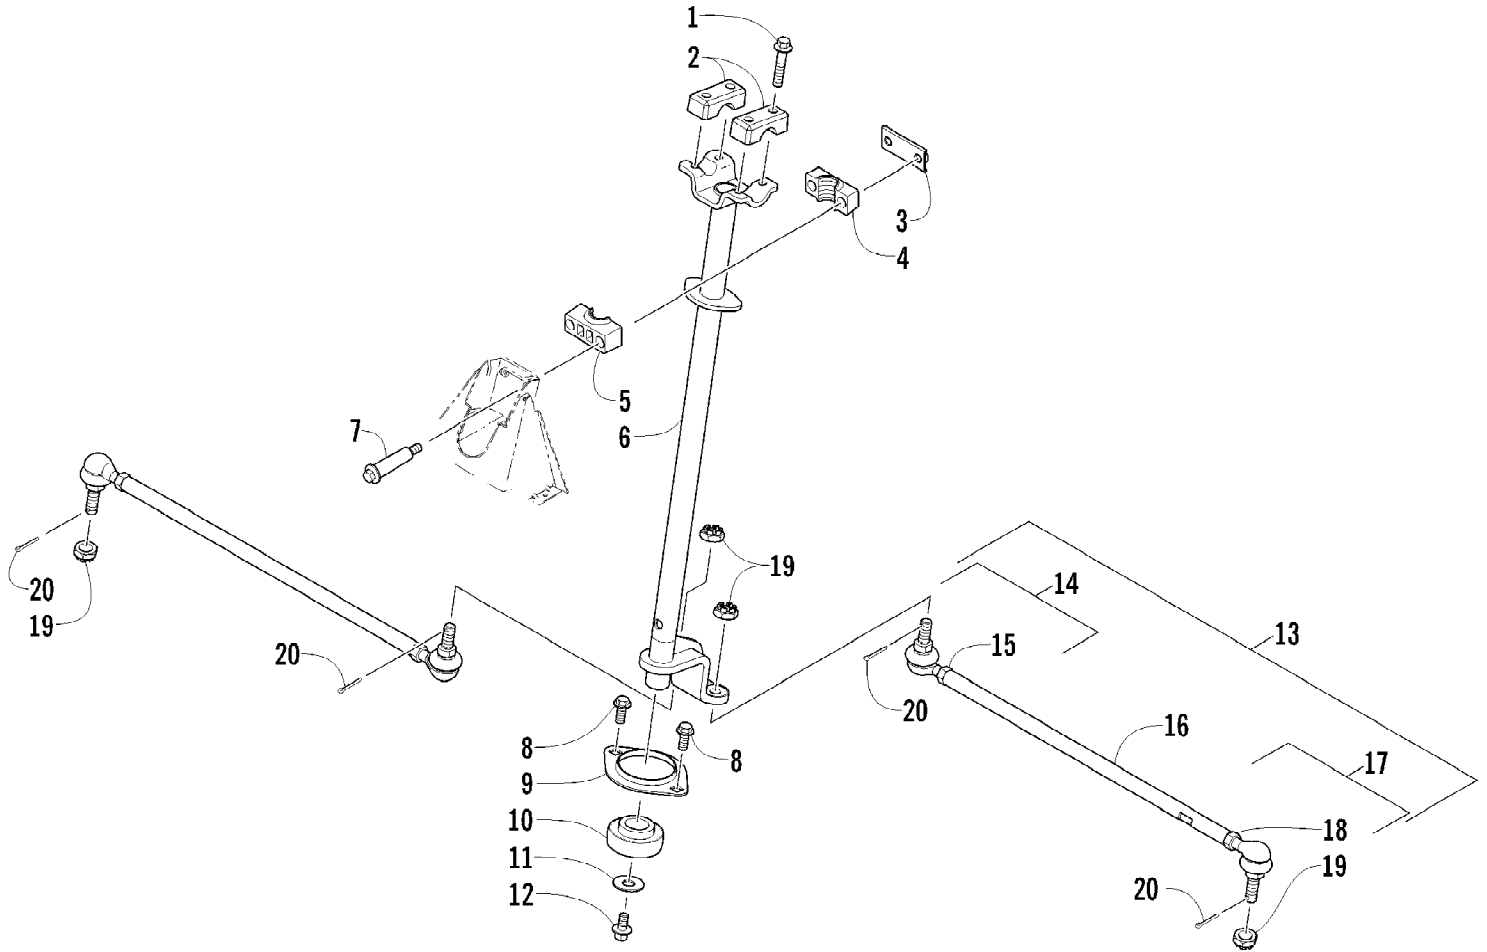

2011 ATV 700 H1 EFI CAT GREEN (A2011IBT4EUSZ)
STEERING ASSEMBLY (UP TO VIN: 250000)

Page 71 of 85

Ref #	Part Number	Qty	S/P/F	Description
1	8408-860	4		Screw, Cap
2	0405-035	4		Cap, Steering Adjuster
3	0423-505	2		Screw, Shoulder
4	0505-484	1		Cap, Housing
5	0405-138	1		Housing, Lower
6	0405-139	1		Housing, Upper
7	0505-451	1	S	Post, Steering
8	8408-816	2		Screw, Cap
9	0602-233	1		Flange, Bearing
10	0405-052	1		Bearing w/Inverted Oil Seal
11	0423-073	1		Washer
12	8409-020	1	/P	Screw, Cap
13	0505-499	2	/P	Tie Rod - Assembly (inc. 14-20)
14	0505-511	2	/P	End, Tie Rod - Left-Hand Thread - Kit (inc. 15-16)
15	0	2	F	End, Tie Rod - Left-Hand Thread
16	0423-013	2		Nut - Left-Hand Thread
17	0405-281	2	/P	Tie Rod
18	0505-510	2	/P	End, Tie Rod - Right-Hand Thread - Kit (inc. 19-20)
19	0	2	F	End, Tie Rod - Right-Hand Thread
20	8420-002	2	/P	Nut - Right-Hand Thread
21	0423-157	4		Nut, Lock
22	0623-175	4		Pin, Cotter