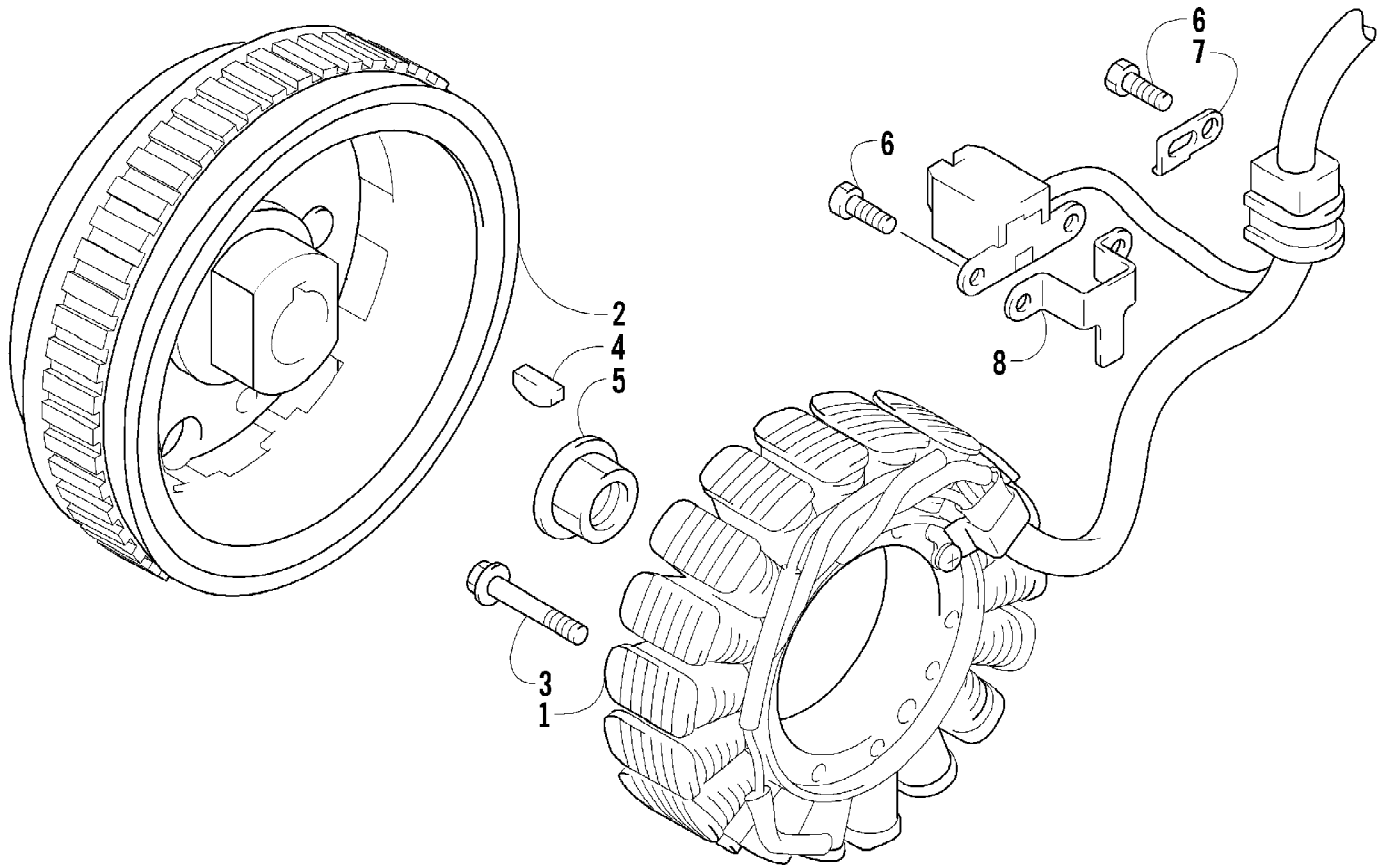

2011 ATV 700 H1 EFI CAT GREEN (A2011IBT4EUSZ)
MAGNETO ASSEMBLY

Page 49 of 85

Ref #	Part Number	Qty	S/P/F	Description
1	0802-041	1		Stator - Assembly
2	0802-048	1		Rotor/Flywheel
3	0826-102	3		Screw, Machine
4	0829-012	1		Key
5	0827-014	1		Nut
6	8470-510	3		Screw, Machine
7	0802-015	1		Clamp - No. 1
8	0802-016	1		Clamp - No. 2