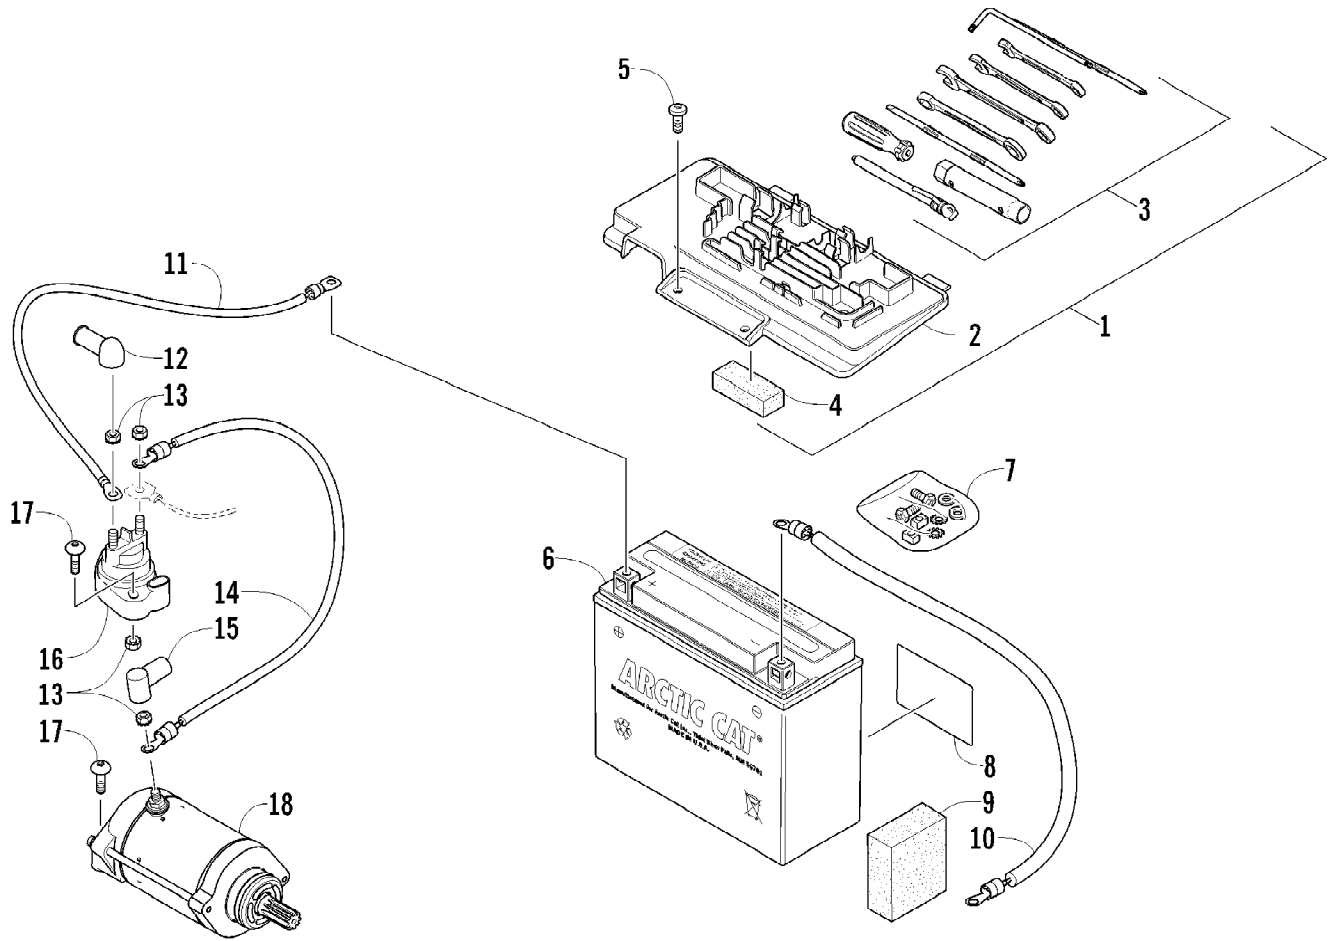

2011 ATV 700 H1 EFI CAT GREEN (A2011IBT4EUSZ)
BATTERY AND STARTER ASSEMBLY

Page 4 of 85

Ref #	Part Number	Qty	S/P/F	Description
1	5991-655	1	/P	Battery Cover/Tool Tray Assembly (inc. 2-4)
2	2406-815	1	/P	Cover, Battery
3	0444-122	1	S/P	Kit, Tool
4	0417-016	1		Pad, Battery
5	8476-620	2		Screw, Machine
6	0645-480	1		Battery Assembly (inc. 7-8)
7	0445-082	1		Kit, Hardware
8	0645-430	1		Decal, Warning
9	0417-012	1		Foam, Battery
10	0445-070	1		Cable, Battery/Ground
11	0445-062	1		Cable, Battery/Solenoid
12	0645-327	1		Boot, Terminal
13	0623-038	5		Nut w/Washer
14	0445-064	1		Cable, Solenoid/Starter (inc. 15)
15	0645-019	1		Boot, Terminal
16	0445-058	1	/P	Solenoid
17	8476-625	4		Screw, Machine
18	0825-013	1	/P	Motor, Starter - Assembly