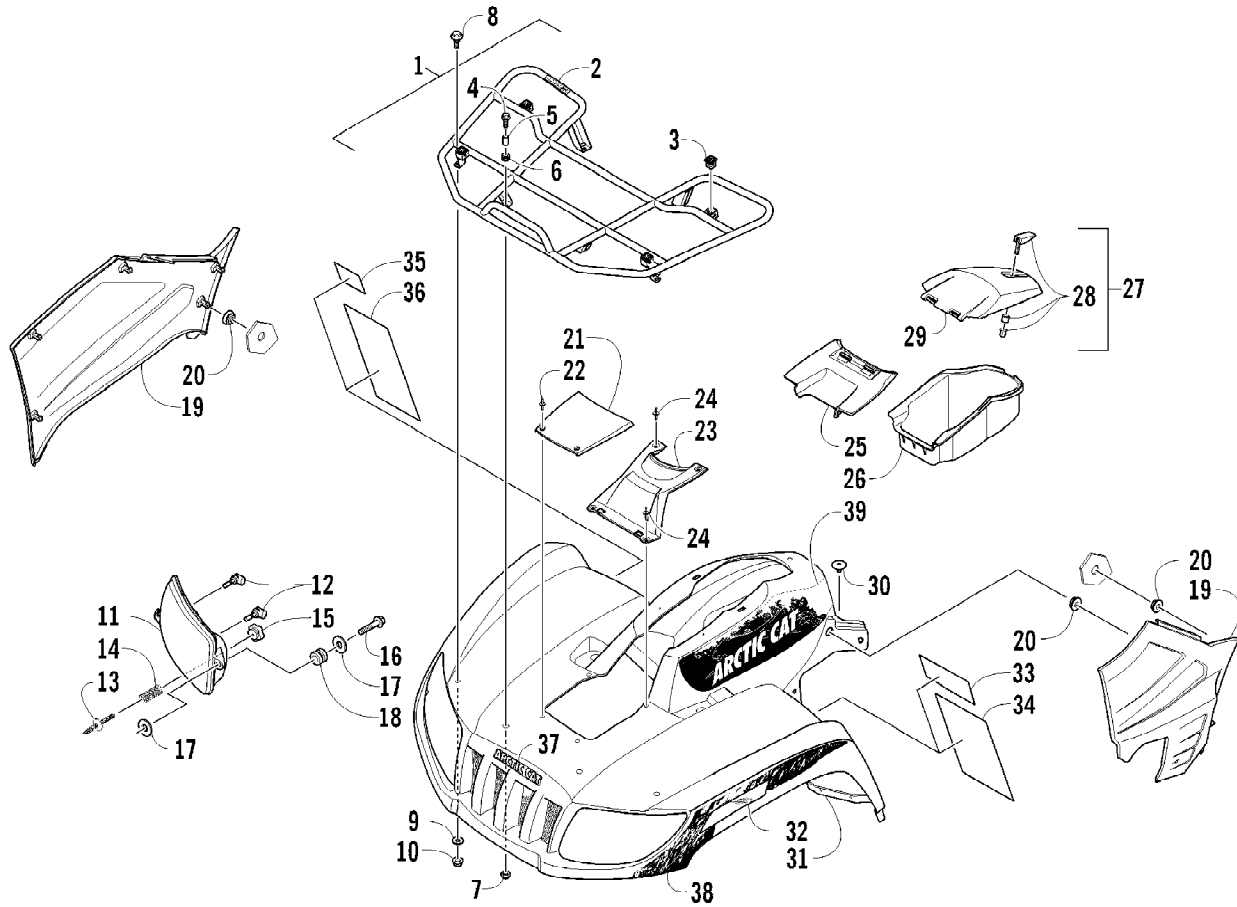

2011 ATV 700 H1 EFI CAT GREEN (A20111BT4EUSZ)
FRONT RACK, BODY PANEL, AND HEADLIGHT ASSEMBLIES

2011 ATV 700 H1 EFI CAT GREEN (A2011IBT4EUSZ)
FRONT RACK, BODY PANEL, AND HEADLIGHT ASSEMBLIES

Ref #	Part Number	Qty	S/P/F	Description
1	2506-106	1		Rack, Front - Assembly (inc. 2-3)
2	0411-576	1		Decal, Warning - Load
3	0441-592	4	/P	Bushing
4	8410-830	4		Screw, Cap
5	0423-669	4		Spacer
6	0423-465	4		Grommet
7	8432-802	4		Nut, Lock
8	0423-654	2		Screw, Shoulder
9	8050-222	2	/P	Washer
10	0423-540	2		Nut, Lock
11	0509-044	1	/P	Headlight Assembly - Right (inc. 12)
11	0509-035	1		Headlight Assembly - Left (inc. 12)
12	0409-055	4		Bulb, Headlight
13	0423-514	2		Stud, Adjuster - Headlight
14	0423-522	2		Spring, Adjuster
15	0423-513	2		Knob, Adjuster
16	0623-785	4		Screw, Self-Tapping
17	8050-217	8	/P	Washer
18	0423-447	4		Grommet
19	2406-300	1		Panel, Side - Lower - Right
19	2406-419	1		Panel, Side - Lower - Left
20	0423-678	8		Grommet
21	1406-358	1		Cover, Access
22	0423-535	2		Rivet, Reinstallable
23	1406-484	1		Cover, Steering Post
24	0623-362	4		Rivet, Reinstallable
25	0470-513	1		Cover, Storage Box
26	1406-573	1		Box, Storage
27	2506-234	1		Lid, Storage Box w/Latch (inc. 28-29)
28	1406-599	1		Latch, Storage Box
29	0470-514	1		Lid, Storage Box
30	0423-101	2		Screw, Shoulder
31	4506-290	1	/P	Panel, Fender - Assembly - Front
32	0411-818	1		Decal, Reflector - Right
32	0411-819	1		Decal, Reflector - Left
33	1411-574	1		Decal, Warning - Off-Road Only
34	2411-124	1		Decal, Warning - General/Age
35	0411-835	1		Decal, Warning - Turn/Hill
36	1411-250	1		Decal, Warning - Reverse/Pre-Ride
37	1411-725	1		Decal, "Arctic Cat"
38	2411-332	1		Decal, Side - Front Right
38	2411-333	1		Decal, Side - Front Left
39	2411-342	1		Decal, Side - Upper Right
39	2411-343	1		Decal, Side - Upper Left