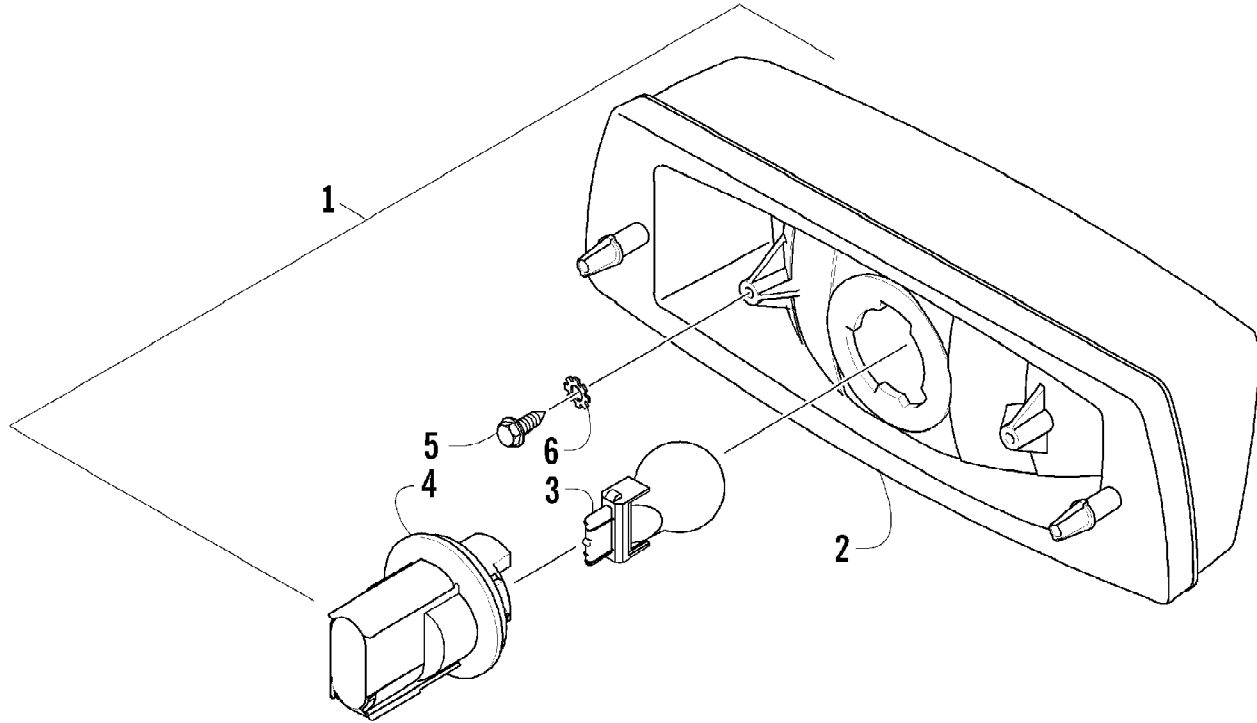

2011 ATV 700 H1 EFI CAT GREEN (A2011IBT4EUSZ)
TAILLIGHT ASSEMBLY

Page 75 of 85

Ref #	Part Number	Qty	S/P/F	Description
1	0509-022	1		Taillight Assembly (inc. 2-4)
2	0509-025	1		Housing, Taillight
3	0409-056	1		Bulb, Taillight
4	0409-057	1		Socket, Taillight
5	0623-301	2	/P	Screw, Self-Tapping
6	8053-212	2	/P	Washer, External Tooth Lock