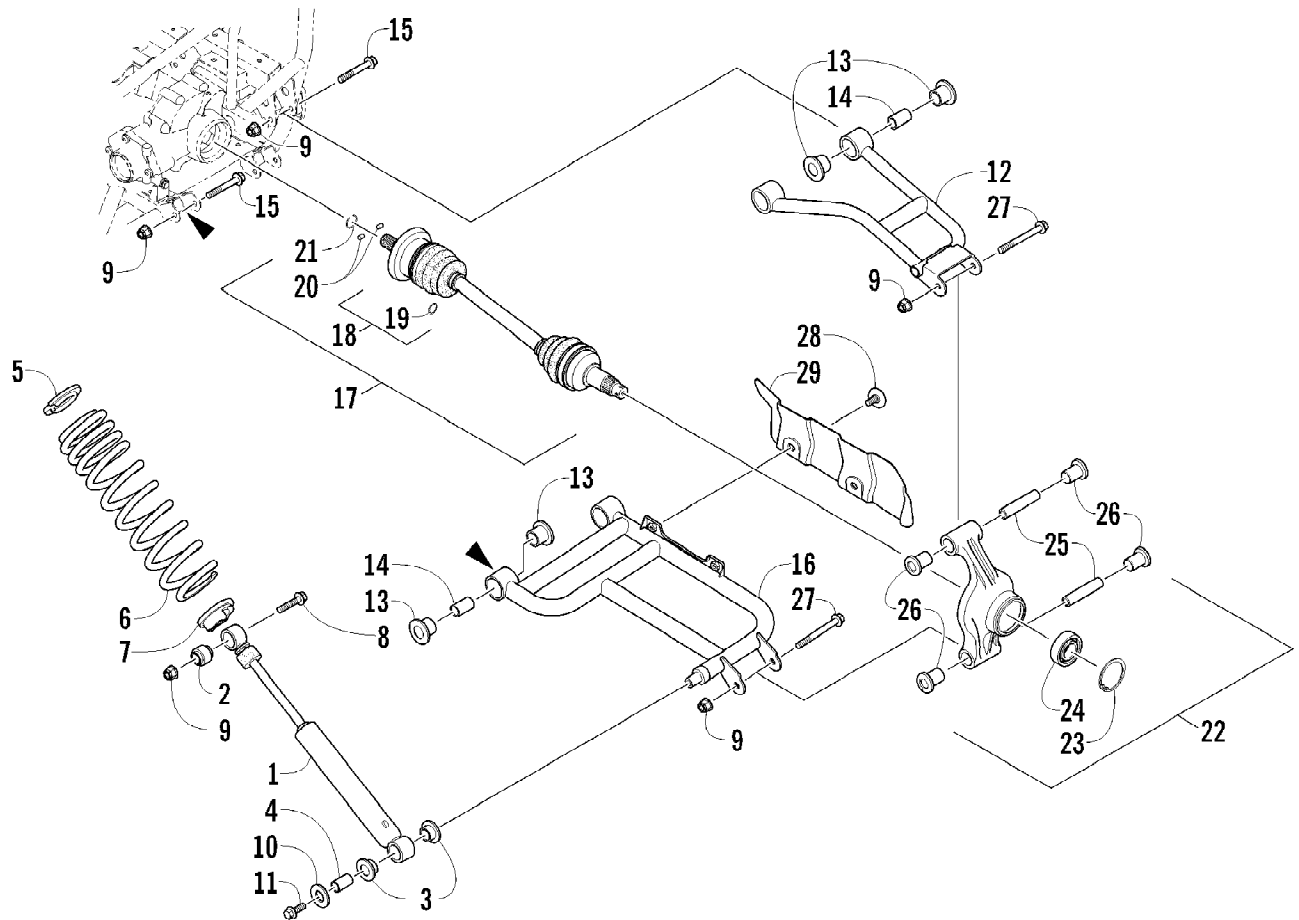

2011 ATV 700 H1 EFI CAT GREEN (A2011IBT4EUSZ)
REAR SUSPENSION ASSEMBLY

Ref #	Part Number	Qty	S/P/F	Description
1	0404-158	2		Shock Absorber (inc. 2-4)
2	0403-182	2		Bushing
3	0603-955	4		Bushing
4	1603-219	2	S	Sleeve
5	1603-889	2	/P	Retainer, Spring
6	0504-659	2		Spring, Suspension
7	0404-057	2		Cam, Spring Adjuster
8	8409-040	1		Screw, Cap - Right
8	8409-050	1		Screw, Cap - Left
9	0423-744	14		Nut, Lock
10	0423-087	2		Washer
11	8408-820	2	/P	Screw, Cap
12	0504-582	1		A-Arm, Rear - Upper Right (inc. 13-14)
12	0504-583	1	/P	A-Arm, Rear - Upper Left (inc. 13-14)
13	0403-208	16	/P	Bushing
14	0403-214	8	/P	Axle
15	8409-075	8		Screw, Cap
16	0504-572	1		A-Arm, Rear - Lower Right (inc. 13-14)
16	0504-573	1		A-Arm, Rear - Lower Left (inc. 13-14)
17	1502-798	2	S	Axle, Drive (inc. 18-21)
18	1436-419	2		Repair Kit, Boot (inc. 19)
19	1441-988	2		Clip, Retaining
20	1402-884	4		Pin, Detent
21	1402-890	2		Clip, Retaining
22	0504-548	1	/P	Knuckle, Right - Assembly (inc. 23-26)
22	0504-549	1	/P	Knuckle, Left - Assembly (inc. 23-26)
23	0423-423	2		Ring, Retaining
24	1402-809	2	/P	Bearing
25	0403-213	4	/P	Axle
26	0403-206	8	/P	Bushing
27	8409-000	4		Screw, Cap
28	0423-545	4	/P	Screw, Shoulder
29	1406-068	1		Guard, Boot - Rear - Right
29	1406-069	1		Guard, Boot - Rear - Left