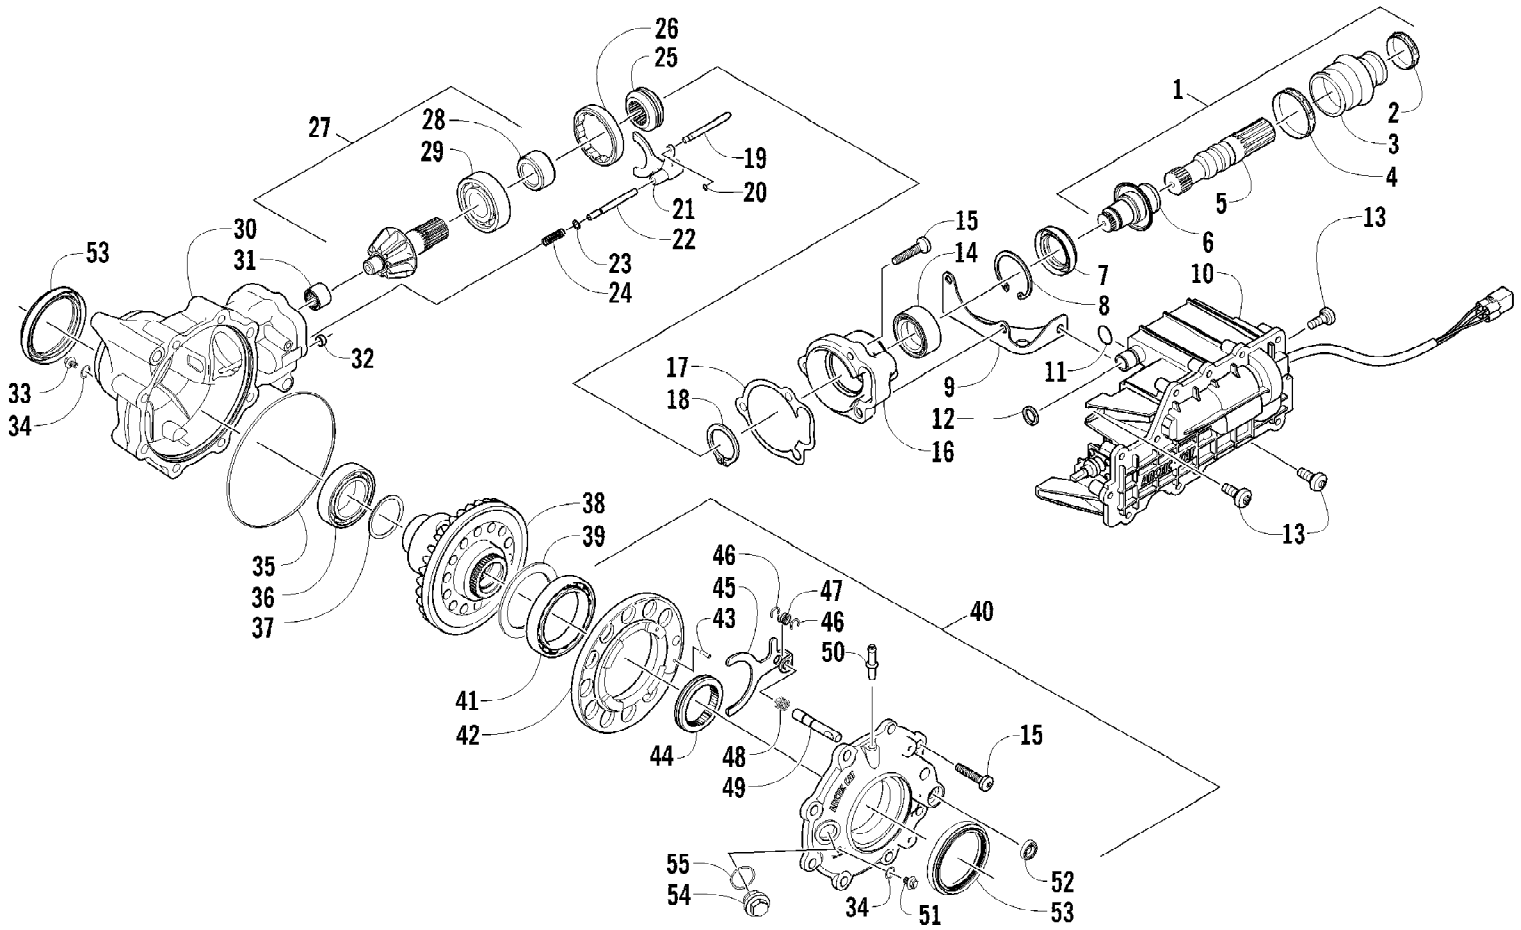

2011 ATV 700 H1 EFI CAT GREEN (A2011IBT4EUSZ)
FRONT DRIVE GEARCASE ASSEMBLY

Ref #	Part Number	Qty	S/P/F	Description
	1502-393	1		Complete Front Drive Gearcase Assembly
1	1502-083	1		Shaft, Propeller - Assembly (inc. 2-6)
2	0423-411	1		Clamp
3	0402-985	1	/P	Boot, Propeller Shaft
4	0423-393	1		Clamp
5	1402-045	1		Shaft, Output
6	1502-085	1	/P	Shaft, Input
7	1402-011	1		Seal
8	0423-423	1		Ring, Retaining
9	1502-237	1		Bracket, Actuator
10	0502-585	1	S	Actuator (inc. 11)
11	1402-981	1		O-Ring
12	0423-892	1	/P	O-Ring
13	0423-396	3		Screw, Self-Tapping
14	1402-043	1		Bearing
15	0423-118	11		Screw, Self-Tapping
16	0502-528	1	/P	Housing, Pinion
17	0402-947	1		Gasket, Flange
18	0423-417	1		Ring, Retaining
19	0402-997	1		Shaft, Selector
20	0423-402	1		Ring, Retaining
21	0402-998	1		Fork, Selector
22	0402-417	1		Shaft, Shuttle
23	0423-147	1		O-Ring
24	0402-999	1		Spring, Return
25	0402-413	1		Coupler, Drive
26	0402-357	1		Collar, Lock
27	0502-784	1		Gear, Pinion - Assembly - 11T (inc. 28-29)
28	0402-336	1		Collar, Retaining
29	0402-327	1		Bearing
30	0502-514	1		Housing, Gearcase
31	0402-328	1		Bearing
32	0402-411	1		Pin, Dowel
33	1402-210	1	/P	Plug, Magnetic (inc. one No. 34)
34	0423-153	2		O-Ring
35	0423-149	1		O-Ring
36	0402-393	1		Bearing
37	0402-405	AR		Shim, 41 x 49 x 1.3 mm
37	0402-406	AR		Shim, 41 x 49 x 1.4 mm
37	0402-407	AR		Shim, 41 x 49 x 1.5 mm
37	0402-408	AR		Shim, 41 x 49 x 1.6 mm
37	0402-409	AR		Shim, 41 x 49 x 1.7 mm
38	1502-554	1	/P	Gear, Ring - 34T
39	1402-074	AR		Shim, 61 x 69 x 1.3 mm
39	1402-075	AR		Shim, 61 x 69 x 1.4 mm
39	1402-076	AR		Shim, 61 x 69 x 1.5 mm
39	1402-077	AR		Shim, 61 x 69 x 1.6 mm
39	1402-078	AR		Shim, 61 x 69 x 1.7 mm
40	1502-389	1		Cover, Gearcase (inc. one No. 34, 41-52, and one No. 53)
41	1402-053	1		Bearing
42	0502-413	1		Flange, Bearing