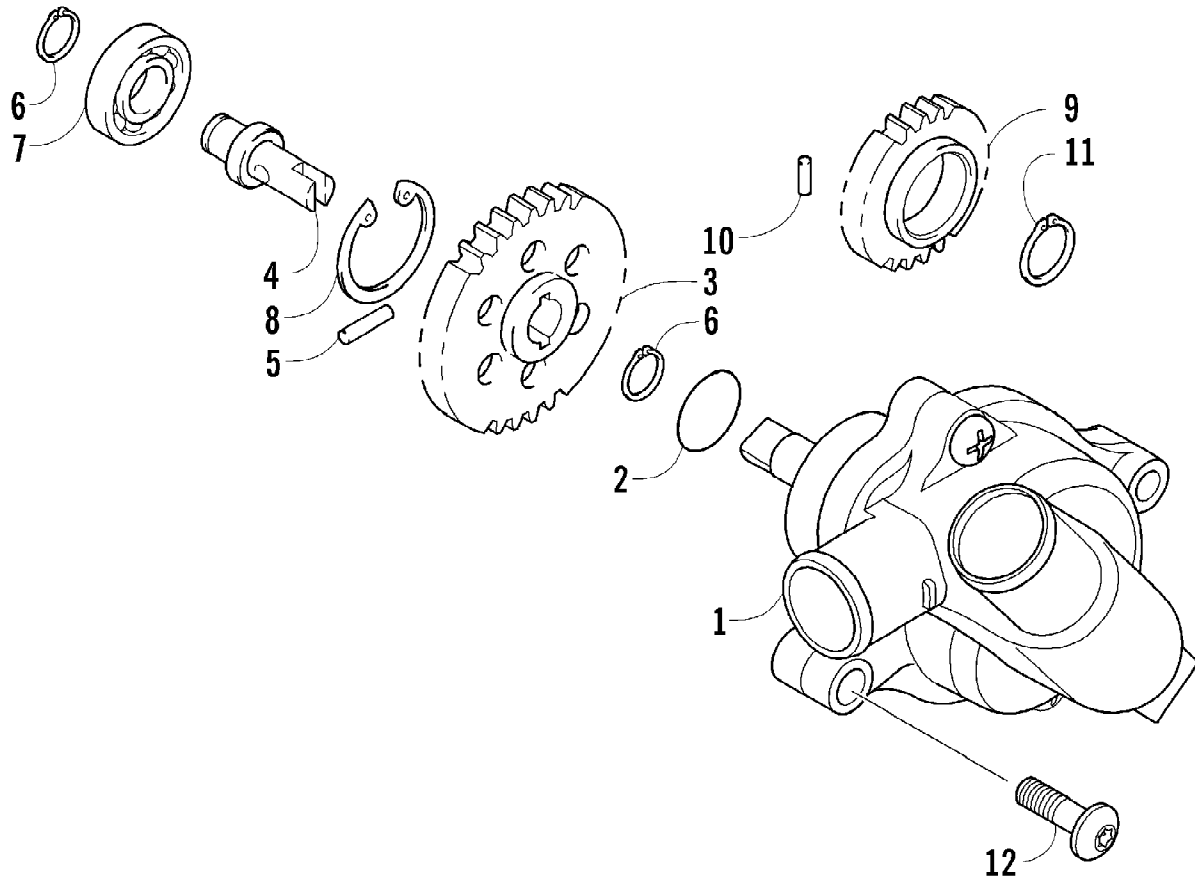

2011 ATV 700 H1 EFI CAT GREEN (A2011IBT4EUSZ)
WATER PUMP ASSEMBLY

Page 81 of 85

Ref #	Part Number	Qty	S/P/F	Description
1	0813-001	1		Pump, Water - Assembly (inc. 2)
2	0830-029	1		O-Ring
3	0813-004	1		Gear, Driven
4	0813-005	1		Shaft, Driven Gear
5	0829-009	1		Pin
6	0831-002	2		Ring, Retaining
7	0832-046	1	/P	Bearing
8	0831-004	1		Ring, Retaining
9	0811-003	1		Gear, Water Pump Drive
10	0829-007	1		Pin
11	0831-005	1		Ring, Retaining
12	8468-665	2		Screw, Machine