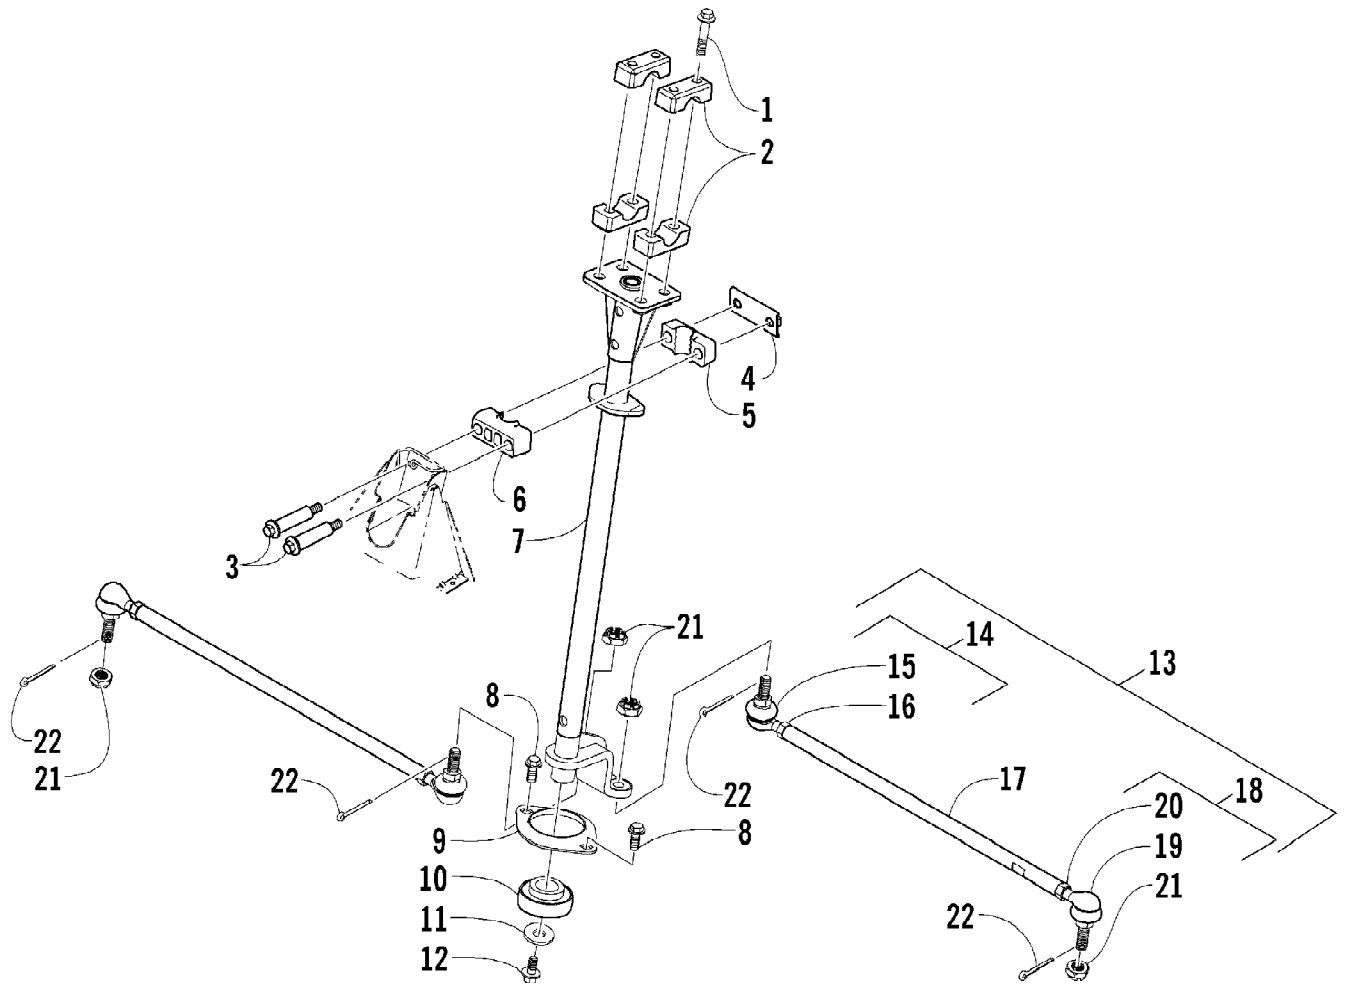

2011 ATV 700 H1 EFI CAT GREEN (A2011IBT4EUSZ)
STEERING ASSEMBLY (UP TO VIN: 250000)

Page 71 of 85

Ref #	Part Number	Qty	S/P/F	Description
1	8408-860	4		Screw, Cap
2	0405-035	4		Cap, Steering Adjuster
3	0423-505	2		Screw, Shoulder
4	0505-484	1		Cap, Housing
5	0405-138	1		Housing, Lower
6	0405-139	1		Housing, Upper
7	0505-451	1	S	Post, Steering
8	8408-816	2		Screw, Cap
9	0602-233	1		Flange, Bearing
10	0405-052	1		Bearing w/Inverted Oil Seal
11	0423-073	1		Washer
12	8409-020	1	/P	Screw, Cap
13	0505-499	2	/P	Tie Rod - Assembly (inc. 14-20)
14	0505-511	2	/P	End, Tie Rod - Left-Hand Thread - Kit (inc. 15-16)
15	0	2	F	End, Tie Rod - Left-Hand Thread
16	0423-013	2		Nut - Left-Hand Thread
17	0405-281	2	/P	Tie Rod
18	0505-510	2	/P	End, Tie Rod - Right-Hand Thread - Kit (inc. 19-20)
19	0	2	F	End, Tie Rod - Right-Hand Thread
20	8420-002	2	/P	Nut - Right-Hand Thread
21	0423-157	4		Nut, Lock
22	0623-175	4		Pin, Cotter