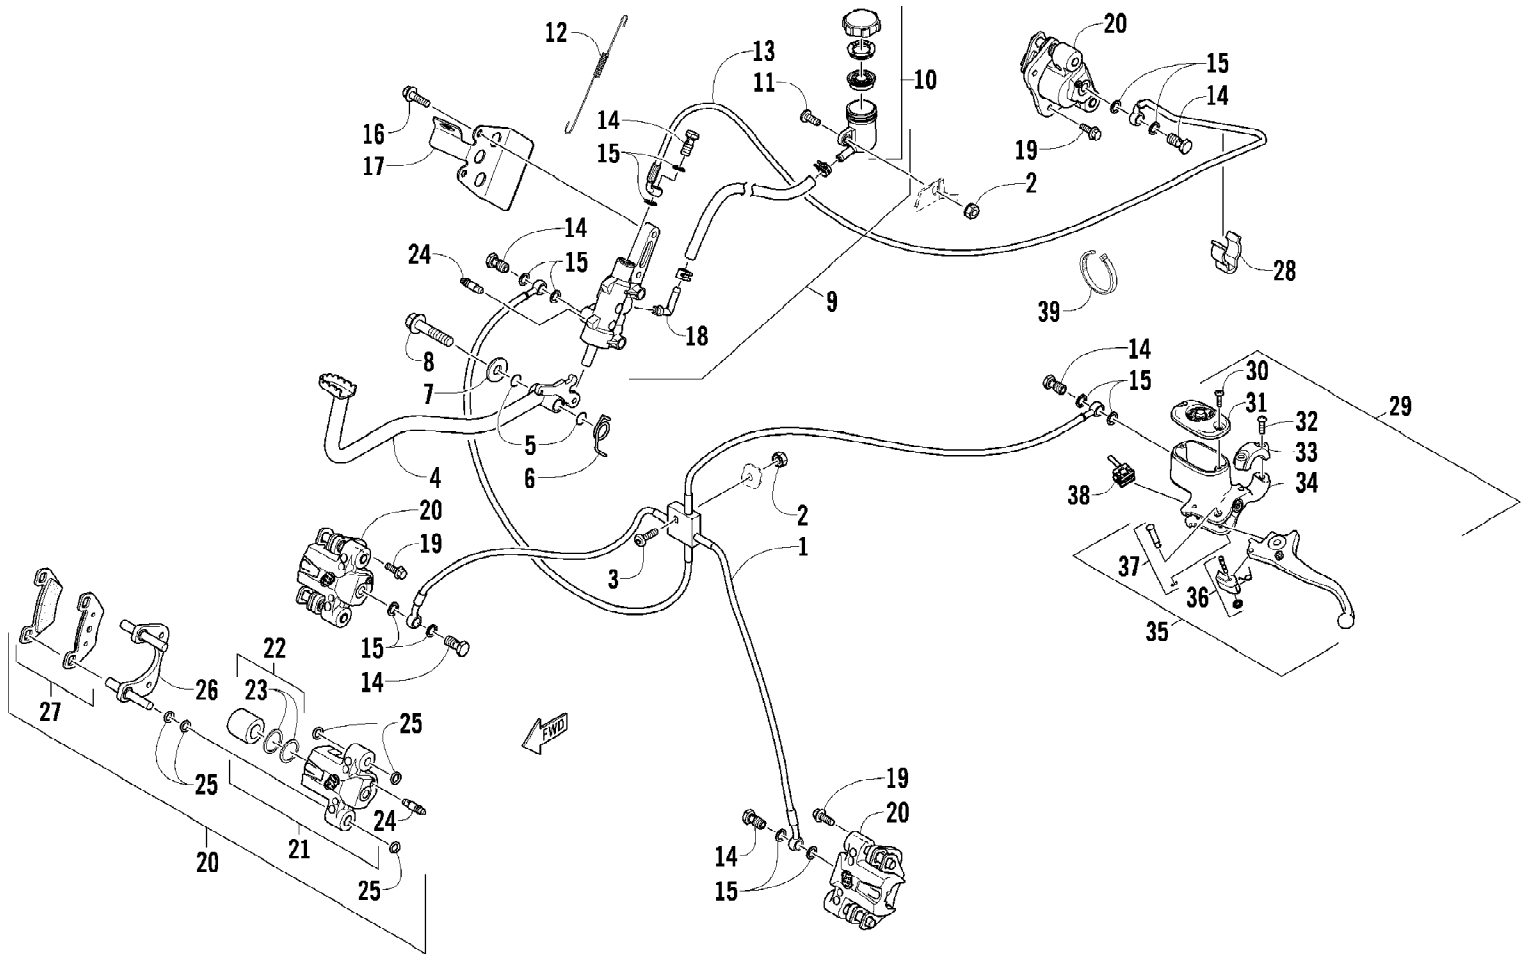

2011 ATV 700 H1 EFI CAT GREEN (A2011IBT4EUSZ)
HYDRAULIC BRAKE ASSEMBLY

Ref #	Part Number	Qty	S/P/F	Description
1	1502-015	1		Hose, Brake - Assembly
2	0623-038	2		Nut w/Washer
3	8476-625	1		Screw, Machine
4	1502-063	1		Lever, Brake
5	1602-213	2	/P	O-Ring
6	0502-807	1		Spring, Brake Lever
7	8050-252	1		Washer
8	8408-816	1		Screw, Cap
9	1502-293	1		Brake Assembly (inc. 10)
10	1502-155	1		Reservoir, Brake w/Clamp
11	8476-616	1		Screw, Machine
12	0502-785	1		Spring, Brake Switch
13	1502-593	1		Hose, Brake
14	0423-413	6		Bolt, Banjo-Fitting
15	0423-178	12		Washer, Crush
16	8408-625	2		Screw, Cap
17	1502-179	1		Bracket, Switch
18	1502-296	1	/P	Adapter, Hose
19	8408-821	6	/P	Screw, Cap
20	1502-726	1	S	Caliper, Brake - Right Front (inc. two No. 19 and 21-27)
20	1502-727	1	S	Caliper, Brake - Left Front (inc. two No. 19 and 21-27)
20	1502-727	1	S	Caliper, Brake - Rear (inc. two No. 19 and 21-27)
21	1436-160	1	/P	Housing, Caliper - Assembly - Right Front (inc. two No. 19 and 22-24)
21	1436-161	1	/P	Housing, Caliper - Assembly - Left Front (inc. two No. 19 and 22-24)
21	1436-161	1	/P	Housing, Caliper - Assembly - Rear (inc. two No. 19 and 22-24)
22	0502-606	3		Piston/Seal Set (inc. 23)
23	0502-607	3		Seal Set
24	0502-609	4	/P	Valve, Bleed
25	0502-608	3		O-Ring, Guide - Set
26	0502-605	3		Bracket Assembly
27	1502-694	3	S	Pad, Brake - Set
28	1502-115	2		Clip, Brake Hose
29	0502-914	1	S	Brake Assembly (inc. 30-38)
30	0502-566	1		Screw, Machine - Kit
31	0502-868	1	/P	Cover, Reservoir
32	0502-568	1		Screw, Machine - Kit
33	0502-869	1		Clamp, Master Cylinder
34	0502-704	1		Master Cylinder Assembly
35	0502-866	1		Lever Assembly - Kit (inc. 36-37)
36	0502-867	1	/P	Lock, Brake Lever - Kit
37	0502-580	1		Lever Pin - Kit
38	0502-564	1	/P	Switch, Brake
39	0123-788	AR	/P	Tie, Cable - 8 in.