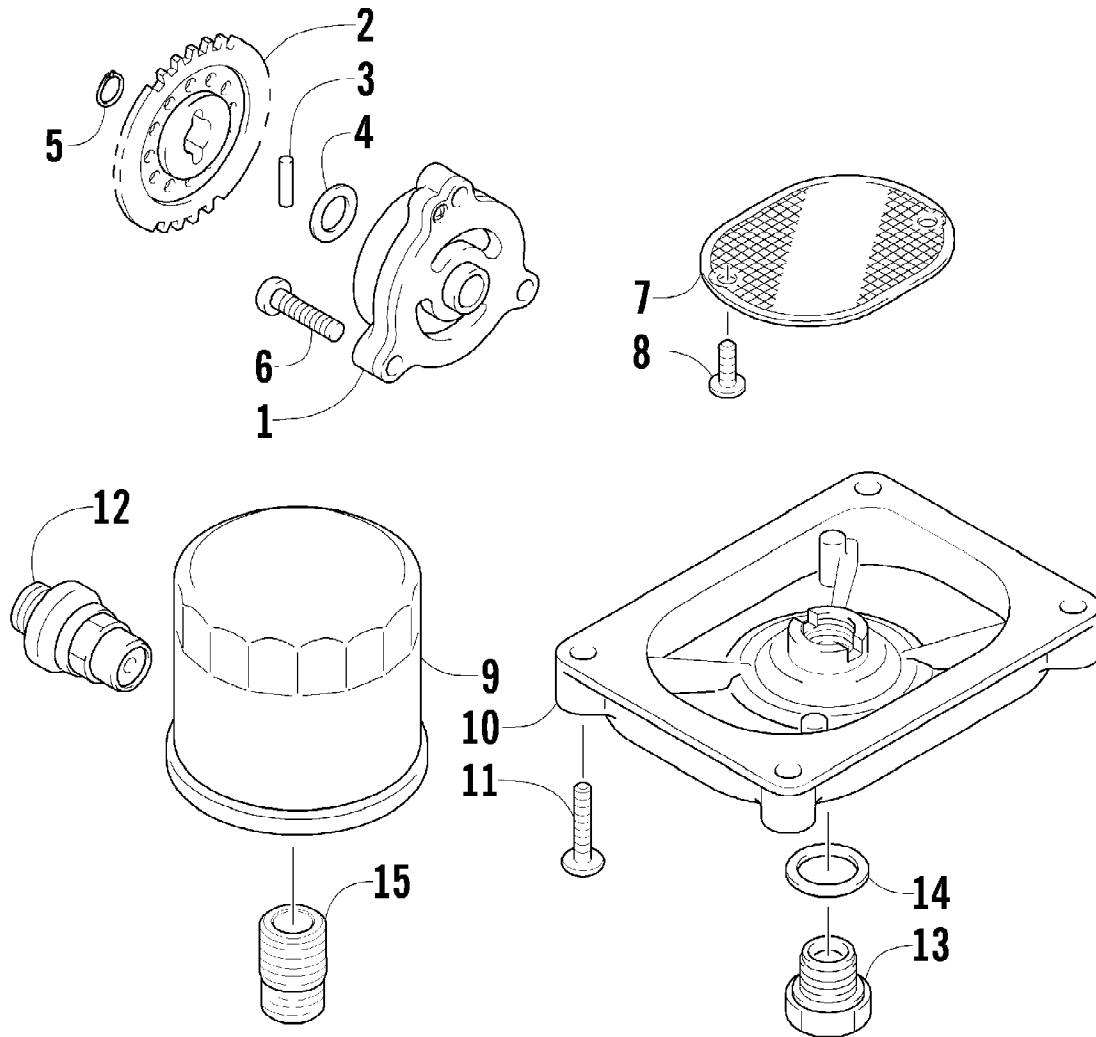

2011 ATV 700 H1 EFI CAT GREEN (A2011IBT4EUSZ)
OIL FILTER/PUMP ASSEMBLY

Page 51 of 85

Ref #	Part Number	Qty	S/P/F	Description
1	0812-023	1		Pump, Oil
2	0812-083	1	/P	Gear, Driven
3	0829-009	1		Pin
4	0828-007	1	/P	Washer
5	0831-002	1		Ring, Retaining
6	0826-039	3		Screw, Machine
7	0812-057	1	/P	Strainer, Oil
8	0826-040	2		Screw, Machine
9	0812-029	1	S	Filter, Oil
10	0812-053	1		Cap, Oil Strainer
11	8468-625	4		Screw, Machine
12	0812-007	1		Valve, Oil-Relief - Assembly
13	0812-006	1		Plug, Drain
14	0830-017	1		Gasket, Drain Plug
15	0812-008	1		Union, Oil Filter