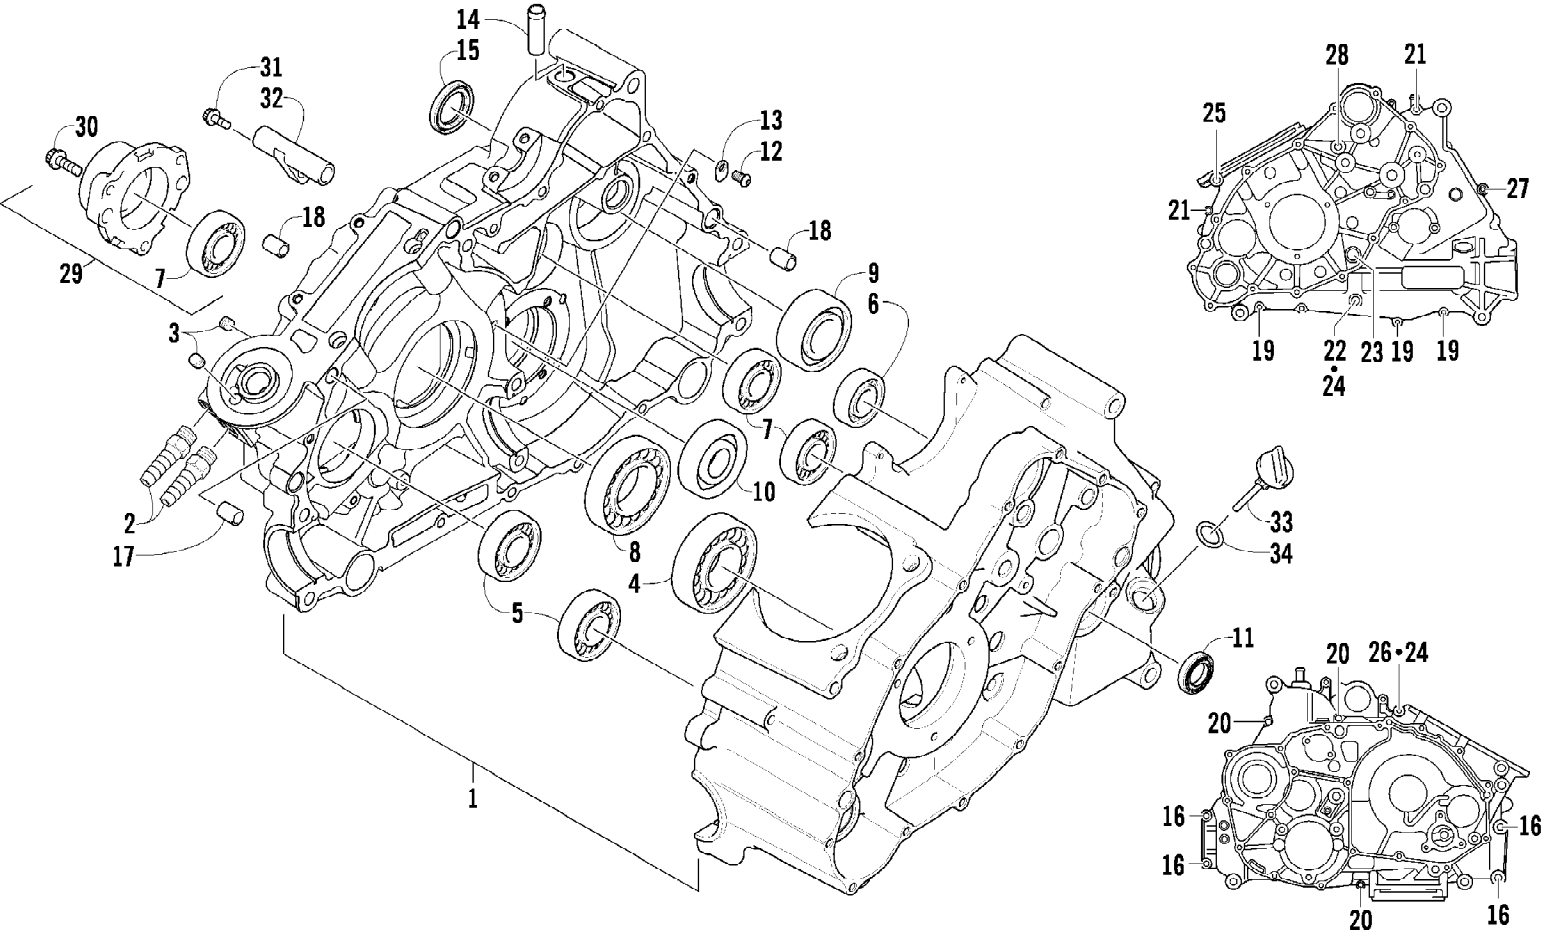

2011 ATV 700 H1 EFI CAT GREEN (A2011IBT4EUSZ)
CRANKCASE ASSEMBLY

2011 ATV 700 H1 EFI CAT GREEN (A2011IBT4EUSZ)
CRANKCASE ASSEMBLY

Ref #	Part Number	Qty	S/P/F	Description
1	0801-150	1		Crankcase Assembly (inc. 2-15)
2	0812-061	2		Fitting, Adapter
3	0801-002	2		Plug
4	0832-043	1	/P	Bearing
5	0832-044	2	/P	Bearing
6	0832-049	1	/P	Bearing
7	0832-050	3	/P	Bearing
8	0832-042	1	/P	Bearing
9	0832-048	1	/P	Bearing
10	0832-077	1	/P	Bearing
11	0822-052	1		Seal, Countershaft
12	0826-100	4		Screw, Machine
13	0822-010	4	/P	Retainer, Bearing
14	0801-028	1		Pipe, Breather
15	0830-035	1		Seal, Driveshaft
16	8412-850	4		Screw, Cap
17	0829-003	1		Pin, Dowel
18	0829-002	5		Pin, Dowel
19	8468-645	3		Screw, Machine
20	8468-655	3		Screw, Machine
21	8468-675	2		Screw, Machine
22	8412-860	1		Screw, Cap
23	0826-017	1		Screw, Cap
24	0830-008	2		Gasket
25	0826-019	1		Screw, Cap
26	0826-018	1		Screw, Cap
27	8468-695	1		Screw, Machine
28	8468-680	1		Screw, Machine
29	0801-029	1		Housing, Secondary Shaft (inc. one No. 7)
30	0826-105	3		Screw, Cap
31	0826-038	1		Screw, Cap
32	0801-069	1		Pipe, Breather
33	0801-179	1		Stick, Oil Level
34	0830-010	1		O-Ring