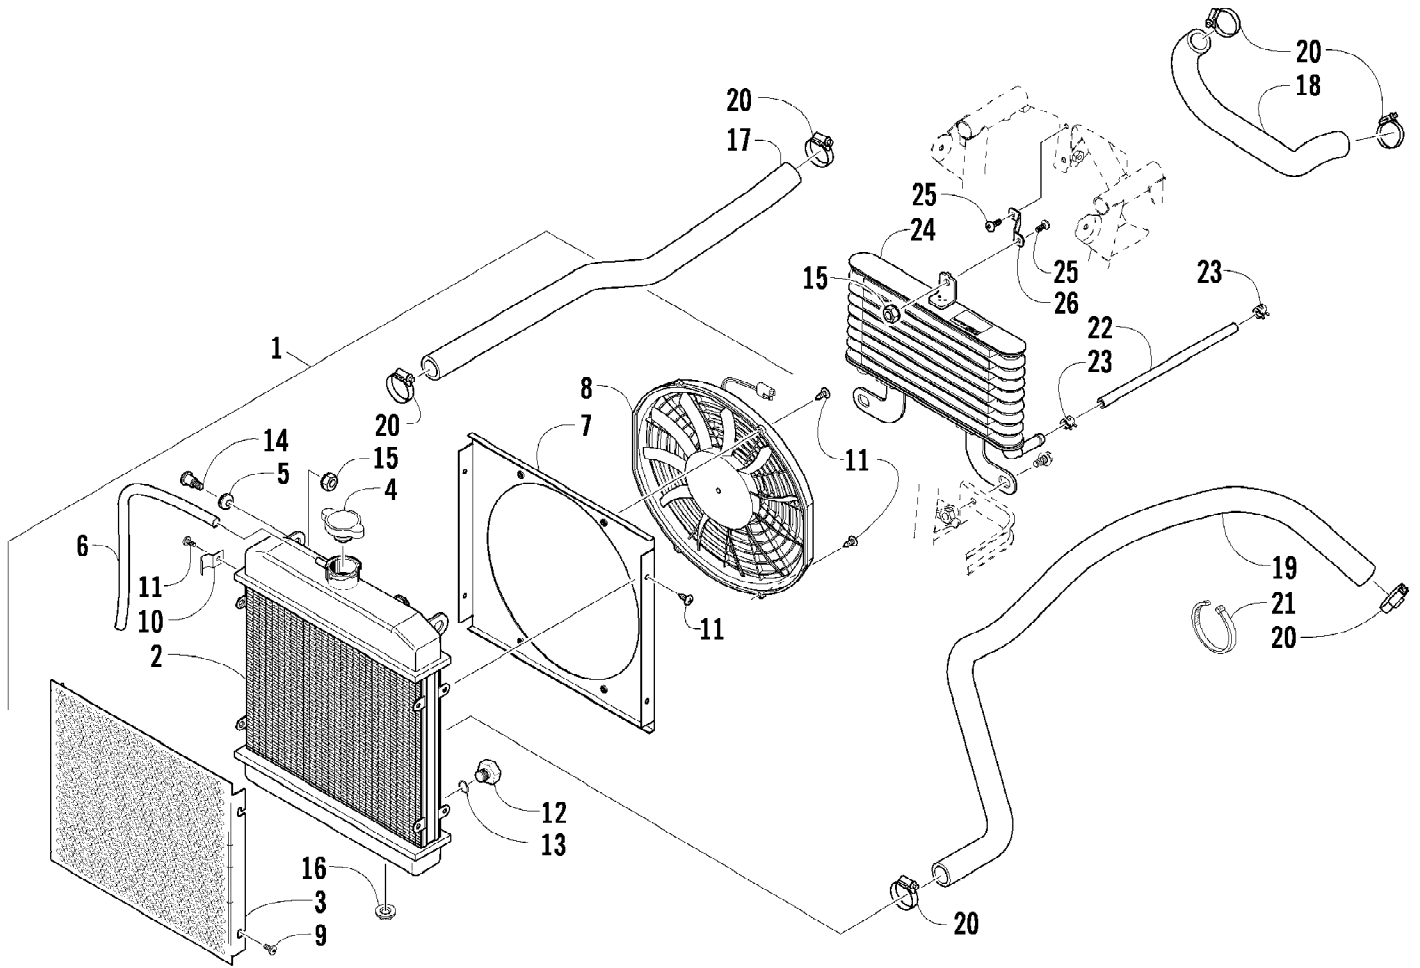

2011 ATV 700 H1 EFI CAT GREEN (A2011IBT4EUSZ)
CAM CHAIN ASSEMBLY

Page 6 of 85

Ref #	Part Number	Qty	S/P/F	Description
1	0810-001	1		Chain, Cam
2	0810-002	1		Guide, Chain
3	0810-003	1		Tensioner, Chain
4	0826-036	1		Pivot, Tensioner
5	0830-025	1		Washer, Crush
6	0810-004	1		Adjuster, Tensioner - Assembly
7	0830-018	1		Gasket
8	8468-625	2		Screw, Machine
9	0830-107	2		Gasket
10	8400-610	1		Screw, Cap
11	0828-129	1		Washer

2011 ATV 700 H1 EFI CAT GREEN (A2011IBT4EUSZ)
CLUTCH/V-BELT/MAGNETO COVER ASSEMBLY

2011 ATV 700 H1 EFI CAT GREEN (A2011IBT4EUSZ)
CLUTCH/V-BELT/MAGNETO COVER ASSEMBLY

Page 10 of 85

Ref #	Part Number	Qty	S/P/F	Description
1	0806-089	1		Cover, V-Belt
2	0829-002	6		Pin, Dowel
3	0830-013	1		Washer, Crush
4	8408-812	1		Screw, Cap
5	0832-060	1		Bearing
6	0831-078	1		Ring, Retaining
7	0830-174	1	/P	Gasket, V-Belt Cover
8	0806-086	1		Cover, Clutch
9	0826-029	5		Screw, Machine
10	0806-048	1		Plate, Air Intake
11	0830-188	1	/P	Seal
12	0832-047	1	S	Bearing
13	0822-010	2	/P	Retainer, Bearing
14	0830-116	1	/P	Gasket, Clutch Cover
15	0830-128	1		Gasket, Magneto Cover
16	0806-082	1	/P	Cover, Magneto - Assembly
17	0826-155	1		Plug
18	0830-015	1		Washer, Crush
19	3002-964	1	/P	Clamp, Wire
20	0832-045	1	S	Bearing
21	0830-158	1		Seal
22	0805-008	1		Retainer, Seal
23	0826-031	3		Screw, Machine
24	0830-108	1		O-Ring
25	0820-061	1		Bushing
26	0827-008	1		Nut
27	0820-062	1		Cover, Magneto
28	8468-616	4		Screw, Machine
29	8468-645	14		Screw, Machine
30	8468-655	2		Screw, Machine
31	8468-625	2		Screw, Machine
32	8468-640	26		Screw, Machine
33	8468-675	2		Screw, Machine